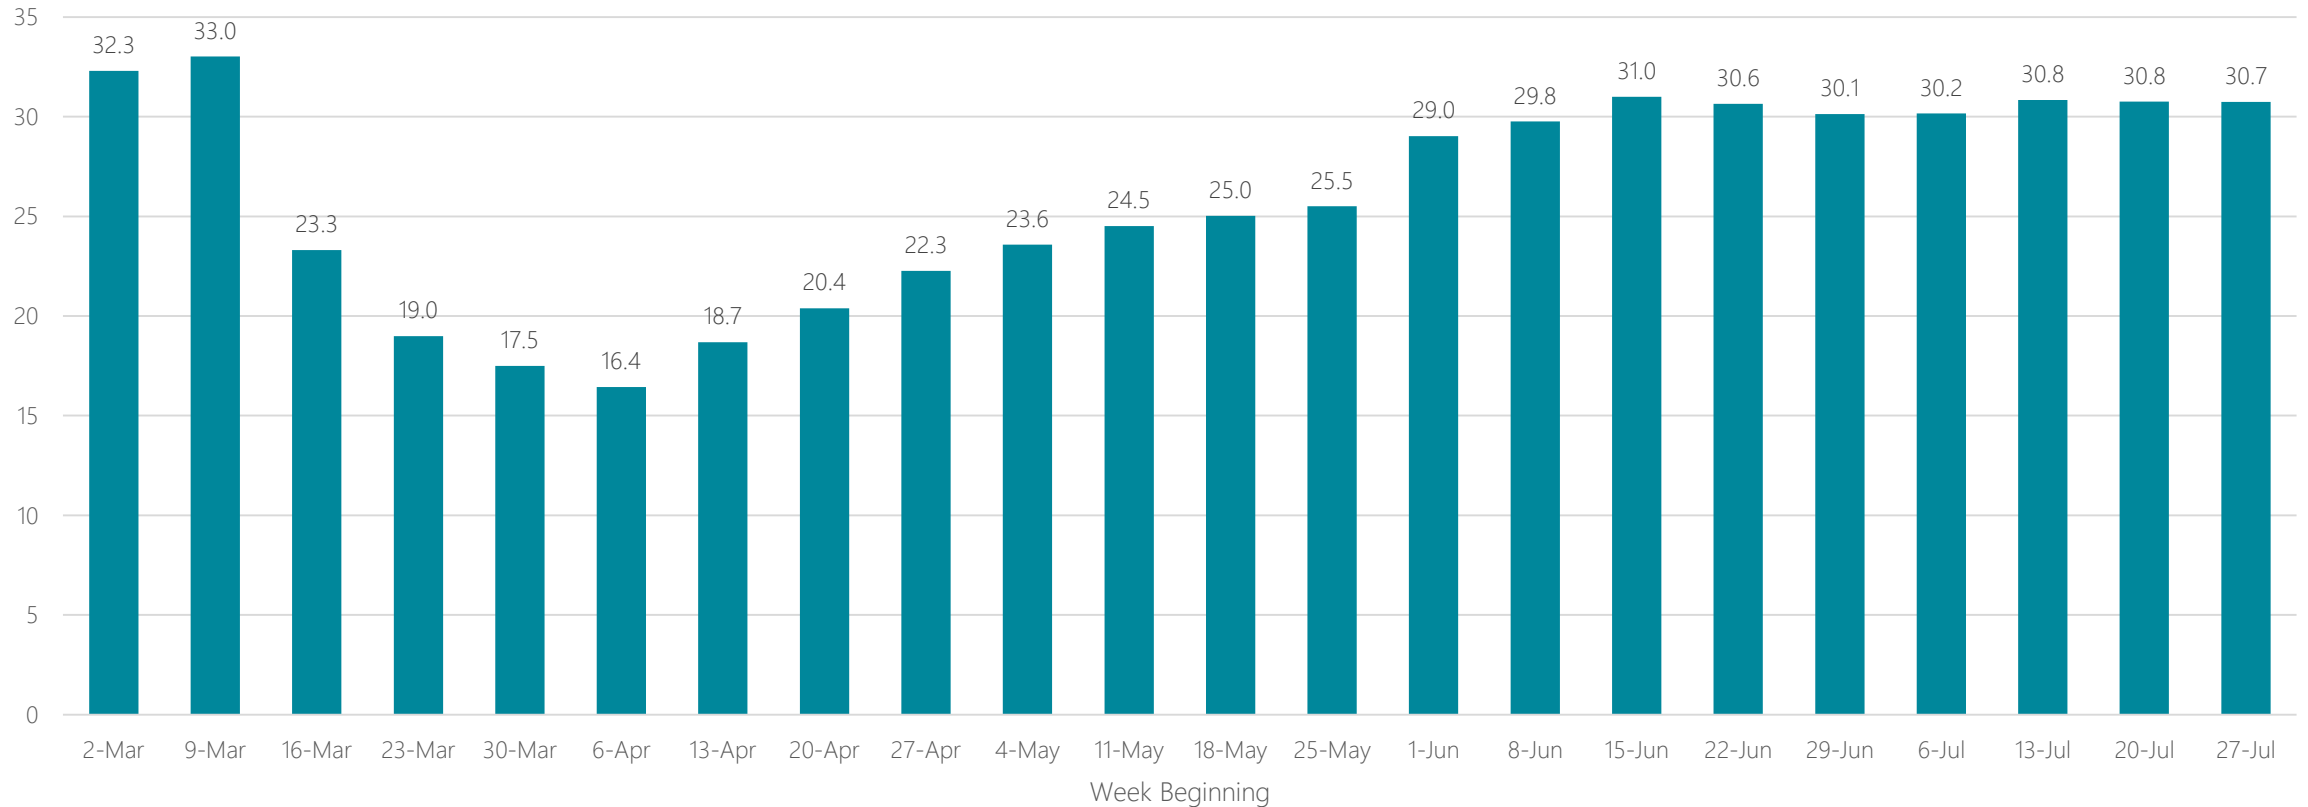

Columbia, SC

Average Miles Traveled Daily Weekly Trend