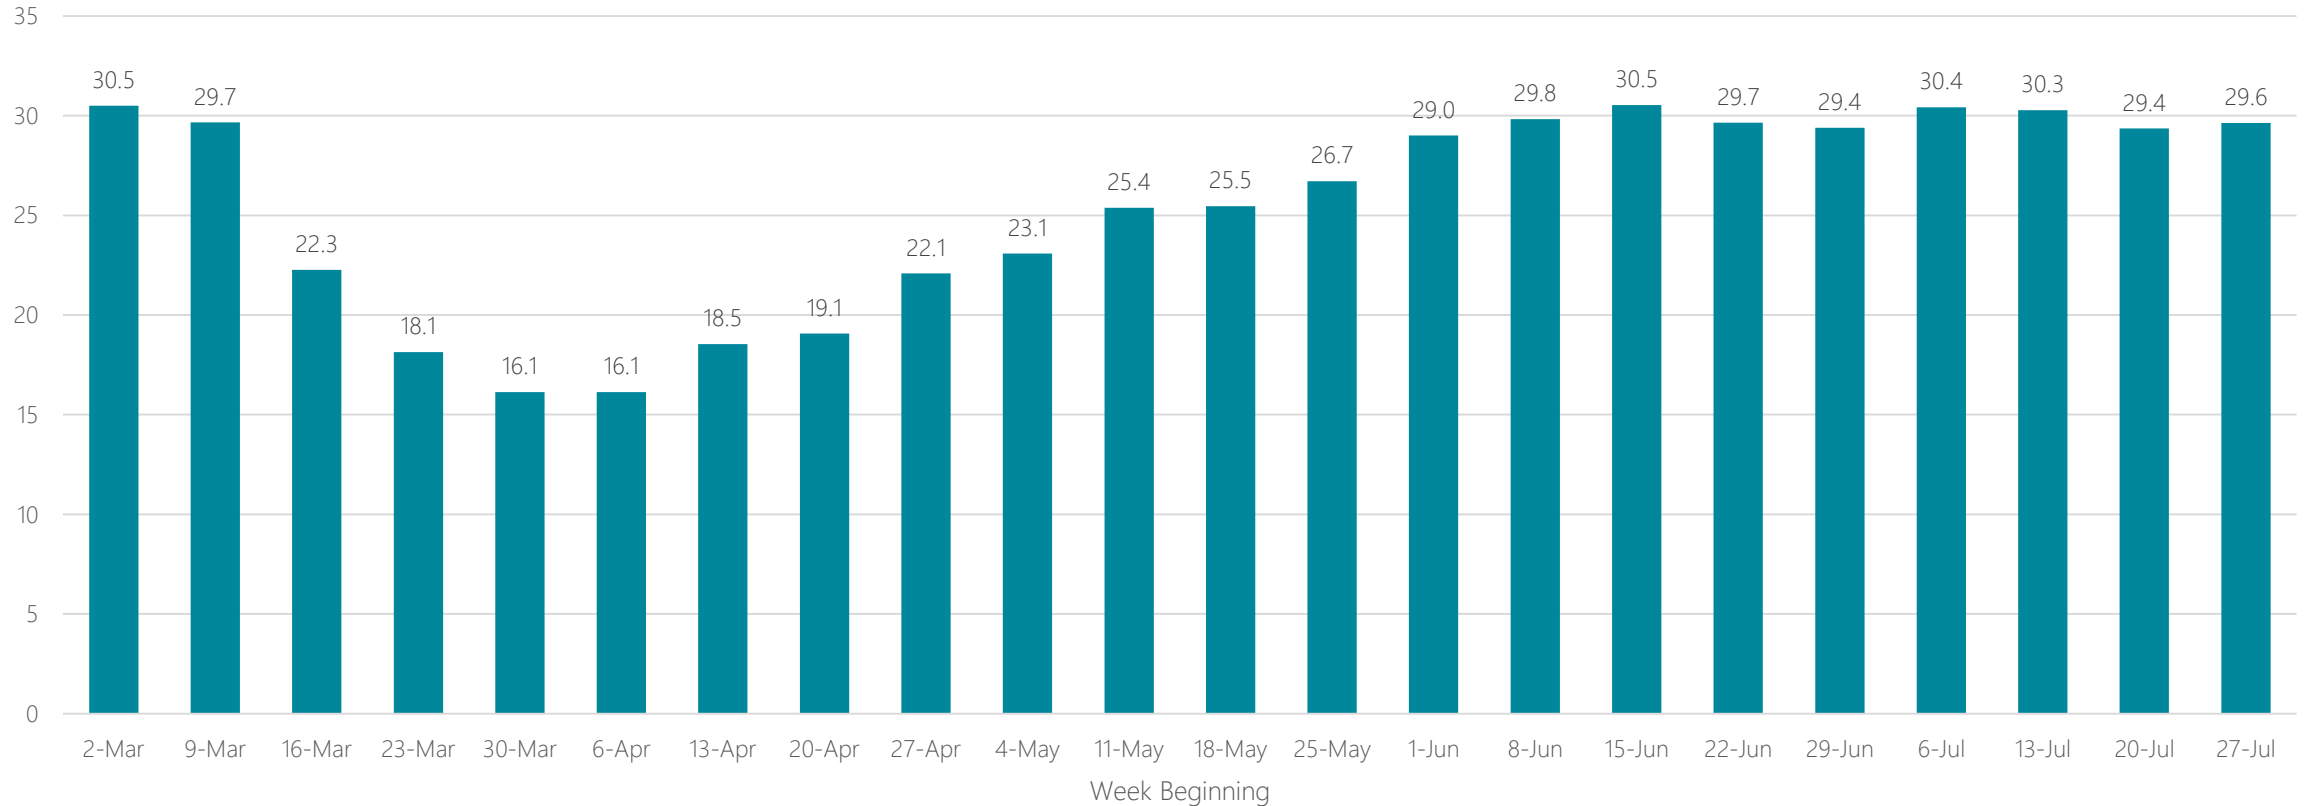

Knoxville

Average Miles Traveled Daily Weekly Trend