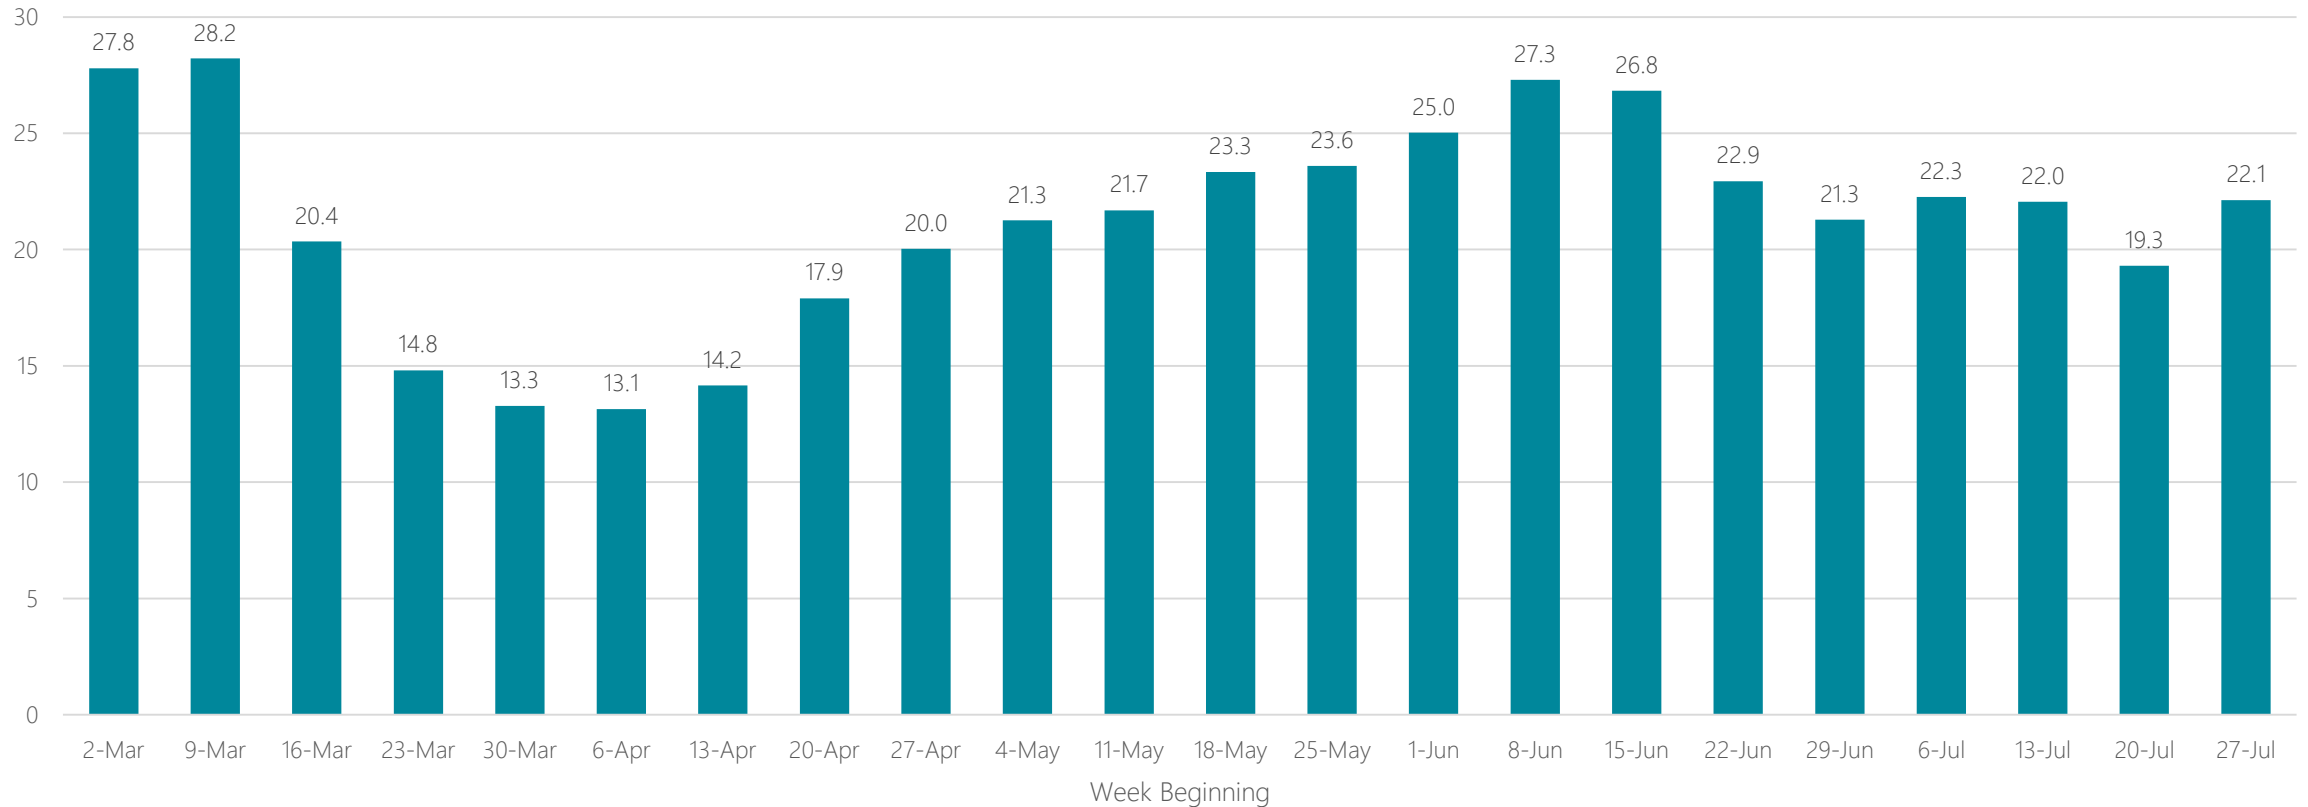

Corpus Christi

Average Miles Traveled Daily Weekly Trend