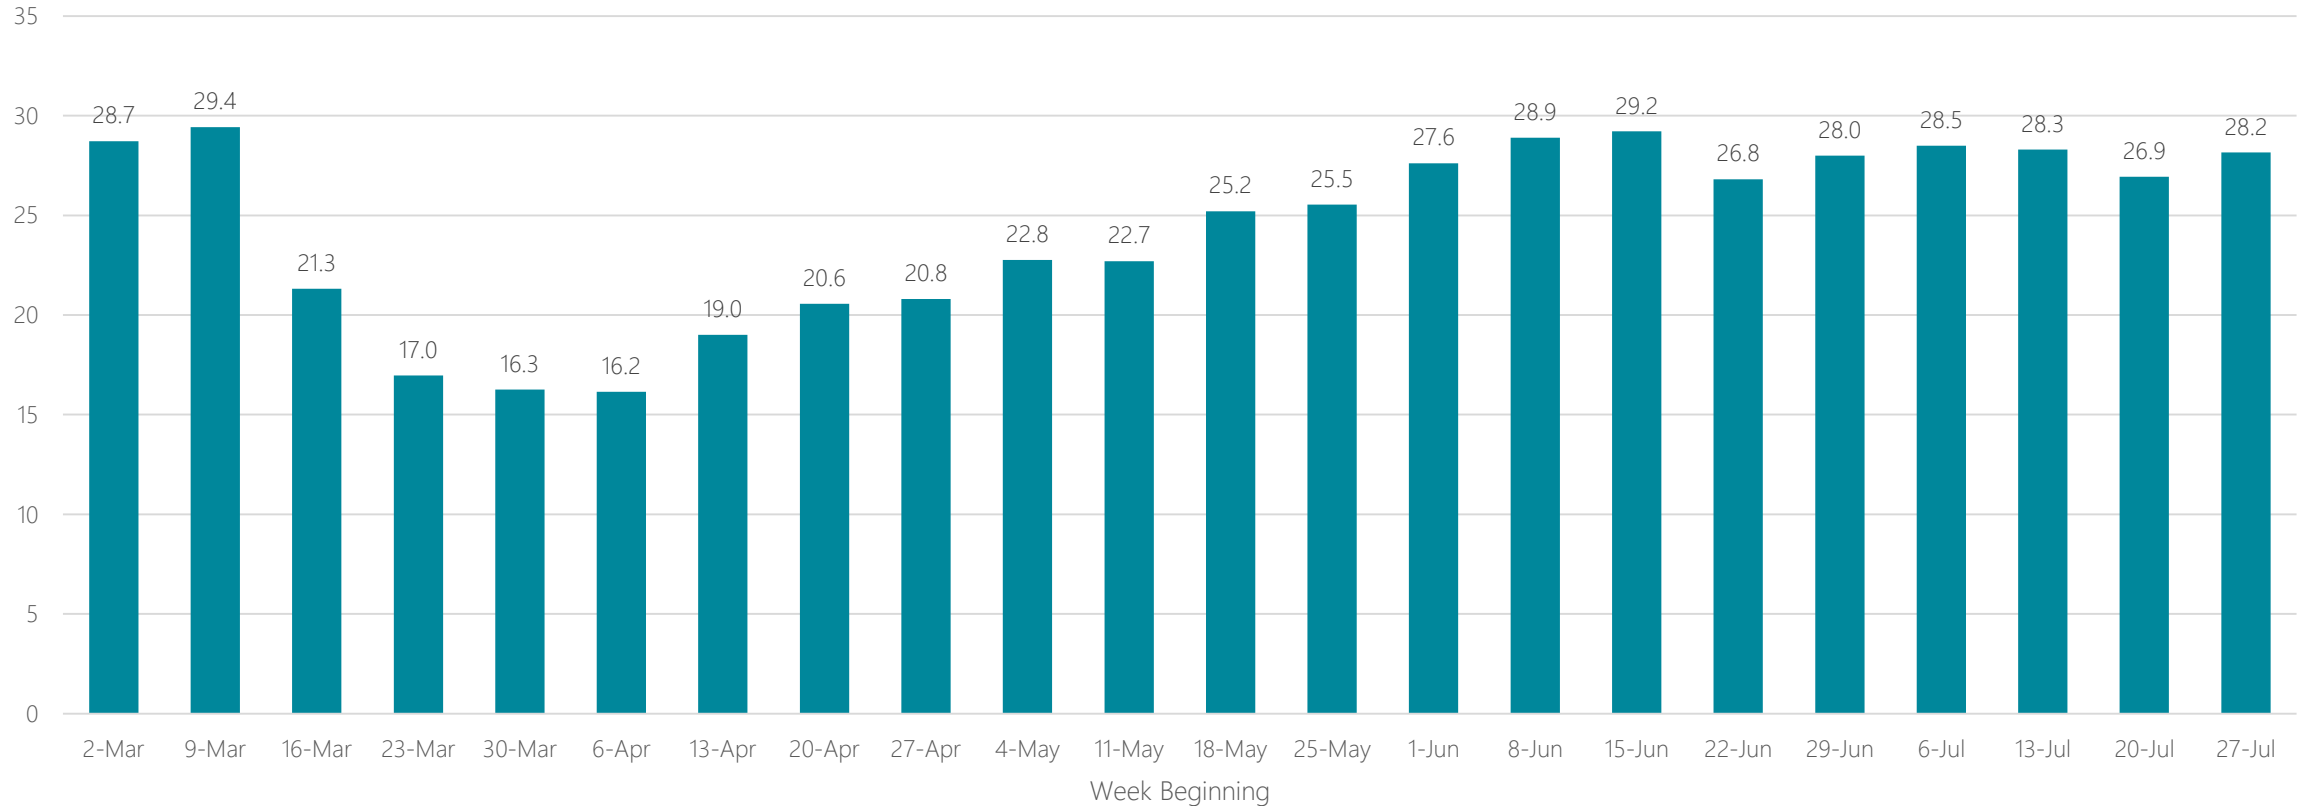

Lake Charles

Average Miles Traveled Daily Weekly Trend