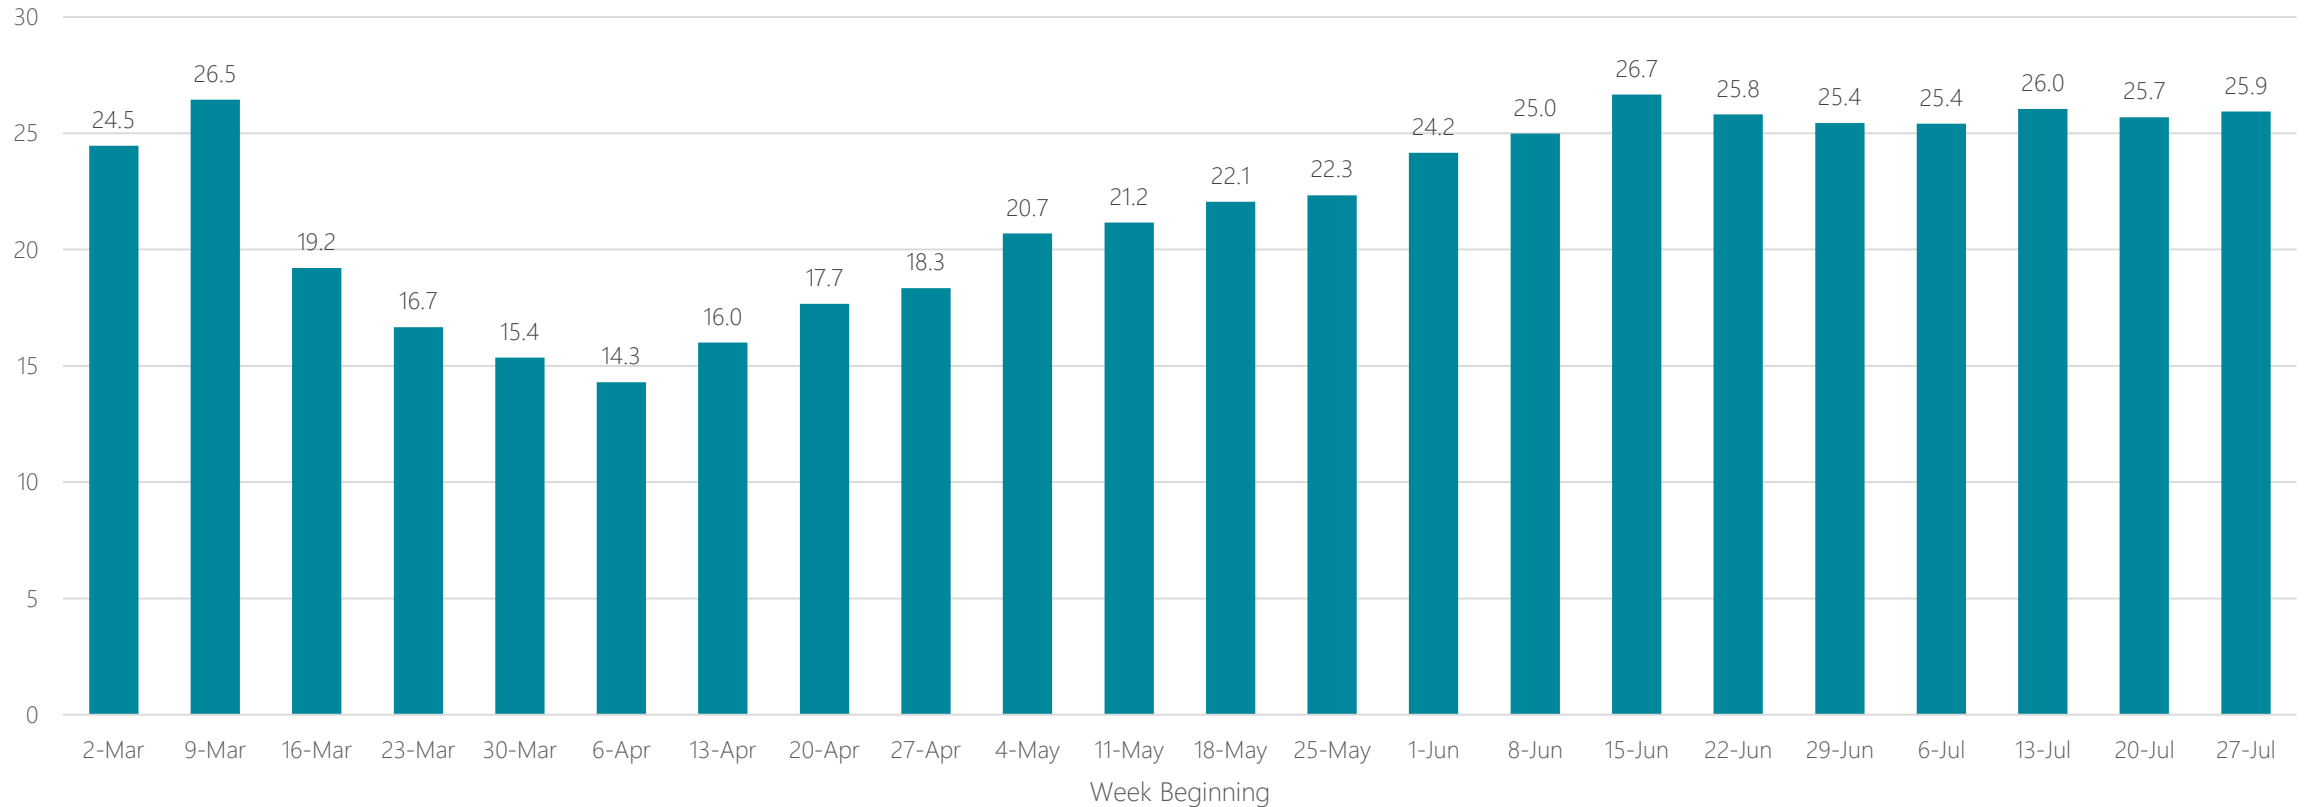

Columbus, GA

Average Miles Traveled Daily Weekly Trend