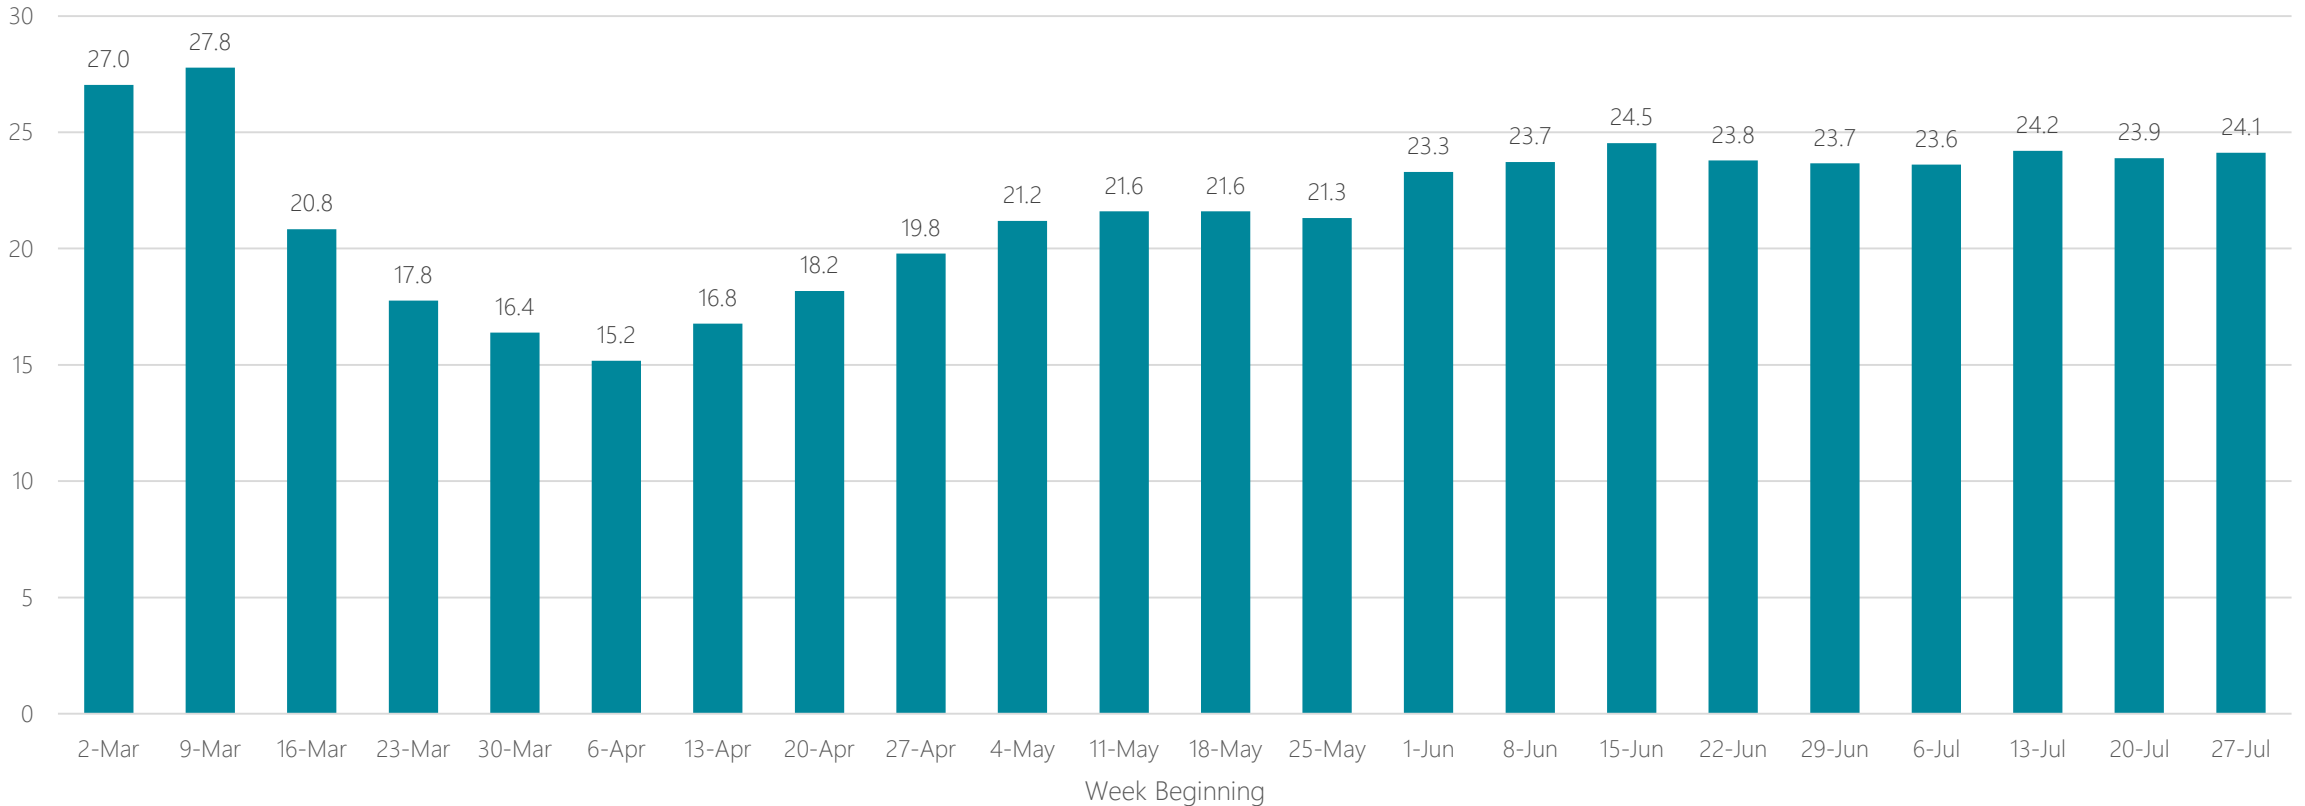

Augusta-Aiken

Average Miles Traveled Daily Weekly Trend