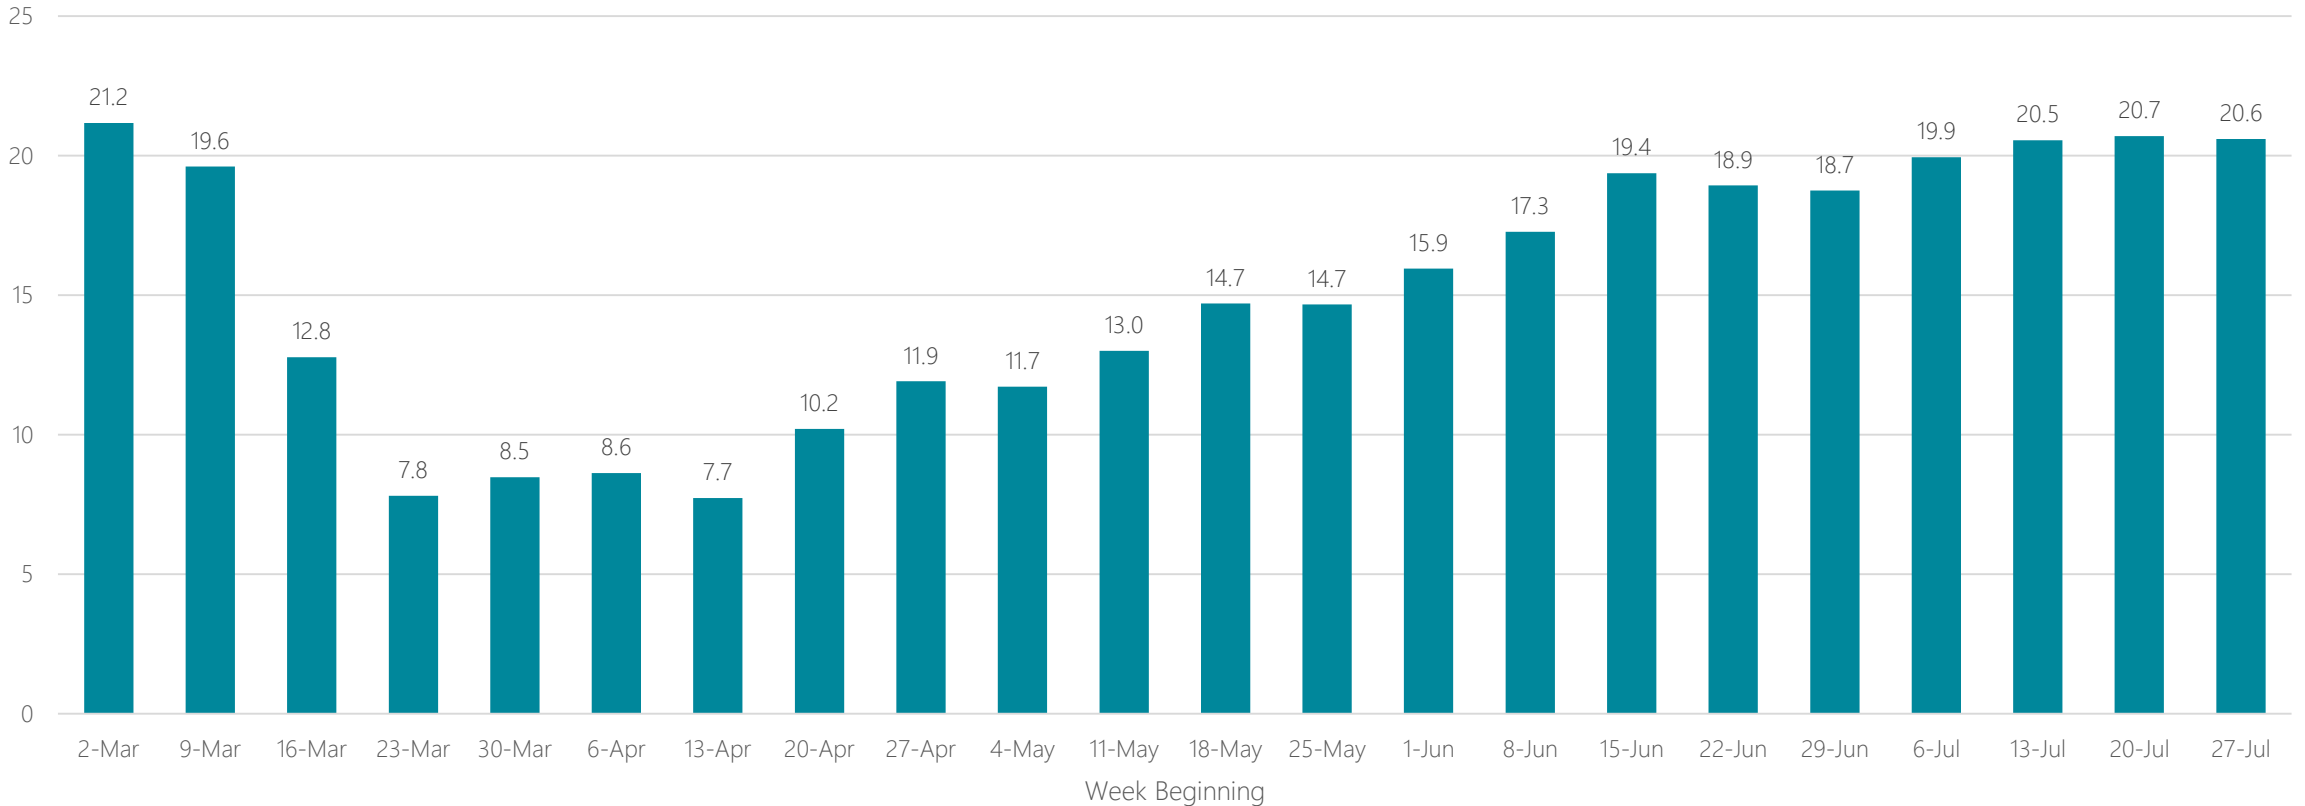

Albany, NY

Average Miles Traveled Daily Weekly Trend