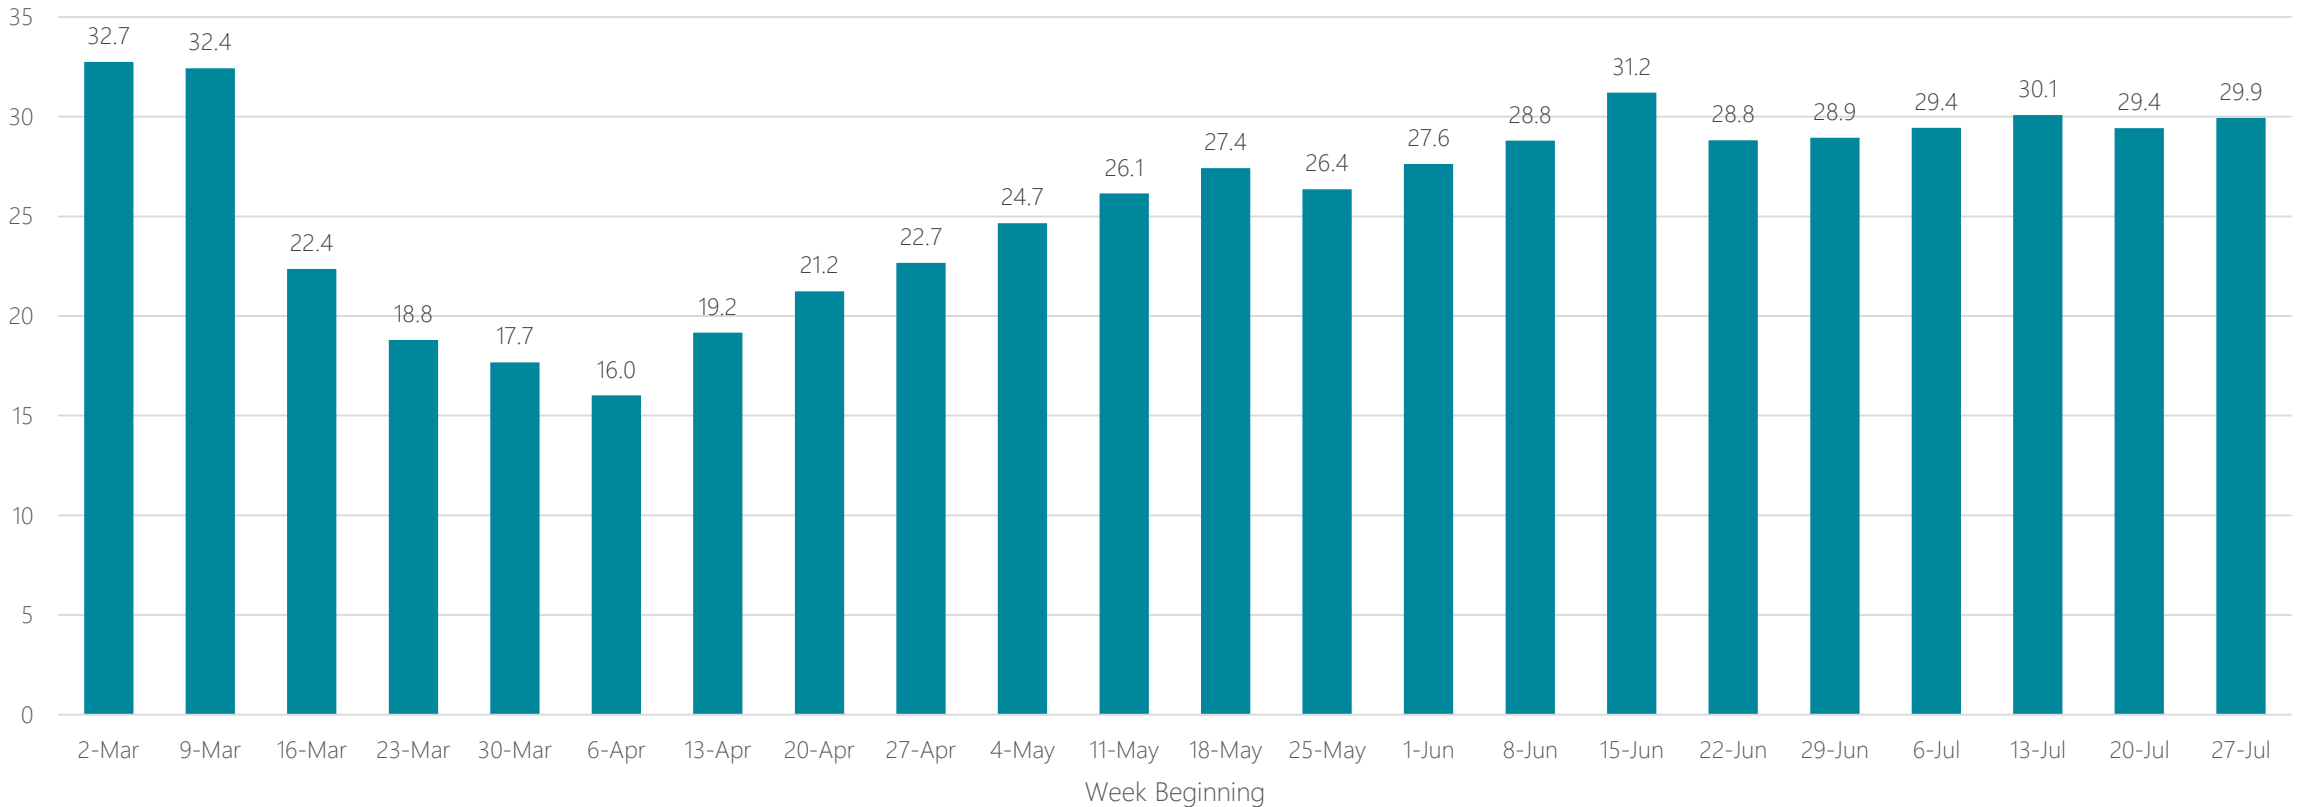

Birmingham

Average Miles Traveled Daily Weekly Trend