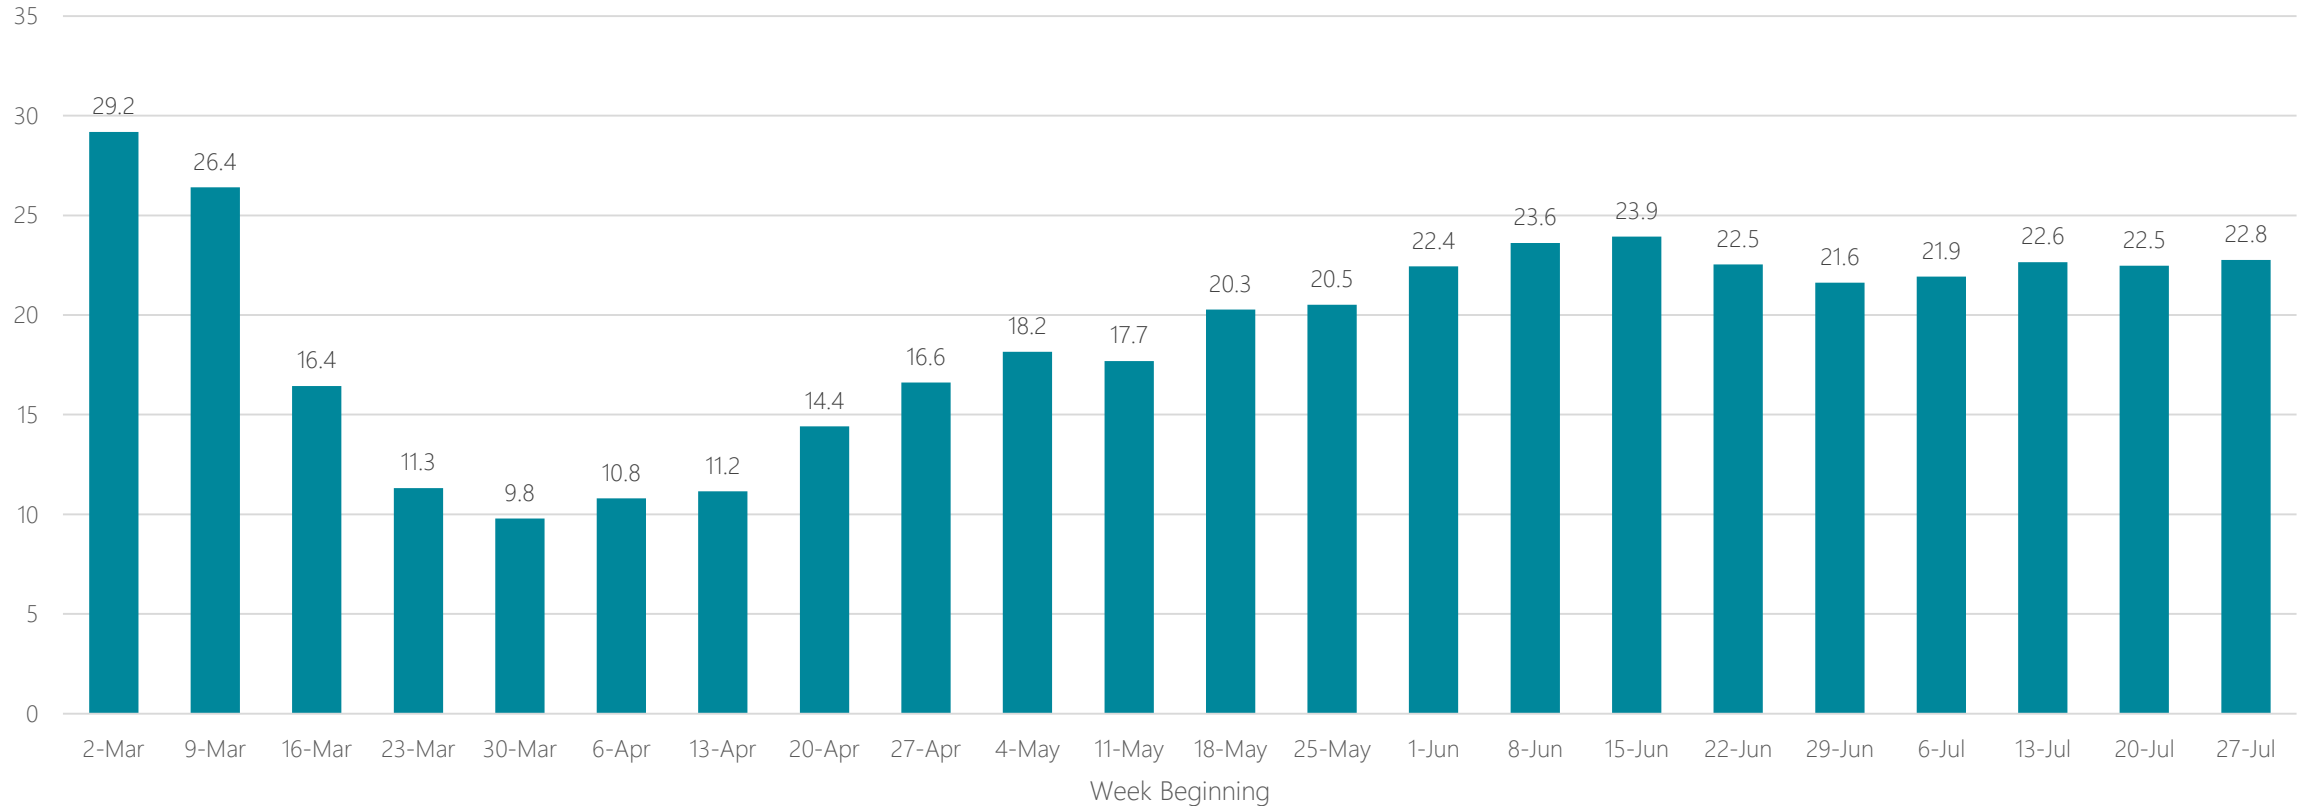

Dallas-Fort Worth

Average Miles Traveled Daily Weekly Trend