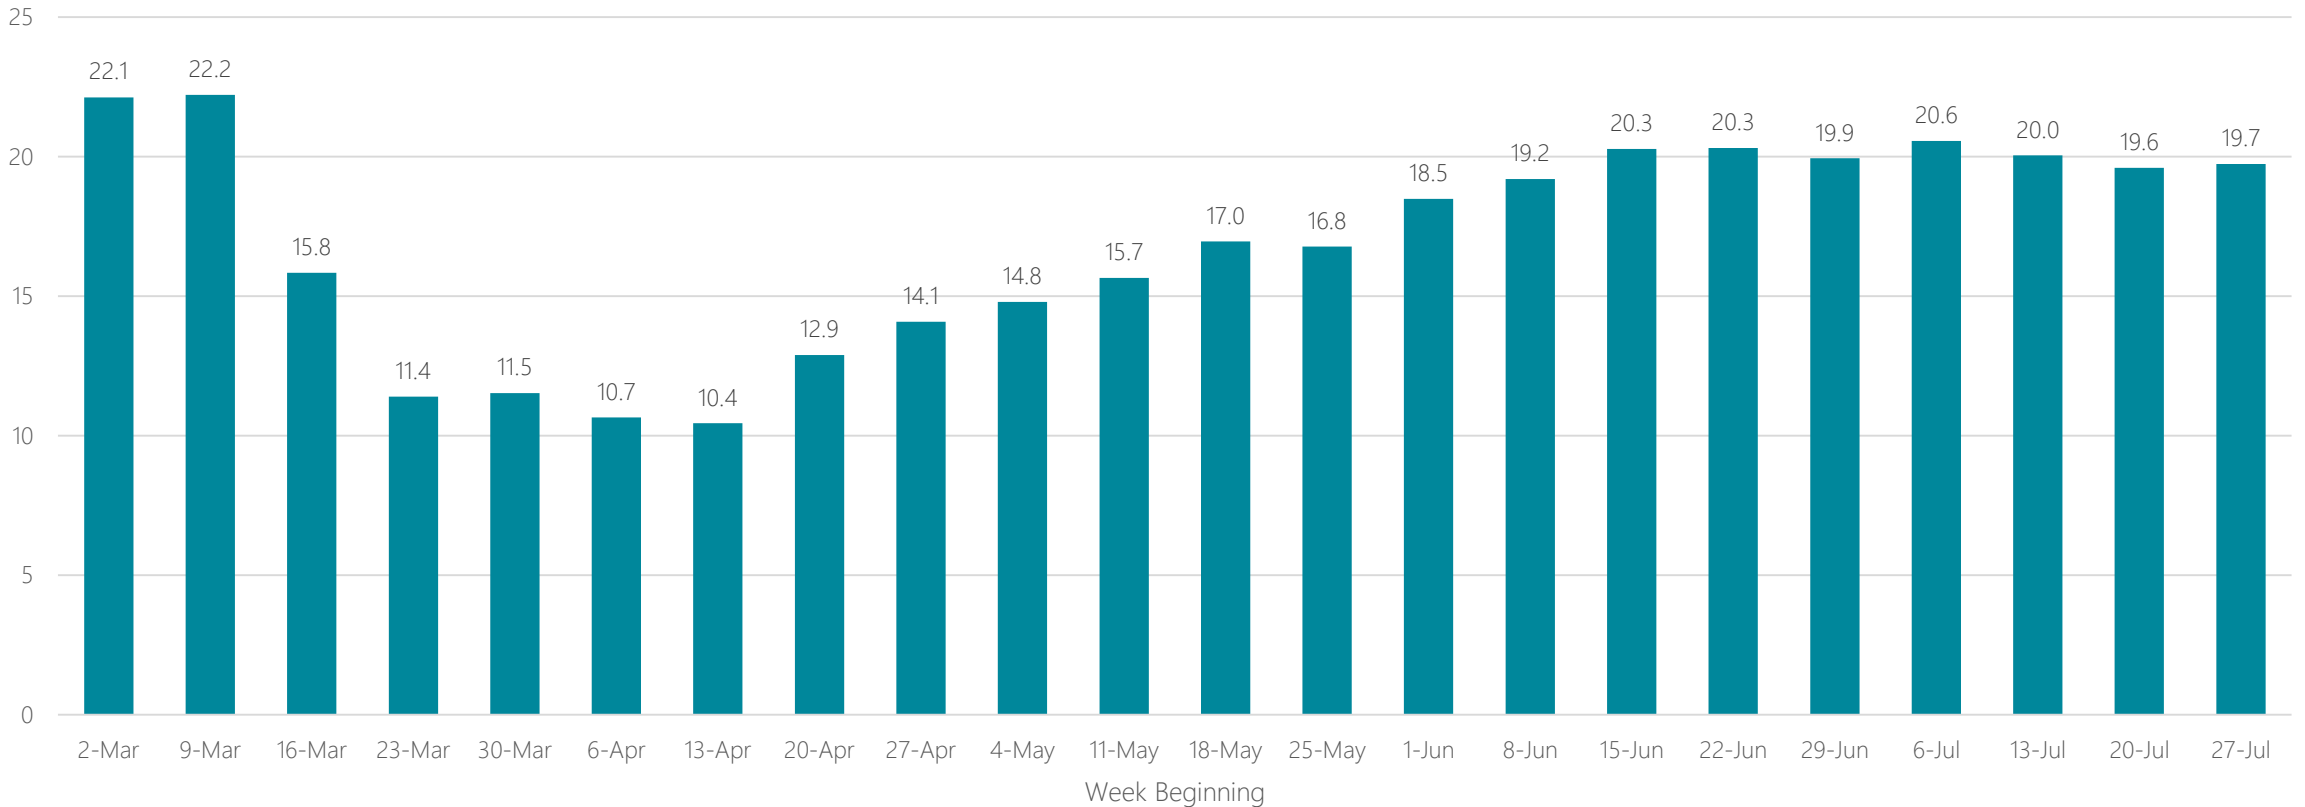

Albuquerque-Santa Fe

Average Miles Traveled Daily Weekly Trend