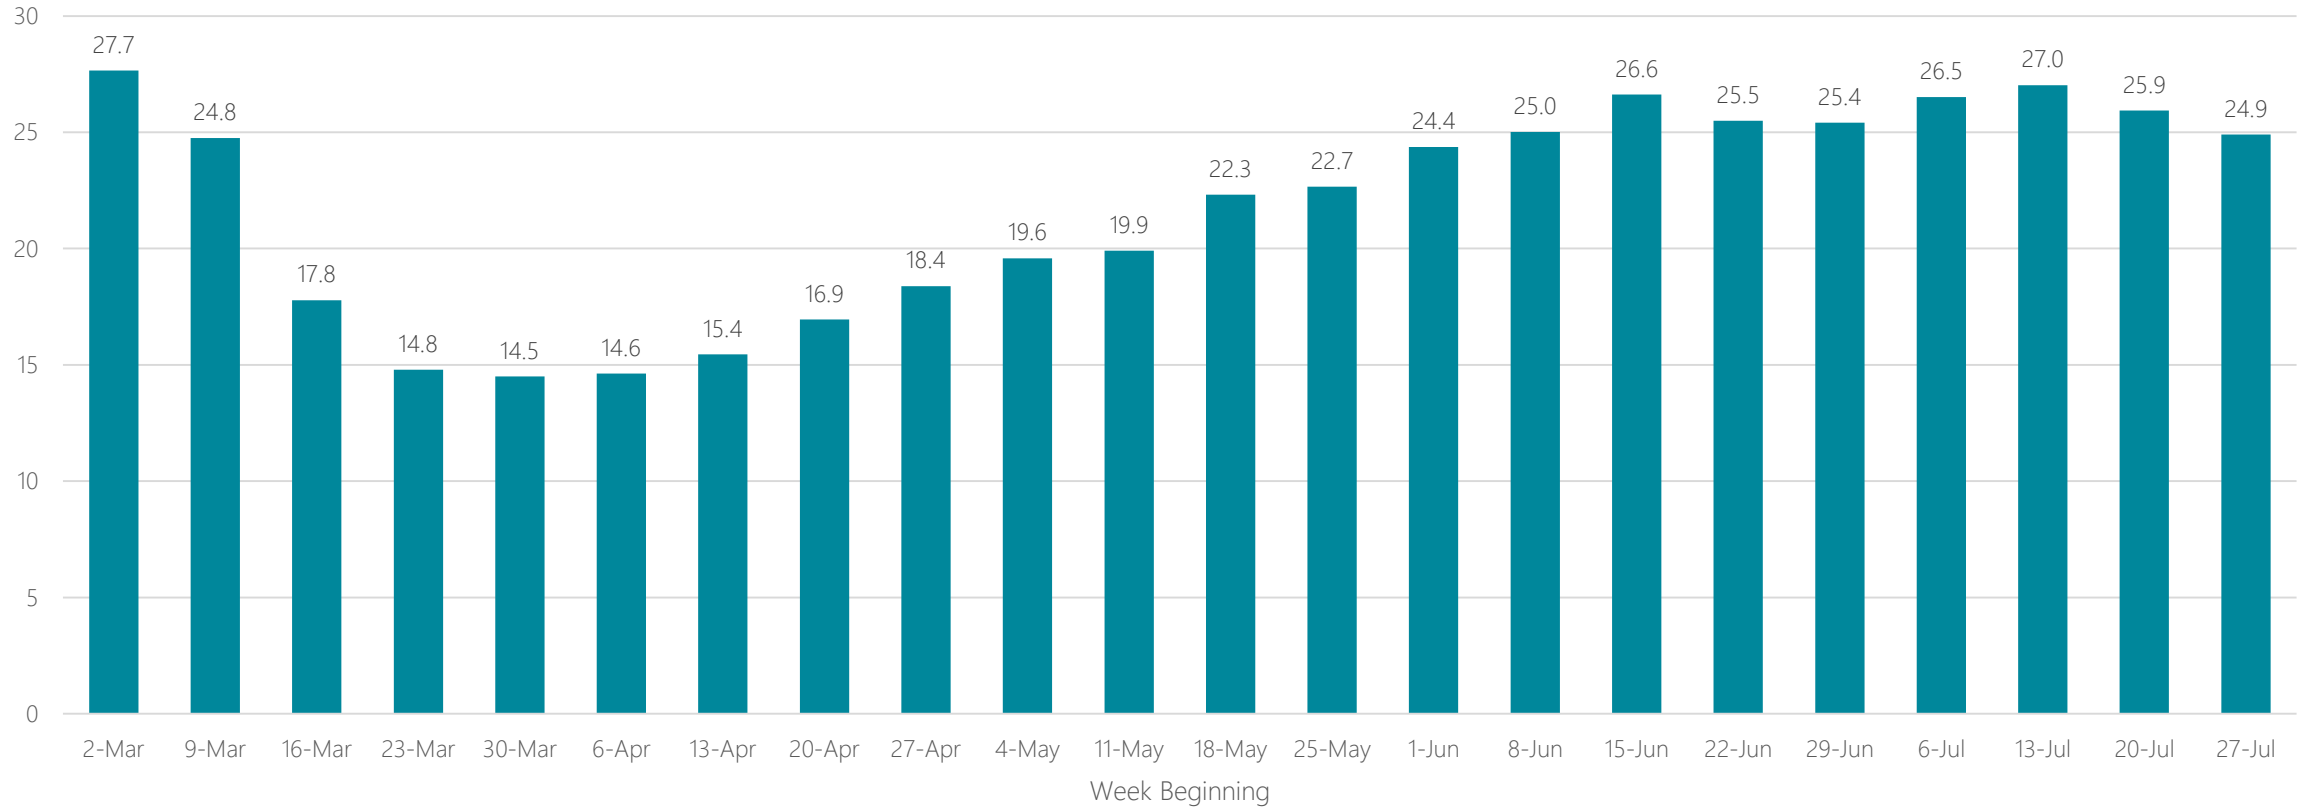

Evansville

Average Miles Traveled Daily Weekly Trend