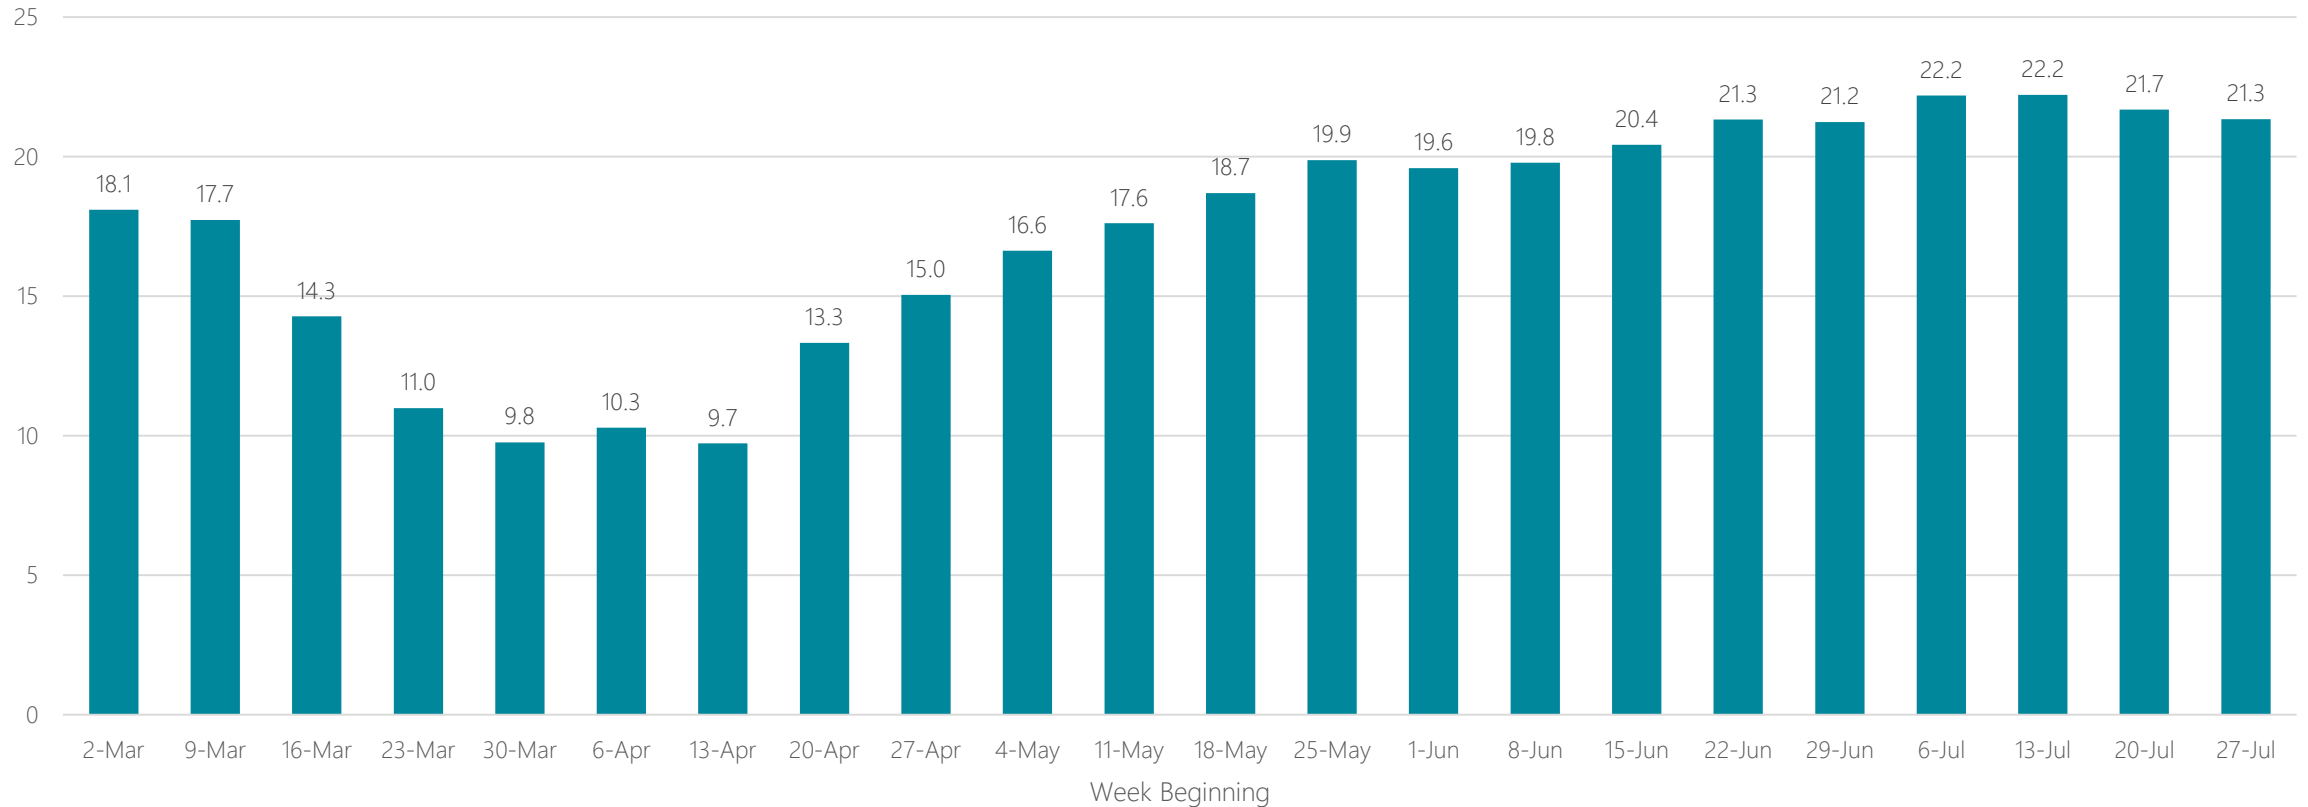

Butte-Bozeman

Average Miles Traveled Daily Weekly Trend