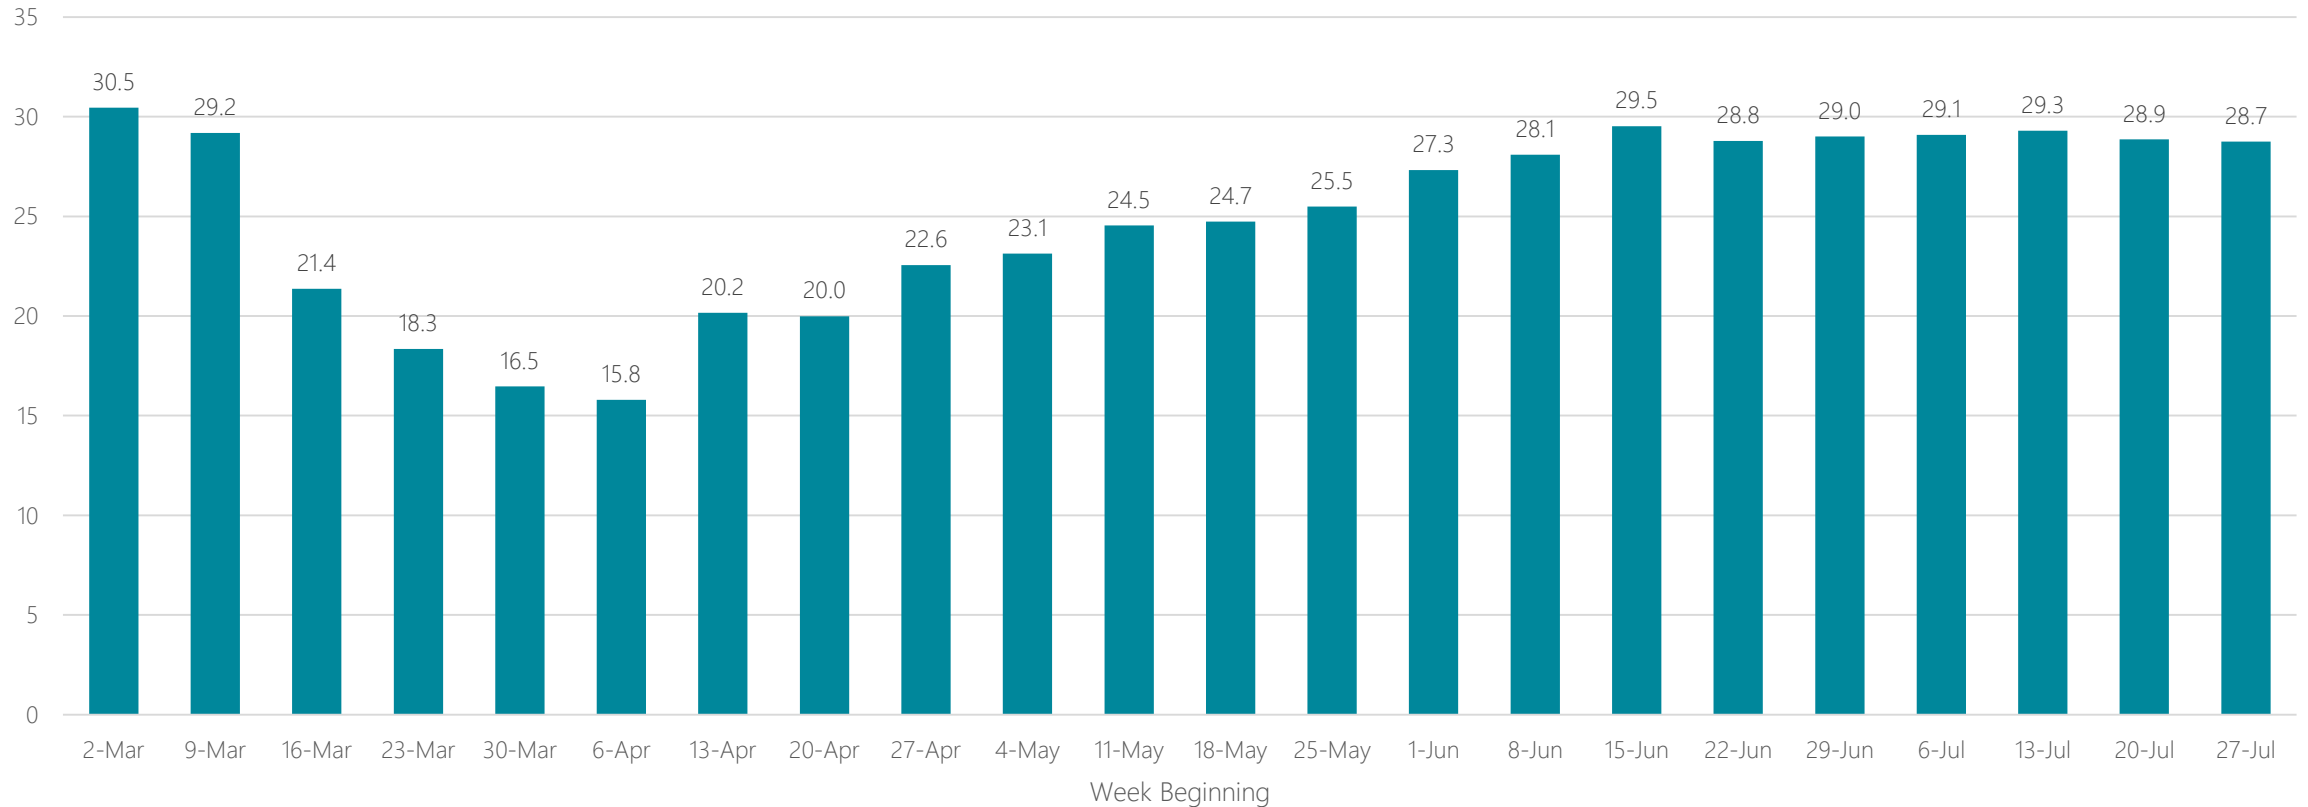

Chattanooga

Average Miles Traveled Daily Weekly Trend