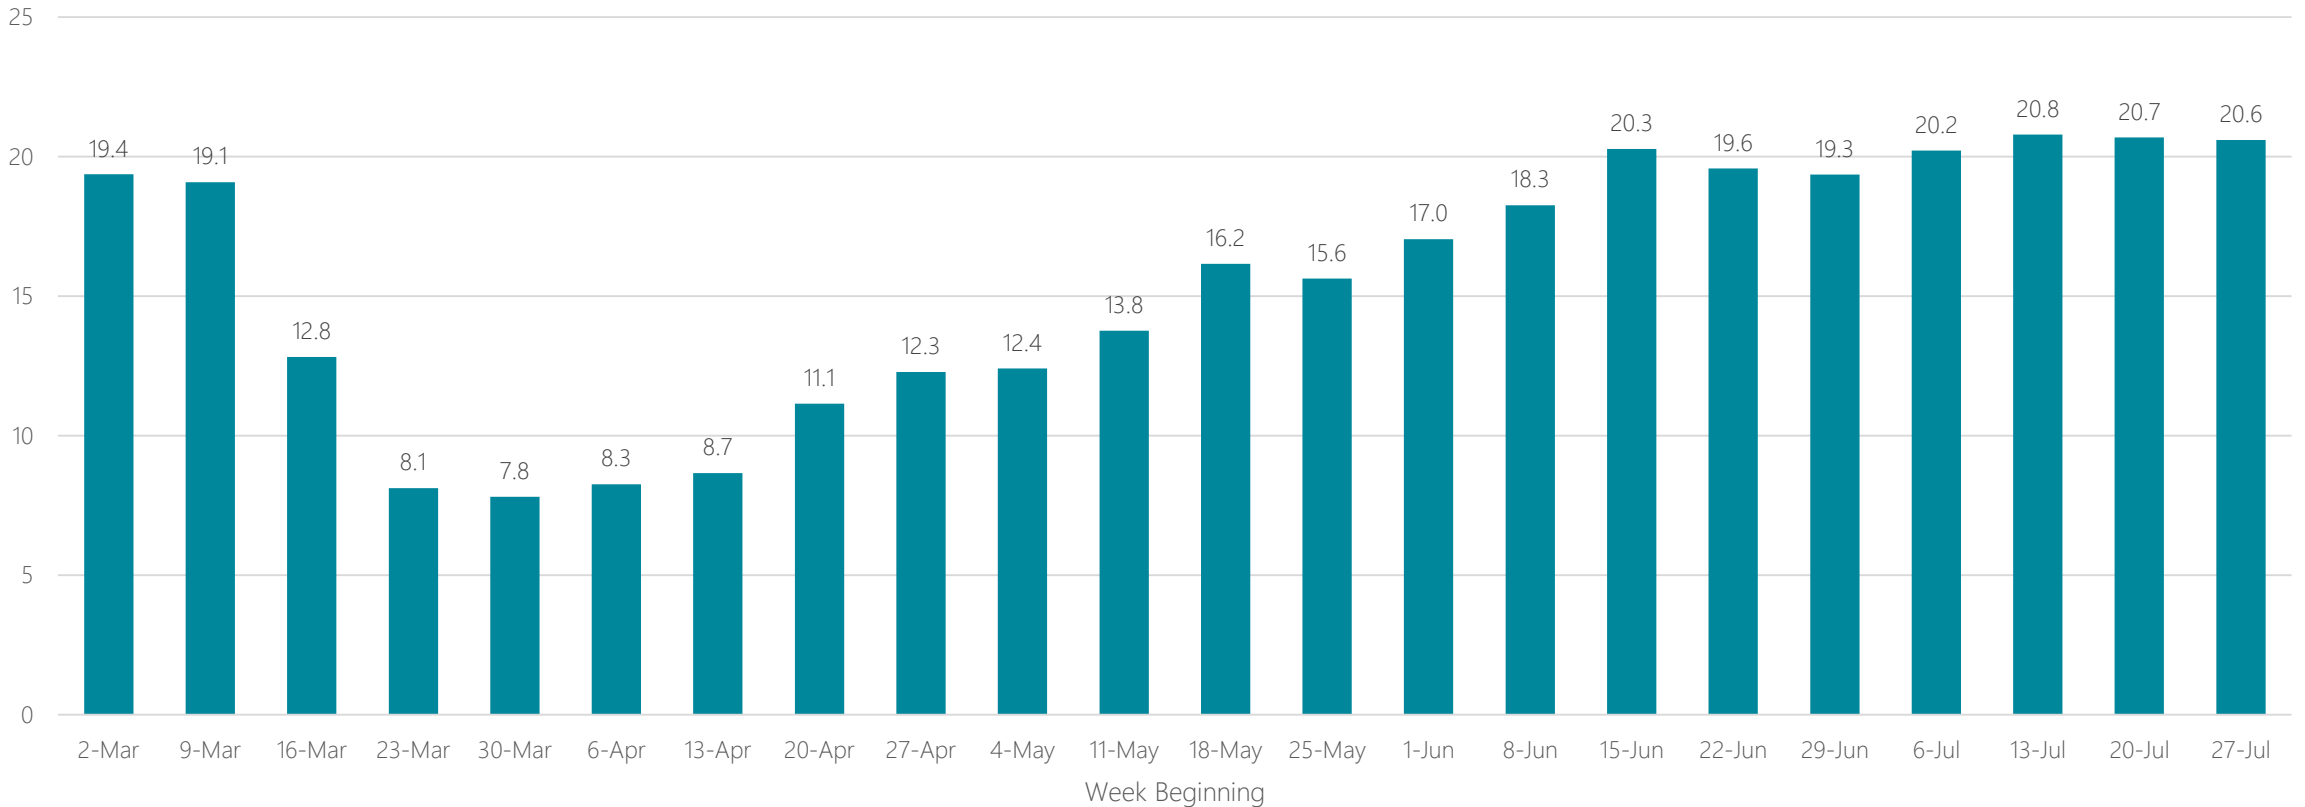

Burlington-Plattsburgh

Average Miles Traveled Daily Weekly Trend