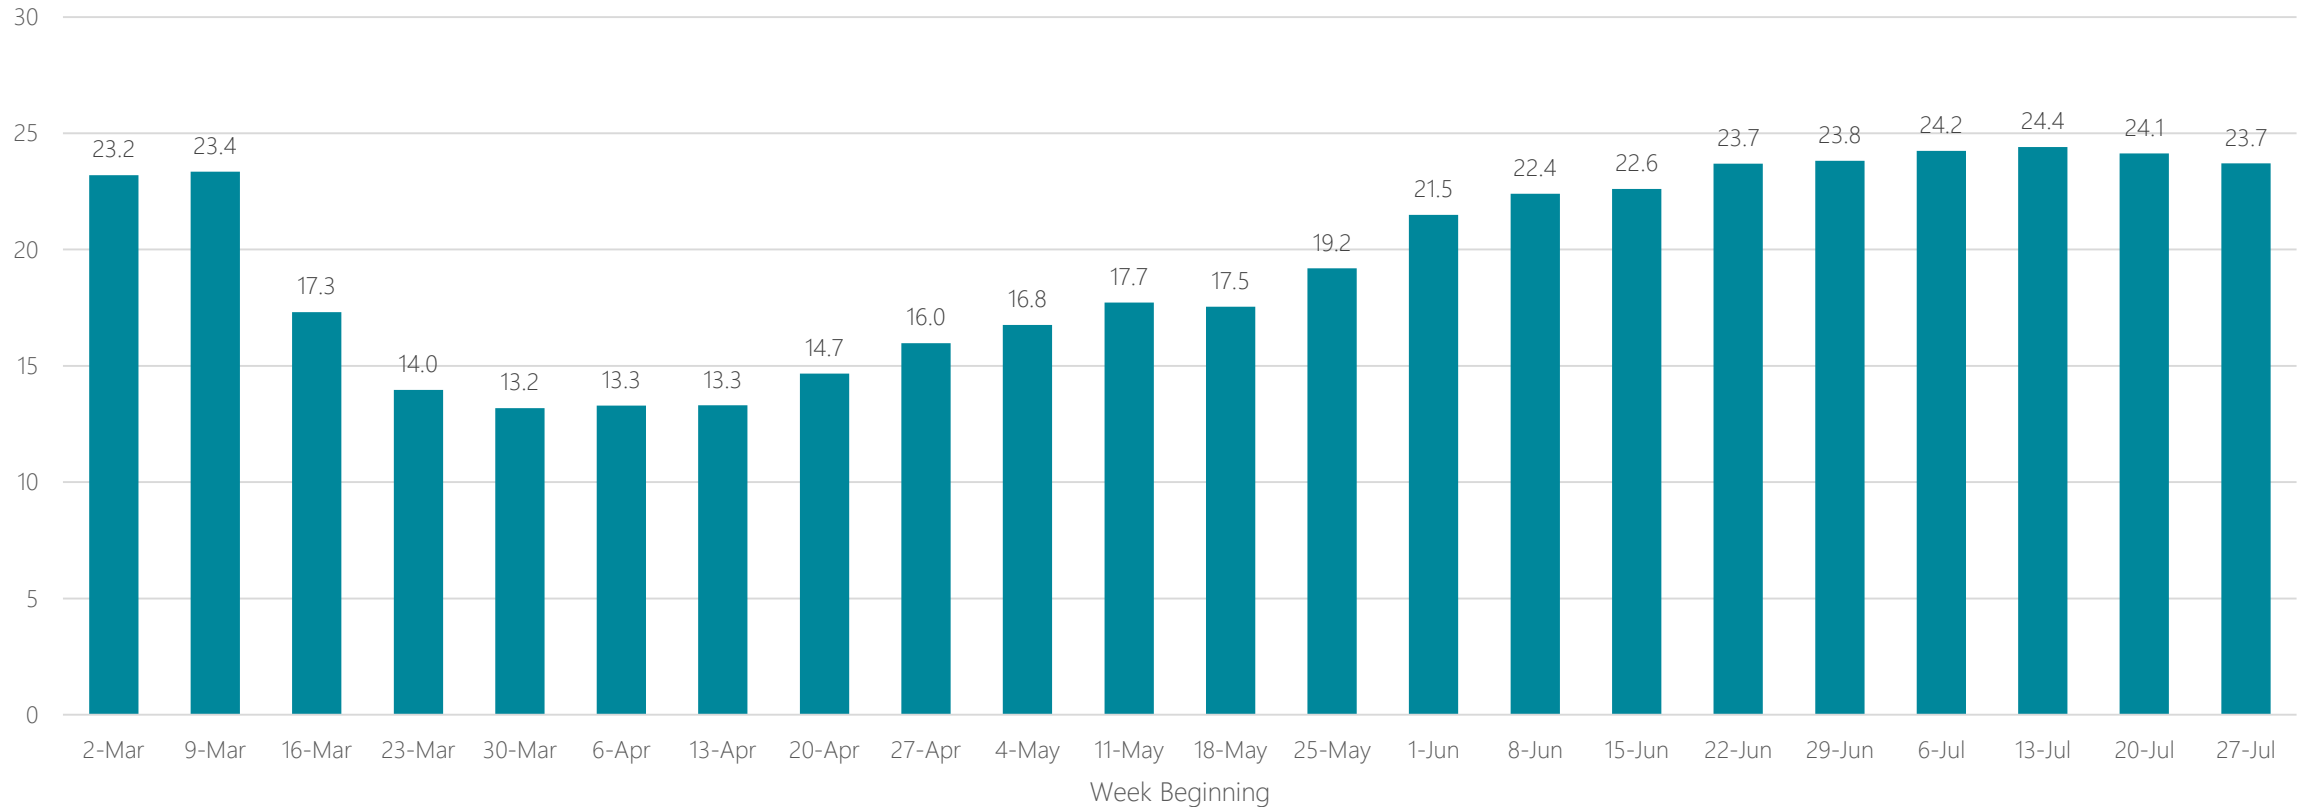

Charlottesville

Average Miles Traveled Daily Weekly Trend