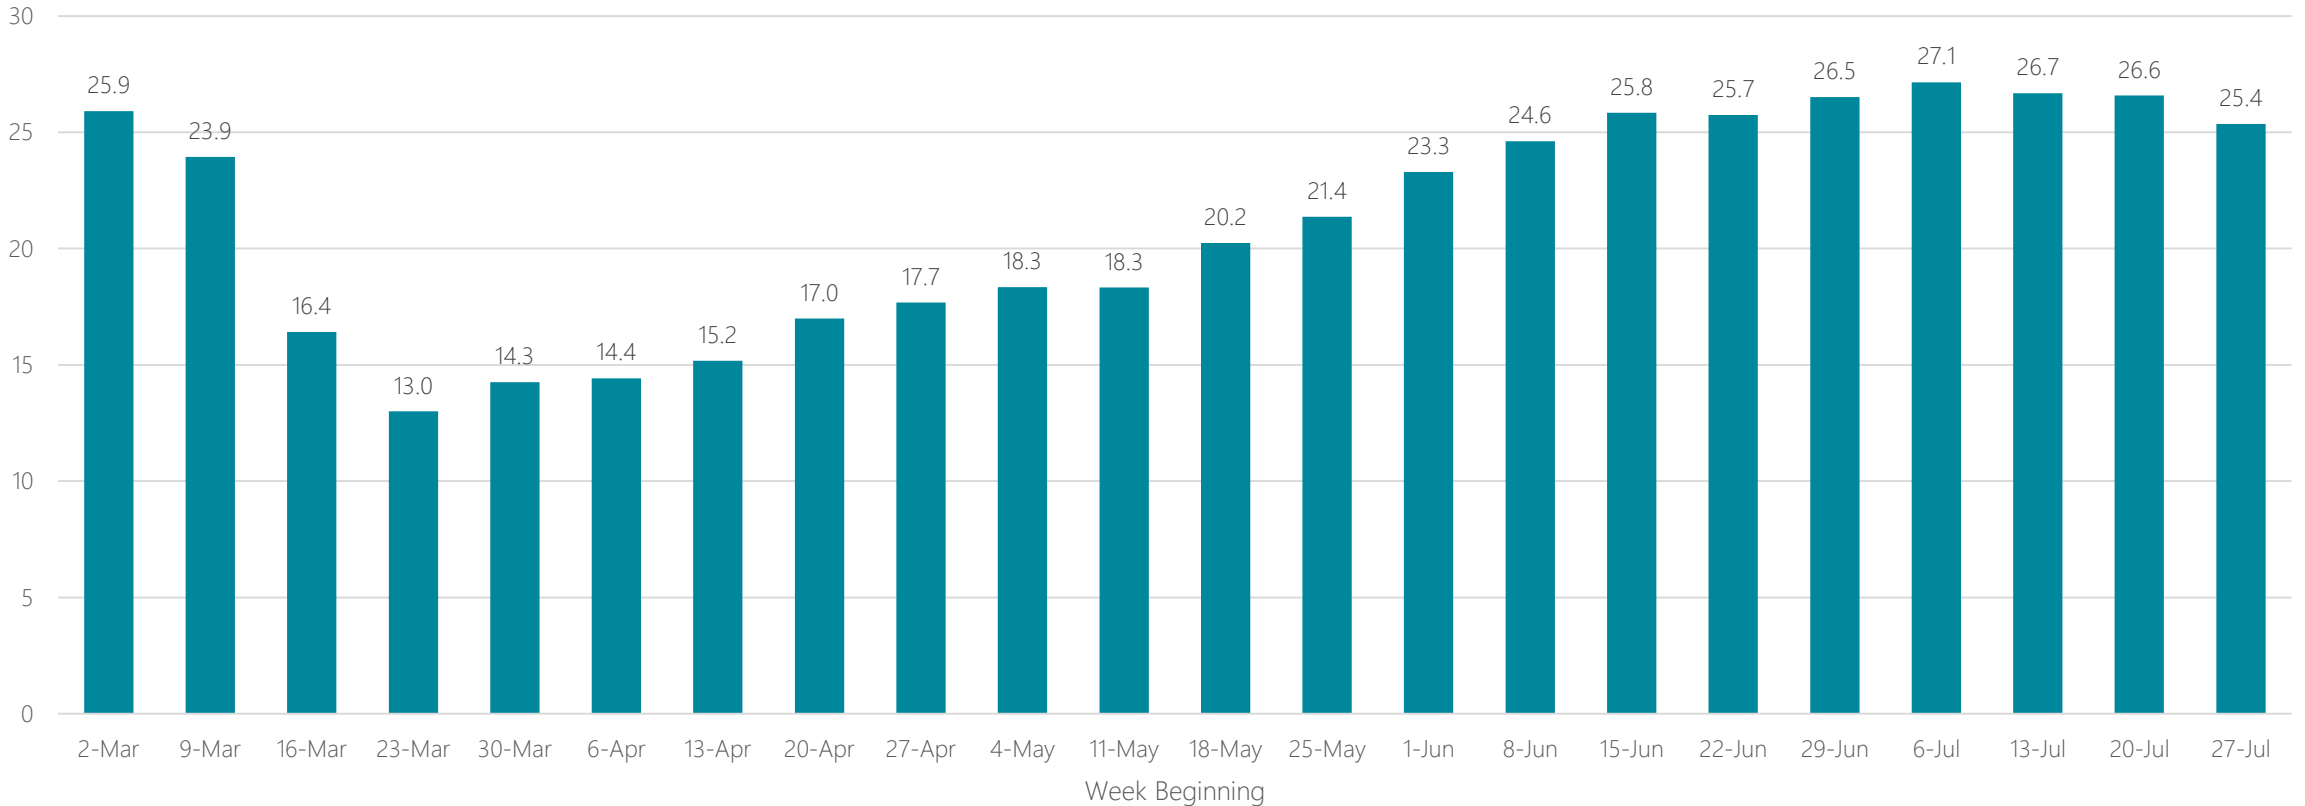

Champaign & Springfield-Decatur

Average Miles Traveled Daily Weekly Trend