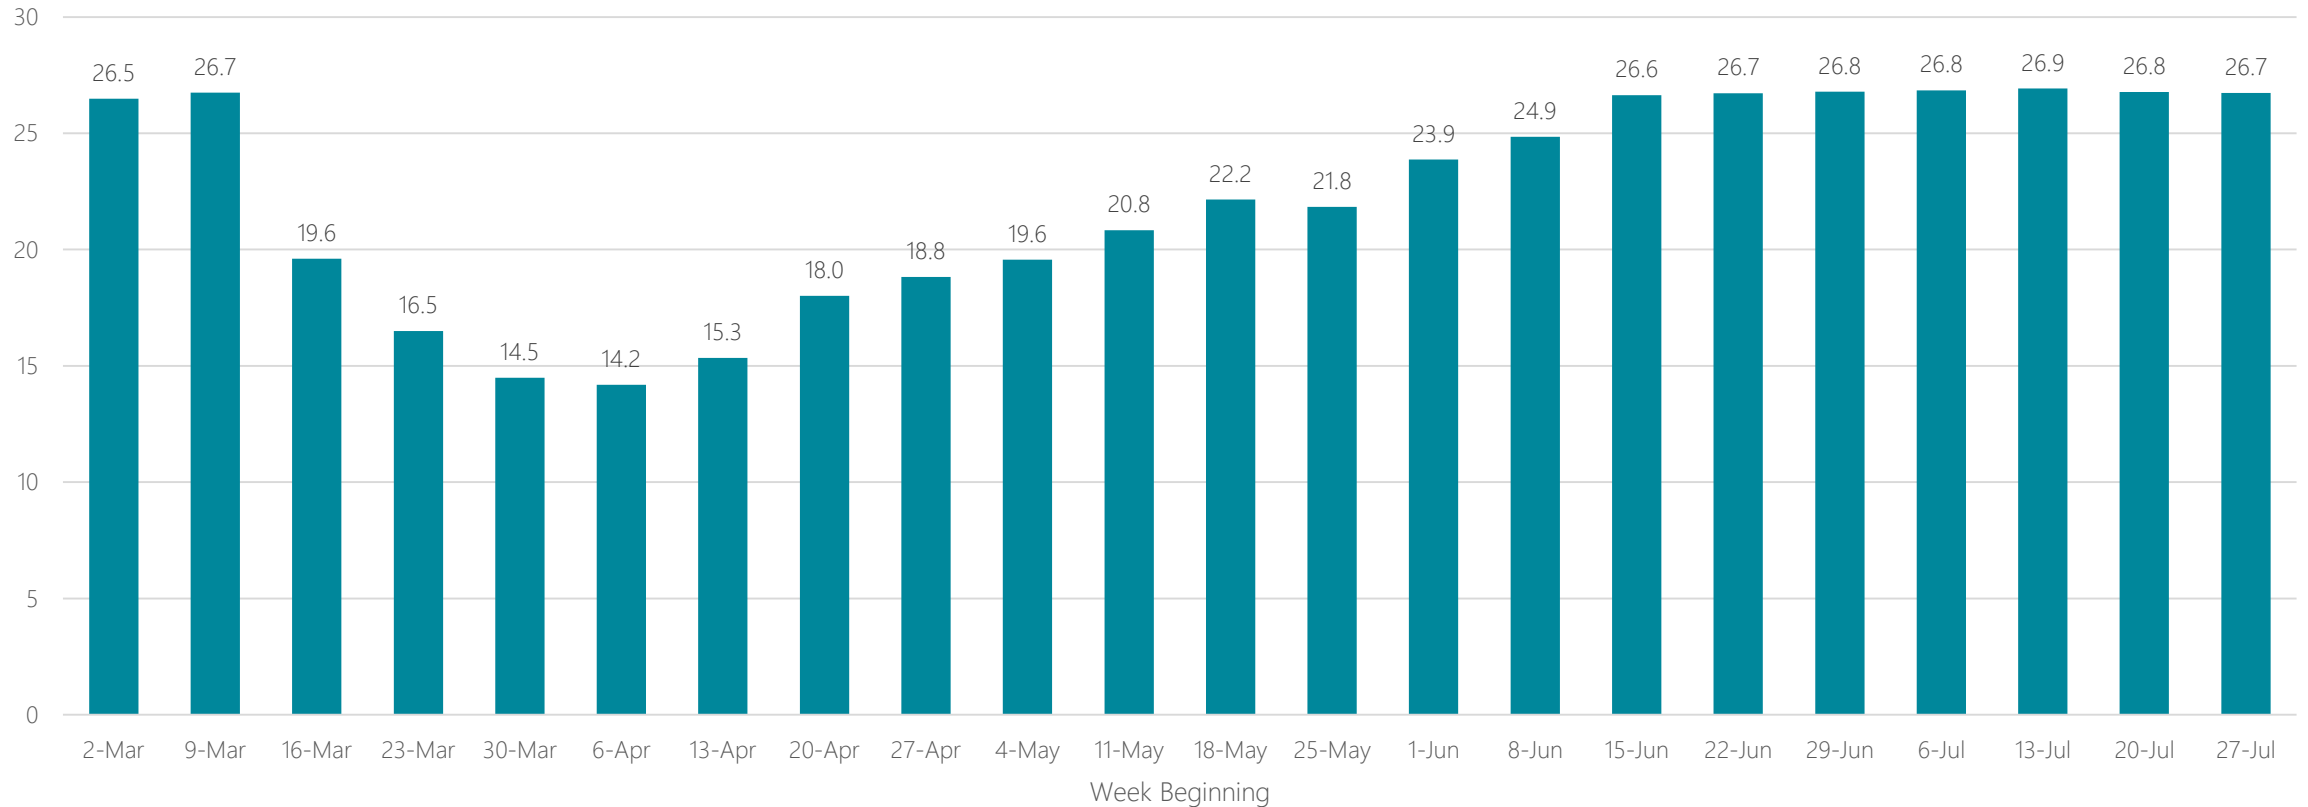

Amarillo

Average Miles Traveled Daily Weekly Trend