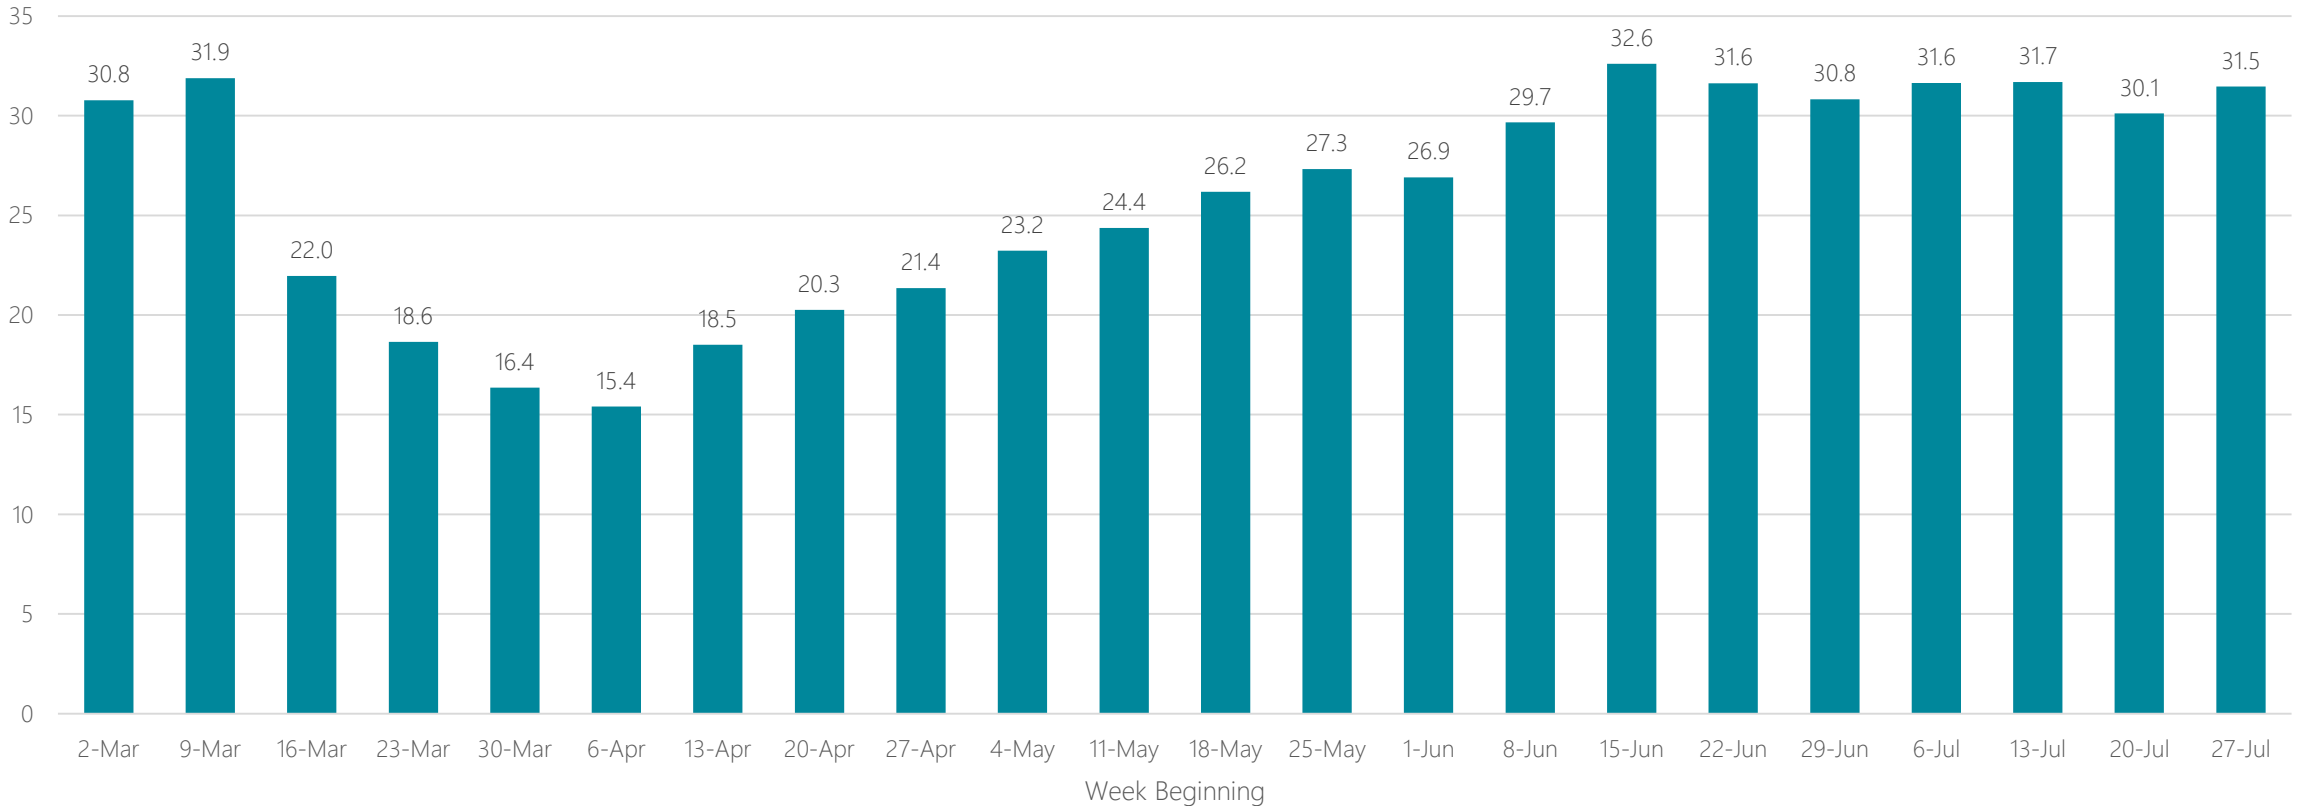

Biloxi-Gulfport

Average Miles Traveled Daily Weekly Trend