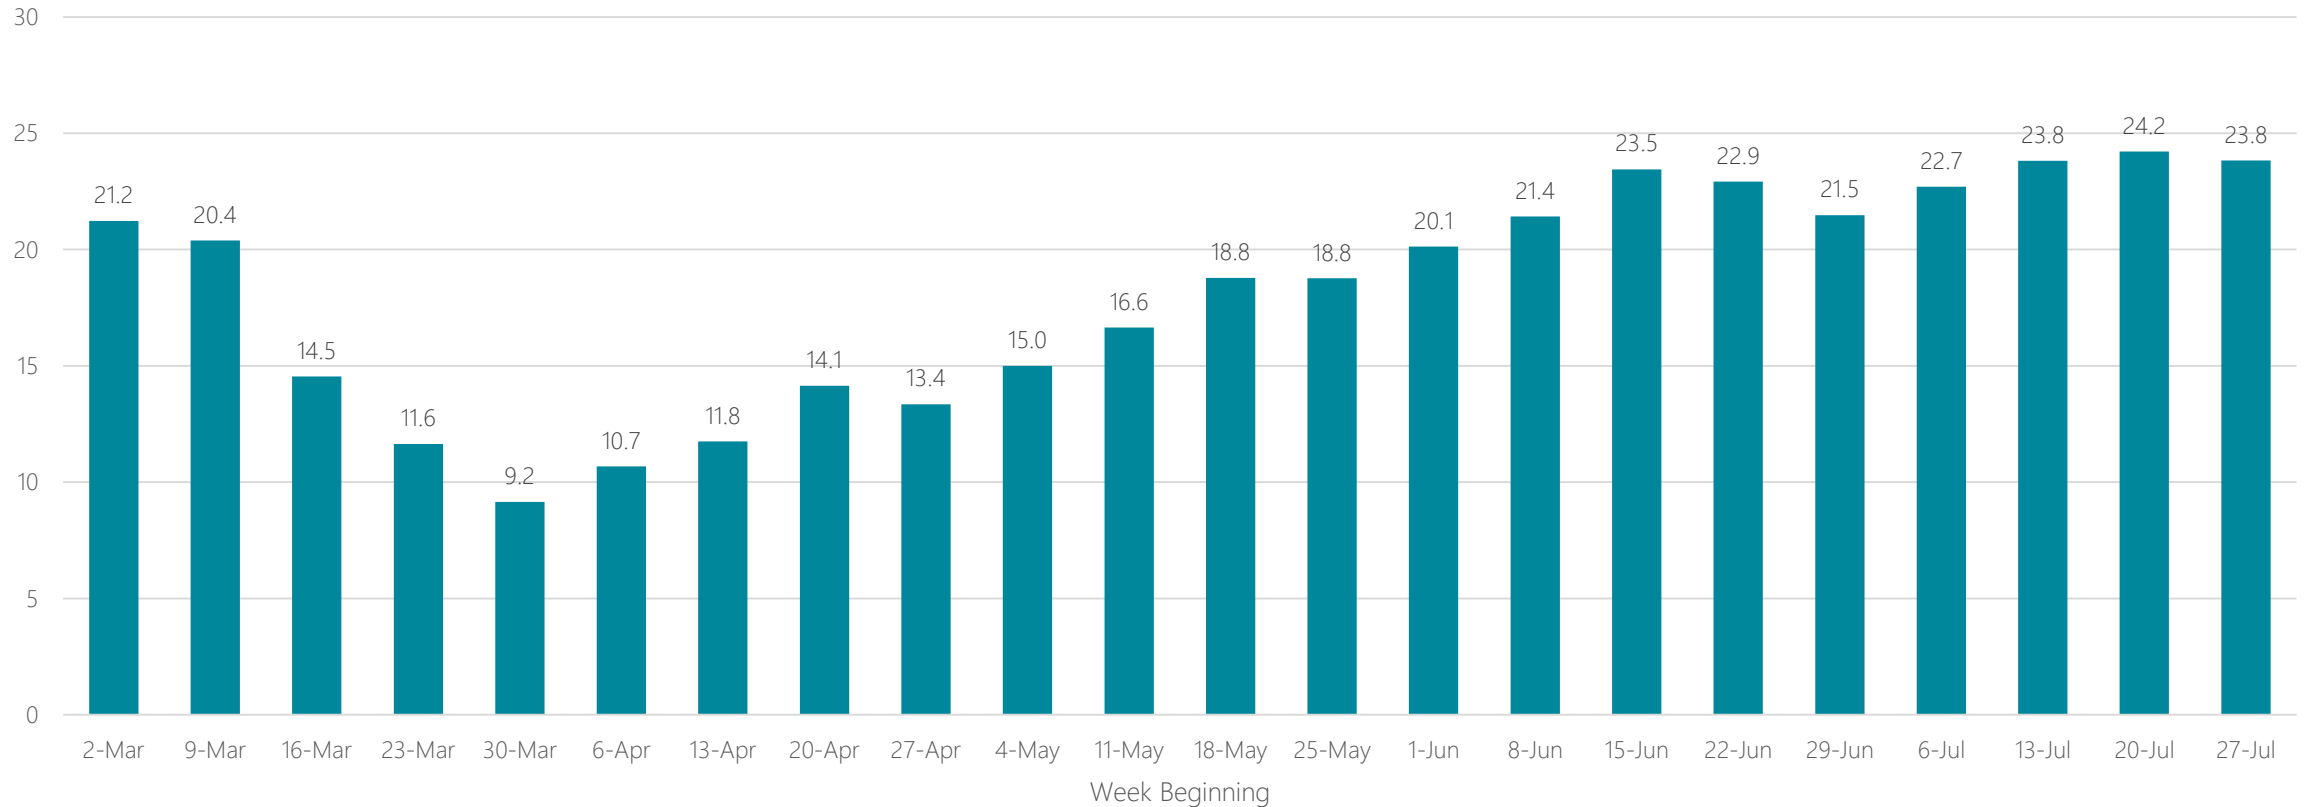

Bangor, ME

Average Miles Traveled Daily Weekly Trend