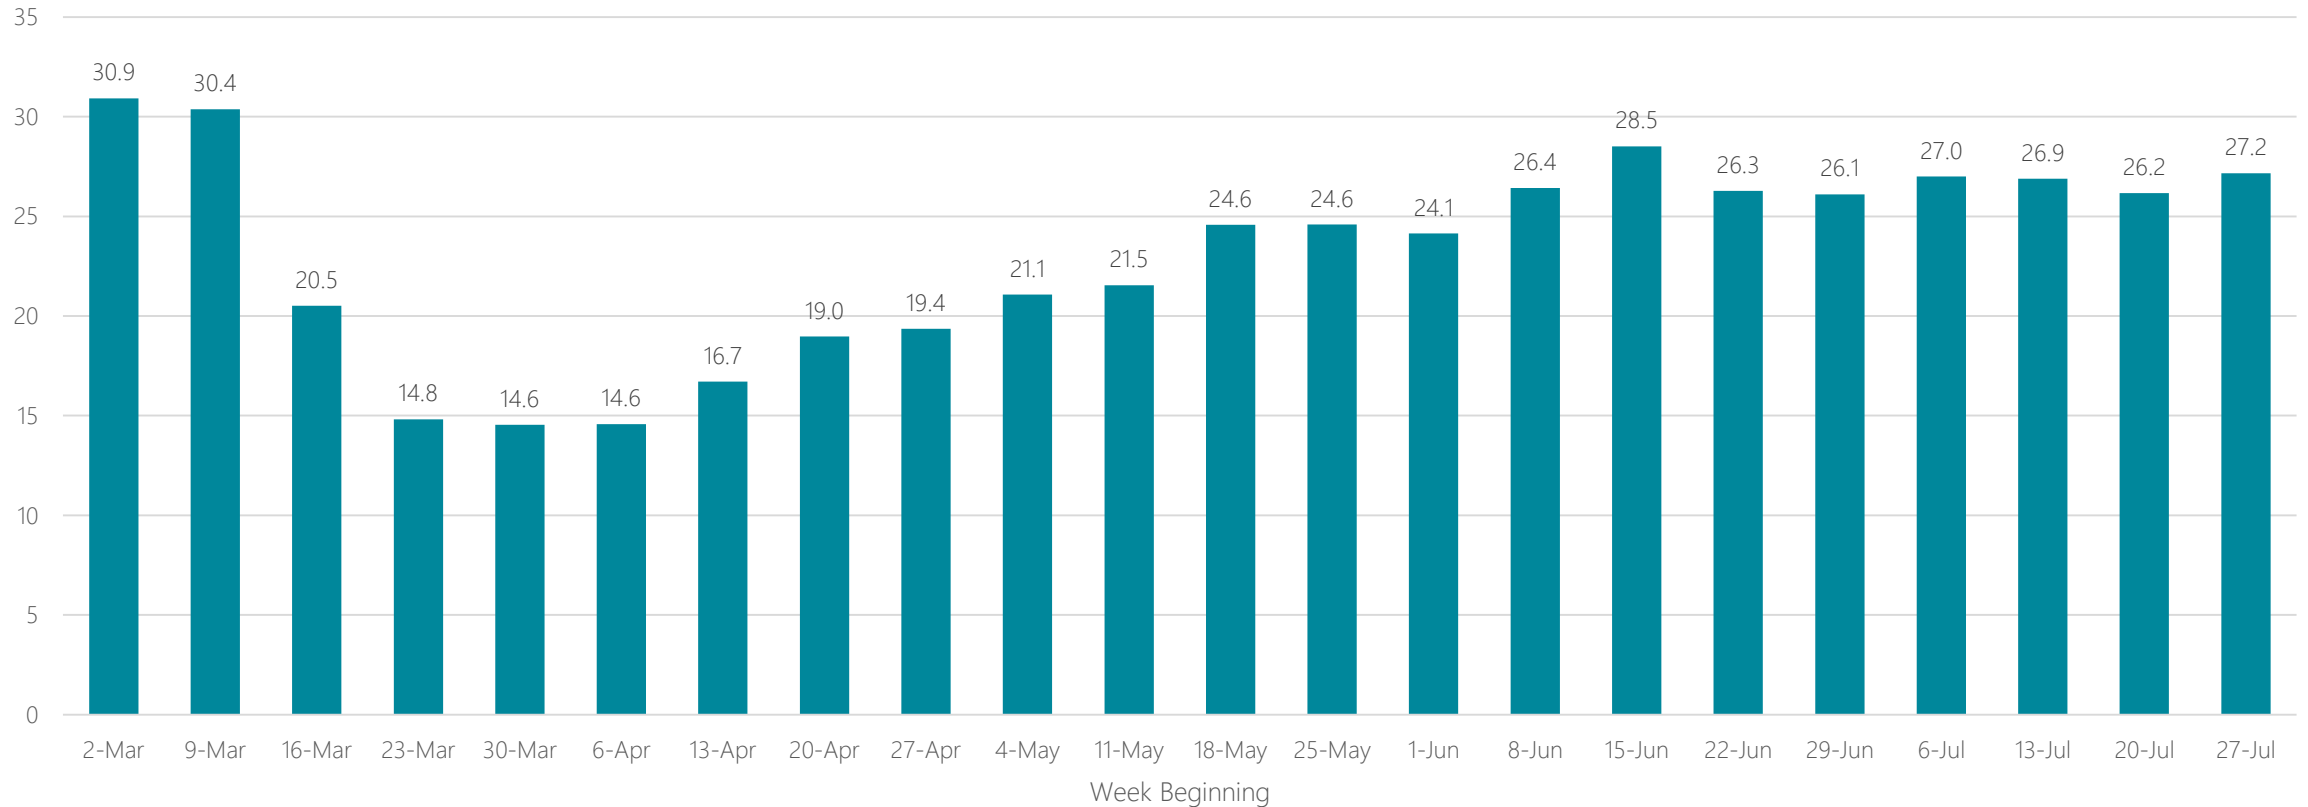

Baton Rouge

Average Miles Traveled Daily Weekly Trend