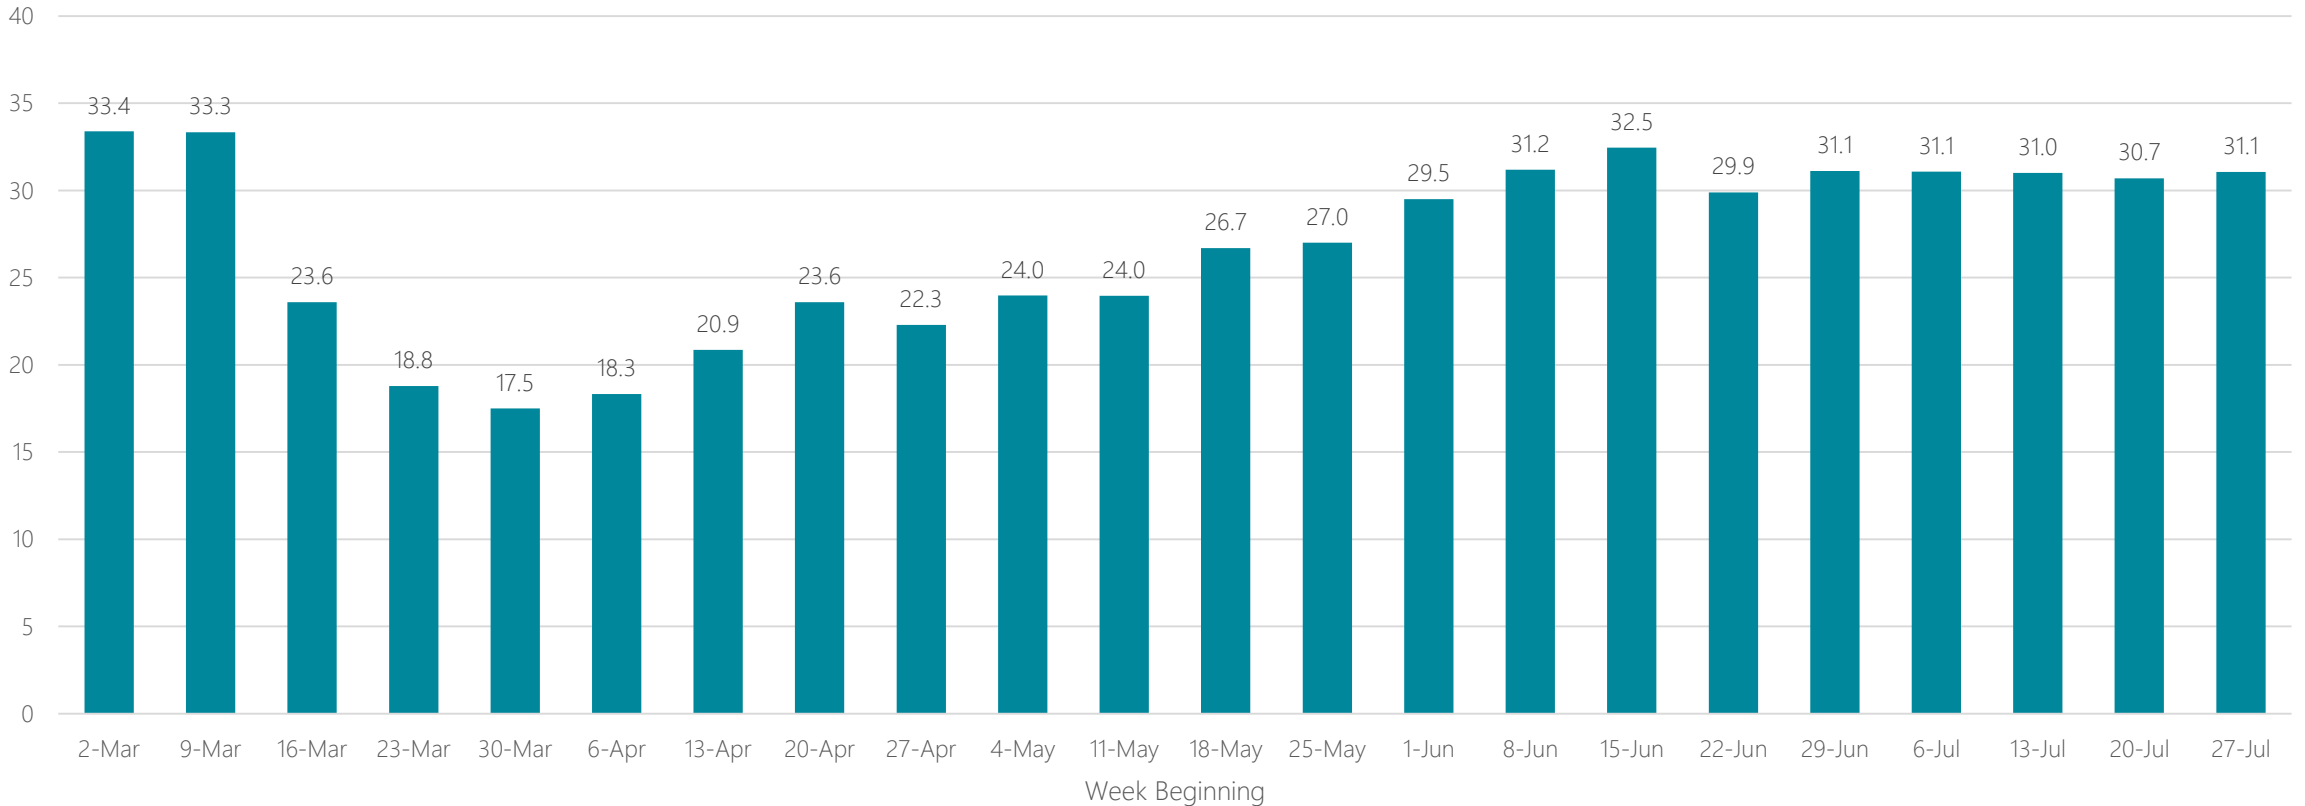

Alexandria, LA

Average Miles Traveled Daily Weekly Trend