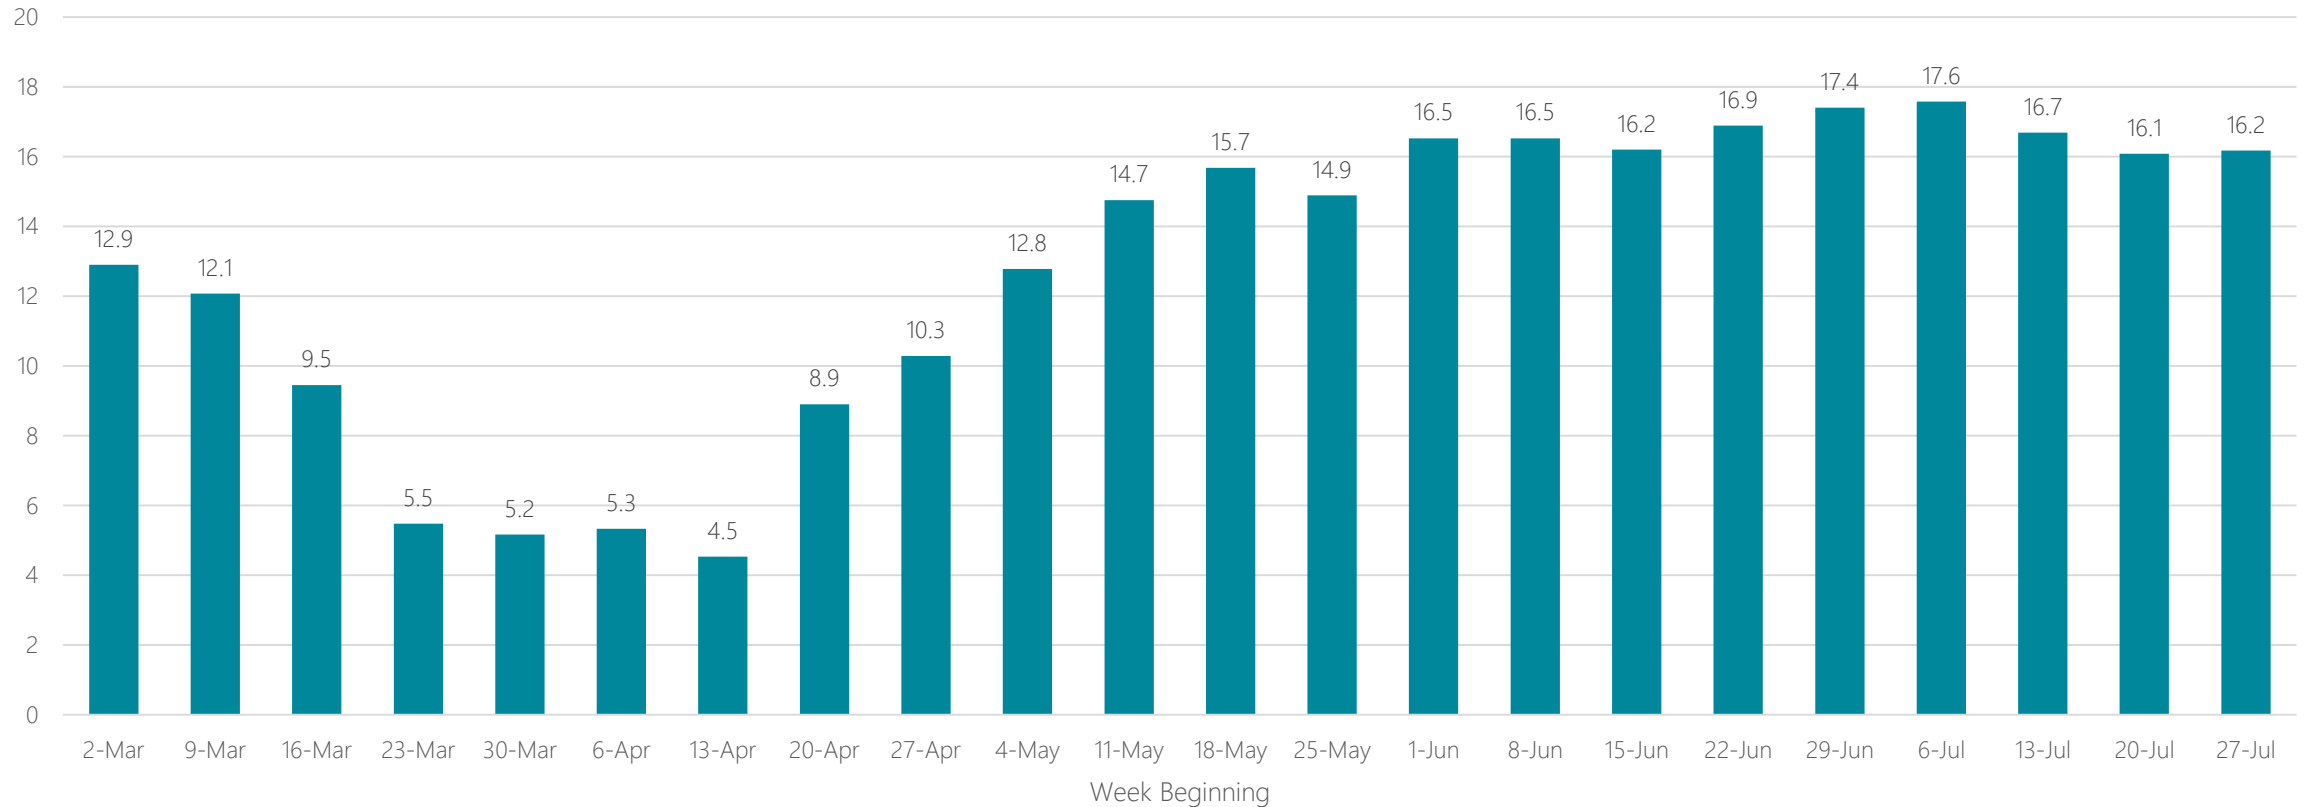

Fairbanks

Average Miles Traveled Daily Weekly Trend