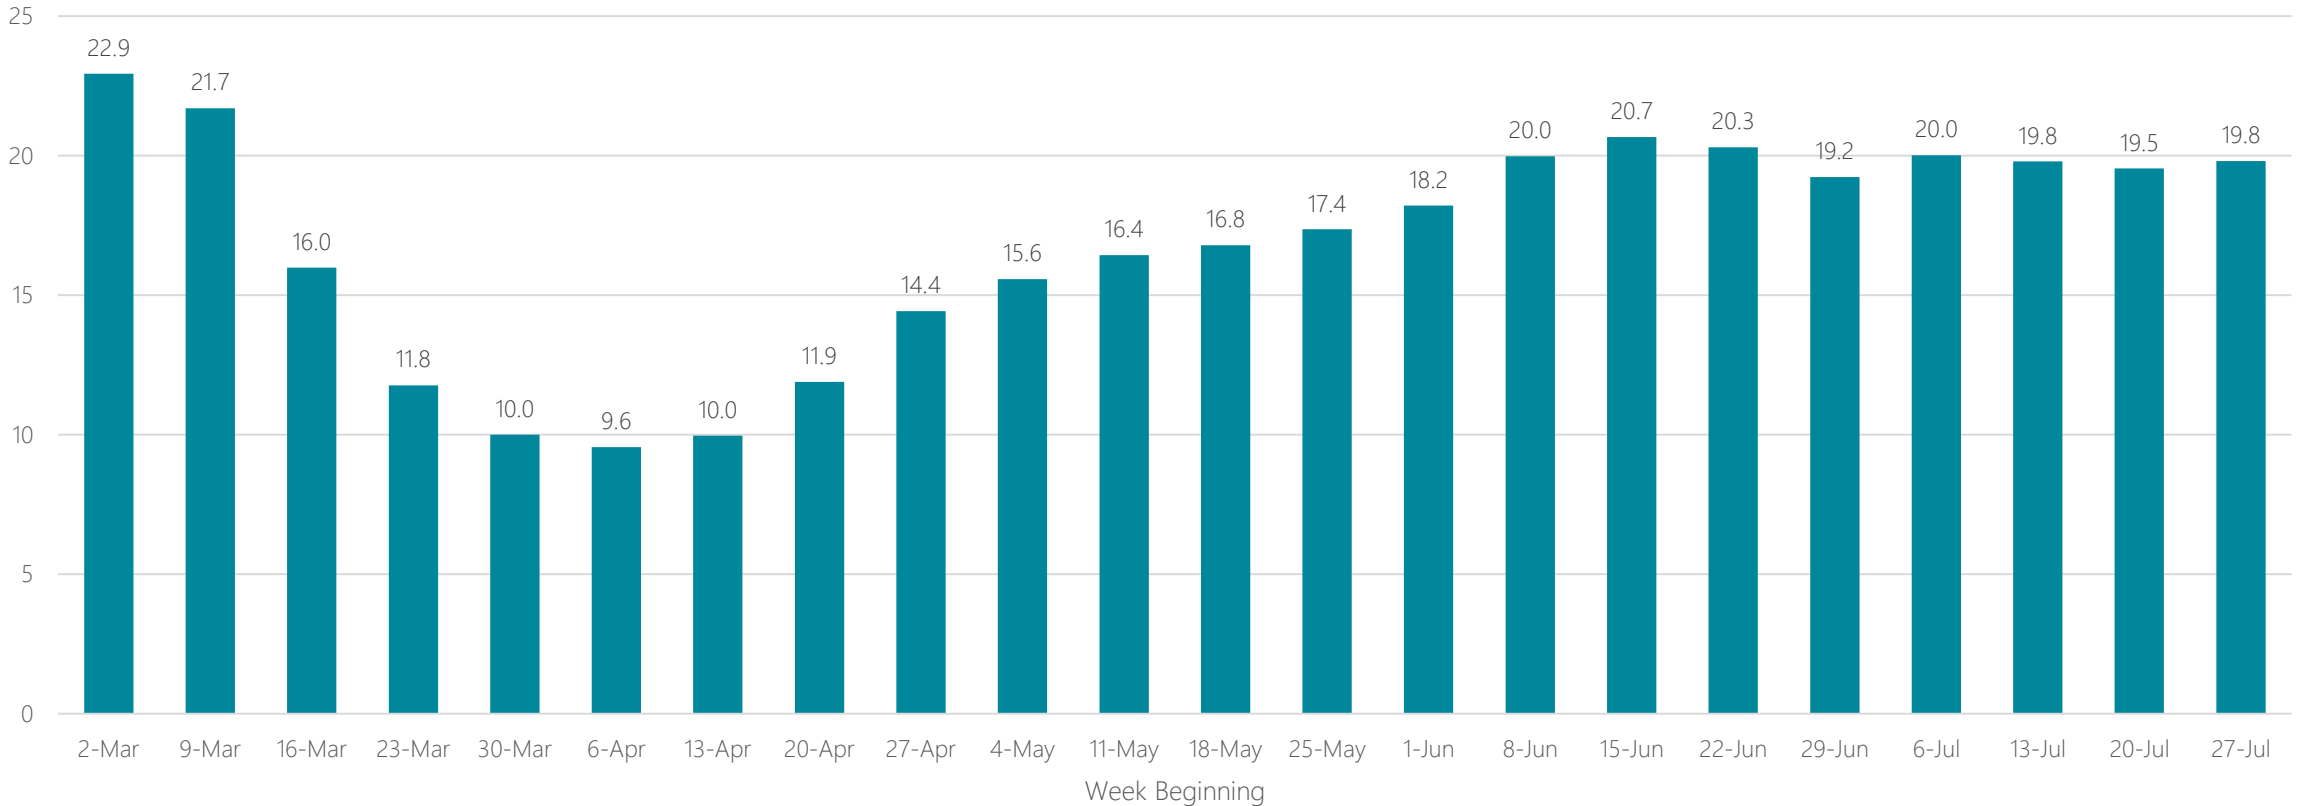

Fort Myers-Naples

Average Miles Traveled Daily Weekly Trend