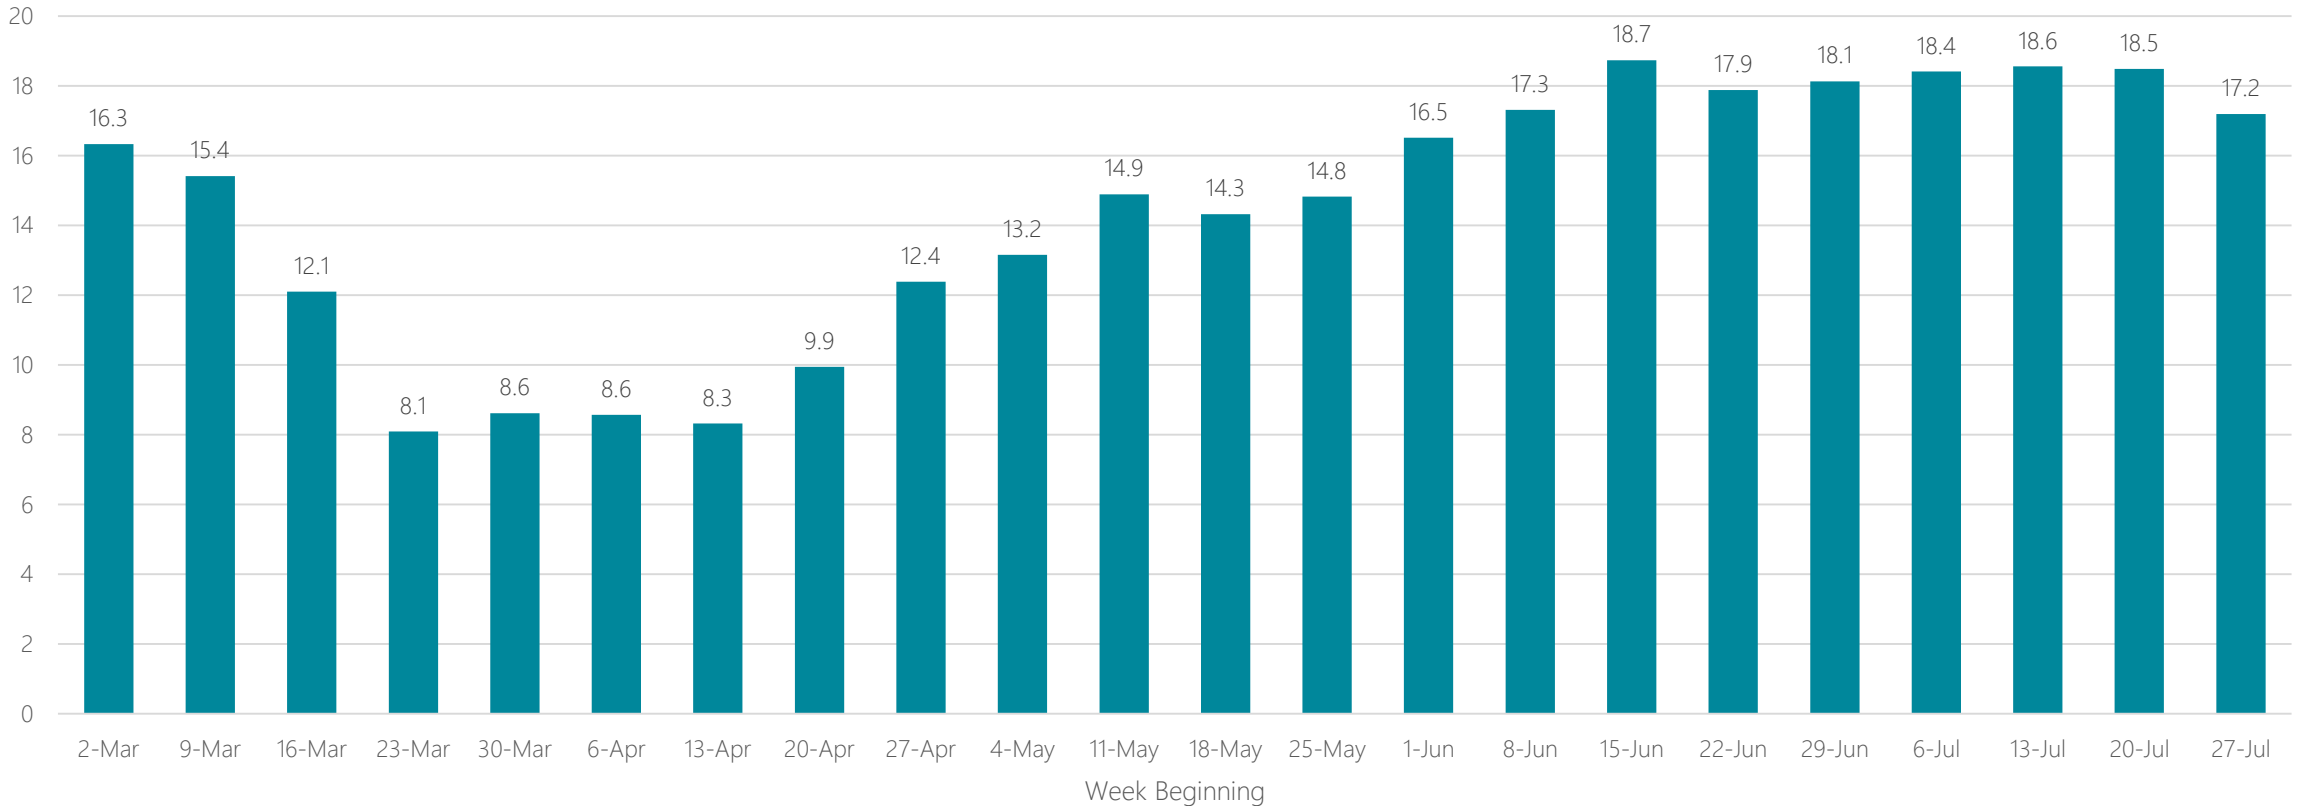

Alpena, MI

Average Miles Traveled Daily Weekly Trend