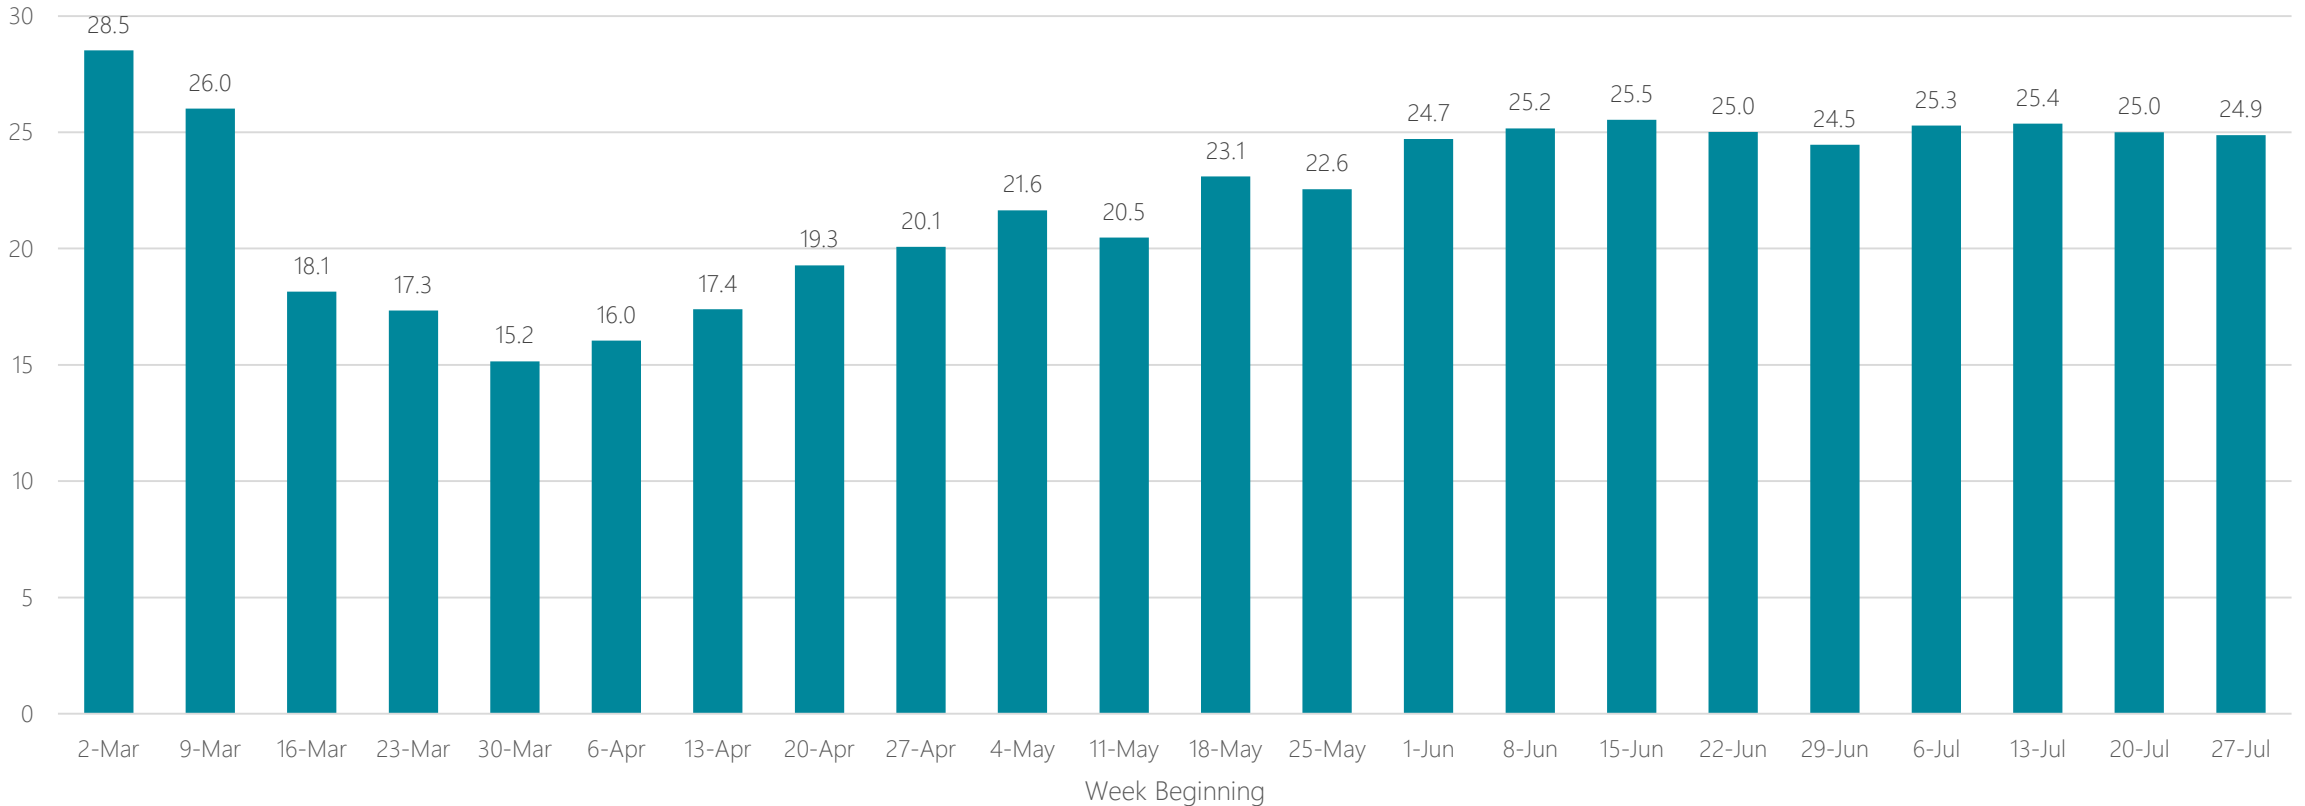

Fort Smith-Fayetteville-Springdale-Rogers

Average Miles Traveled Daily Weekly Trend