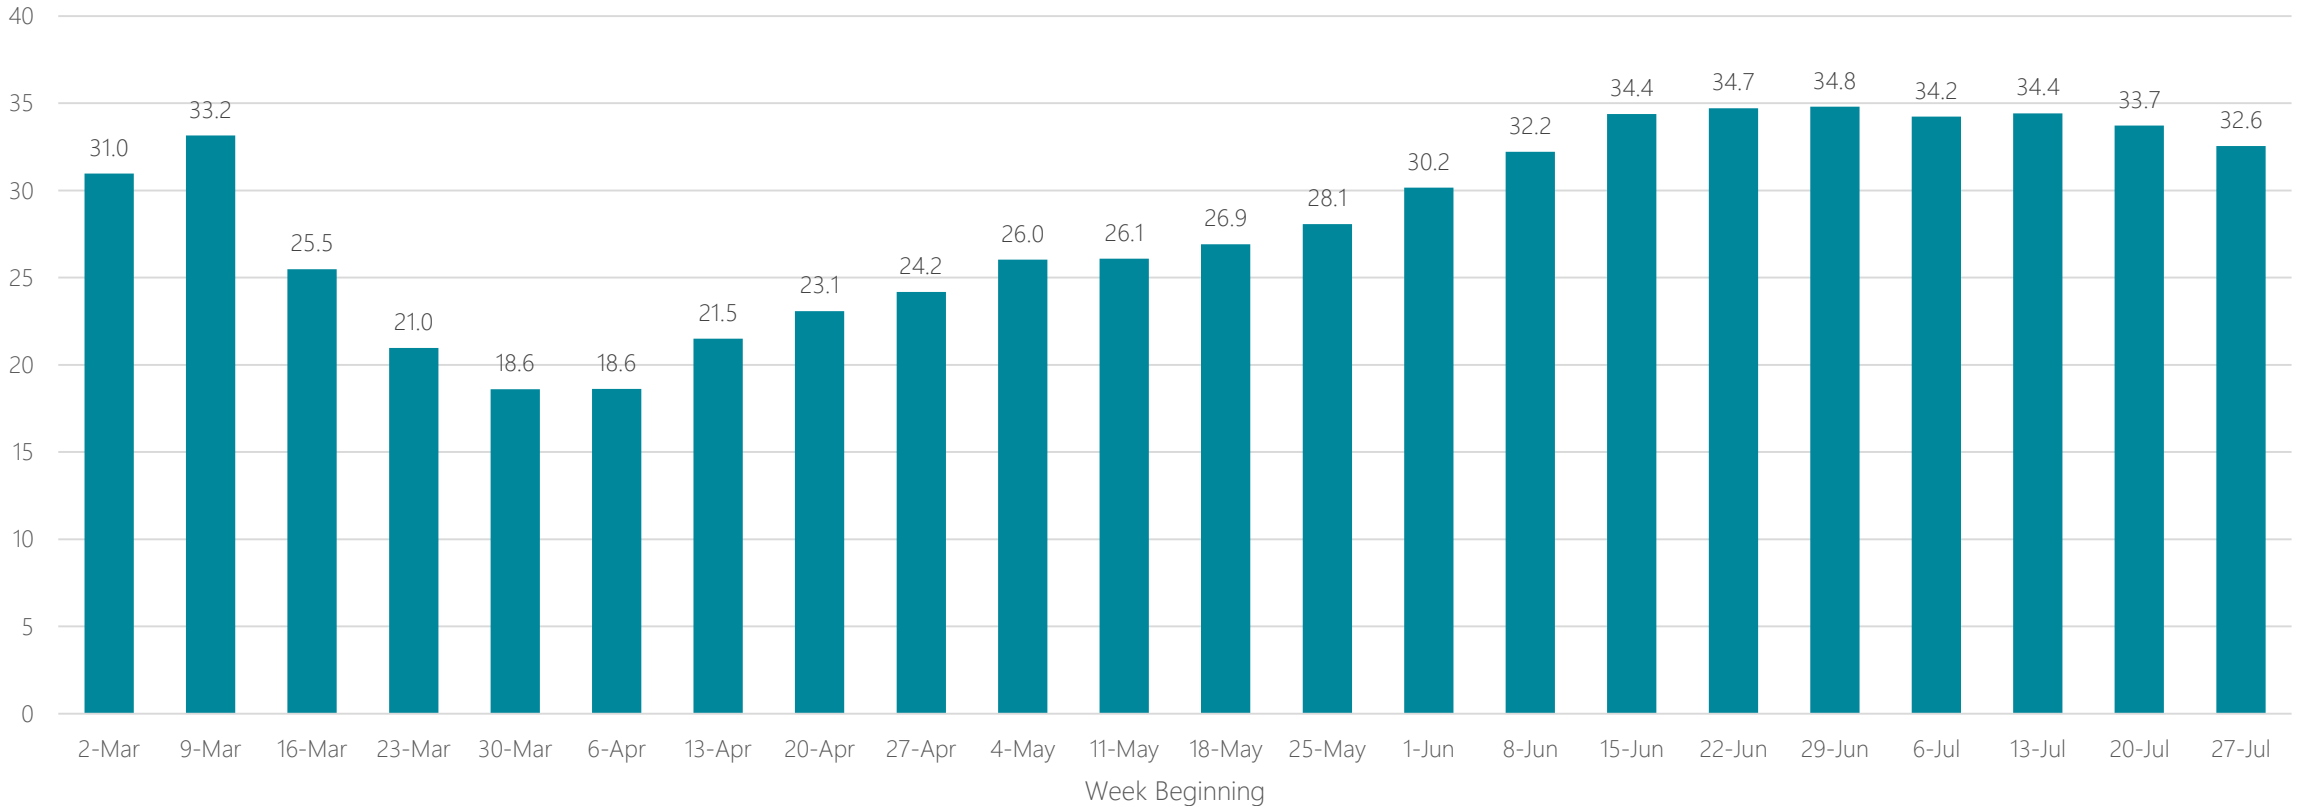

Albany, GA

Average Miles Traveled Daily Weekly Trend