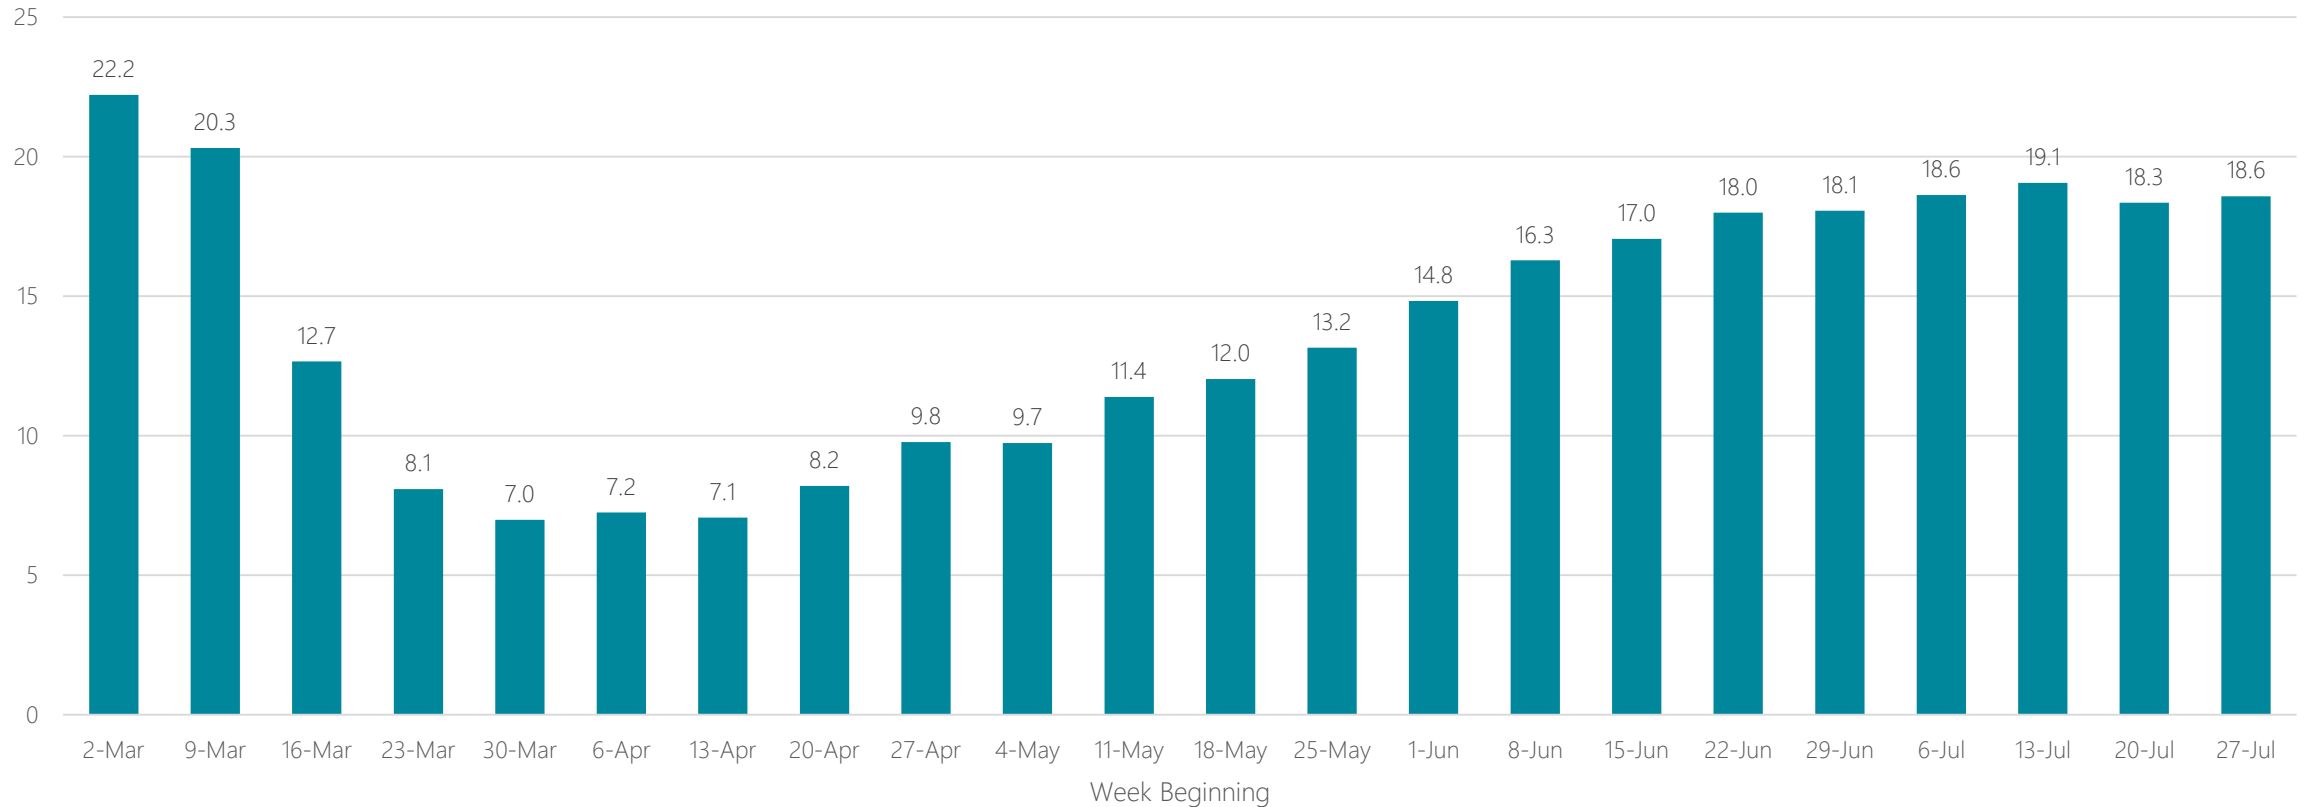

Baltimore

Average Miles Traveled Daily Weekly Trend