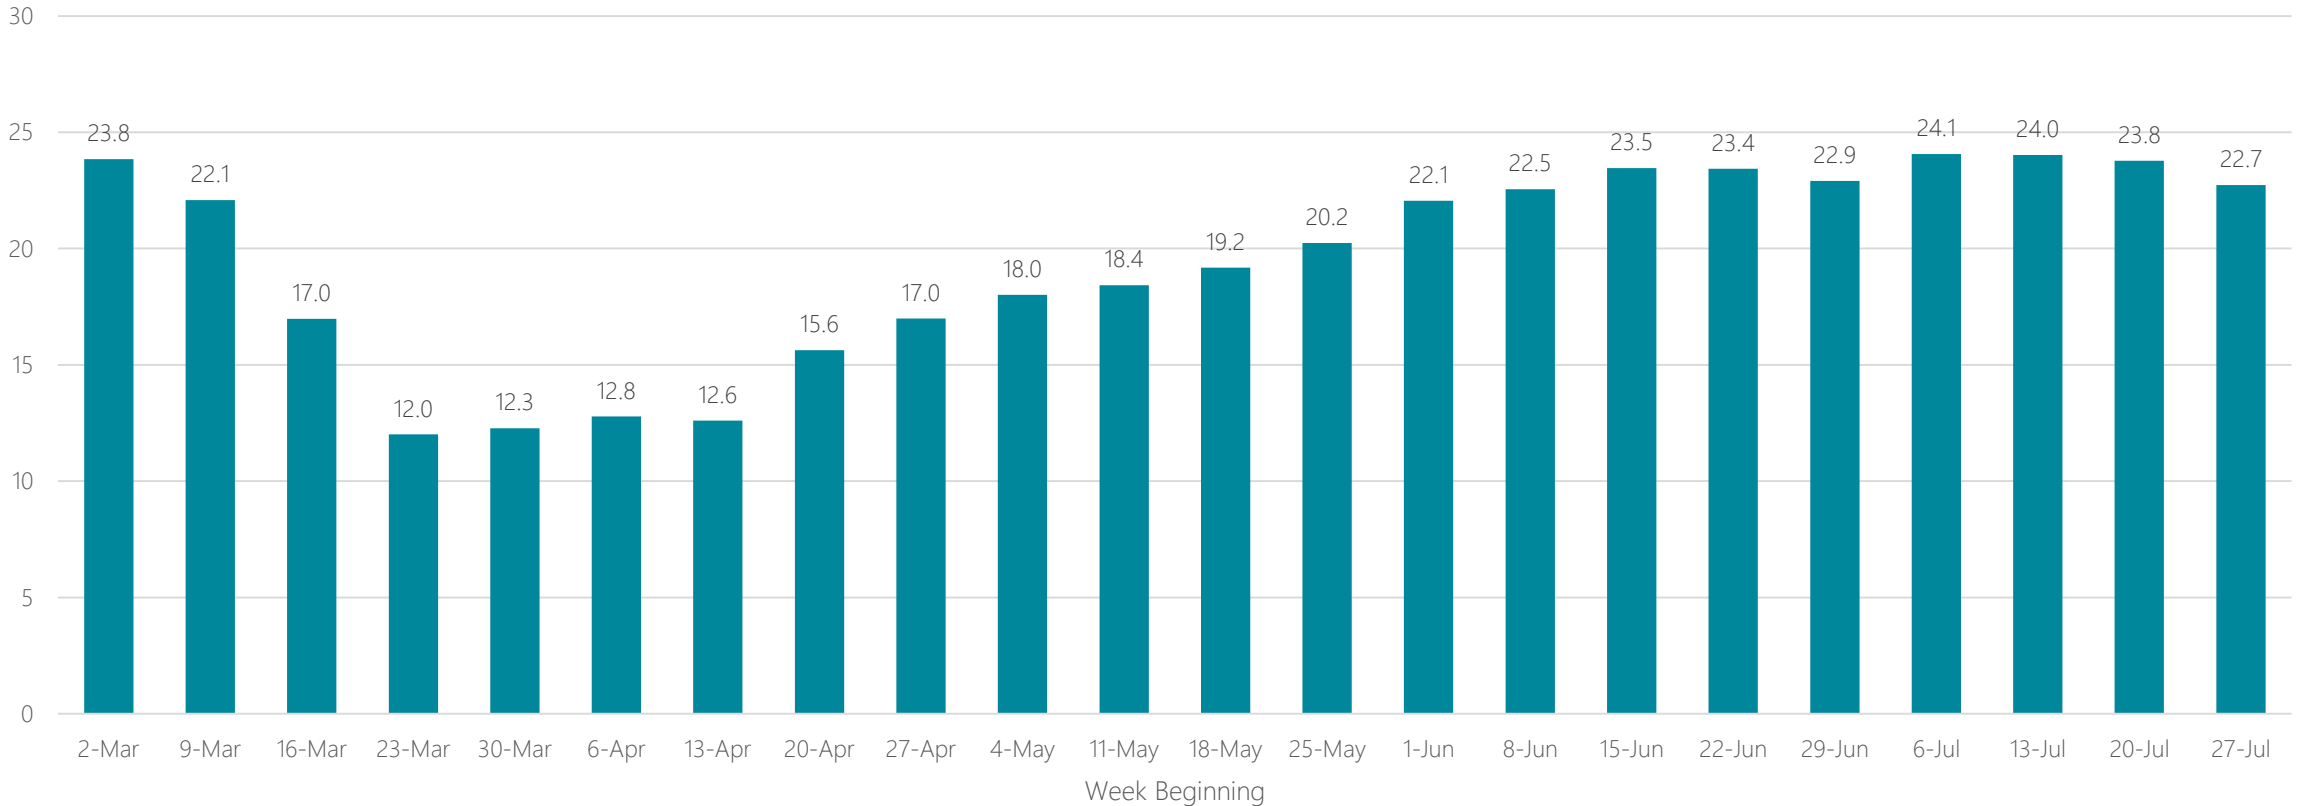

Fort Wayne

Average Miles Traveled Daily Weekly Trend