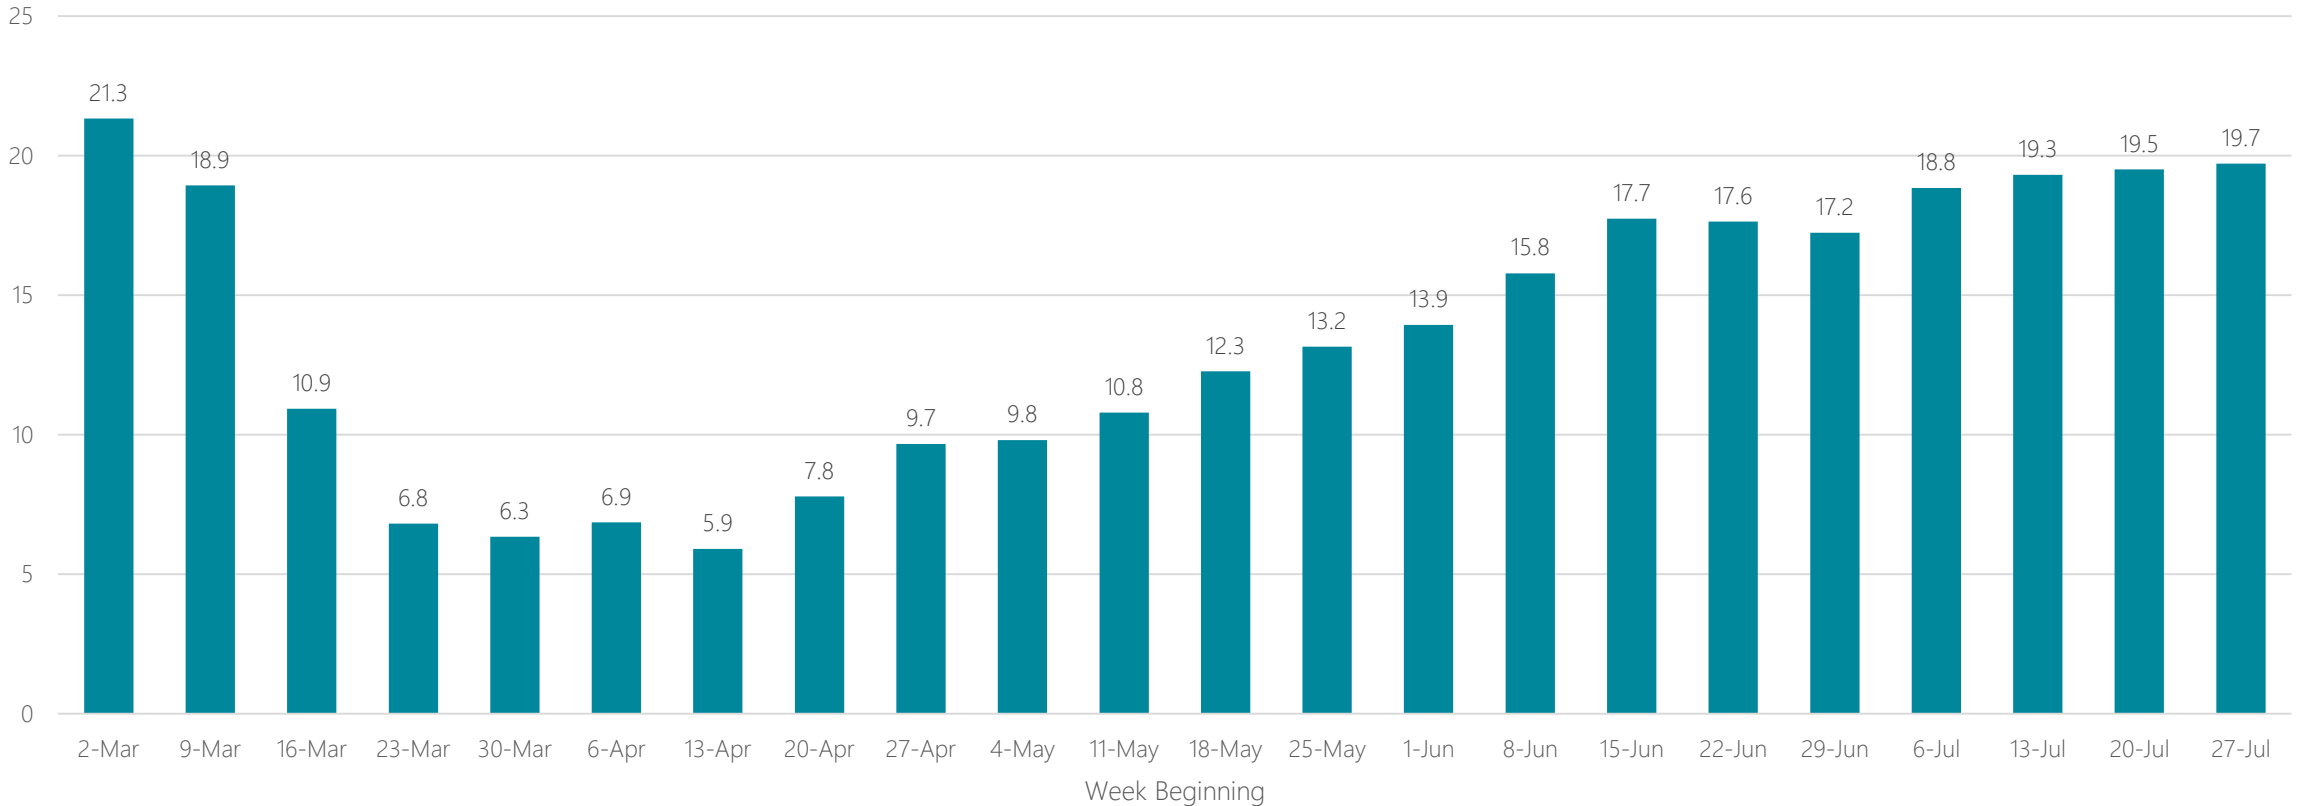

Boston (Manchester)

Average Miles Traveled Daily Weekly Trend