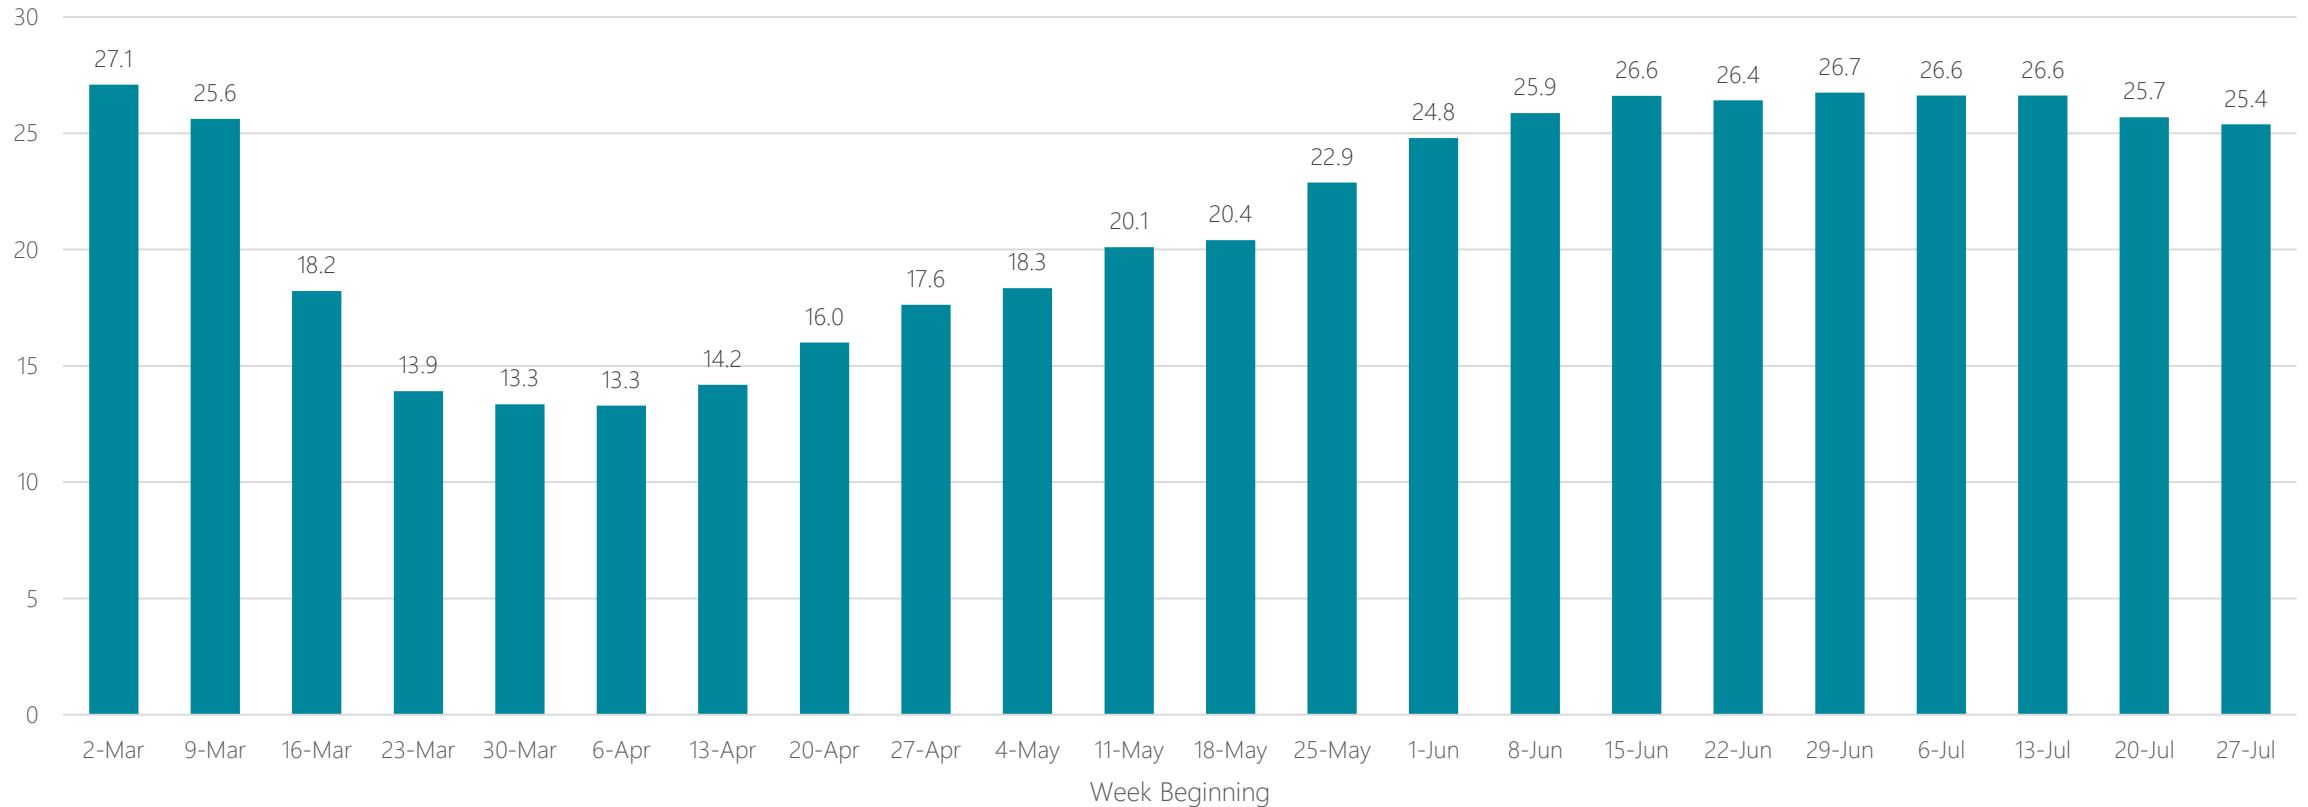

Charleston-Huntington

Average Miles Traveled Daily Weekly Trend