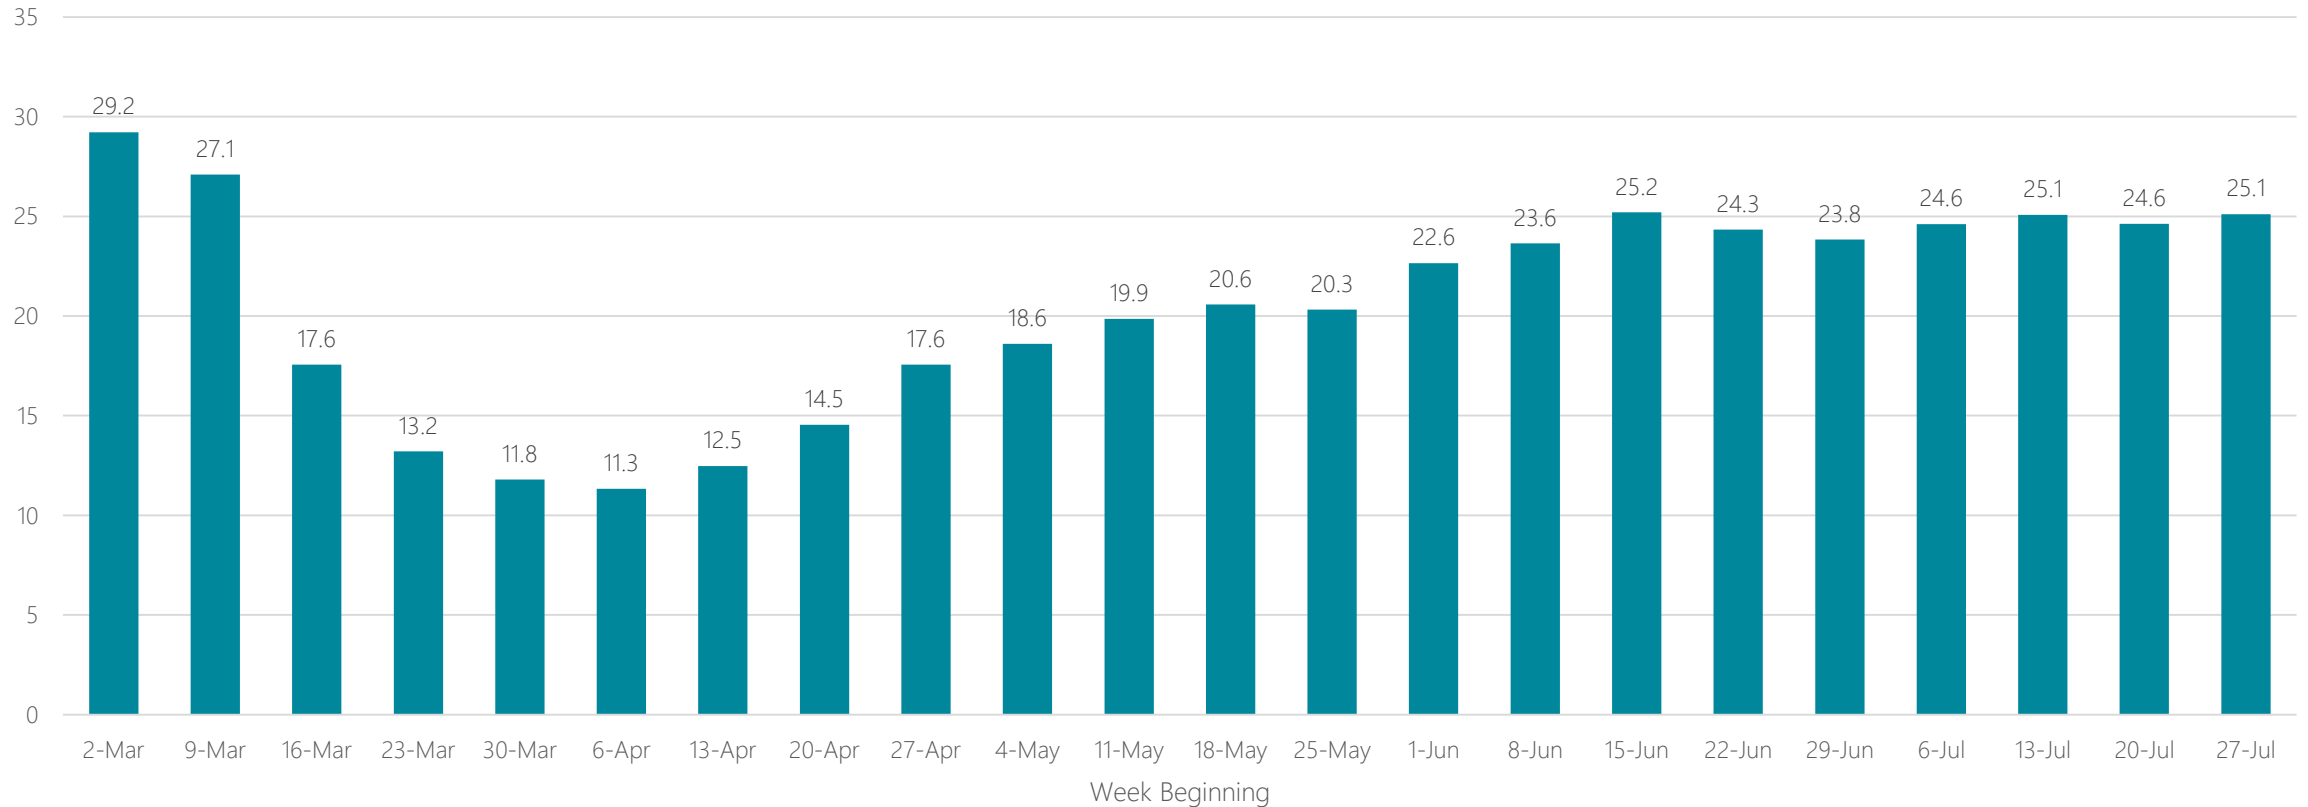

Atlanta

Average Miles Traveled Daily Weekly Trend