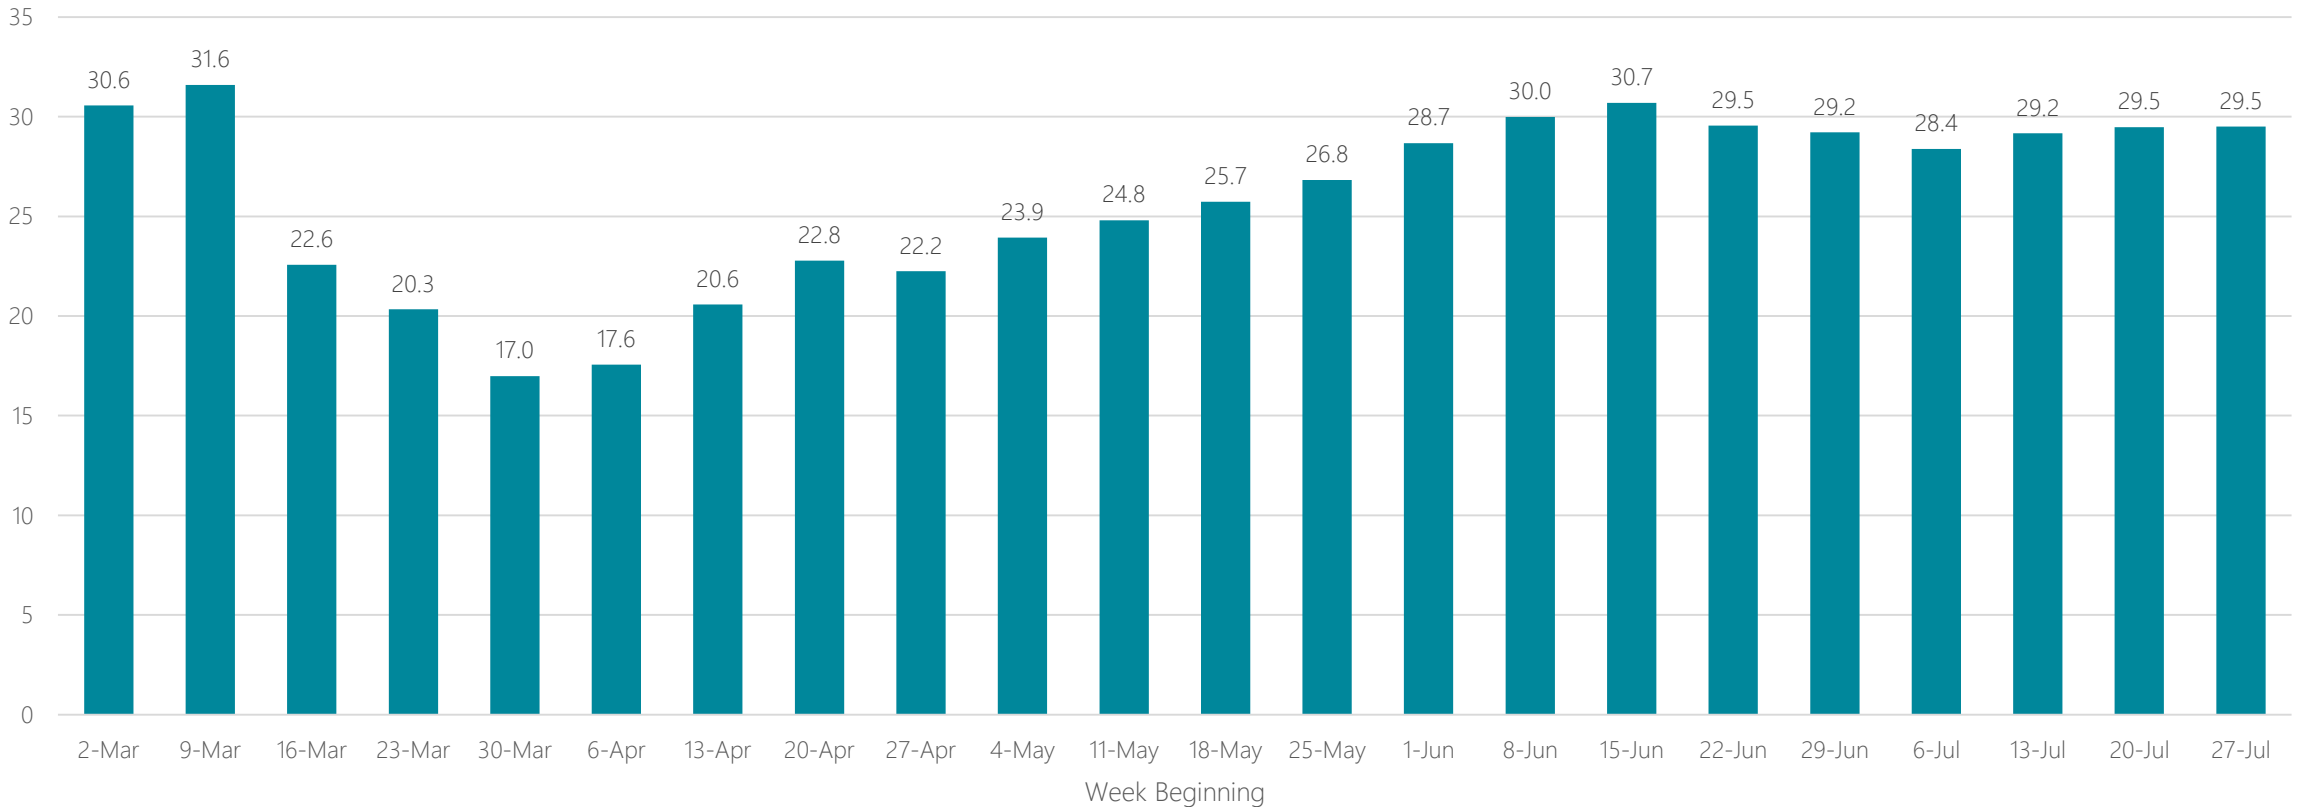

Abilene-Sweetwater

Average Miles Traveled Daily Weekly Trend