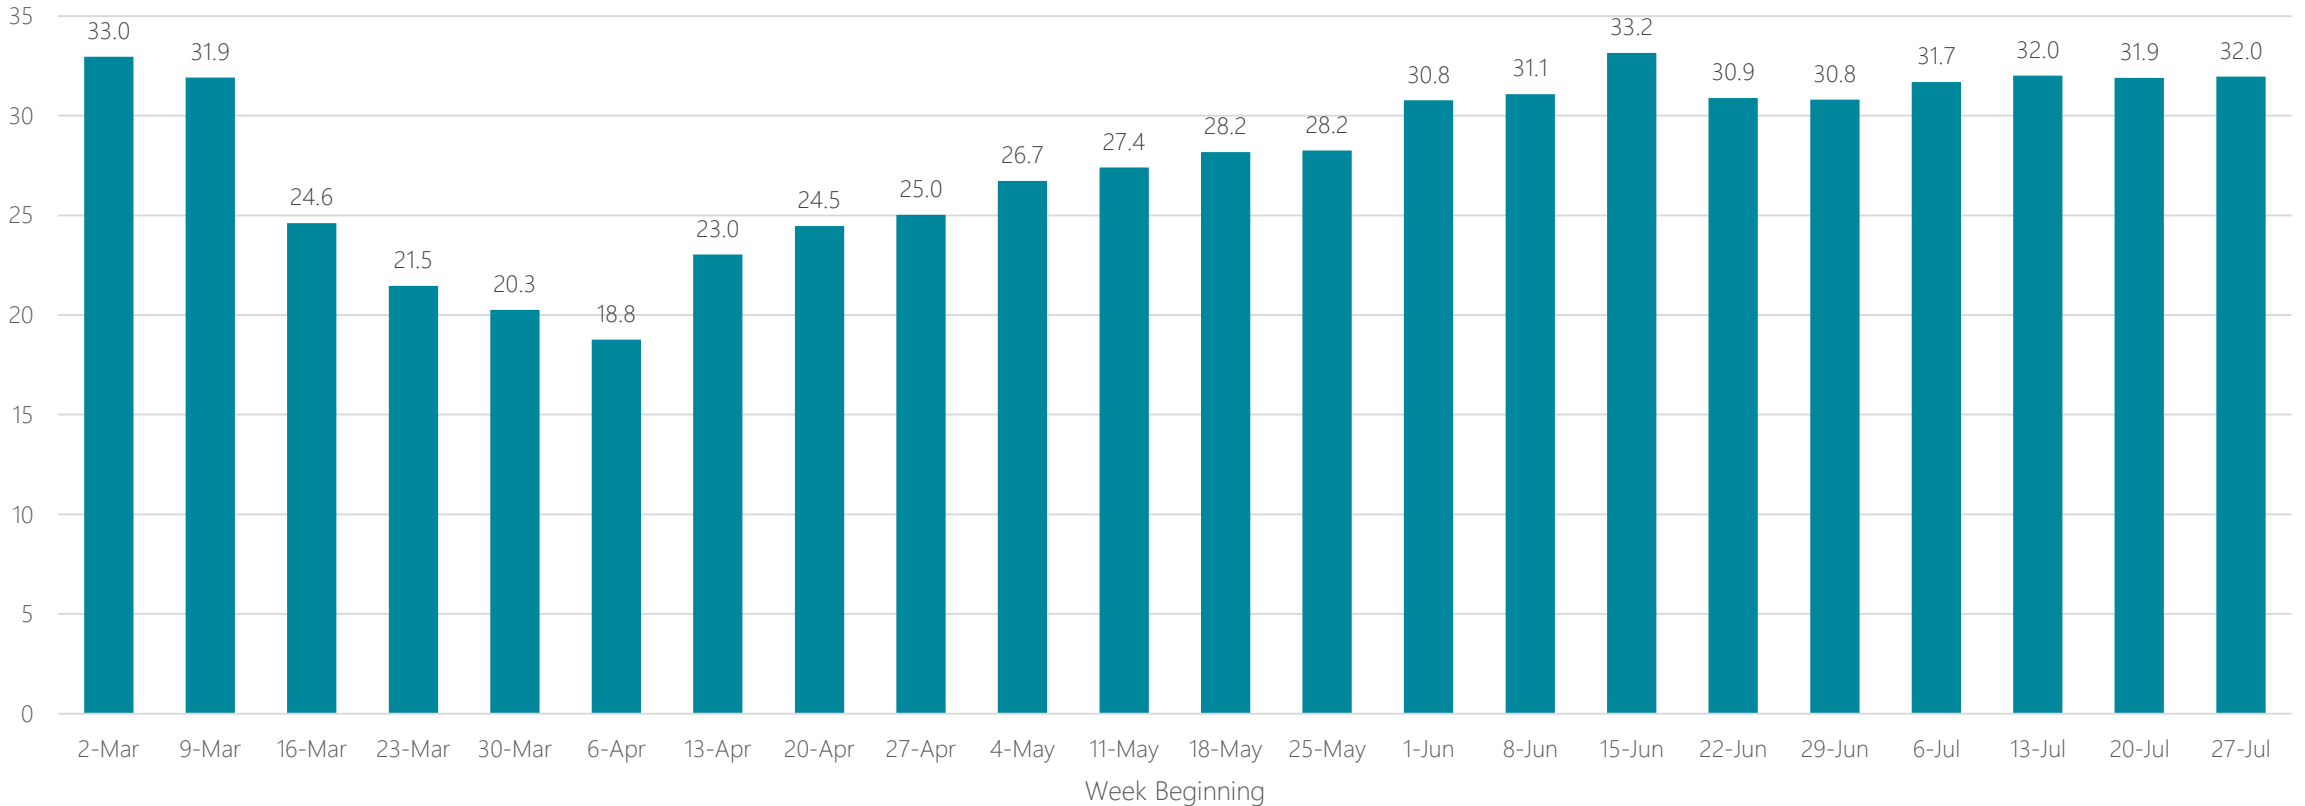

Columbus-Tupelo-West Point

Average Miles Traveled Daily Weekly Trend