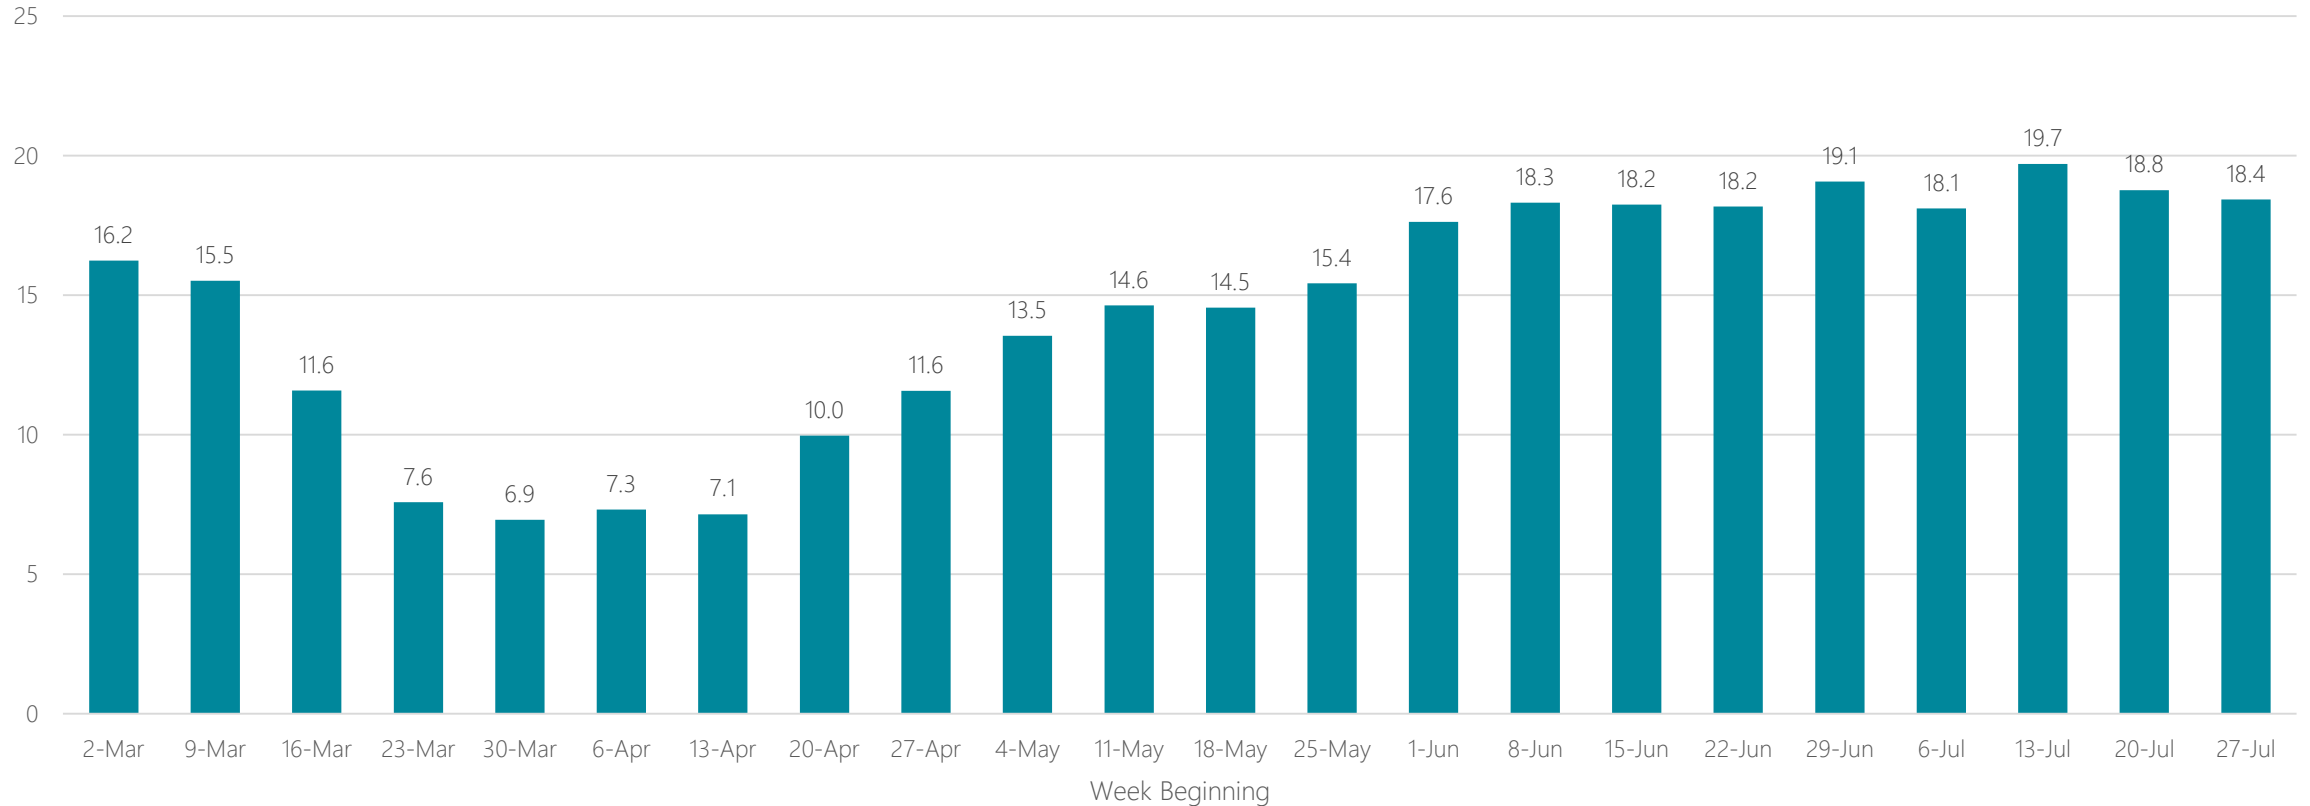

Anchorage, AK

Average Miles Traveled Daily Weekly Trend