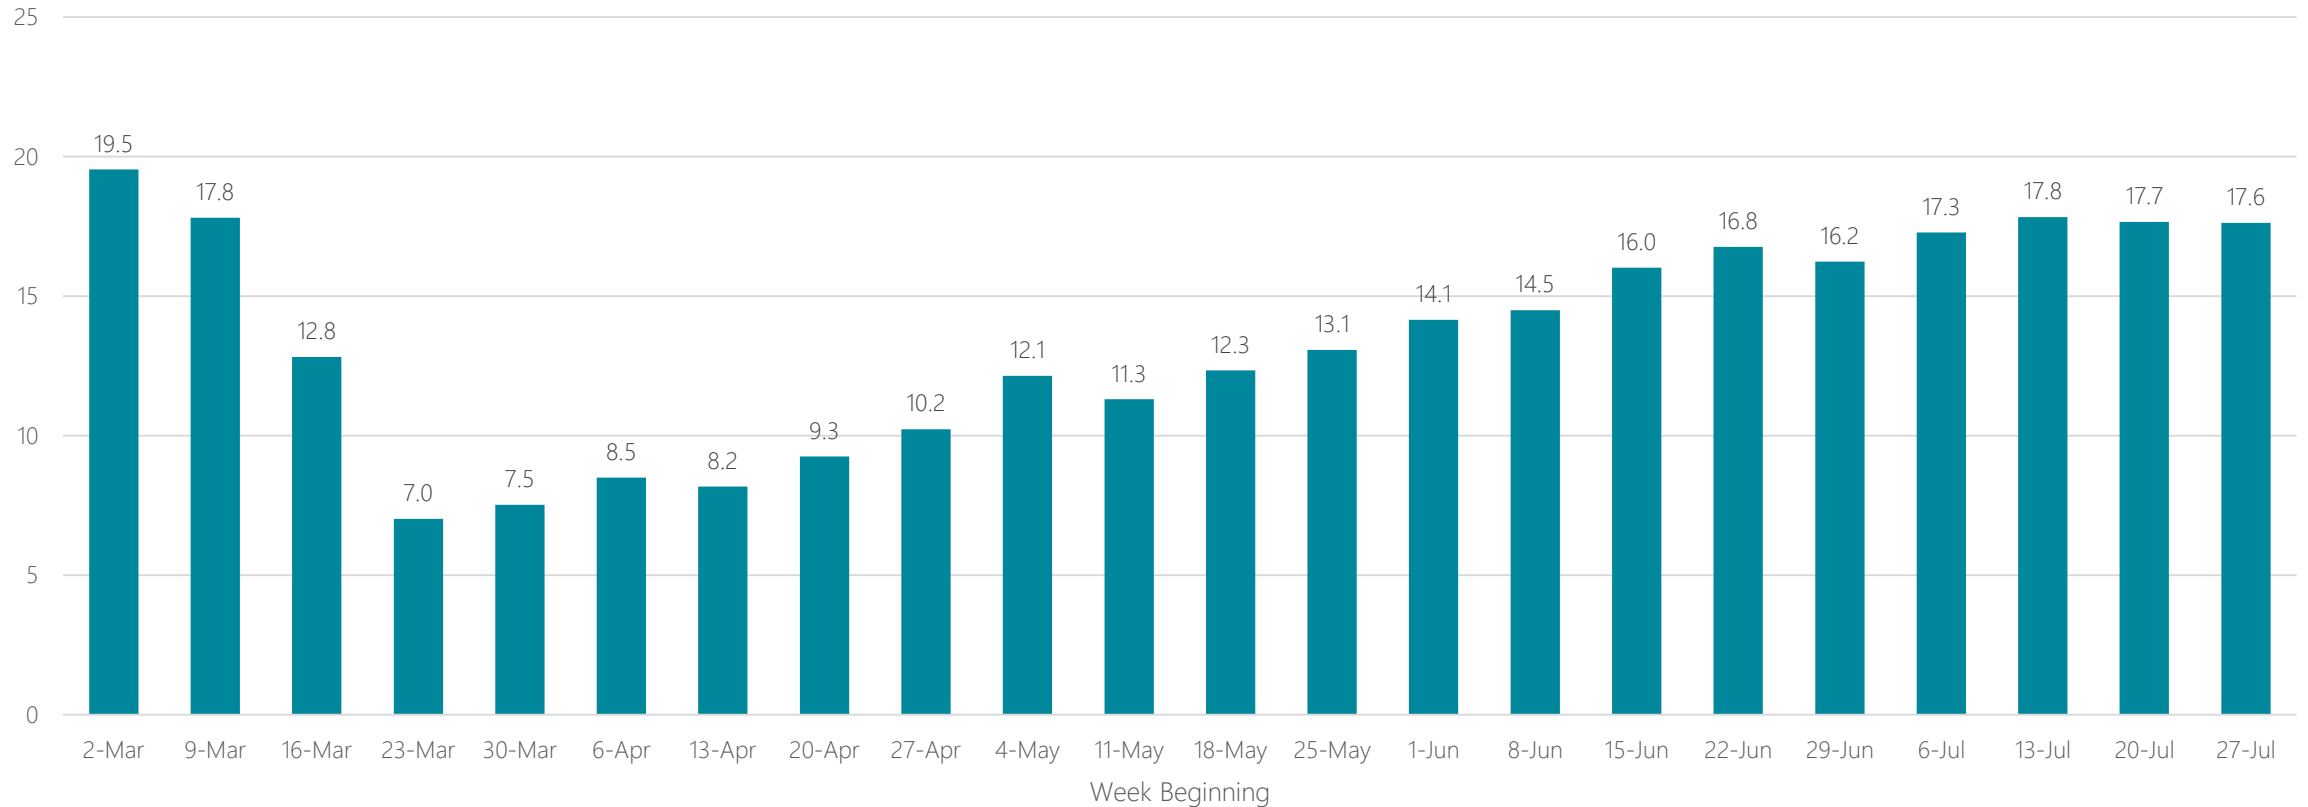

Portland, OR

Average Miles Traveled Daily Weekly Trend