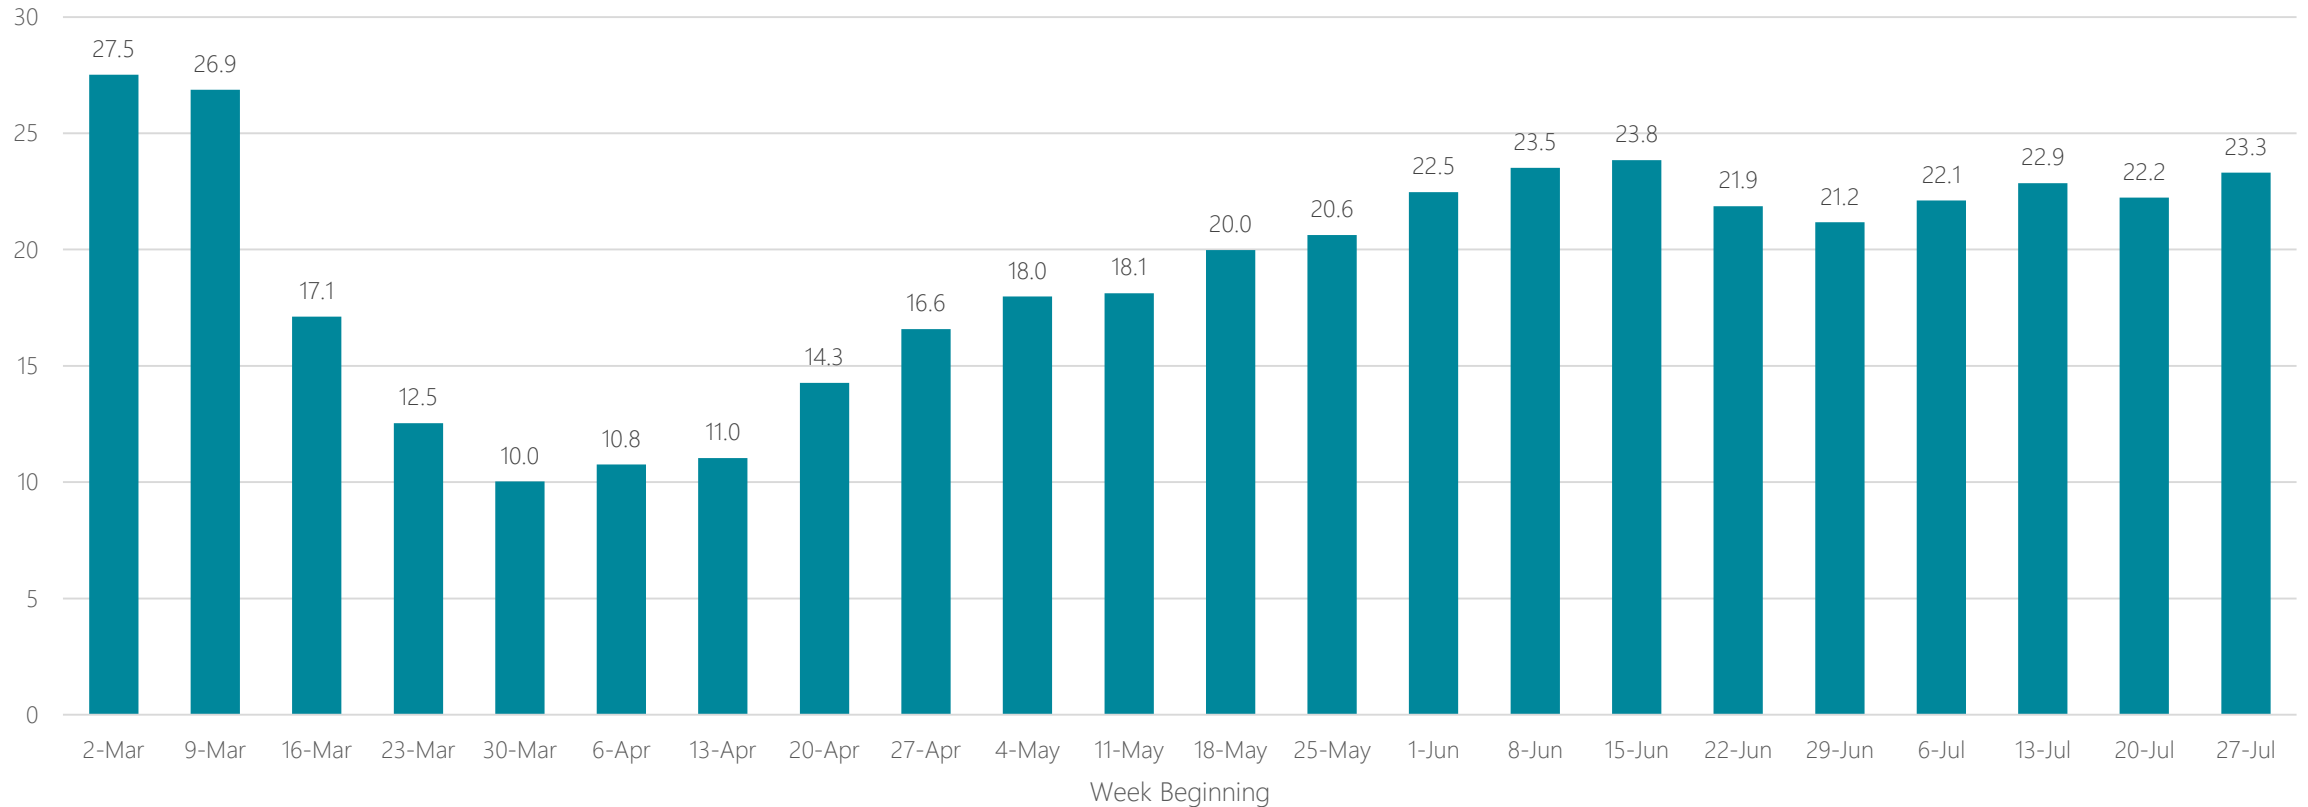

Austin

Average Miles Traveled Daily Weekly Trend