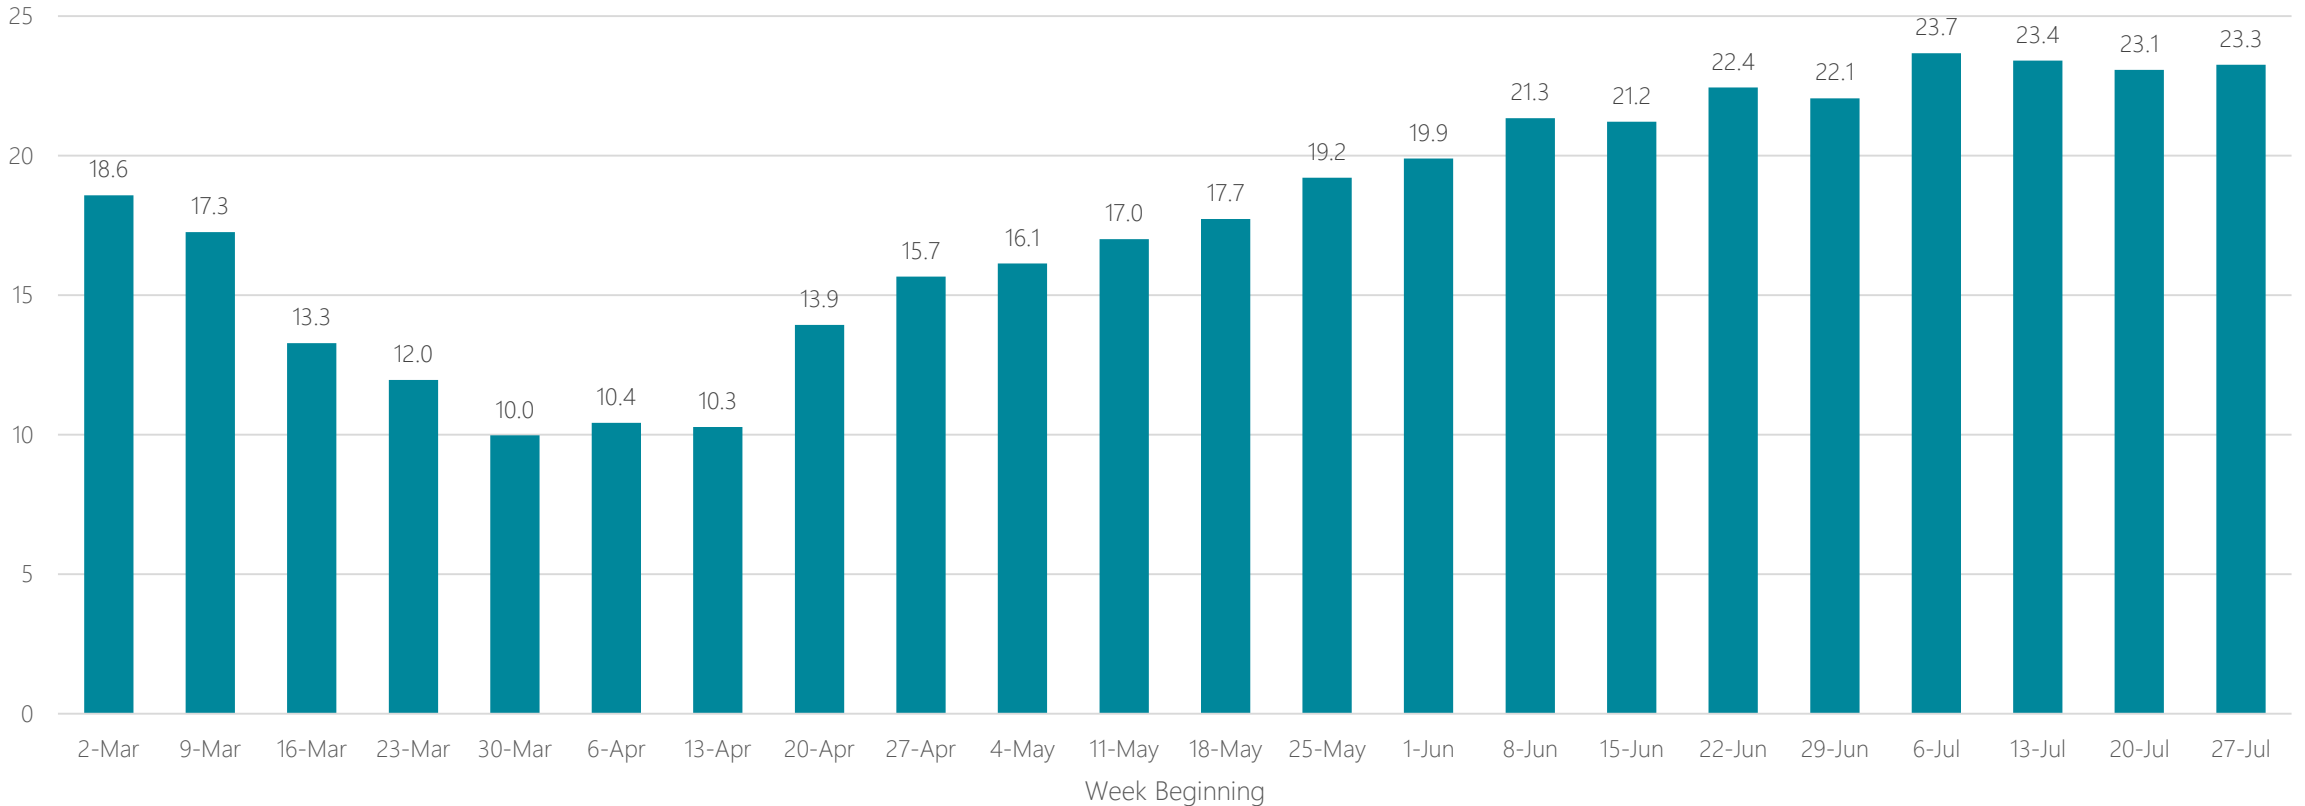

Billings, MT

Average Miles Traveled Daily Weekly Trend