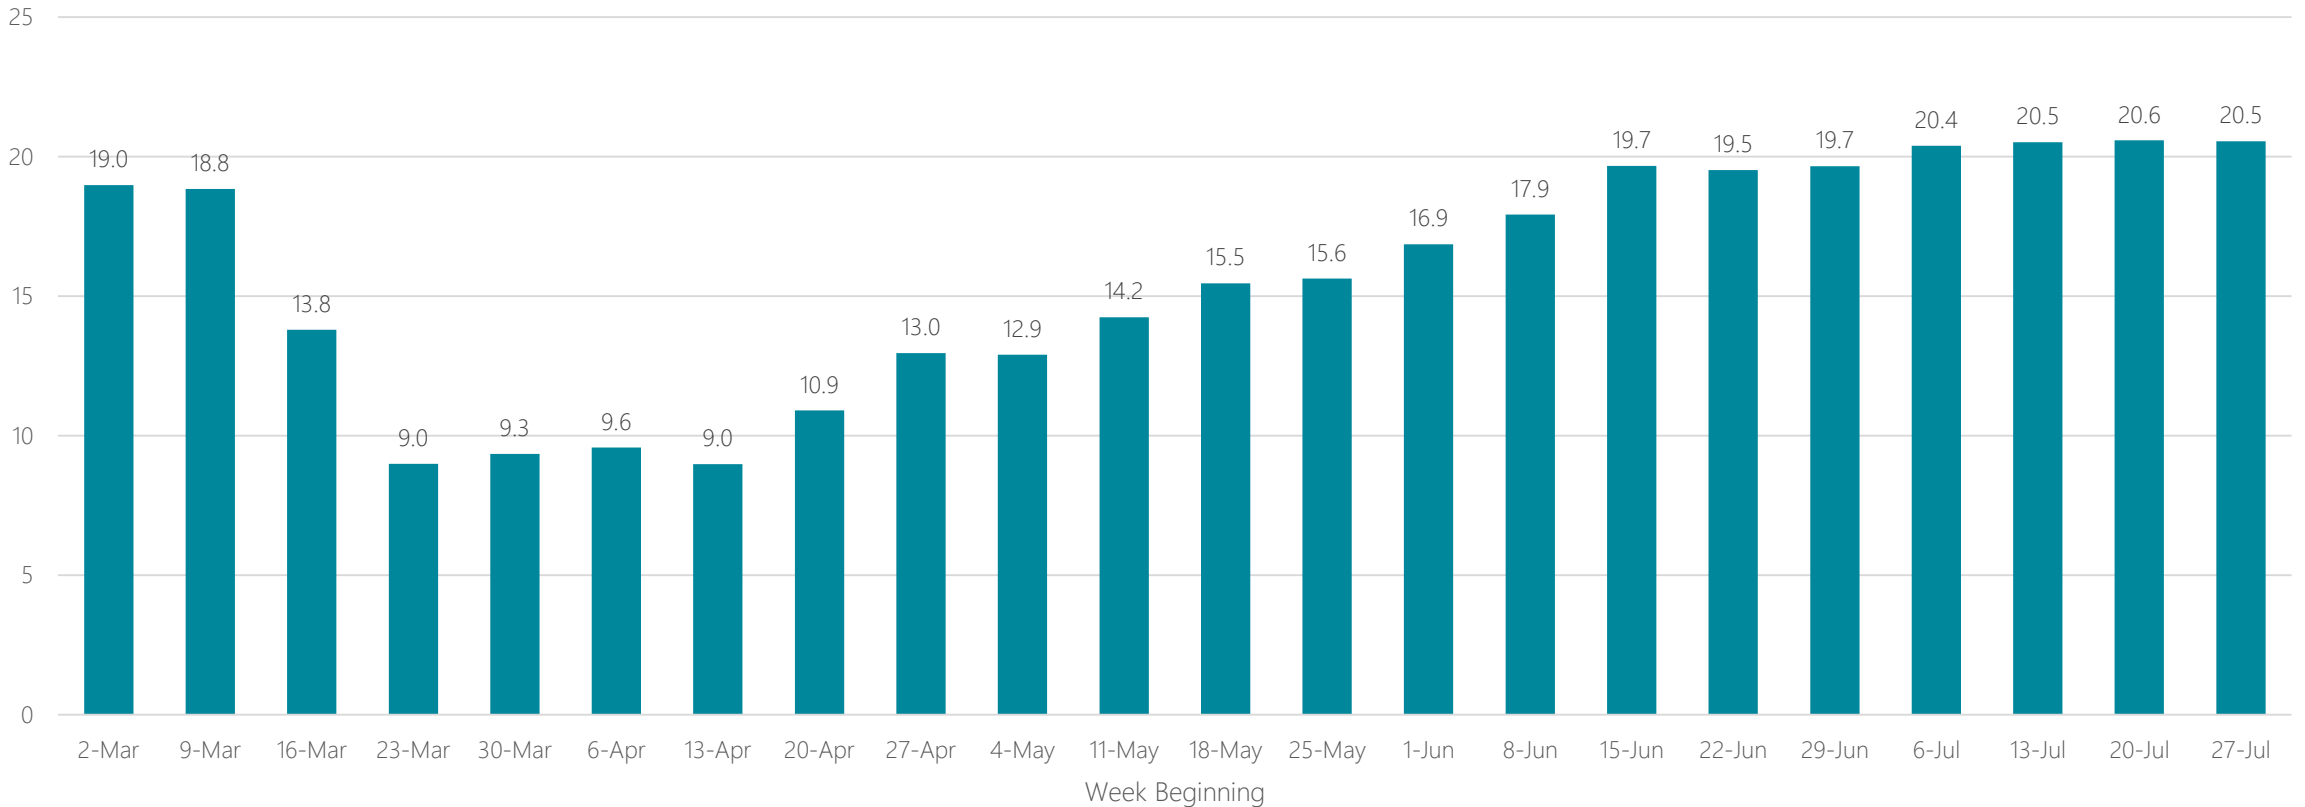

Binghamton, NY

Average Miles Traveled Daily Weekly Trend