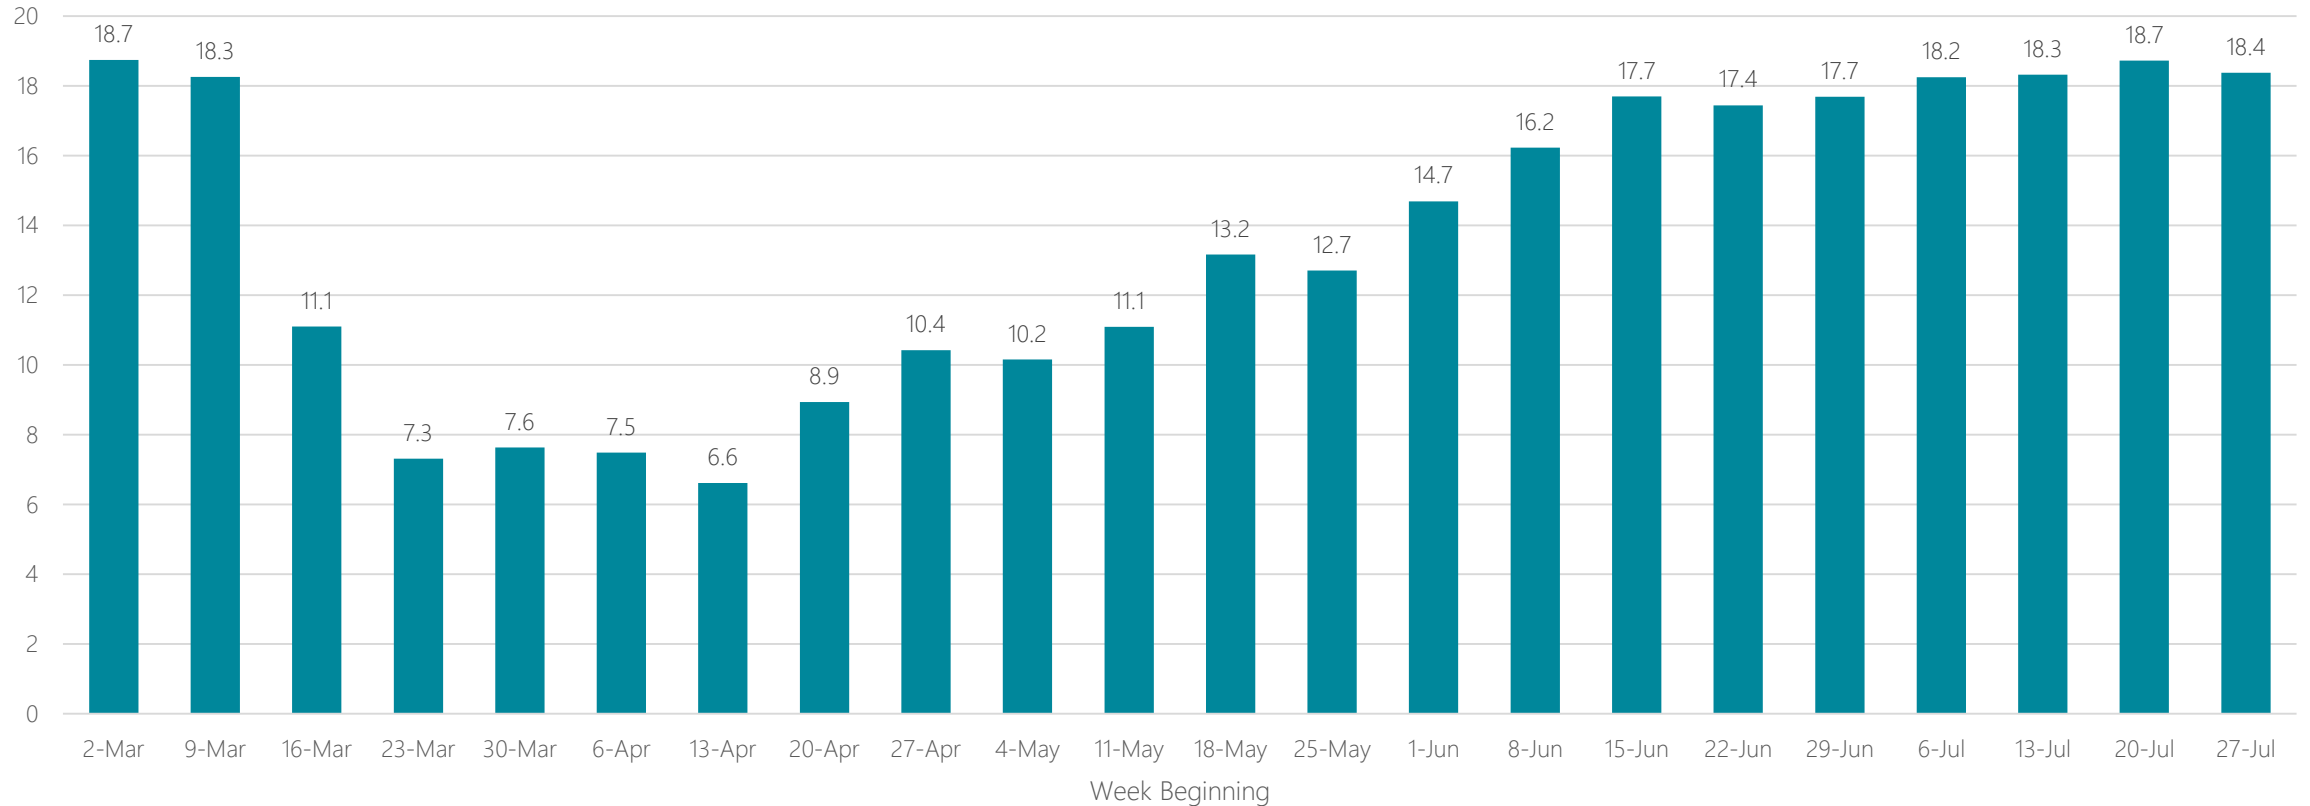

Buffalo

Average Miles Traveled Daily Weekly Trend