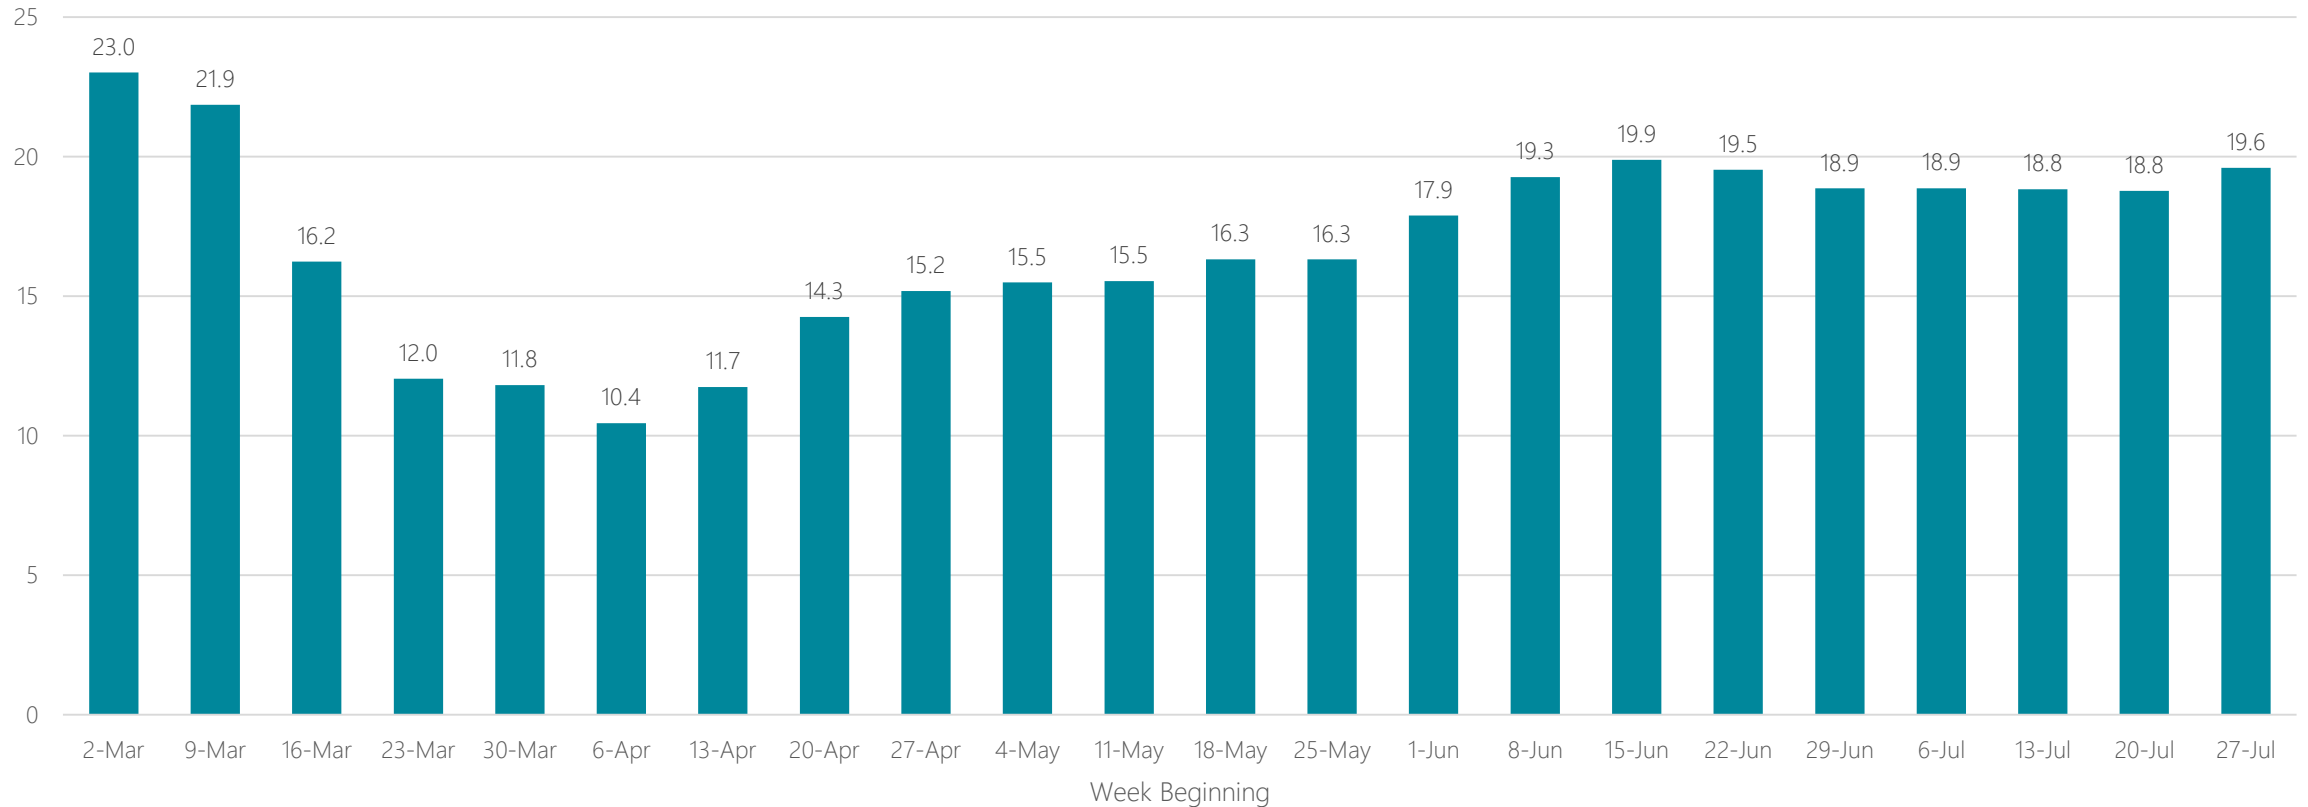

Bakersfield

Average Miles Traveled Daily Weekly Trend