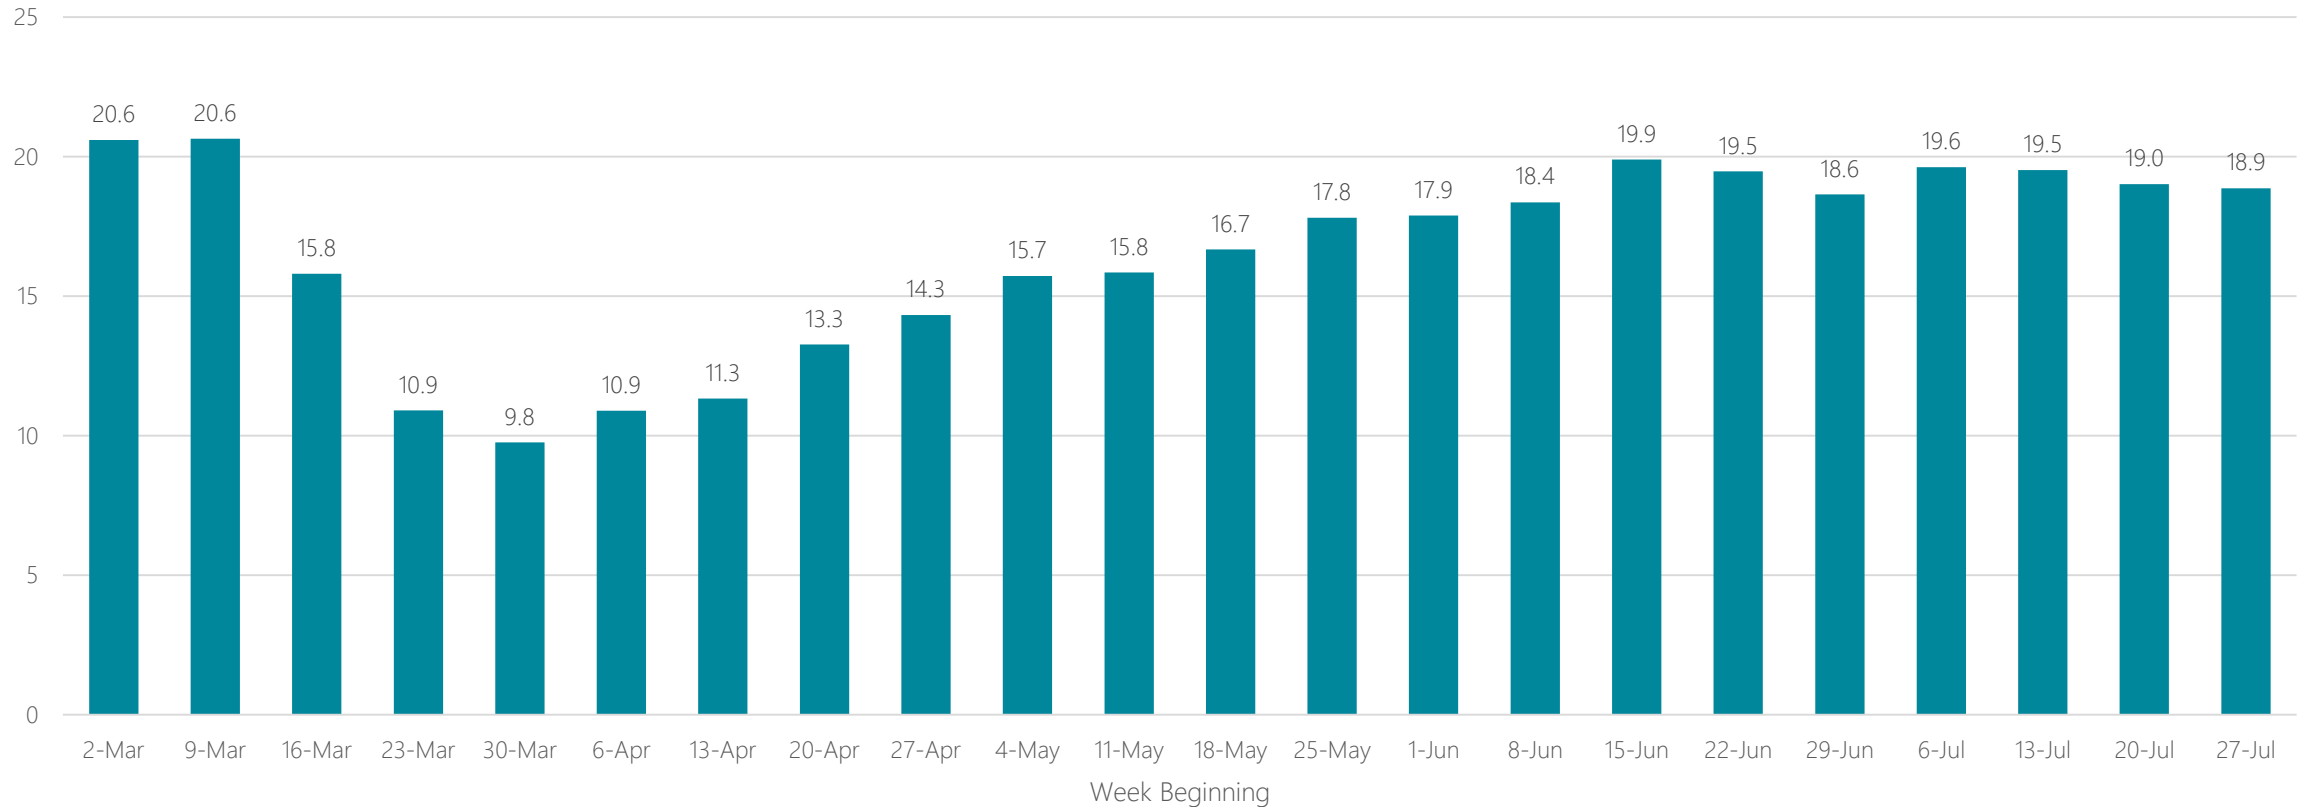

Boise

Average Miles Traveled Daily Weekly Trend