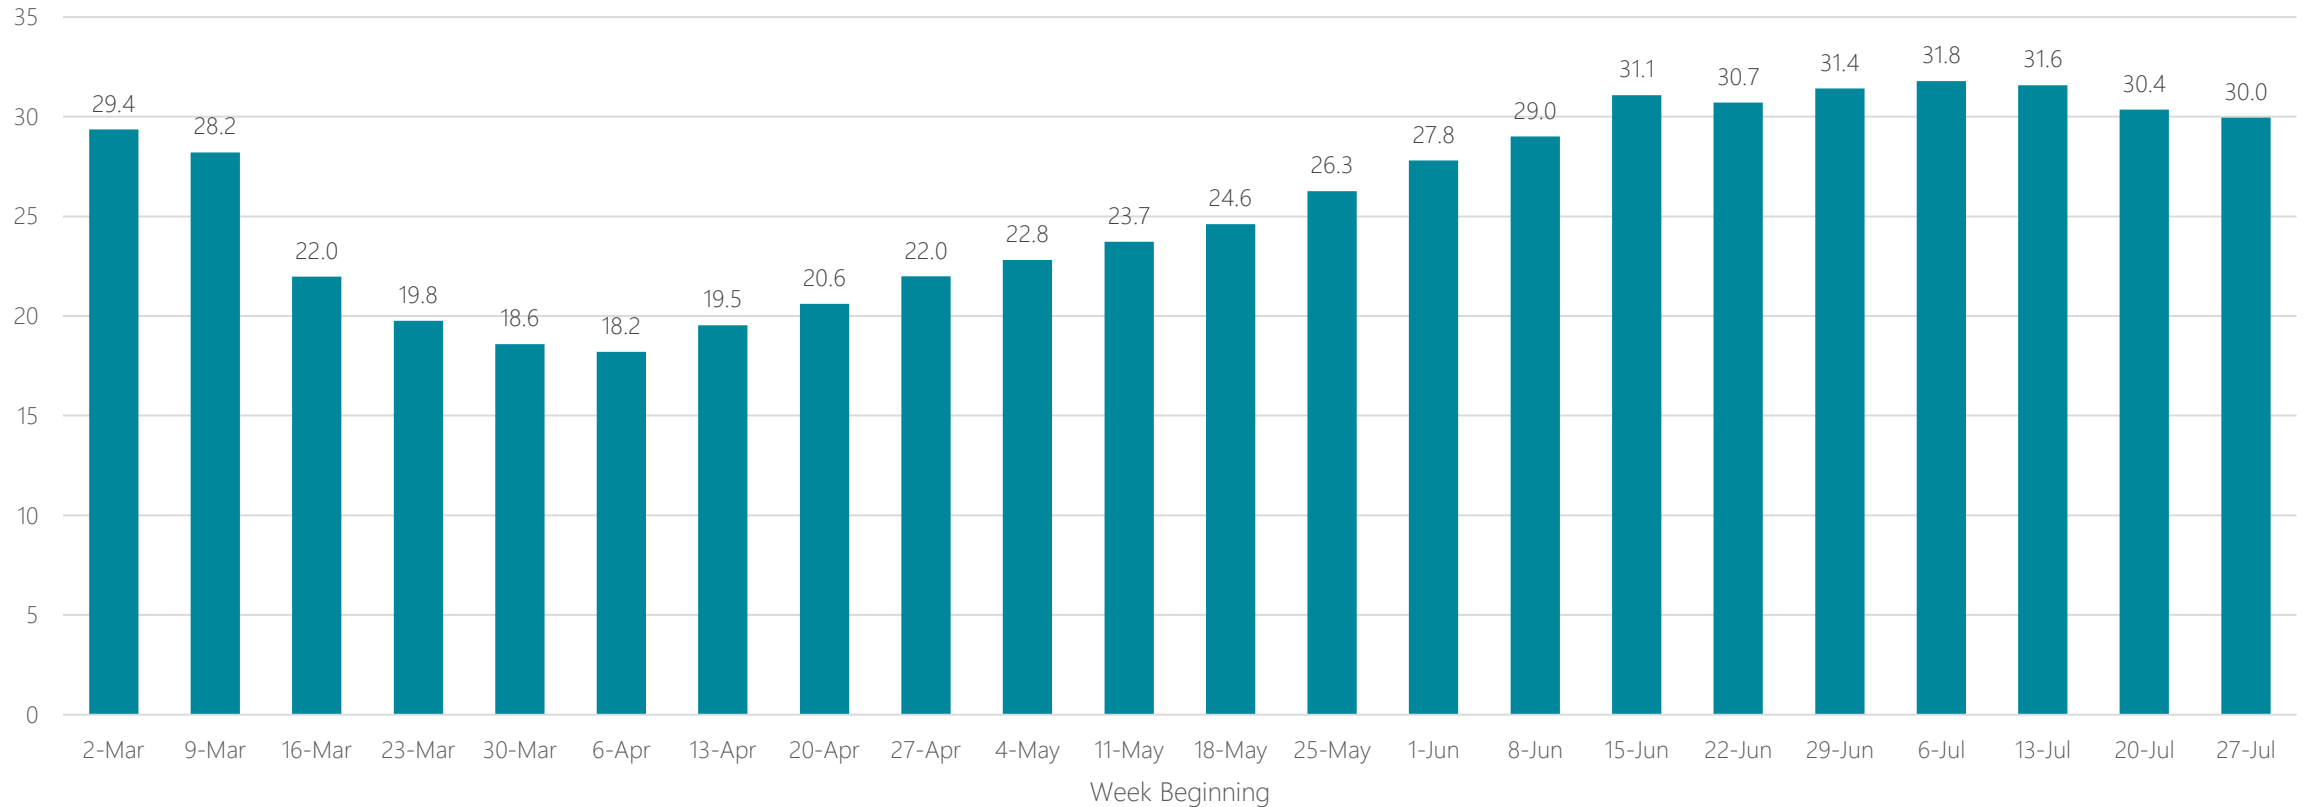

Bowling Green

Average Miles Traveled Daily Weekly Trend