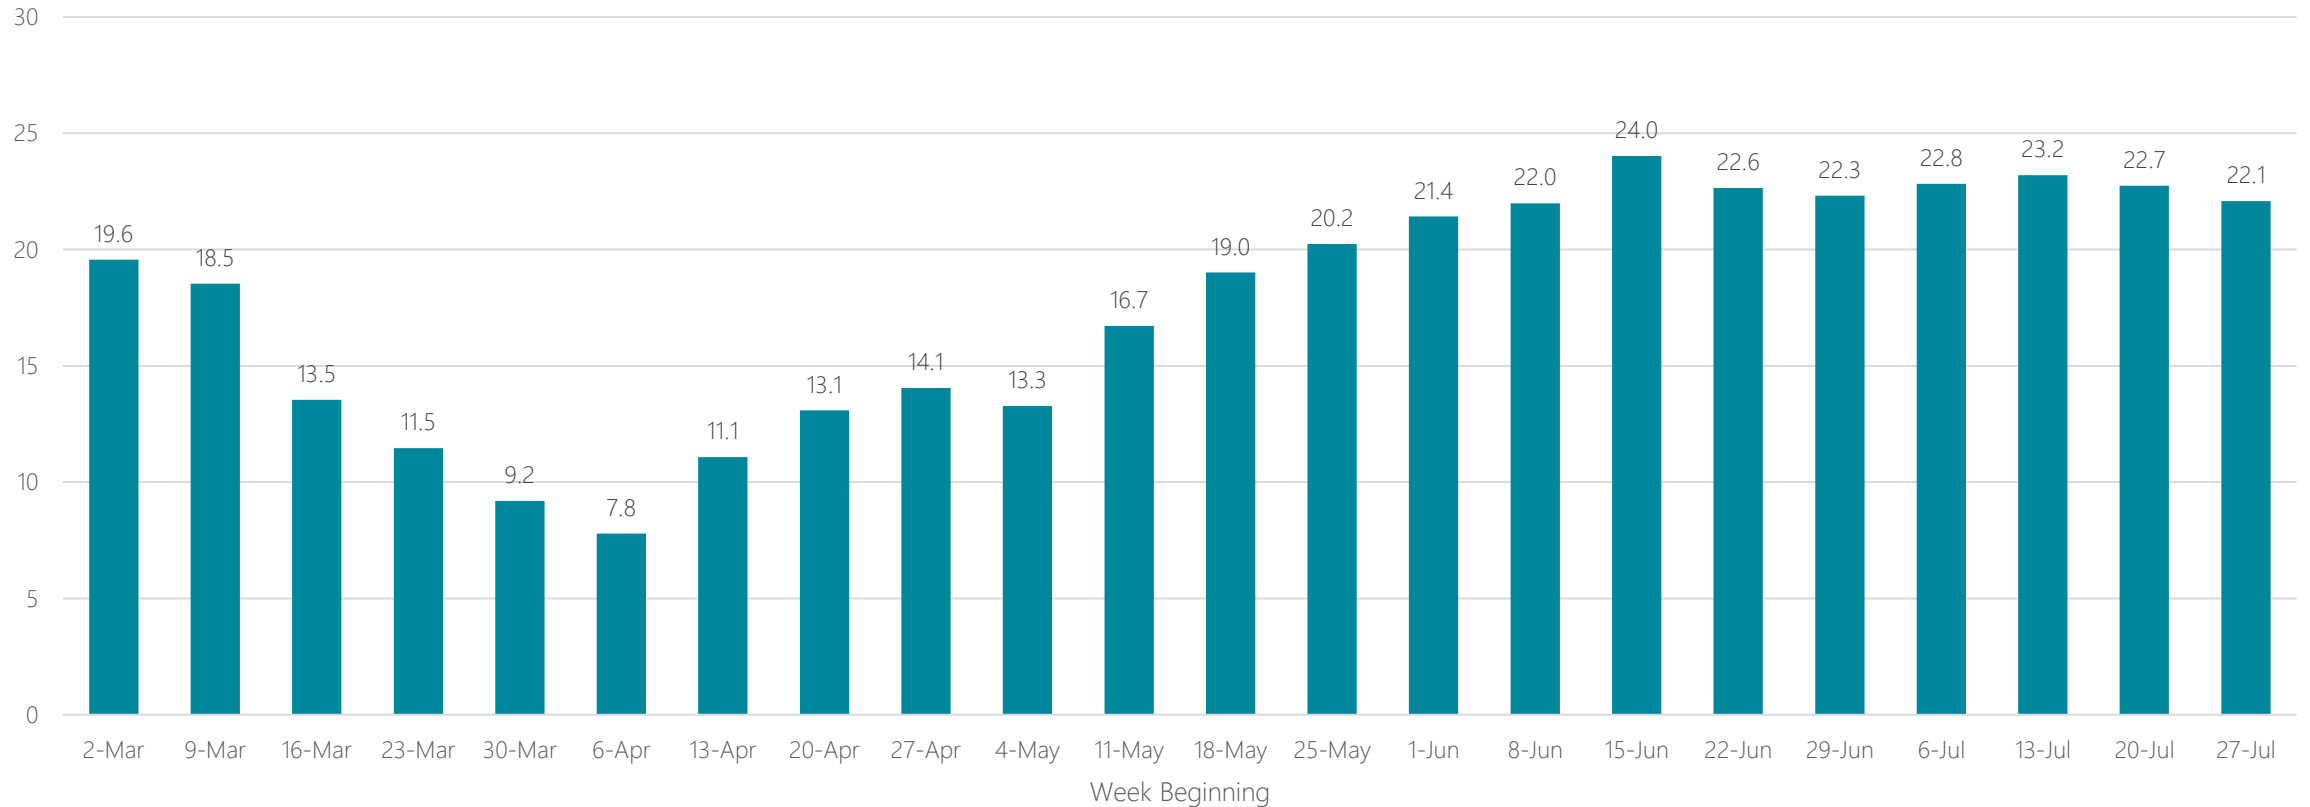

Presque Isle

Average Miles Traveled Daily Weekly Trend