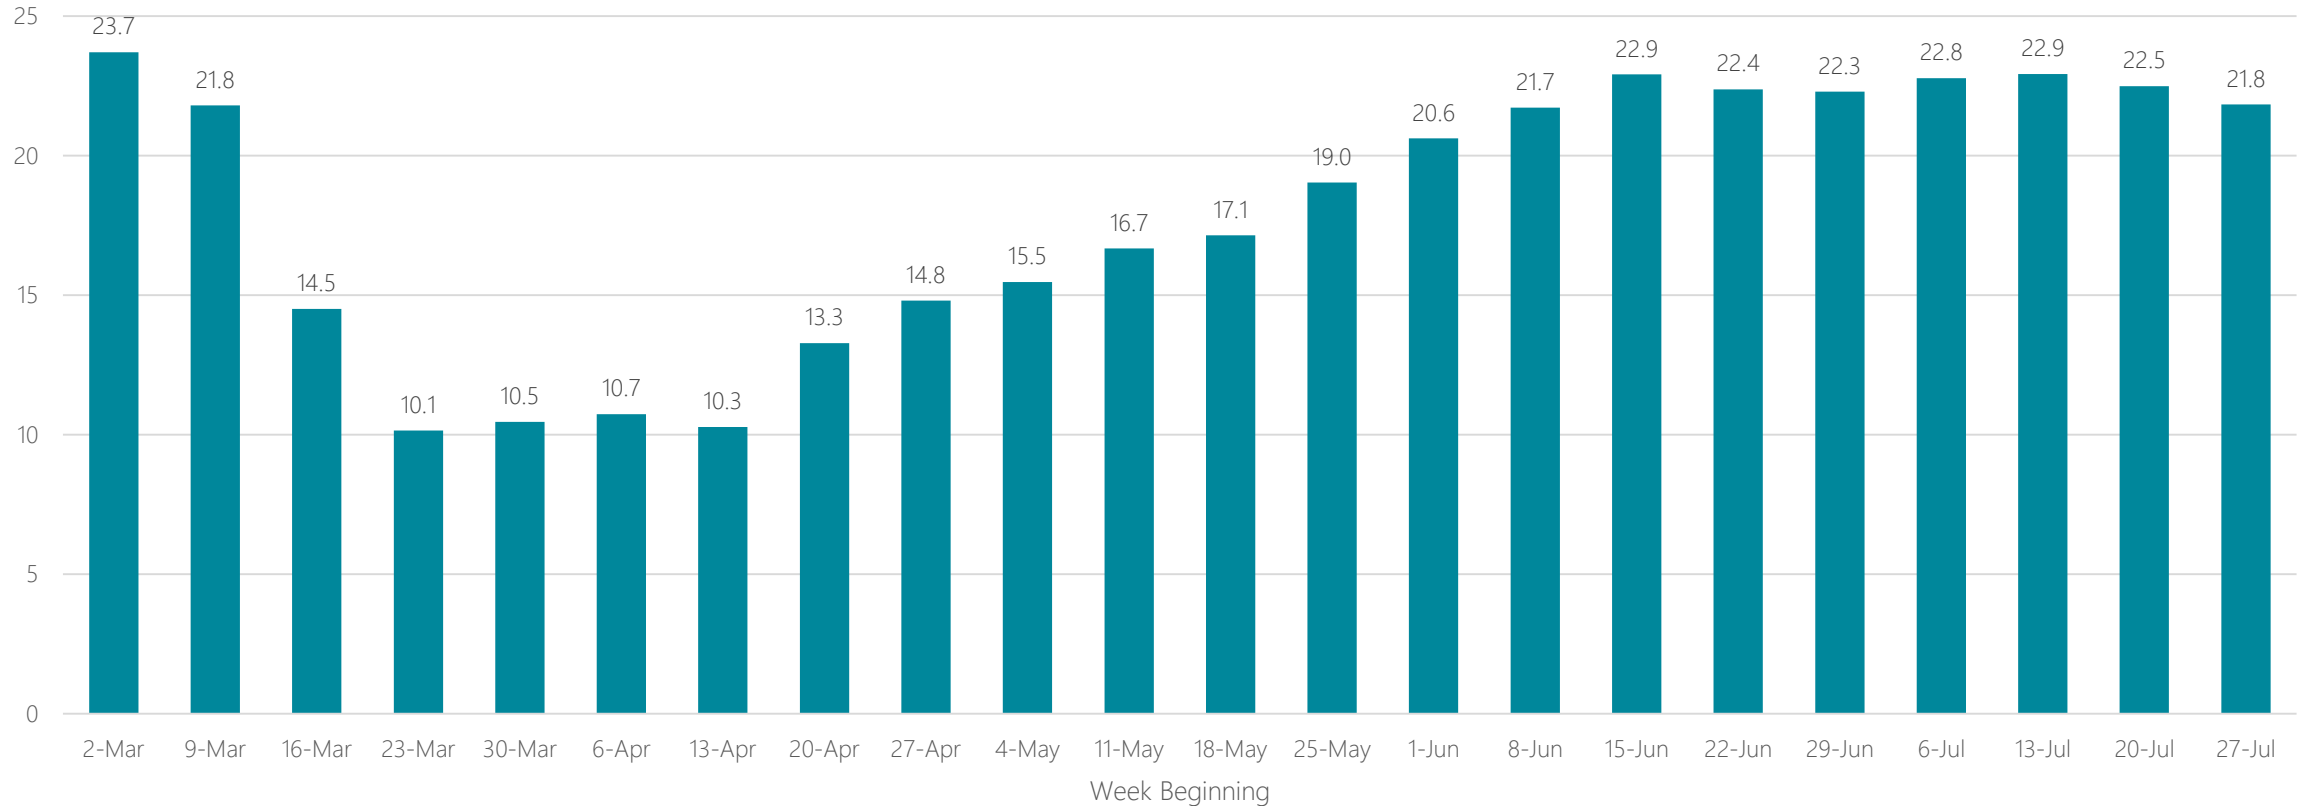

Columbus, OH

Average Miles Traveled Daily Weekly Trend