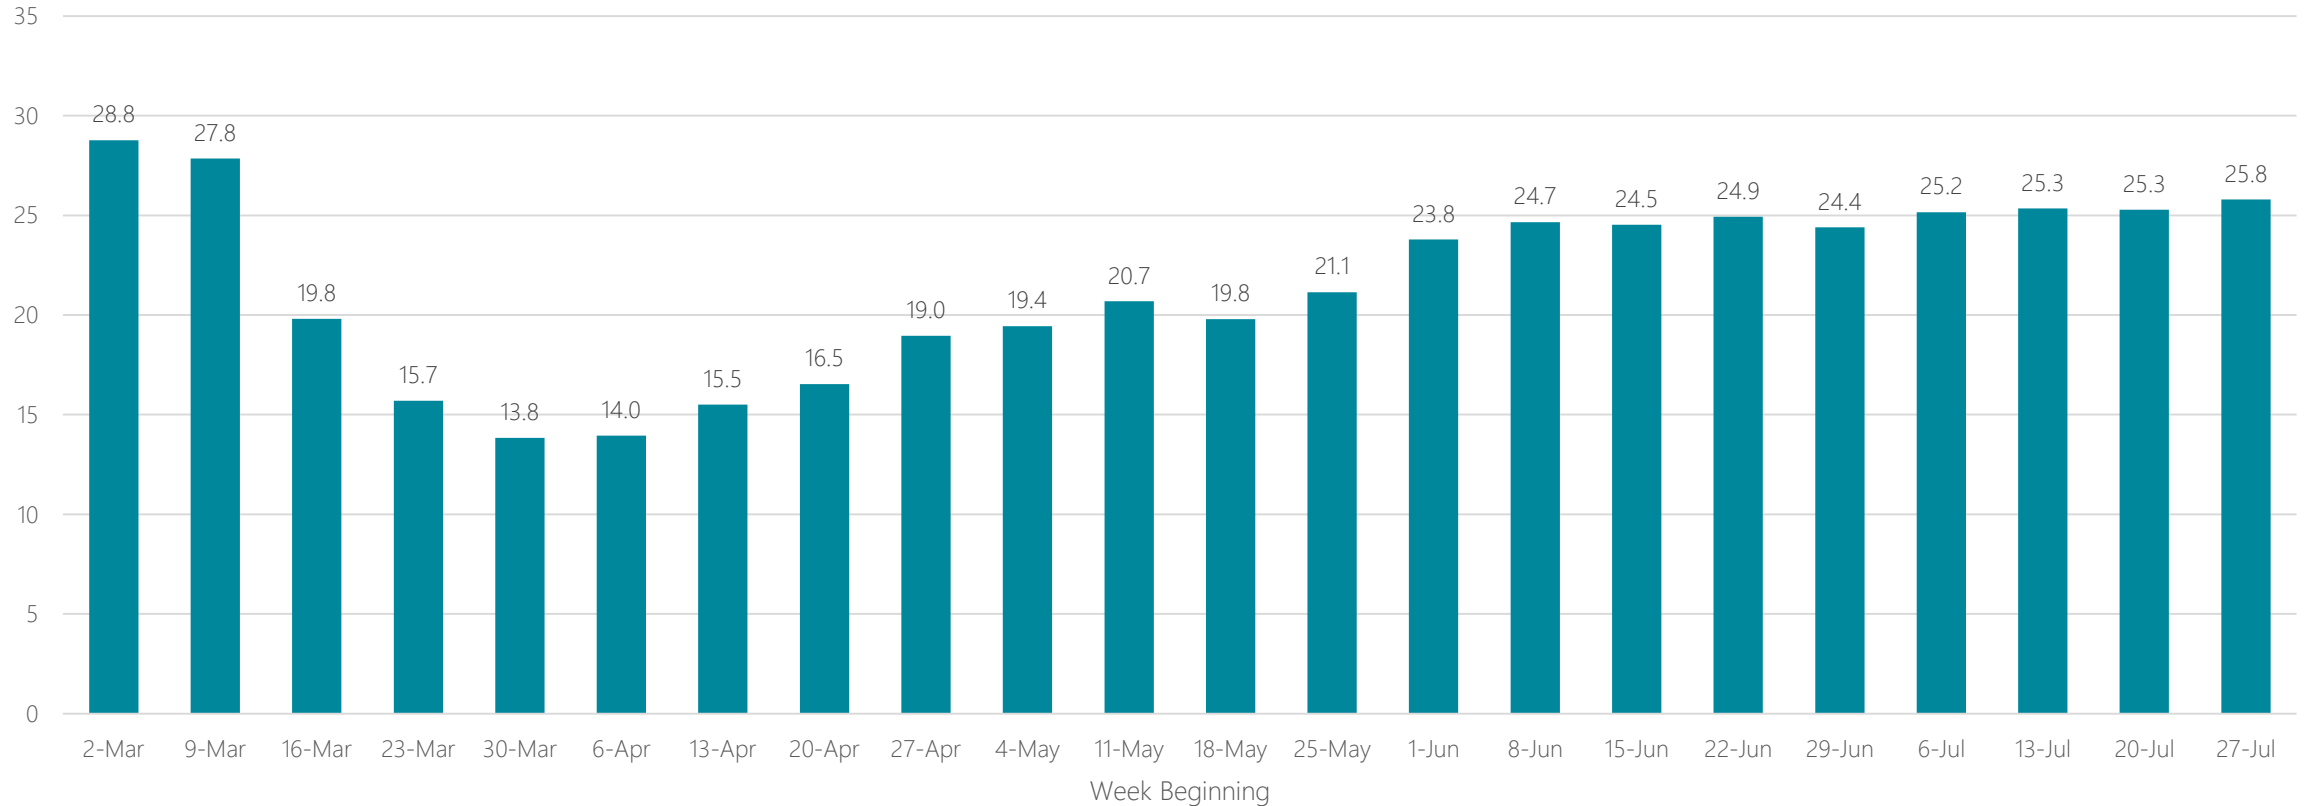

Charlotte

Average Miles Traveled Daily Weekly Trend