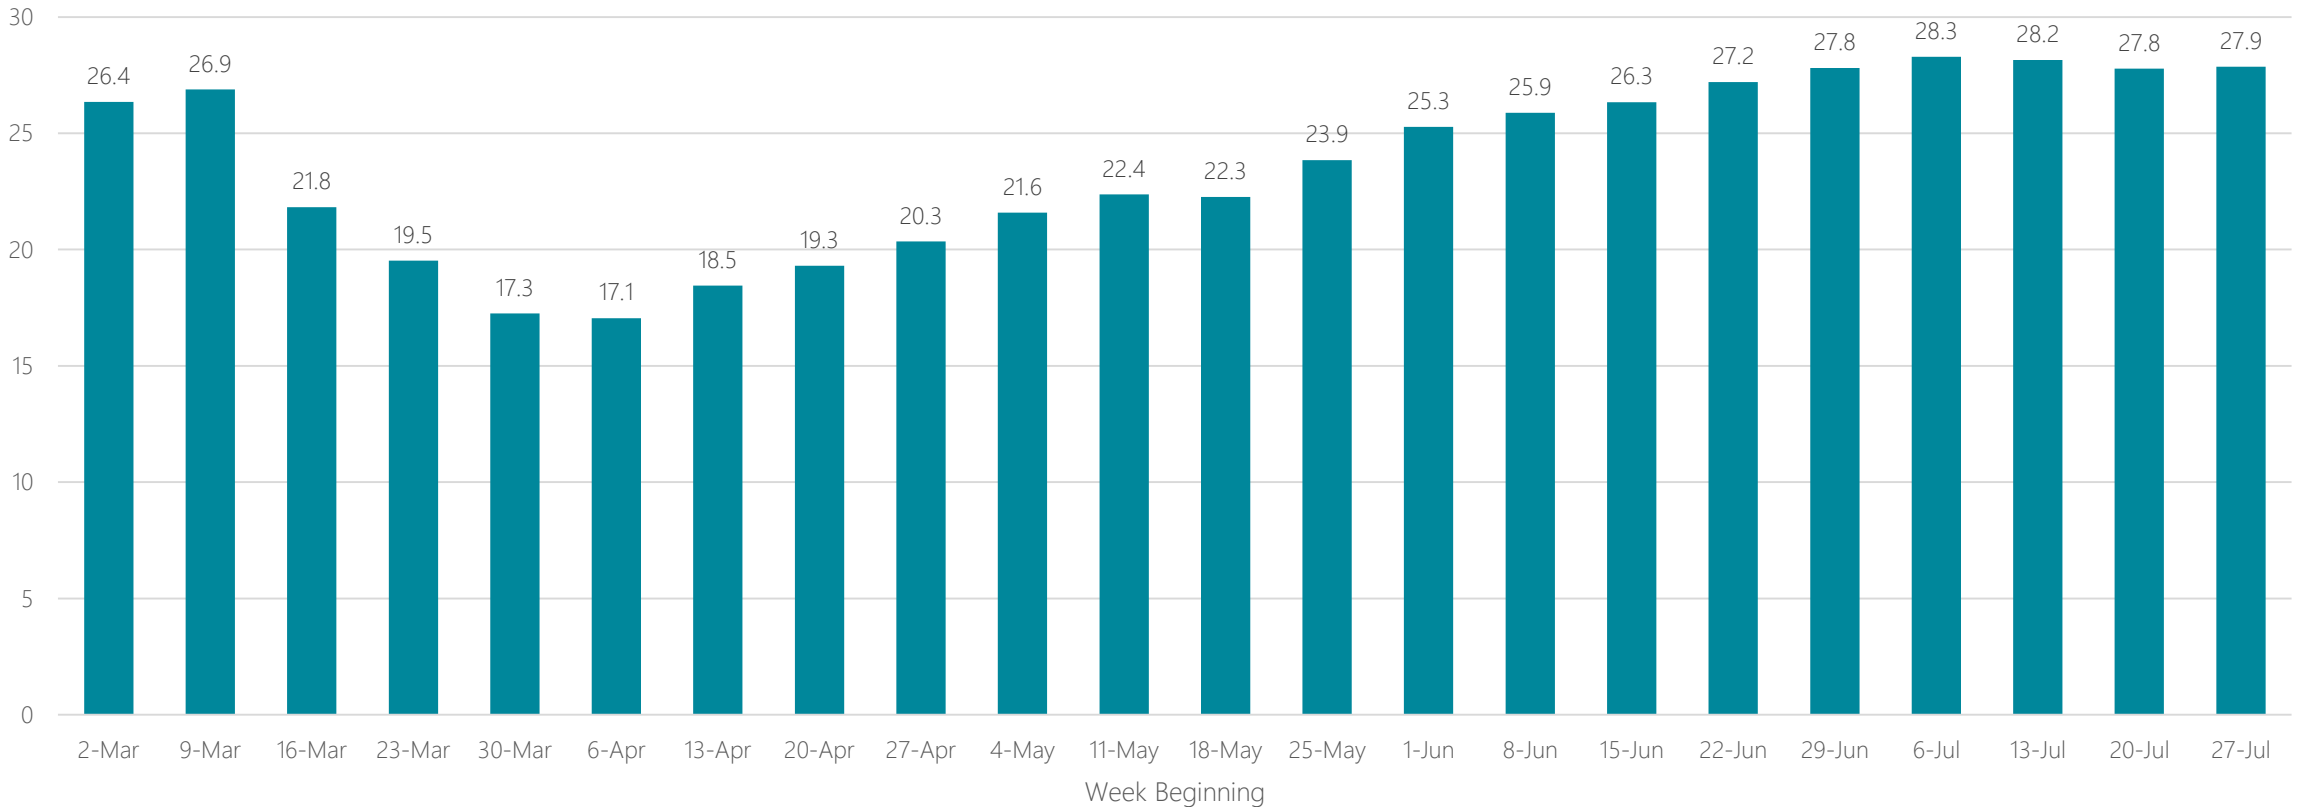

Harrisonburg

Average Miles Traveled Daily Weekly Trend