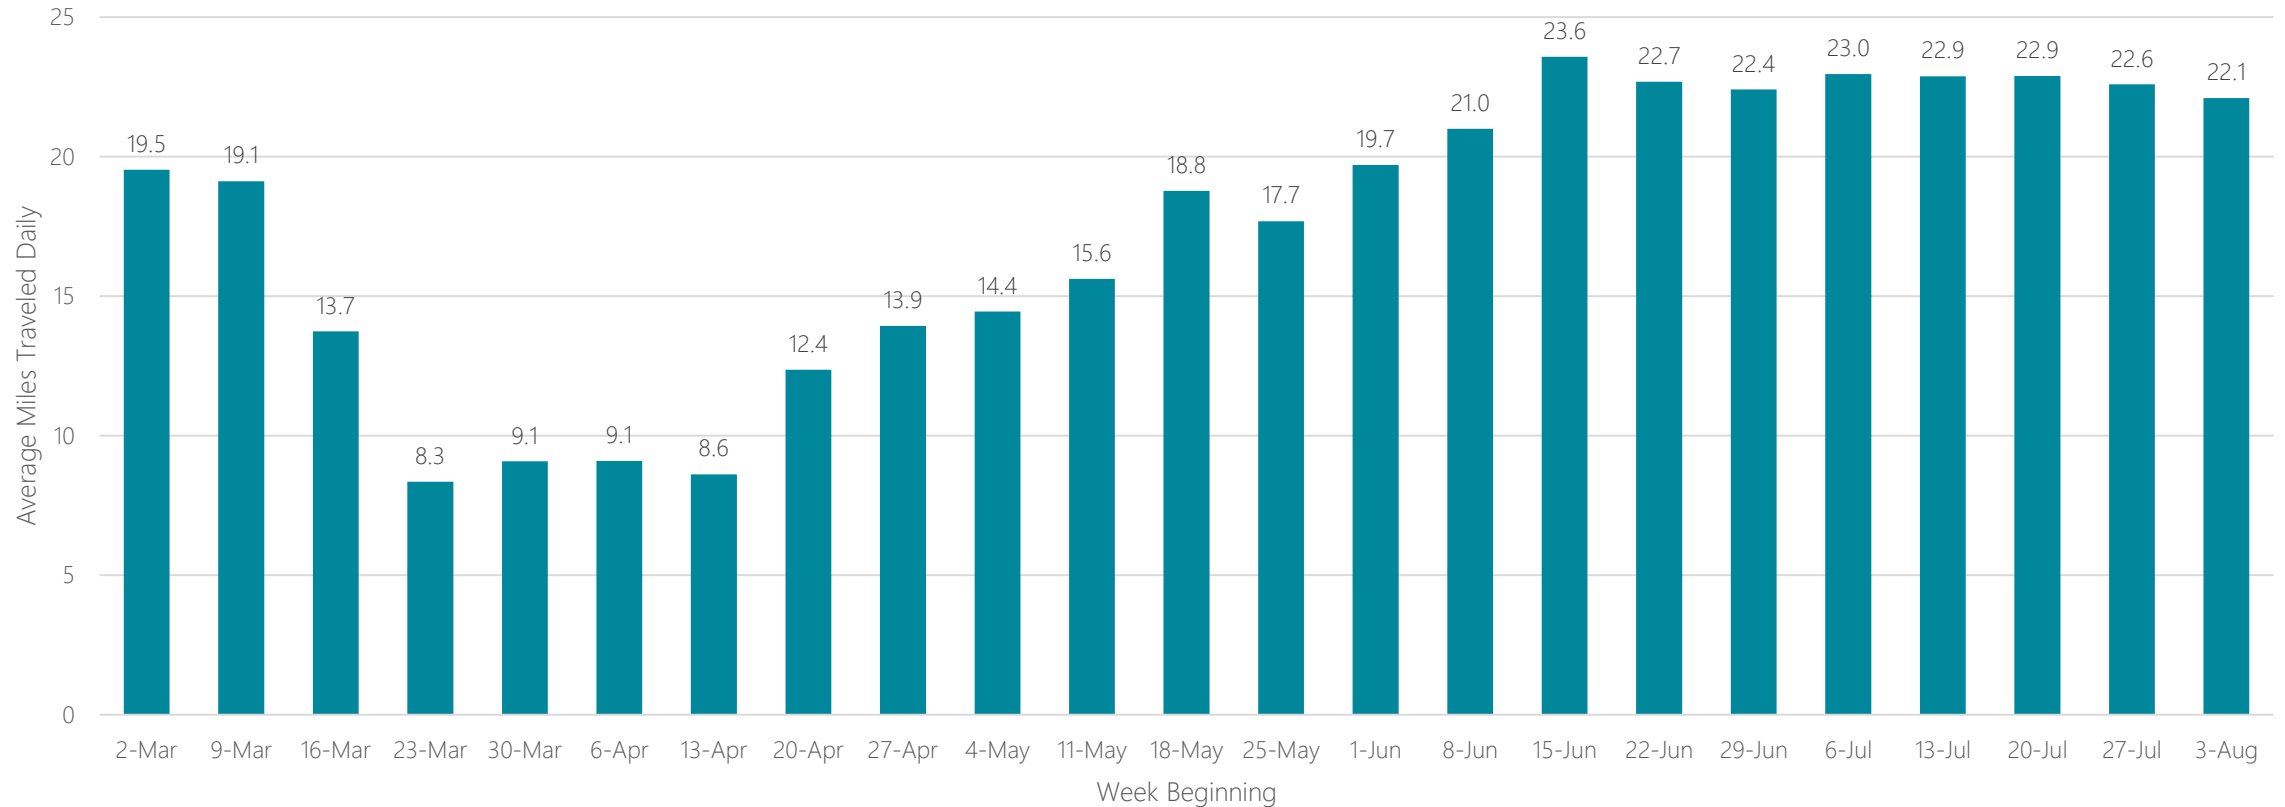

Waco-Temple-Bryan

Average Miles Traveled Daily Weekly Trend

Washington DC (Hagerstown)

Average Miles Traveled Daily Weekly Trend

Watertown

Average Miles Traveled Daily Weekly Trend

Wausau-Rhineland

Average Miles Traveled Daily Weekly Trend