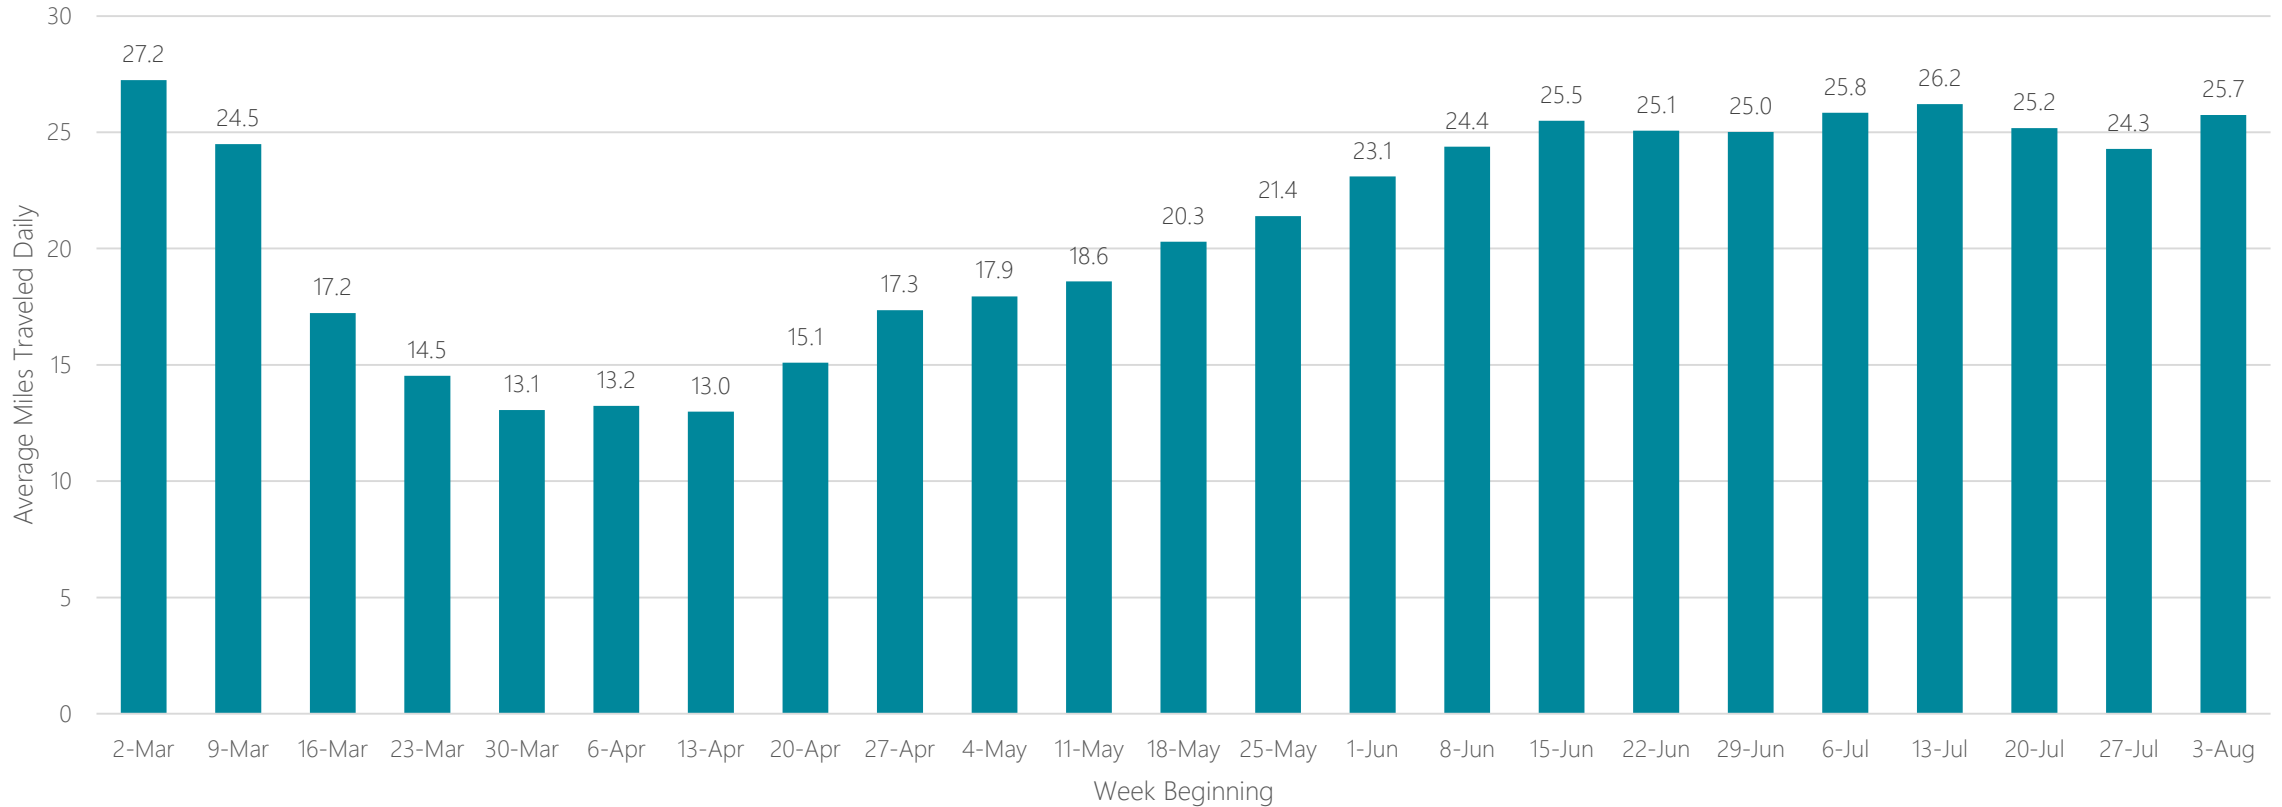

Lincoln & Hastings-Kearney

Average Miles Traveled Daily Weekly Trend

Little Rock-Pine Bluff

Average Miles Traveled Daily Weekly Trend

Los Angeles

Average Miles Traveled Daily Weekly Trend

Louisville

Average Miles Traveled Daily Weekly Trend