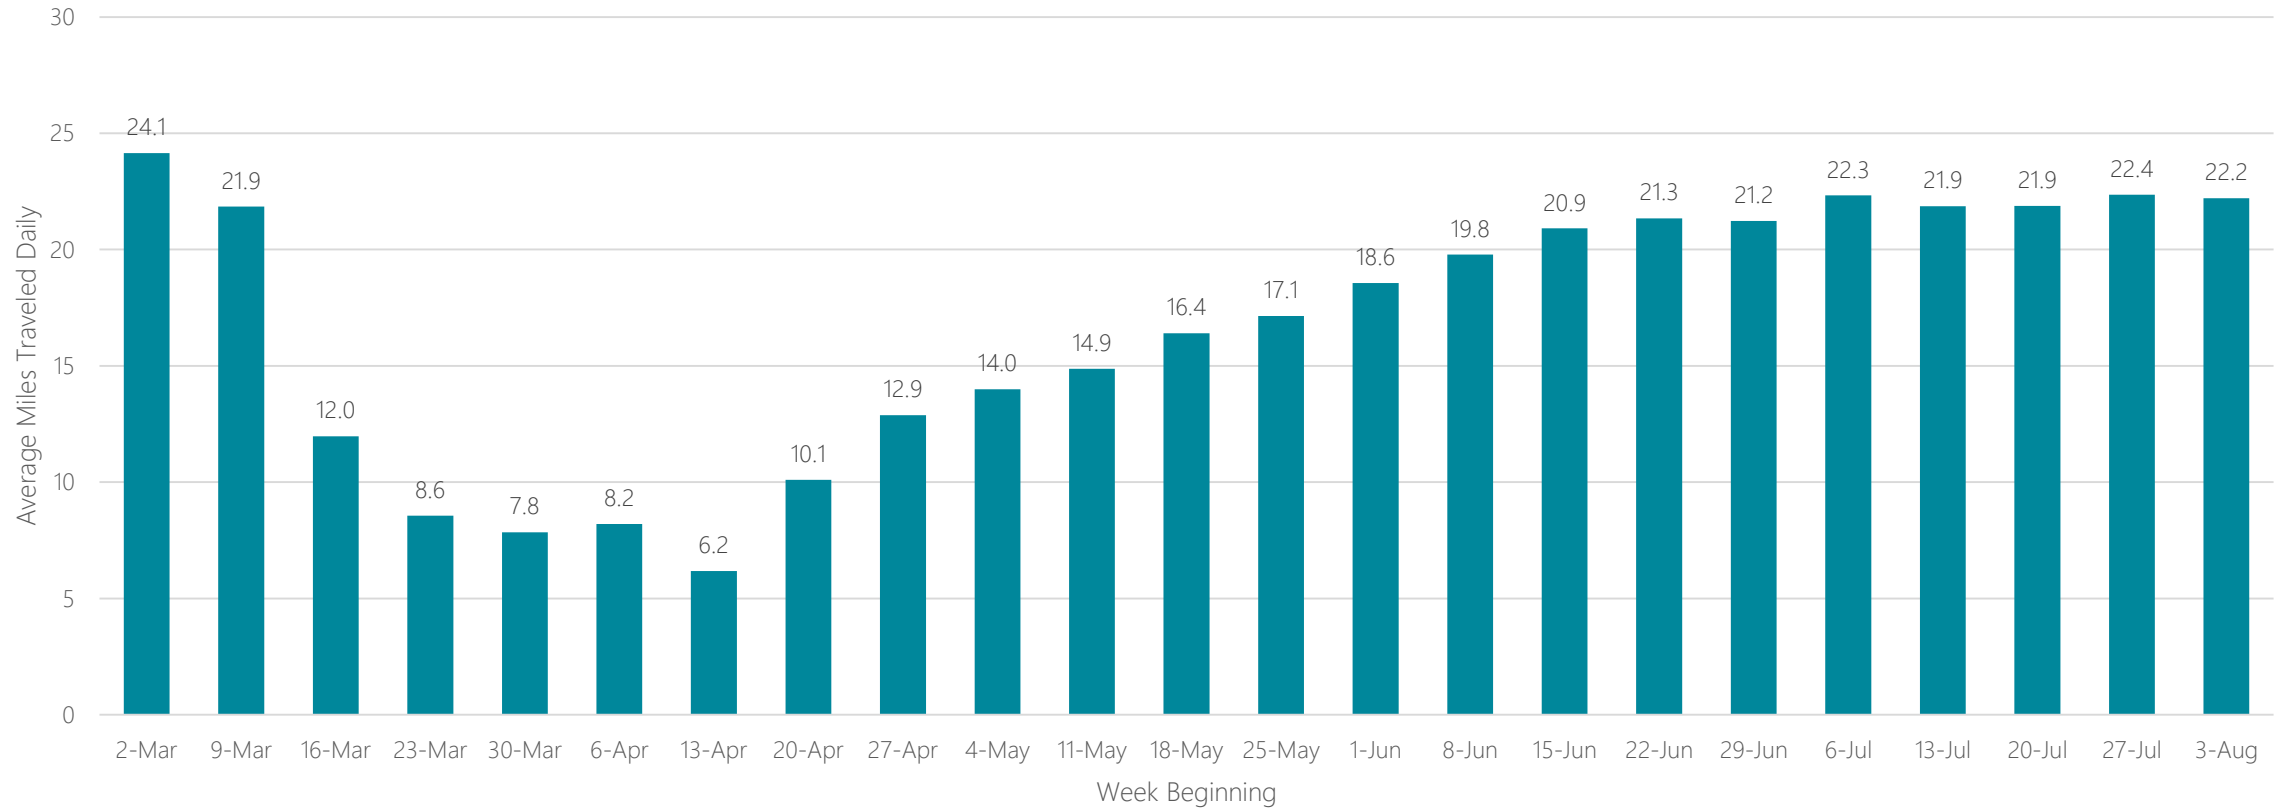

Dallas-Fort Worth

Average Miles Traveled Daily Weekly Trend

Davenport-Rock Island-Moline

Average Miles Traveled Daily Weekly Trend

Dayton

Average Miles Traveled Daily Weekly Trend

Denver

Average Miles Traveled Daily Weekly Trend