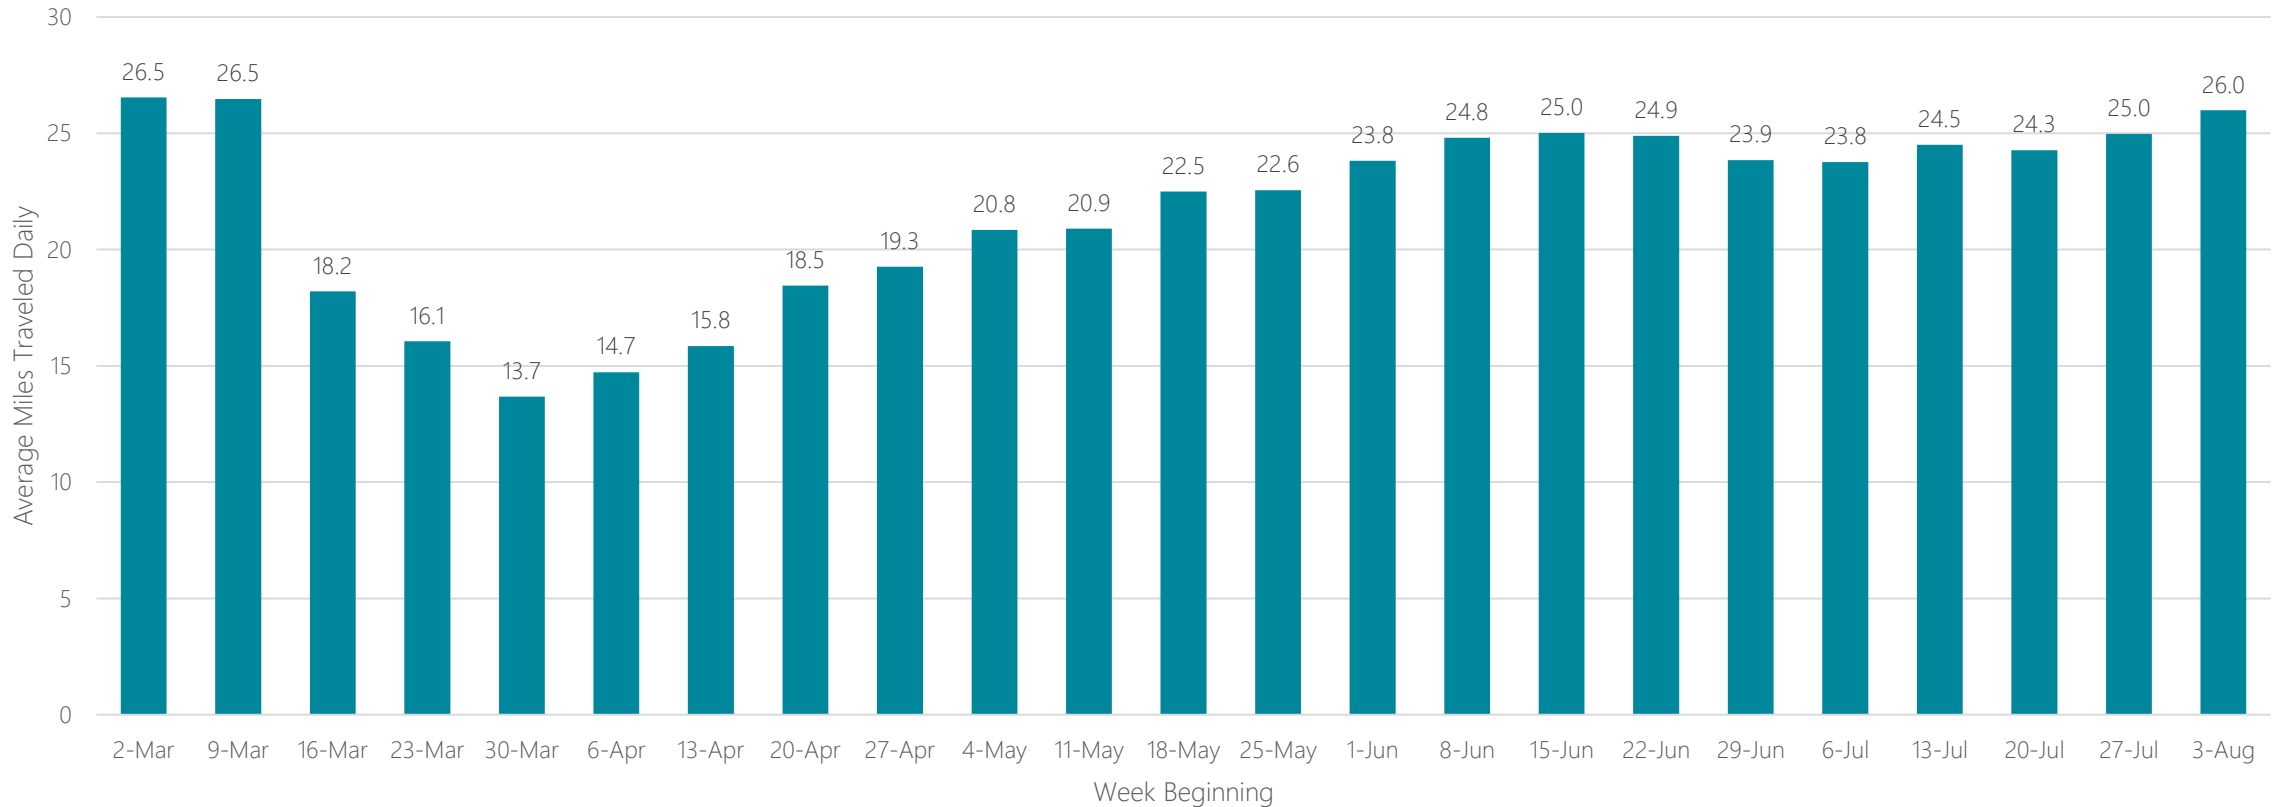

Lubbock

Average Miles Traveled Daily Weekly Trend