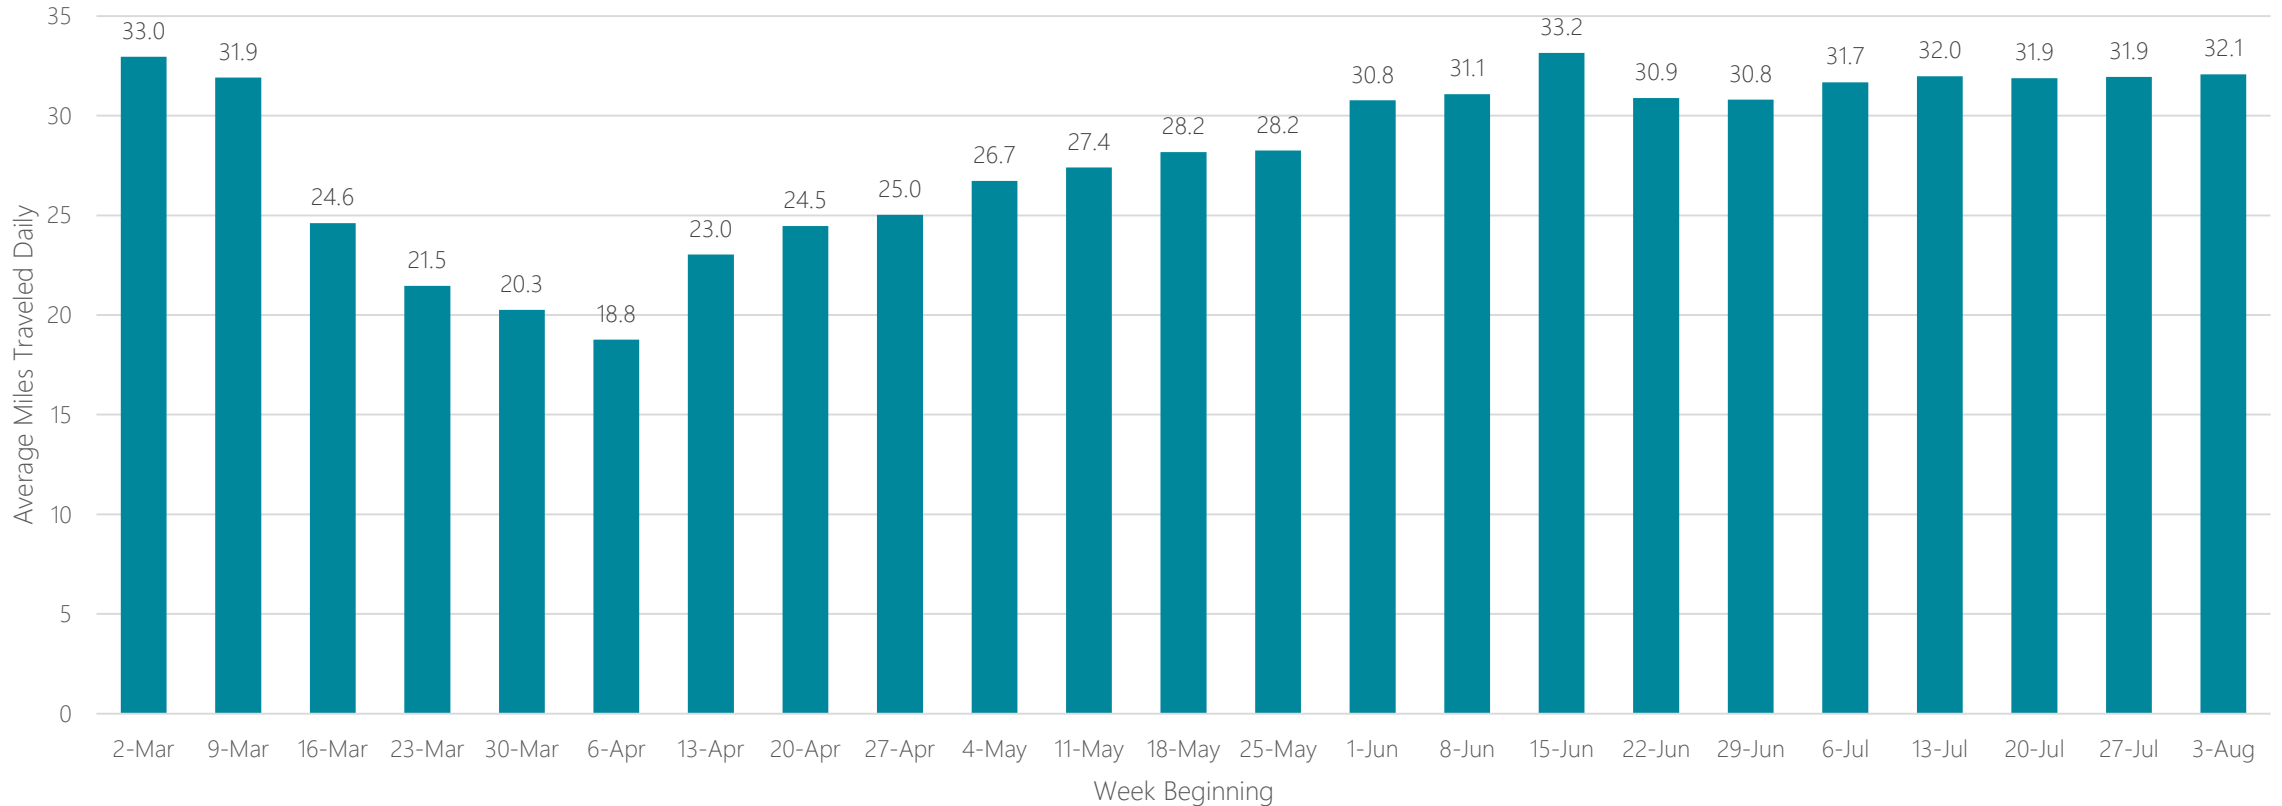

Columbus-Tupelo-West Point

Average Miles Traveled Daily Weekly Trend