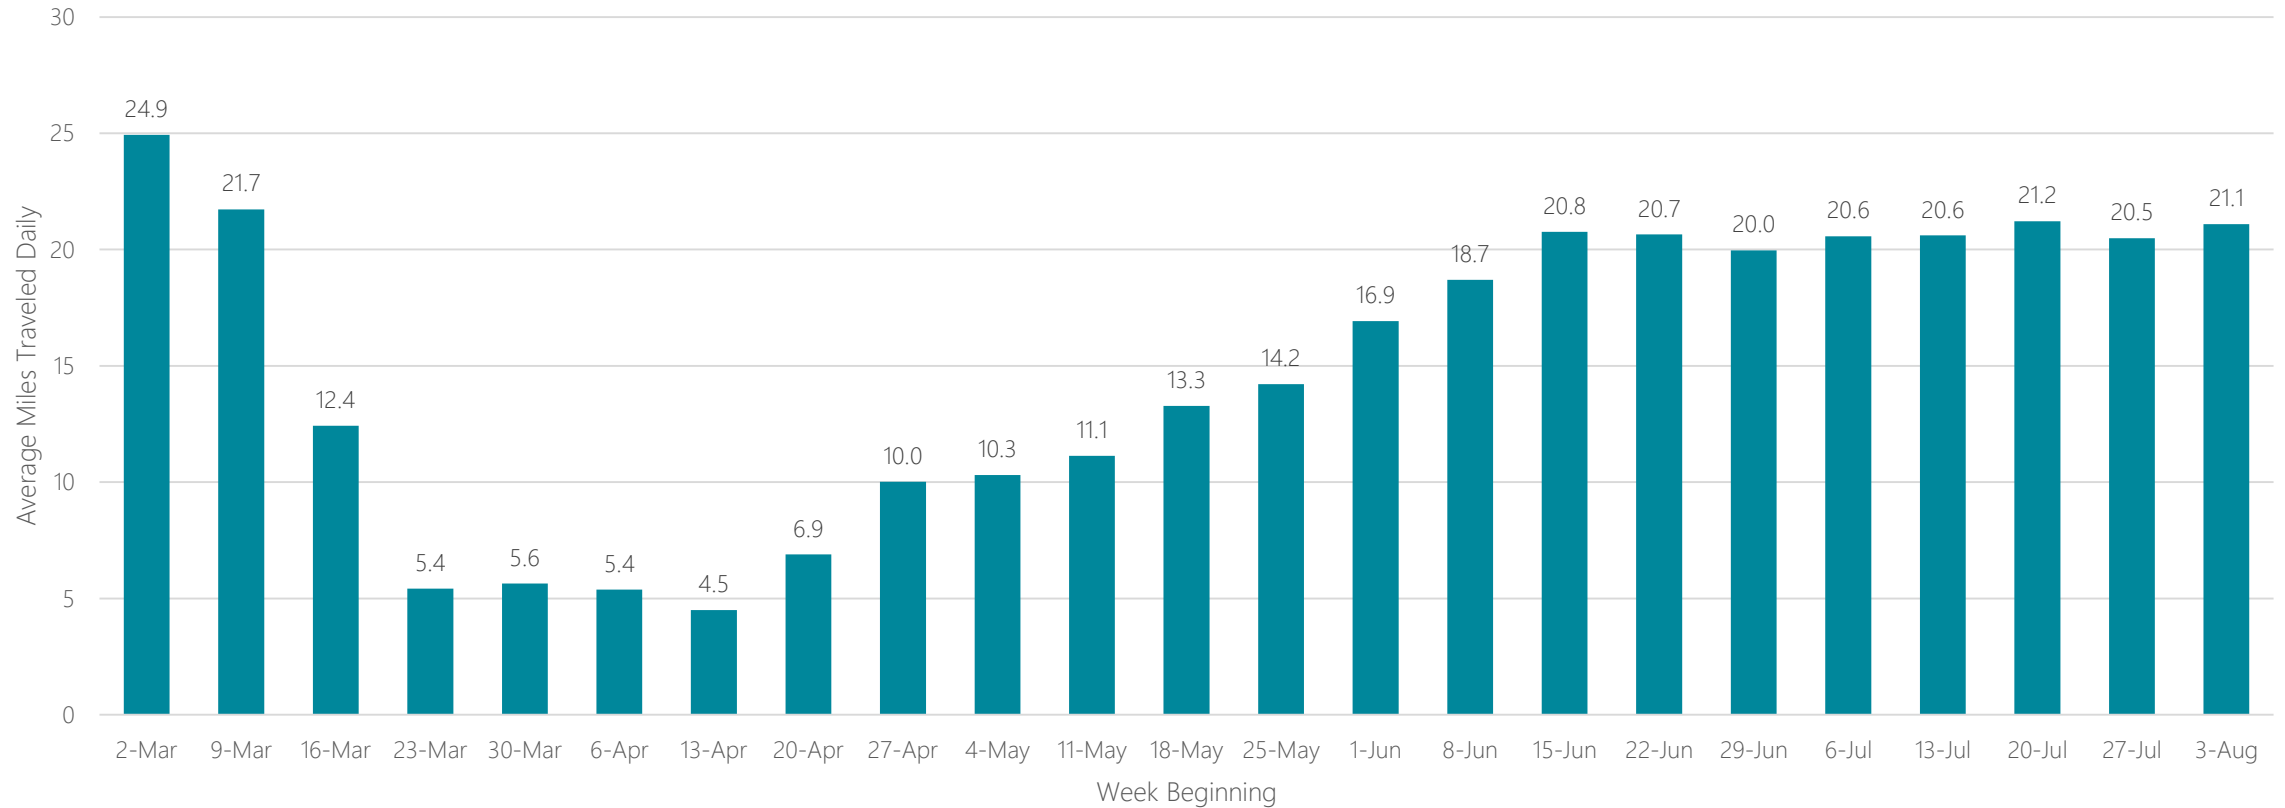

Detroit

Average Miles Traveled Daily Weekly Trend