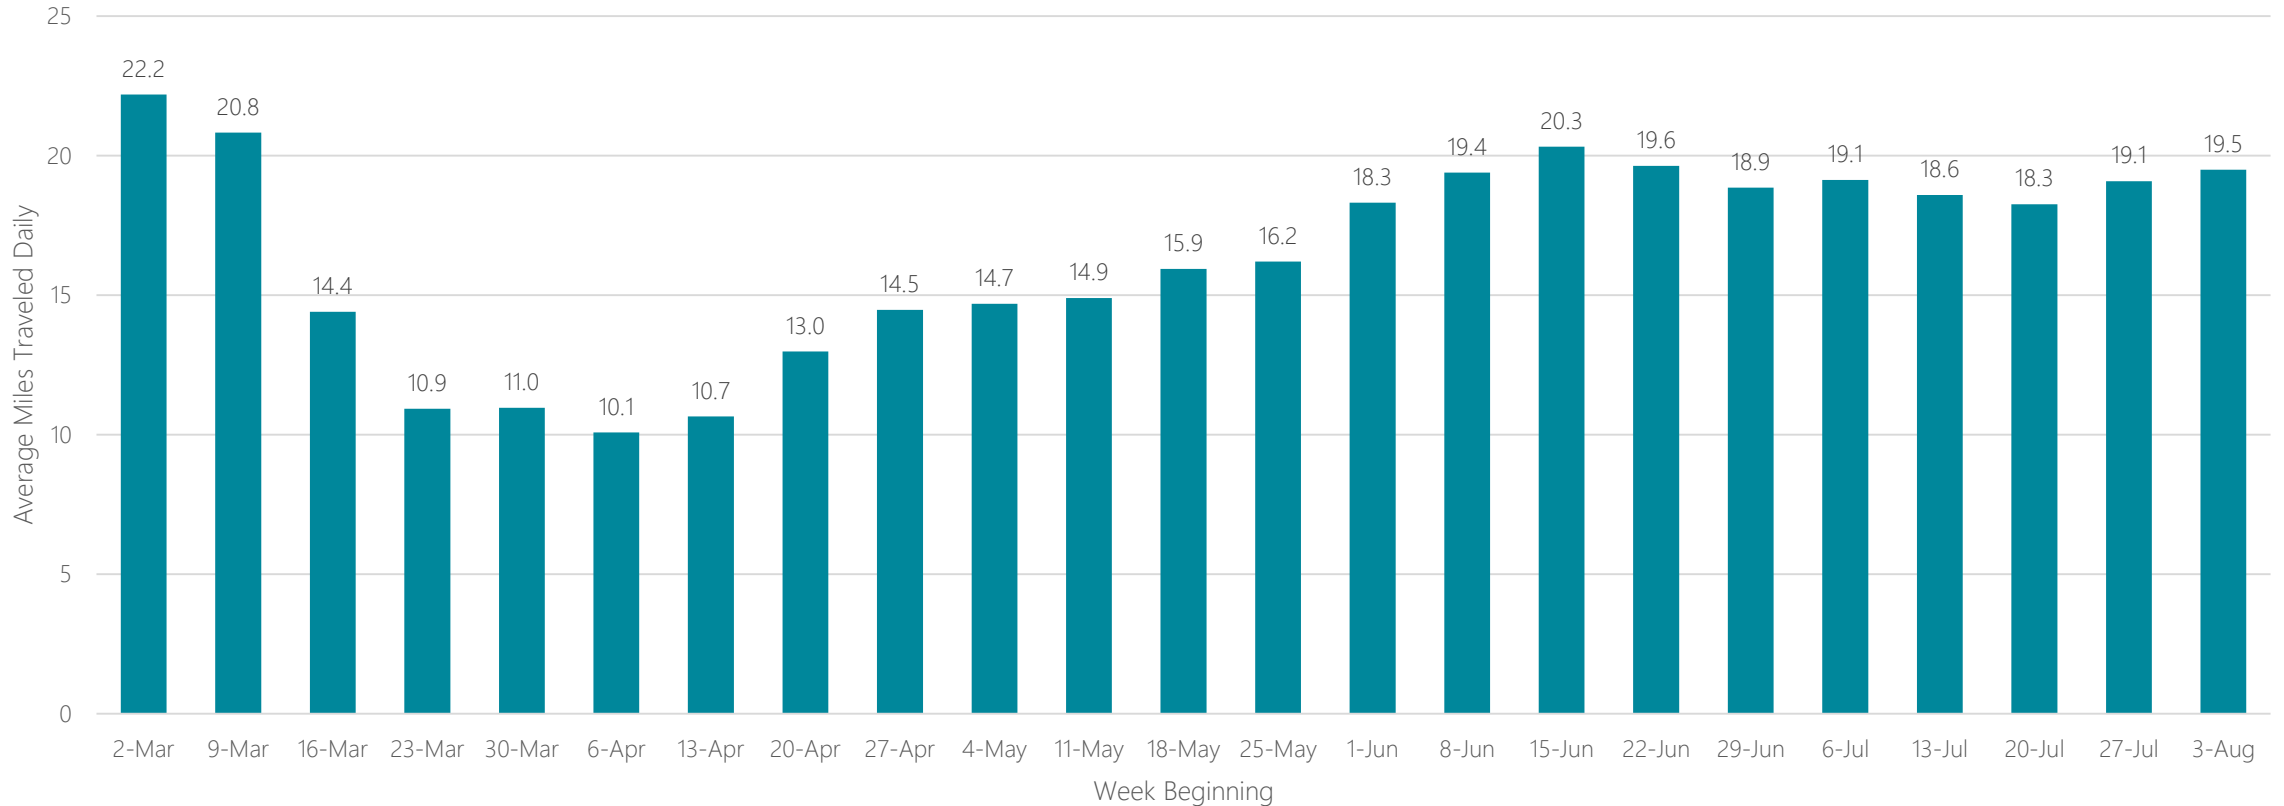

Fresno-Visalia

Average Miles Traveled Daily Weekly Trend