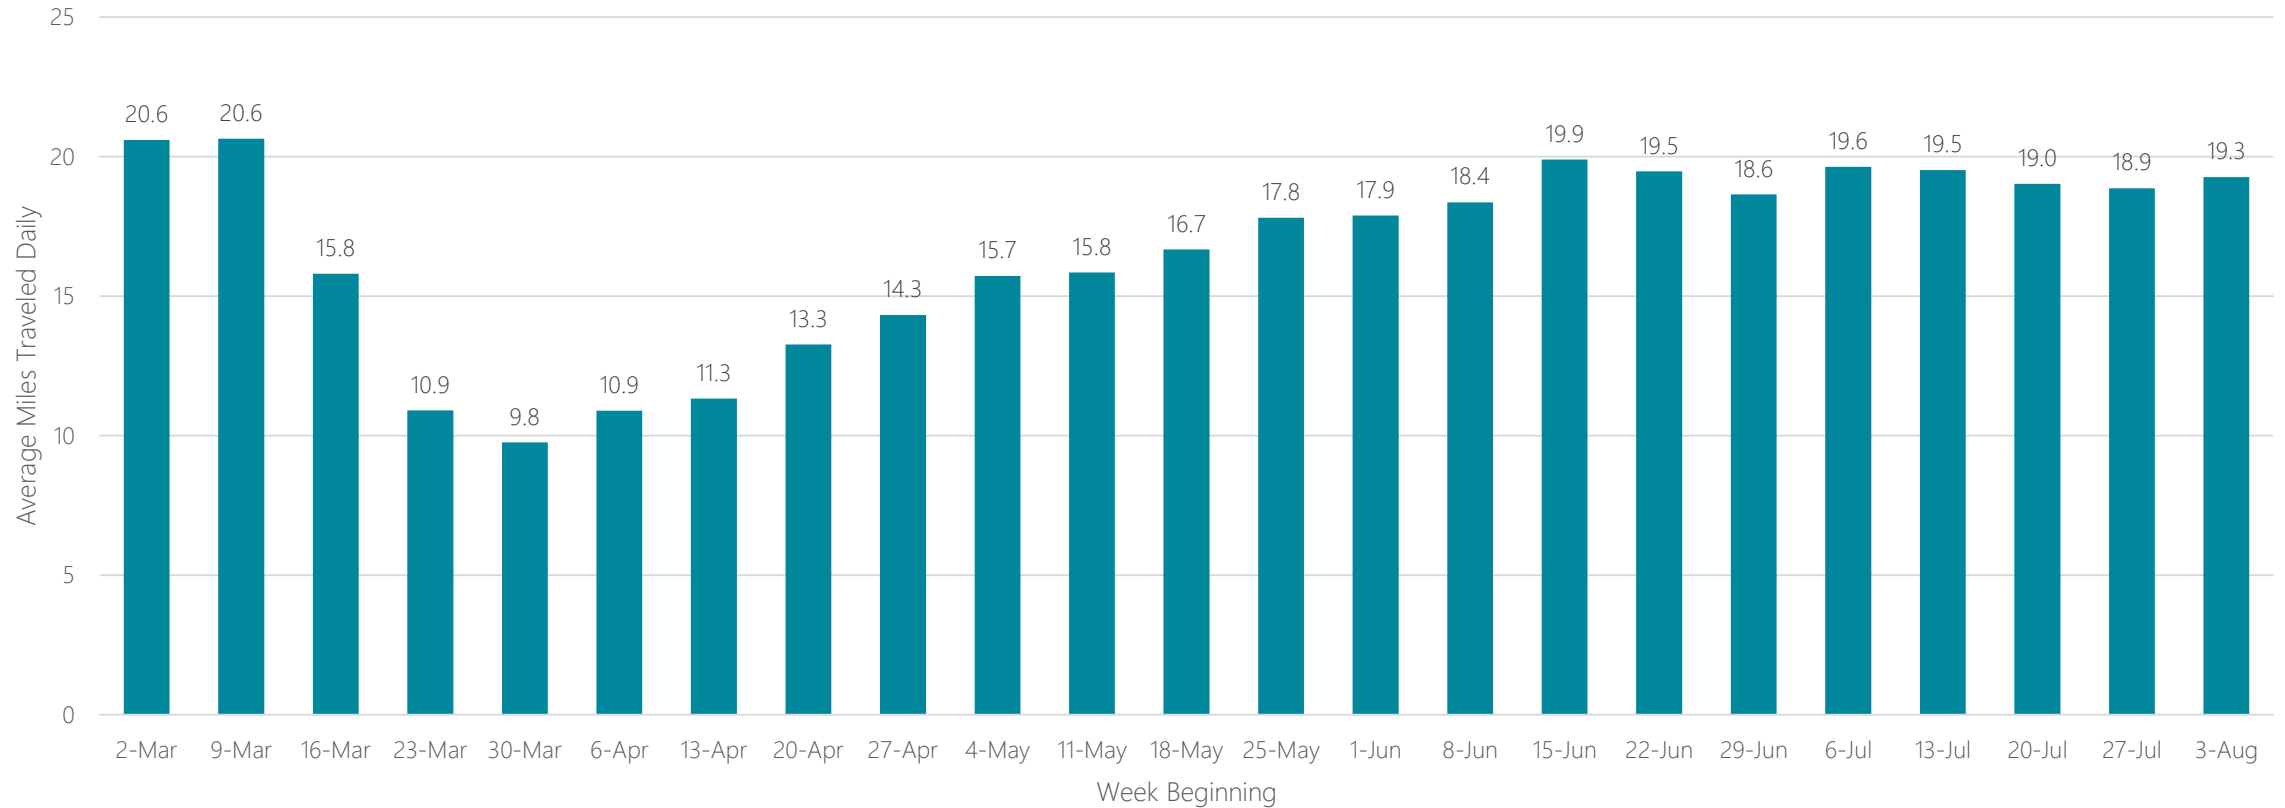

Boise

Average Miles Traveled Daily Weekly Trend