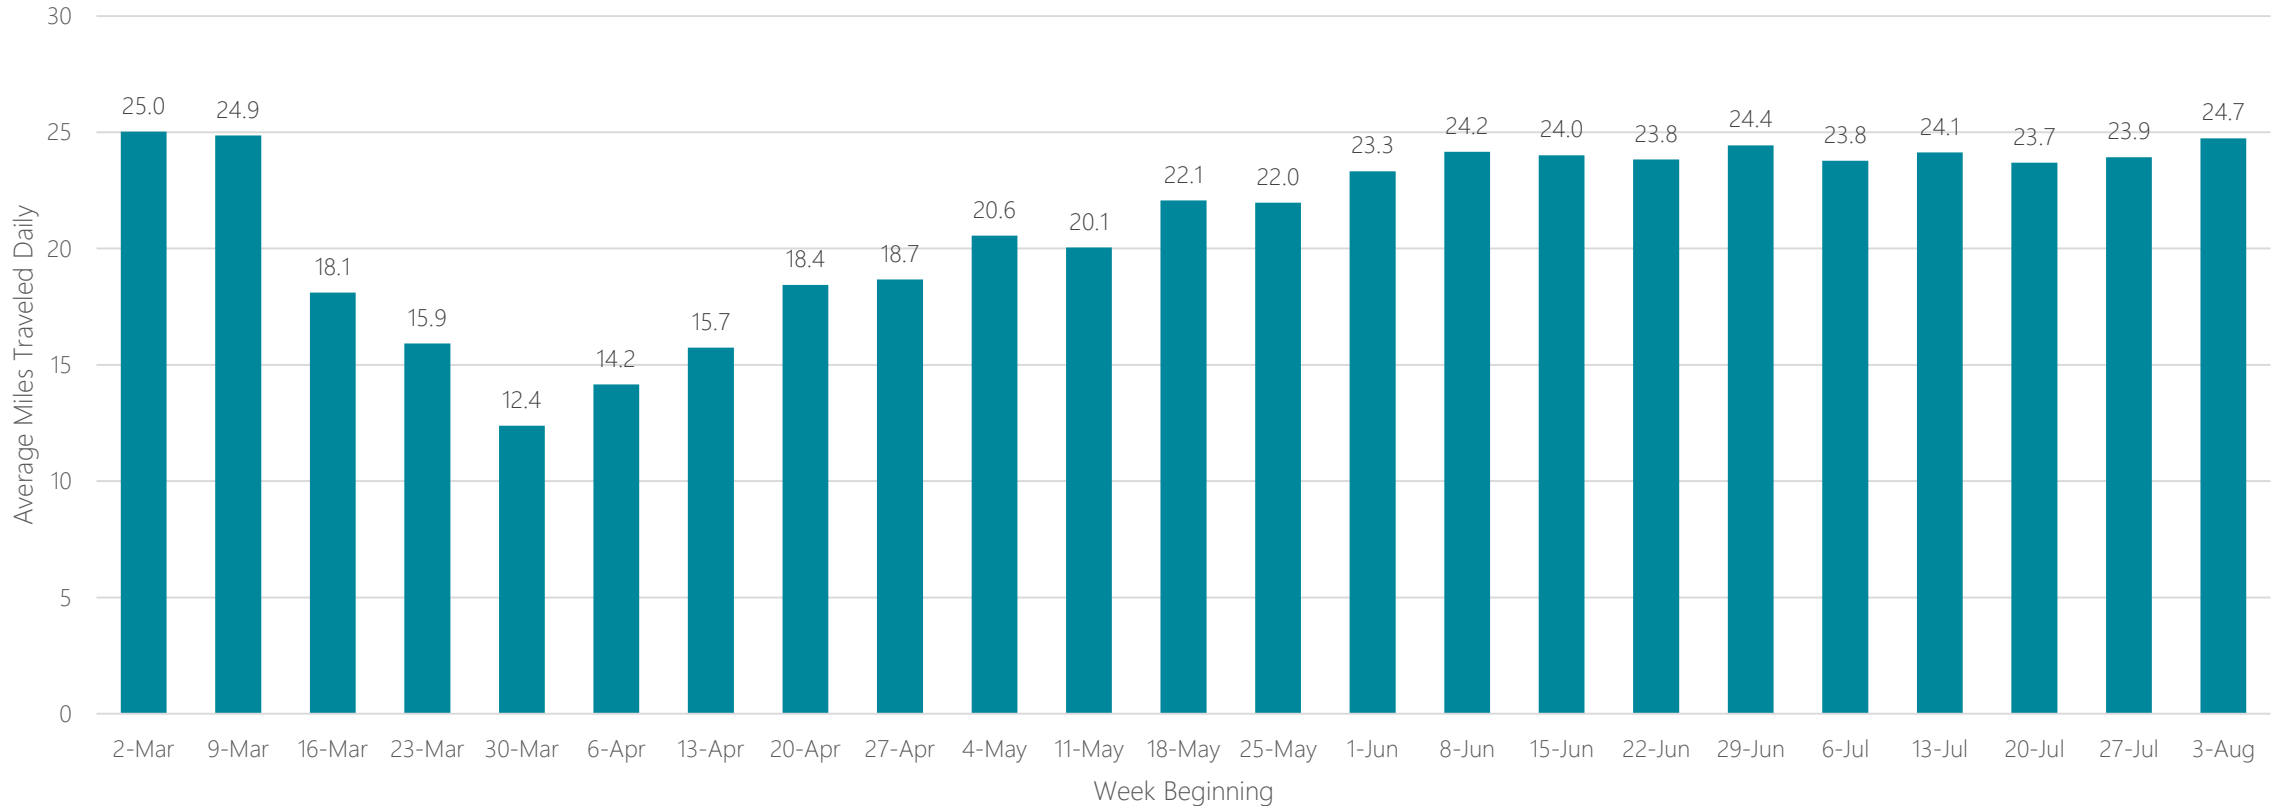

Wichita Falls & Lawton

Average Miles Traveled Daily Weekly Trend