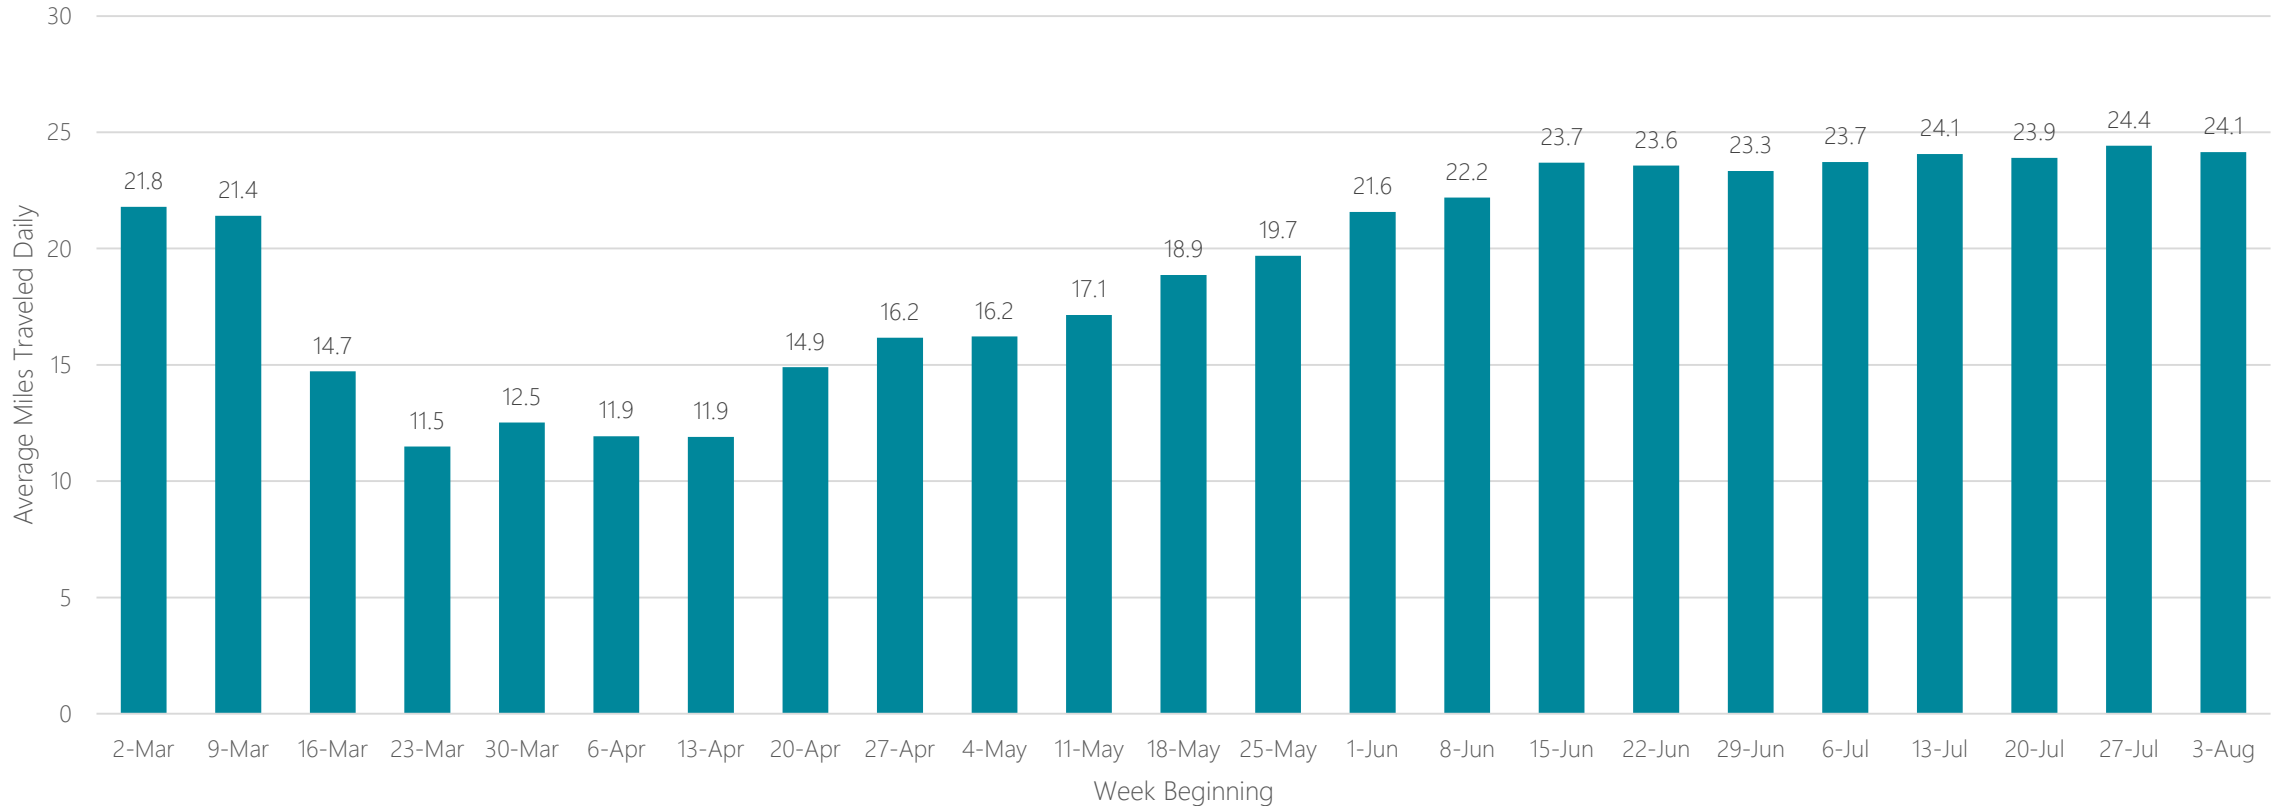

Cedar Rapids-Waterloo & Dubuque

Average Miles Traveled Daily Weekly Trend