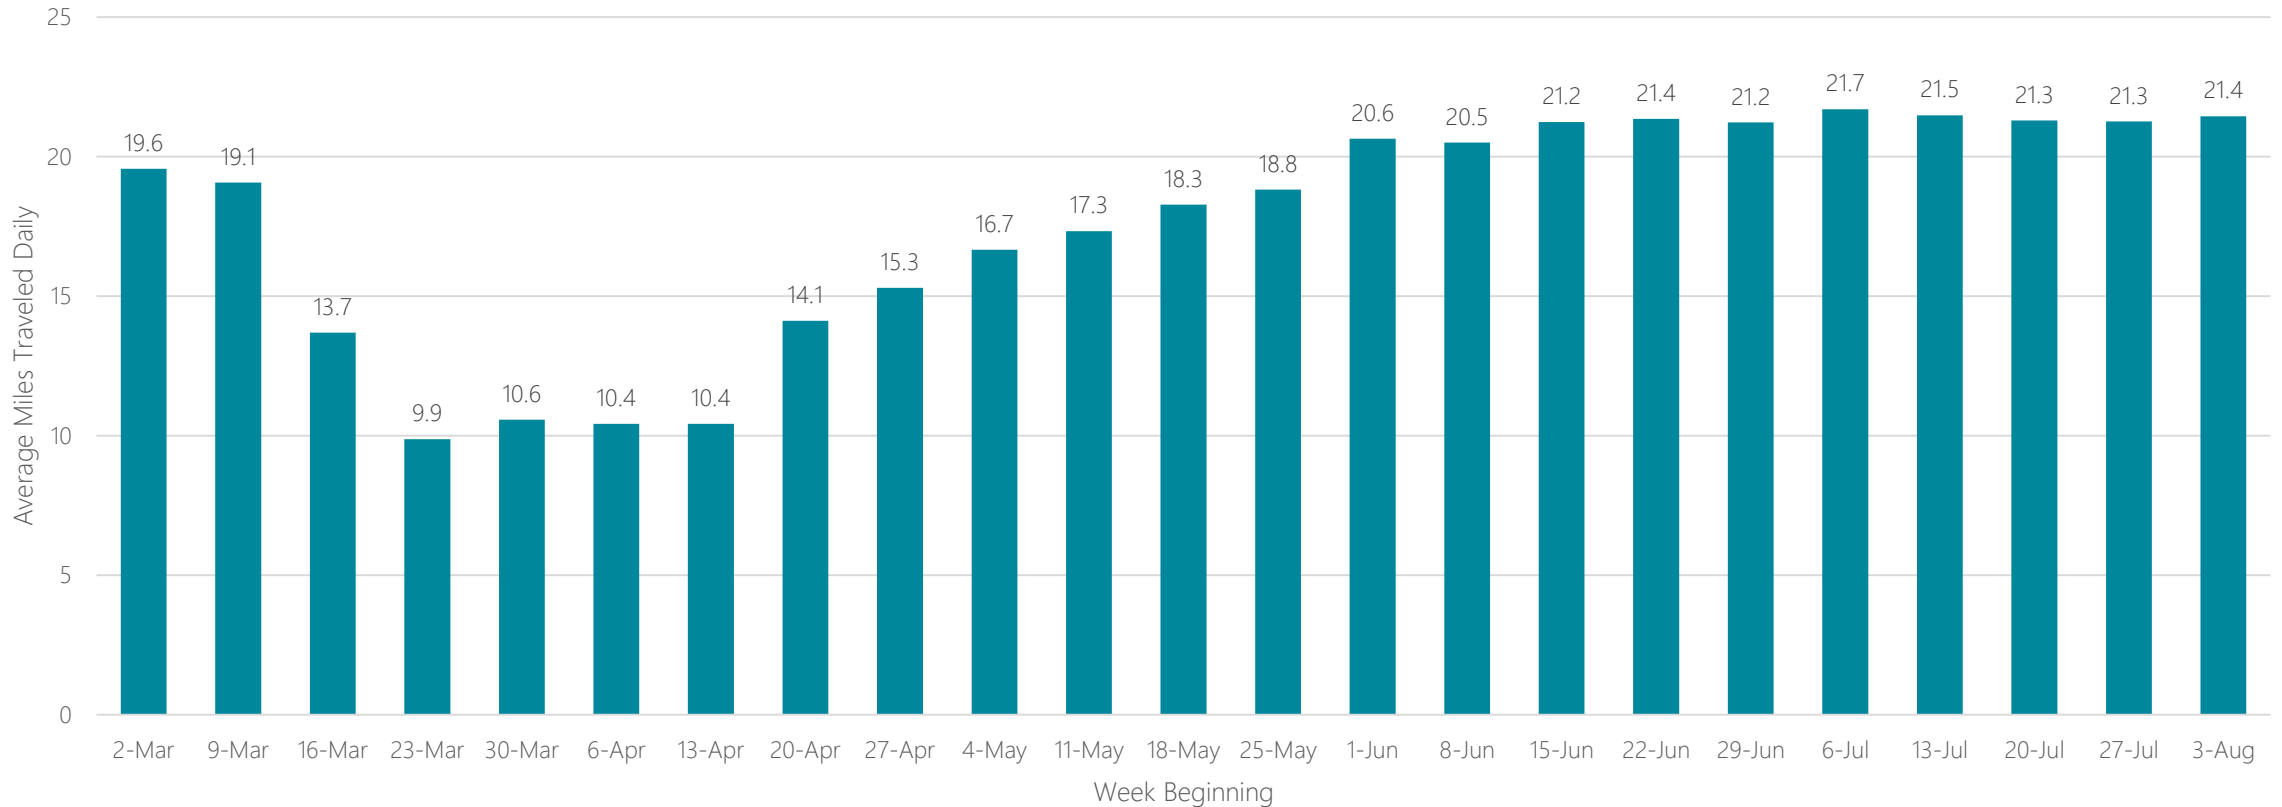

Waco-Temple-Bryan

Average Miles Traveled Daily Weekly Trend

Washington DC (Hagerstown)

Average Miles Traveled Daily Weekly Trend

Watertown

Average Miles Traveled Daily Weekly Trend

Wausau-Rhineland

Average Miles Traveled Daily Weekly Trend