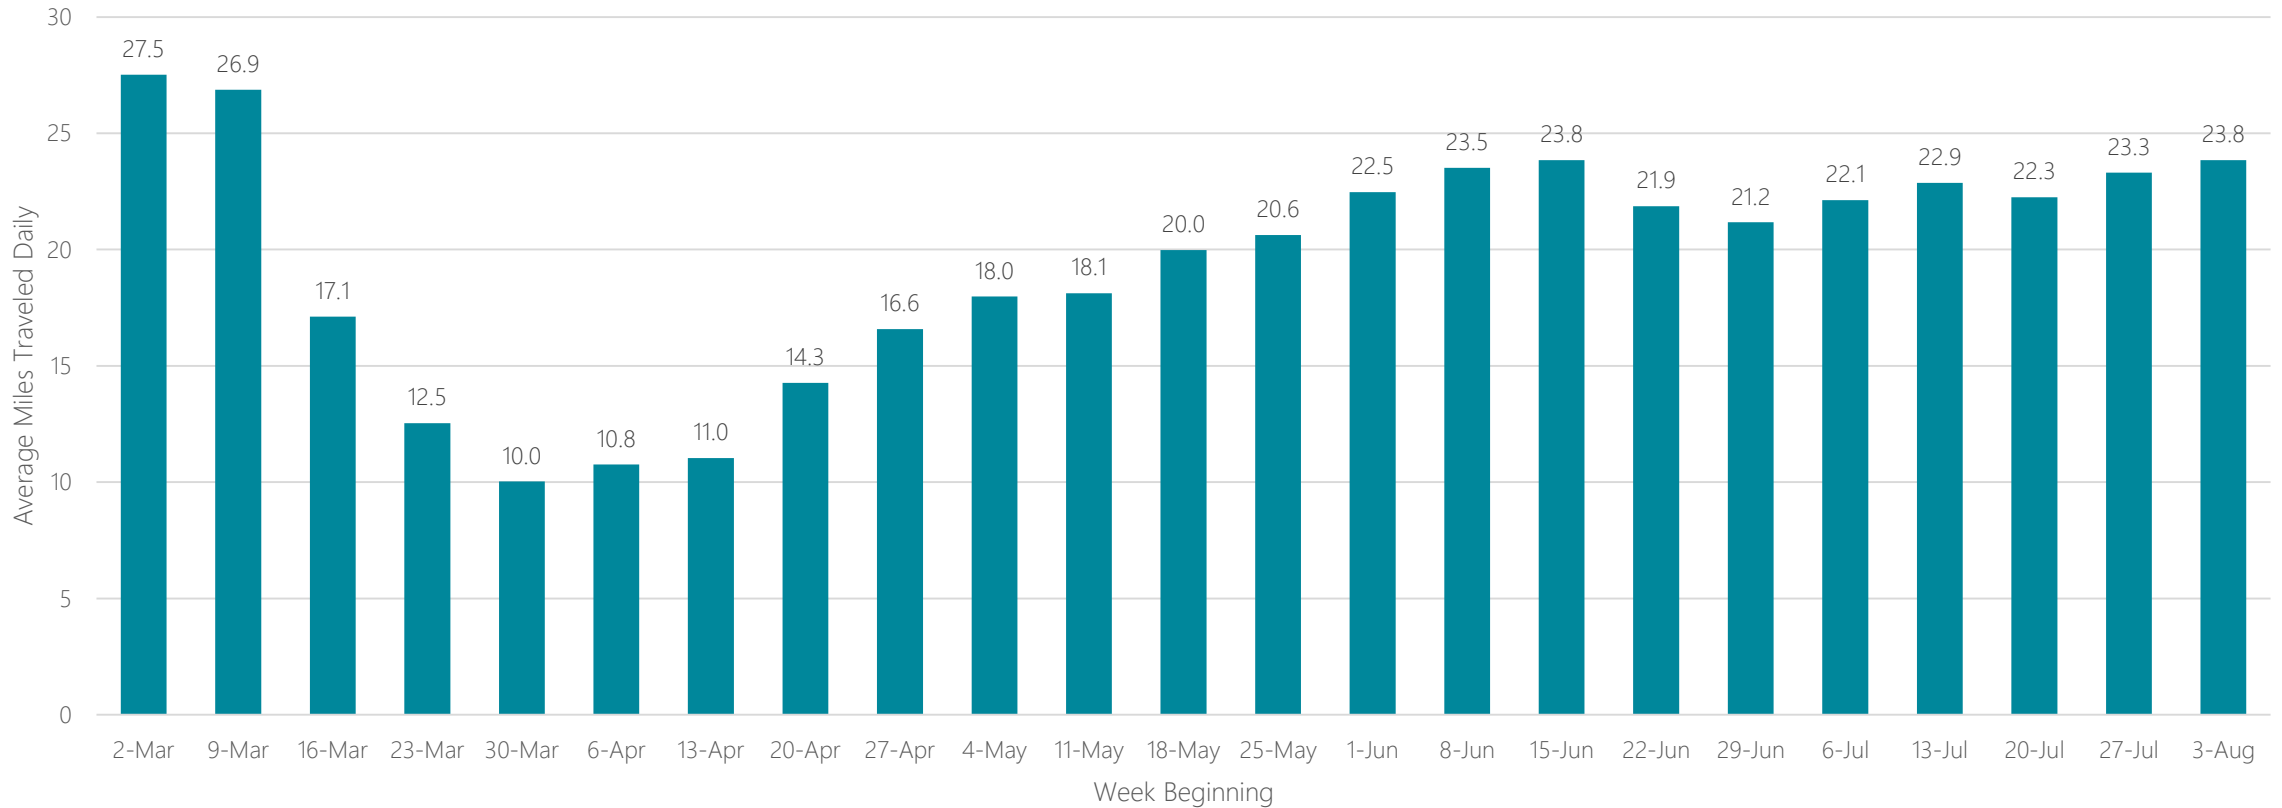

Austin

Average Miles Traveled Daily Weekly Trend