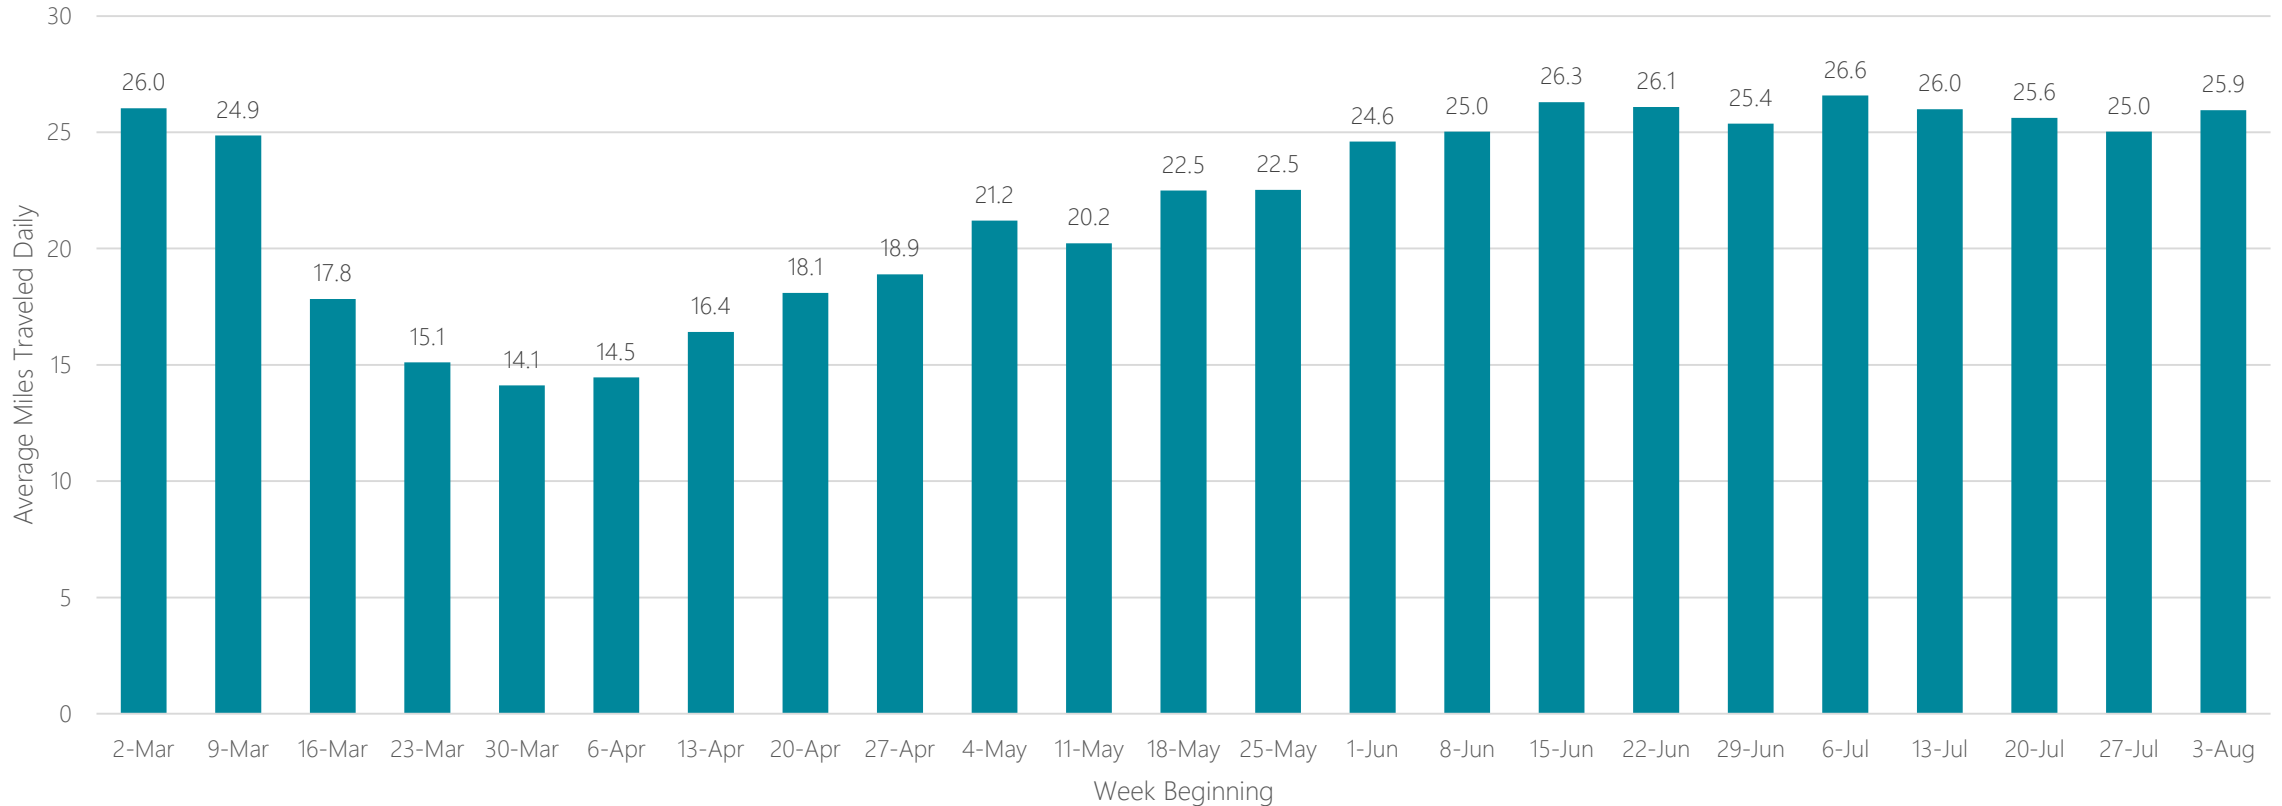

Springfield, MO

Average Miles Traveled Daily Weekly Trend