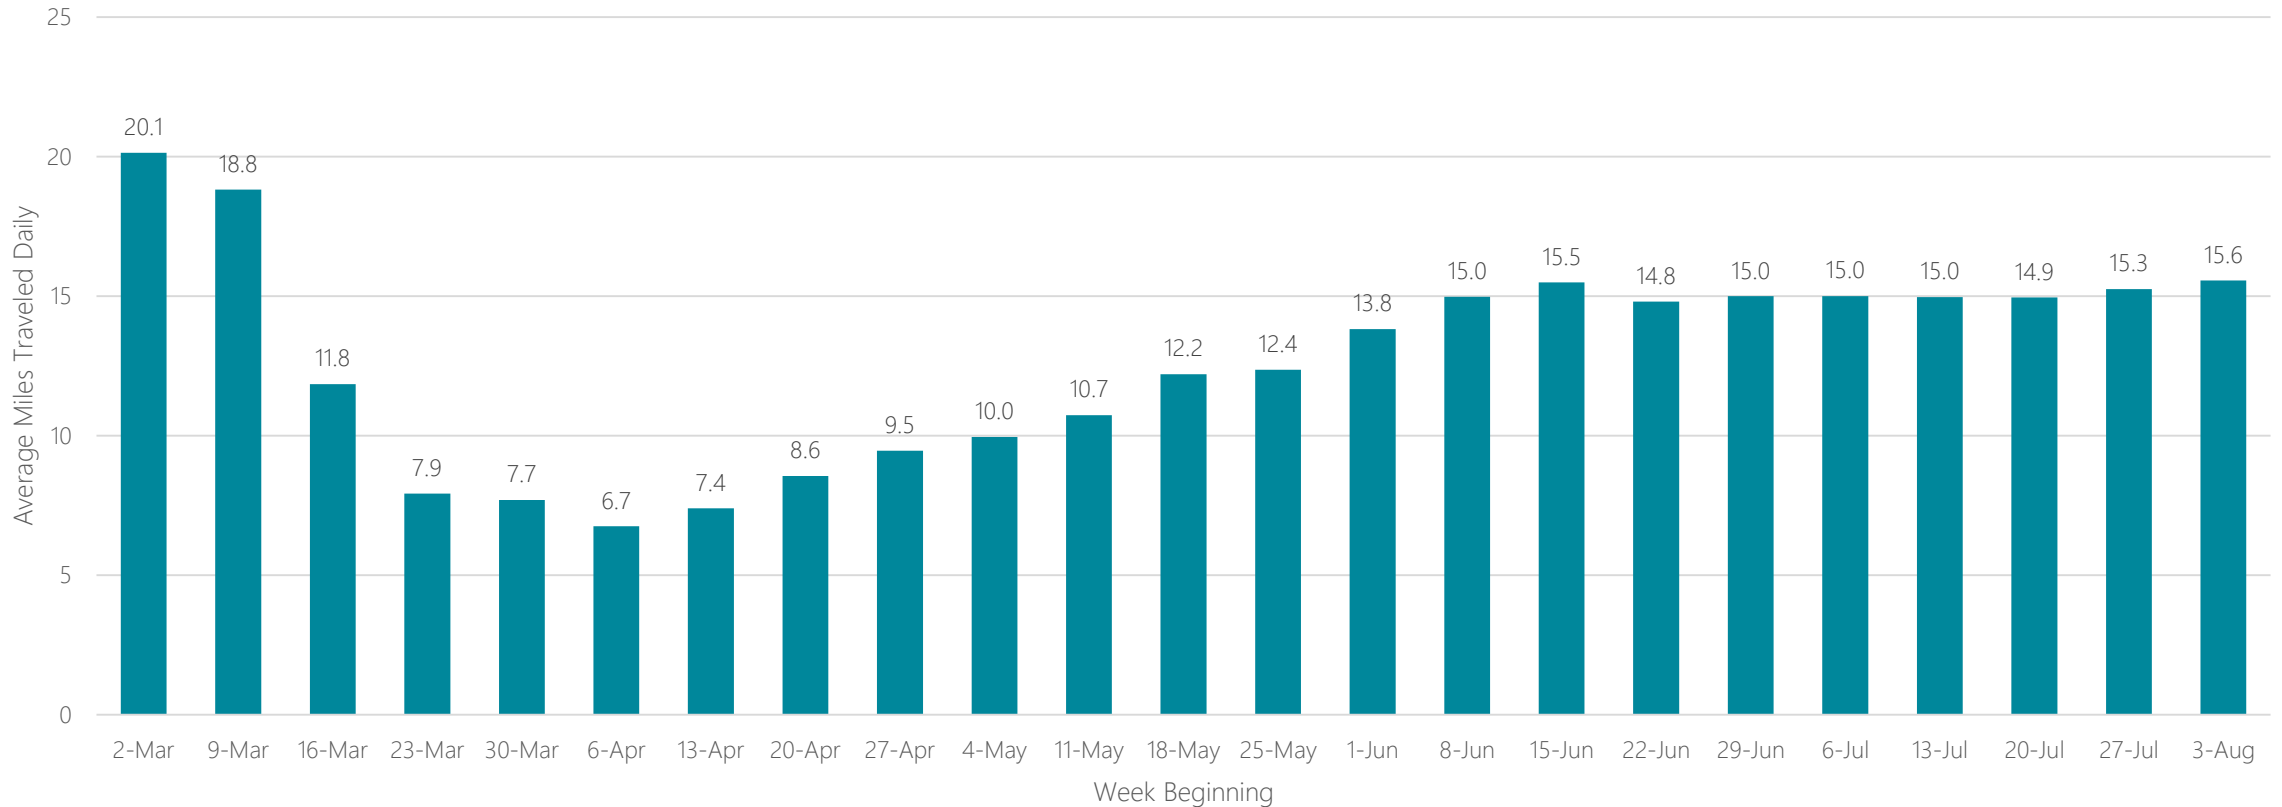

Las Vegas

Average Miles Traveled Daily Weekly Trend