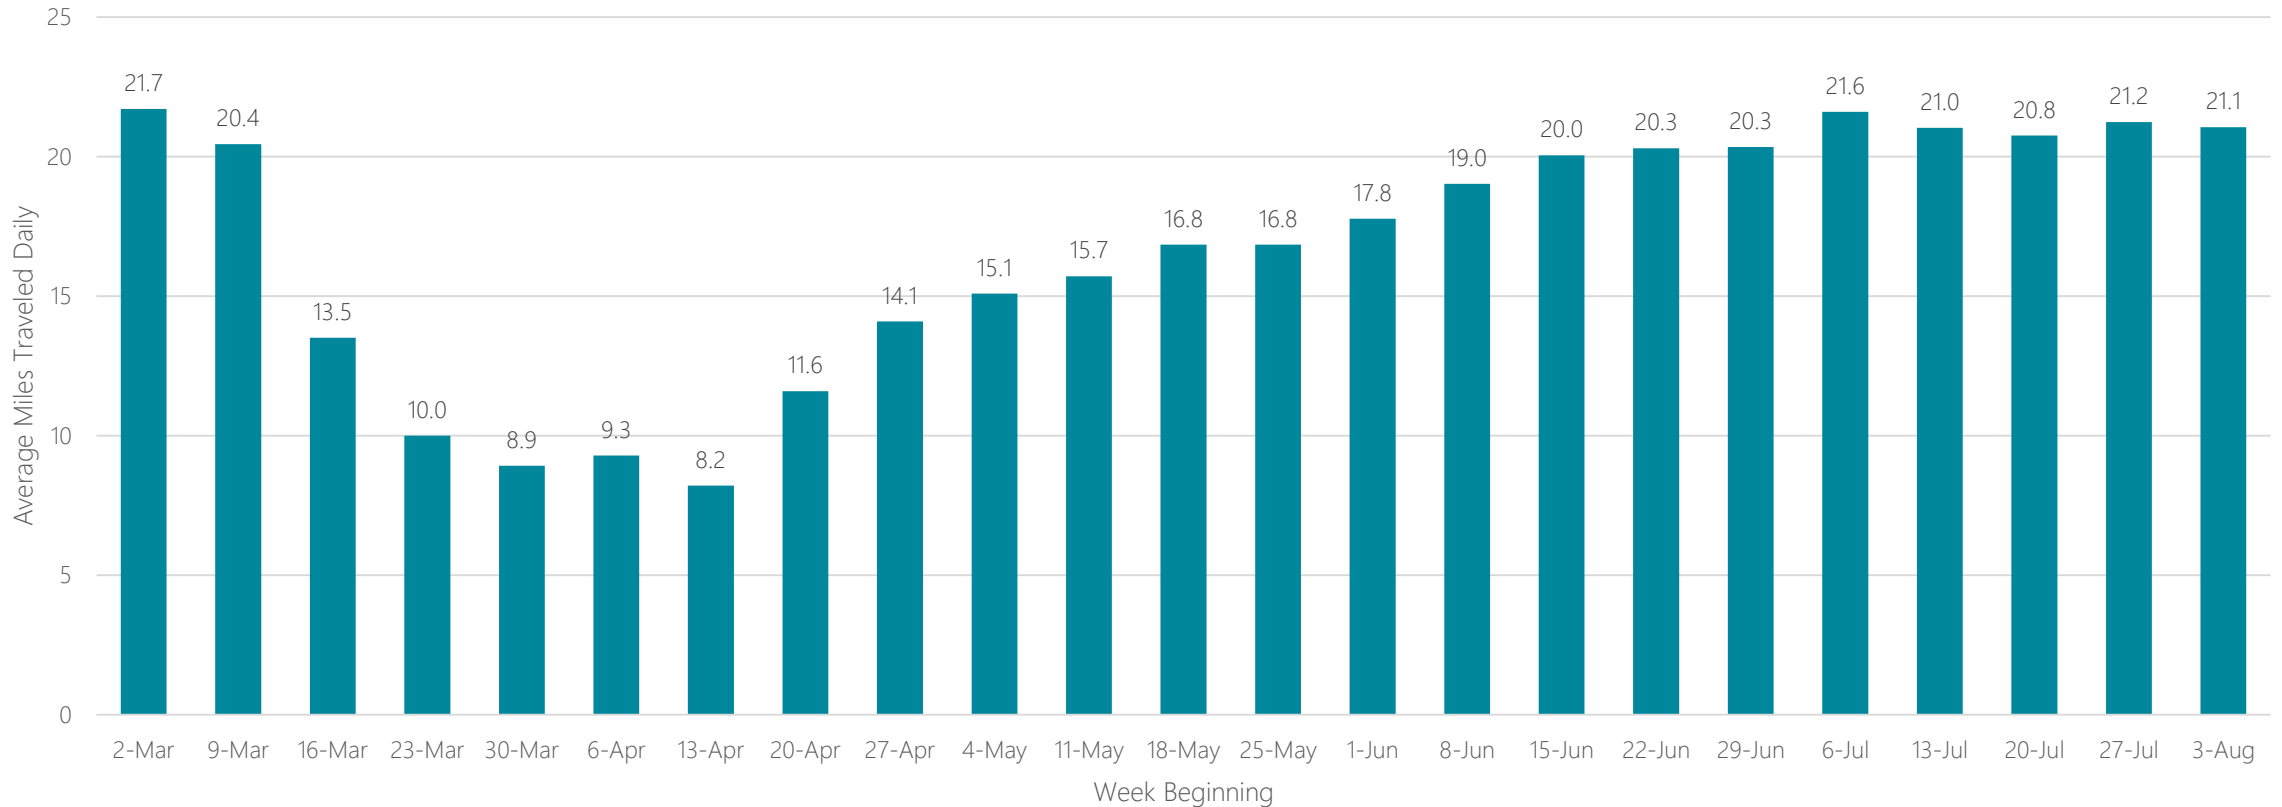

Colorado Springs

Average Miles Traveled Daily Weekly Trend