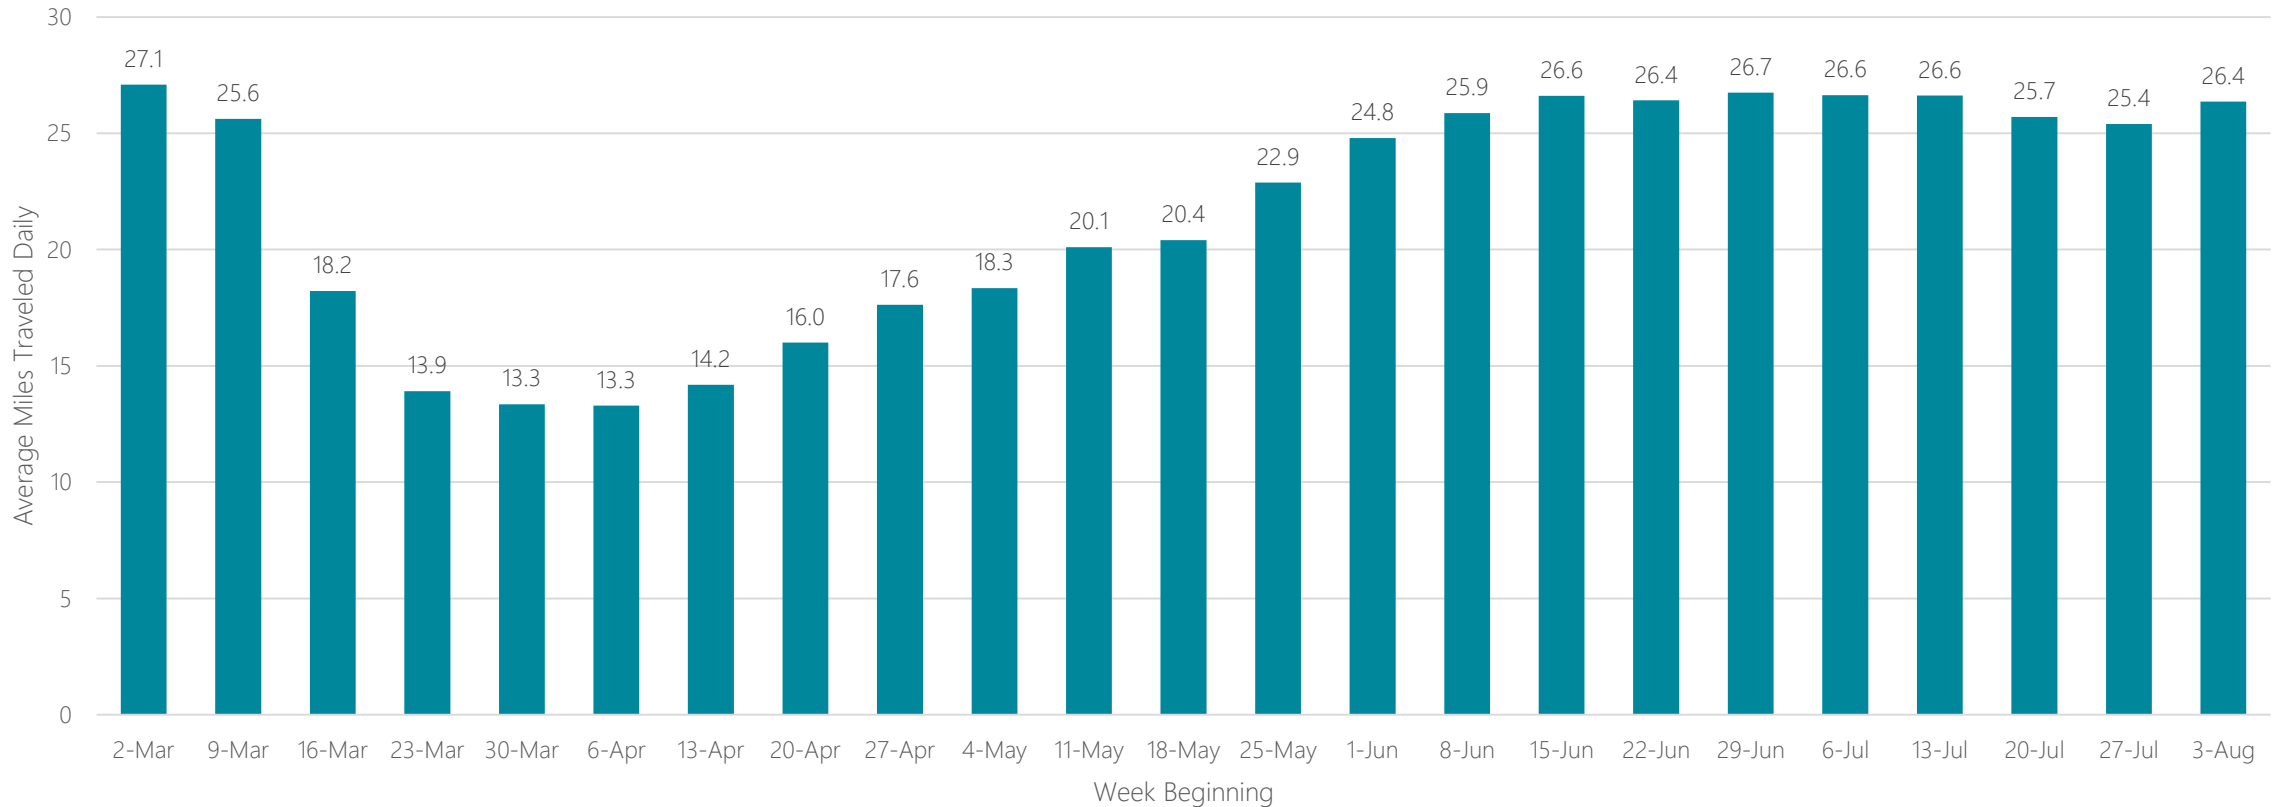

Average Miles Traveled Daily Weekly Trend

Champaign & Springfield-Decatur

Average Miles Traveled Daily Weekly Trend

Charleston, SC

Average Miles Traveled Daily Weekly Trend

Charleston-Huntington

Average Miles Traveled Daily Weekly Trend