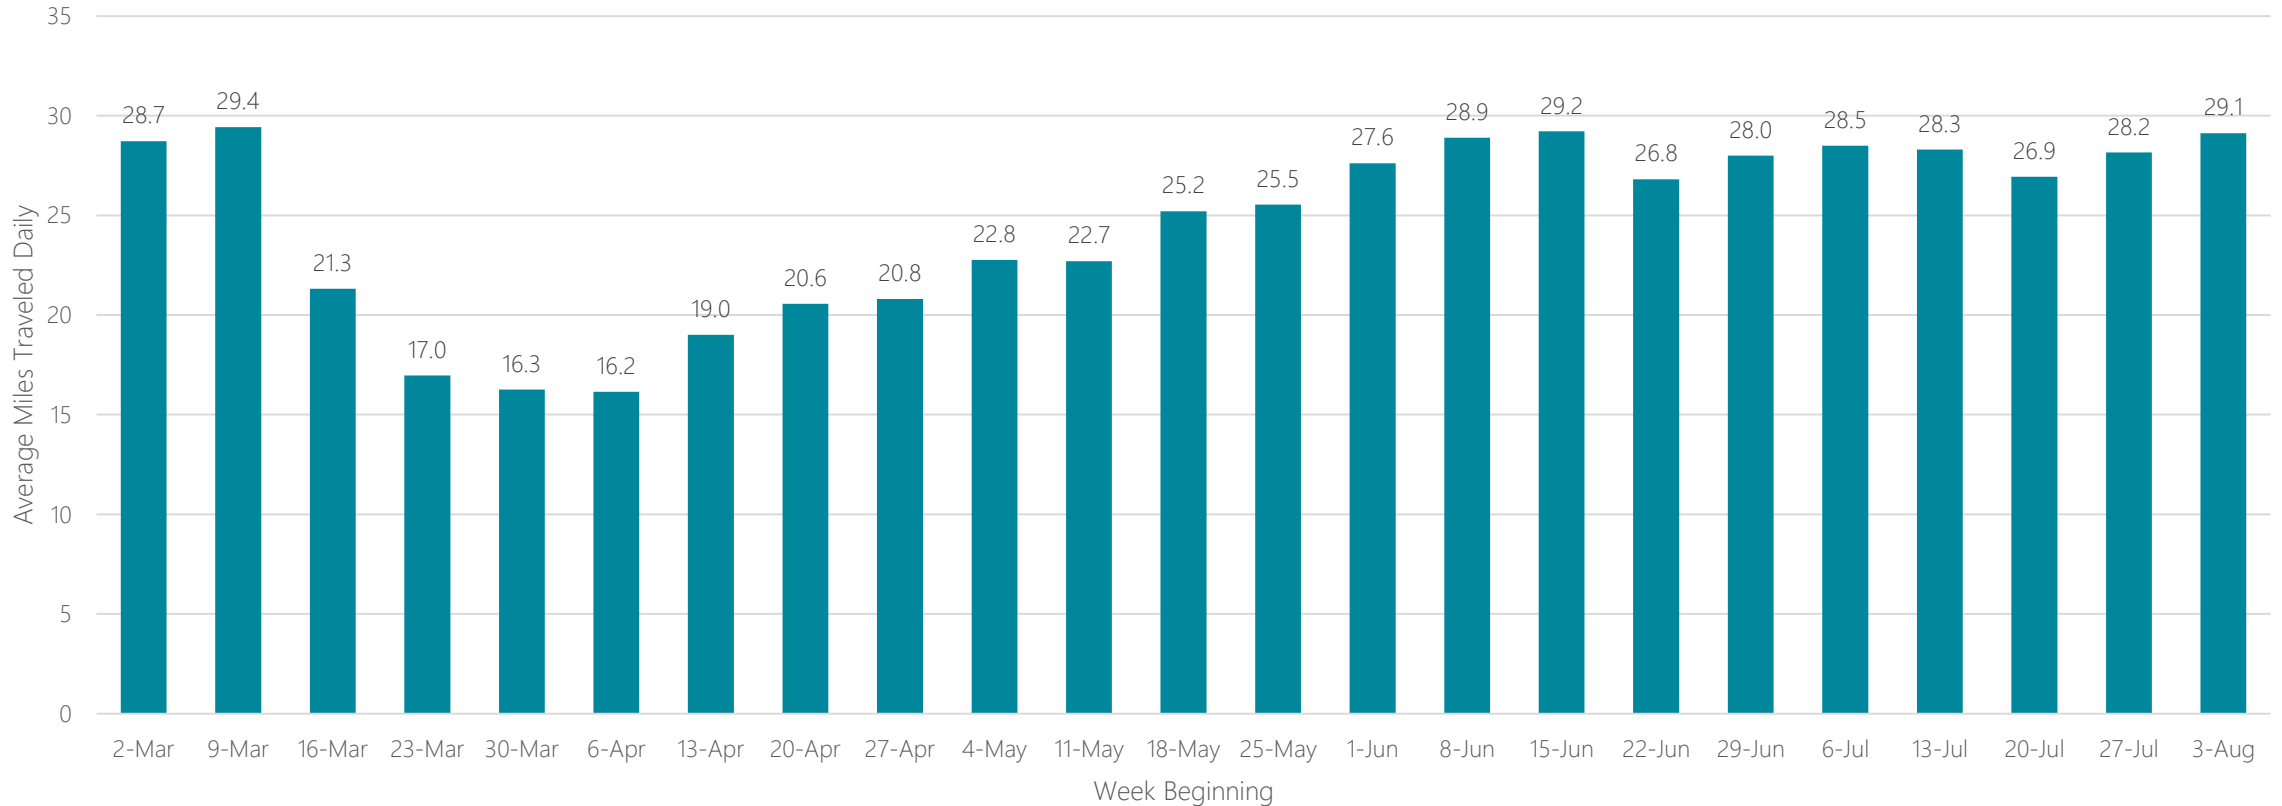

Lafayette, IN

Average Miles Traveled Daily Weekly Trend

Lafayette, LA

Average Miles Traveled Daily Weekly Trend

Lake Charles

Average Miles Traveled Daily Weekly Trend

Lansing

Average Miles Traveled Daily Weekly Trend