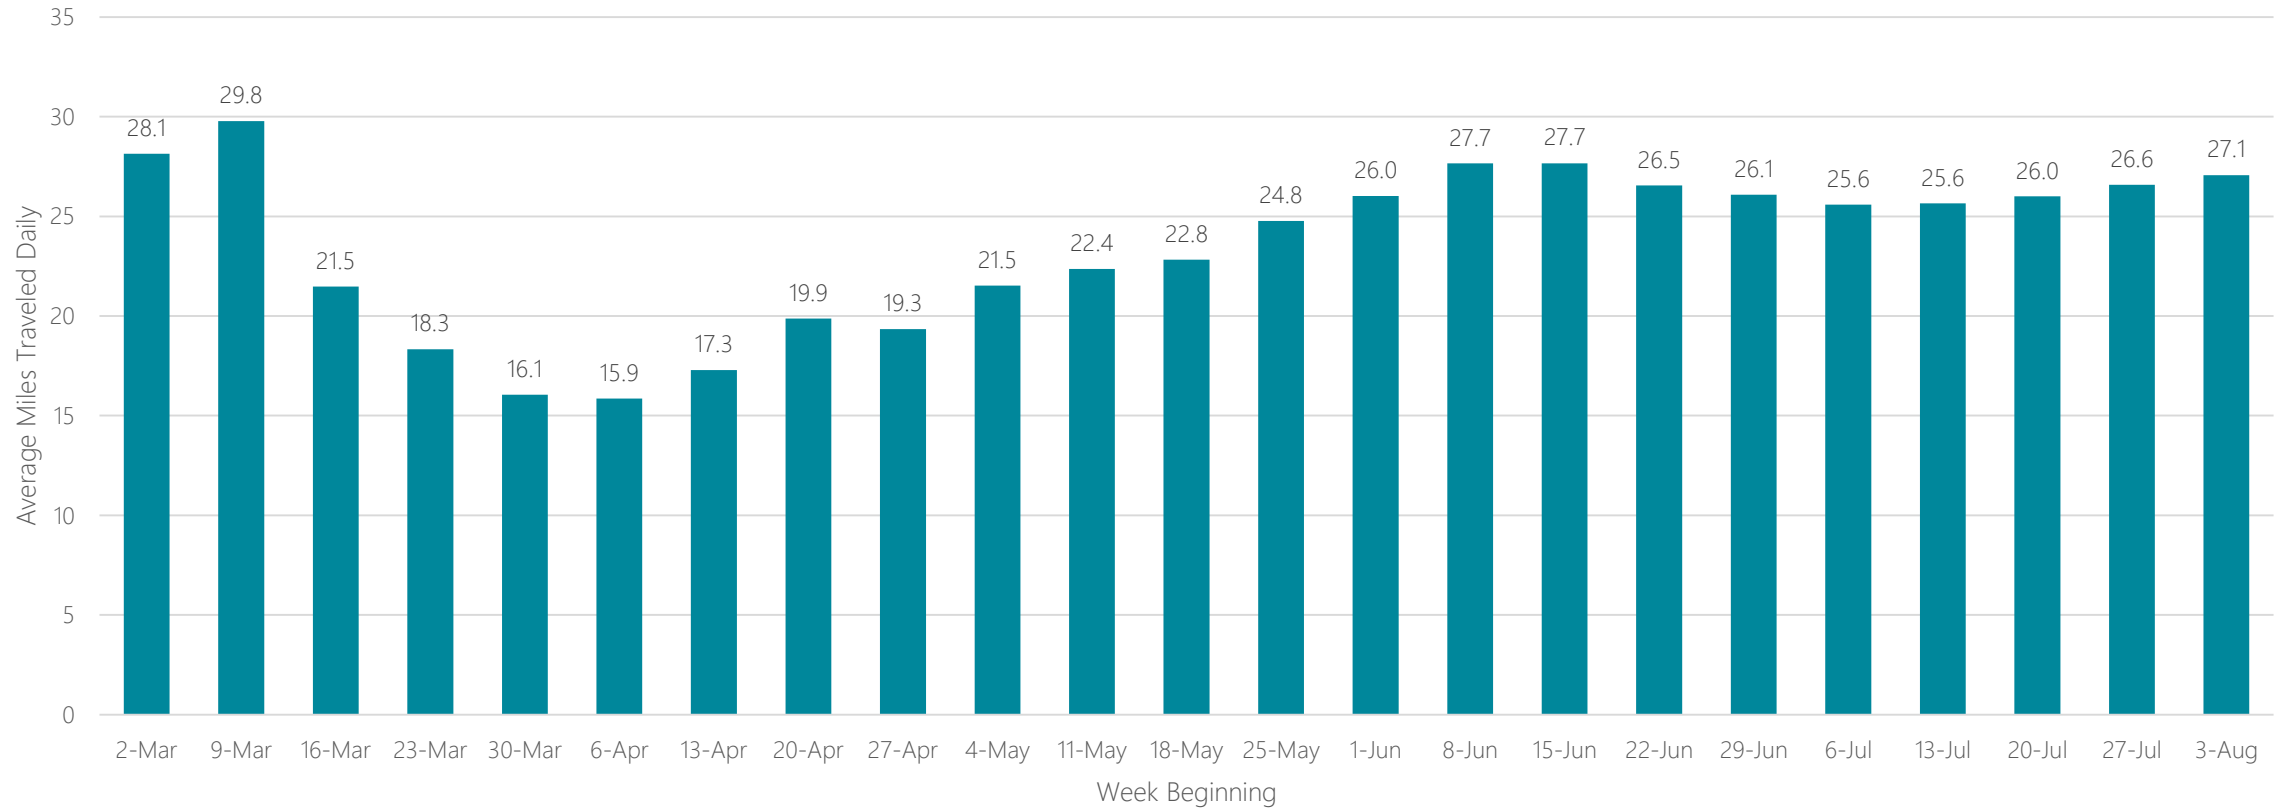

Salisbury

Average Miles Traveled Daily Weekly Trend

Salt Lake City

Average Miles Traveled Daily Weekly Trend

San Angelo

Average Miles Traveled Daily Weekly Trend

San Antonio

Average Miles Traveled Daily Weekly Trend