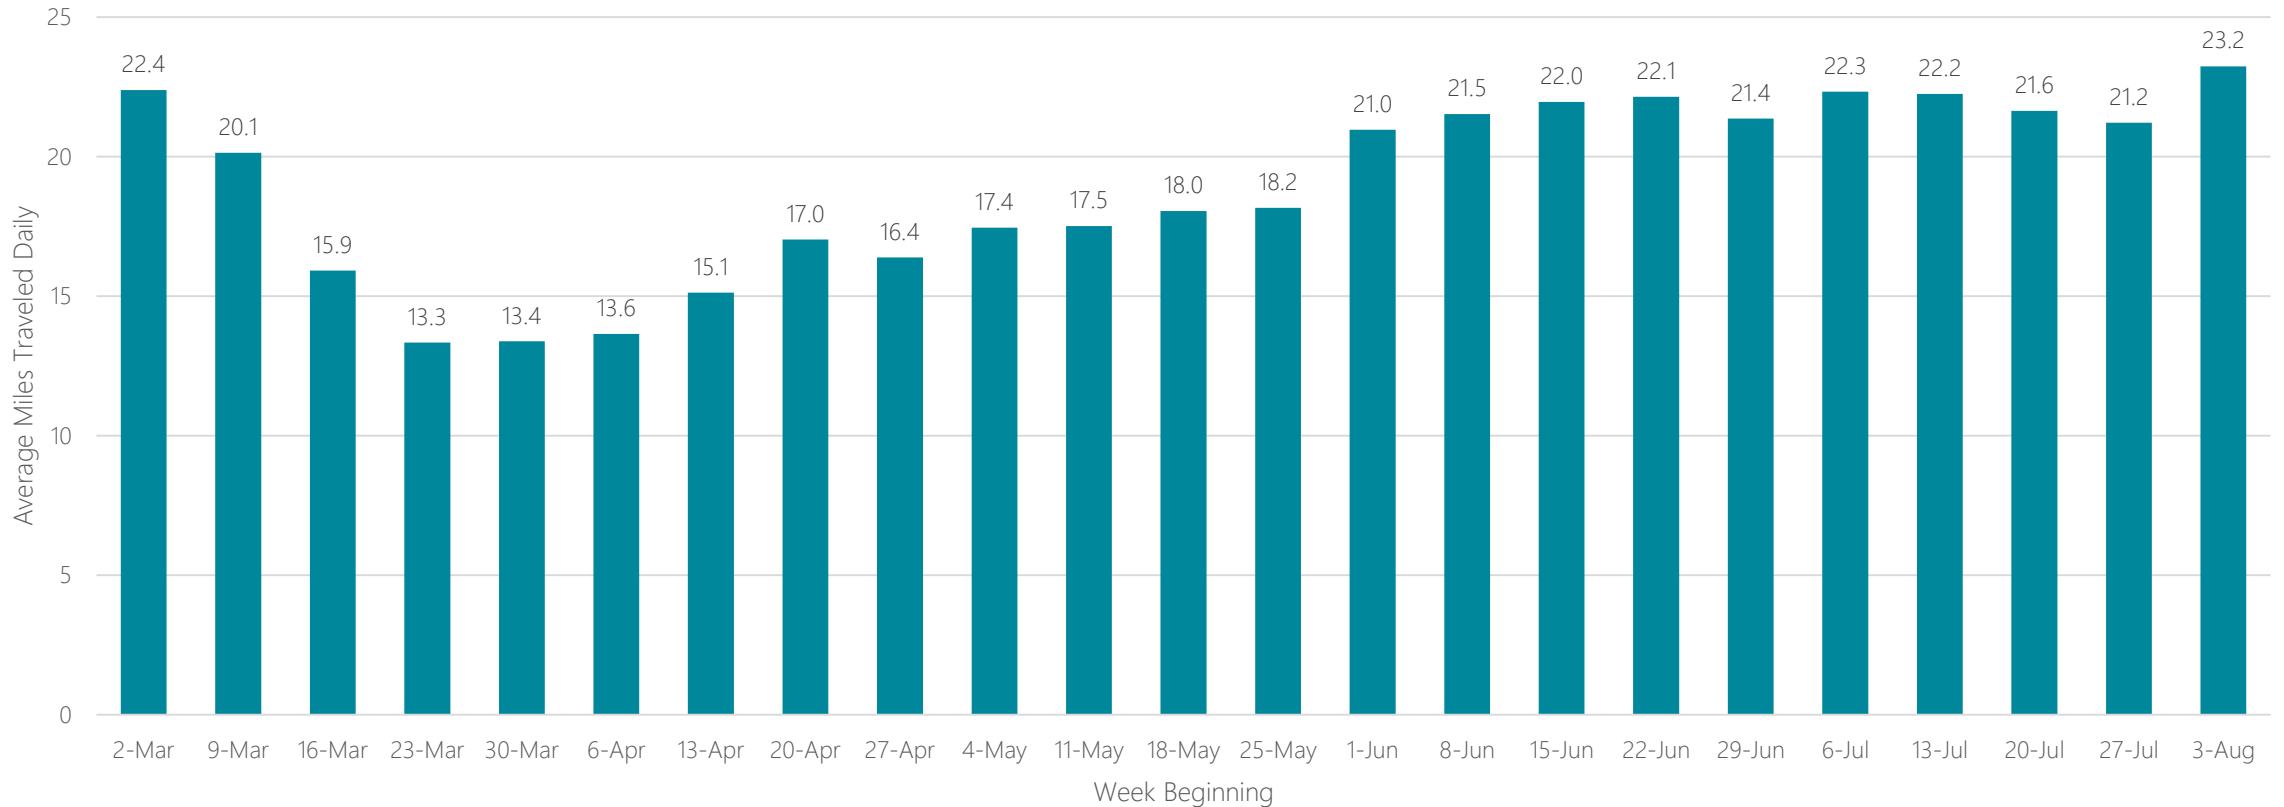

Rockford

Average Miles Traveled Daily Weekly Trend

Sacramento-Stockton-Modesto

Average Miles Traveled Daily Weekly Trend

Saint Joseph

Average Miles Traveled Daily Weekly Trend

Saint Louis

Average Miles Traveled Daily Weekly Trend