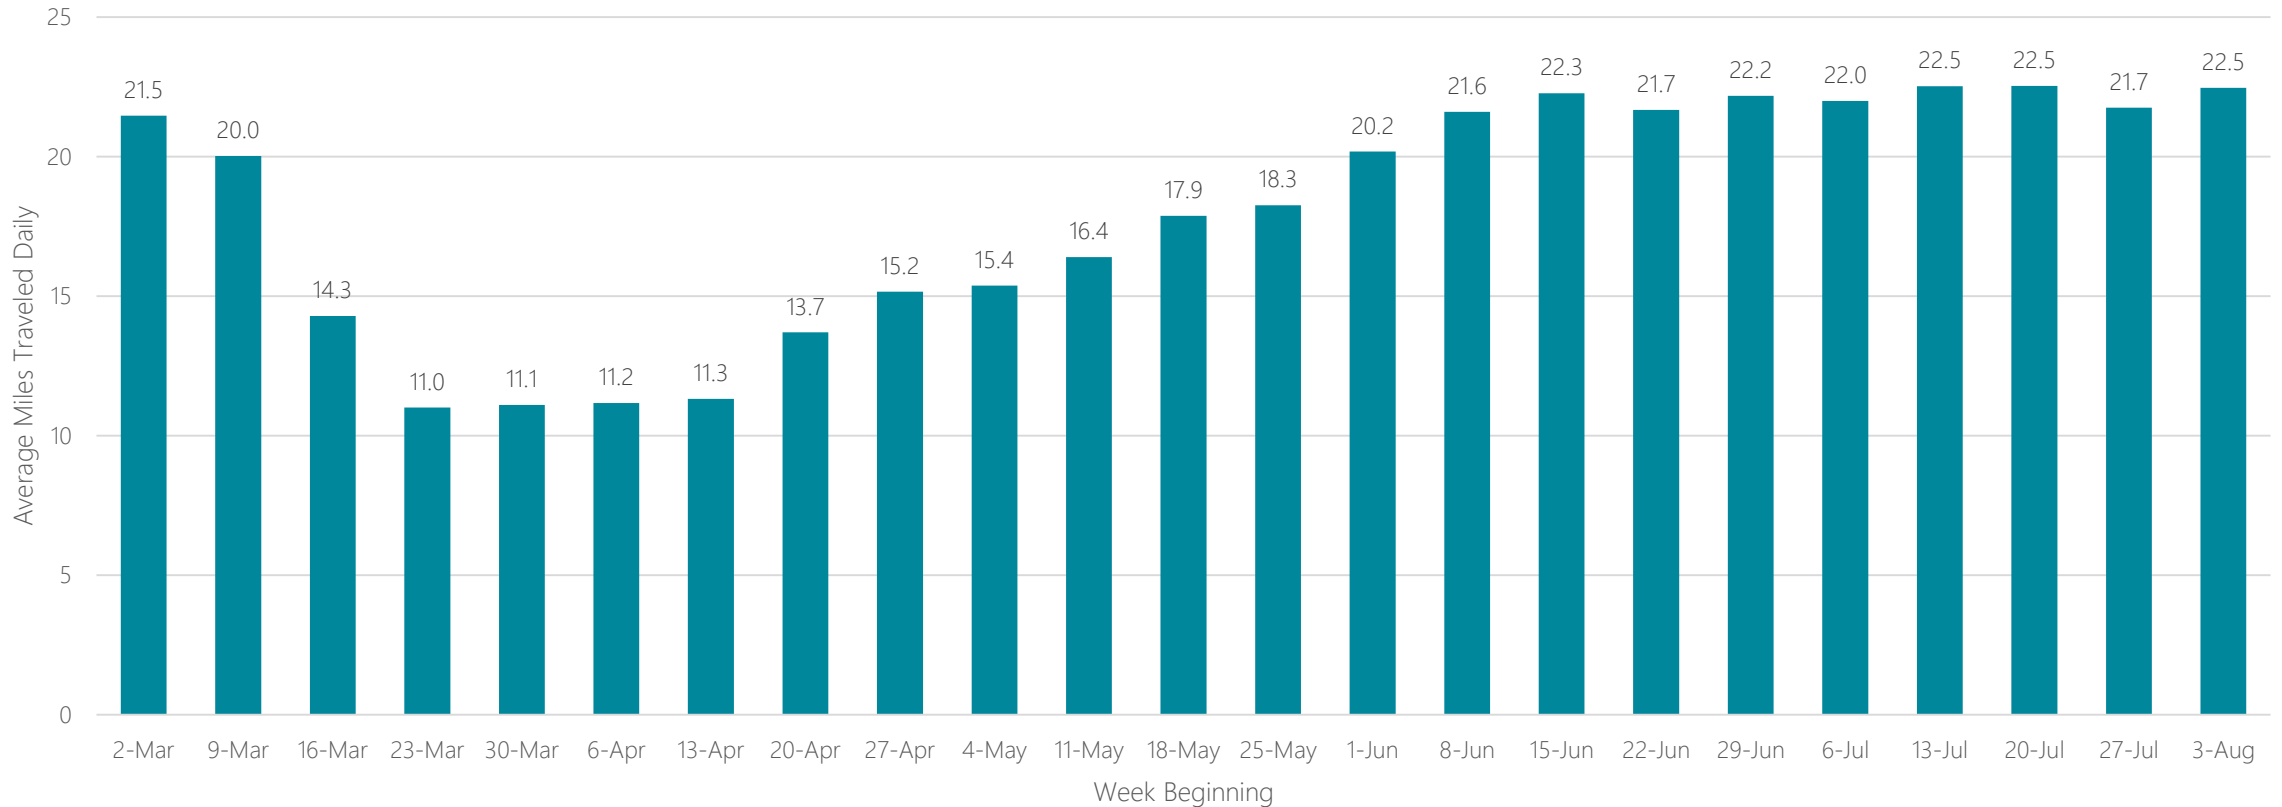

Youngstown

Average Miles Traveled Daily Weekly Trend