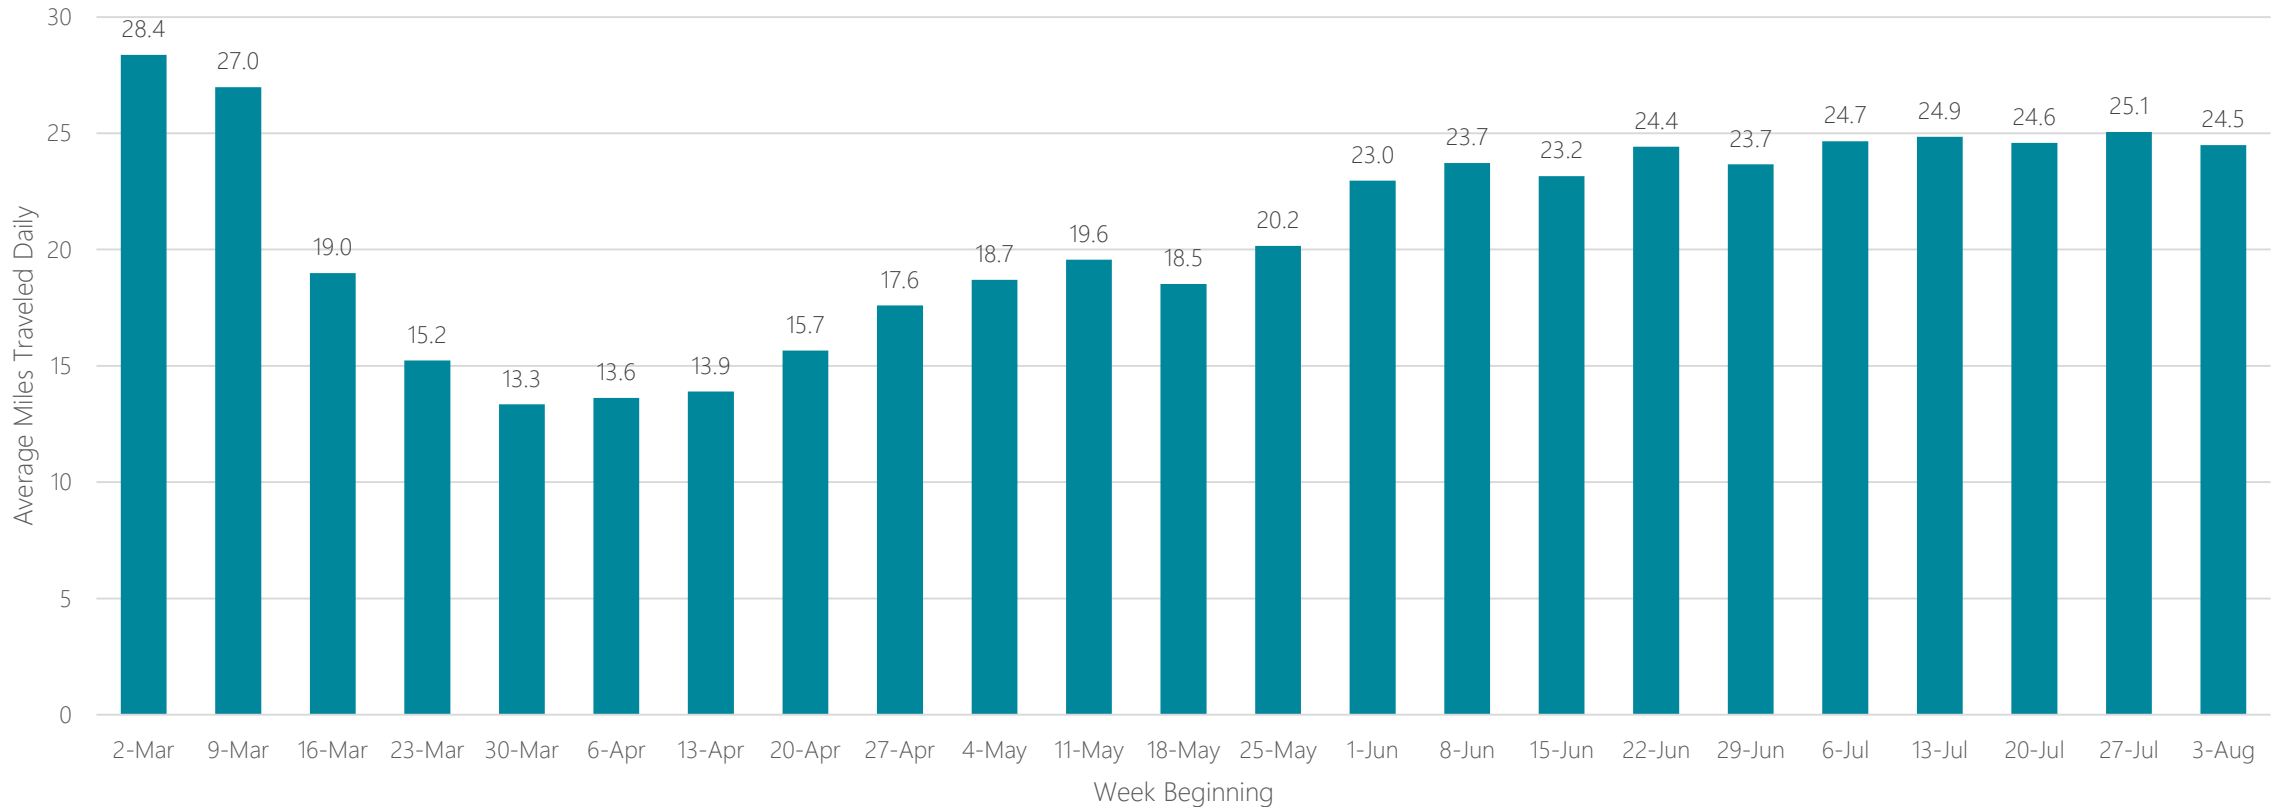

Raleigh-Durham (Fayetteville)

Average Miles Traveled Daily Weekly Trend