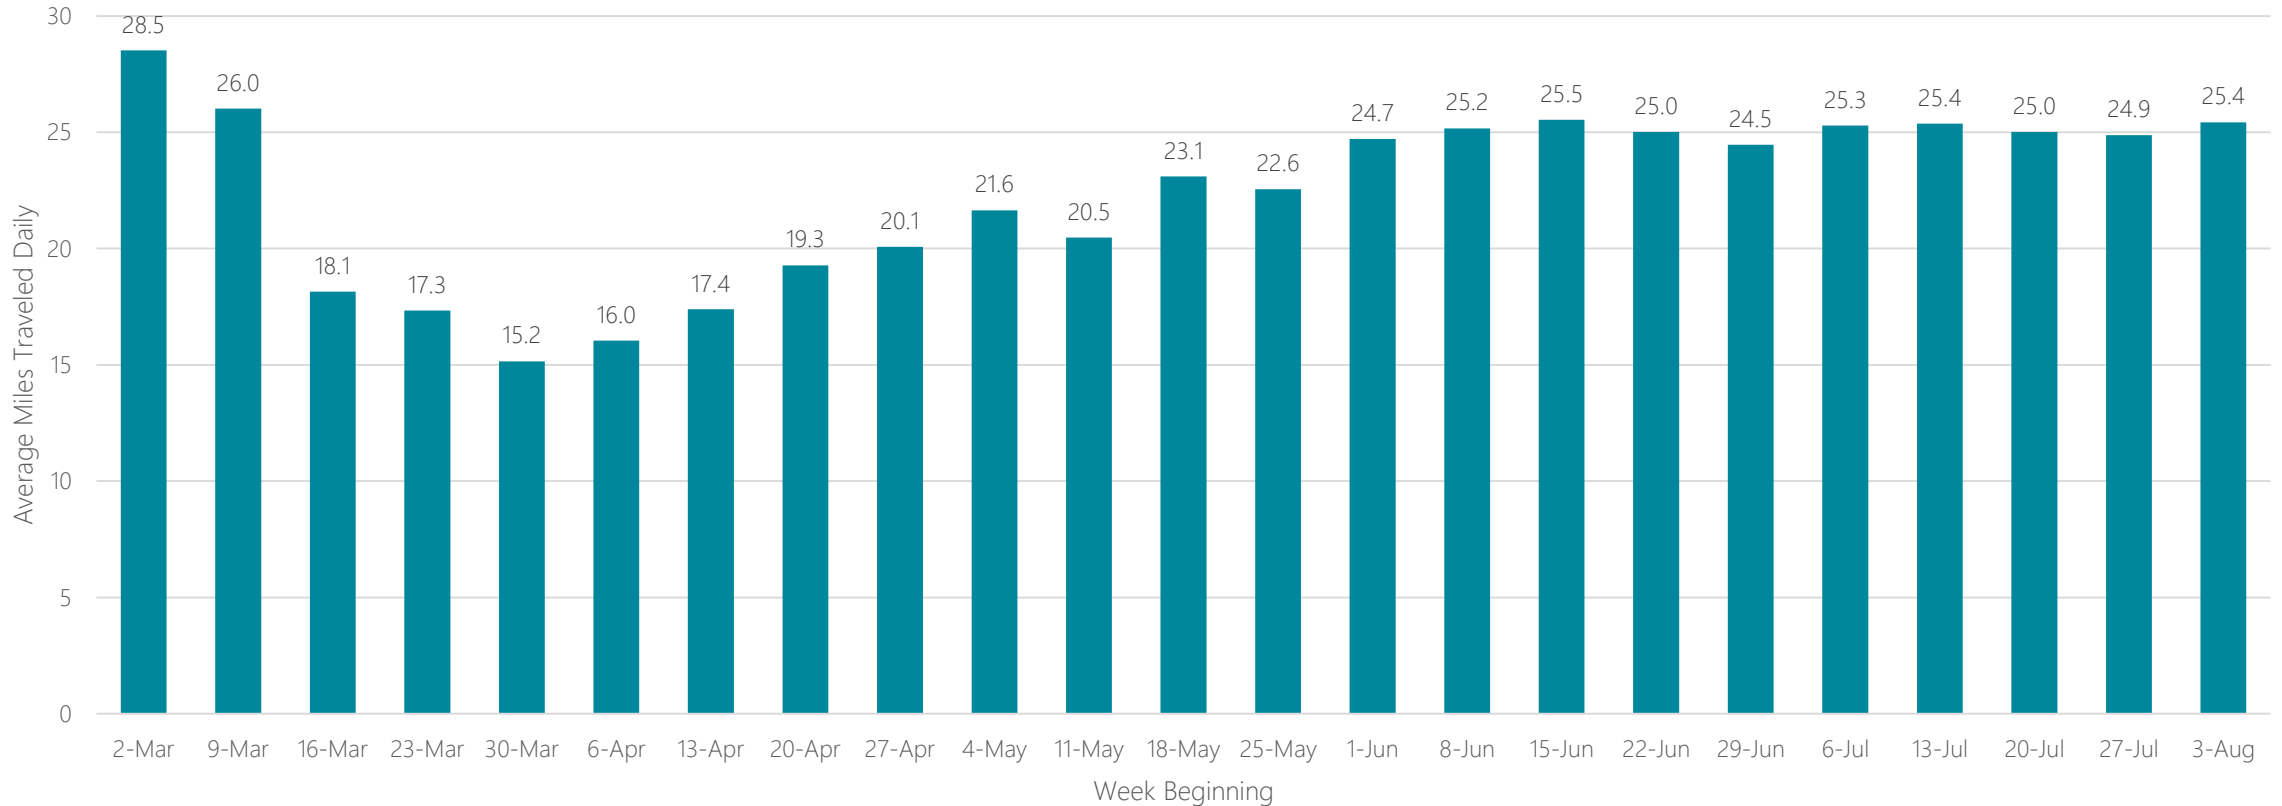

Fort Wayne

Average Miles Traveled Daily Weekly Trend

Fresno-Visalia

Average Miles Traveled Daily Weekly Trend

Gainesville

Average Miles Traveled Daily Weekly Trend

Glendive

Average Miles Traveled Daily Weekly Trend