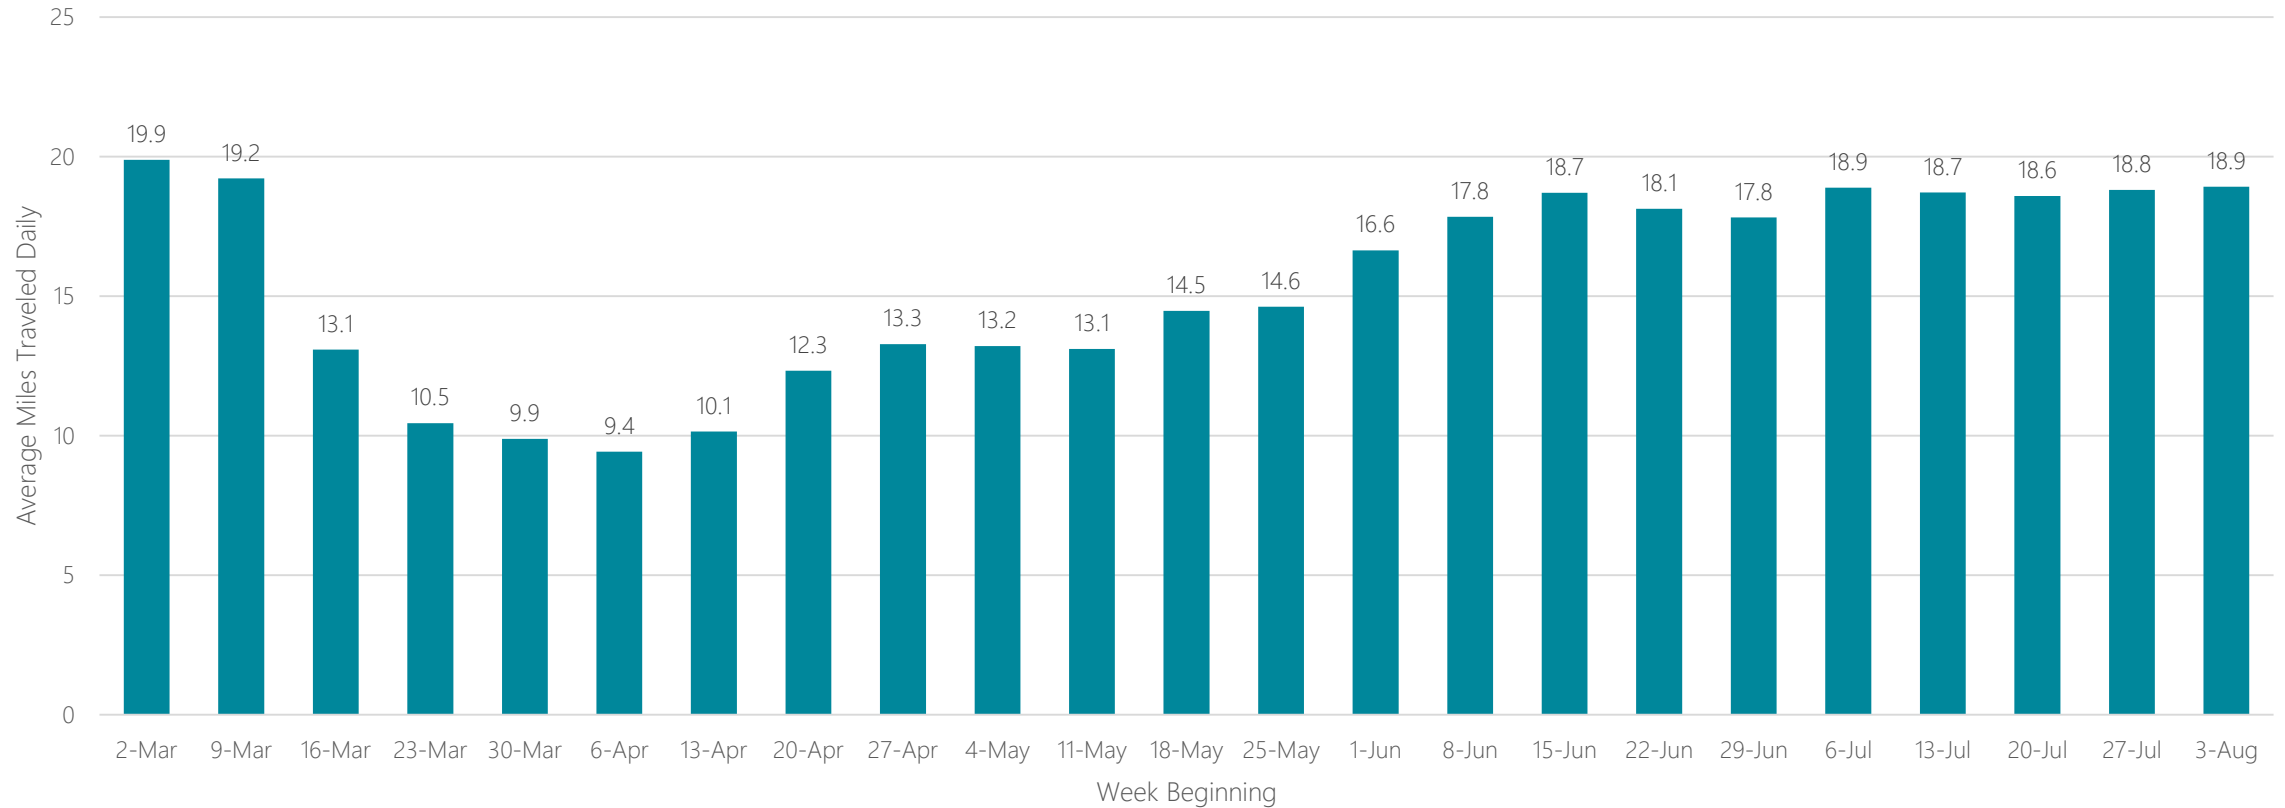

Quincy-Hannibal-Keokuk

Average Miles Traveled Daily Weekly Trend

Raleigh-Durham (Fayetteville)

Average Miles Traveled Daily Weekly Trend

Rapid City

Average Miles Traveled Daily Weekly Trend

Reno

Average Miles Traveled Daily Weekly Trend