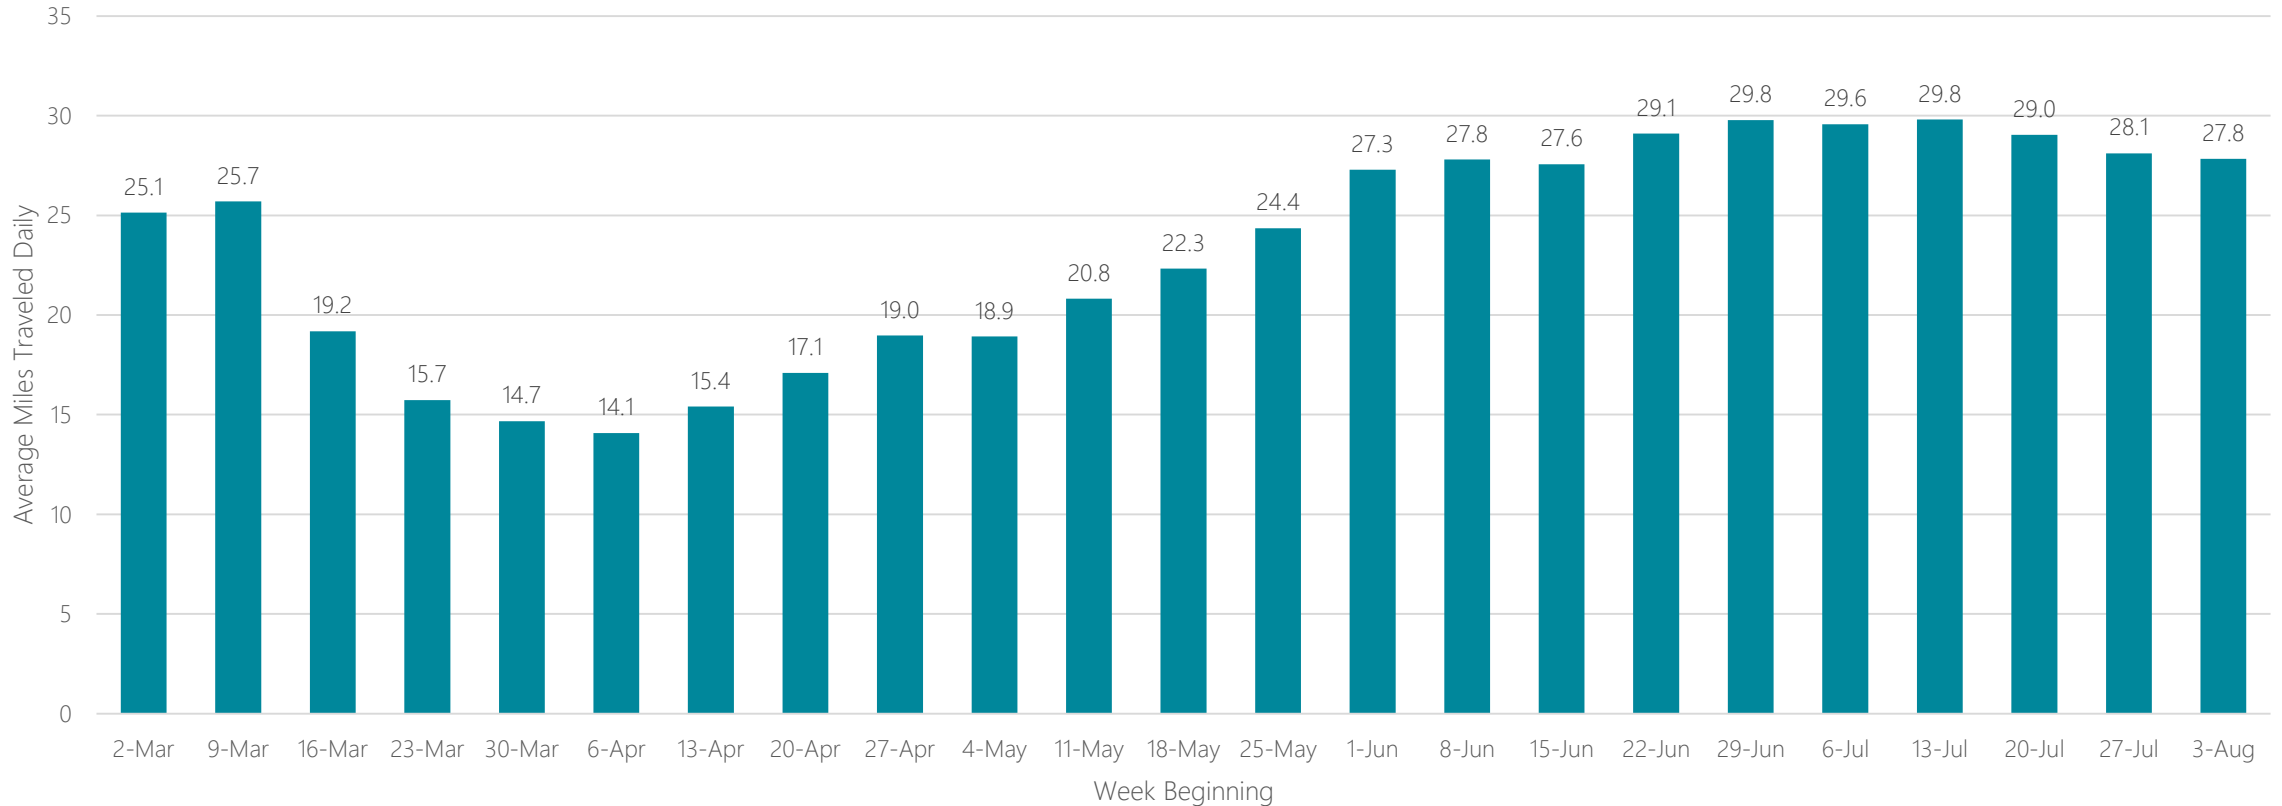

Biloxi-Gulfport

Average Miles Traveled Daily Weekly Trend

Binghamton, NY

Average Miles Traveled Daily Weekly Trend

Birmingham

Average Miles Traveled Daily Weekly Trend

Bluefield-Beckley-Oak Hill

Average Miles Traveled Daily Weekly Trend