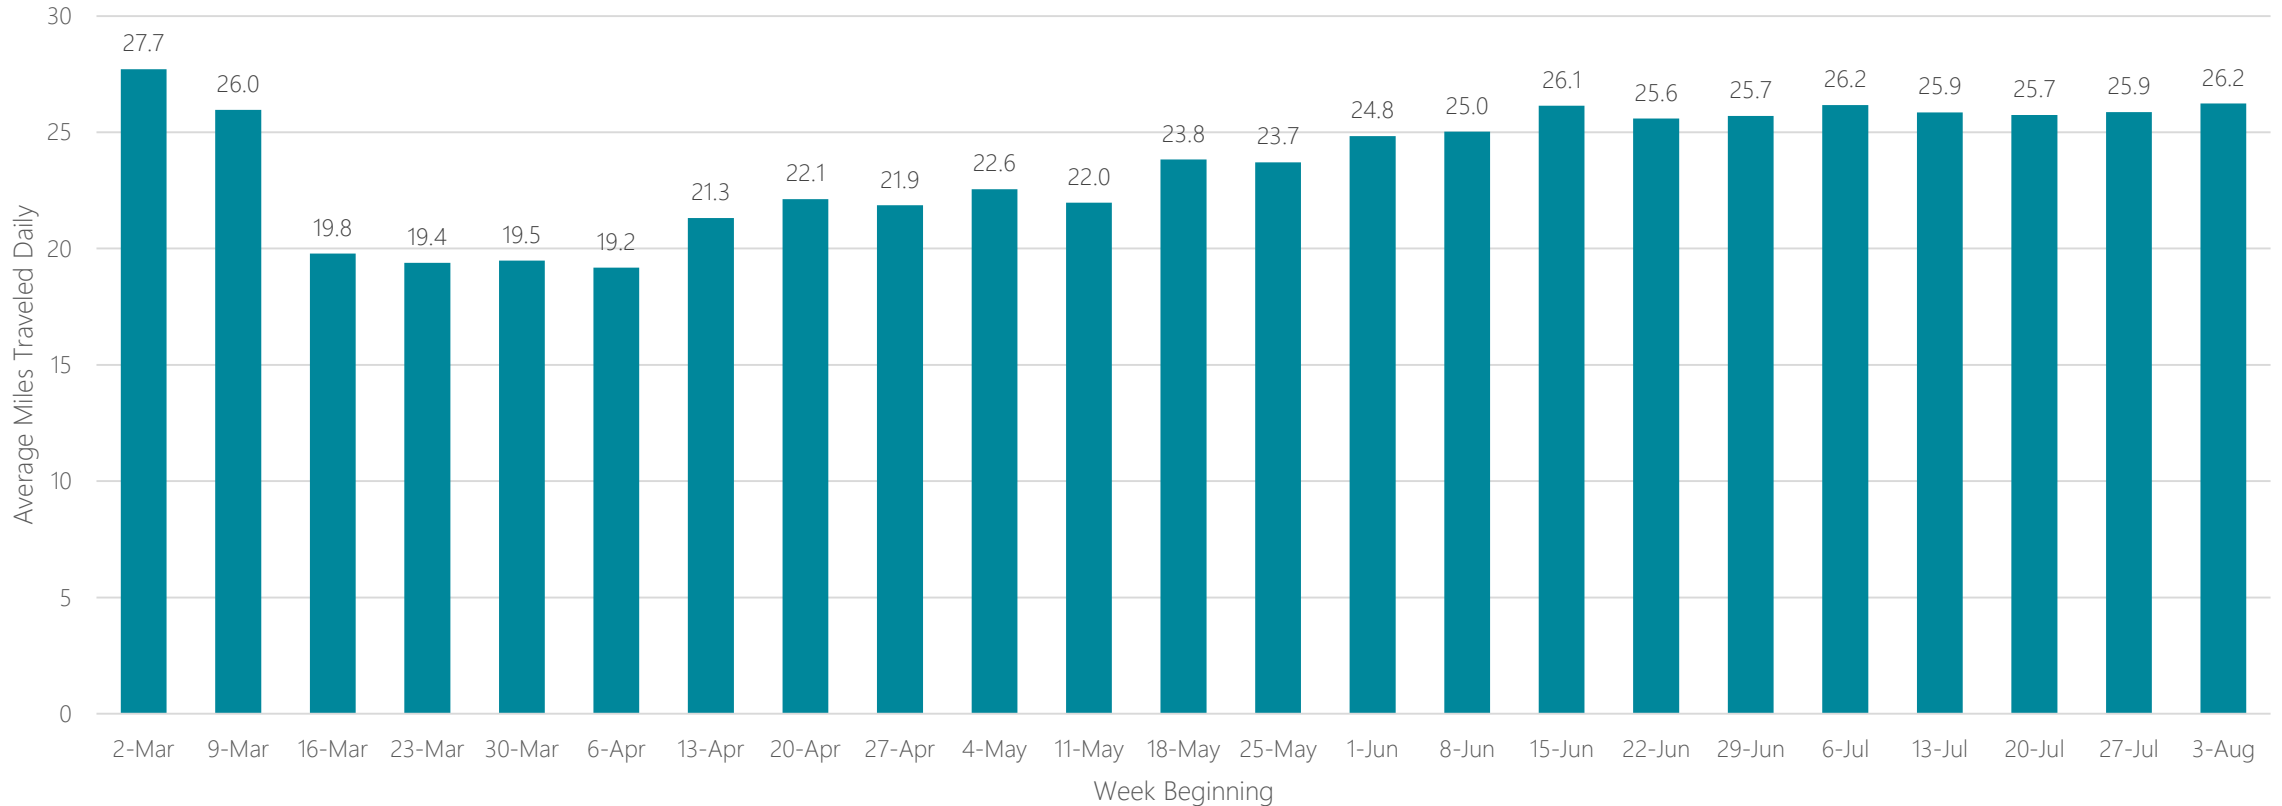

Jacksonville, Brunswick

Average Miles Traveled Daily Weekly Trend

Johnstown, PA

Average Miles Traveled Daily Weekly Trend

Jonesboro

Average Miles Traveled Daily Weekly Trend

Joplin-Pittsburg

Average Miles Traveled Daily Weekly Trend