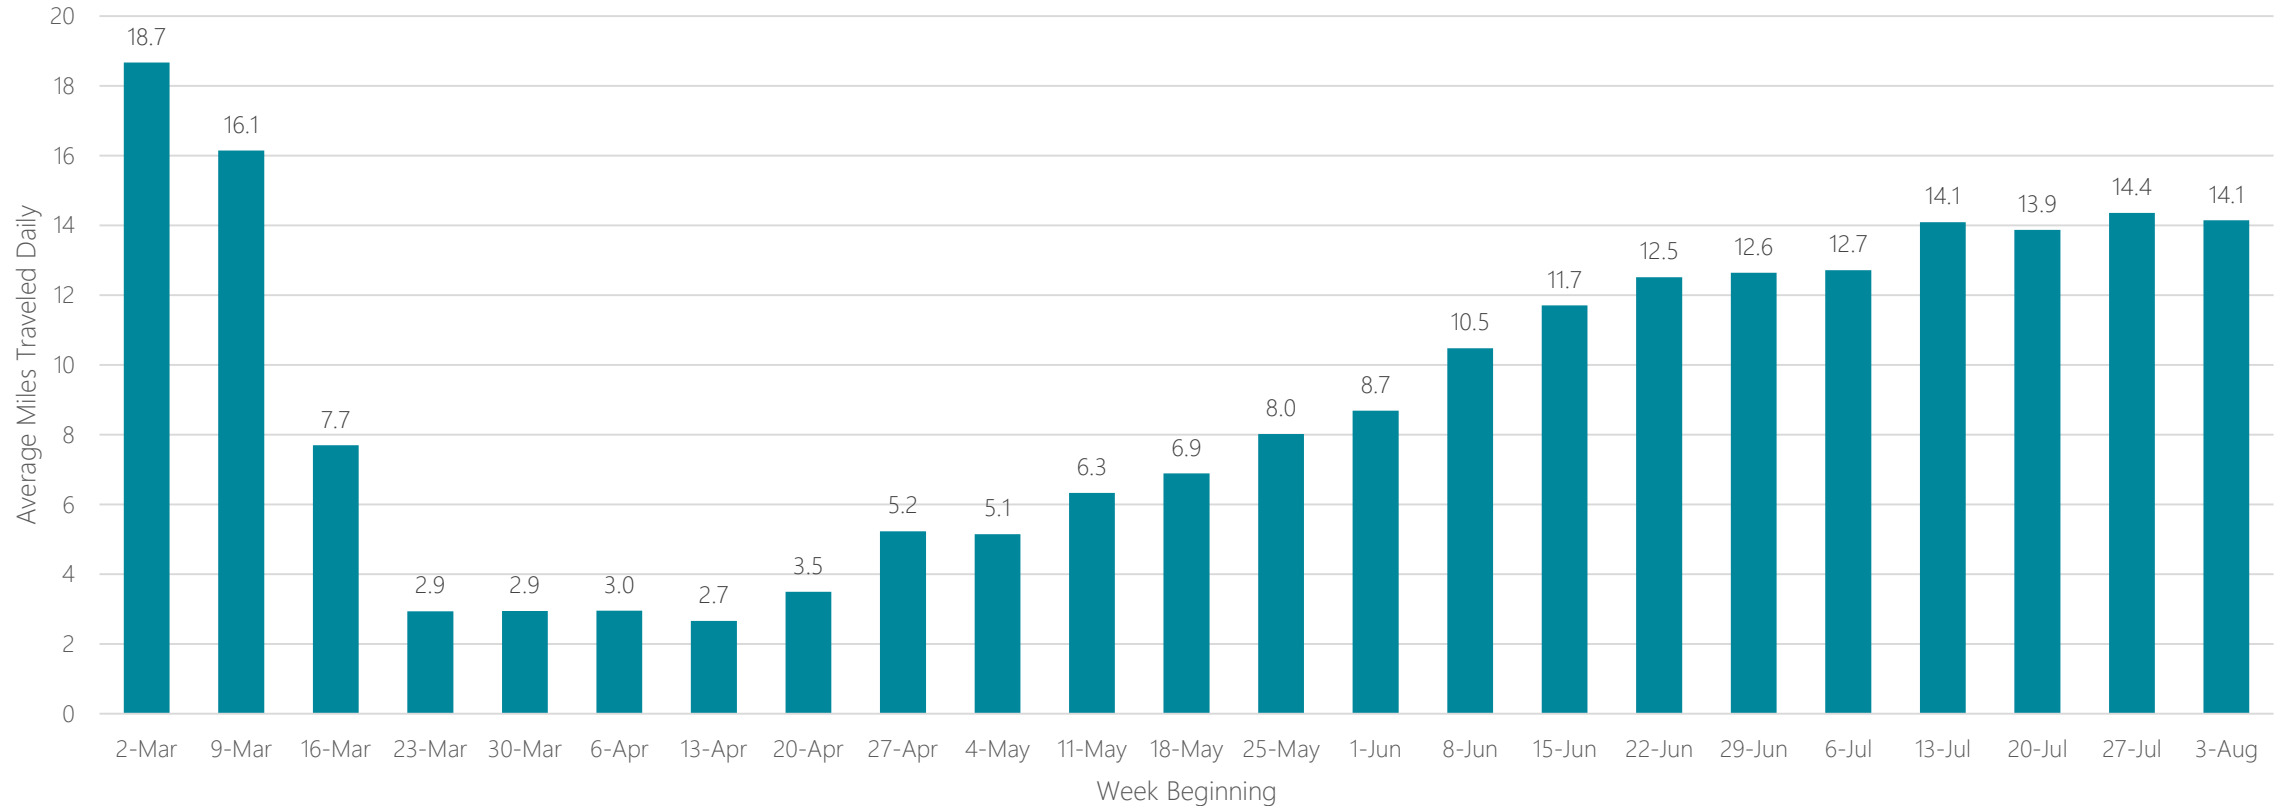

New York

Average Miles Traveled Daily Weekly Trend