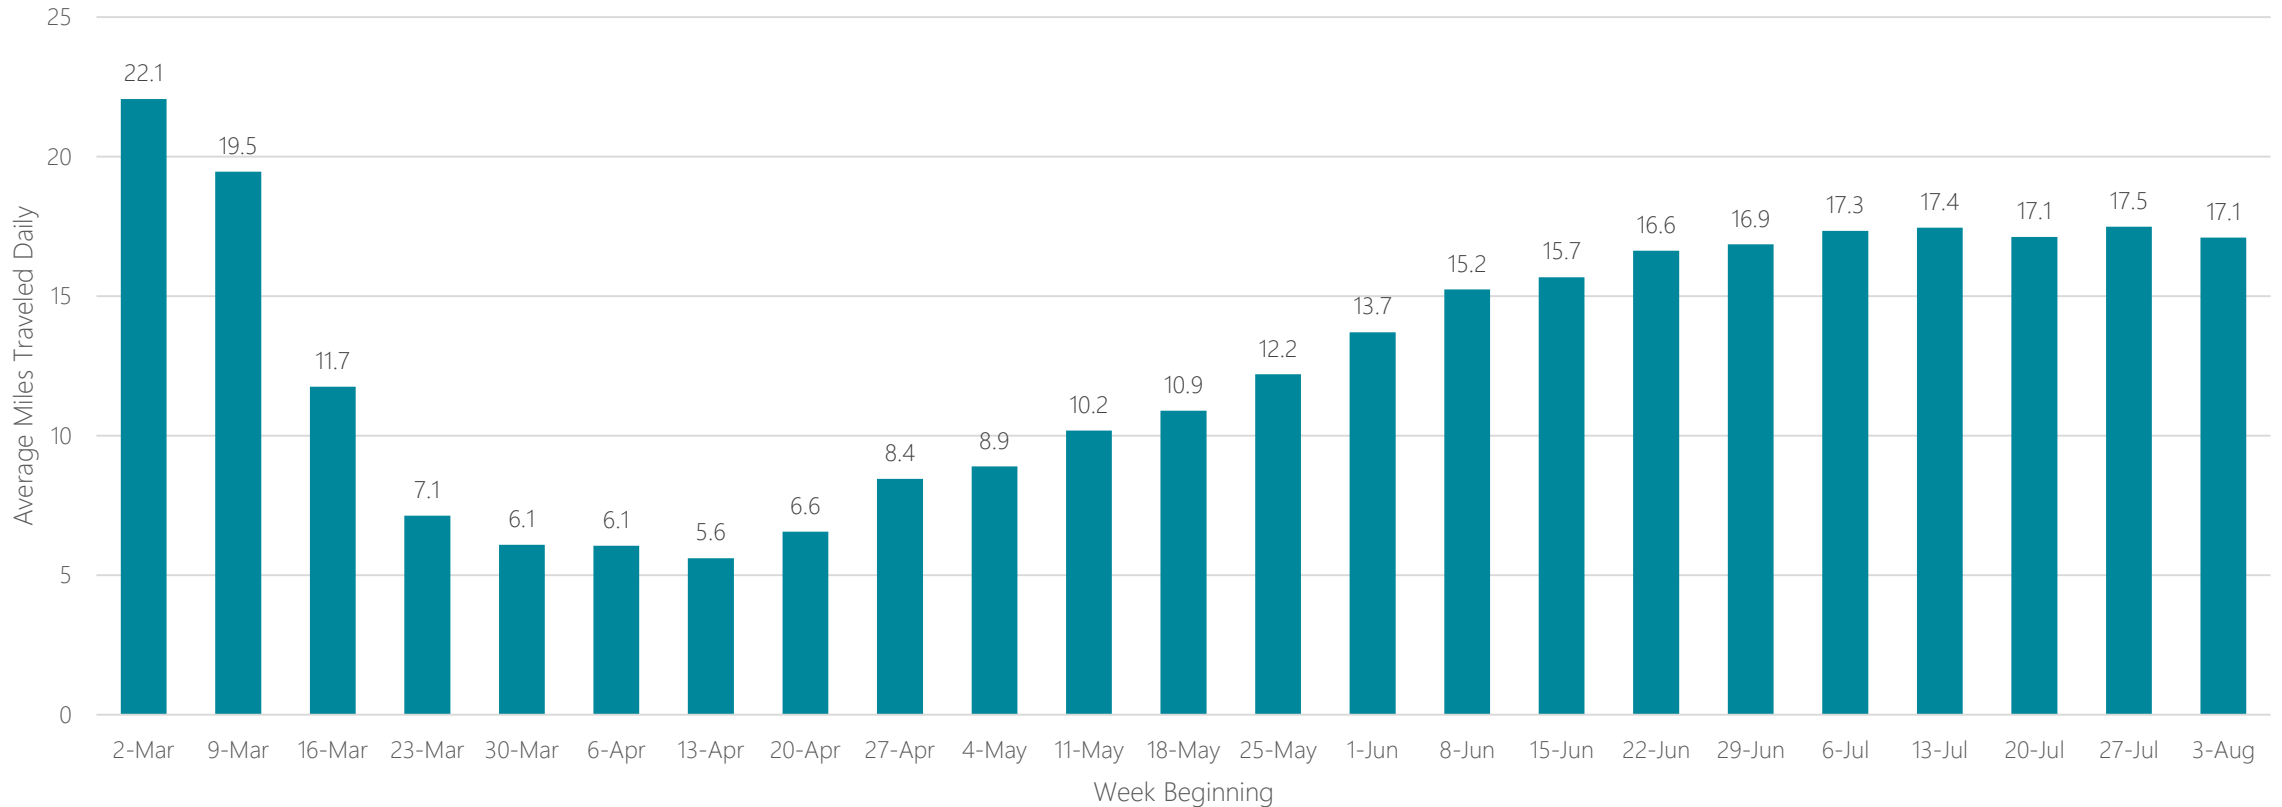

Washington DC (Hagerstown)

Average Miles Traveled Daily Weekly Trend