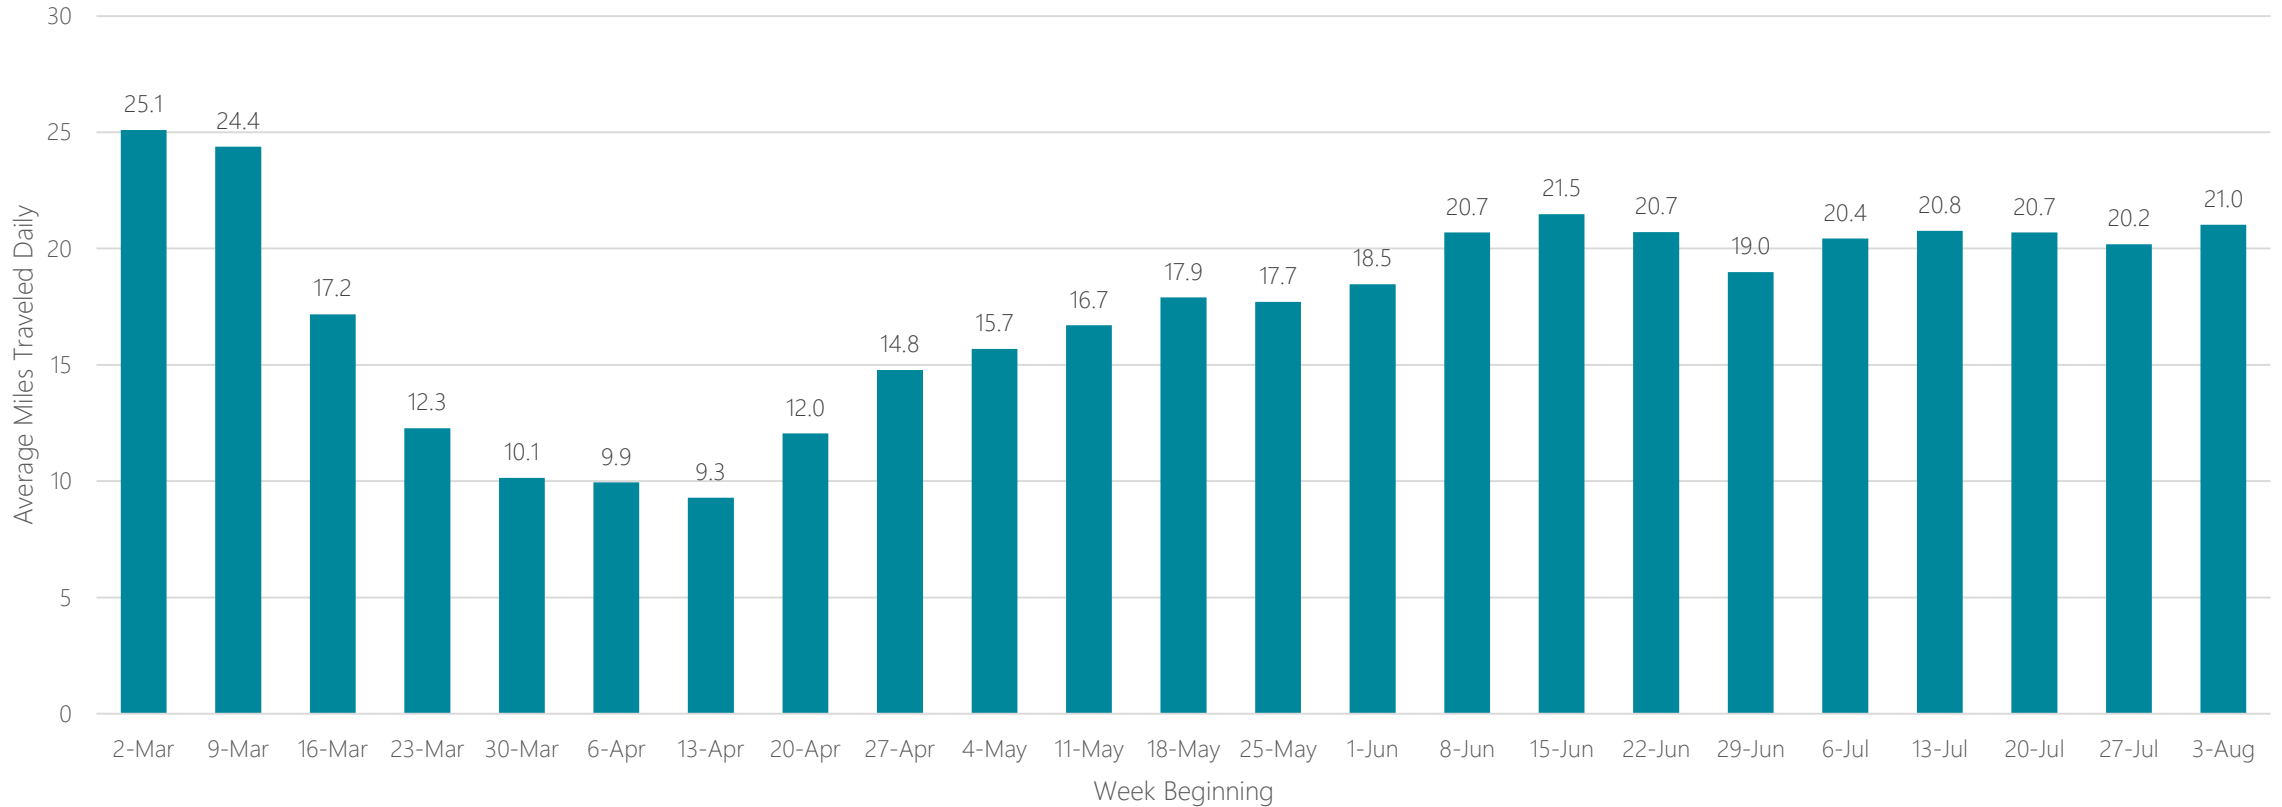

Oklahoma City

Average Miles Traveled Daily Weekly Trend

Omaha

Average Miles Traveled Daily Weekly Trend

Orlando-Daytona Beach-Melbourne

Average Miles Traveled Daily Weekly Trend

Ottumwa-Kirksville

Average Miles Traveled Daily Weekly Trend