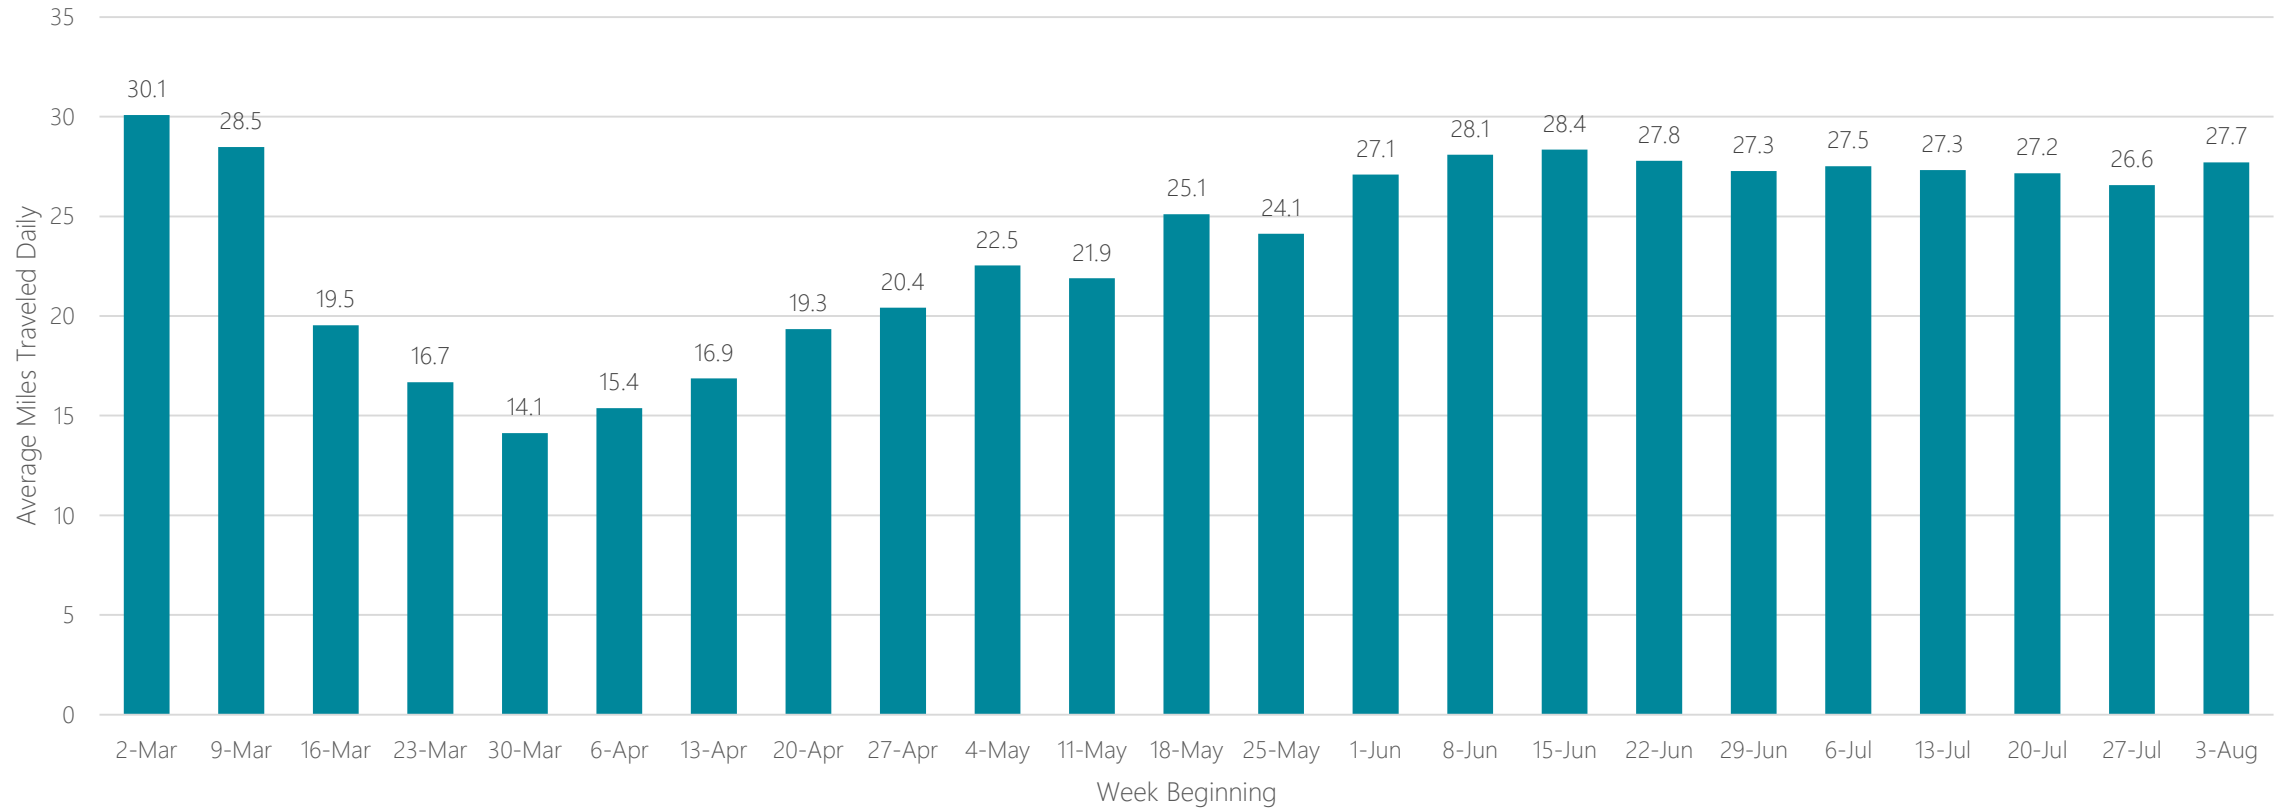

Traverse City-Cadillac

Average Miles Traveled Daily Weekly Trend

Tri-Cities, TN-VA

Average Miles Traveled Daily Weekly Trend

Tucson (Sierra Vista)

Average Miles Traveled Daily Weekly Trend

Tulsa

Average Miles Traveled Daily Weekly Trend