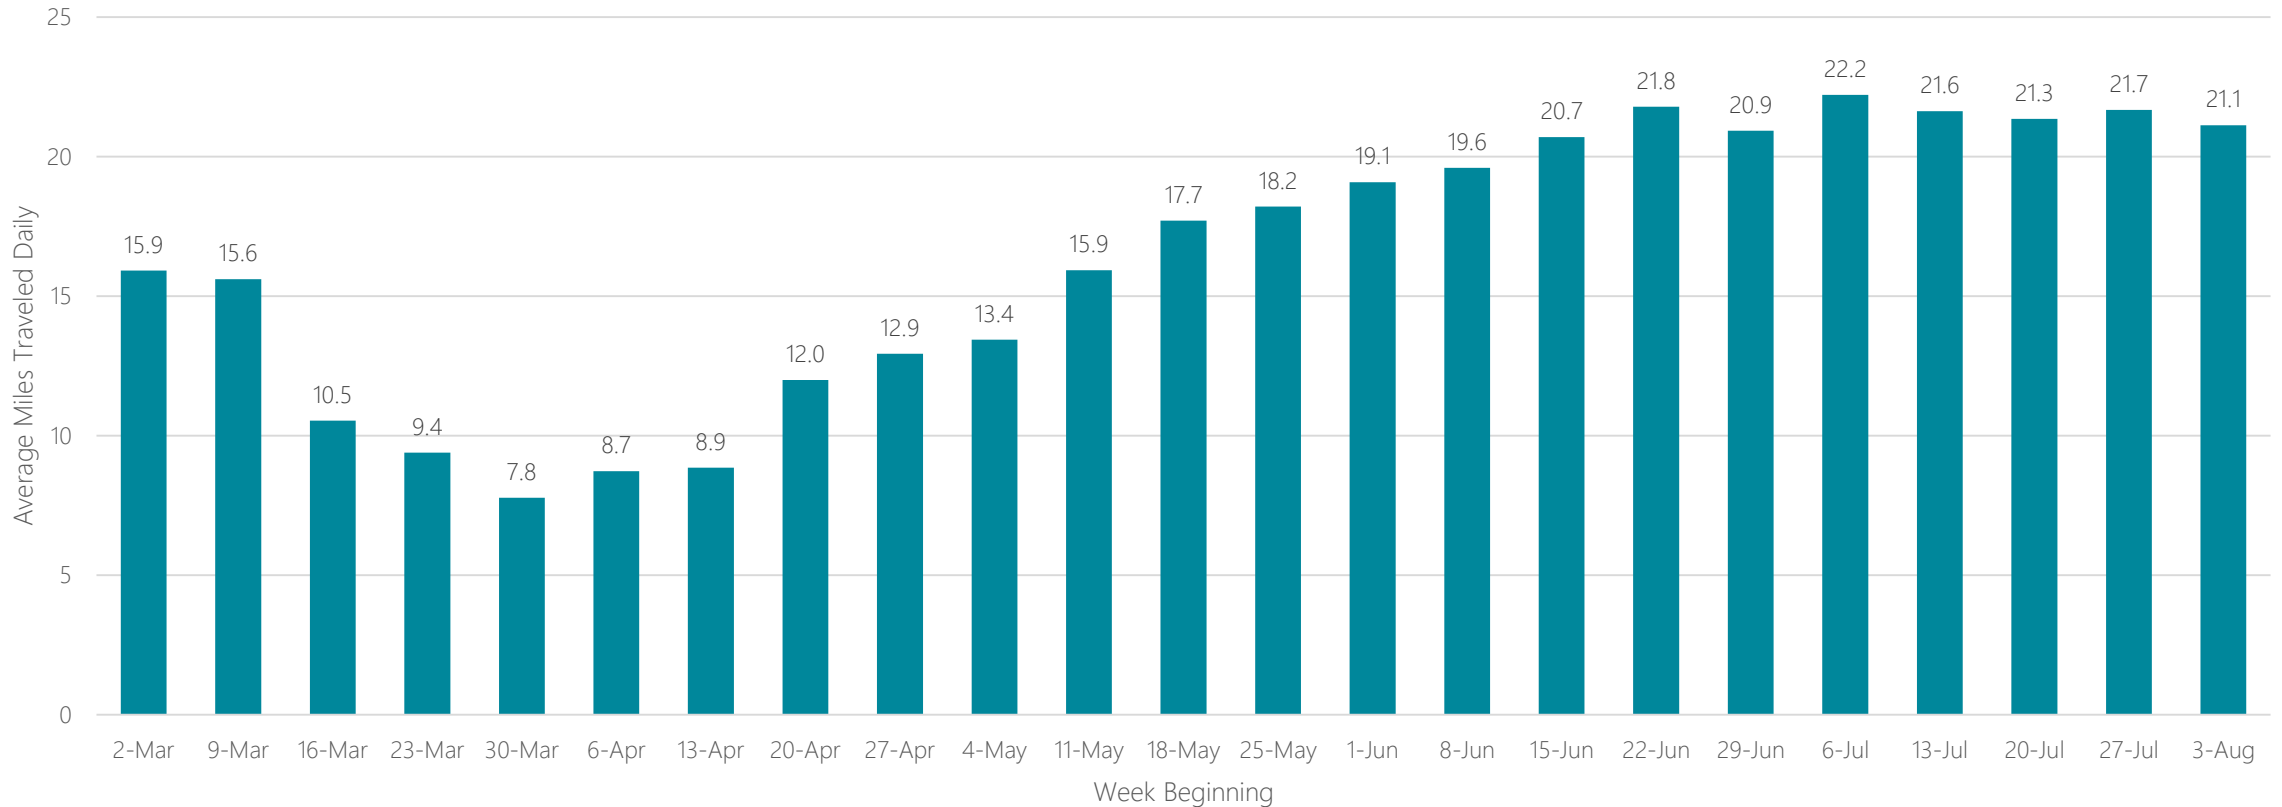

Average Miles Traveled Daily Weekly Trend

Evansville

Average Miles Traveled Daily Weekly Trend

Fairbanks

Average Miles Traveled Daily Weekly Trend

Fargo-Valley City

Average Miles Traveled Daily Weekly Trend