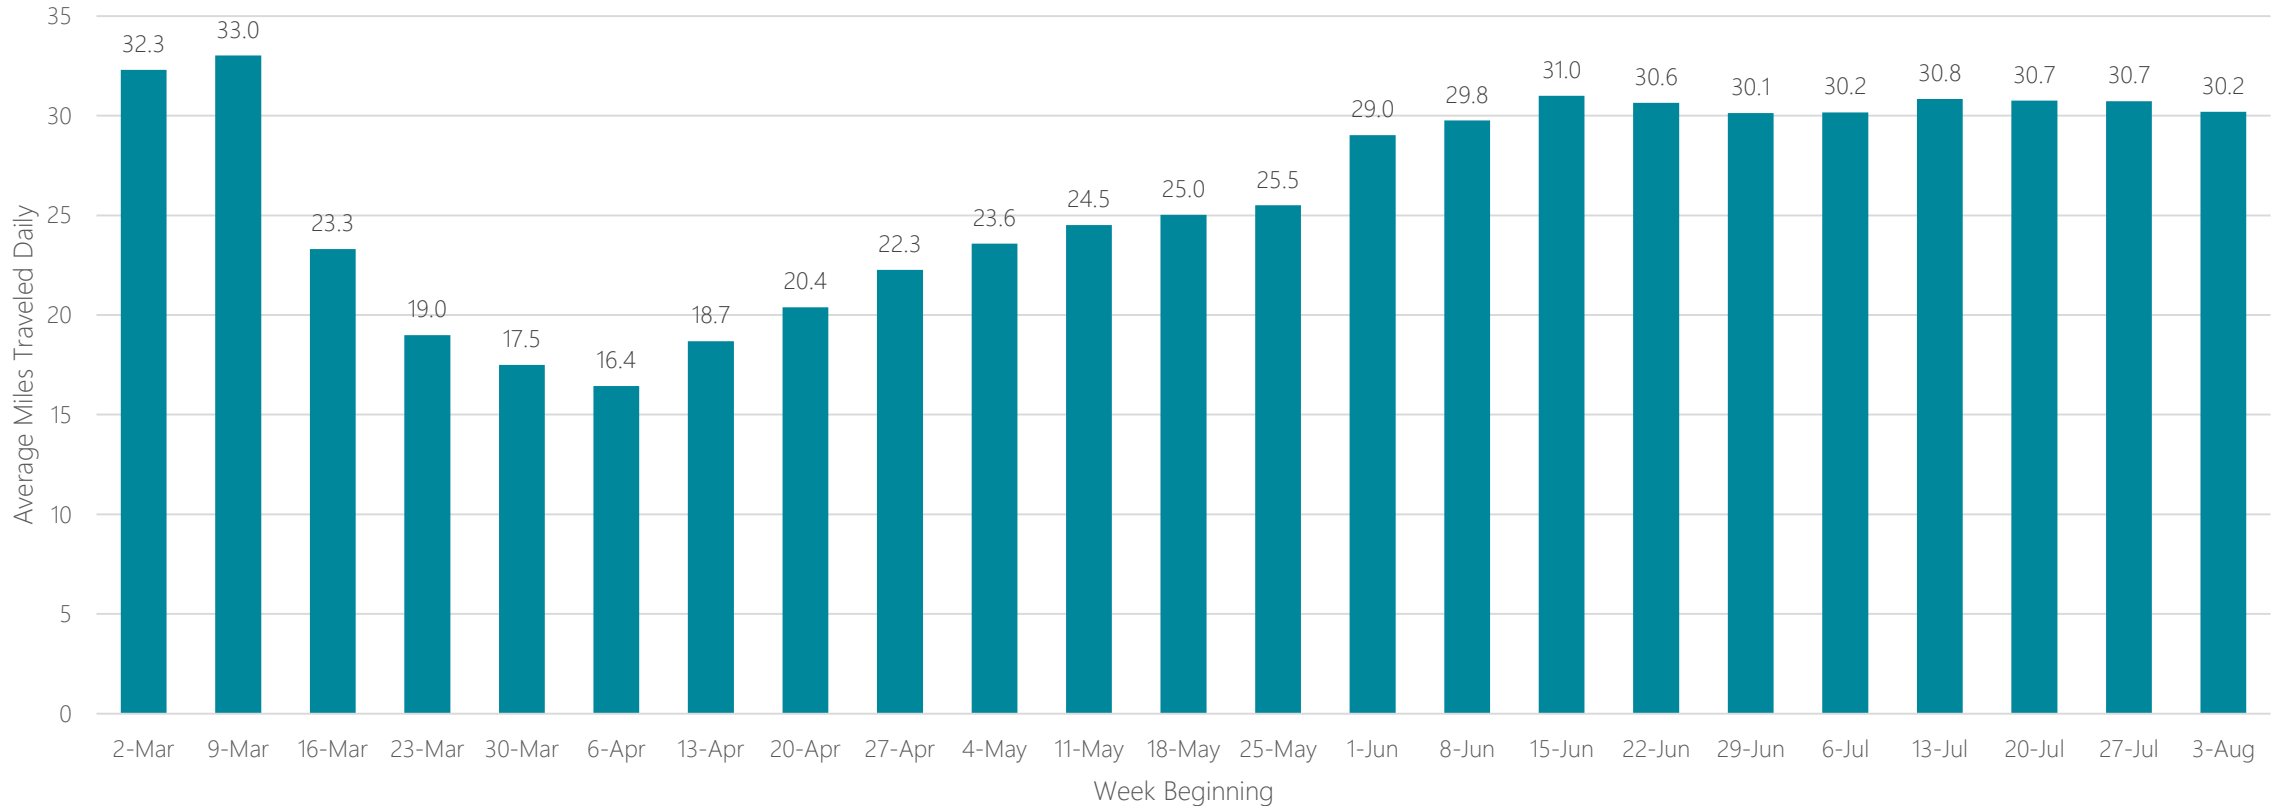

Cleveland

Average Miles Traveled Daily Weekly Trend

Colorado Springs

Average Miles Traveled Daily Weekly Trend

Columbia-Jefferson City

Average Miles Traveled Daily Weekly Trend

Columbia, SC

Average Miles Traveled Daily Weekly Trend