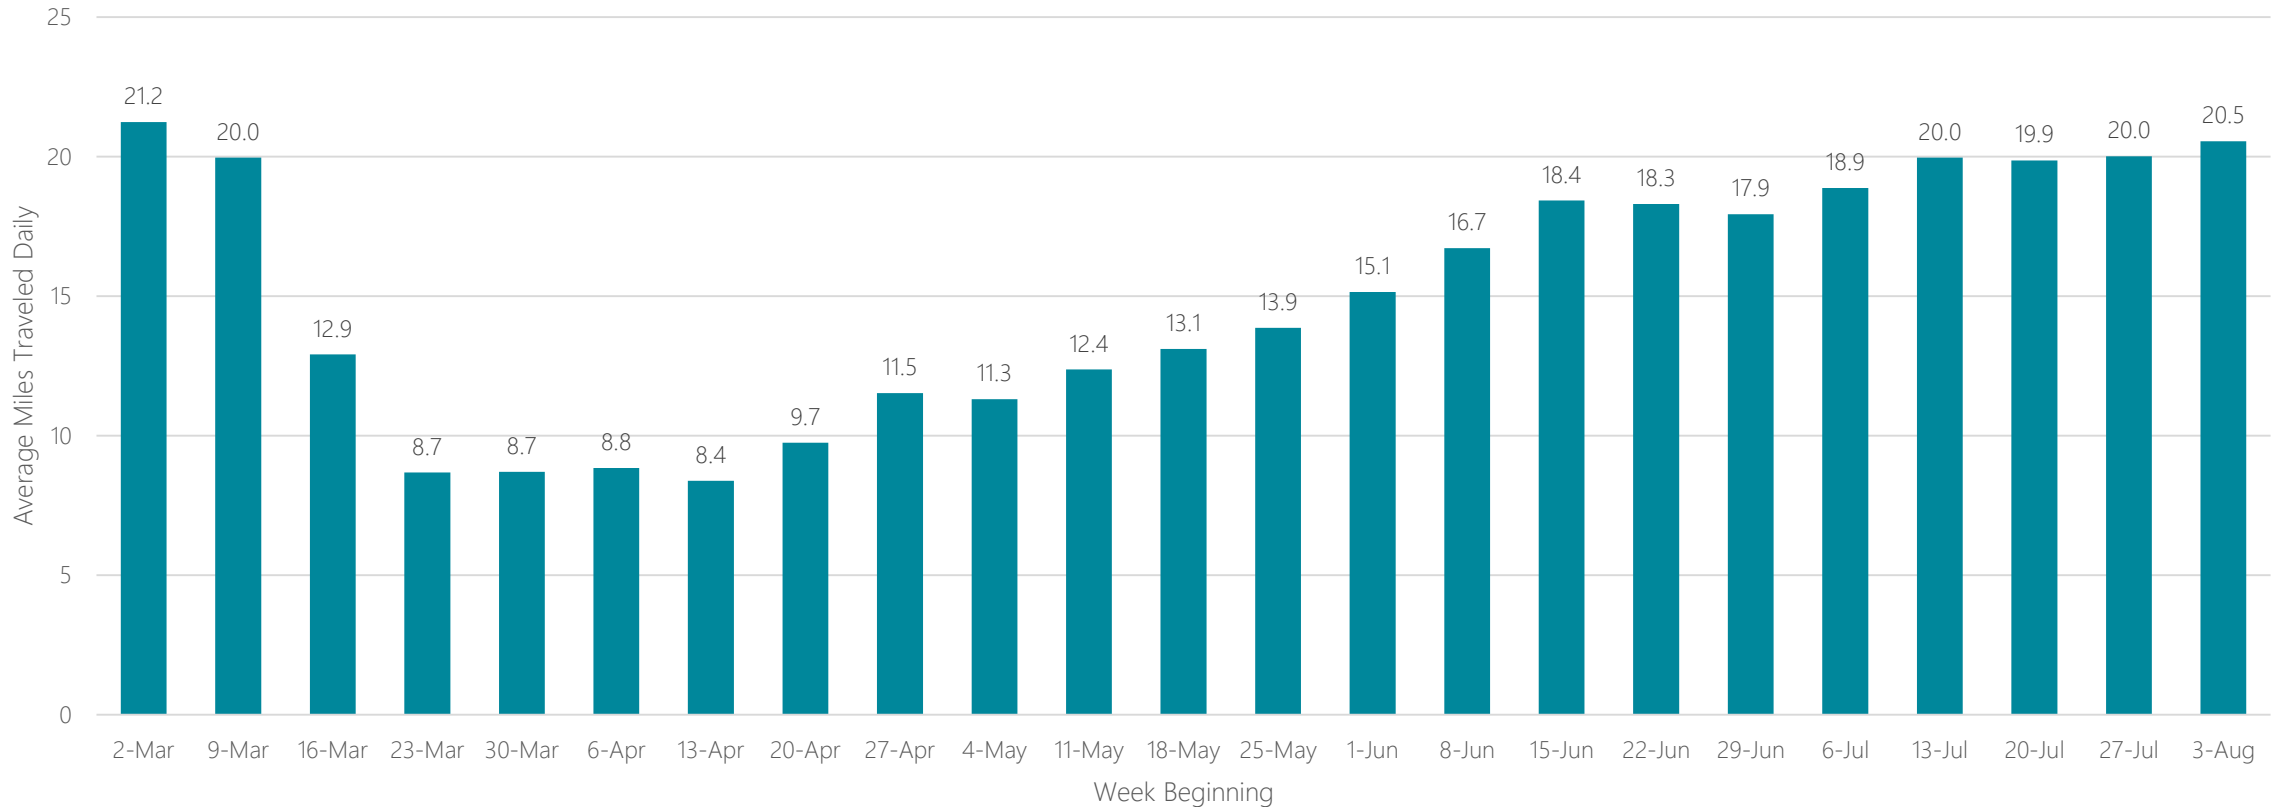

Average Miles Traveled Daily Weekly Trend

Harrisonburg

Average Miles Traveled Daily Weekly Trend

Hartford & New Haven

Average Miles Traveled Daily Weekly Trend

Hattiesburg-Laurel

Average Miles Traveled Daily Weekly Trend