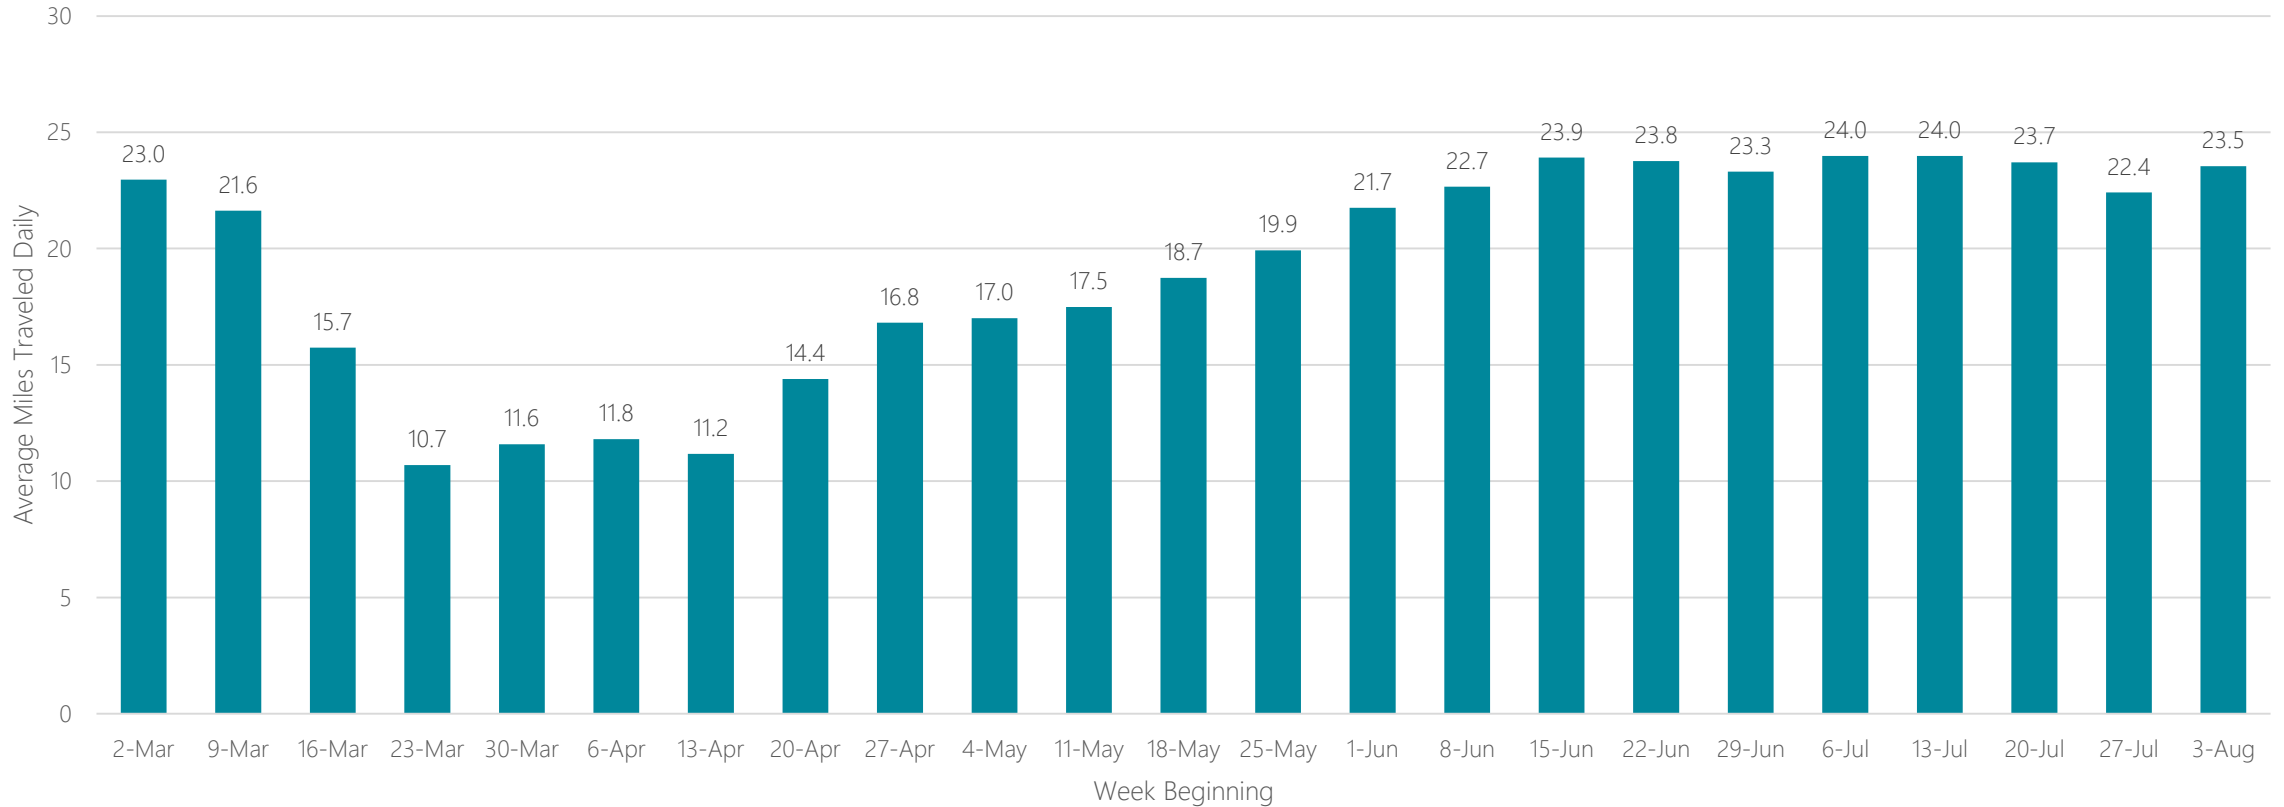

Tampa-Saint Petersburg (Sarasota)

Average Miles Traveled Daily Weekly Trend

Terre Haute

Average Miles Traveled Daily Weekly Trend

Toledo

Average Miles Traveled Daily Weekly Trend

Topeka

Average Miles Traveled Daily Weekly Trend