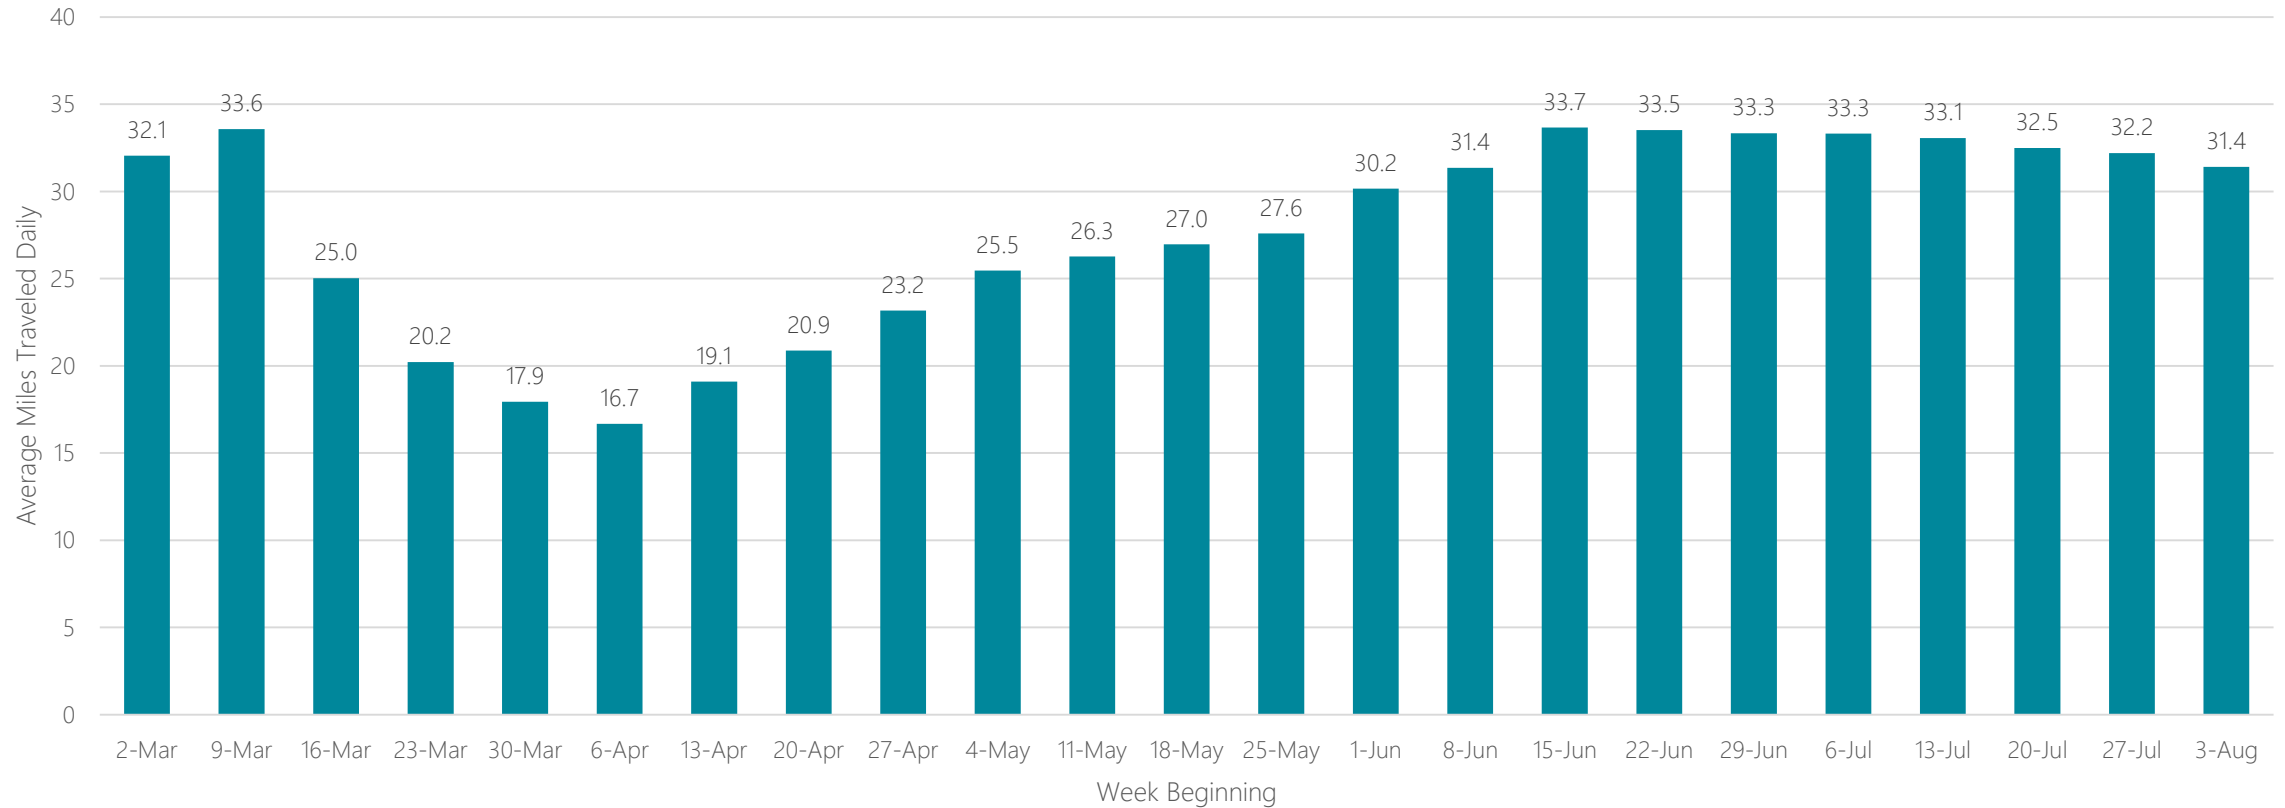

Macon

Average Miles Traveled Daily Weekly Trend