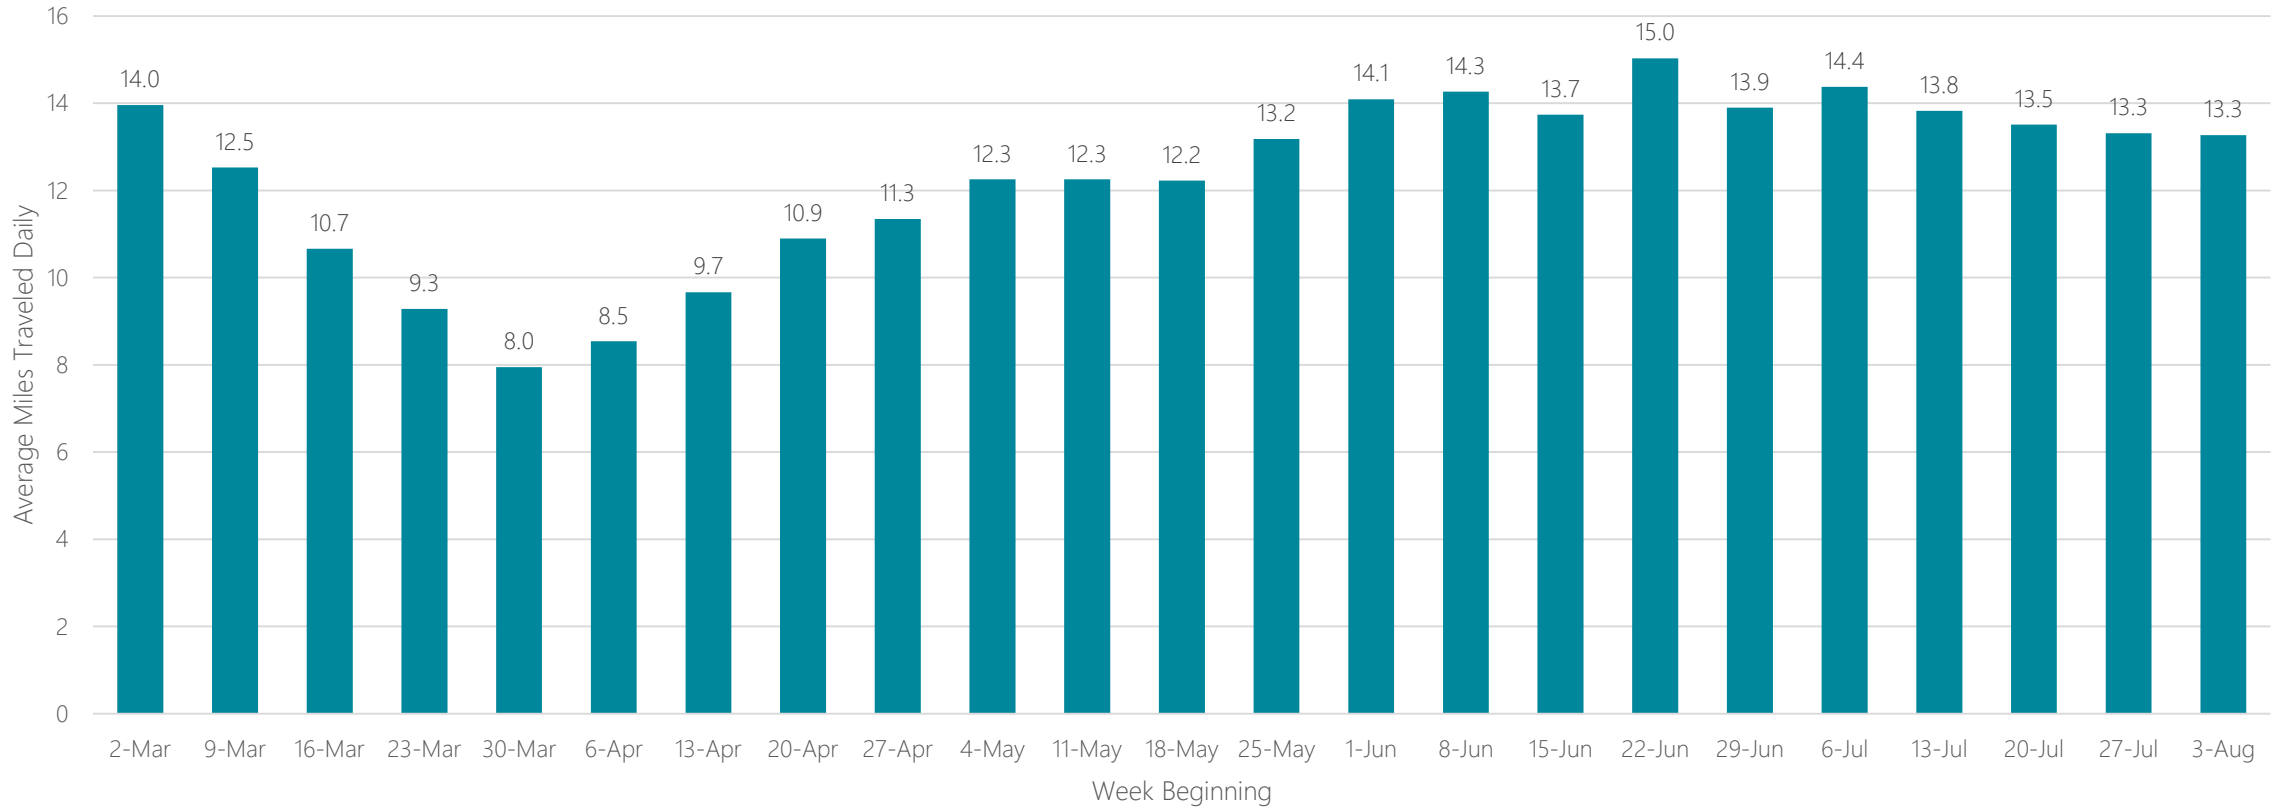

Helena

Average Miles Traveled Daily Weekly Trend