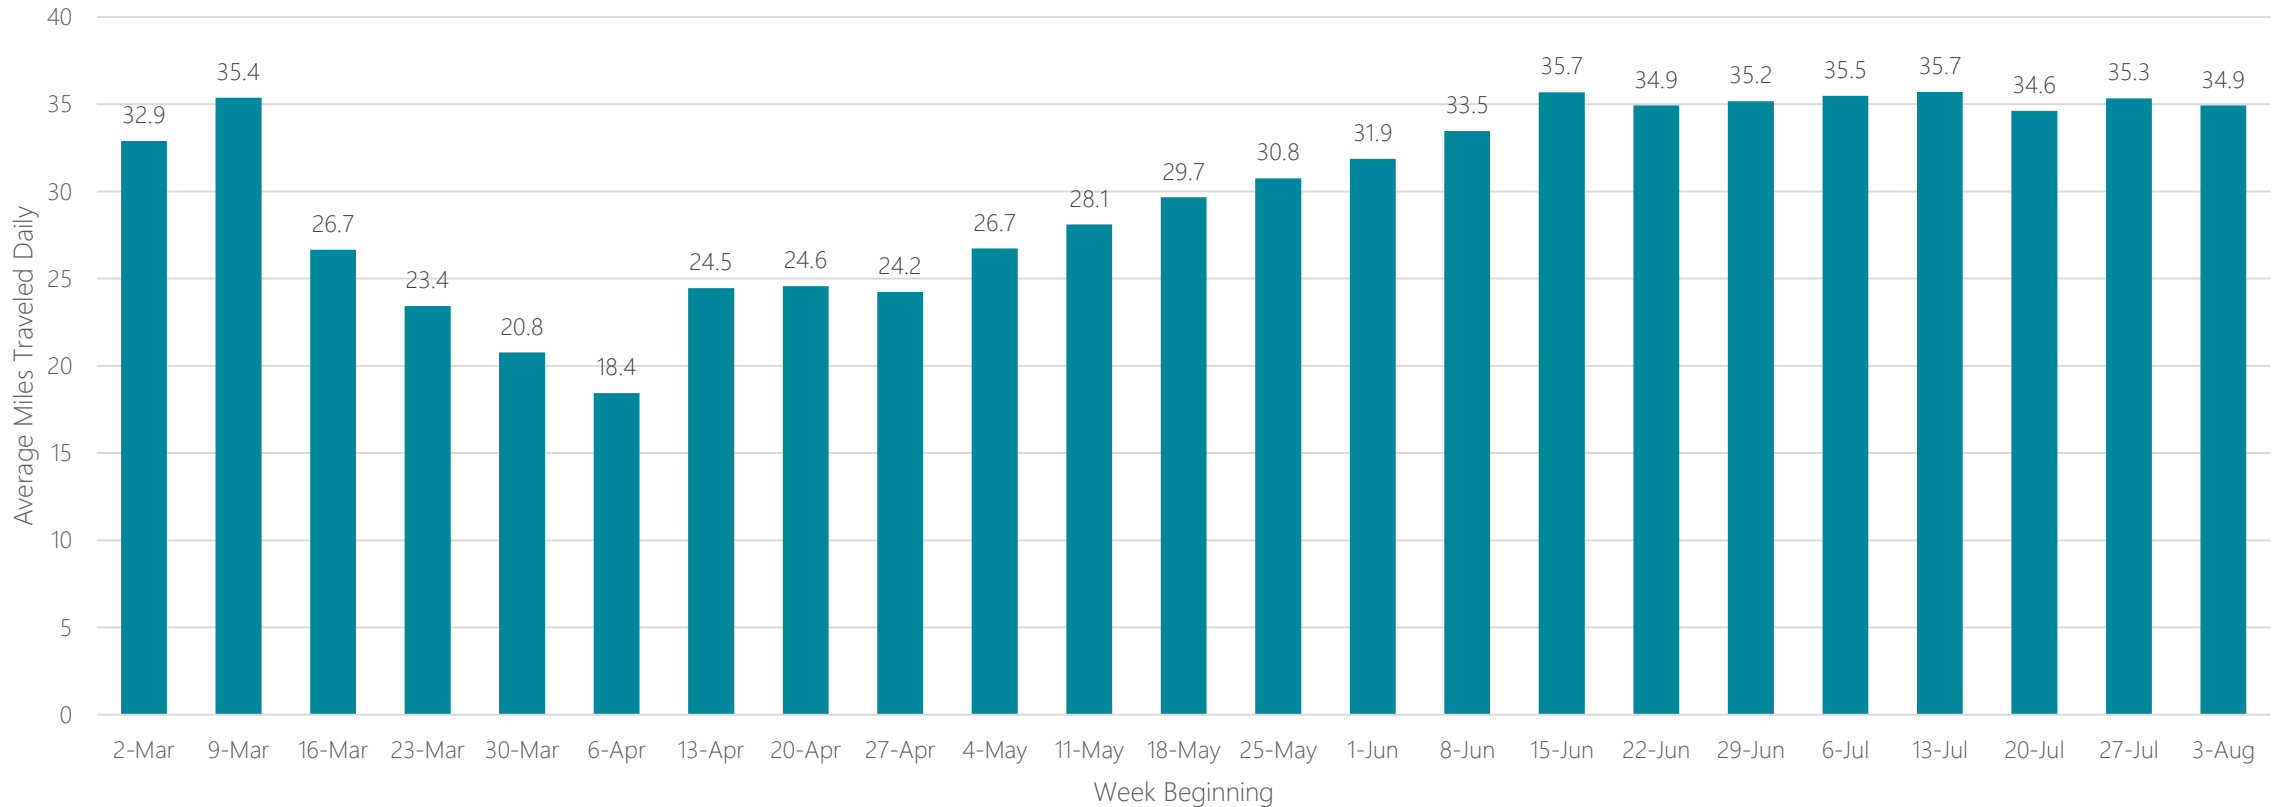

Average Miles Traveled Daily Weekly Trend

Harrisonburg

Average Miles Traveled Daily Weekly Trend

Hartford & New Haven

Average Miles Traveled Daily Weekly Trend

Hattiesburg-Laurel

Average Miles Traveled Daily Weekly Trend