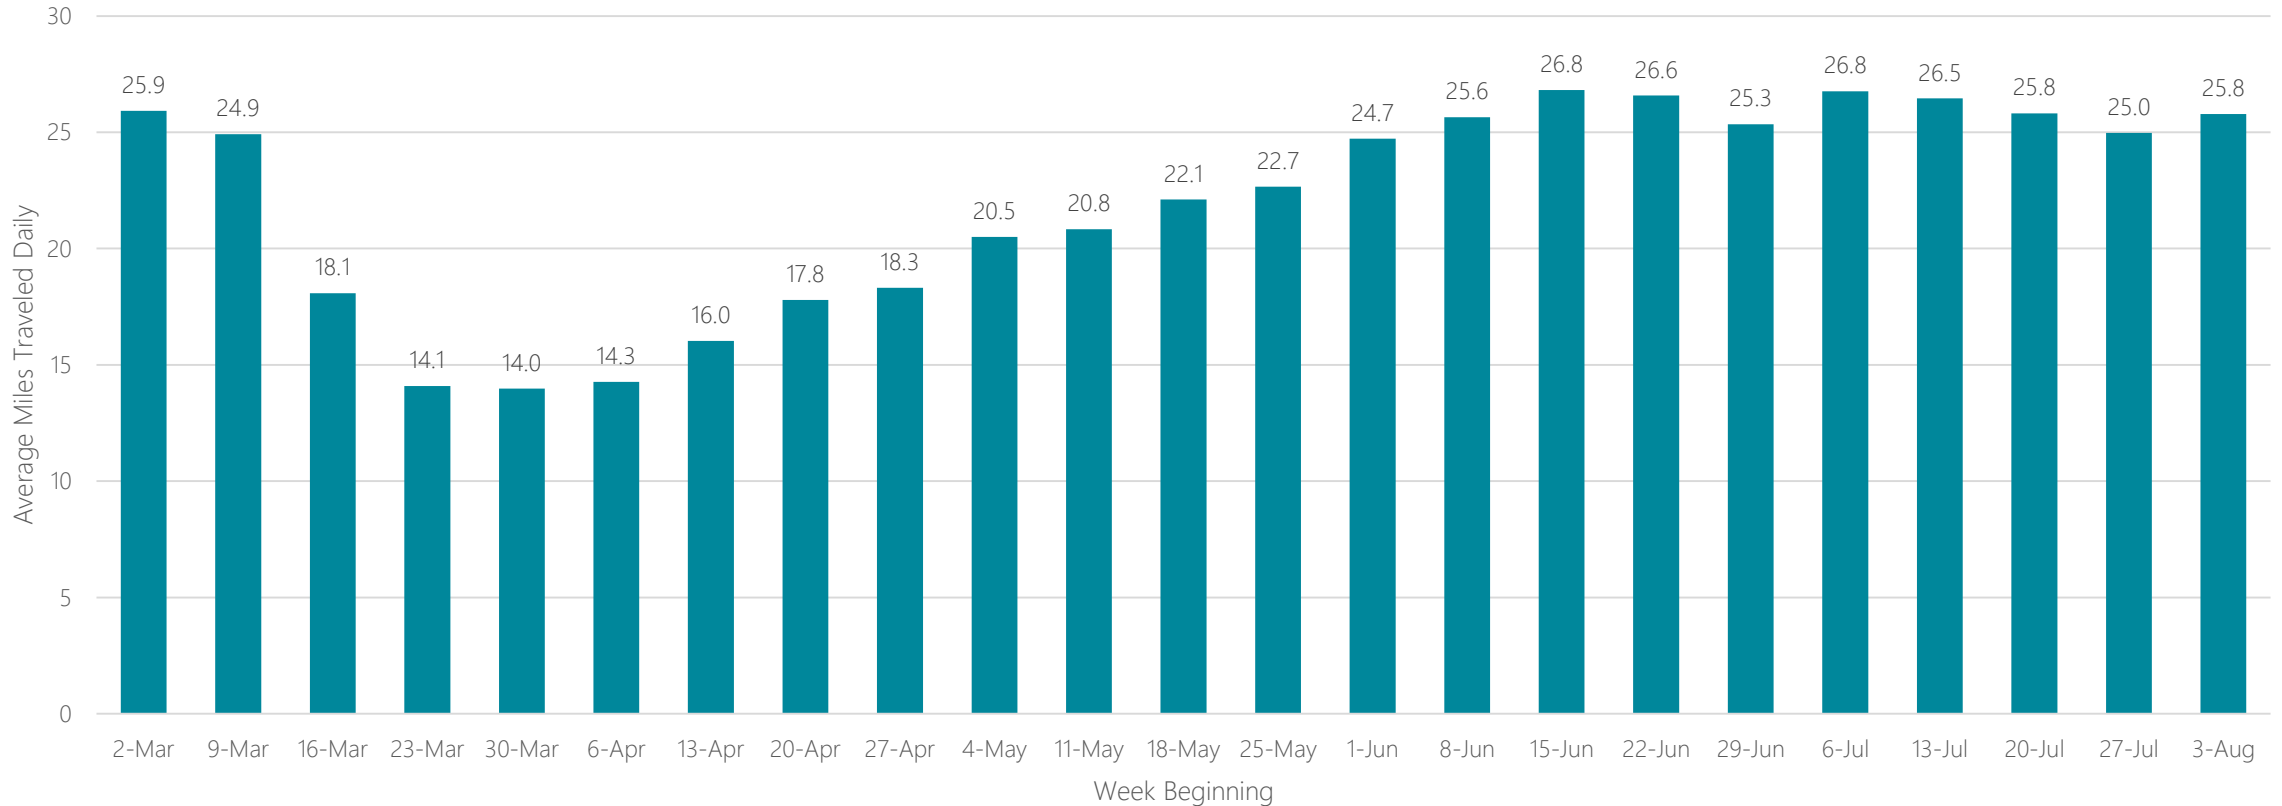

Cleveland

Average Miles Traveled Daily Weekly Trend

Colorado Springs

Average Miles Traveled Daily Weekly Trend

Columbia-Jefferson City

Average Miles Traveled Daily Weekly Trend

Columbia, SC

Average Miles Traveled Daily Weekly Trend