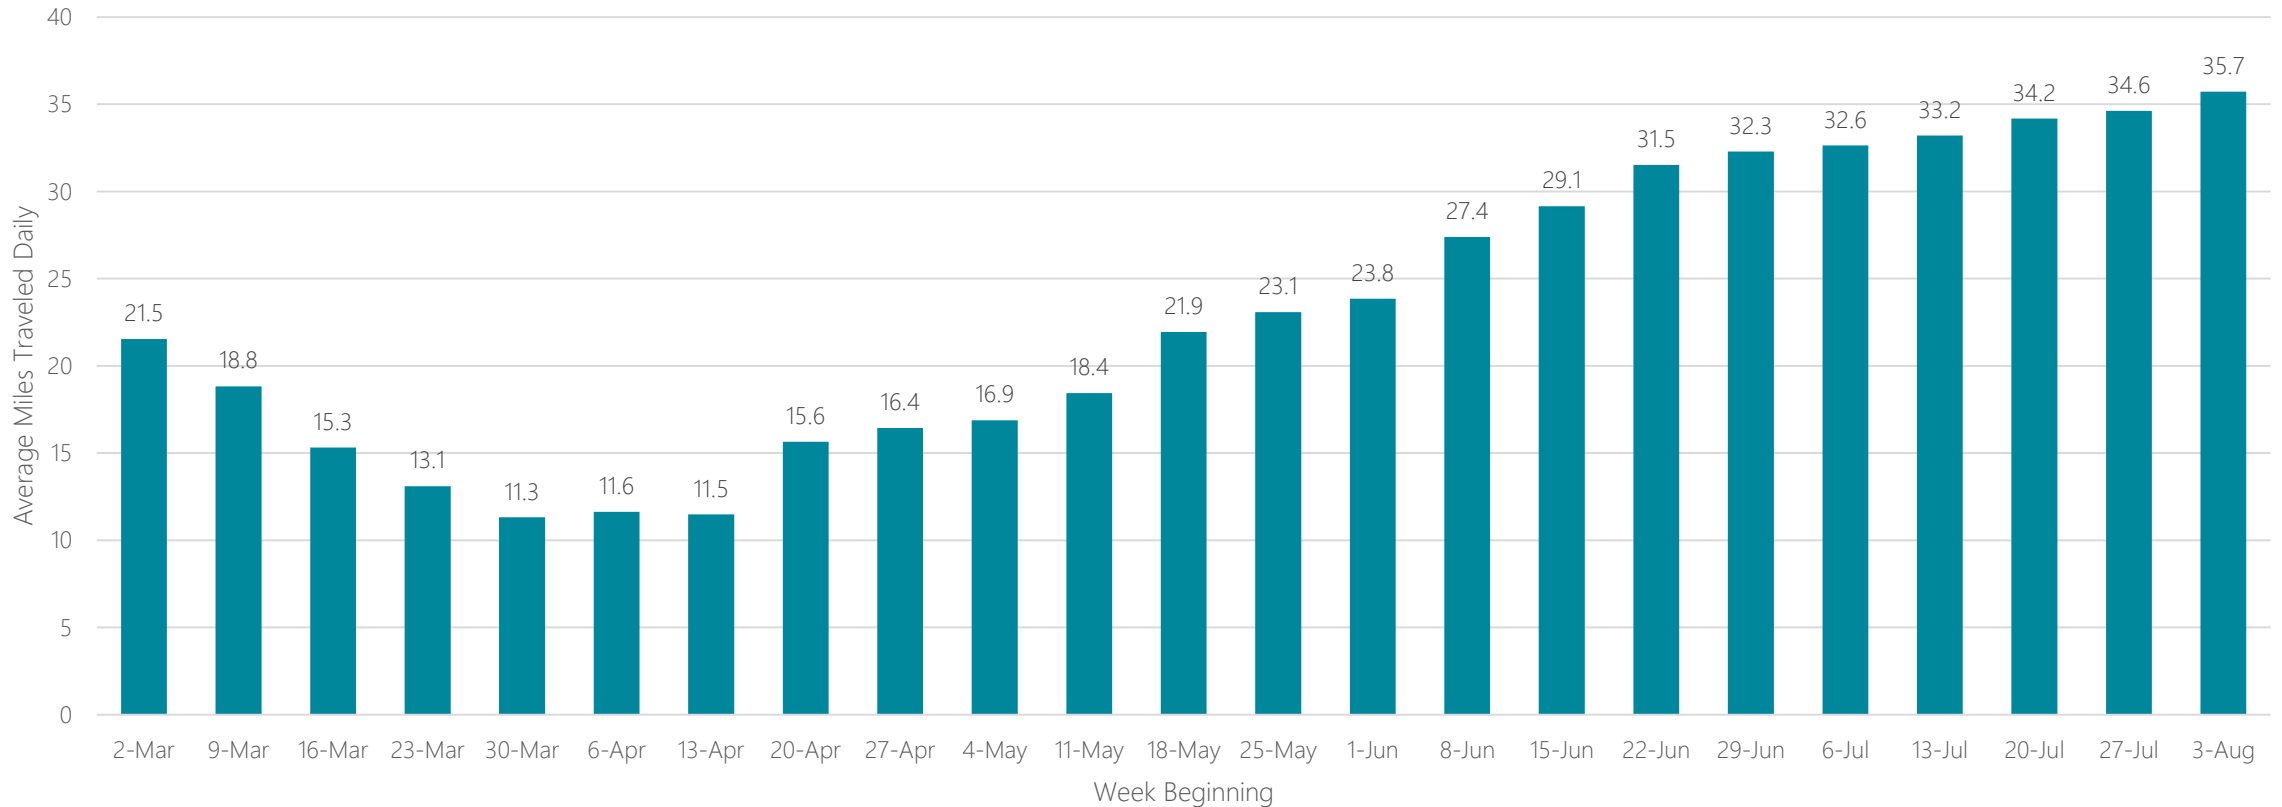

Quincy-Hannibal-Keokuk

Average Miles Traveled Daily Weekly Trend

Raleigh-Durham (Fayetteville)

Average Miles Traveled Daily Weekly Trend

Rapid City

Average Miles Traveled Daily Weekly Trend

Reno

Average Miles Traveled Daily Weekly Trend