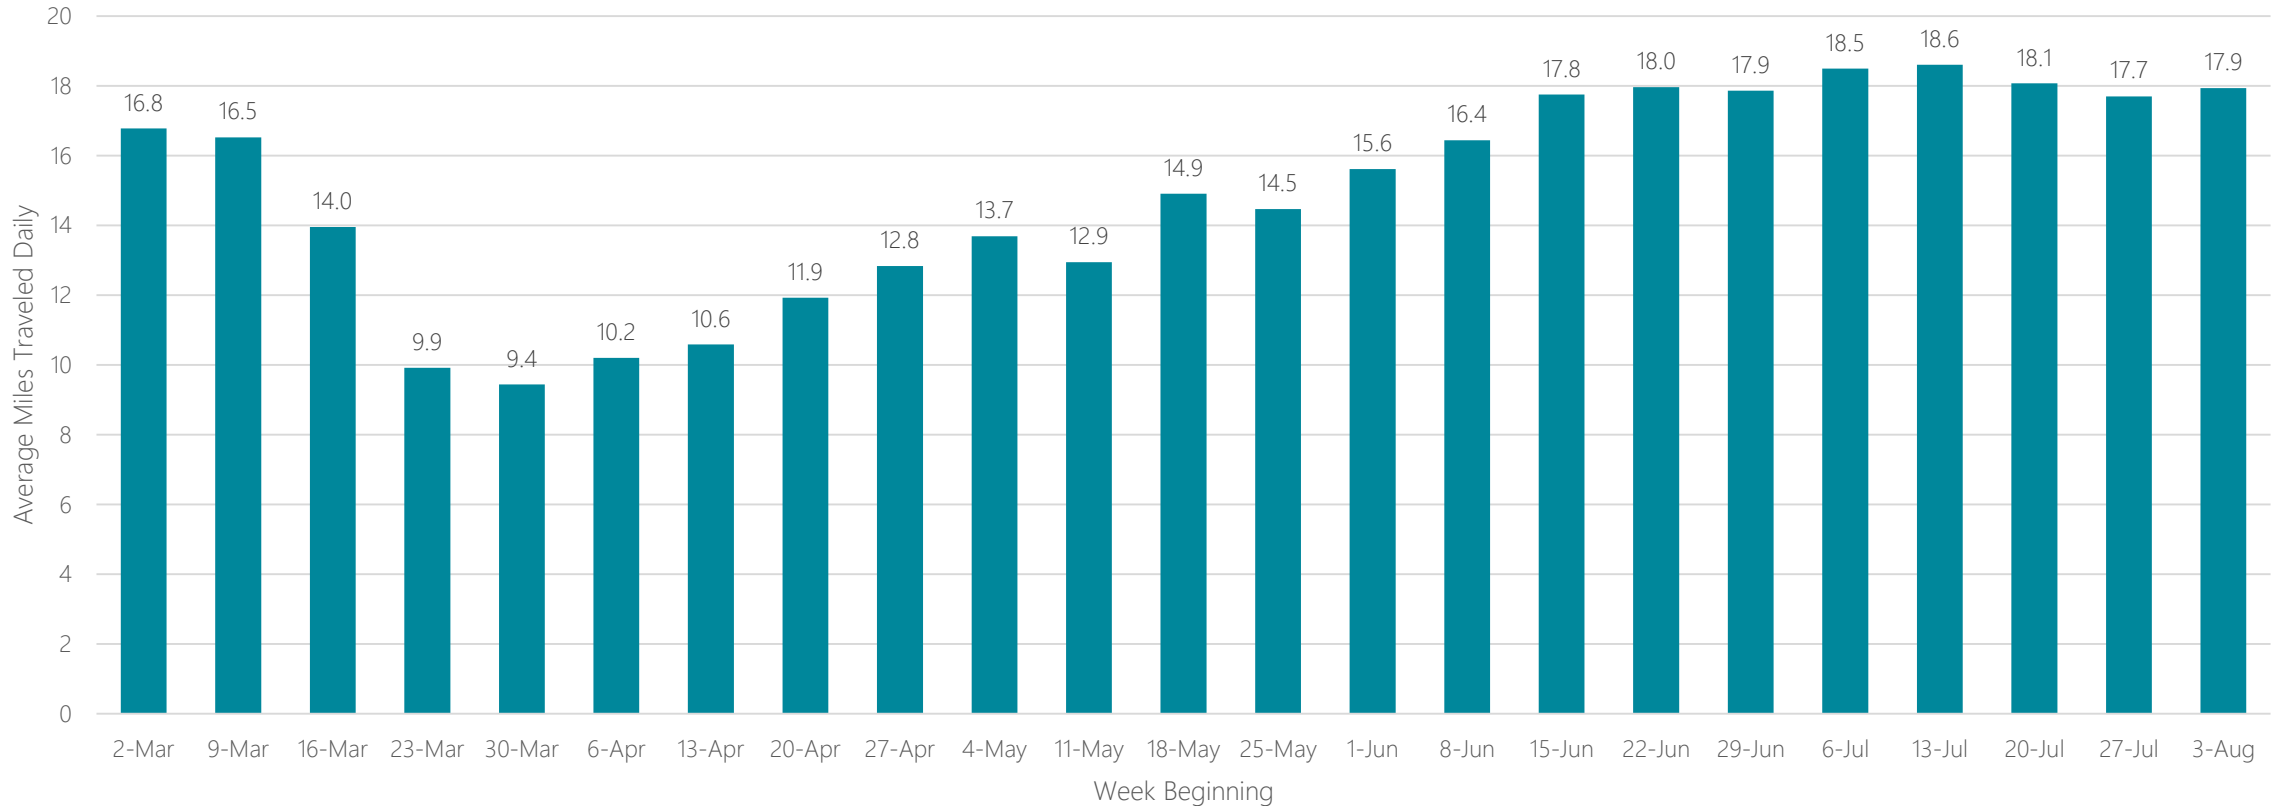

Medford-Klamath Falls

Average Miles Traveled Daily Weekly Trend