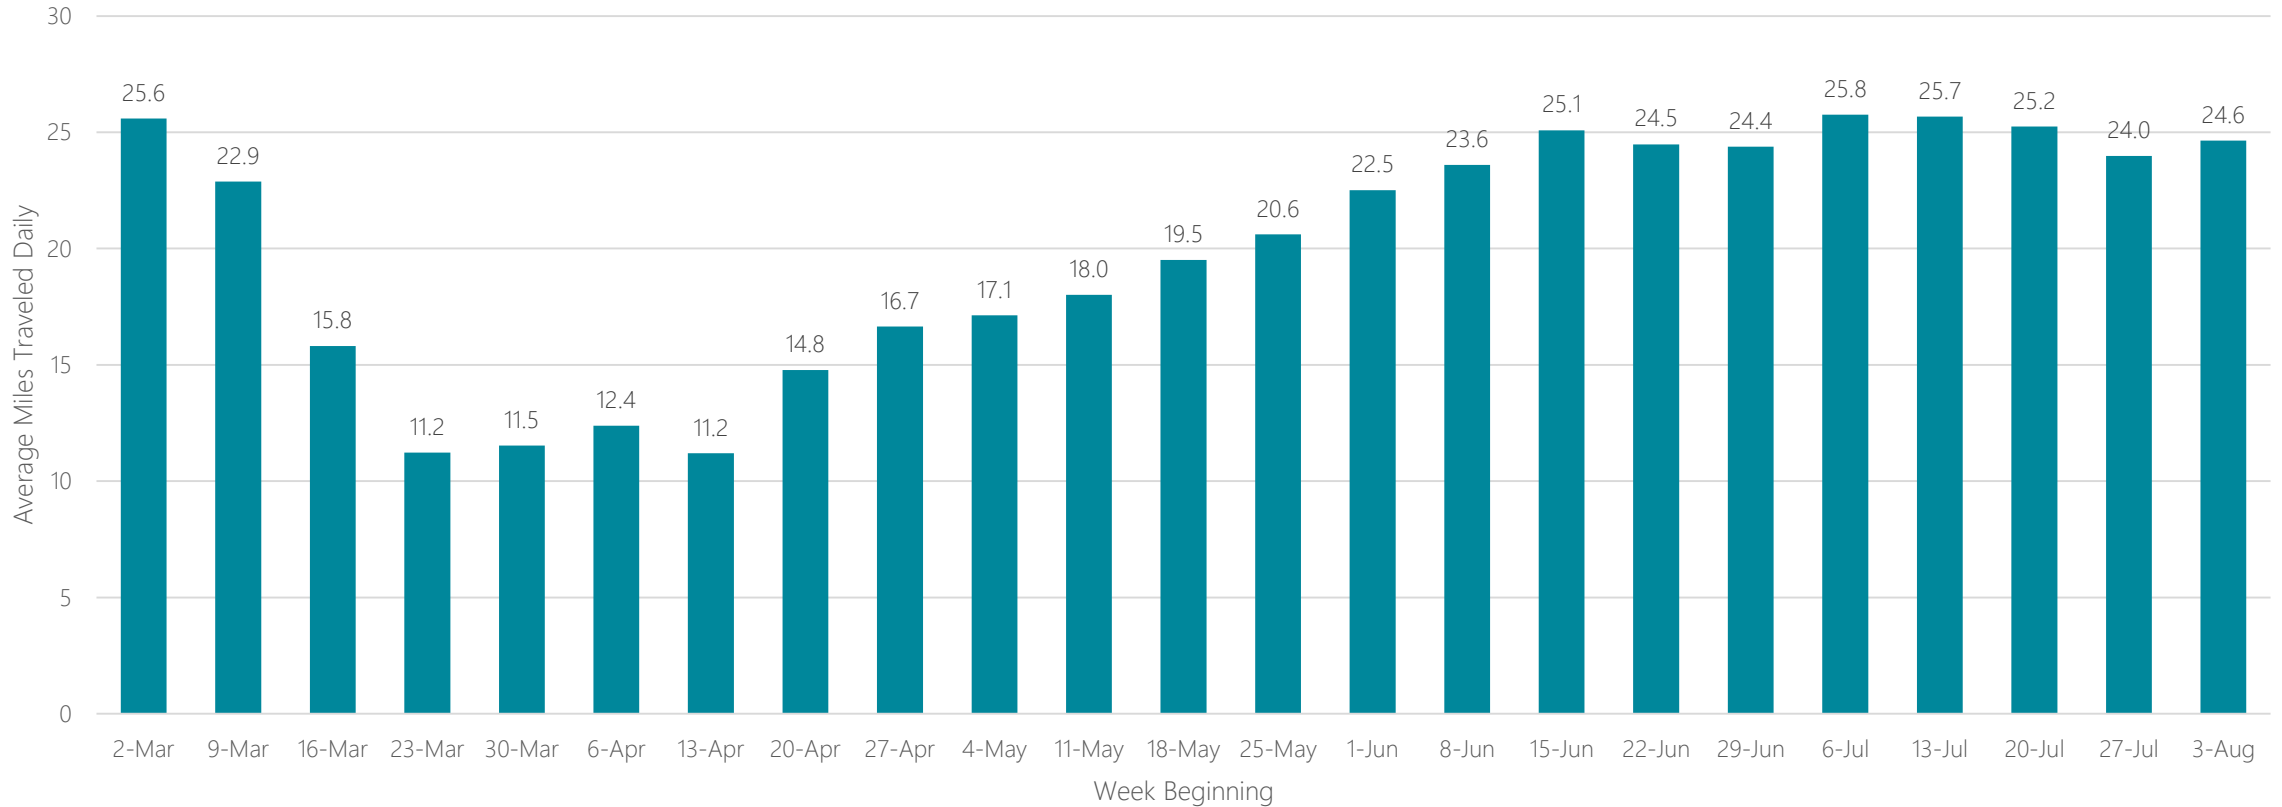

Indianapolis

Average Miles Traveled Daily Weekly Trend