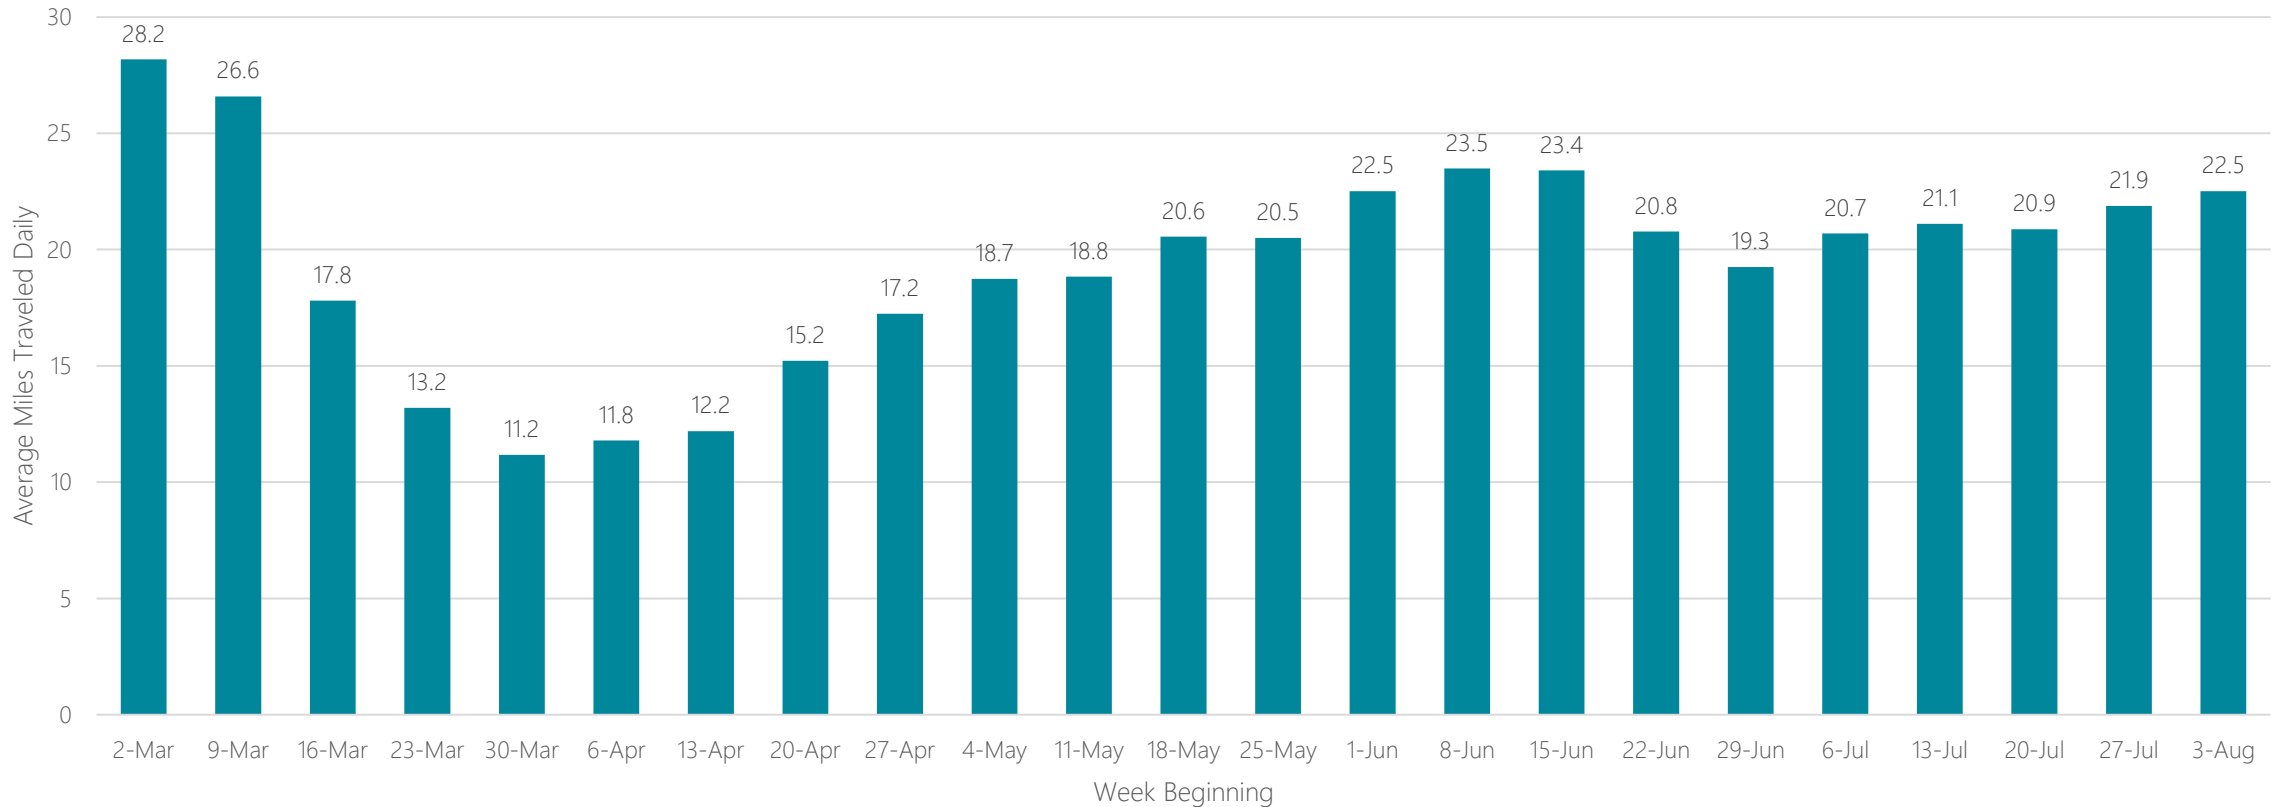

Salisbury

Average Miles Traveled Daily Weekly Trend

Salt Lake City

Average Miles Traveled Daily Weekly Trend

San Angelo

Average Miles Traveled Daily Weekly Trend

San Antonio

Average Miles Traveled Daily Weekly Trend