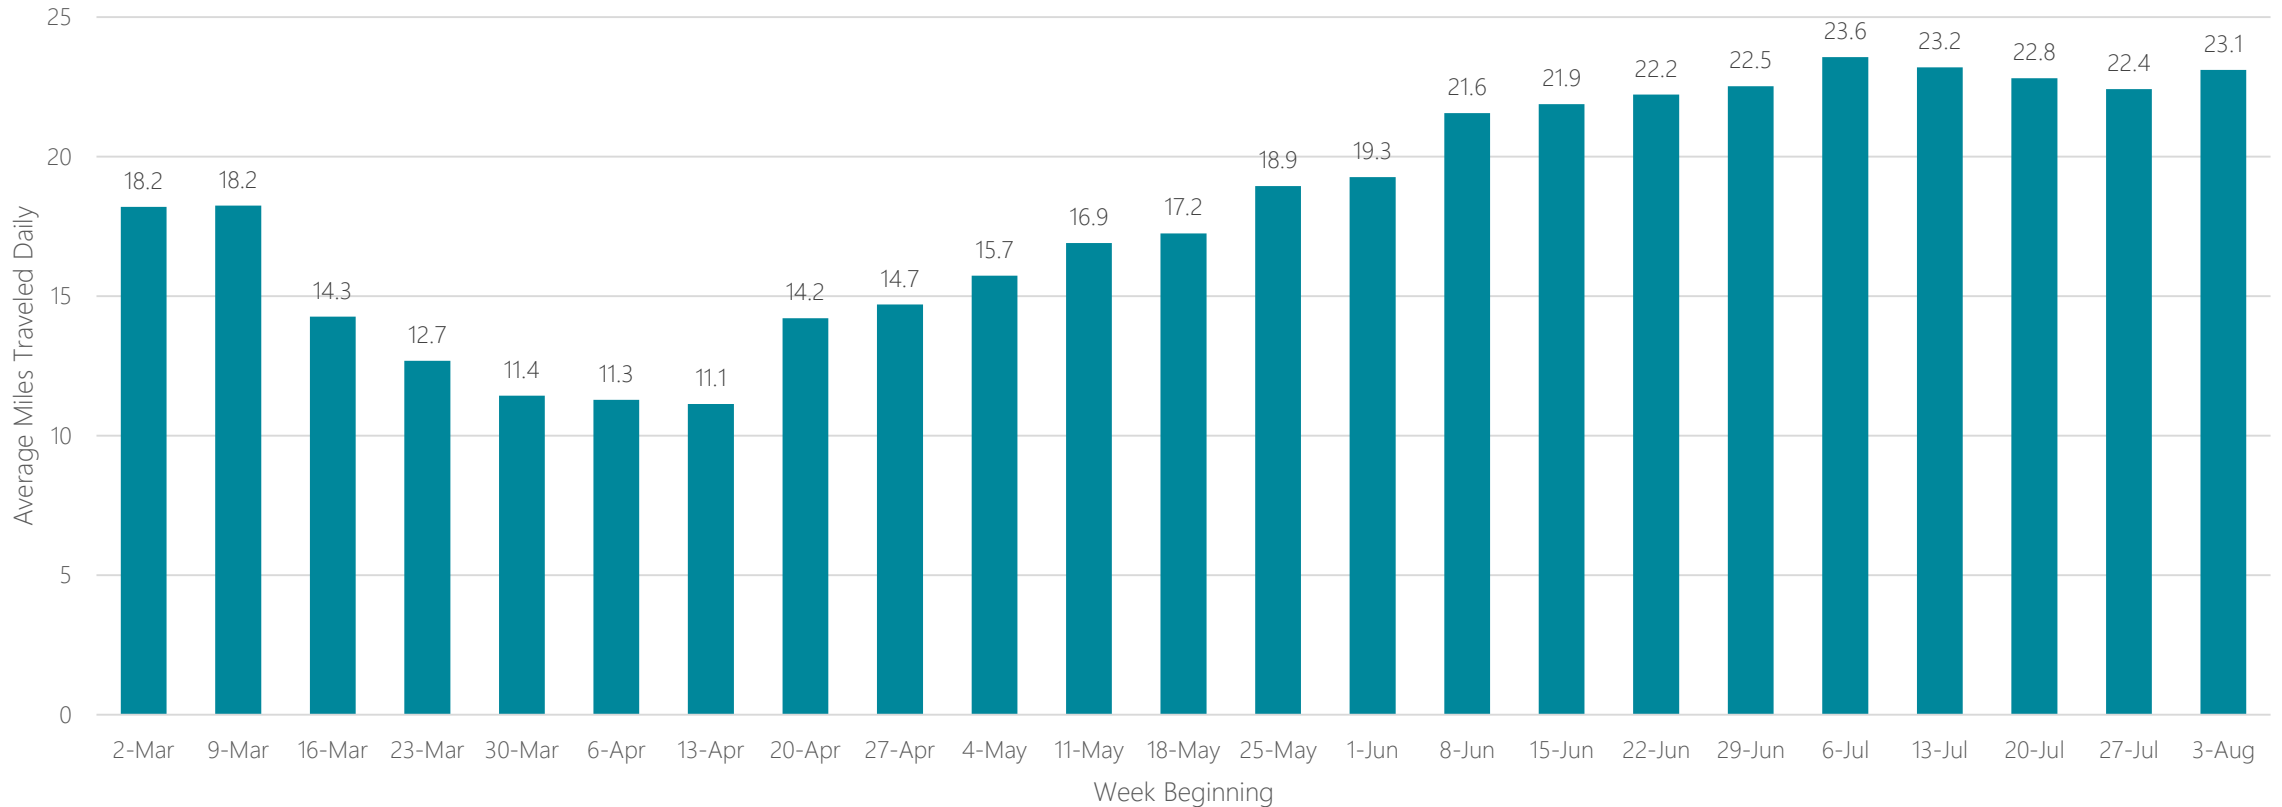

Burlington-Plattsburgh

Average Miles Traveled Daily Weekly Trend

Butte-Bozeman

Average Miles Traveled Daily Weekly Trend

Casper-Riverton

Average Miles Traveled Daily Weekly Trend

Cedar Rapids-Waterloo & Dubuque