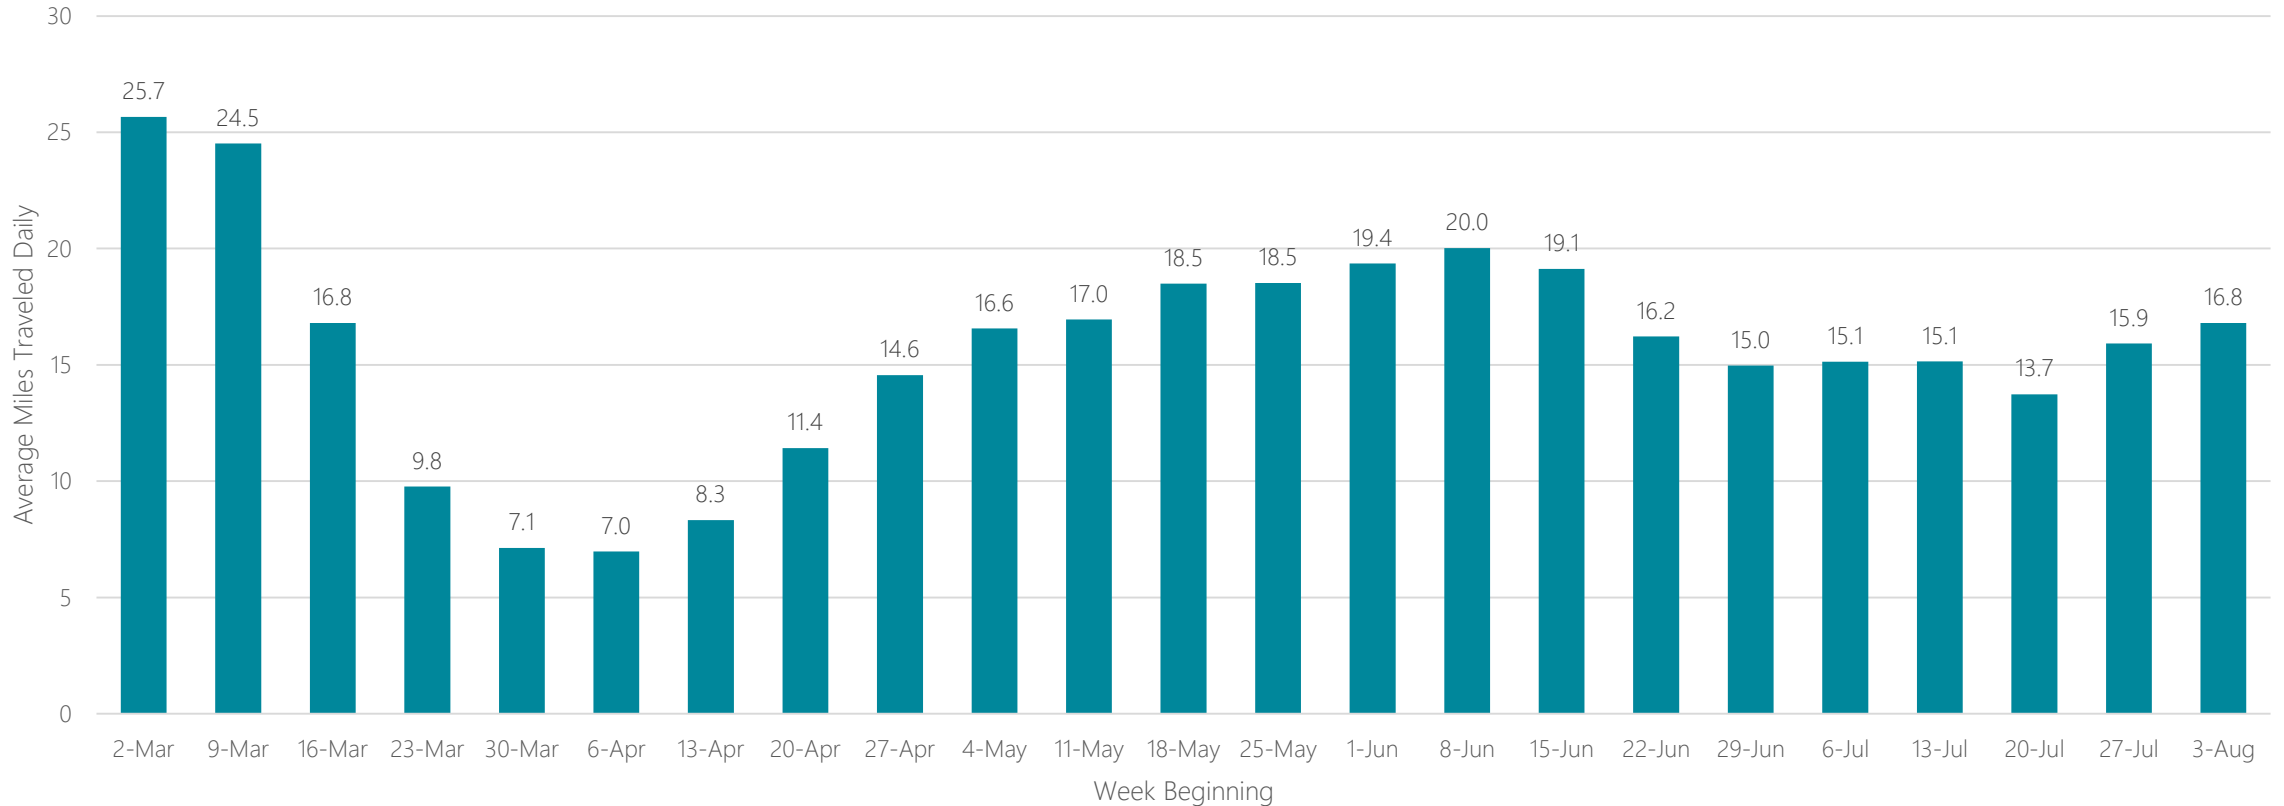

Average Miles Traveled Daily Weekly Trend

Greenwood-Greenville

Average Miles Traveled Daily Weekly Trend

Harlingen-Weslaco-Brownsville-McAllen

Average Miles Traveled Daily Weekly Trend

Harrisburg-Lancaster-Lebanon-York