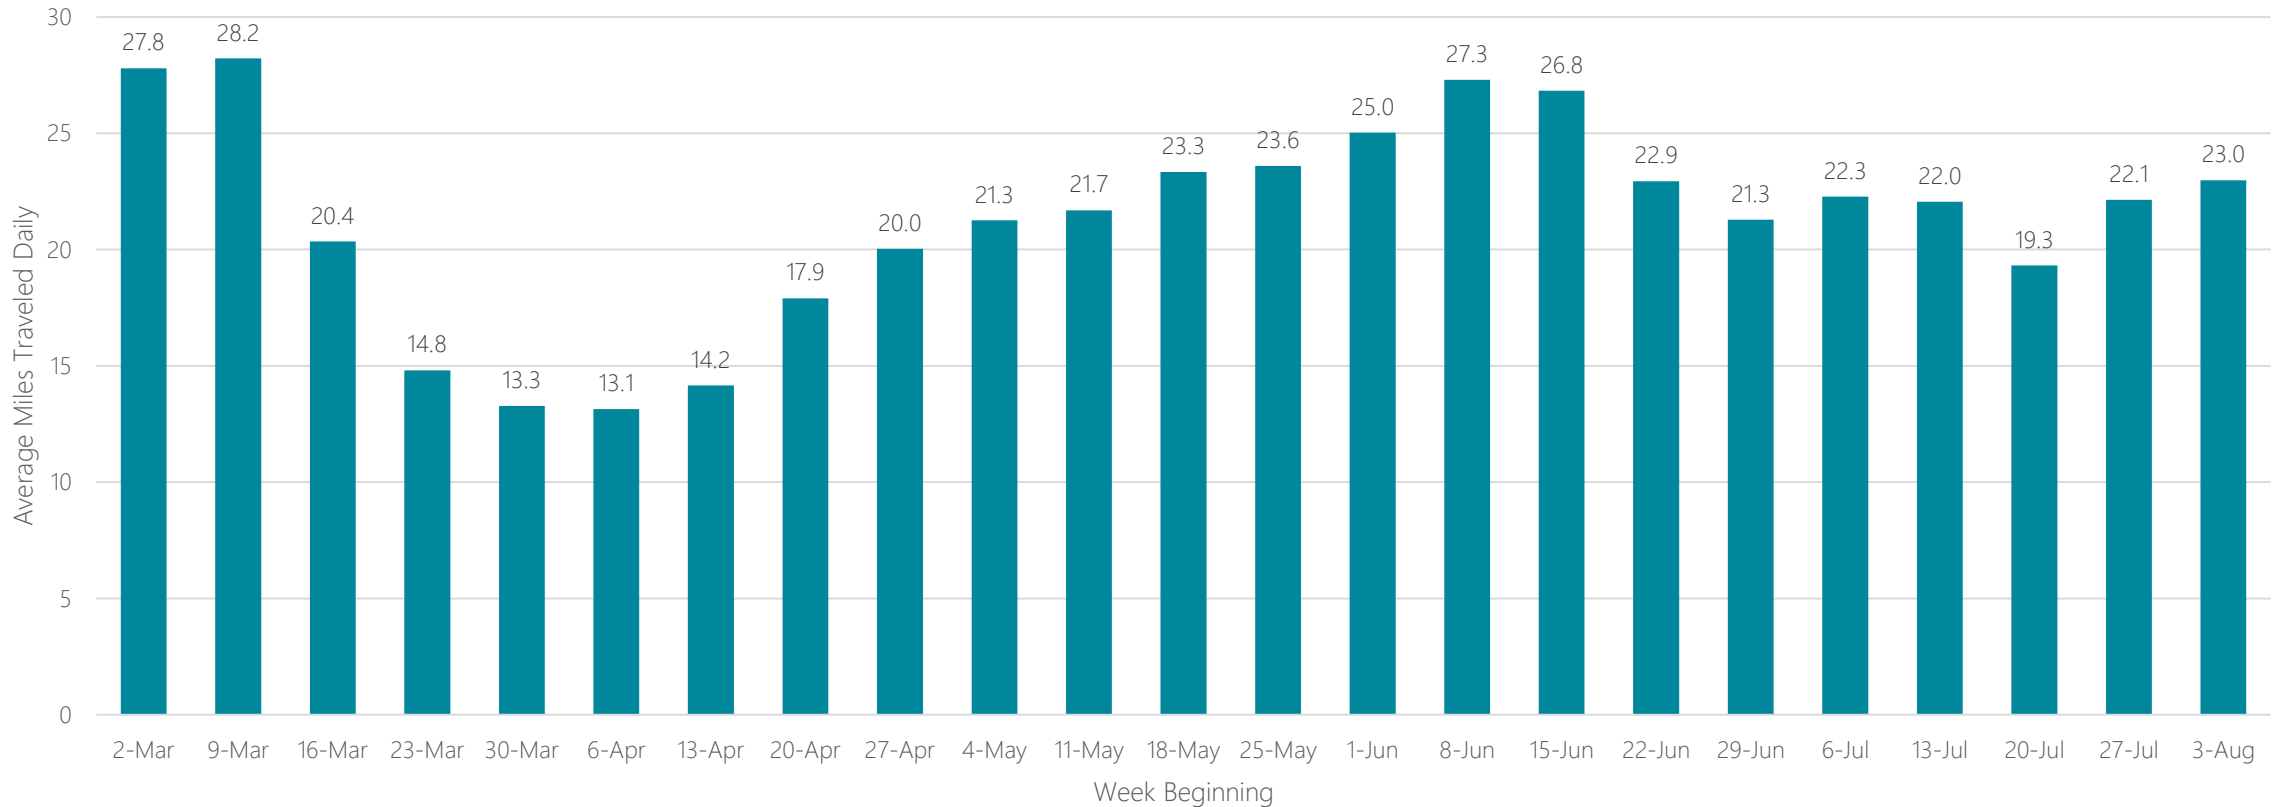

Columbus-Tupelo-West Point

Average Miles Traveled Daily Weekly Trend

Columbus, GA

Average Miles Traveled Daily Weekly Trend

Columbus, OH

Average Miles Traveled Daily Weekly Trend

Corpus Christi

Average Miles Traveled Daily Weekly Trend