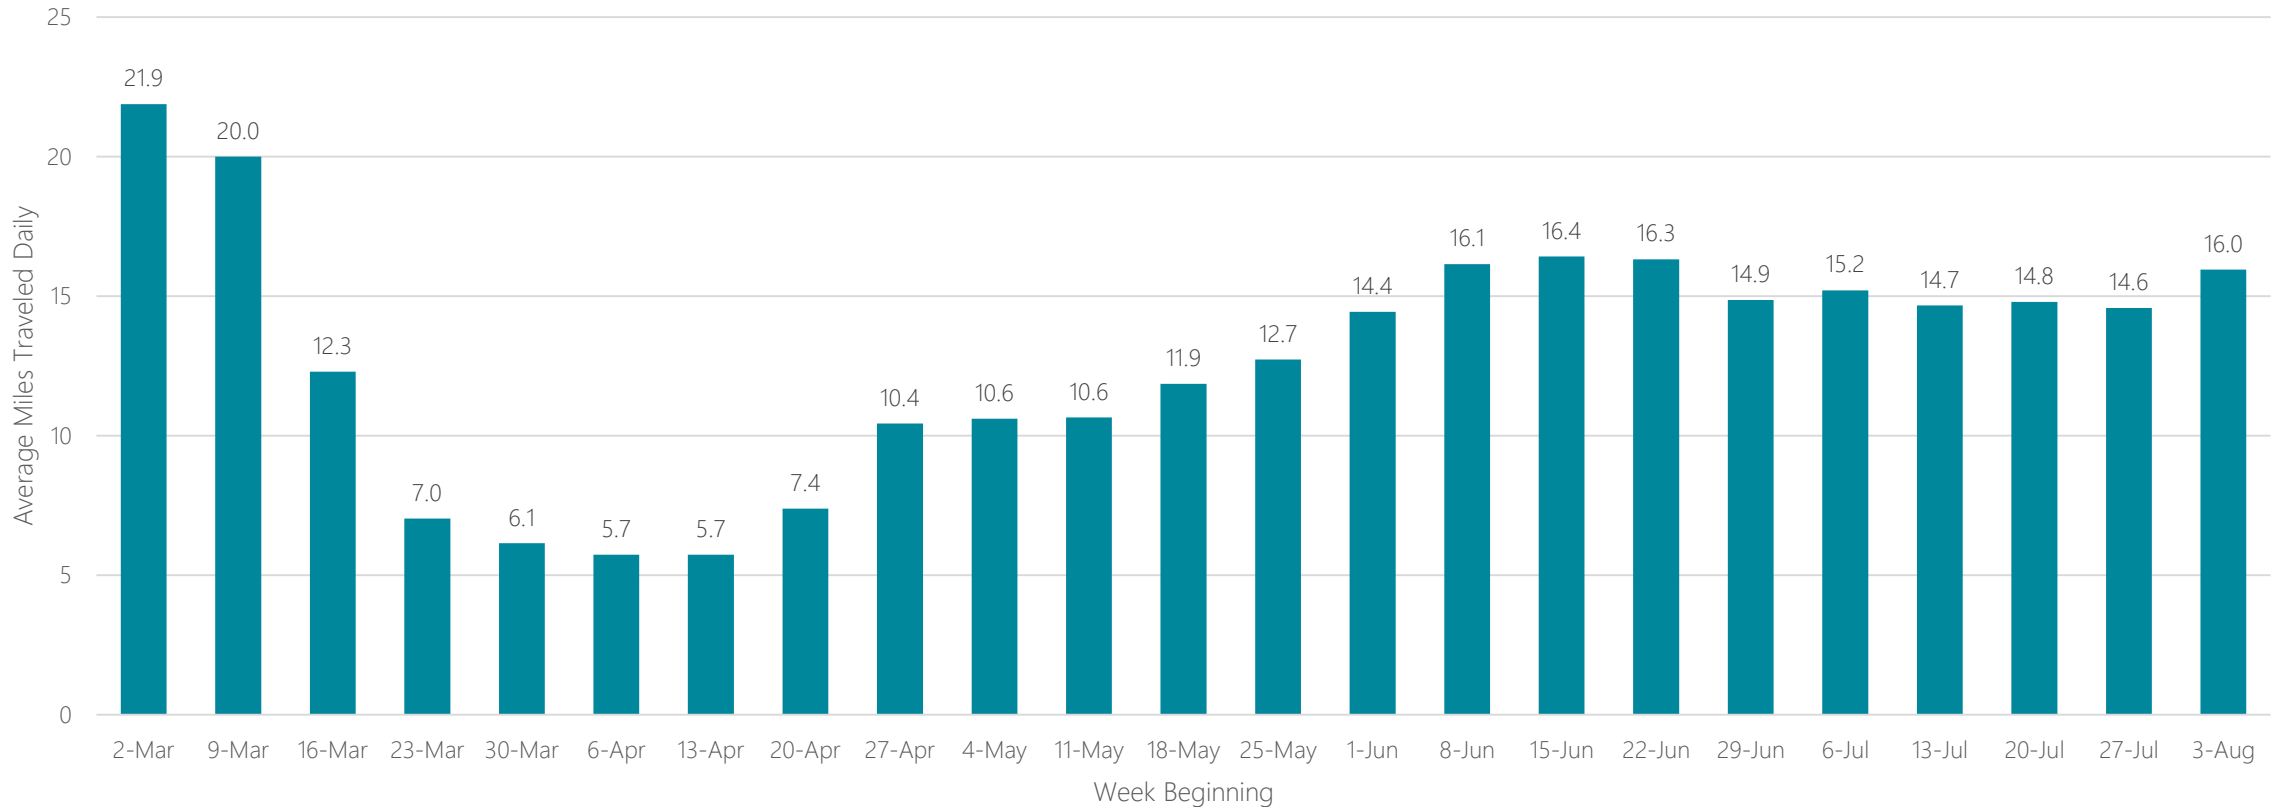

Miami-Fort Lauderdale

Average Miles Traveled Daily Weekly Trend