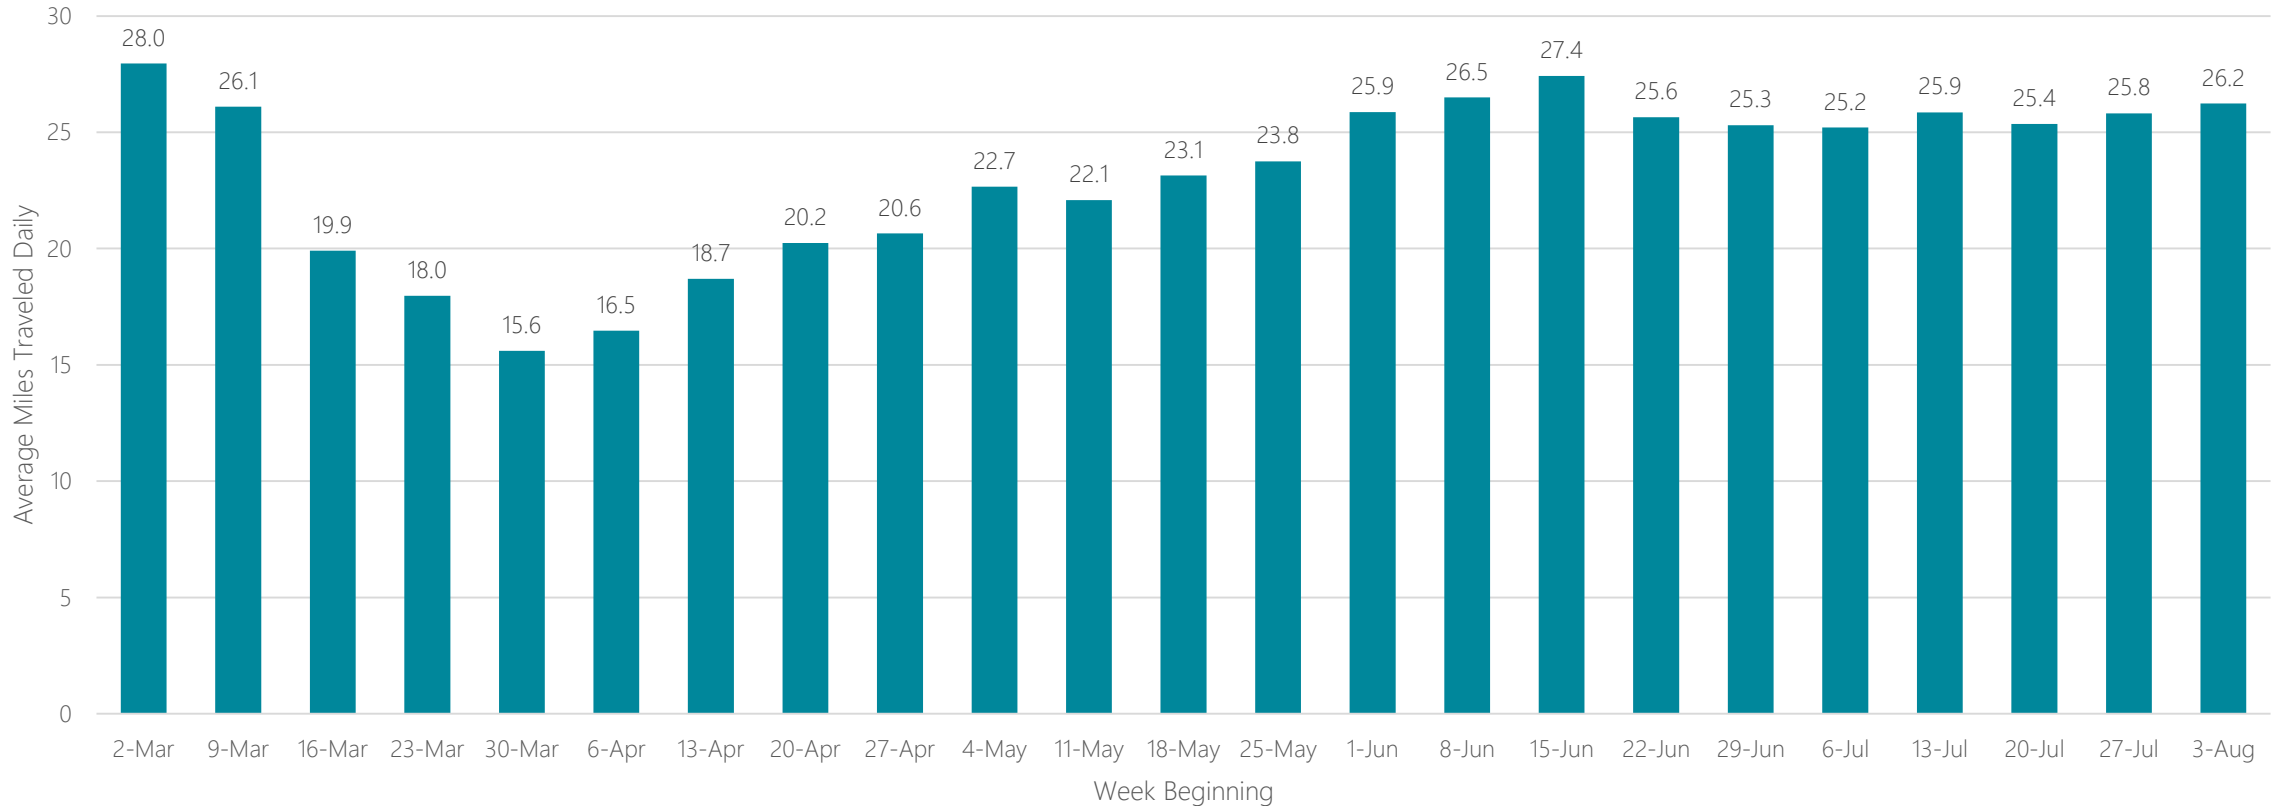

Tyler-Longview (Lufkin & Nacogdoches)

Average Miles Traveled Daily Weekly Trend