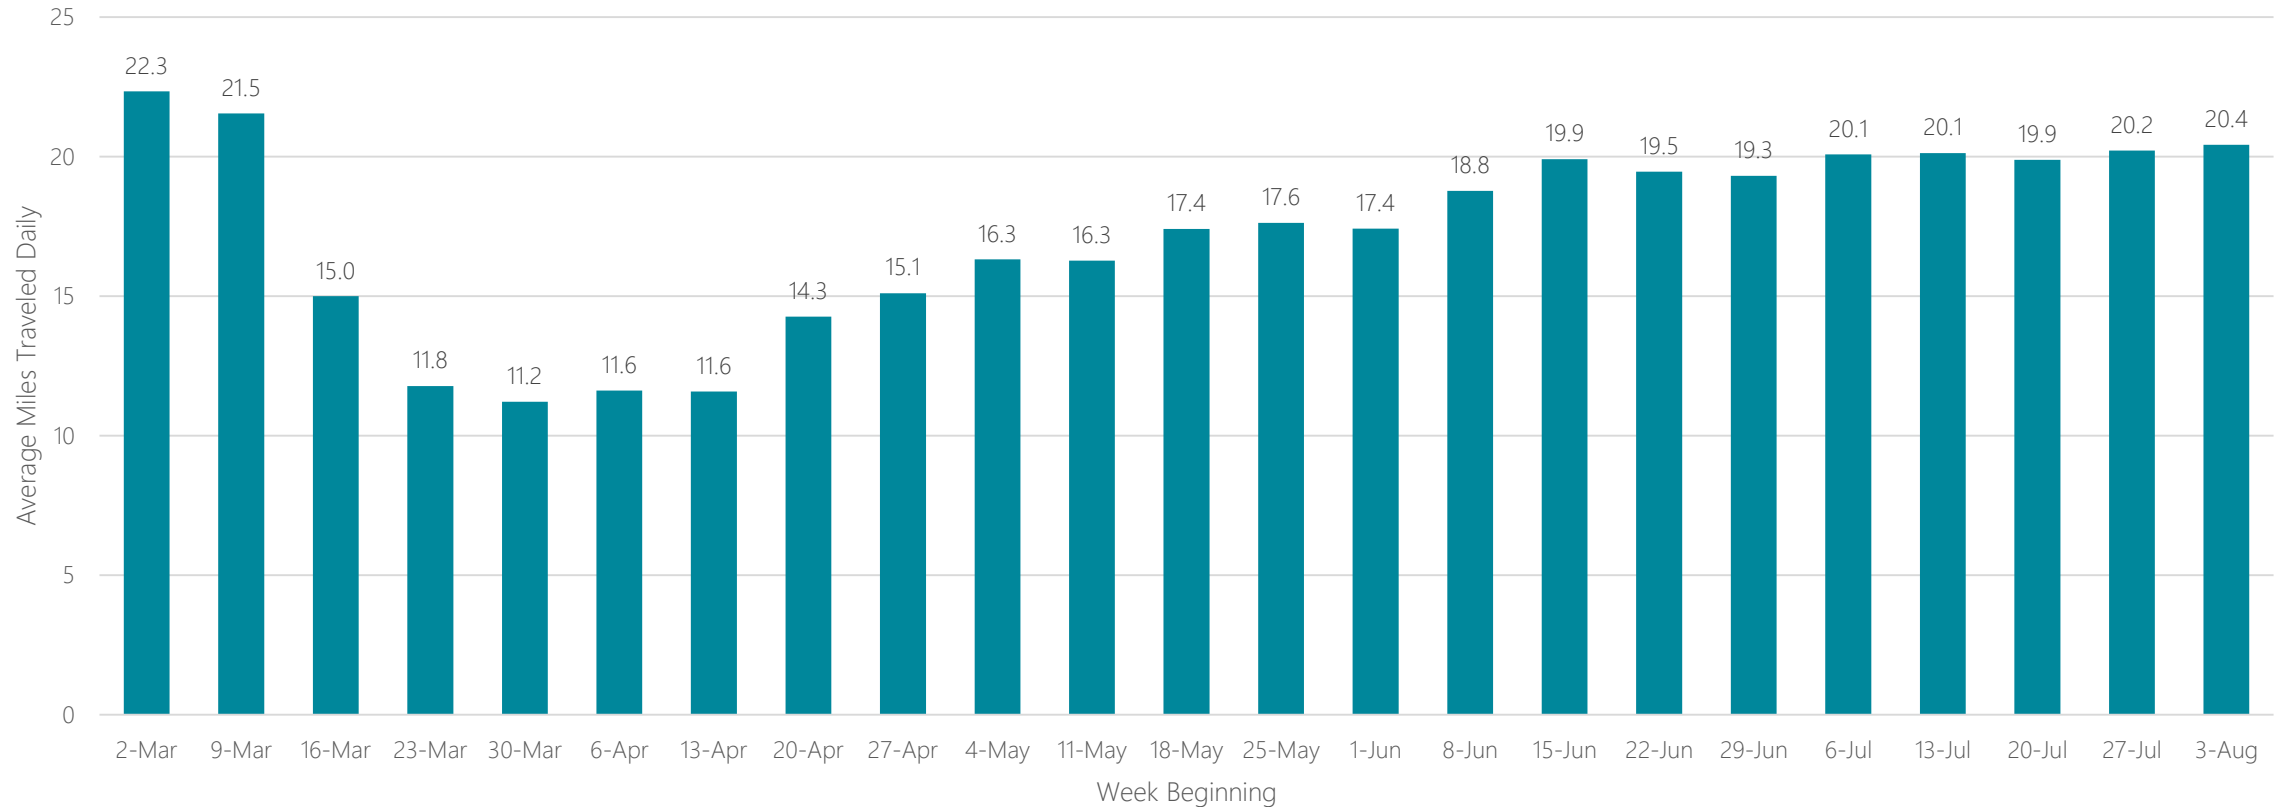

Salt Lake City

Average Miles Traveled Daily Weekly Trend