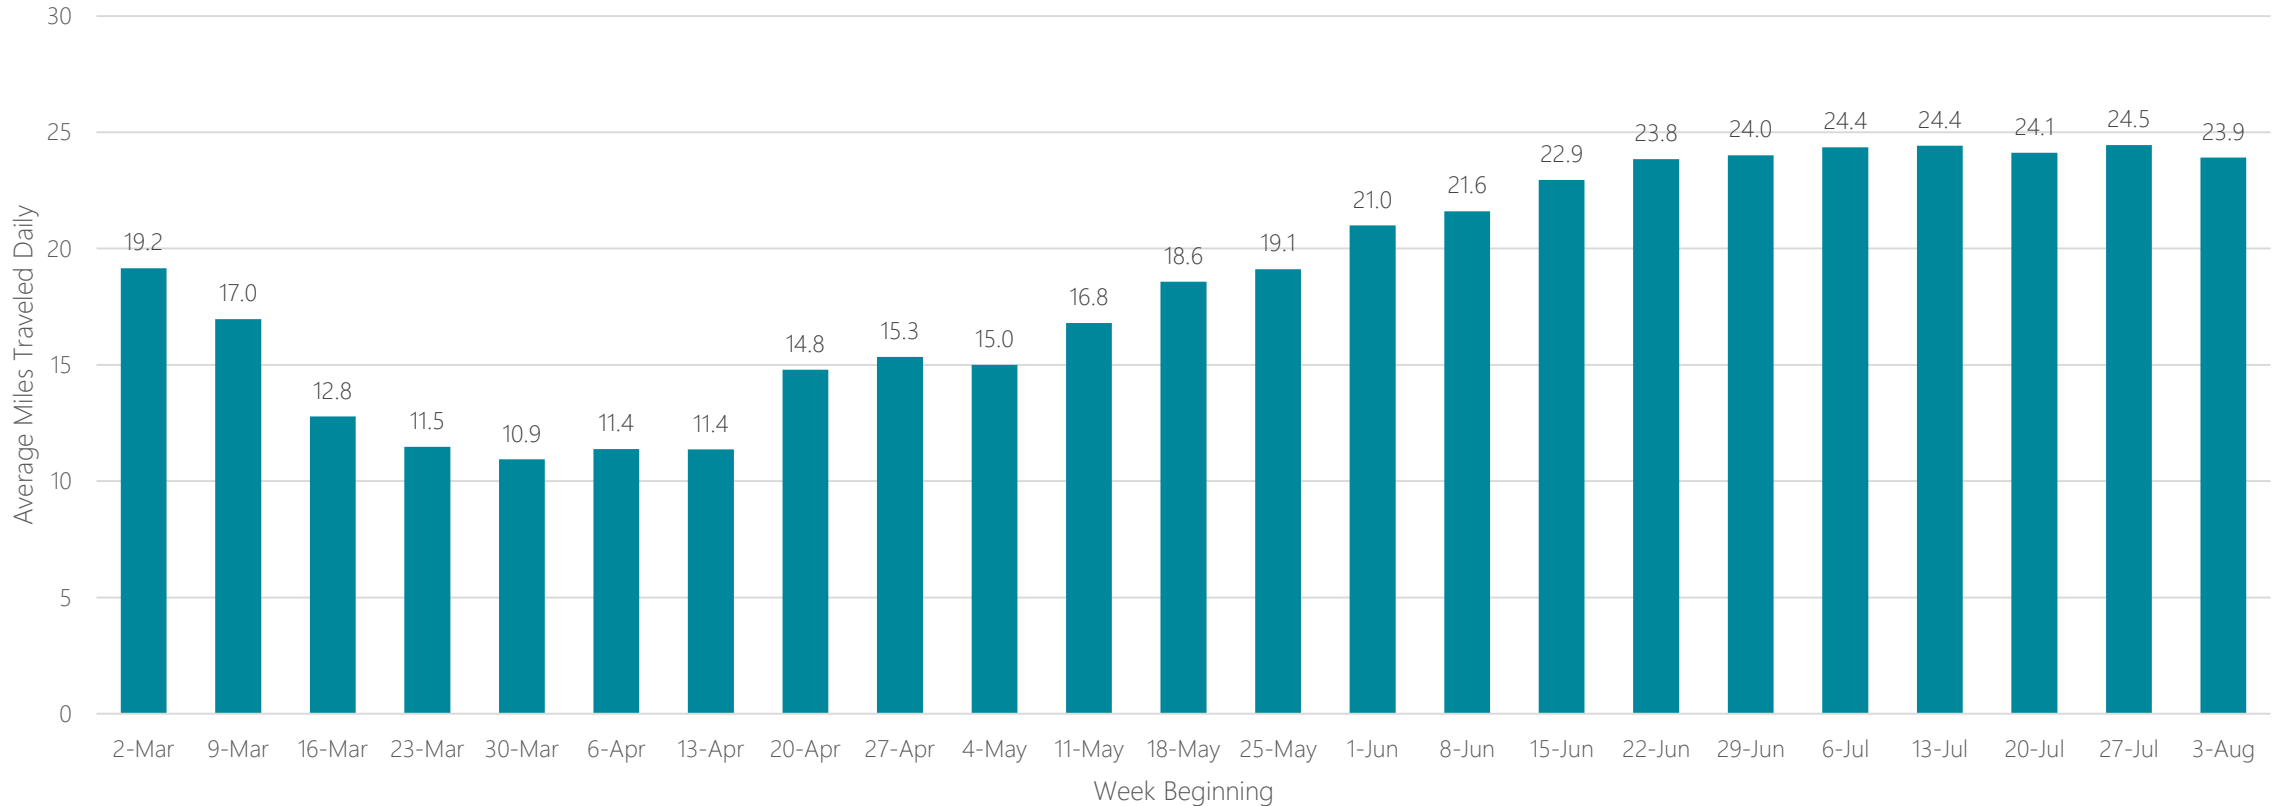

Sioux Falls (Mitchell)

Average Miles Traveled Daily Weekly Trend