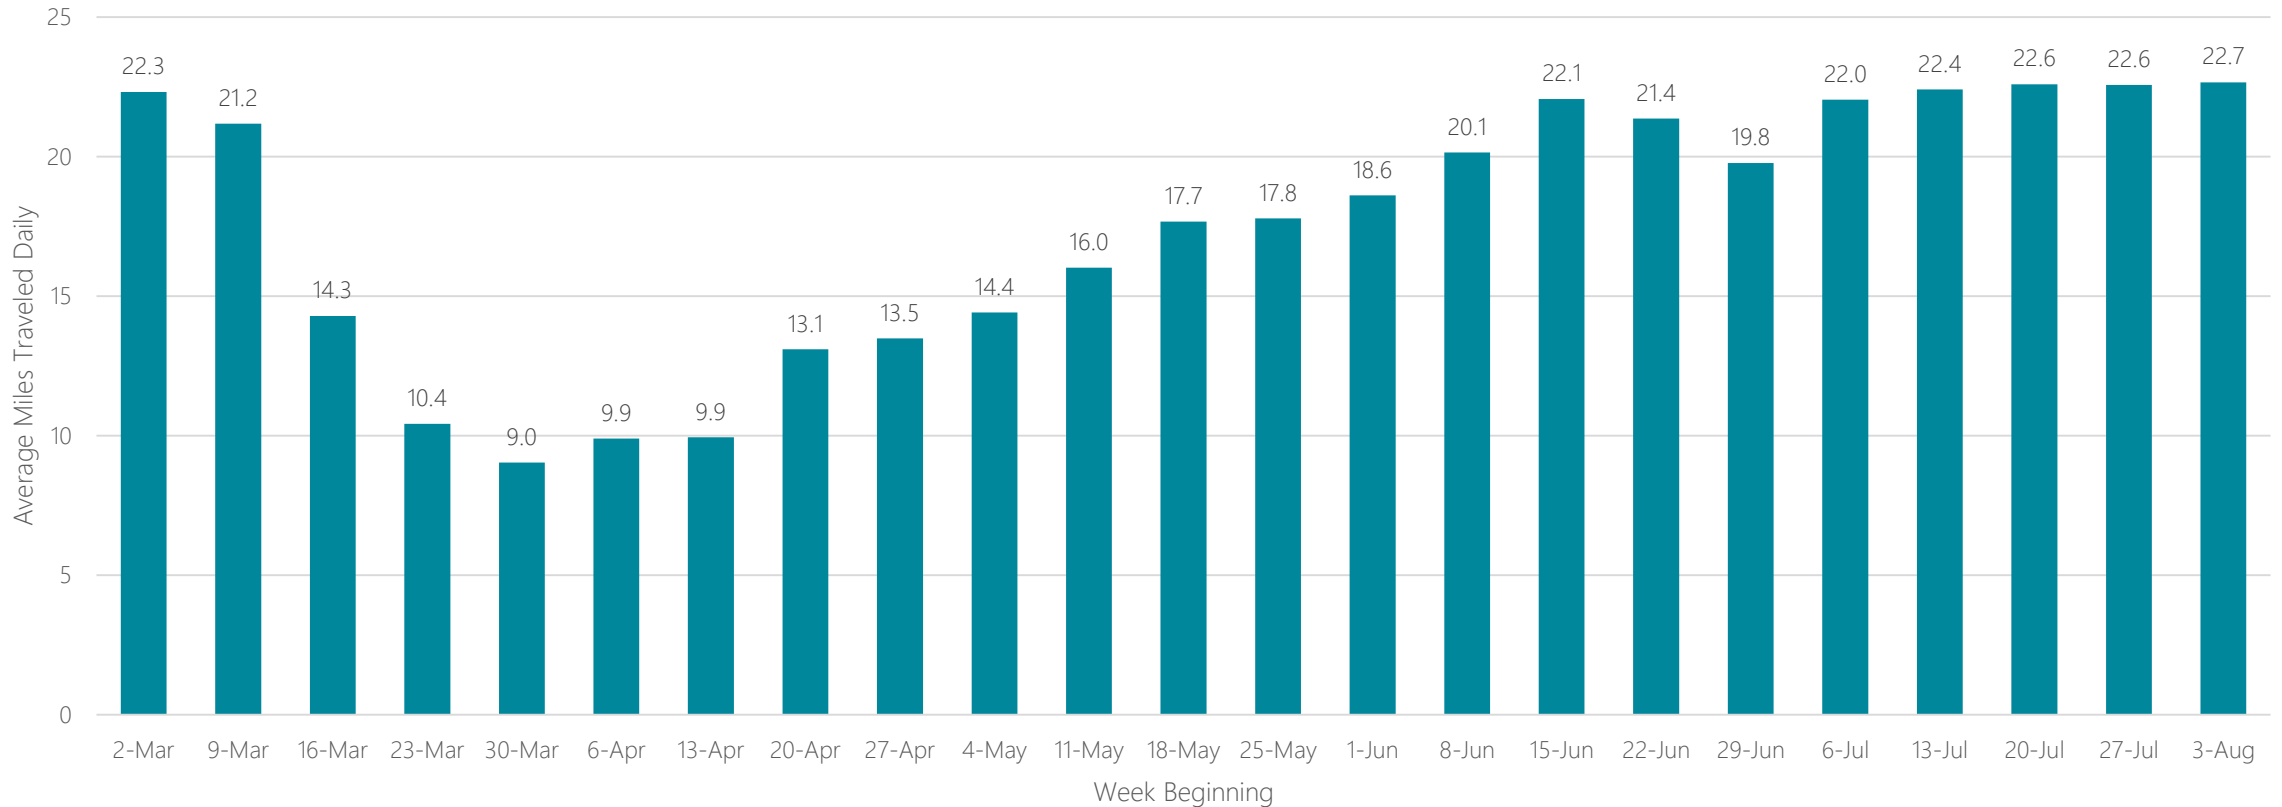

Portland-Auburn

Average Miles Traveled Daily Weekly Trend