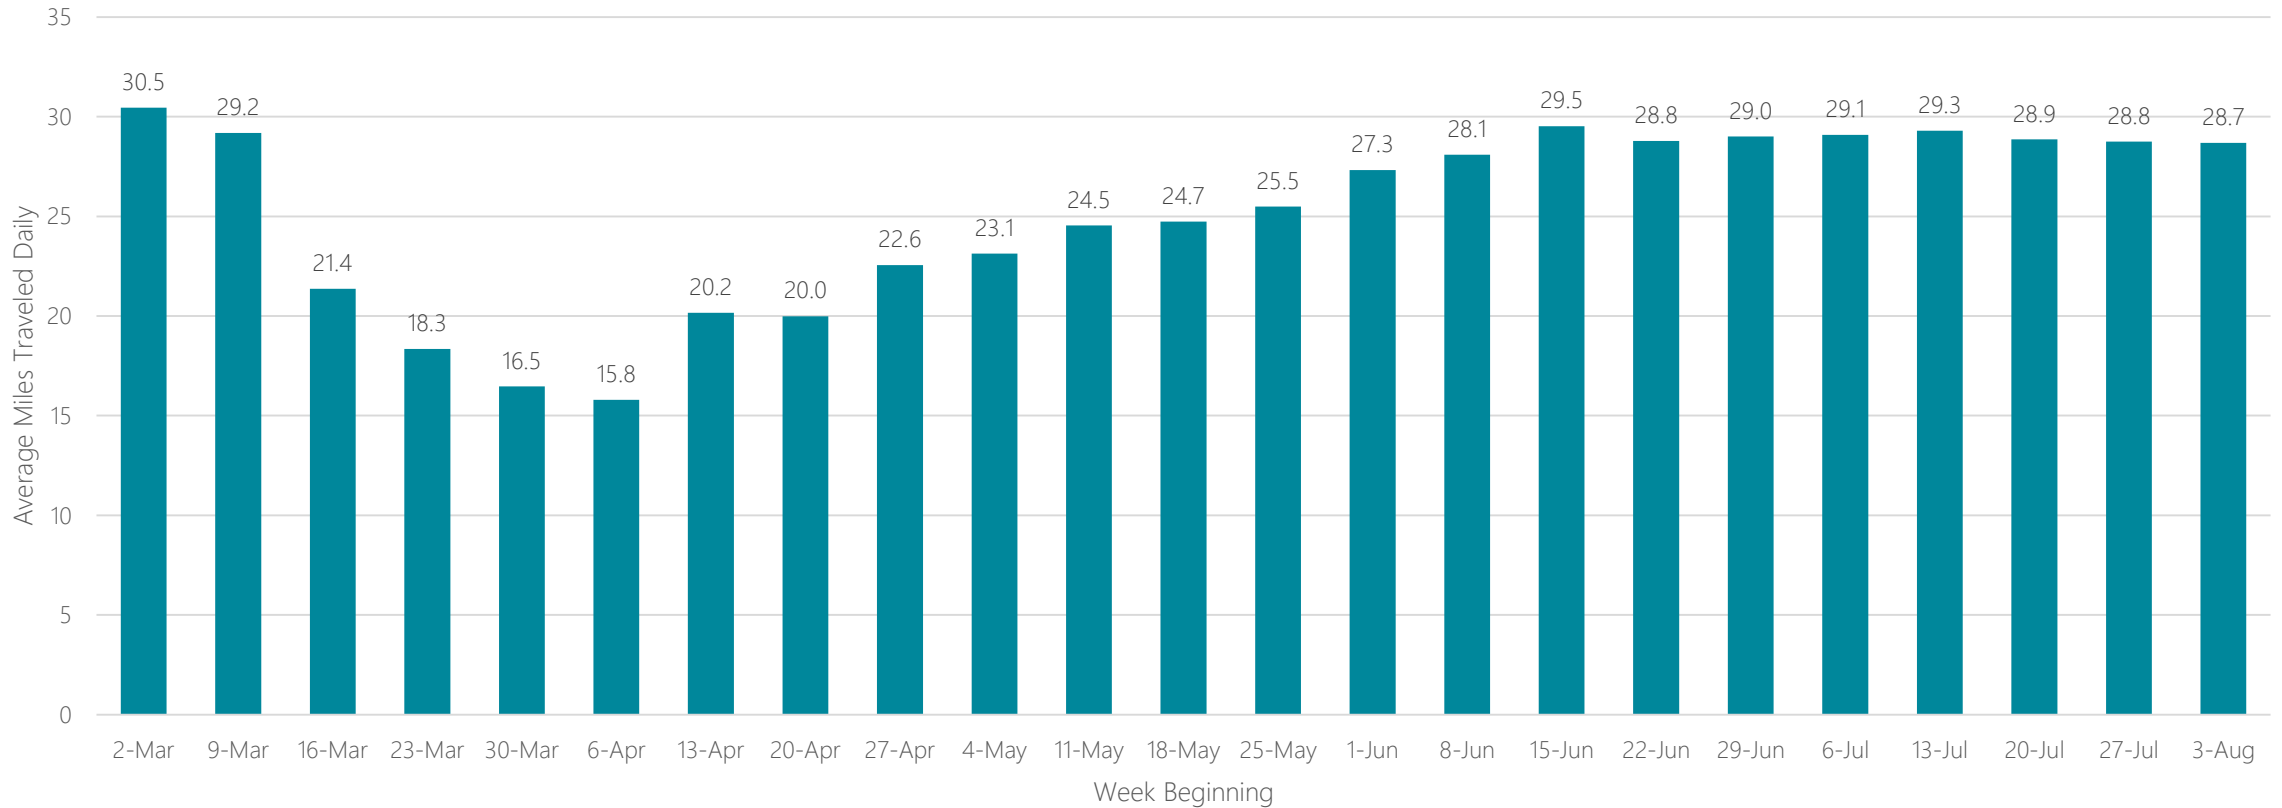

Chattanooga

Average Miles Traveled Daily Weekly Trend