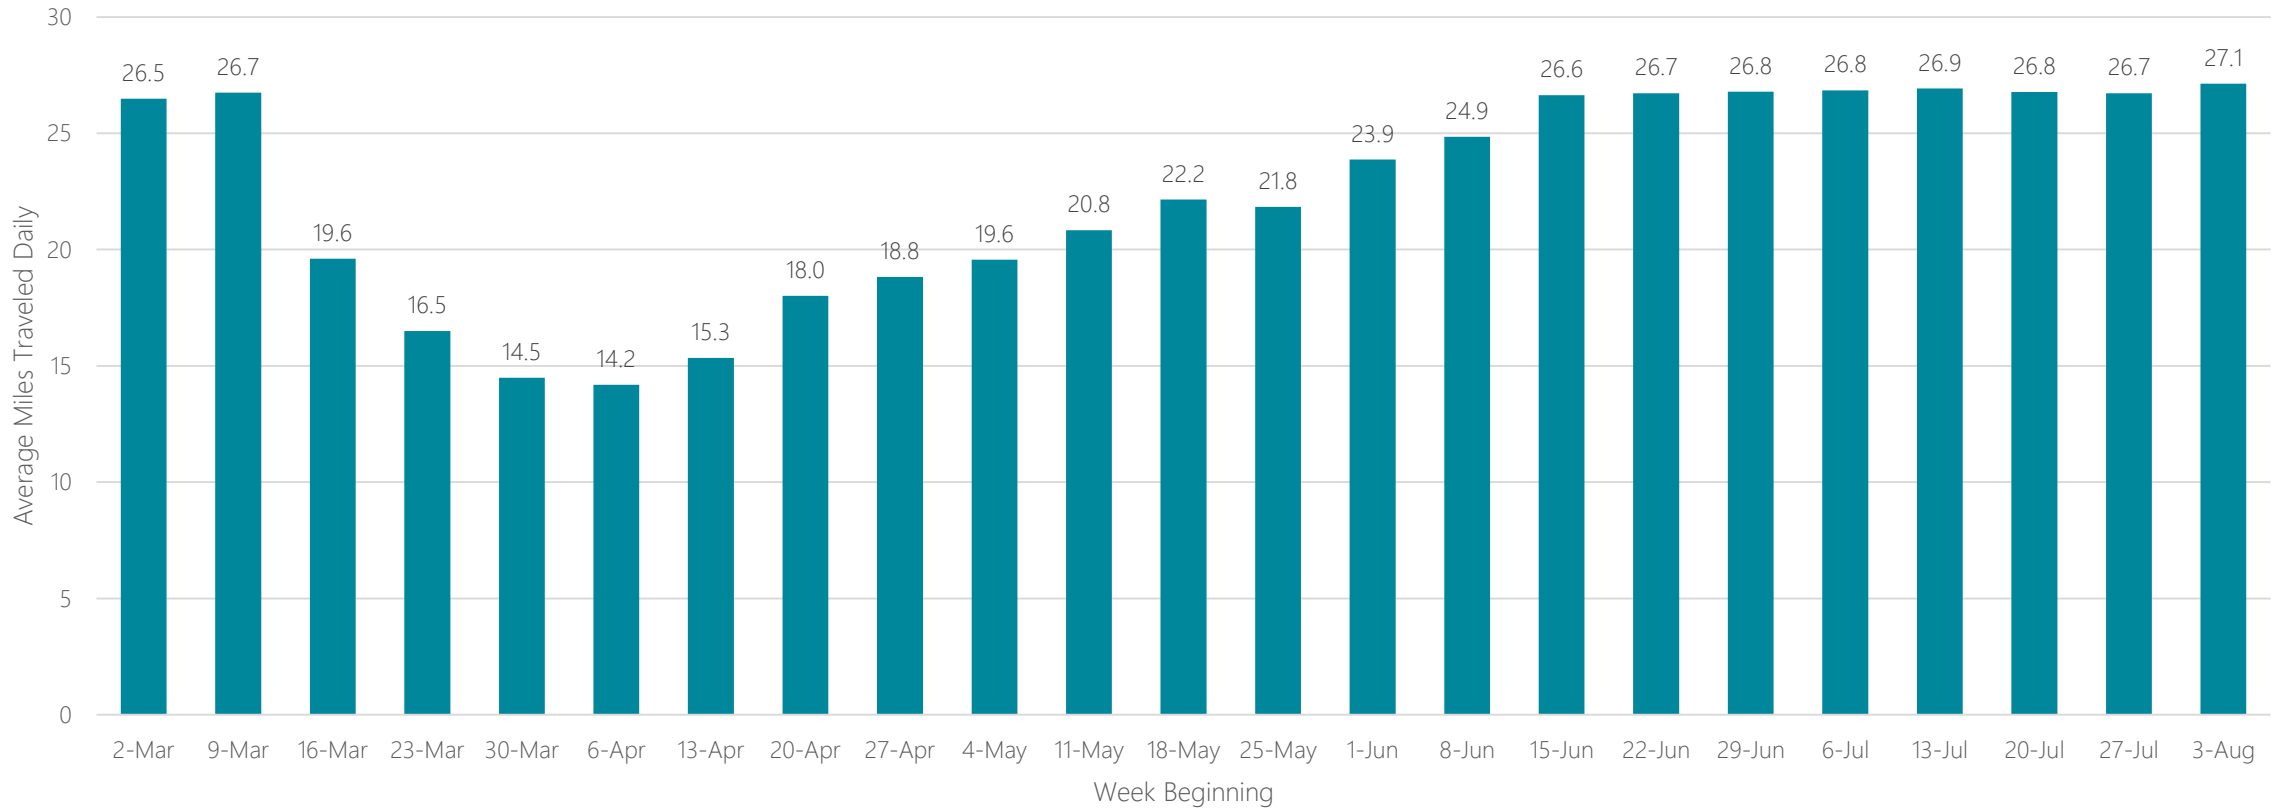

Amarillo

Average Miles Traveled Daily Weekly Trend