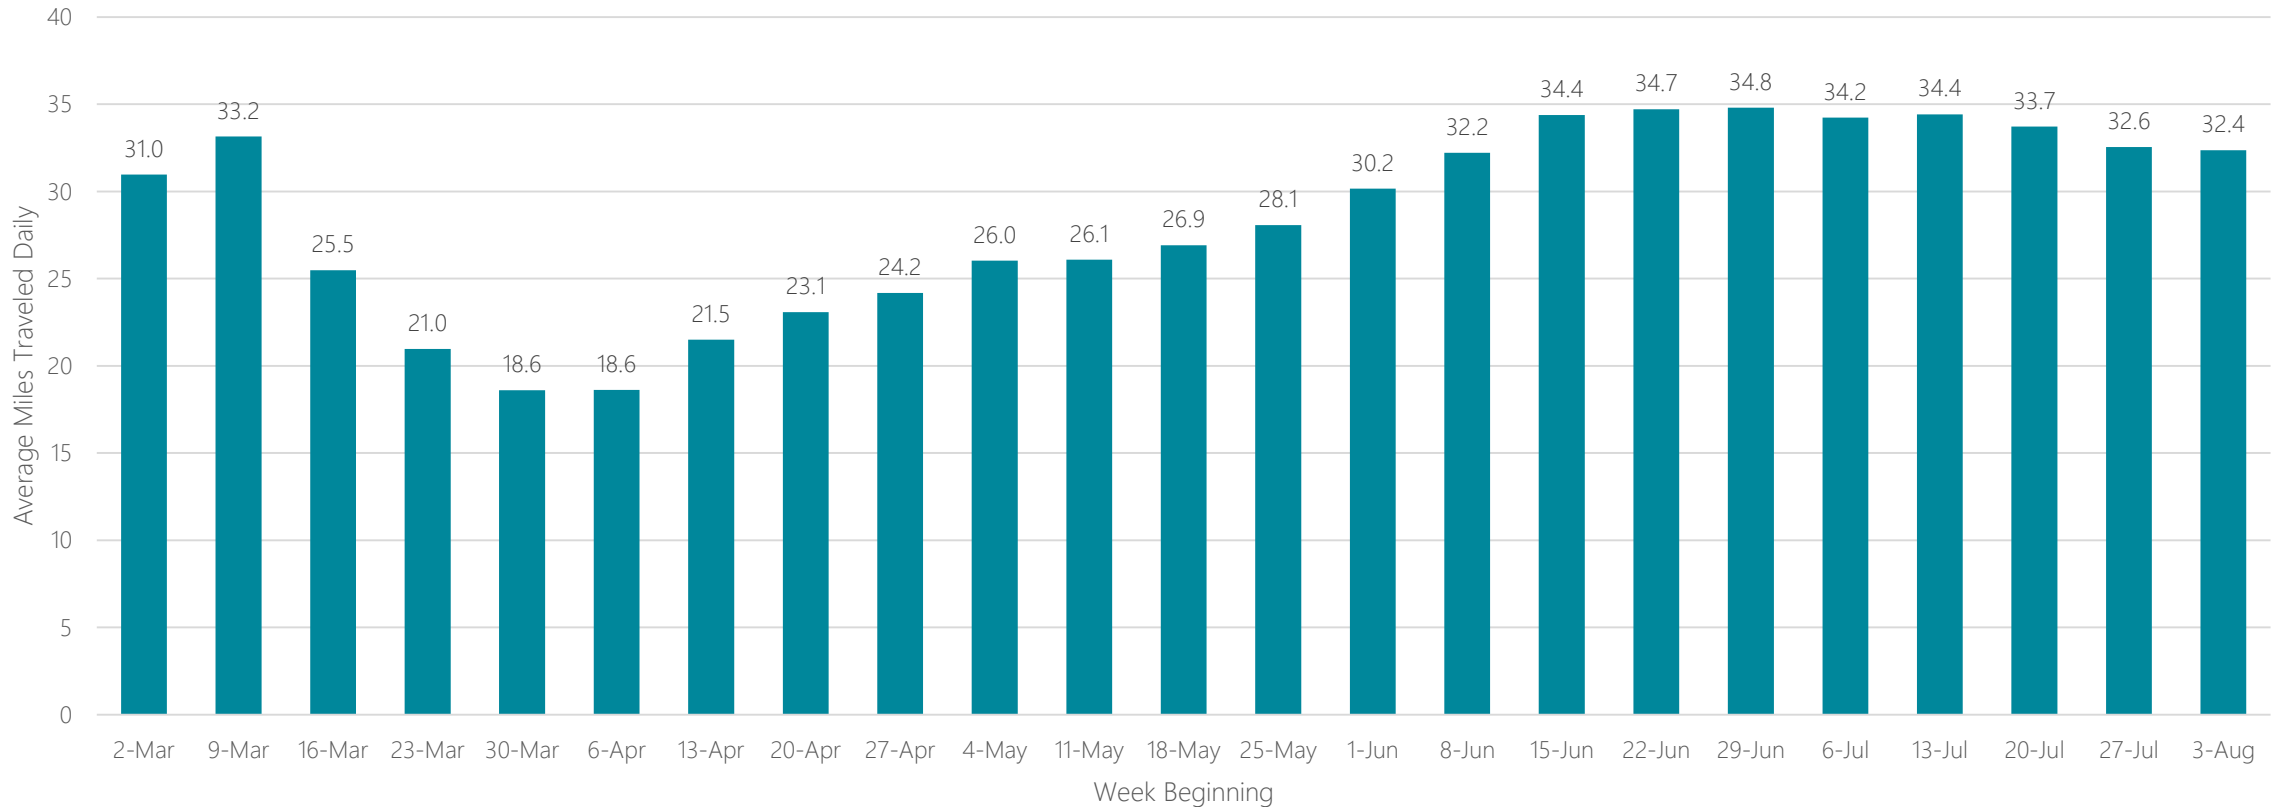

Albany, GA

Average Miles Traveled Daily Weekly Trend