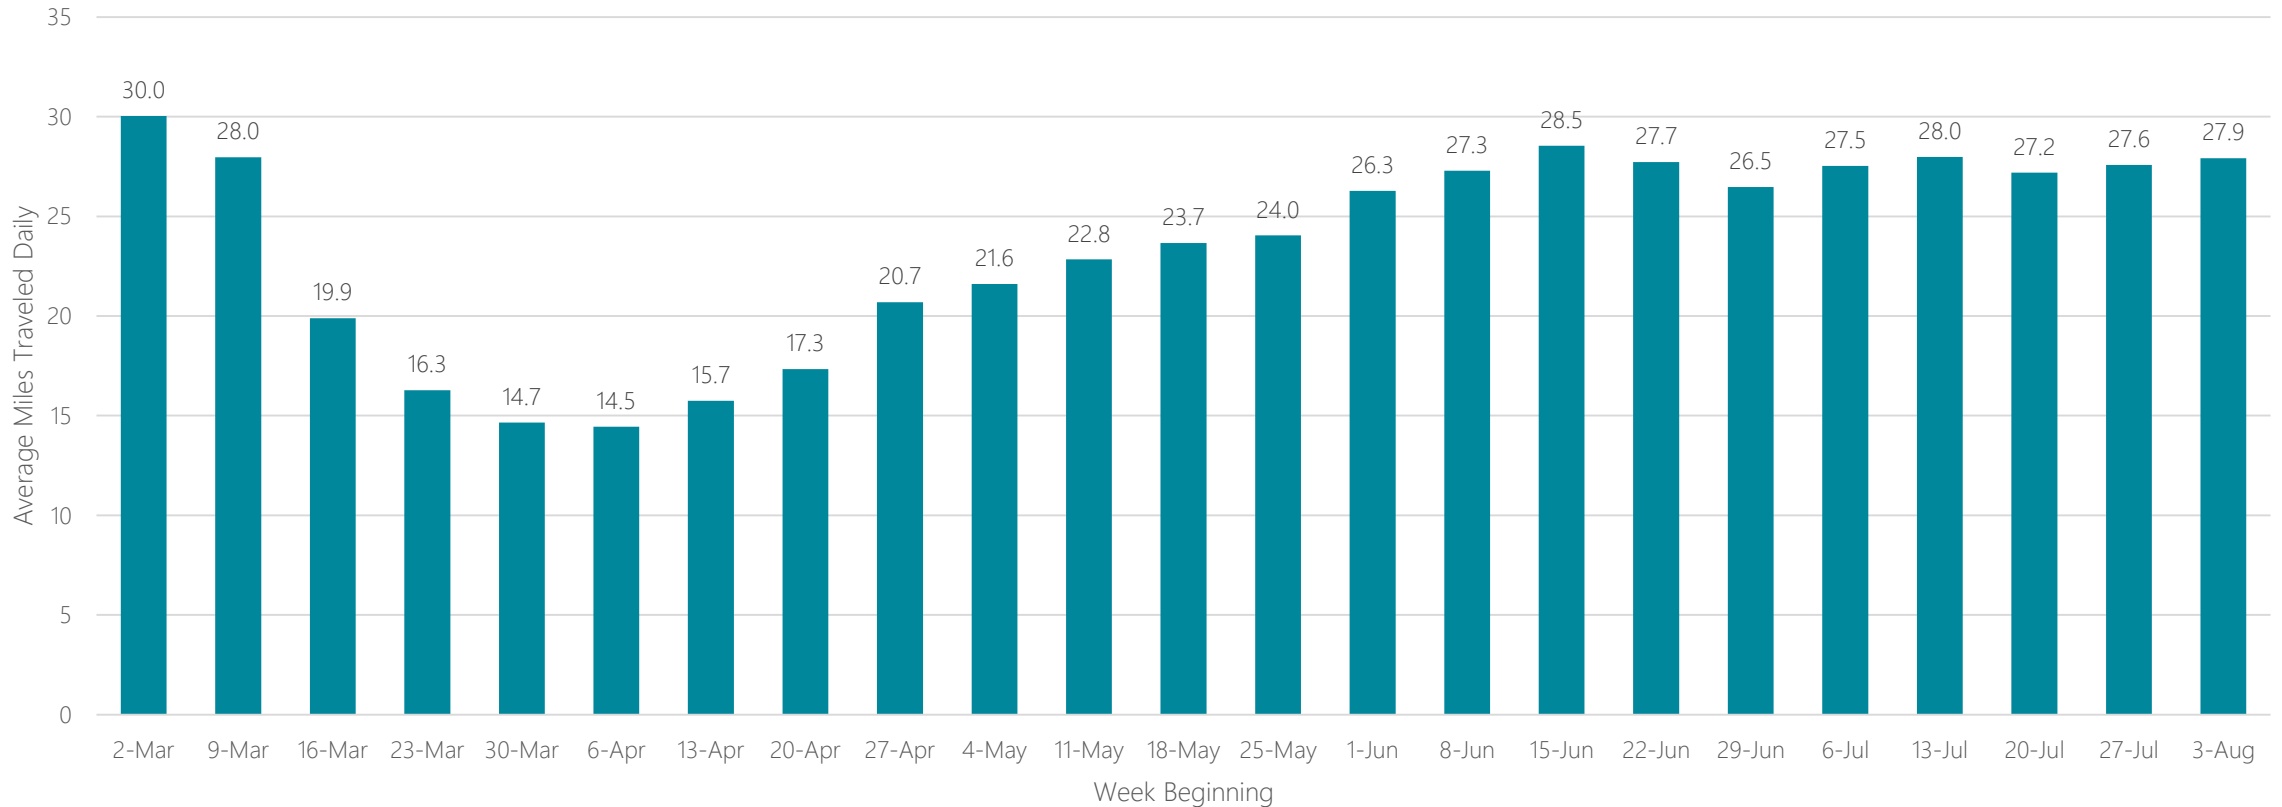

Montgomery (Selma)

Average Miles Traveled Daily Weekly Trend

Myrtle Beach-Florence

Average Miles Traveled Daily Weekly Trend

Nashville

Average Miles Traveled Daily Weekly Trend

New Orleans

Average Miles Traveled Daily Weekly Trend