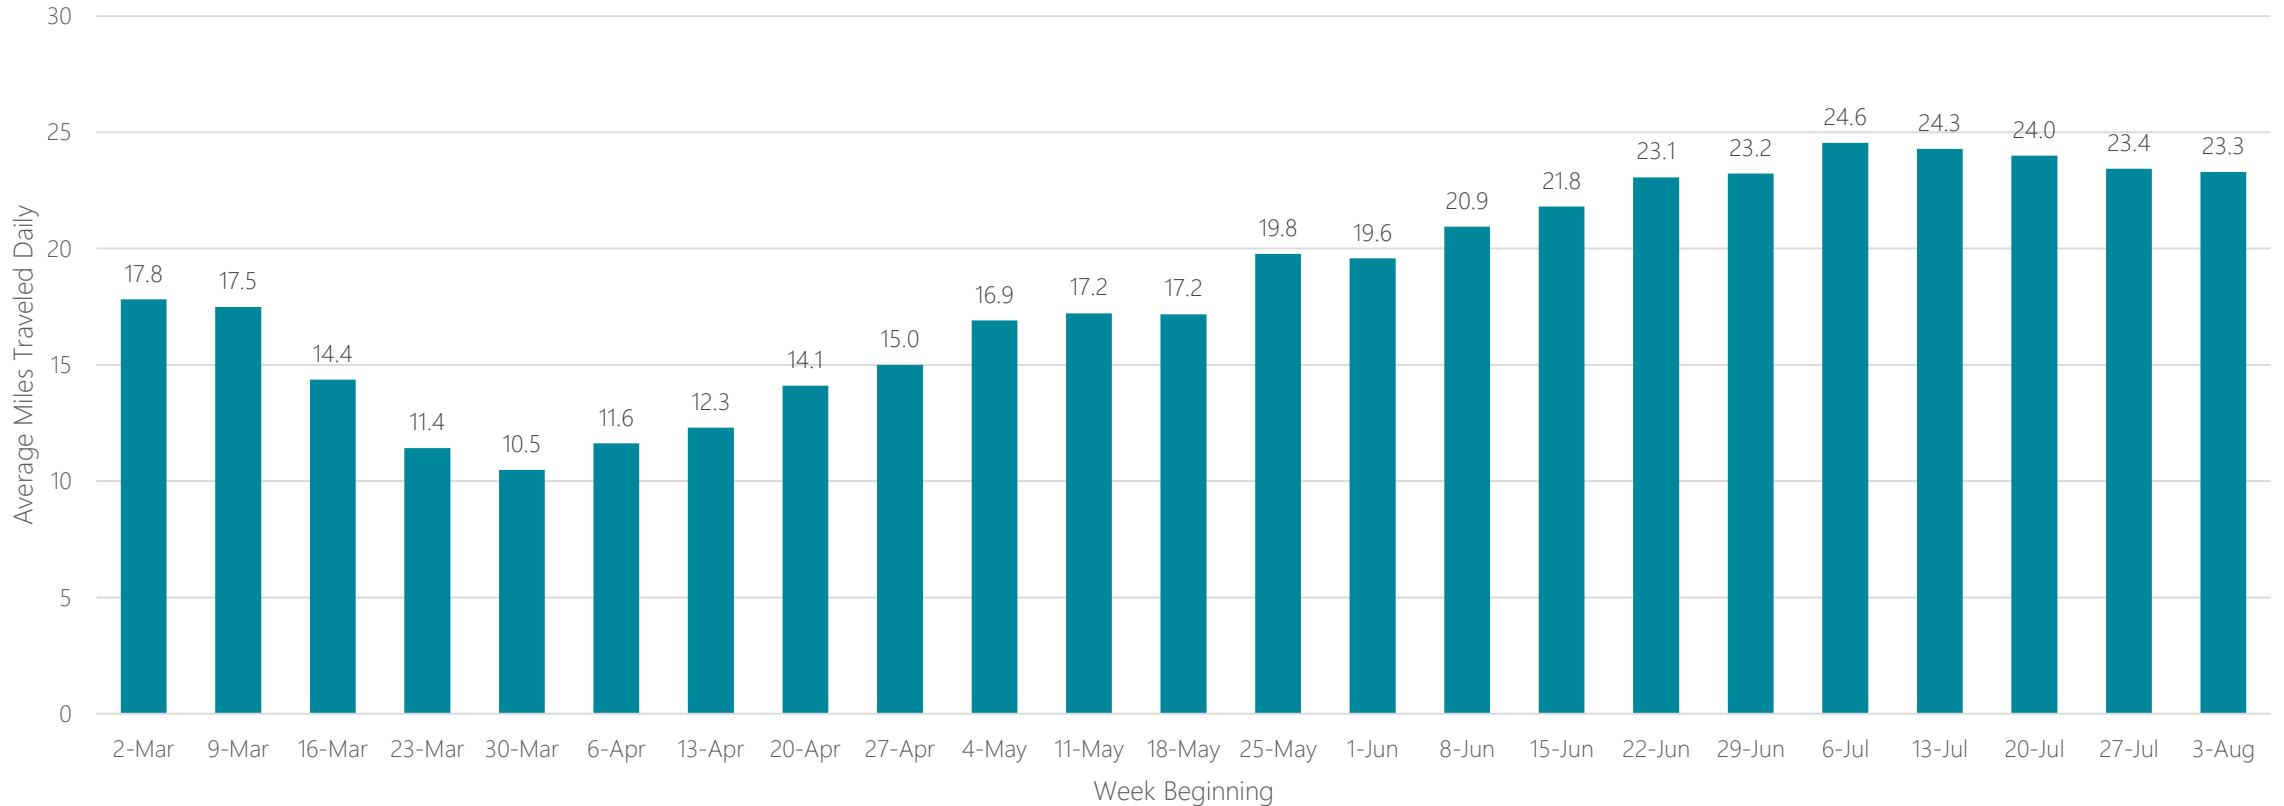

Idaho Falls-Pocatello

Average Miles Traveled Daily Weekly Trend