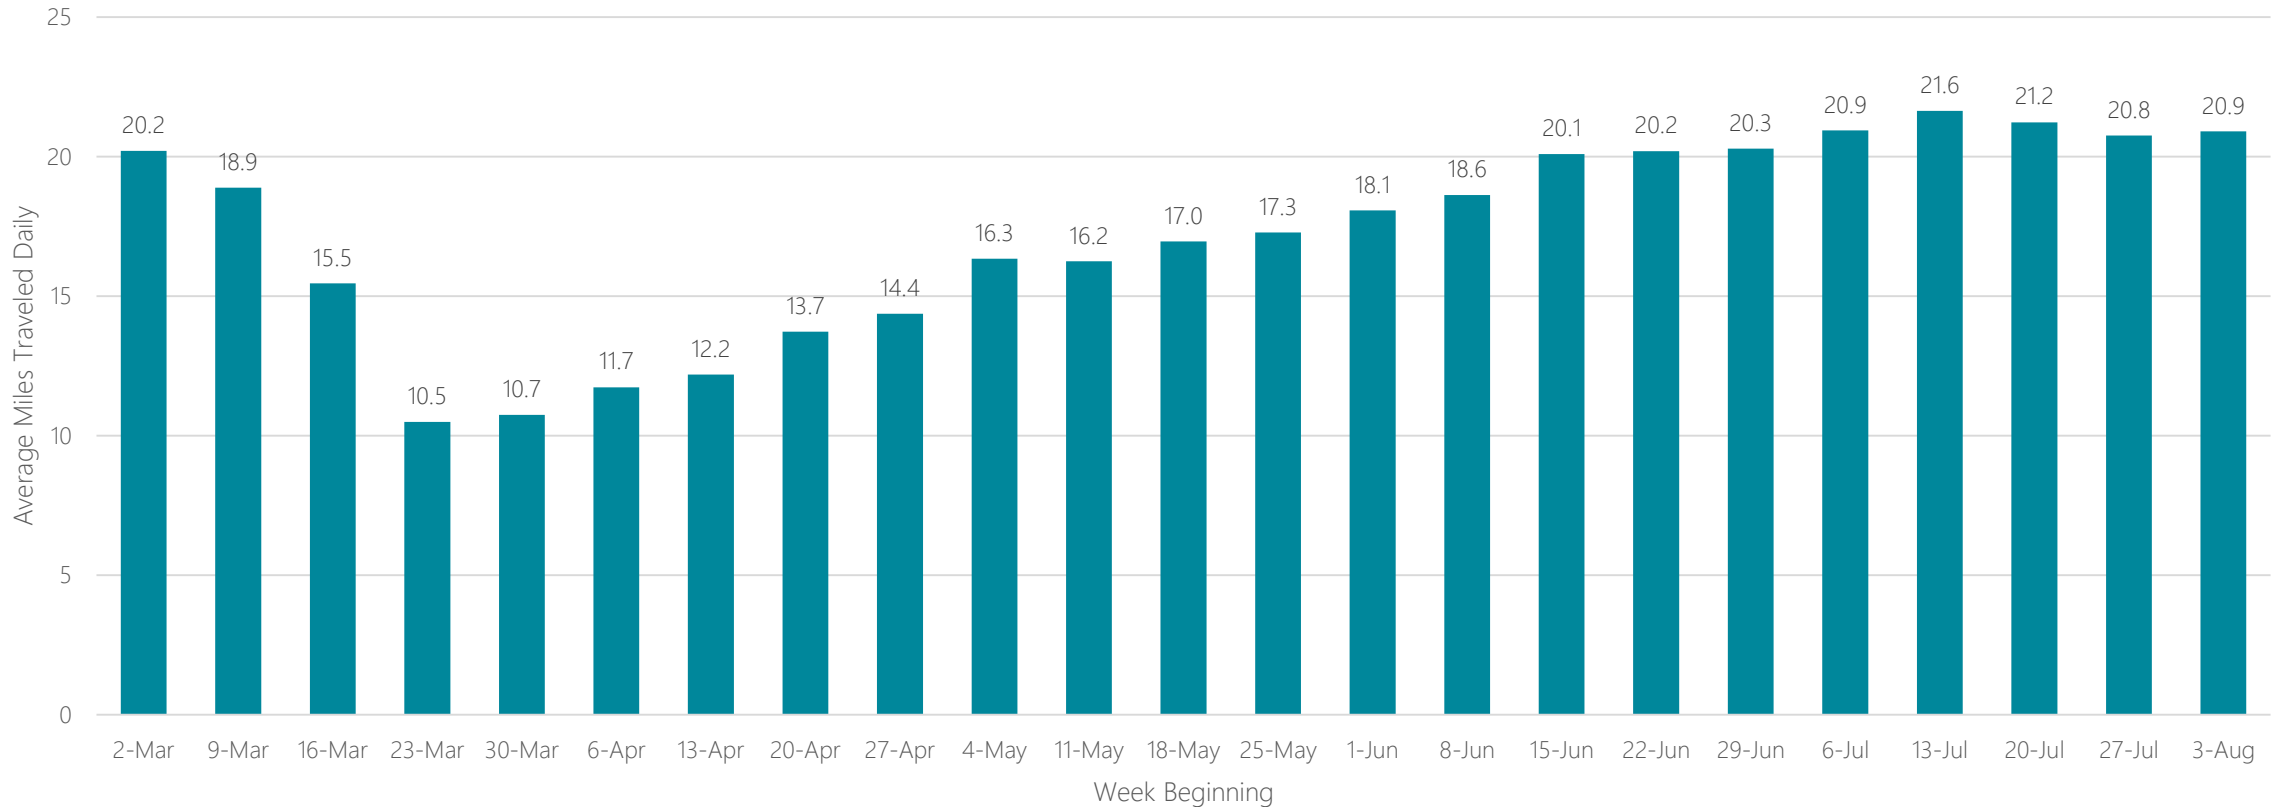

Average Miles Traveled Daily Weekly Trend

Wilkes Barre-Scranton

Average Miles Traveled Daily Weekly Trend

Wilmington

Average Miles Traveled Daily Weekly Trend

Yakima-Pasco-Richland-Kennewick

Average Miles Traveled Daily Weekly Trend