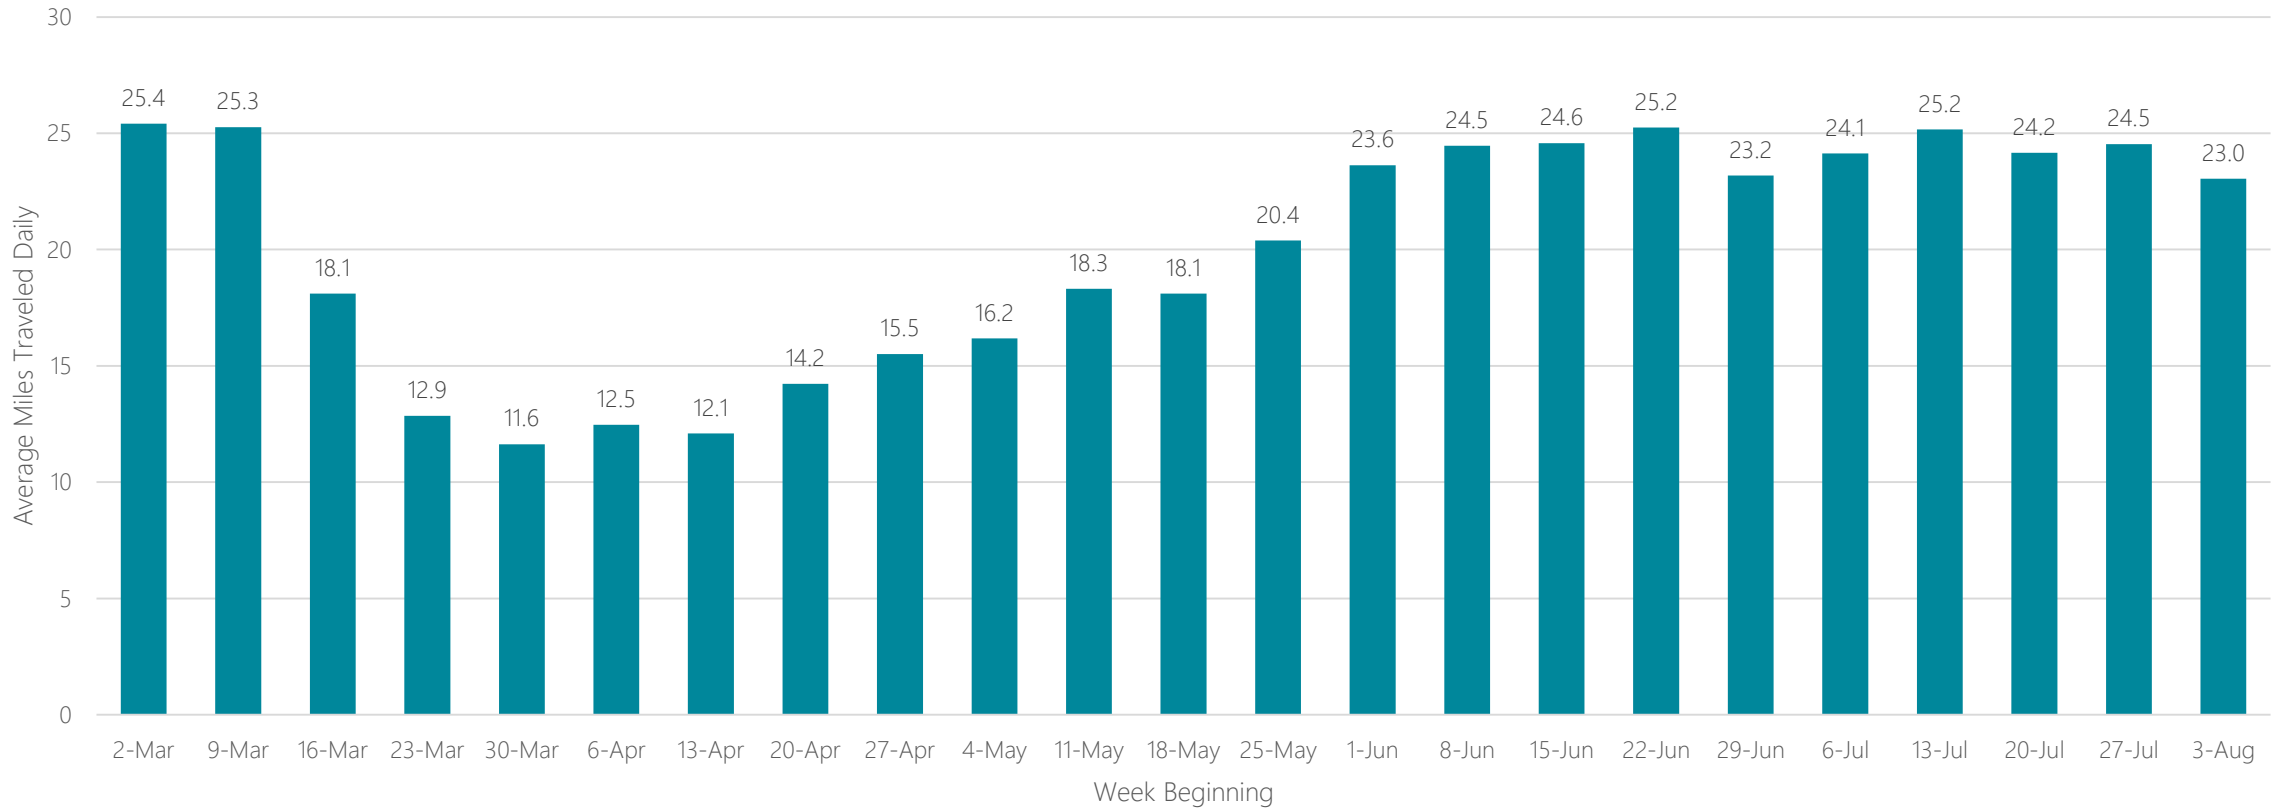

Salisbury

Average Miles Traveled Daily Weekly Trend