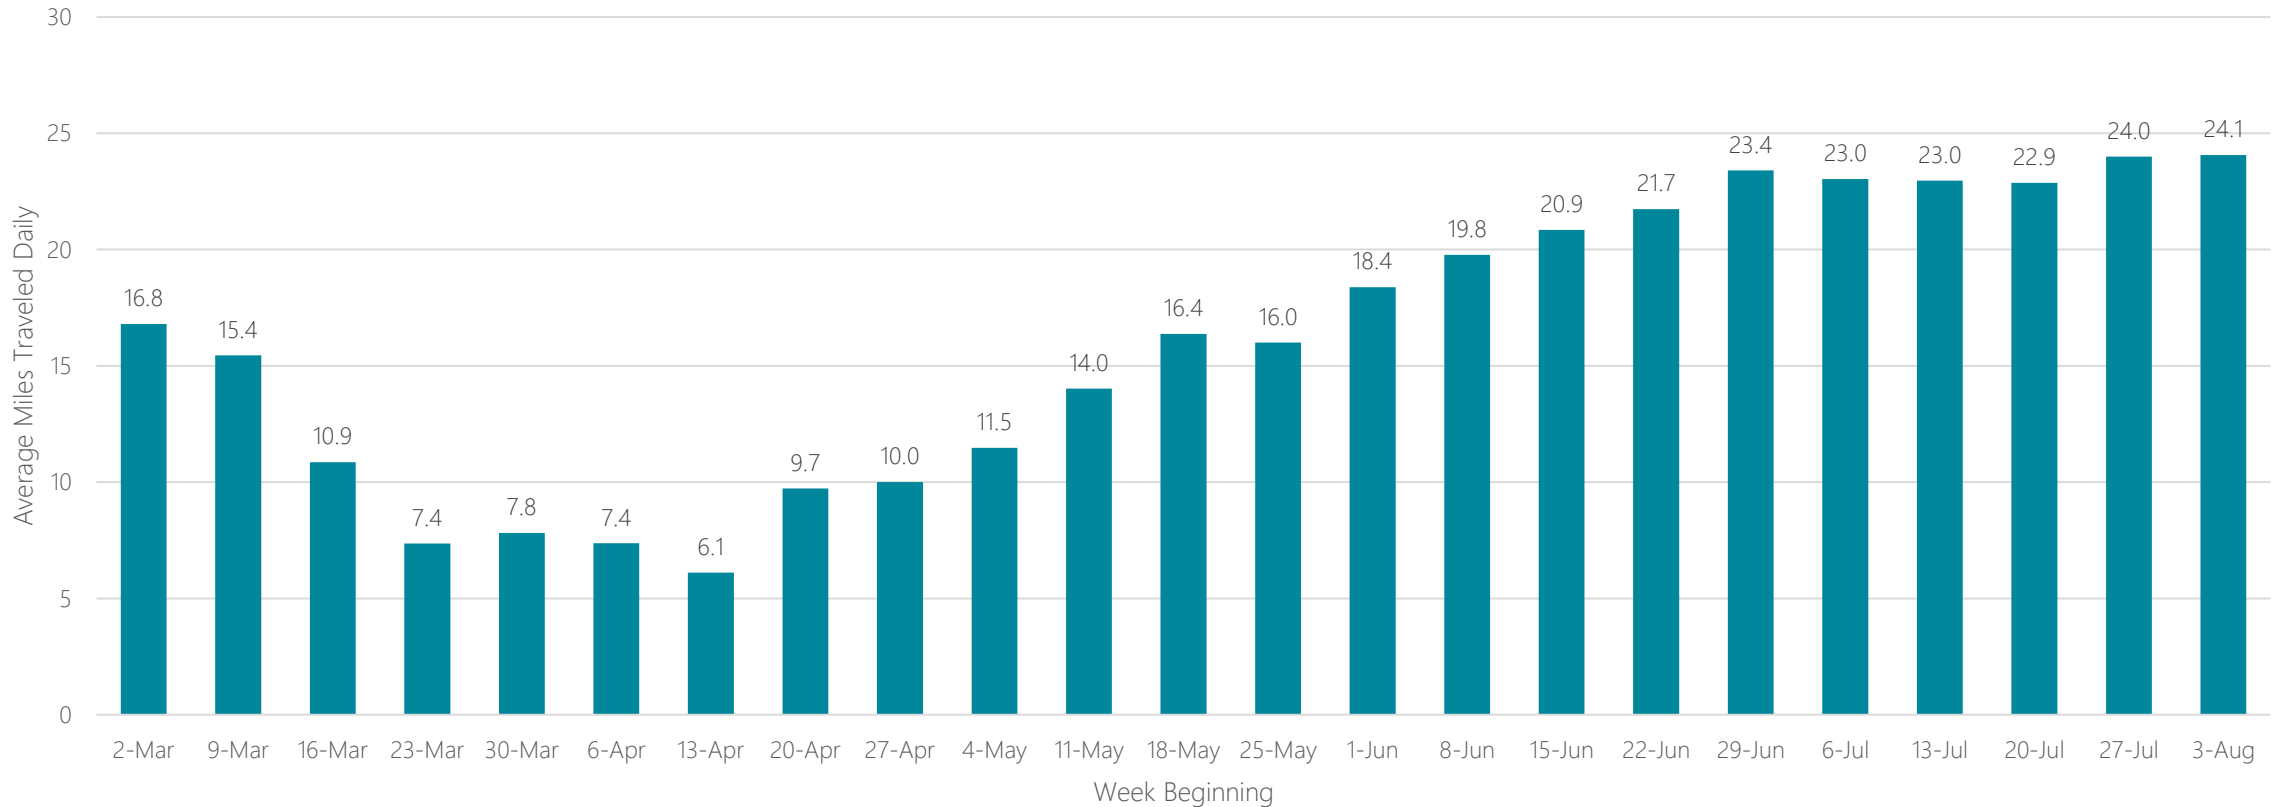

Marquette

Average Miles Traveled Daily Weekly Trend