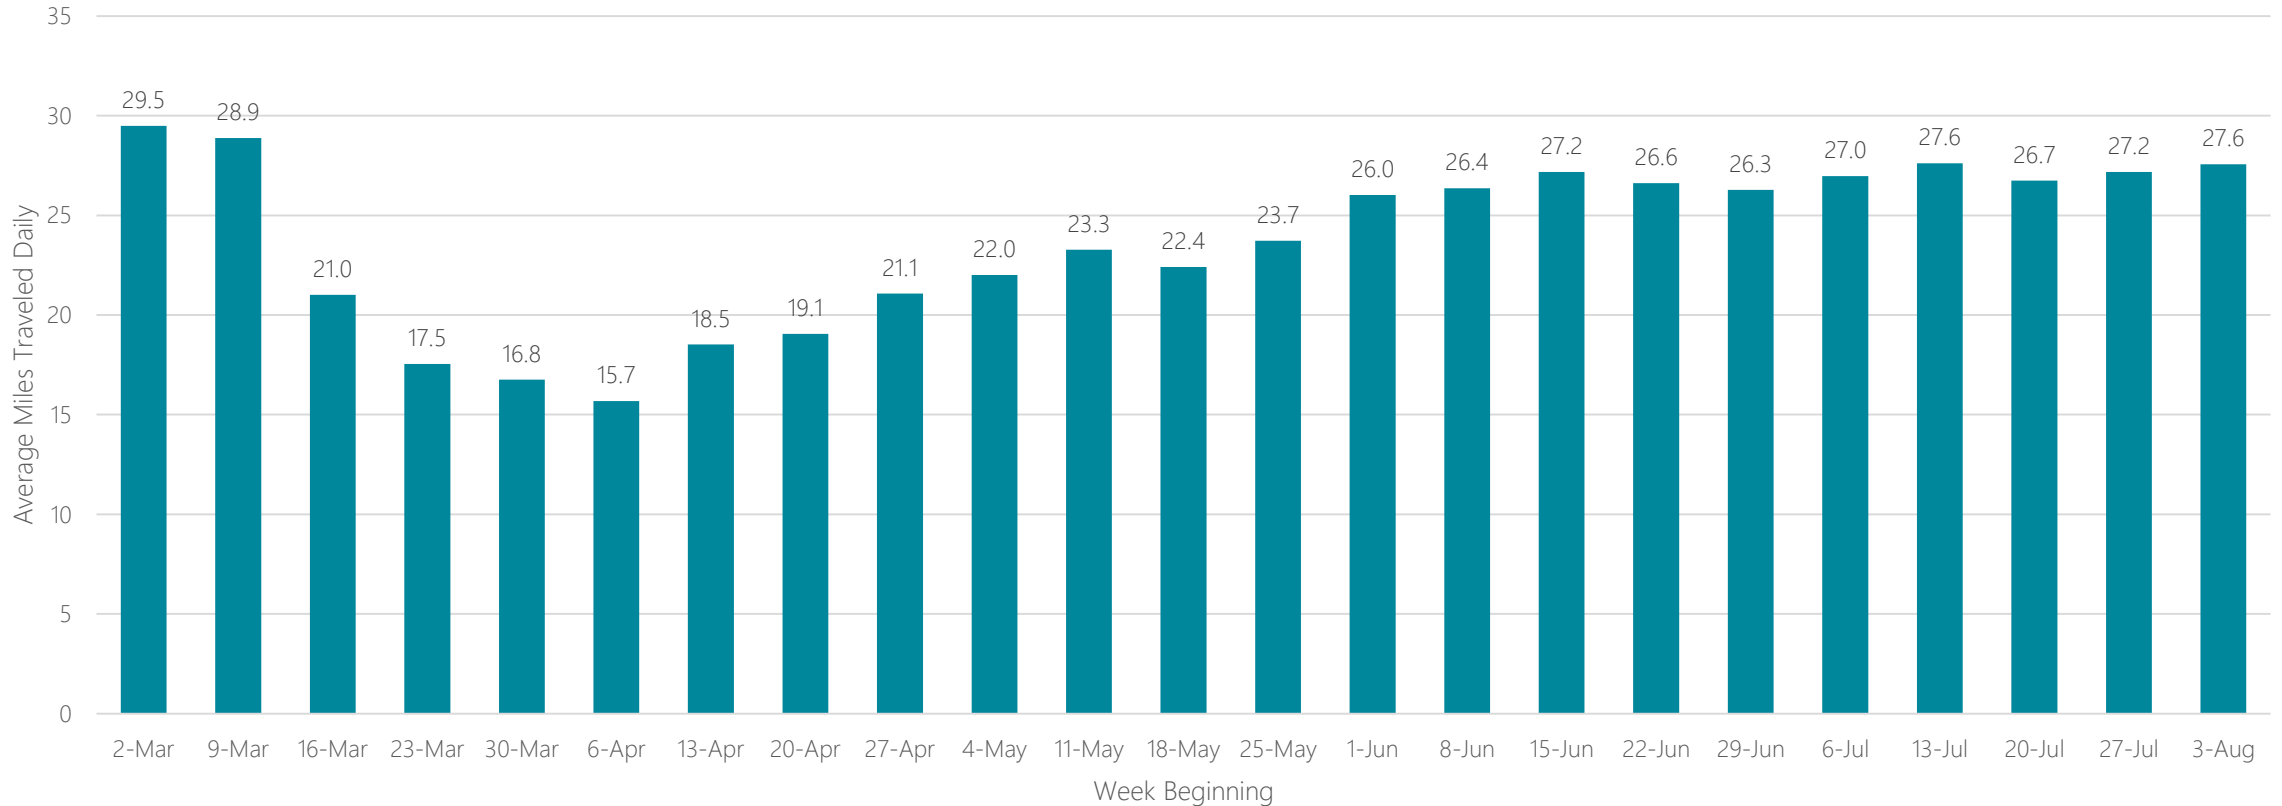

Greenville-Spartansburg-Asheville-Anderson

Average Miles Traveled Daily Weekly Trend