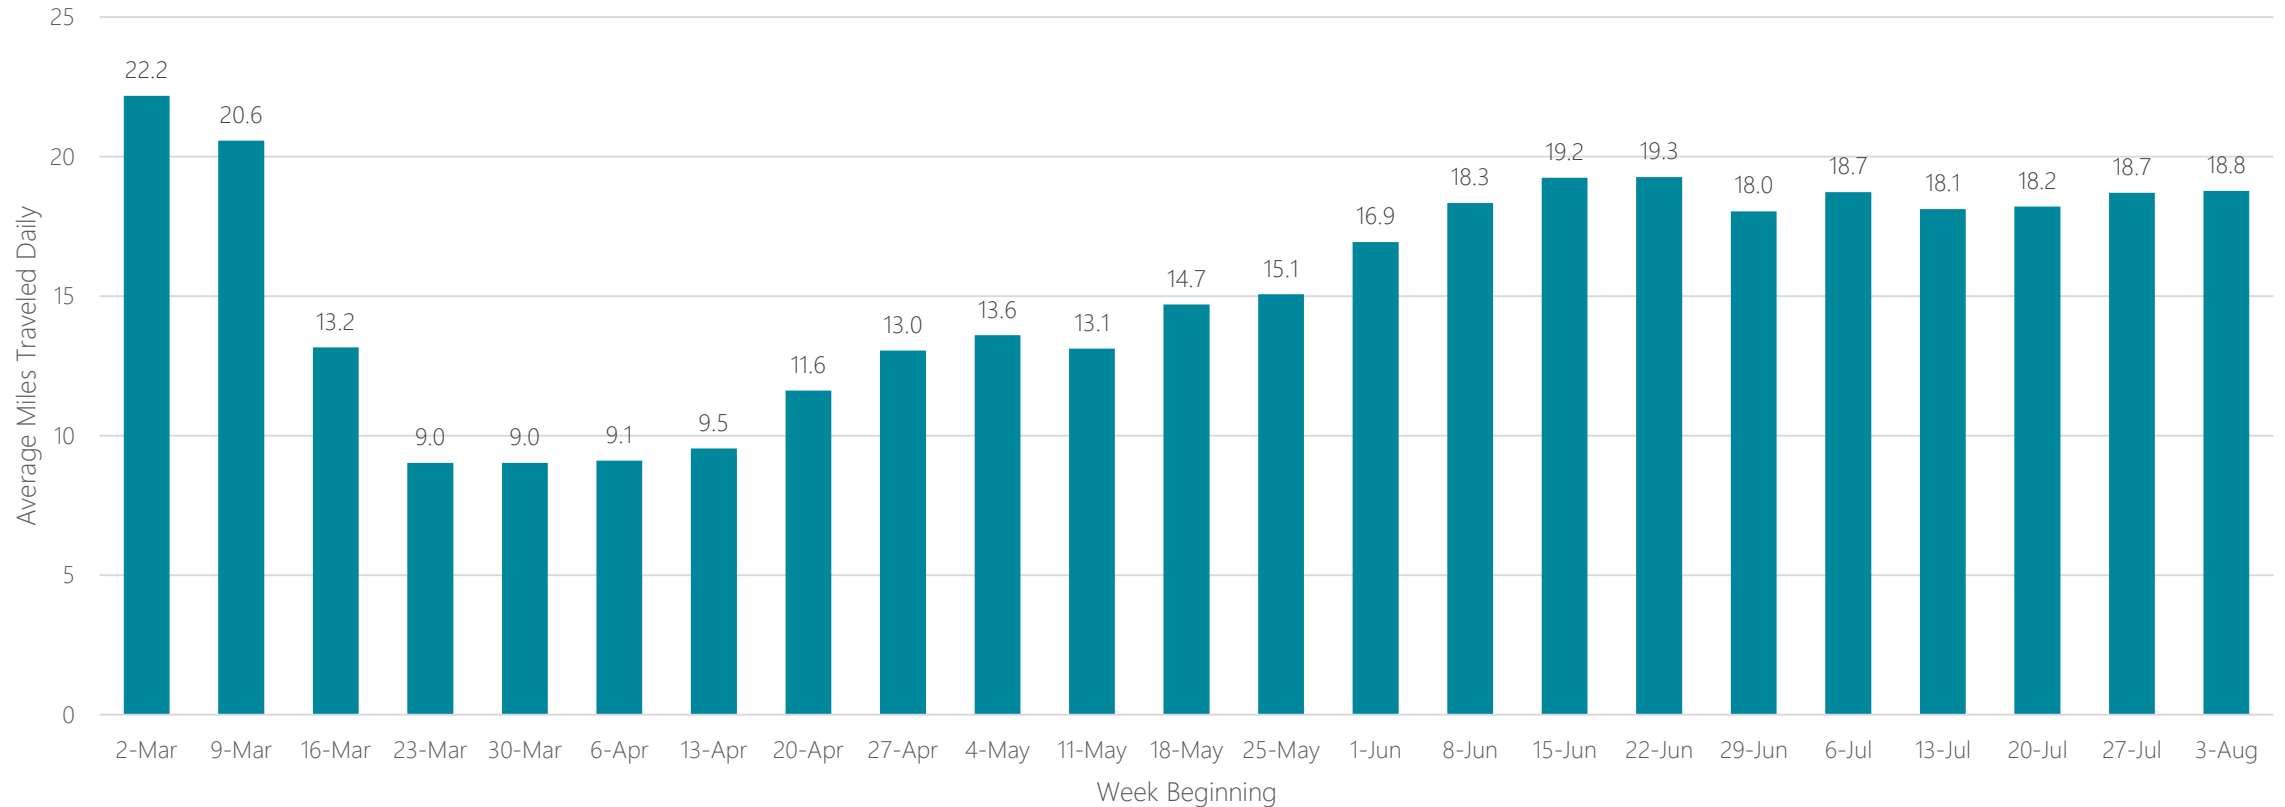

Sacramento-Stockton-Modesto

Average Miles Traveled Daily Weekly Trend