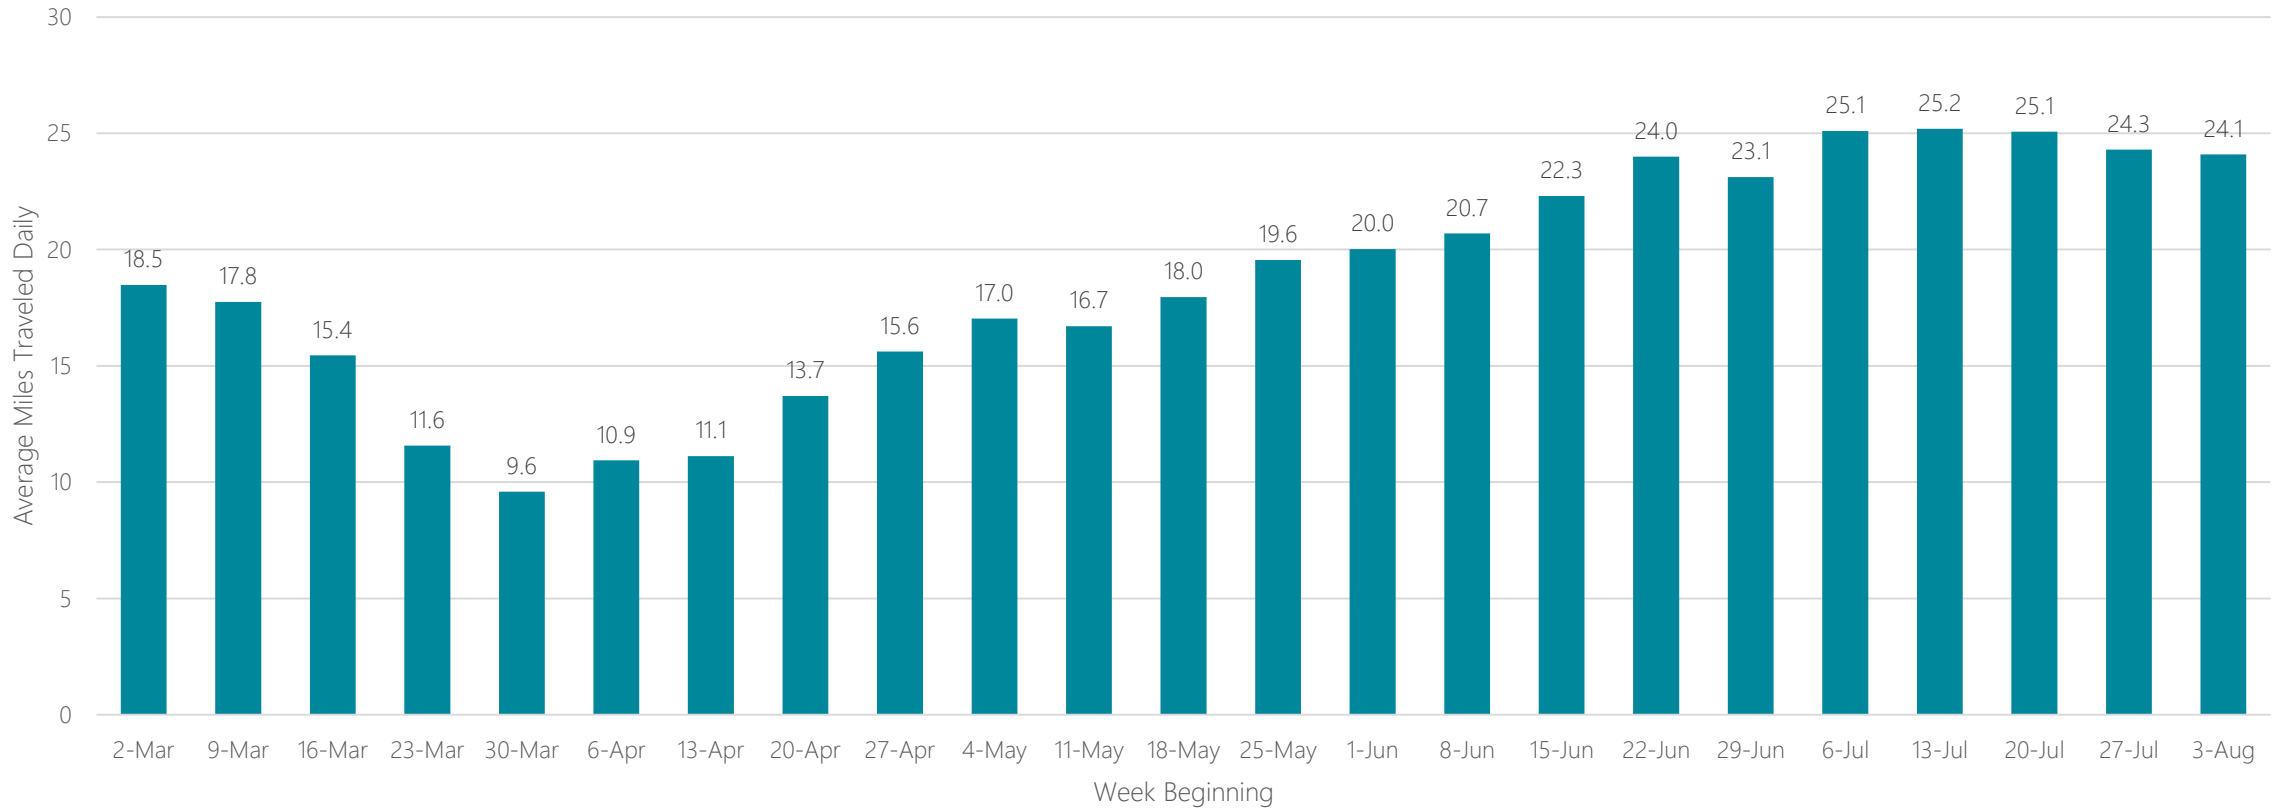

Missoula

Average Miles Traveled Daily Weekly Trend