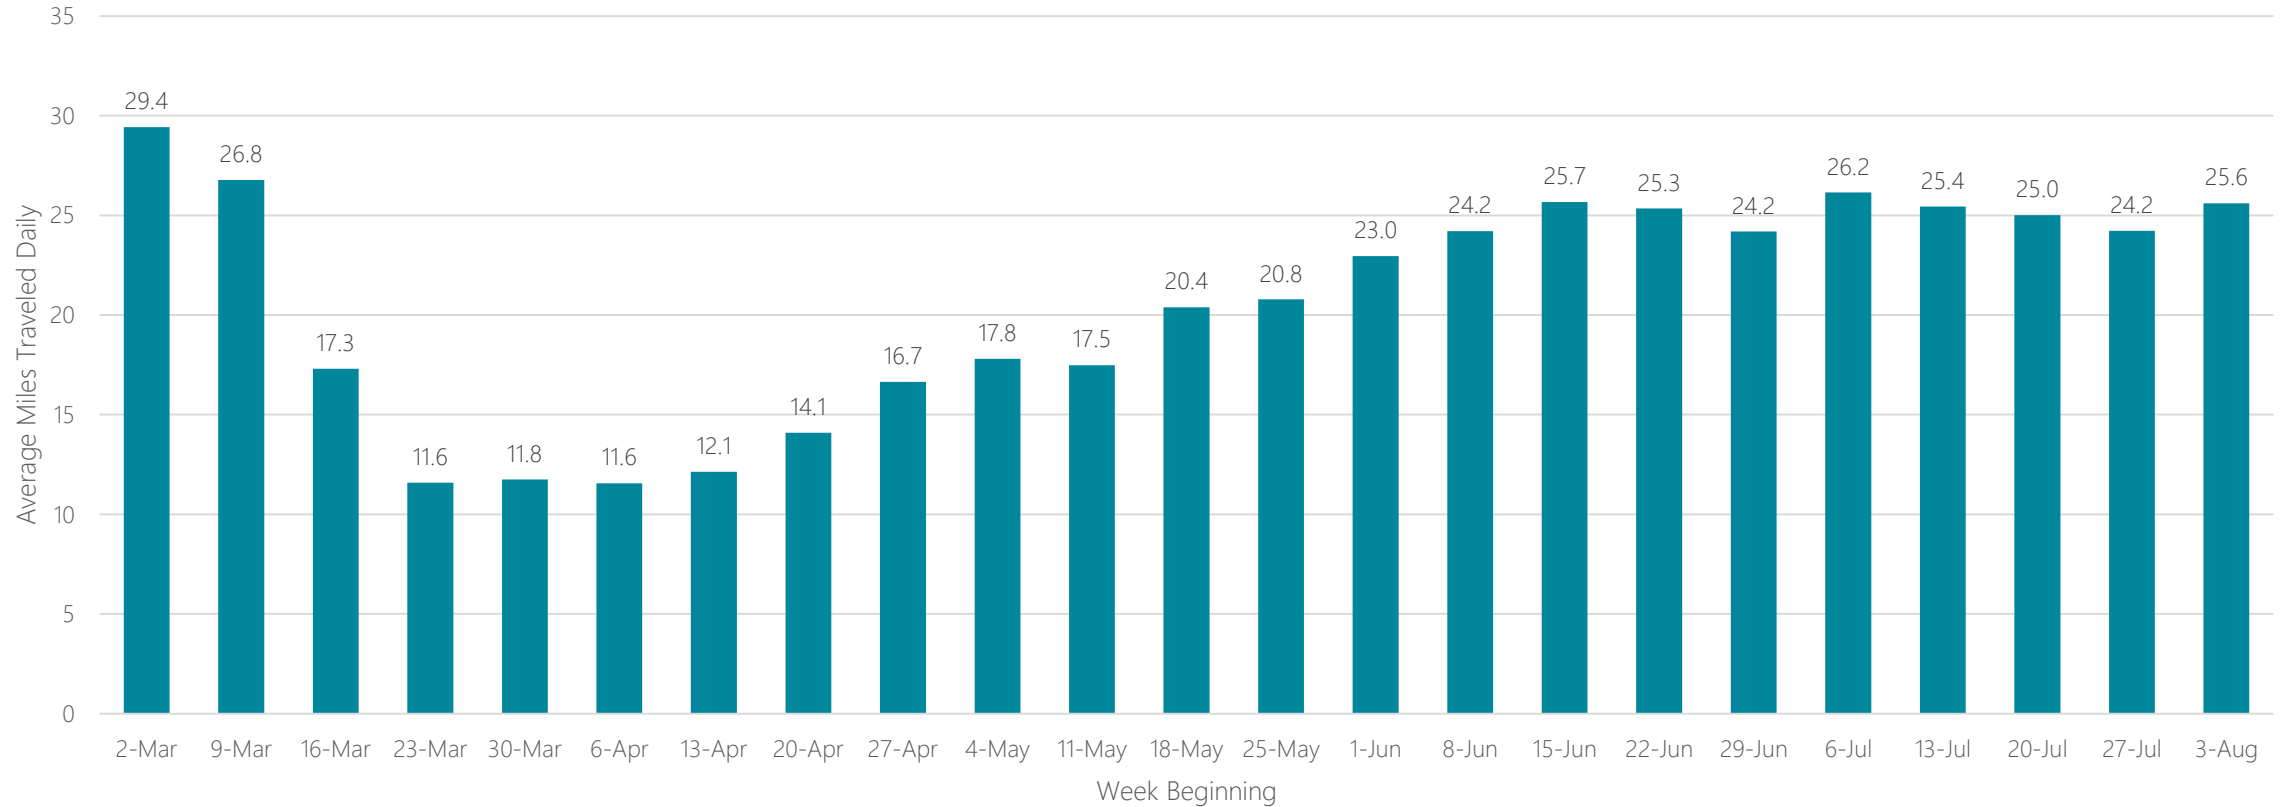

Rockford

Average Miles Traveled Daily Weekly Trend

Sacramento-Stockton-Modesto

Average Miles Traveled Daily Weekly Trend

Saint Joseph

Average Miles Traveled Daily Weekly Trend

Saint Louis

Average Miles Traveled Daily Weekly Trend