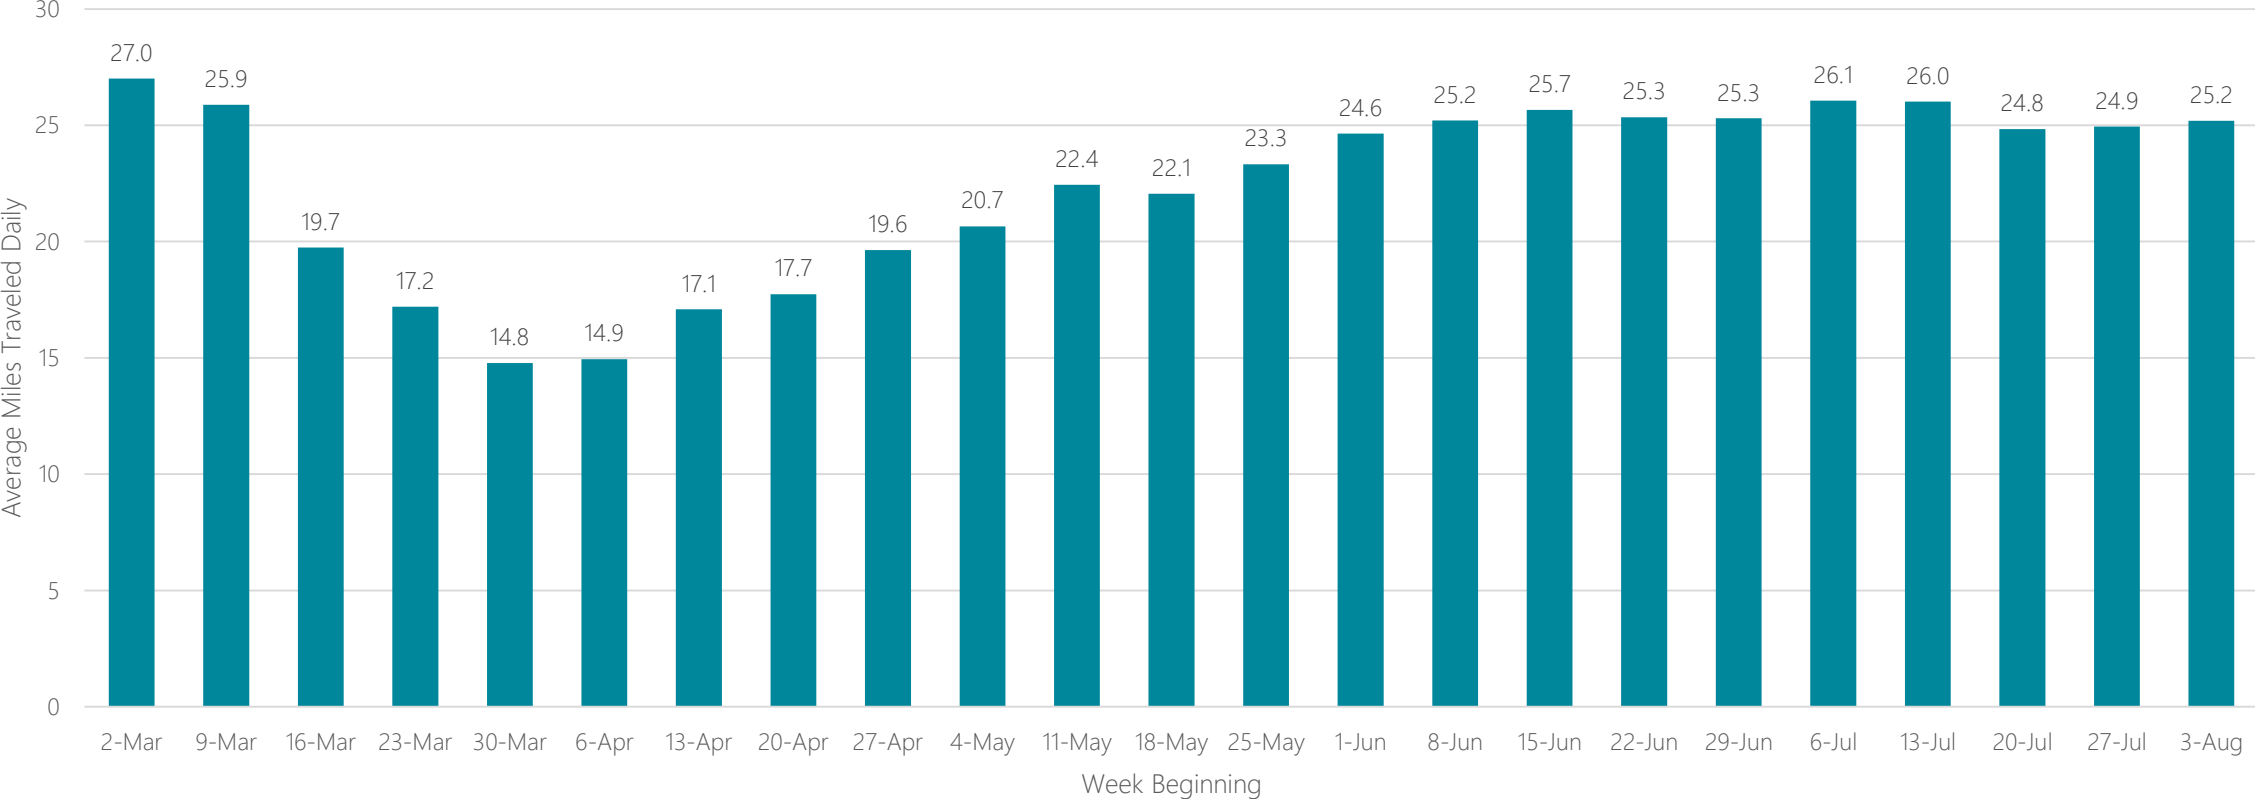

Tri-Cities, TN-VA

Average Miles Traveled Daily Weekly Trend