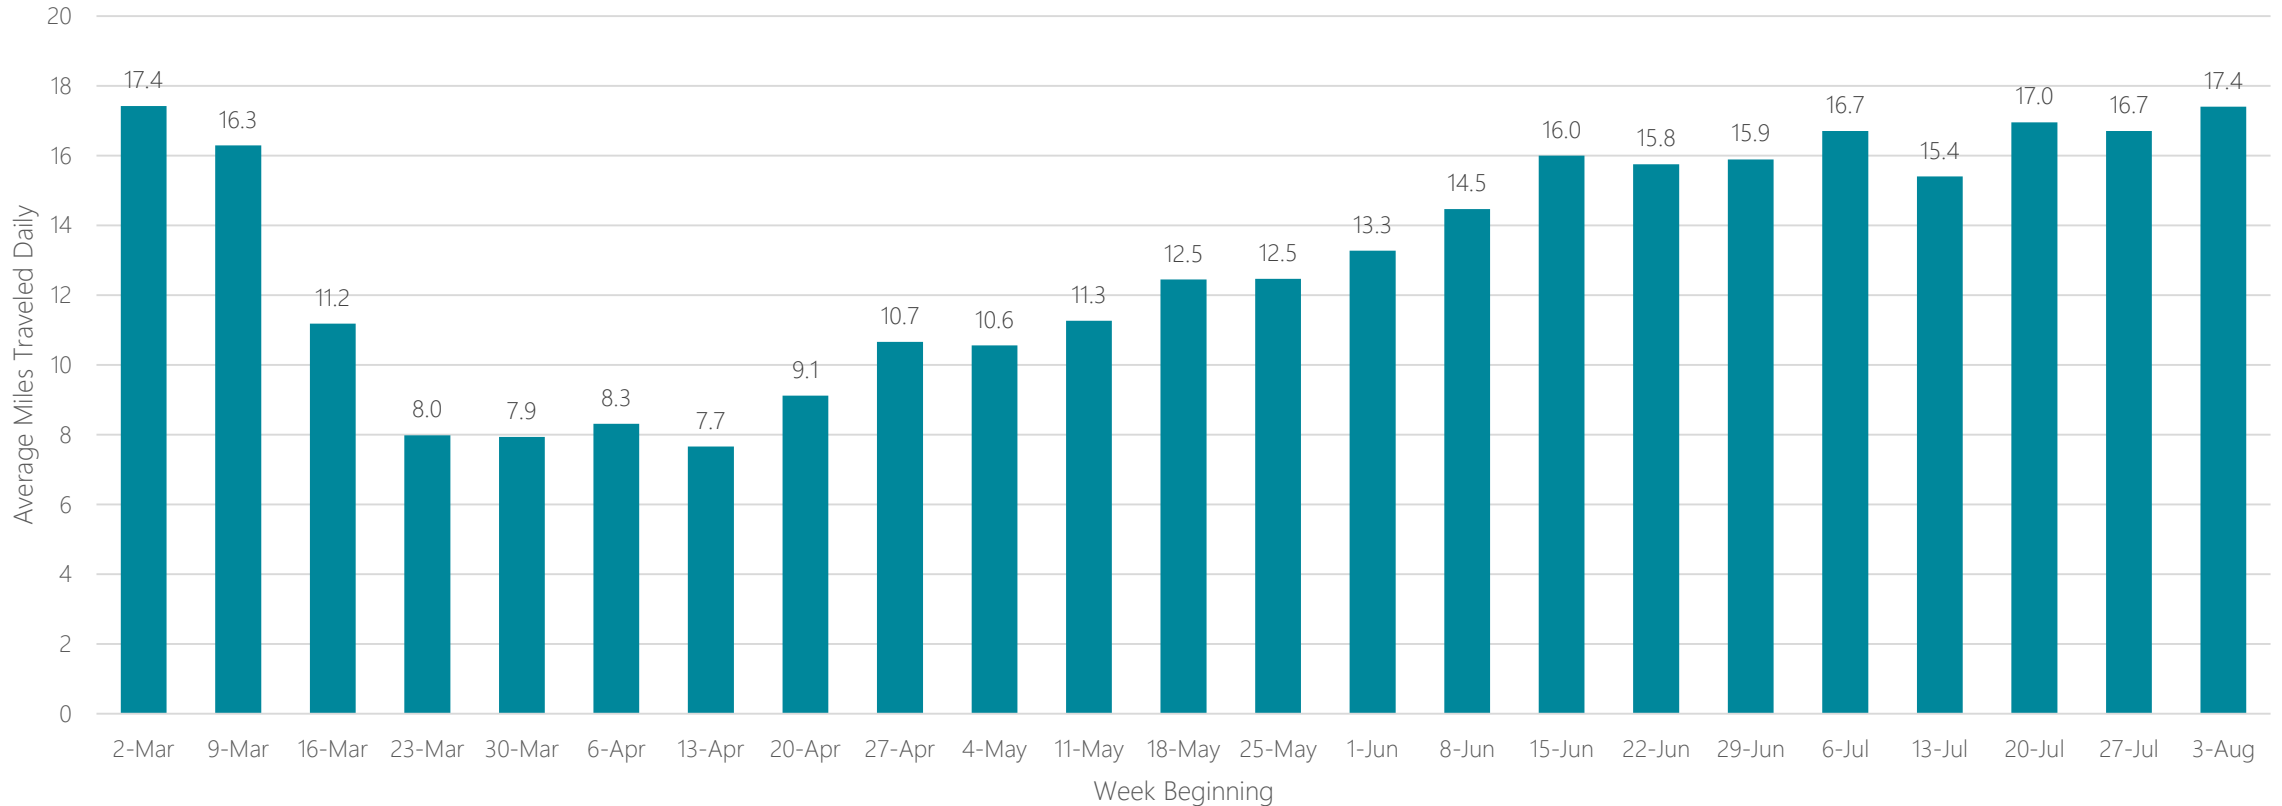

Springfield-Holyoke

Average Miles Traveled Daily Weekly Trend