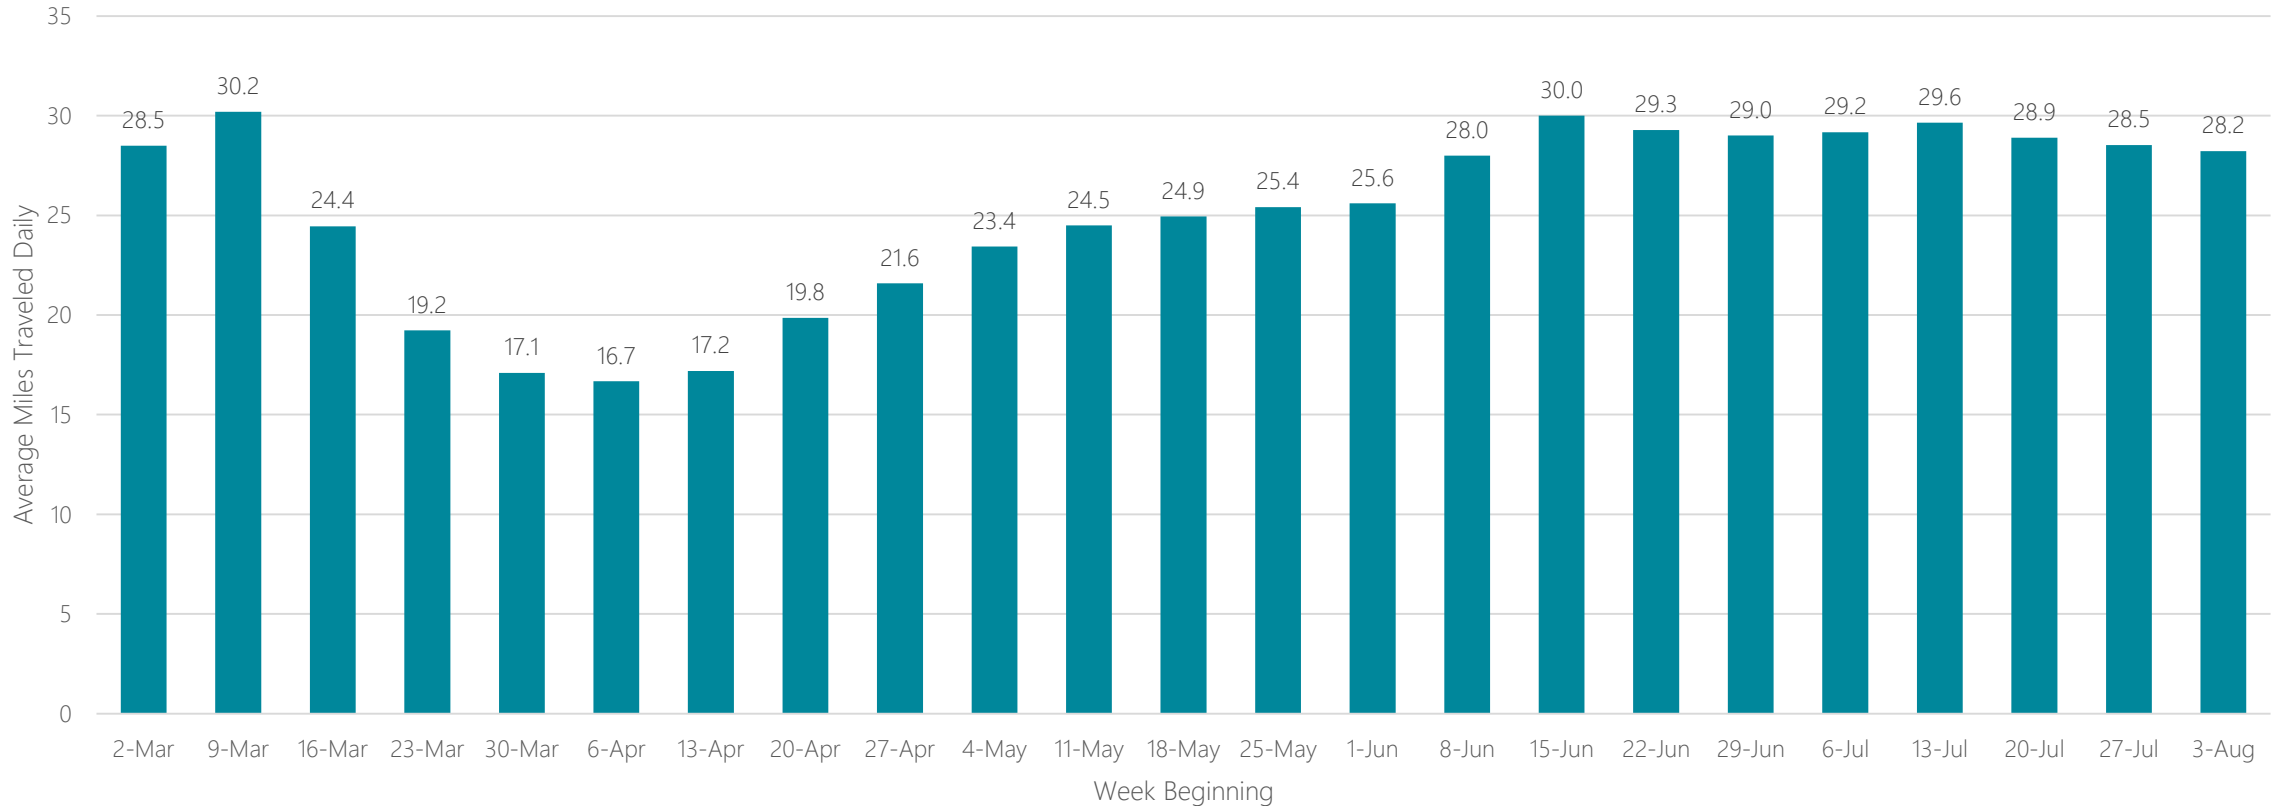

Springfield-Holyoke

Average Miles Traveled Daily Weekly Trend

Springfield, MO

Average Miles Traveled Daily Weekly Trend

Syracuse, NY

Average Miles Traveled Daily Weekly Trend

Tallahassee-Thomasville

Average Miles Traveled Daily Weekly Trend