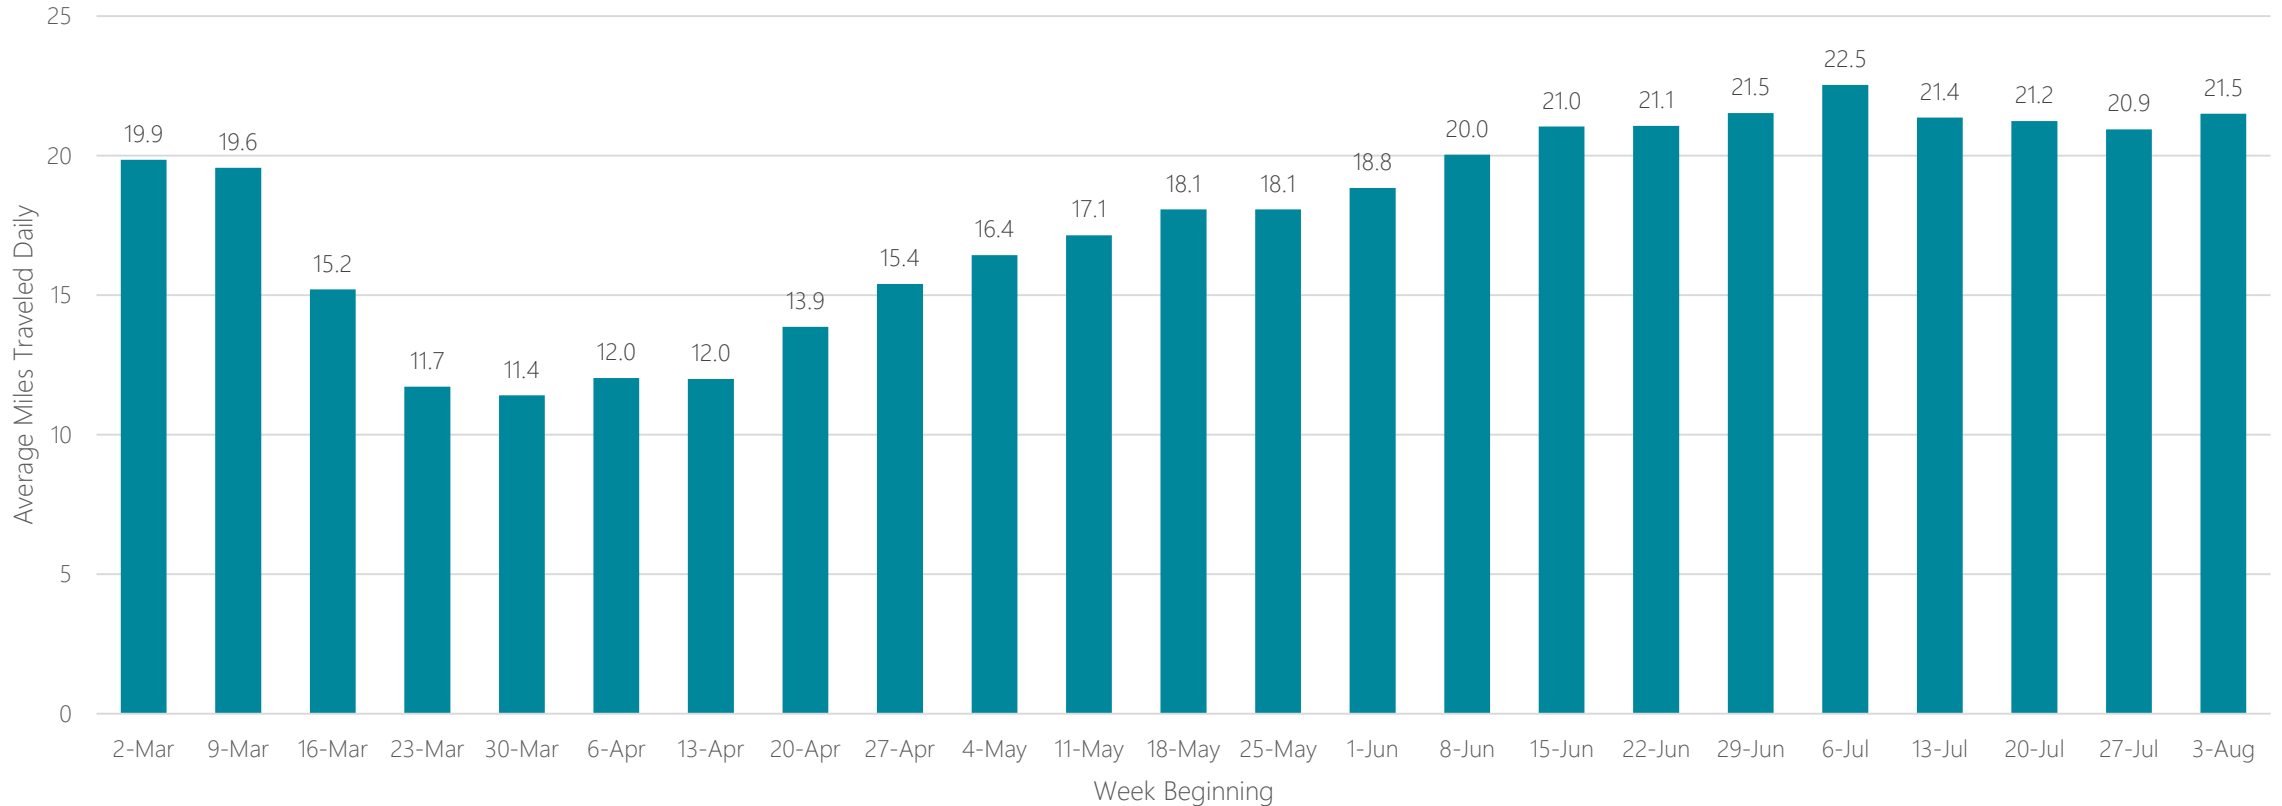

Grand Junction-Montrose

Average Miles Traveled Daily Weekly Trend