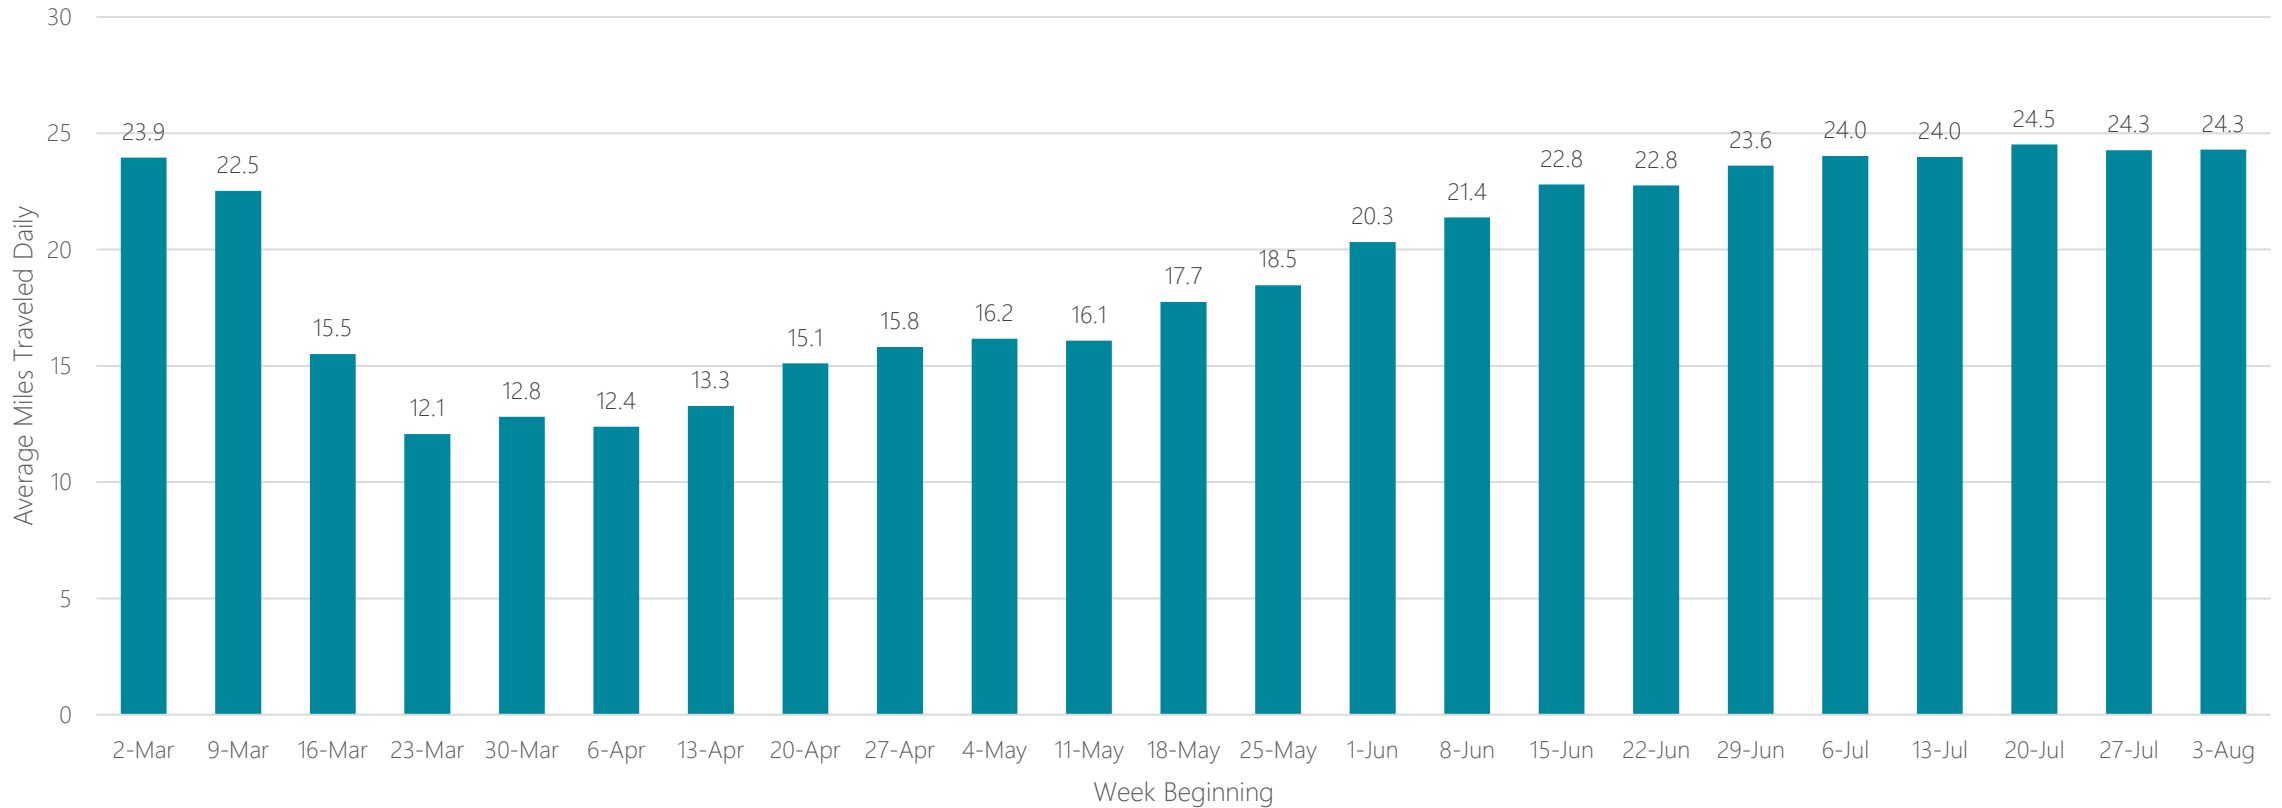

Rockford

Average Miles Traveled Daily Weekly Trend