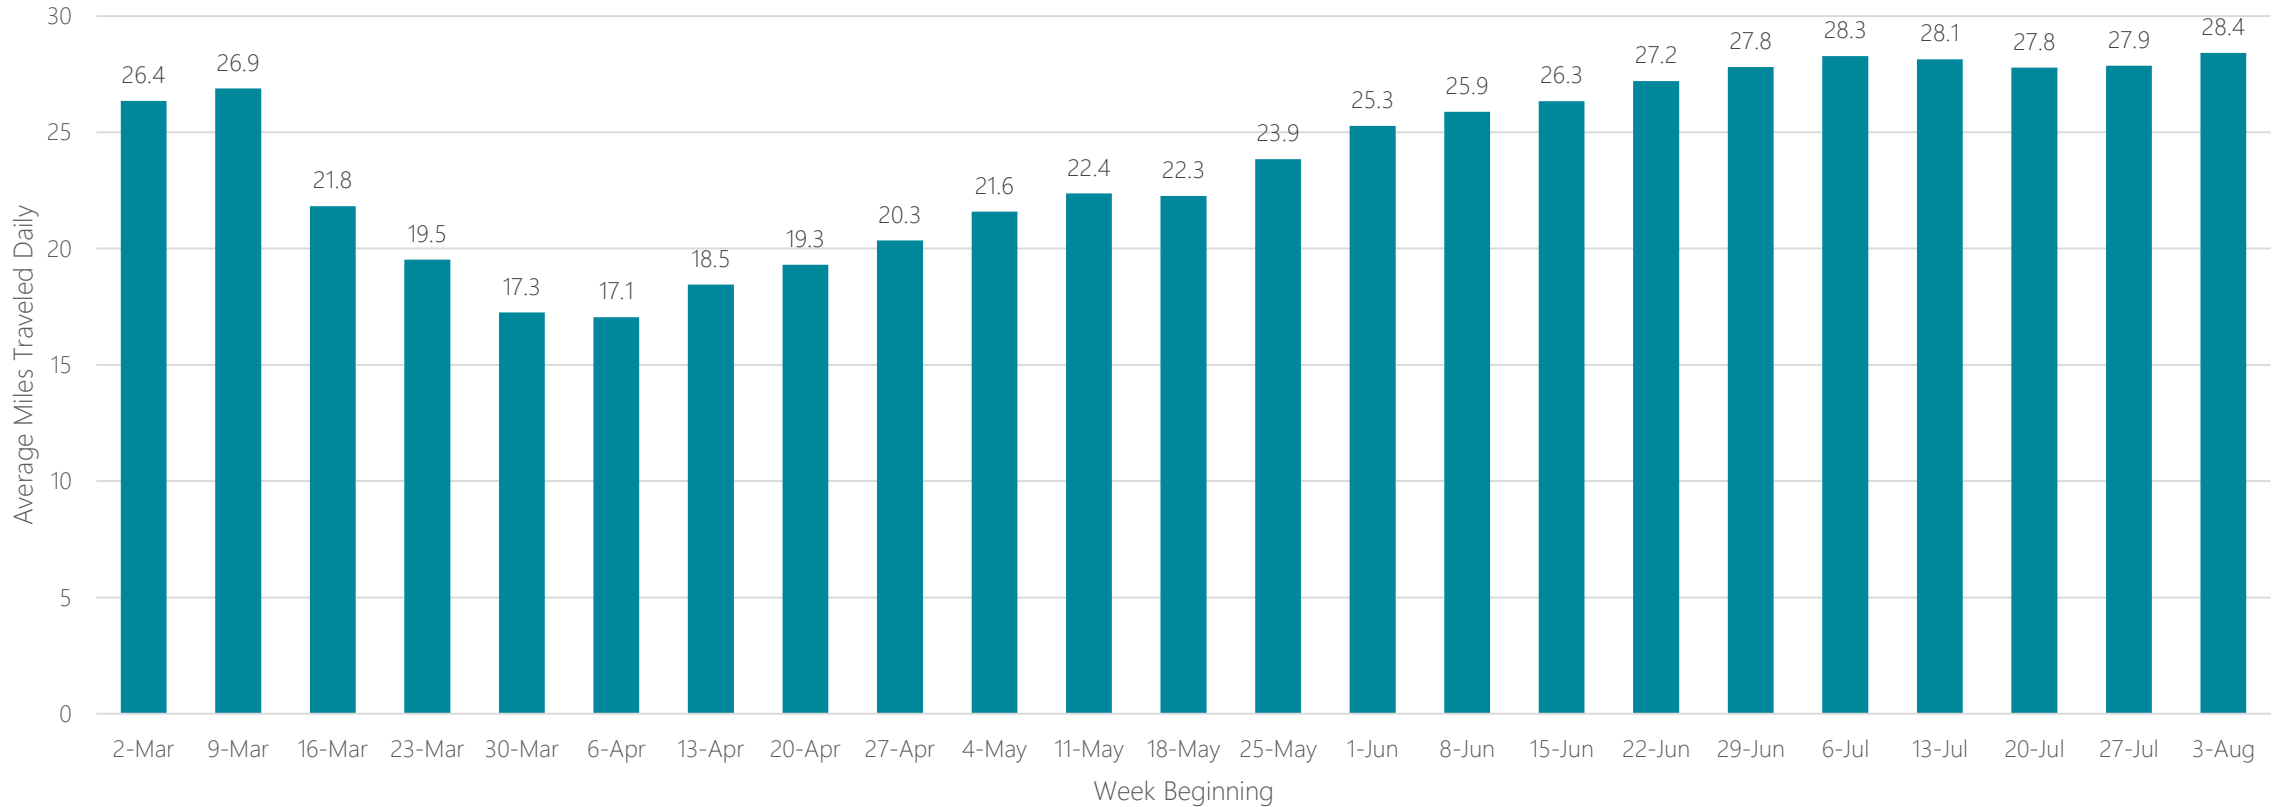

Harrisonburg

Average Miles Traveled Daily Weekly Trend