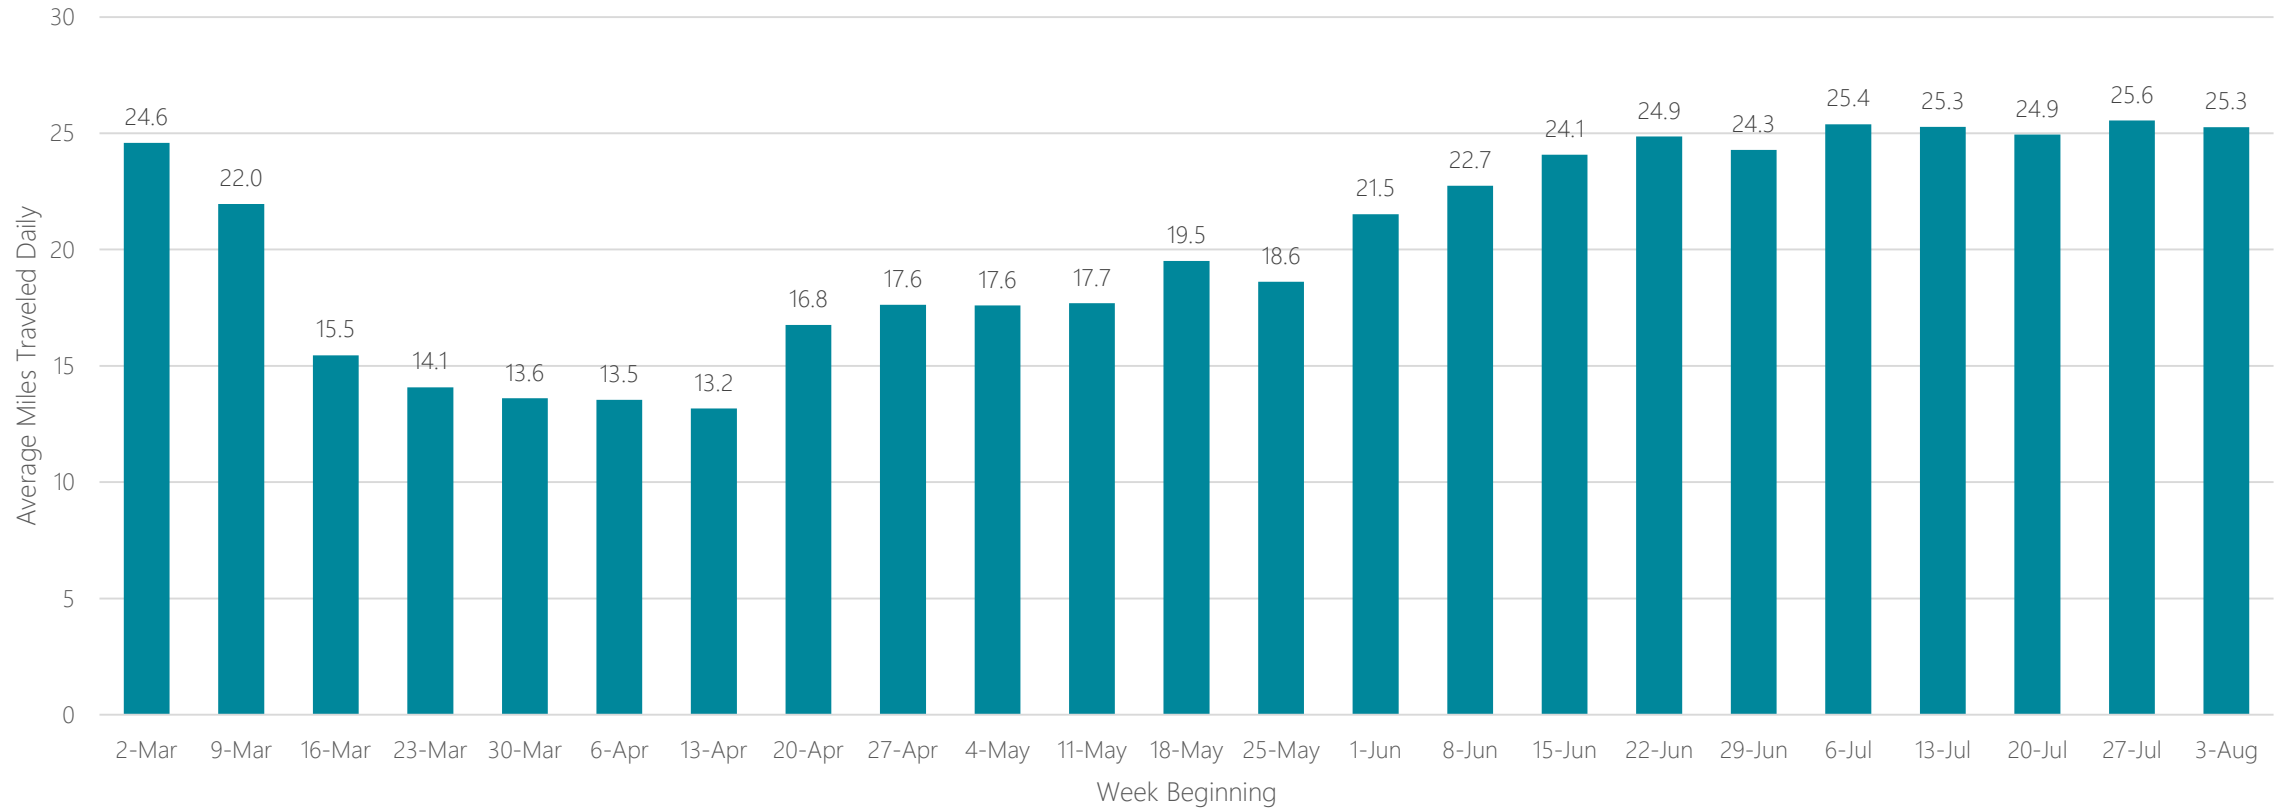

Omaha

Average Miles Traveled Daily Weekly Trend