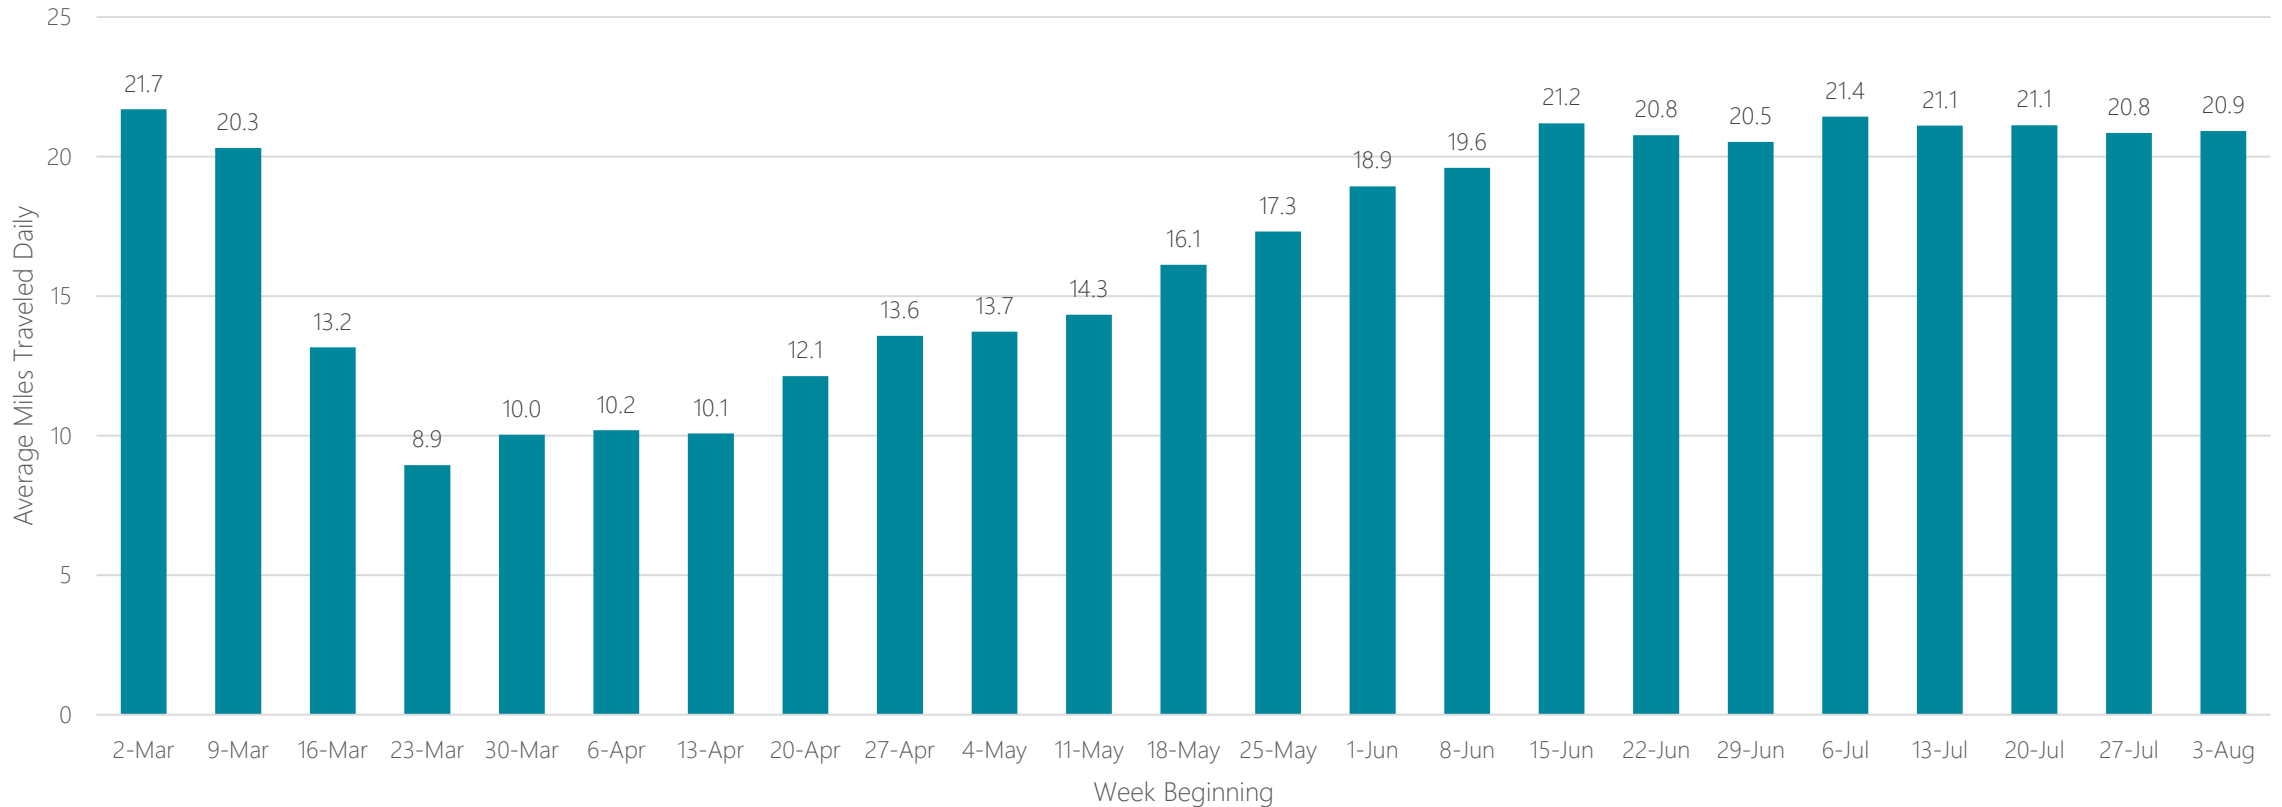

Milwaukee

Average Miles Traveled Daily Weekly Trend