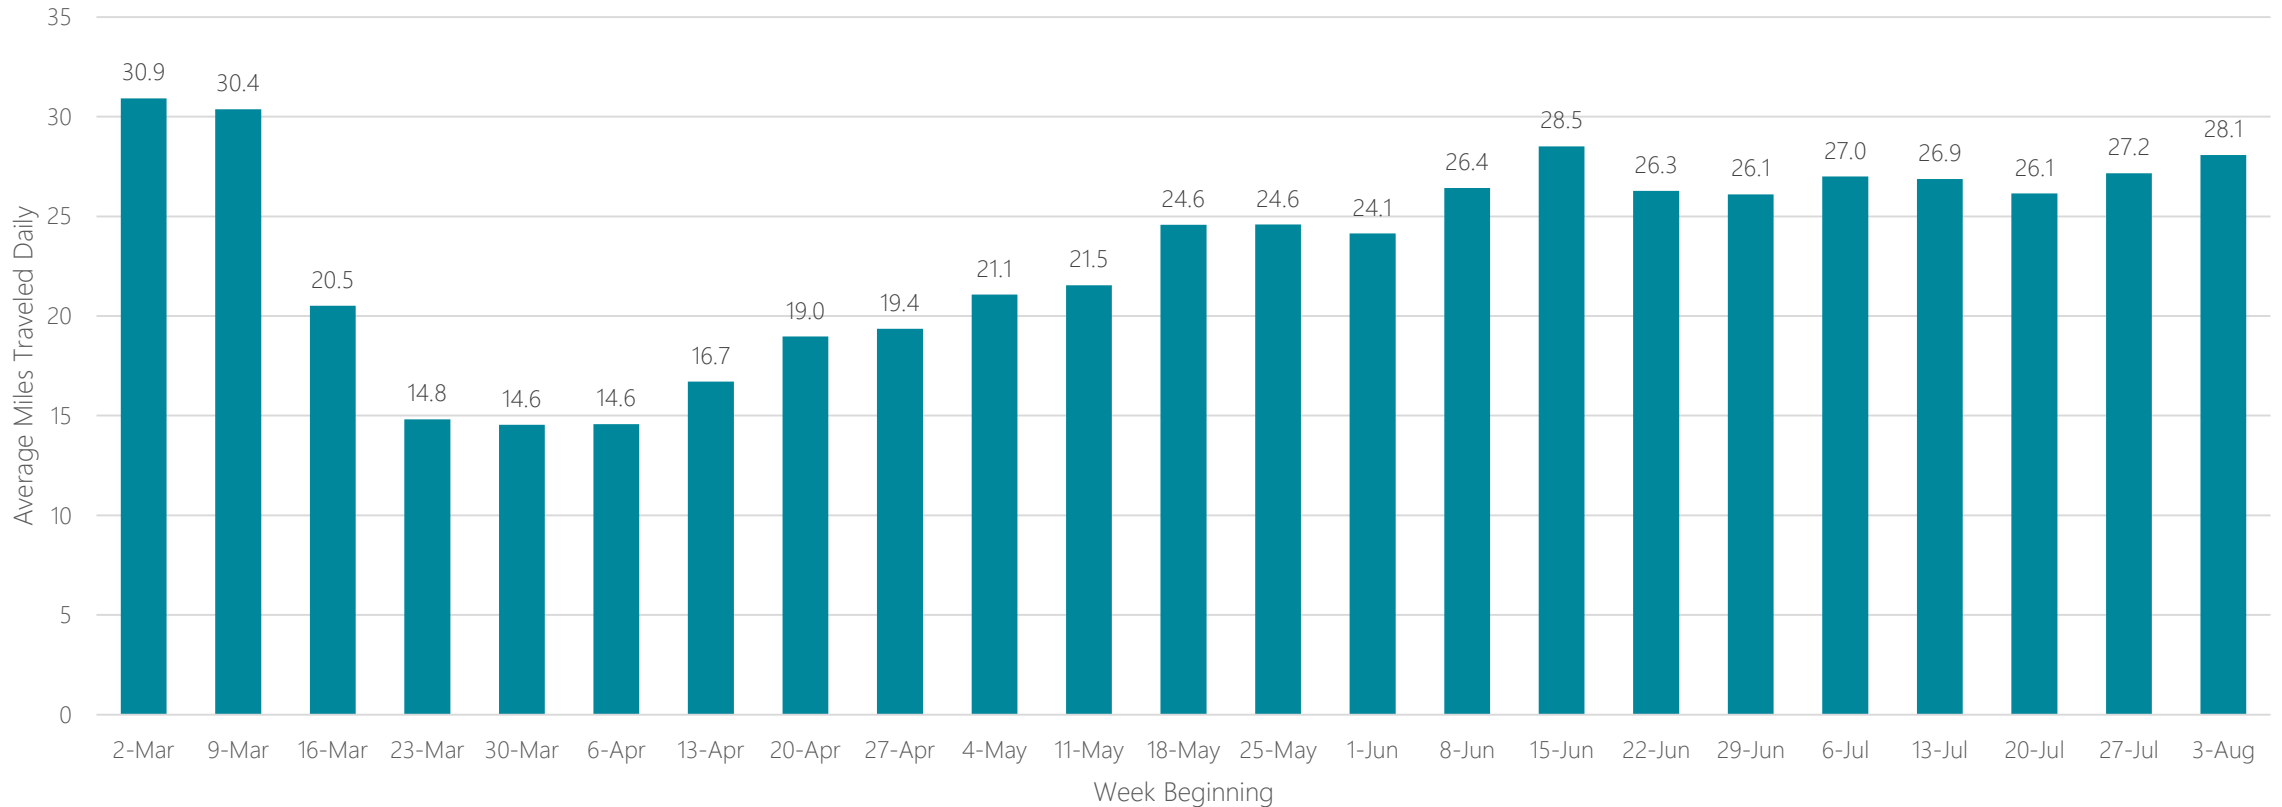

Austin

Average Miles Traveled Daily Weekly Trend

Bakersfield

Average Miles Traveled Daily Weekly Trend

Baltimore

Average Miles Traveled Daily Weekly Trend

Bangor, ME

Average Miles Traveled Daily Weekly Trend

Baton Rouge

Average Miles Traveled Daily Weekly Trend

Beaumont

Average Miles Traveled Daily Weekly Trend

Bend, OR

Average Miles Traveled Daily Weekly Trend

Billings, MT

Average Miles Traveled Daily Weekly Trend