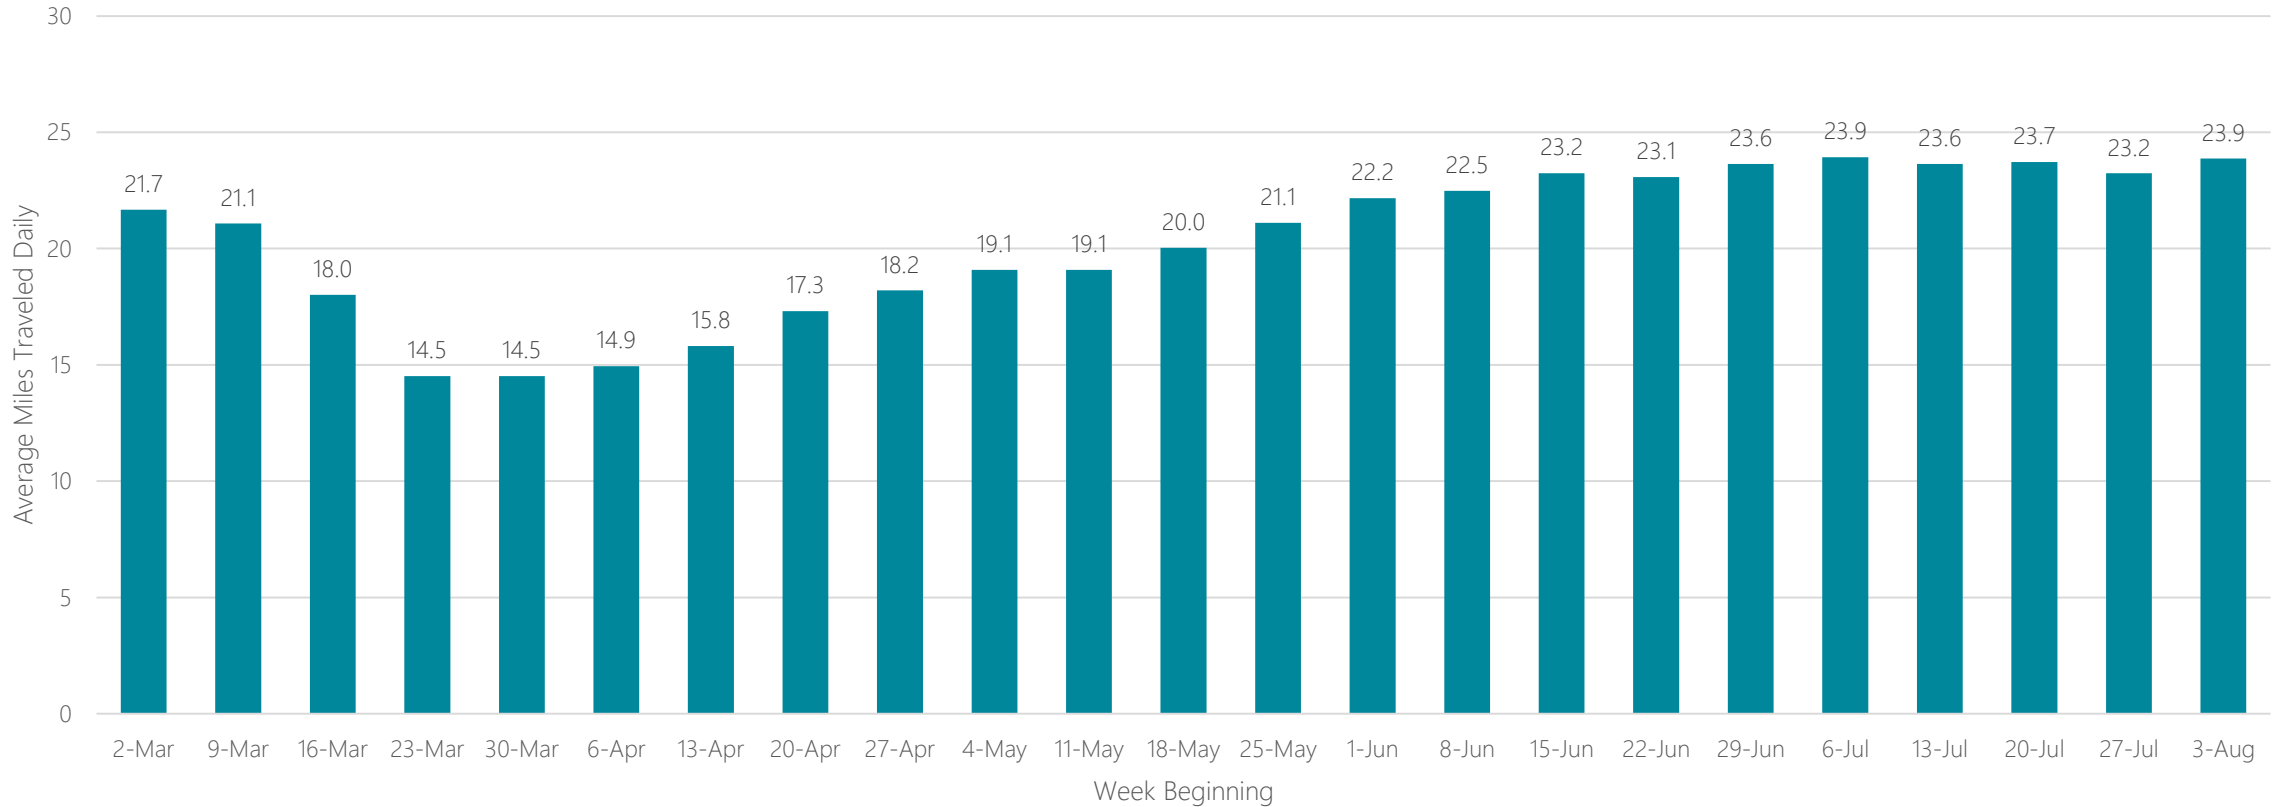

Lafayette, IN

Average Miles Traveled Daily Weekly Trend