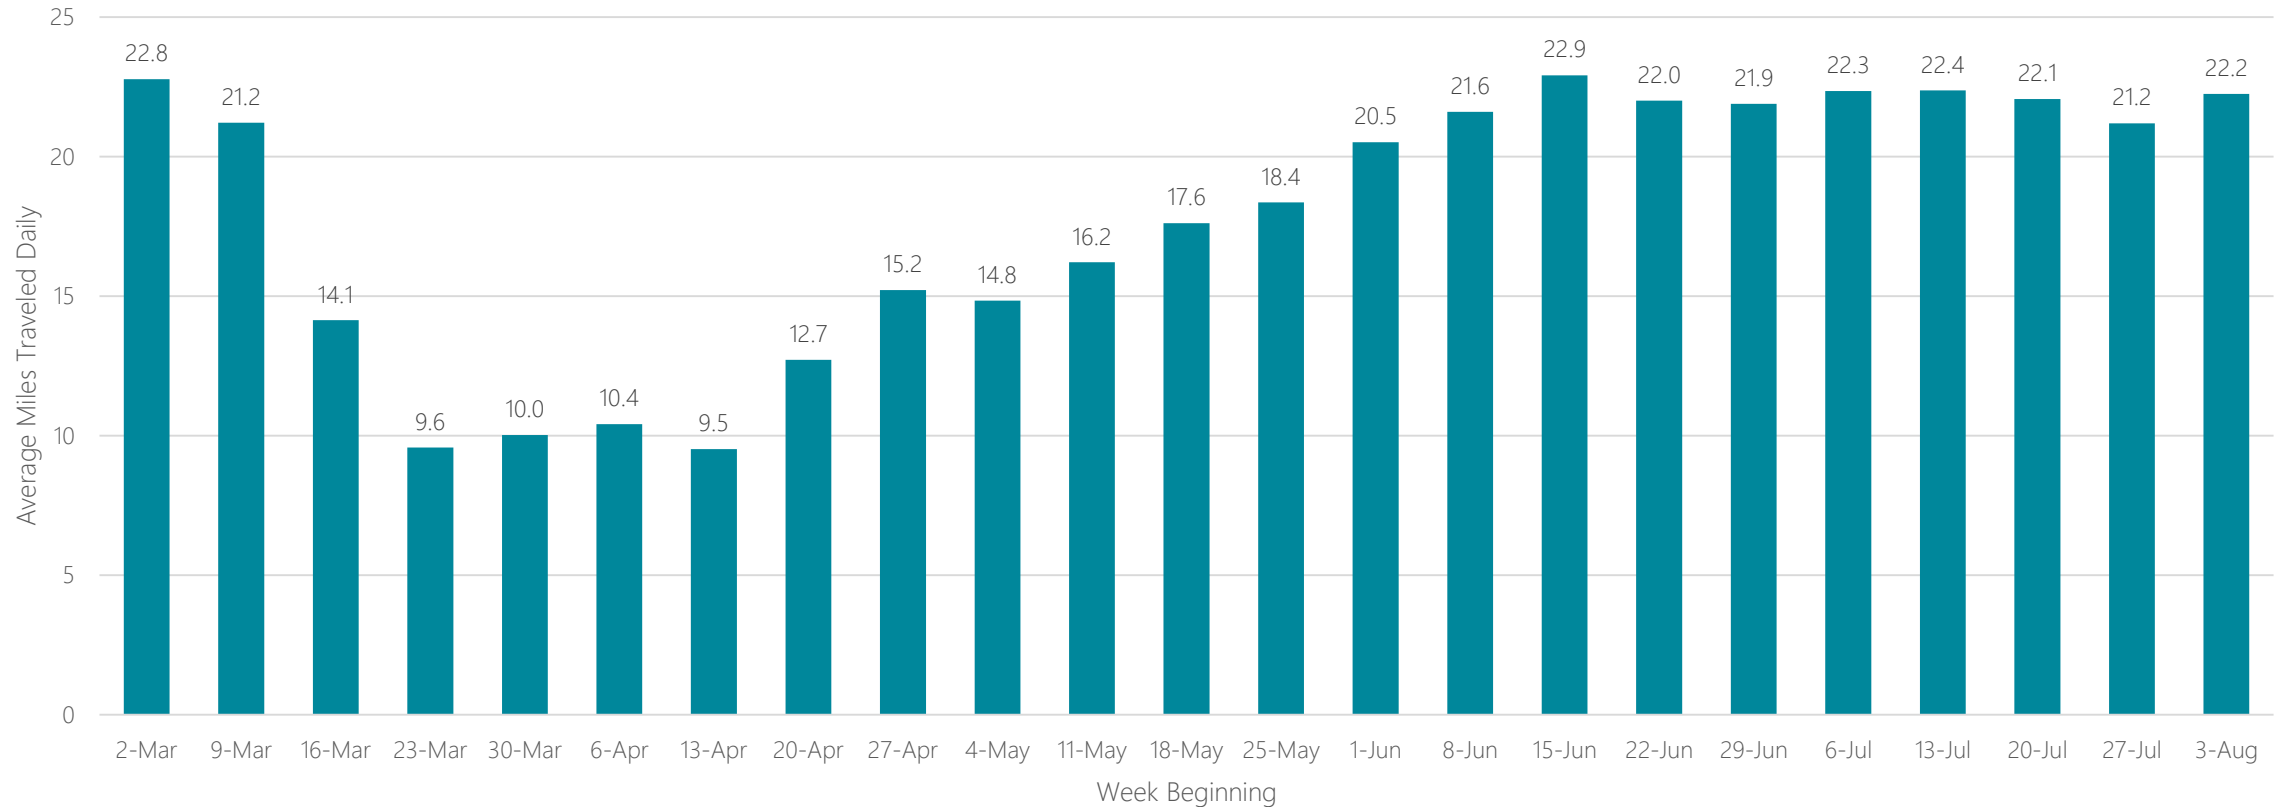

Cleveland

Average Miles Traveled Daily Weekly Trend