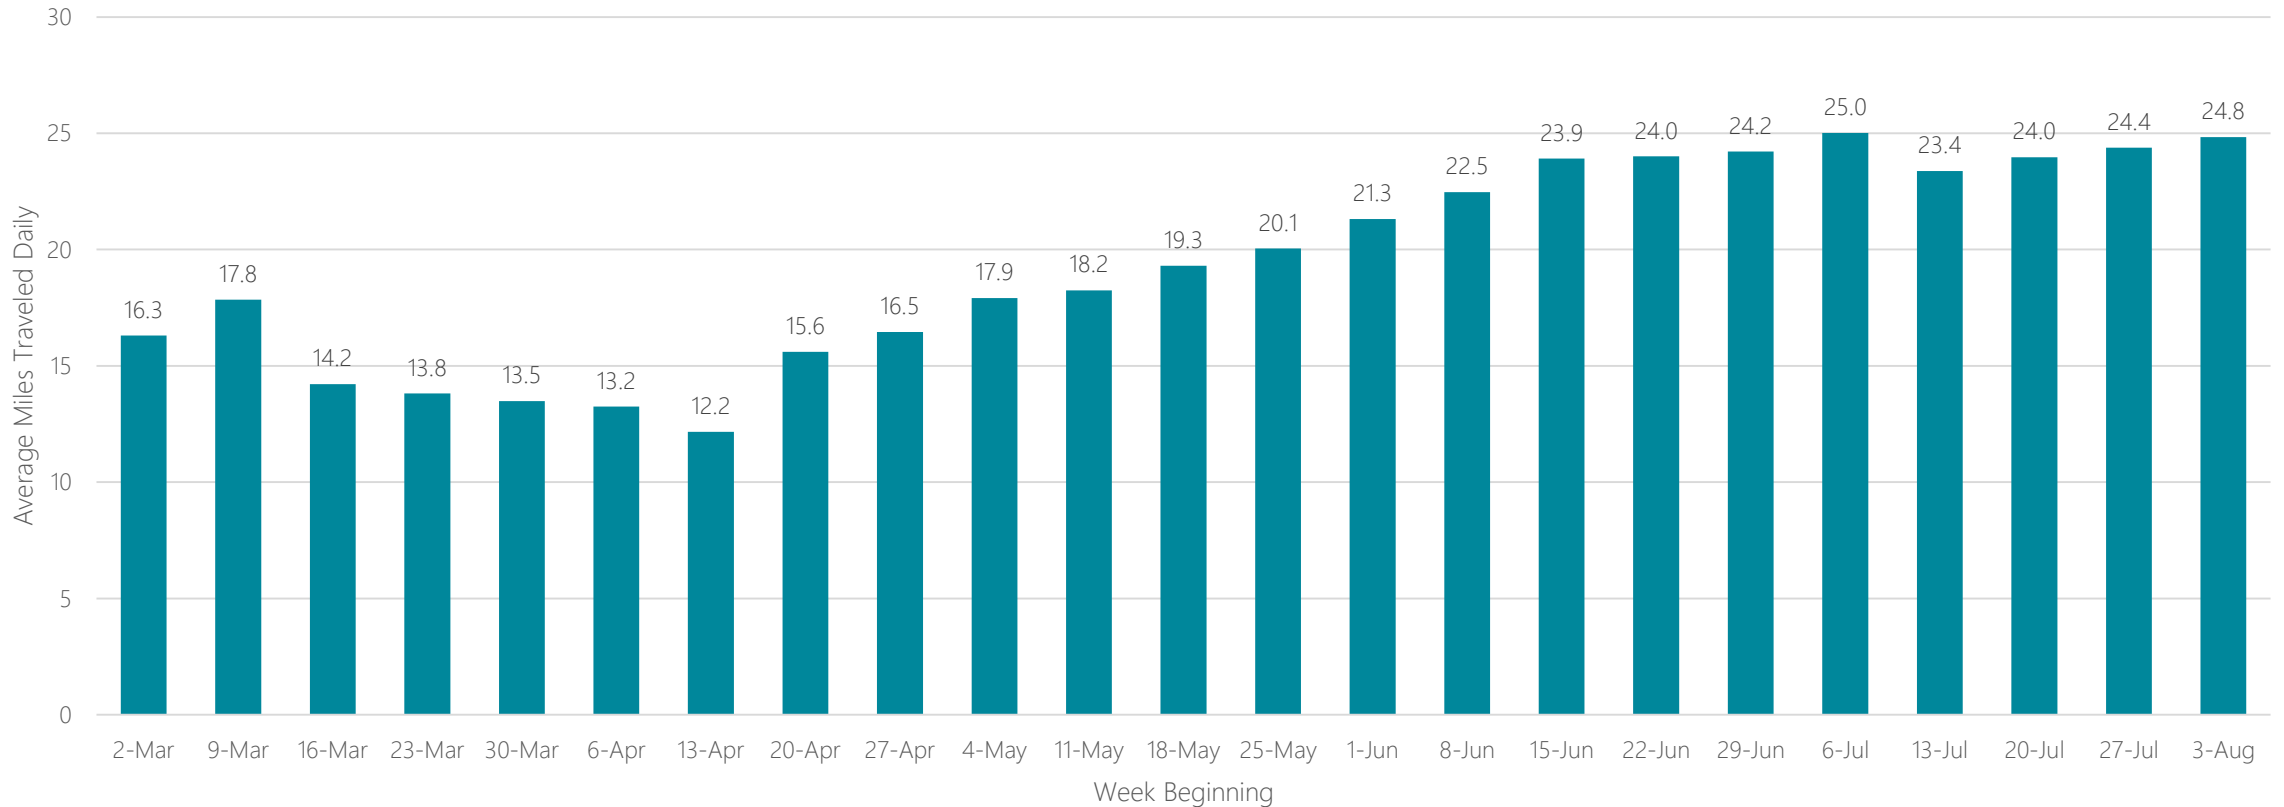

Chicago

Average Miles Traveled Daily Weekly Trend

Chico-Redding

Average Miles Traveled Daily Weekly Trend

Cincinnati

Average Miles Traveled Daily Weekly Trend

Clarksburg-Weston

Average Miles Traveled Daily Weekly Trend