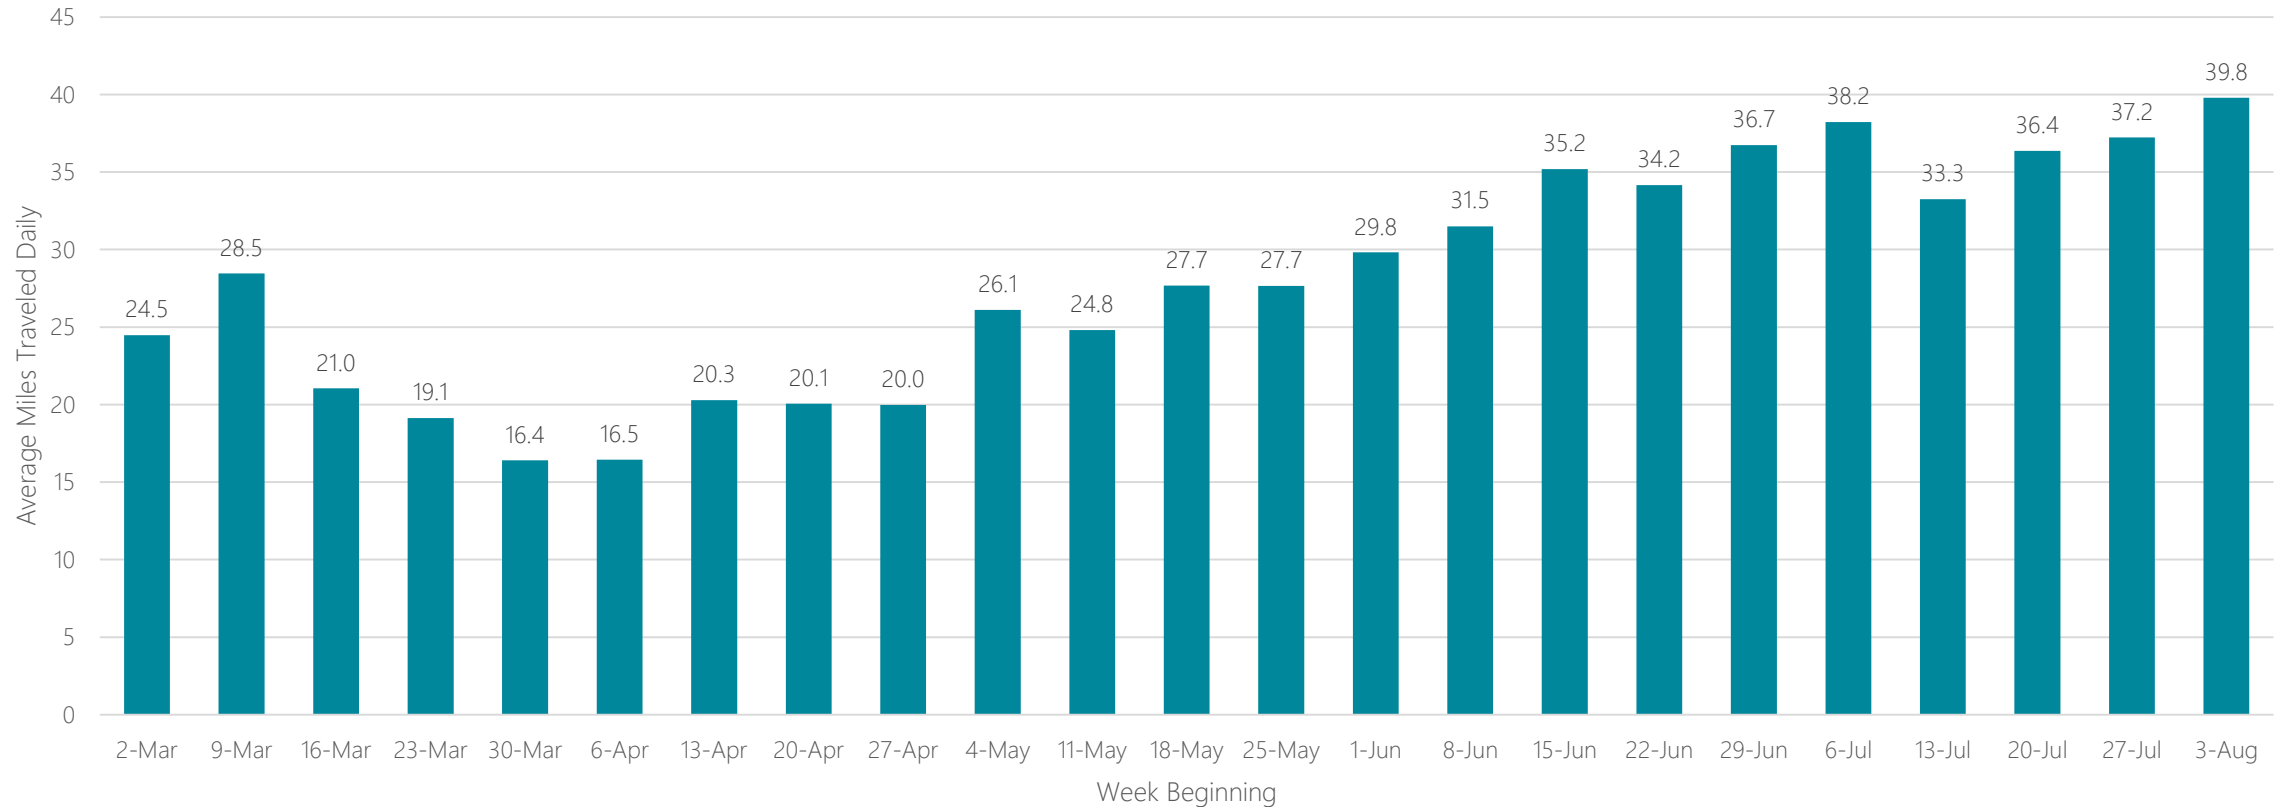

Fort Wayne

Average Miles Traveled Daily Weekly Trend

Fresno-Visalia

Average Miles Traveled Daily Weekly Trend

Gainesville

Average Miles Traveled Daily Weekly Trend

Glendive

Average Miles Traveled Daily Weekly Trend