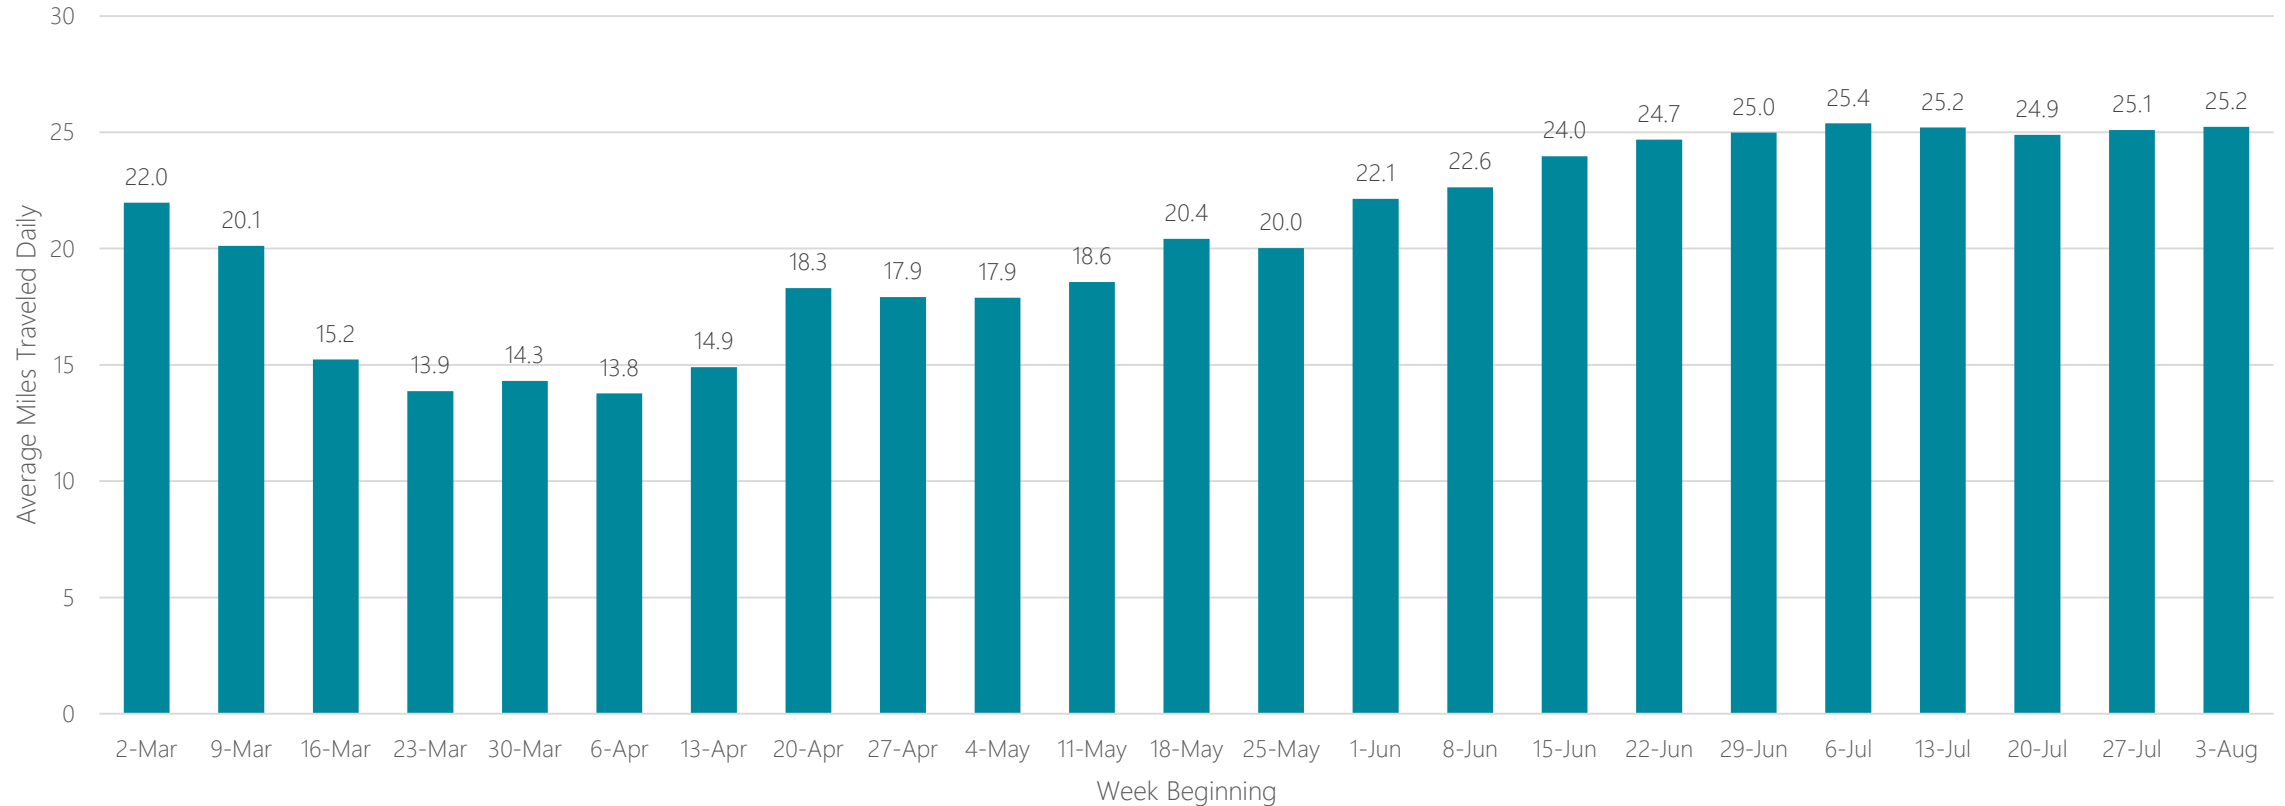

Sioux City

Average Miles Traveled Daily Weekly Trend