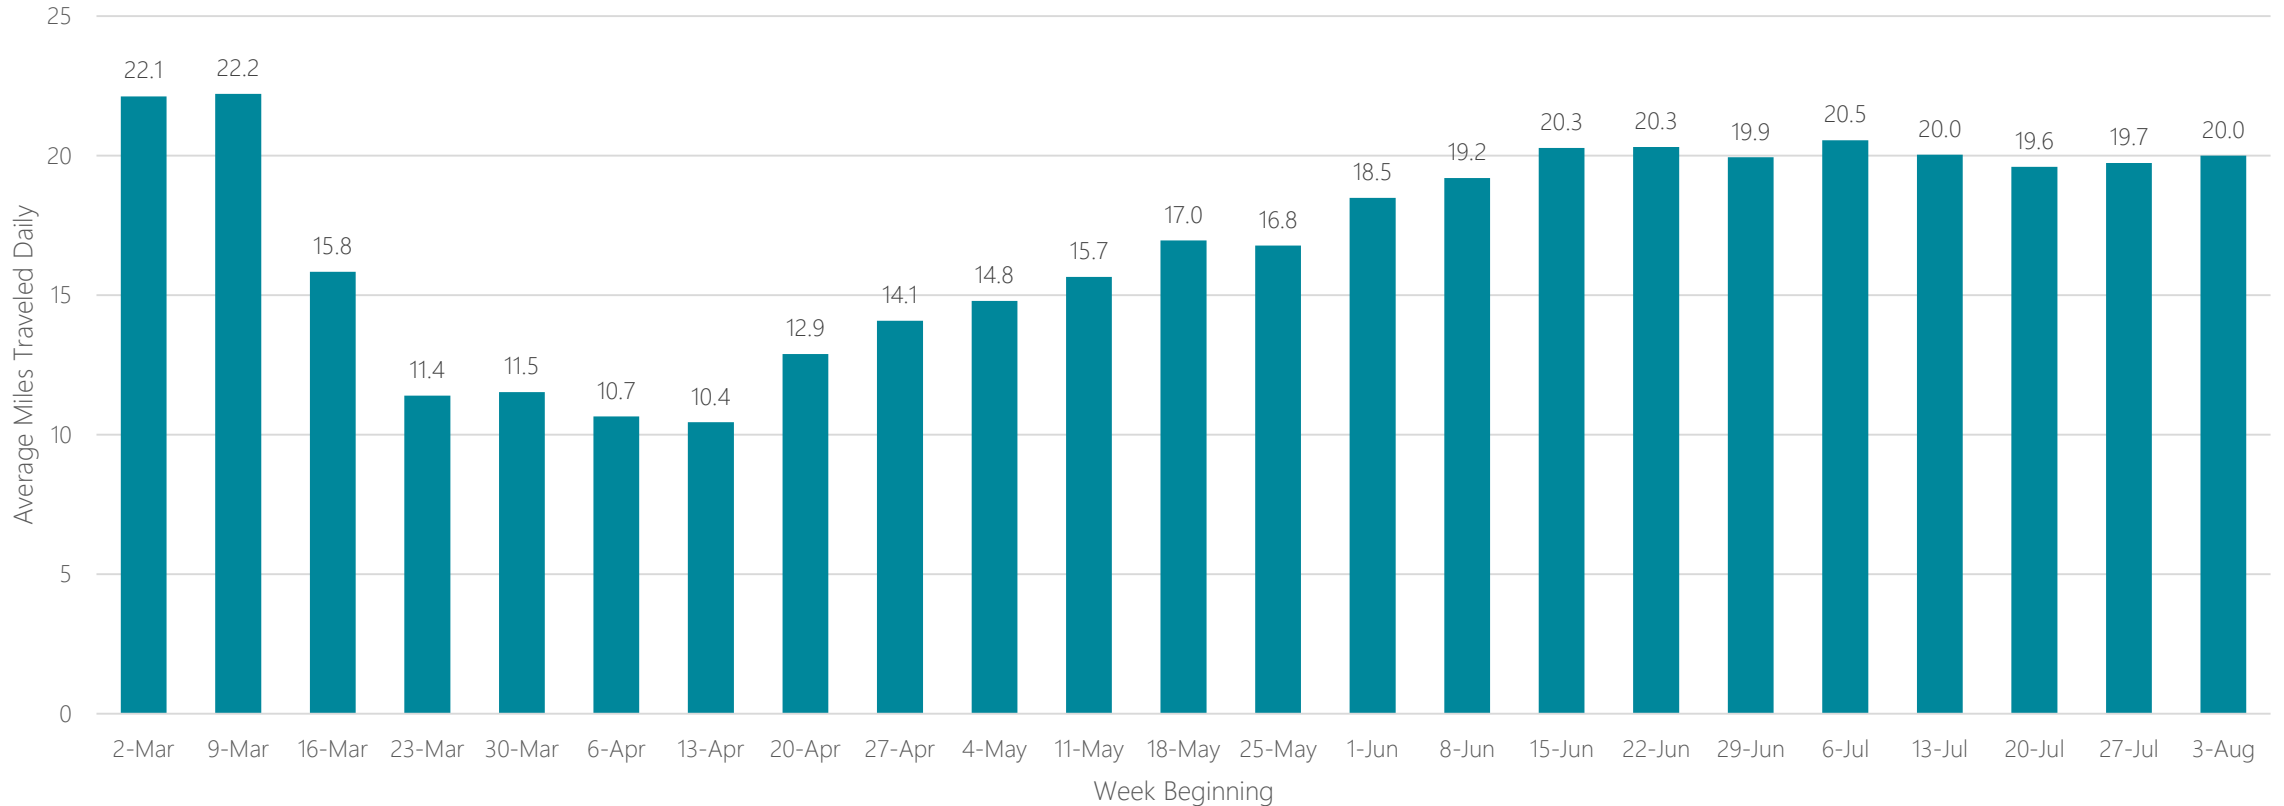

Albuquerque-Santa Fe

Average Miles Traveled Daily Weekly Trend