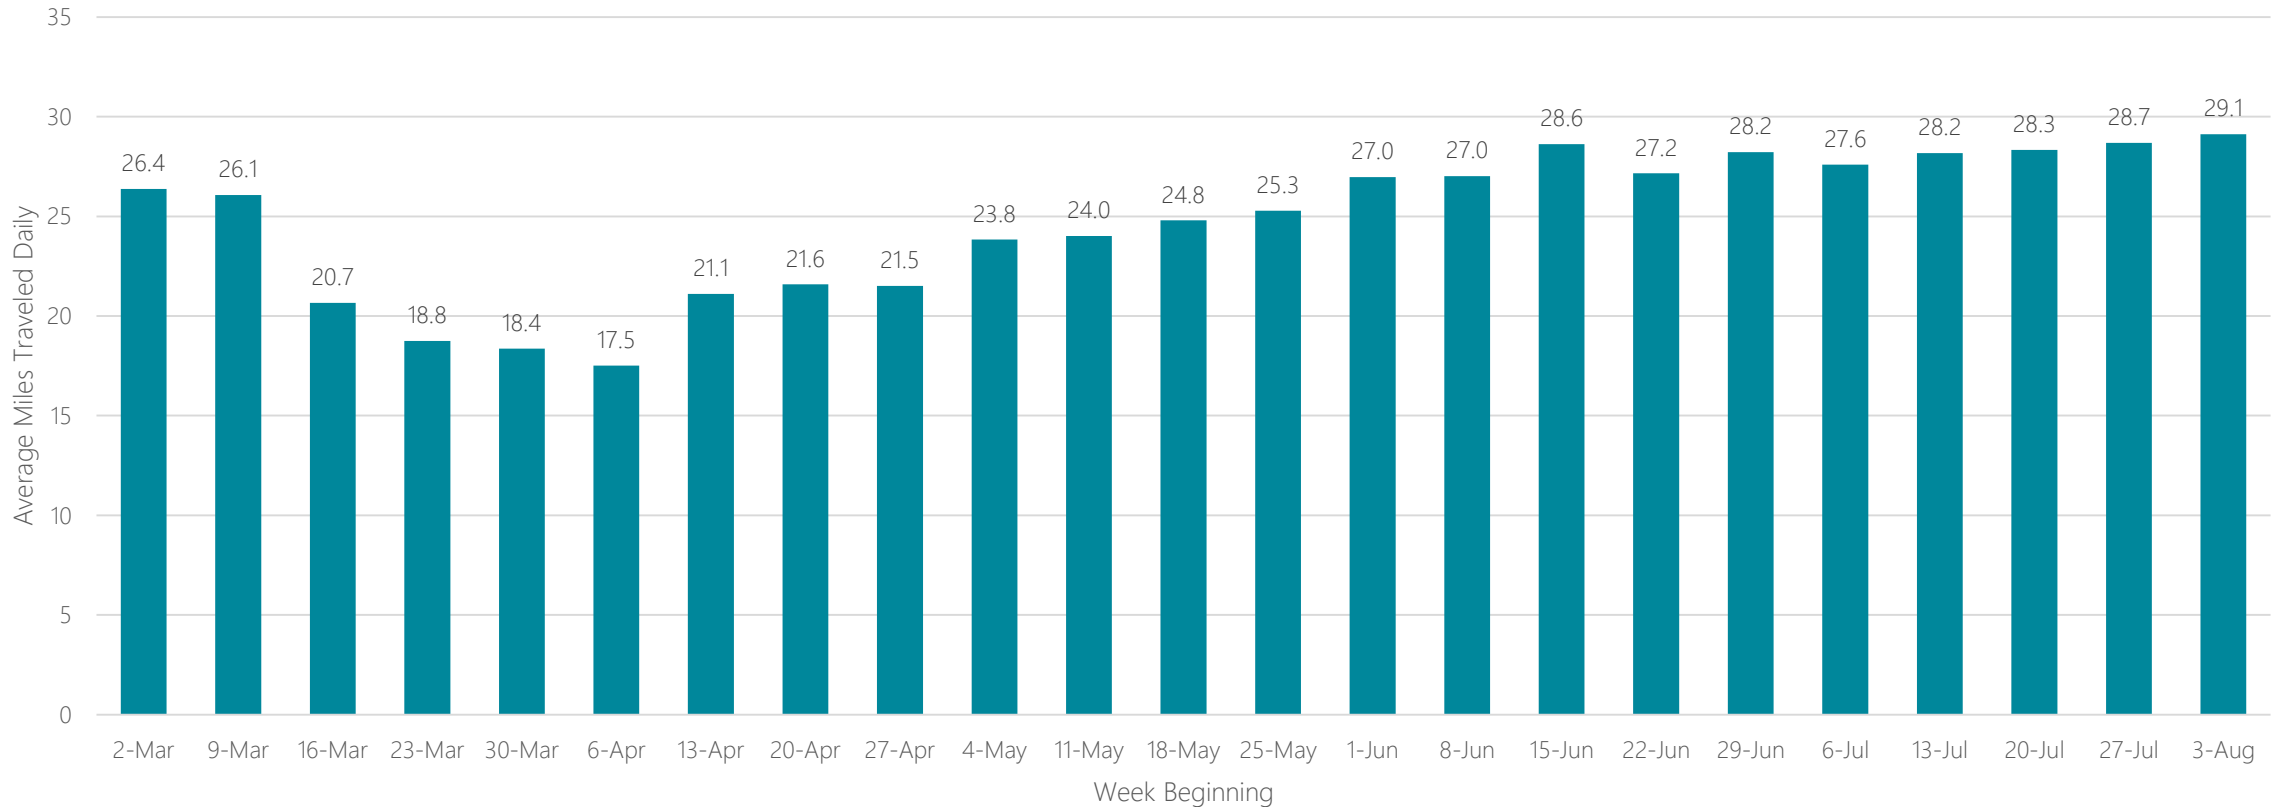

Greenwood-Greenville

Average Miles Traveled Daily Weekly Trend