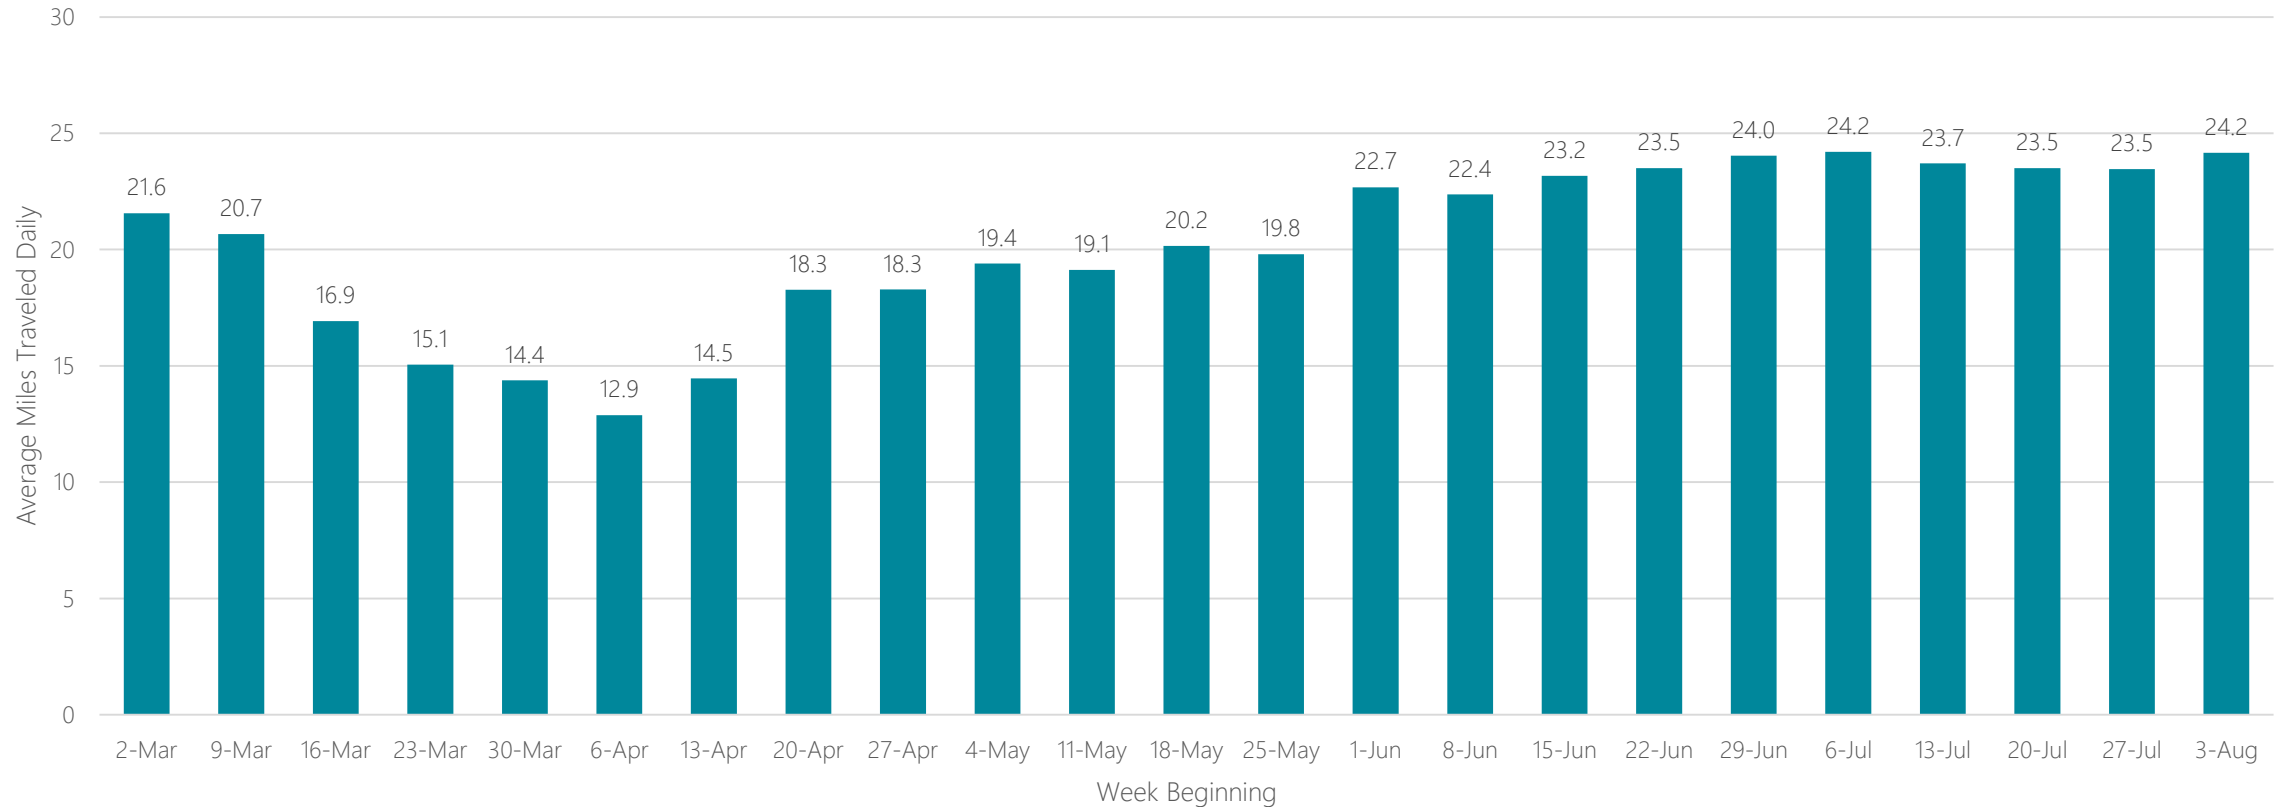

Oklahoma City

Average Miles Traveled Daily Weekly Trend

Omaha

Average Miles Traveled Daily Weekly Trend

Orlando-Daytona Beach-Melbourne

Average Miles Traveled Daily Weekly Trend

Ottumwa-Kirksville

Average Miles Traveled Daily Weekly Trend