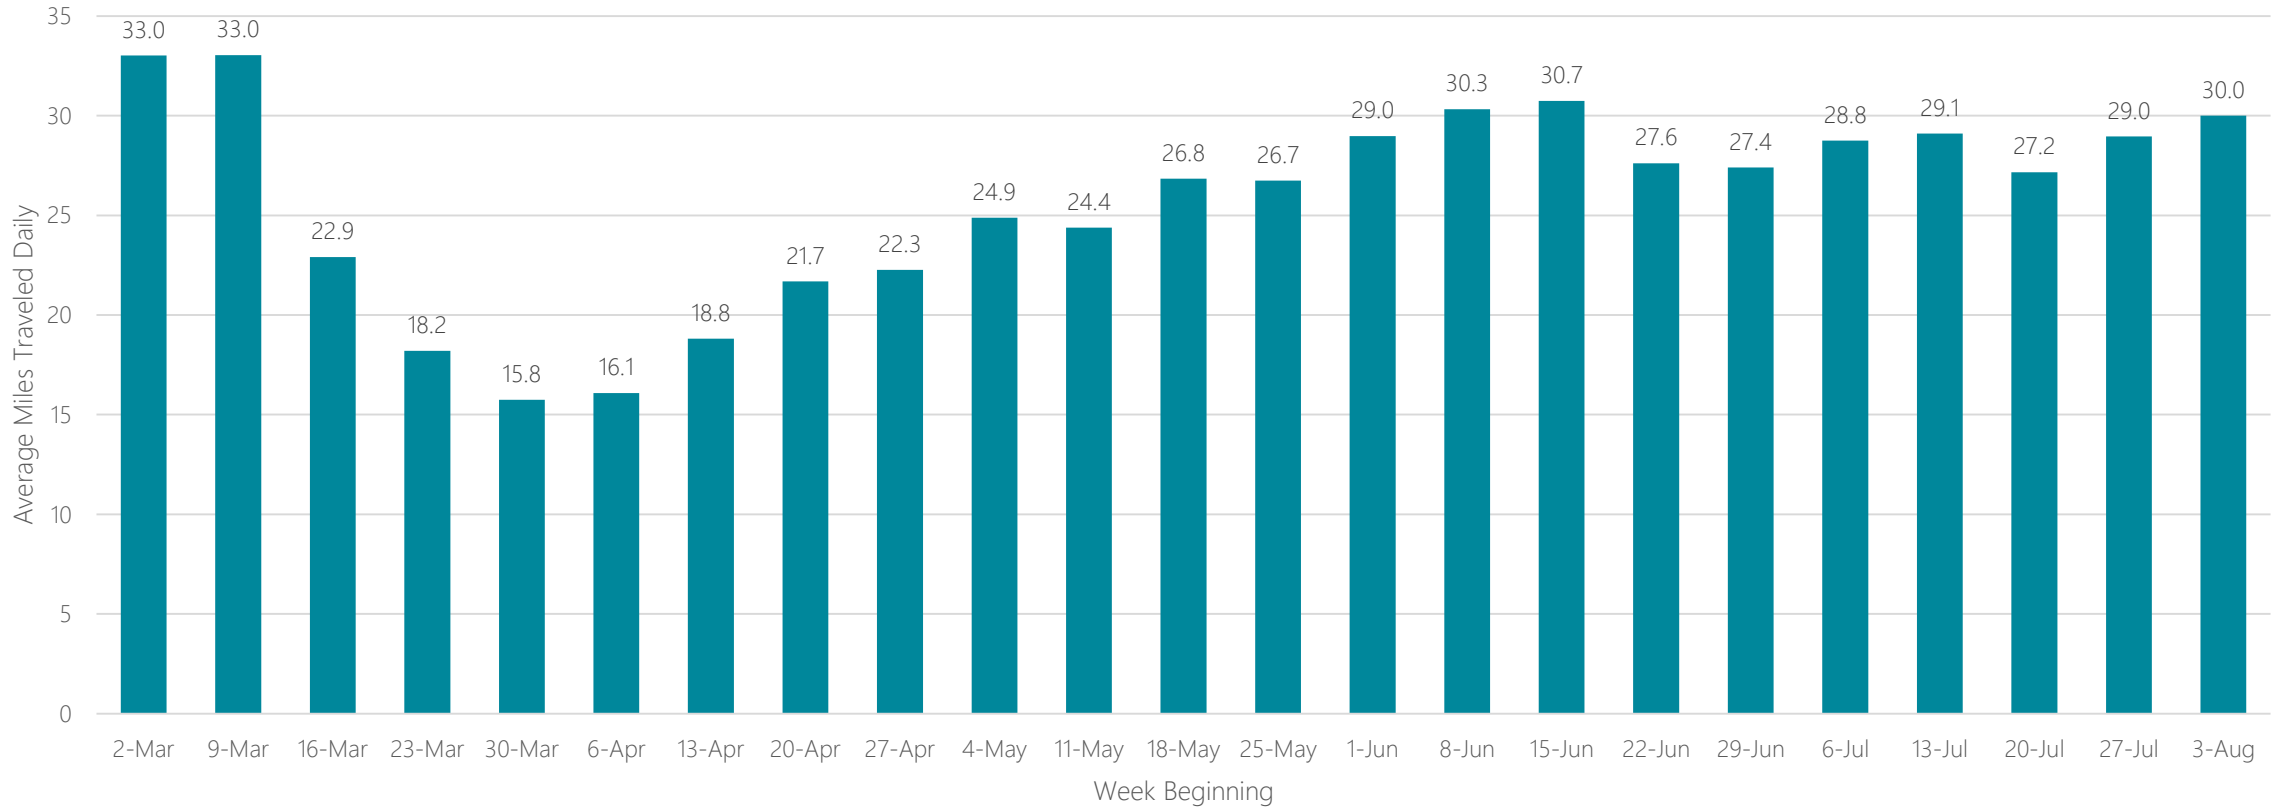

Beaumont

Average Miles Traveled Daily Weekly Trend