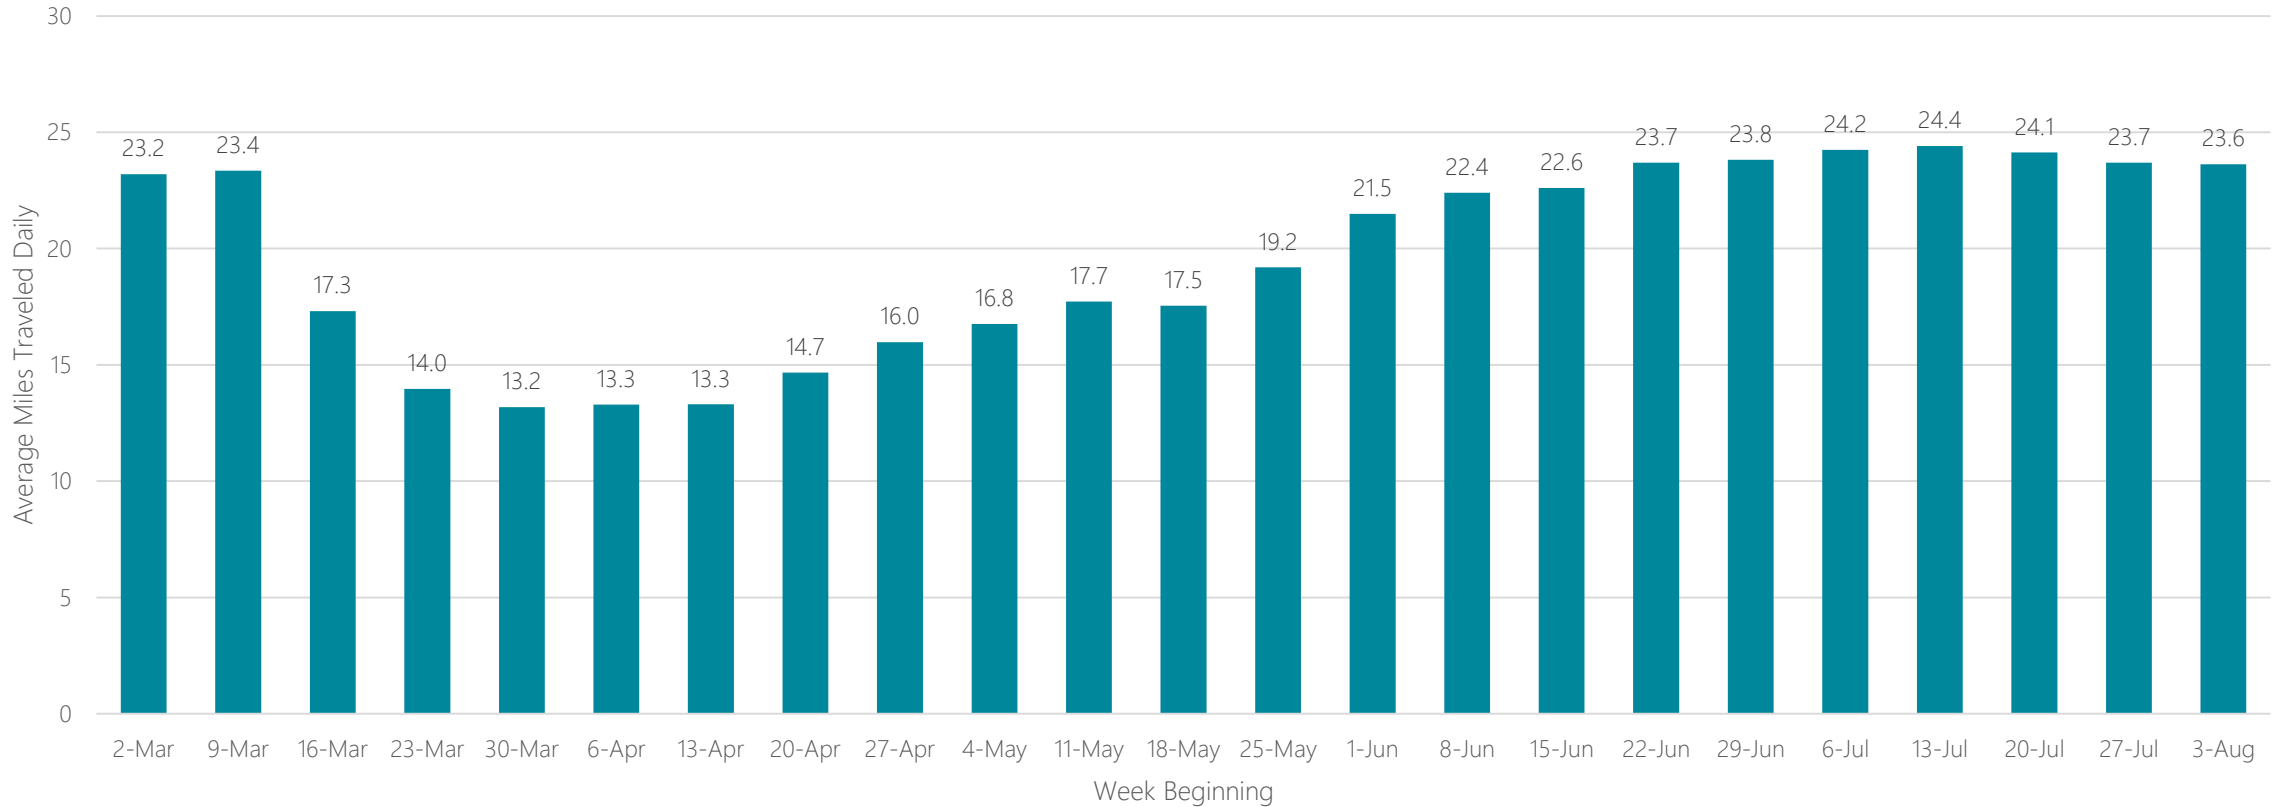

Charlottesville

Average Miles Traveled Daily Weekly Trend