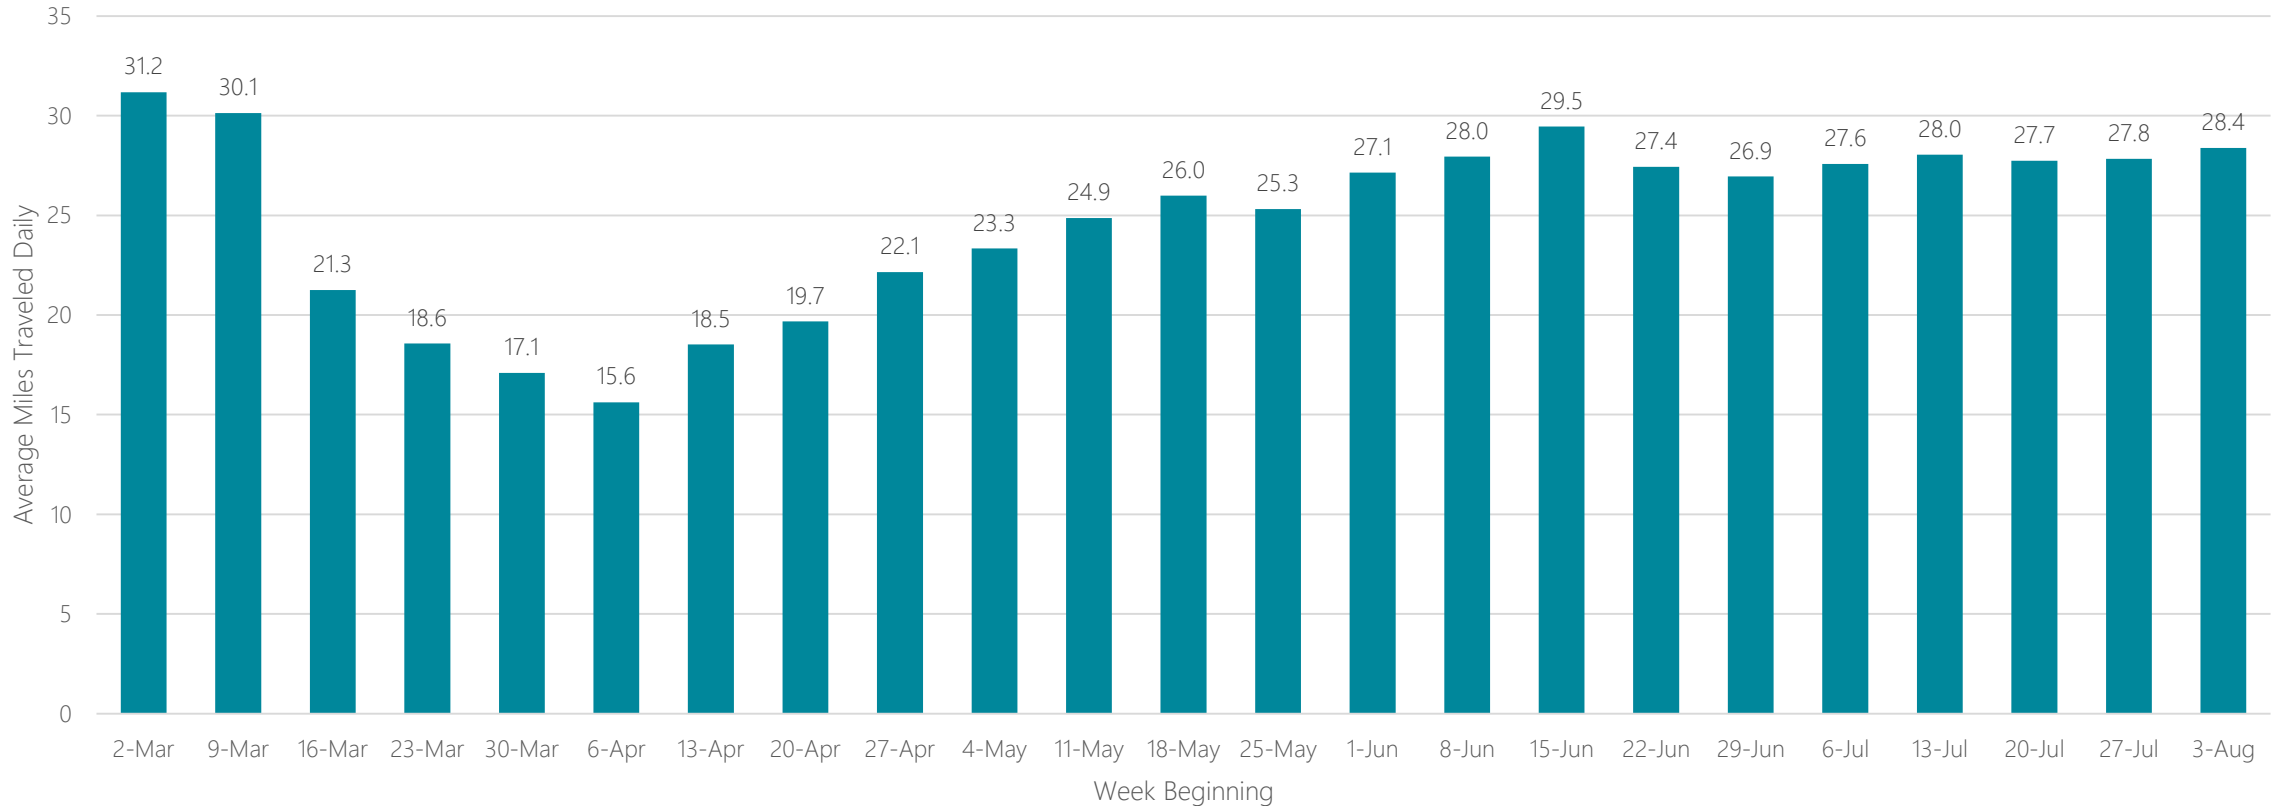

Helena

Average Miles Traveled Daily Weekly Trend

Honolulu

Average Miles Traveled Daily Weekly Trend

Houston

Average Miles Traveled Daily Weekly Trend

Huntsville-Decatur (Florence)

Average Miles Traveled Daily Weekly Trend