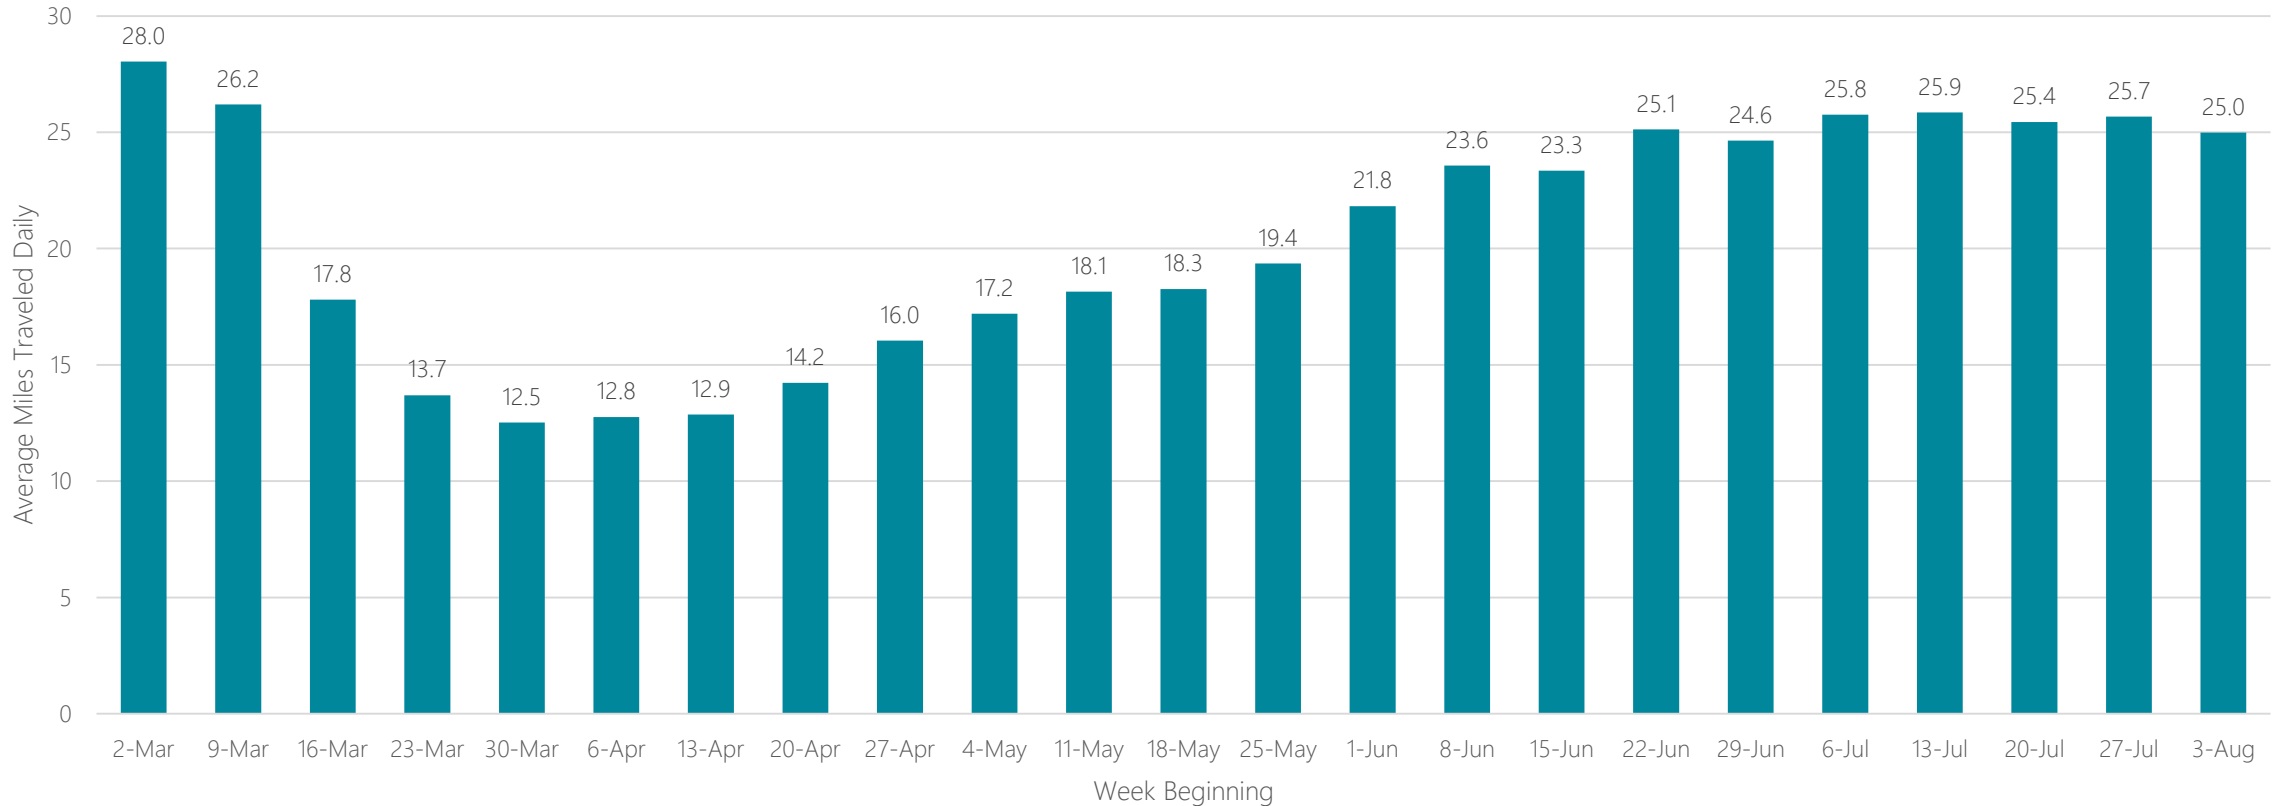

Richmond-Petersburg

Average Miles Traveled Daily Weekly Trend