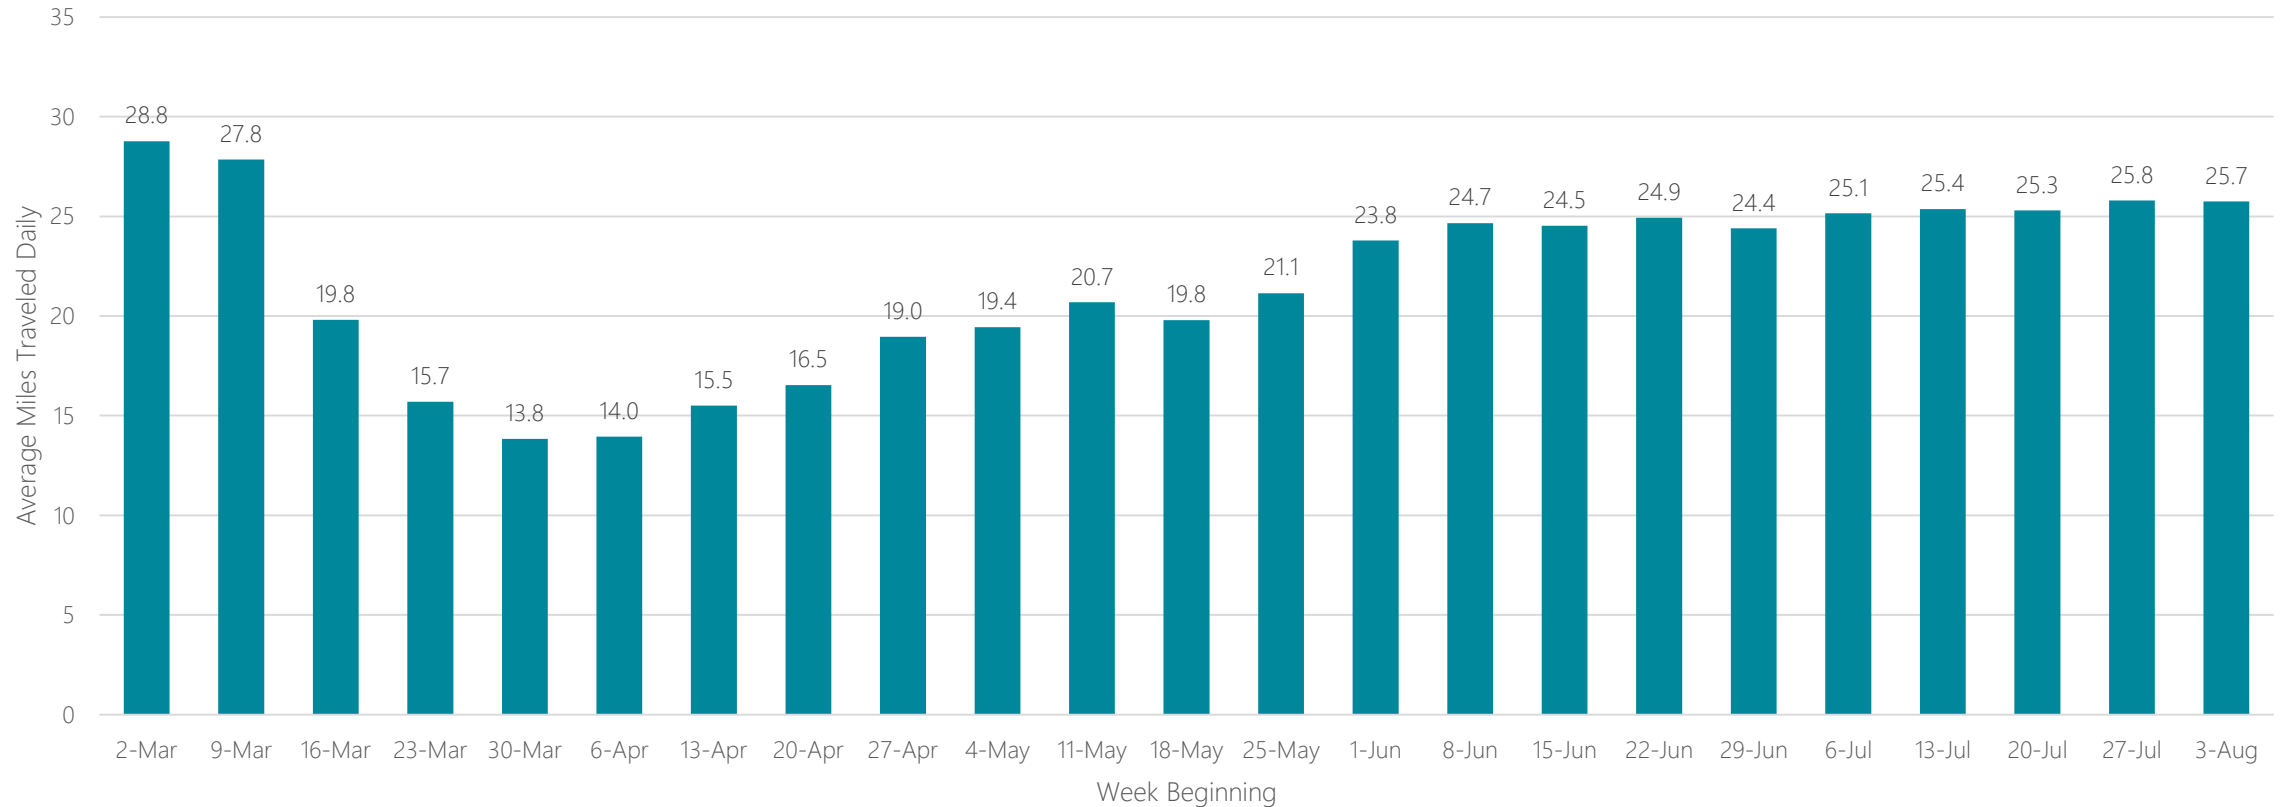

Charlotte

Average Miles Traveled Daily Weekly Trend