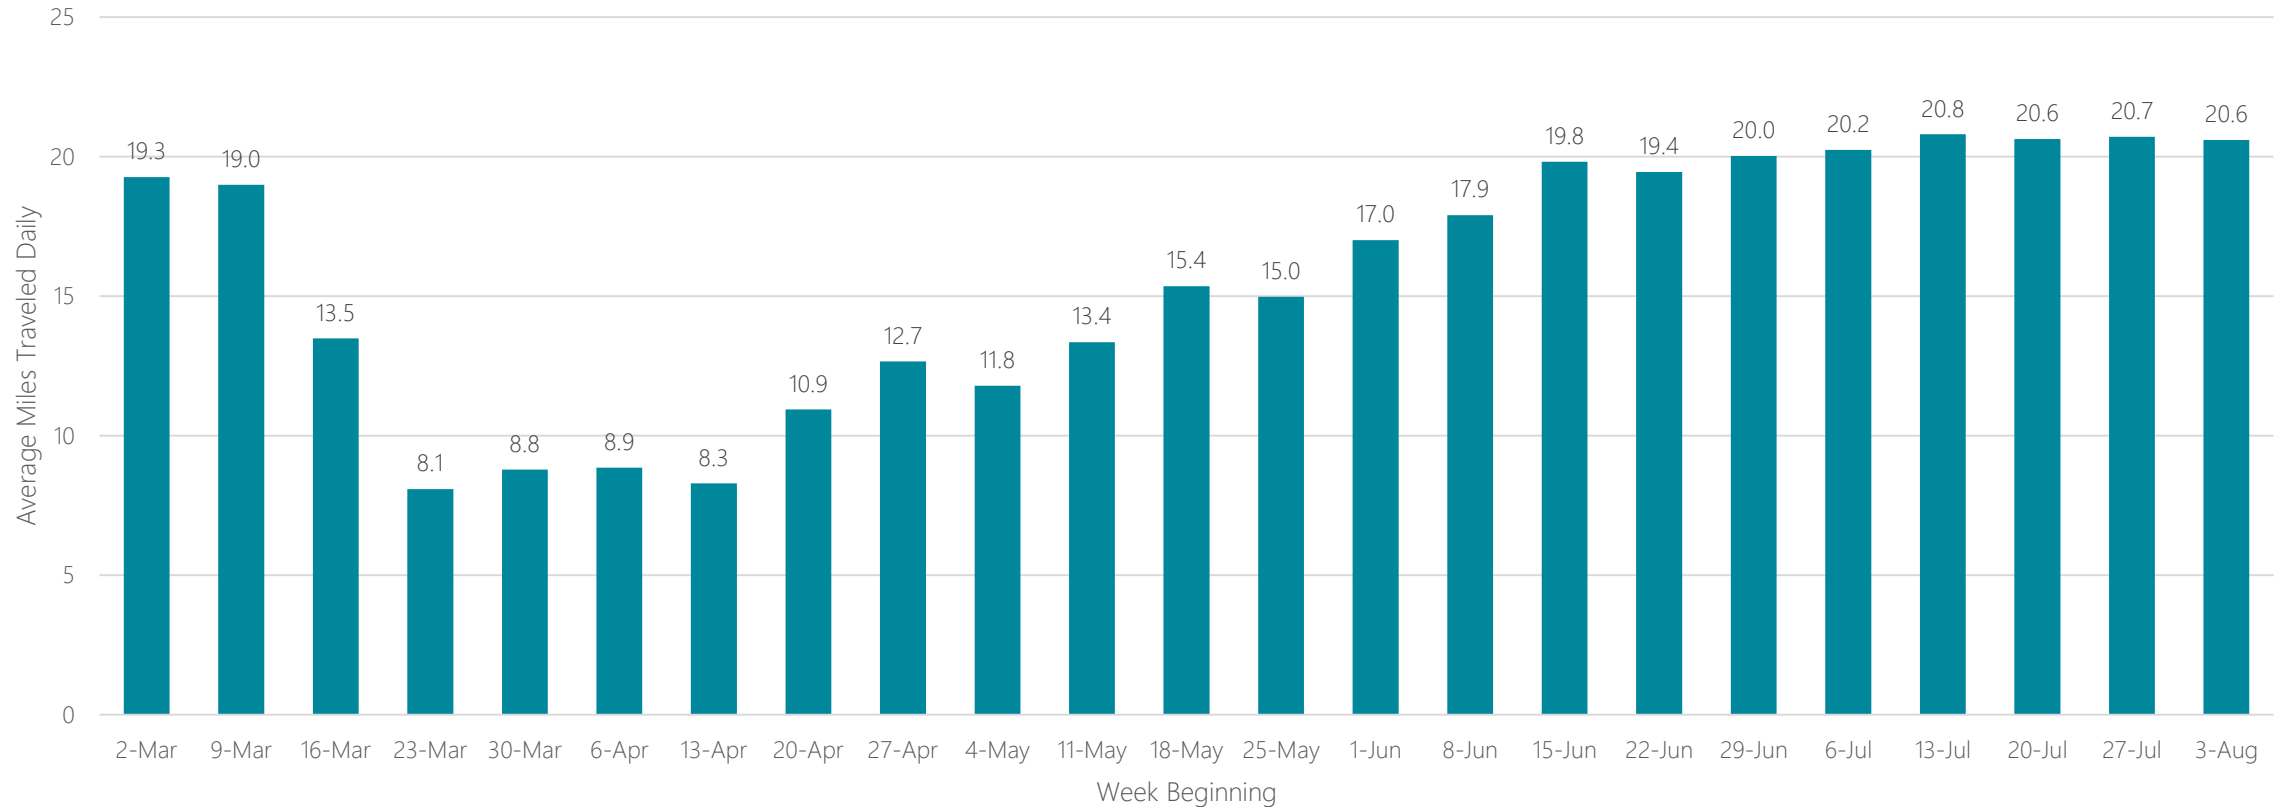

Springfield-Holyoke

Average Miles Traveled Daily Weekly Trend

Springfield, MO

Average Miles Traveled Daily Weekly Trend

Syracuse, NY

Average Miles Traveled Daily Weekly Trend

Tallahassee-Thomasville

Average Miles Traveled Daily Weekly Trend