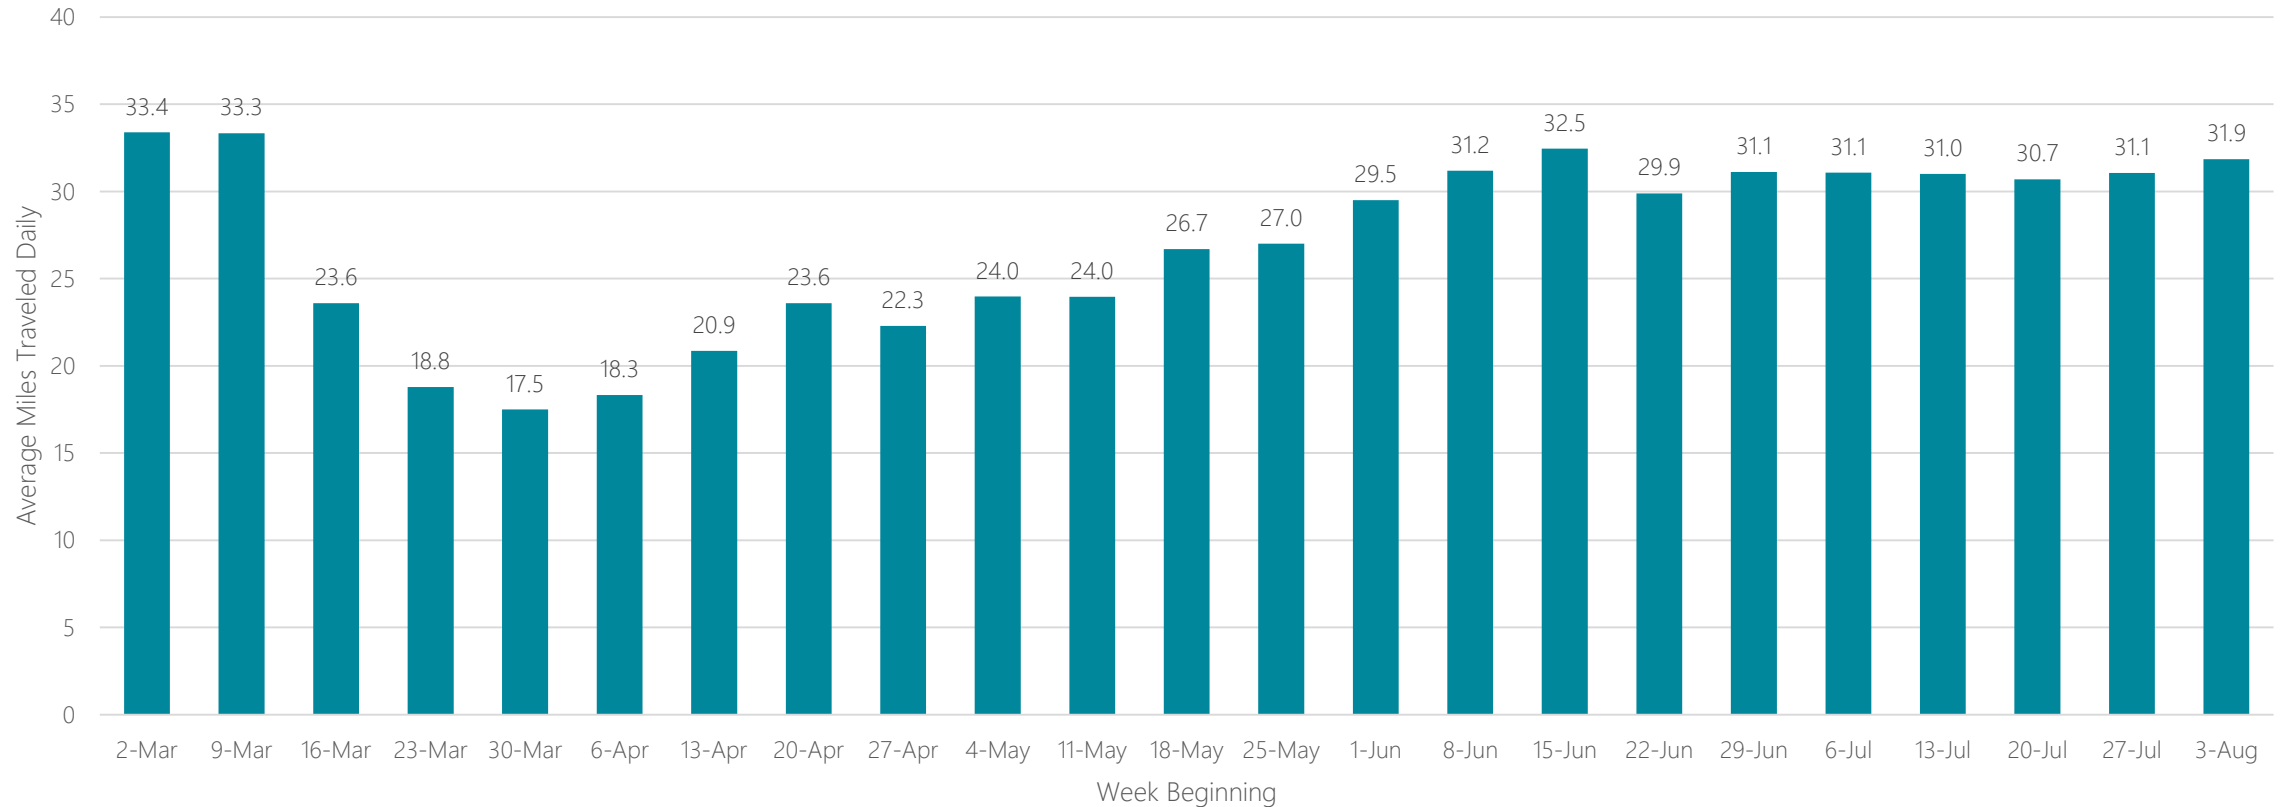

Average Miles Traveled Daily Weekly Trend

Albuquerque-Santa Fe

Average Miles Traveled Daily Weekly Trend

Alexandria, LA

Average Miles Traveled Daily Weekly Trend

Alpena, MI

Average Miles Traveled Daily Weekly Trend