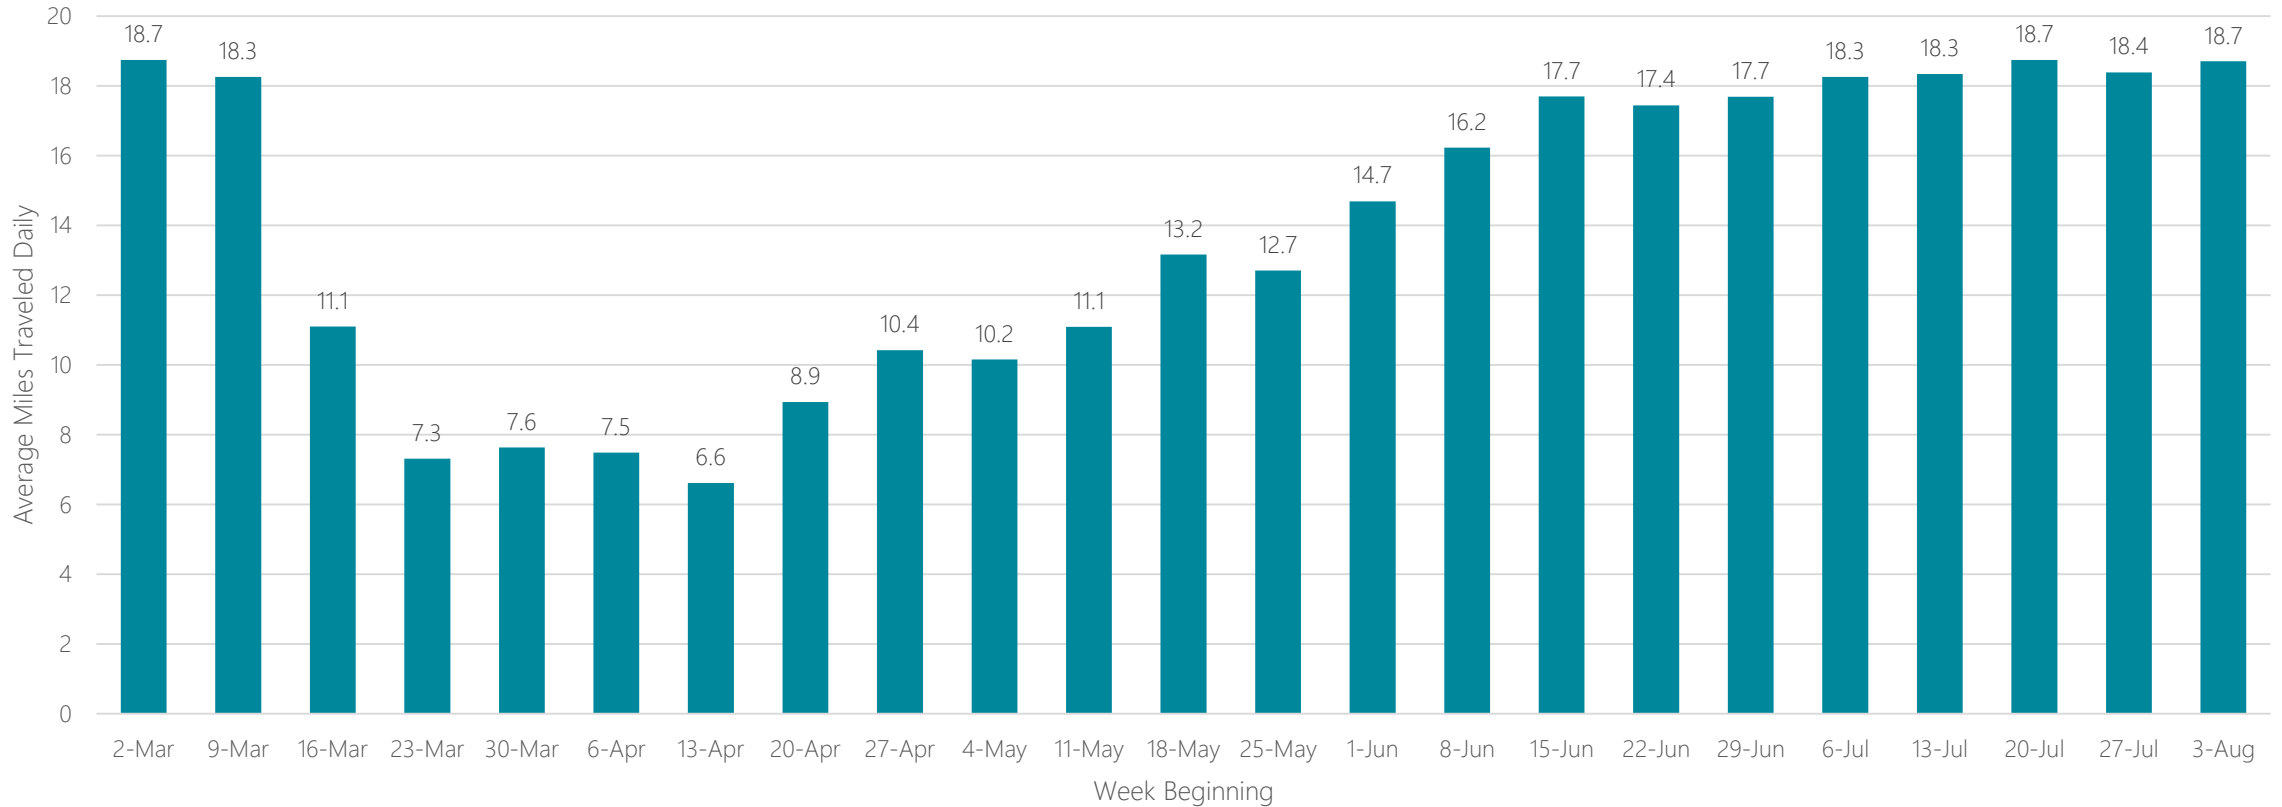

Boise

Average Miles Traveled Daily Weekly Trend

Boston (Manchester)

Average Miles Traveled Daily Weekly Trend

Bowling Green

Average Miles Traveled Daily Weekly Trend

Buffalo

Average Miles Traveled Daily Weekly Trend