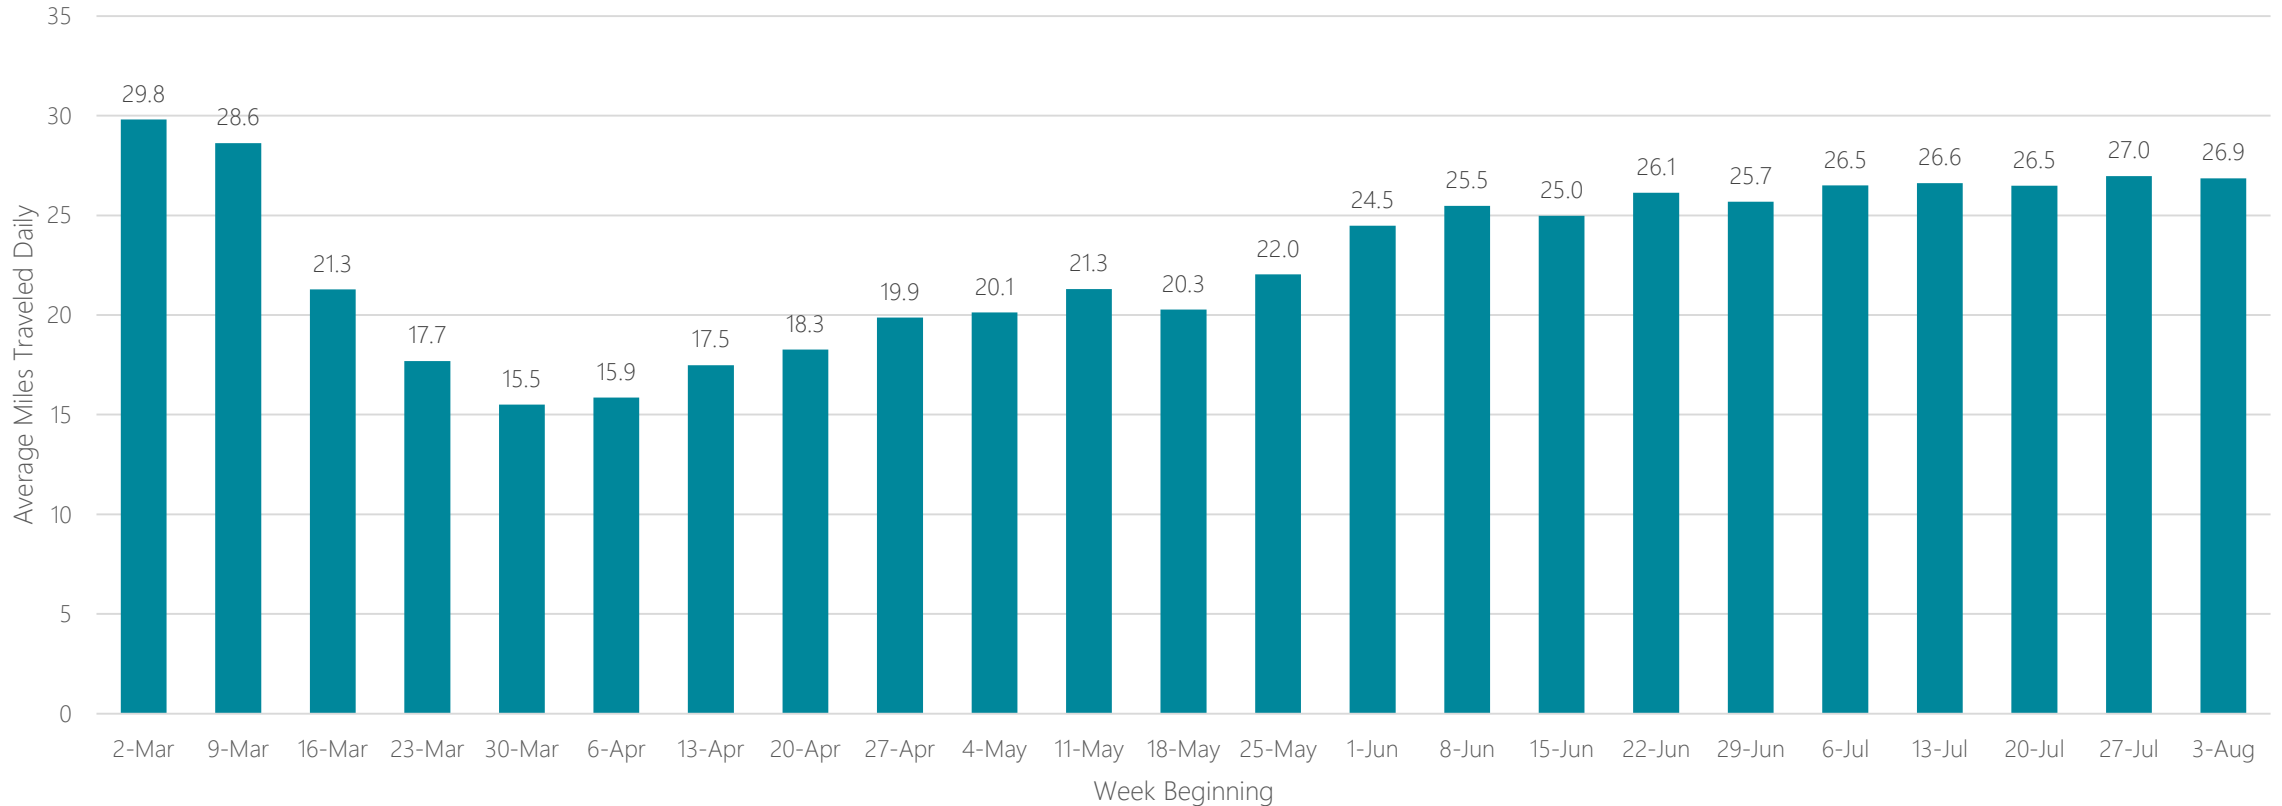

Greensboro-High Point-Winston-Salem

Average Miles Traveled Daily Weekly Trend