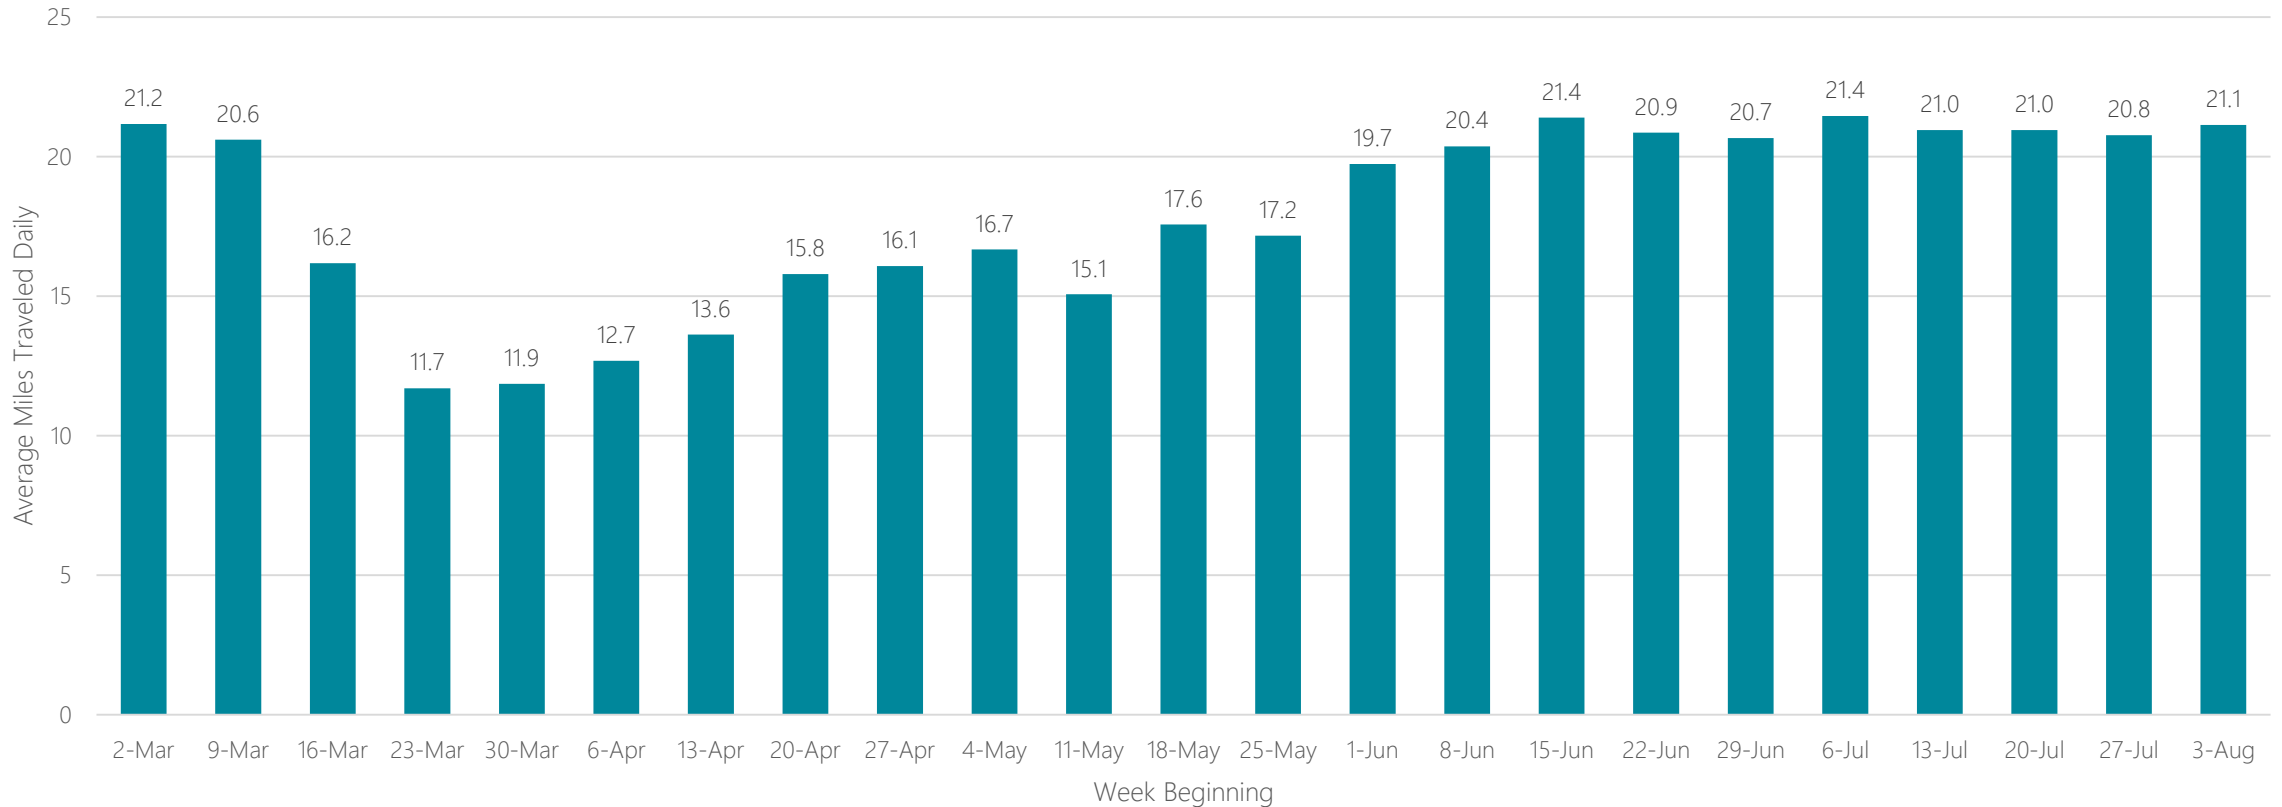

Chicago

Average Miles Traveled Daily Weekly Trend

Chico-Redding

Average Miles Traveled Daily Weekly Trend

Cincinnati

Average Miles Traveled Daily Weekly Trend

Clarksburg-Weston

Average Miles Traveled Daily Weekly Trend