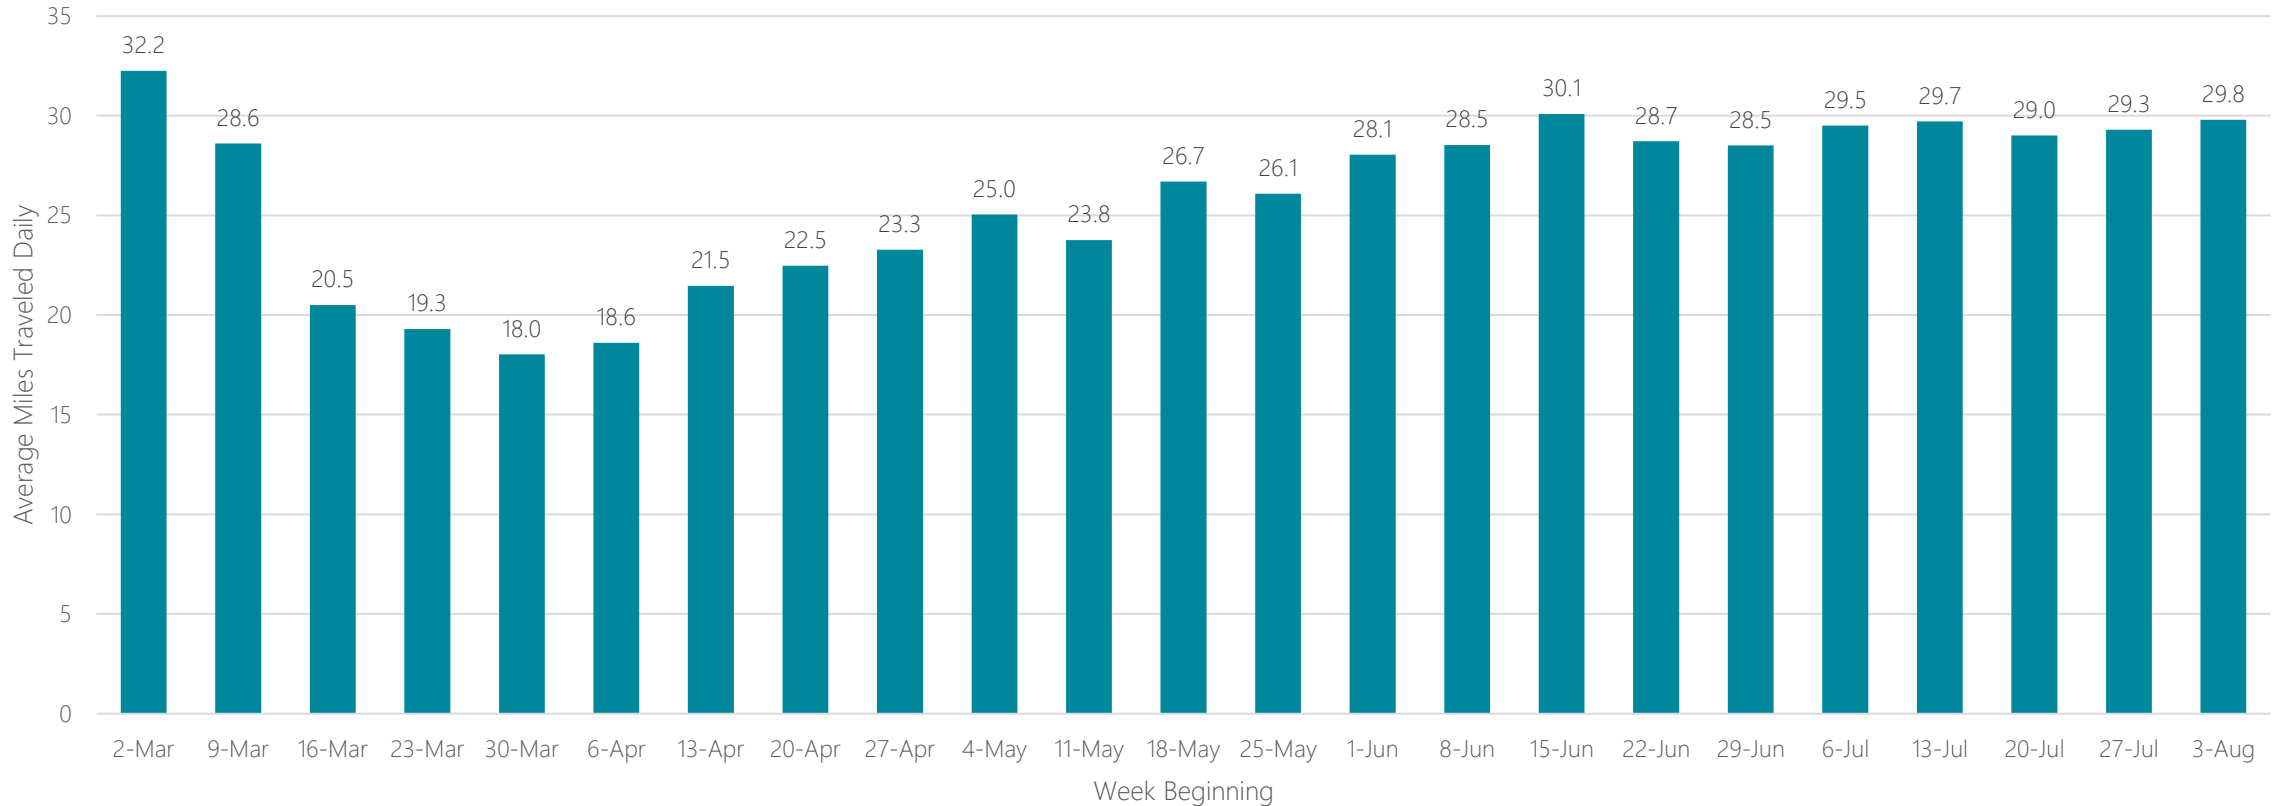

Little Rock-Pine Bluff

Average Miles Traveled Daily Weekly Trend