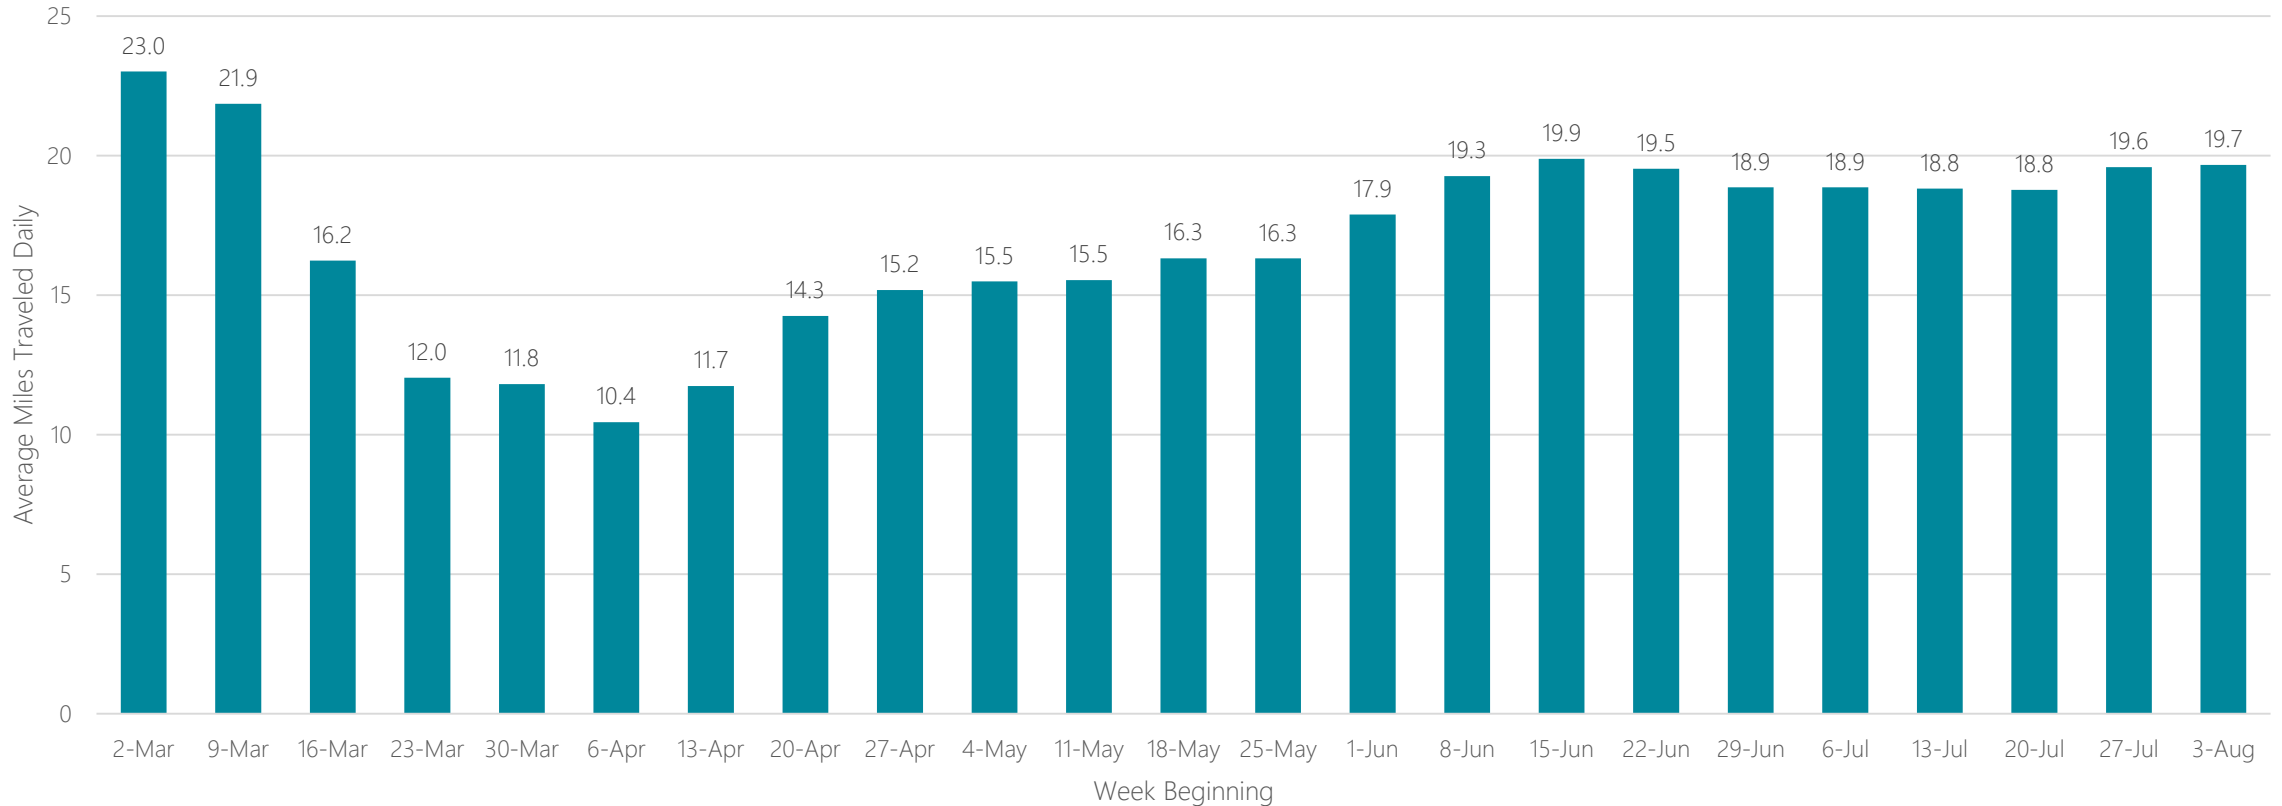

Bakersfield

Average Miles Traveled Daily Weekly Trend