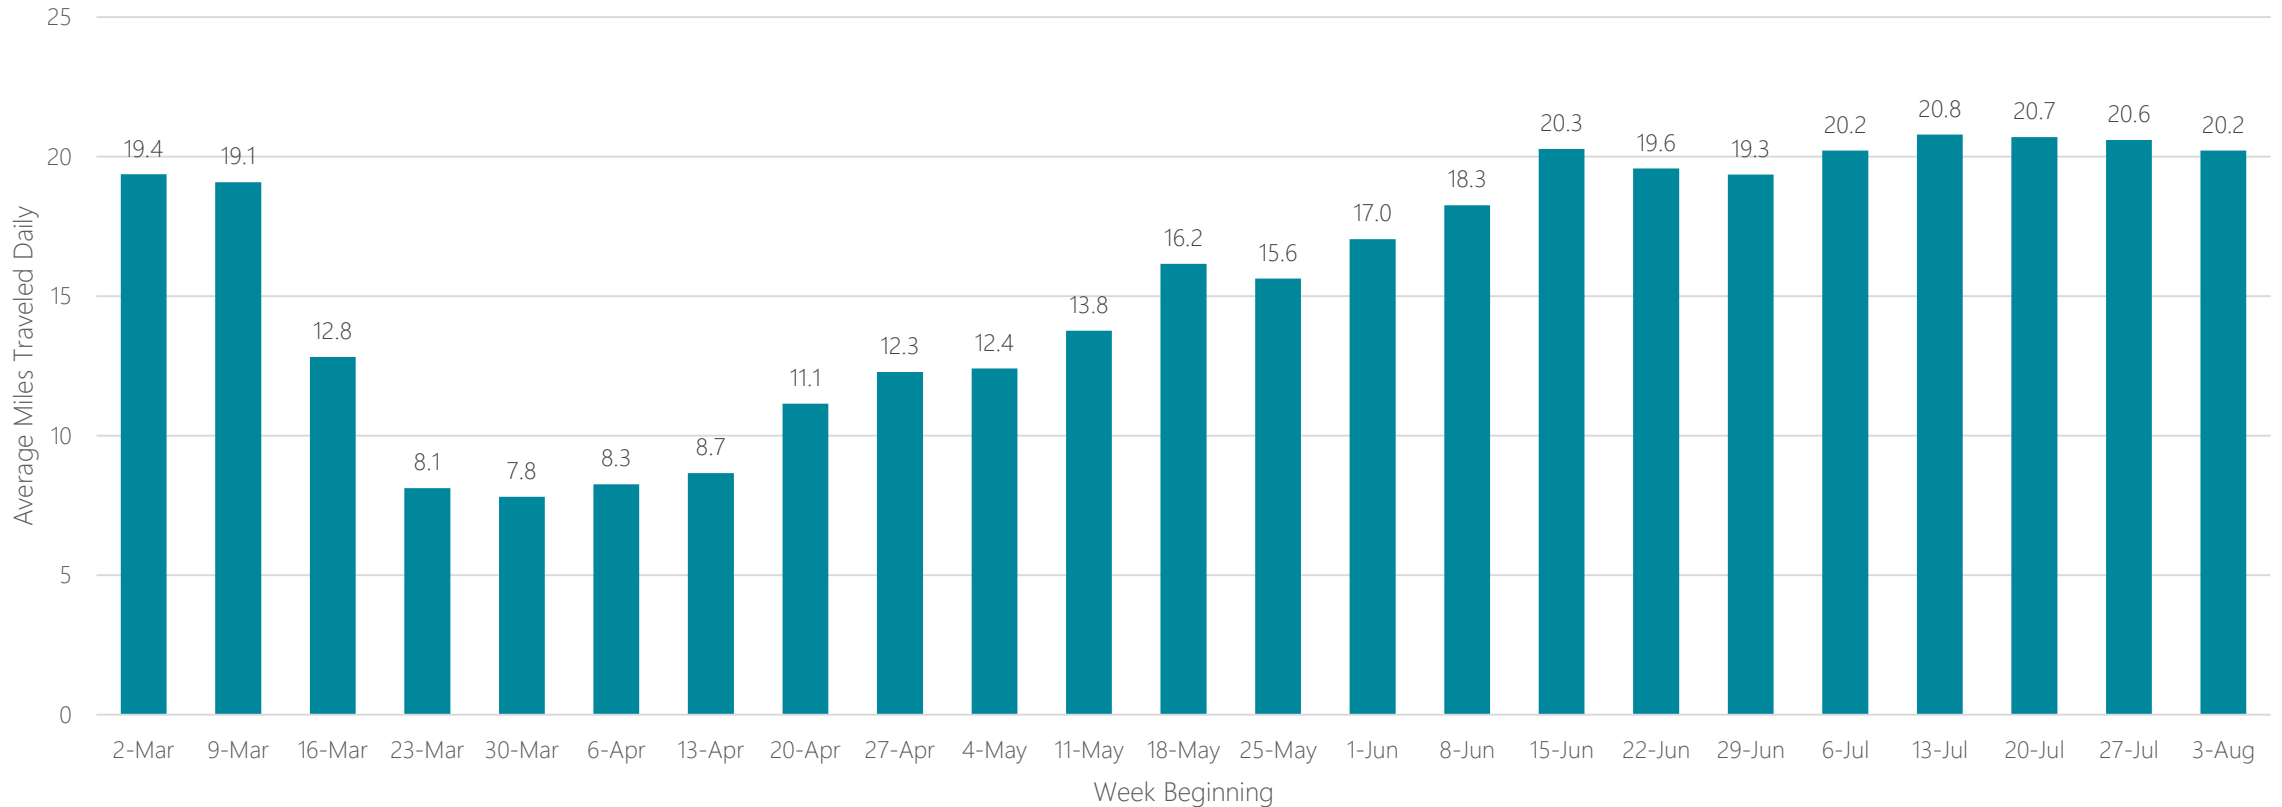

Burlington-Plattsburgh

Average Miles Traveled Daily Weekly Trend