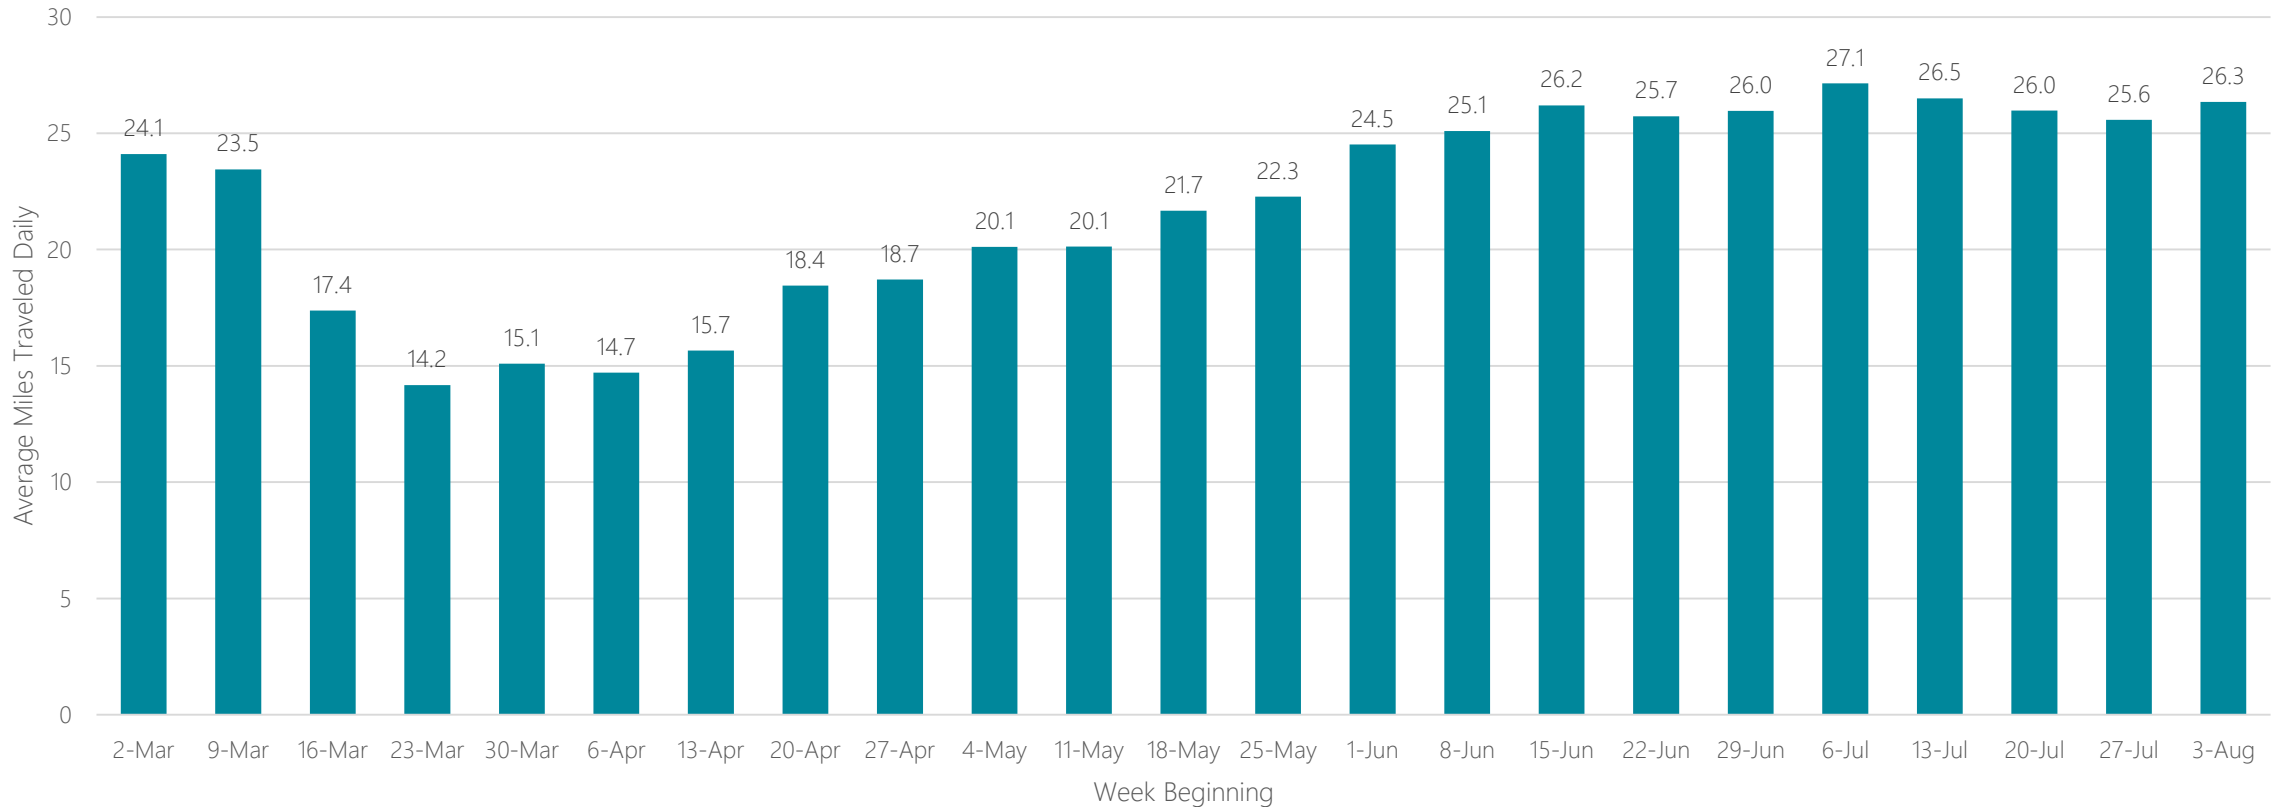

Quincy-Hannibal-Keokuk

Average Miles Traveled Daily Weekly Trend