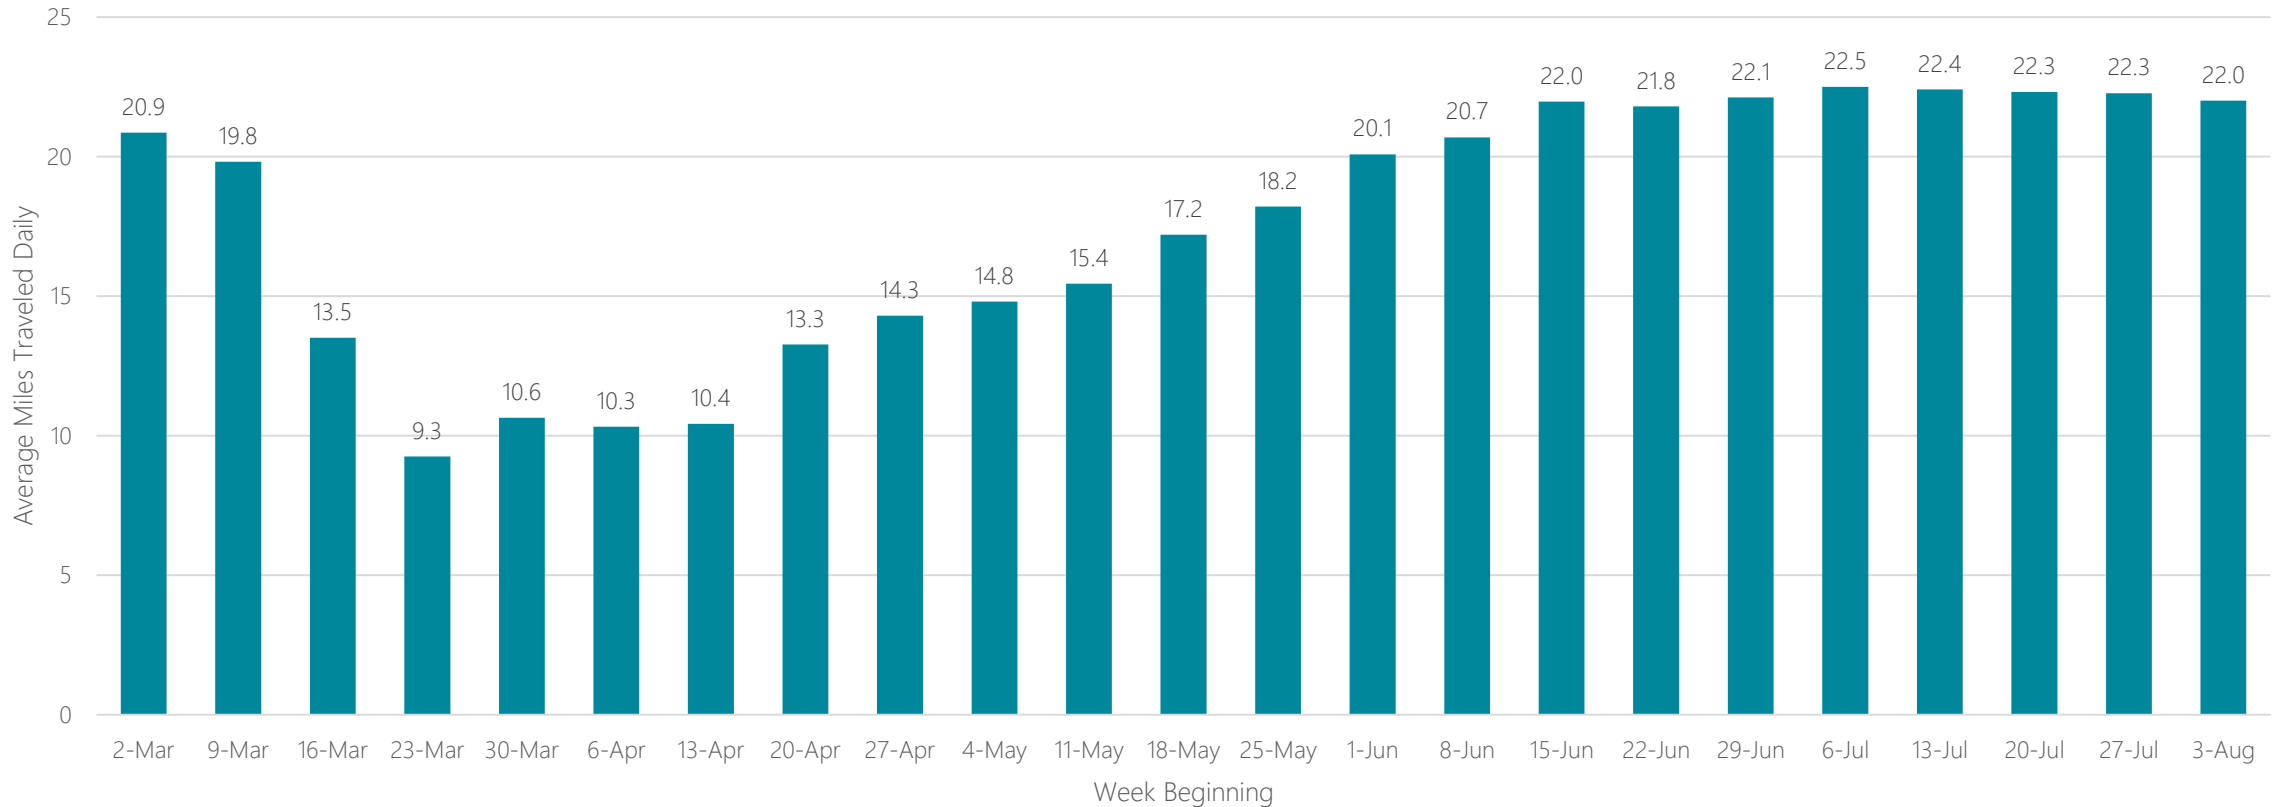

Green Bay-Appleton

Average Miles Traveled Daily Weekly Trend