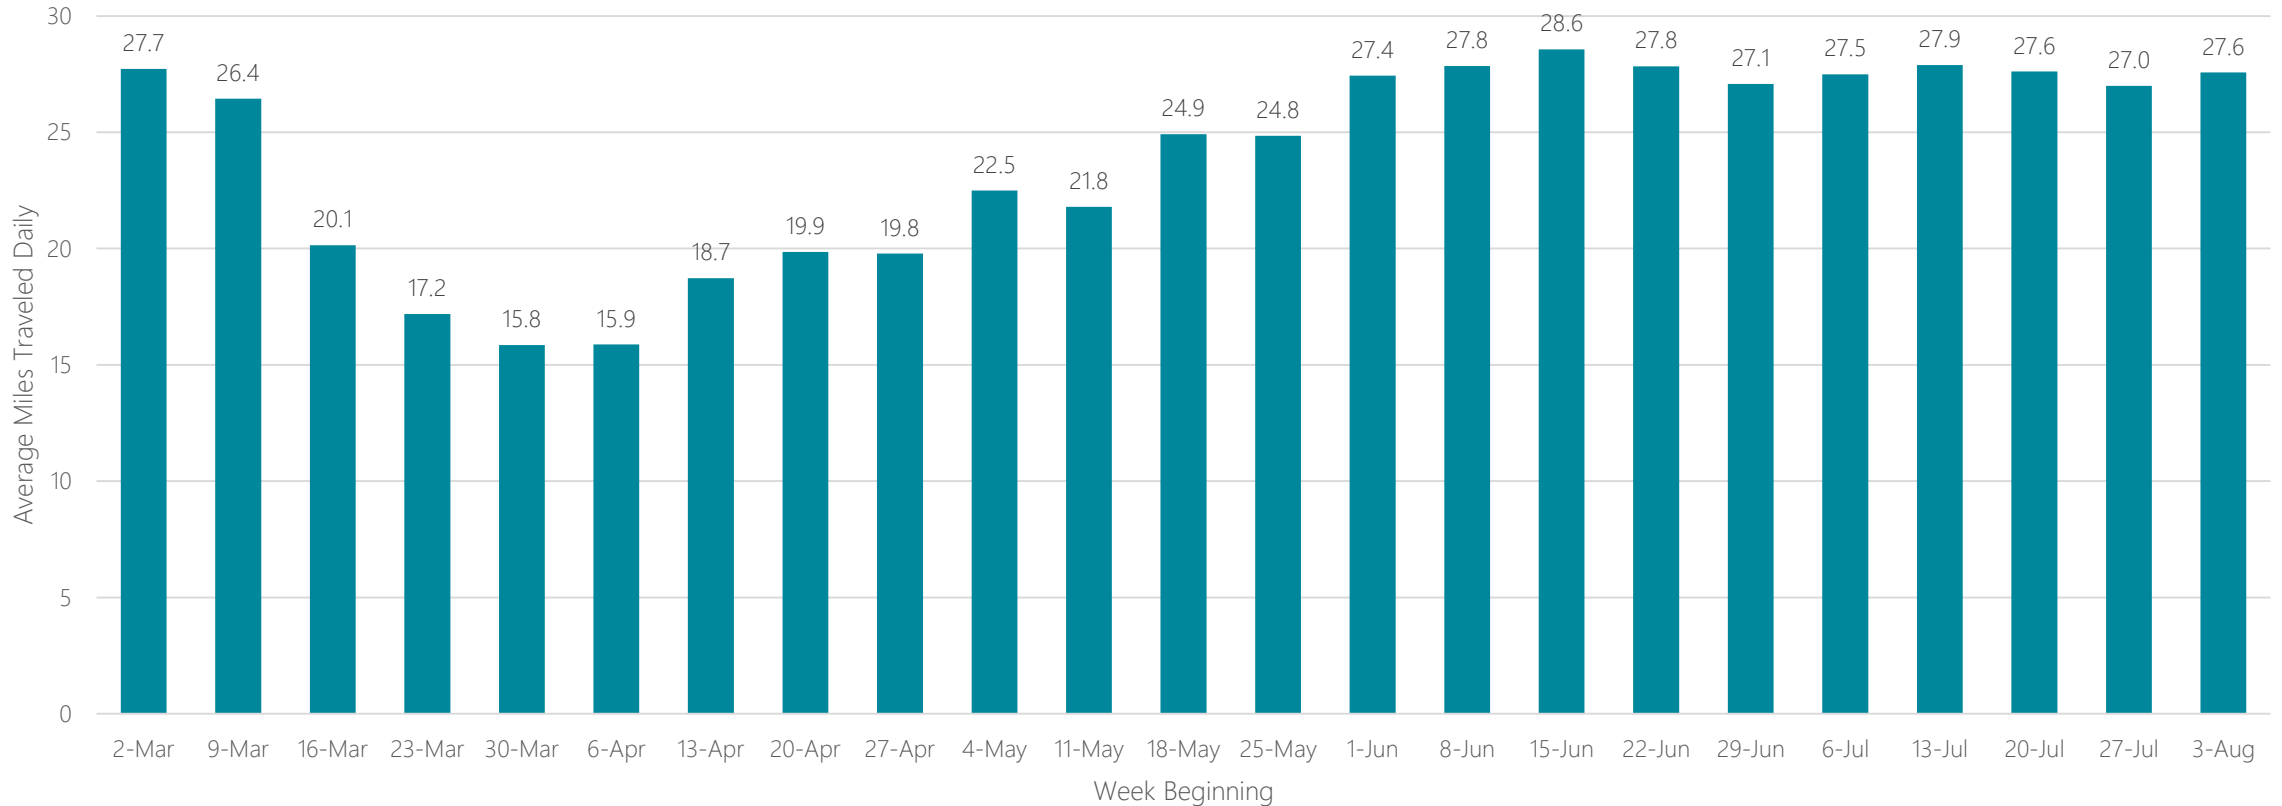

Jacksonville, Brunswick

Average Miles Traveled Daily Weekly Trend

Johnstown, PA

Average Miles Traveled Daily Weekly Trend

Jonesboro

Average Miles Traveled Daily Weekly Trend

Joplin-Pittsburg

Average Miles Traveled Daily Weekly Trend