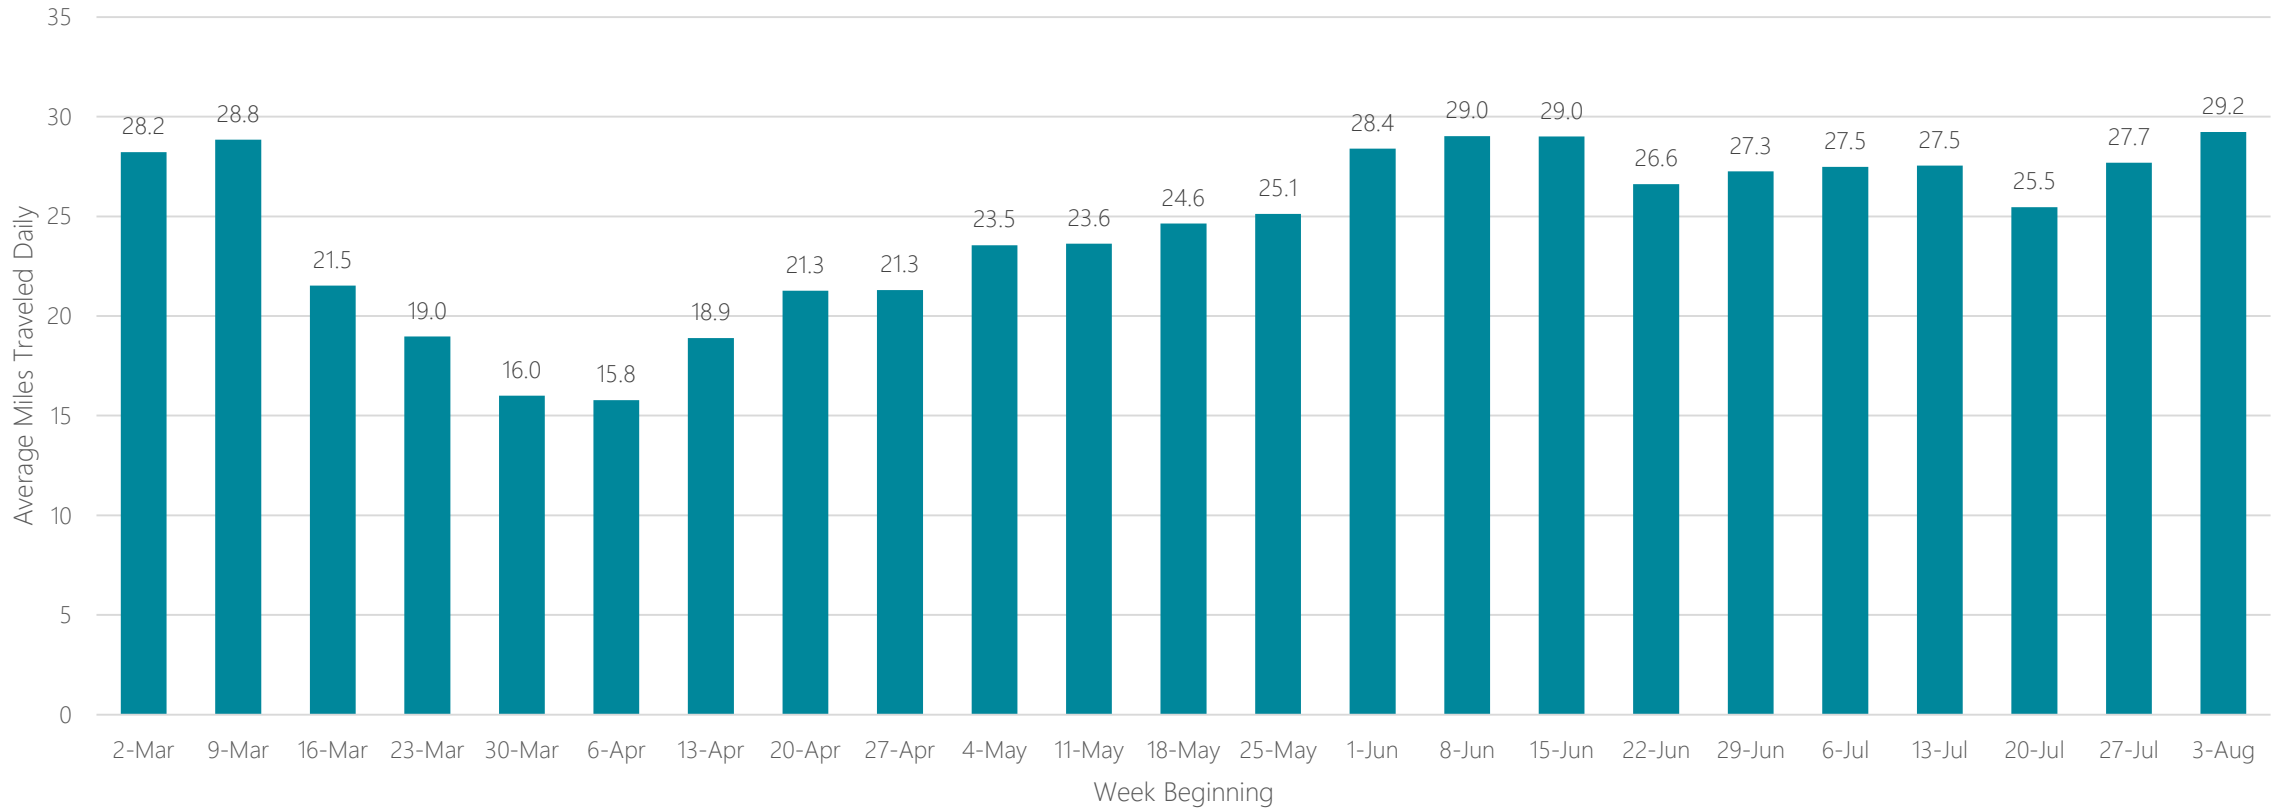

Twin Falls

Average Miles Traveled Daily Weekly Trend

Tyler-Longview (Lufkin & Nacogdoches)

Average Miles Traveled Daily Weekly Trend

Average Miles Traveled Daily Weekly Trend

Victoria

Average Miles Traveled Daily Weekly Trend