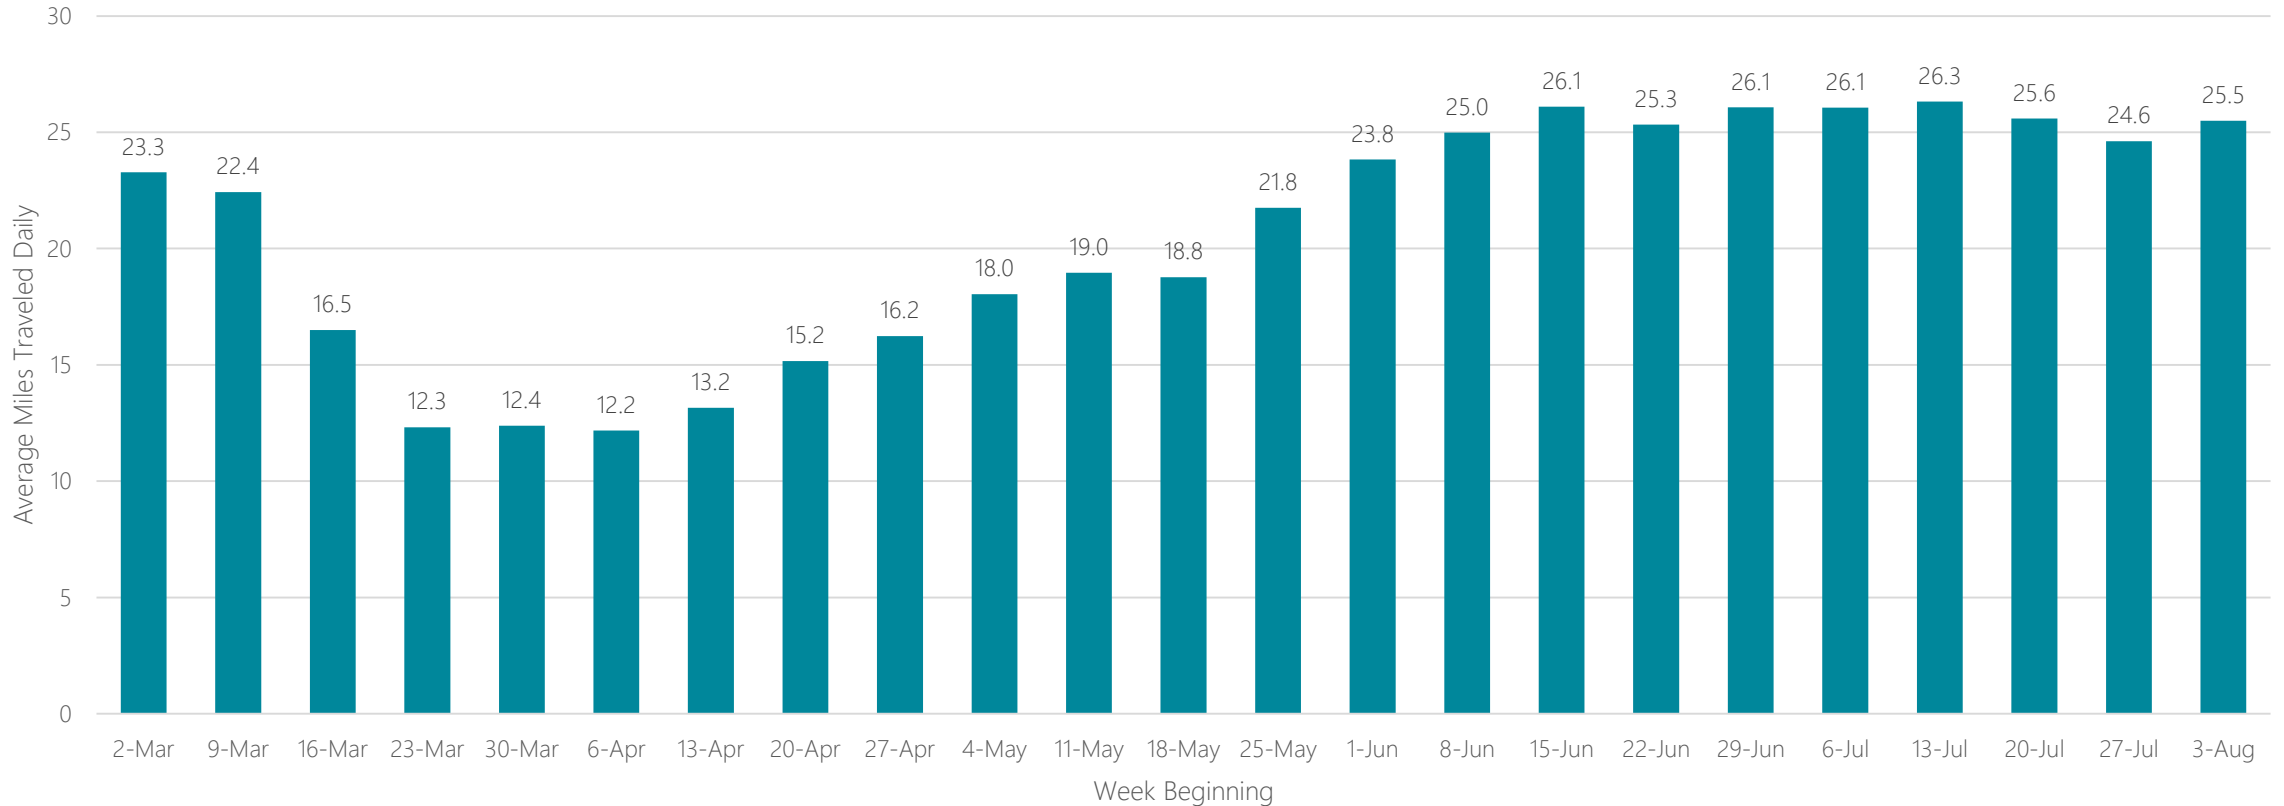

Paducah-Cape Girardeau-Harrisburg

Average Miles Traveled Daily Weekly Trend

Palm Springs

Average Miles Traveled Daily Weekly Trend

Panama City

Average Miles Traveled Daily Weekly Trend

Parkersburg

Average Miles Traveled Daily Weekly Trend