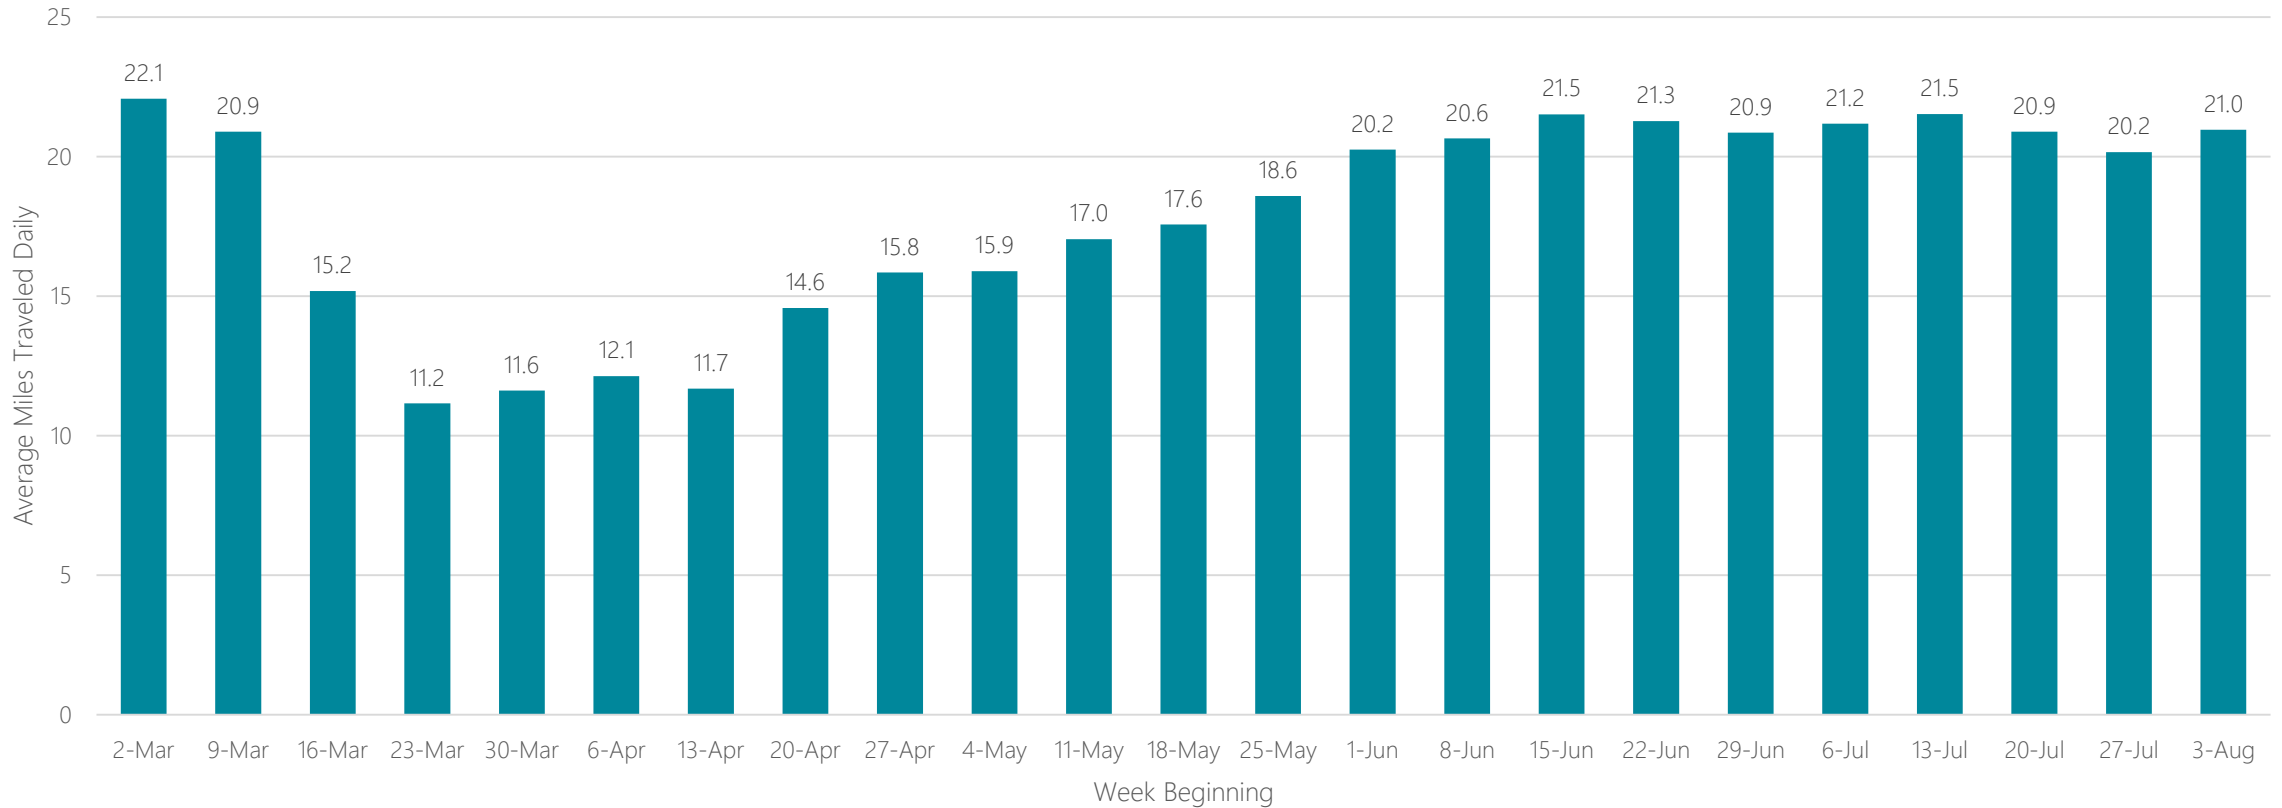

Dallas-Fort Worth

Average Miles Traveled Daily Weekly Trend

Davenport-Rock Island-Moline

Average Miles Traveled Daily Weekly Trend

Dayton

Average Miles Traveled Daily Weekly Trend

Denver

Average Miles Traveled Daily Weekly Trend