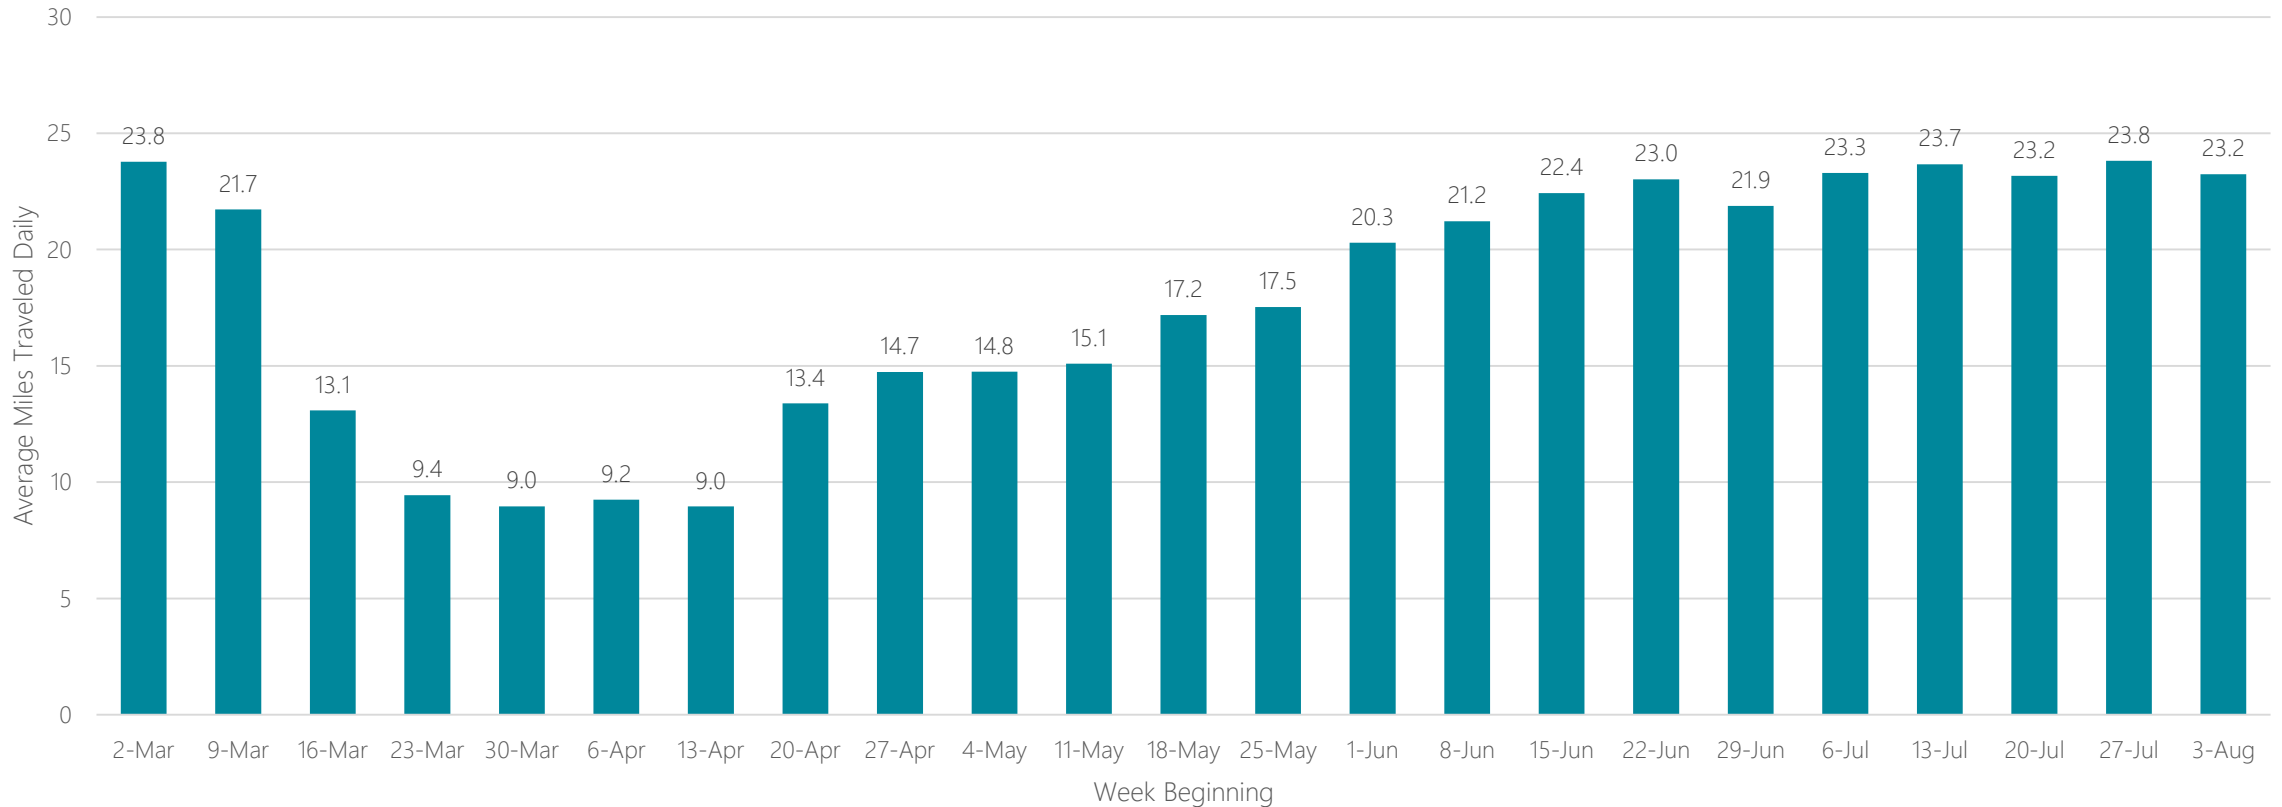

Miami-Fort Lauderdale

Average Miles Traveled Daily Weekly Trend

Milwaukee

Average Miles Traveled Daily Weekly Trend

Minneapolis-Saint Paul

Average Miles Traveled Daily Weekly Trend

Minot-Bismarck-Dickinson

Average Miles Traveled Daily Weekly Trend