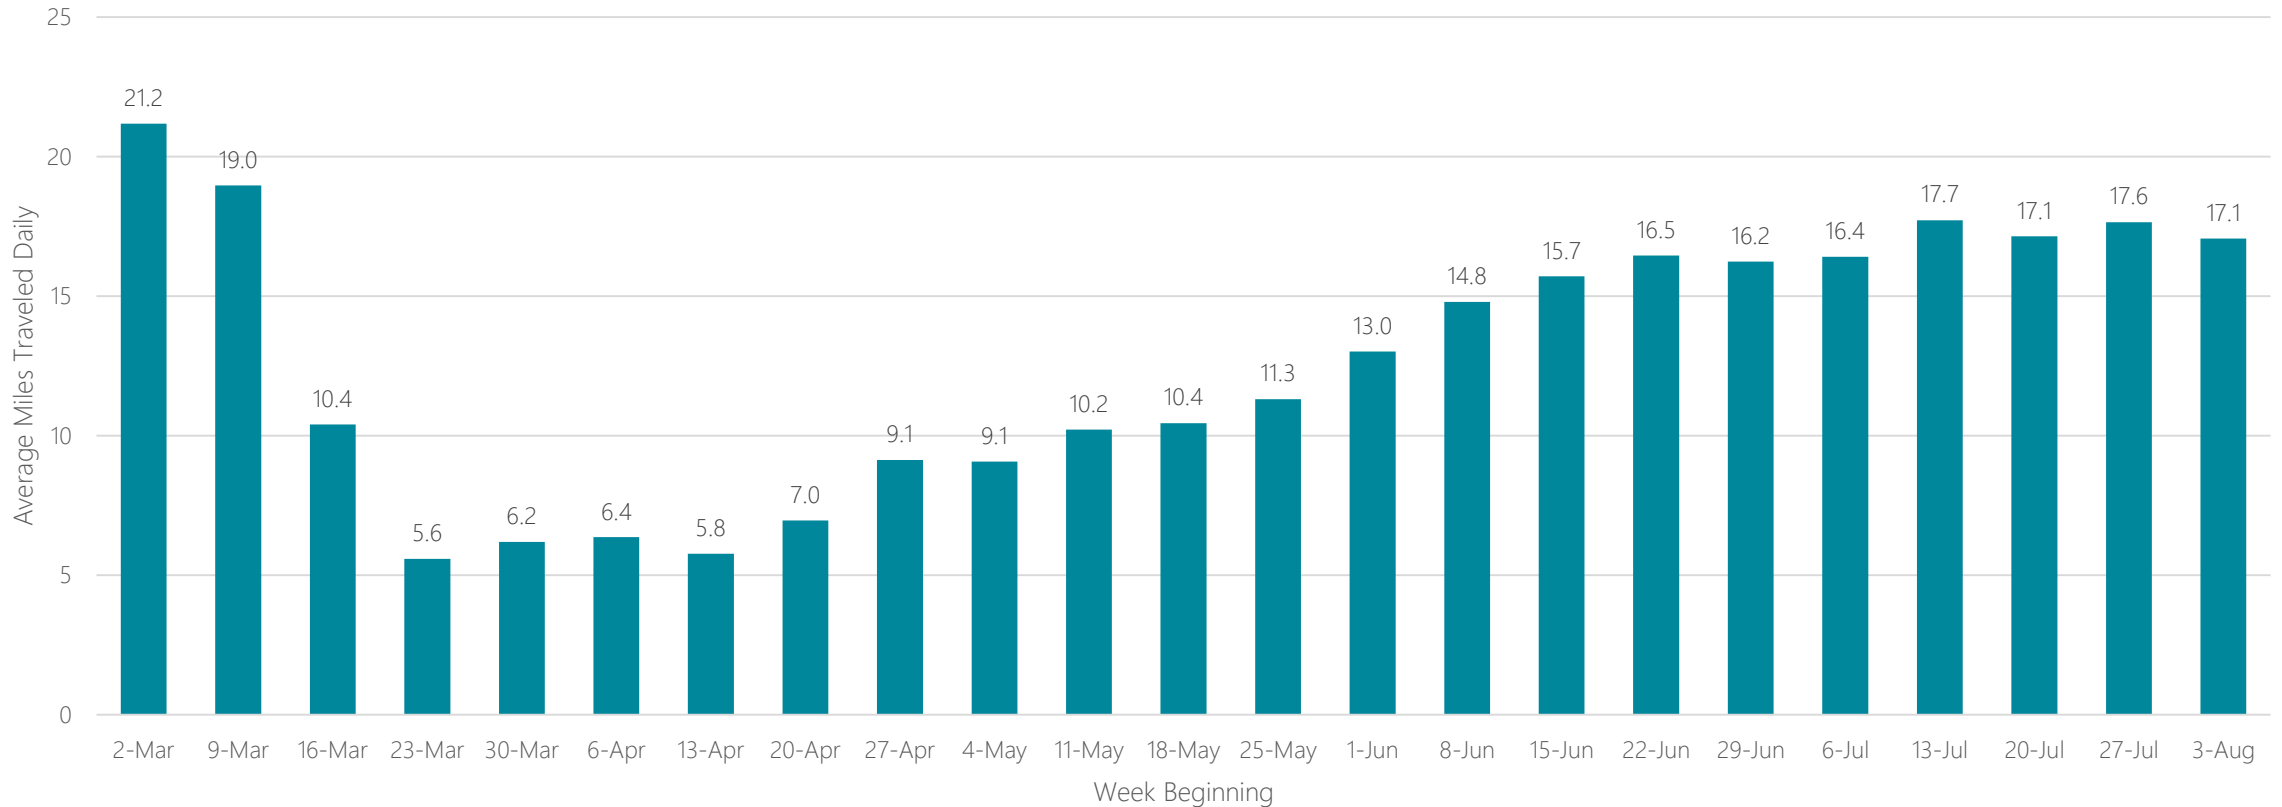

Philadelphia

Average Miles Traveled Daily Weekly Trend