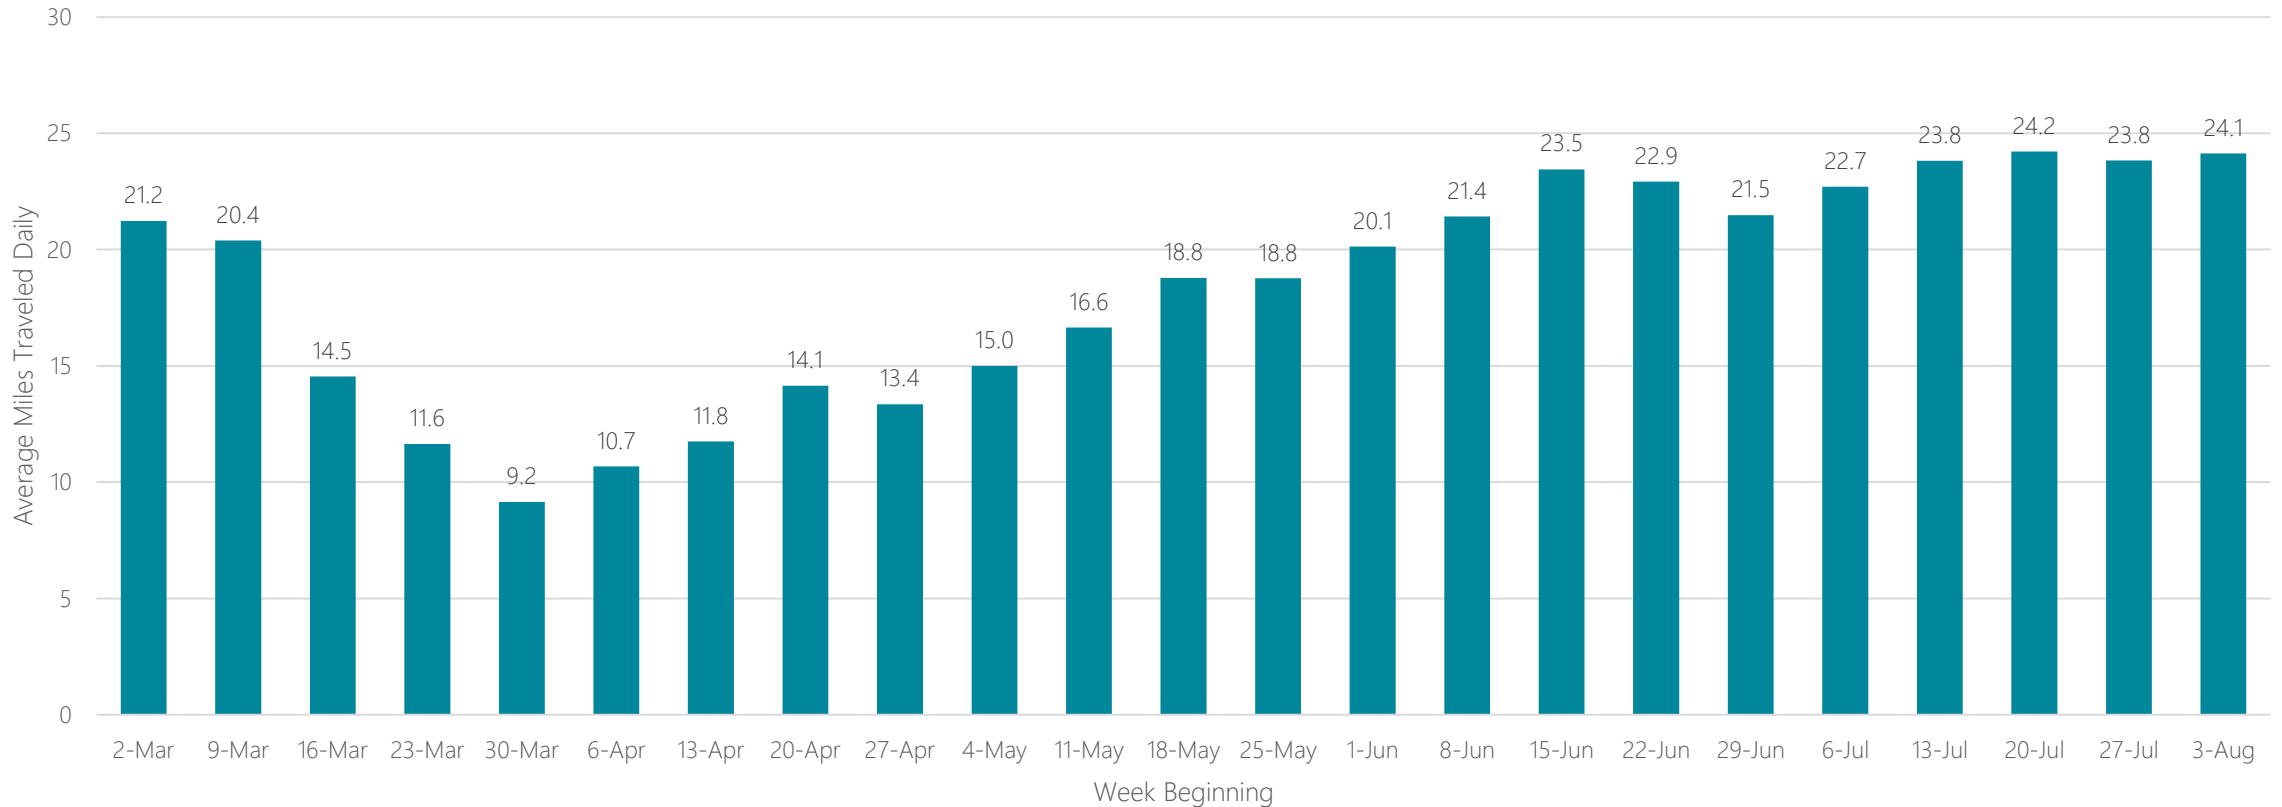

Austin

Average Miles Traveled Daily Weekly Trend

Bakersfield

Average Miles Traveled Daily Weekly Trend

Baltimore

Average Miles Traveled Daily Weekly Trend

Bangor, ME

Average Miles Traveled Daily Weekly Trend

Baton Rouge

Average Miles Traveled Daily Weekly Trend

Beaumont

Average Miles Traveled Daily Weekly Trend

Bend, OR

Average Miles Traveled Daily Weekly Trend

Billings, MT

Average Miles Traveled Daily Weekly Trend