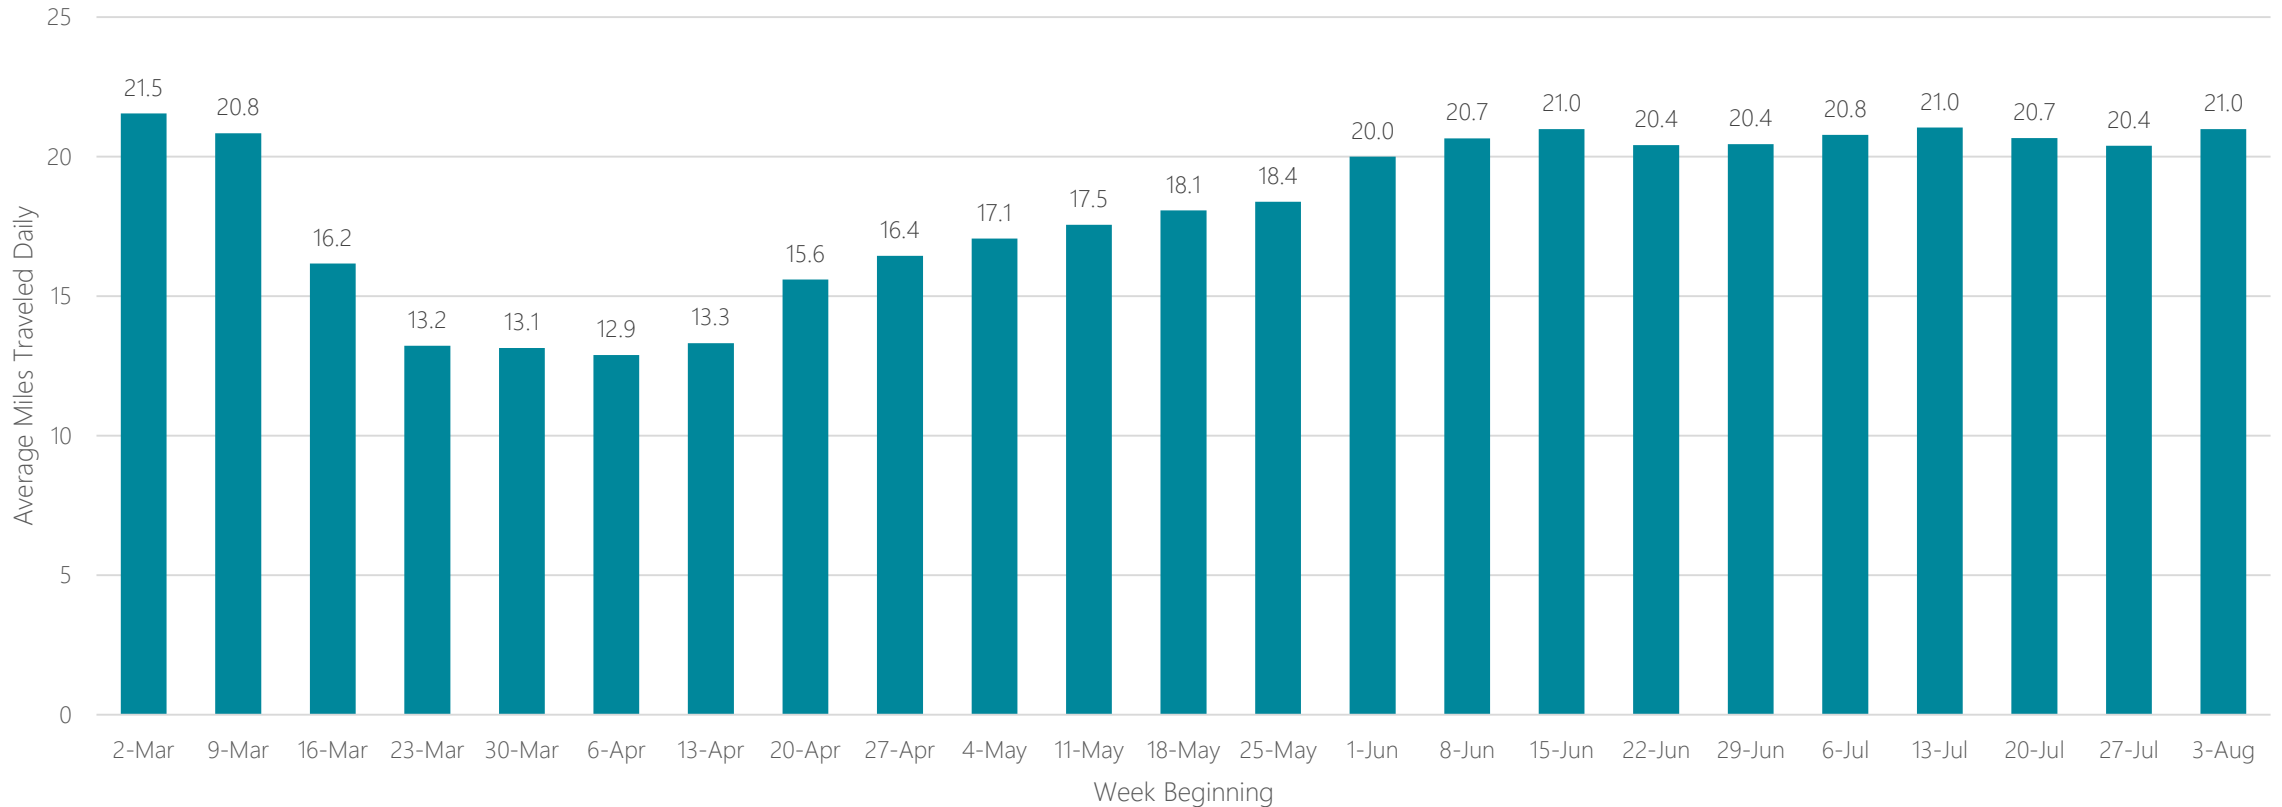

Wheeling-Steubenville

Average Miles Traveled Daily Weekly Trend