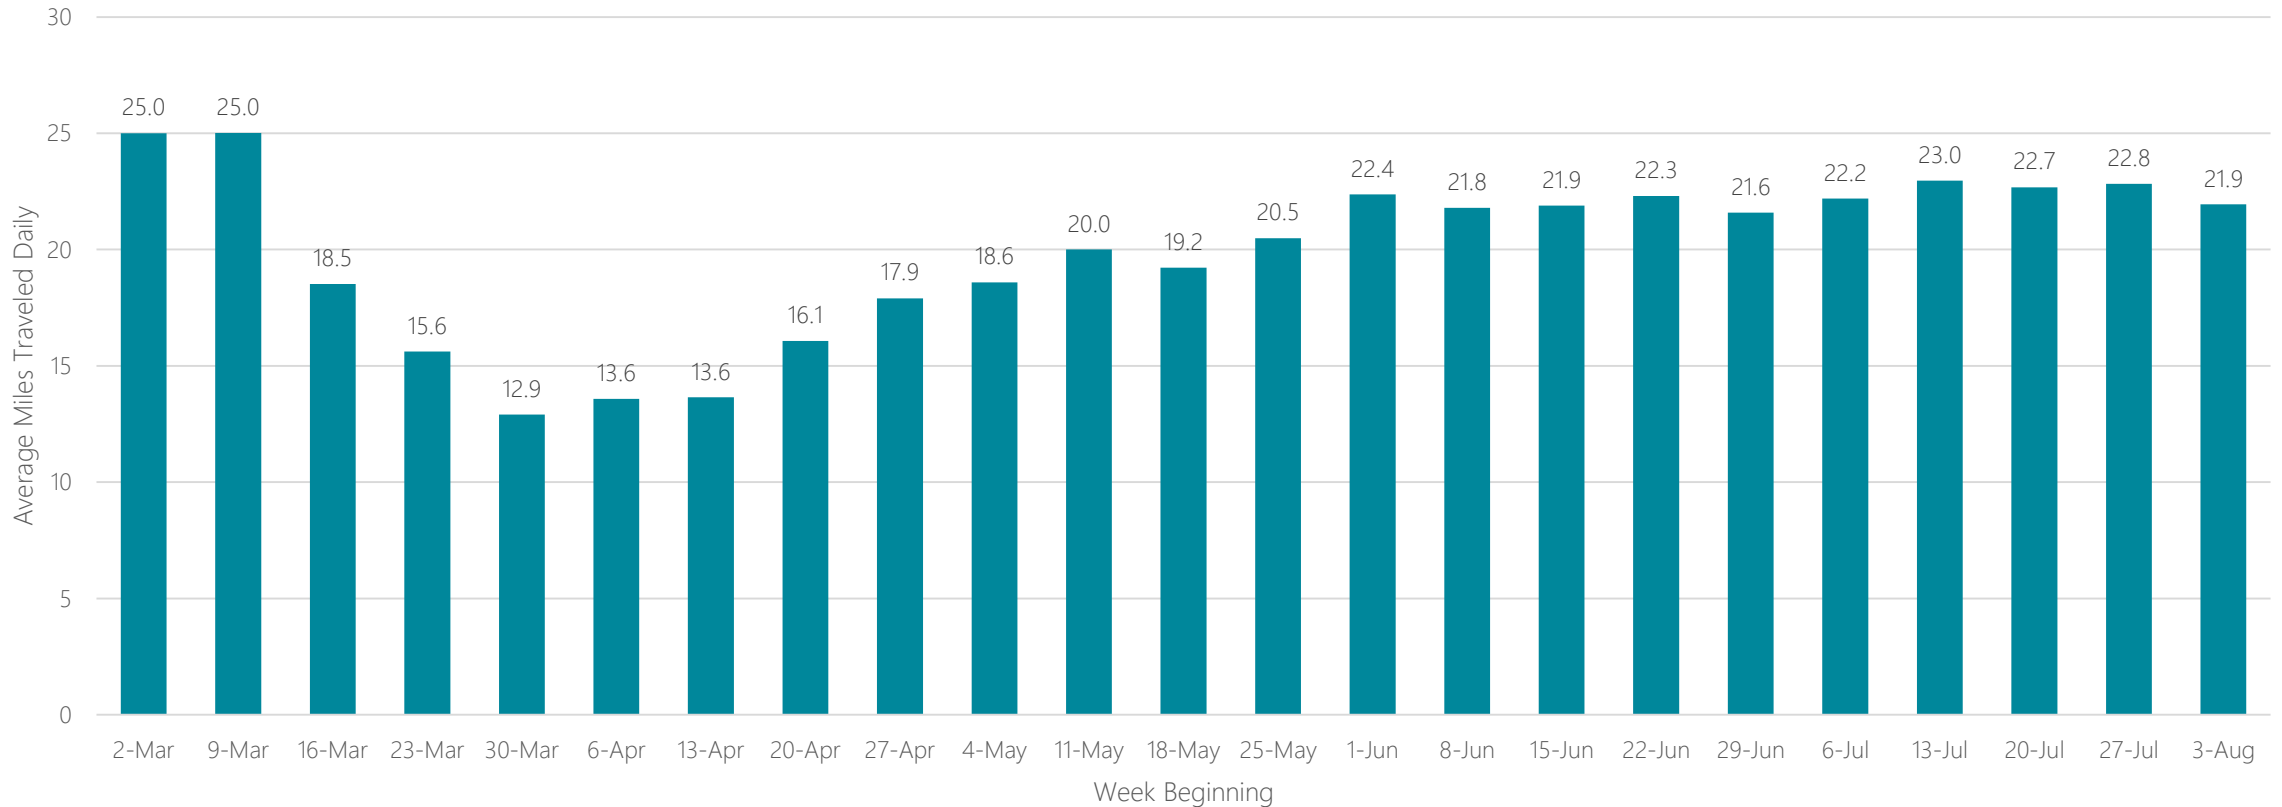

Average Miles Traveled Daily Weekly Trend

Wilkes Barre-Scranton

Average Miles Traveled Daily Weekly Trend

Wilmington

Average Miles Traveled Daily Weekly Trend

Yakima-Pasco-Richland-Kennewick

Average Miles Traveled Daily Weekly Trend