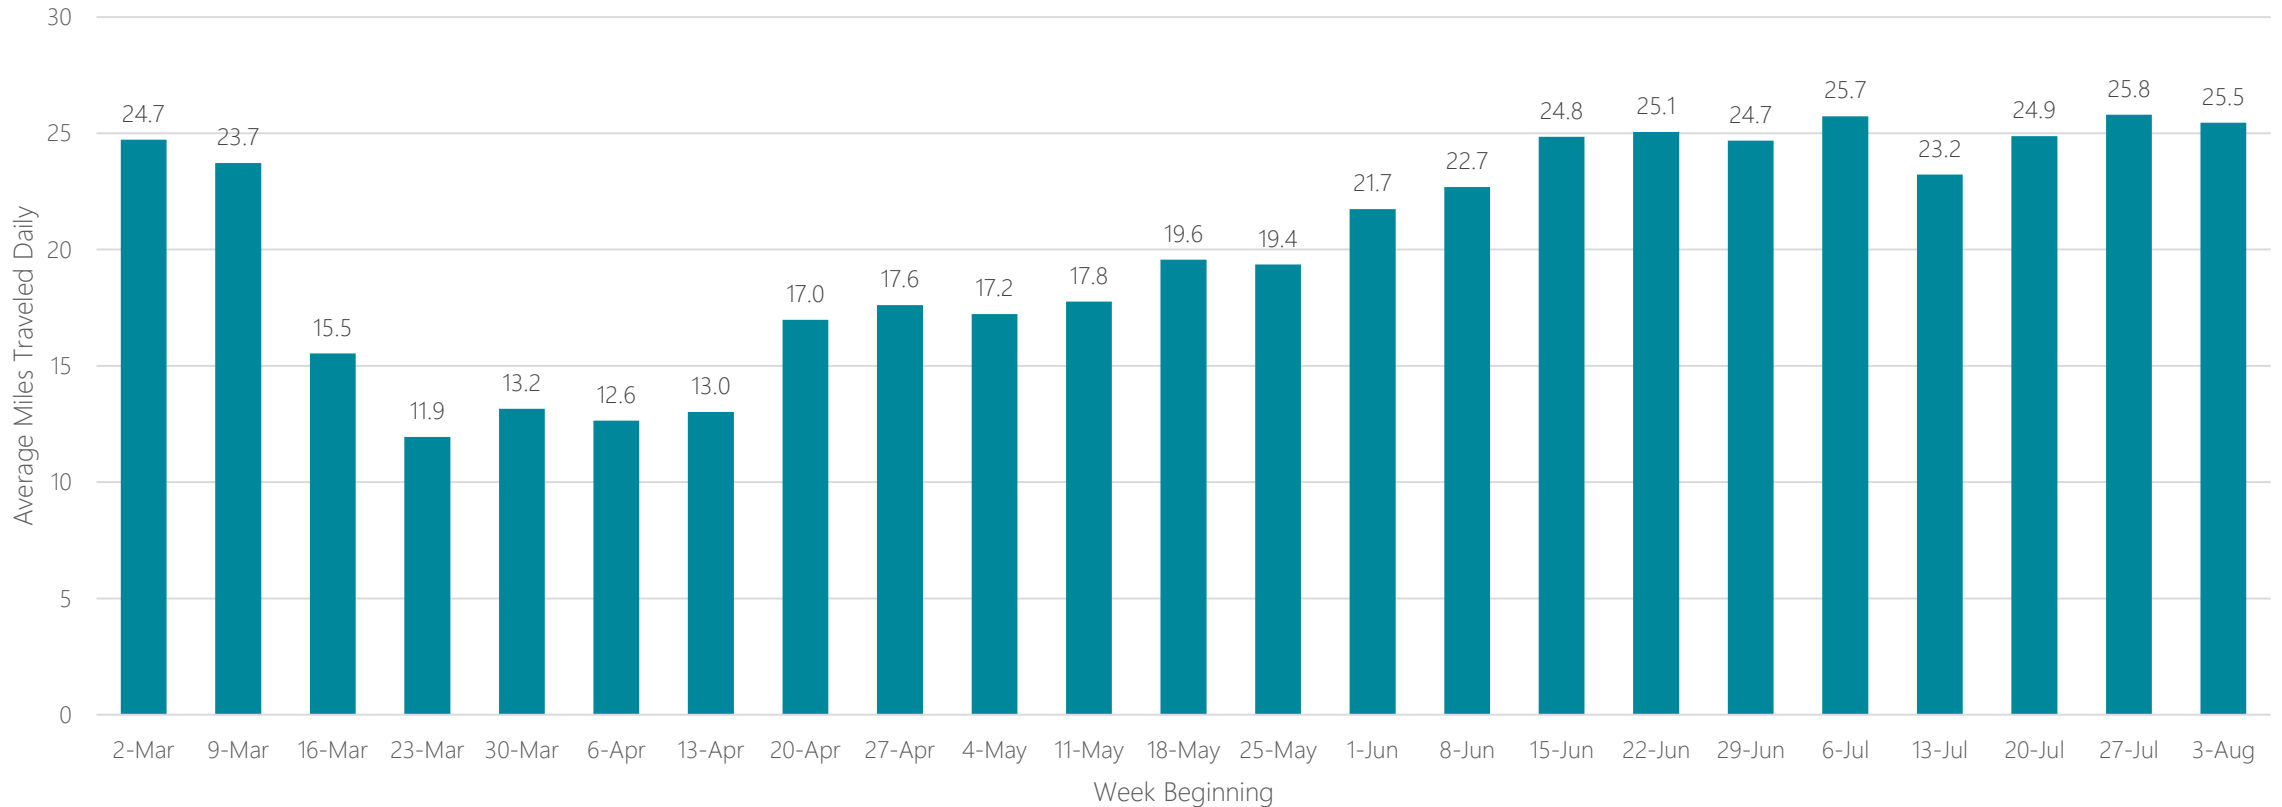

Des Moines-Ames

Average Miles Traveled Daily Weekly Trend