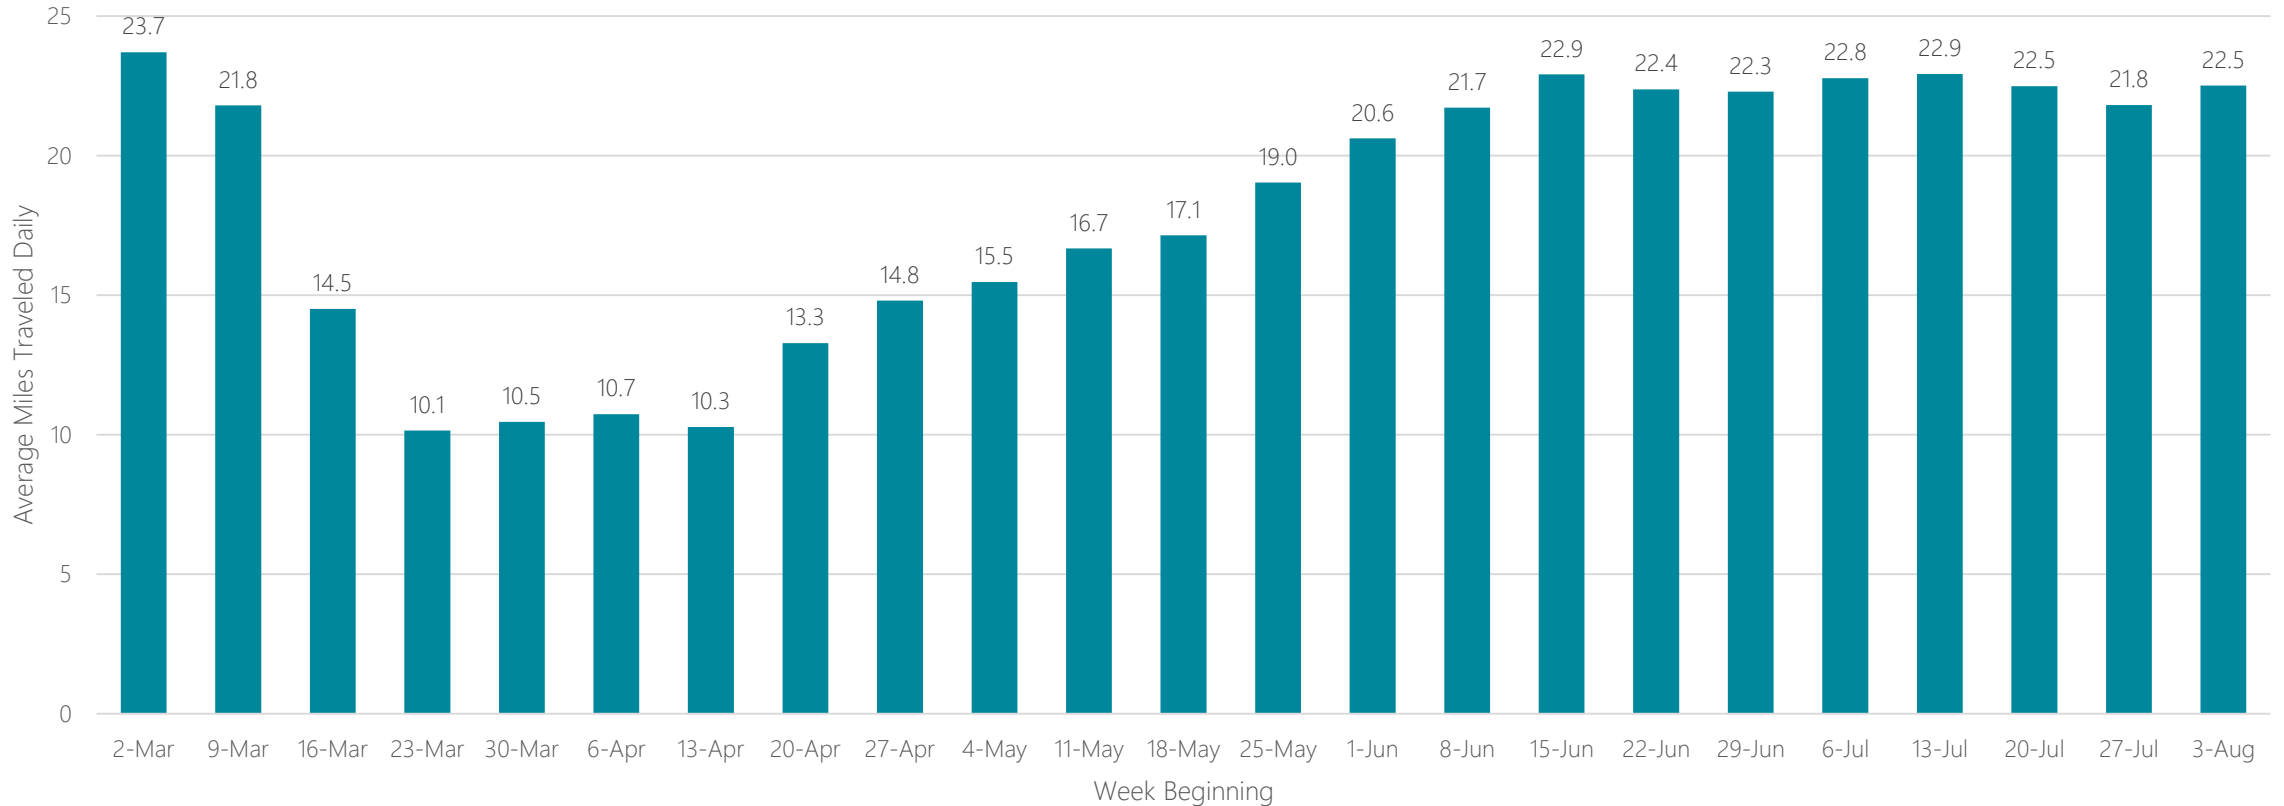

Columbus-Tupelo-West Point

Average Miles Traveled Daily Weekly Trend

Columbus, GA

Average Miles Traveled Daily Weekly Trend

Columbus, OH

Average Miles Traveled Daily Weekly Trend

Corpus Christi

Average Miles Traveled Daily Weekly Trend