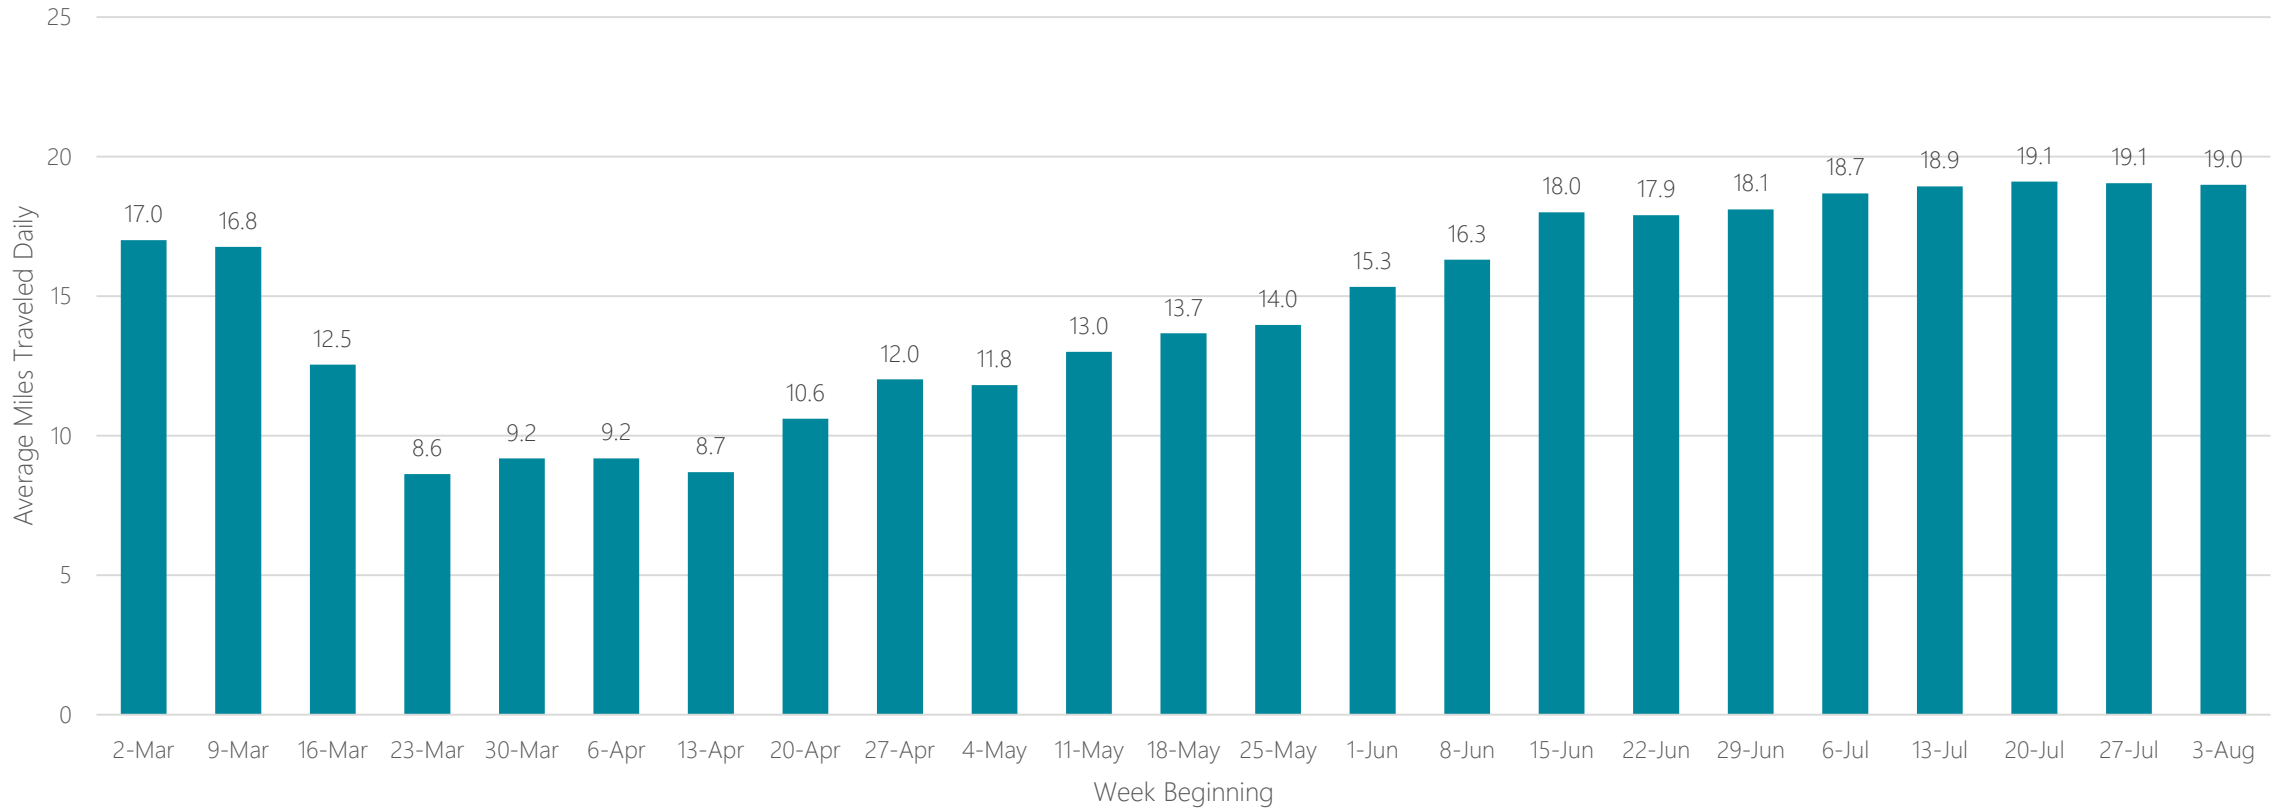

Twin Falls

Average Miles Traveled Daily Weekly Trend

Tyler-Longview (Lufkin & Nacogdoches)

Average Miles Traveled Daily Weekly Trend

Average Miles Traveled Daily Weekly Trend

Victoria

Average Miles Traveled Daily Weekly Trend