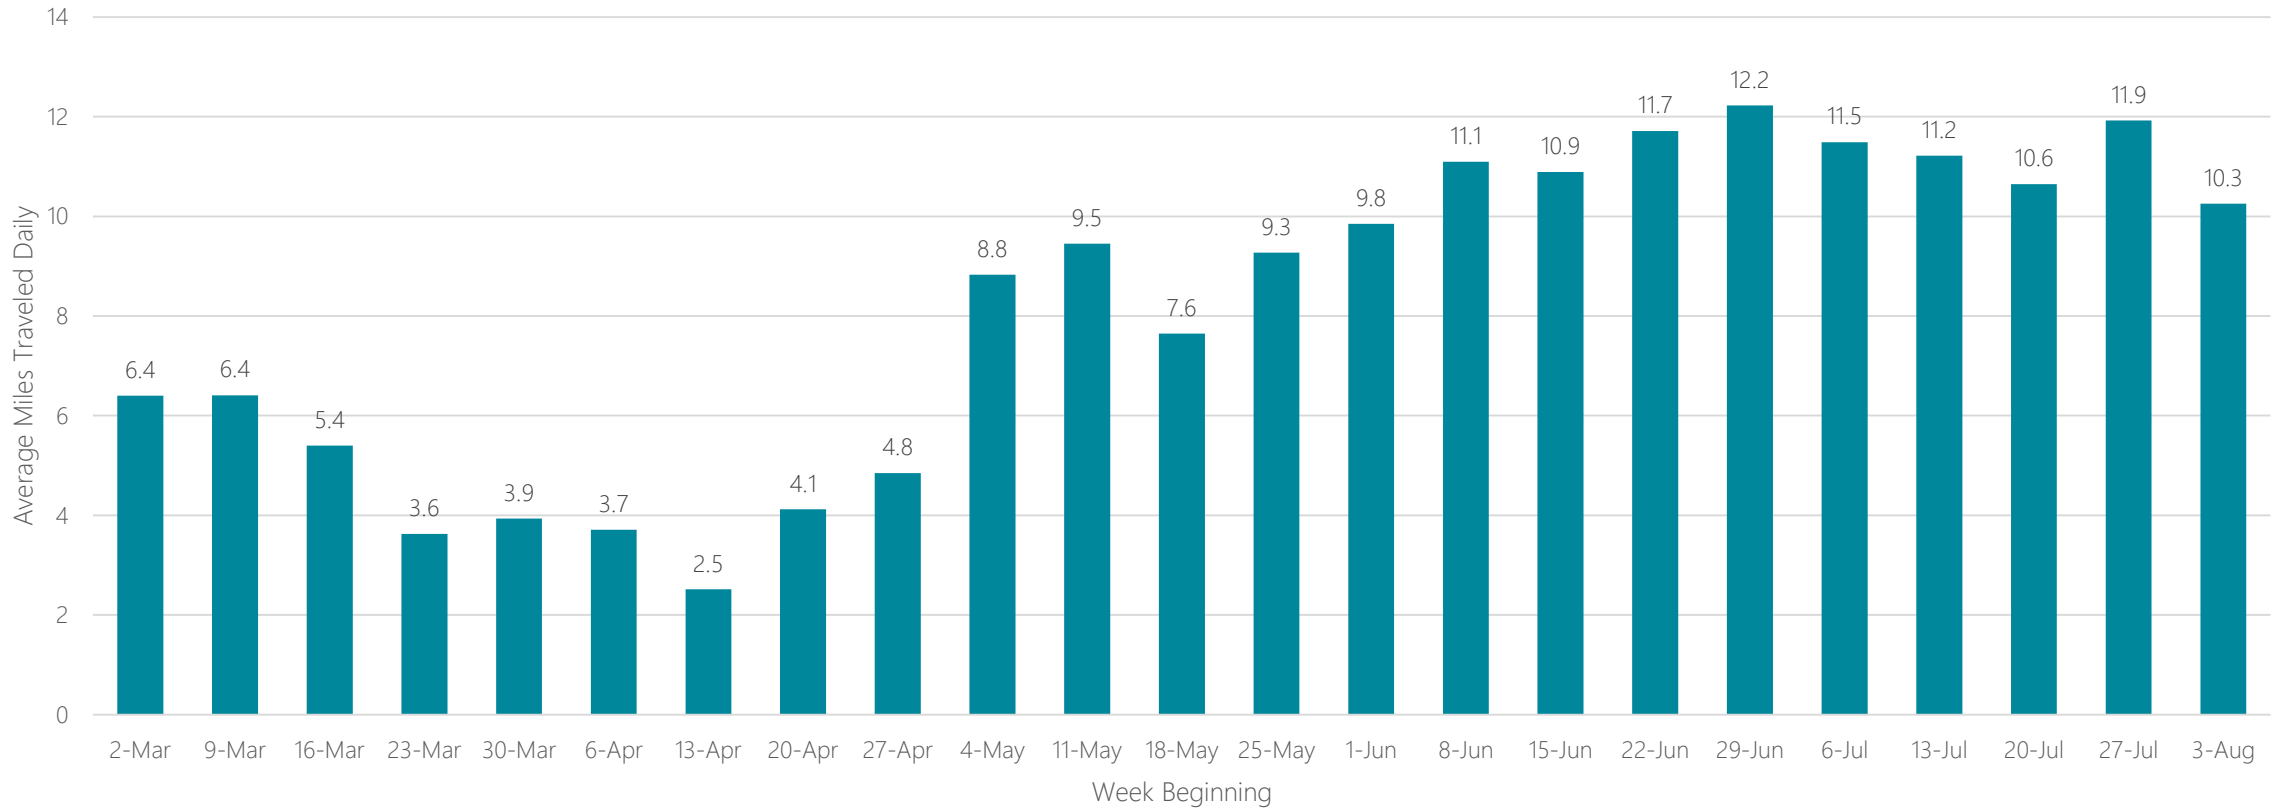

Juneau

Average Miles Traveled Daily Weekly Trend