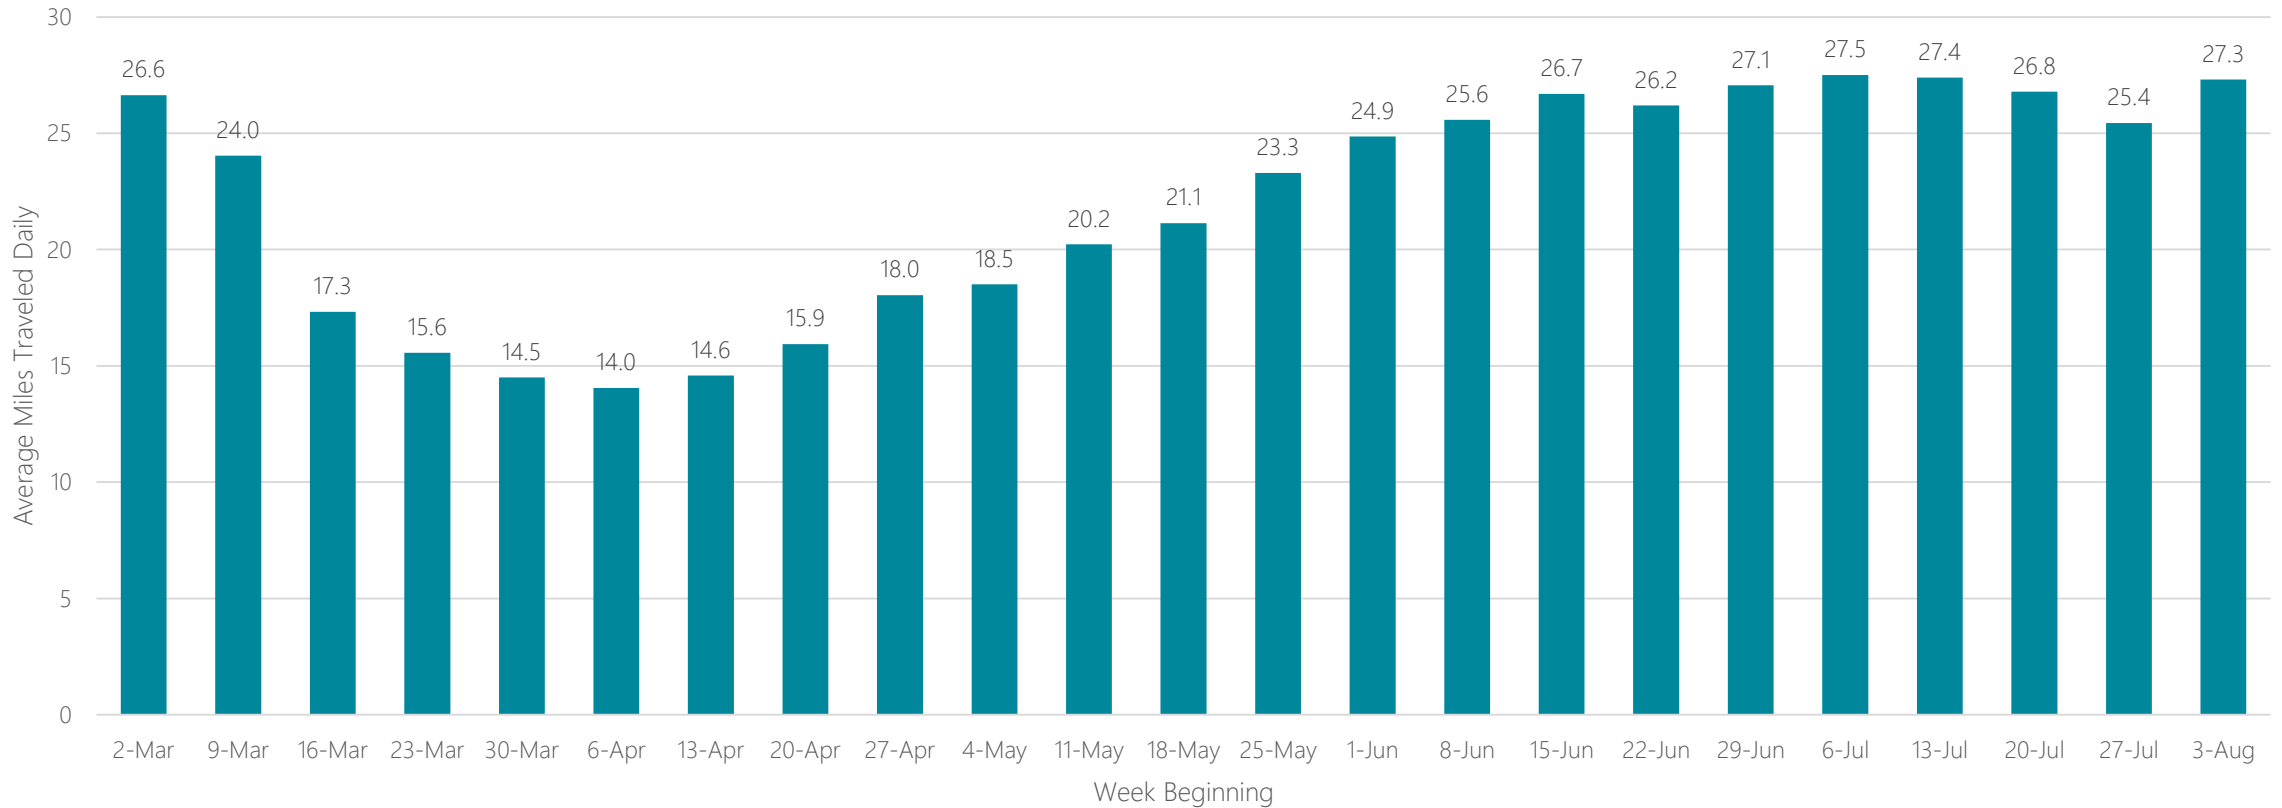

Laredo

Average Miles Traveled Daily Weekly Trend

Las Vegas

Average Miles Traveled Daily Weekly Trend

Lexington

Average Miles Traveled Daily Weekly Trend

Lima

Average Miles Traveled Daily Weekly Trend