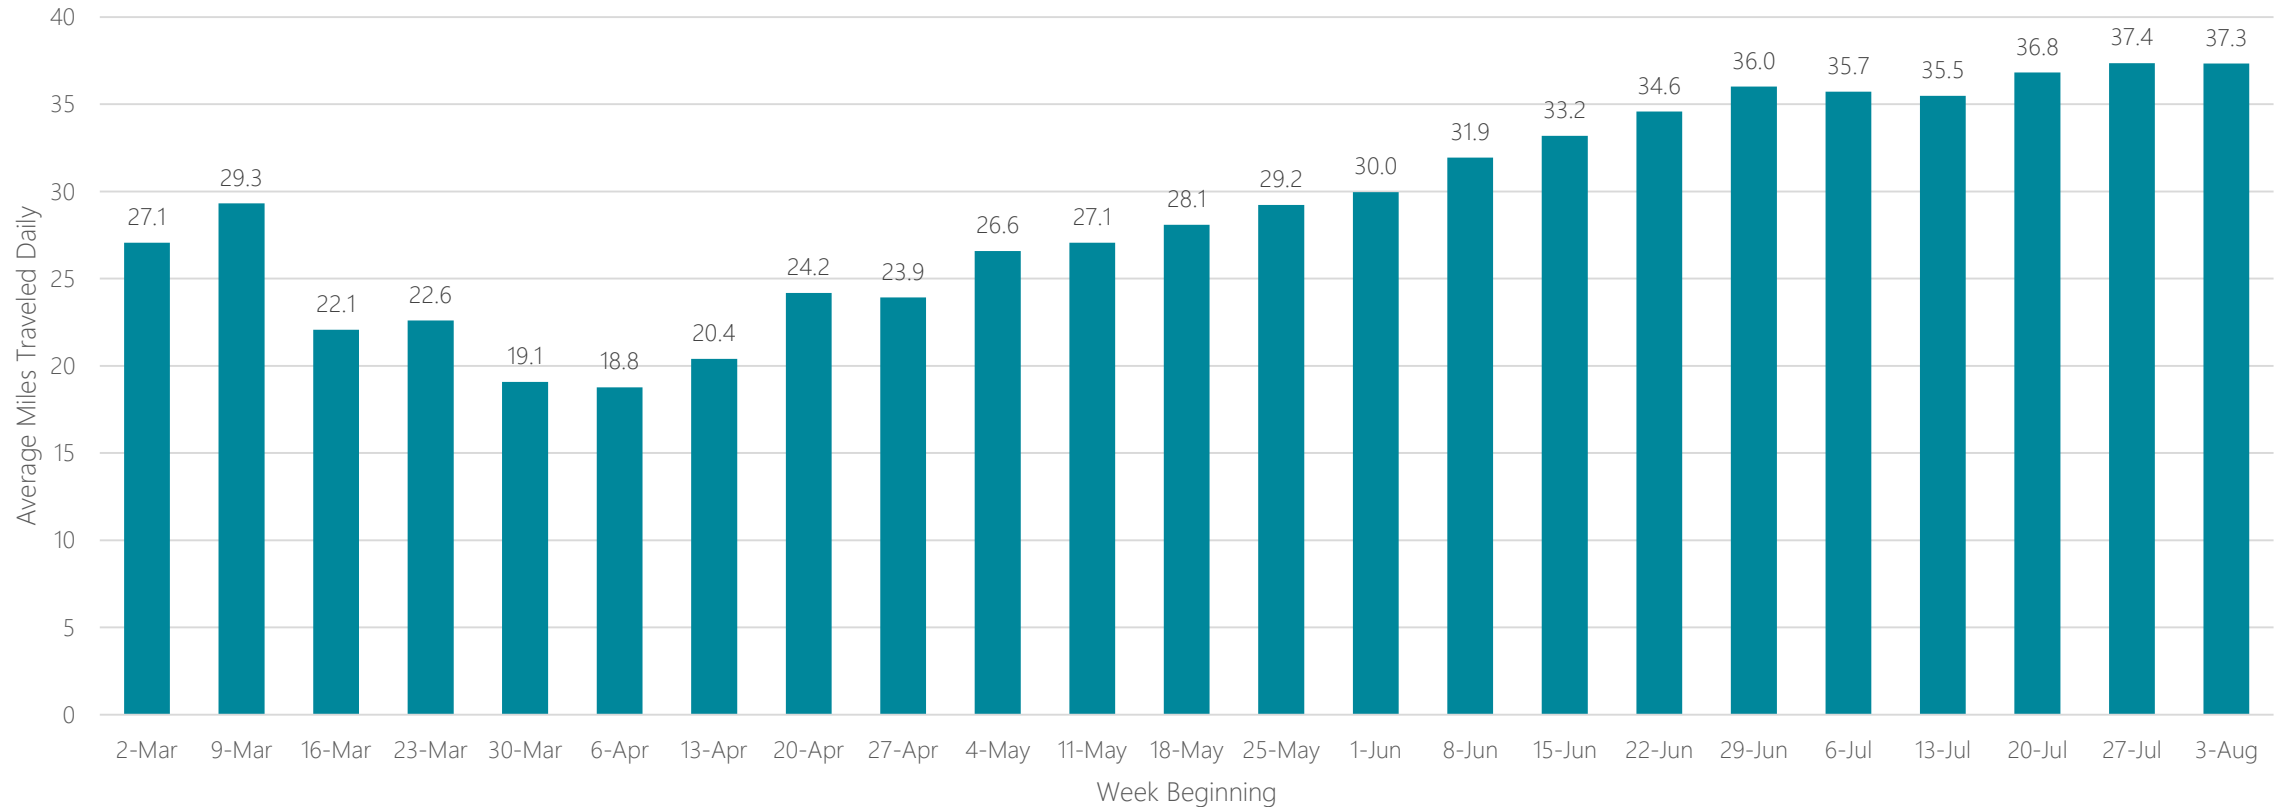

North Platte

Average Miles Traveled Daily Weekly Trend