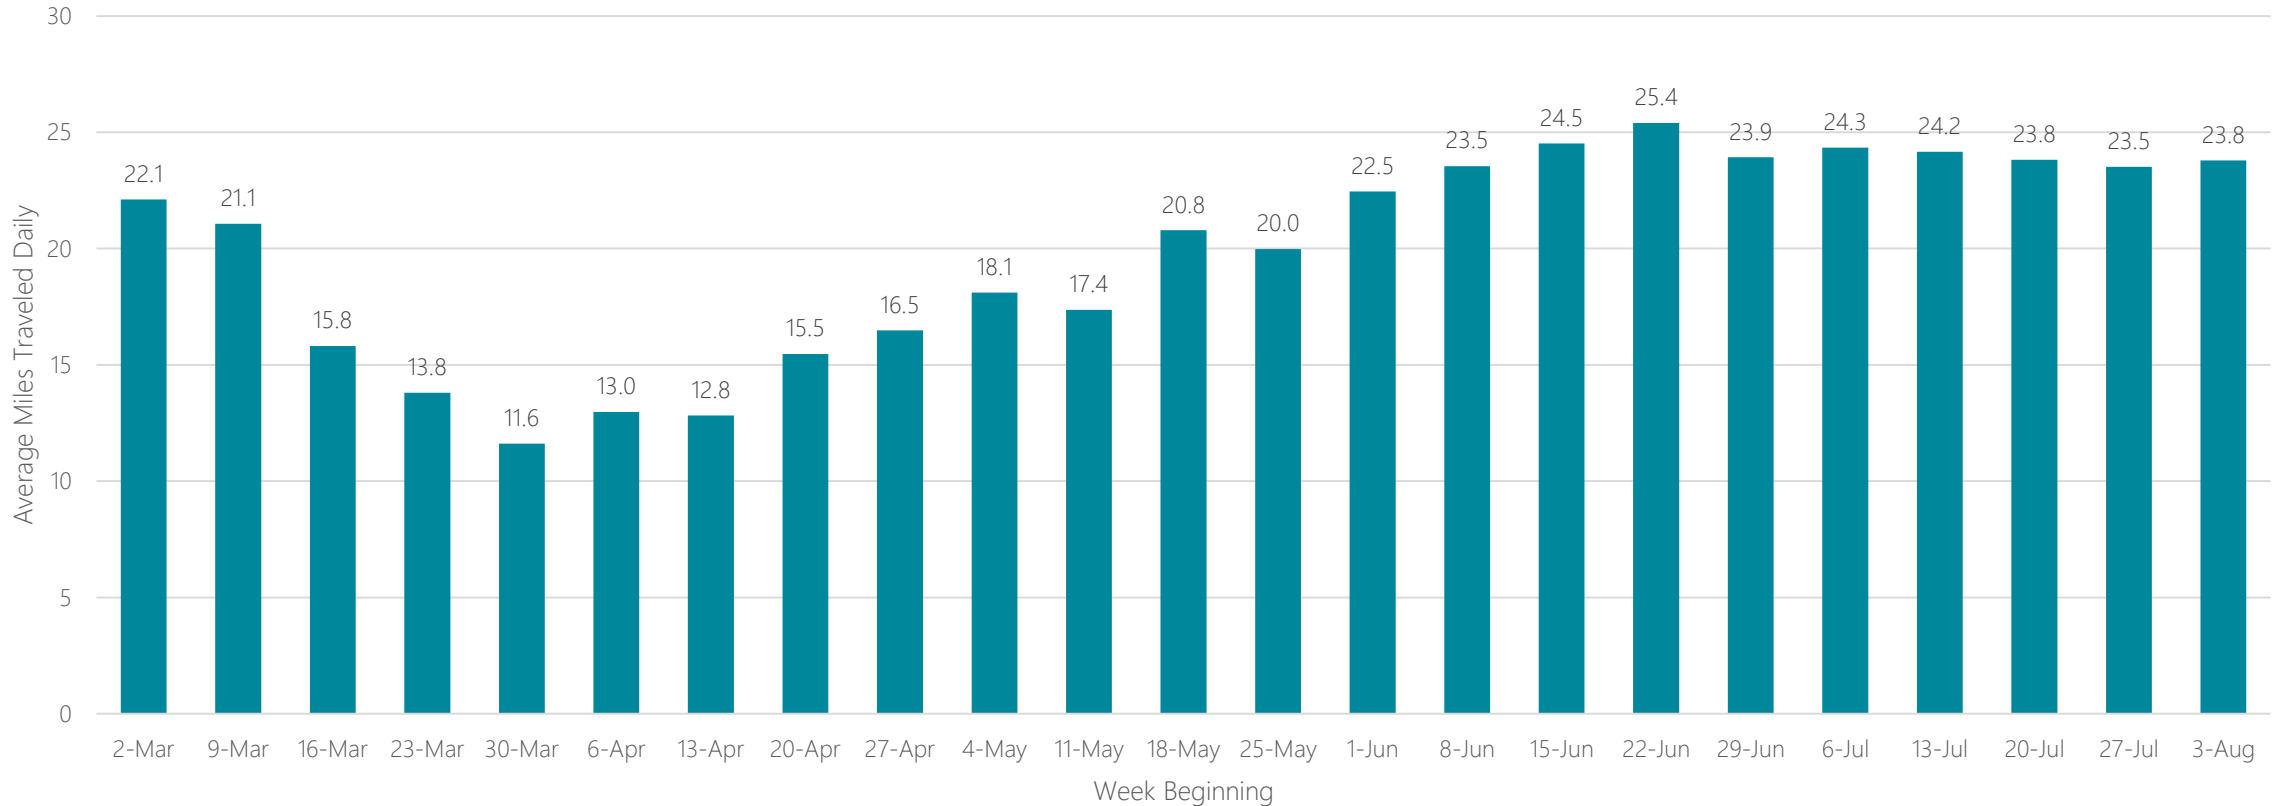

West Palm Beach-Fort Pierce

Average Miles Traveled Daily Weekly Trend

Wheeling-Steubenville

Average Miles Traveled Daily Weekly Trend

Wichita-Hutchinson

Average Miles Traveled Daily Weekly Trend

Wichita Falls & Lawton