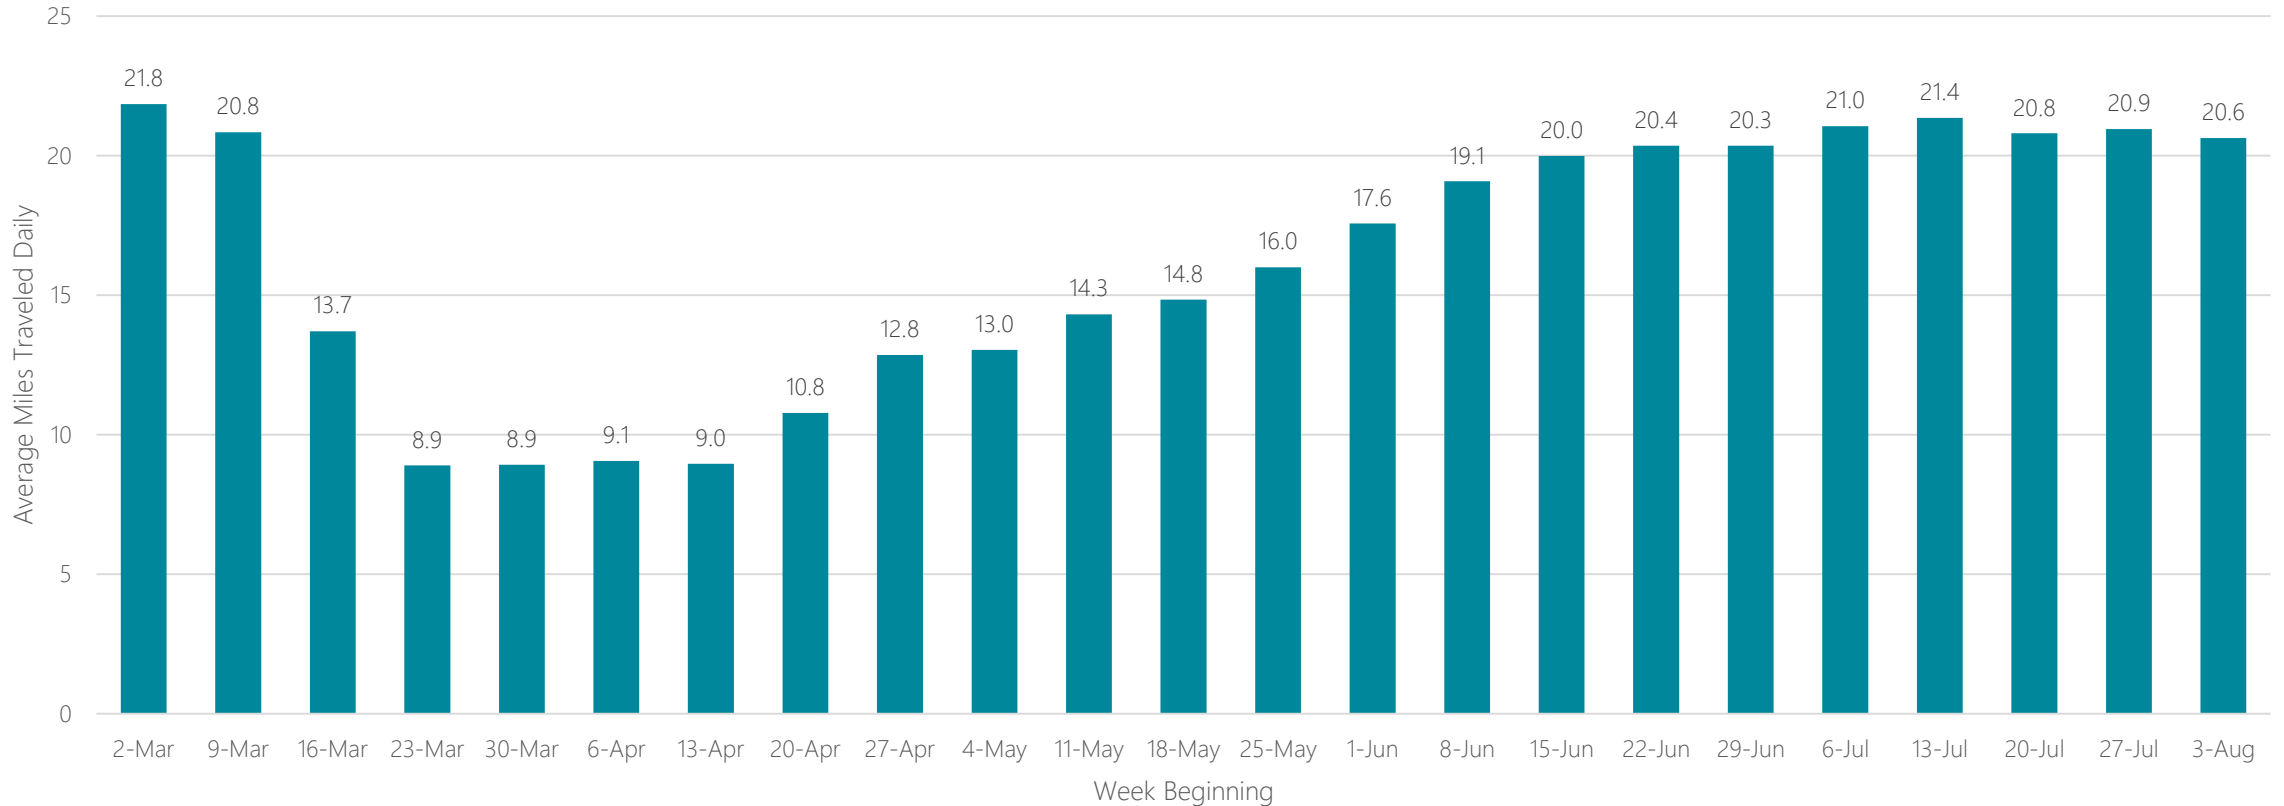

Harrisburg-Lancaster-Lebanon-York

Average Miles Traveled Daily Weekly Trend