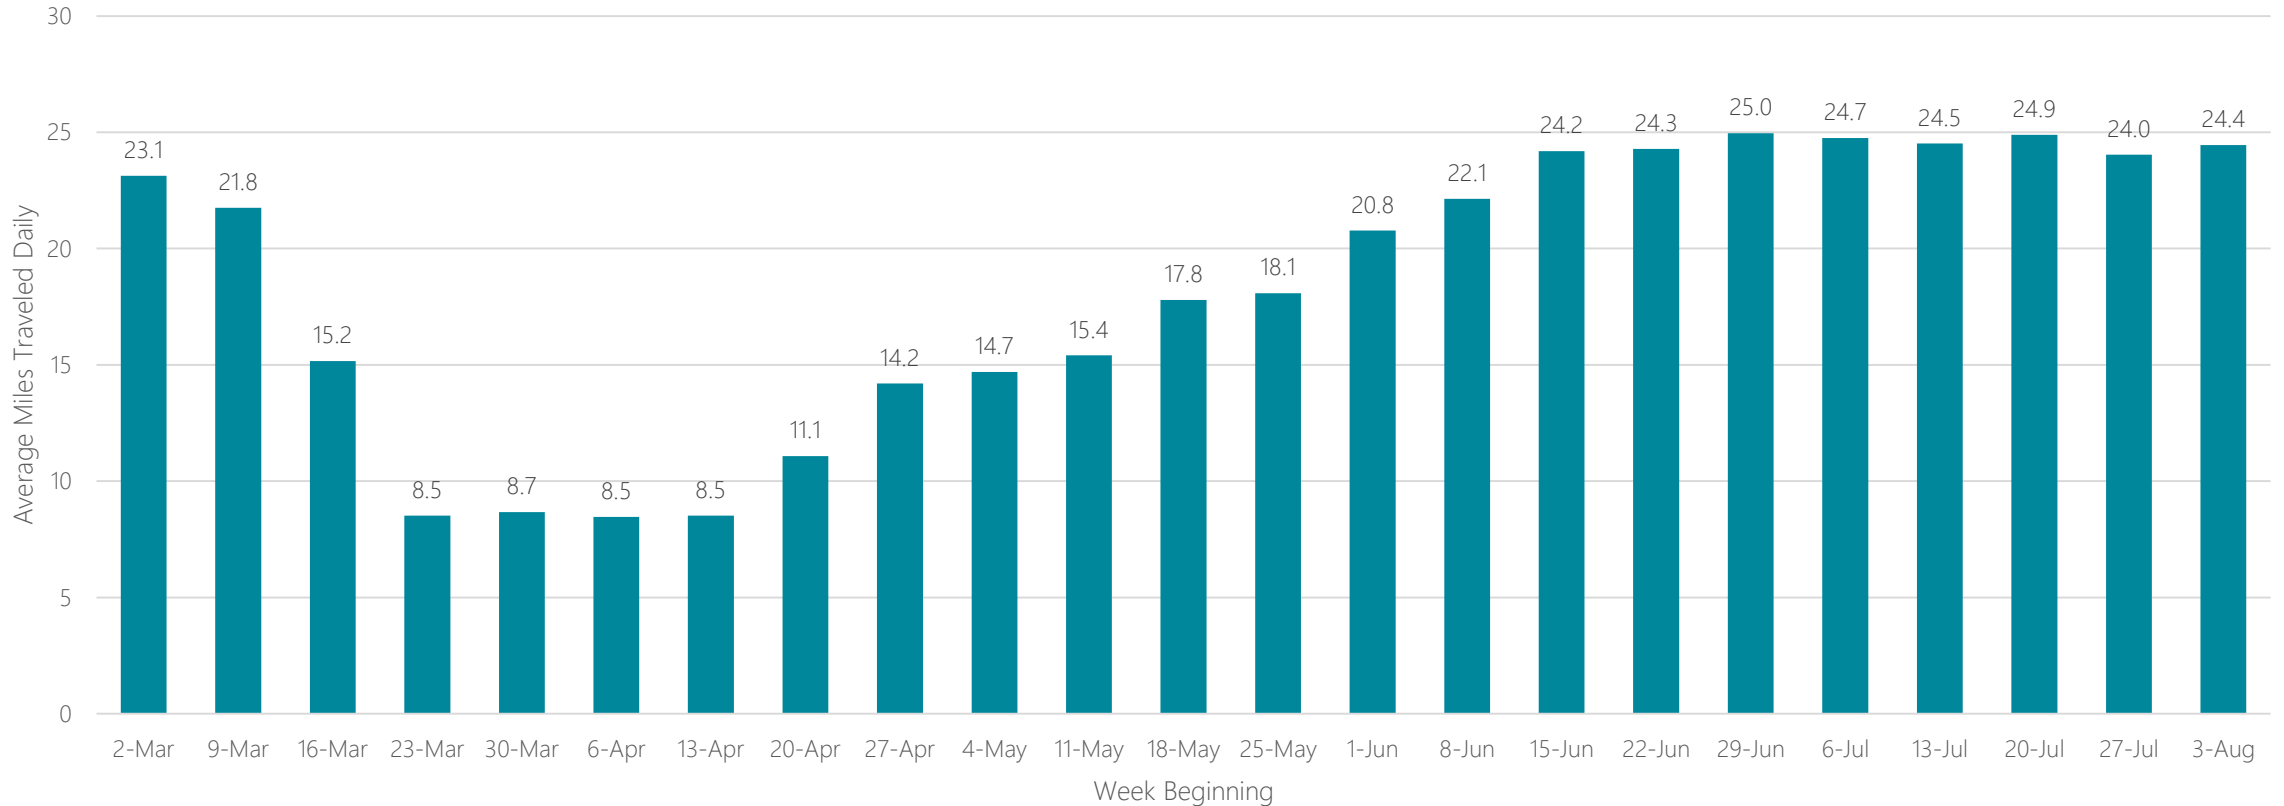

Flint-Saginaw-Bay City

Average Miles Traveled Daily Weekly Trend