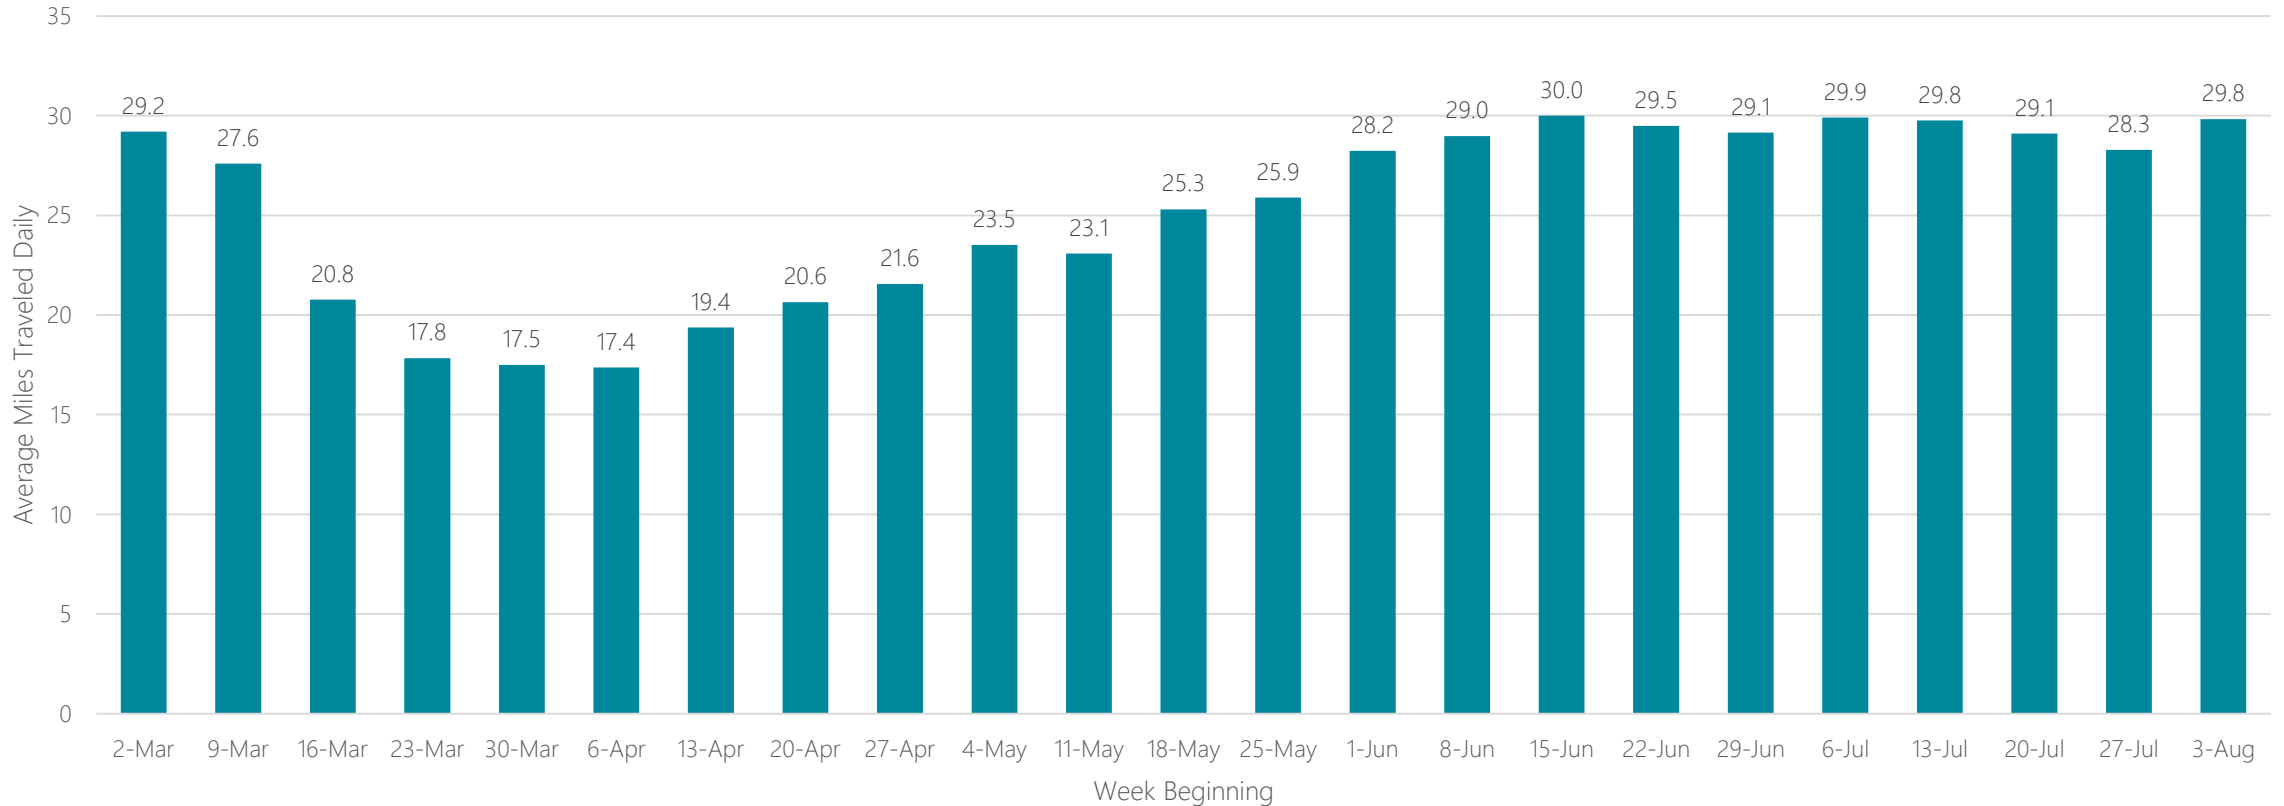

Paducah-Cape Girardeau-Harrisburg

Average Miles Traveled Daily Weekly Trend