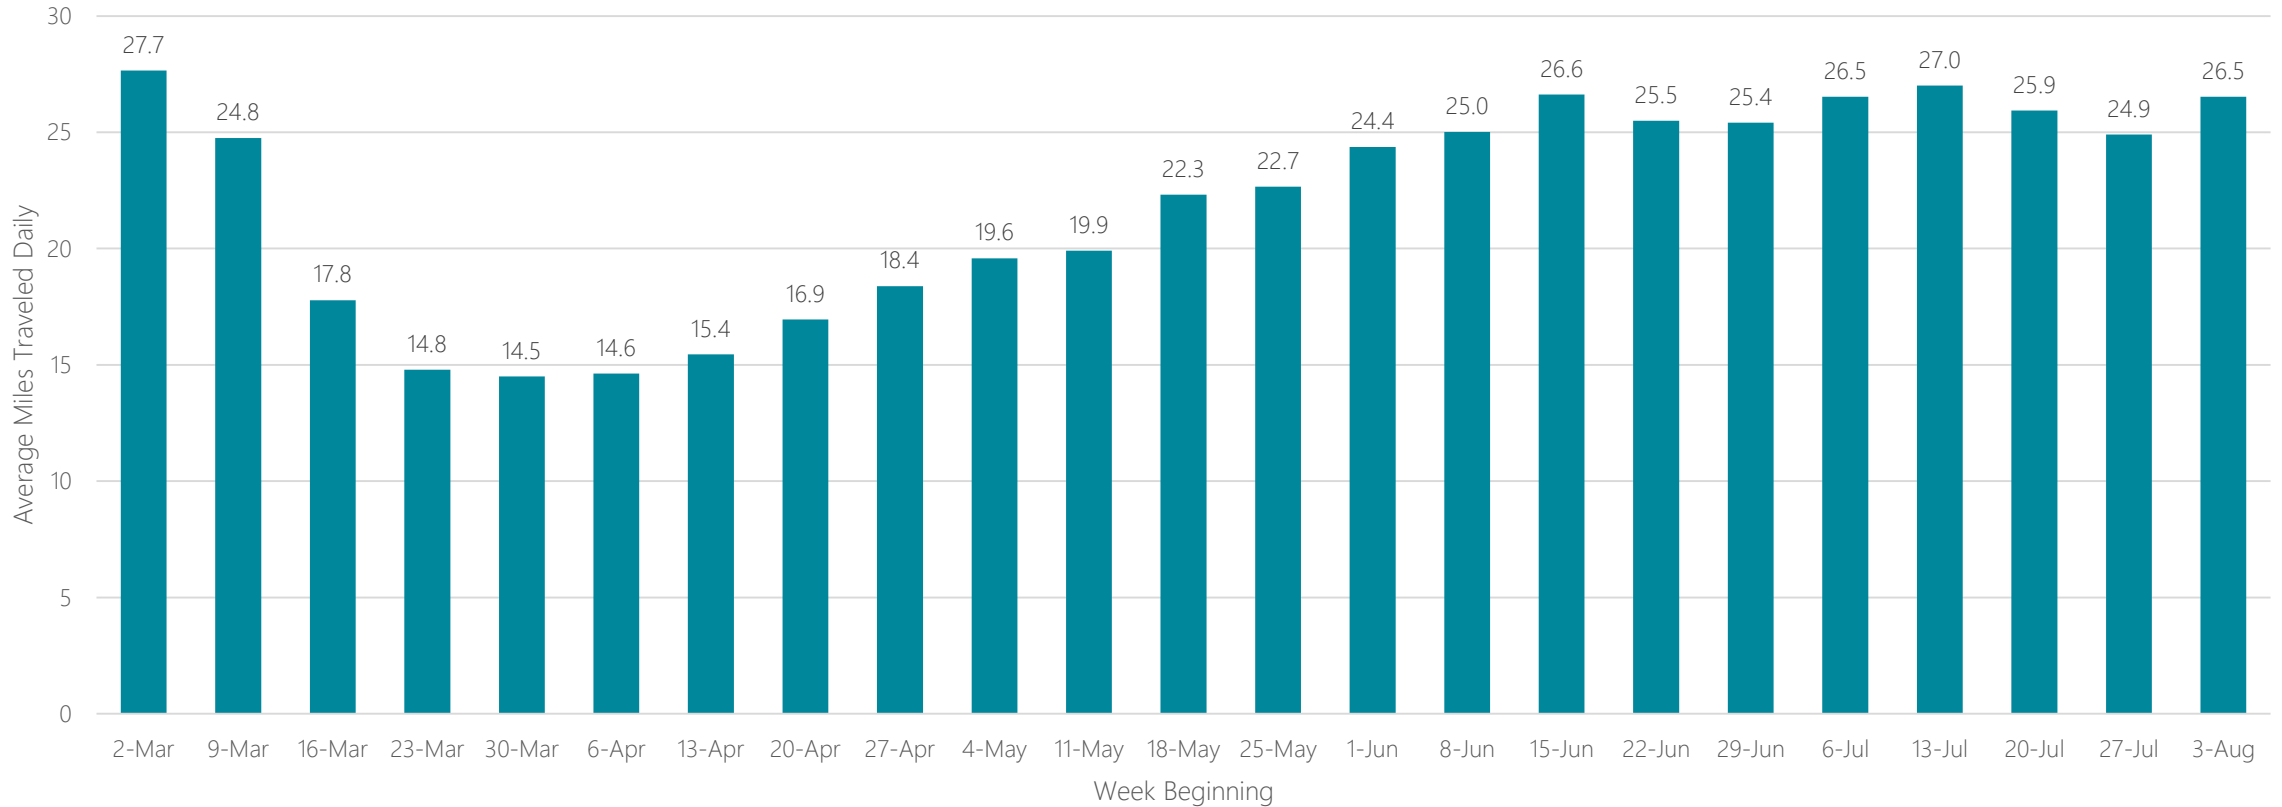

Evansville

Average Miles Traveled Daily Weekly Trend