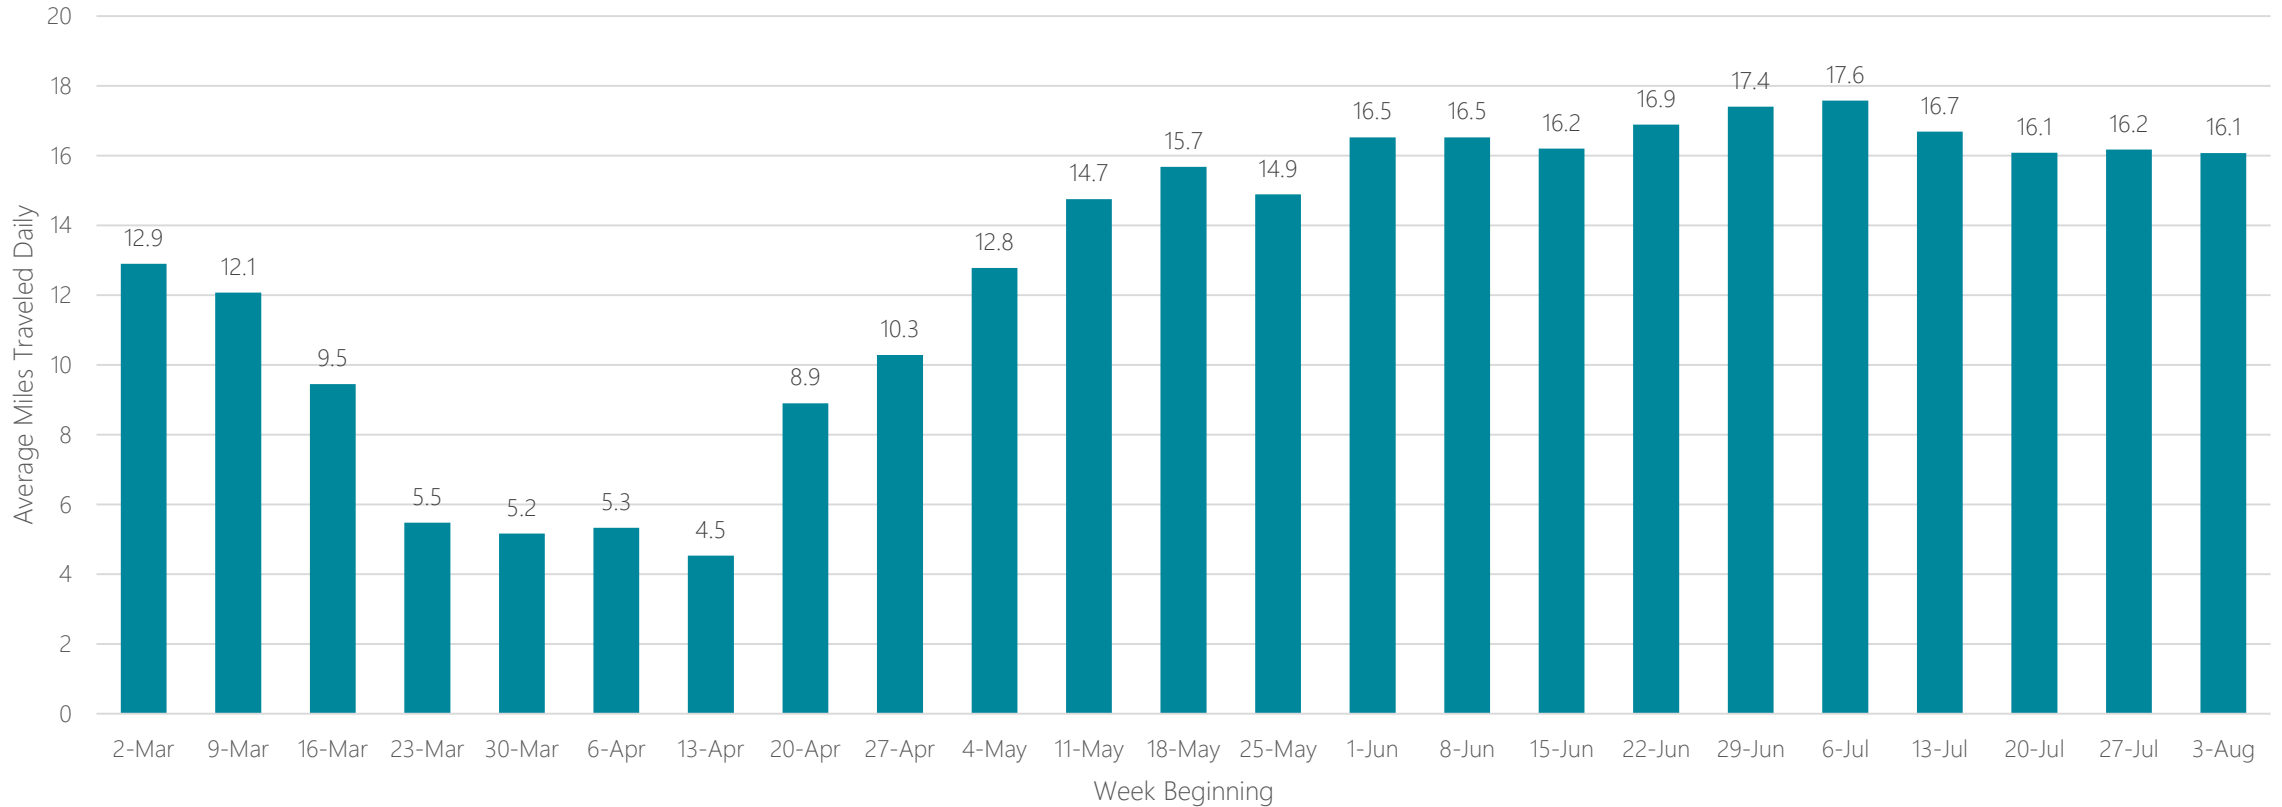

Average Miles Traveled Daily Weekly Trend

Evansville

Average Miles Traveled Daily Weekly Trend

Fairbanks

Average Miles Traveled Daily Weekly Trend

Fargo-Valley City

Average Miles Traveled Daily Weekly Trend