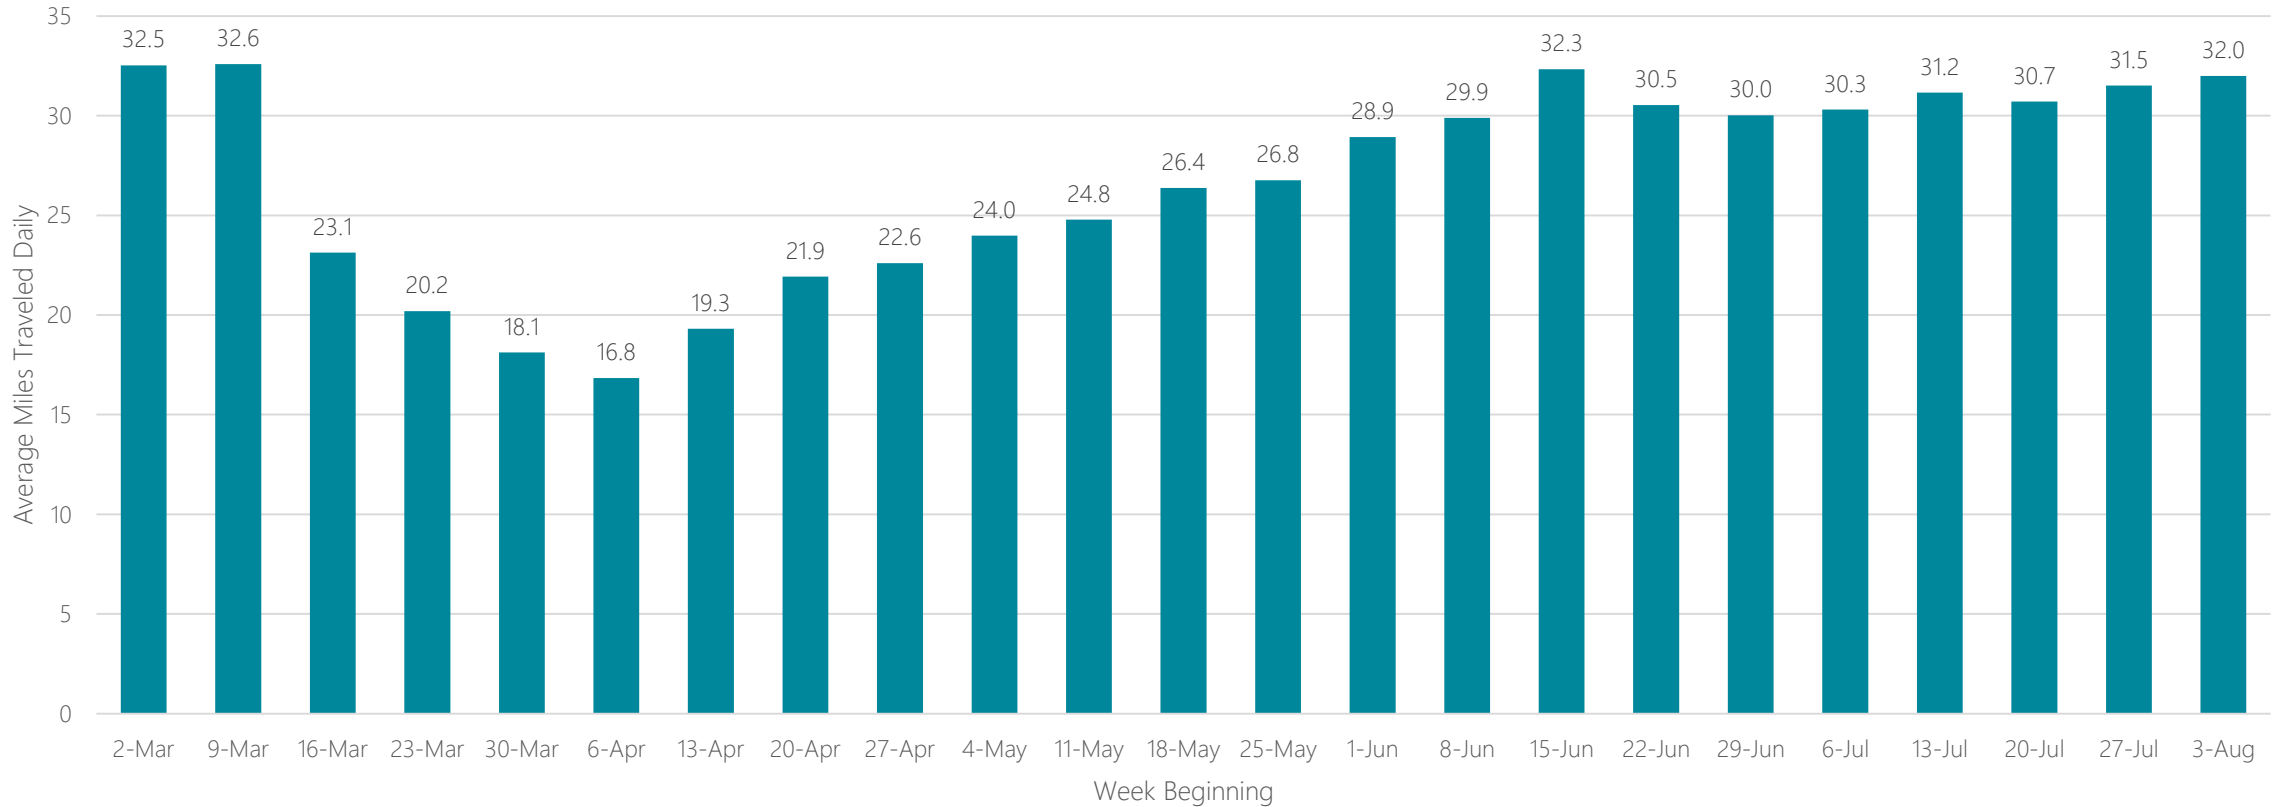

Idaho Falls-Pocatello

Average Miles Traveled Daily Weekly Trend

Indianapolis

Average Miles Traveled Daily Weekly Trend

Jackson, MS

Average Miles Traveled Daily Weekly Trend

Jackson, TN

Average Miles Traveled Daily Weekly Trend