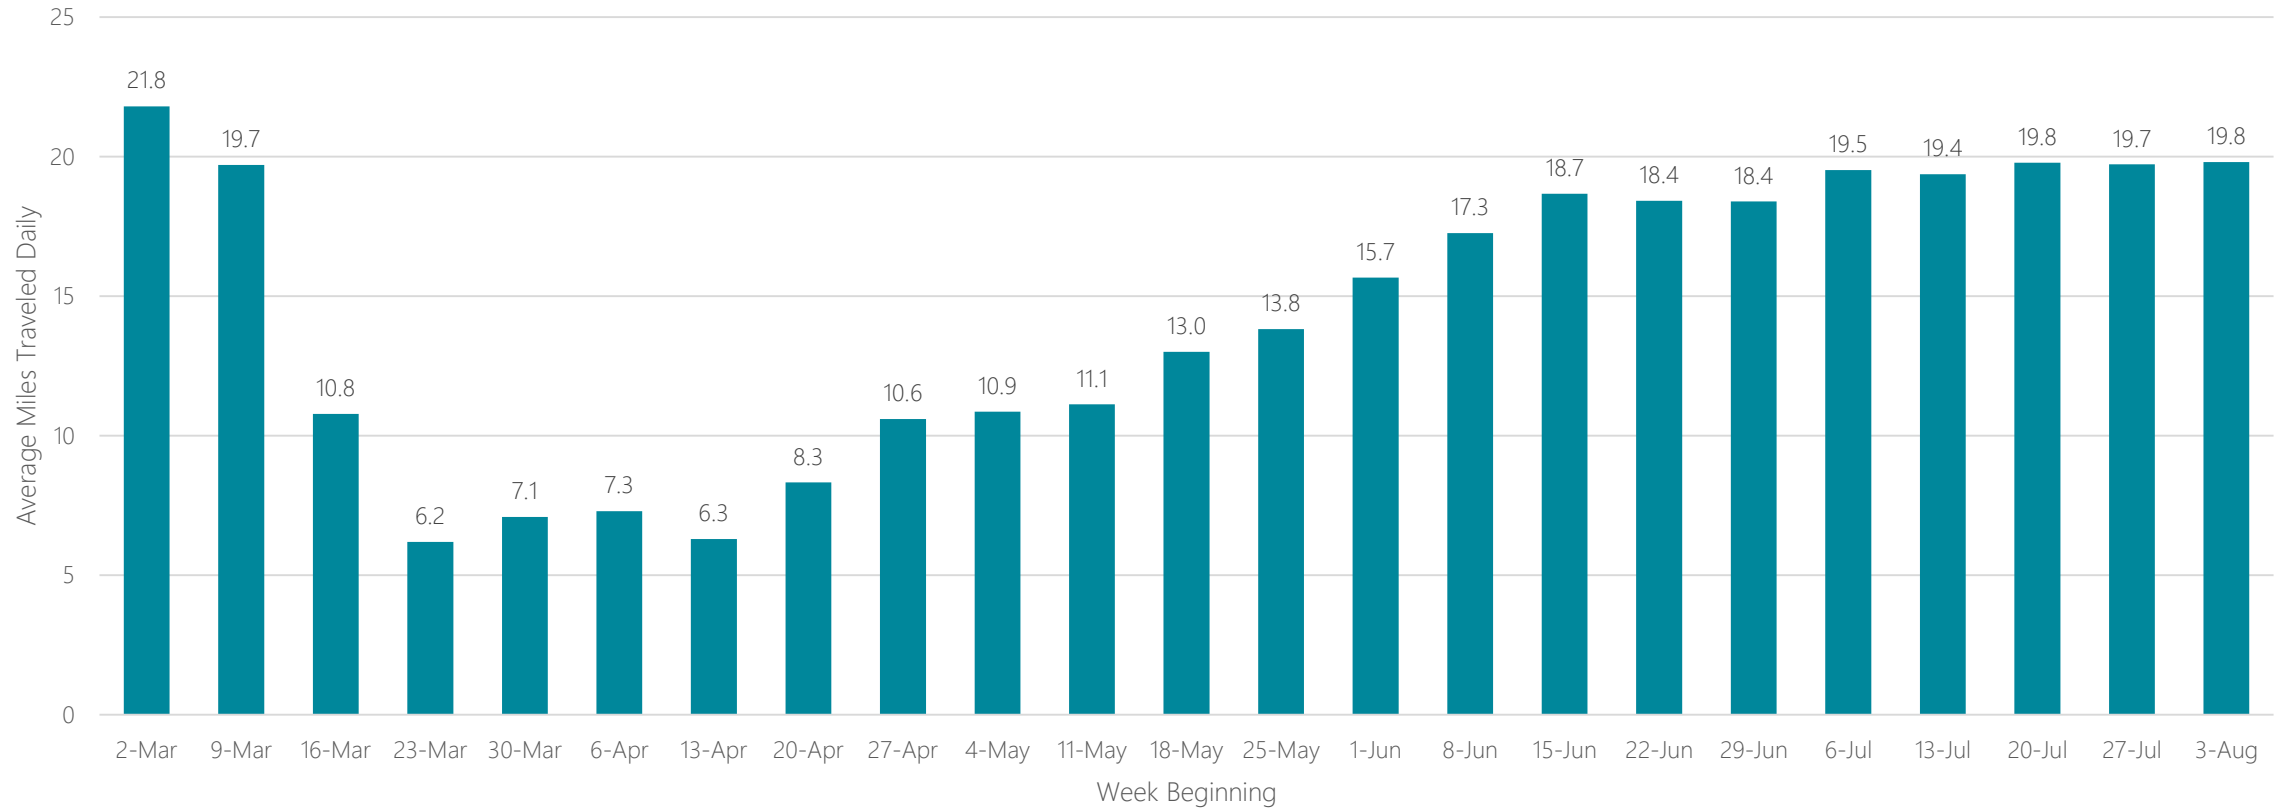

Chicago

Average Miles Traveled Daily Weekly Trend