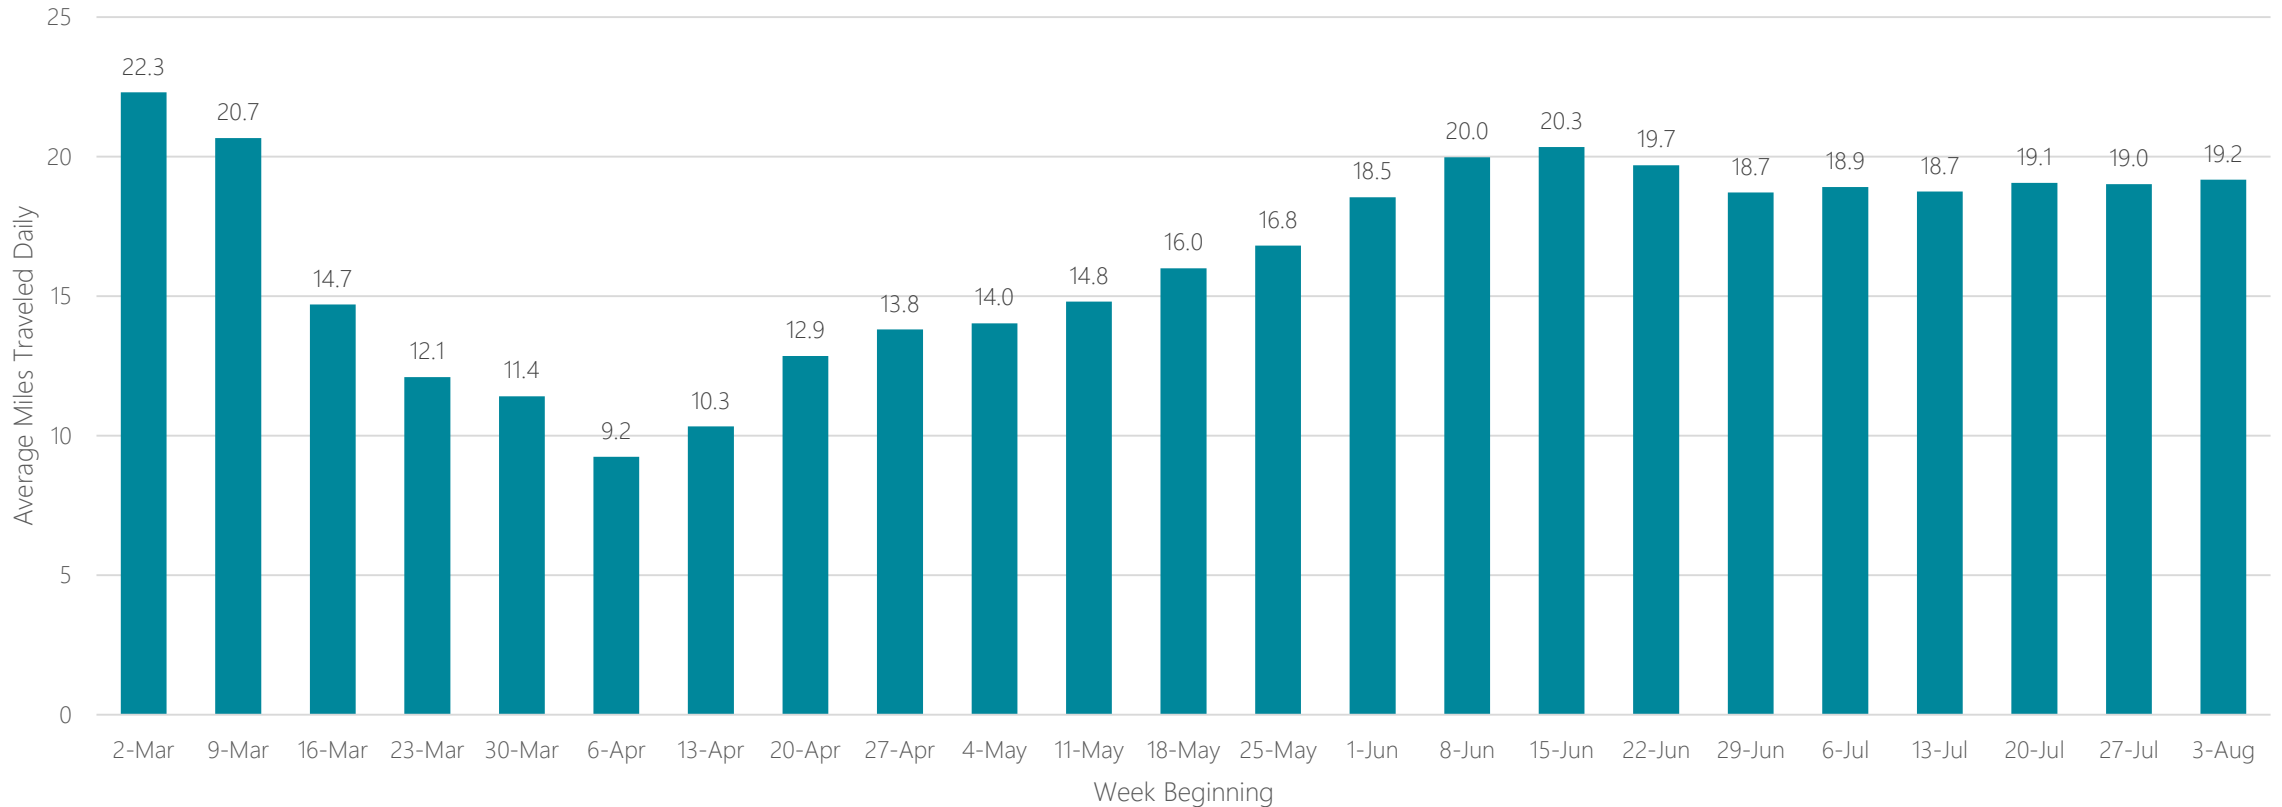

Palm Springs

Average Miles Traveled Daily Weekly Trend