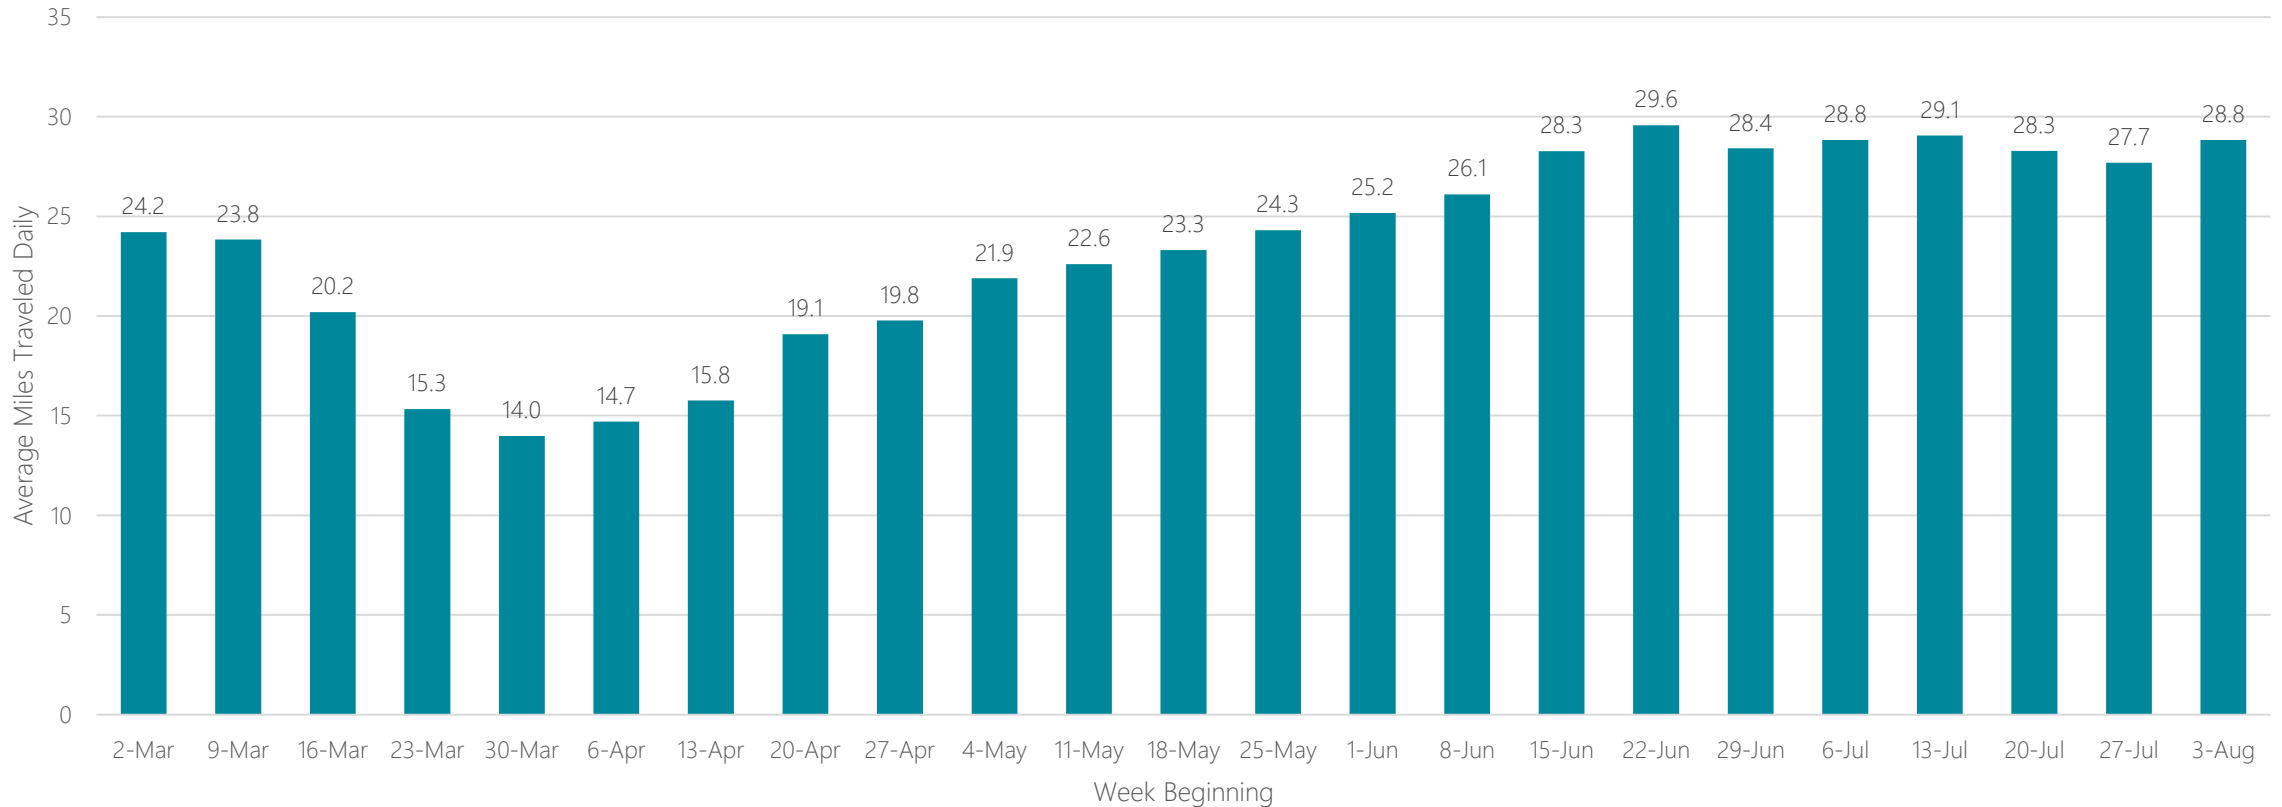

Twin Falls

Average Miles Traveled Daily Weekly Trend