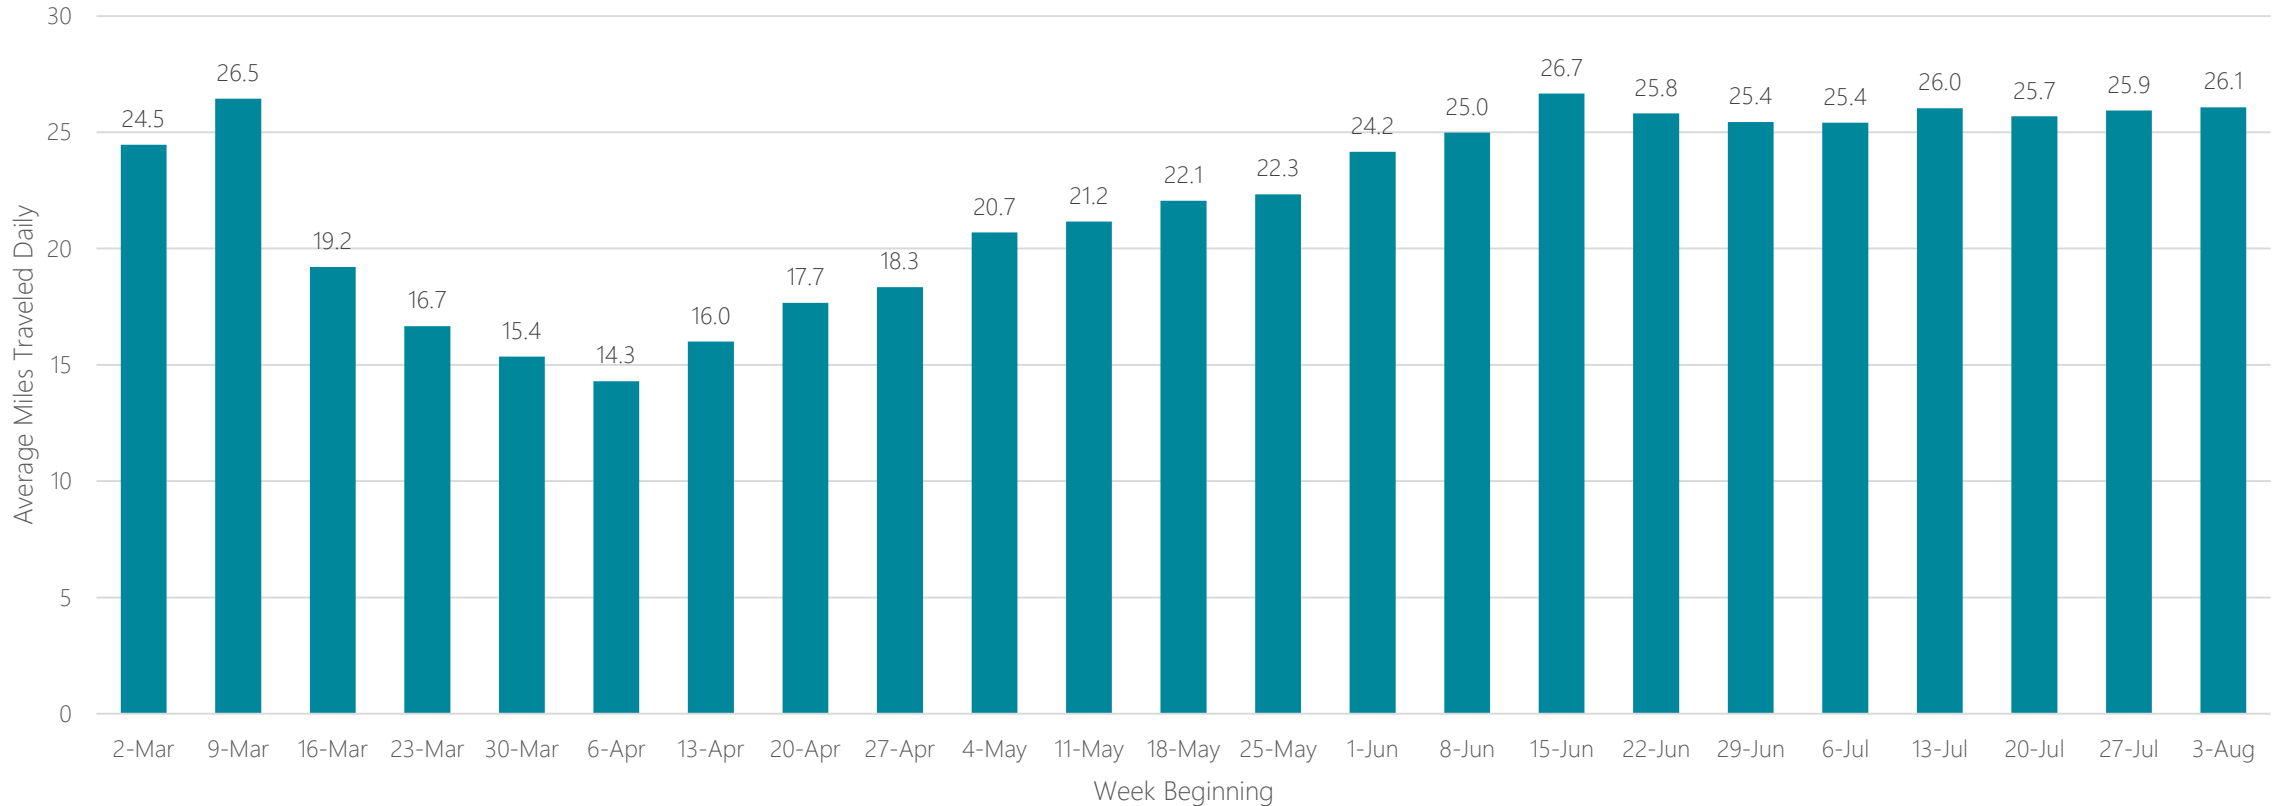

Columbus, GA

Average Miles Traveled Daily Weekly Trend