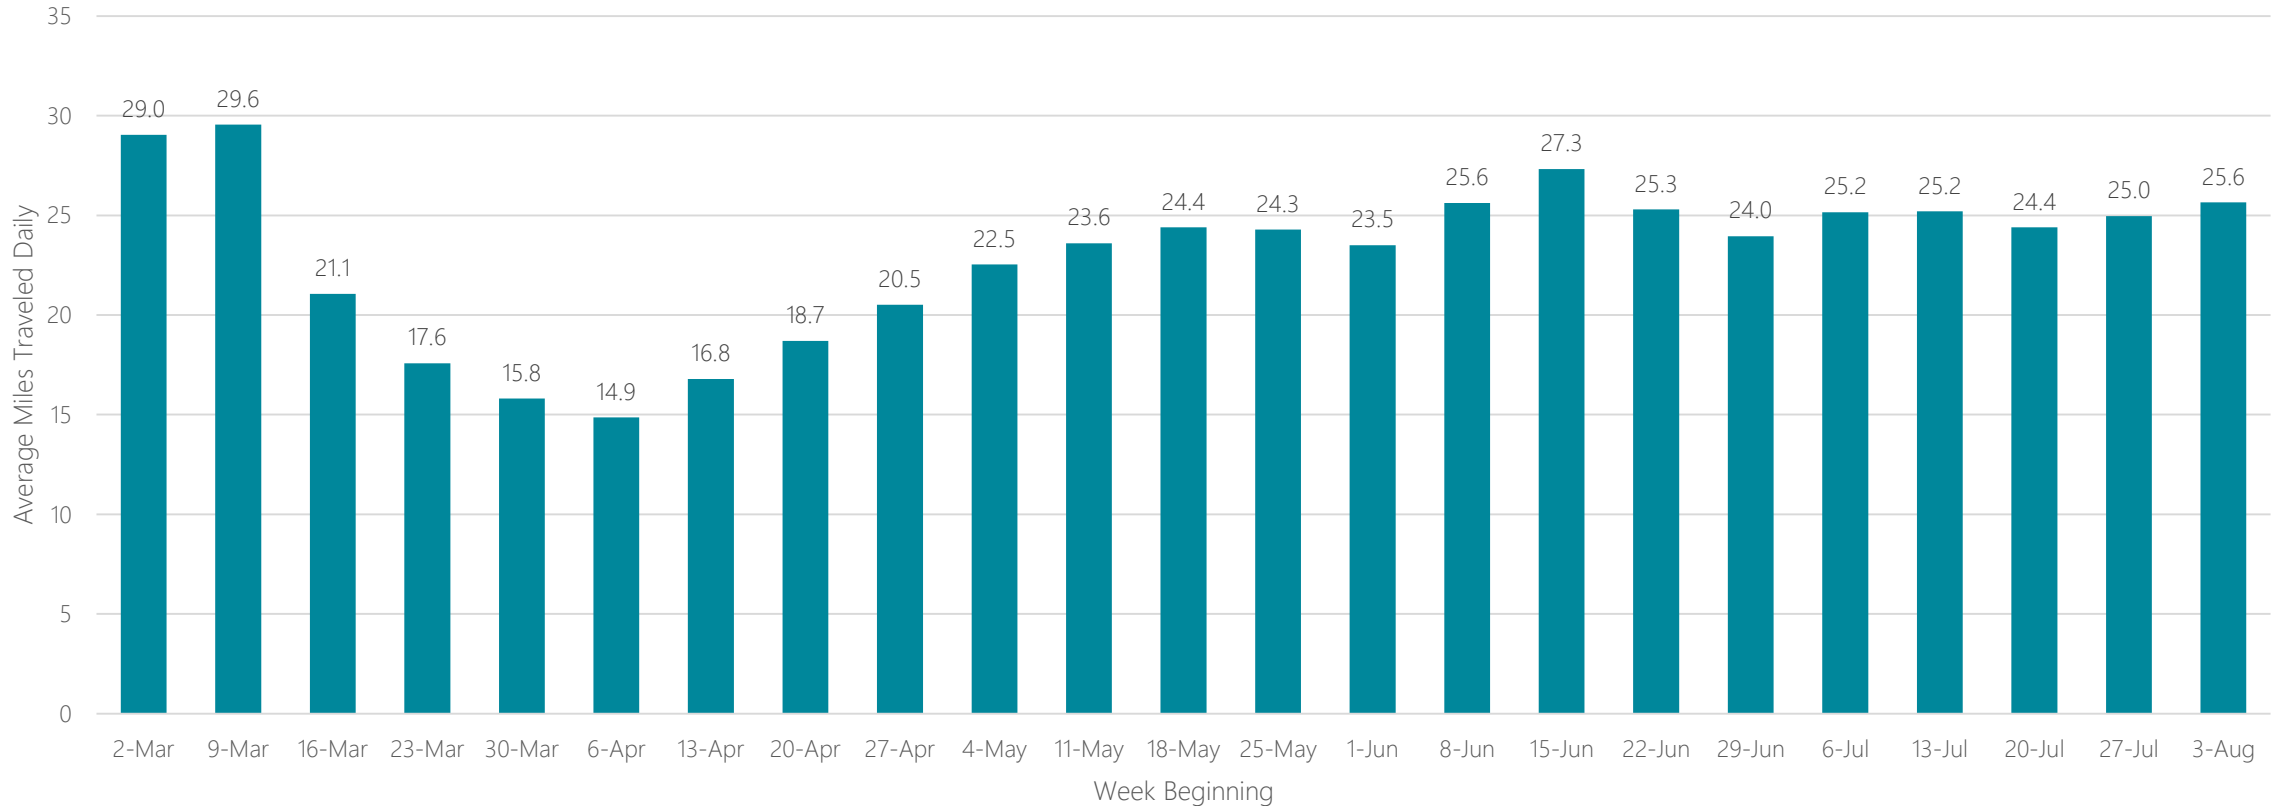

Mobile-Pensacola (Fort Walton Beach)

Average Miles Traveled Daily Weekly Trend