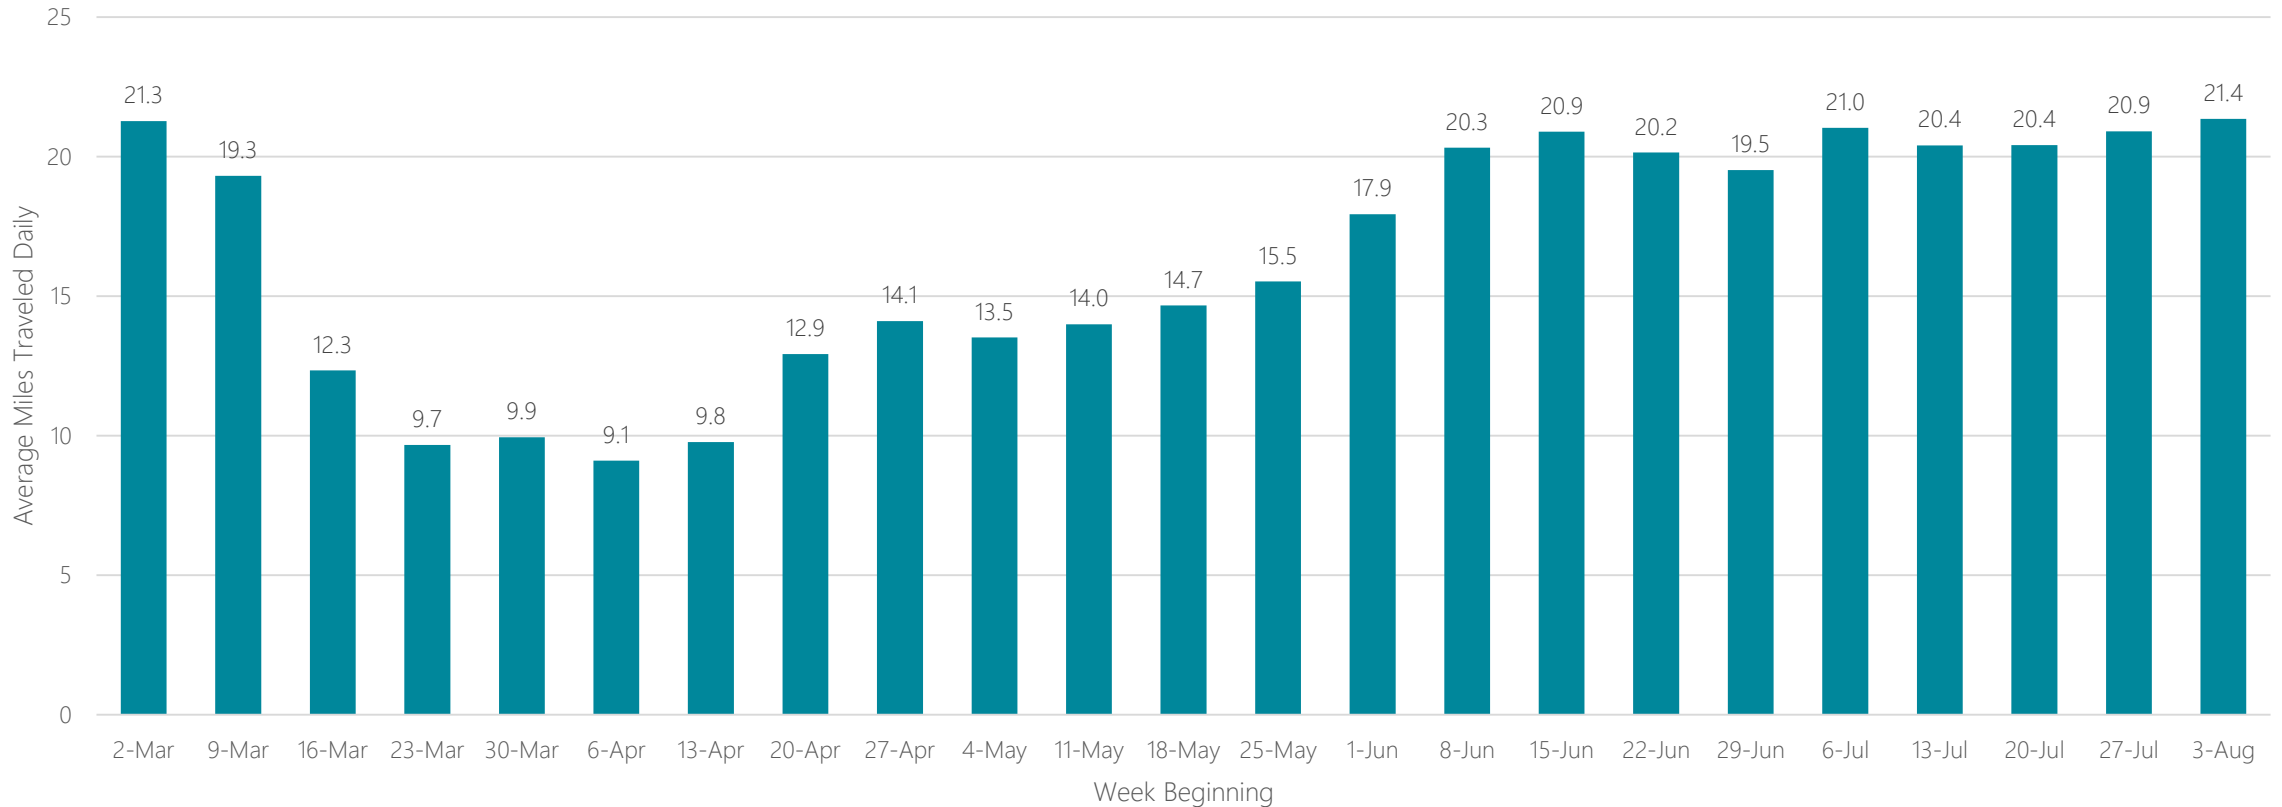

San Diego

Average Miles Traveled Daily Weekly Trend

San Francisco-Oakland-San Jose

Average Miles Traveled Daily Weekly Trend

Santa Barbara-Santa Maria-San Luis Obispo

Average Miles Traveled Daily Weekly Trend