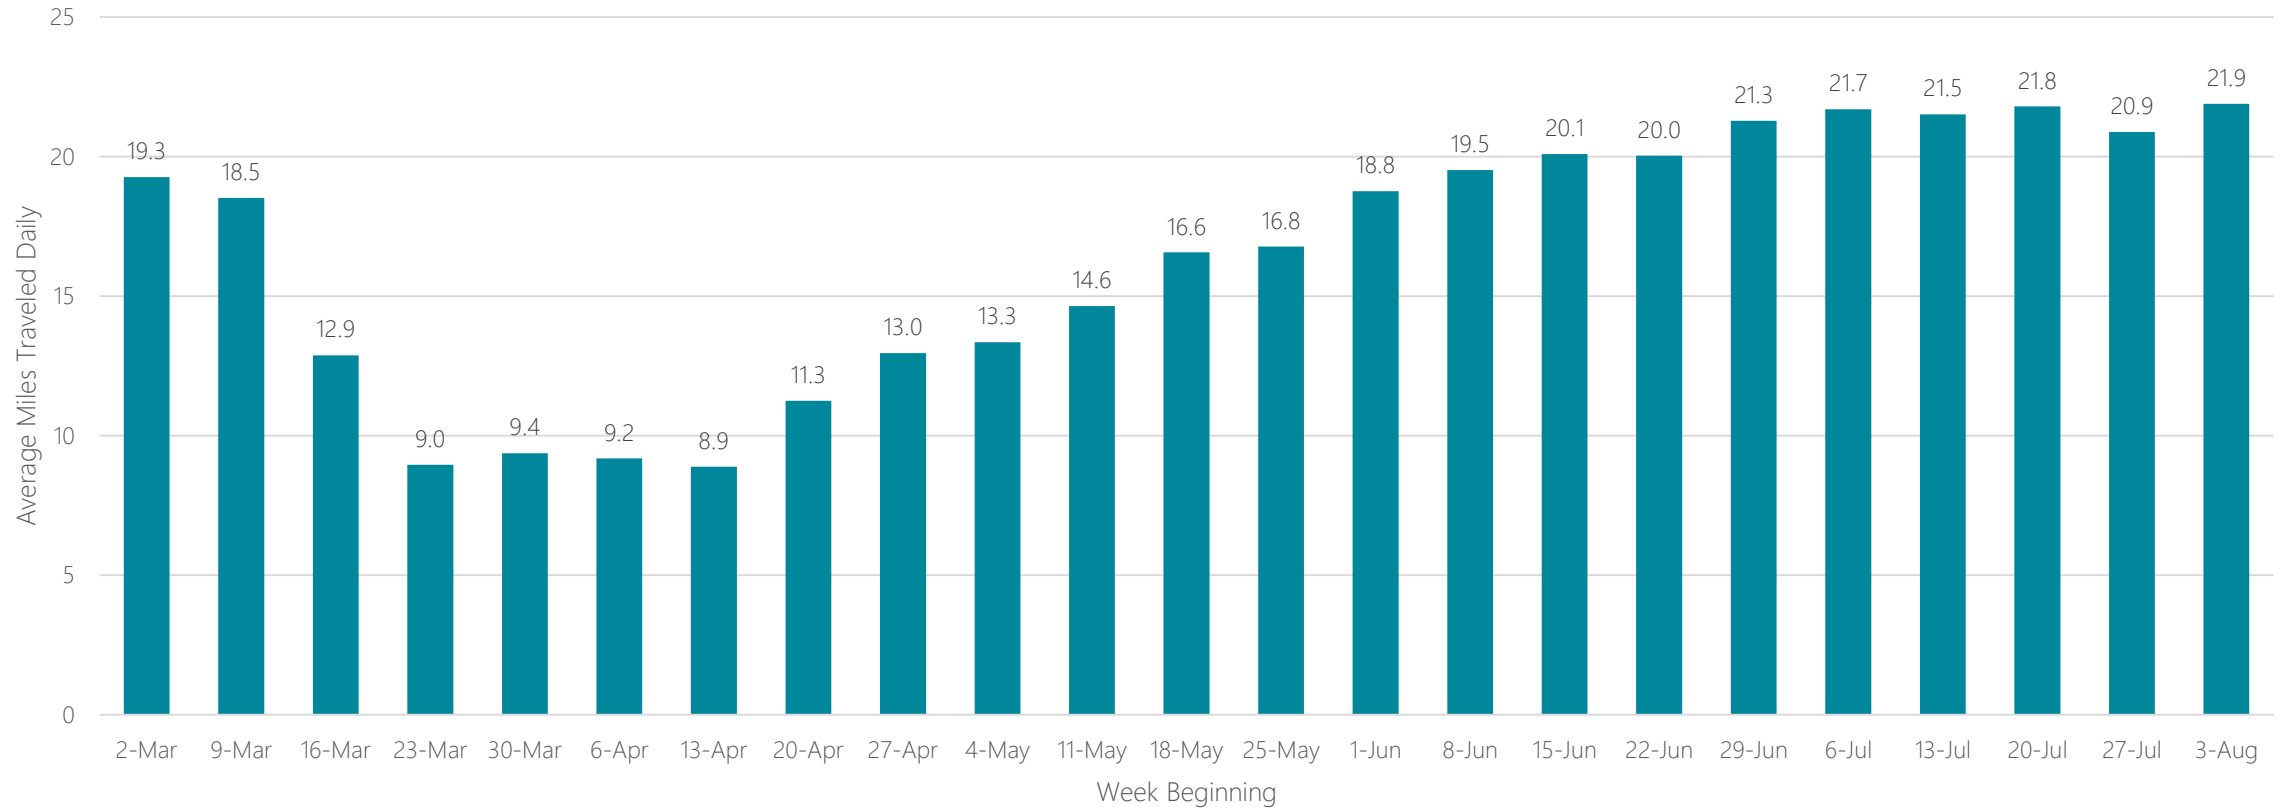

El Paso

Average Miles Traveled Daily Weekly Trend

Elmira

Average Miles Traveled Daily Weekly Trend

Average Miles Traveled Daily Weekly Trend

Eugene

Average Miles Traveled Daily Weekly Trend

Eureka