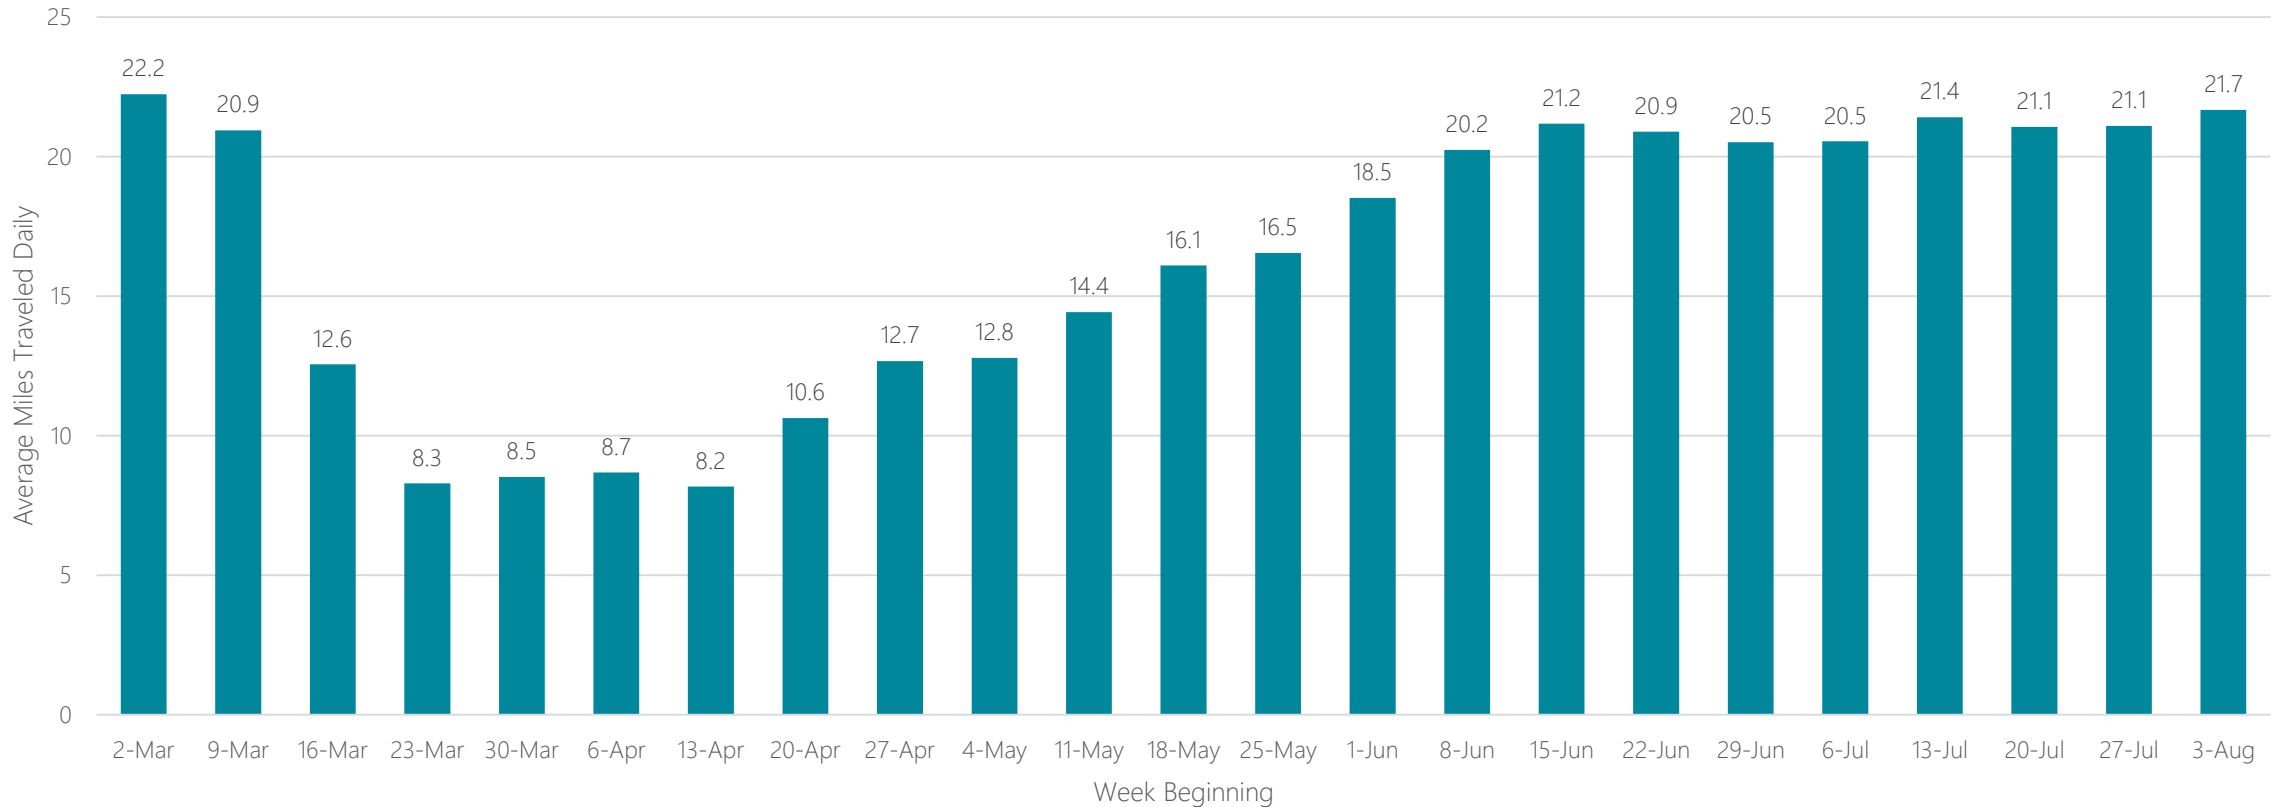

Peoria-Bloomington

Average Miles Traveled Daily Weekly Trend

Philadelphia

Average Miles Traveled Daily Weekly Trend

Phoenix

Average Miles Traveled Daily Weekly Trend

Pittsburgh

Average Miles Traveled Daily Weekly Trend