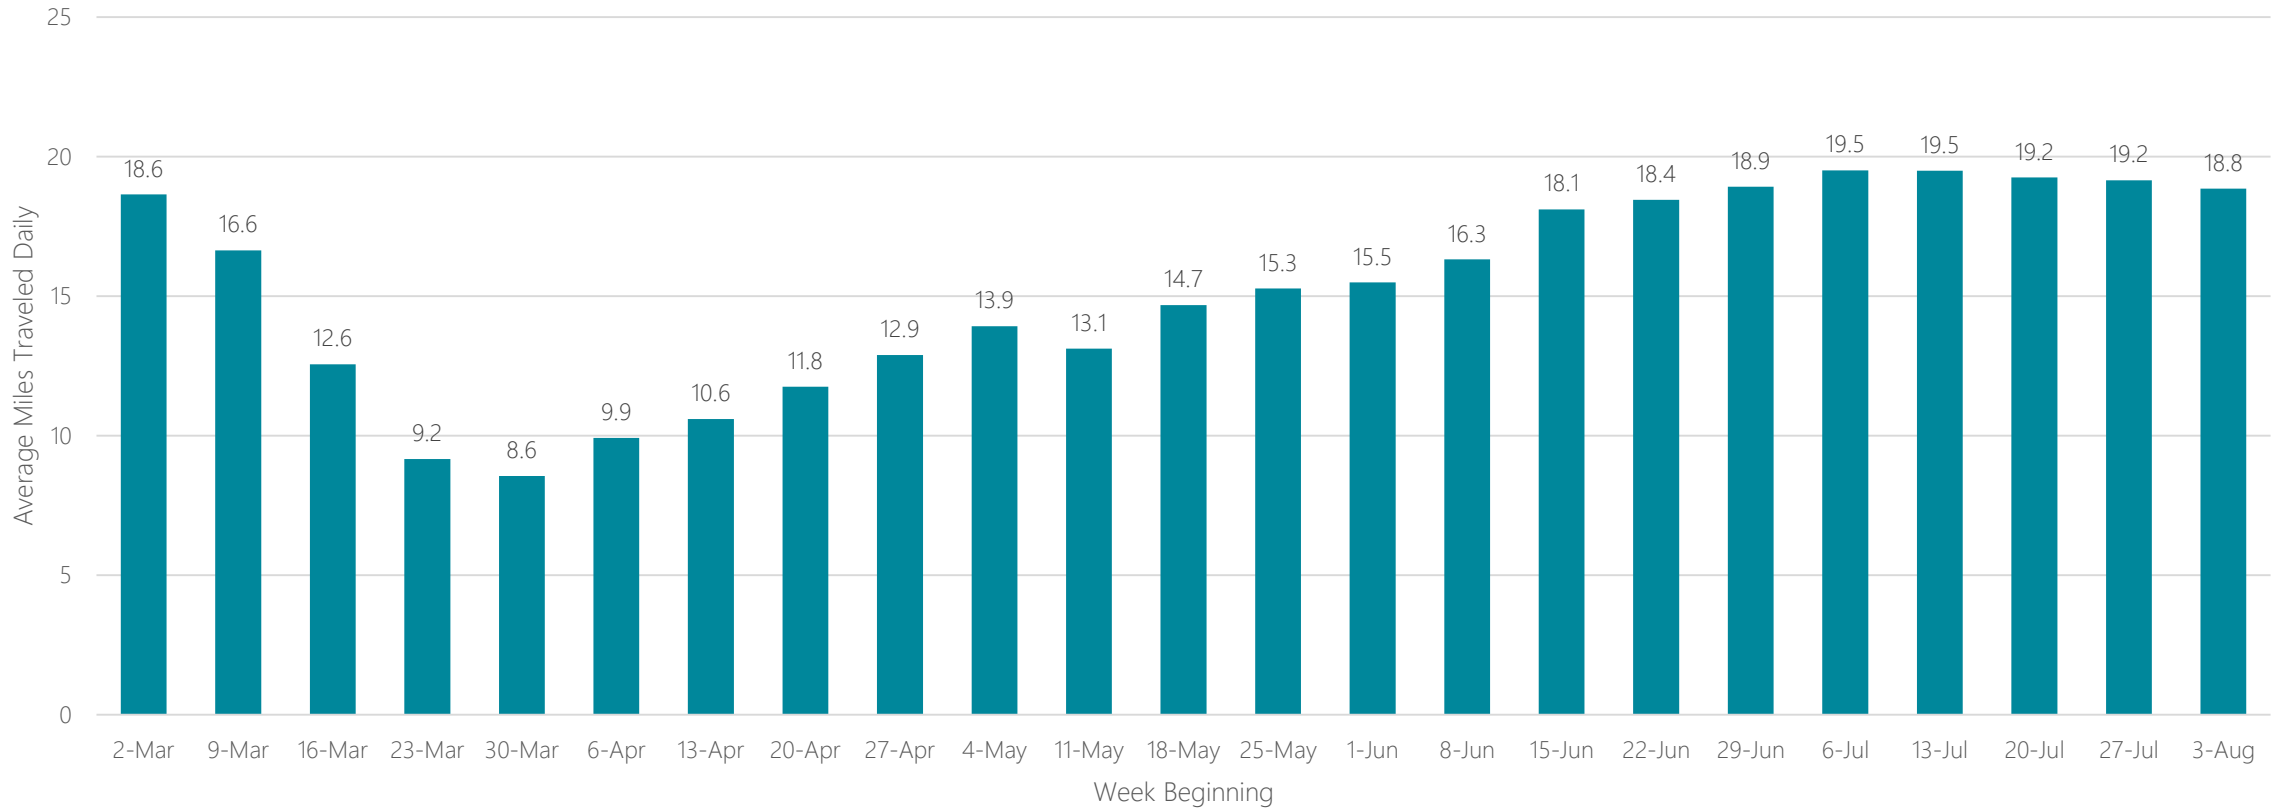

Baton Rouge

Average Miles Traveled Daily Weekly Trend

Beaumont

Average Miles Traveled Daily Weekly Trend

Bend, OR

Average Miles Traveled Daily Weekly Trend

Billings, MT

Average Miles Traveled Daily Weekly Trend