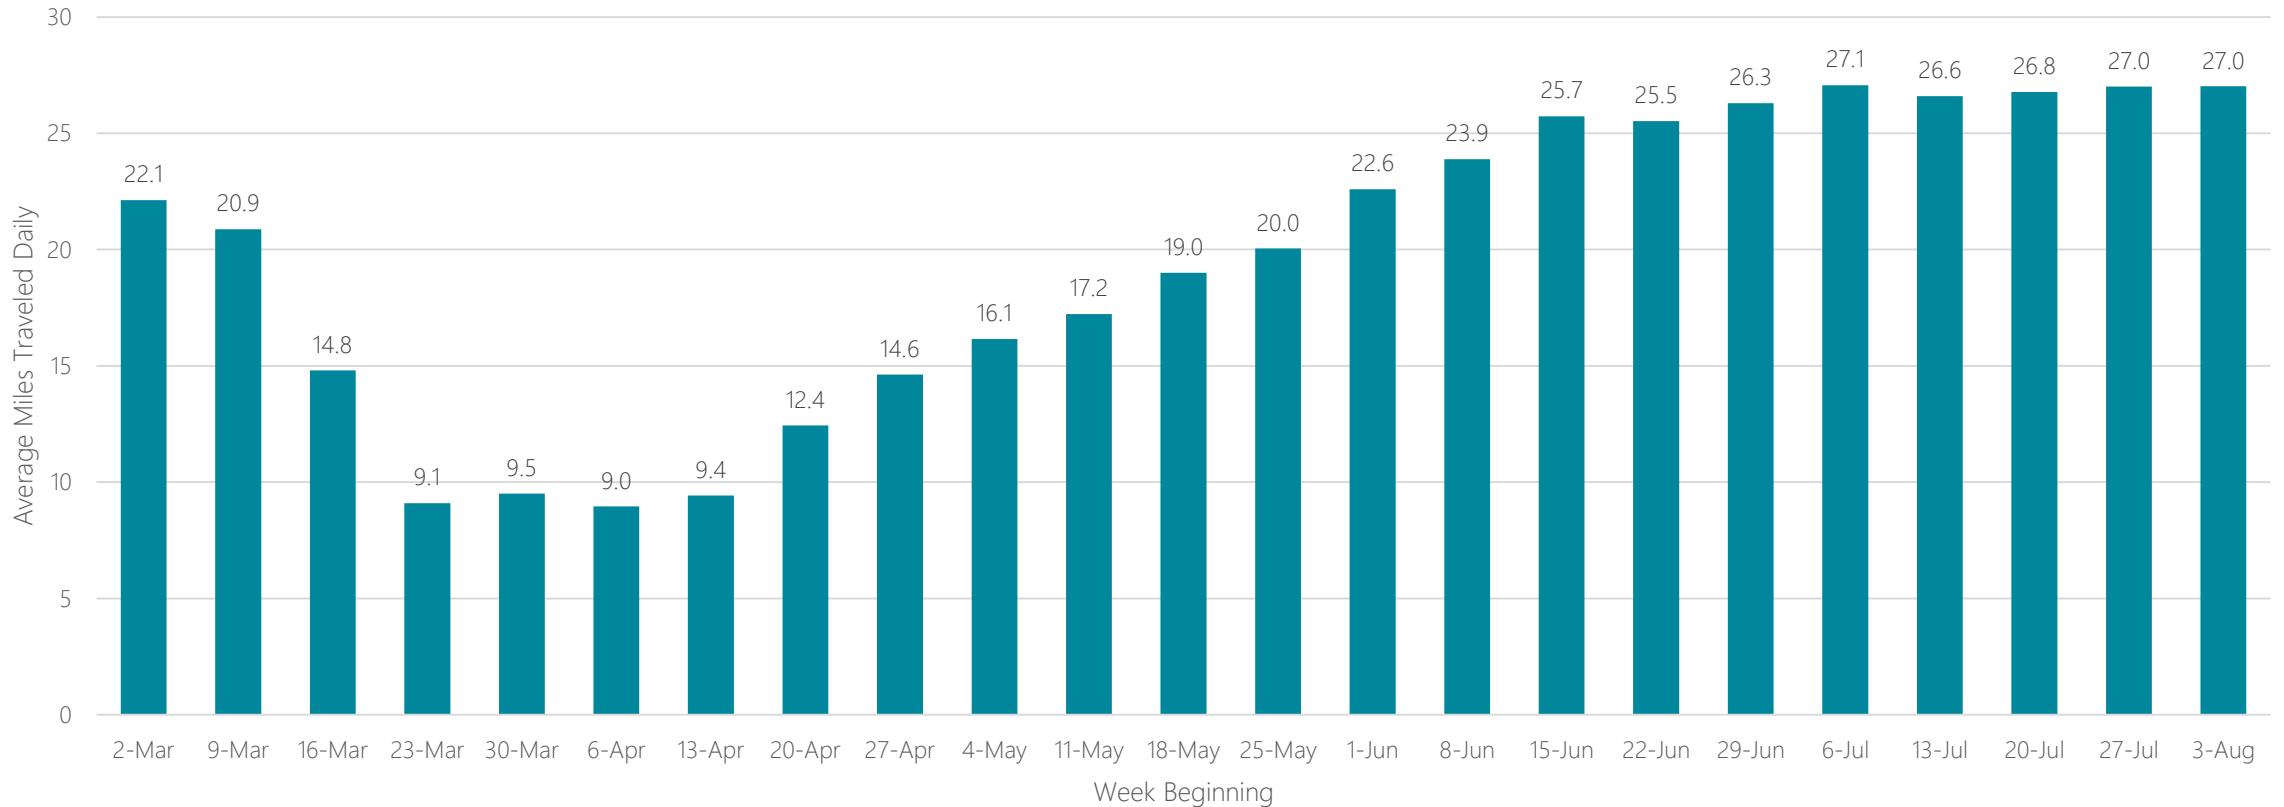

Traverse City-Cadillac

Average Miles Traveled Daily Weekly Trend