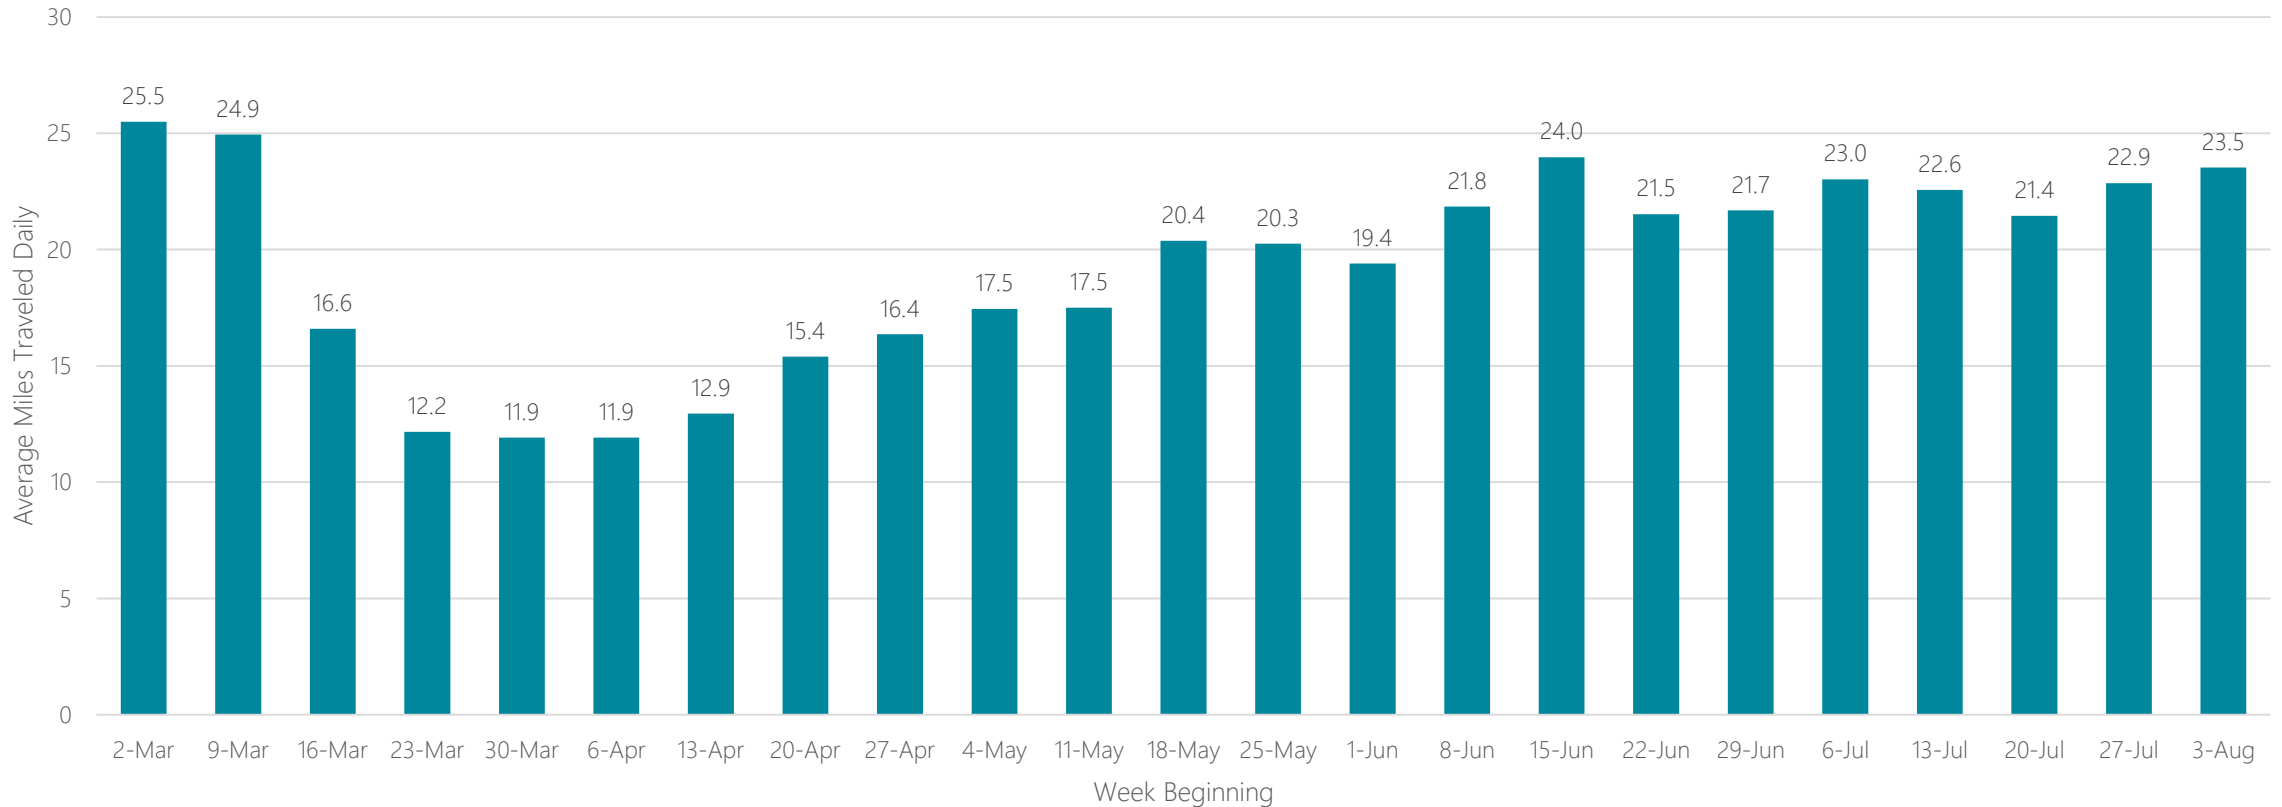

Montgomery (Selma)

Average Miles Traveled Daily Weekly Trend

Myrtle Beach-Florence

Average Miles Traveled Daily Weekly Trend

Nashville

Average Miles Traveled Daily Weekly Trend

New Orleans

Average Miles Traveled Daily Weekly Trend