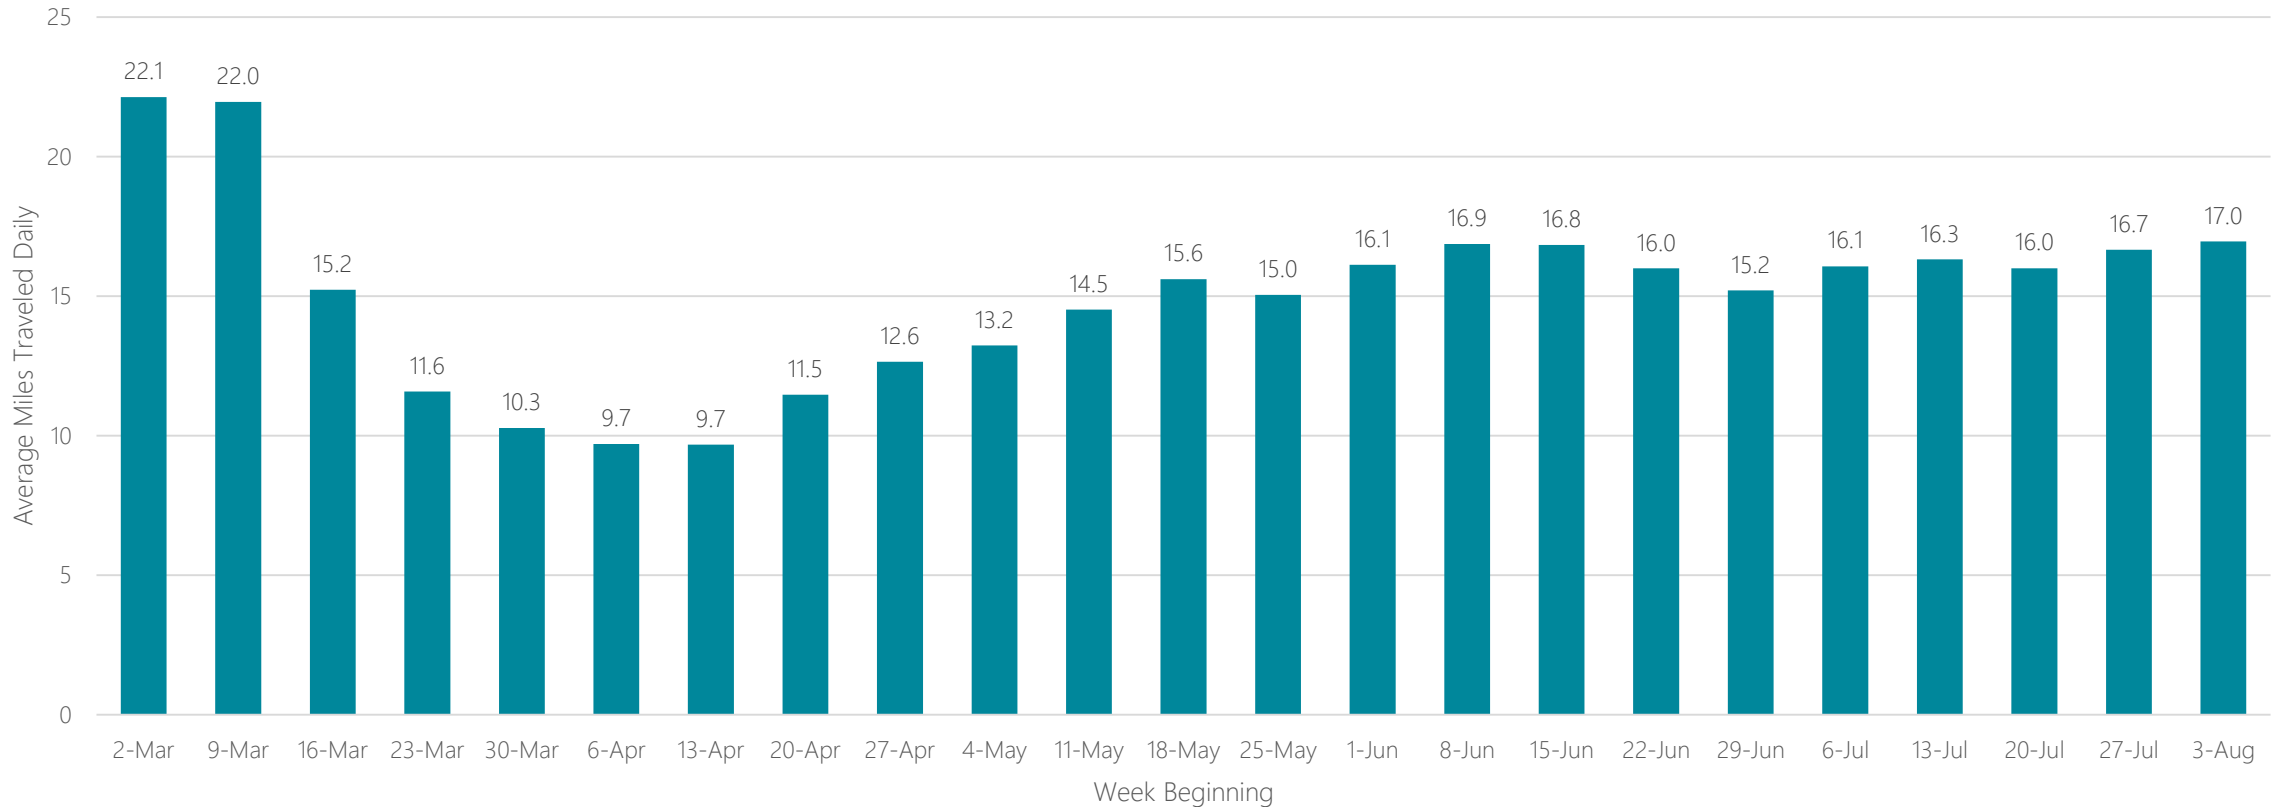

Traverse City-Cadillac

Average Miles Traveled Daily Weekly Trend

Tri-Cities, TN-VA

Average Miles Traveled Daily Weekly Trend

Tucson (Sierra Vista)

Average Miles Traveled Daily Weekly Trend

Tulsa

Average Miles Traveled Daily Weekly Trend