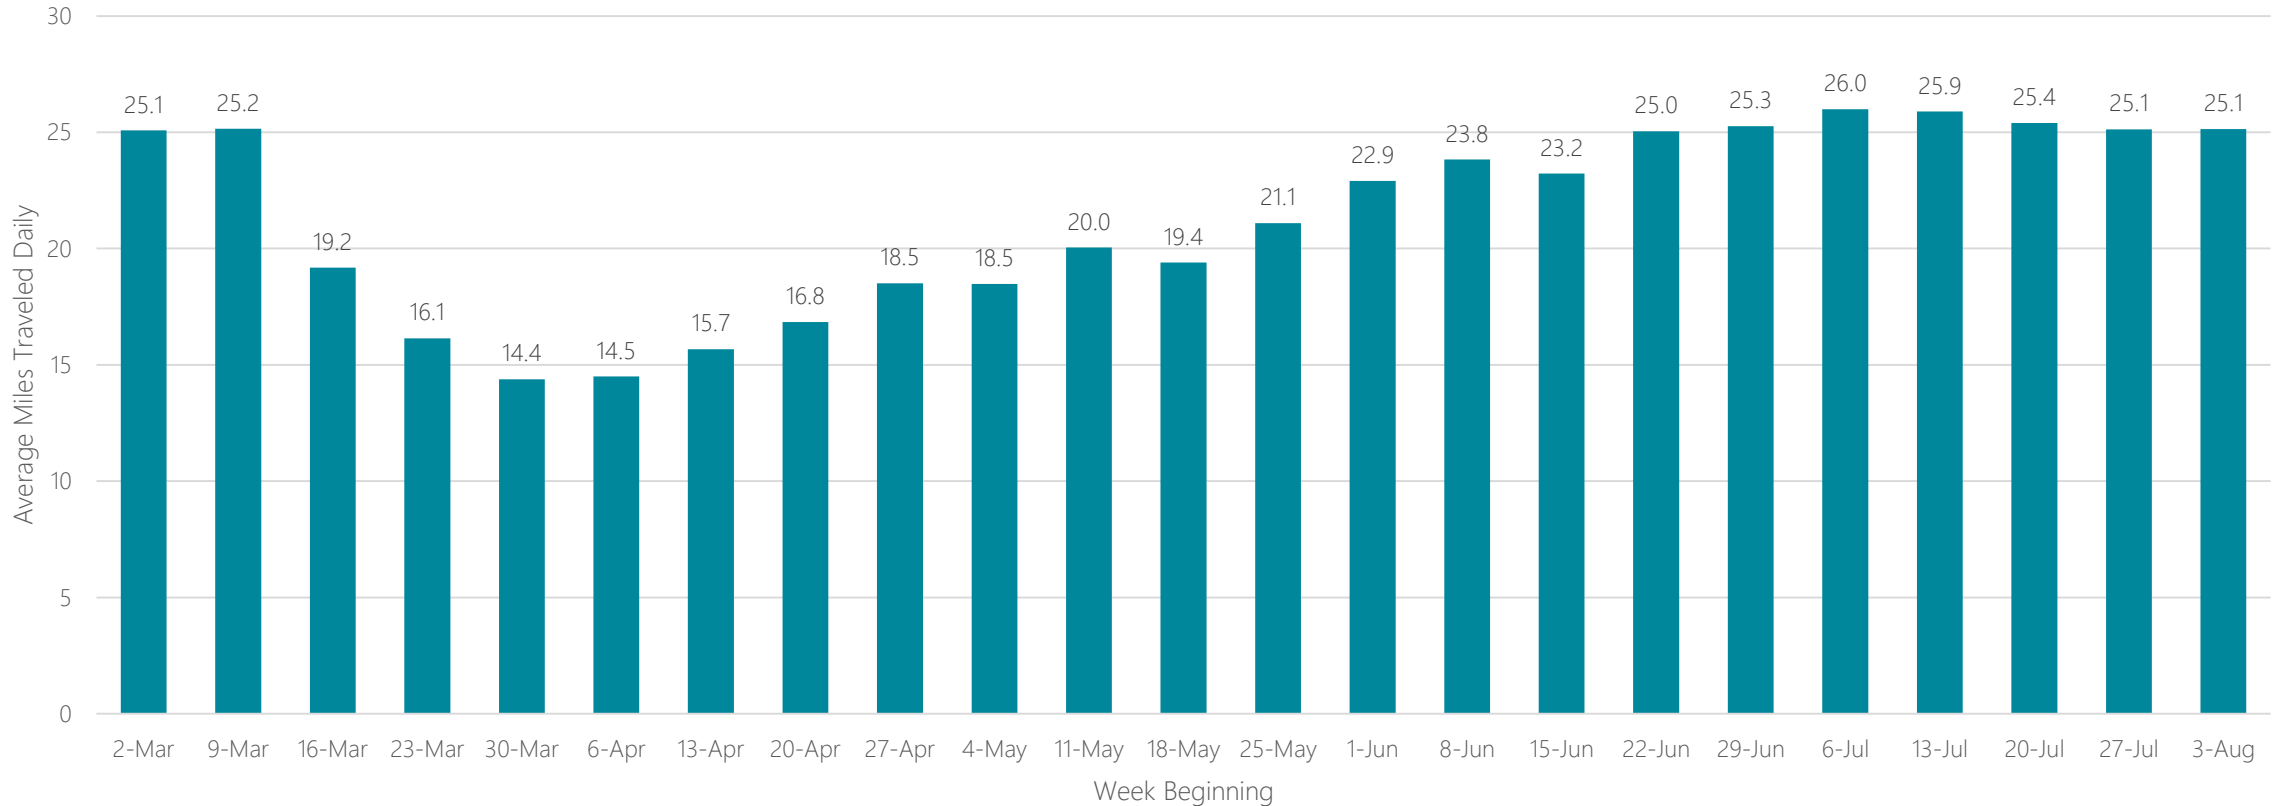

Roanoke-Lynchburg

Average Miles Traveled Daily Weekly Trend