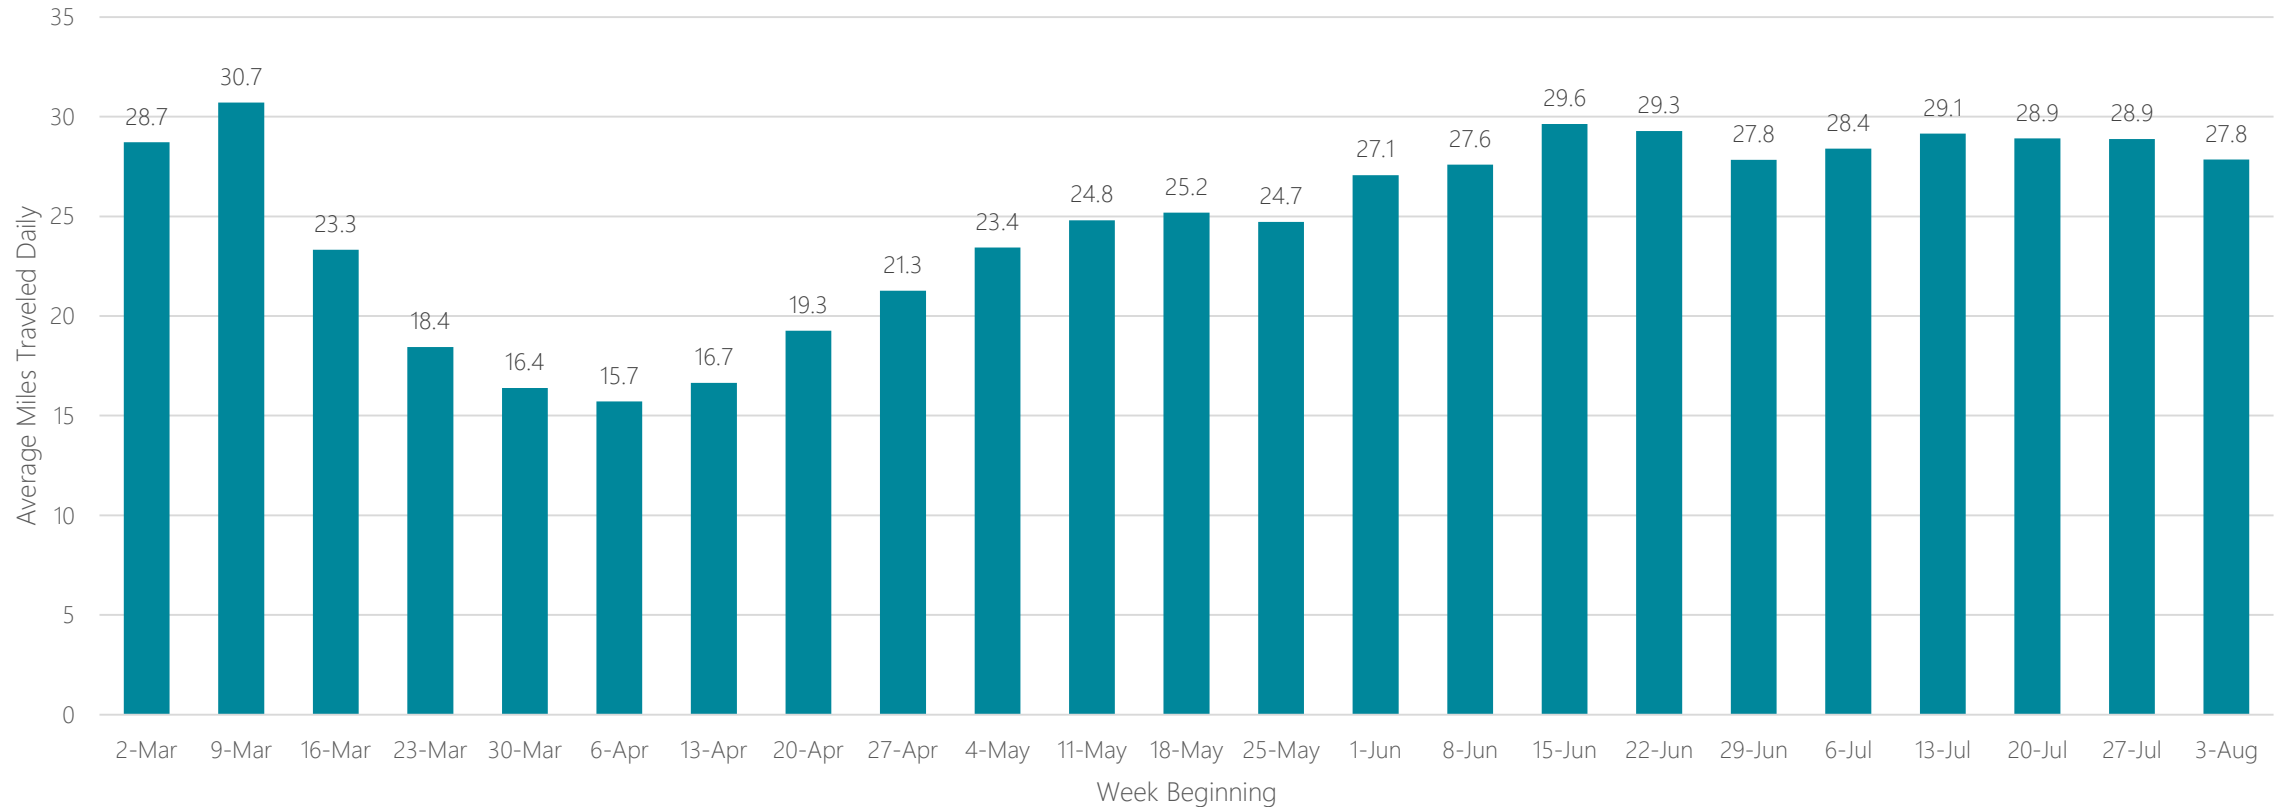

Savannah

Average Miles Traveled Daily Weekly Trend