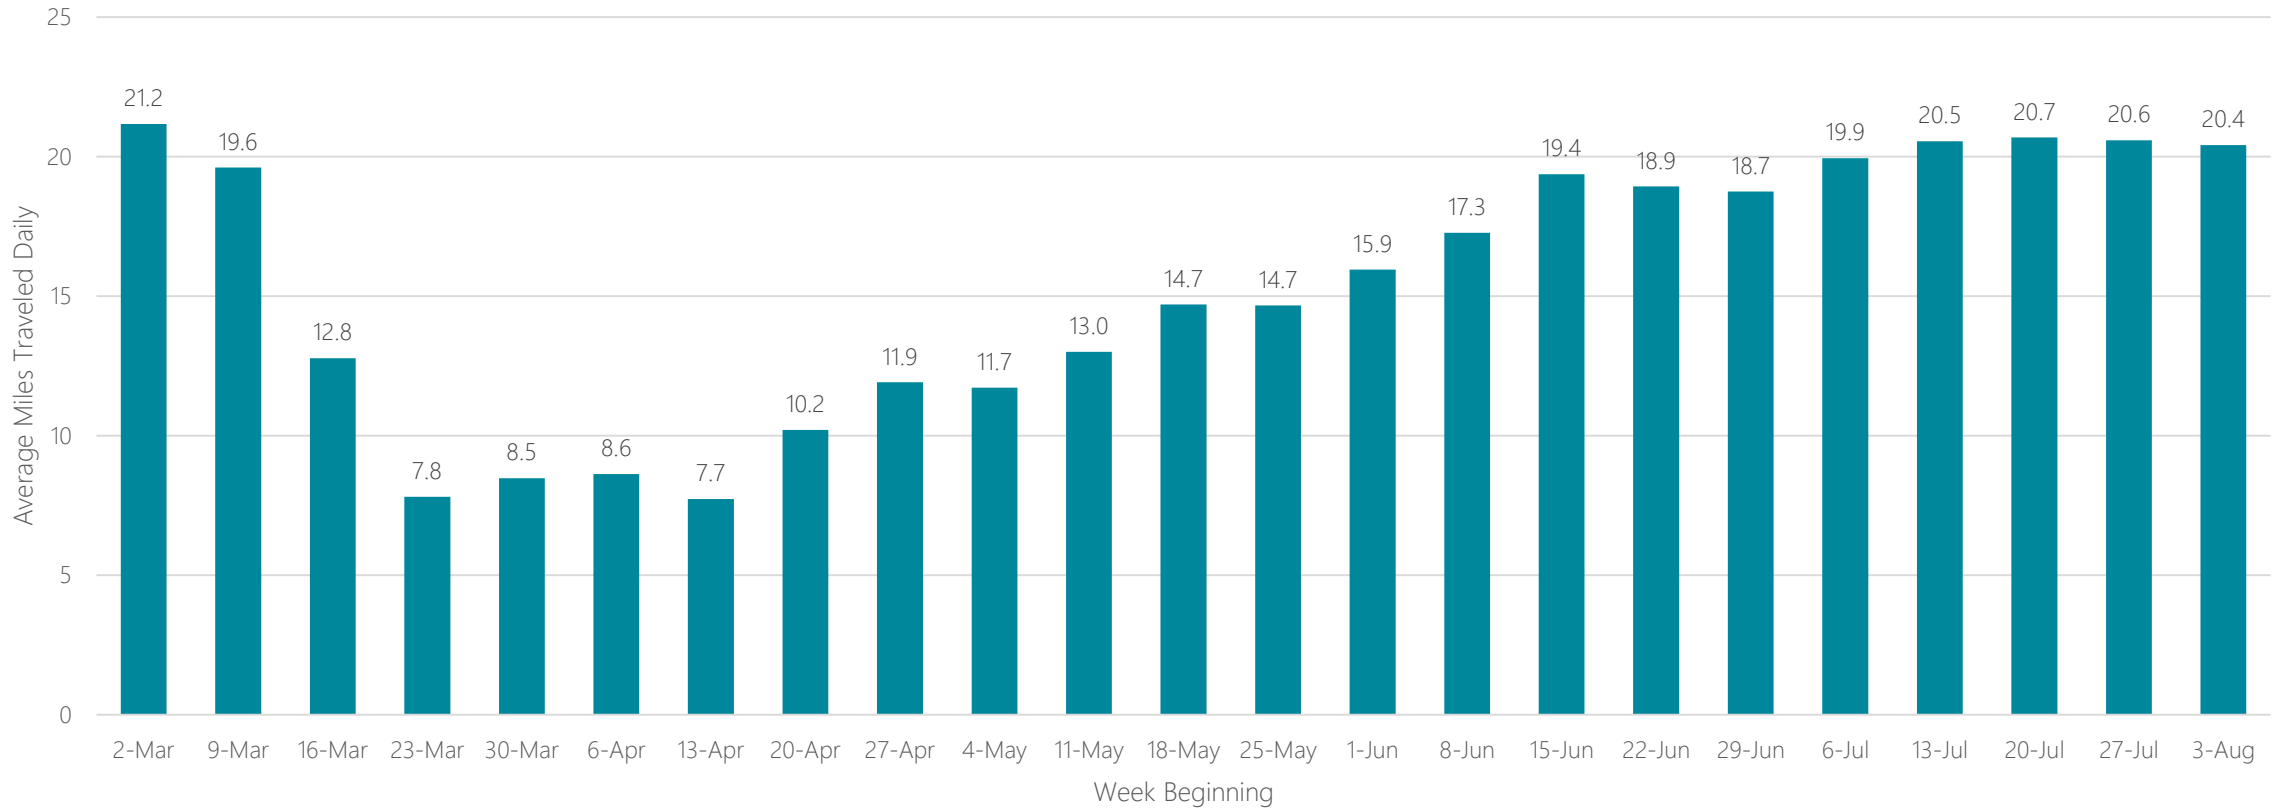

DMA Report

COVID-19 – Average Daily Miles Traveled Report

Updated 8/17/20

Abilene-Sweetwater

Average Miles Traveled Daily Weekly Trend

Albany, NY

Average Miles Traveled Daily Weekly Trend

Albany, GA