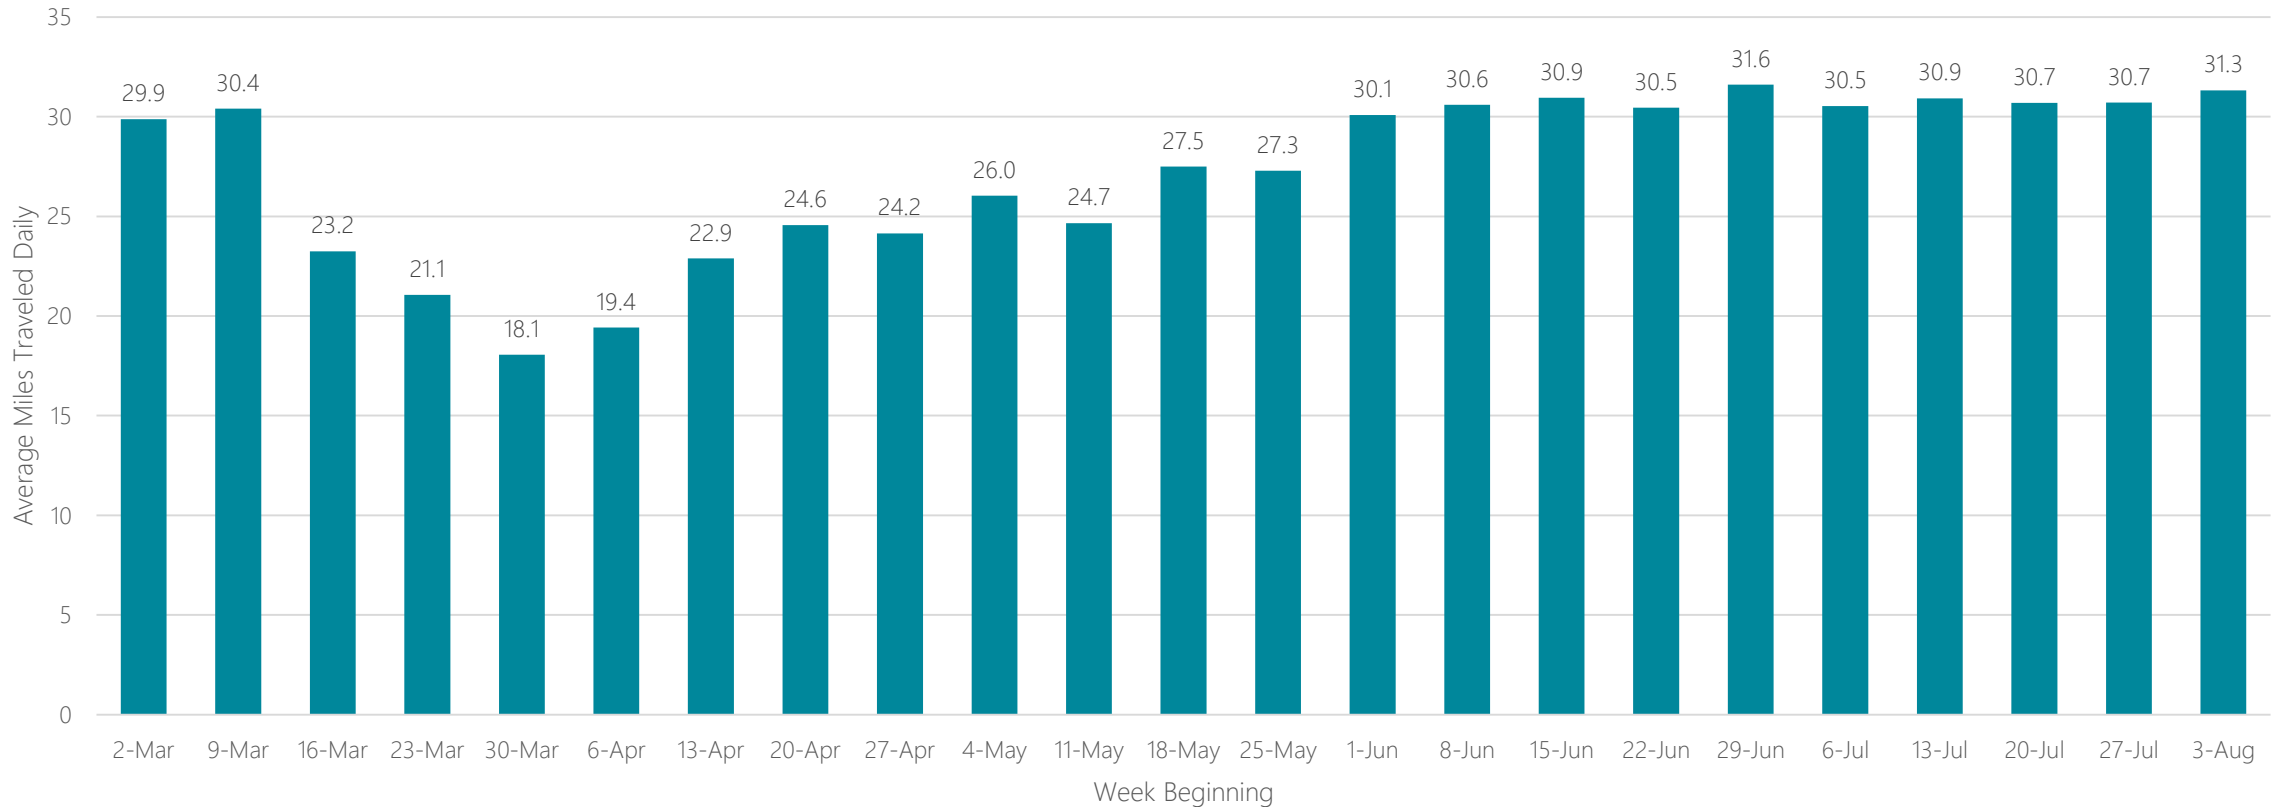

Savannah

Average Miles Traveled Daily Weekly Trend

Seattle-Tacoma

Average Miles Traveled Daily Weekly Trend

Sherman, TX-Ada, OK

Average Miles Traveled Daily Weekly Trend

Shreveport

Average Miles Traveled Daily Weekly Trend