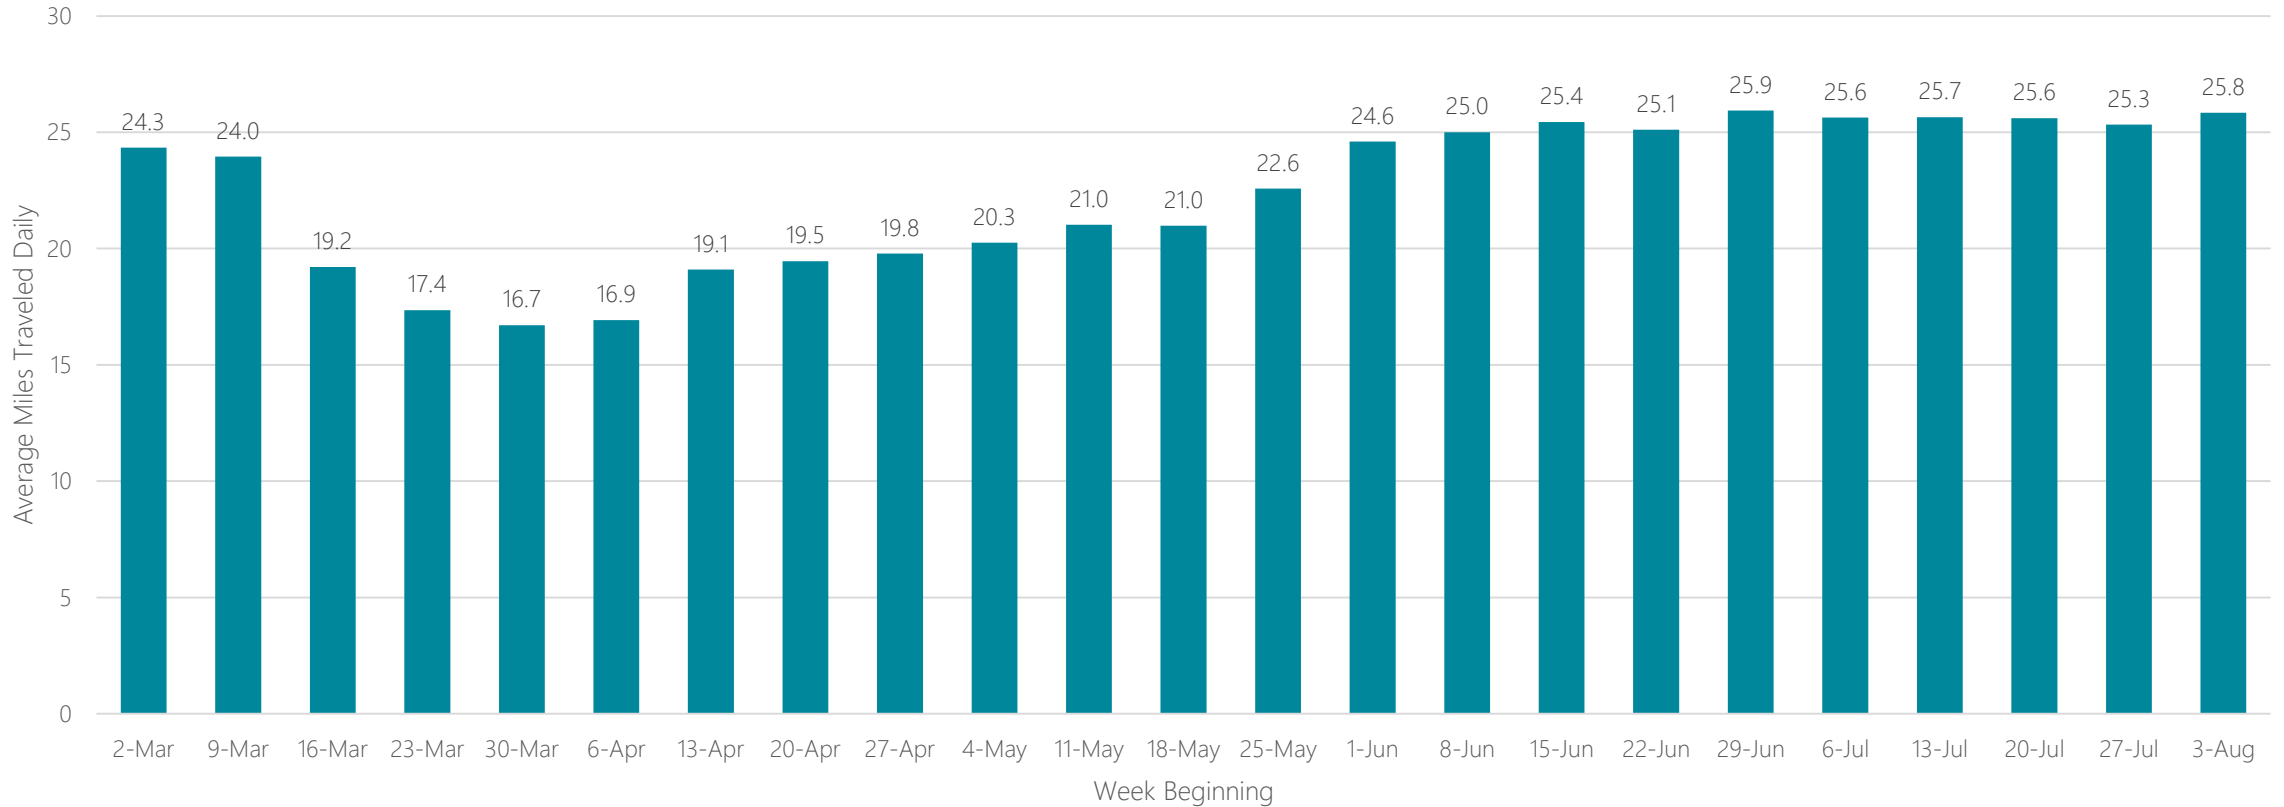

Youngstown

Average Miles Traveled Daily Weekly Trend

Yuma-El Centro

Average Miles Traveled Daily Weekly Trend

Zanesville

Average Miles Traveled Daily Weekly Trend

geekOUT@geopath.org

Additional regions available upon request