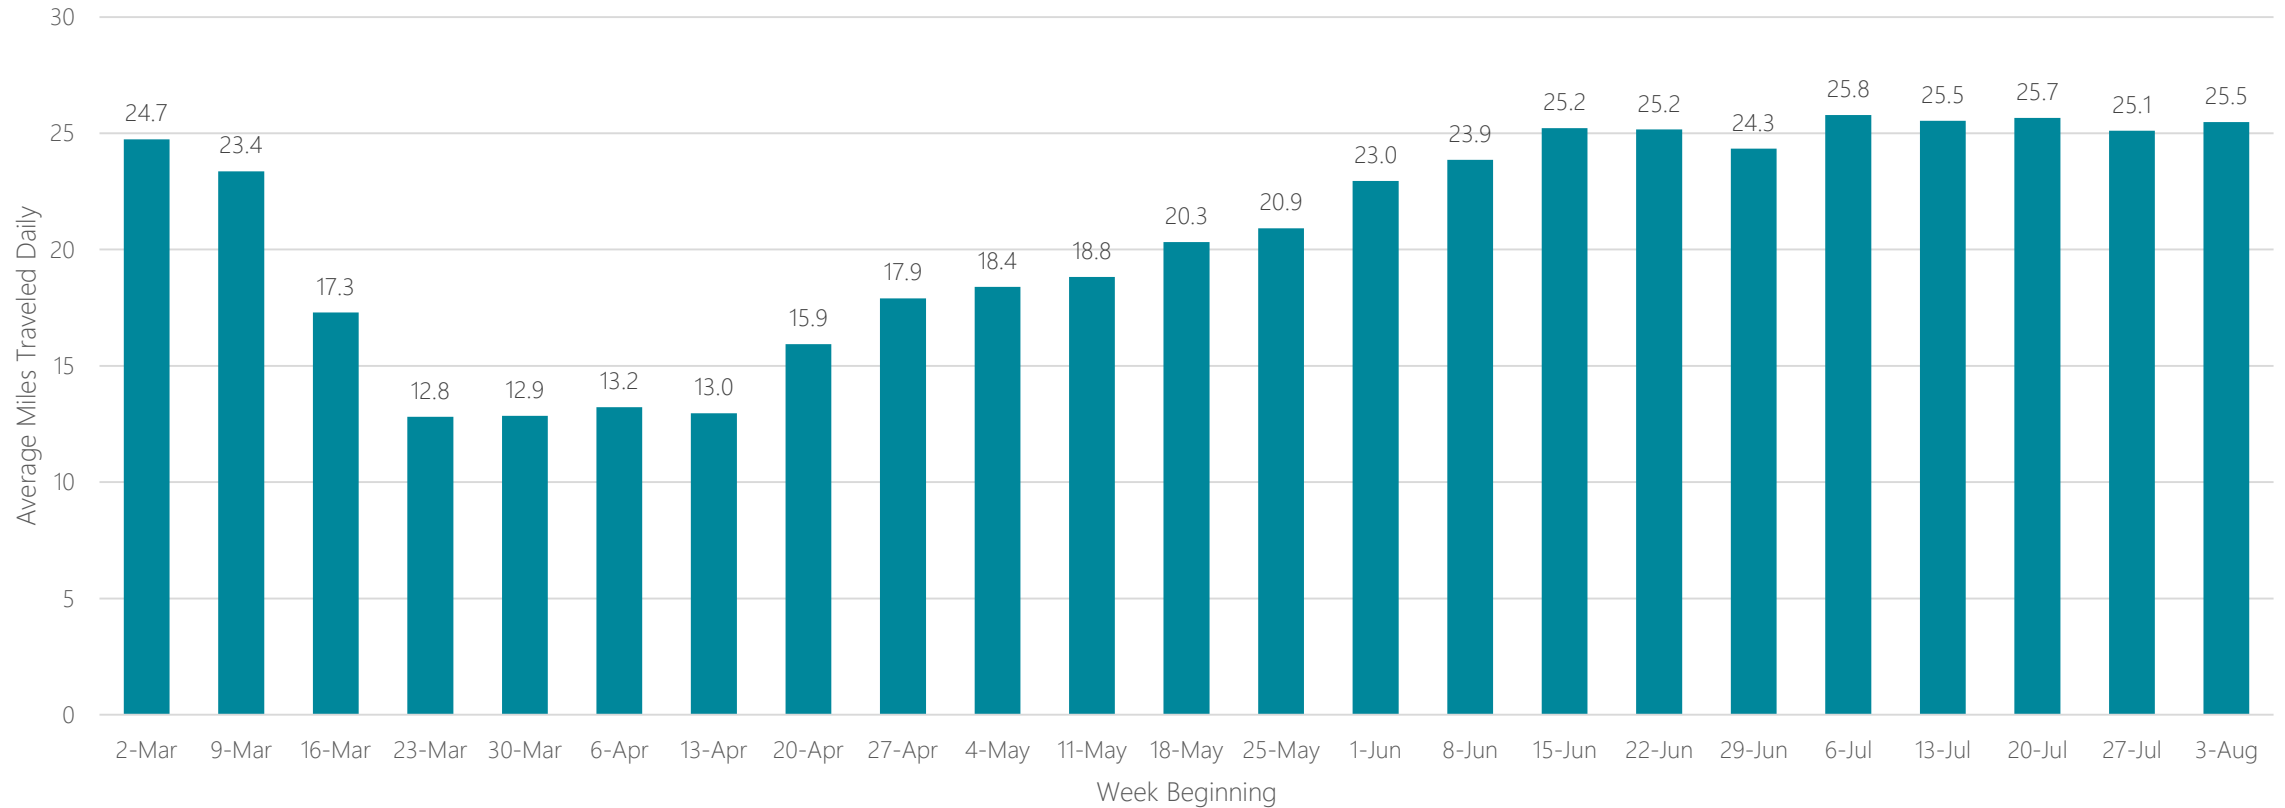

South Bend-Elkhart

Average Miles Traveled Daily Weekly Trend