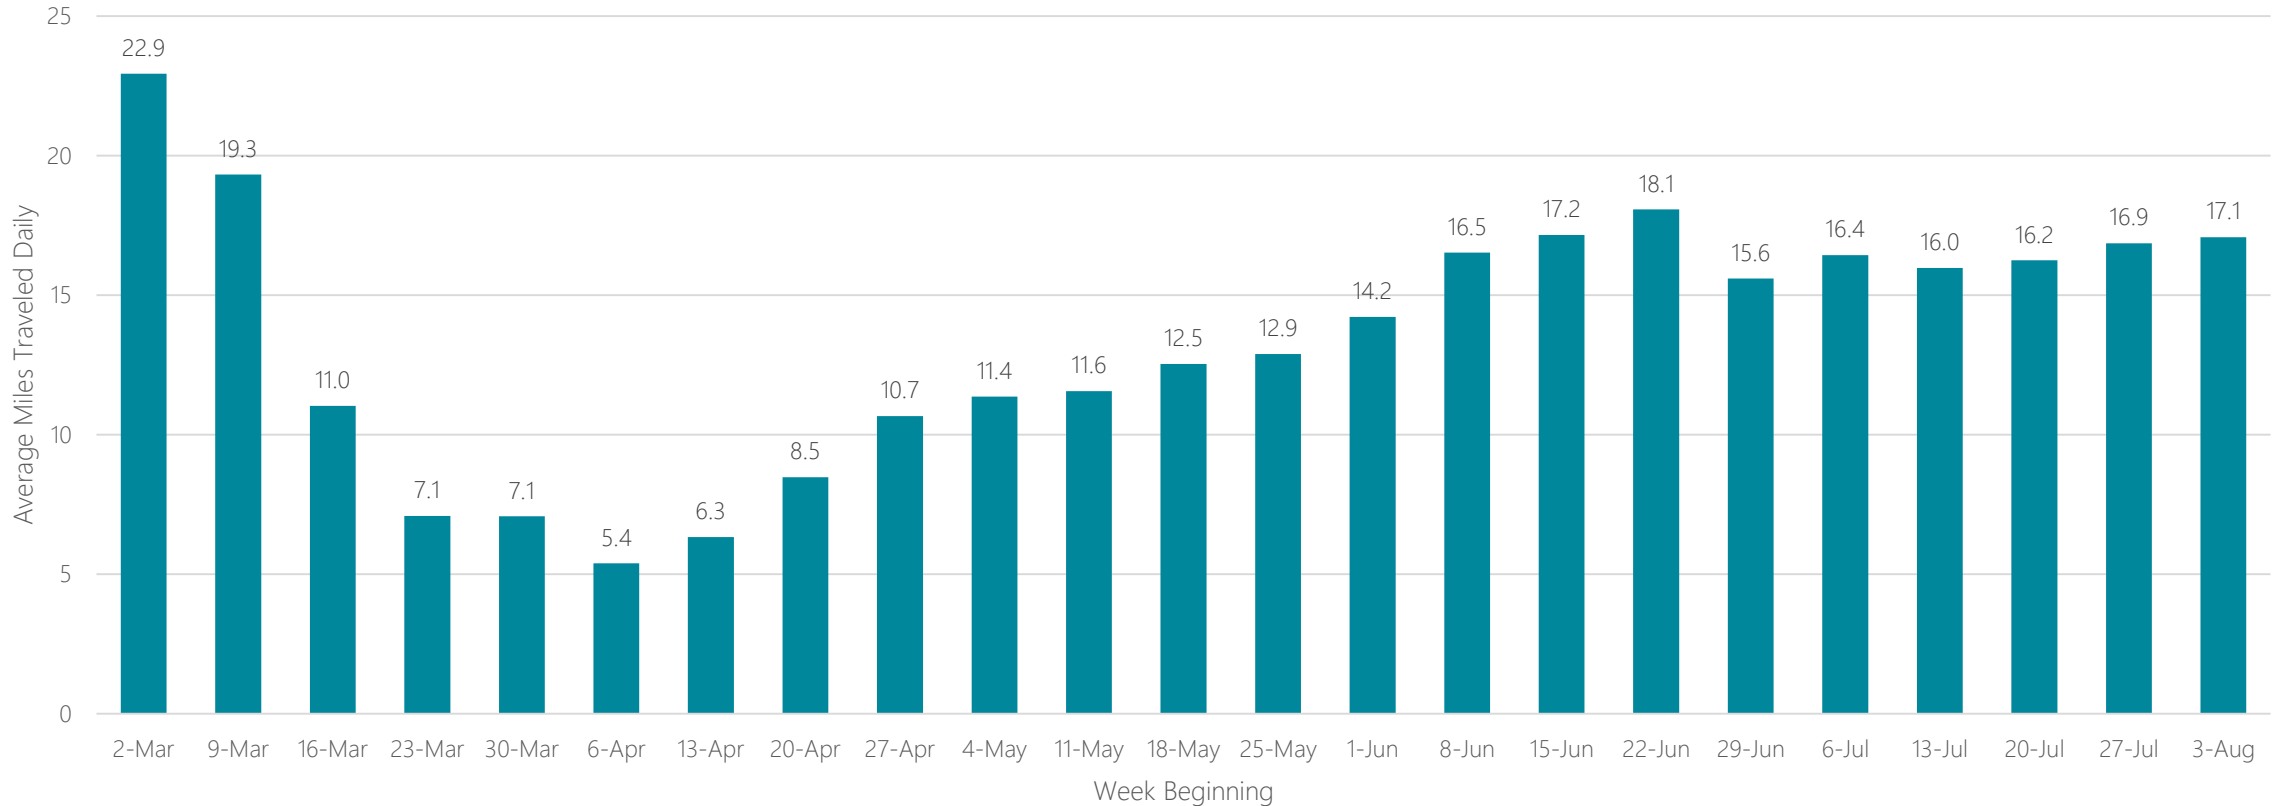

Lincoln & Hastings-Kearney

Average Miles Traveled Daily Weekly Trend

Little Rock-Pine Bluff

Average Miles Traveled Daily Weekly Trend

Los Angeles

Average Miles Traveled Daily Weekly Trend

Louisville

Average Miles Traveled Daily Weekly Trend