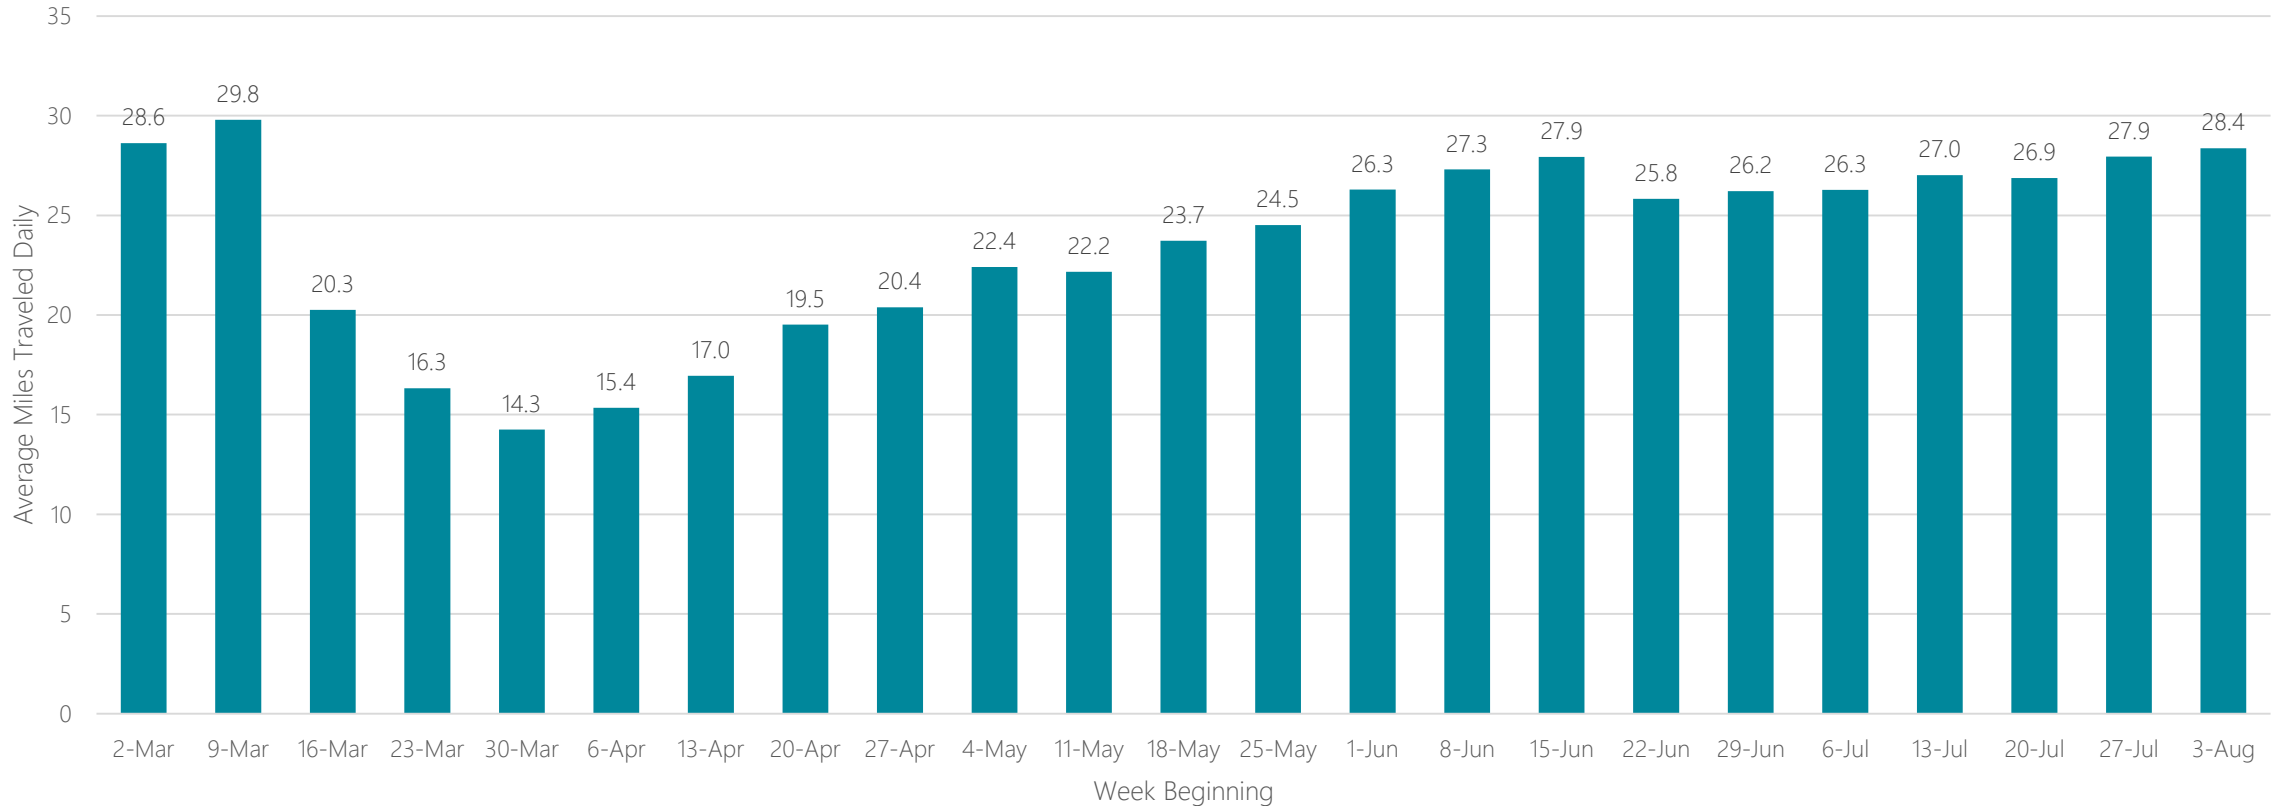

Waco-Temple-Bryan

Average Miles Traveled Daily Weekly Trend