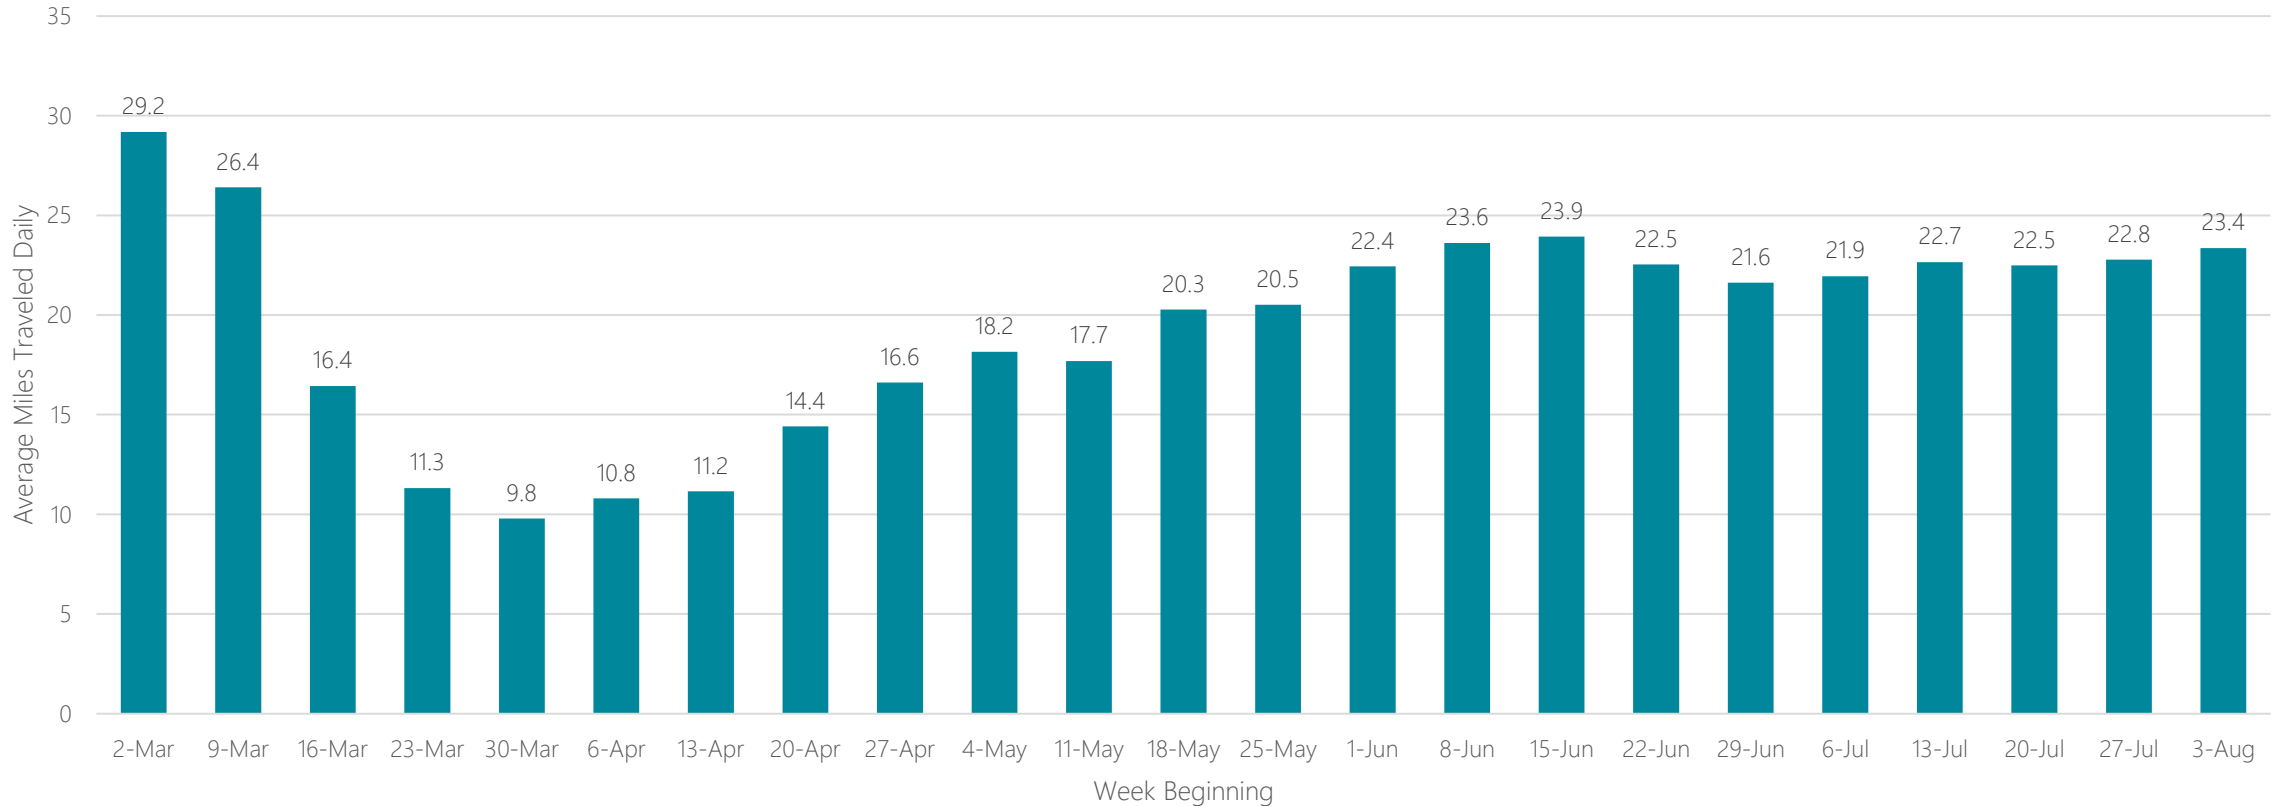

Dallas-Fort Worth

Average Miles Traveled Daily Weekly Trend