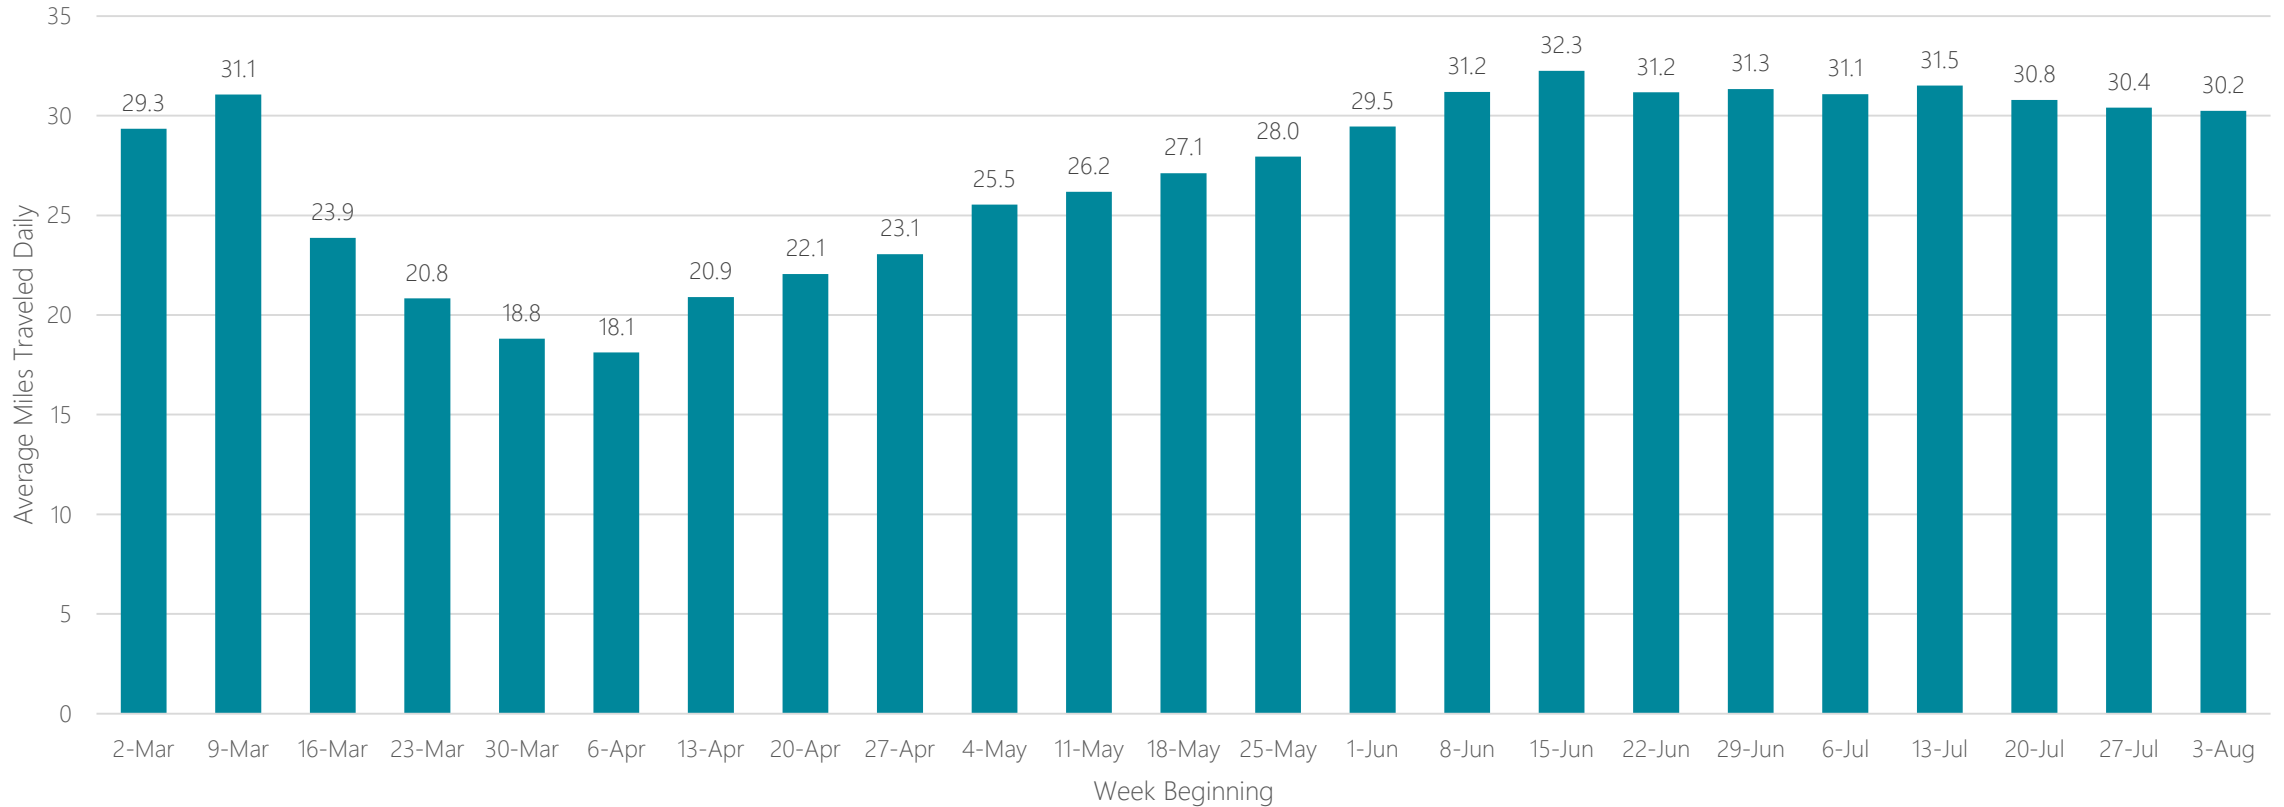

Des Moines-Ames

Average Miles Traveled Daily Weekly Trend

Detroit

Average Miles Traveled Daily Weekly Trend

Dothan

Average Miles Traveled Daily Weekly Trend

Duluth-Superior

Average Miles Traveled Daily Weekly Trend