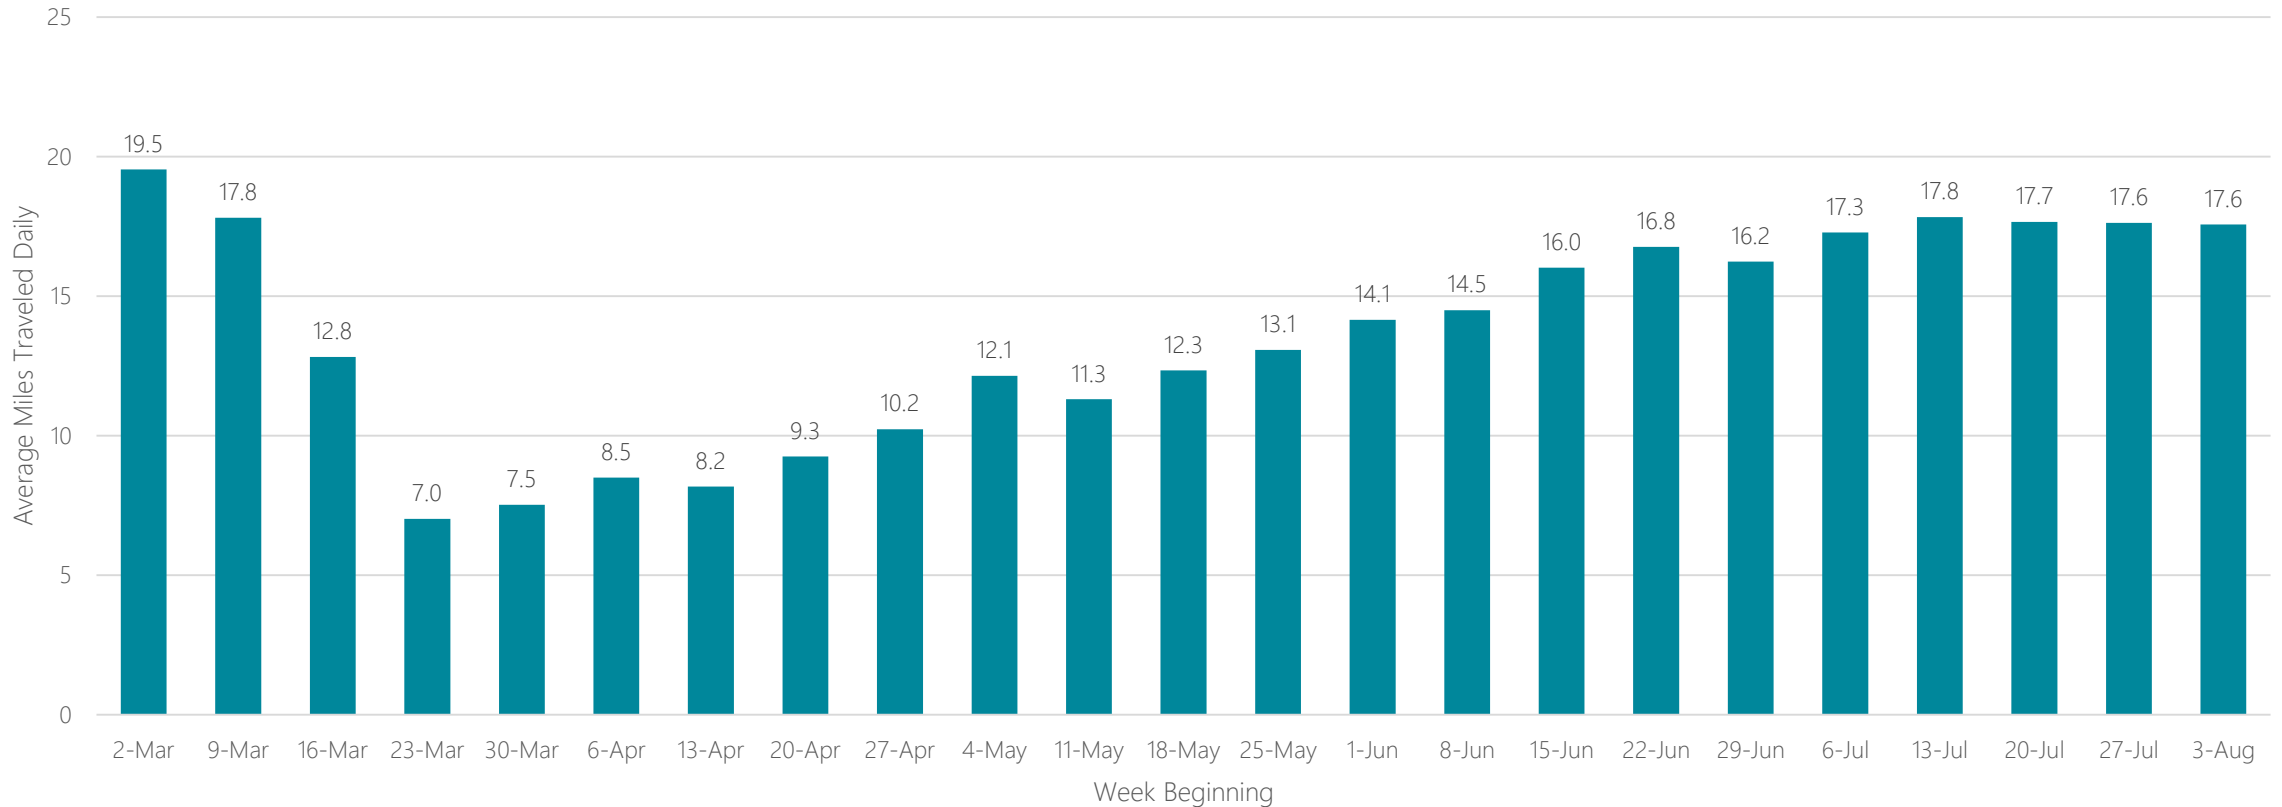

Portland, OR

Average Miles Traveled Daily Weekly Trend