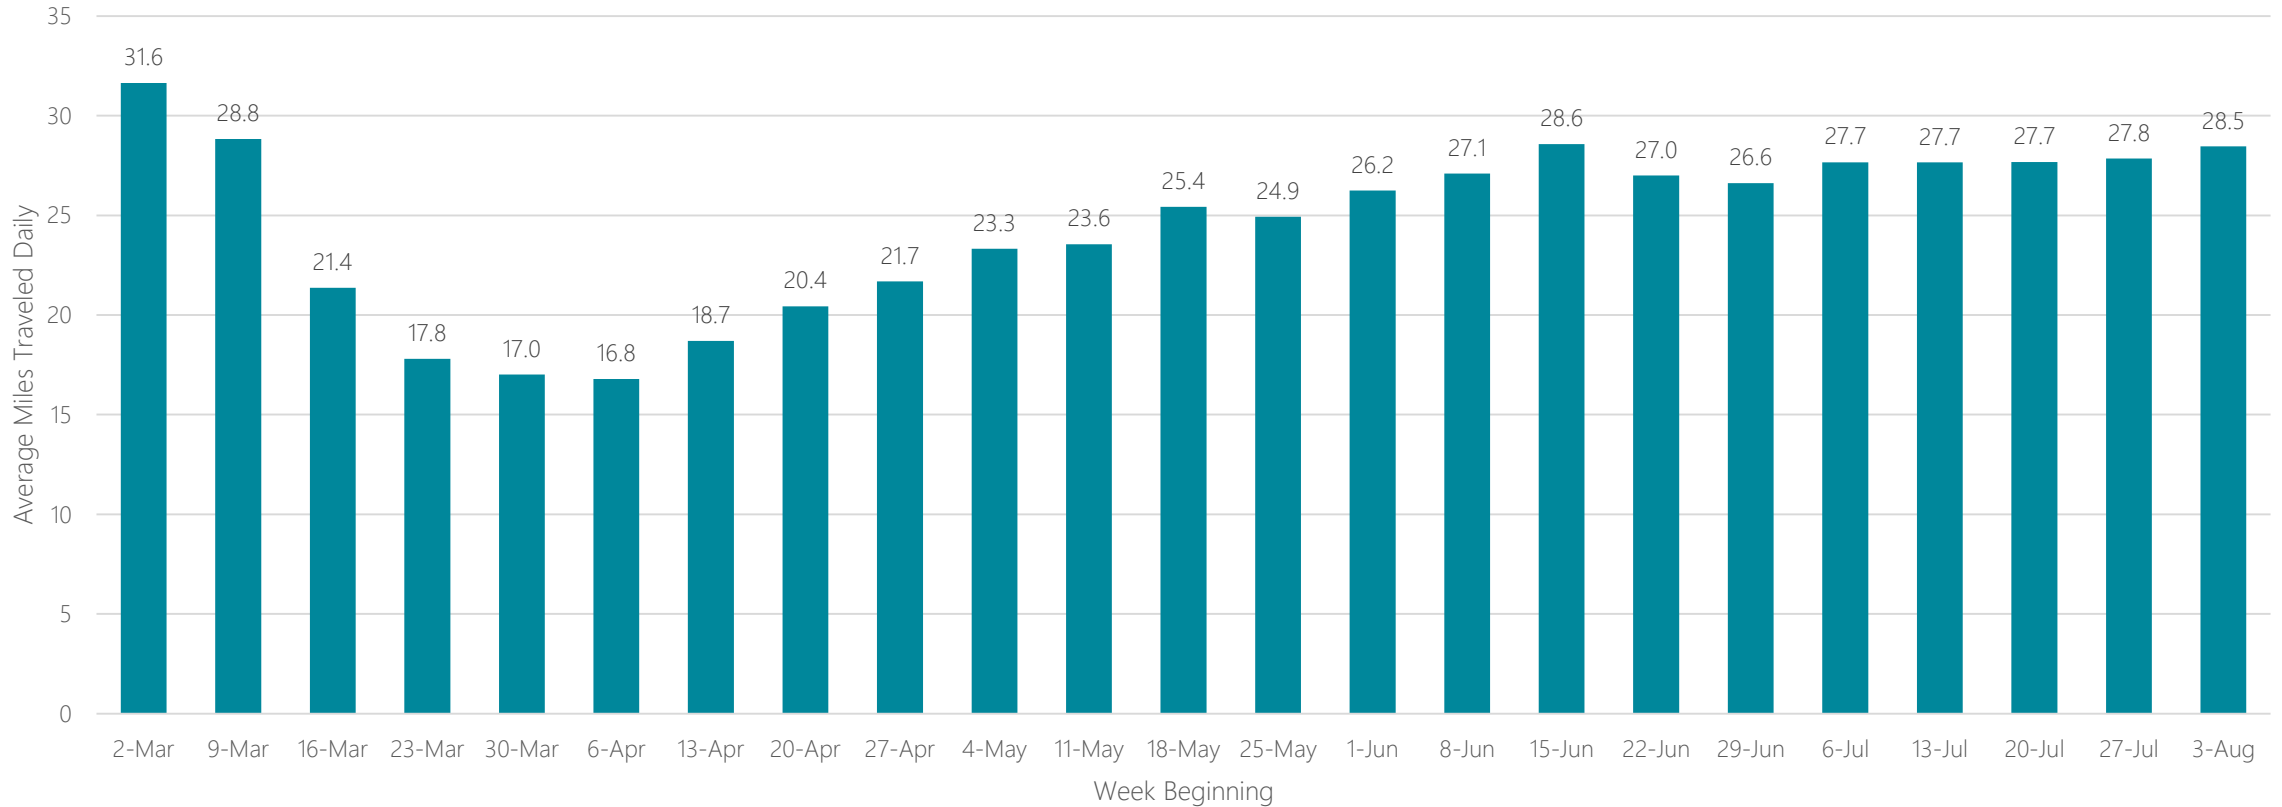

Marquette

Average Miles Traveled Daily Weekly Trend

Medford-Klamath Falls

Average Miles Traveled Daily Weekly Trend

Memphis

Average Miles Traveled Daily Weekly Trend

Meridian

Average Miles Traveled Daily Weekly Trend