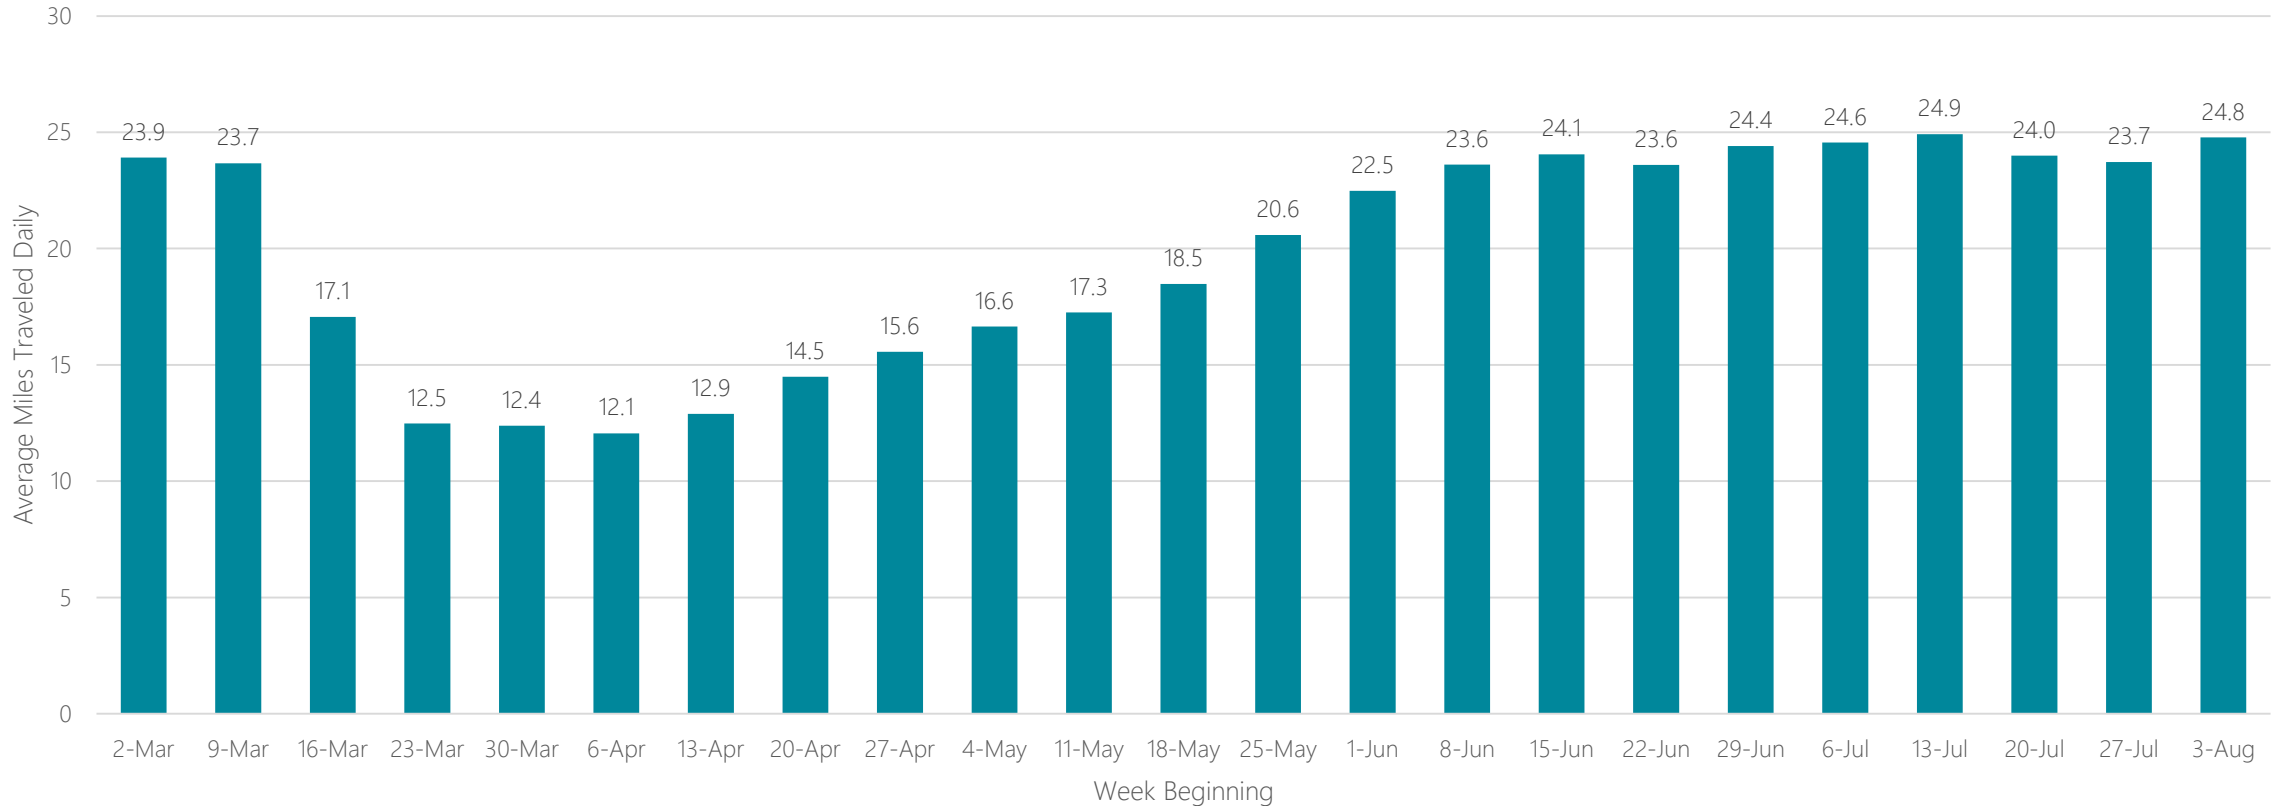

Chicago

Average Miles Traveled Daily Weekly Trend

Chico-Redding

Average Miles Traveled Daily Weekly Trend

Cincinnati

Average Miles Traveled Daily Weekly Trend

Clarksburg-Weston

Average Miles Traveled Daily Weekly Trend