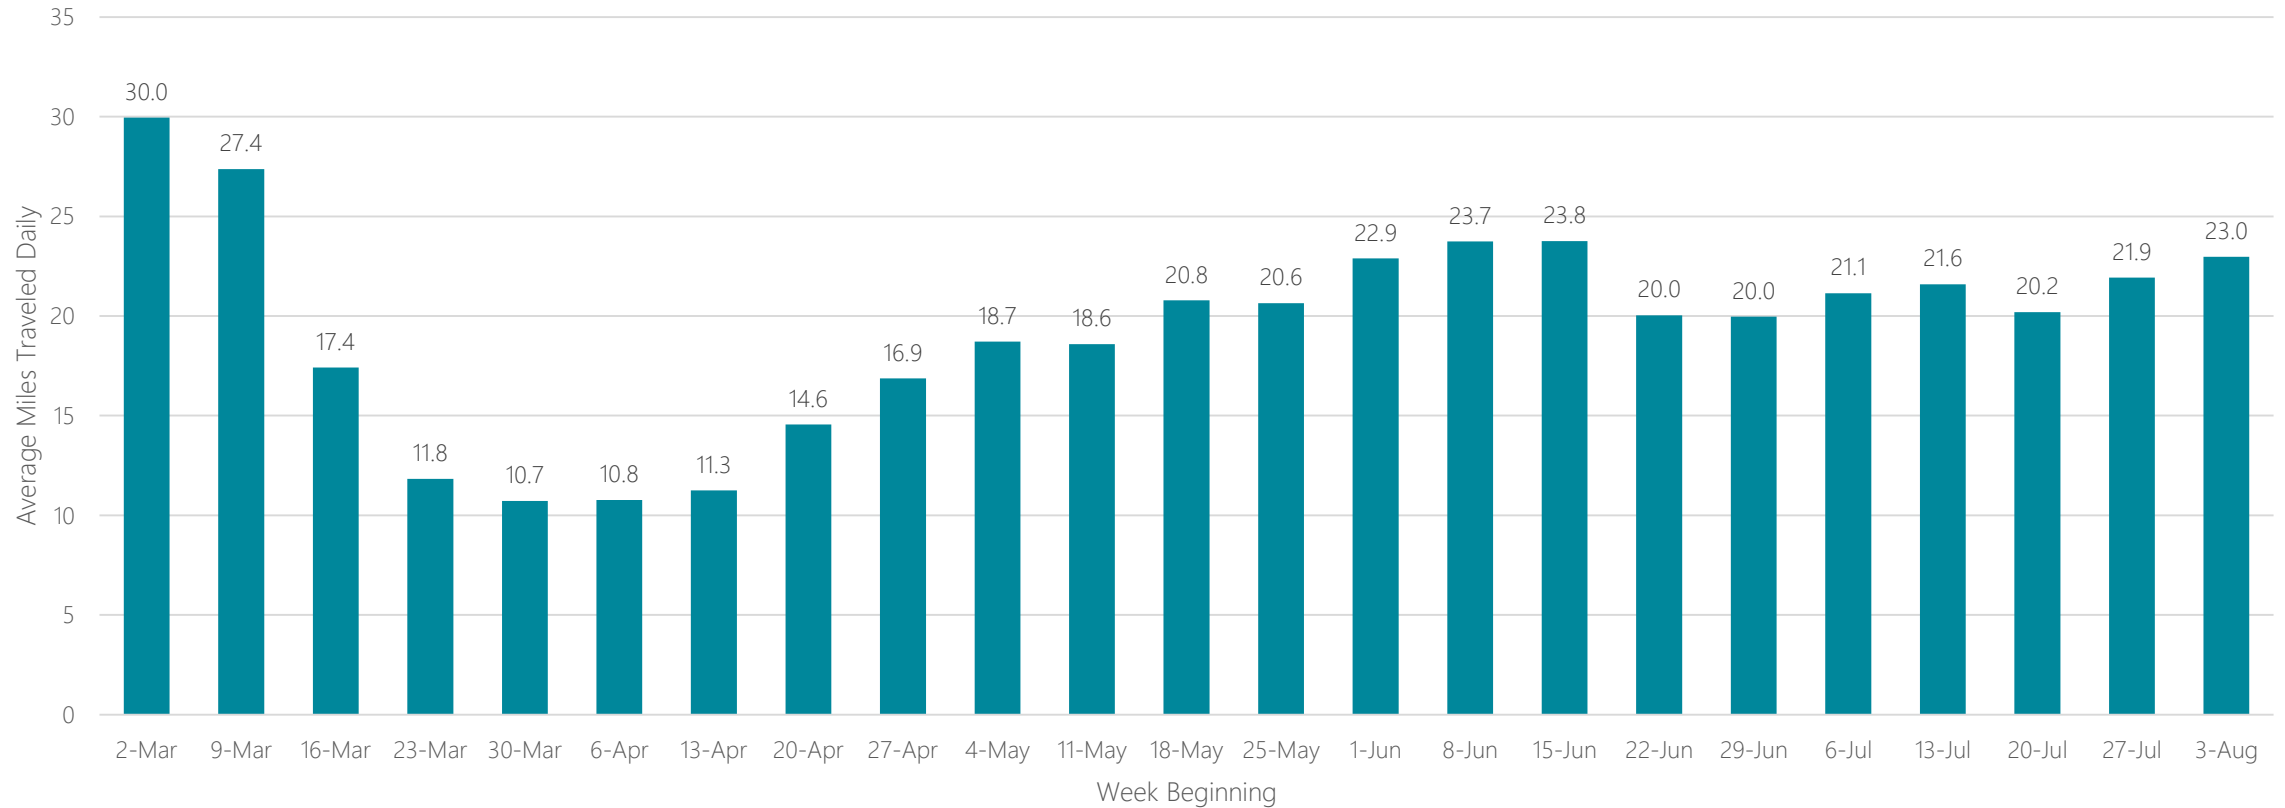

Helena

Average Miles Traveled Daily Weekly Trend

Honolulu

Average Miles Traveled Daily Weekly Trend

Houston

Average Miles Traveled Daily Weekly Trend

Huntsville-Decatur (Florence)

Average Miles Traveled Daily Weekly Trend