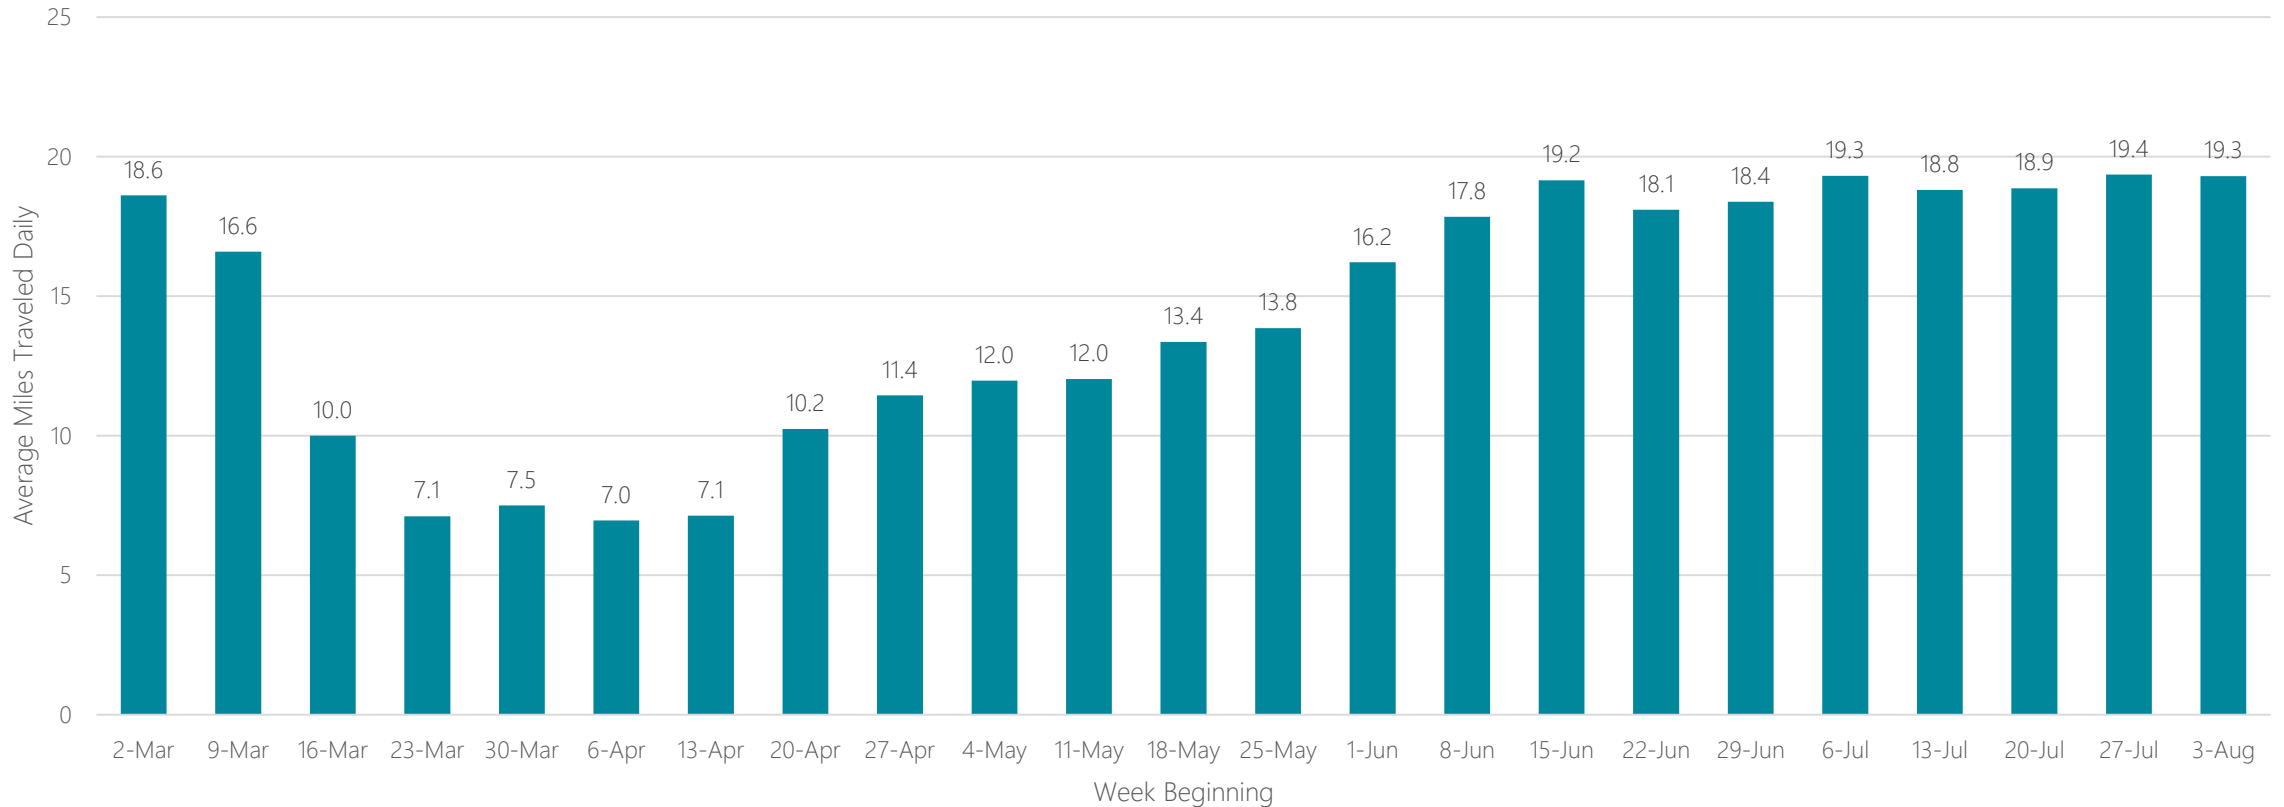

Missoula

Average Miles Traveled Daily Weekly Trend

Mobile-Pensacola (Fort Walton Beach)

Average Miles Traveled Daily Weekly Trend

Monroe-El Dorado

Average Miles Traveled Daily Weekly Trend

Monterey-Salinas

Average Miles Traveled Daily Weekly Trend