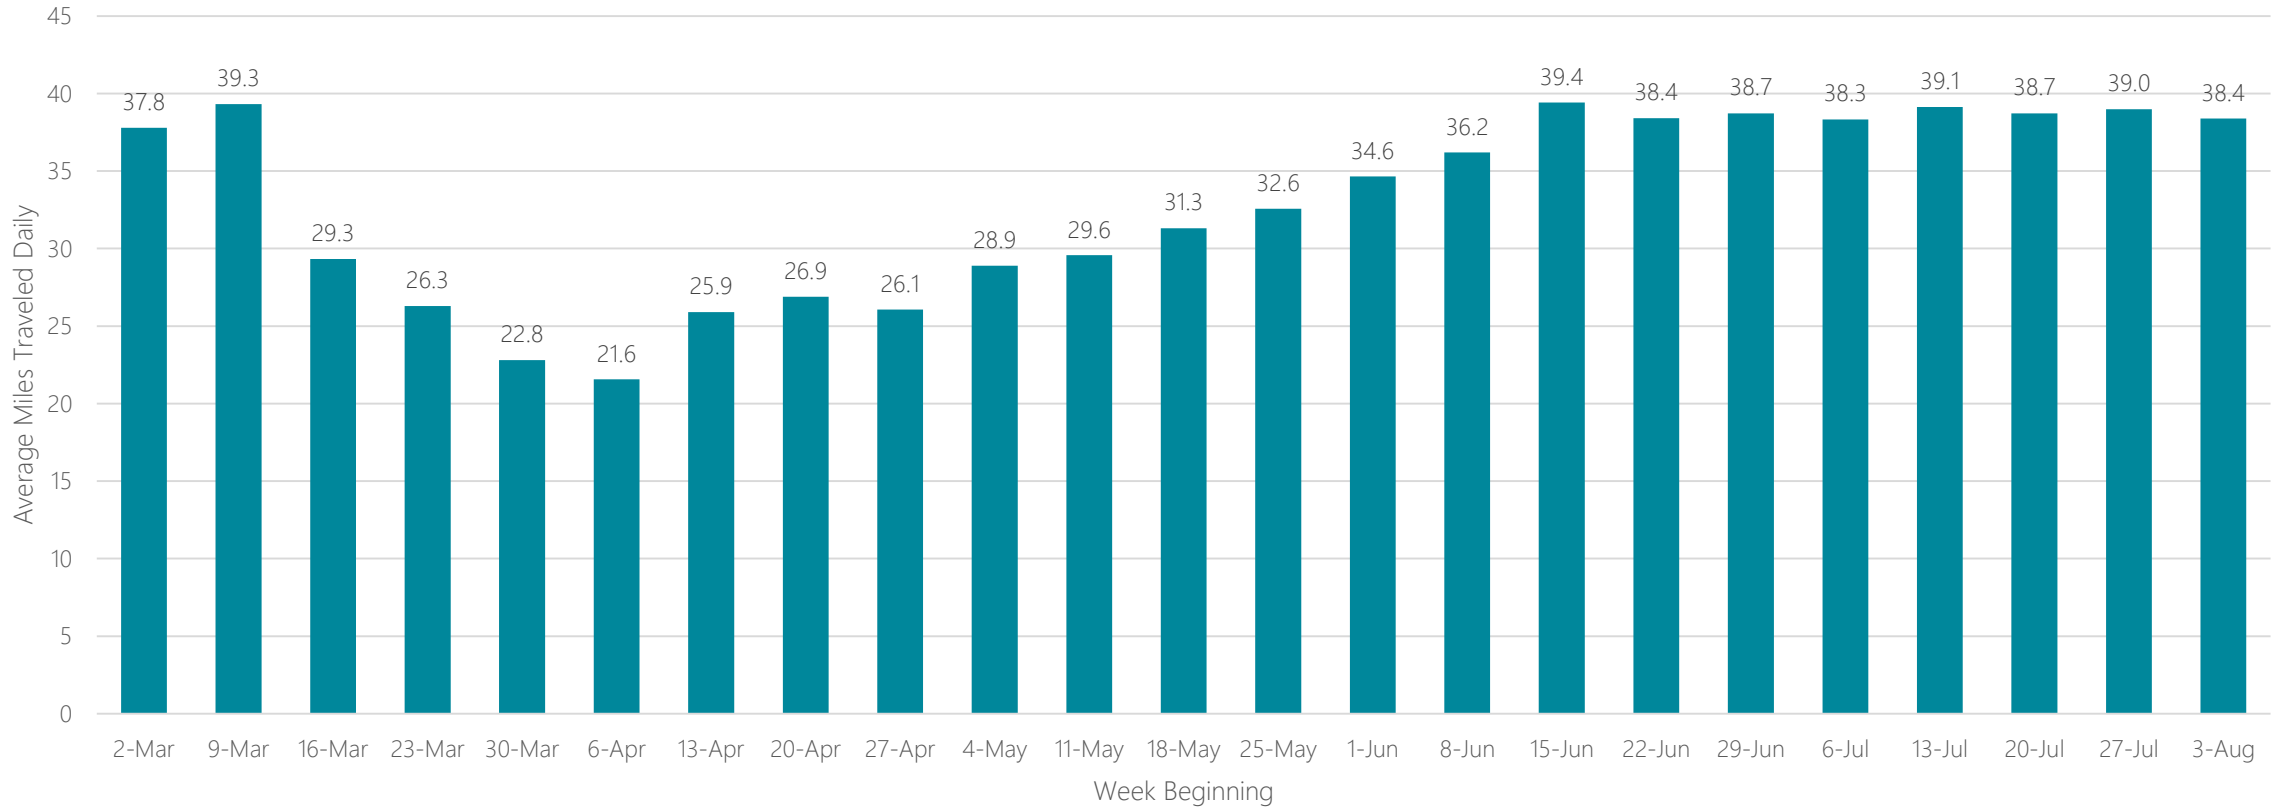

Marquette

Average Miles Traveled Daily Weekly Trend

Medford-Klamath Falls

Average Miles Traveled Daily Weekly Trend

Memphis

Average Miles Traveled Daily Weekly Trend

Meridian

Average Miles Traveled Daily Weekly Trend