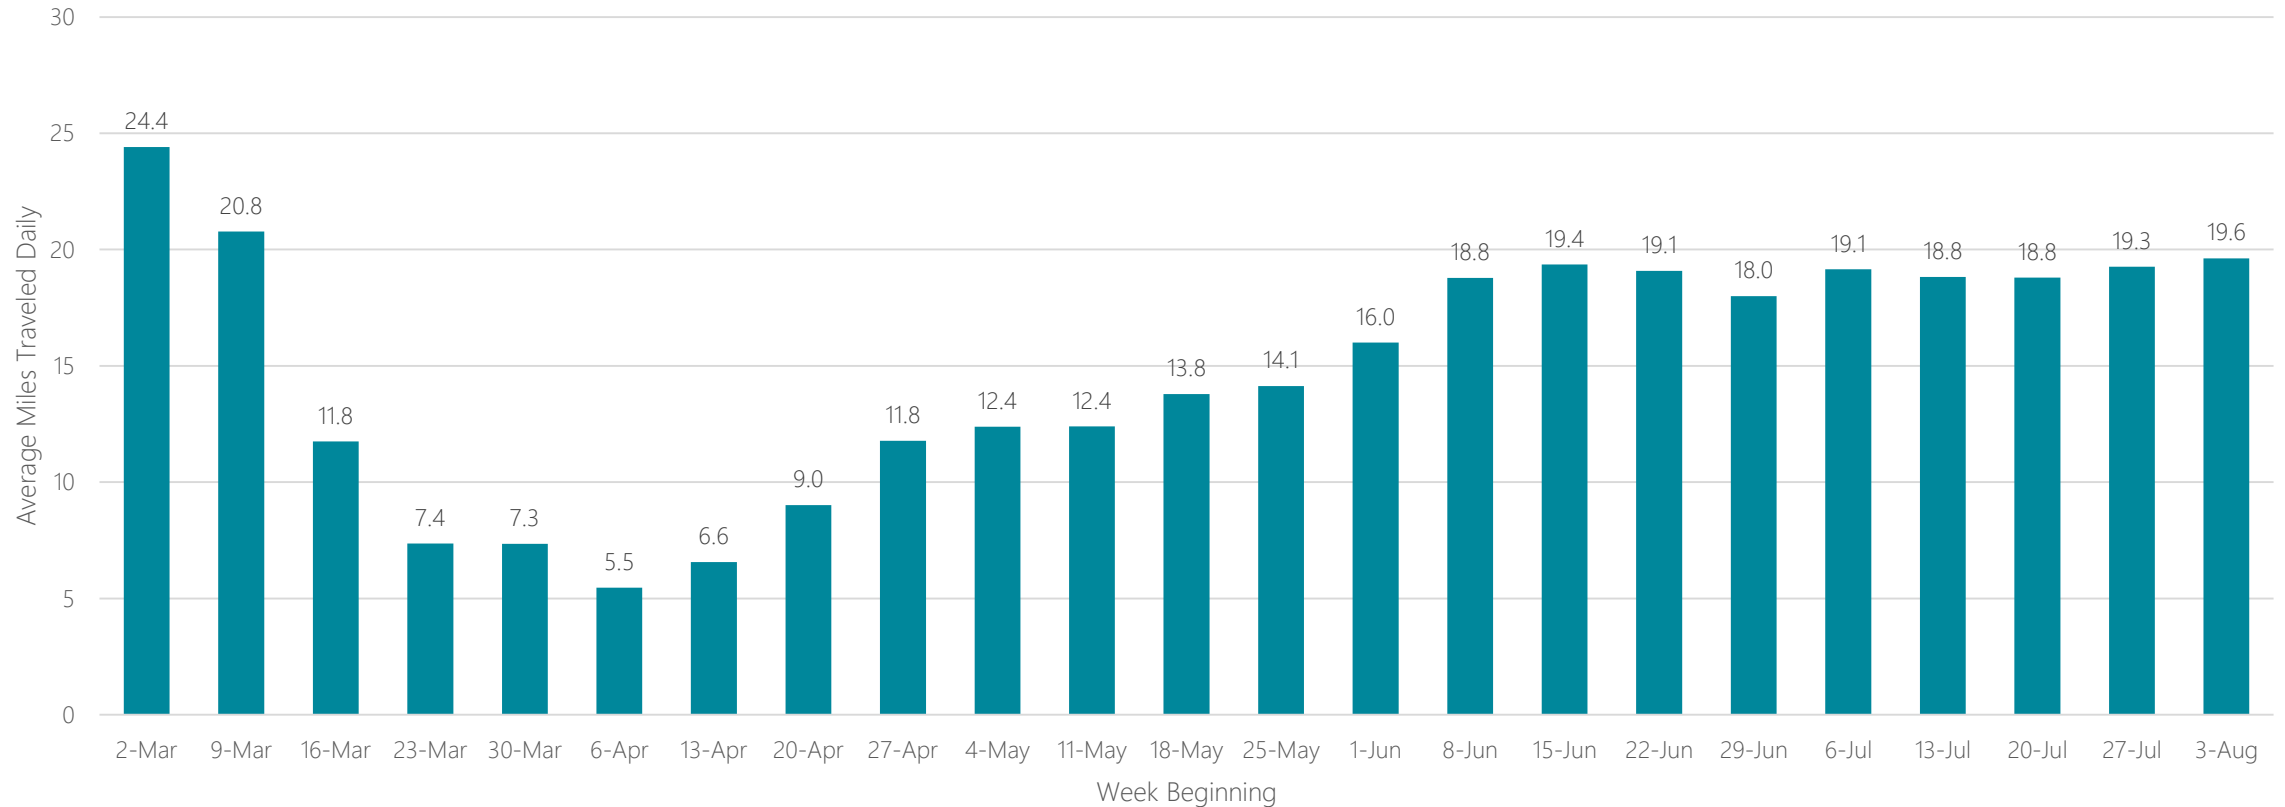

San Diego

Average Miles Traveled Daily Weekly Trend