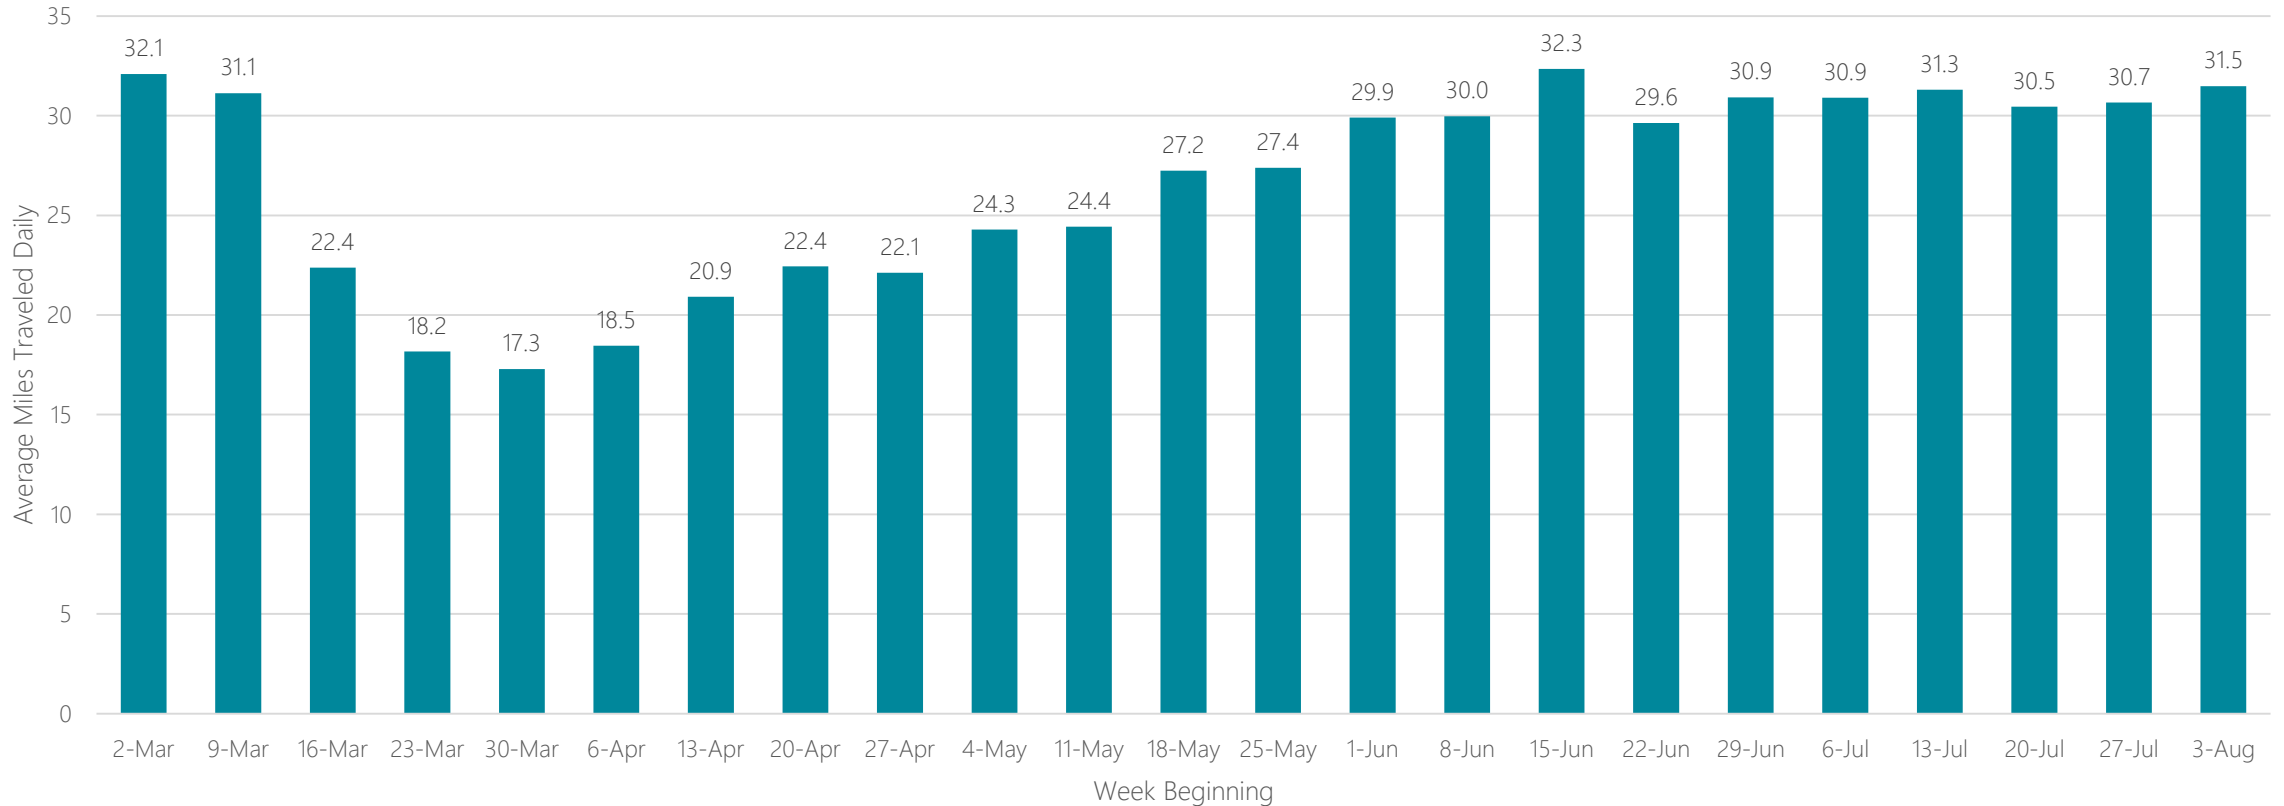

Missoula

Average Miles Traveled Daily Weekly Trend

Mobile-Pensacola (Fort Walton Beach)

Average Miles Traveled Daily Weekly Trend

Monroe-El Dorado

Average Miles Traveled Daily Weekly Trend

Monterey-Salinas

Average Miles Traveled Daily Weekly Trend