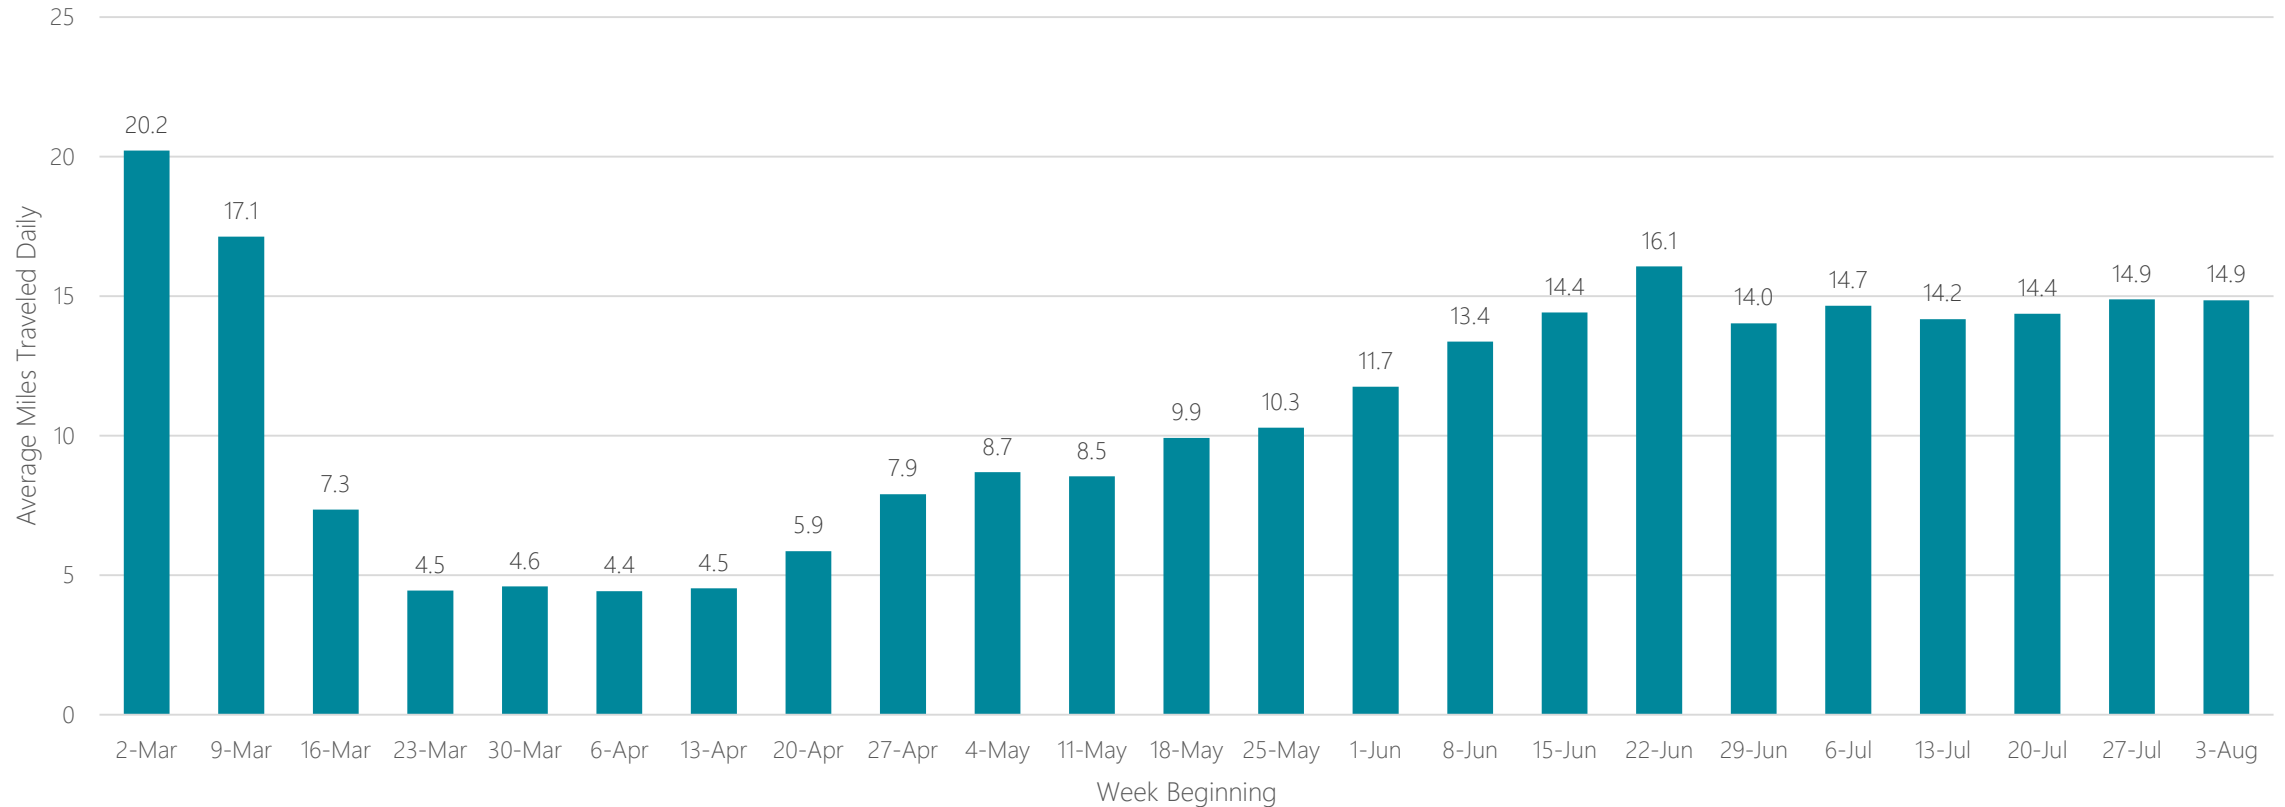

San Francisco-Oakland-San Jose

Average Miles Traveled Daily Weekly Trend