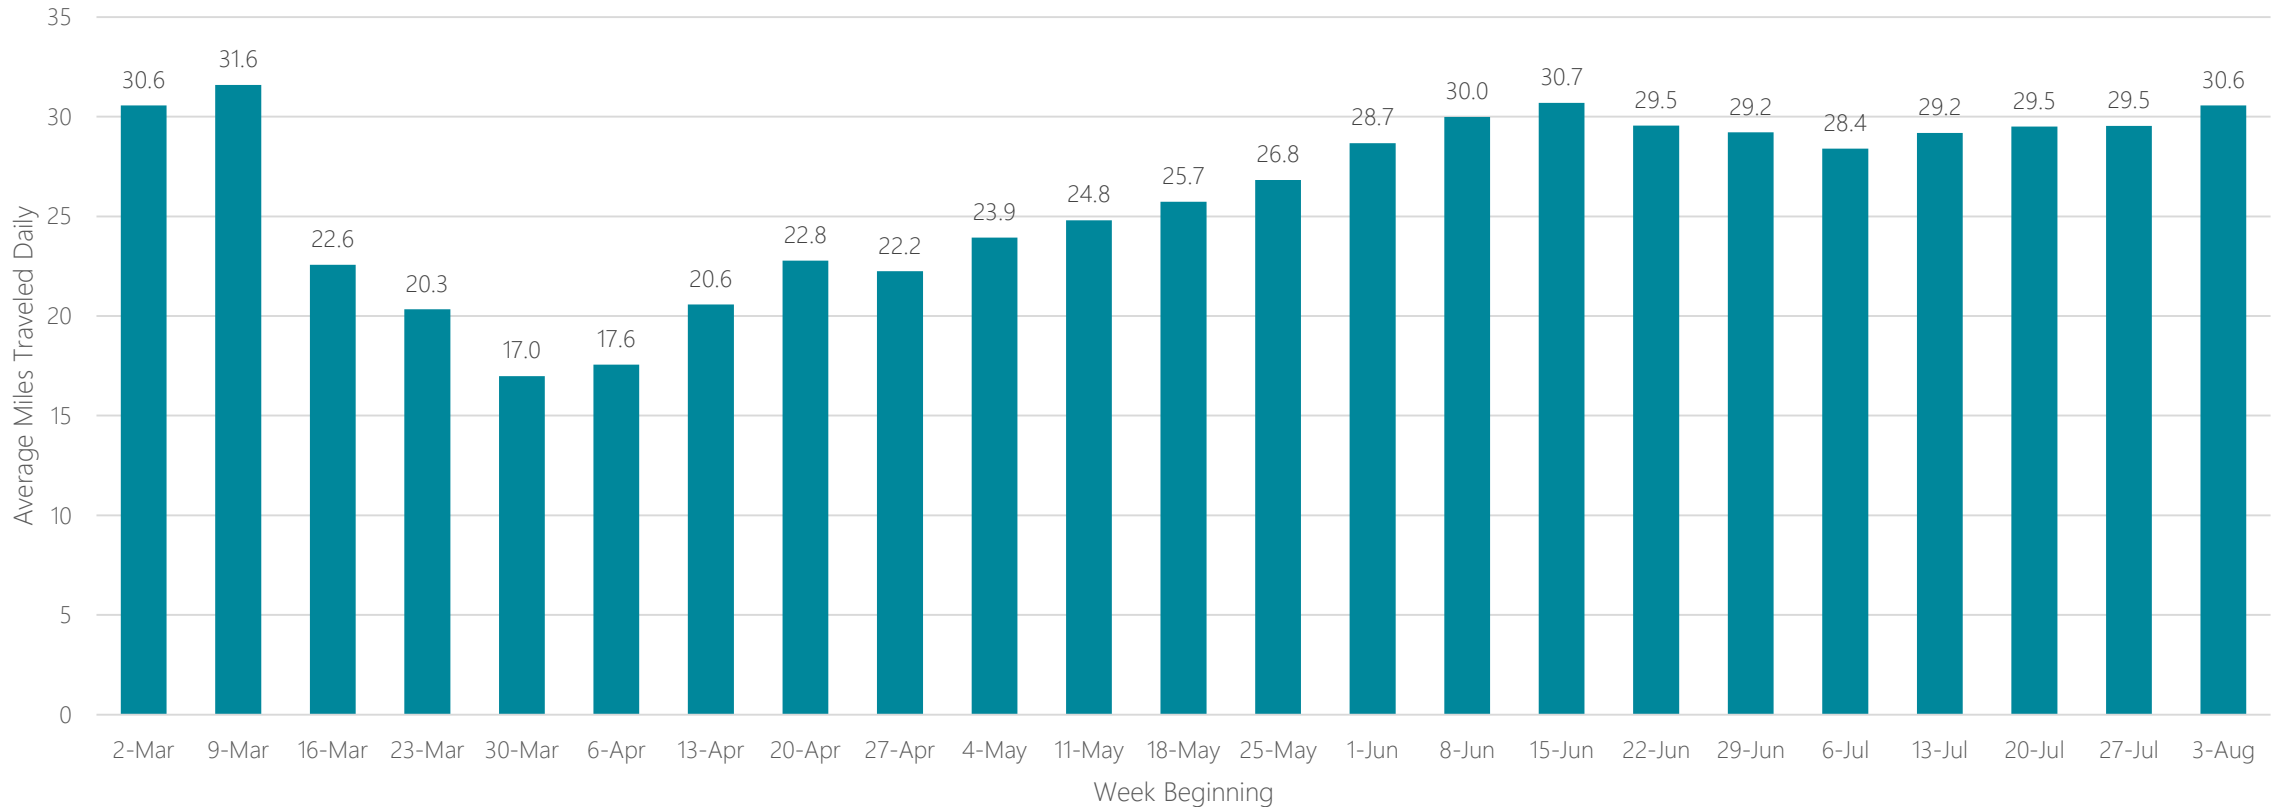

DMA Report

COVID-19 – Average Daily Miles Traveled Report

Updated 8/17/20

Abilene-Sweetwater

Average Miles Traveled Daily Weekly Trend

Albany, NY

Average Miles Traveled Daily Weekly Trend

Albany, GA