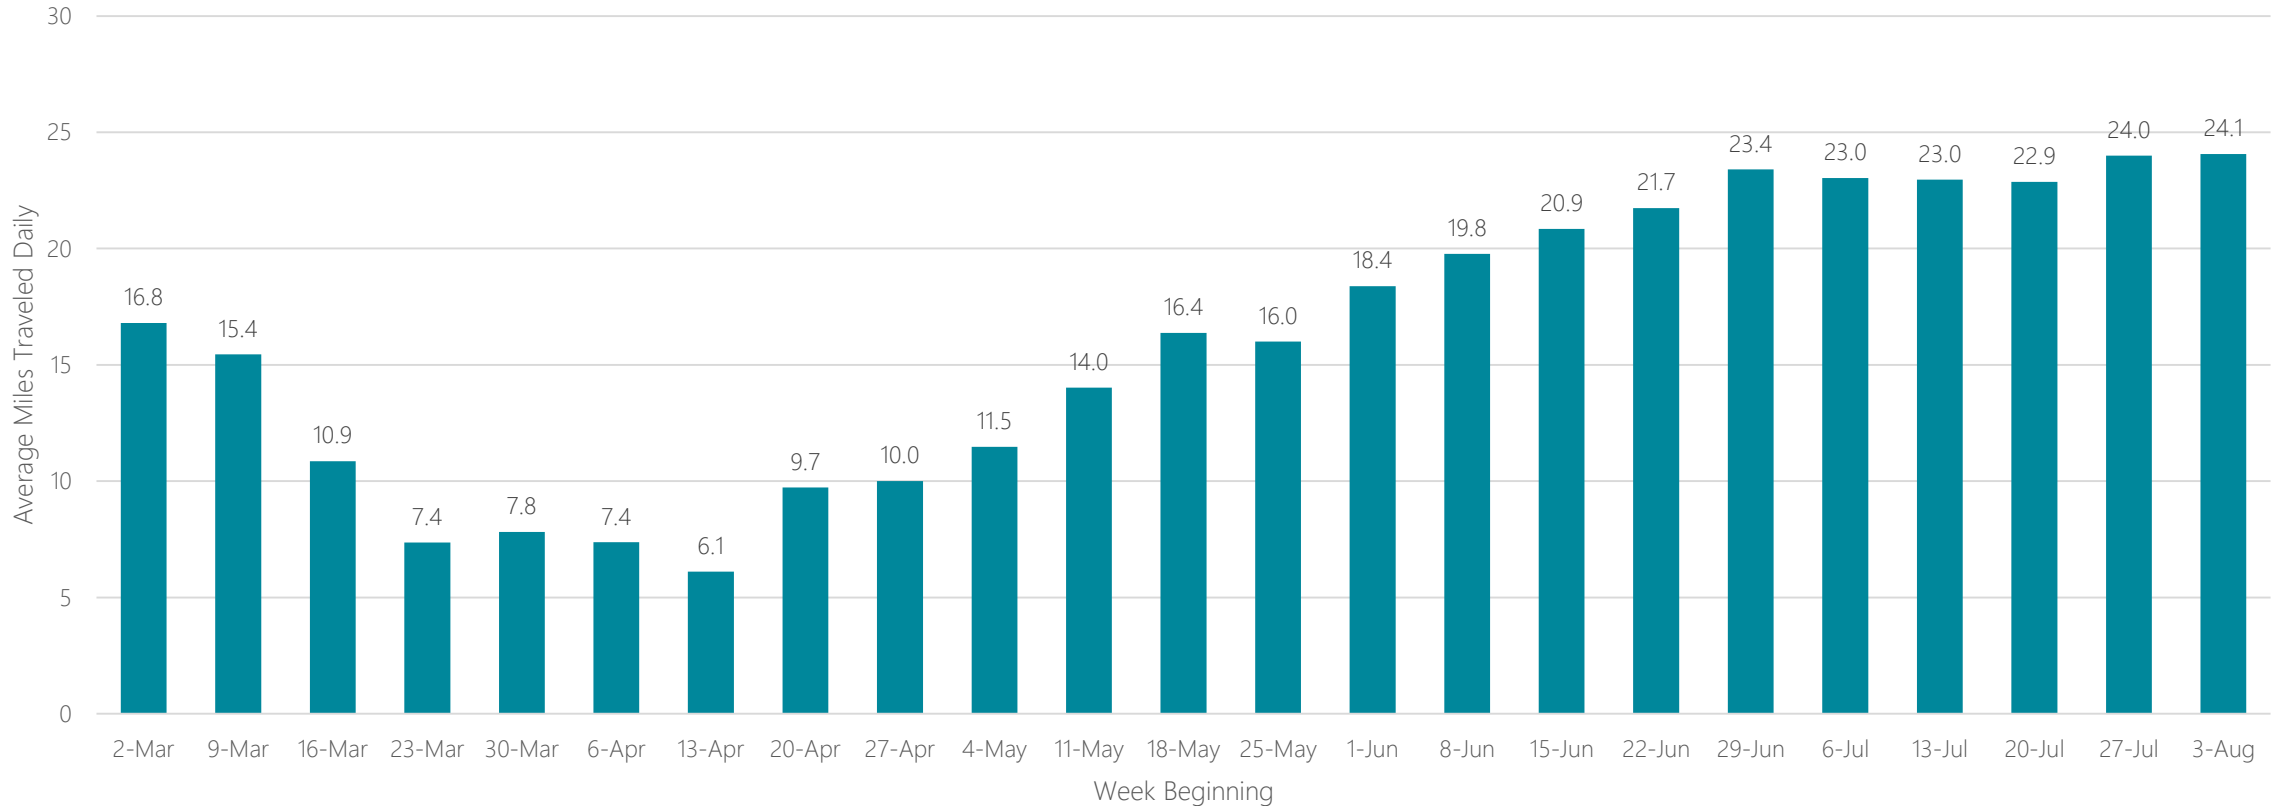

Lafayette, LA

Average Miles Traveled Daily Weekly Trend