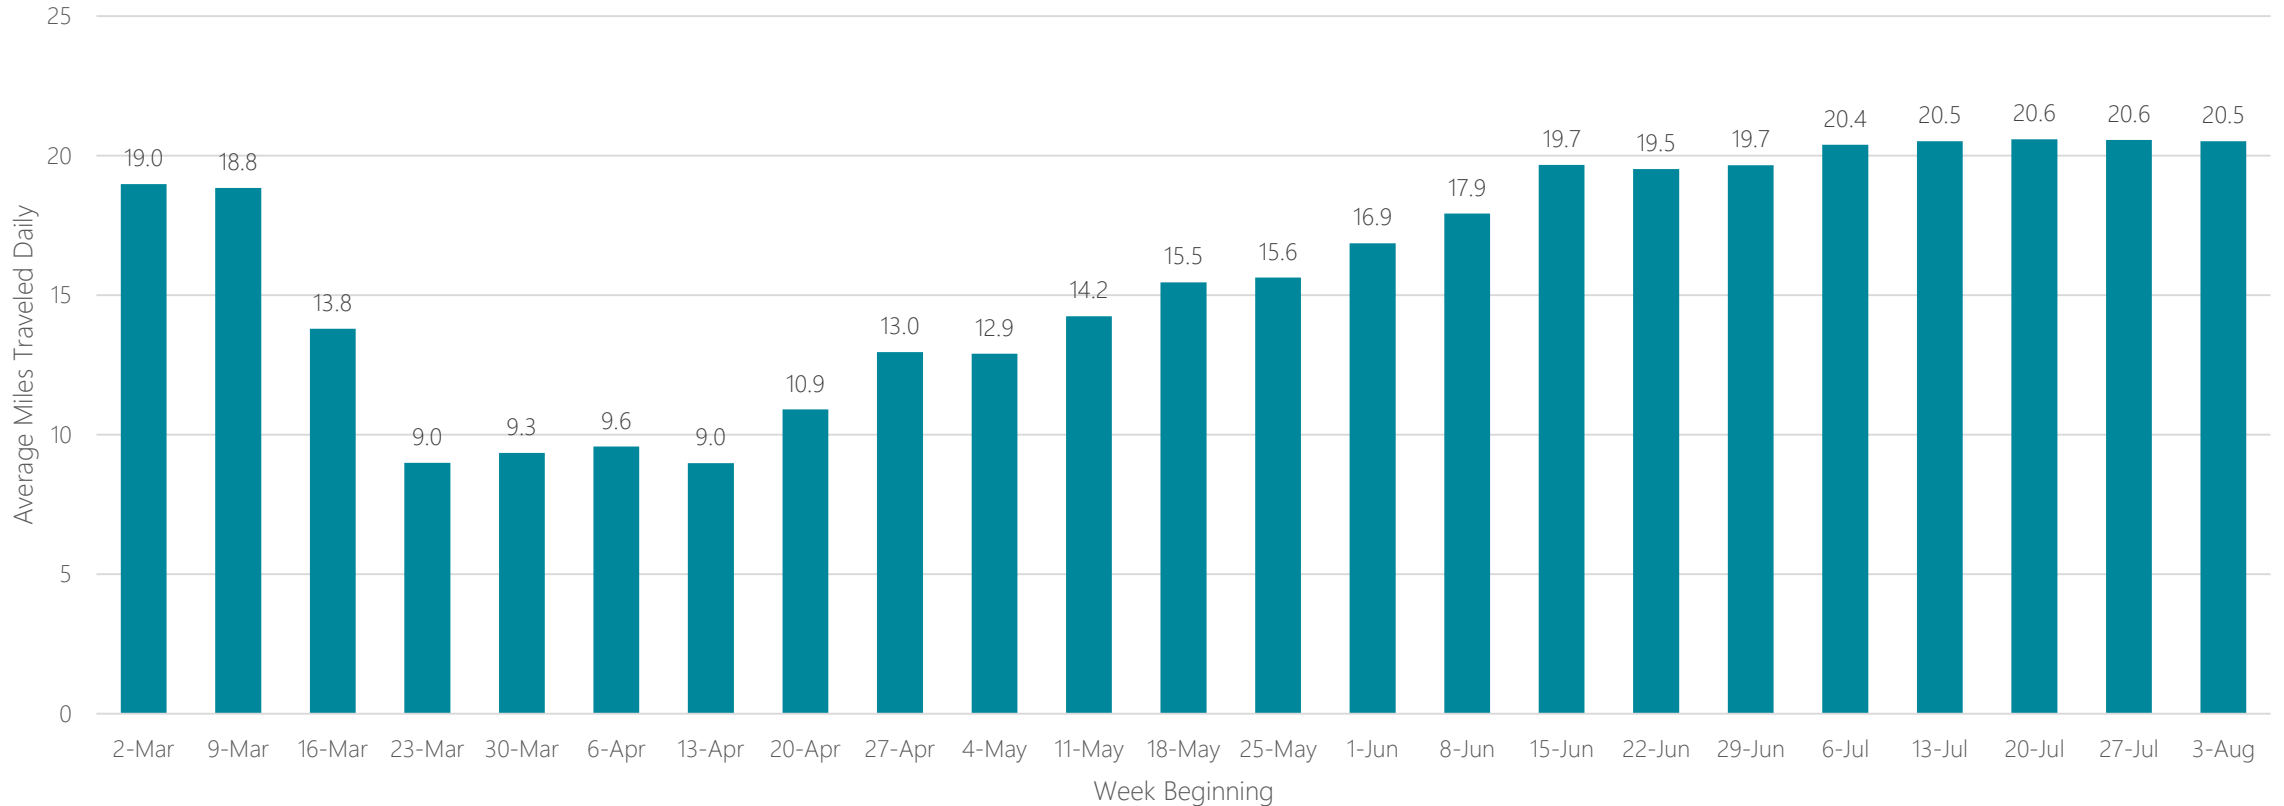

Binghamton, NY

Average Miles Traveled Daily Weekly Trend