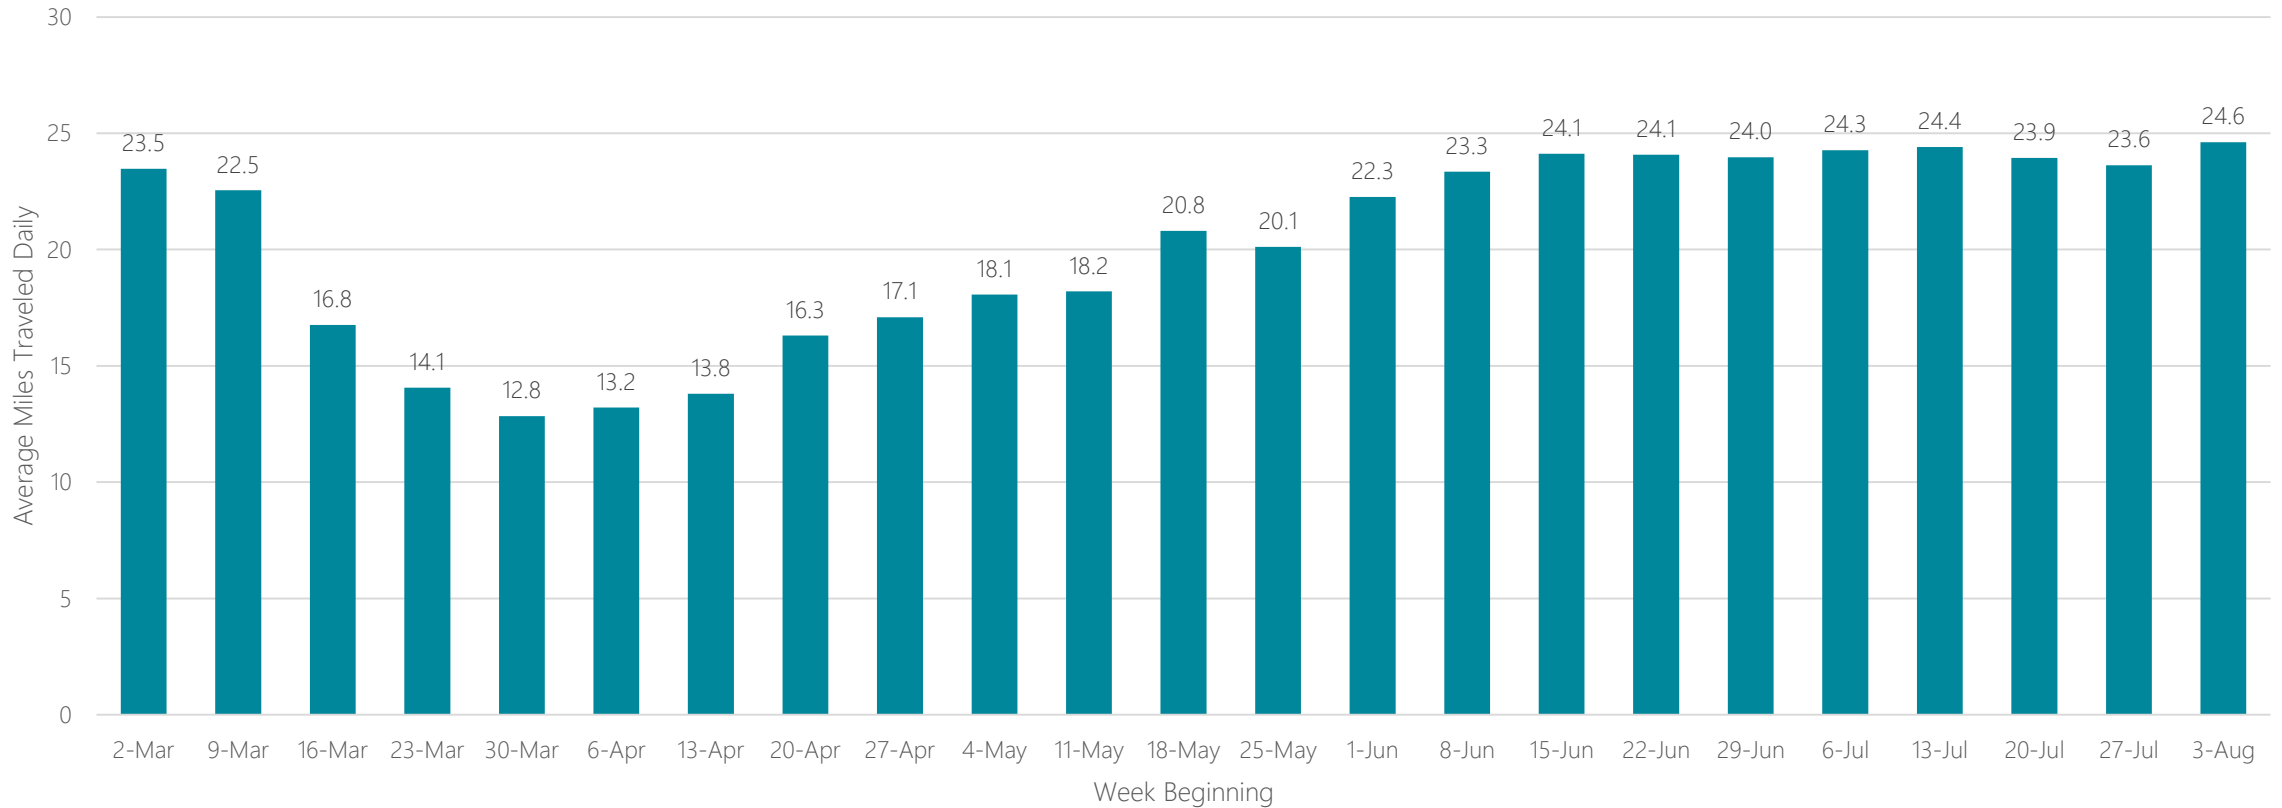

Tampa-Saint Petersburg (Sarasota)

Average Miles Traveled Daily Weekly Trend

Terre Haute

Average Miles Traveled Daily Weekly Trend

Toledo

Average Miles Traveled Daily Weekly Trend

Topeka

Average Miles Traveled Daily Weekly Trend