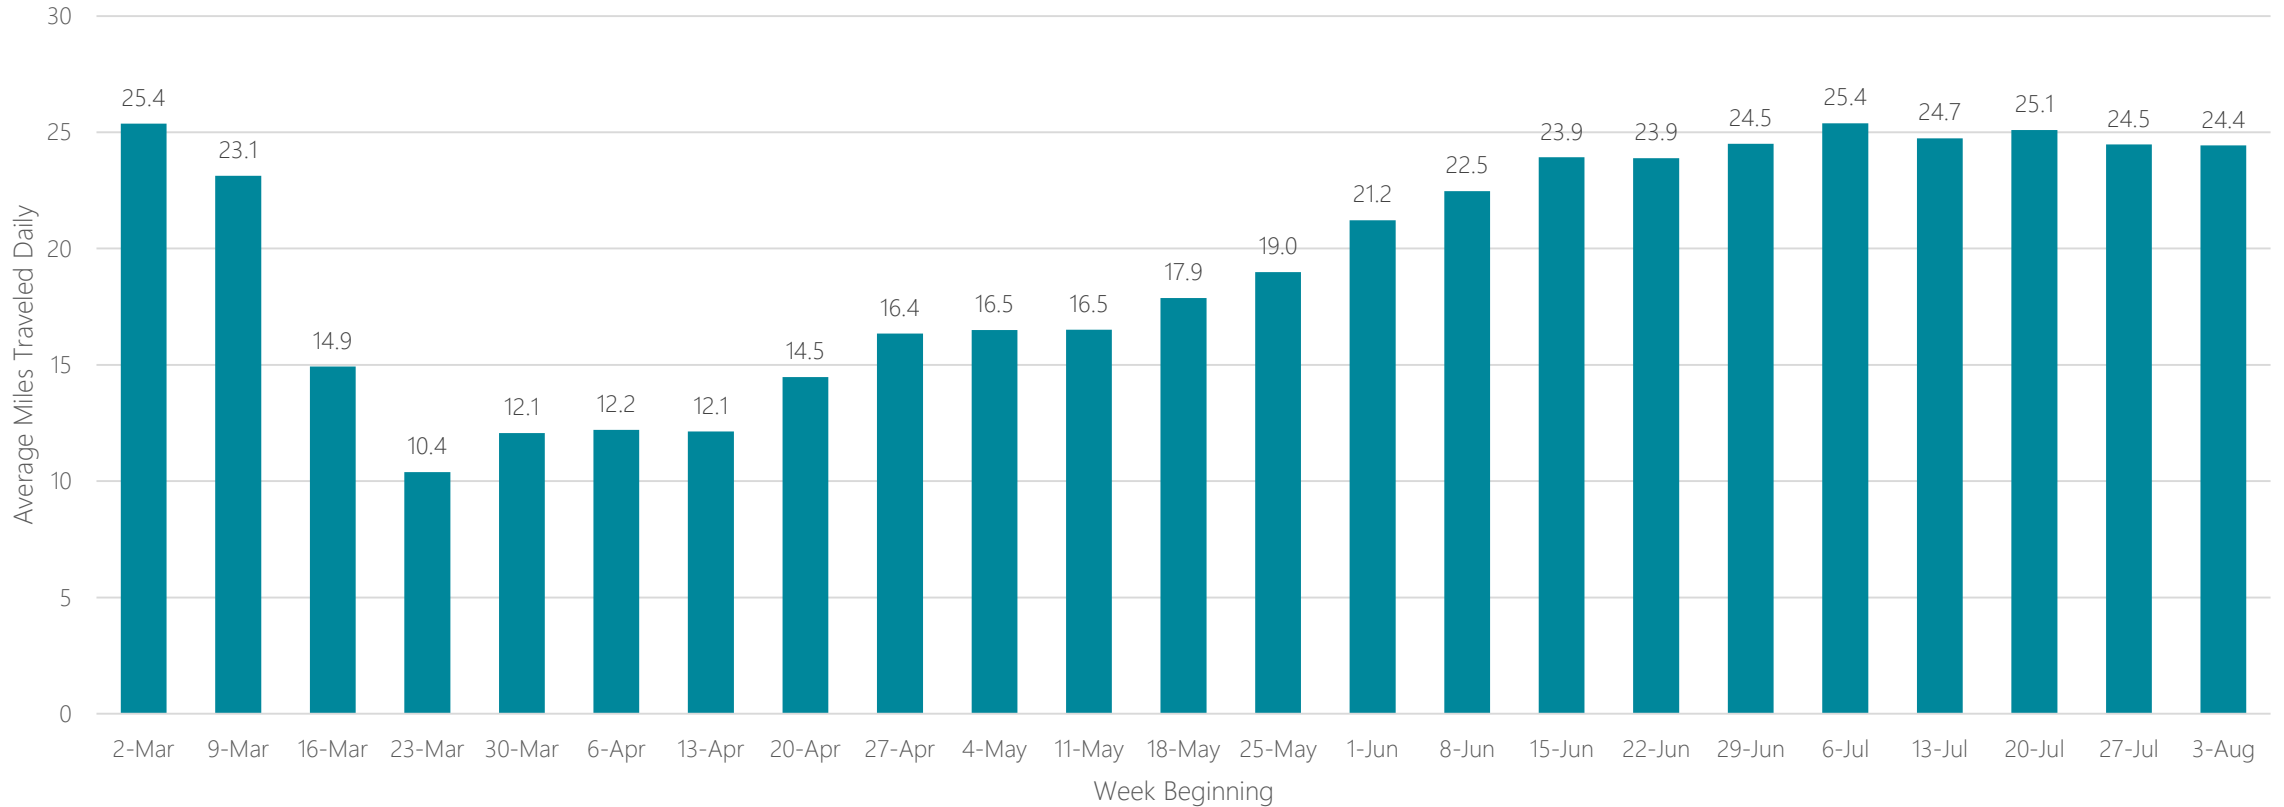

Peoria-Bloomington

Average Miles Traveled Daily Weekly Trend