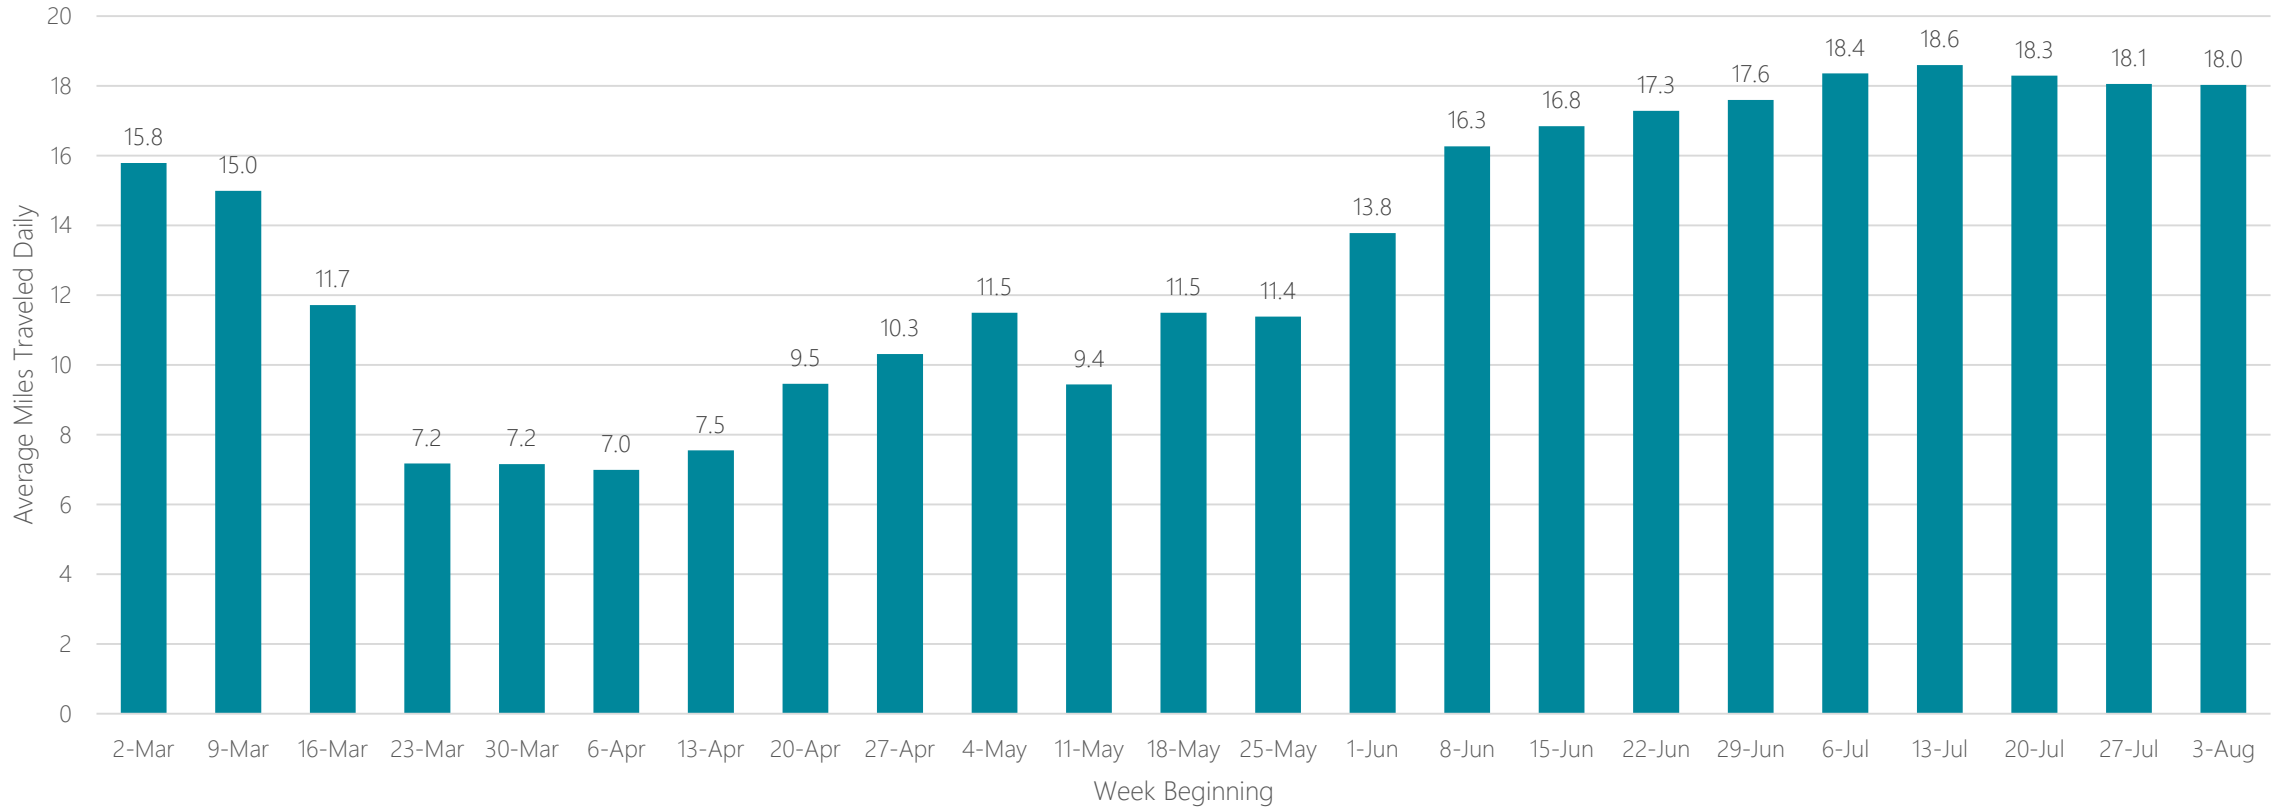

Eureka

Average Miles Traveled Daily Weekly Trend