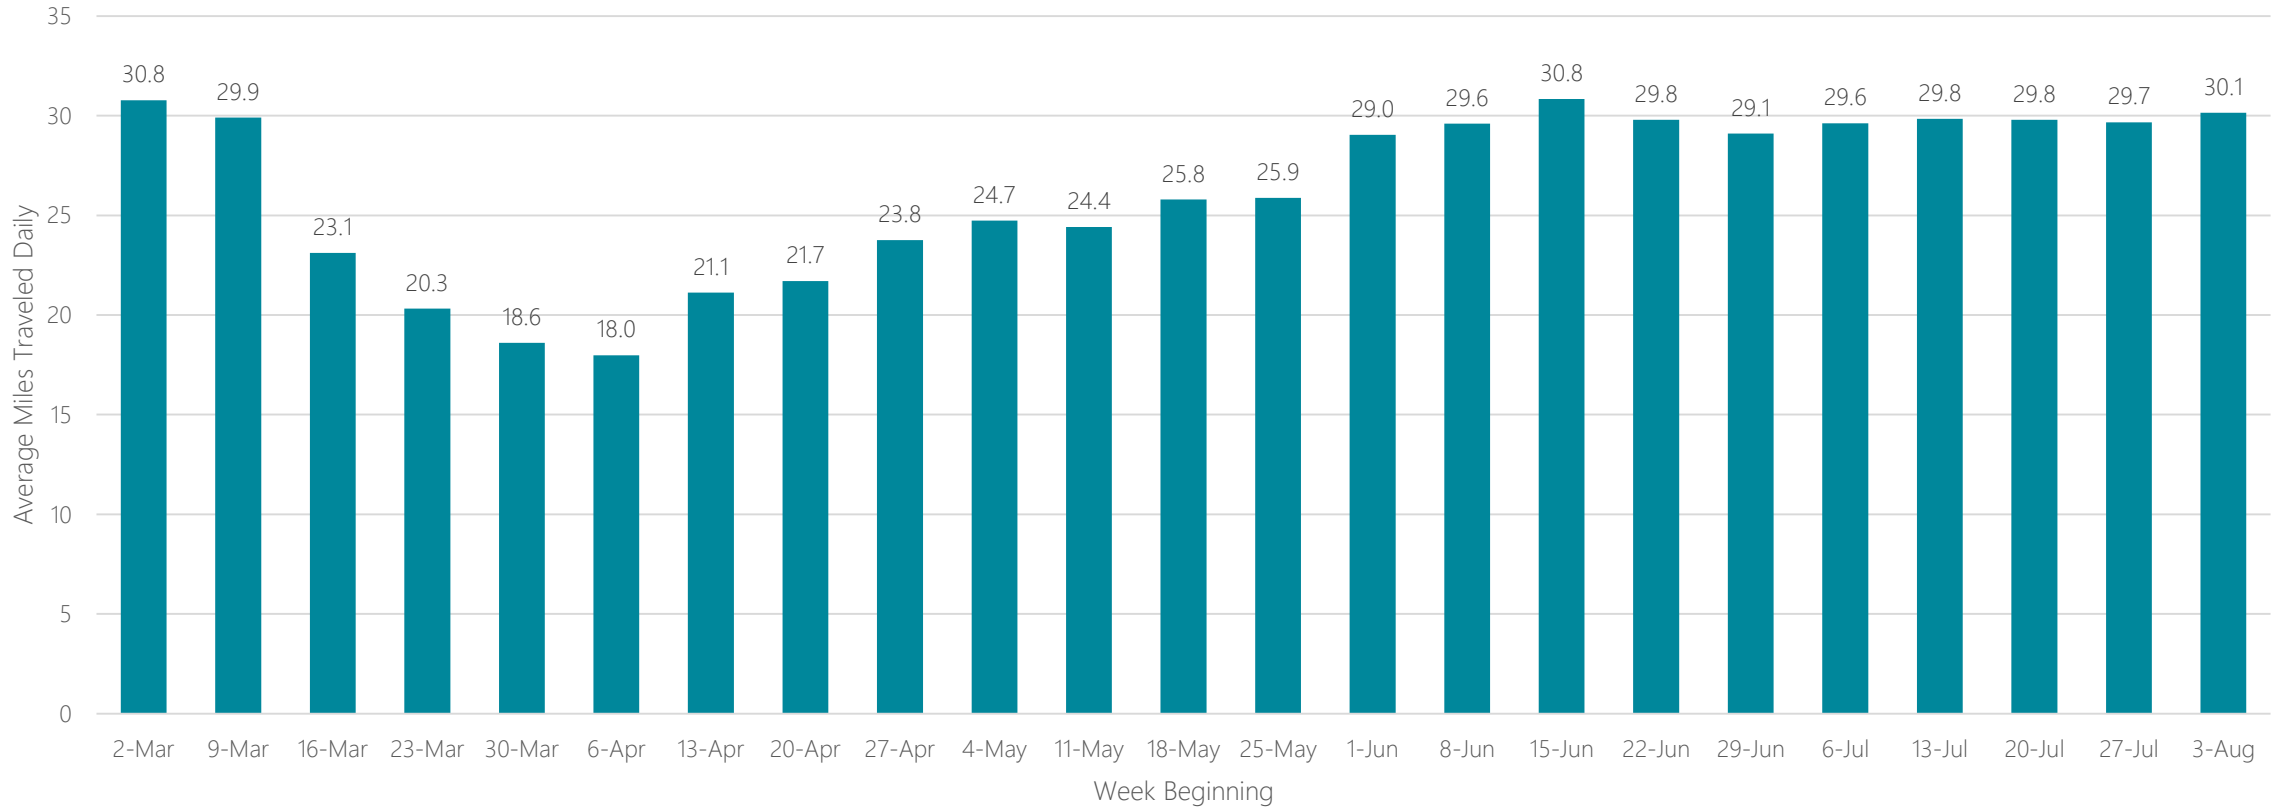

Idaho Falls-Pocatello

Average Miles Traveled Daily Weekly Trend

Indianapolis

Average Miles Traveled Daily Weekly Trend

Jackson, MS

Average Miles Traveled Daily Weekly Trend

Jackson, TN

Average Miles Traveled Daily Weekly Trend