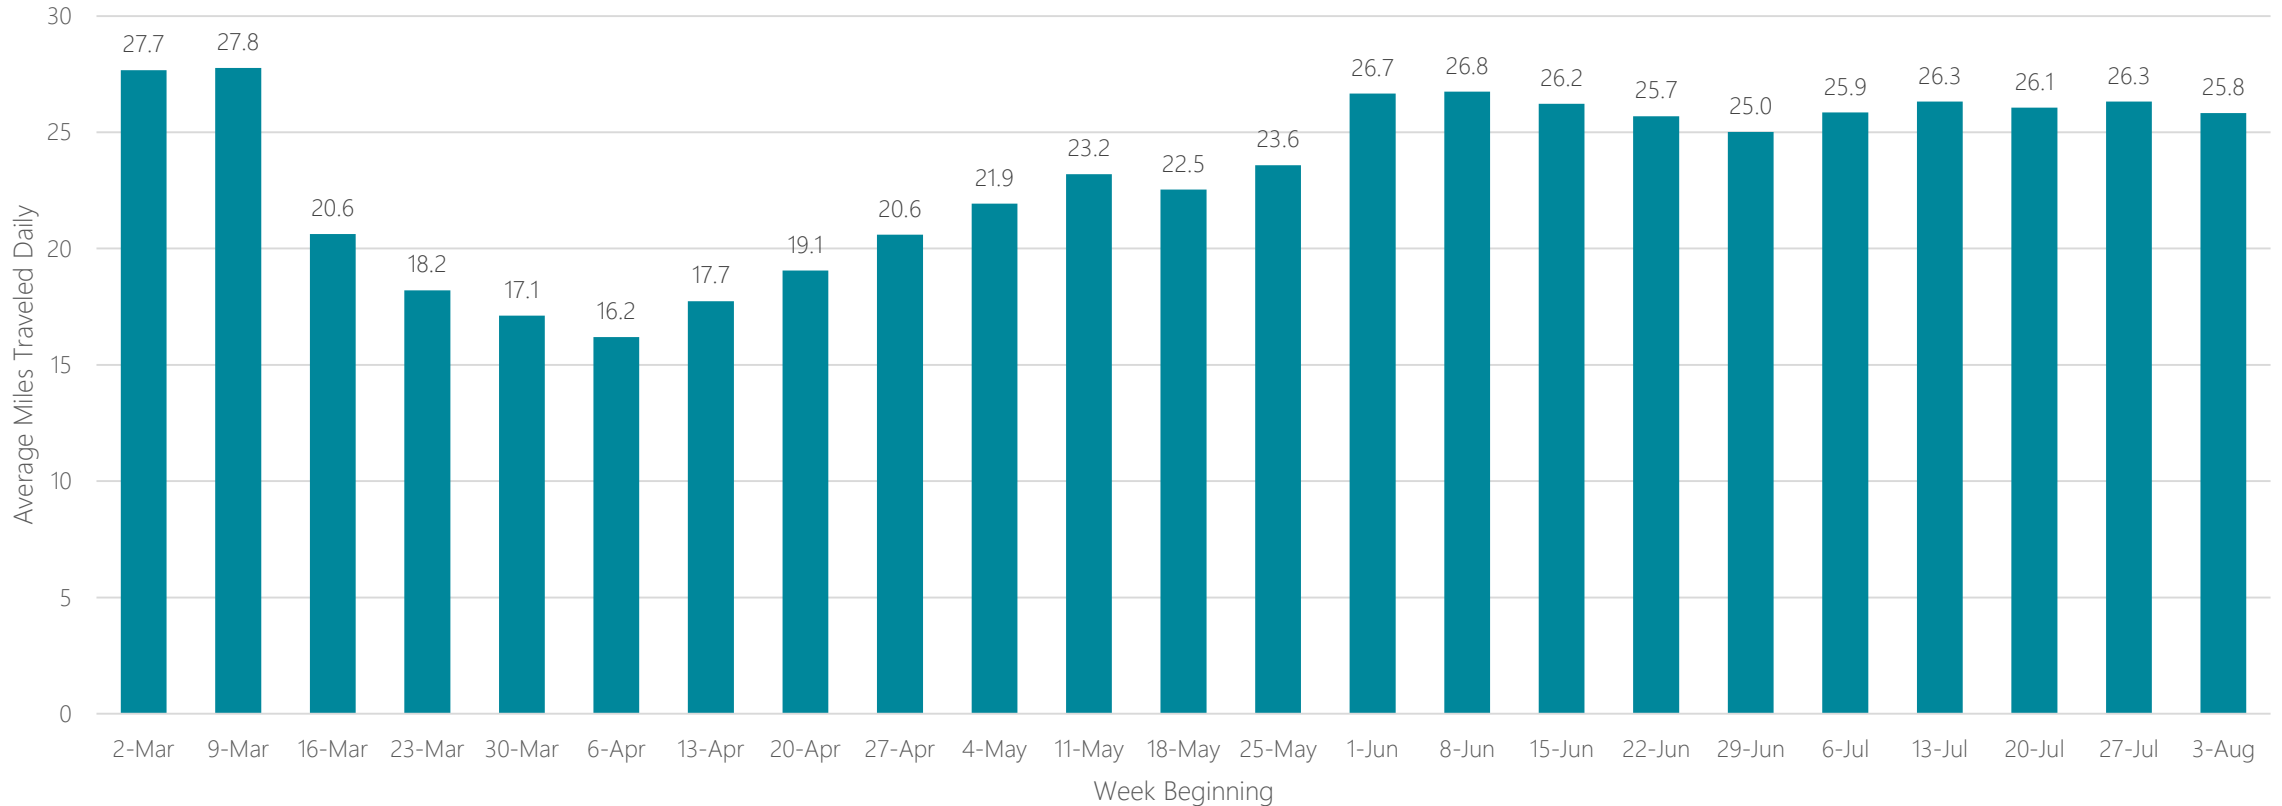

Myrtle Beach-Florence

Average Miles Traveled Daily Weekly Trend