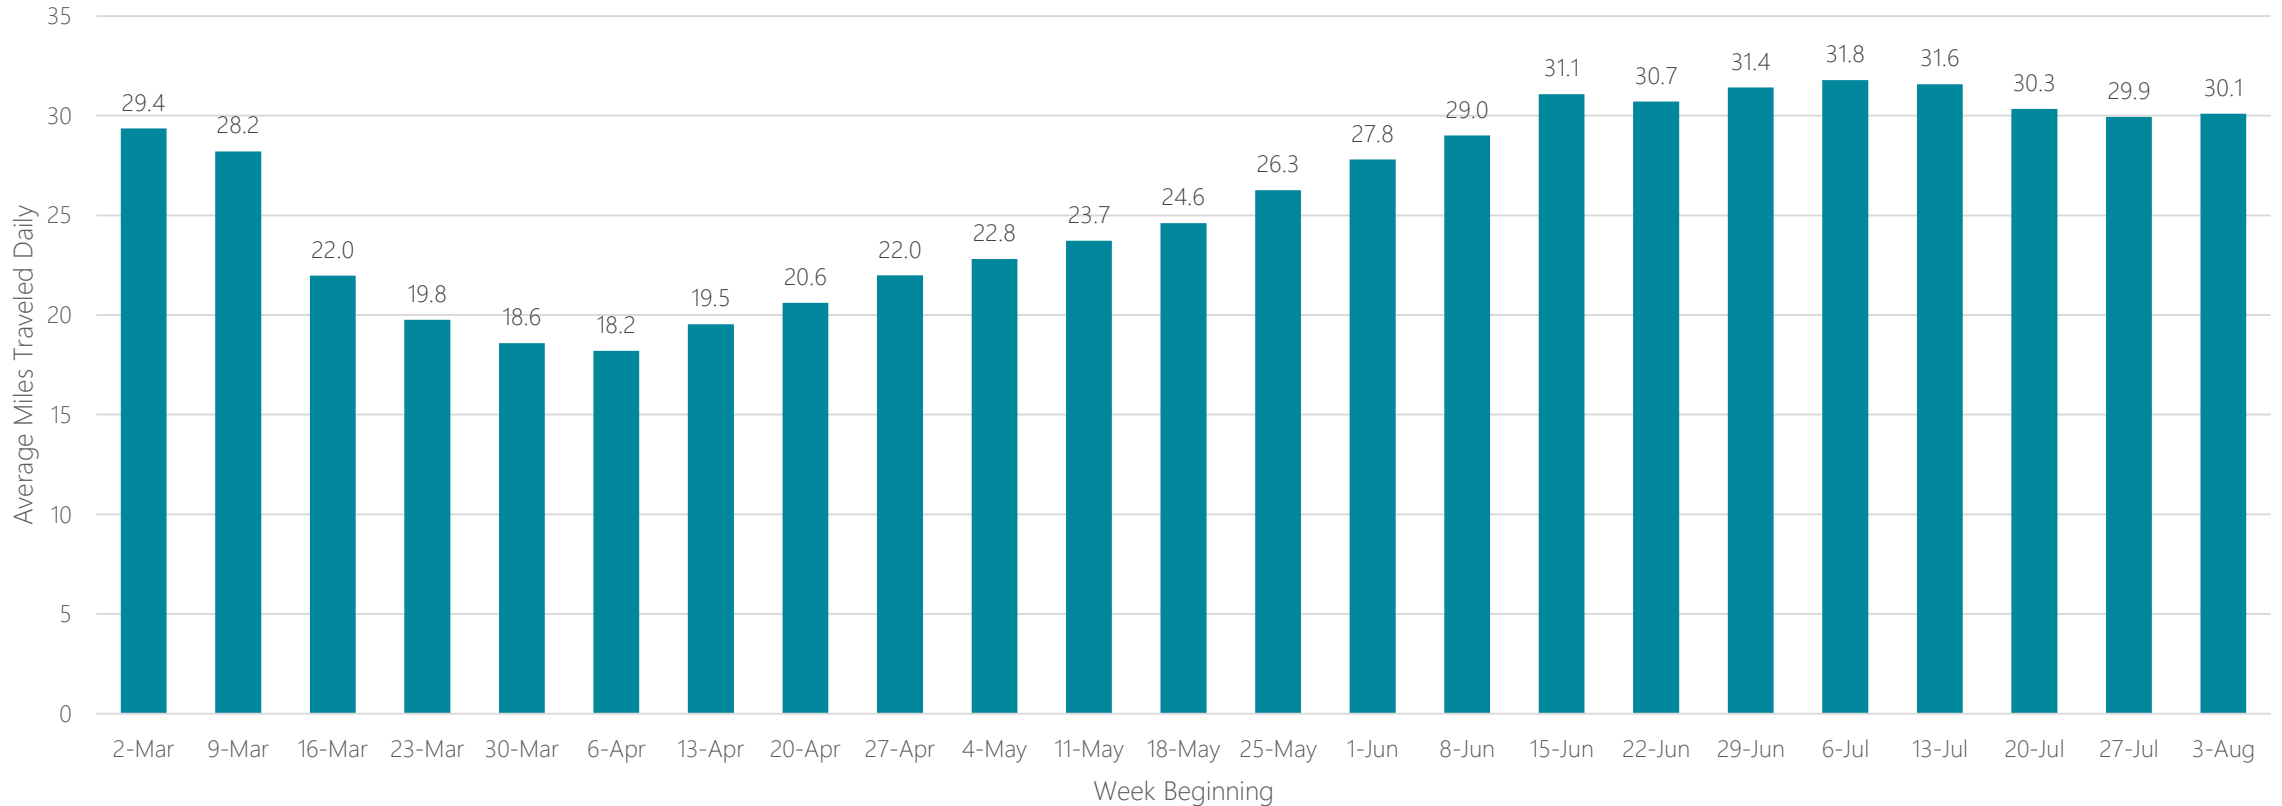

Boise

Average Miles Traveled Daily Weekly Trend

Boston (Manchester)

Average Miles Traveled Daily Weekly Trend

Bowling Green

Average Miles Traveled Daily Weekly Trend

Buffalo

Average Miles Traveled Daily Weekly Trend