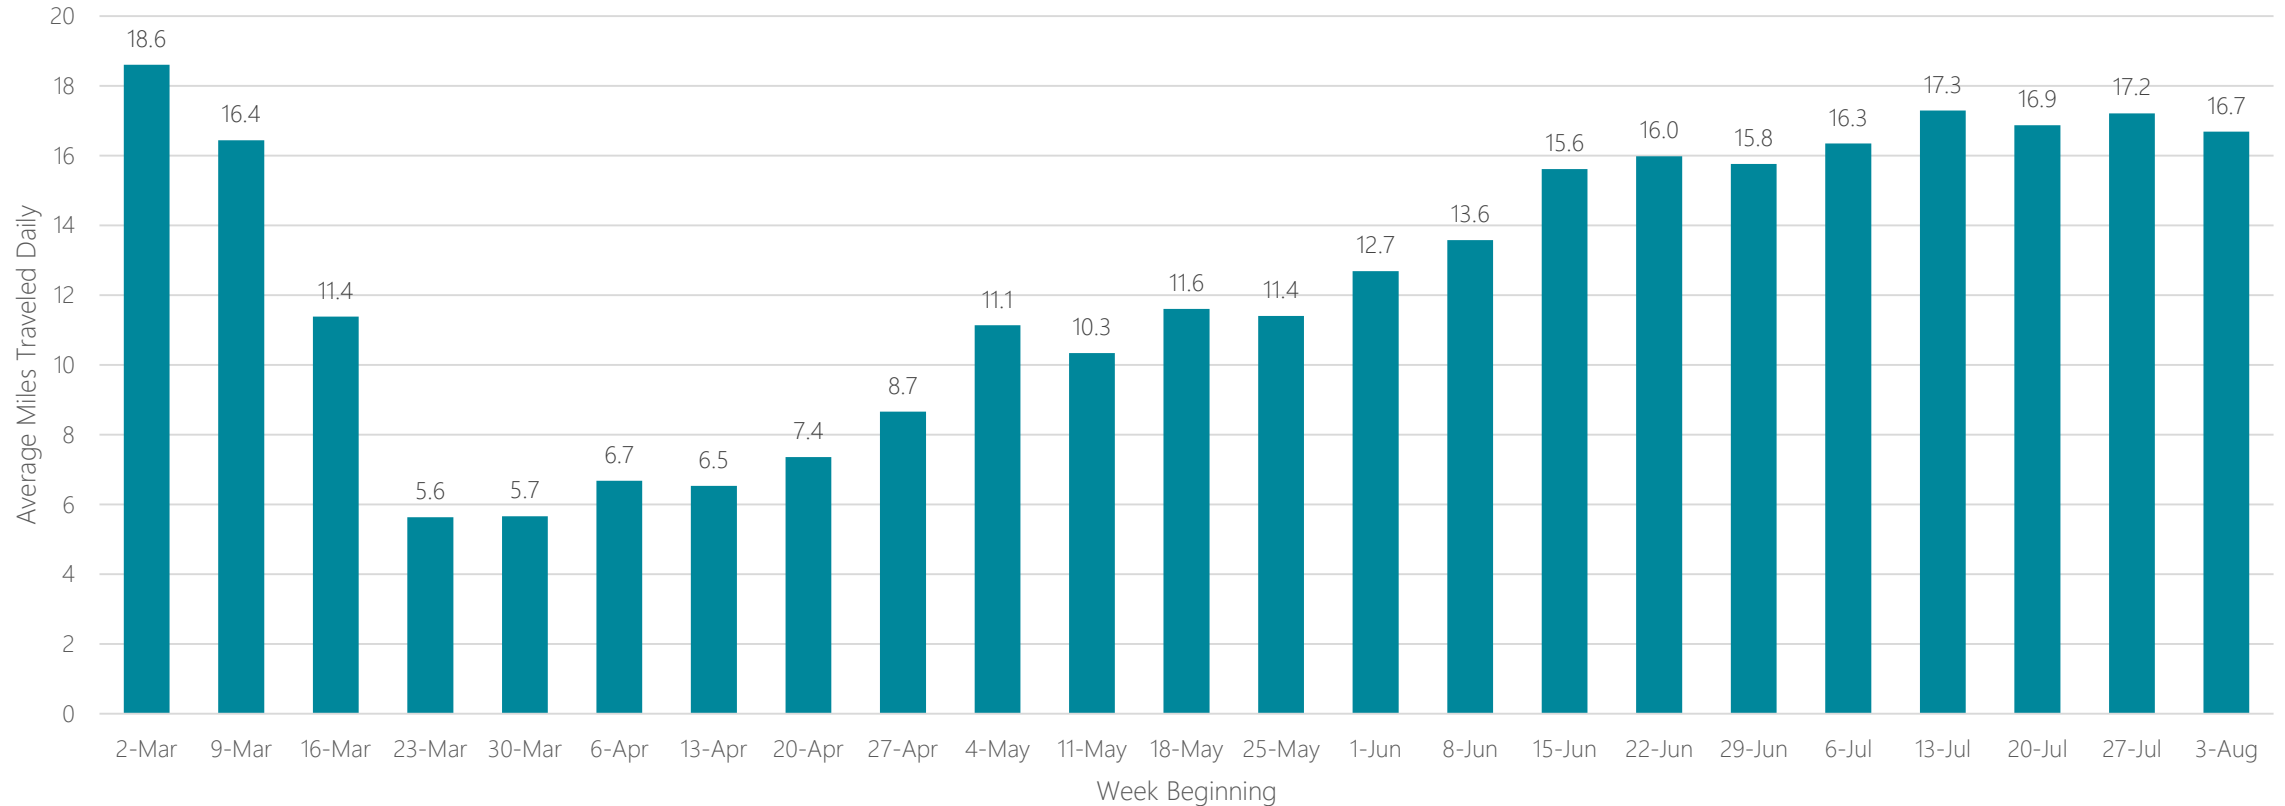

Seattle-Tacoma

Average Miles Traveled Daily Weekly Trend