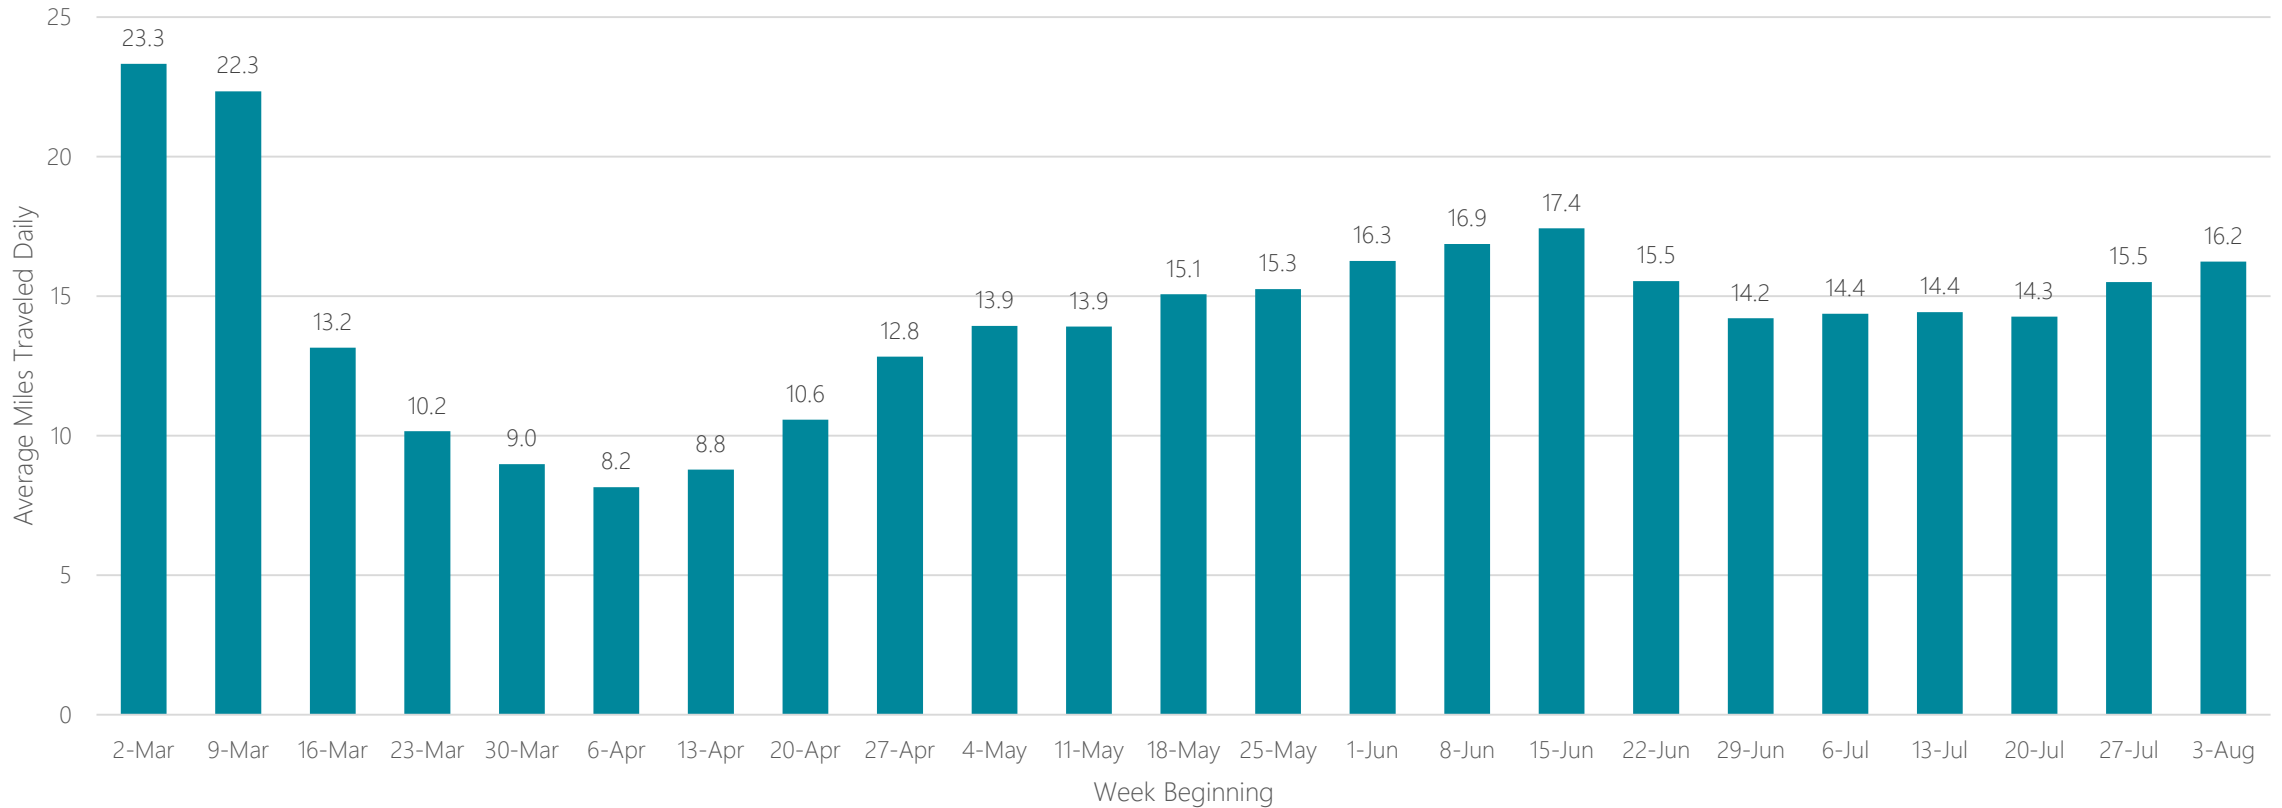

Laredo

Average Miles Traveled Daily Weekly Trend