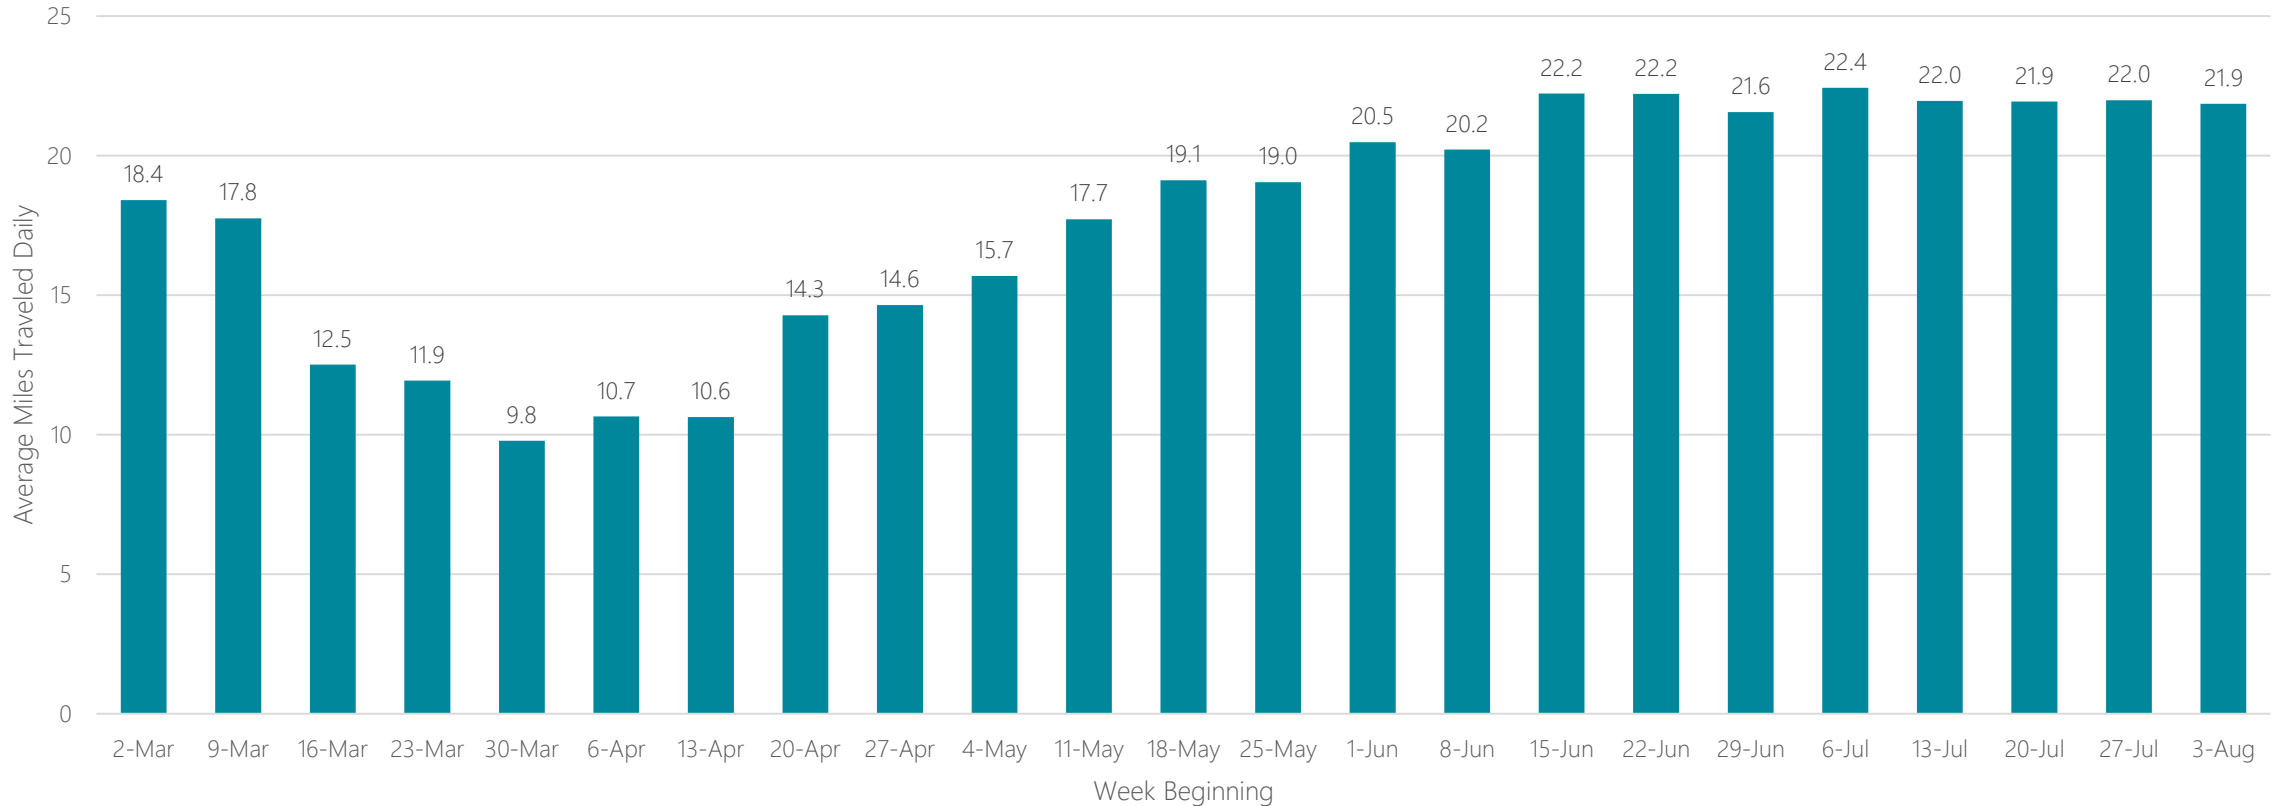

Miami-Fort Lauderdale

Average Miles Traveled Daily Weekly Trend

Milwaukee

Average Miles Traveled Daily Weekly Trend

Minneapolis-Saint Paul

Average Miles Traveled Daily Weekly Trend

Minot-Bismarck-Dickinson

Average Miles Traveled Daily Weekly Trend