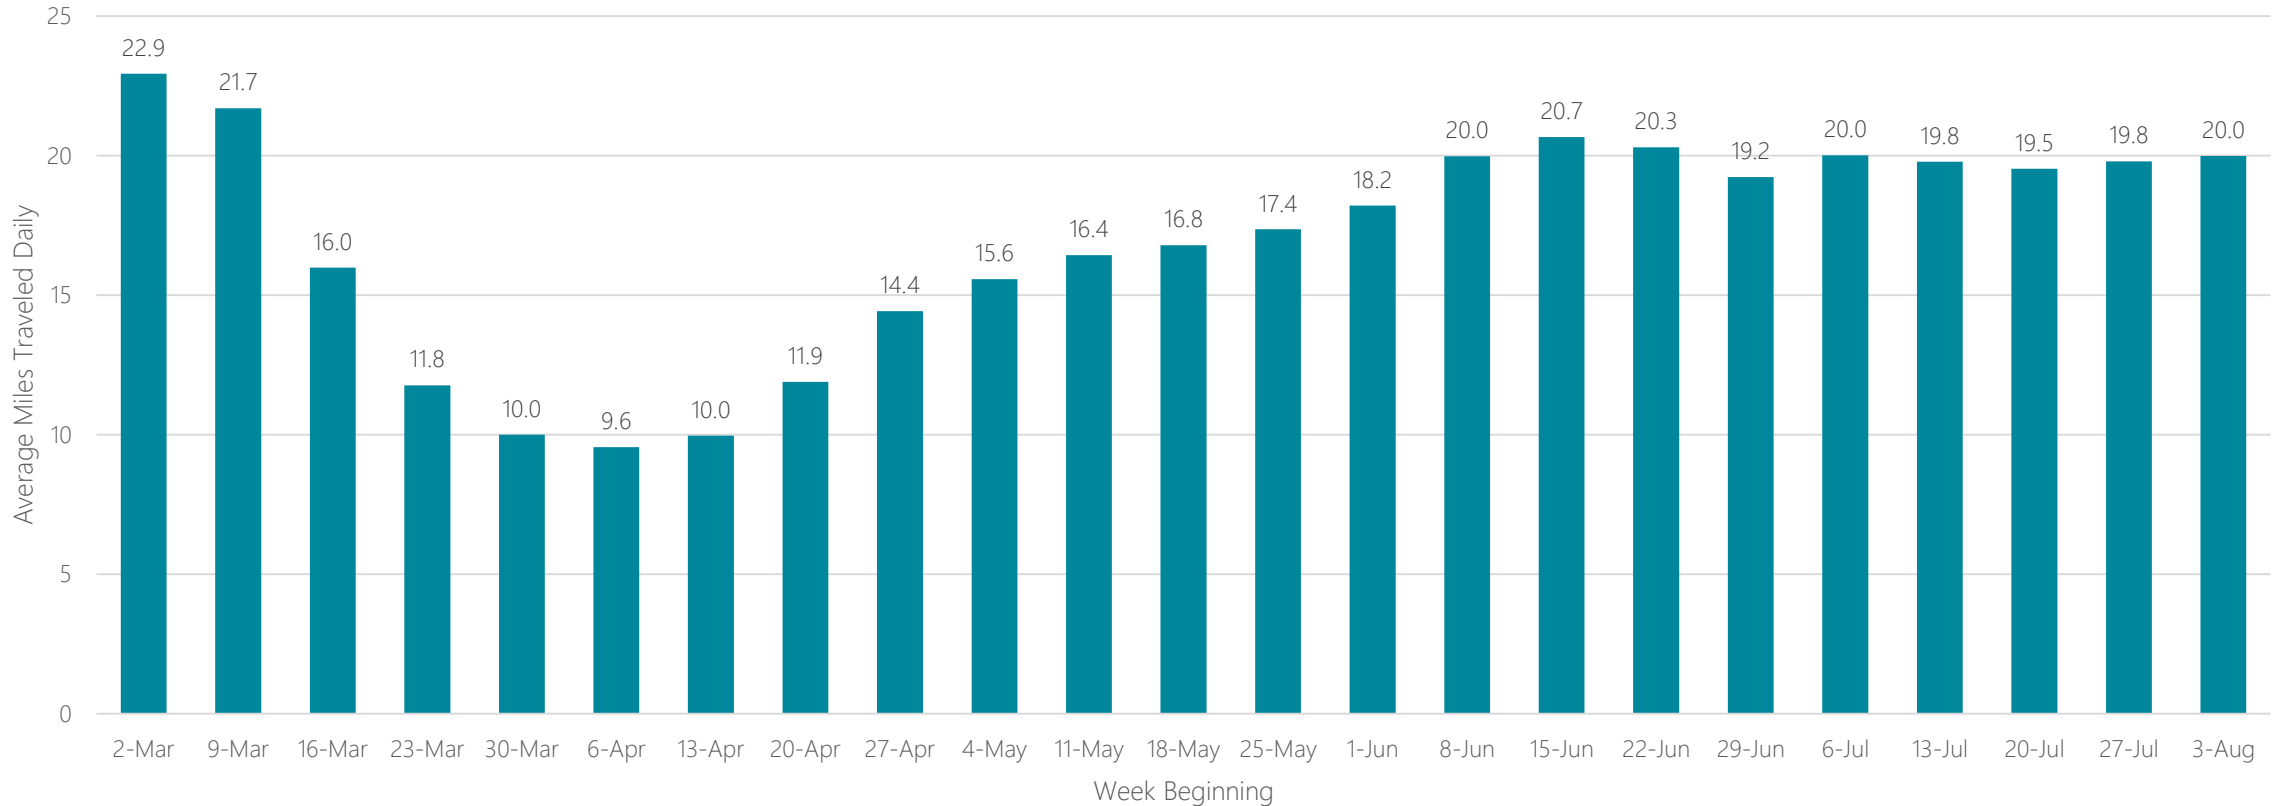

Fort Myers-Naples

Average Miles Traveled Daily Weekly Trend