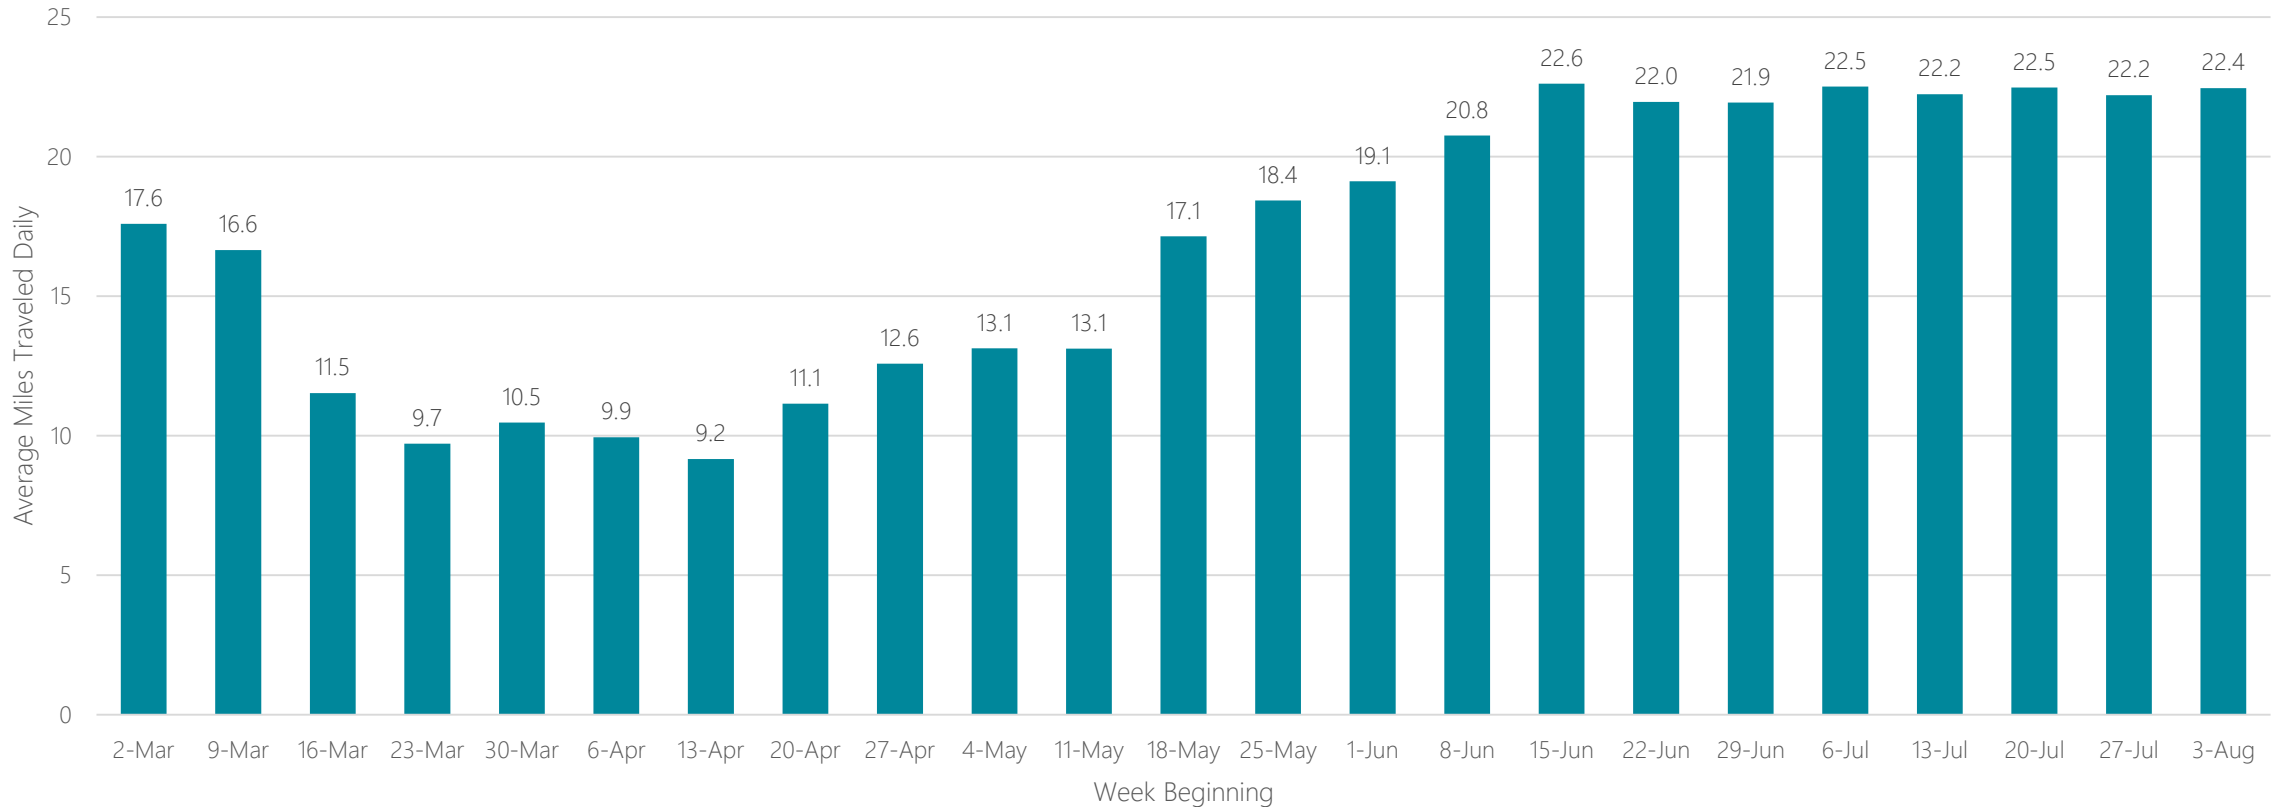

Davenport-Rock Island-Moline

Average Miles Traveled Daily Weekly Trend