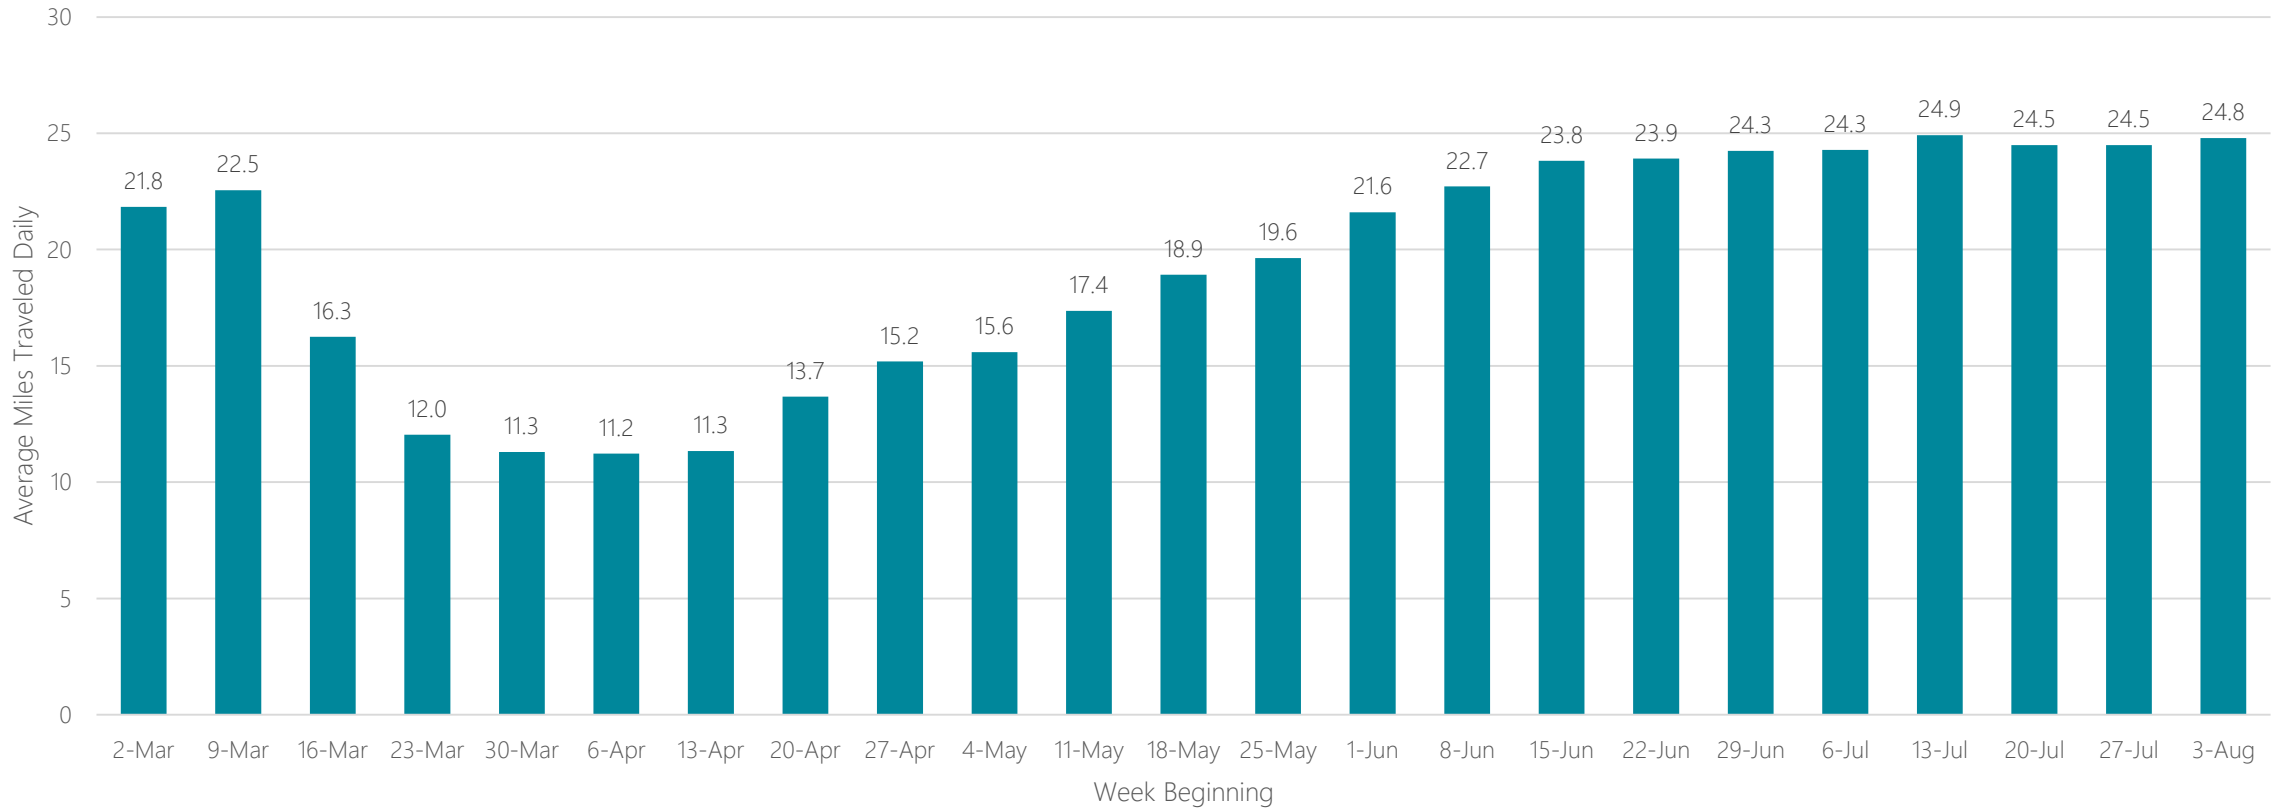

Johnstown, PA

Average Miles Traveled Daily Weekly Trend