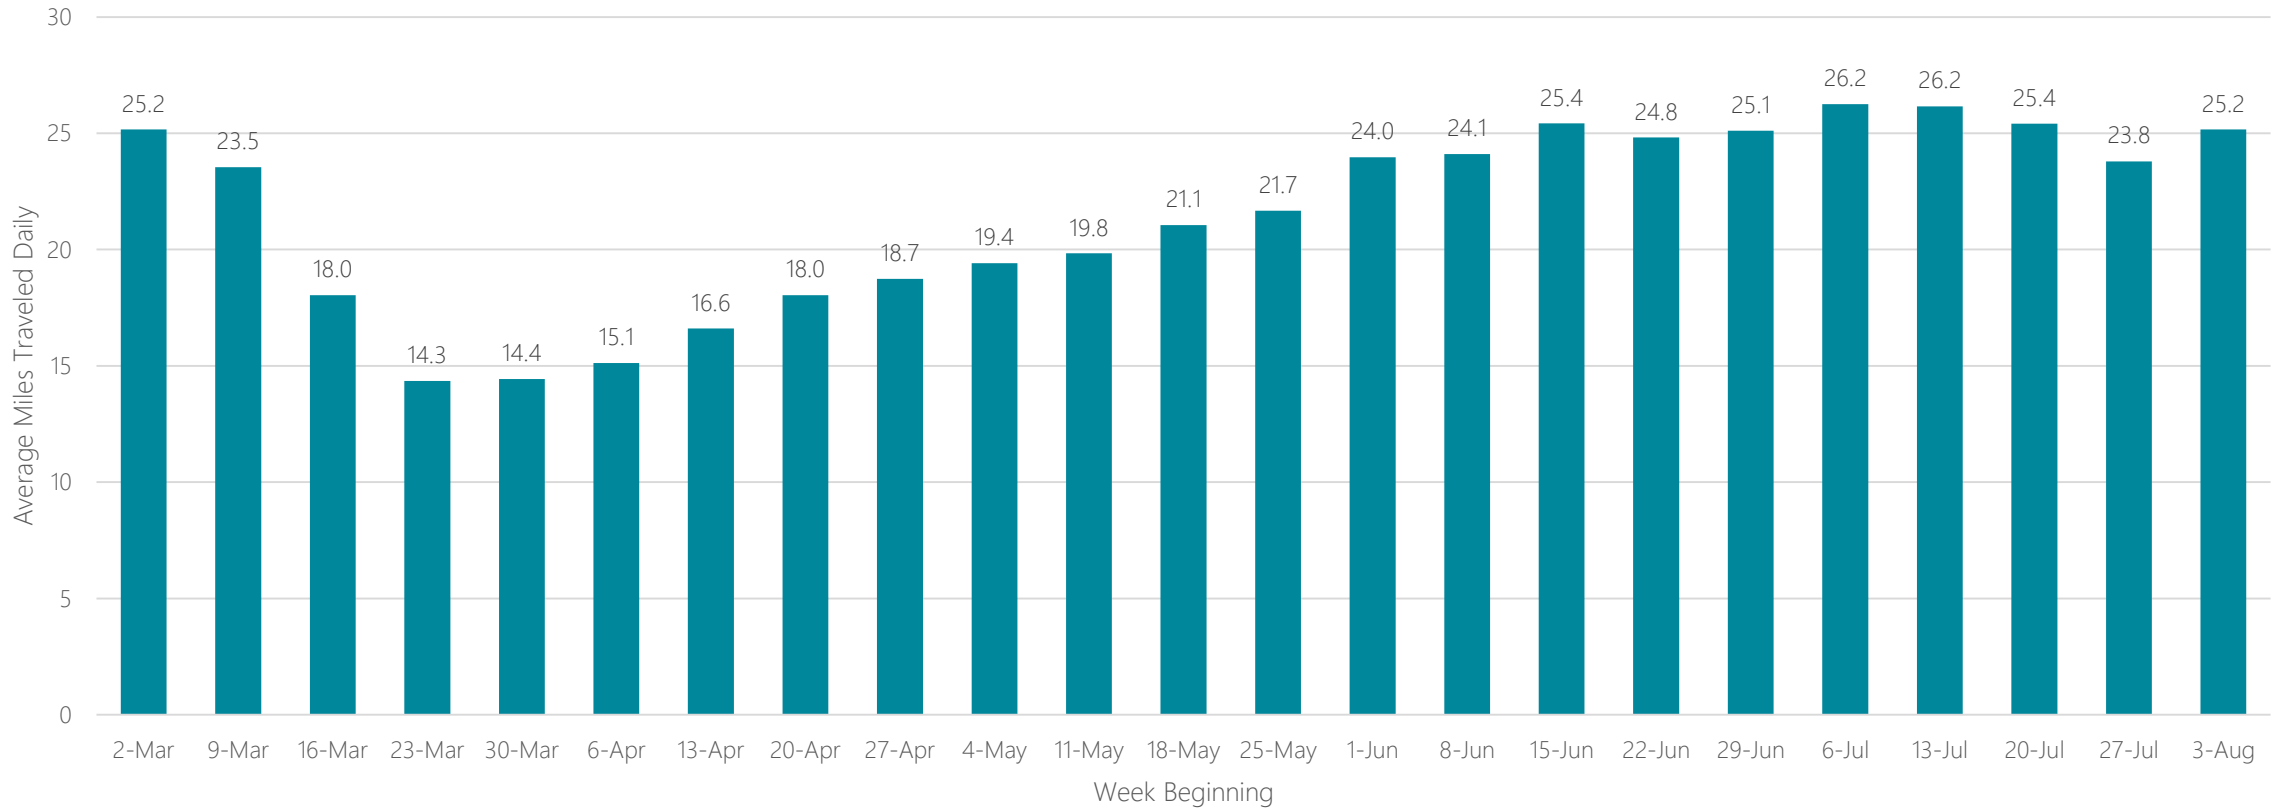

Terre Haute

Average Miles Traveled Daily Weekly Trend