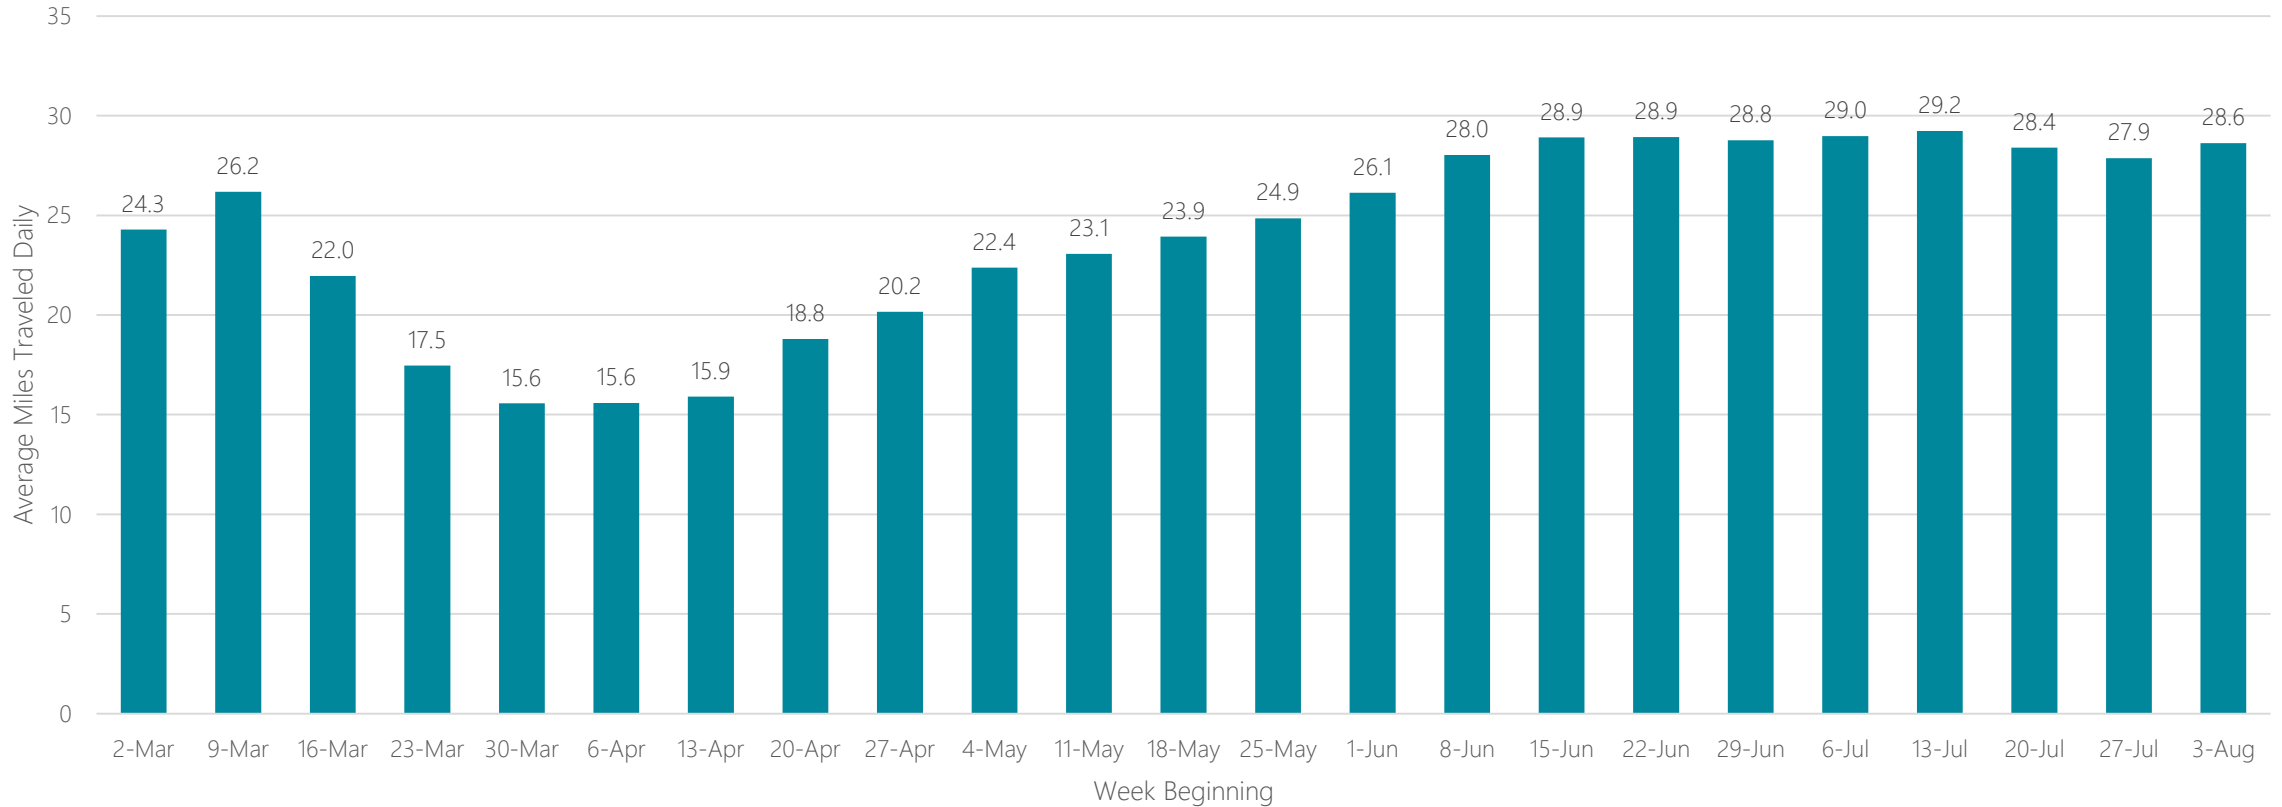

Fort Wayne

Average Miles Traveled Daily Weekly Trend

Fresno-Visalia

Average Miles Traveled Daily Weekly Trend

Gainesville

Average Miles Traveled Daily Weekly Trend

Glendive

Average Miles Traveled Daily Weekly Trend