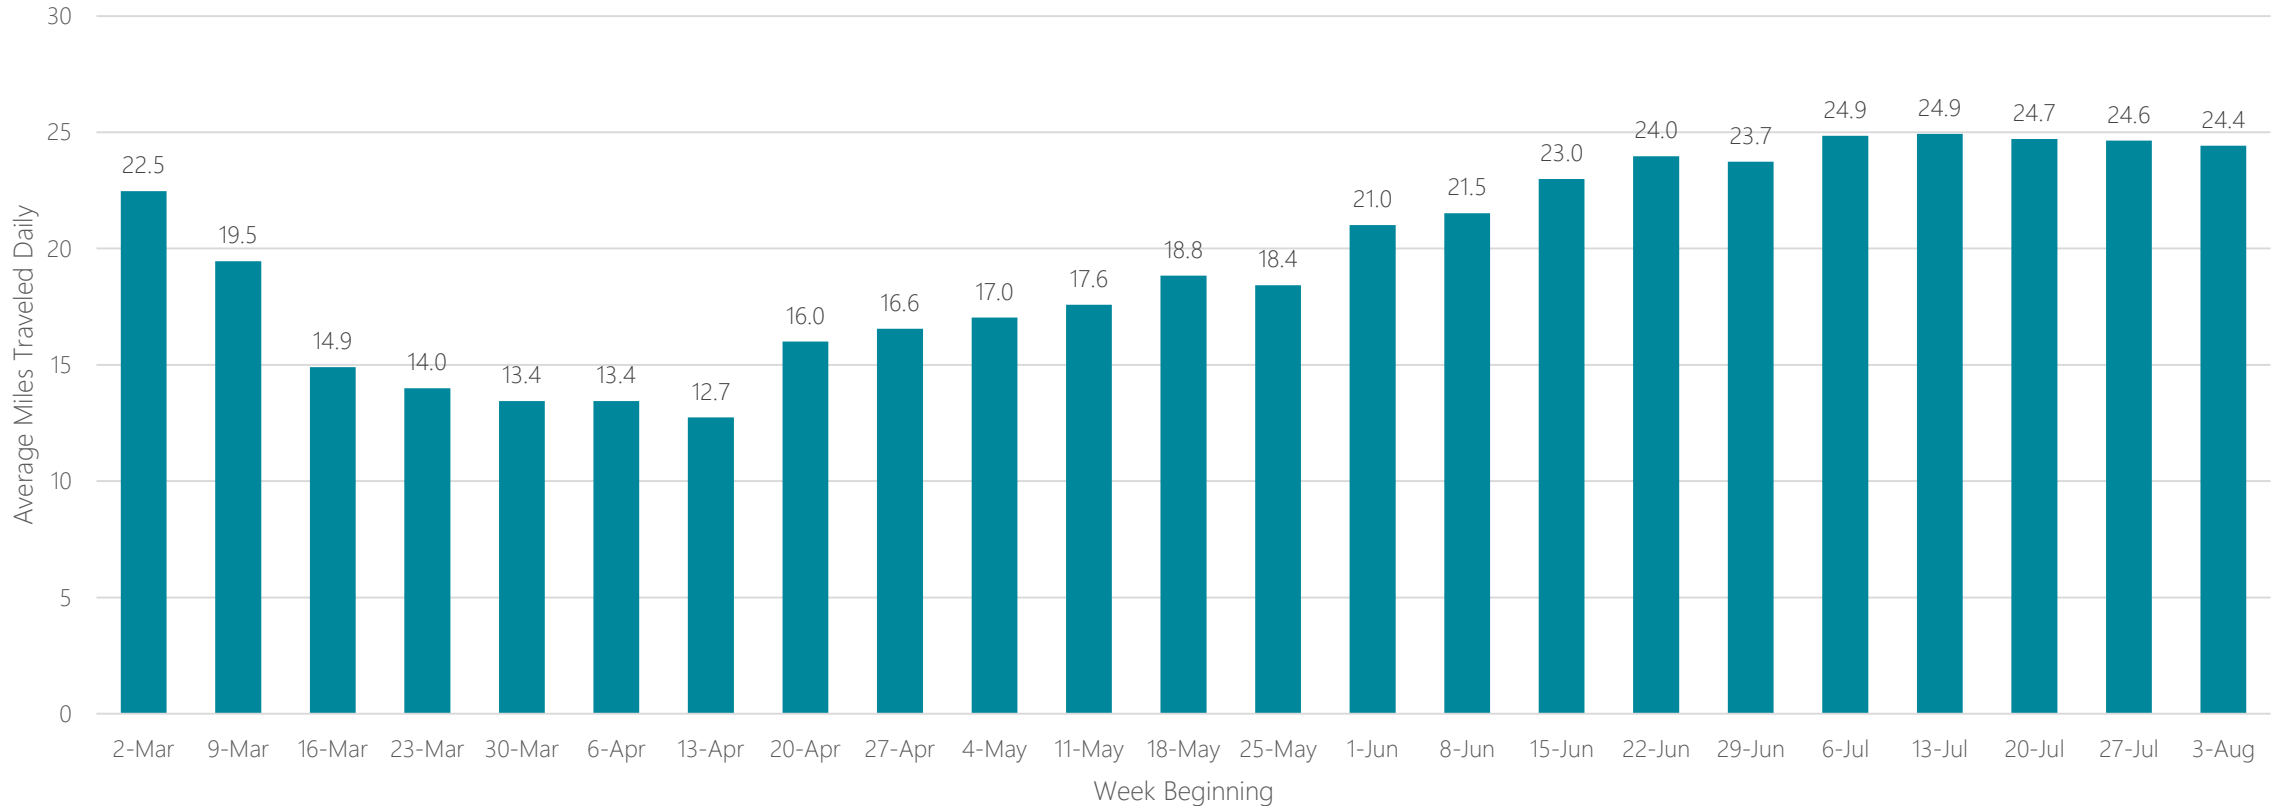

Lincoln & Hastings-Kearney

Average Miles Traveled Daily Weekly Trend