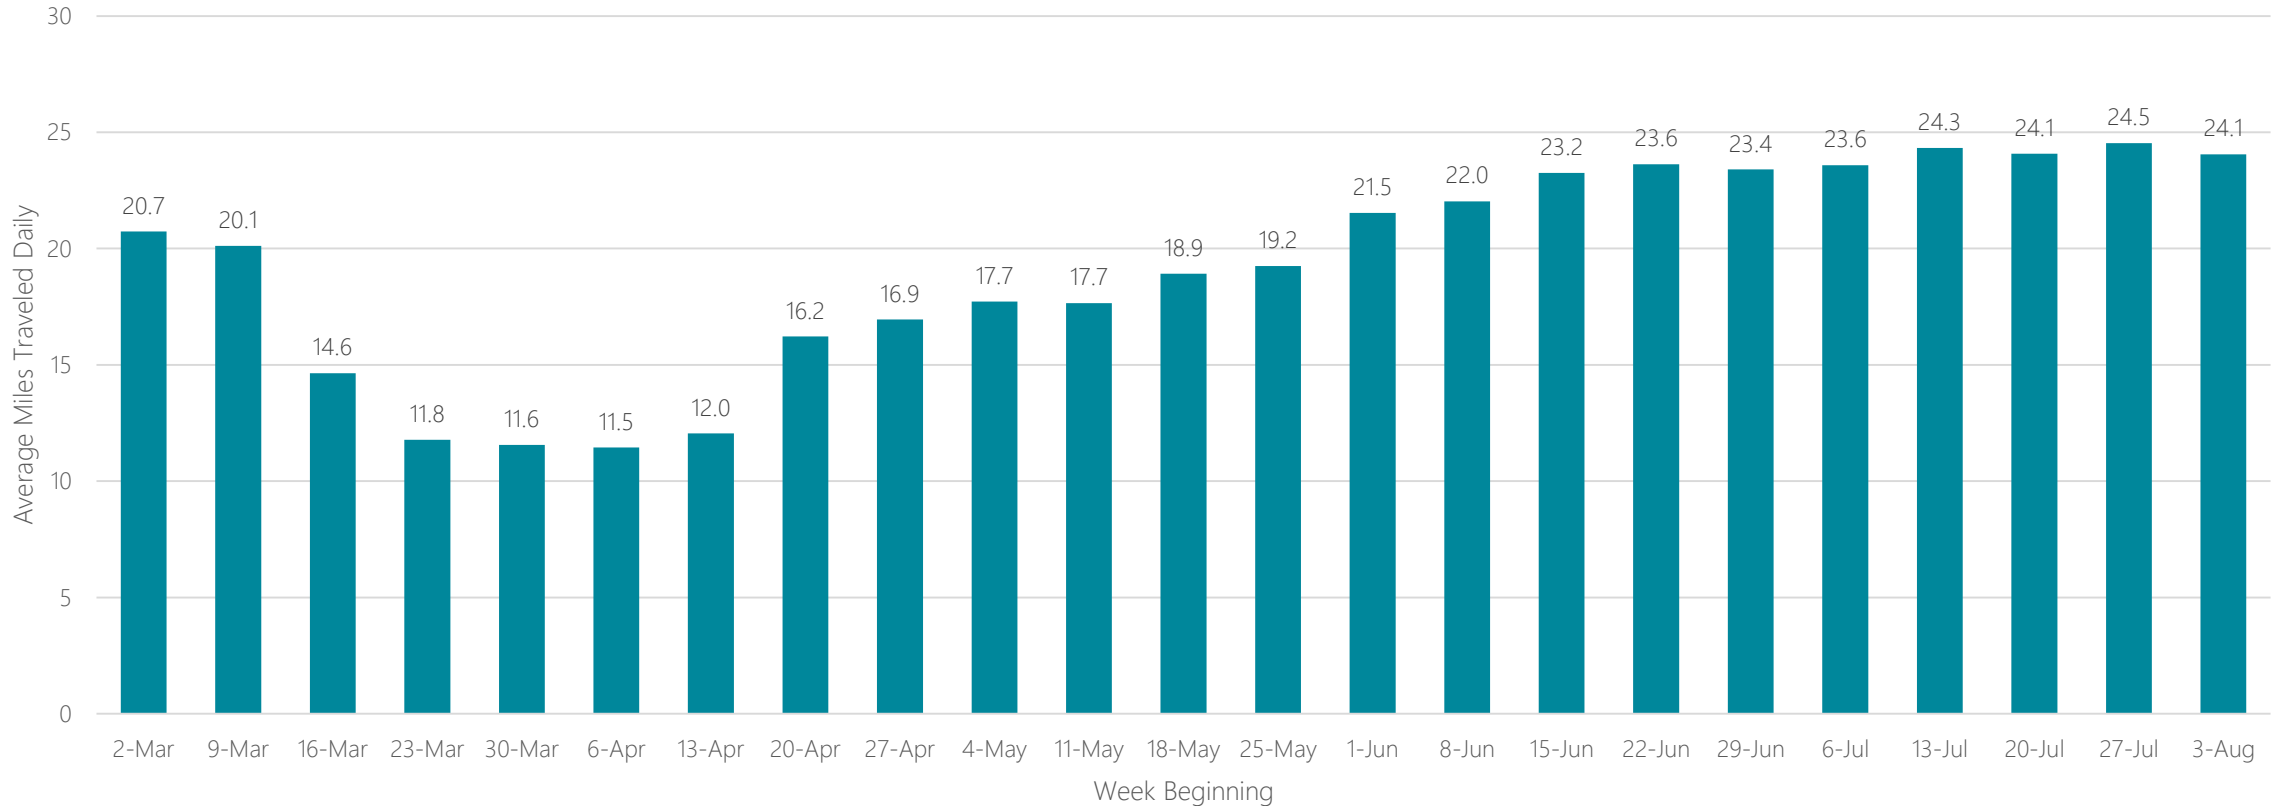

Richmond-Petersburg

Average Miles Traveled Daily Weekly Trend

Roanoke-Lynchburg

Average Miles Traveled Daily Weekly Trend

Rochester-Mason City-Austin

Average Miles Traveled Daily Weekly Trend

Rochester, NY

Average Miles Traveled Daily Weekly Trend