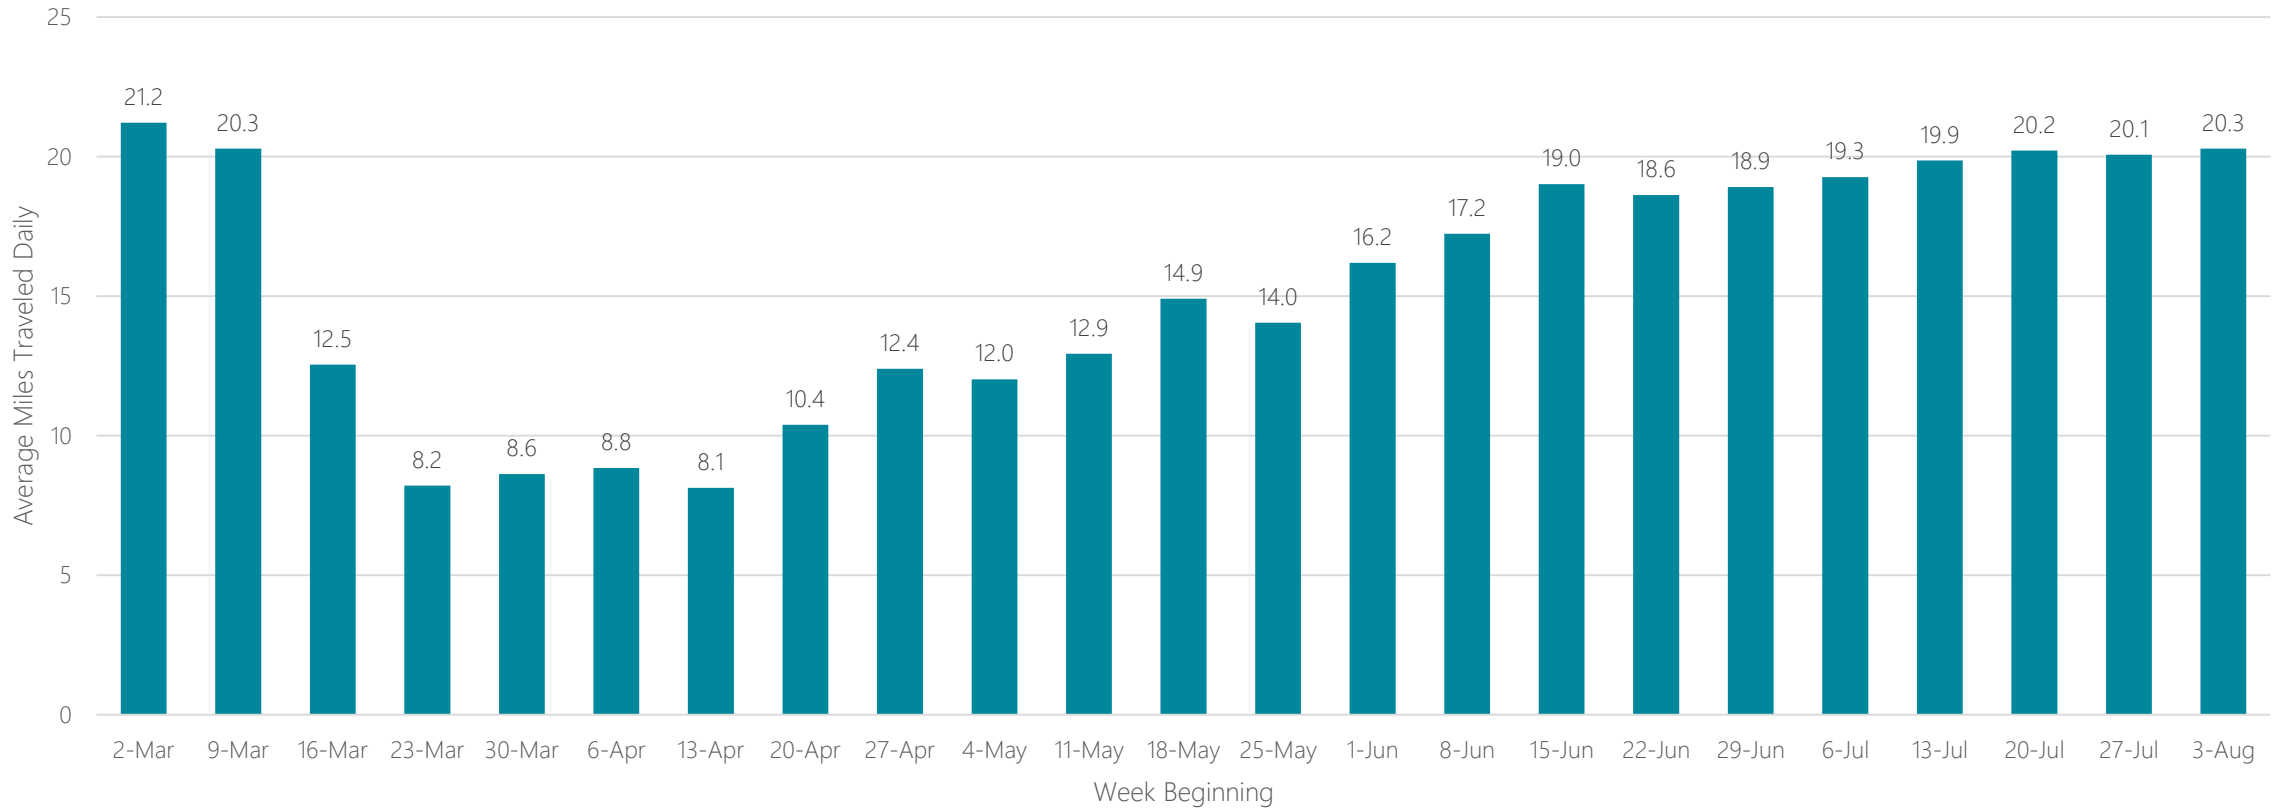

Richmond-Petersburg

Average Miles Traveled Daily Weekly Trend

Roanoke-Lynchburg

Average Miles Traveled Daily Weekly Trend

Rochester-Mason City-Austin

Average Miles Traveled Daily Weekly Trend

Rochester, NY

Average Miles Traveled Daily Weekly Trend