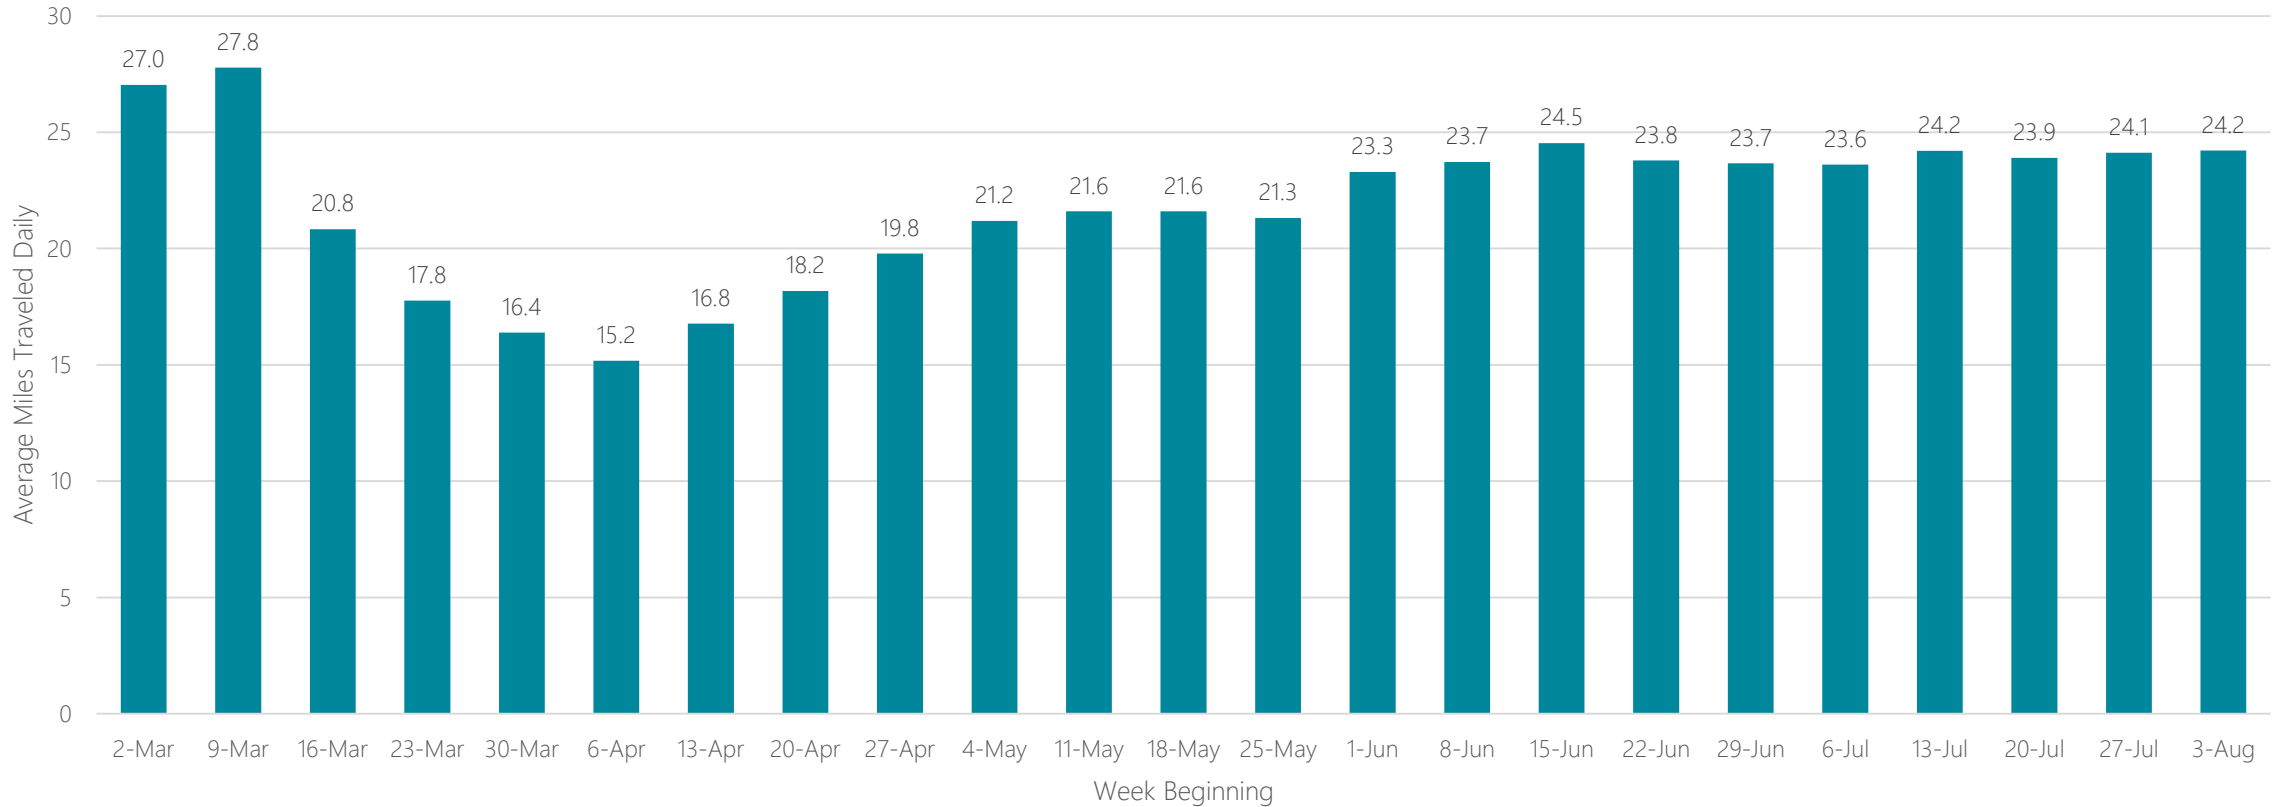

Amarillo

Average Miles Traveled Daily Weekly Trend

Anchorage, AK

Average Miles Traveled Daily Weekly Trend

Atlanta

Average Miles Traveled Daily Weekly Trend

Augusta-Aiken

Average Miles Traveled Daily Weekly Trend