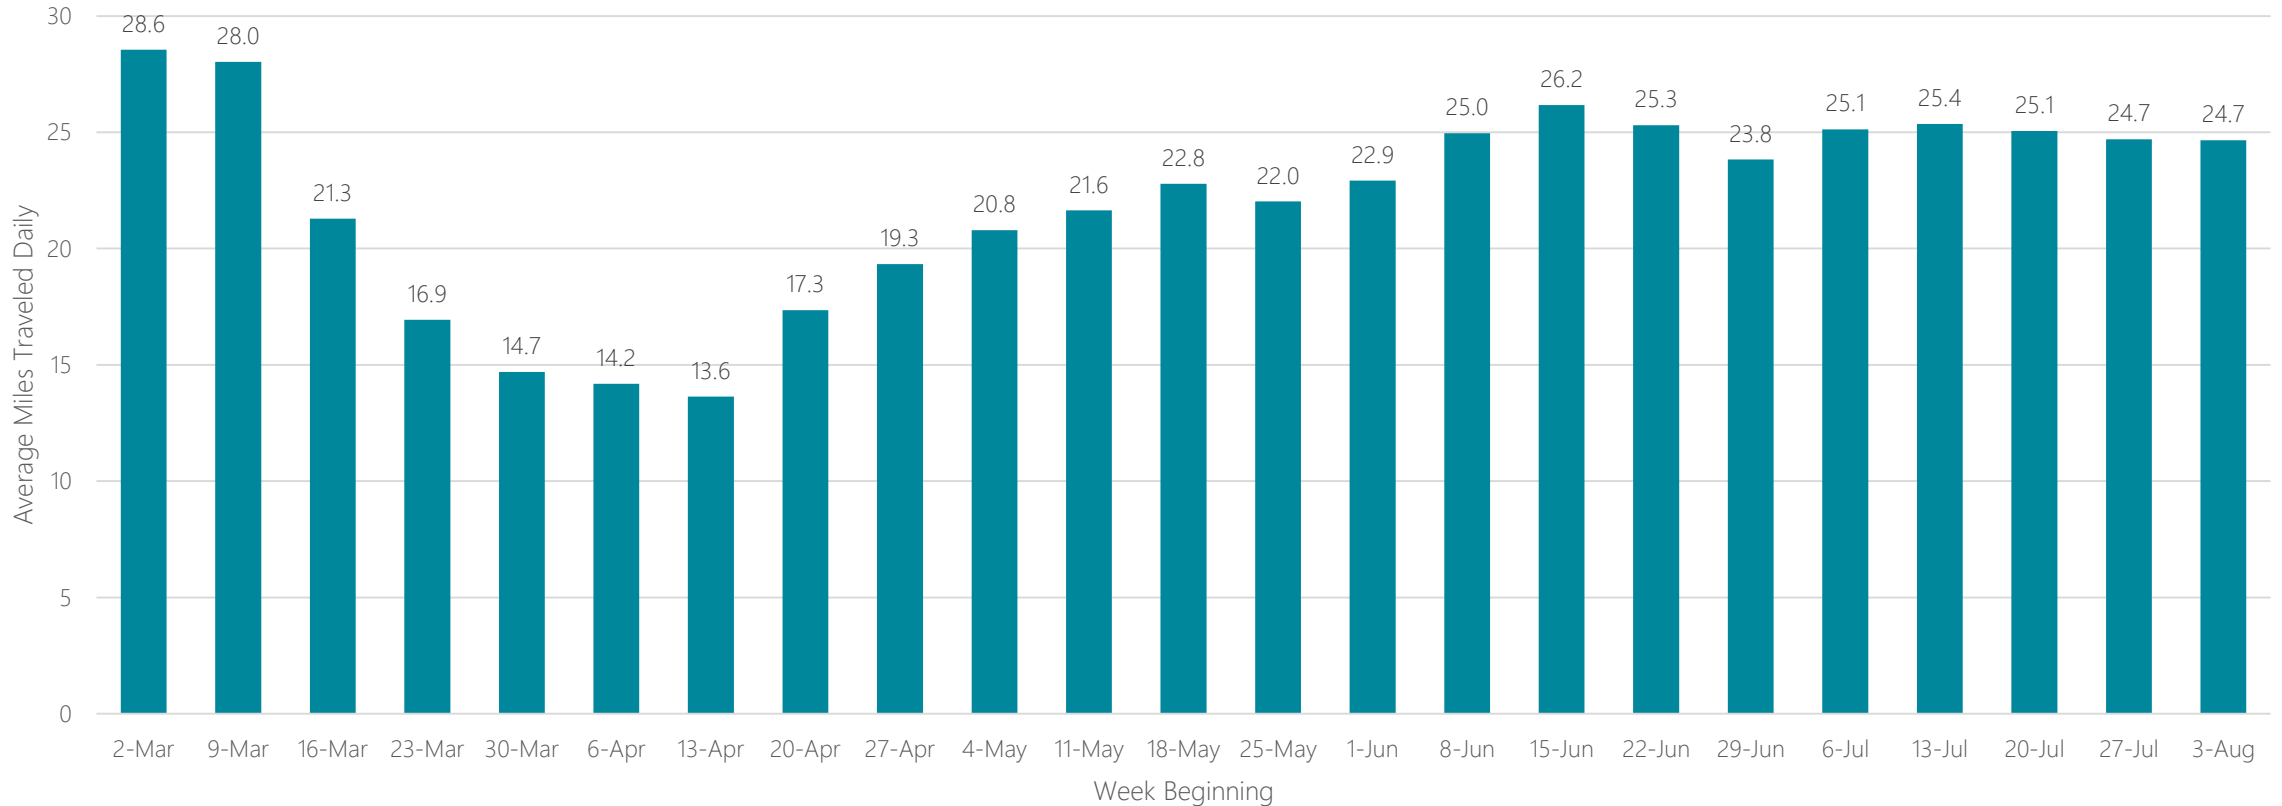

Jacksonville, Brunswick

Average Miles Traveled Daily Weekly Trend