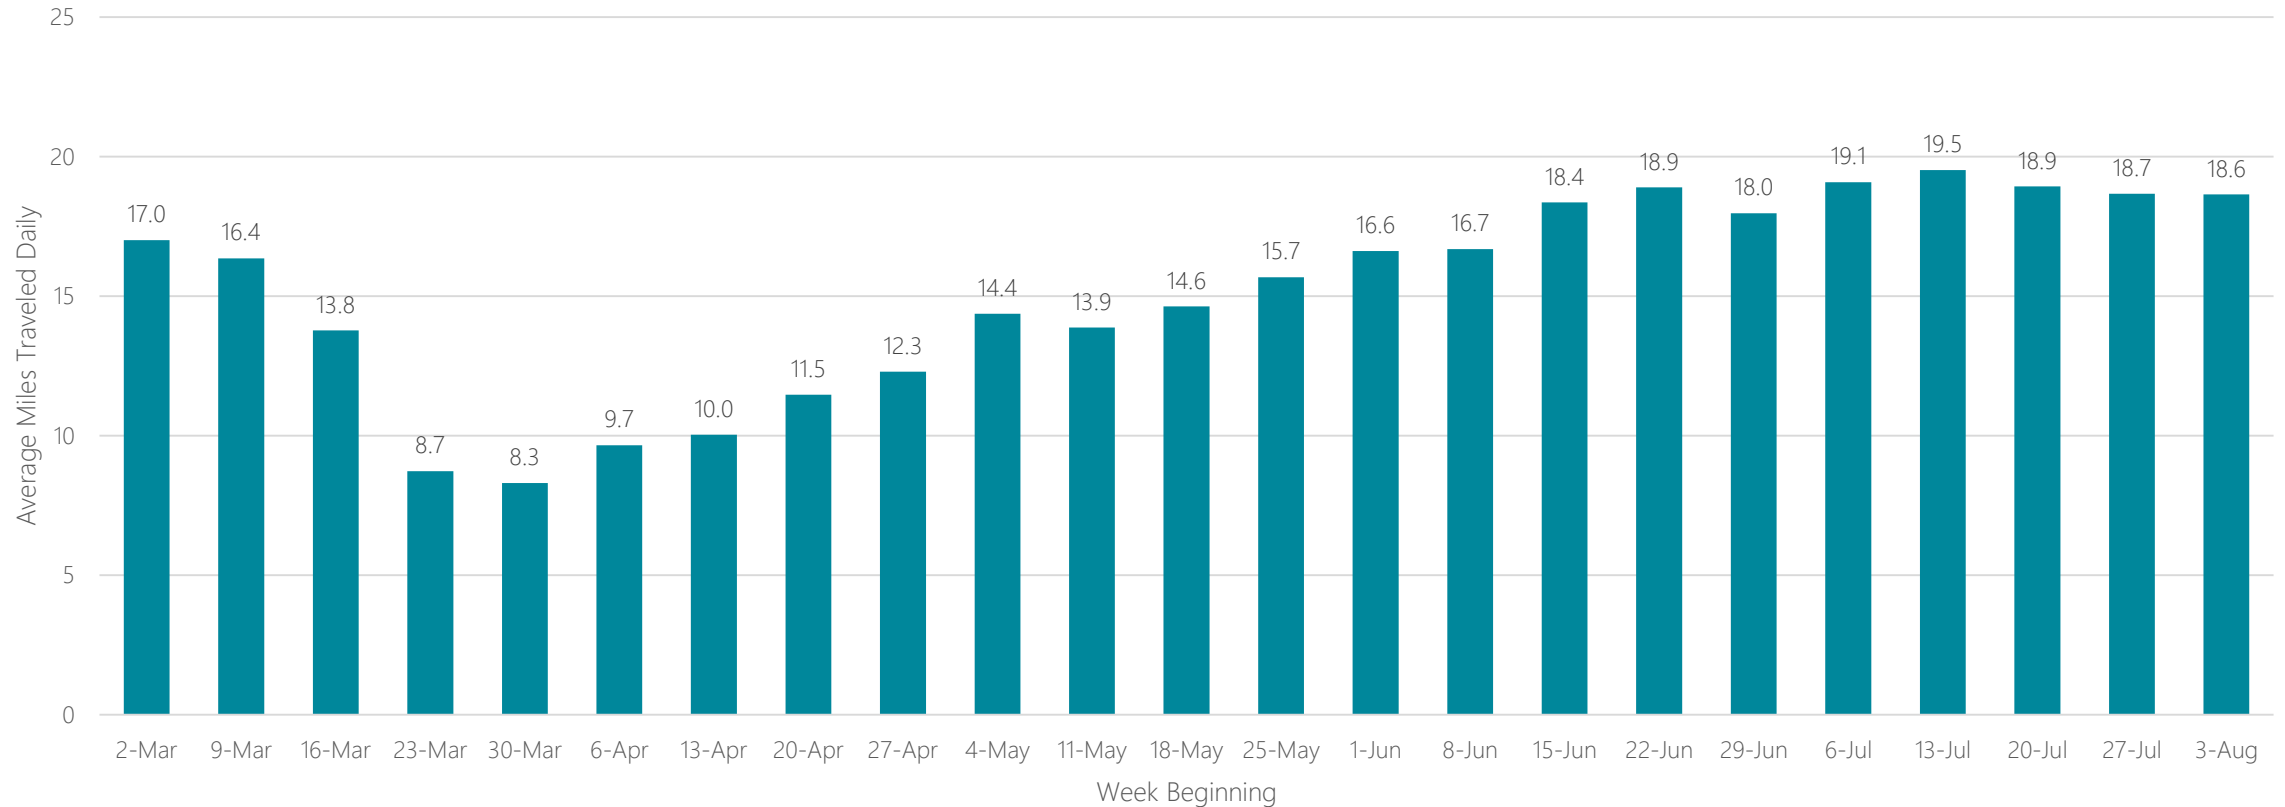

Spokane

Average Miles Traveled Daily Weekly Trend