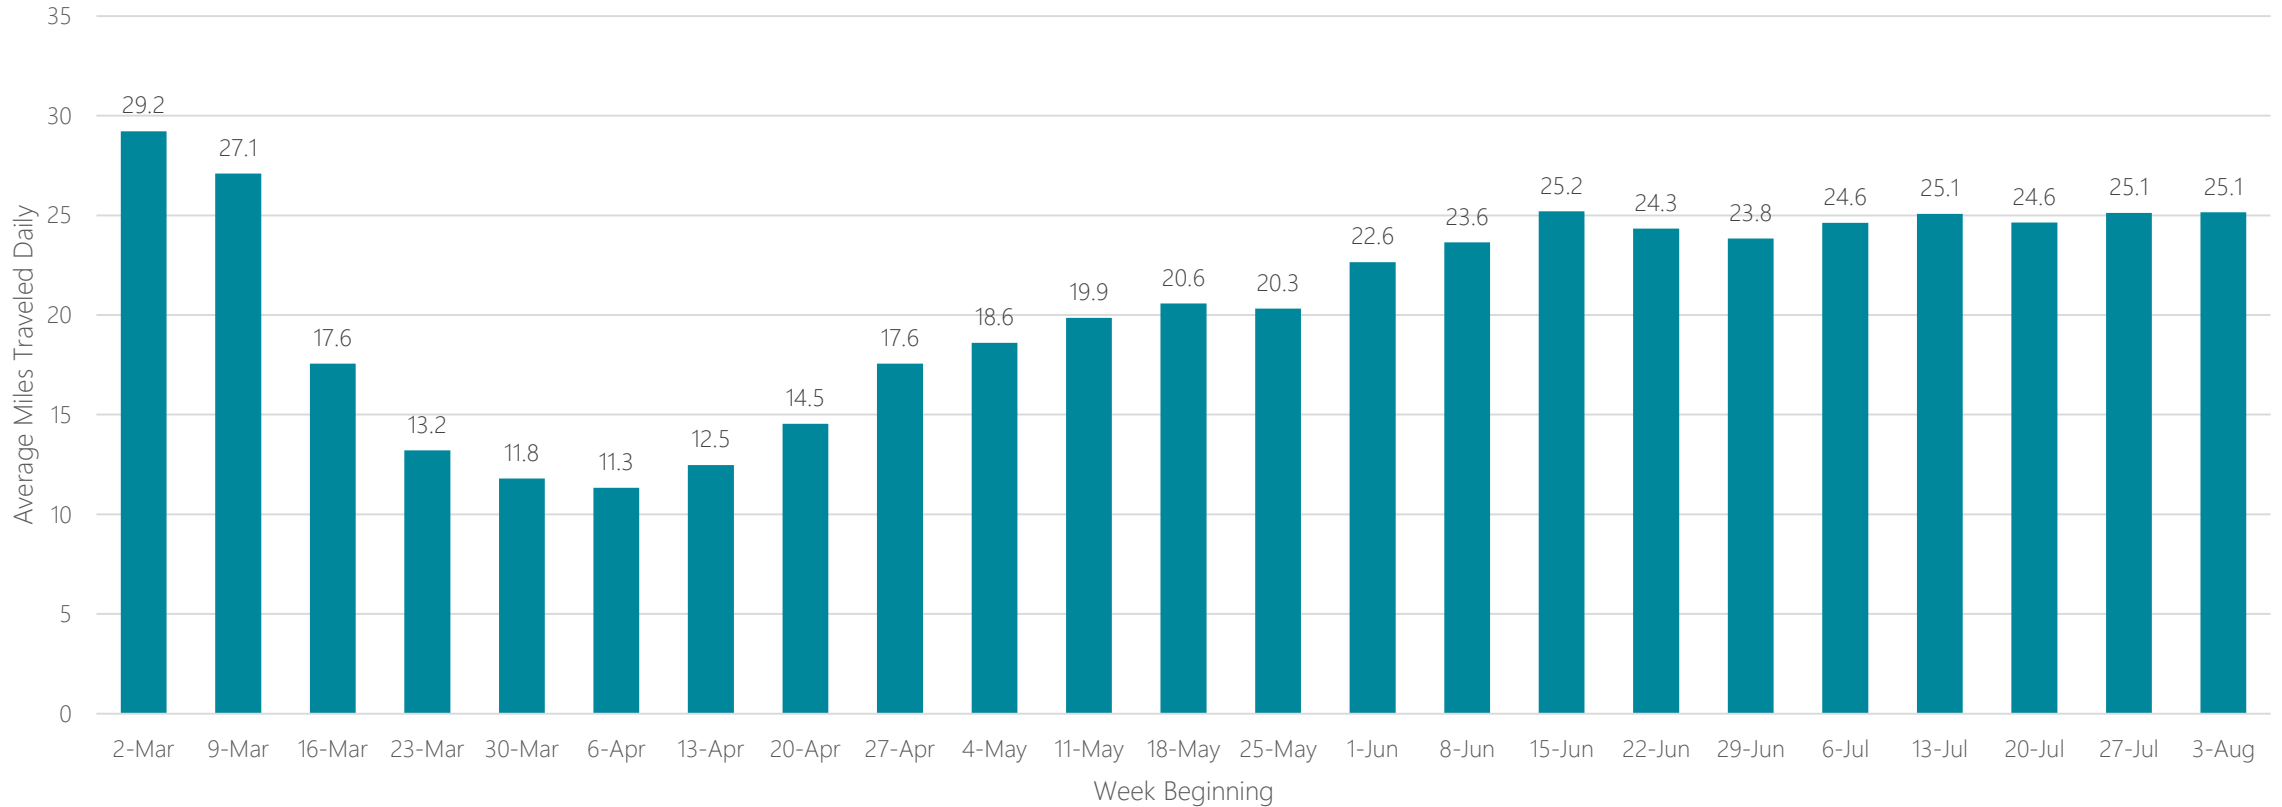

Amarillo

Average Miles Traveled Daily Weekly Trend

Anchorage, AK

Average Miles Traveled Daily Weekly Trend

Atlanta

Average Miles Traveled Daily Weekly Trend

Augusta-Aiken

Average Miles Traveled Daily Weekly Trend