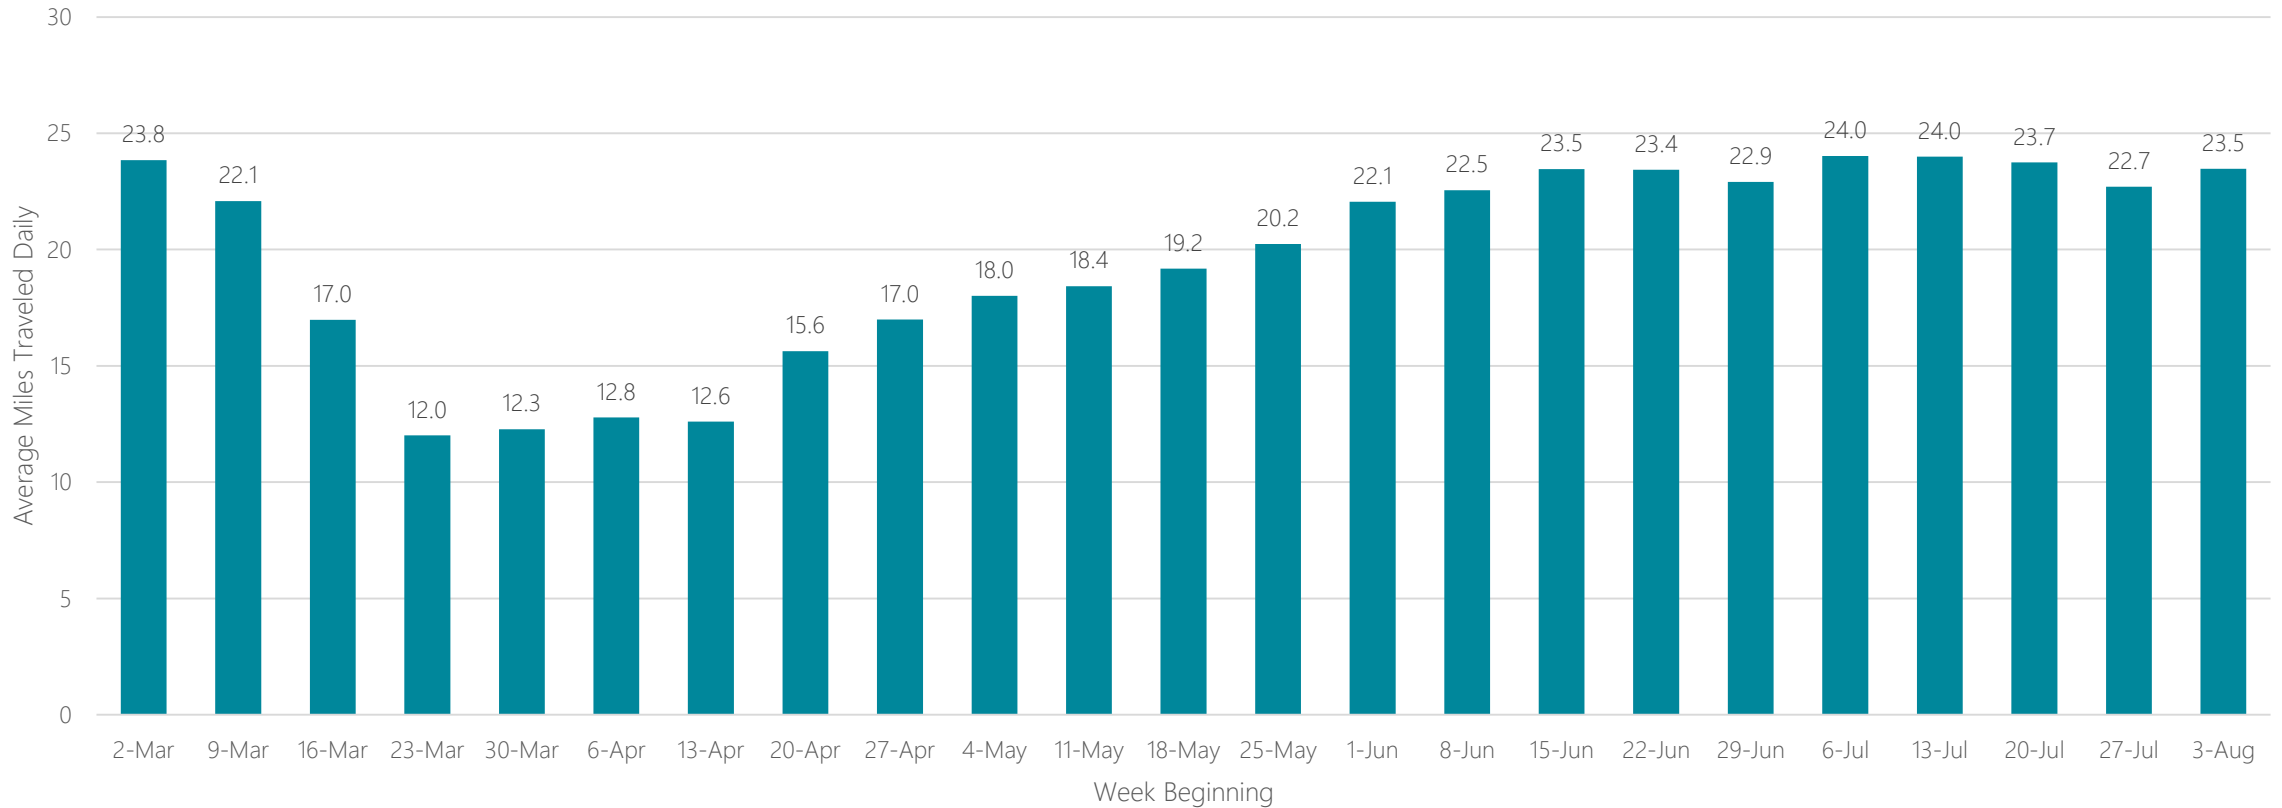

Fort Wayne

Average Miles Traveled Daily Weekly Trend