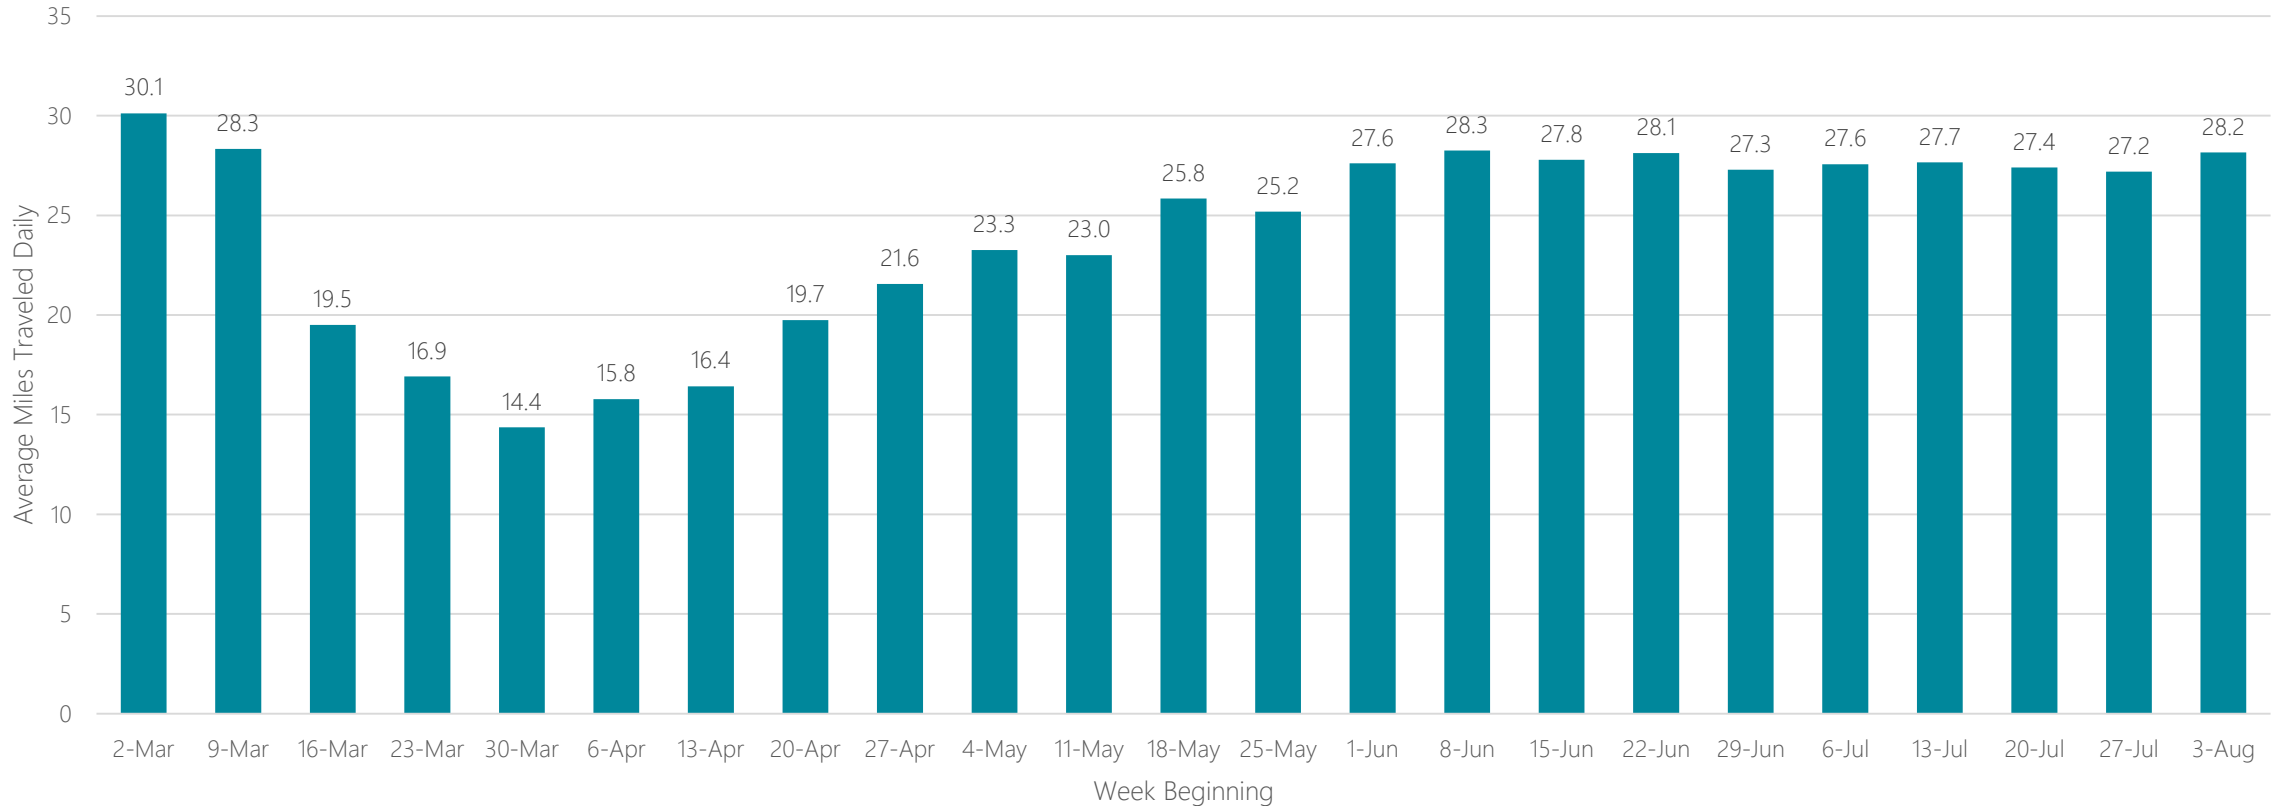

Oklahoma City

Average Miles Traveled Daily Weekly Trend