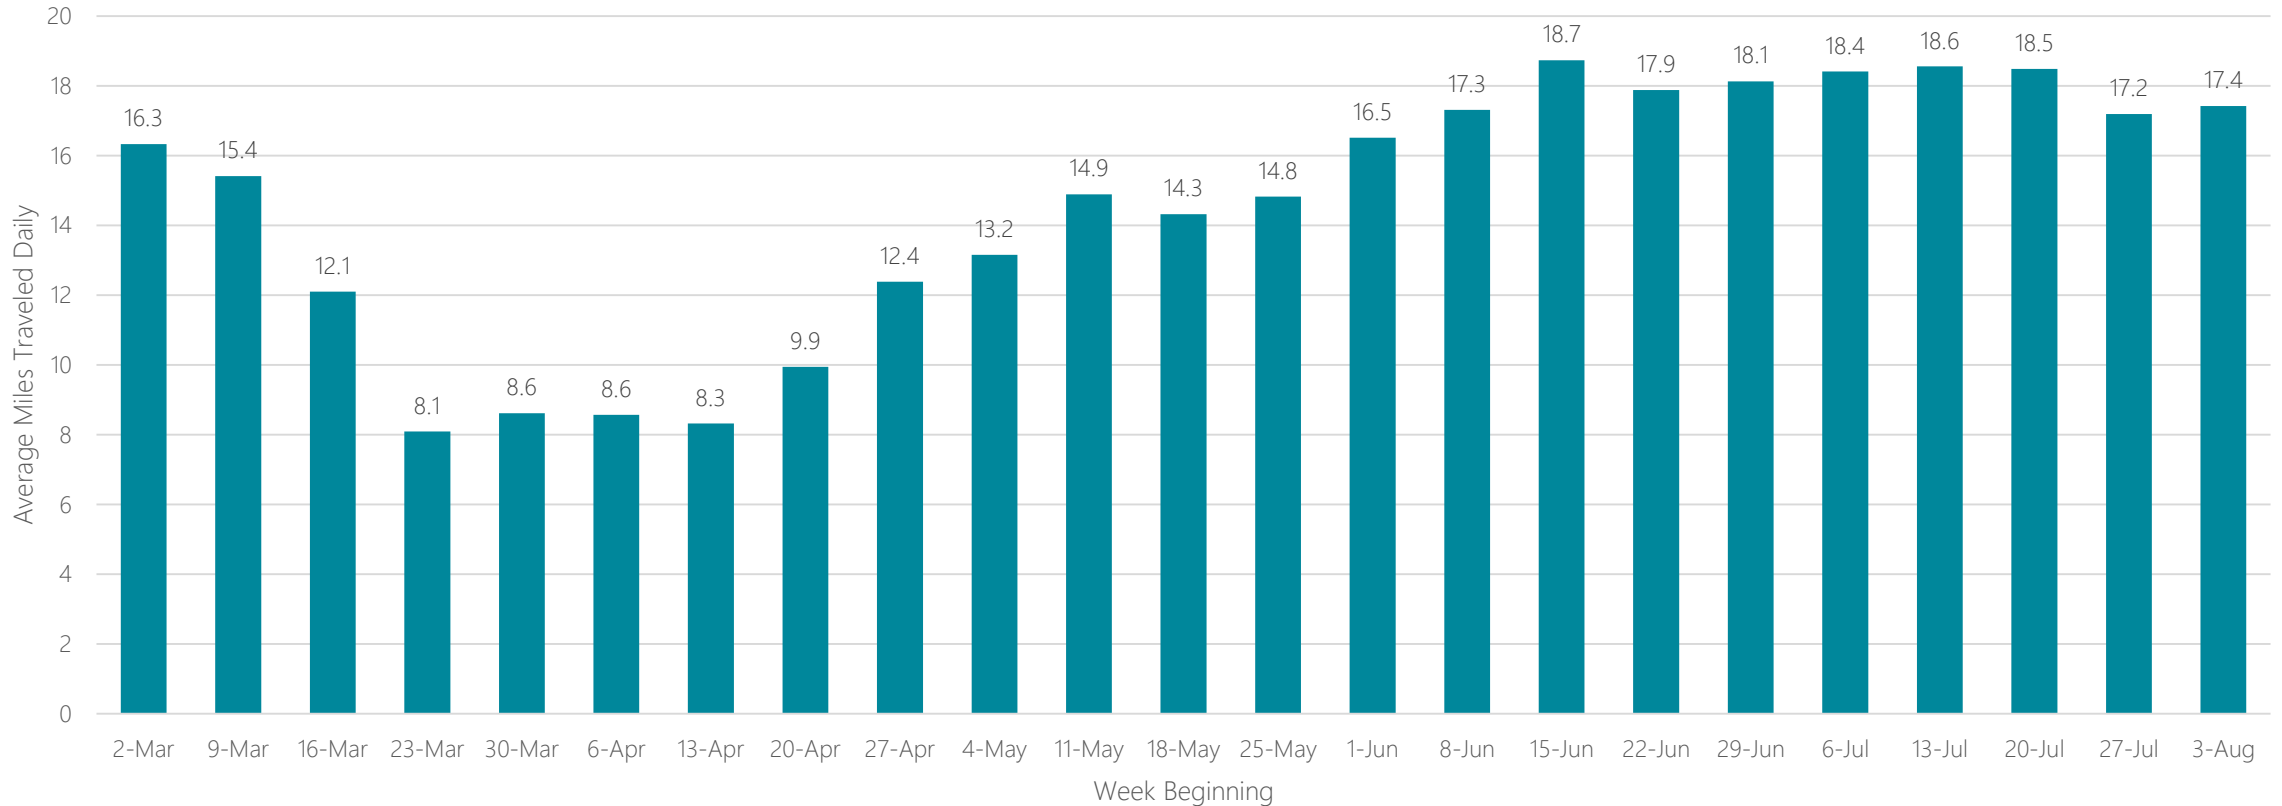

Average Miles Traveled Daily Weekly Trend

Albuquerque-Santa Fe

Average Miles Traveled Daily Weekly Trend

Alexandria, LA

Average Miles Traveled Daily Weekly Trend

Alpena, MI

Average Miles Traveled Daily Weekly Trend