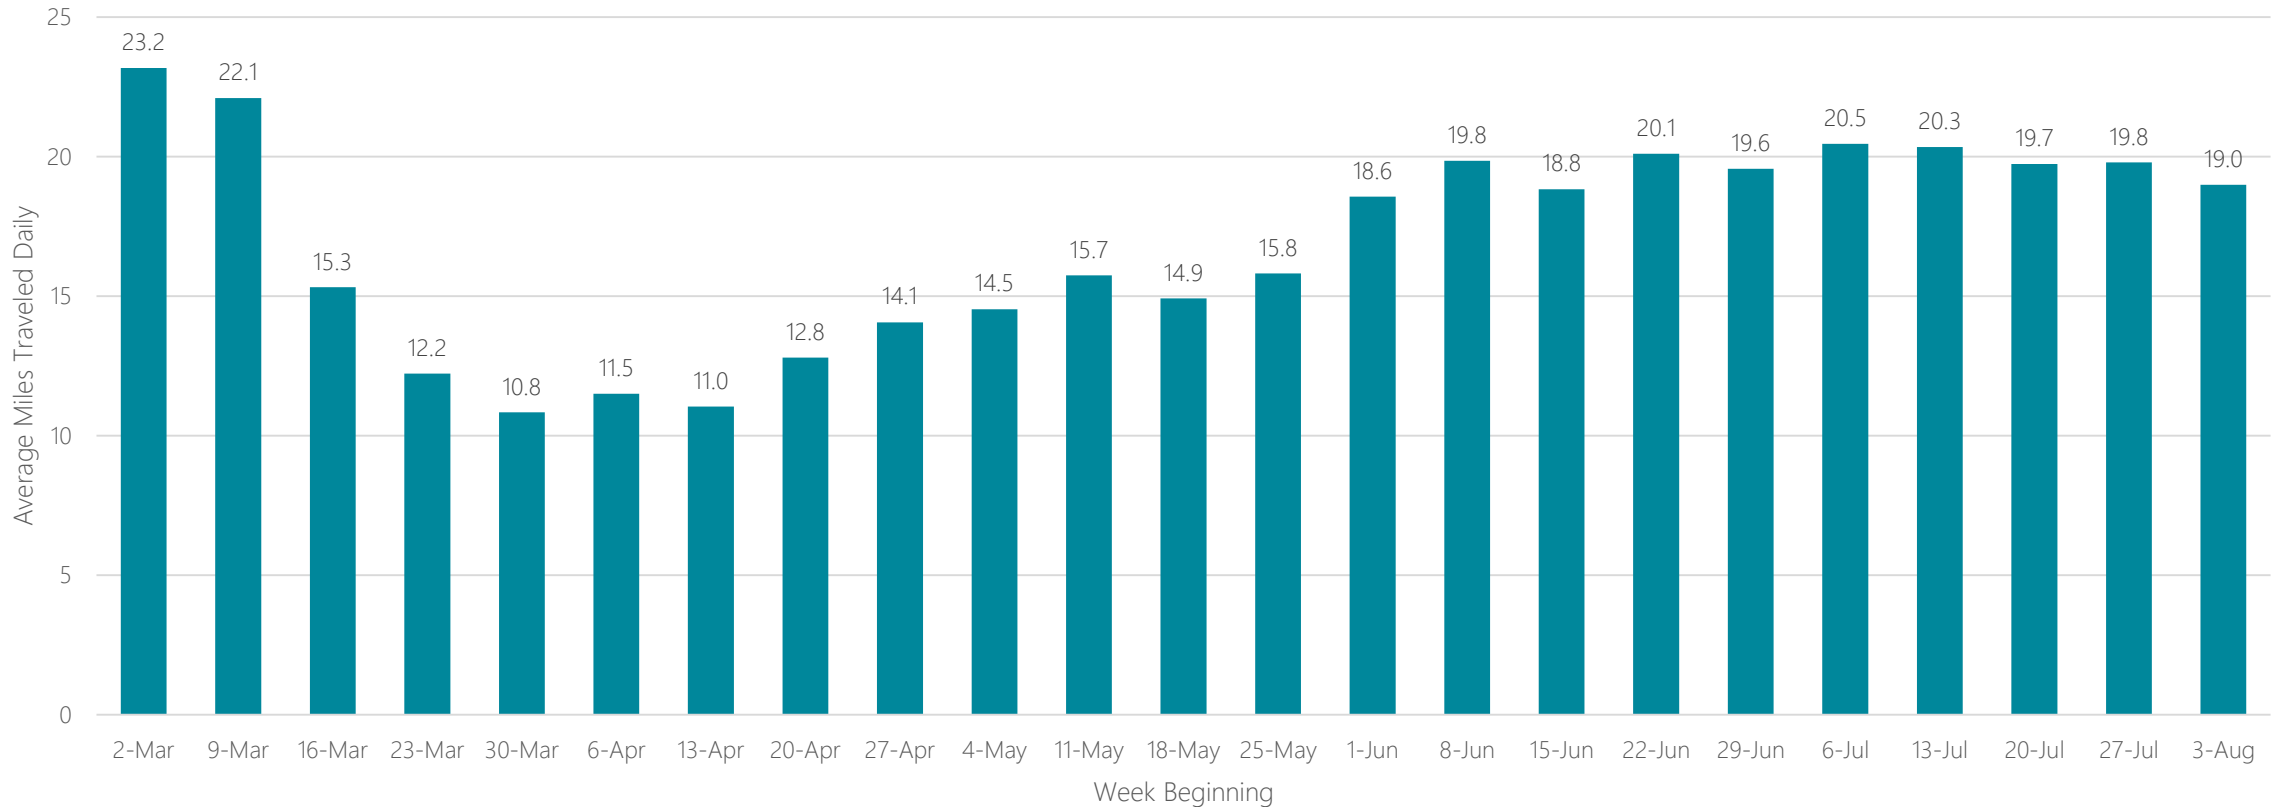

Norfolk-Portsmouth-Newport News

Average Miles Traveled Daily Weekly Trend