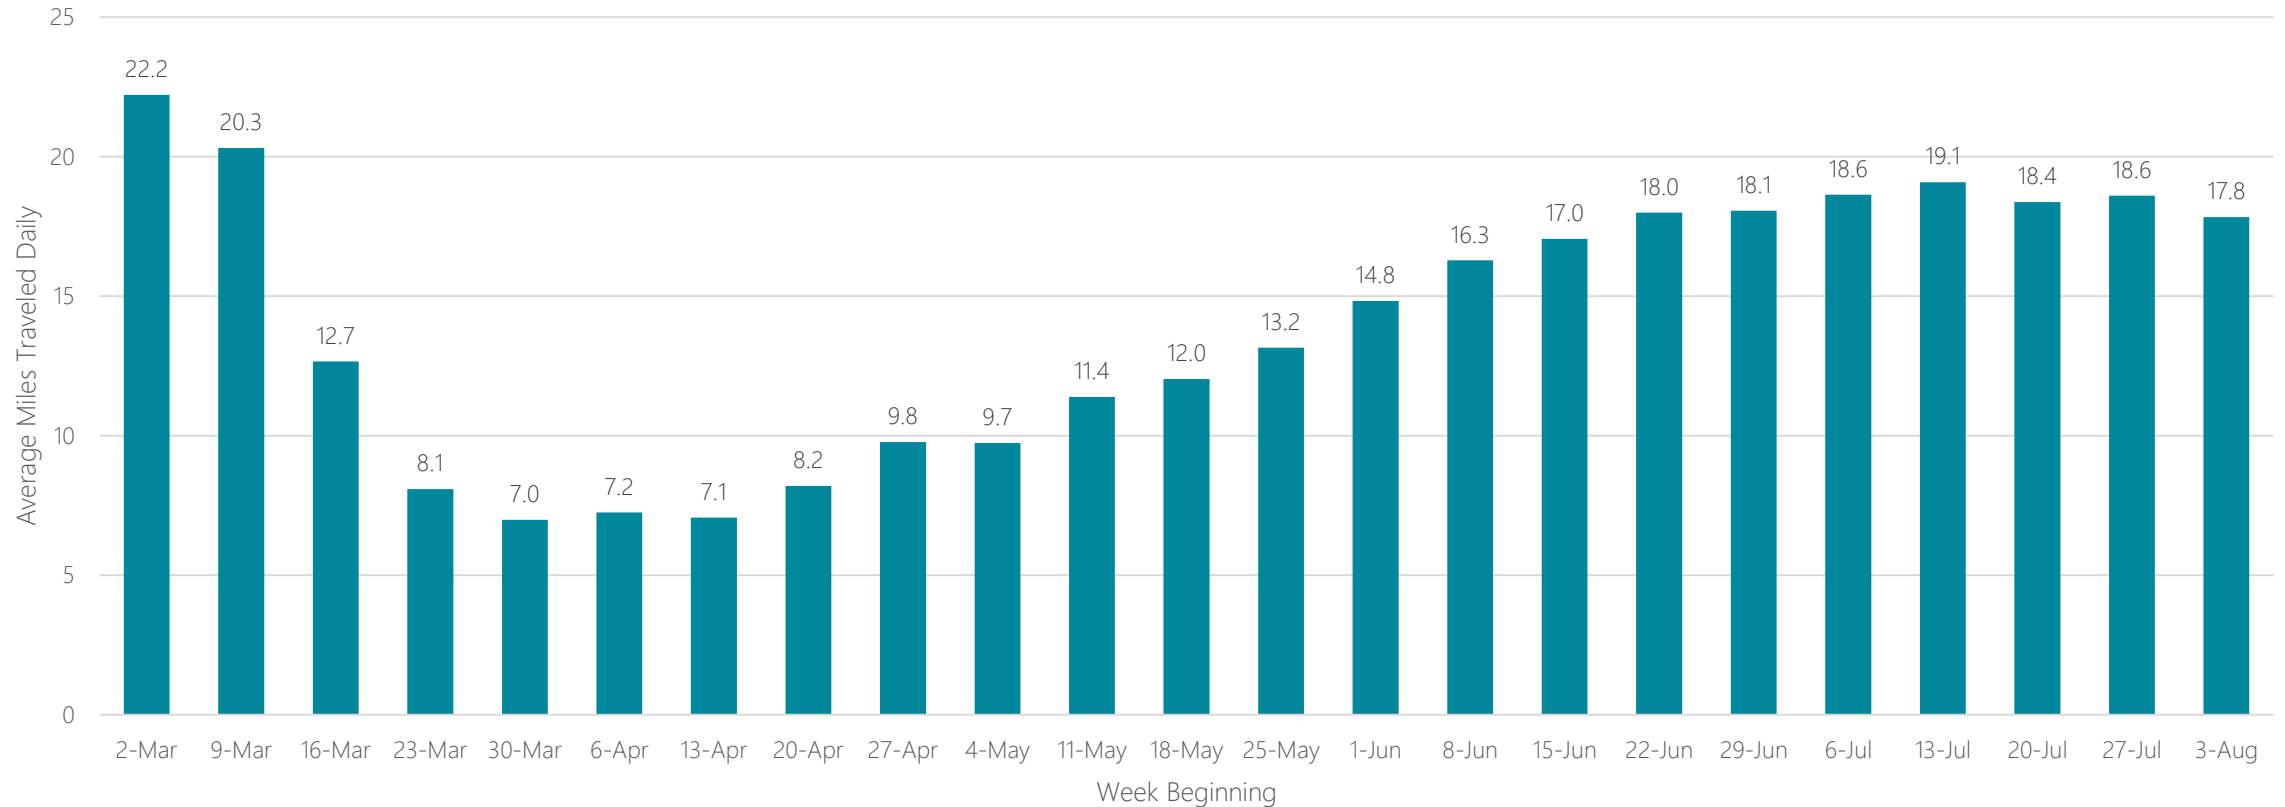

Austin

Average Miles Traveled Daily Weekly Trend

Bakersfield

Average Miles Traveled Daily Weekly Trend

Baltimore

Average Miles Traveled Daily Weekly Trend

Bangor, ME

Average Miles Traveled Daily Weekly Trend