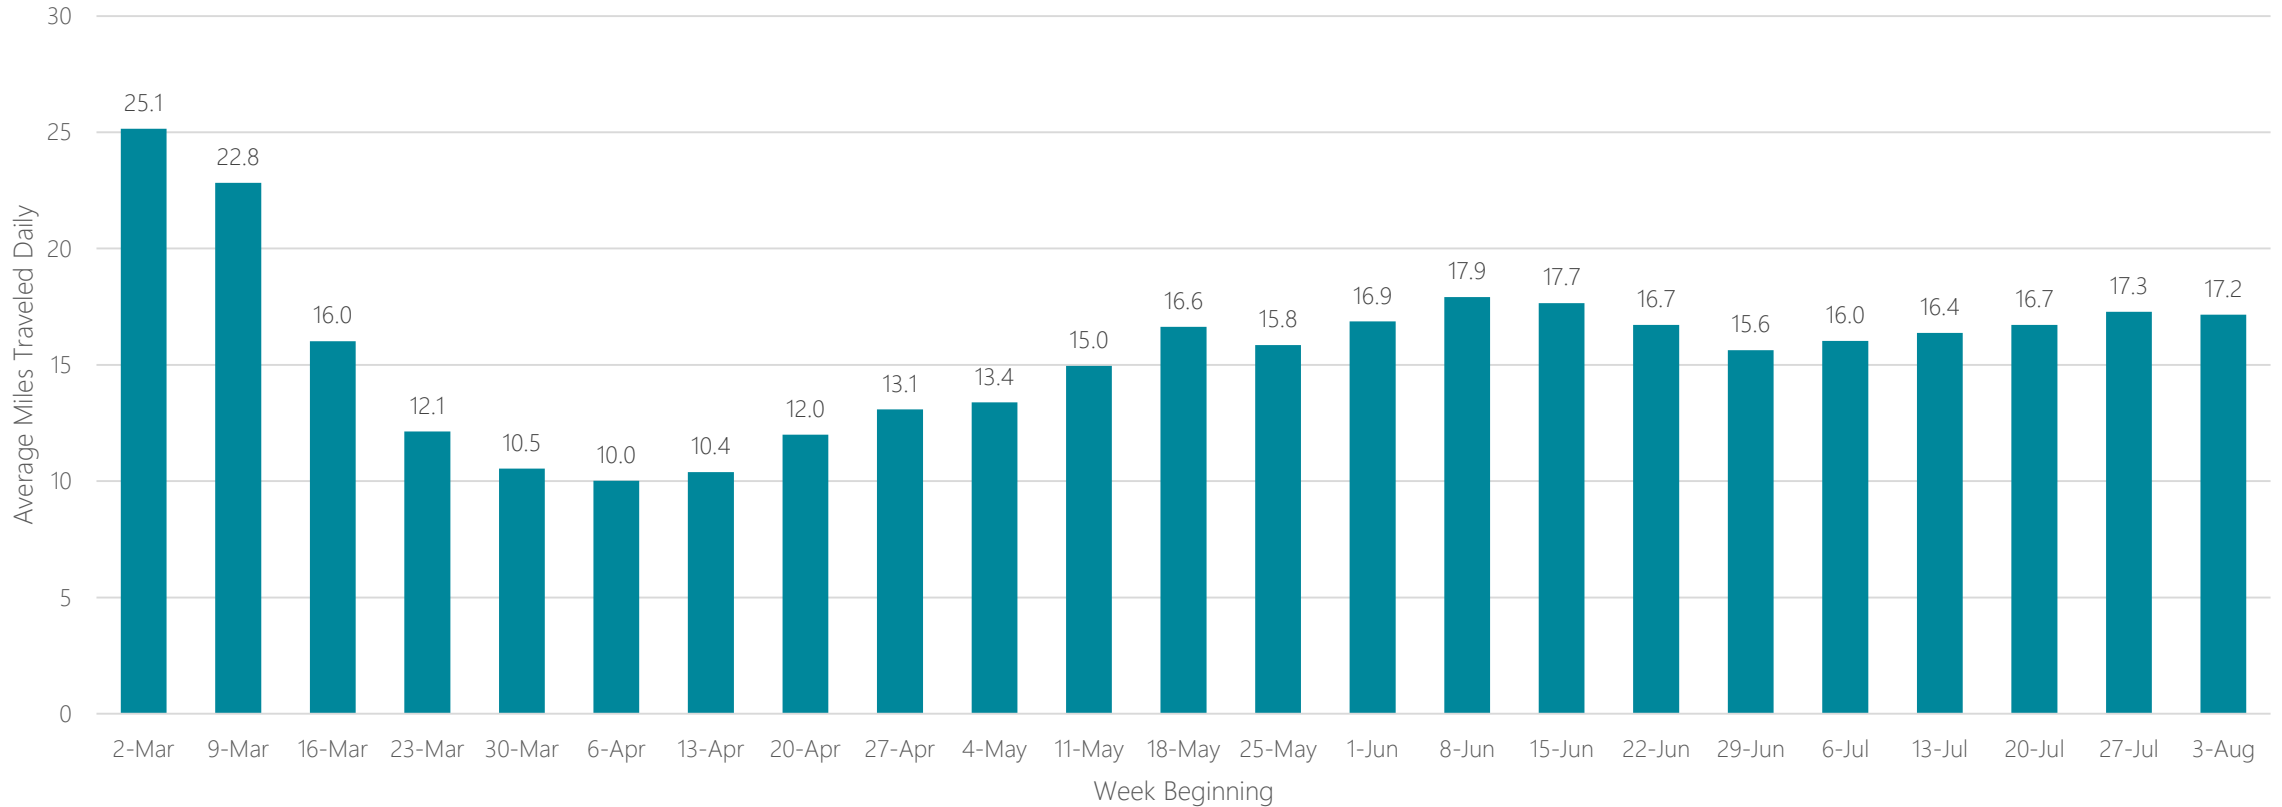

Peoria-Bloomington

Average Miles Traveled Daily Weekly Trend

Philadelphia

Average Miles Traveled Daily Weekly Trend

Phoenix

Average Miles Traveled Daily Weekly Trend

Pittsburgh

Average Miles Traveled Daily Weekly Trend