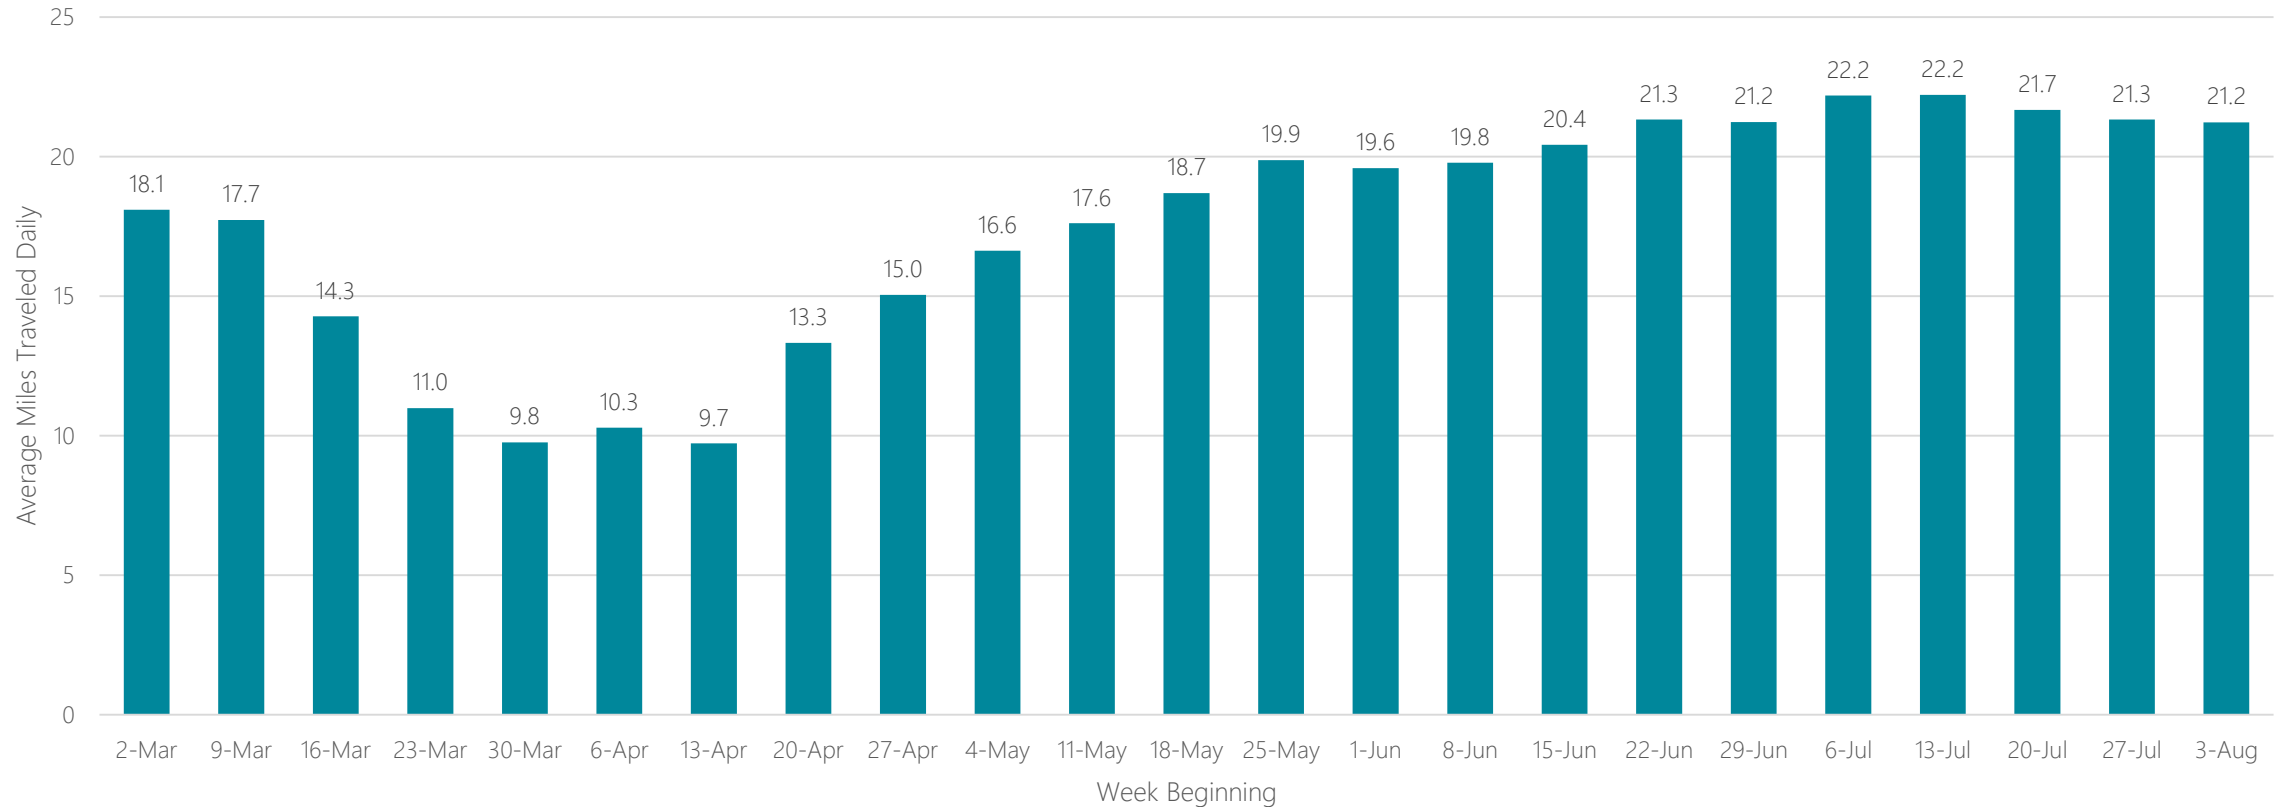

Butte-Bozeman

Average Miles Traveled Daily Weekly Trend