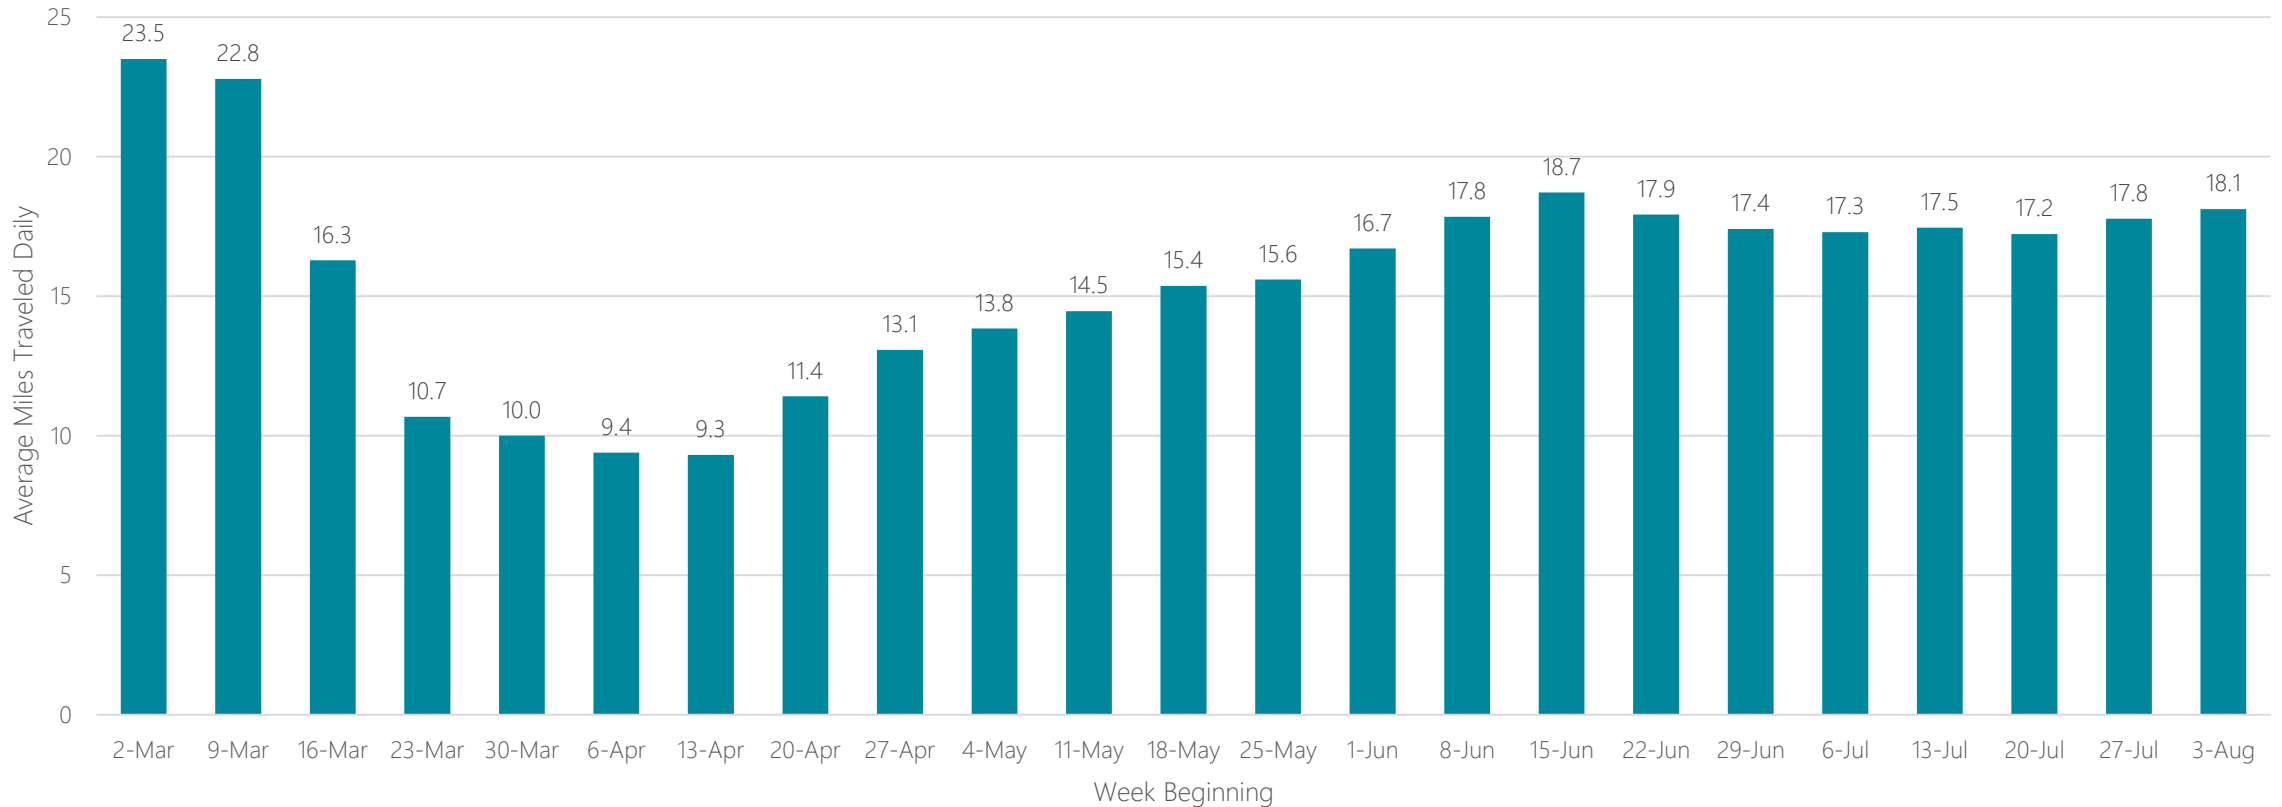

El Paso

Average Miles Traveled Daily Weekly Trend