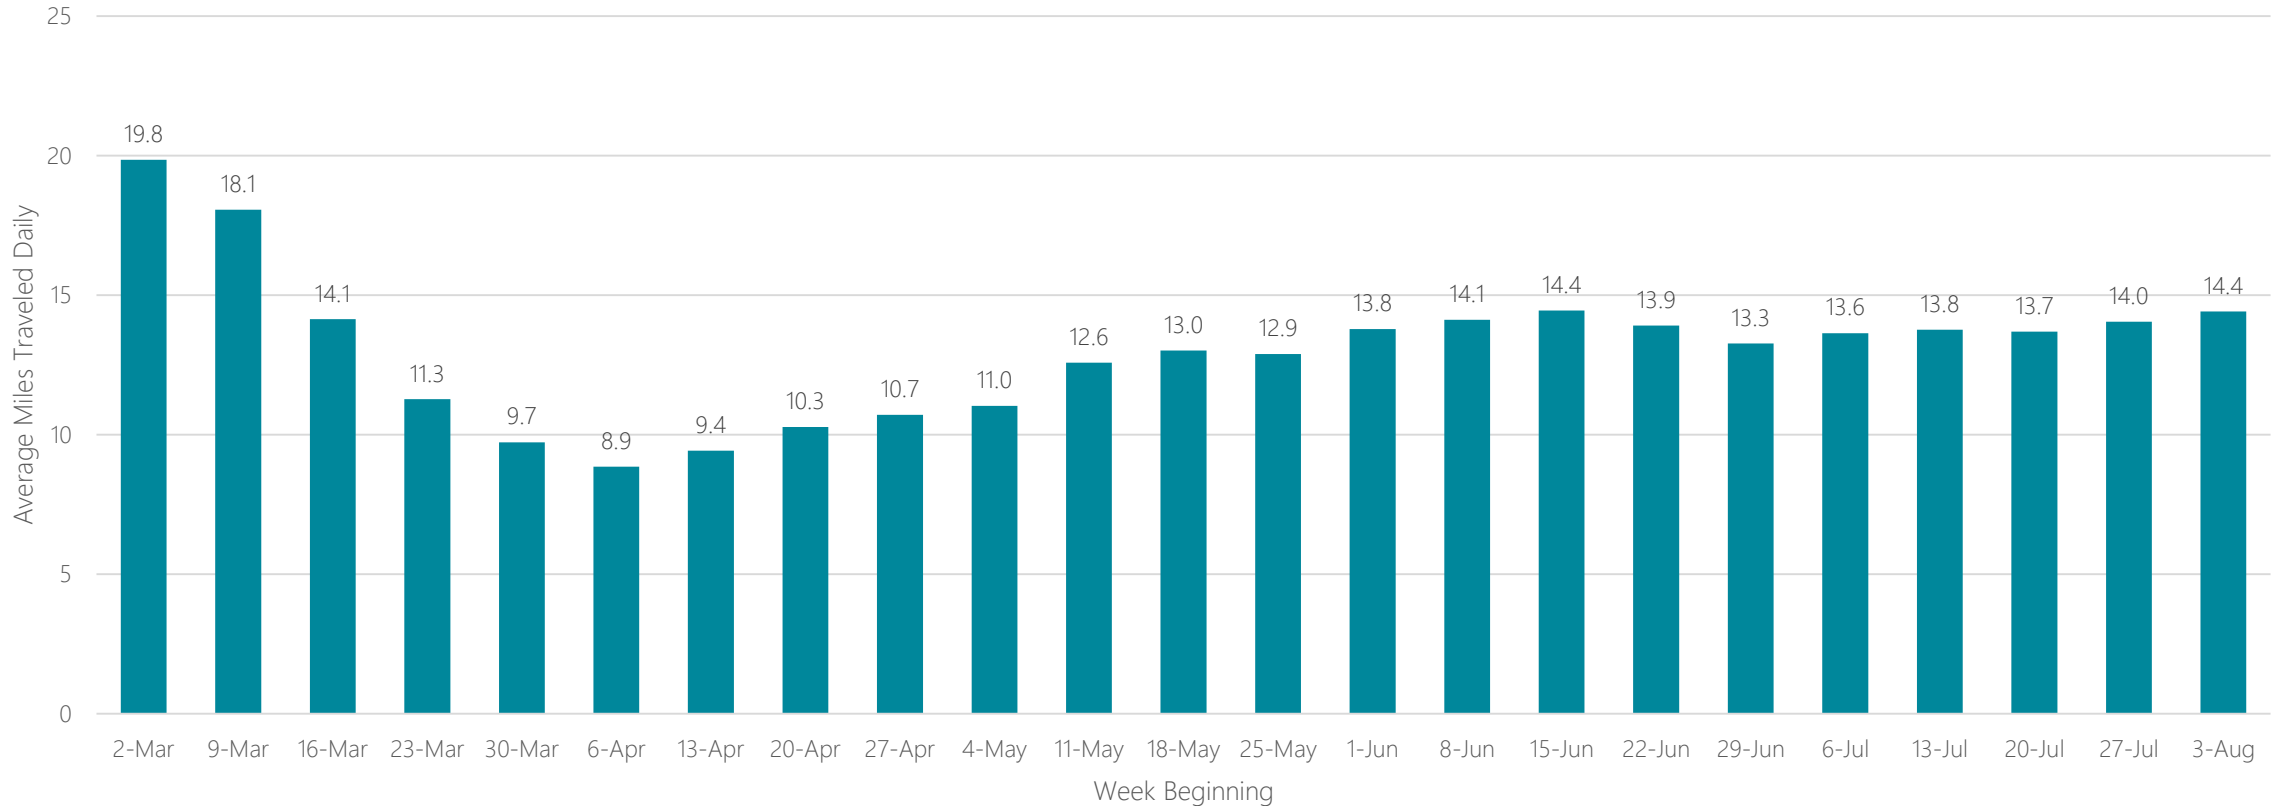

Yuma-El Centro

Average Miles Traveled Daily Weekly Trend