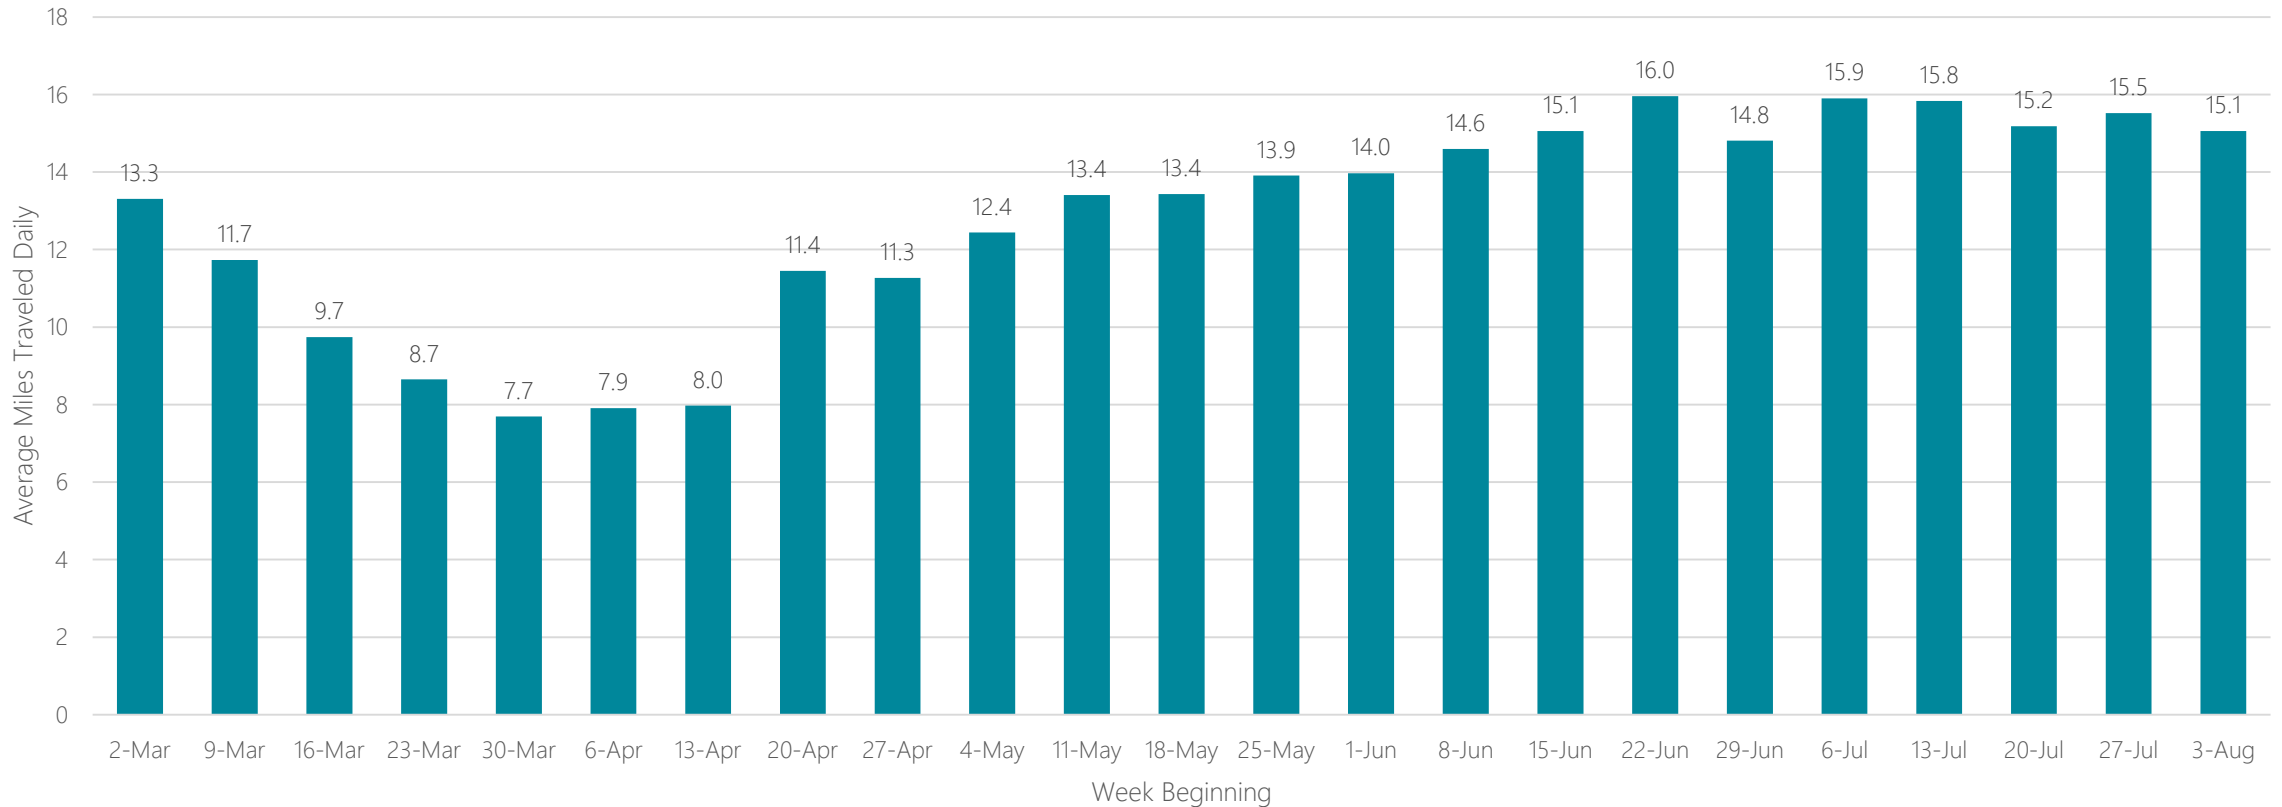

Grand Junction-Montrose

Average Miles Traveled Daily Weekly Trend

Grand Rapids-Kalamazoo-Battle Creek

Average Miles Traveled Daily Weekly Trend

Great Falls

Average Miles Traveled Daily Weekly Trend

Green Bay-Appleton