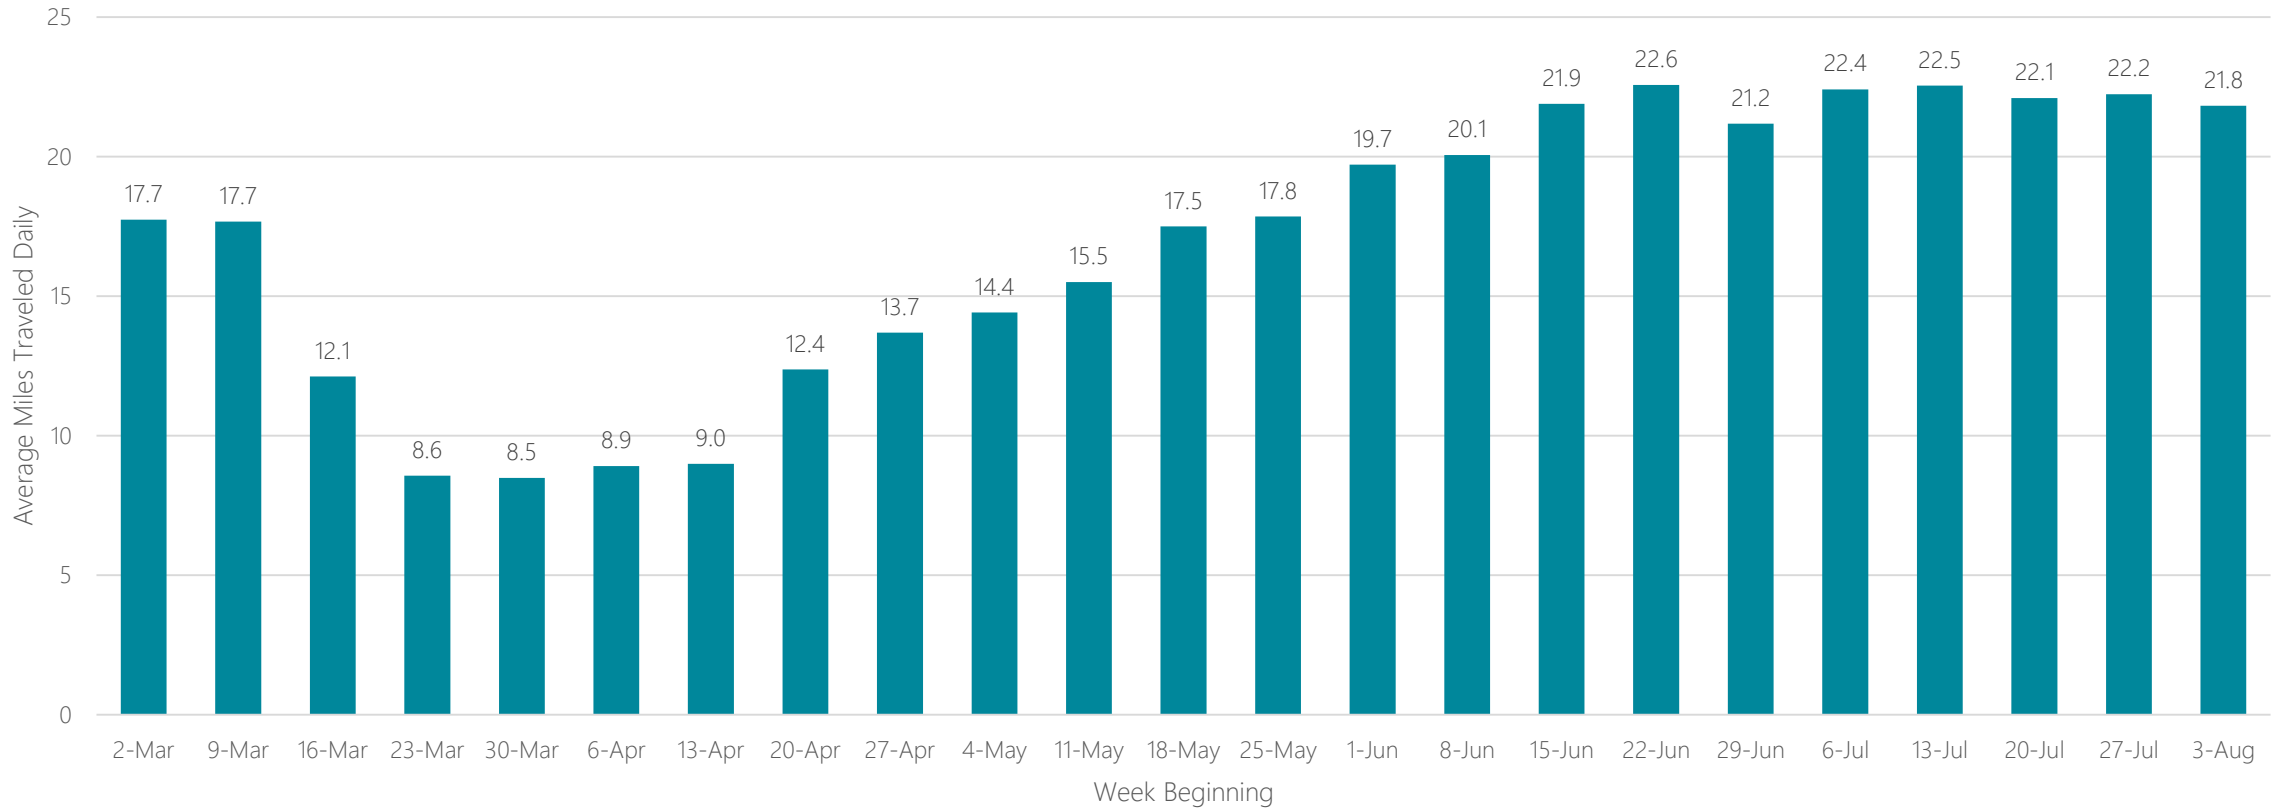

Des Moines-Ames

Average Miles Traveled Daily Weekly Trend

Detroit

Average Miles Traveled Daily Weekly Trend

Dothan

Average Miles Traveled Daily Weekly Trend

Duluth-Superior

Average Miles Traveled Daily Weekly Trend