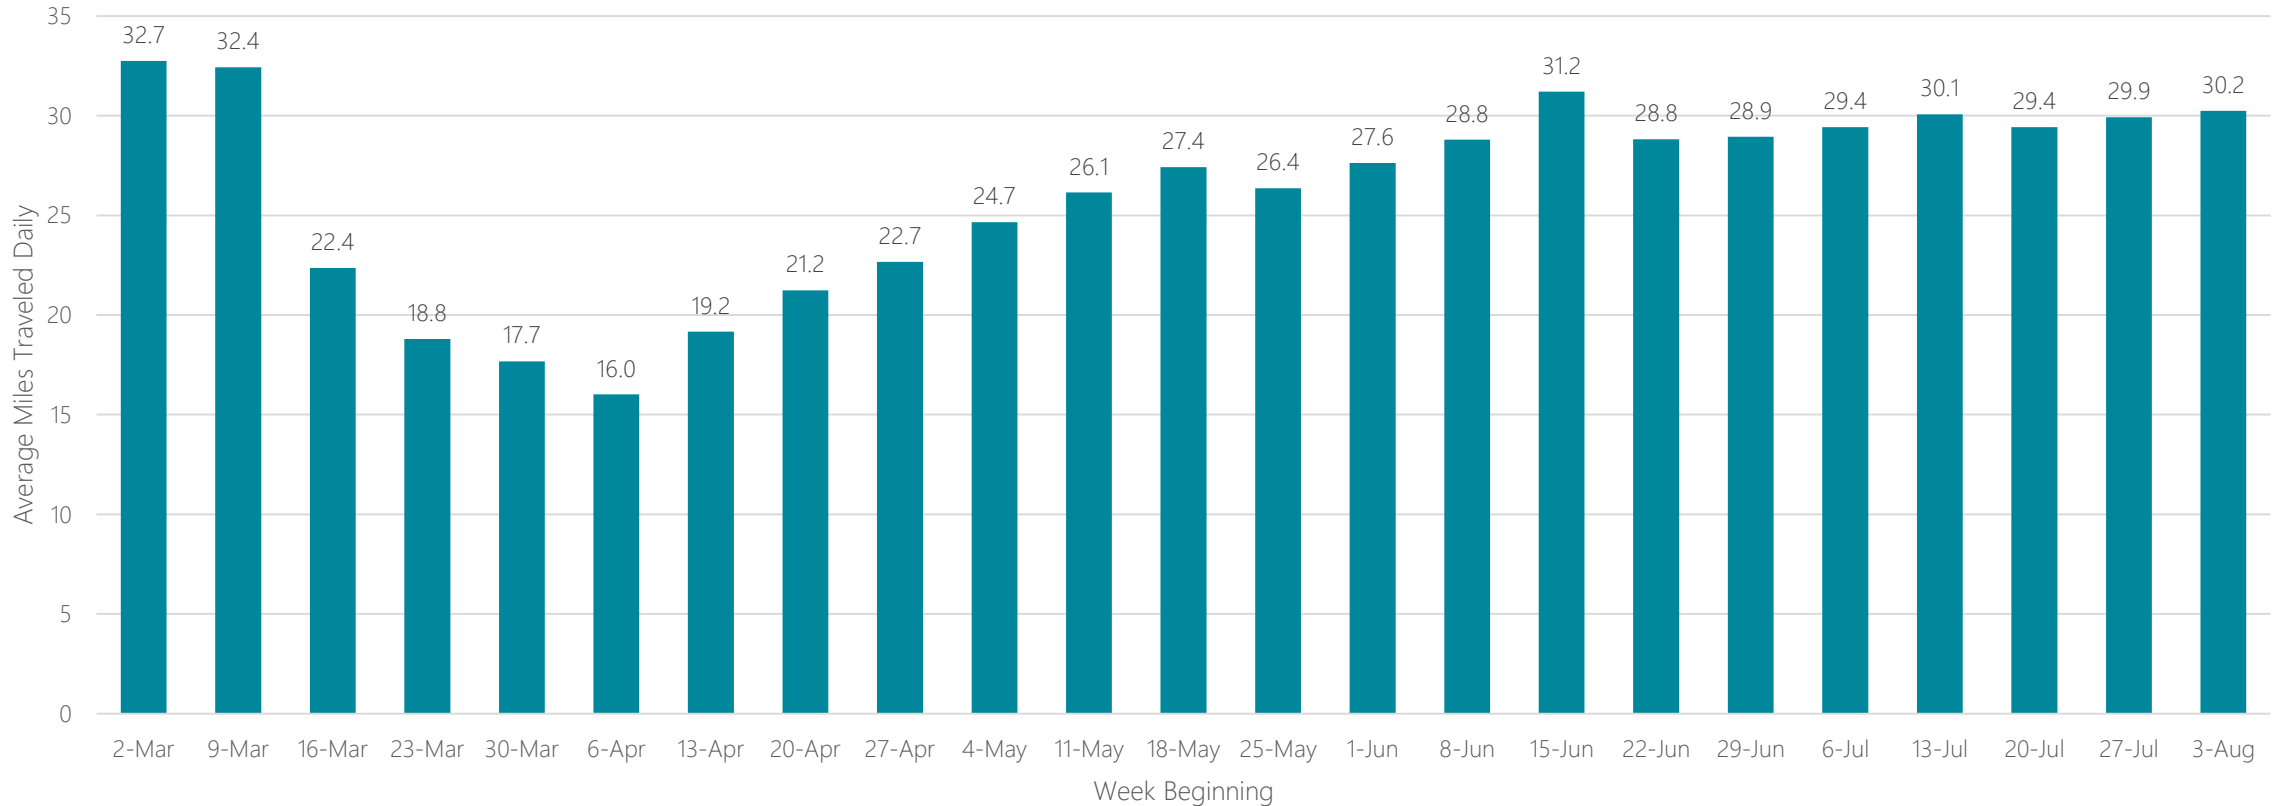

Biloxi-Gulfport

Average Miles Traveled Daily Weekly Trend

Binghamton, NY

Average Miles Traveled Daily Weekly Trend

Birmingham

Average Miles Traveled Daily Weekly Trend

Bluefield-Beckley-Oak Hill

Average Miles Traveled Daily Weekly Trend