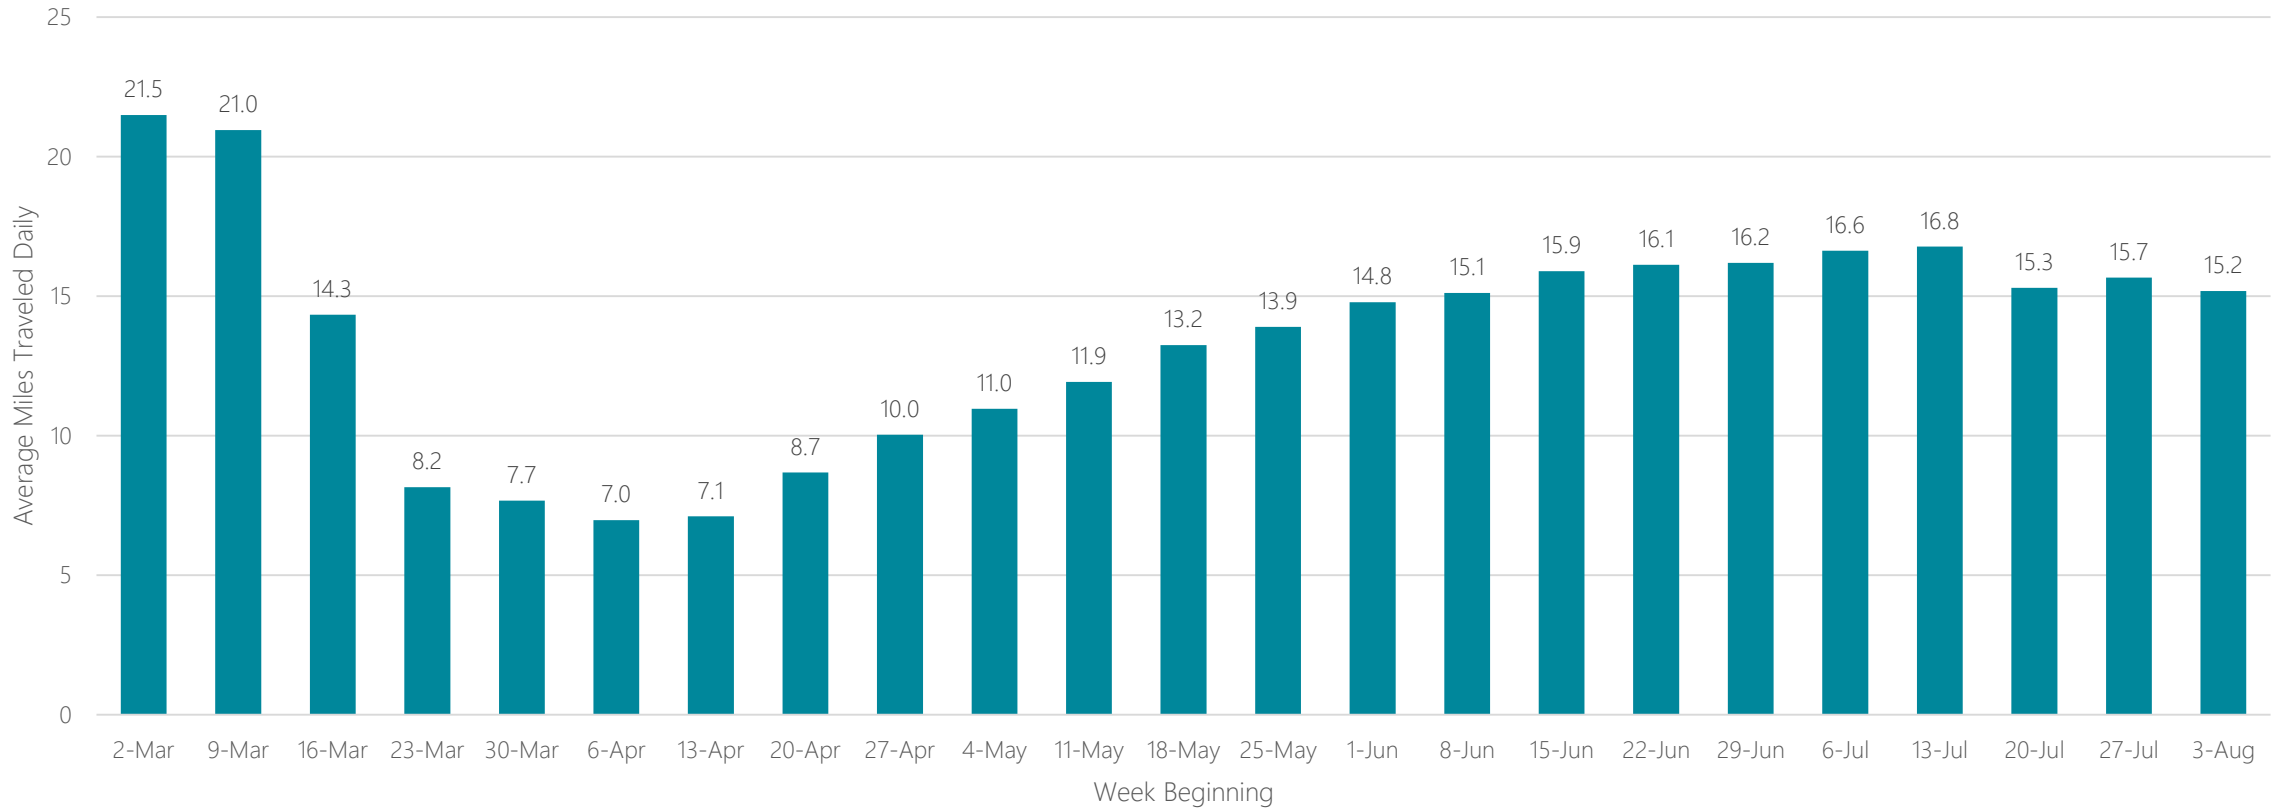

Honolulu

Average Miles Traveled Daily Weekly Trend