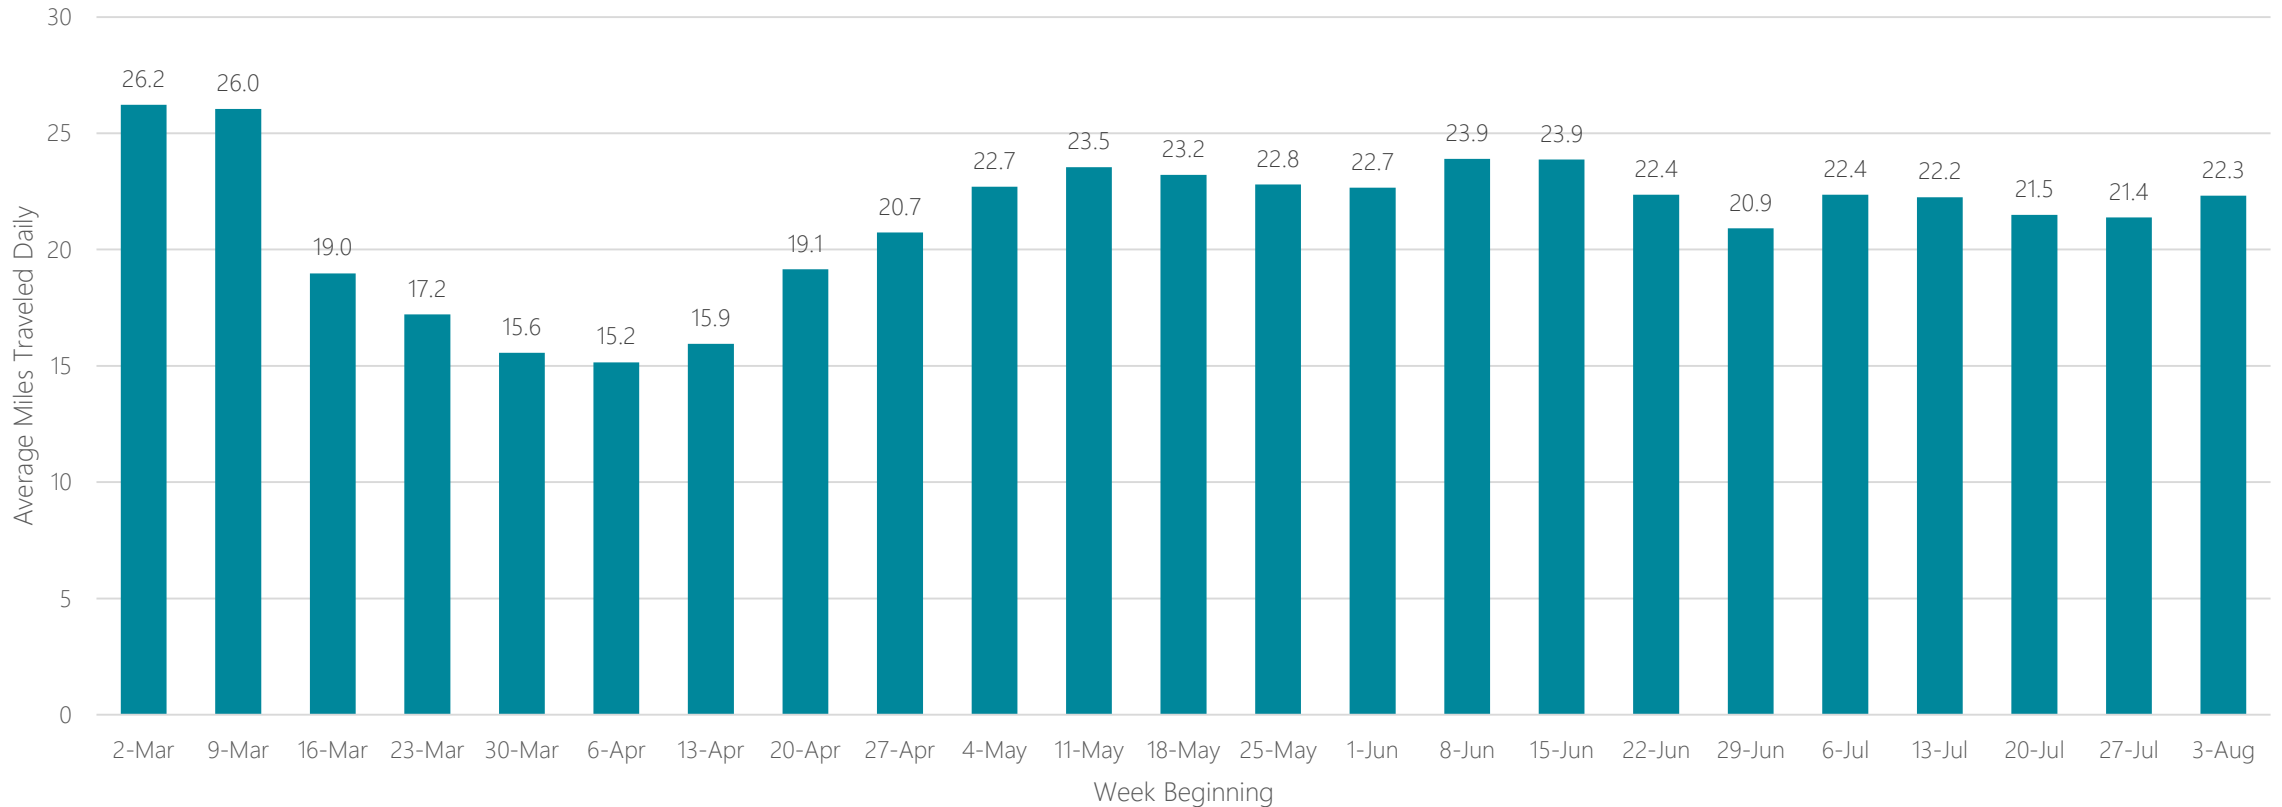

Paducah-Cape Girardeau-Harrisburg

Average Miles Traveled Daily Weekly Trend

Palm Springs

Average Miles Traveled Daily Weekly Trend

Panama City

Average Miles Traveled Daily Weekly Trend

Parkersburg

Average Miles Traveled Daily Weekly Trend