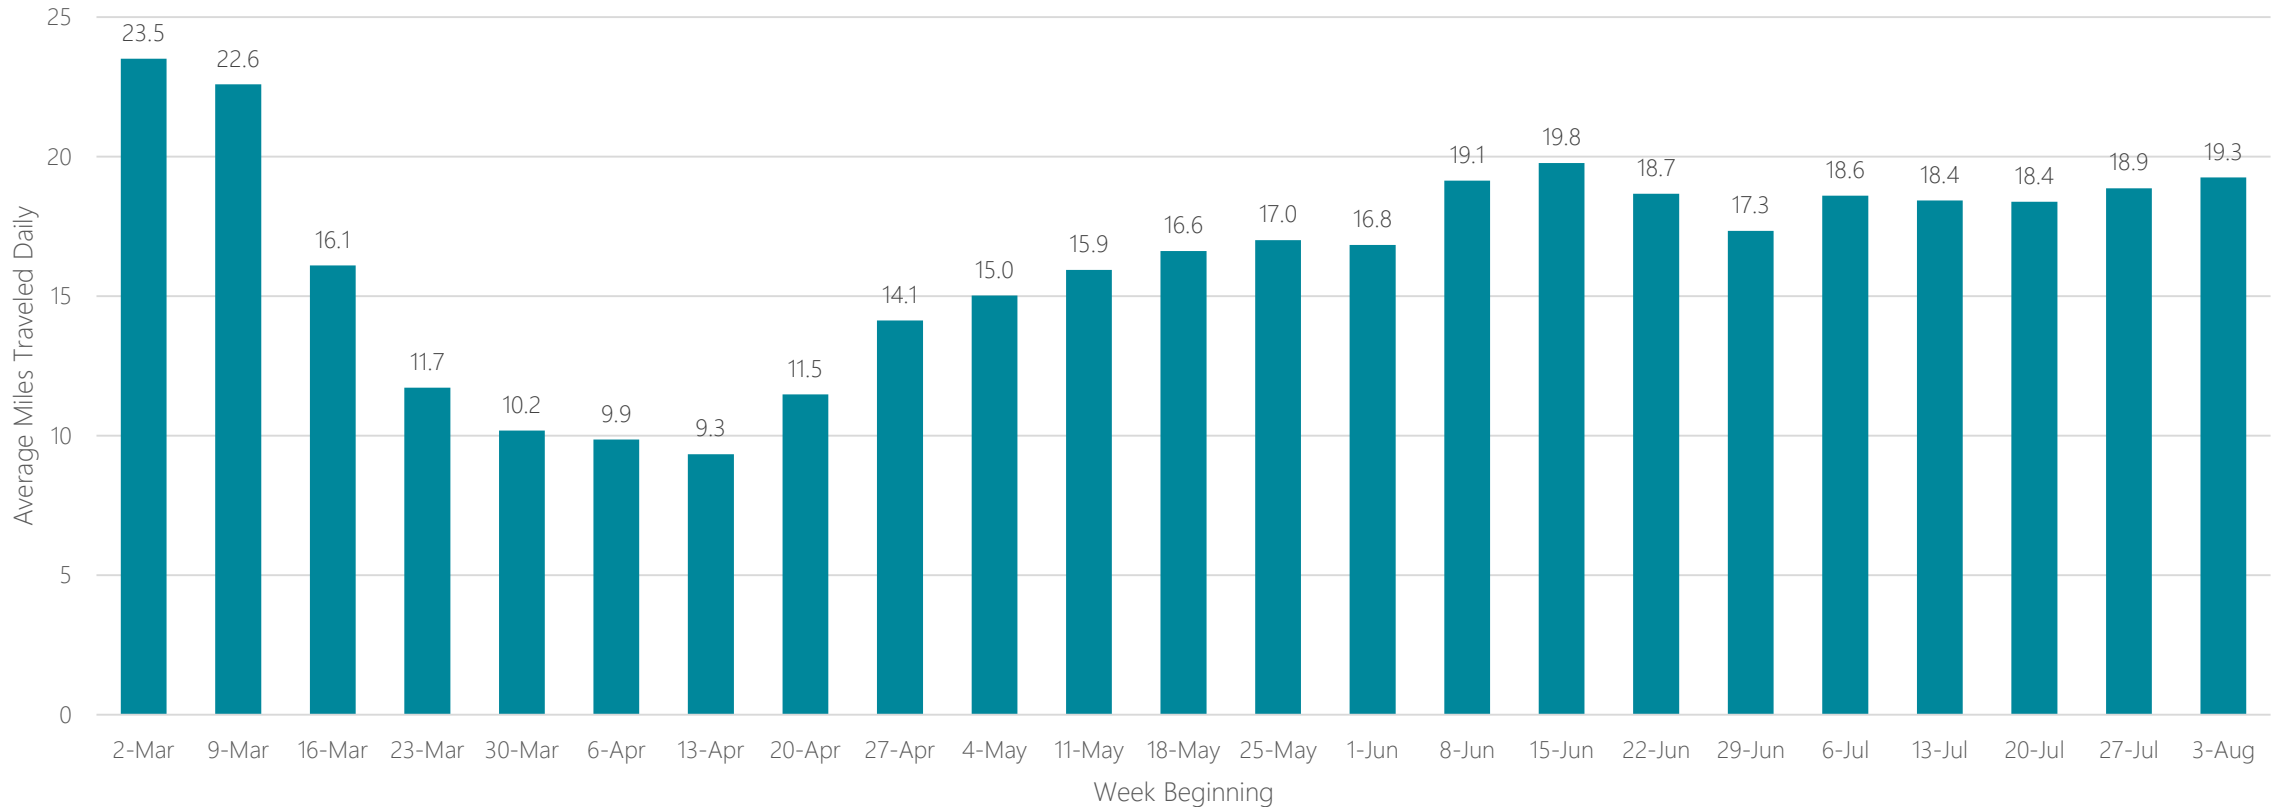

Tampa-Saint Petersburg (Sarasota)

Average Miles Traveled Daily Weekly Trend