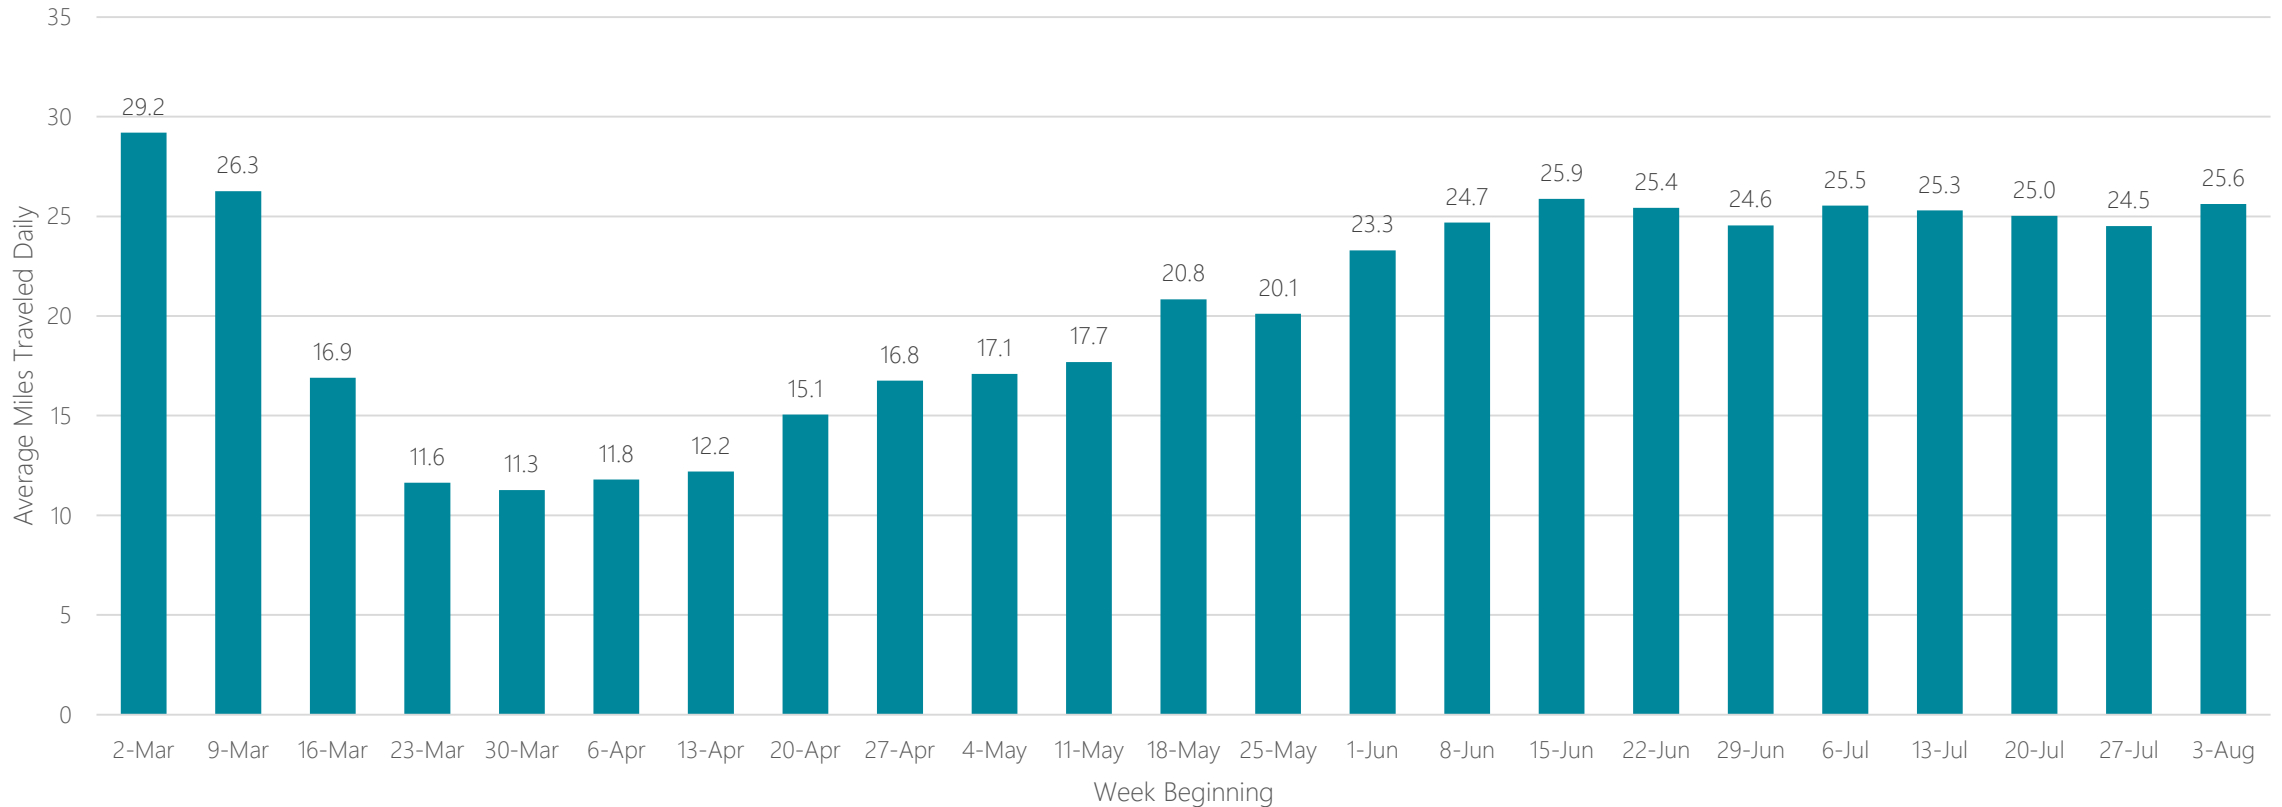

Kansas City

Average Miles Traveled Daily Weekly Trend