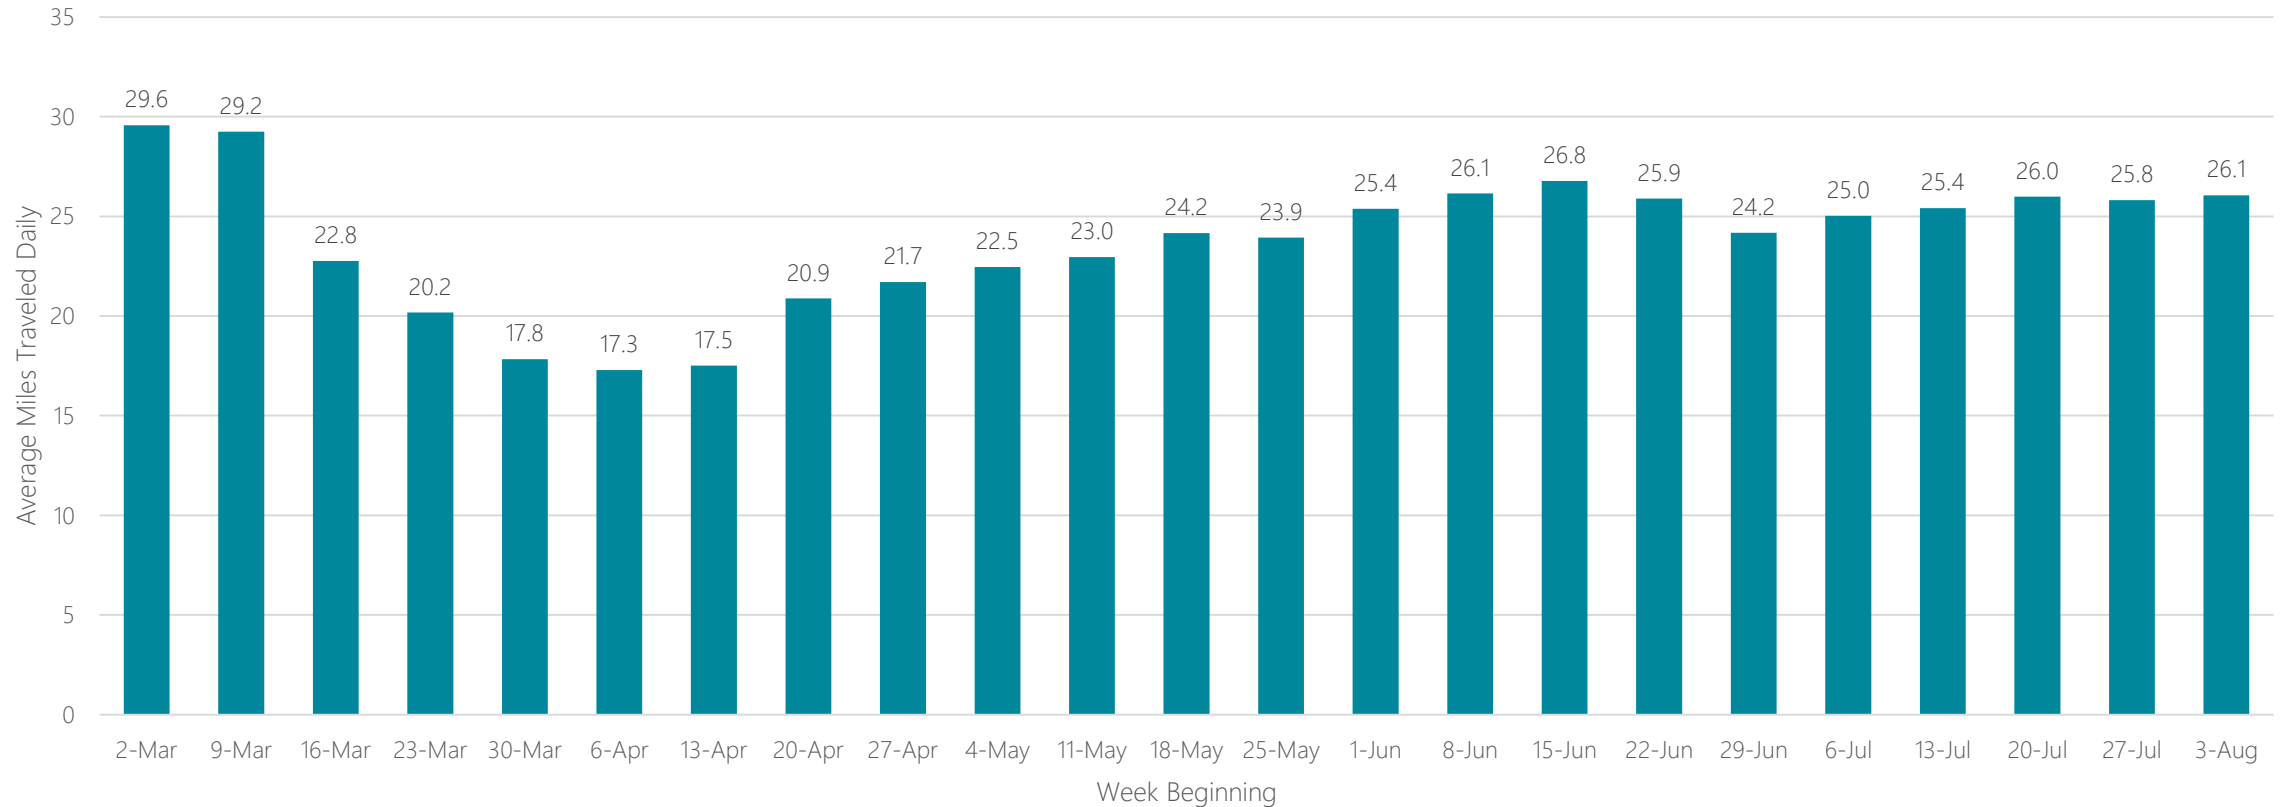

Odessa-Midland

Average Miles Traveled Daily Weekly Trend