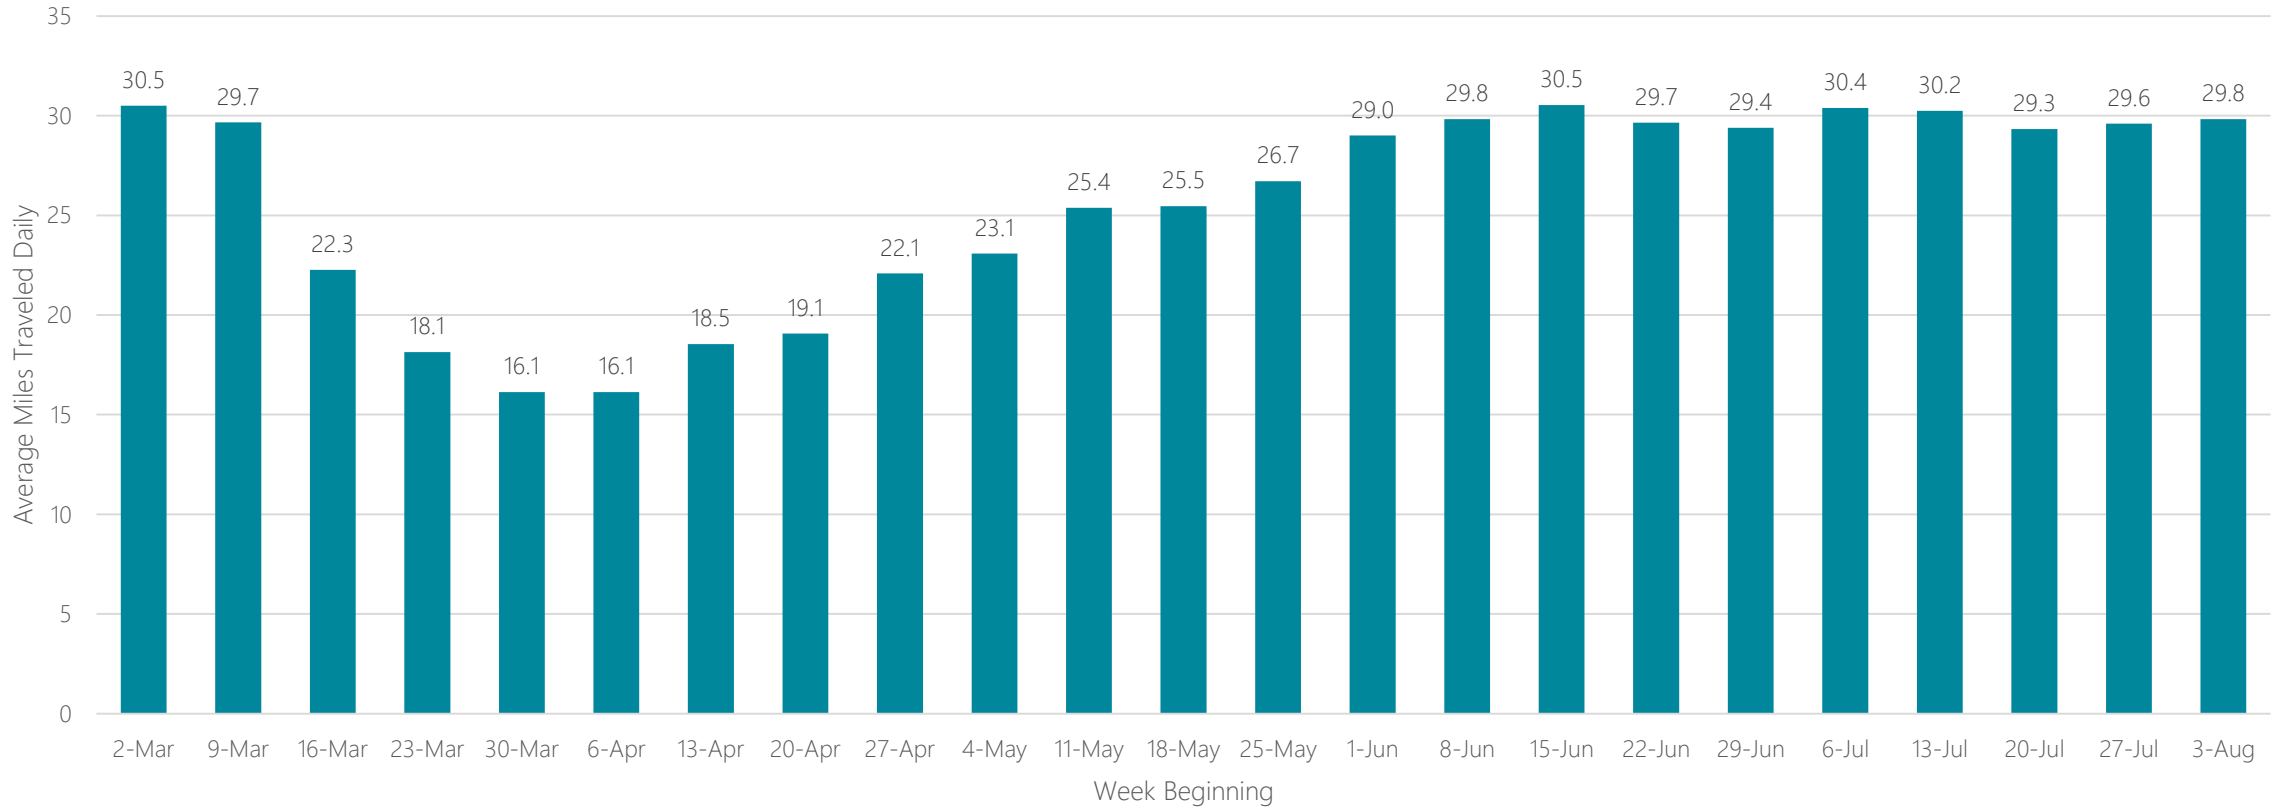

Juneau

Average Miles Traveled Daily Weekly Trend

Kansas City

Average Miles Traveled Daily Weekly Trend

Knoxville

Average Miles Traveled Daily Weekly Trend

La Crosse-Eau Claire

Average Miles Traveled Daily Weekly Trend