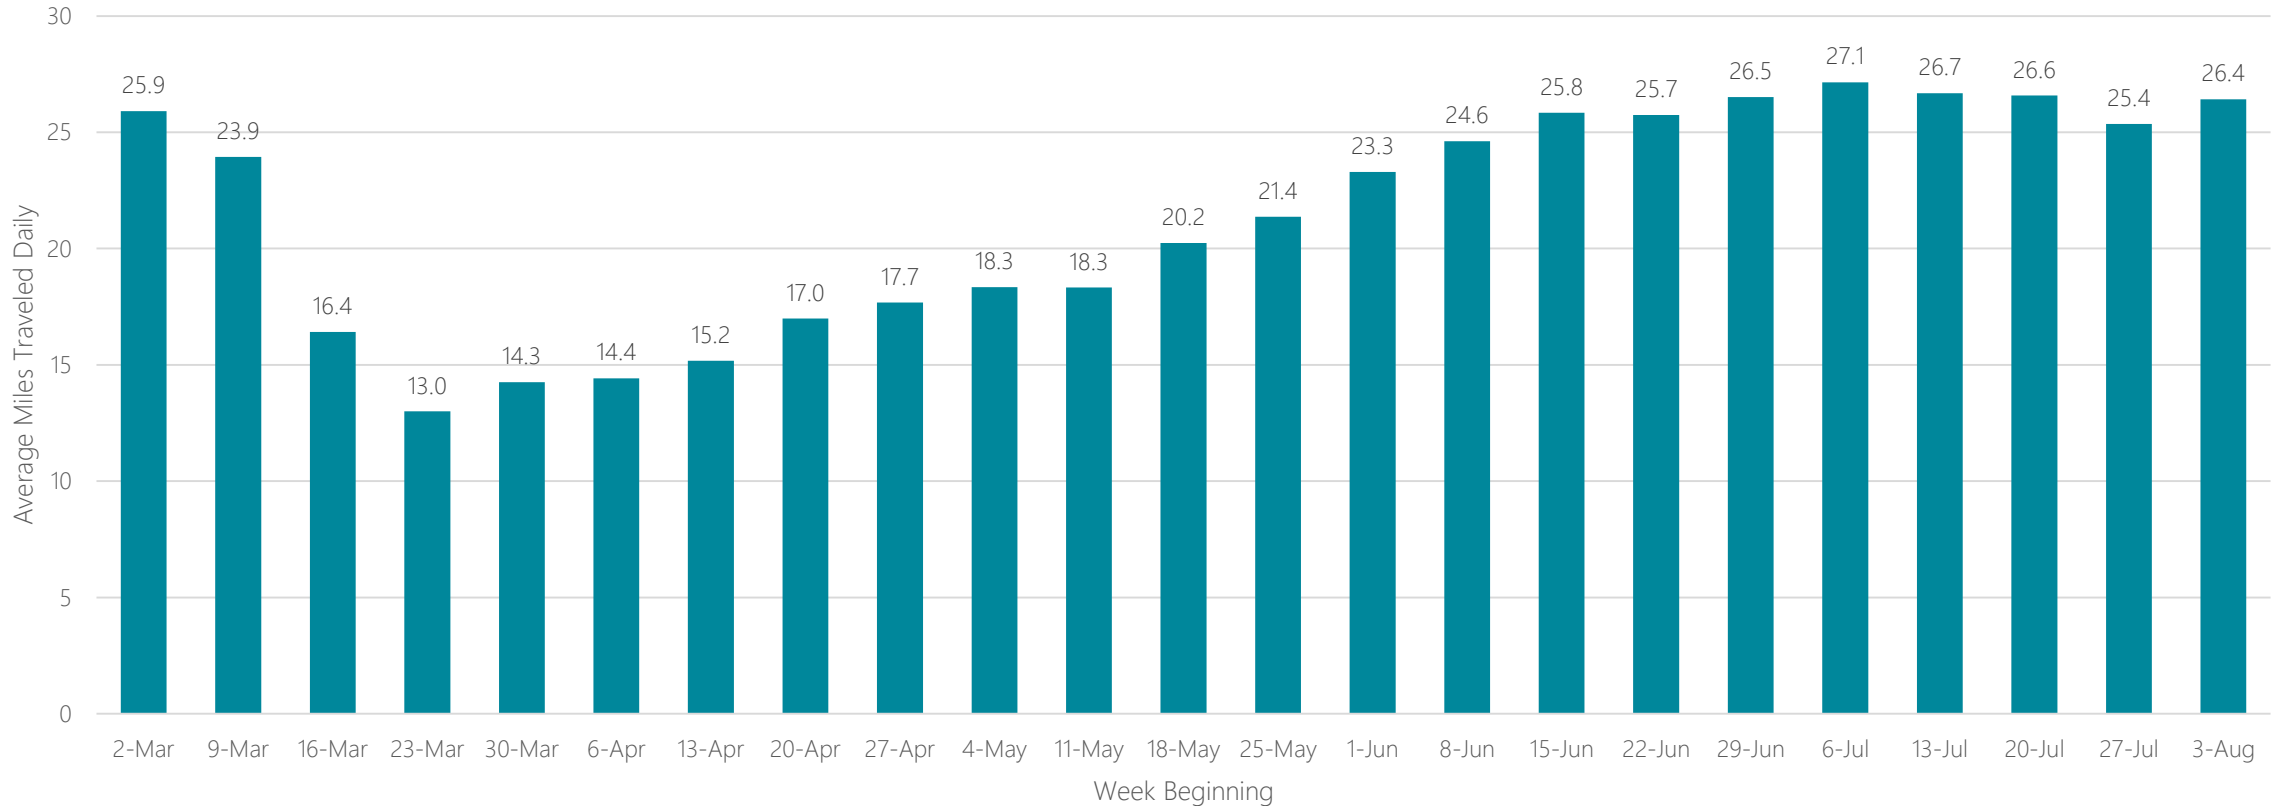

Champaign & Springfield-Decatur

Average Miles Traveled Daily Weekly Trend