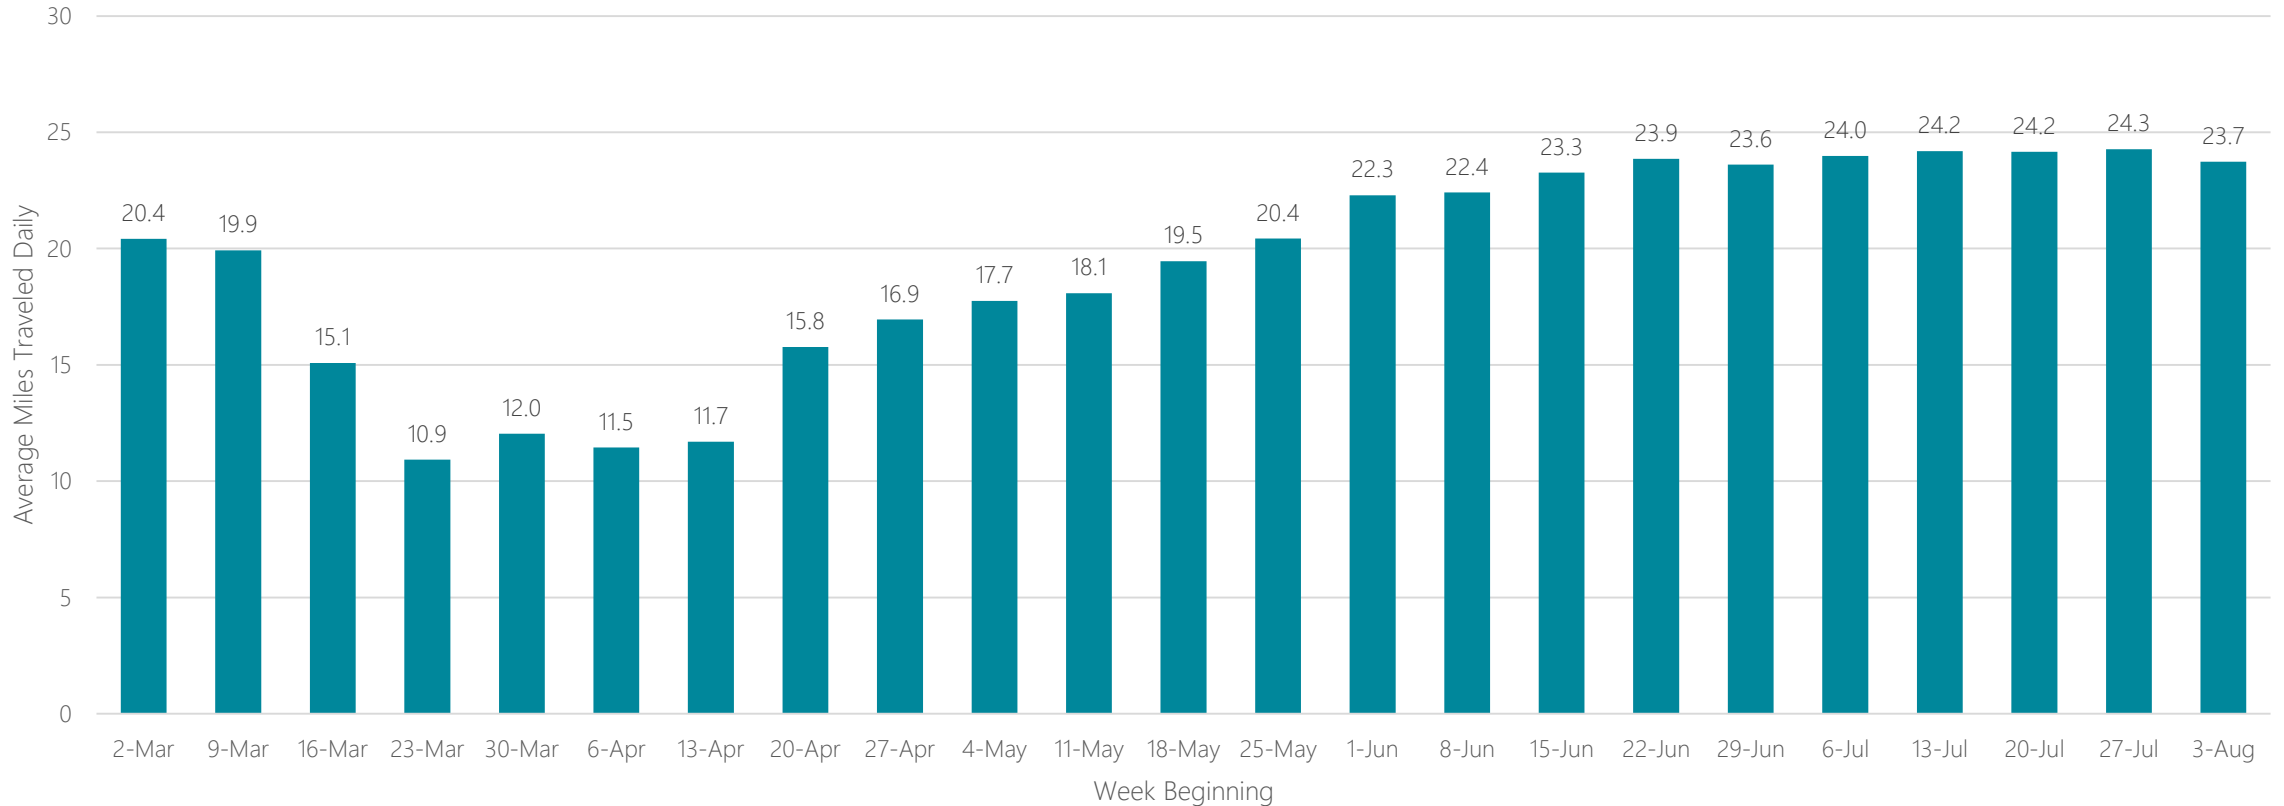

Juneau

Average Miles Traveled Daily Weekly Trend

Kansas City

Average Miles Traveled Daily Weekly Trend

Knoxville

Average Miles Traveled Daily Weekly Trend

La Crosse-Eau Claire

Average Miles Traveled Daily Weekly Trend