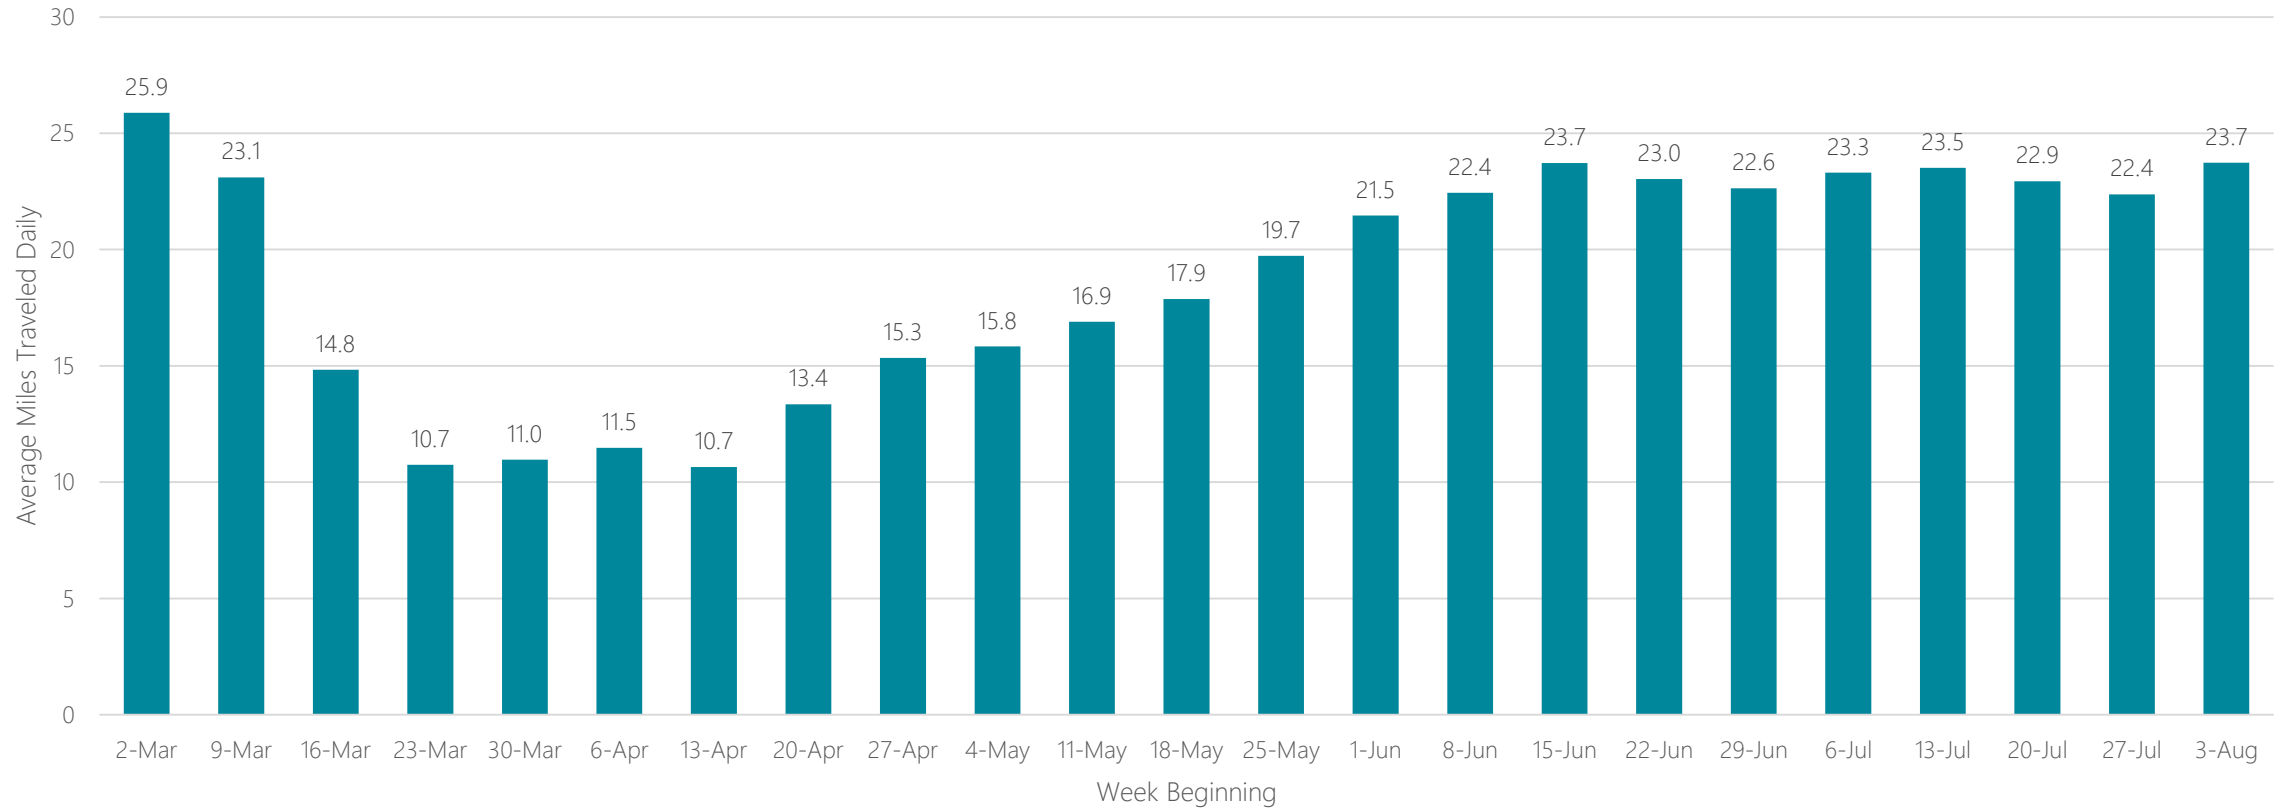

Chicago

Average Miles Traveled Daily Weekly Trend

Chico-Redding

Average Miles Traveled Daily Weekly Trend

Cincinnati

Average Miles Traveled Daily Weekly Trend

Clarksburg-Weston

Average Miles Traveled Daily Weekly Trend