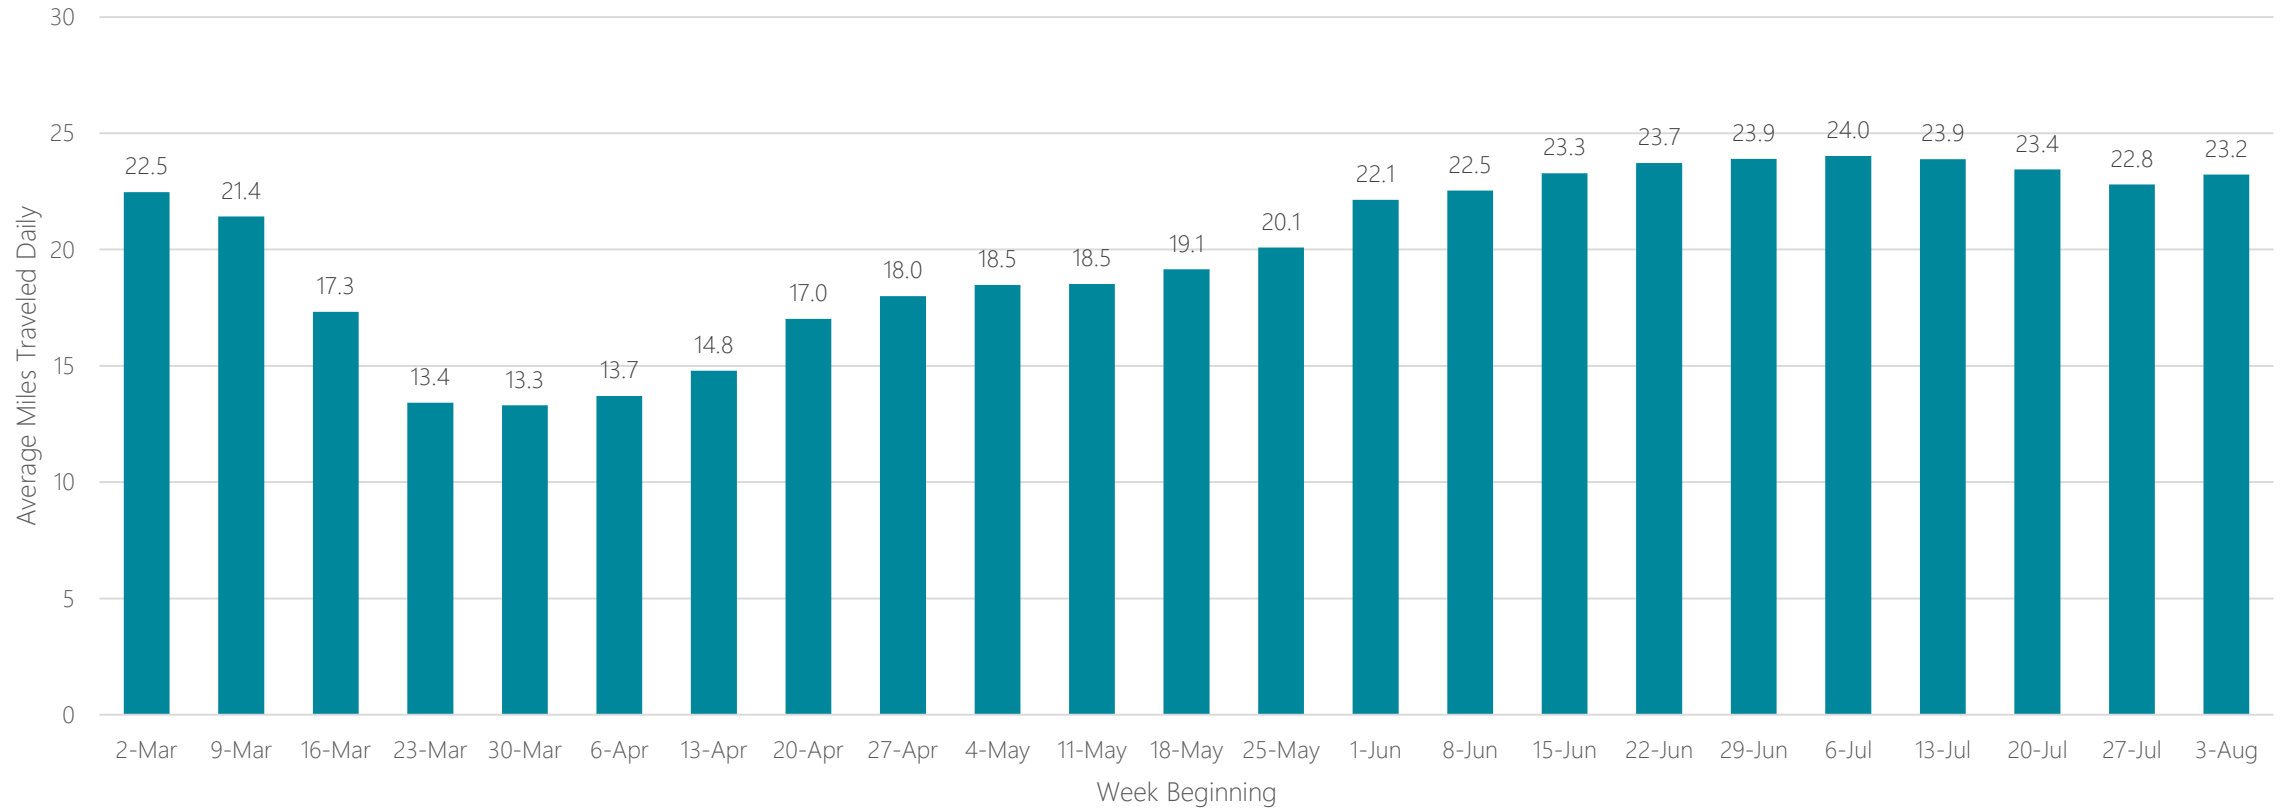

Laredo

Average Miles Traveled Daily Weekly Trend

Las Vegas

Average Miles Traveled Daily Weekly Trend

Lexington

Average Miles Traveled Daily Weekly Trend

Lima

Average Miles Traveled Daily Weekly Trend