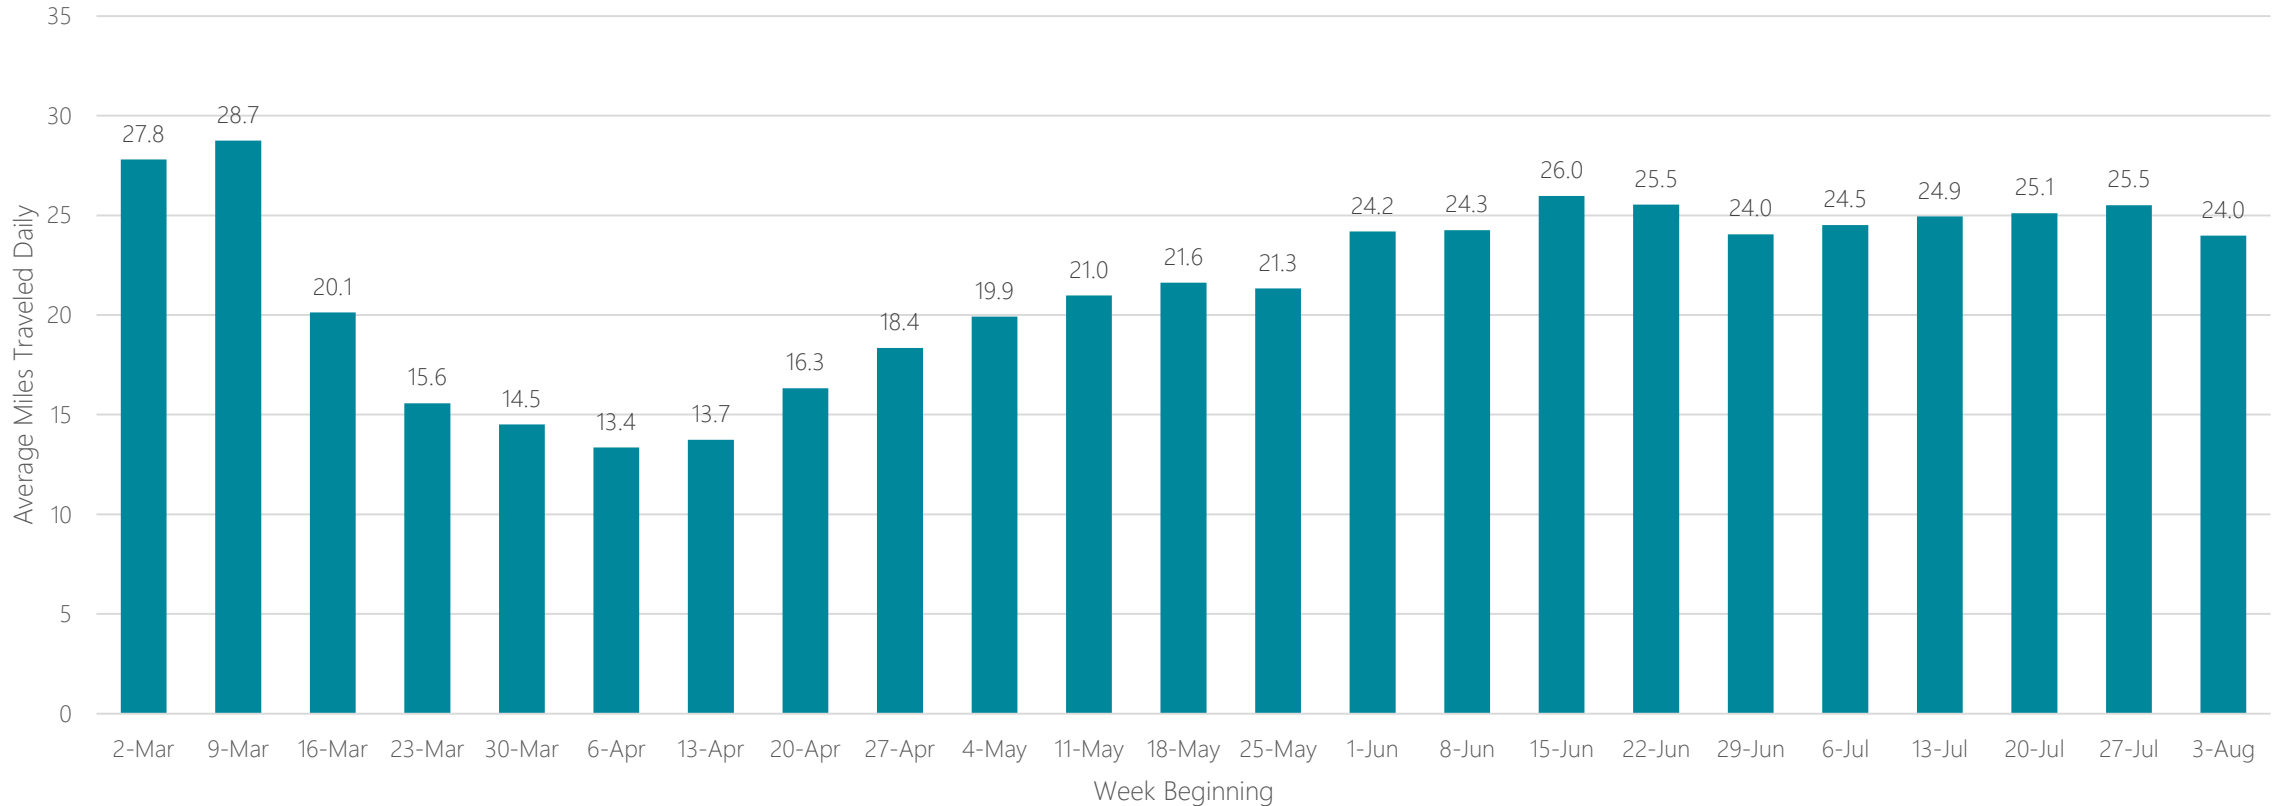

Average Miles Traveled Daily Weekly Trend

Champaign & Springfield-Decatur

Average Miles Traveled Daily Weekly Trend

Charleston, SC

Average Miles Traveled Daily Weekly Trend

Charleston-Huntington

Average Miles Traveled Daily Weekly Trend