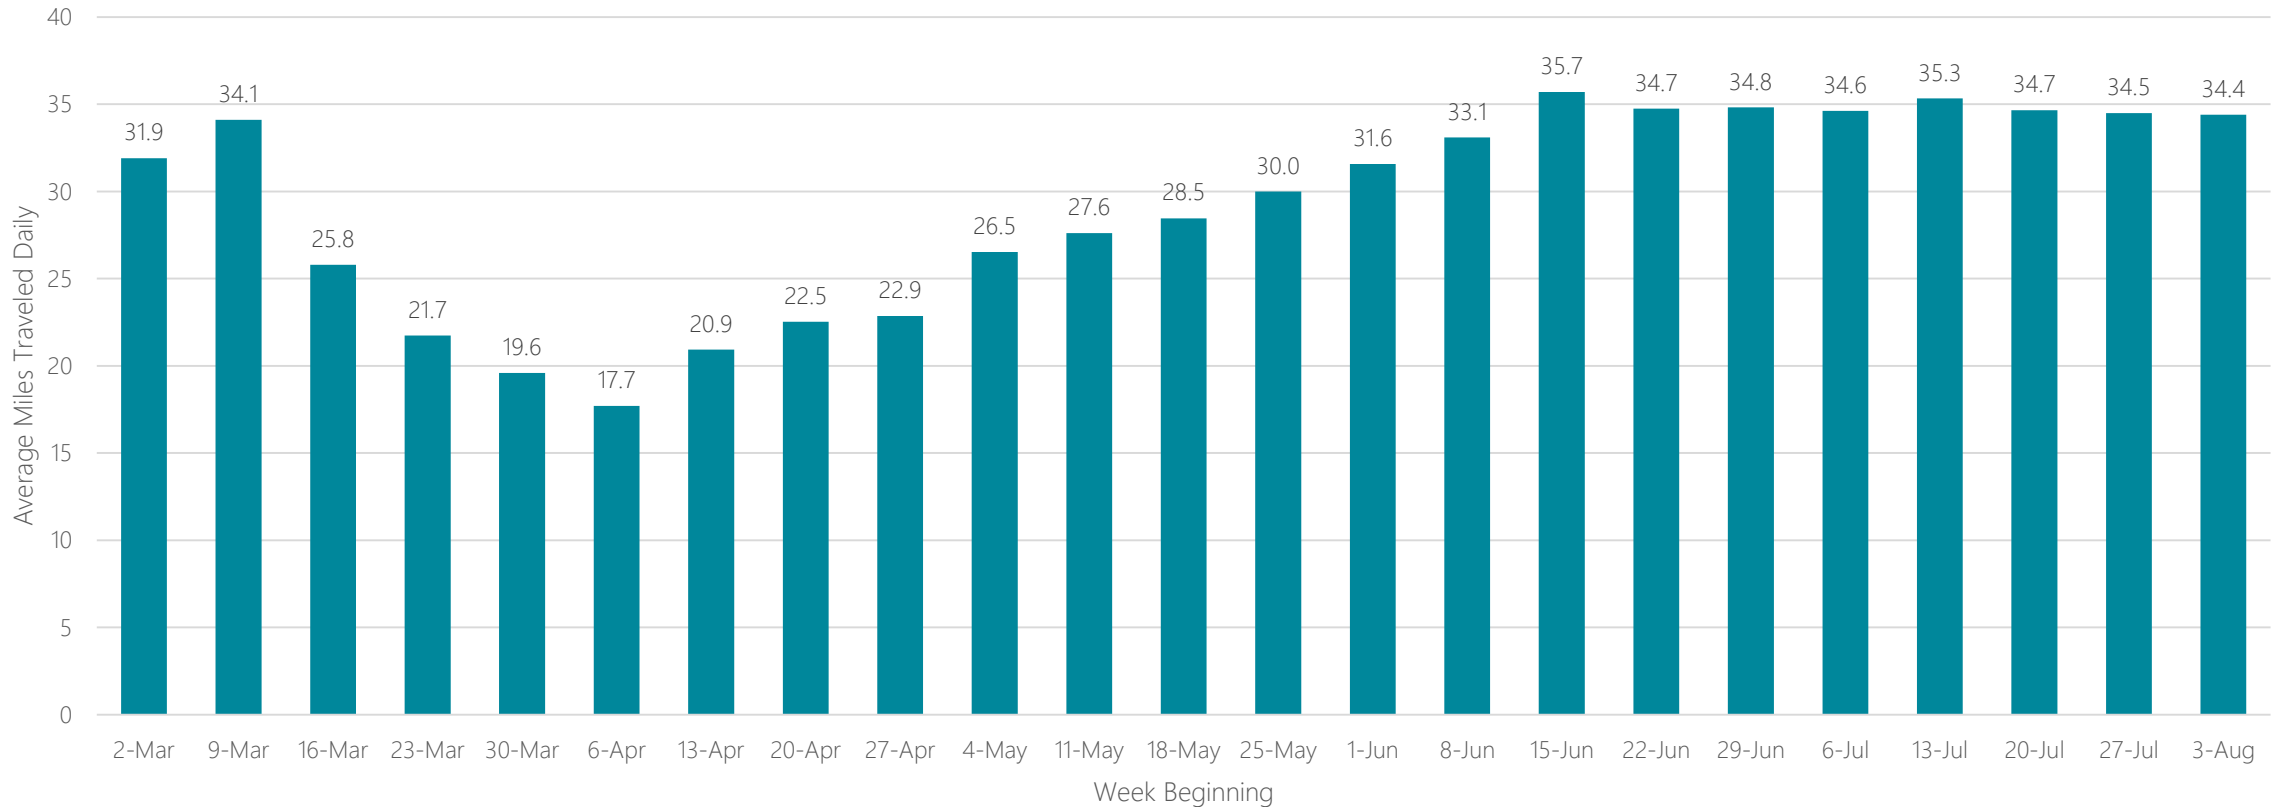

Montgomery (Selma)

Average Miles Traveled Daily Weekly Trend