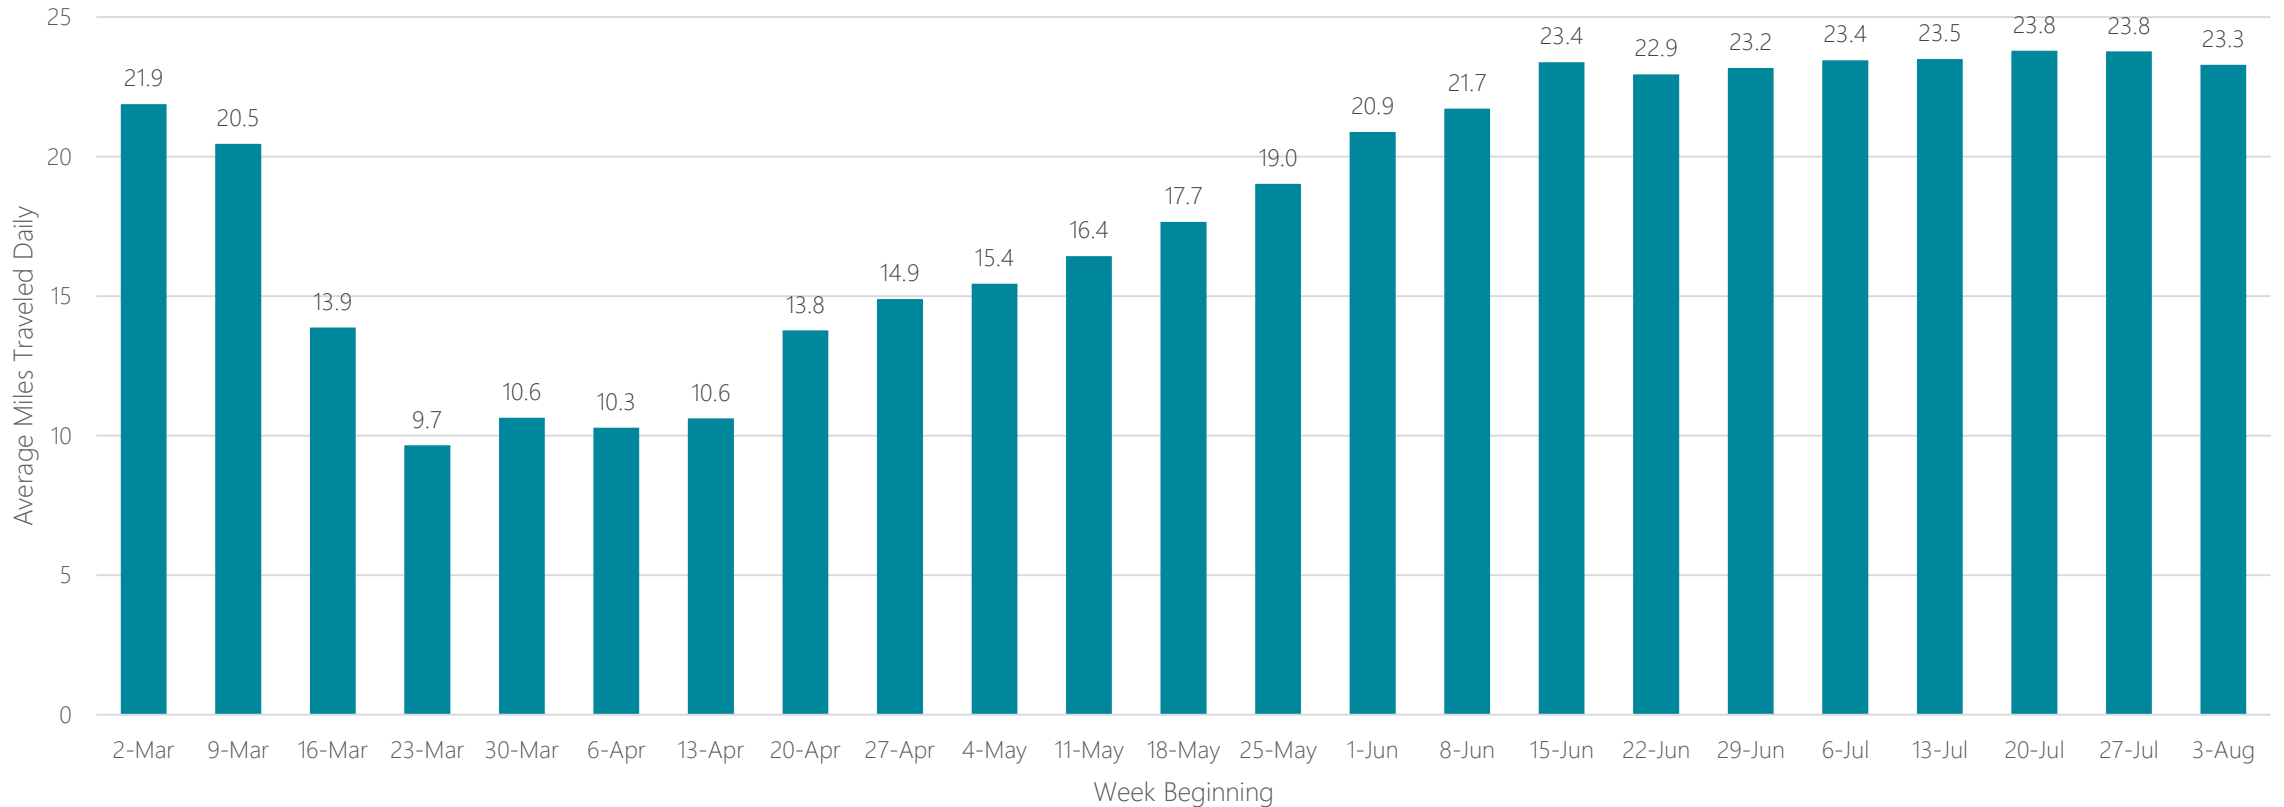

Lubbock

Average Miles Traveled Daily Weekly Trend

Macon

Average Miles Traveled Daily Weekly Trend

Madison

Average Miles Traveled Daily Weekly Trend

Mankato

Average Miles Traveled Daily Weekly Trend