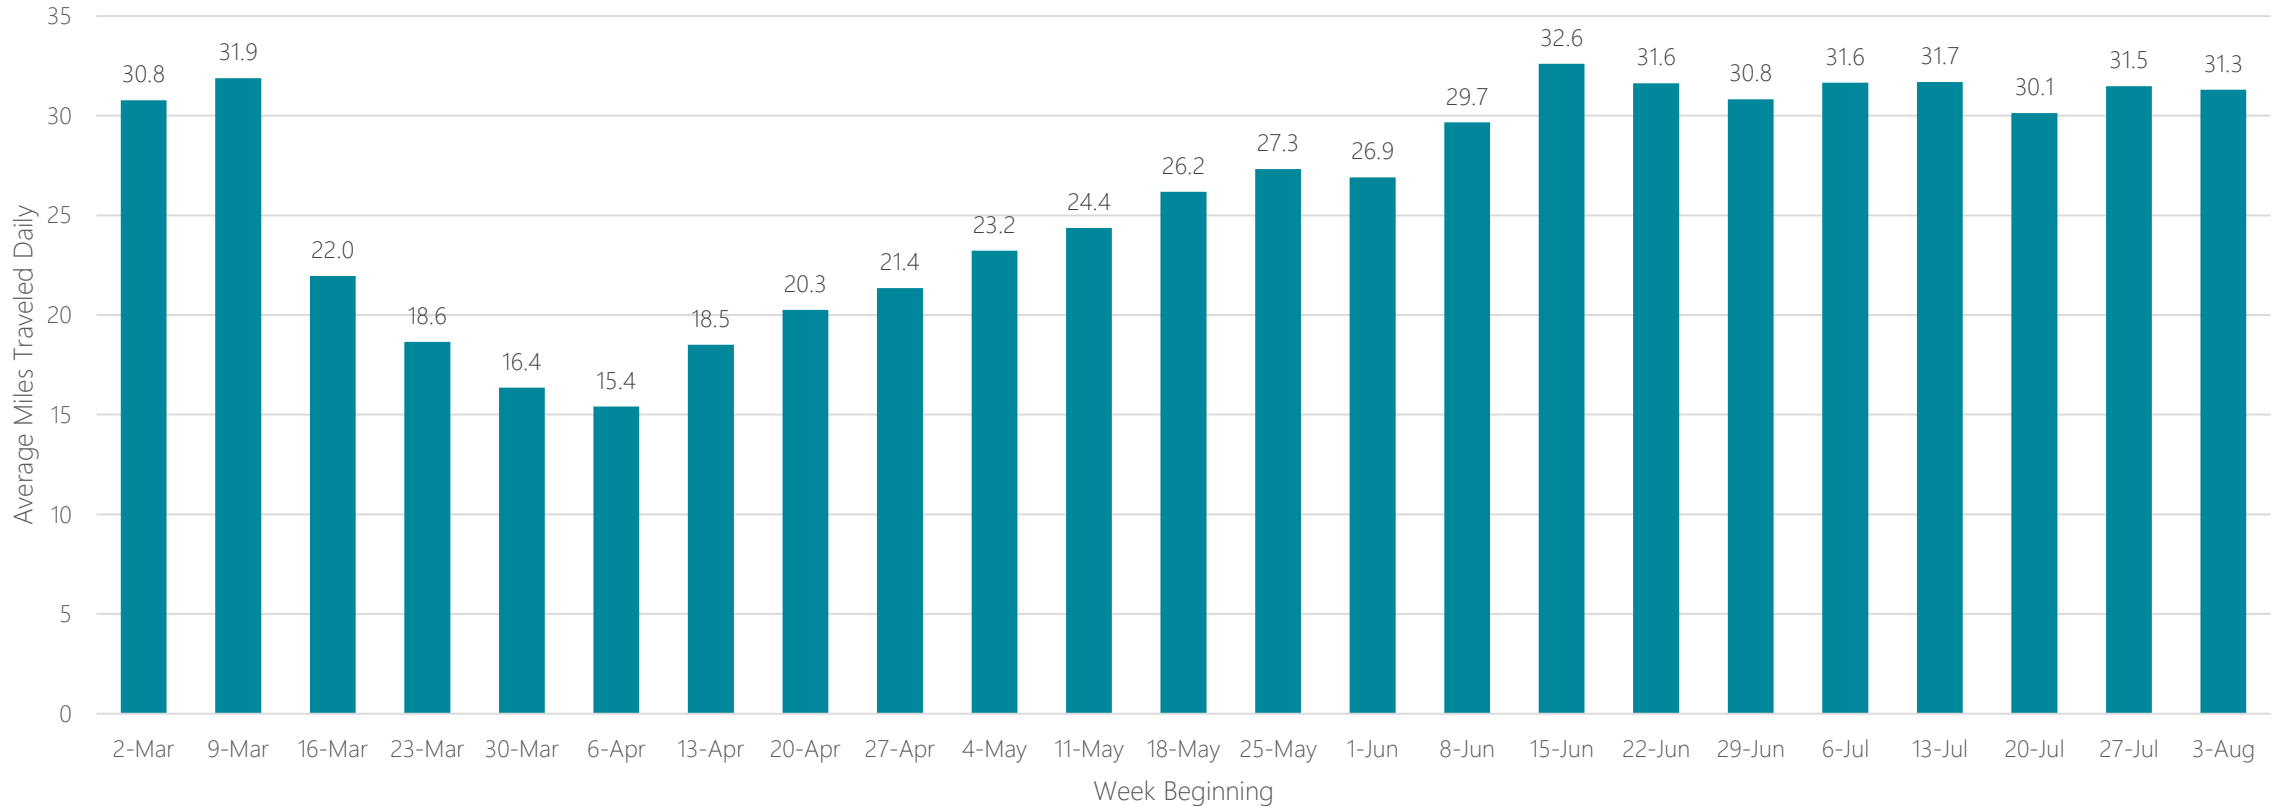

Biloxi-Gulfport

Average Miles Traveled Daily Weekly Trend