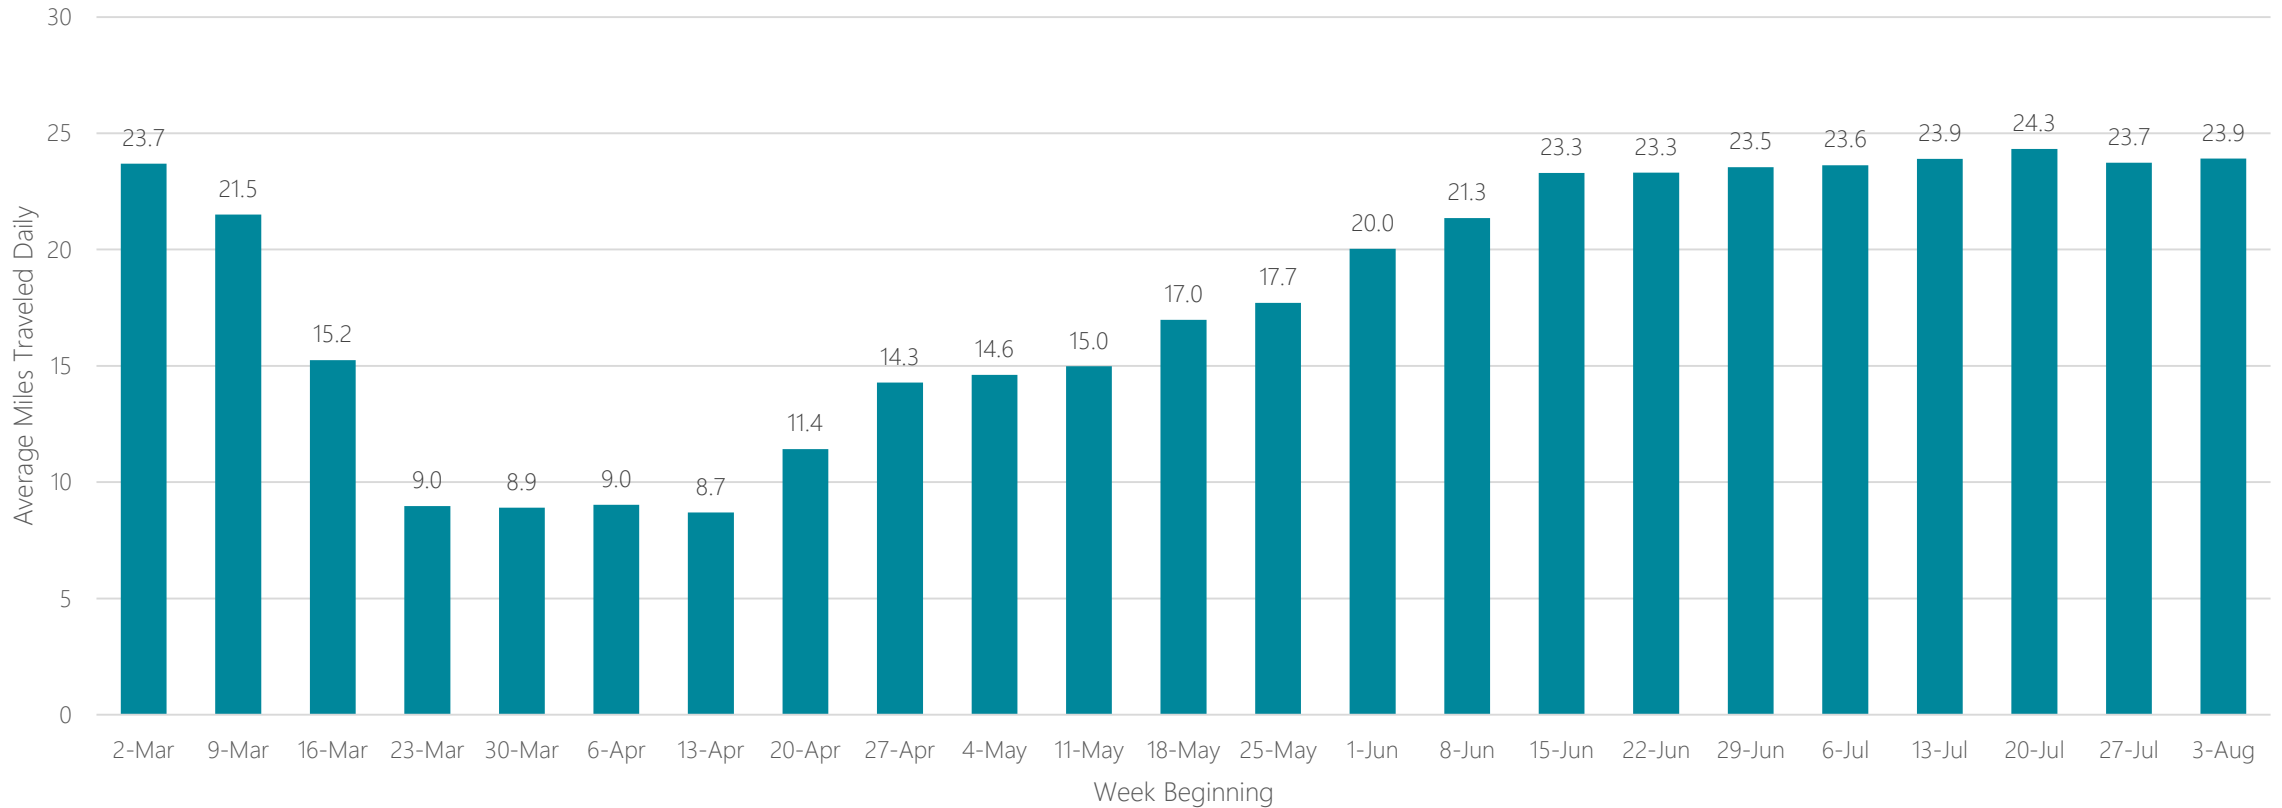

Lafayette, IN

Average Miles Traveled Daily Weekly Trend

Lafayette, LA

Average Miles Traveled Daily Weekly Trend

Lake Charles

Average Miles Traveled Daily Weekly Trend

Lansing

Average Miles Traveled Daily Weekly Trend