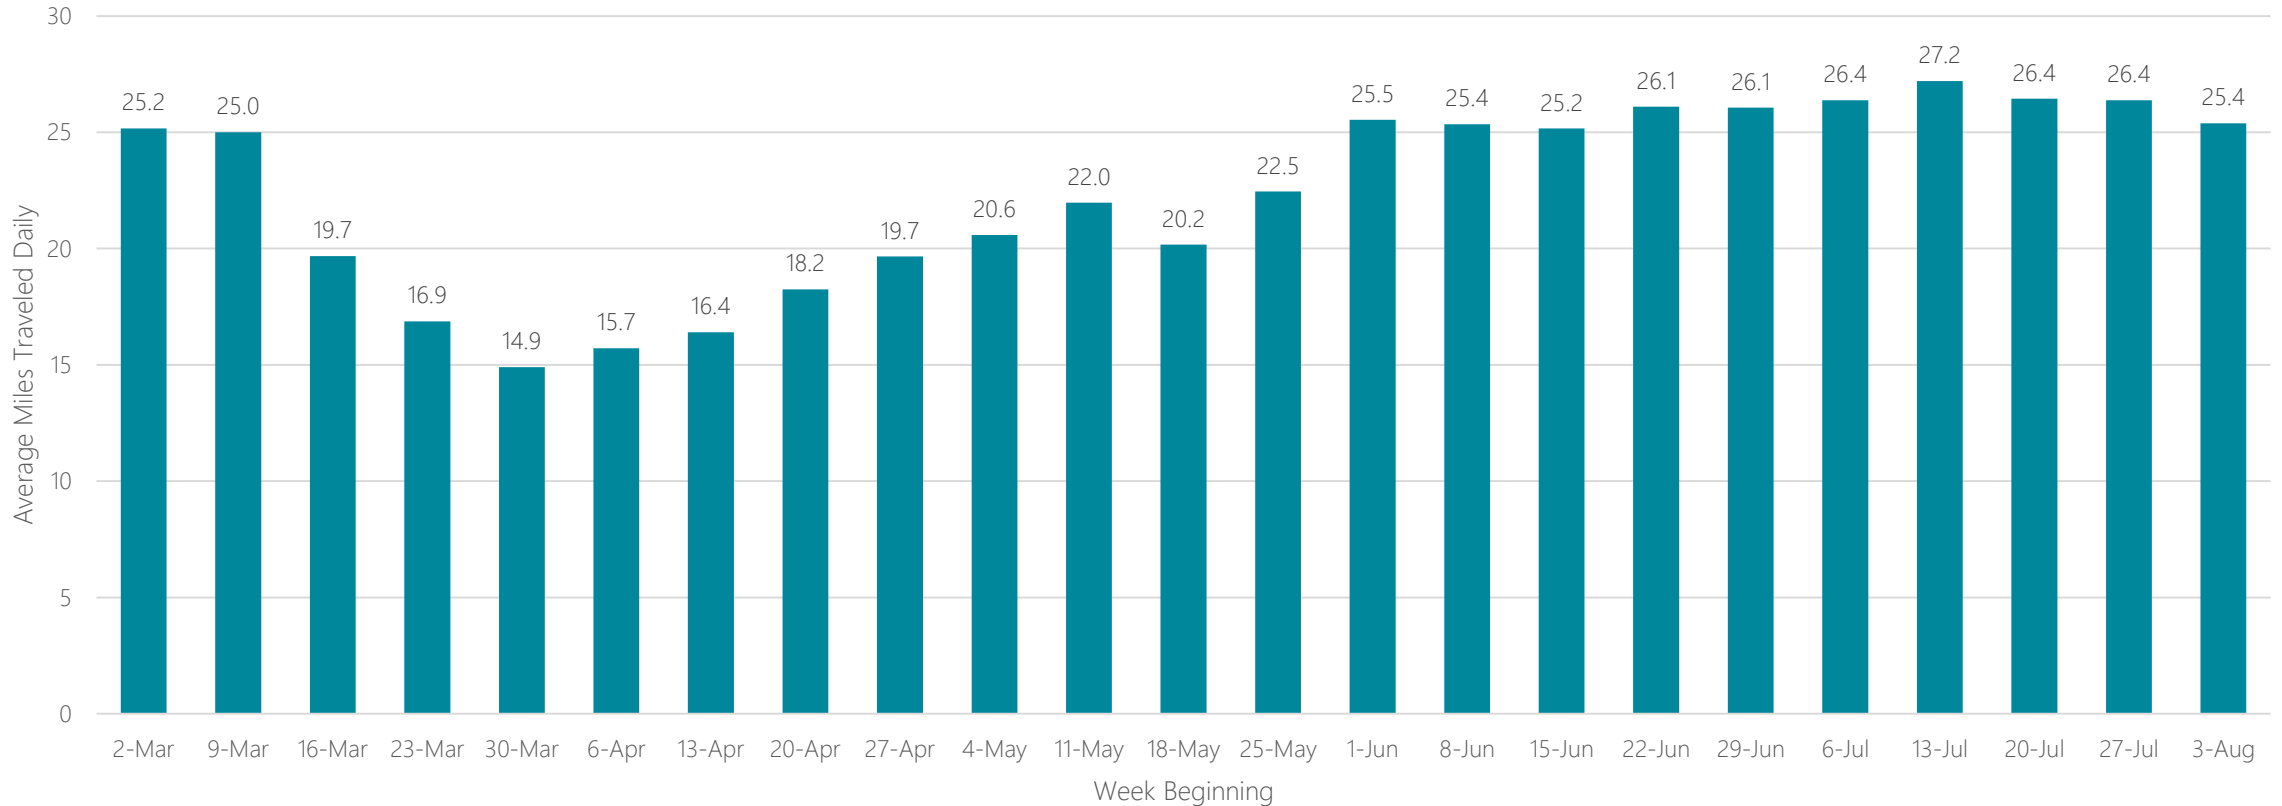

Average Miles Traveled Daily Weekly Trend

Greensboro-High Point-Winston-Salem

Average Miles Traveled Daily Weekly Trend

Greenville-New Bern-Washington

Average Miles Traveled Daily Weekly Trend

Greenville-Spartansburg-Asheville-Anderson