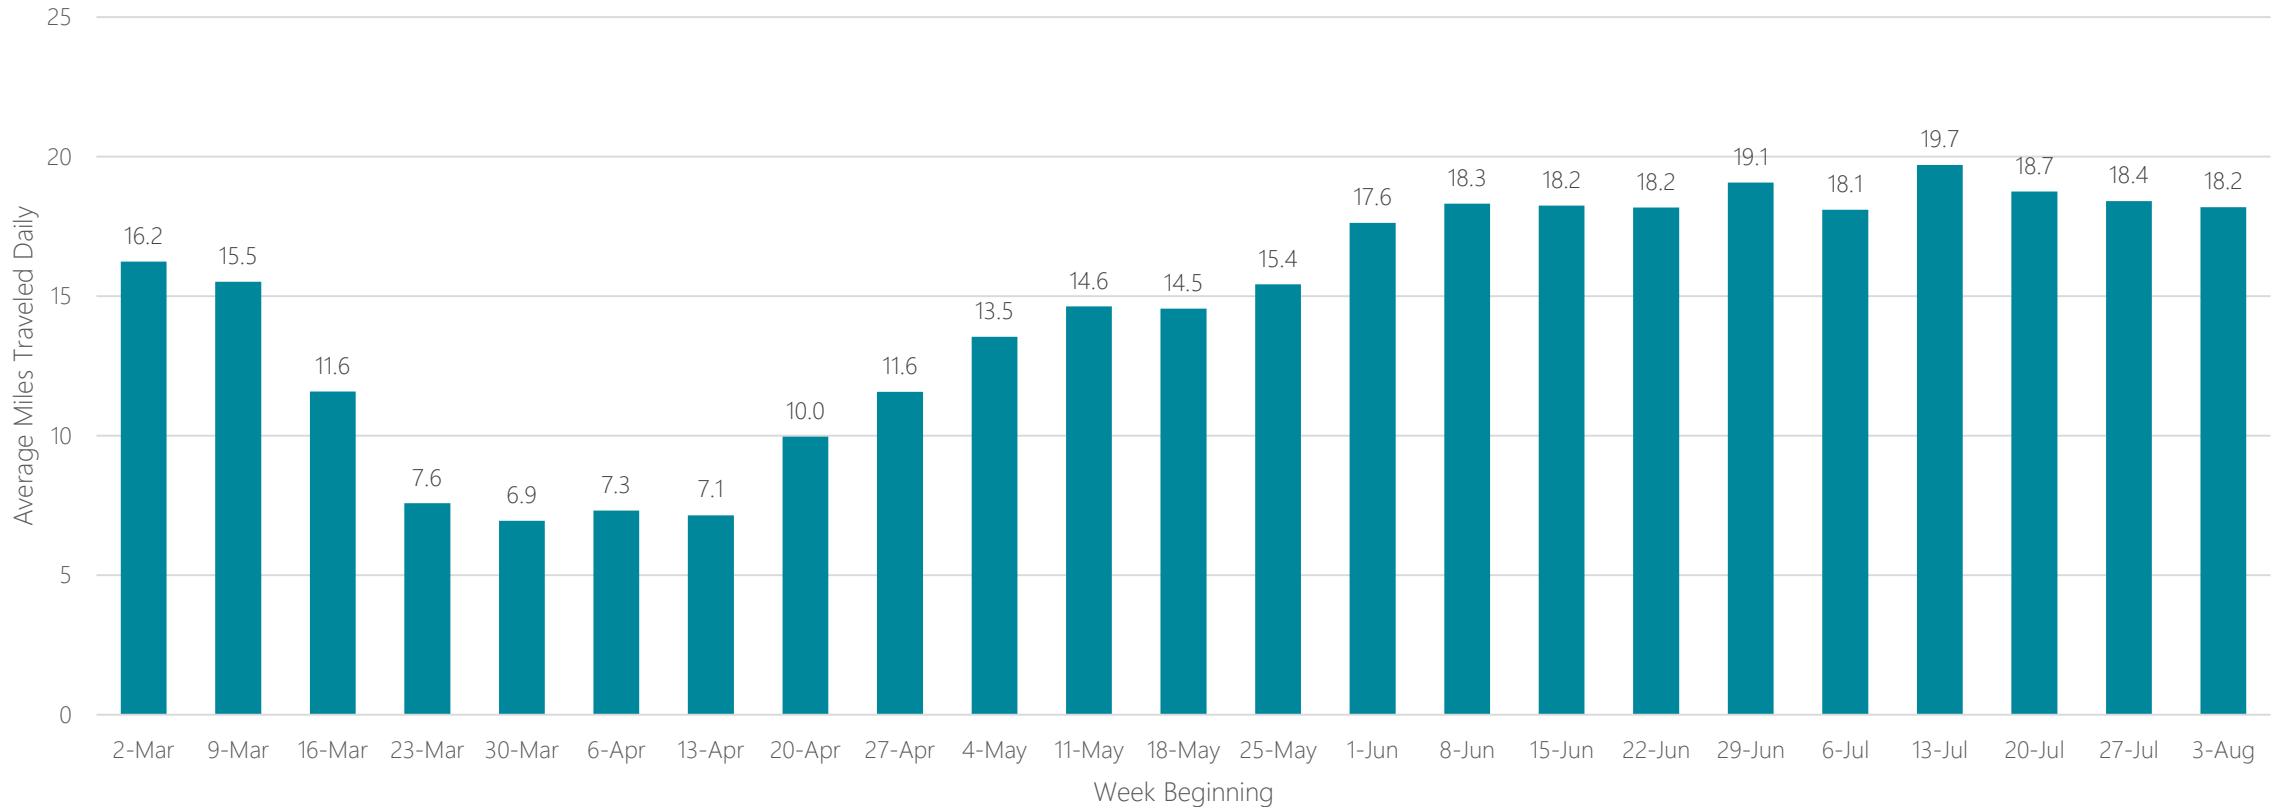

Anchorage, AK

Average Miles Traveled Daily Weekly Trend