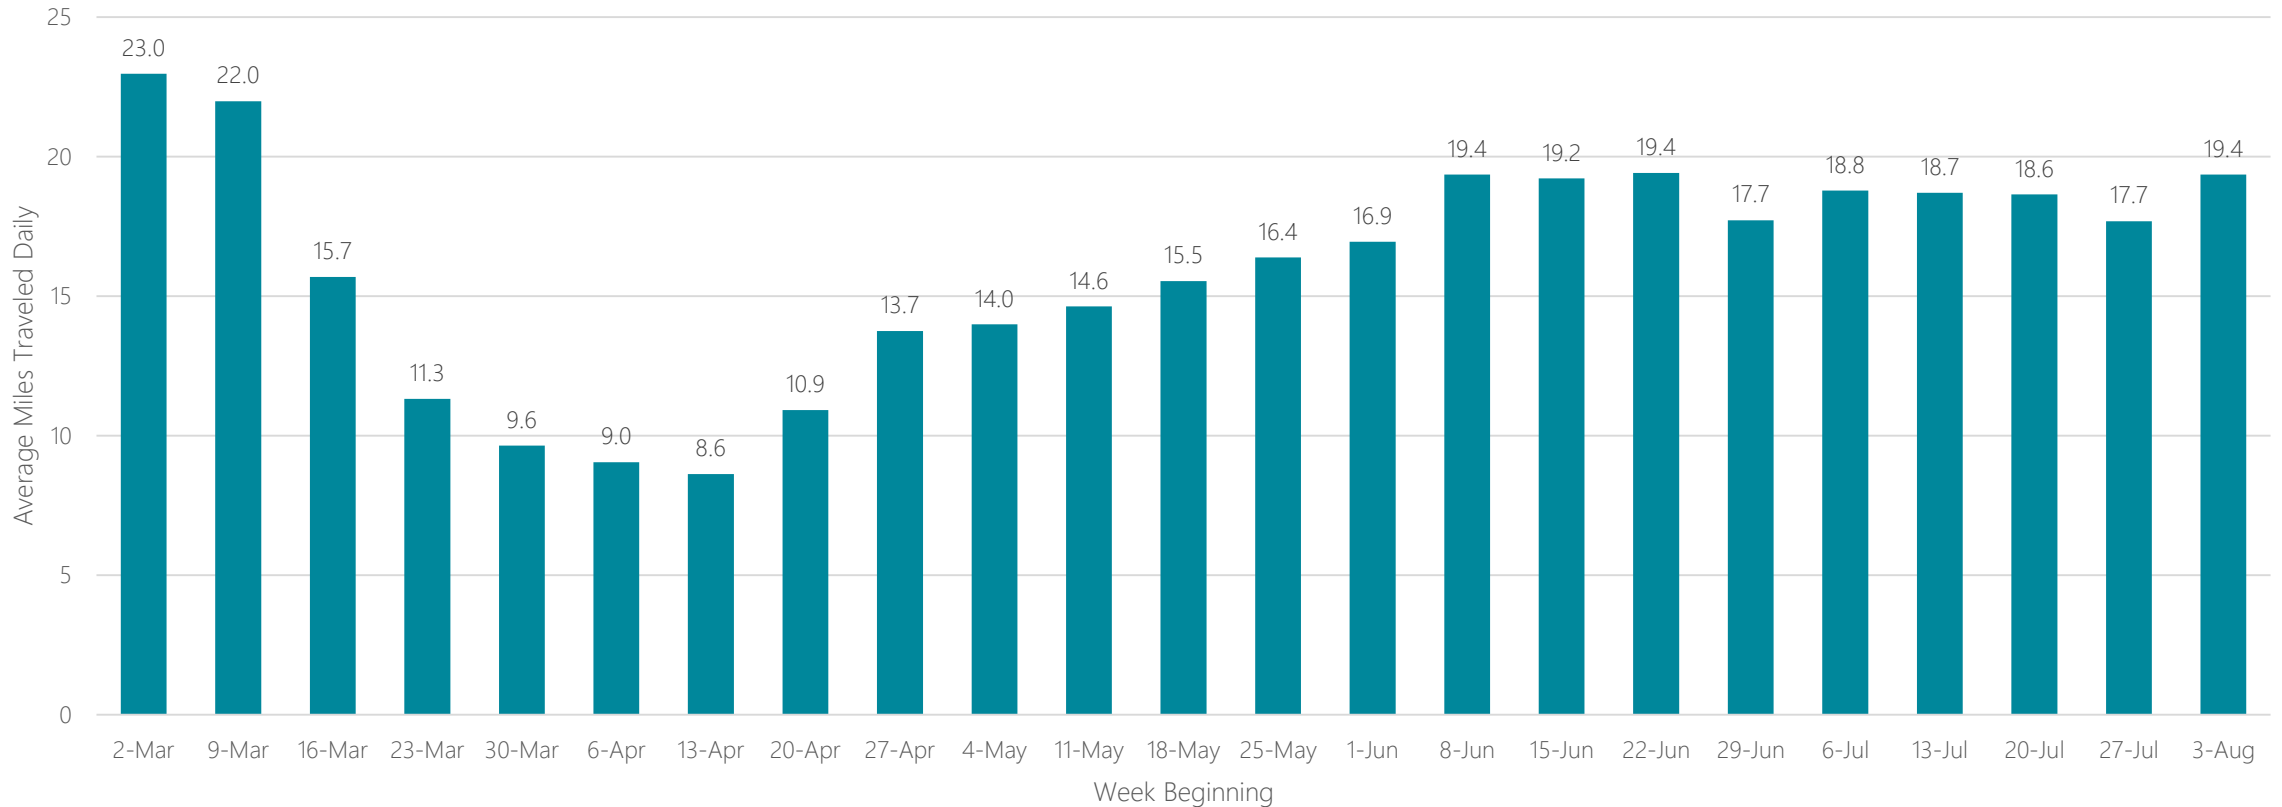

West Palm Beach-Fort Pierce

Average Miles Traveled Daily Weekly Trend