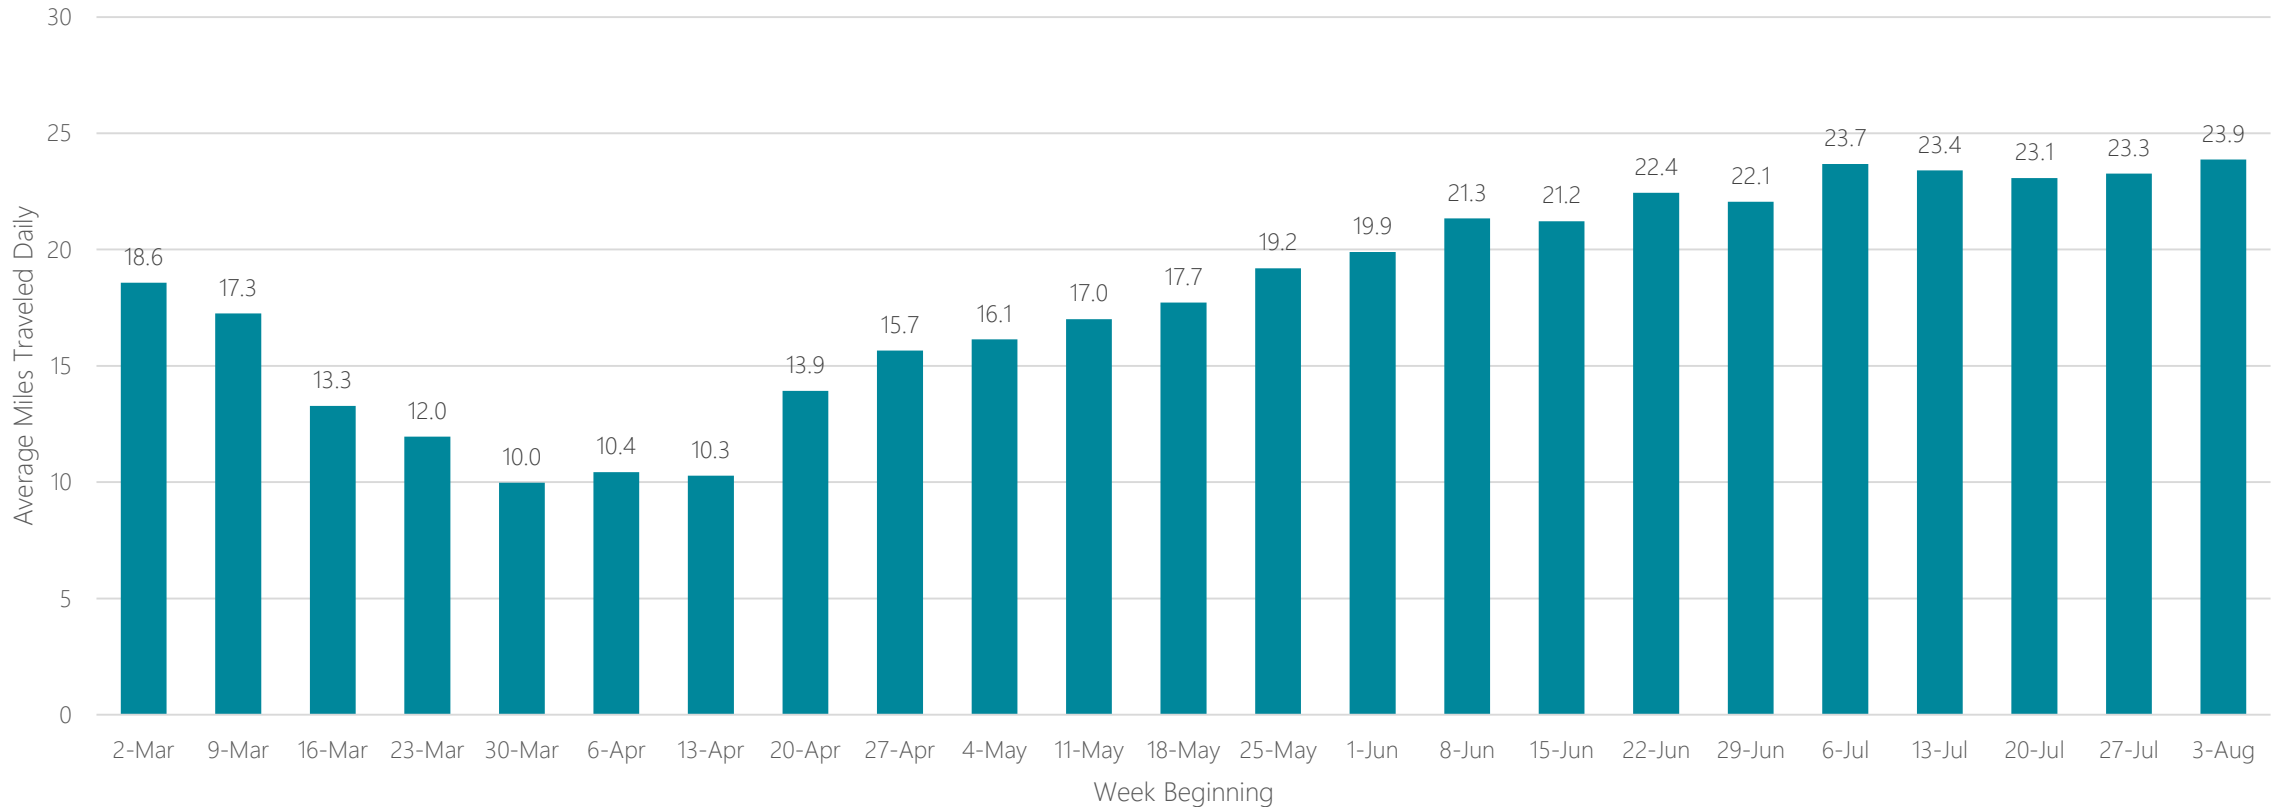

Baton Rouge

Average Miles Traveled Daily Weekly Trend

Beaumont

Average Miles Traveled Daily Weekly Trend

Bend, OR

Average Miles Traveled Daily Weekly Trend

Billings, MT

Average Miles Traveled Daily Weekly Trend