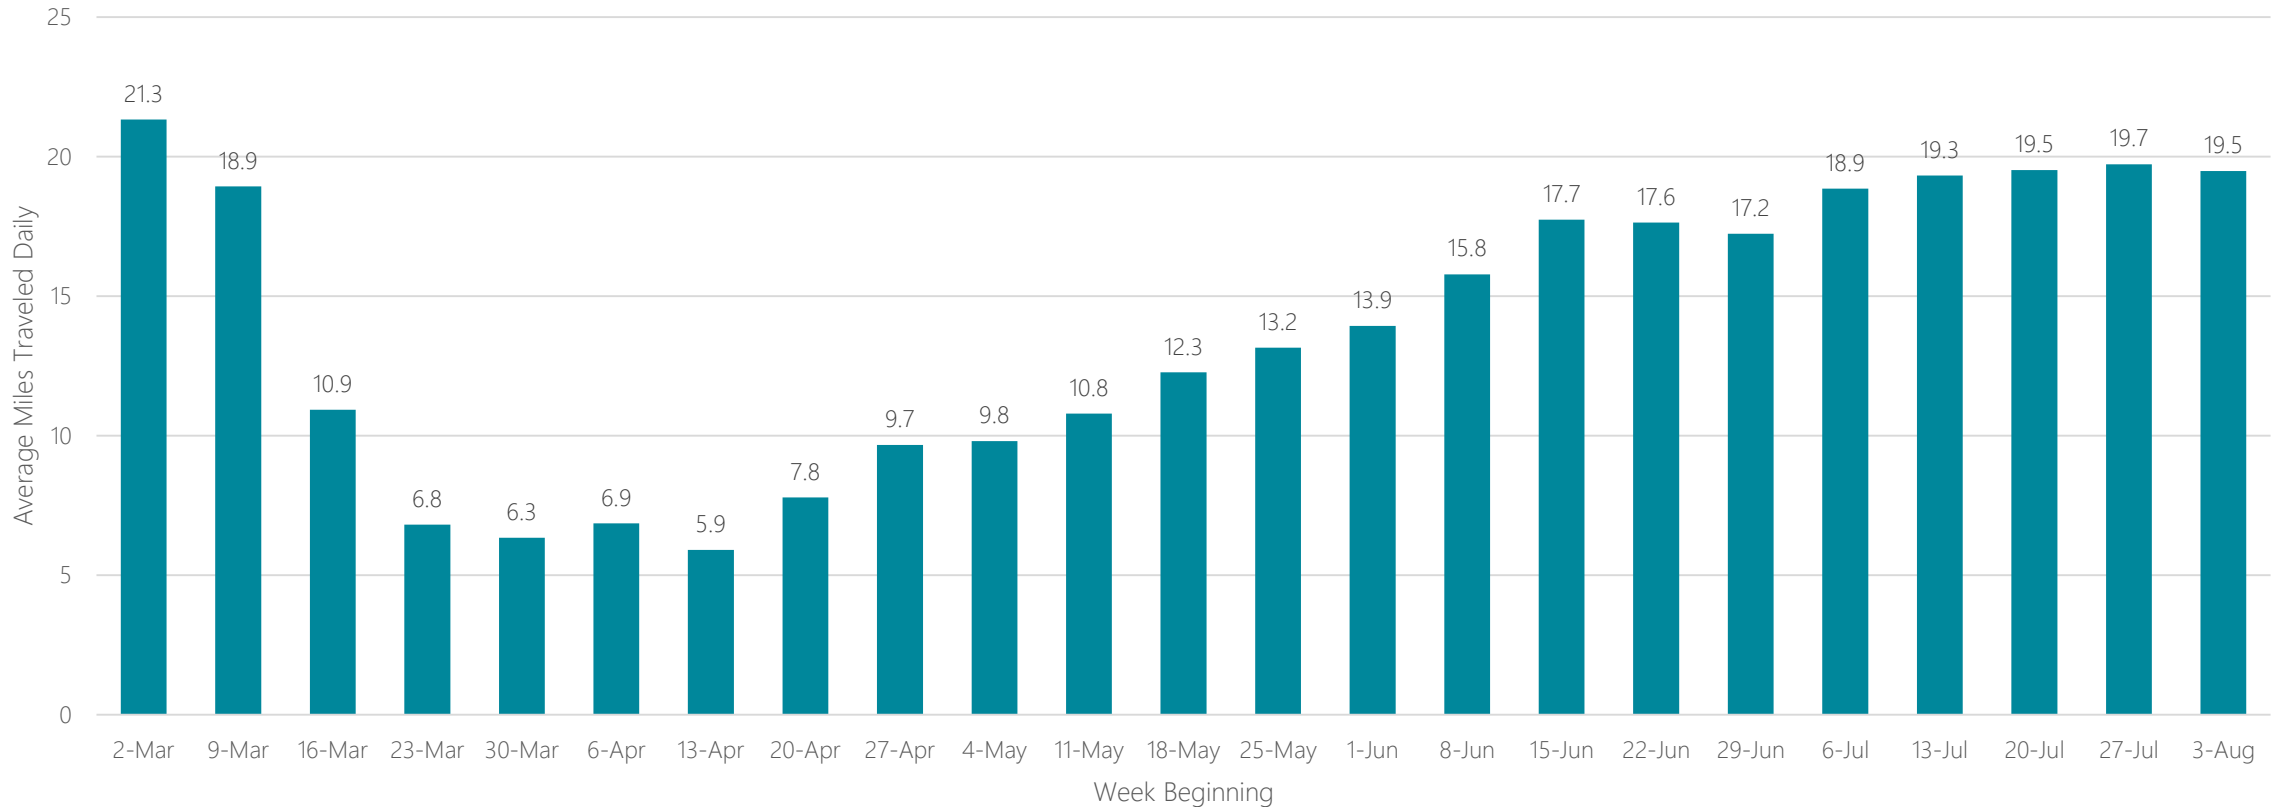

Boston (Manchester)

Average Miles Traveled Daily Weekly Trend