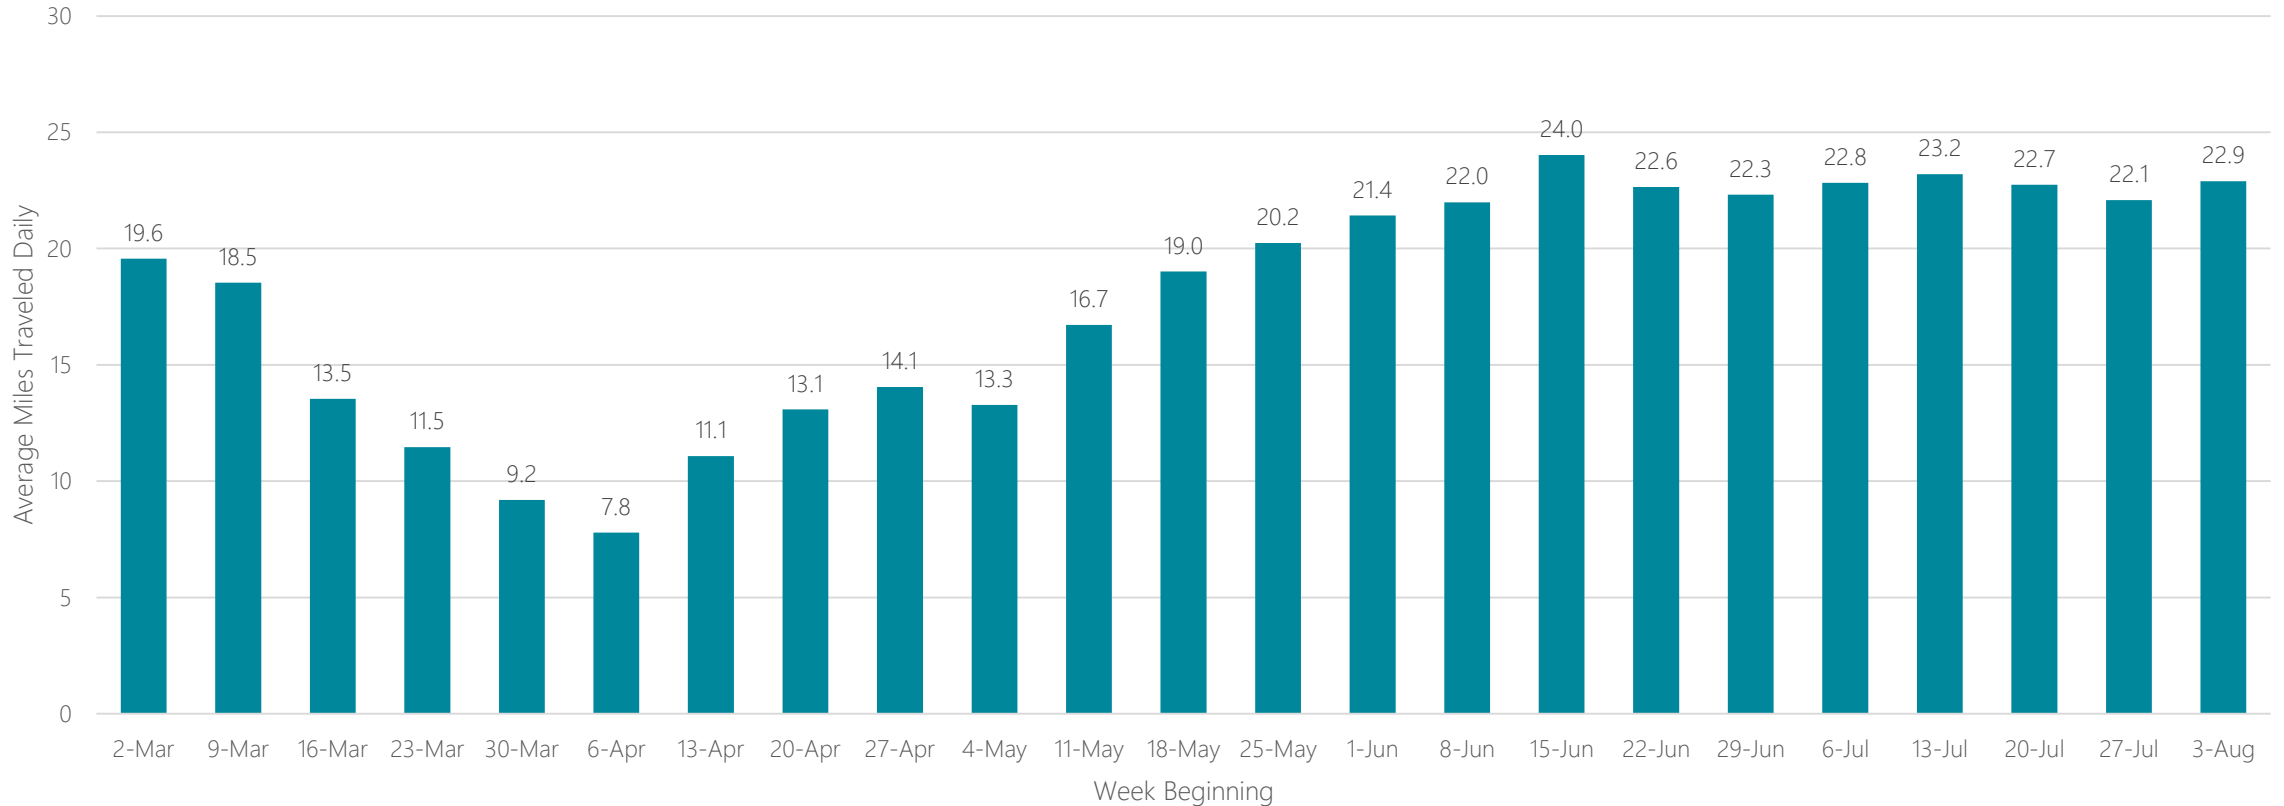

Portland-Auburn

Average Miles Traveled Daily Weekly Trend

Portland, OR

Average Miles Traveled Daily Weekly Trend

Presque Isle

Average Miles Traveled Daily Weekly Trend

Providence-New Bedford

Average Miles Traveled Daily Weekly Trend