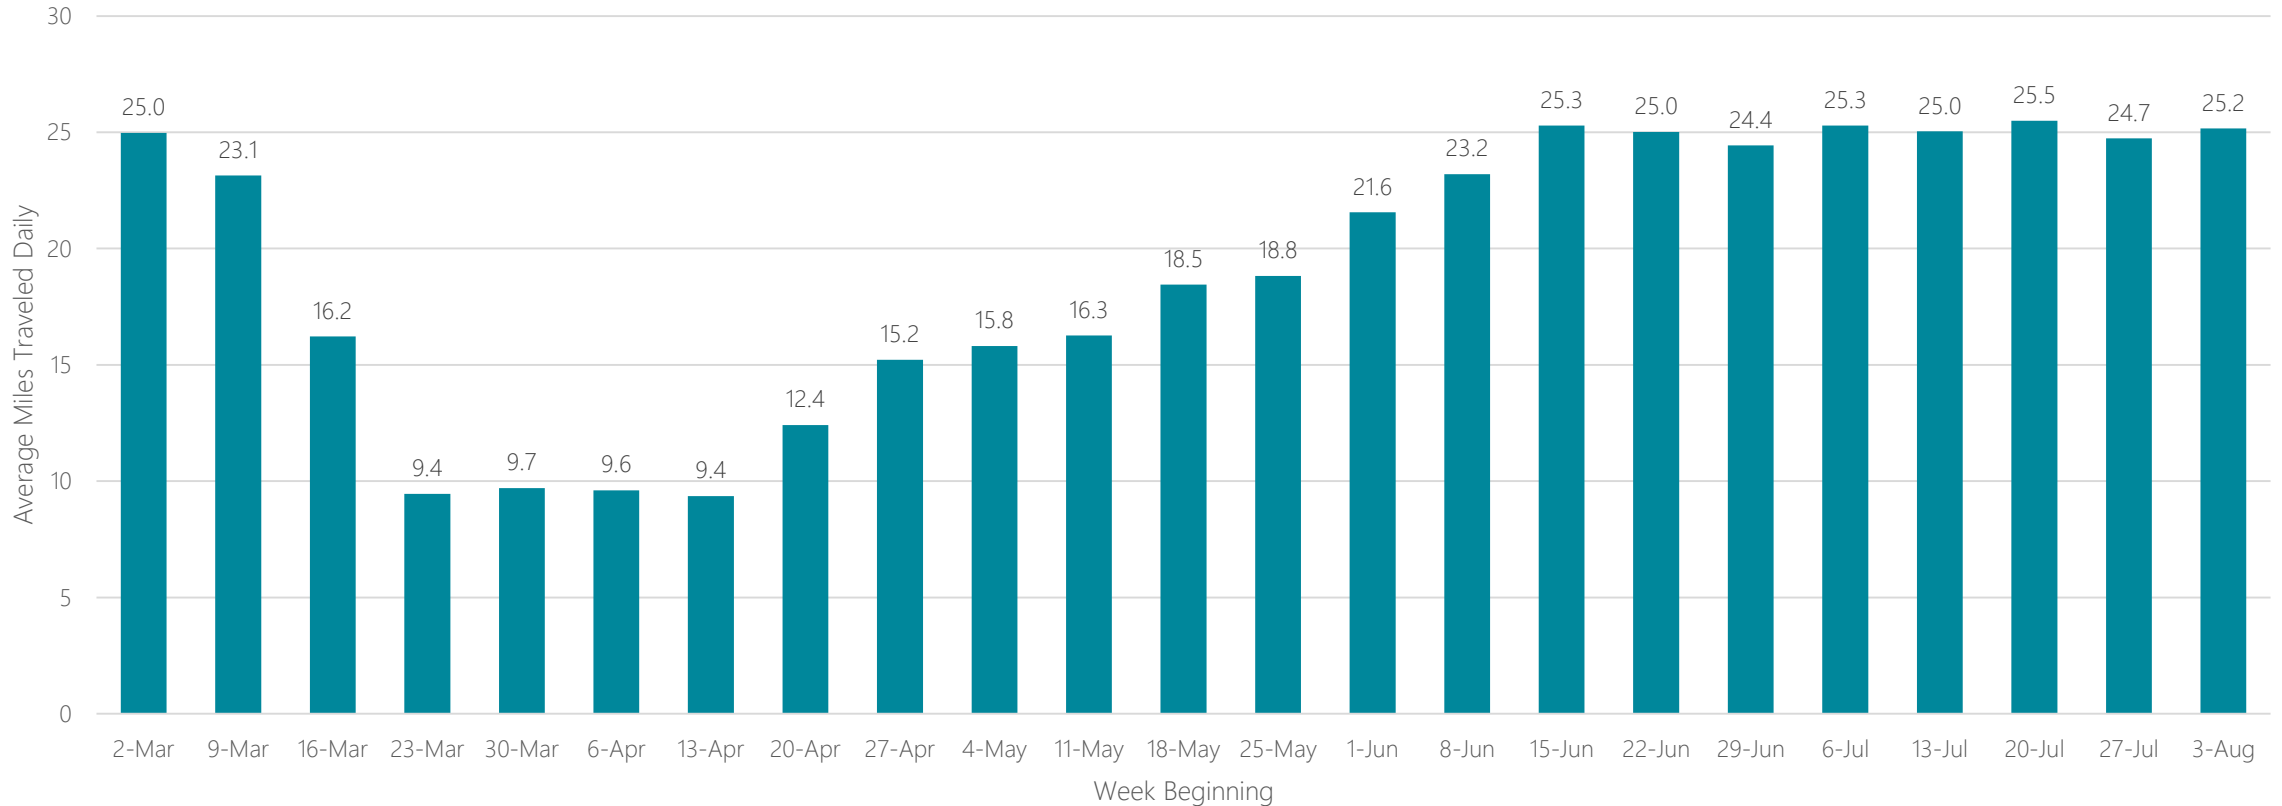

Grand Rapids-Kalamazoo-Battle Creek

Average Miles Traveled Daily Weekly Trend