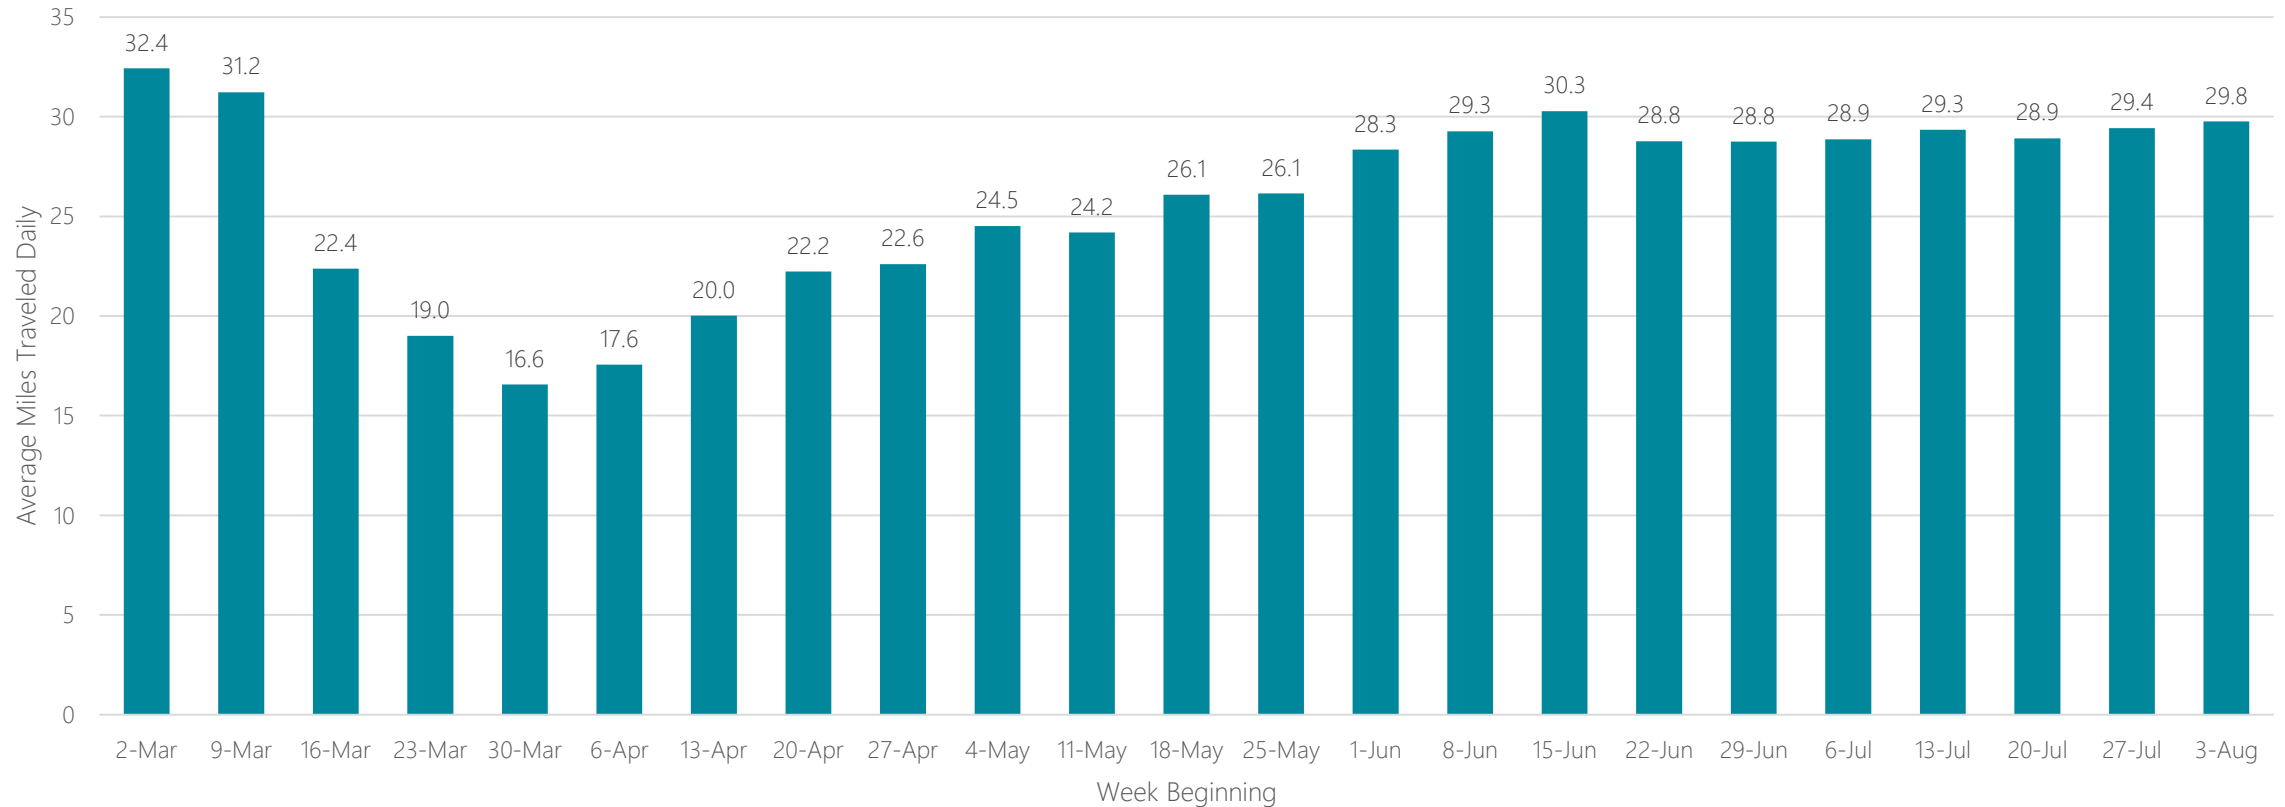

Savannah

Average Miles Traveled Daily Weekly Trend

Seattle-Tacoma

Average Miles Traveled Daily Weekly Trend

Sherman, TX-Ada, OK

Average Miles Traveled Daily Weekly Trend

Shreveport

Average Miles Traveled Daily Weekly Trend