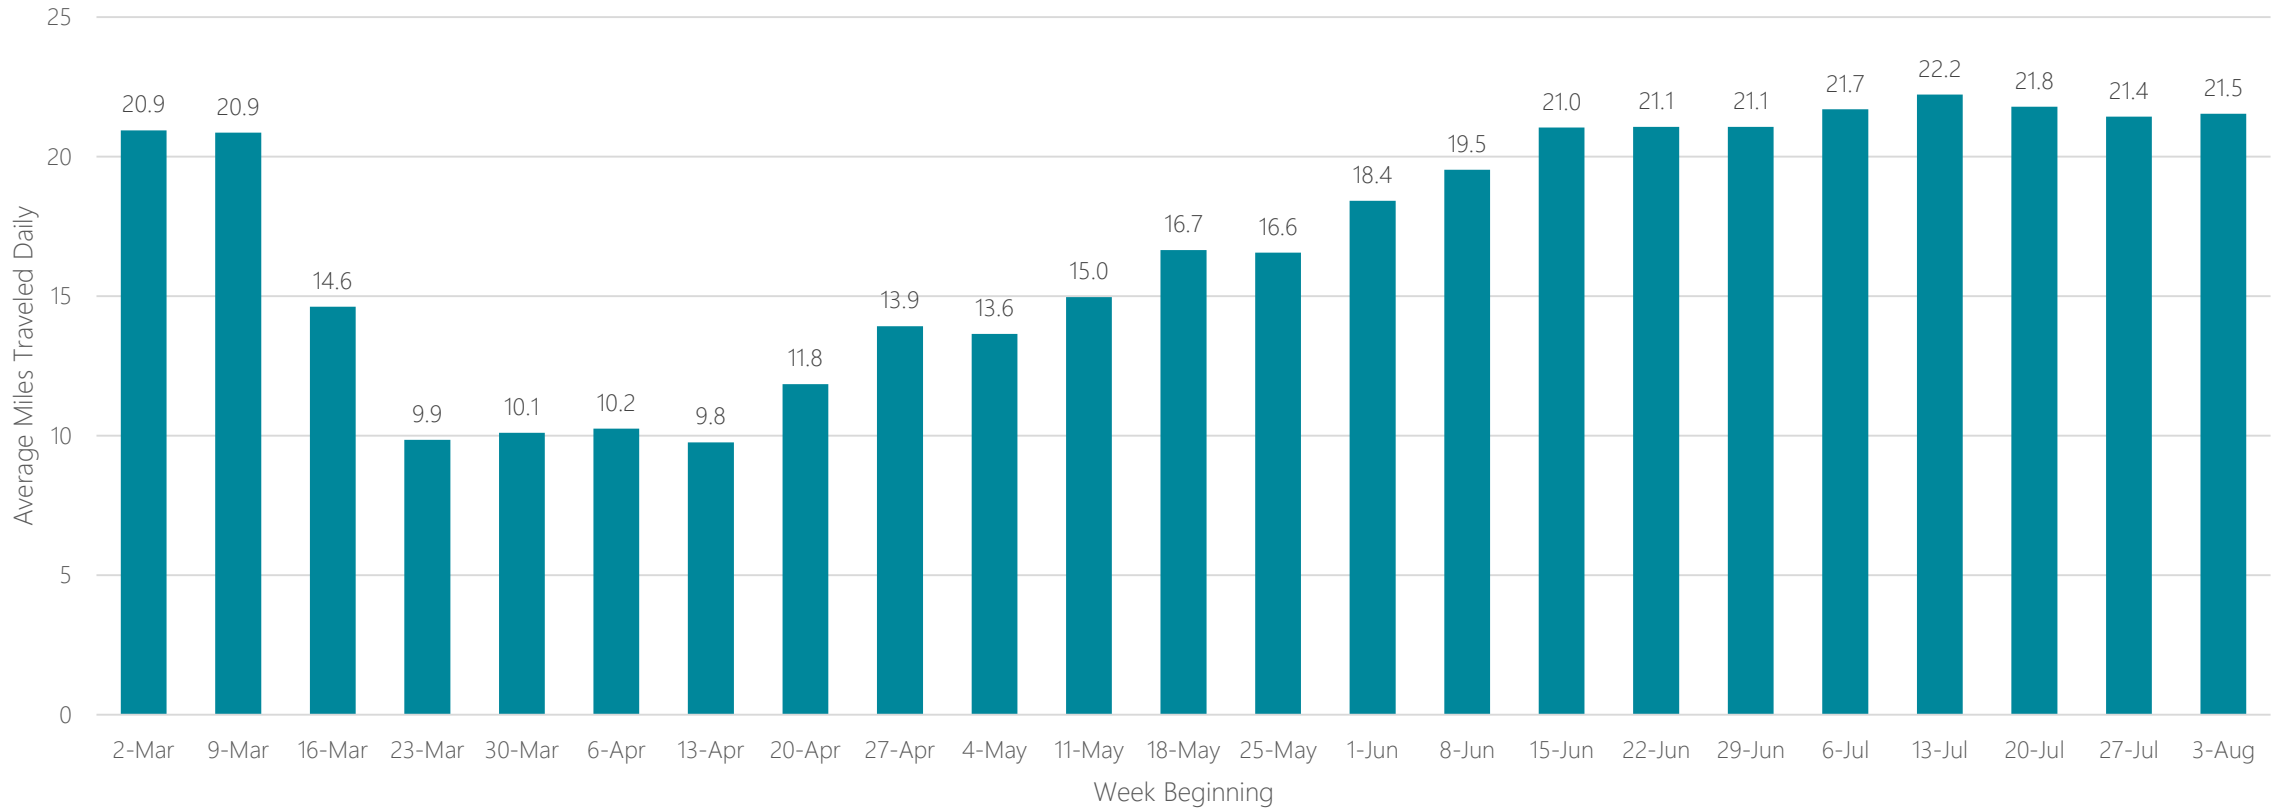

Elmira

Average Miles Traveled Daily Weekly Trend