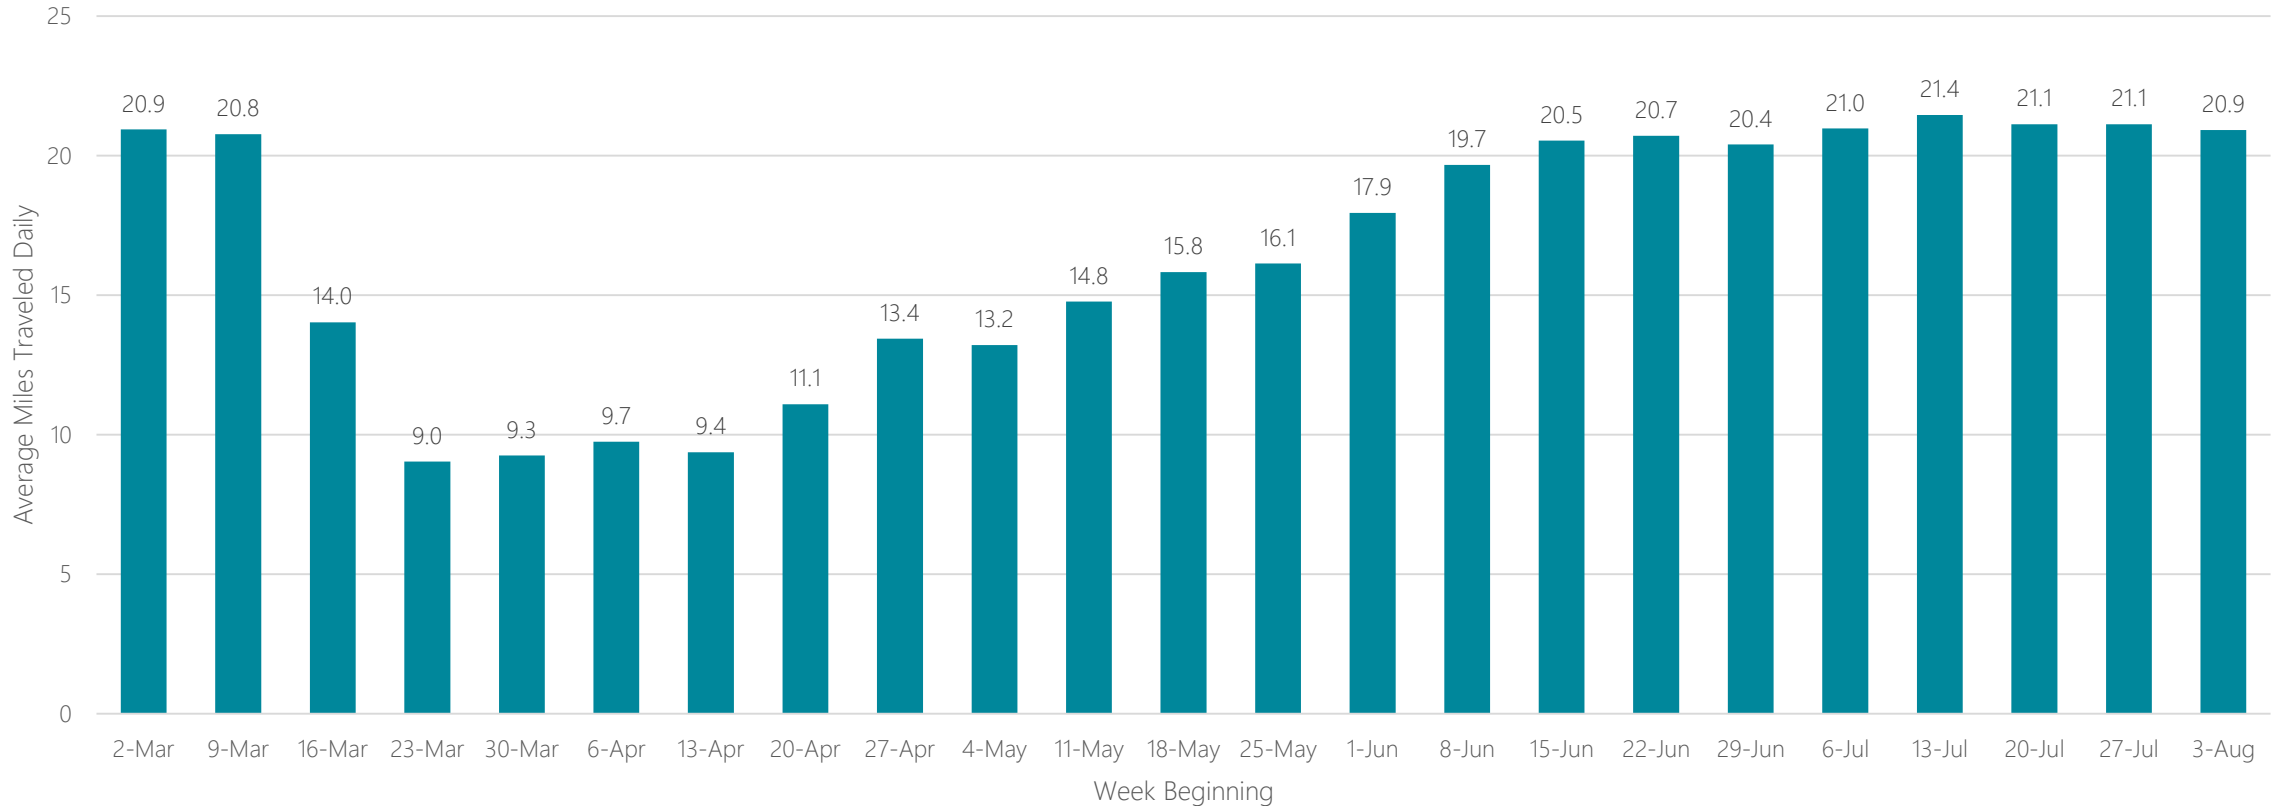

Wilkes Barre-Scranton

Average Miles Traveled Daily Weekly Trend