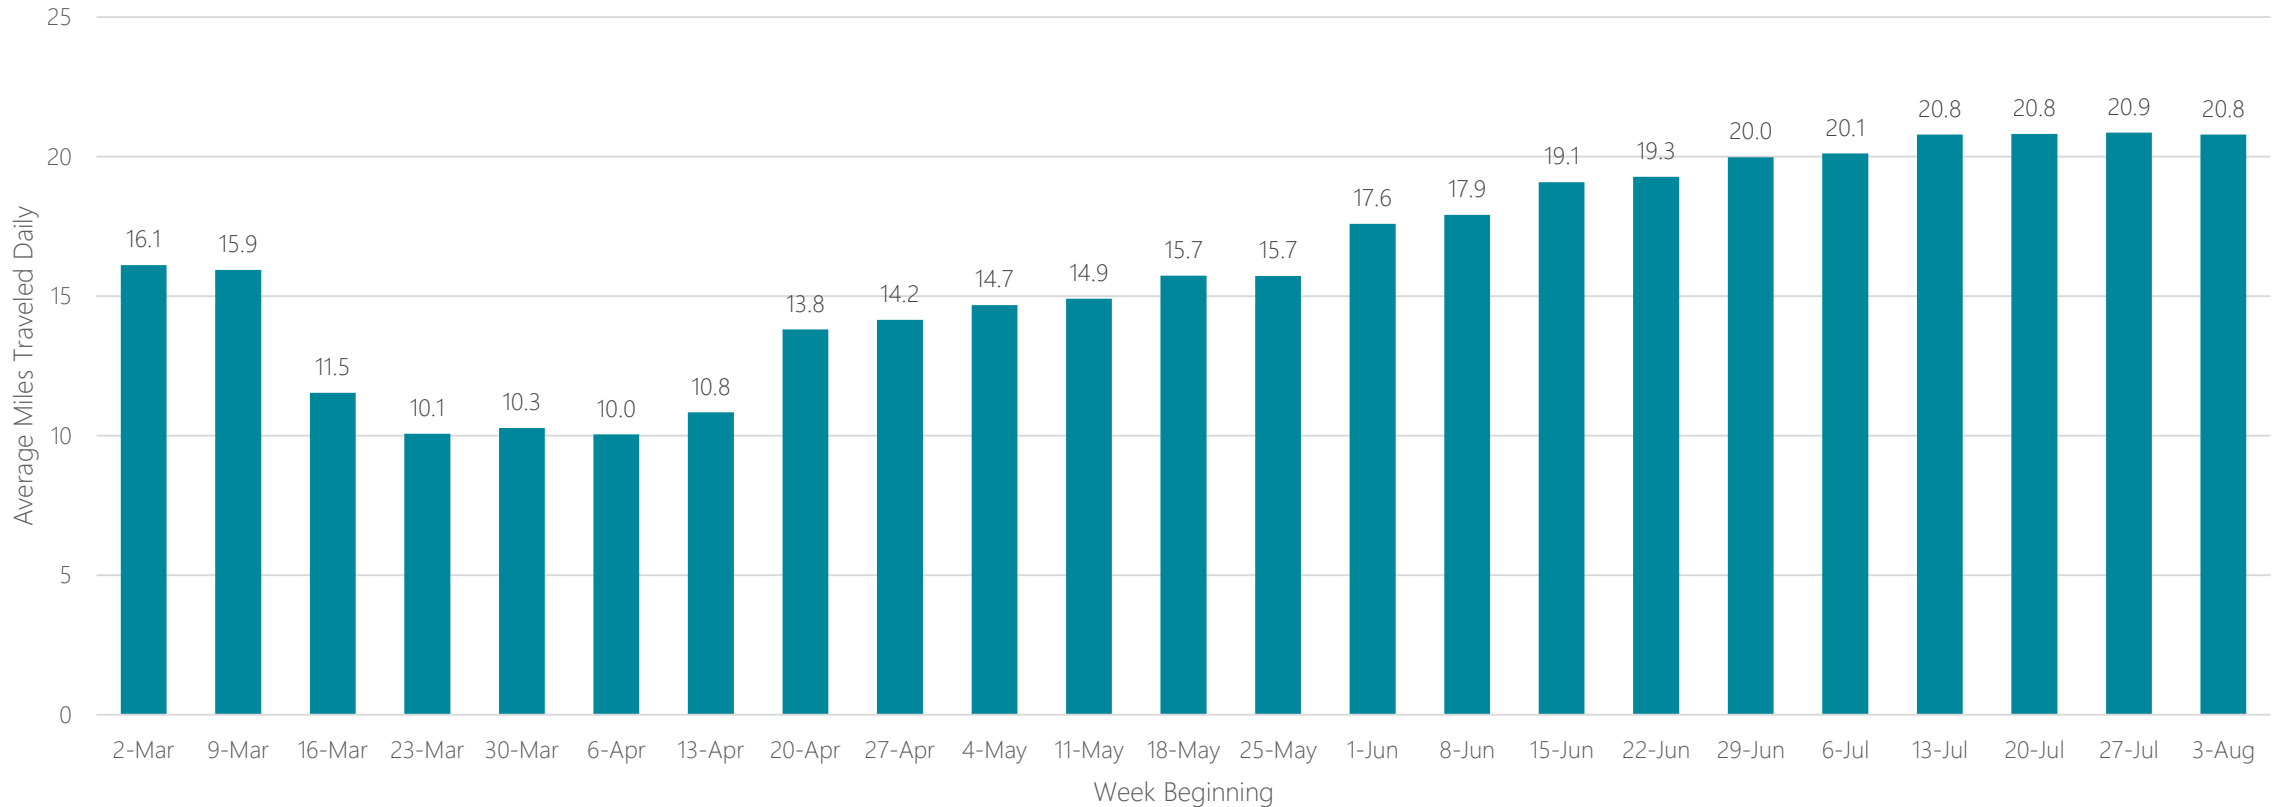

Lubbock

Average Miles Traveled Daily Weekly Trend

Macon

Average Miles Traveled Daily Weekly Trend

Madison

Average Miles Traveled Daily Weekly Trend

Mankato

Average Miles Traveled Daily Weekly Trend