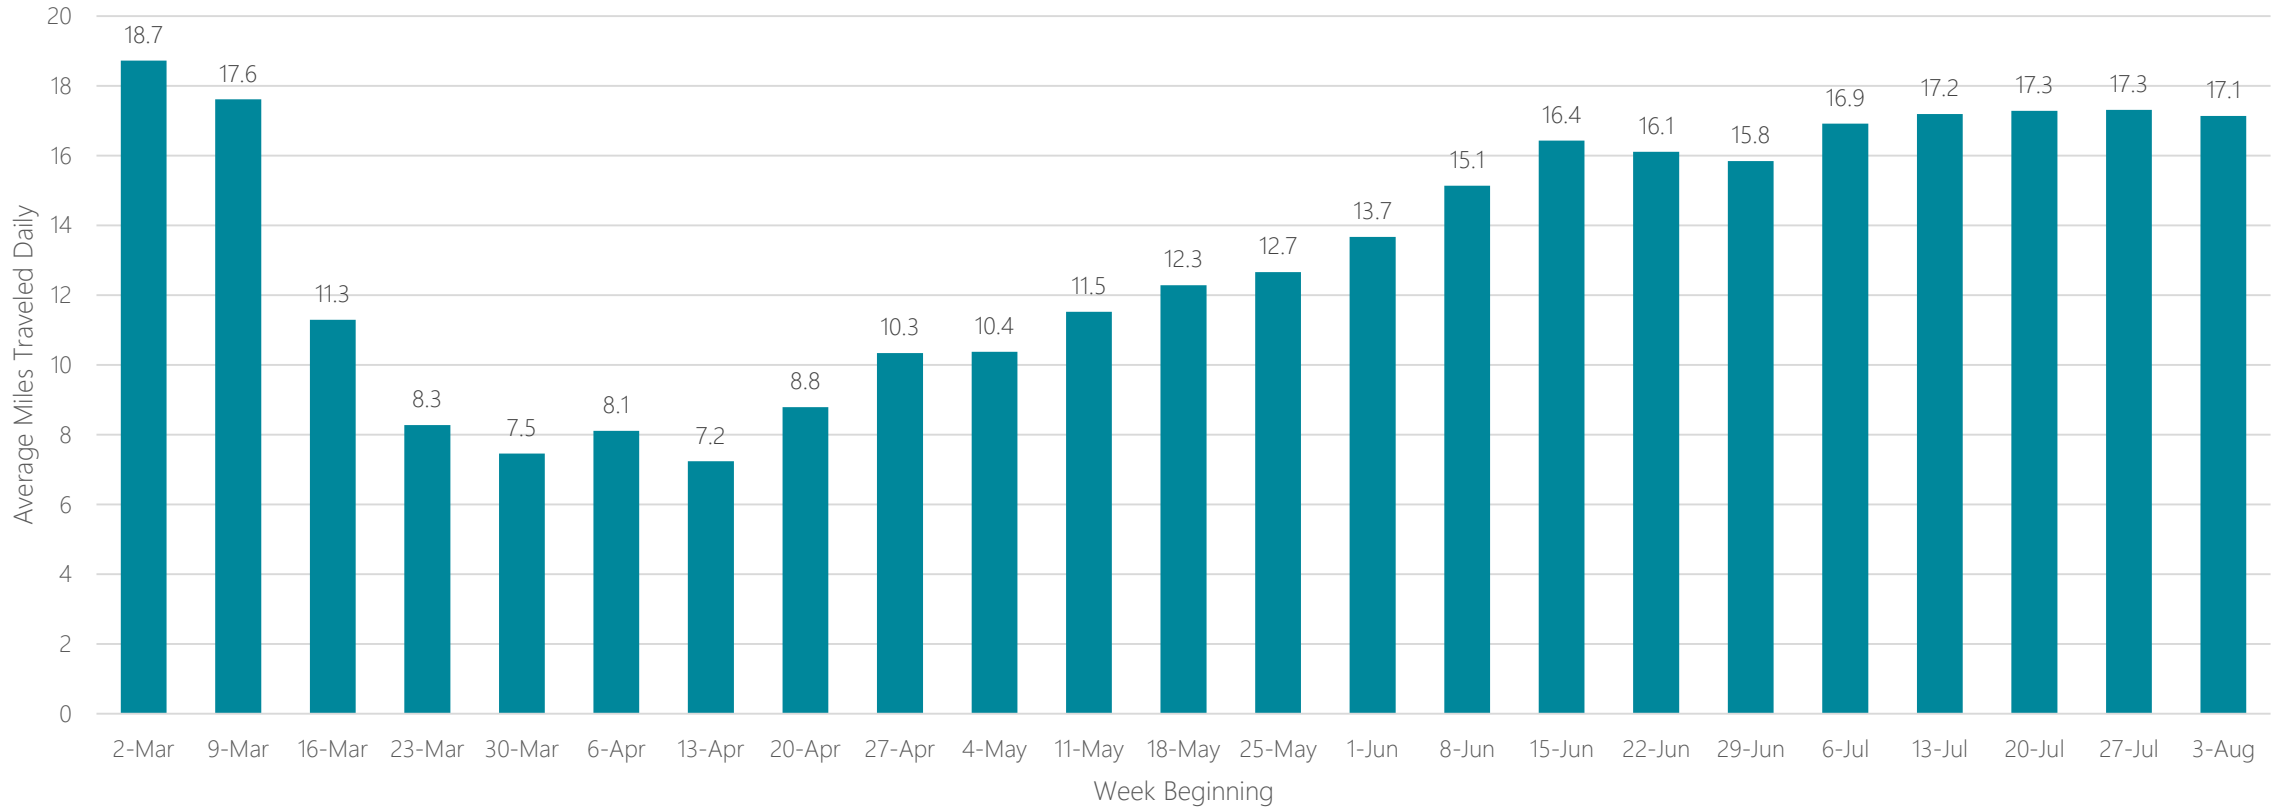

Portland-Auburn

Average Miles Traveled Daily Weekly Trend

Portland, OR

Average Miles Traveled Daily Weekly Trend

Presque Isle

Average Miles Traveled Daily Weekly Trend

Providence-New Bedford

Average Miles Traveled Daily Weekly Trend