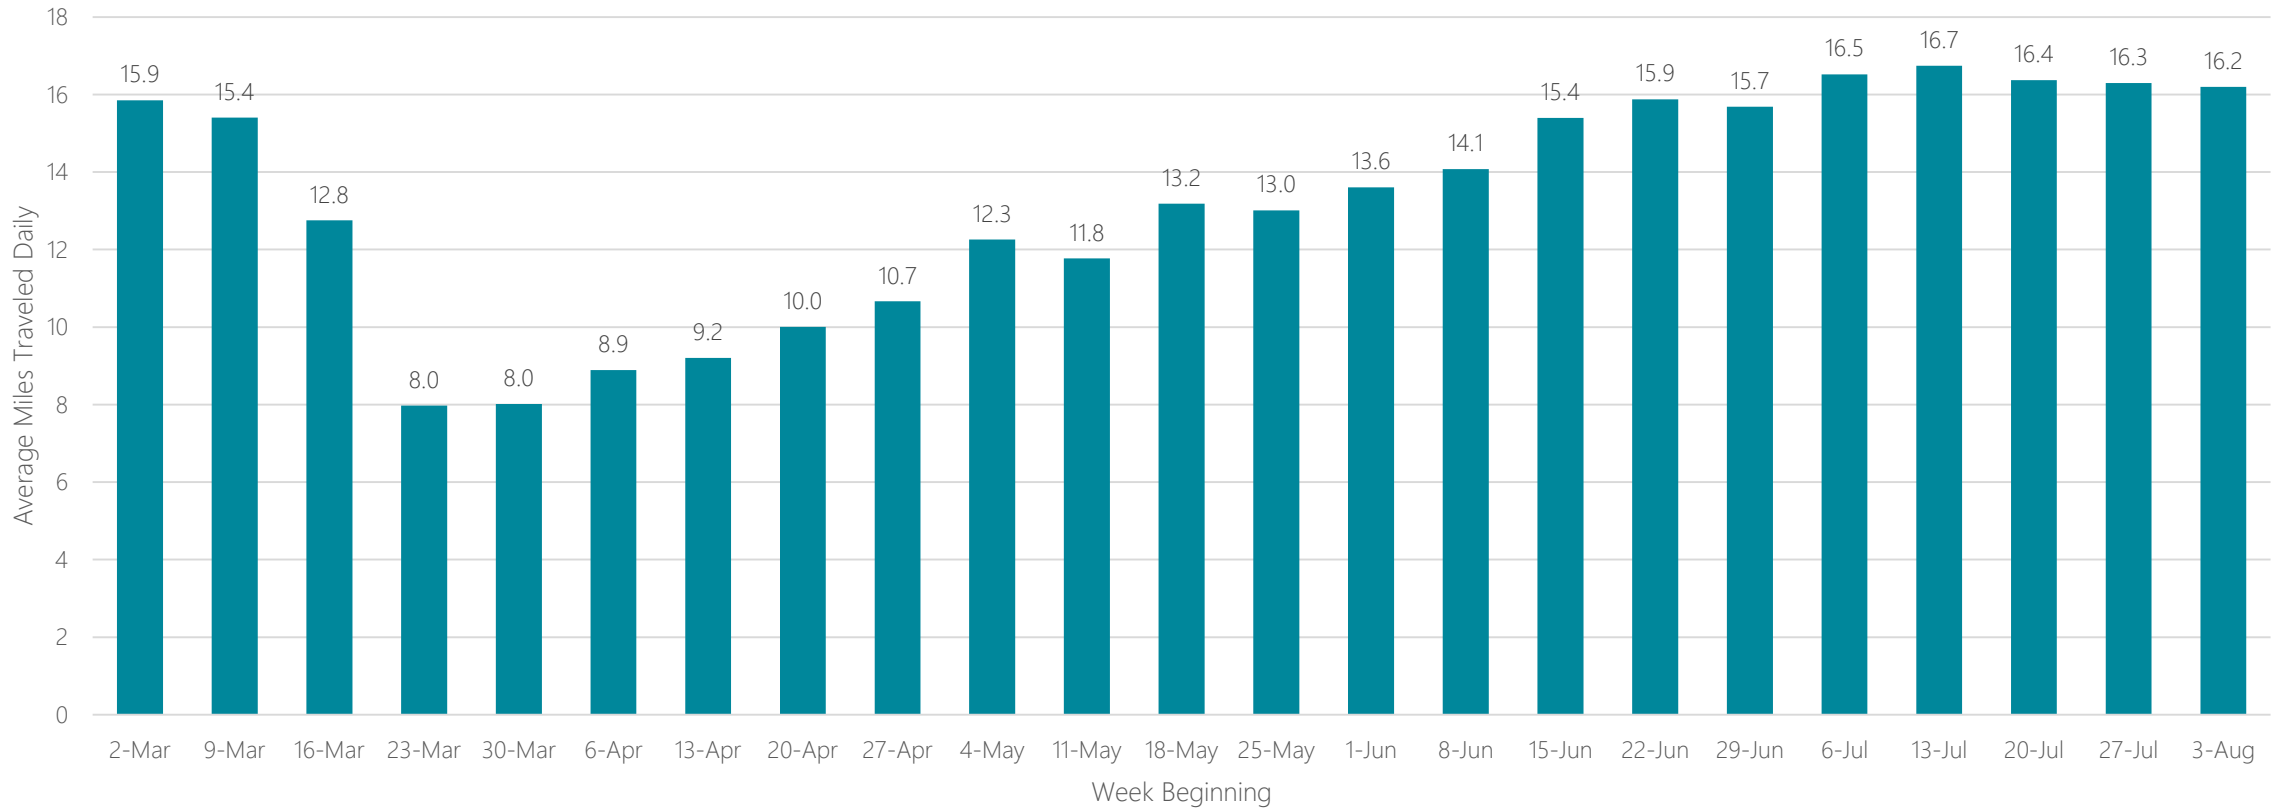

El Paso

Average Miles Traveled Daily Weekly Trend

Elmira

Average Miles Traveled Daily Weekly Trend

Average Miles Traveled Daily Weekly Trend

Eugene

Average Miles Traveled Daily Weekly Trend

Eureka