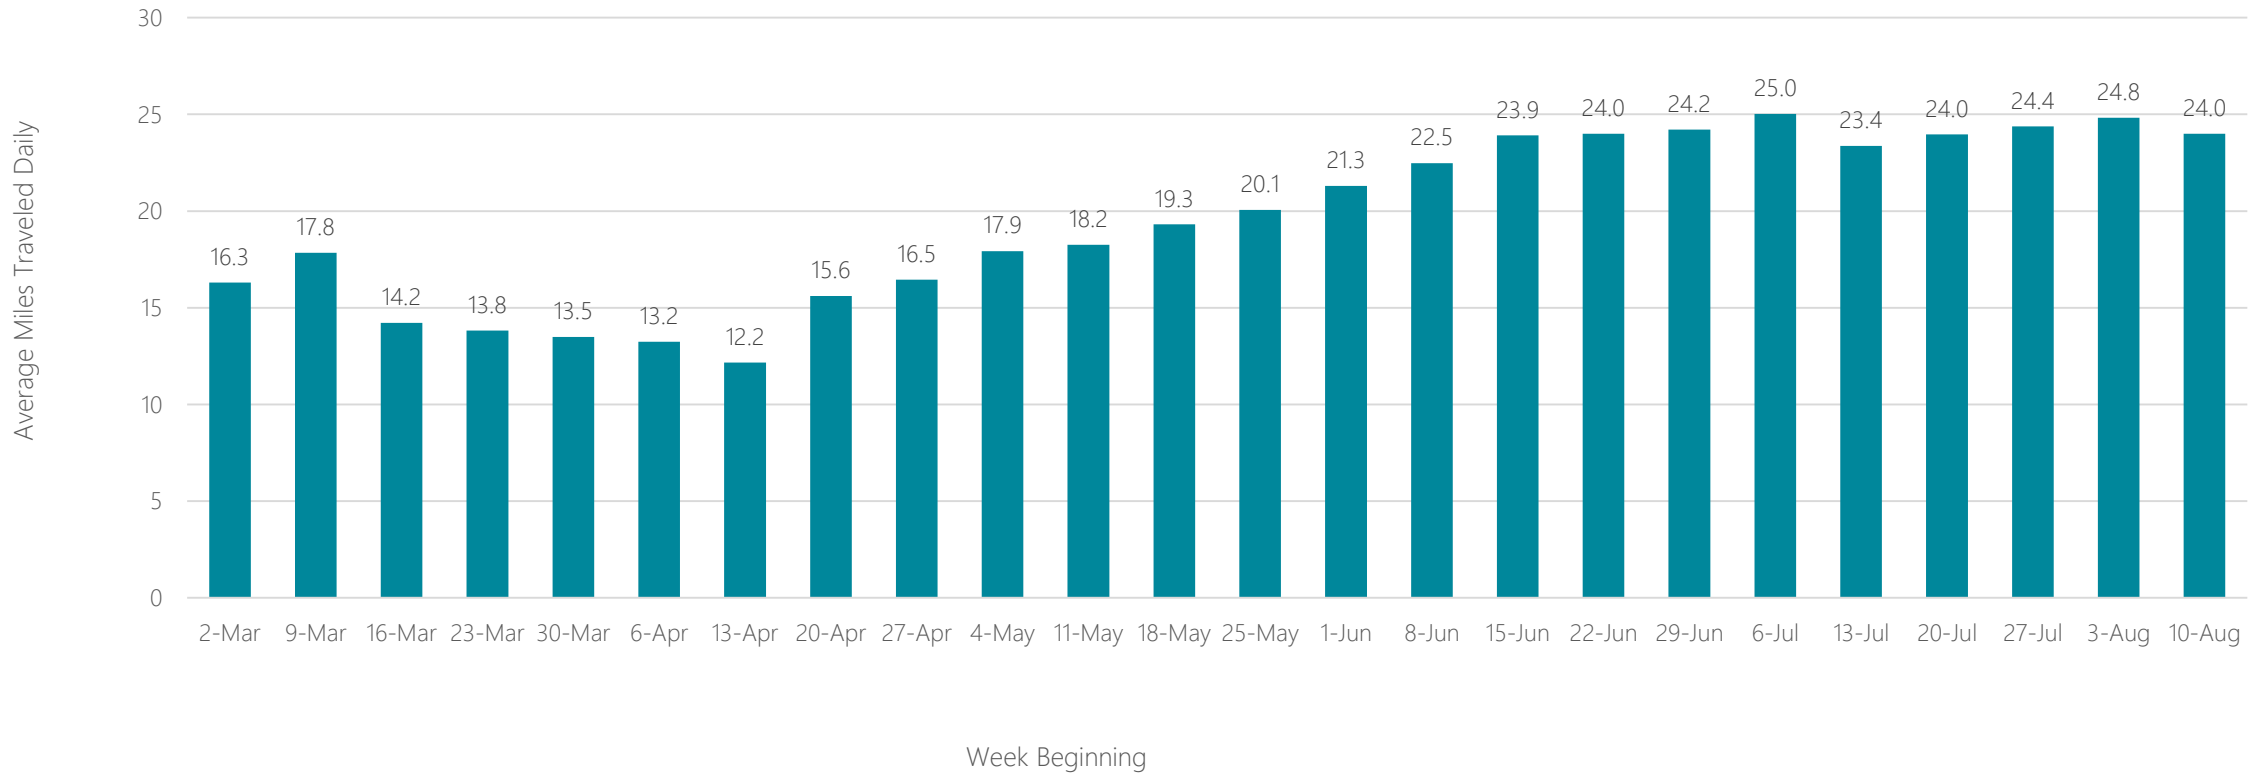

Chicago

Average Miles Traveled Daily Weekly Trend

Chico-Redding

Average Miles Traveled Daily Weekly Trend

Cincinnati

Average Miles Traveled Daily Weekly Trend

Clarksburg-Weston

Average Miles Traveled Daily Weekly Trend