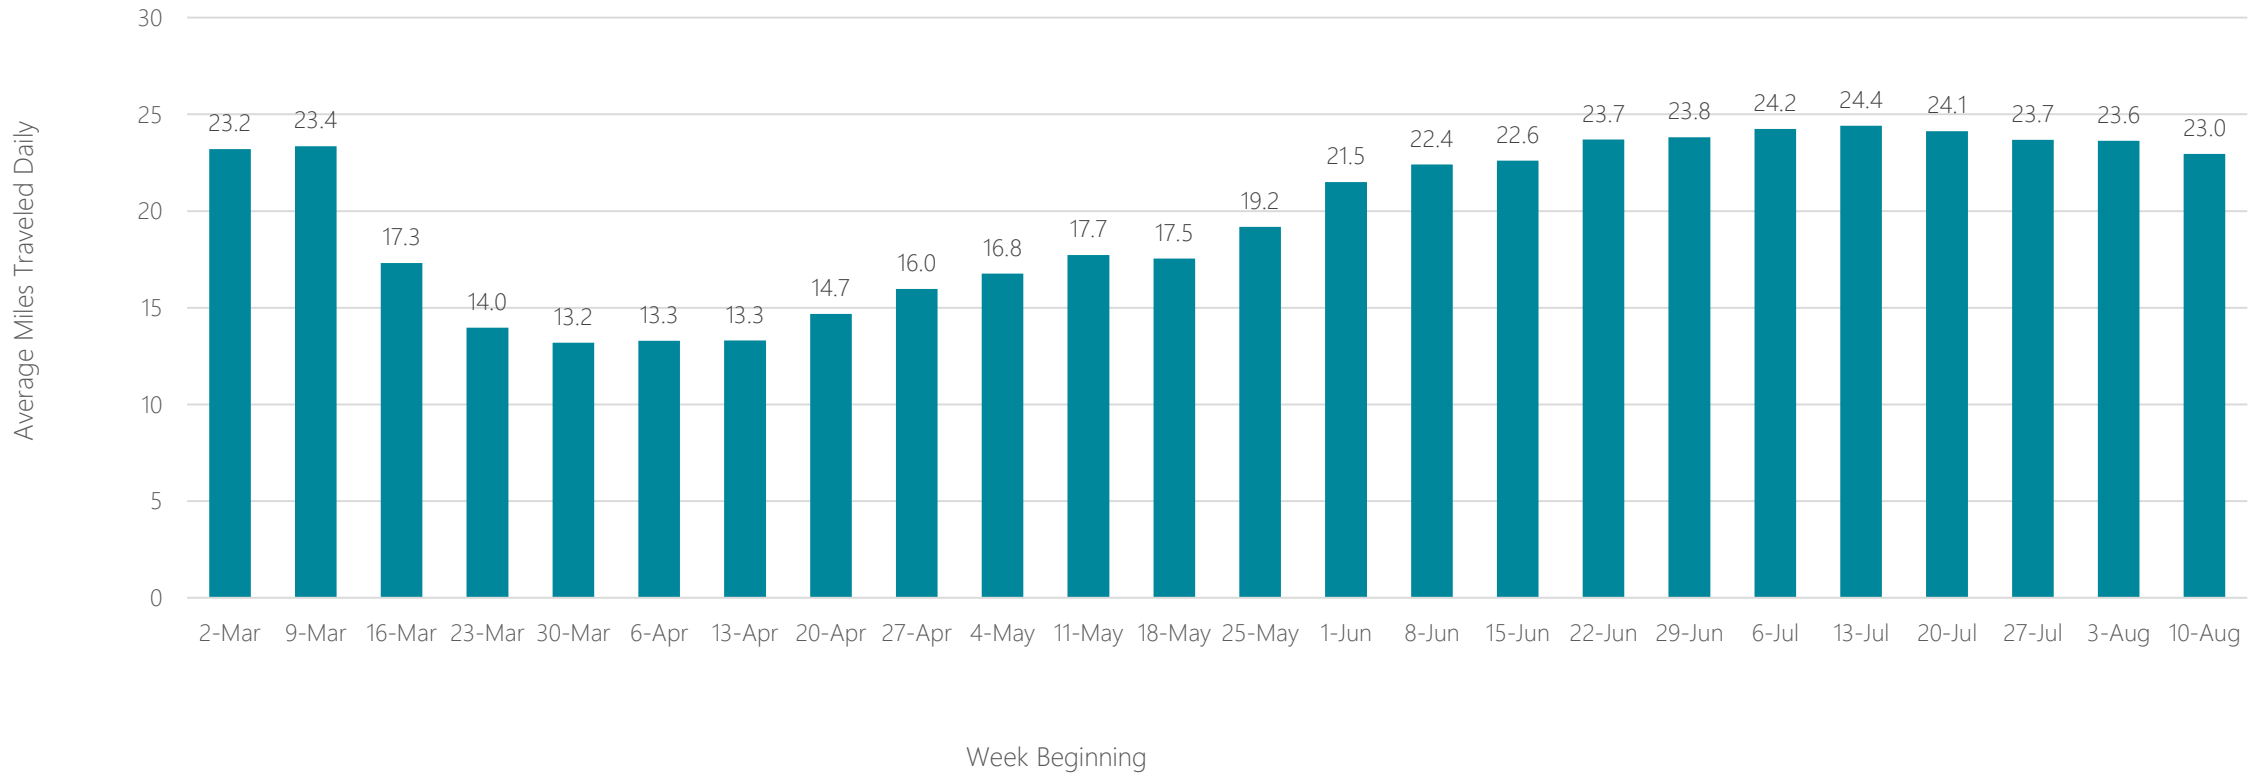

Charlottesville

Average Miles Traveled Daily Weekly Trend