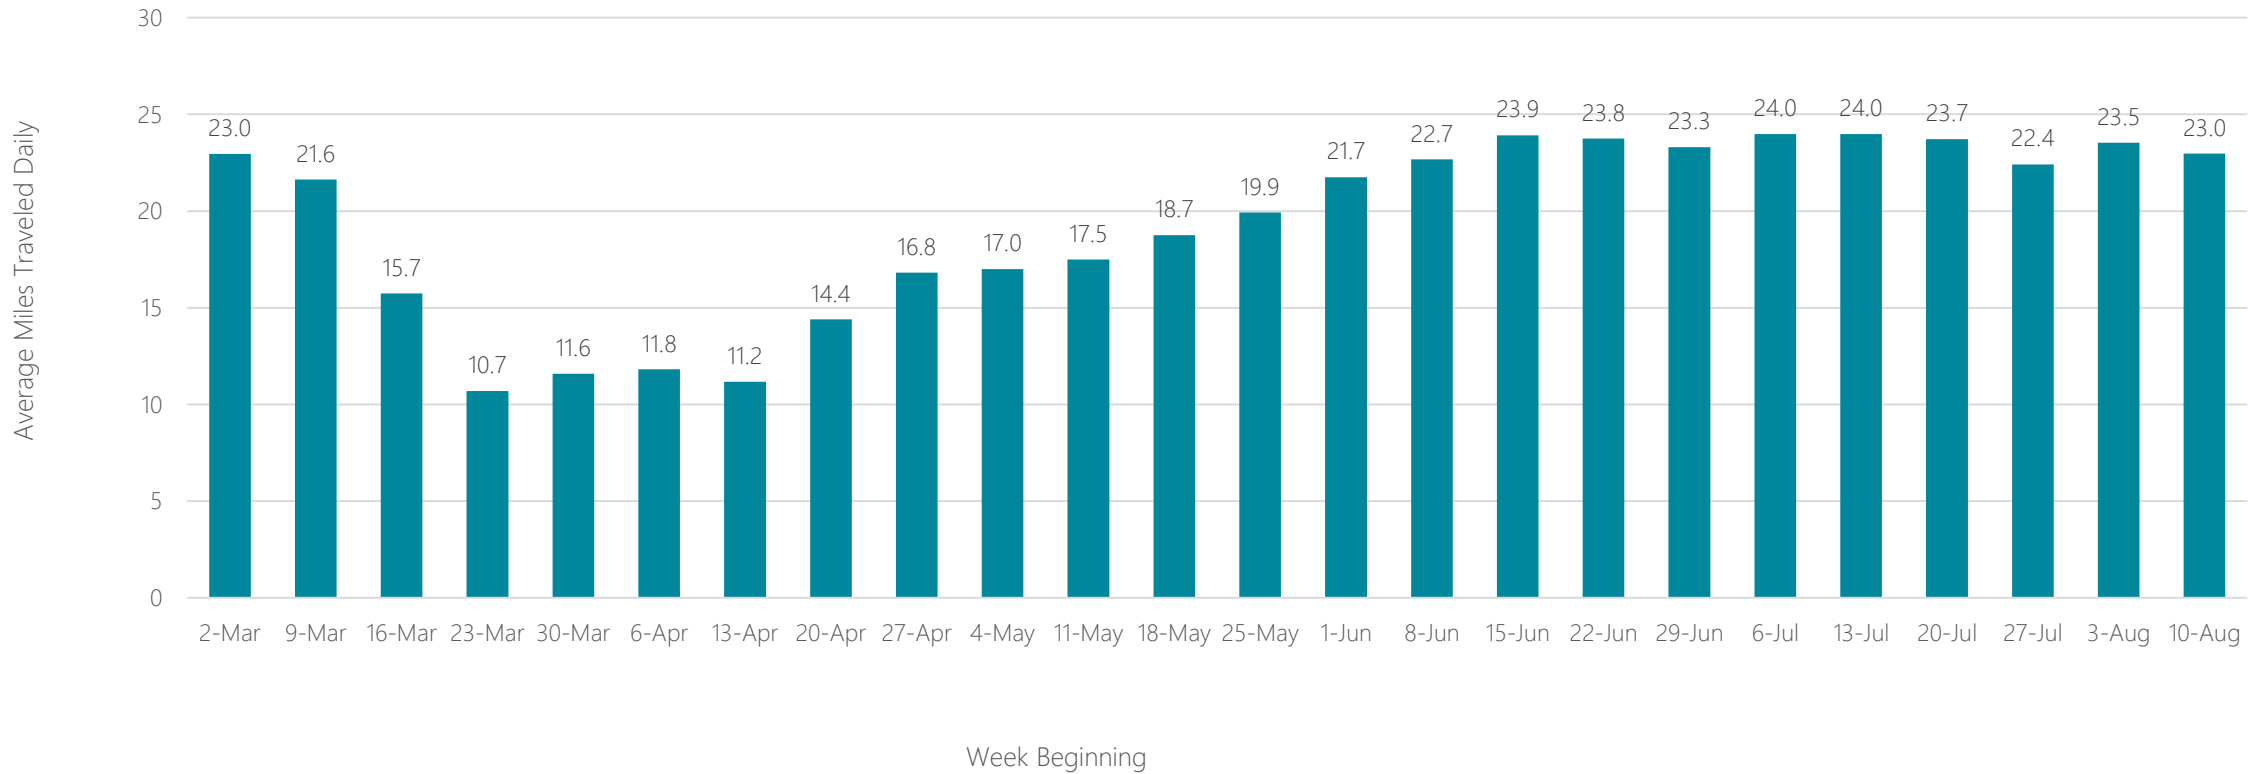

Tampa-Saint Petersburg (Sarasota)

Average Miles Traveled Daily Weekly Trend

Terre Haute

Average Miles Traveled Daily Weekly Trend

Toledo

Average Miles Traveled Daily Weekly Trend

Topeka

Average Miles Traveled Daily Weekly Trend