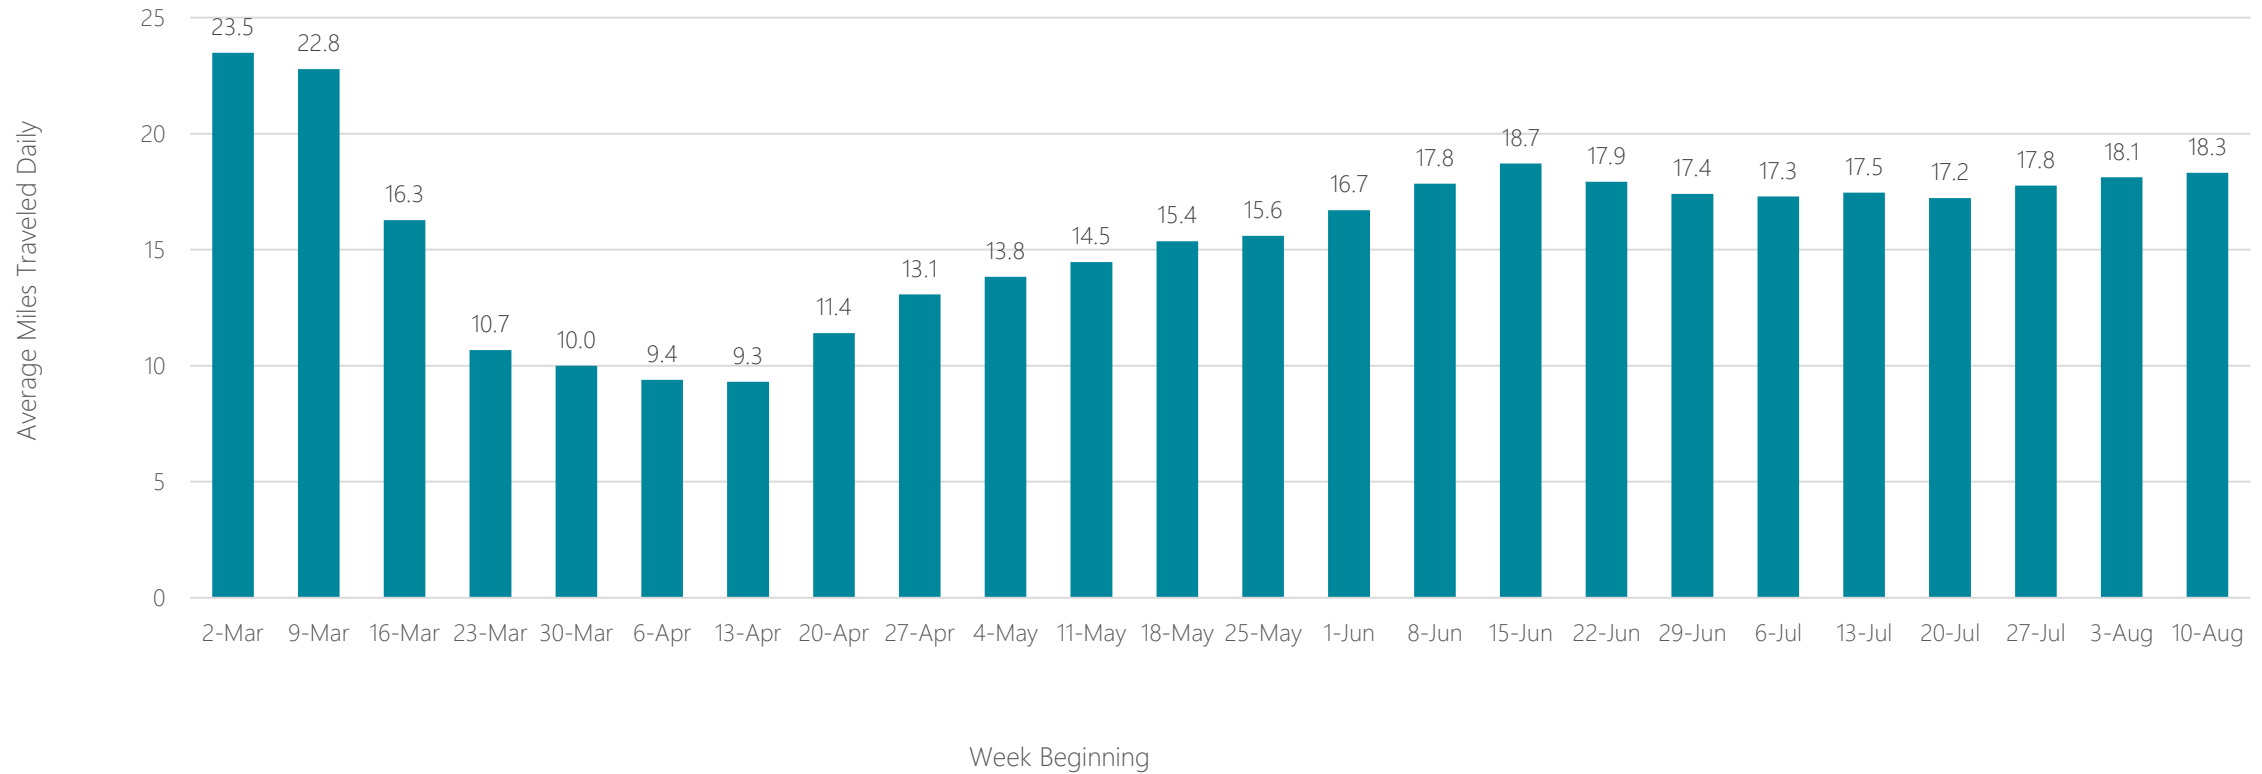

El Paso

Average Miles Traveled Daily Weekly Trend