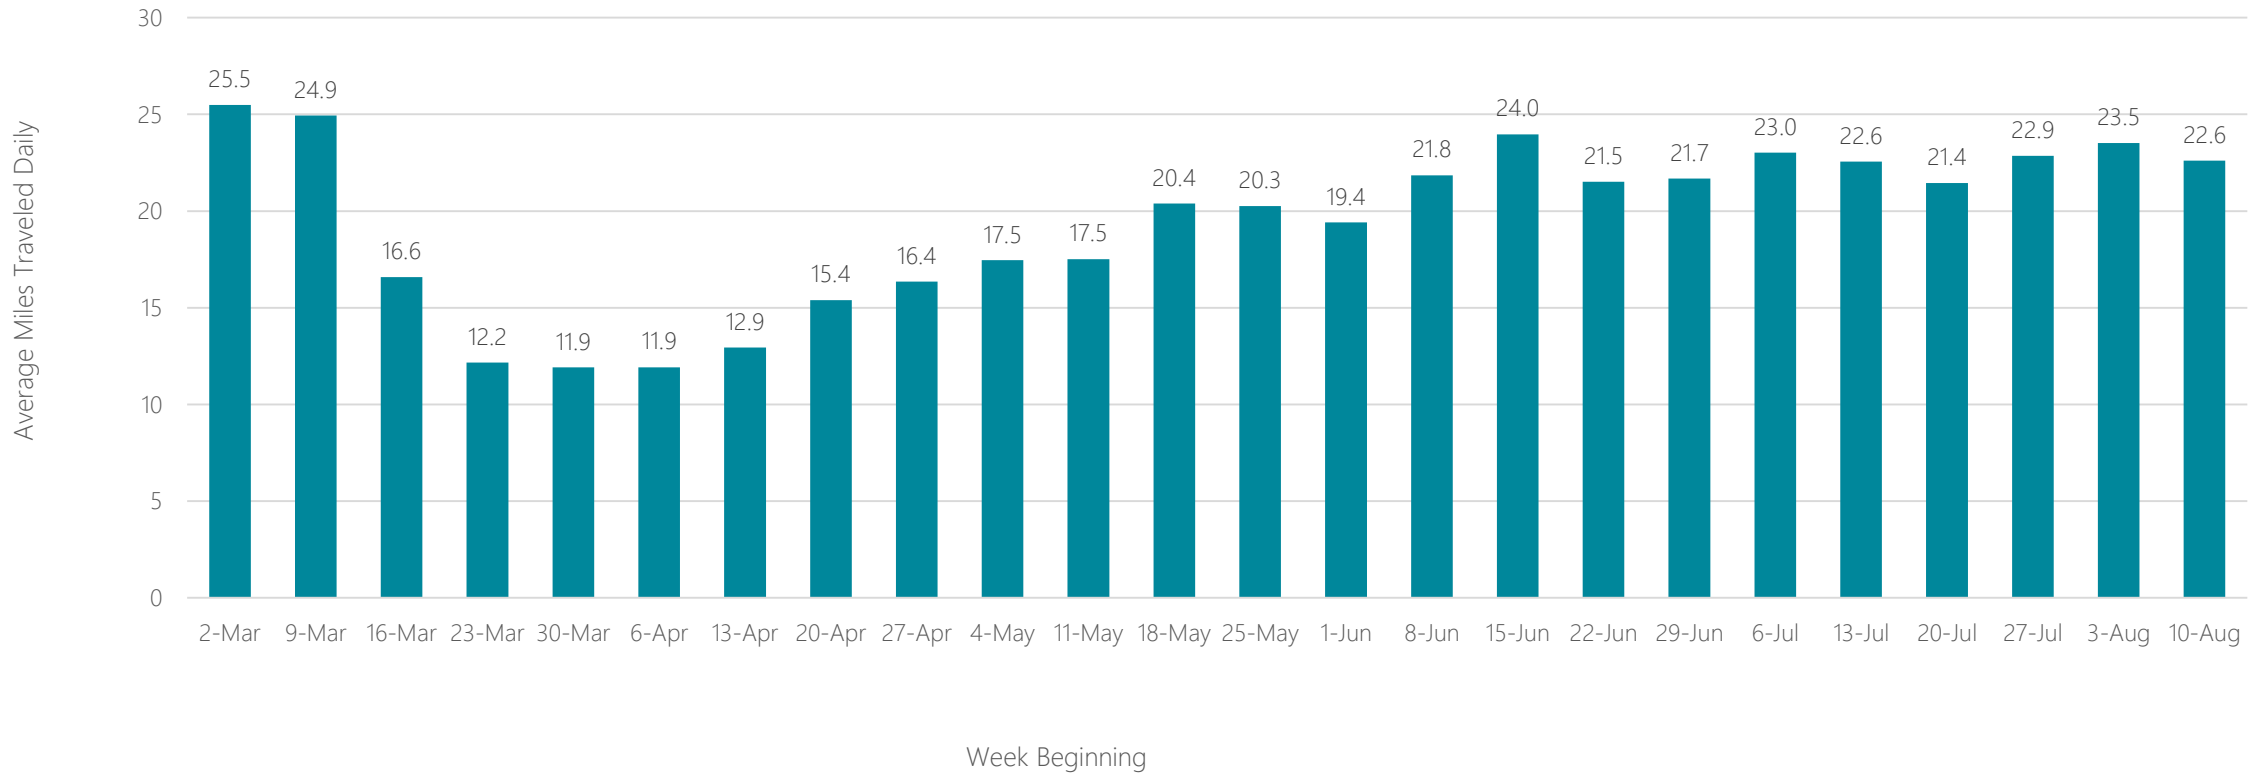

Montgomery (Selma)

Average Miles Traveled Daily Weekly Trend

Myrtle Beach-Florence

Average Miles Traveled Daily Weekly Trend

Nashville

Average Miles Traveled Daily Weekly Trend

New Orleans

Average Miles Traveled Daily Weekly Trend