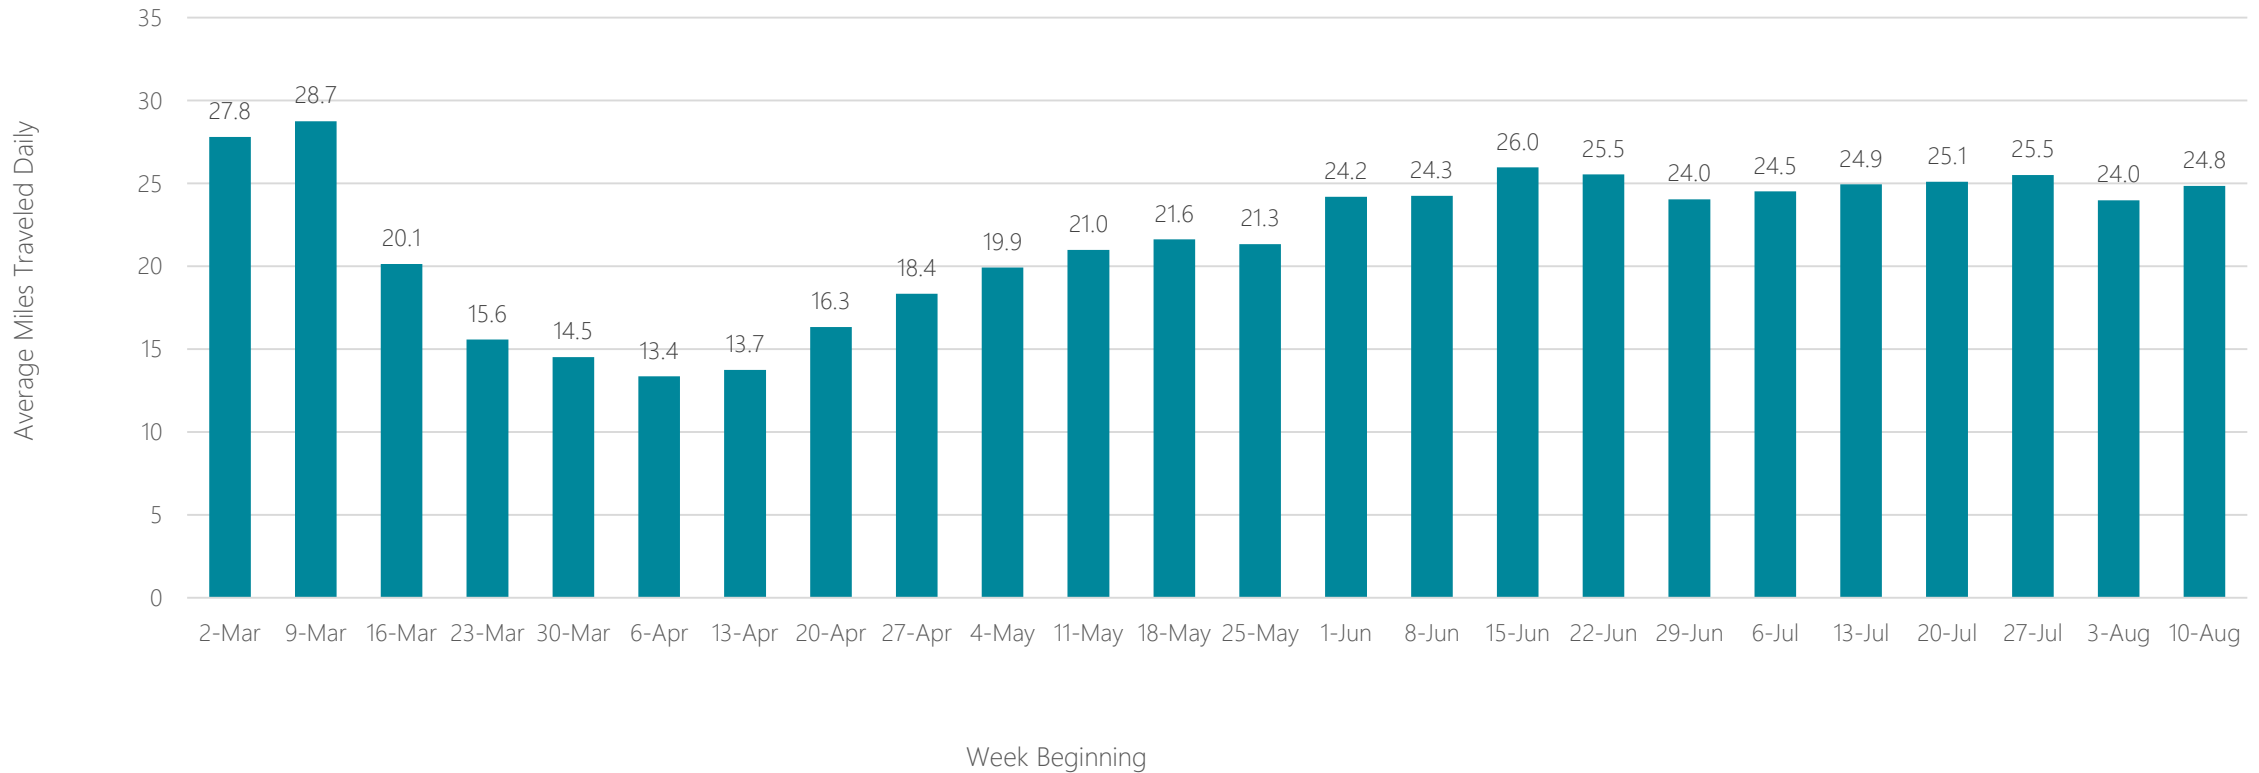

Average Miles Traveled Daily Weekly Trend

Champaign & Springfield-Decatur

Average Miles Traveled Daily Weekly Trend

Charleston, SC

Average Miles Traveled Daily Weekly Trend

Charleston-Huntington

Average Miles Traveled Daily Weekly Trend