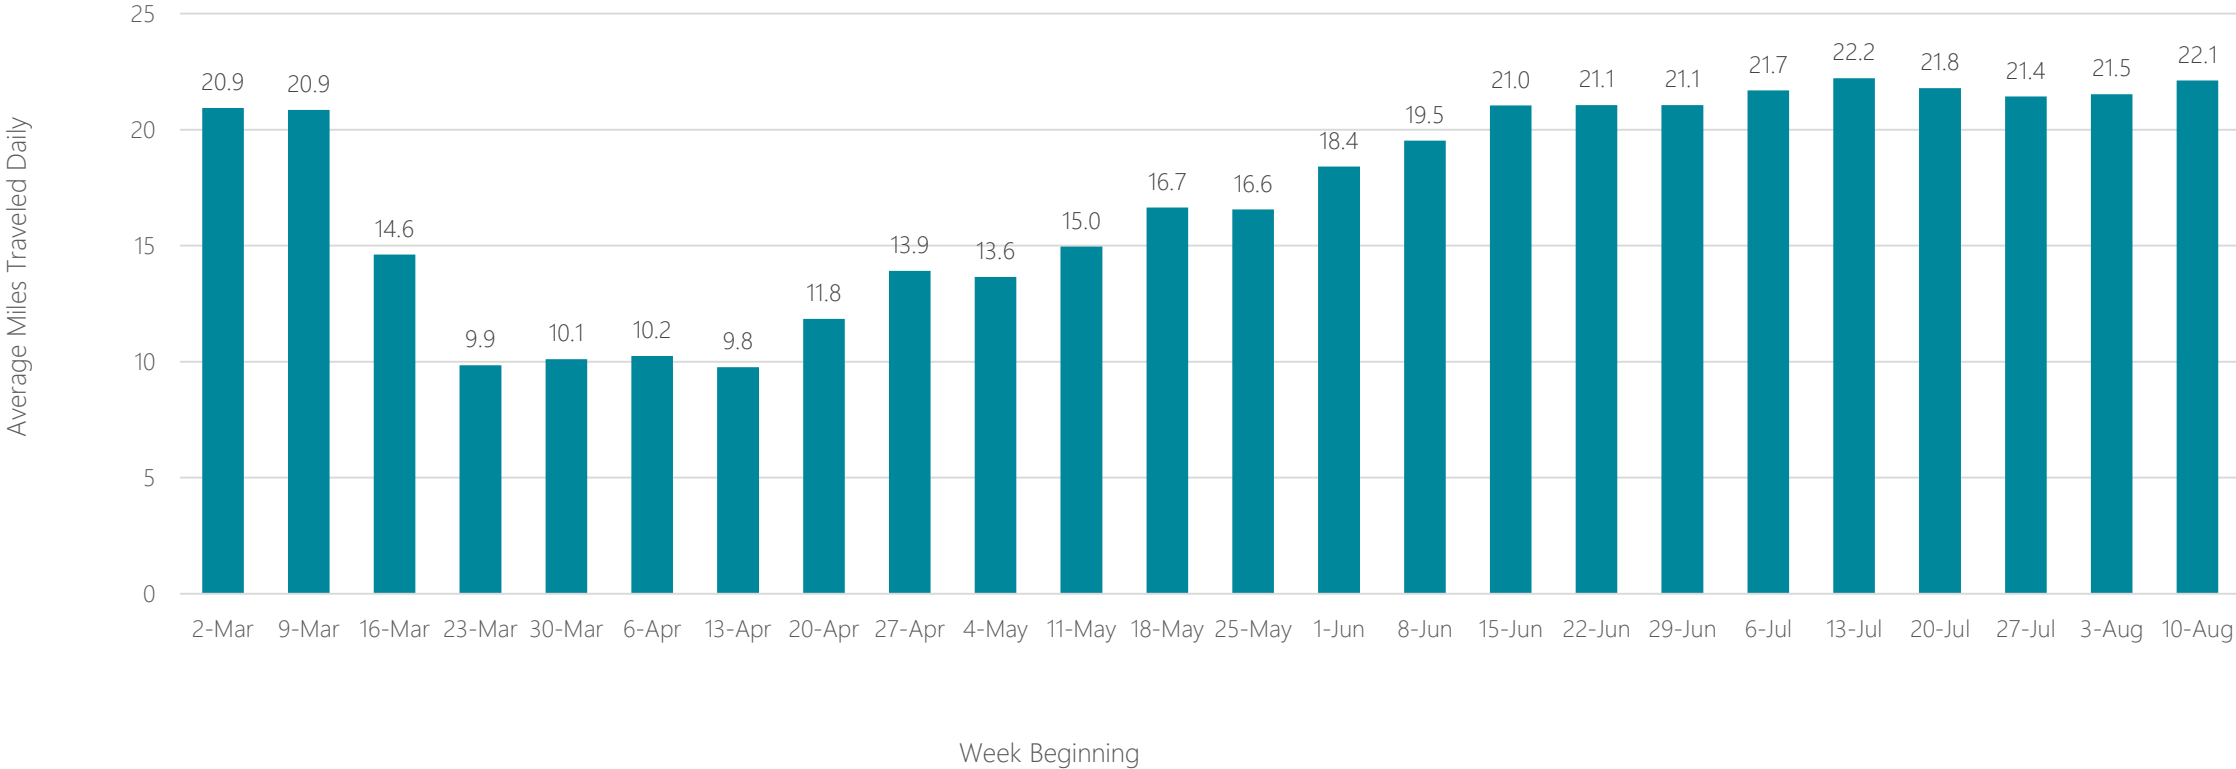

Elmira

Average Miles Traveled Daily Weekly Trend