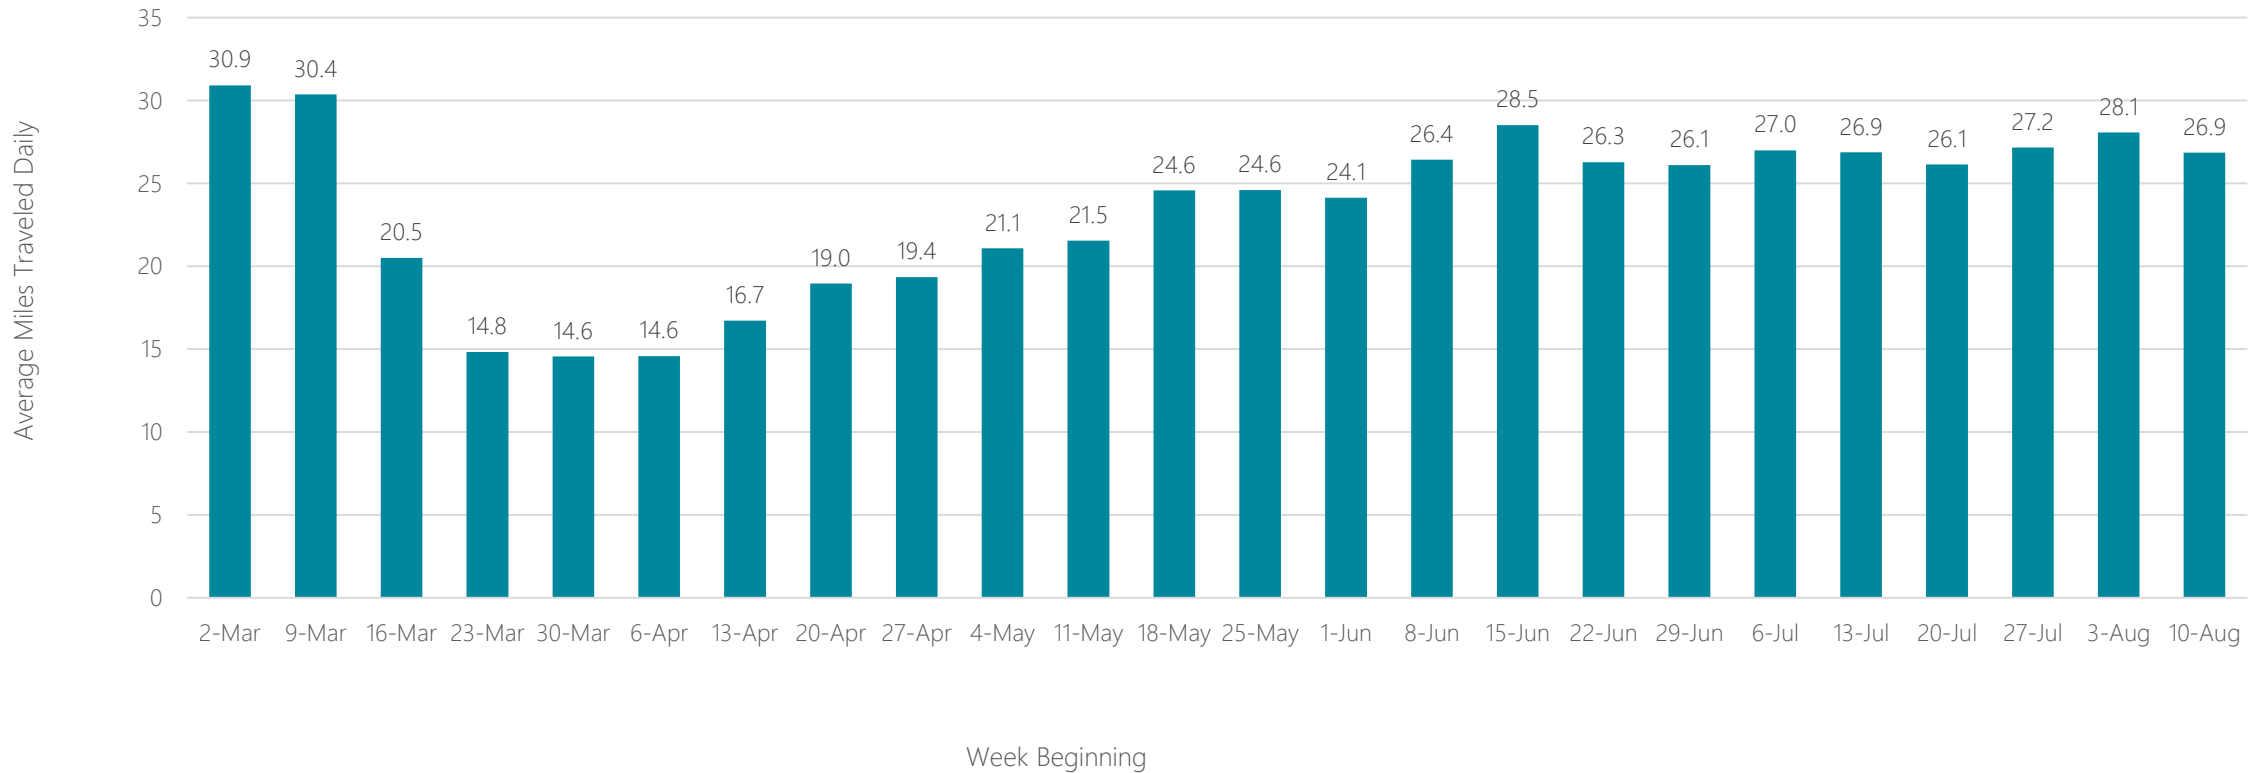

Baton Rouge

Average Miles Traveled Daily Weekly Trend