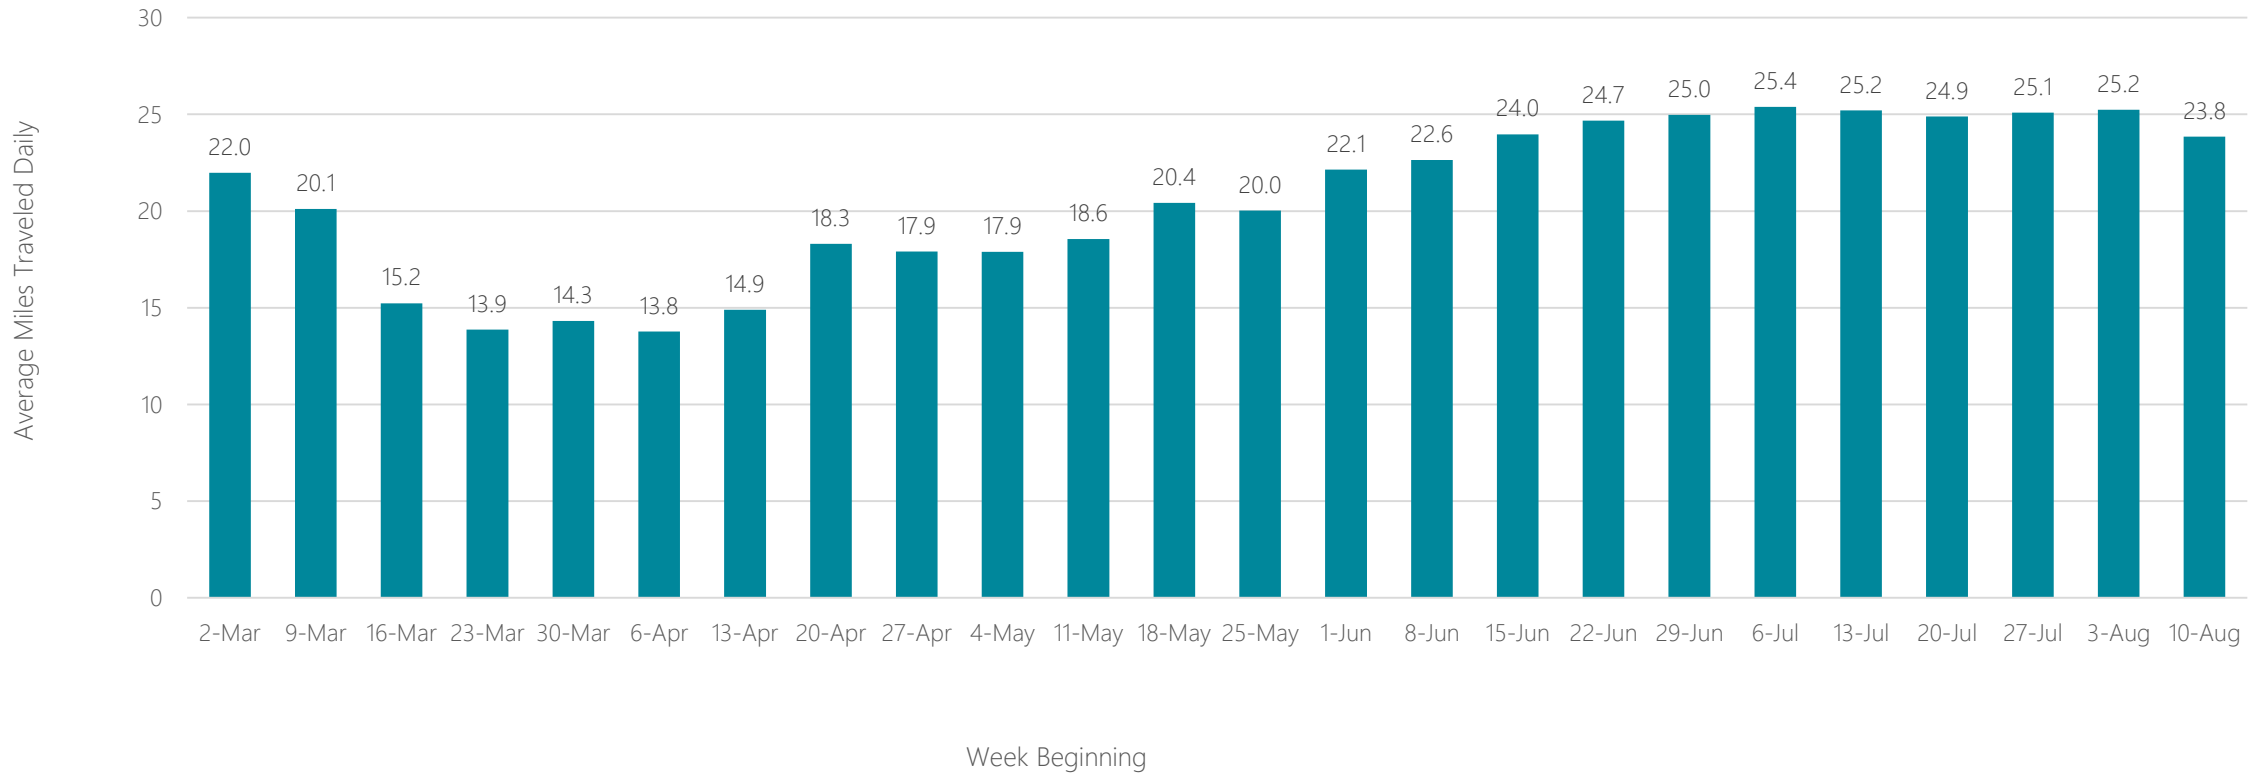

Sioux City

Average Miles Traveled Daily Weekly Trend