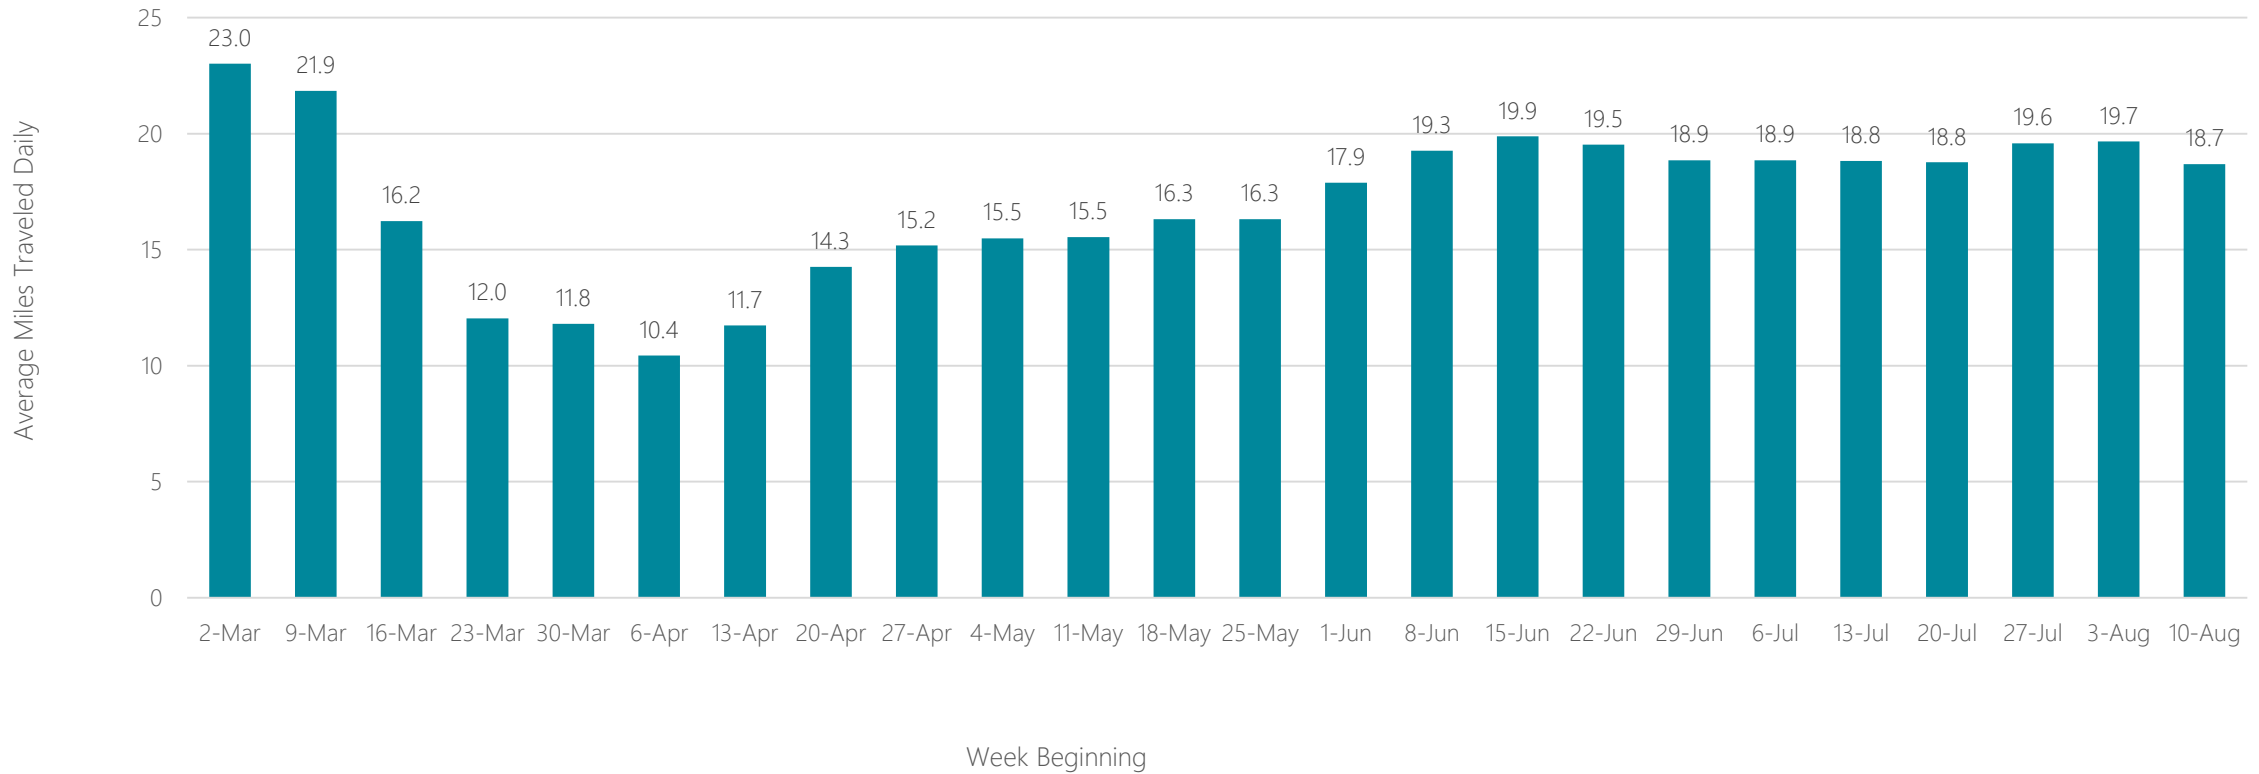

Bakersfield

Average Miles Traveled Daily Weekly Trend