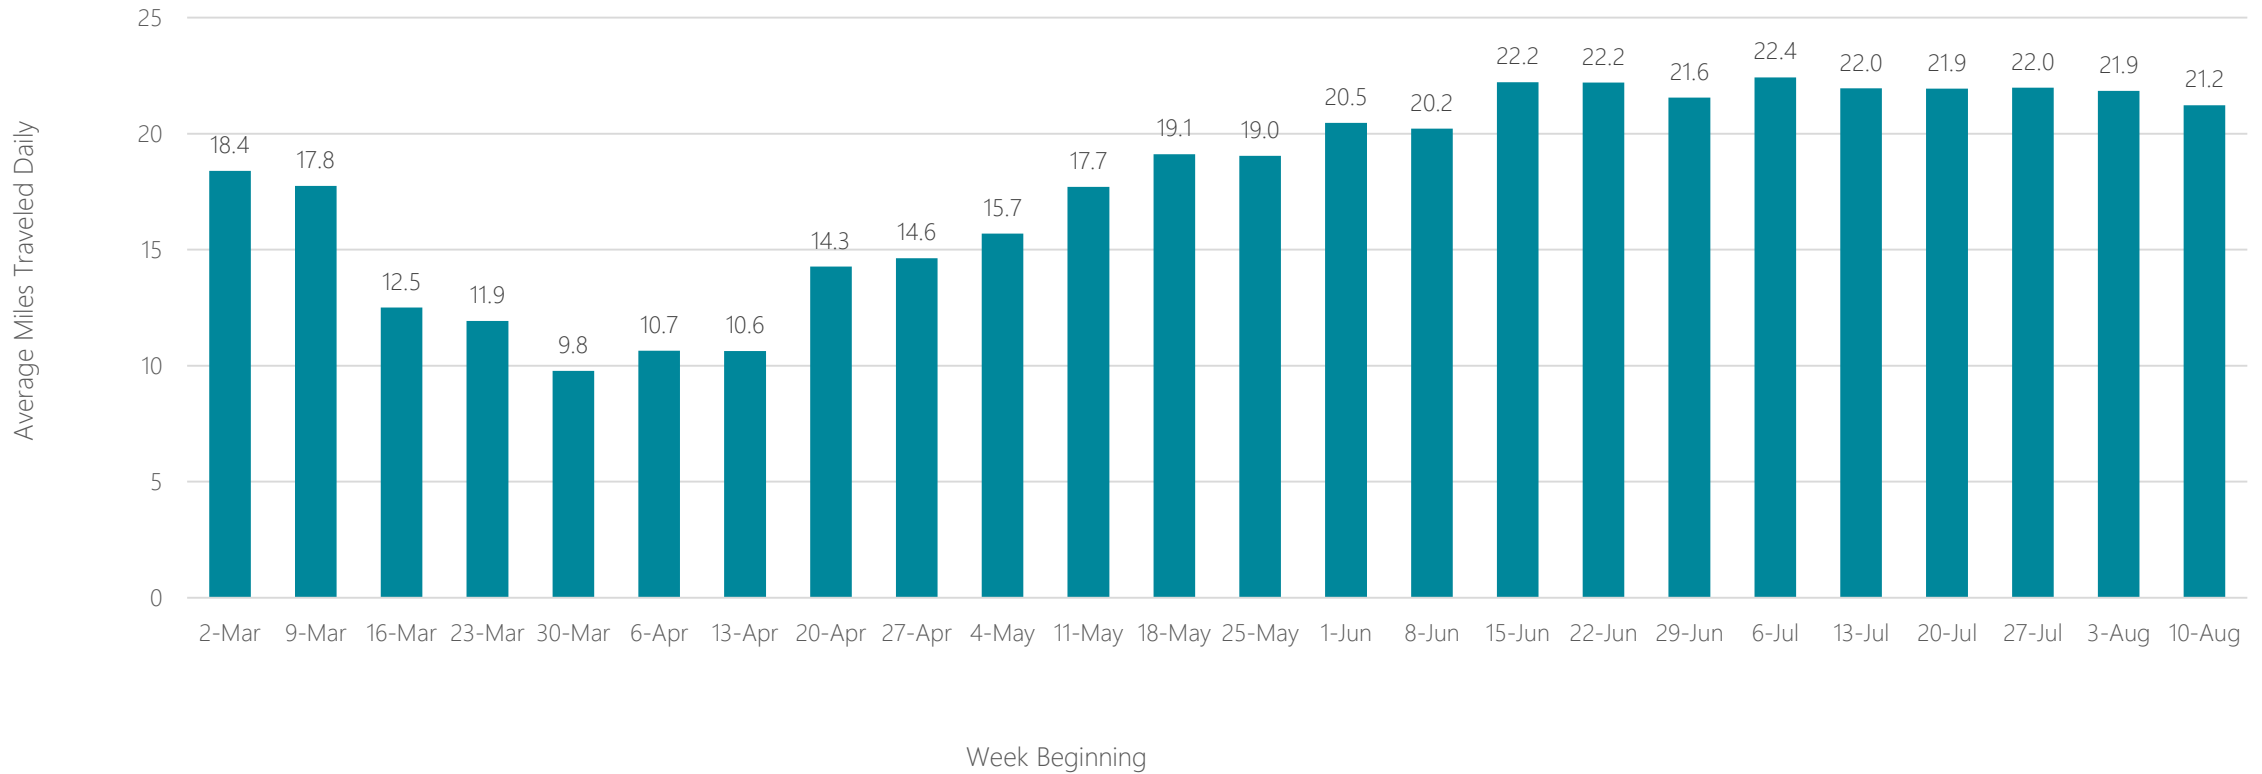

Miami-Fort Lauderdale

Average Miles Traveled Daily Weekly Trend

Milwaukee

Average Miles Traveled Daily Weekly Trend

Minneapolis-Saint Paul

Average Miles Traveled Daily Weekly Trend

Minot-Bismarck-Dickinson

Average Miles Traveled Daily Weekly Trend