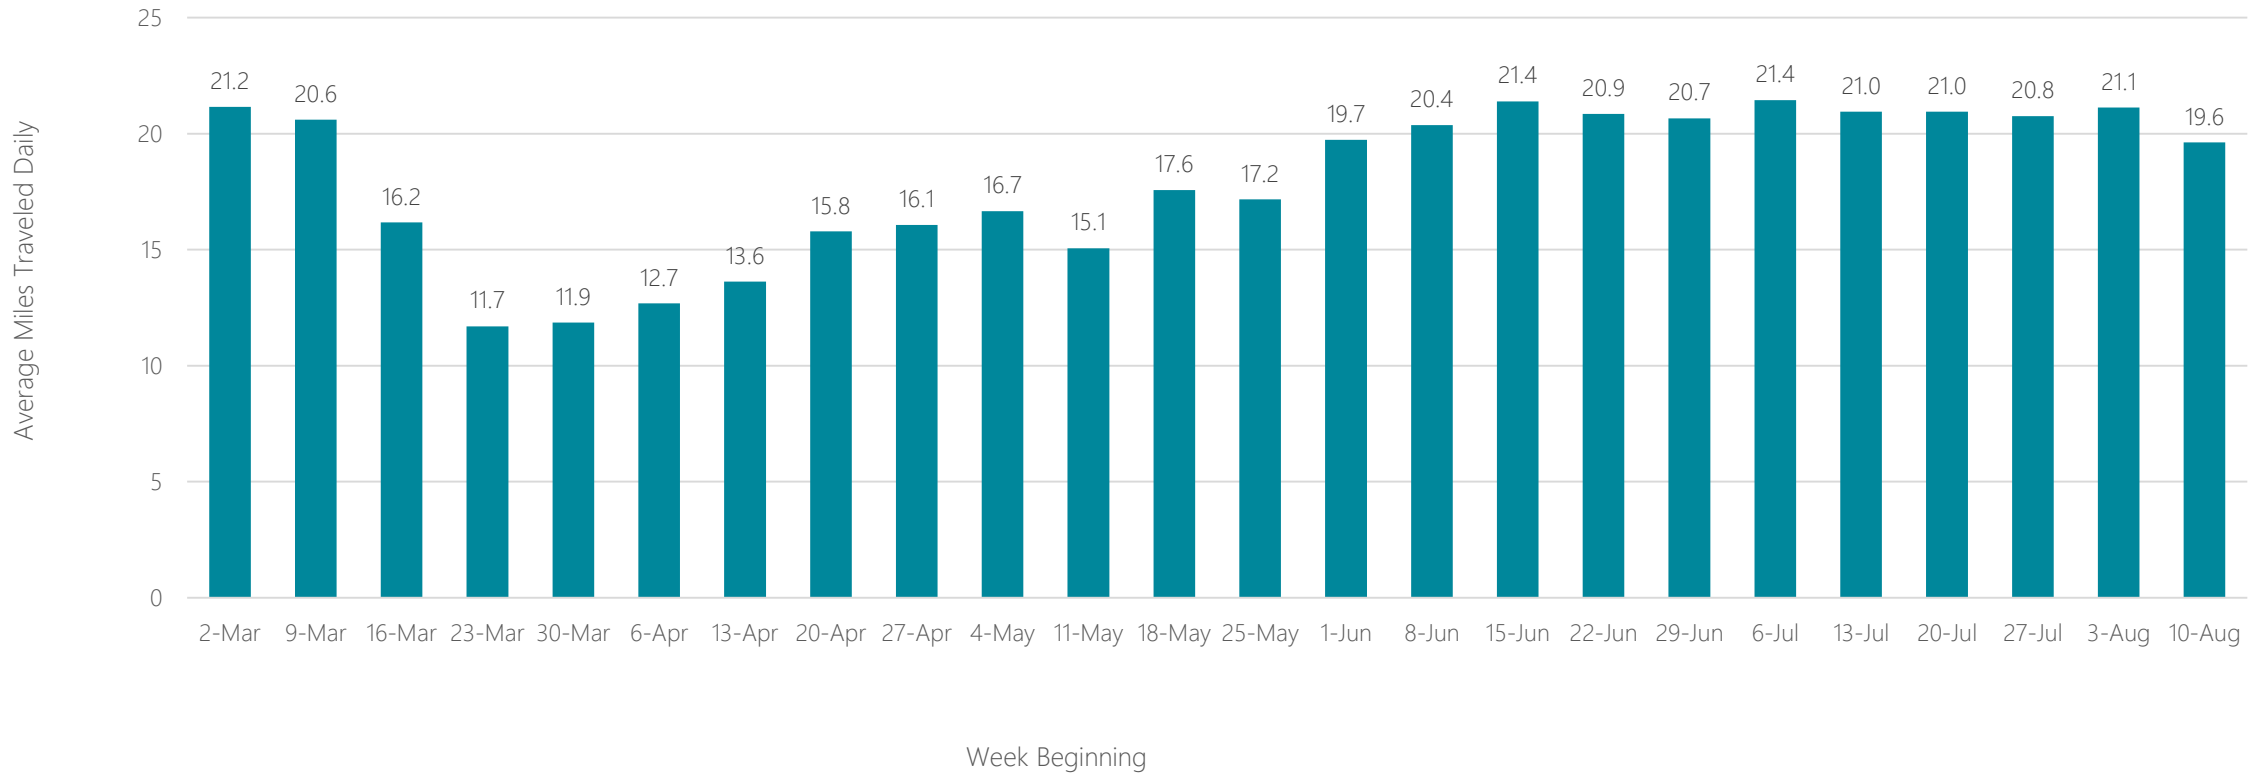

Chicago

Average Miles Traveled Daily Weekly Trend

Chico-Redding

Average Miles Traveled Daily Weekly Trend

Cincinnati

Average Miles Traveled Daily Weekly Trend

Clarksburg-Weston

Average Miles Traveled Daily Weekly Trend