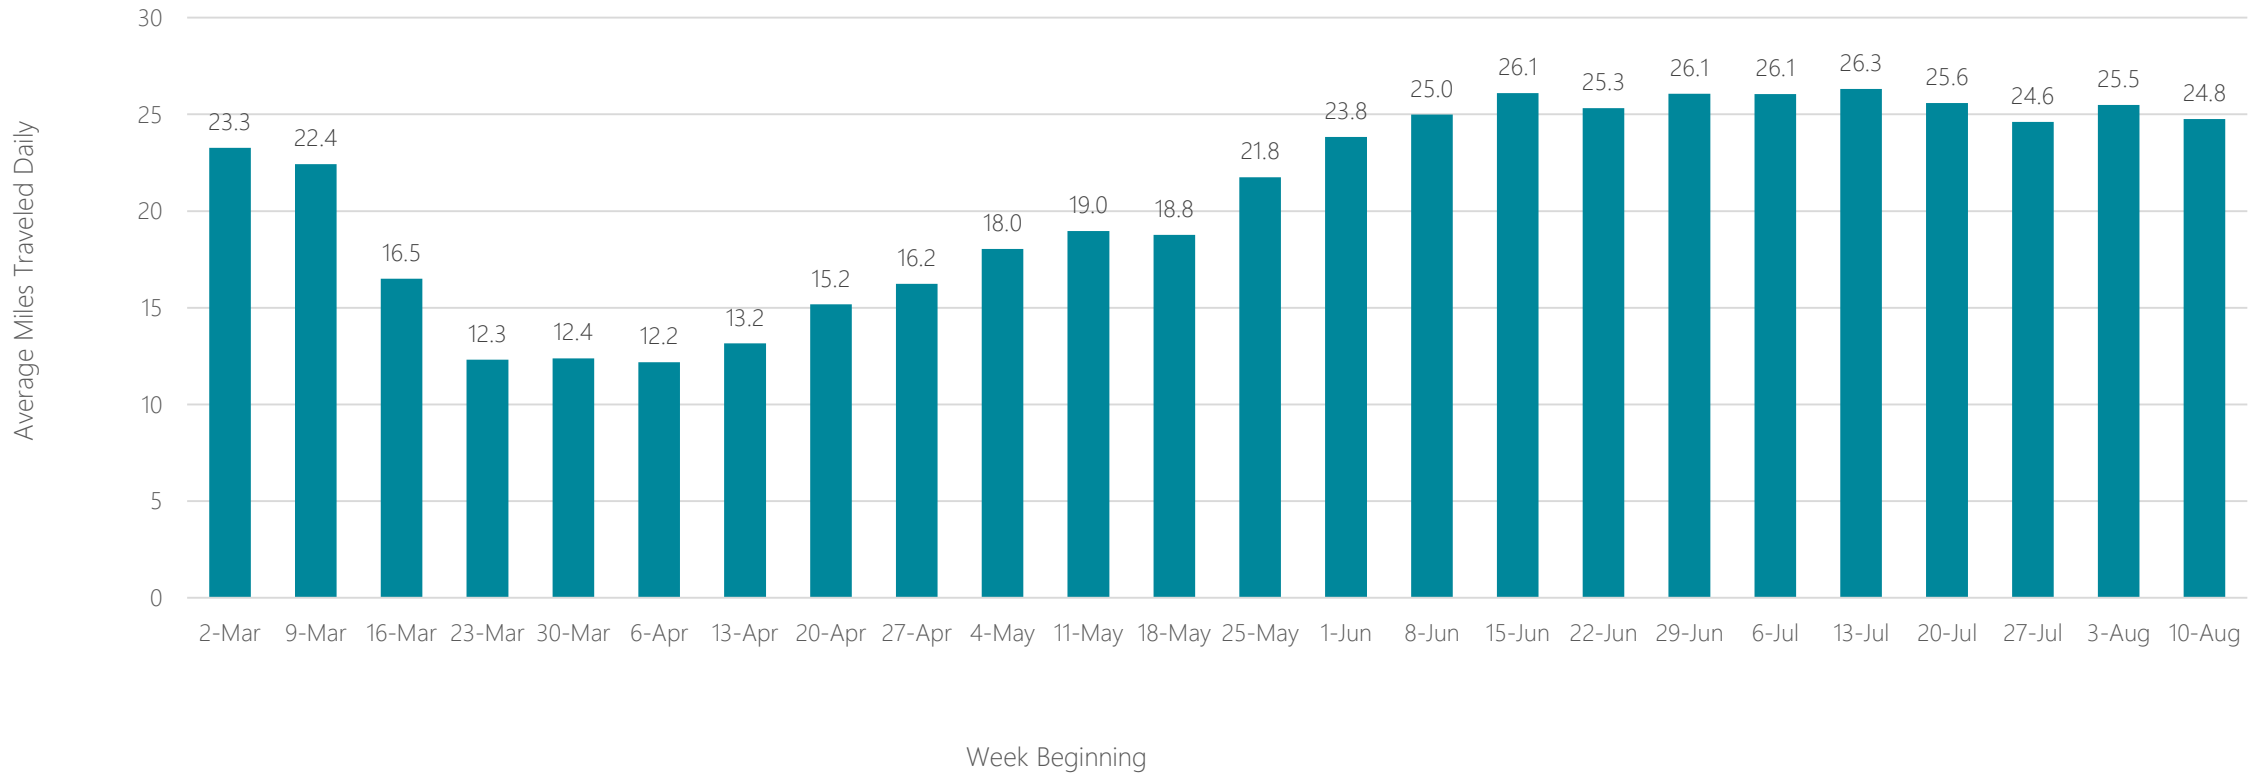

Paducah-Cape Girardeau-Harrisburg

Average Miles Traveled Daily Weekly Trend

Palm Springs

Average Miles Traveled Daily Weekly Trend

Panama City

Average Miles Traveled Daily Weekly Trend

Parkersburg

Average Miles Traveled Daily Weekly Trend