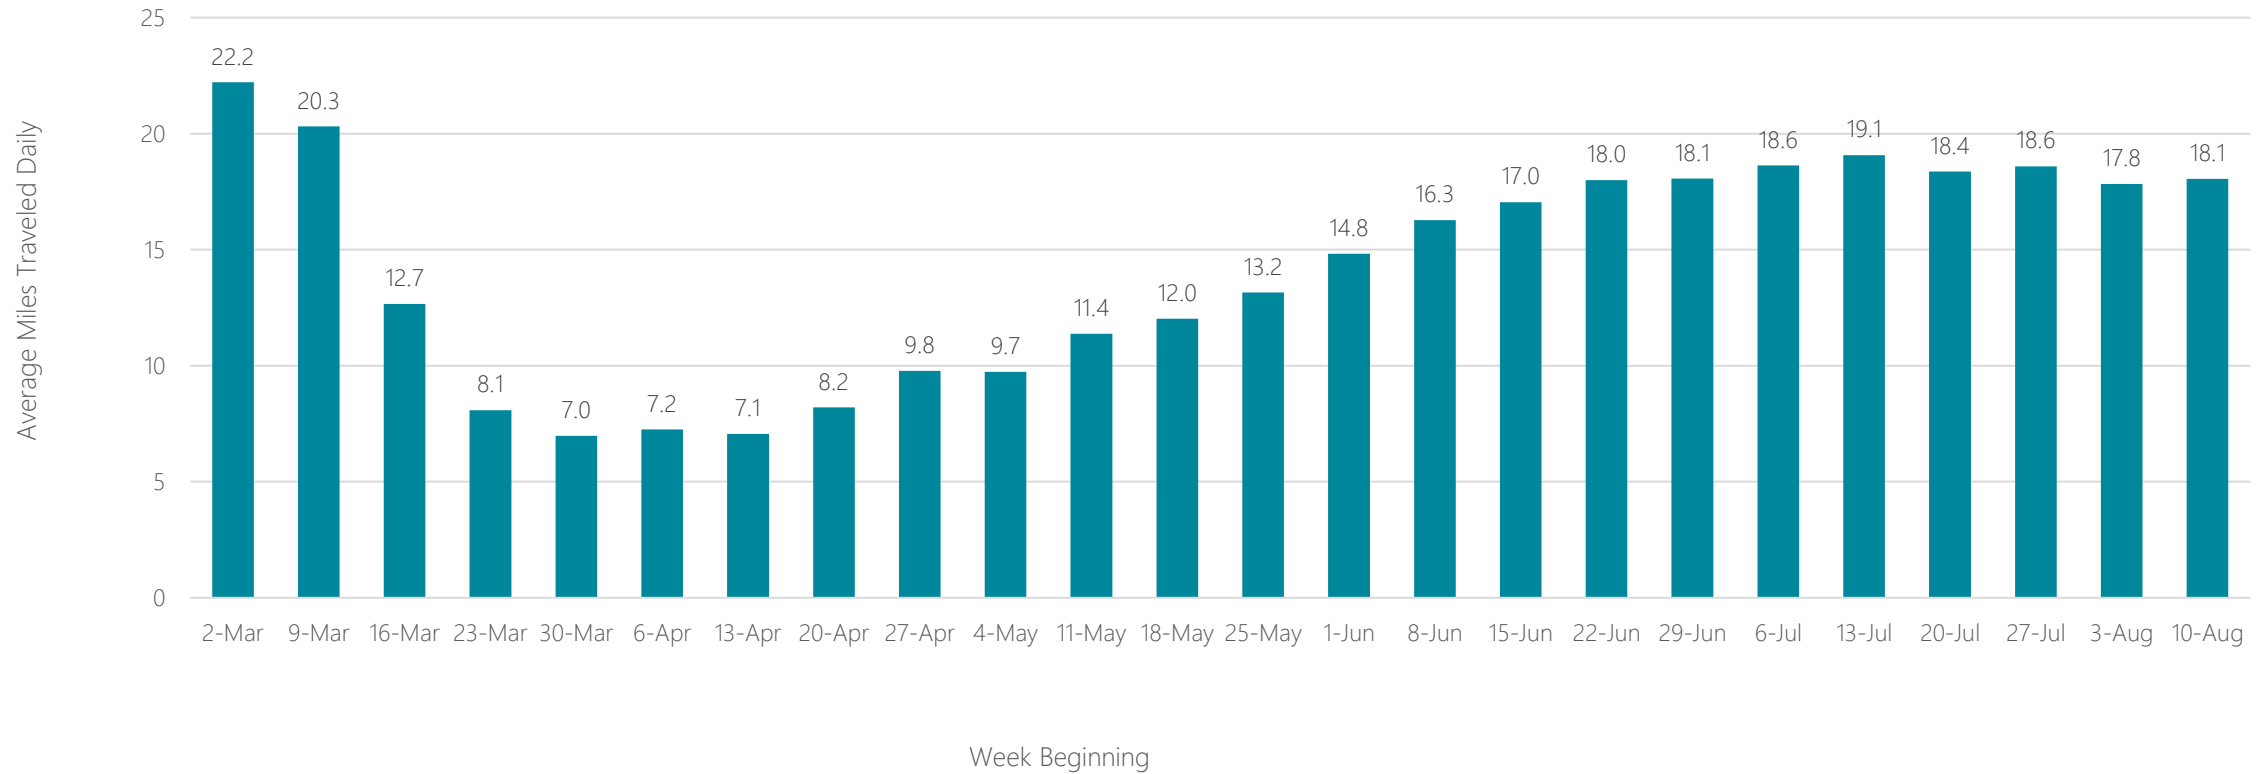

Austin

Average Miles Traveled Daily Weekly Trend

Bakersfield

Average Miles Traveled Daily Weekly Trend

Baltimore

Average Miles Traveled Daily Weekly Trend

Bangor, ME

Average Miles Traveled Daily Weekly Trend