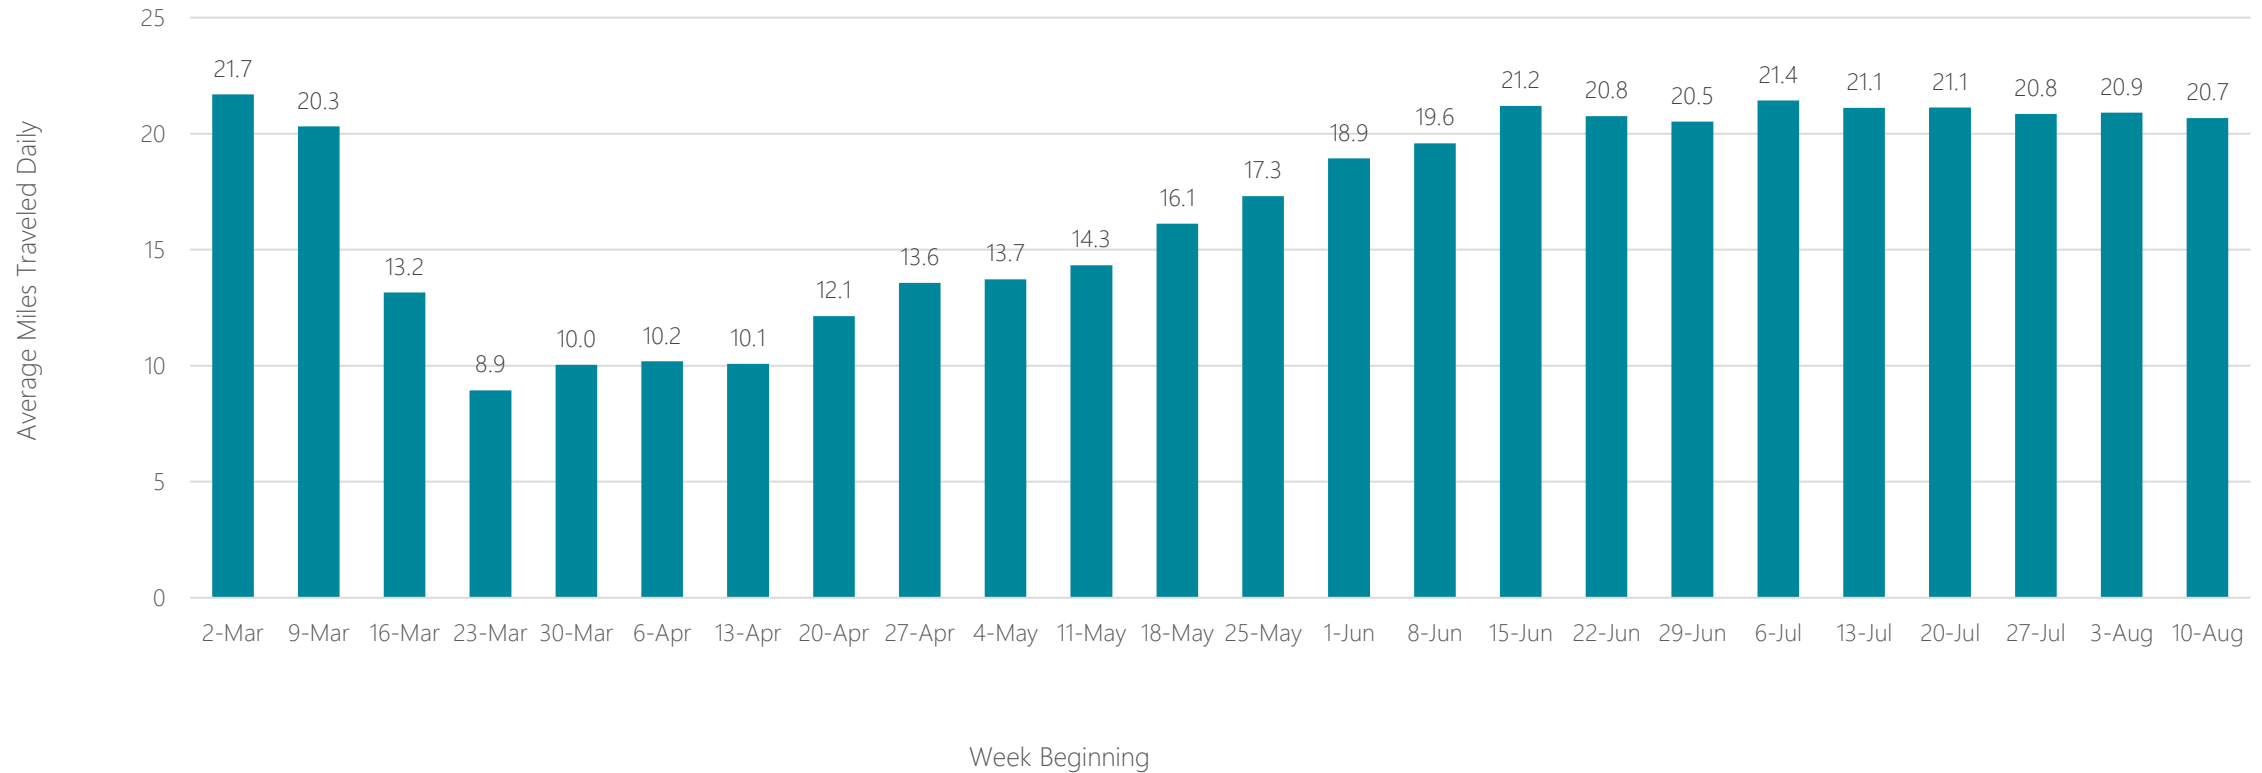

Milwaukee

Average Miles Traveled Daily Weekly Trend