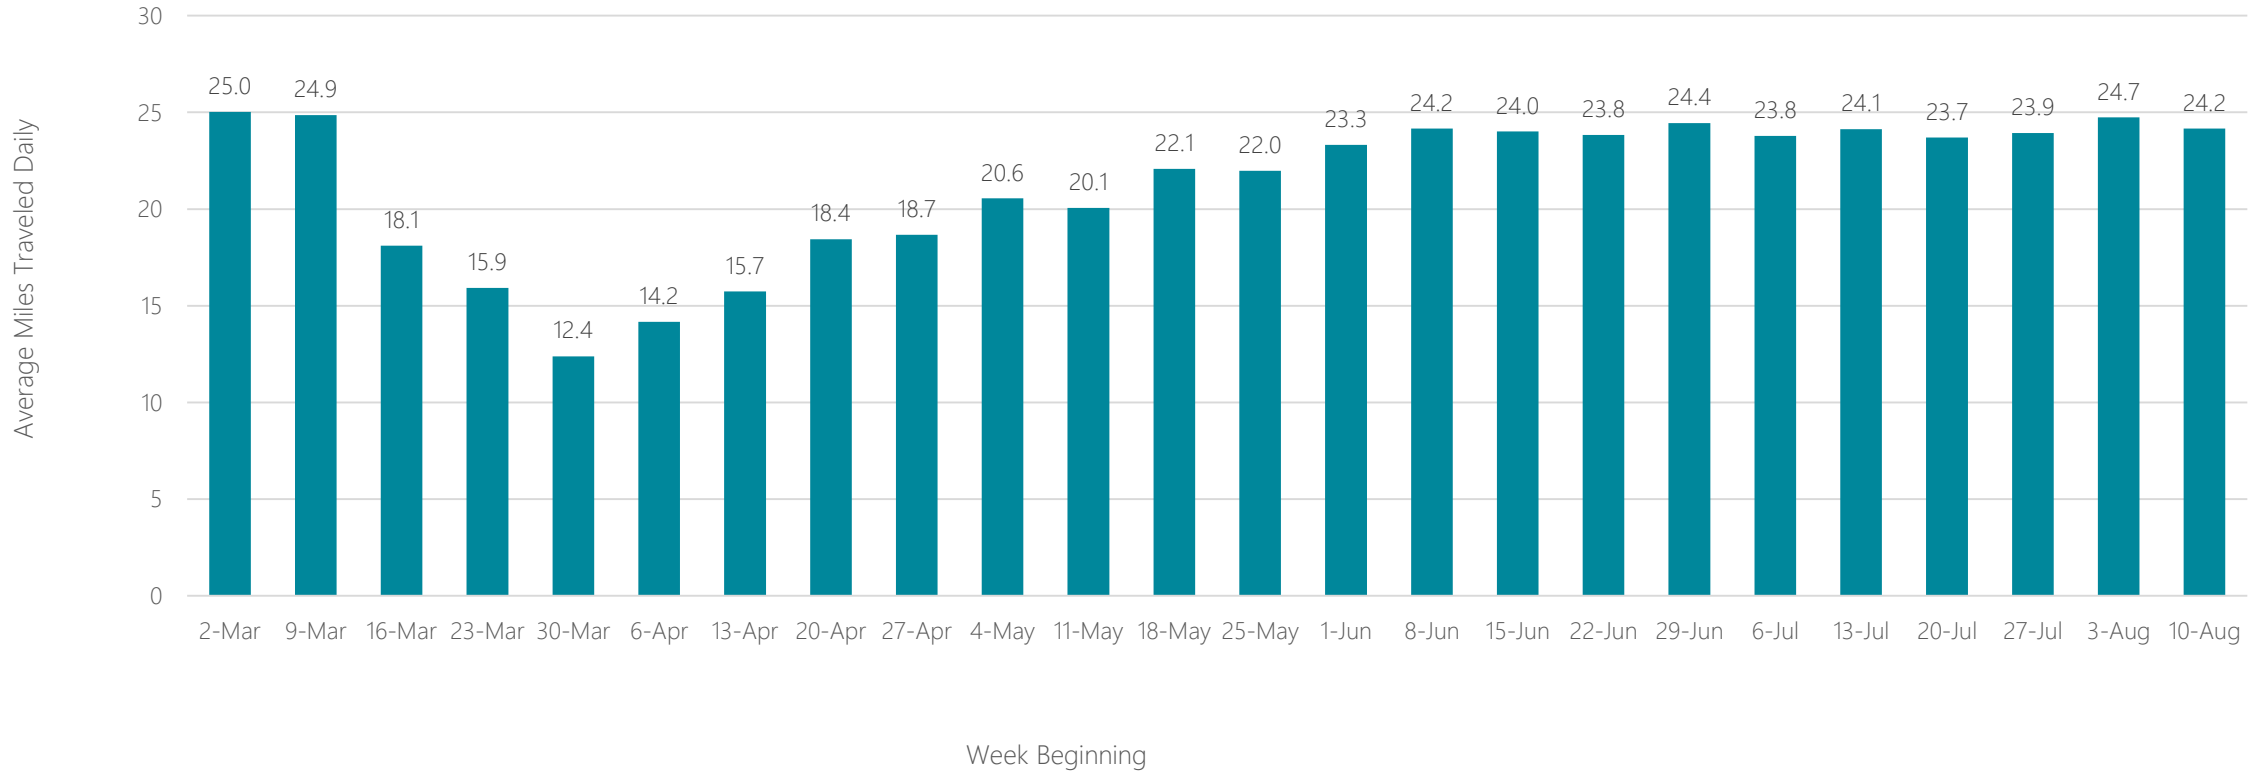

Wichita Falls & Lawton

Average Miles Traveled Daily Weekly Trend