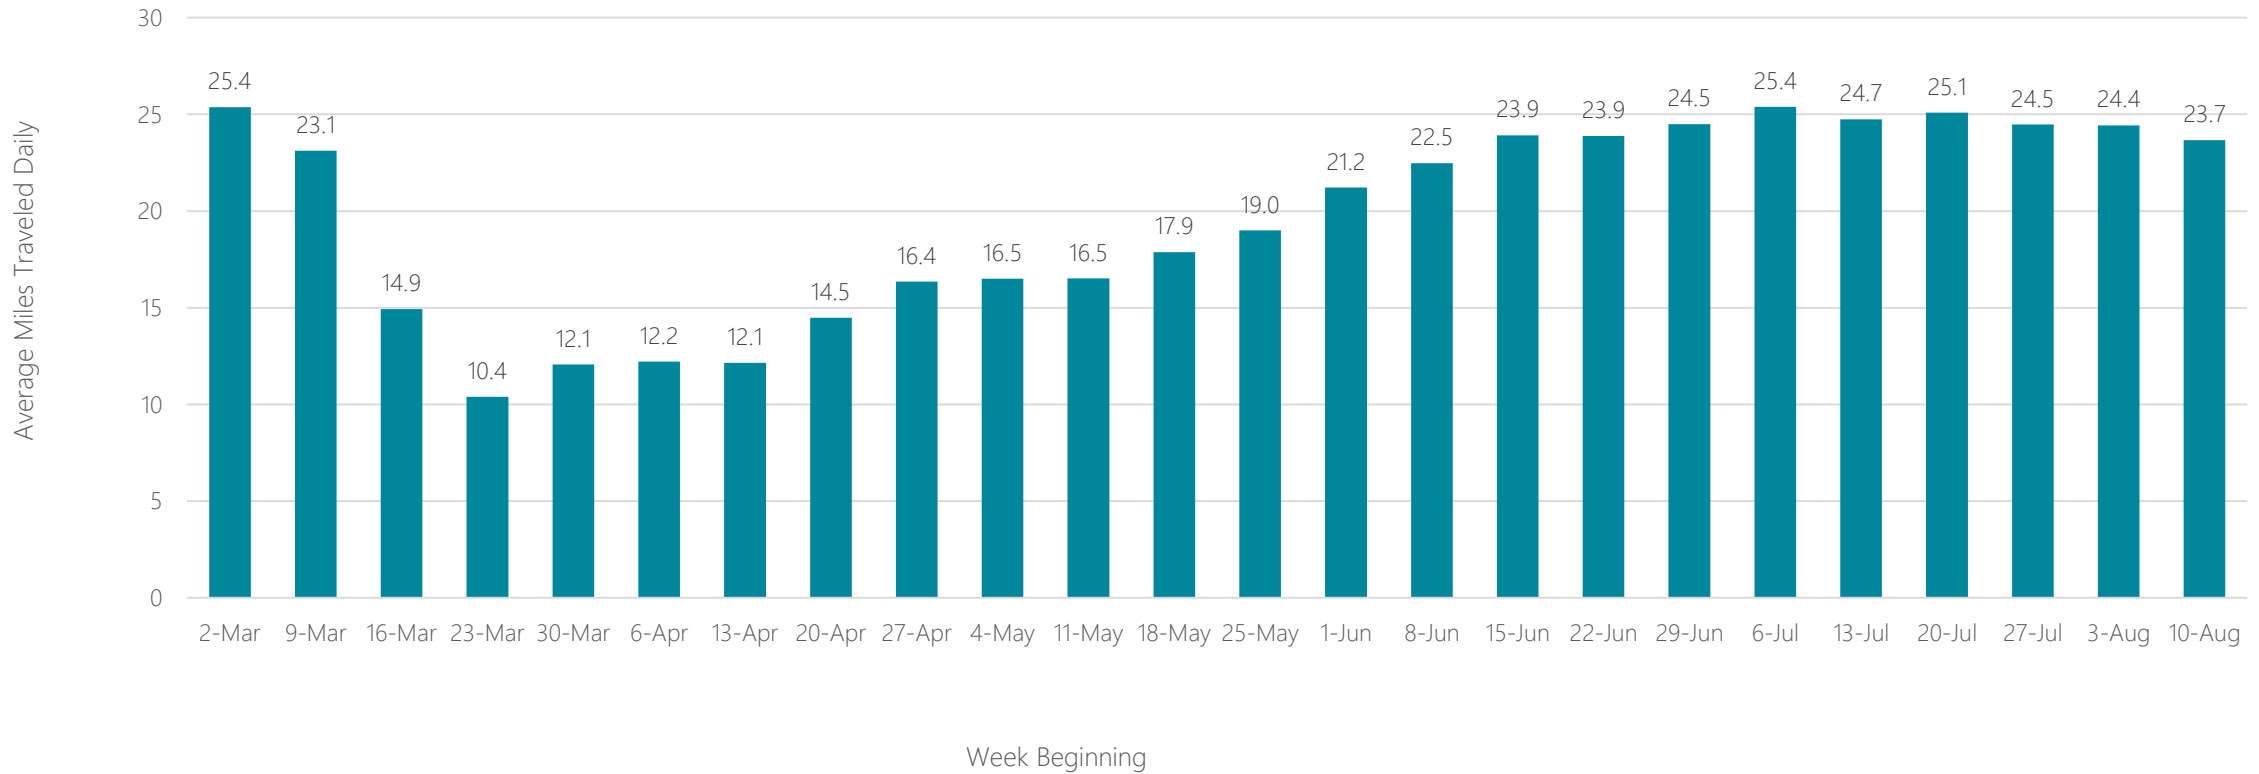

Peoria-Bloomington

Average Miles Traveled Daily Weekly Trend