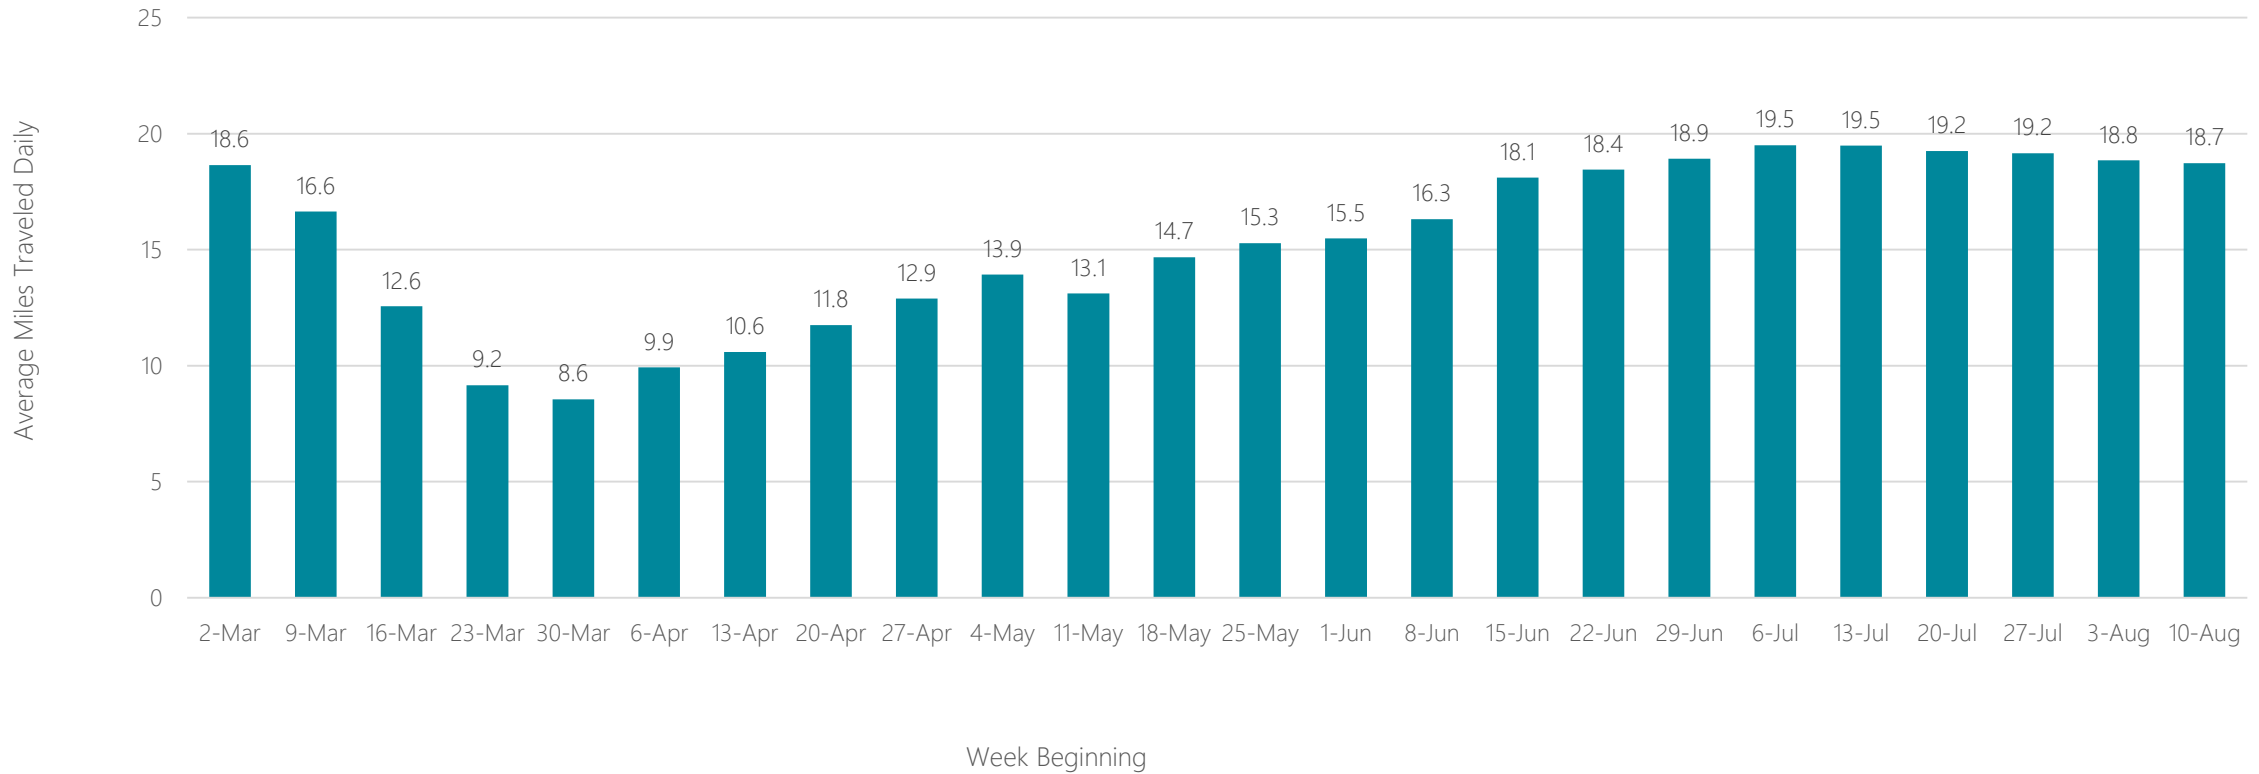

Baton Rouge

Average Miles Traveled Daily Weekly Trend

Beaumont

Average Miles Traveled Daily Weekly Trend

Bend, OR

Average Miles Traveled Daily Weekly Trend

Billings, MT

Average Miles Traveled Daily Weekly Trend