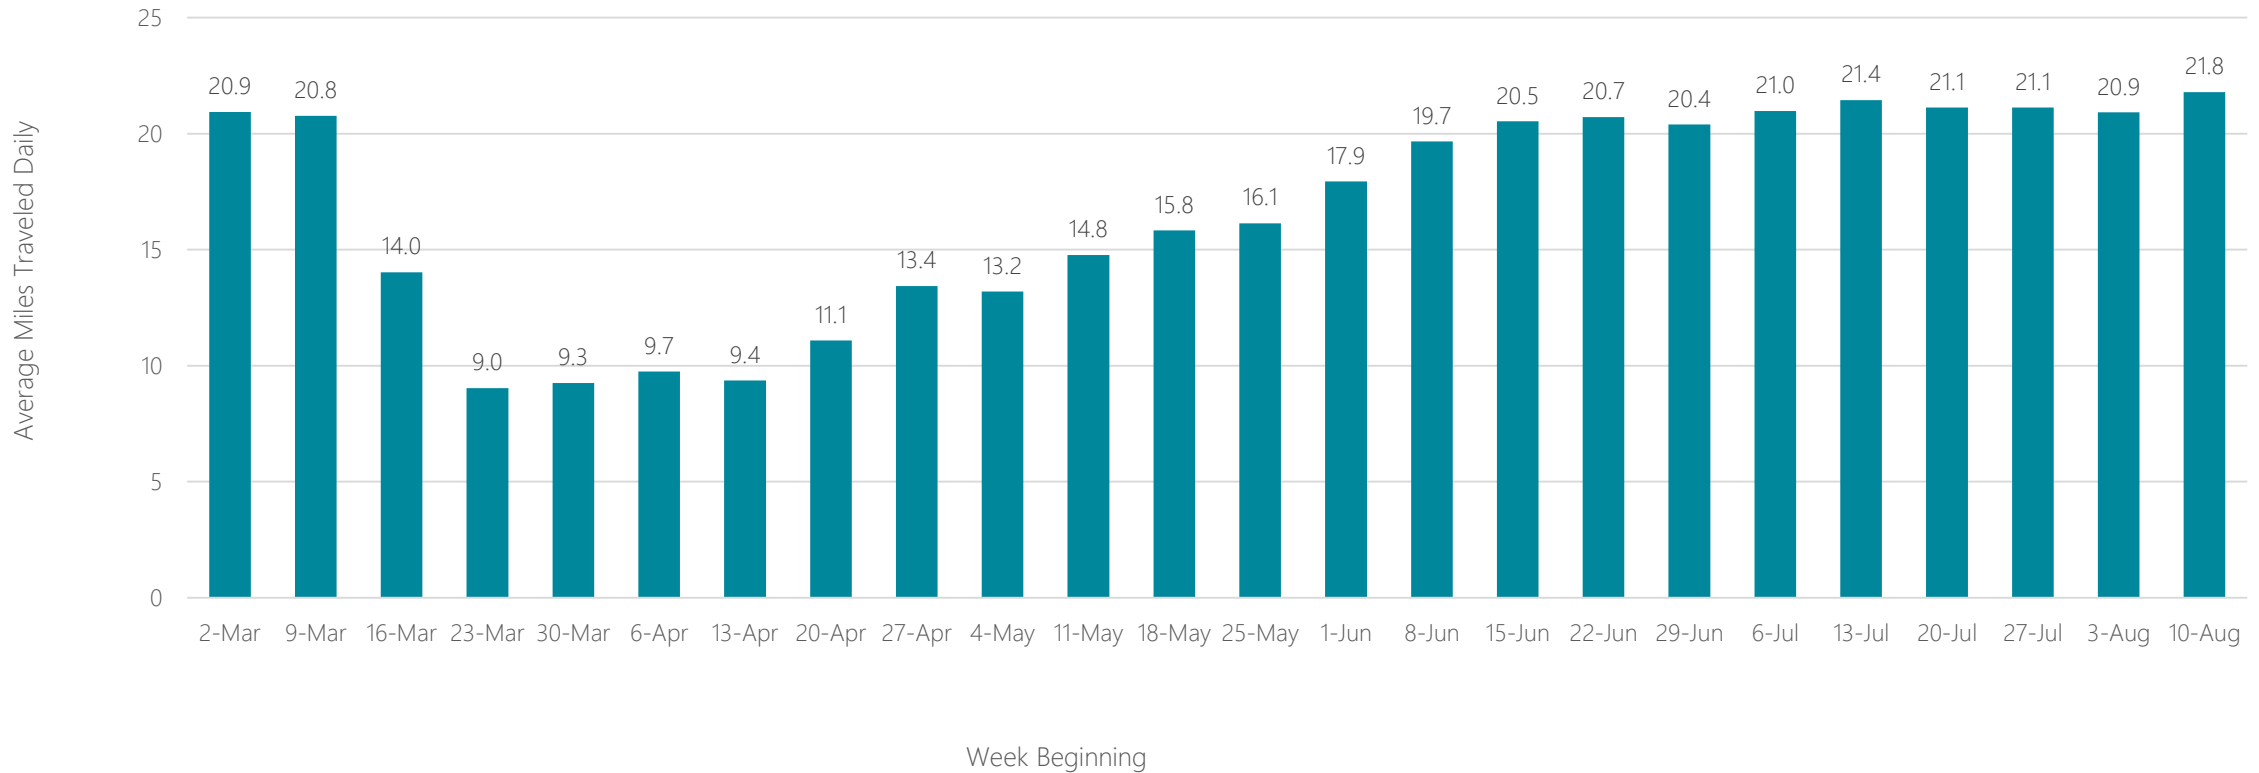

Wilkes Barre-Scranton

Average Miles Traveled Daily Weekly Trend