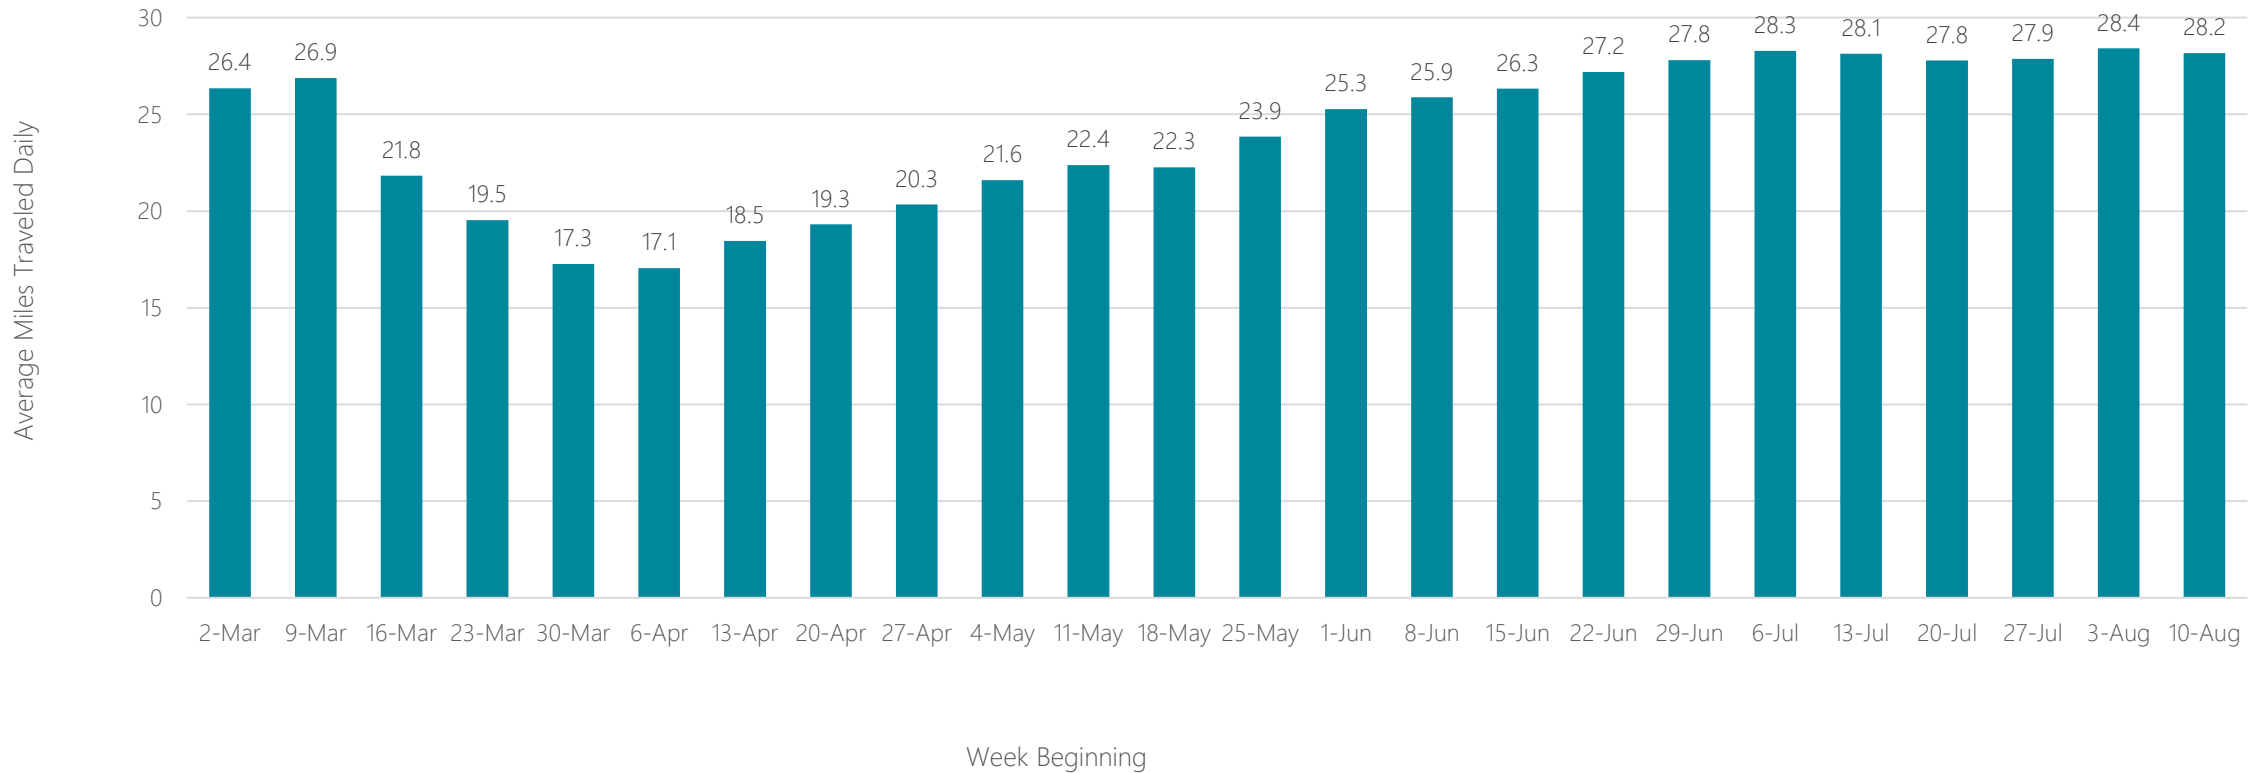

Harrisonburg

Average Miles Traveled Daily Weekly Trend