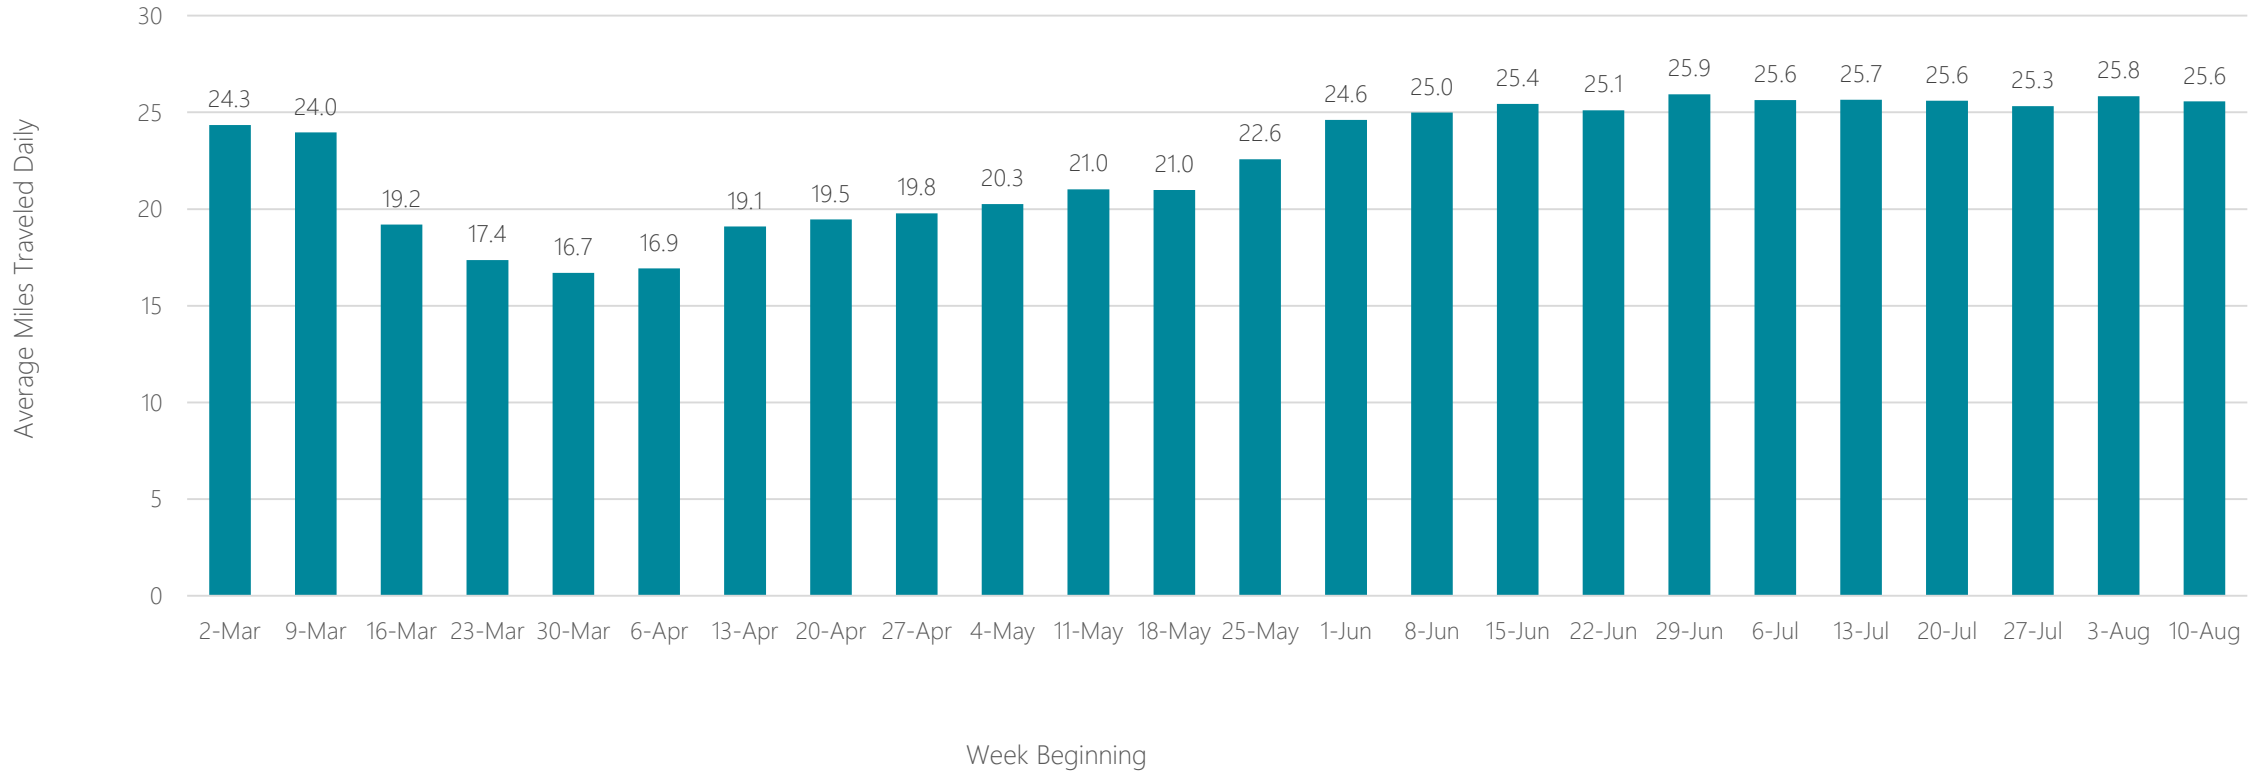

Youngstown

Average Miles Traveled Daily Weekly Trend

Yuma-El Centro

Average Miles Traveled Daily Weekly Trend

Zanesville

Average Miles Traveled Daily Weekly Trend

geekOUT@geopath.org

Additional regions available upon request