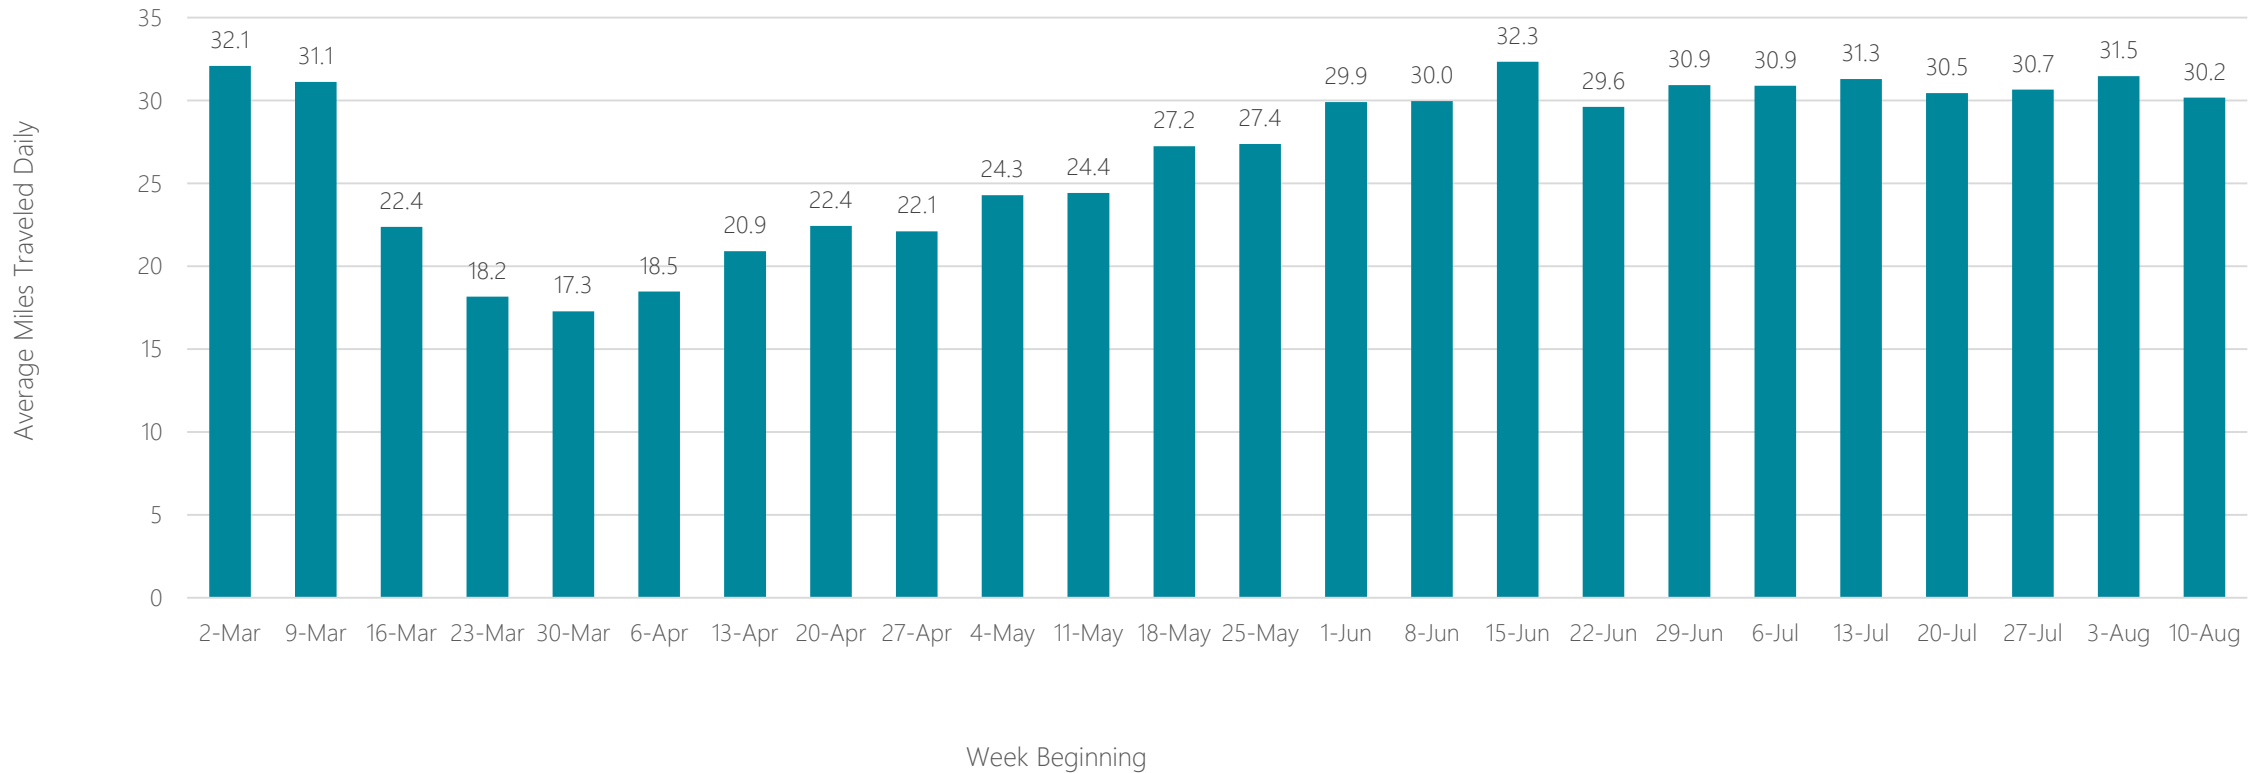

Missoula

Average Miles Traveled Daily Weekly Trend

Mobile-Pensacola (Fort Walton Beach)

Average Miles Traveled Daily Weekly Trend

Monroe-El Dorado

Average Miles Traveled Daily Weekly Trend

Monterey-Salinas

Average Miles Traveled Daily Weekly Trend