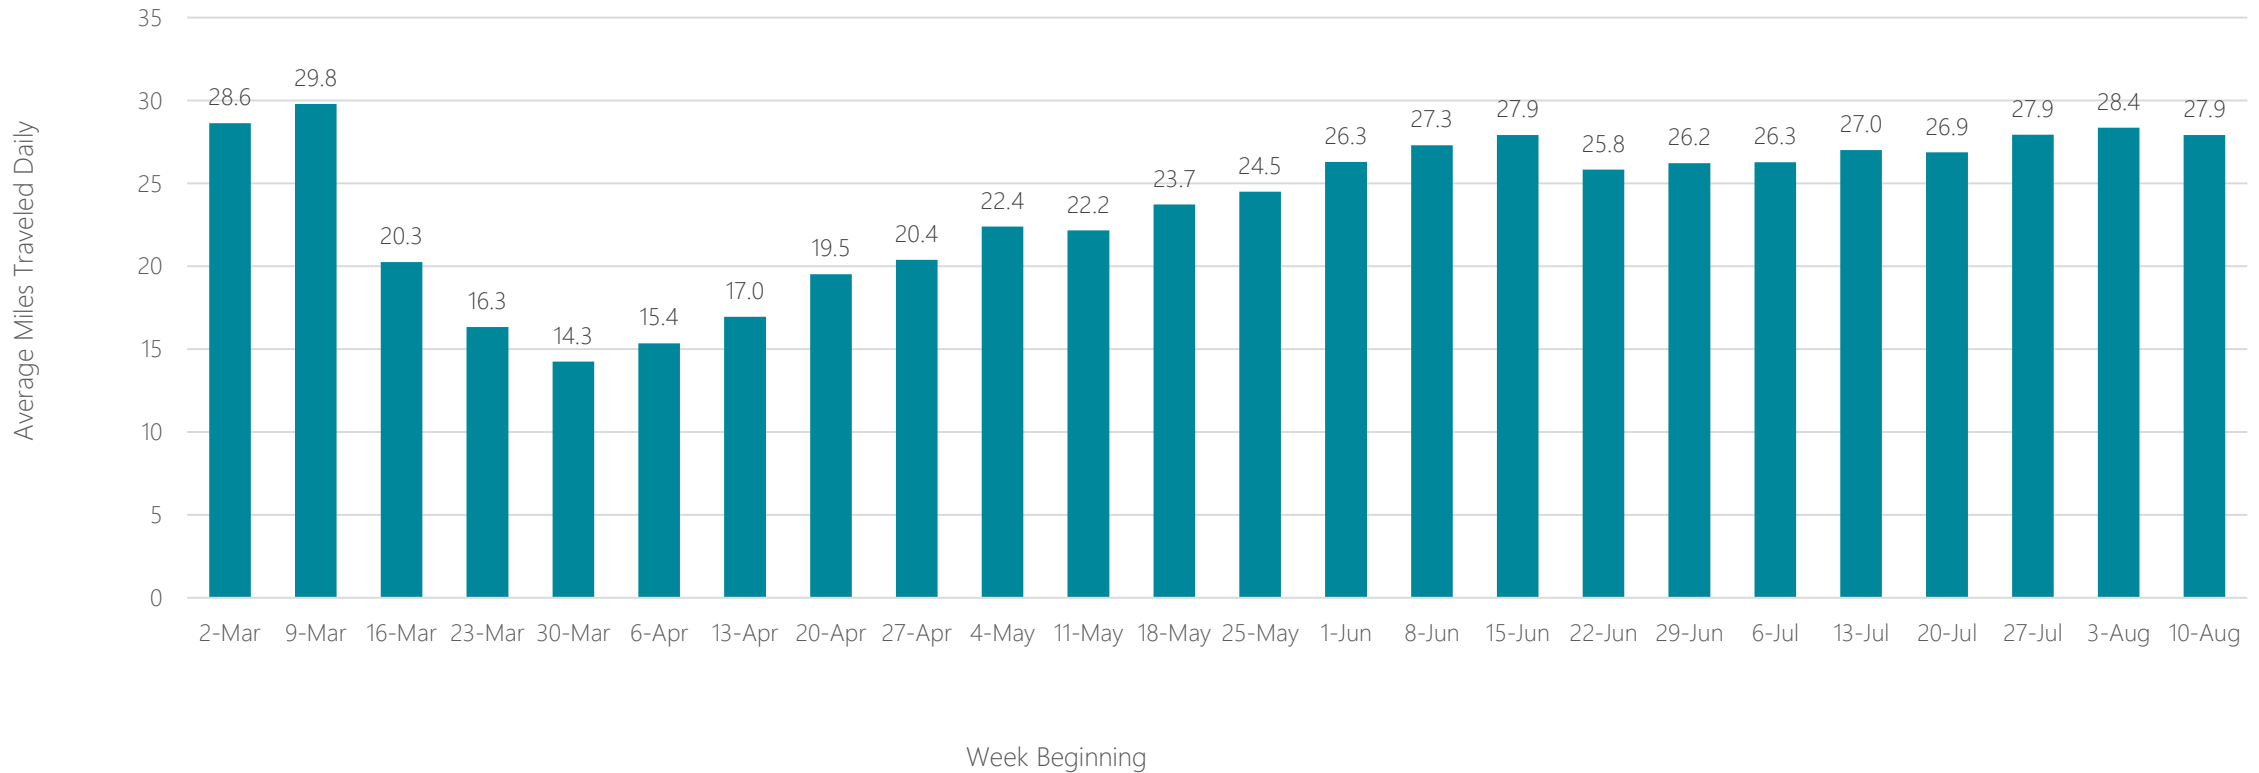

Waco-Temple-Bryan

Average Miles Traveled Daily Weekly Trend