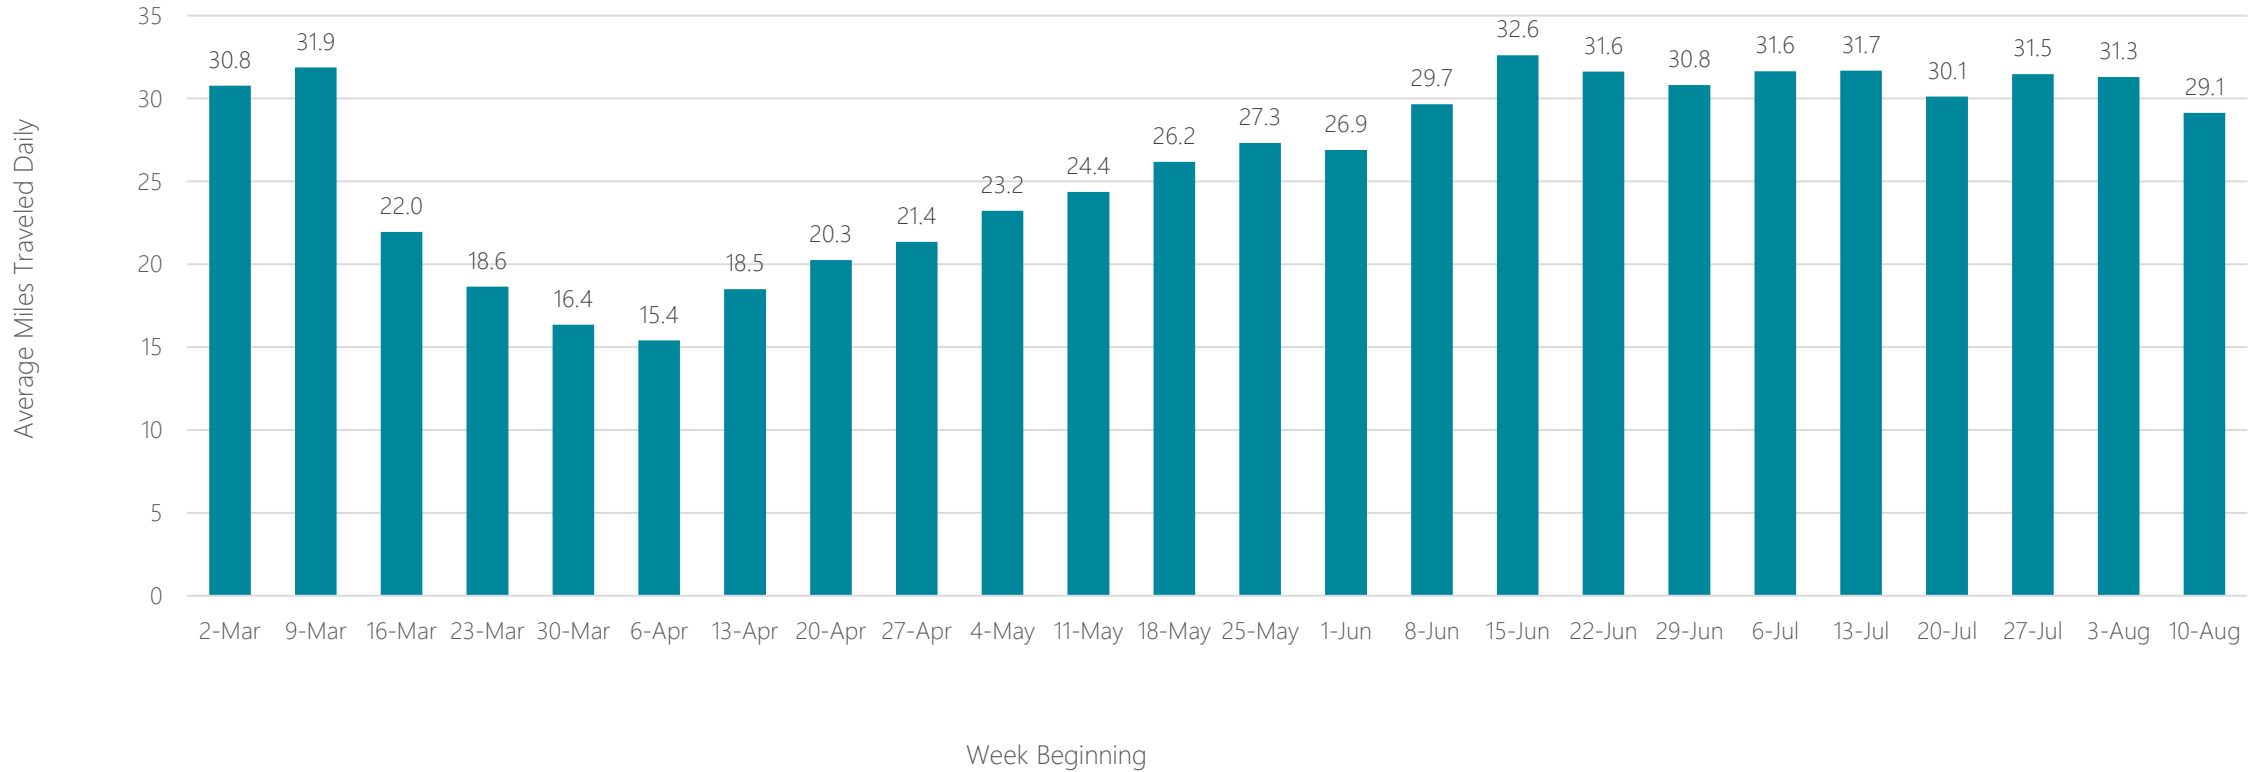

Biloxi-Gulfport

Average Miles Traveled Daily Weekly Trend