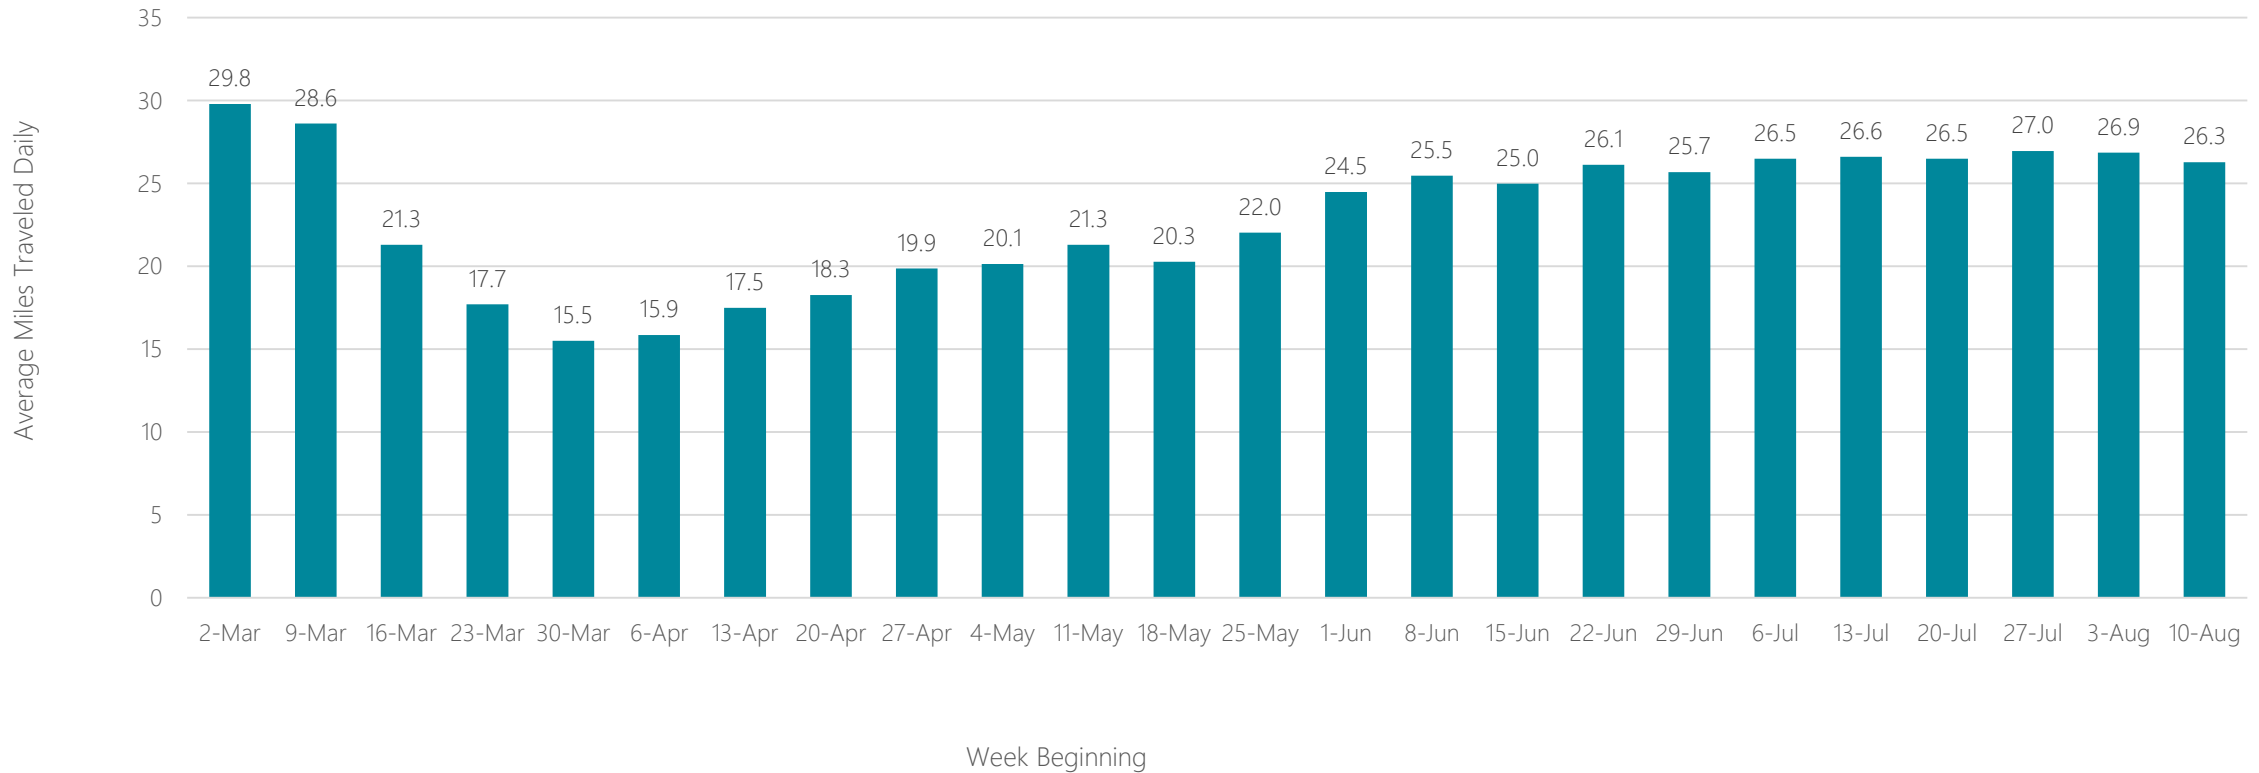

Greensboro-High Point-Winston-Salem

Average Miles Traveled Daily Weekly Trend