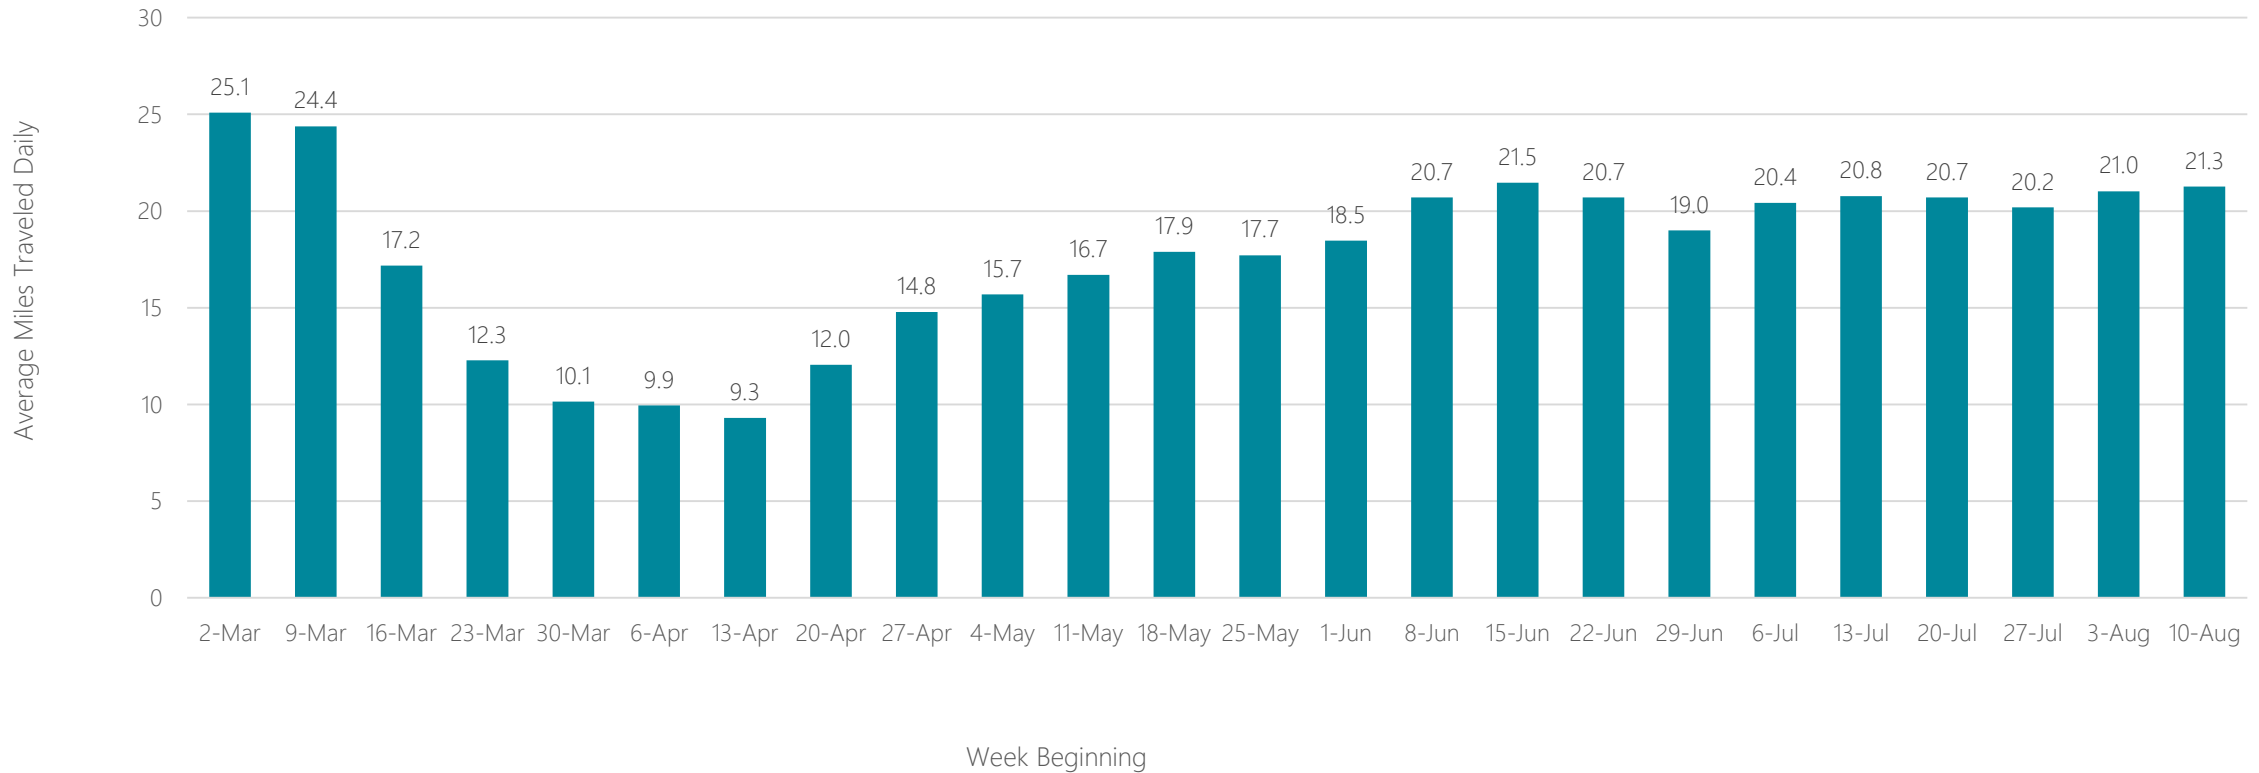

Oklahoma City

Average Miles Traveled Daily Weekly Trend

Omaha

Average Miles Traveled Daily Weekly Trend

Orlando-Daytona Beach-Melbourne

Average Miles Traveled Daily Weekly Trend

Ottumwa-Kirksville

Average Miles Traveled Daily Weekly Trend