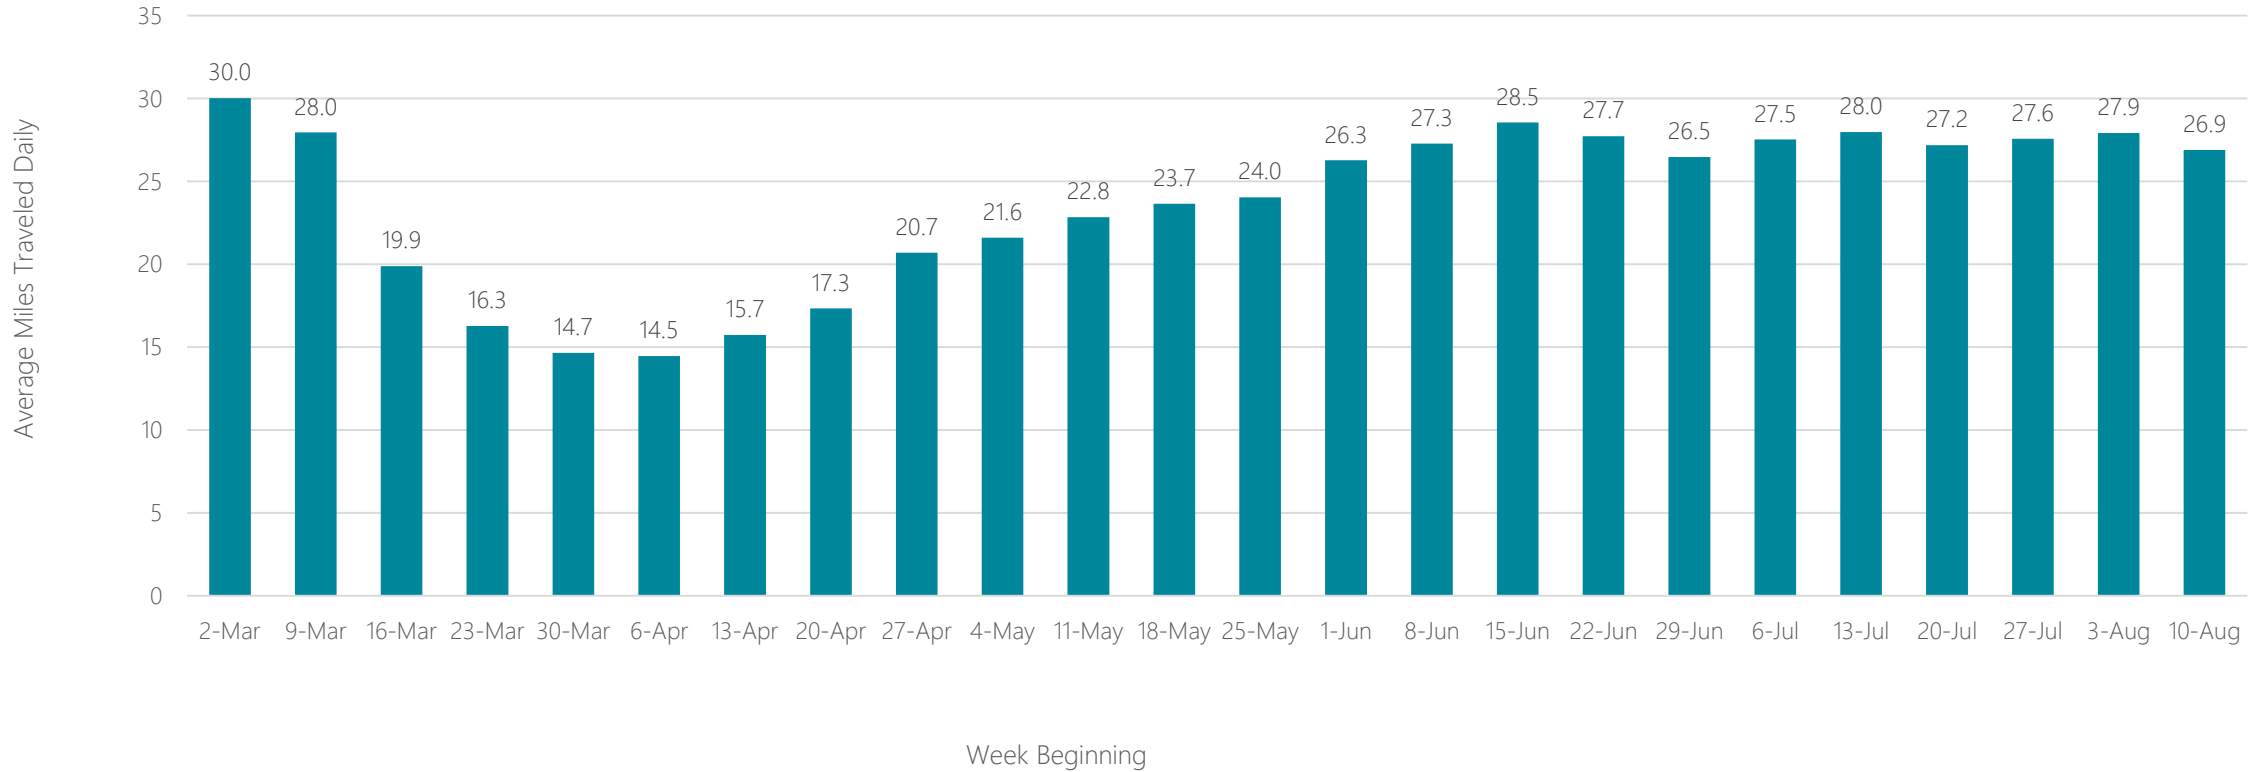

Montgomery (Selma)

Average Miles Traveled Daily Weekly Trend

Myrtle Beach-Florence

Average Miles Traveled Daily Weekly Trend

Nashville

Average Miles Traveled Daily Weekly Trend

New Orleans

Average Miles Traveled Daily Weekly Trend