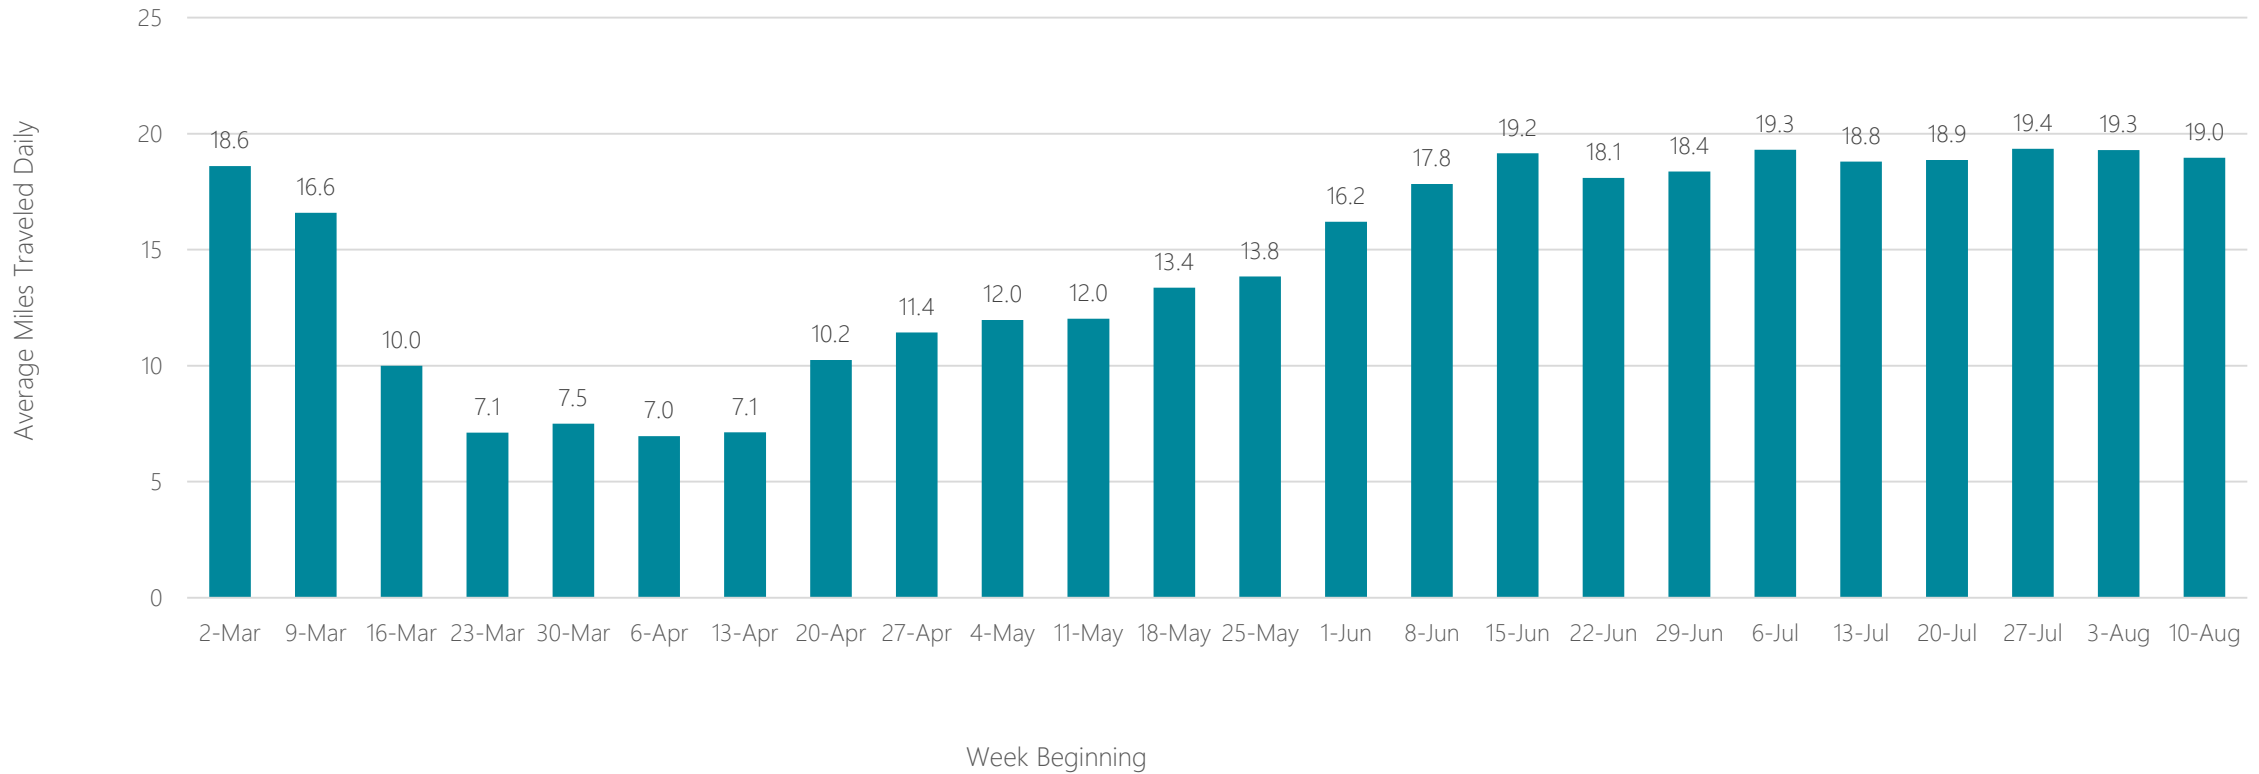

Missoula

Average Miles Traveled Daily Weekly Trend

Mobile-Pensacola (Fort Walton Beach)

Average Miles Traveled Daily Weekly Trend

Monroe-El Dorado

Average Miles Traveled Daily Weekly Trend

Monterey-Salinas

Average Miles Traveled Daily Weekly Trend