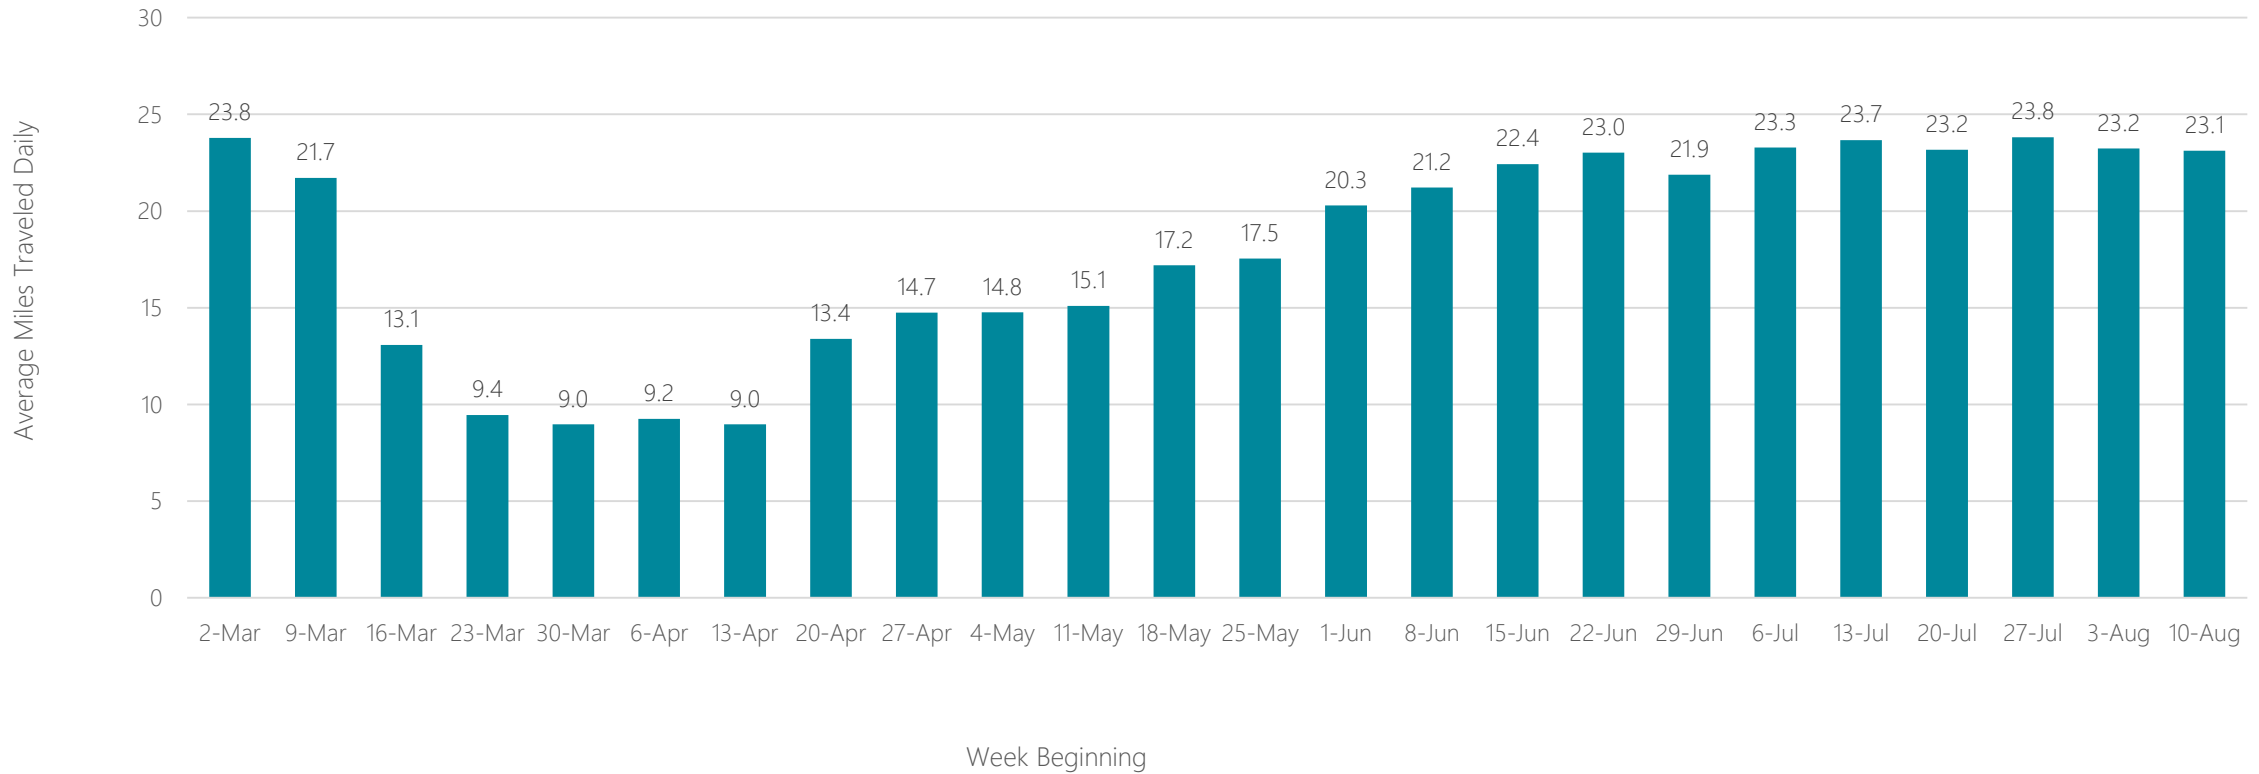

Miami-Fort Lauderdale

Average Miles Traveled Daily Weekly Trend

Milwaukee

Average Miles Traveled Daily Weekly Trend

Minneapolis-Saint Paul

Average Miles Traveled Daily Weekly Trend

Minot-Bismarck-Dickinson

Average Miles Traveled Daily Weekly Trend