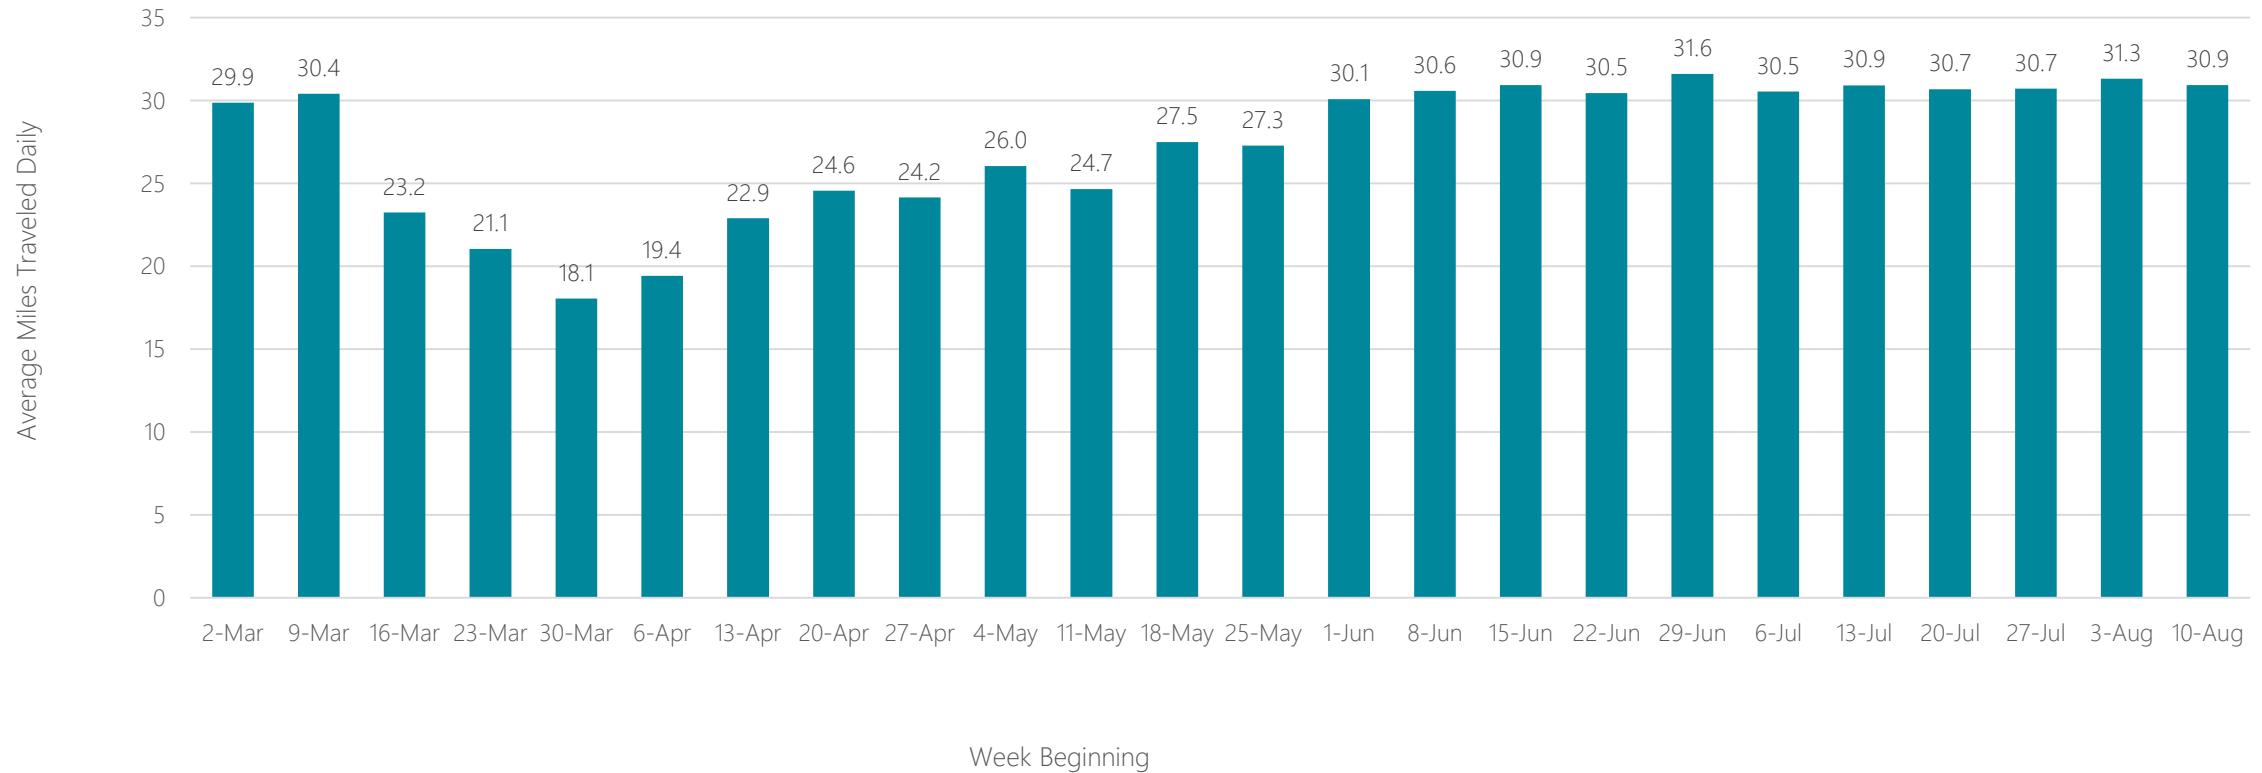

Savannah

Average Miles Traveled Daily Weekly Trend

Seattle-Tacoma

Average Miles Traveled Daily Weekly Trend

Sherman, TX-Ada, OK

Average Miles Traveled Daily Weekly Trend

Shreveport

Average Miles Traveled Daily Weekly Trend