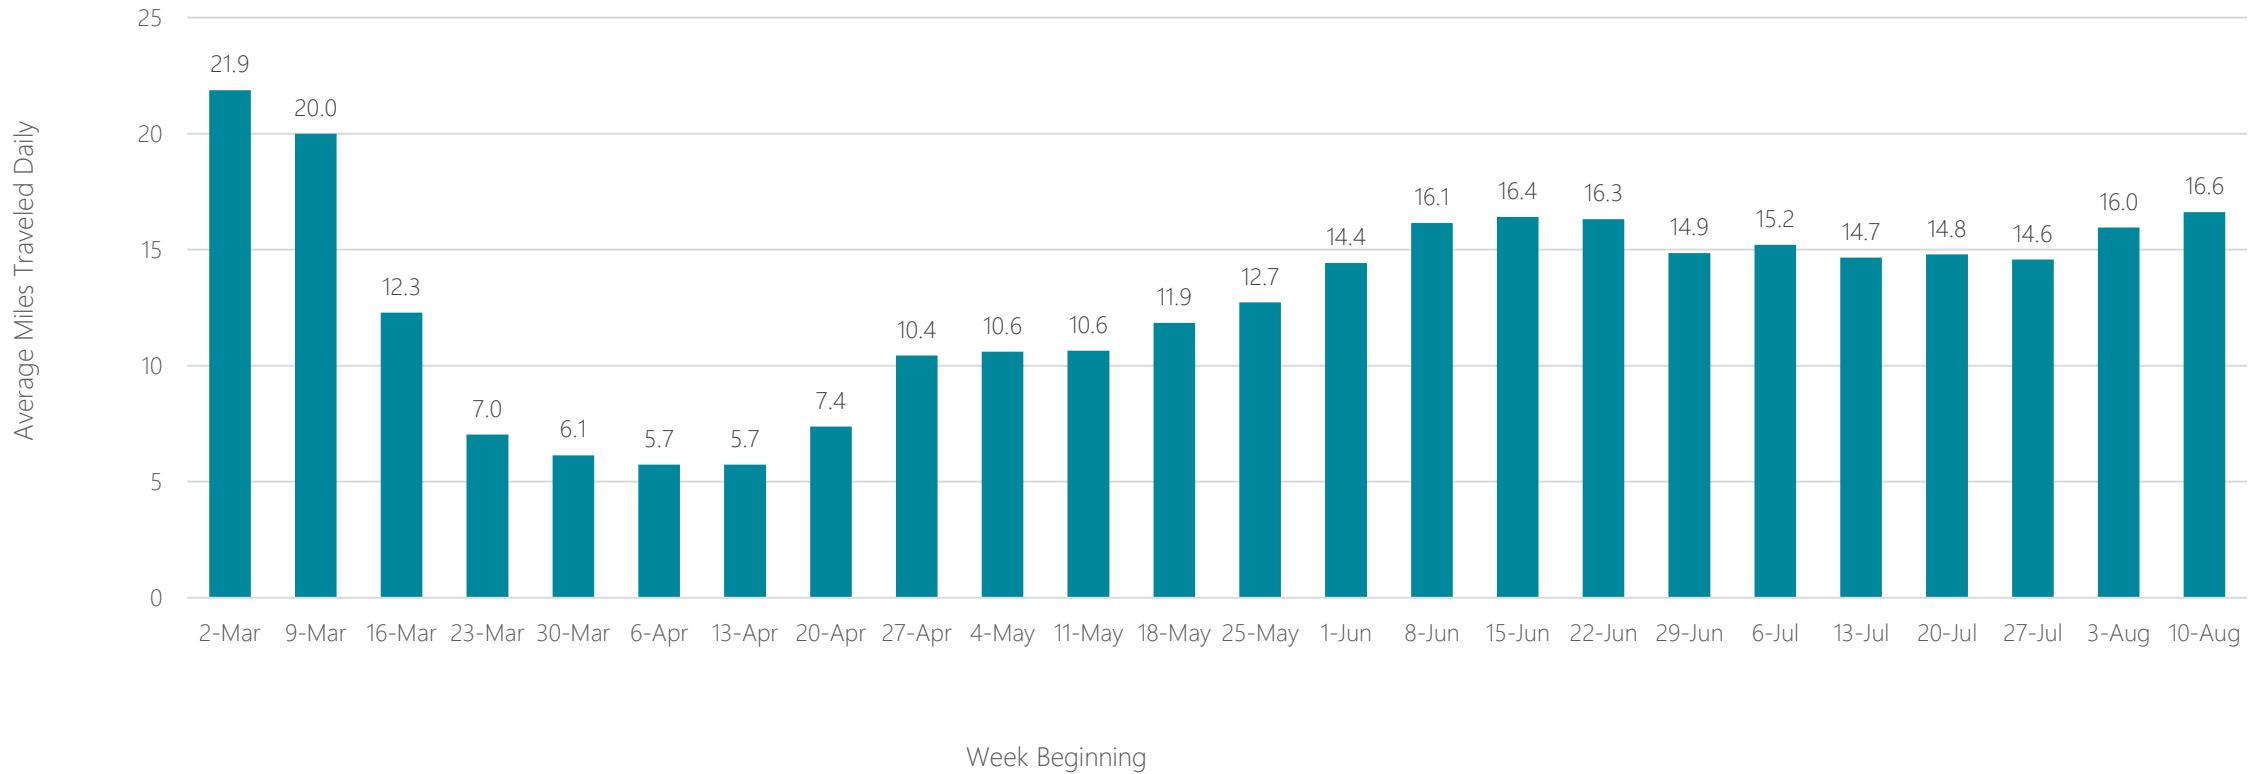

Miami-Fort Lauderdale

Average Miles Traveled Daily Weekly Trend