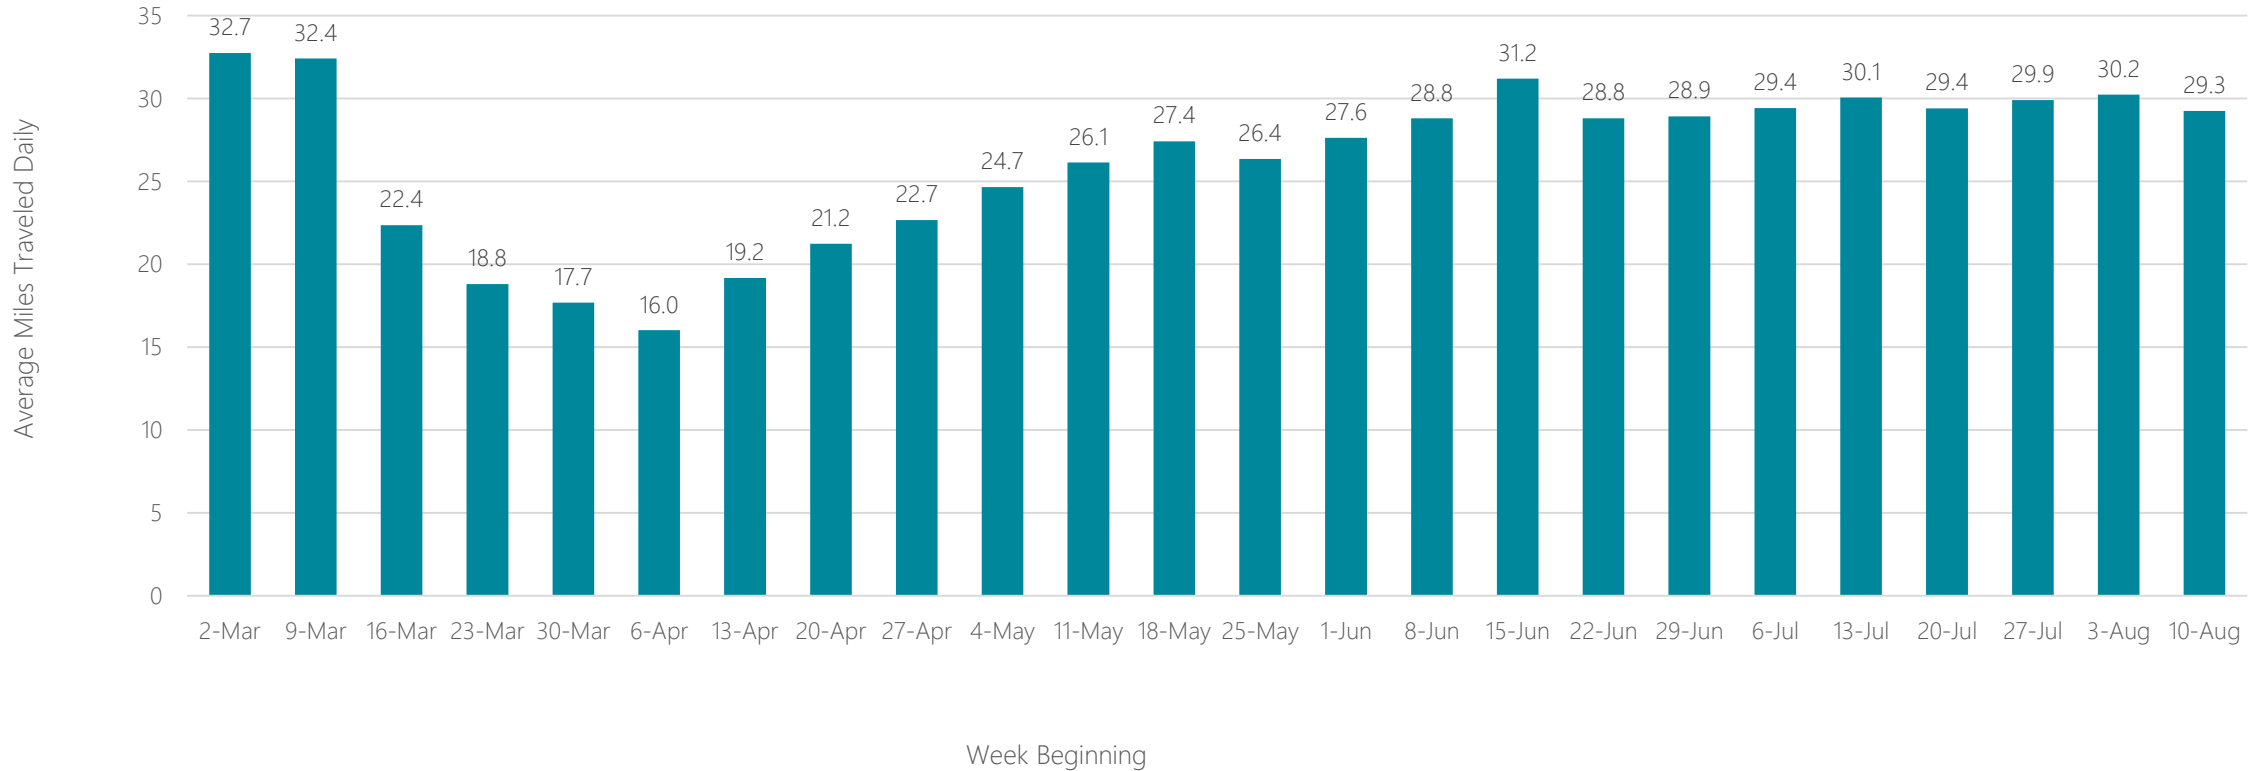

Biloxi-Gulfport

Average Miles Traveled Daily Weekly Trend

Binghamton, NY

Average Miles Traveled Daily Weekly Trend

Birmingham

Average Miles Traveled Daily Weekly Trend

Bluefield-Beckley-Oak Hill

Average Miles Traveled Daily Weekly Trend