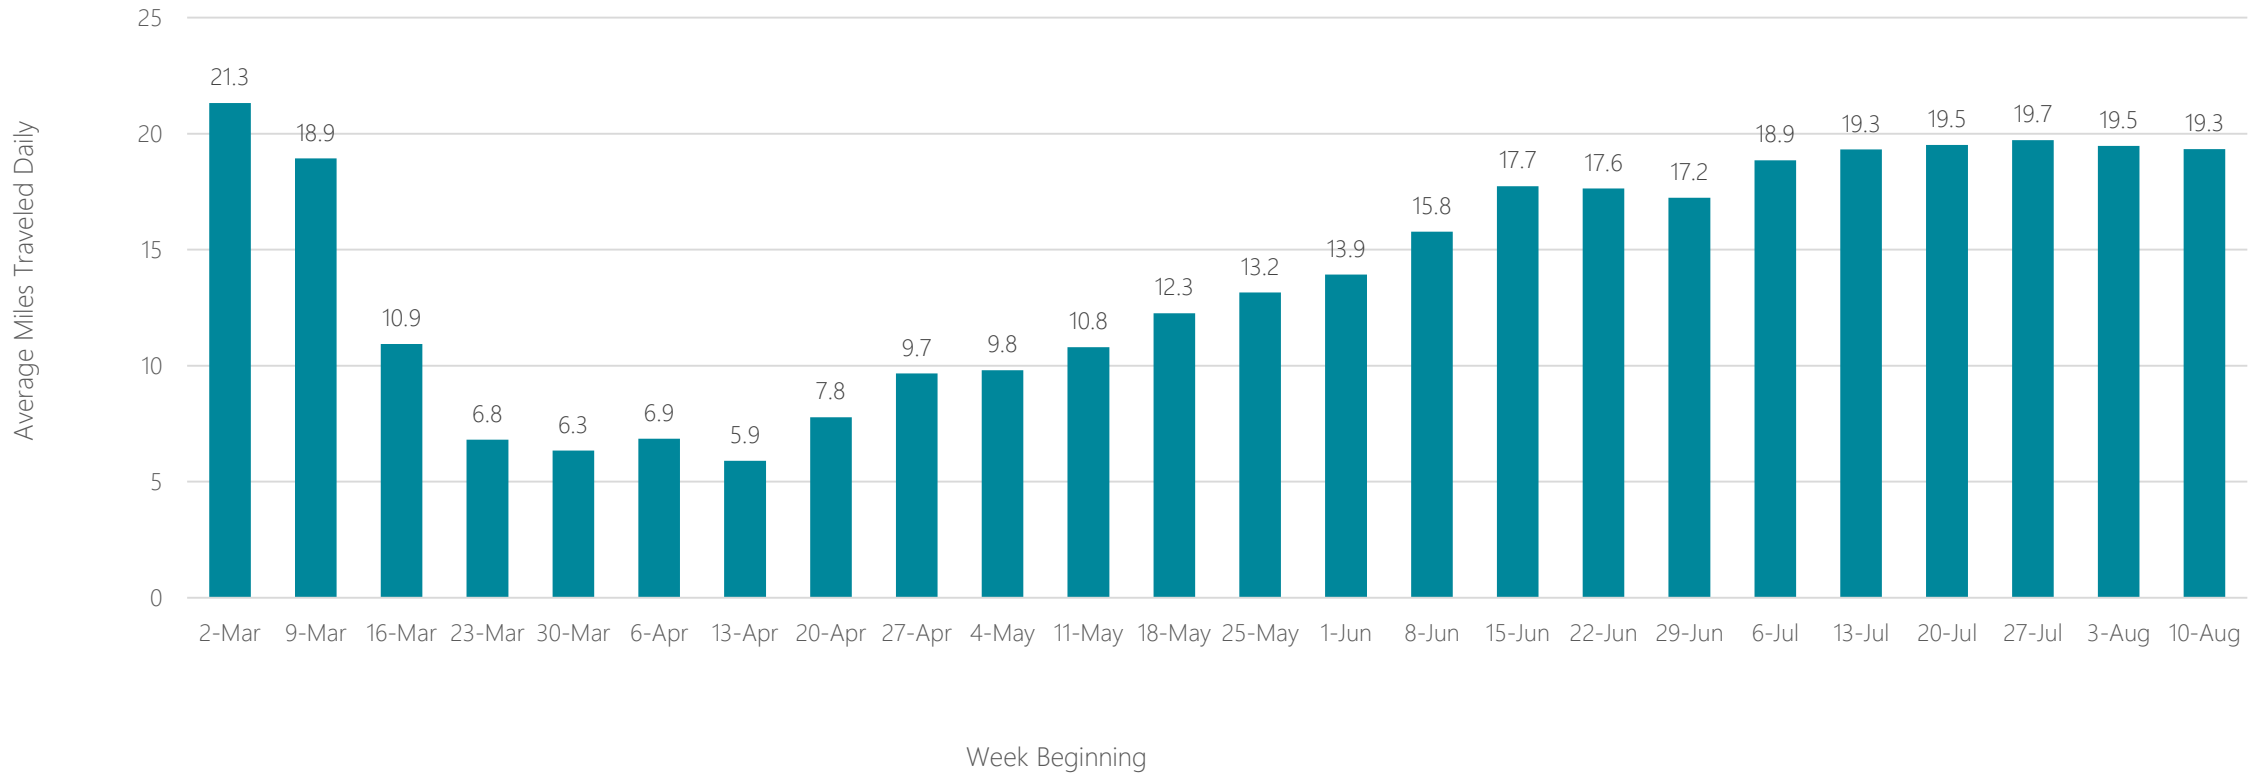

Boston (Manchester)

Average Miles Traveled Daily Weekly Trend