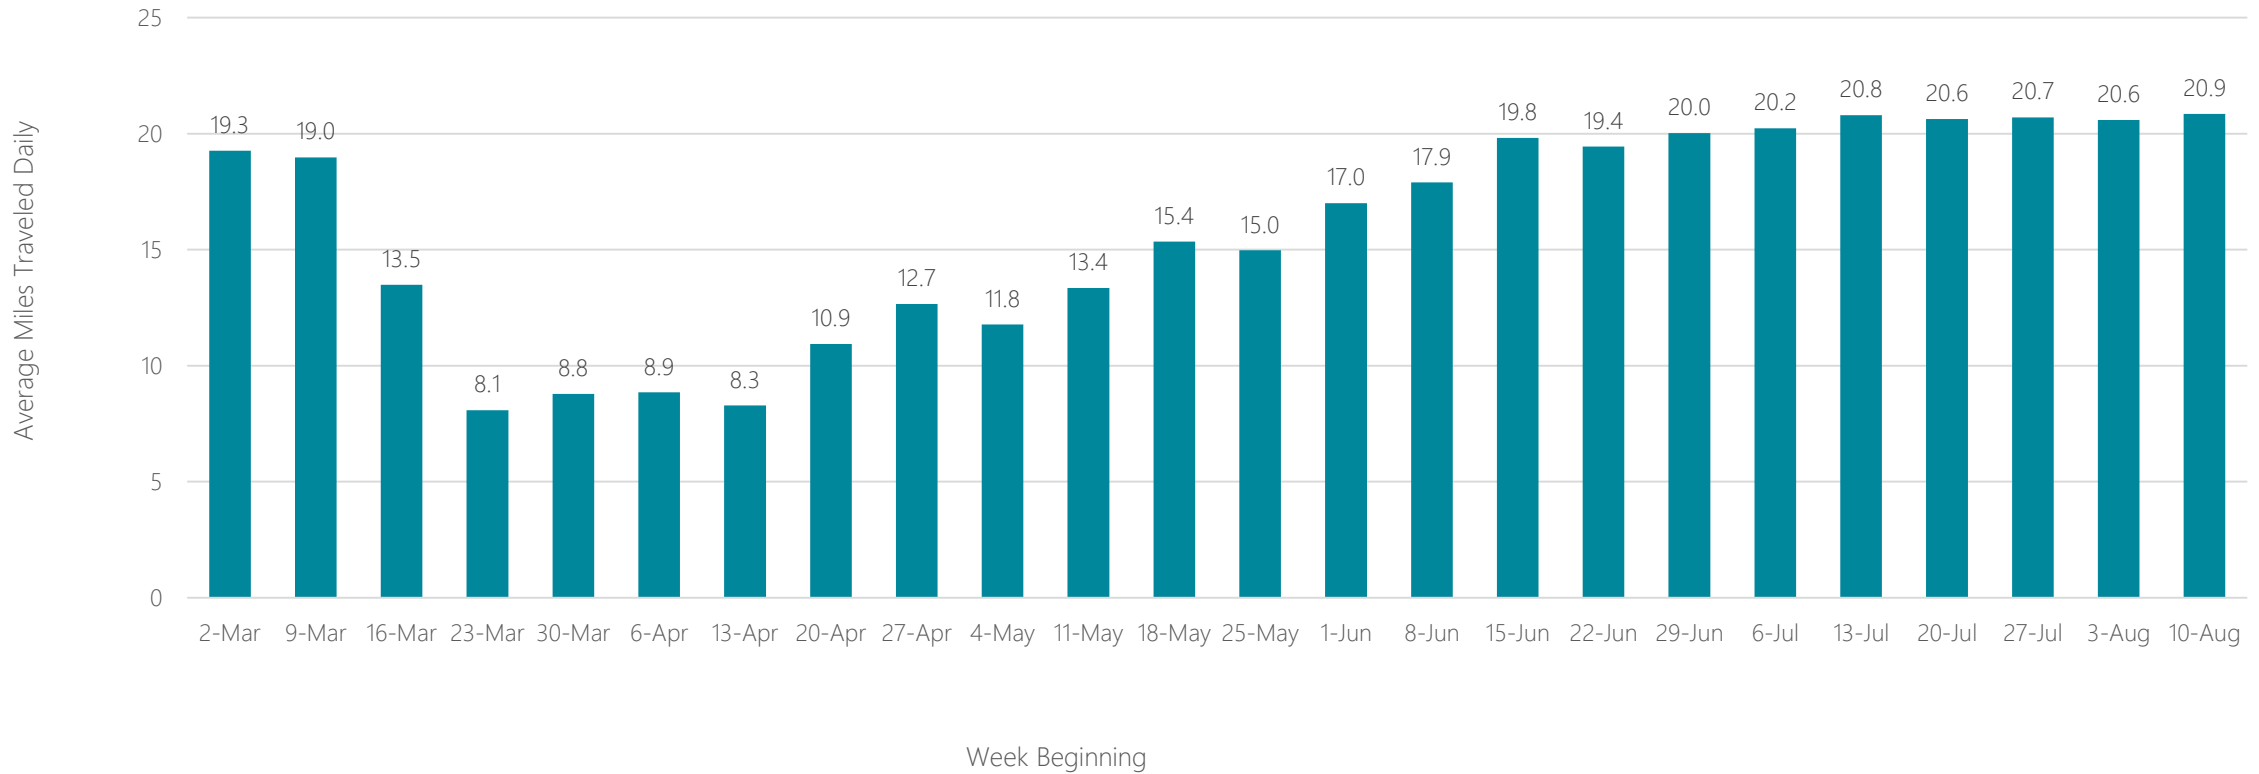

Springfield-Holyoke

Average Miles Traveled Daily Weekly Trend

Springfield, MO

Average Miles Traveled Daily Weekly Trend

Syracuse, NY

Average Miles Traveled Daily Weekly Trend

Tallahassee-Thomasville

Average Miles Traveled Daily Weekly Trend