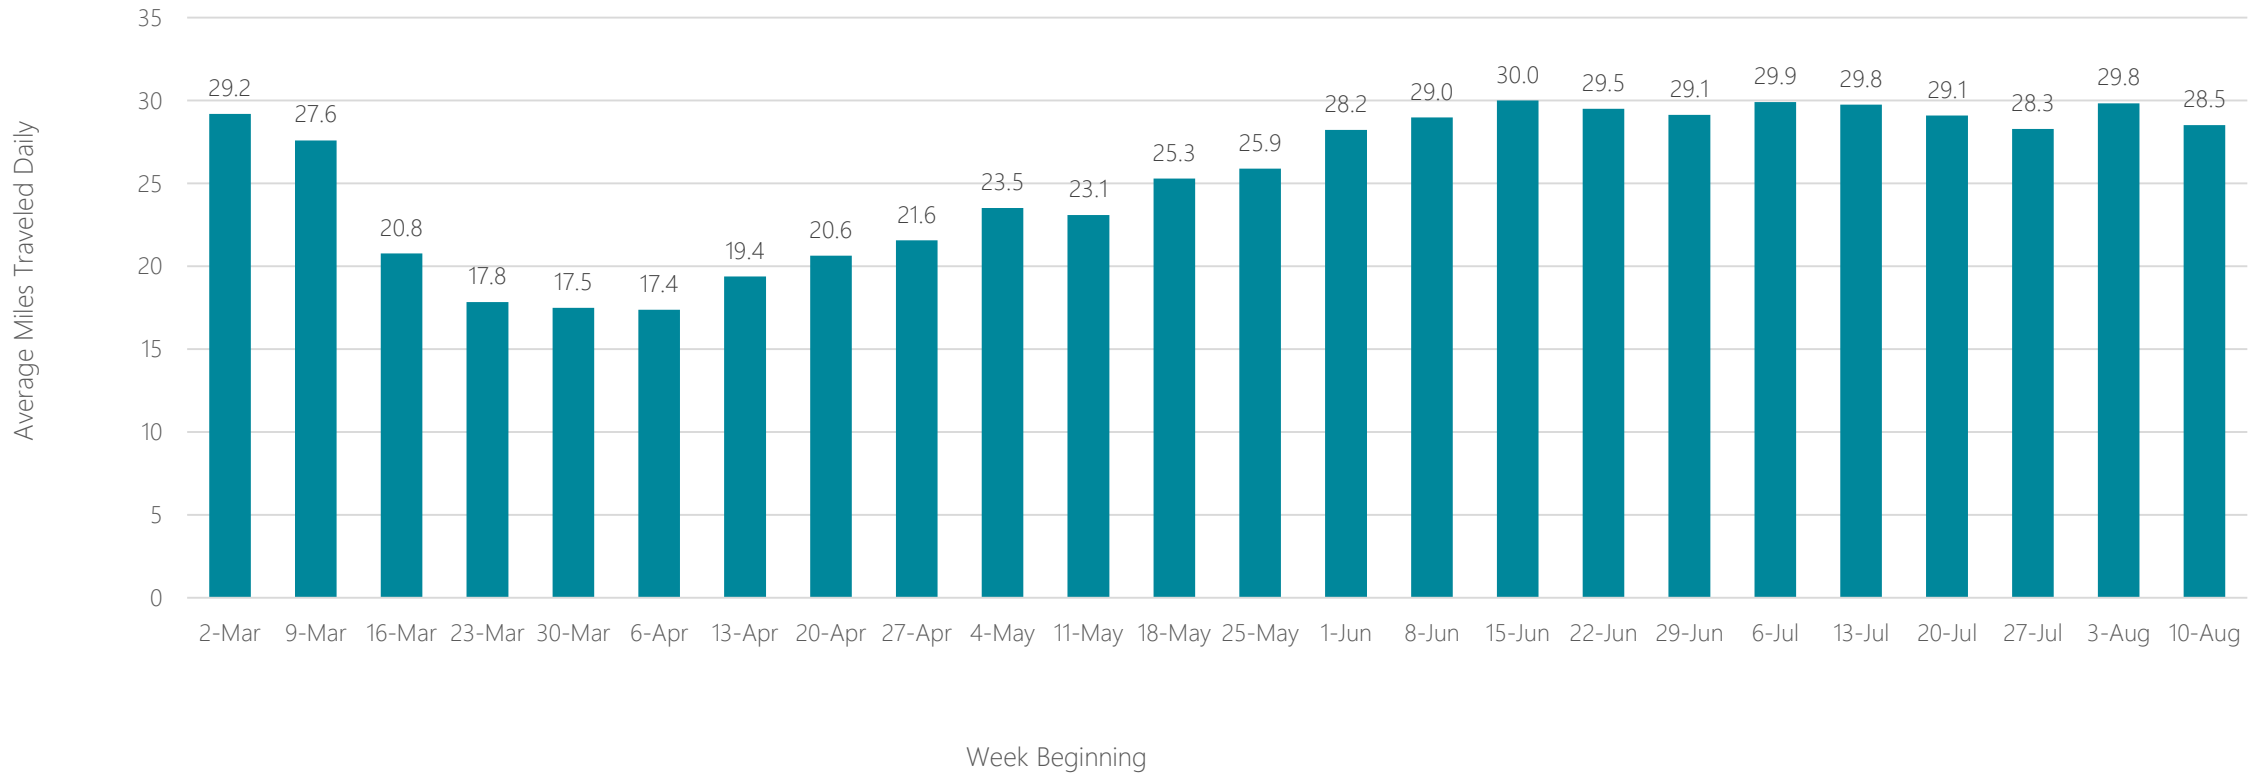

Paducah-Cape Girardeau-Harrisburg

Average Miles Traveled Daily Weekly Trend