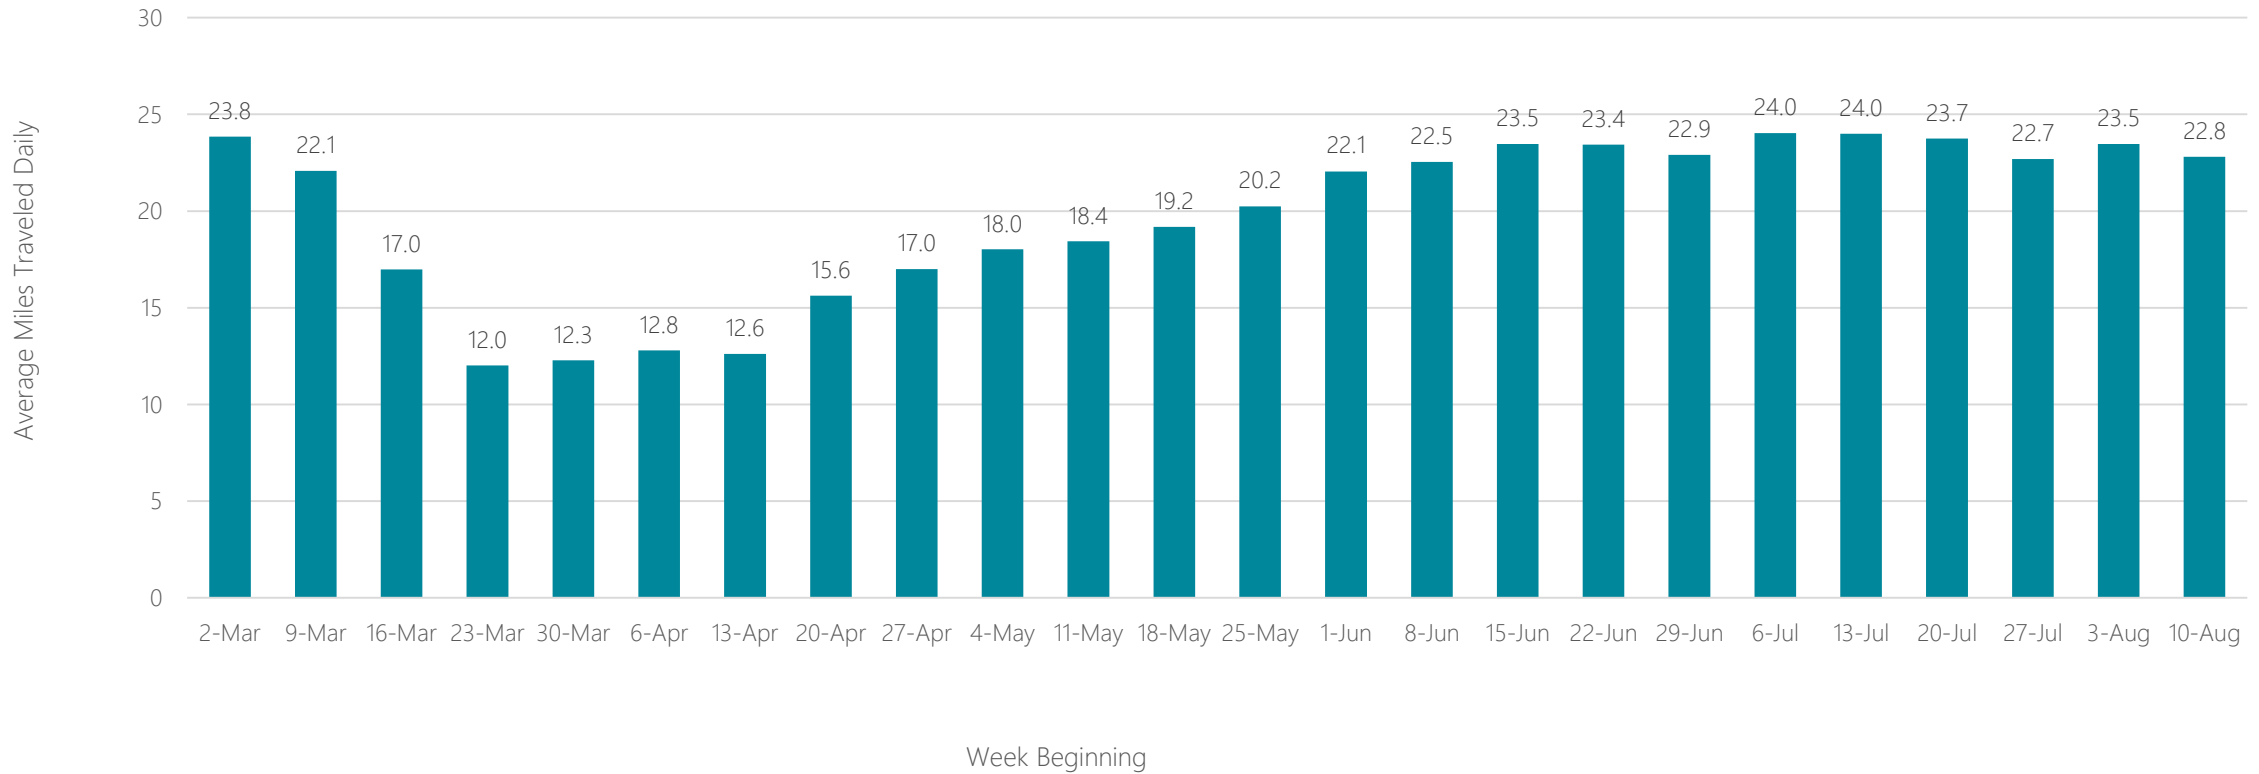

Fort Wayne

Average Miles Traveled Daily Weekly Trend