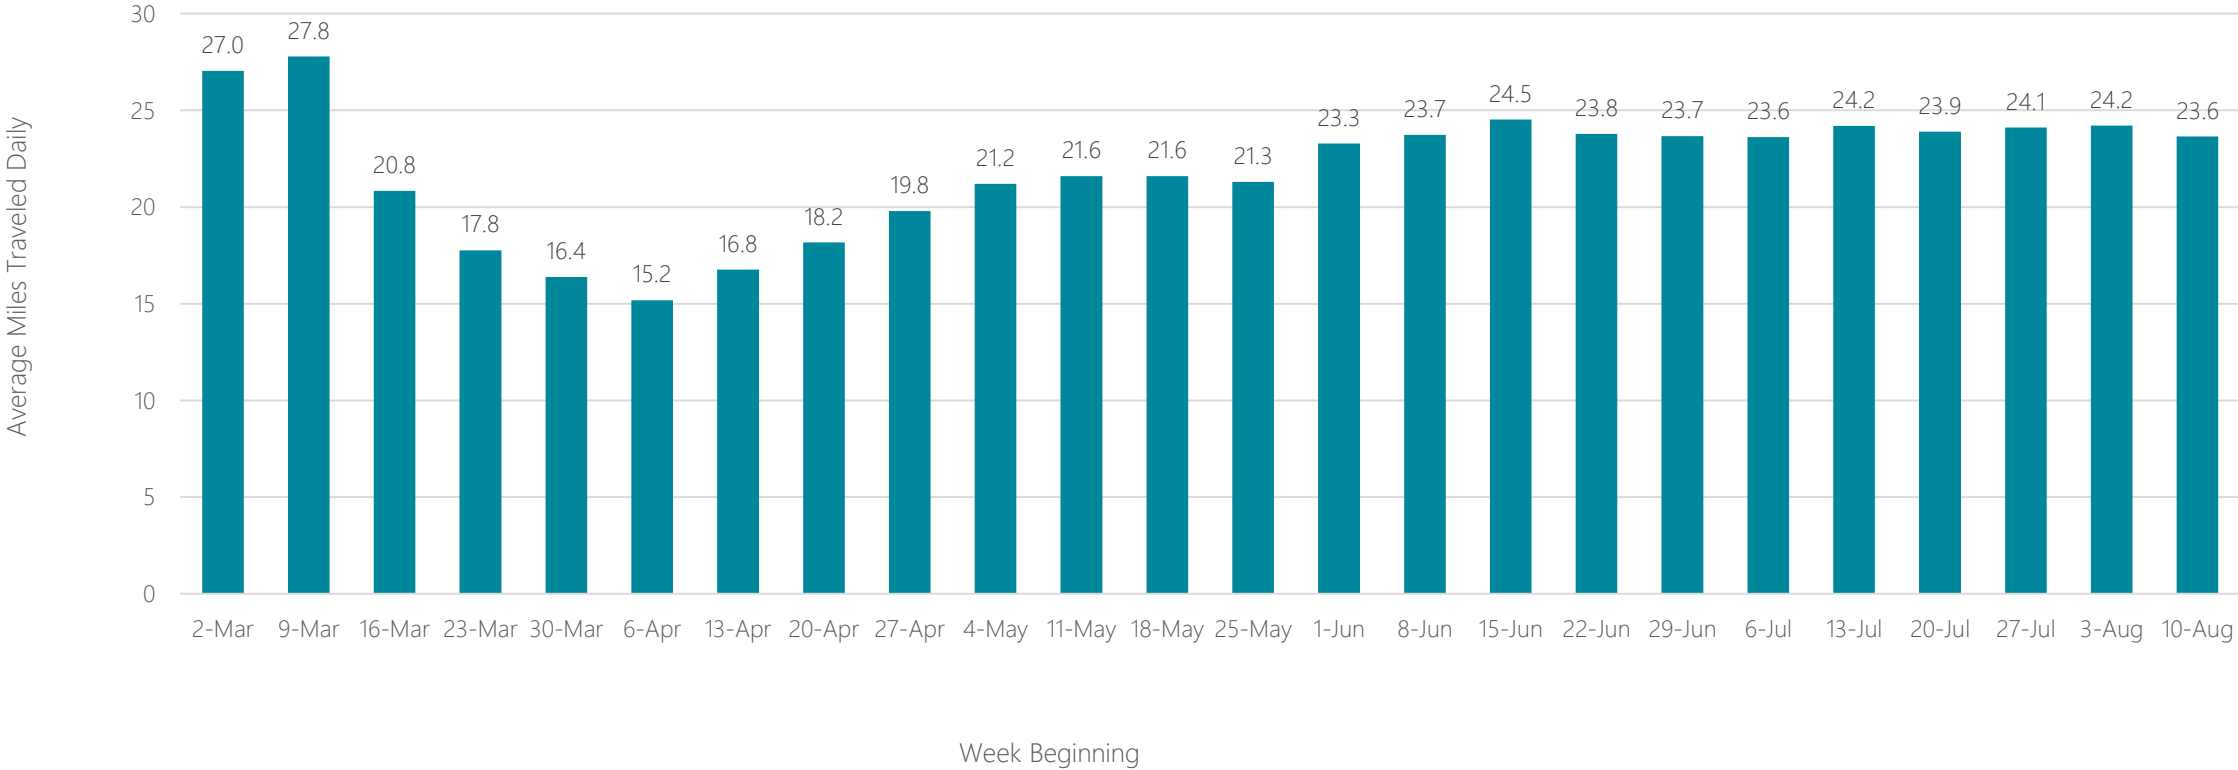

Amarillo

Average Miles Traveled Daily Weekly Trend

Anchorage, AK

Average Miles Traveled Daily Weekly Trend

Atlanta

Average Miles Traveled Daily Weekly Trend

Augusta-Aiken

Average Miles Traveled Daily Weekly Trend