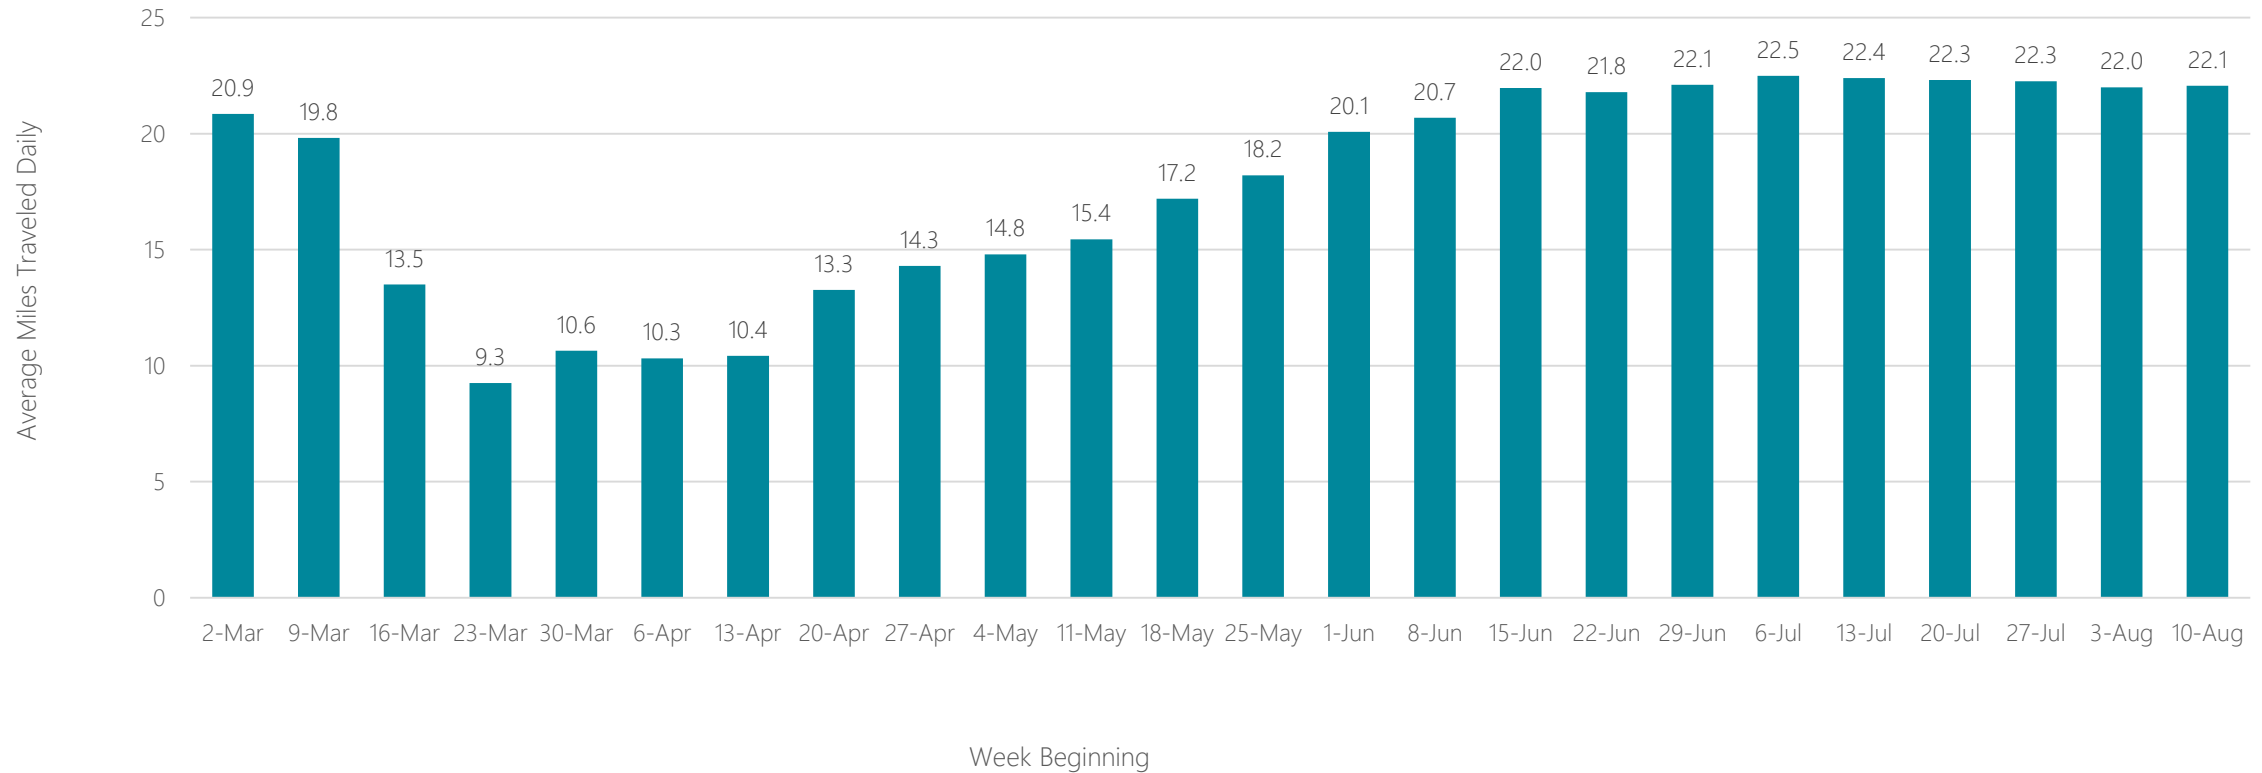

Green Bay-Appleton

Average Miles Traveled Daily Weekly Trend