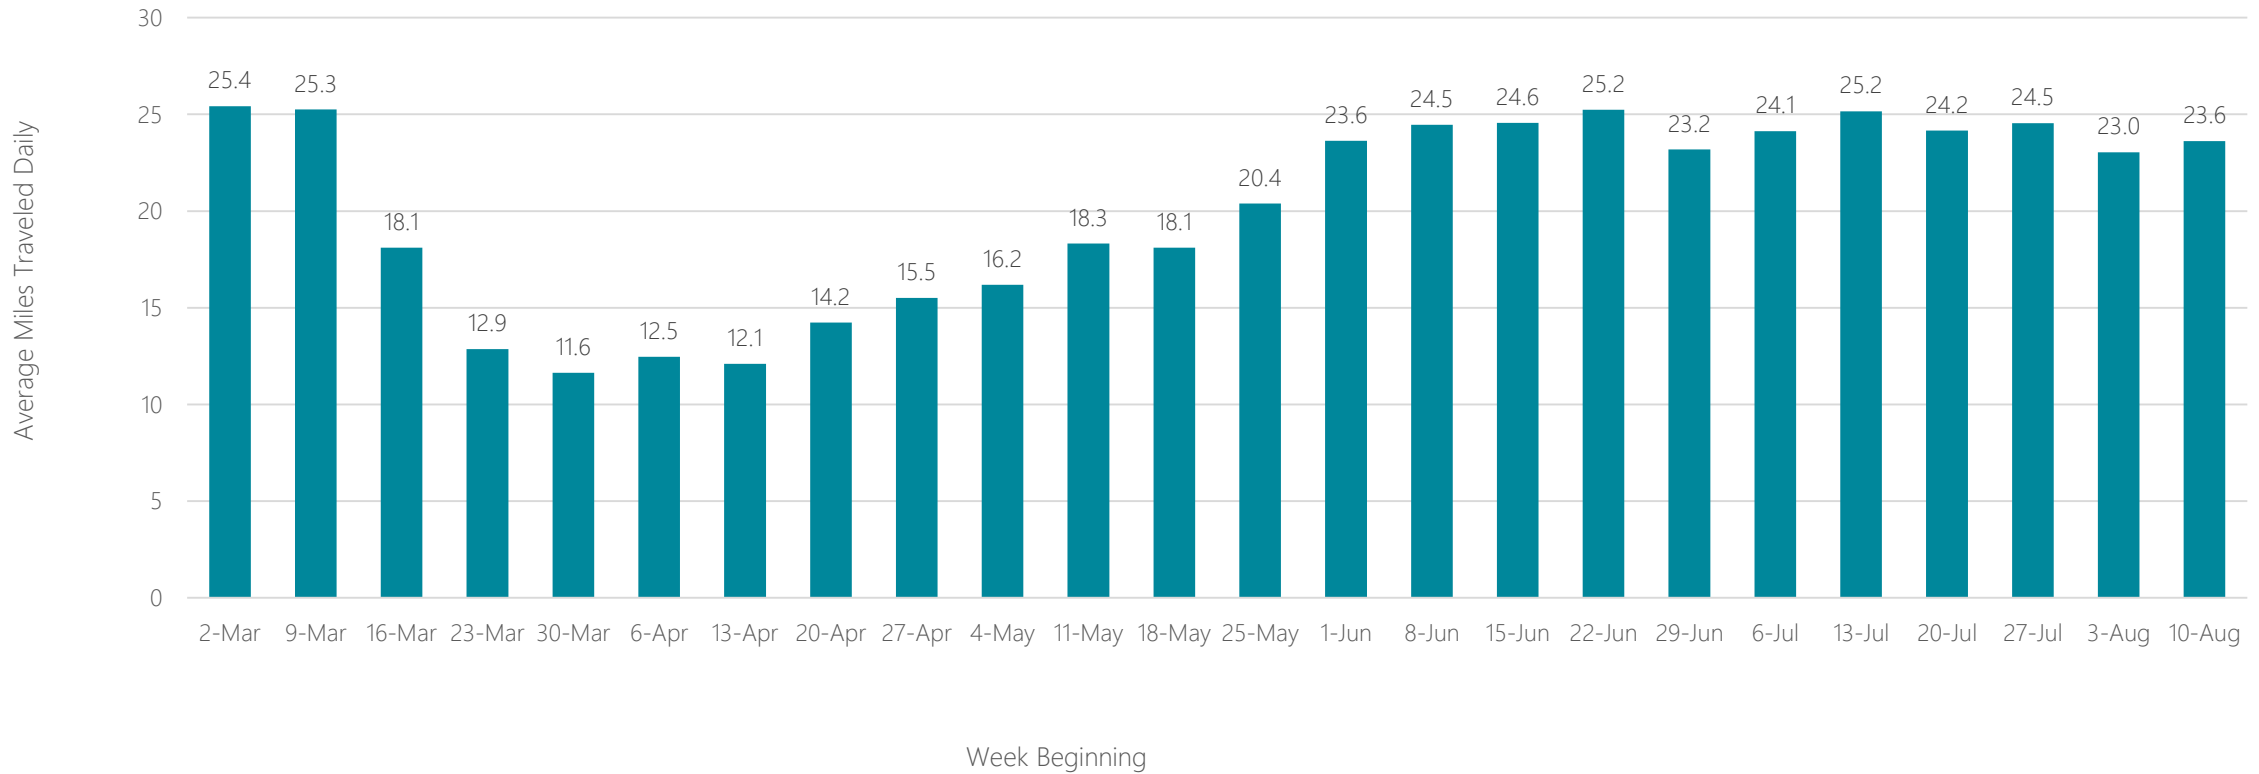

Salisbury

Average Miles Traveled Daily Weekly Trend