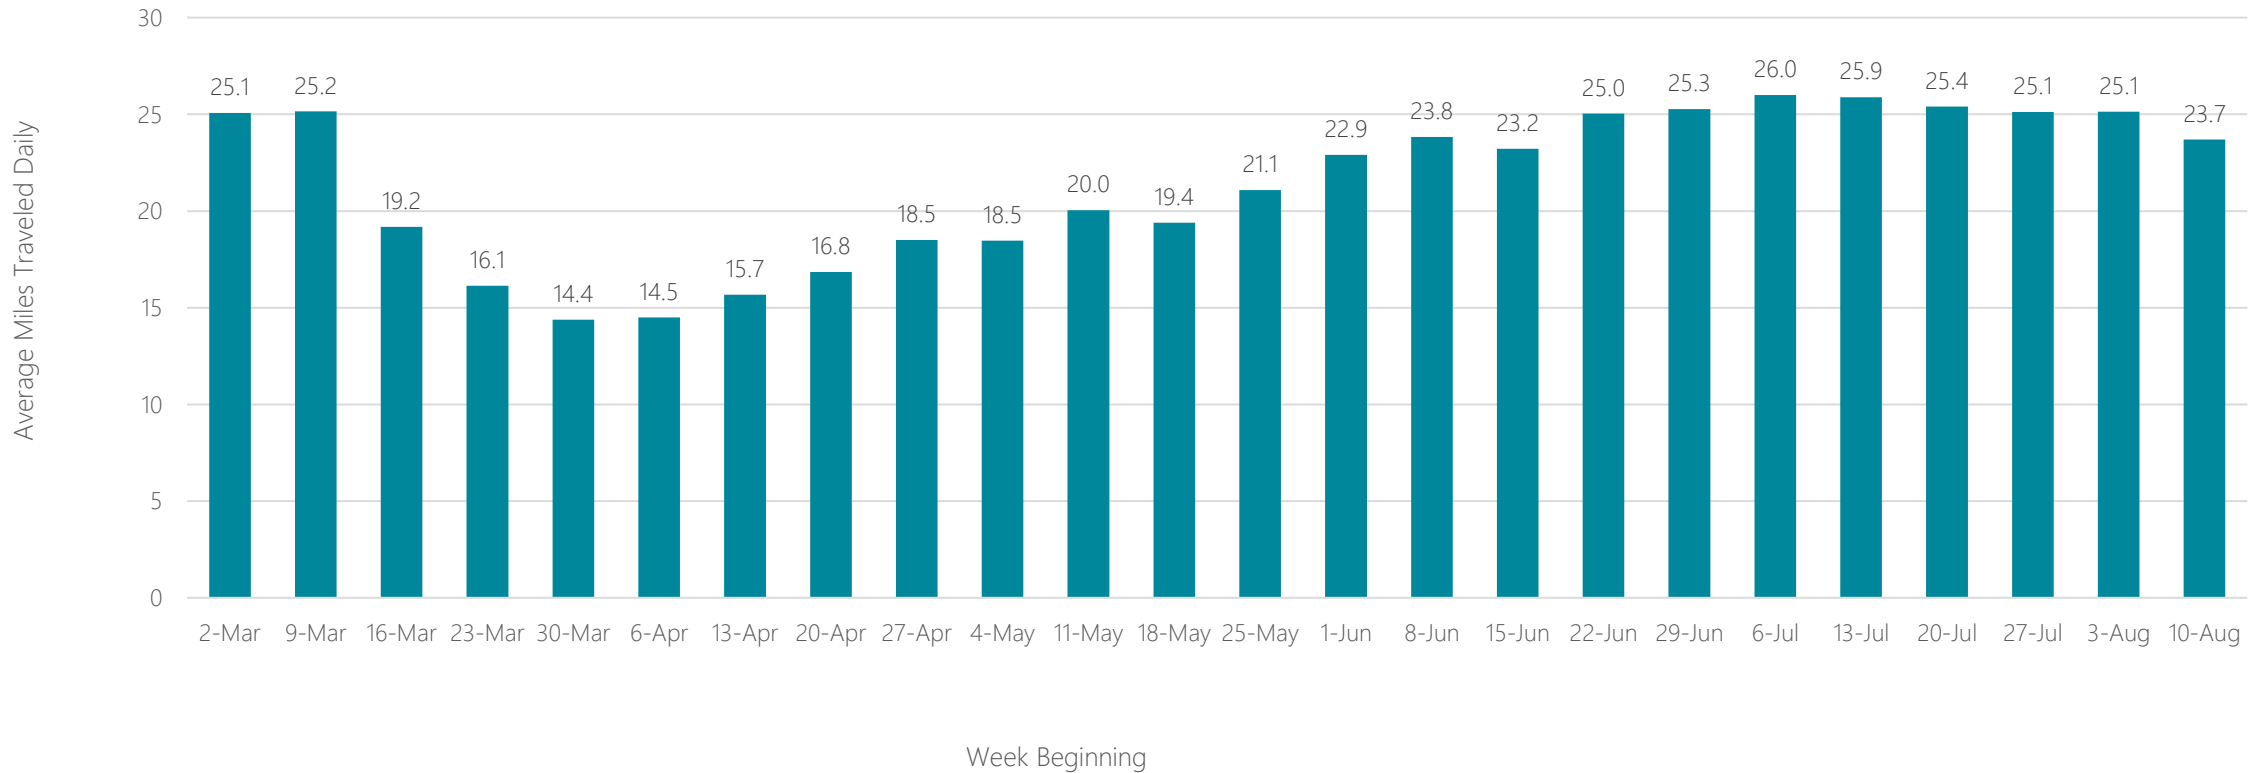

Roanoke-Lynchburg

Average Miles Traveled Daily Weekly Trend