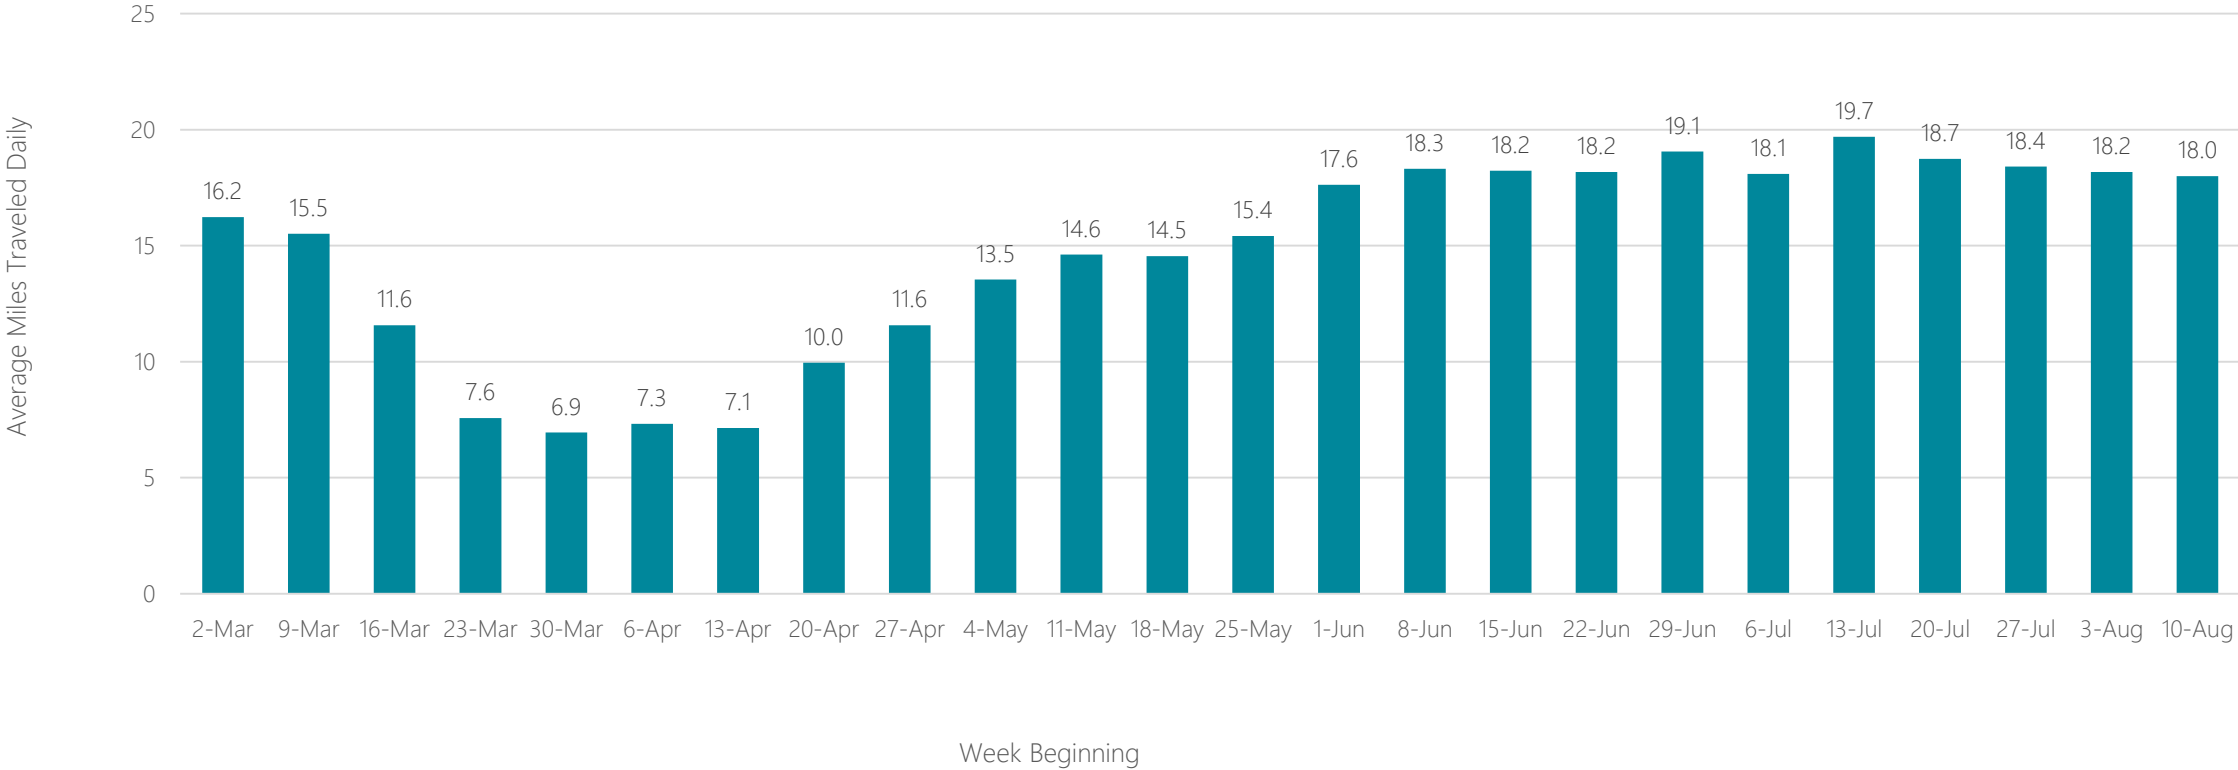

Anchorage, AK

Average Miles Traveled Daily Weekly Trend