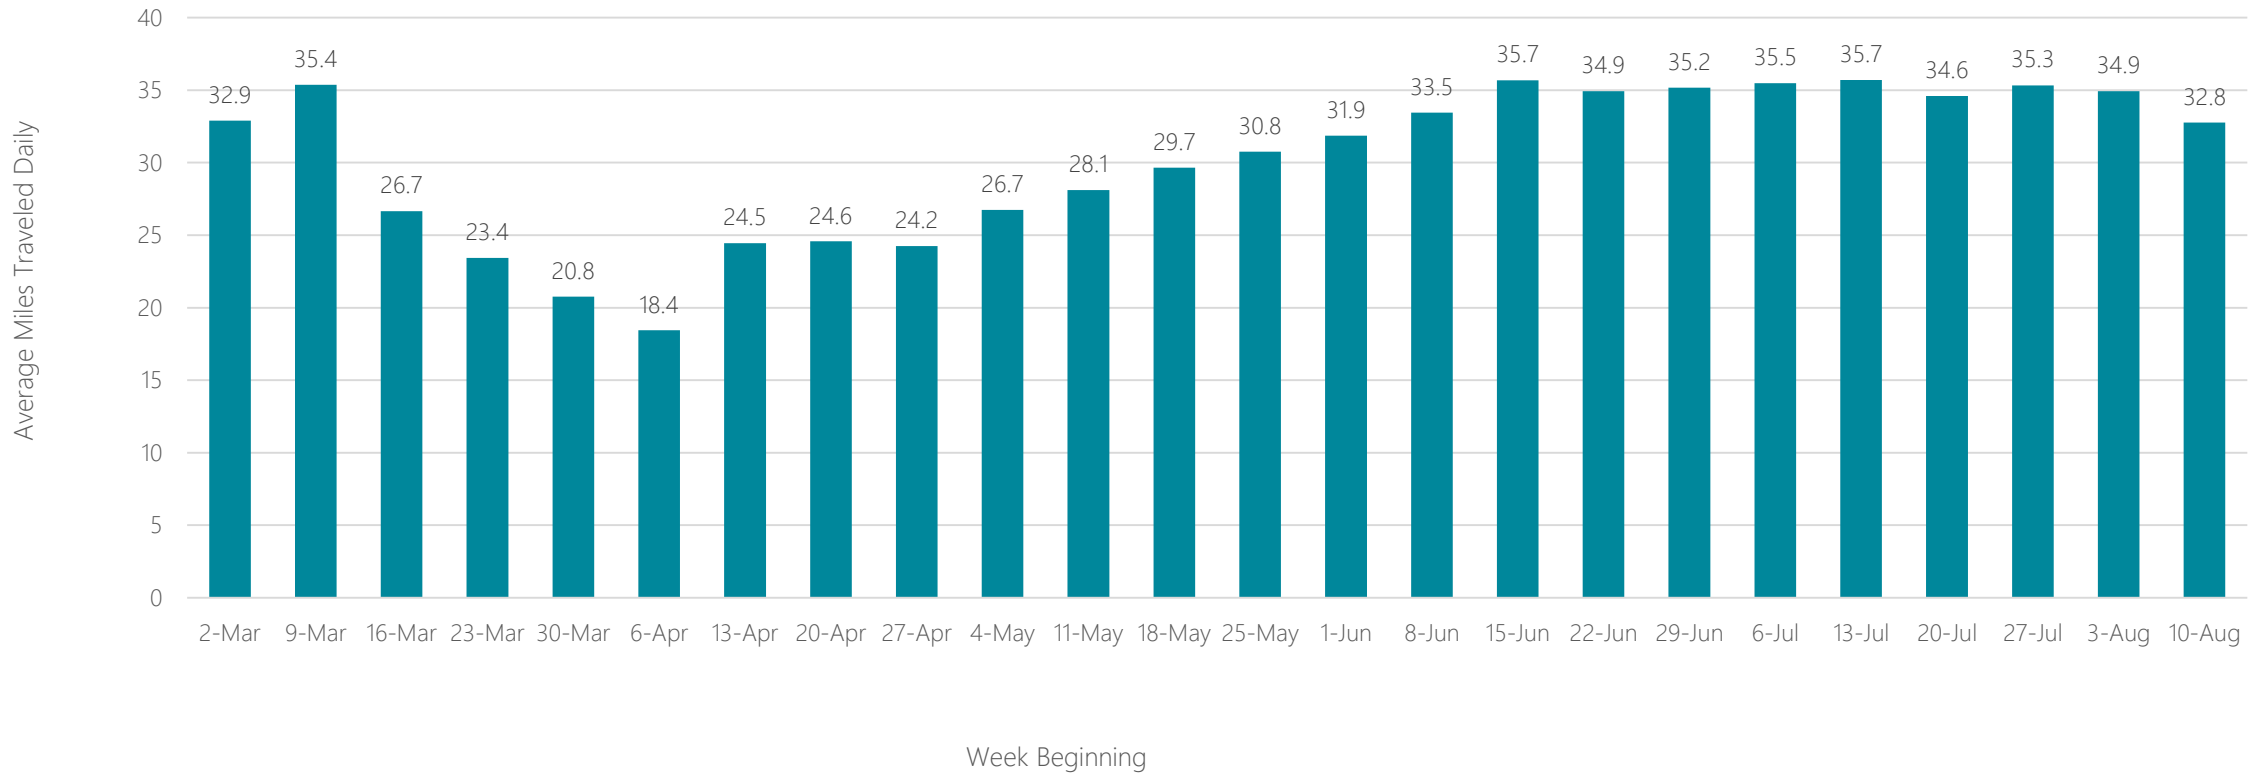

Average Miles Traveled Daily Weekly Trend

Harrisonburg

Average Miles Traveled Daily Weekly Trend

Hartford & New Haven

Average Miles Traveled Daily Weekly Trend

Hattiesburg-Laurel

Average Miles Traveled Daily Weekly Trend