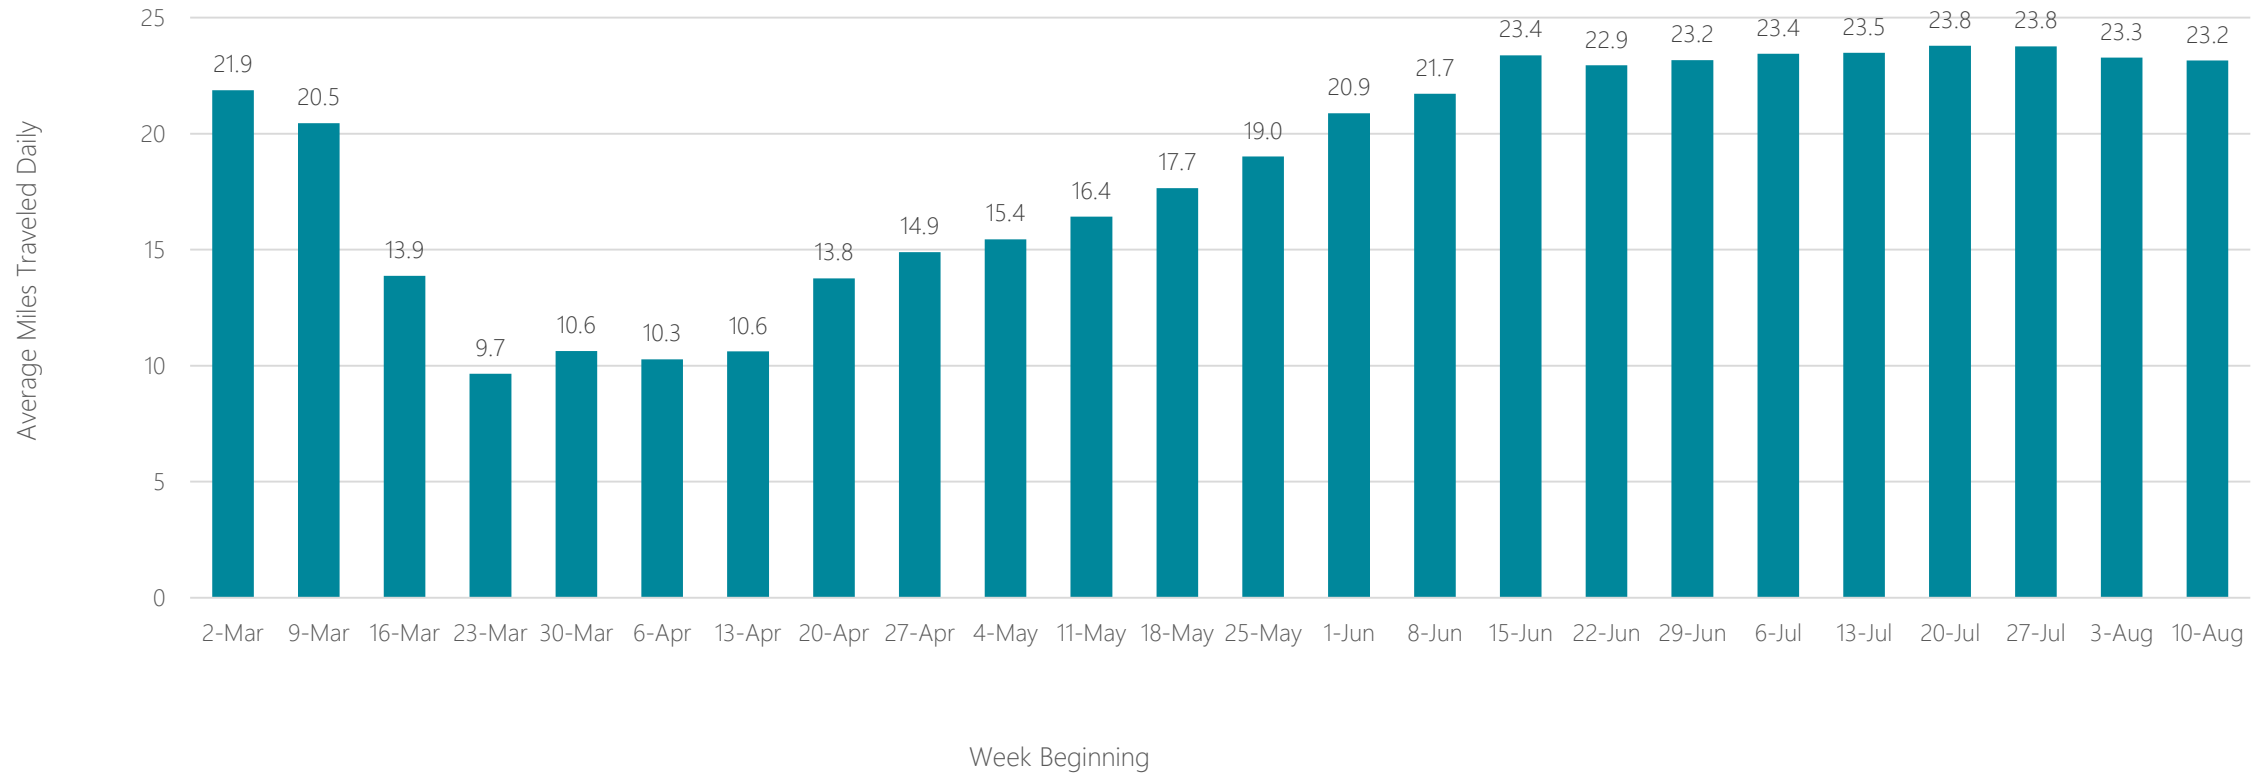

Lubbock

Average Miles Traveled Daily Weekly Trend

Macon

Average Miles Traveled Daily Weekly Trend

Madison

Average Miles Traveled Daily Weekly Trend

Mankato

Average Miles Traveled Daily Weekly Trend