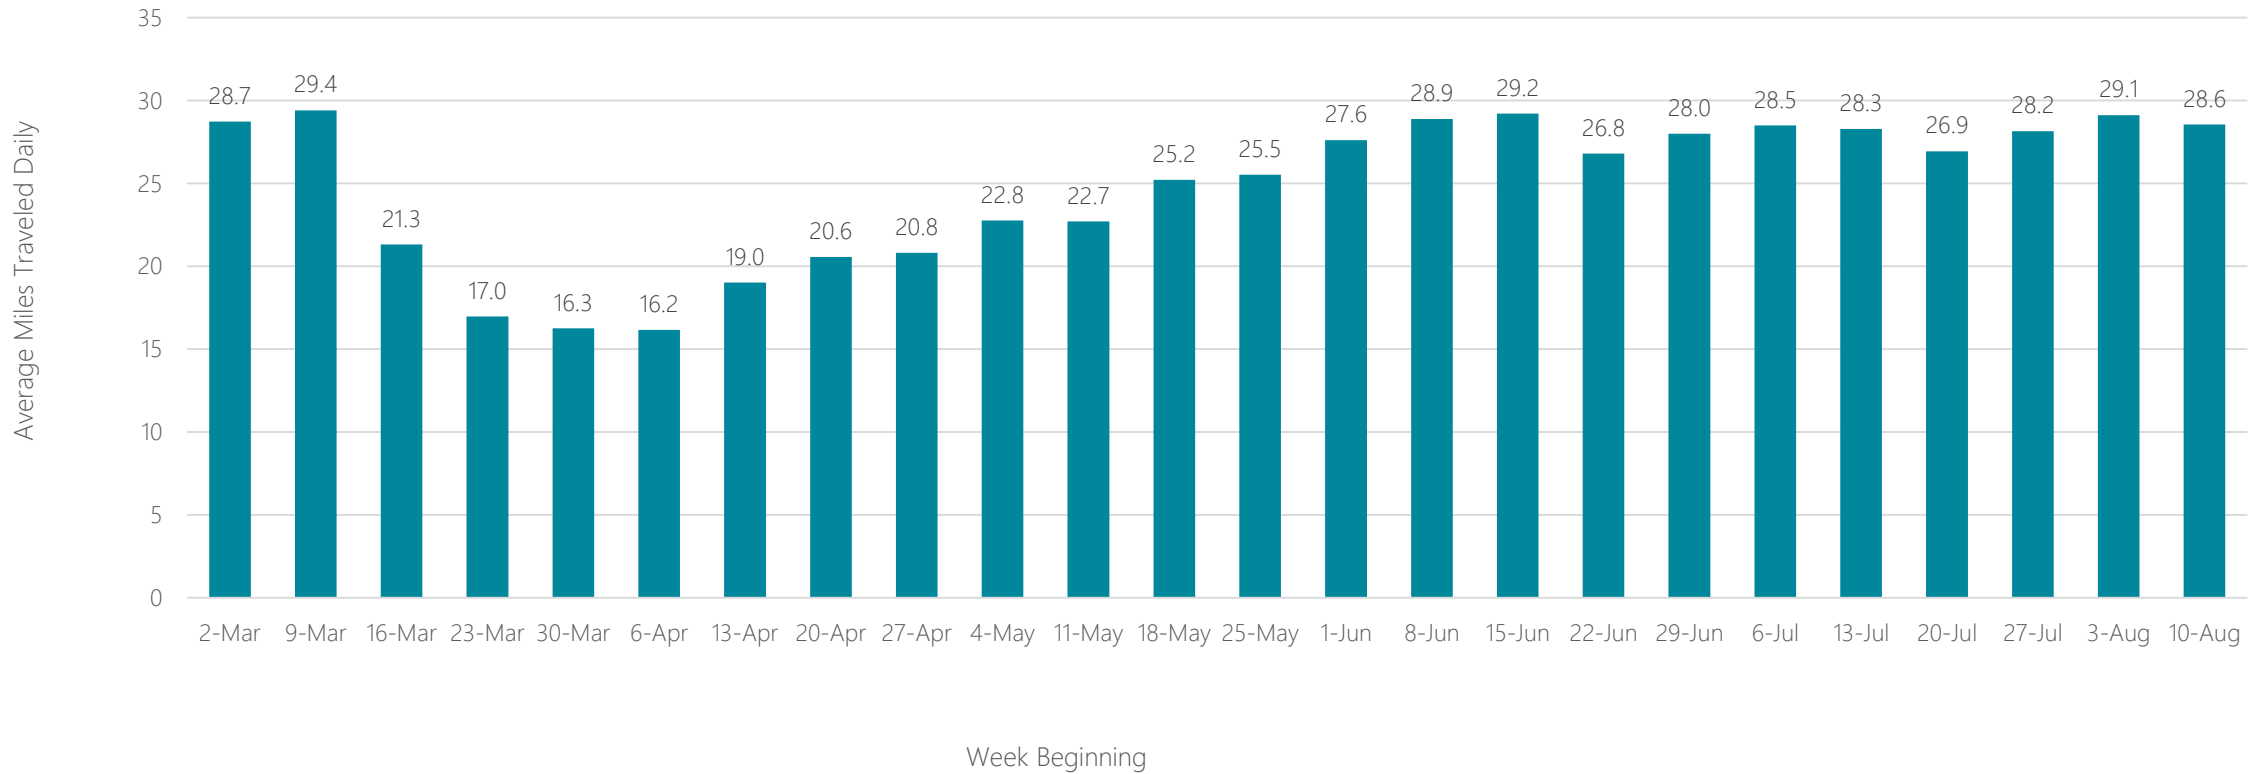

Lafayette, IN

Average Miles Traveled Daily Weekly Trend

Lafayette, LA

Average Miles Traveled Daily Weekly Trend

Lake Charles

Average Miles Traveled Daily Weekly Trend

Lansing

Average Miles Traveled Daily Weekly Trend