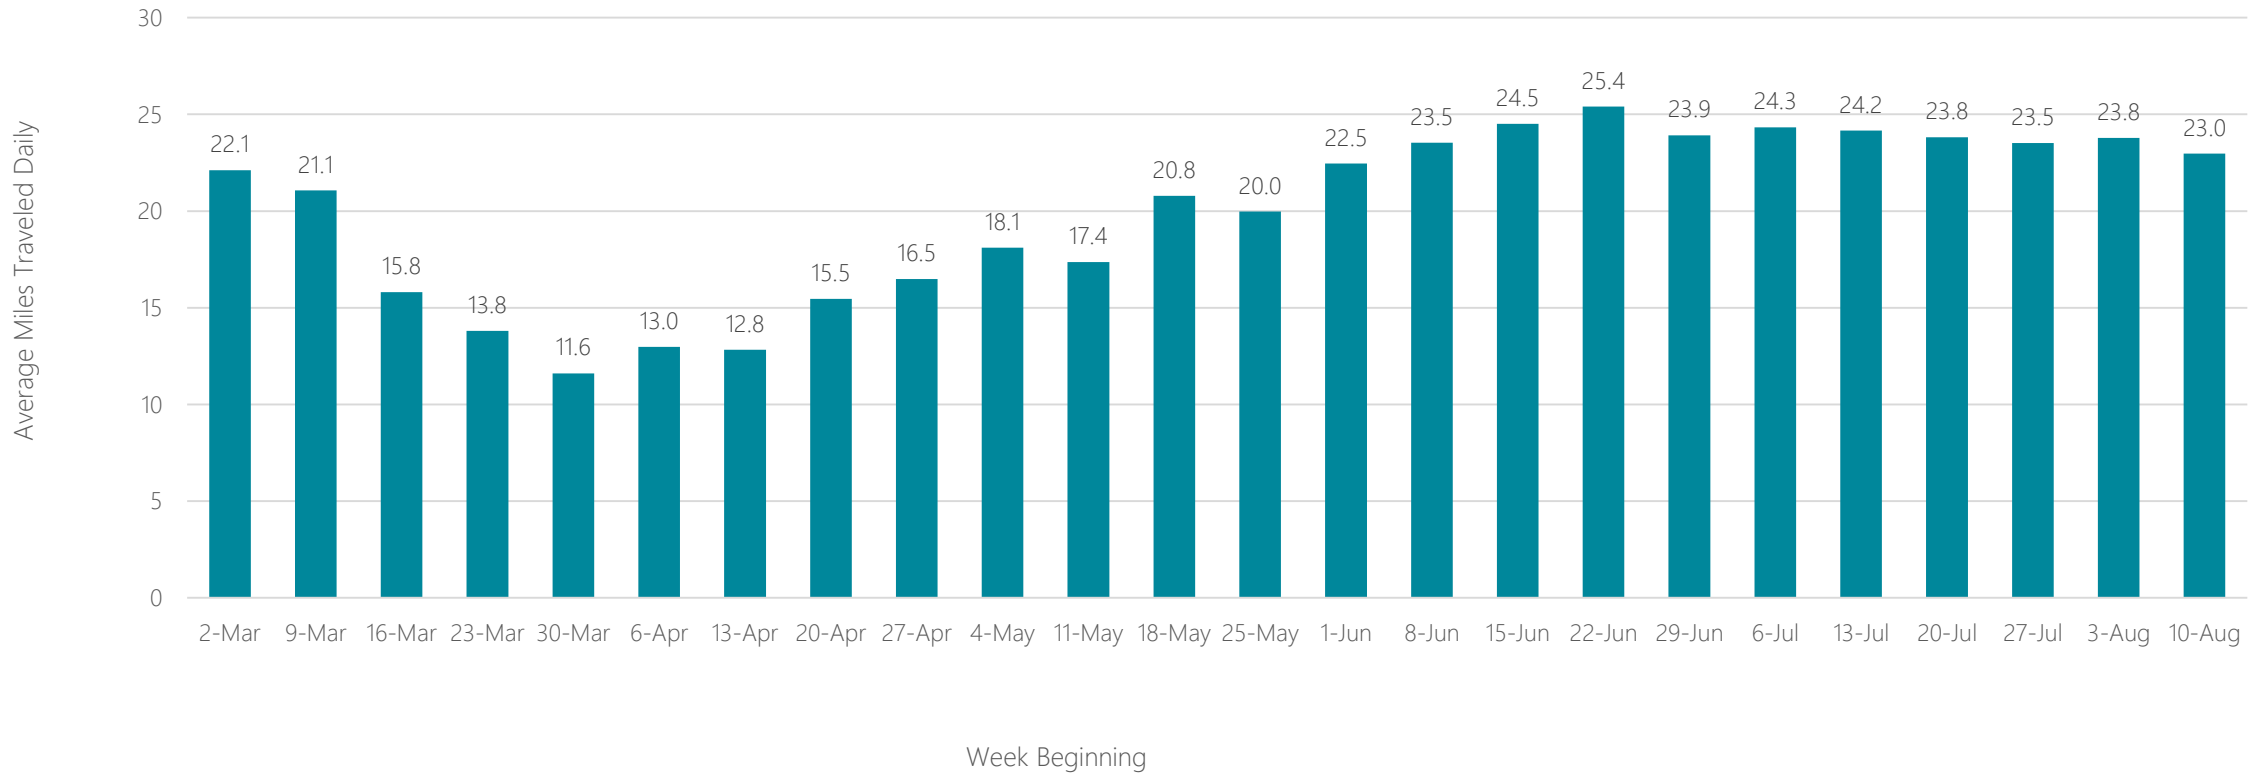

West Palm Beach-Fort Pierce

Average Miles Traveled Daily Weekly Trend

Wheeling-Steubenville

Average Miles Traveled Daily Weekly Trend

Wichita-Hutchinson

Average Miles Traveled Daily Weekly Trend

Wichita Falls & Lawton