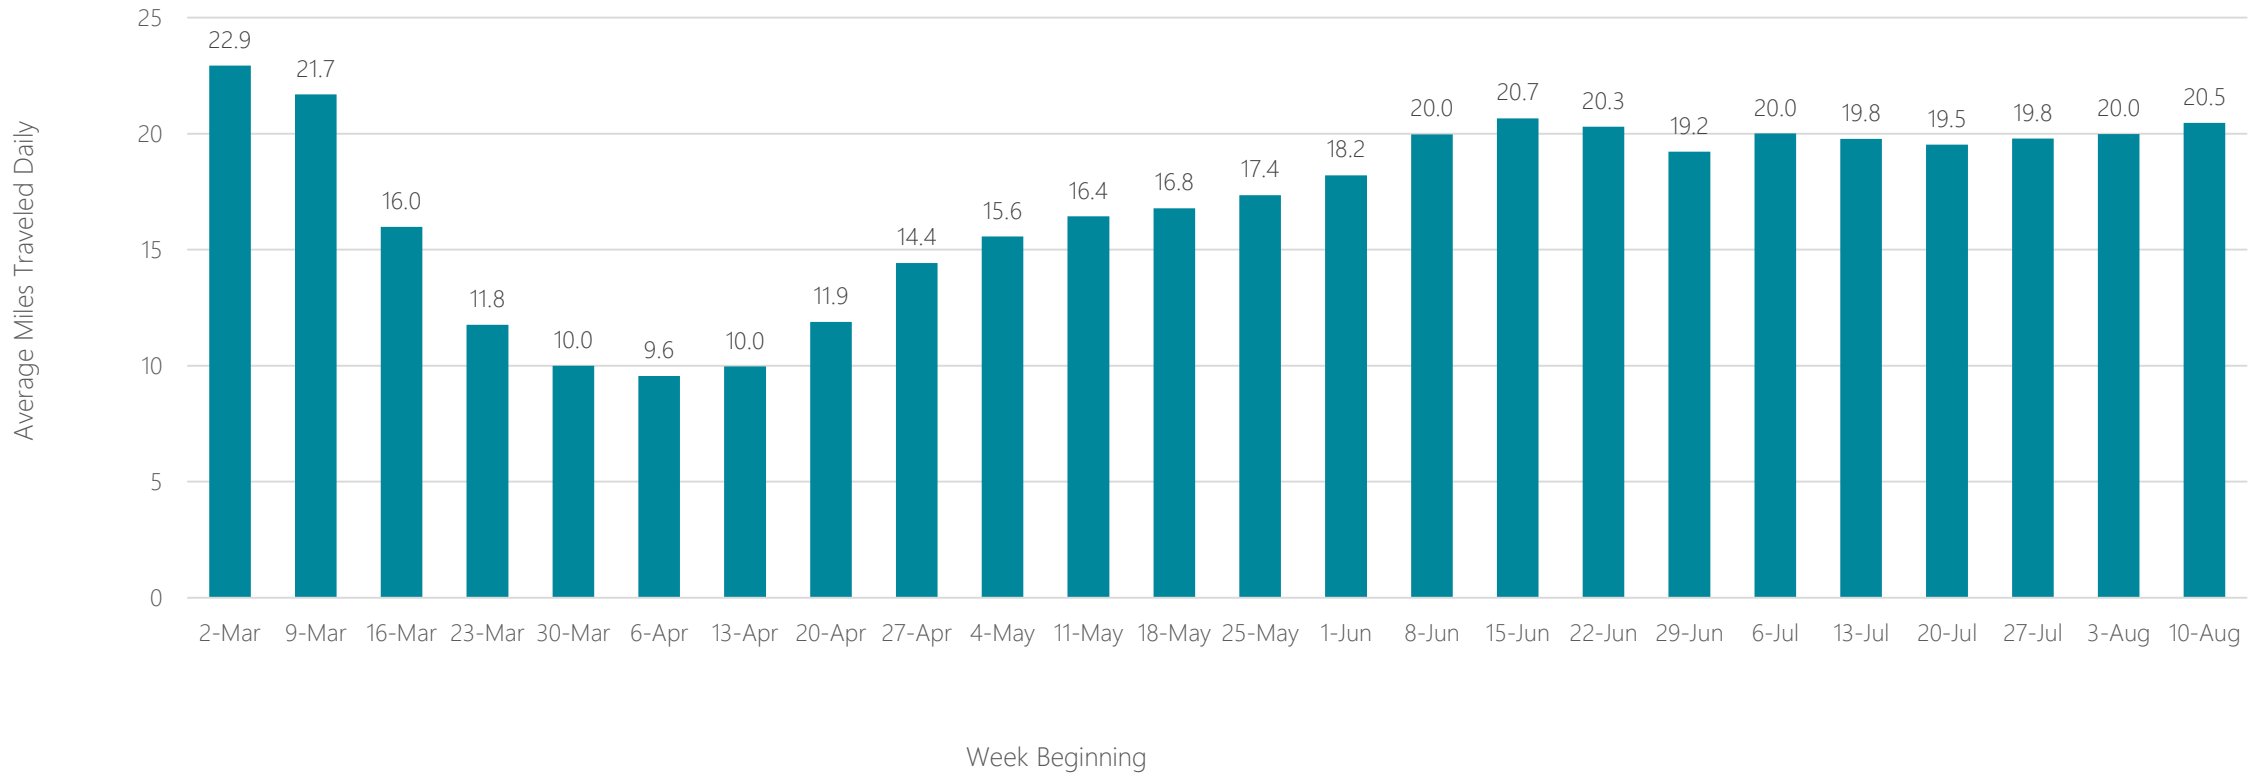

Fort Myers-Naples

Average Miles Traveled Daily Weekly Trend