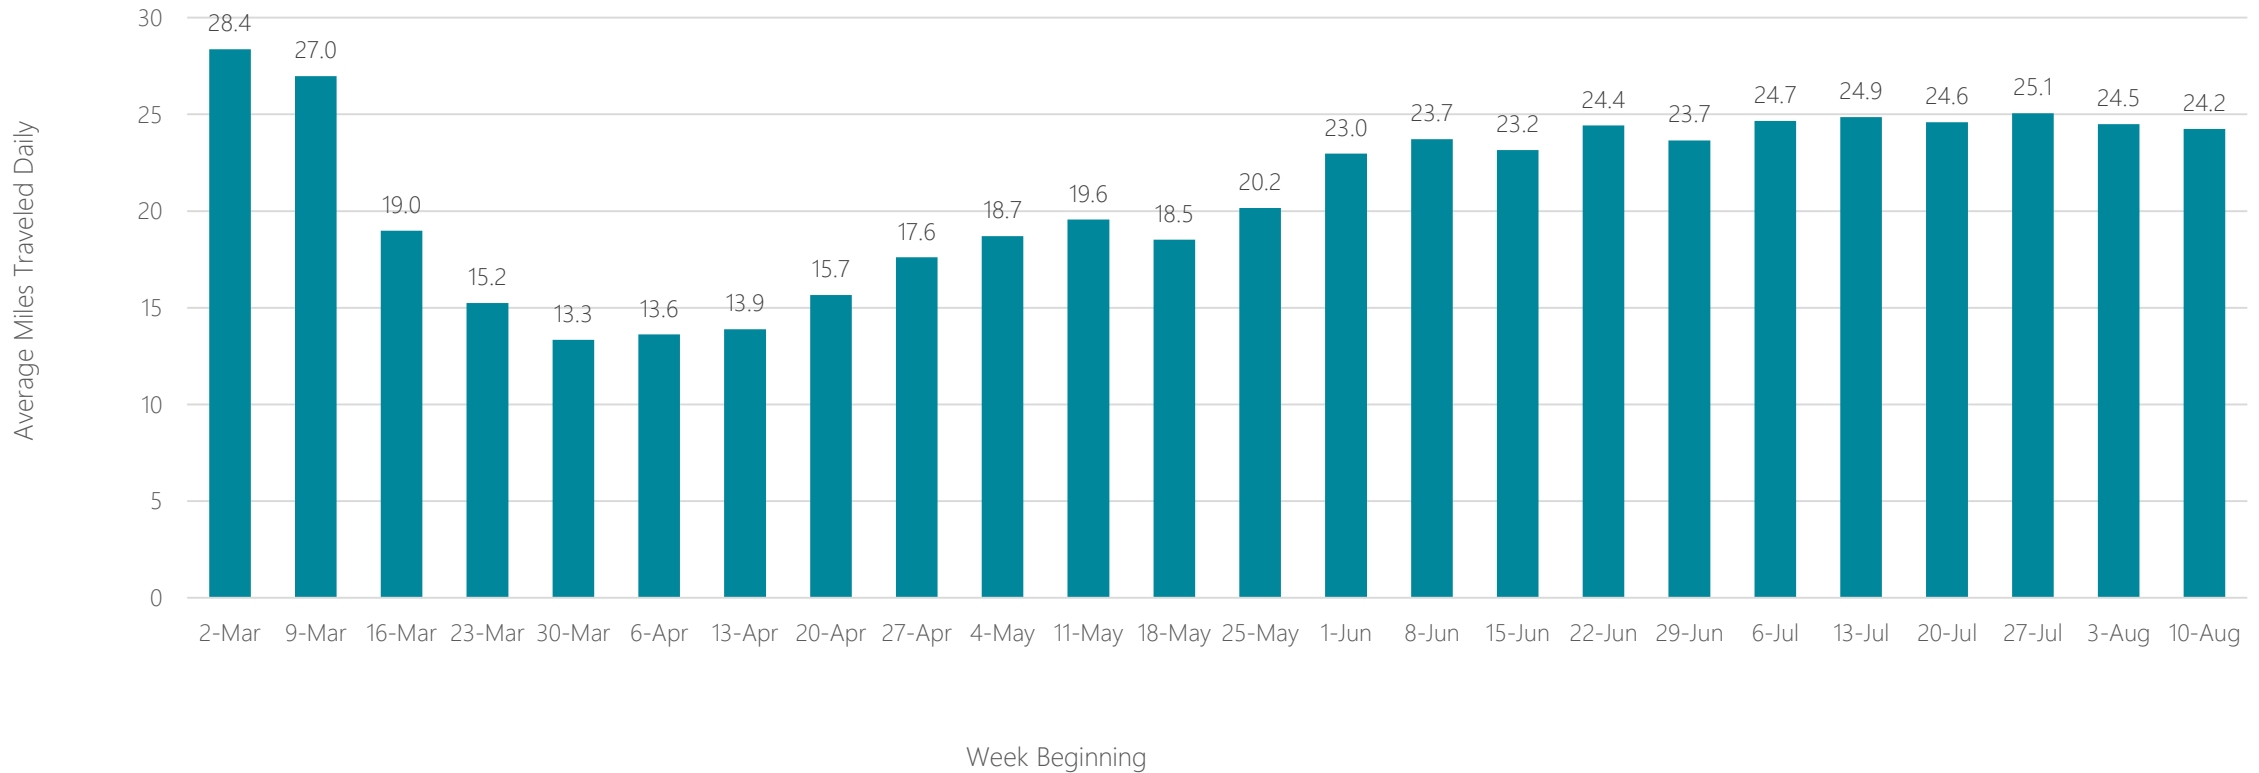

Raleigh-Durham (Fayetteville)

Average Miles Traveled Daily Weekly Trend