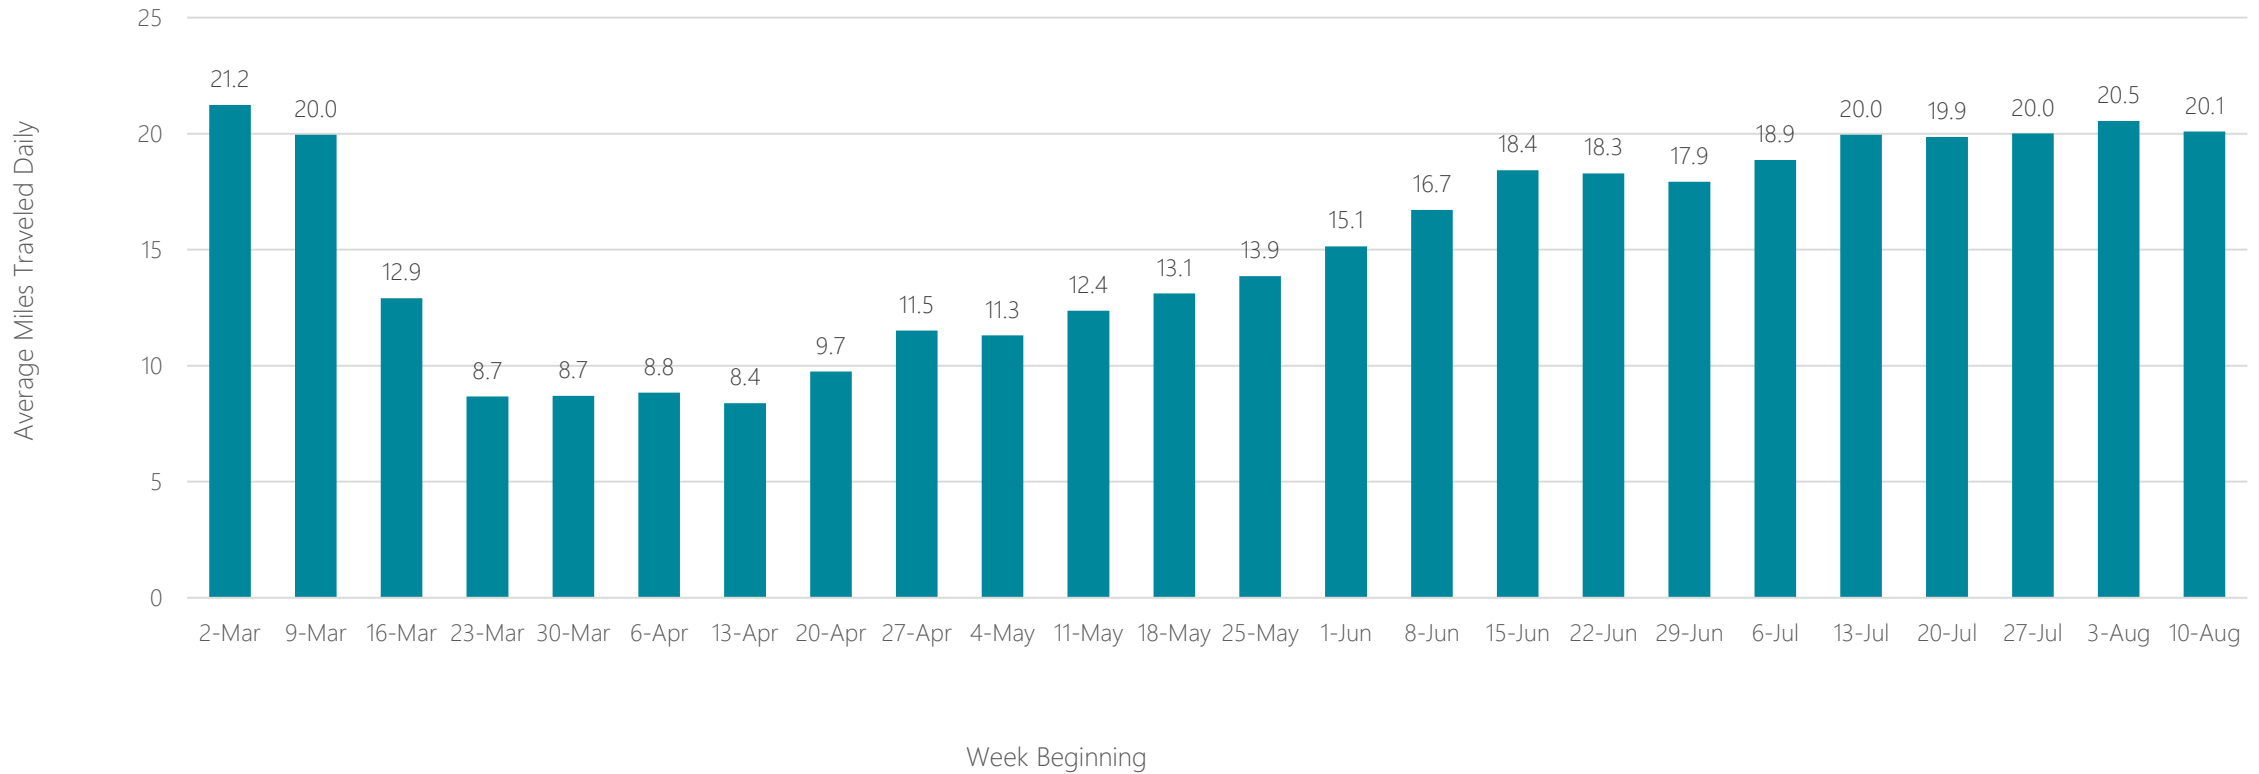

Average Miles Traveled Daily Weekly Trend

Harrisonburg

Average Miles Traveled Daily Weekly Trend

Hartford & New Haven

Average Miles Traveled Daily Weekly Trend

Hattiesburg-Laurel

Average Miles Traveled Daily Weekly Trend