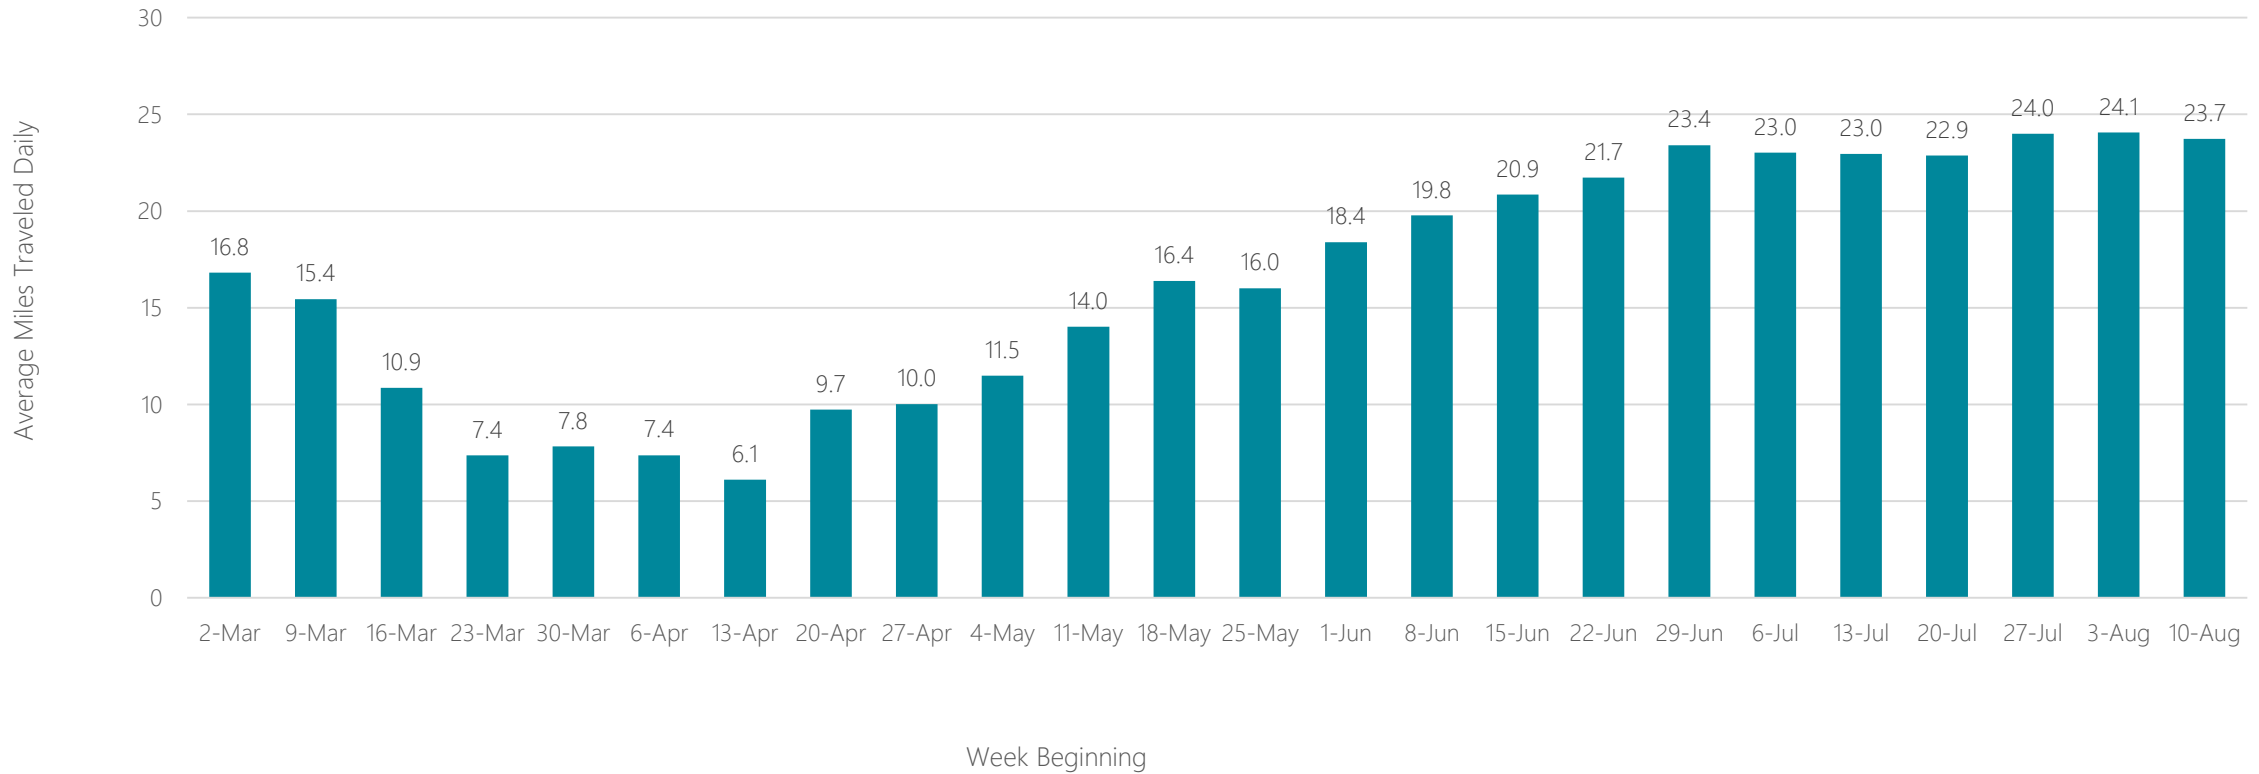

Marquette

Average Miles Traveled Daily Weekly Trend