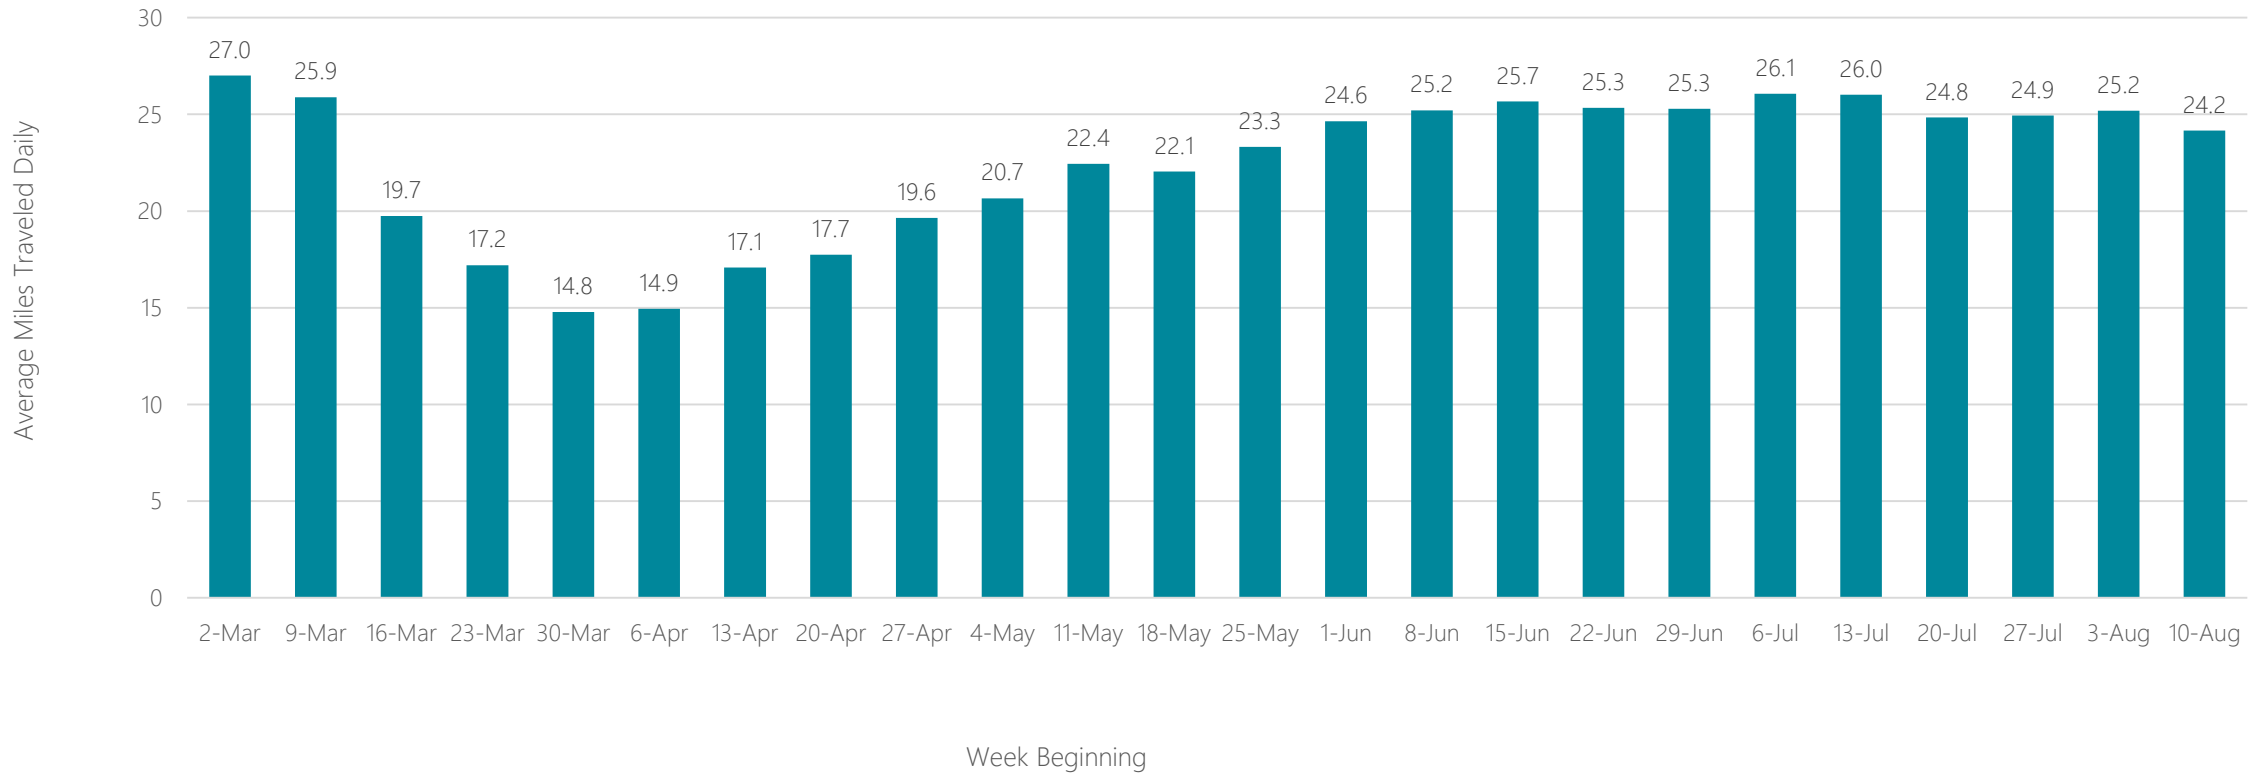

Tri-Cities, TN-VA

Average Miles Traveled Daily Weekly Trend