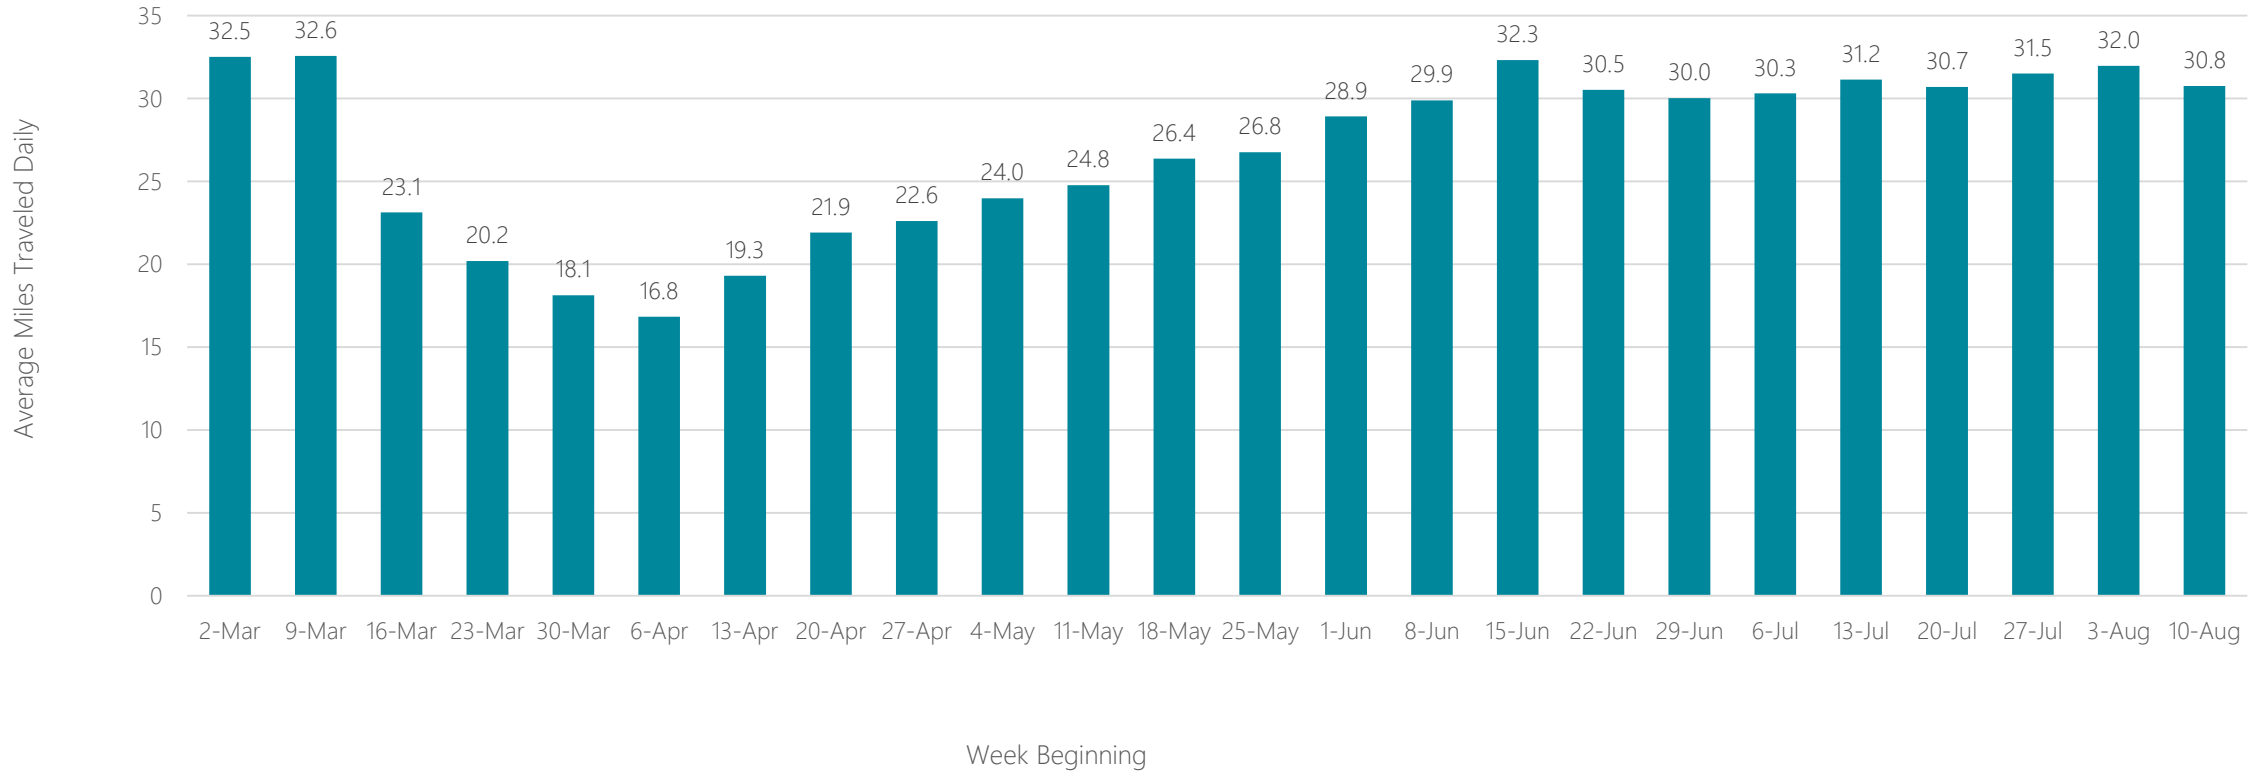

Idaho Falls-Pocatello

Average Miles Traveled Daily Weekly Trend

Indianapolis

Average Miles Traveled Daily Weekly Trend

Jackson, MS

Average Miles Traveled Daily Weekly Trend

Jackson, TN

Average Miles Traveled Daily Weekly Trend