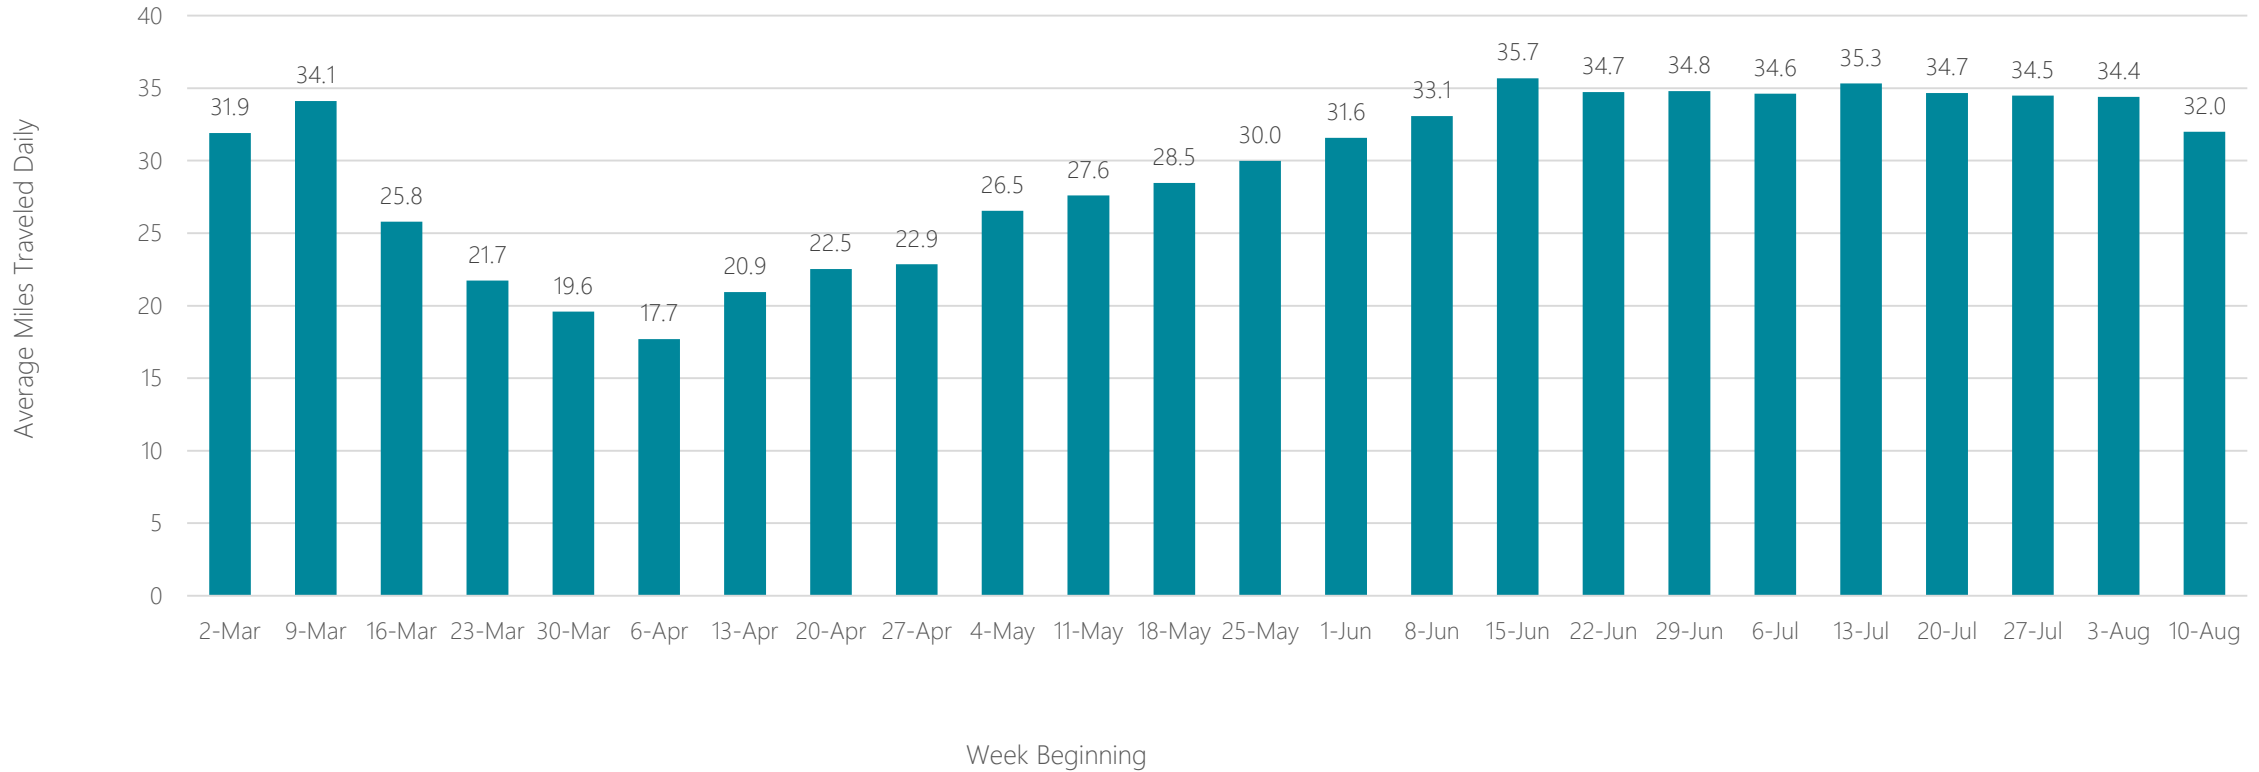

Montgomery (Selma)

Average Miles Traveled Daily Weekly Trend