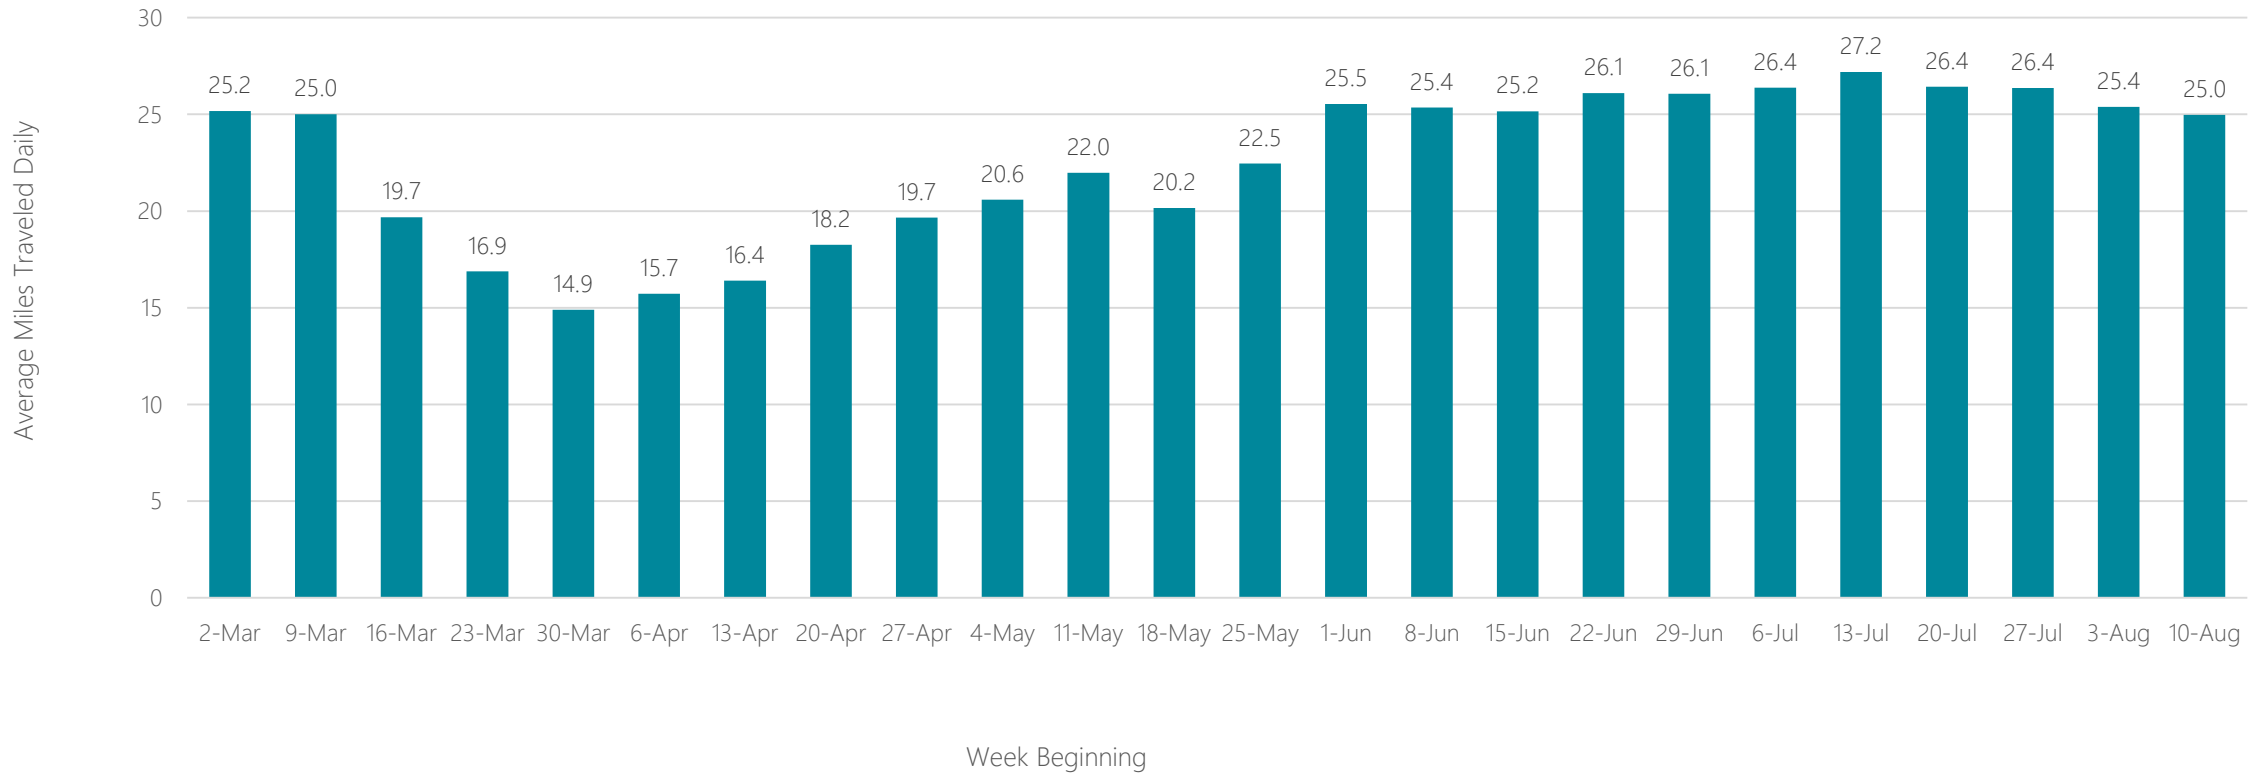

Average Miles Traveled Daily Weekly Trend

Greensboro-High Point-Winston-Salem

Average Miles Traveled Daily Weekly Trend

Greenville-New Bern-Washington

Average Miles Traveled Daily Weekly Trend

Greenville-Spartansburg-Asheville-Anderson