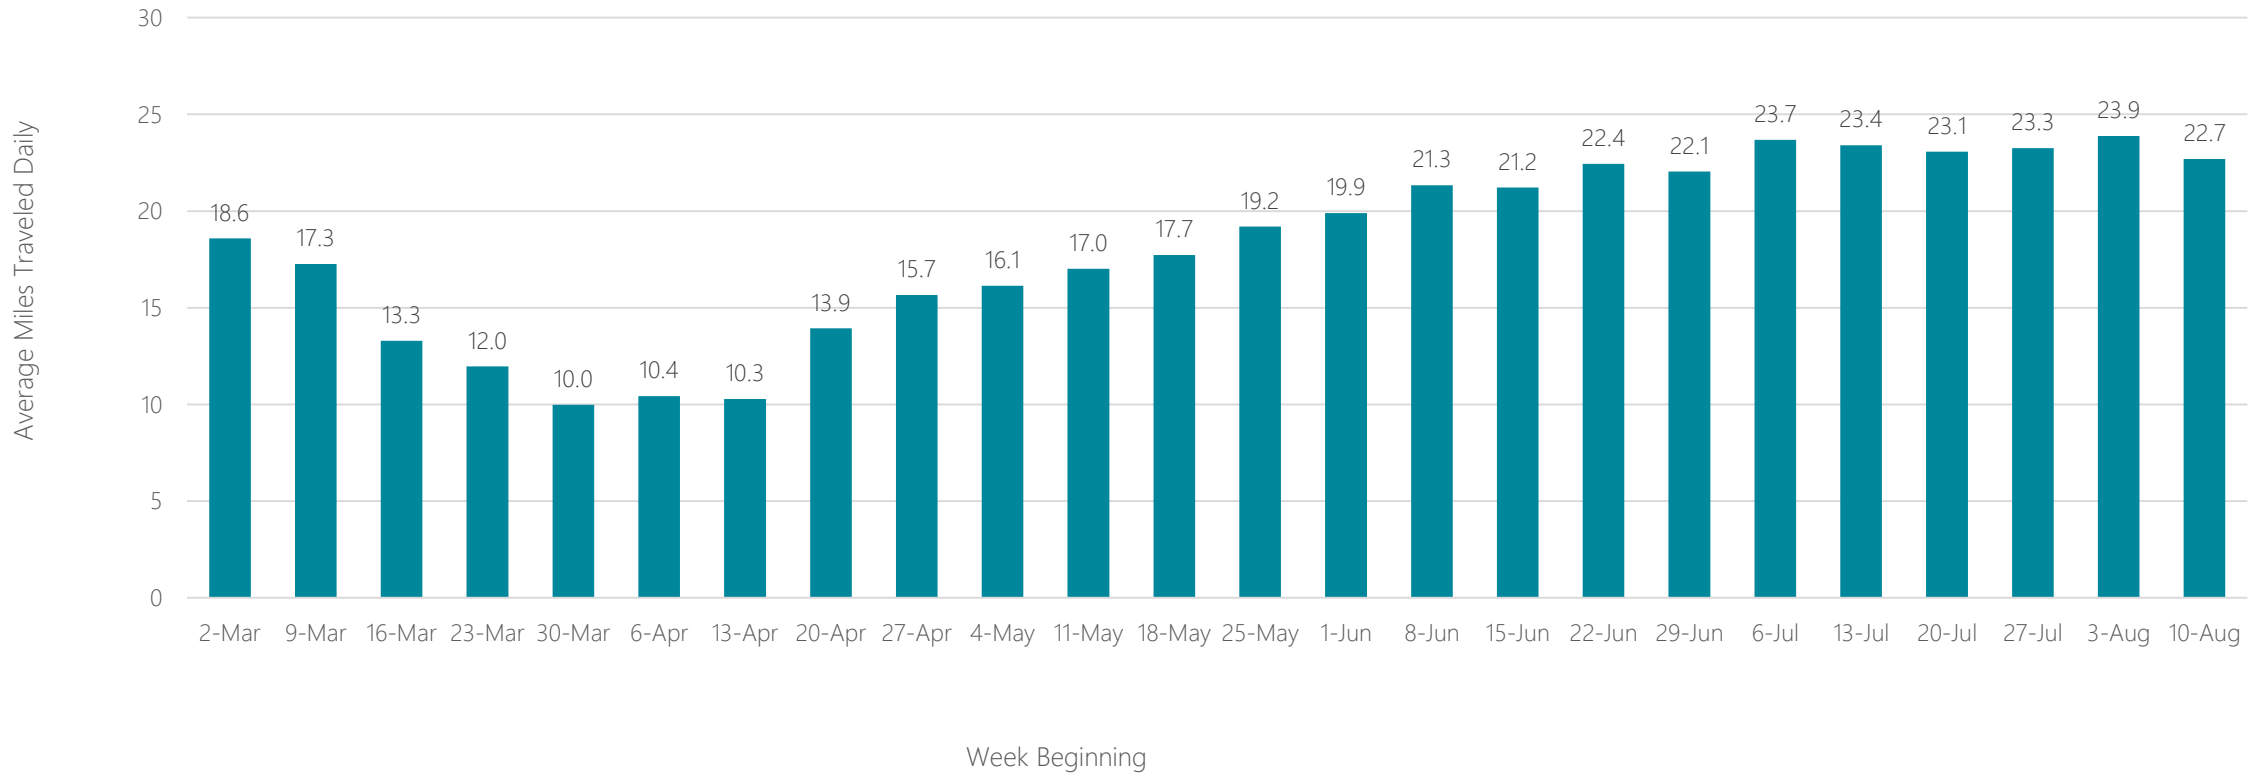

Baton Rouge

Average Miles Traveled Daily Weekly Trend

Beaumont

Average Miles Traveled Daily Weekly Trend

Bend, OR

Average Miles Traveled Daily Weekly Trend

Billings, MT

Average Miles Traveled Daily Weekly Trend