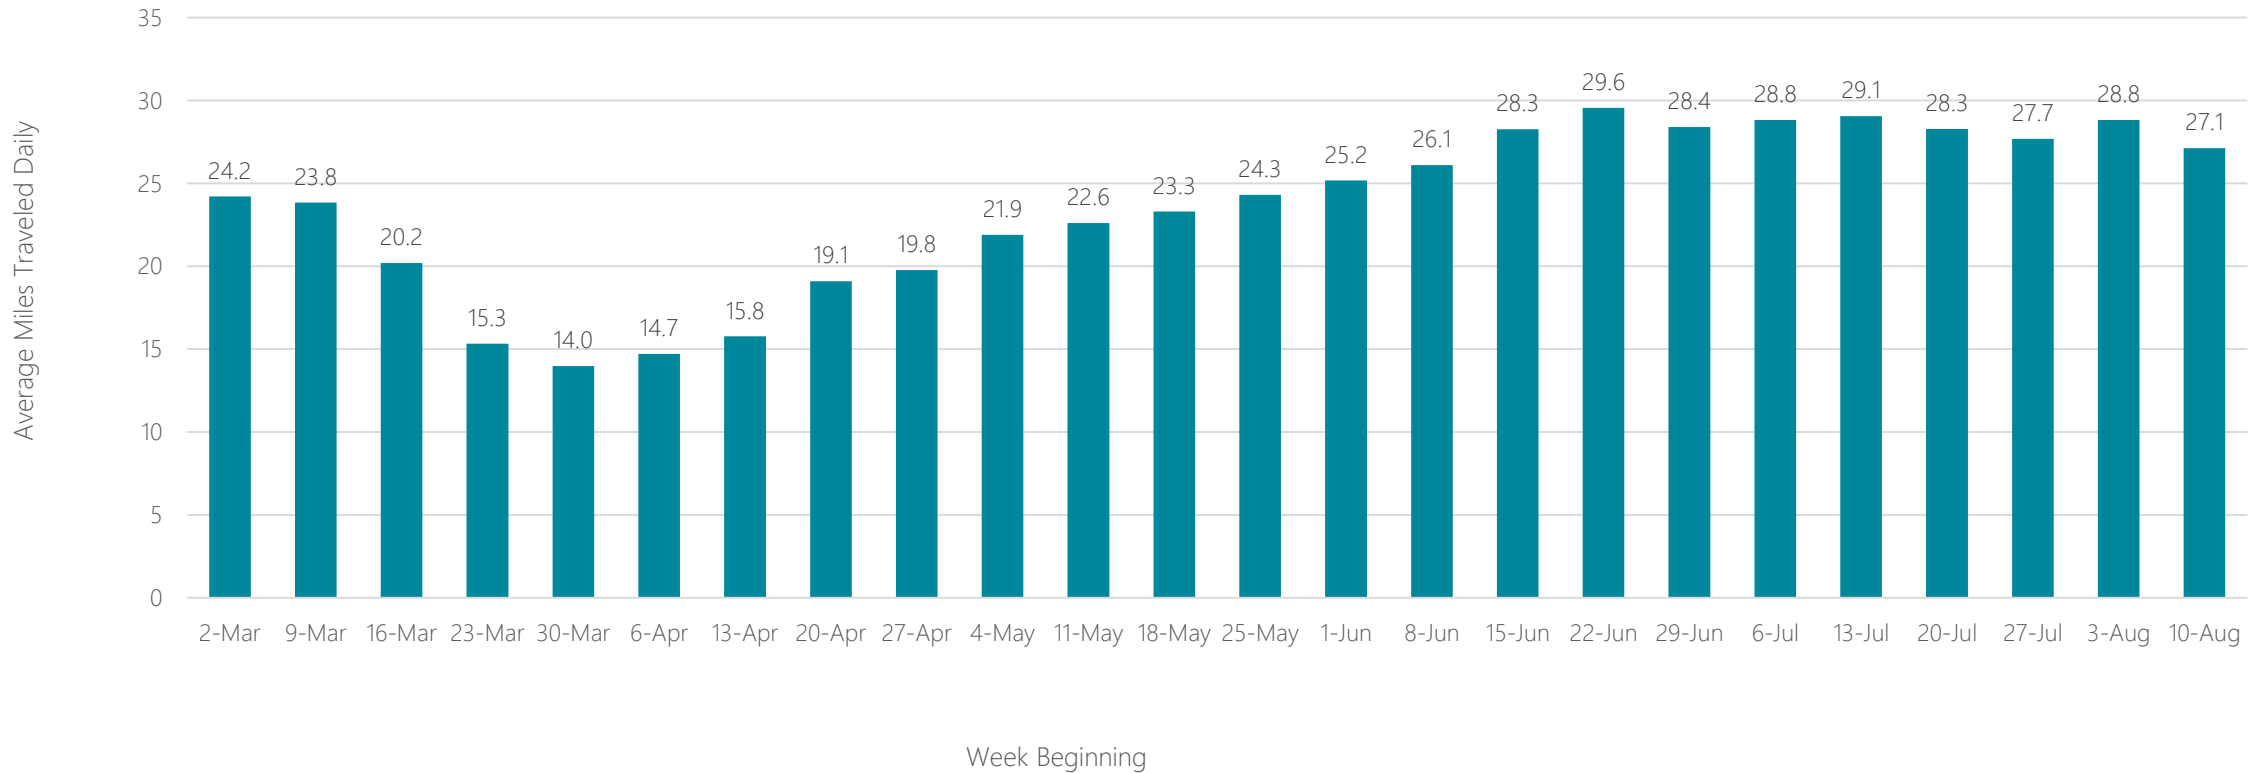

Twin Falls

Average Miles Traveled Daily Weekly Trend