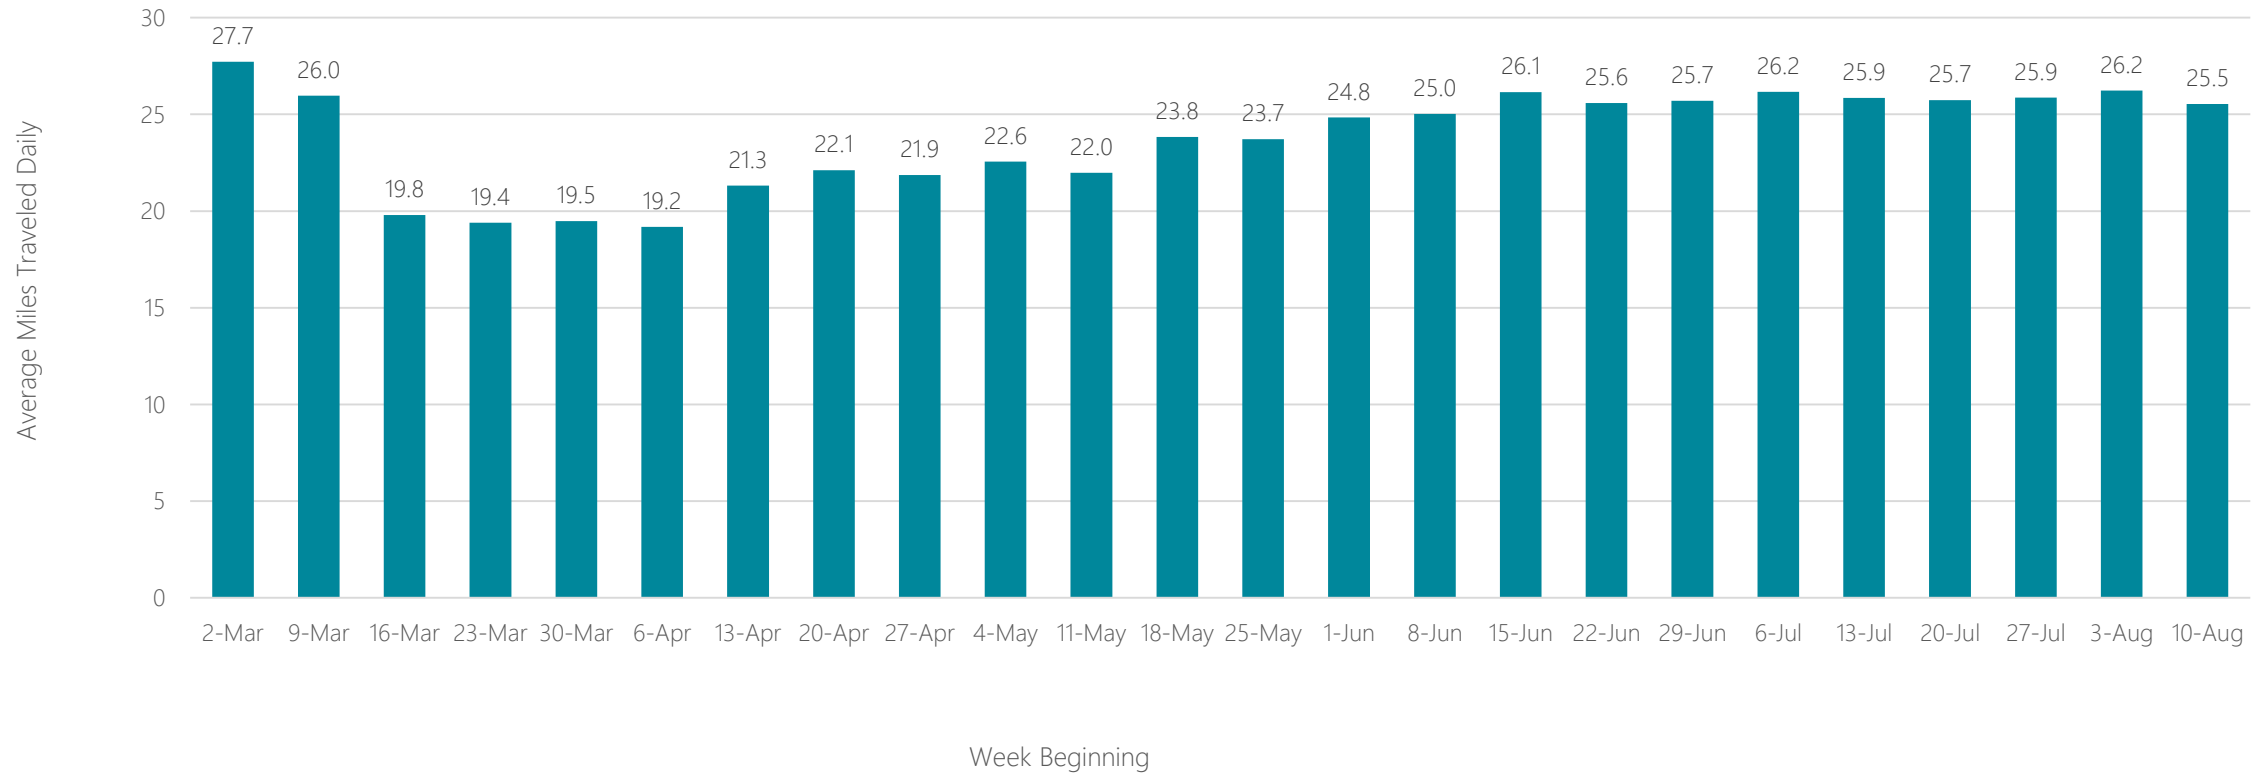

Jacksonville, Brunswick

Average Miles Traveled Daily Weekly Trend

Johnstown, PA

Average Miles Traveled Daily Weekly Trend

Jonesboro

Average Miles Traveled Daily Weekly Trend

Joplin-Pittsburg

Average Miles Traveled Daily Weekly Trend