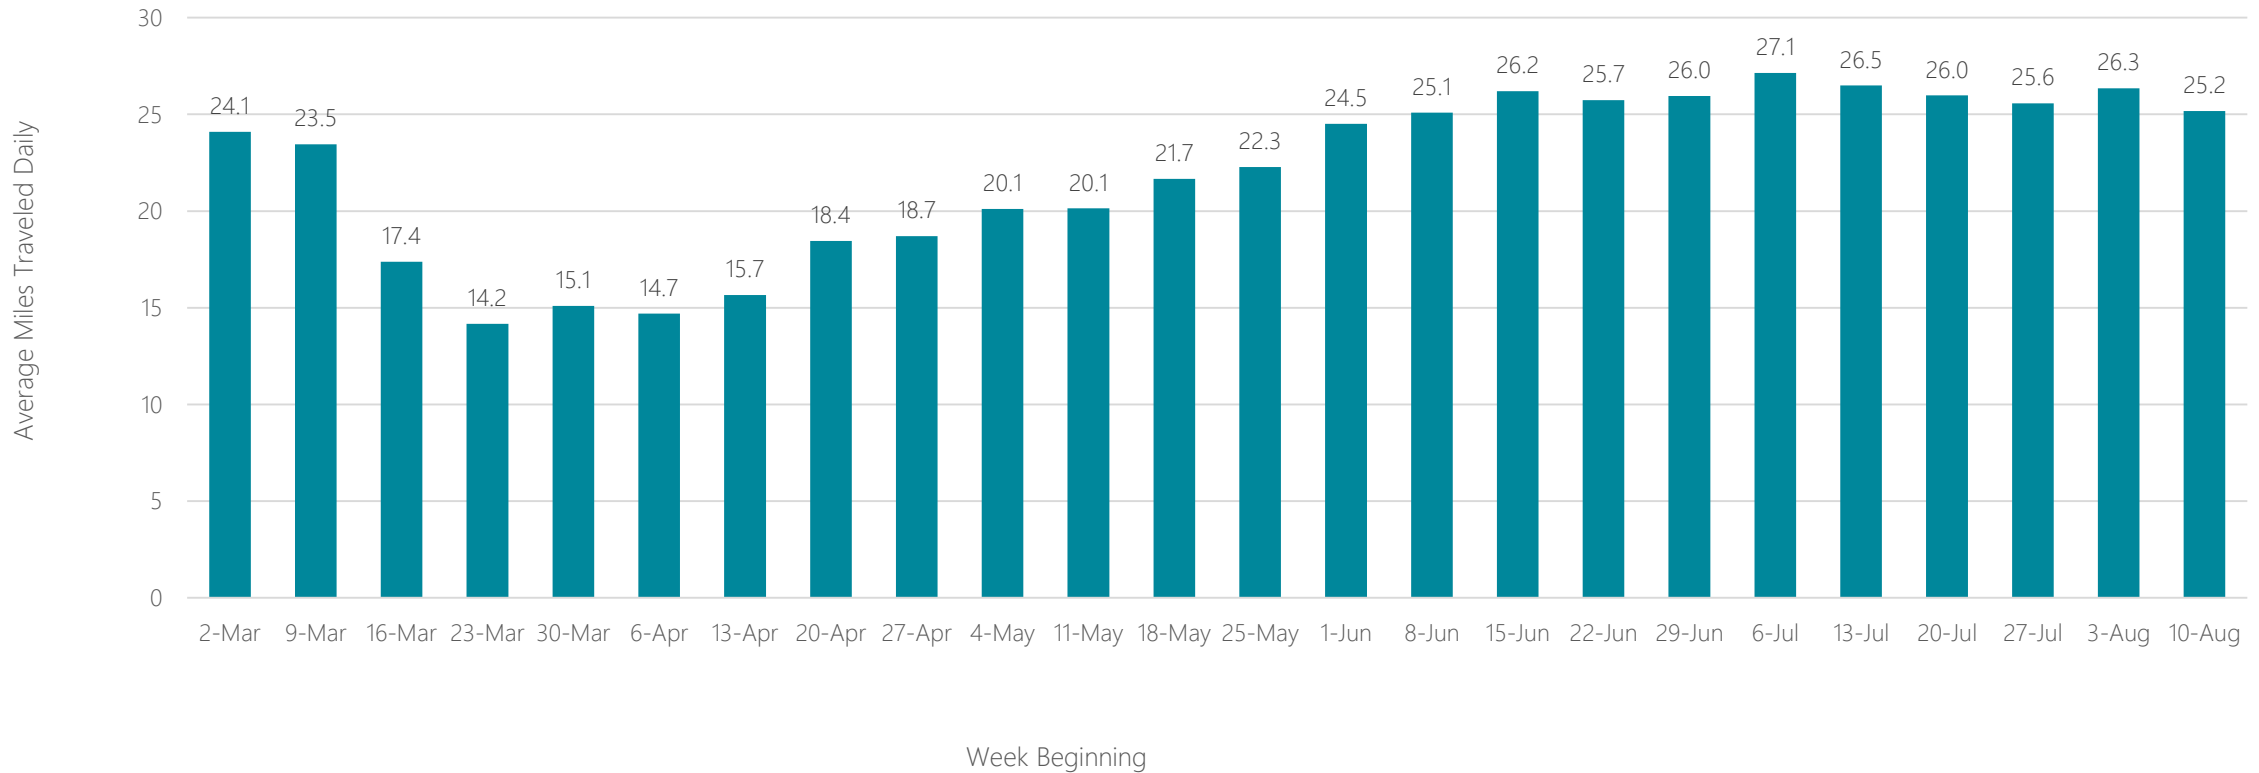

Quincy-Hannibal-Keokuk

Average Miles Traveled Daily Weekly Trend