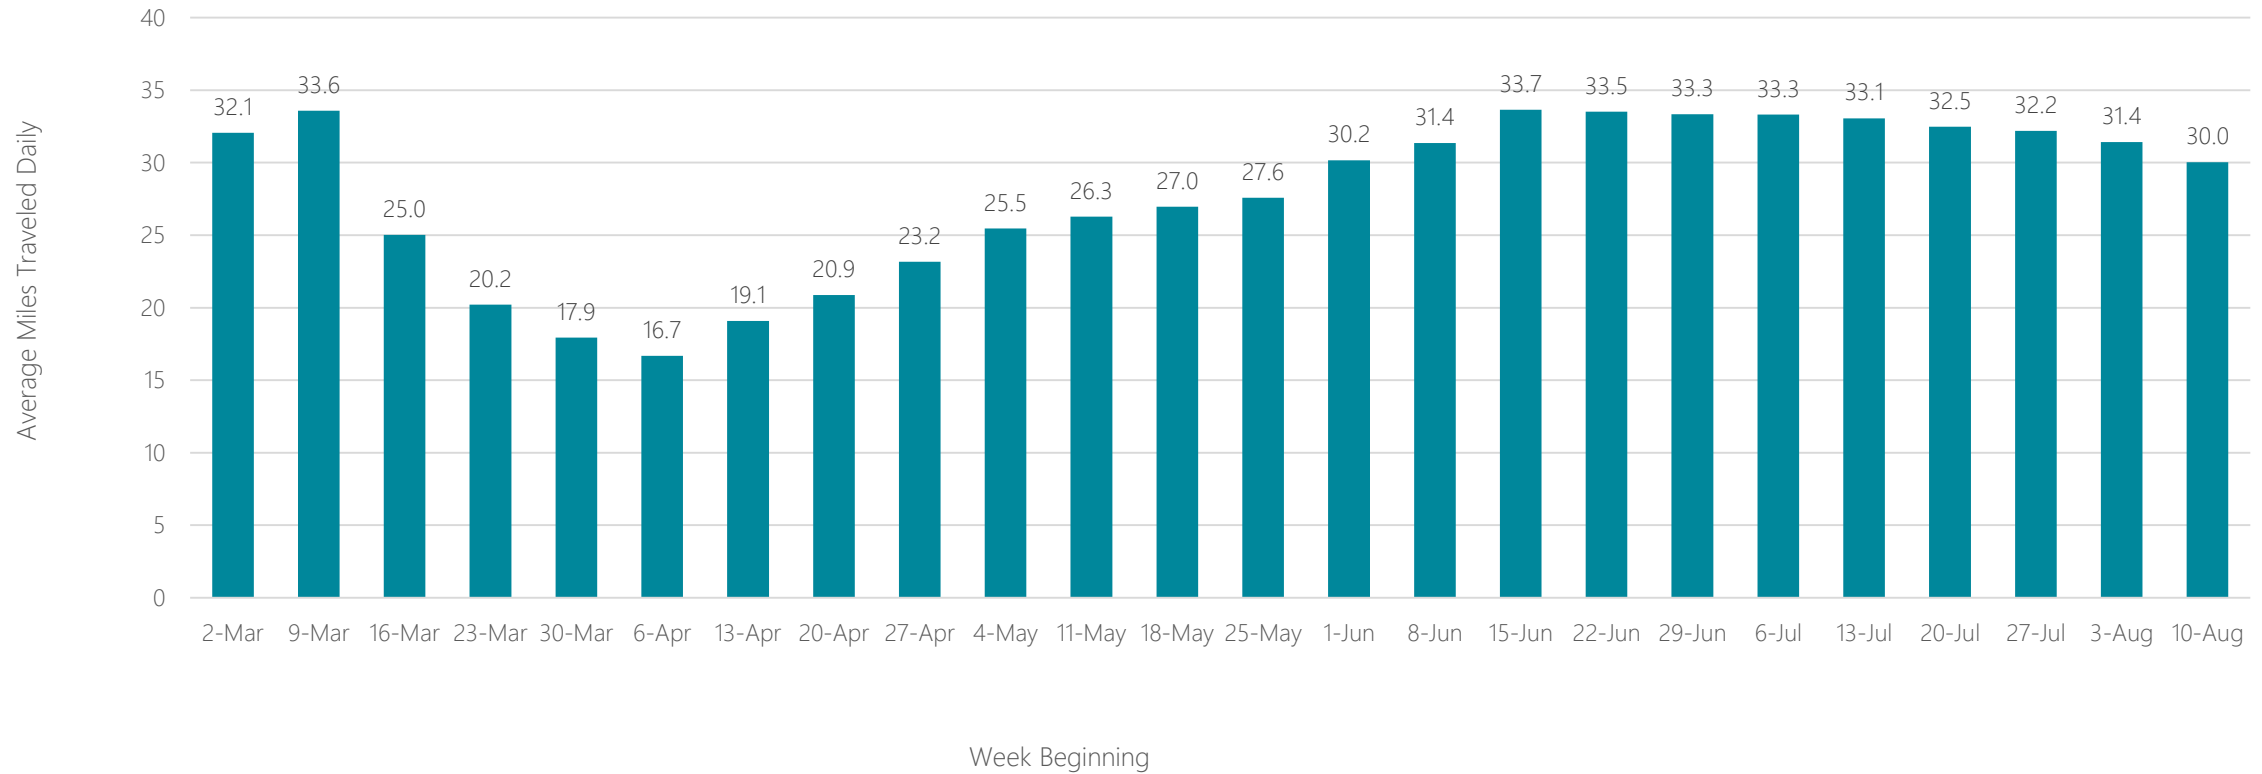

Macon

Average Miles Traveled Daily Weekly Trend