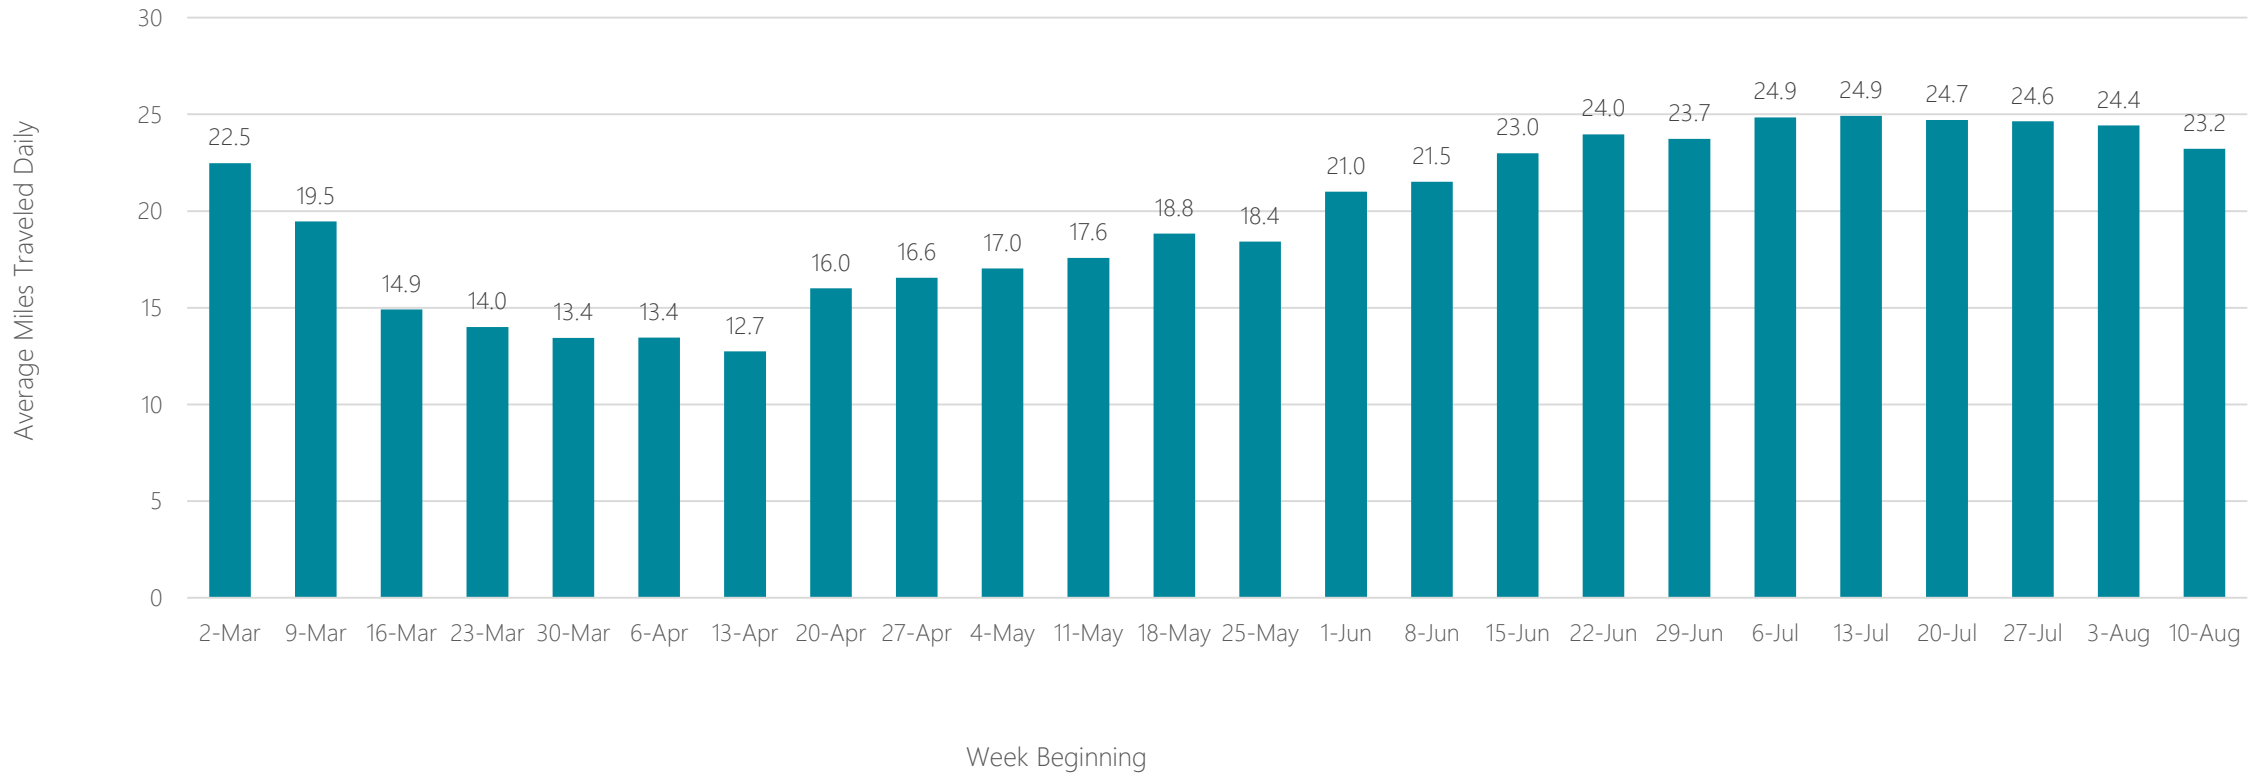

Lincoln & Hastings-Kearney

Average Miles Traveled Daily Weekly Trend