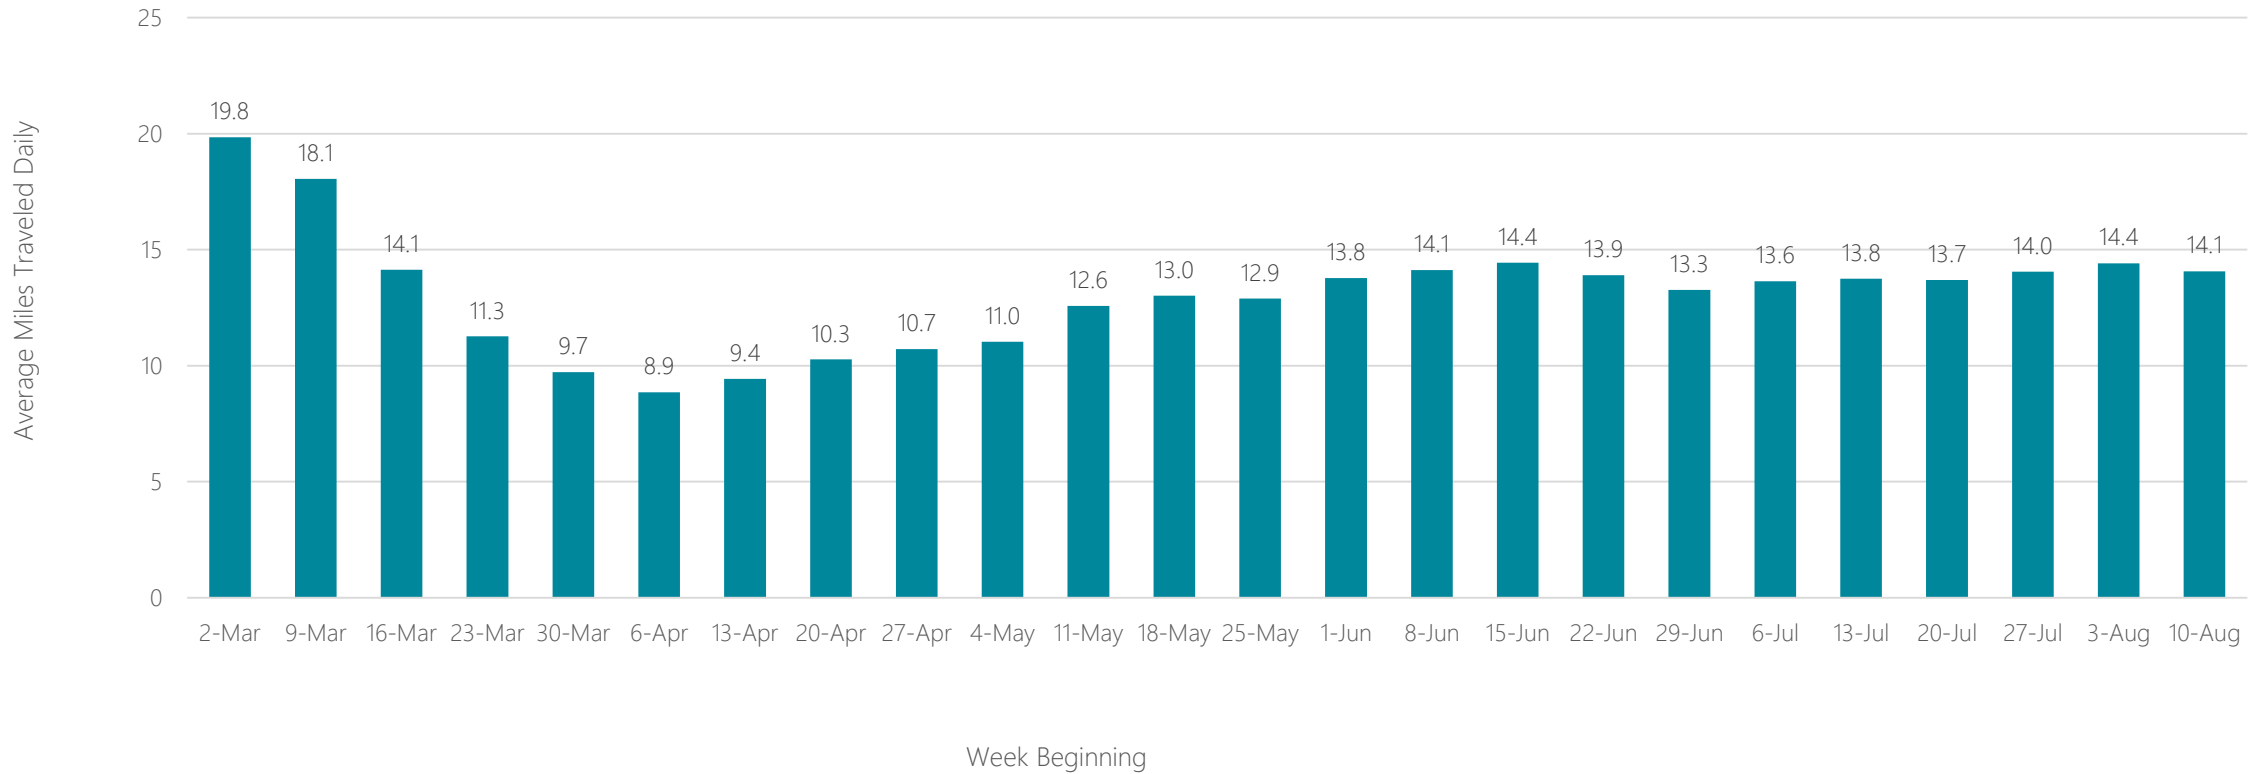

Yuma-El Centro

Average Miles Traveled Daily Weekly Trend