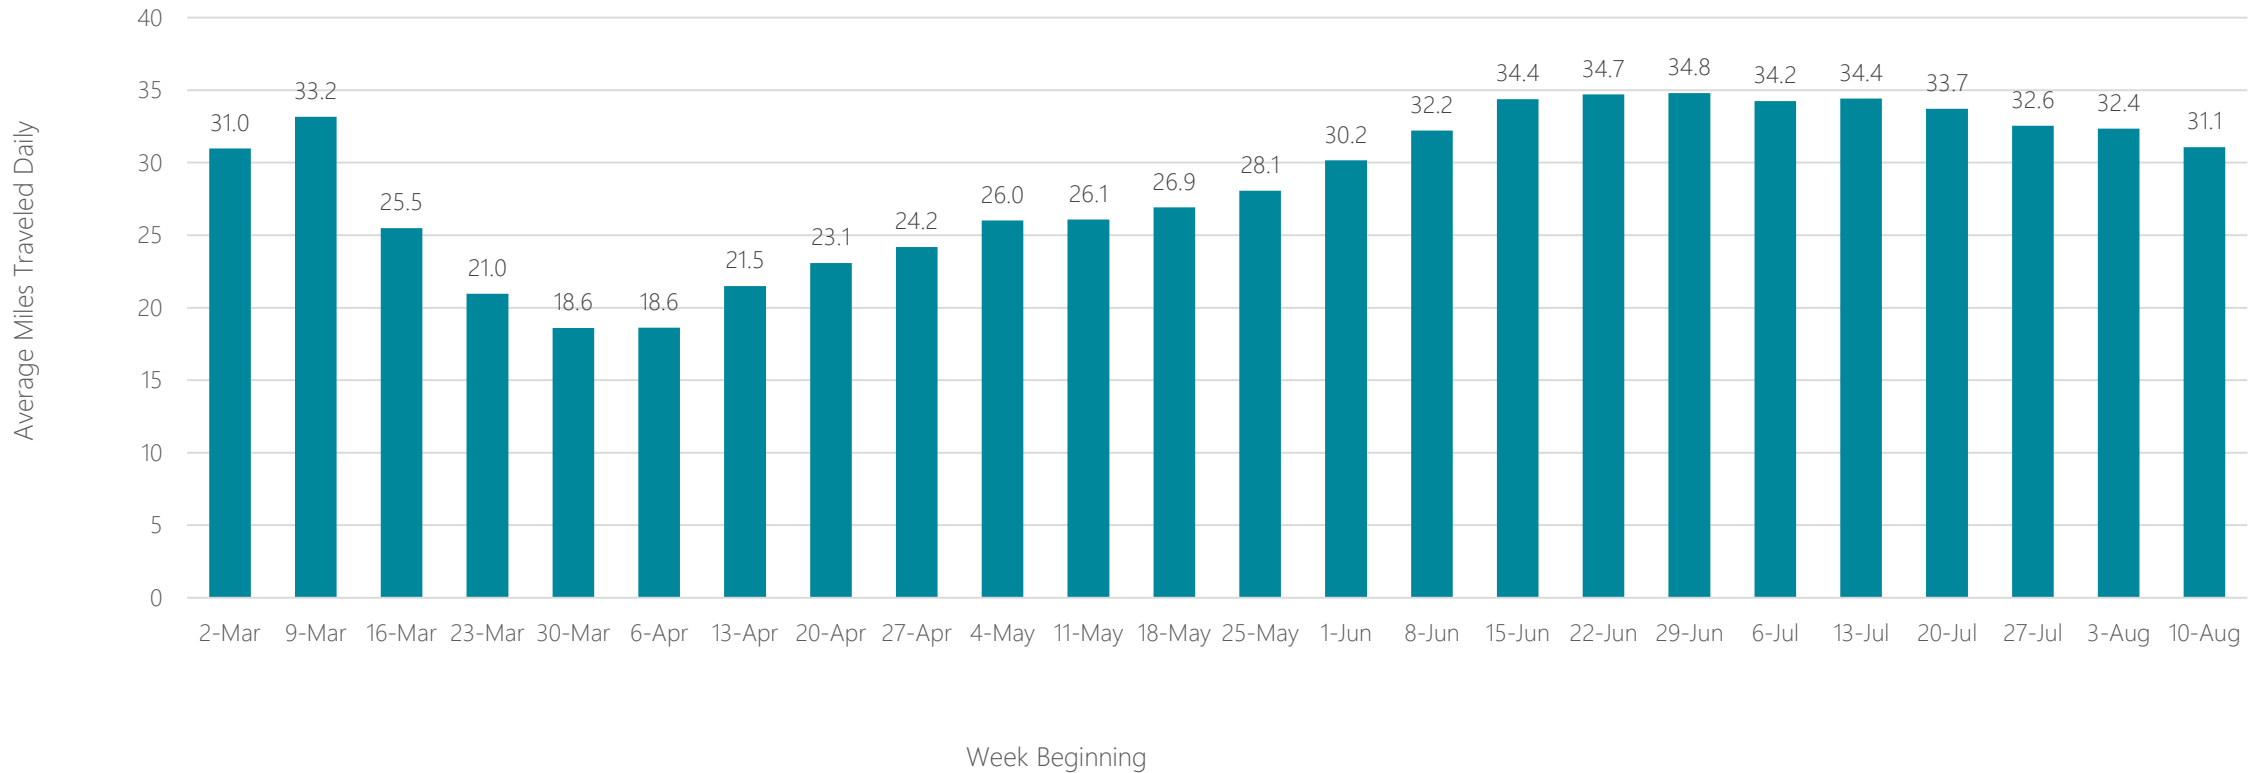

Albany, GA

Average Miles Traveled Daily Weekly Trend