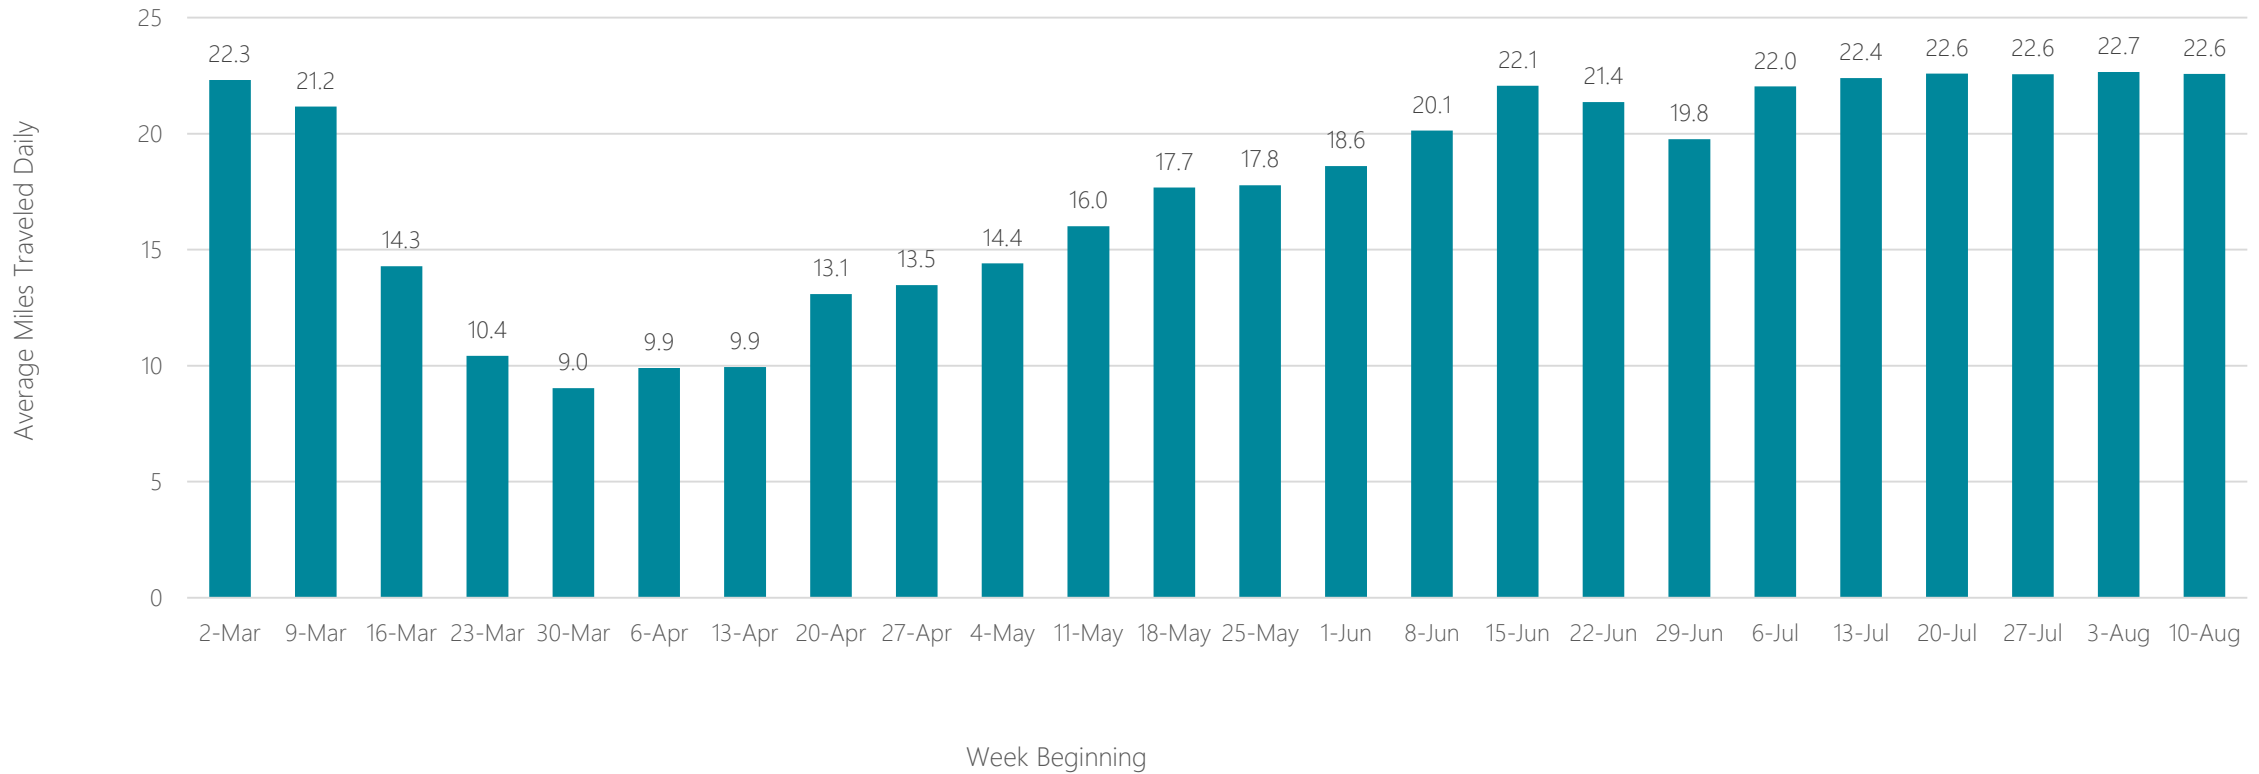

Portland-Auburn

Average Miles Traveled Daily Weekly Trend