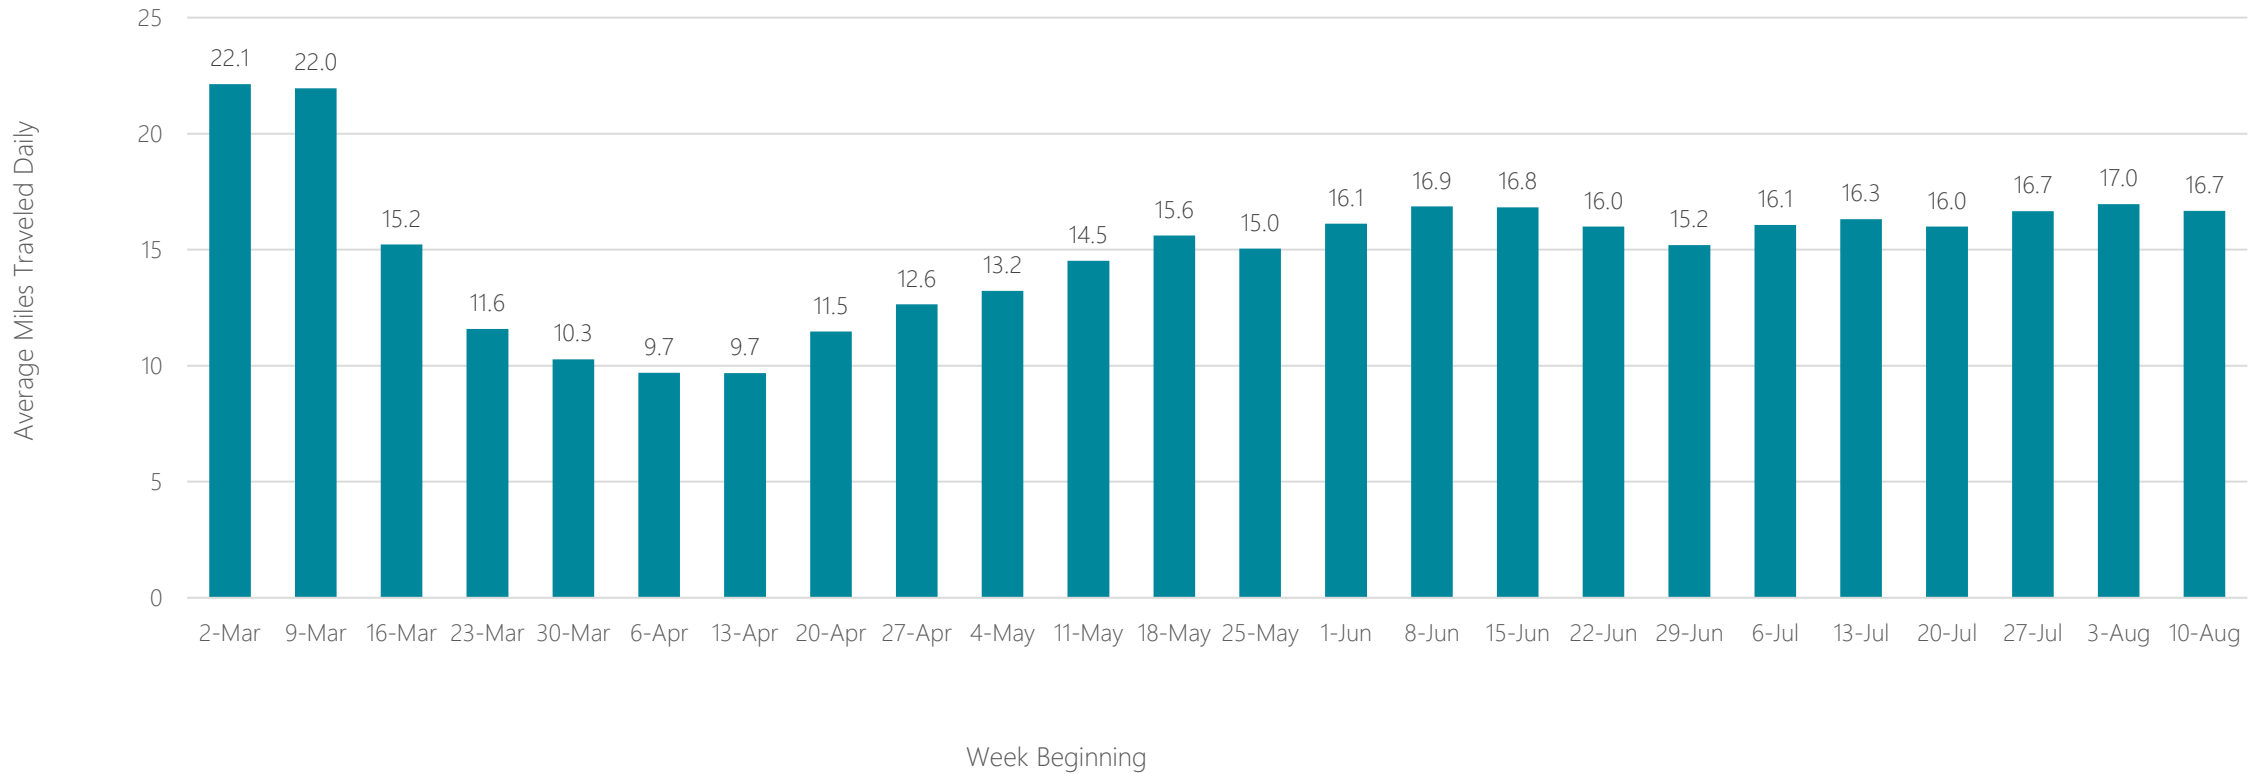

Traverse City-Cadillac

Average Miles Traveled Daily Weekly Trend

Tri-Cities, TN-VA

Average Miles Traveled Daily Weekly Trend

Tucson (Sierra Vista)

Average Miles Traveled Daily Weekly Trend

Tulsa

Average Miles Traveled Daily Weekly Trend