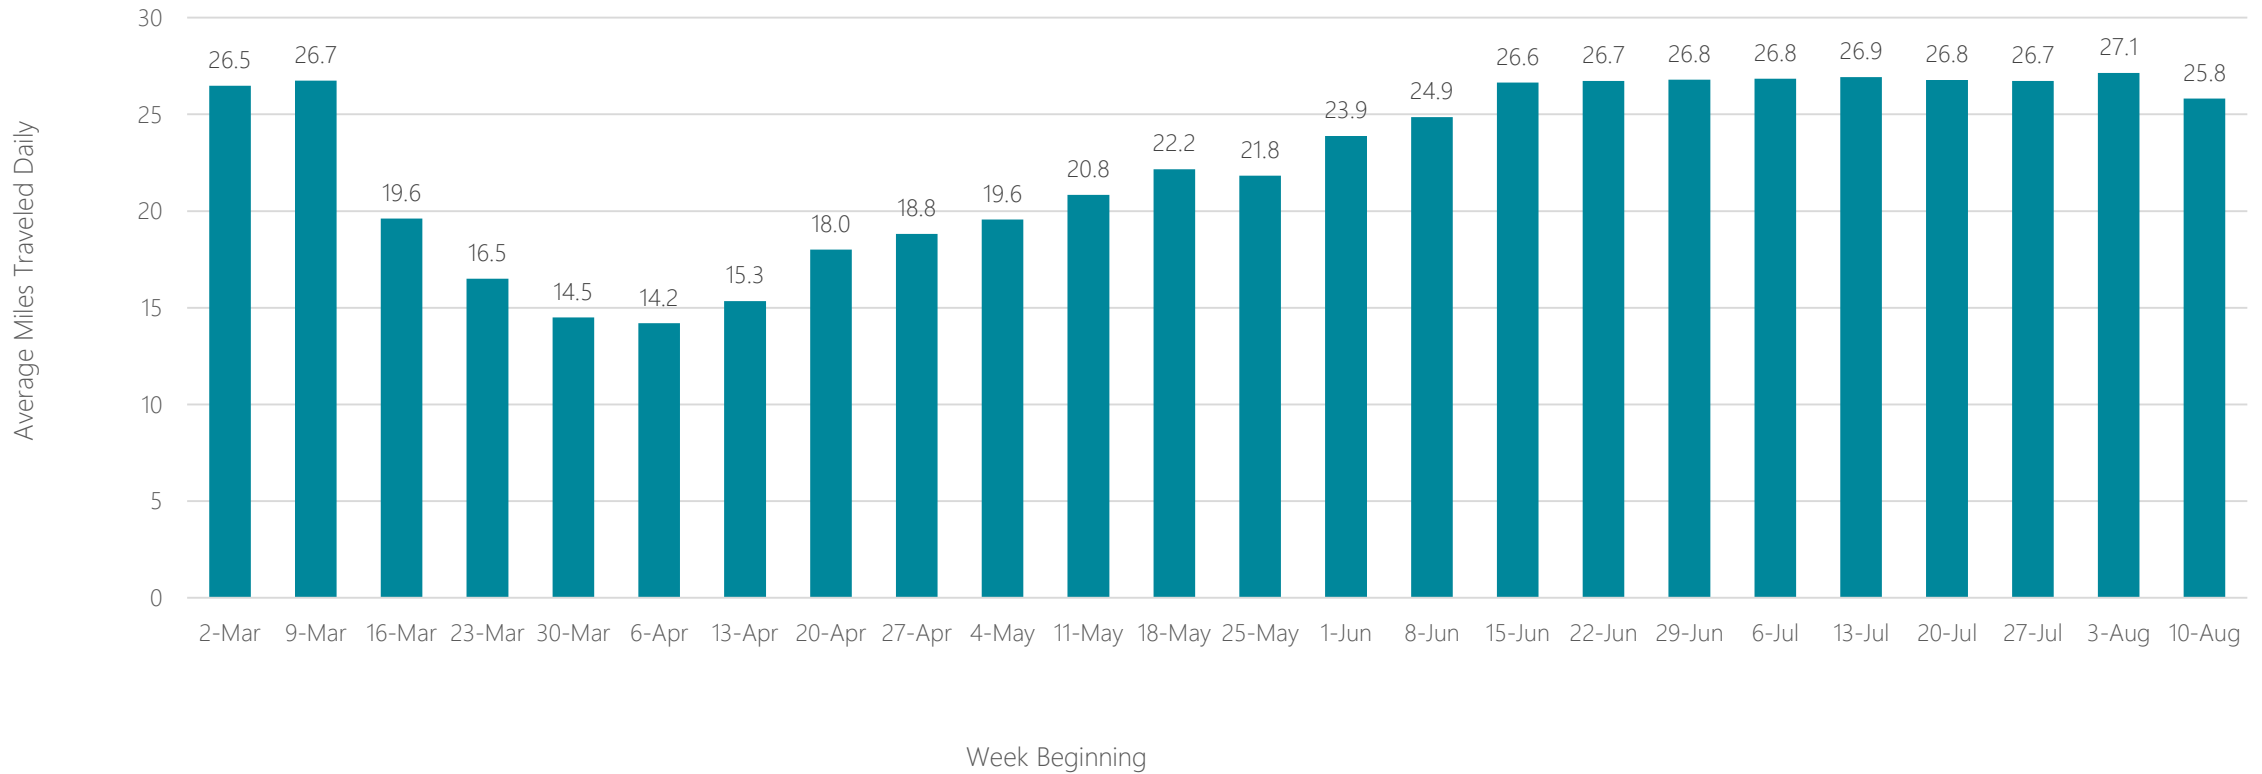

Amarillo

Average Miles Traveled Daily Weekly Trend