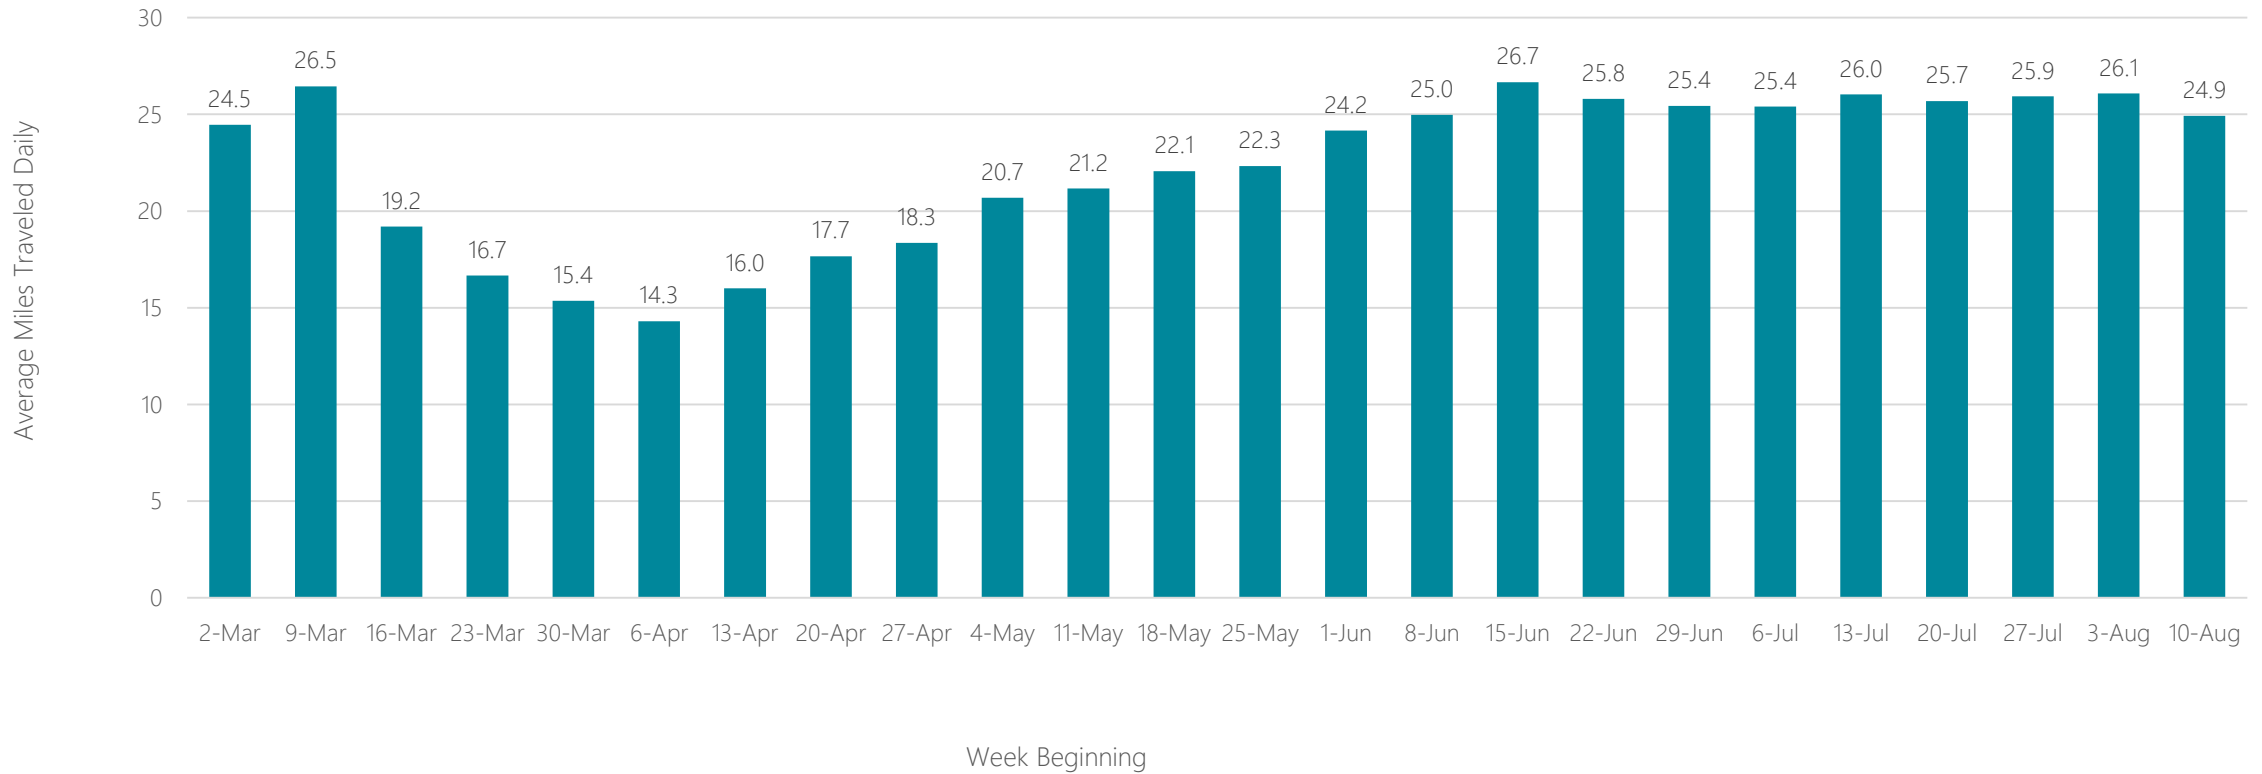

Columbus, GA

Average Miles Traveled Daily Weekly Trend