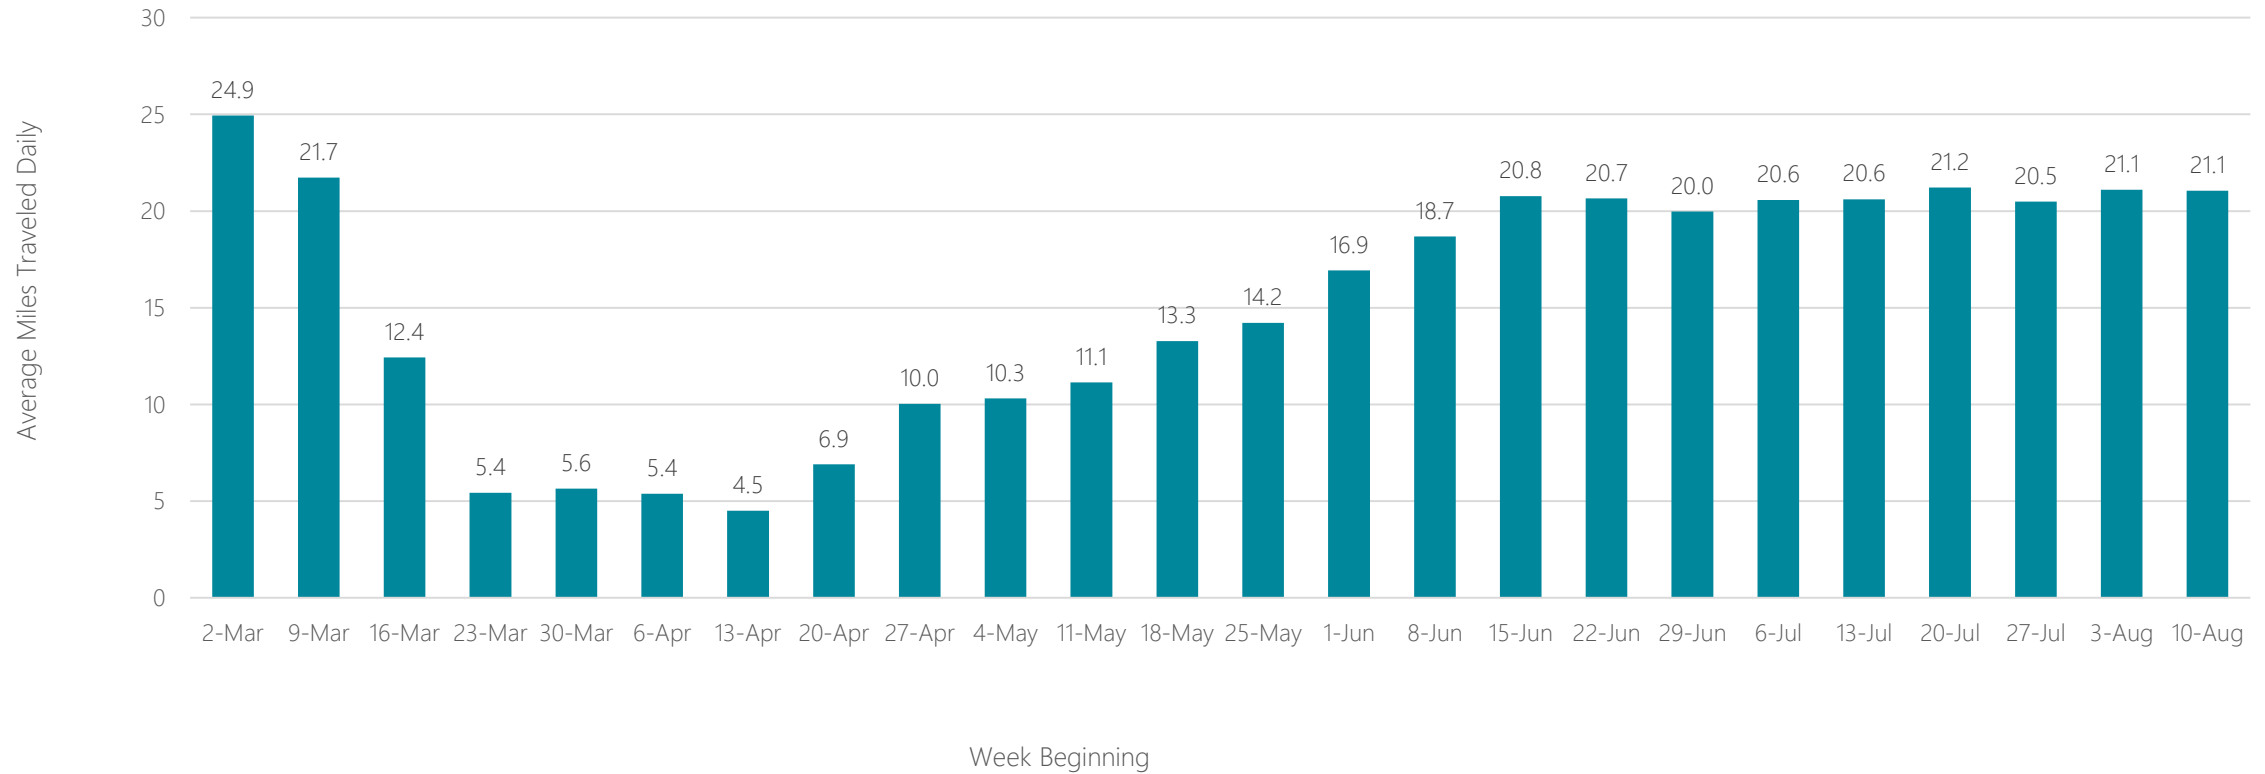

Detroit

Average Miles Traveled Daily Weekly Trend