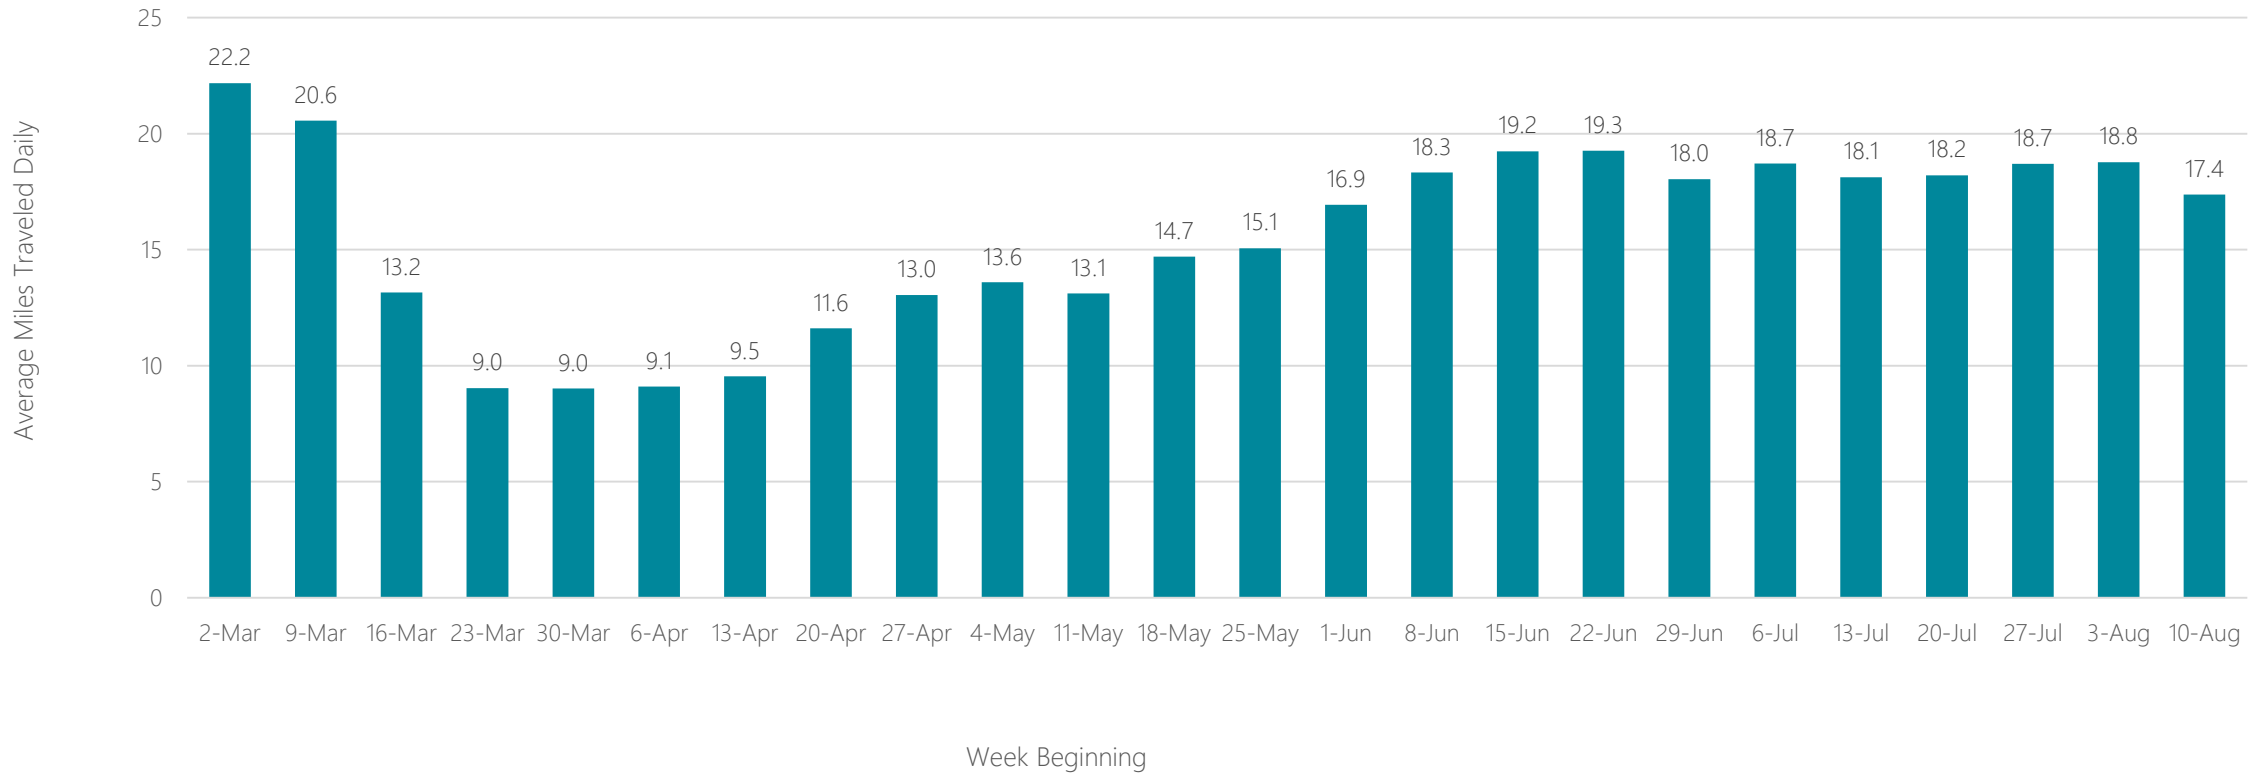

Sacramento-Stockton-Modesto

Average Miles Traveled Daily Weekly Trend