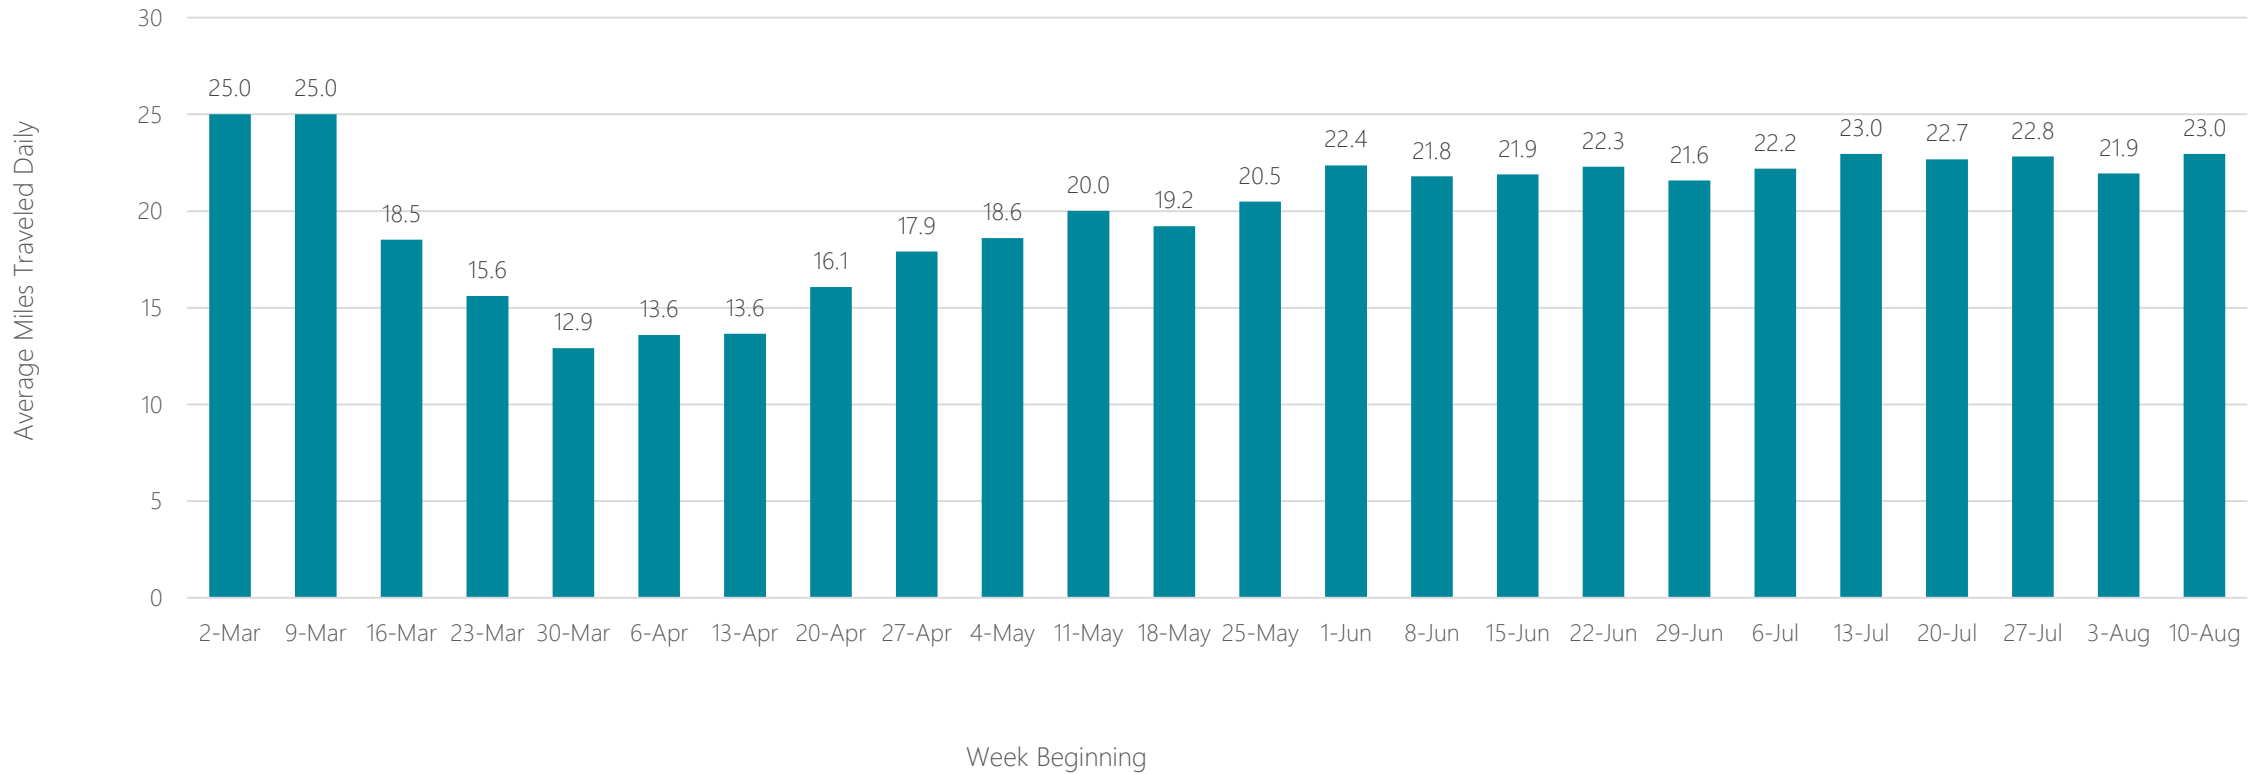

Average Miles Traveled Daily Weekly Trend

Wilkes Barre-Scranton

Average Miles Traveled Daily Weekly Trend

Wilmington

Average Miles Traveled Daily Weekly Trend

Yakima-Pasco-Richland-Kennewick

Average Miles Traveled Daily Weekly Trend