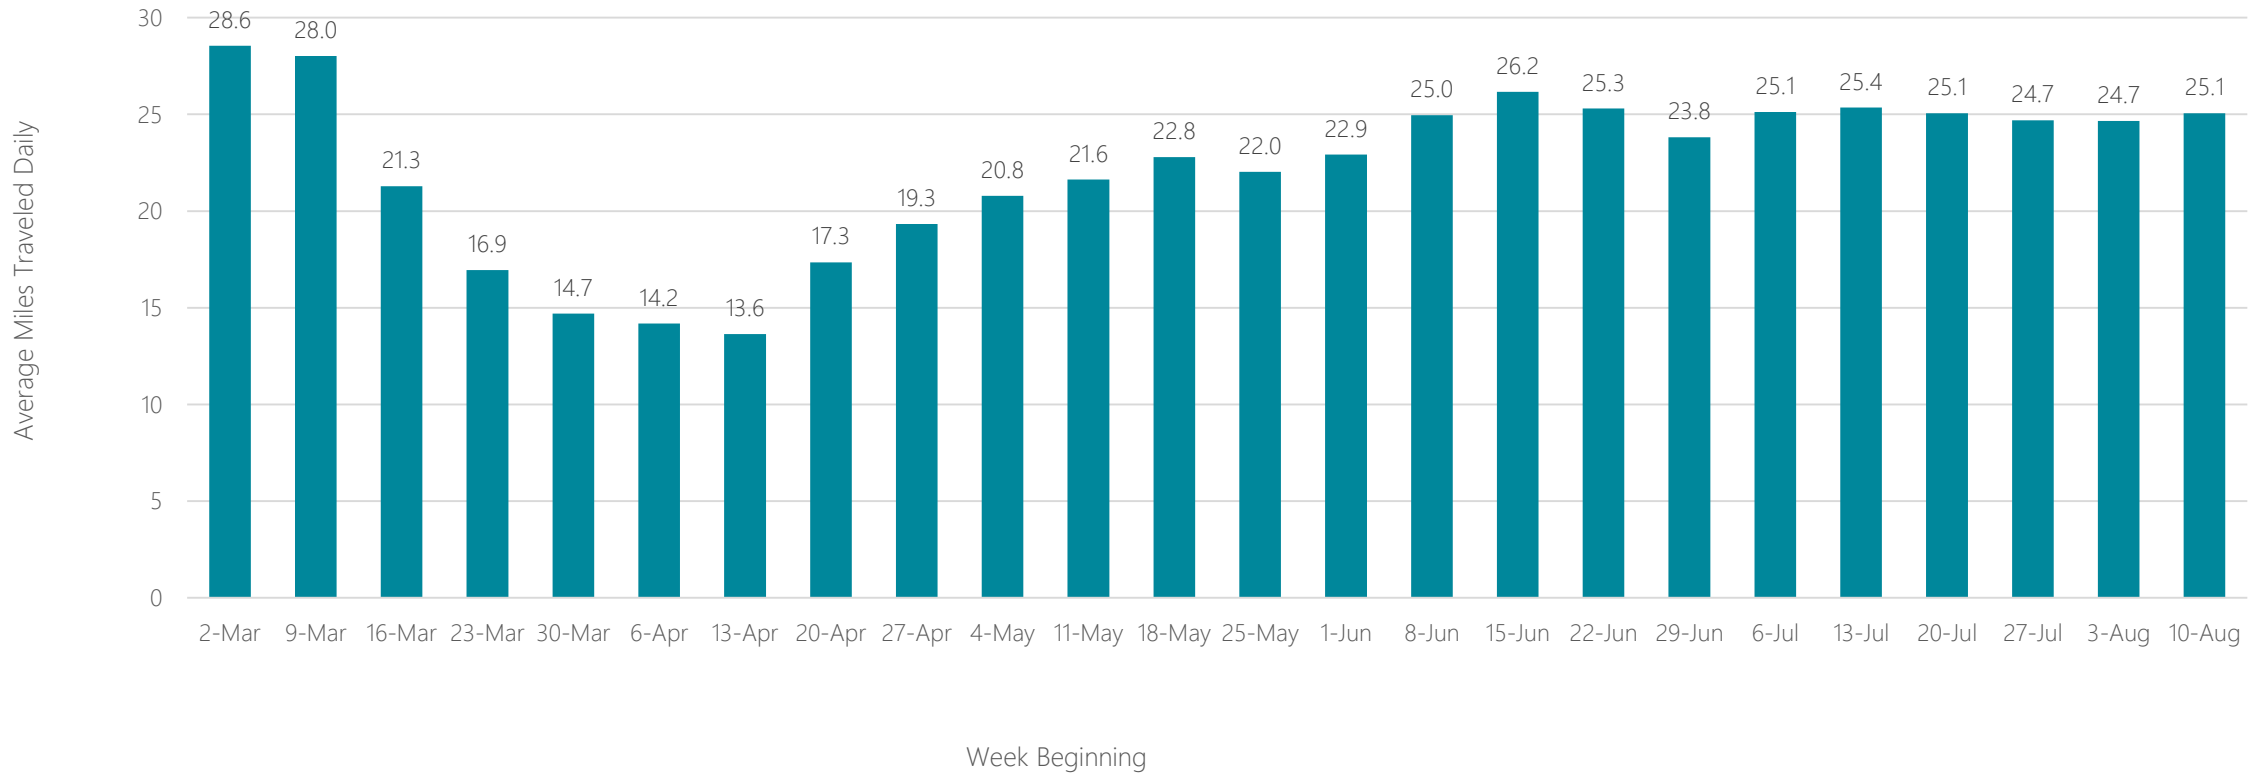

Jacksonville, Brunswick

Average Miles Traveled Daily Weekly Trend