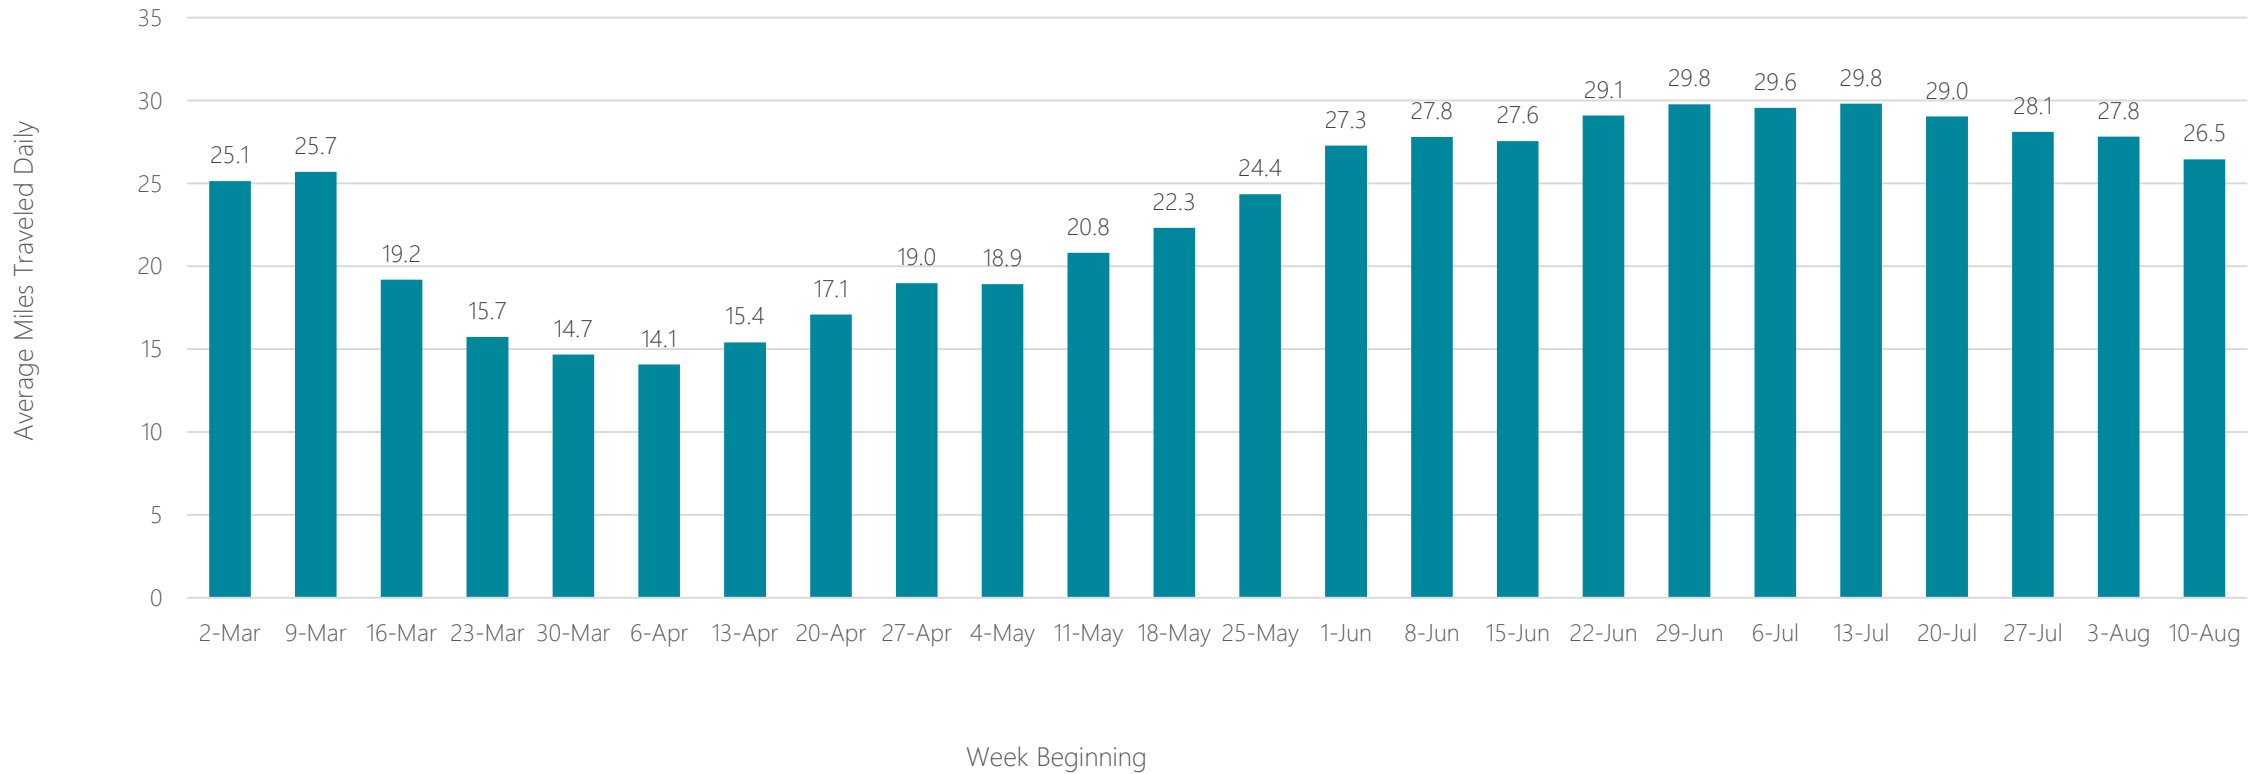

Biloxi-Gulfport

Average Miles Traveled Daily Weekly Trend

Binghamton, NY

Average Miles Traveled Daily Weekly Trend

Birmingham

Average Miles Traveled Daily Weekly Trend

Bluefield-Beckley-Oak Hill

Average Miles Traveled Daily Weekly Trend