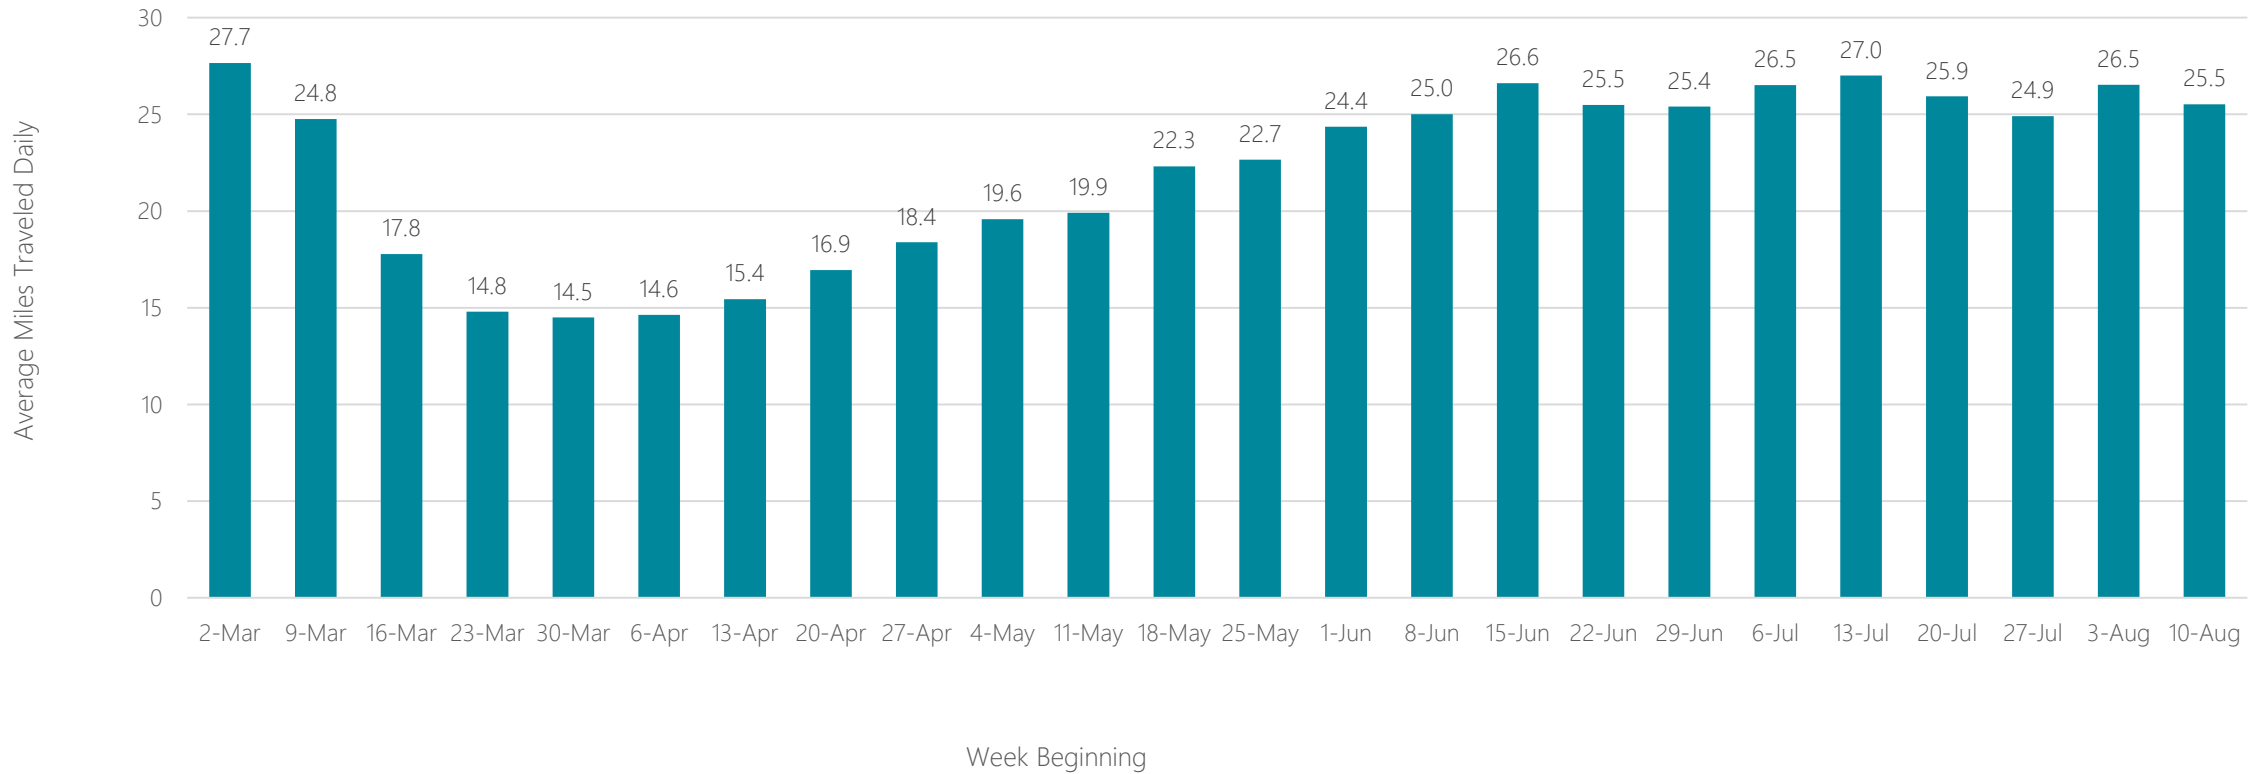

Evansville

Average Miles Traveled Daily Weekly Trend