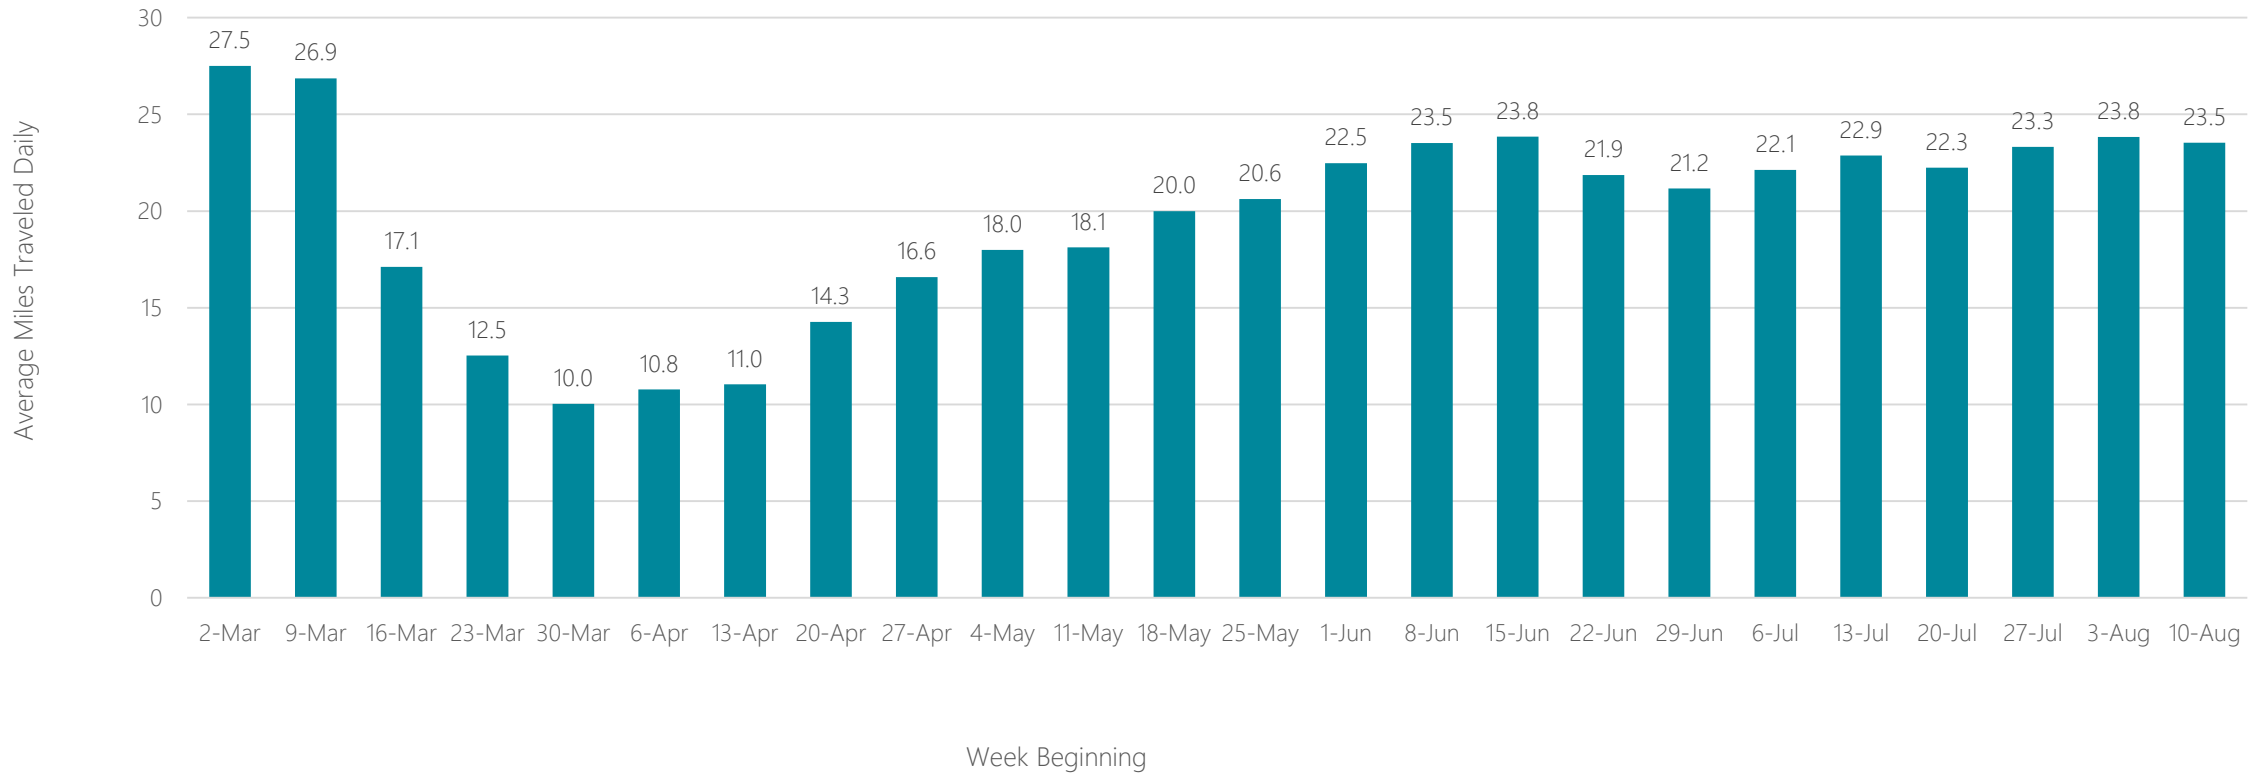

Austin

Average Miles Traveled Daily Weekly Trend