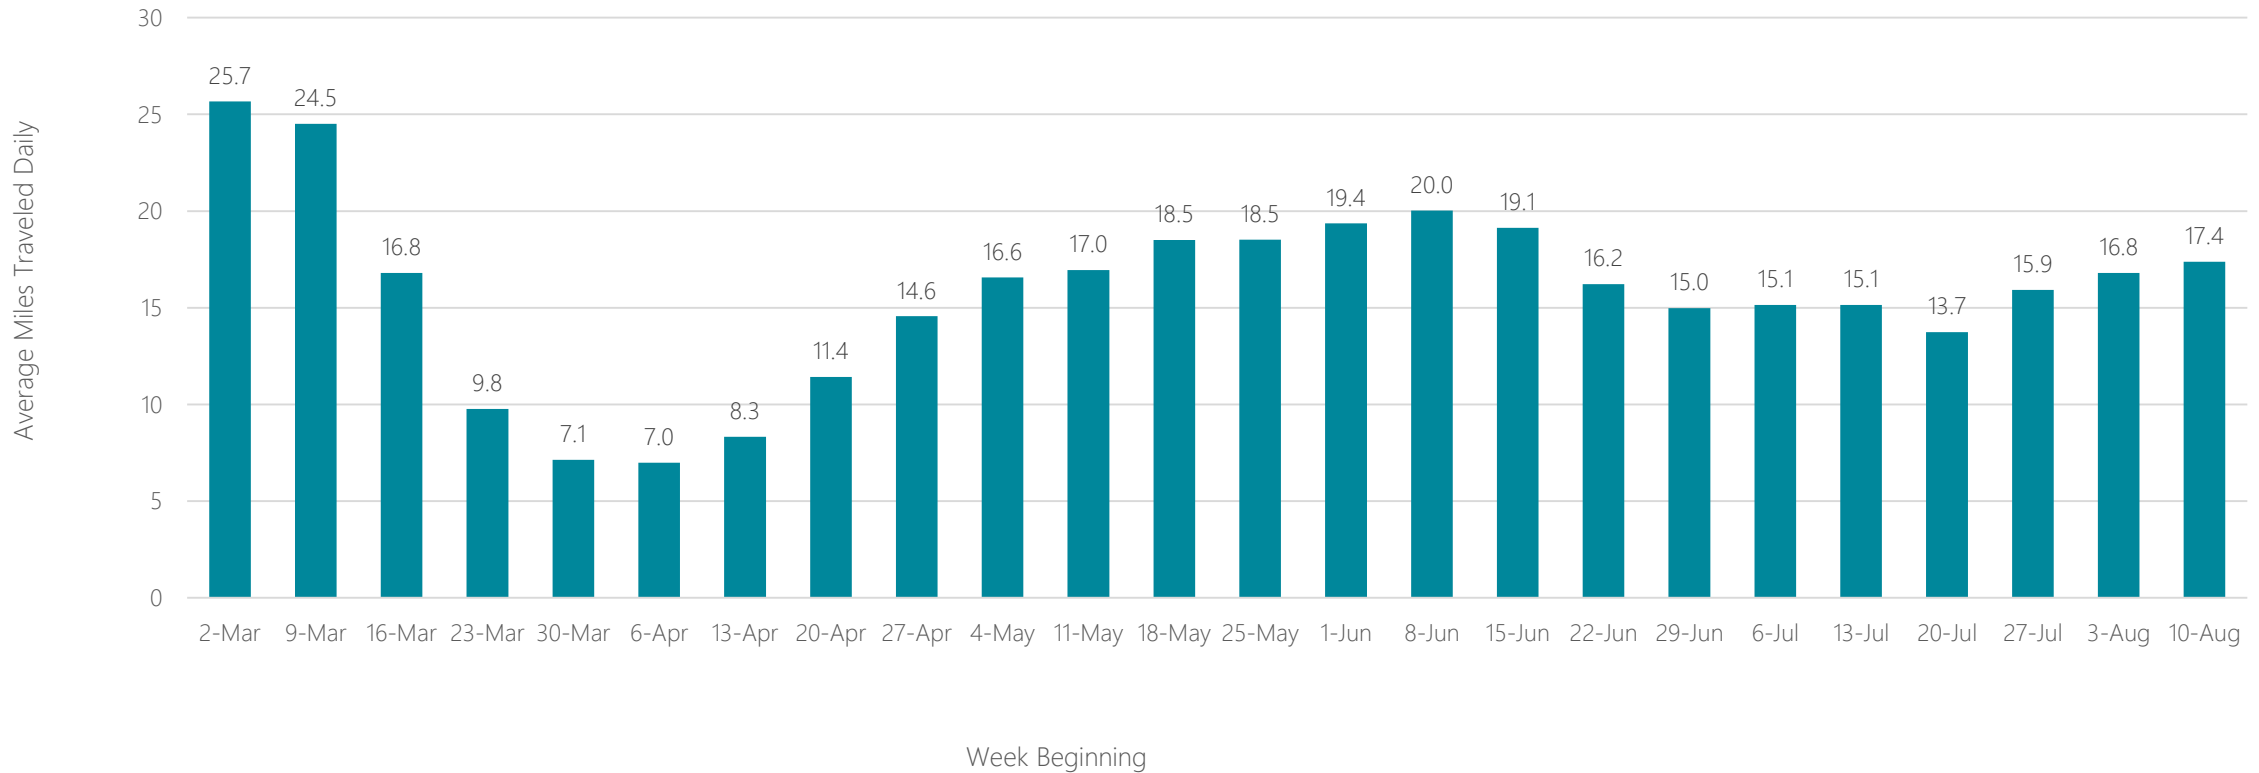

Average Miles Traveled Daily Weekly Trend

Greenwood-Greenville

Average Miles Traveled Daily Weekly Trend

Harlingen-Weslaco-Brownsville-McAllen

Average Miles Traveled Daily Weekly Trend

Harrisburg-Lancaster-Lebanon-York