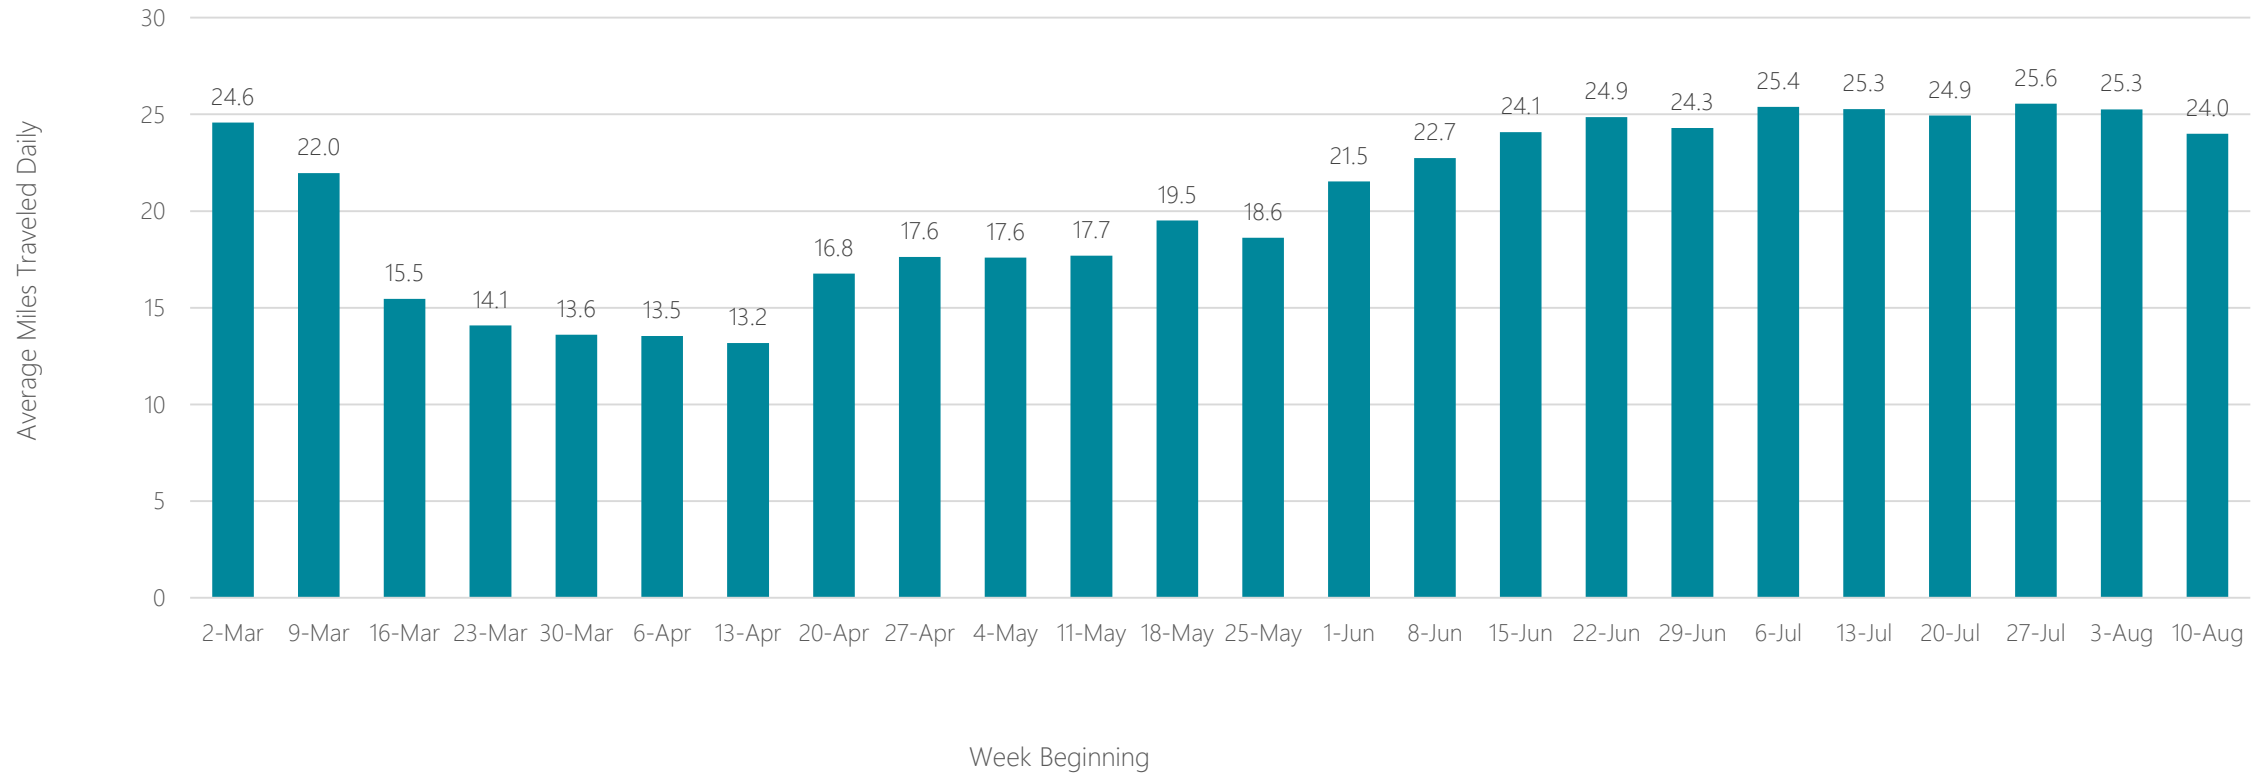

Omaha

Average Miles Traveled Daily Weekly Trend