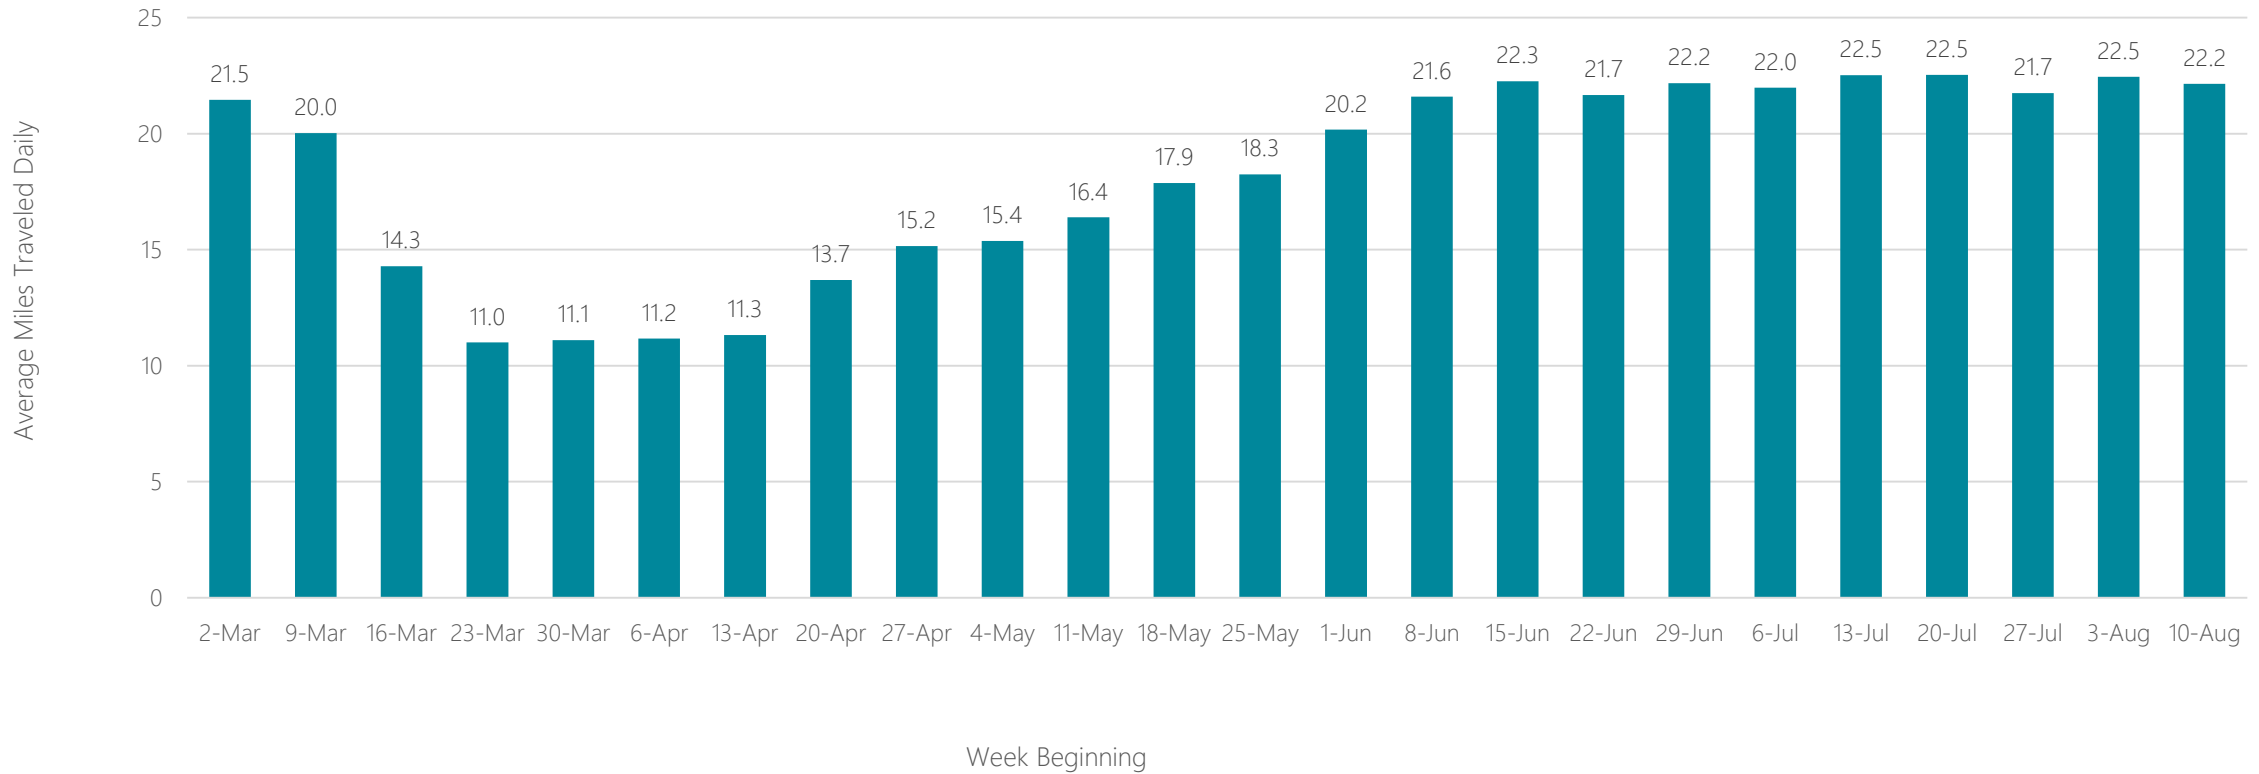

Youngstown

Average Miles Traveled Daily Weekly Trend