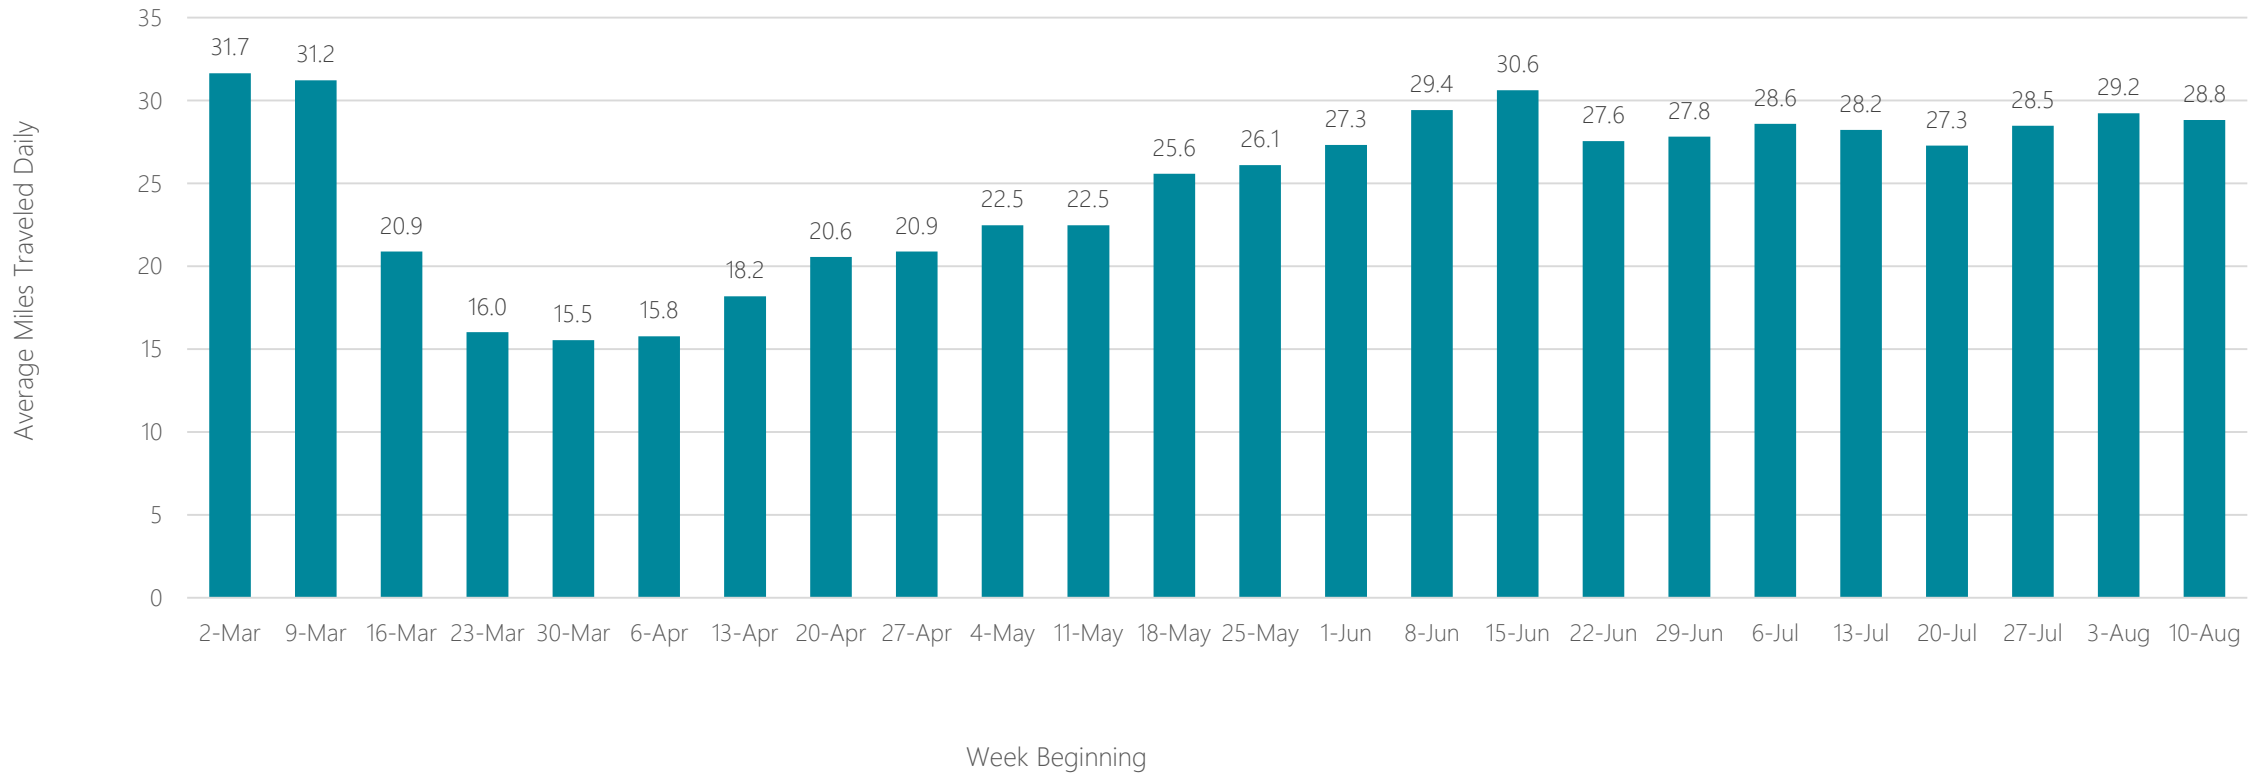

Lafayette, LA

Average Miles Traveled Daily Weekly Trend