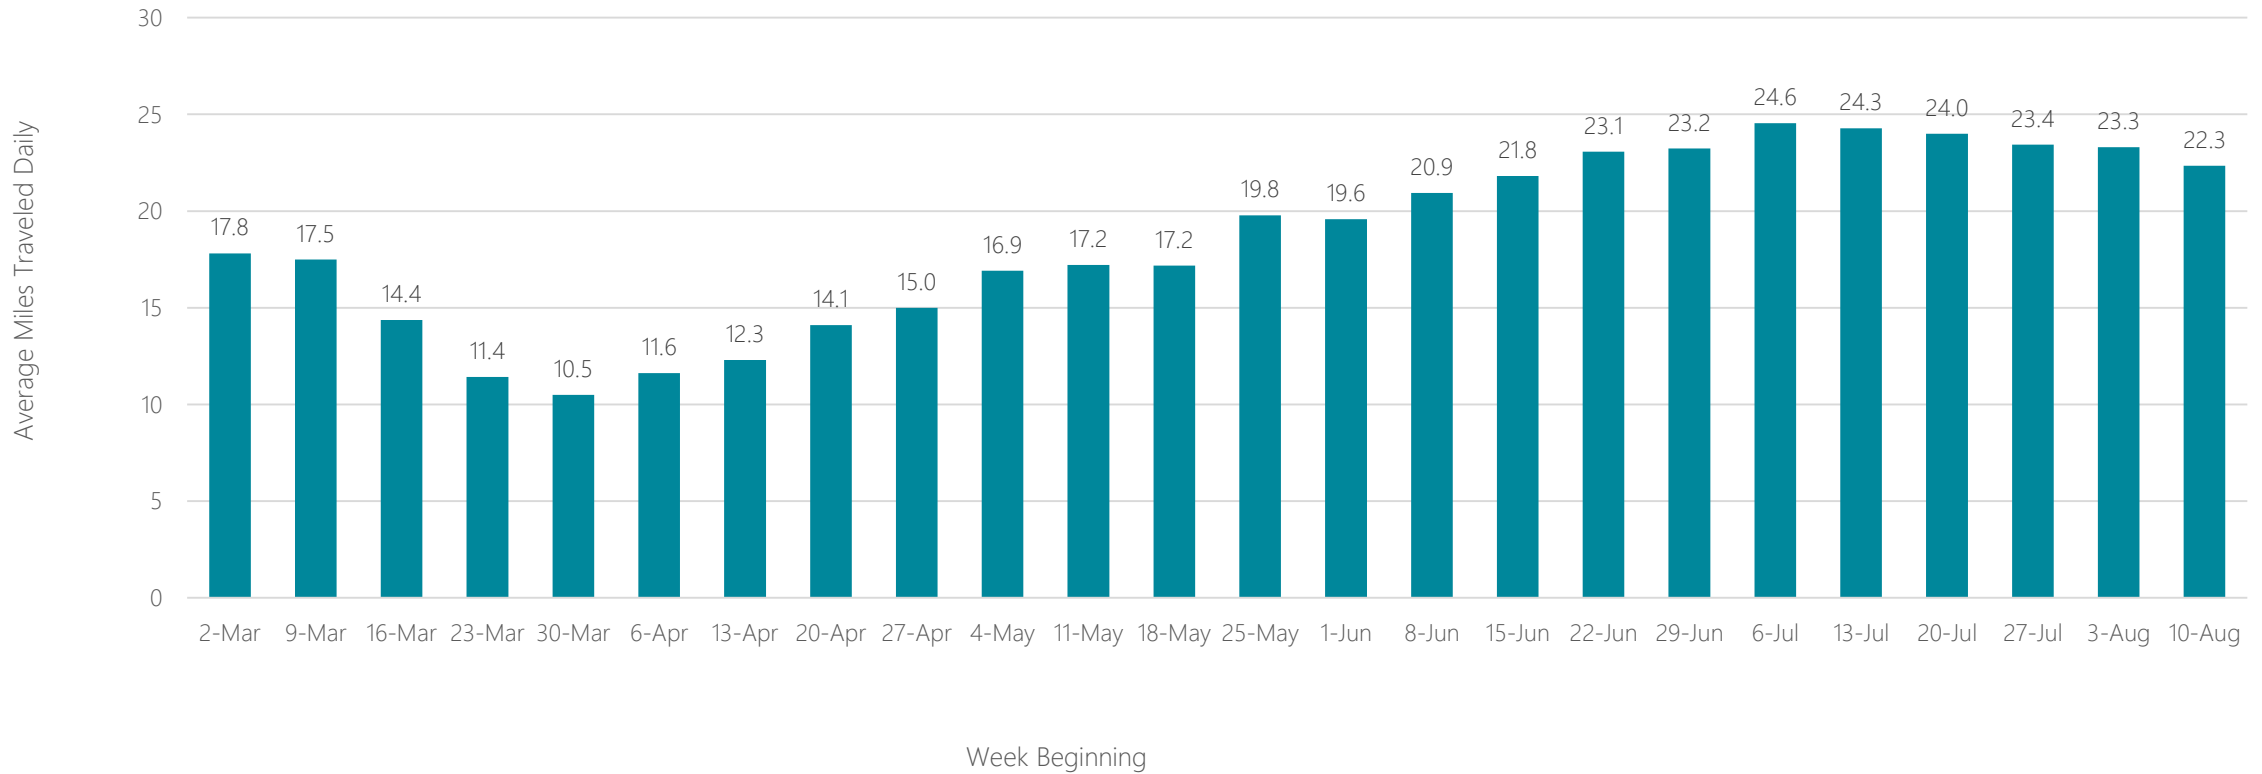

Idaho Falls-Pocatello

Average Miles Traveled Daily Weekly Trend