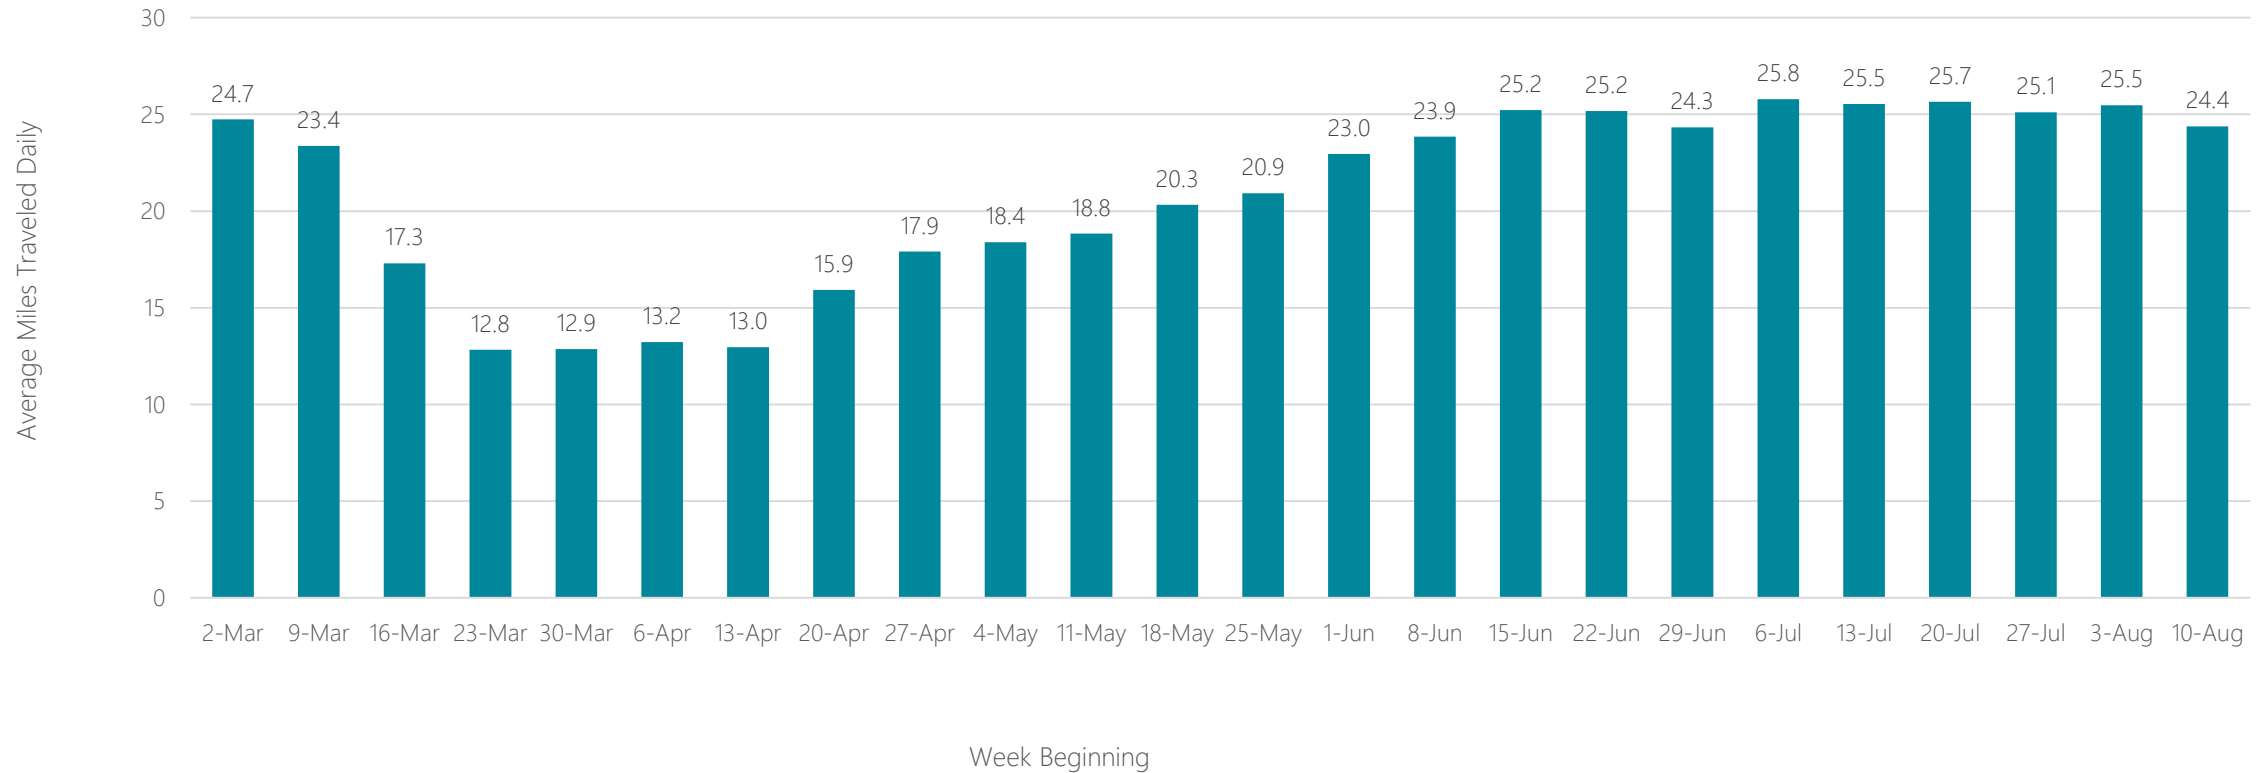

South Bend-Elkhart

Average Miles Traveled Daily Weekly Trend