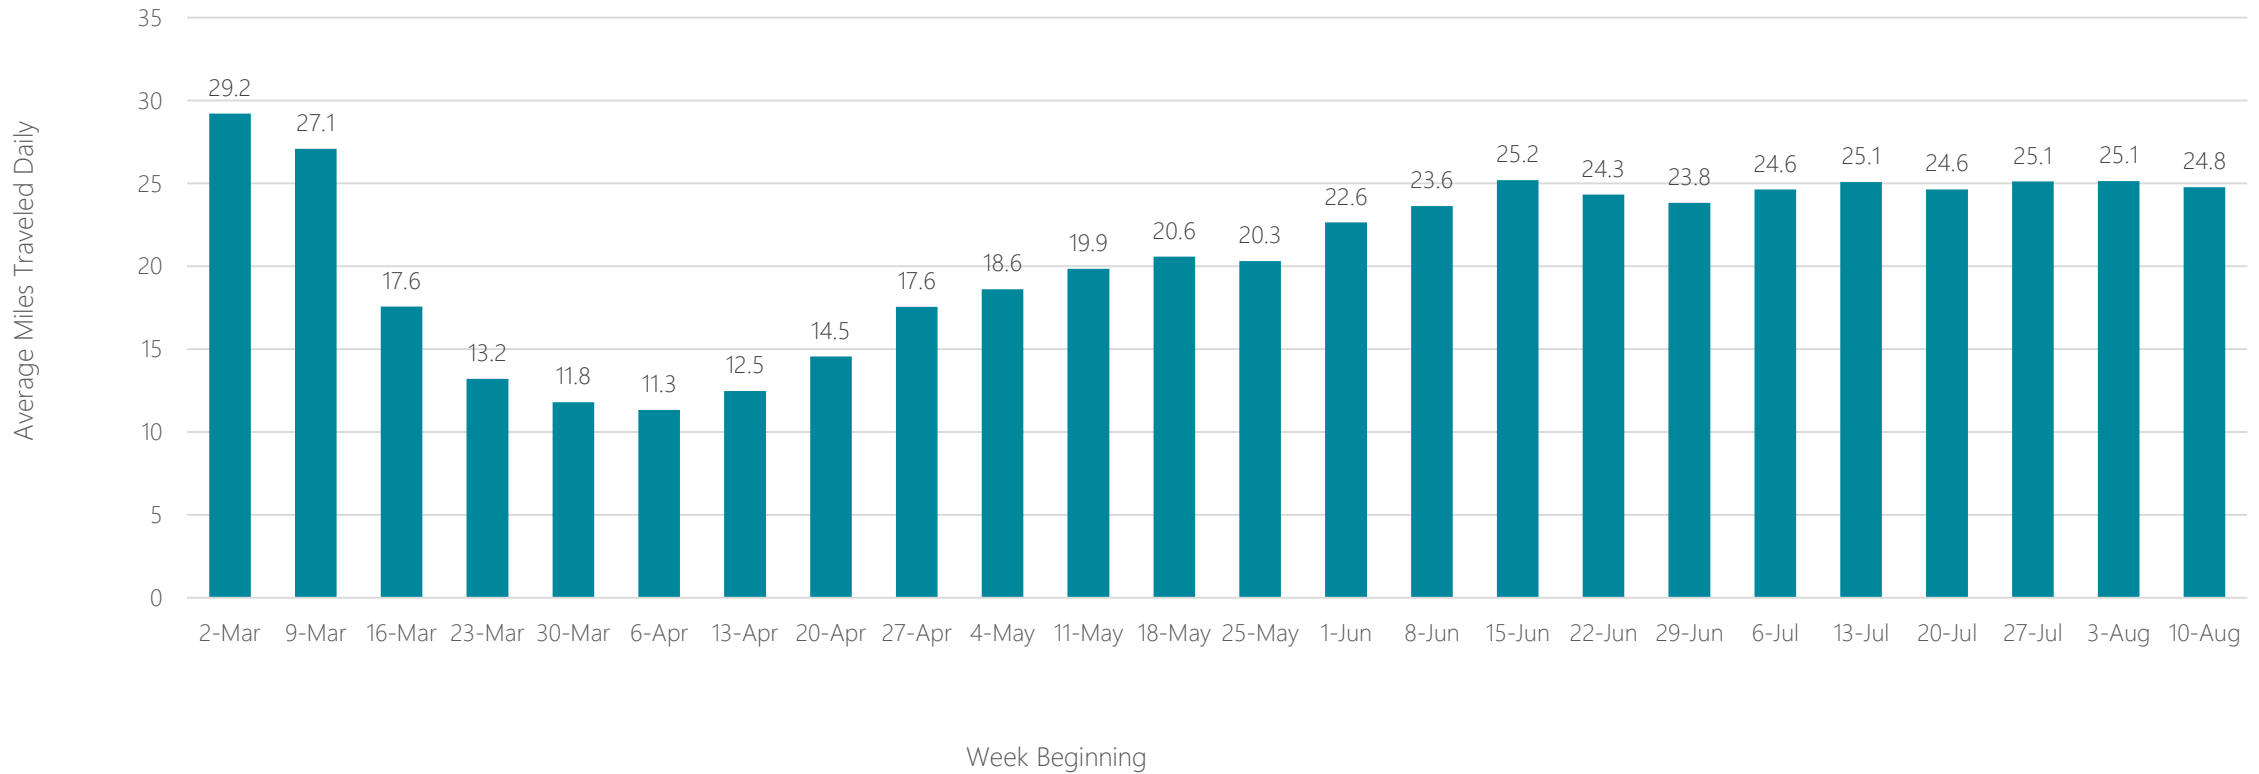

Amarillo

Average Miles Traveled Daily Weekly Trend

Anchorage, AK

Average Miles Traveled Daily Weekly Trend

Atlanta

Average Miles Traveled Daily Weekly Trend

Augusta-Aiken

Average Miles Traveled Daily Weekly Trend