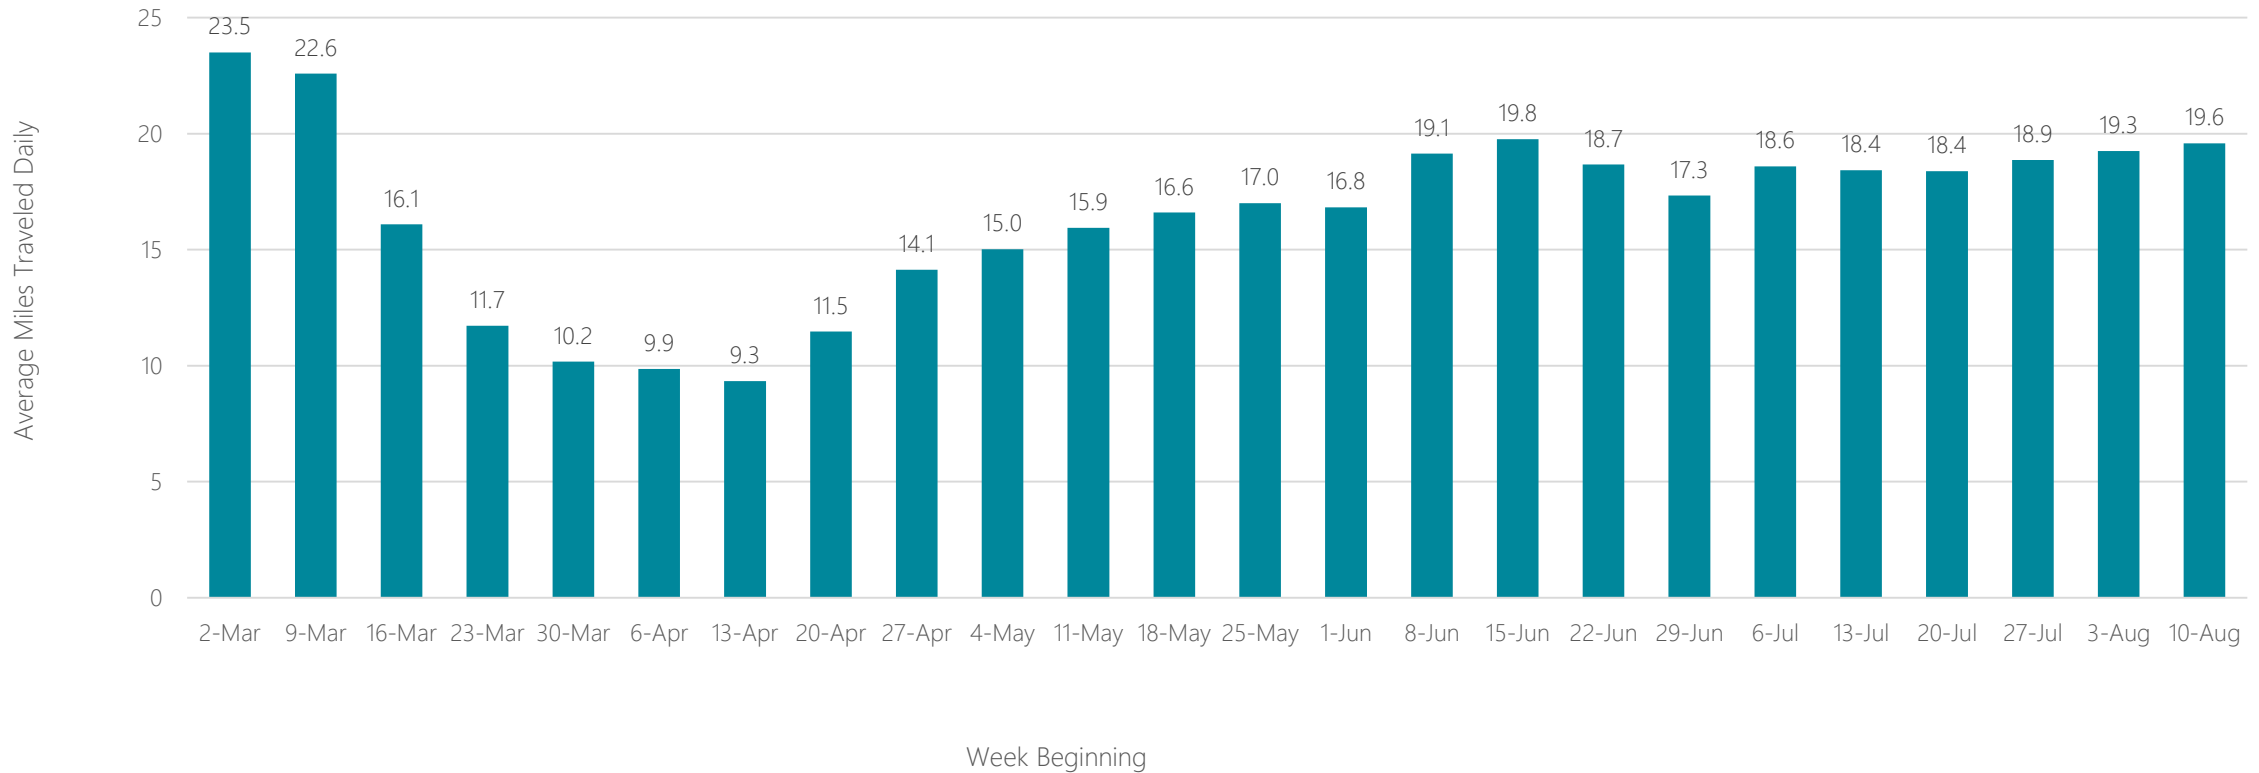

Tampa-Saint Petersburg (Sarasota)

Average Miles Traveled Daily Weekly Trend