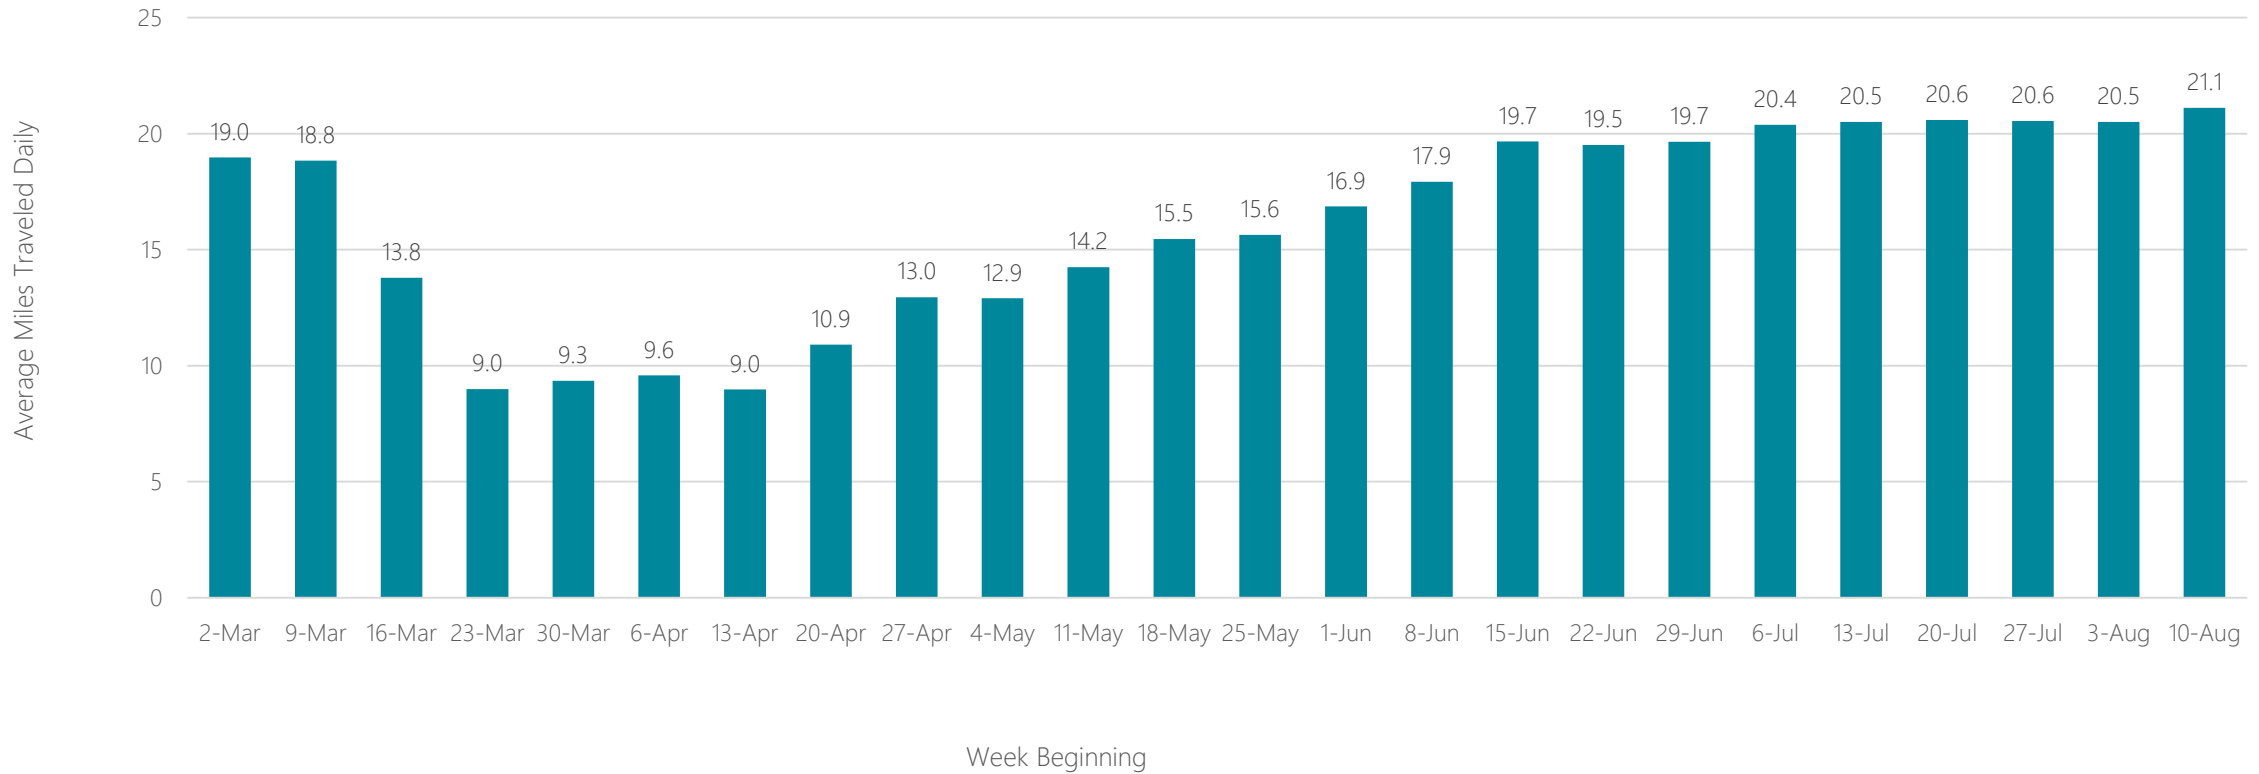

Binghamton, NY

Average Miles Traveled Daily Weekly Trend