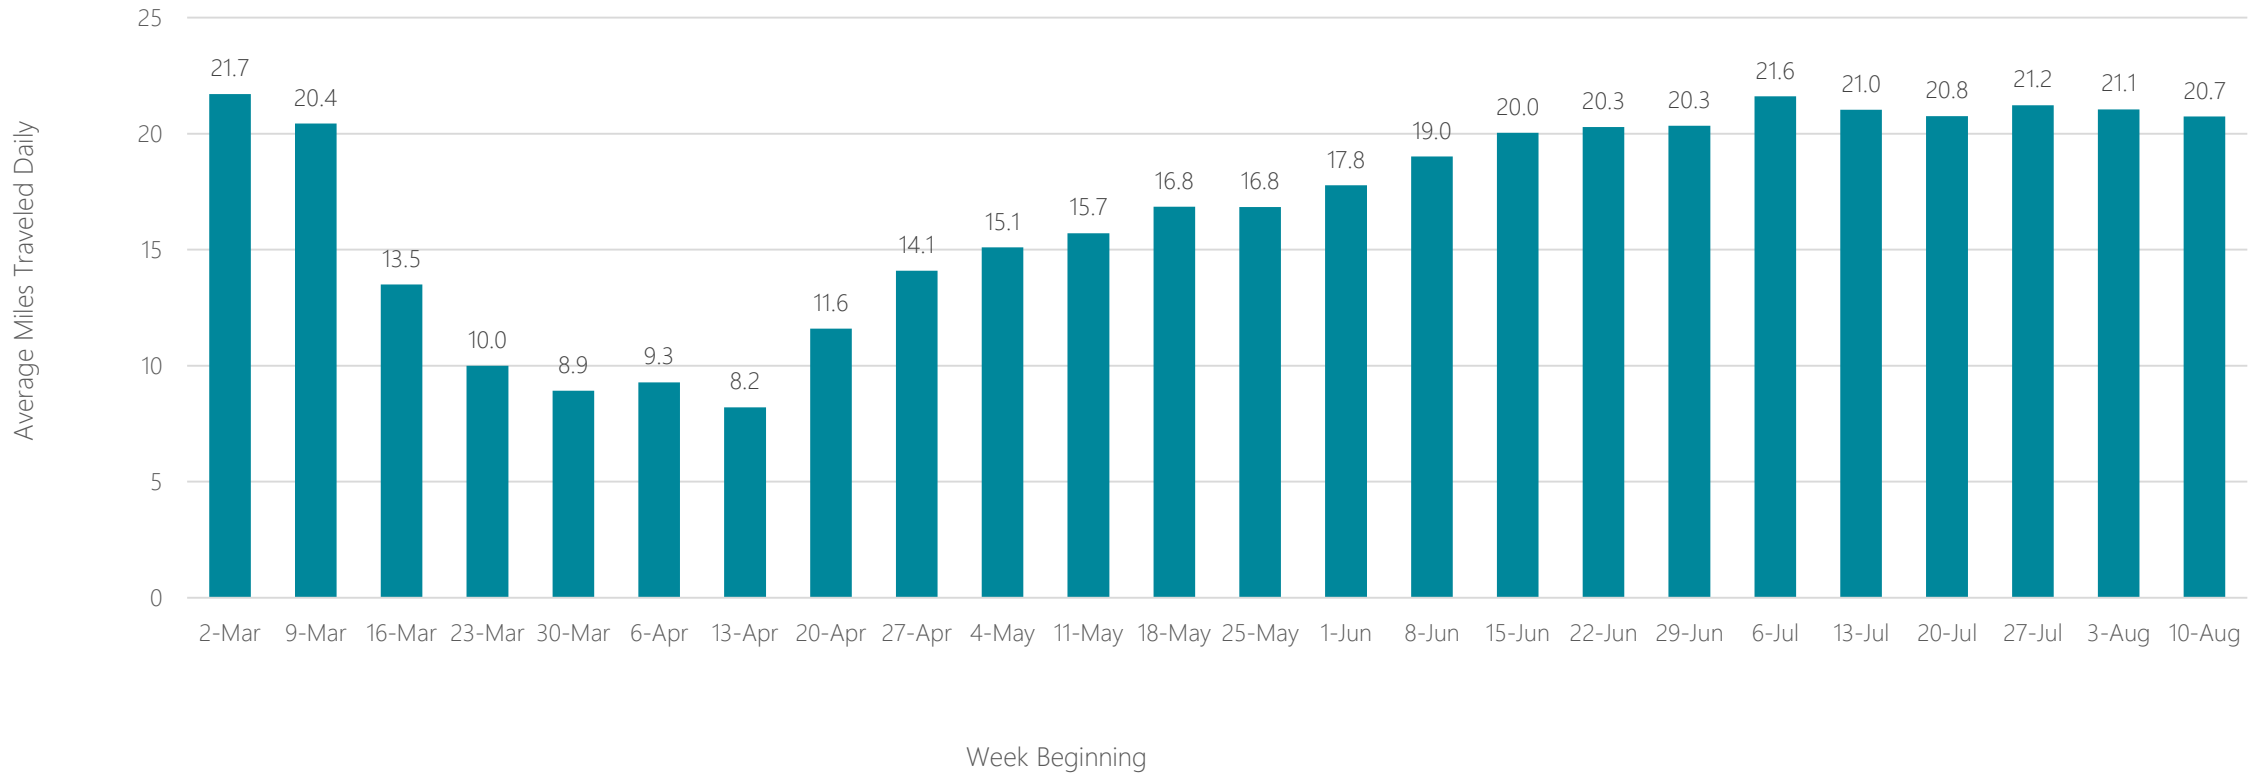

Colorado Springs

Average Miles Traveled Daily Weekly Trend