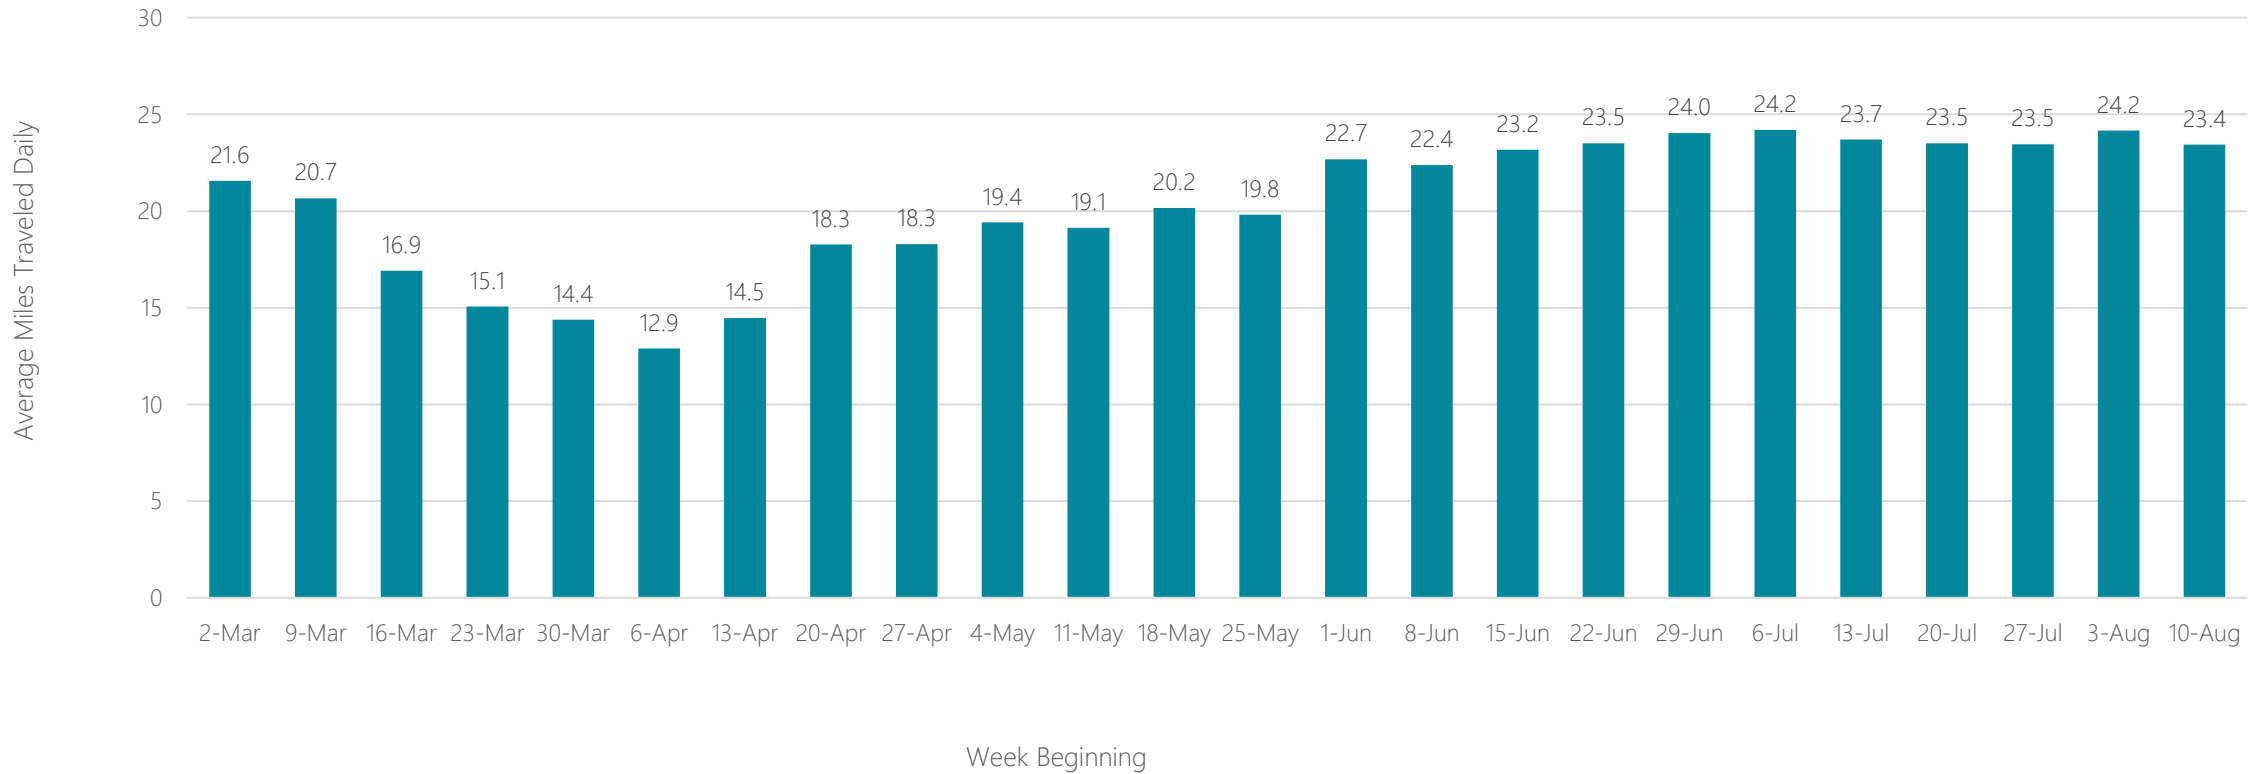

Oklahoma City

Average Miles Traveled Daily Weekly Trend

Omaha

Average Miles Traveled Daily Weekly Trend

Orlando-Daytona Beach-Melbourne

Average Miles Traveled Daily Weekly Trend

Ottumwa-Kirksville

Average Miles Traveled Daily Weekly Trend