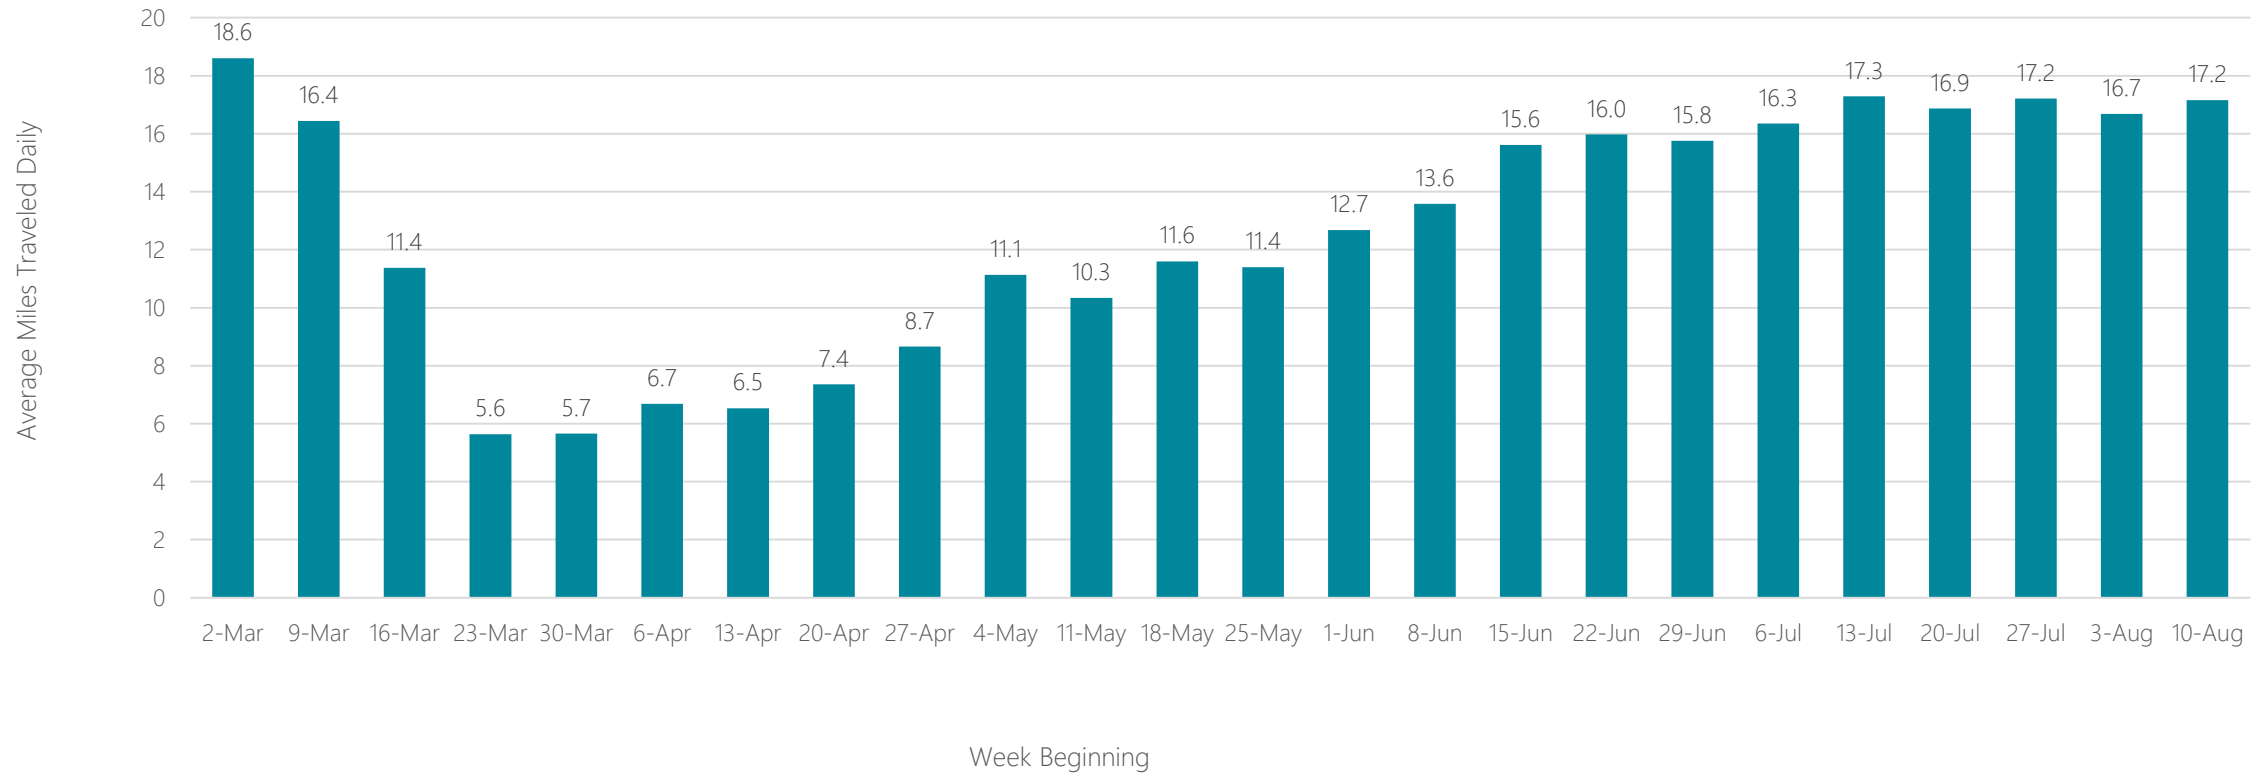

Seattle-Tacoma

Average Miles Traveled Daily Weekly Trend