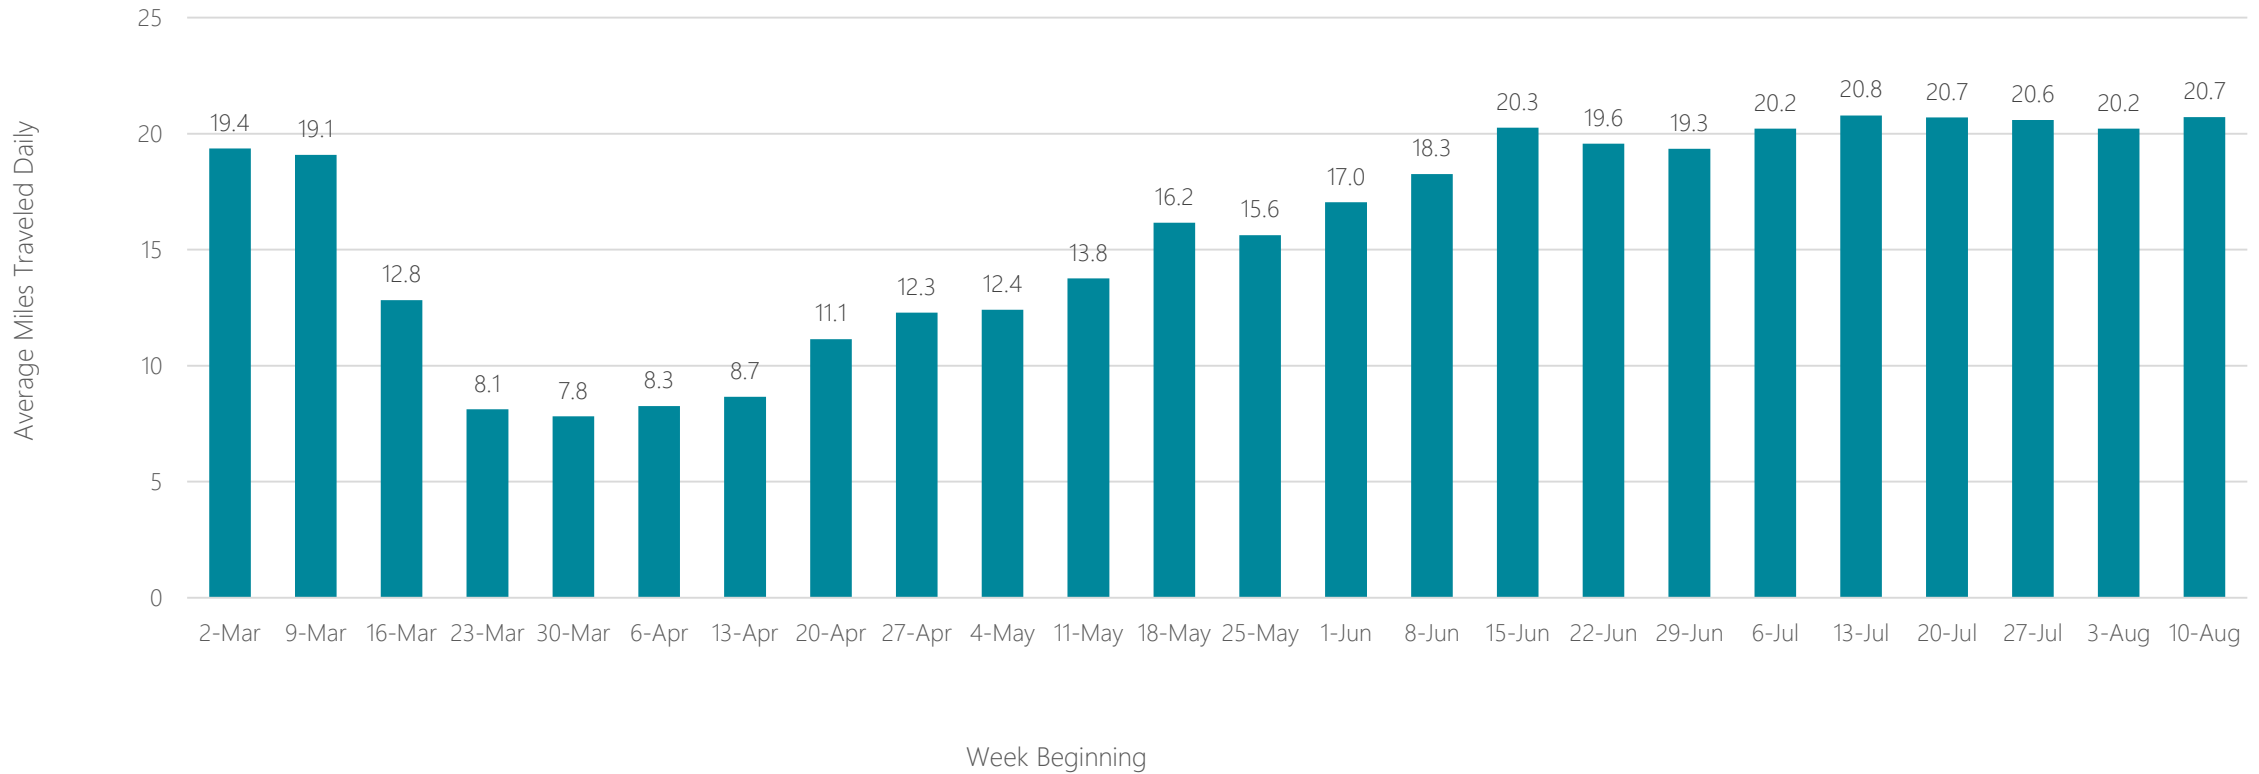

Burlington-Plattsburgh

Average Miles Traveled Daily Weekly Trend