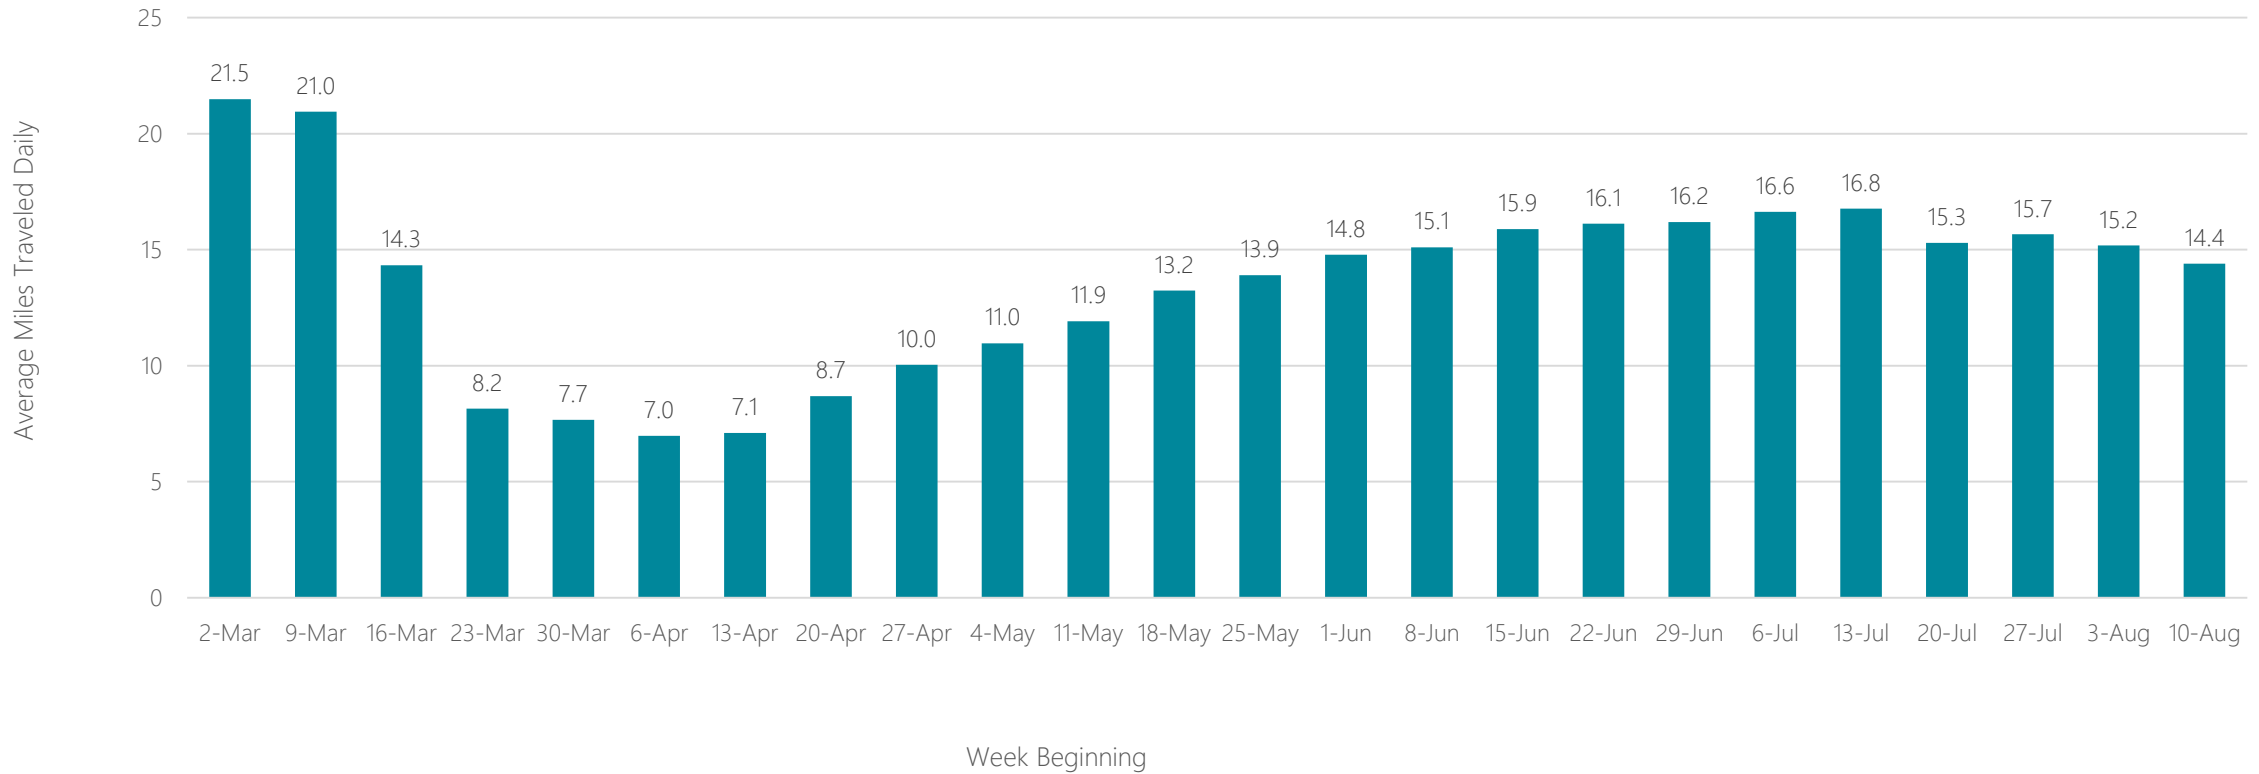

Honolulu

Average Miles Traveled Daily Weekly Trend