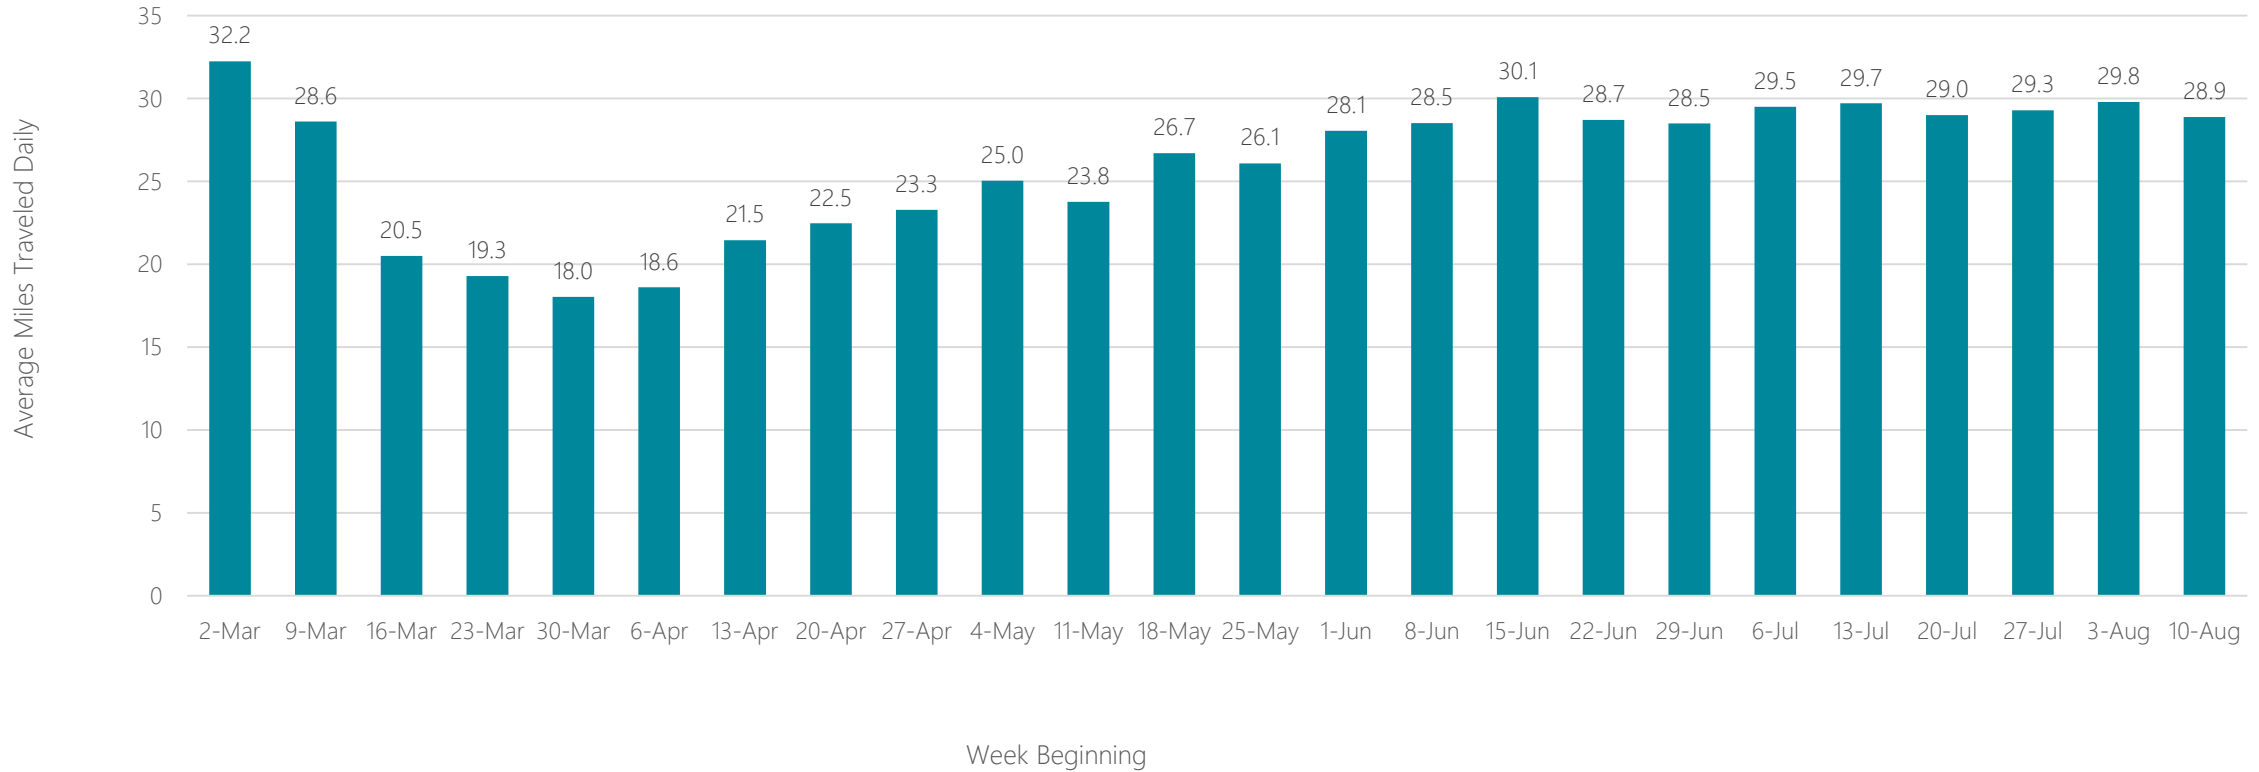

Little Rock-Pine Bluff

Average Miles Traveled Daily Weekly Trend