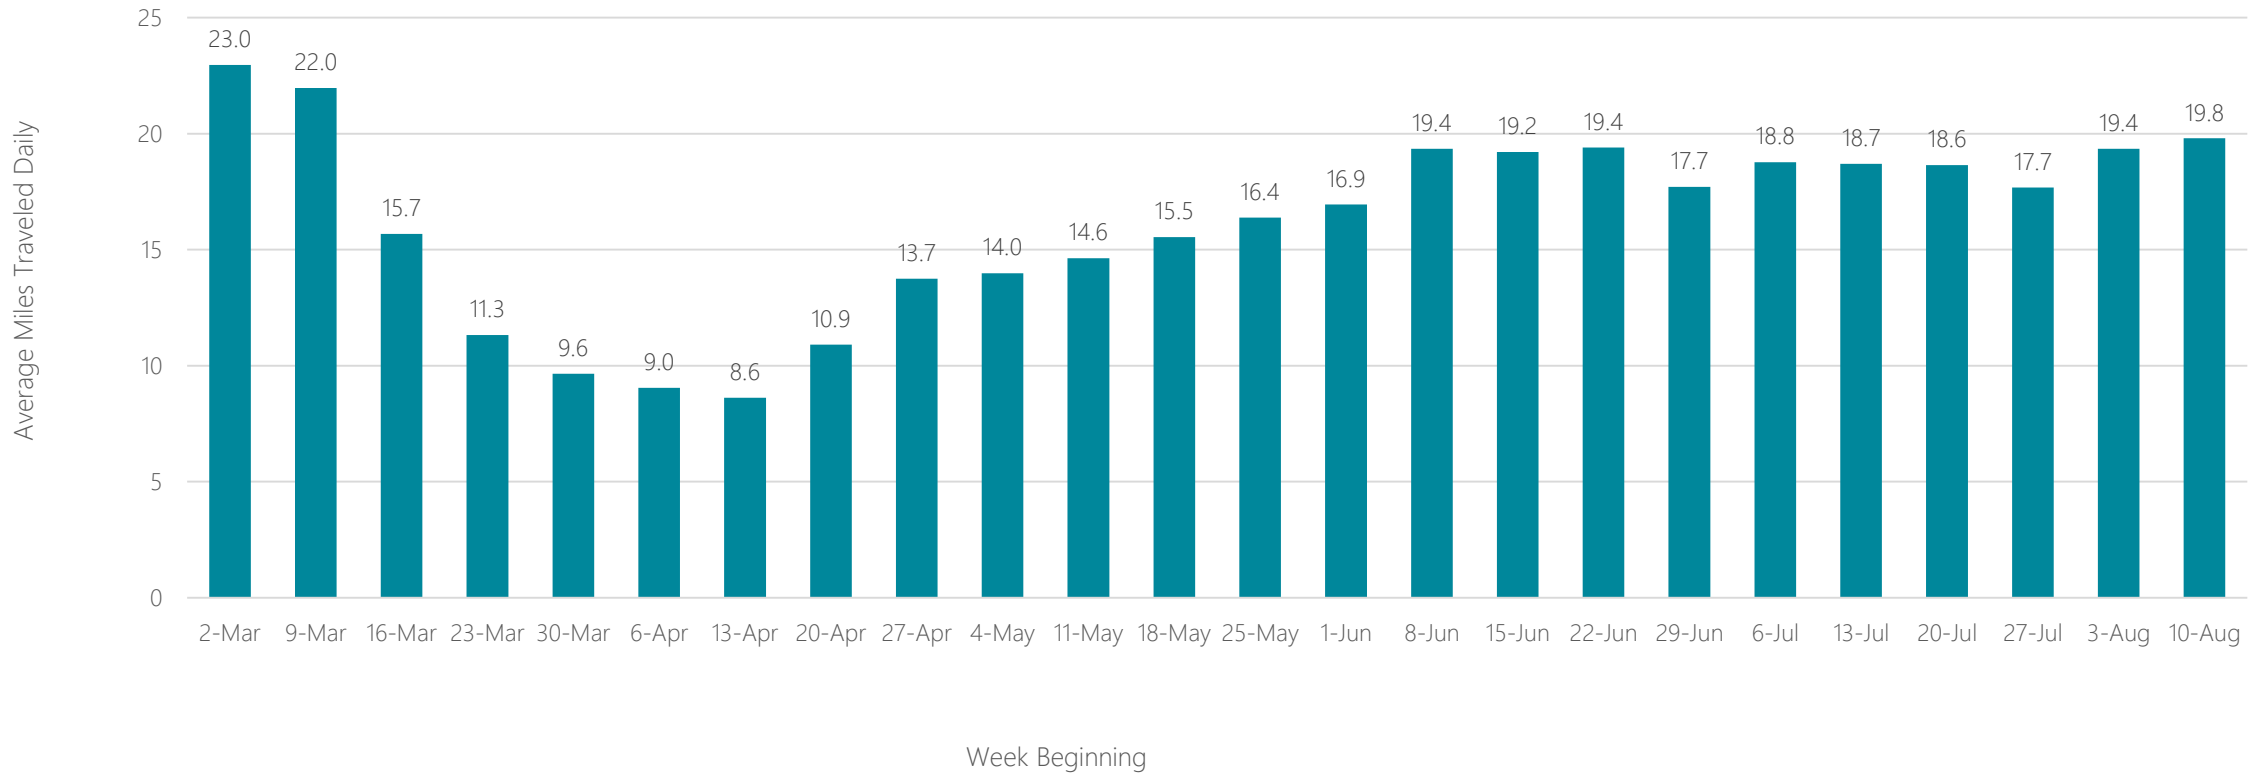

West Palm Beach-Fort Pierce

Average Miles Traveled Daily Weekly Trend