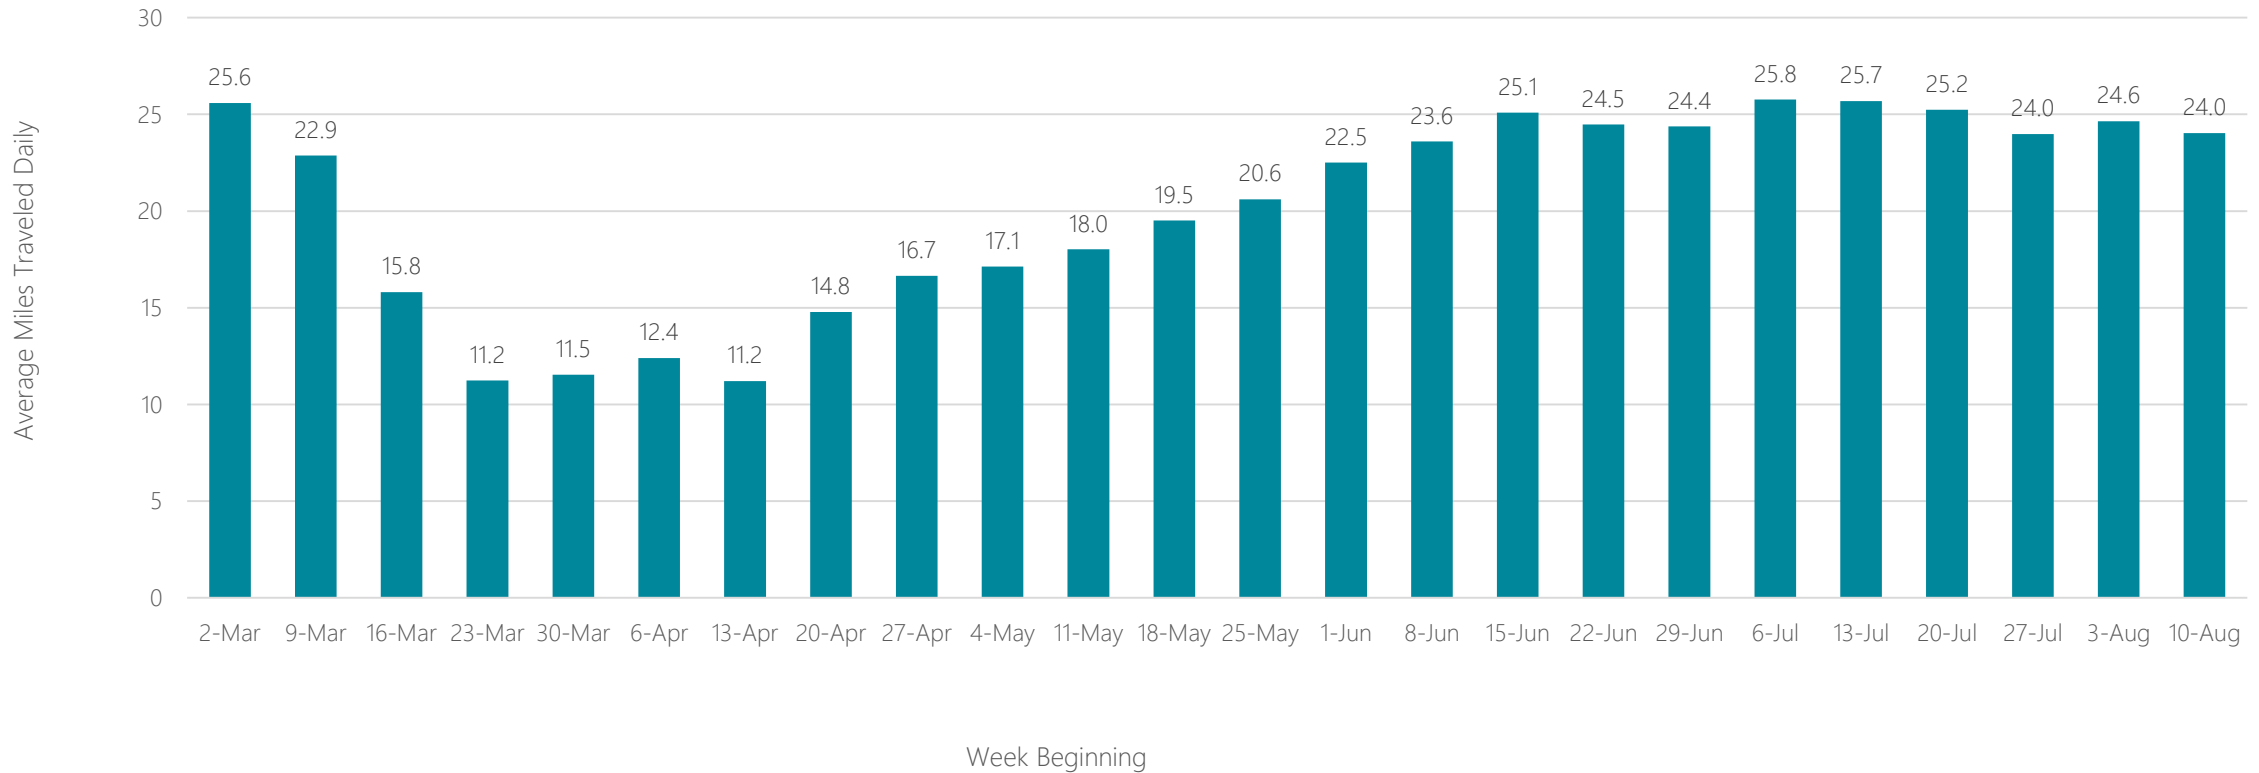

Indianapolis

Average Miles Traveled Daily Weekly Trend