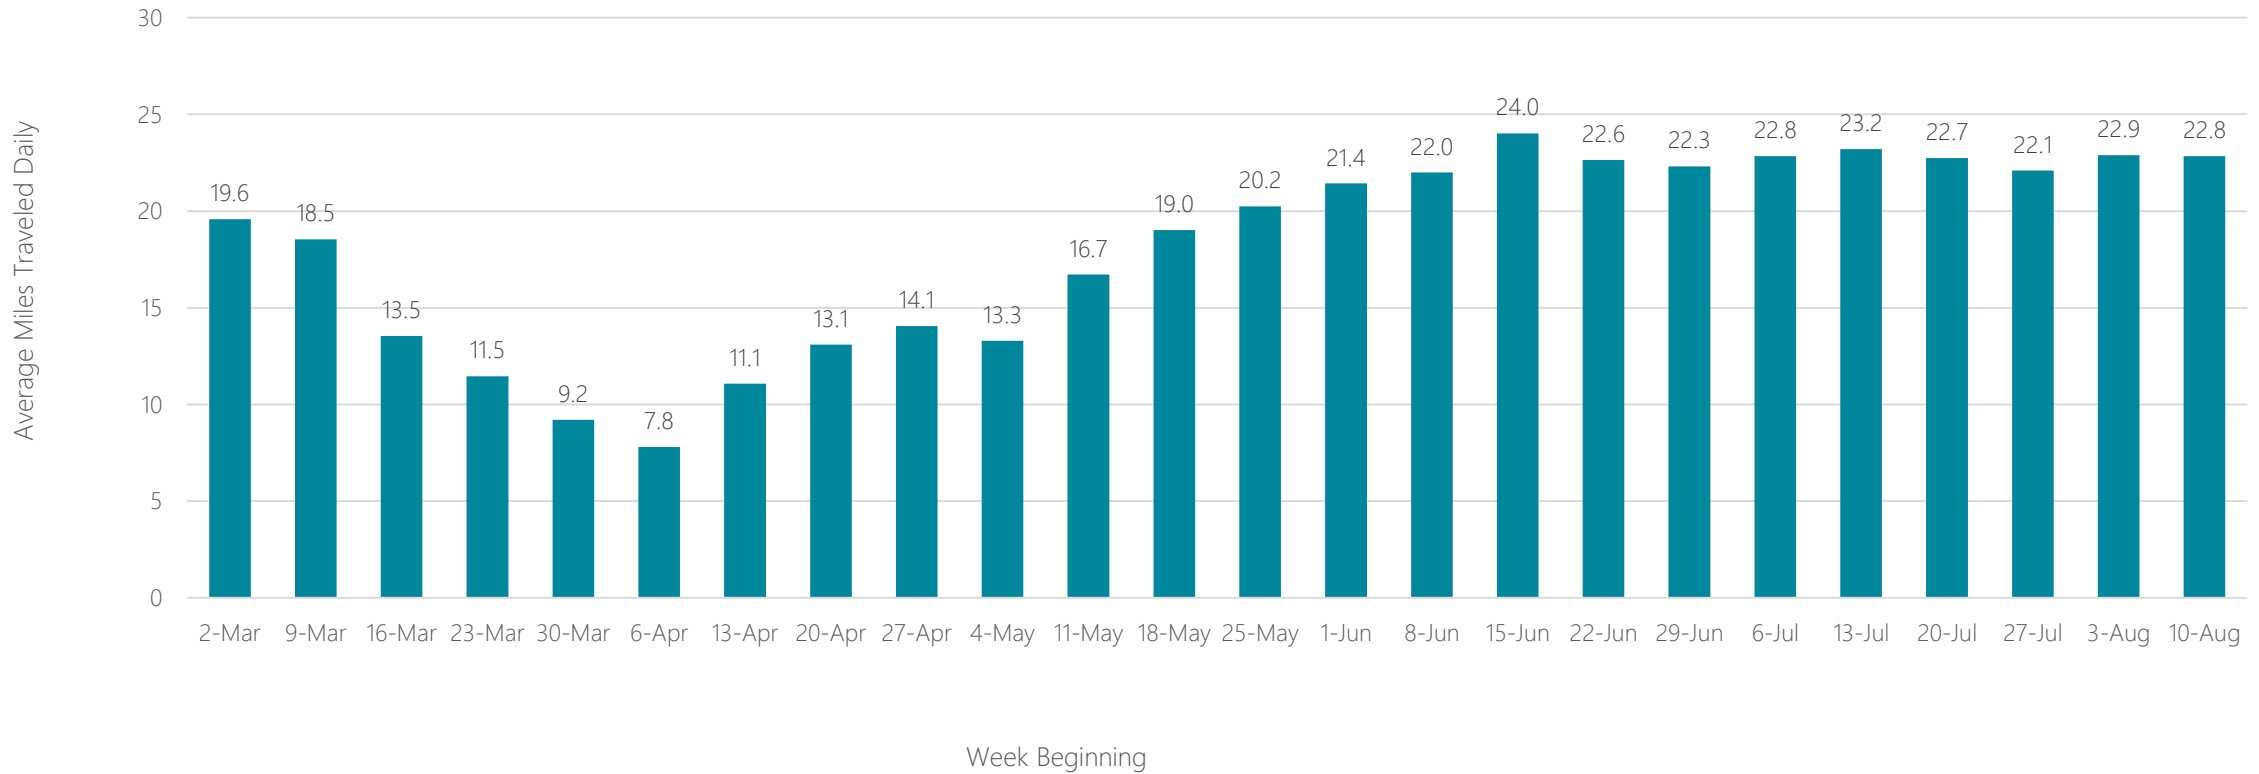

Portland-Auburn

Average Miles Traveled Daily Weekly Trend

Portland, OR

Average Miles Traveled Daily Weekly Trend

Presque Isle

Average Miles Traveled Daily Weekly Trend

Providence-New Bedford

Average Miles Traveled Daily Weekly Trend