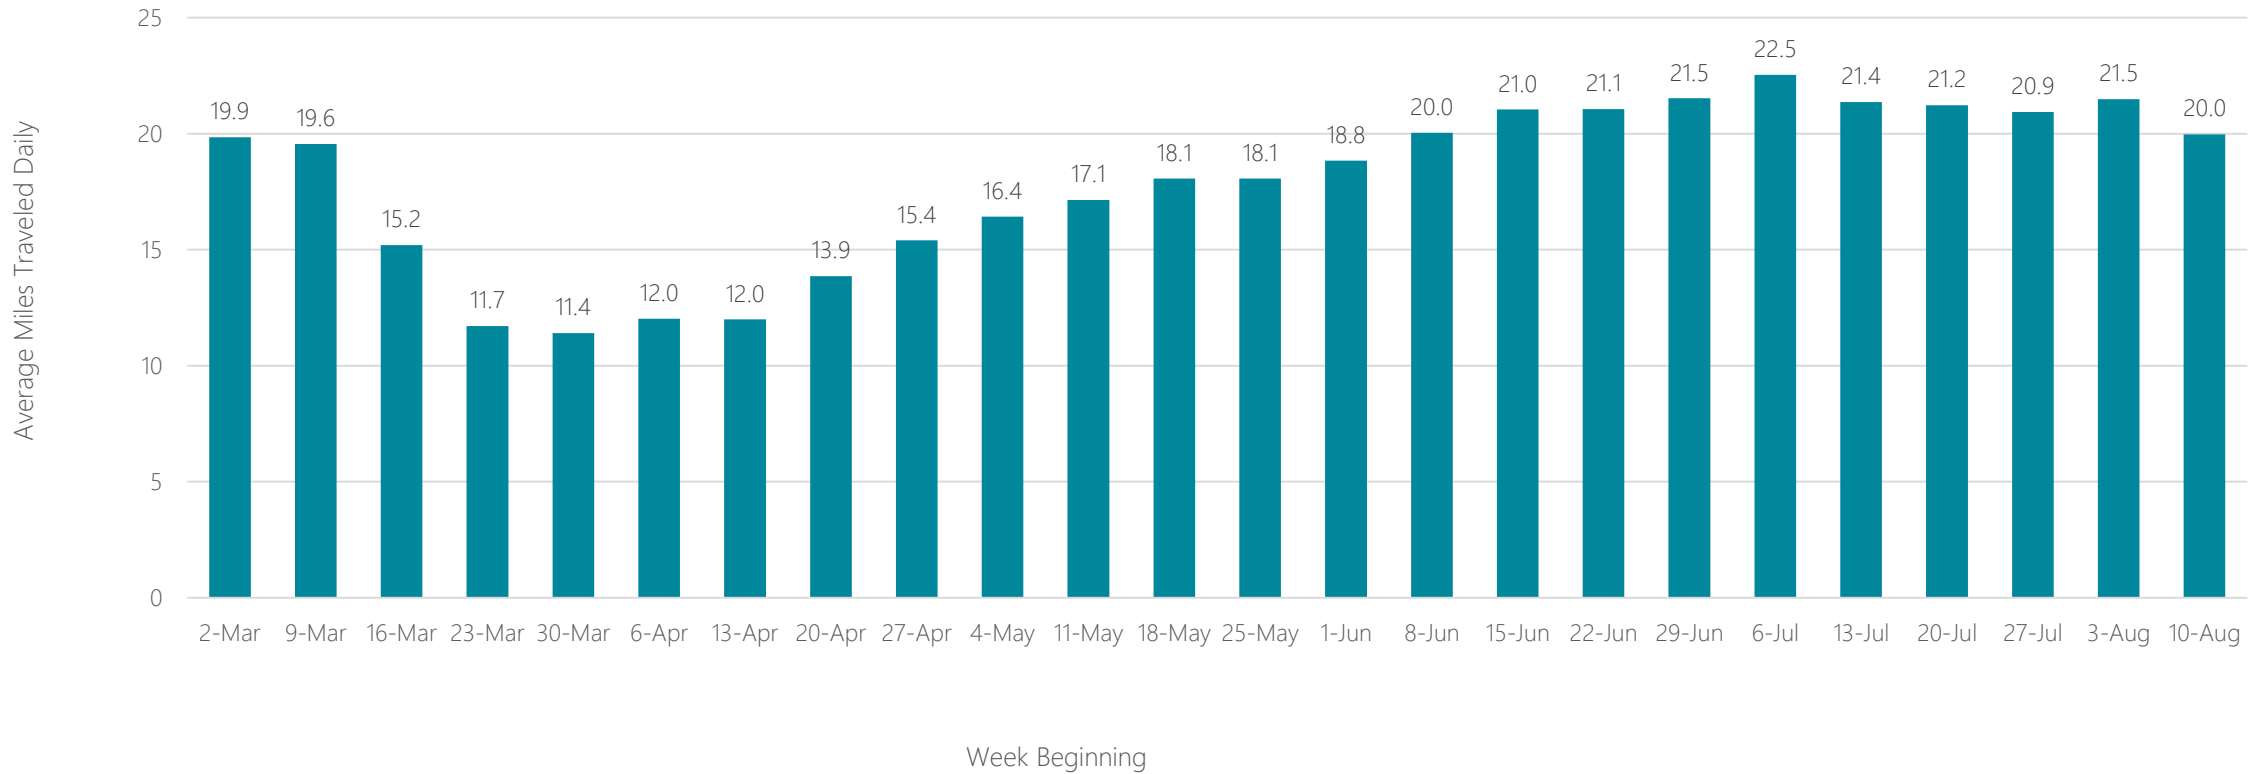

Grand Junction-Montrose

Average Miles Traveled Daily Weekly Trend