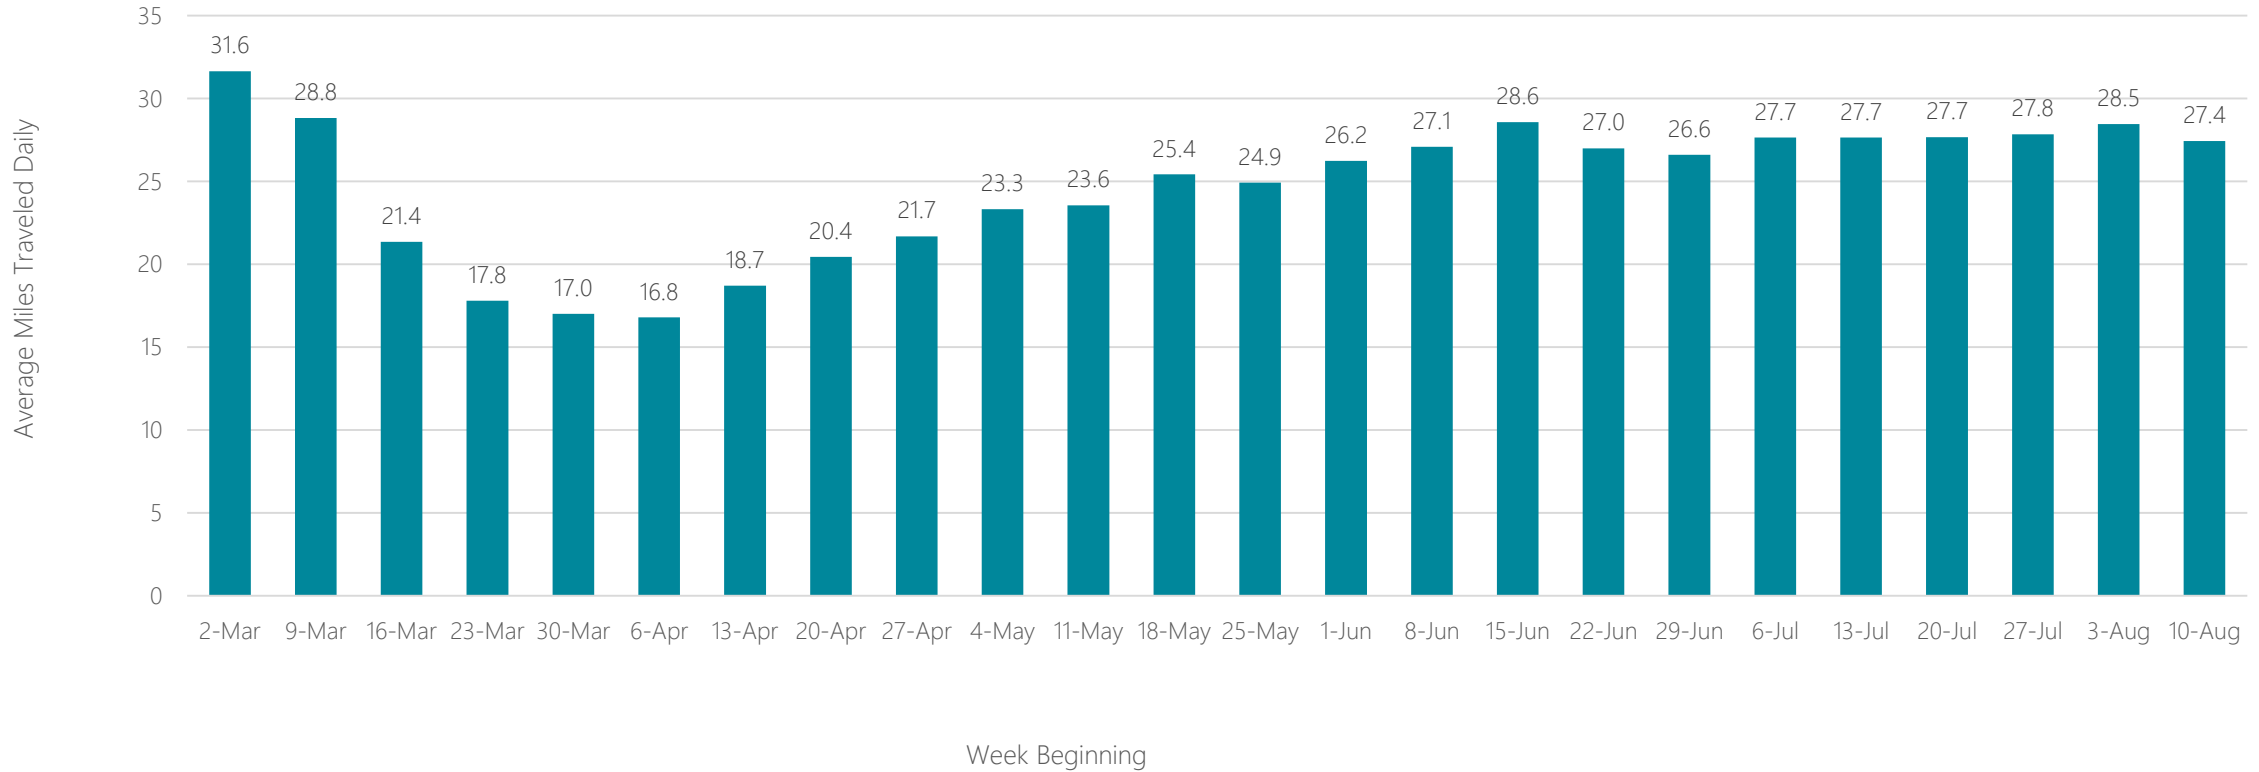

Marquette

Average Miles Traveled Daily Weekly Trend

Medford-Klamath Falls

Average Miles Traveled Daily Weekly Trend

Memphis

Average Miles Traveled Daily Weekly Trend

Meridian

Average Miles Traveled Daily Weekly Trend