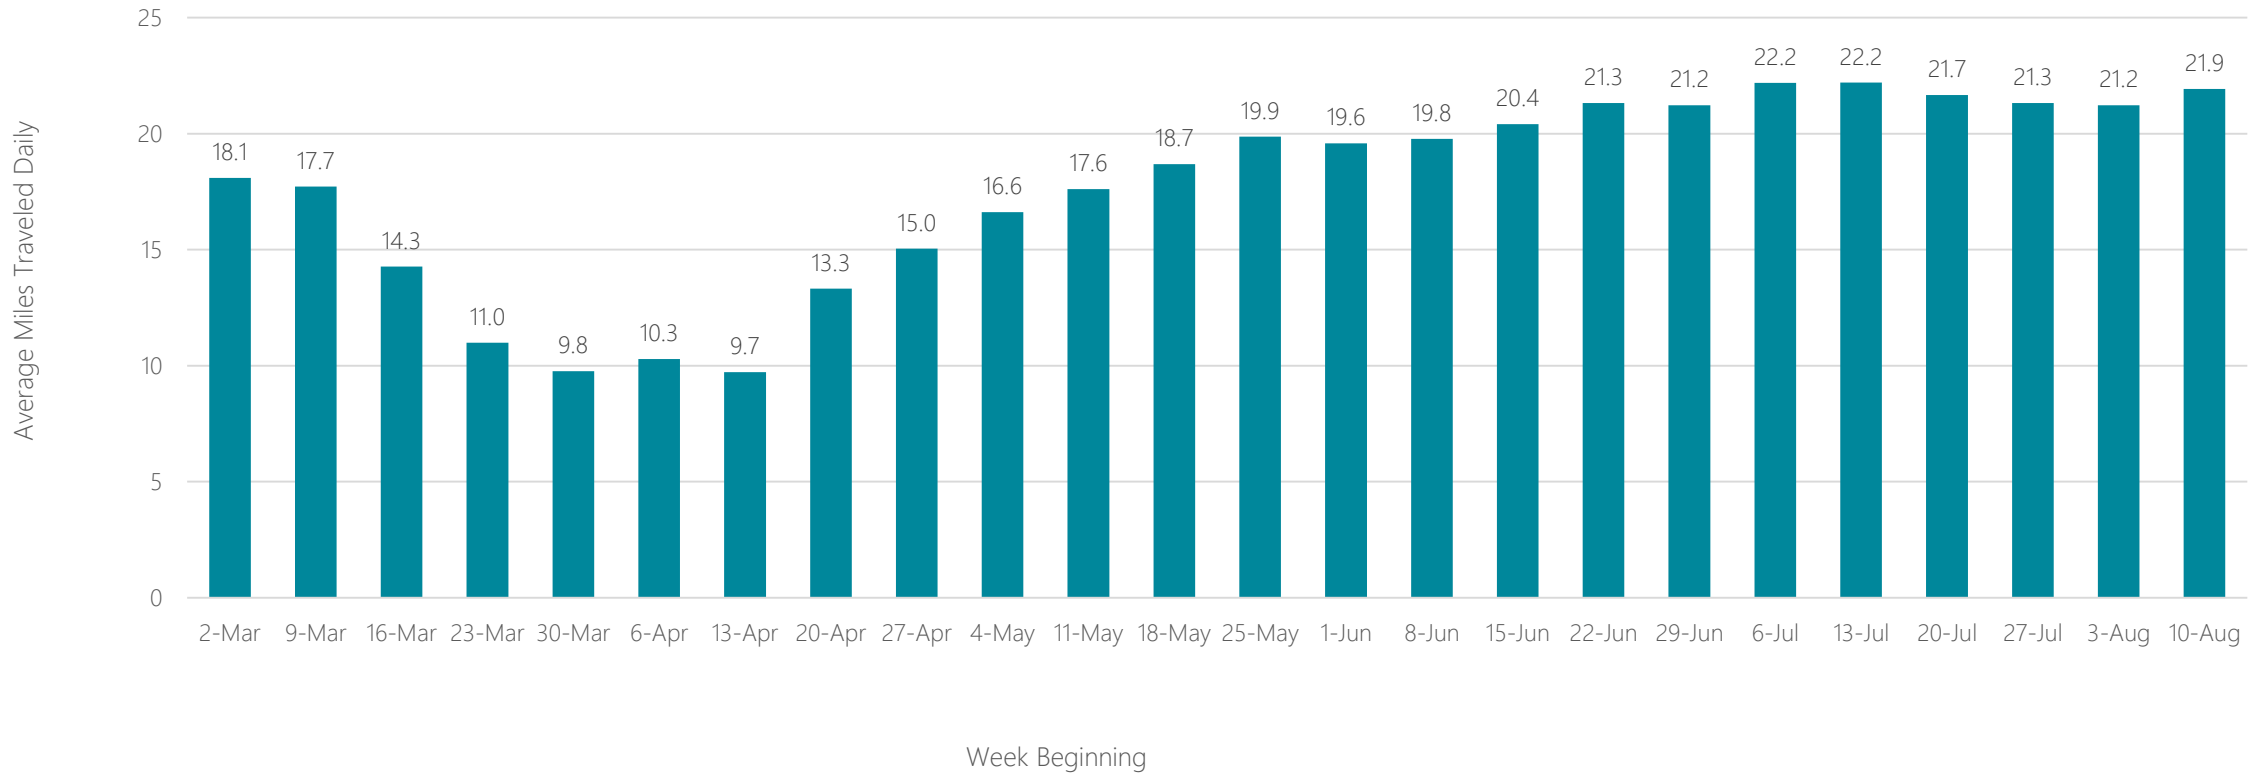

Butte-Bozeman

Average Miles Traveled Daily Weekly Trend