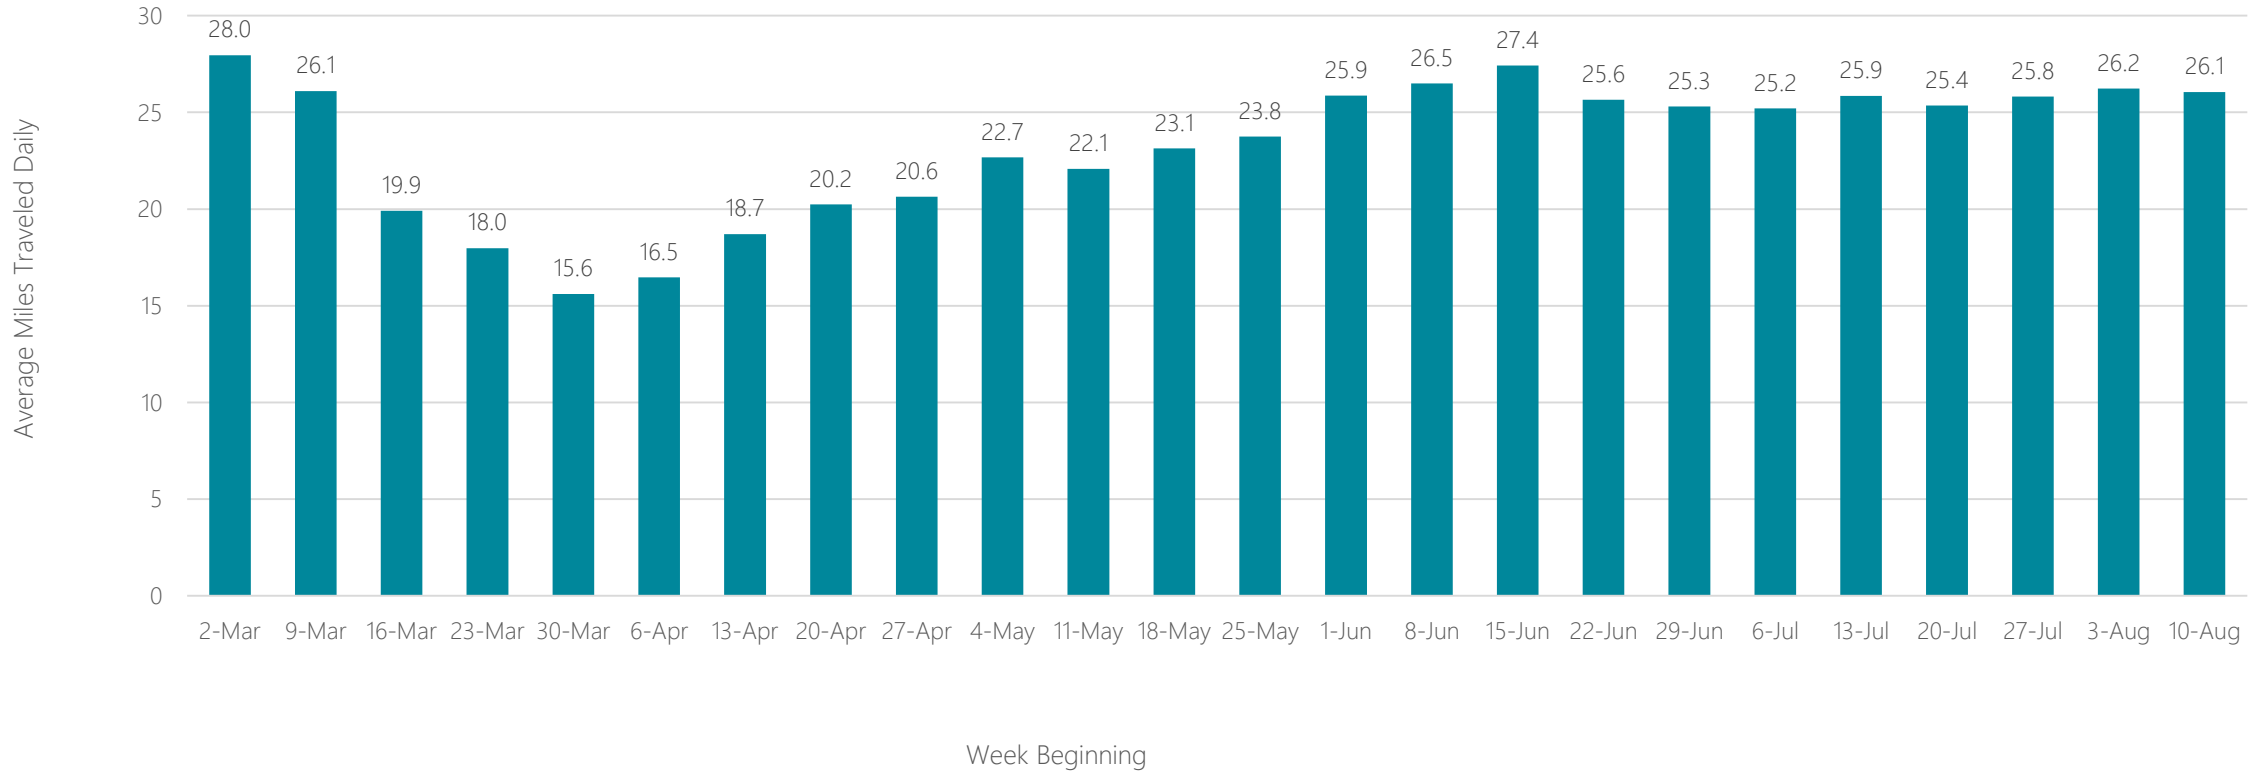

Tyler-Longview (Lufkin & Nacogdoches)

Average Miles Traveled Daily Weekly Trend