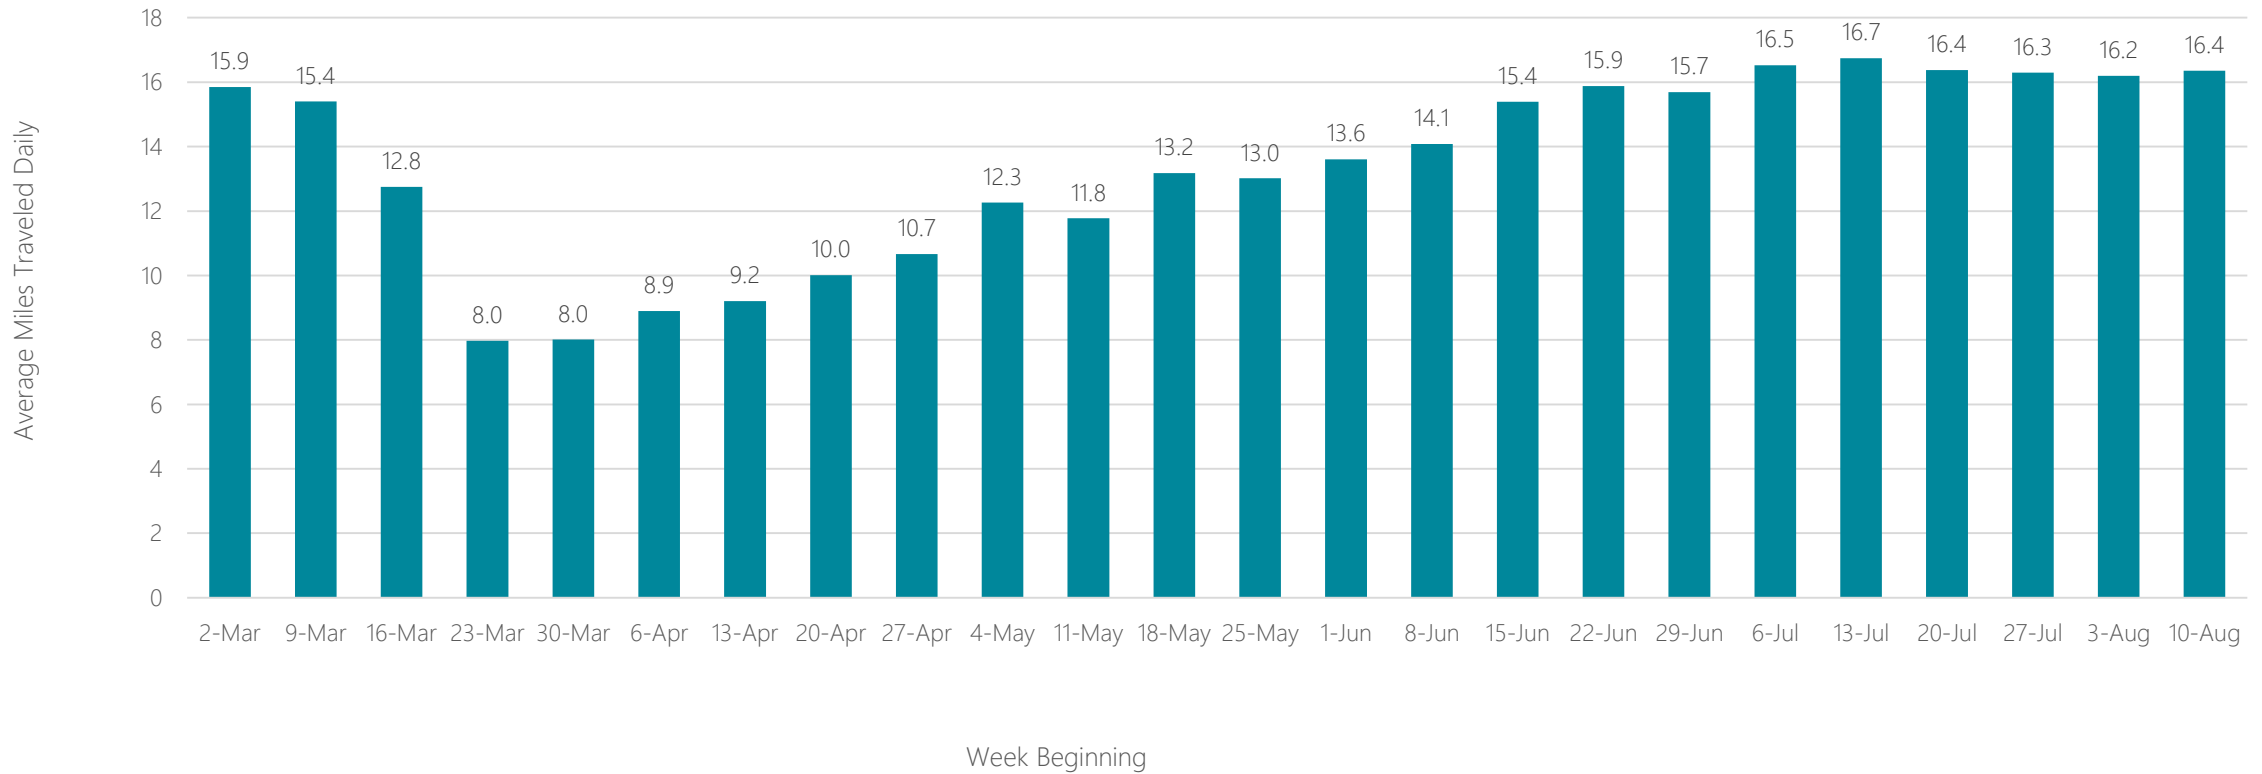

El Paso

Average Miles Traveled Daily Weekly Trend

Elmira

Average Miles Traveled Daily Weekly Trend

Average Miles Traveled Daily Weekly Trend

Eugene

Average Miles Traveled Daily Weekly Trend

Eureka