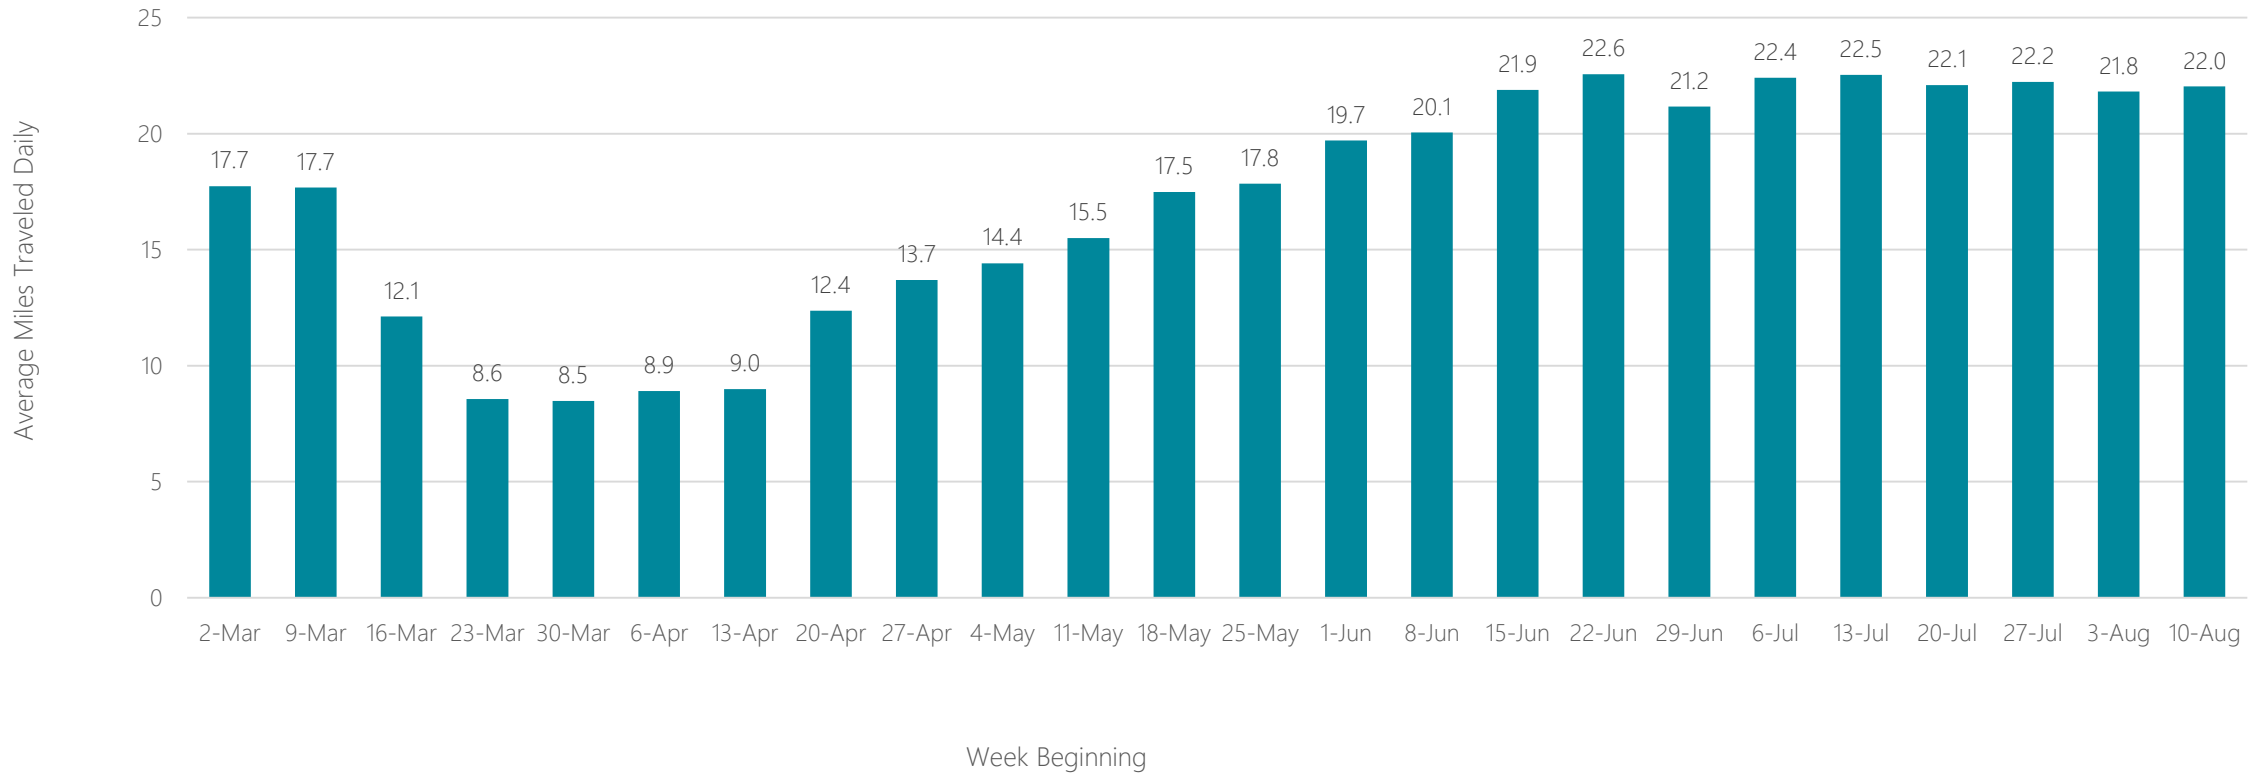

Des Moines-Ames

Average Miles Traveled Daily Weekly Trend

Detroit

Average Miles Traveled Daily Weekly Trend

Dothan

Average Miles Traveled Daily Weekly Trend

Duluth-Superior

Average Miles Traveled Daily Weekly Trend