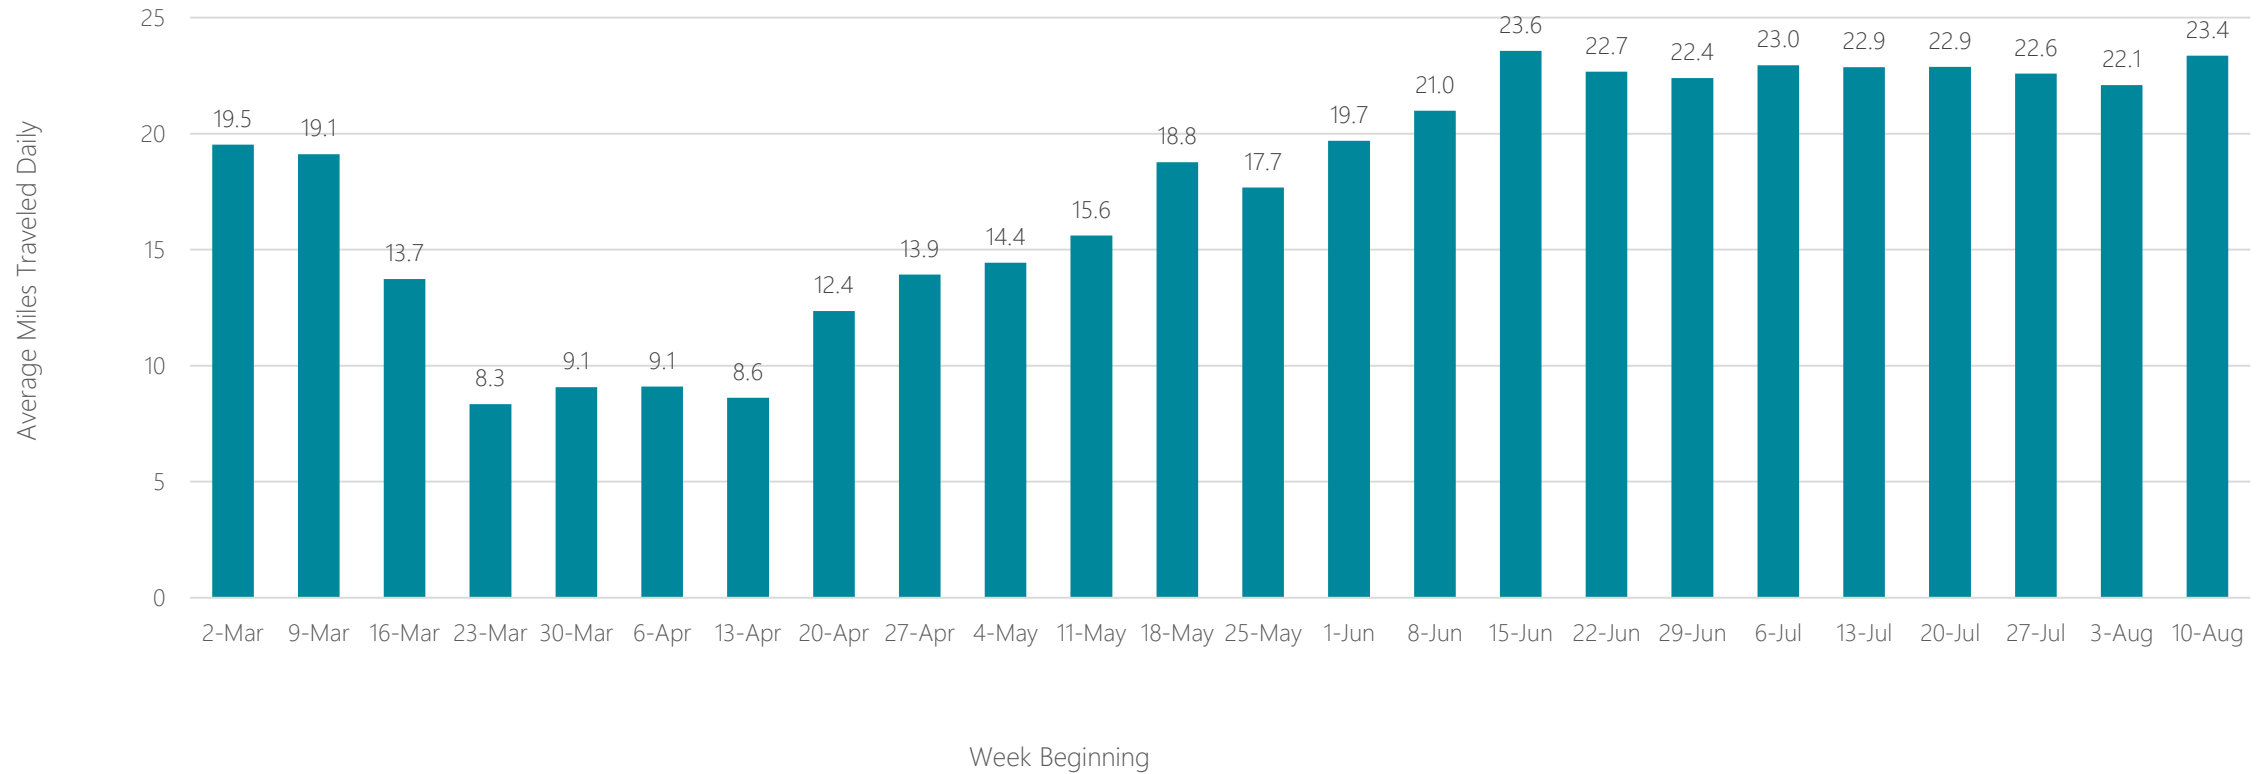

Waco-Temple-Bryan

Average Miles Traveled Daily Weekly Trend

Washington DC (Hagerstown)

Average Miles Traveled Daily Weekly Trend

Watertown

Average Miles Traveled Daily Weekly Trend

Wausau-Rhineland

Average Miles Traveled Daily Weekly Trend