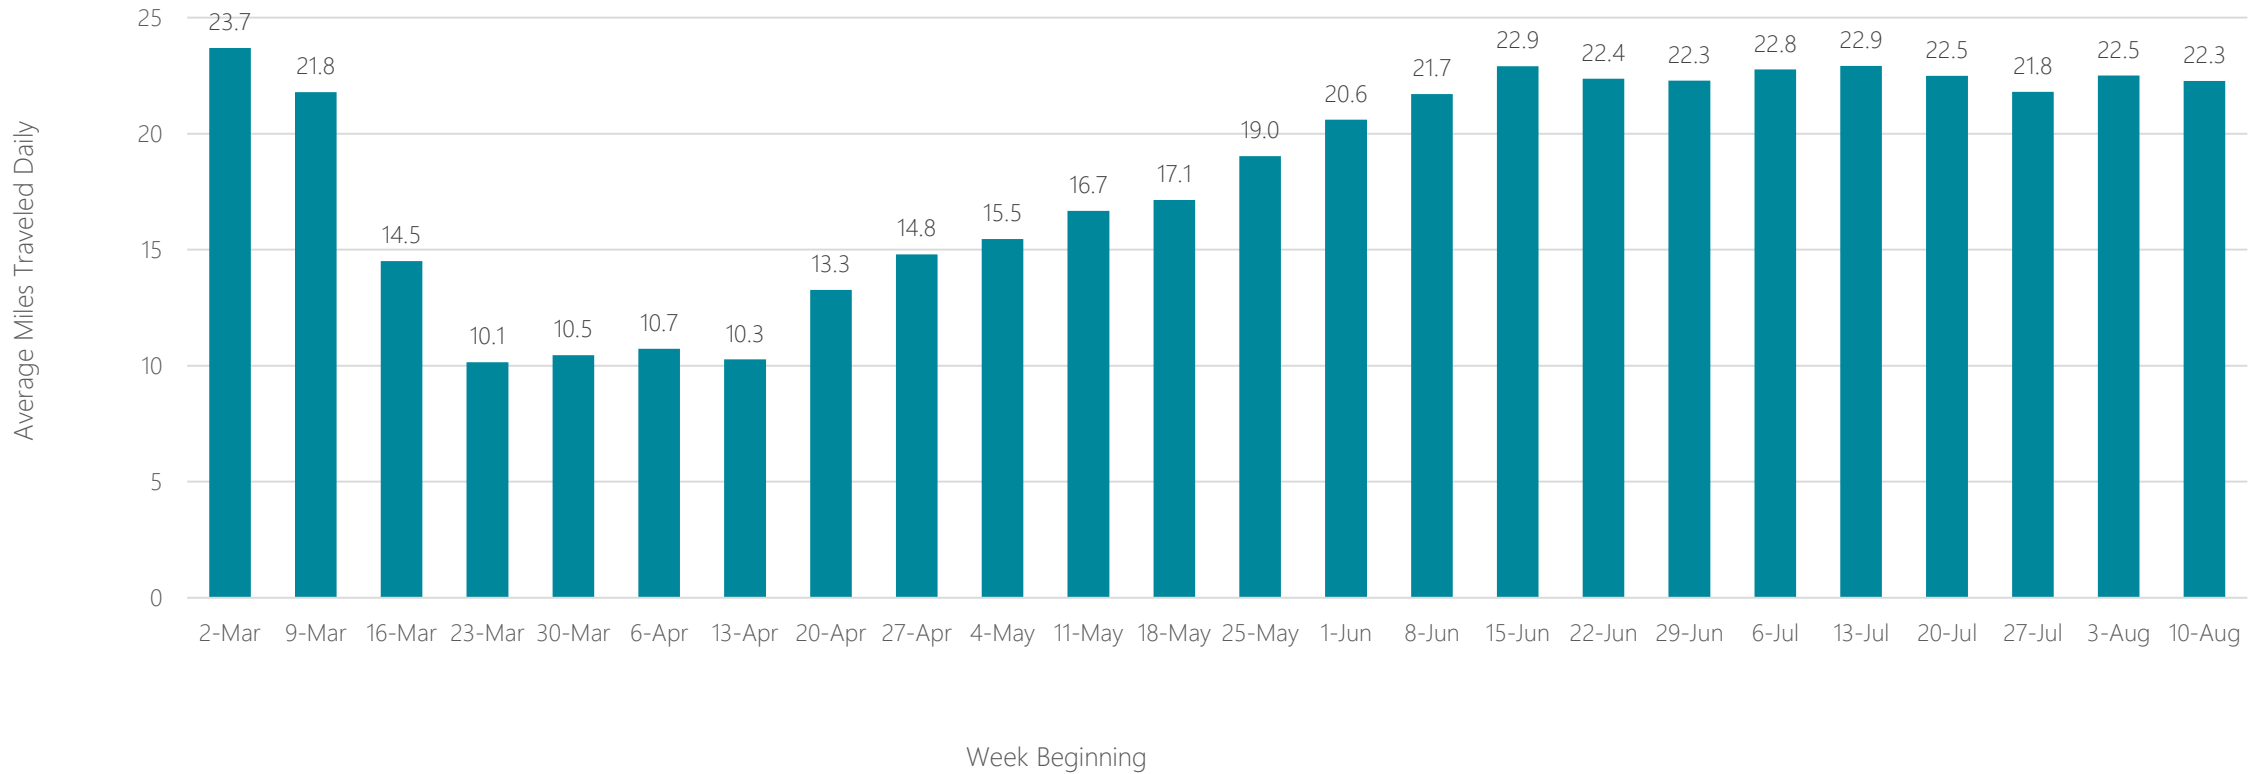

Columbus-Tupelo-West Point

Average Miles Traveled Daily Weekly Trend

Columbus, GA

Average Miles Traveled Daily Weekly Trend

Columbus, OH

Average Miles Traveled Daily Weekly Trend

Corpus Christi

Average Miles Traveled Daily Weekly Trend