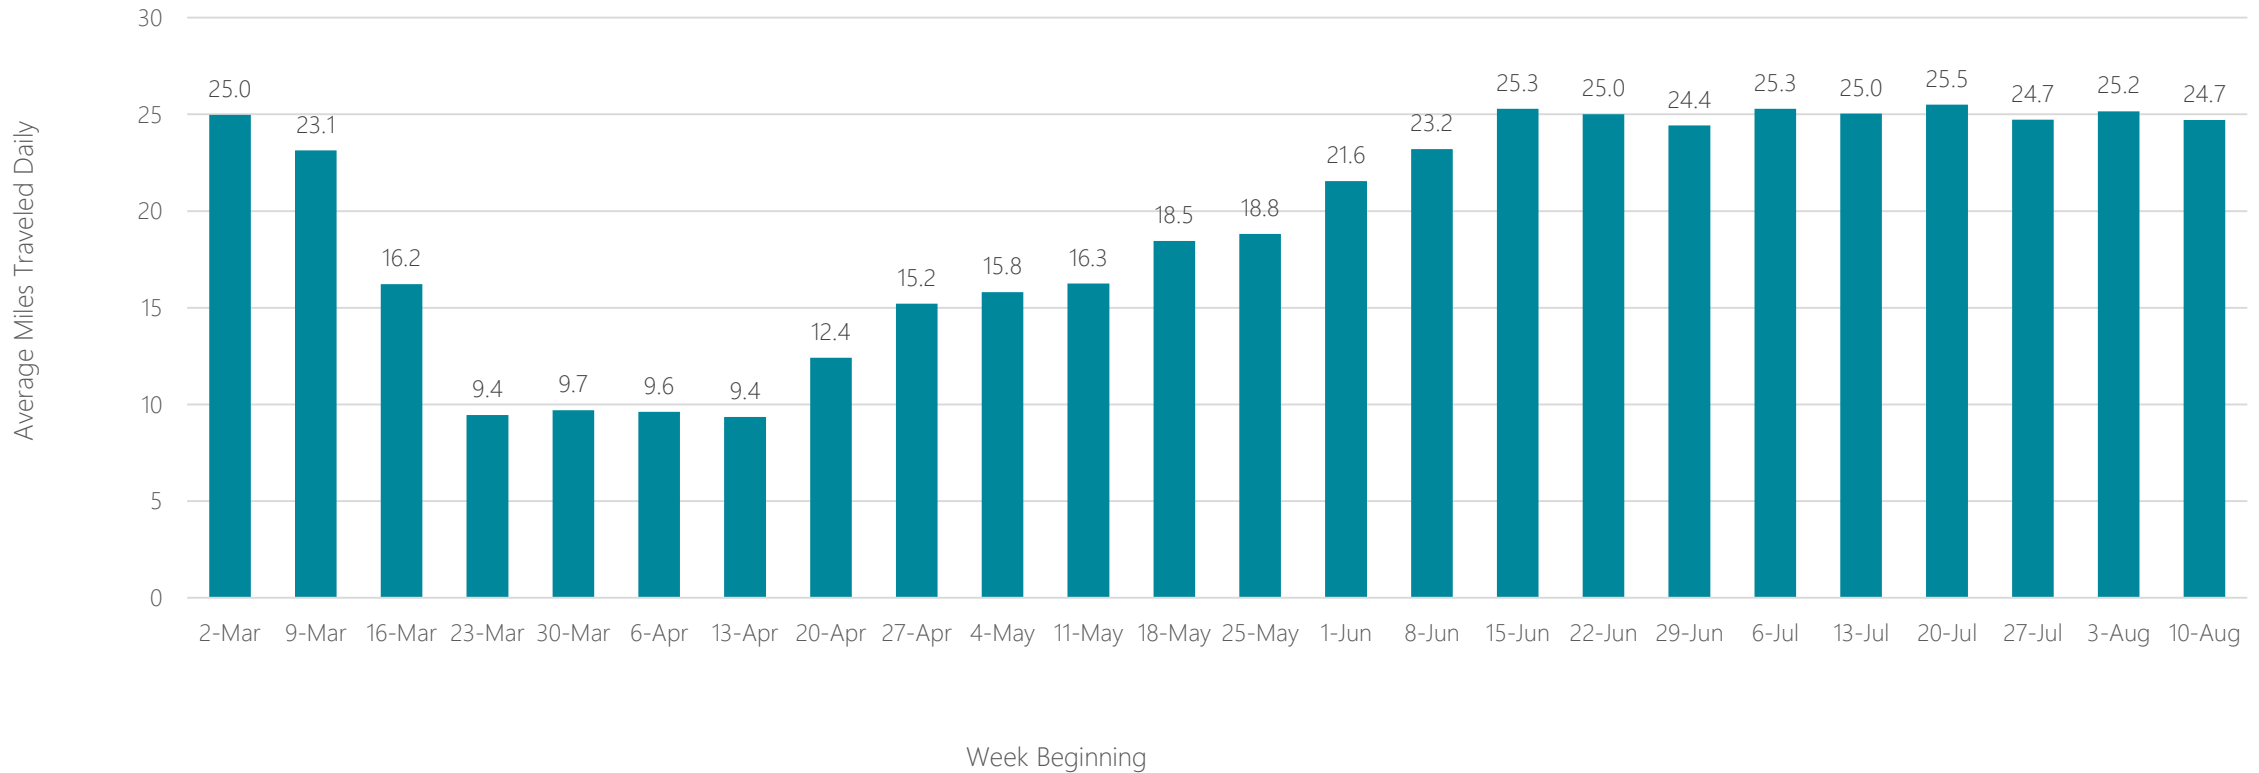

Grand Rapids-Kalamazoo-Battle Creek

Average Miles Traveled Daily Weekly Trend