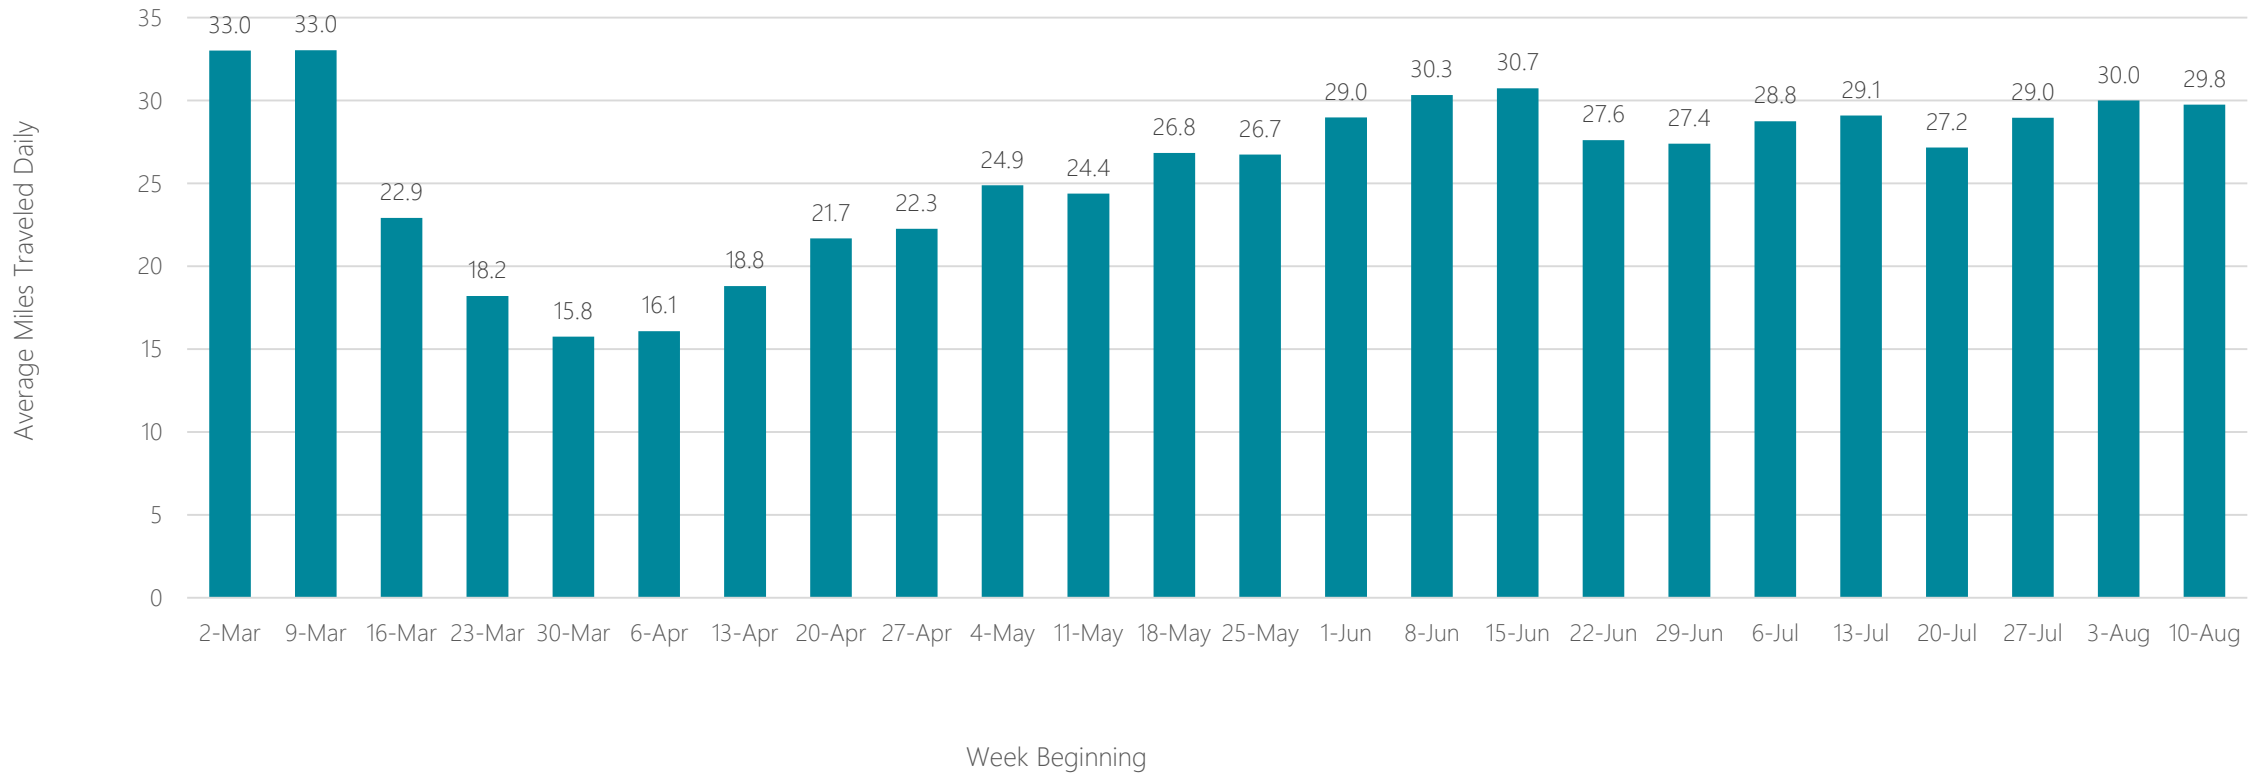

Beaumont

Average Miles Traveled Daily Weekly Trend