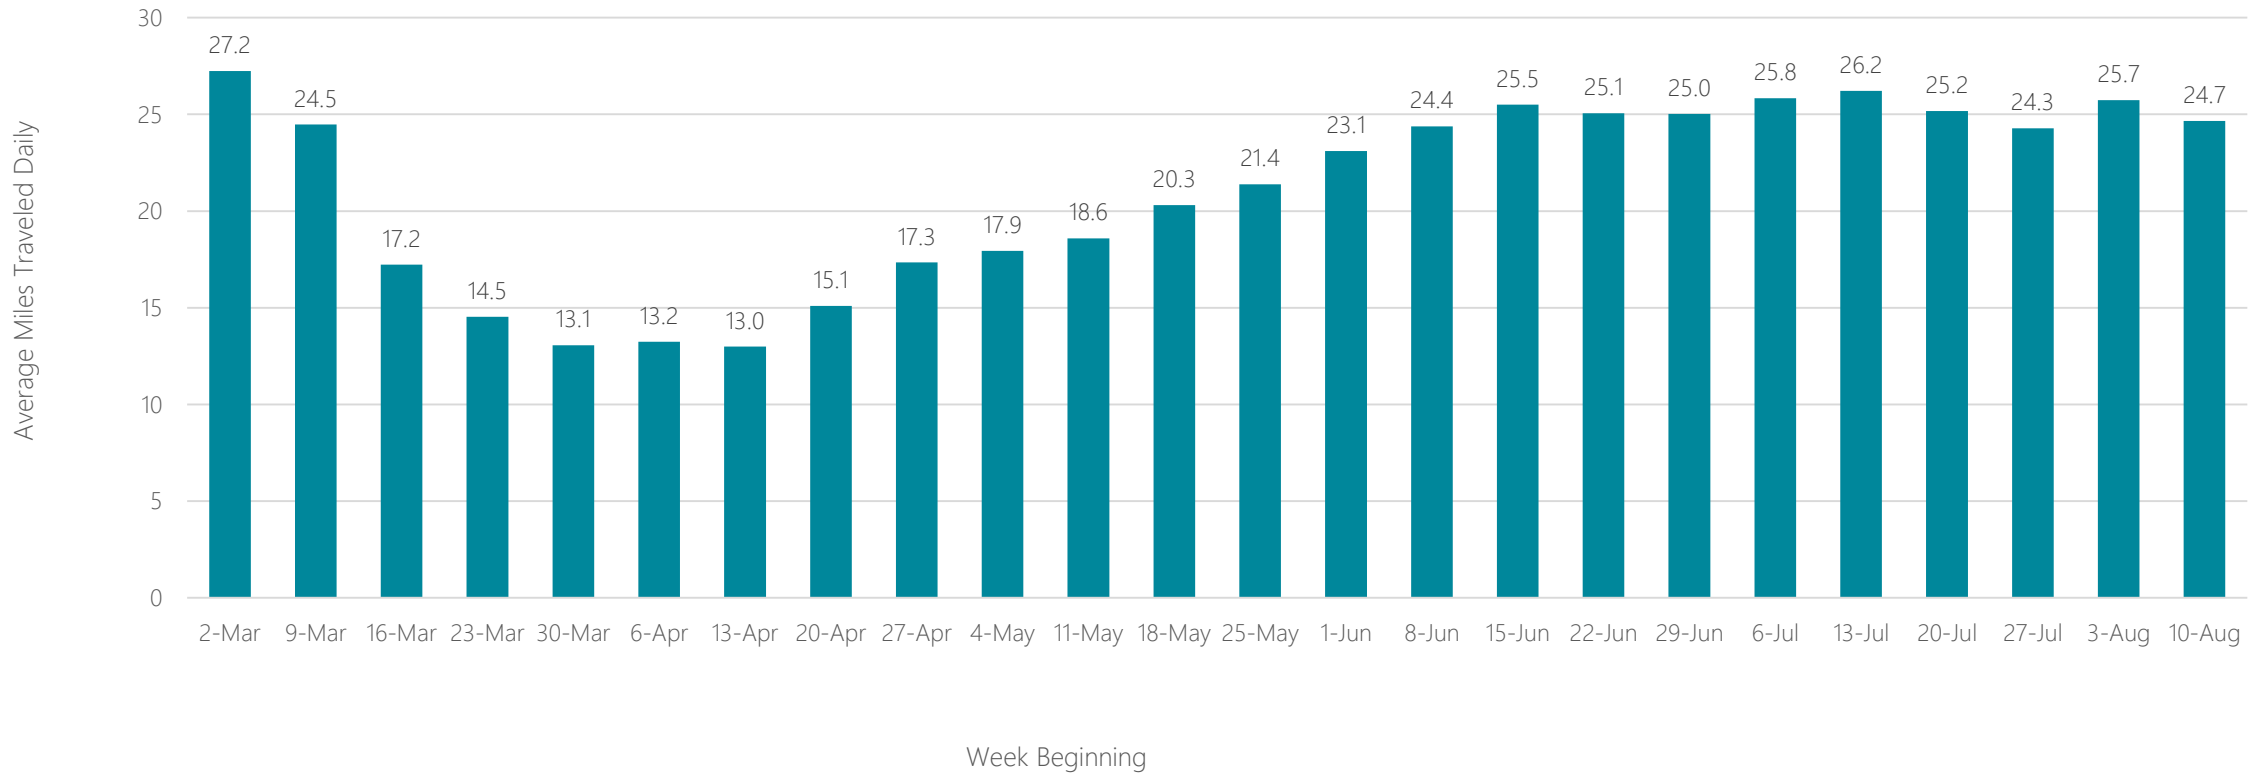

Lincoln & Hastings-Kearney

Average Miles Traveled Daily Weekly Trend

Little Rock-Pine Bluff

Average Miles Traveled Daily Weekly Trend

Los Angeles

Average Miles Traveled Daily Weekly Trend

Louisville

Average Miles Traveled Daily Weekly Trend