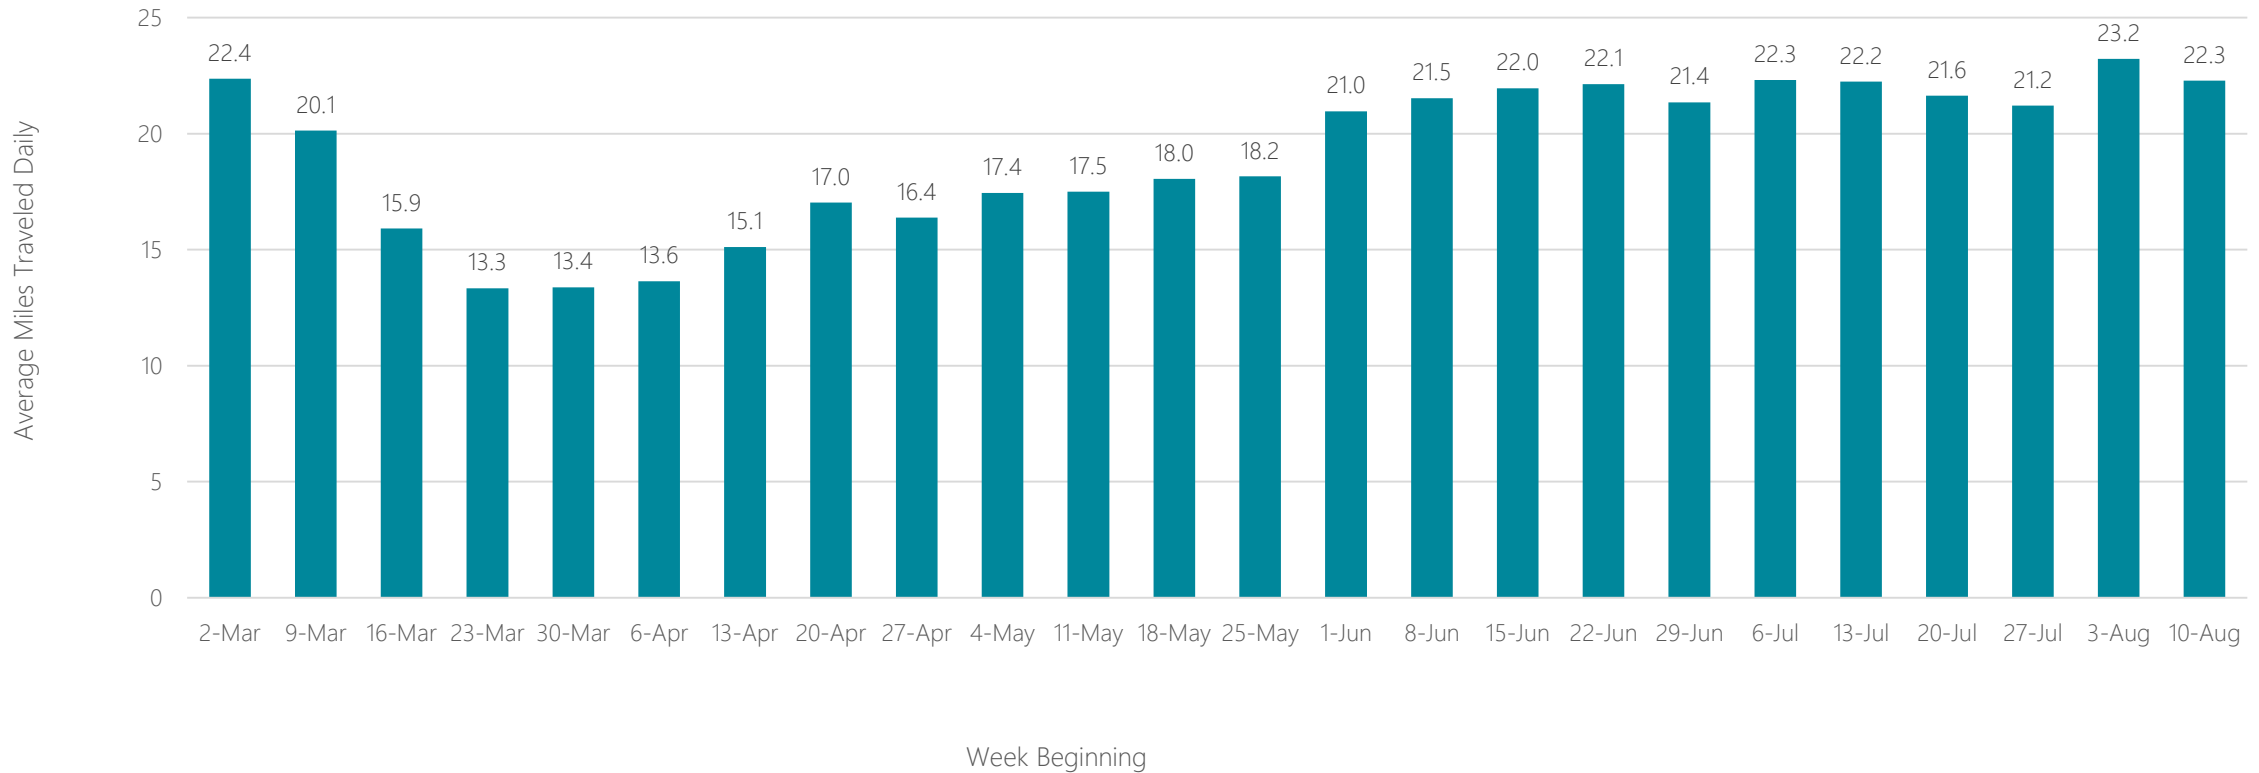

Rockford

Average Miles Traveled Daily Weekly Trend

Sacramento-Stockton-Modesto

Average Miles Traveled Daily Weekly Trend

Saint Joseph

Average Miles Traveled Daily Weekly Trend

Saint Louis

Average Miles Traveled Daily Weekly Trend