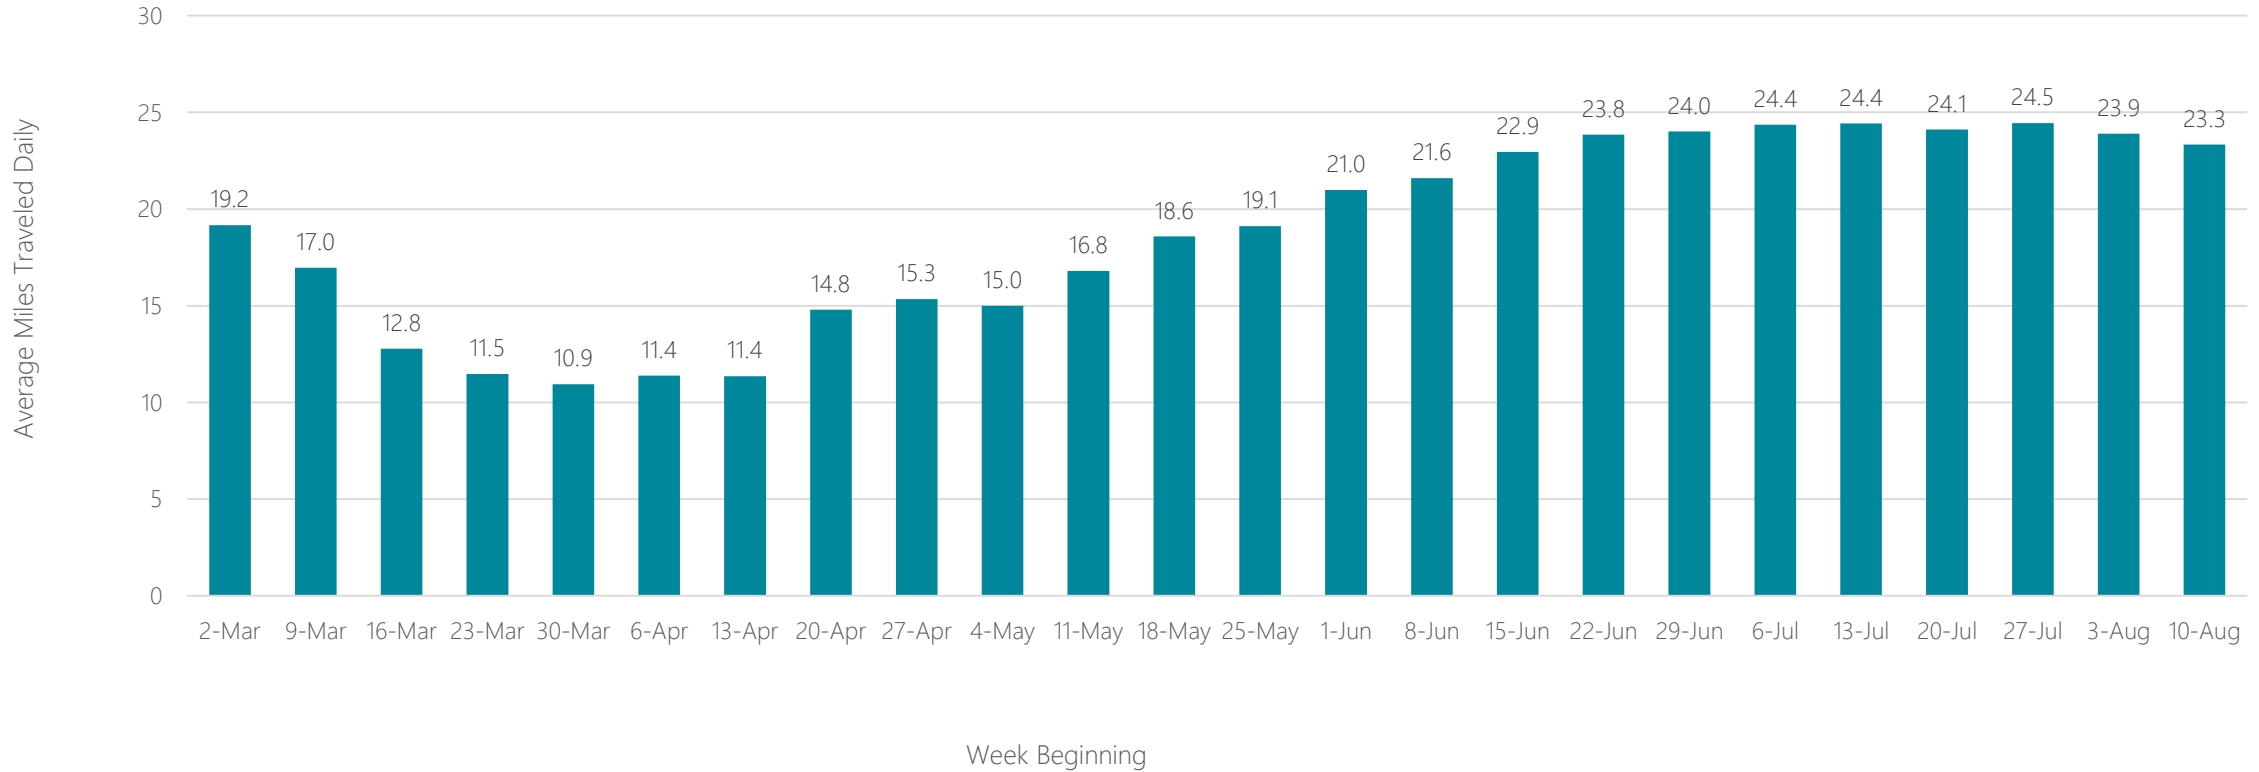

Sioux Falls (Mitchell)

Average Miles Traveled Daily Weekly Trend