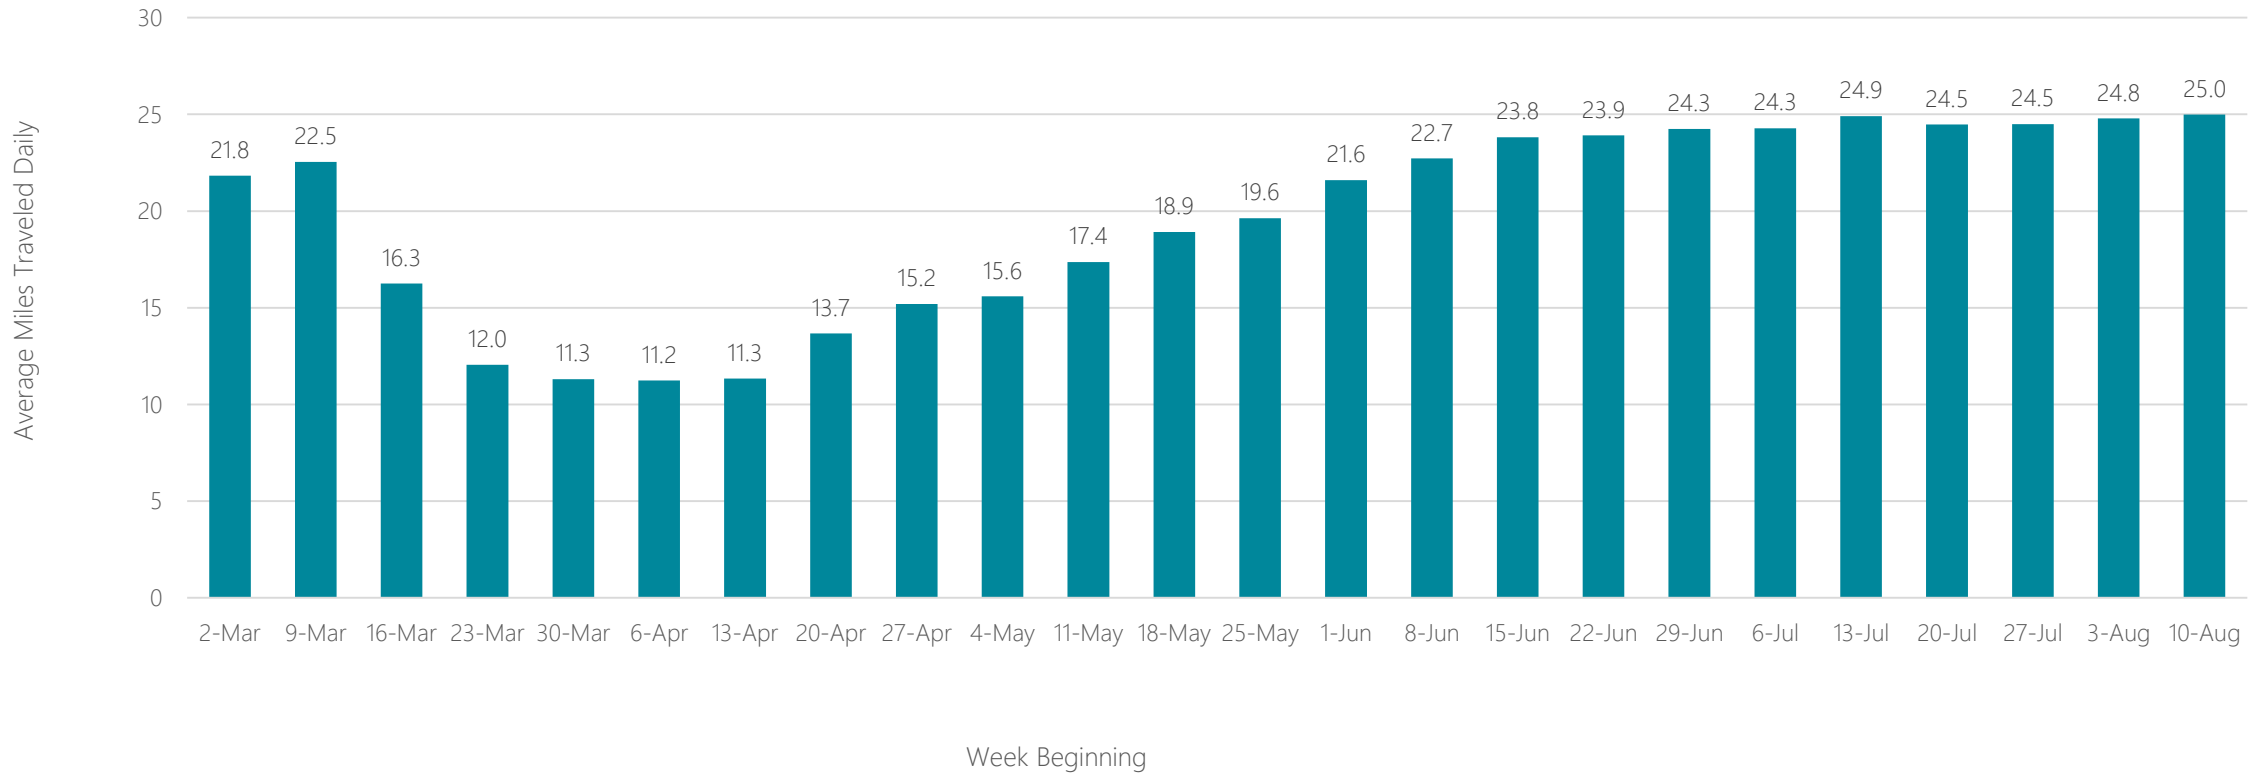

Johnstown, PA

Average Miles Traveled Daily Weekly Trend