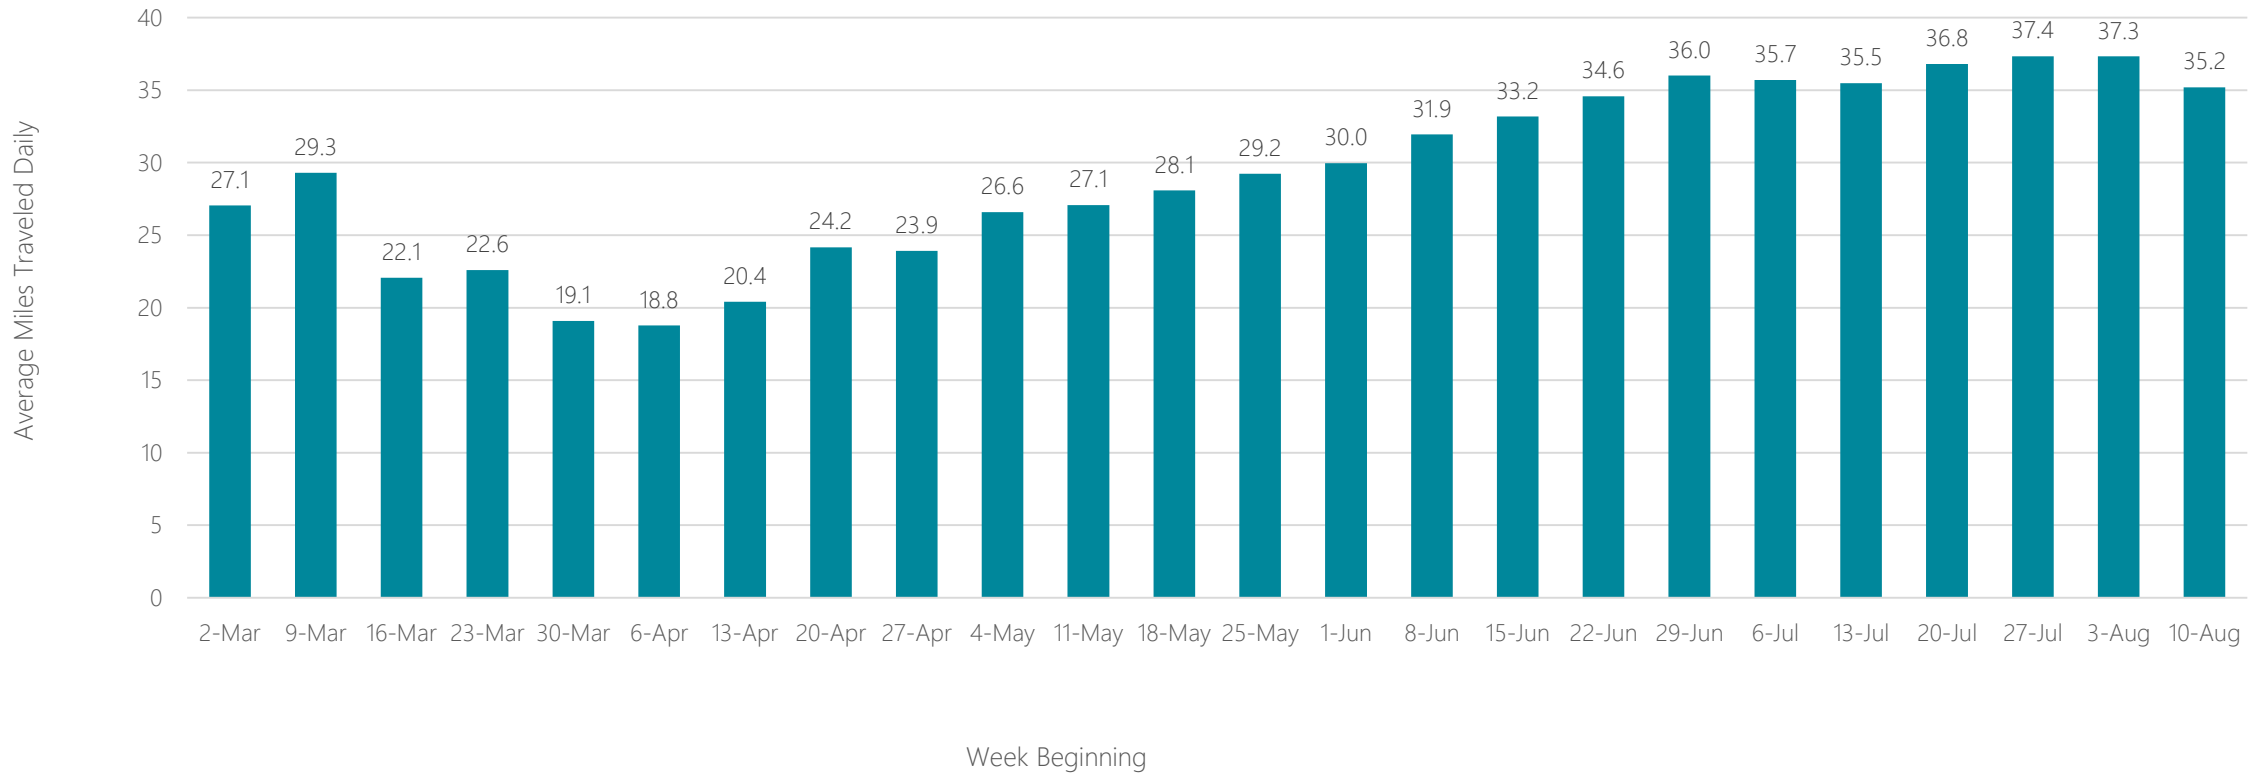

North Platte

Average Miles Traveled Daily Weekly Trend