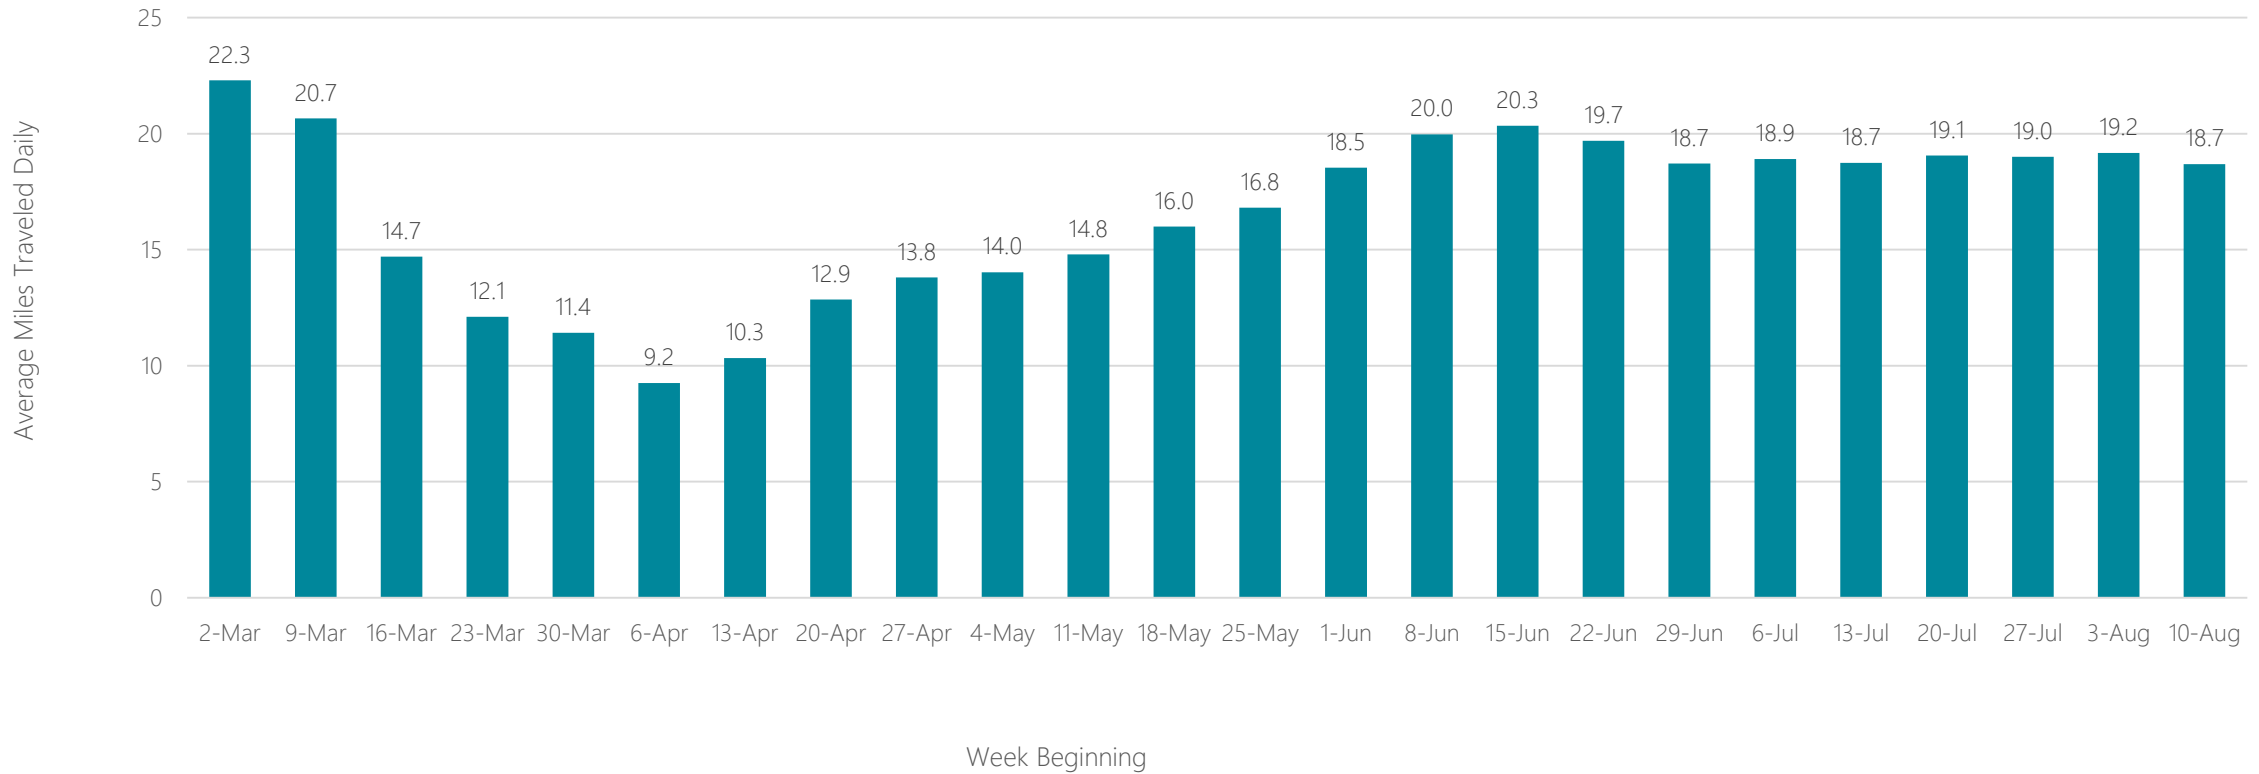

Palm Springs

Average Miles Traveled Daily Weekly Trend