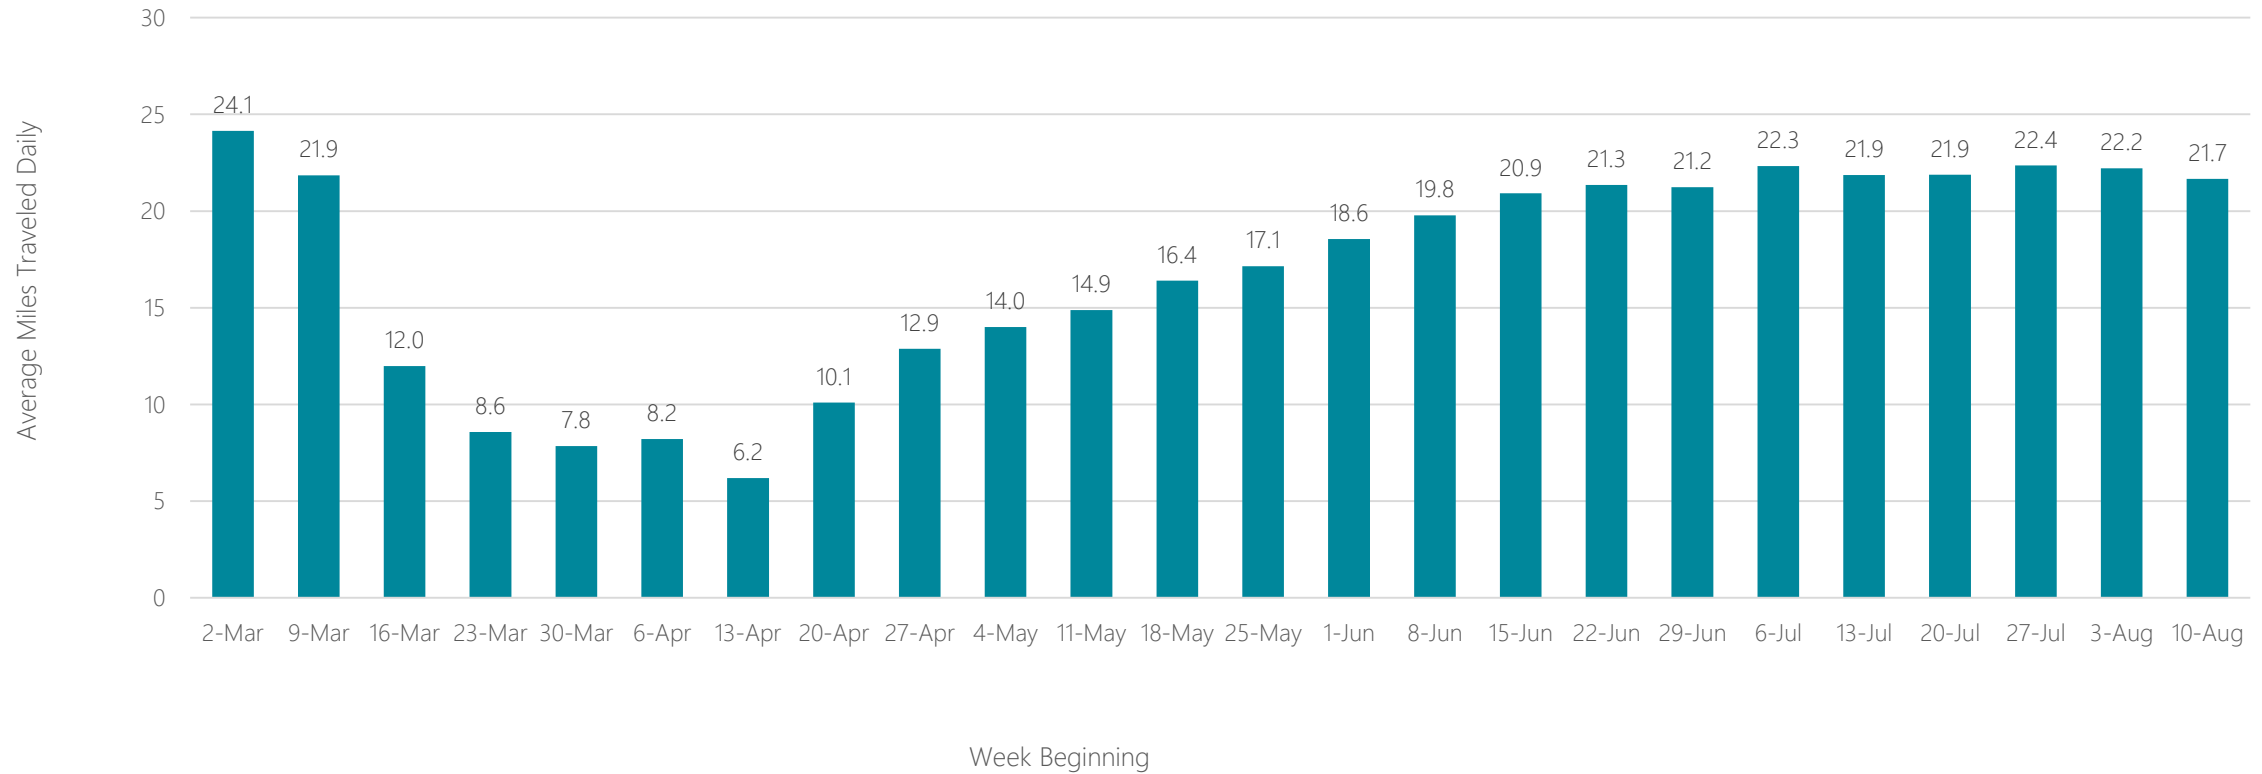

Dallas-Fort Worth

Average Miles Traveled Daily Weekly Trend

Davenport-Rock Island-Moline

Average Miles Traveled Daily Weekly Trend

Dayton

Average Miles Traveled Daily Weekly Trend

Denver

Average Miles Traveled Daily Weekly Trend