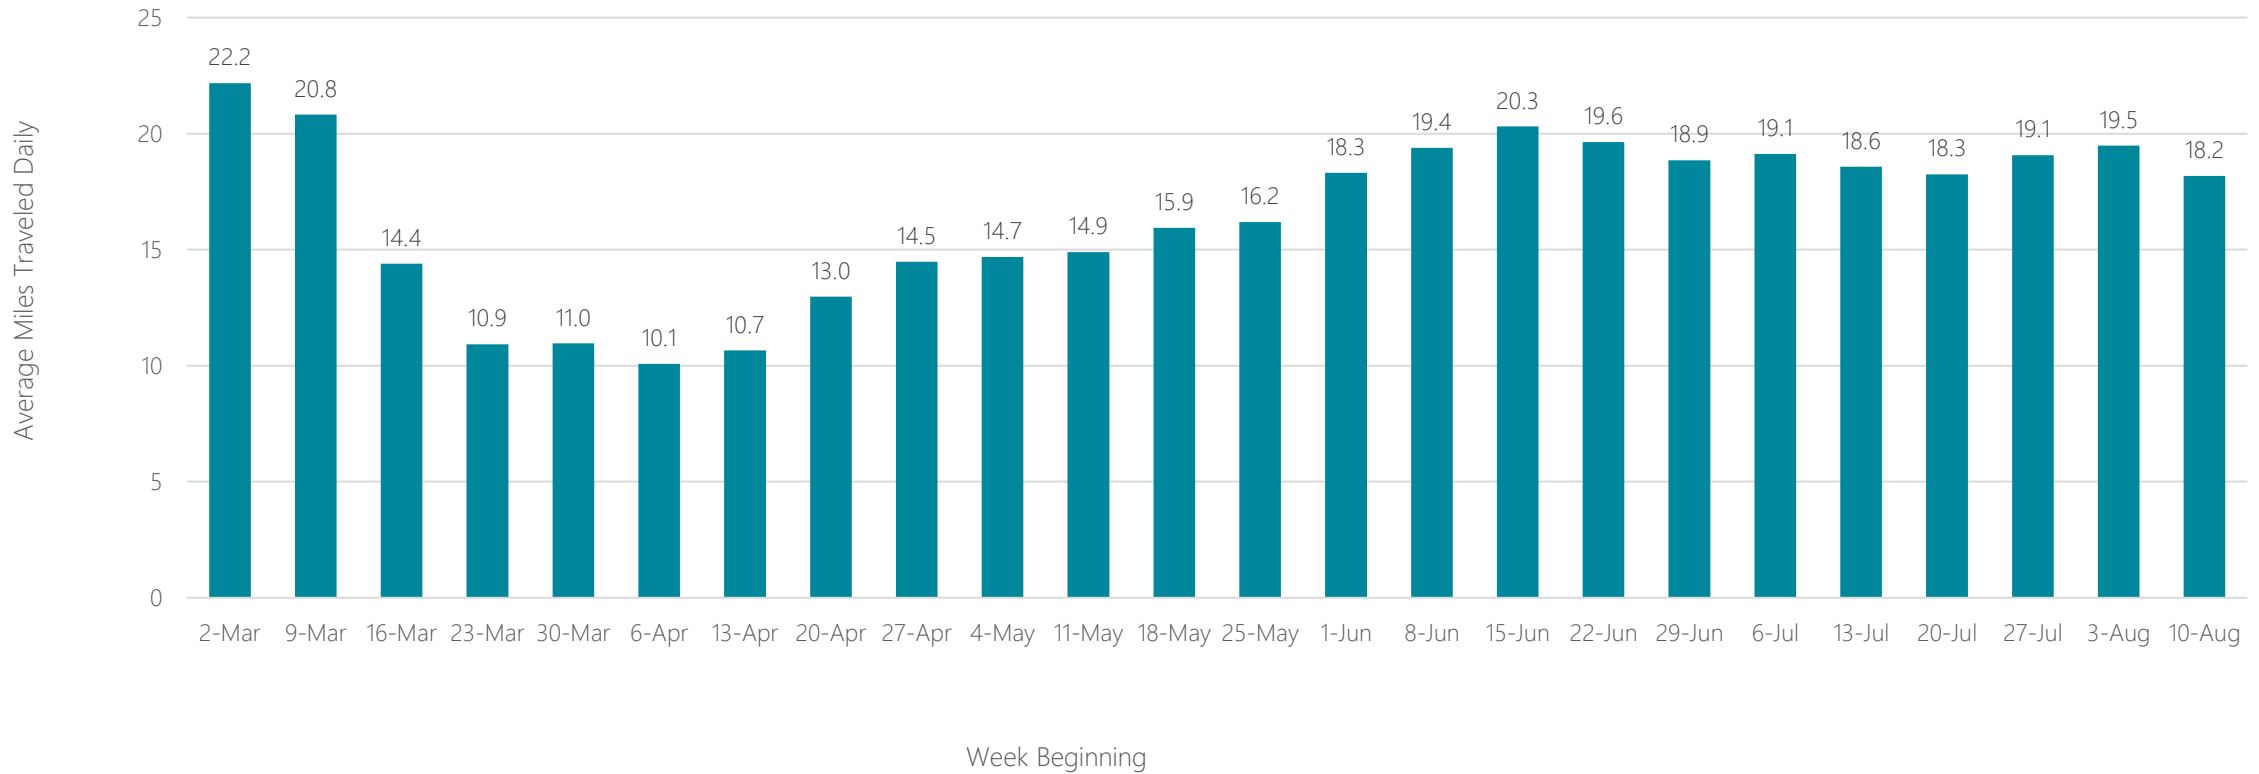

Fresno-Visalia

Average Miles Traveled Daily Weekly Trend