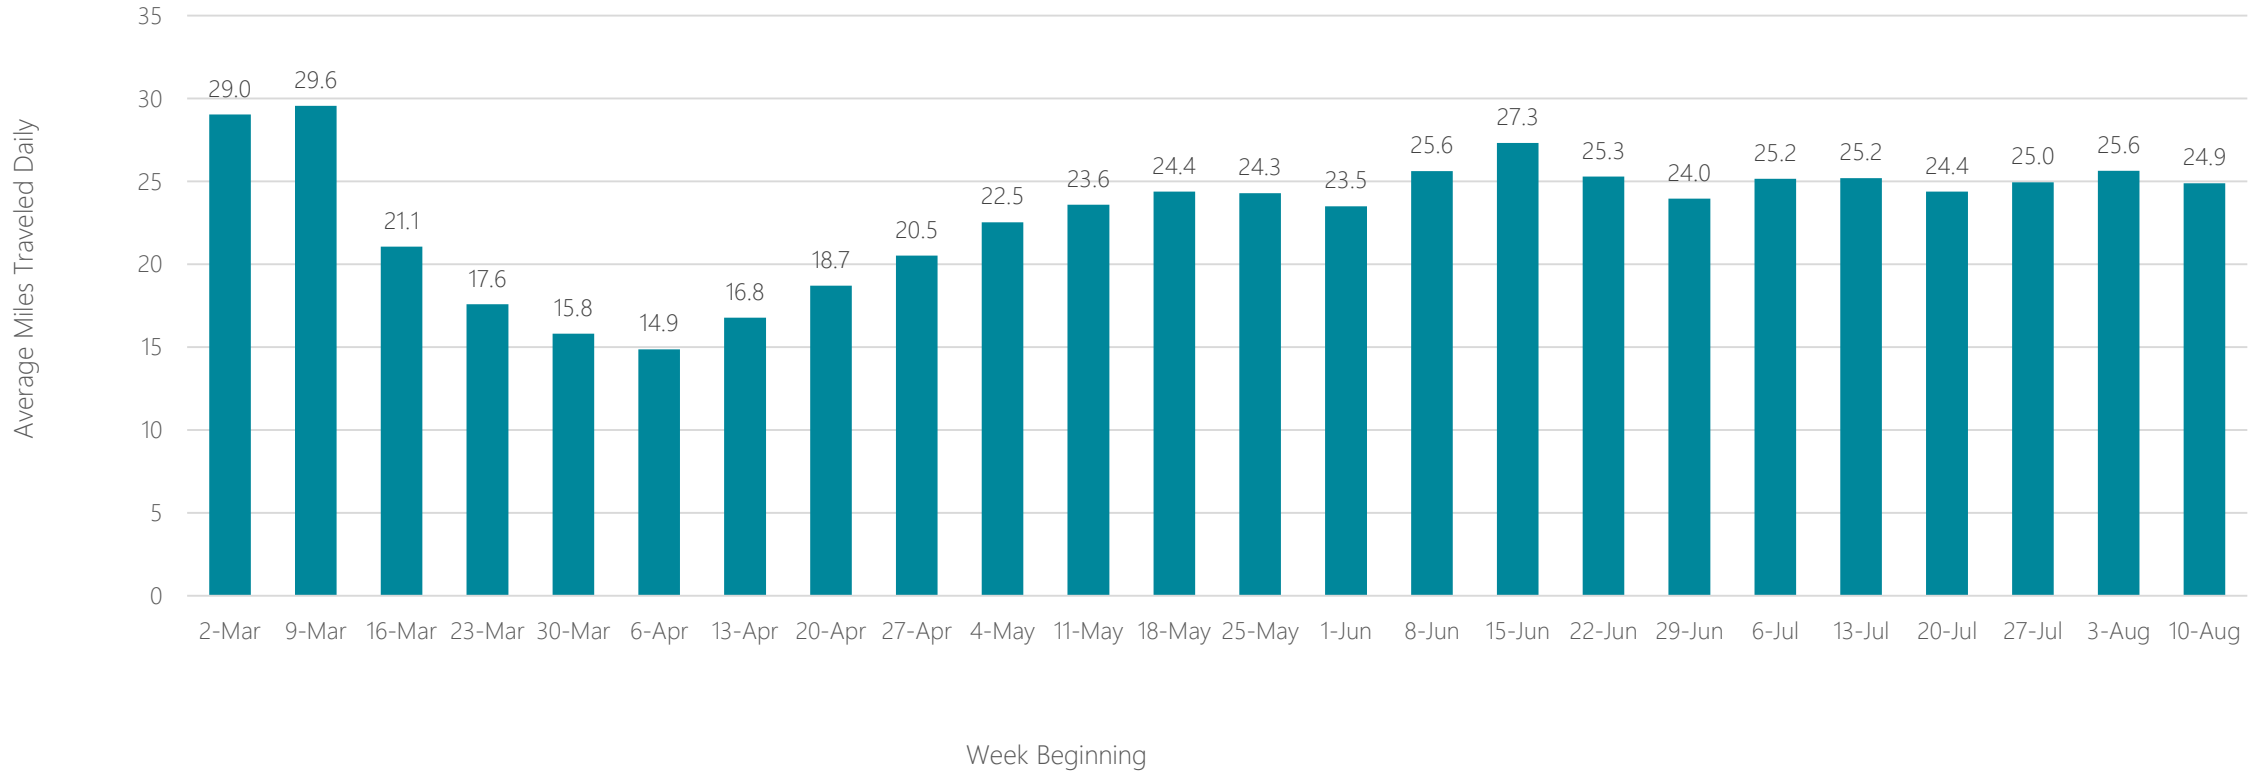

Mobile-Pensacola (Fort Walton Beach)

Average Miles Traveled Daily Weekly Trend