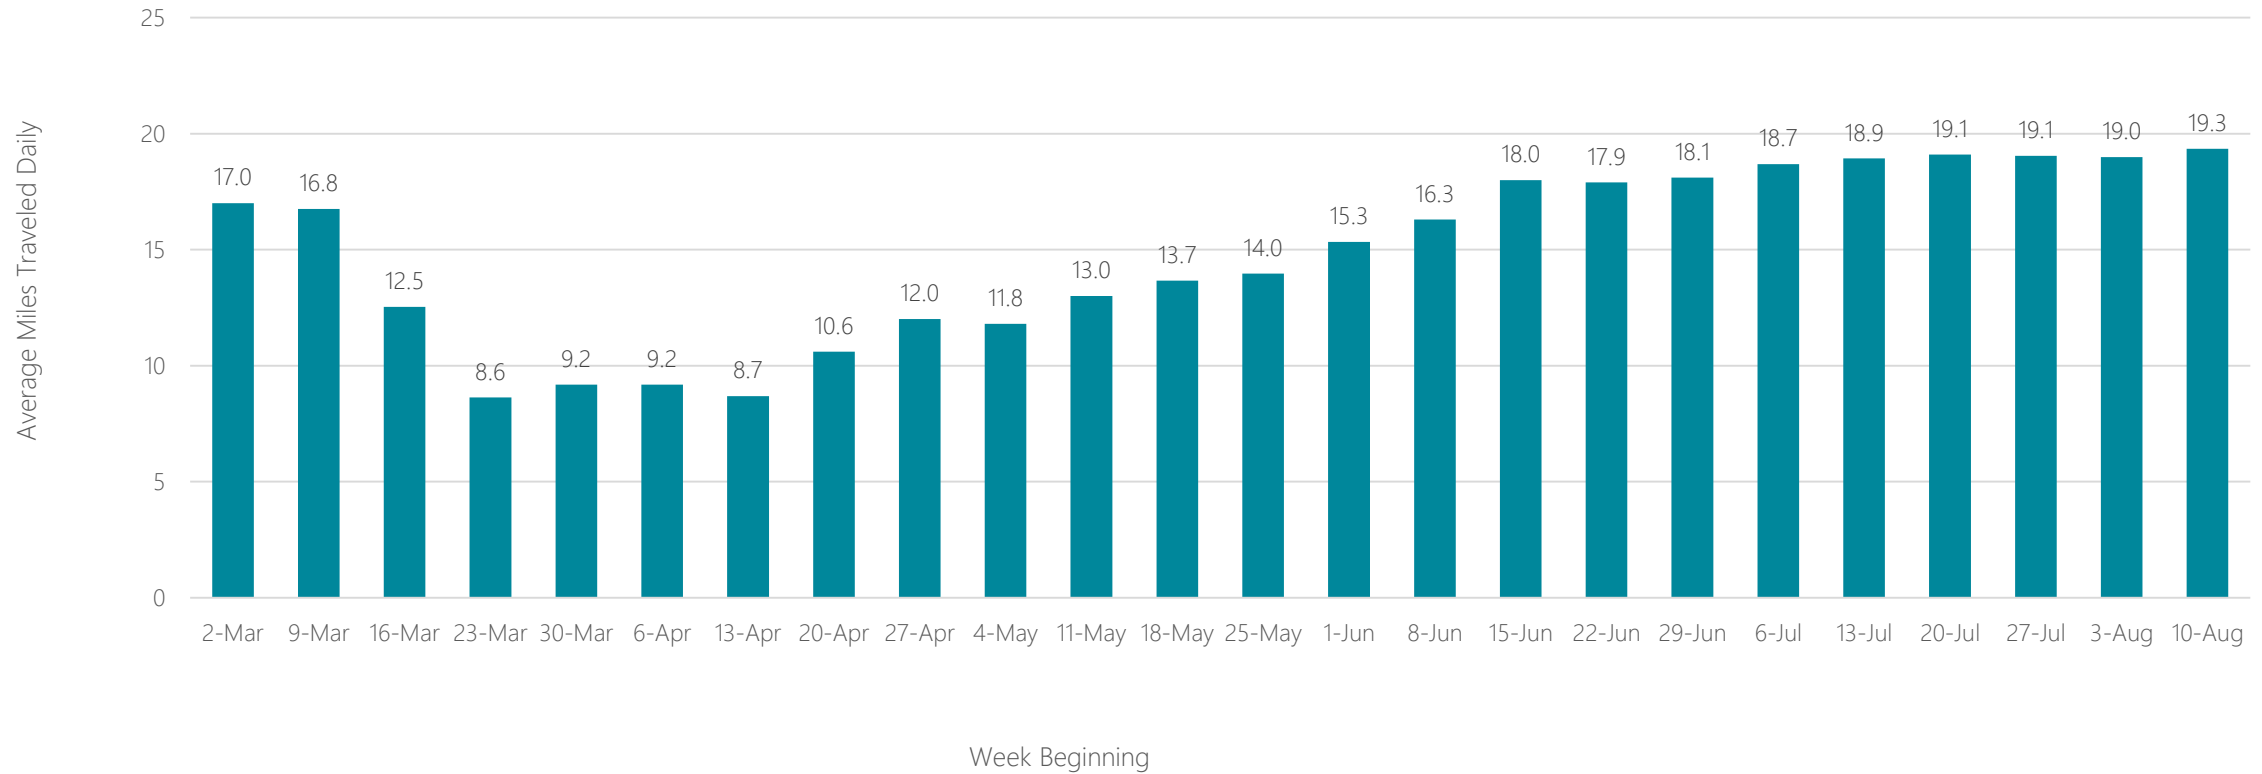

Twin Falls

Average Miles Traveled Daily Weekly Trend

Tyler-Longview (Lufkin & Nacogdoches)

Average Miles Traveled Daily Weekly Trend

Average Miles Traveled Daily Weekly Trend

Victoria

Average Miles Traveled Daily Weekly Trend