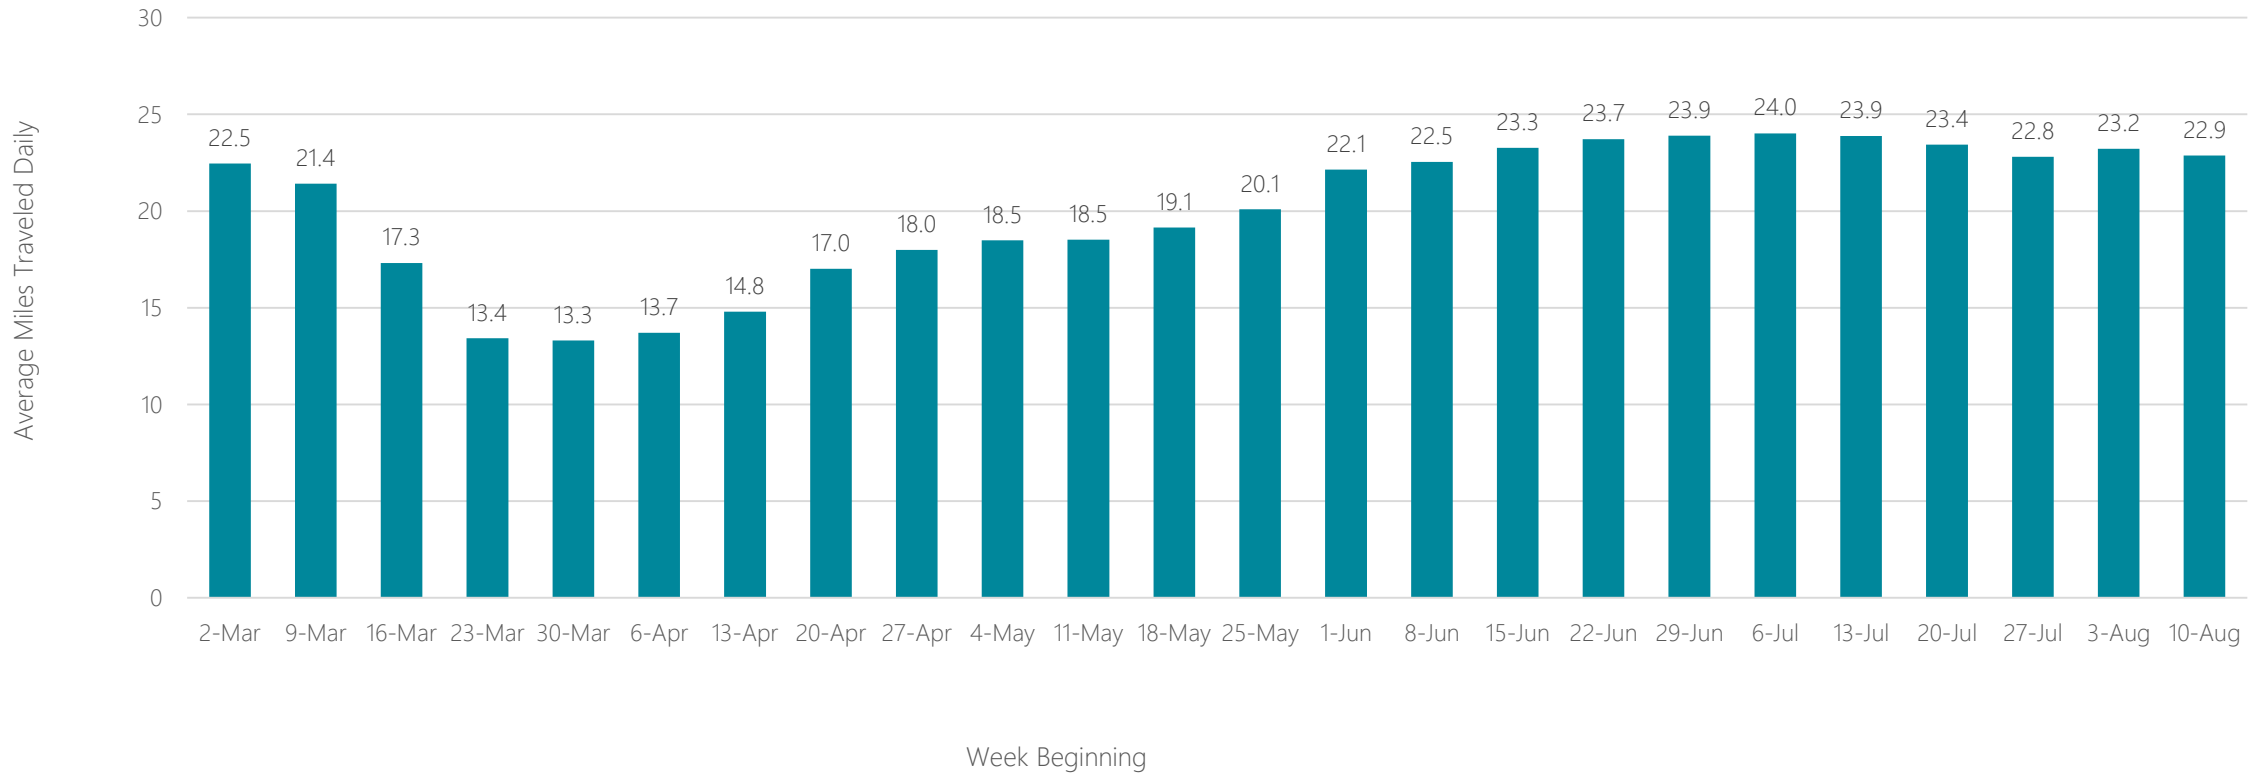

Laredo

Average Miles Traveled Daily Weekly Trend

Las Vegas

Average Miles Traveled Daily Weekly Trend

Lexington

Average Miles Traveled Daily Weekly Trend

Lima

Average Miles Traveled Daily Weekly Trend