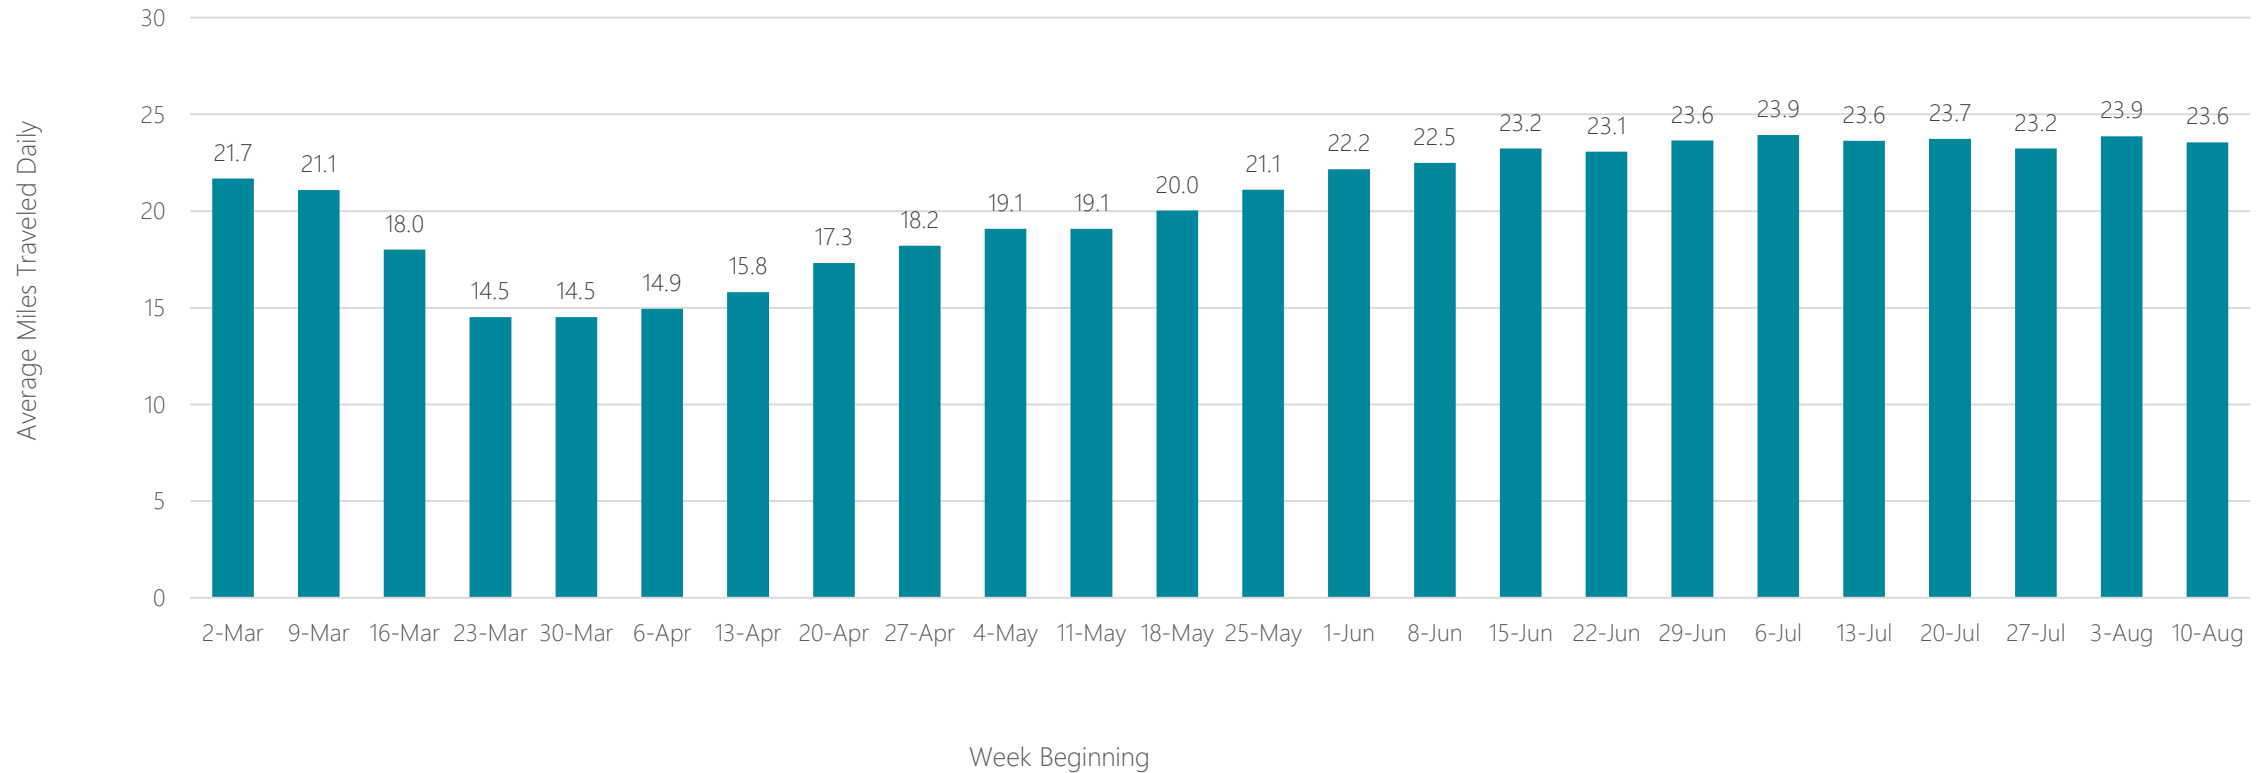

Lafayette, IN

Average Miles Traveled Daily Weekly Trend