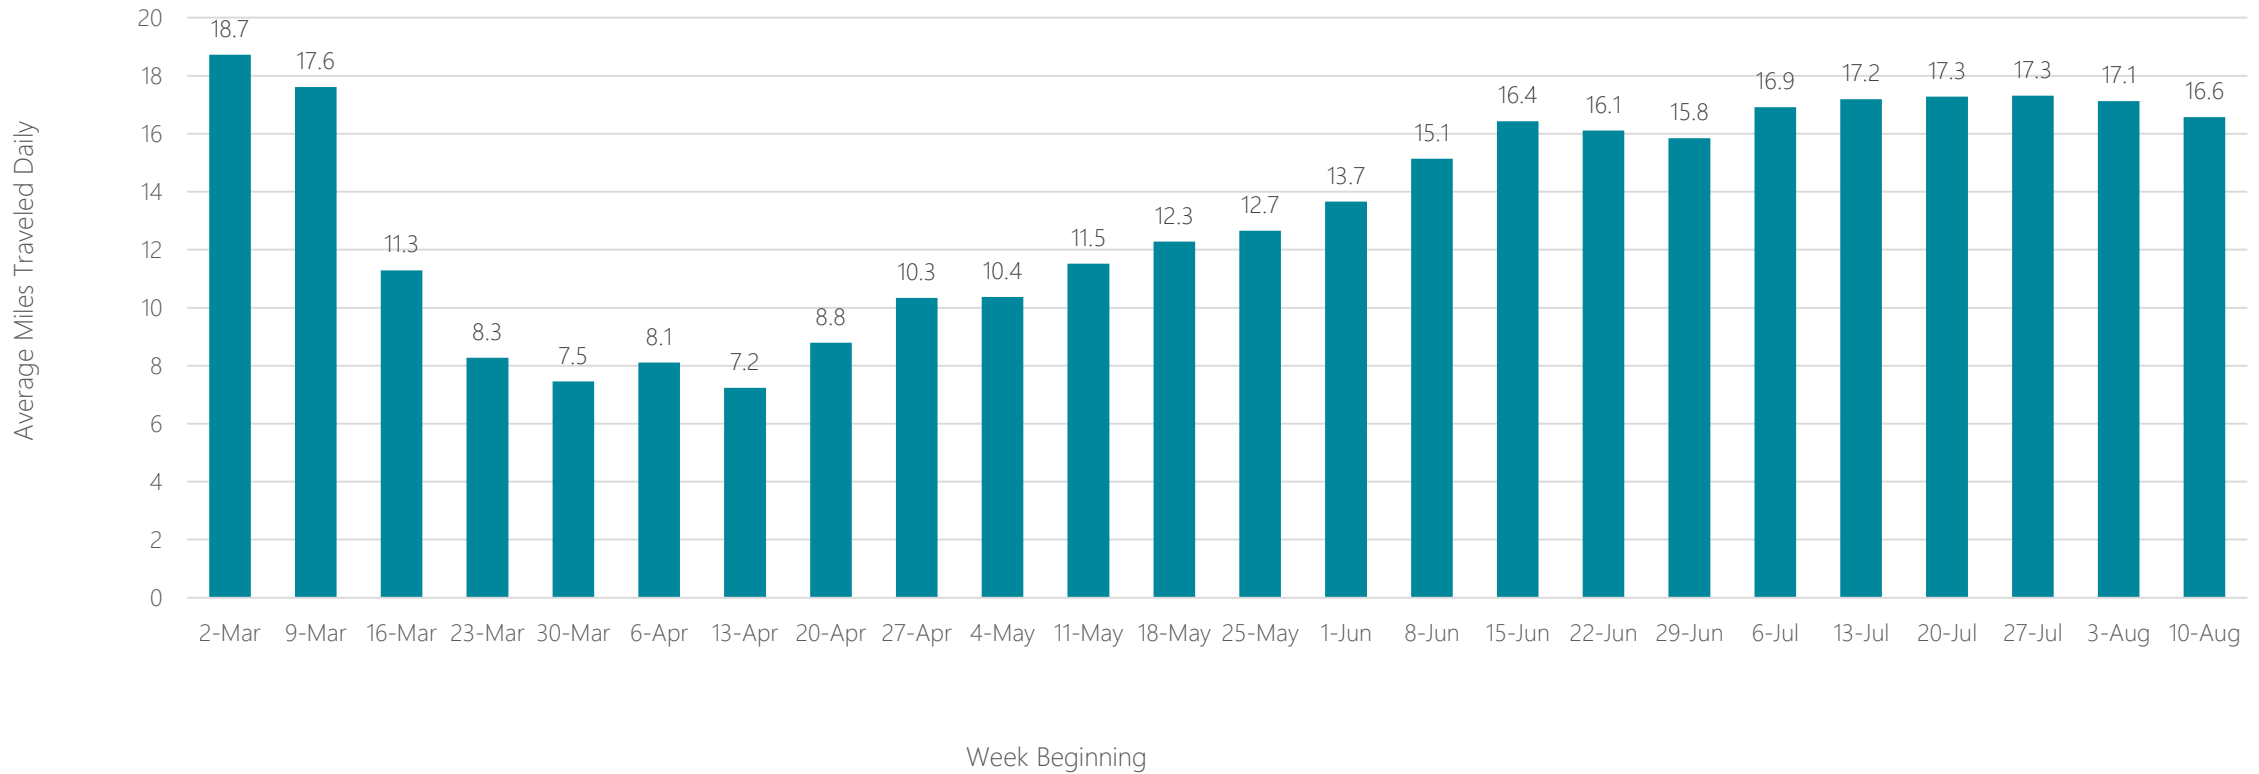

Portland-Auburn

Average Miles Traveled Daily Weekly Trend

Portland, OR

Average Miles Traveled Daily Weekly Trend

Presque Isle

Average Miles Traveled Daily Weekly Trend

Providence-New Bedford

Average Miles Traveled Daily Weekly Trend