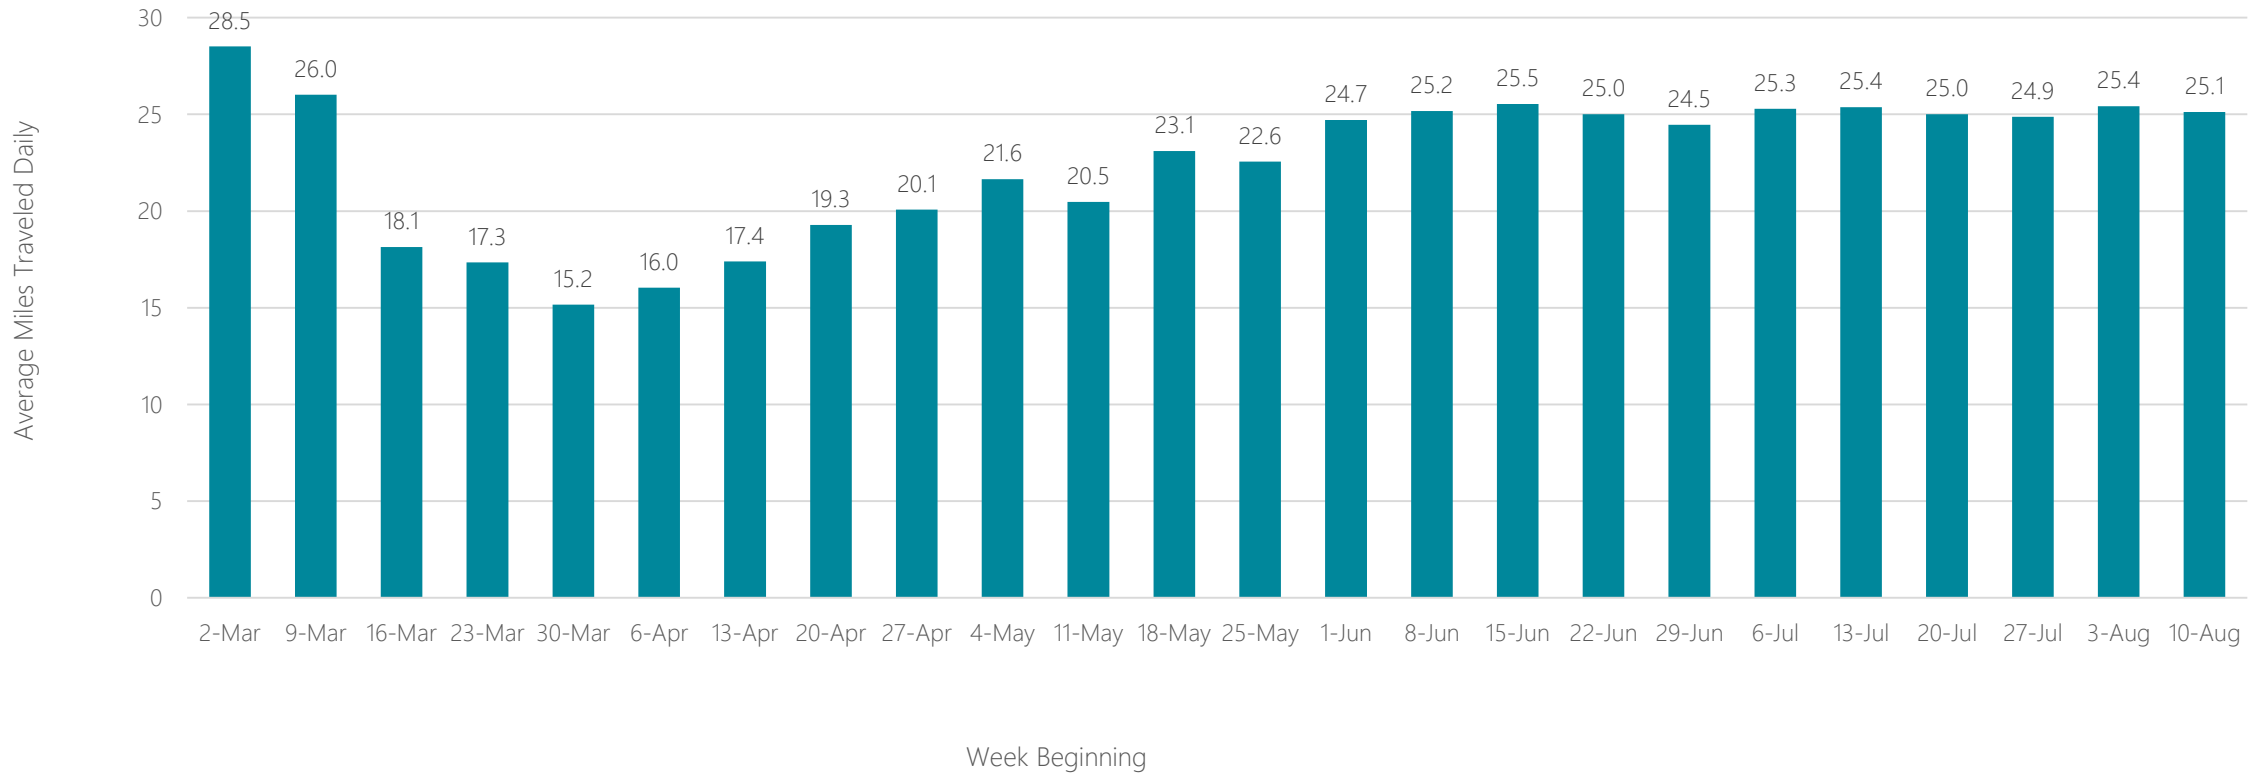

Flint-Saginaw-Bay City

Average Miles Traveled Daily Weekly Trend

Fort Myers-Naples

Average Miles Traveled Daily Weekly Trend

Fort Smith-Fayetteville-Springdale-Rogers

Average Miles Traveled Daily Weekly Trend