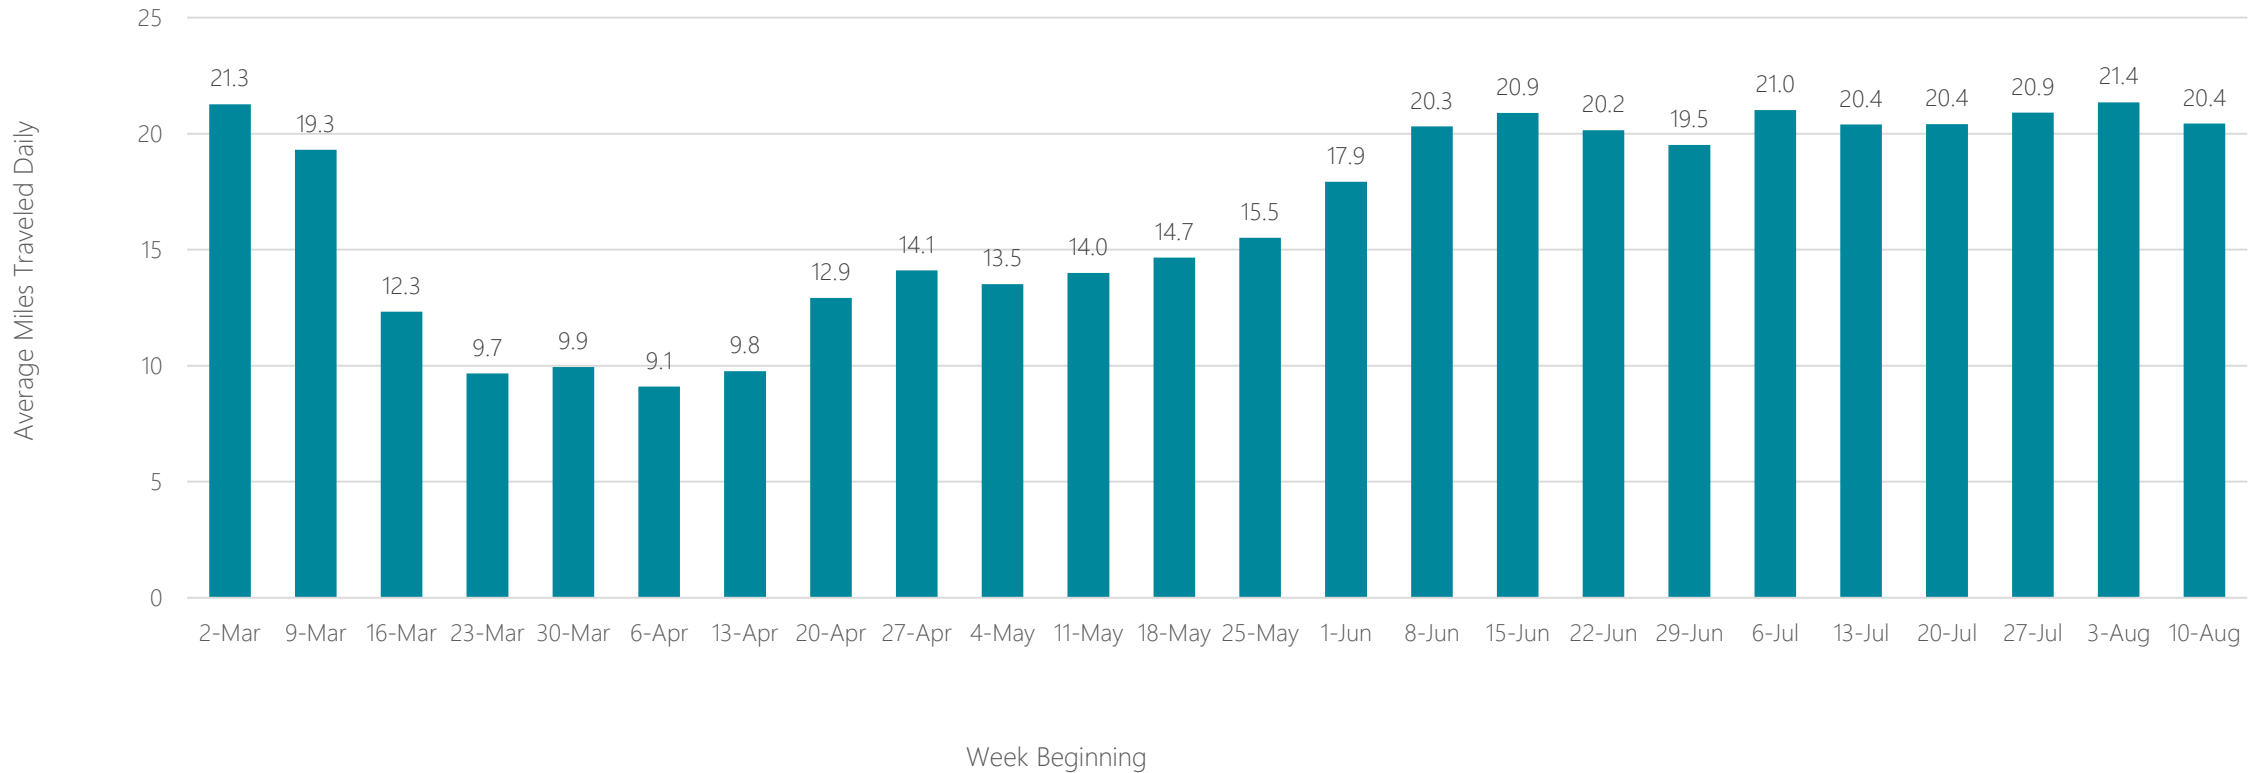

San Diego

Average Miles Traveled Daily Weekly Trend

San Francisco-Oakland-San Jose

Average Miles Traveled Daily Weekly Trend

Santa Barbara-Santa Maria-San Luis Obispo

Average Miles Traveled Daily Weekly Trend