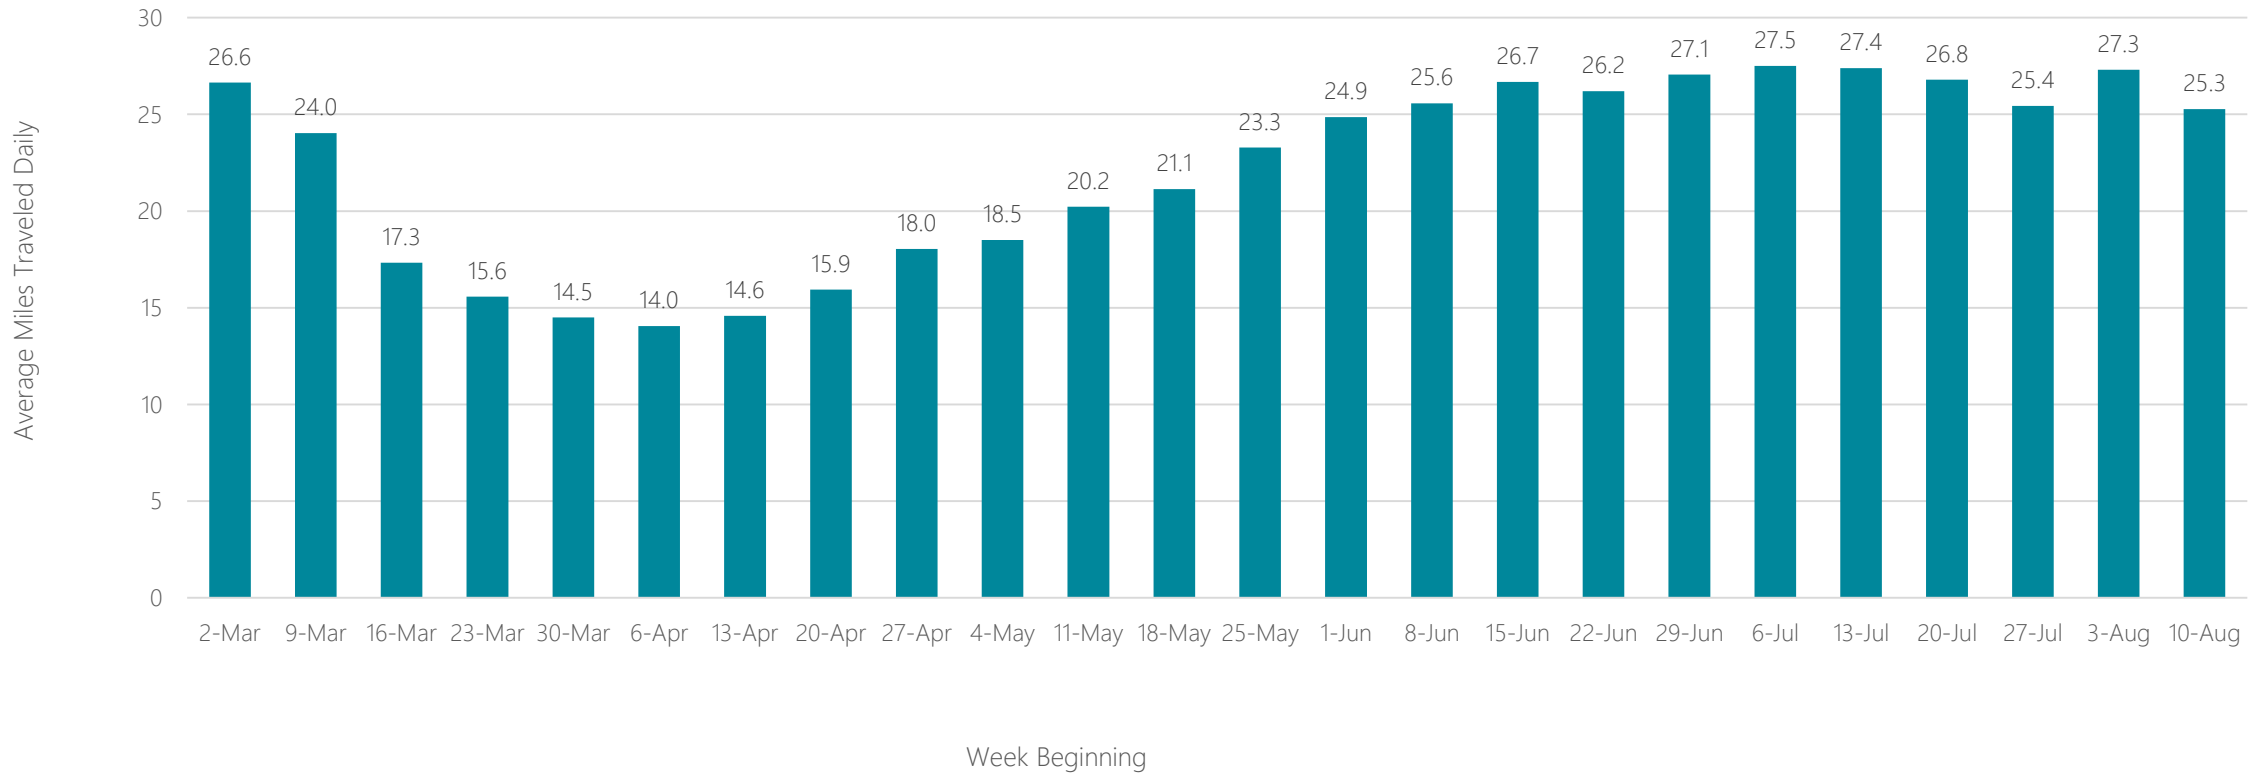

Laredo

Average Miles Traveled Daily Weekly Trend

Las Vegas

Average Miles Traveled Daily Weekly Trend

Lexington

Average Miles Traveled Daily Weekly Trend

Lima

Average Miles Traveled Daily Weekly Trend