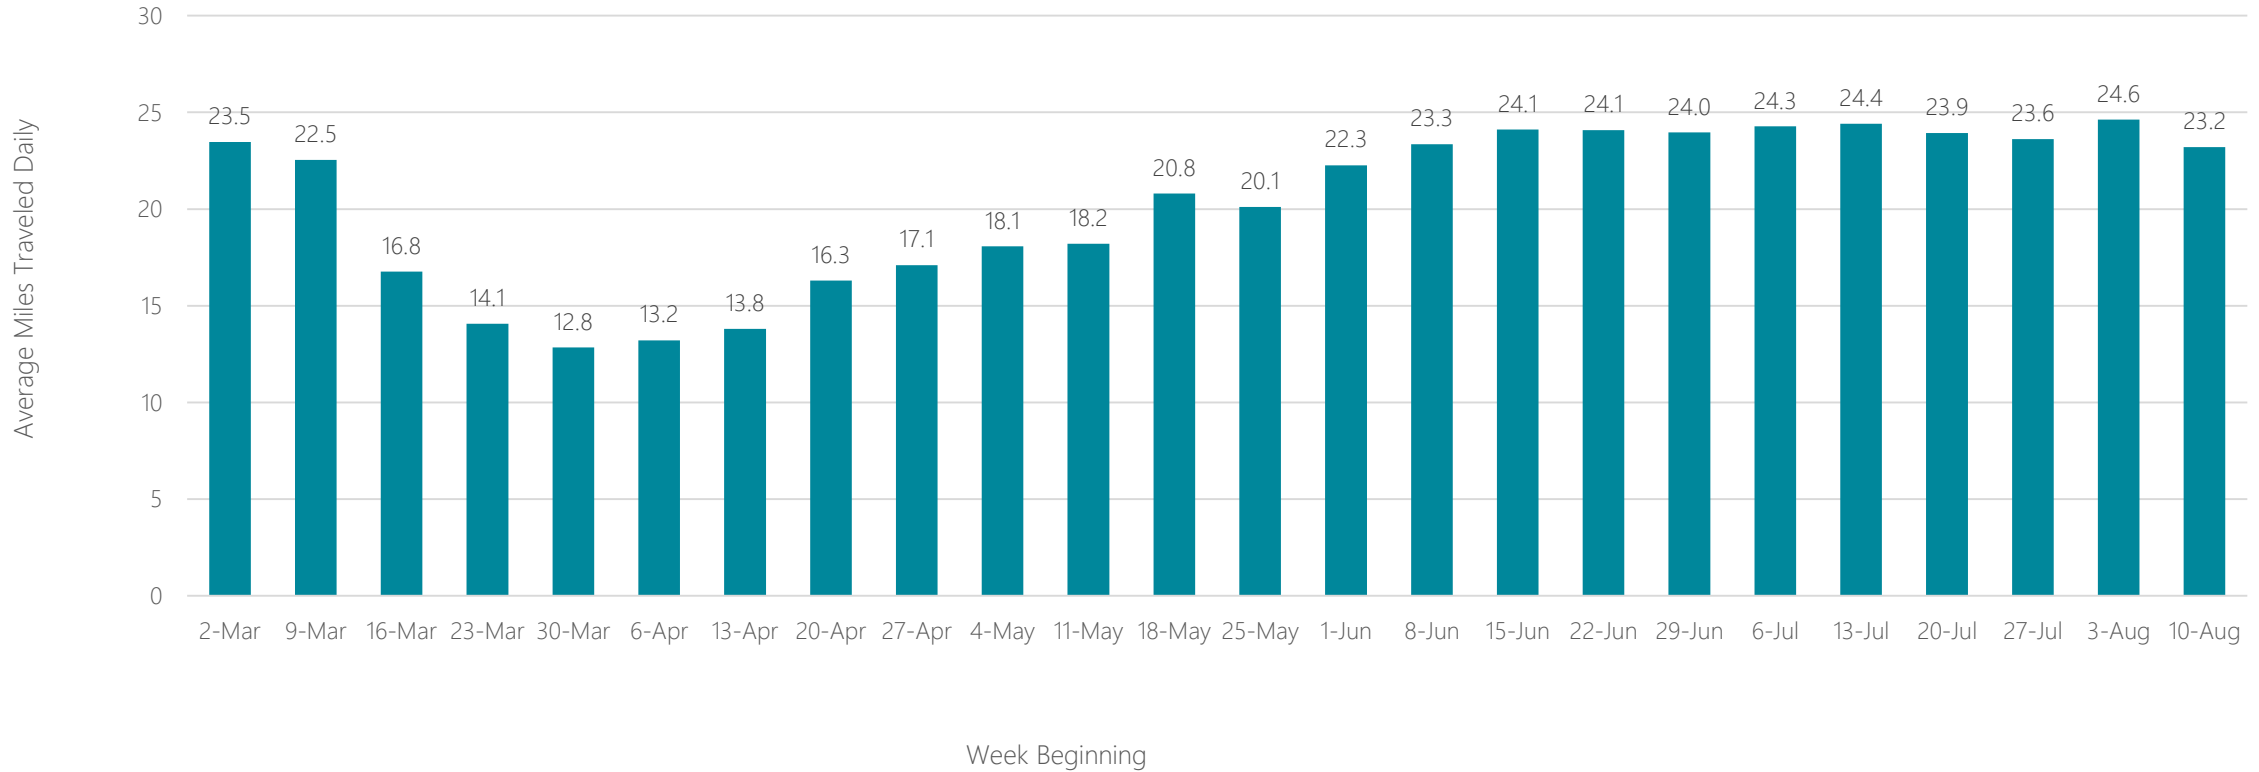

Tampa-Saint Petersburg (Sarasota)

Average Miles Traveled Daily Weekly Trend

Terre Haute

Average Miles Traveled Daily Weekly Trend

Toledo

Average Miles Traveled Daily Weekly Trend

Topeka

Average Miles Traveled Daily Weekly Trend