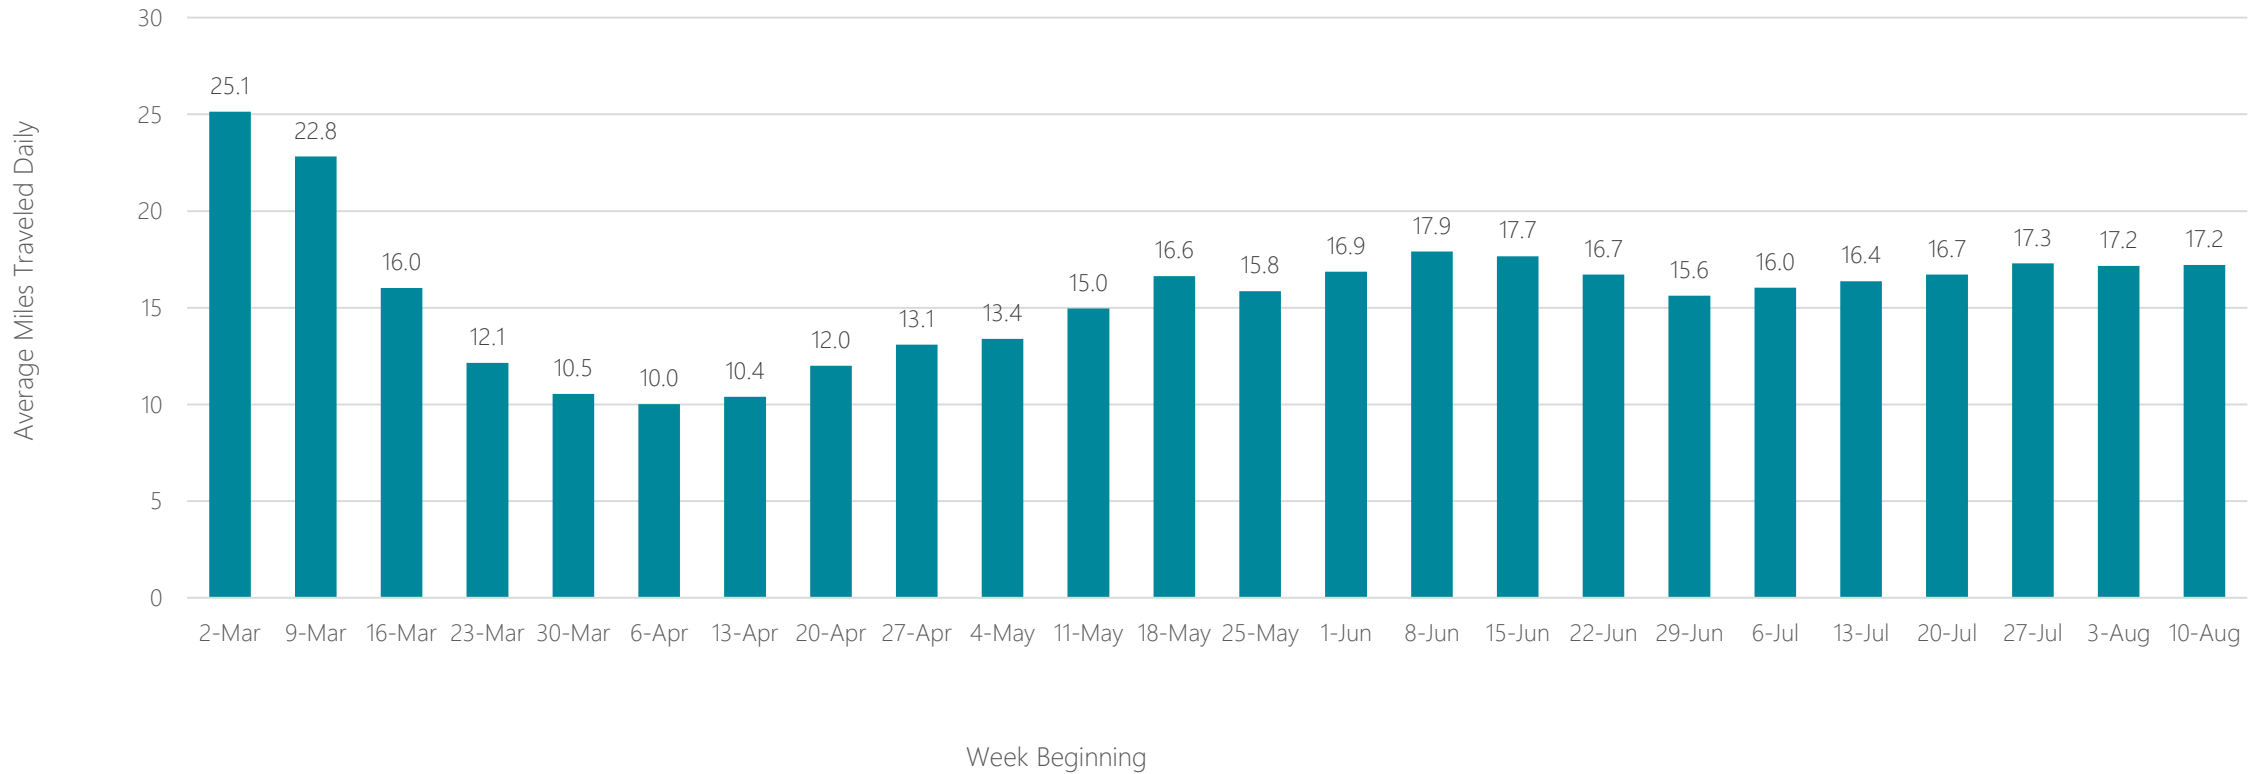

Peoria-Bloomington

Average Miles Traveled Daily Weekly Trend

Philadelphia

Average Miles Traveled Daily Weekly Trend

Phoenix

Average Miles Traveled Daily Weekly Trend

Pittsburgh

Average Miles Traveled Daily Weekly Trend