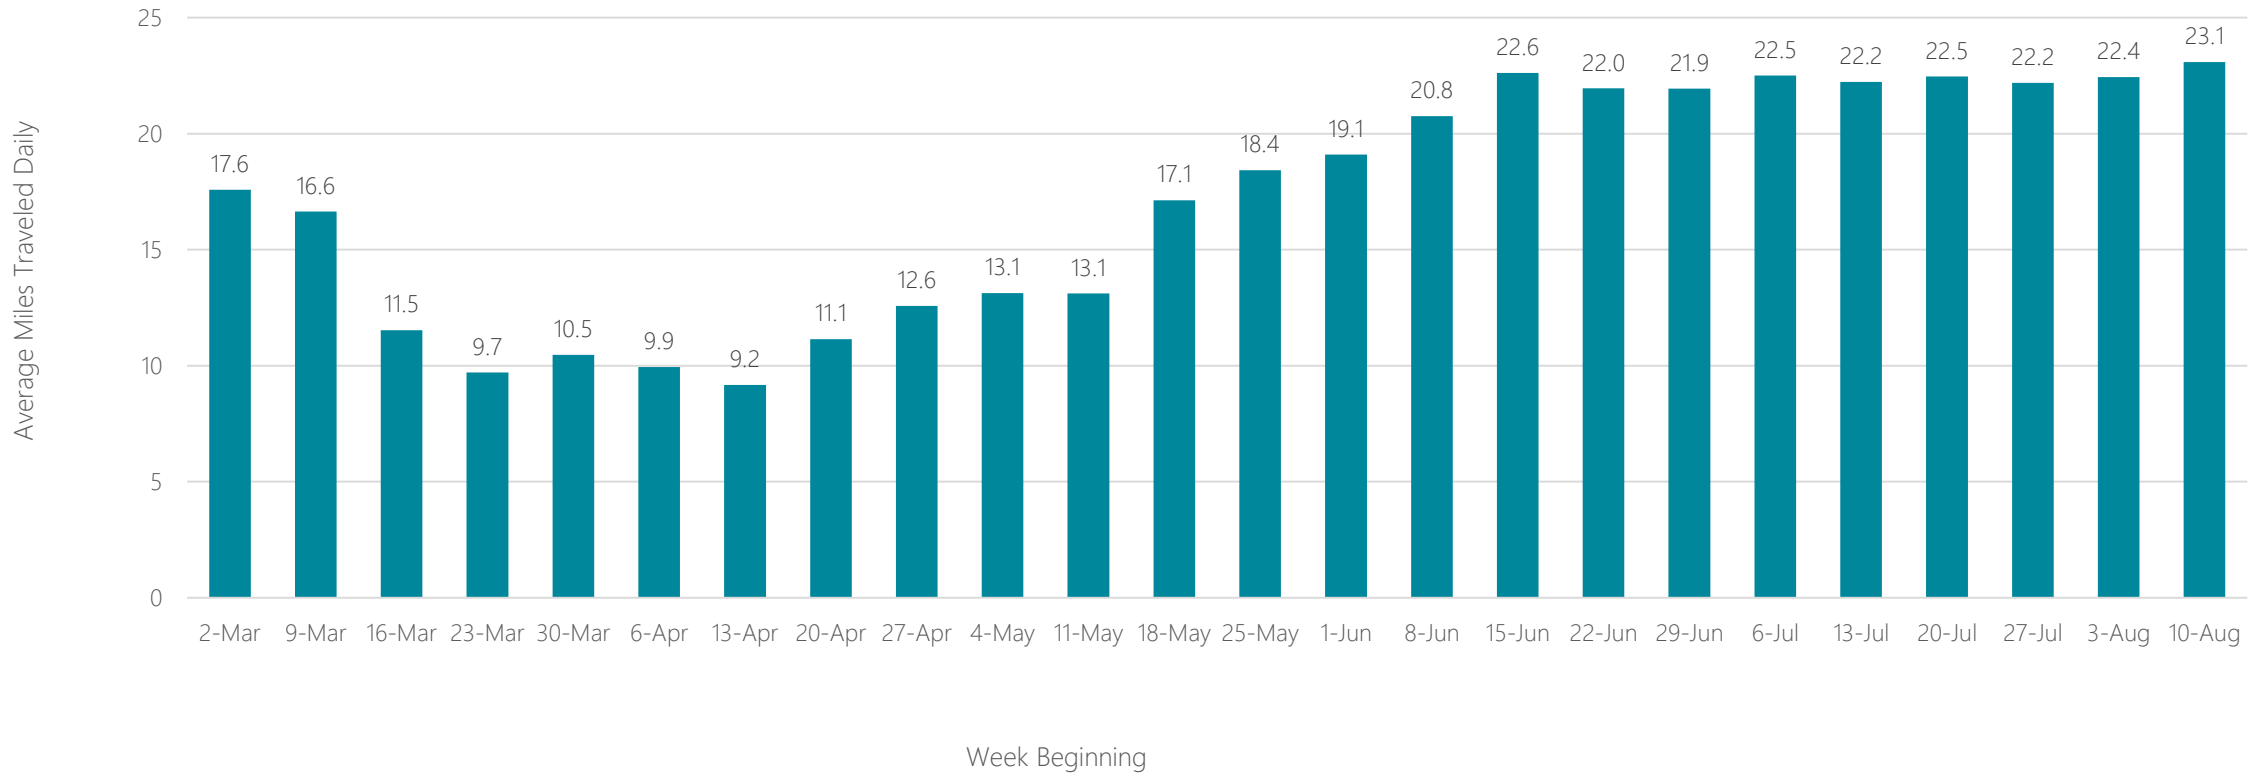

Davenport-Rock Island-Moline

Average Miles Traveled Daily Weekly Trend