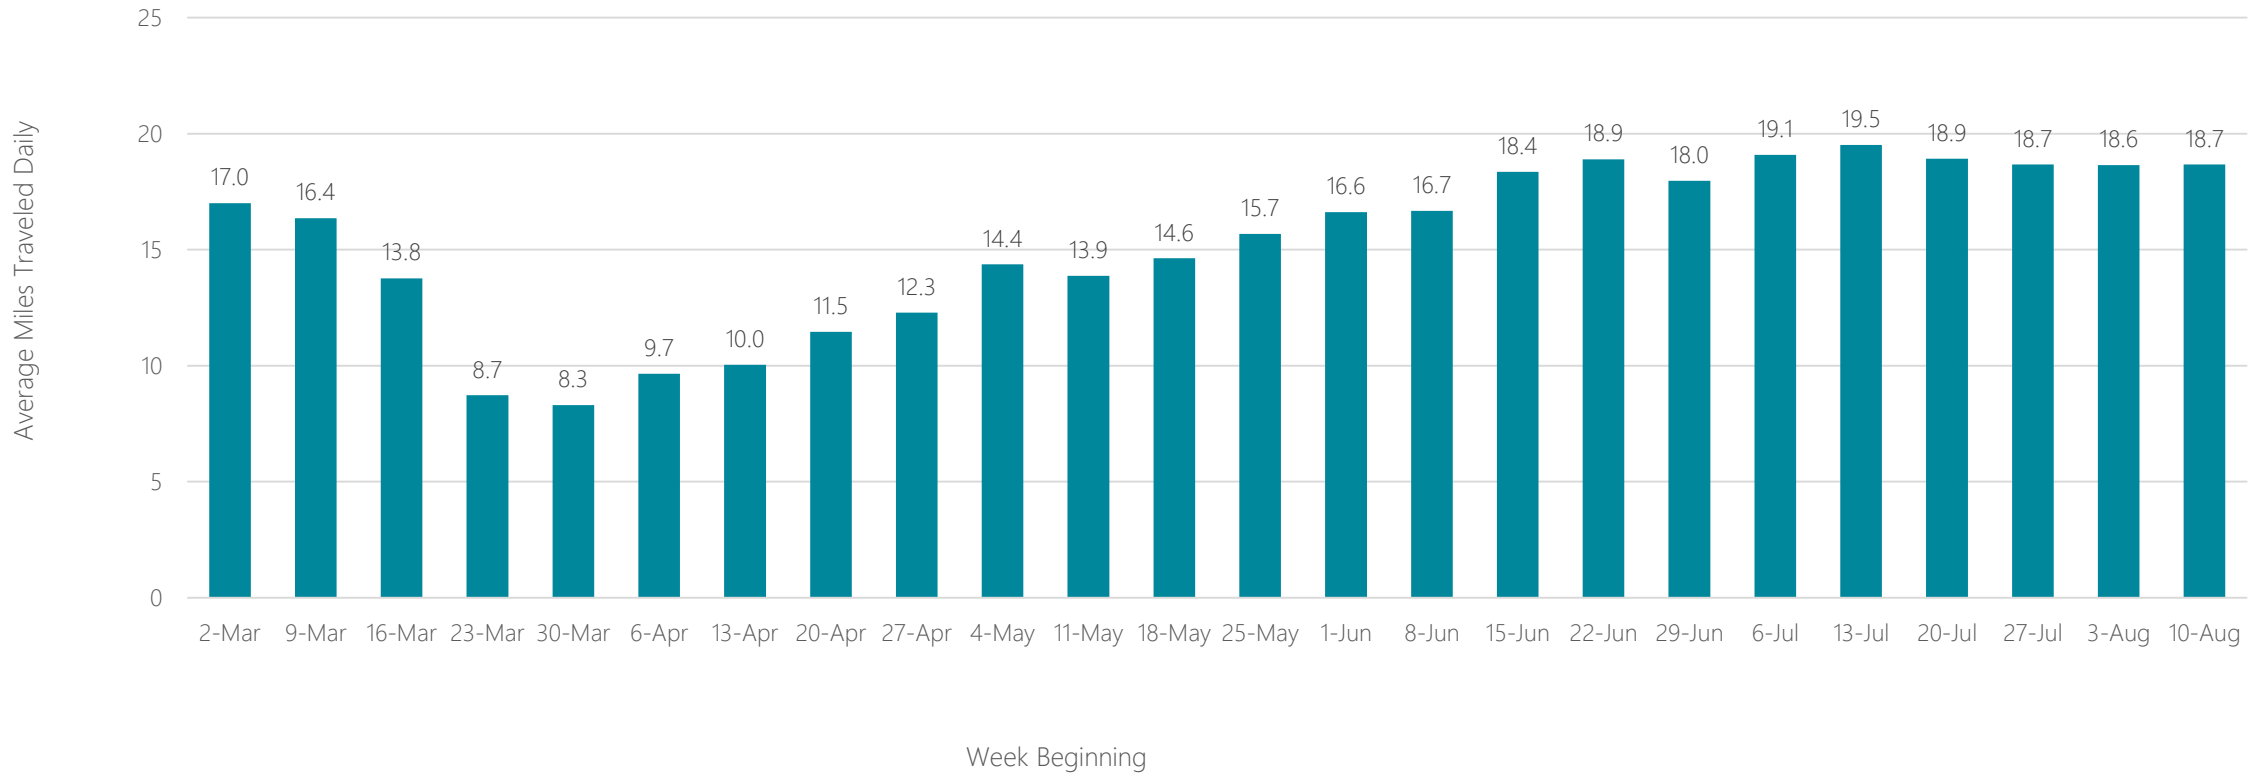

Spokane

Average Miles Traveled Daily Weekly Trend