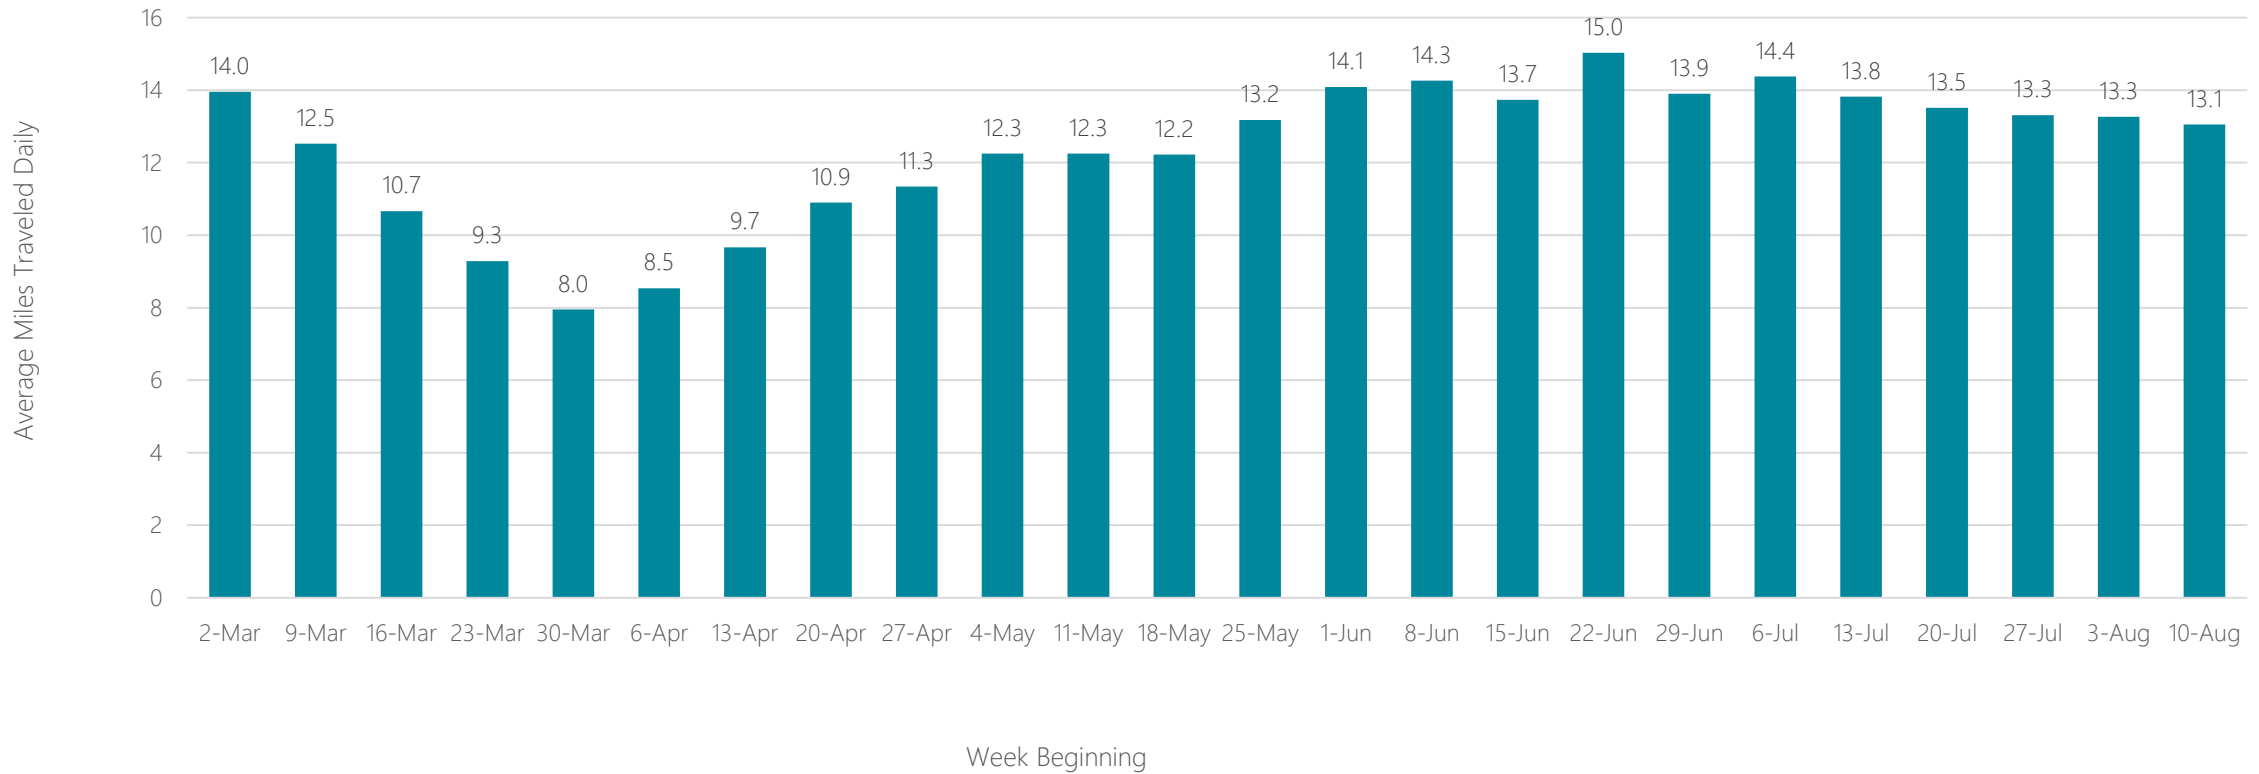

Helena

Average Miles Traveled Daily Weekly Trend