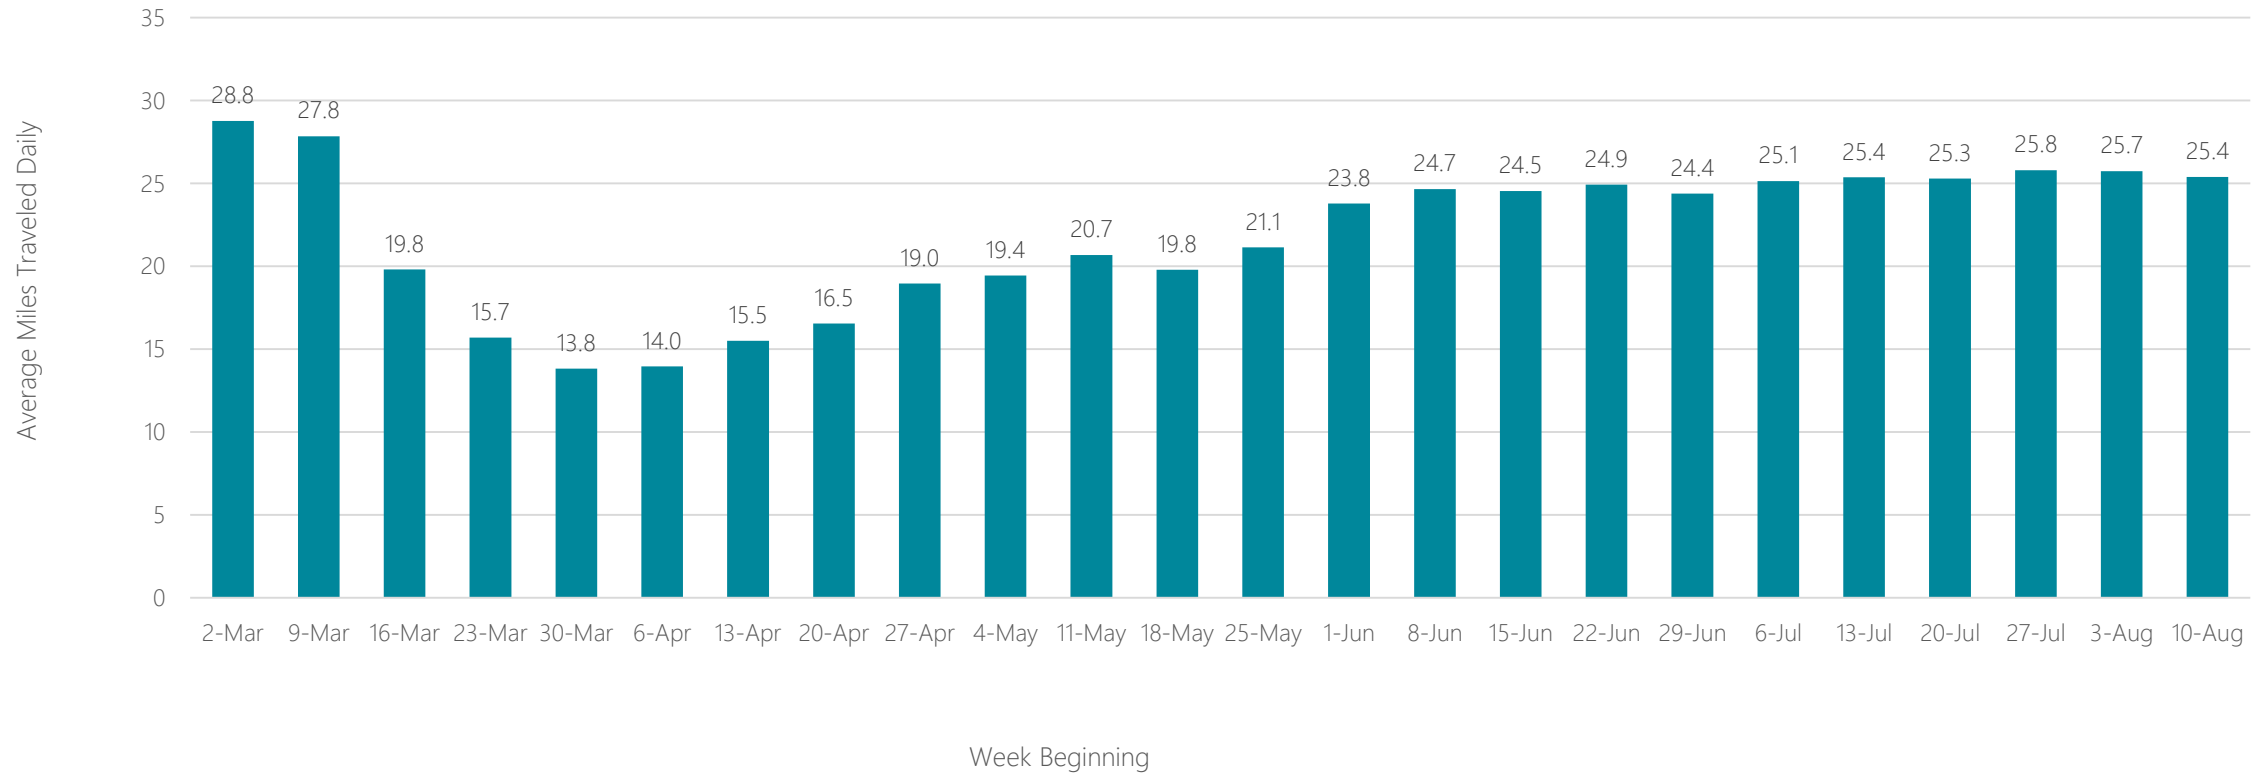

Charlotte

Average Miles Traveled Daily Weekly Trend