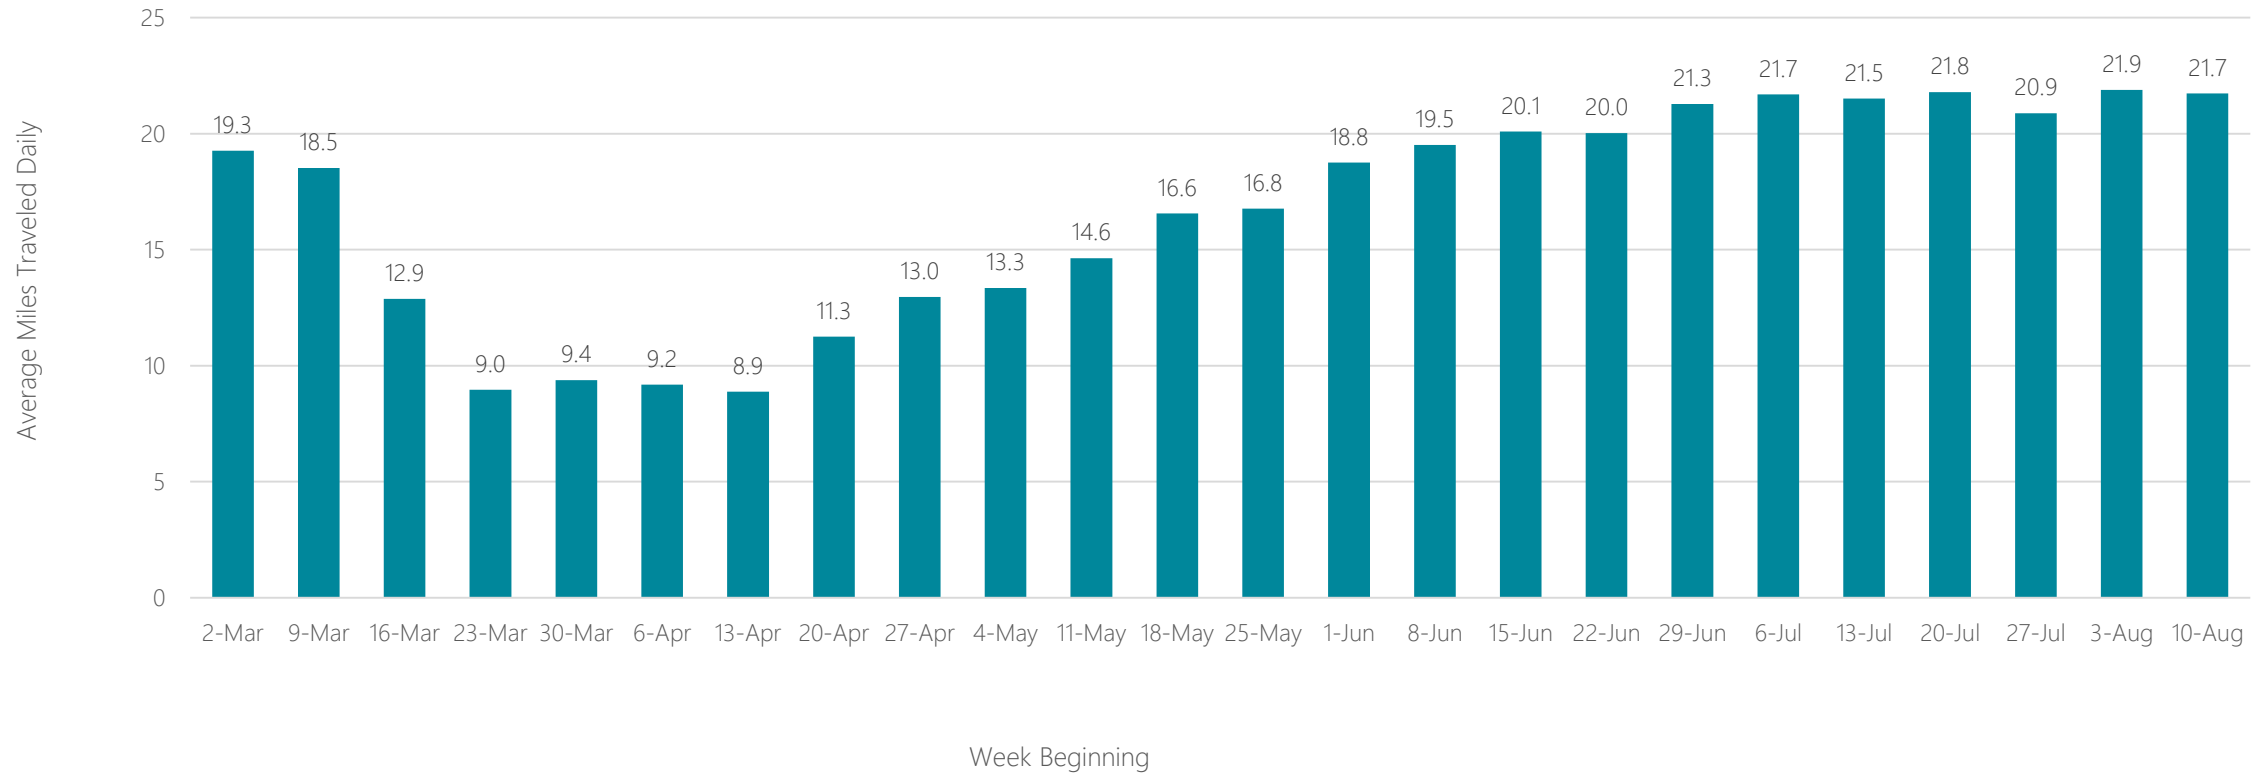

El Paso

Average Miles Traveled Daily Weekly Trend

Elmira

Average Miles Traveled Daily Weekly Trend

Average Miles Traveled Daily Weekly Trend

Eugene

Average Miles Traveled Daily Weekly Trend

Eureka