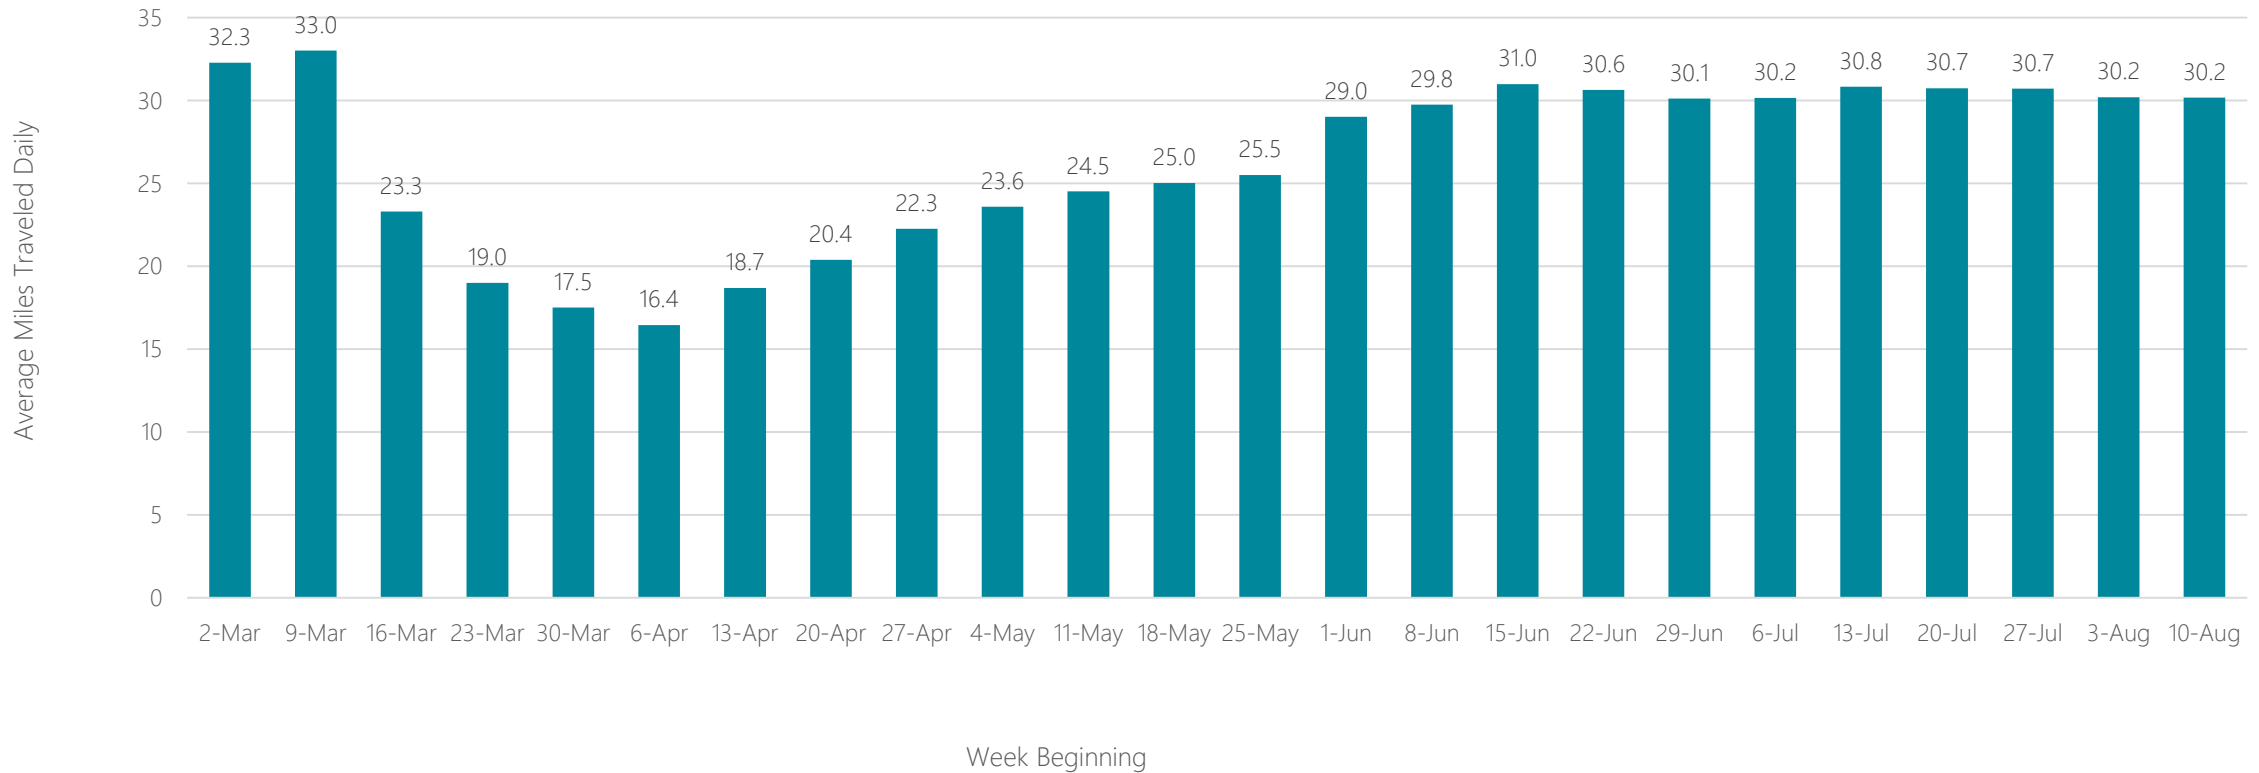

Cleveland

Average Miles Traveled Daily Weekly Trend

Colorado Springs

Average Miles Traveled Daily Weekly Trend

Columbia-Jefferson City

Average Miles Traveled Daily Weekly Trend

Columbia, SC

Average Miles Traveled Daily Weekly Trend