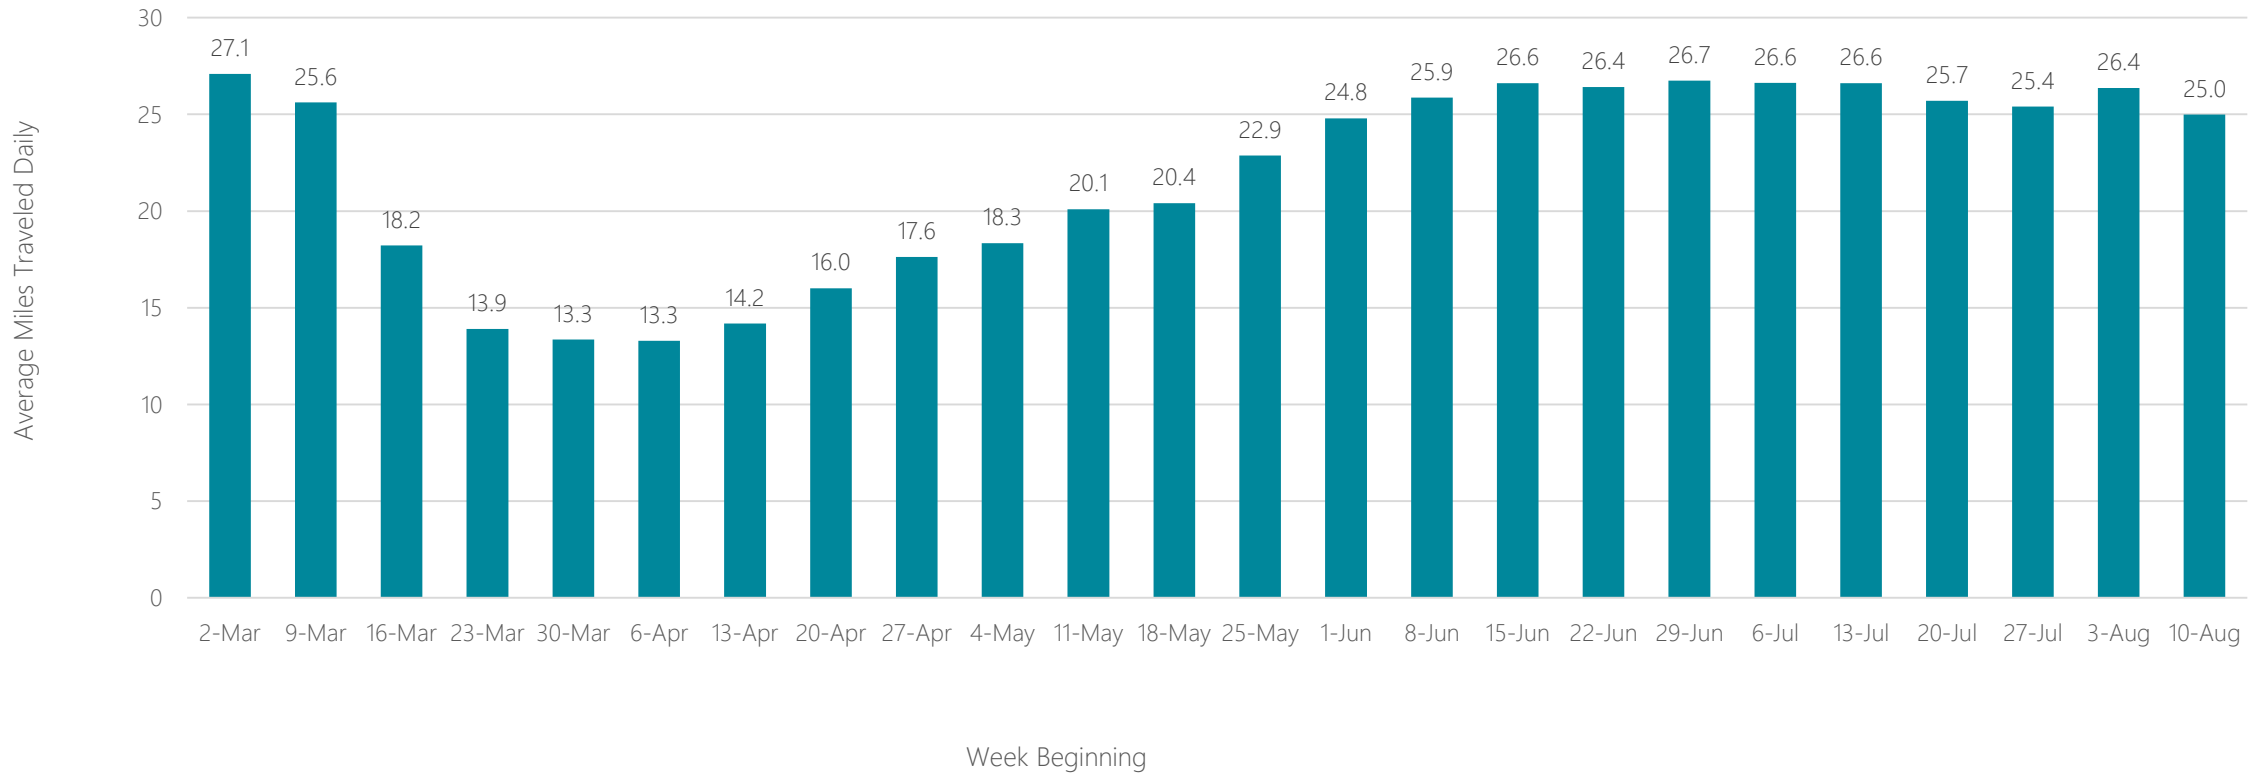

Average Miles Traveled Daily Weekly Trend

Champaign & Springfield-Decatur

Average Miles Traveled Daily Weekly Trend

Charleston, SC

Average Miles Traveled Daily Weekly Trend

Charleston-Huntington

Average Miles Traveled Daily Weekly Trend