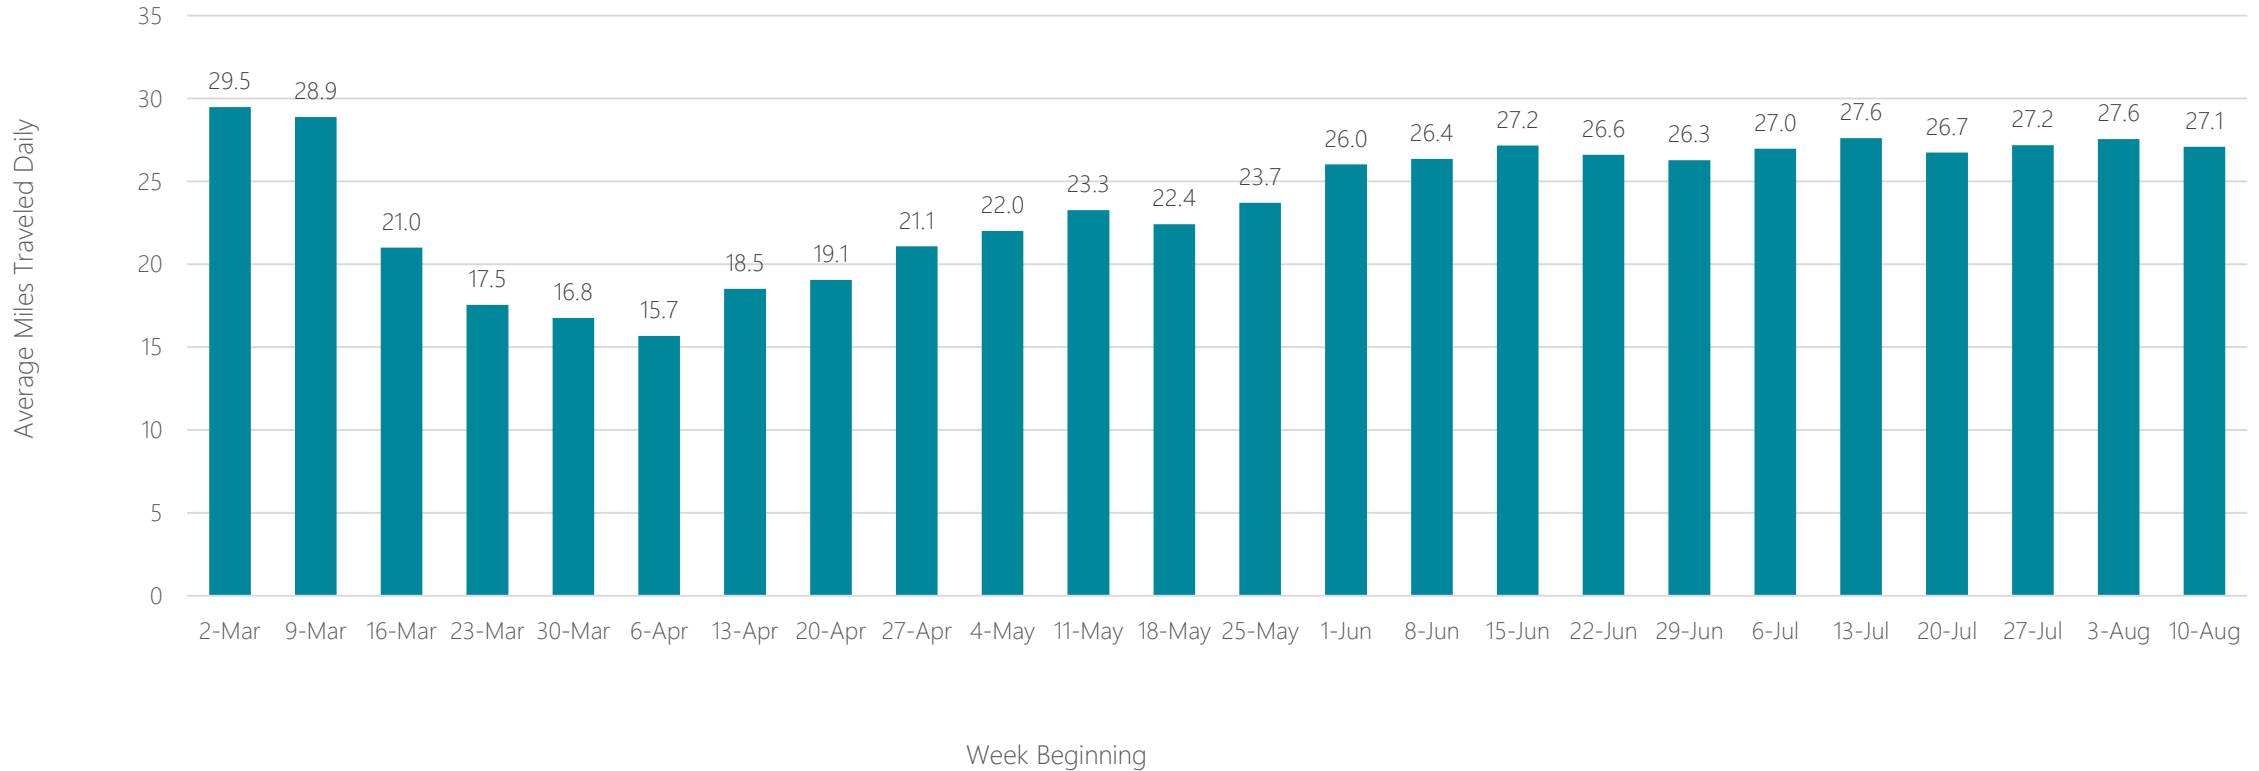

Greenville-Spartansburg-Asheville-Anderson

Average Miles Traveled Daily Weekly Trend