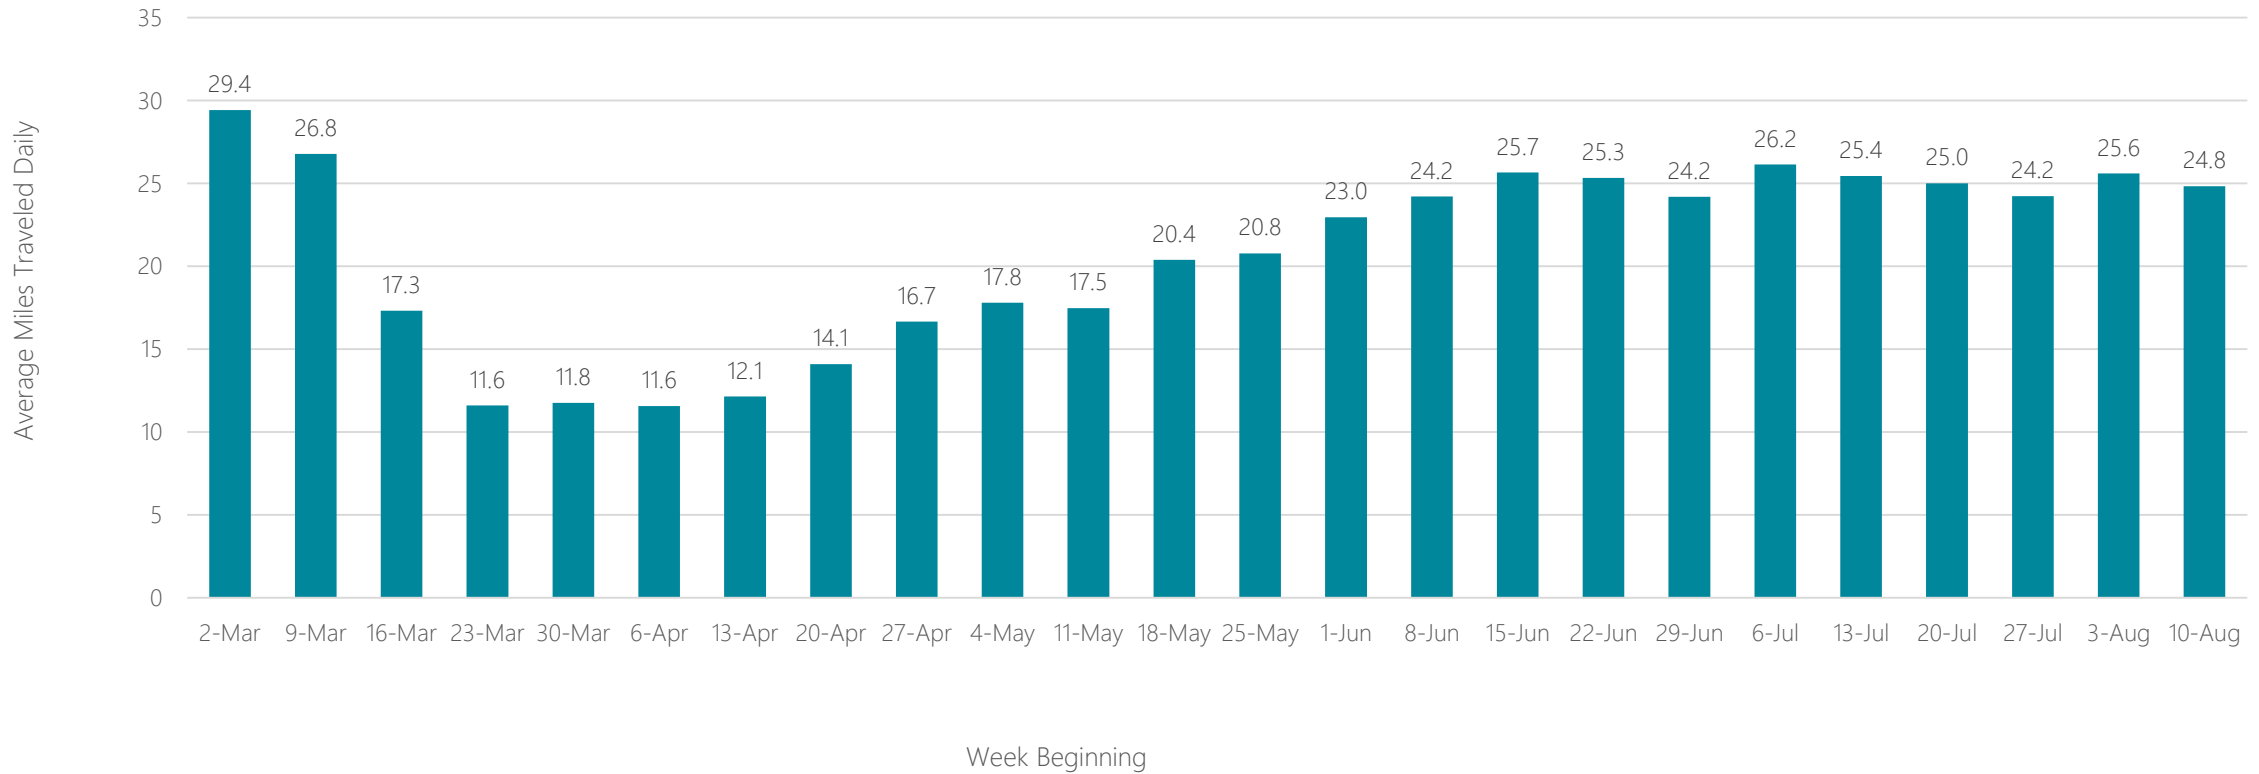

Rockford

Average Miles Traveled Daily Weekly Trend

Sacramento-Stockton-Modesto

Average Miles Traveled Daily Weekly Trend

Saint Joseph

Average Miles Traveled Daily Weekly Trend

Saint Louis

Average Miles Traveled Daily Weekly Trend