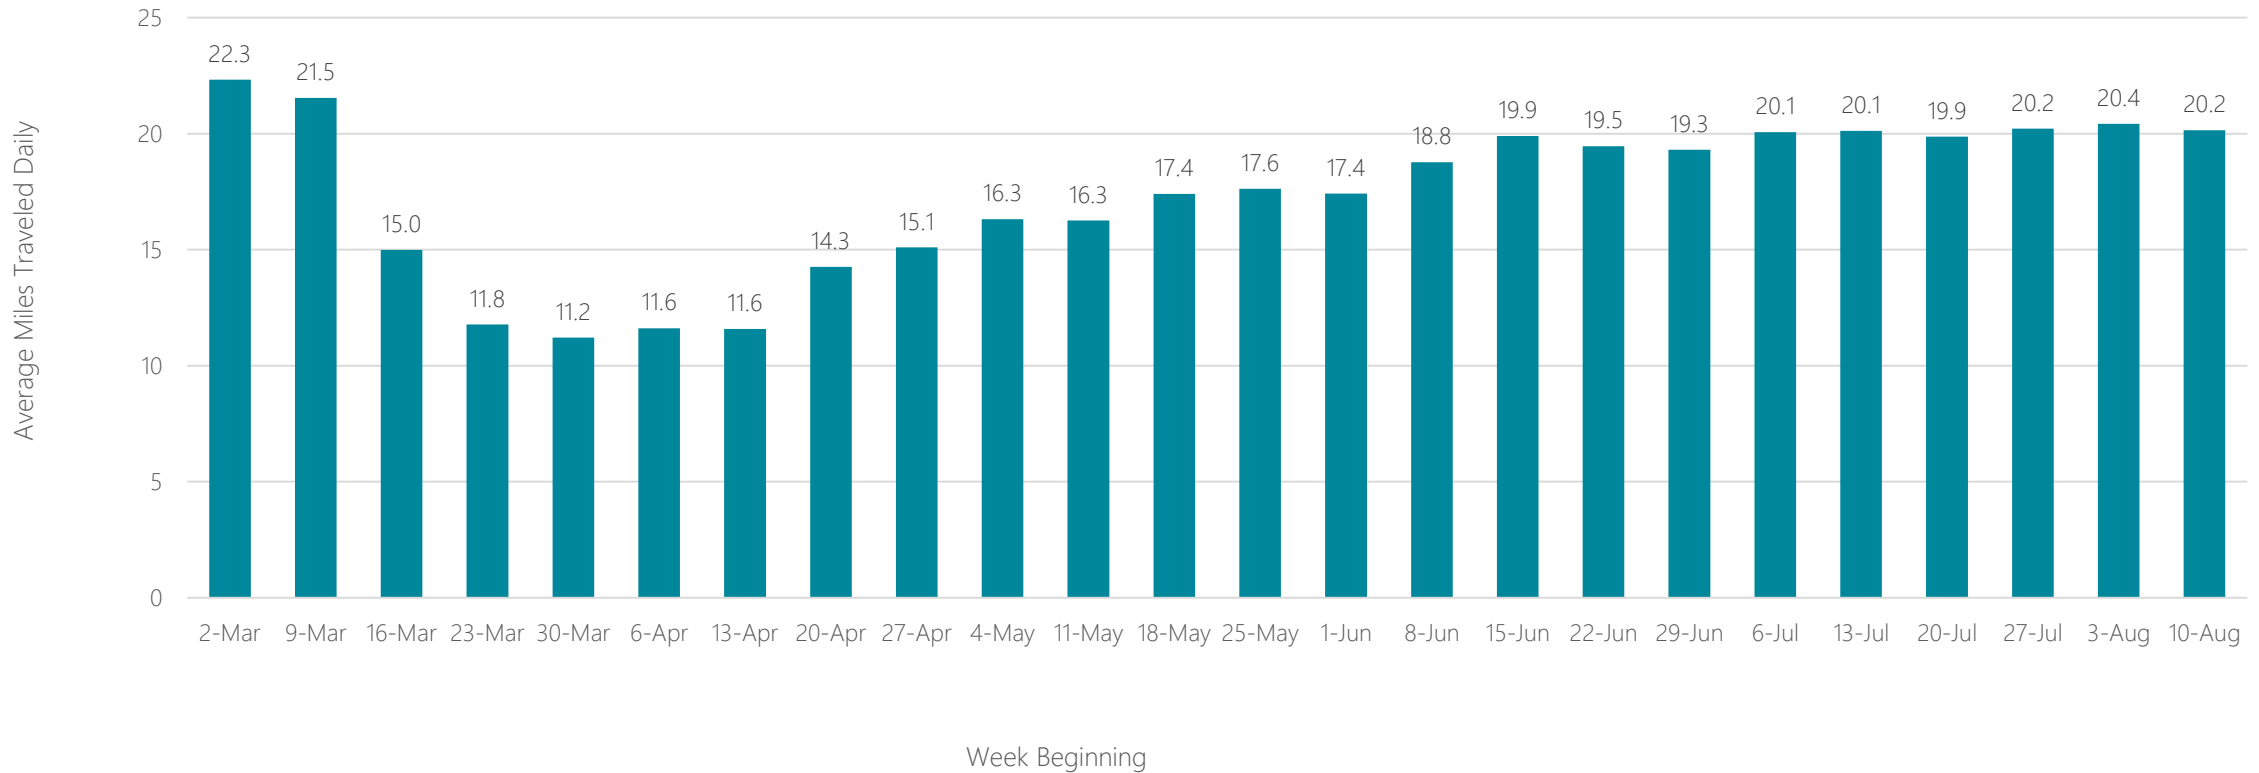

Salt Lake City

Average Miles Traveled Daily Weekly Trend