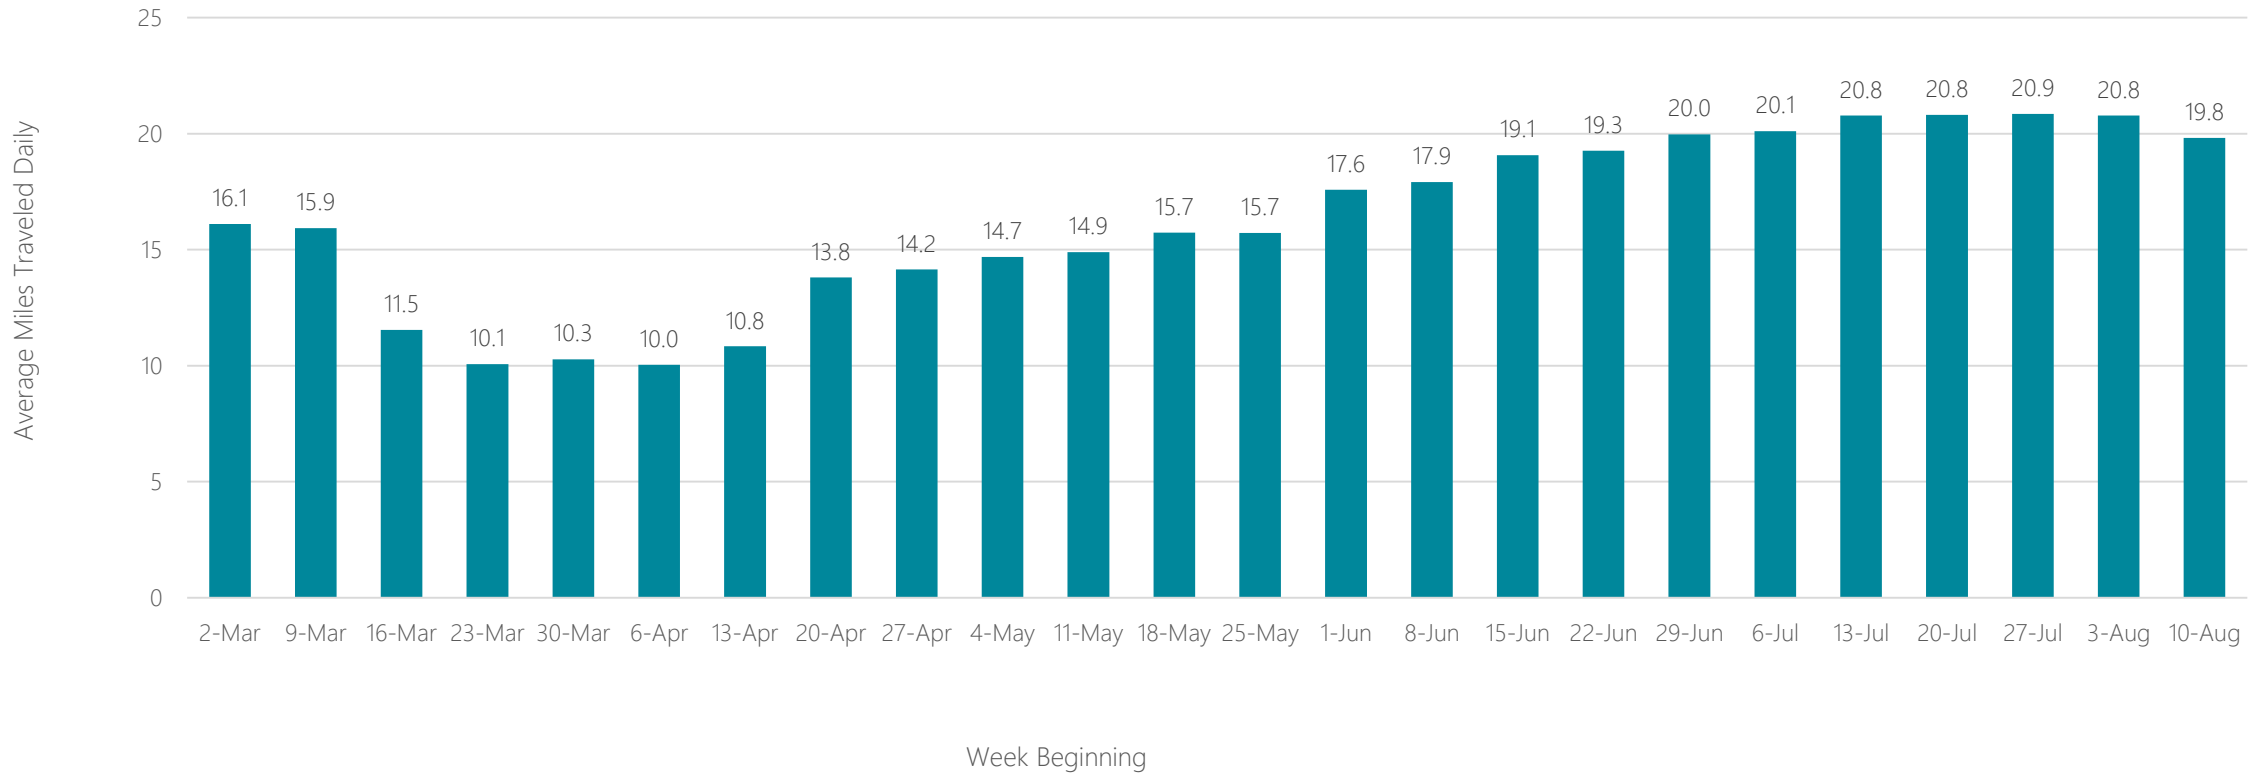

Lubbock

Average Miles Traveled Daily Weekly Trend

Macon

Average Miles Traveled Daily Weekly Trend

Madison

Average Miles Traveled Daily Weekly Trend

Mankato

Average Miles Traveled Daily Weekly Trend