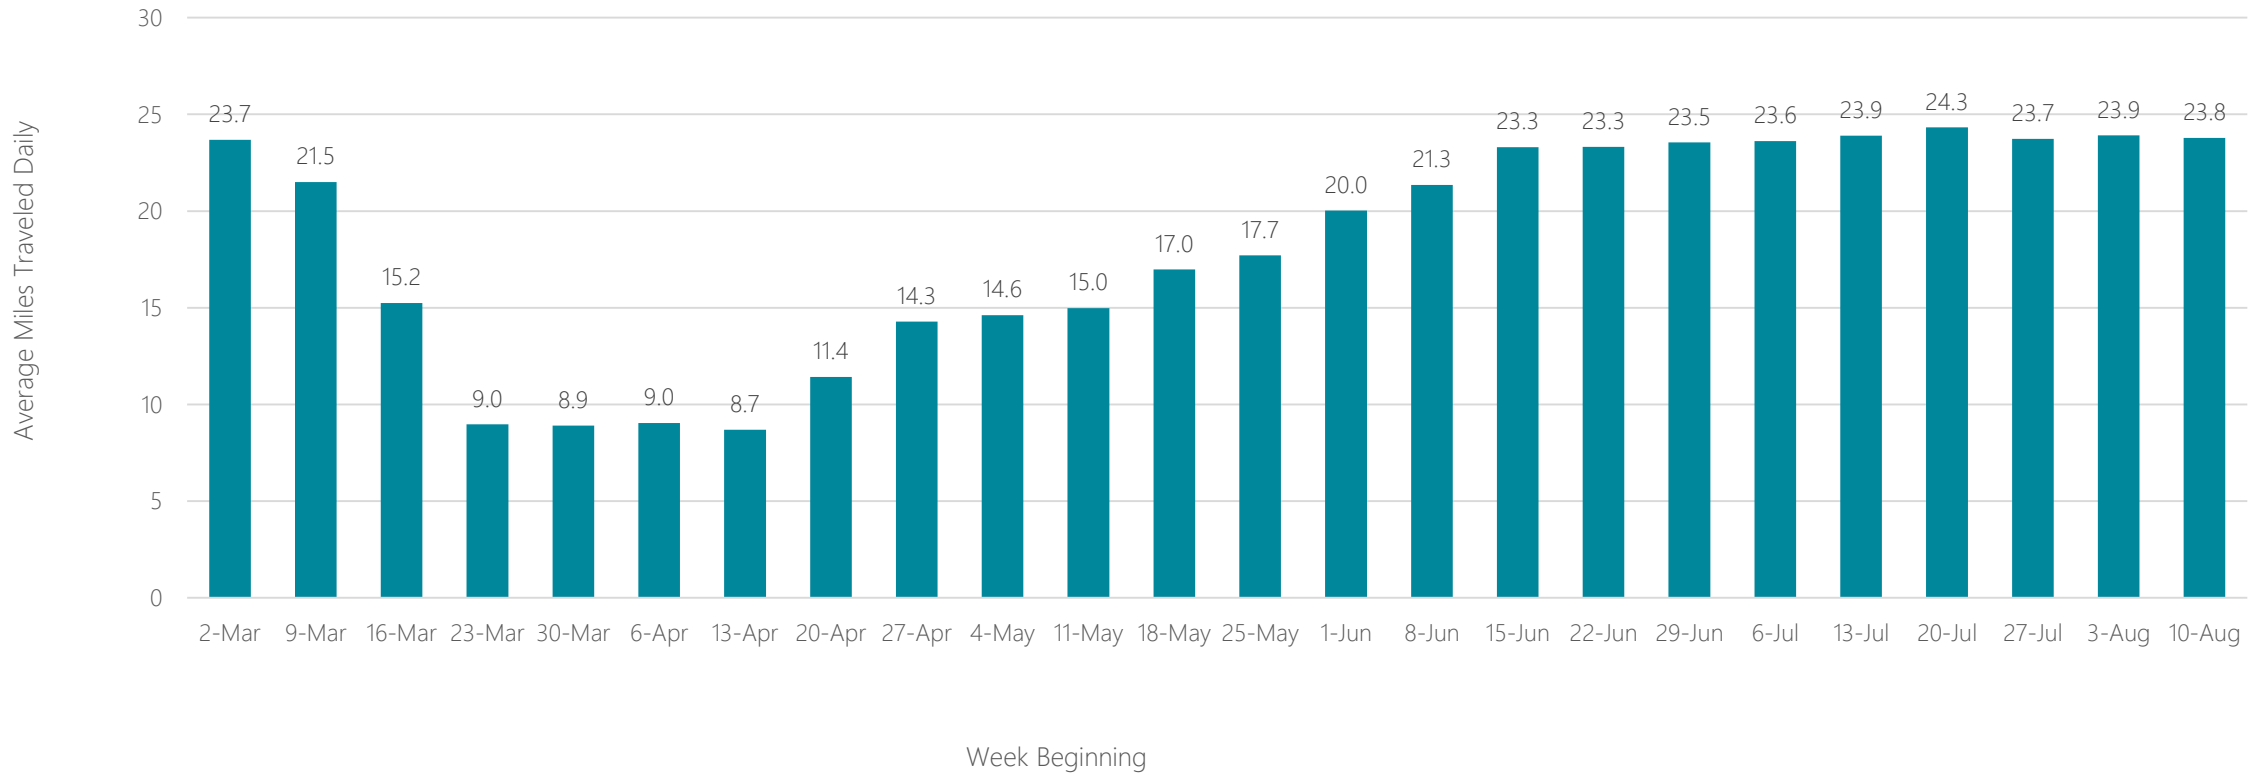

Lafayette, IN

Average Miles Traveled Daily Weekly Trend

Lafayette, LA

Average Miles Traveled Daily Weekly Trend

Lake Charles

Average Miles Traveled Daily Weekly Trend

Lansing

Average Miles Traveled Daily Weekly Trend