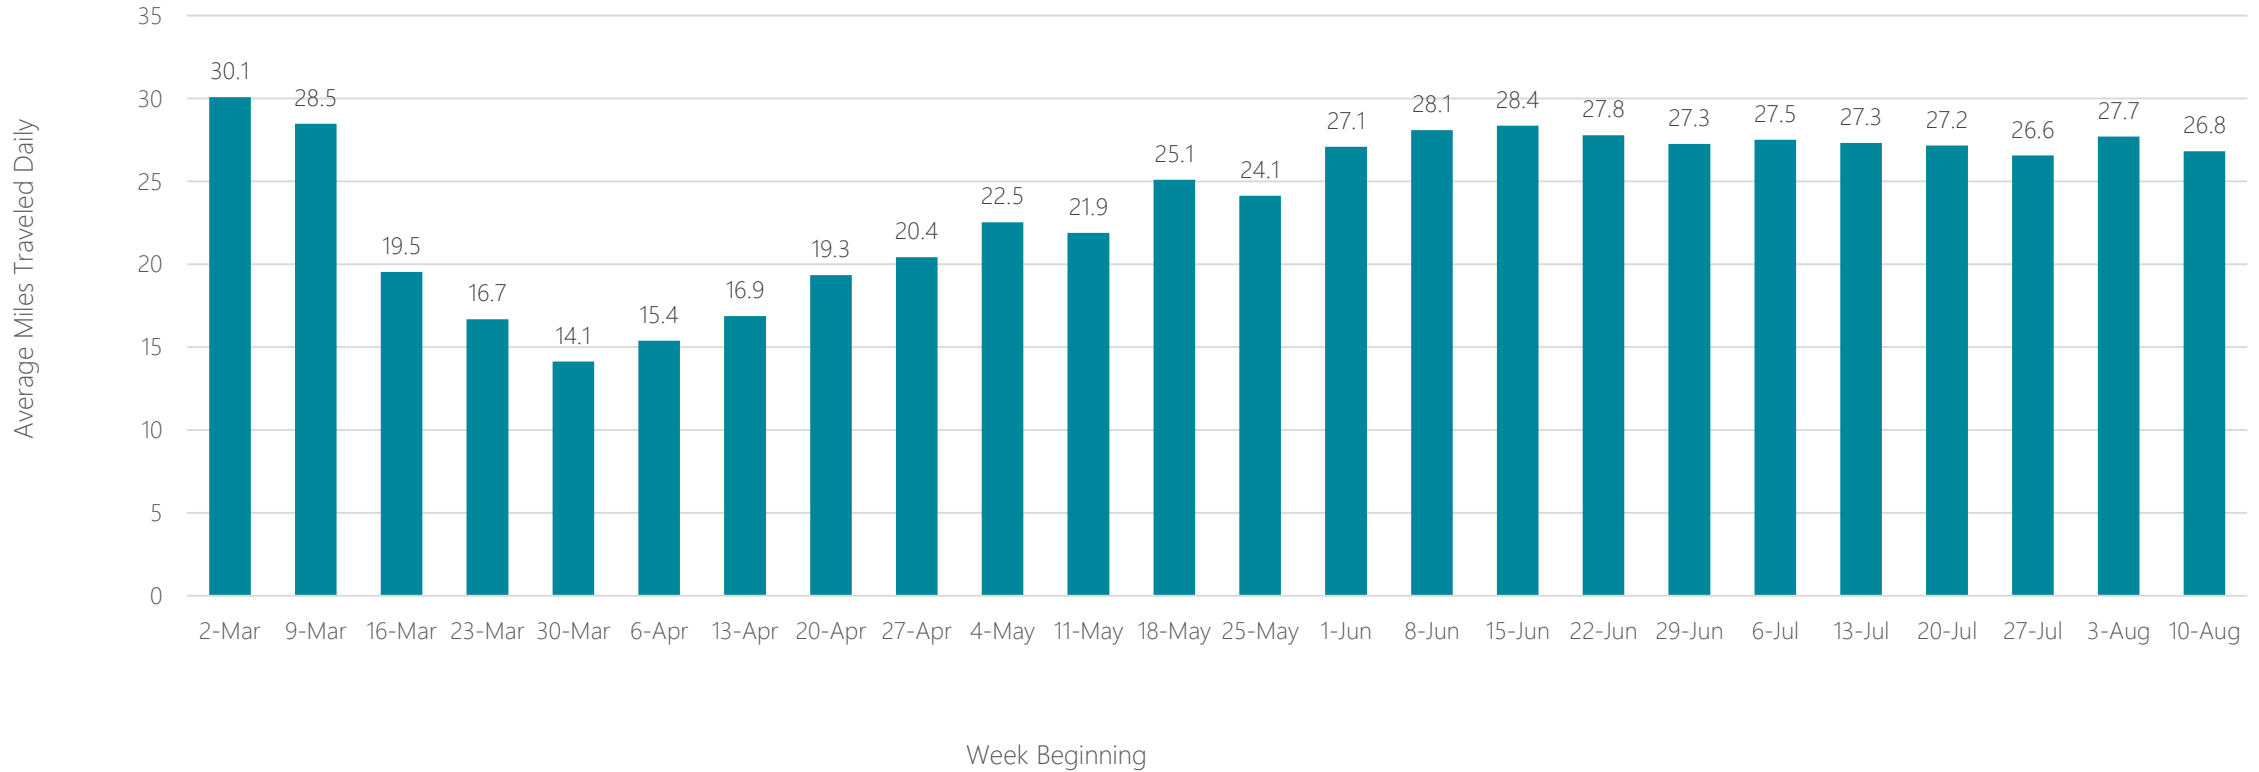

Traverse City-Cadillac

Average Miles Traveled Daily Weekly Trend

Tri-Cities, TN-VA

Average Miles Traveled Daily Weekly Trend

Tucson (Sierra Vista)

Average Miles Traveled Daily Weekly Trend

Tulsa

Average Miles Traveled Daily Weekly Trend