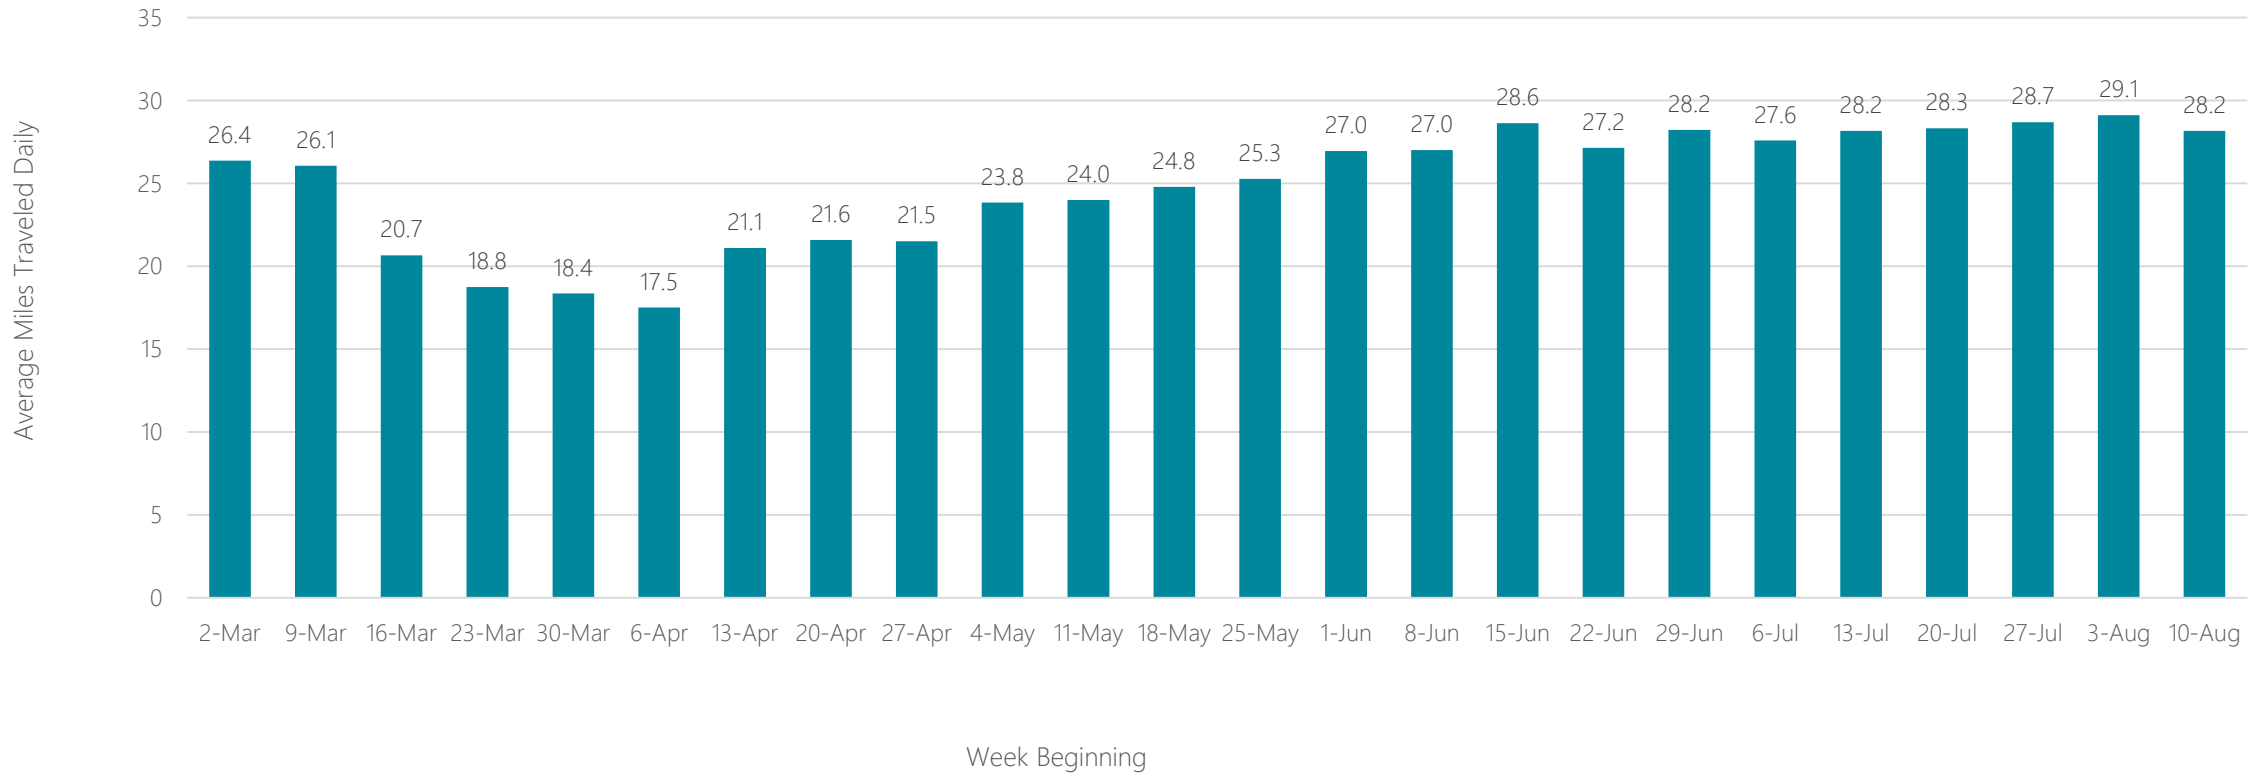

Greenwood-Greenville

Average Miles Traveled Daily Weekly Trend