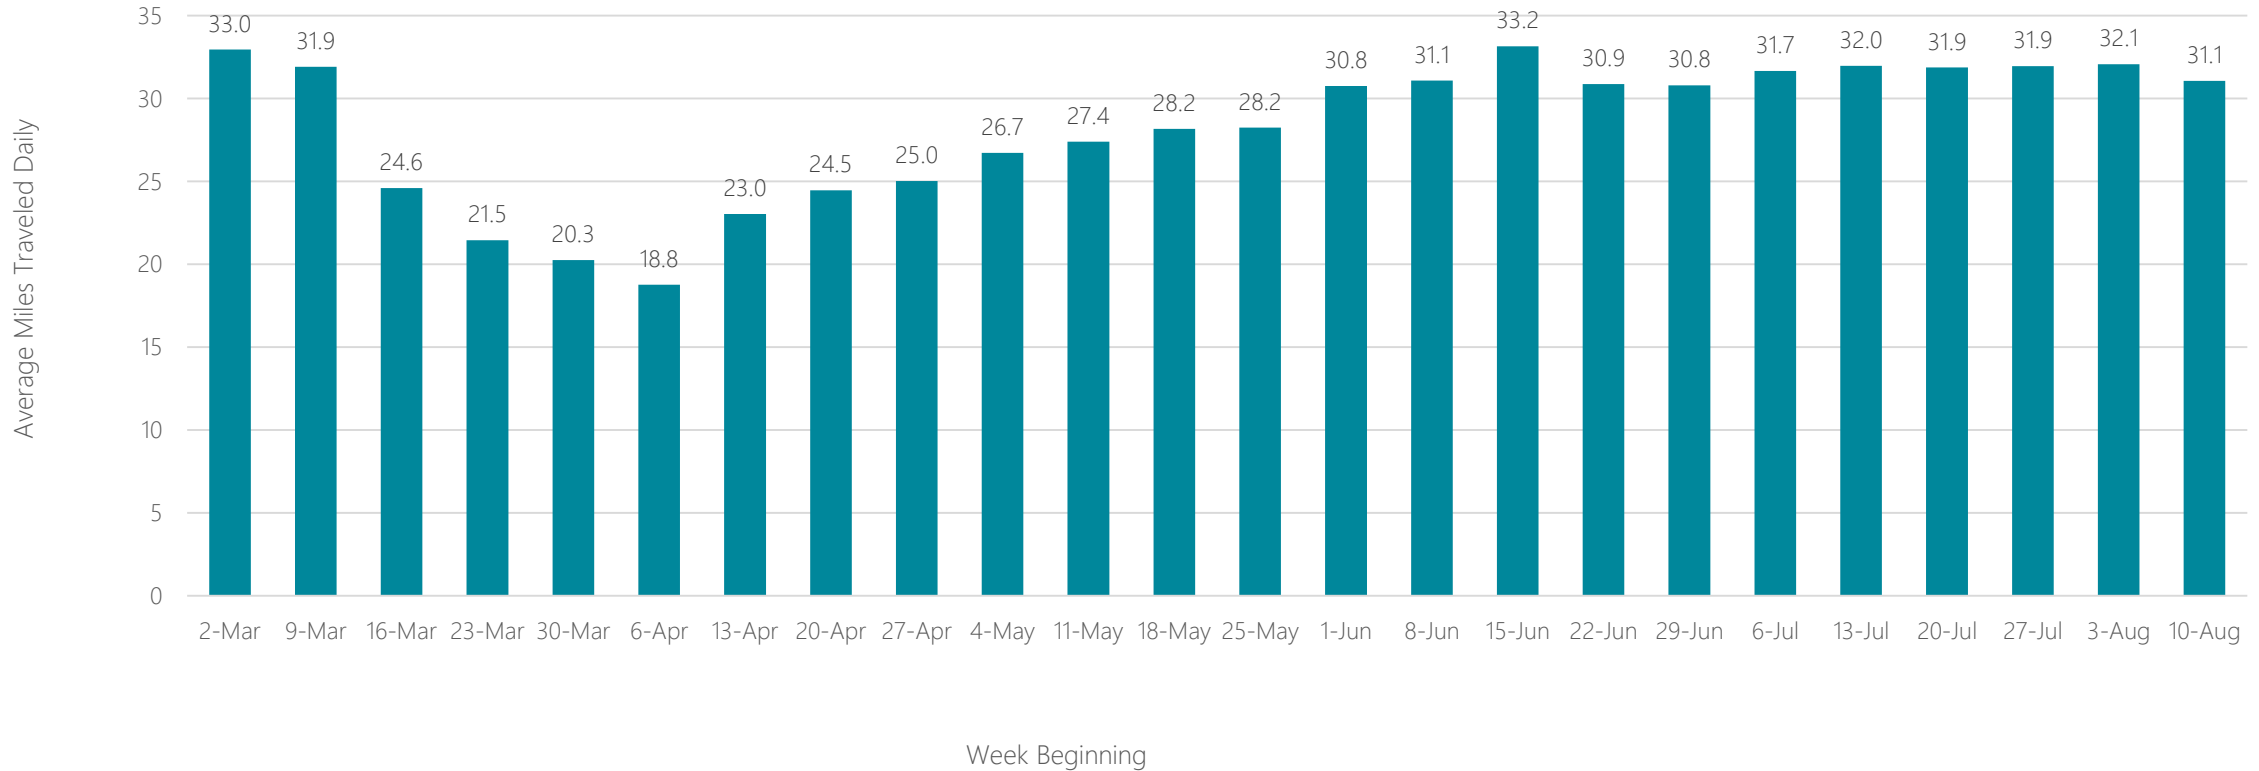

Columbus-Tupelo-West Point

Average Miles Traveled Daily Weekly Trend