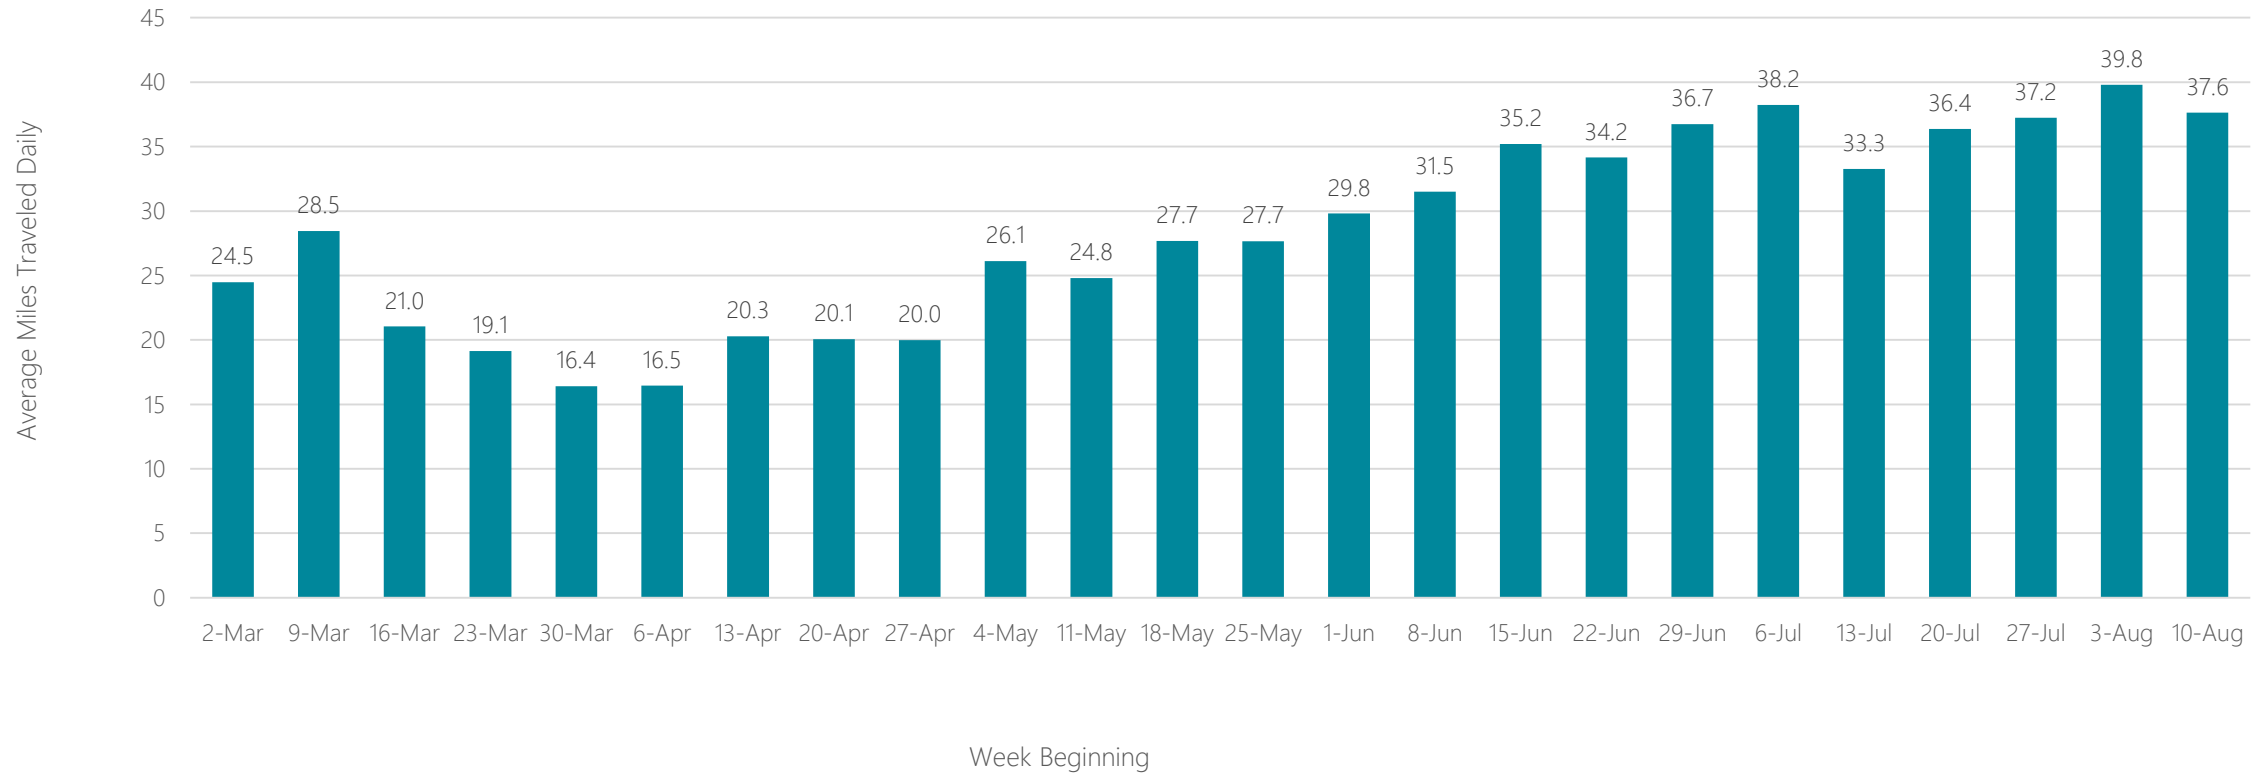

Fort Wayne

Average Miles Traveled Daily Weekly Trend

Fresno-Visalia

Average Miles Traveled Daily Weekly Trend

Gainesville

Average Miles Traveled Daily Weekly Trend

Glendive

Average Miles Traveled Daily Weekly Trend