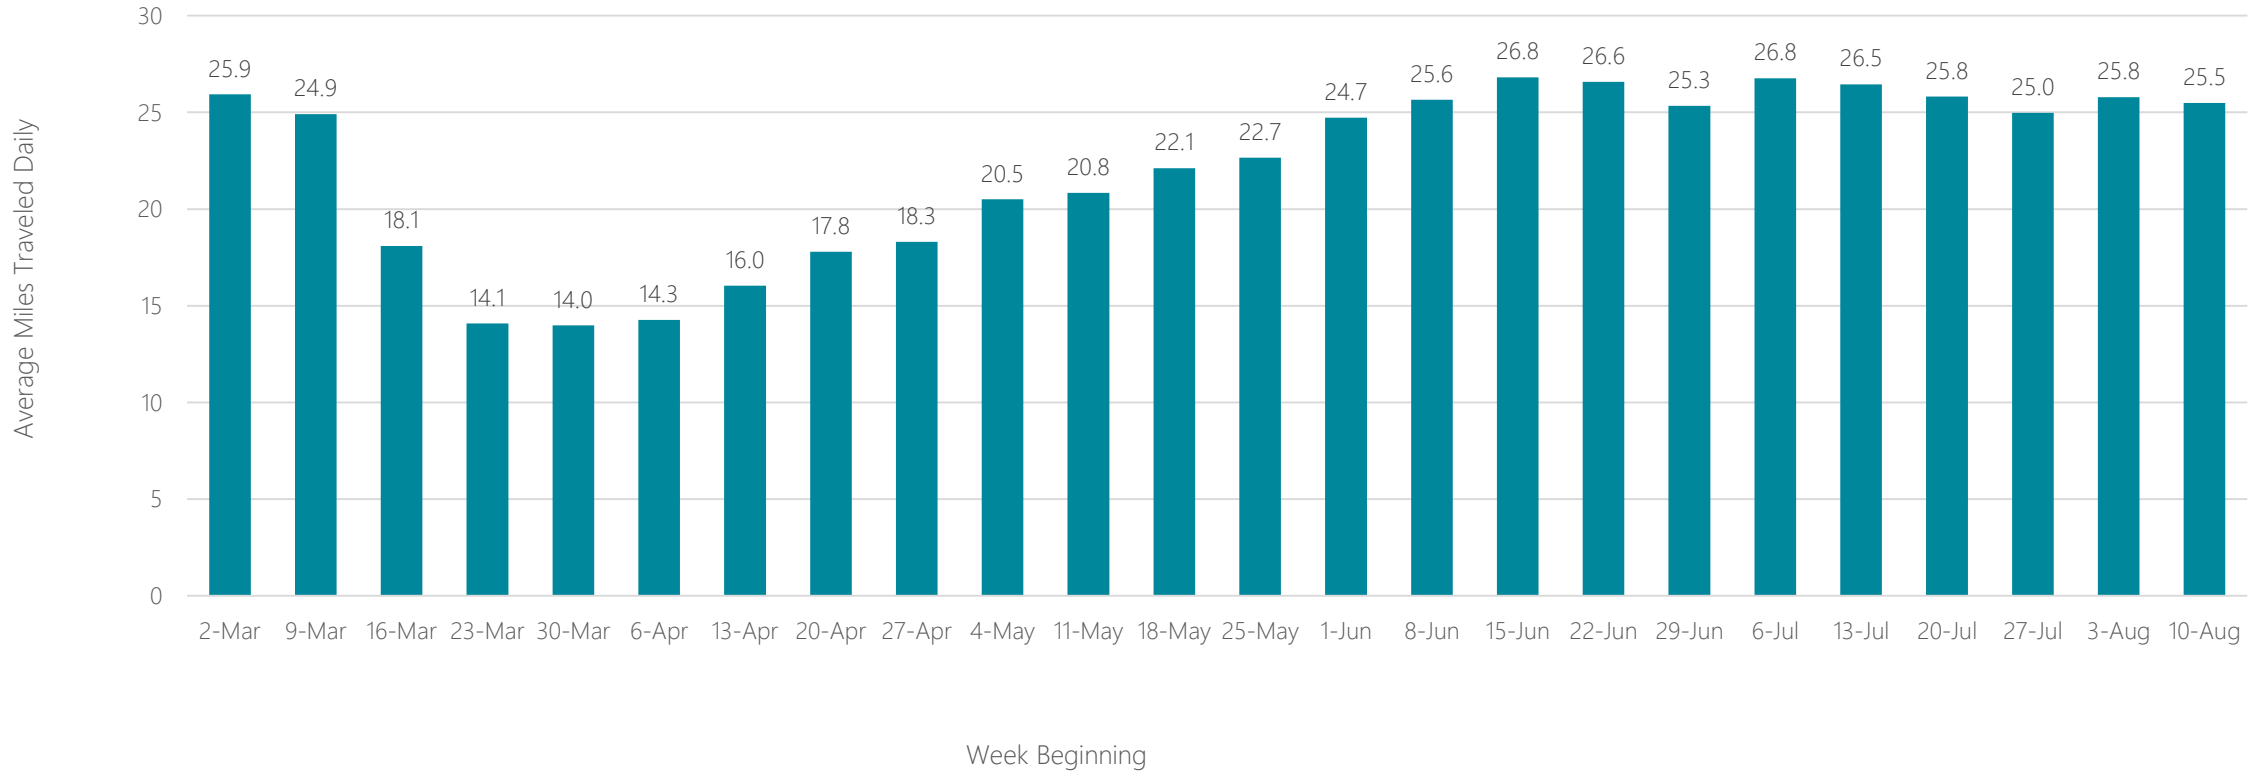

Cleveland

Average Miles Traveled Daily Weekly Trend

Colorado Springs

Average Miles Traveled Daily Weekly Trend

Columbia-Jefferson City

Average Miles Traveled Daily Weekly Trend

Columbia, SC

Average Miles Traveled Daily Weekly Trend