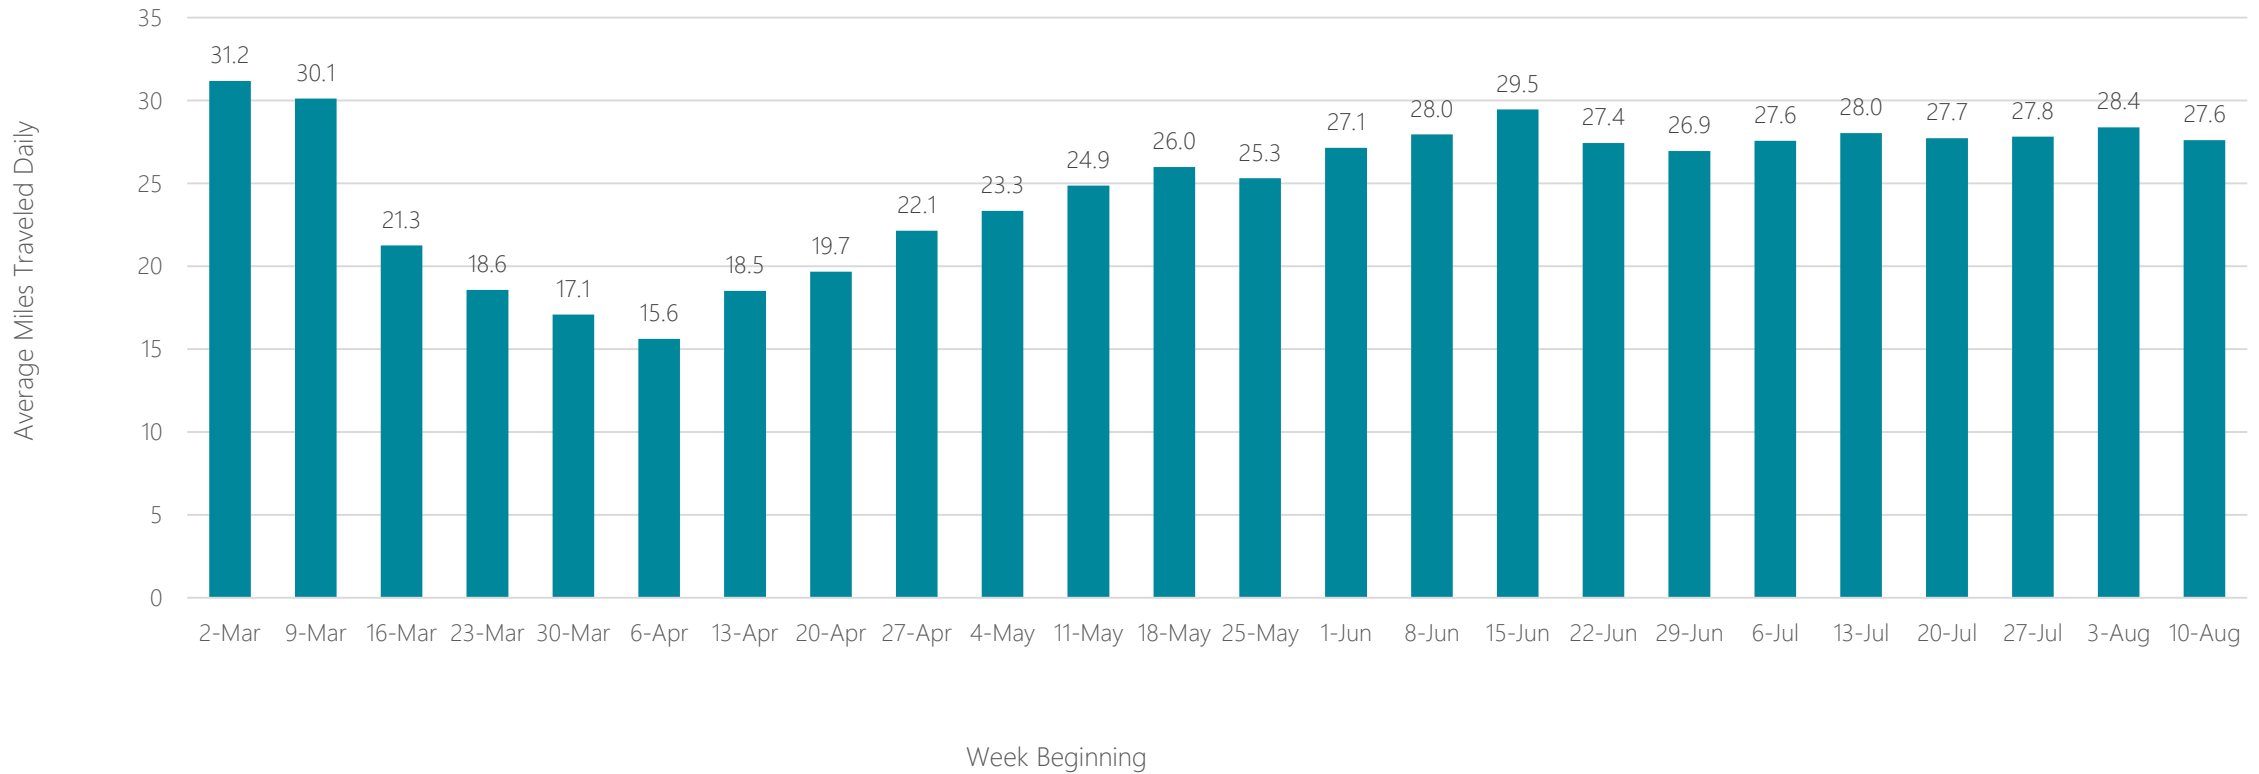

Helena

Average Miles Traveled Daily Weekly Trend

Honolulu

Average Miles Traveled Daily Weekly Trend

Houston

Average Miles Traveled Daily Weekly Trend

Huntsville-Decatur (Florence)

Average Miles Traveled Daily Weekly Trend