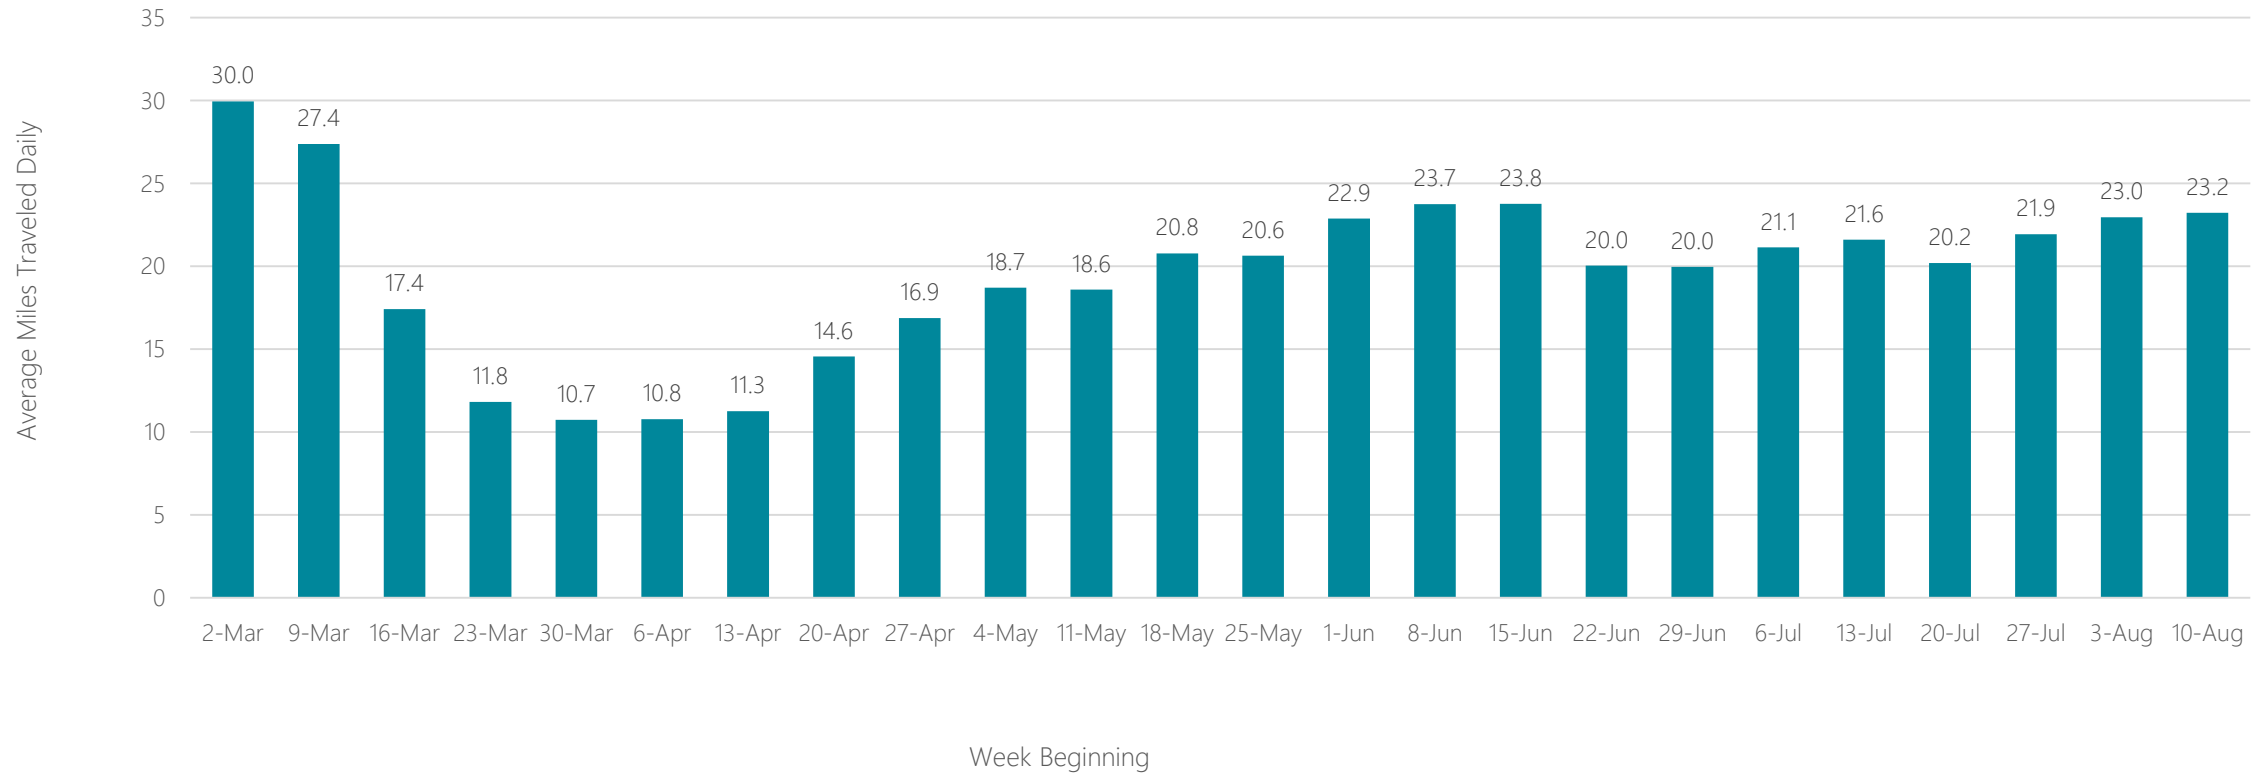

Helena

Average Miles Traveled Daily Weekly Trend

Honolulu

Average Miles Traveled Daily Weekly Trend

Houston

Average Miles Traveled Daily Weekly Trend

Huntsville-Decatur (Florence)

Average Miles Traveled Daily Weekly Trend