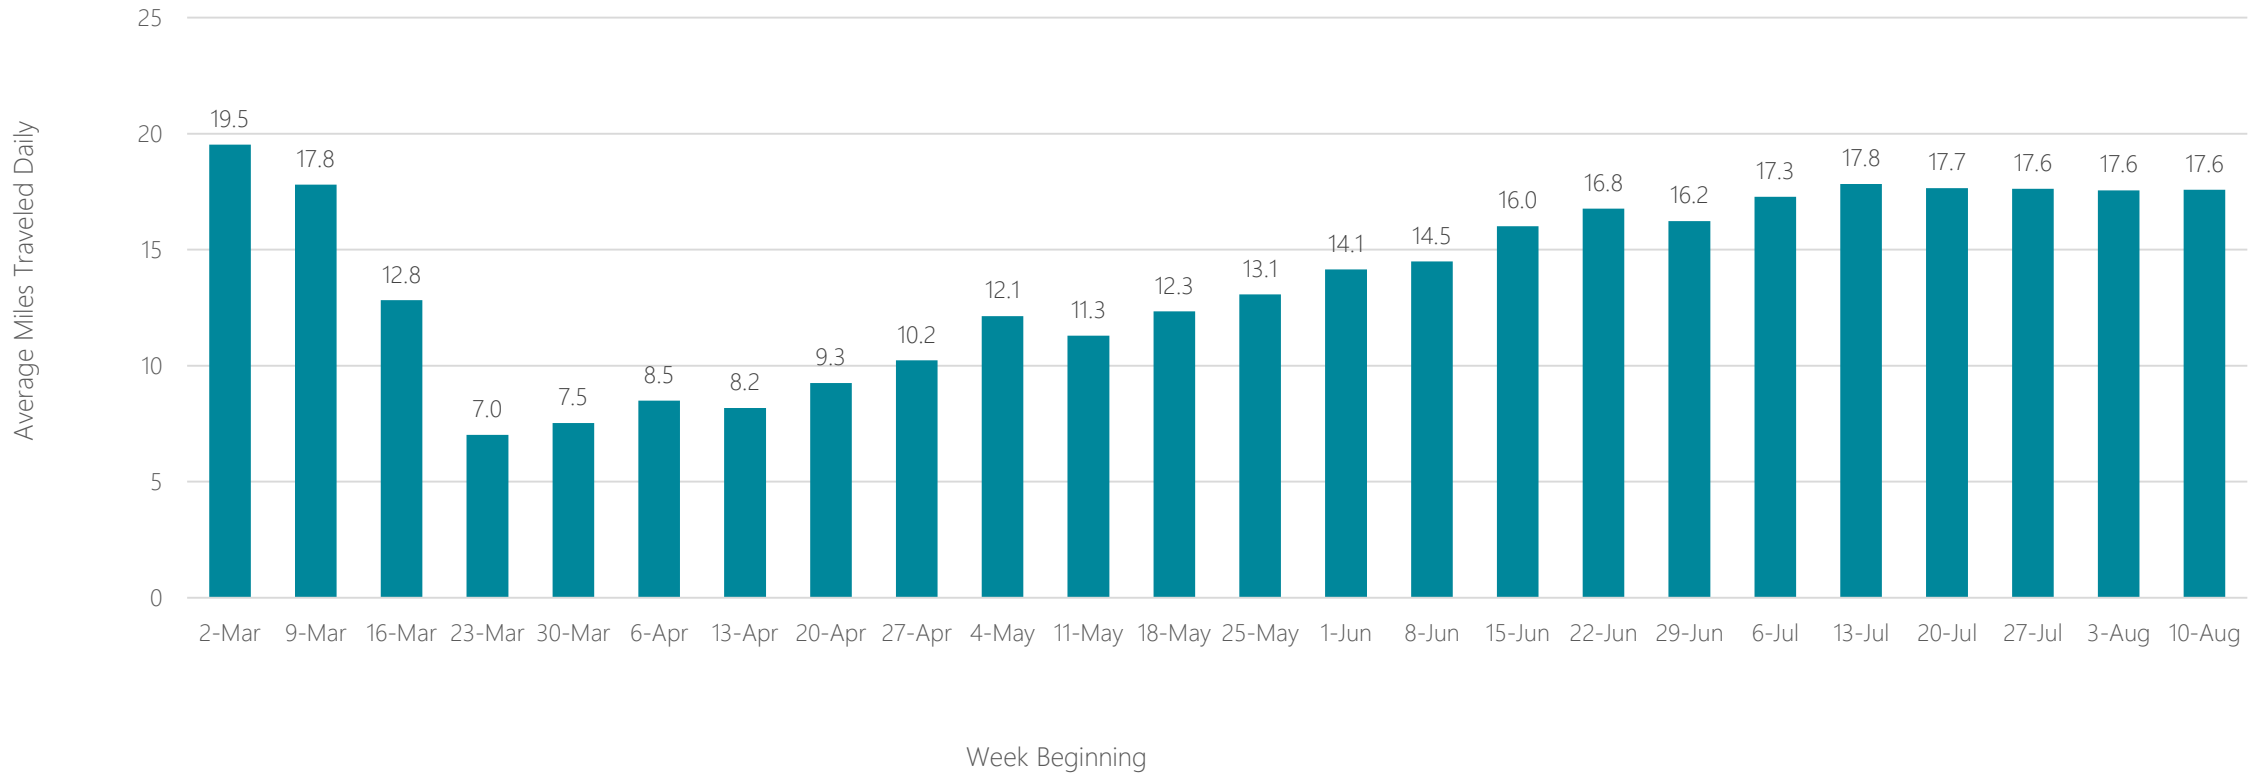

Portland, OR

Average Miles Traveled Daily Weekly Trend