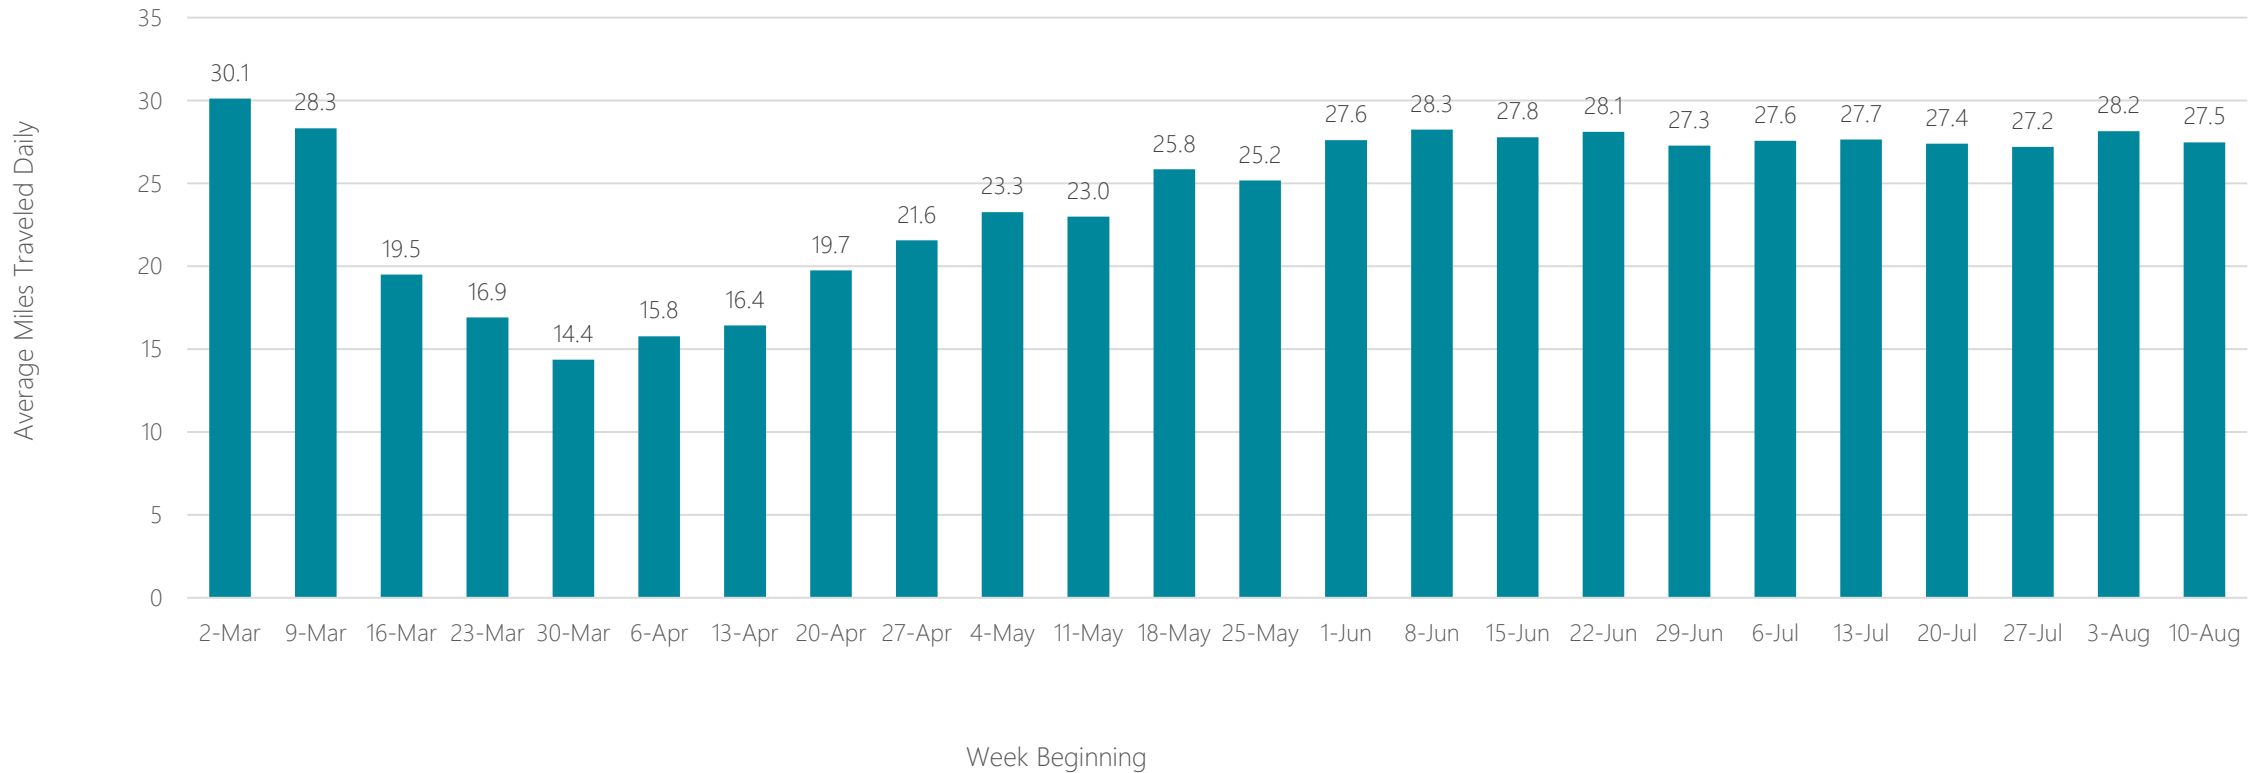

Oklahoma City

Average Miles Traveled Daily Weekly Trend