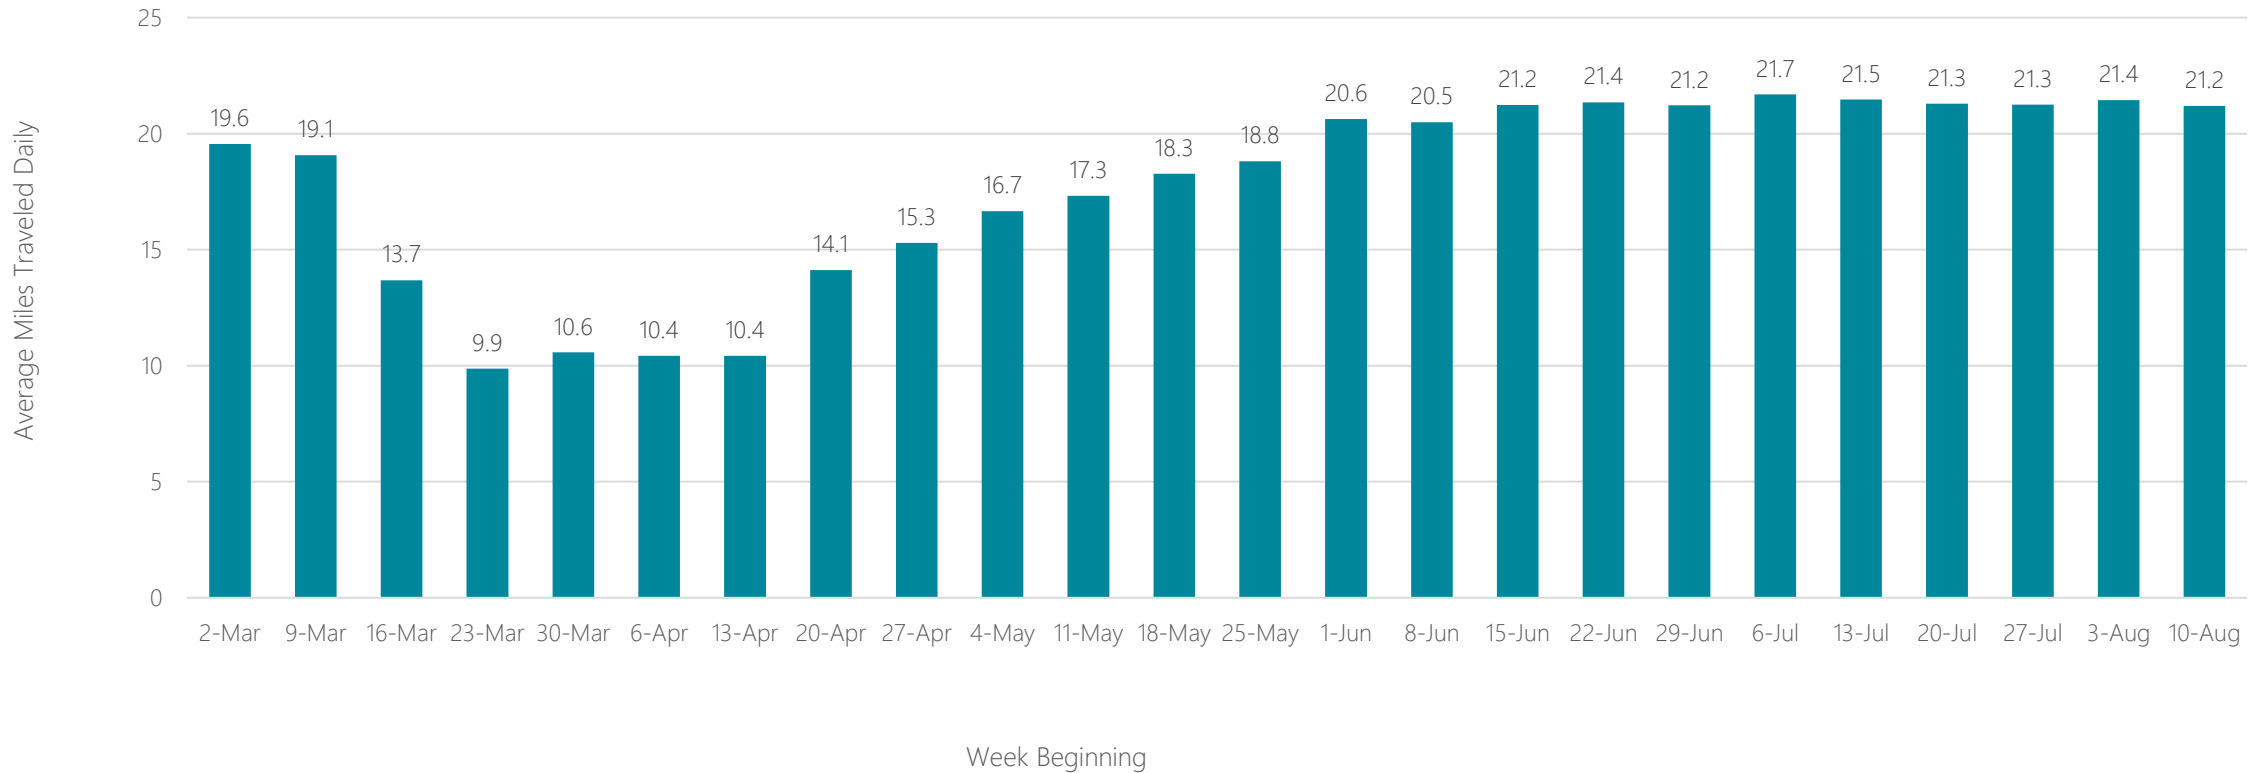

Waco-Temple-Bryan

Average Miles Traveled Daily Weekly Trend

Washington DC (Hagerstown)

Average Miles Traveled Daily Weekly Trend

Watertown

Average Miles Traveled Daily Weekly Trend

Wausau-Rhineland

Average Miles Traveled Daily Weekly Trend