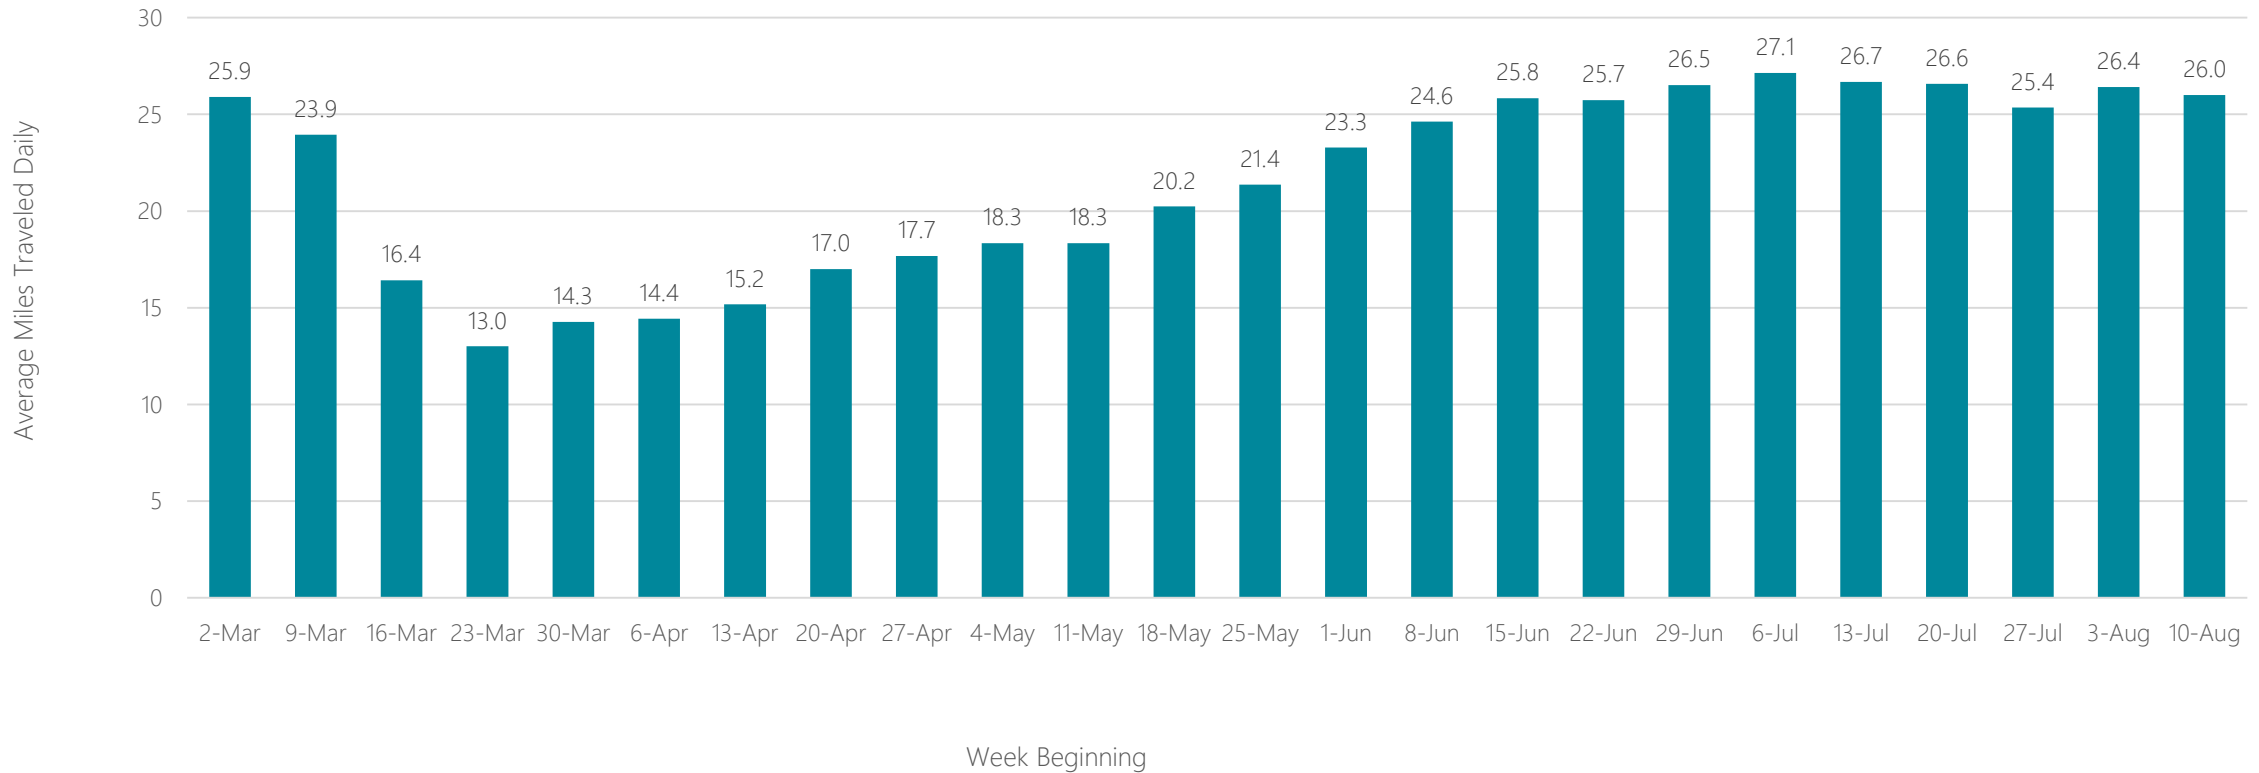

Champaign & Springfield-Decatur

Average Miles Traveled Daily Weekly Trend