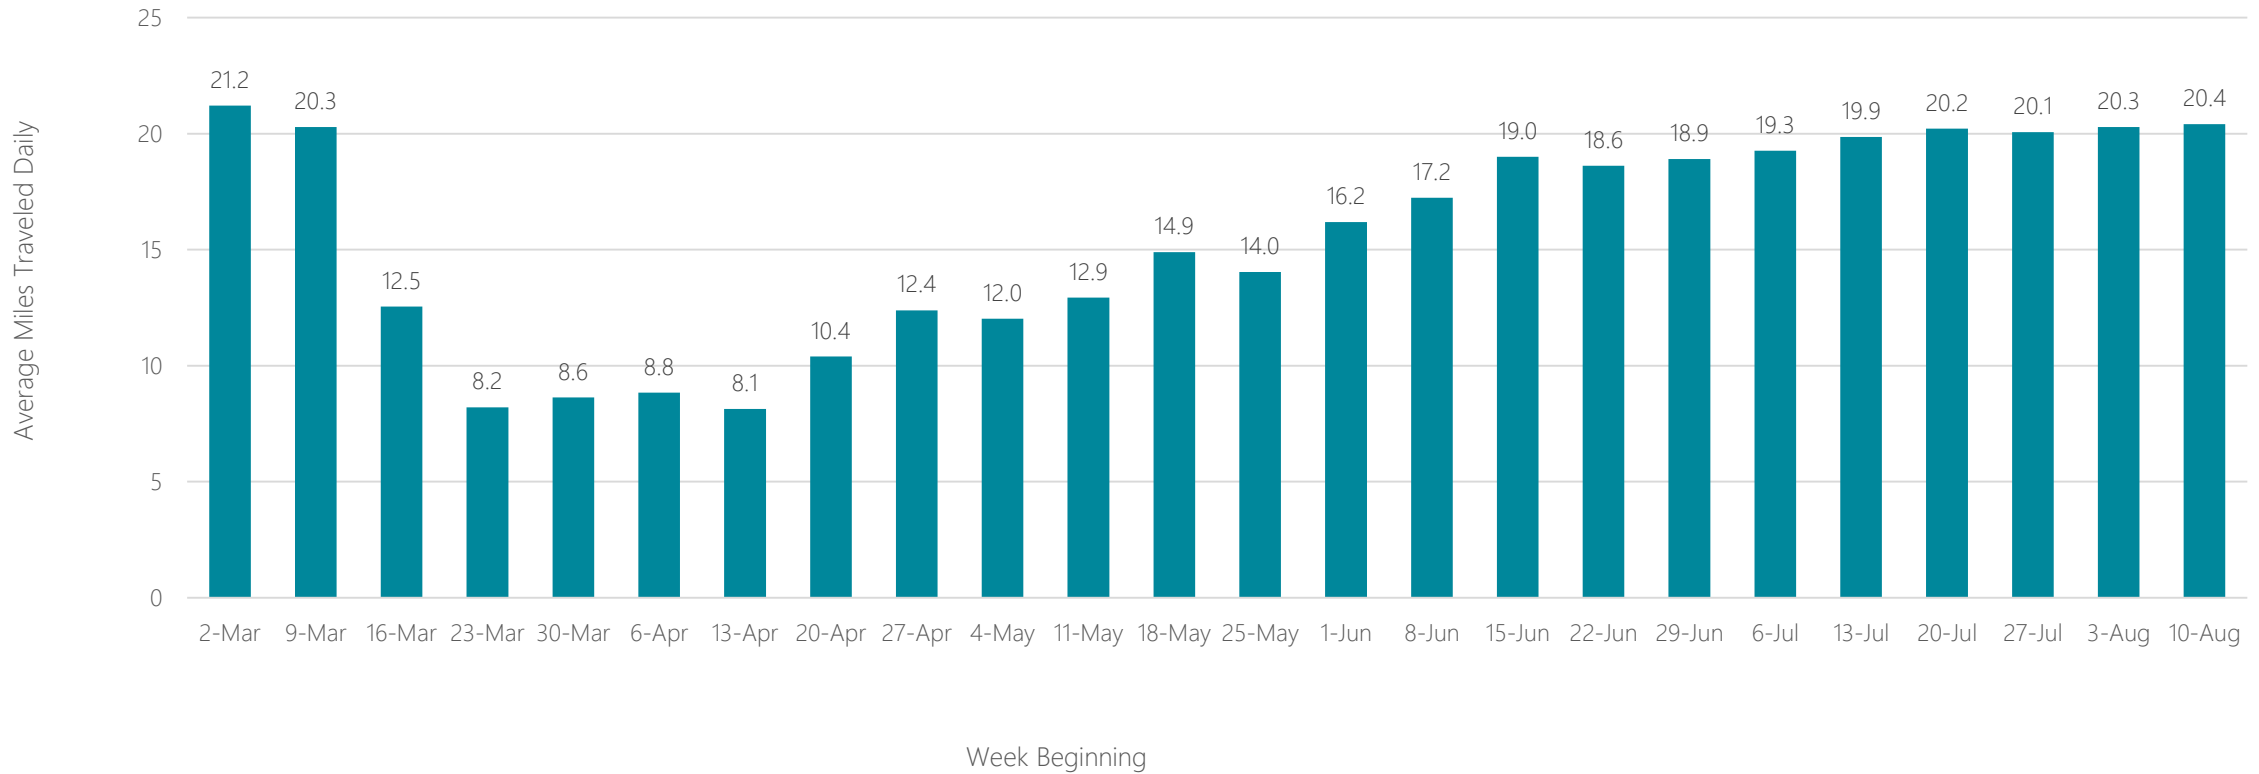

Richmond-Petersburg

Average Miles Traveled Daily Weekly Trend

Roanoke-Lynchburg

Average Miles Traveled Daily Weekly Trend

Rochester-Mason City-Austin

Average Miles Traveled Daily Weekly Trend

Rochester, NY

Average Miles Traveled Daily Weekly Trend