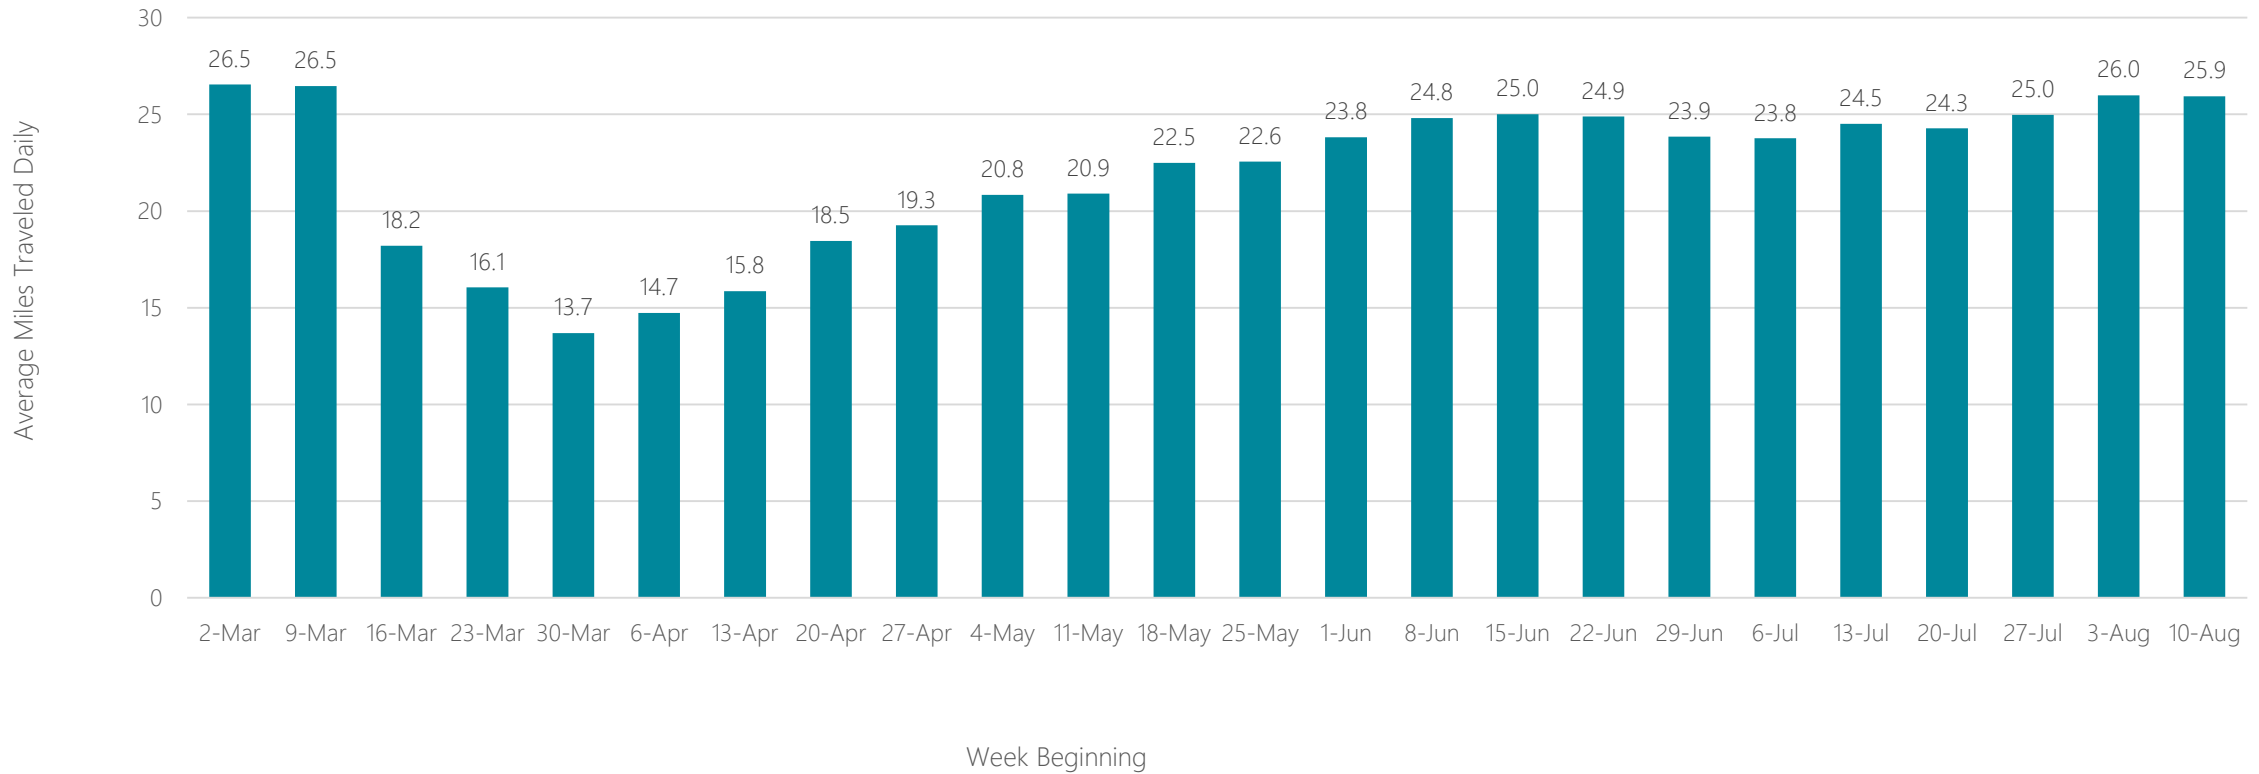

Lubbock

Average Miles Traveled Daily Weekly Trend