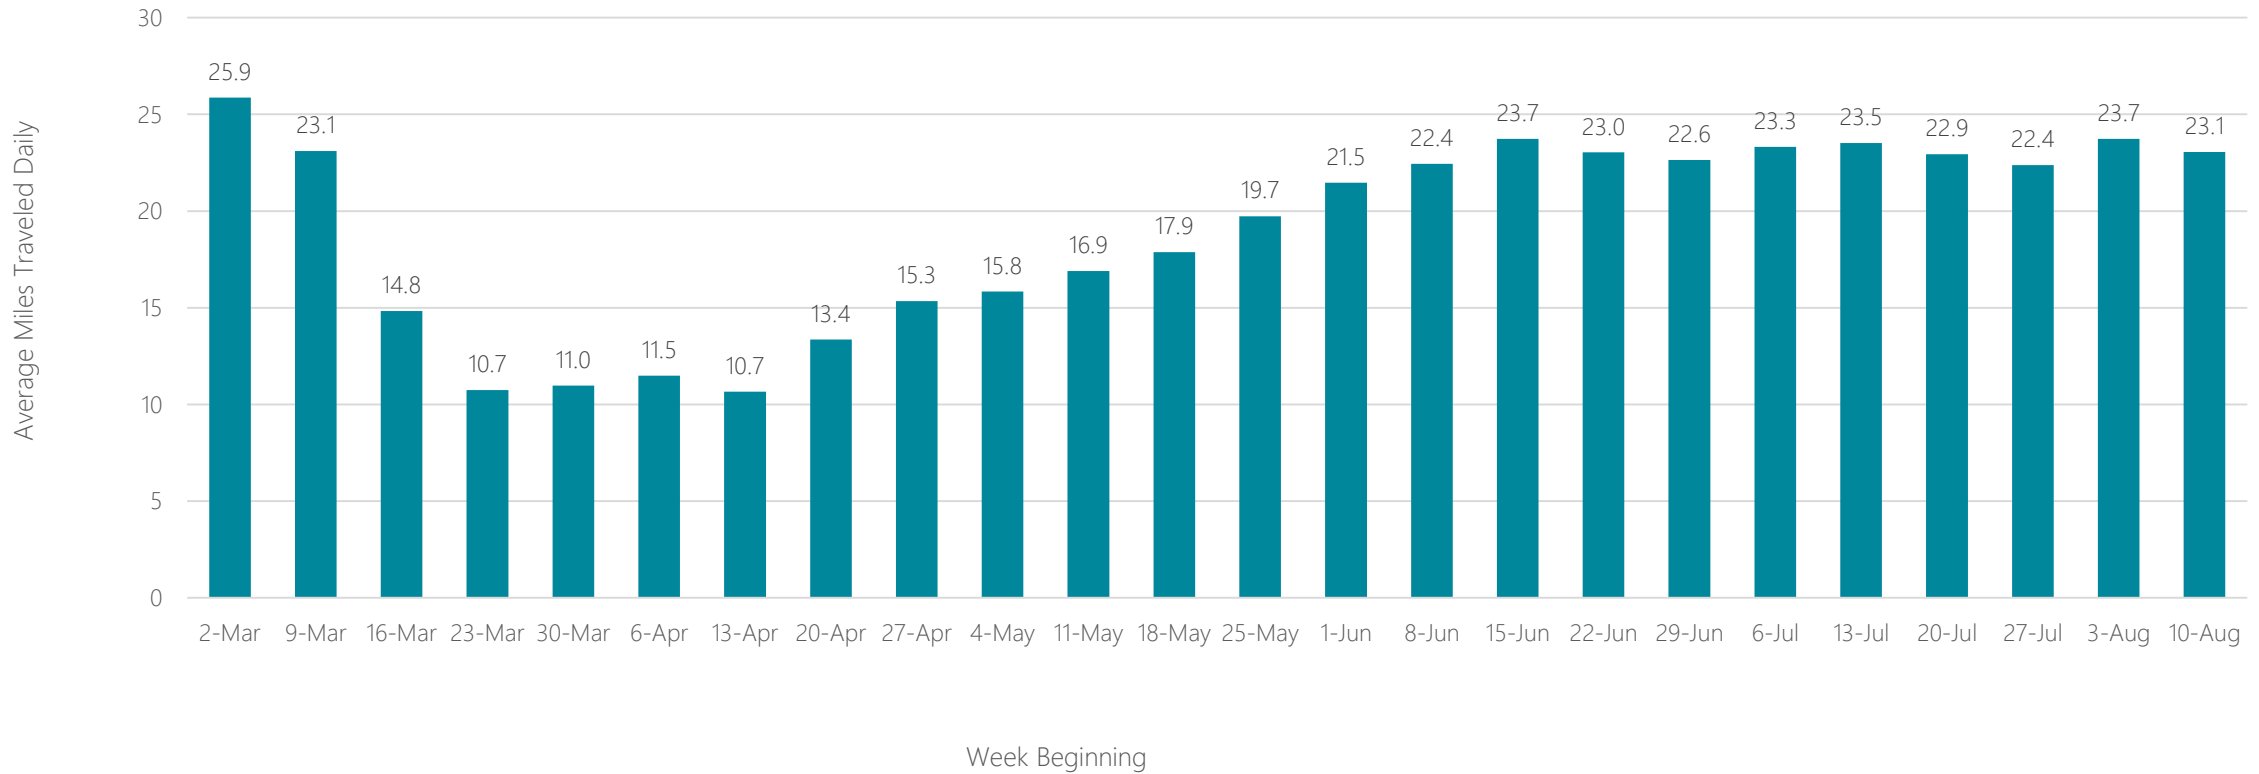

Chicago

Average Miles Traveled Daily Weekly Trend

Chico-Redding

Average Miles Traveled Daily Weekly Trend

Cincinnati

Average Miles Traveled Daily Weekly Trend

Clarksburg-Weston

Average Miles Traveled Daily Weekly Trend