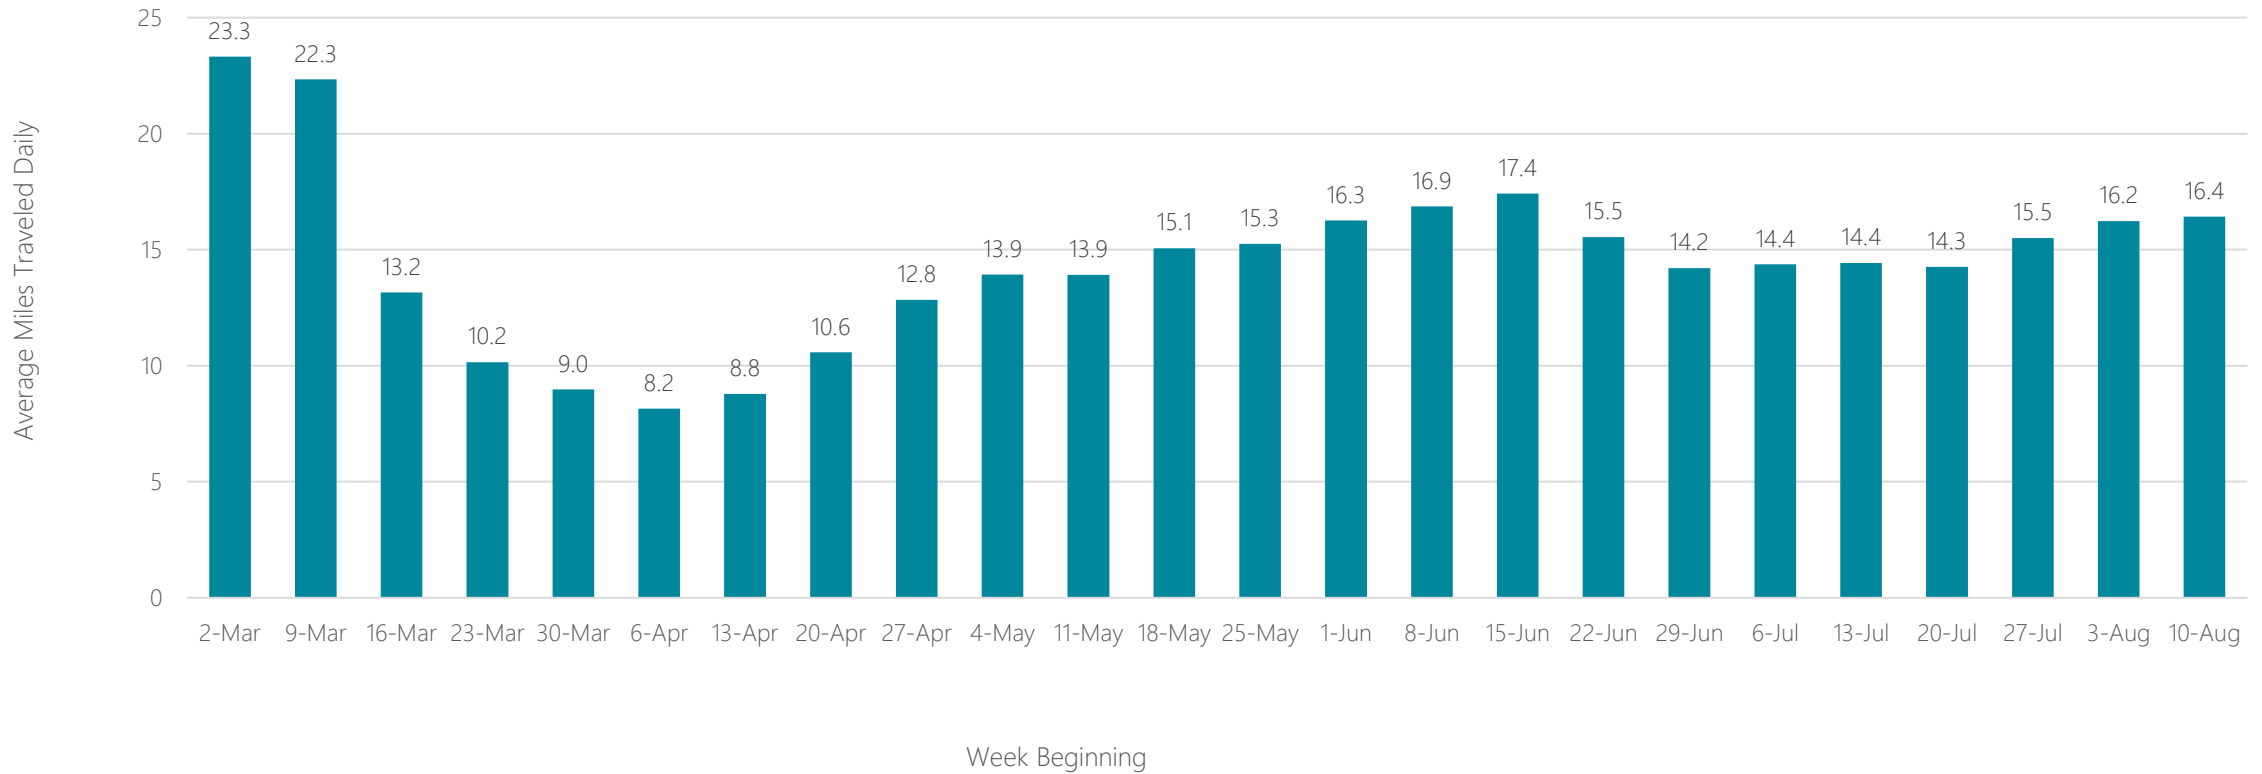

Laredo

Average Miles Traveled Daily Weekly Trend