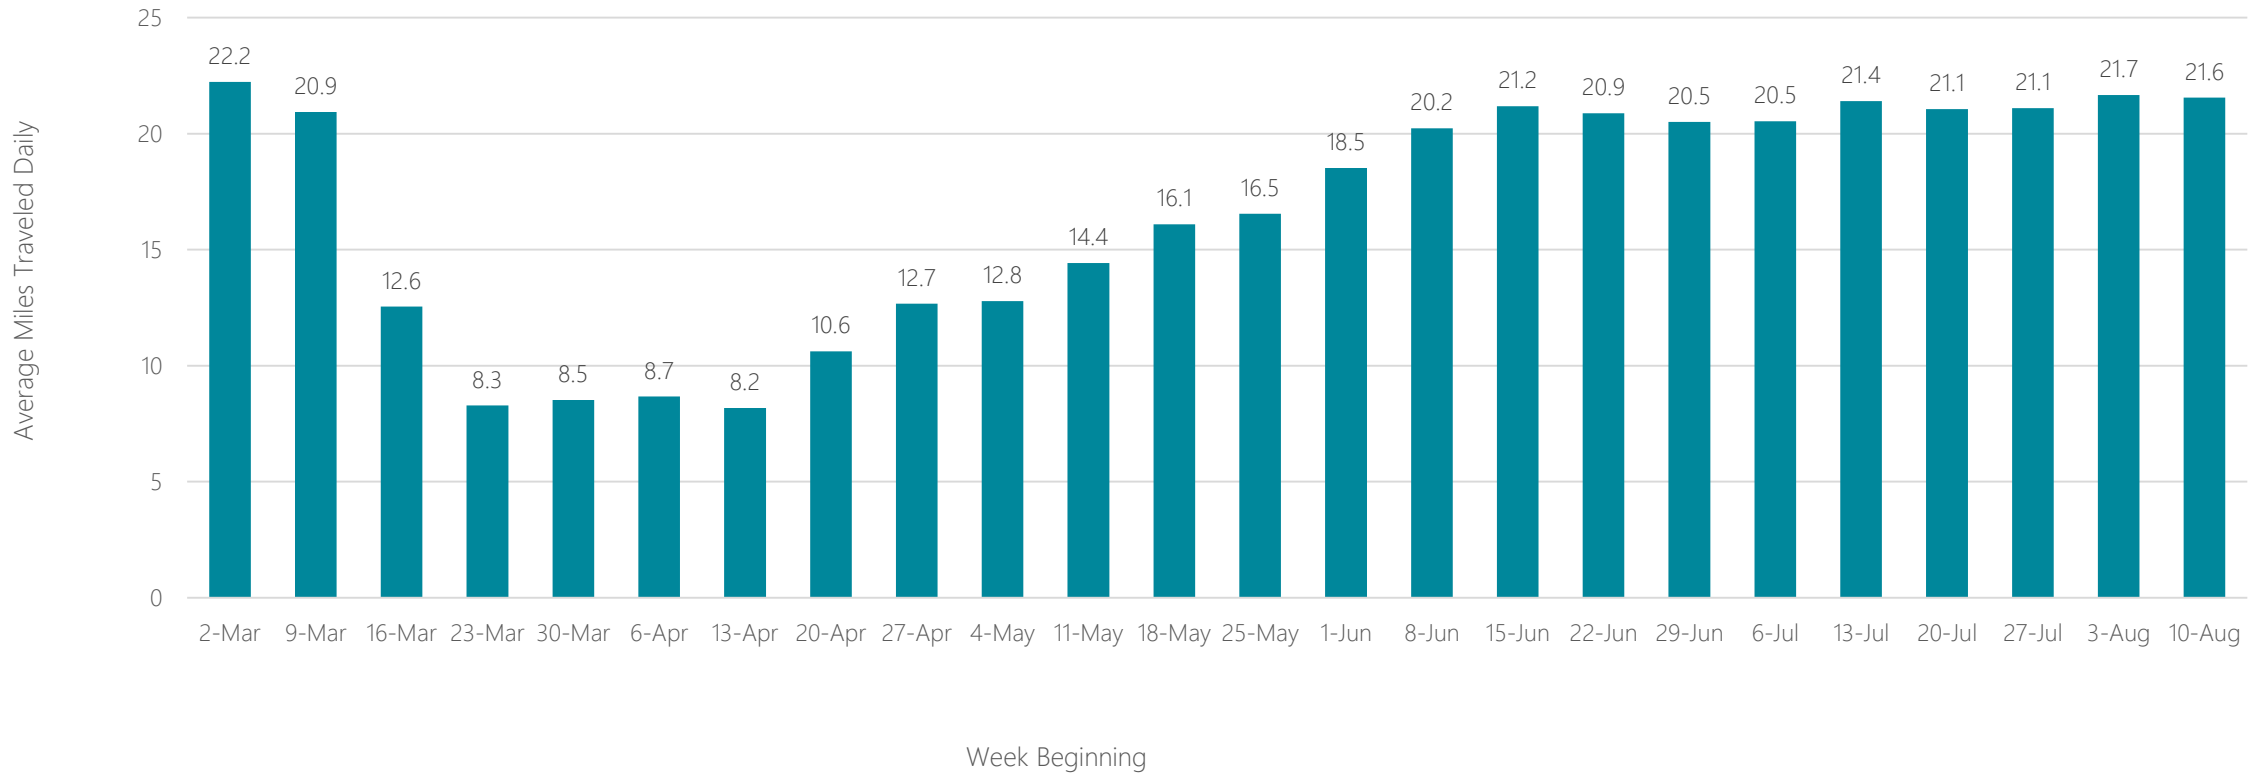

Peoria-Bloomington

Average Miles Traveled Daily Weekly Trend

Philadelphia

Average Miles Traveled Daily Weekly Trend

Phoenix

Average Miles Traveled Daily Weekly Trend

Pittsburgh

Average Miles Traveled Daily Weekly Trend