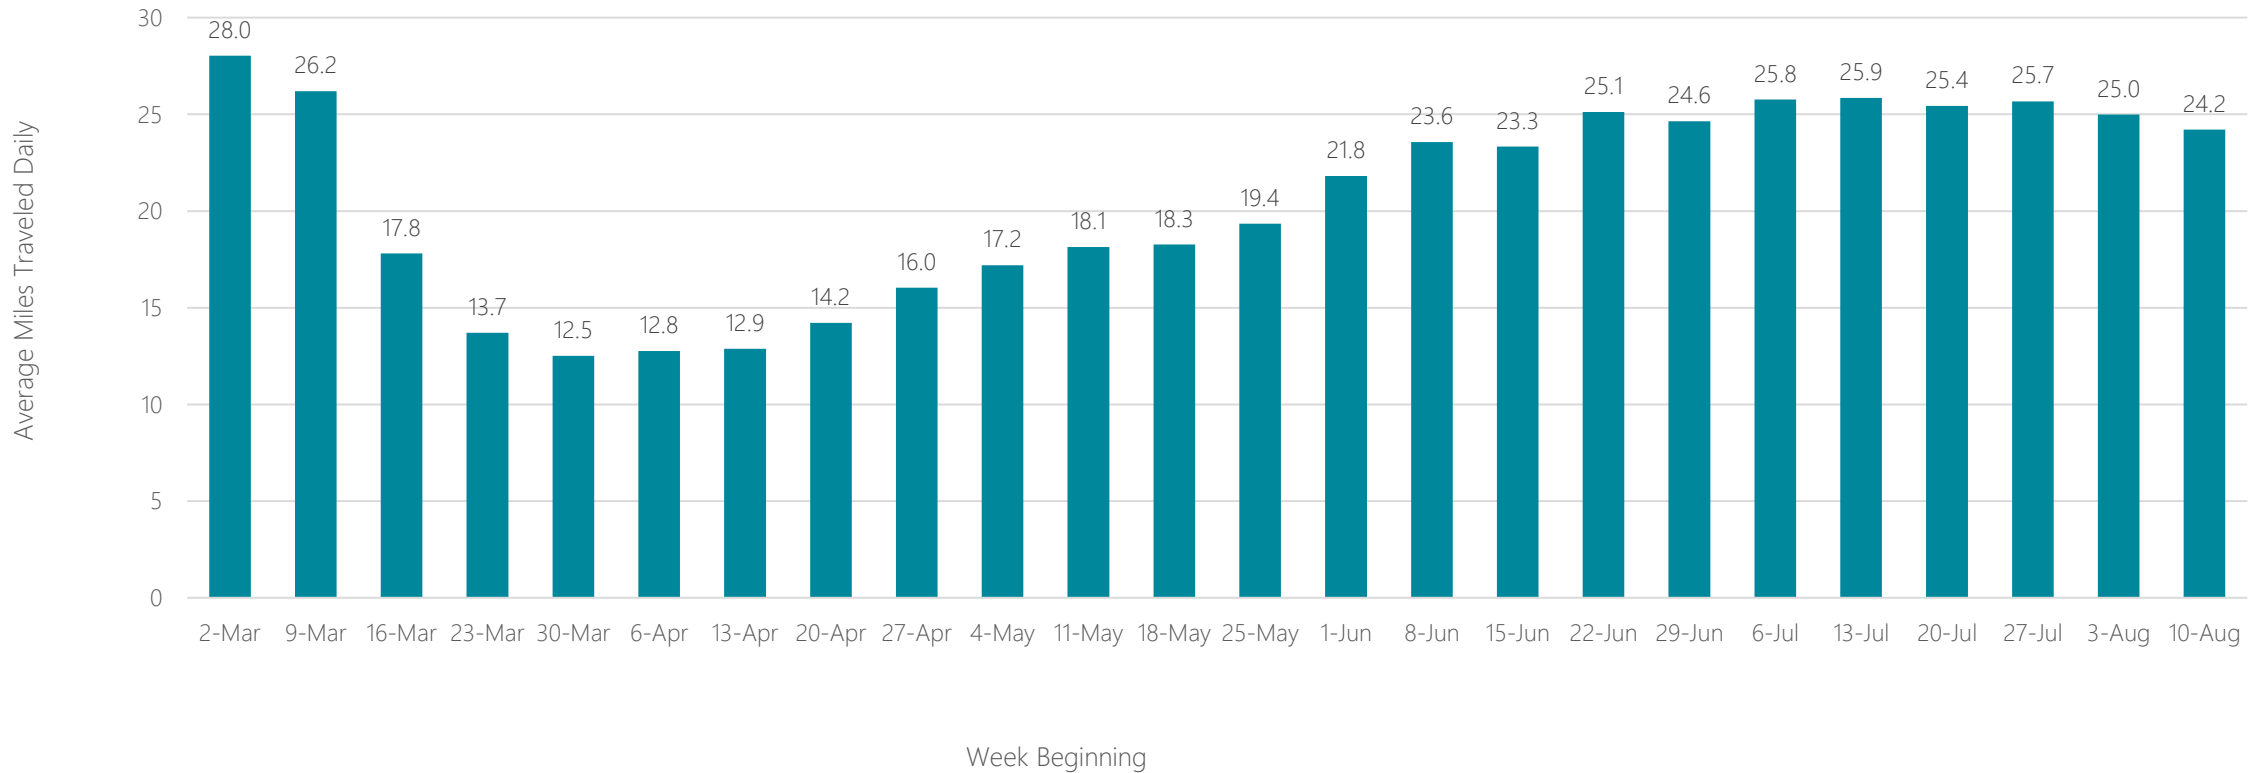

Richmond-Petersburg

Average Miles Traveled Daily Weekly Trend