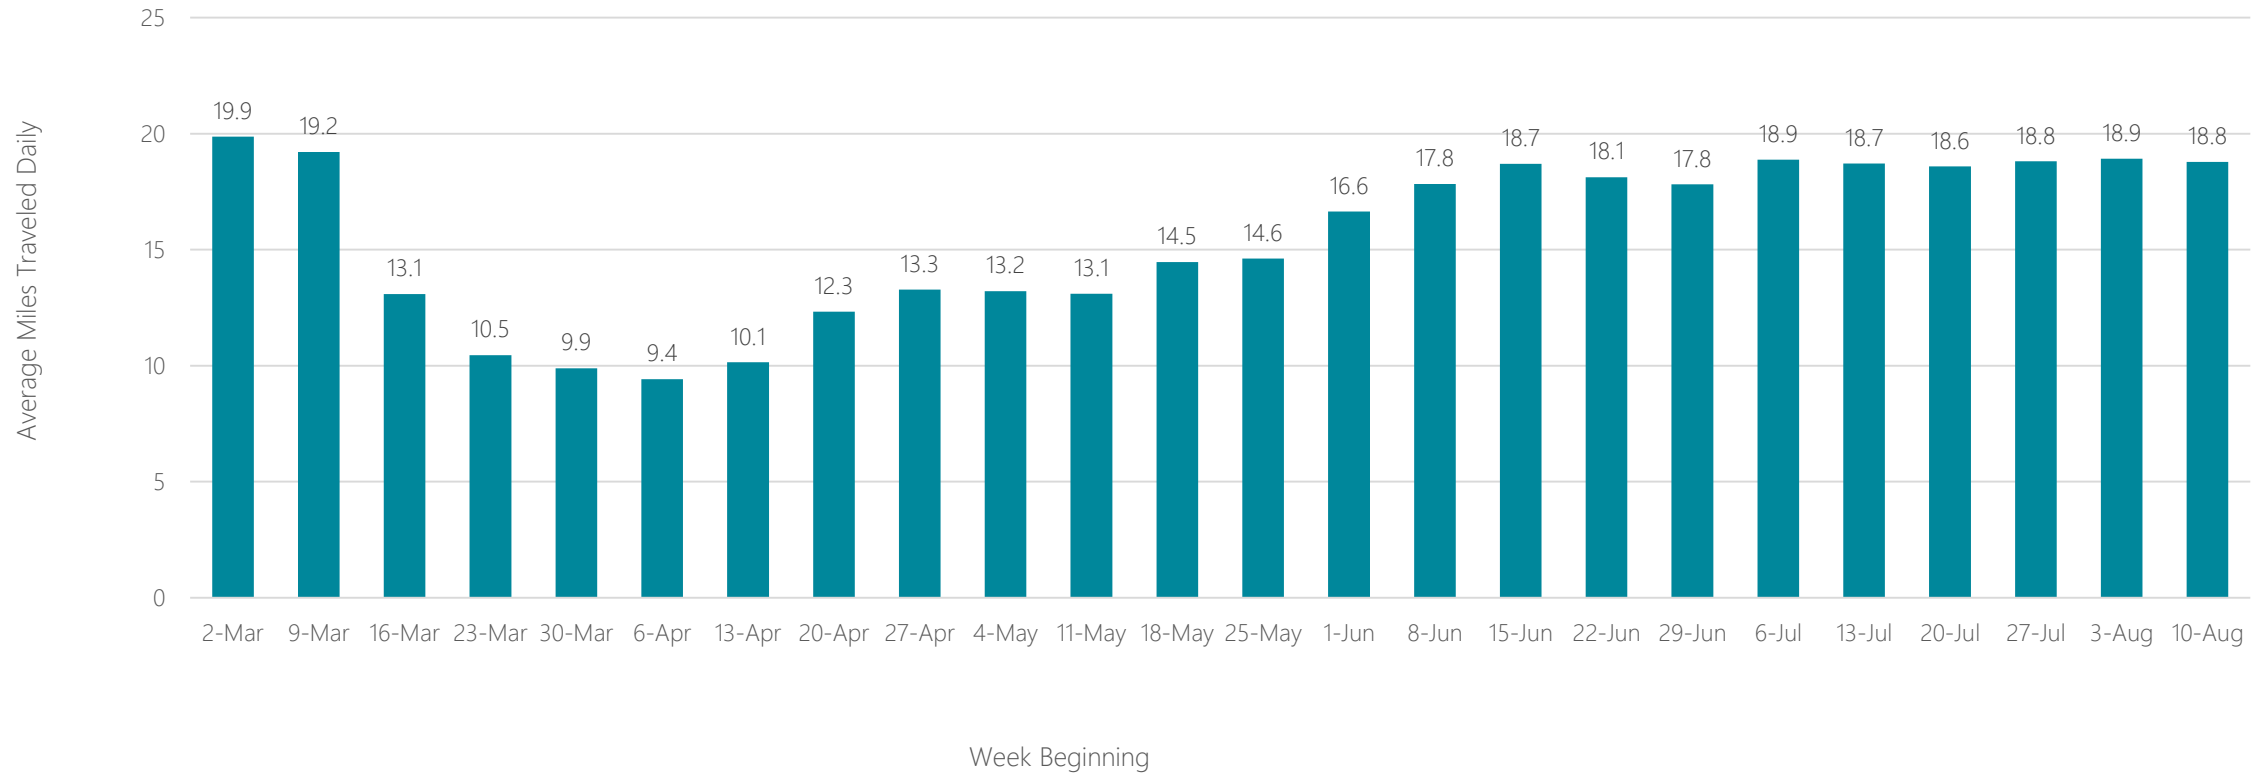

Quincy-Hannibal-Keokuk

Average Miles Traveled Daily Weekly Trend

Raleigh-Durham (Fayetteville)

Average Miles Traveled Daily Weekly Trend

Rapid City

Average Miles Traveled Daily Weekly Trend

Reno

Average Miles Traveled Daily Weekly Trend