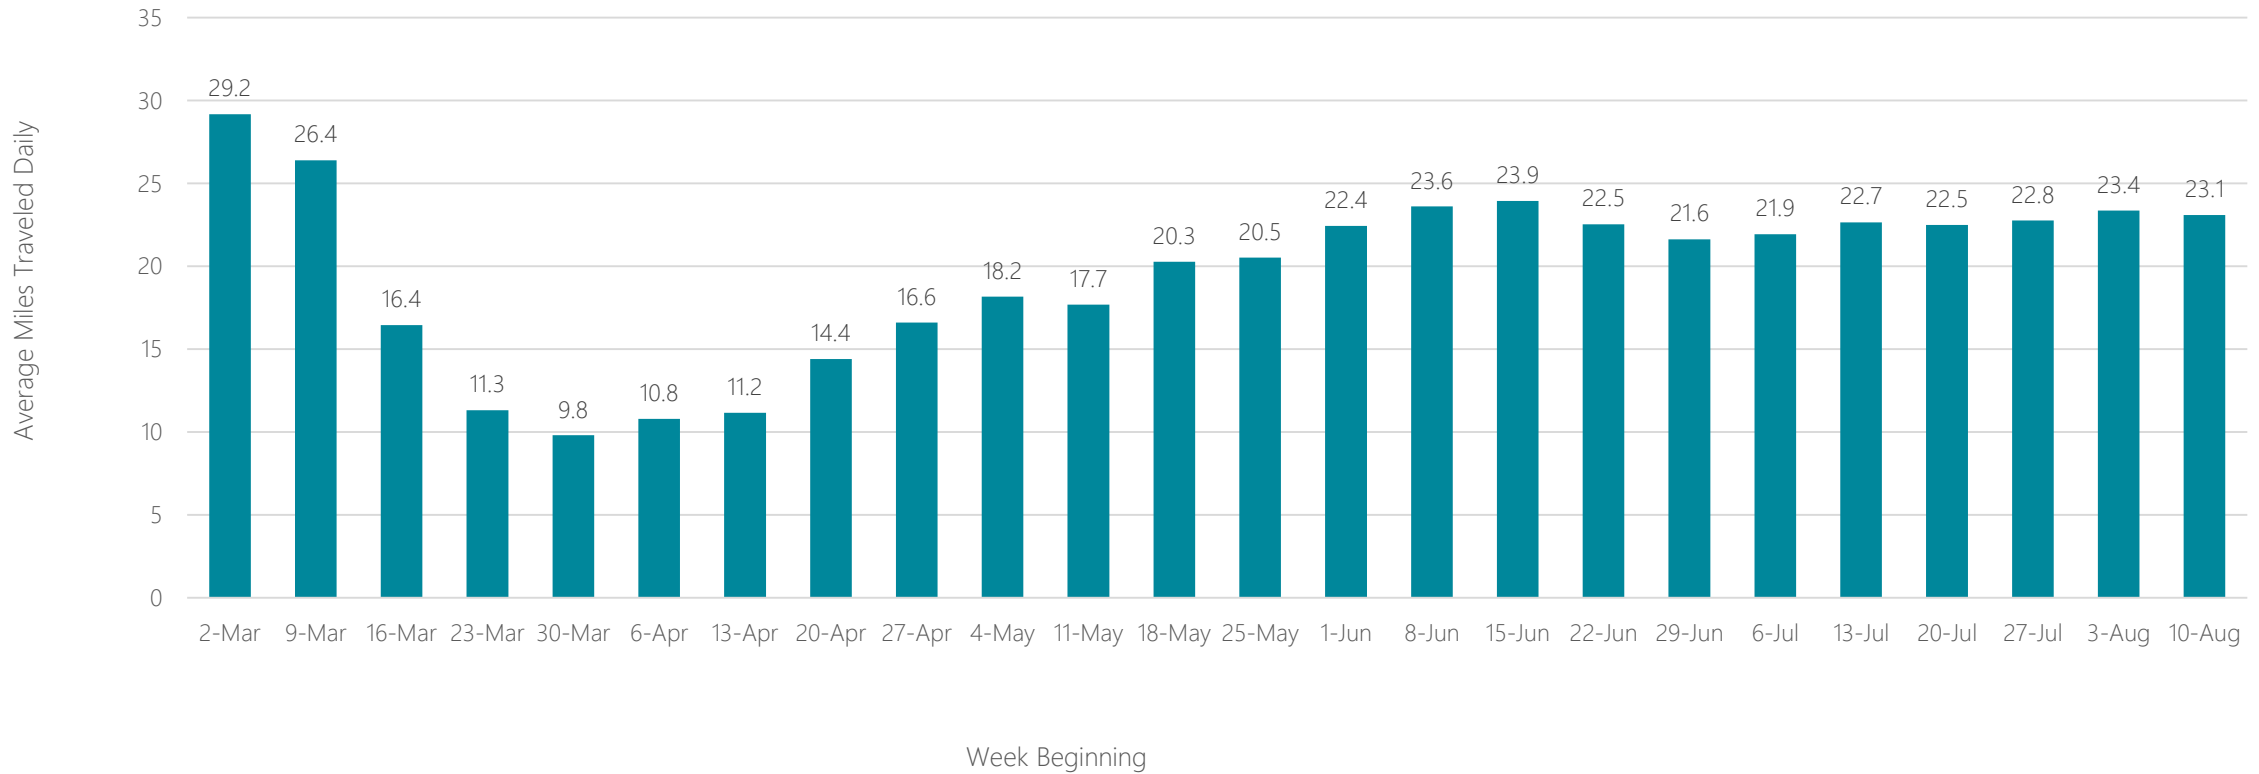

Dallas-Fort Worth

Average Miles Traveled Daily Weekly Trend