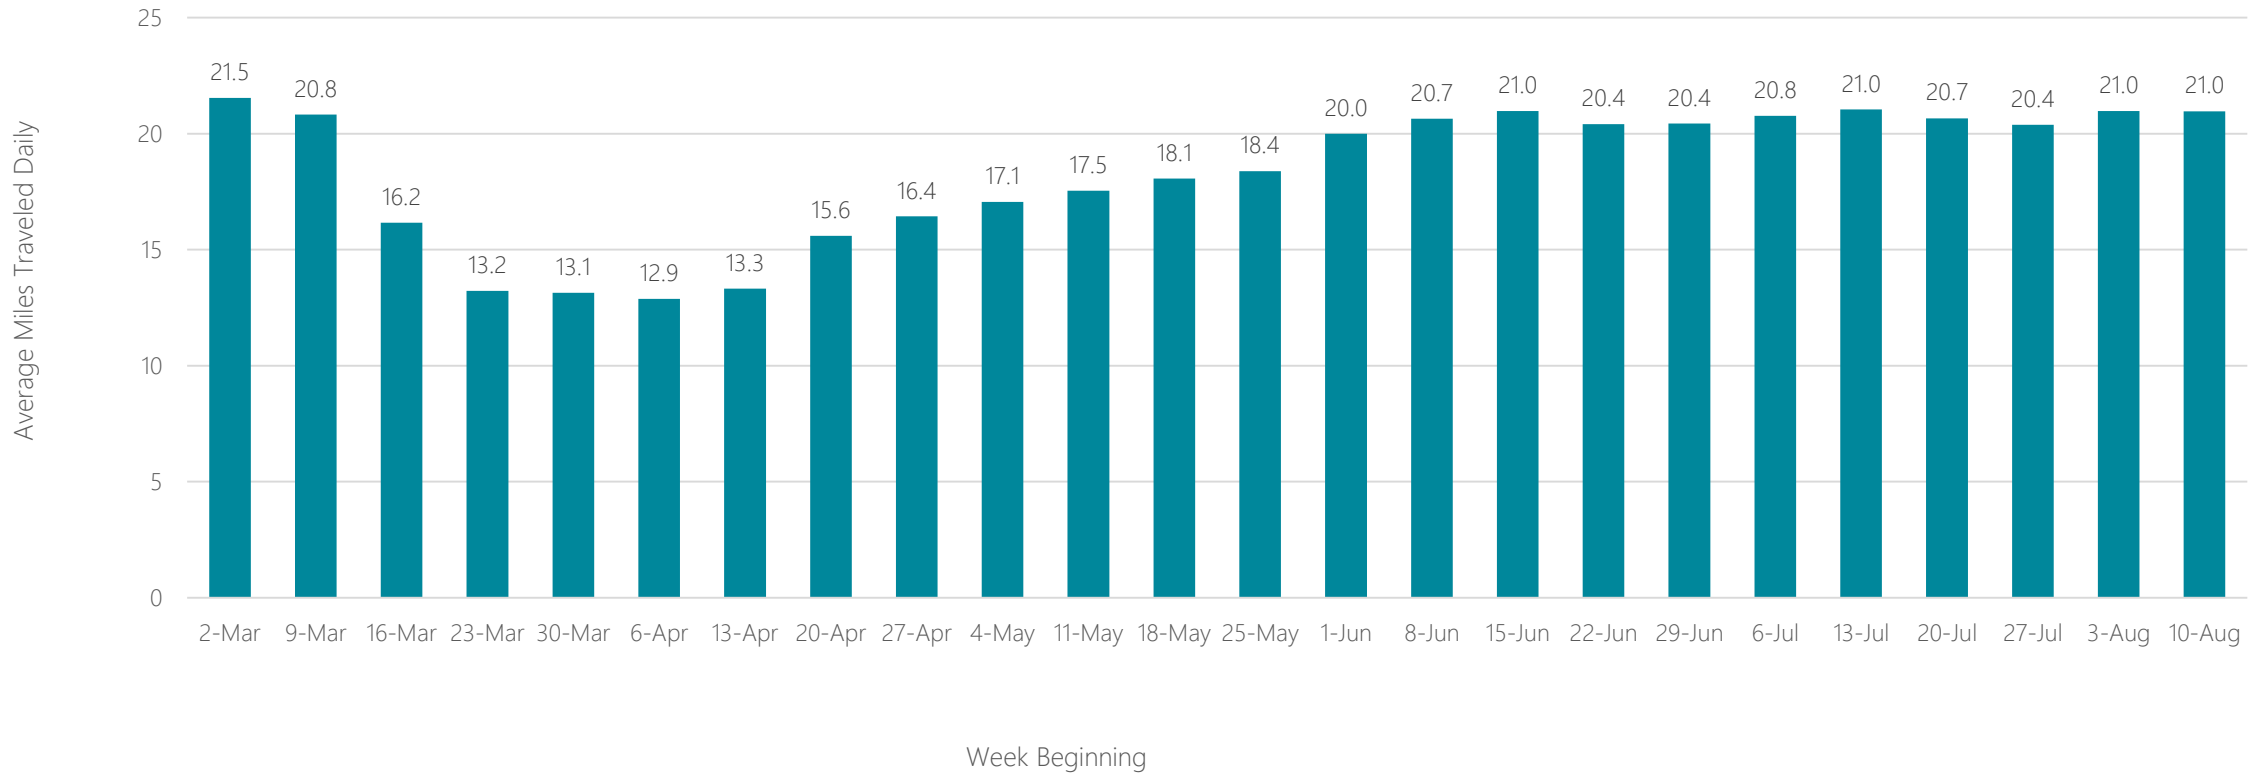

Wheeling-Steubenville

Average Miles Traveled Daily Weekly Trend