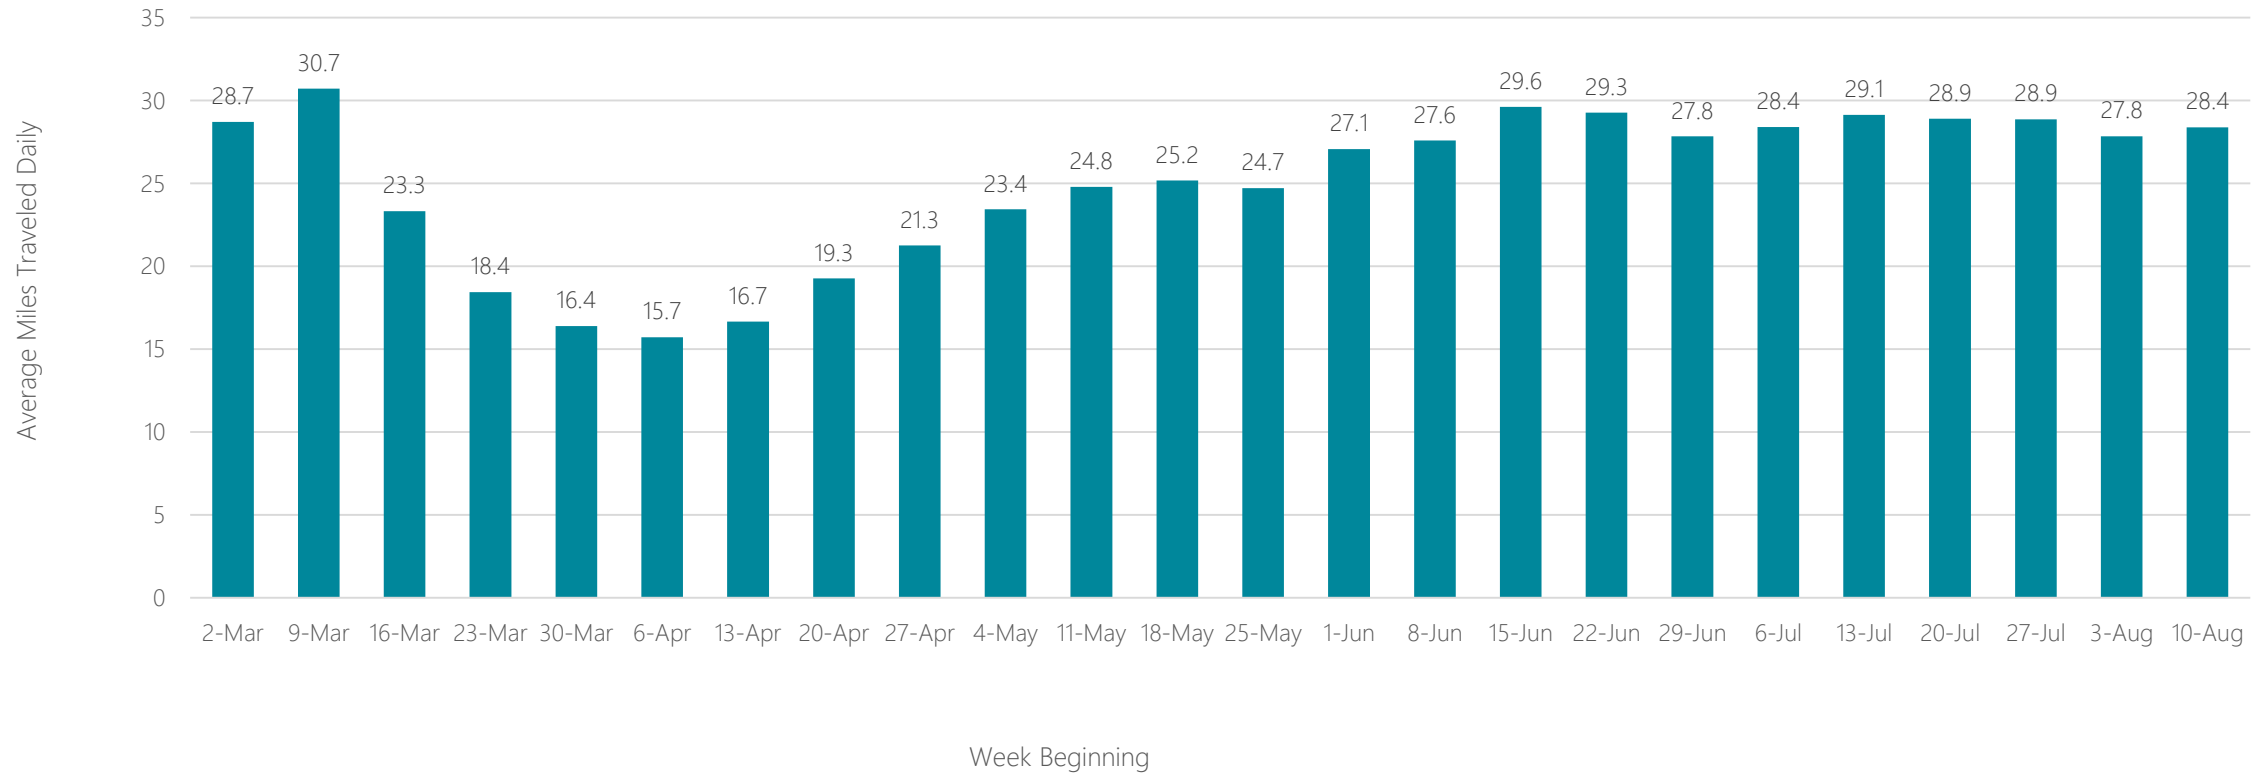

Savannah

Average Miles Traveled Daily Weekly Trend