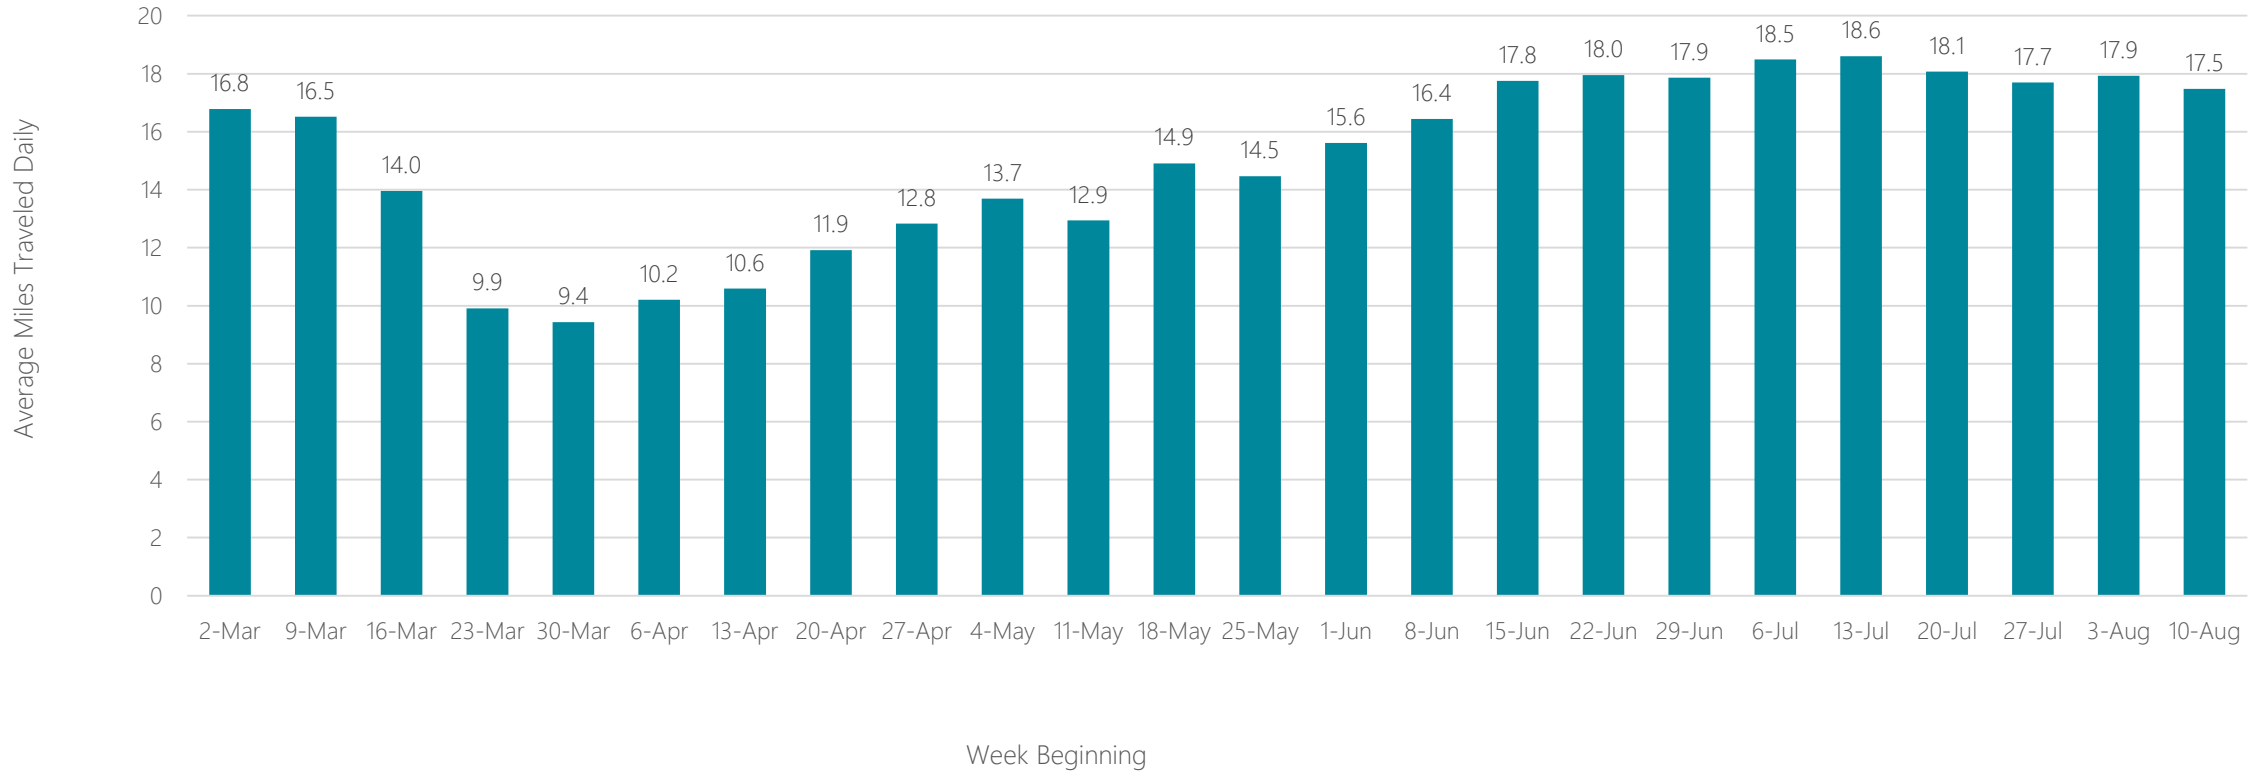

Medford-Klamath Falls

Average Miles Traveled Daily Weekly Trend