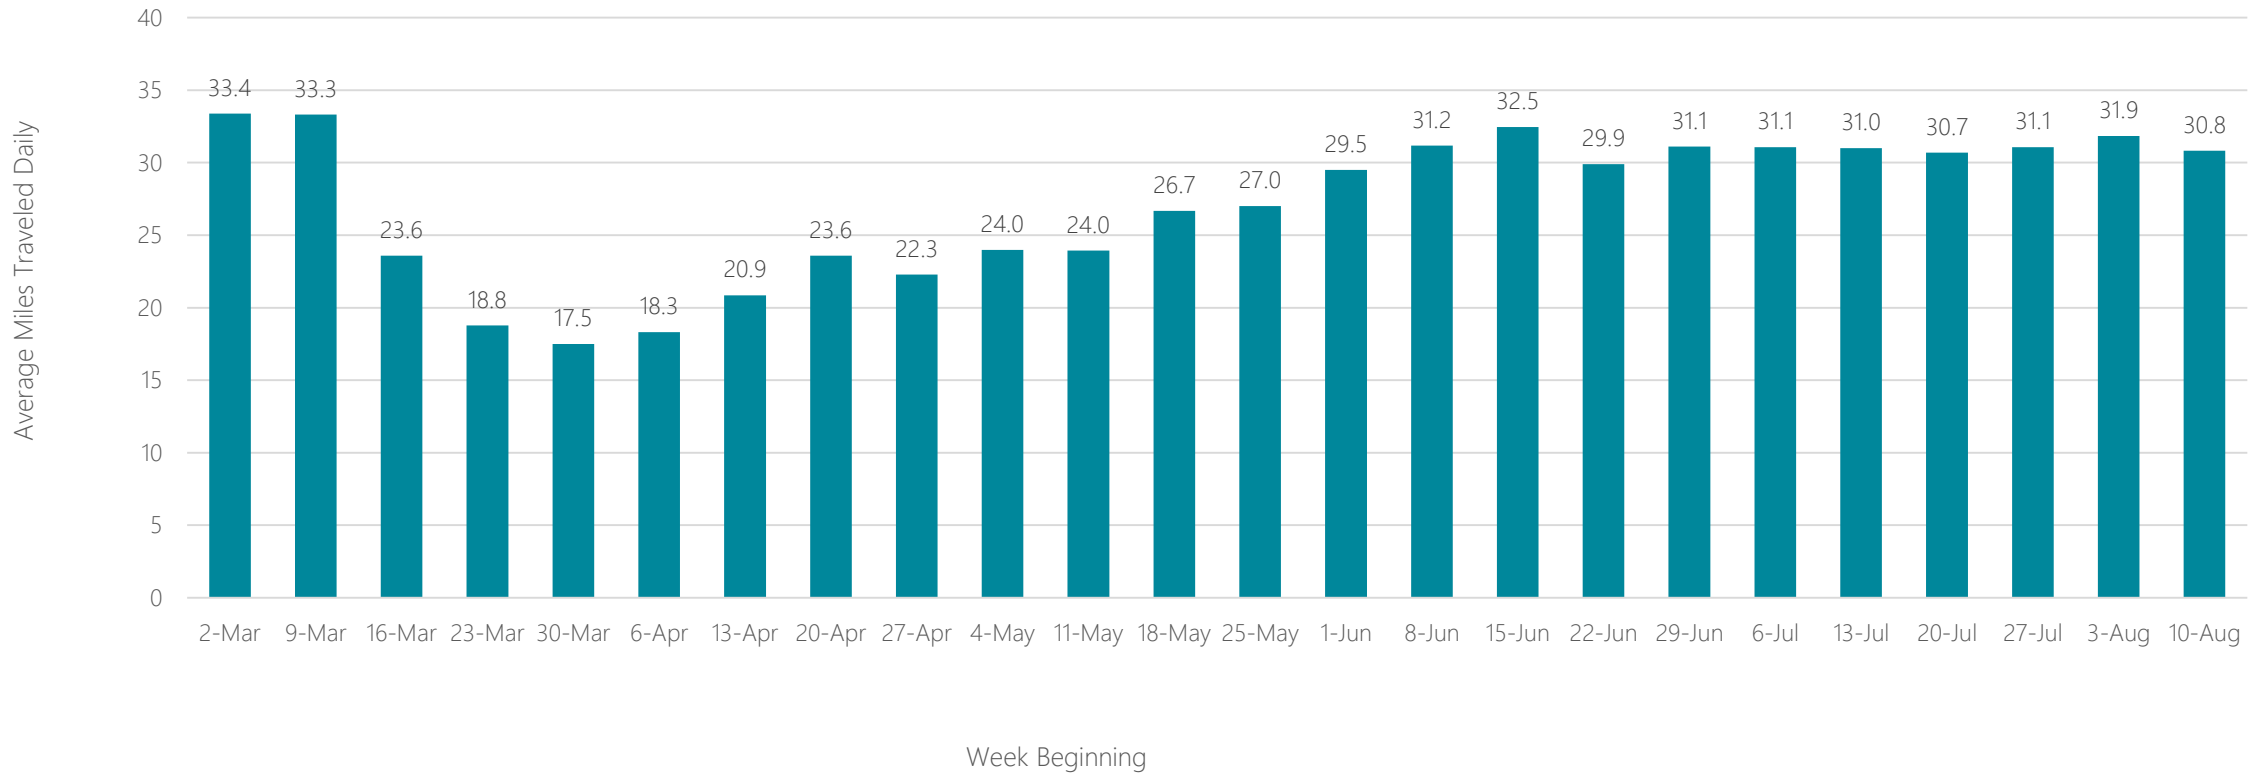

Average Miles Traveled Daily Weekly Trend

Albuquerque-Santa Fe

Average Miles Traveled Daily Weekly Trend

Alexandria, LA

Average Miles Traveled Daily Weekly Trend

Alpena, MI

Average Miles Traveled Daily Weekly Trend