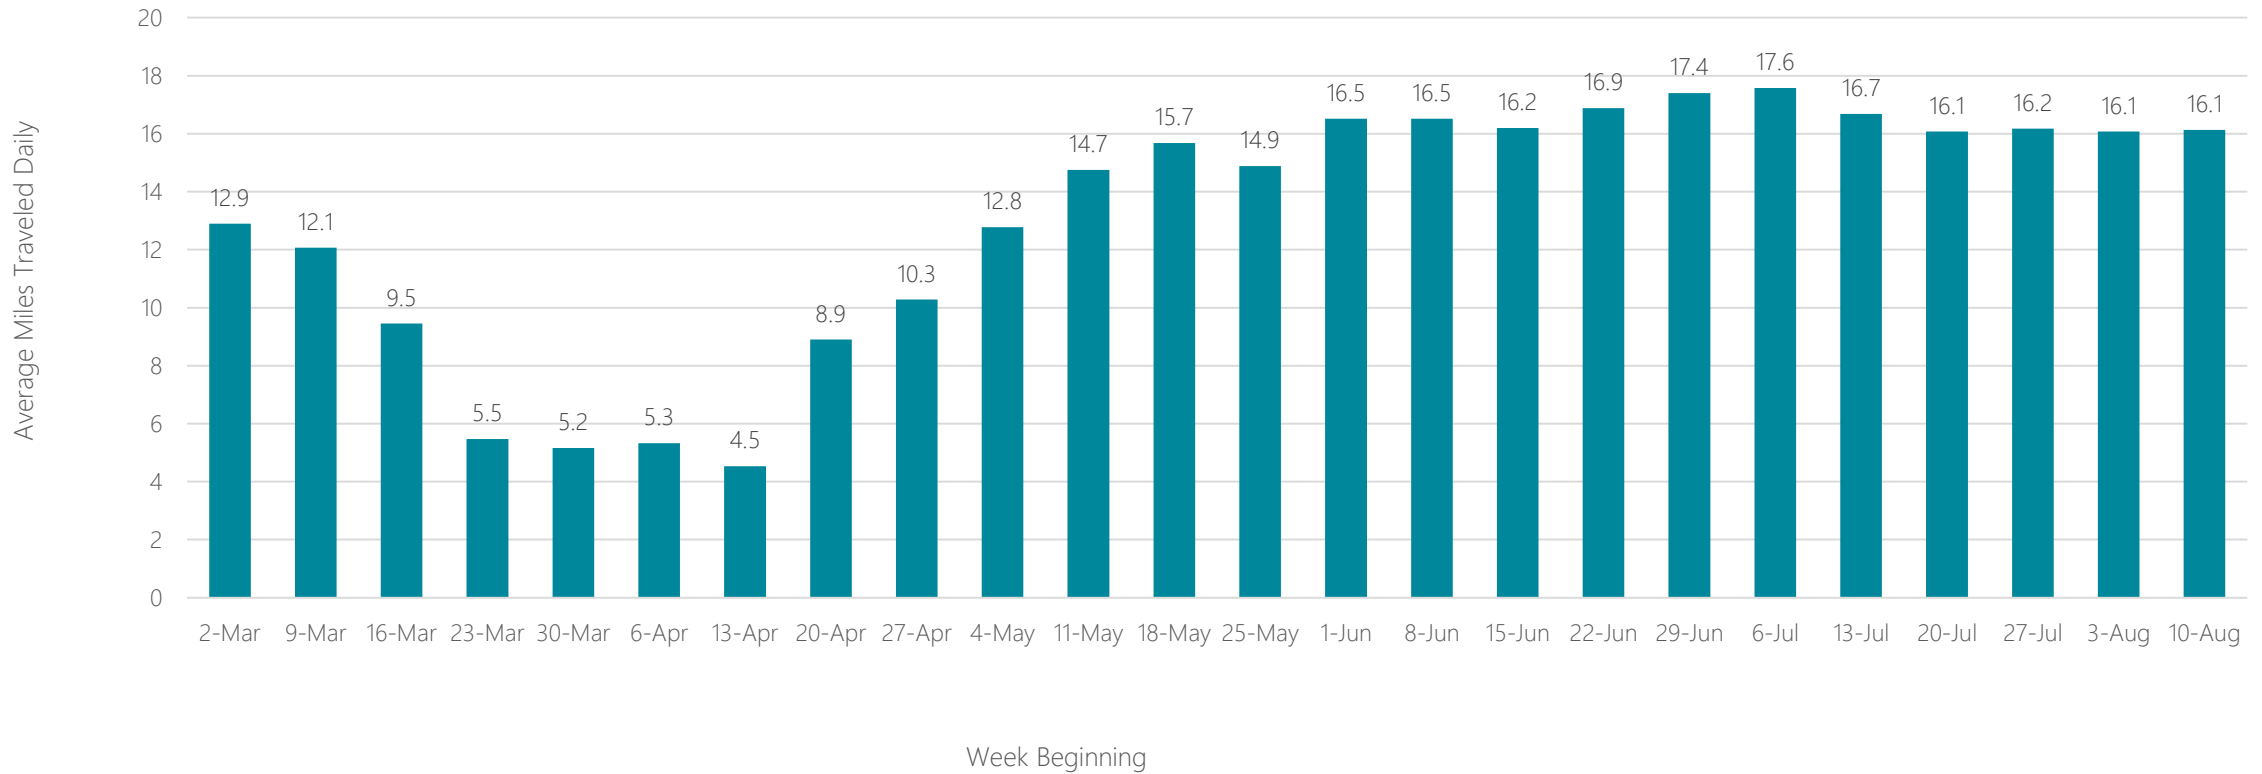

Average Miles Traveled Daily Weekly Trend

Evansville

Average Miles Traveled Daily Weekly Trend

Fairbanks

Average Miles Traveled Daily Weekly Trend

Fargo-Valley City

Average Miles Traveled Daily Weekly Trend