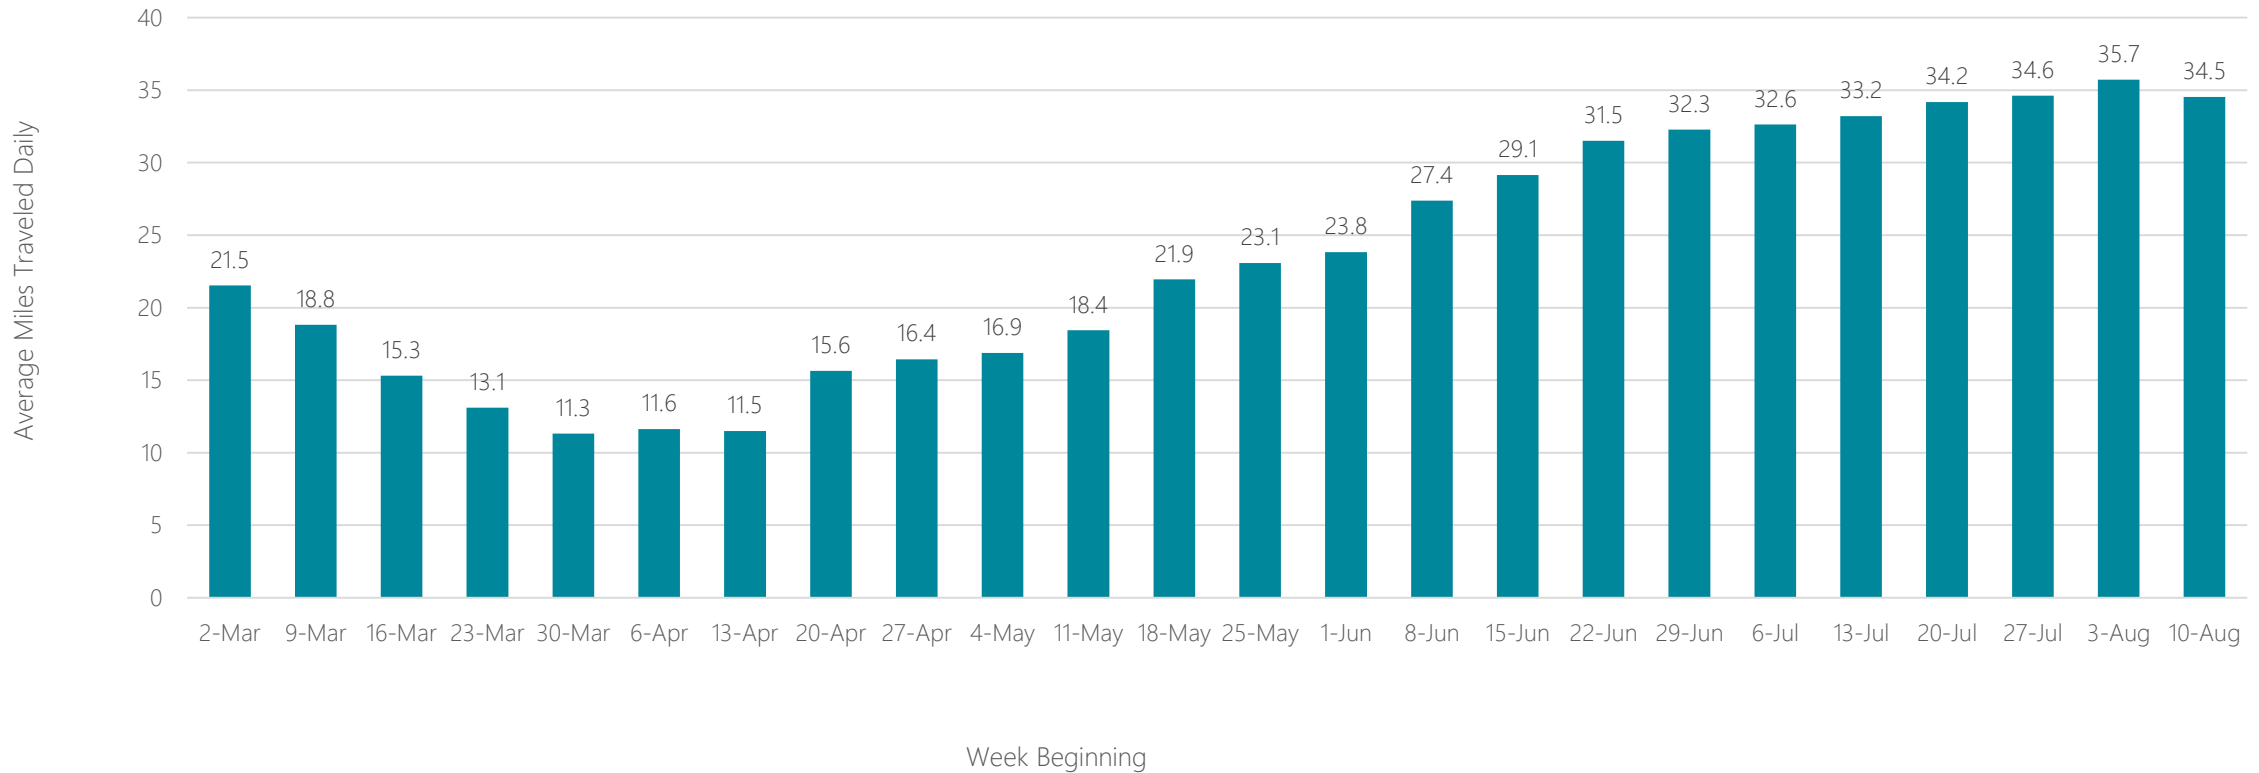

Quincy-Hannibal-Keokuk

Average Miles Traveled Daily Weekly Trend

Raleigh-Durham (Fayetteville)

Average Miles Traveled Daily Weekly Trend

Rapid City

Average Miles Traveled Daily Weekly Trend

Reno

Average Miles Traveled Daily Weekly Trend