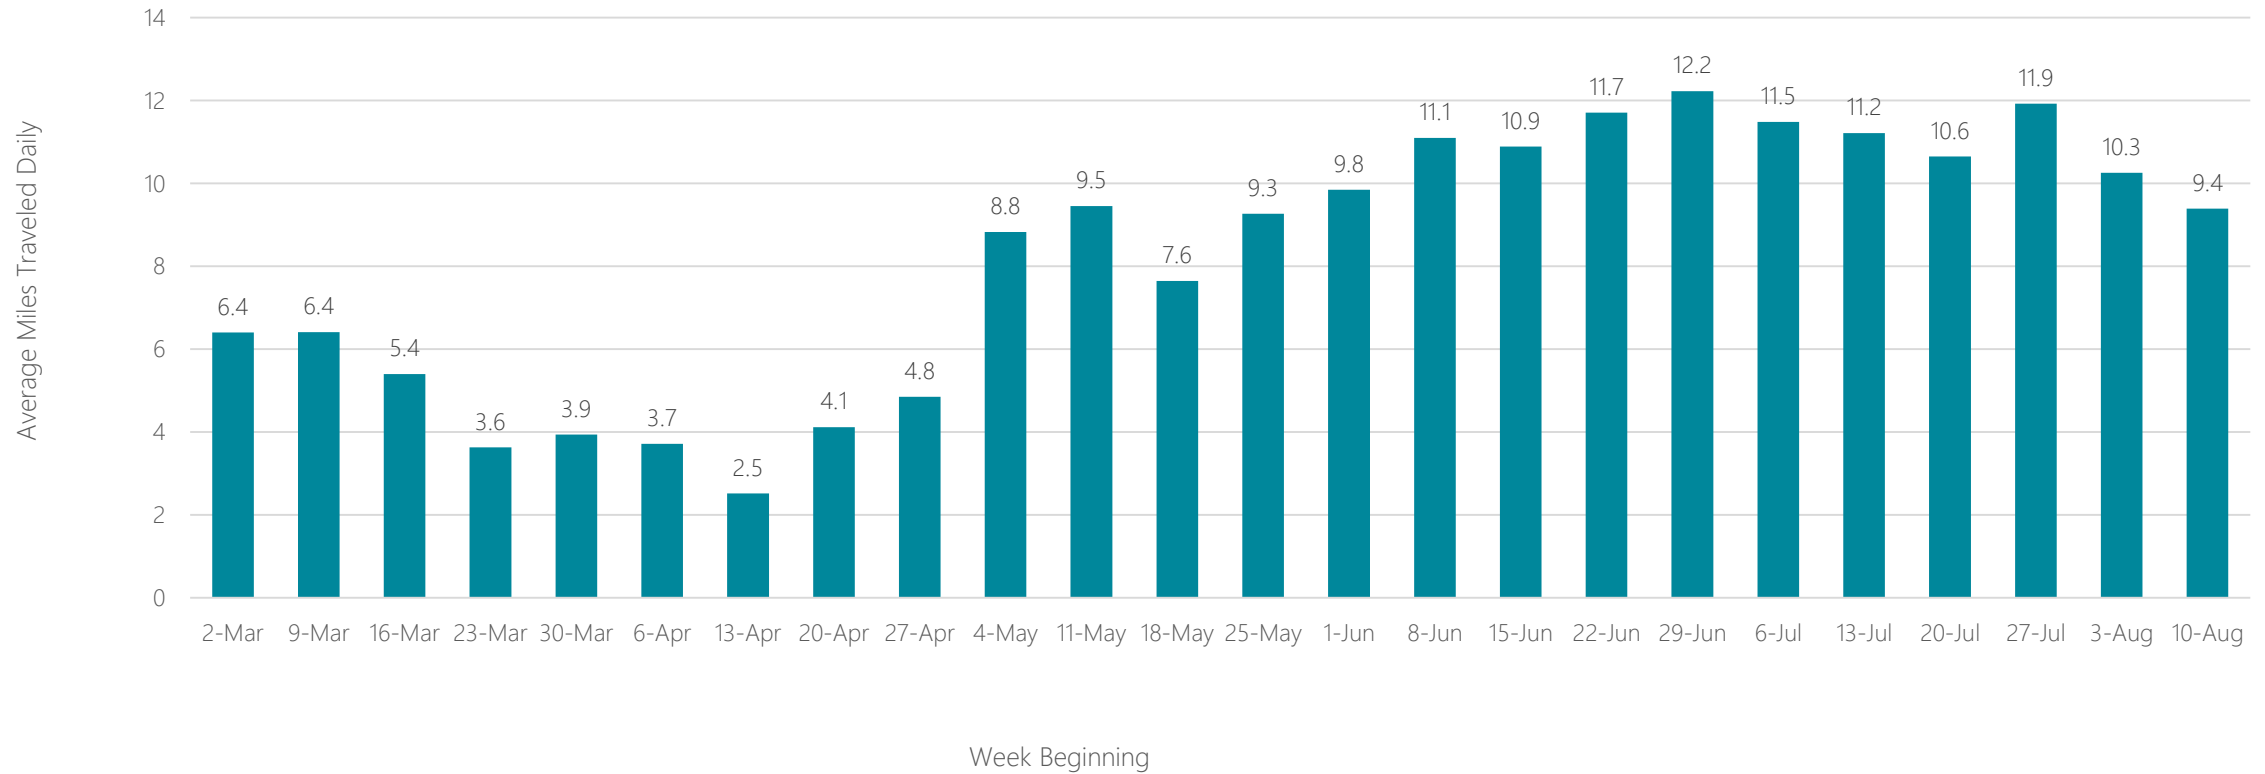

Juneau

Average Miles Traveled Daily Weekly Trend