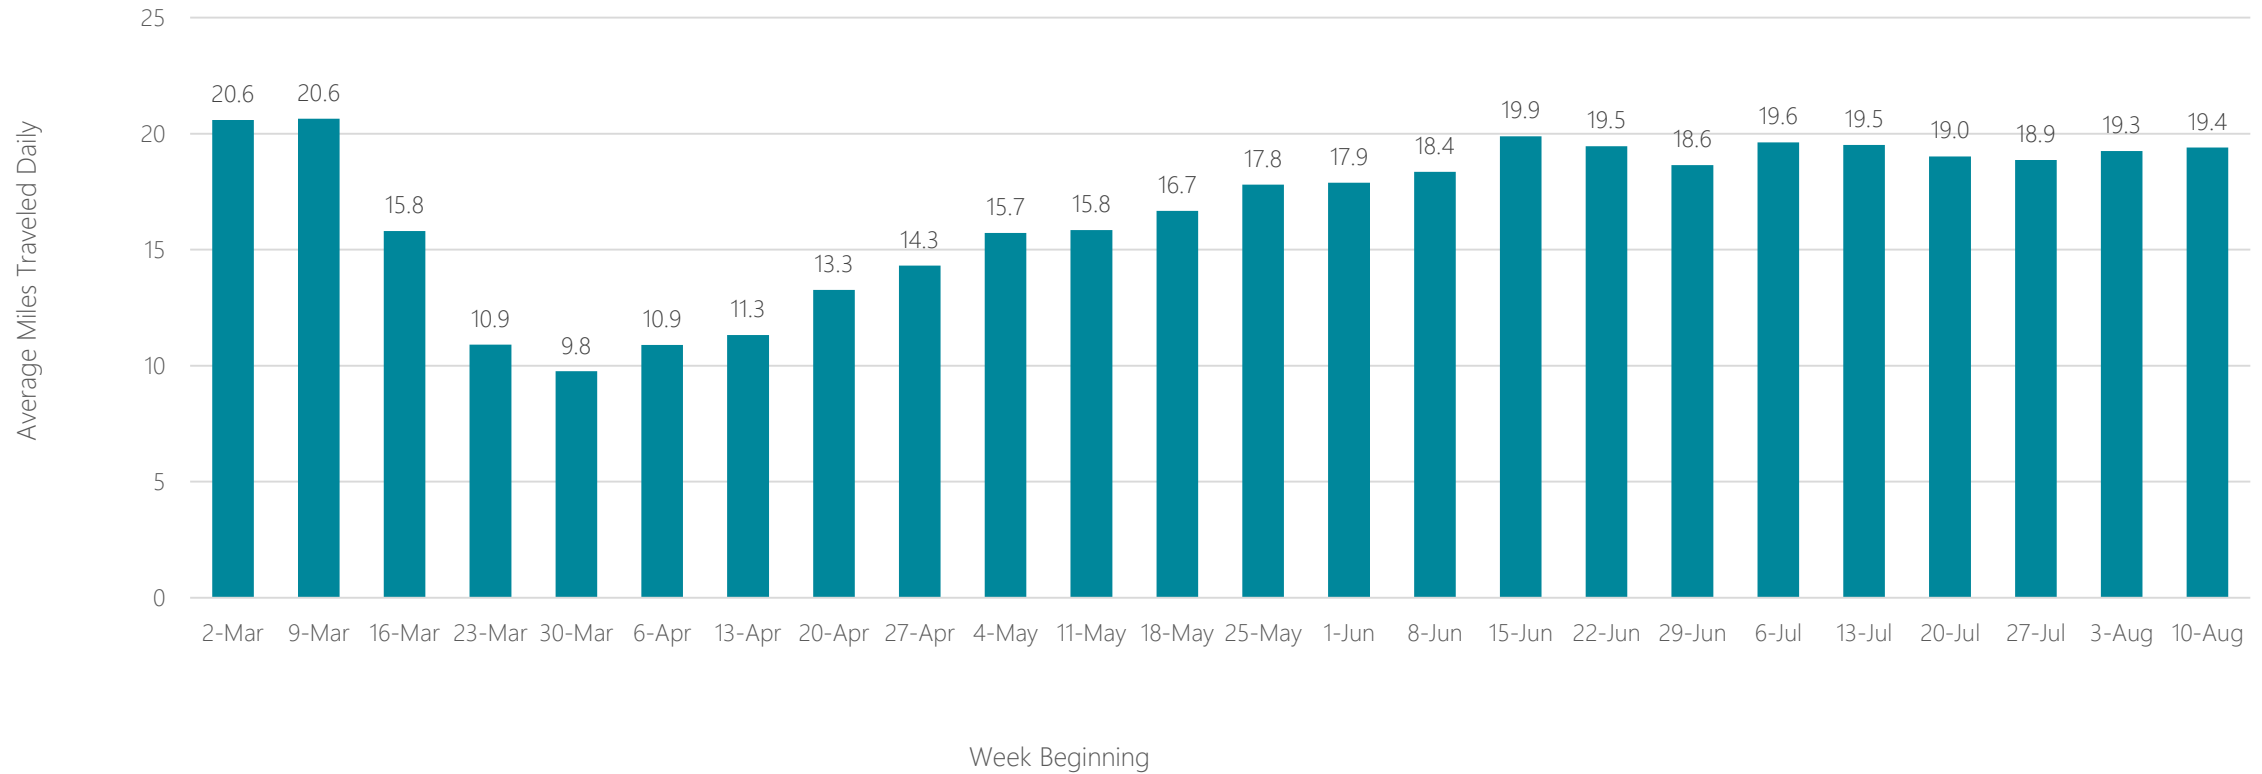

Boise

Average Miles Traveled Daily Weekly Trend