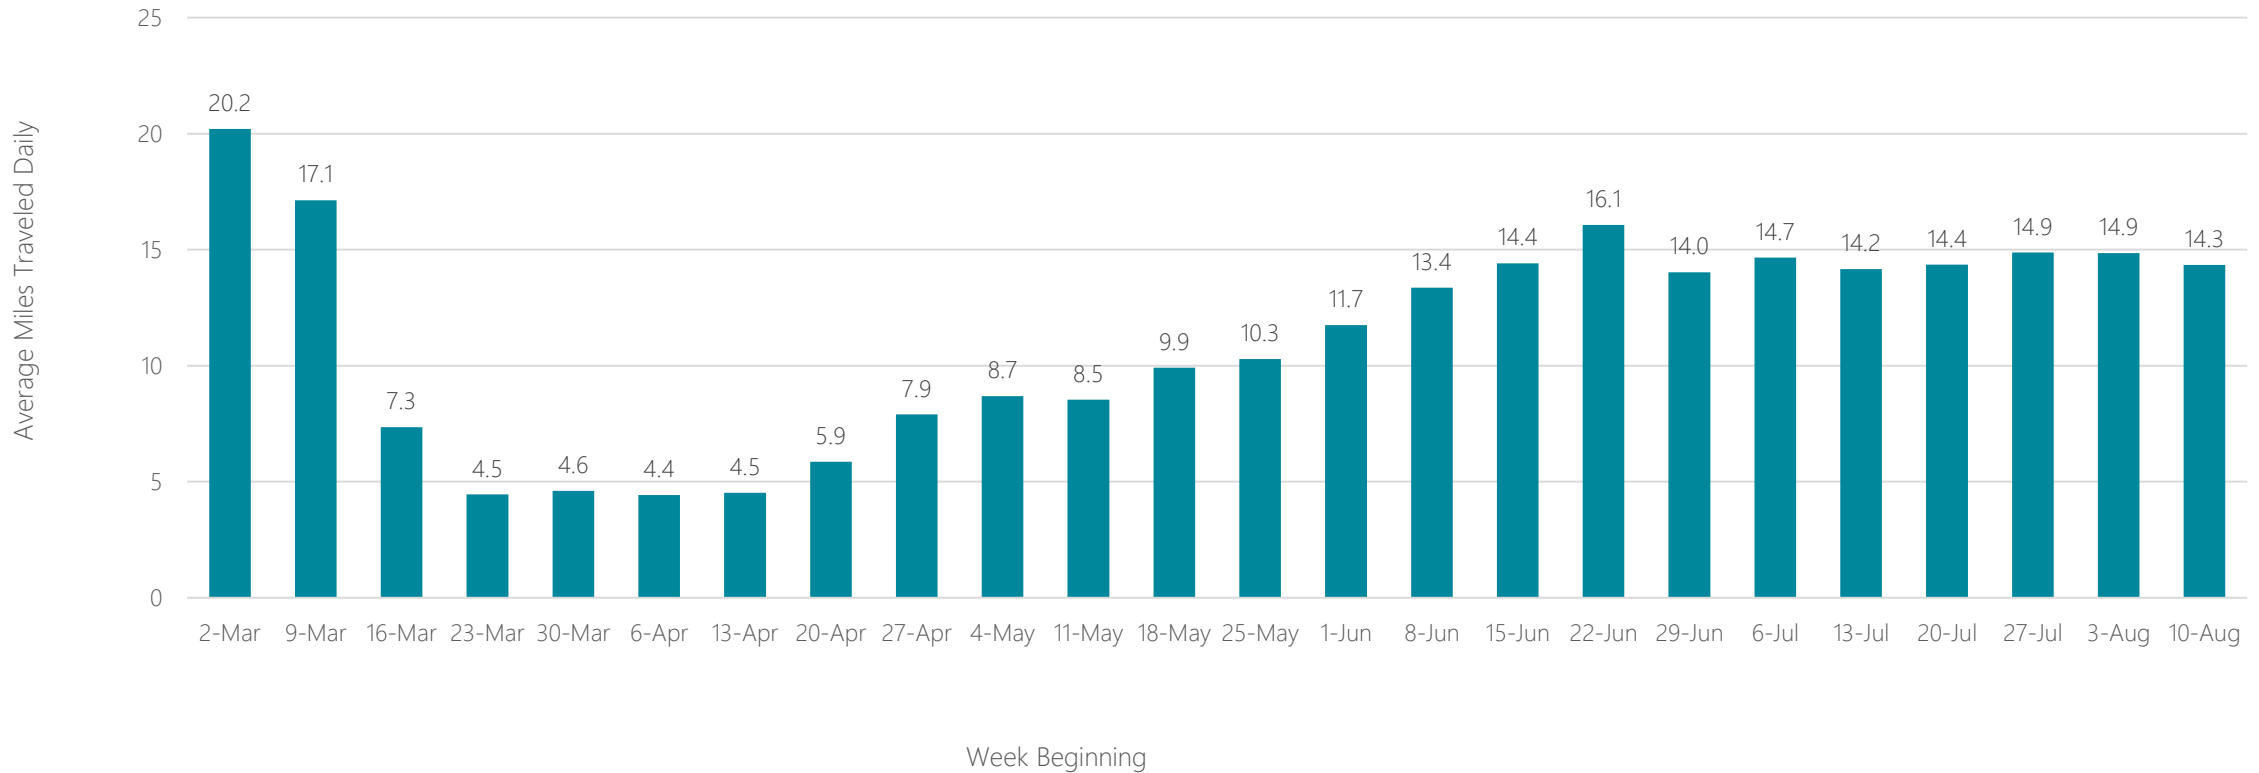

San Francisco-Oakland-San Jose

Average Miles Traveled Daily Weekly Trend