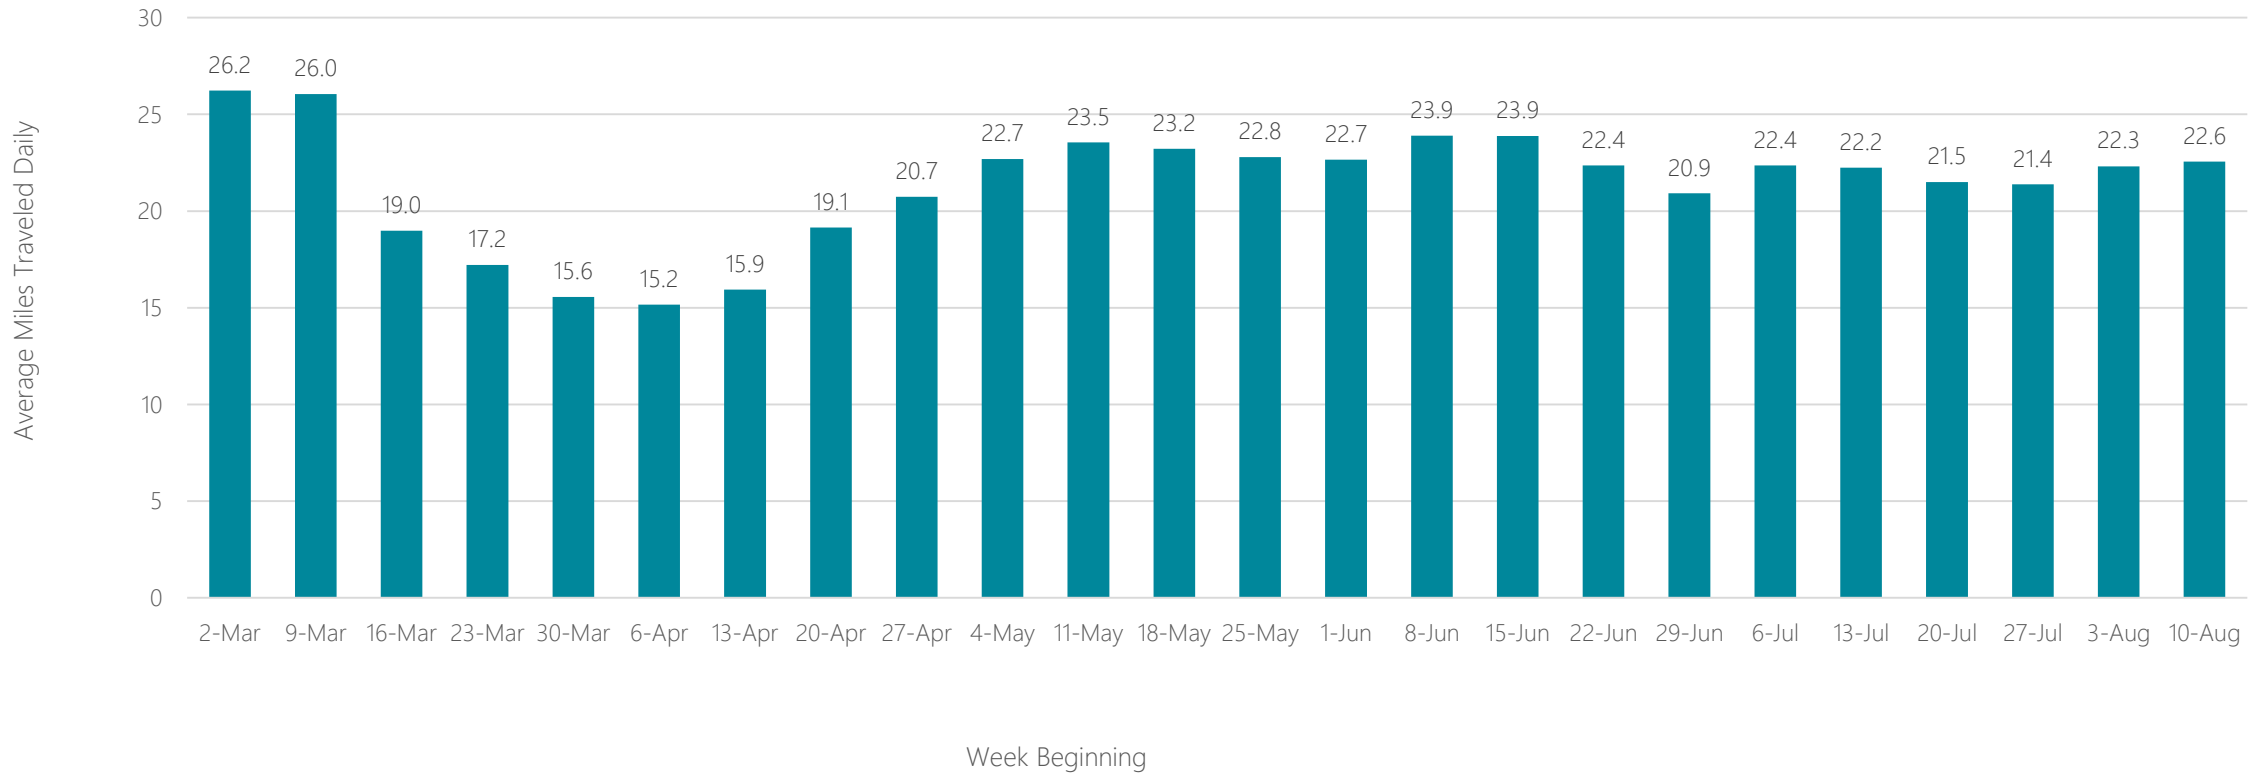

Paducah-Cape Girardeau-Harrisburg

Average Miles Traveled Daily Weekly Trend

Palm Springs

Average Miles Traveled Daily Weekly Trend

Panama City

Average Miles Traveled Daily Weekly Trend

Parkersburg

Average Miles Traveled Daily Weekly Trend