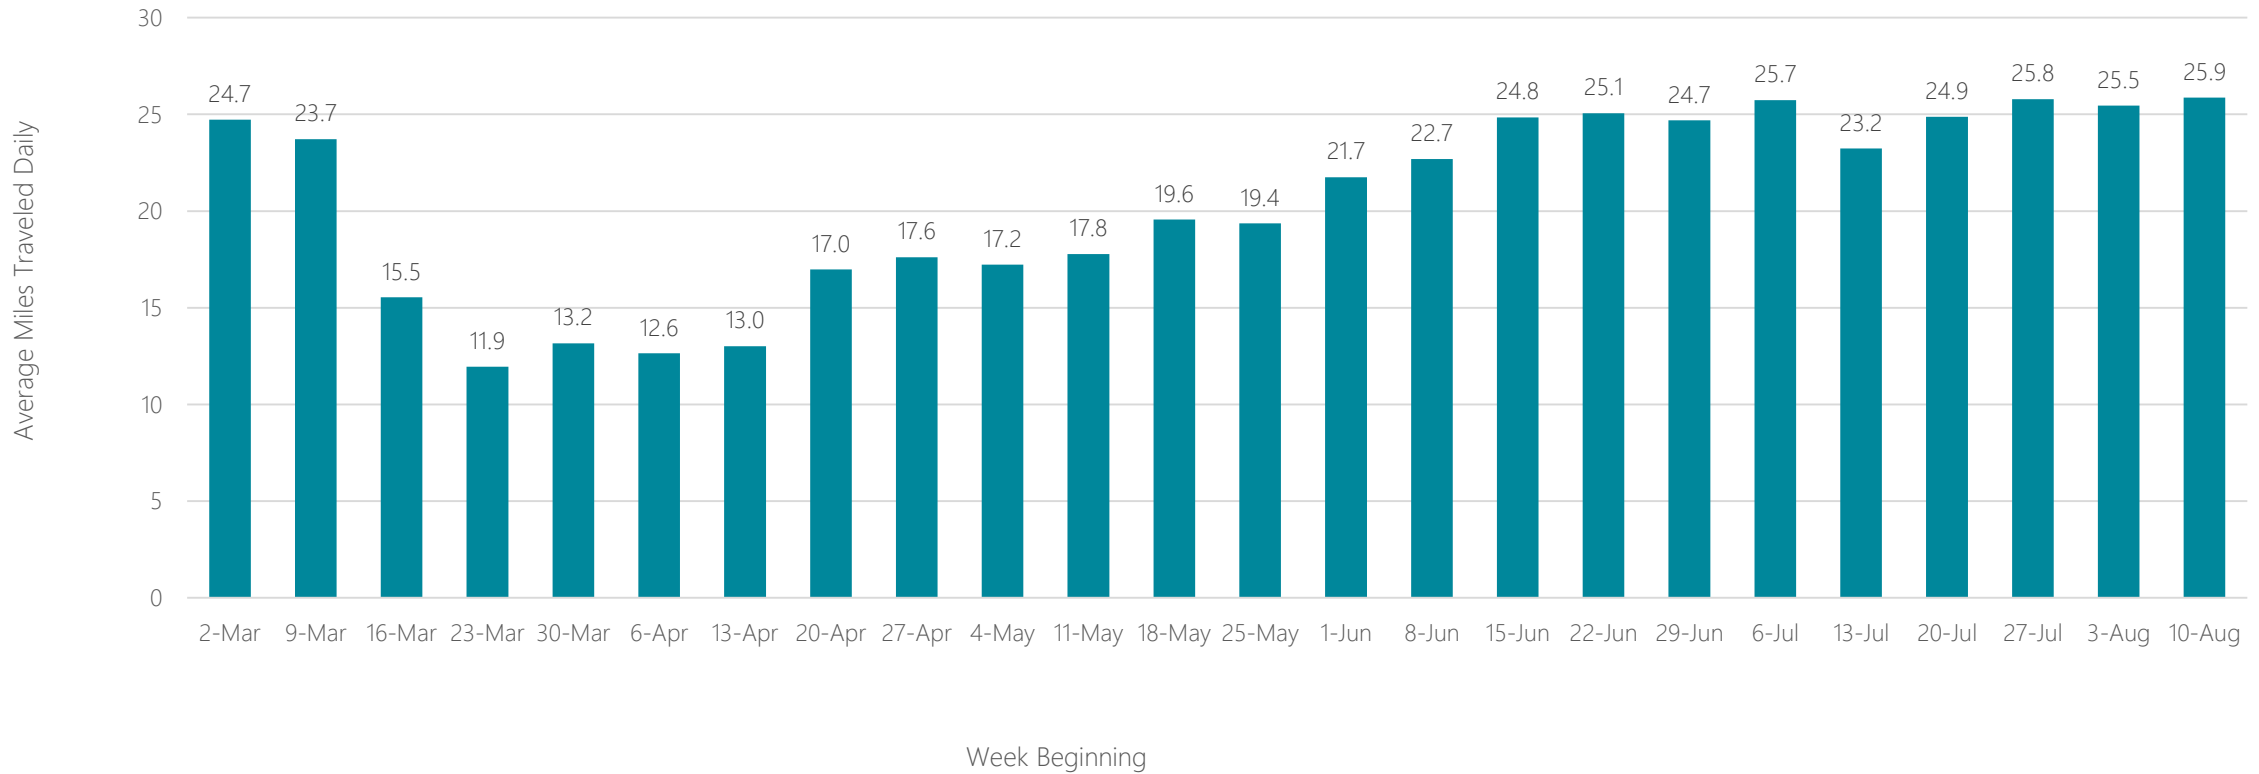

Des Moines-Ames

Average Miles Traveled Daily Weekly Trend