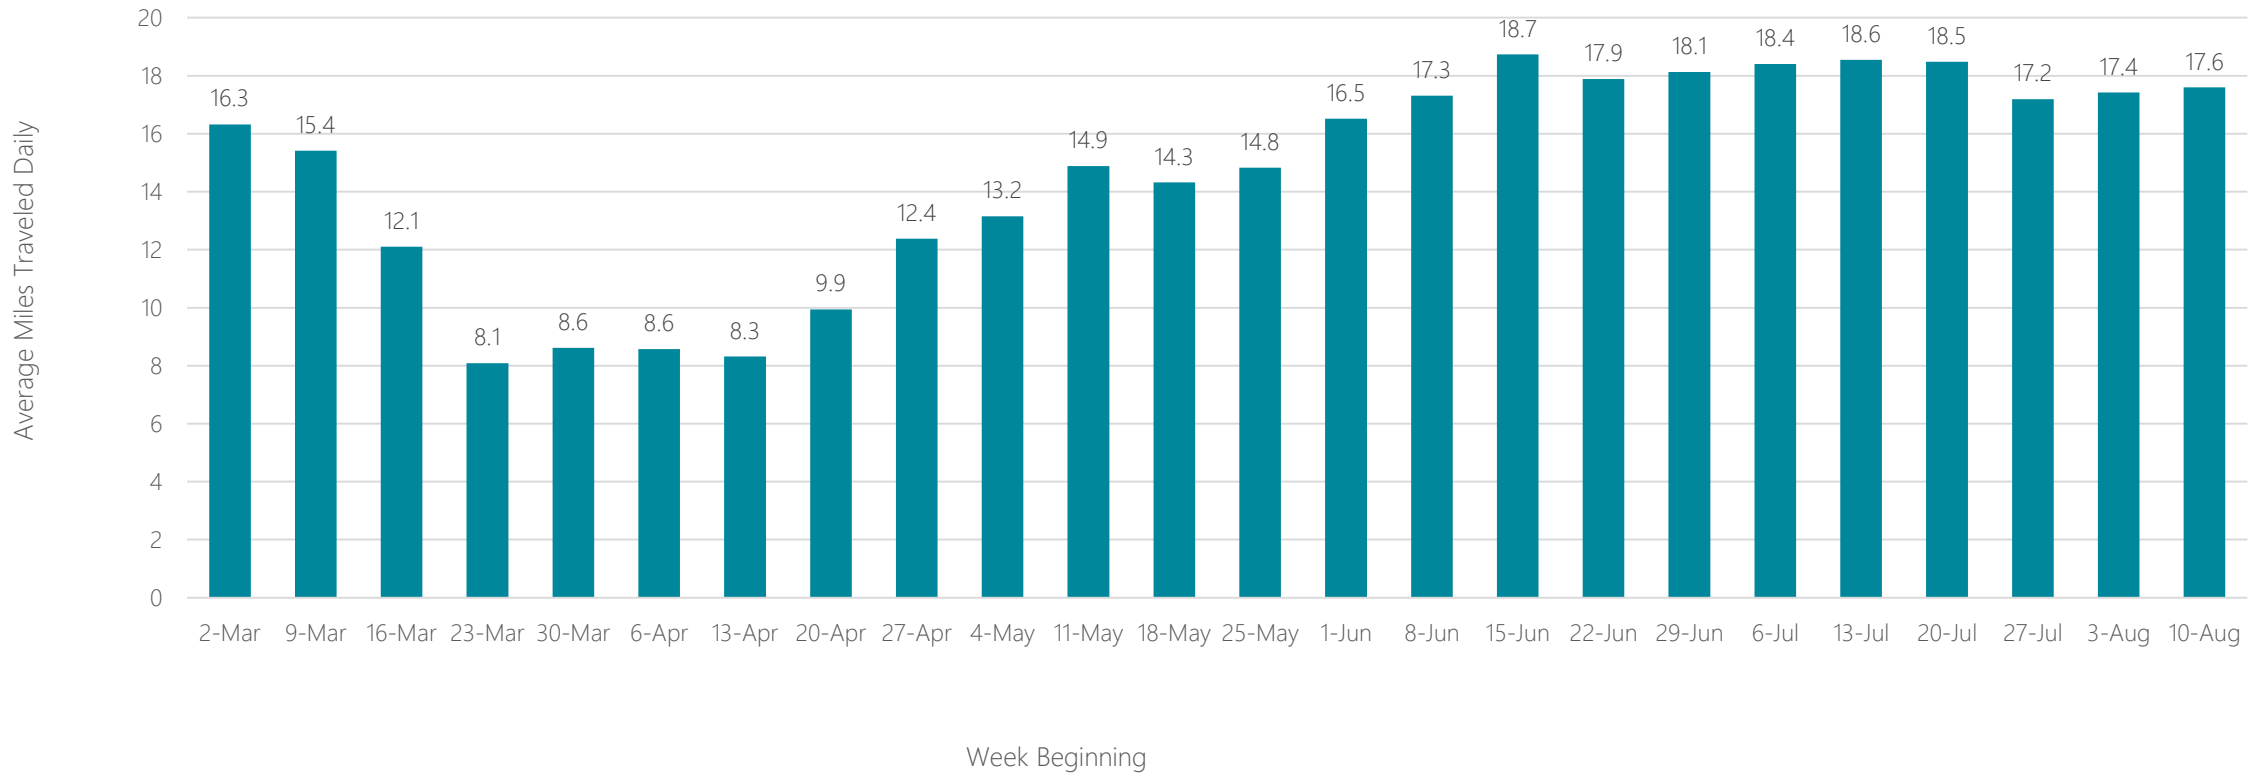

Average Miles Traveled Daily Weekly Trend

Albuquerque-Santa Fe

Average Miles Traveled Daily Weekly Trend

Alexandria, LA

Average Miles Traveled Daily Weekly Trend

Alpena, MI

Average Miles Traveled Daily Weekly Trend