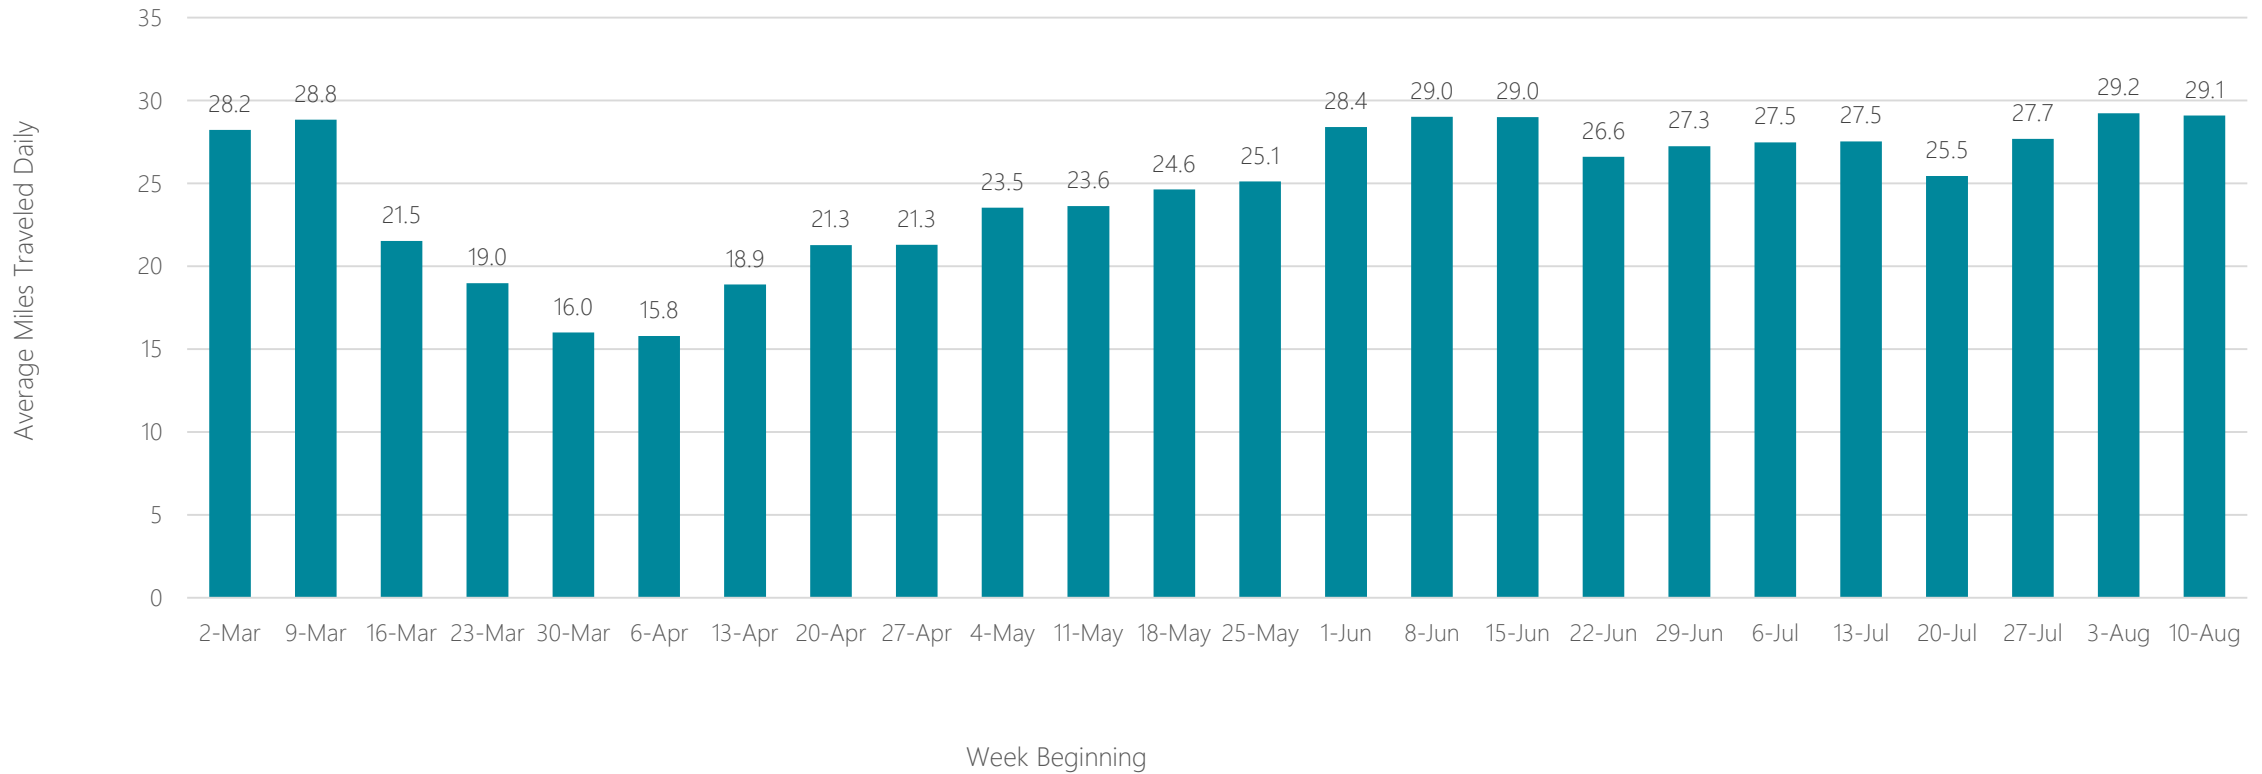

Twin Falls

Average Miles Traveled Daily Weekly Trend

Tyler-Longview (Lufkin & Nacogdoches)

Average Miles Traveled Daily Weekly Trend

Average Miles Traveled Daily Weekly Trend

Victoria

Average Miles Traveled Daily Weekly Trend