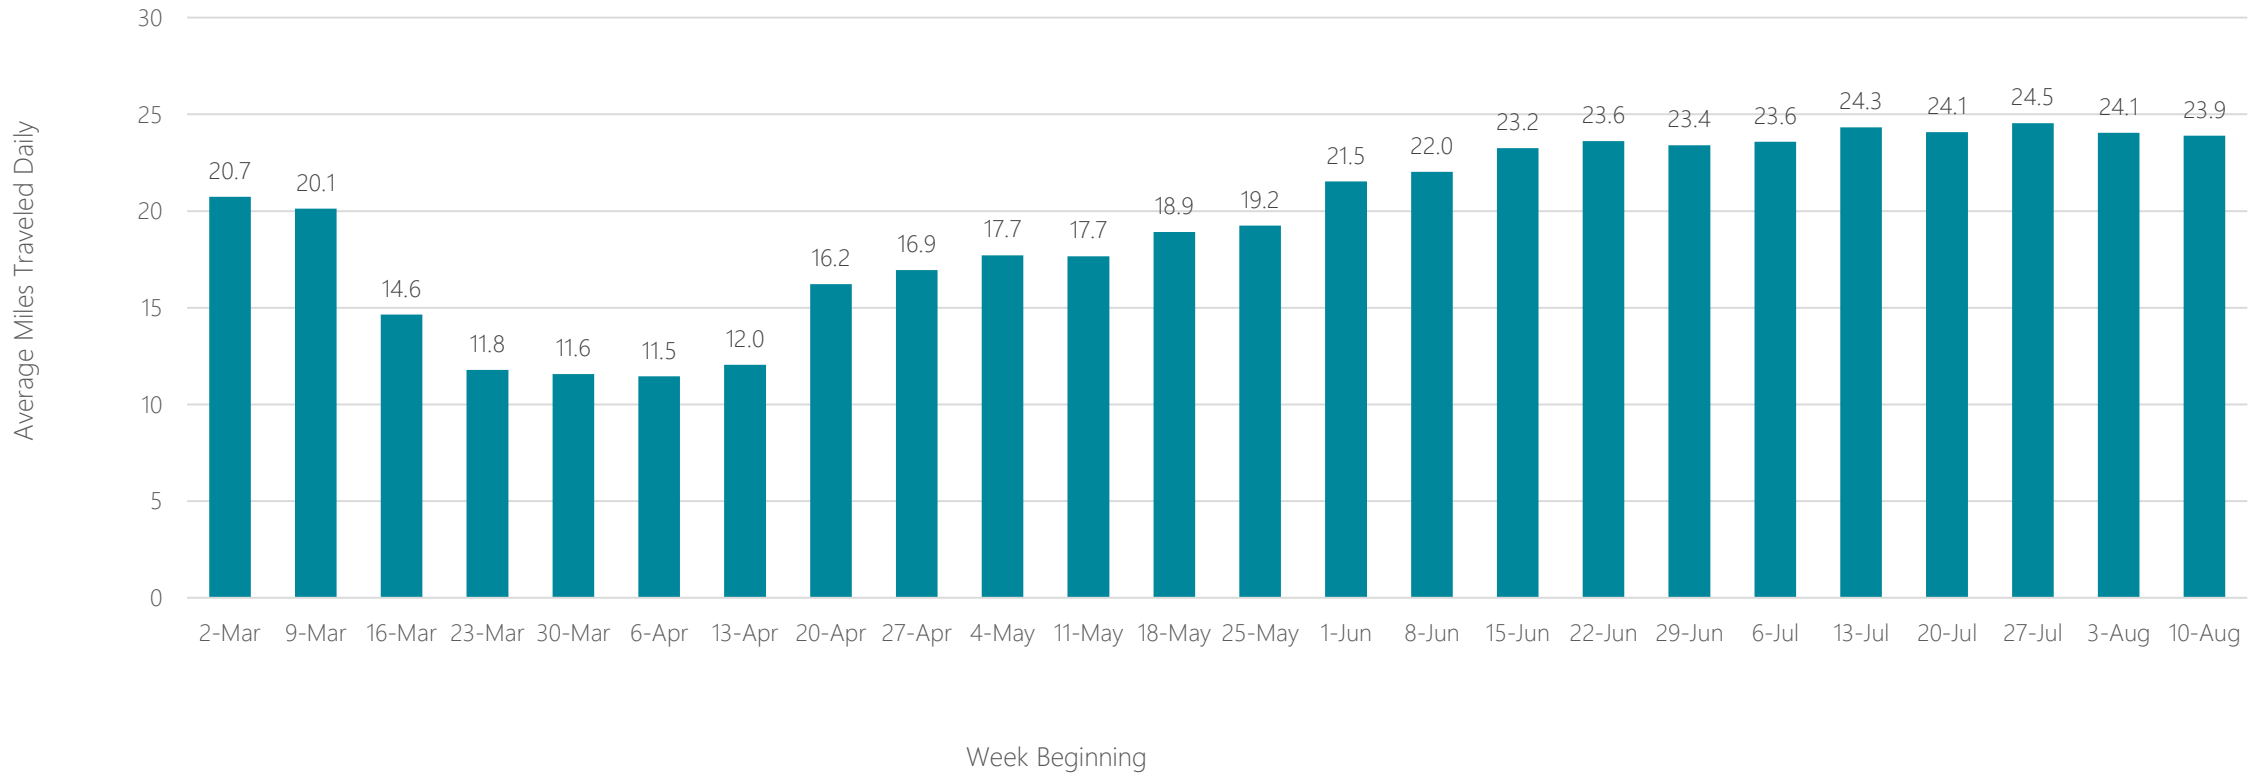

Richmond-Petersburg

Average Miles Traveled Daily Weekly Trend

Roanoke-Lynchburg

Average Miles Traveled Daily Weekly Trend

Rochester-Mason City-Austin

Average Miles Traveled Daily Weekly Trend

Rochester, NY

Average Miles Traveled Daily Weekly Trend