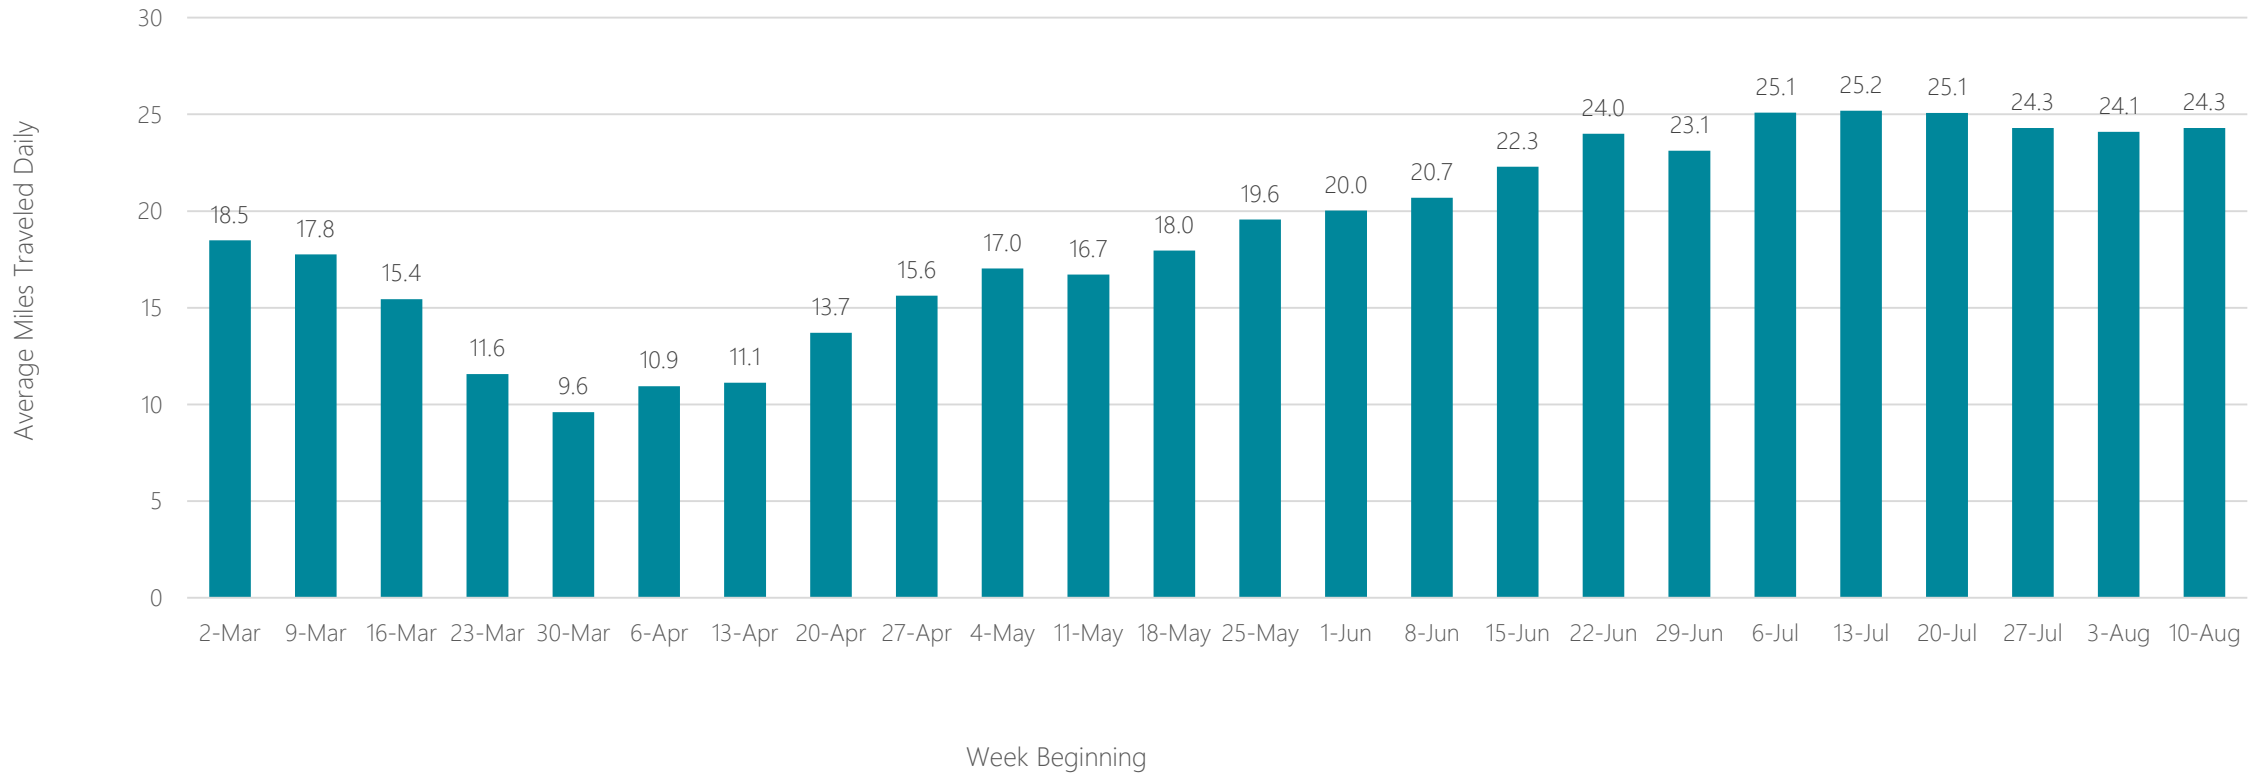

Missoula

Average Miles Traveled Daily Weekly Trend