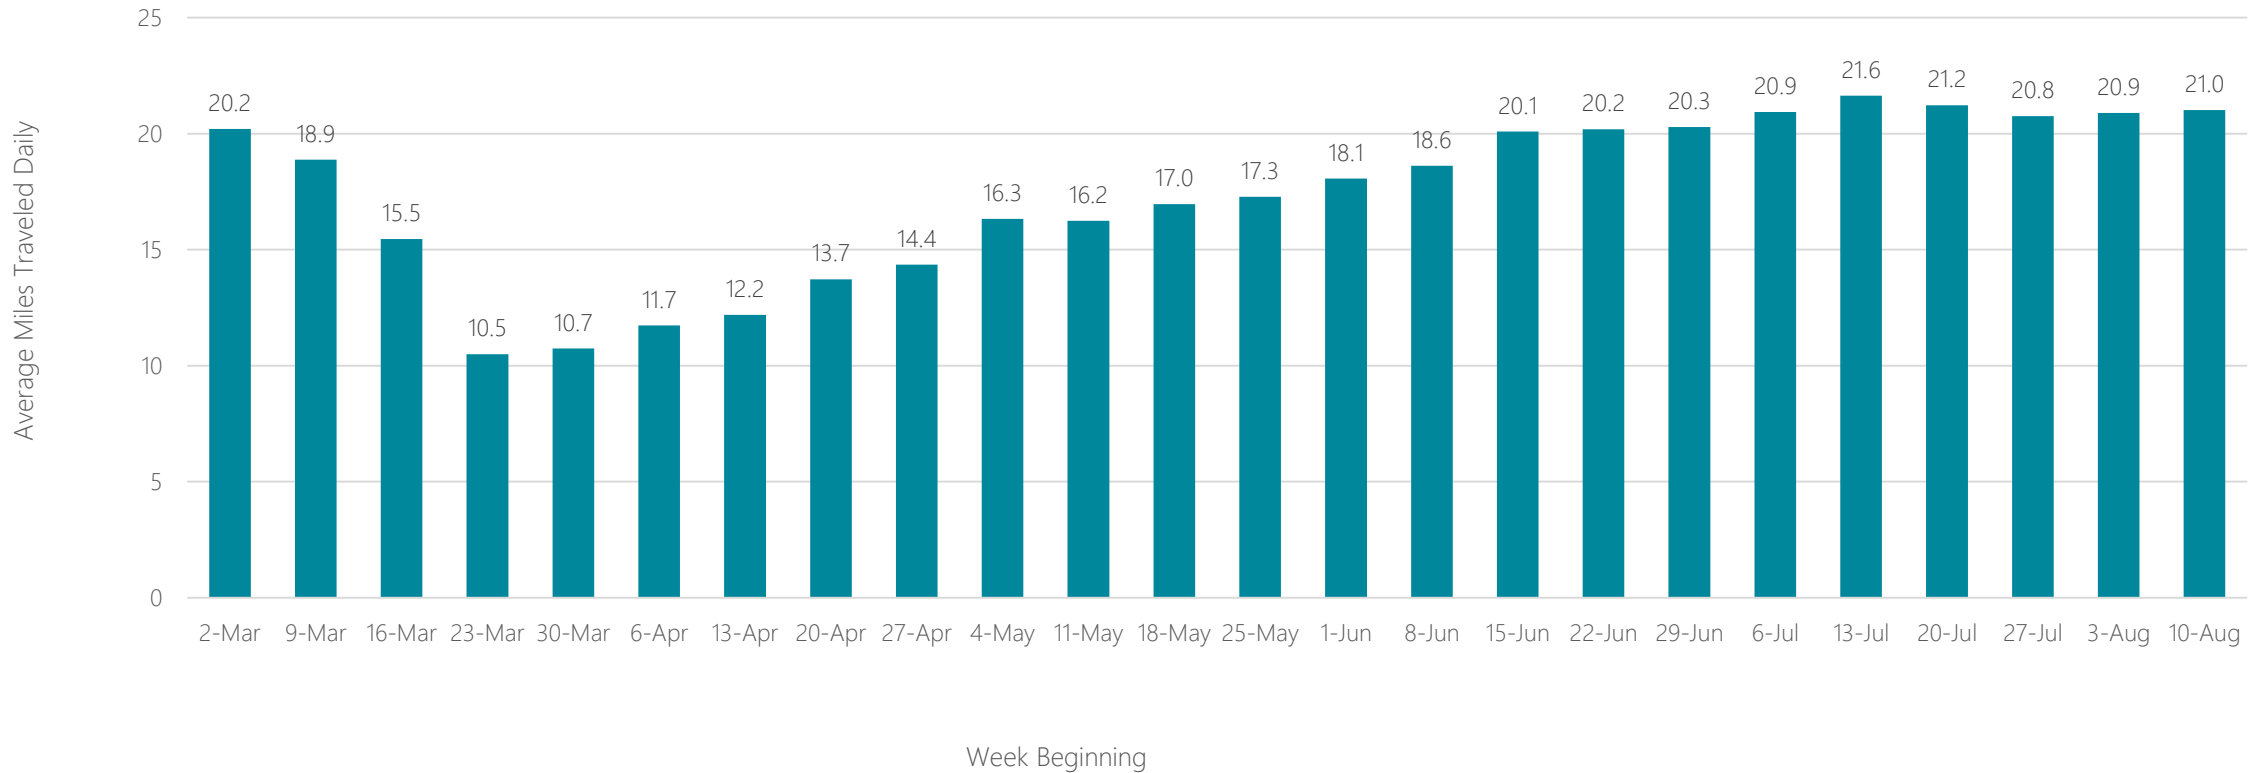

Average Miles Traveled Daily Weekly Trend

Wilkes Barre-Scranton

Average Miles Traveled Daily Weekly Trend

Wilmington

Average Miles Traveled Daily Weekly Trend

Yakima-Pasco-Richland-Kennewick

Average Miles Traveled Daily Weekly Trend