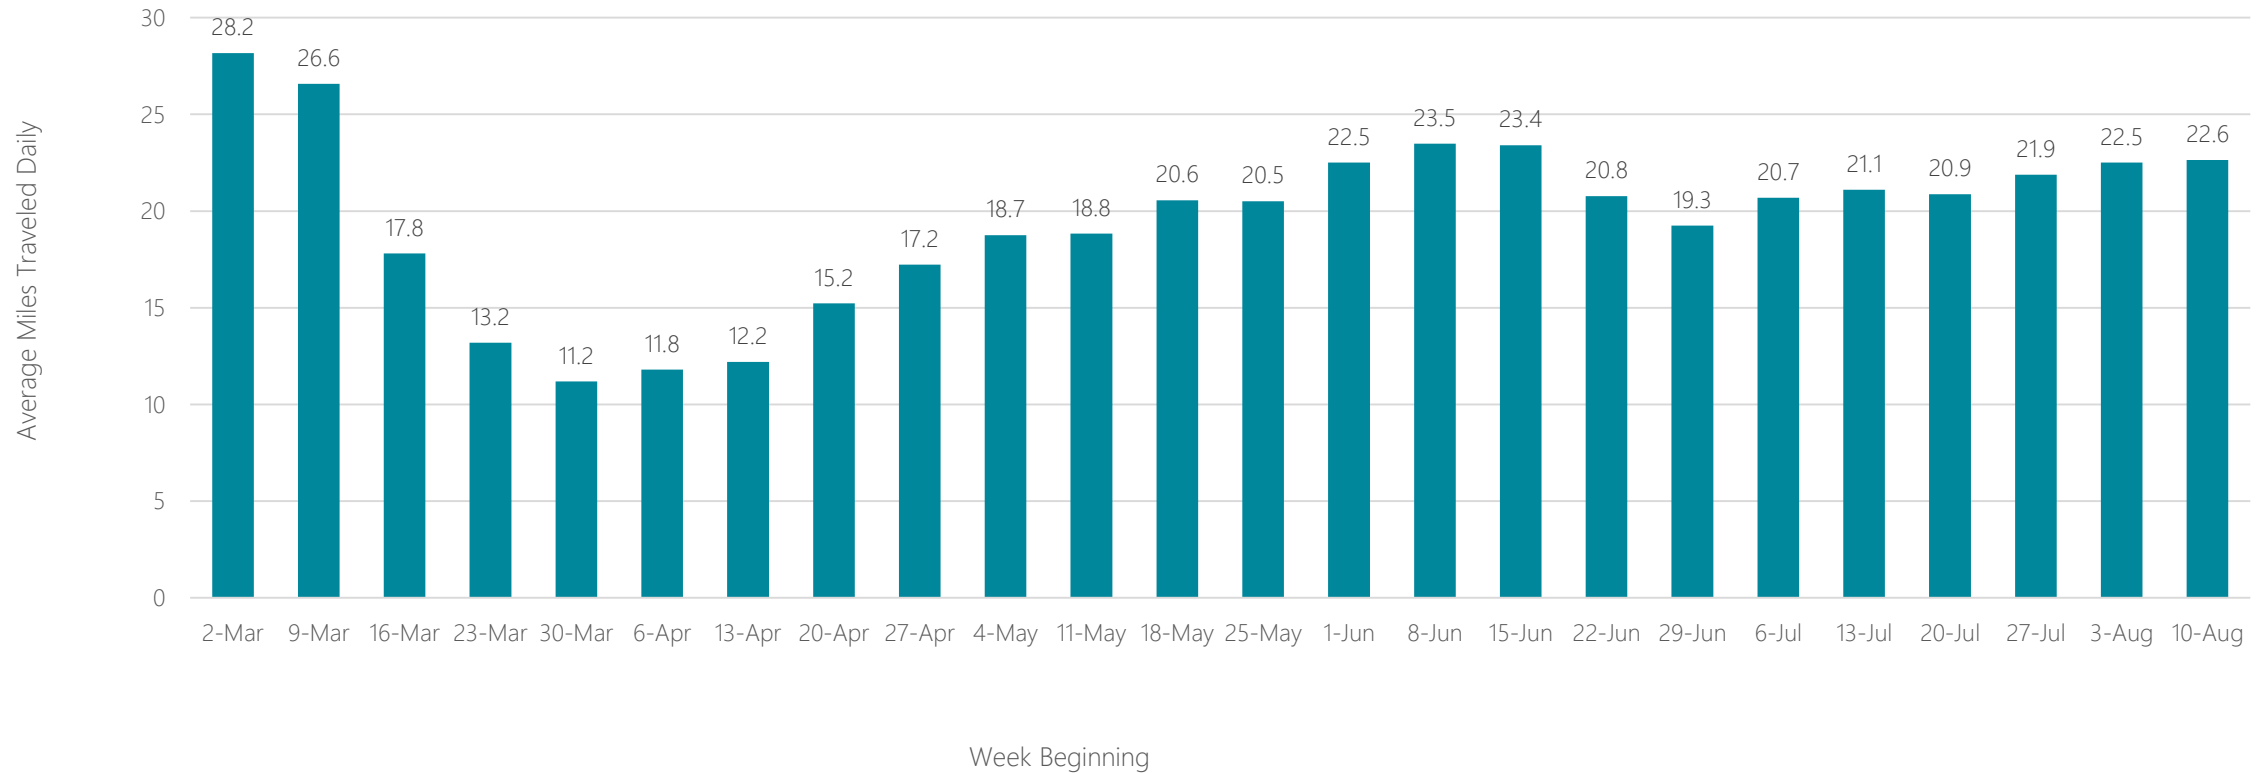

Salisbury

Average Miles Traveled Daily Weekly Trend

Salt Lake City

Average Miles Traveled Daily Weekly Trend

San Angelo

Average Miles Traveled Daily Weekly Trend

San Antonio

Average Miles Traveled Daily Weekly Trend