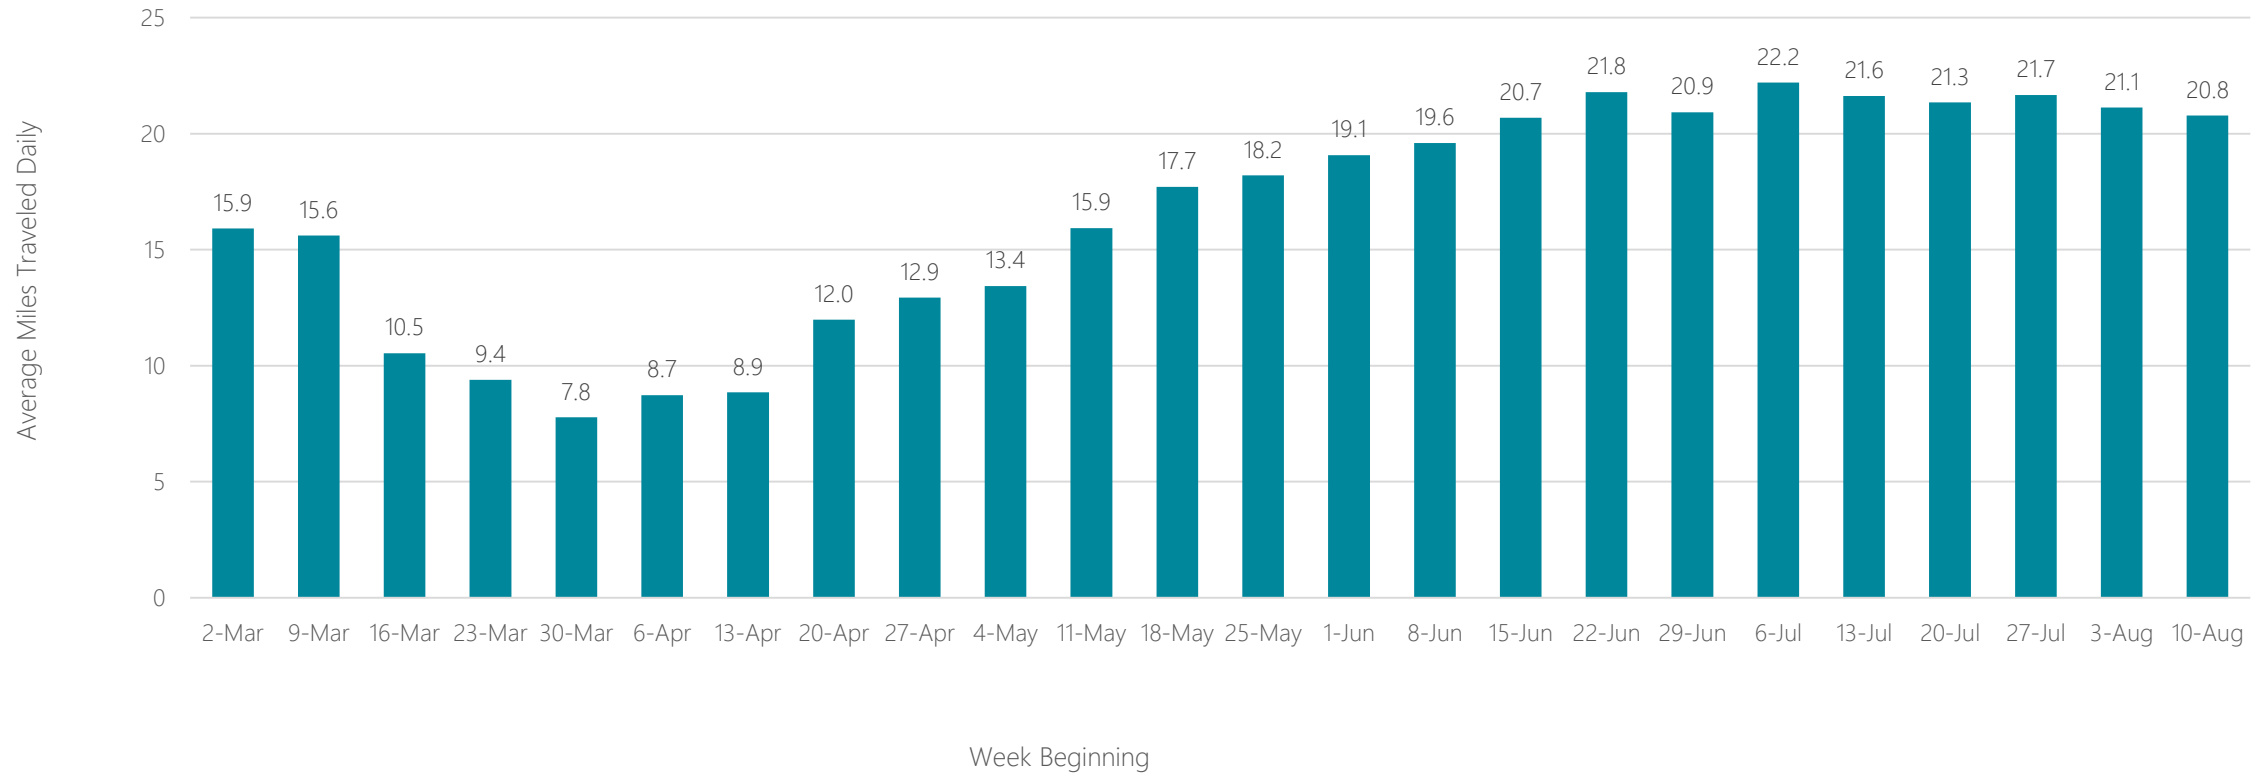

Average Miles Traveled Daily Weekly Trend

Evansville

Average Miles Traveled Daily Weekly Trend

Fairbanks

Average Miles Traveled Daily Weekly Trend

Fargo-Valley City

Average Miles Traveled Daily Weekly Trend