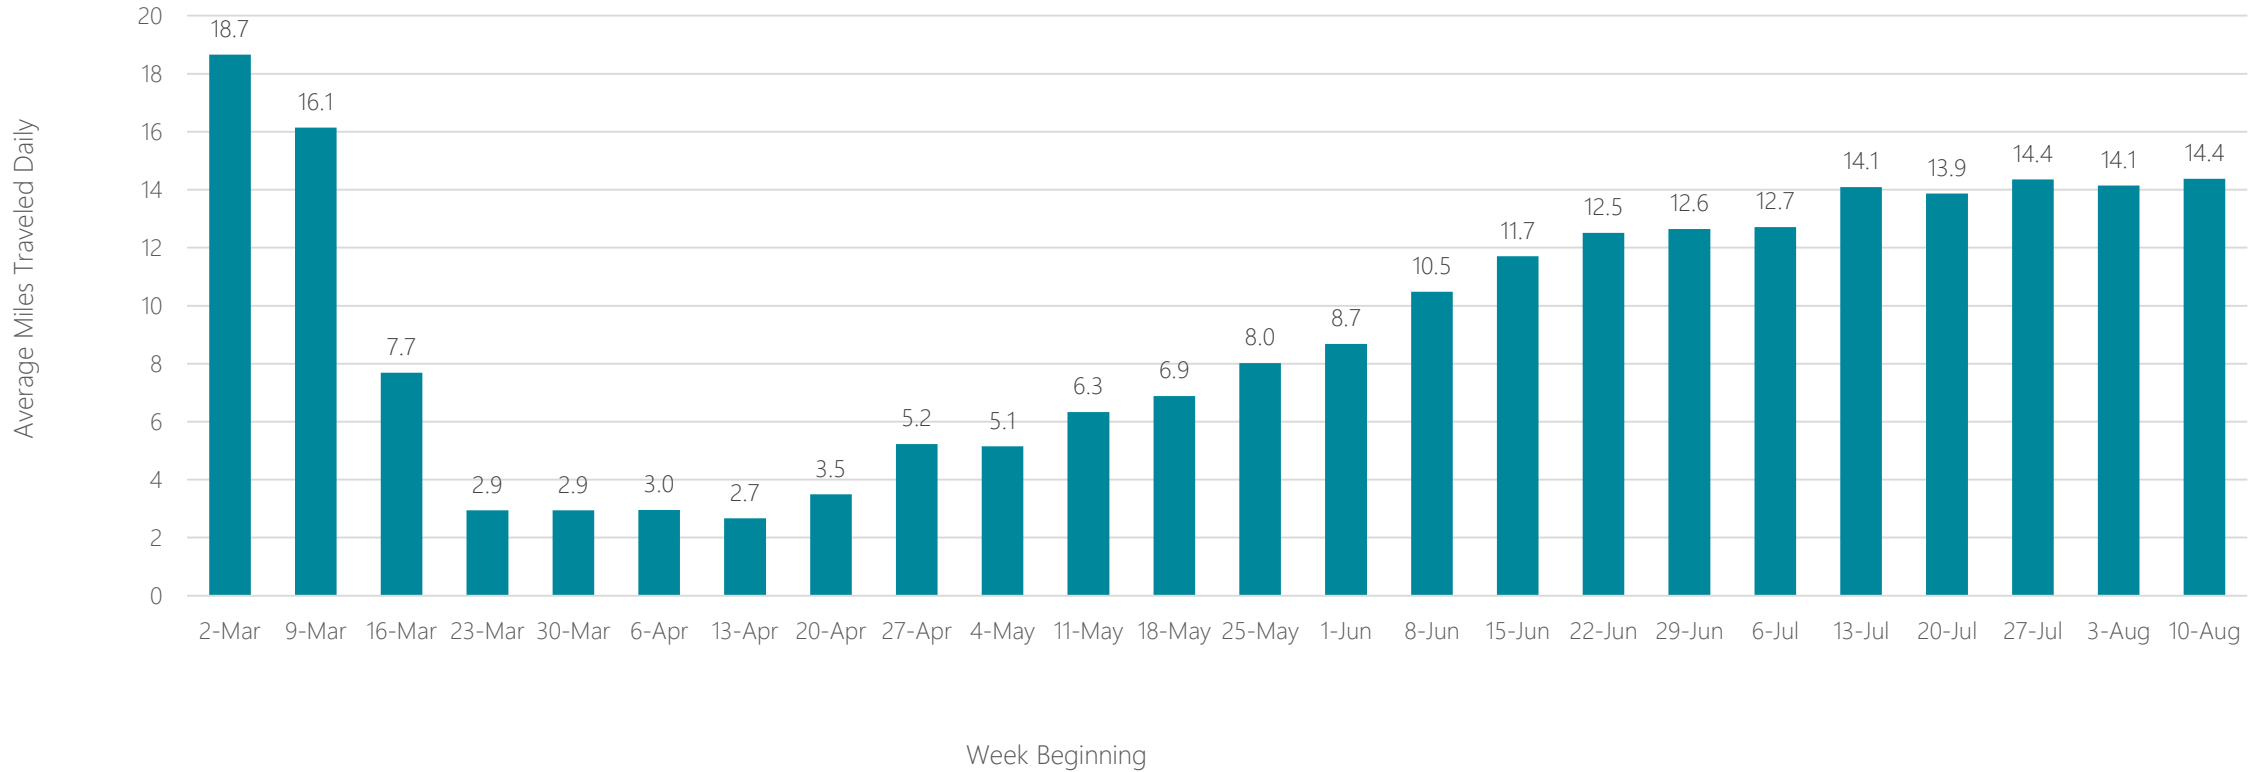

New York

Average Miles Traveled Daily Weekly Trend