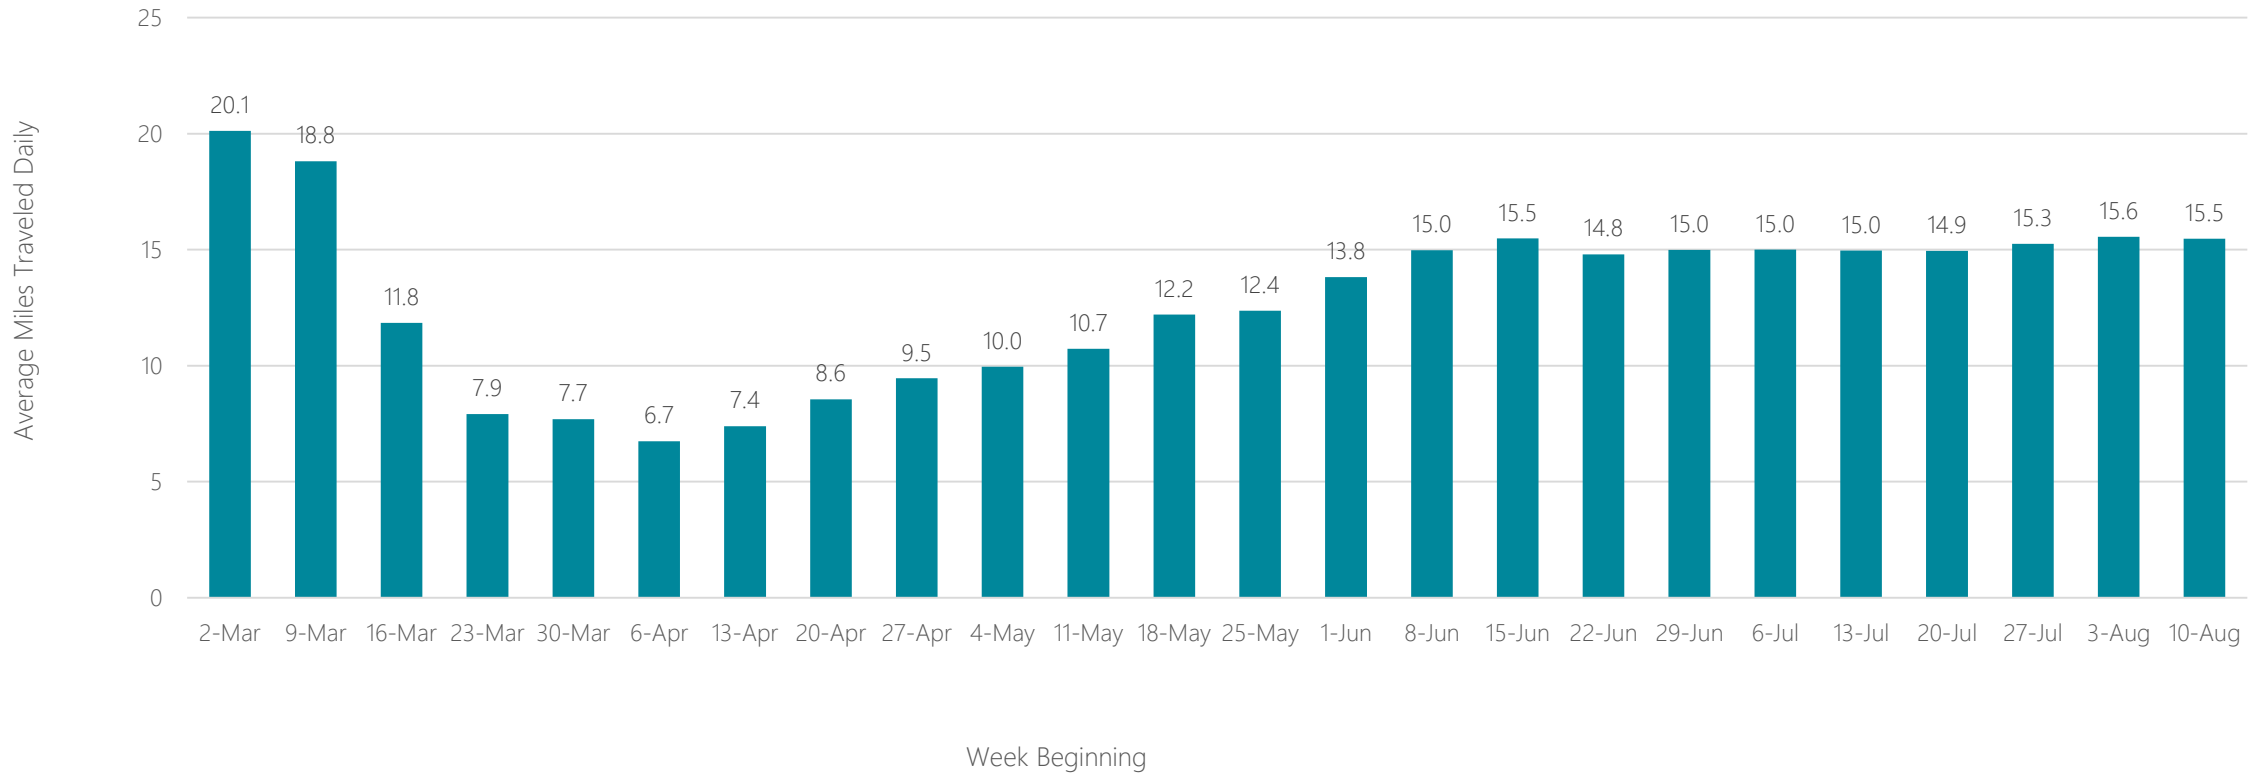

Las Vegas

Average Miles Traveled Daily Weekly Trend