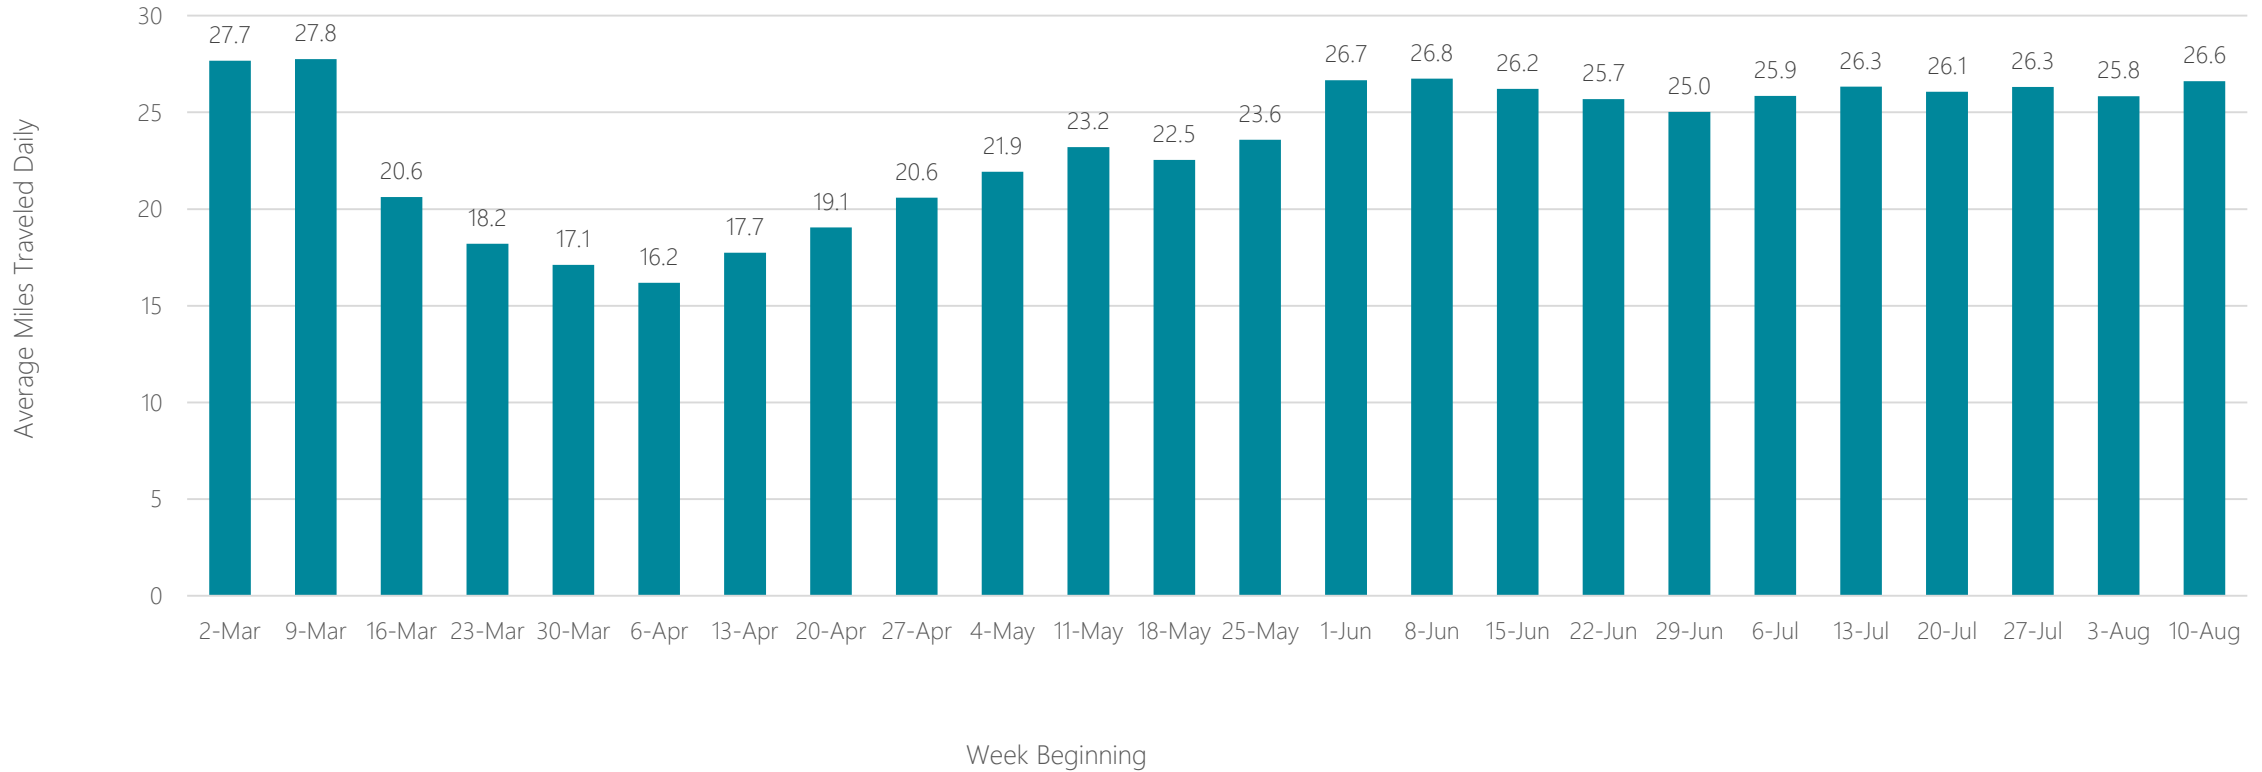

Myrtle Beach-Florence

Average Miles Traveled Daily Weekly Trend