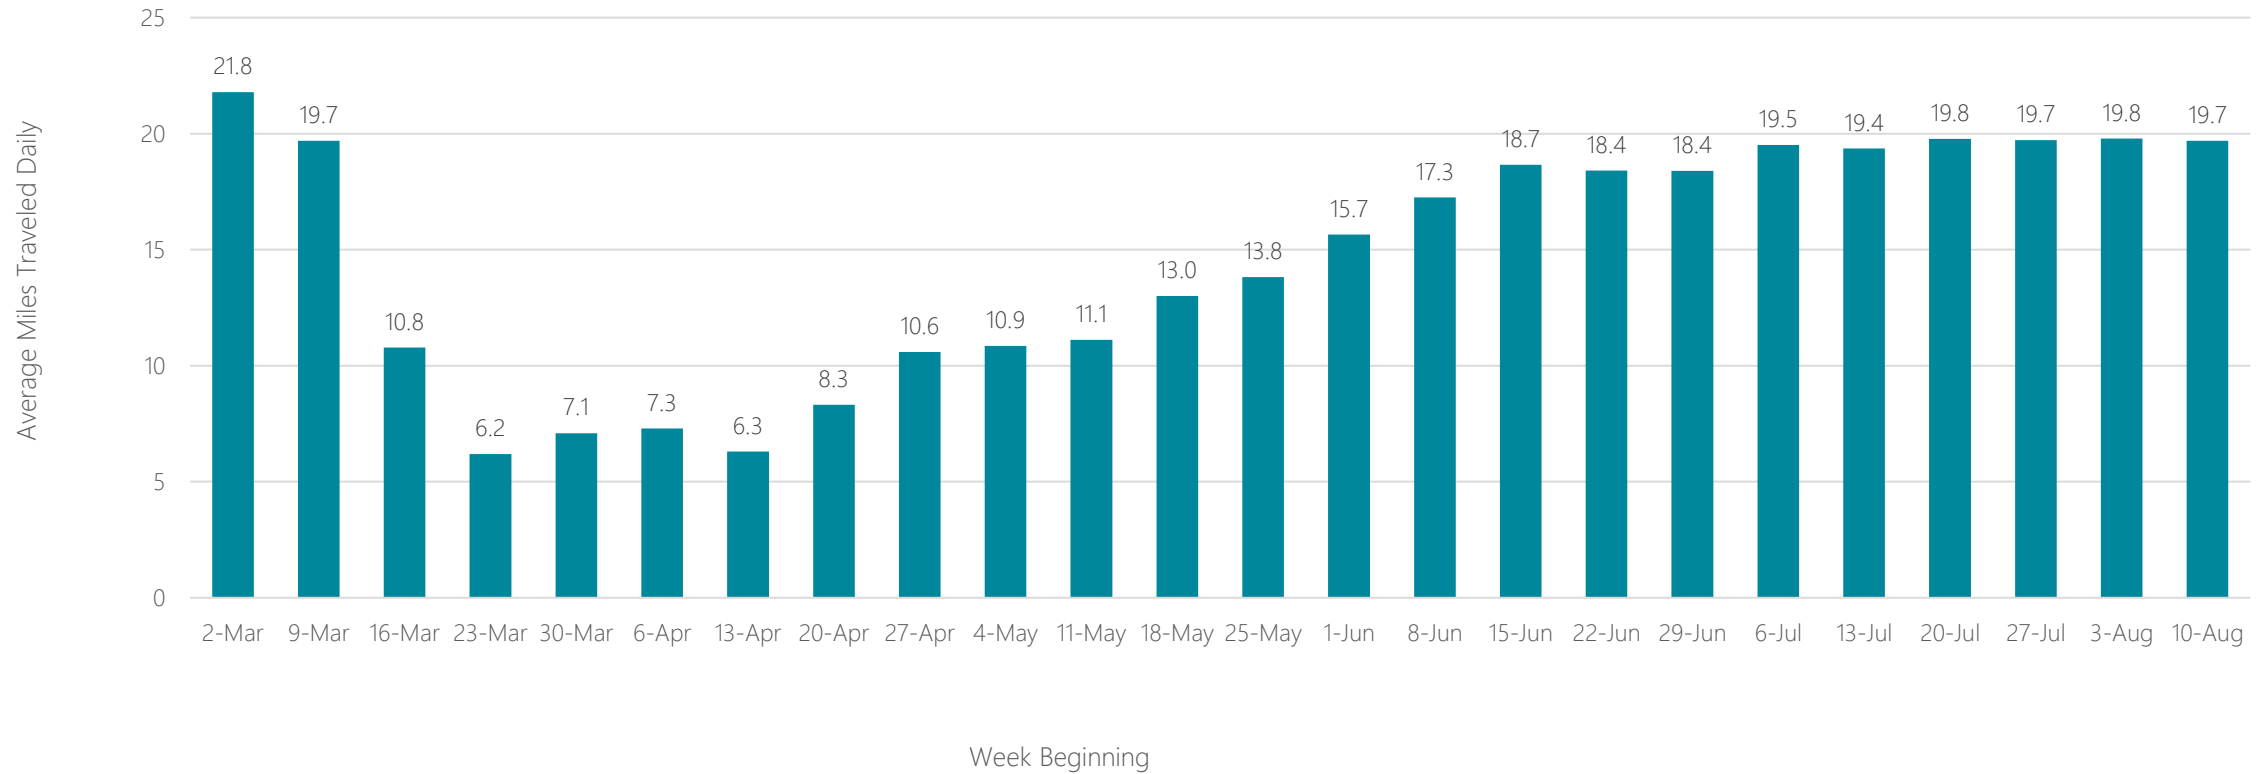

Chicago

Average Miles Traveled Daily Weekly Trend

Chico-Redding

Average Miles Traveled Daily Weekly Trend

Cincinnati

Average Miles Traveled Daily Weekly Trend

Clarksburg-Weston

Average Miles Traveled Daily Weekly Trend