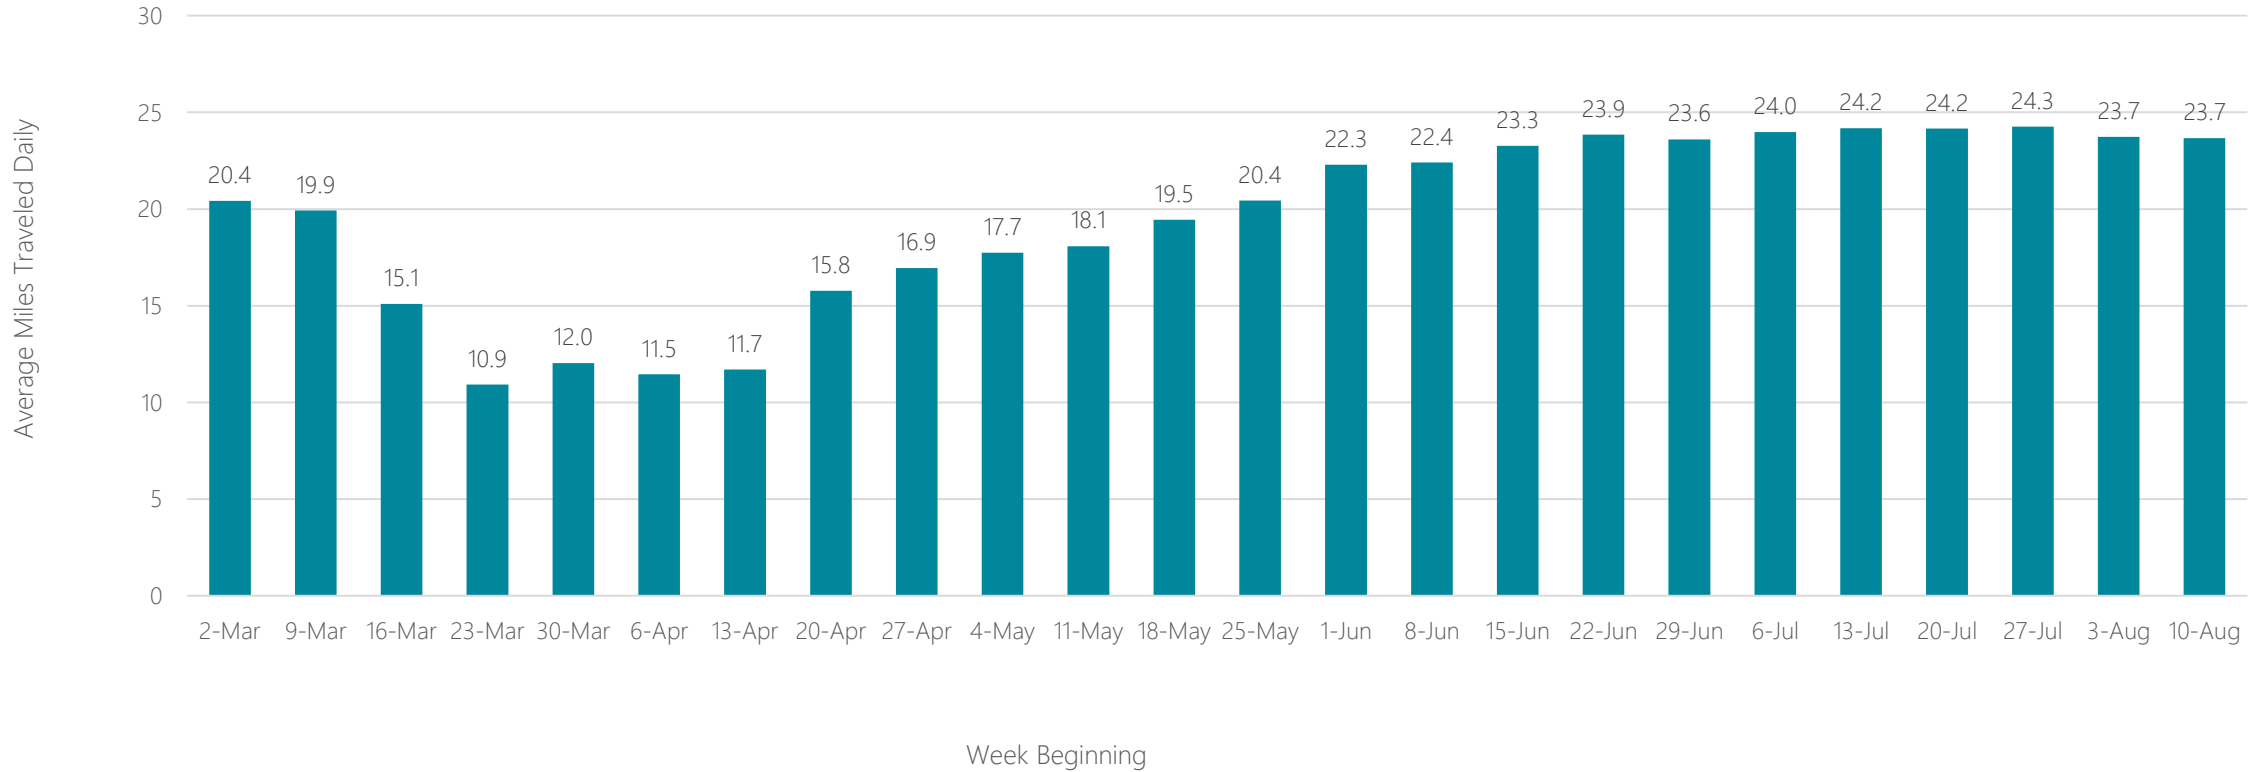

Juneau

Average Miles Traveled Daily Weekly Trend

Kansas City

Average Miles Traveled Daily Weekly Trend

Knoxville

Average Miles Traveled Daily Weekly Trend

La Crosse-Eau Claire

Average Miles Traveled Daily Weekly Trend