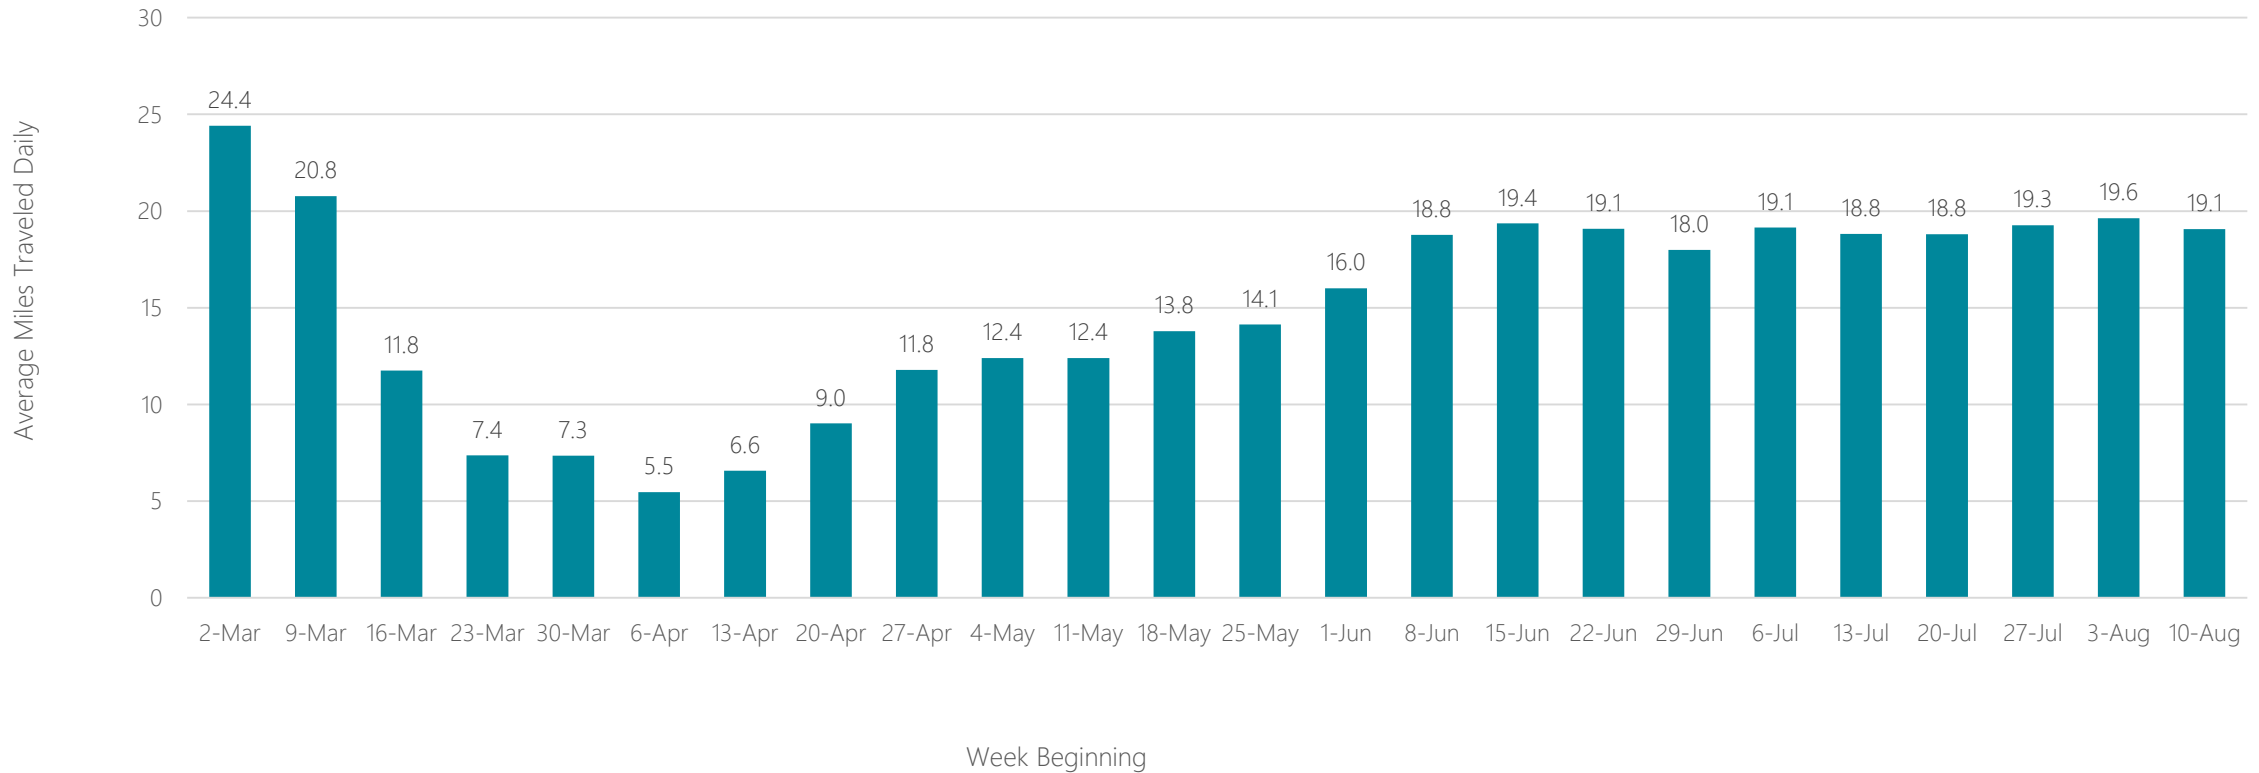

San Diego

Average Miles Traveled Daily Weekly Trend