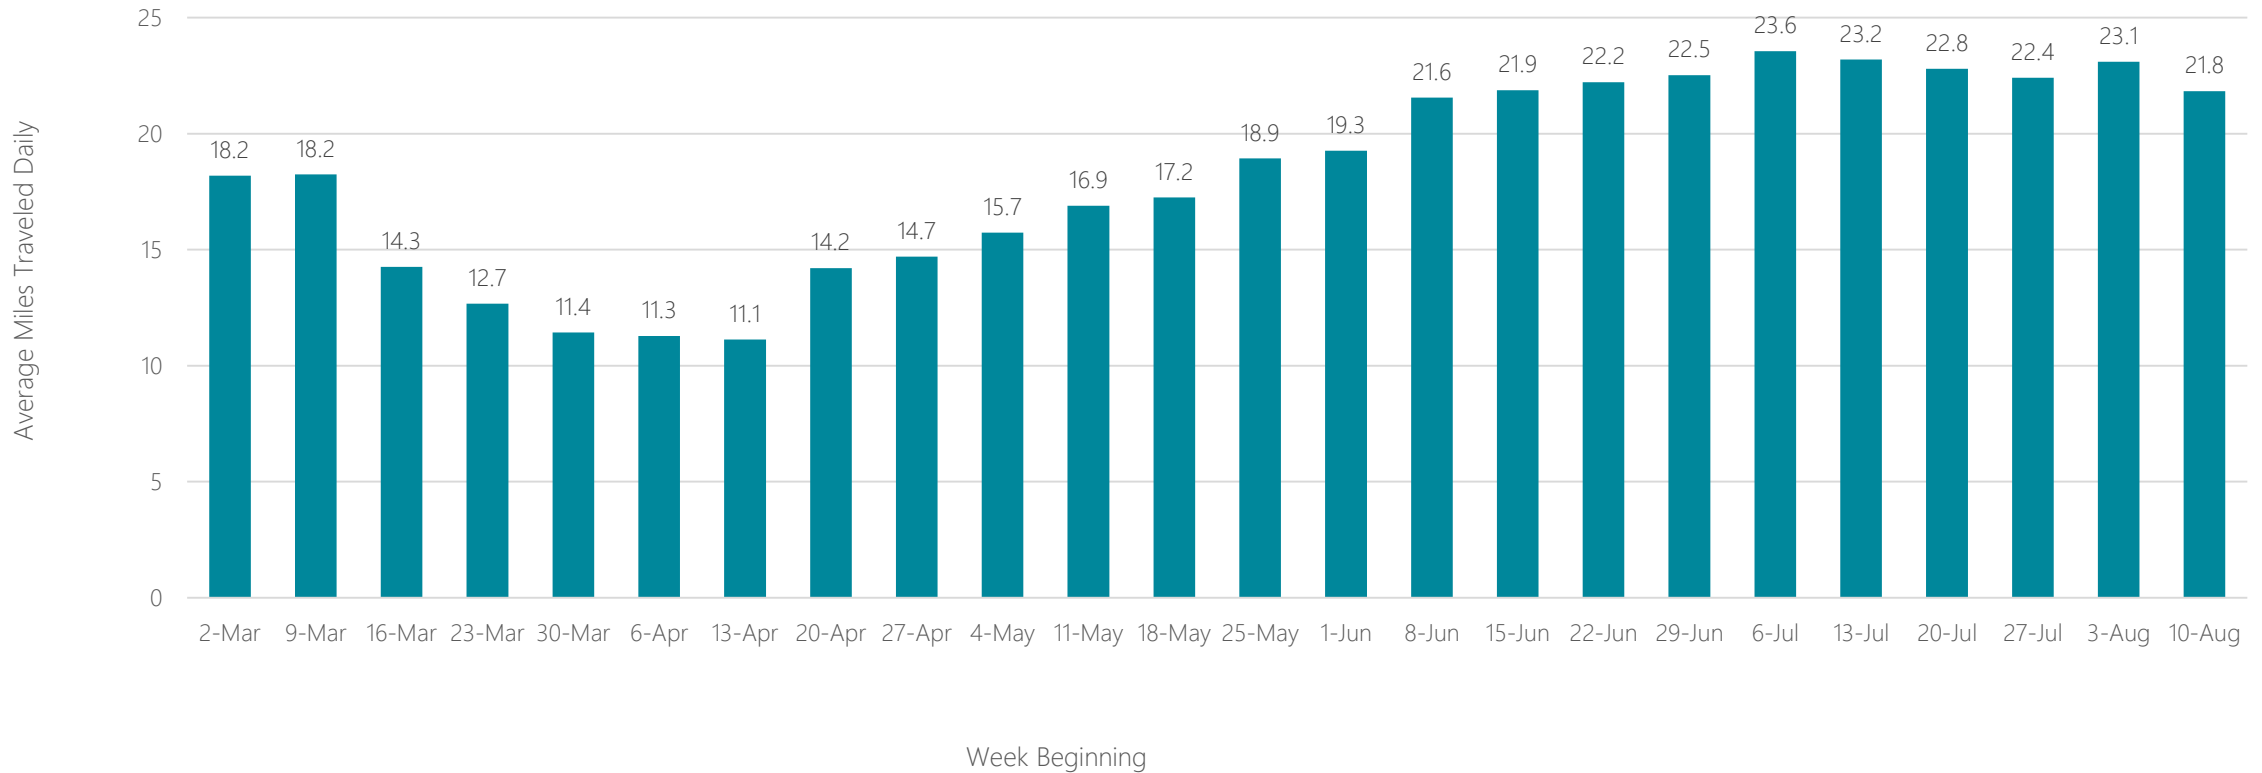

Burlington-Plattsburgh

Average Miles Traveled Daily Weekly Trend

Butte-Bozeman

Average Miles Traveled Daily Weekly Trend

Casper-Riverton

Average Miles Traveled Daily Weekly Trend

Cedar Rapids-Waterloo & Dubuque