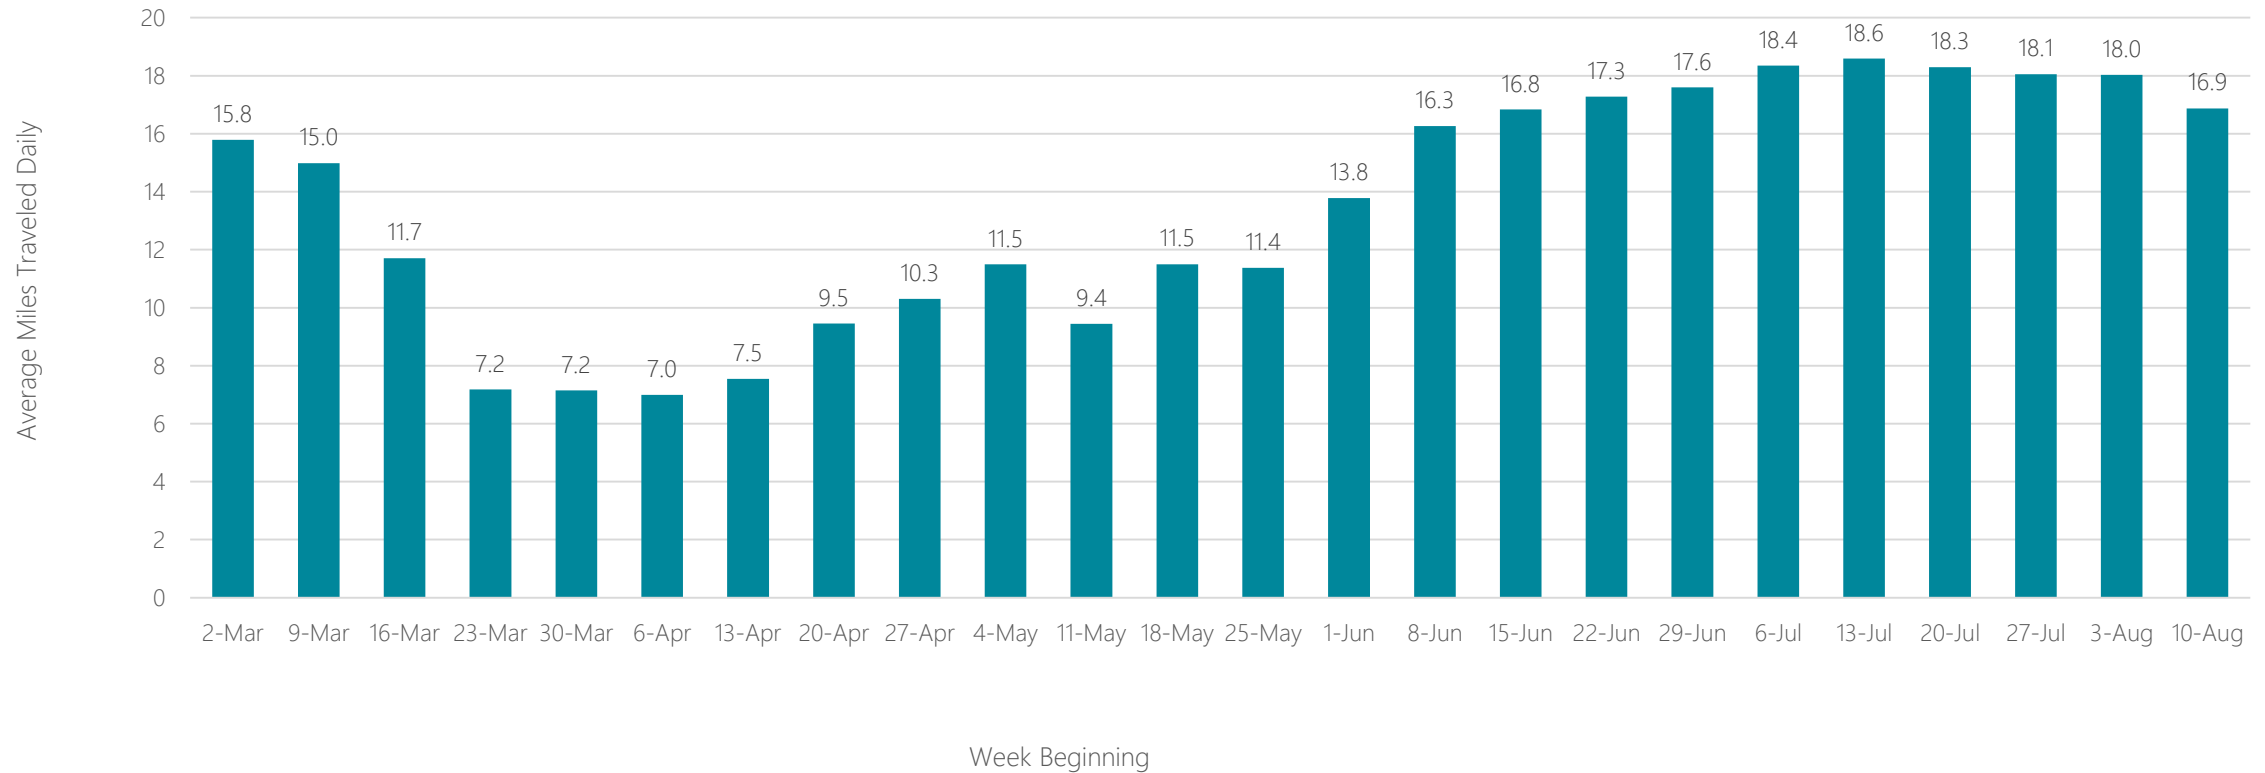

Eureka

Average Miles Traveled Daily Weekly Trend