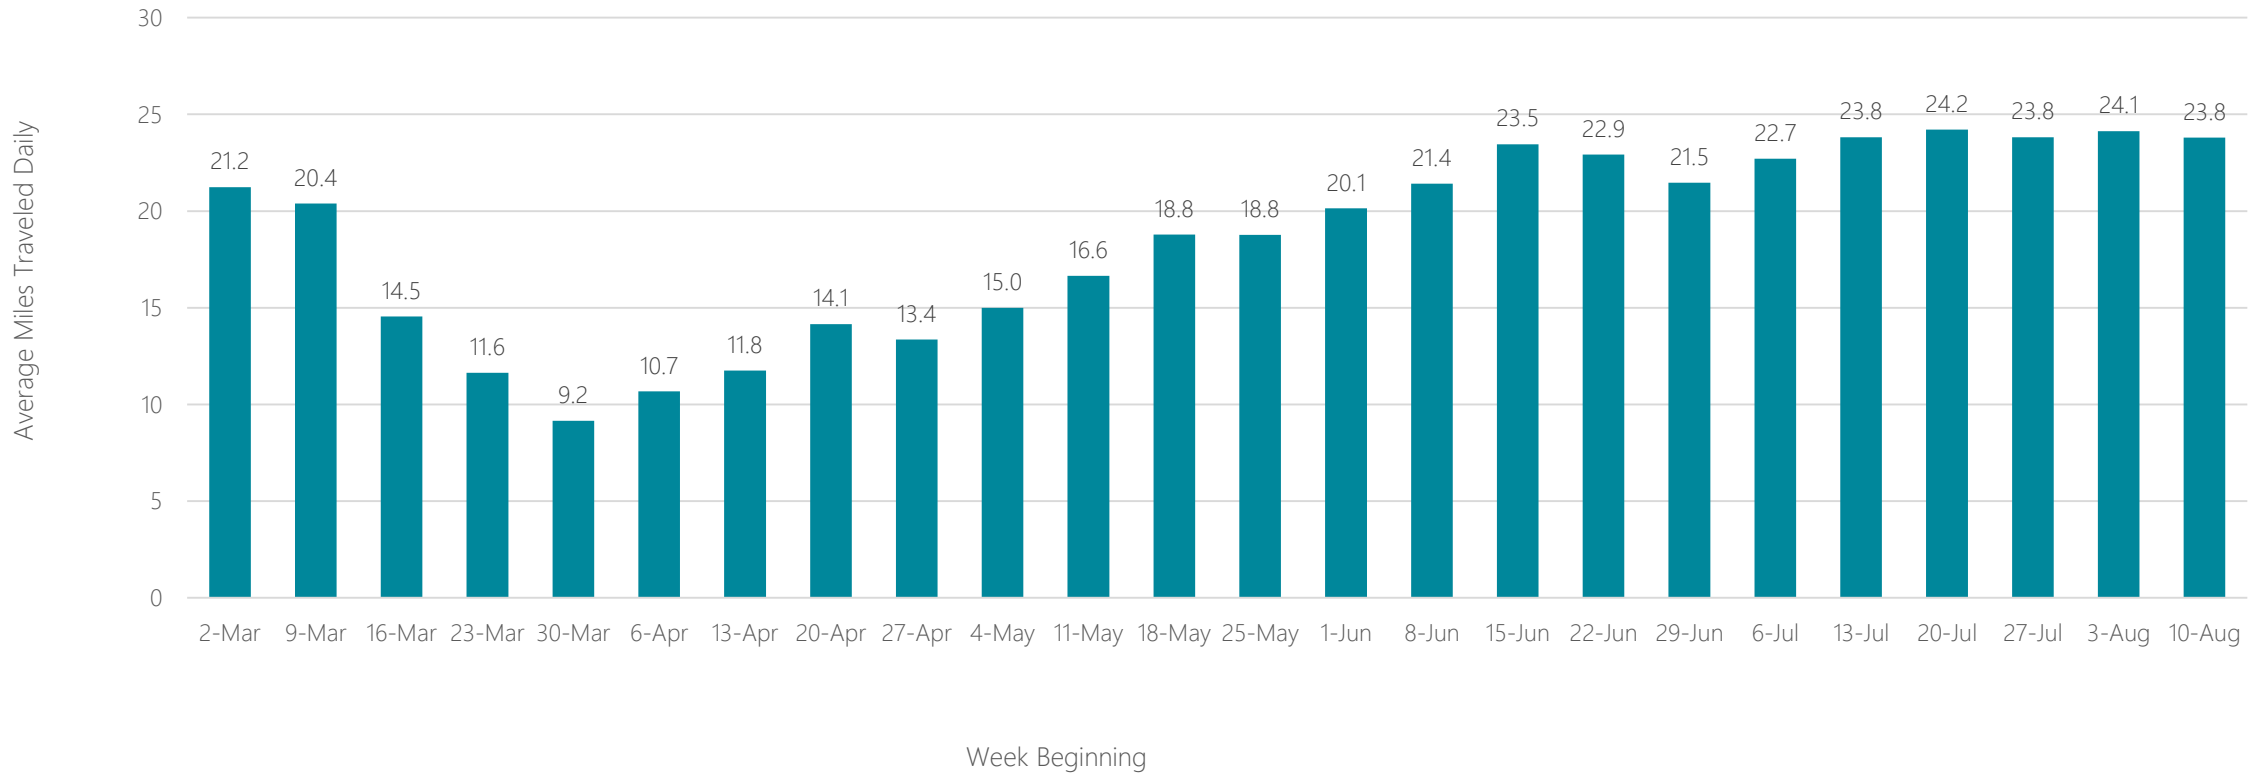

Austin

Average Miles Traveled Daily Weekly Trend

Bakersfield

Average Miles Traveled Daily Weekly Trend

Baltimore

Average Miles Traveled Daily Weekly Trend

Bangor, ME

Average Miles Traveled Daily Weekly Trend