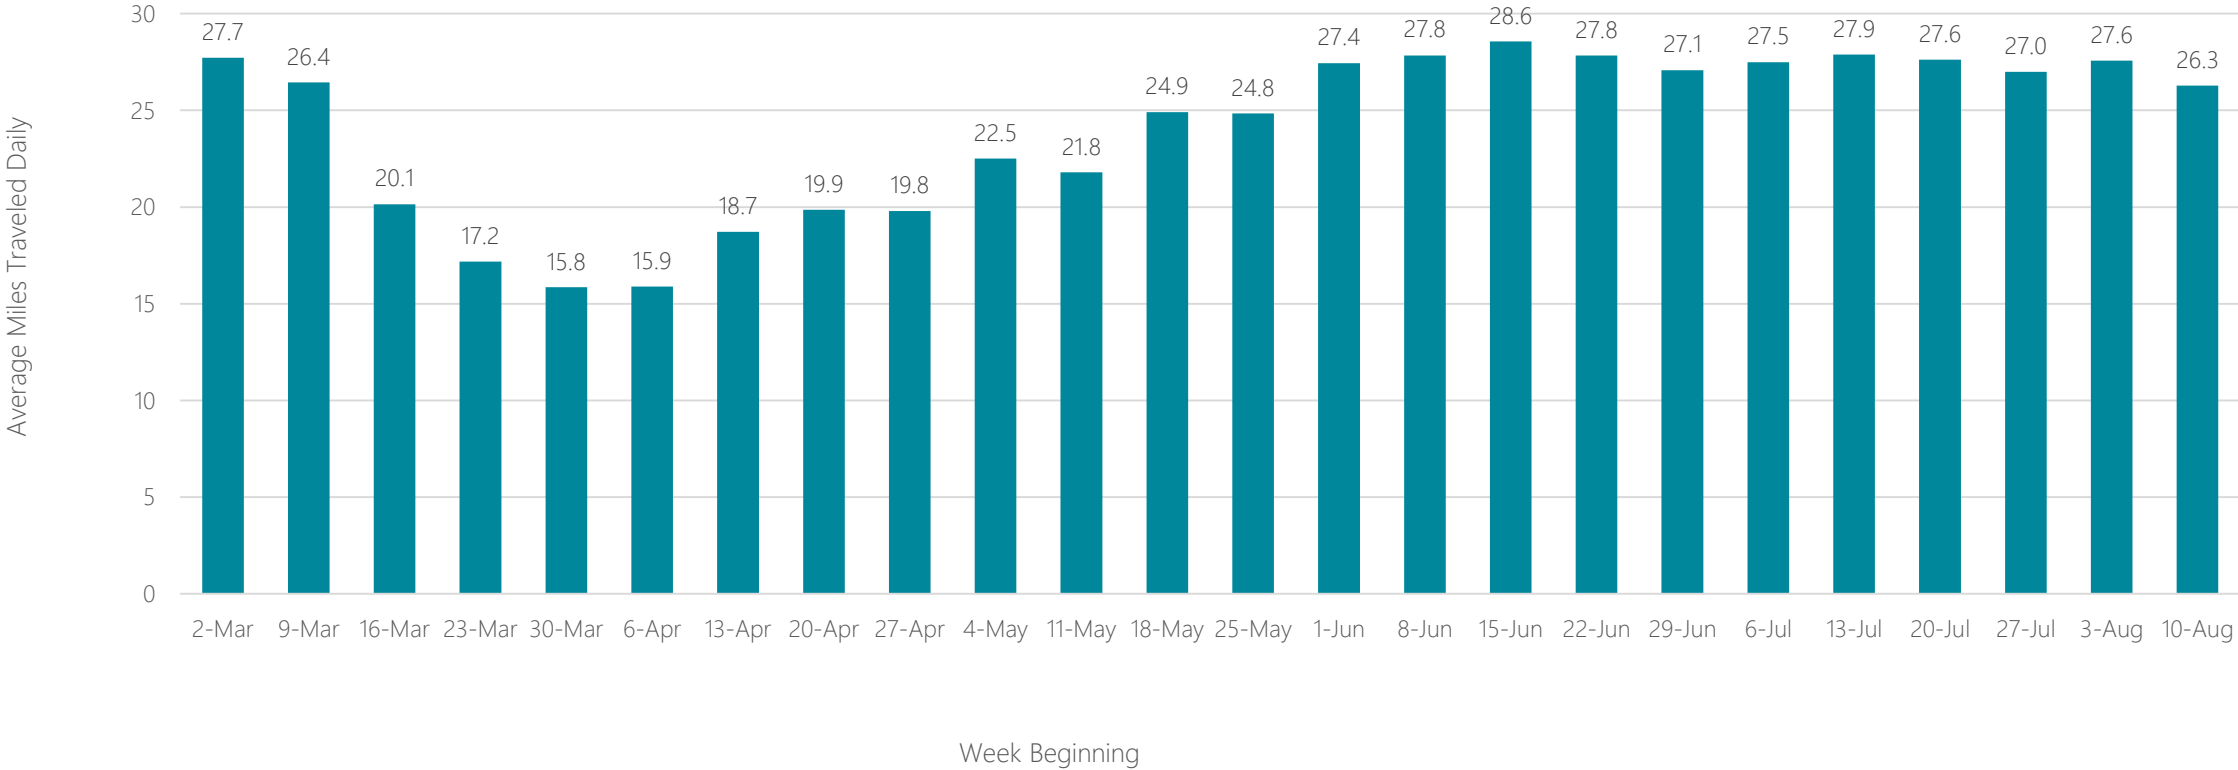

Jacksonville, Brunswick

Average Miles Traveled Daily Weekly Trend

Johnstown, PA

Average Miles Traveled Daily Weekly Trend

Jonesboro

Average Miles Traveled Daily Weekly Trend

Joplin-Pittsburg

Average Miles Traveled Daily Weekly Trend