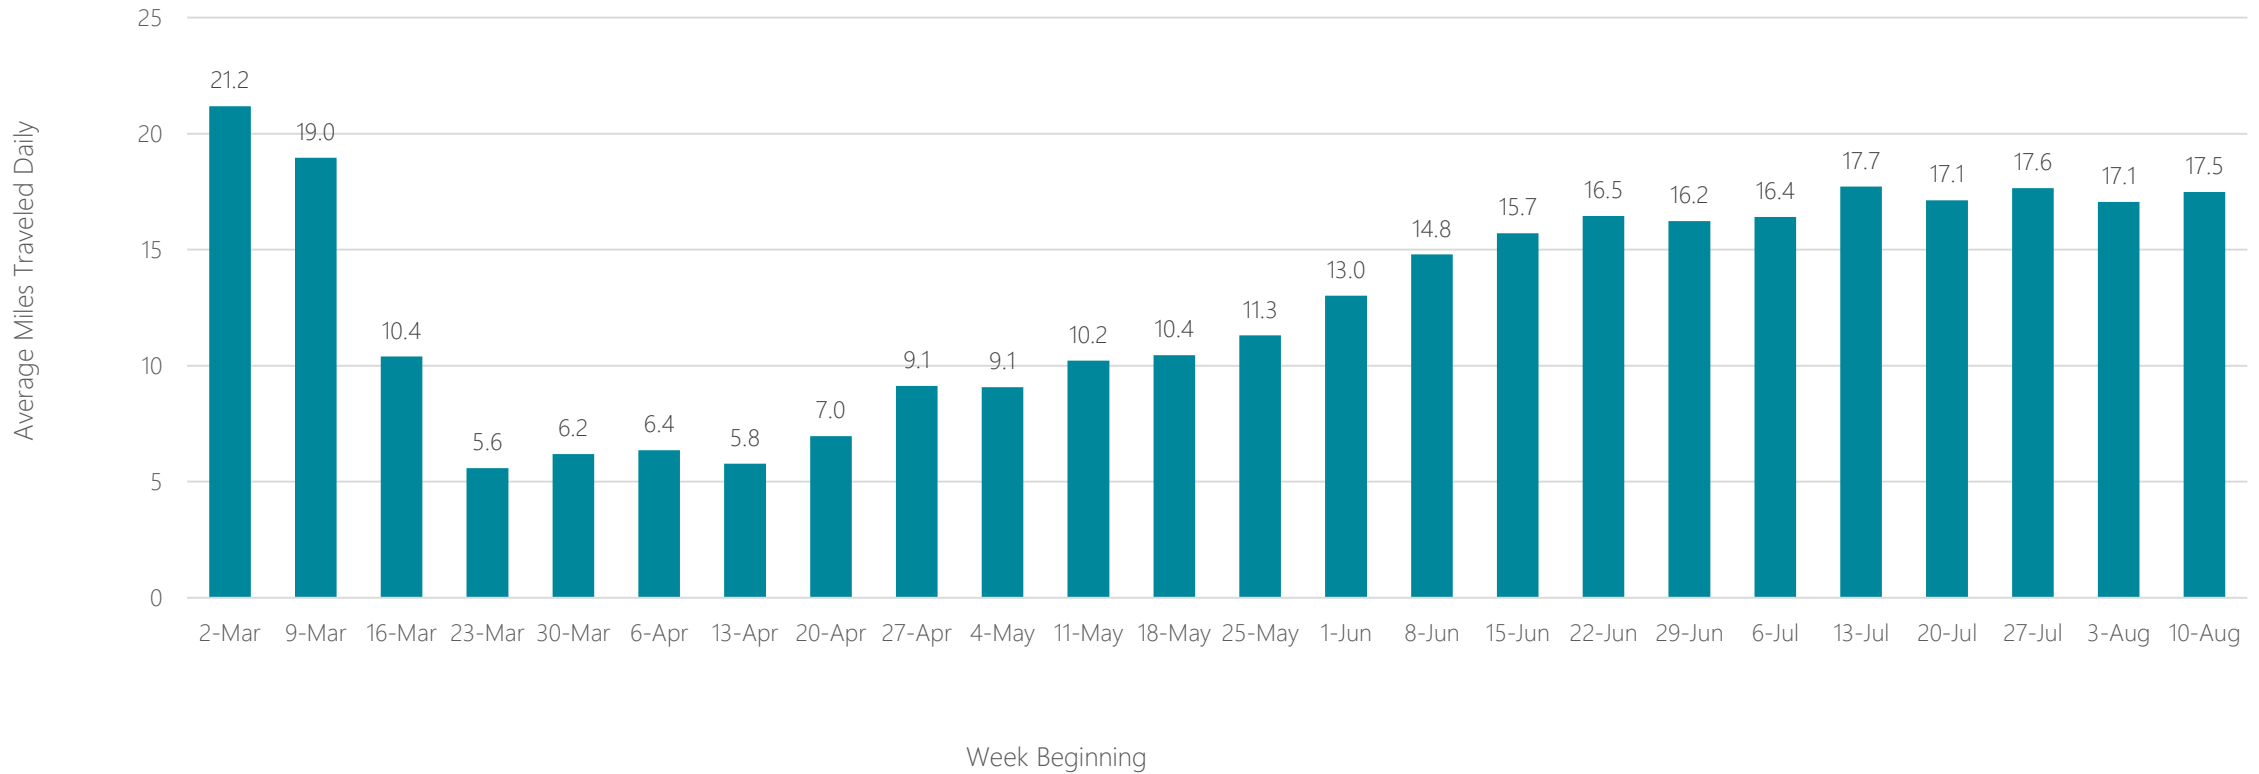

Philadelphia

Average Miles Traveled Daily Weekly Trend