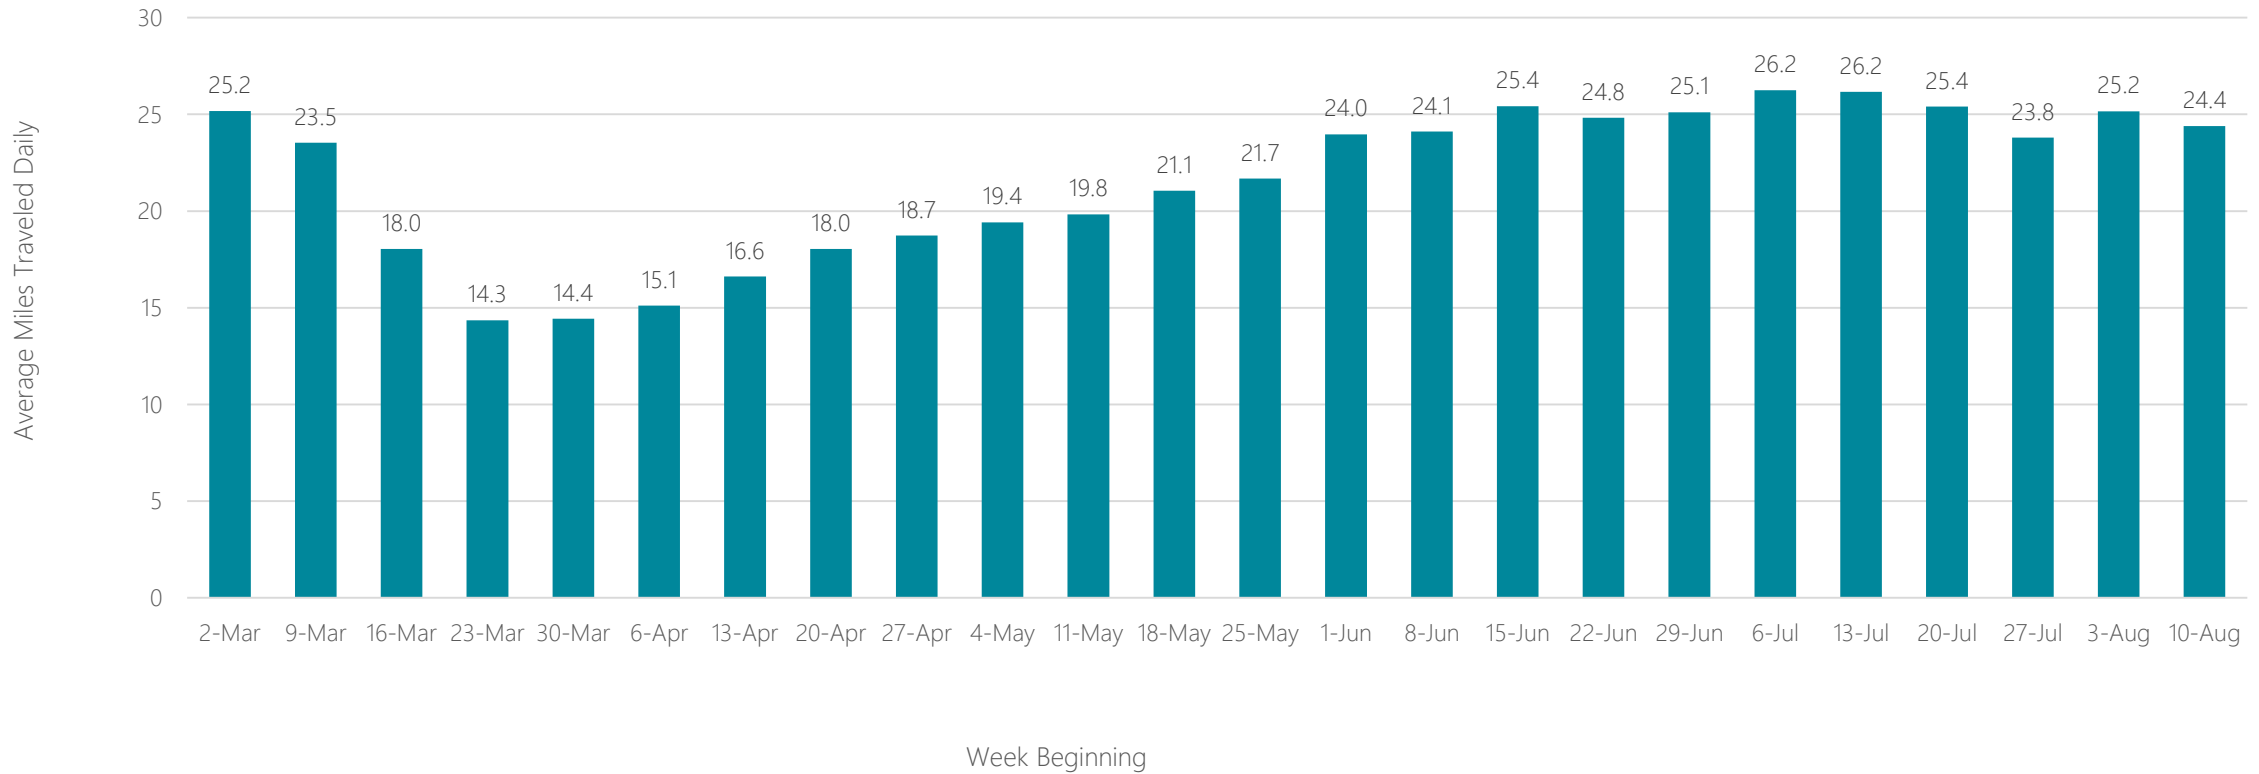

Terre Haute

Average Miles Traveled Daily Weekly Trend