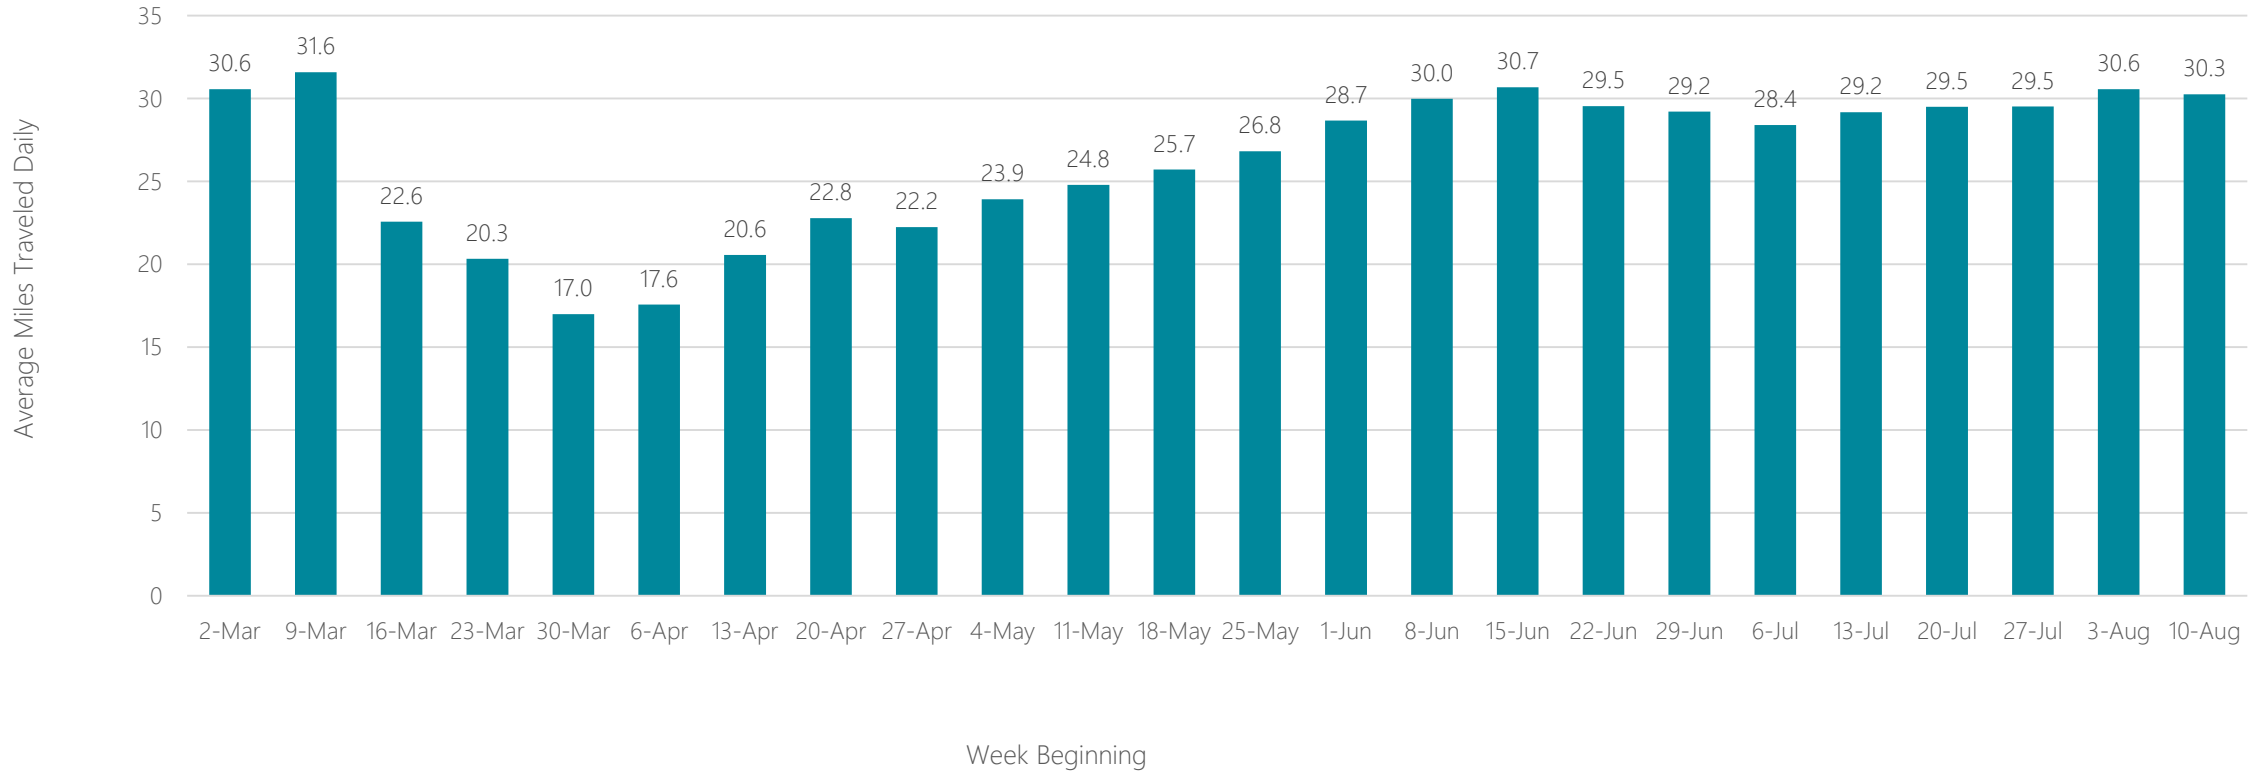

DMA Report

COVID-19 – Average Daily Miles Traveled Report

Updated 8/24/20

Abilene-Sweetwater

Average Miles Traveled Daily Weekly Trend

Albany, NY

Average Miles Traveled Daily Weekly Trend

Albany, GA