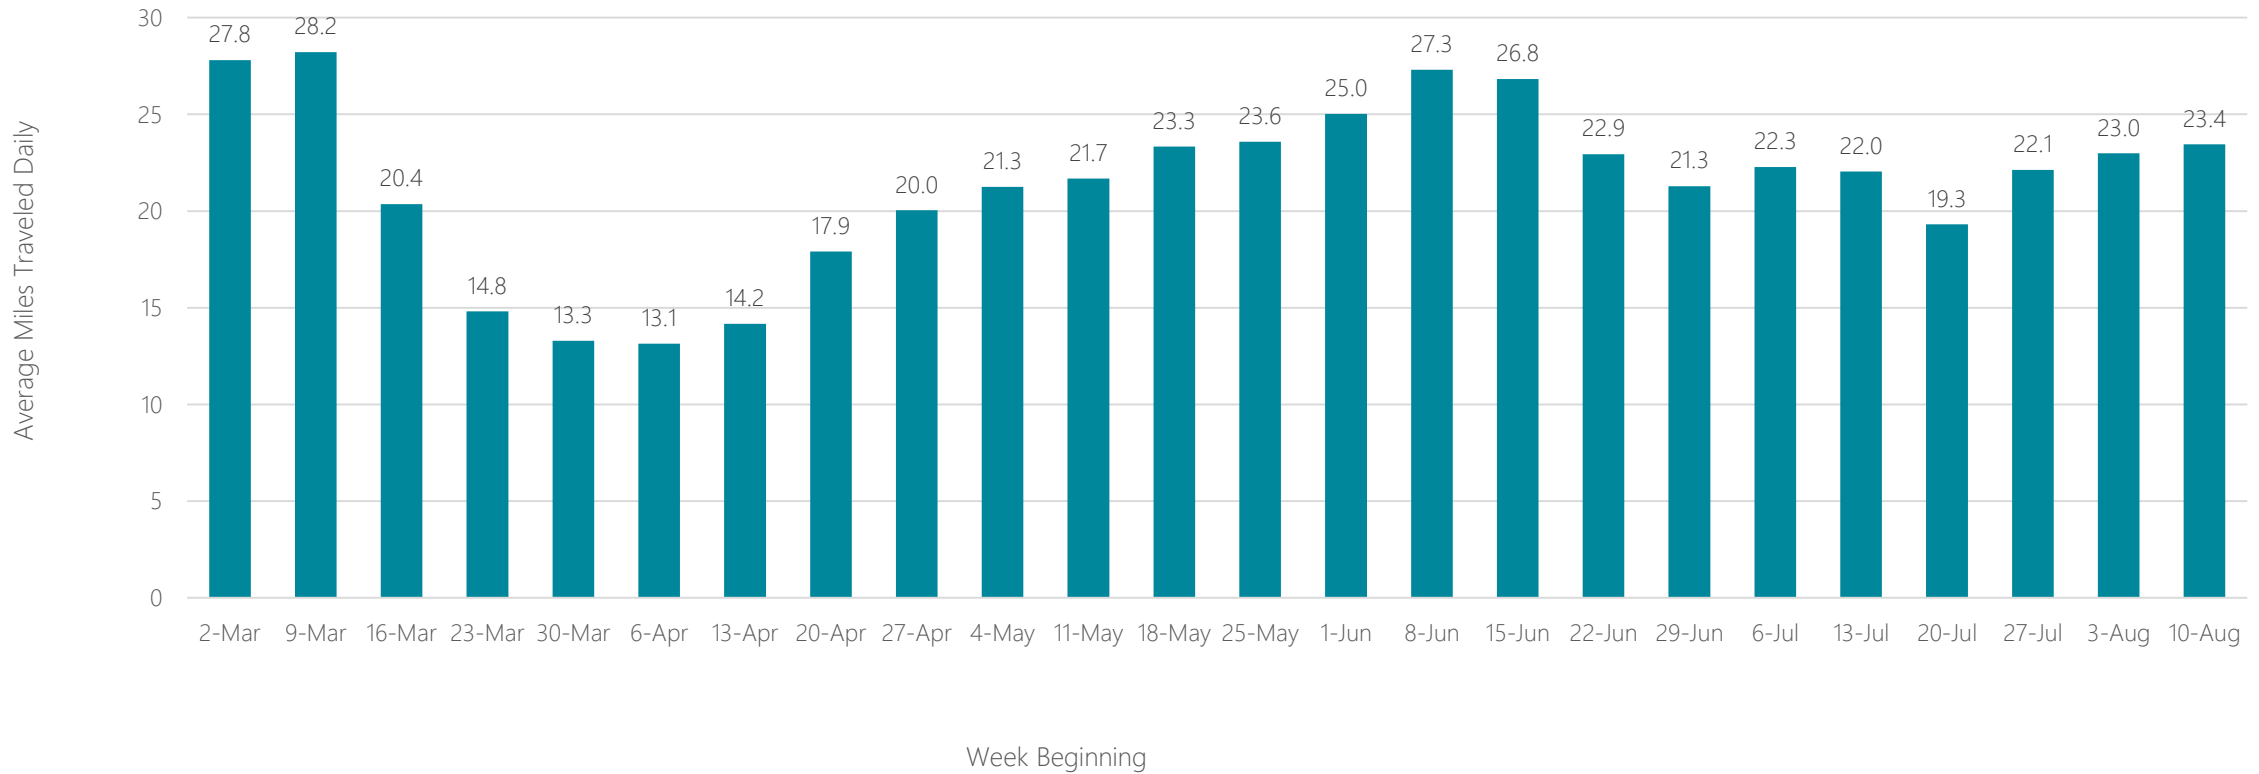

Columbus-Tupelo-West Point

Average Miles Traveled Daily Weekly Trend

Columbus, GA

Average Miles Traveled Daily Weekly Trend

Columbus, OH

Average Miles Traveled Daily Weekly Trend

Corpus Christi

Average Miles Traveled Daily Weekly Trend