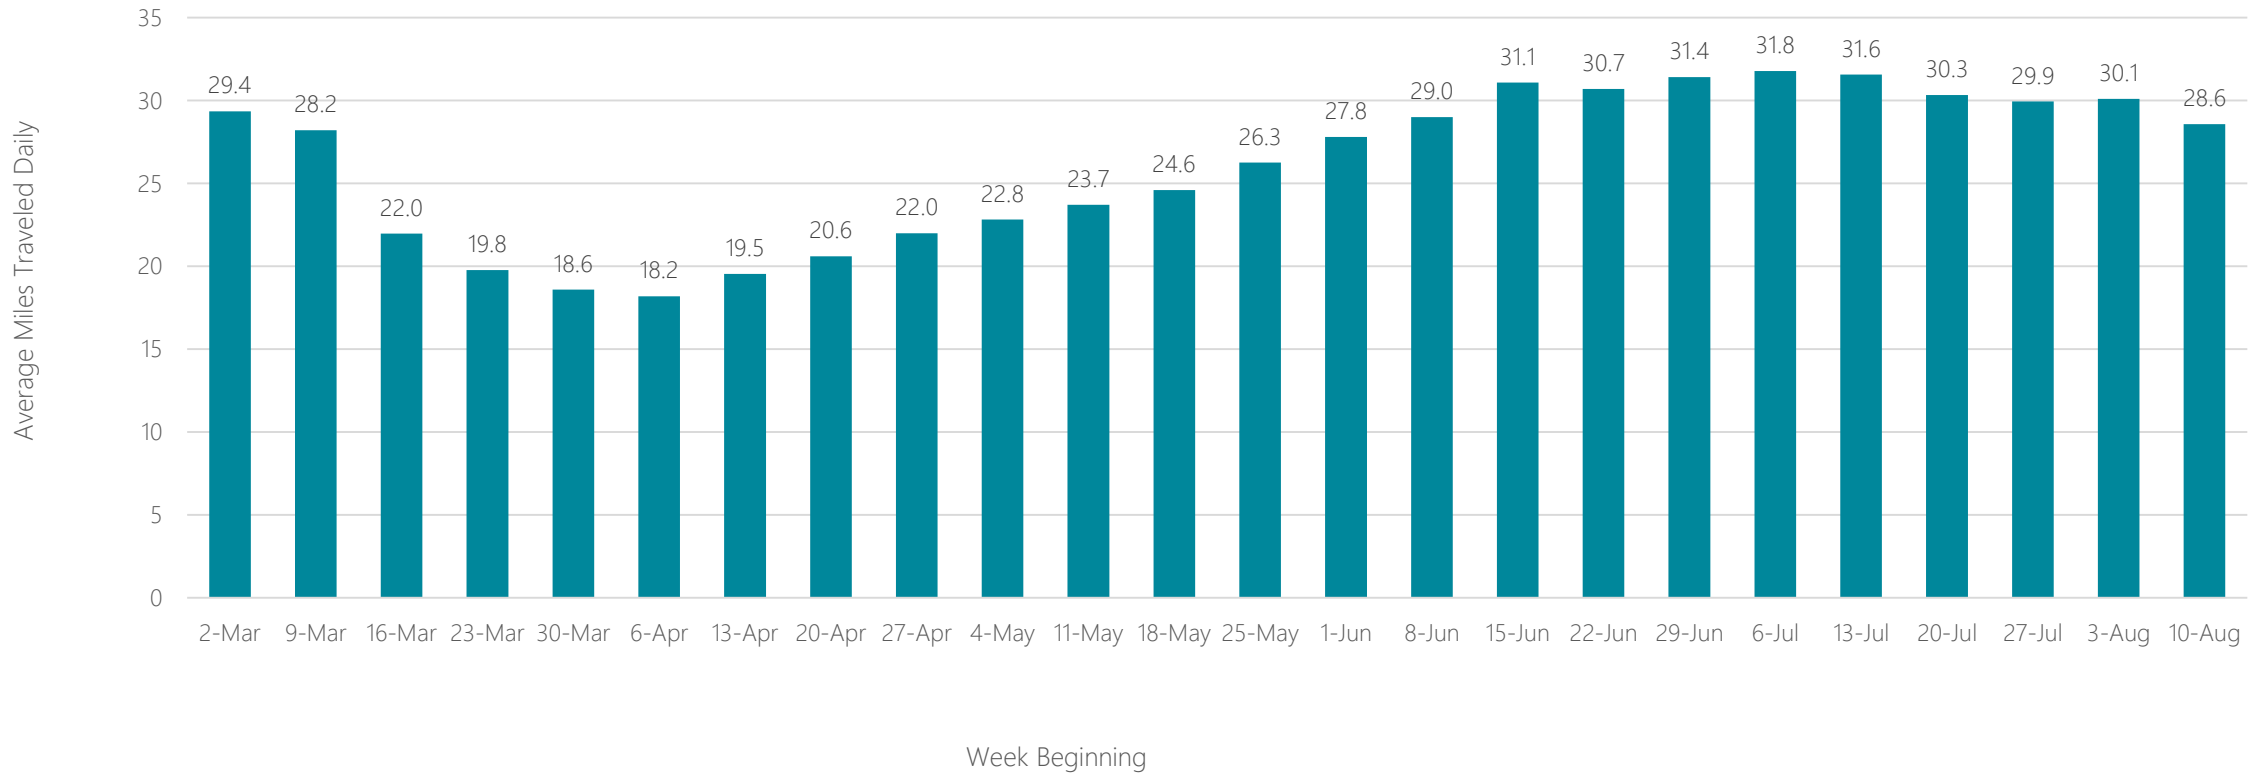

Boise

Average Miles Traveled Daily Weekly Trend

Boston (Manchester)

Average Miles Traveled Daily Weekly Trend

Bowling Green

Average Miles Traveled Daily Weekly Trend

Buffalo

Average Miles Traveled Daily Weekly Trend