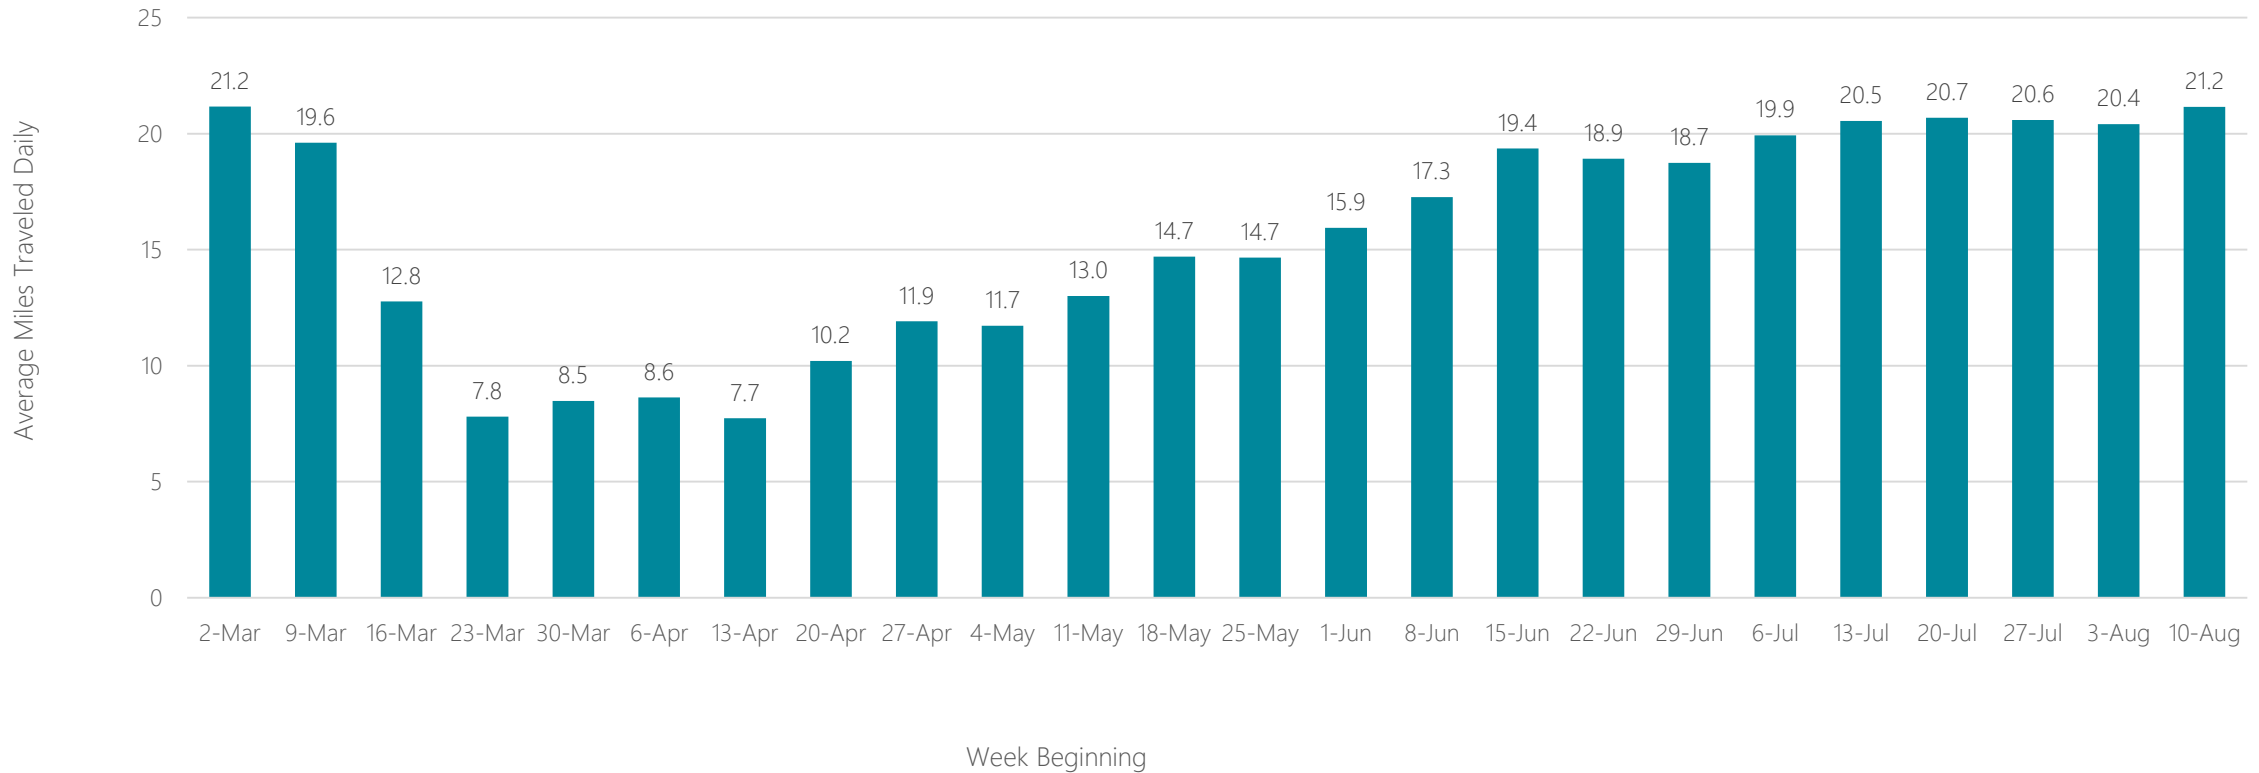

DMA Report

COVID-19 – Average Daily Miles Traveled Report

Updated 8/24/20

Abilene-Sweetwater

Average Miles Traveled Daily Weekly Trend

Albany, NY

Average Miles Traveled Daily Weekly Trend

Albany, GA