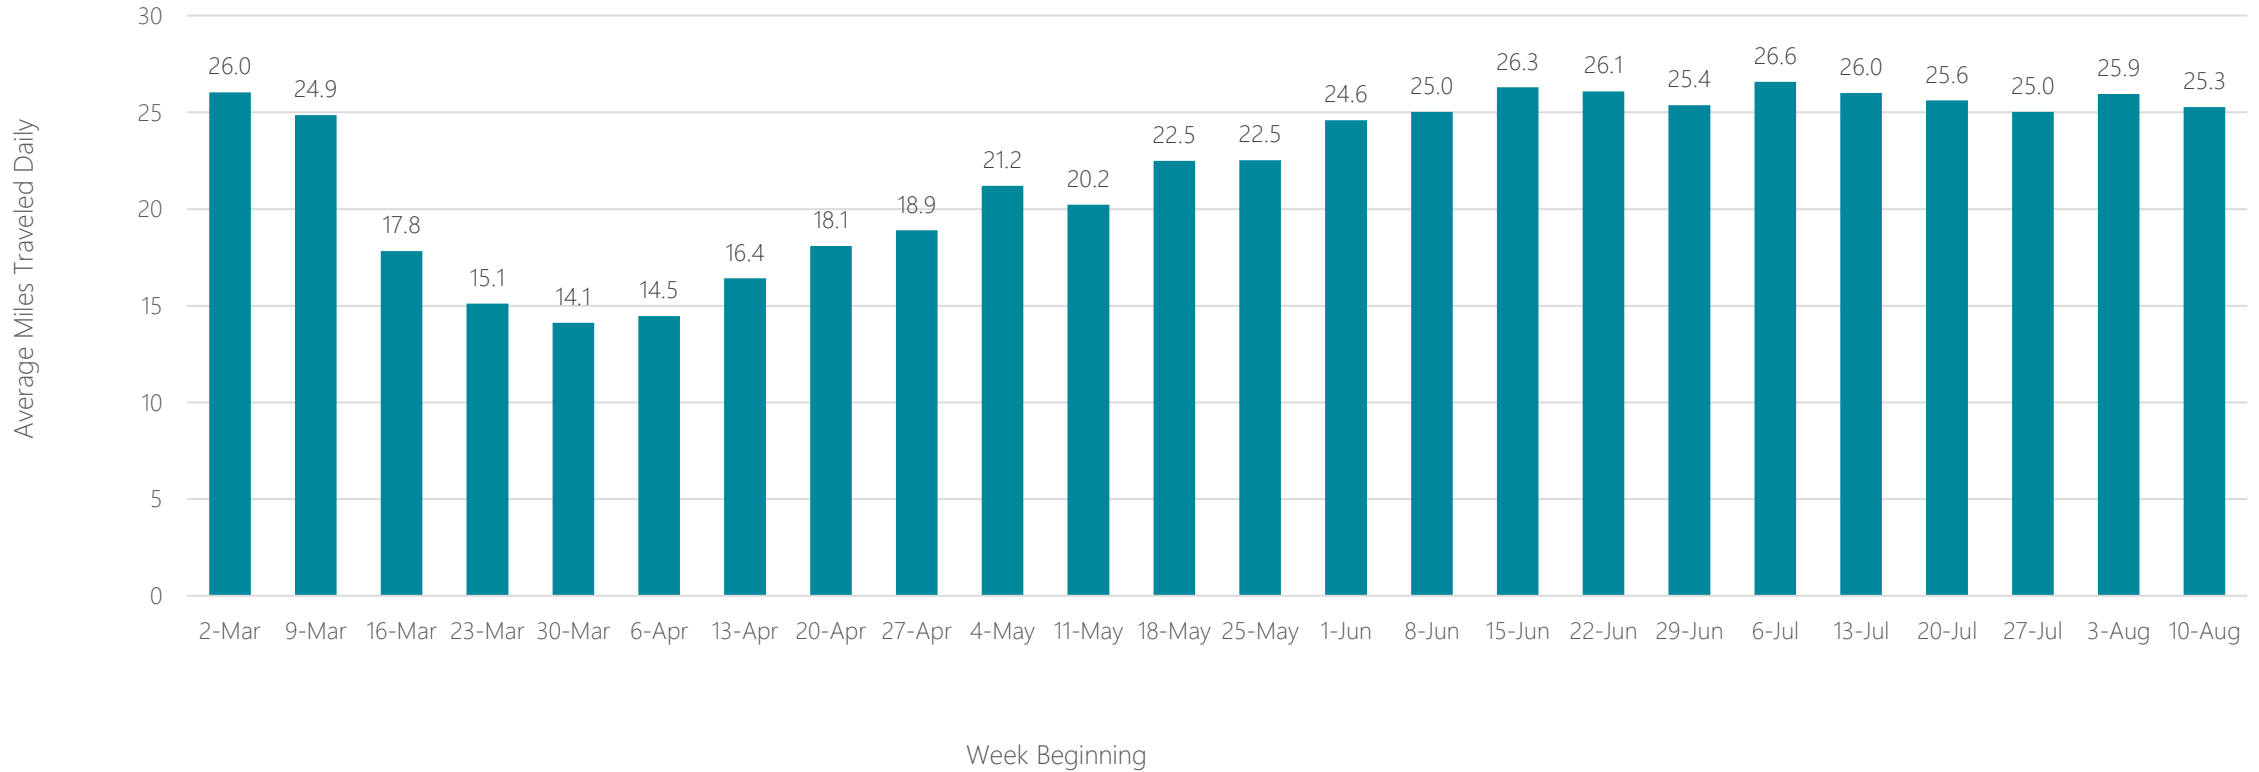

Springfield, MO

Average Miles Traveled Daily Weekly Trend