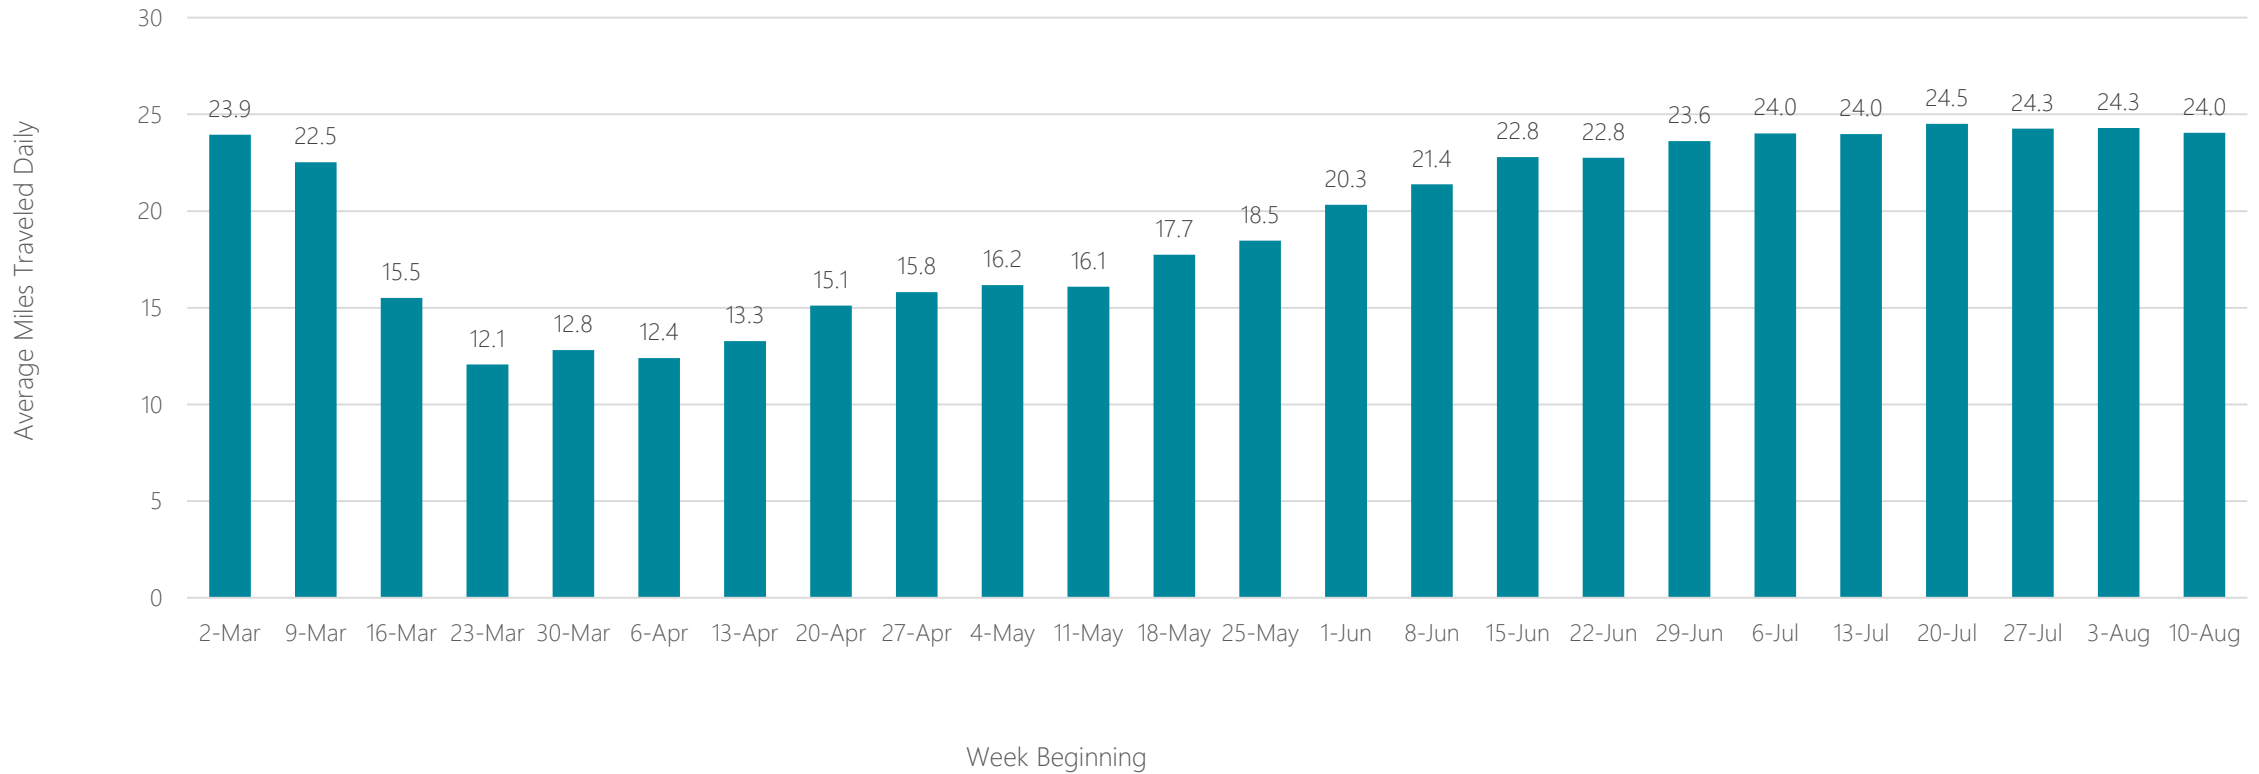

Rockford

Average Miles Traveled Daily Weekly Trend