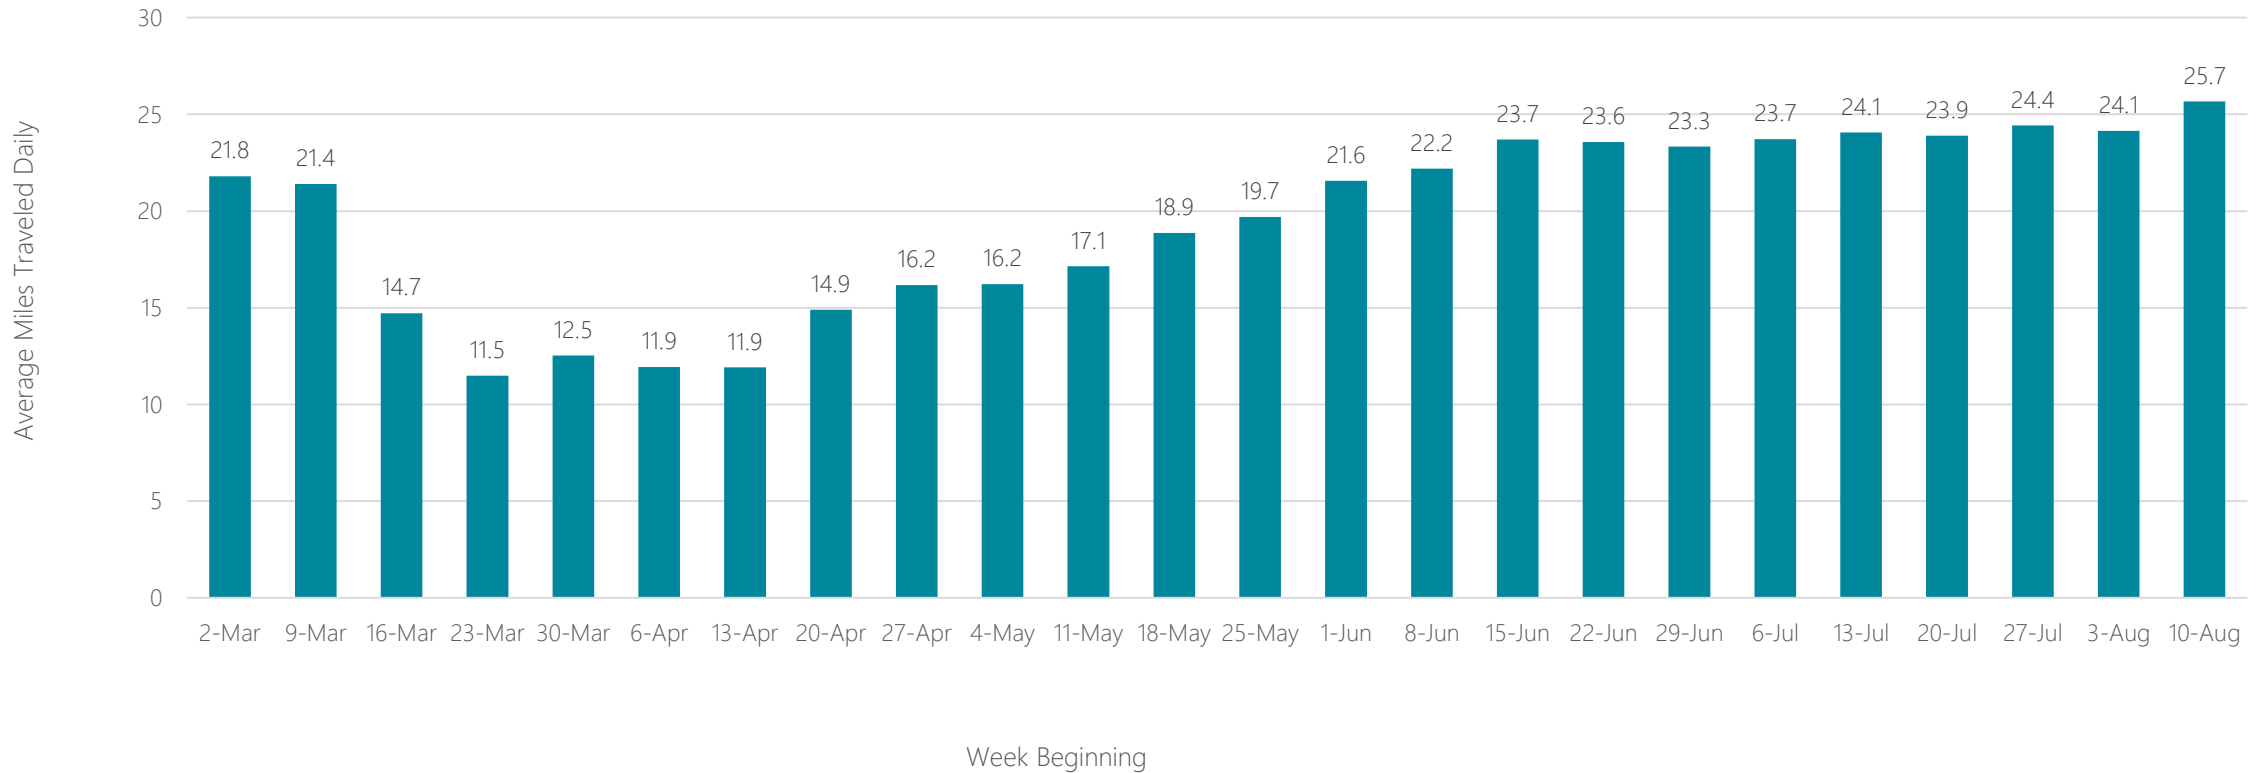

Cedar Rapids-Waterloo & Dubuque

Average Miles Traveled Daily Weekly Trend