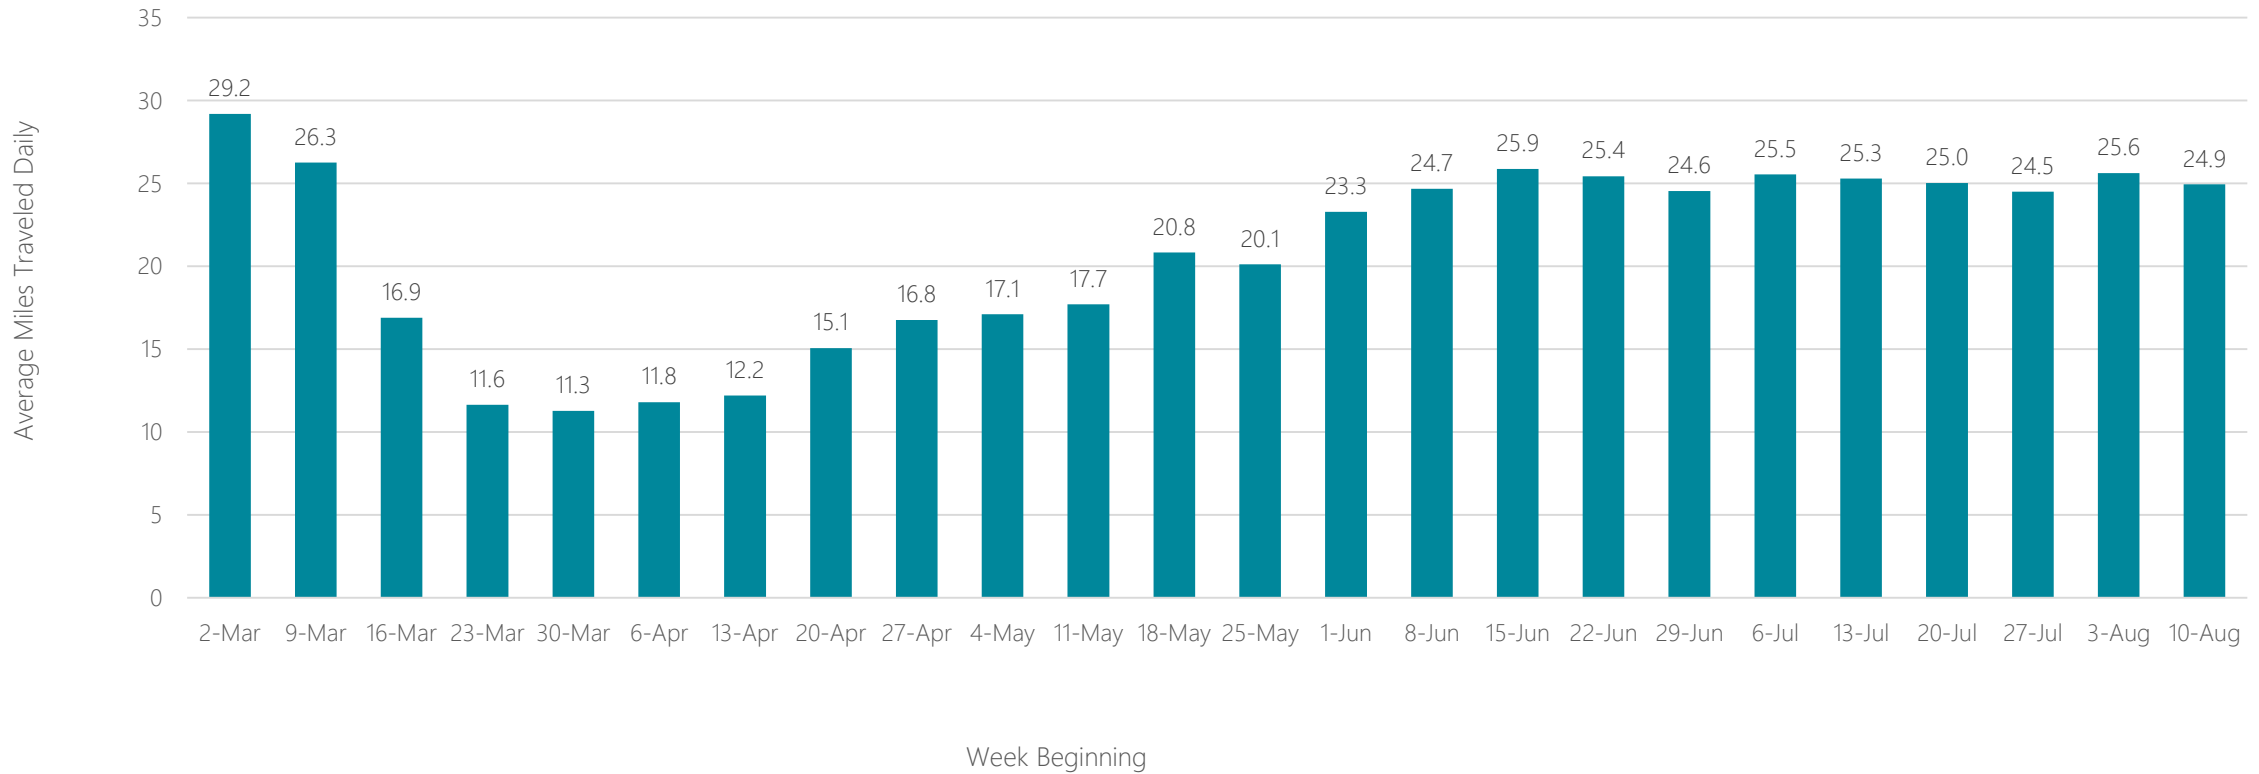

Kansas City

Average Miles Traveled Daily Weekly Trend