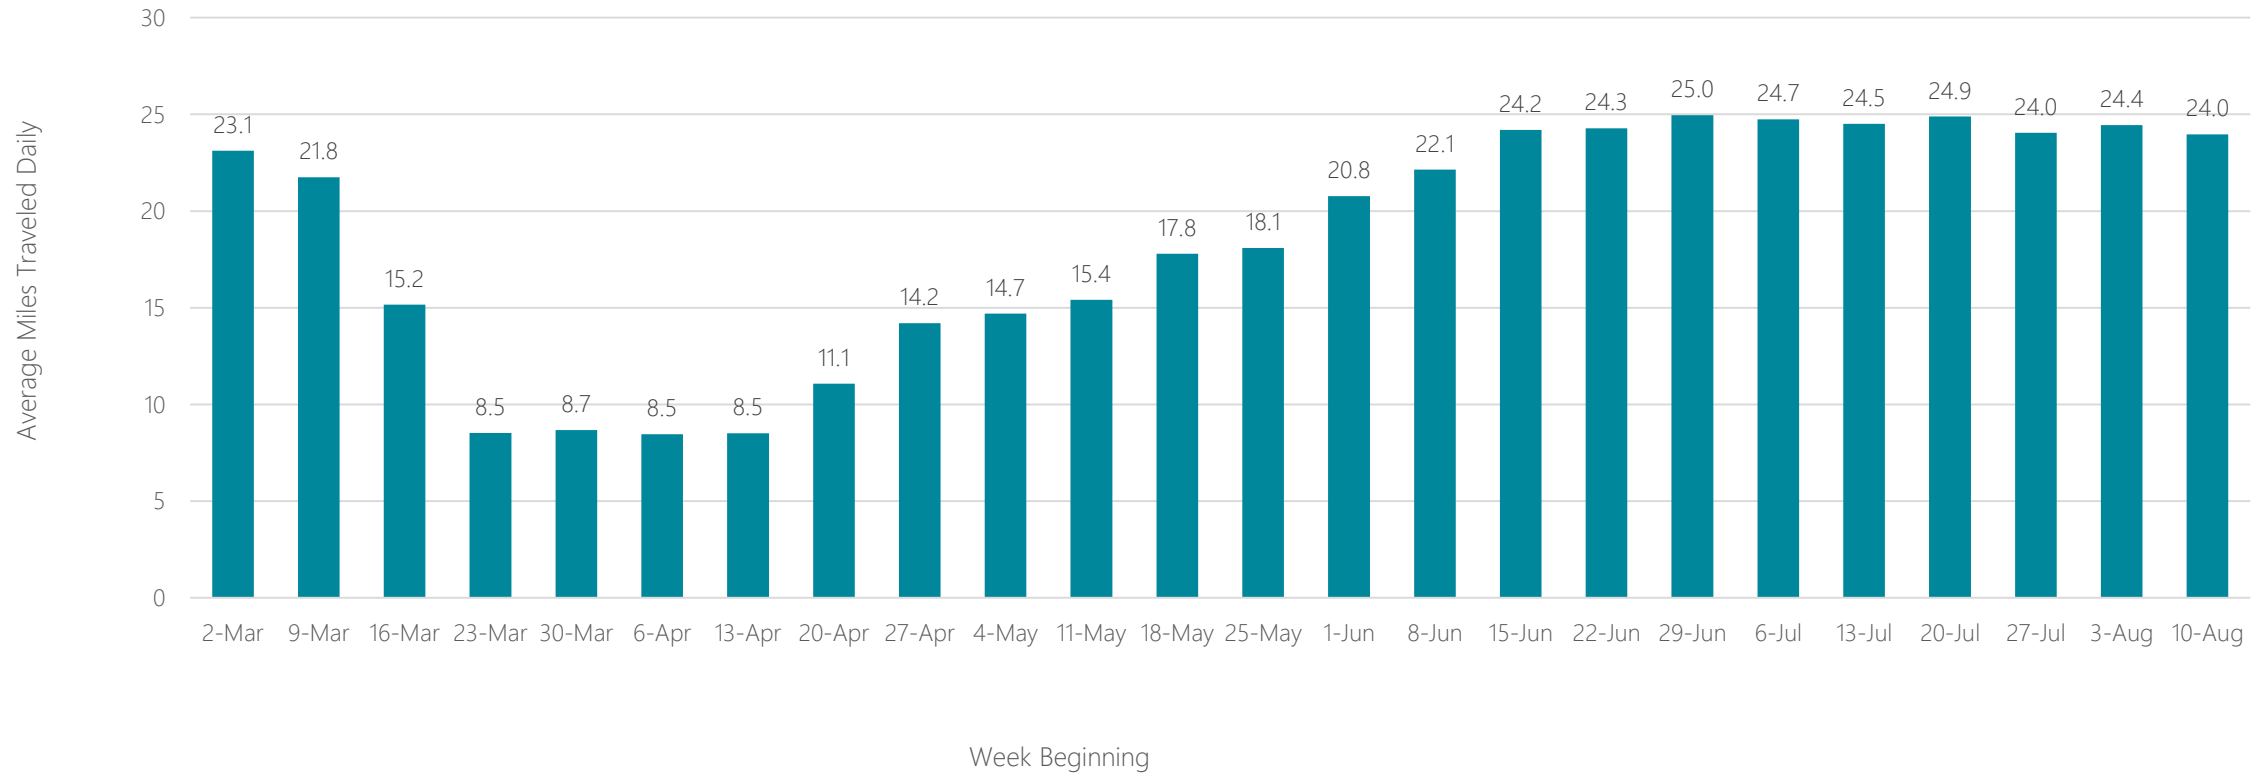

Flint-Saginaw-Bay City

Average Miles Traveled Daily Weekly Trend