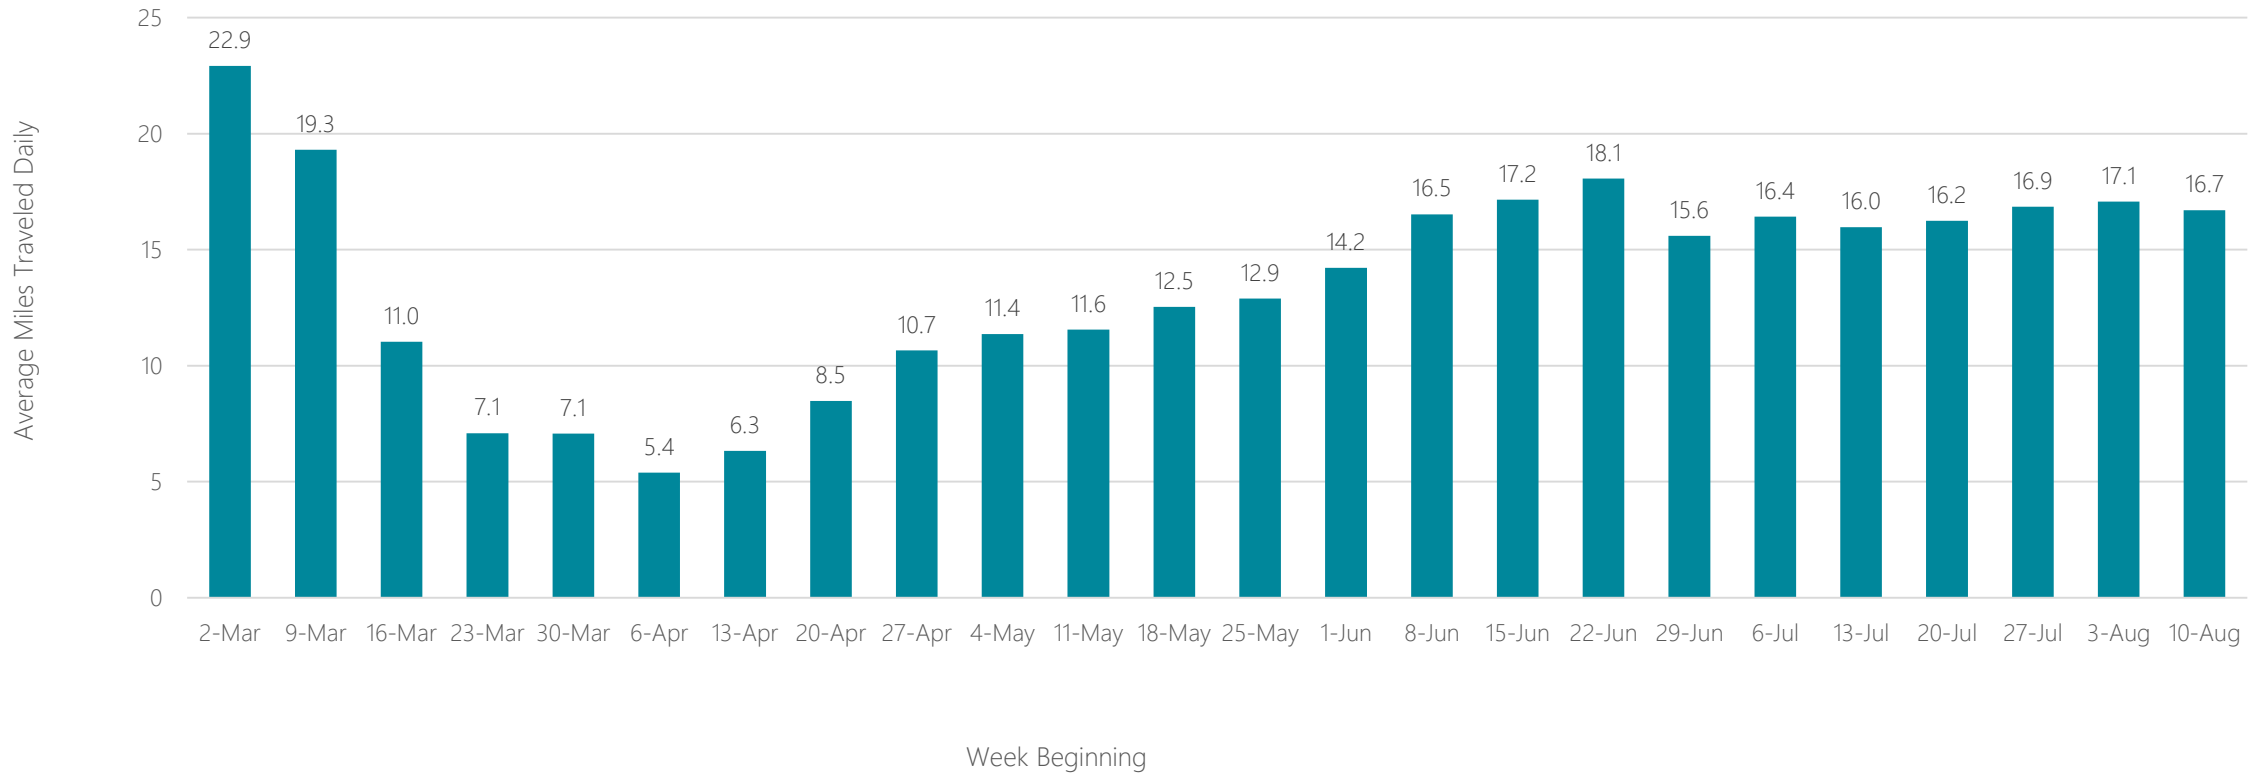

Lincoln & Hastings-Kearney

Average Miles Traveled Daily Weekly Trend

Little Rock-Pine Bluff

Average Miles Traveled Daily Weekly Trend

Los Angeles

Average Miles Traveled Daily Weekly Trend

Louisville

Average Miles Traveled Daily Weekly Trend