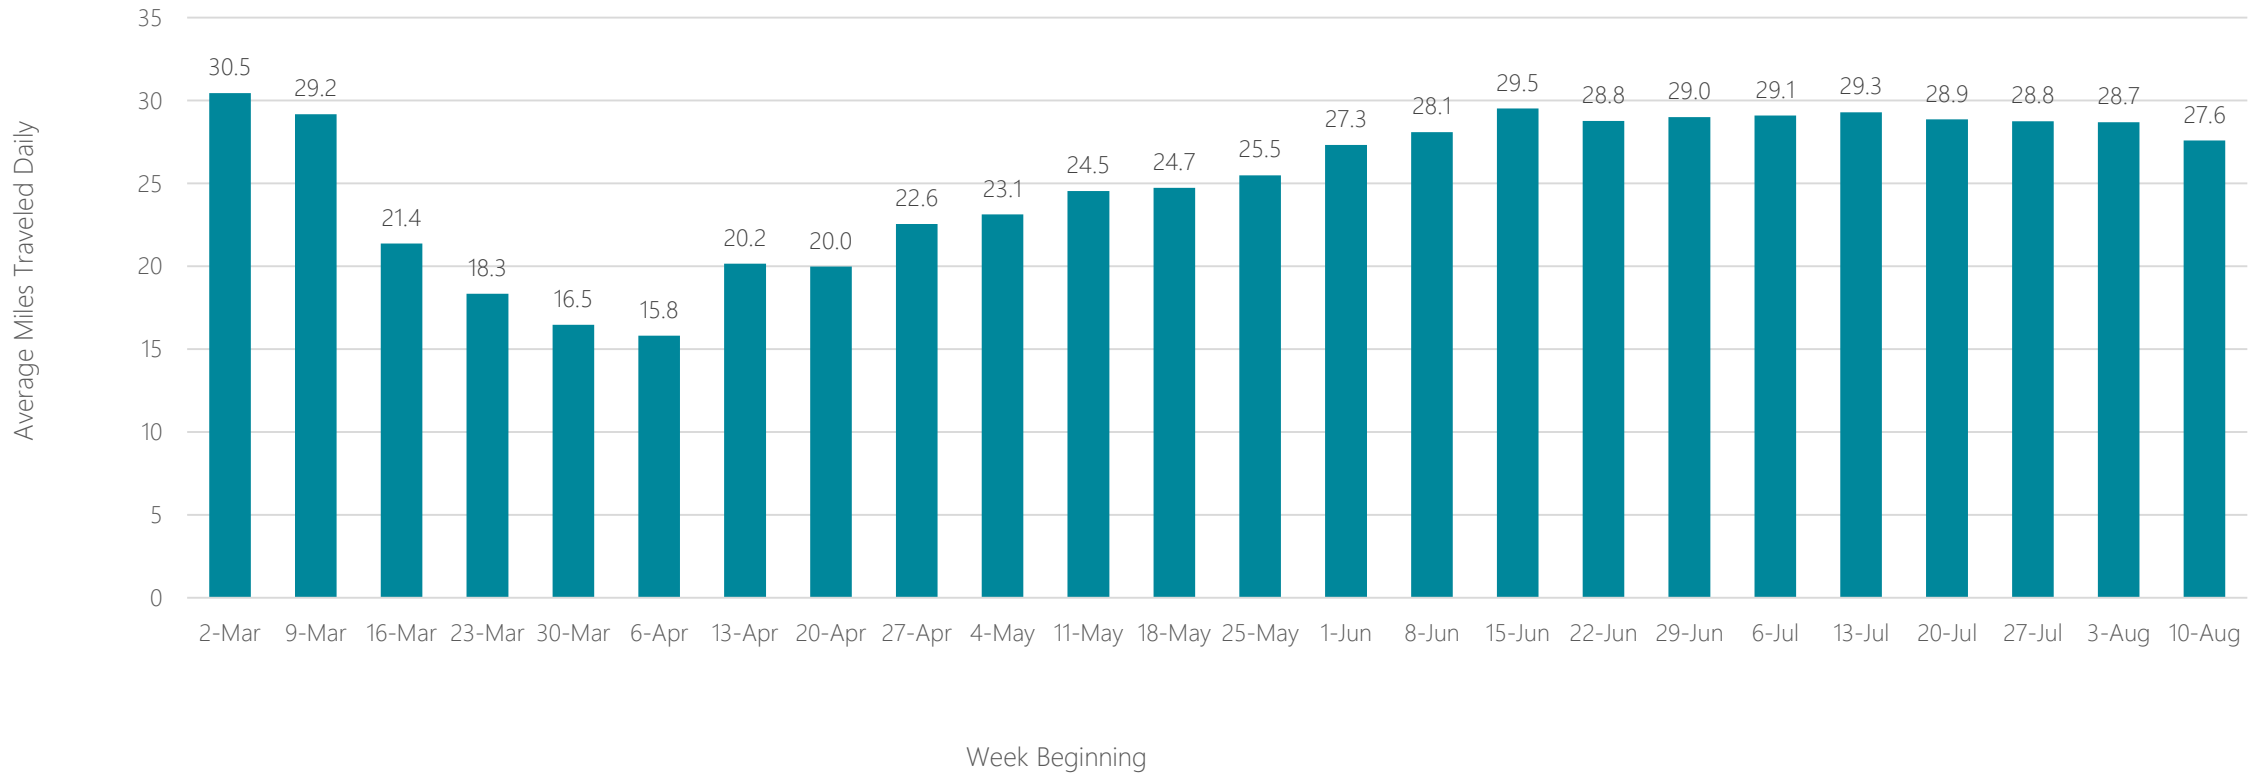

Chattanooga

Average Miles Traveled Daily Weekly Trend