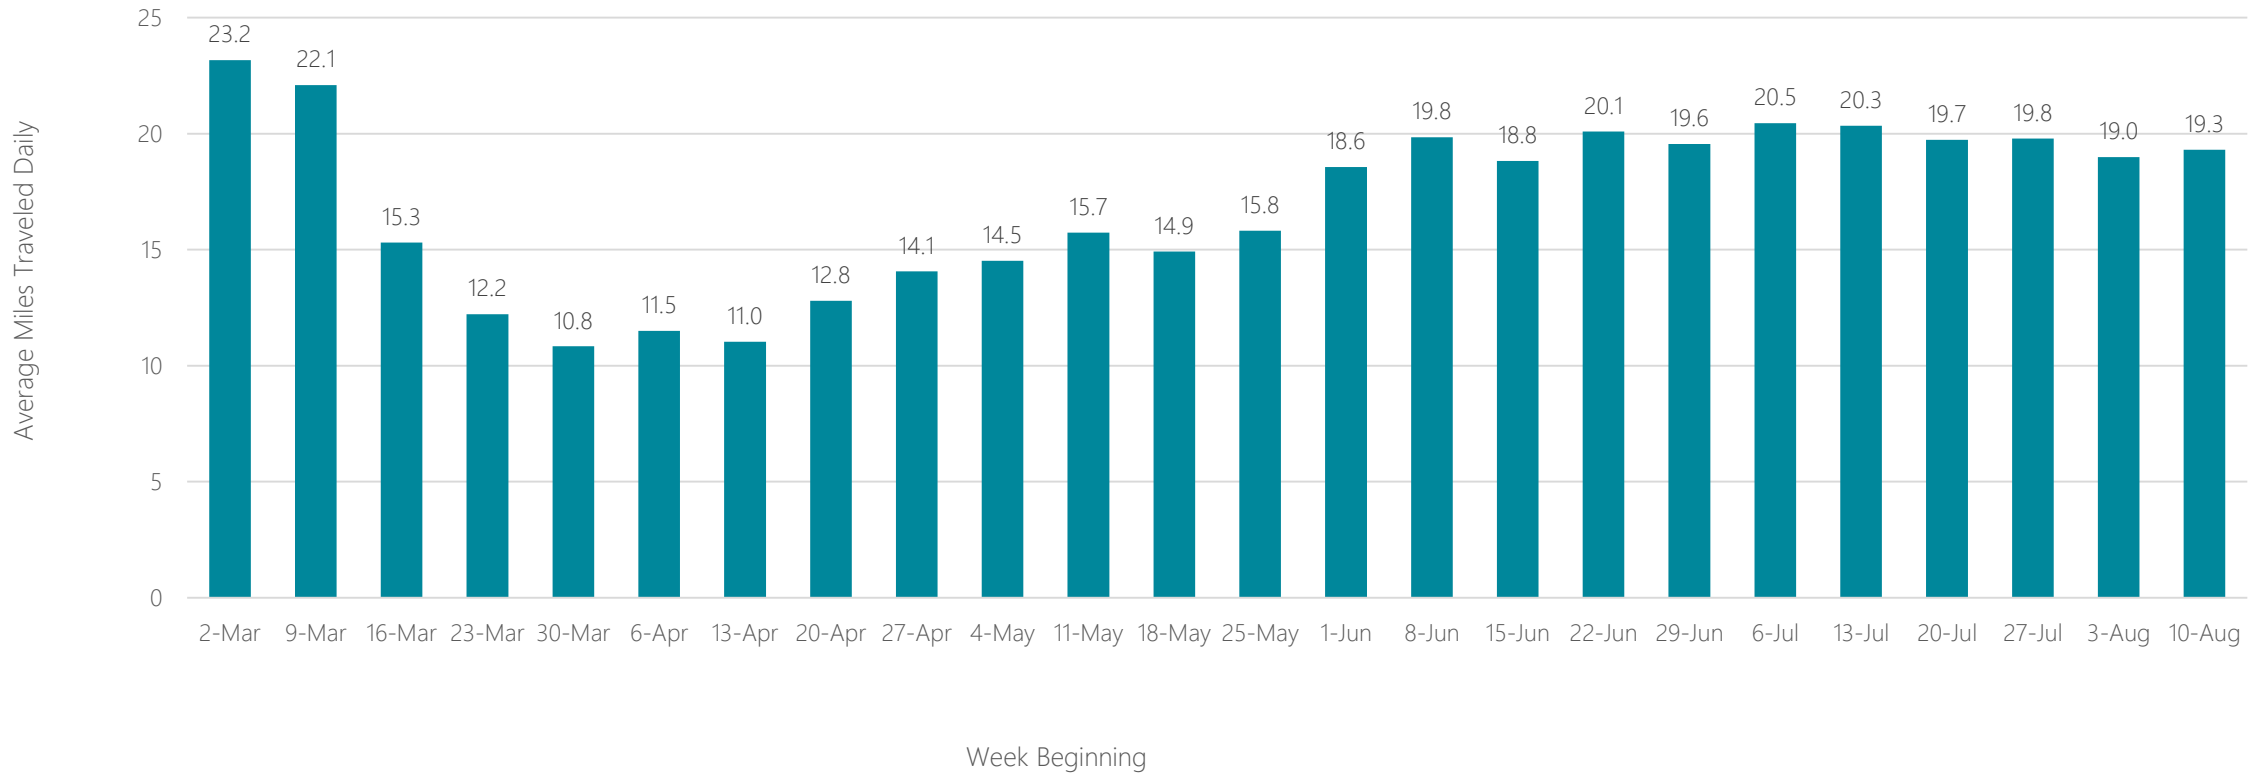

Norfolk-Portsmouth-Newport News

Average Miles Traveled Daily Weekly Trend