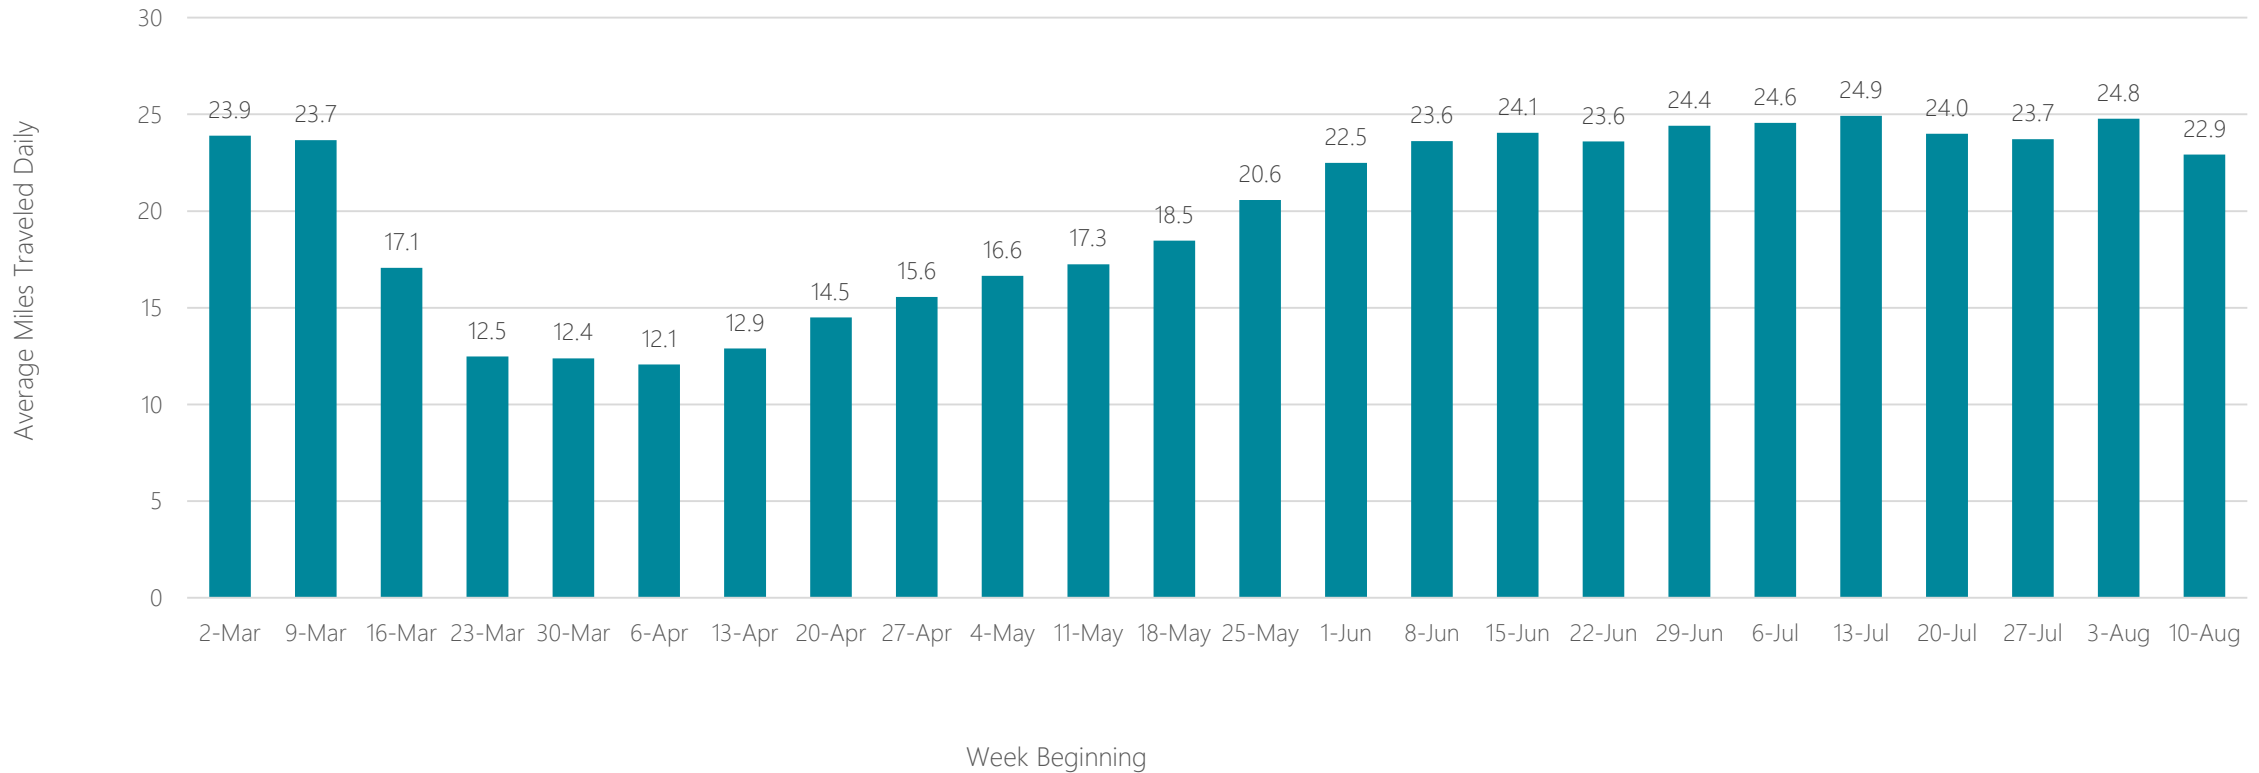

Chicago

Average Miles Traveled Daily Weekly Trend

Chico-Redding

Average Miles Traveled Daily Weekly Trend

Cincinnati

Average Miles Traveled Daily Weekly Trend

Clarksburg-Weston

Average Miles Traveled Daily Weekly Trend