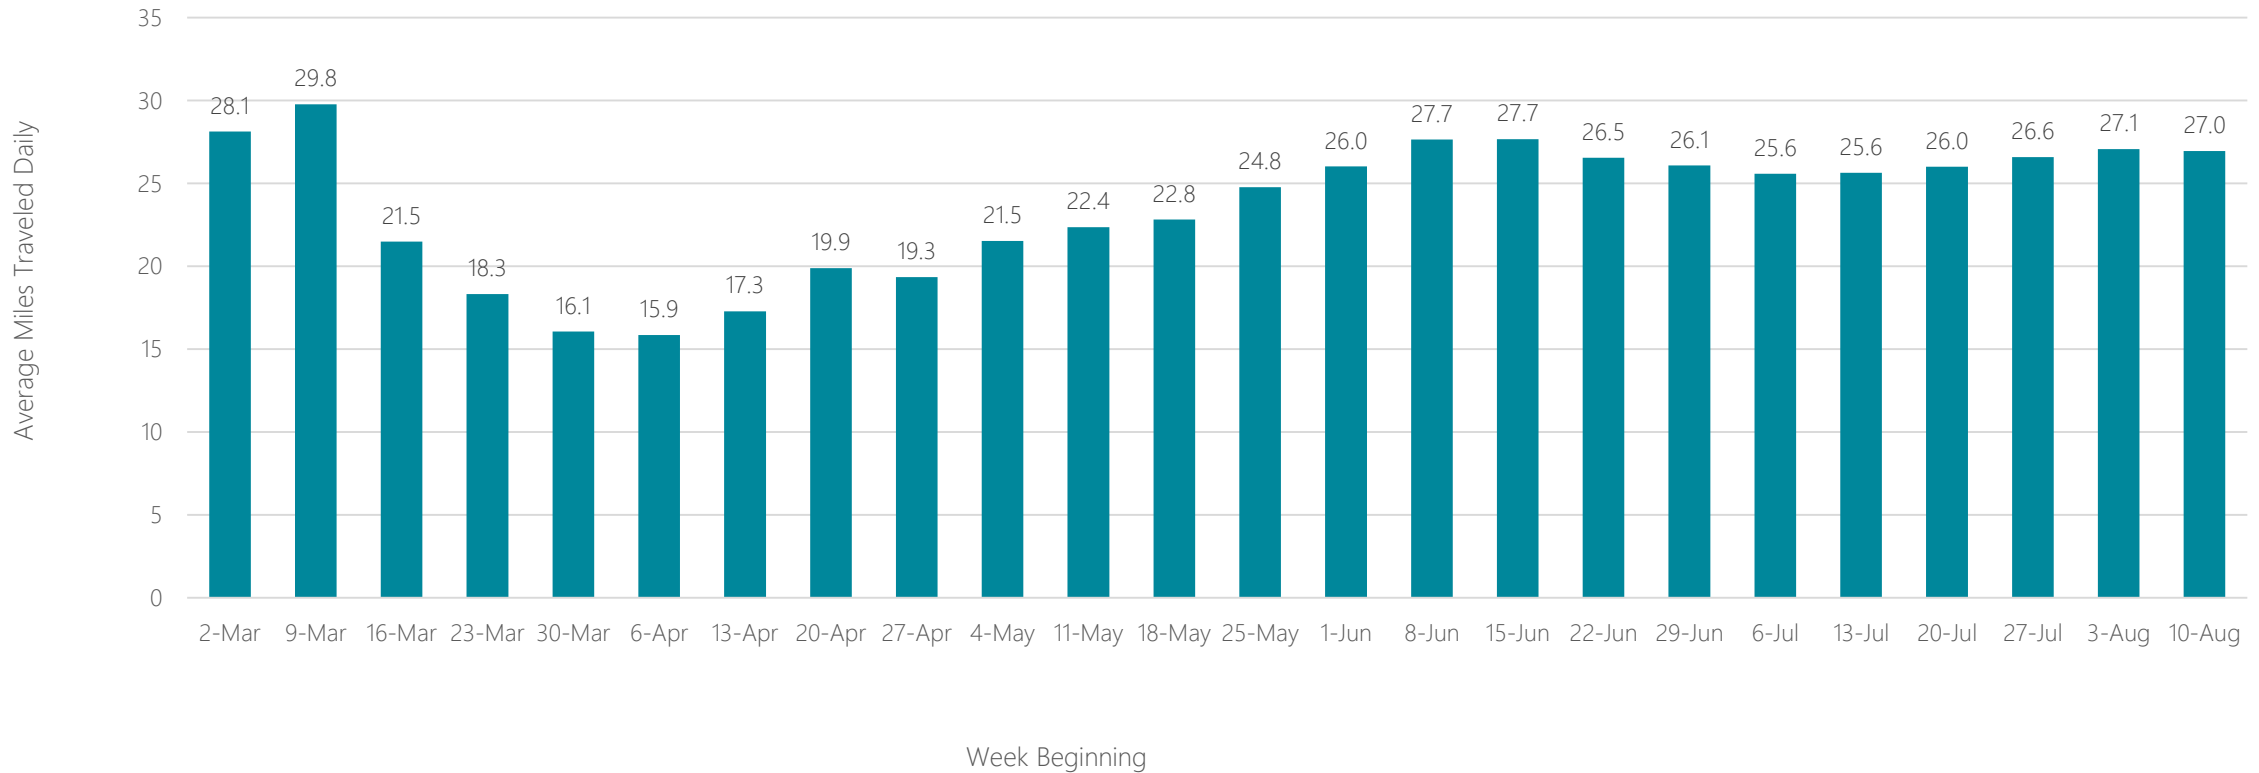

Salisbury

Average Miles Traveled Daily Weekly Trend

Salt Lake City

Average Miles Traveled Daily Weekly Trend

San Angelo

Average Miles Traveled Daily Weekly Trend

San Antonio

Average Miles Traveled Daily Weekly Trend