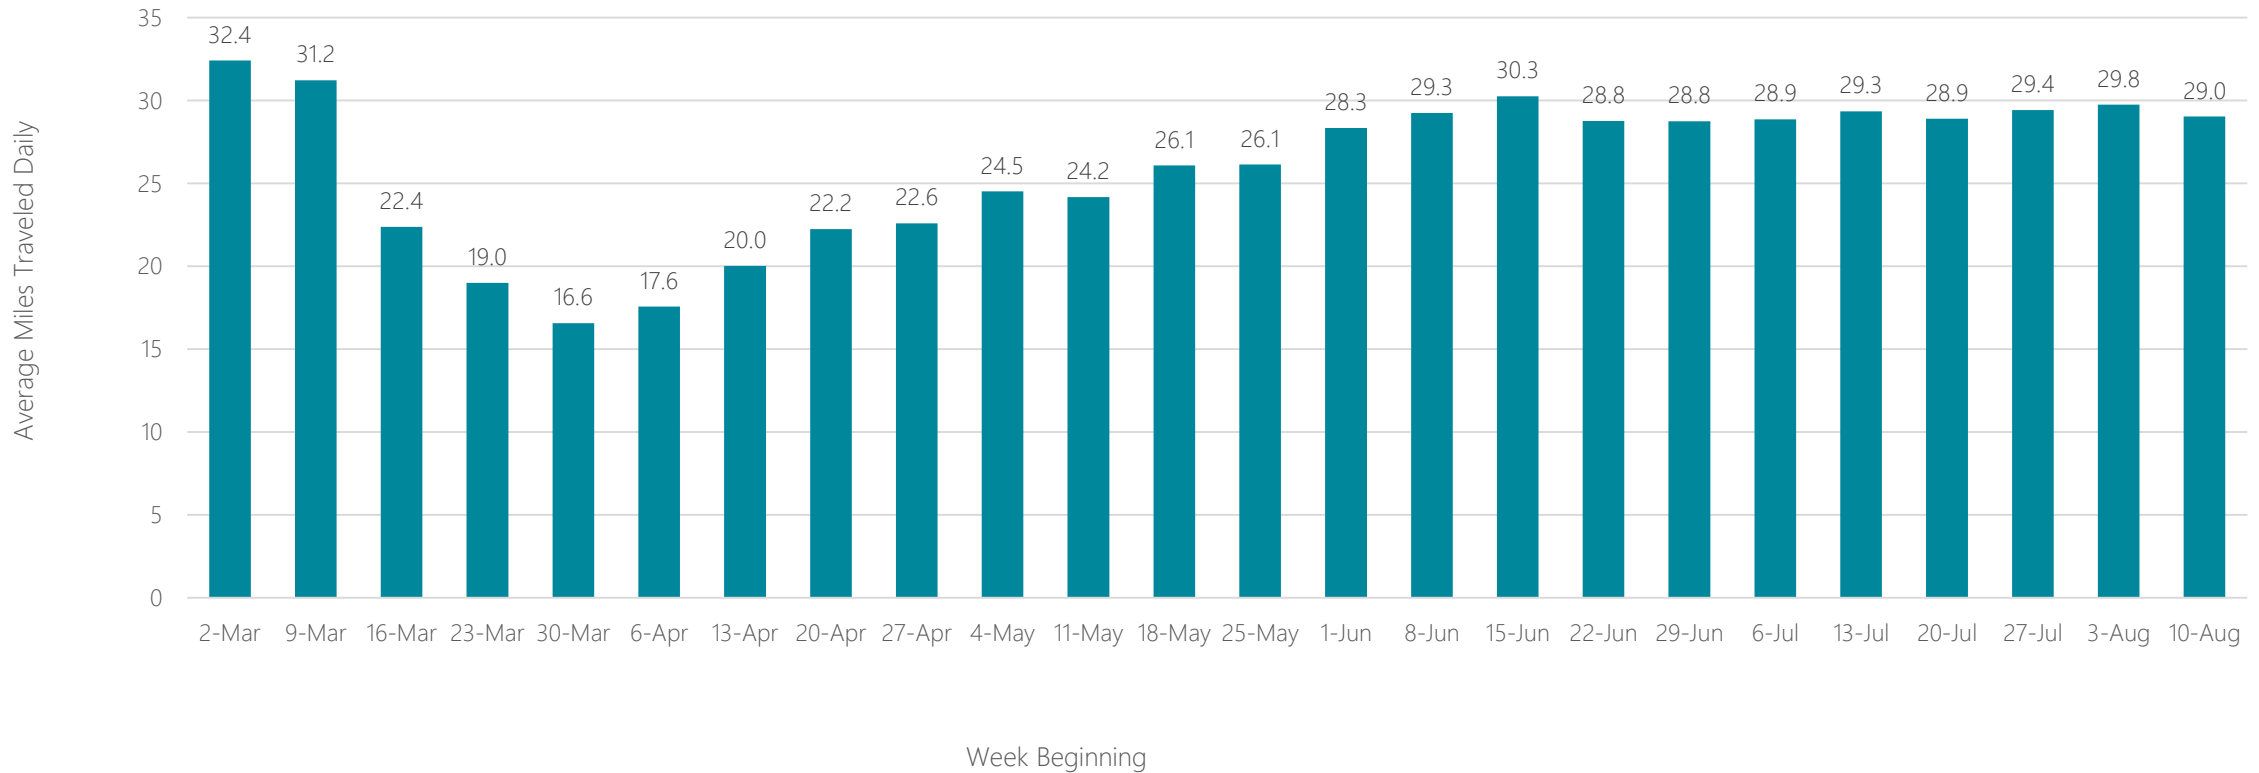

Savannah

Average Miles Traveled Daily Weekly Trend

Seattle-Tacoma

Average Miles Traveled Daily Weekly Trend

Sherman, TX-Ada, OK

Average Miles Traveled Daily Weekly Trend

Shreveport

Average Miles Traveled Daily Weekly Trend