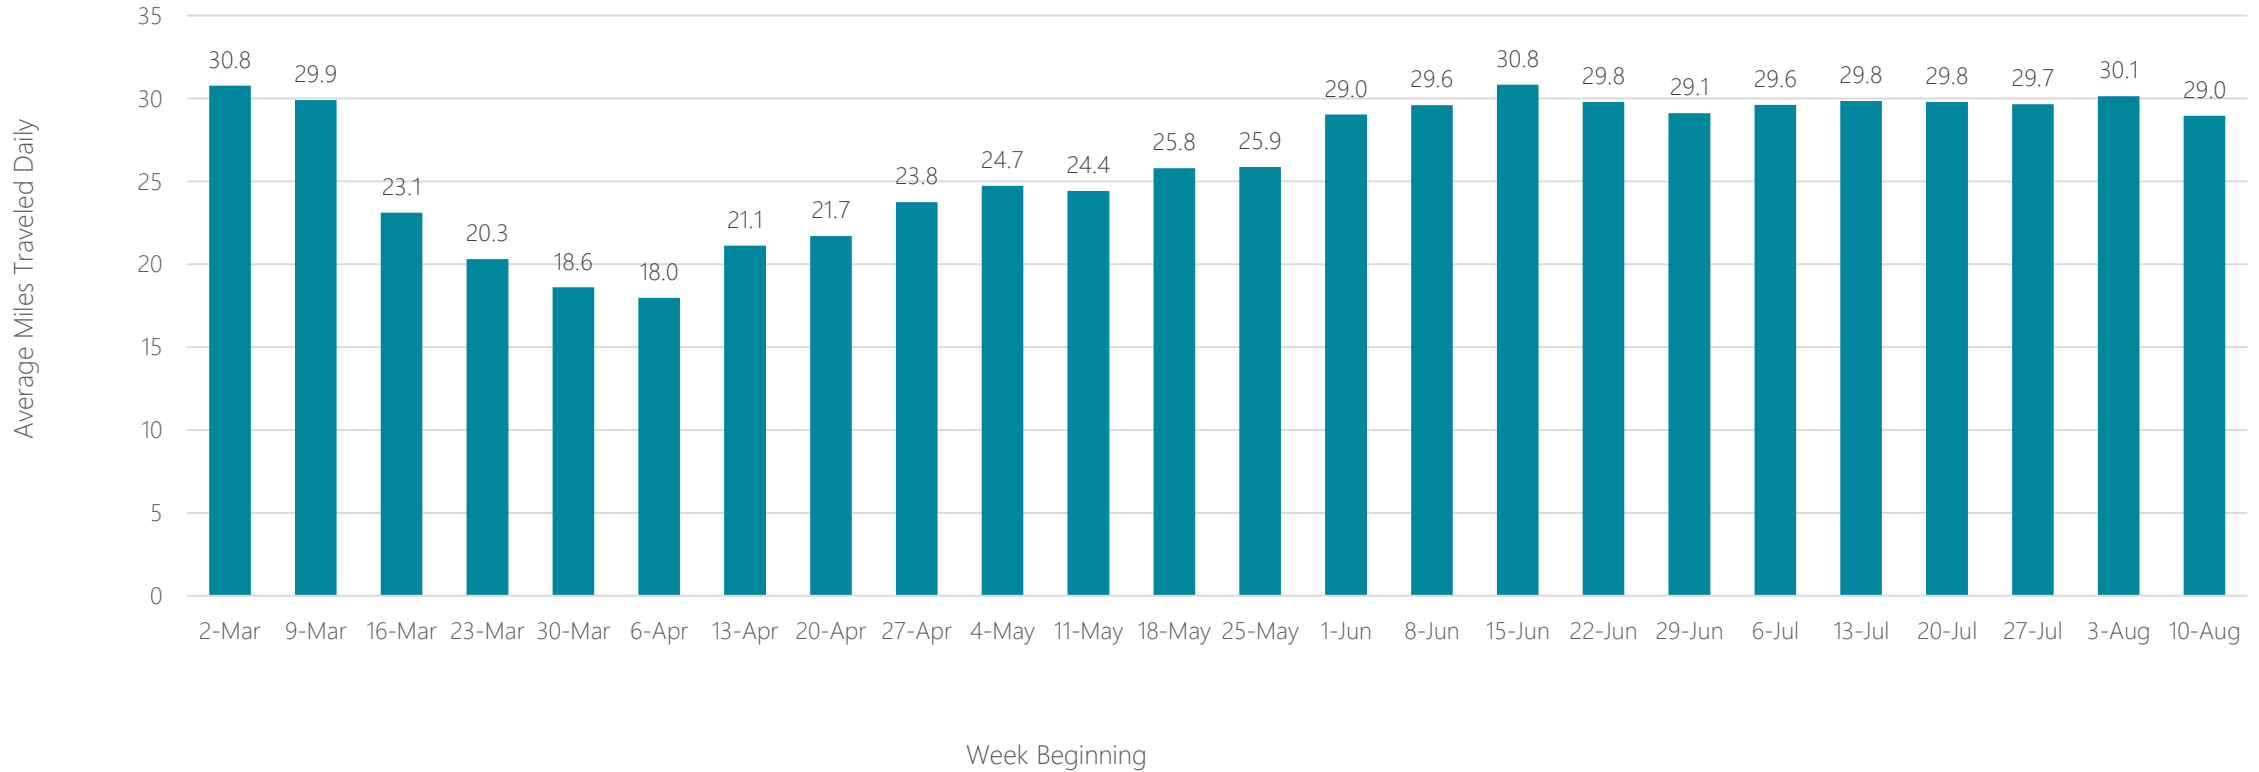

Idaho Falls-Pocatello

Average Miles Traveled Daily Weekly Trend

Indianapolis

Average Miles Traveled Daily Weekly Trend

Jackson, MS

Average Miles Traveled Daily Weekly Trend

Jackson, TN

Average Miles Traveled Daily Weekly Trend