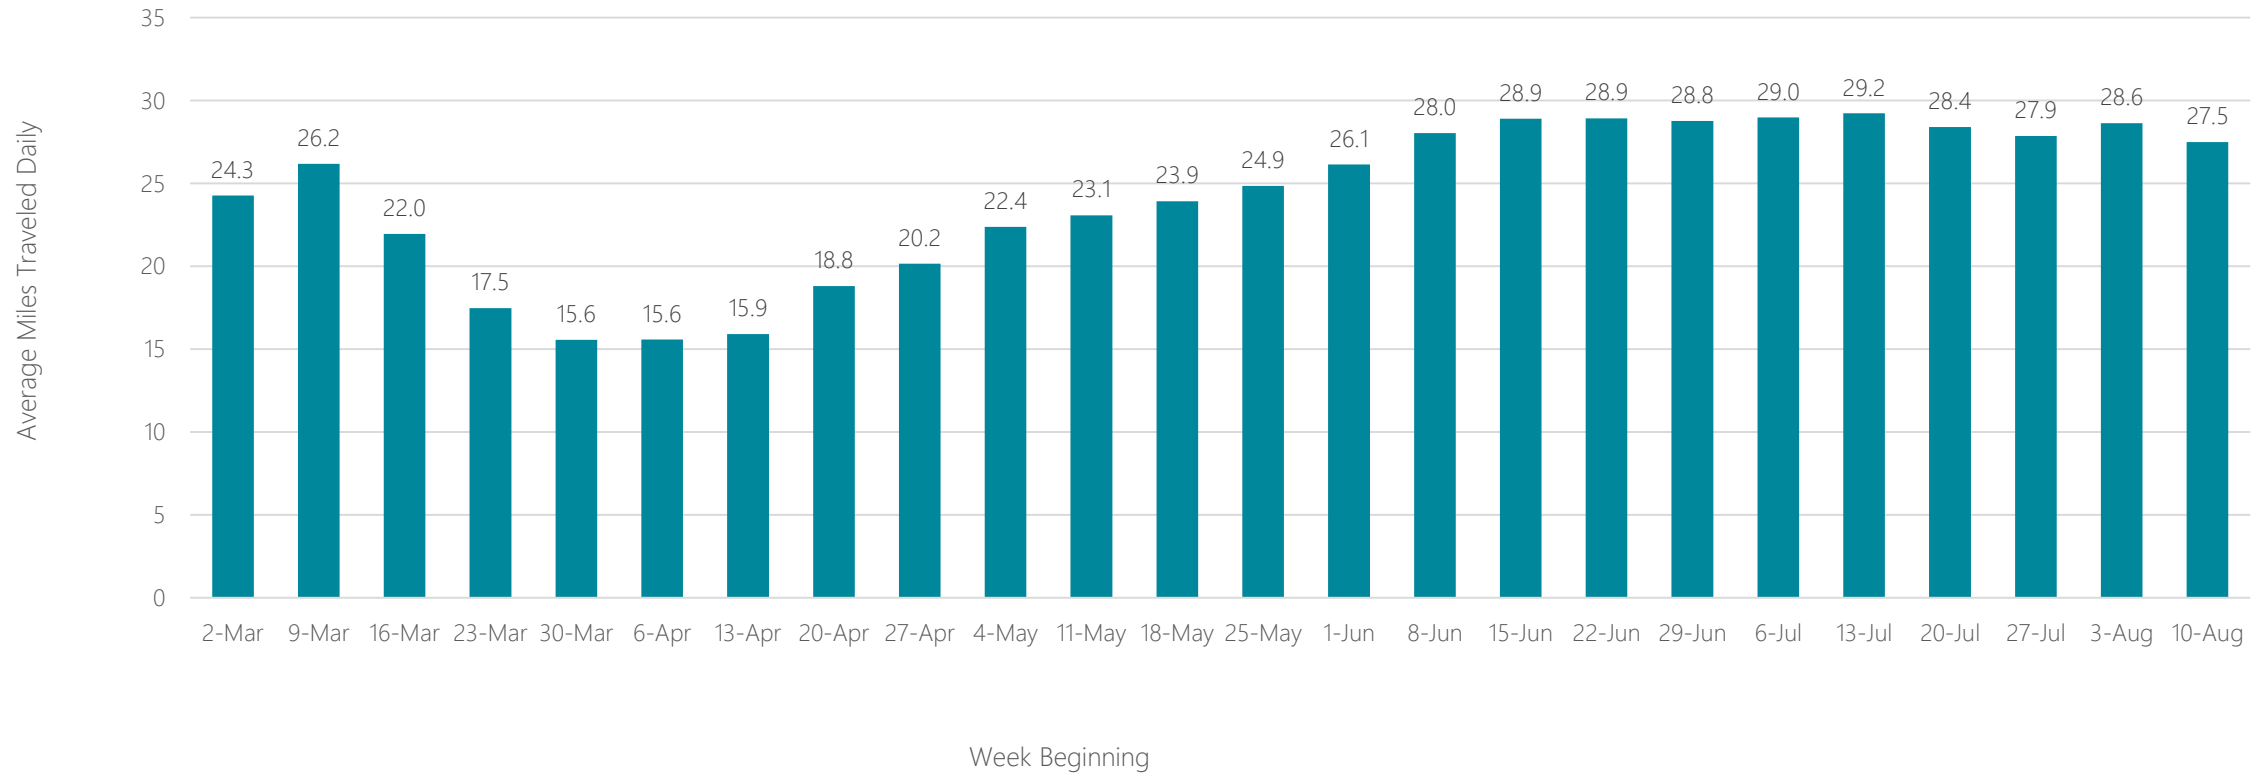

Fort Wayne

Average Miles Traveled Daily Weekly Trend

Fresno-Visalia

Average Miles Traveled Daily Weekly Trend

Gainesville

Average Miles Traveled Daily Weekly Trend

Glendive

Average Miles Traveled Daily Weekly Trend