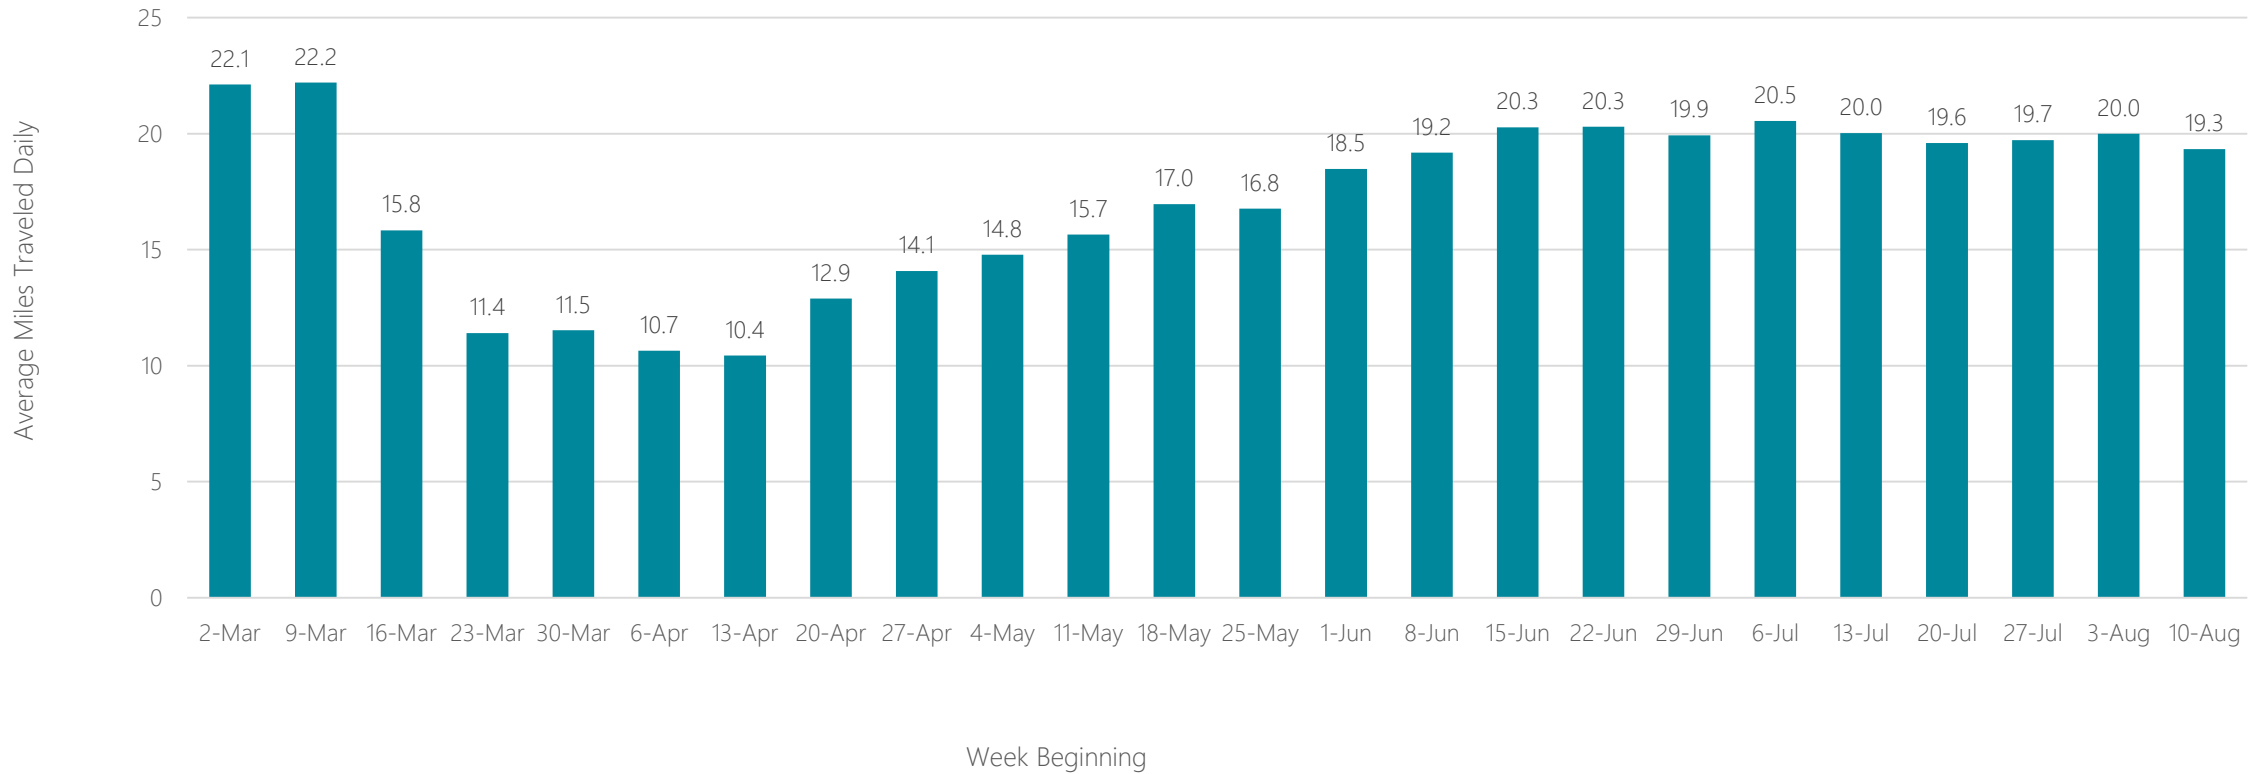

Albuquerque-Santa Fe

Average Miles Traveled Daily Weekly Trend