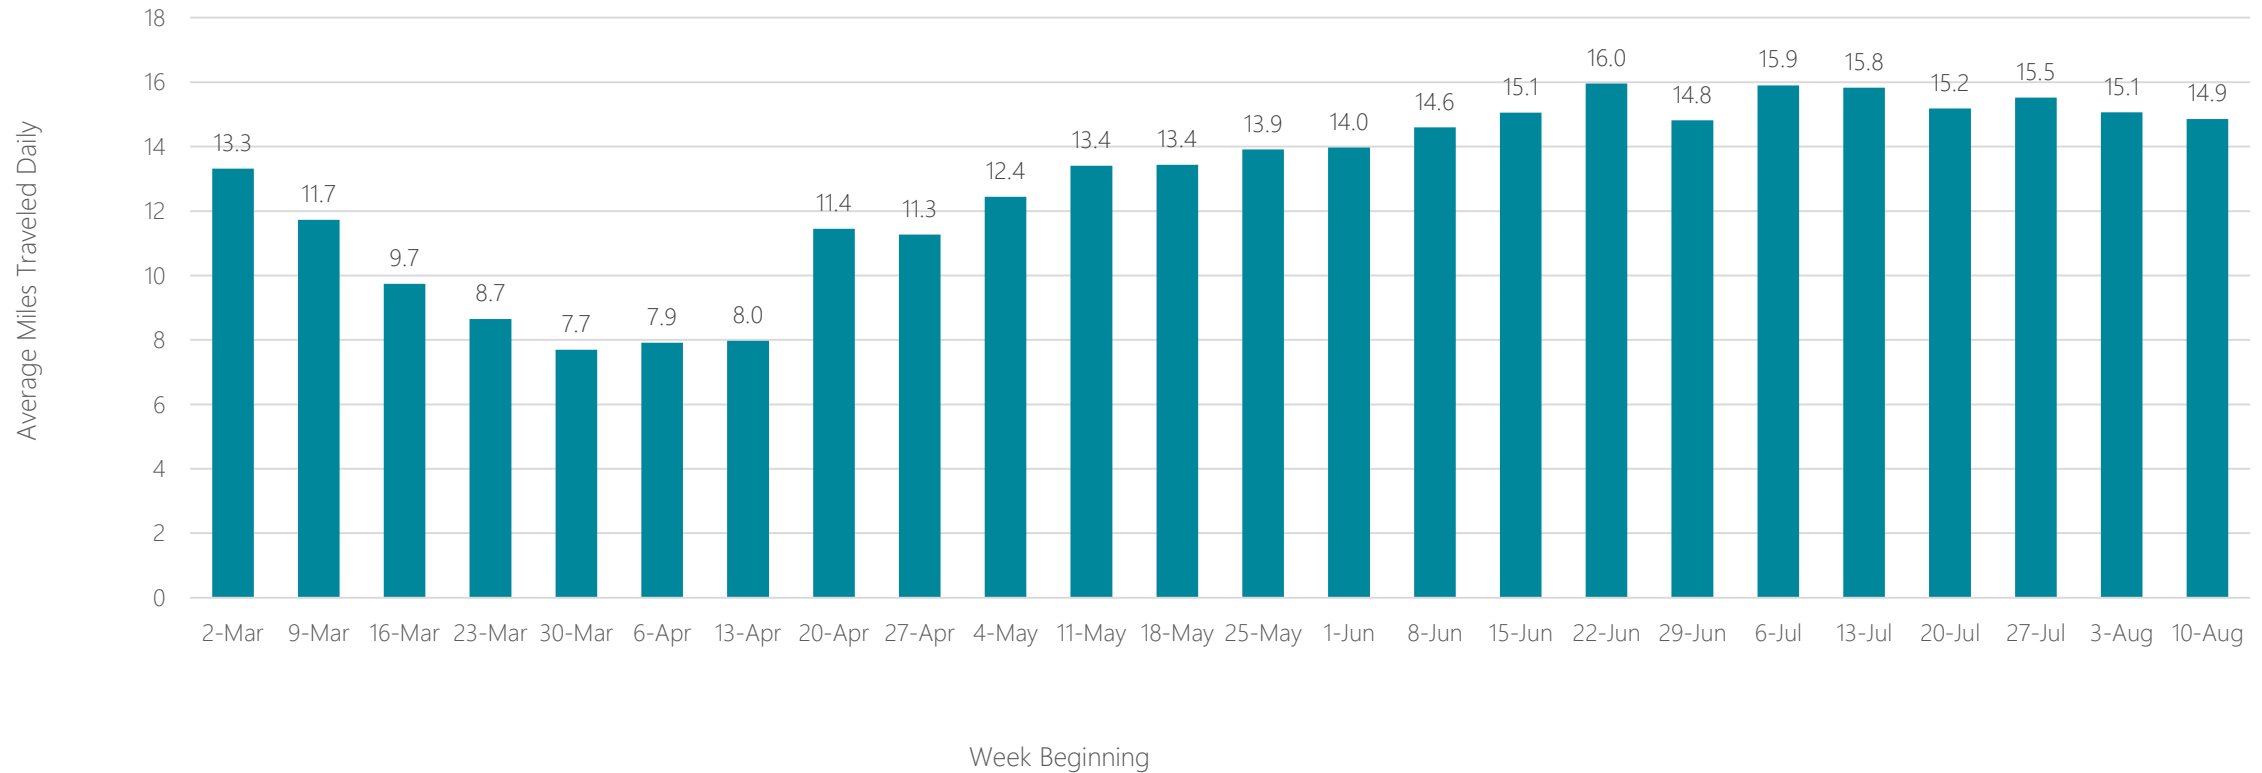

Grand Junction-Montrose

Average Miles Traveled Daily Weekly Trend

Grand Rapids-Kalamazoo-Battle Creek

Average Miles Traveled Daily Weekly Trend

Great Falls

Average Miles Traveled Daily Weekly Trend

Green Bay-Appleton