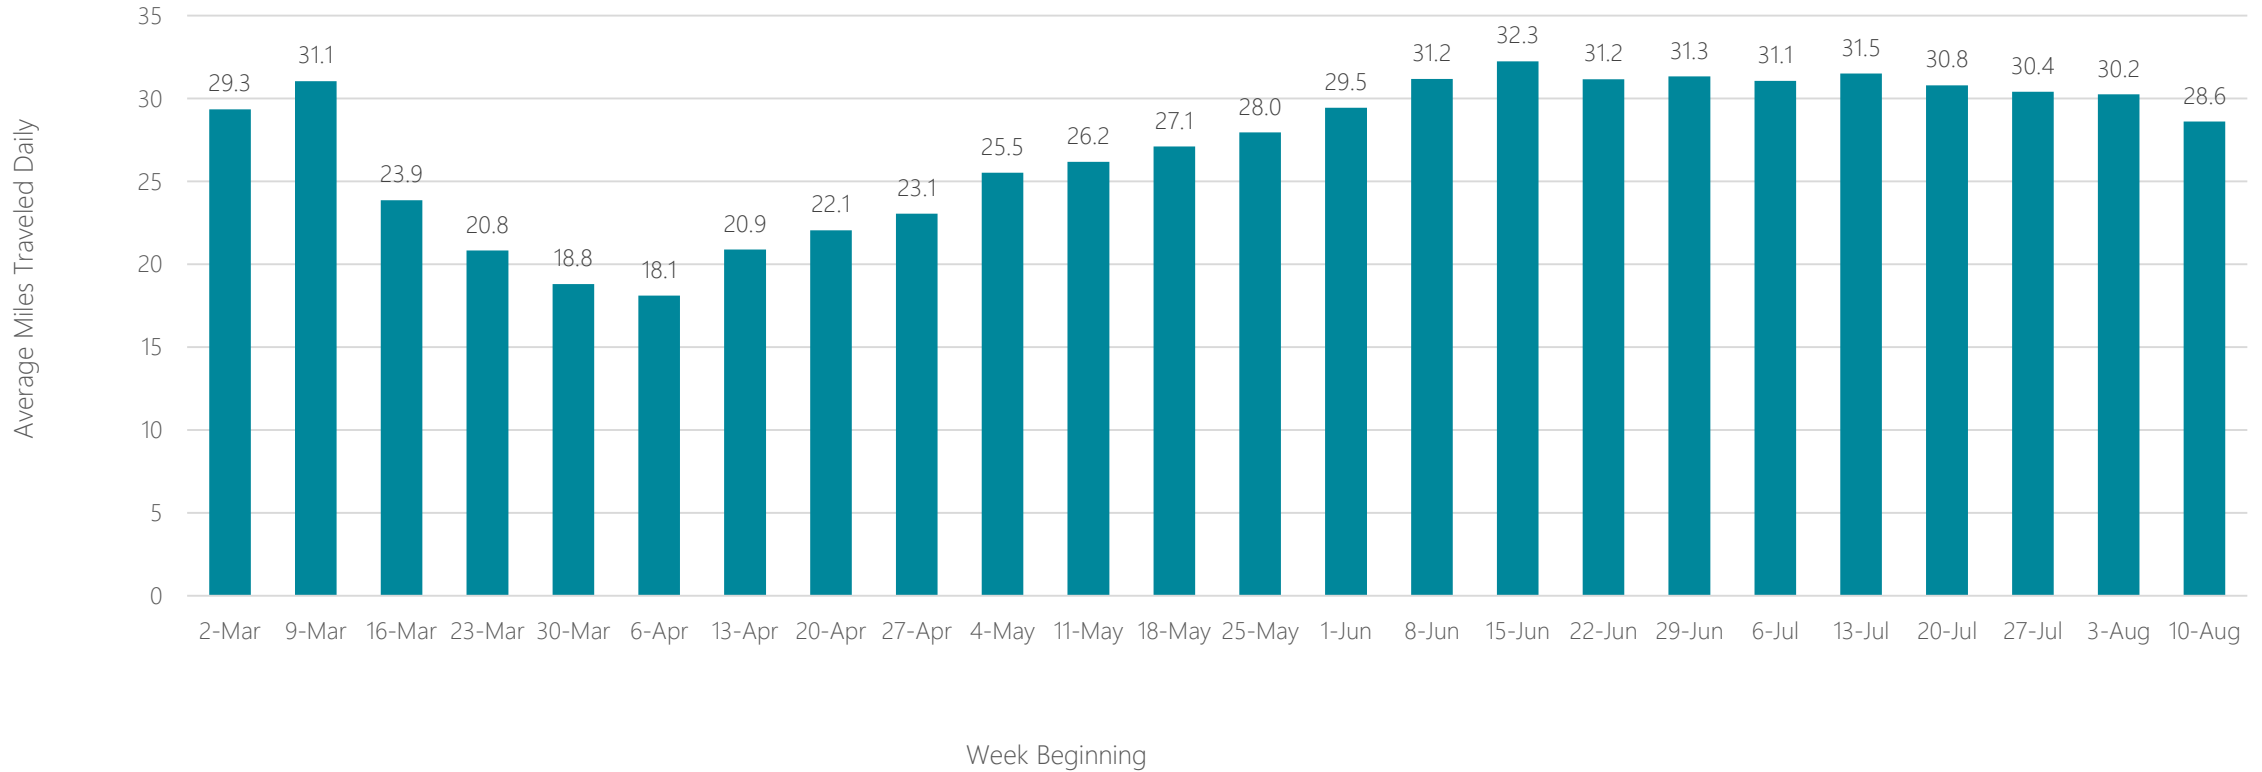

Des Moines-Ames

Average Miles Traveled Daily Weekly Trend

Detroit

Average Miles Traveled Daily Weekly Trend

Dothan

Average Miles Traveled Daily Weekly Trend

Duluth-Superior

Average Miles Traveled Daily Weekly Trend