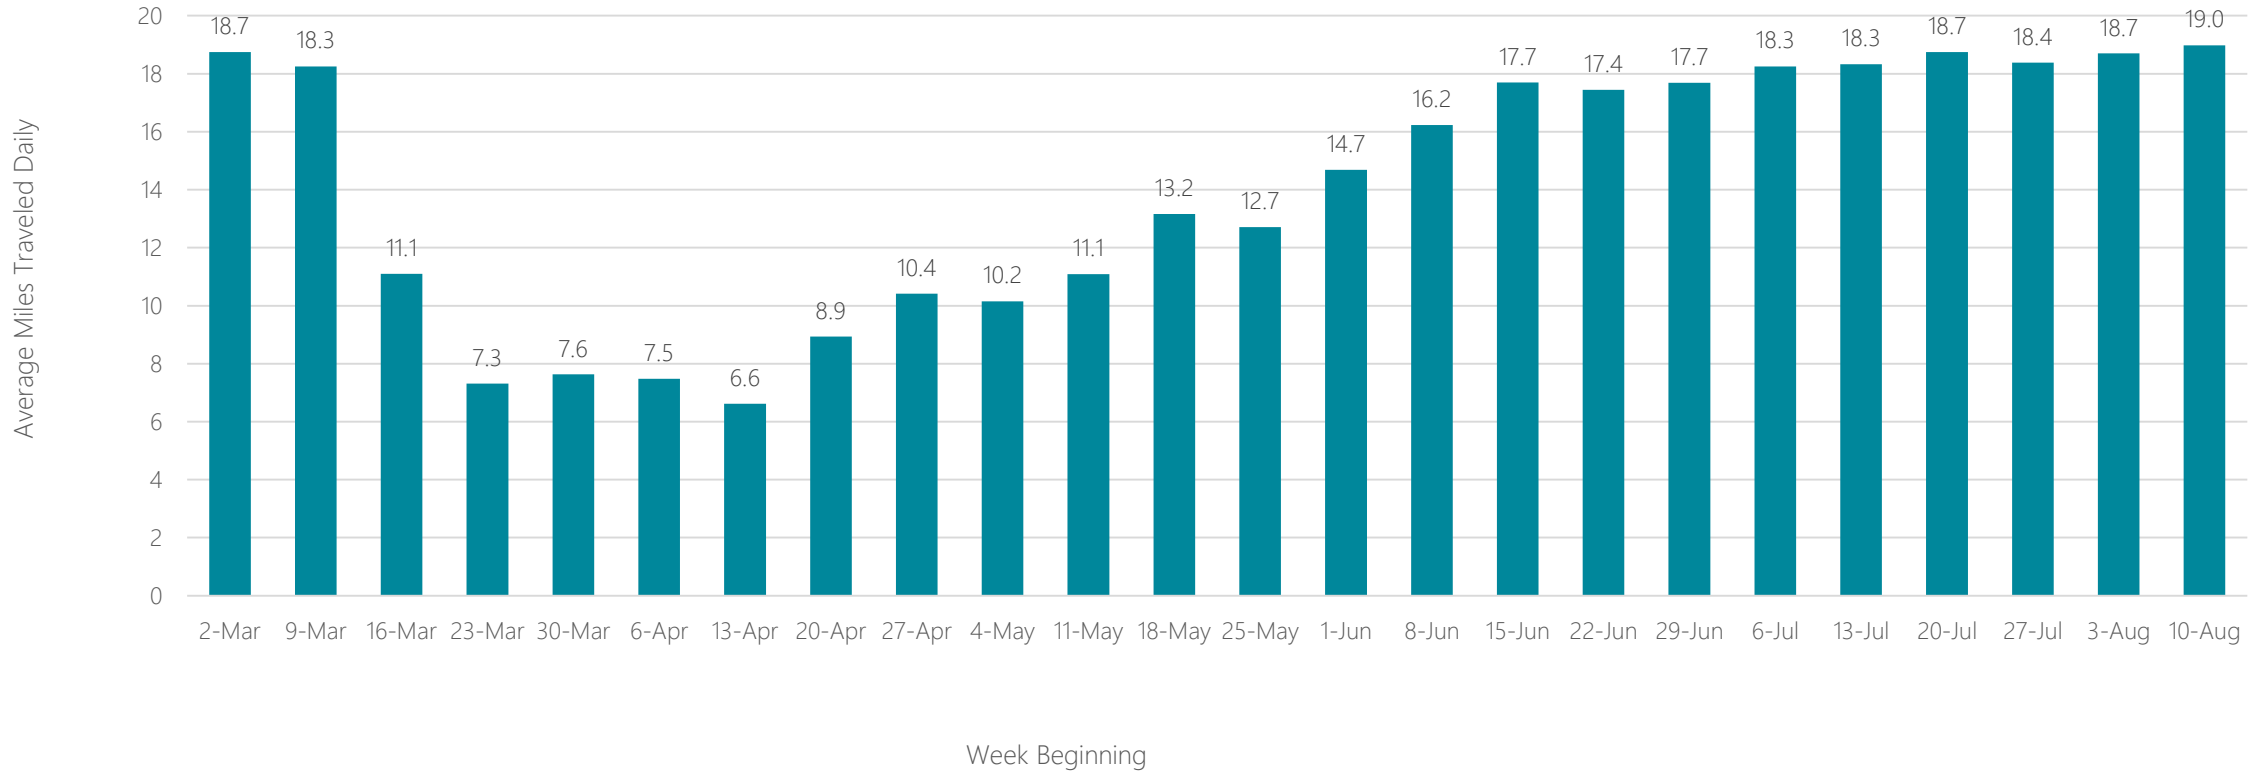

Boise

Average Miles Traveled Daily Weekly Trend

Boston (Manchester)

Average Miles Traveled Daily Weekly Trend

Bowling Green

Average Miles Traveled Daily Weekly Trend

Buffalo

Average Miles Traveled Daily Weekly Trend