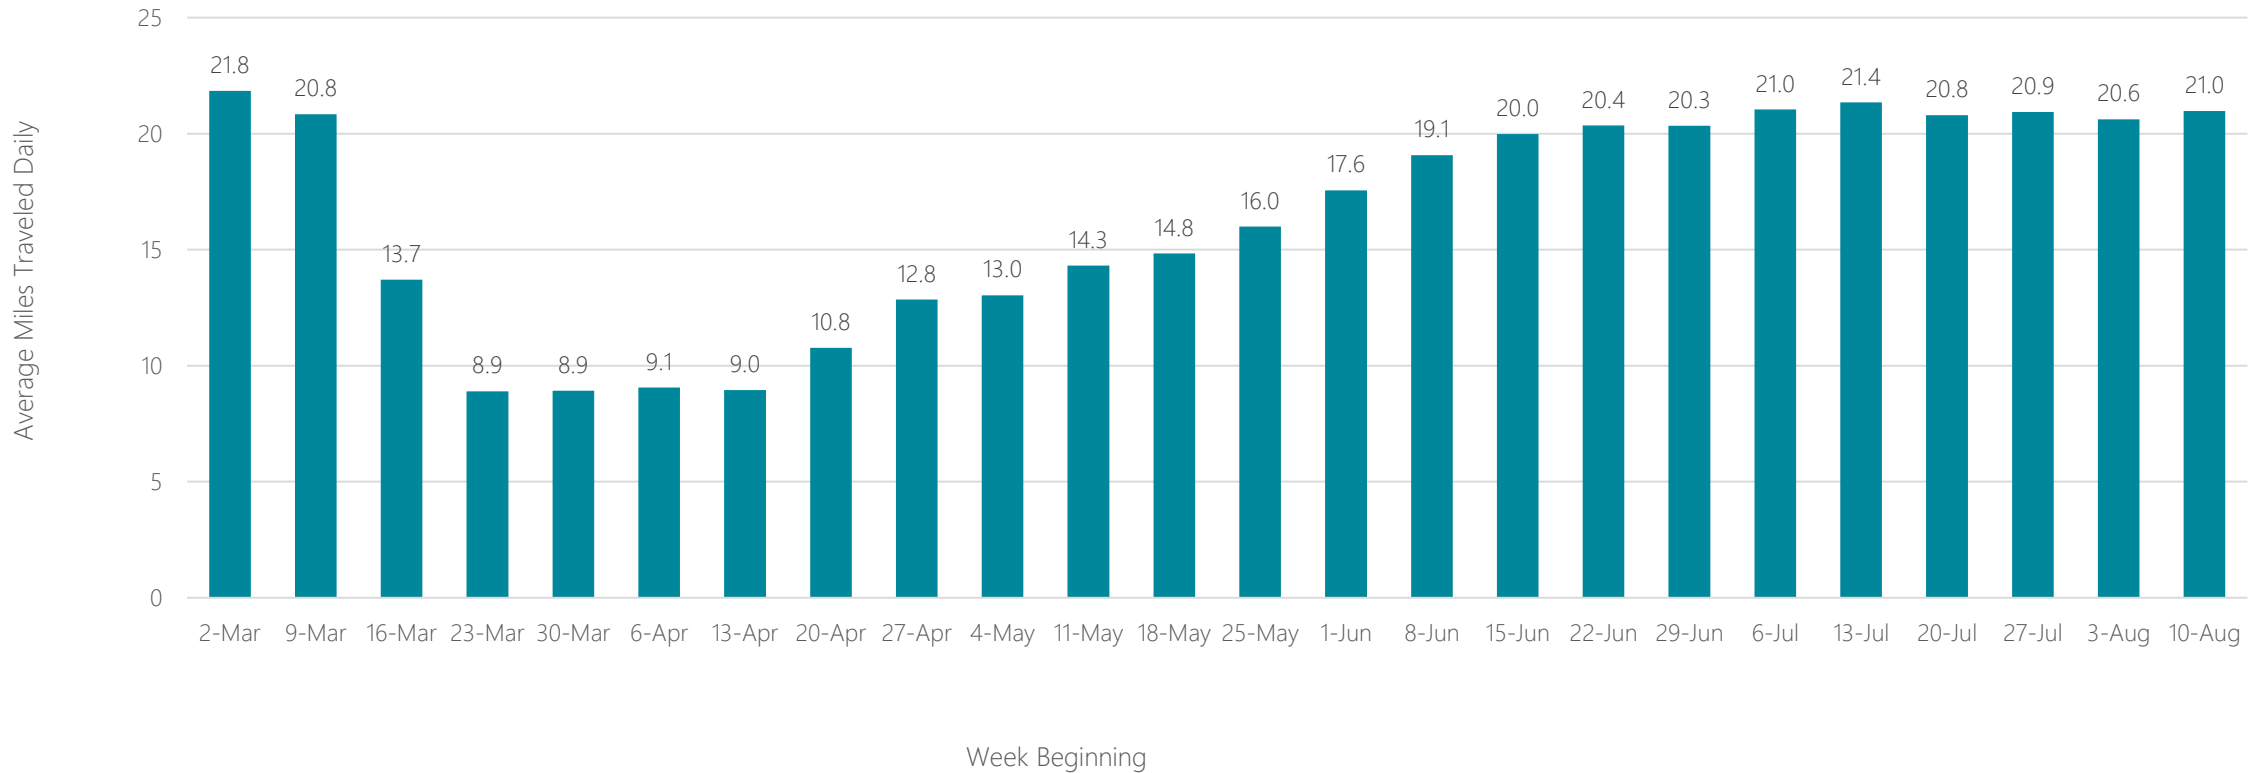

Harrisburg-Lancaster-Lebanon-York

Average Miles Traveled Daily Weekly Trend