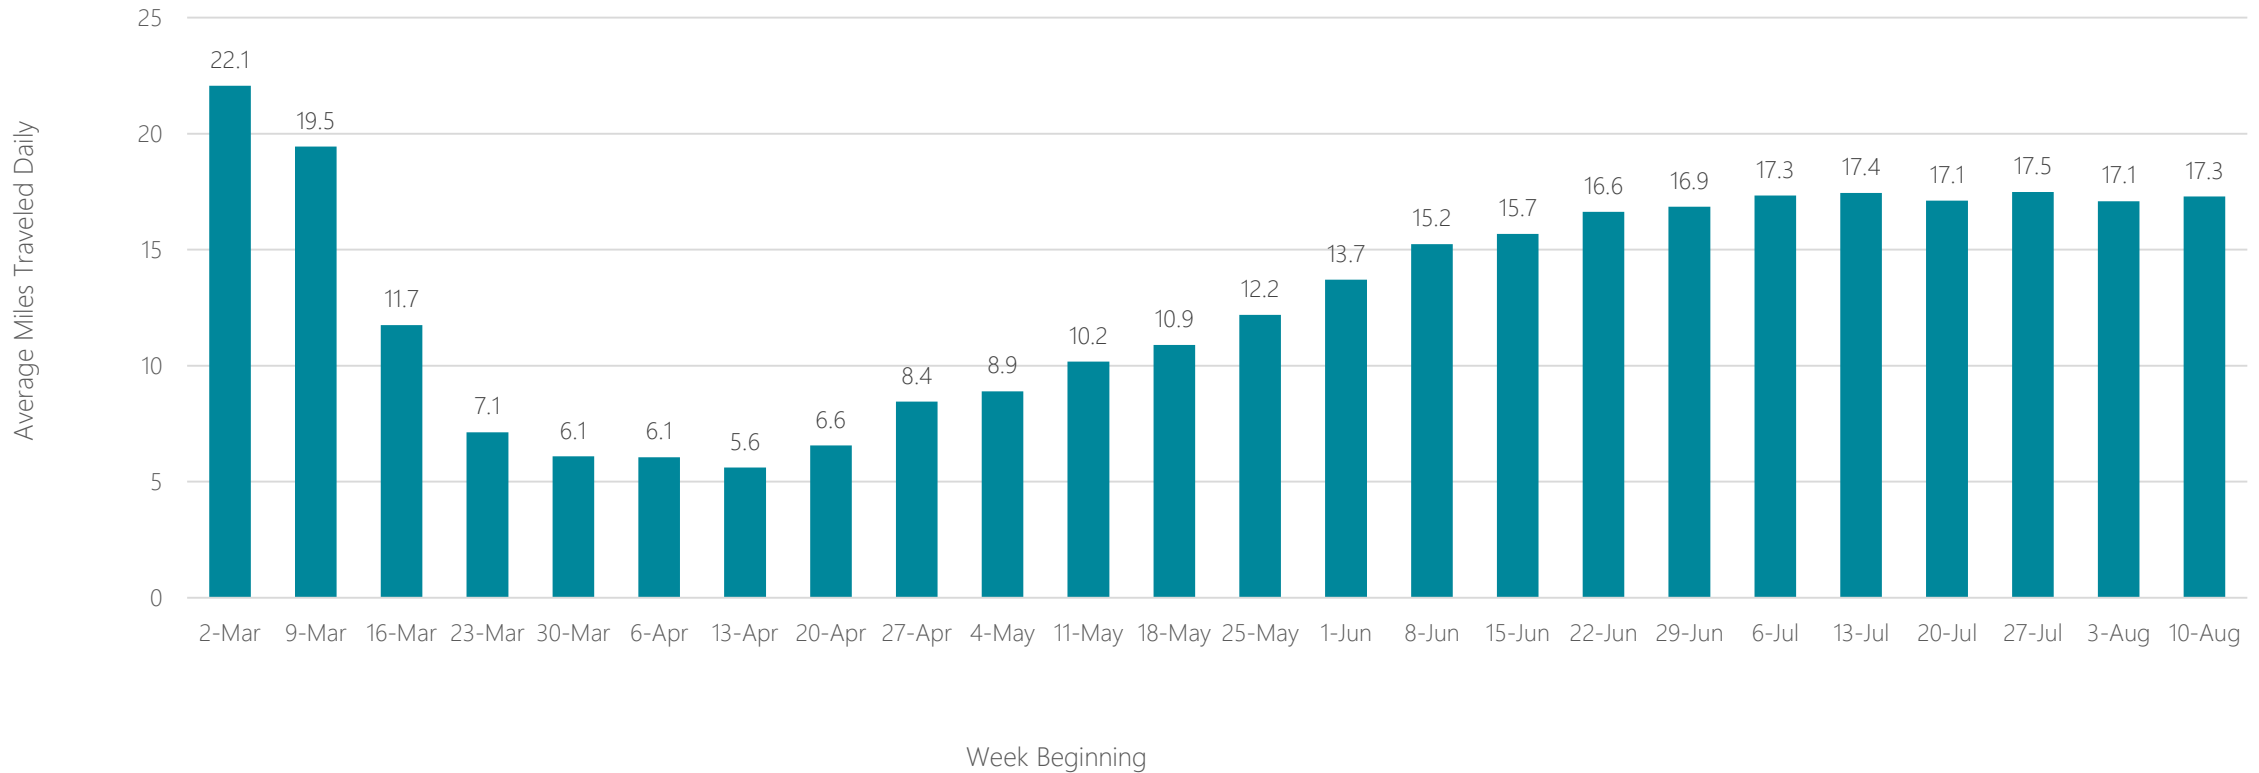

Washington DC (Hagerstown)

Average Miles Traveled Daily Weekly Trend