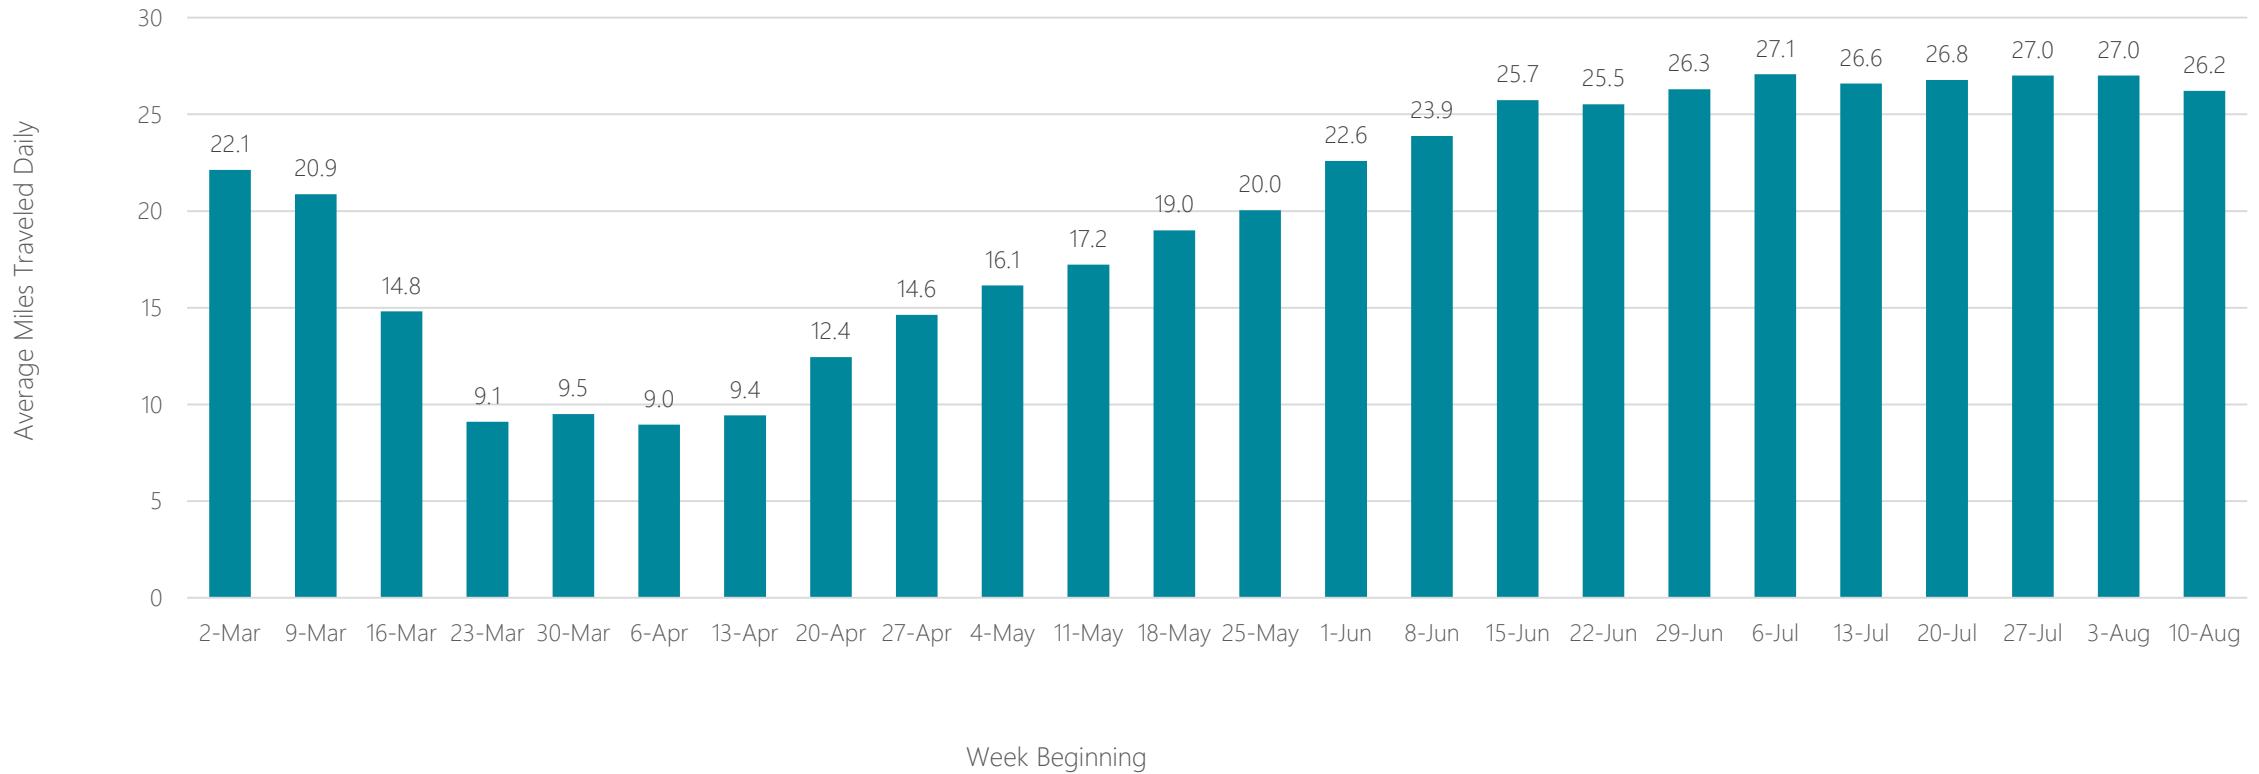

Traverse City-Cadillac

Average Miles Traveled Daily Weekly Trend