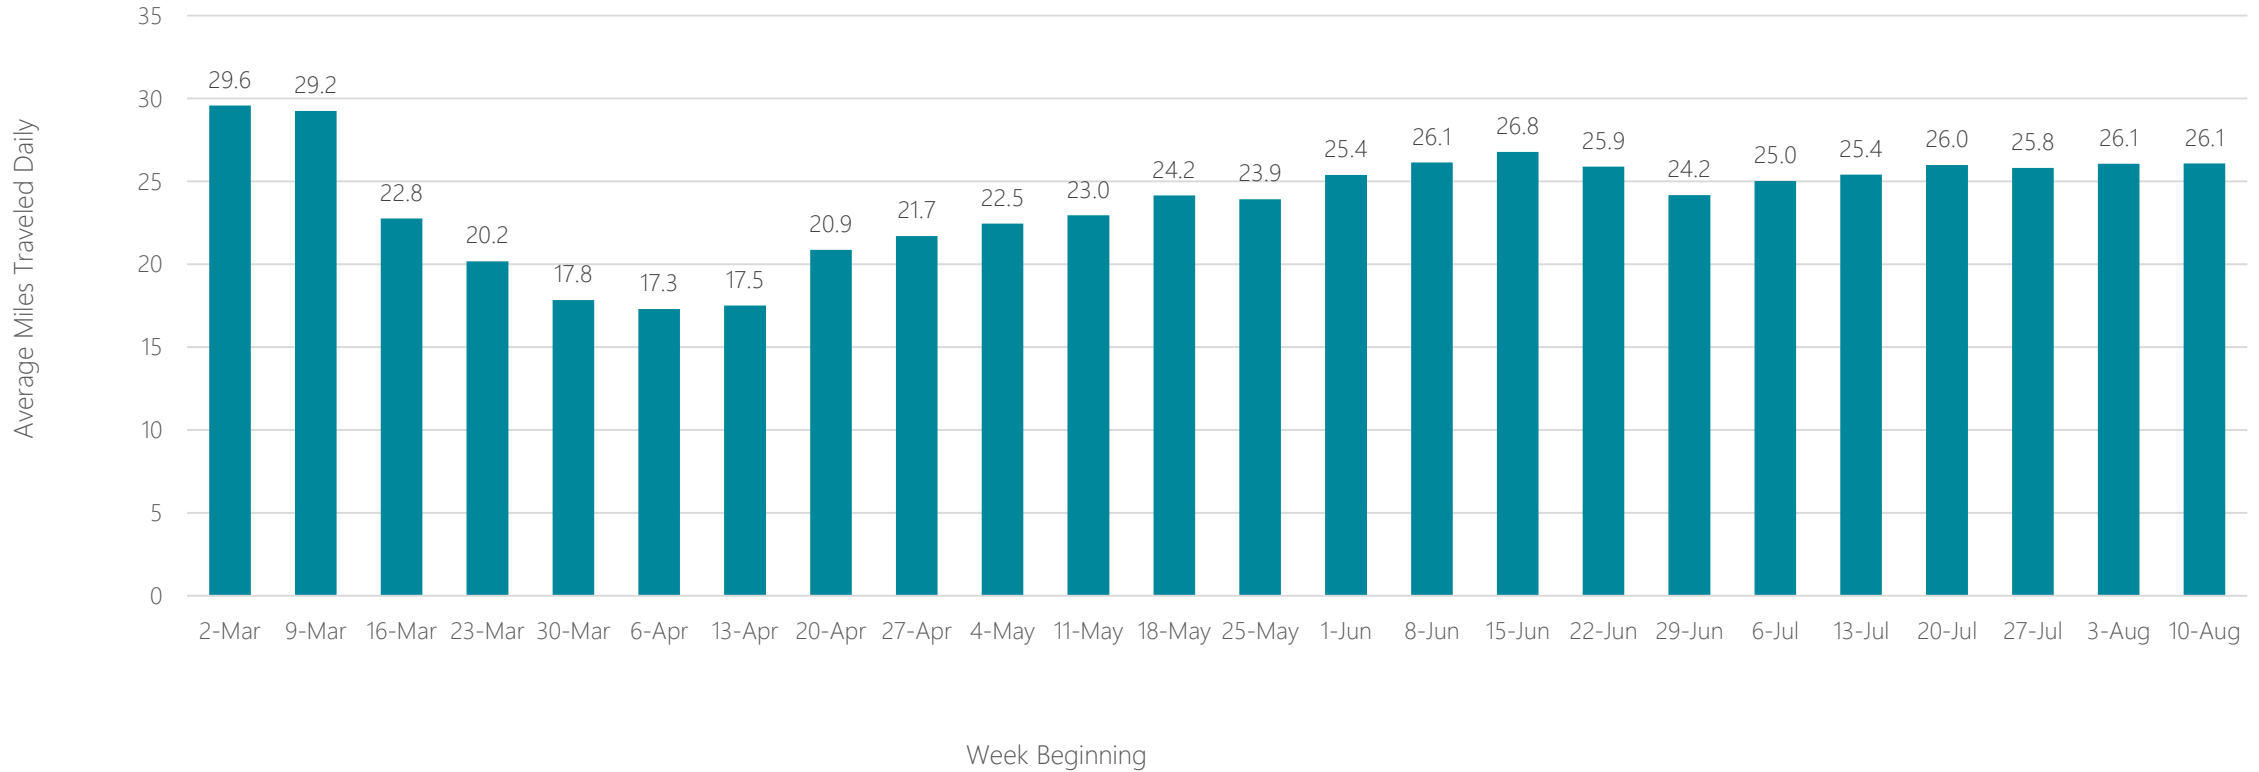

Odessa-Midland

Average Miles Traveled Daily Weekly Trend