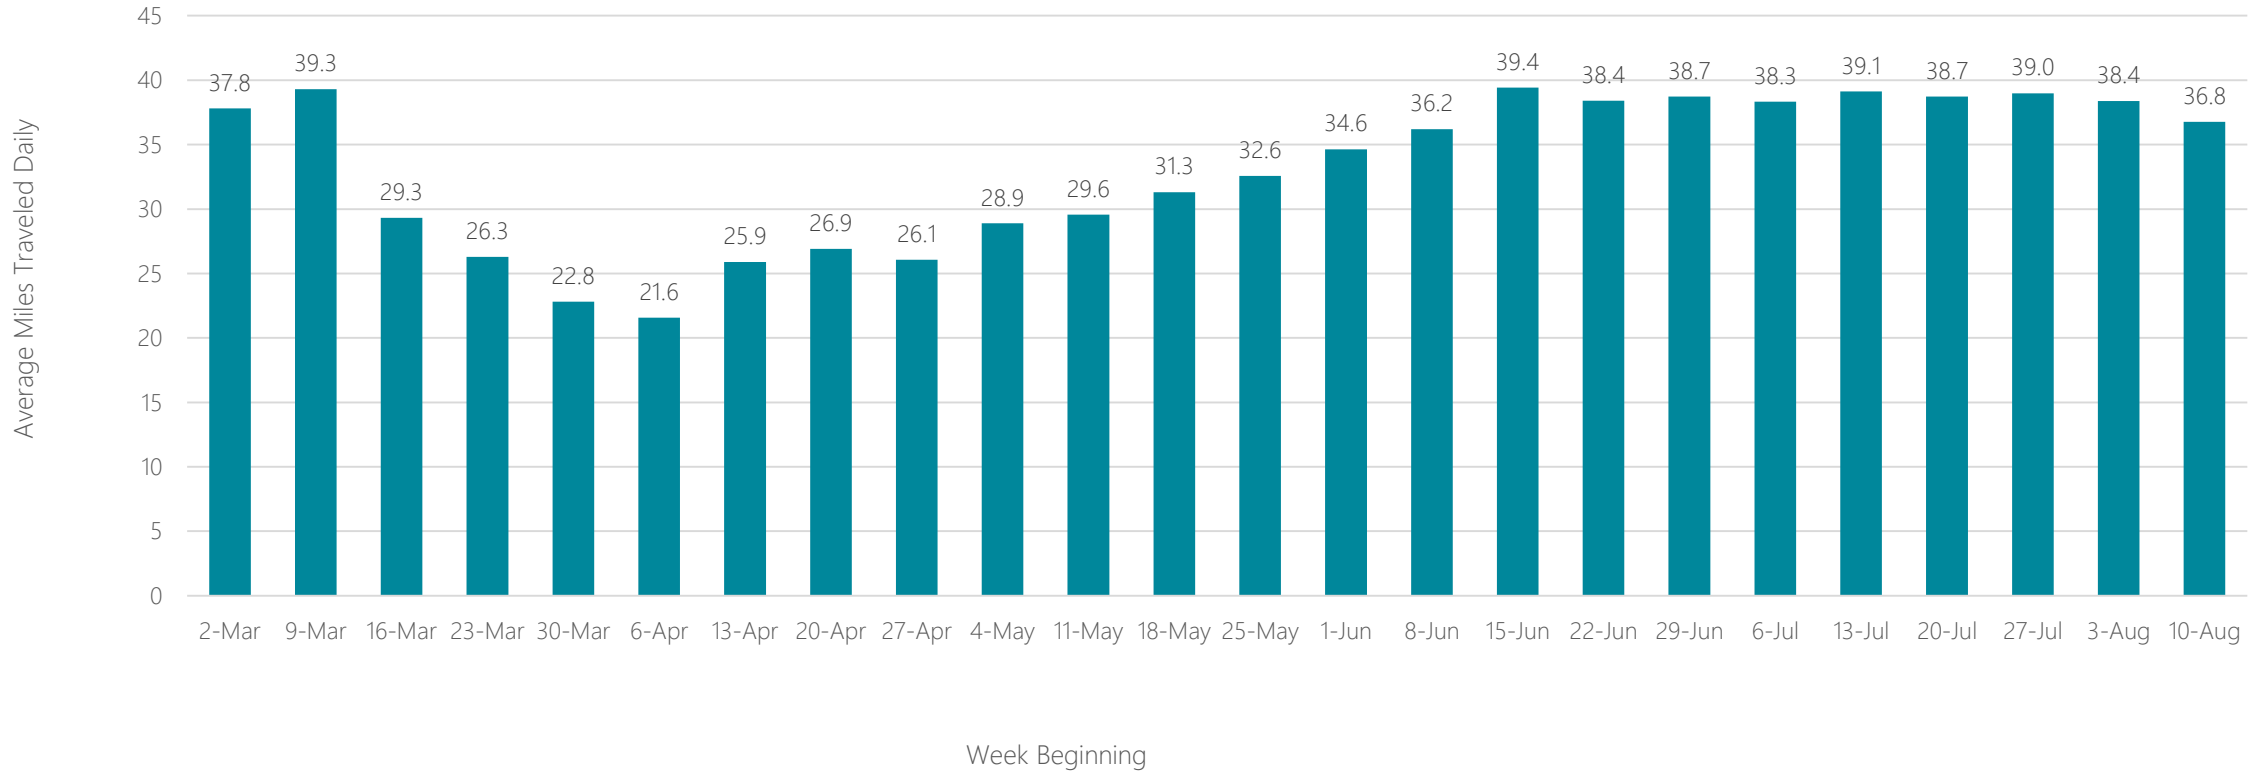

Marquette

Average Miles Traveled Daily Weekly Trend

Medford-Klamath Falls

Average Miles Traveled Daily Weekly Trend

Memphis

Average Miles Traveled Daily Weekly Trend

Meridian

Average Miles Traveled Daily Weekly Trend