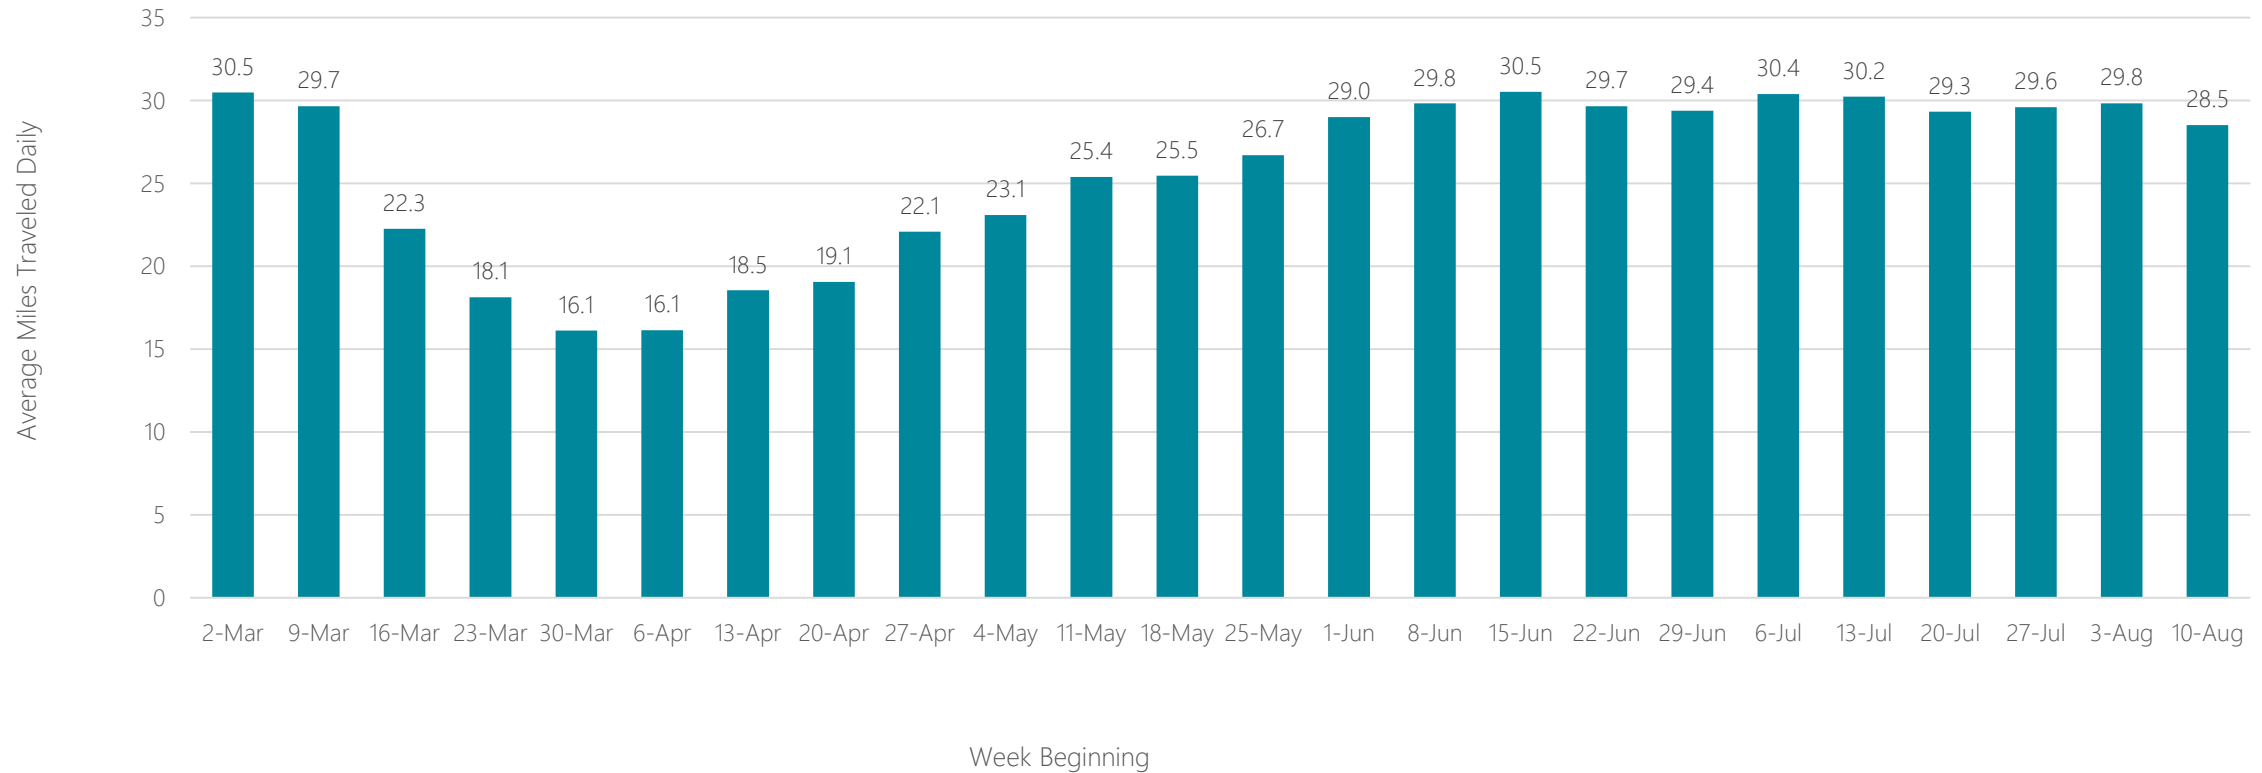

Juneau

Average Miles Traveled Daily Weekly Trend

Kansas City

Average Miles Traveled Daily Weekly Trend

Knoxville

Average Miles Traveled Daily Weekly Trend

La Crosse-Eau Claire

Average Miles Traveled Daily Weekly Trend