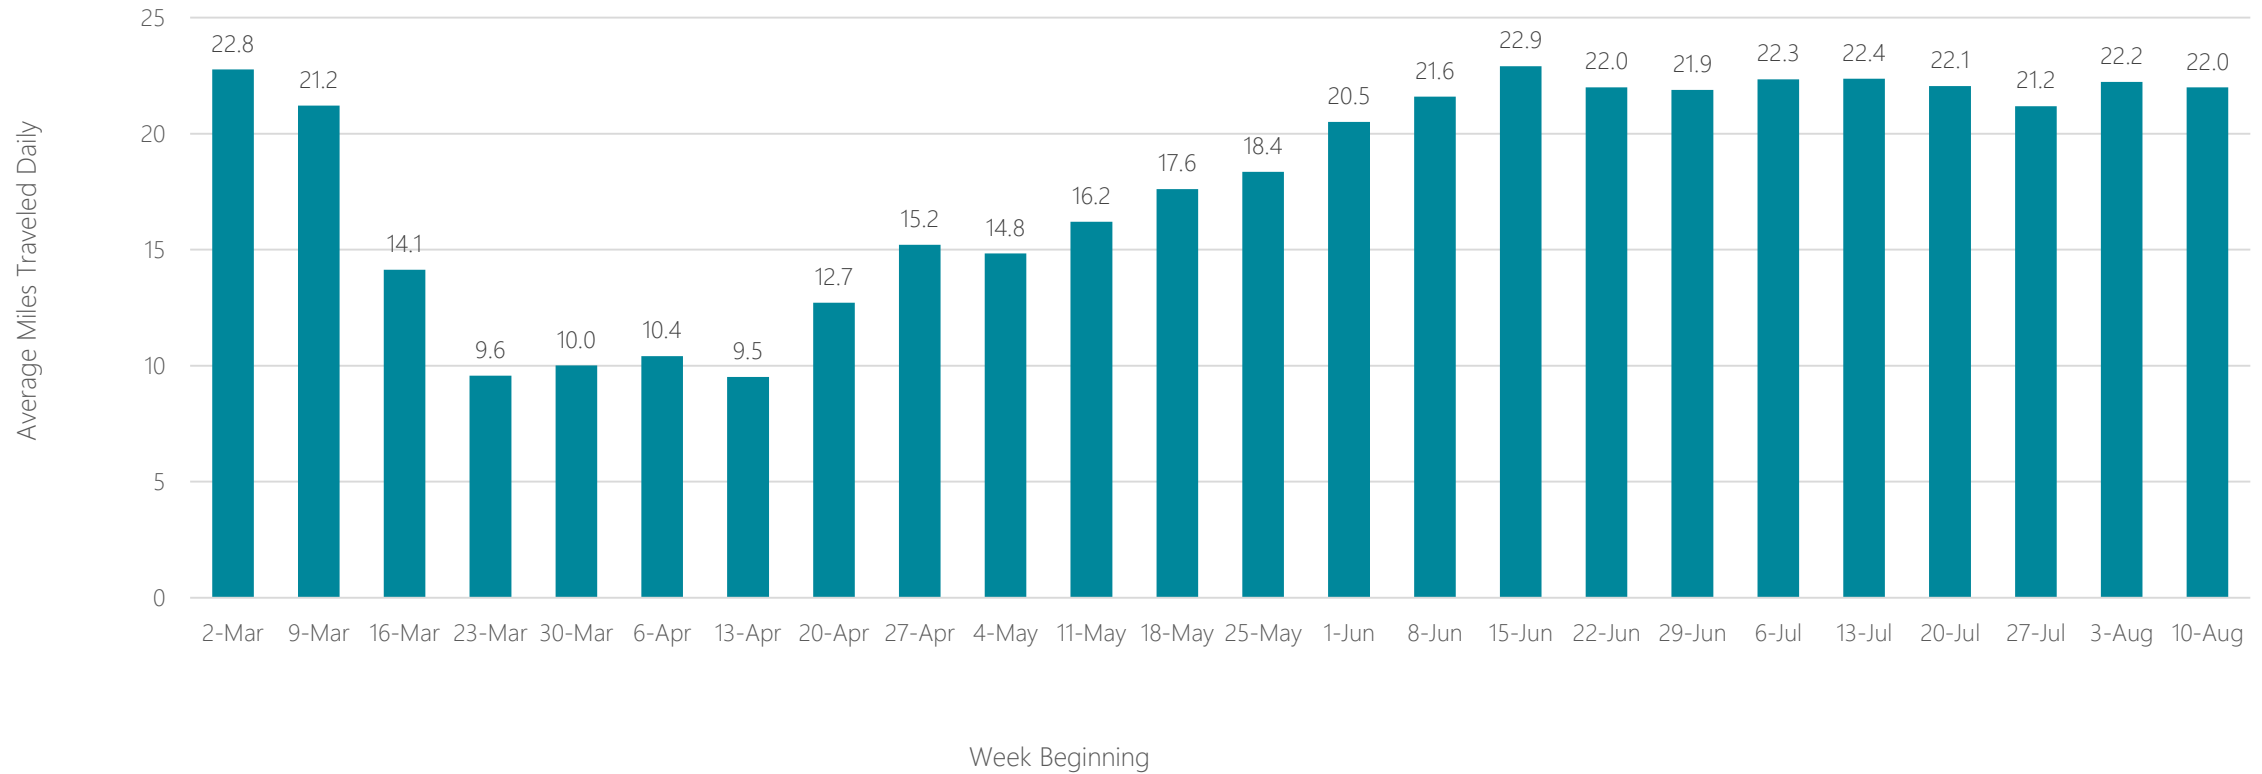

Cleveland

Average Miles Traveled Daily Weekly Trend