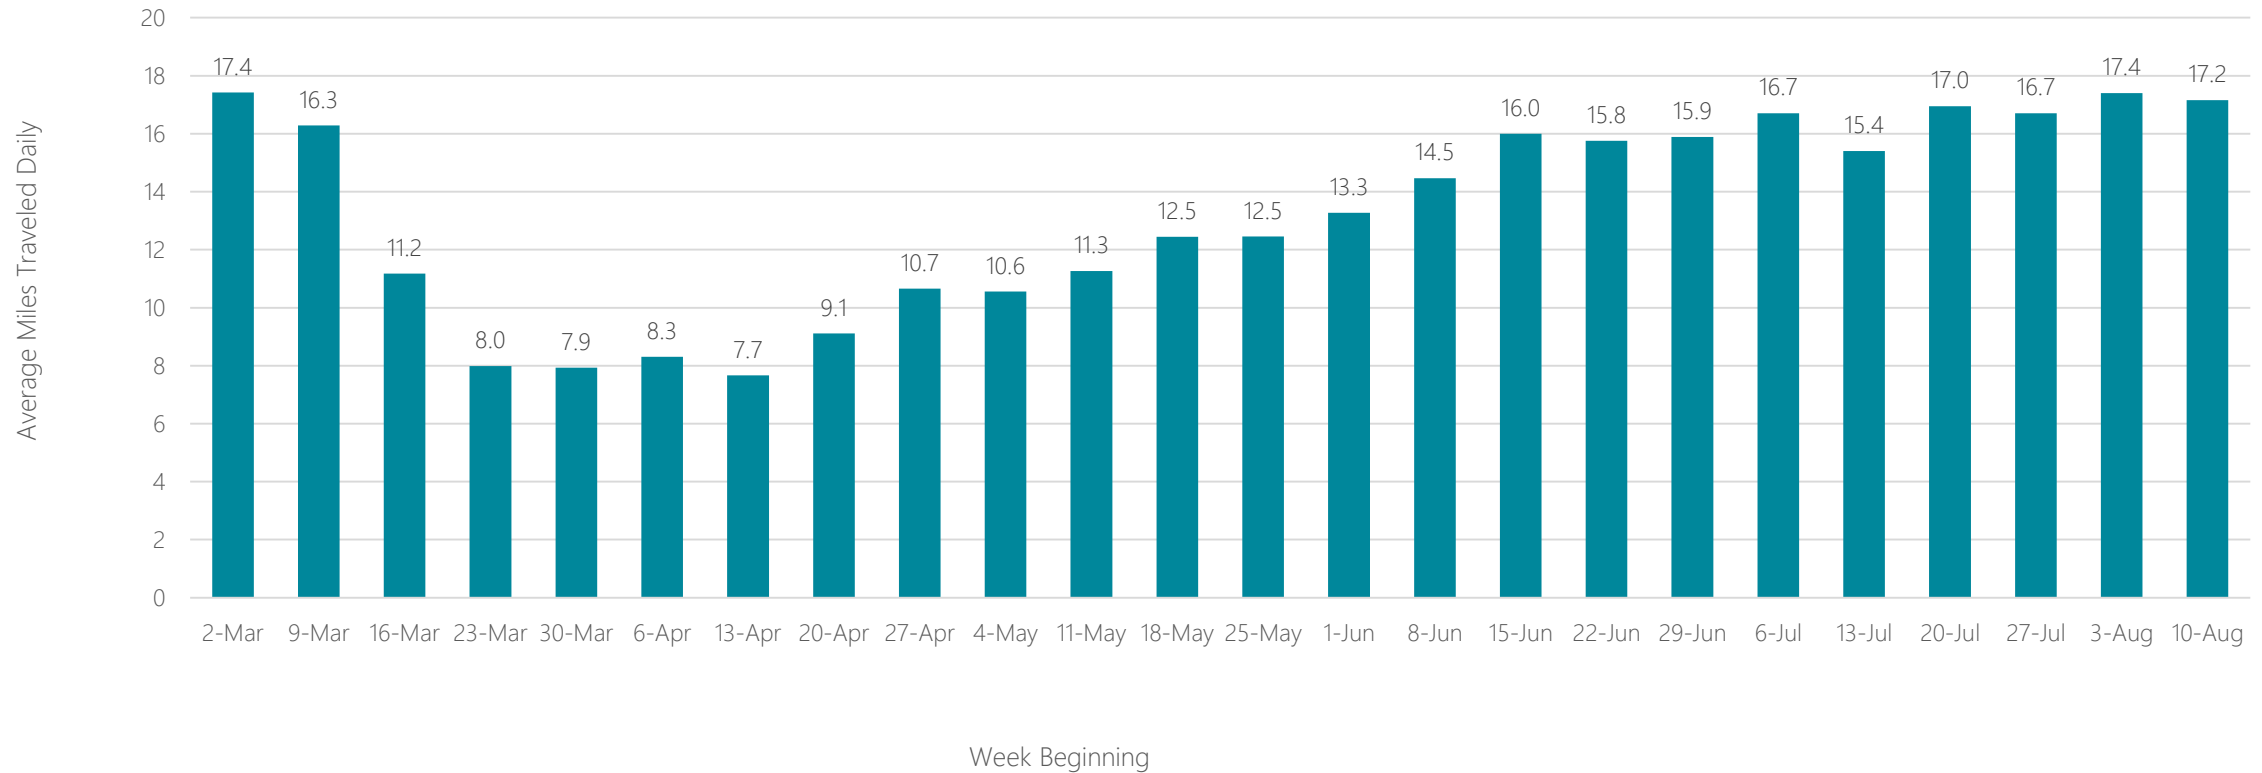

Springfield-Holyoke

Average Miles Traveled Daily Weekly Trend