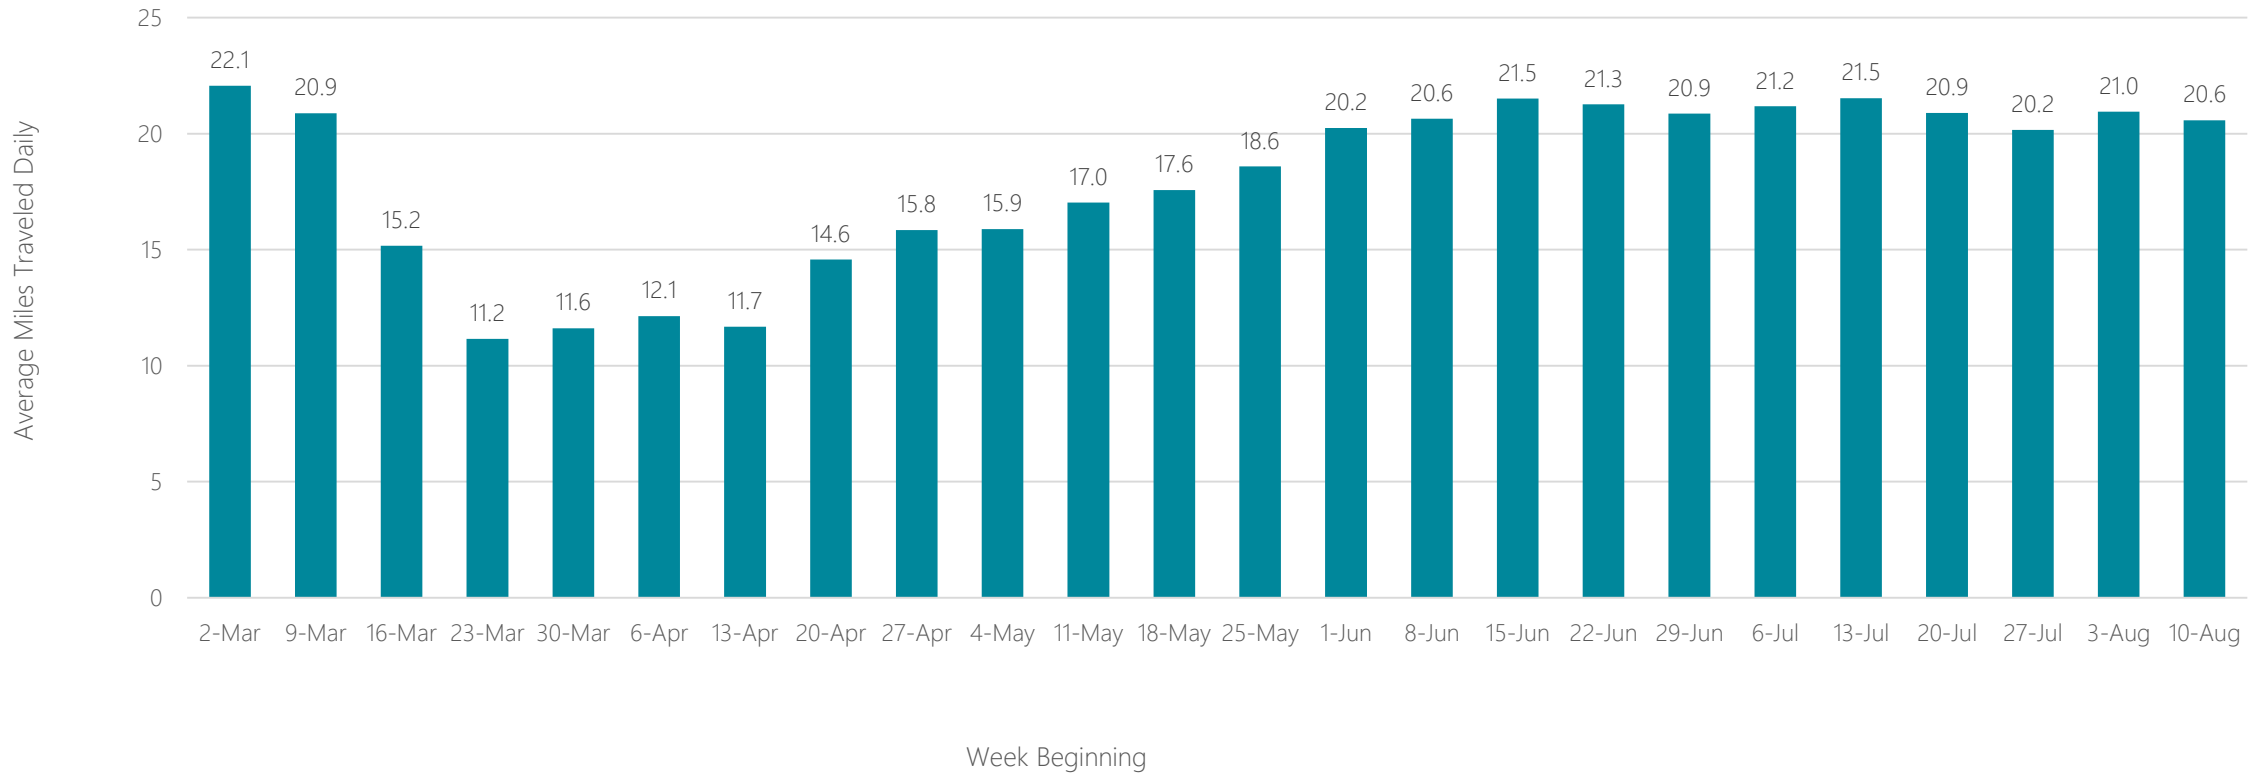

Dallas-Fort Worth

Average Miles Traveled Daily Weekly Trend

Davenport-Rock Island-Moline

Average Miles Traveled Daily Weekly Trend

Dayton

Average Miles Traveled Daily Weekly Trend

Denver

Average Miles Traveled Daily Weekly Trend