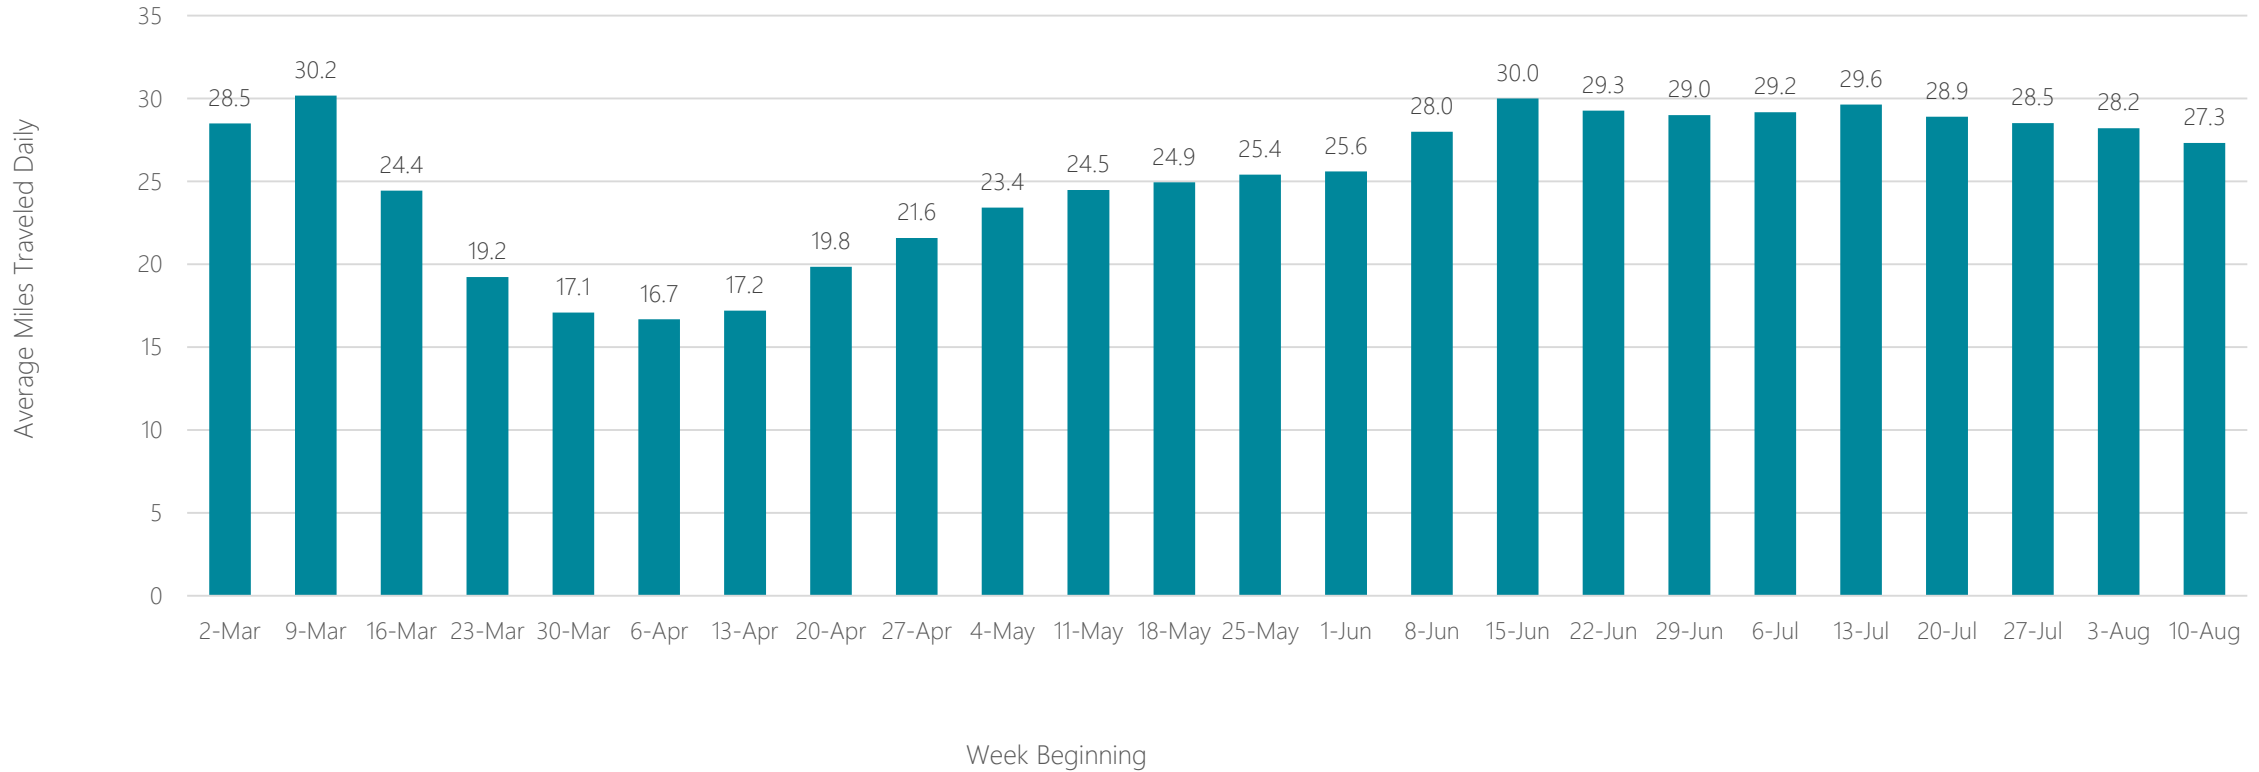

Springfield-Holyoke

Average Miles Traveled Daily Weekly Trend

Springfield, MO

Average Miles Traveled Daily Weekly Trend

Syracuse, NY

Average Miles Traveled Daily Weekly Trend

Tallahassee-Thomasville

Average Miles Traveled Daily Weekly Trend