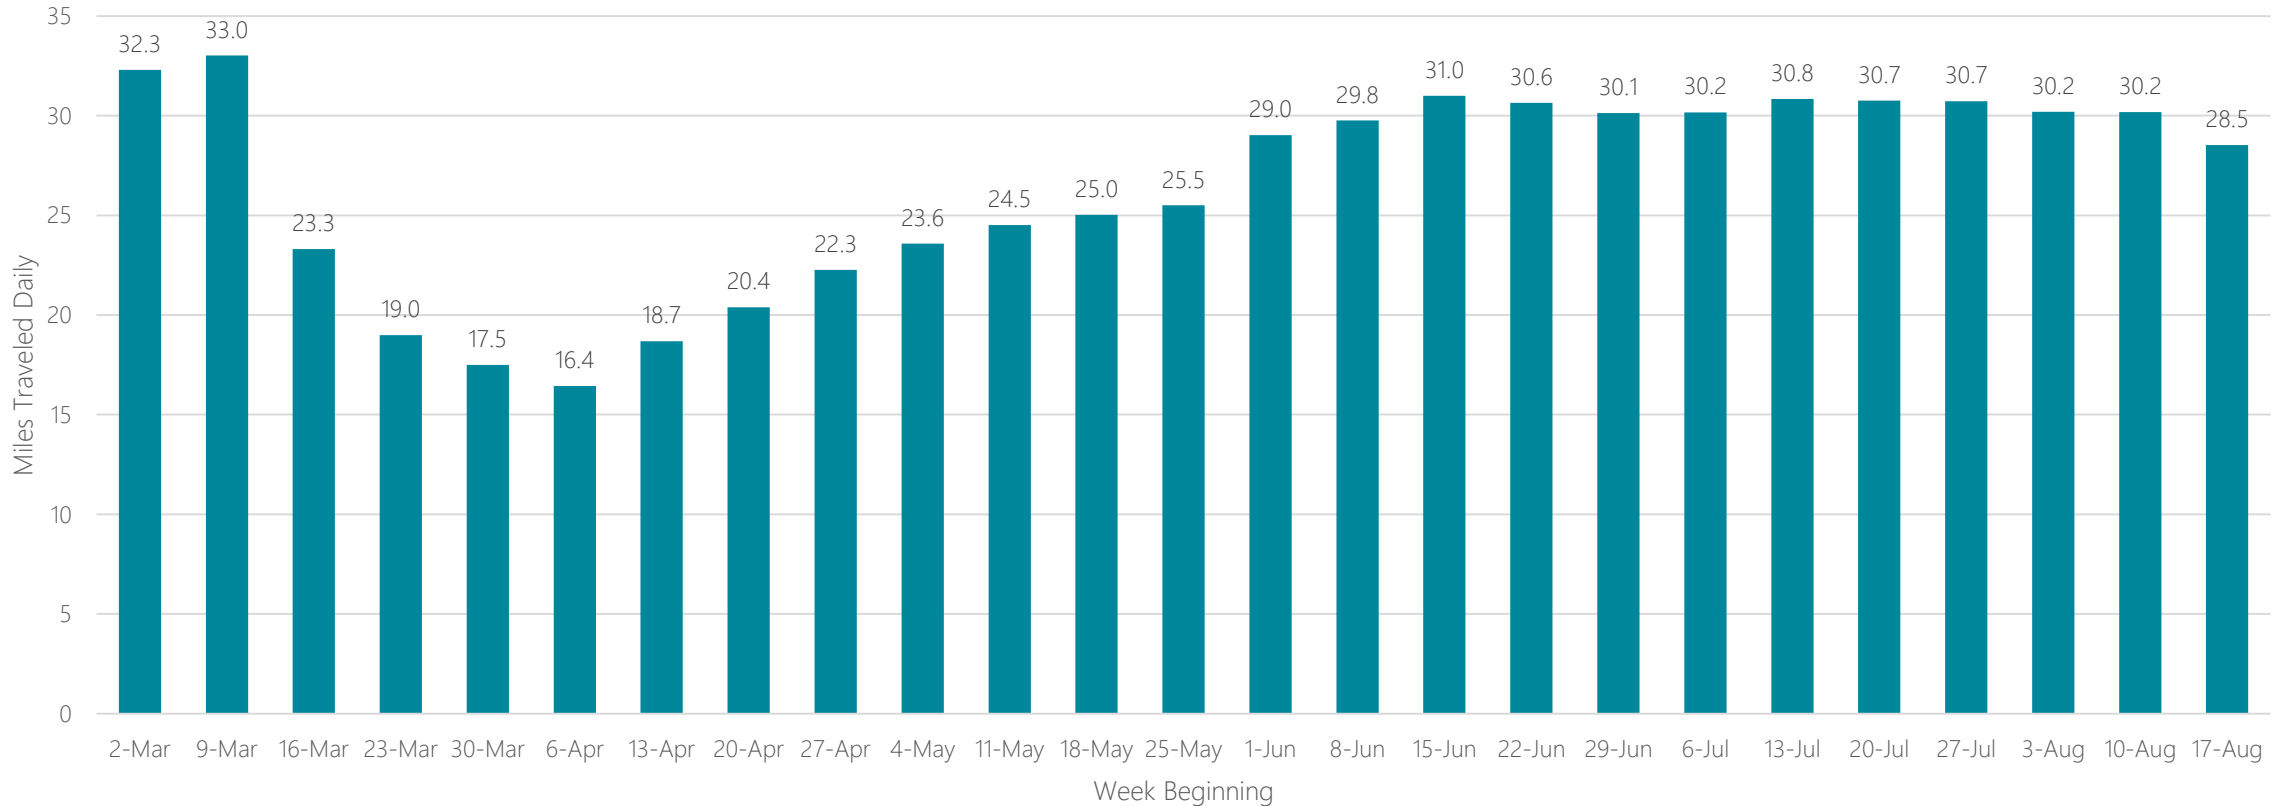

Cleveland

Average Miles Traveled Daily Weekly Trend

Colorado Springs

Average Miles Traveled Daily Weekly Trend

Columbia-Jefferson City

Average Miles Traveled Daily Weekly Trend

Columbia, SC

Average Miles Traveled Daily Weekly Trend