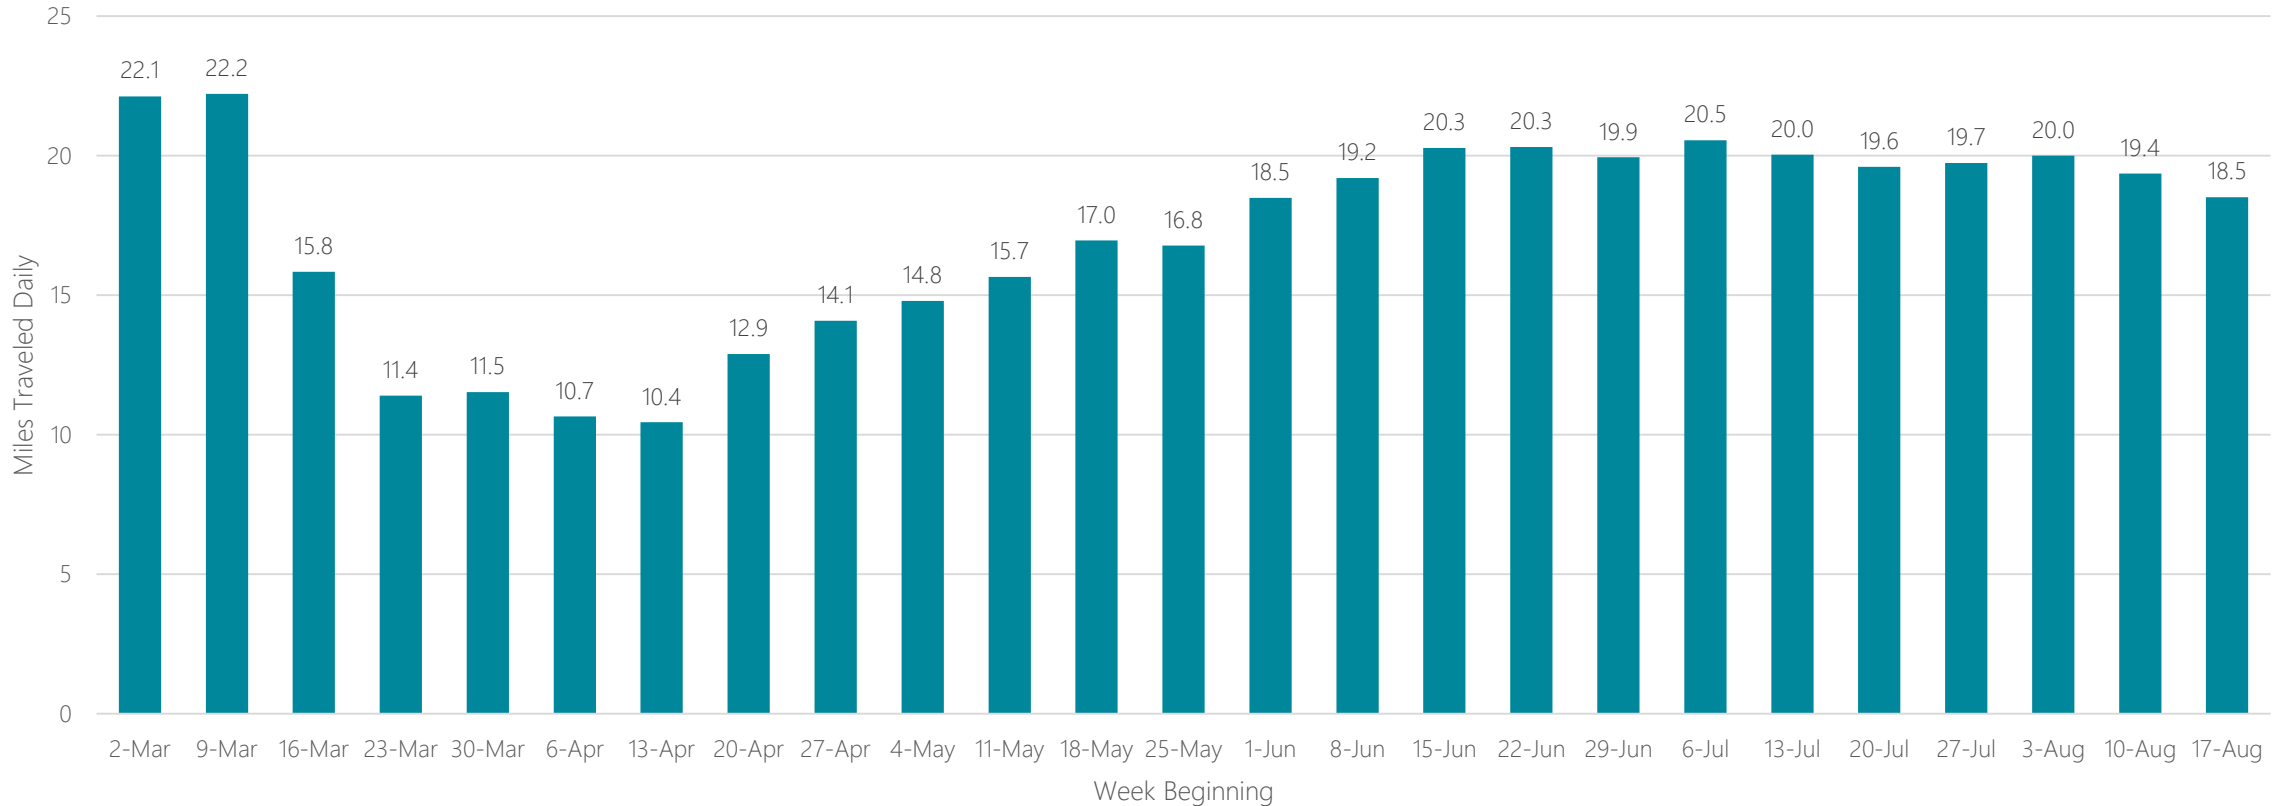

Albuquerque-Santa Fe

Average Miles Traveled Daily Weekly Trend