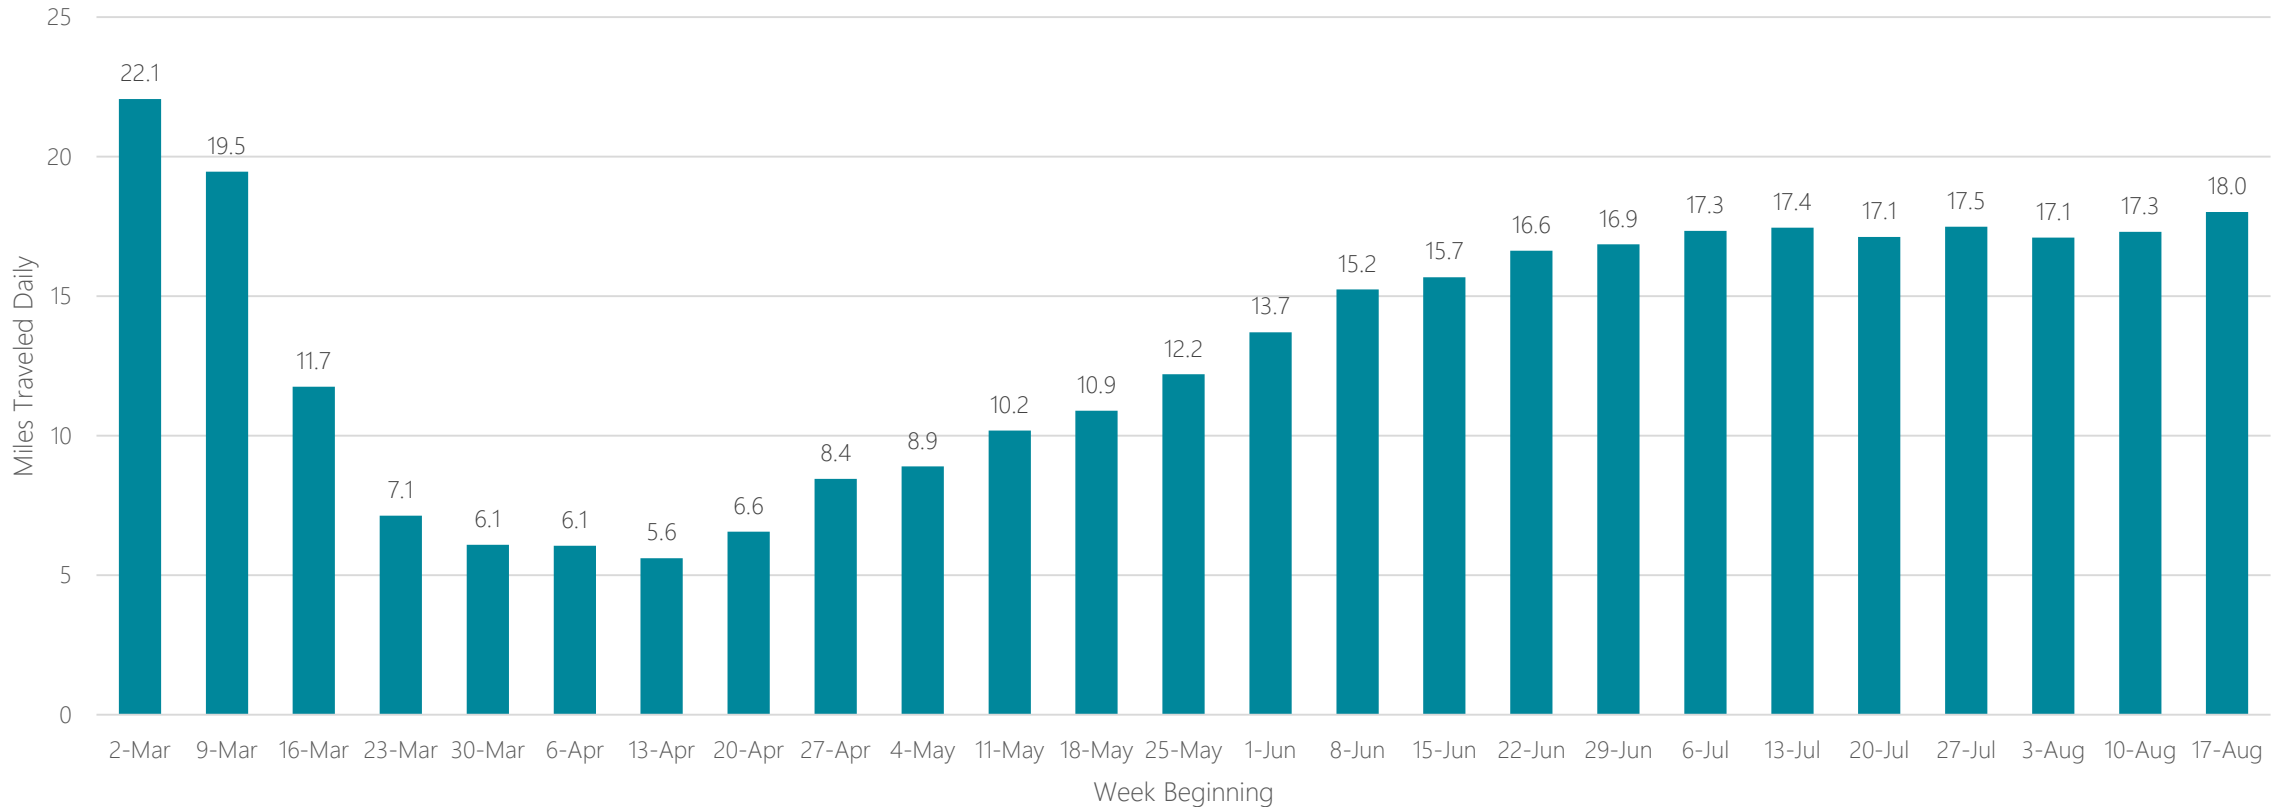

Washington DC (Hagerstown)

Average Miles Traveled Daily Weekly Trend