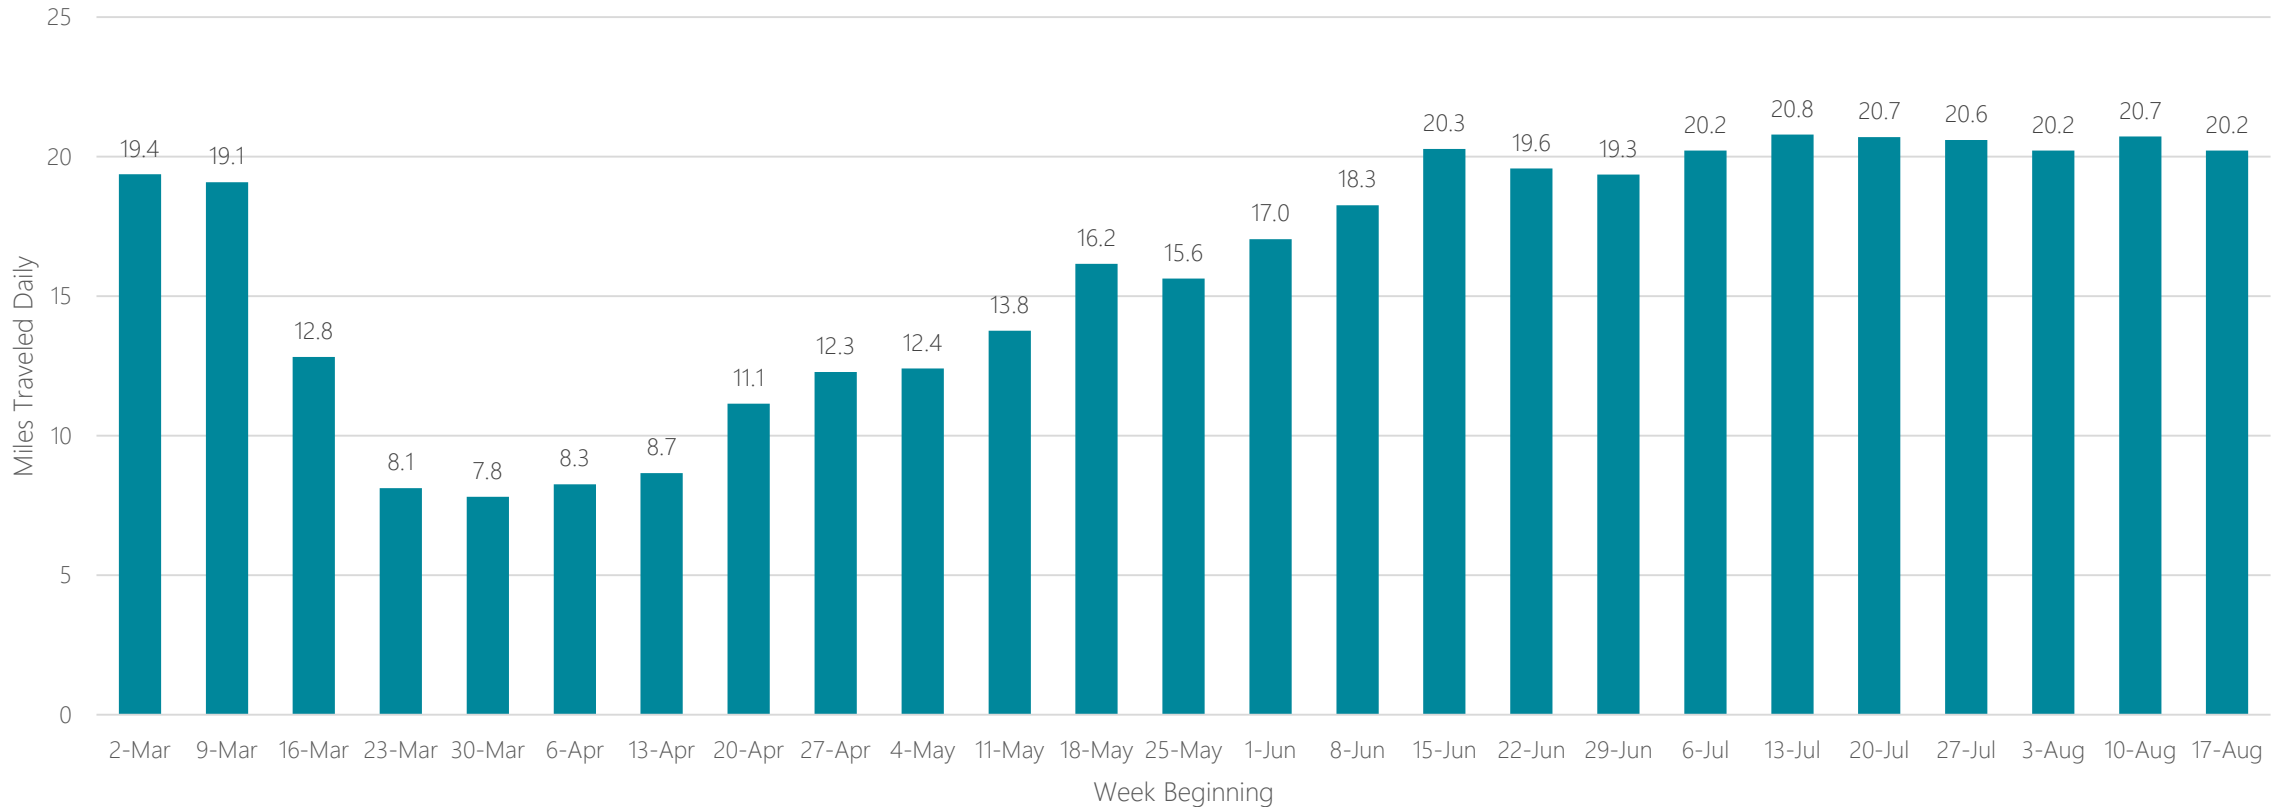

Burlington-Plattsburgh

Average Miles Traveled Daily Weekly Trend