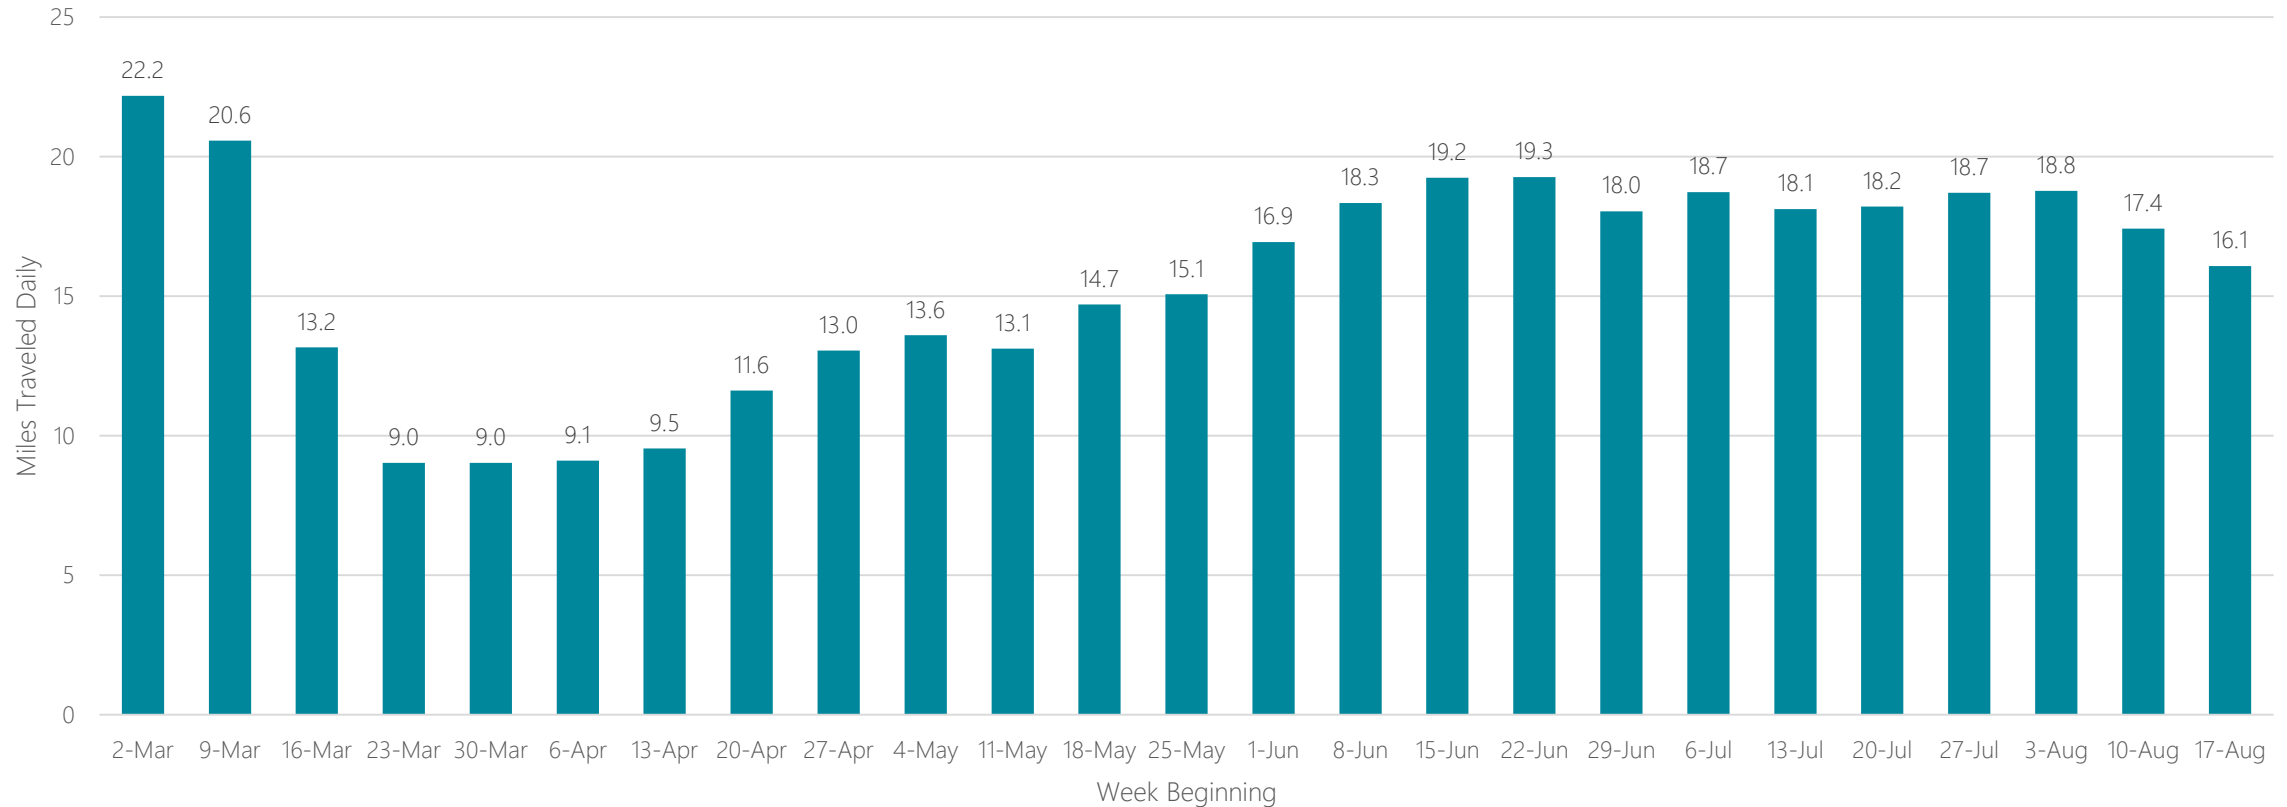

Sacramento-Stockton-Modesto

Average Miles Traveled Daily Weekly Trend