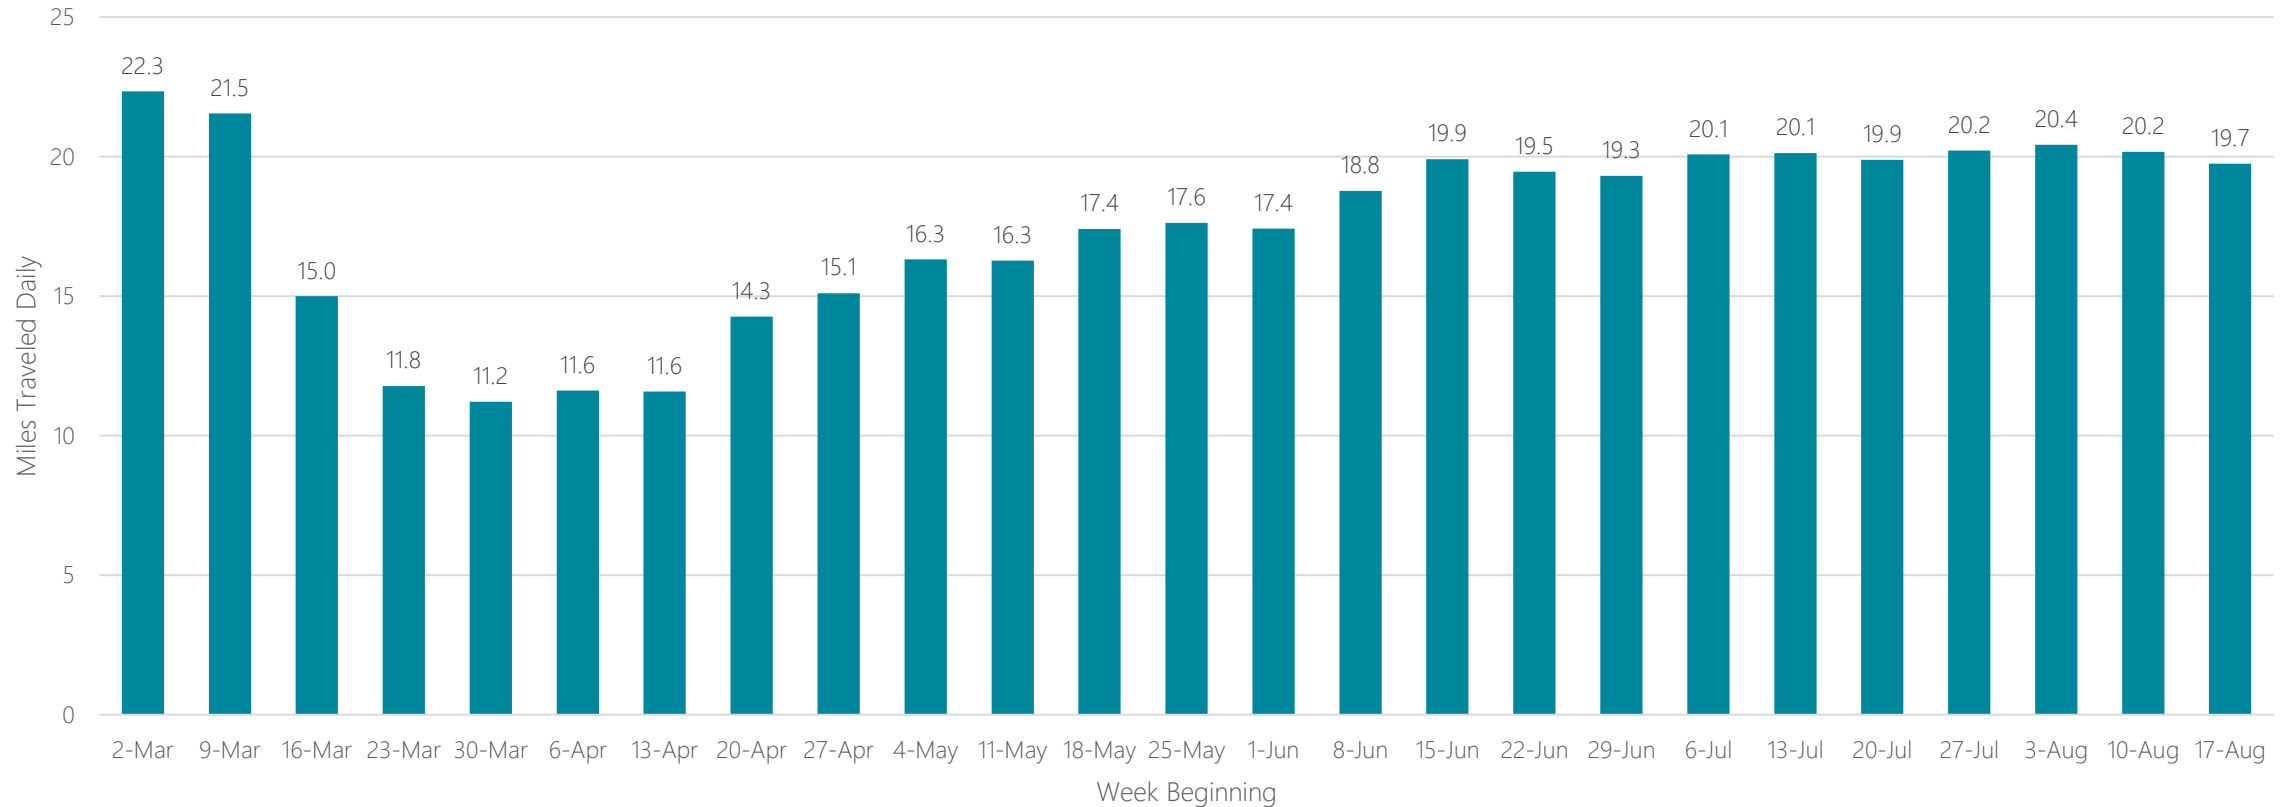

Salt Lake City

Average Miles Traveled Daily Weekly Trend