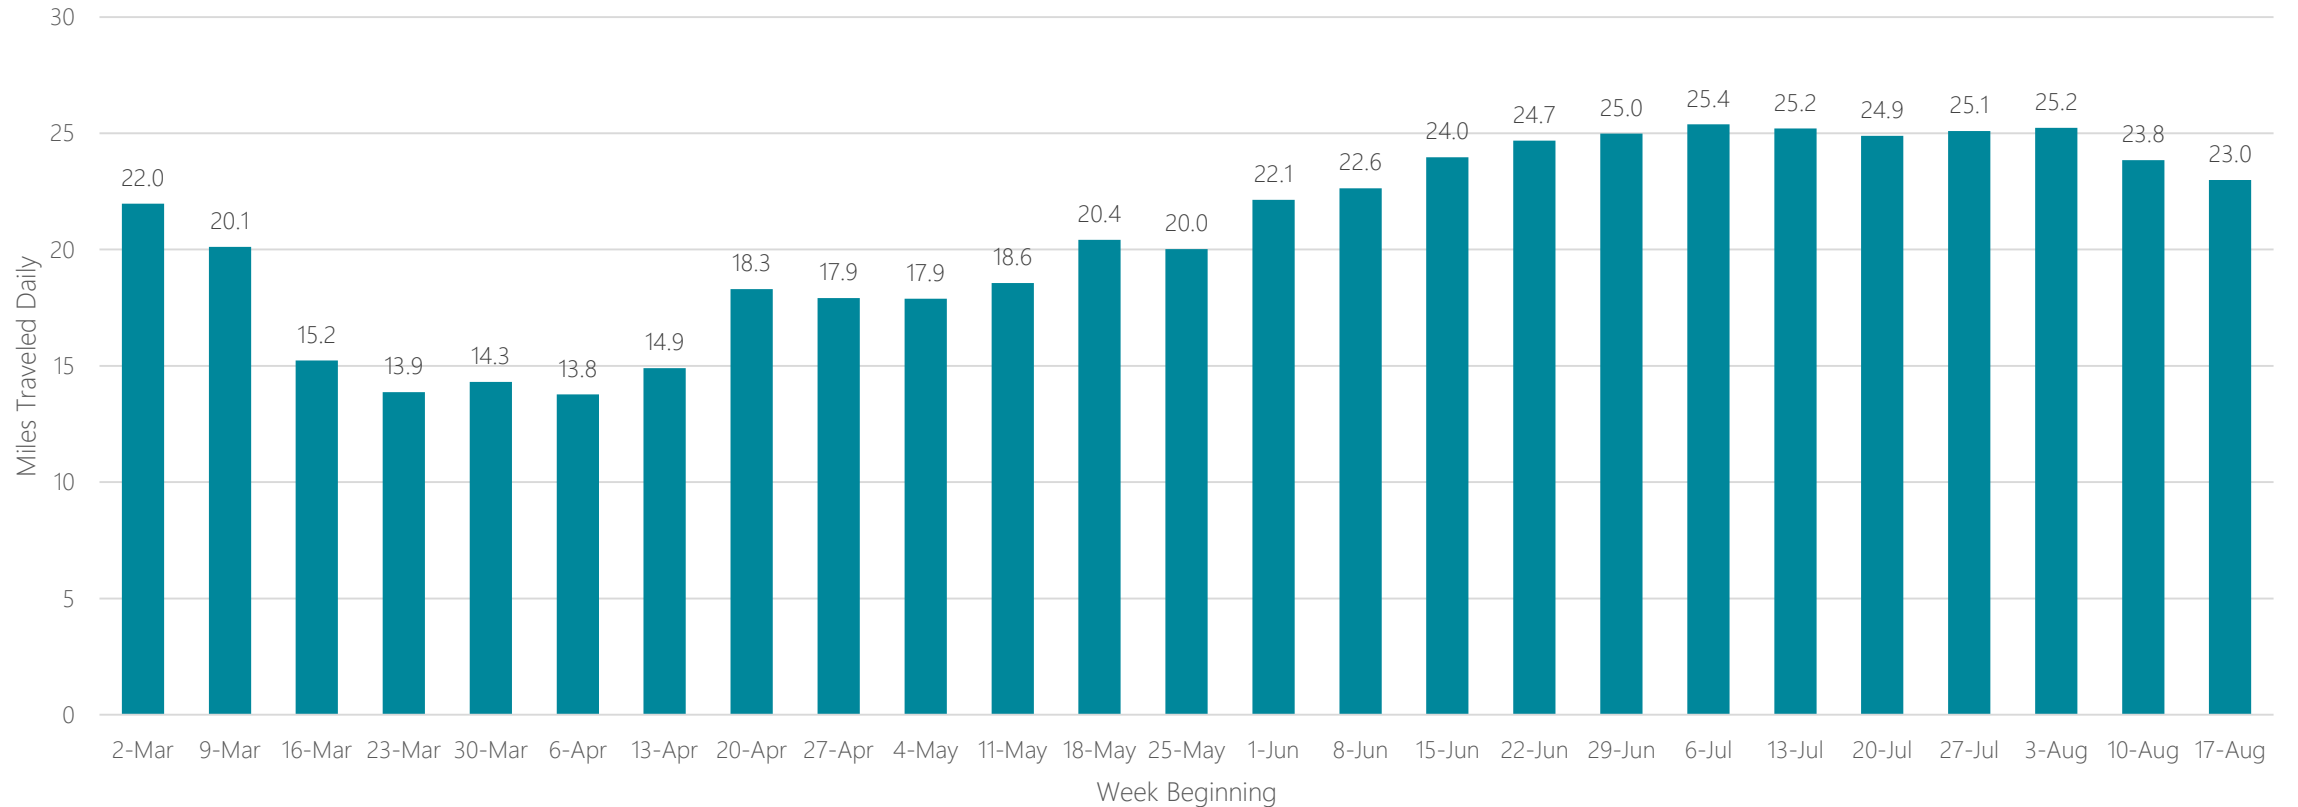

Sioux City

Average Miles Traveled Daily Weekly Trend