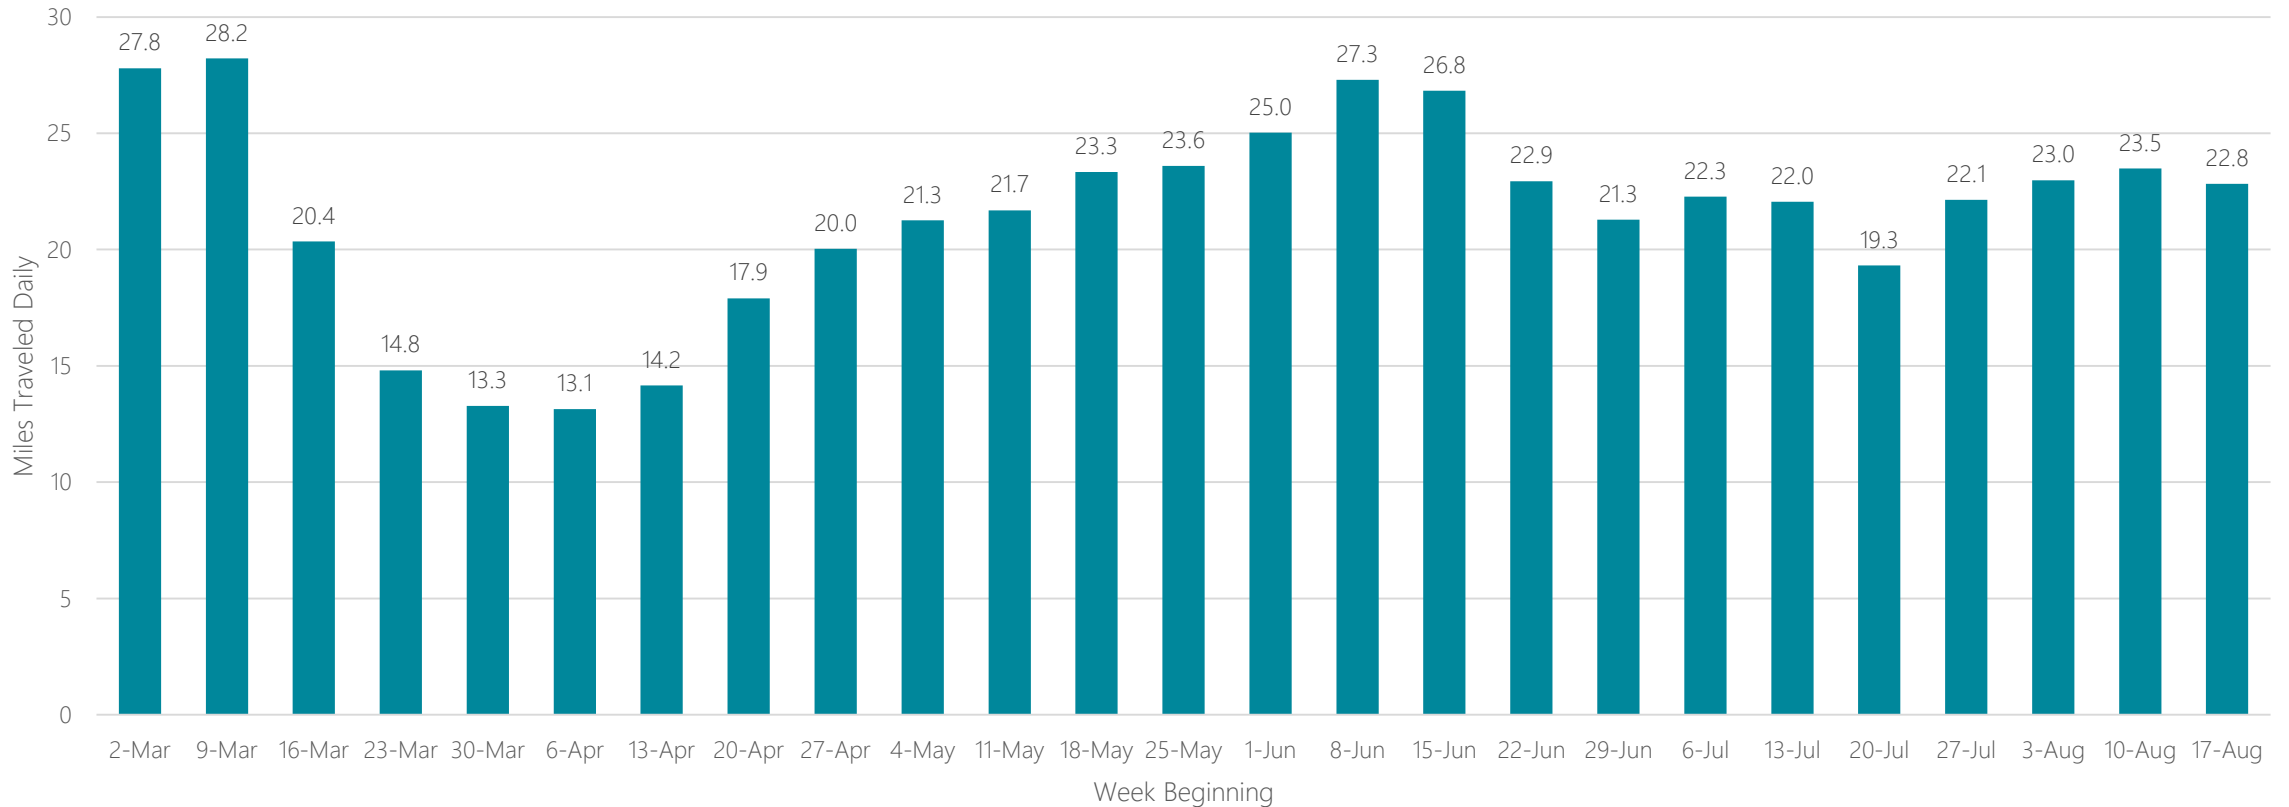

Columbus-Tupelo-West Point

Average Miles Traveled Daily Weekly Trend

Columbus, GA

Average Miles Traveled Daily Weekly Trend

Columbus, OH

Average Miles Traveled Daily Weekly Trend

Corpus Christi

Average Miles Traveled Daily Weekly Trend