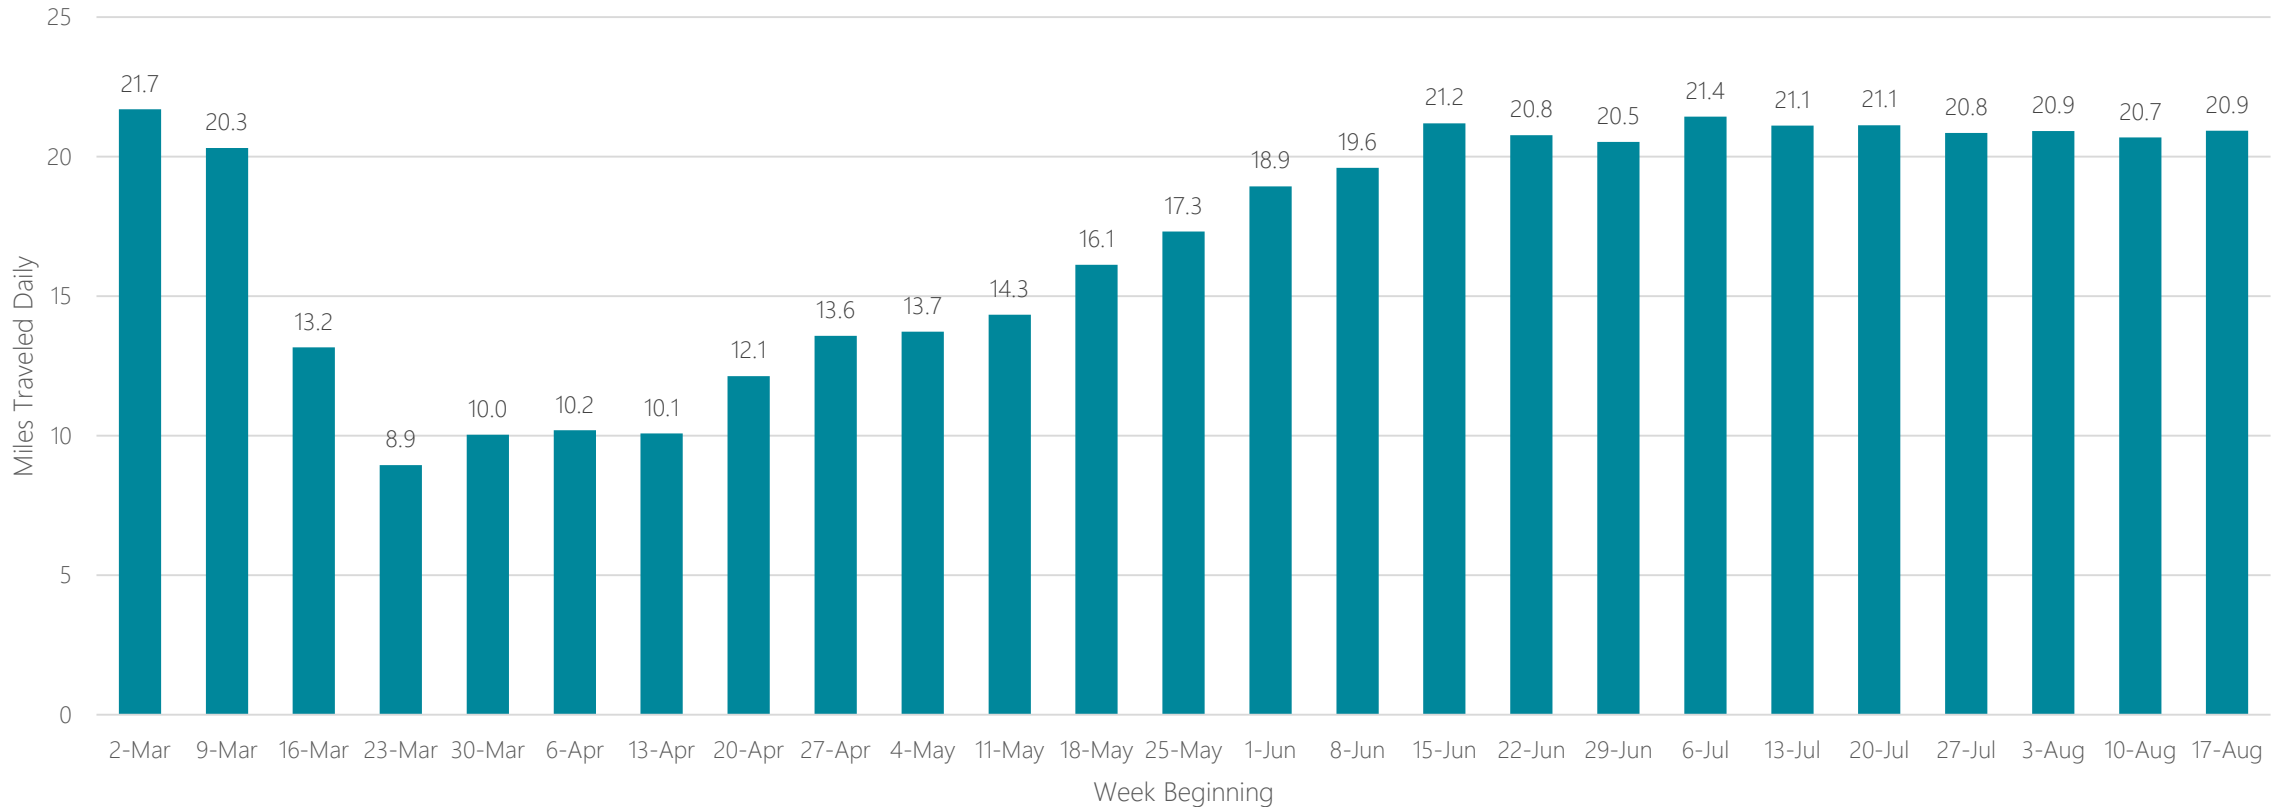

Milwaukee

Average Miles Traveled Daily Weekly Trend