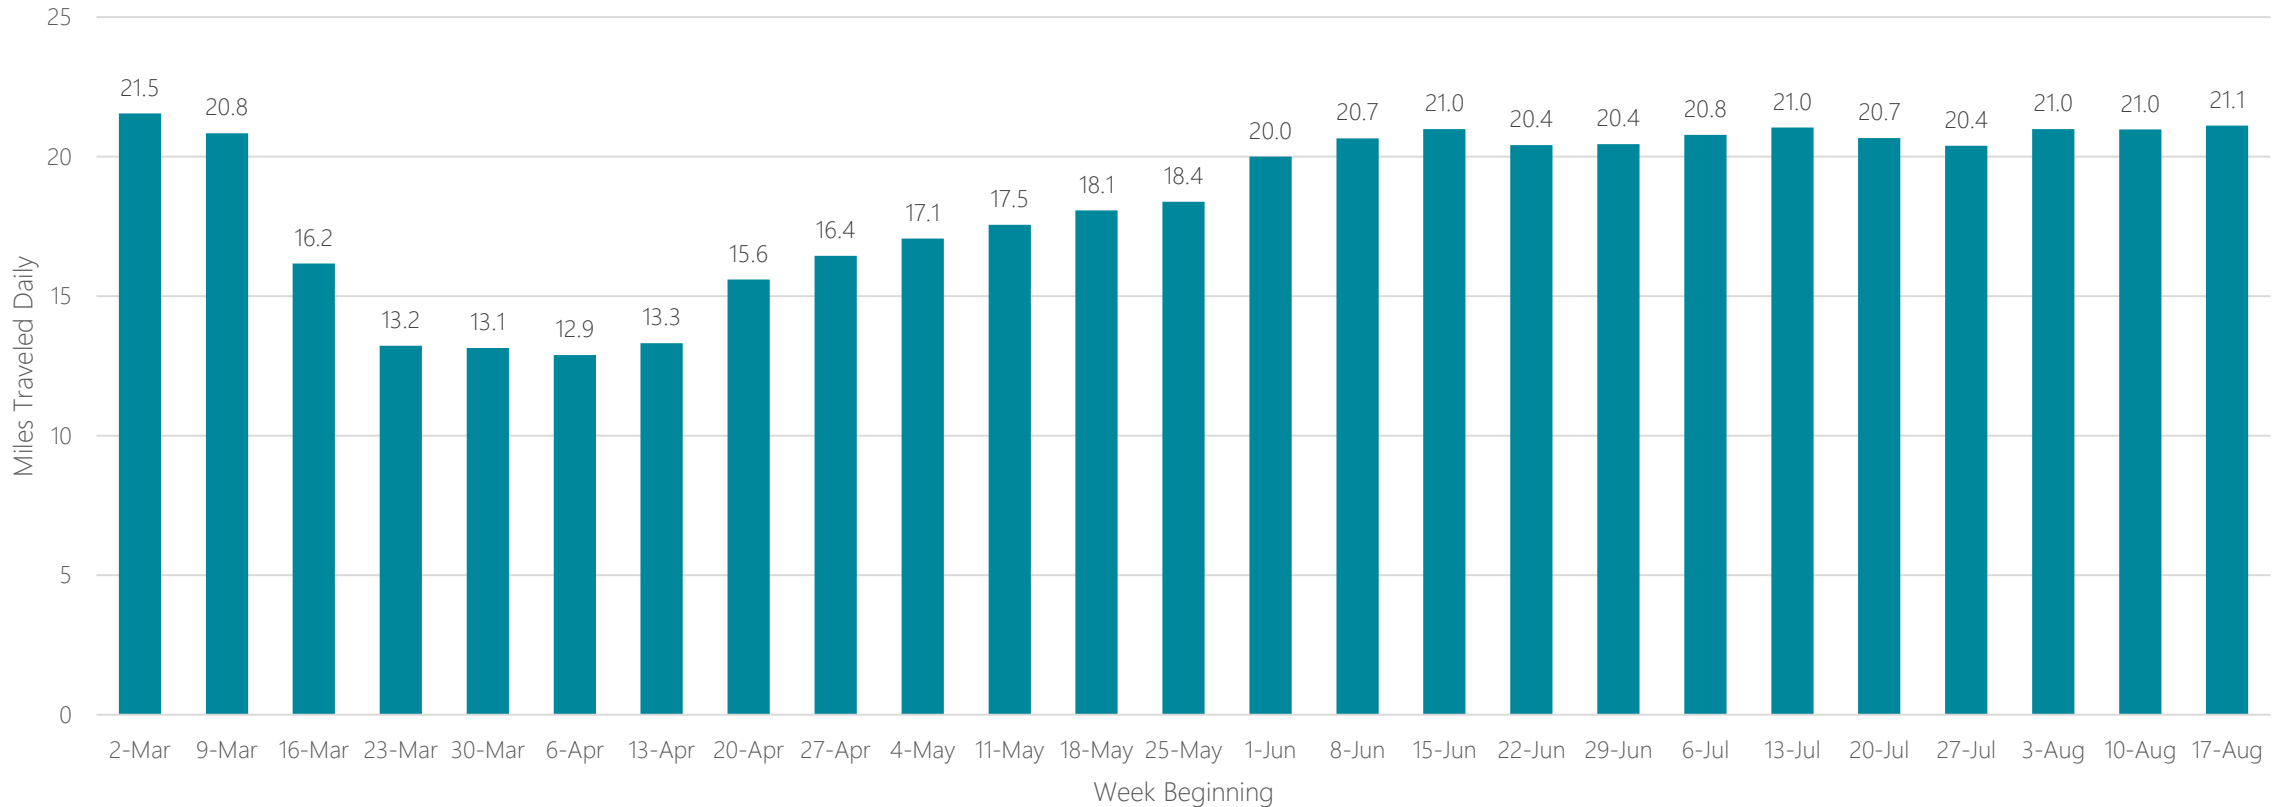

Wheeling-Steubenville

Average Miles Traveled Daily Weekly Trend