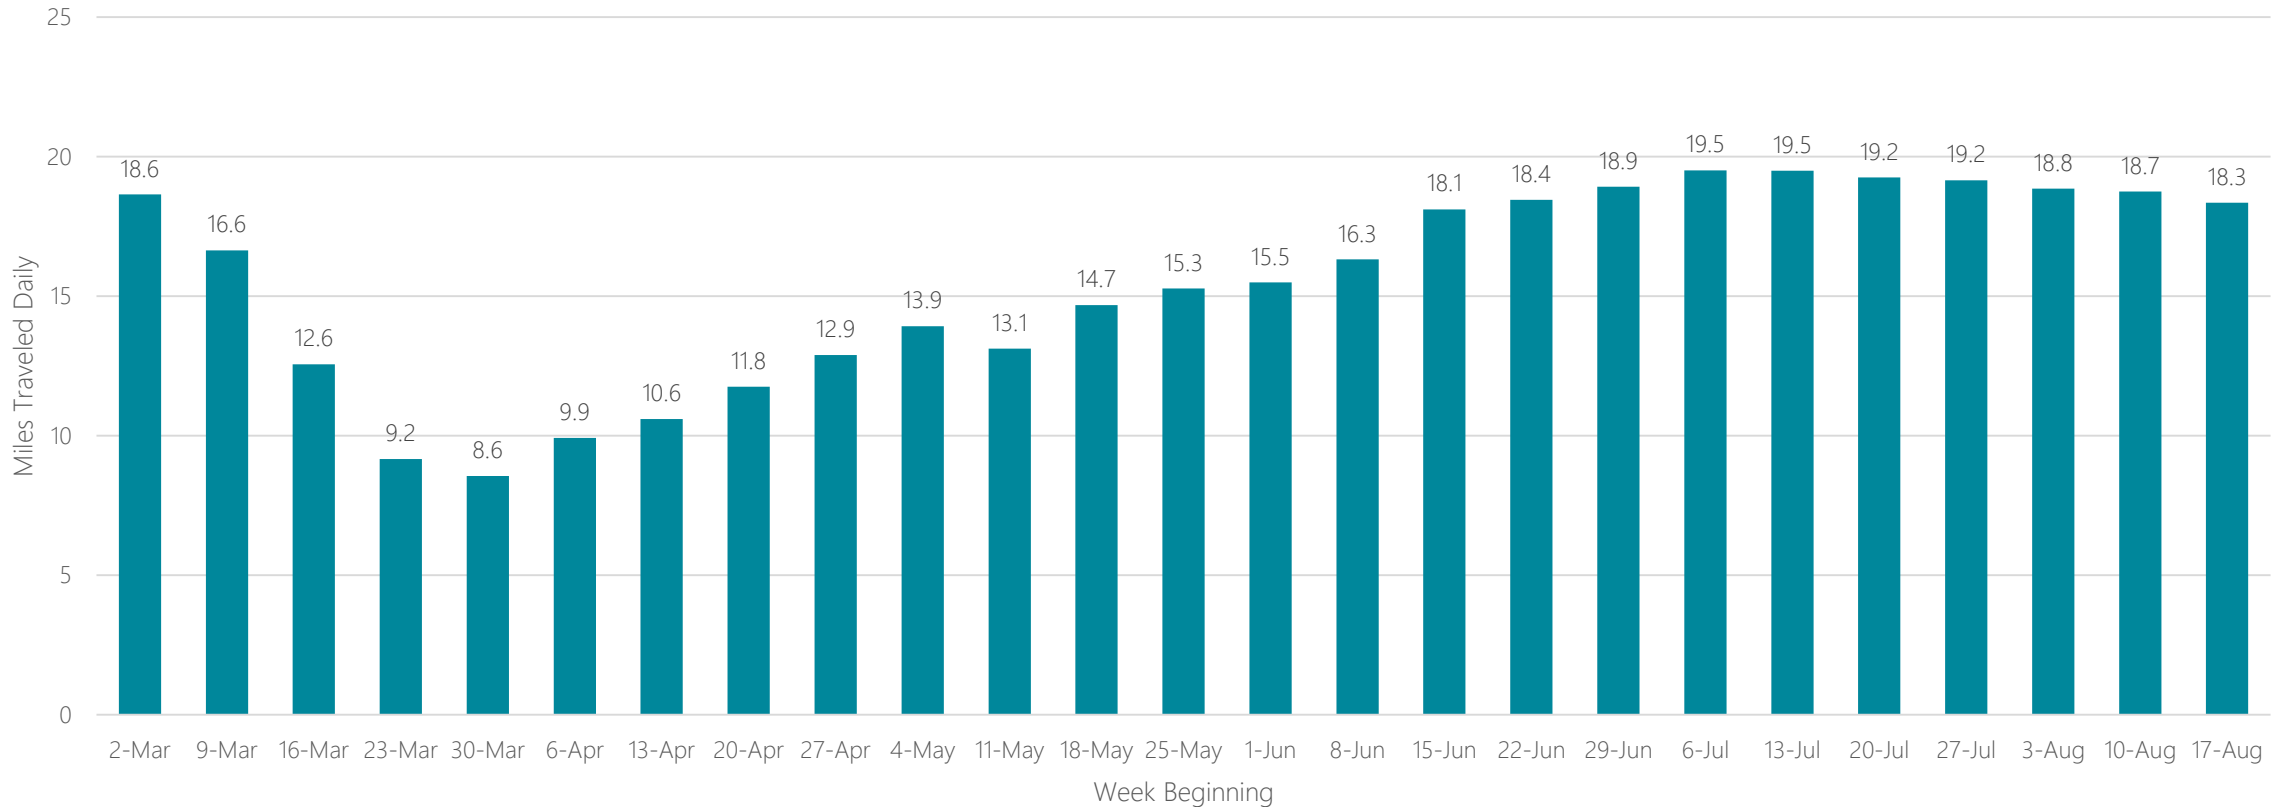

Baton Rouge

Average Miles Traveled Daily Weekly Trend

Beaumont

Average Miles Traveled Daily Weekly Trend

Bend, OR

Average Miles Traveled Daily Weekly Trend

Billings, MT

Average Miles Traveled Daily Weekly Trend