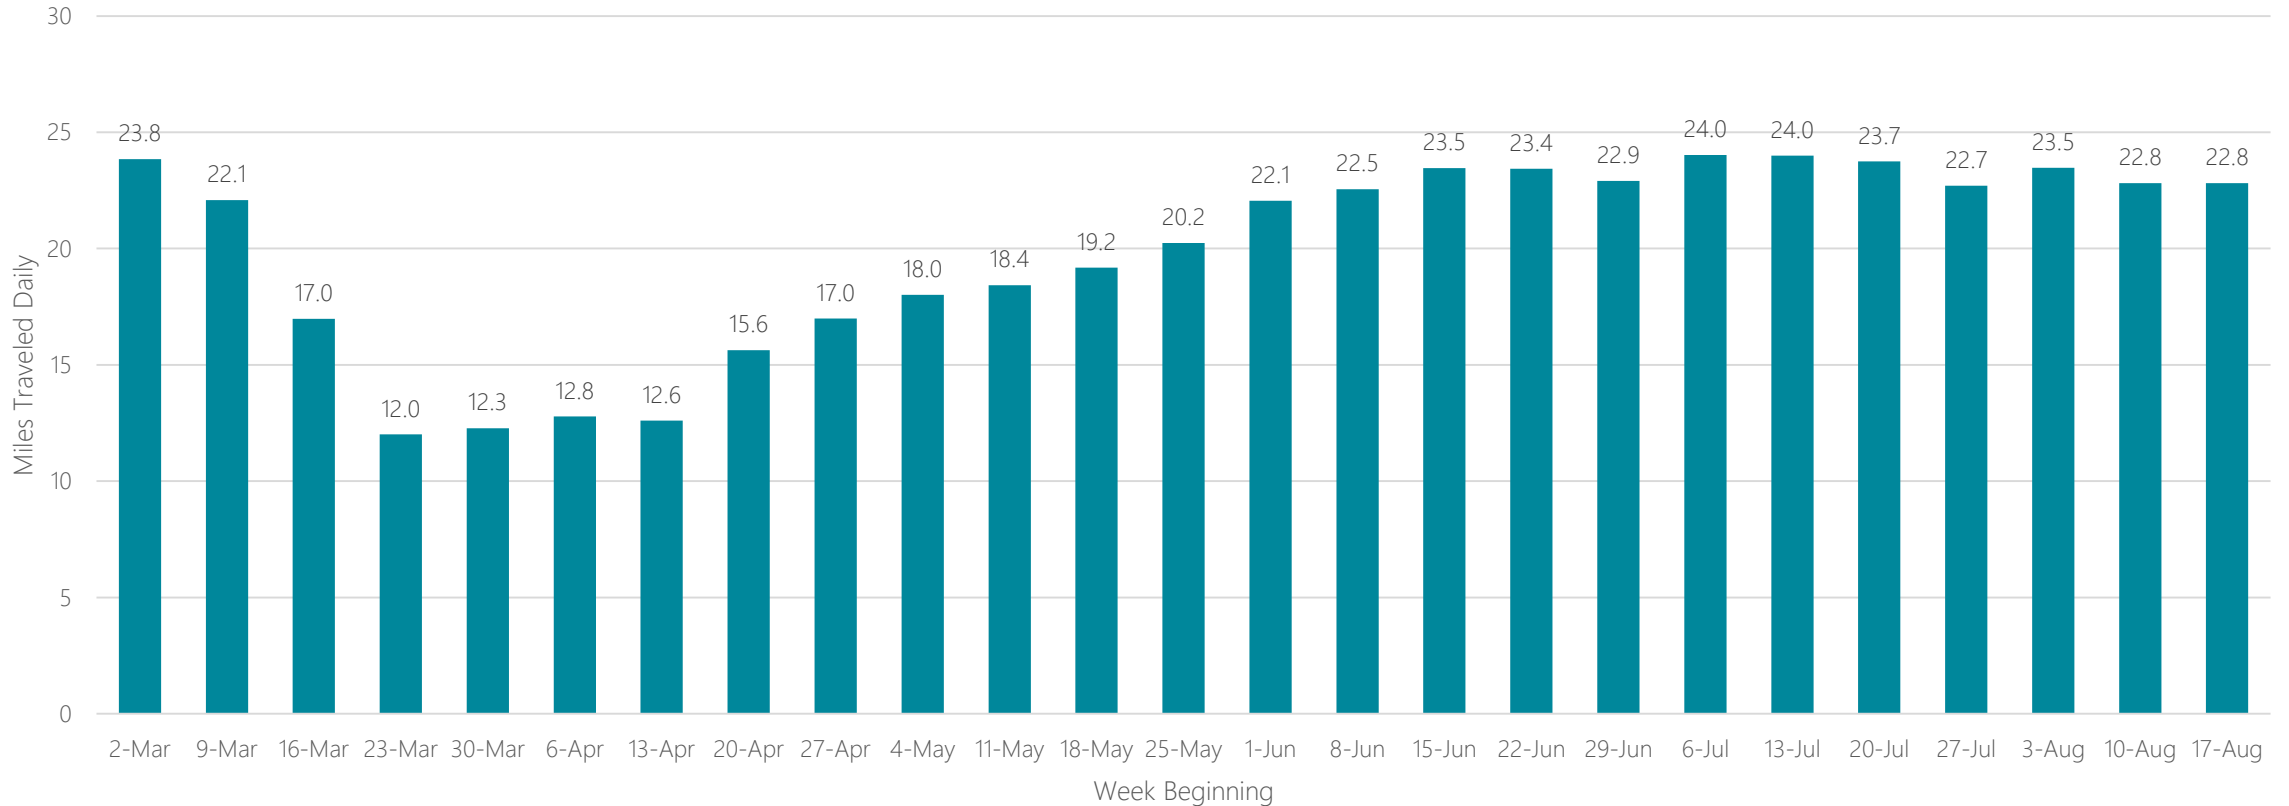

Fort Wayne

Average Miles Traveled Daily Weekly Trend