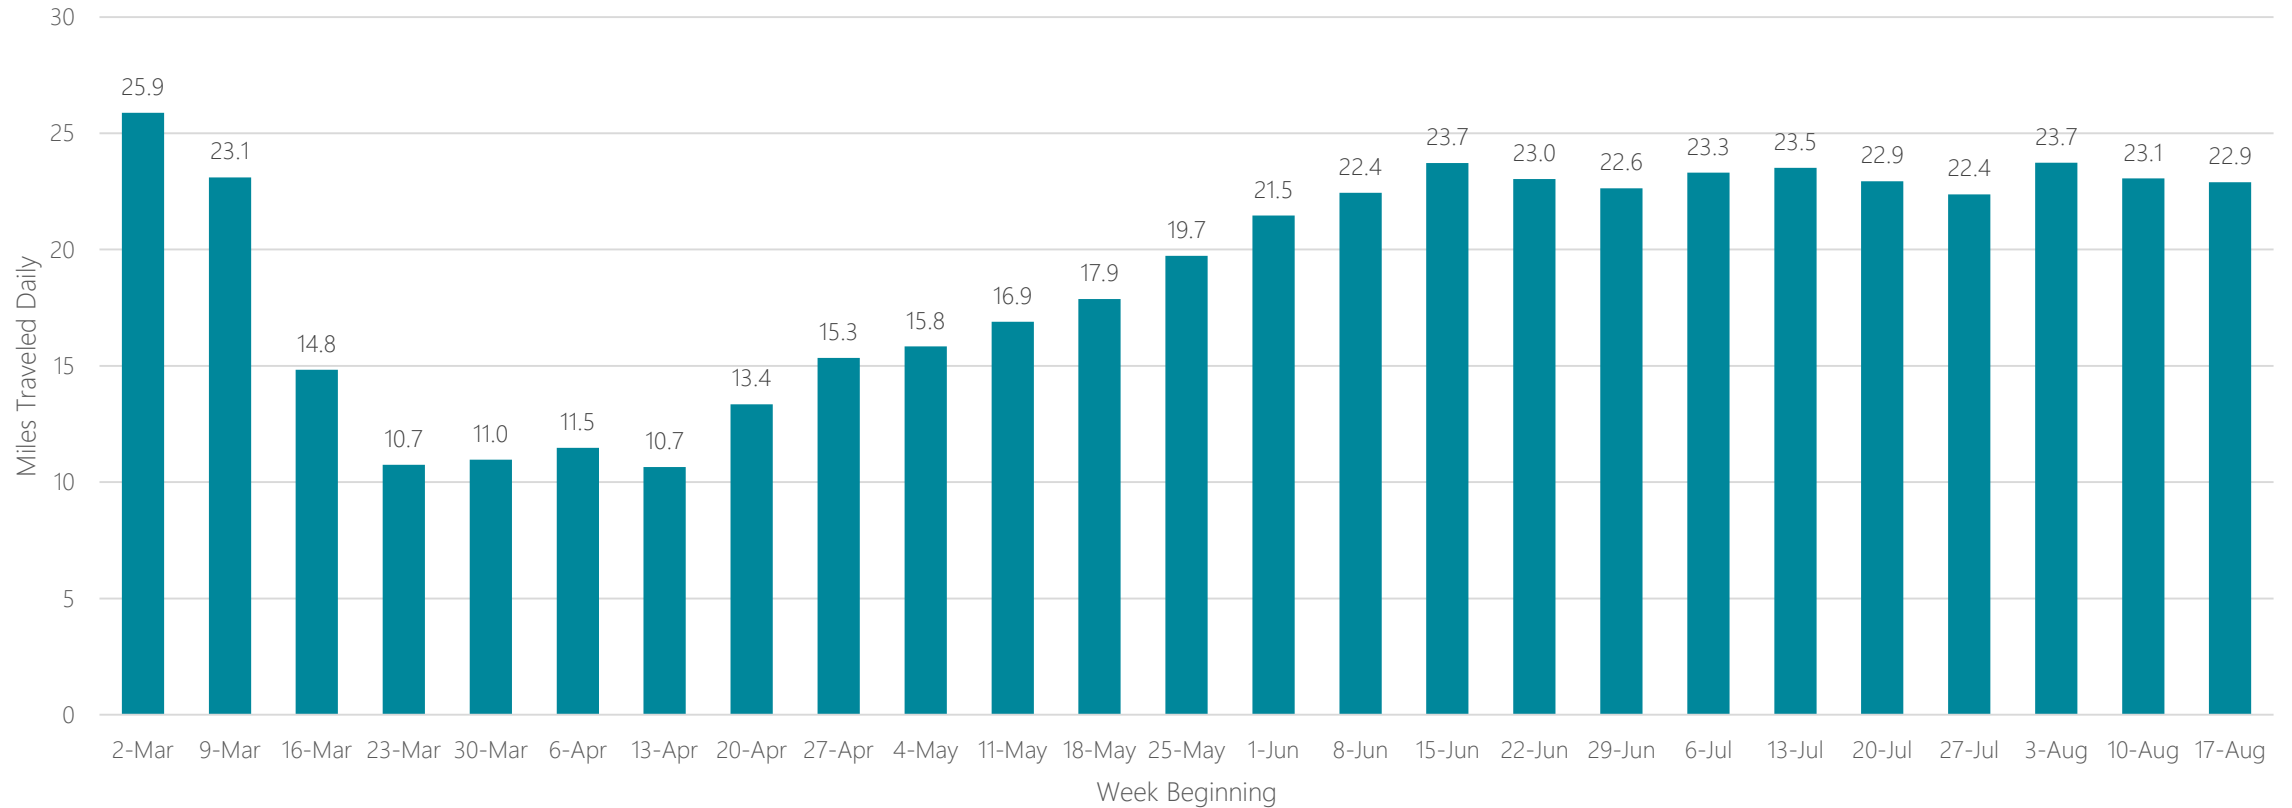

Chicago

Average Miles Traveled Daily Weekly Trend

Chico-Redding

Average Miles Traveled Daily Weekly Trend

Cincinnati

Average Miles Traveled Daily Weekly Trend

Clarksburg-Weston

Average Miles Traveled Daily Weekly Trend