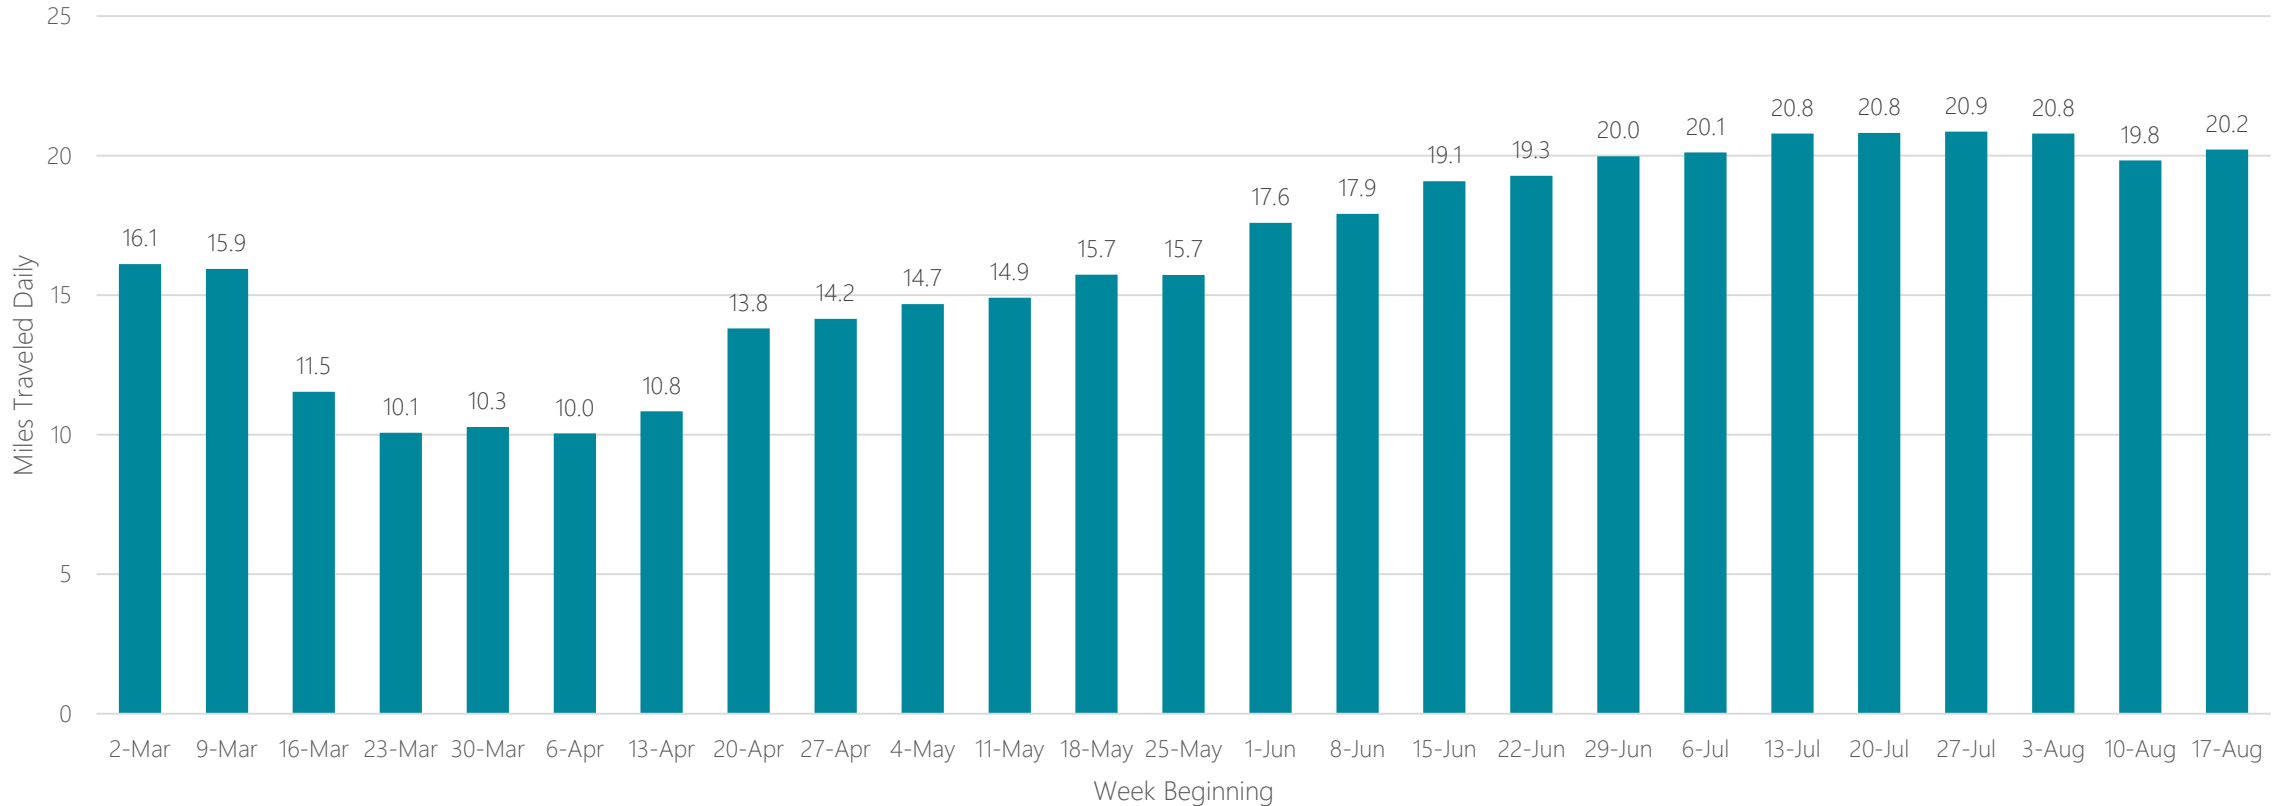

Lubbock

Average Miles Traveled Daily Weekly Trend

Macon

Average Miles Traveled Daily Weekly Trend

Madison

Average Miles Traveled Daily Weekly Trend

Mankato

Average Miles Traveled Daily Weekly Trend