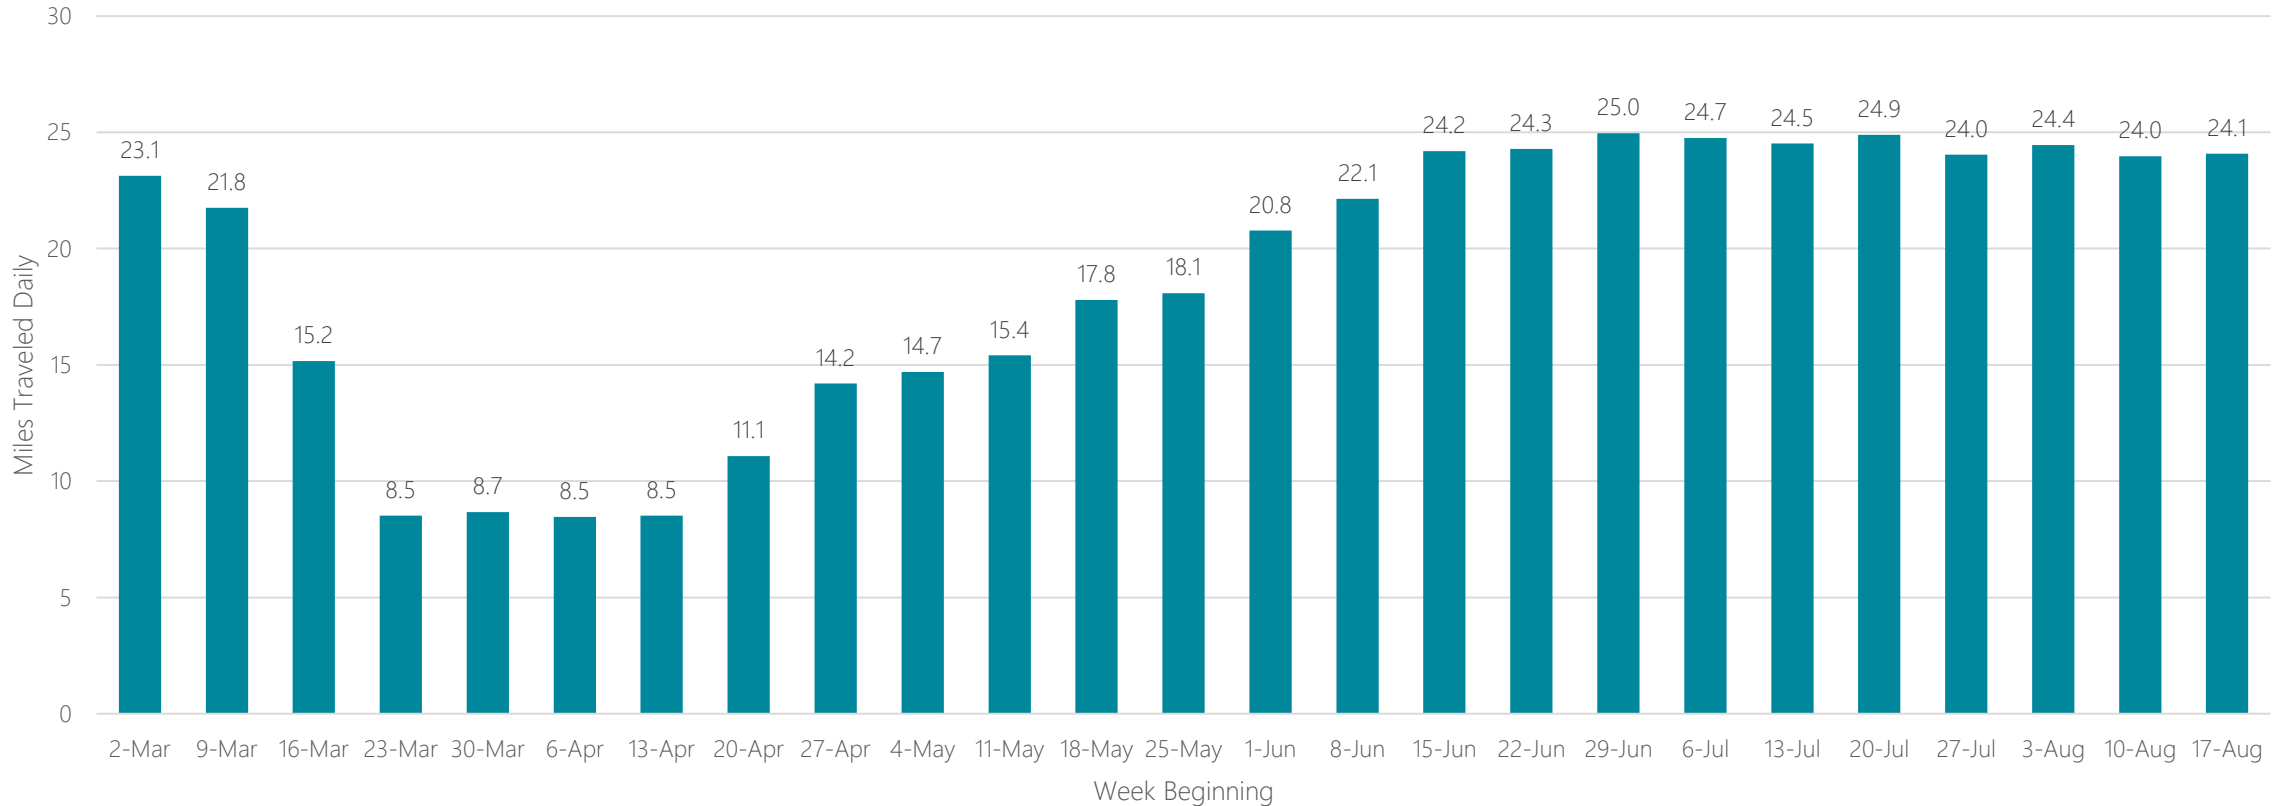

Flint-Saginaw-Bay City

Average Miles Traveled Daily Weekly Trend