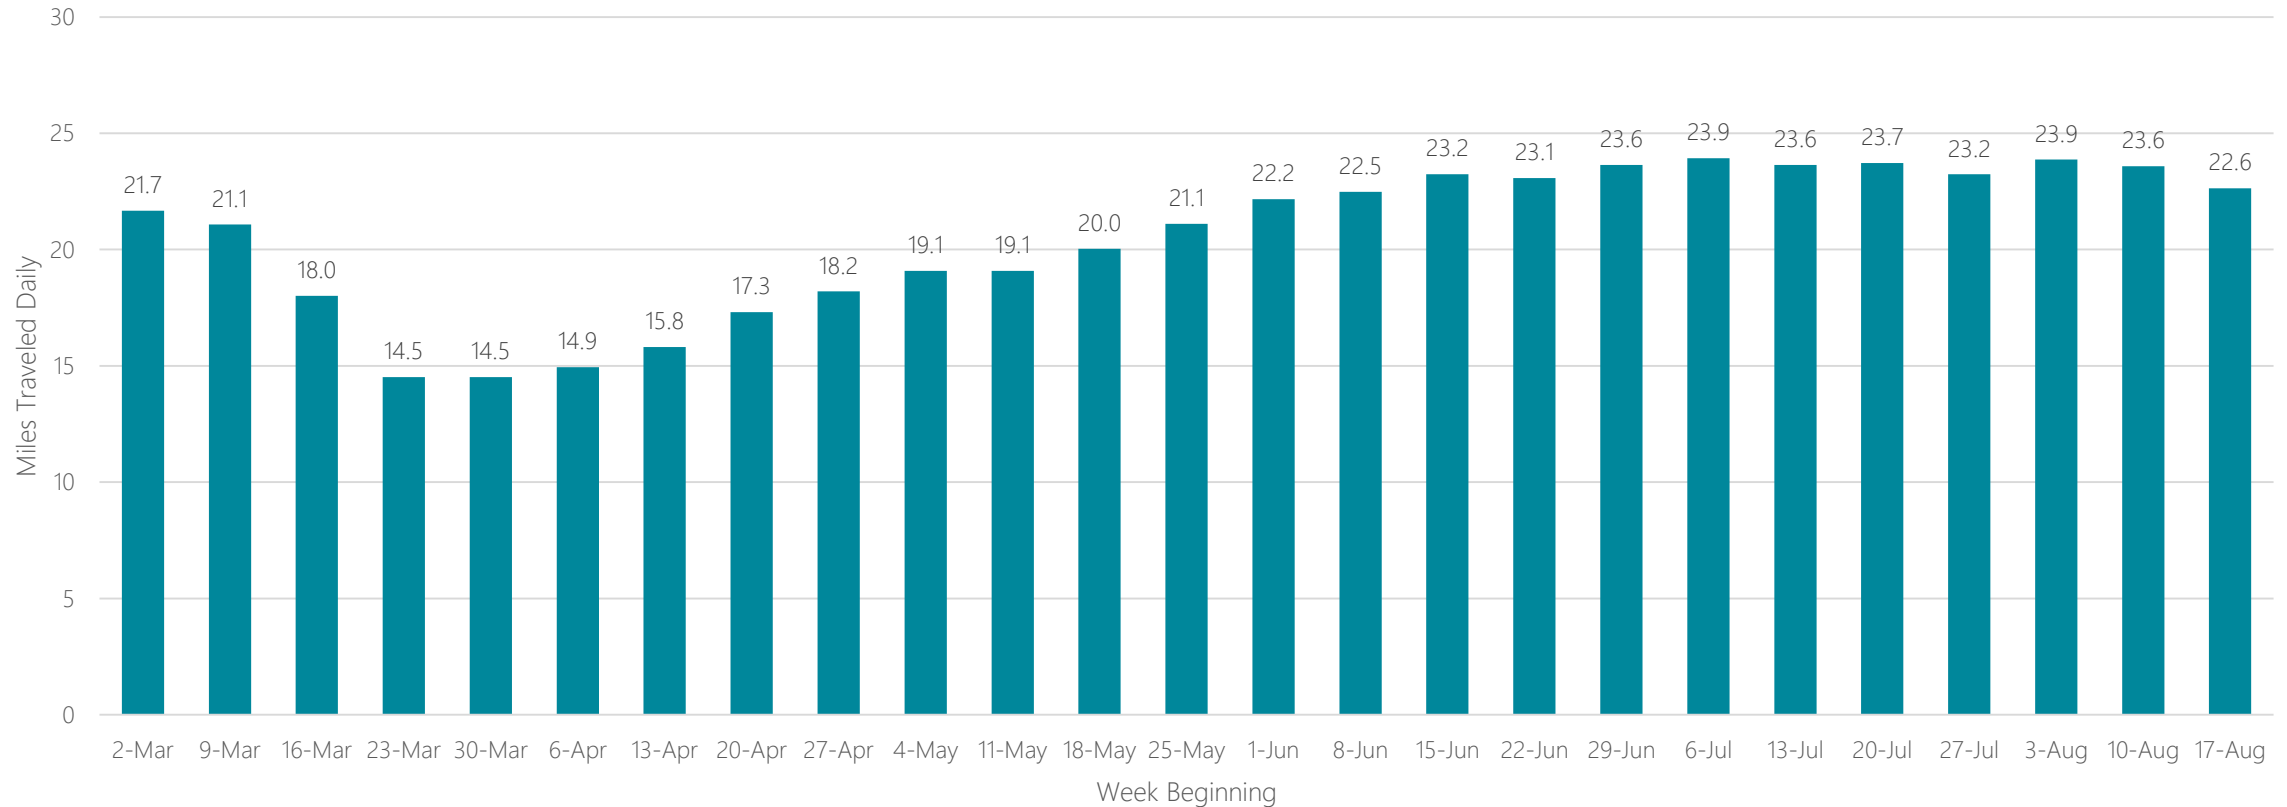

Lafayette, IN

Average Miles Traveled Daily Weekly Trend