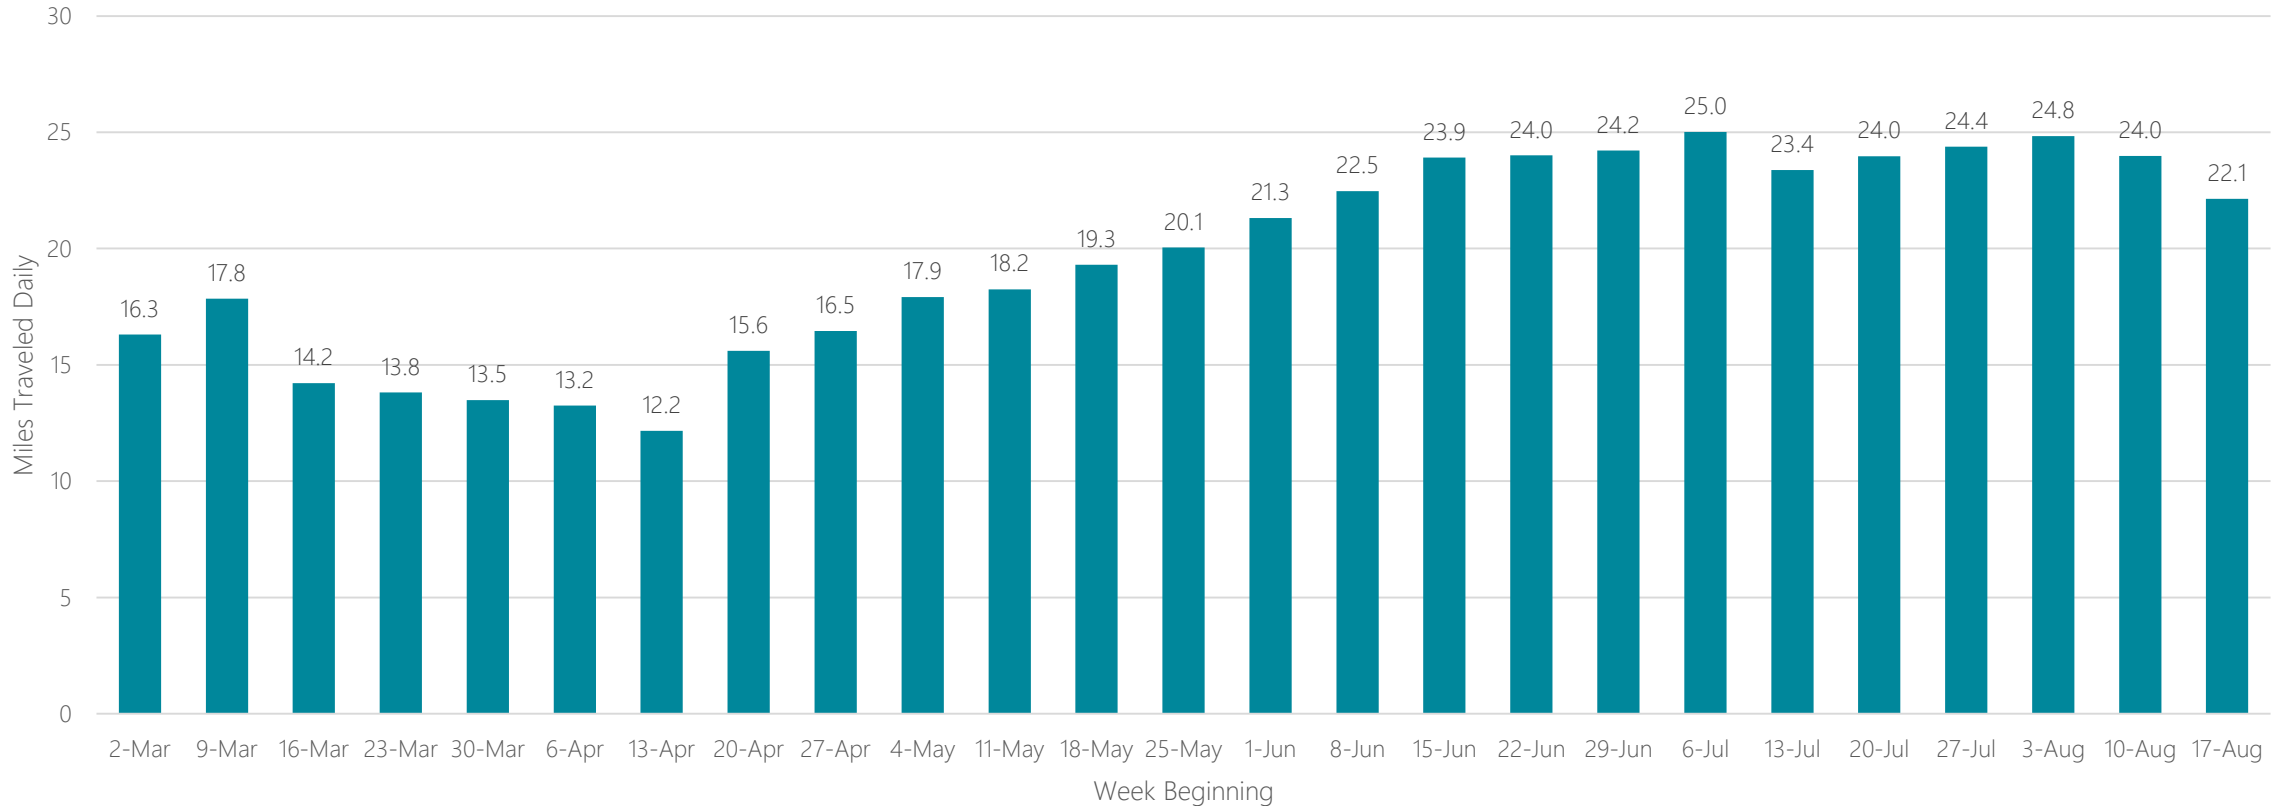

Chicago

Average Miles Traveled Daily Weekly Trend

Chico-Redding

Average Miles Traveled Daily Weekly Trend

Cincinnati

Average Miles Traveled Daily Weekly Trend

Clarksburg-Weston

Average Miles Traveled Daily Weekly Trend