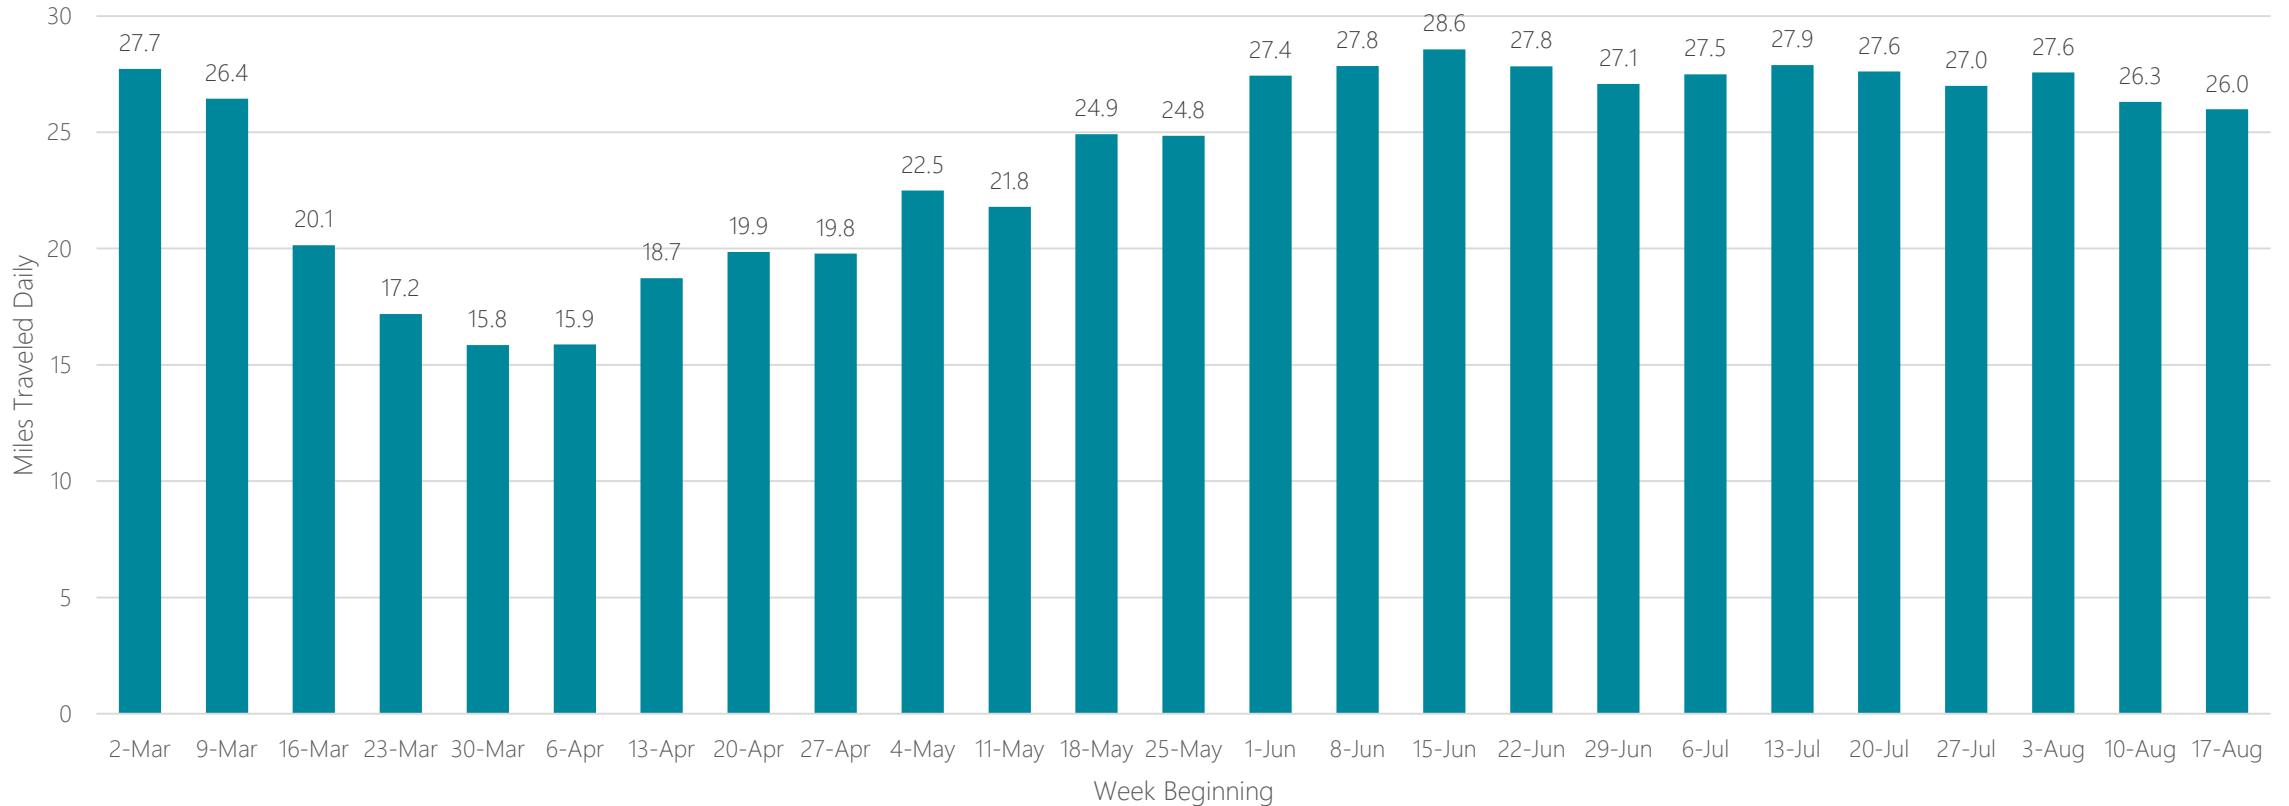

Jacksonville, Brunswick

Average Miles Traveled Daily Weekly Trend

Johnstown, PA

Average Miles Traveled Daily Weekly Trend

Jonesboro

Average Miles Traveled Daily Weekly Trend

Joplin-Pittsburg

Average Miles Traveled Daily Weekly Trend