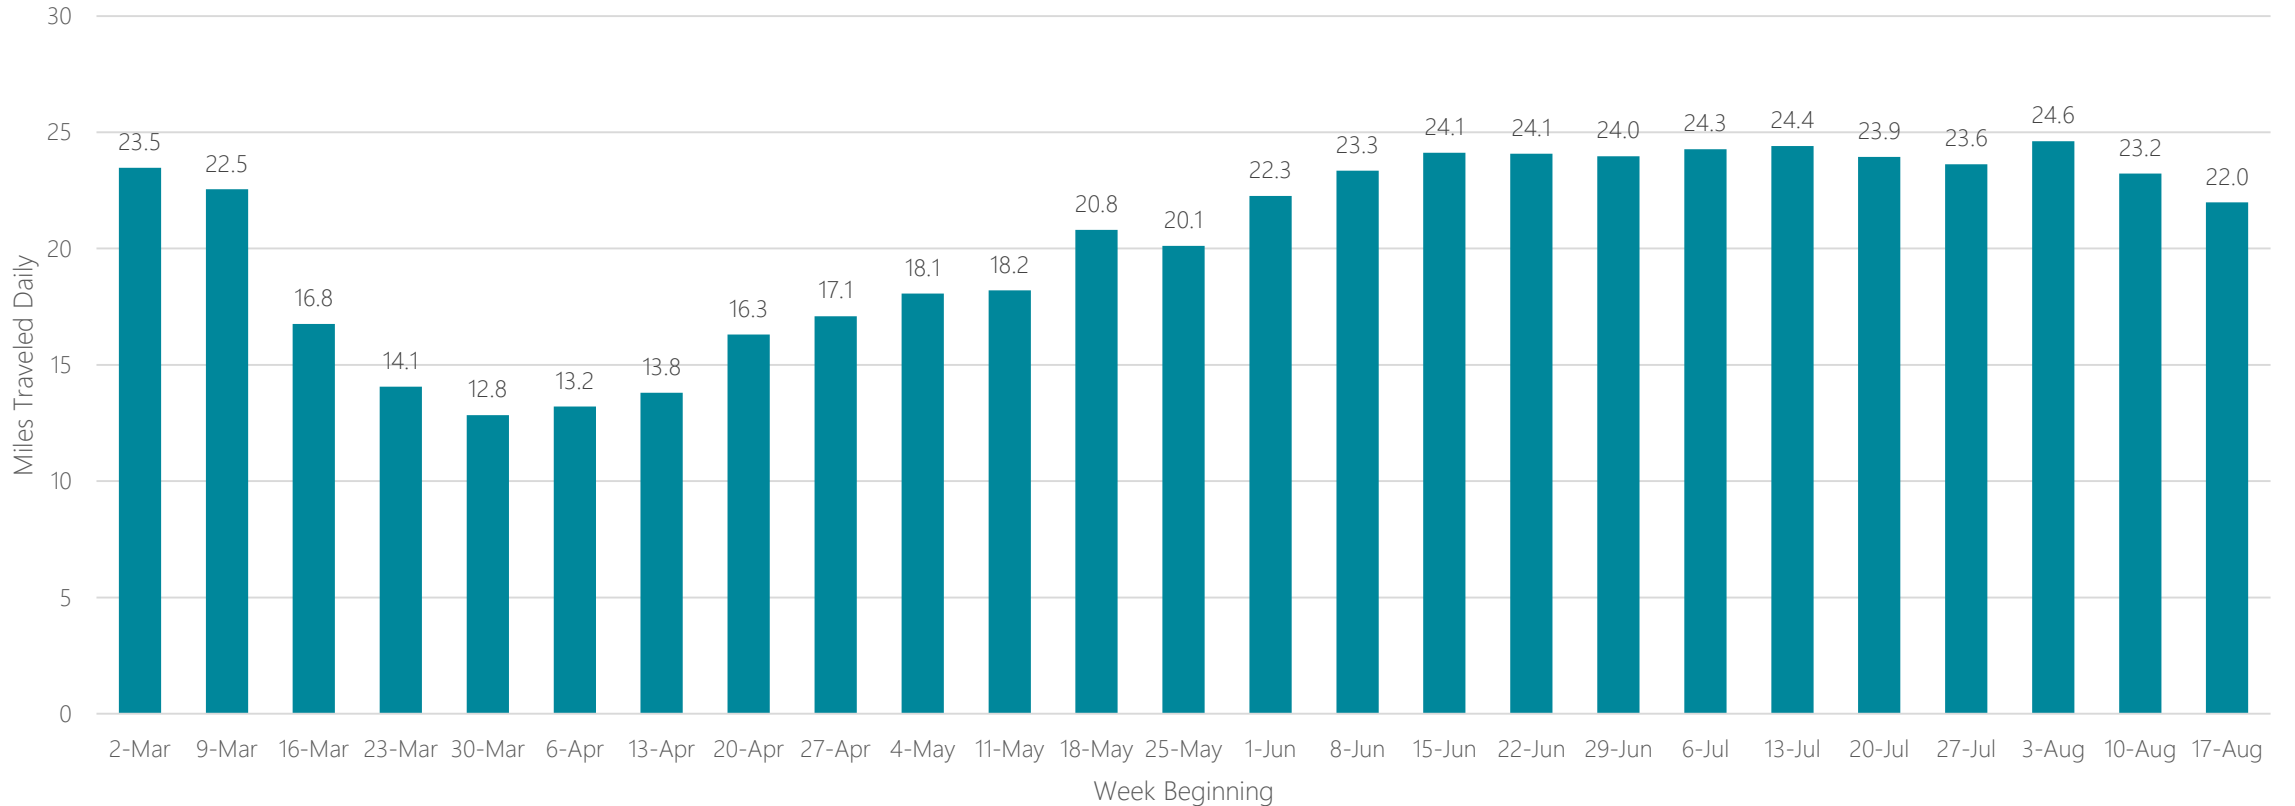

Tampa-Saint Petersburg (Sarasota)

Average Miles Traveled Daily Weekly Trend

Terre Haute

Average Miles Traveled Daily Weekly Trend

Toledo

Average Miles Traveled Daily Weekly Trend

Topeka

Average Miles Traveled Daily Weekly Trend