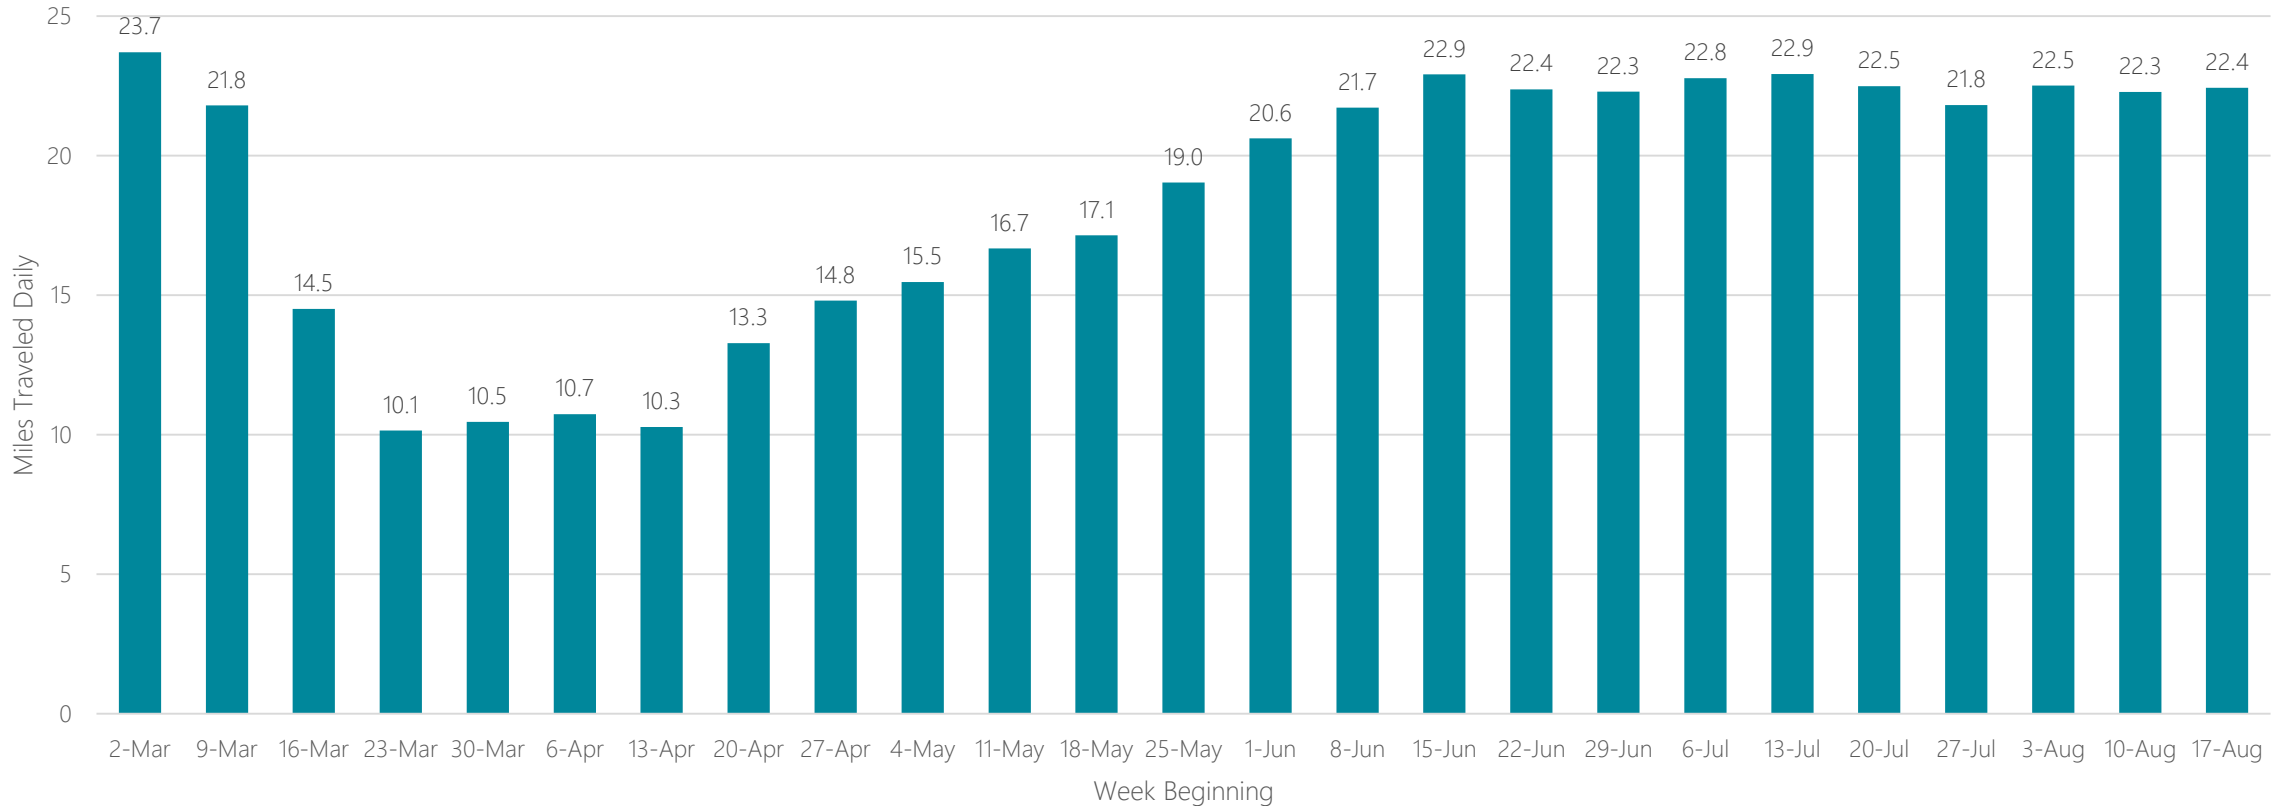

Columbus-Tupelo-West Point

Average Miles Traveled Daily Weekly Trend

Columbus, GA

Average Miles Traveled Daily Weekly Trend

Columbus, OH

Average Miles Traveled Daily Weekly Trend

Corpus Christi

Average Miles Traveled Daily Weekly Trend