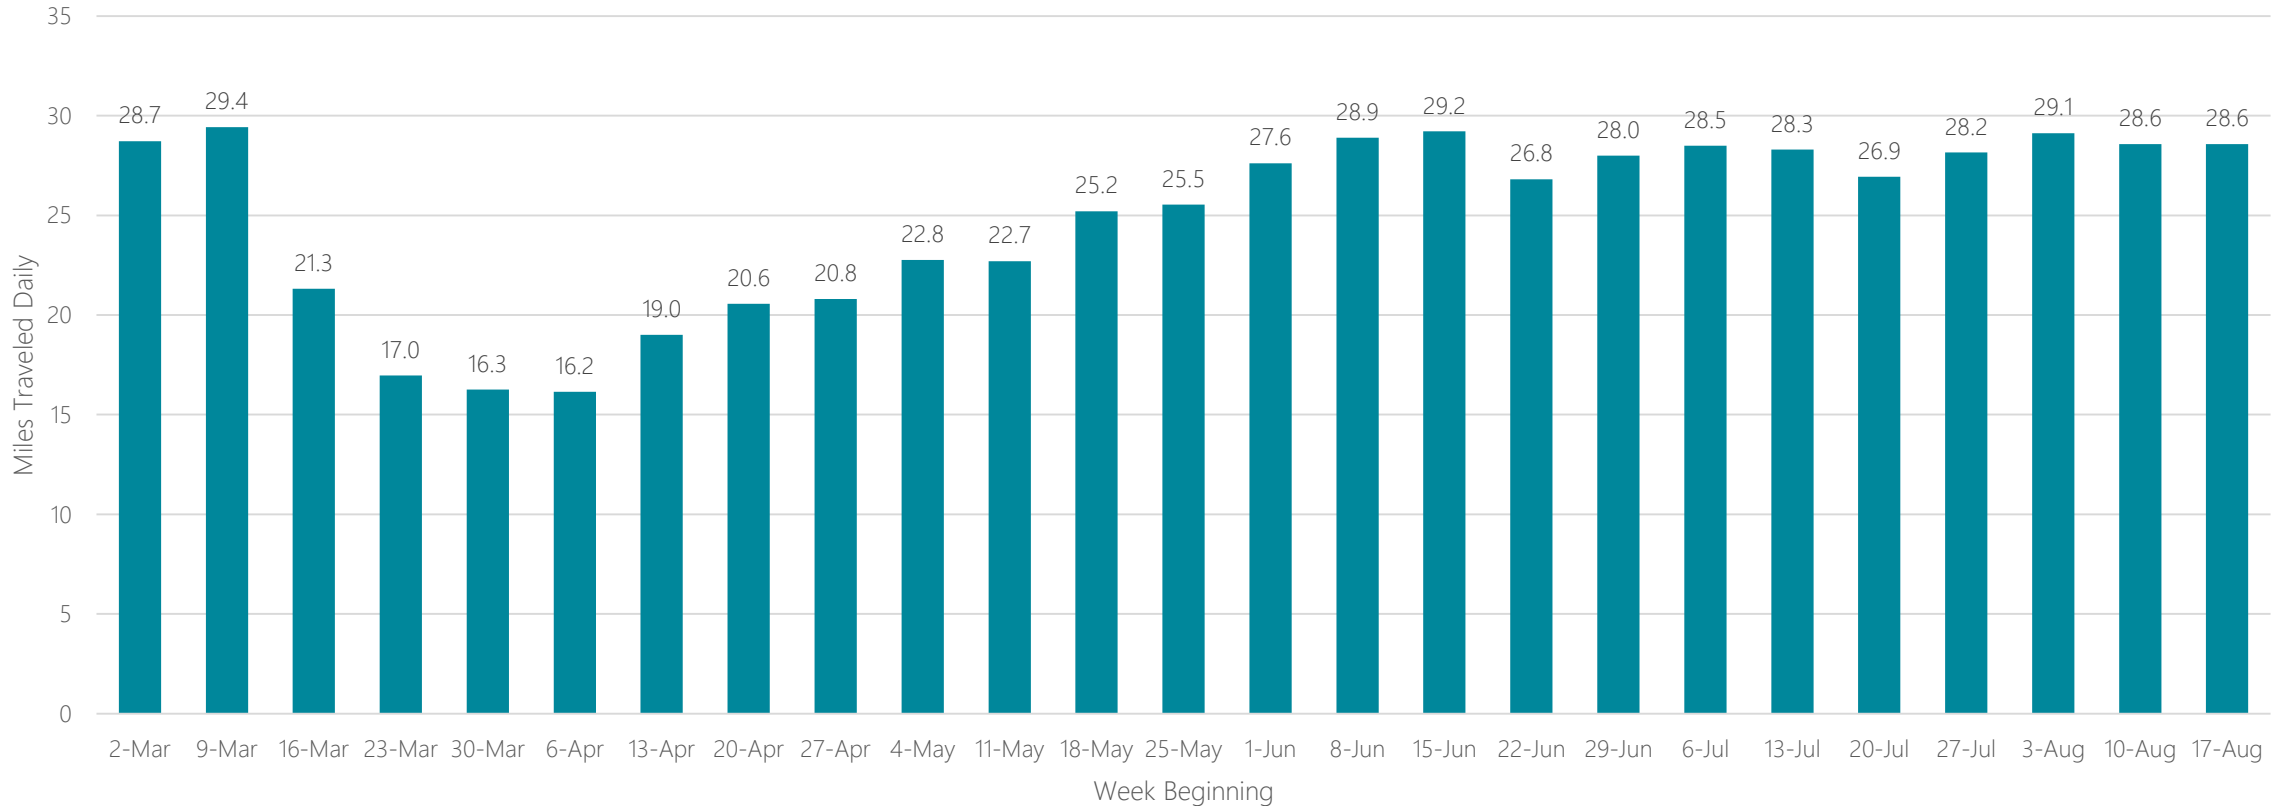

Lafayette, IN

Average Miles Traveled Daily Weekly Trend

Lafayette, LA

Average Miles Traveled Daily Weekly Trend

Lake Charles

Average Miles Traveled Daily Weekly Trend

Lansing

Average Miles Traveled Daily Weekly Trend