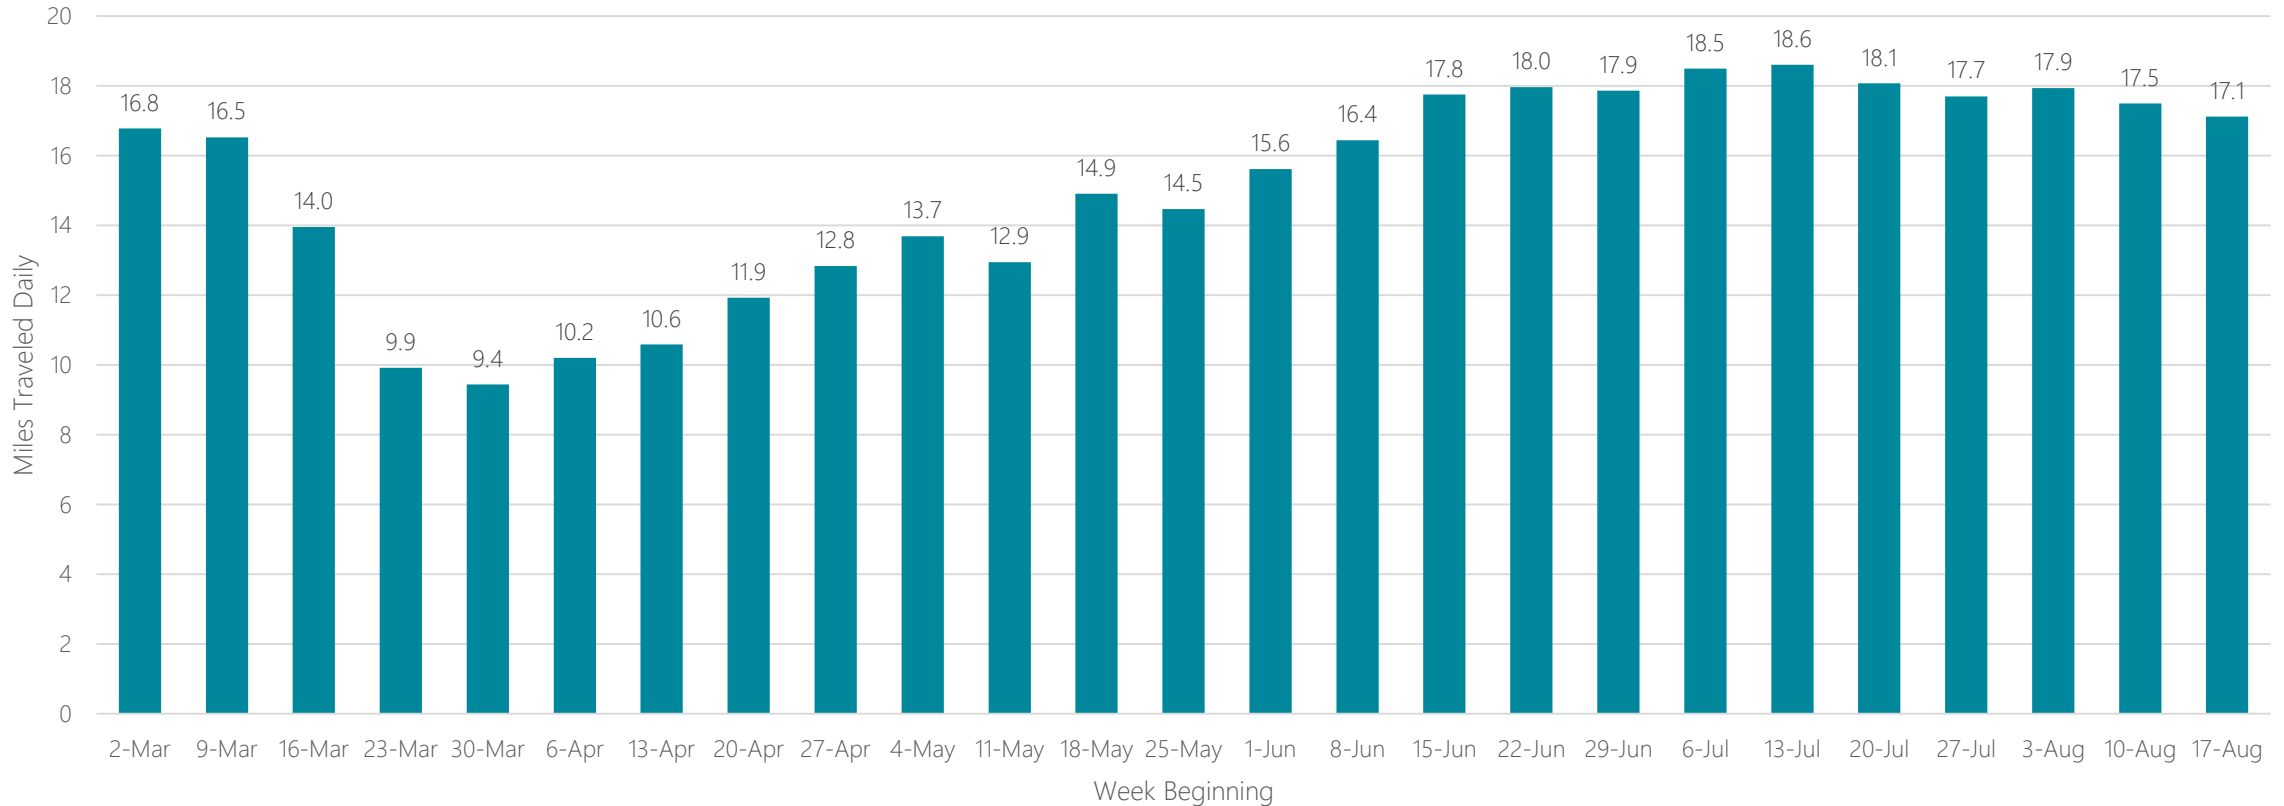

Medford-Klamath Falls

Average Miles Traveled Daily Weekly Trend