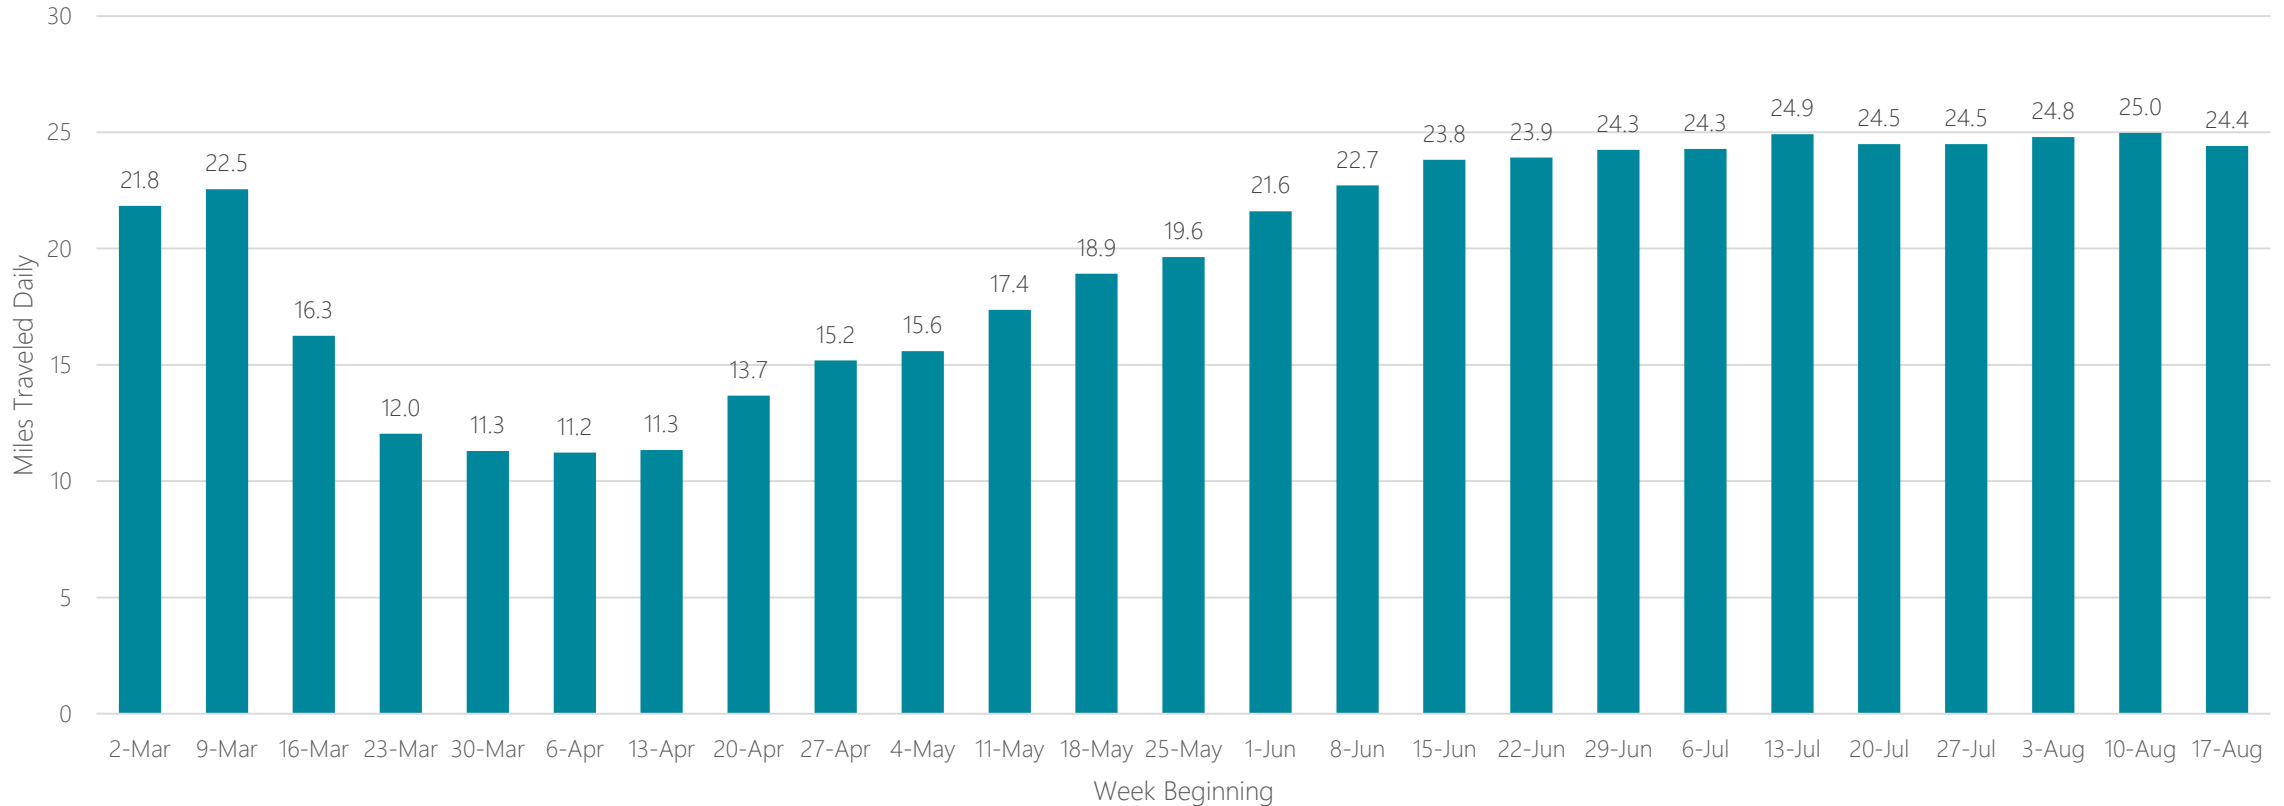

Johnstown, PA

Average Miles Traveled Daily Weekly Trend