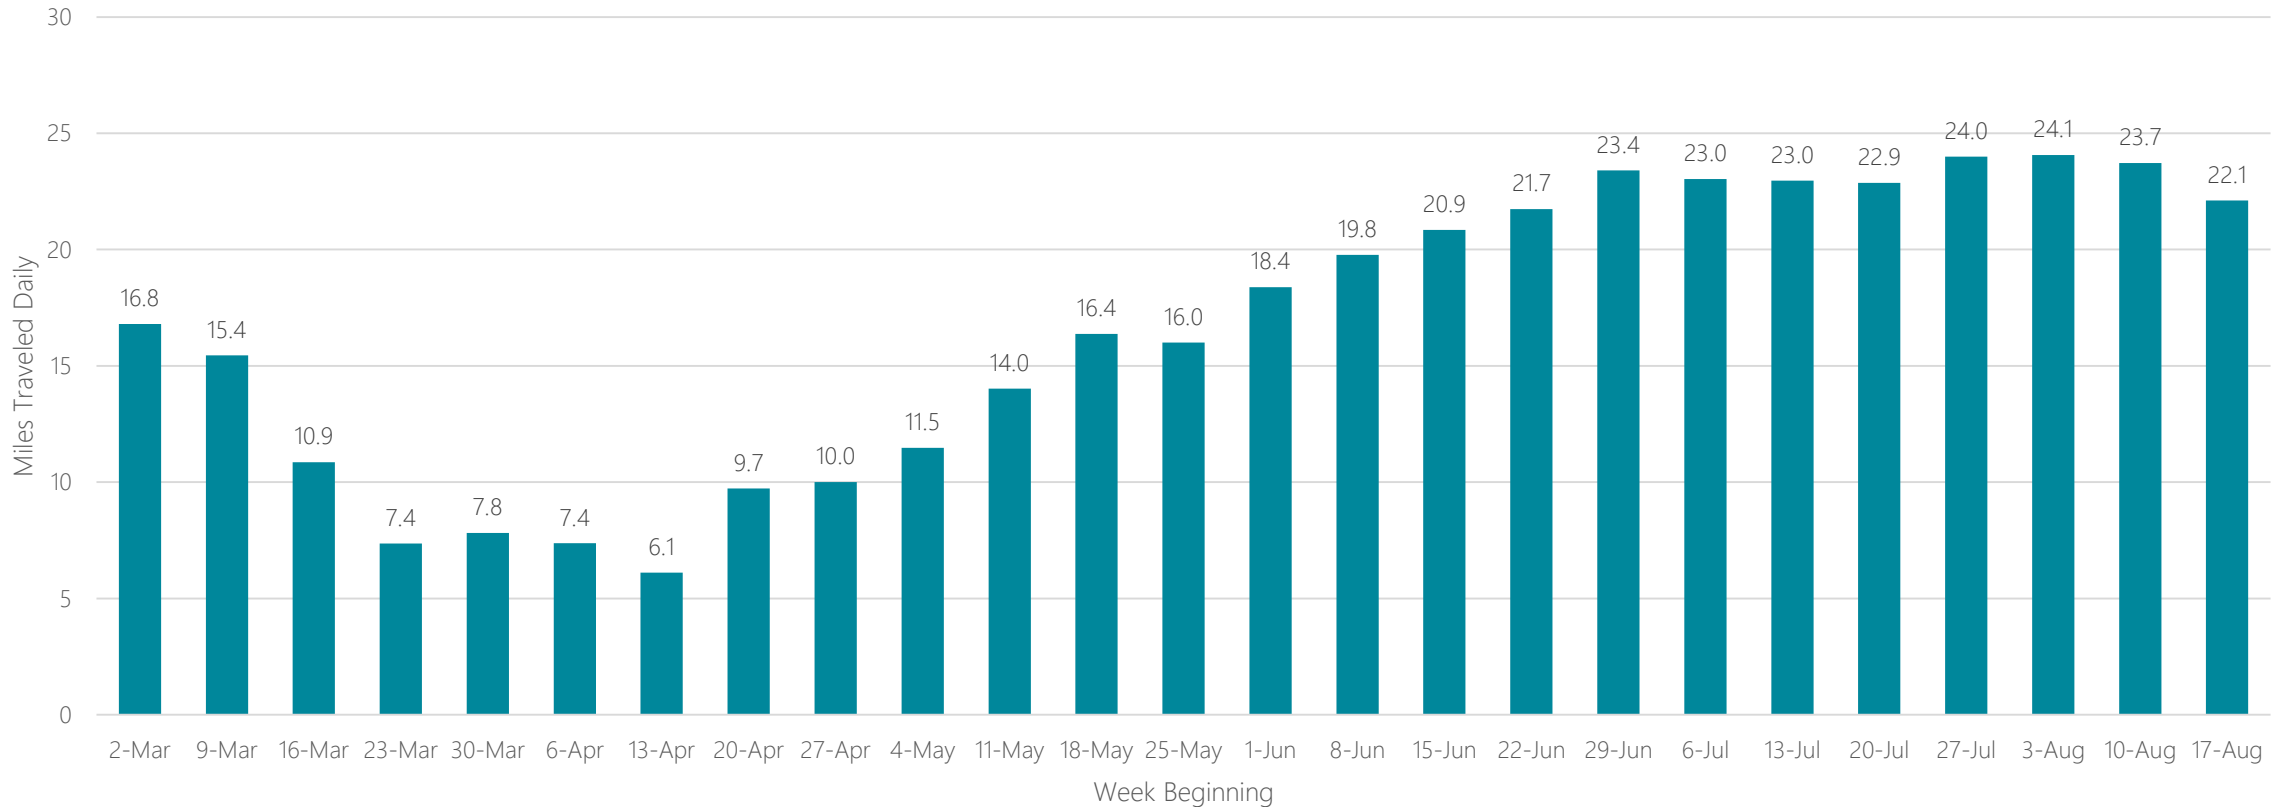

Marquette

Average Miles Traveled Daily Weekly Trend