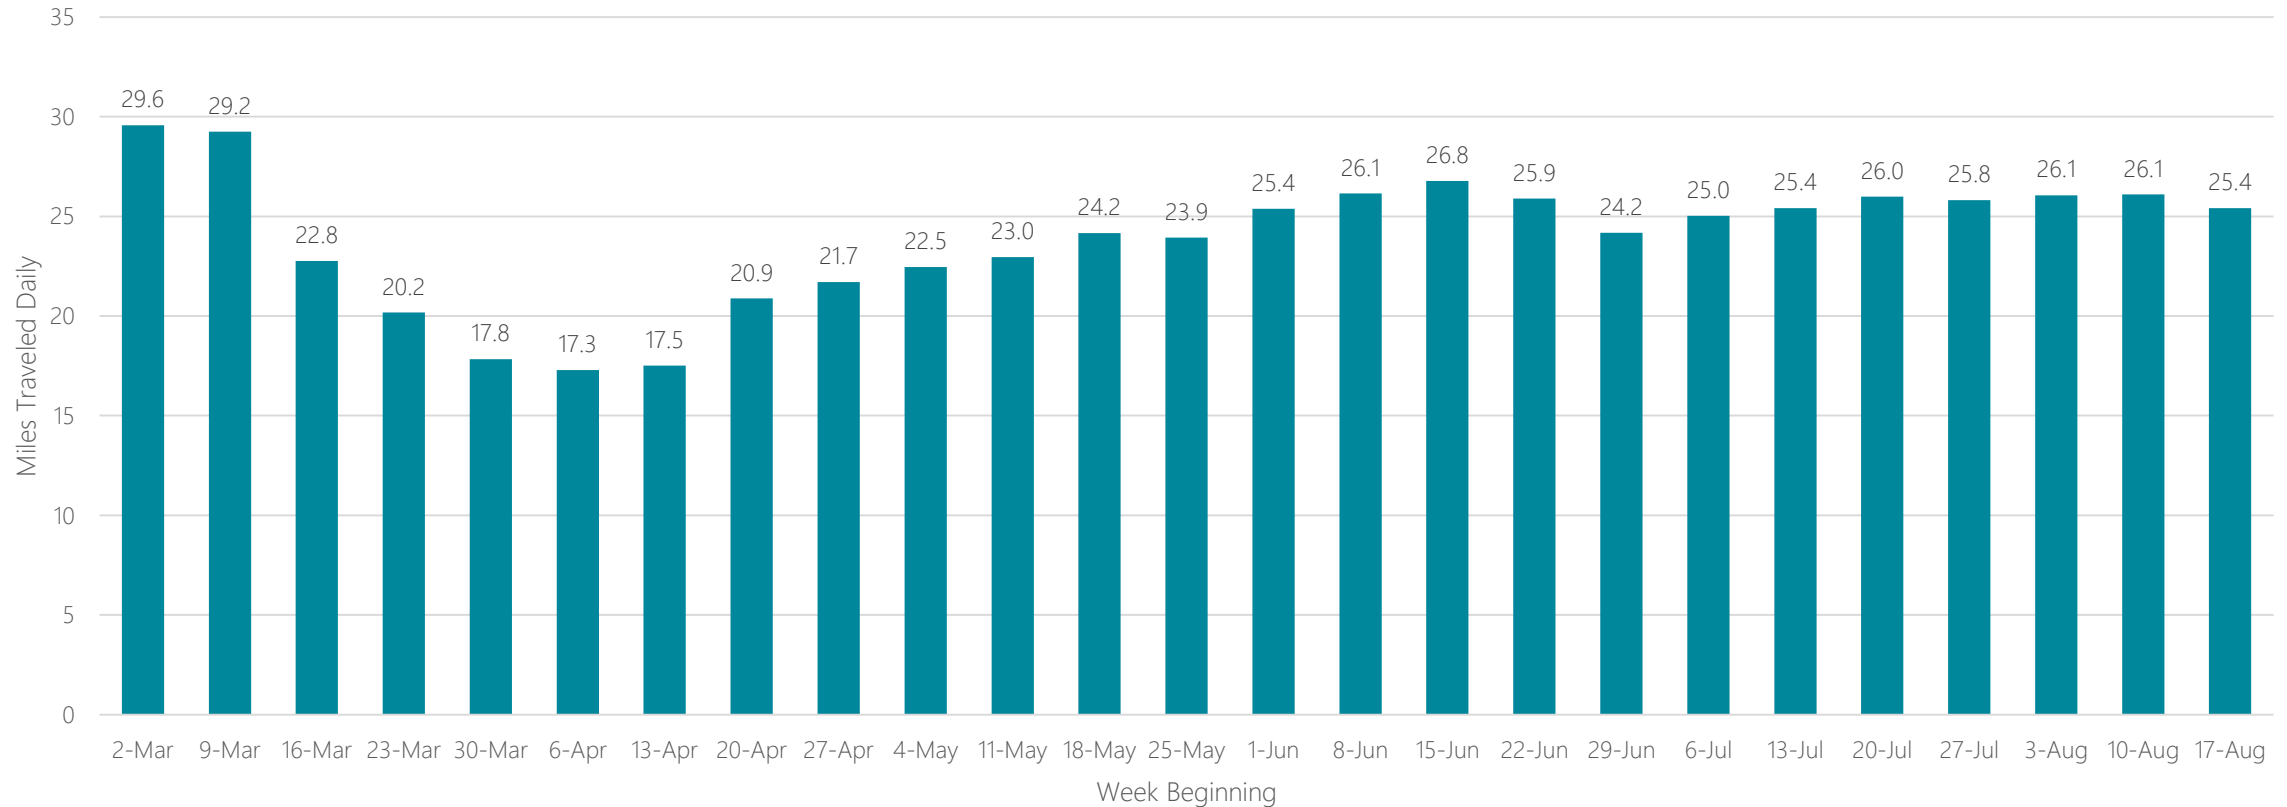

Odessa-Midland

Average Miles Traveled Daily Weekly Trend