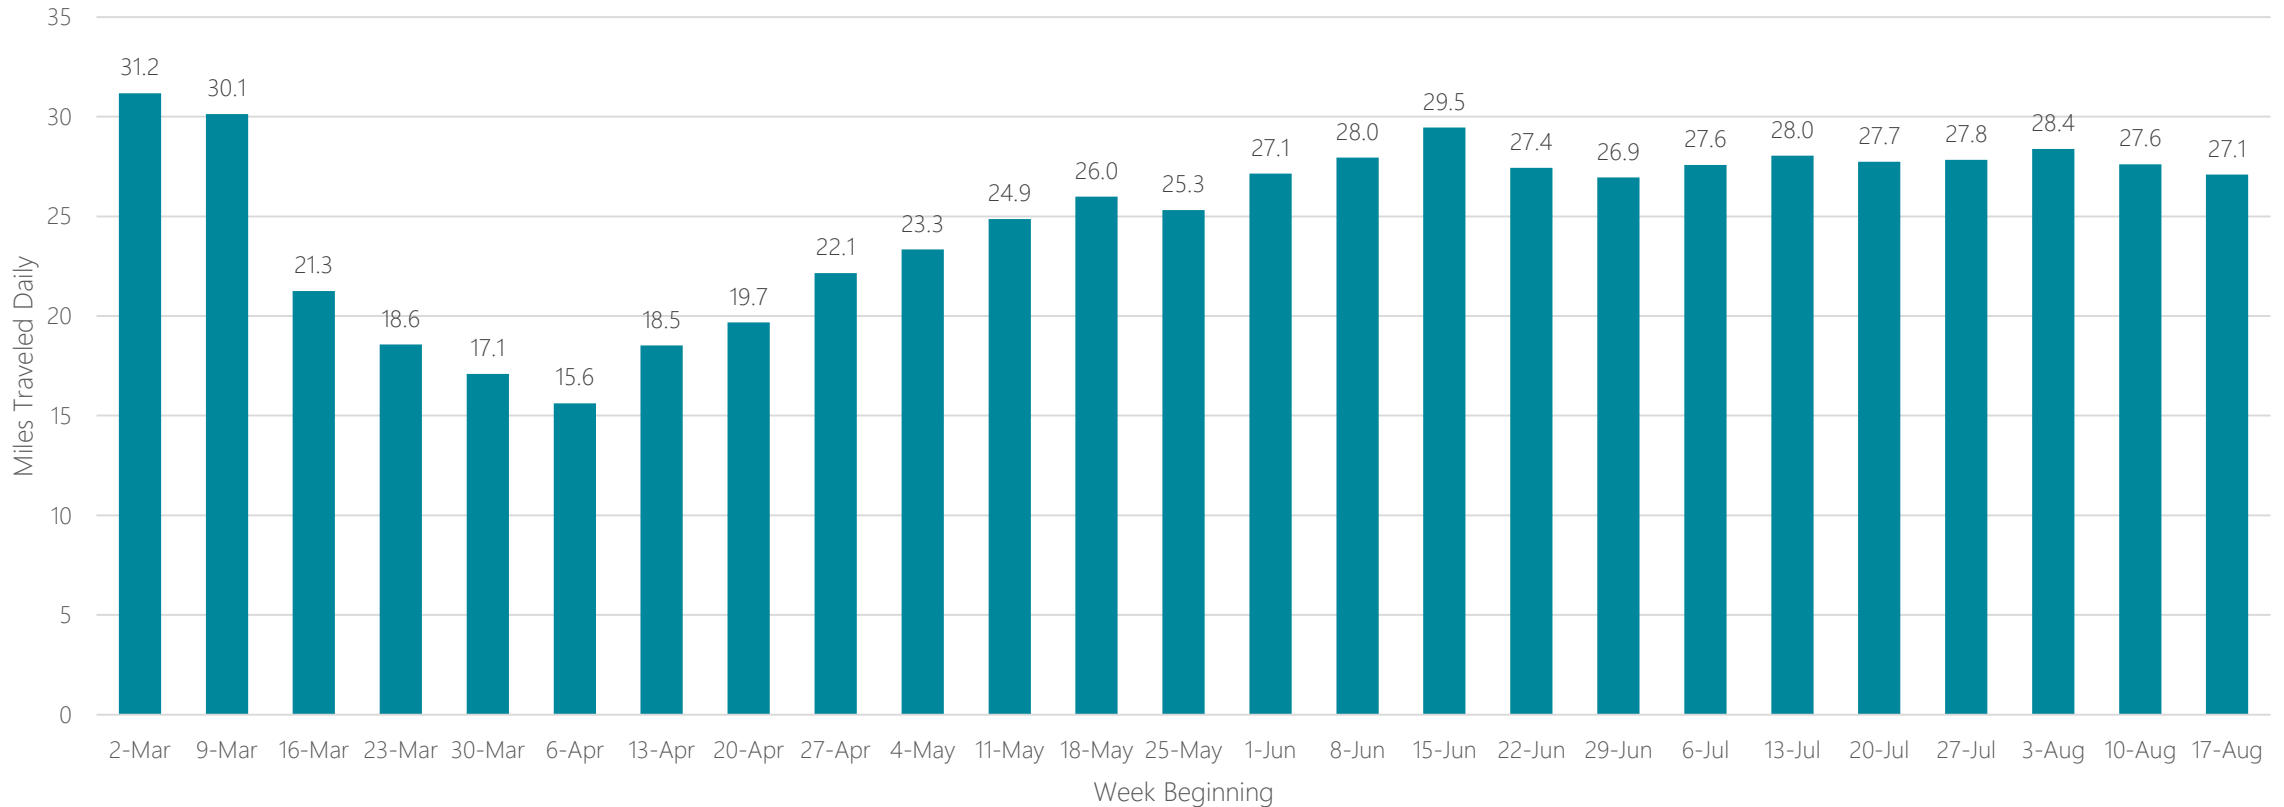

Helena

Average Miles Traveled Daily Weekly Trend

Honolulu

Average Miles Traveled Daily Weekly Trend

Houston

Average Miles Traveled Daily Weekly Trend

Huntsville-Decatur (Florence)

Average Miles Traveled Daily Weekly Trend