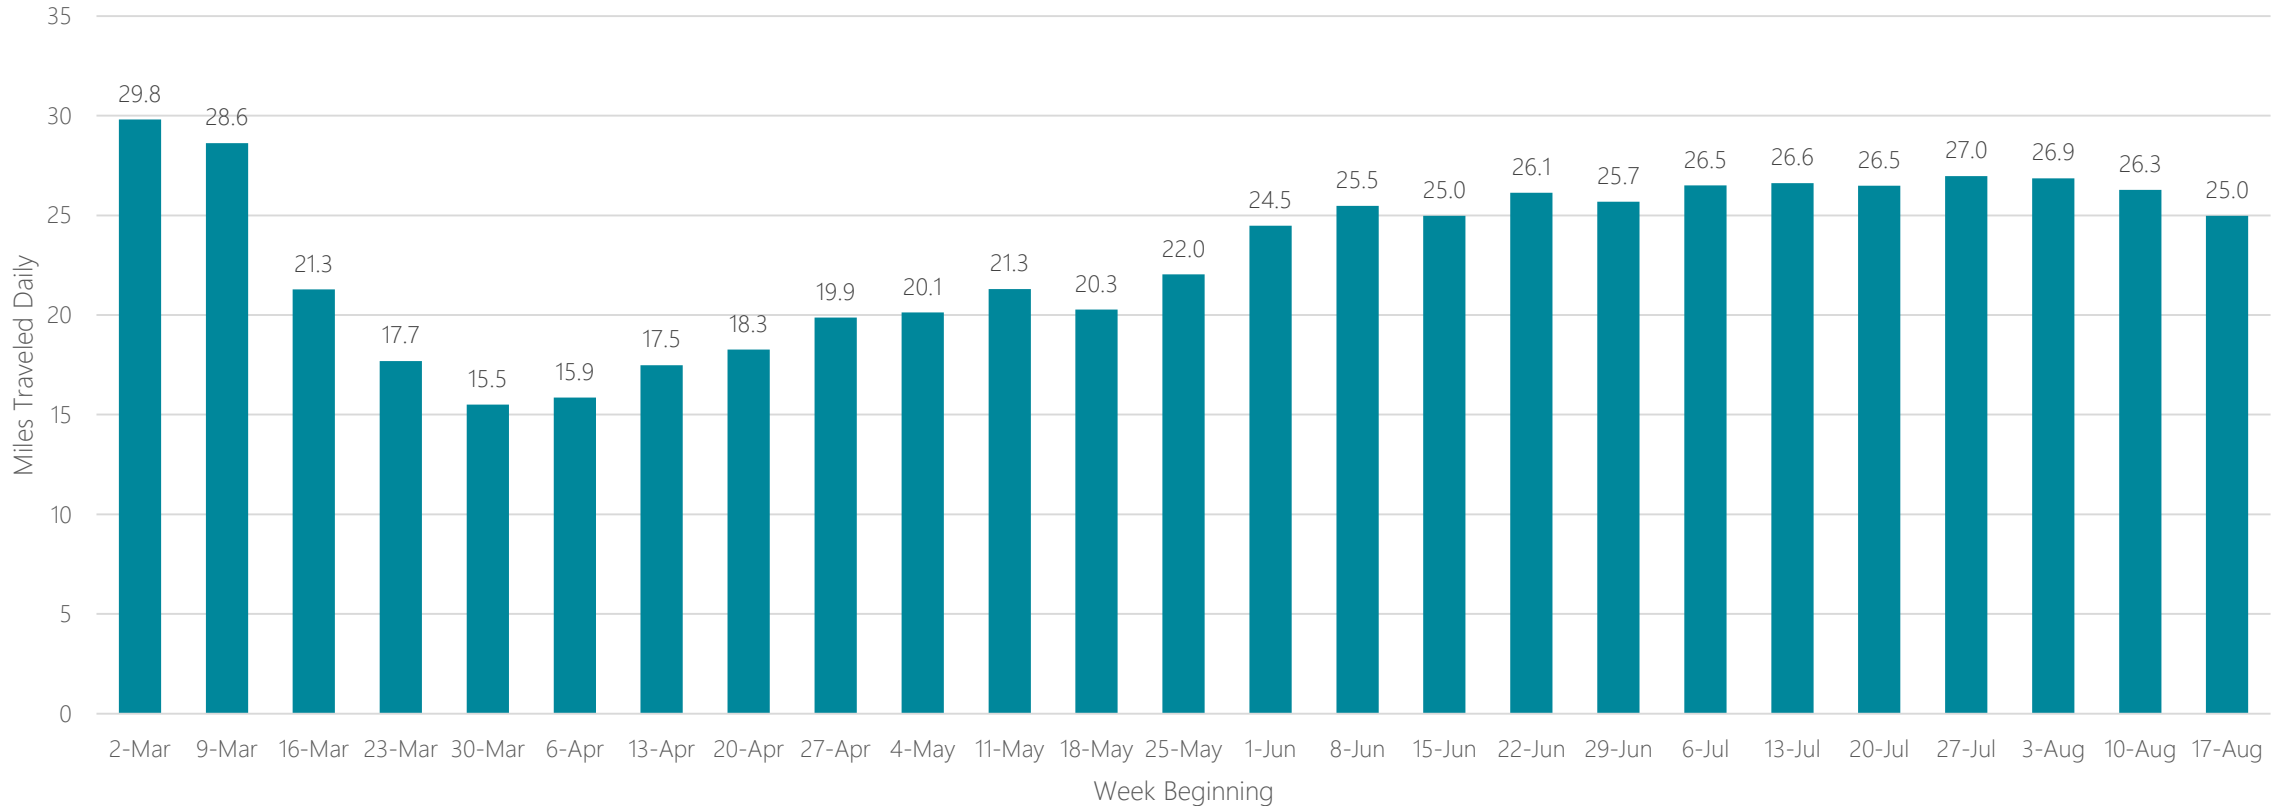

Greensboro-High Point-Winston-Salem

Average Miles Traveled Daily Weekly Trend