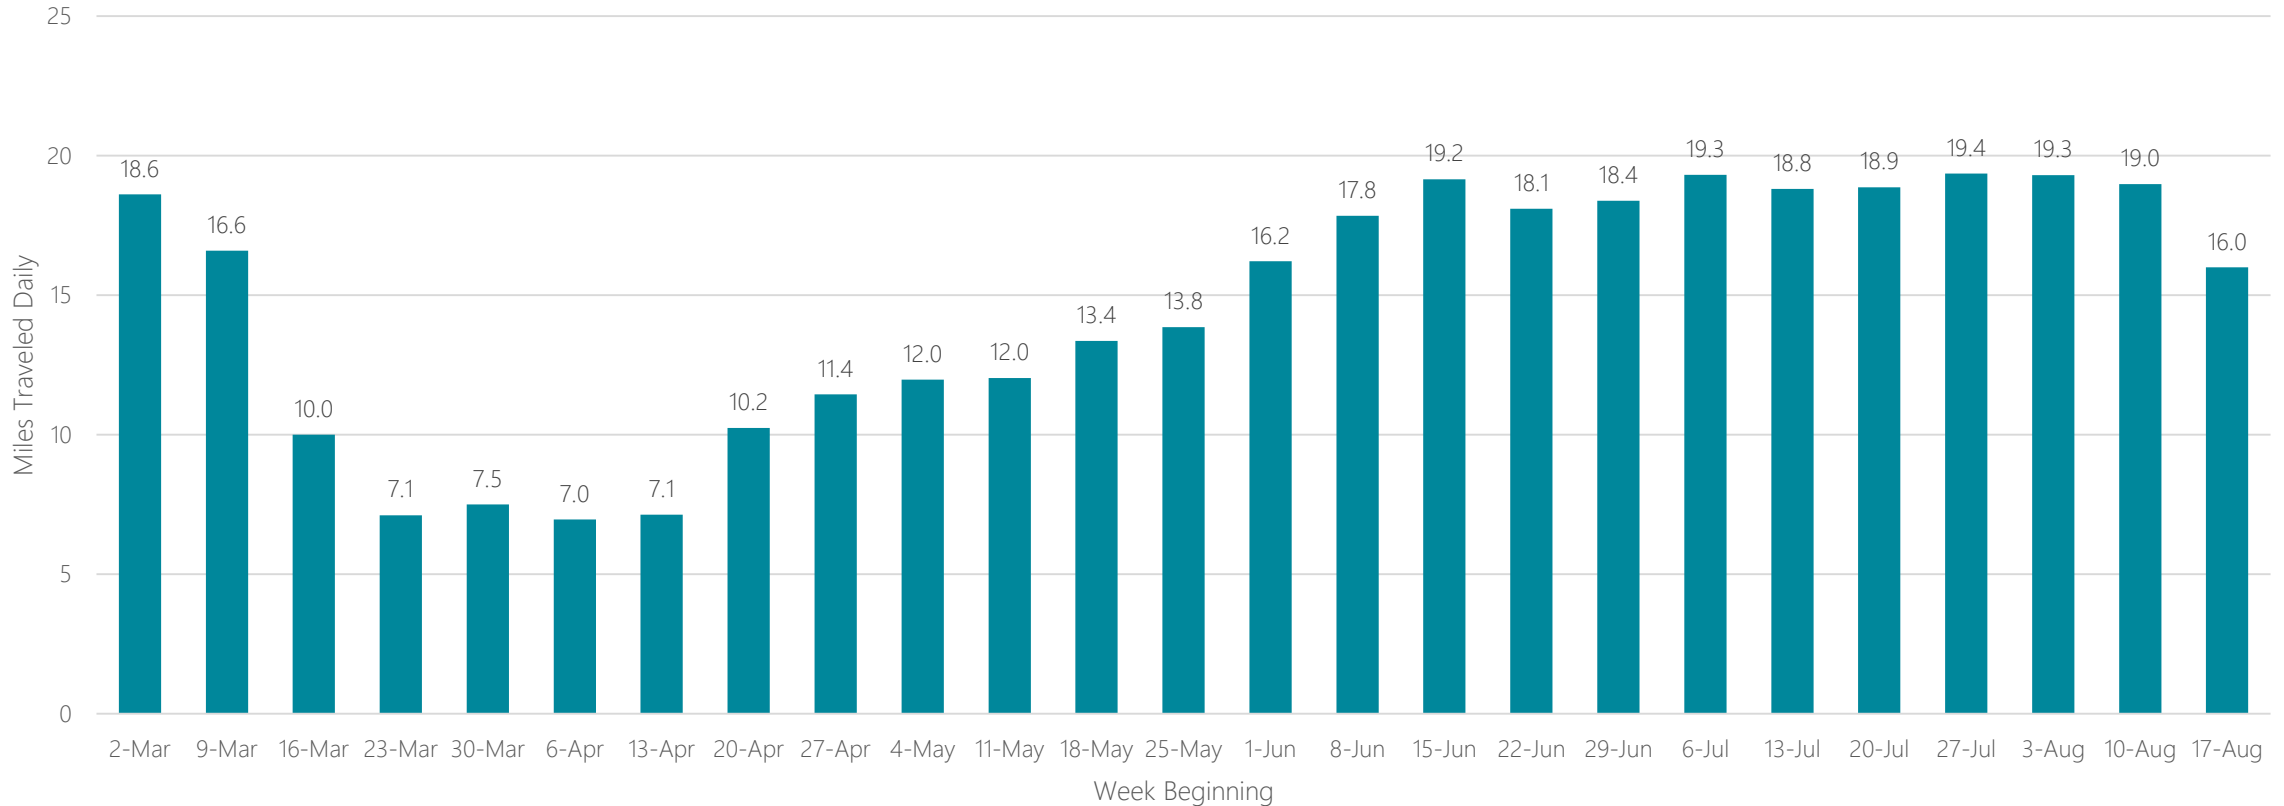

Missoula

Average Miles Traveled Daily Weekly Trend

Mobile-Pensacola (Fort Walton Beach)

Average Miles Traveled Daily Weekly Trend

Monroe-El Dorado

Average Miles Traveled Daily Weekly Trend

Monterey-Salinas

Average Miles Traveled Daily Weekly Trend