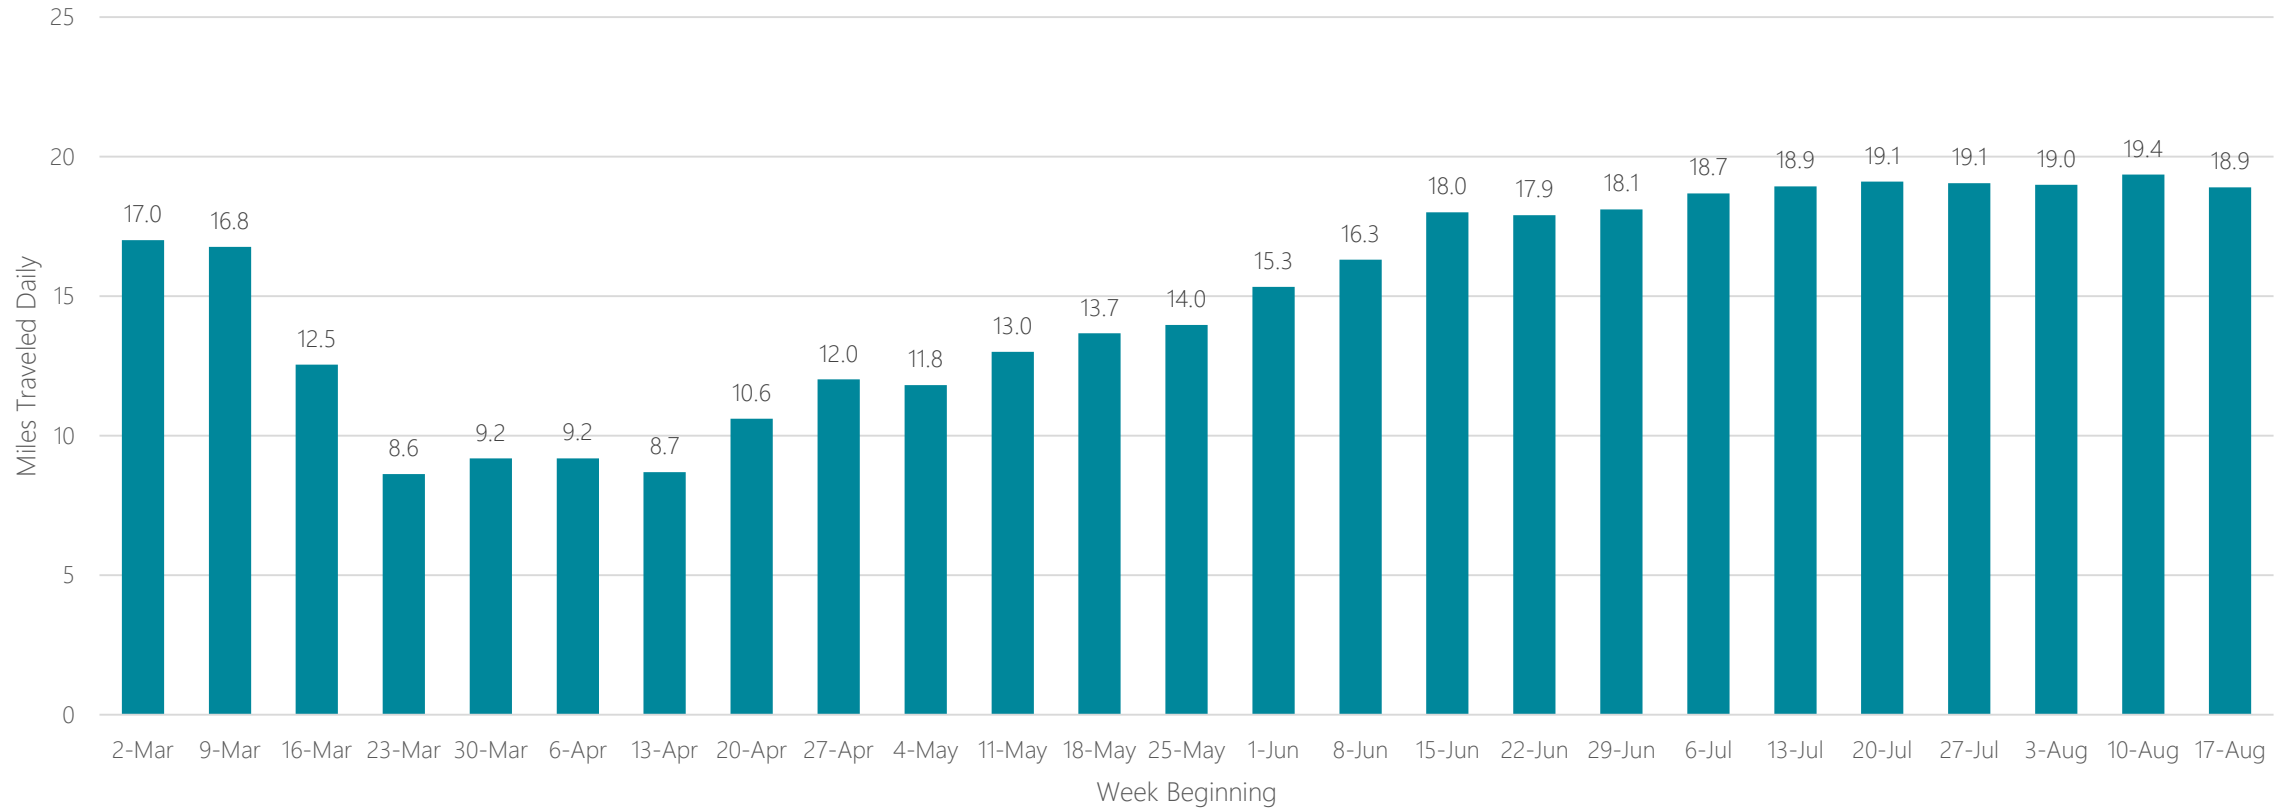

Twin Falls

Average Miles Traveled Daily Weekly Trend

Tyler-Longview (Lufkin & Nacogdoches)

Average Miles Traveled Daily Weekly Trend

Average Miles Traveled Daily Weekly Trend

Victoria

Average Miles Traveled Daily Weekly Trend