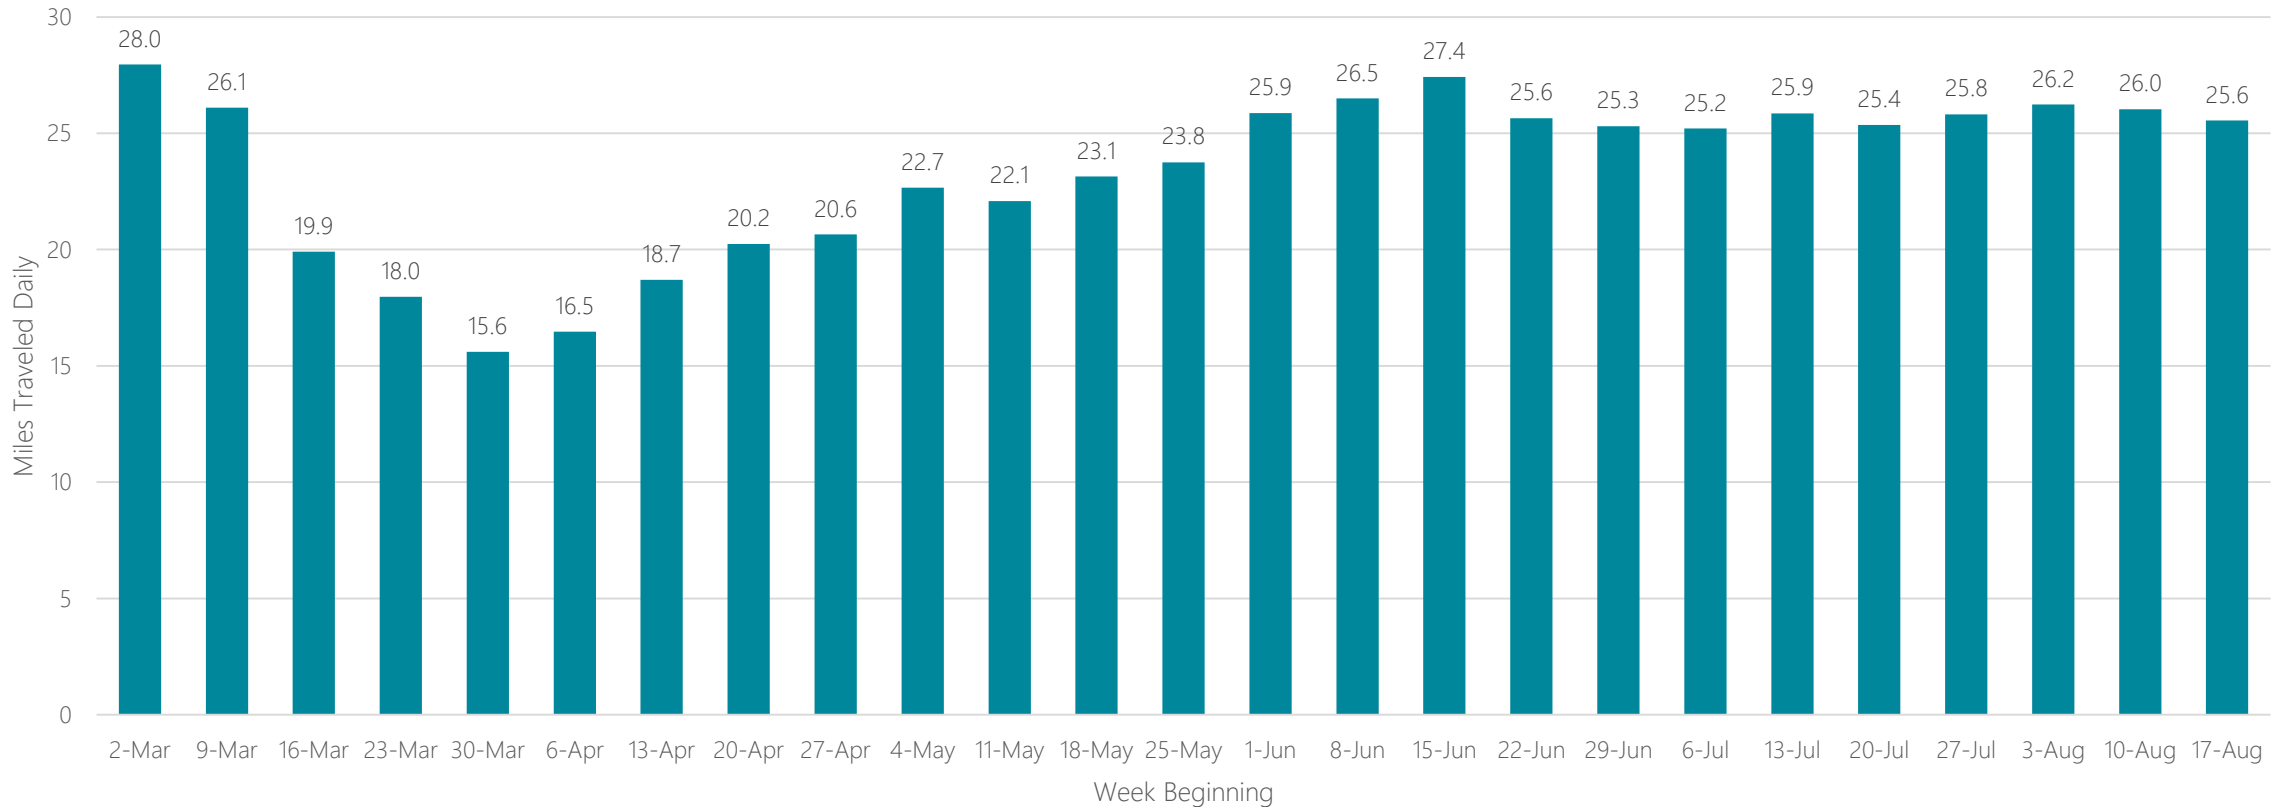

Tyler-Longview (Lufkin & Nacogdoches)

Average Miles Traveled Daily Weekly Trend