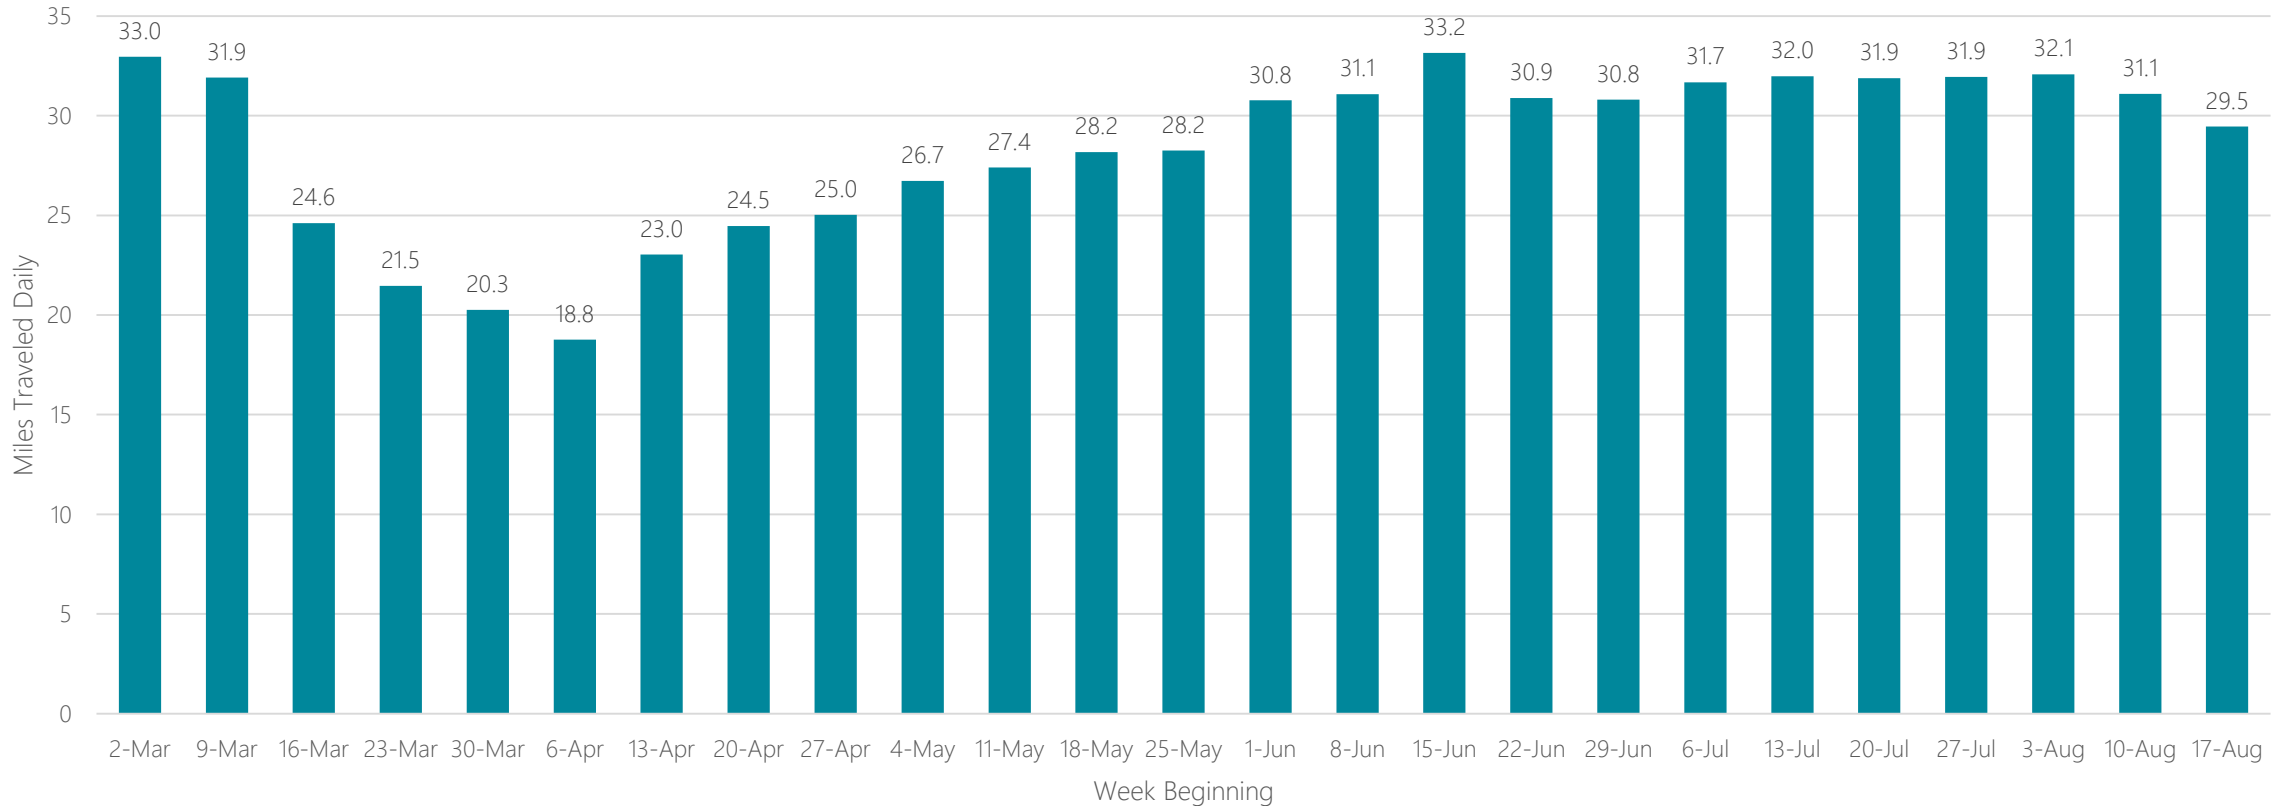

Columbus-Tupelo-West Point

Average Miles Traveled Daily Weekly Trend