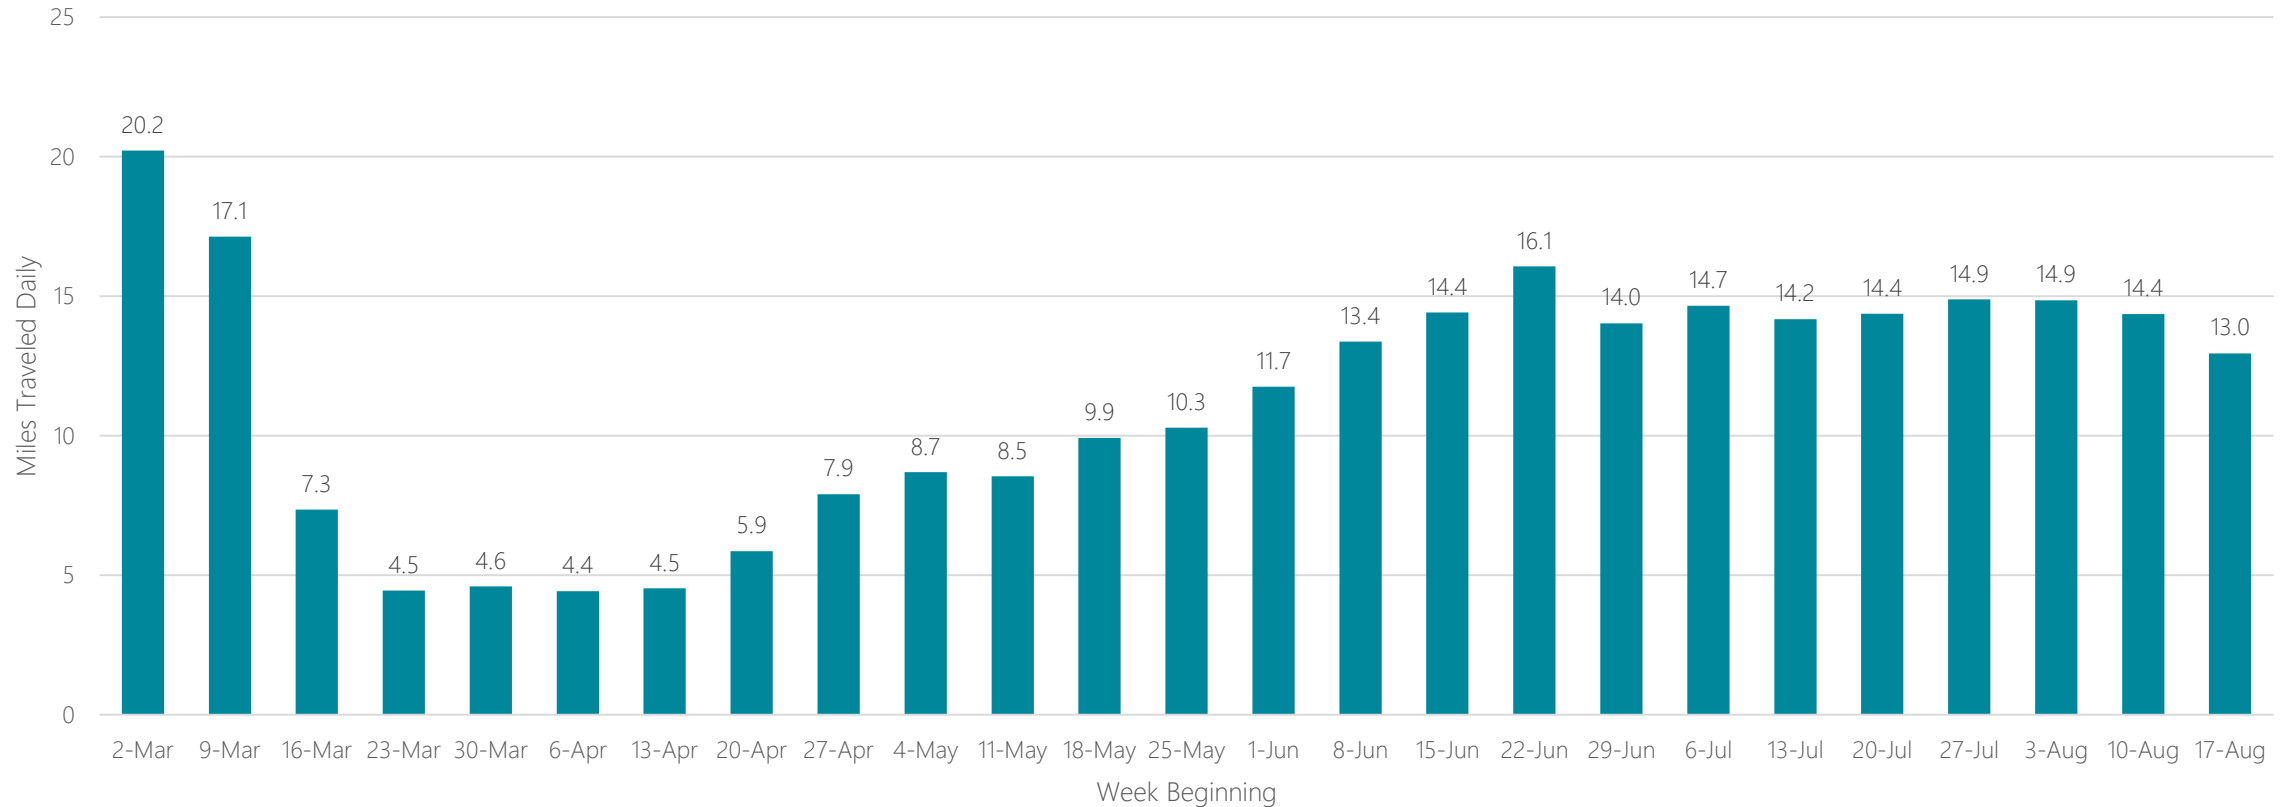

San Francisco-Oakland-San Jose

Average Miles Traveled Daily Weekly Trend