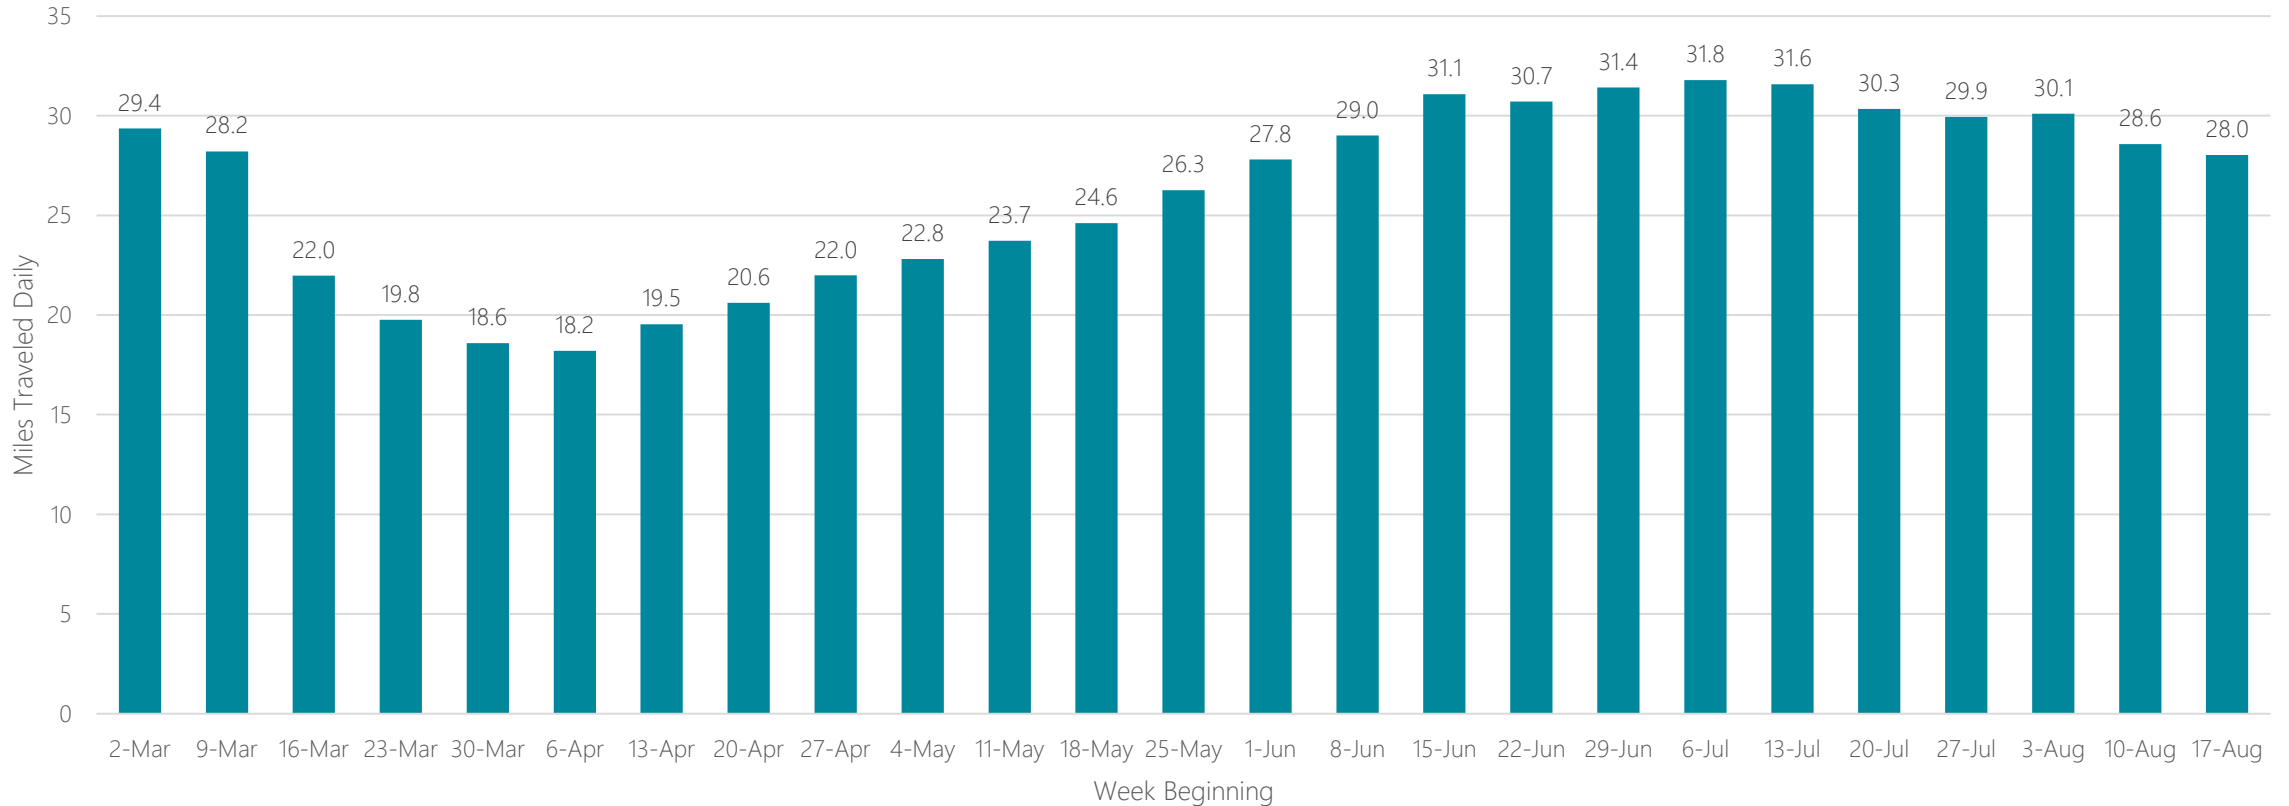

Boise

Average Miles Traveled Daily Weekly Trend

Boston (Manchester)

Average Miles Traveled Daily Weekly Trend

Bowling Green

Average Miles Traveled Daily Weekly Trend

Buffalo

Average Miles Traveled Daily Weekly Trend