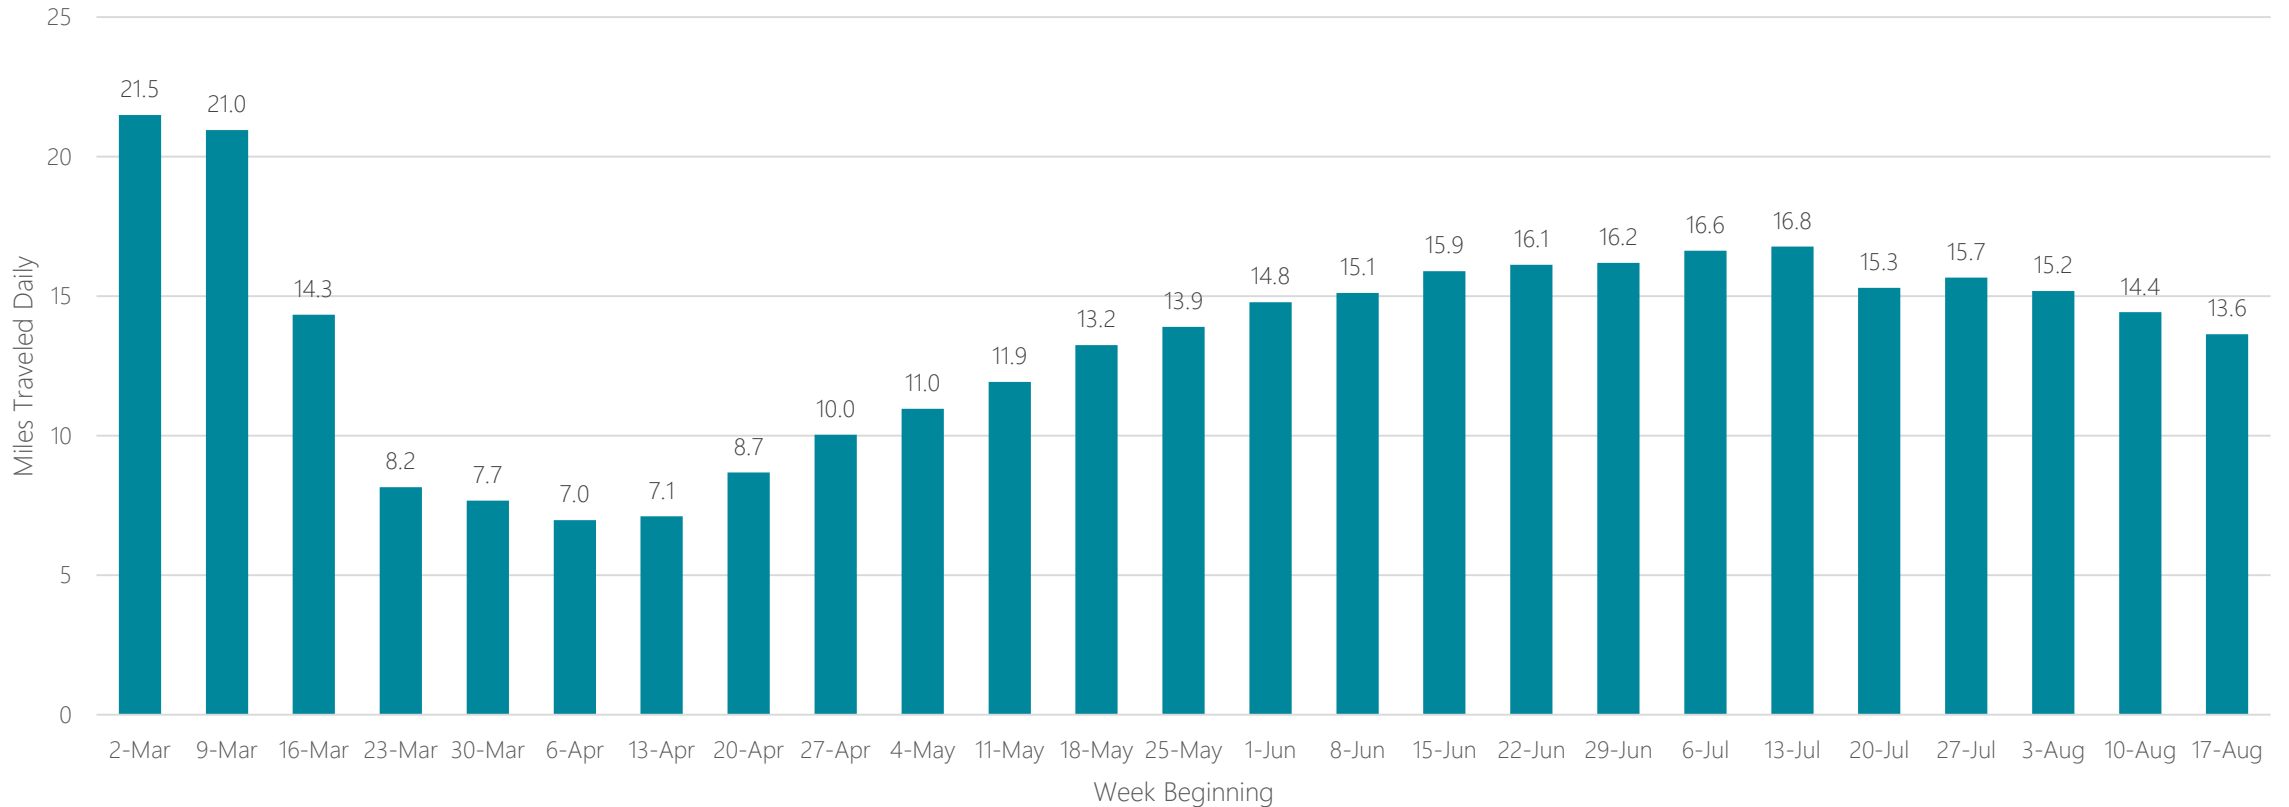

Honolulu

Average Miles Traveled Daily Weekly Trend