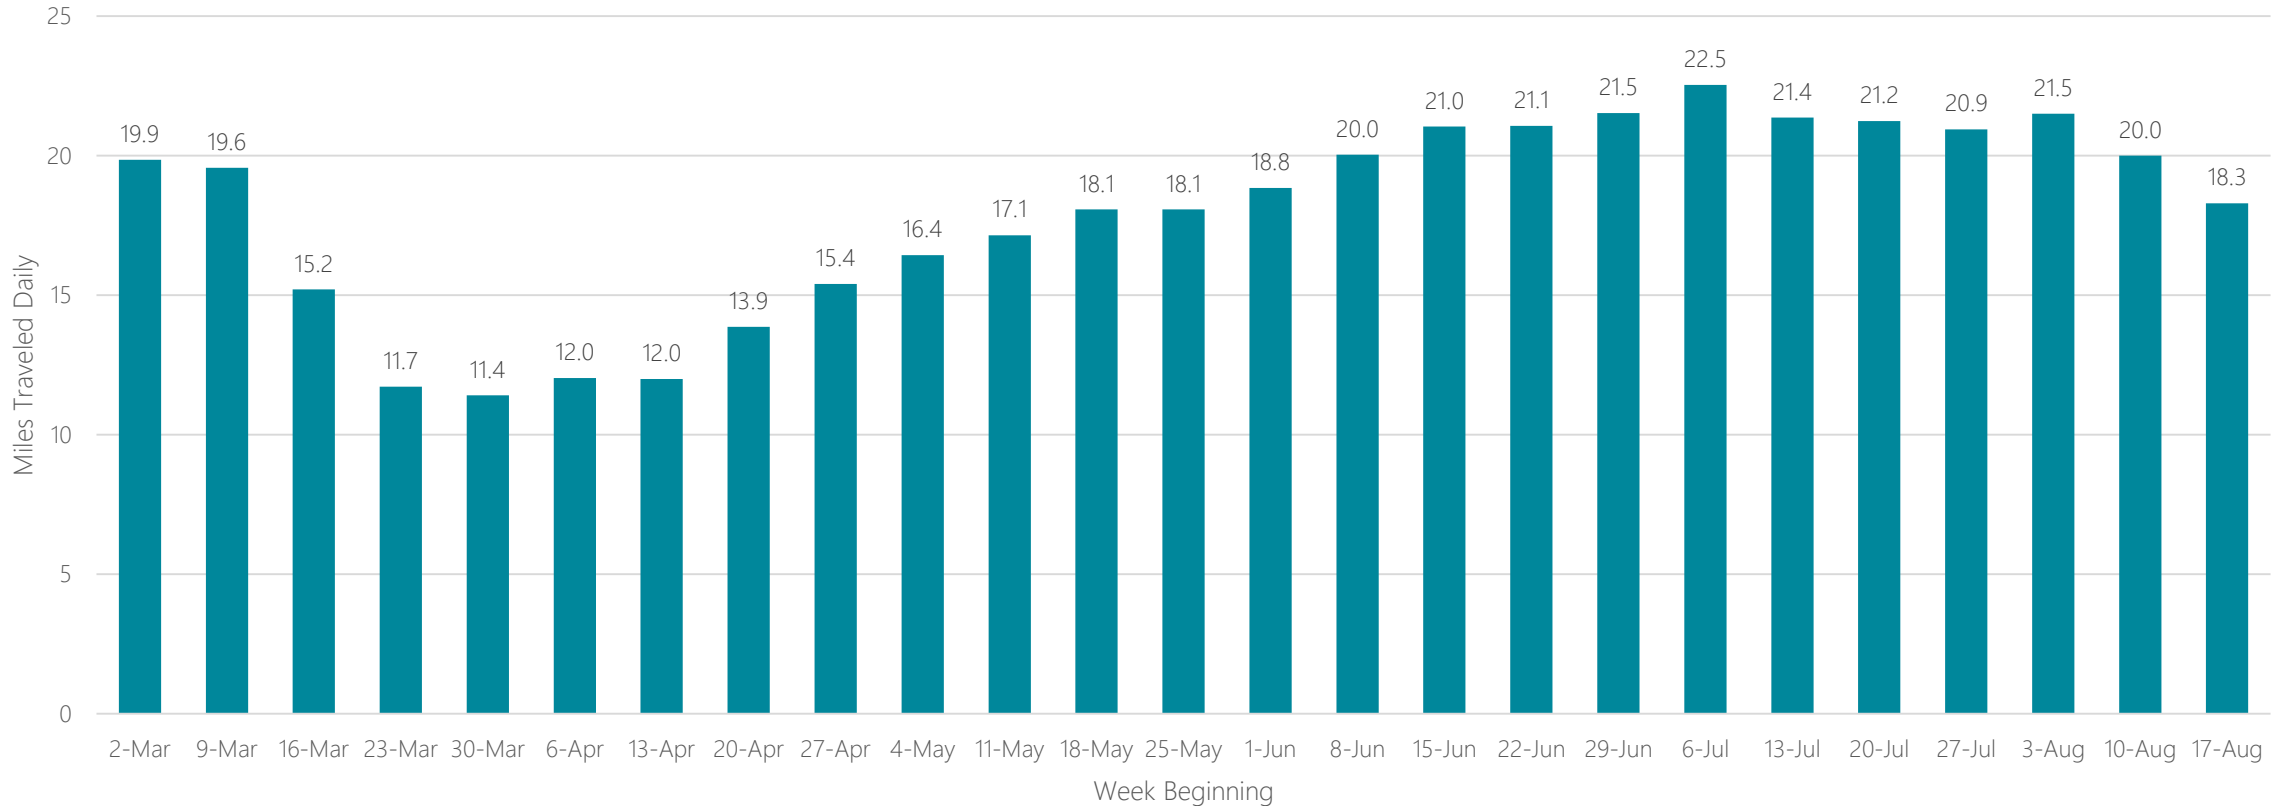

Grand Junction-Montrose

Average Miles Traveled Daily Weekly Trend