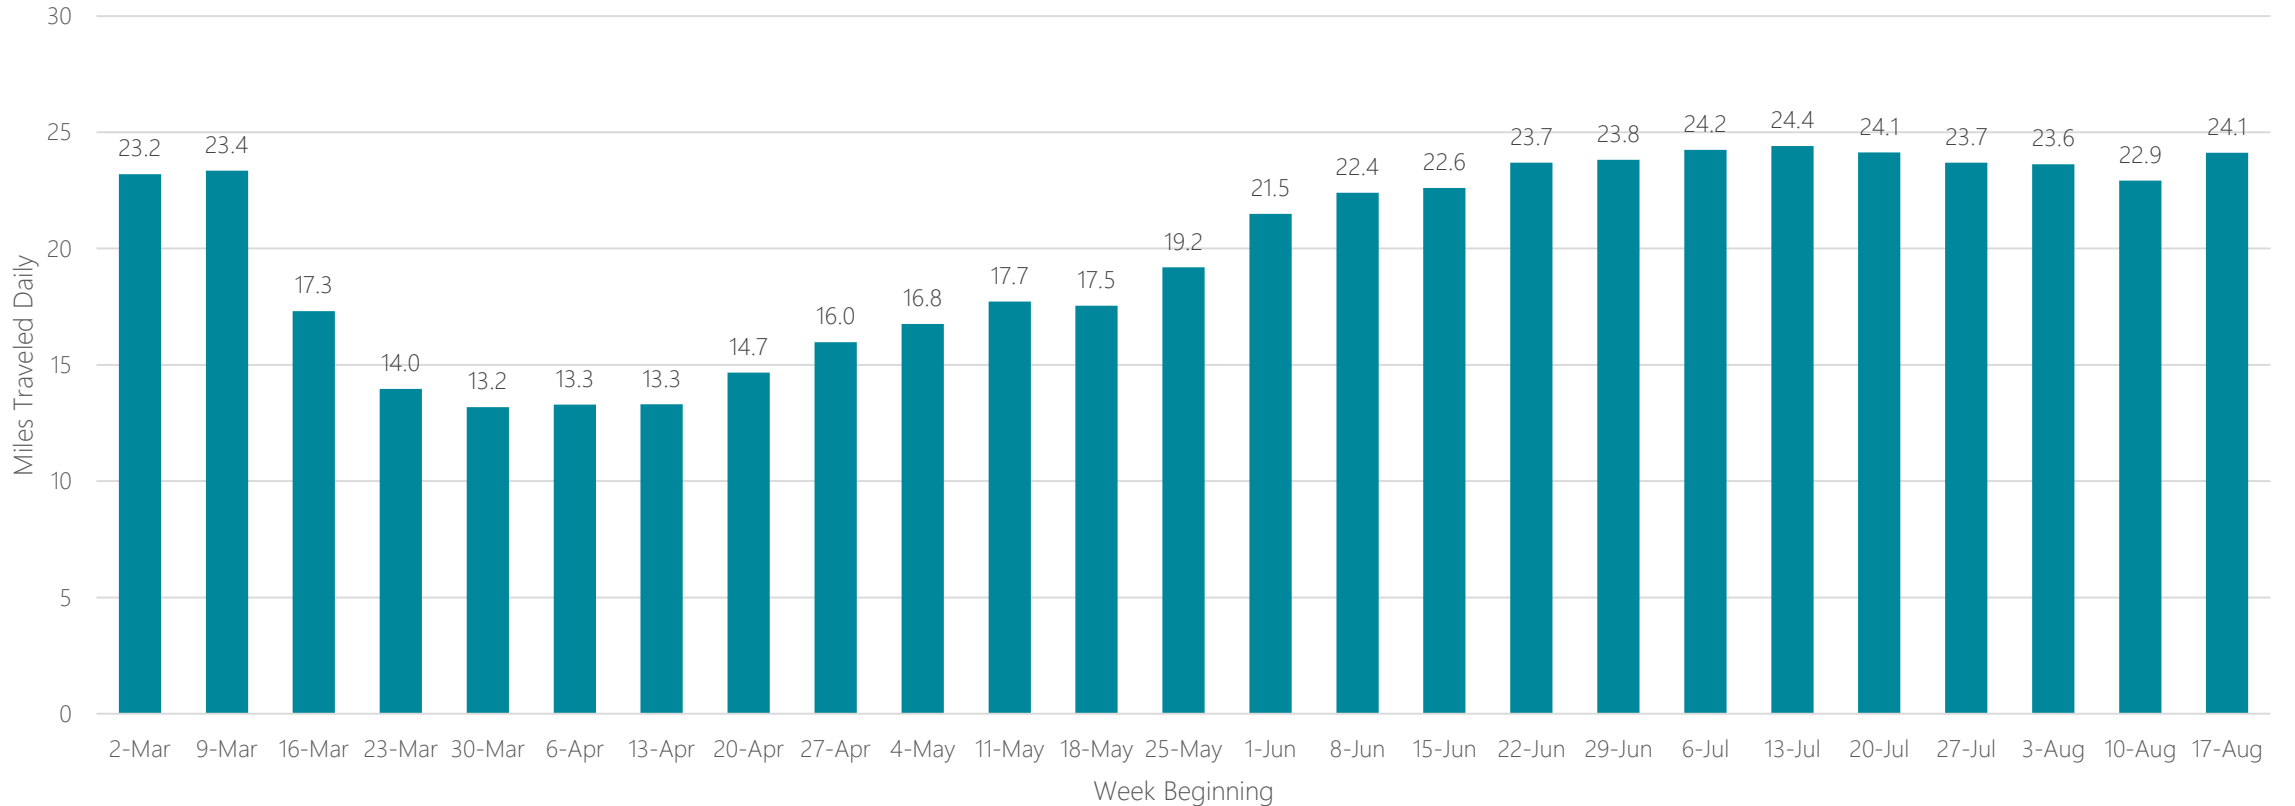

Charlottesville

Average Miles Traveled Daily Weekly Trend