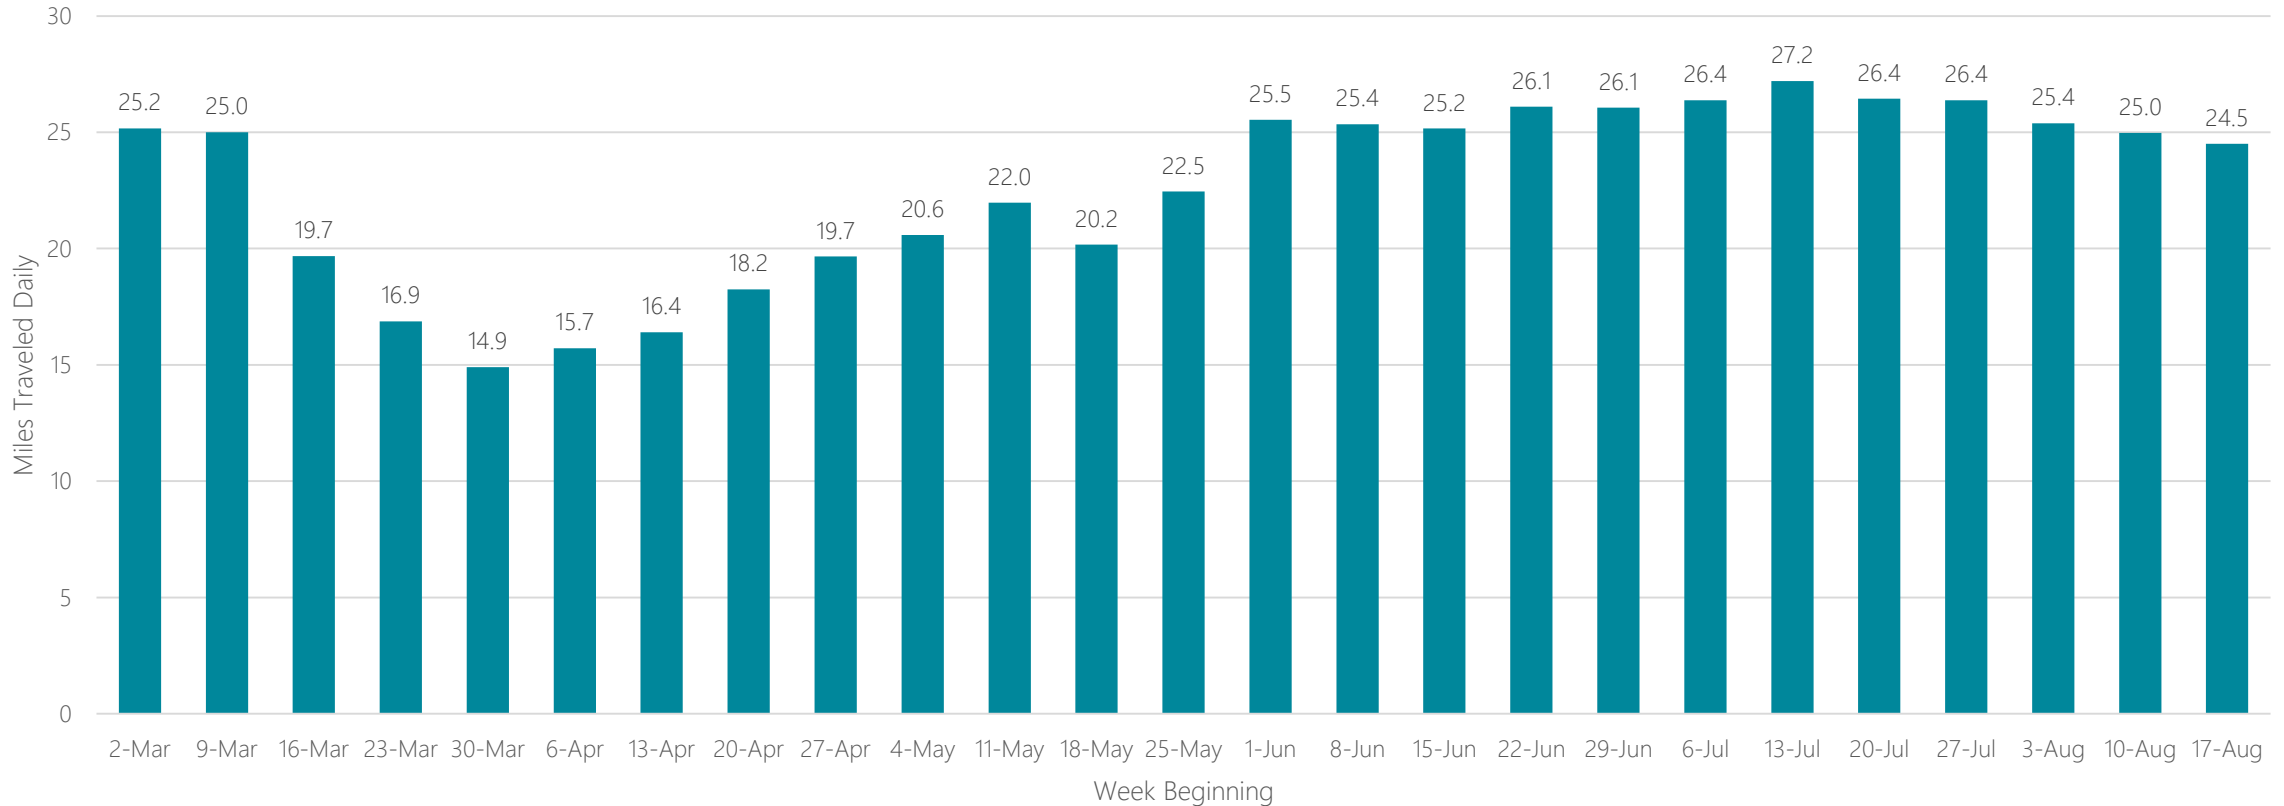

Average Miles Traveled Daily Weekly Trend

Greensboro-High Point-Winston-Salem

Average Miles Traveled Daily Weekly Trend

Greenville-New Bern-Washington

Average Miles Traveled Daily Weekly Trend

Greenville-Spartansburg-Asheville-Anderson