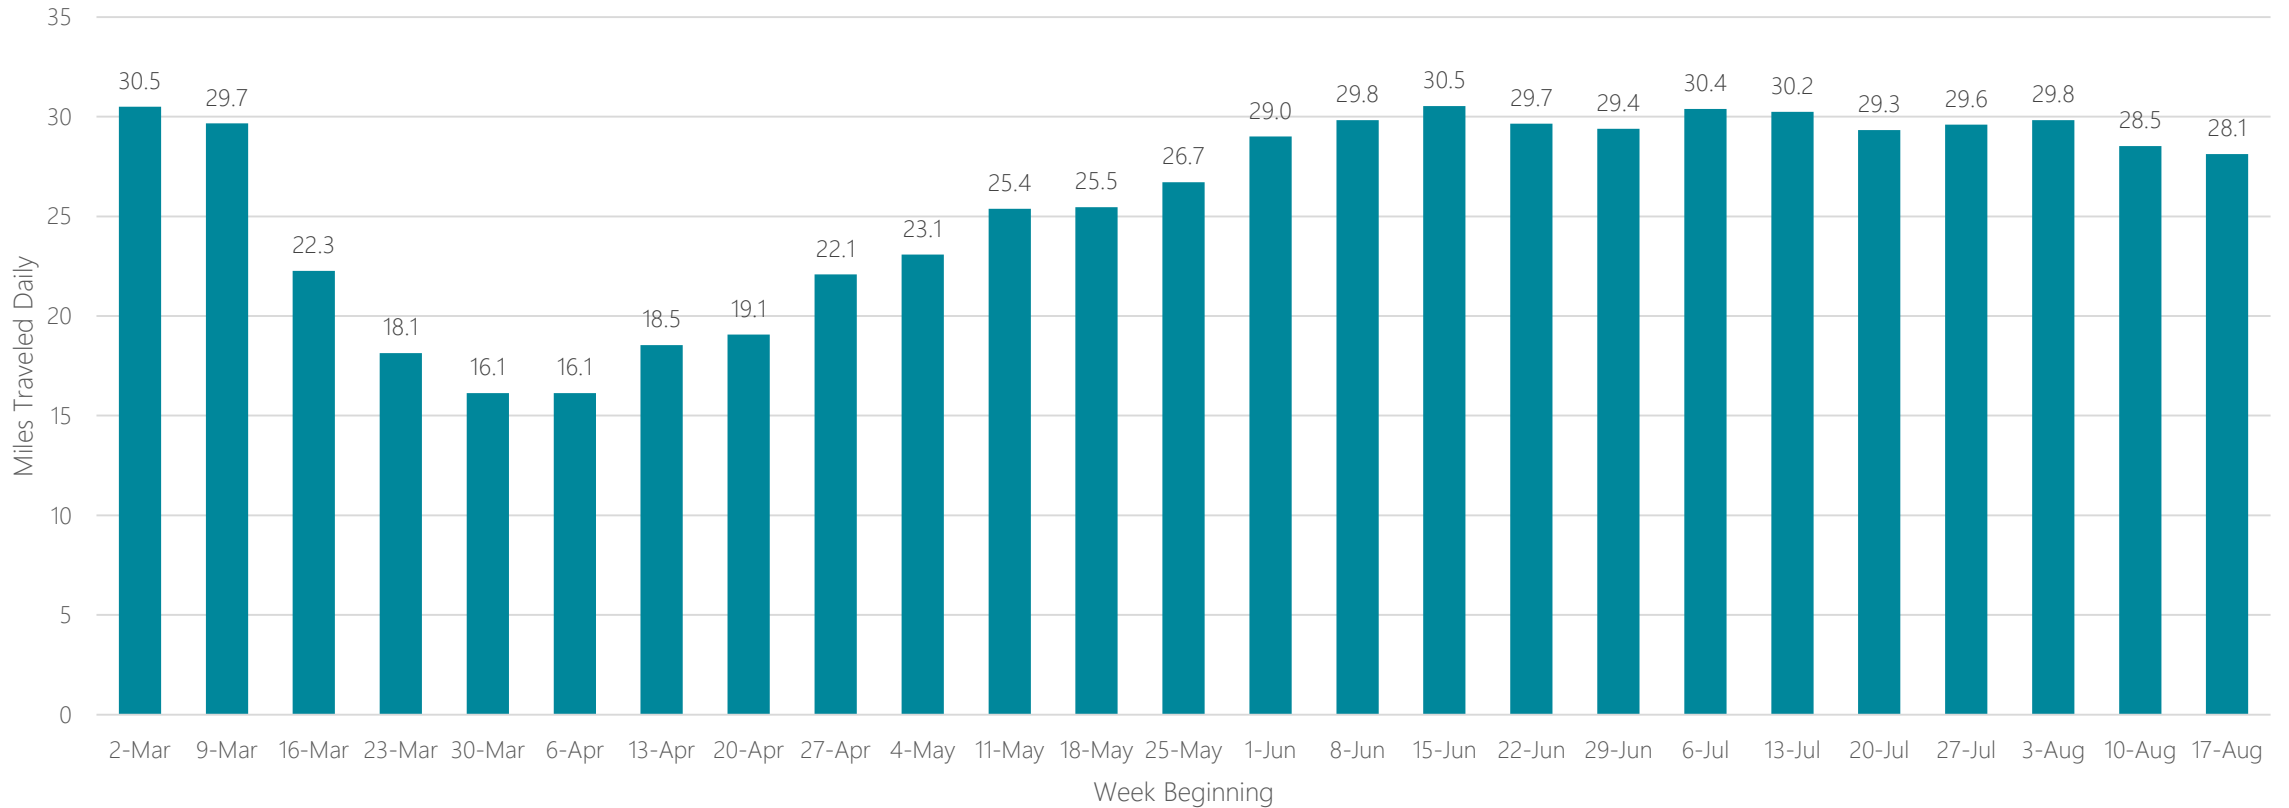

Juneau

Average Miles Traveled Daily Weekly Trend

Kansas City

Average Miles Traveled Daily Weekly Trend

Knoxville

Average Miles Traveled Daily Weekly Trend

La Crosse-Eau Claire

Average Miles Traveled Daily Weekly Trend