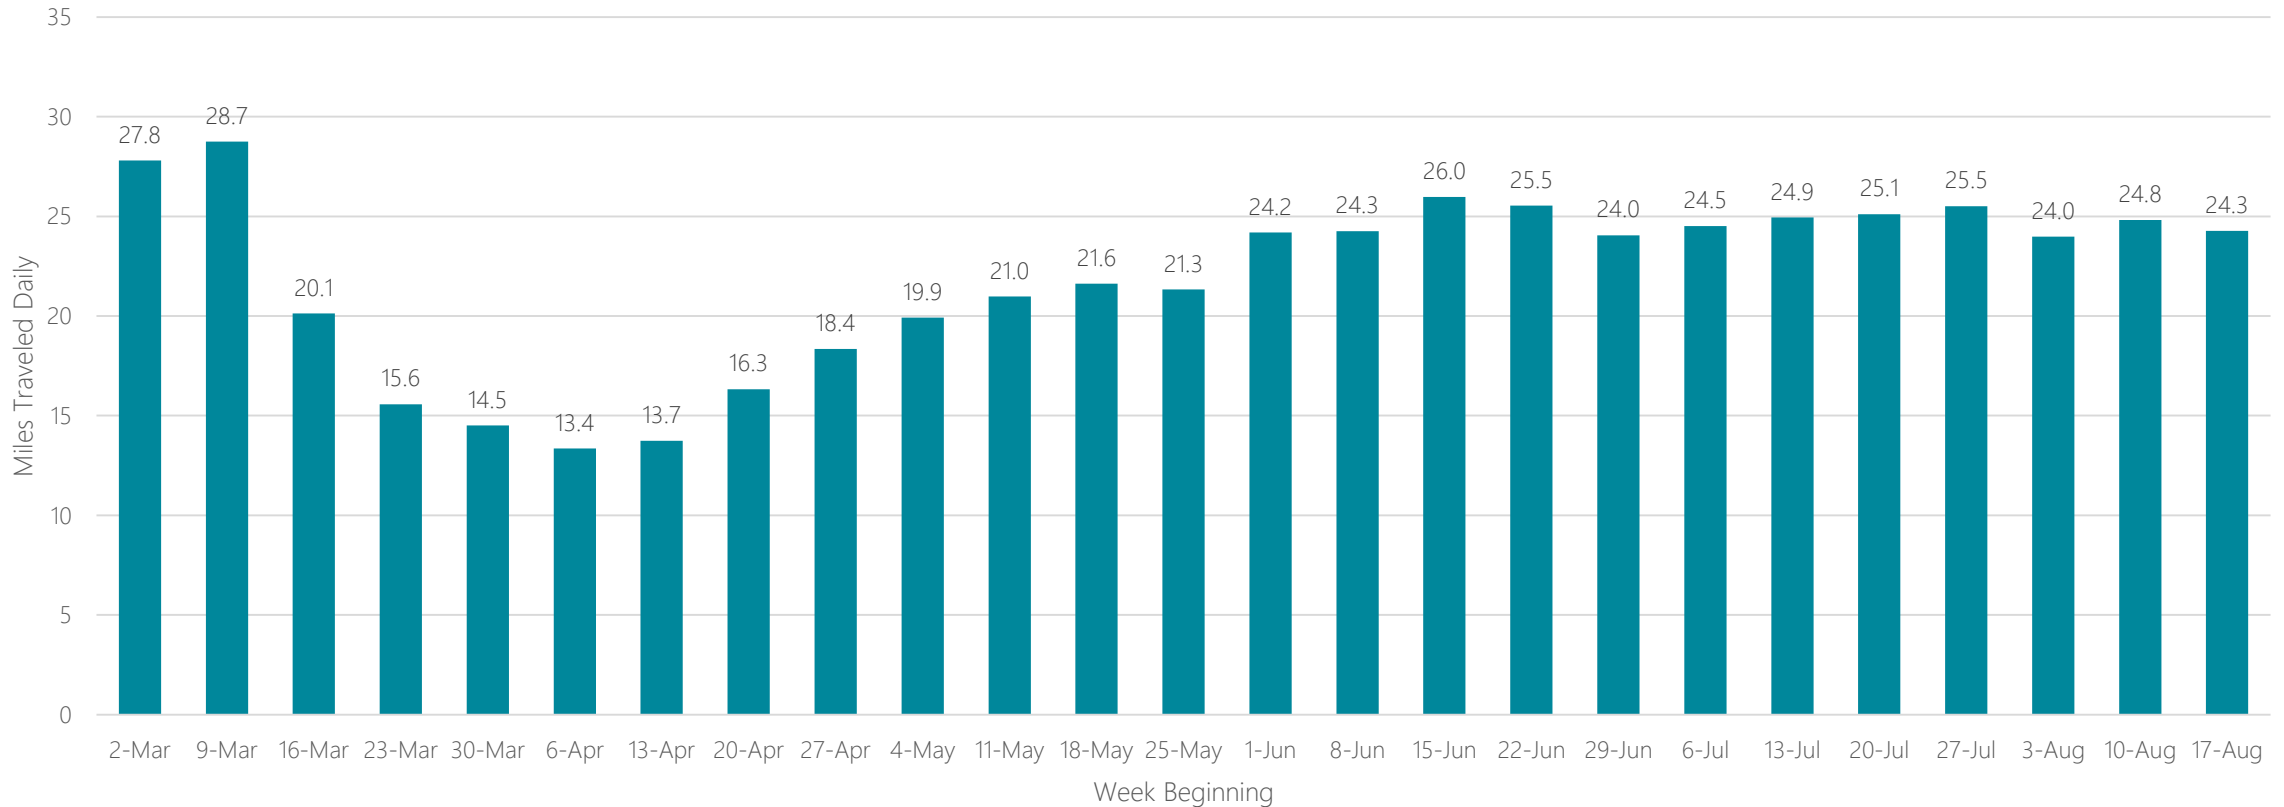

Average Miles Traveled Daily Weekly Trend

Champaign & Springfield-Decatur

Average Miles Traveled Daily Weekly Trend

Charleston, SC

Average Miles Traveled Daily Weekly Trend

Charleston-Huntington

Average Miles Traveled Daily Weekly Trend