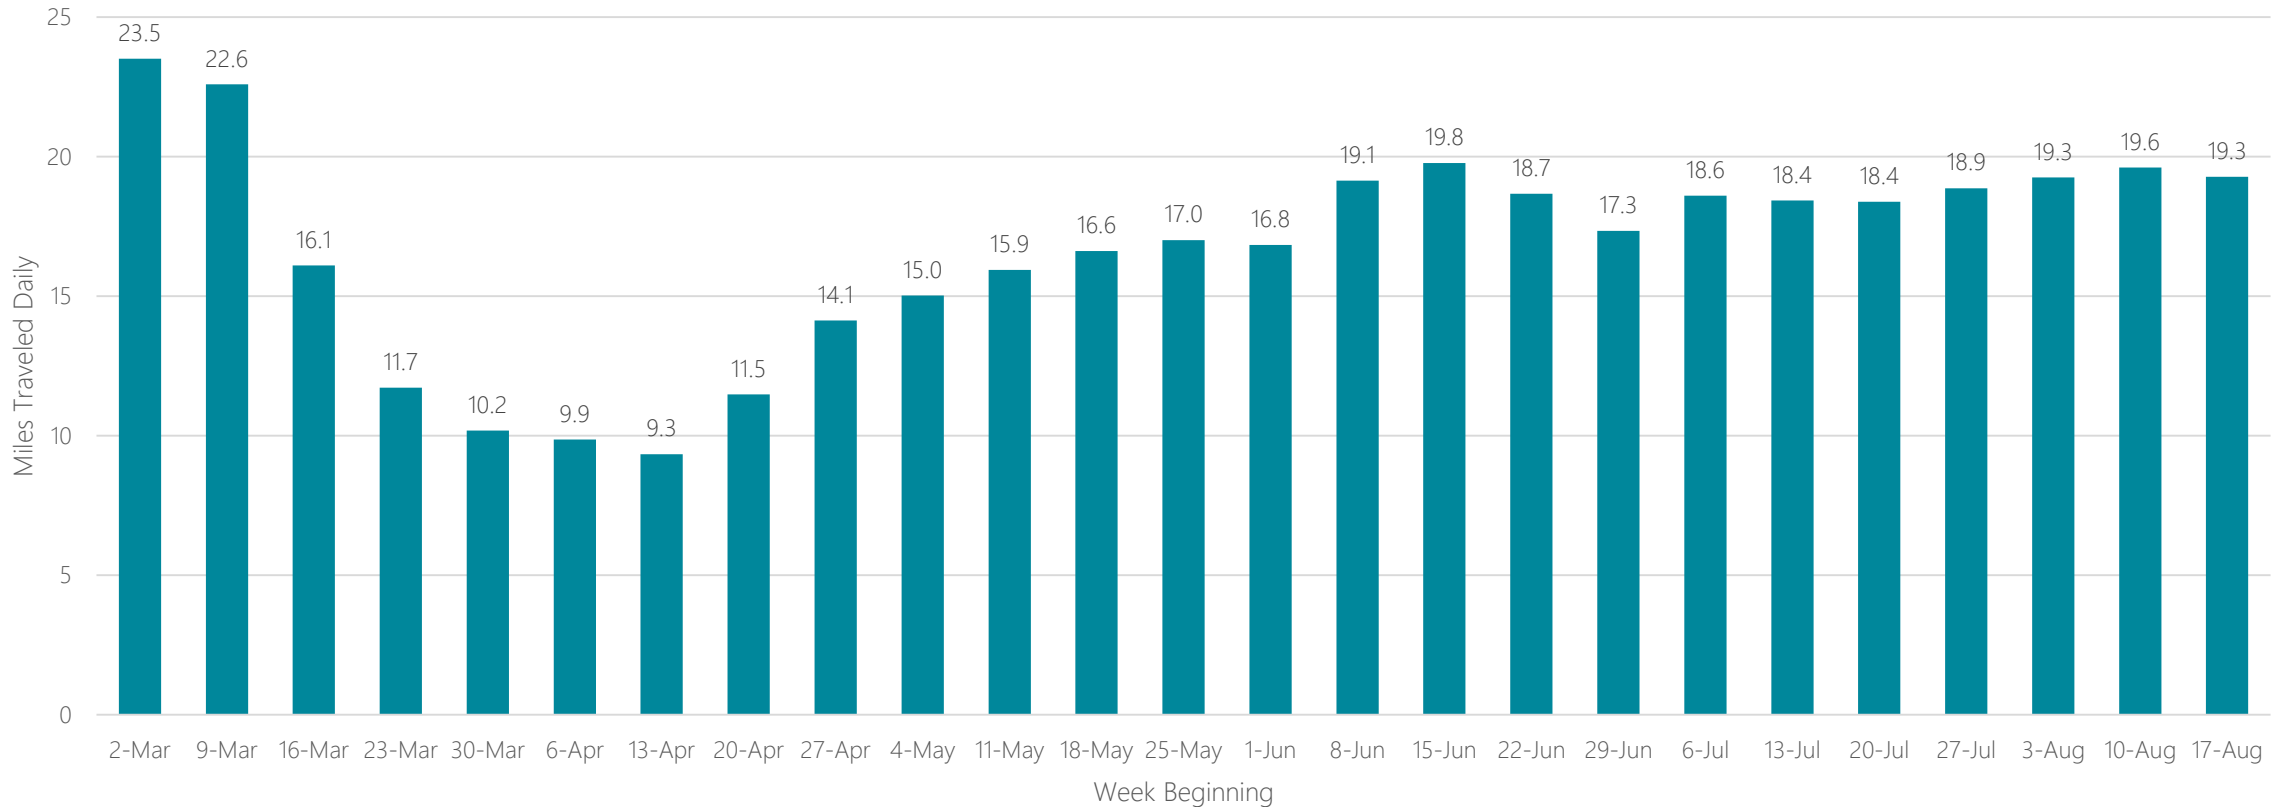

Tampa-Saint Petersburg (Sarasota)

Average Miles Traveled Daily Weekly Trend