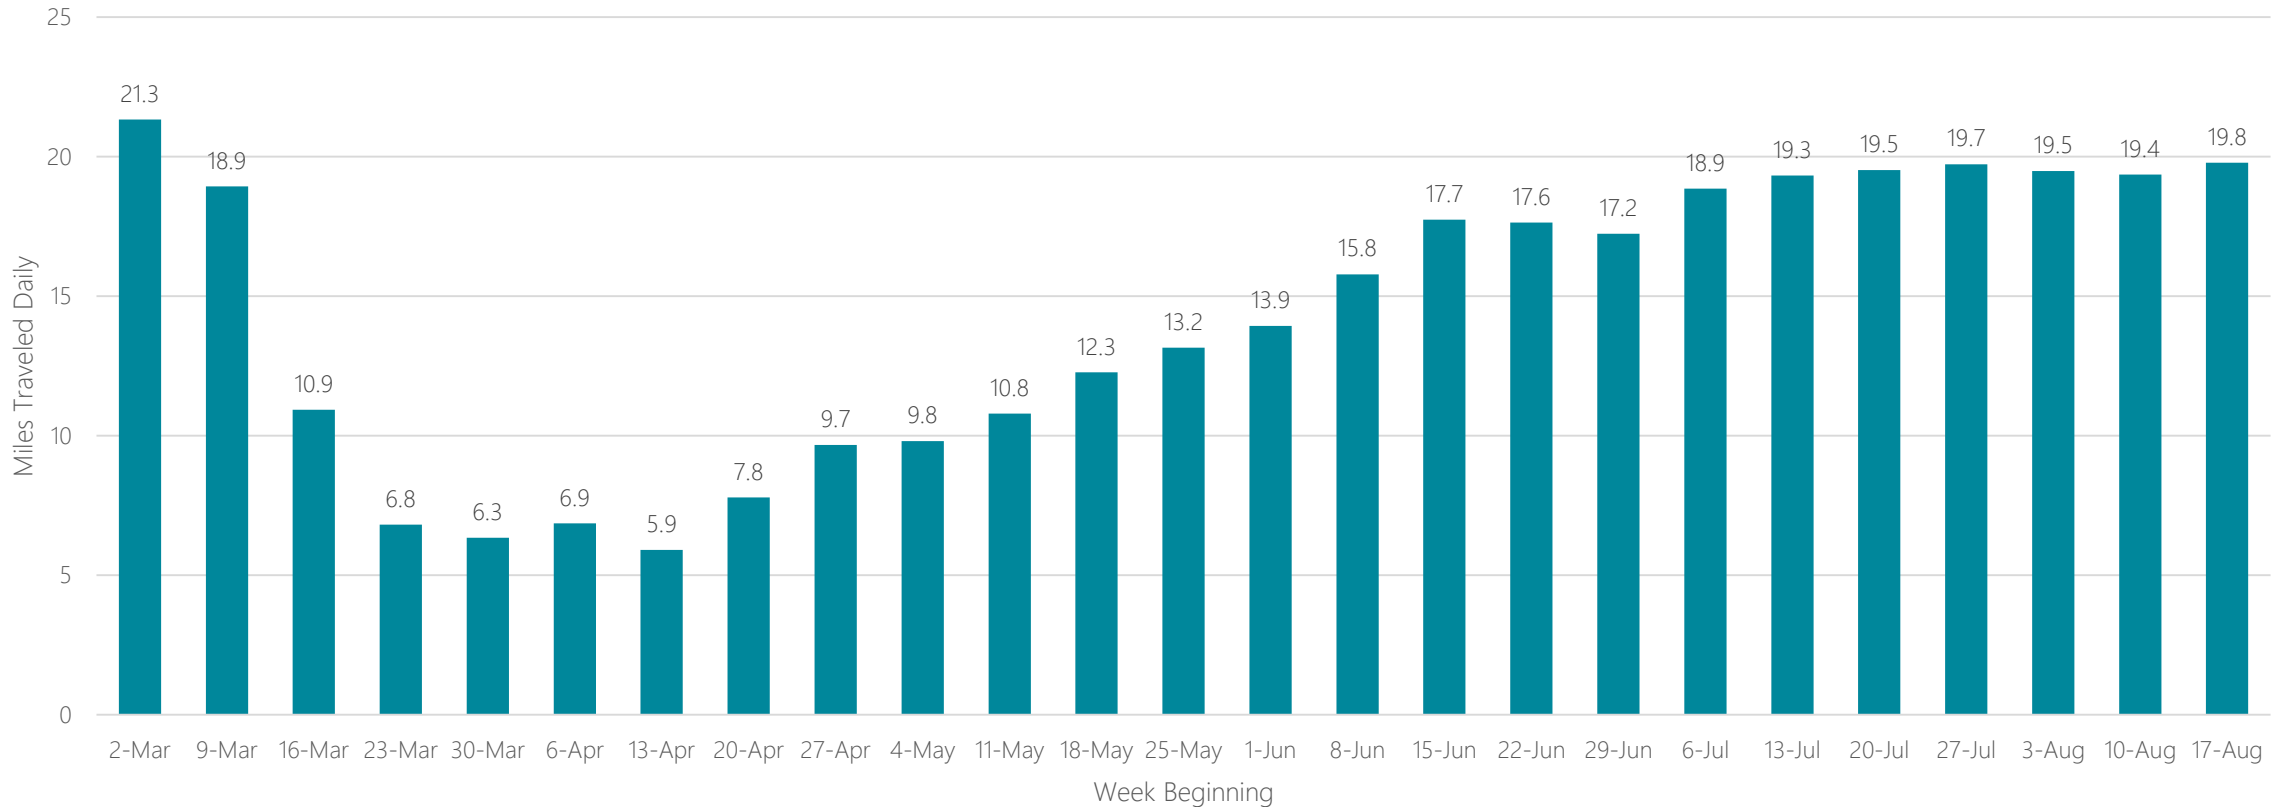

Boston (Manchester)

Average Miles Traveled Daily Weekly Trend