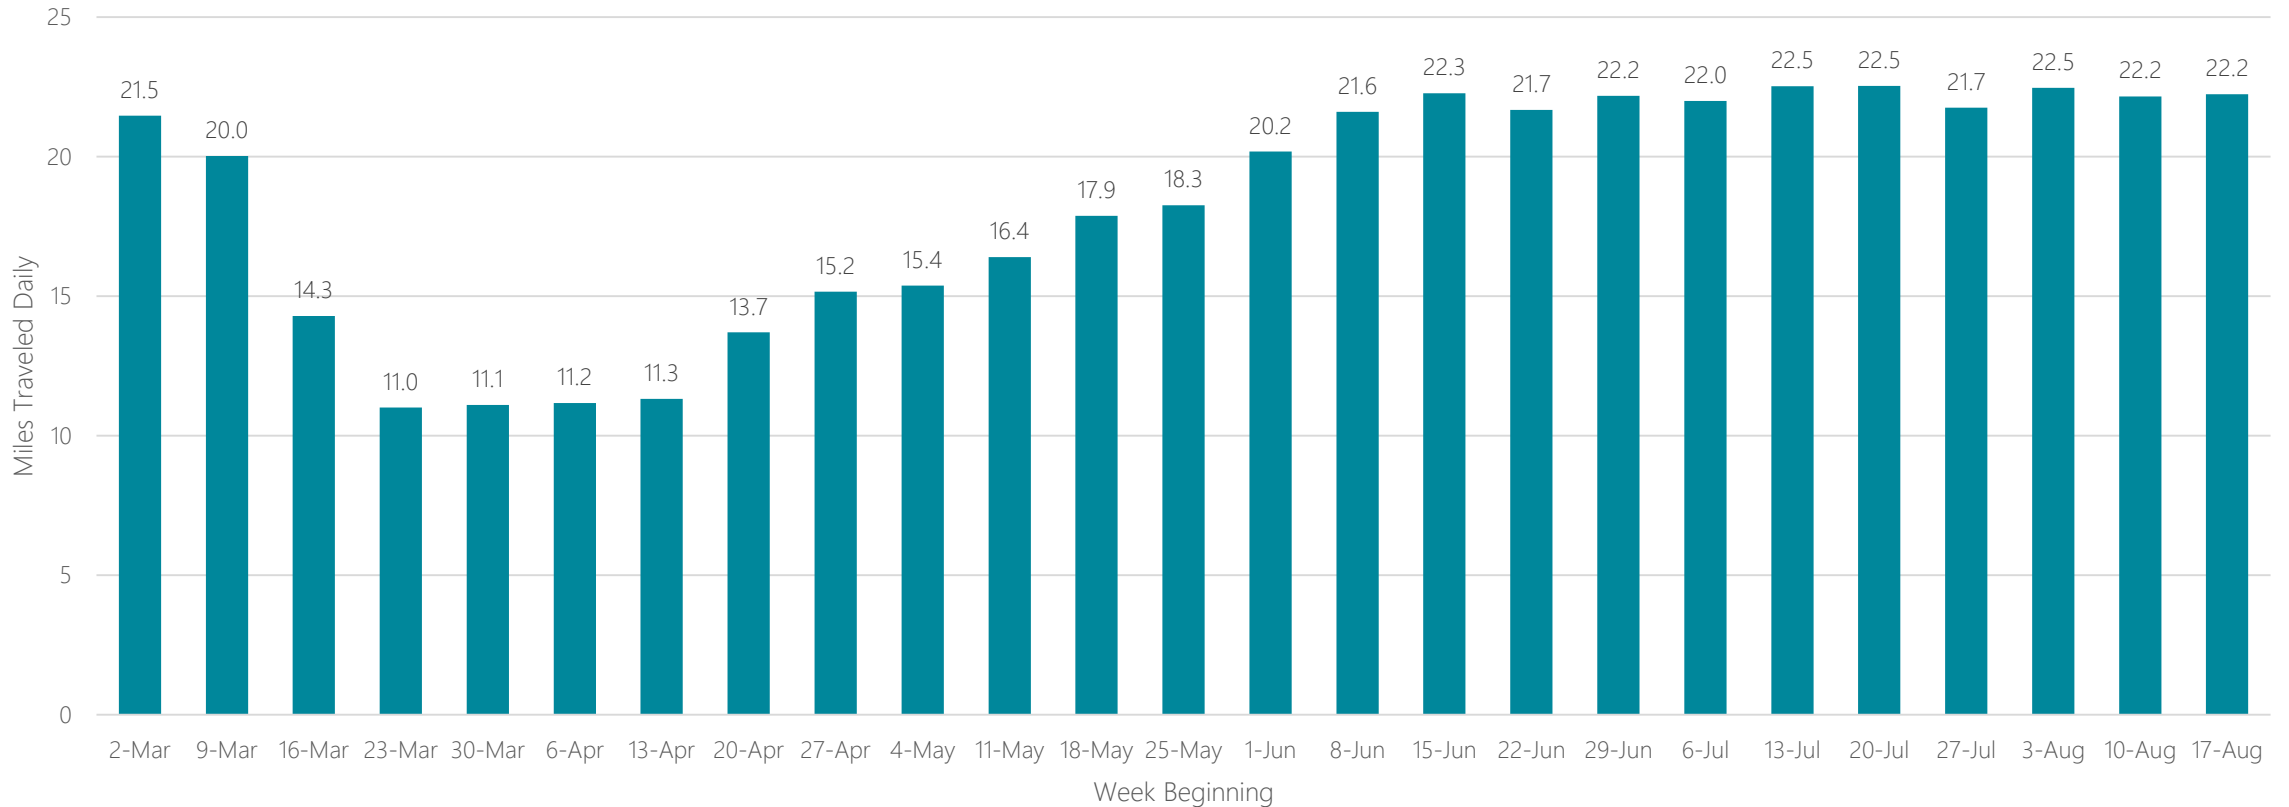

Youngstown

Average Miles Traveled Daily Weekly Trend