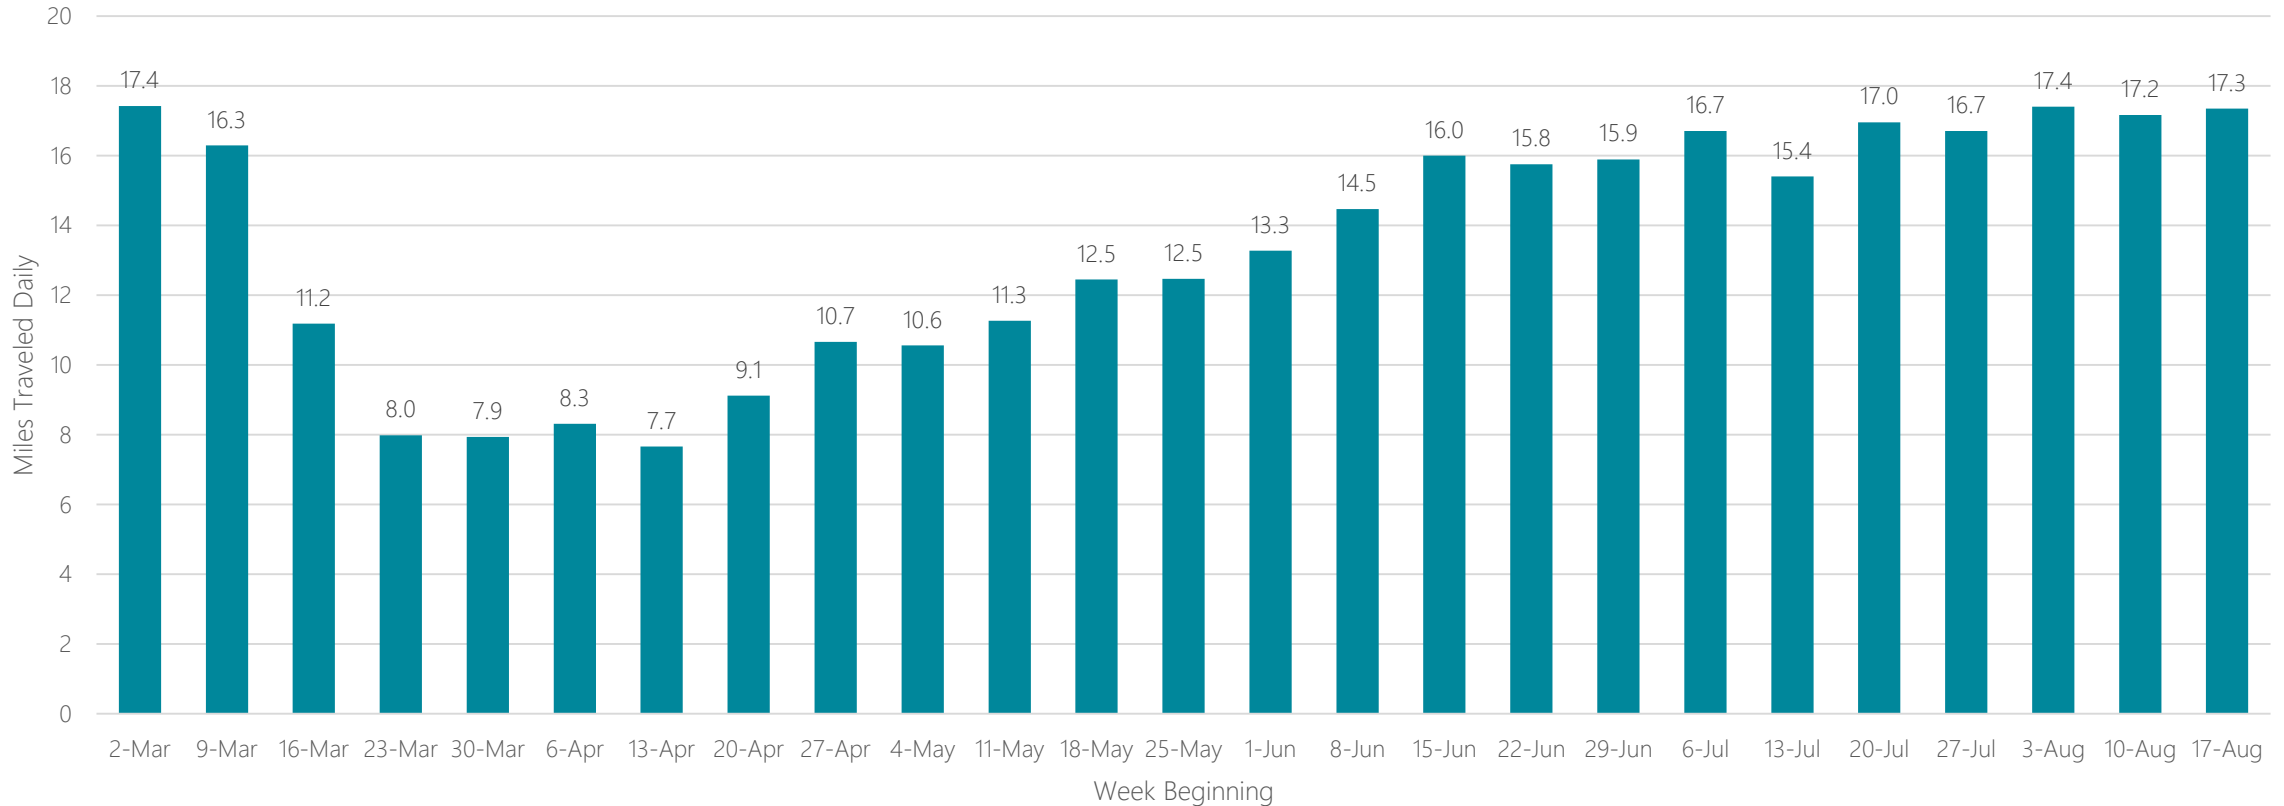

Springfield-Holyoke

Average Miles Traveled Daily Weekly Trend