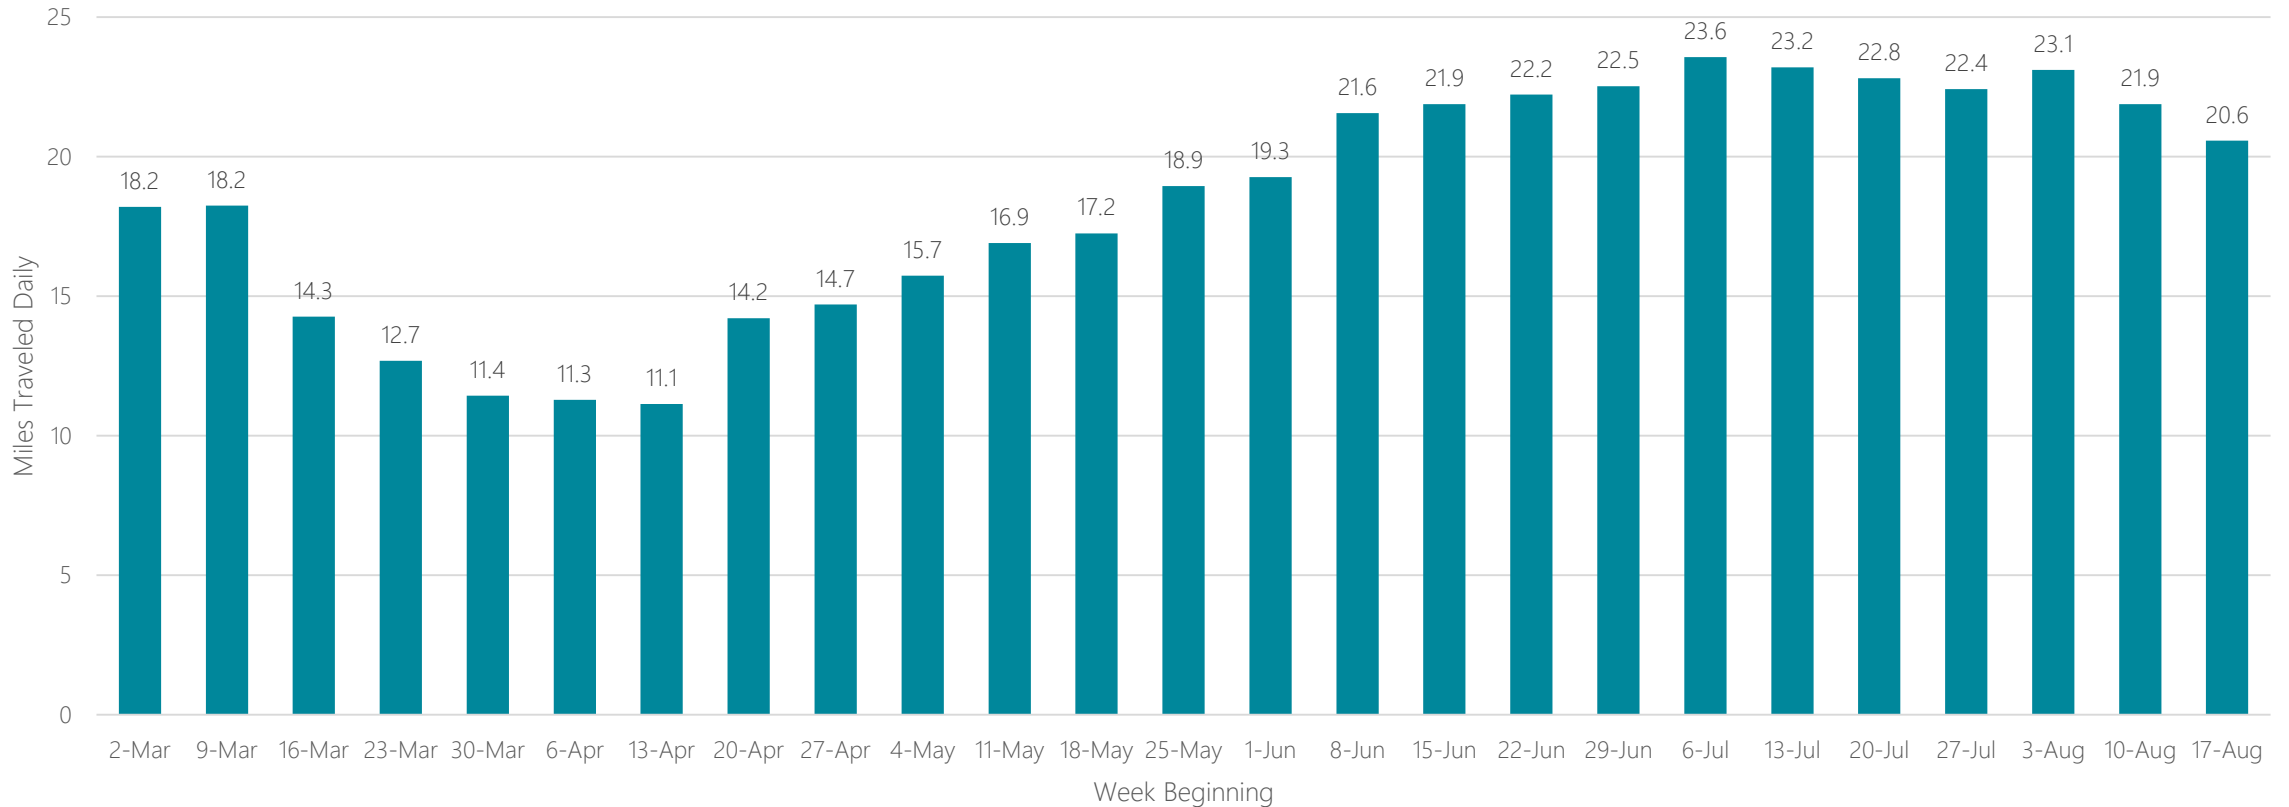

Burlington-Plattsburgh

Average Miles Traveled Daily Weekly Trend

Butte-Bozeman

Average Miles Traveled Daily Weekly Trend

Casper-Riverton

Average Miles Traveled Daily Weekly Trend

Cedar Rapids-Waterloo & Dubuque