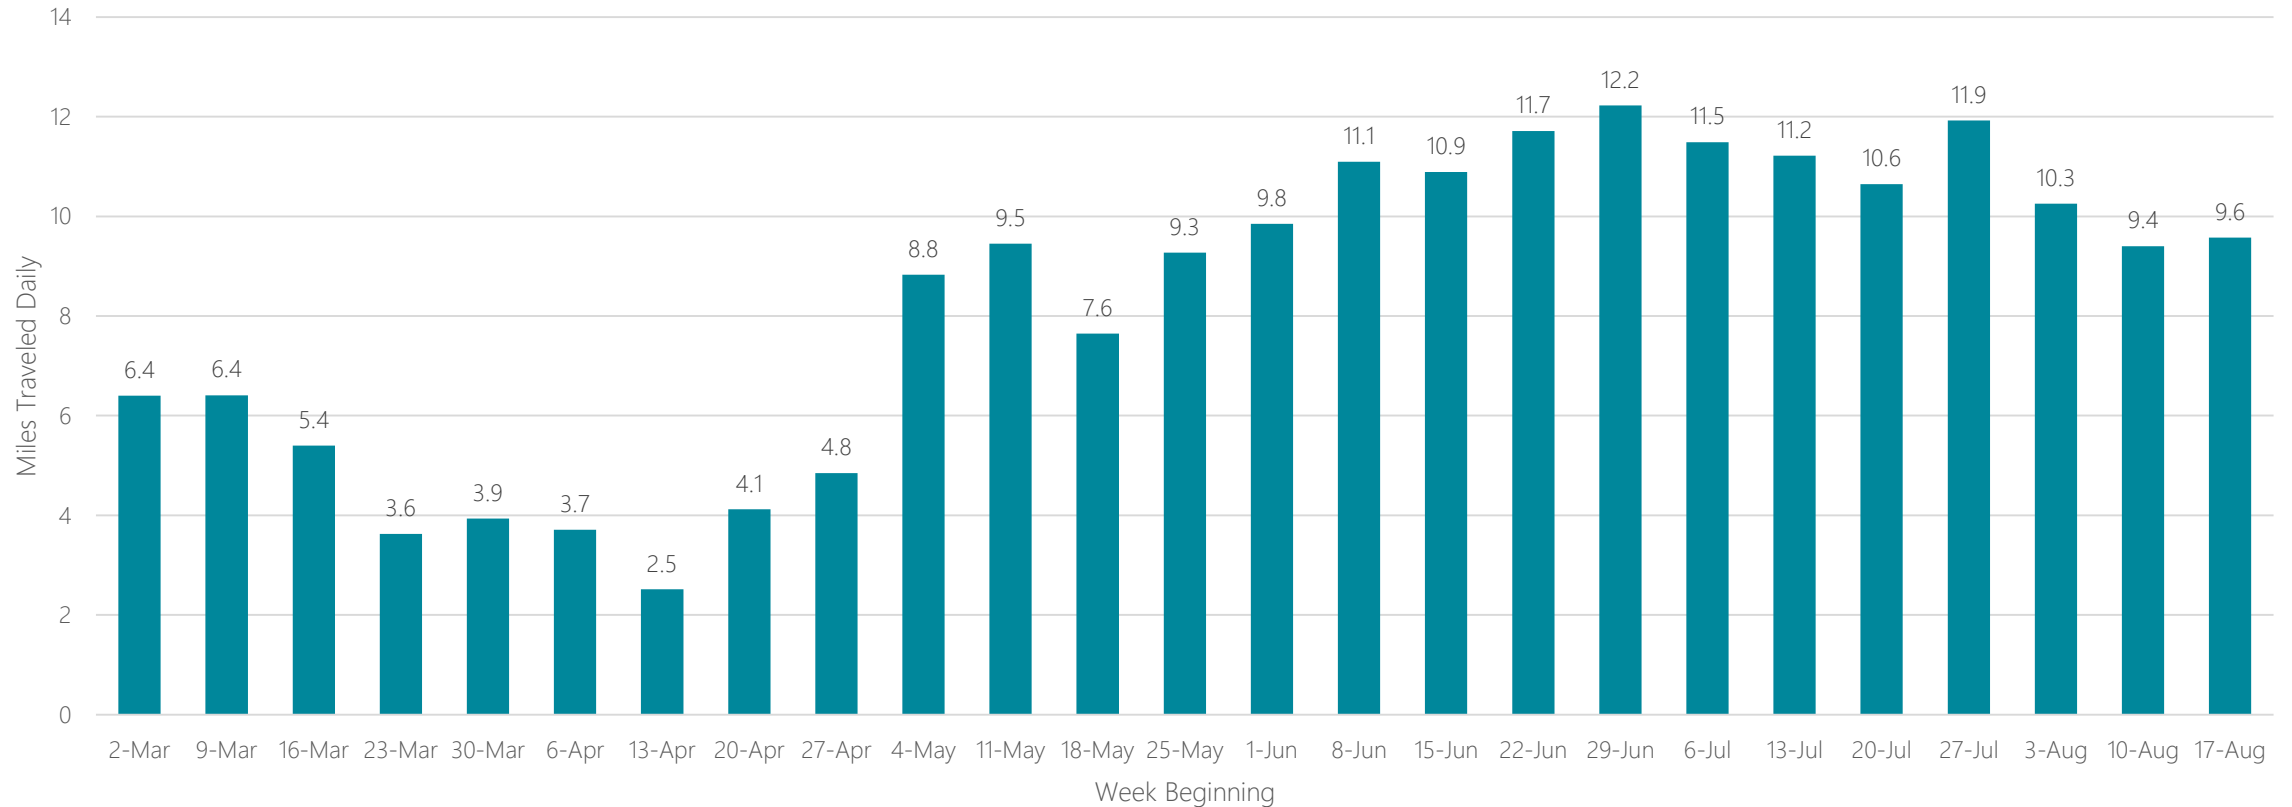

Juneau

Average Miles Traveled Daily Weekly Trend