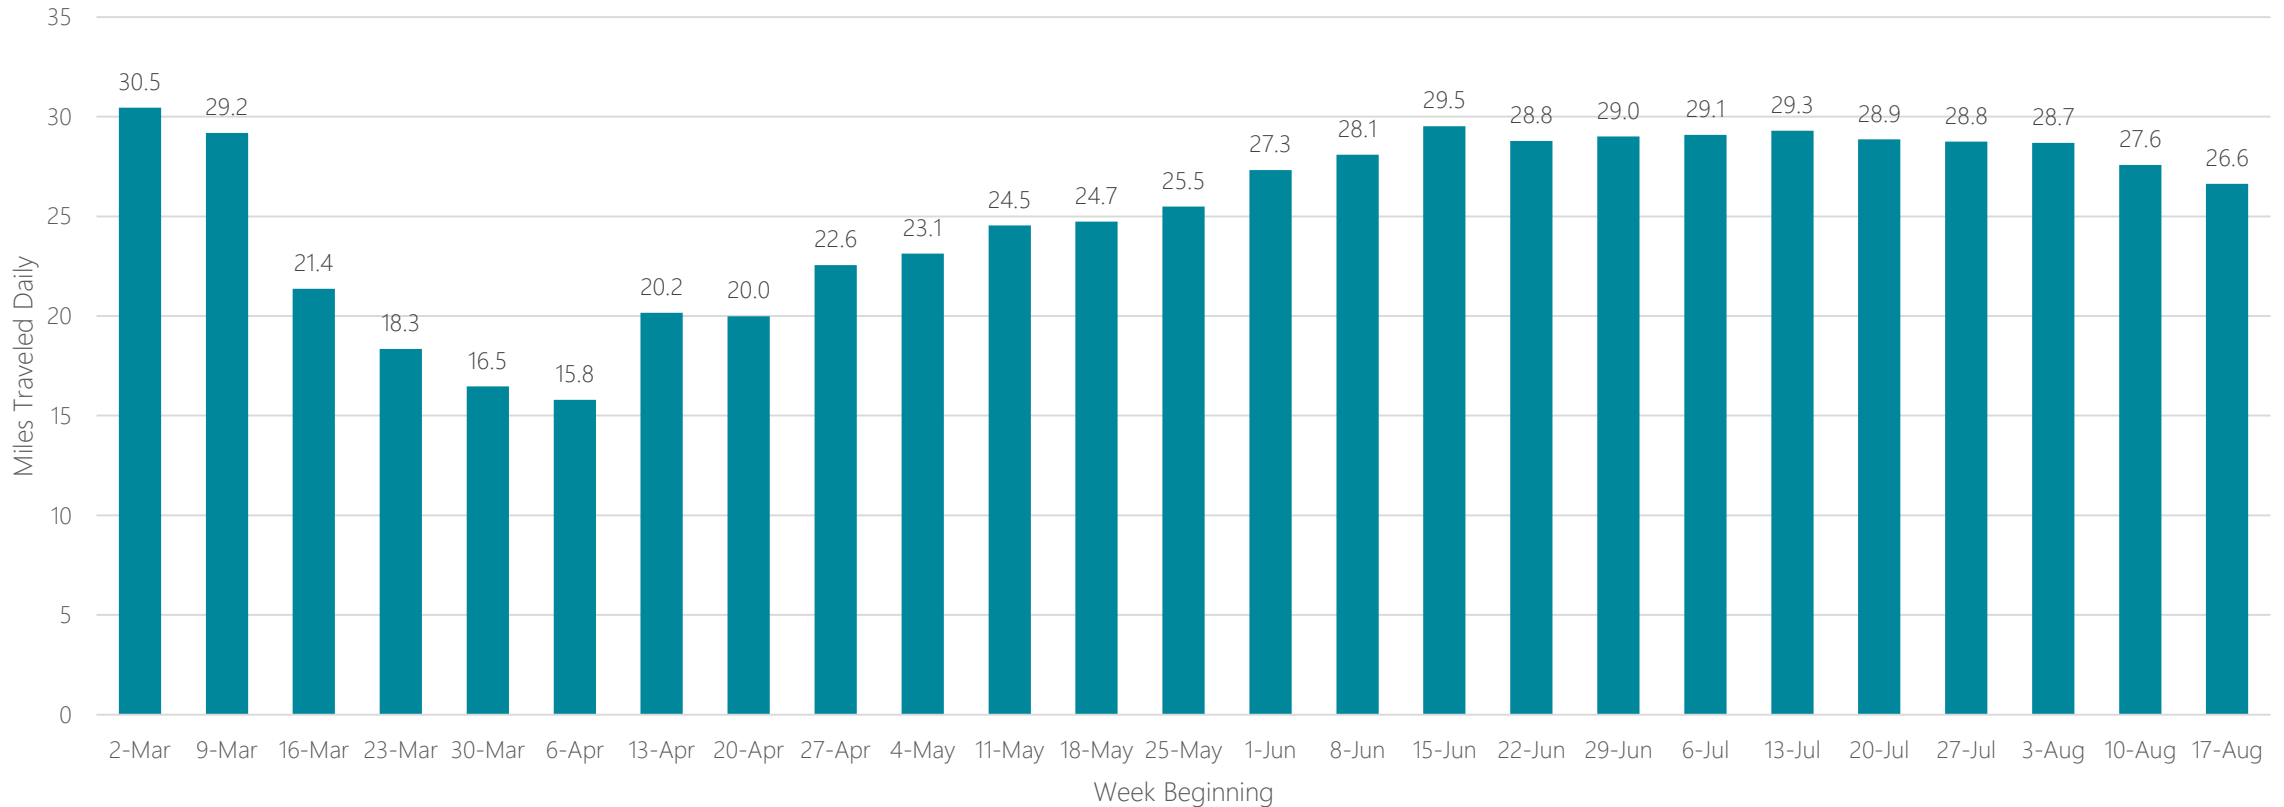

Charlotte

Average Miles Traveled Daily Weekly Trend

Charlottesville

Average Miles Traveled Daily Weekly Trend

Chattanooga

Average Miles Traveled Daily Weekly Trend

Cheyenne-Scottsbluff

Average Miles Traveled Daily Weekly Trend