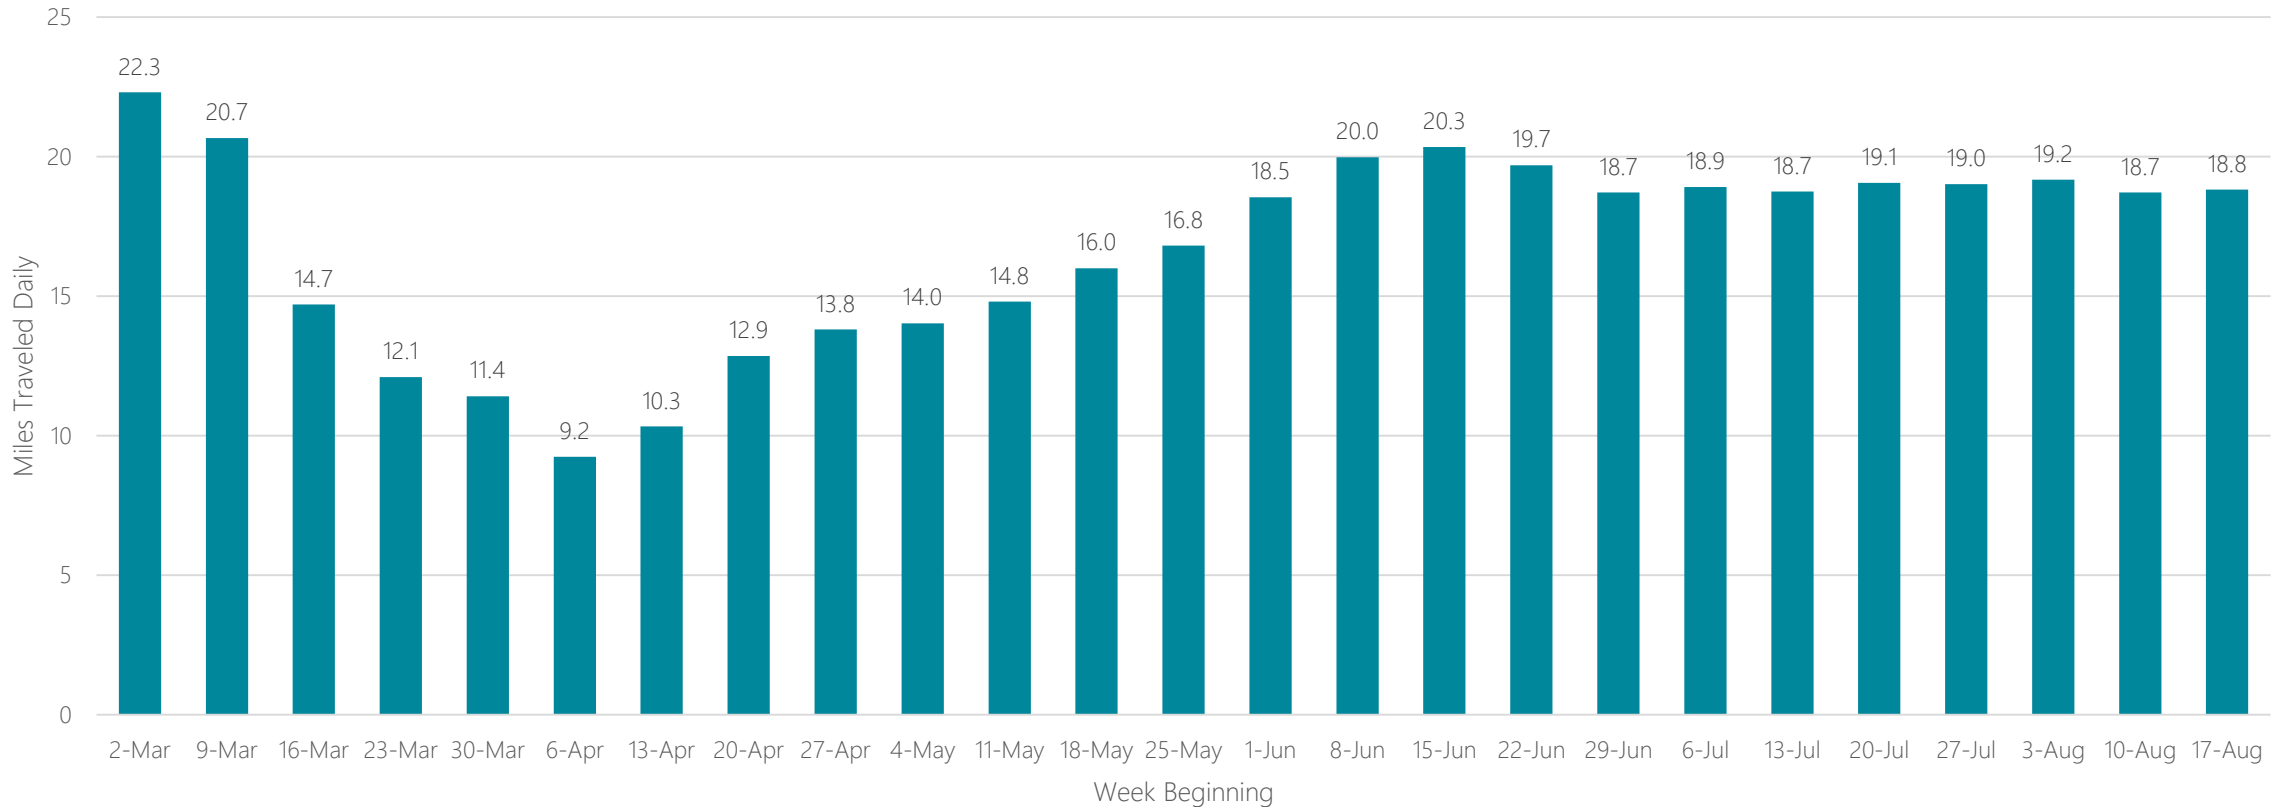

Palm Springs

Average Miles Traveled Daily Weekly Trend