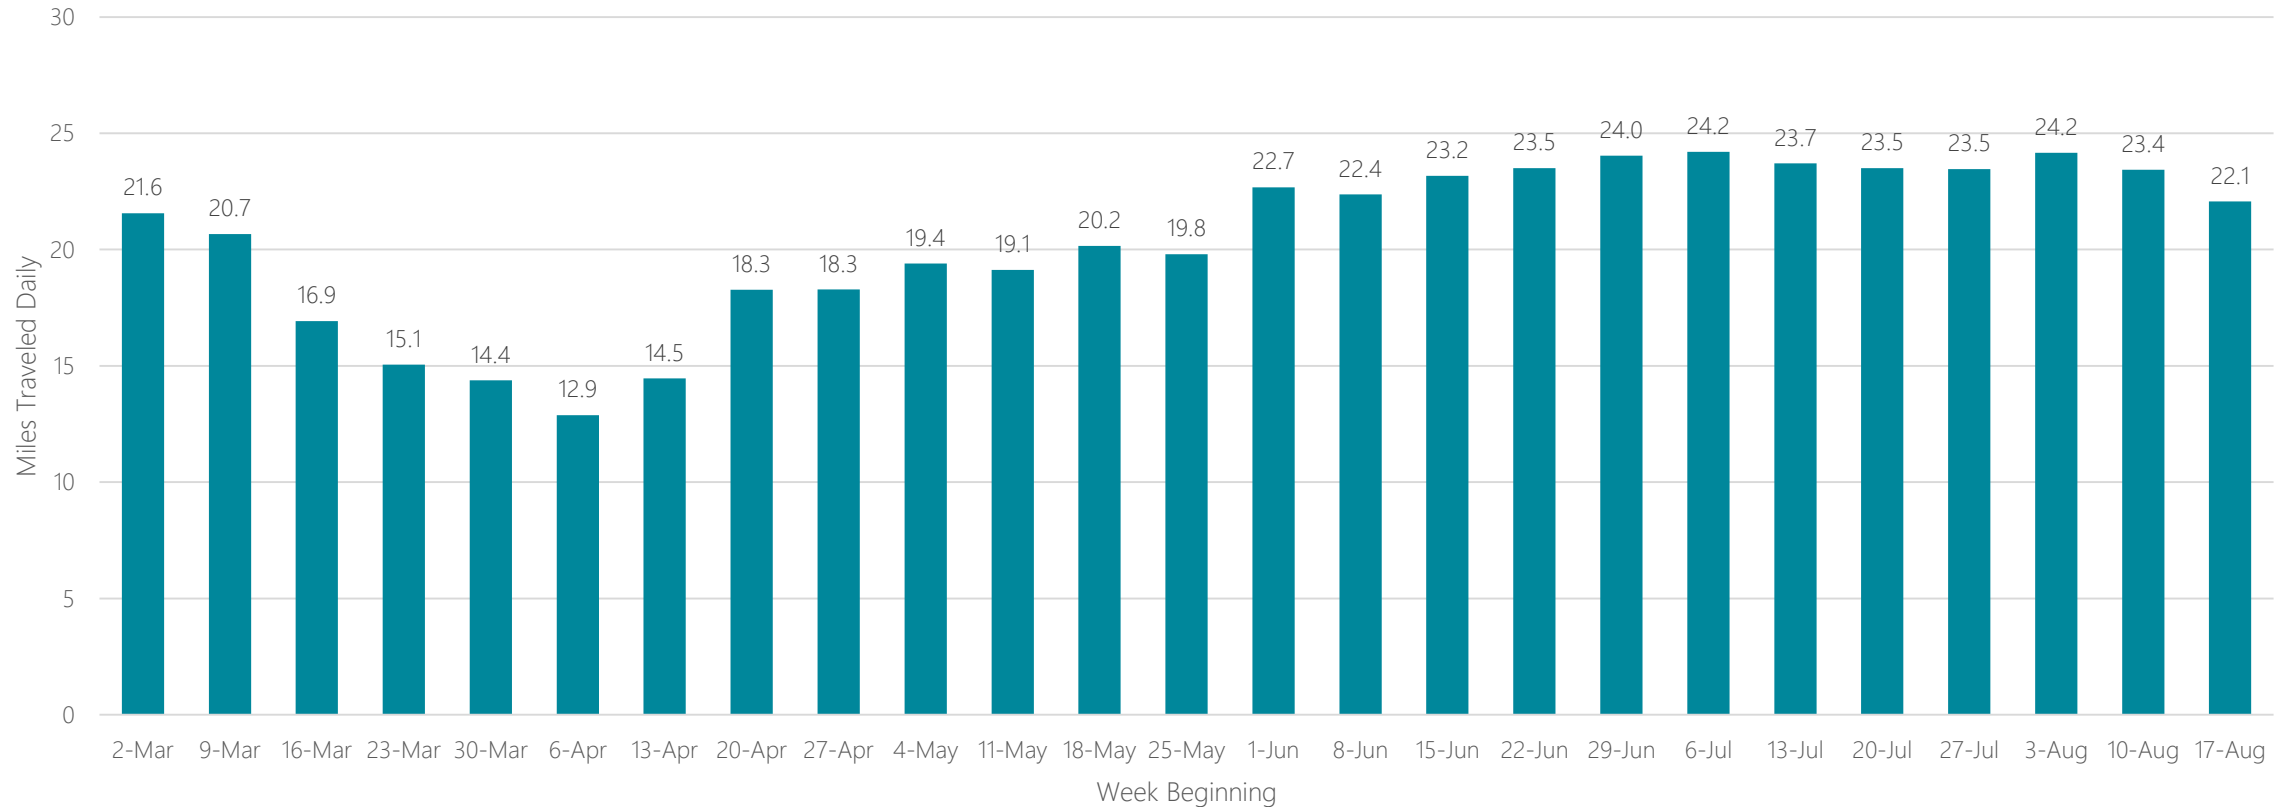

Oklahoma City

Average Miles Traveled Daily Weekly Trend

Omaha

Average Miles Traveled Daily Weekly Trend

Orlando-Daytona Beach-Melbourne

Average Miles Traveled Daily Weekly Trend

Ottumwa-Kirksville

Average Miles Traveled Daily Weekly Trend