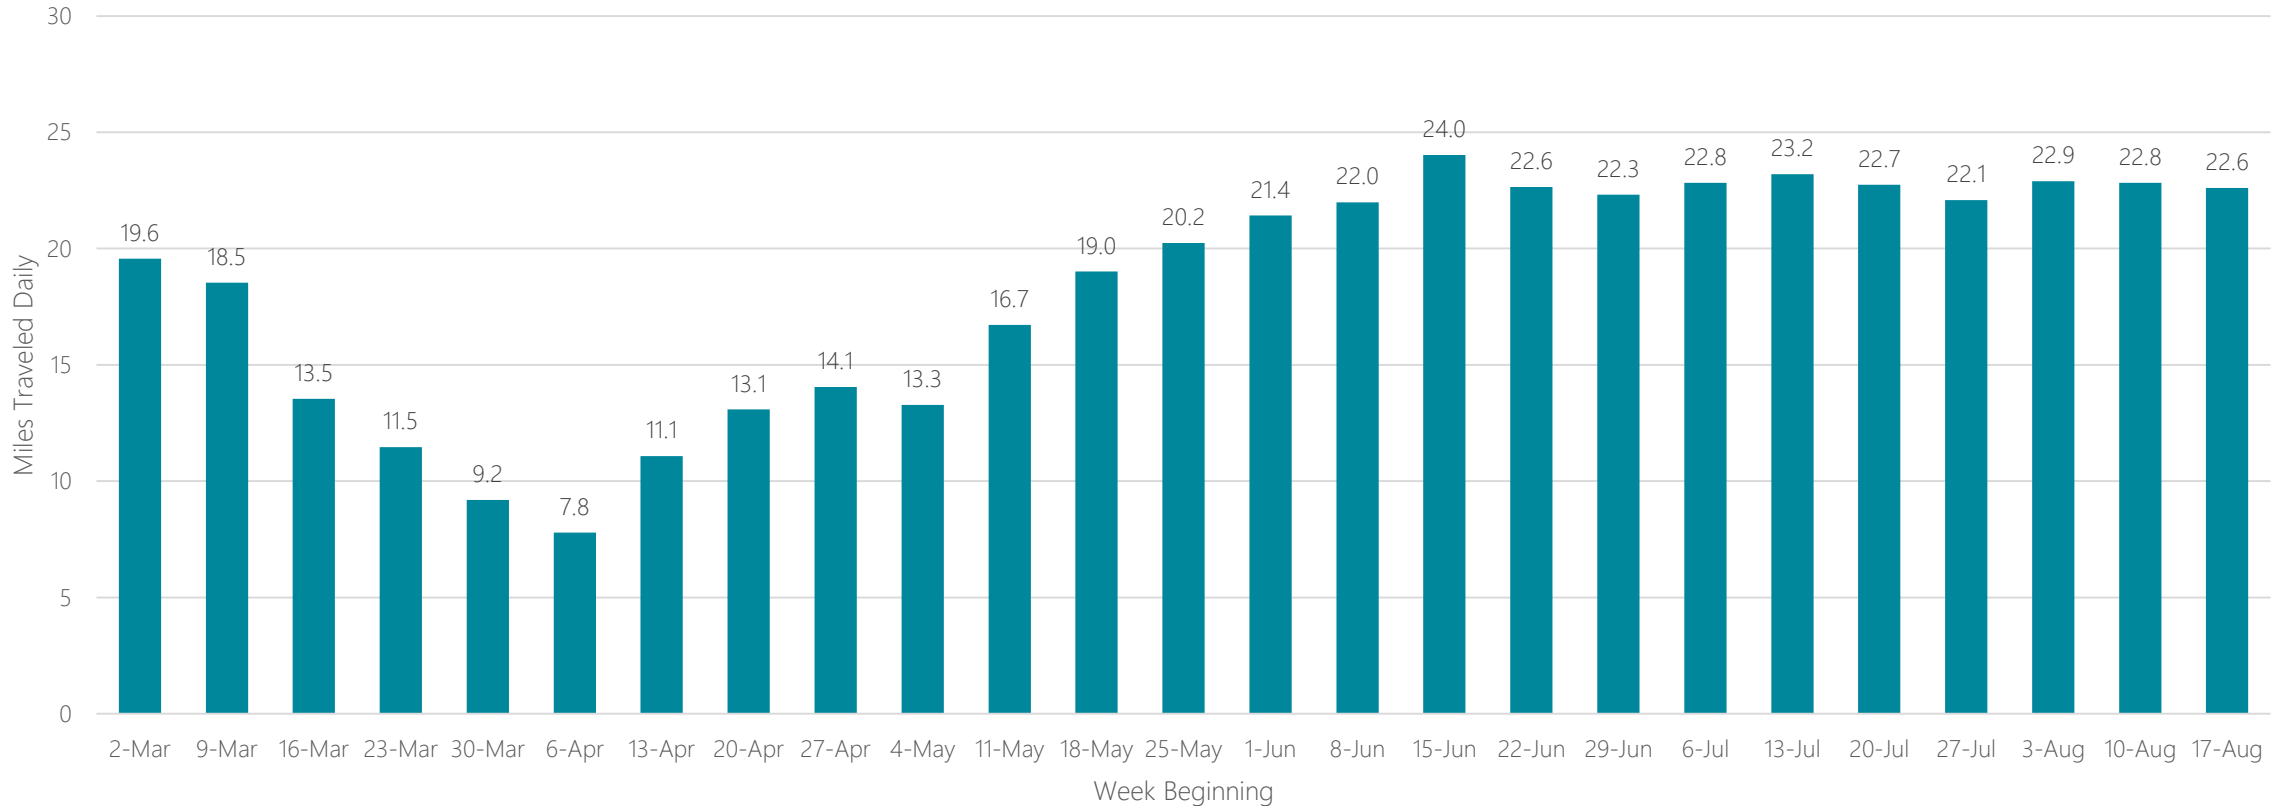

Portland-Auburn

Average Miles Traveled Daily Weekly Trend

Portland, OR

Average Miles Traveled Daily Weekly Trend

Presque Isle

Average Miles Traveled Daily Weekly Trend

Providence-New Bedford

Average Miles Traveled Daily Weekly Trend