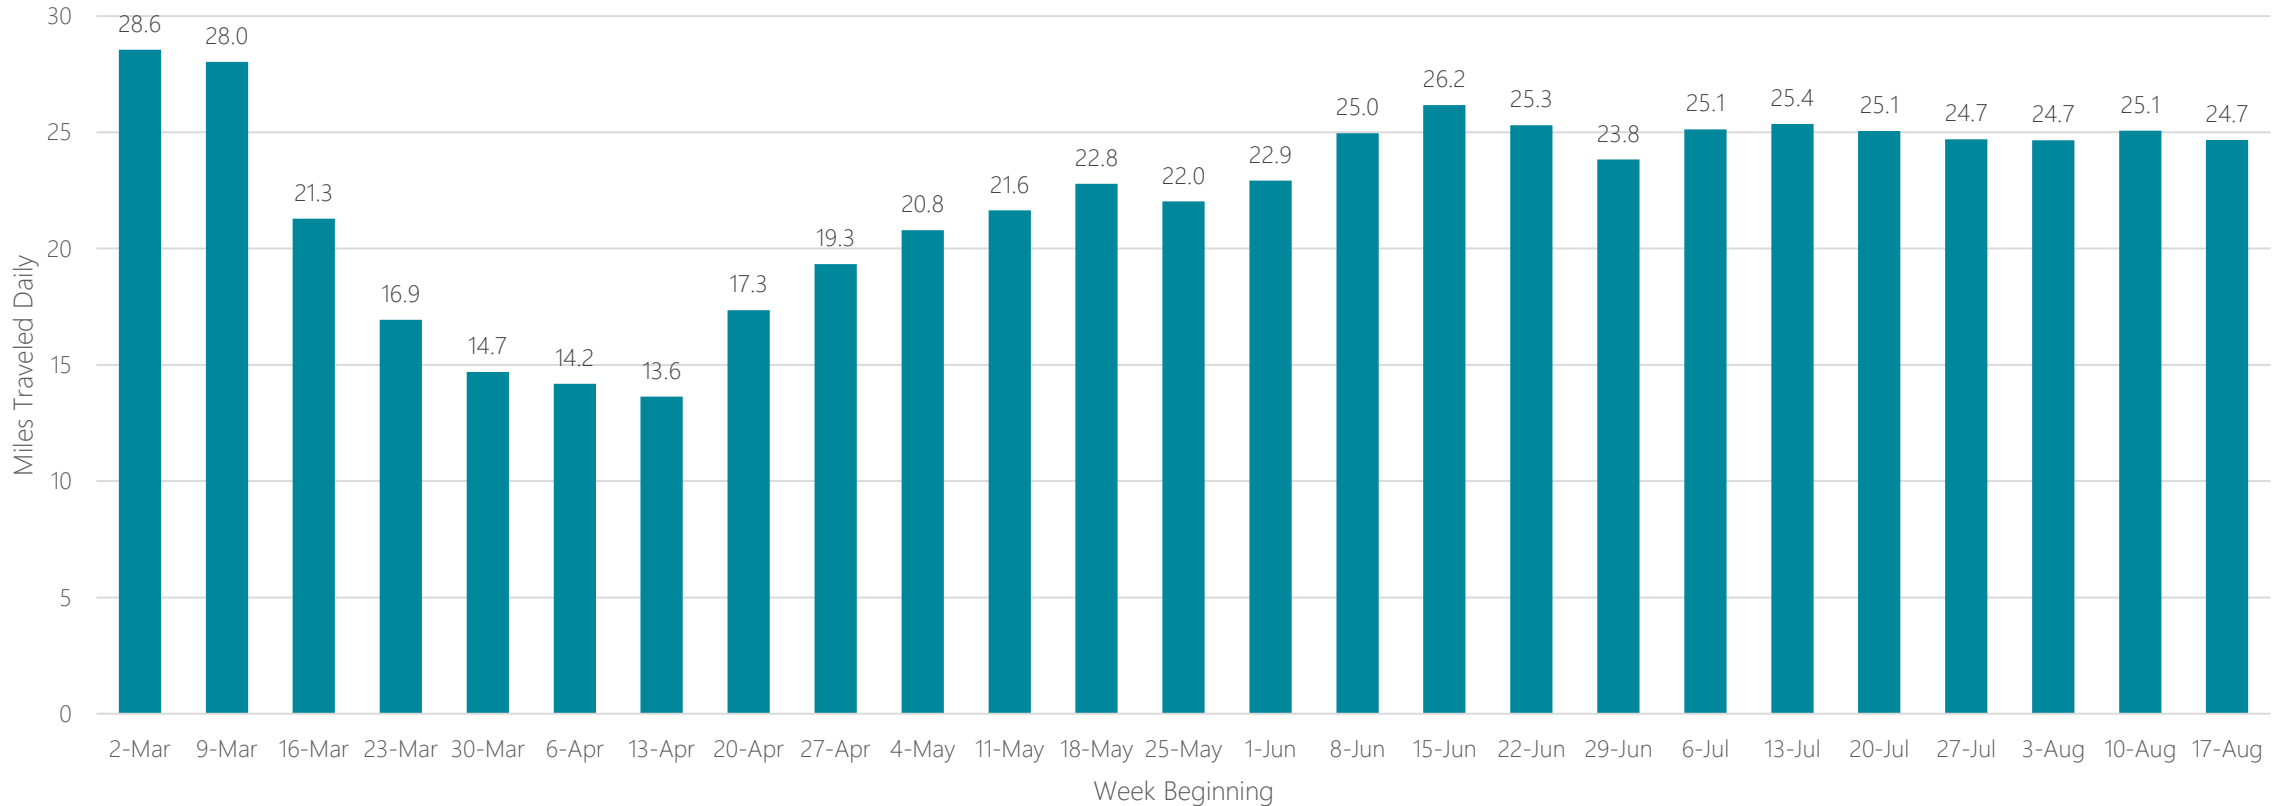

Jacksonville, Brunswick

Average Miles Traveled Daily Weekly Trend