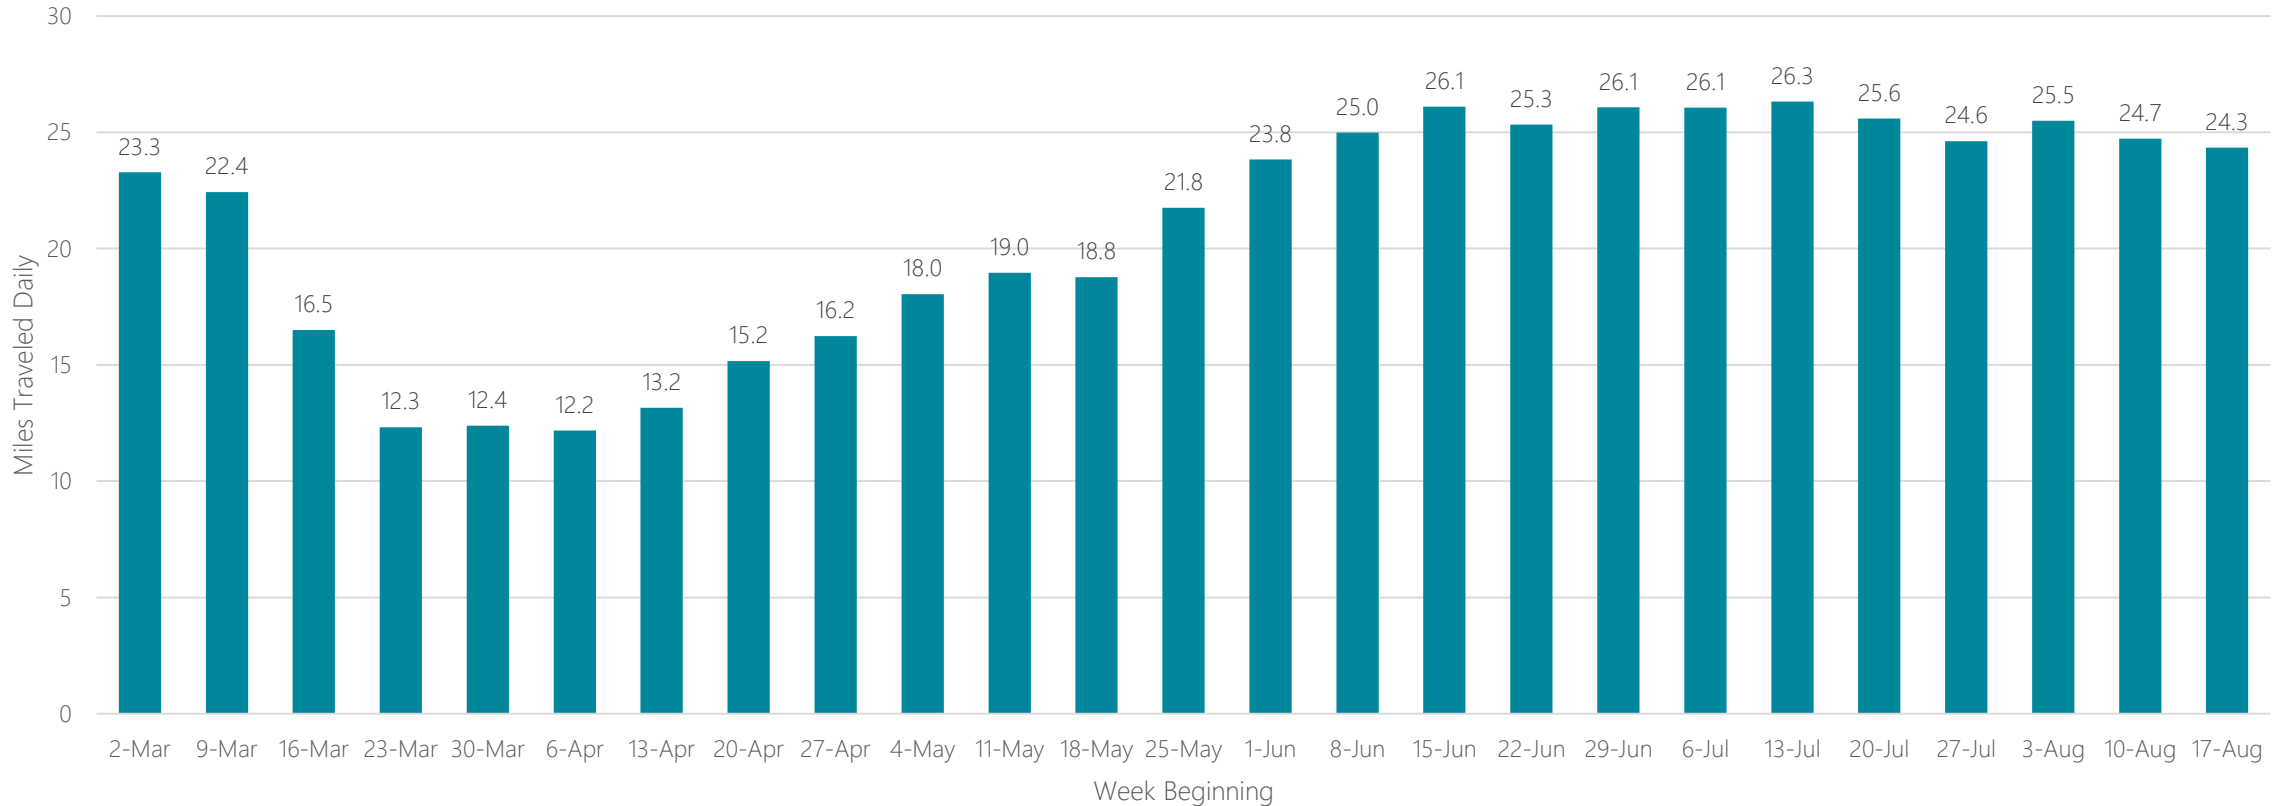

Paducah-Cape Girardeau-Harrisburg

Average Miles Traveled Daily Weekly Trend

Palm Springs

Average Miles Traveled Daily Weekly Trend

Panama City

Average Miles Traveled Daily Weekly Trend

Parkersburg

Average Miles Traveled Daily Weekly Trend