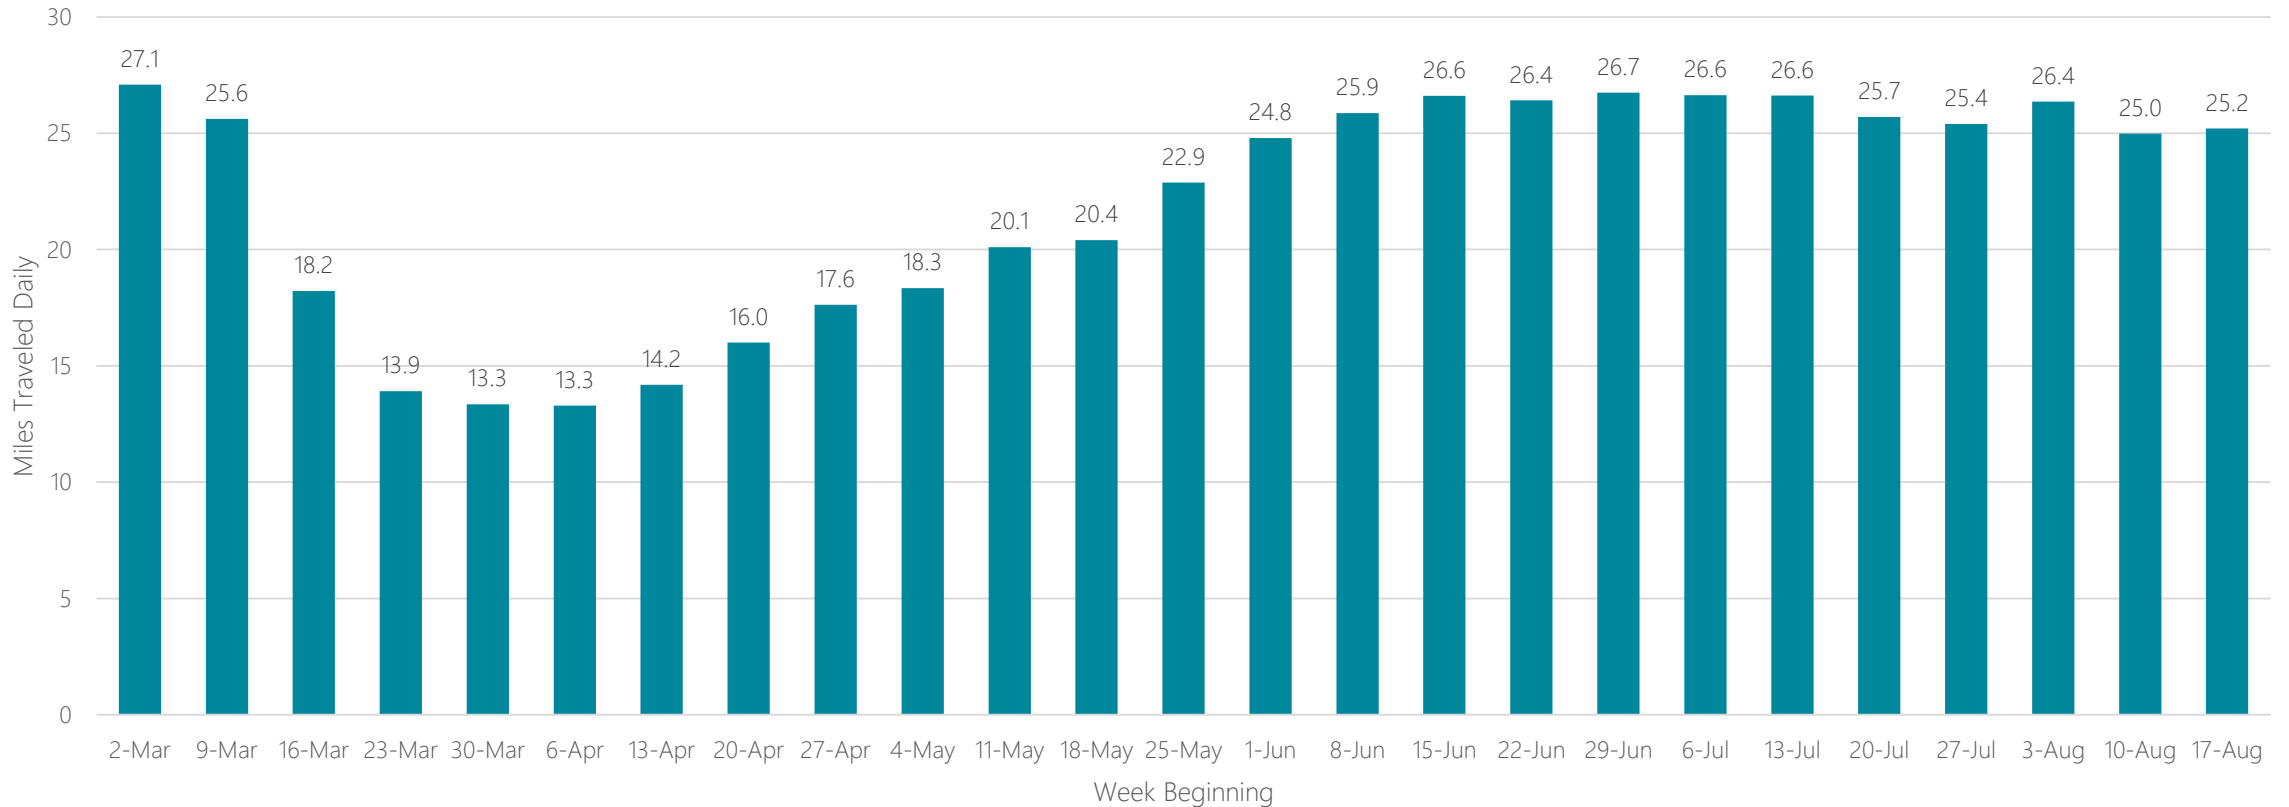

Average Miles Traveled Daily Weekly Trend

Champaign & Springfield-Decatur

Average Miles Traveled Daily Weekly Trend

Charleston, SC

Average Miles Traveled Daily Weekly Trend

Charleston-Huntington

Average Miles Traveled Daily Weekly Trend