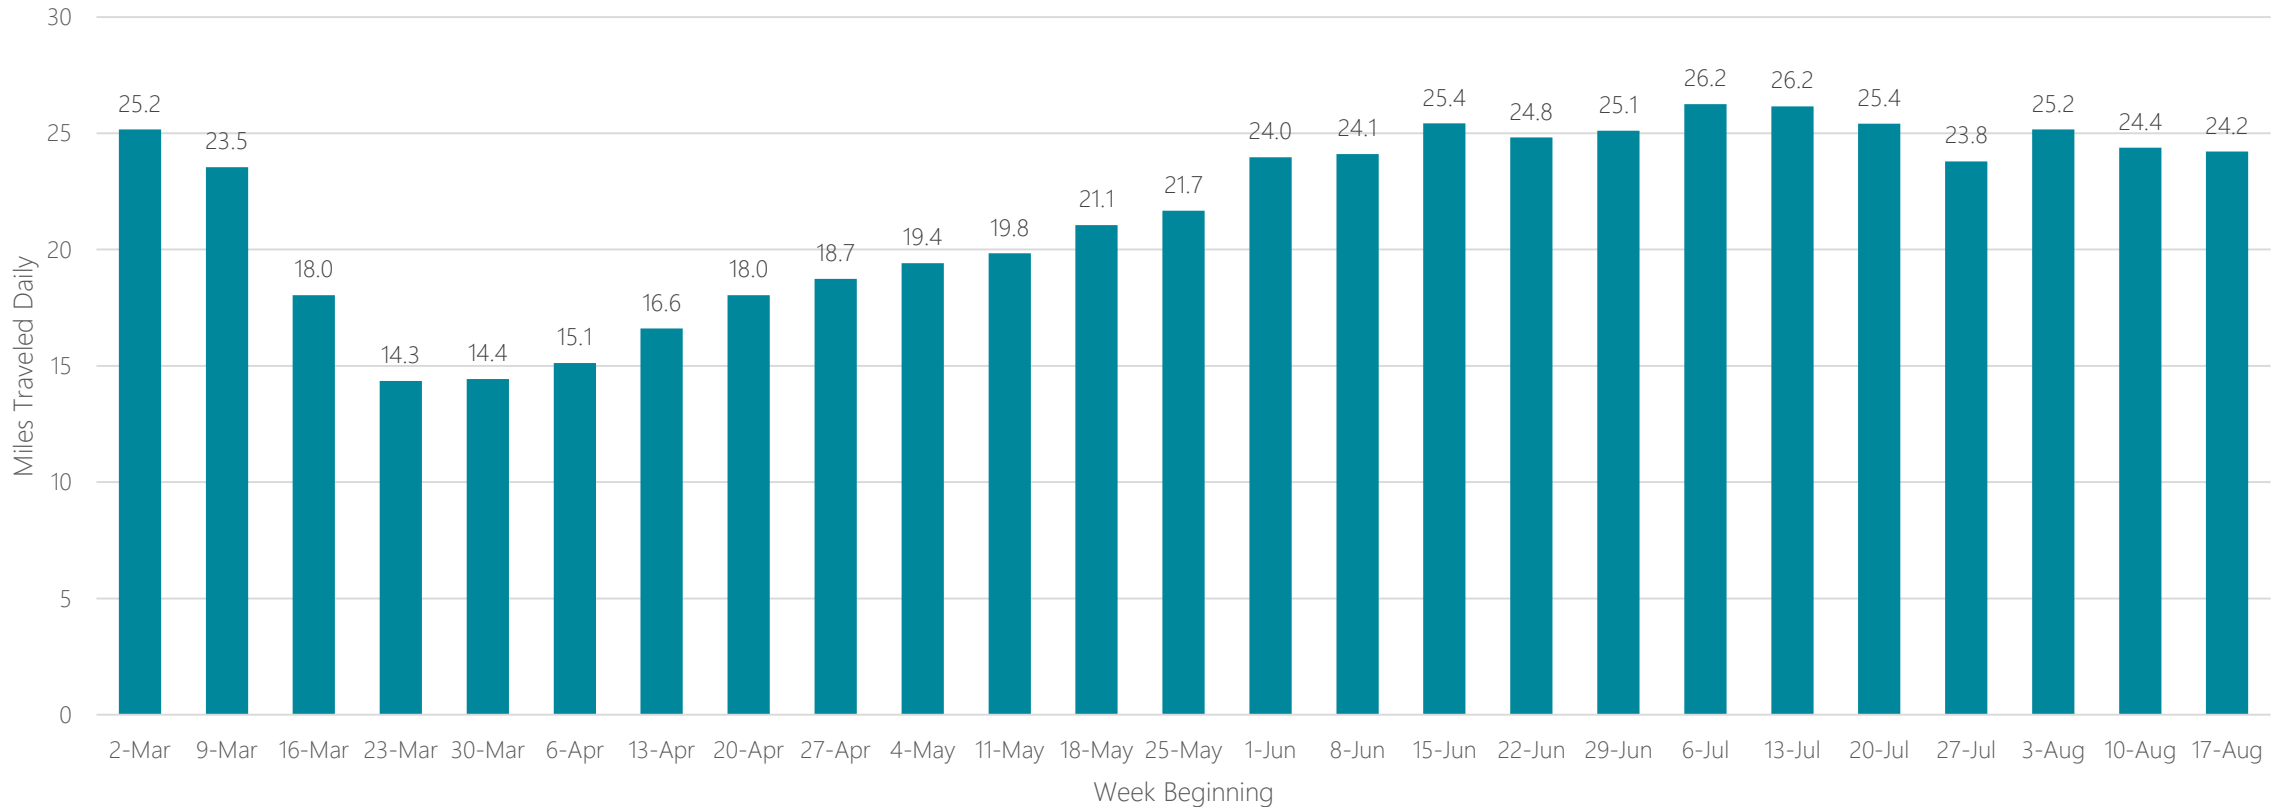

Terre Haute

Average Miles Traveled Daily Weekly Trend