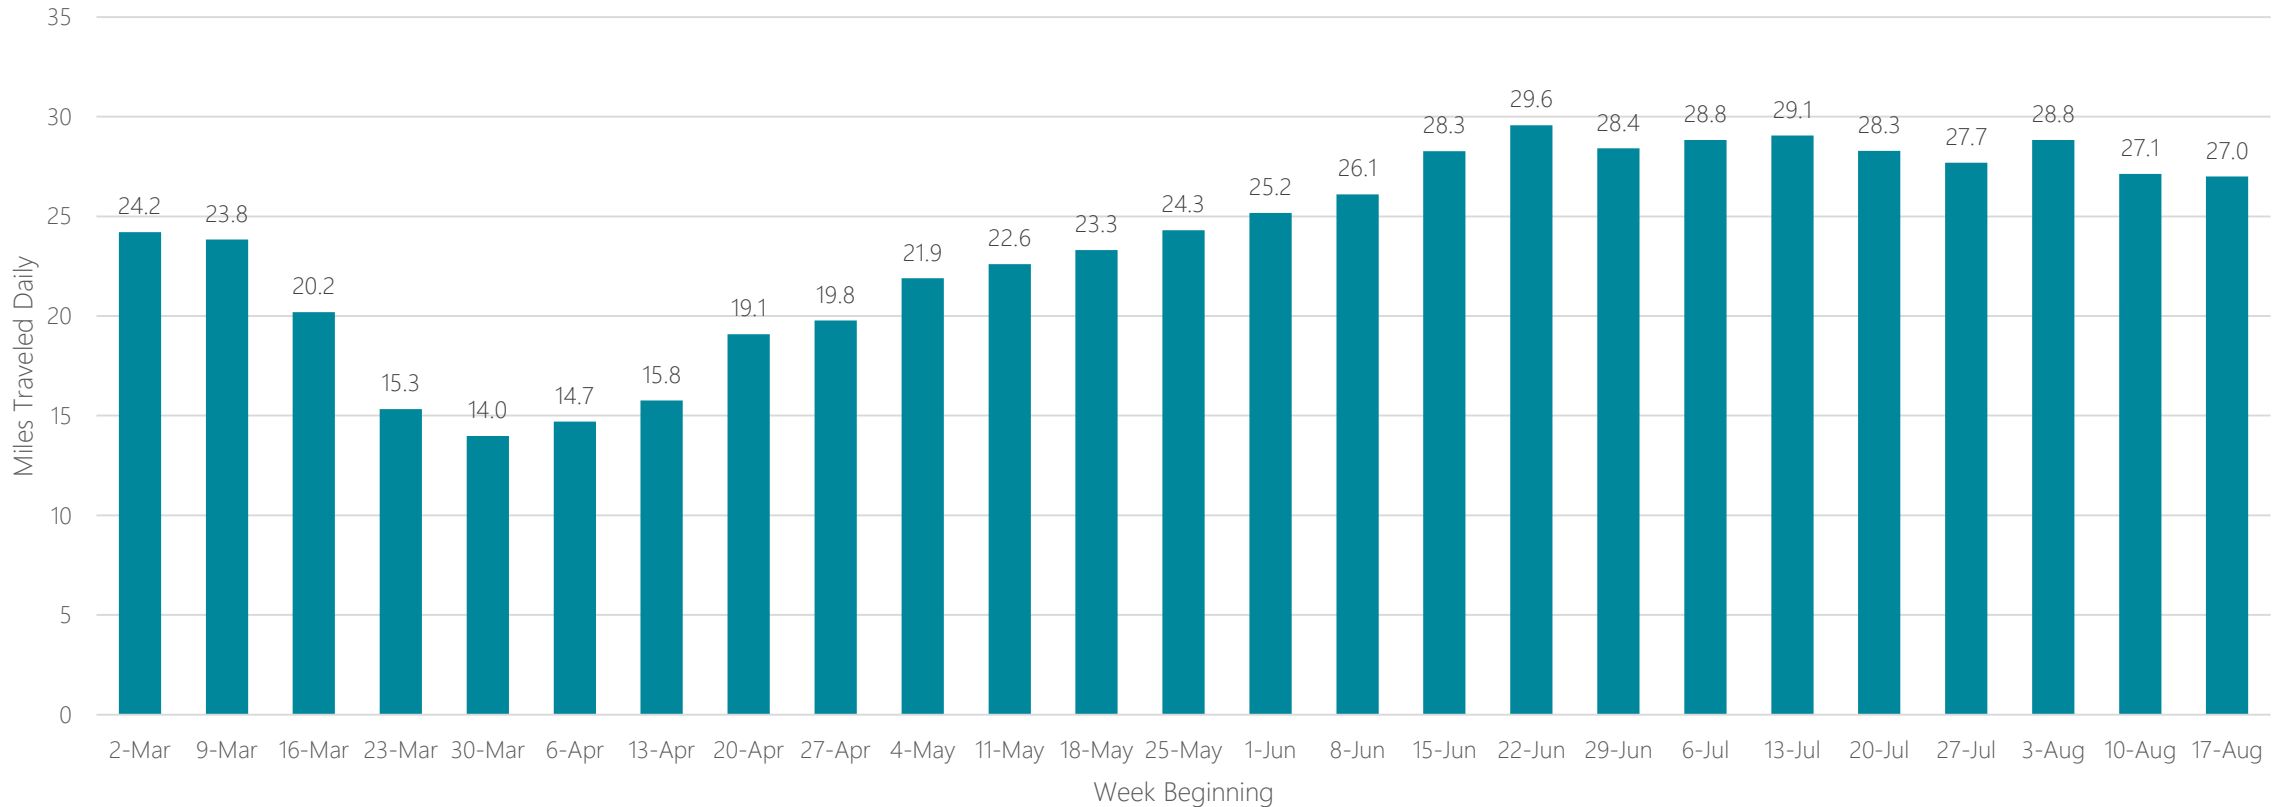

Twin Falls

Average Miles Traveled Daily Weekly Trend