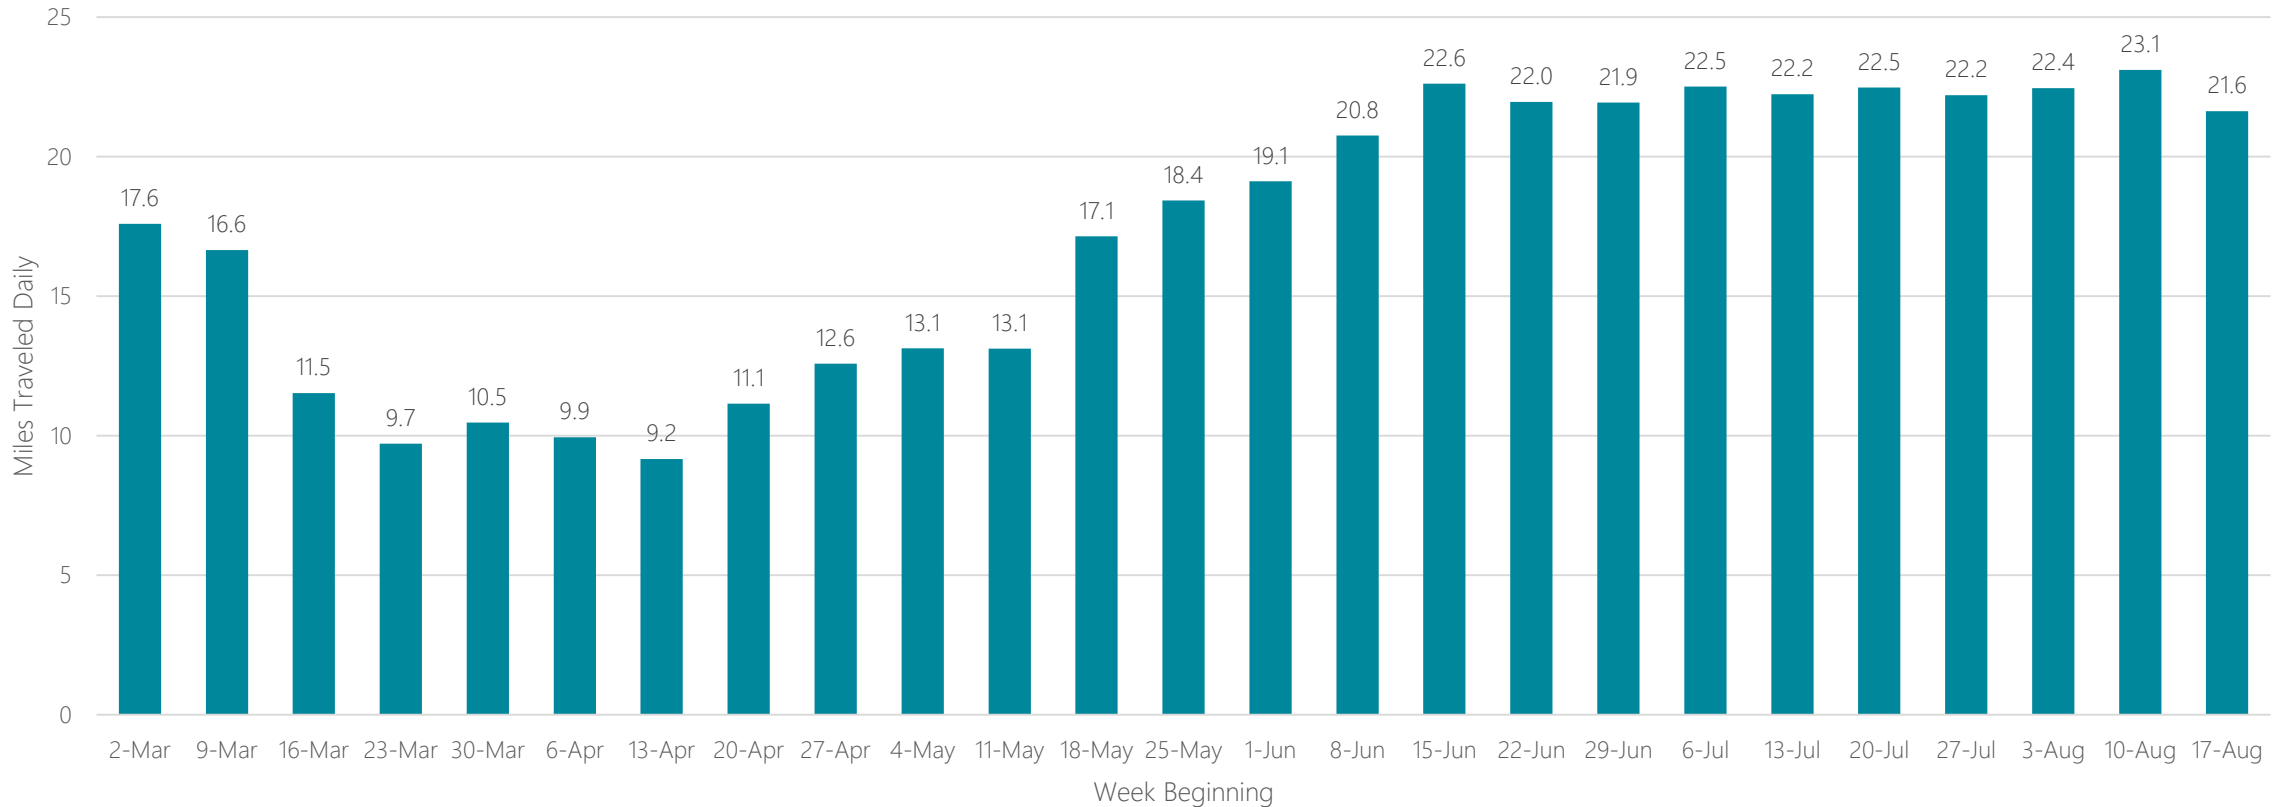

Davenport-Rock Island-Moline

Average Miles Traveled Daily Weekly Trend