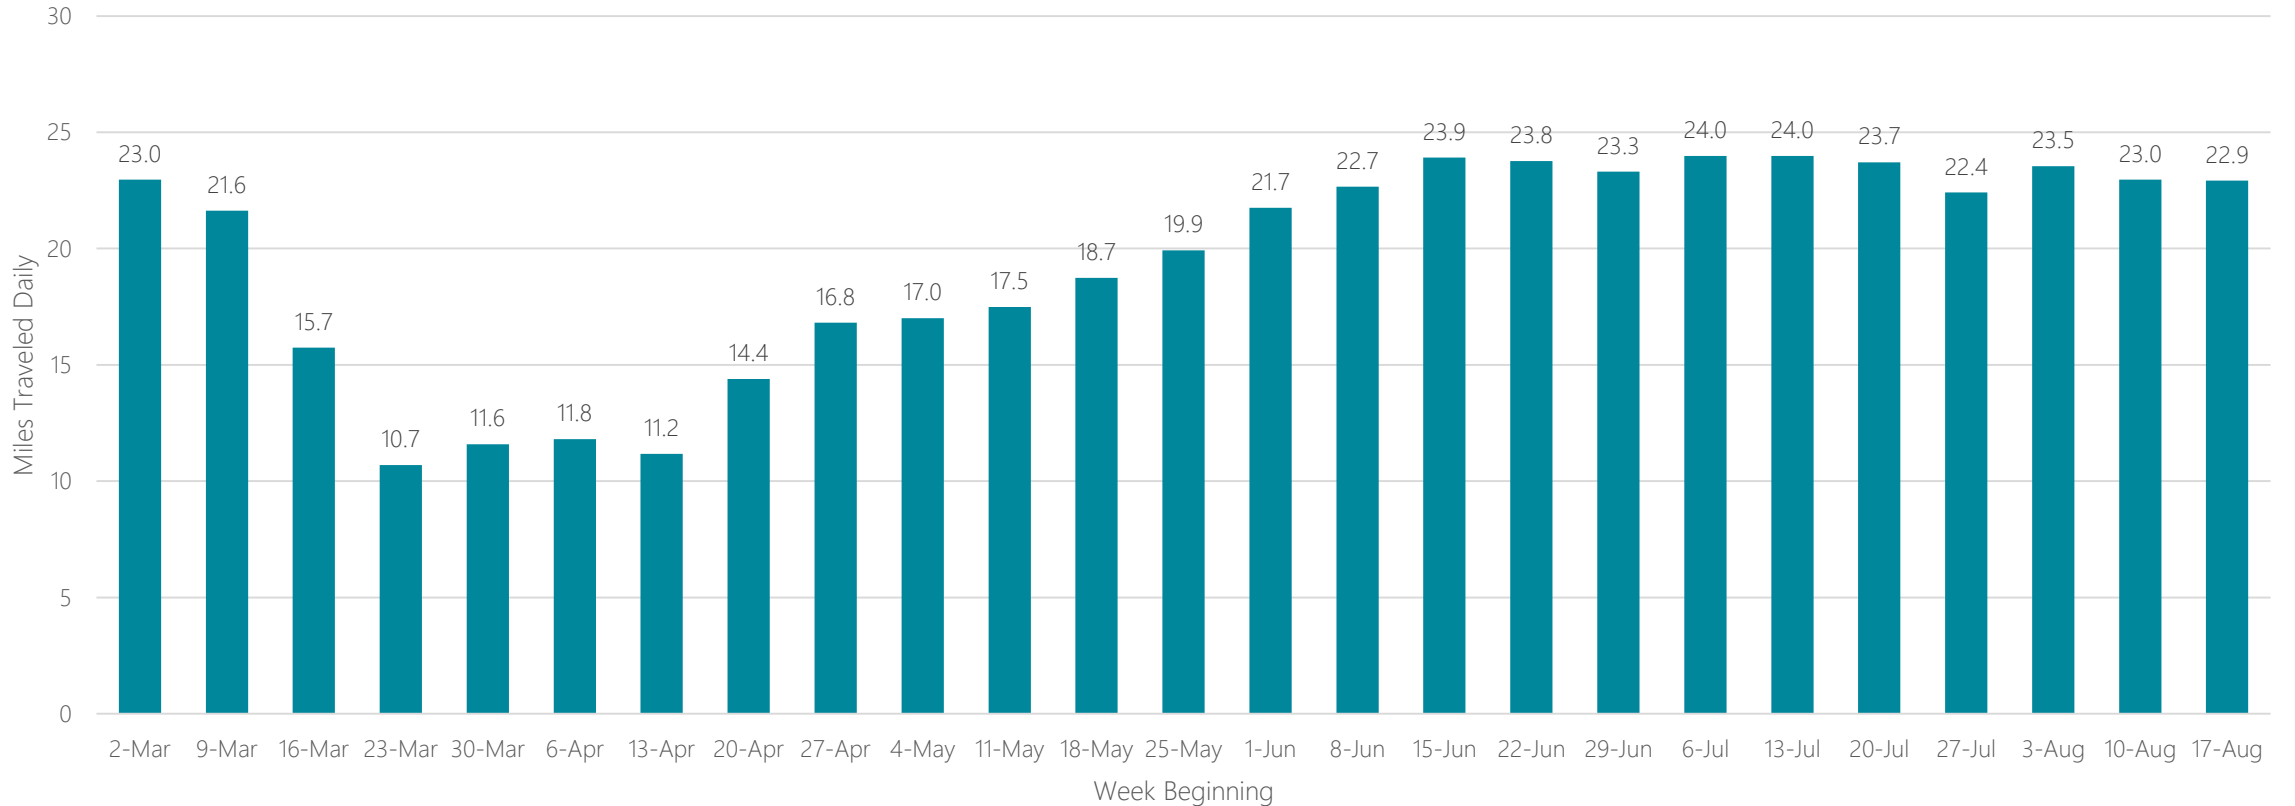

Tampa-Saint Petersburg (Sarasota)

Average Miles Traveled Daily Weekly Trend

Terre Haute

Average Miles Traveled Daily Weekly Trend

Toledo

Average Miles Traveled Daily Weekly Trend

Topeka

Average Miles Traveled Daily Weekly Trend