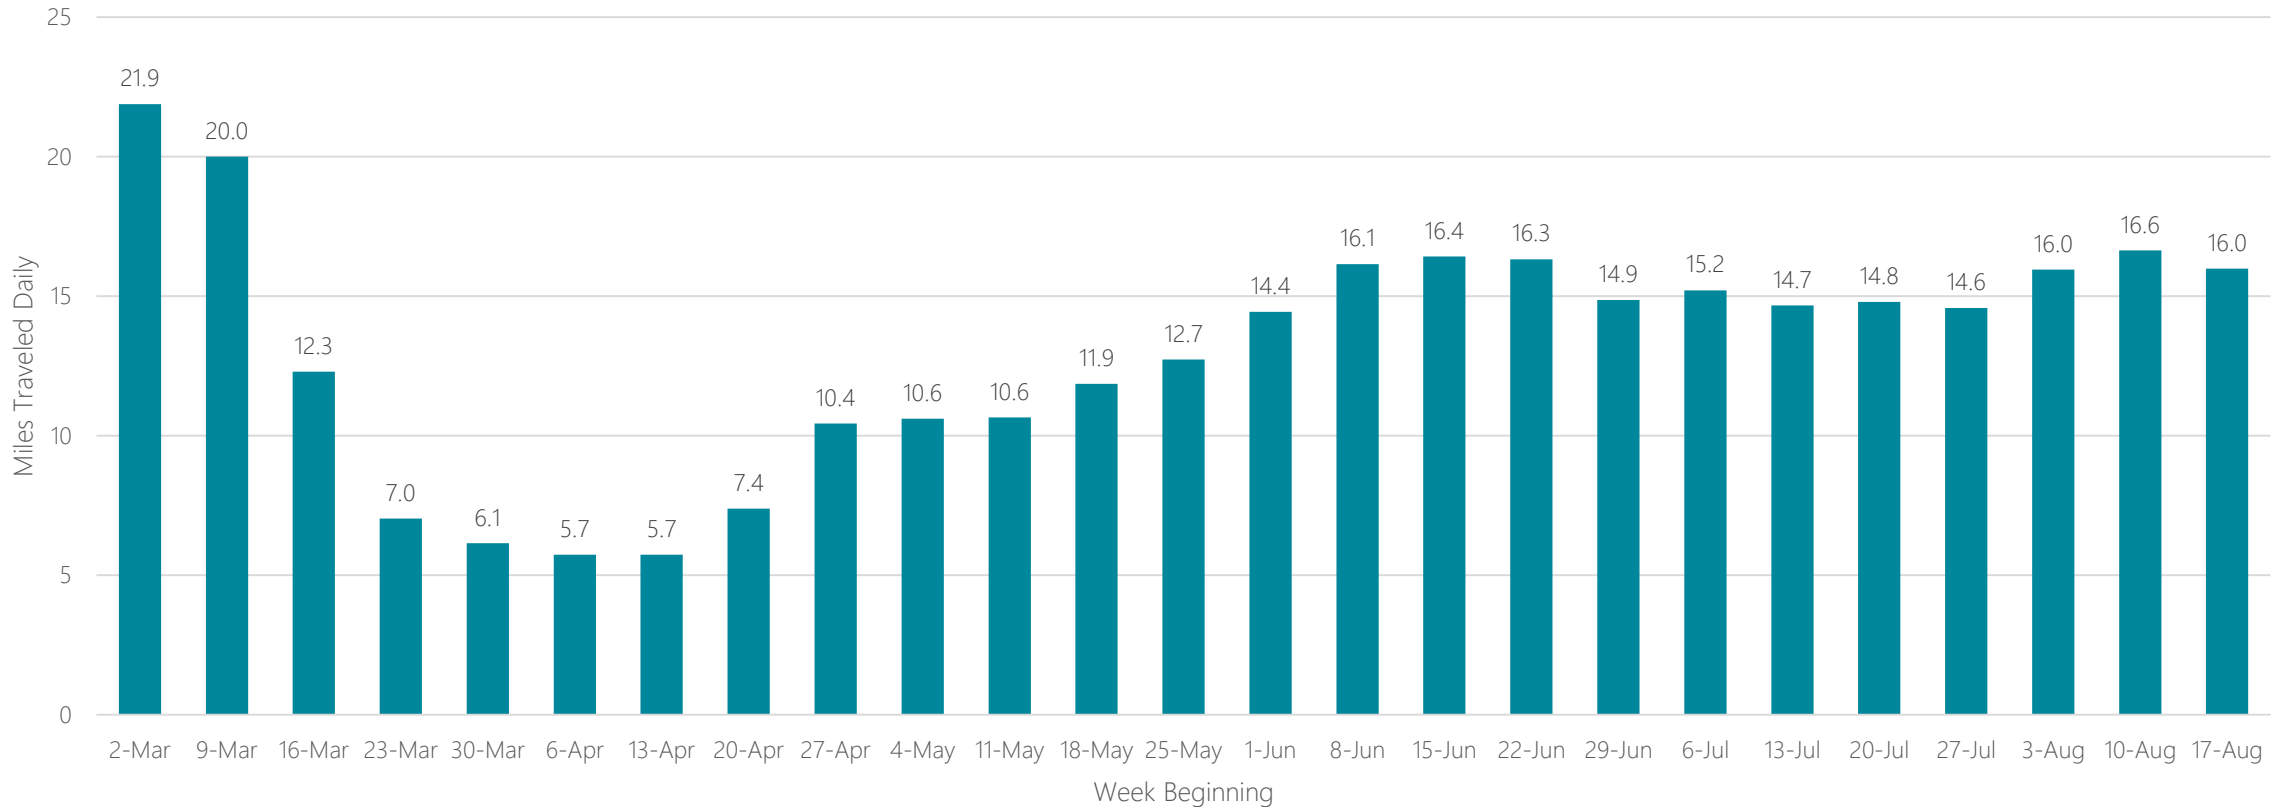

Miami-Fort Lauderdale

Average Miles Traveled Daily Weekly Trend