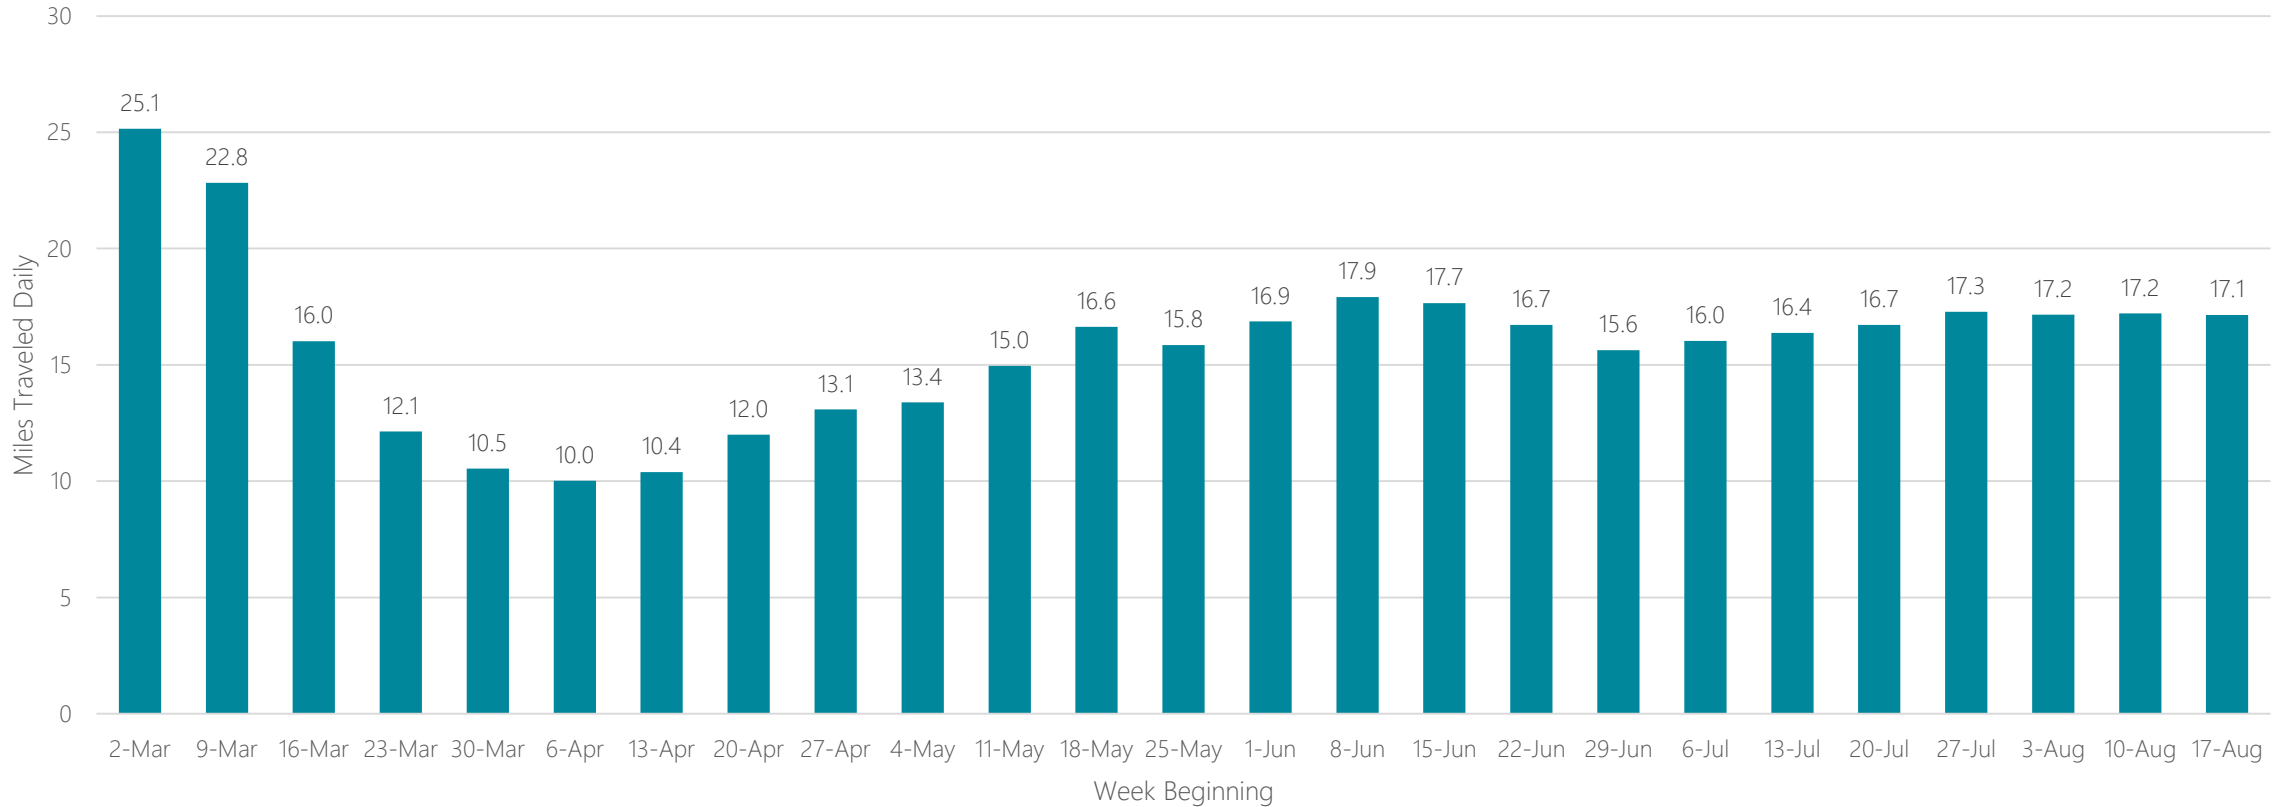

Peoria-Bloomington

Average Miles Traveled Daily Weekly Trend

Philadelphia

Average Miles Traveled Daily Weekly Trend

Phoenix

Average Miles Traveled Daily Weekly Trend

Pittsburgh

Average Miles Traveled Daily Weekly Trend