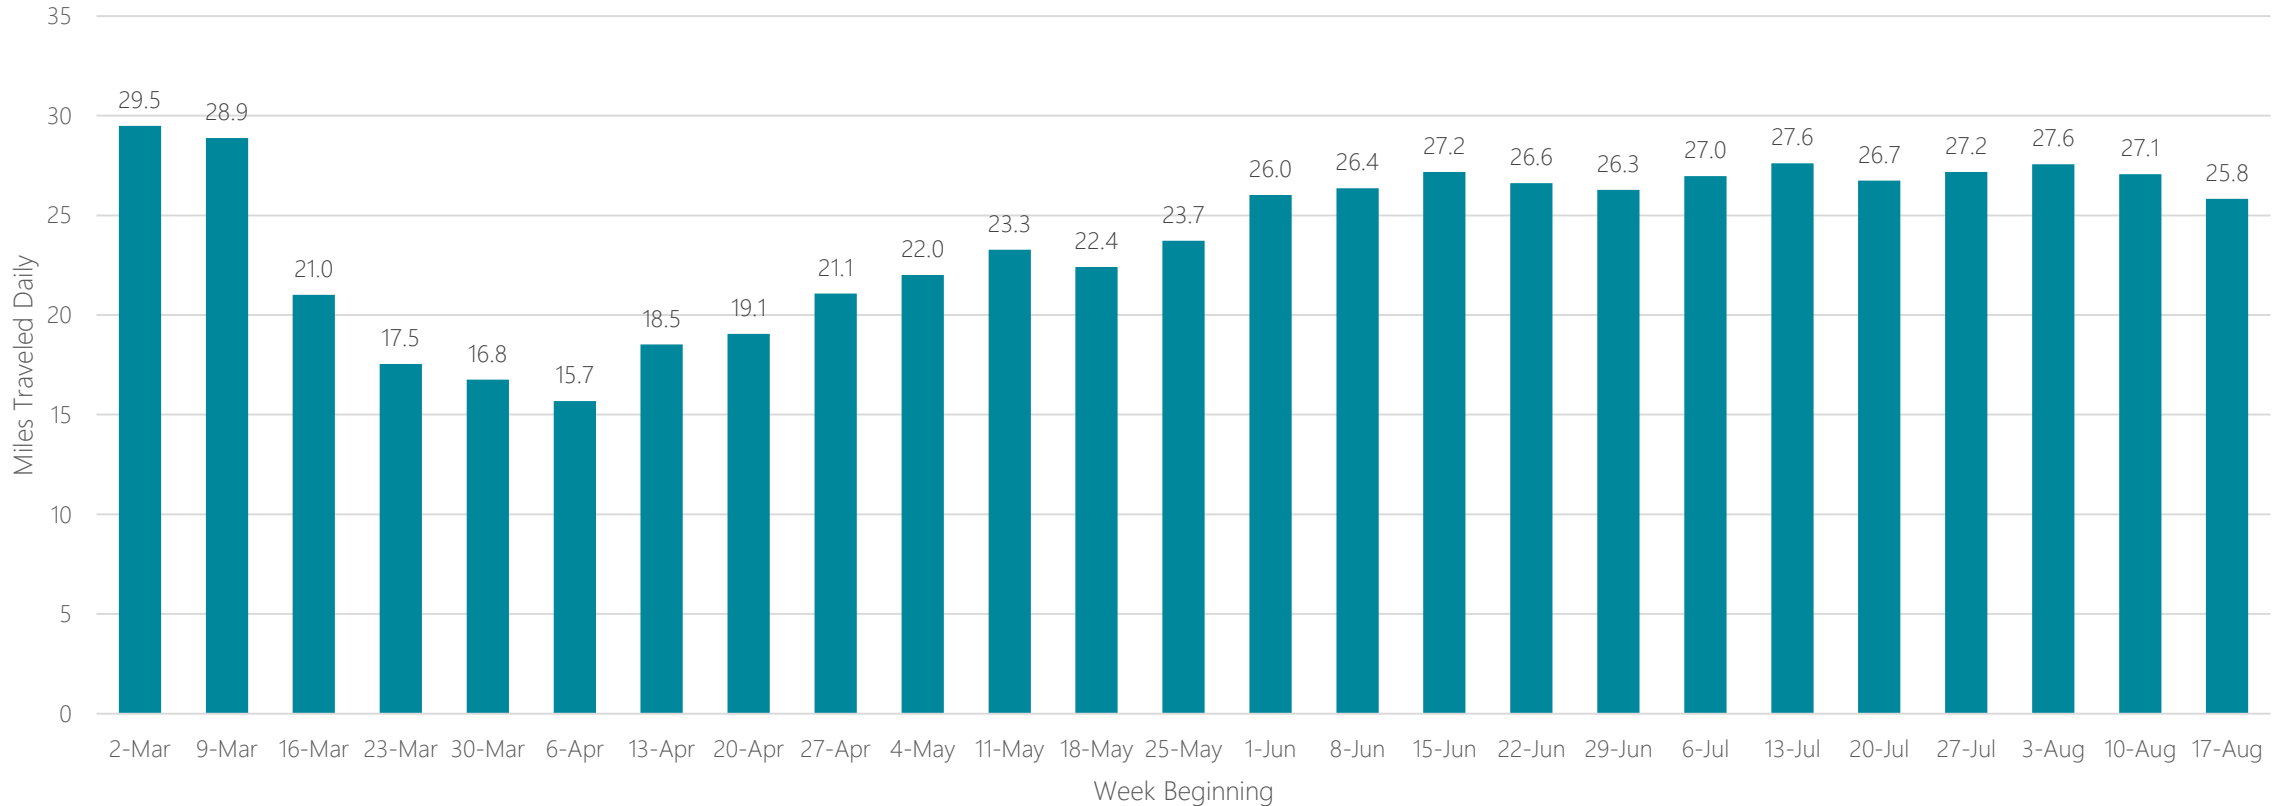

Greenville-Spartansburg-Asheville-Anderson

Average Miles Traveled Daily Weekly Trend