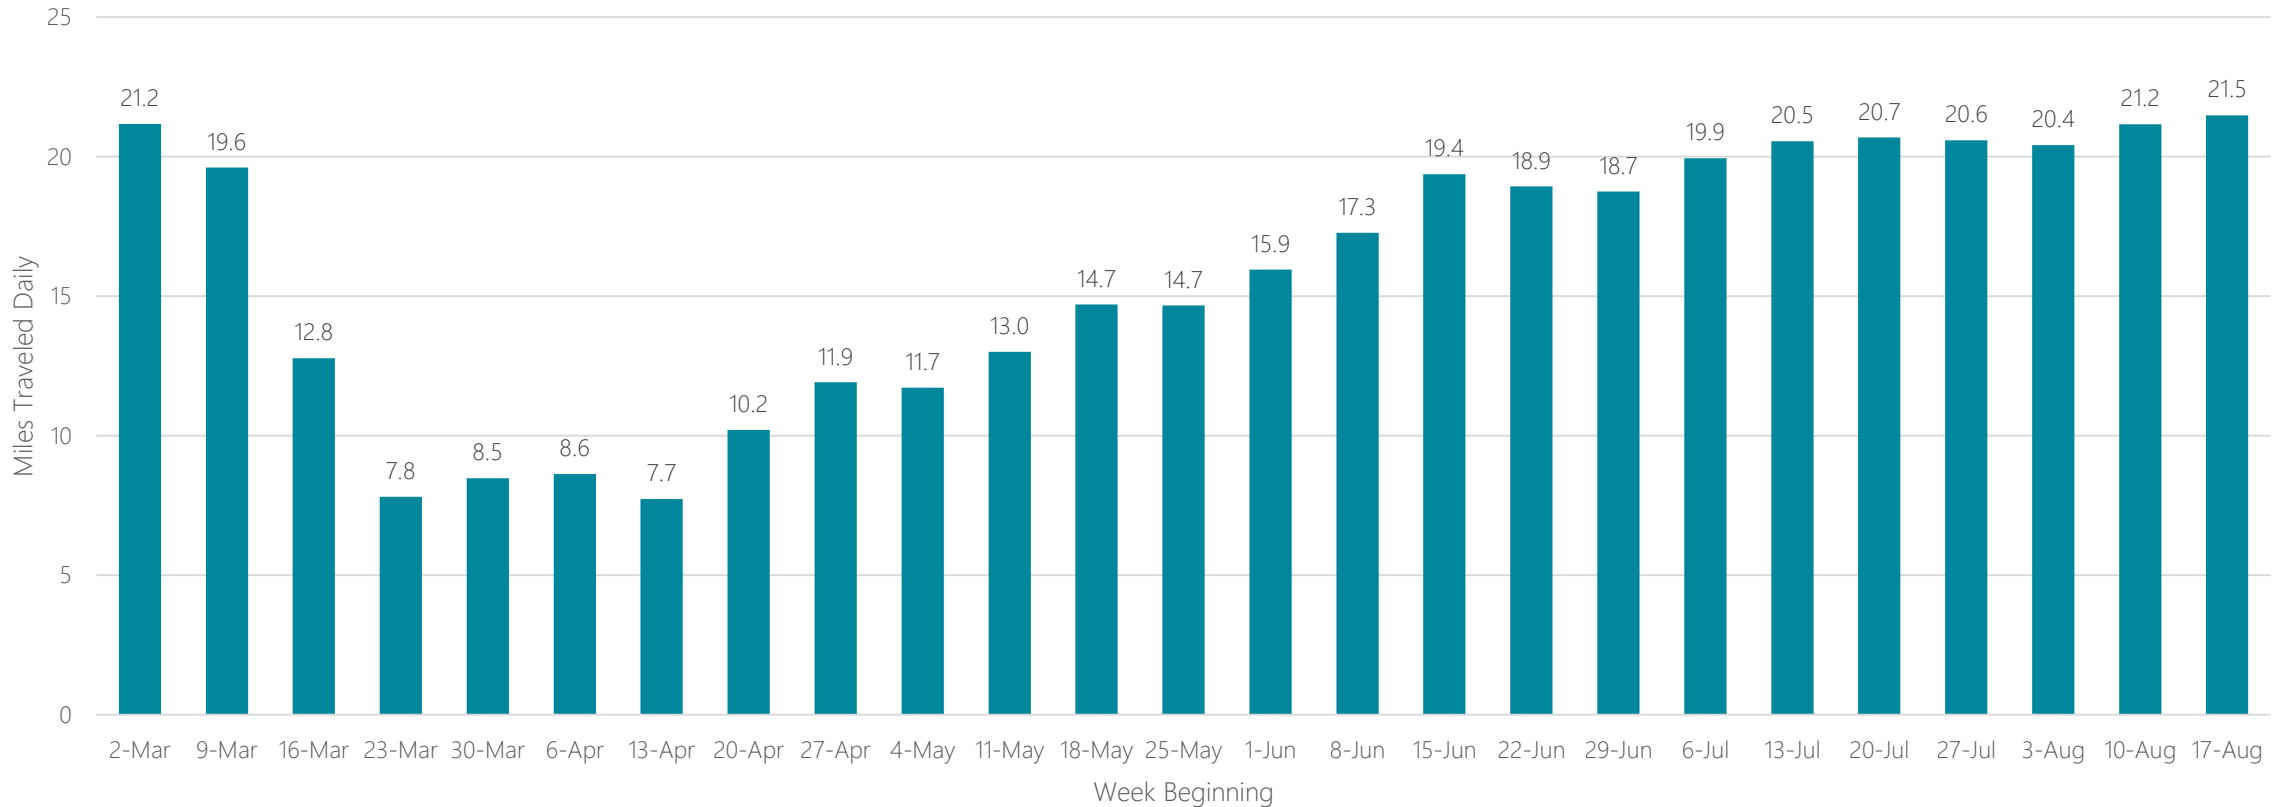

DMA Report

COVID-19 – Average Daily Miles Traveled Report

Updated 8/31/20

Abilene-Sweetwater

Average Miles Traveled Daily Weekly Trend

Albany, NY

Average Miles Traveled Daily Weekly Trend

Albany, GA