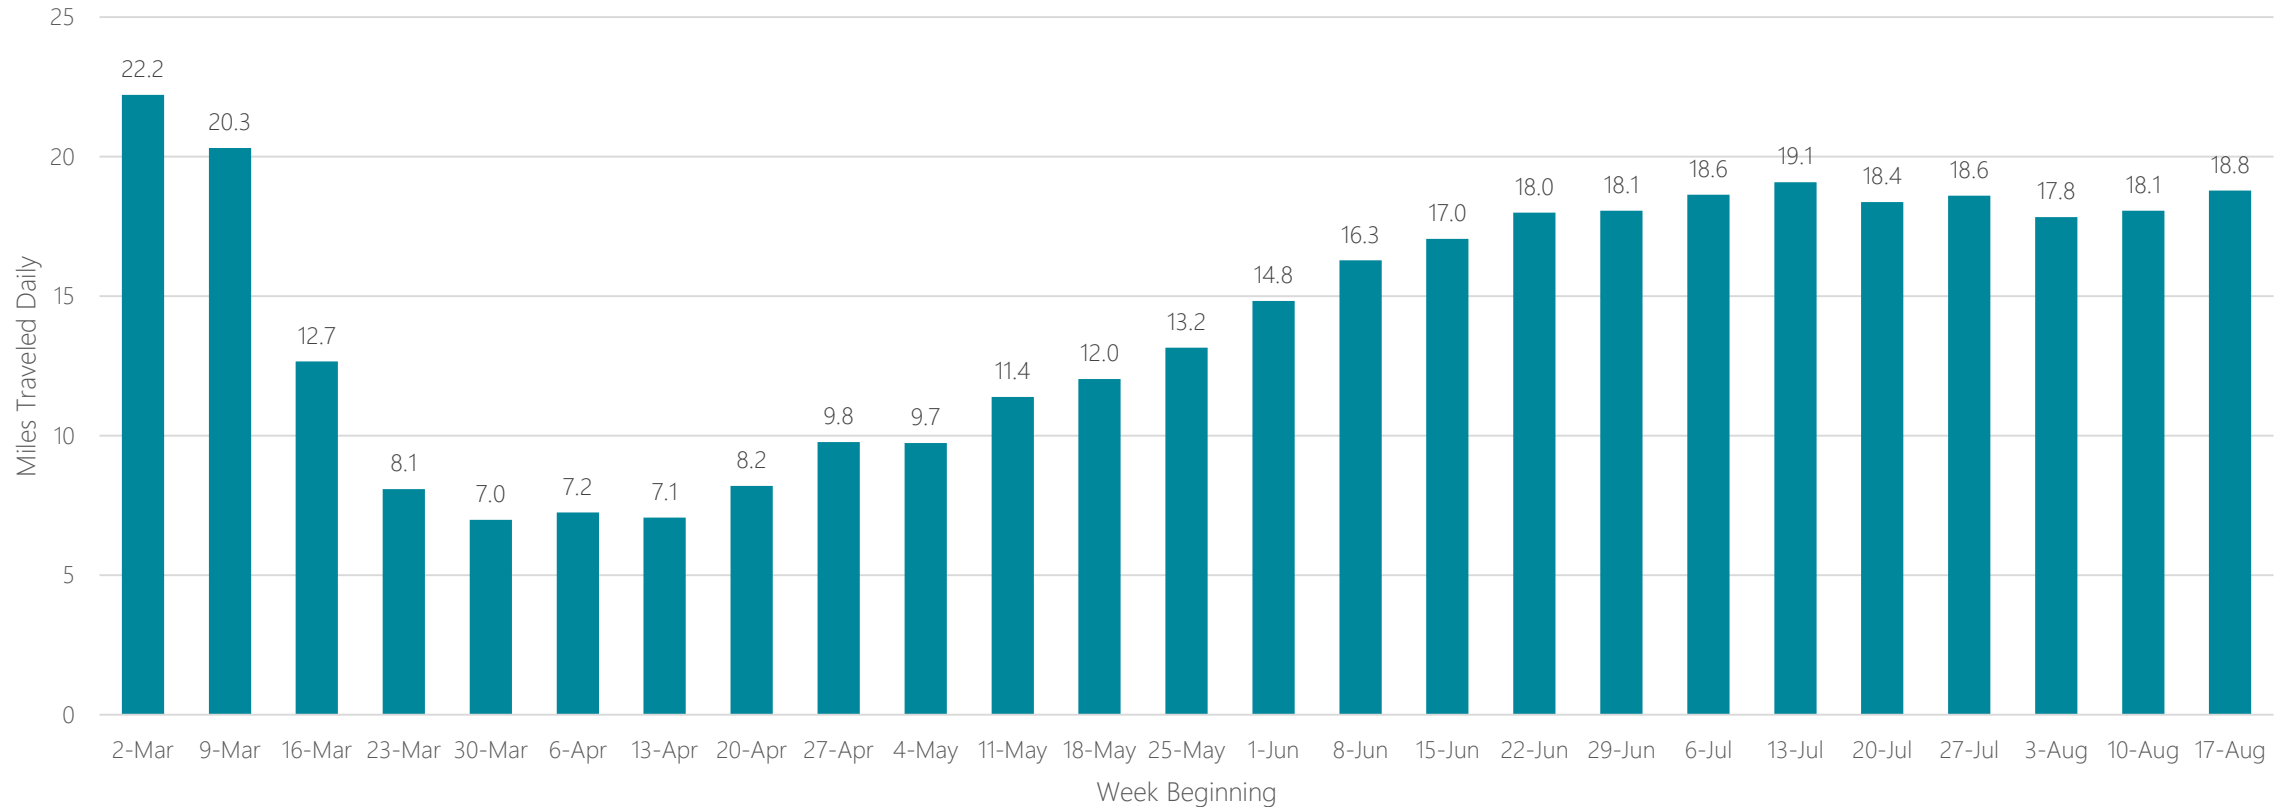

Austin

Average Miles Traveled Daily Weekly Trend

Bakersfield

Average Miles Traveled Daily Weekly Trend

Baltimore

Average Miles Traveled Daily Weekly Trend

Bangor, ME

Average Miles Traveled Daily Weekly Trend