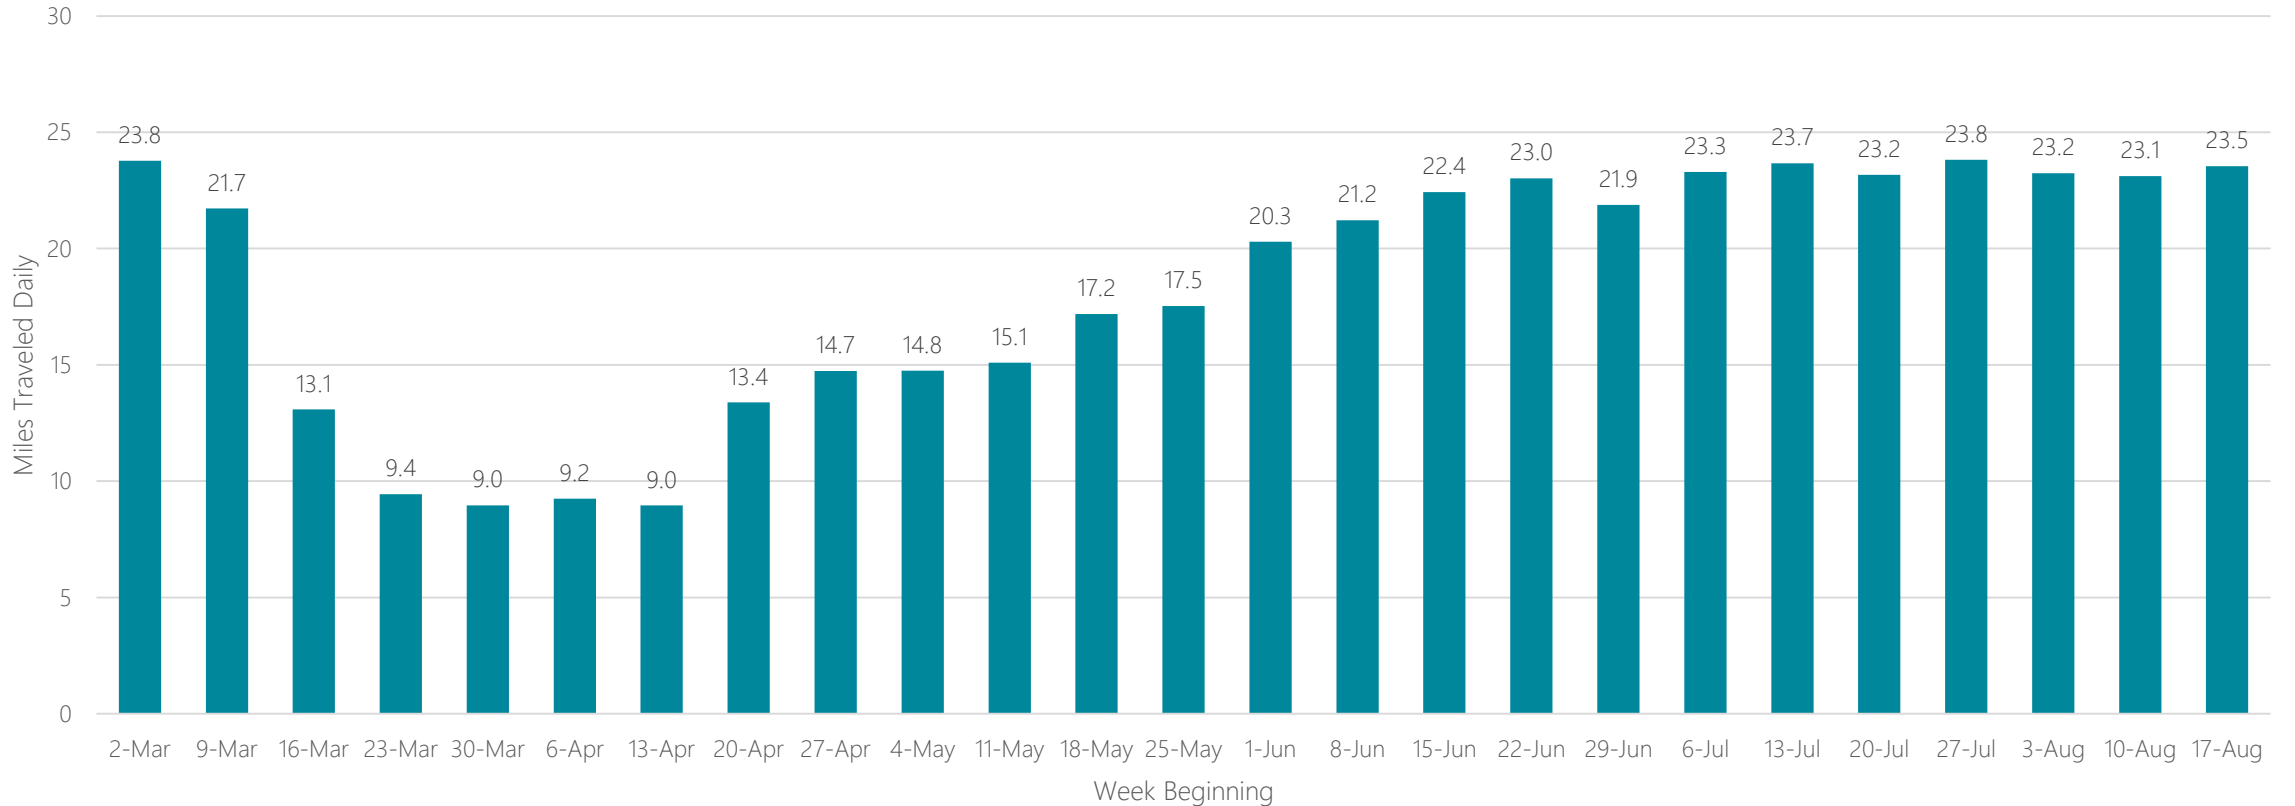

Miami-Fort Lauderdale

Average Miles Traveled Daily Weekly Trend

Milwaukee

Average Miles Traveled Daily Weekly Trend

Minneapolis-Saint Paul

Average Miles Traveled Daily Weekly Trend

Minot-Bismarck-Dickinson

Average Miles Traveled Daily Weekly Trend