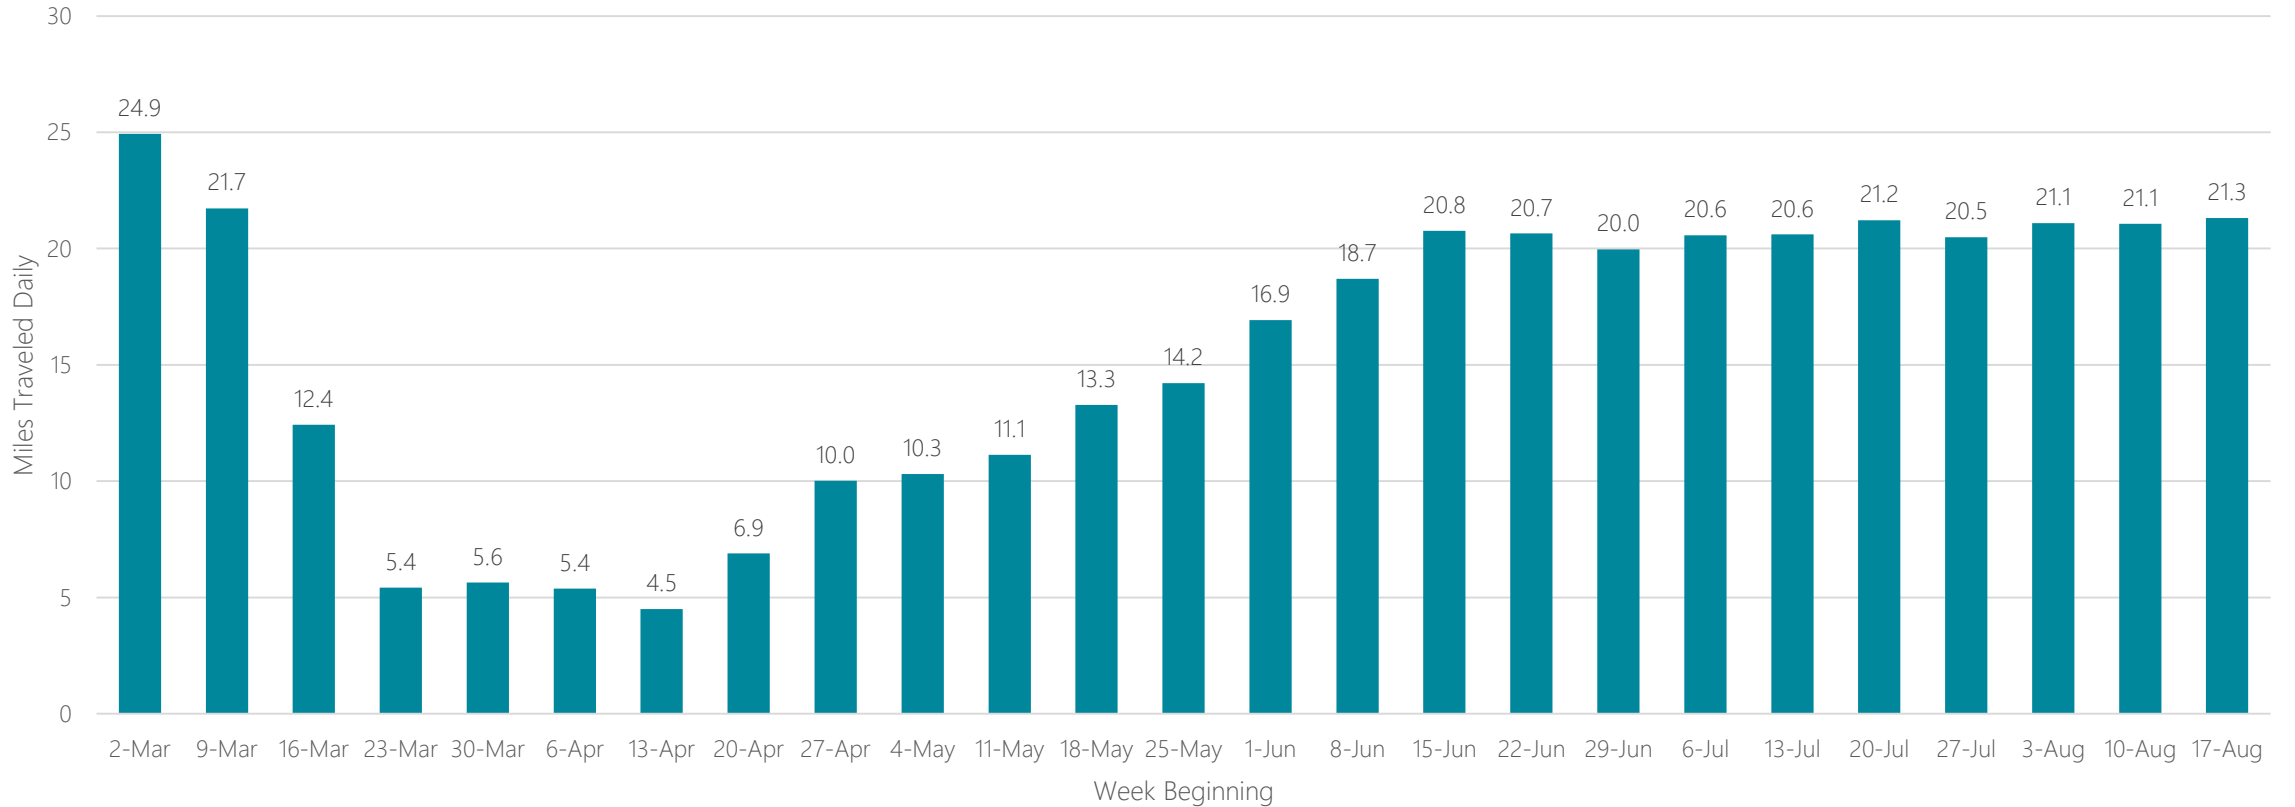

Detroit

Average Miles Traveled Daily Weekly Trend