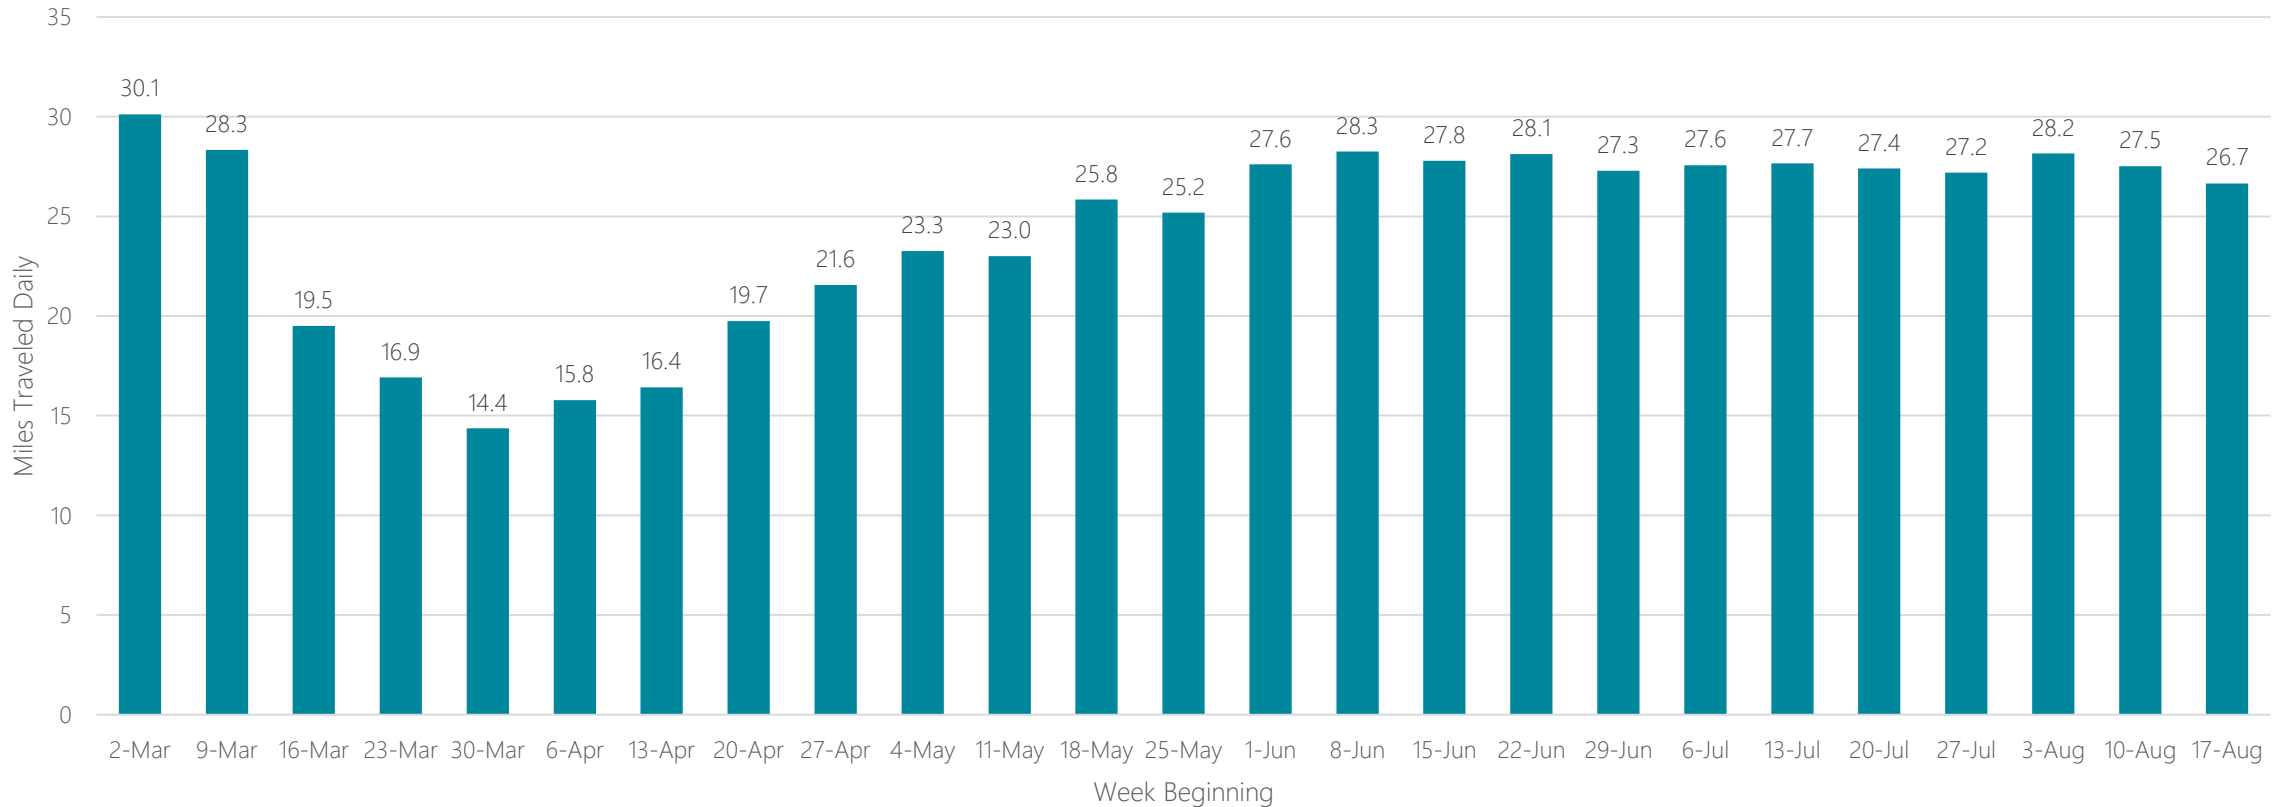

Oklahoma City

Average Miles Traveled Daily Weekly Trend