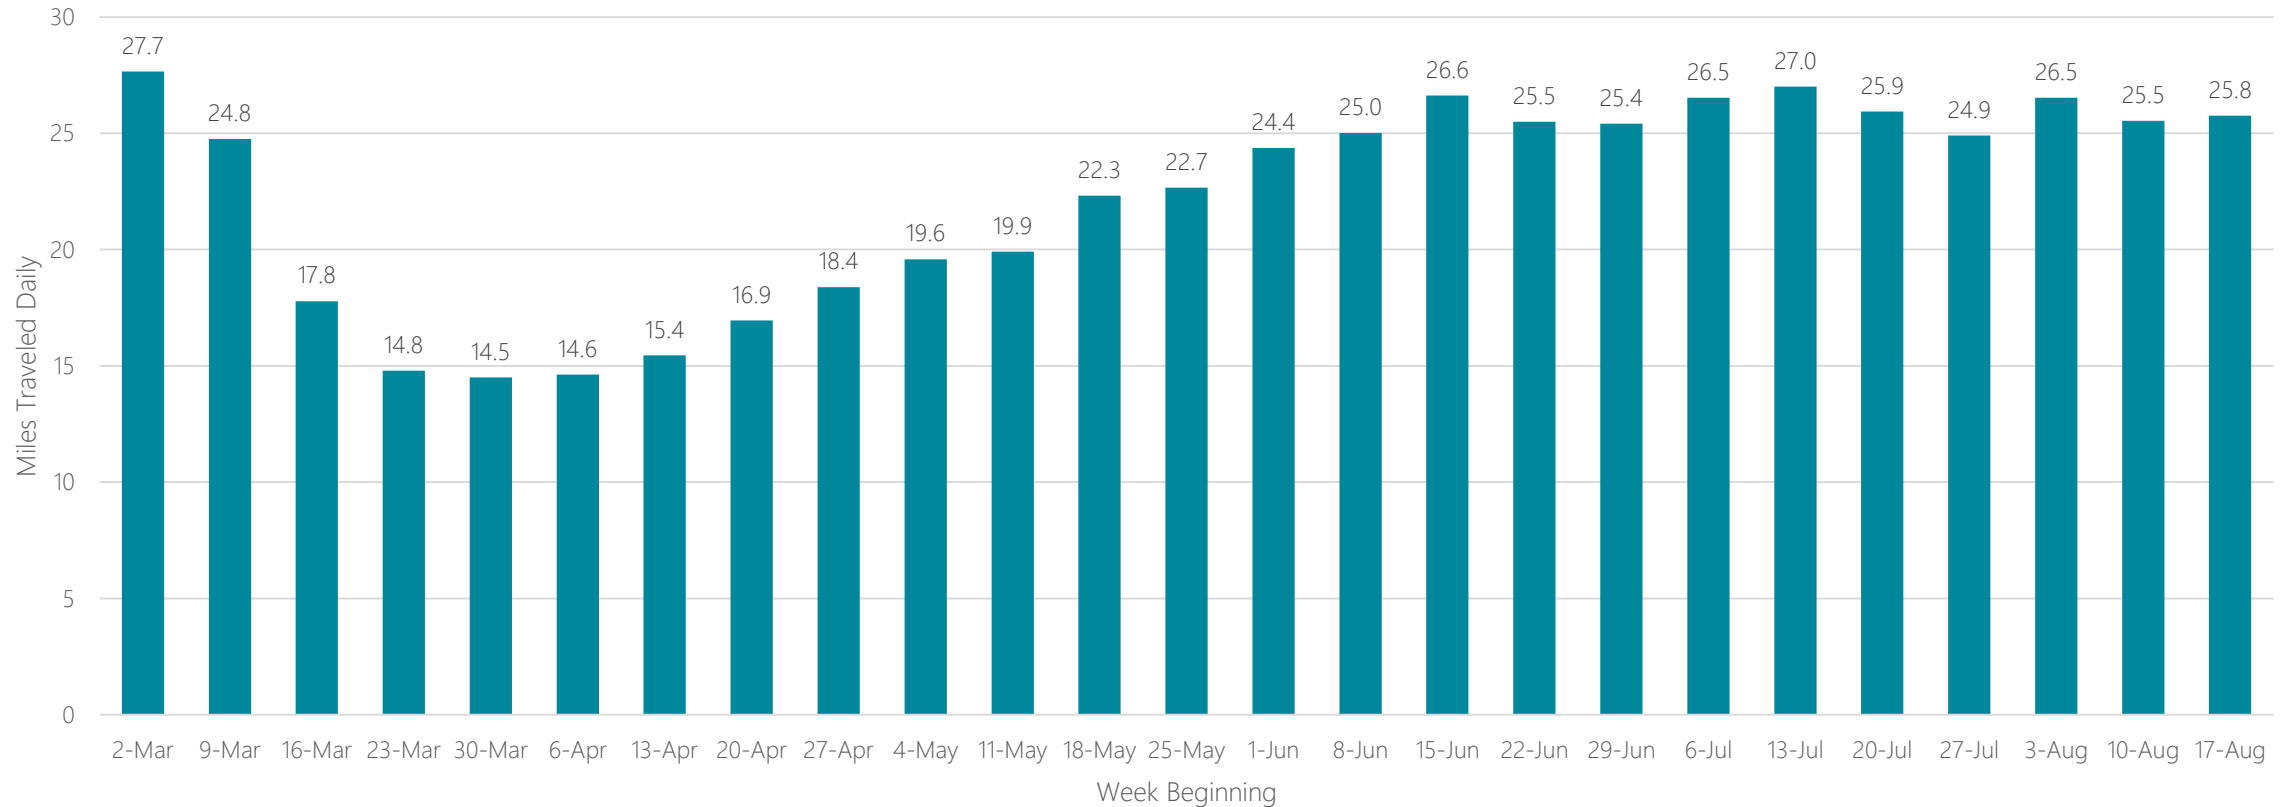

Evansville

Average Miles Traveled Daily Weekly Trend