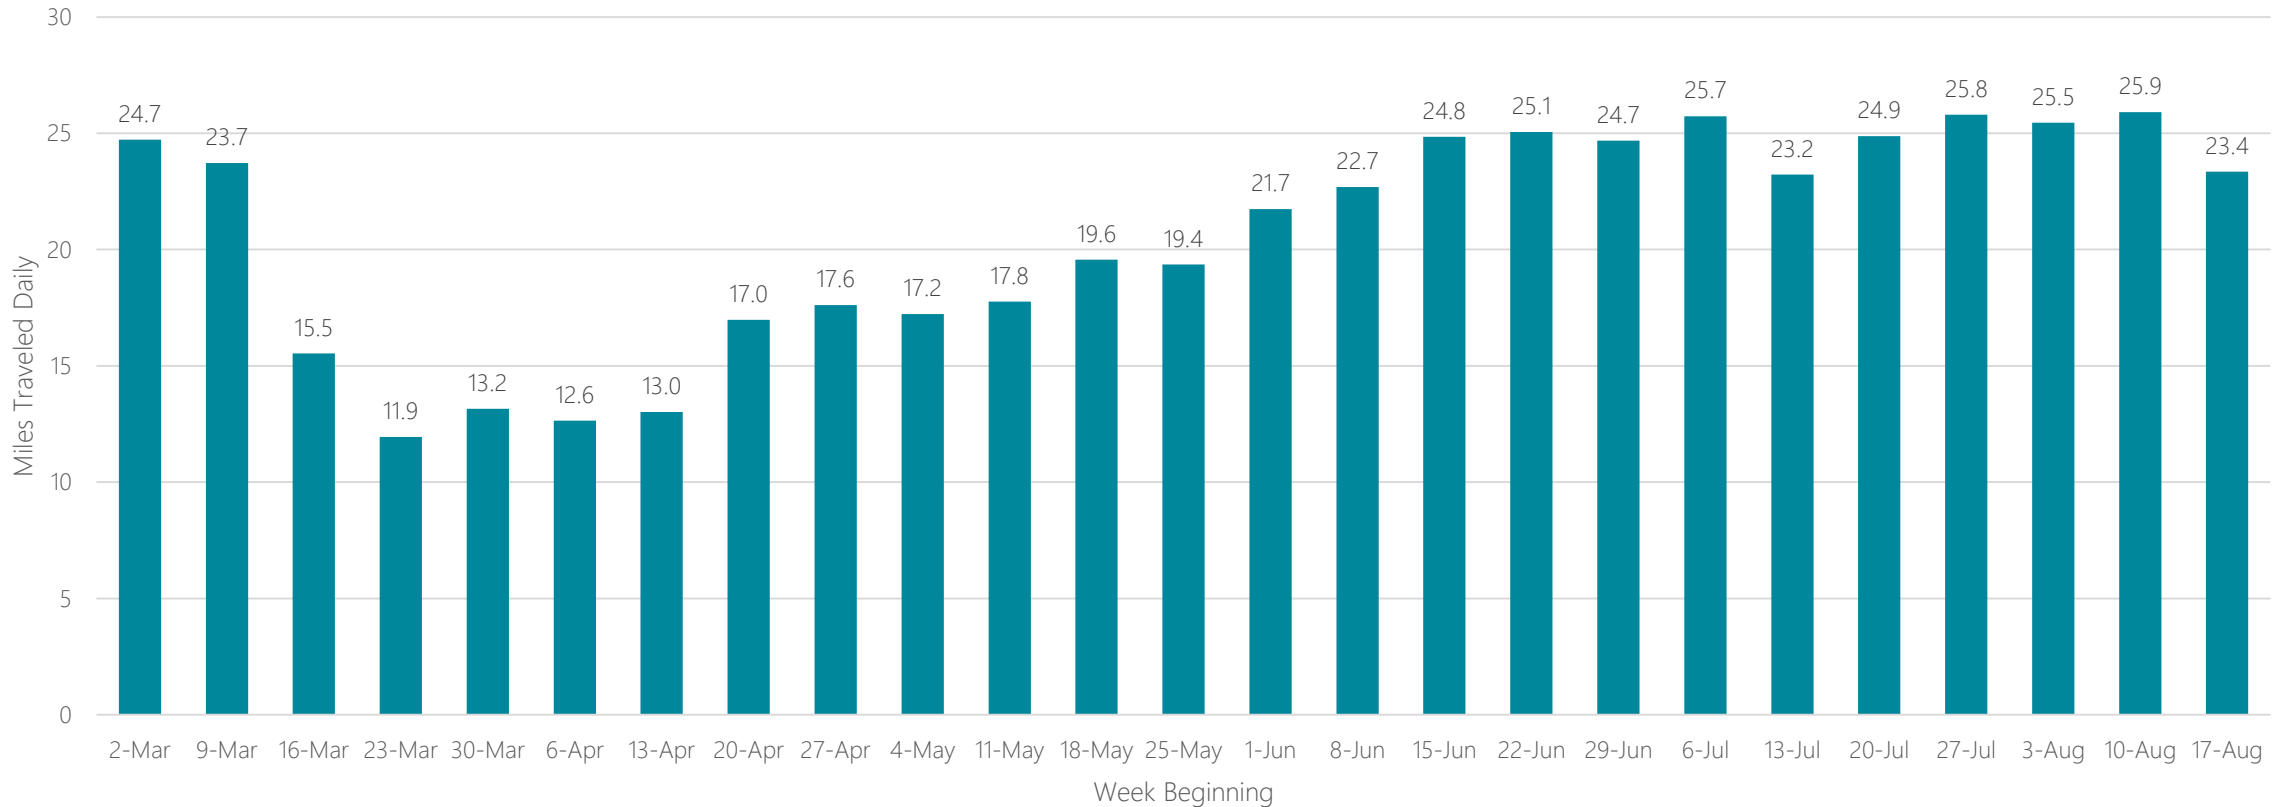

Des Moines-Ames

Average Miles Traveled Daily Weekly Trend