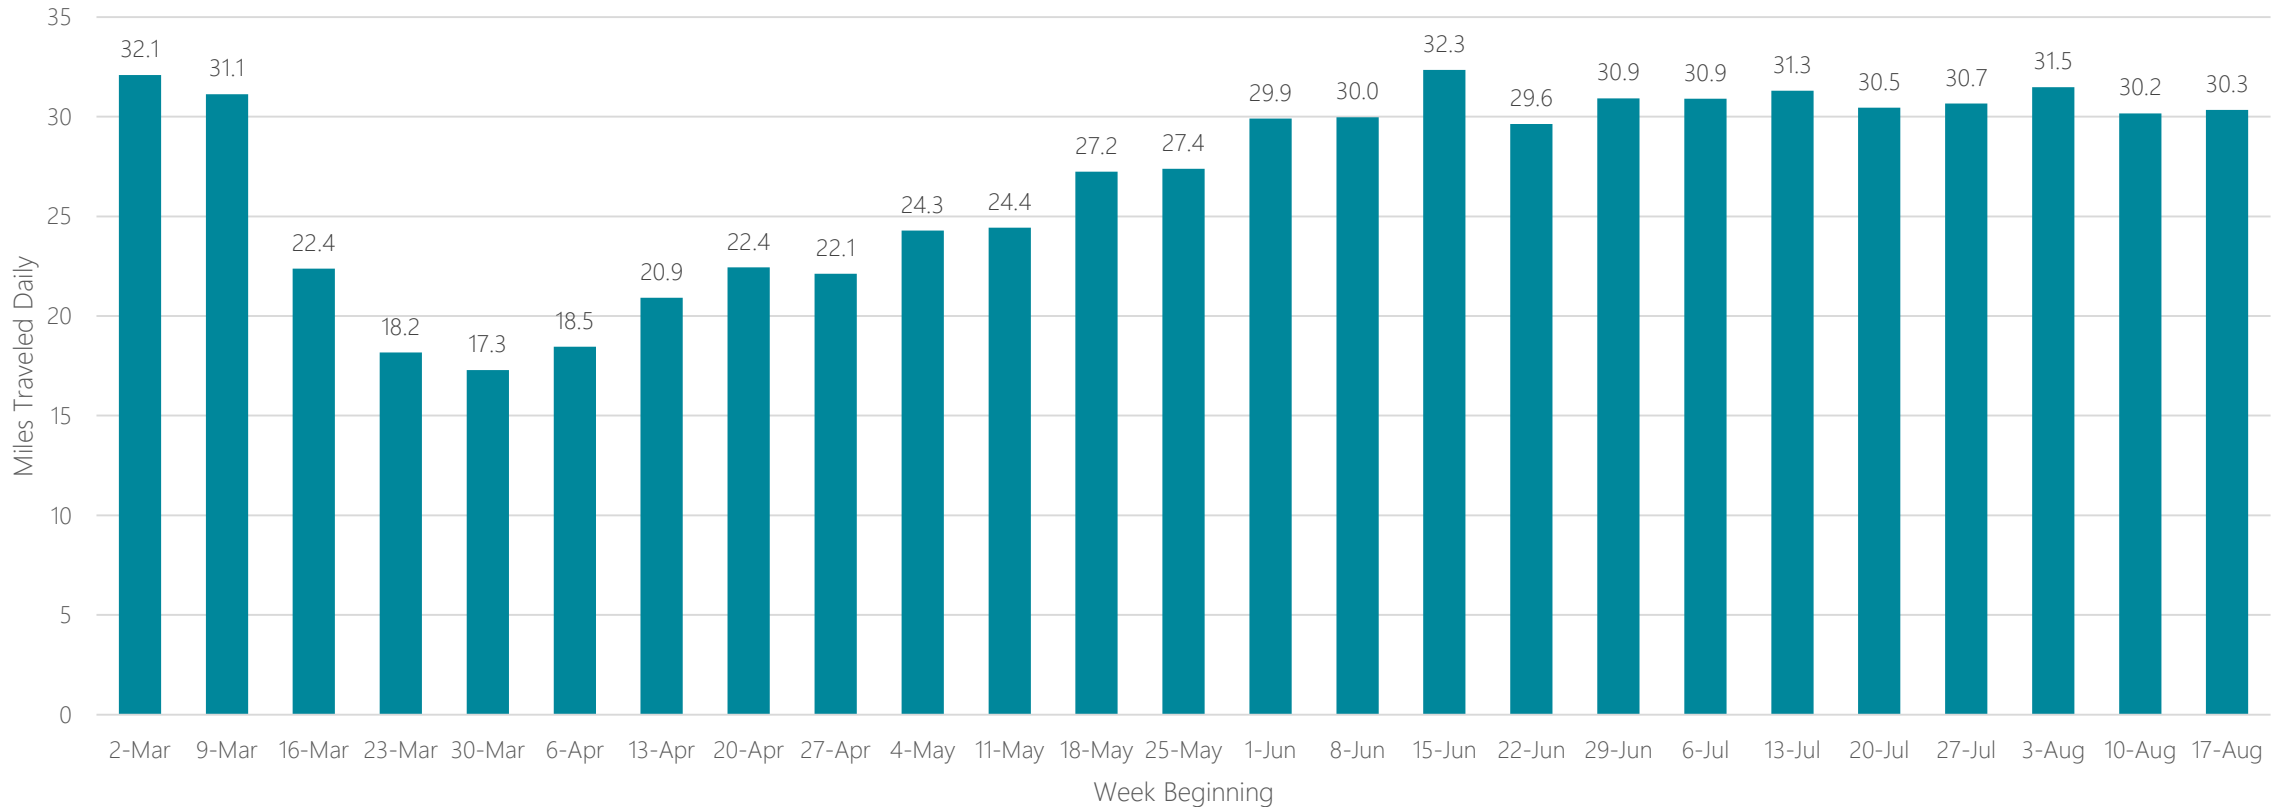

Missoula

Average Miles Traveled Daily Weekly Trend

Mobile-Pensacola (Fort Walton Beach)

Average Miles Traveled Daily Weekly Trend

Monroe-El Dorado

Average Miles Traveled Daily Weekly Trend

Monterey-Salinas

Average Miles Traveled Daily Weekly Trend