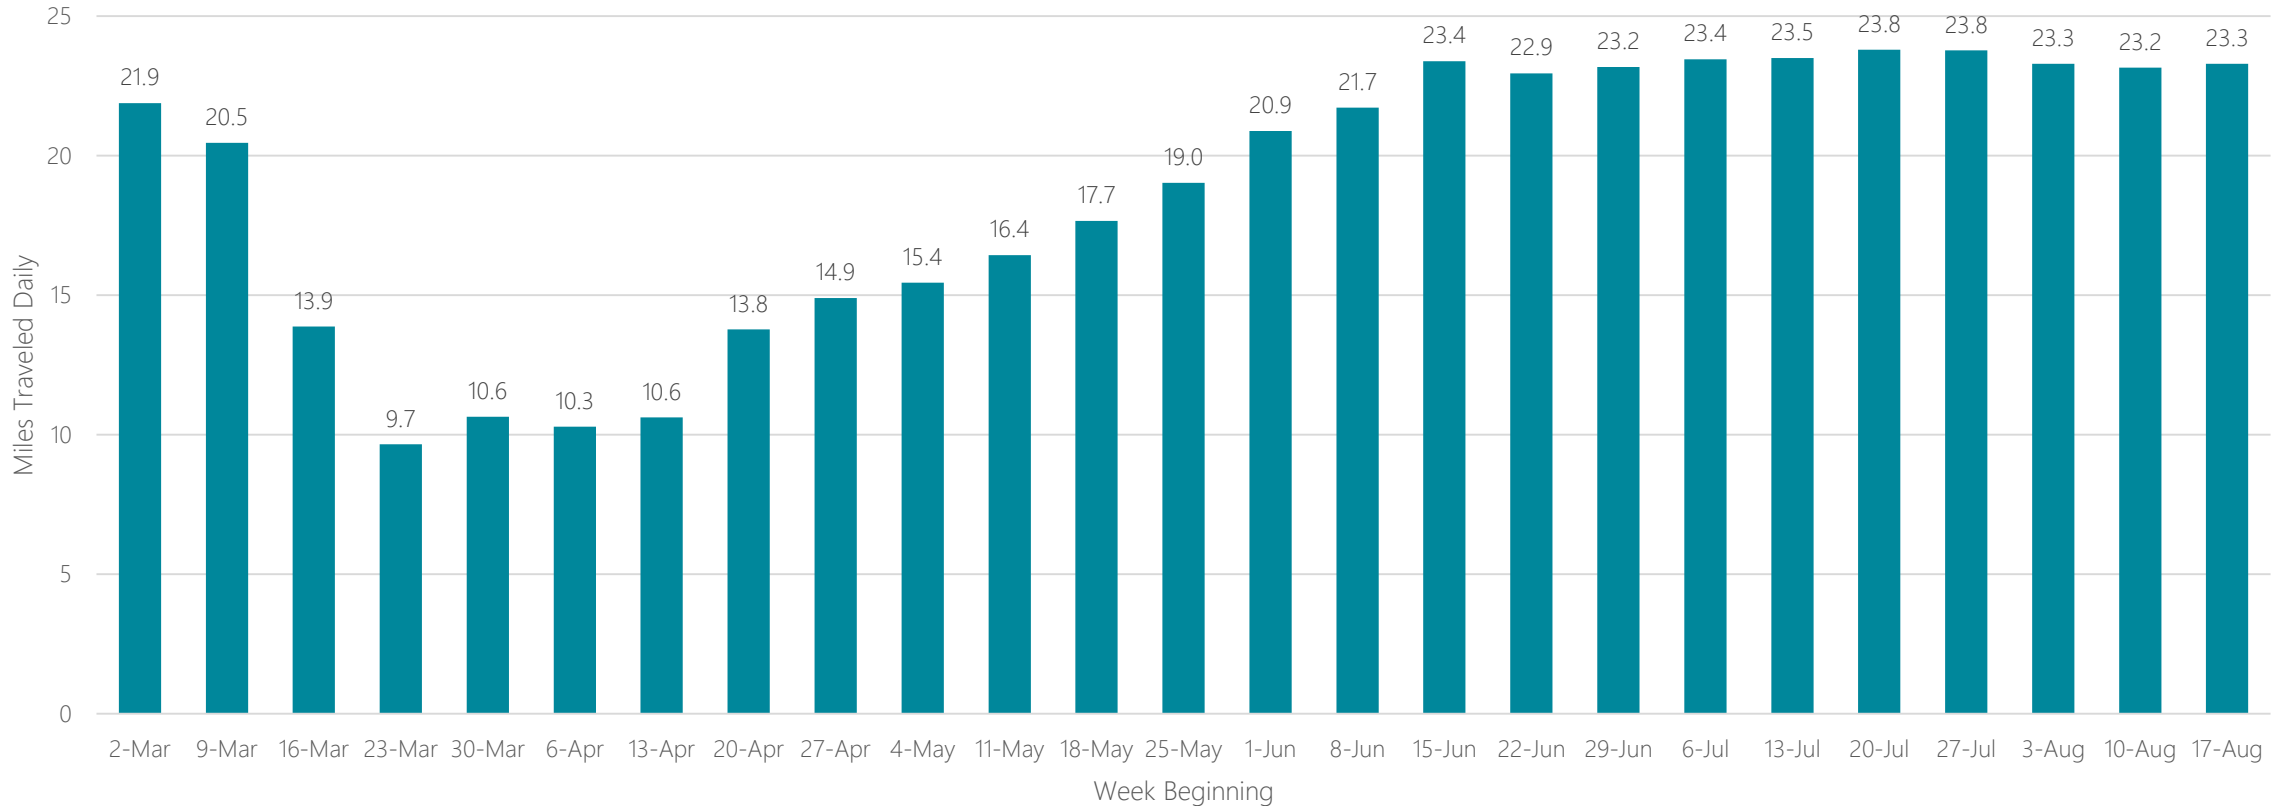

Lubbock

Average Miles Traveled Daily Weekly Trend

Macon

Average Miles Traveled Daily Weekly Trend

Madison

Average Miles Traveled Daily Weekly Trend

Mankato

Average Miles Traveled Daily Weekly Trend