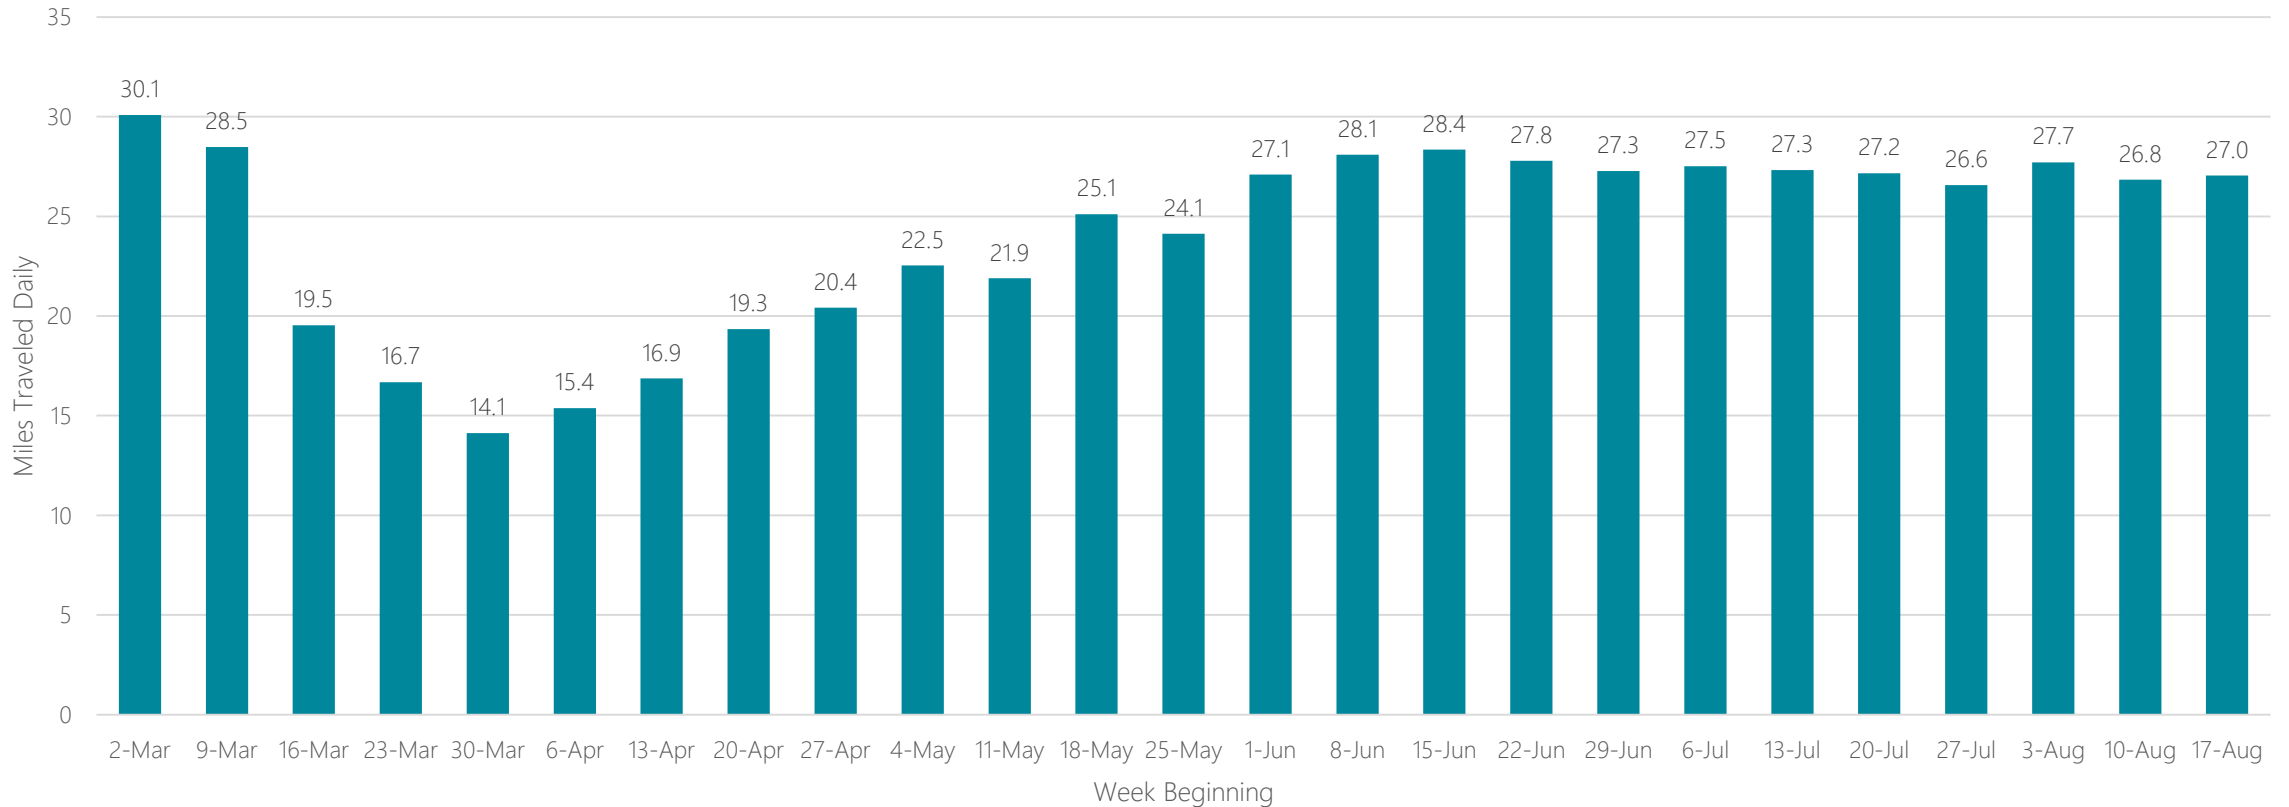

Traverse City-Cadillac

Average Miles Traveled Daily Weekly Trend

Tri-Cities, TN-VA

Average Miles Traveled Daily Weekly Trend

Tucson (Sierra Vista)

Average Miles Traveled Daily Weekly Trend

Tulsa

Average Miles Traveled Daily Weekly Trend