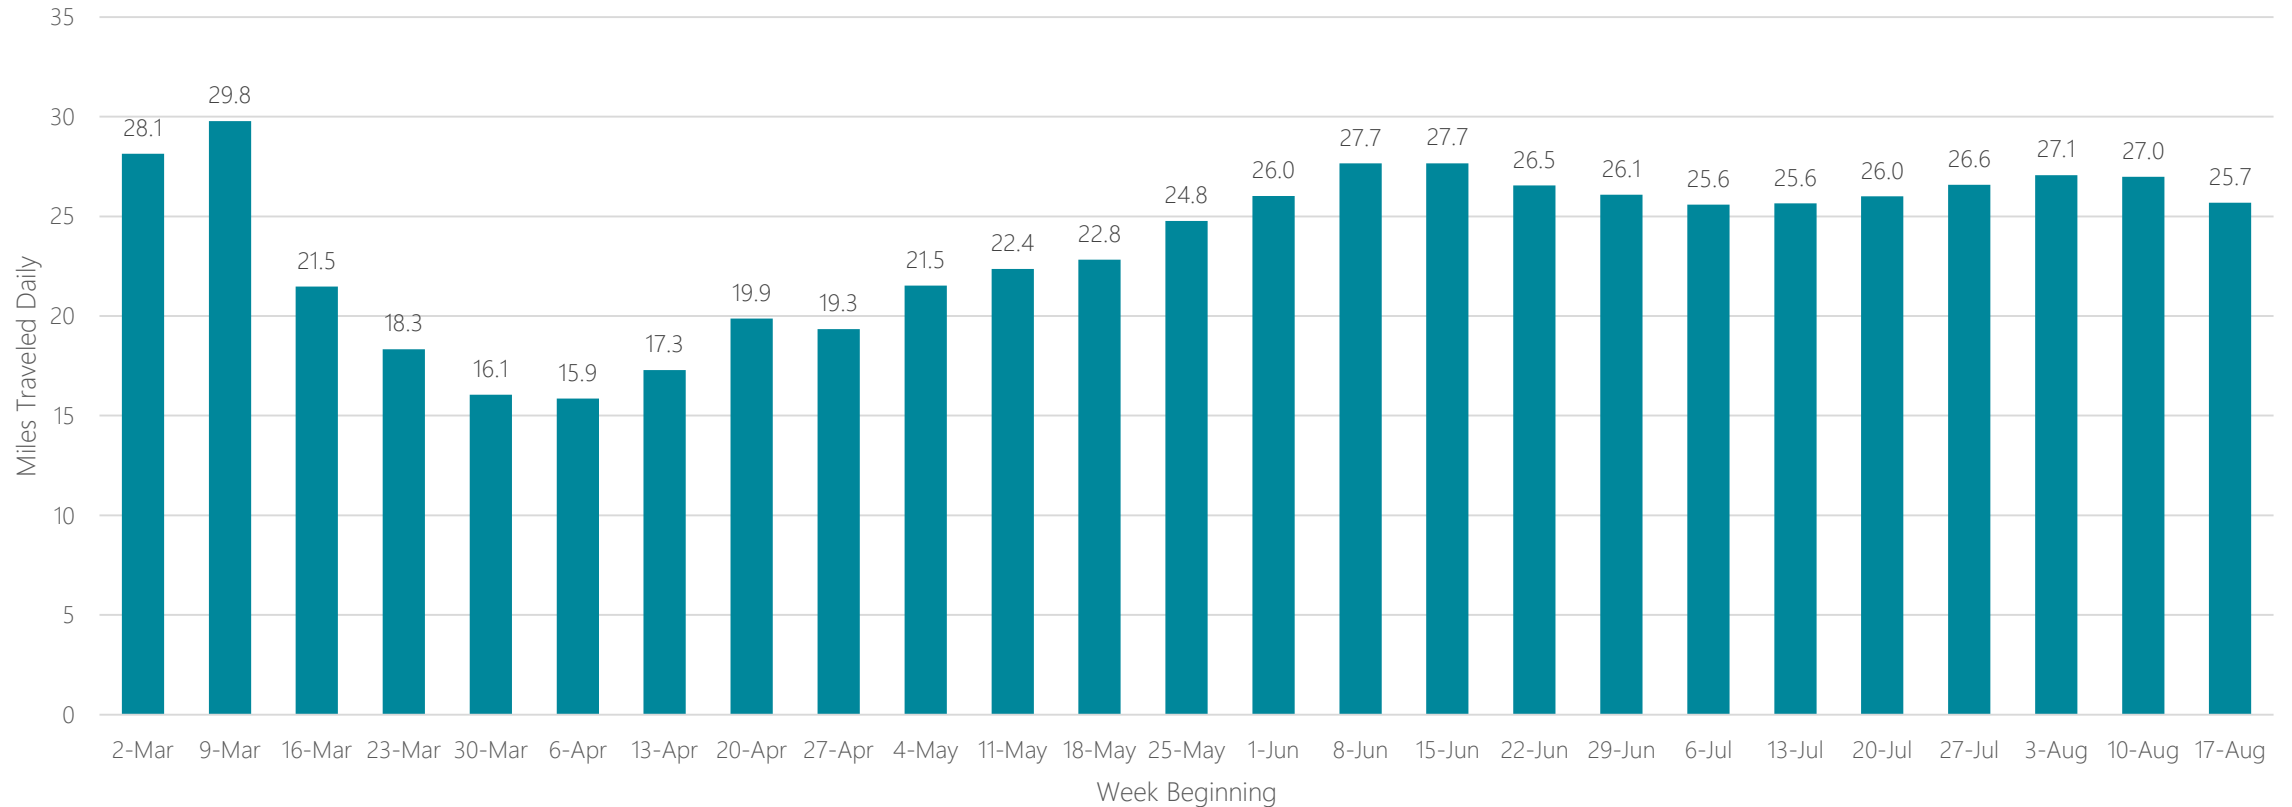

Salisbury

Average Miles Traveled Daily Weekly Trend

Salt Lake City

Average Miles Traveled Daily Weekly Trend

San Angelo

Average Miles Traveled Daily Weekly Trend

San Antonio

Average Miles Traveled Daily Weekly Trend