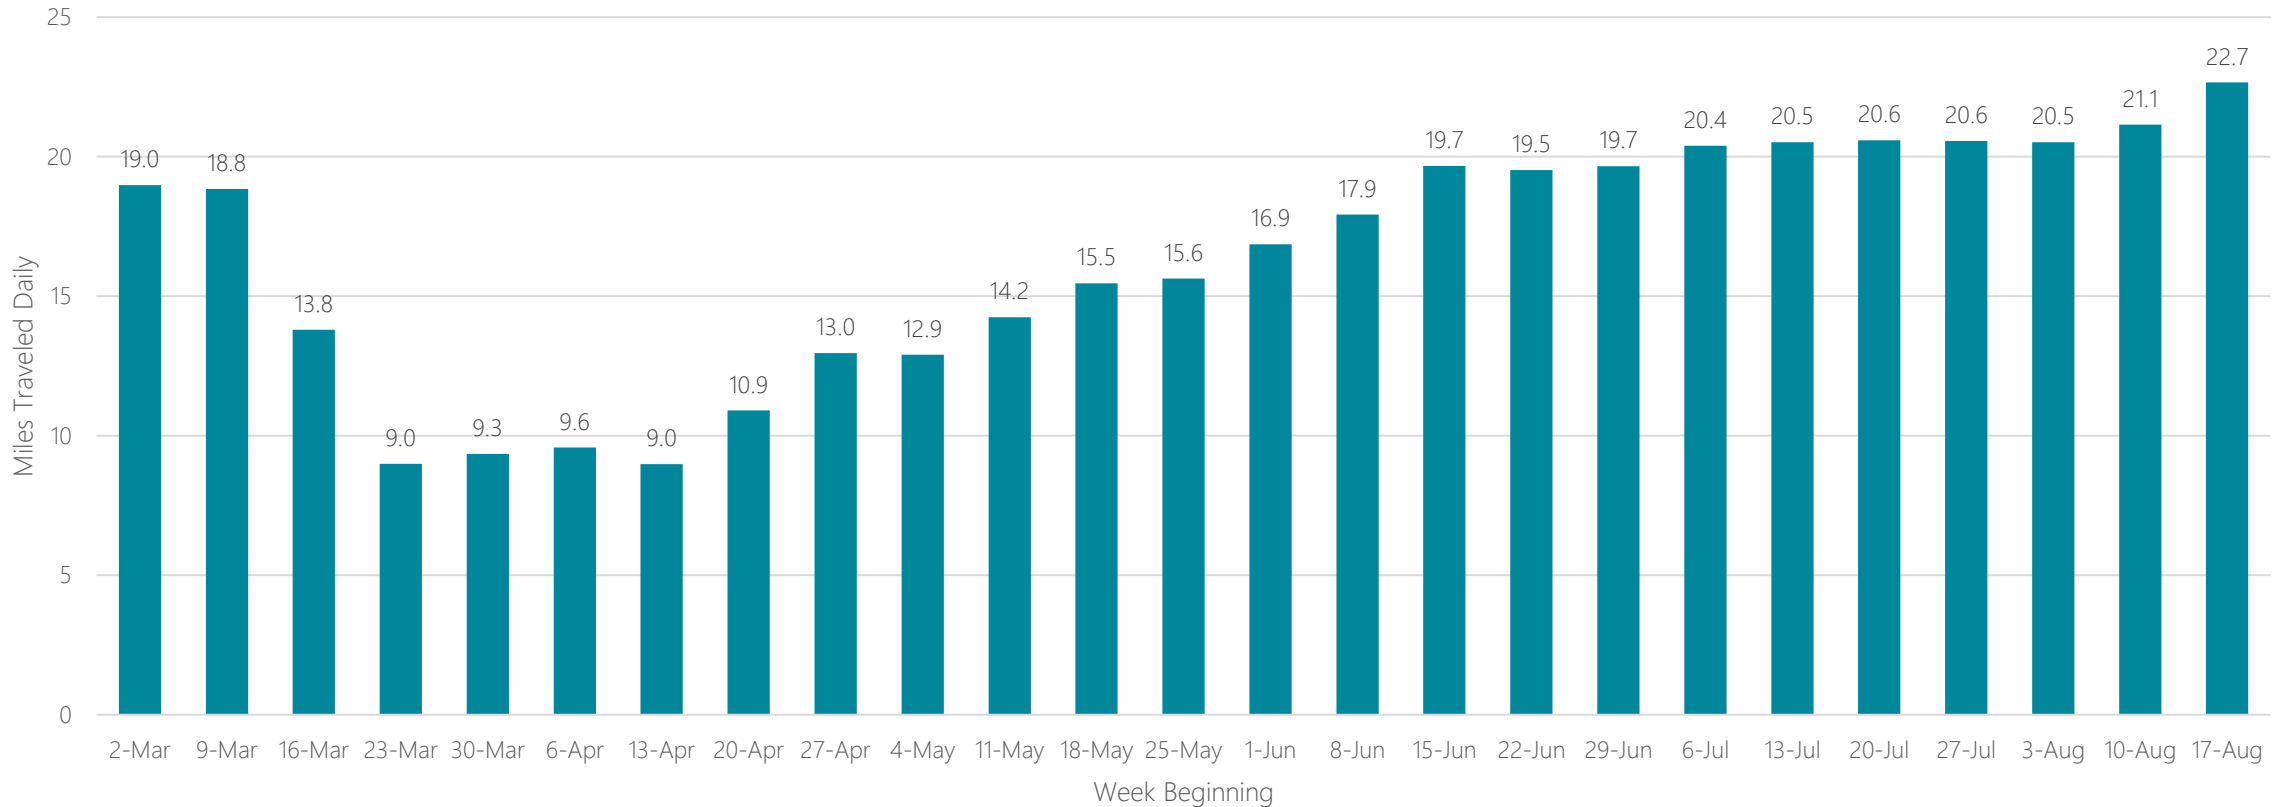

Binghamton, NY

Average Miles Traveled Daily Weekly Trend