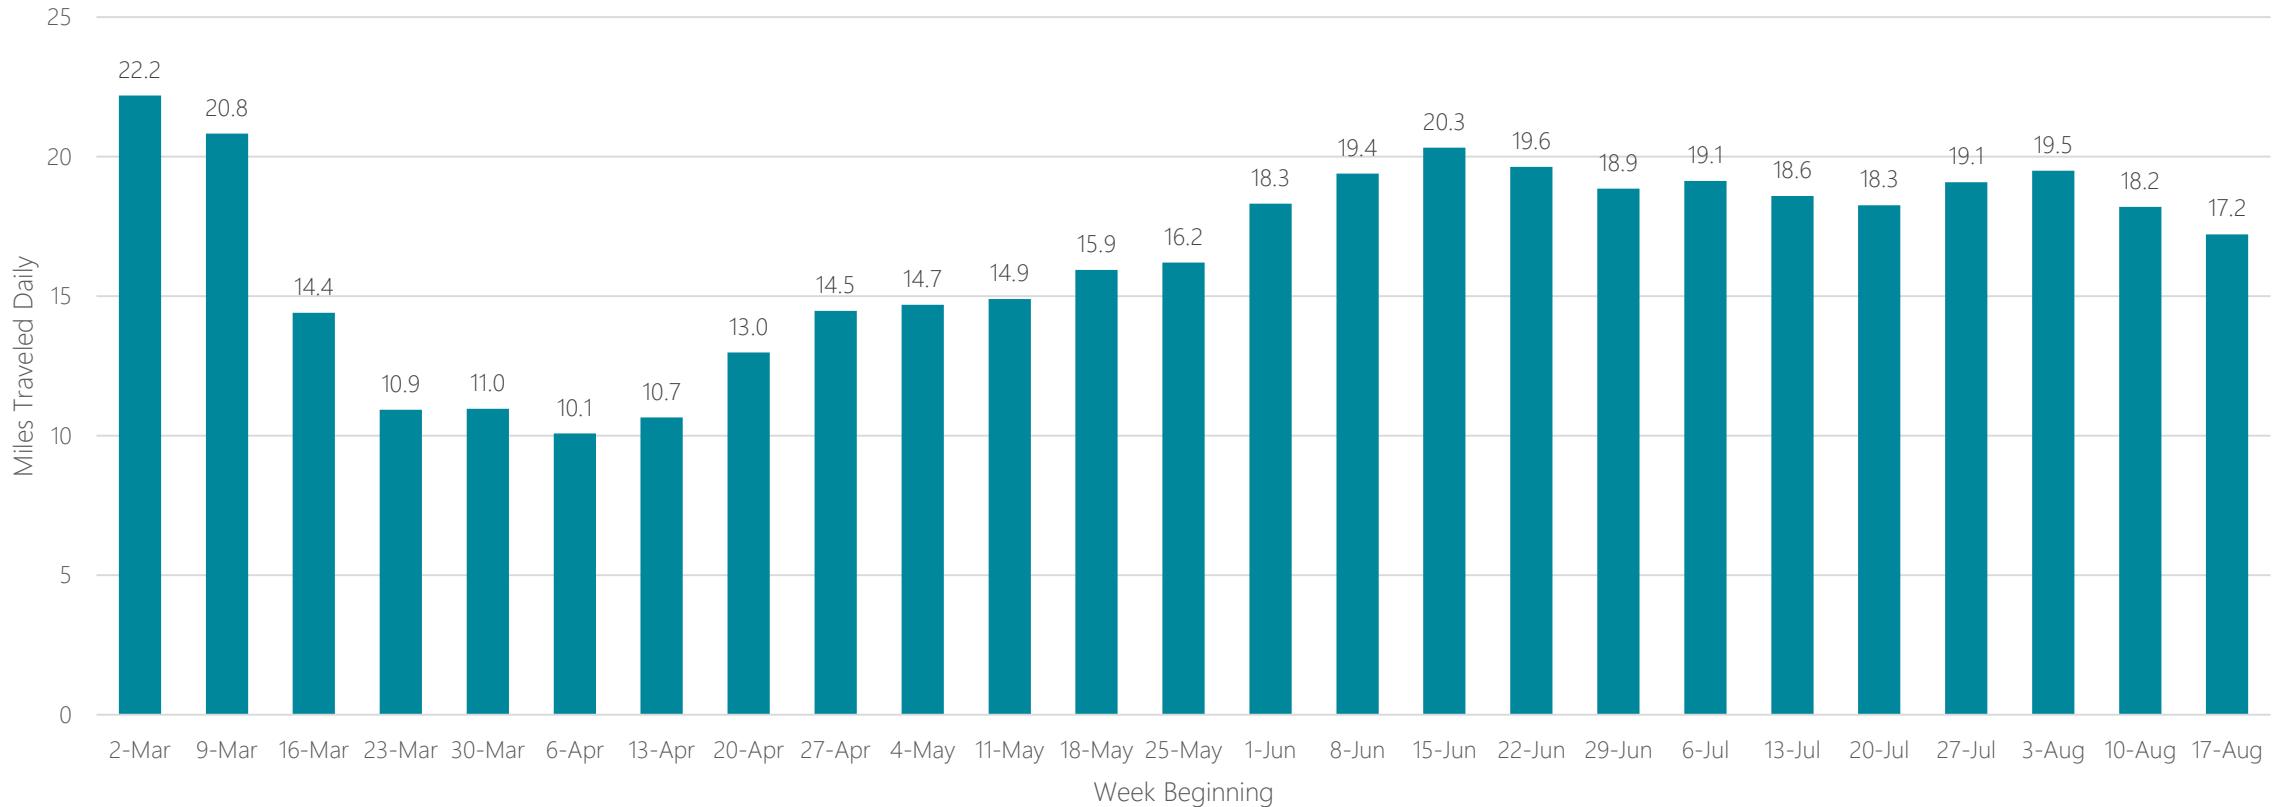

Fresno-Visalia

Average Miles Traveled Daily Weekly Trend