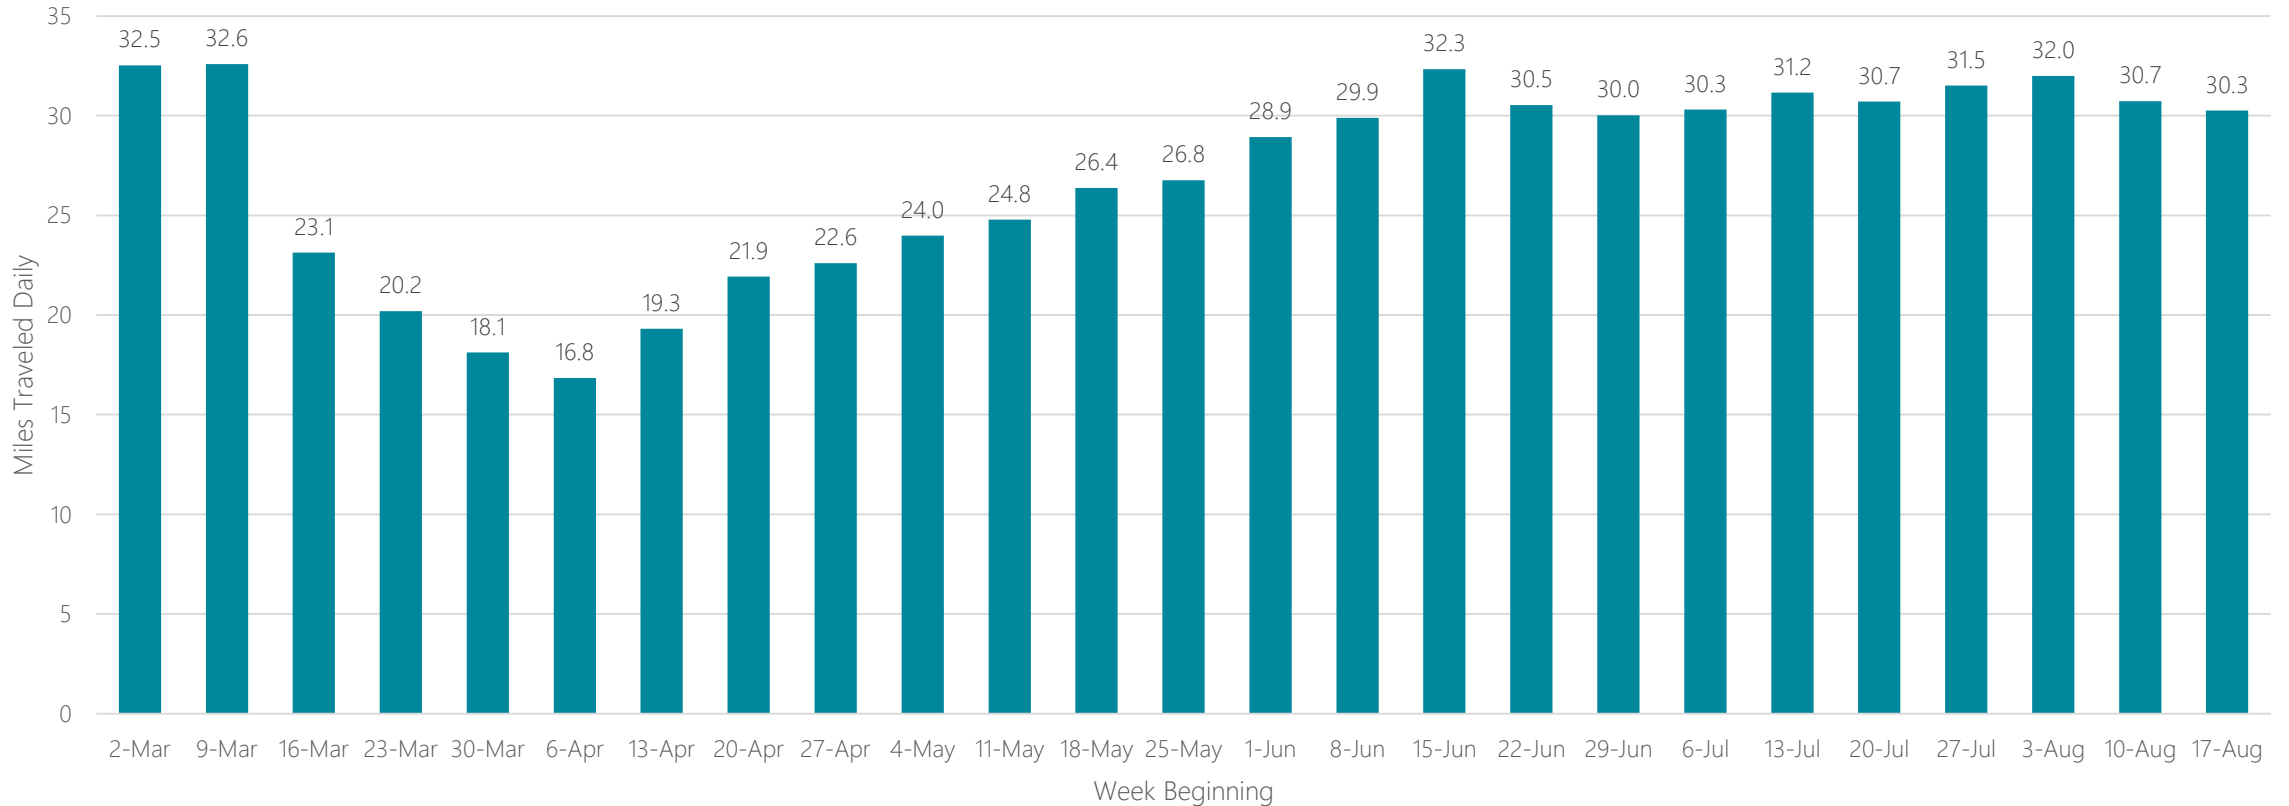

Idaho Falls-Pocatello

Average Miles Traveled Daily Weekly Trend

Indianapolis

Average Miles Traveled Daily Weekly Trend

Jackson, MS

Average Miles Traveled Daily Weekly Trend

Jackson, TN

Average Miles Traveled Daily Weekly Trend