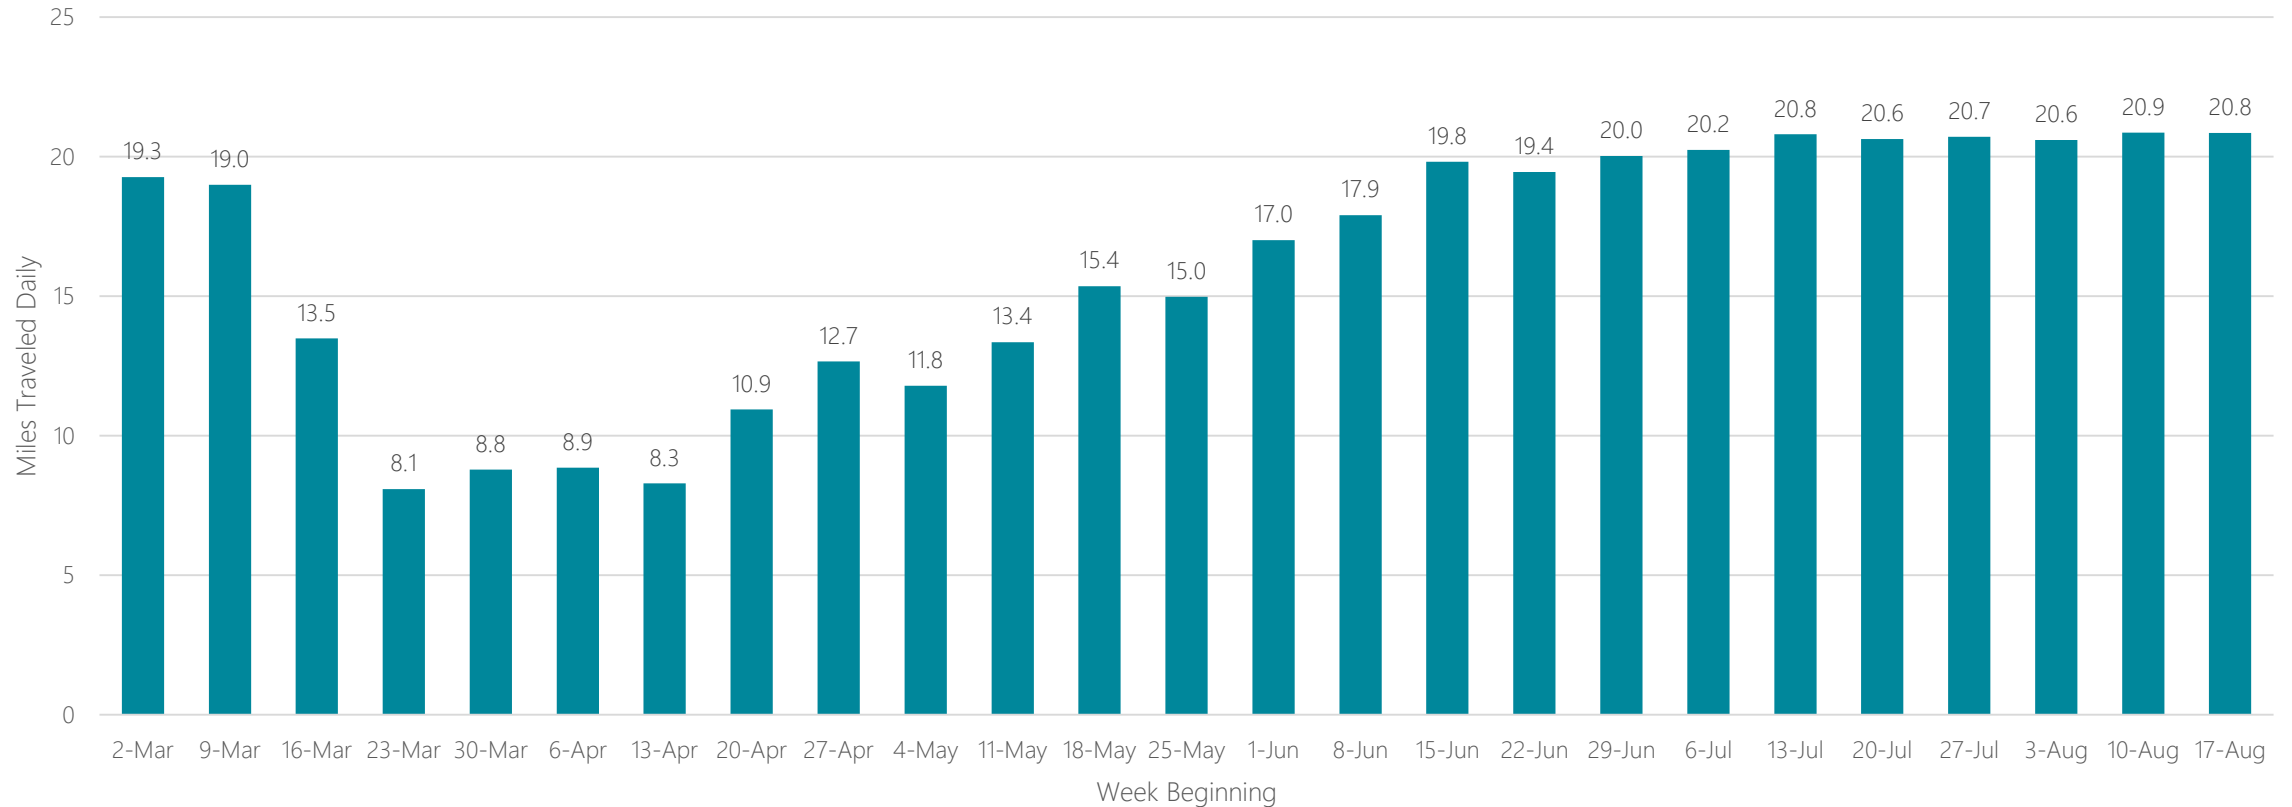

Springfield-Holyoke

Average Miles Traveled Daily Weekly Trend

Springfield, MO

Average Miles Traveled Daily Weekly Trend

Syracuse, NY

Average Miles Traveled Daily Weekly Trend

Tallahassee-Thomasville

Average Miles Traveled Daily Weekly Trend