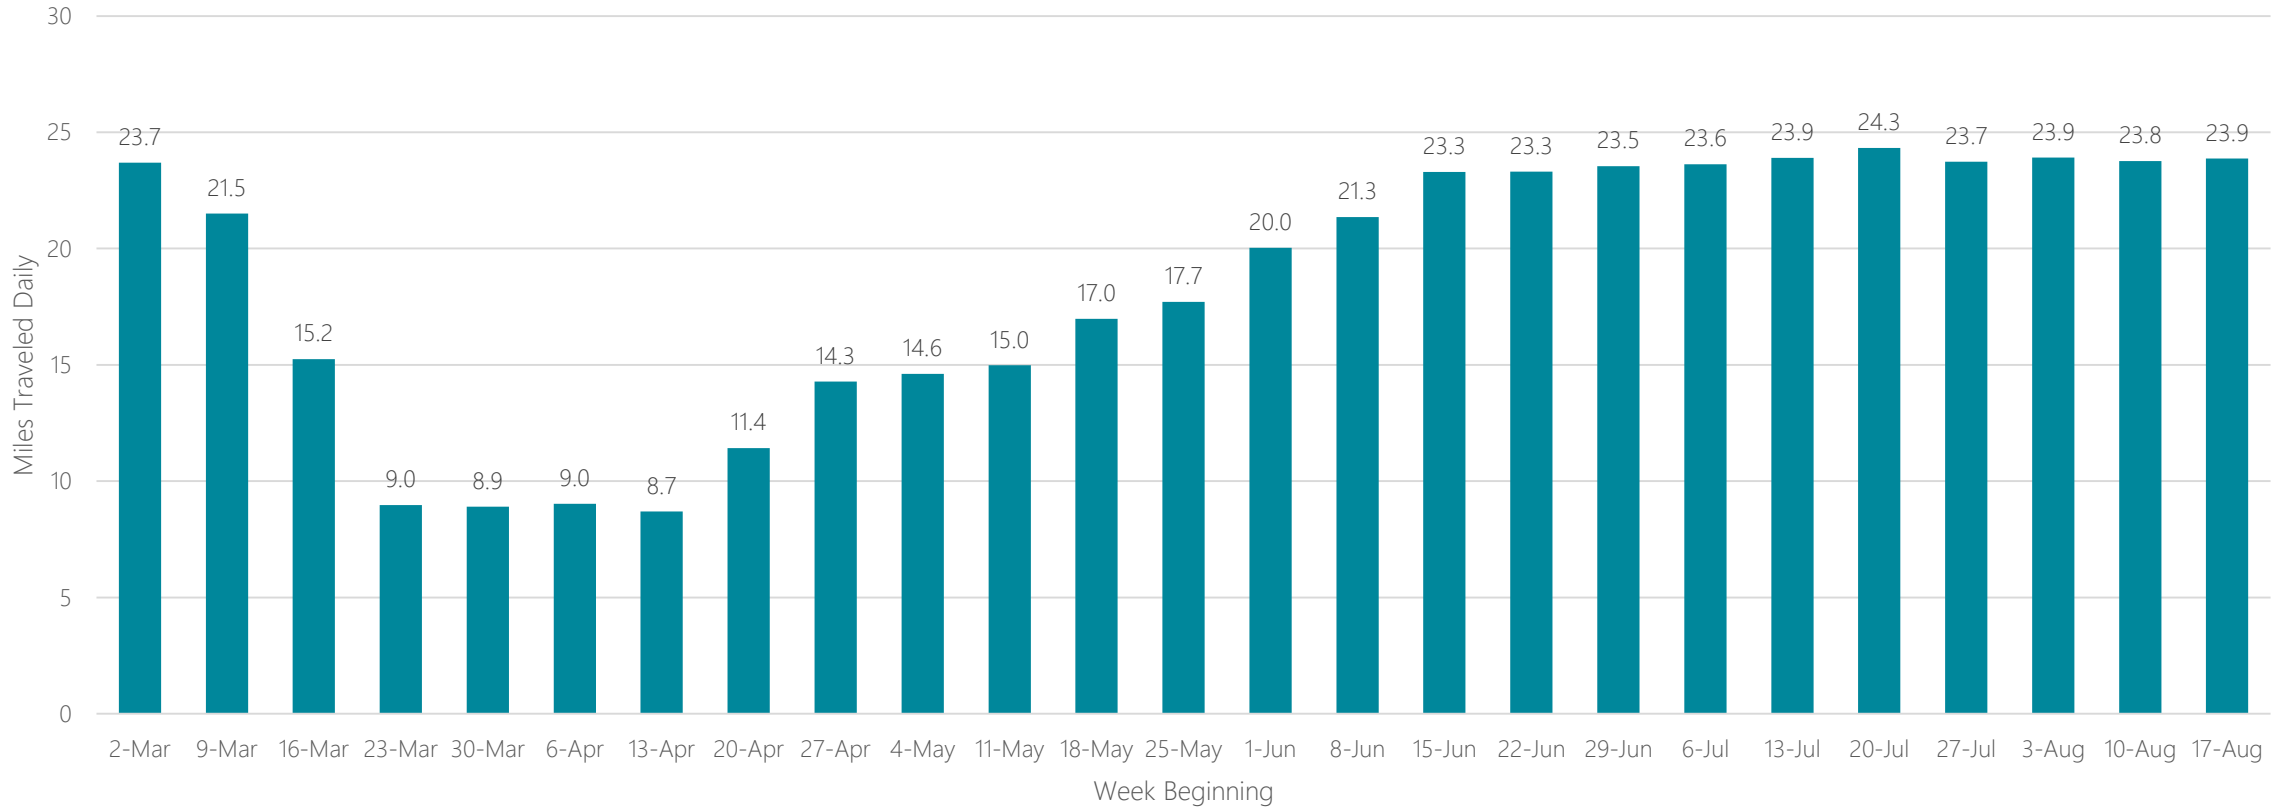

Lafayette, IN

Average Miles Traveled Daily Weekly Trend

Lafayette, LA

Average Miles Traveled Daily Weekly Trend

Lake Charles

Average Miles Traveled Daily Weekly Trend

Lansing

Average Miles Traveled Daily Weekly Trend