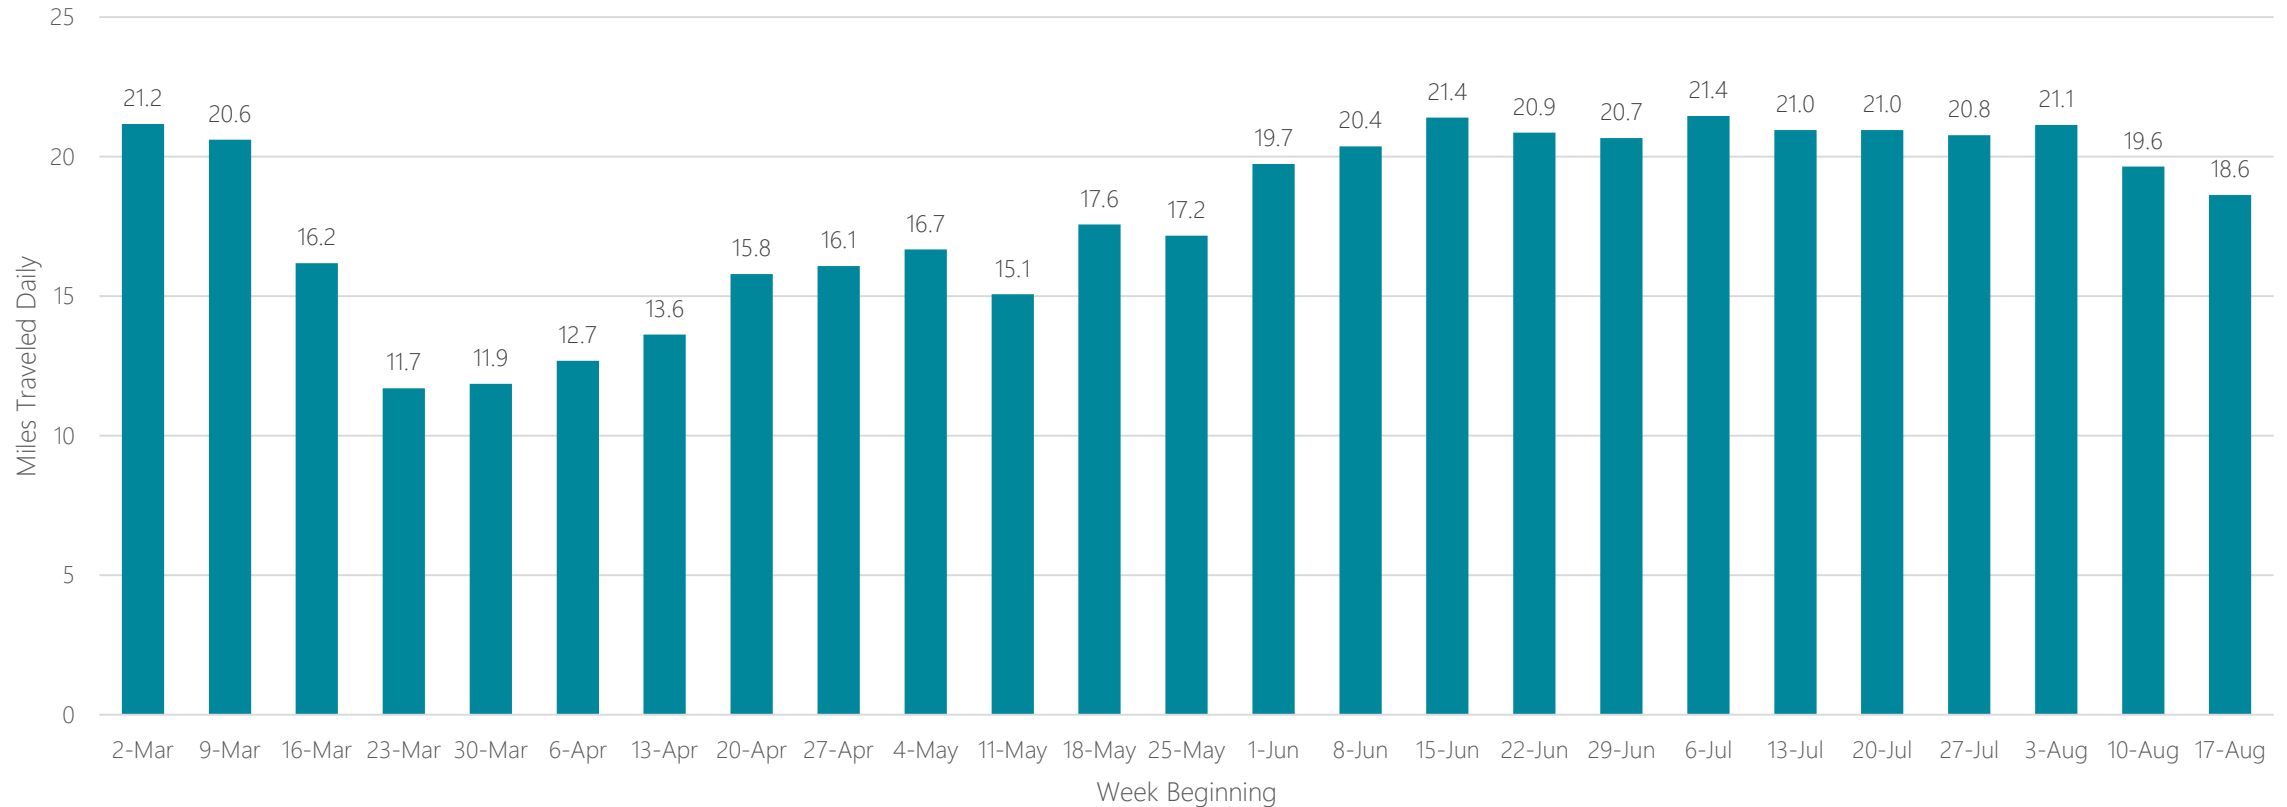

Chicago

Average Miles Traveled Daily Weekly Trend

Chico-Redding

Average Miles Traveled Daily Weekly Trend

Cincinnati

Average Miles Traveled Daily Weekly Trend

Clarksburg-Weston

Average Miles Traveled Daily Weekly Trend