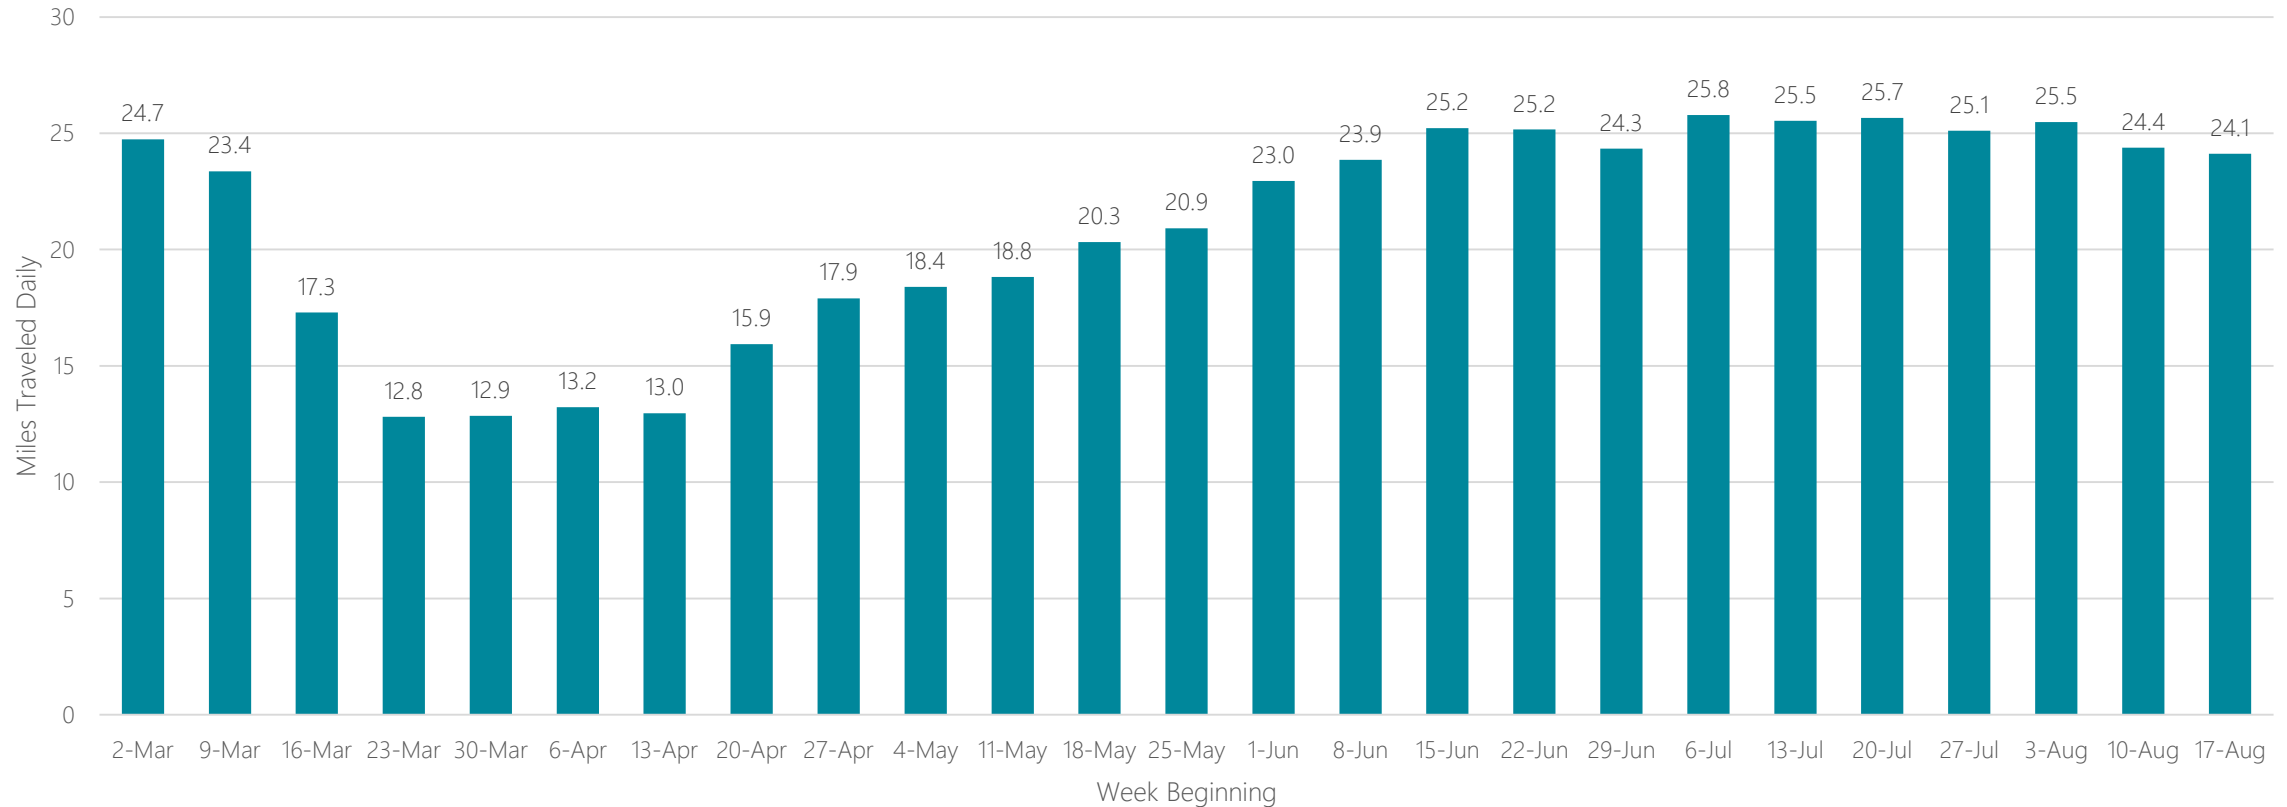

South Bend-Elkhart

Average Miles Traveled Daily Weekly Trend