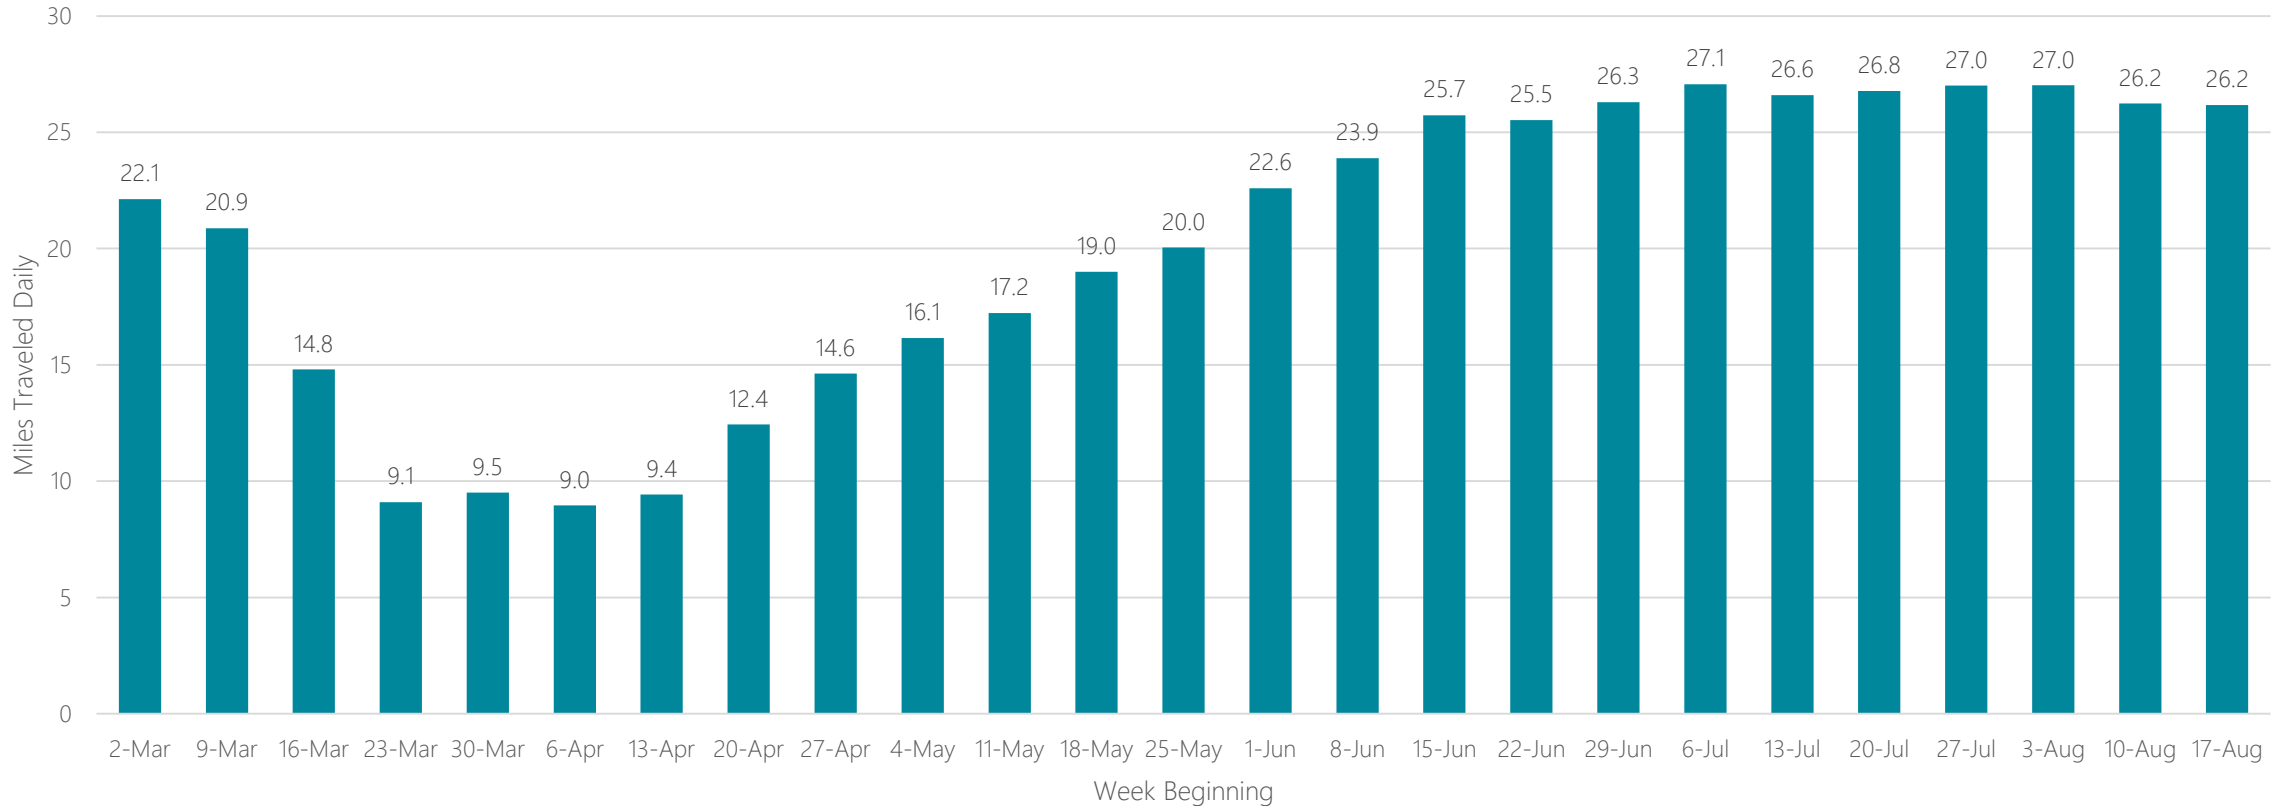

Traverse City-Cadillac

Average Miles Traveled Daily Weekly Trend