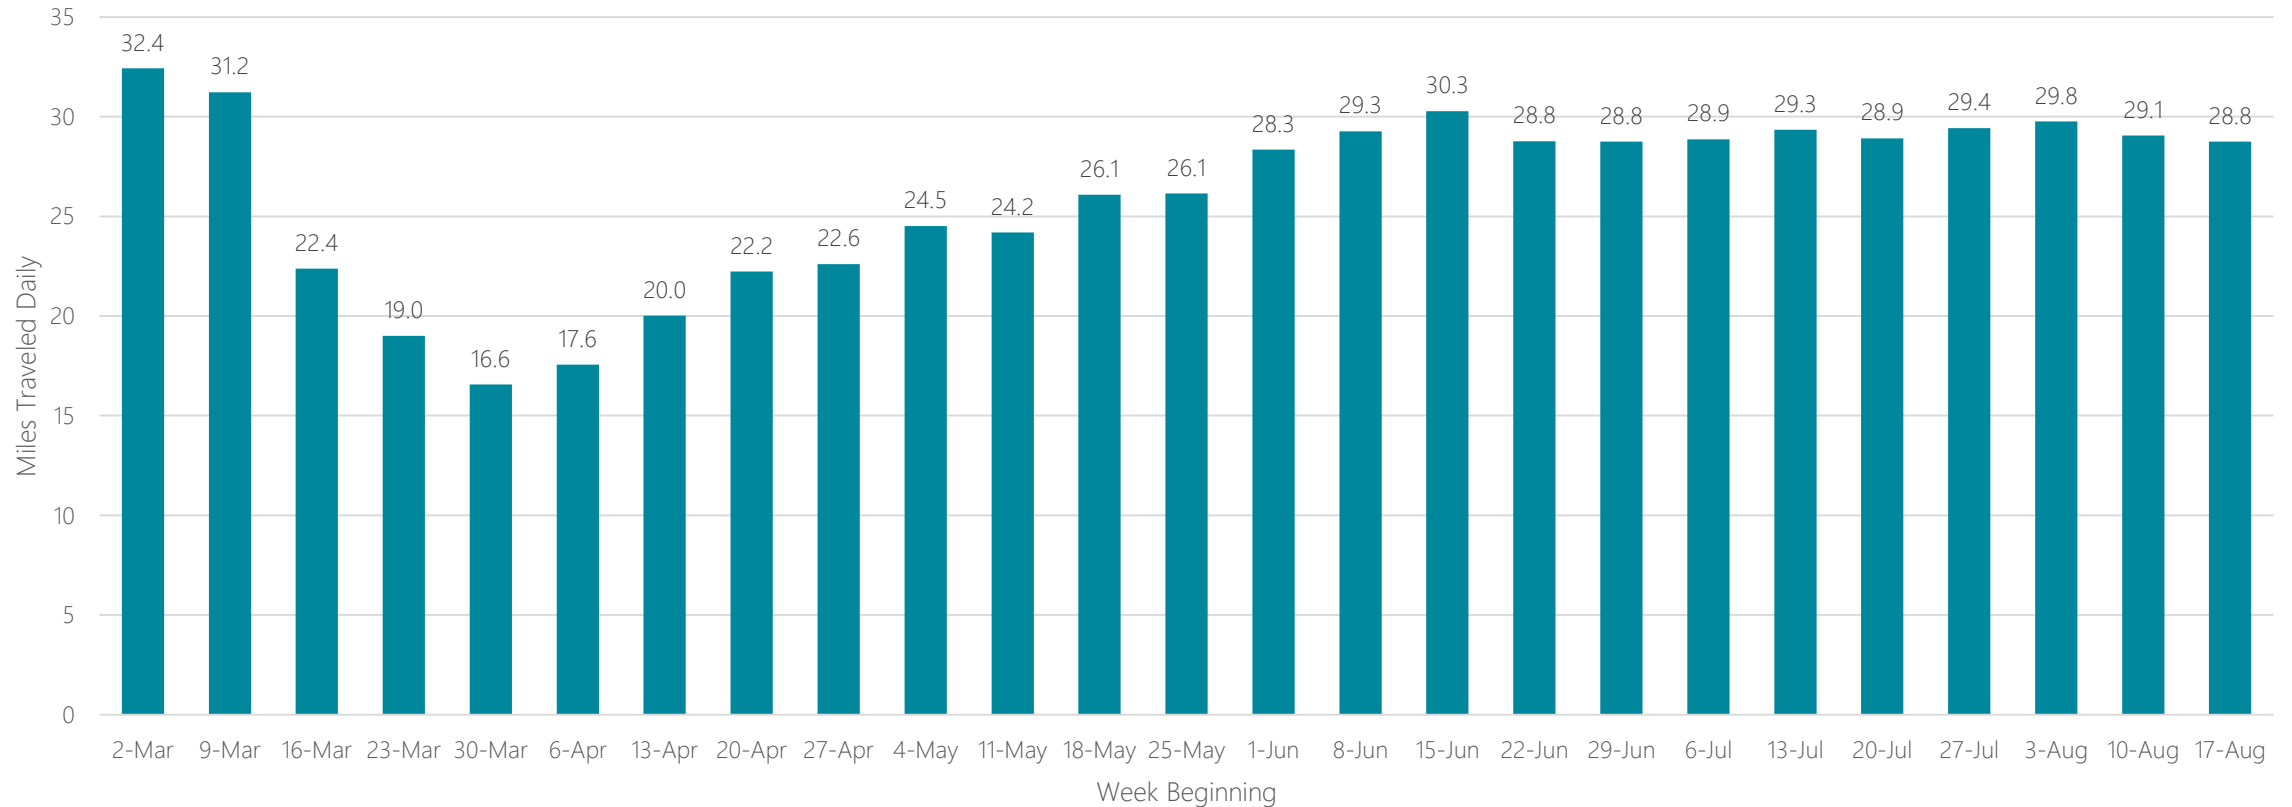

Savannah

Average Miles Traveled Daily Weekly Trend

Seattle-Tacoma

Average Miles Traveled Daily Weekly Trend

Sherman, TX-Ada, OK

Average Miles Traveled Daily Weekly Trend

Shreveport

Average Miles Traveled Daily Weekly Trend