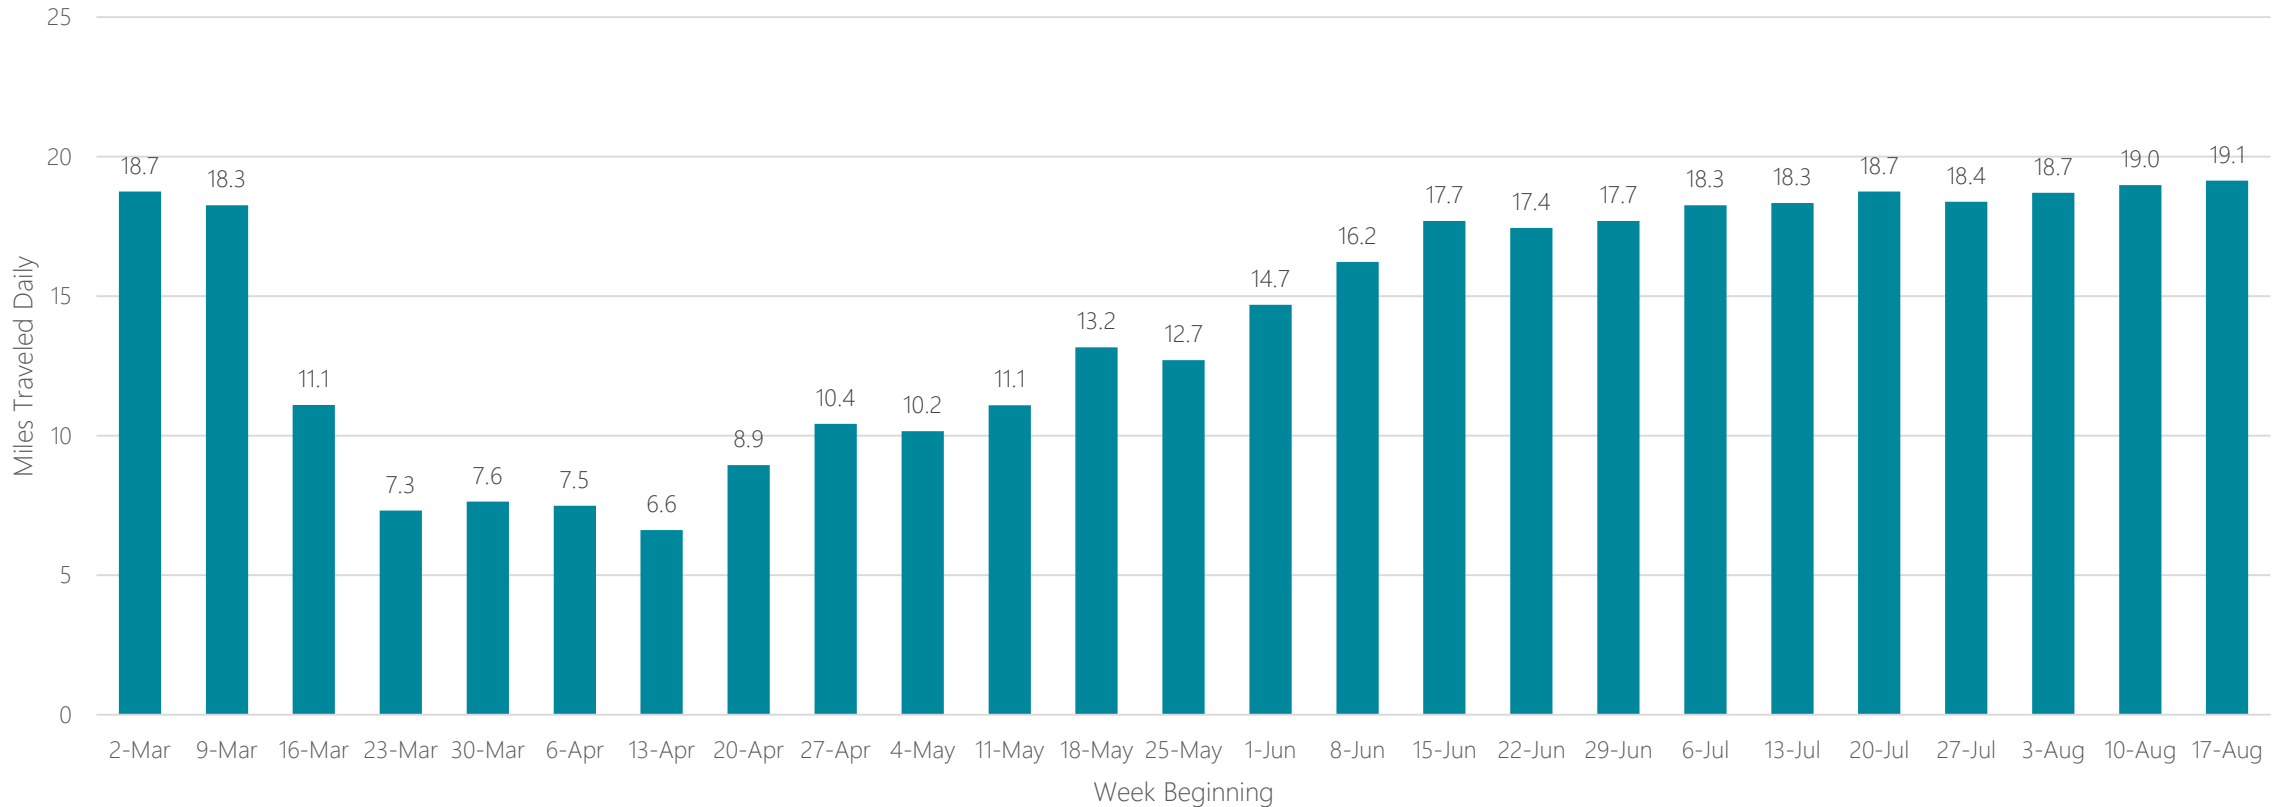

Boise

Average Miles Traveled Daily Weekly Trend

Boston (Manchester)

Average Miles Traveled Daily Weekly Trend

Bowling Green

Average Miles Traveled Daily Weekly Trend

Buffalo

Average Miles Traveled Daily Weekly Trend