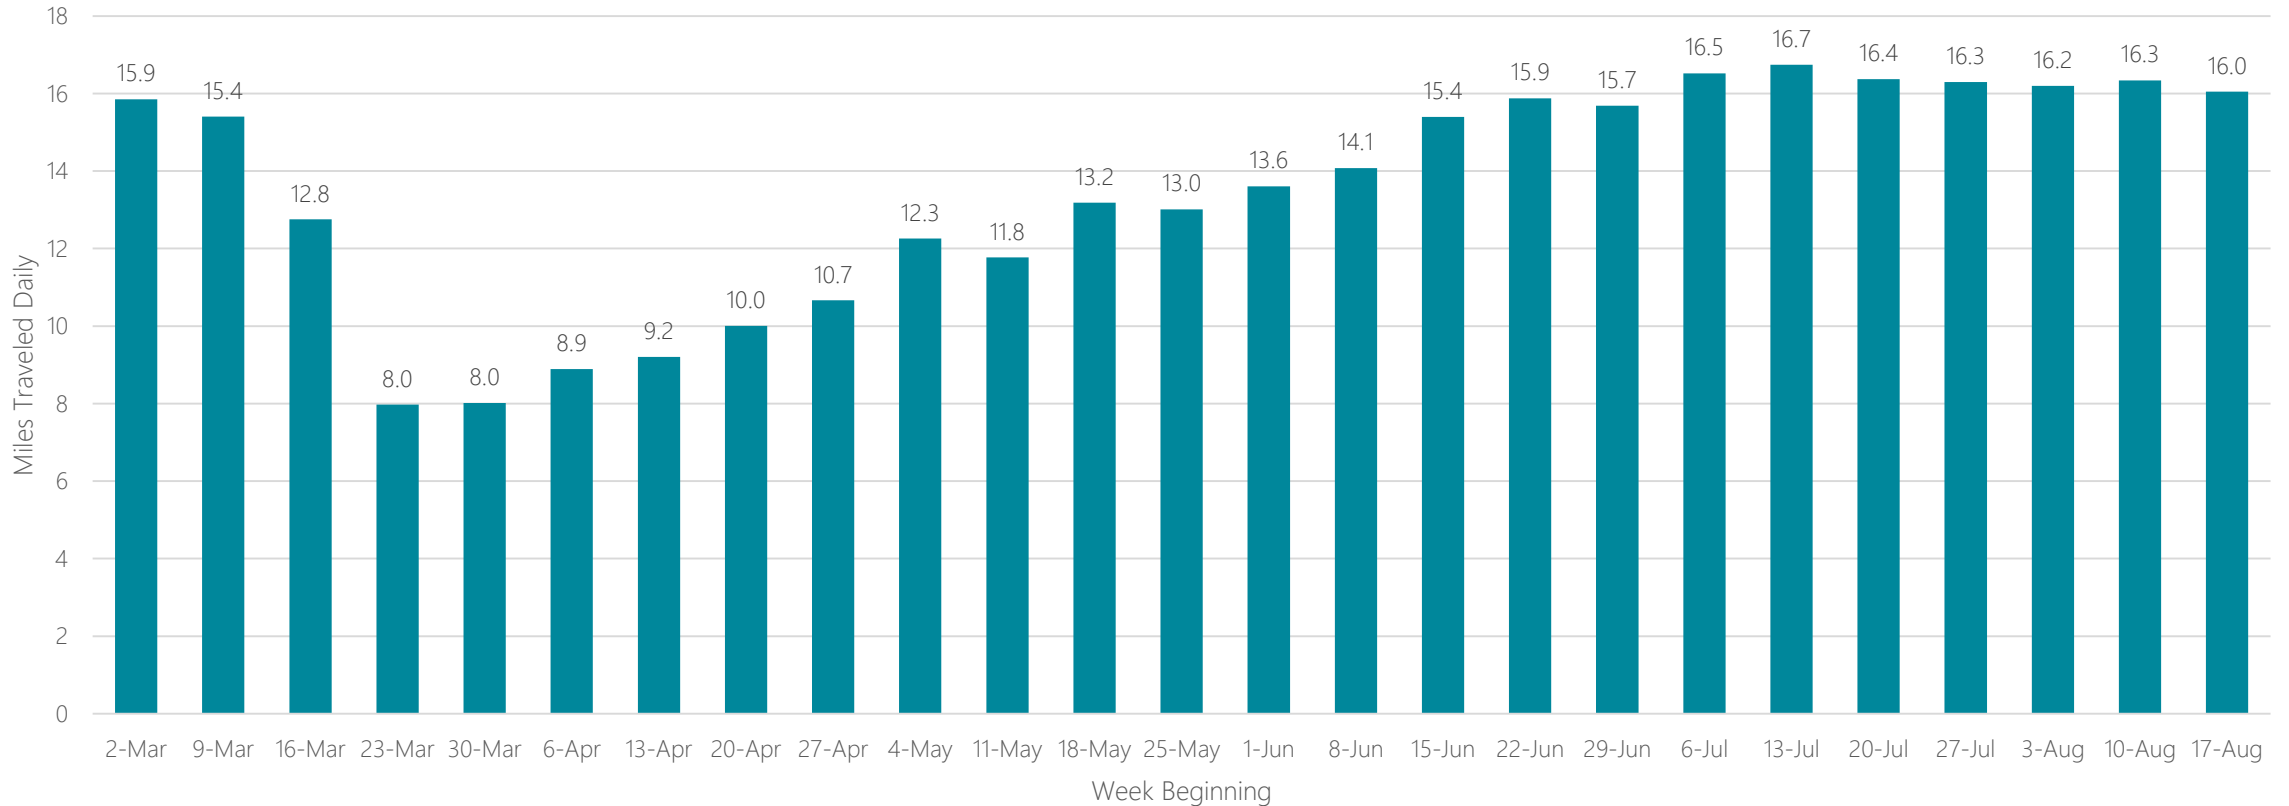

El Paso

Average Miles Traveled Daily Weekly Trend

Elmira

Average Miles Traveled Daily Weekly Trend

Average Miles Traveled Daily Weekly Trend

Eugene

Average Miles Traveled Daily Weekly Trend

Eureka