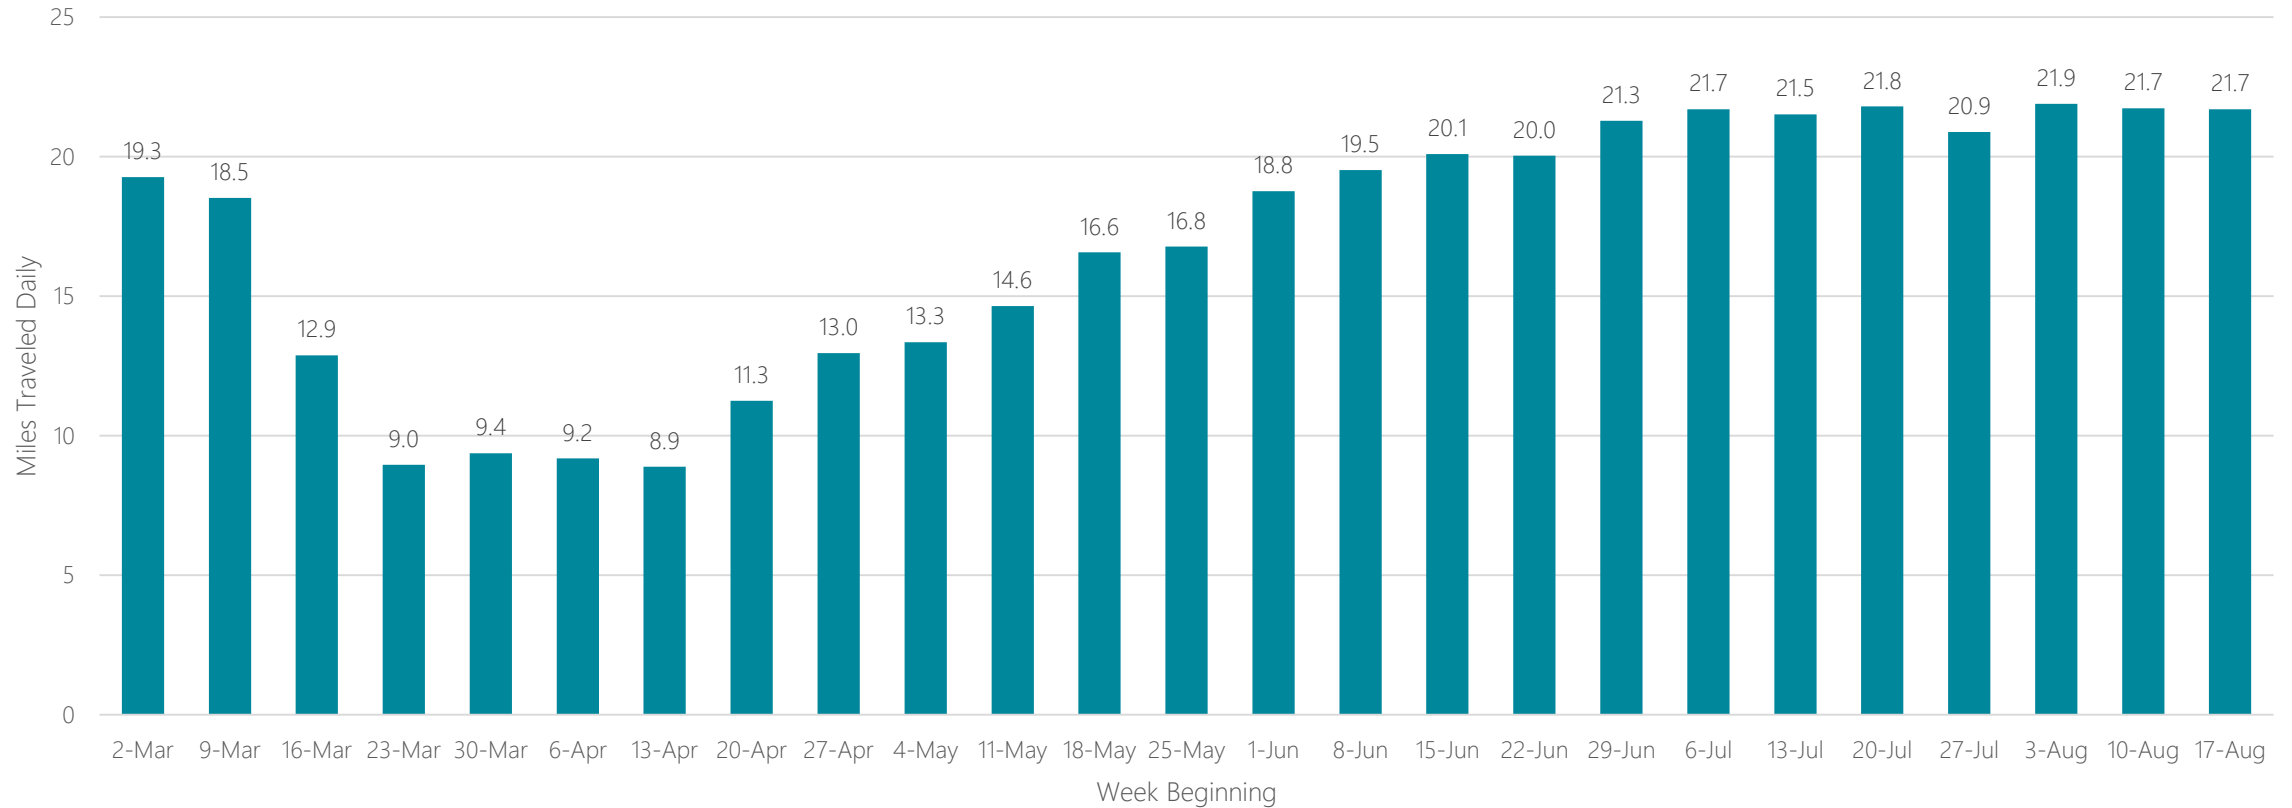

El Paso

Average Miles Traveled Daily Weekly Trend

Elmira

Average Miles Traveled Daily Weekly Trend

Average Miles Traveled Daily Weekly Trend

Eugene

Average Miles Traveled Daily Weekly Trend

Eureka