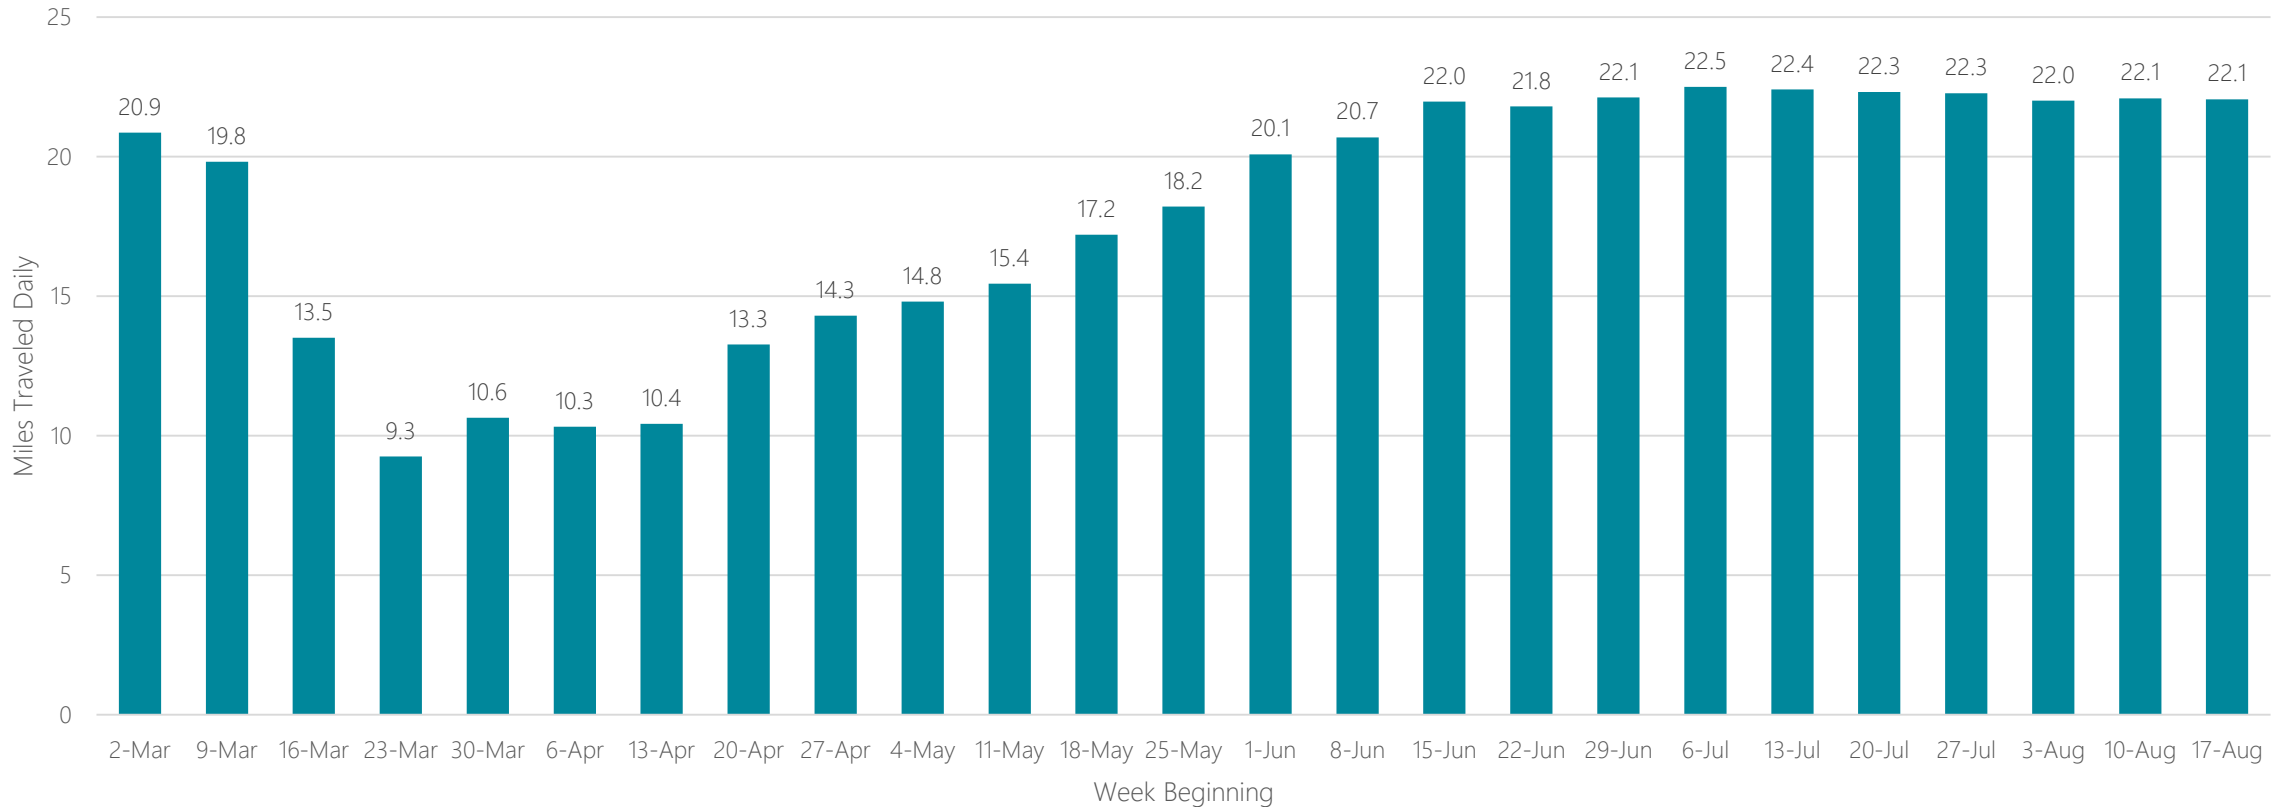

Green Bay-Appleton

Average Miles Traveled Daily Weekly Trend