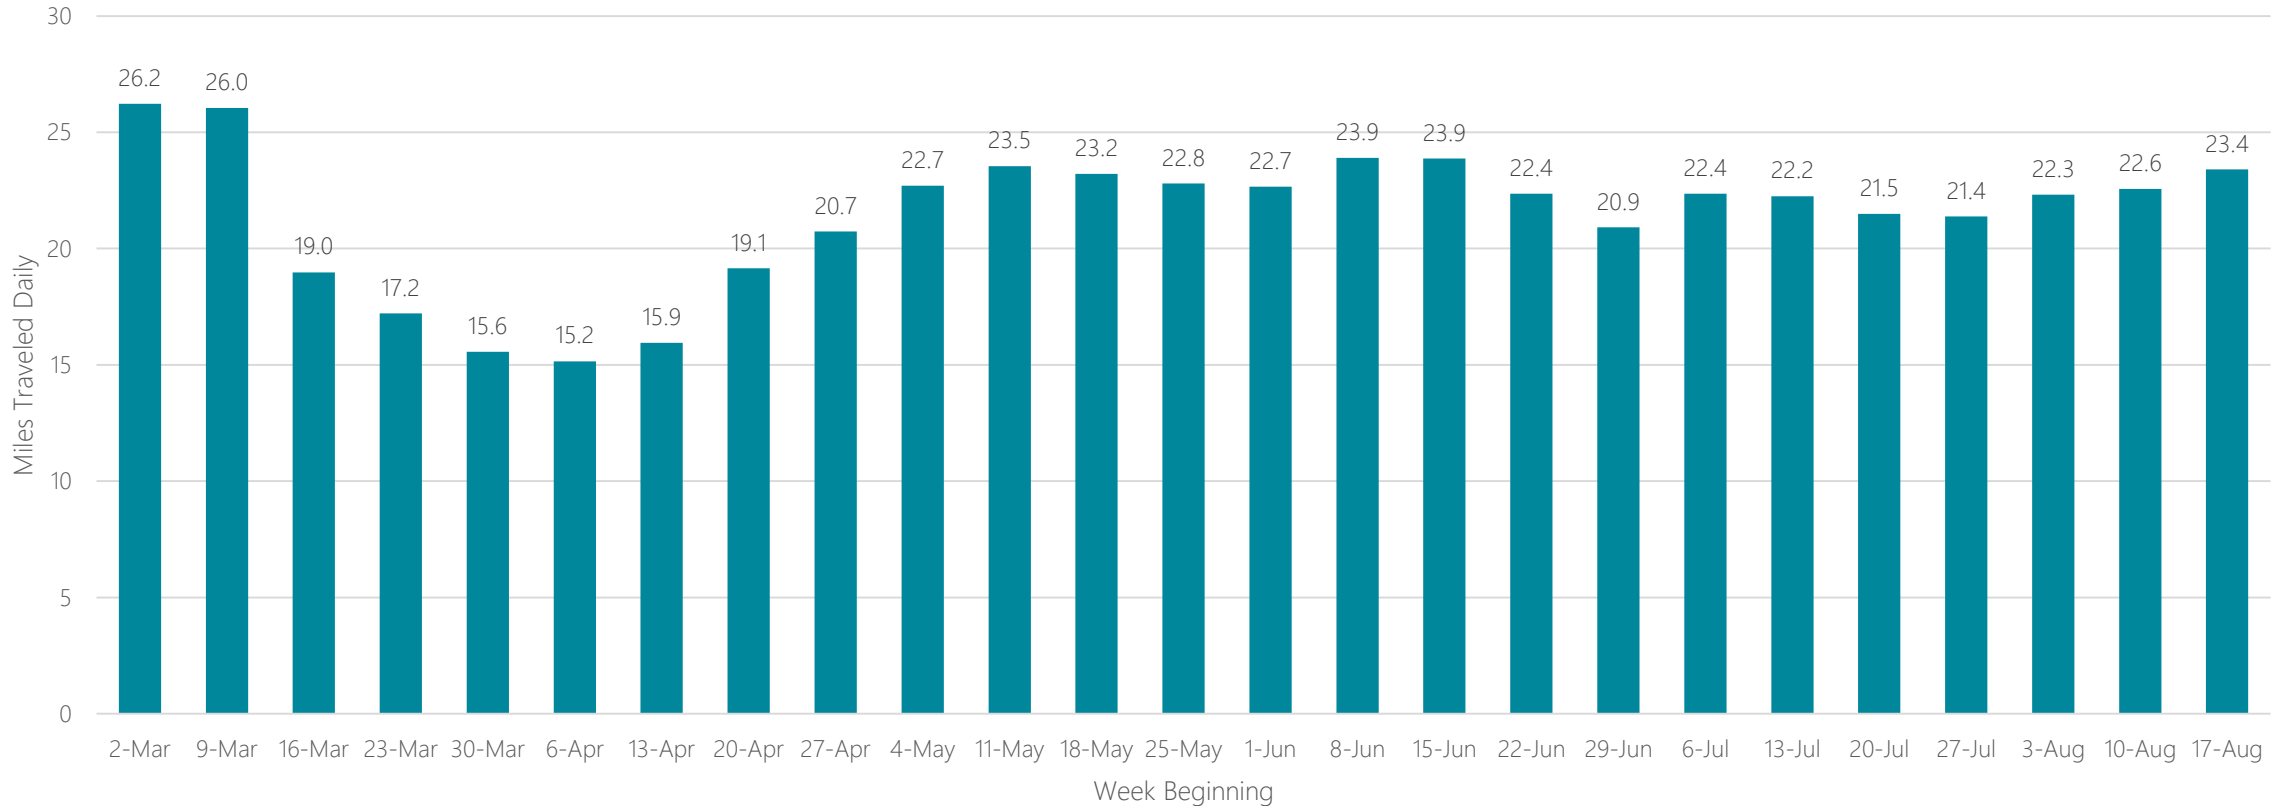

Paducah-Cape Girardeau-Harrisburg

Average Miles Traveled Daily Weekly Trend

Palm Springs

Average Miles Traveled Daily Weekly Trend

Panama City

Average Miles Traveled Daily Weekly Trend

Parkersburg

Average Miles Traveled Daily Weekly Trend