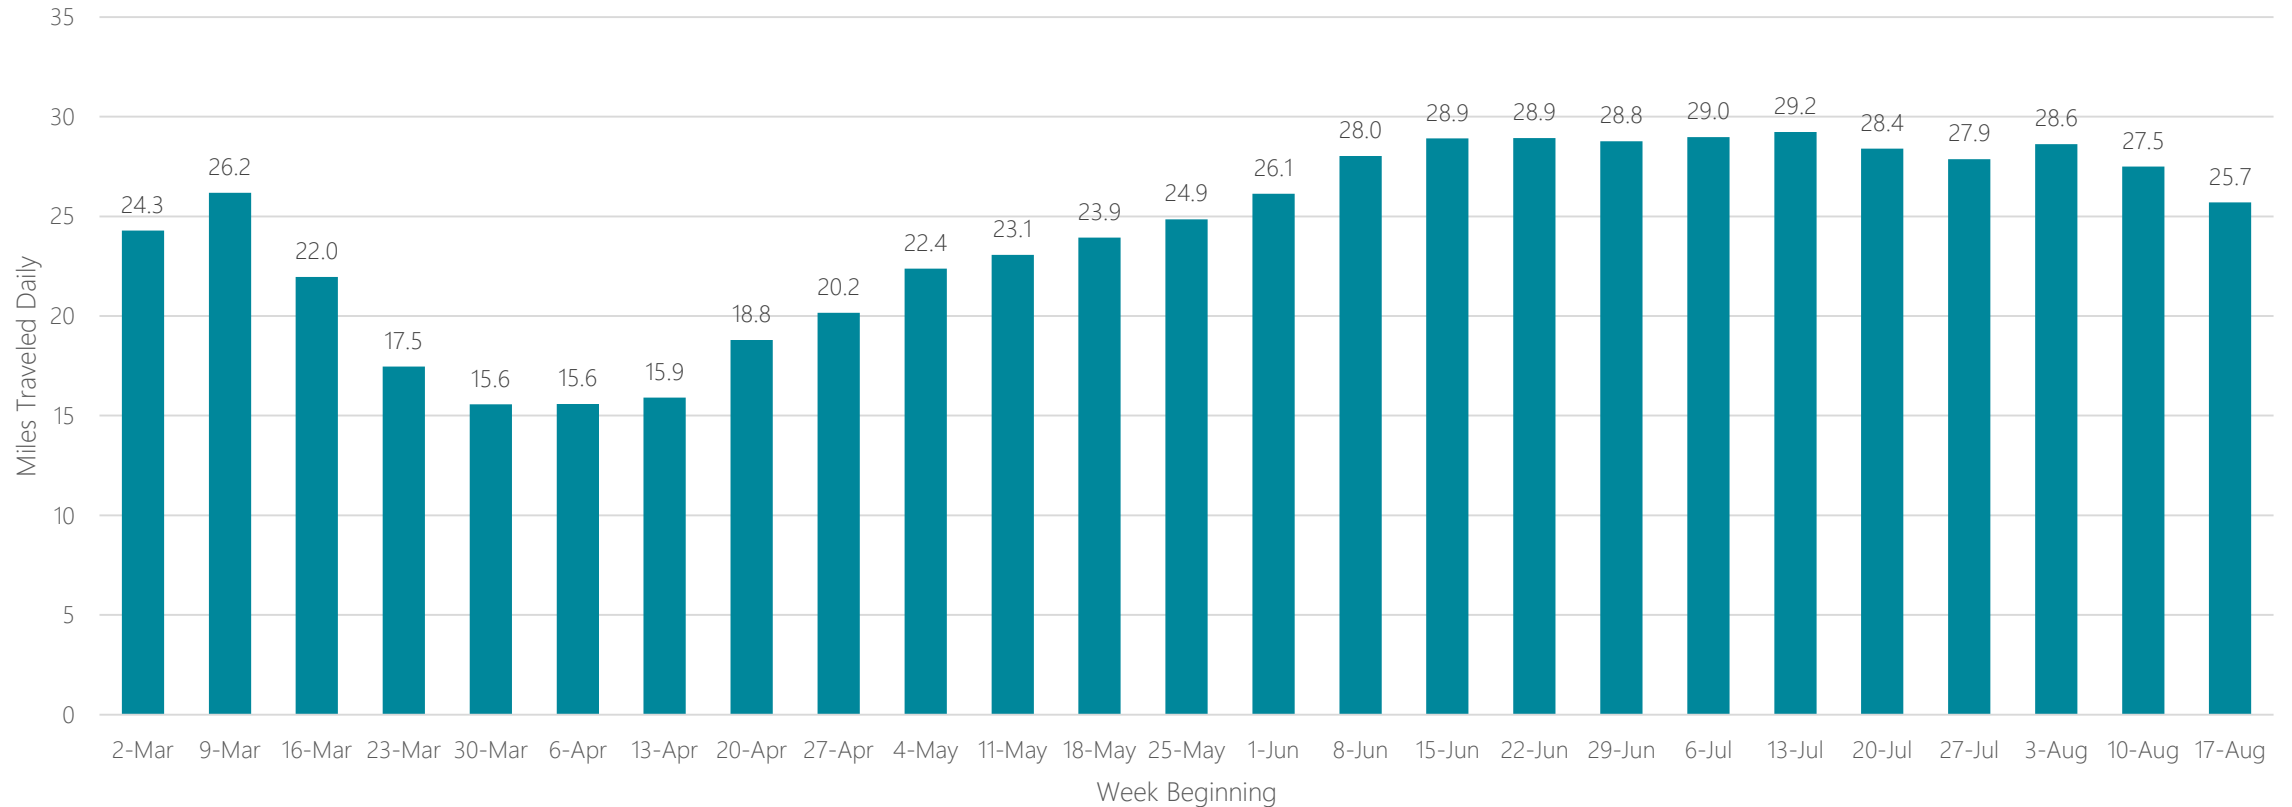

Fort Wayne

Average Miles Traveled Daily Weekly Trend

Fresno-Visalia

Average Miles Traveled Daily Weekly Trend

Gainesville

Average Miles Traveled Daily Weekly Trend

Glendive

Average Miles Traveled Daily Weekly Trend