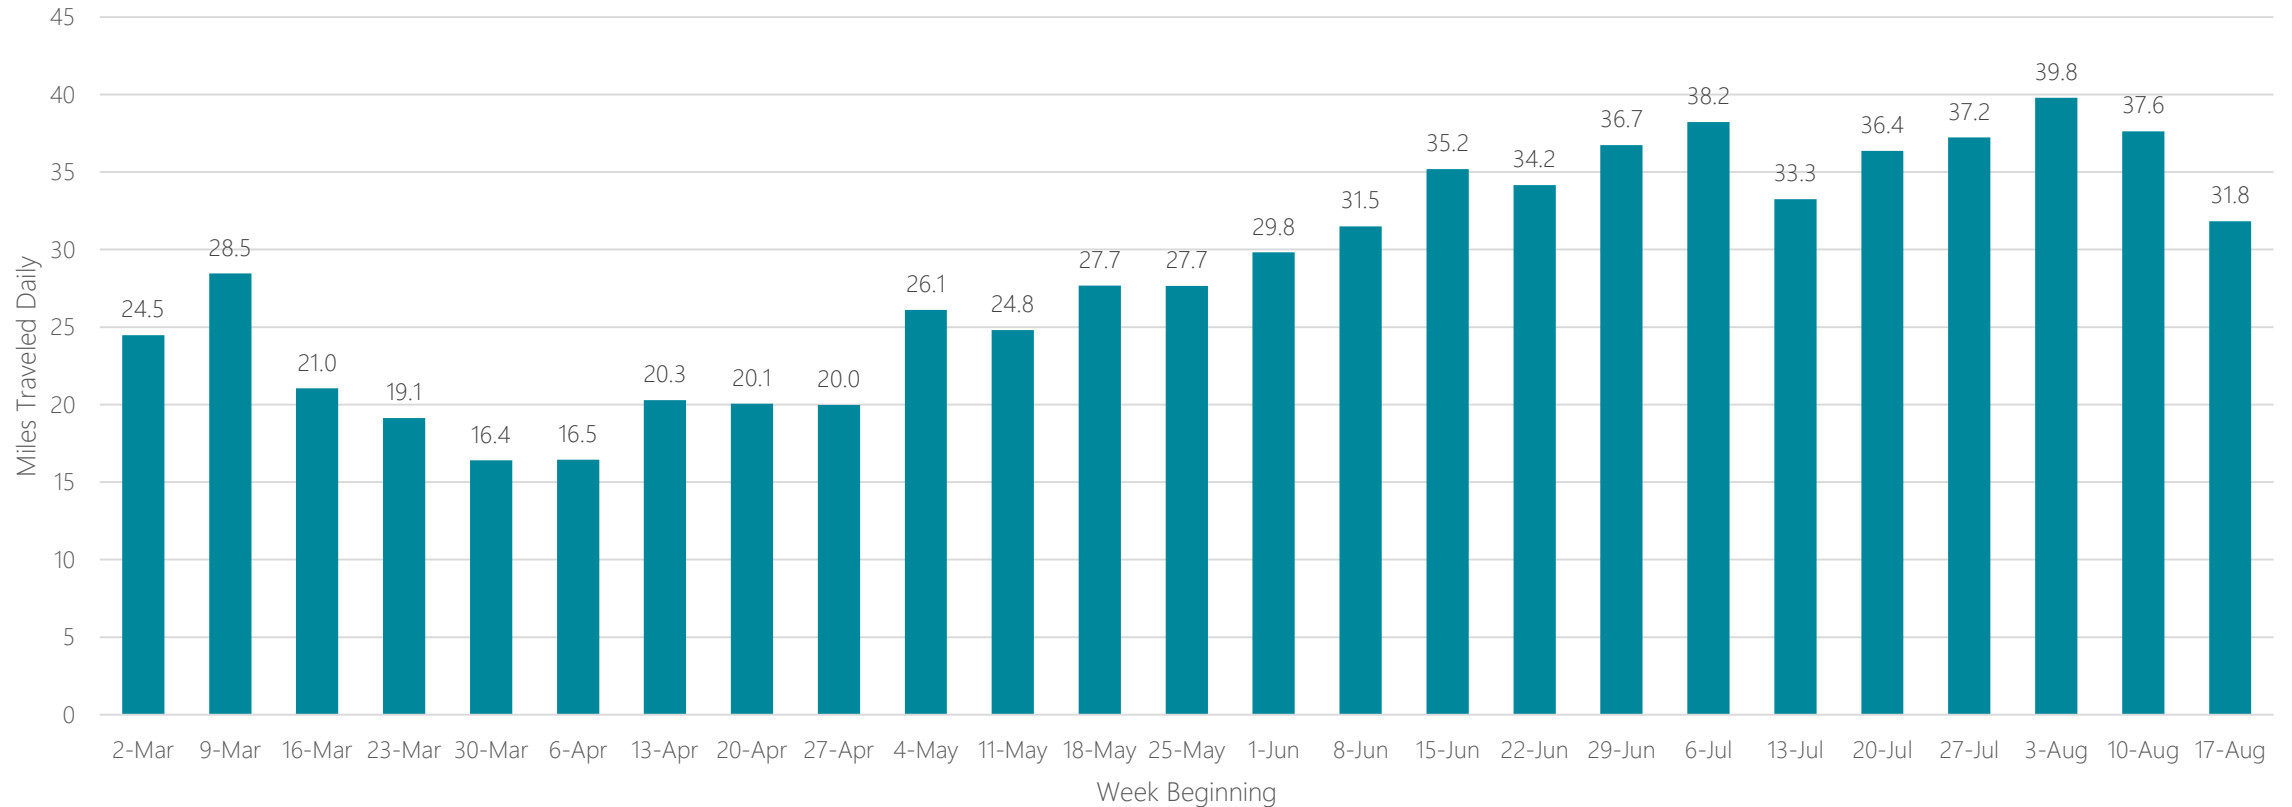

Fort Wayne

Average Miles Traveled Daily Weekly Trend

Fresno-Visalia

Average Miles Traveled Daily Weekly Trend

Gainesville

Average Miles Traveled Daily Weekly Trend

Glendive

Average Miles Traveled Daily Weekly Trend