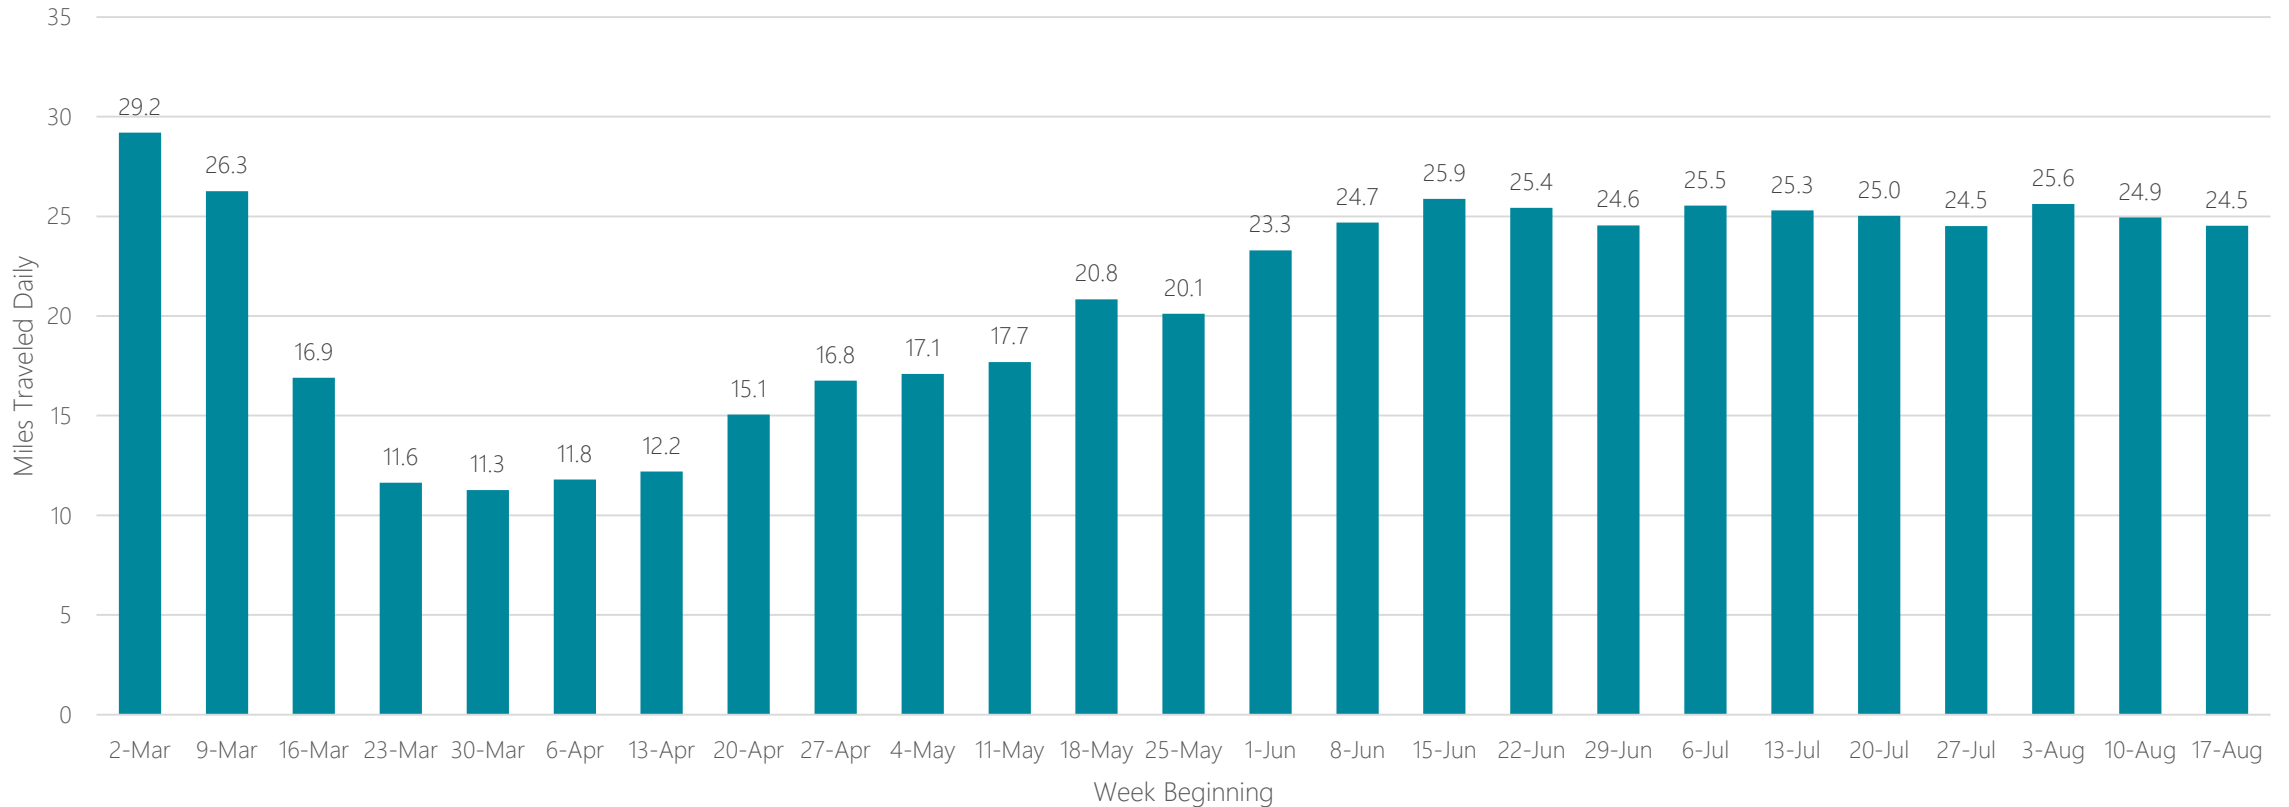

Kansas City

Average Miles Traveled Daily Weekly Trend