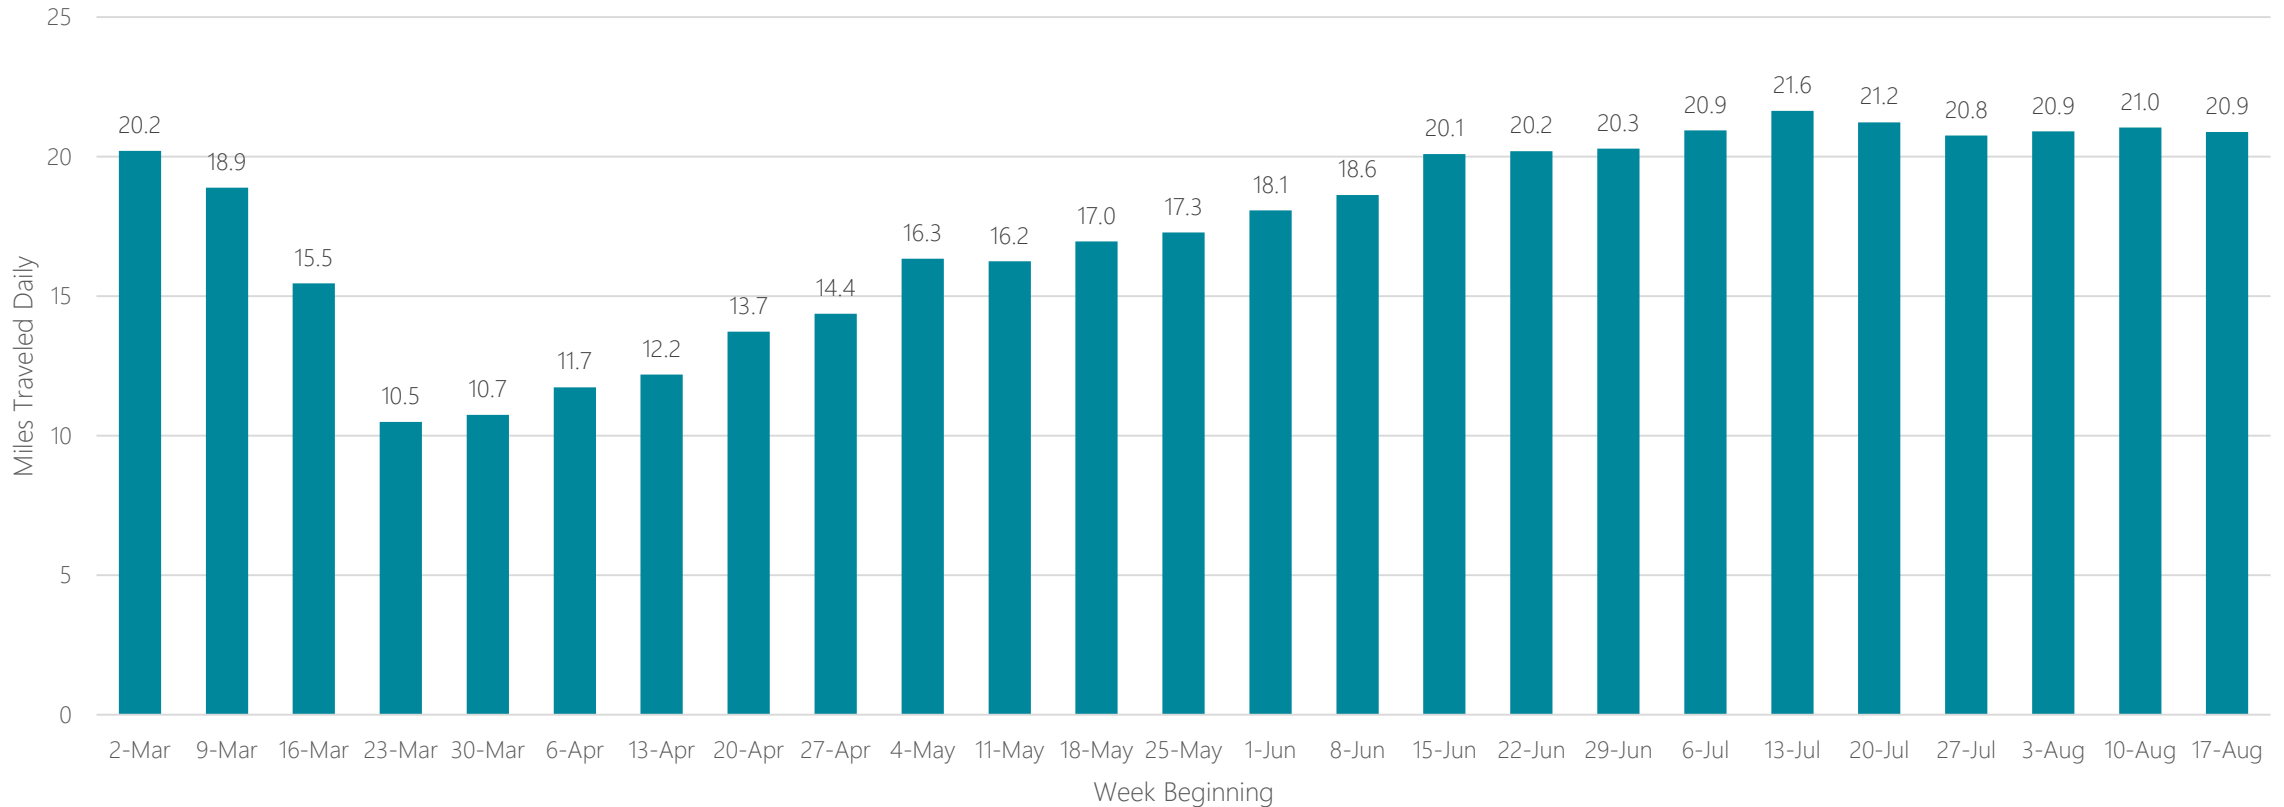

Average Miles Traveled Daily Weekly Trend

Wilkes Barre-Scranton

Average Miles Traveled Daily Weekly Trend

Wilmington

Average Miles Traveled Daily Weekly Trend

Yakima-Pasco-Richland-Kennewick

Average Miles Traveled Daily Weekly Trend