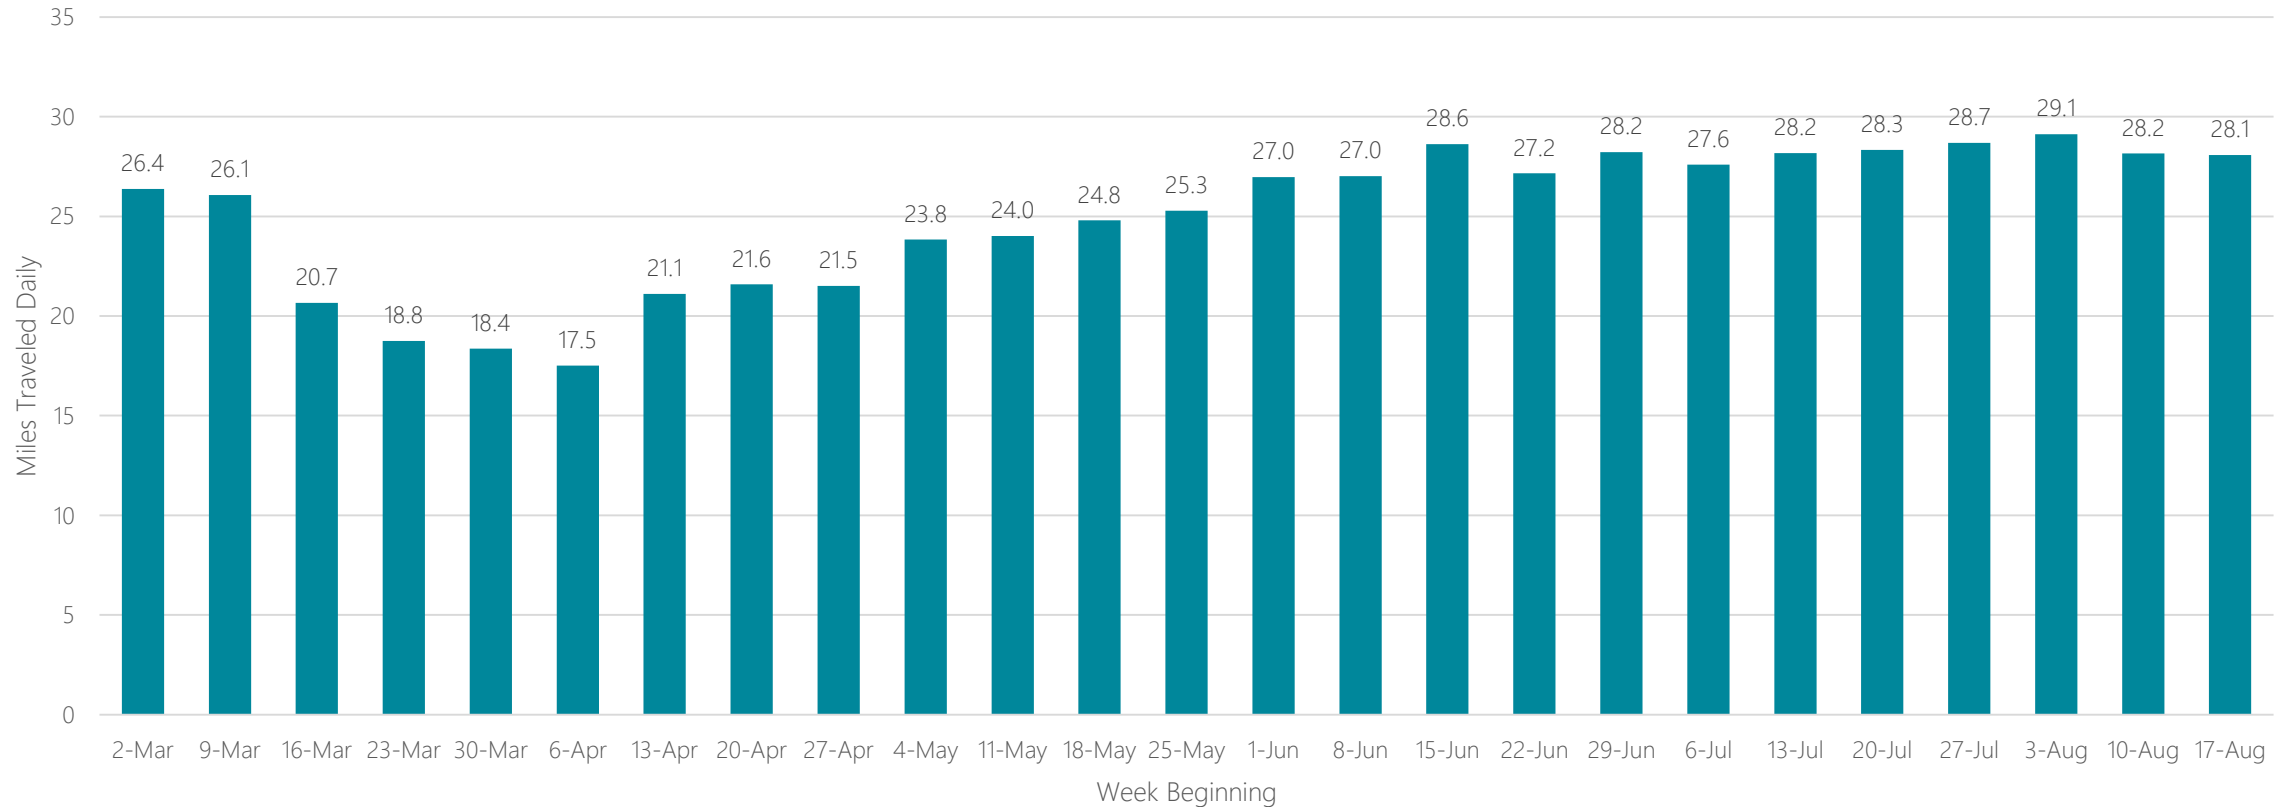

Greenwood-Greenville

Average Miles Traveled Daily Weekly Trend