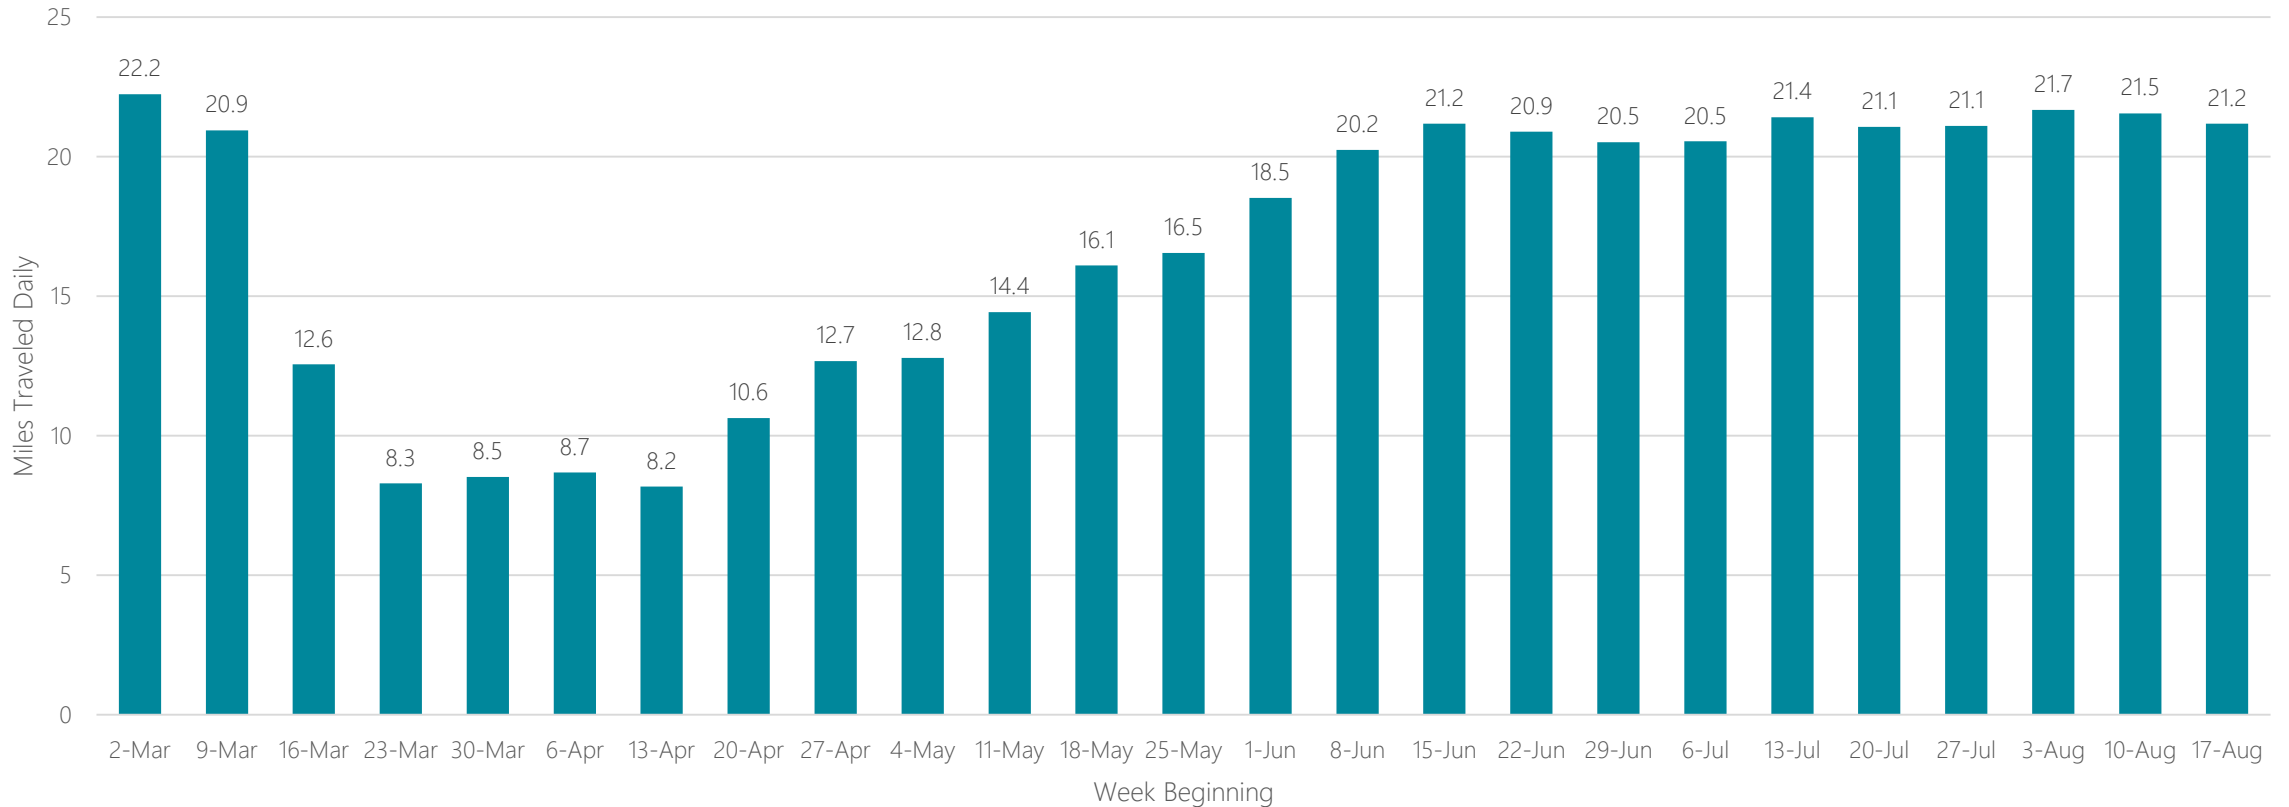

Peoria-Bloomington

Average Miles Traveled Daily Weekly Trend

Philadelphia

Average Miles Traveled Daily Weekly Trend

Phoenix

Average Miles Traveled Daily Weekly Trend

Pittsburgh

Average Miles Traveled Daily Weekly Trend