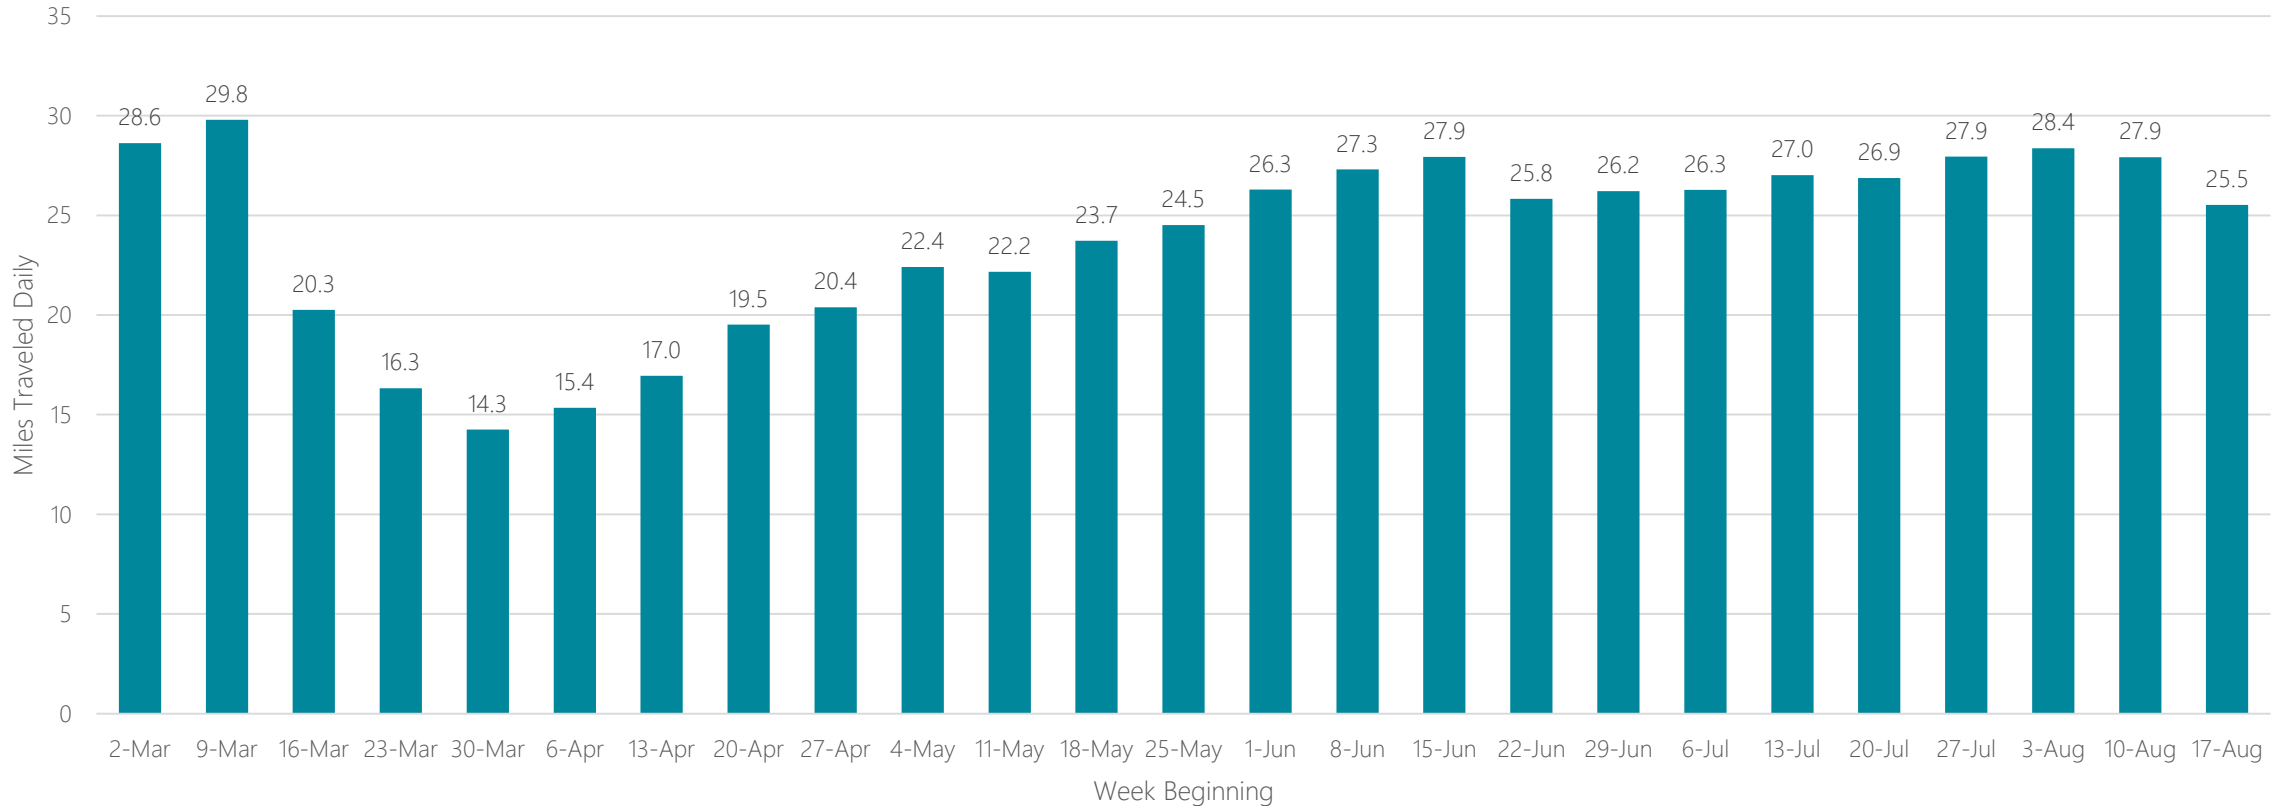

Waco-Temple-Bryan

Average Miles Traveled Daily Weekly Trend