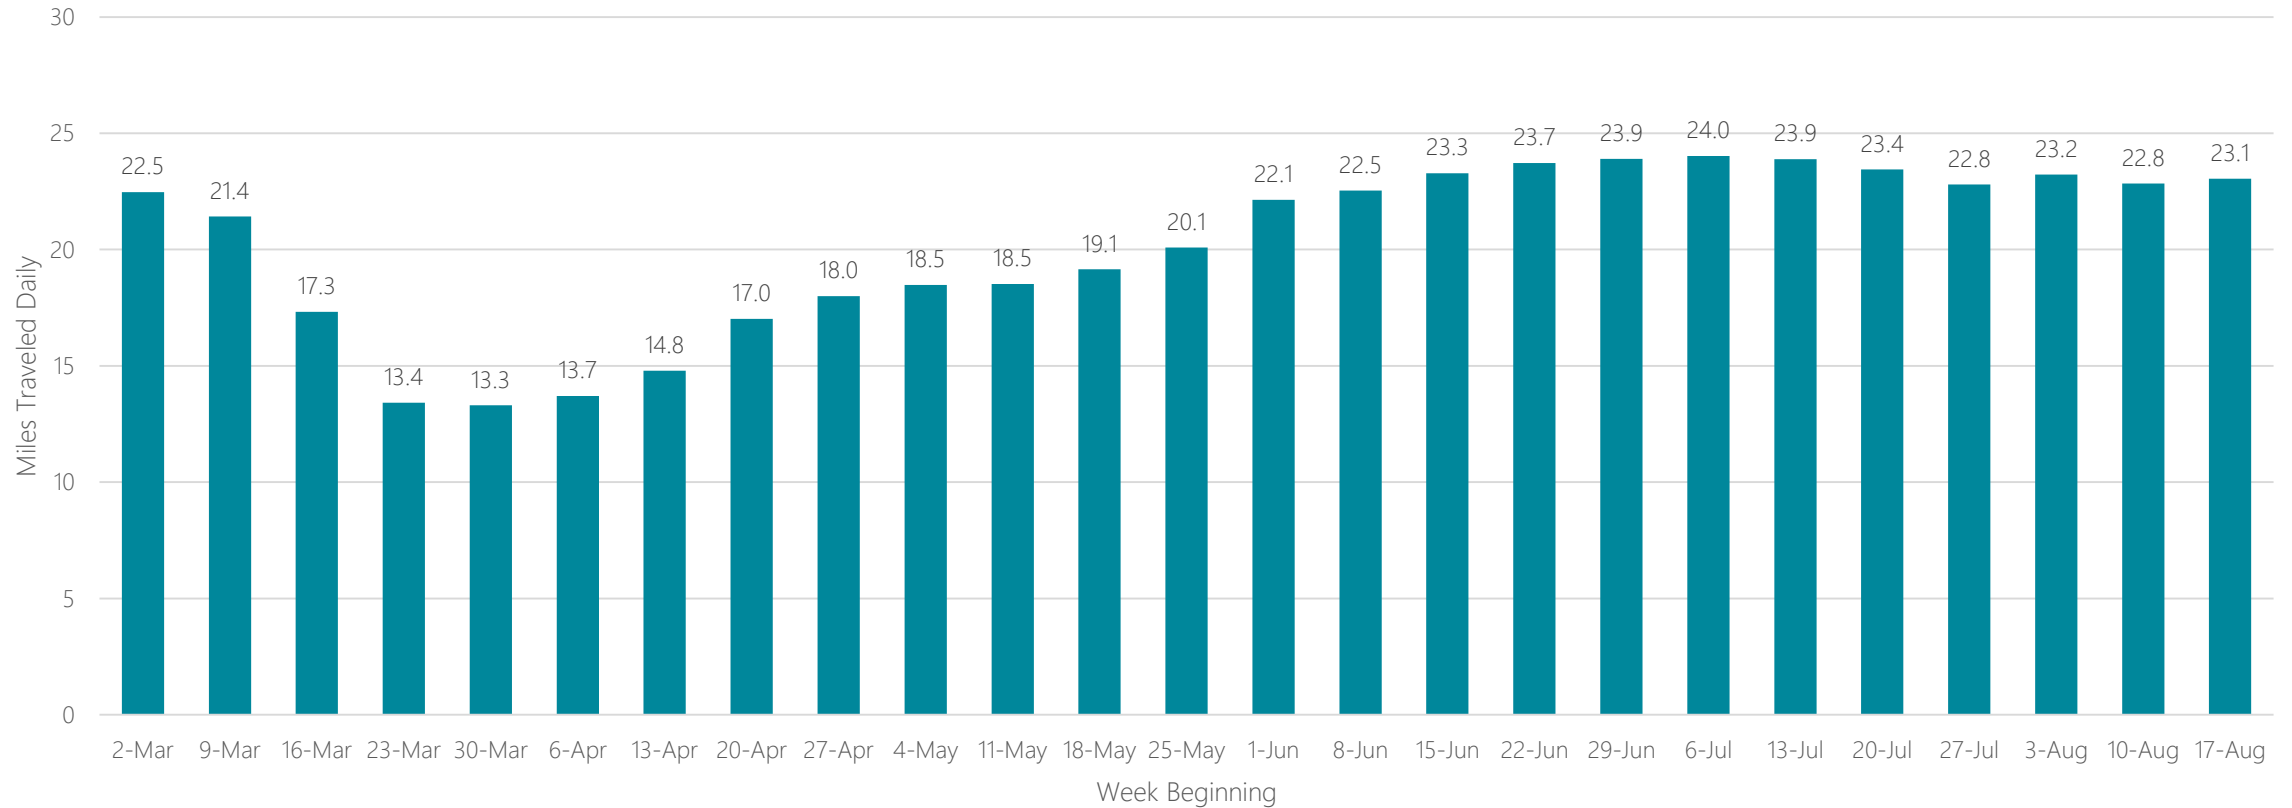

Laredo

Average Miles Traveled Daily Weekly Trend

Las Vegas

Average Miles Traveled Daily Weekly Trend

Lexington

Average Miles Traveled Daily Weekly Trend

Lima

Average Miles Traveled Daily Weekly Trend