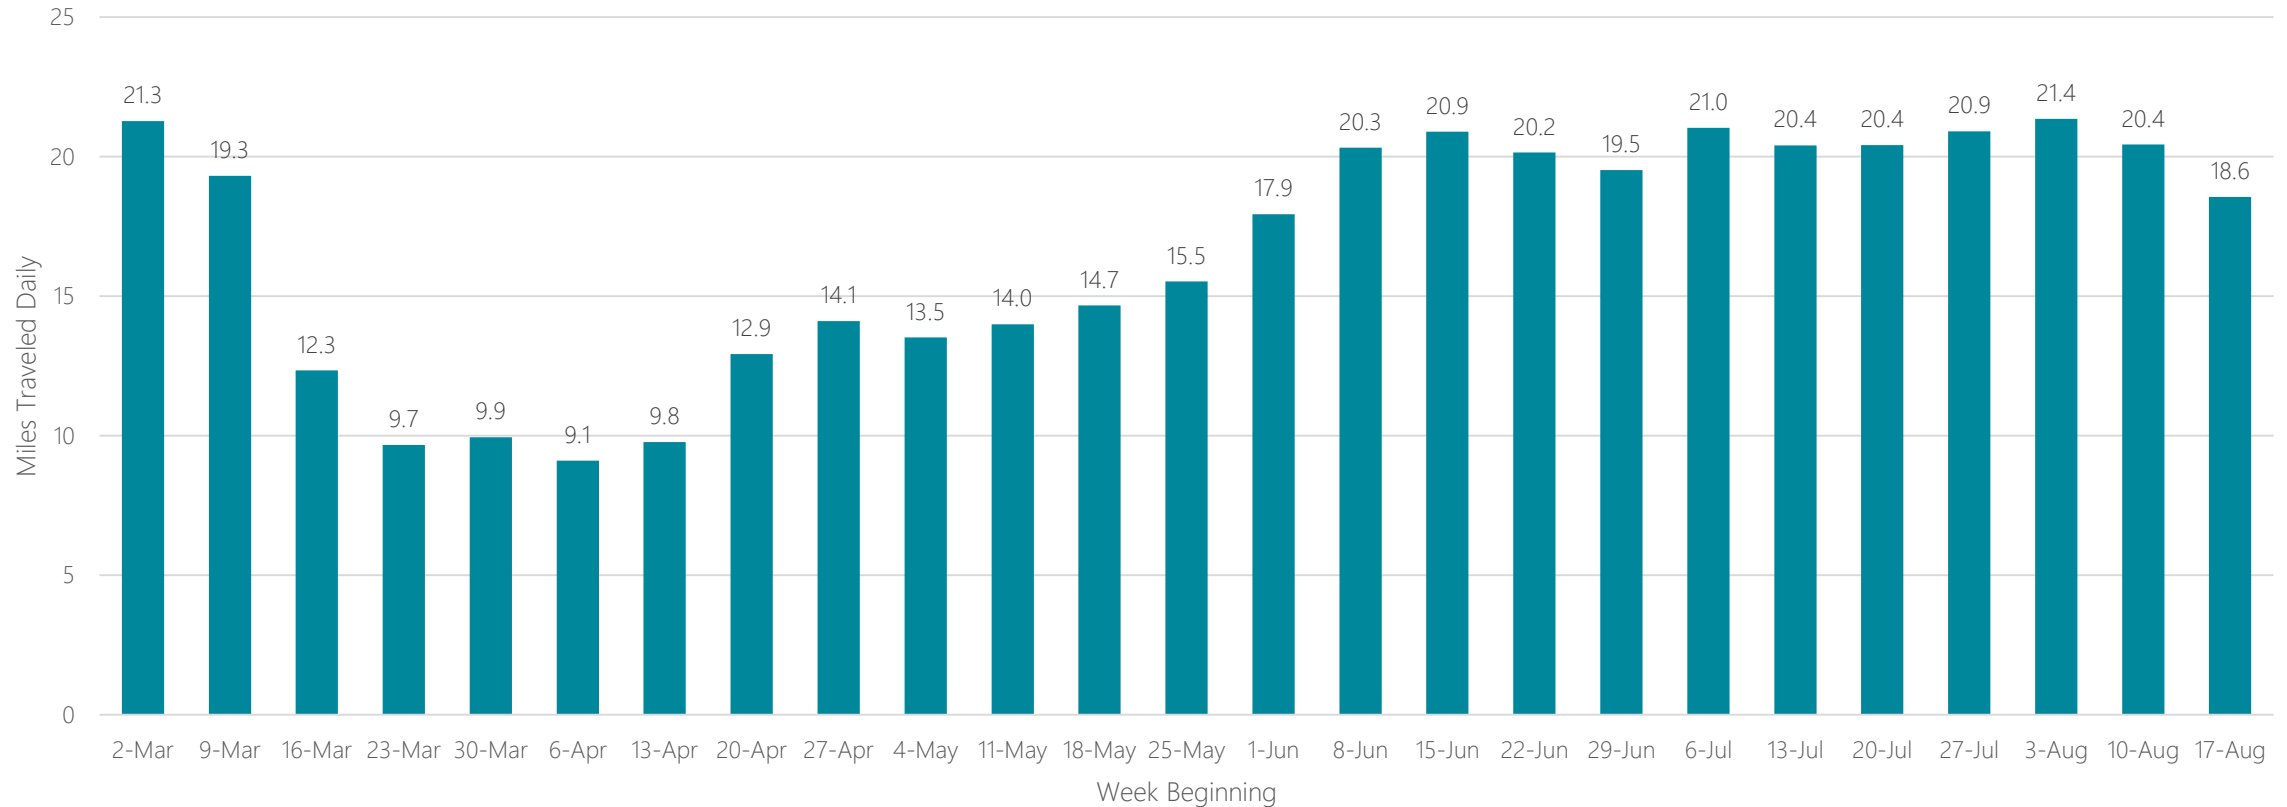

San Diego

Average Miles Traveled Daily Weekly Trend

San Francisco-Oakland-San Jose

Average Miles Traveled Daily Weekly Trend

Santa Barbara-Santa Maria-San Luis Obispo

Average Miles Traveled Daily Weekly Trend