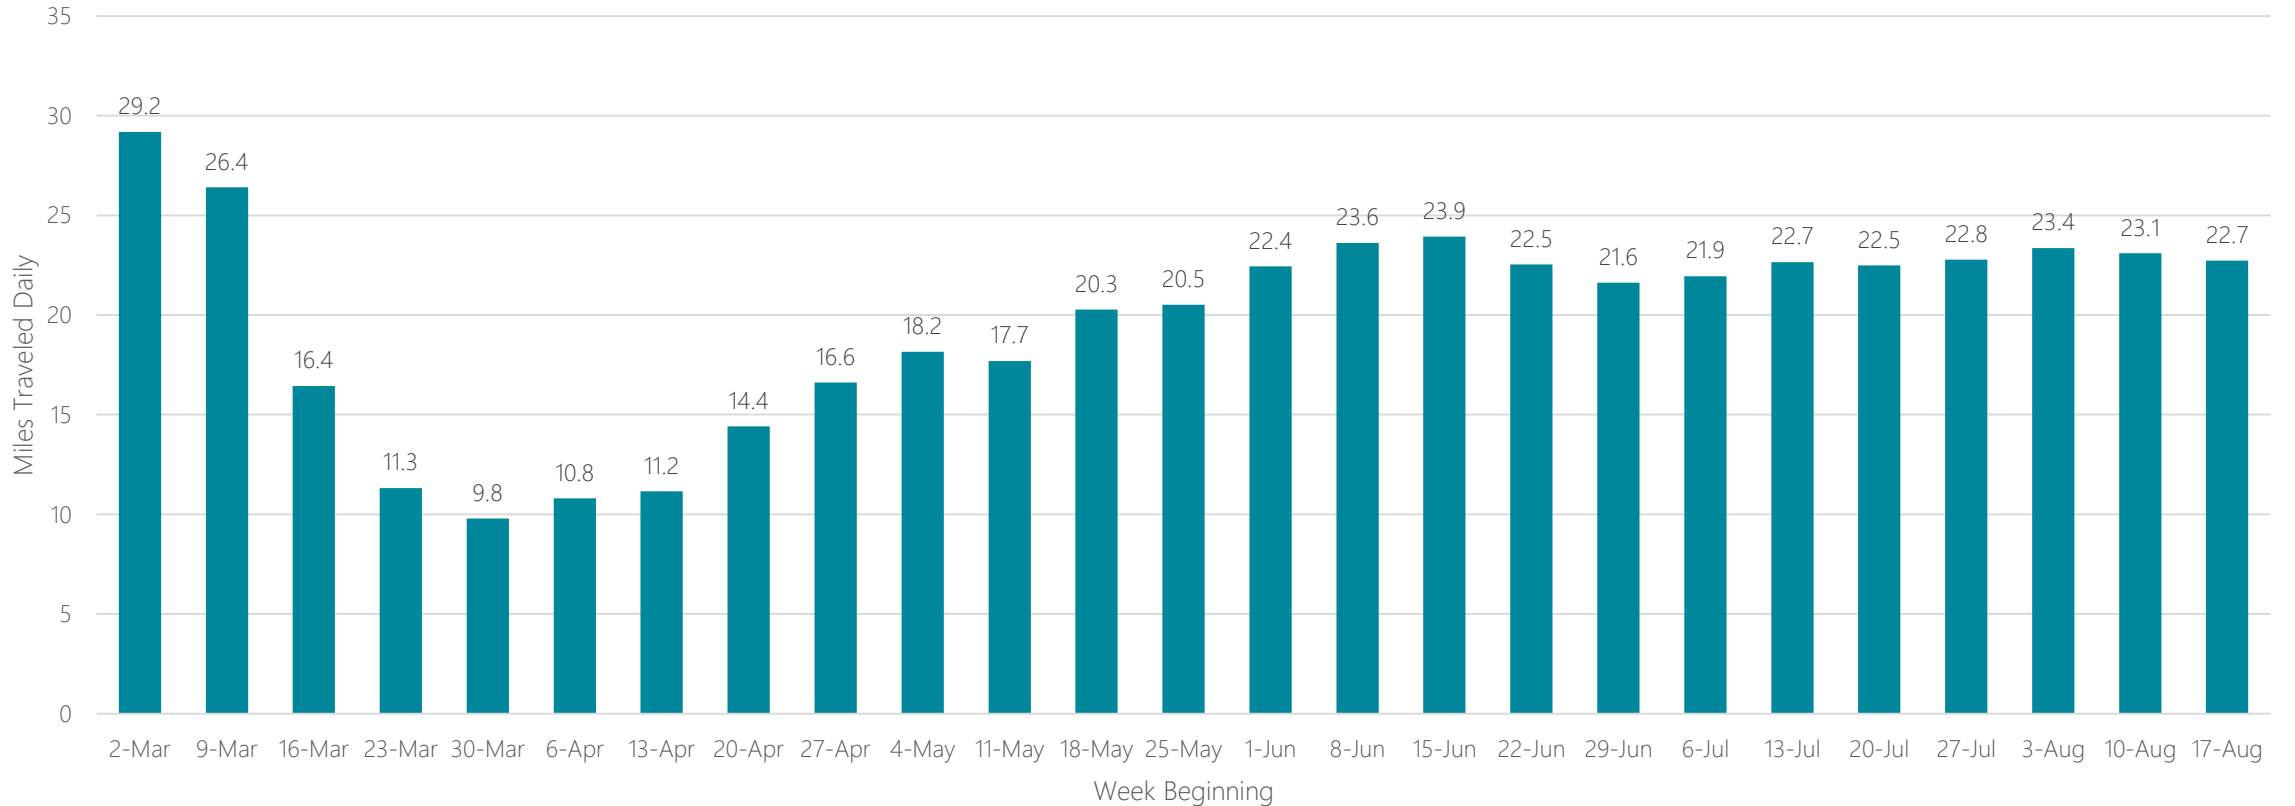

Dallas-Fort Worth

Average Miles Traveled Daily Weekly Trend