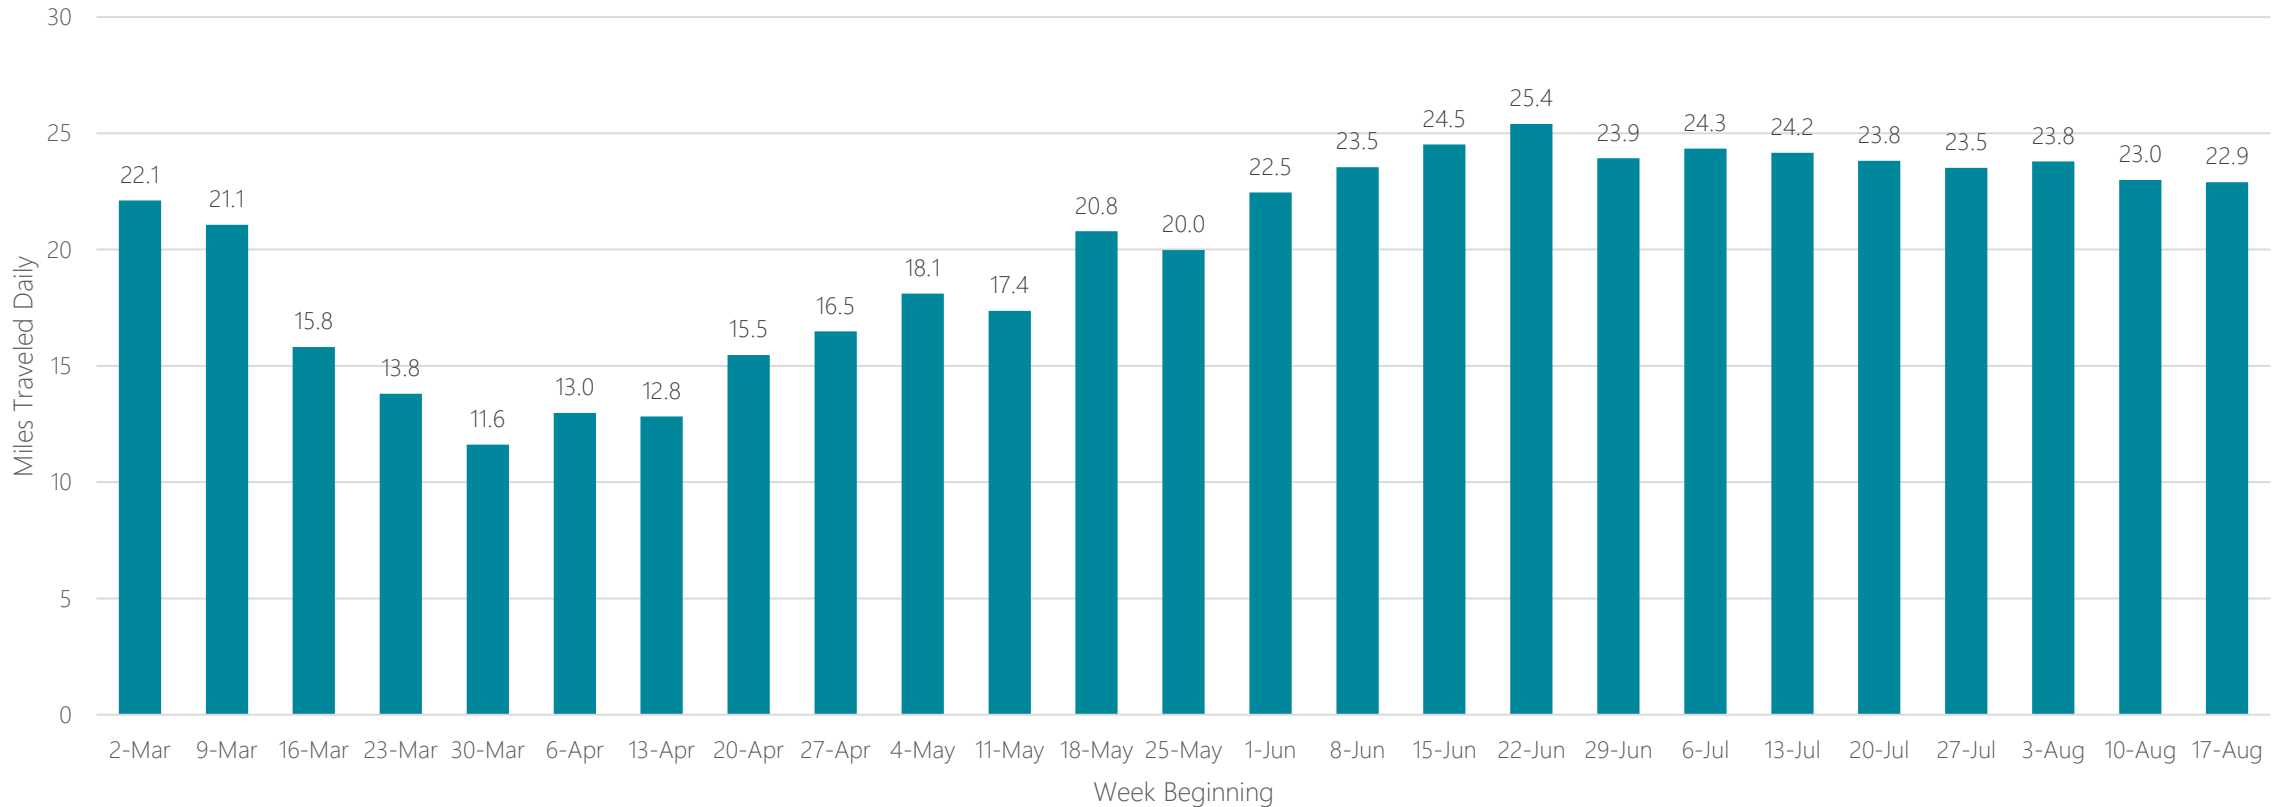

West Palm Beach-Fort Pierce

Average Miles Traveled Daily Weekly Trend

Wheeling-Steubenville

Average Miles Traveled Daily Weekly Trend

Wichita-Hutchinson

Average Miles Traveled Daily Weekly Trend

Wichita Falls & Lawton