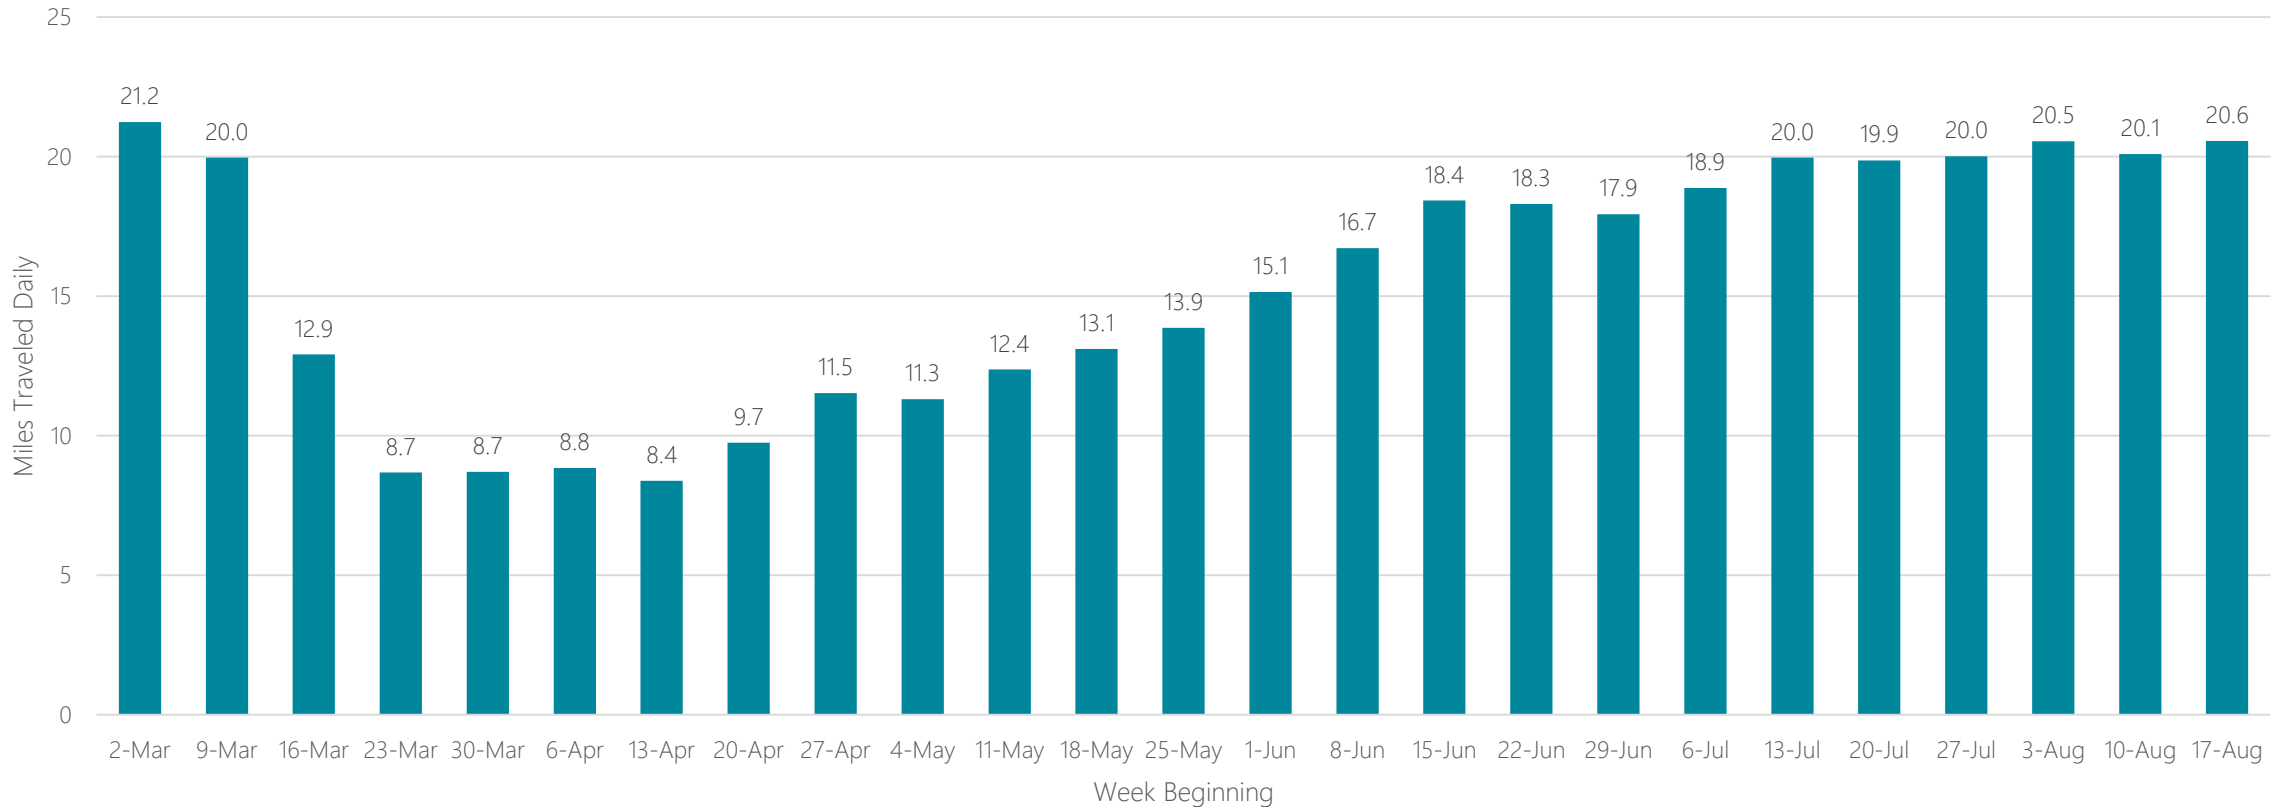

Average Miles Traveled Daily Weekly Trend

Harrisonburg

Average Miles Traveled Daily Weekly Trend

Hartford & New Haven

Average Miles Traveled Daily Weekly Trend

Hattiesburg-Laurel

Average Miles Traveled Daily Weekly Trend