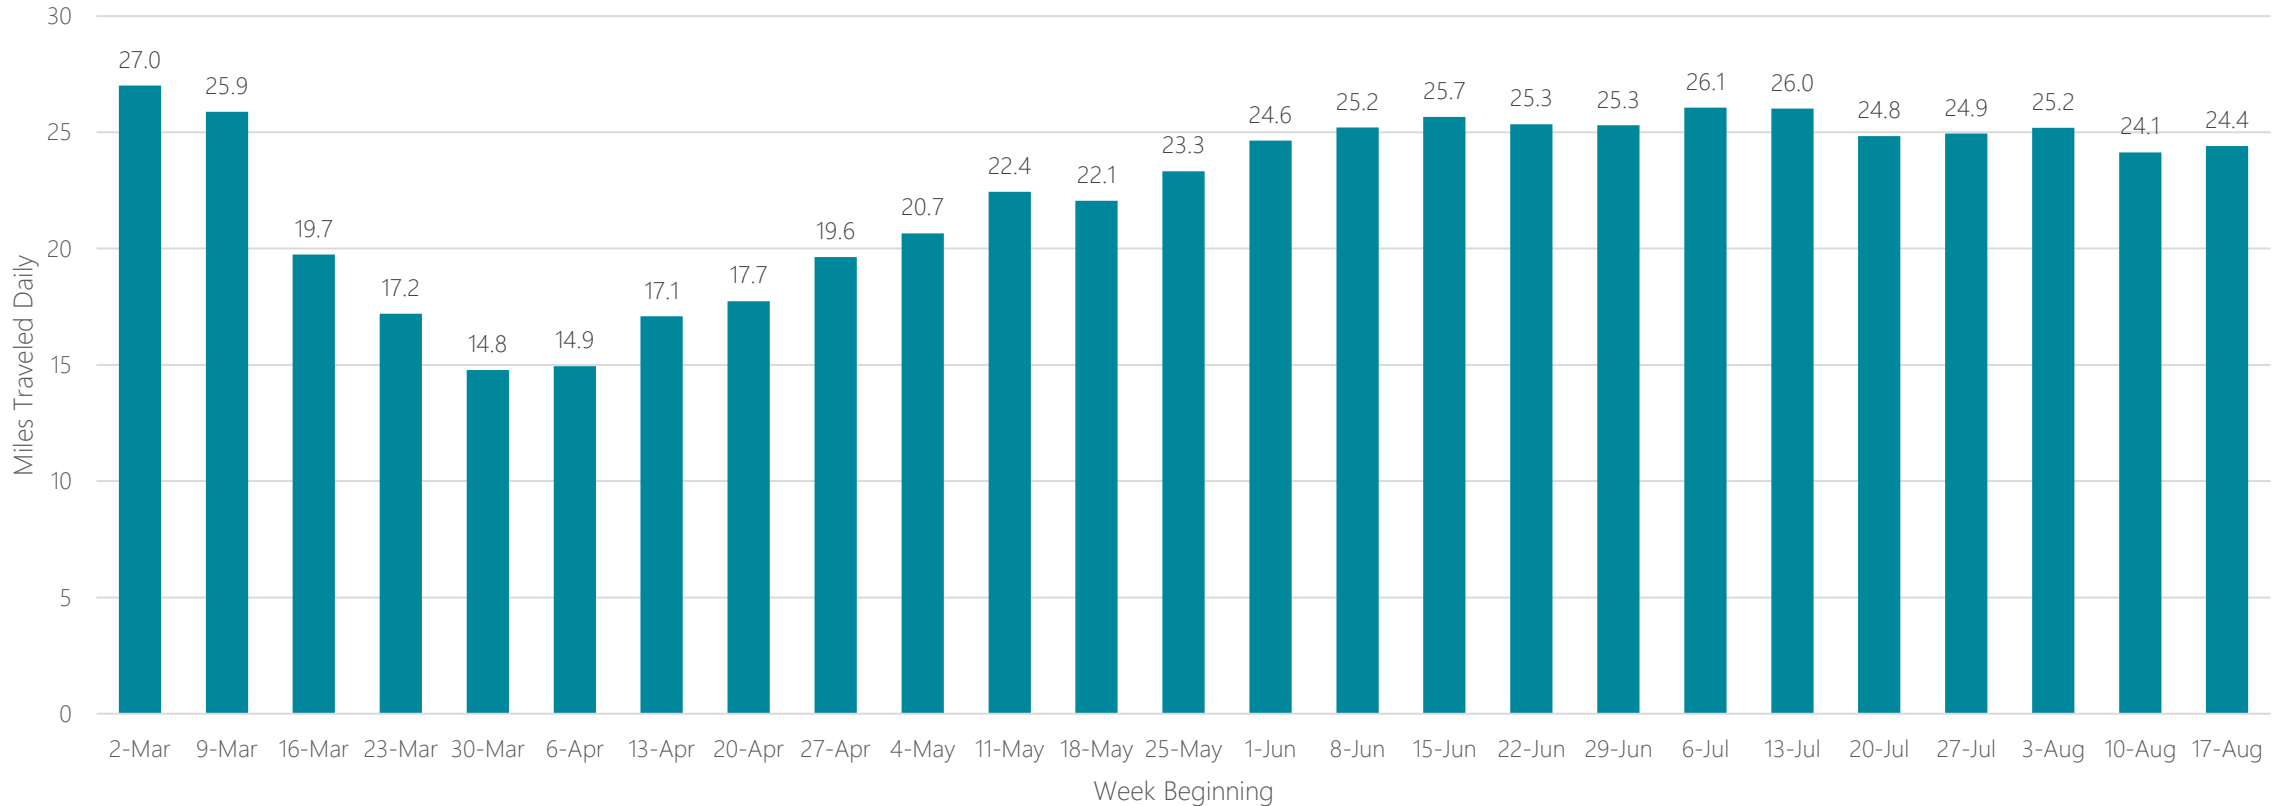

Tri-Cities, TN-VA

Average Miles Traveled Daily Weekly Trend