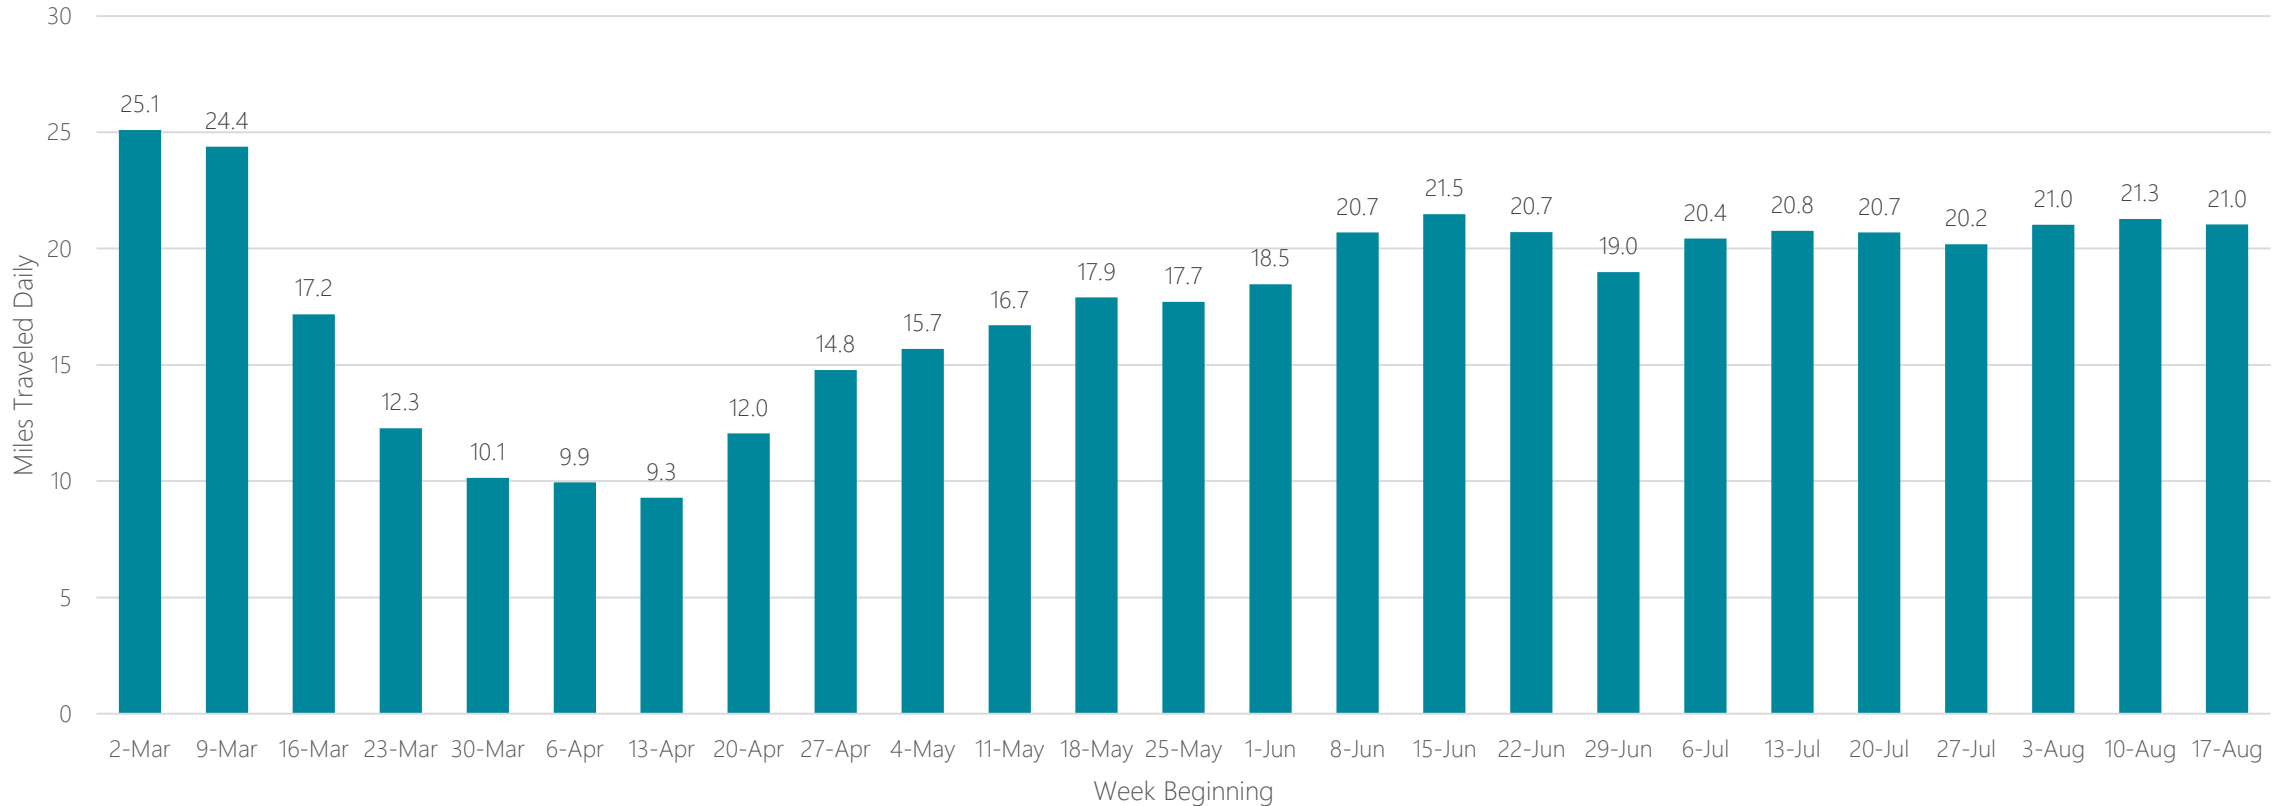

Oklahoma City

Average Miles Traveled Daily Weekly Trend

Omaha

Average Miles Traveled Daily Weekly Trend

Orlando-Daytona Beach-Melbourne

Average Miles Traveled Daily Weekly Trend

Ottumwa-Kirksville

Average Miles Traveled Daily Weekly Trend