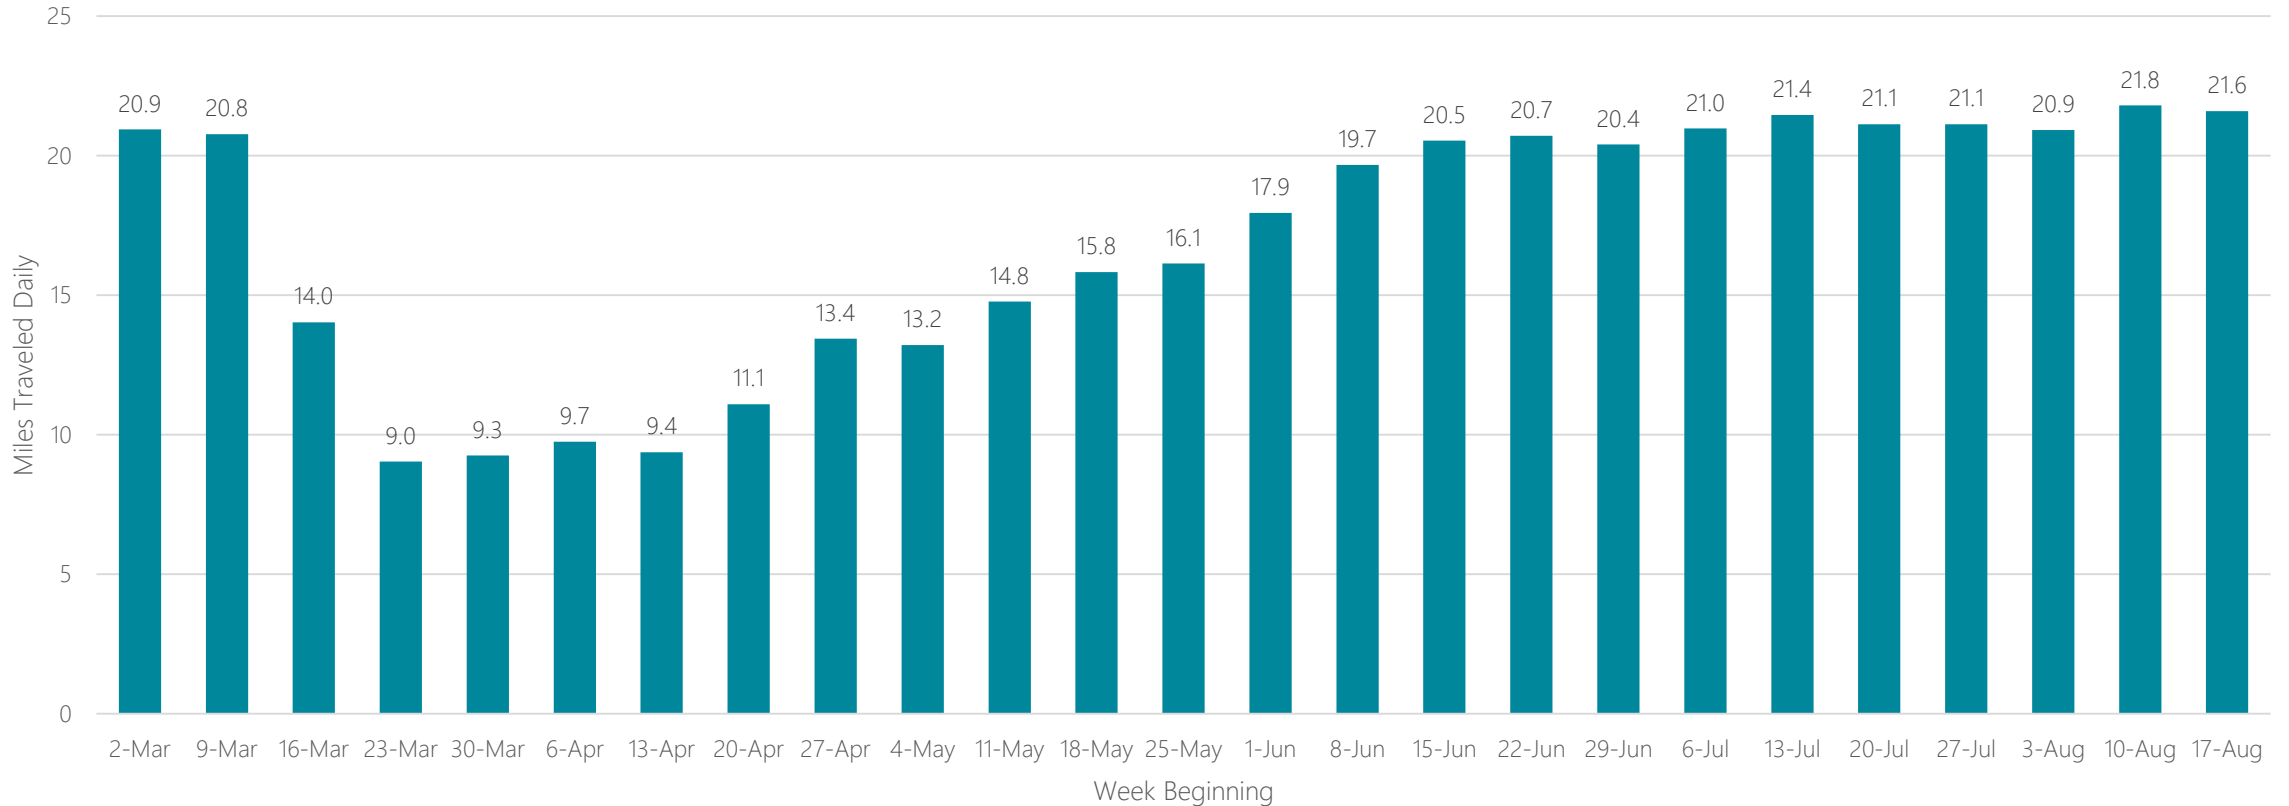

Wilkes Barre-Scranton

Average Miles Traveled Daily Weekly Trend