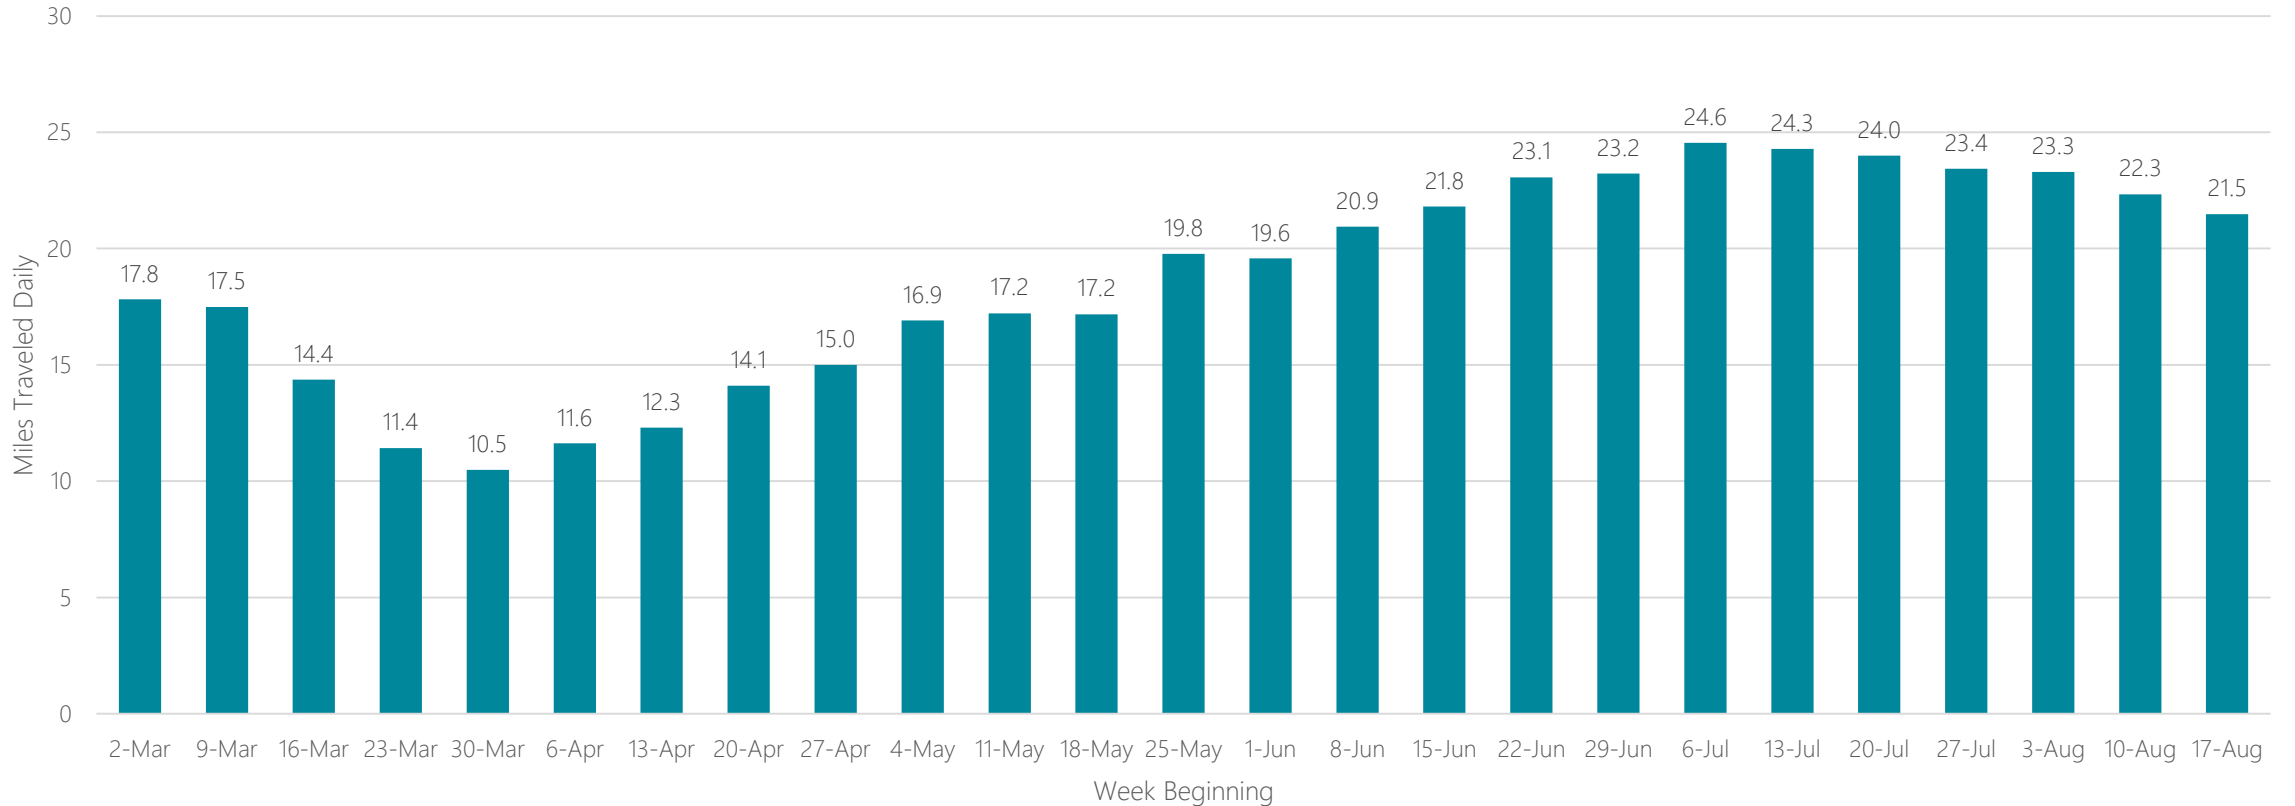

Idaho Falls-Pocatello

Average Miles Traveled Daily Weekly Trend