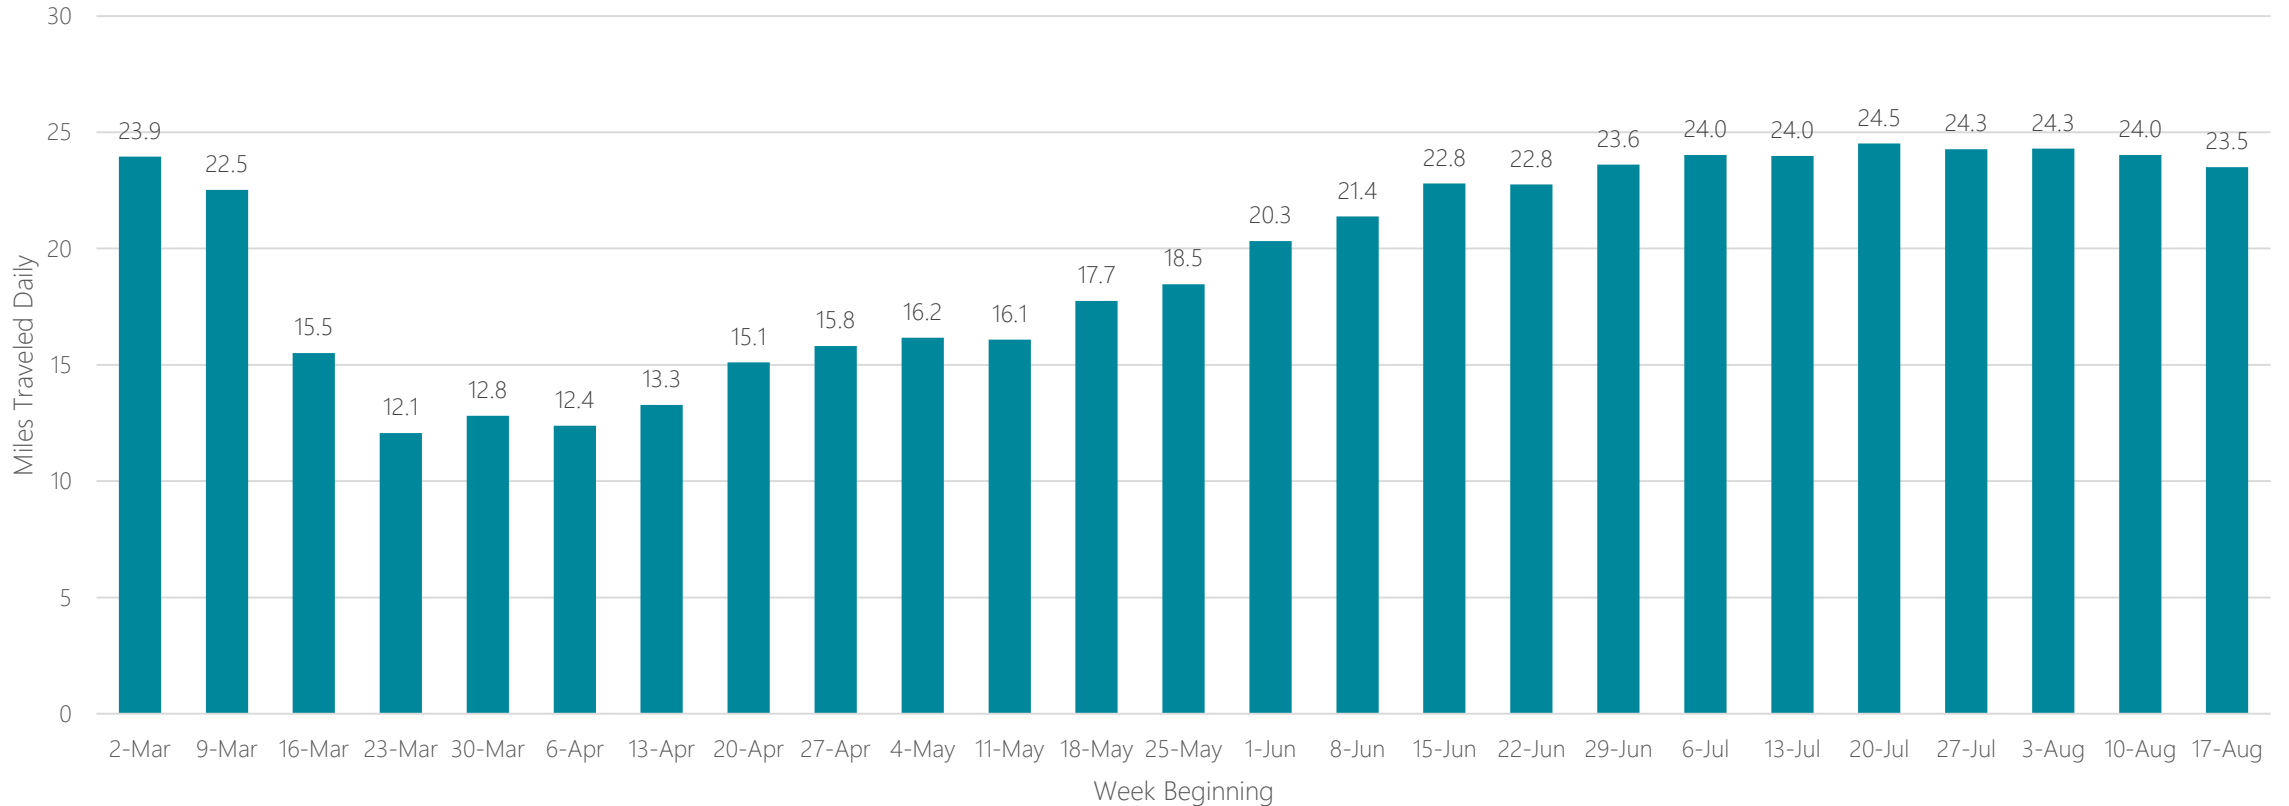

Rockford

Average Miles Traveled Daily Weekly Trend