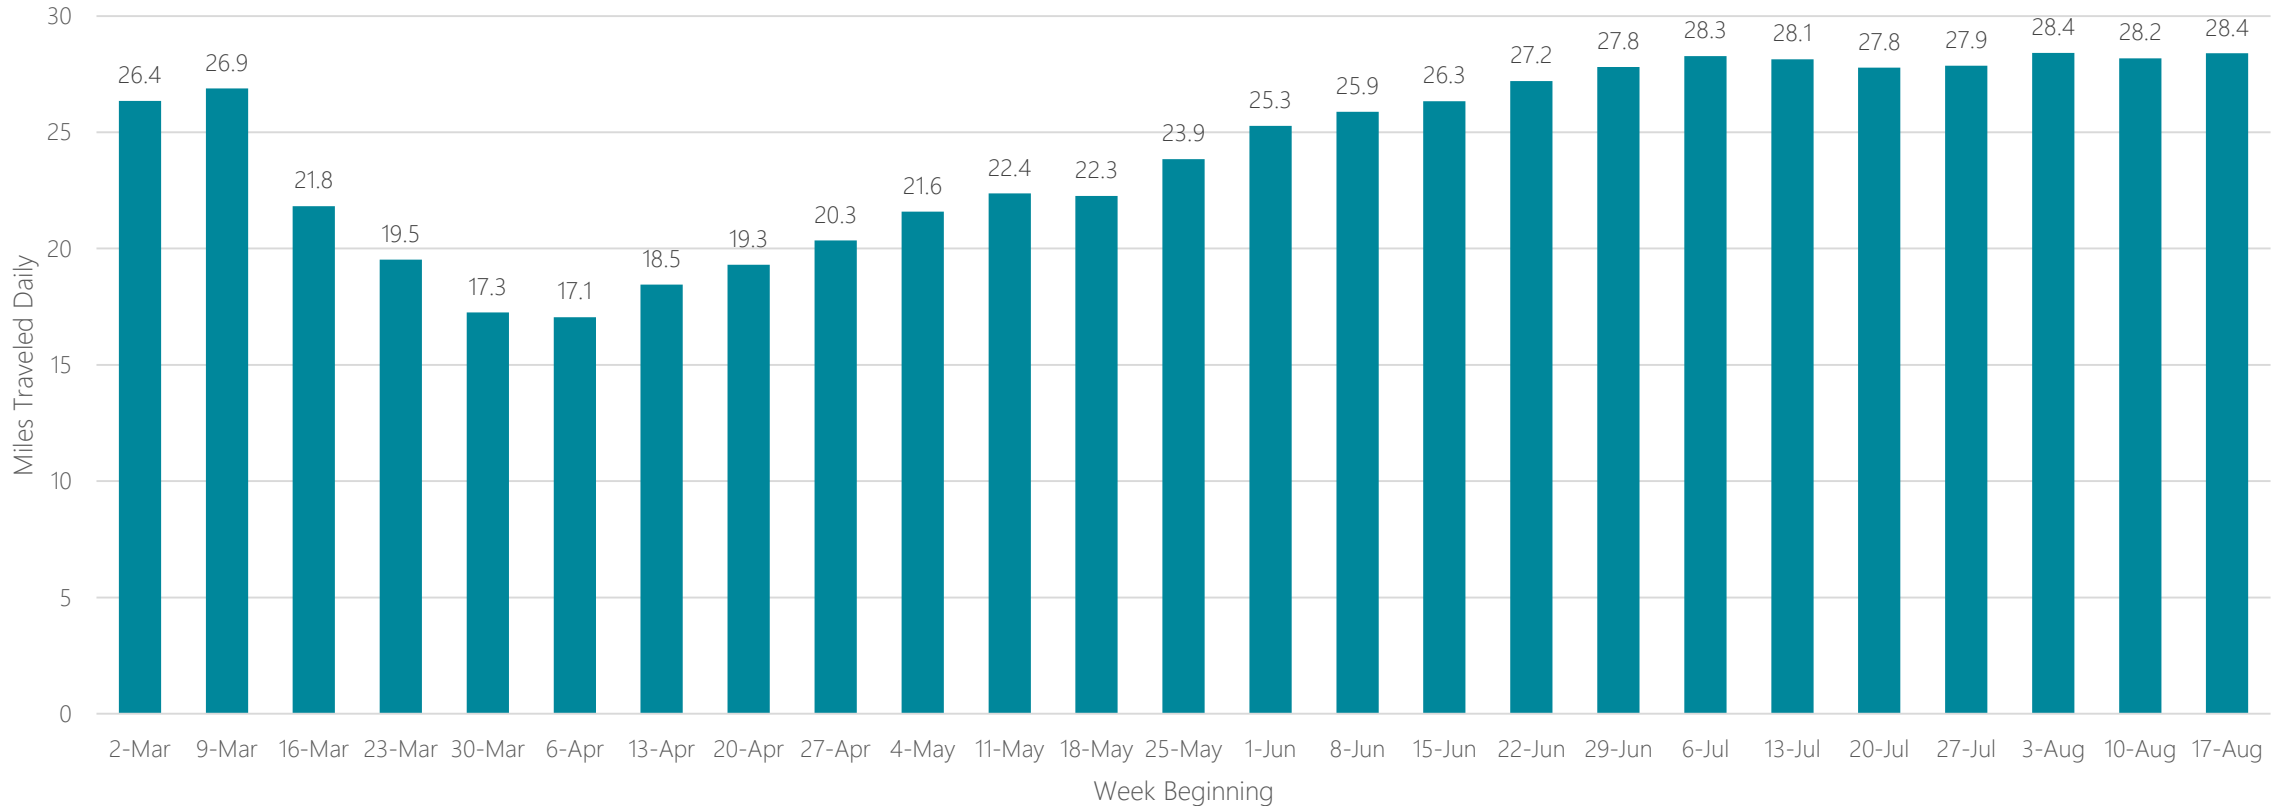

Harrisonburg

Average Miles Traveled Daily Weekly Trend