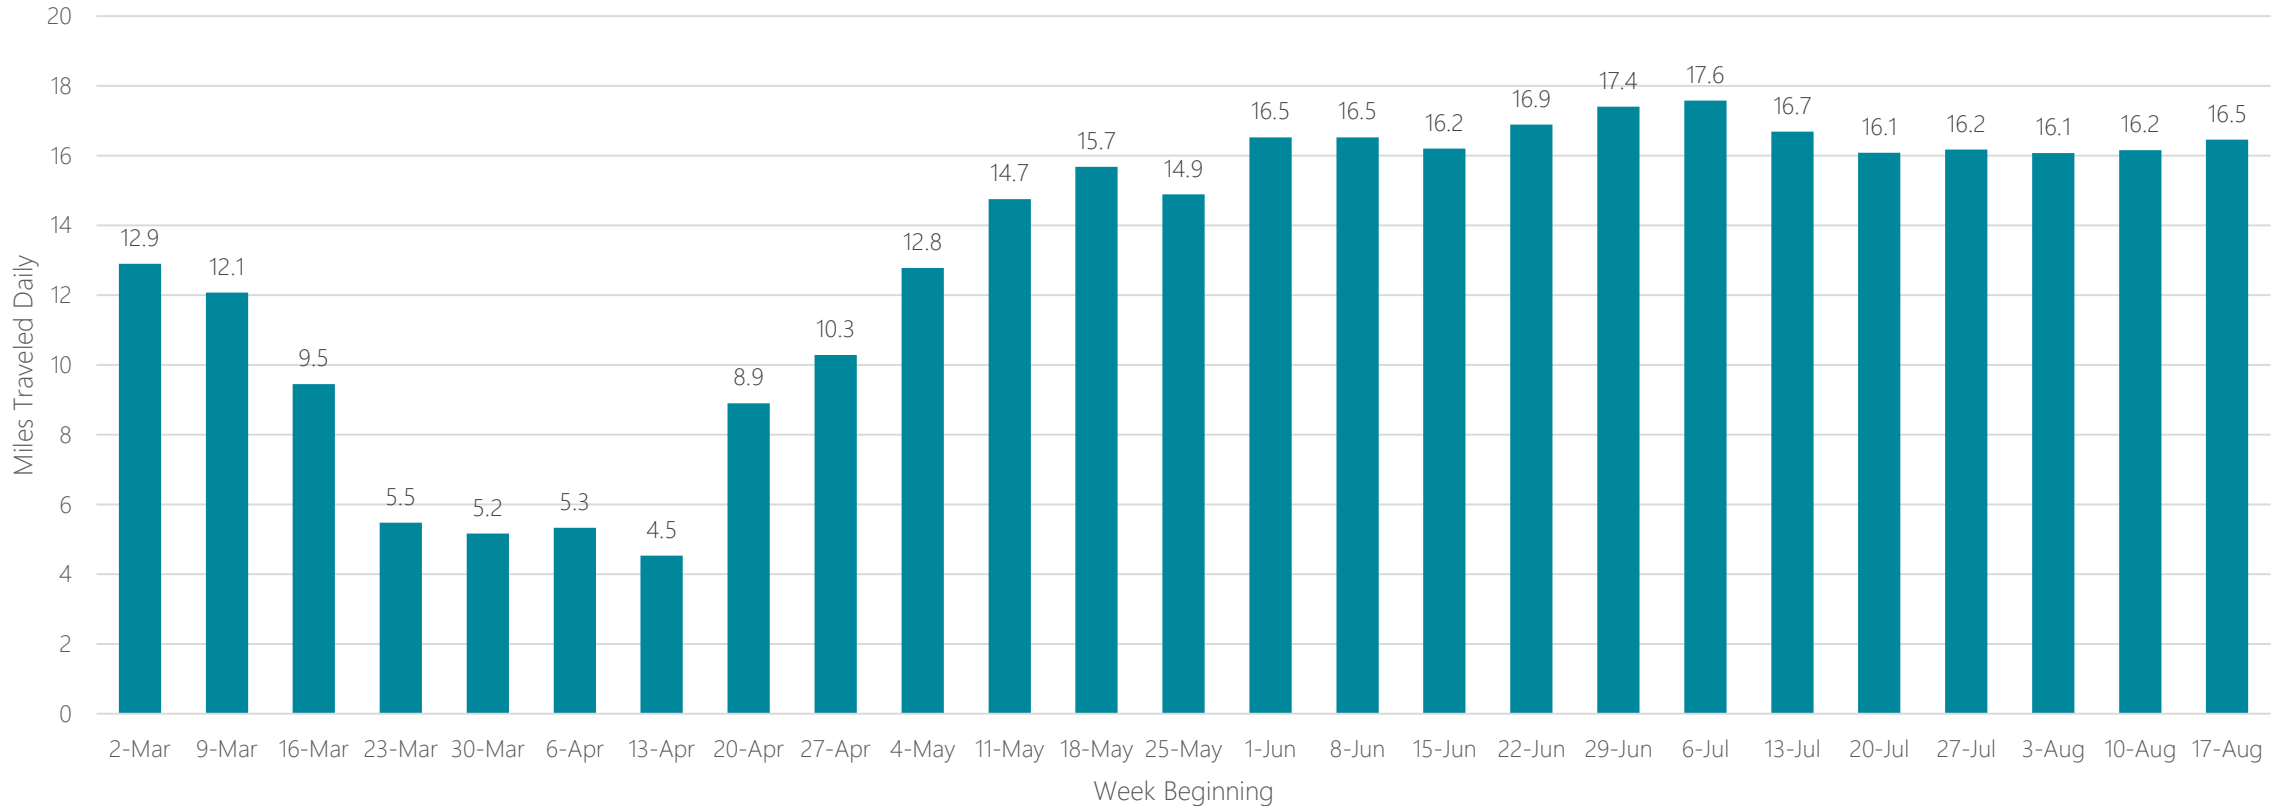

Average Miles Traveled Daily Weekly Trend

Evansville

Average Miles Traveled Daily Weekly Trend

Fairbanks

Average Miles Traveled Daily Weekly Trend

Fargo-Valley City

Average Miles Traveled Daily Weekly Trend