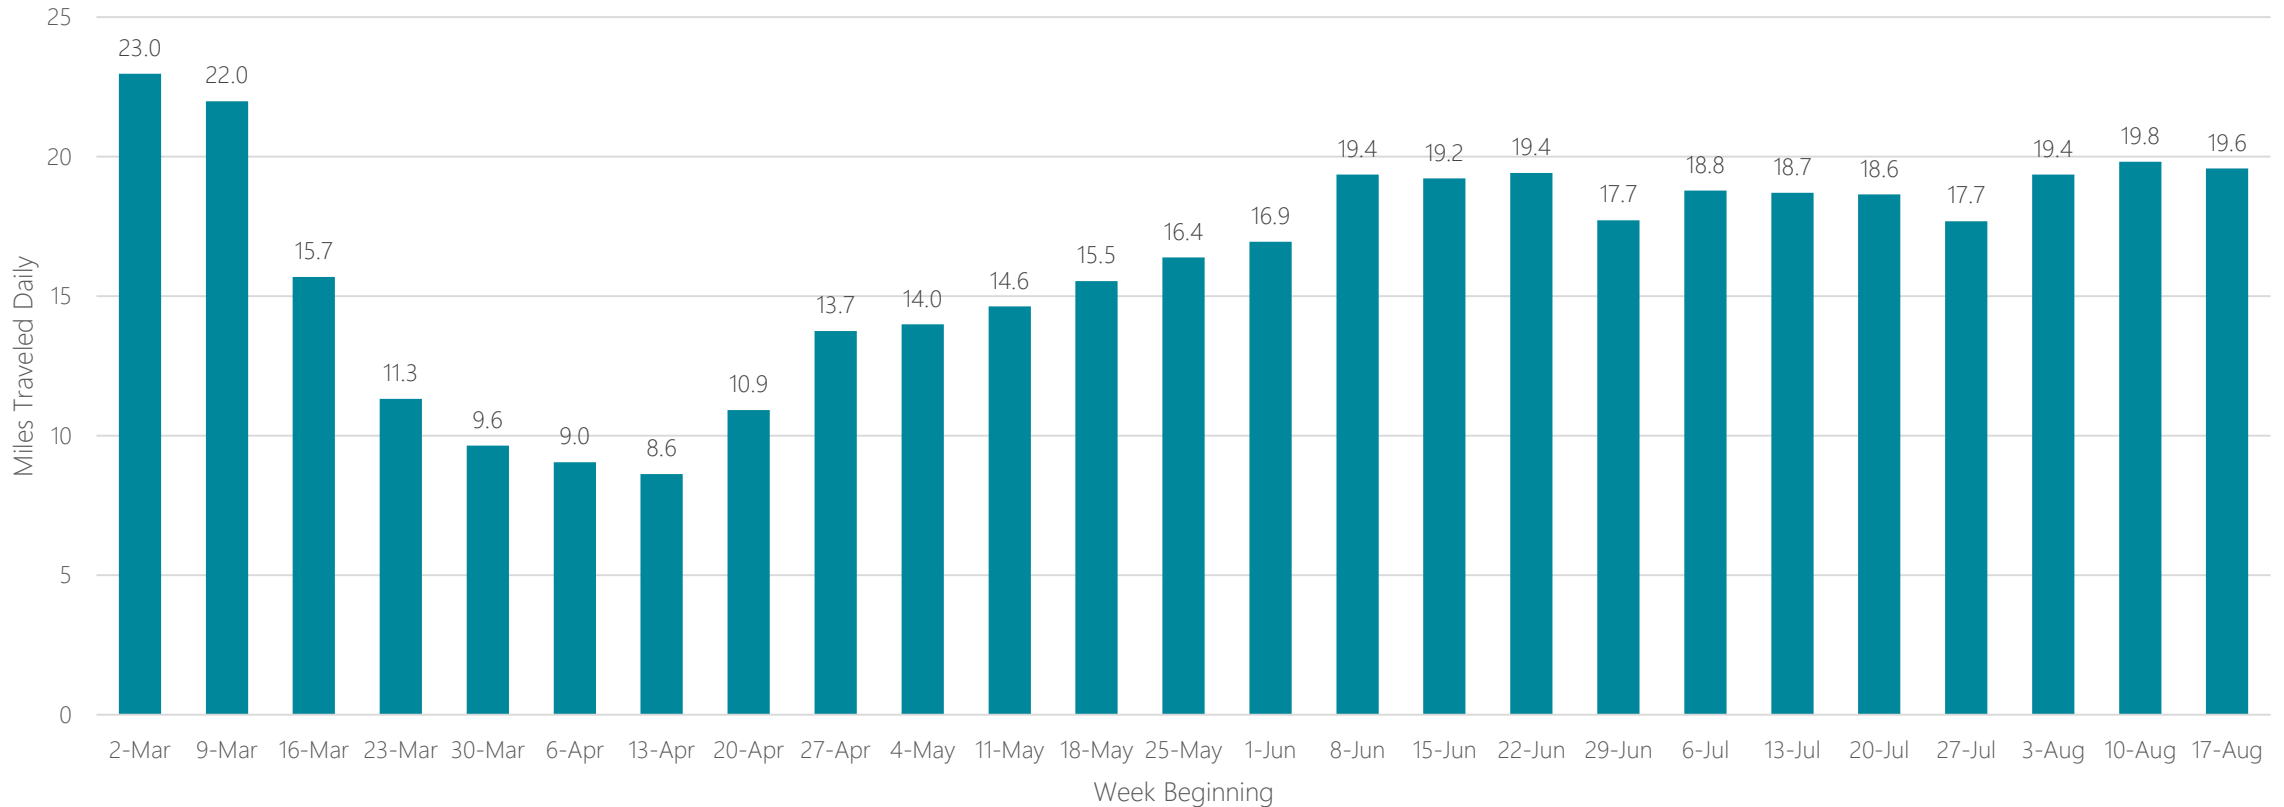

West Palm Beach-Fort Pierce

Average Miles Traveled Daily Weekly Trend