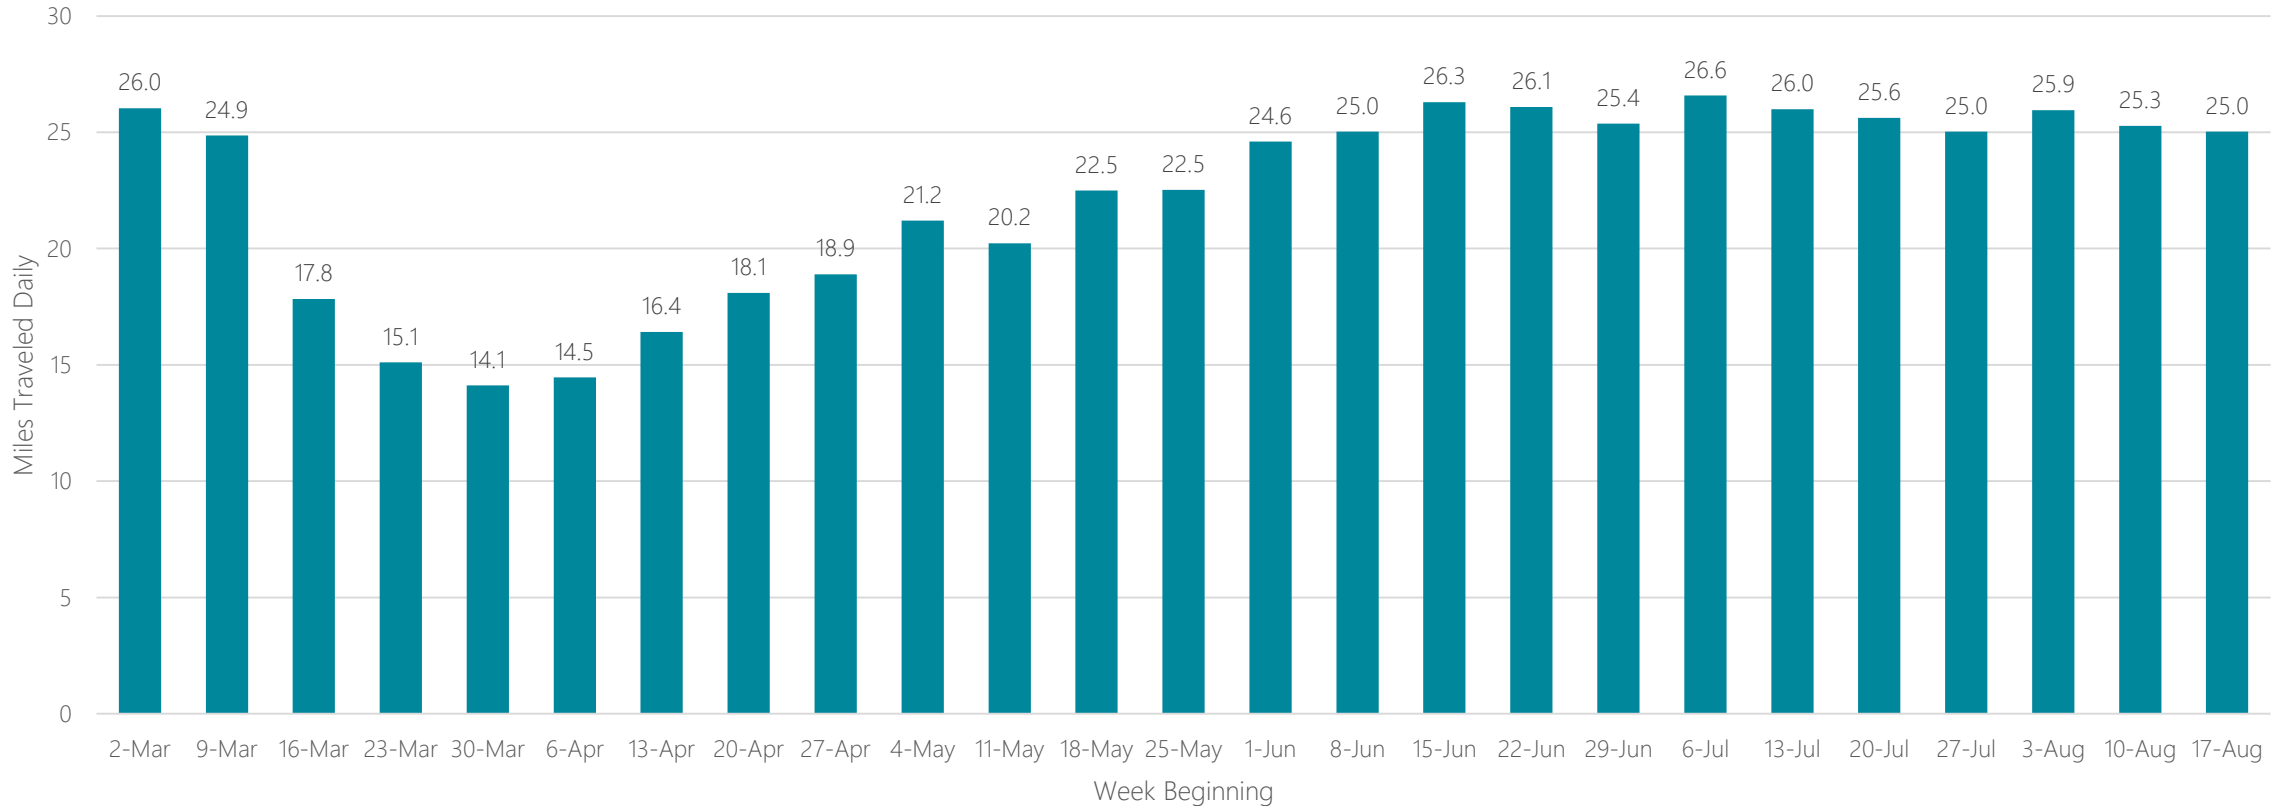

Springfield, MO

Average Miles Traveled Daily Weekly Trend