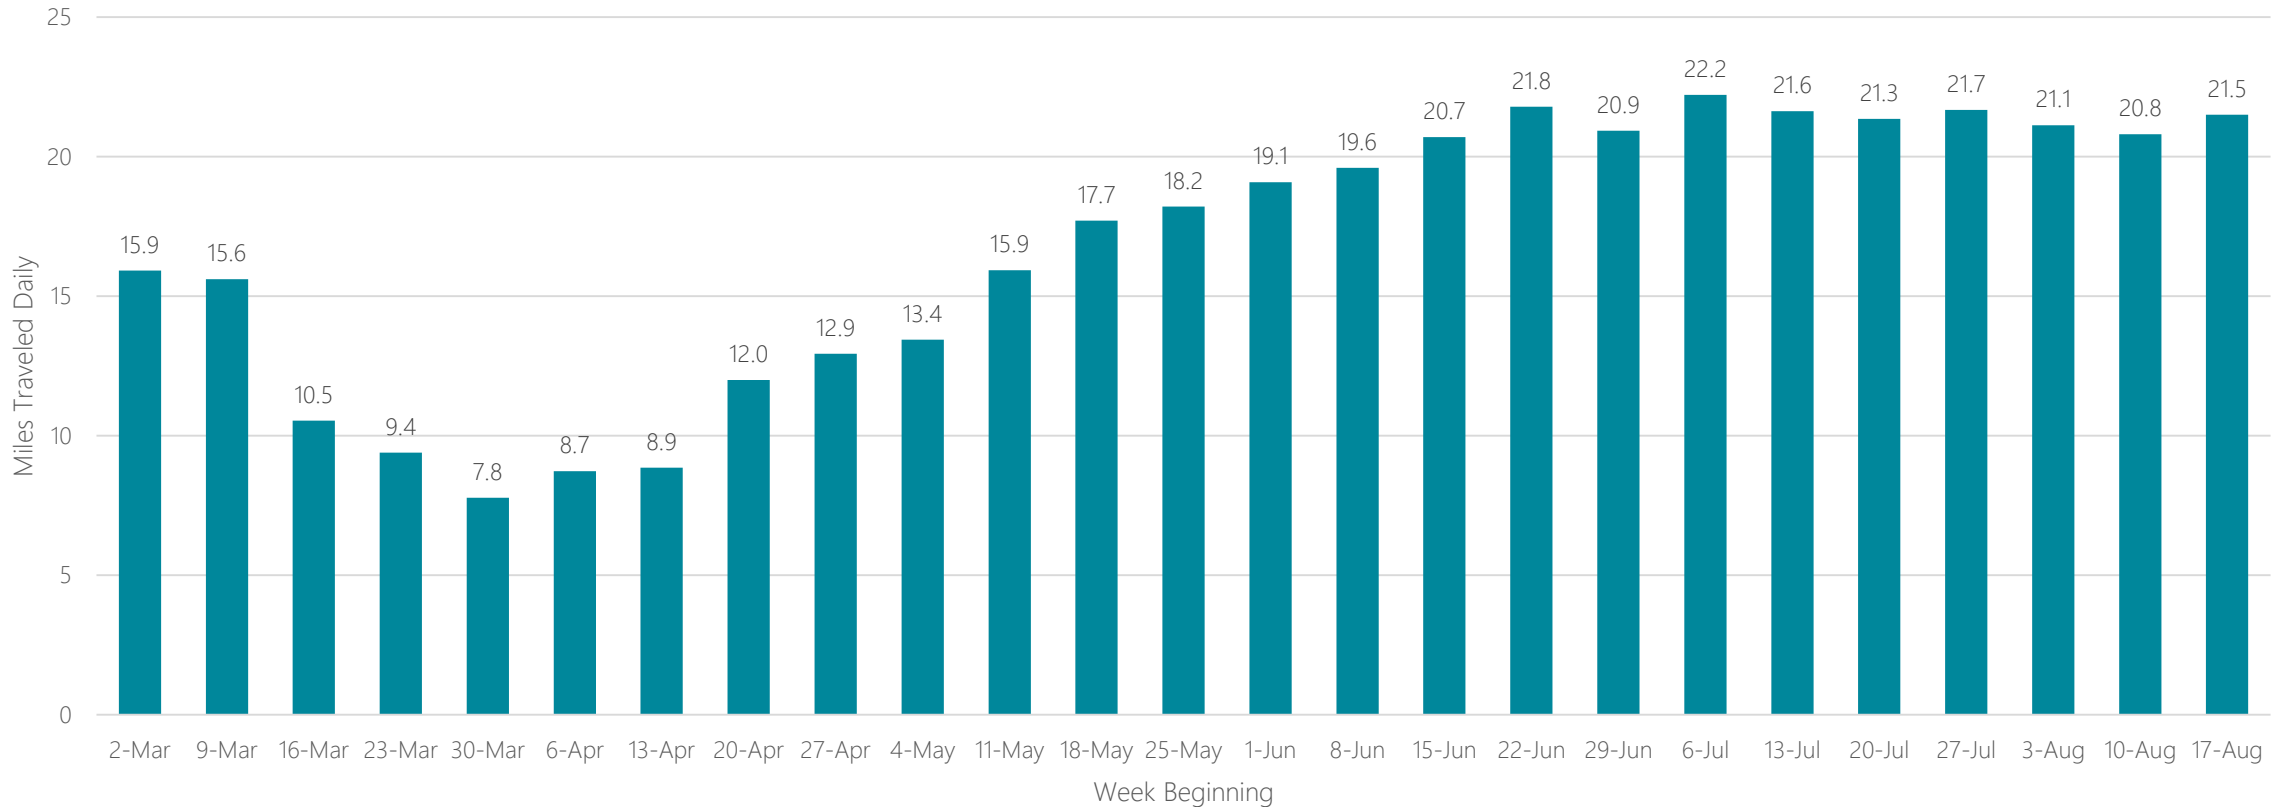

Average Miles Traveled Daily Weekly Trend

Evansville

Average Miles Traveled Daily Weekly Trend

Fairbanks

Average Miles Traveled Daily Weekly Trend

Fargo-Valley City

Average Miles Traveled Daily Weekly Trend