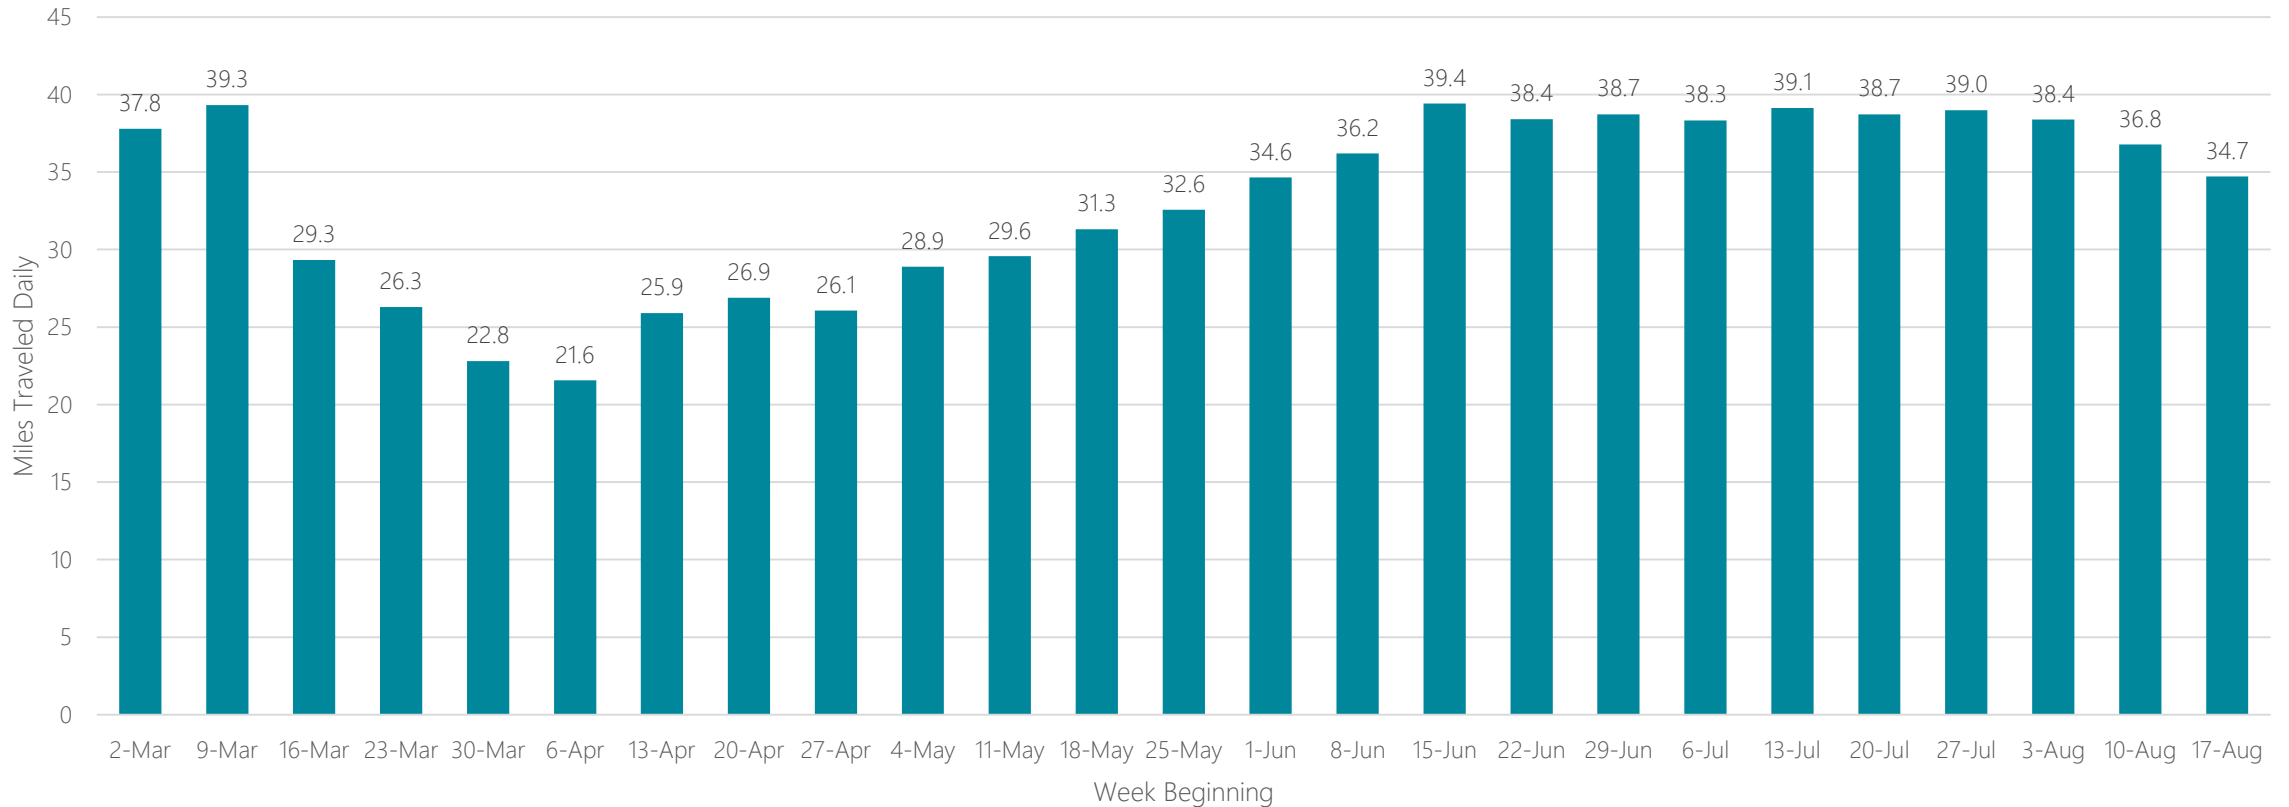

Marquette

Average Miles Traveled Daily Weekly Trend

Medford-Klamath Falls

Average Miles Traveled Daily Weekly Trend

Memphis

Average Miles Traveled Daily Weekly Trend

Meridian

Average Miles Traveled Daily Weekly Trend