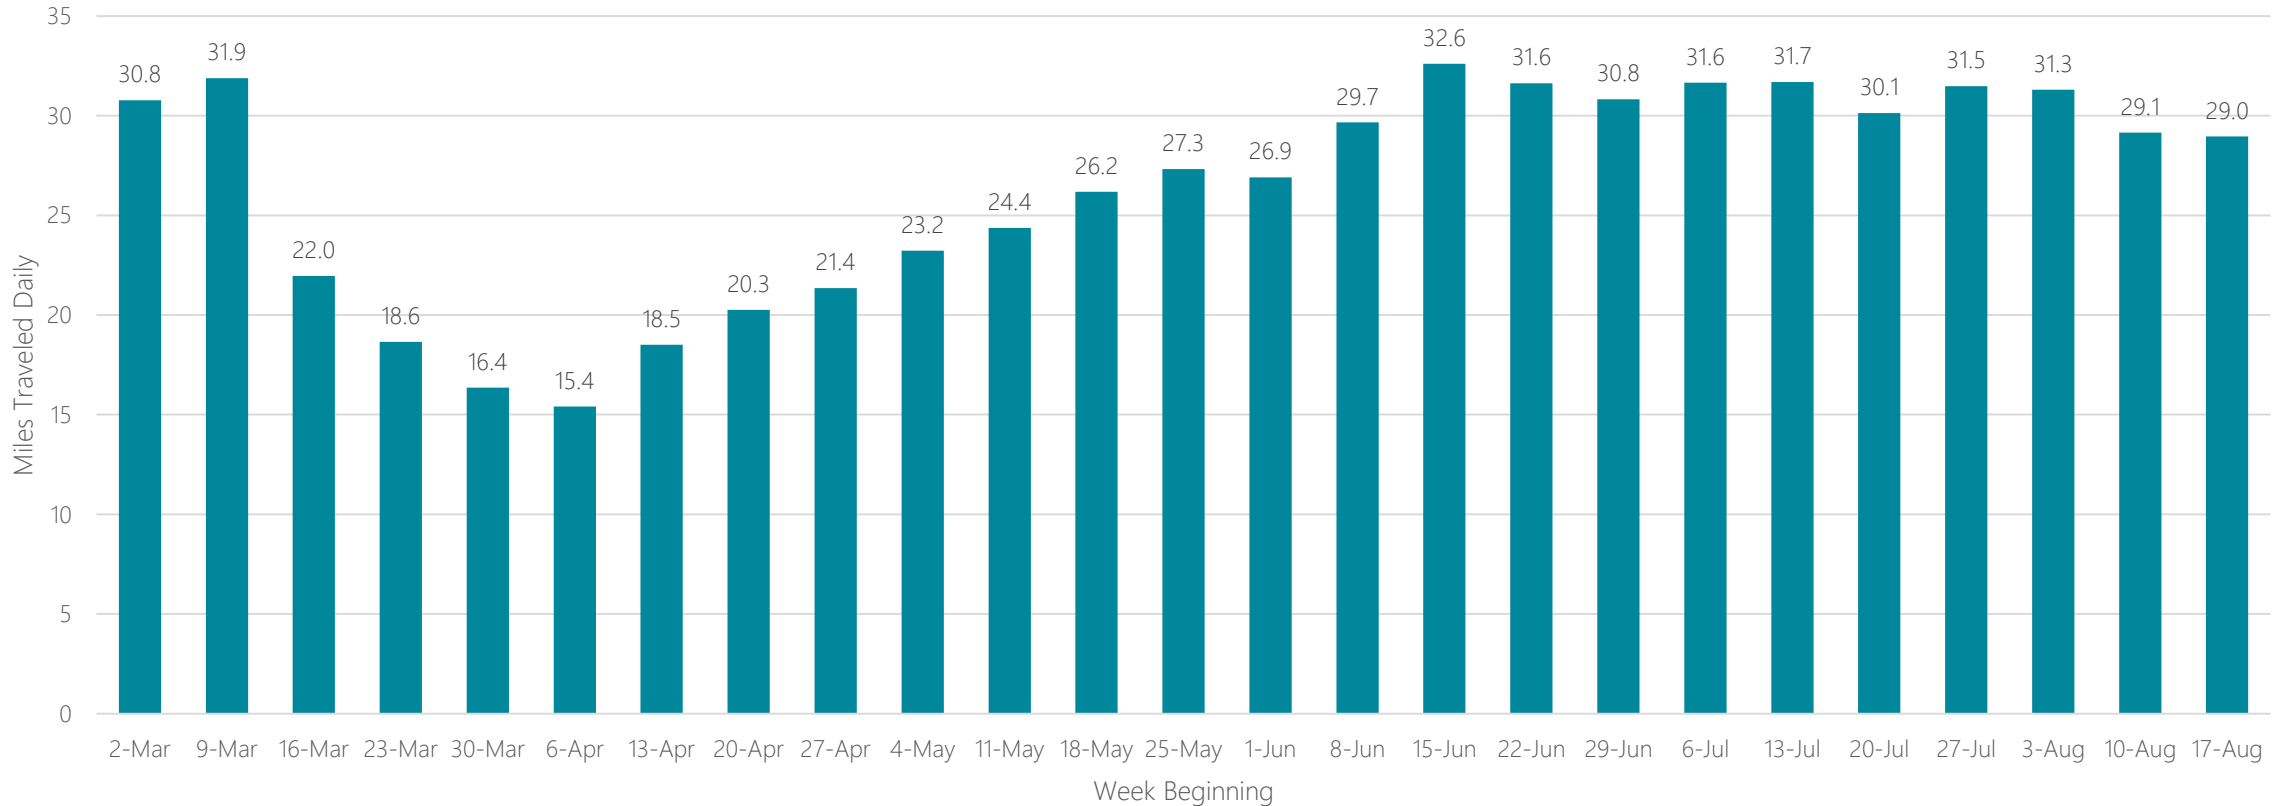

Biloxi-Gulfport

Average Miles Traveled Daily Weekly Trend