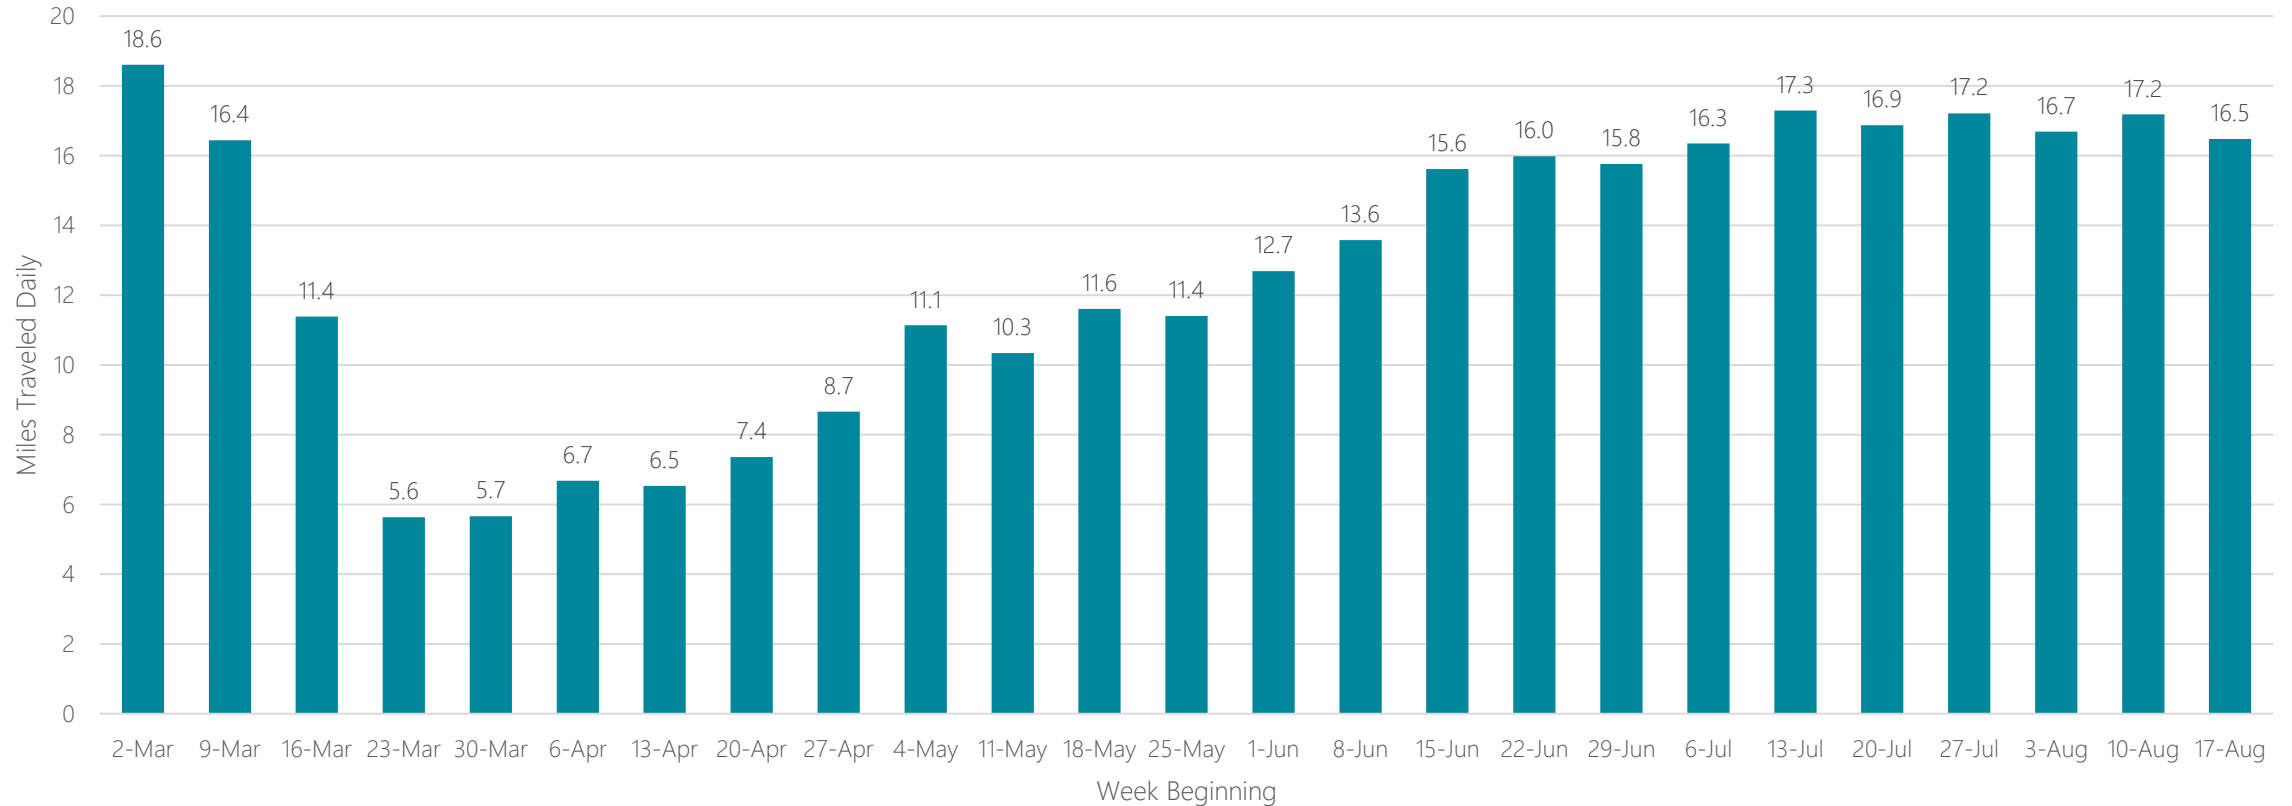

Seattle-Tacoma

Average Miles Traveled Daily Weekly Trend