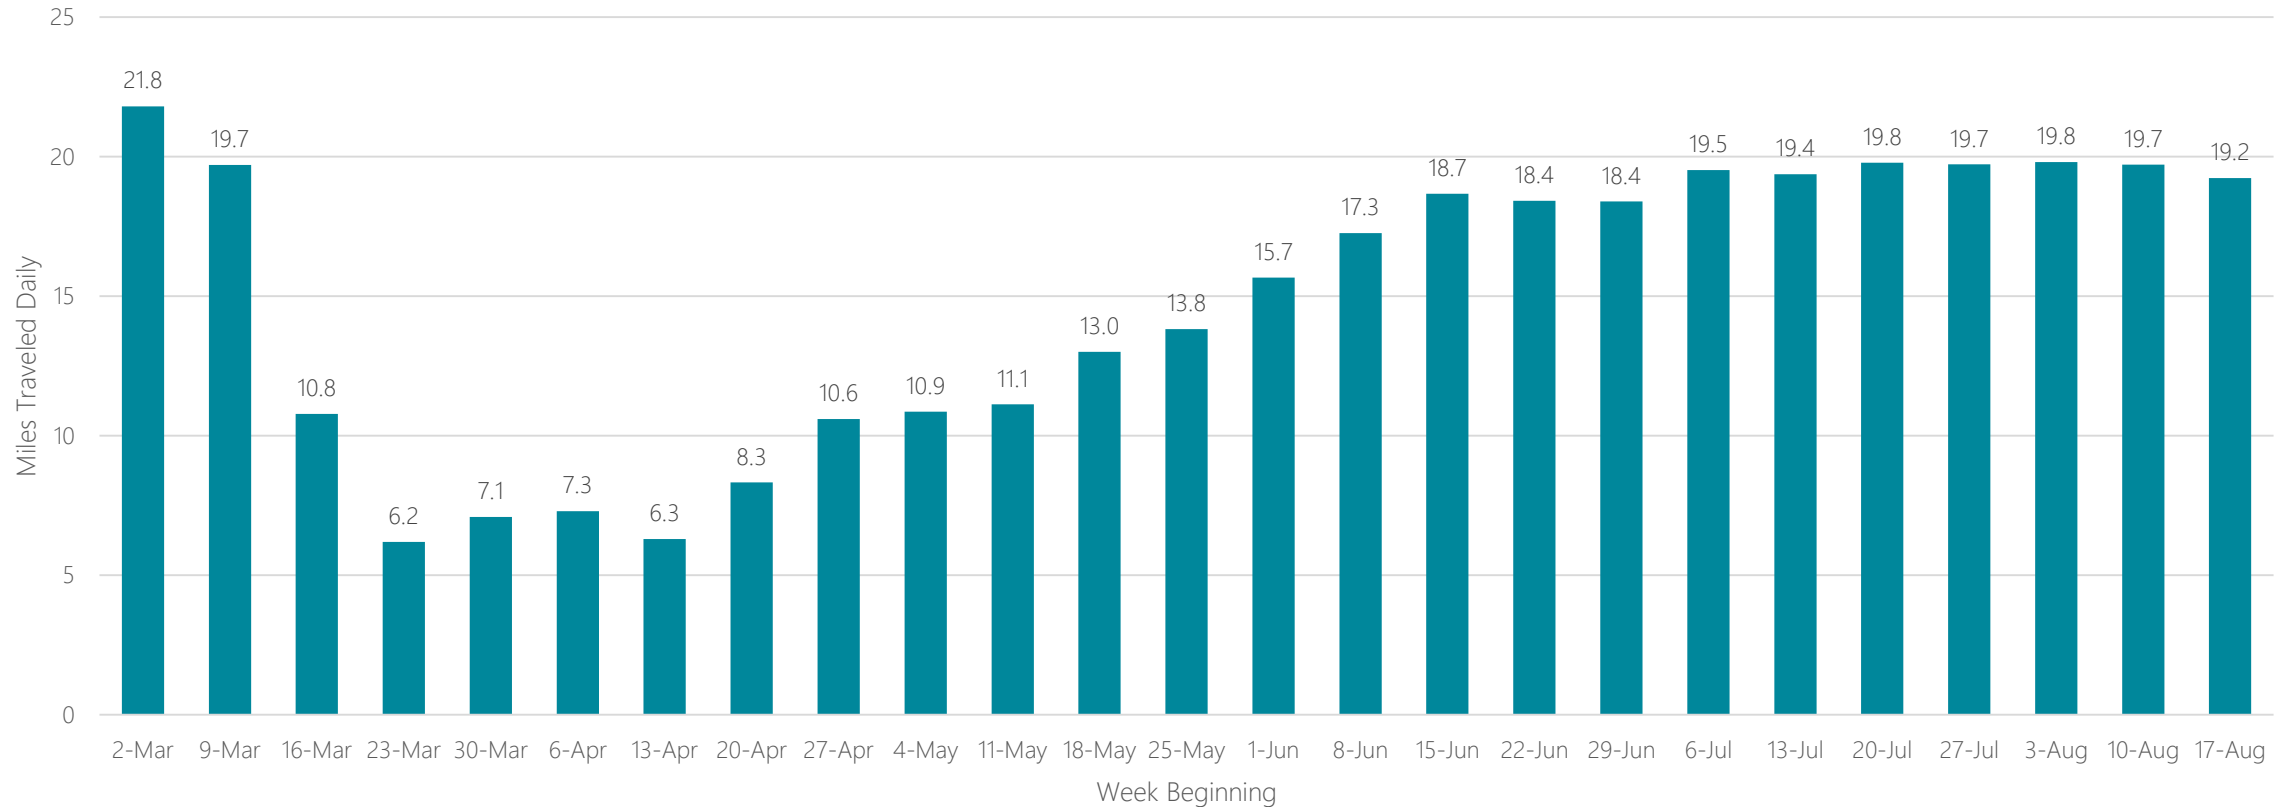

Chicago

Average Miles Traveled Daily Weekly Trend