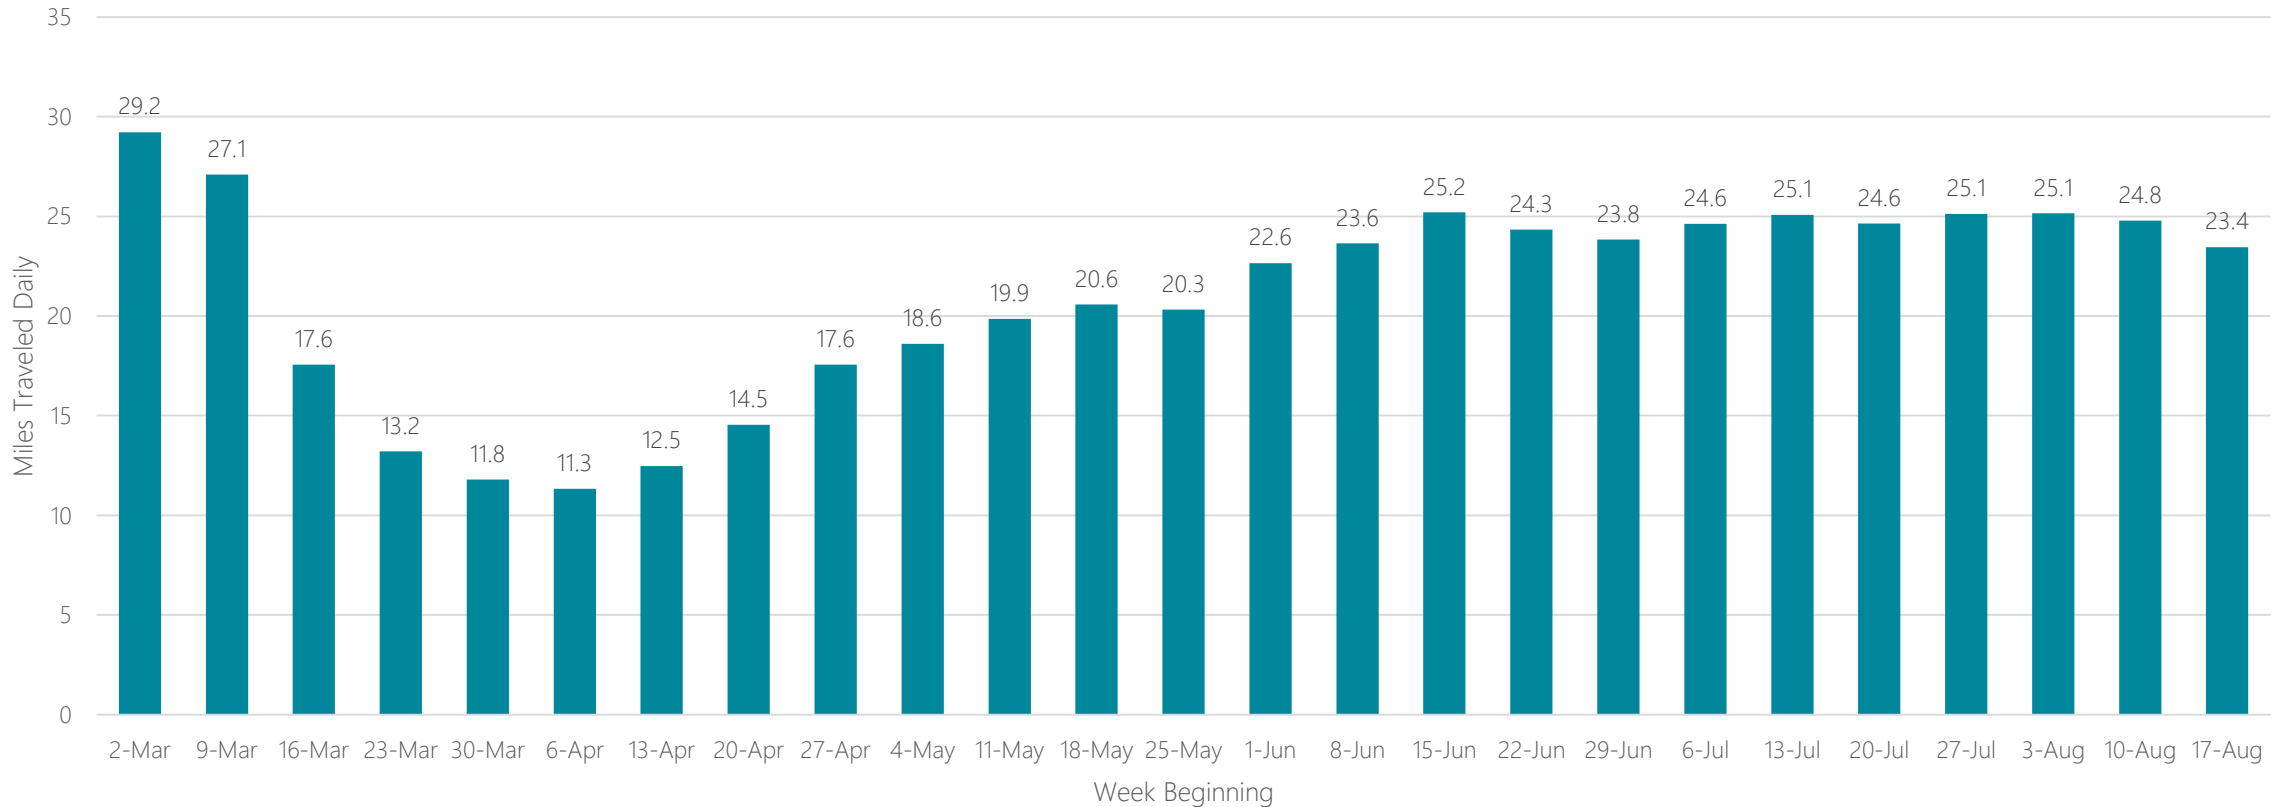

Amarillo

Average Miles Traveled Daily Weekly Trend

Anchorage, AK

Average Miles Traveled Daily Weekly Trend

Atlanta

Average Miles Traveled Daily Weekly Trend

Augusta-Aiken

Average Miles Traveled Daily Weekly Trend