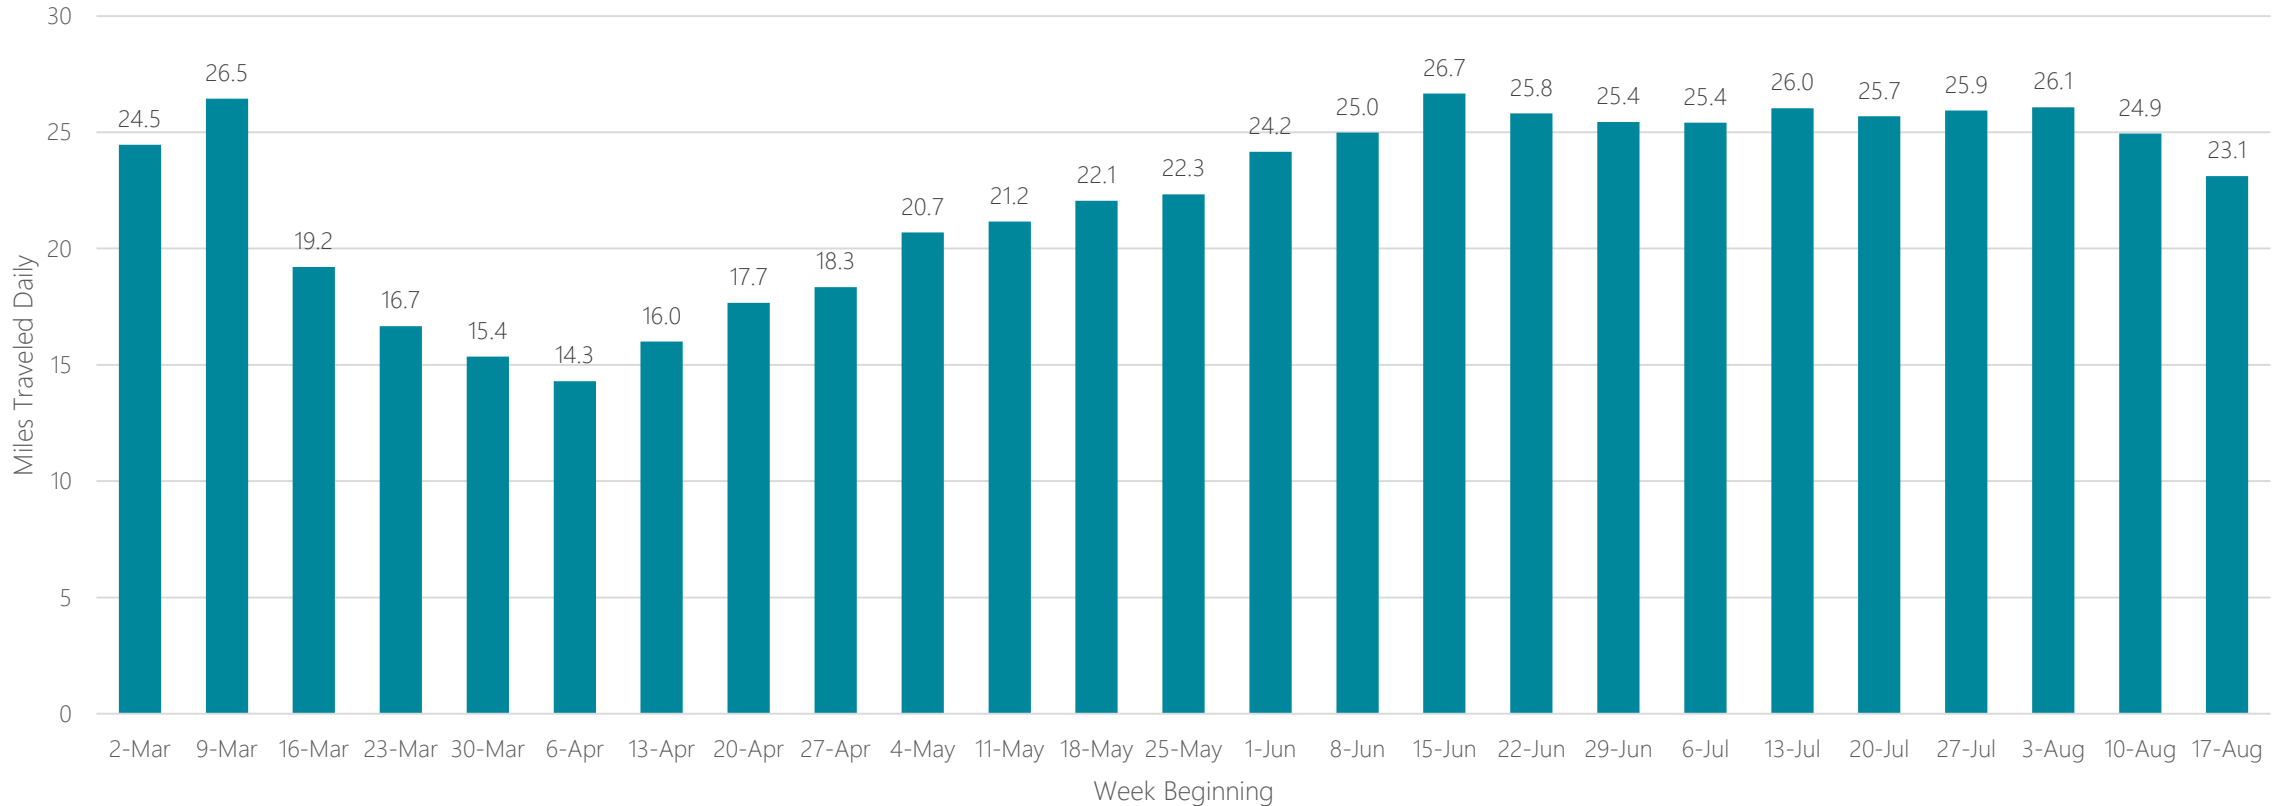

Columbus, GA

Average Miles Traveled Daily Weekly Trend