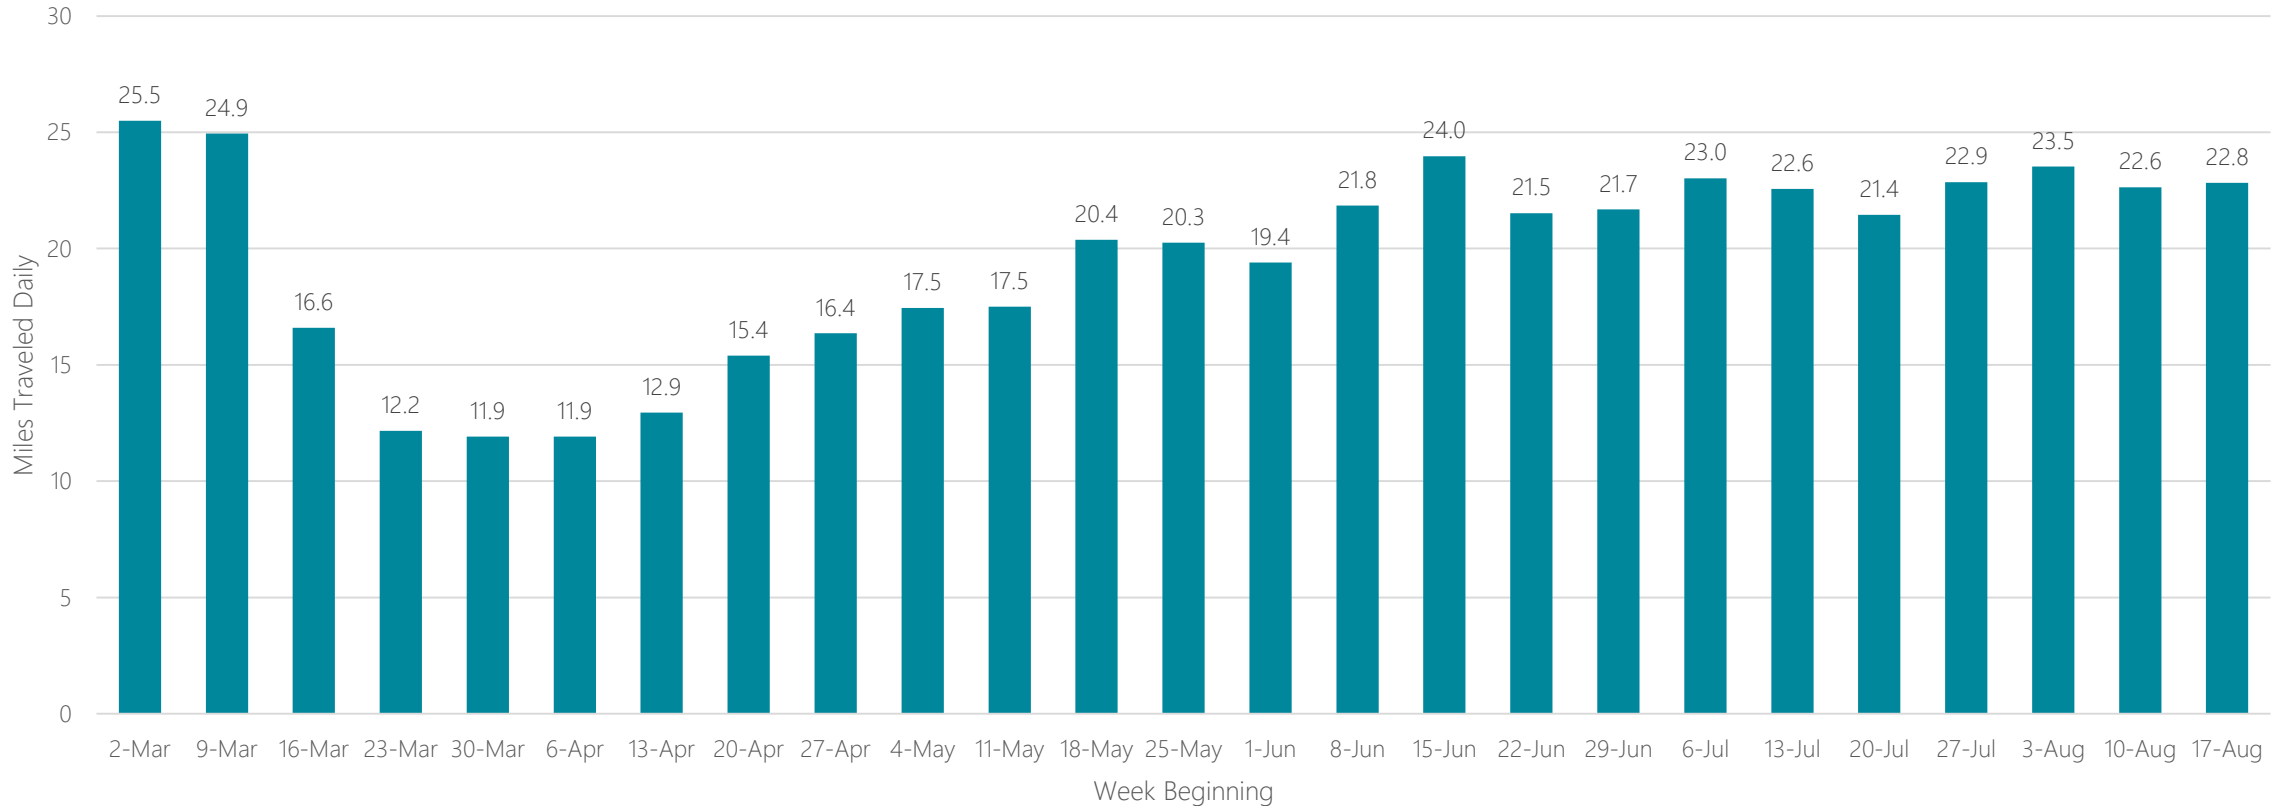

Montgomery (Selma)

Average Miles Traveled Daily Weekly Trend

Myrtle Beach-Florence

Average Miles Traveled Daily Weekly Trend

Nashville

Average Miles Traveled Daily Weekly Trend

New Orleans

Average Miles Traveled Daily Weekly Trend