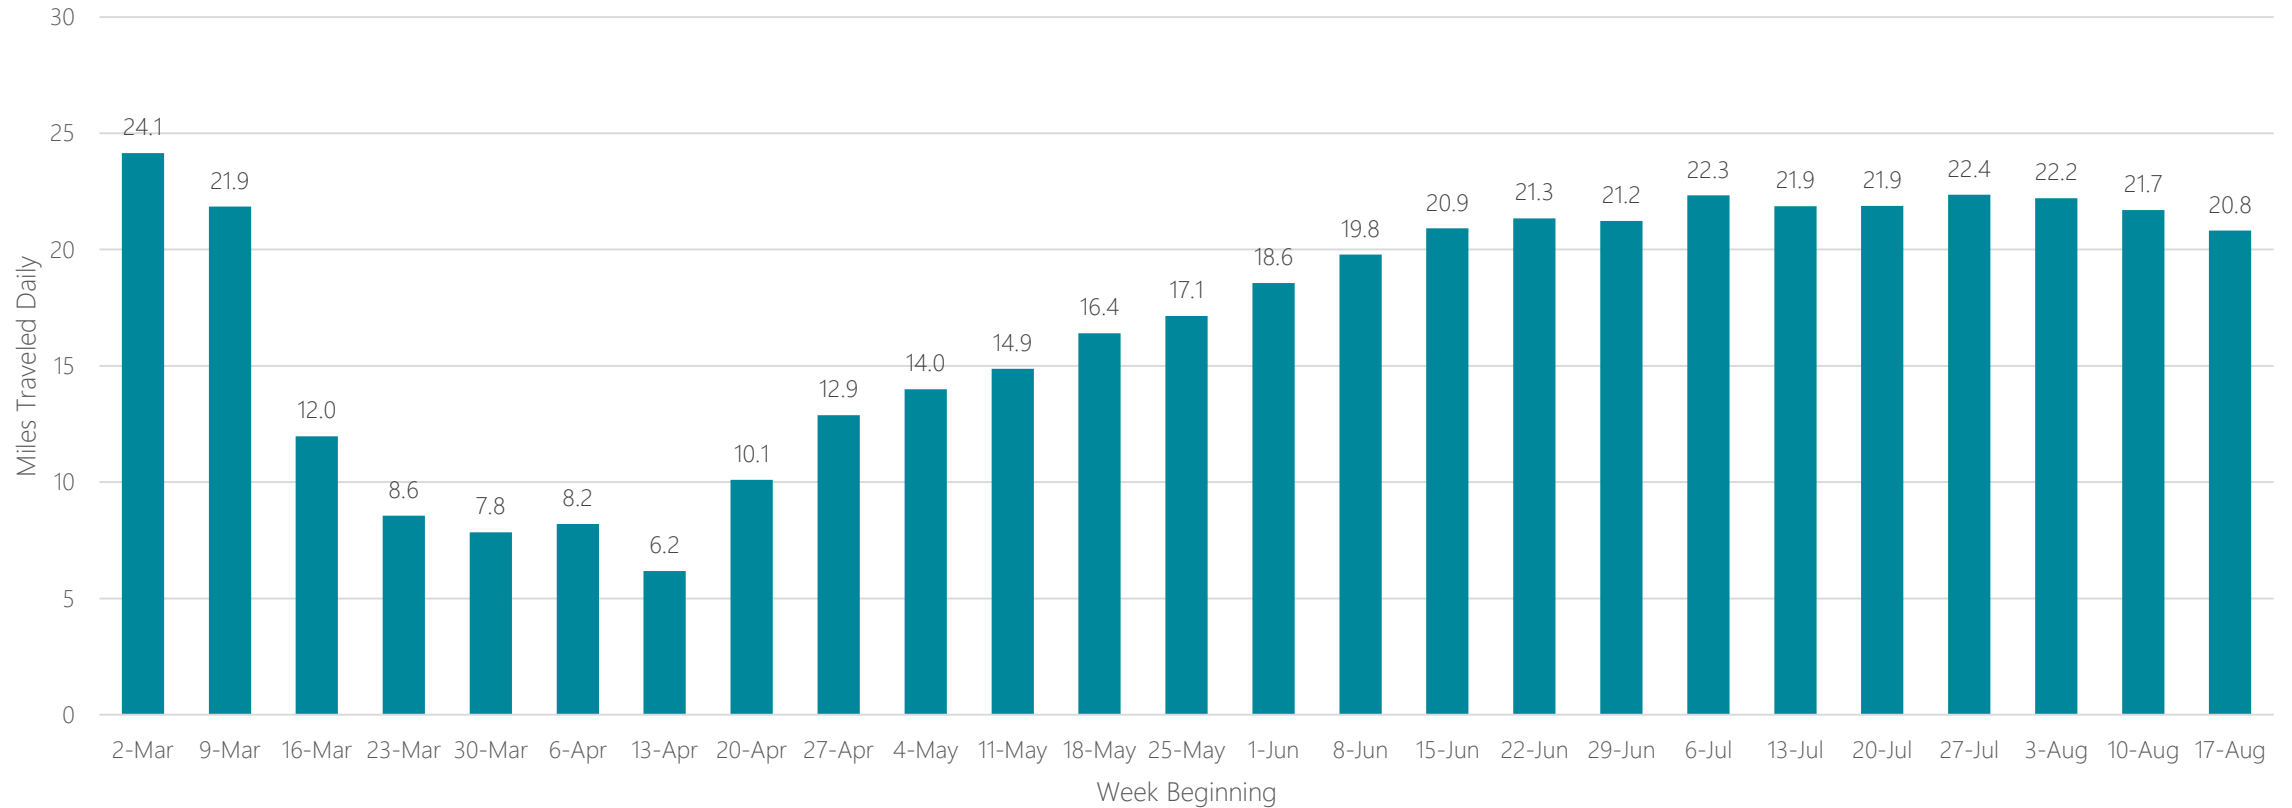

Dallas-Fort Worth

Average Miles Traveled Daily Weekly Trend

Davenport-Rock Island-Moline

Average Miles Traveled Daily Weekly Trend

Dayton

Average Miles Traveled Daily Weekly Trend

Denver

Average Miles Traveled Daily Weekly Trend