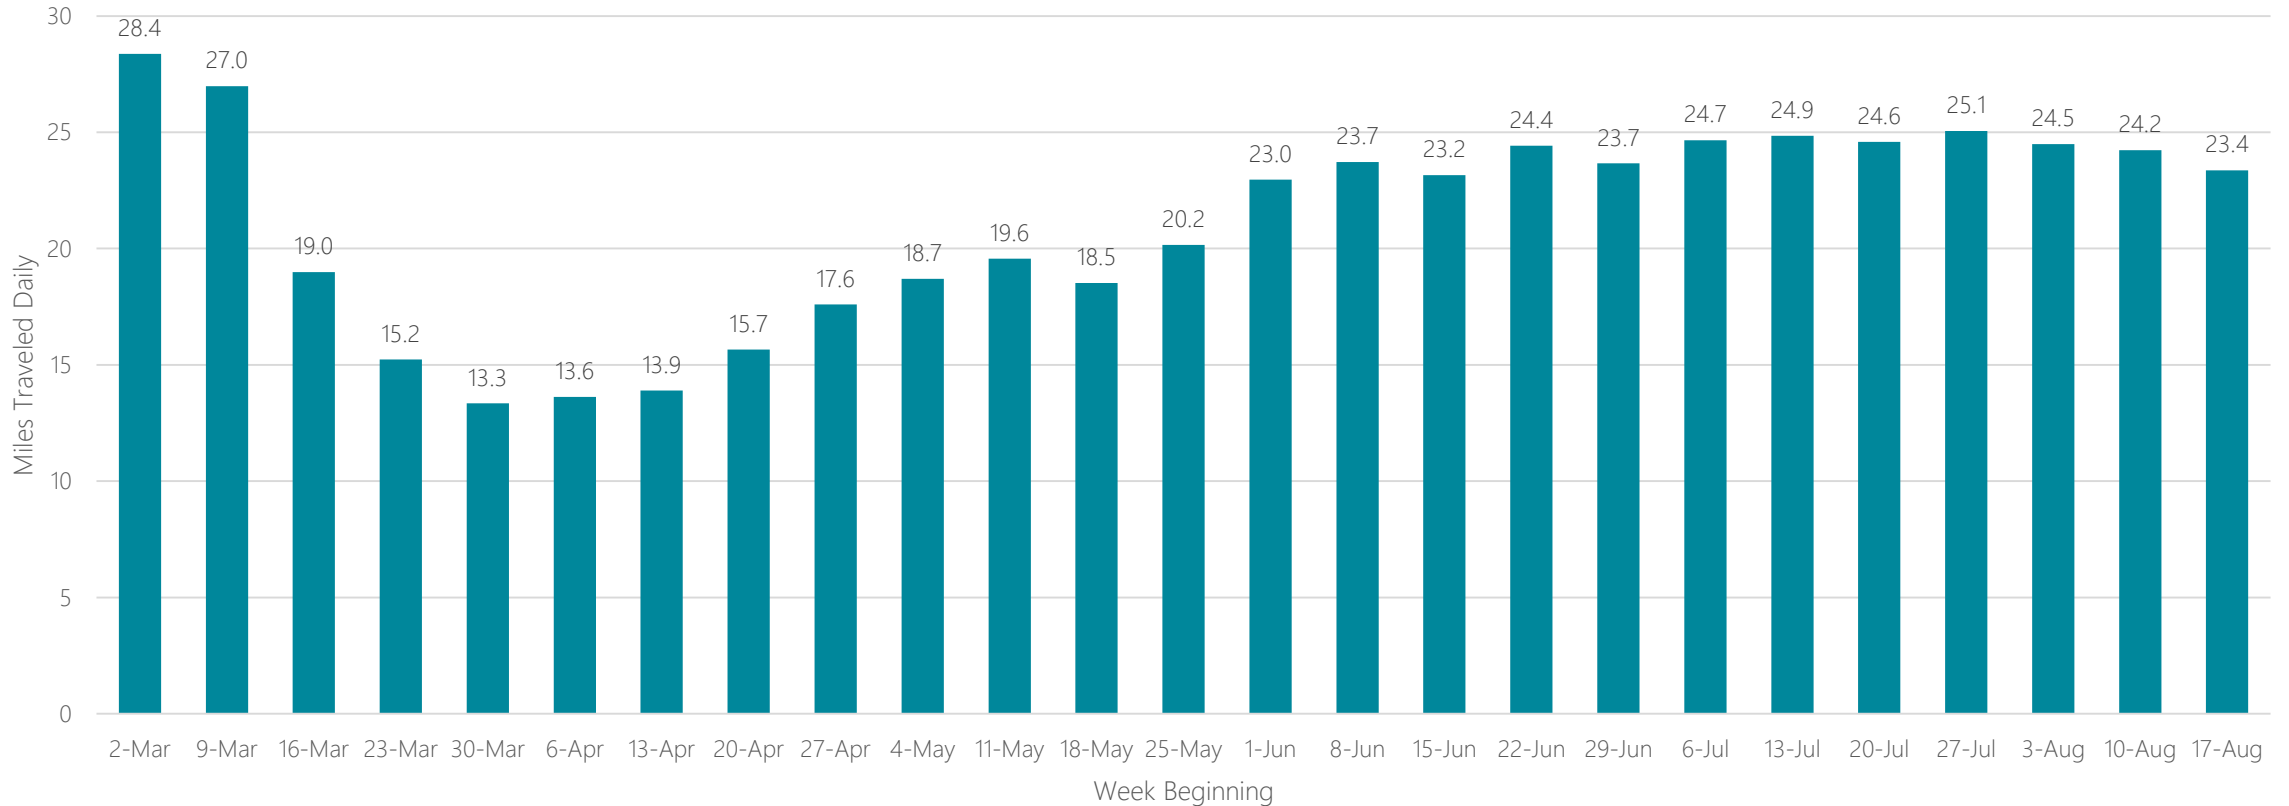

Raleigh-Durham (Fayetteville)

Average Miles Traveled Daily Weekly Trend