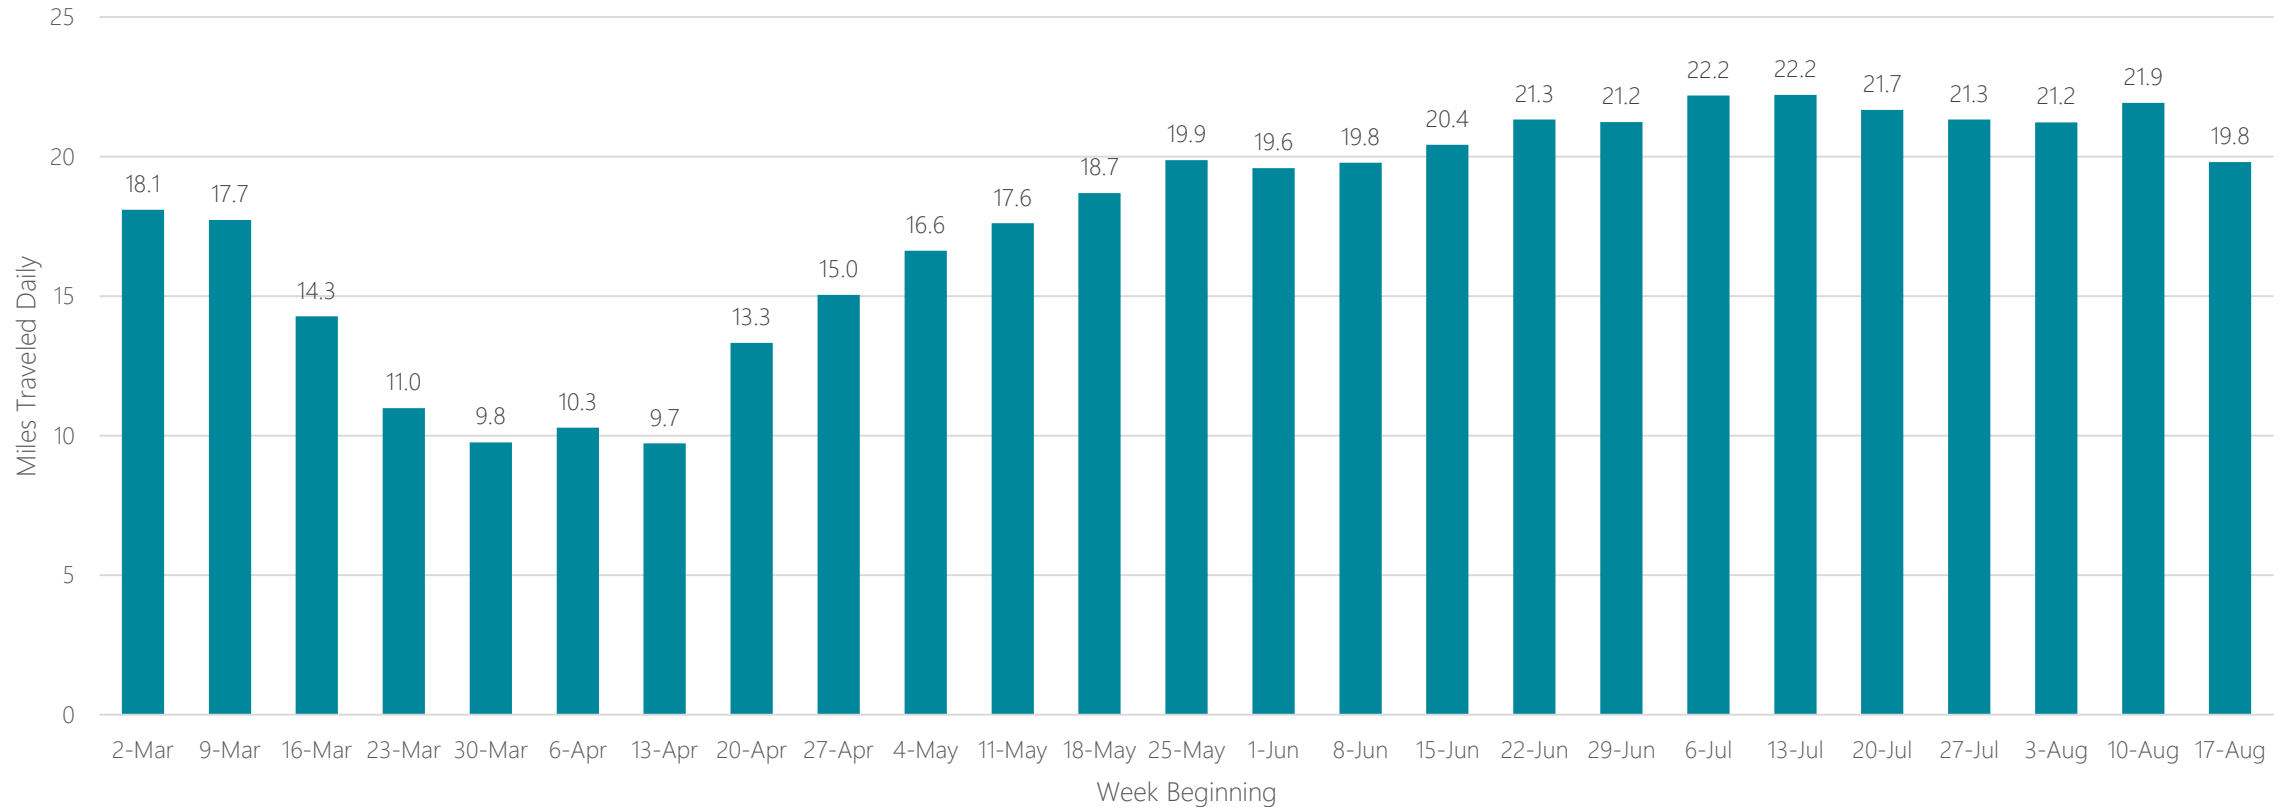

Butte-Bozeman

Average Miles Traveled Daily Weekly Trend