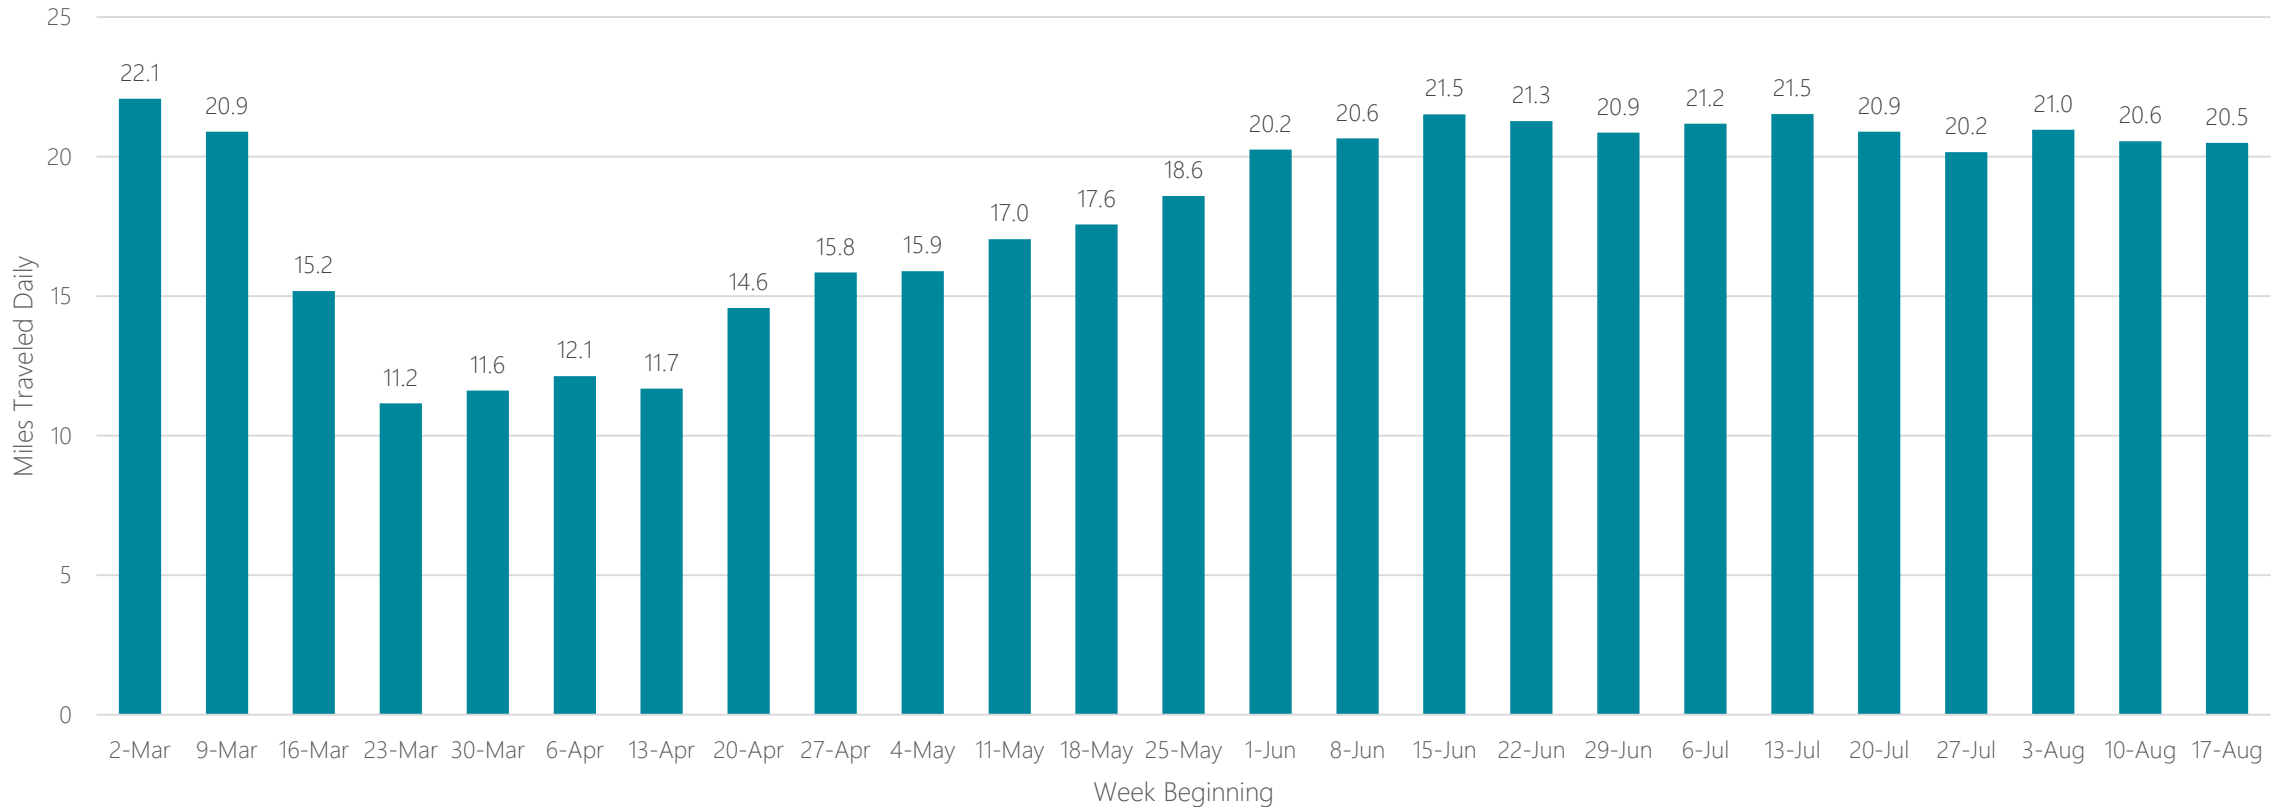

Dallas-Fort Worth

Average Miles Traveled Daily Weekly Trend

Davenport-Rock Island-Moline

Average Miles Traveled Daily Weekly Trend

Dayton

Average Miles Traveled Daily Weekly Trend

Denver

Average Miles Traveled Daily Weekly Trend