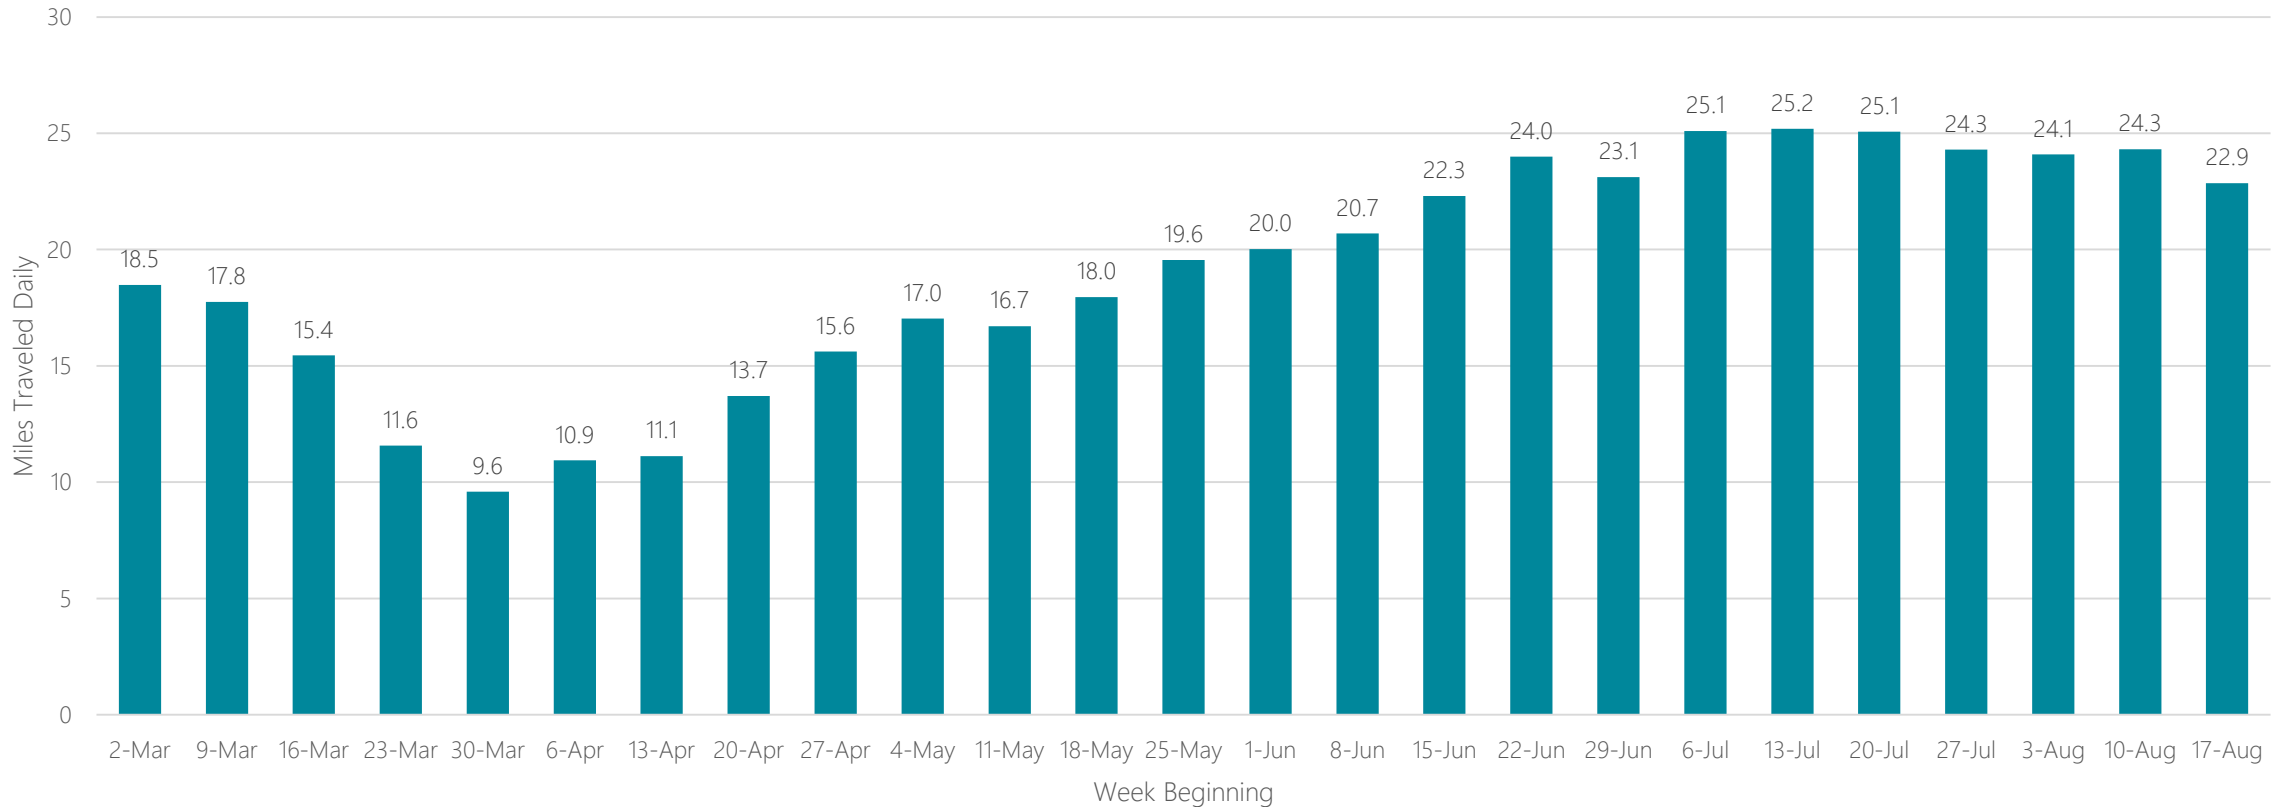

Missoula

Average Miles Traveled Daily Weekly Trend