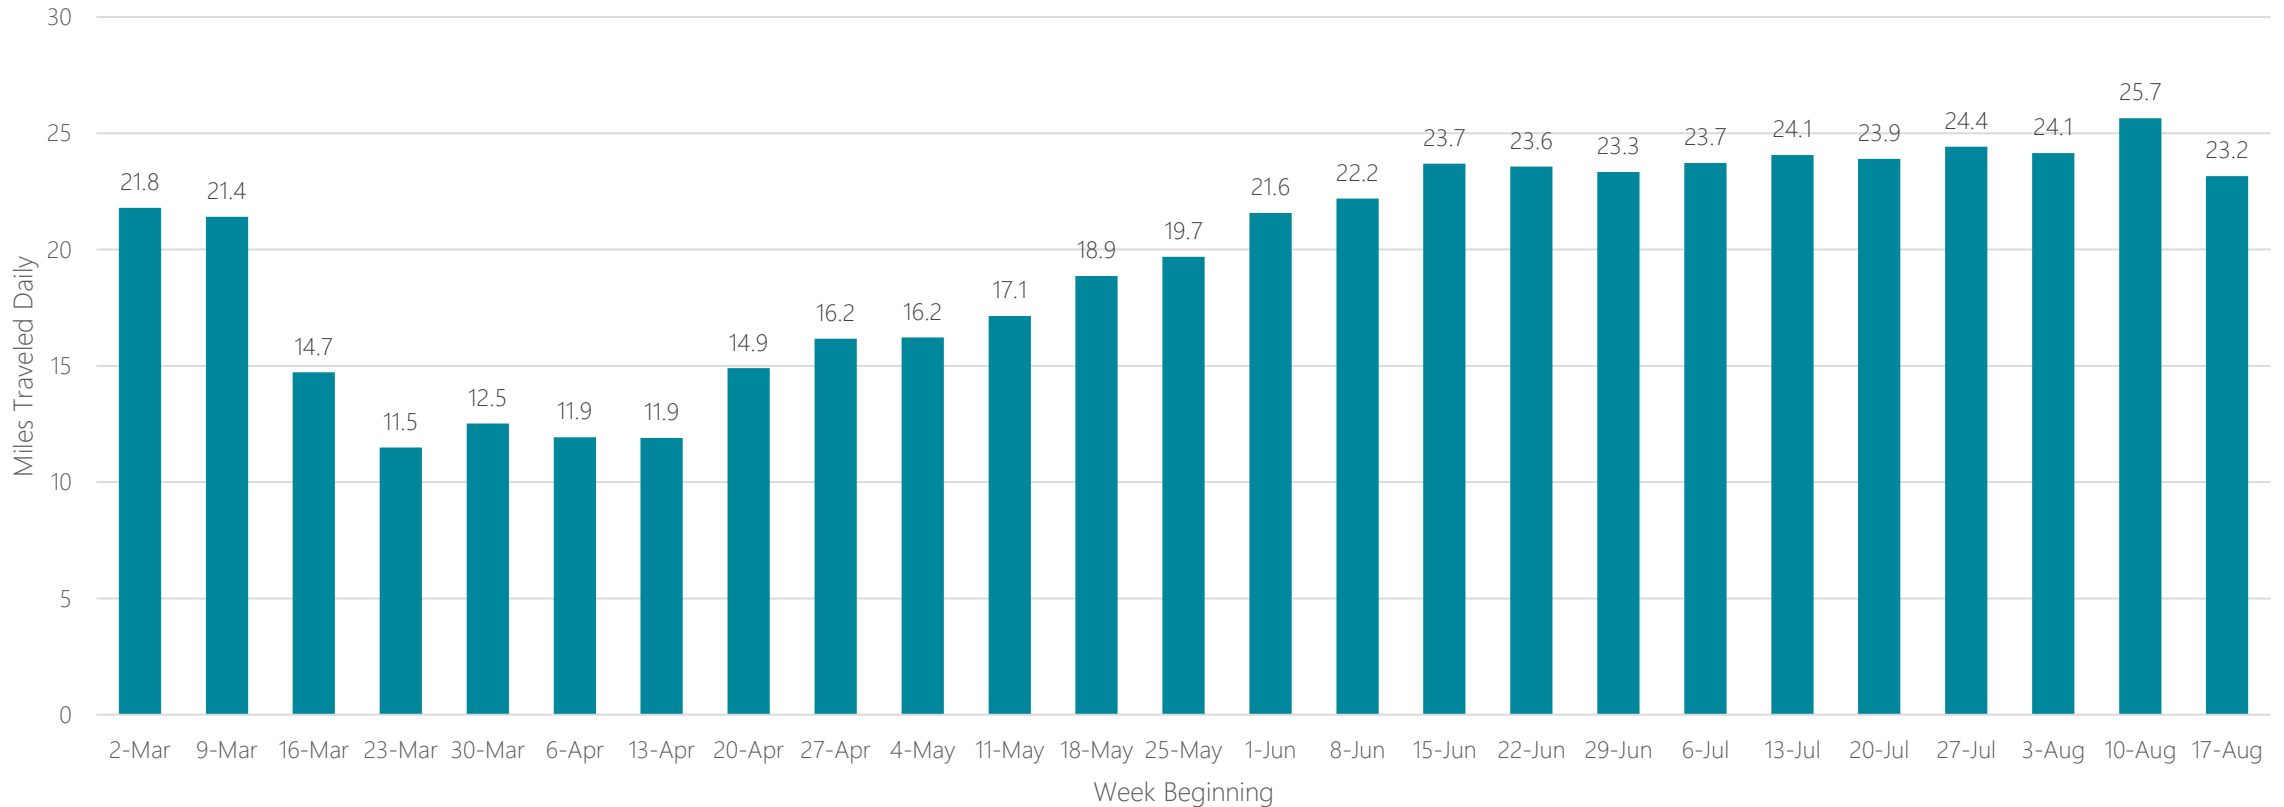

Cedar Rapids-Waterloo & Dubuque

Average Miles Traveled Daily Weekly Trend