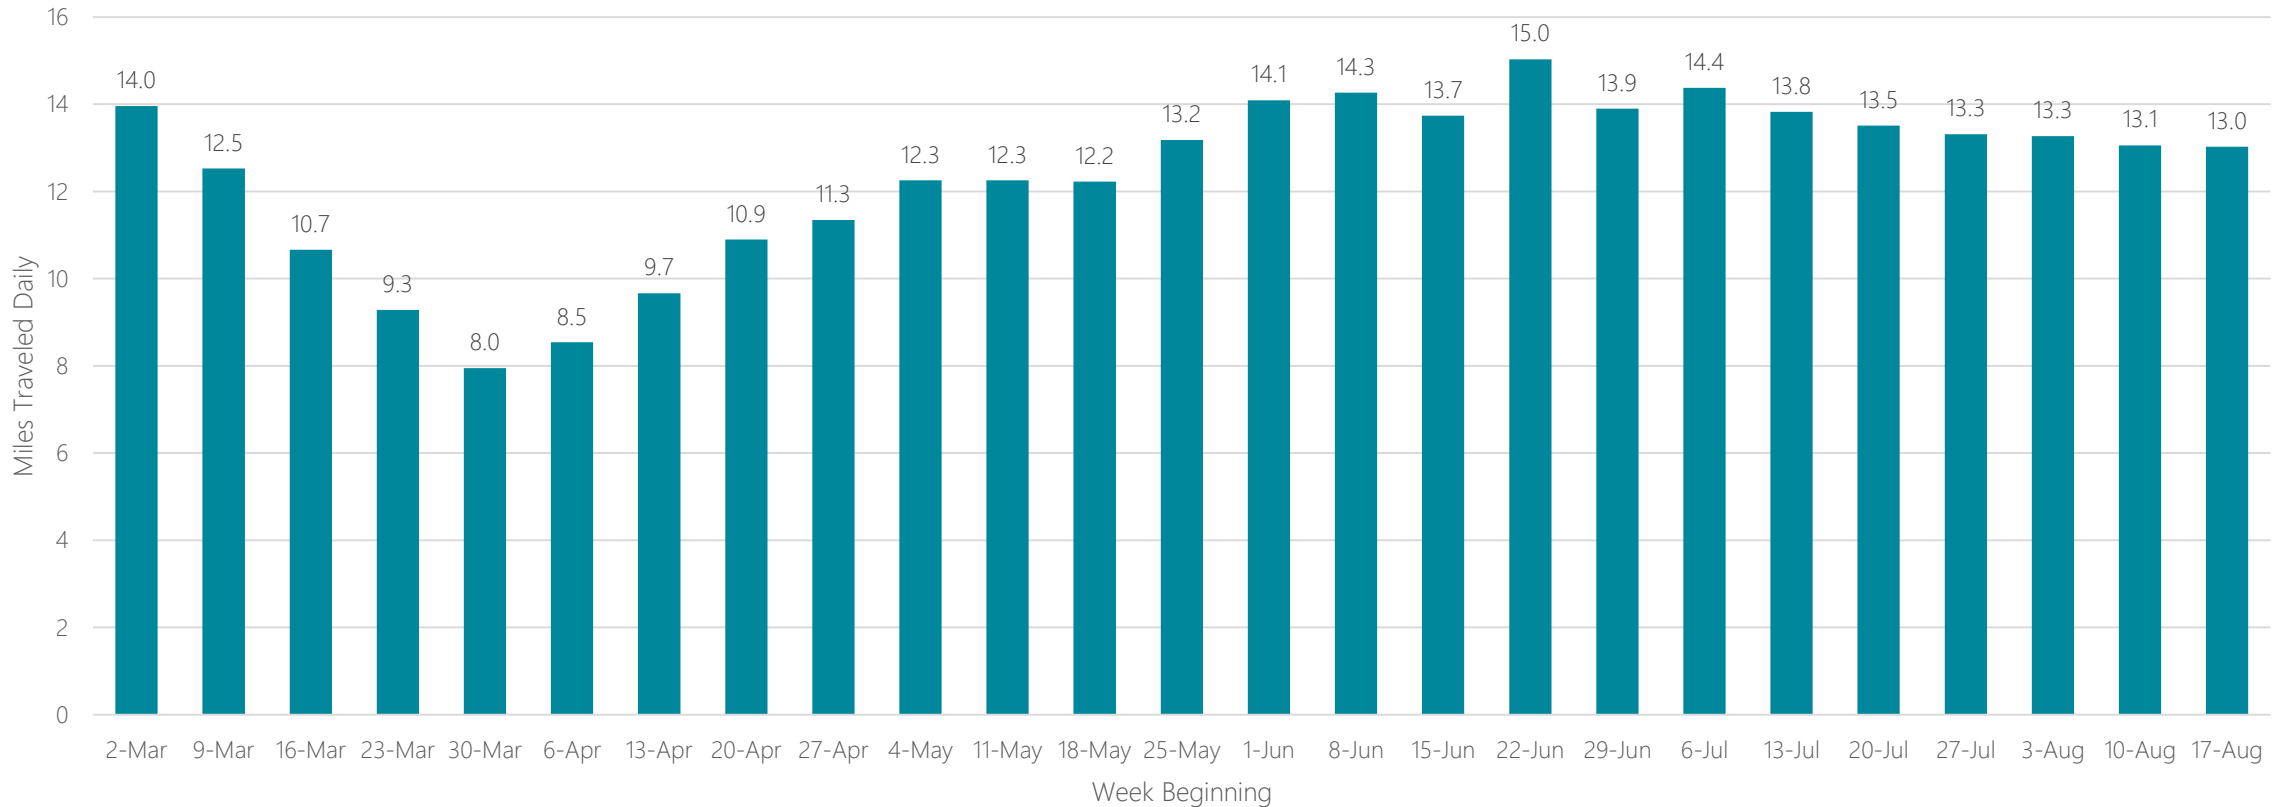

Helena

Average Miles Traveled Daily Weekly Trend