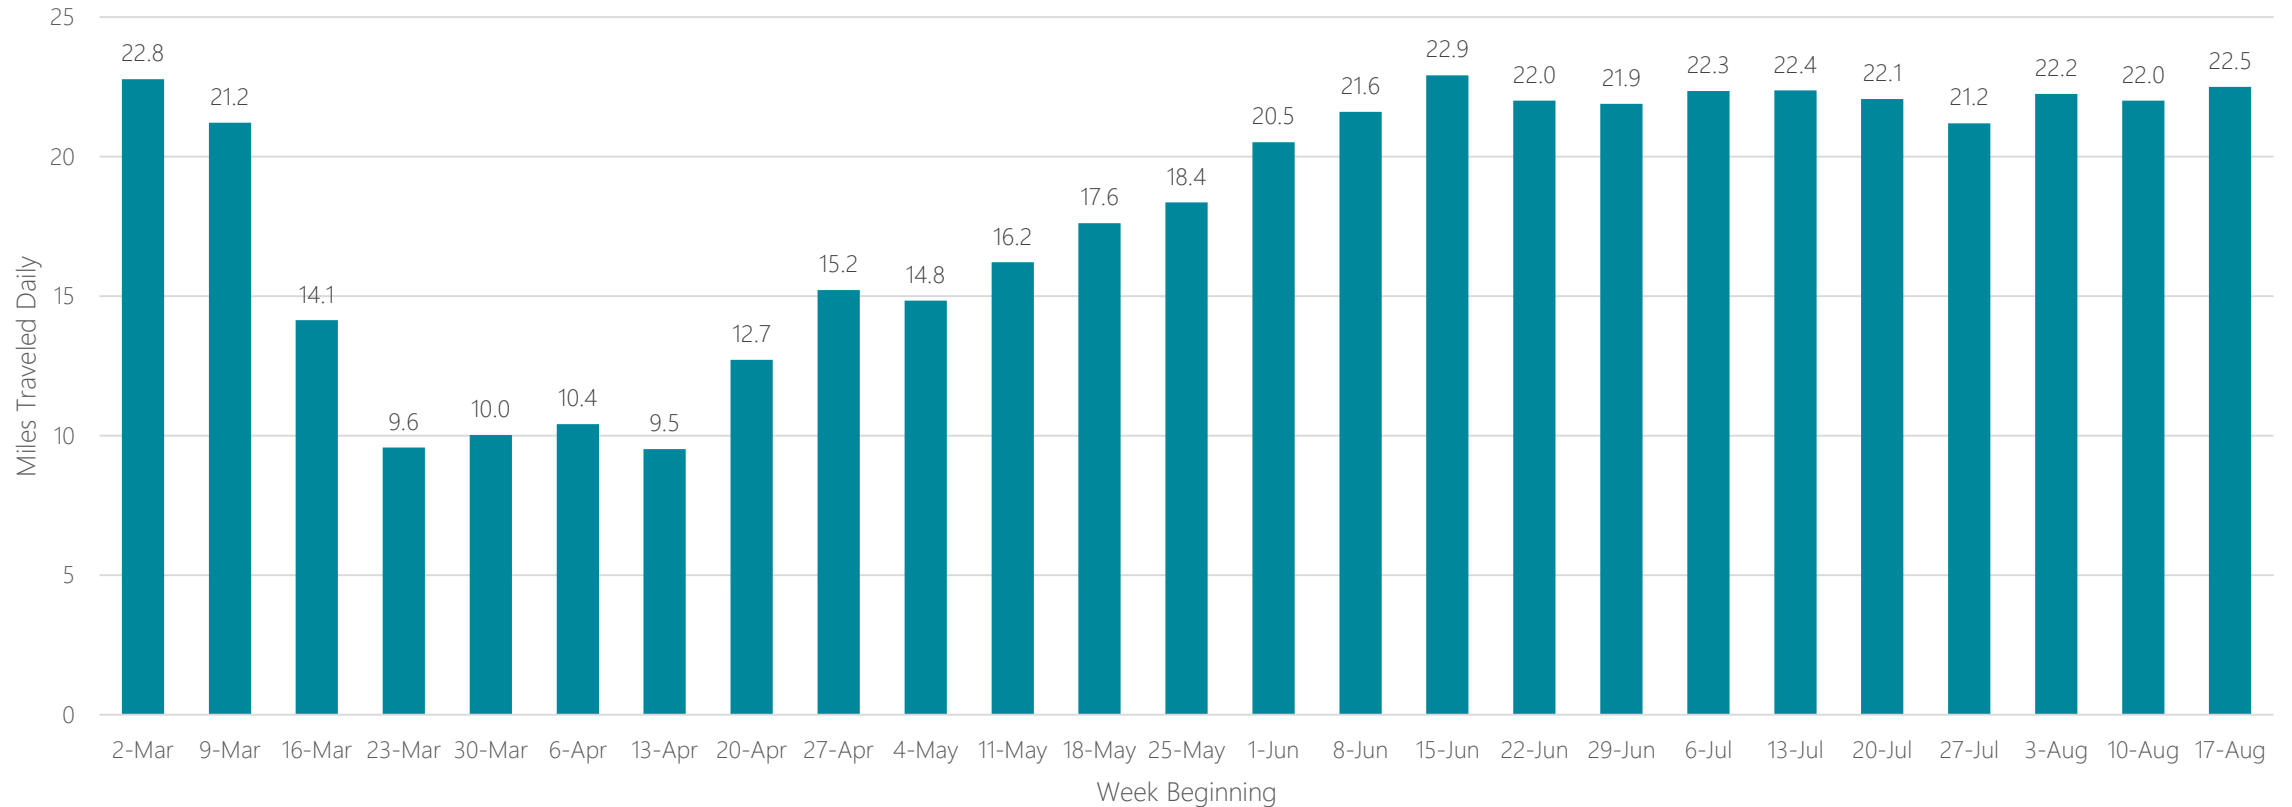

Cleveland

Average Miles Traveled Daily Weekly Trend