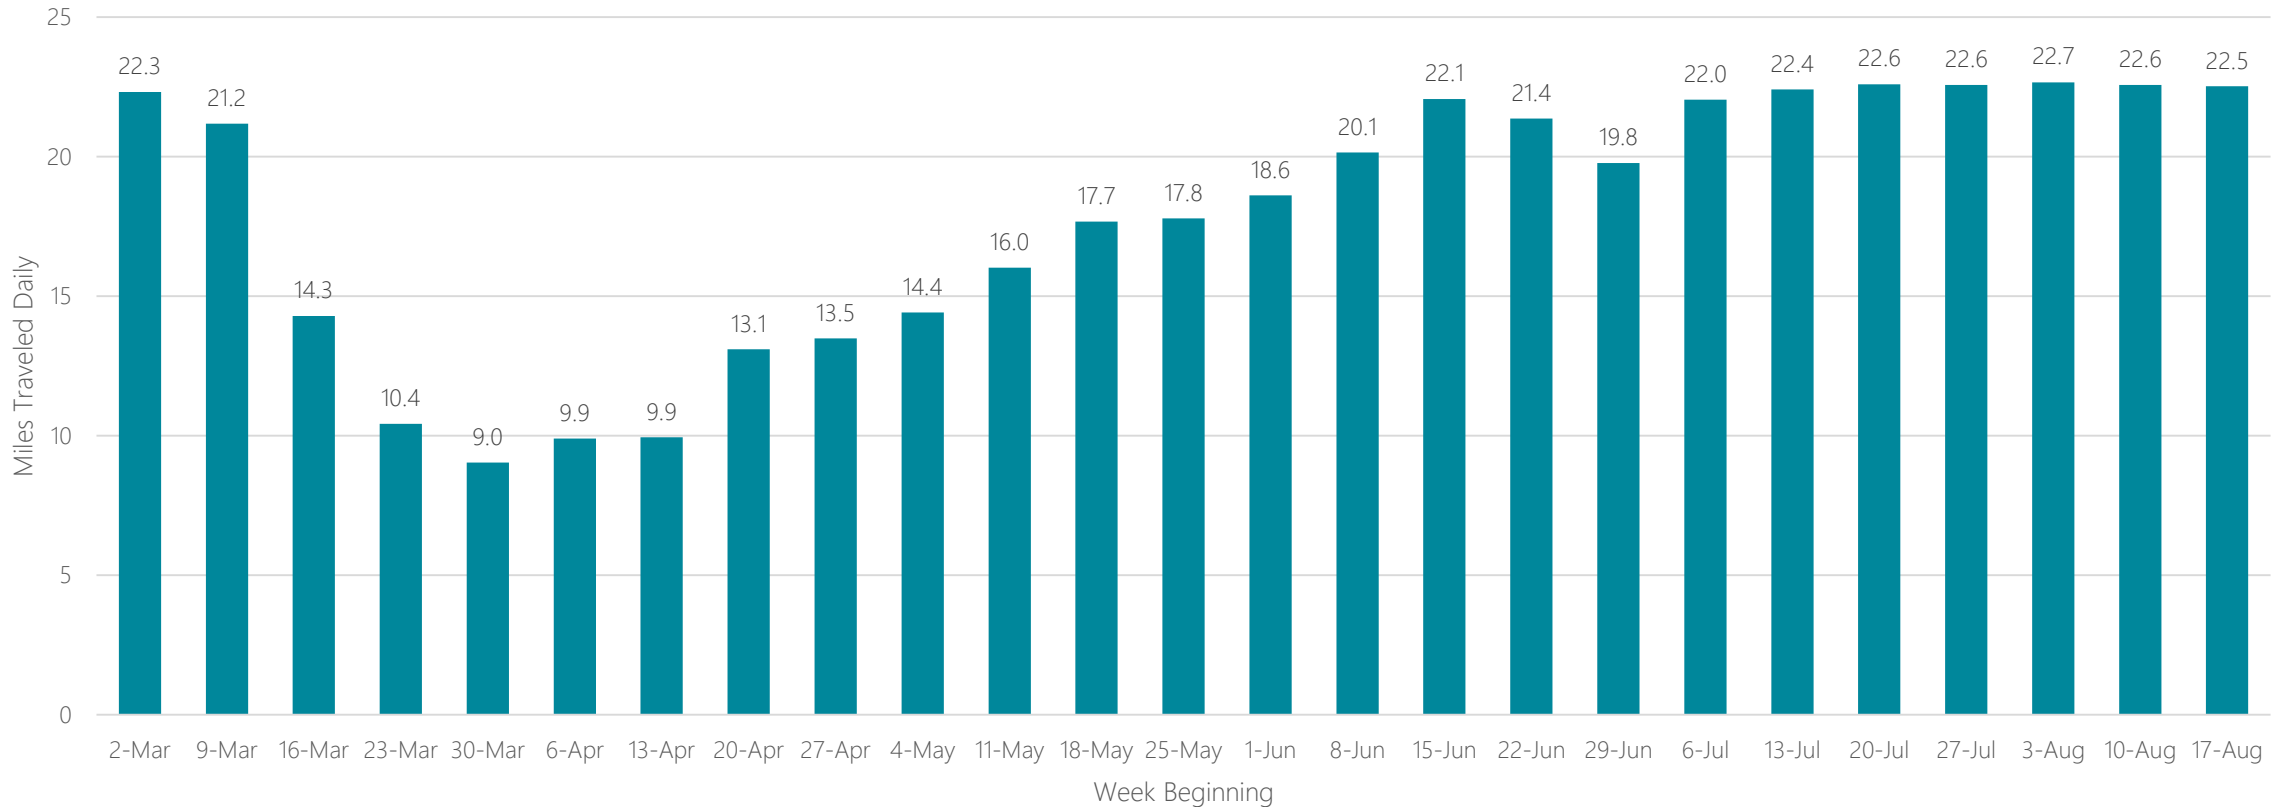

Portland-Auburn

Average Miles Traveled Daily Weekly Trend