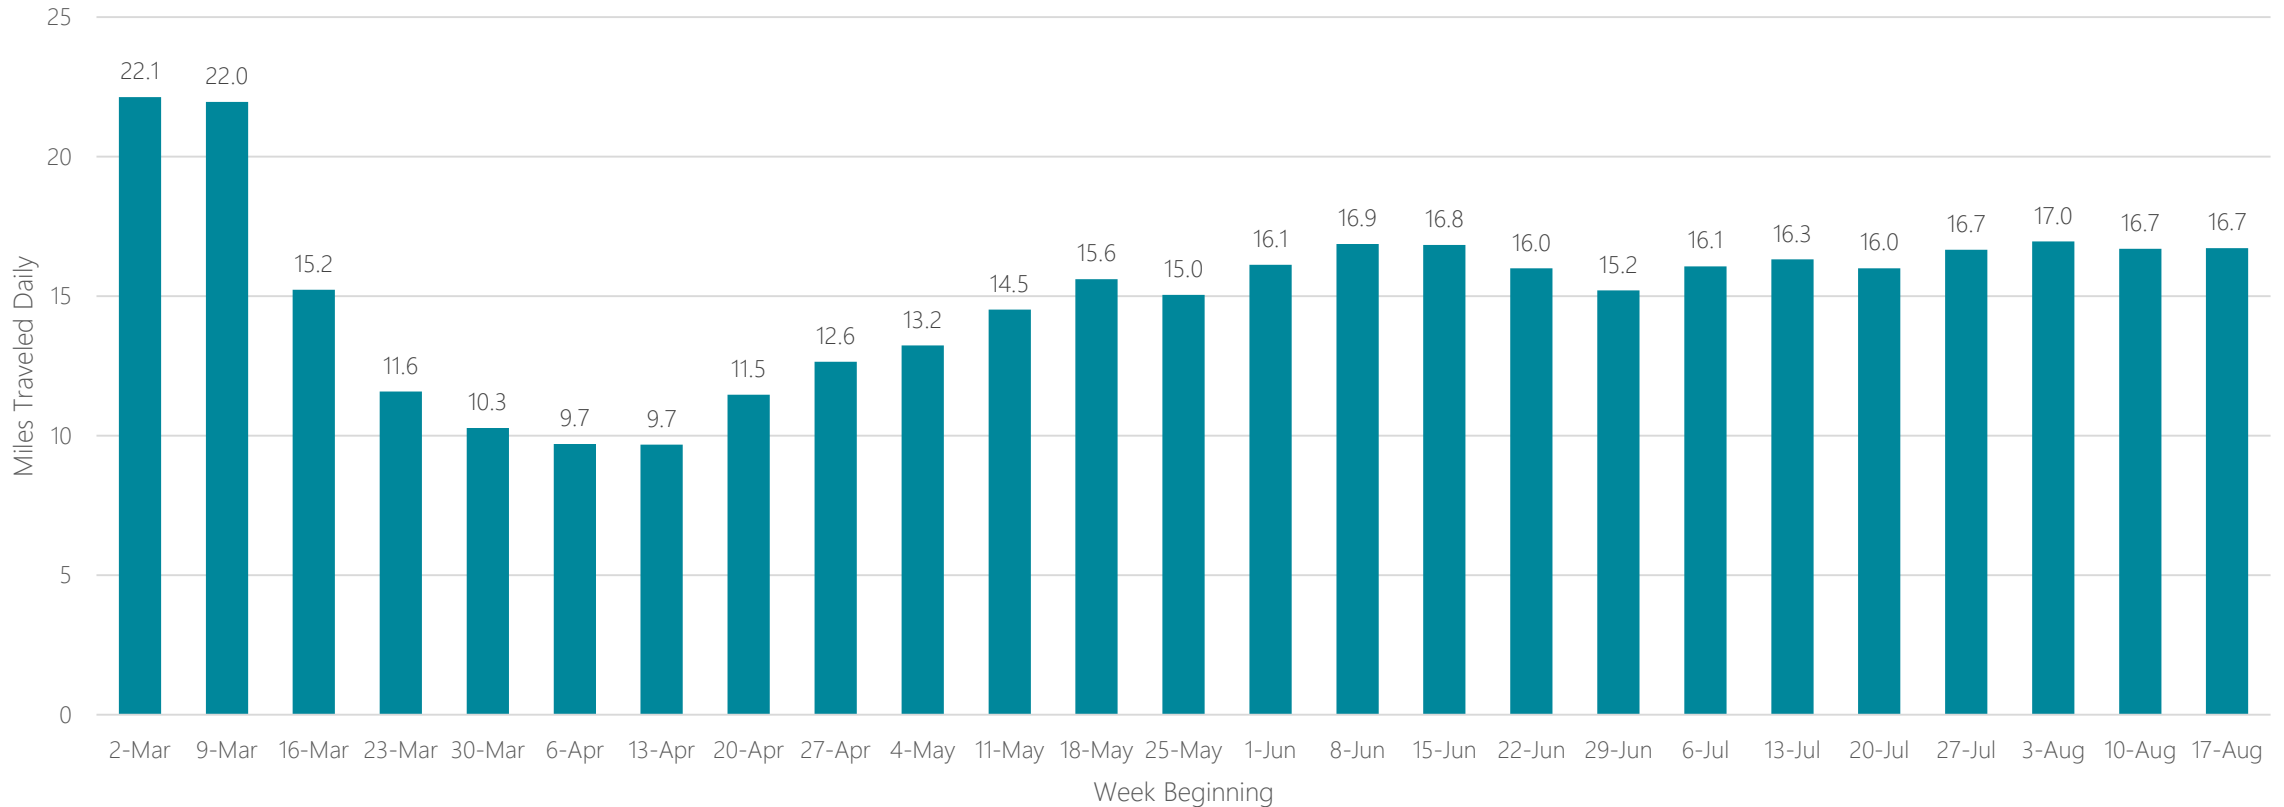

Traverse City-Cadillac

Average Miles Traveled Daily Weekly Trend

Tri-Cities, TN-VA

Average Miles Traveled Daily Weekly Trend

Tucson (Sierra Vista)

Average Miles Traveled Daily Weekly Trend

Tulsa

Average Miles Traveled Daily Weekly Trend