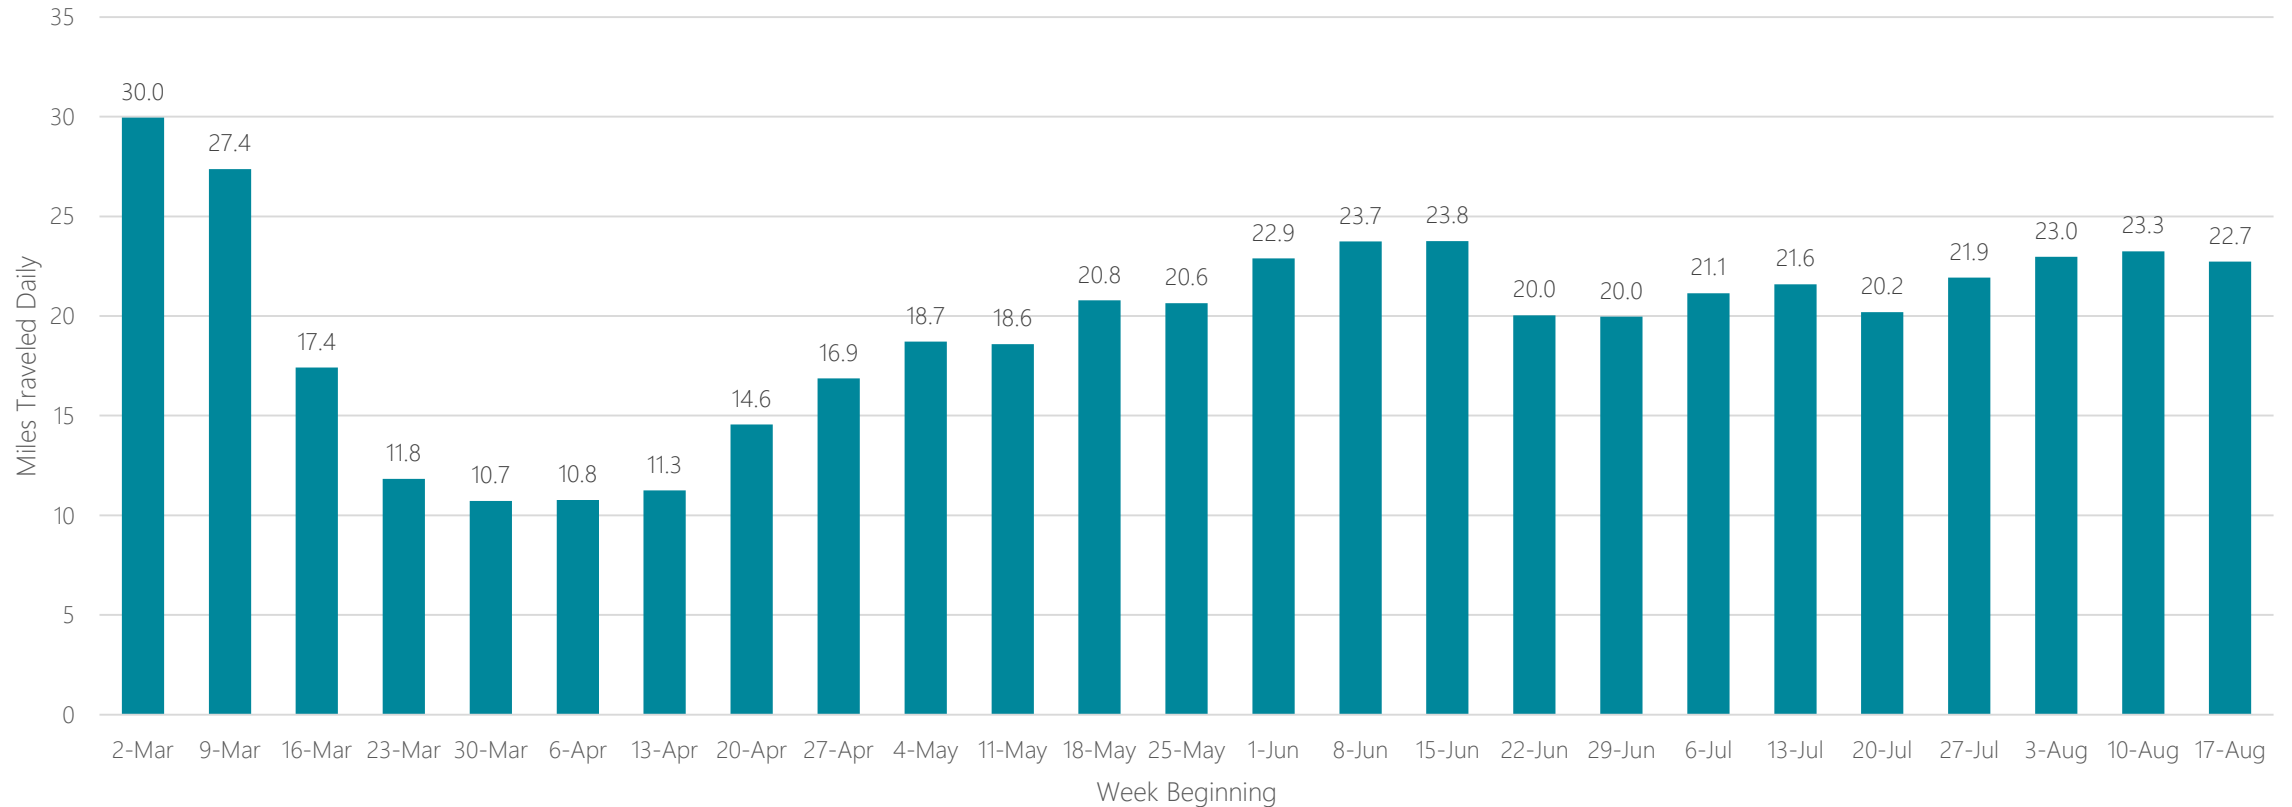

Helena

Average Miles Traveled Daily Weekly Trend

Honolulu

Average Miles Traveled Daily Weekly Trend

Houston

Average Miles Traveled Daily Weekly Trend

Huntsville-Decatur (Florence)

Average Miles Traveled Daily Weekly Trend