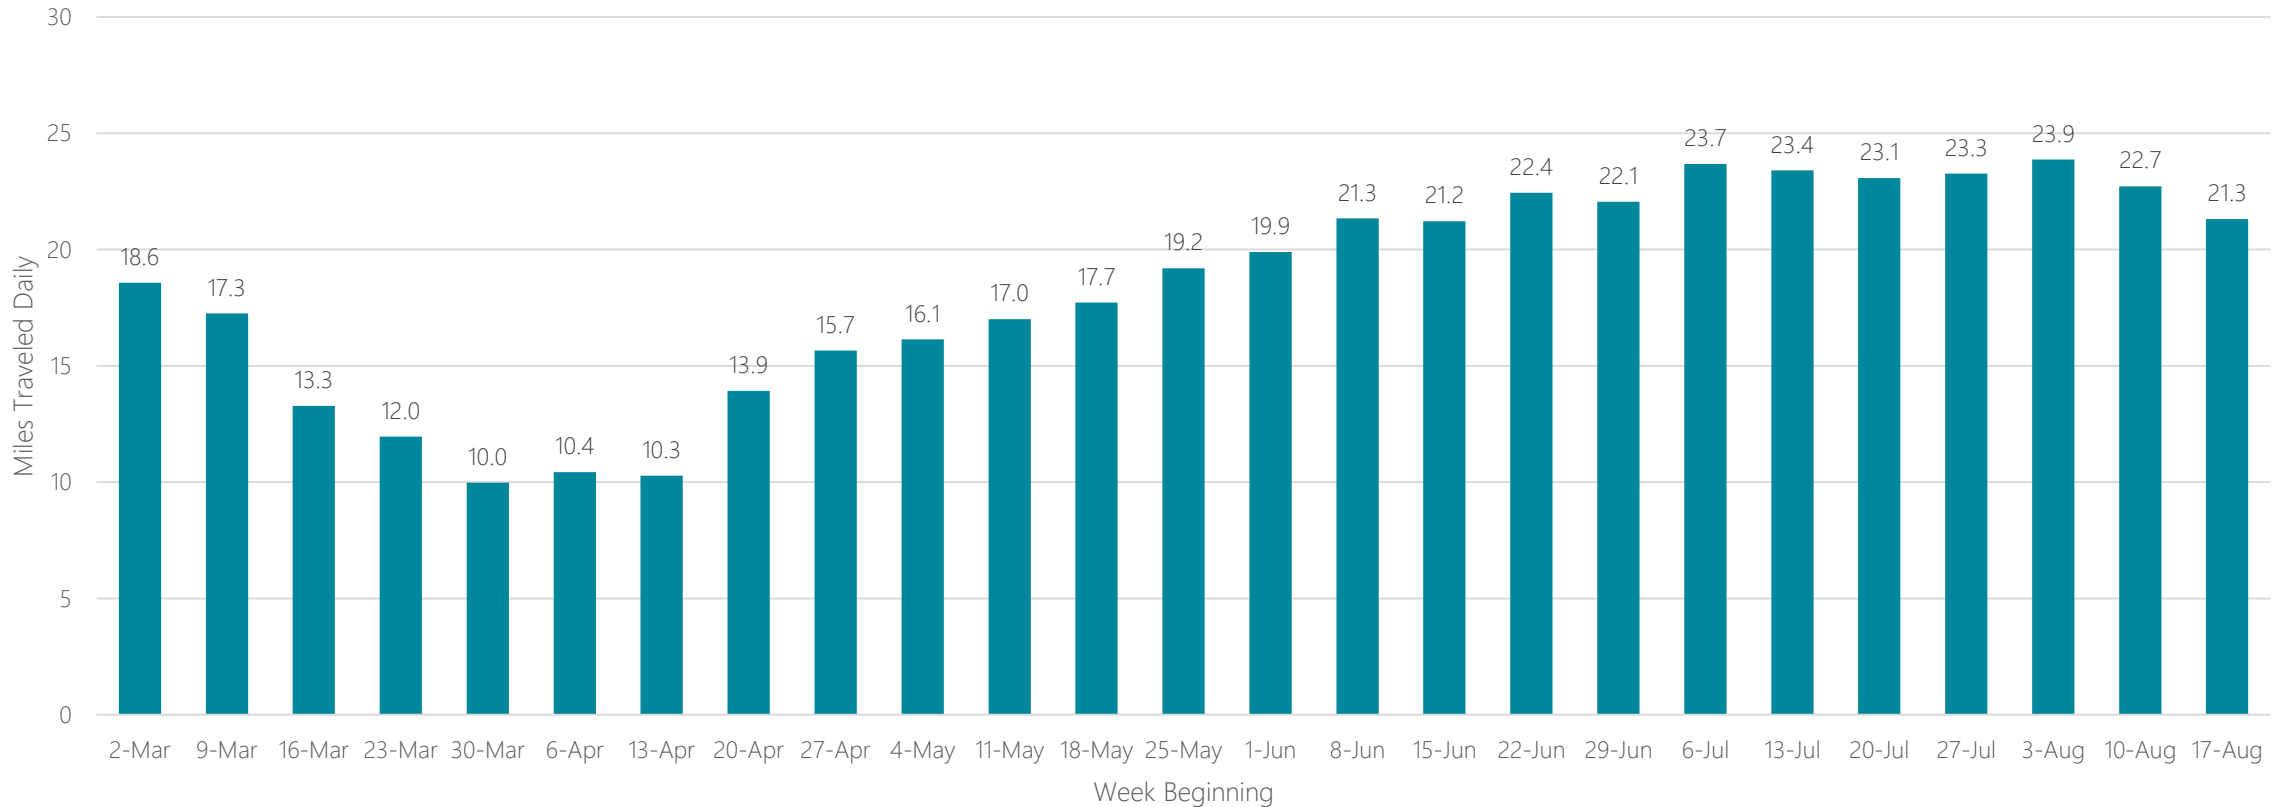

Baton Rouge

Average Miles Traveled Daily Weekly Trend

Beaumont

Average Miles Traveled Daily Weekly Trend

Bend, OR

Average Miles Traveled Daily Weekly Trend

Billings, MT

Average Miles Traveled Daily Weekly Trend