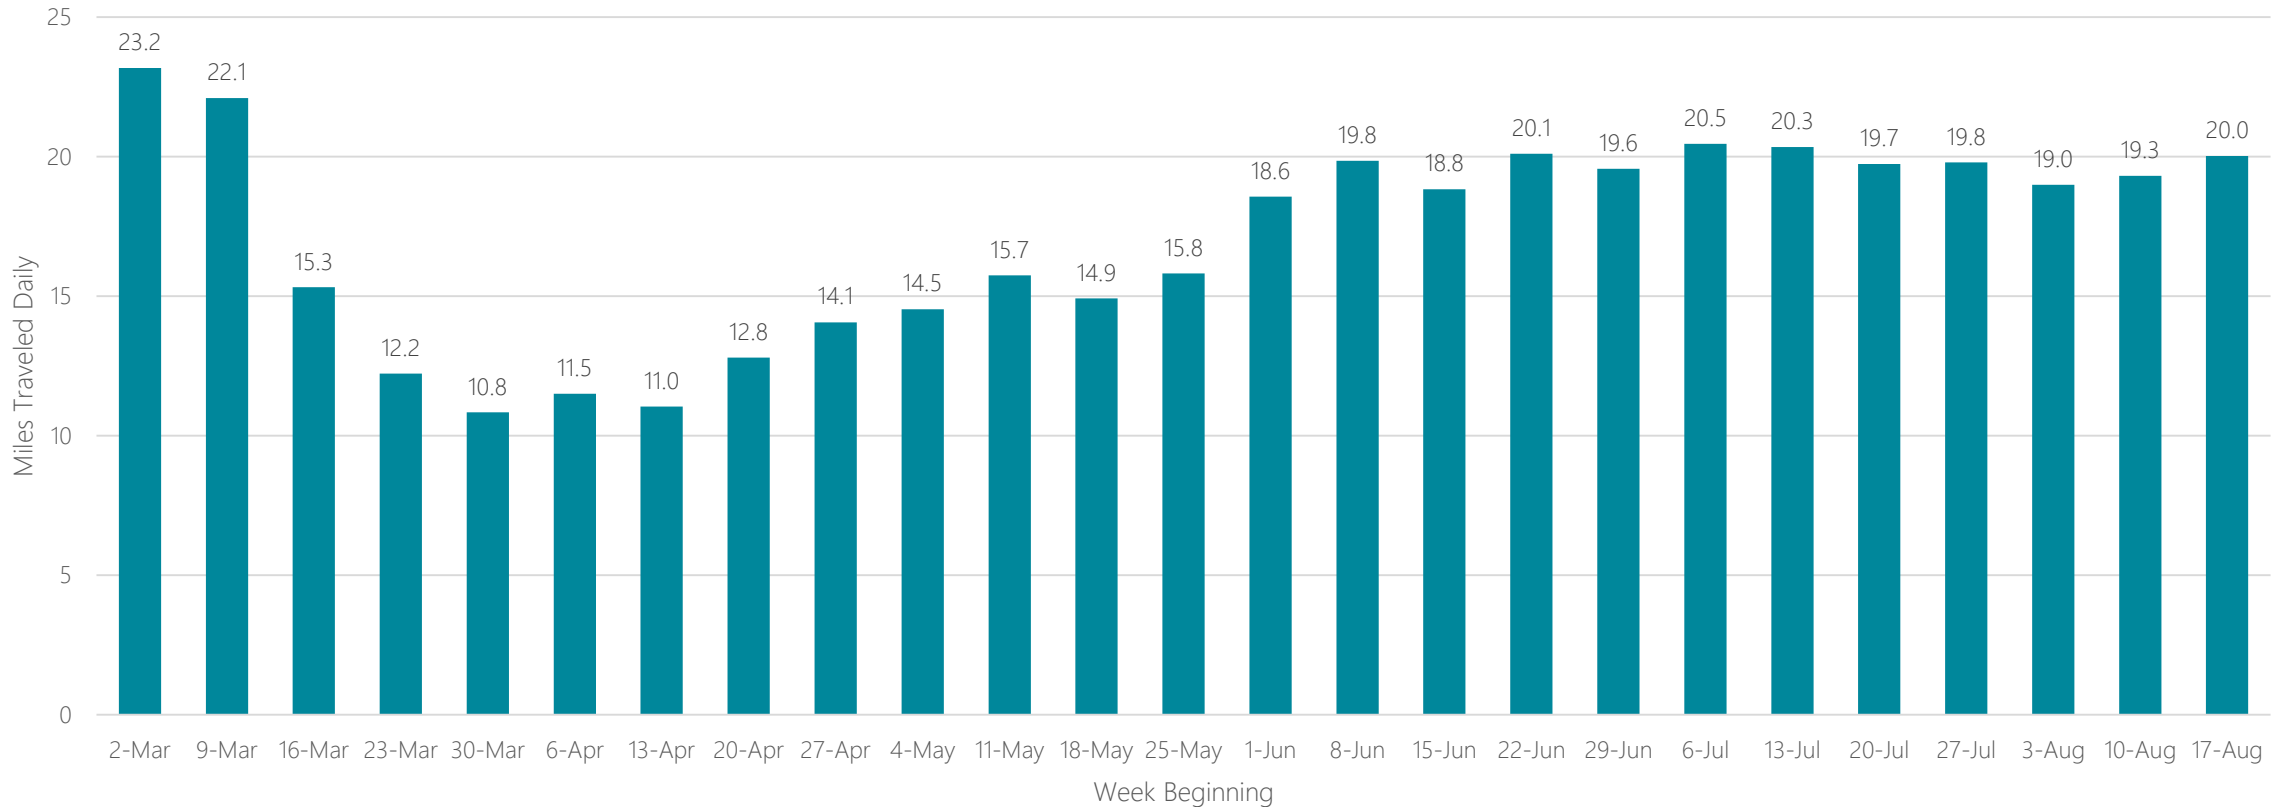

Norfolk-Portsmouth-Newport News

Average Miles Traveled Daily Weekly Trend