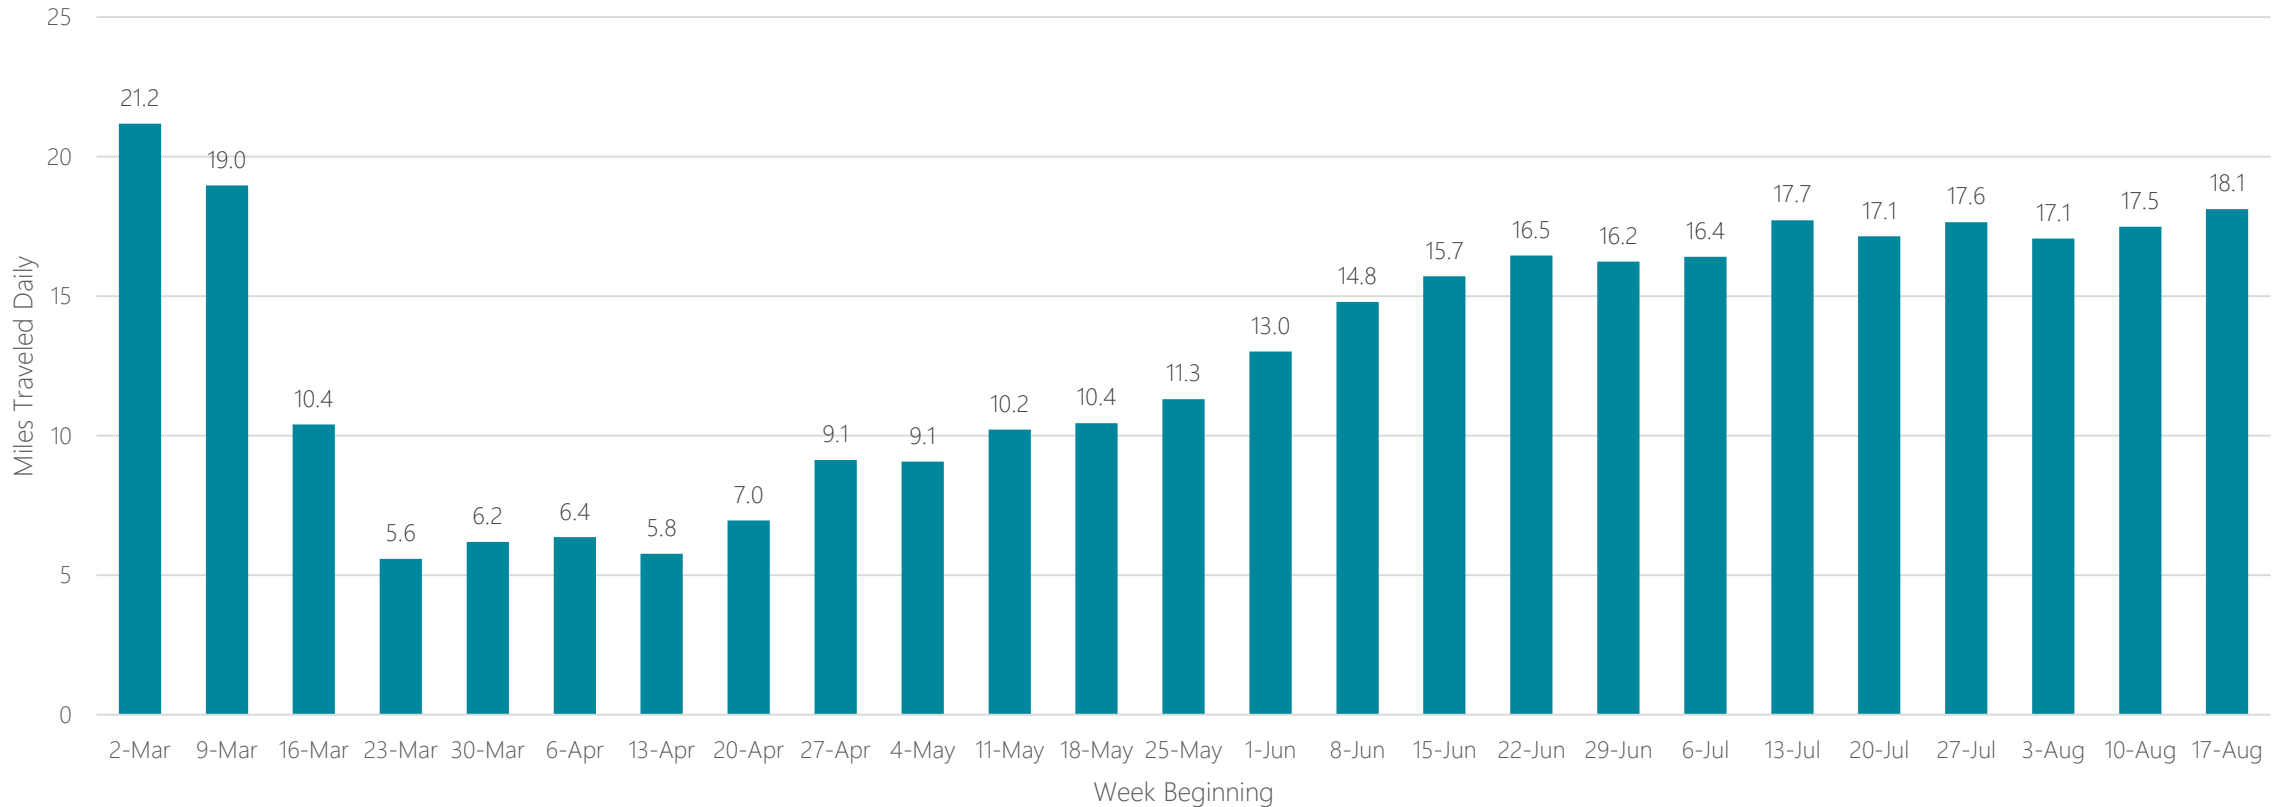

Philadelphia

Average Miles Traveled Daily Weekly Trend