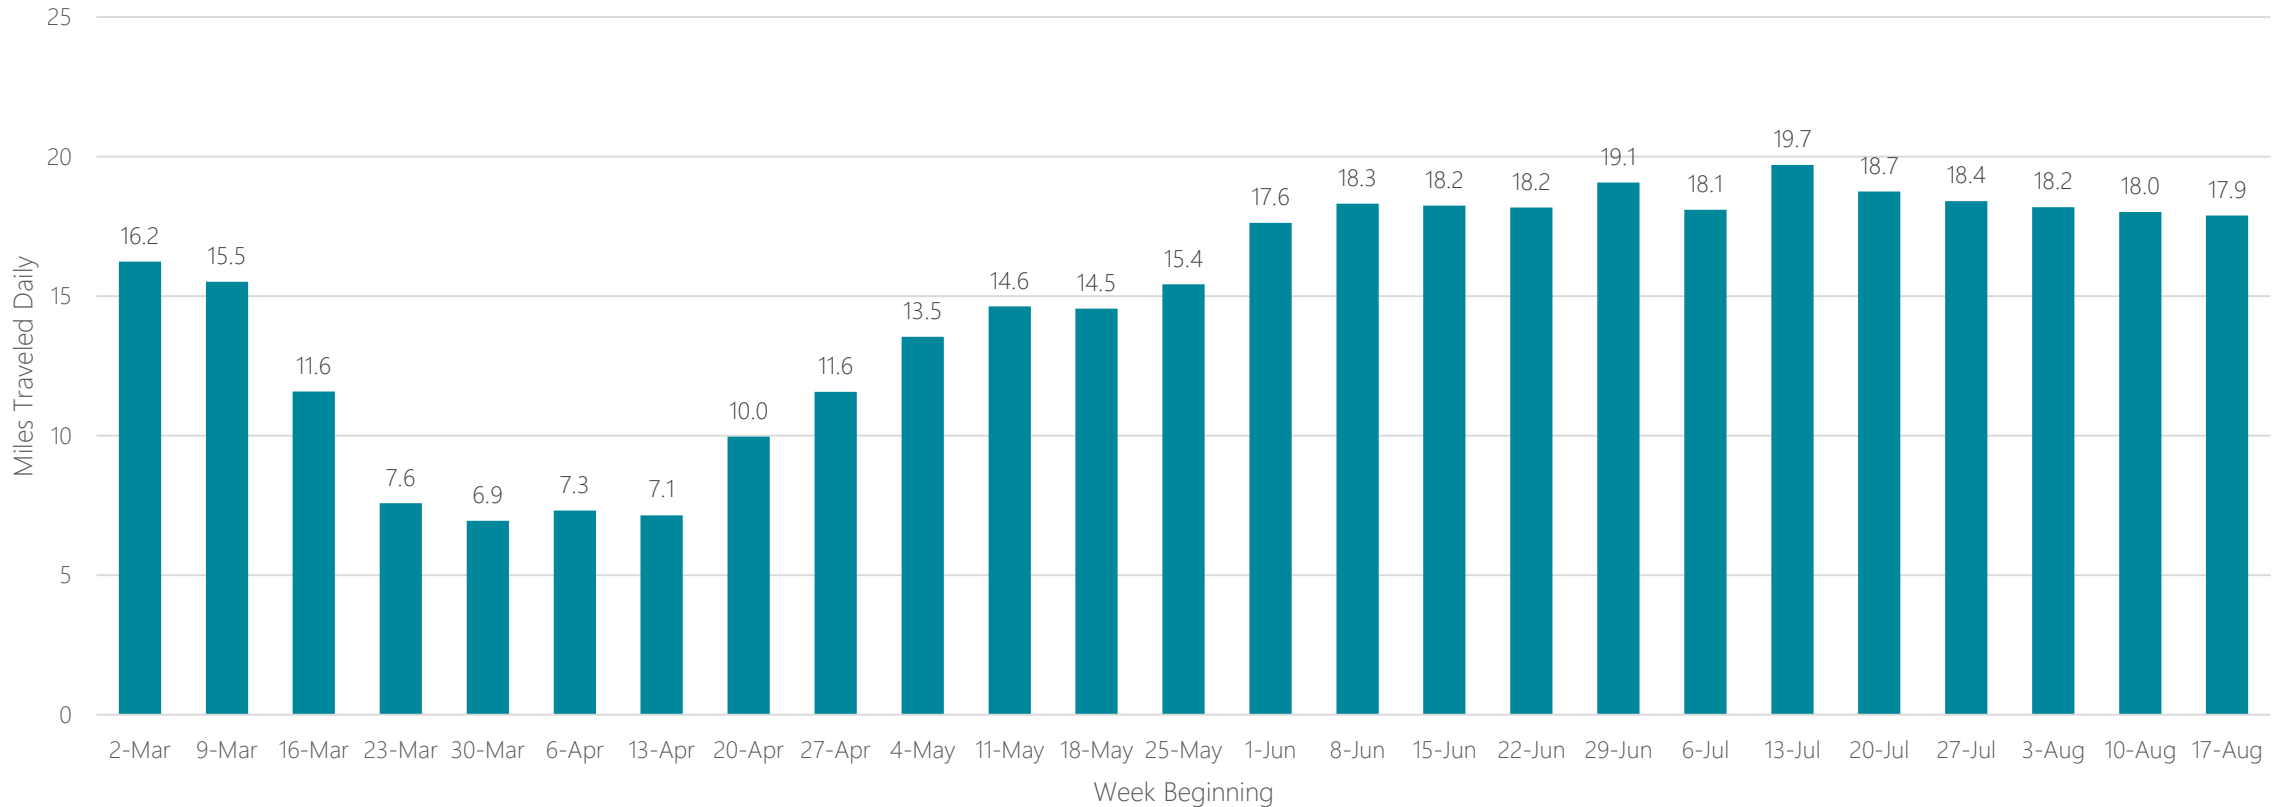

Anchorage, AK

Average Miles Traveled Daily Weekly Trend