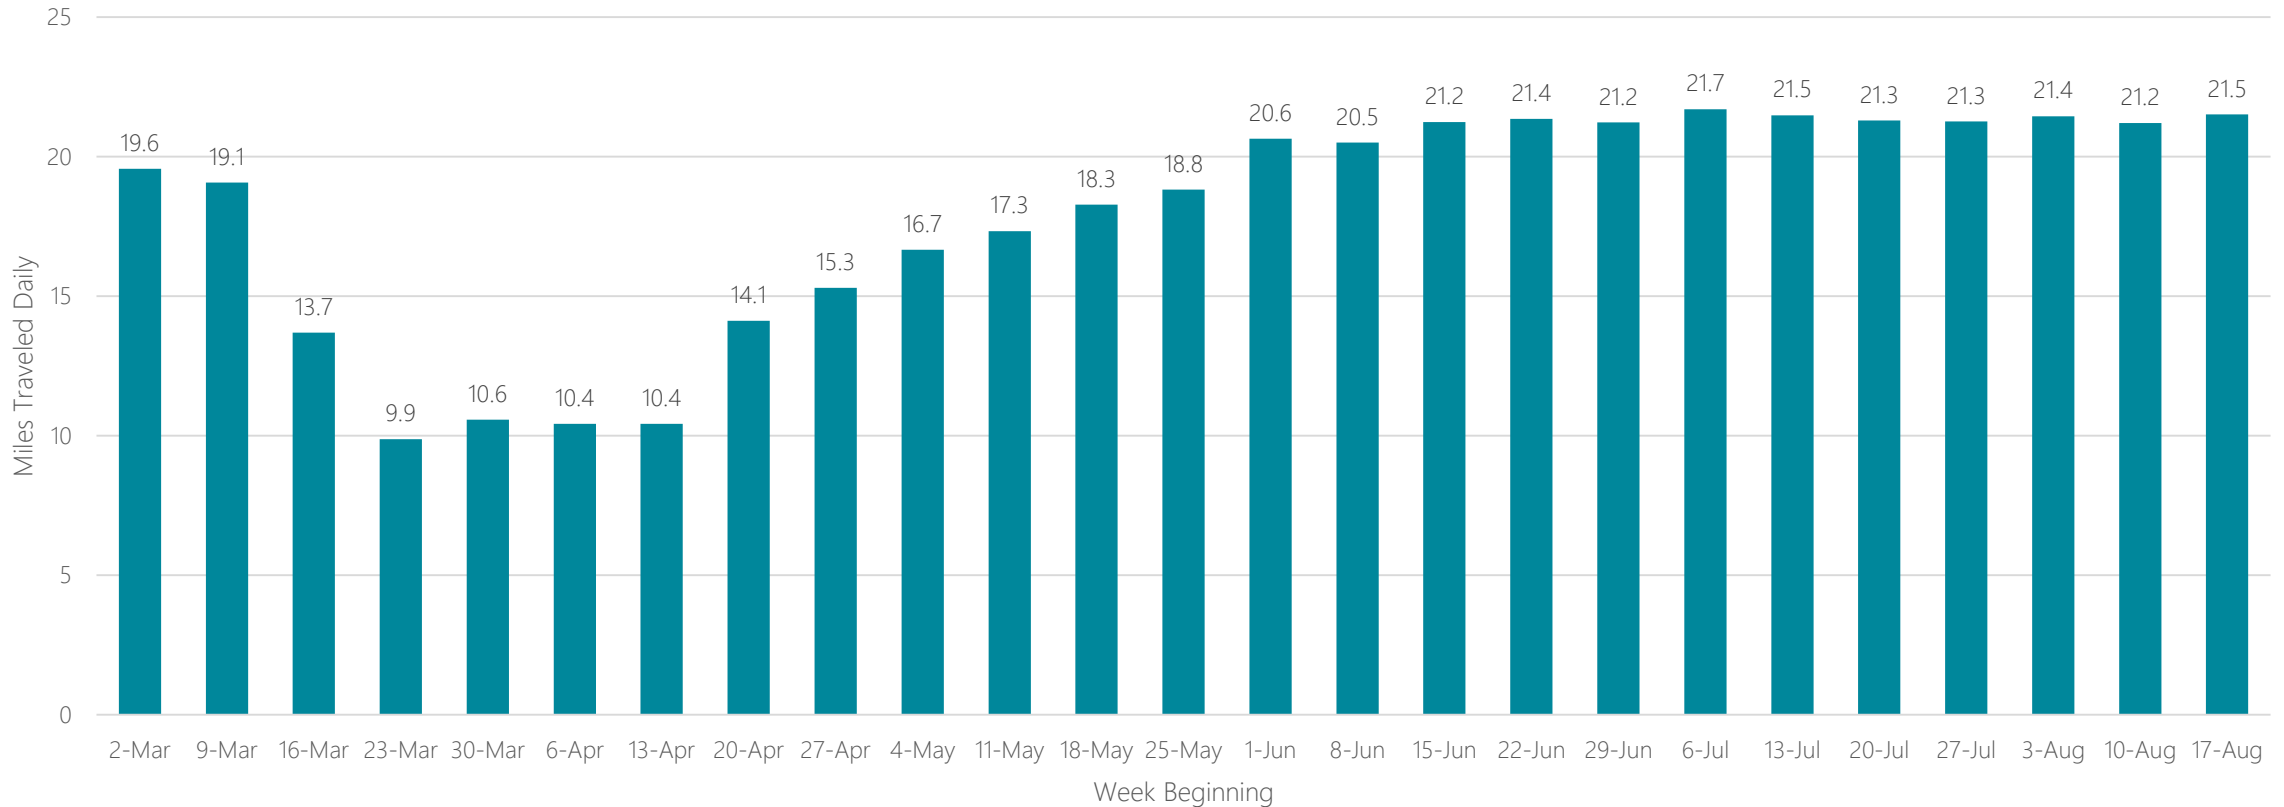

Waco-Temple-Bryan

Average Miles Traveled Daily Weekly Trend

Washington DC (Hagerstown)

Average Miles Traveled Daily Weekly Trend

Watertown

Average Miles Traveled Daily Weekly Trend

Wausau-Rhinelander

Average Miles Traveled Daily Weekly Trend