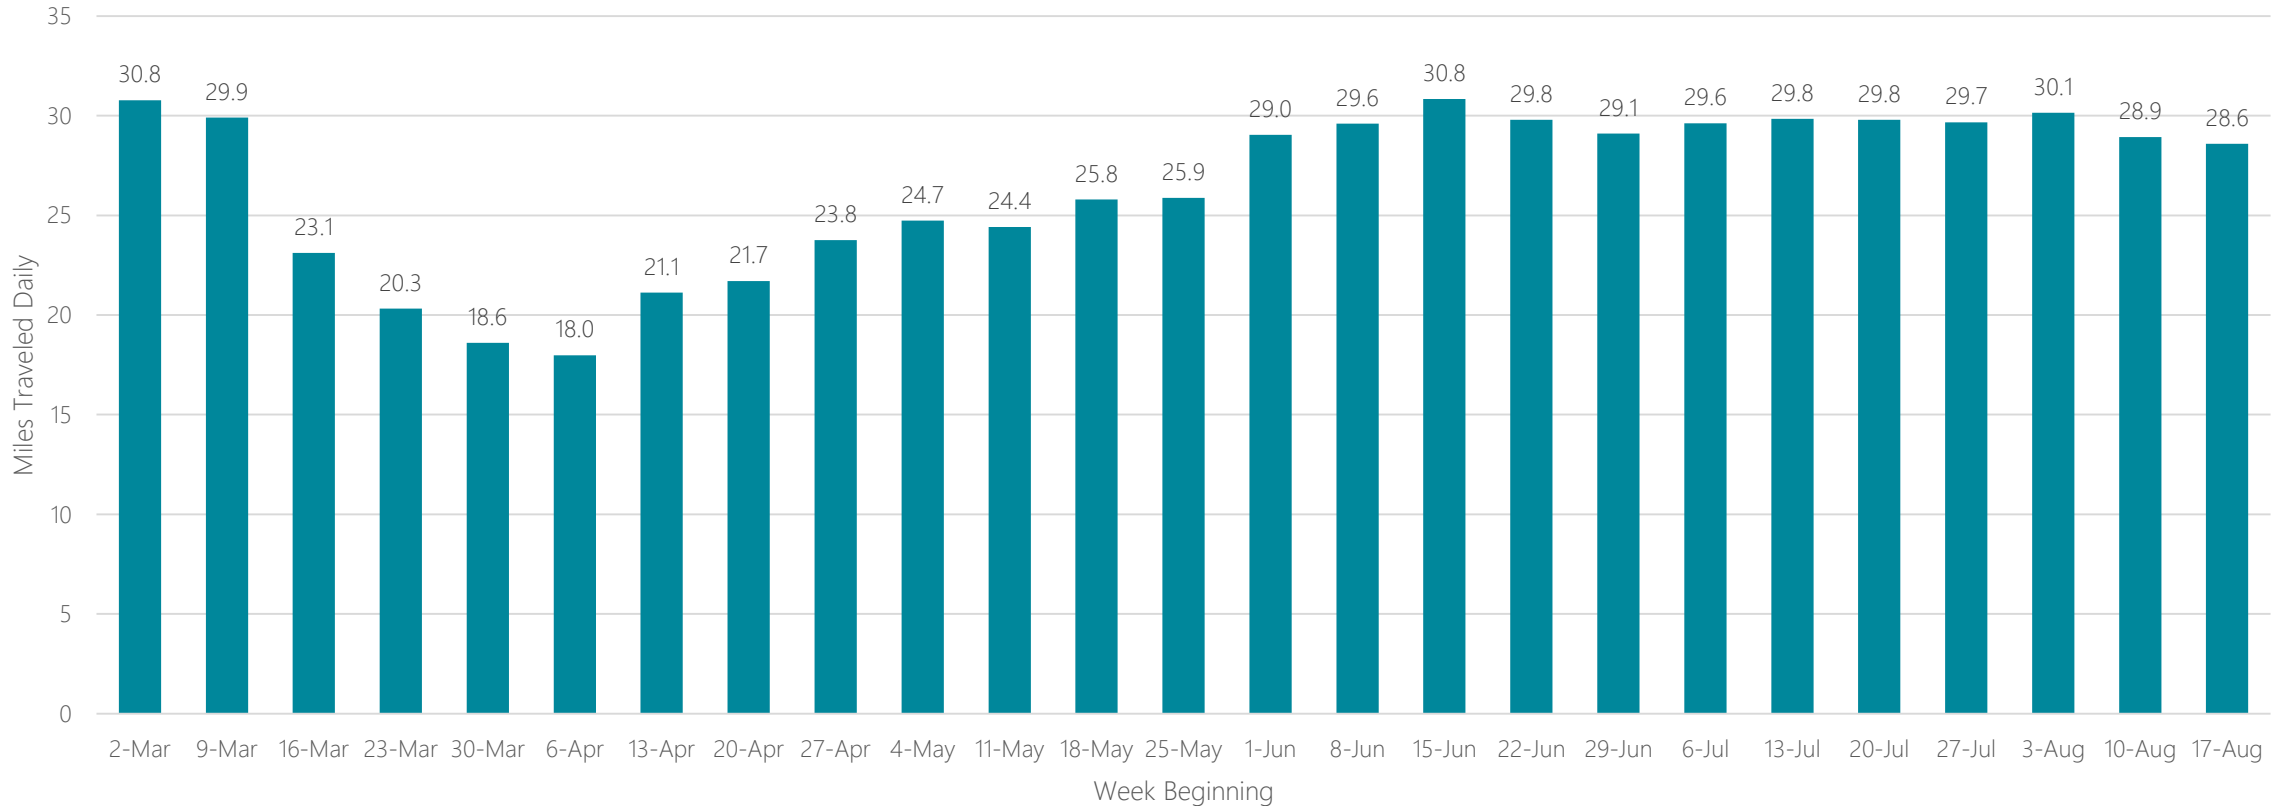

Idaho Falls-Pocatello

Average Miles Traveled Daily Weekly Trend

Indianapolis

Average Miles Traveled Daily Weekly Trend

Jackson, MS

Average Miles Traveled Daily Weekly Trend

Jackson, TN

Average Miles Traveled Daily Weekly Trend