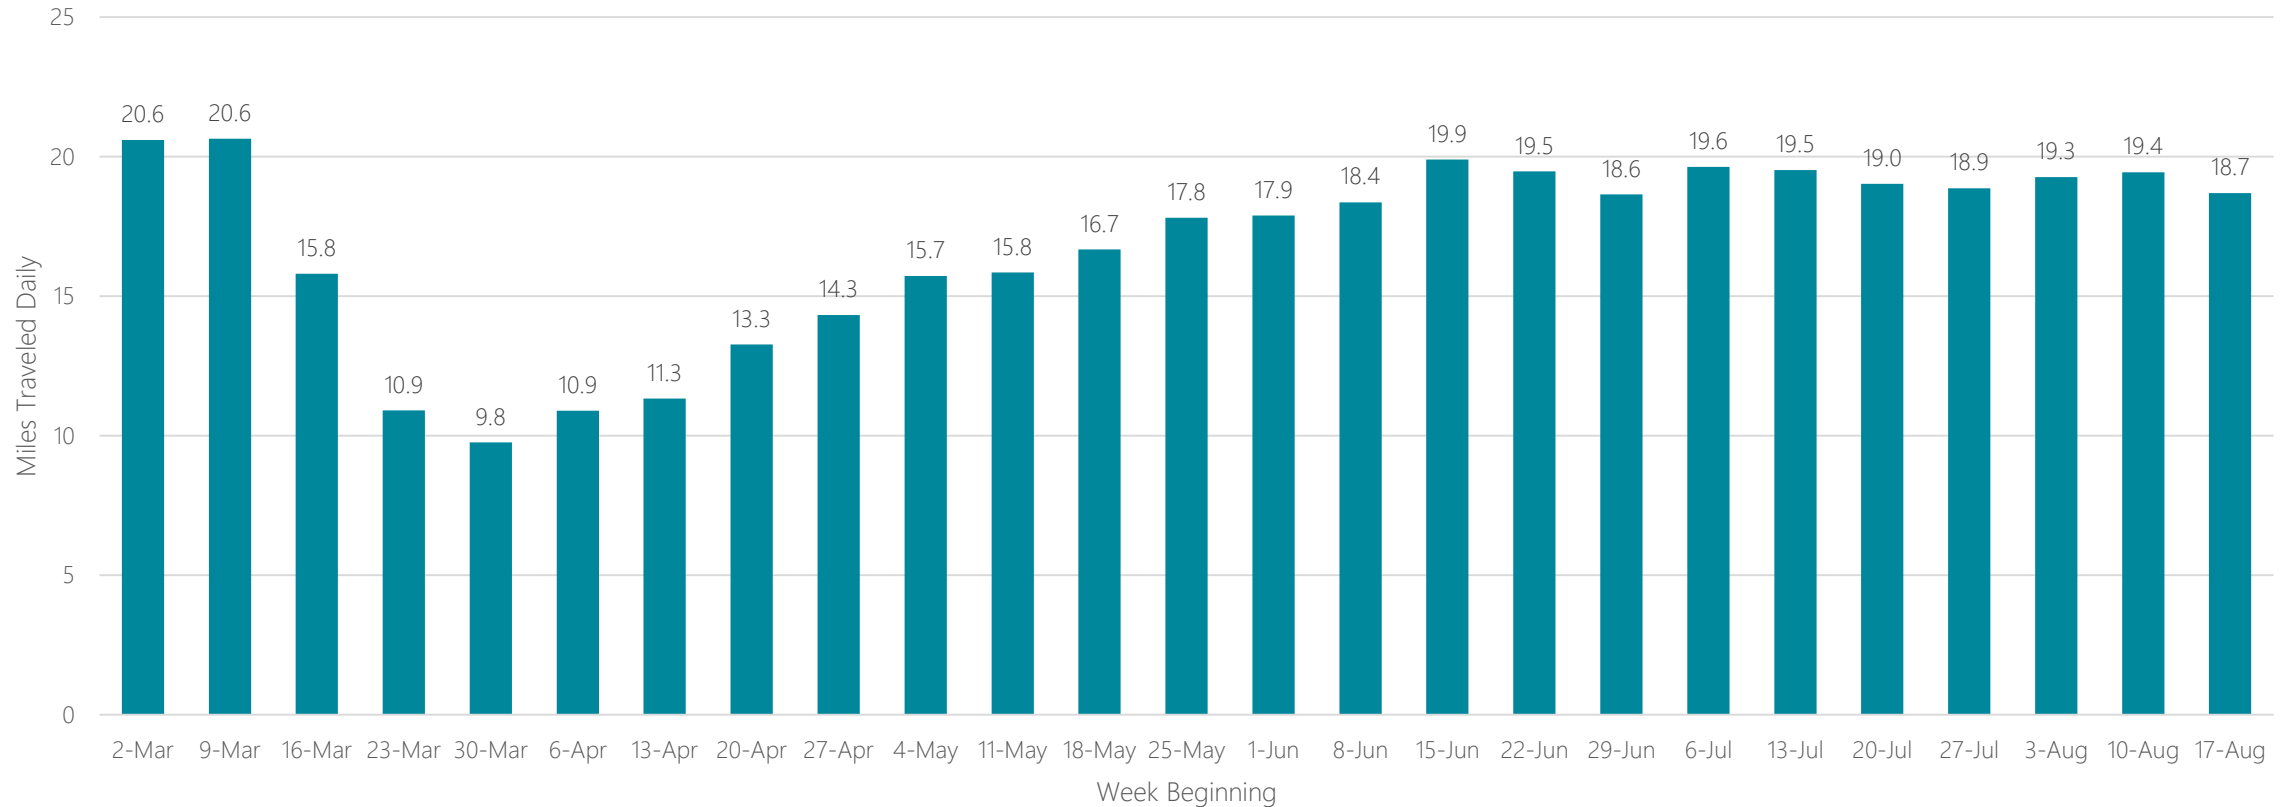

Boise

Average Miles Traveled Daily Weekly Trend