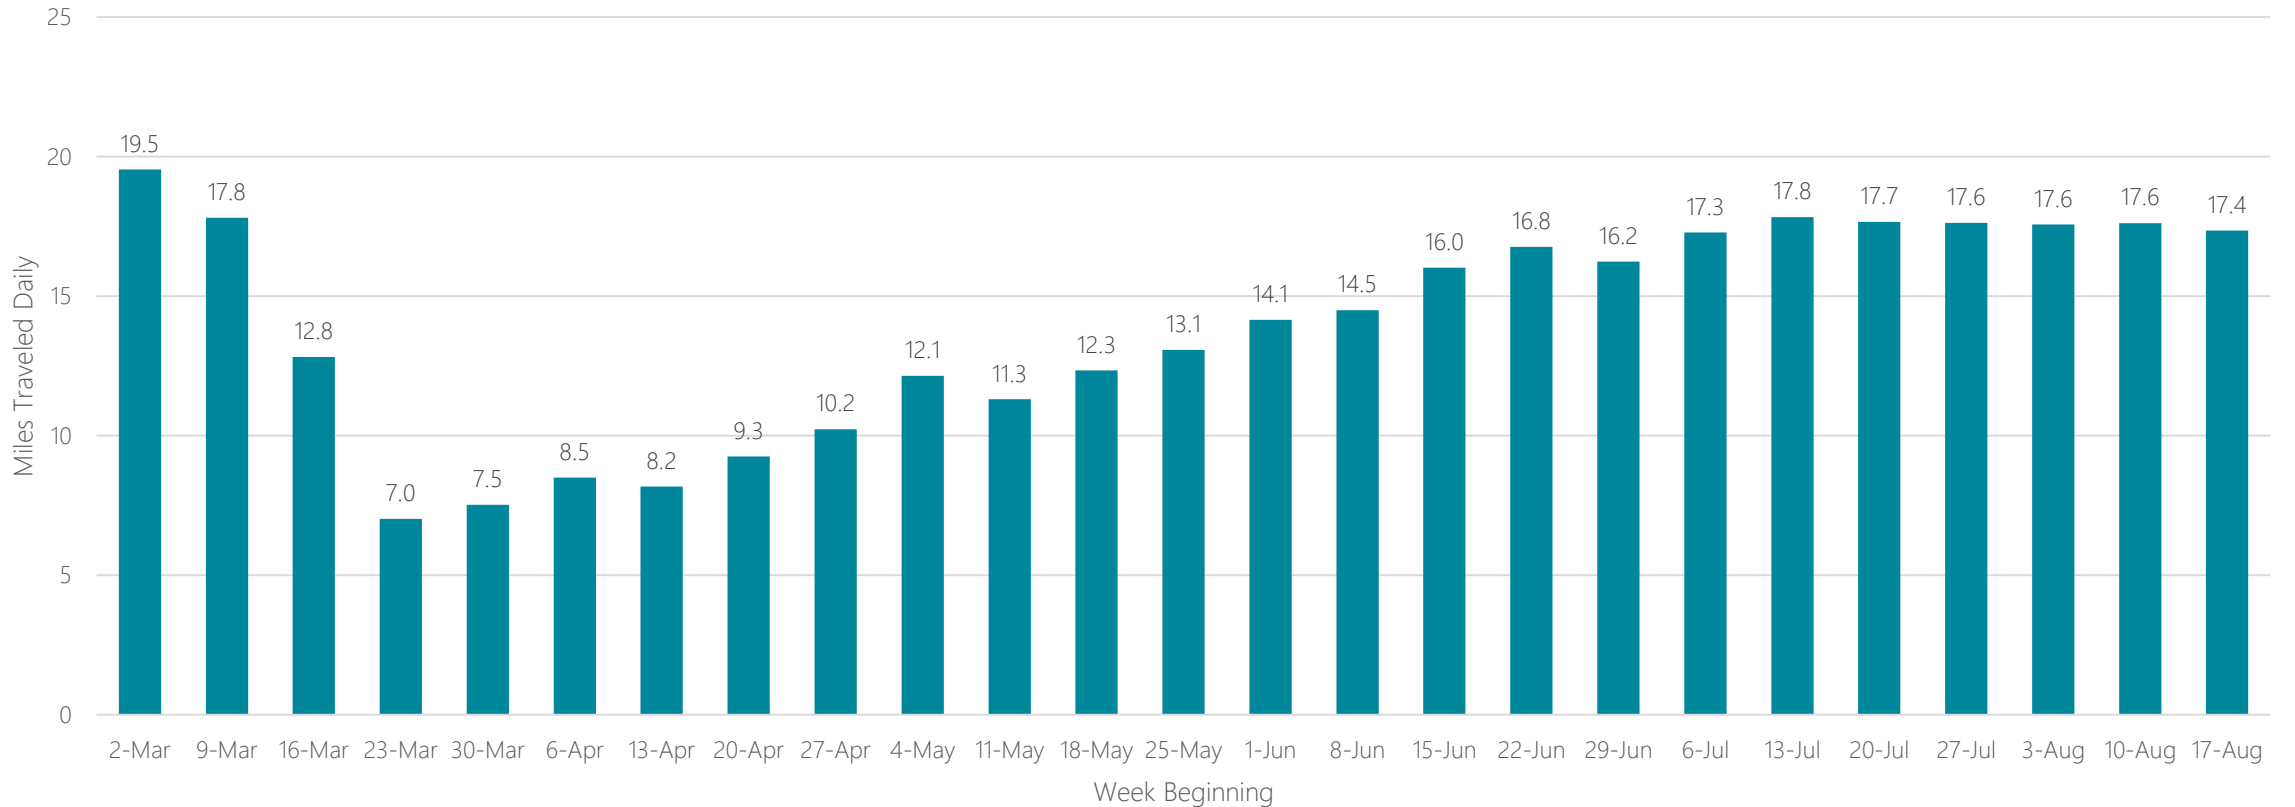

Portland, OR

Average Miles Traveled Daily Weekly Trend