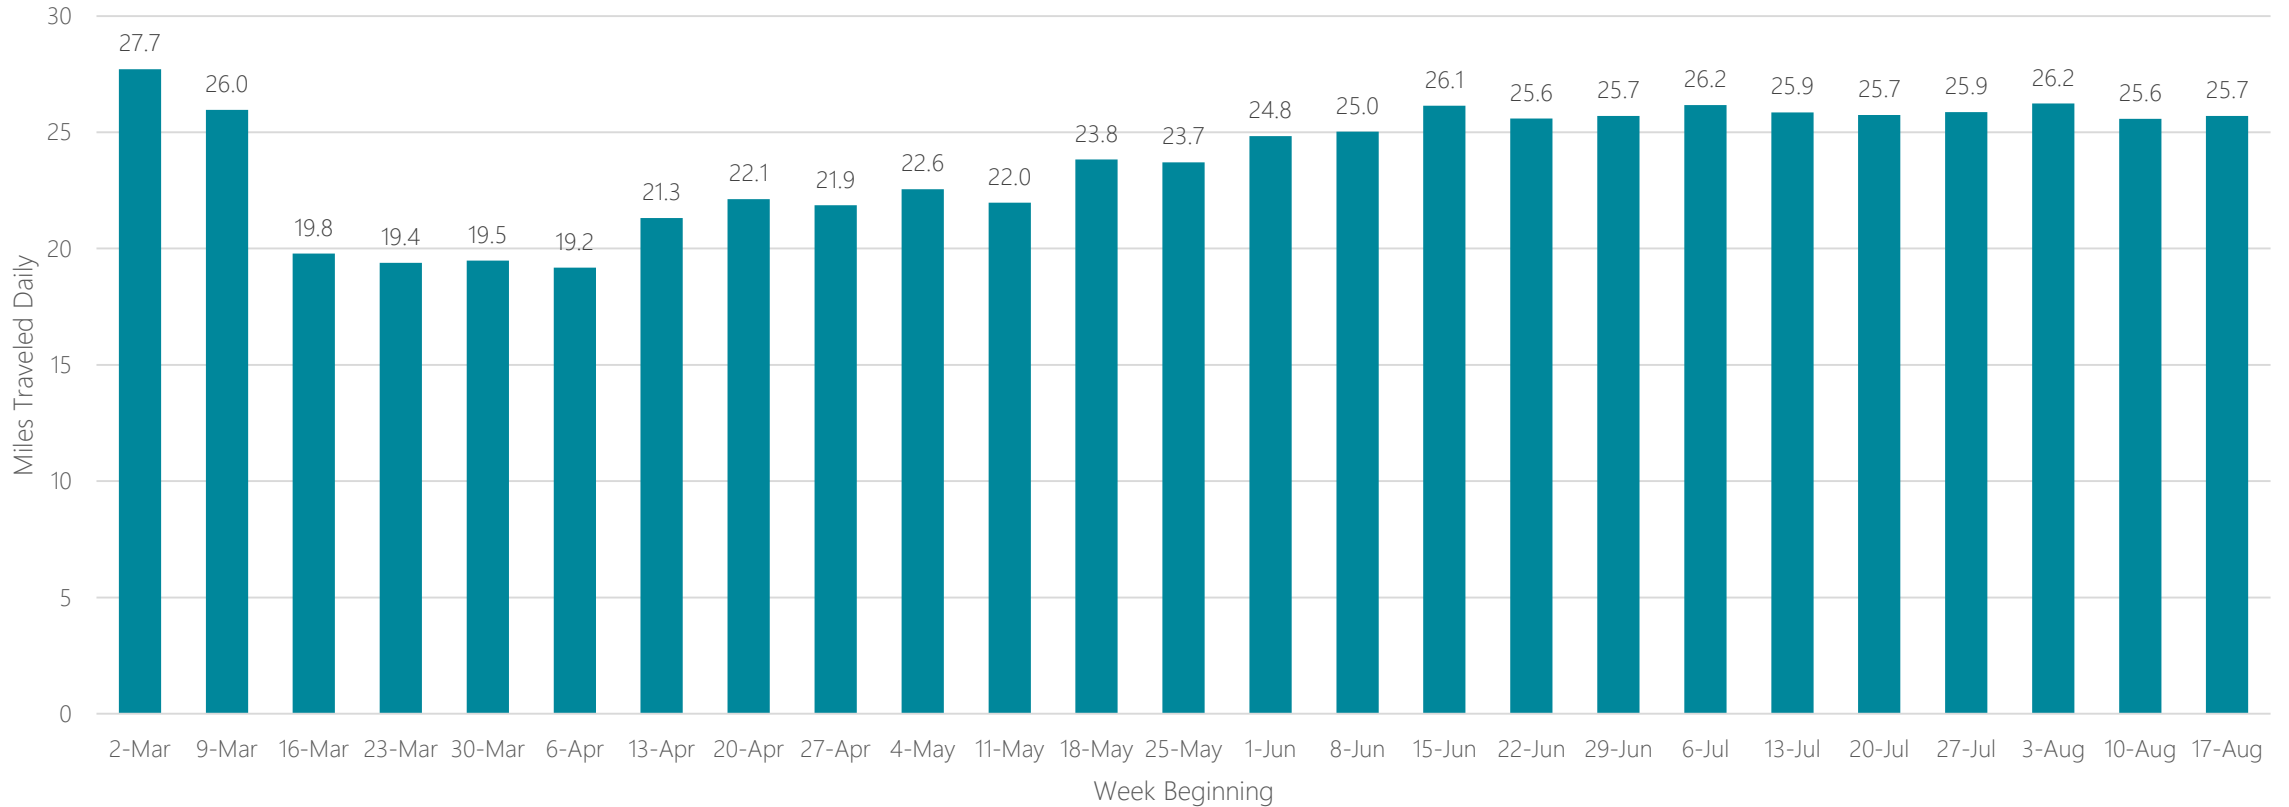

Jacksonville, Brunswick

Average Miles Traveled Daily Weekly Trend

Johnstown, PA

Average Miles Traveled Daily Weekly Trend

Jonesboro

Average Miles Traveled Daily Weekly Trend

Joplin-Pittsburg

Average Miles Traveled Daily Weekly Trend