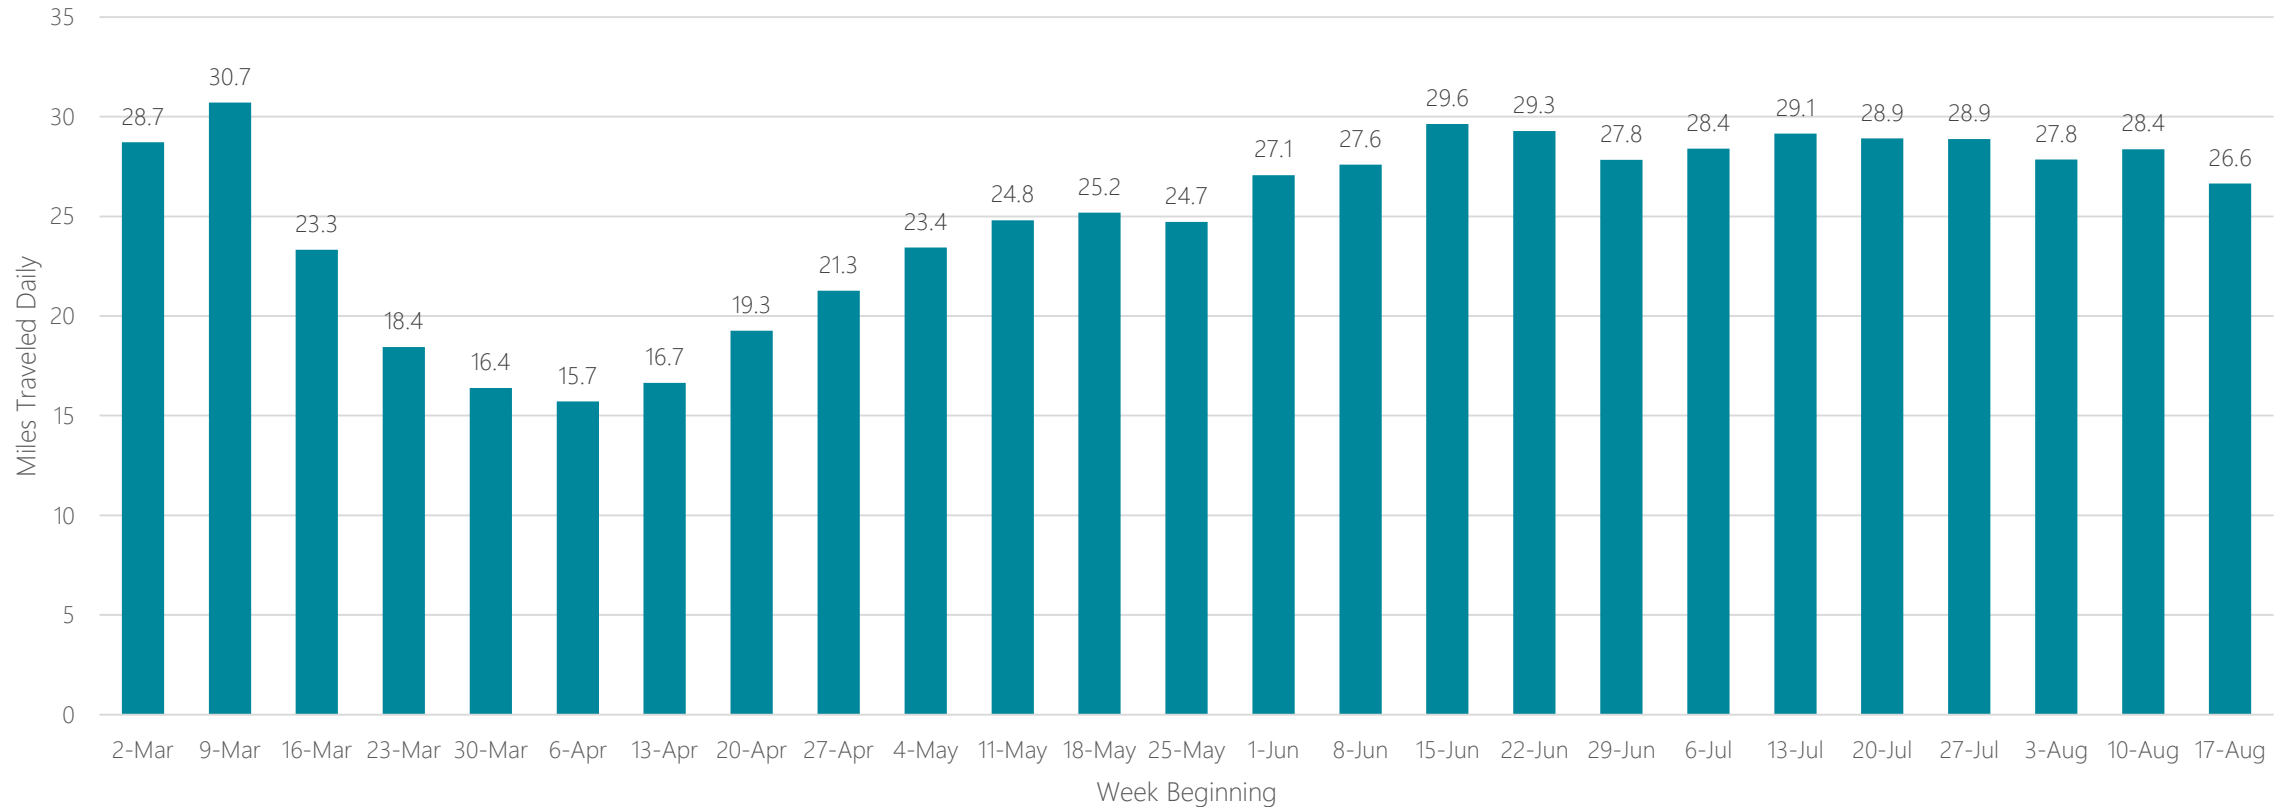

Savannah

Average Miles Traveled Daily Weekly Trend