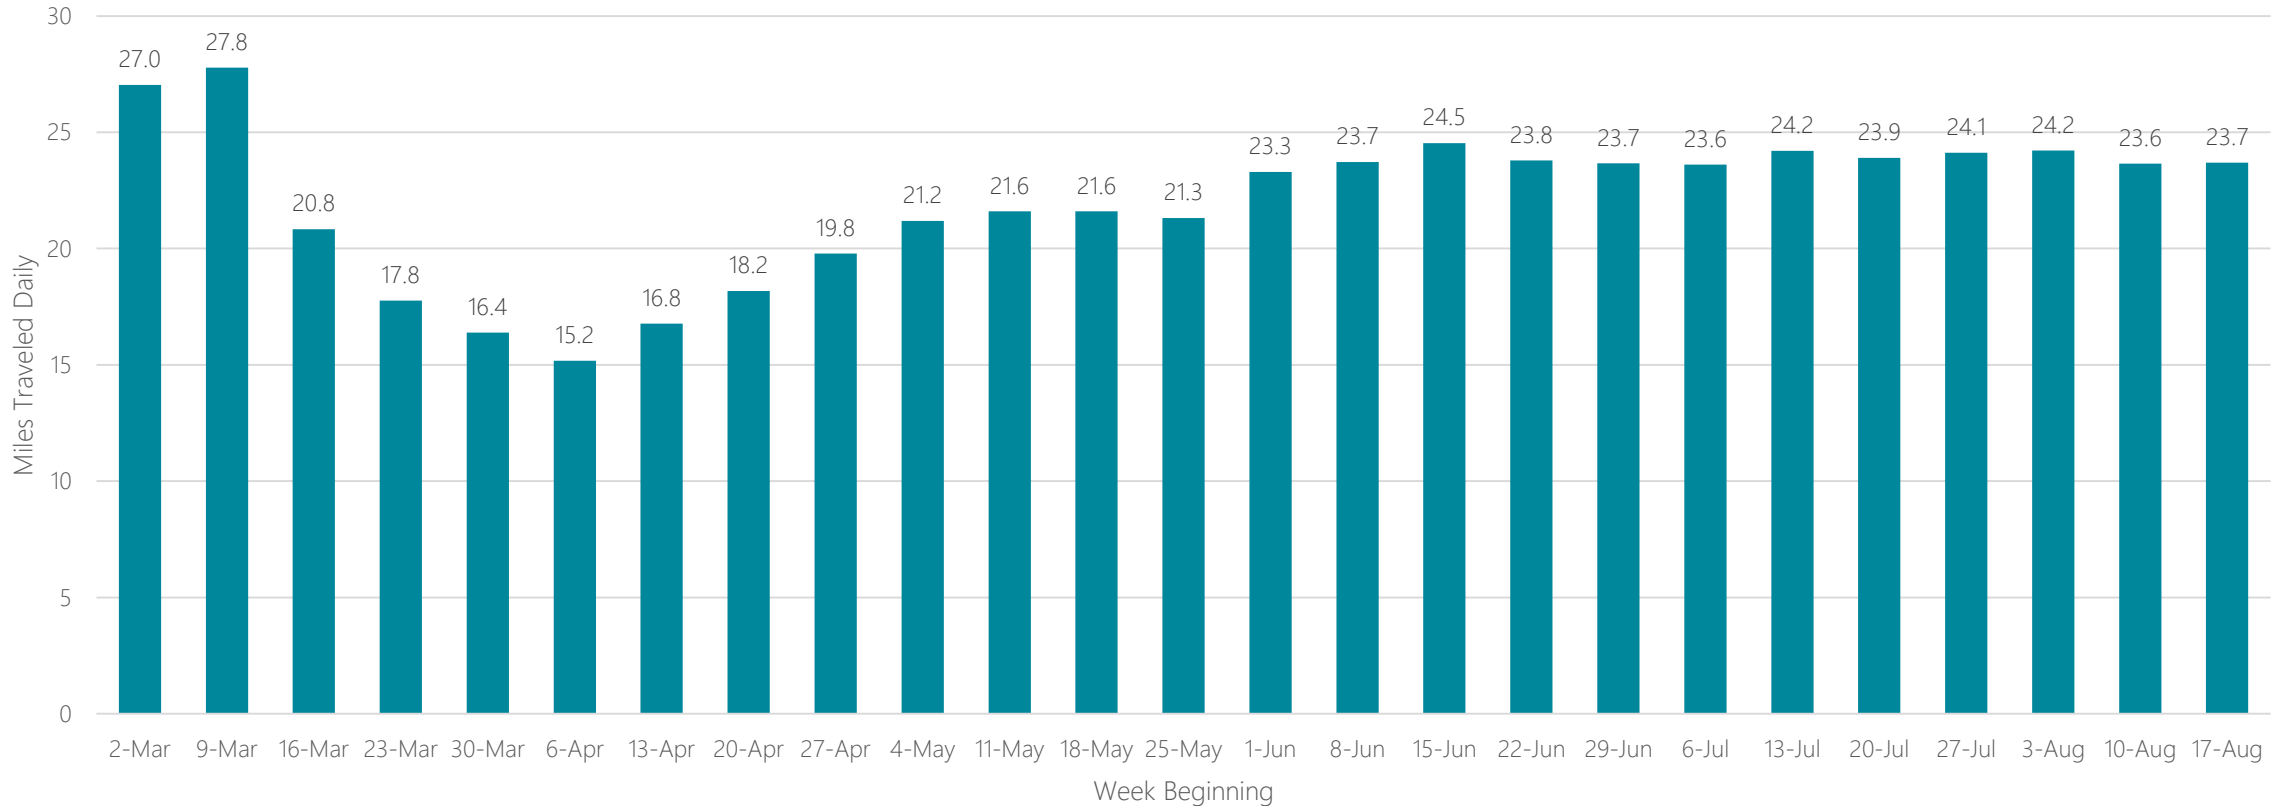

Amarillo

Average Miles Traveled Daily Weekly Trend

Anchorage, AK

Average Miles Traveled Daily Weekly Trend

Atlanta

Average Miles Traveled Daily Weekly Trend

Augusta-Aiken

Average Miles Traveled Daily Weekly Trend