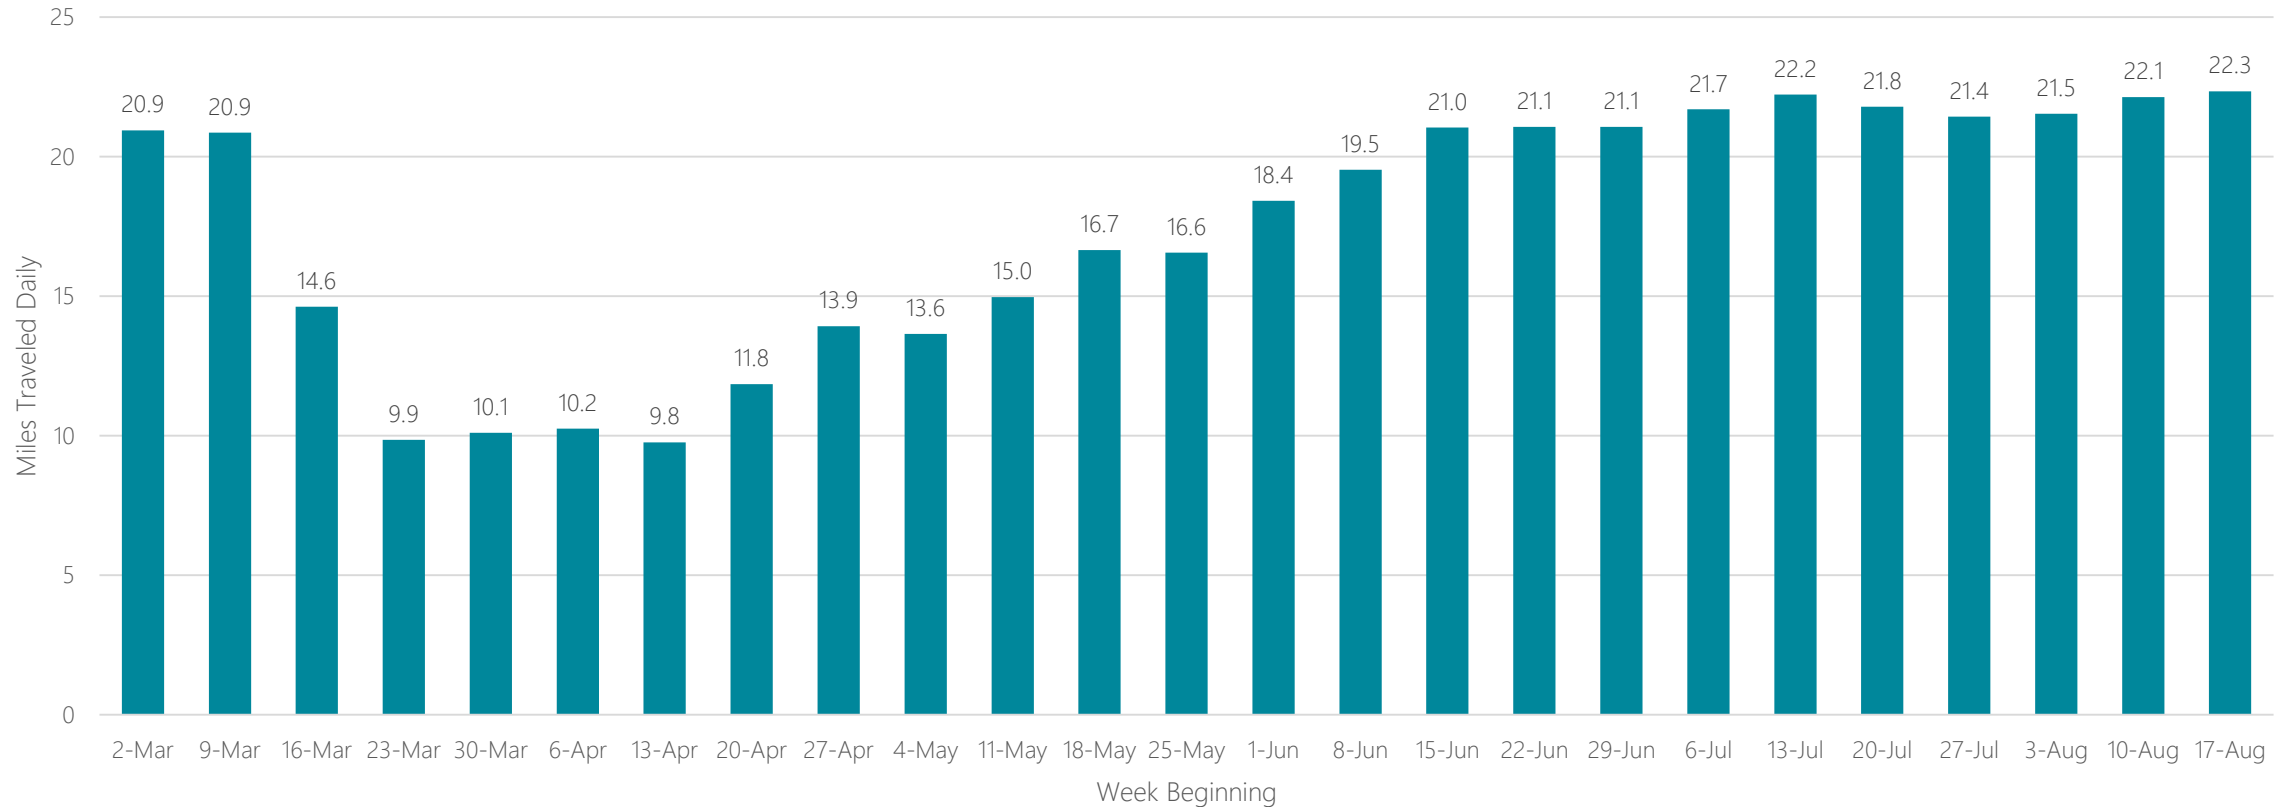

Elmira

Average Miles Traveled Daily Weekly Trend