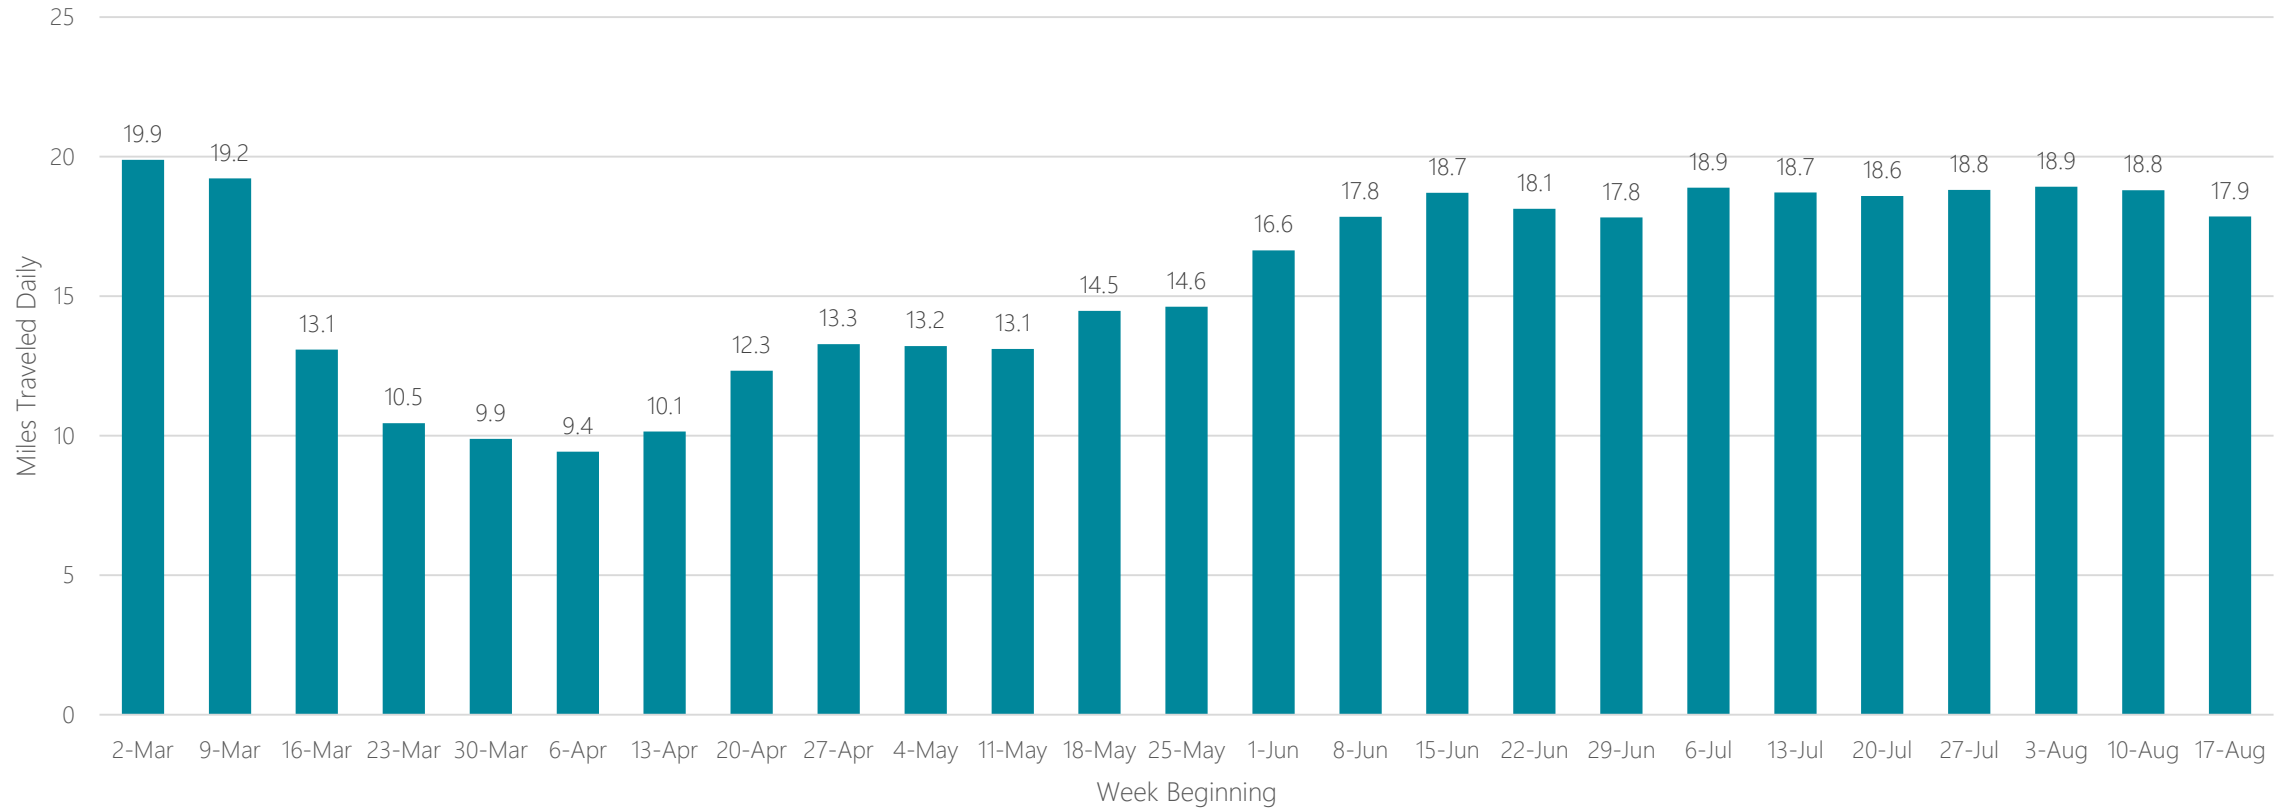

Quincy-Hannibal-Keokuk

Average Miles Traveled Daily Weekly Trend

Raleigh-Durham (Fayetteville)

Average Miles Traveled Daily Weekly Trend

Rapid City

Average Miles Traveled Daily Weekly Trend

Reno

Average Miles Traveled Daily Weekly Trend