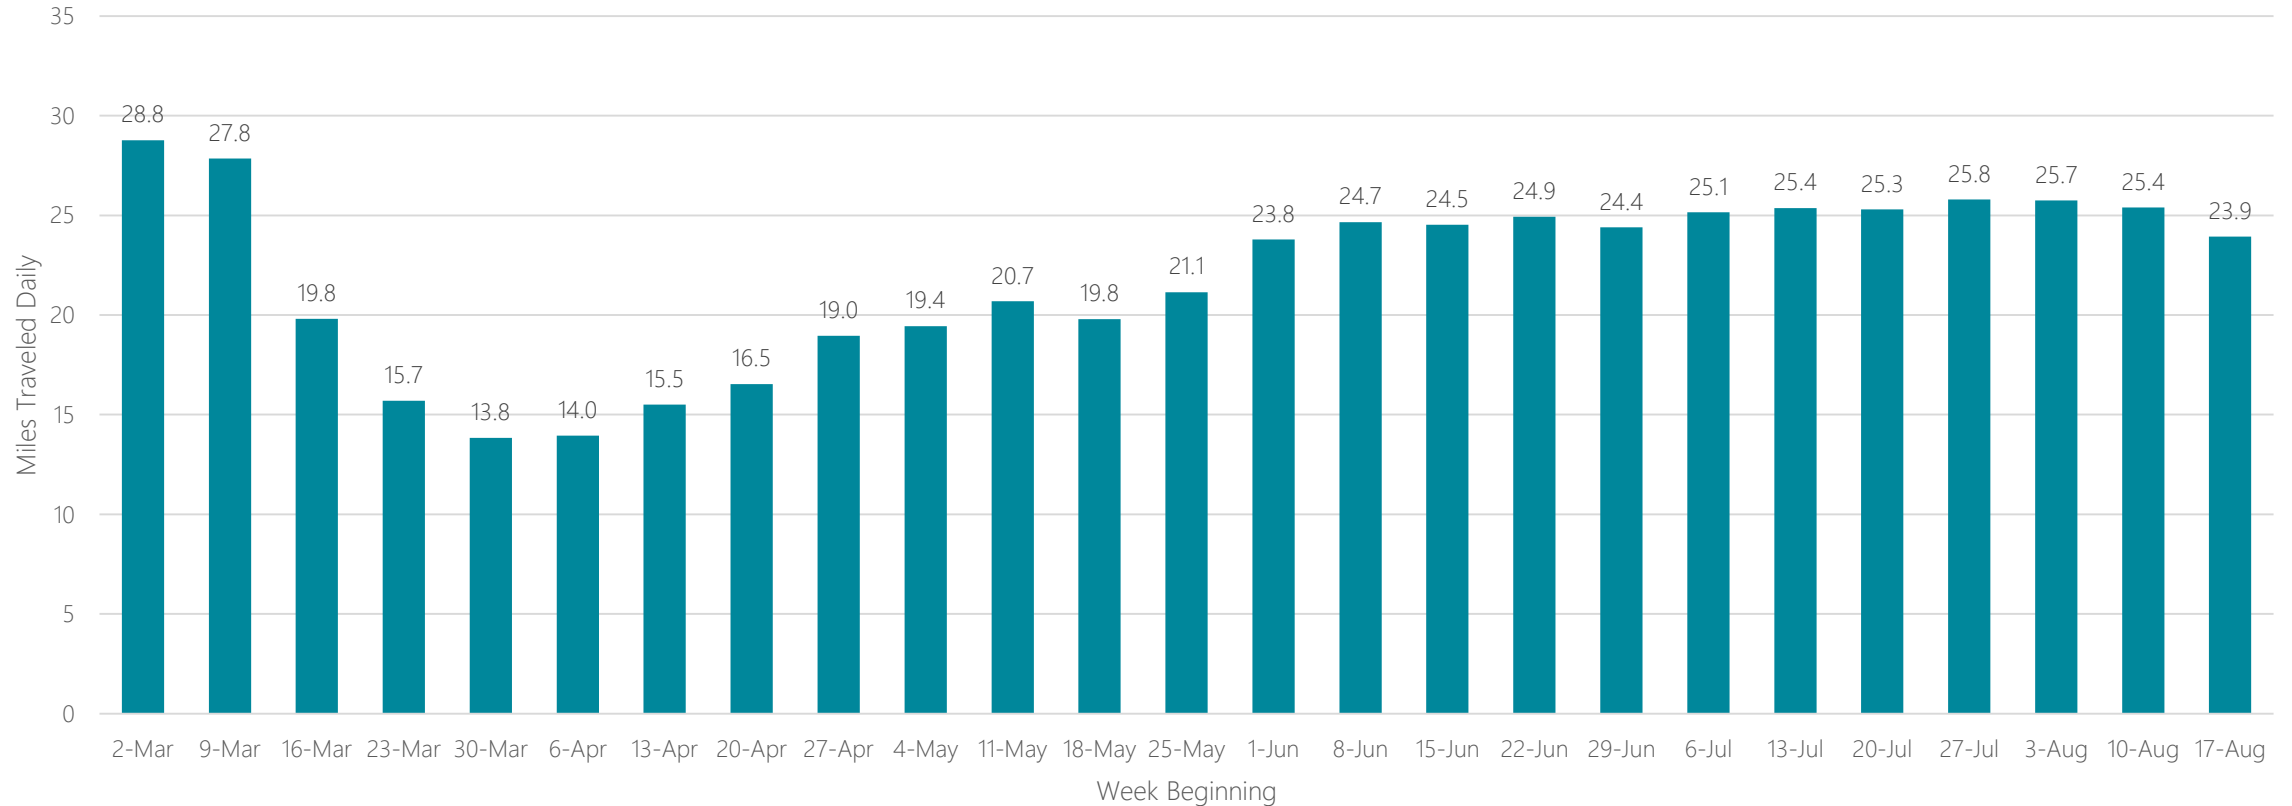

Charlotte

Average Miles Traveled Daily Weekly Trend