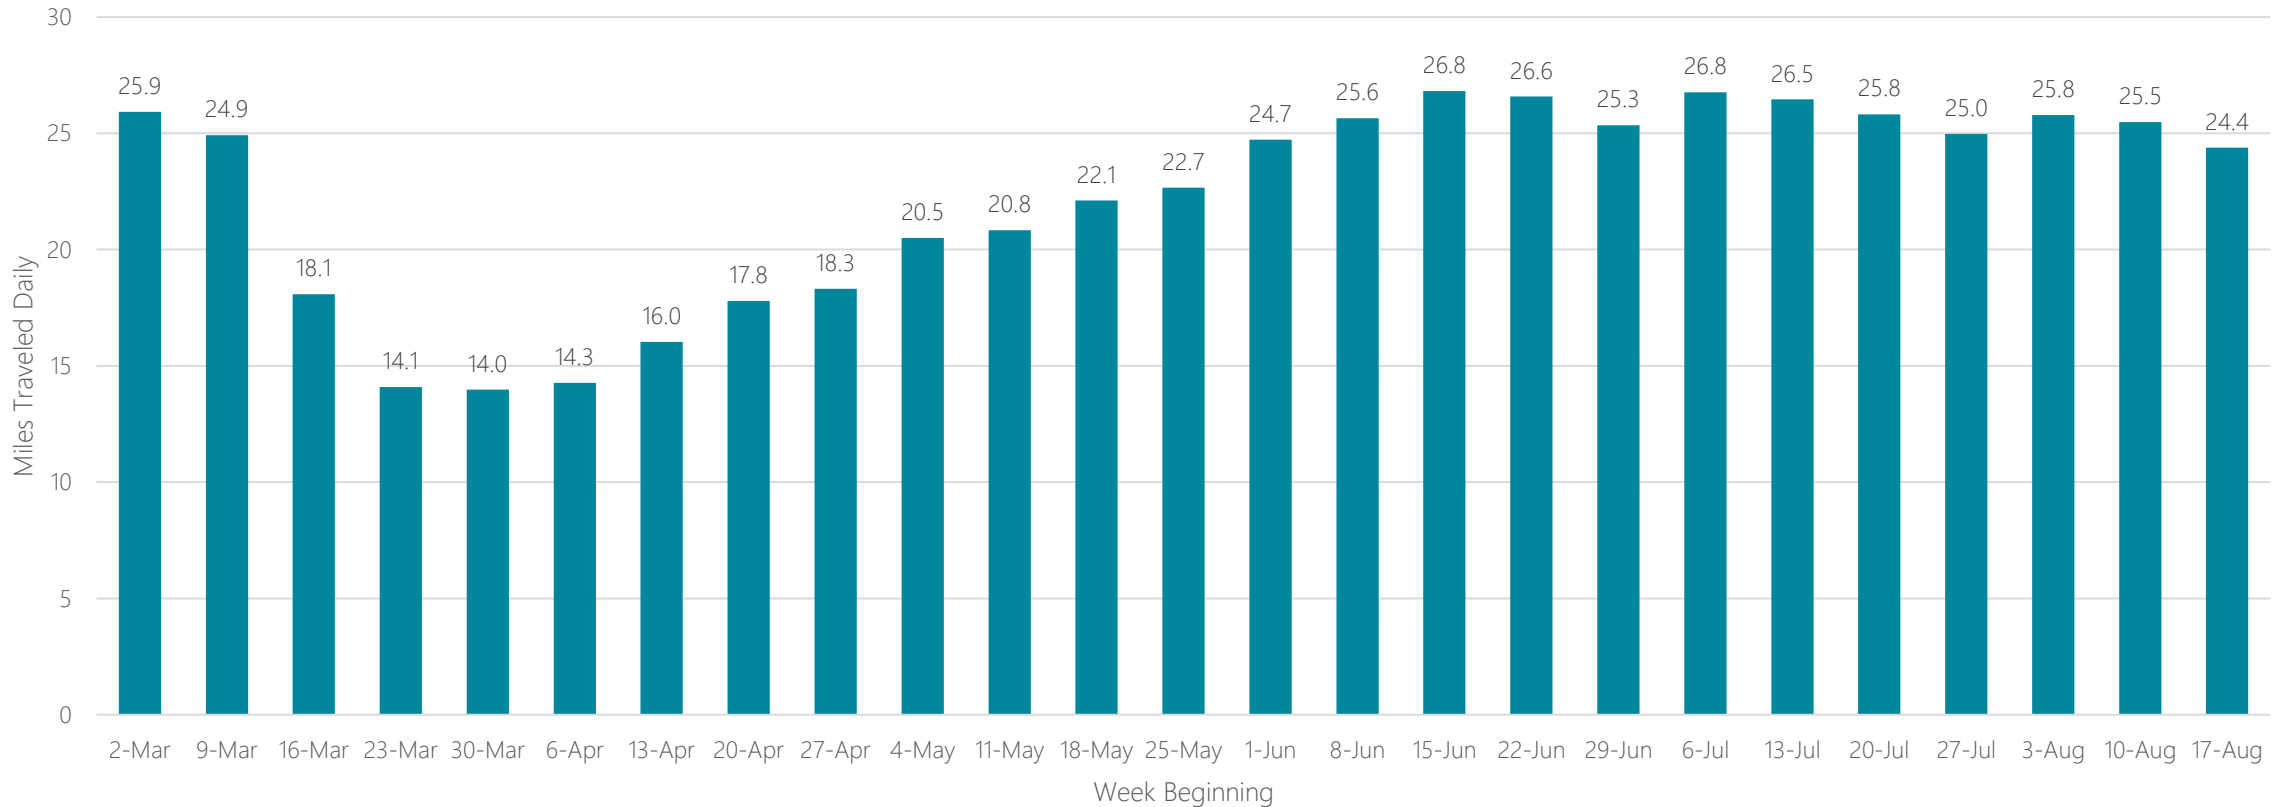

Cleveland

Average Miles Traveled Daily Weekly Trend

Colorado Springs

Average Miles Traveled Daily Weekly Trend

Columbia-Jefferson City

Average Miles Traveled Daily Weekly Trend

Columbia, SC

Average Miles Traveled Daily Weekly Trend