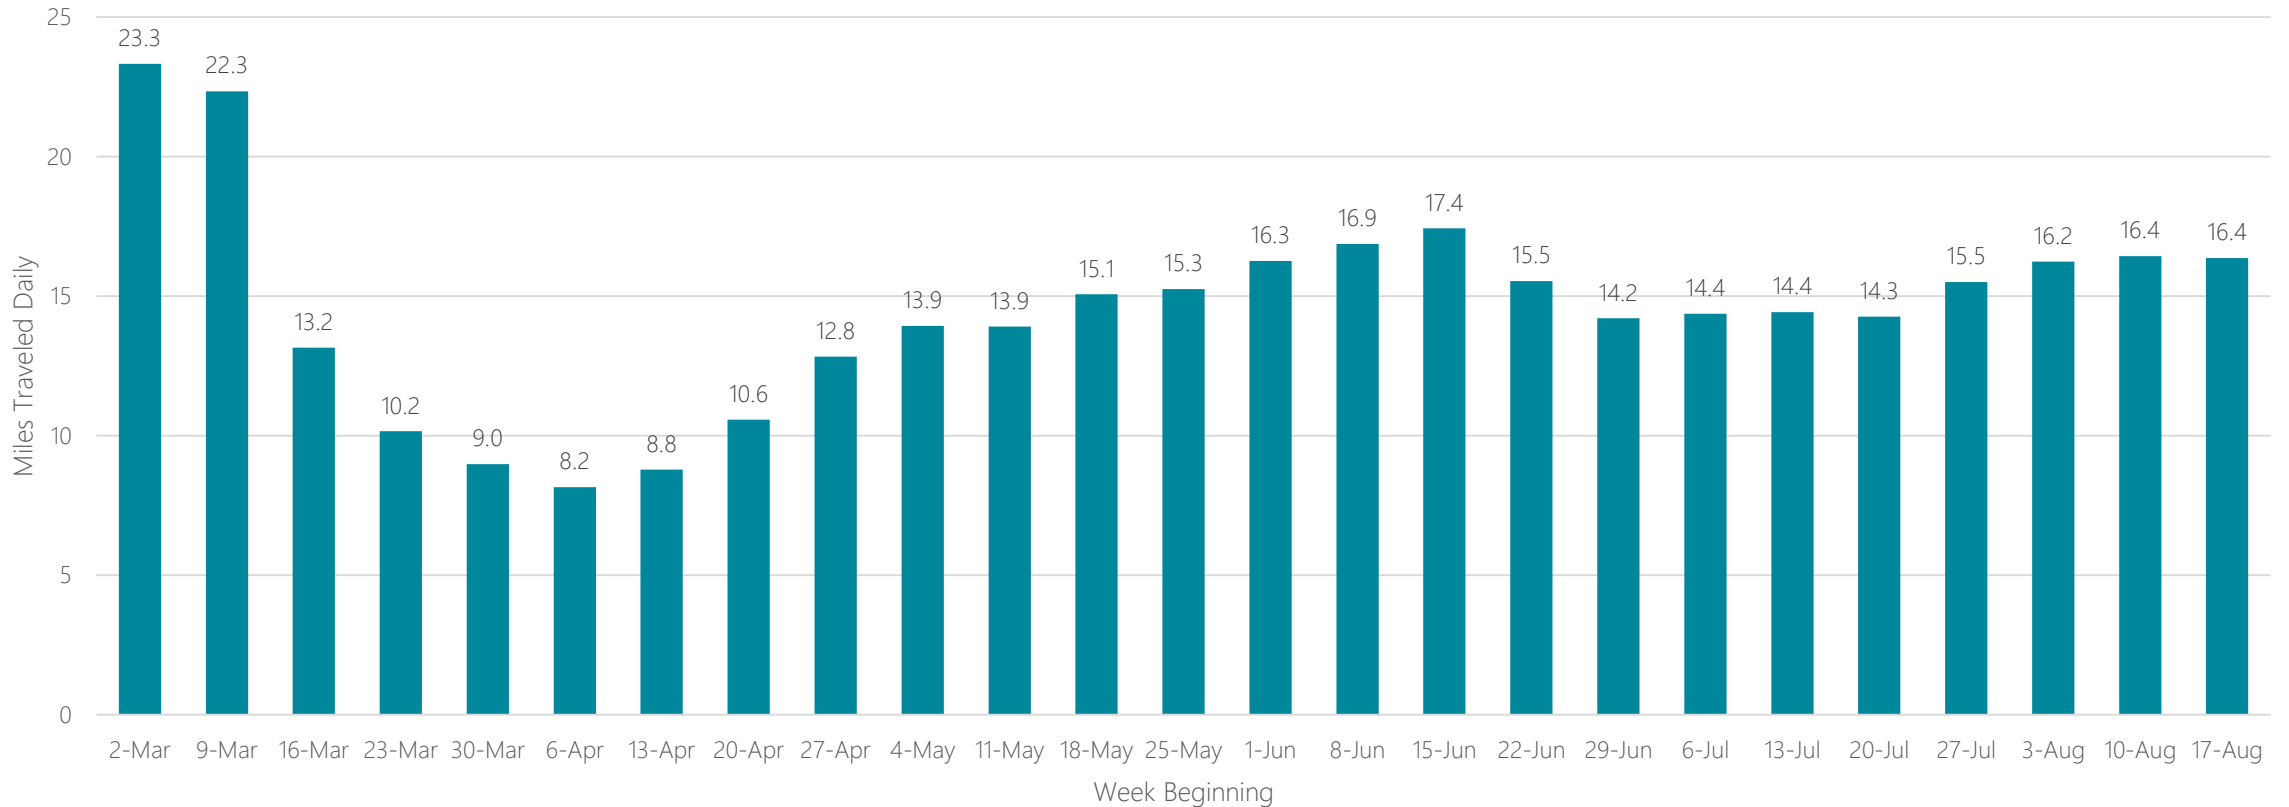

Laredo

Average Miles Traveled Daily Weekly Trend