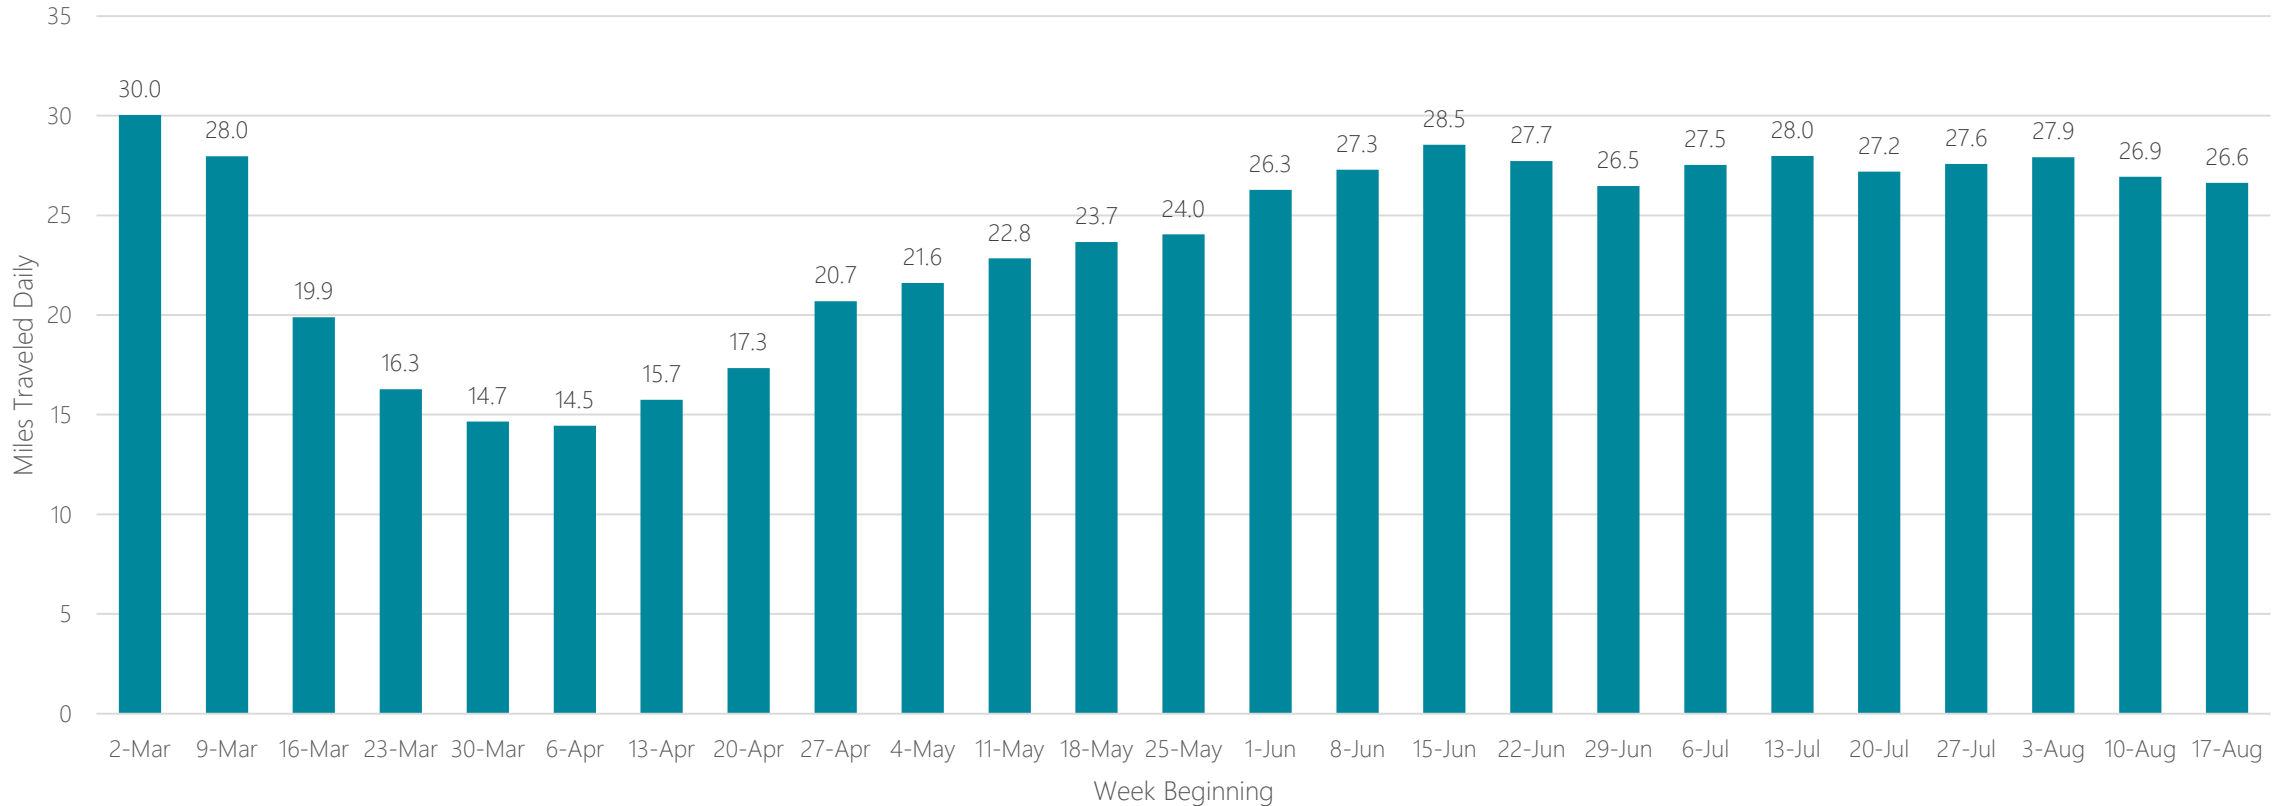

Montgomery (Selma)

Average Miles Traveled Daily Weekly Trend

Myrtle Beach-Florence

Average Miles Traveled Daily Weekly Trend

Nashville

Average Miles Traveled Daily Weekly Trend

New Orleans

Average Miles Traveled Daily Weekly Trend