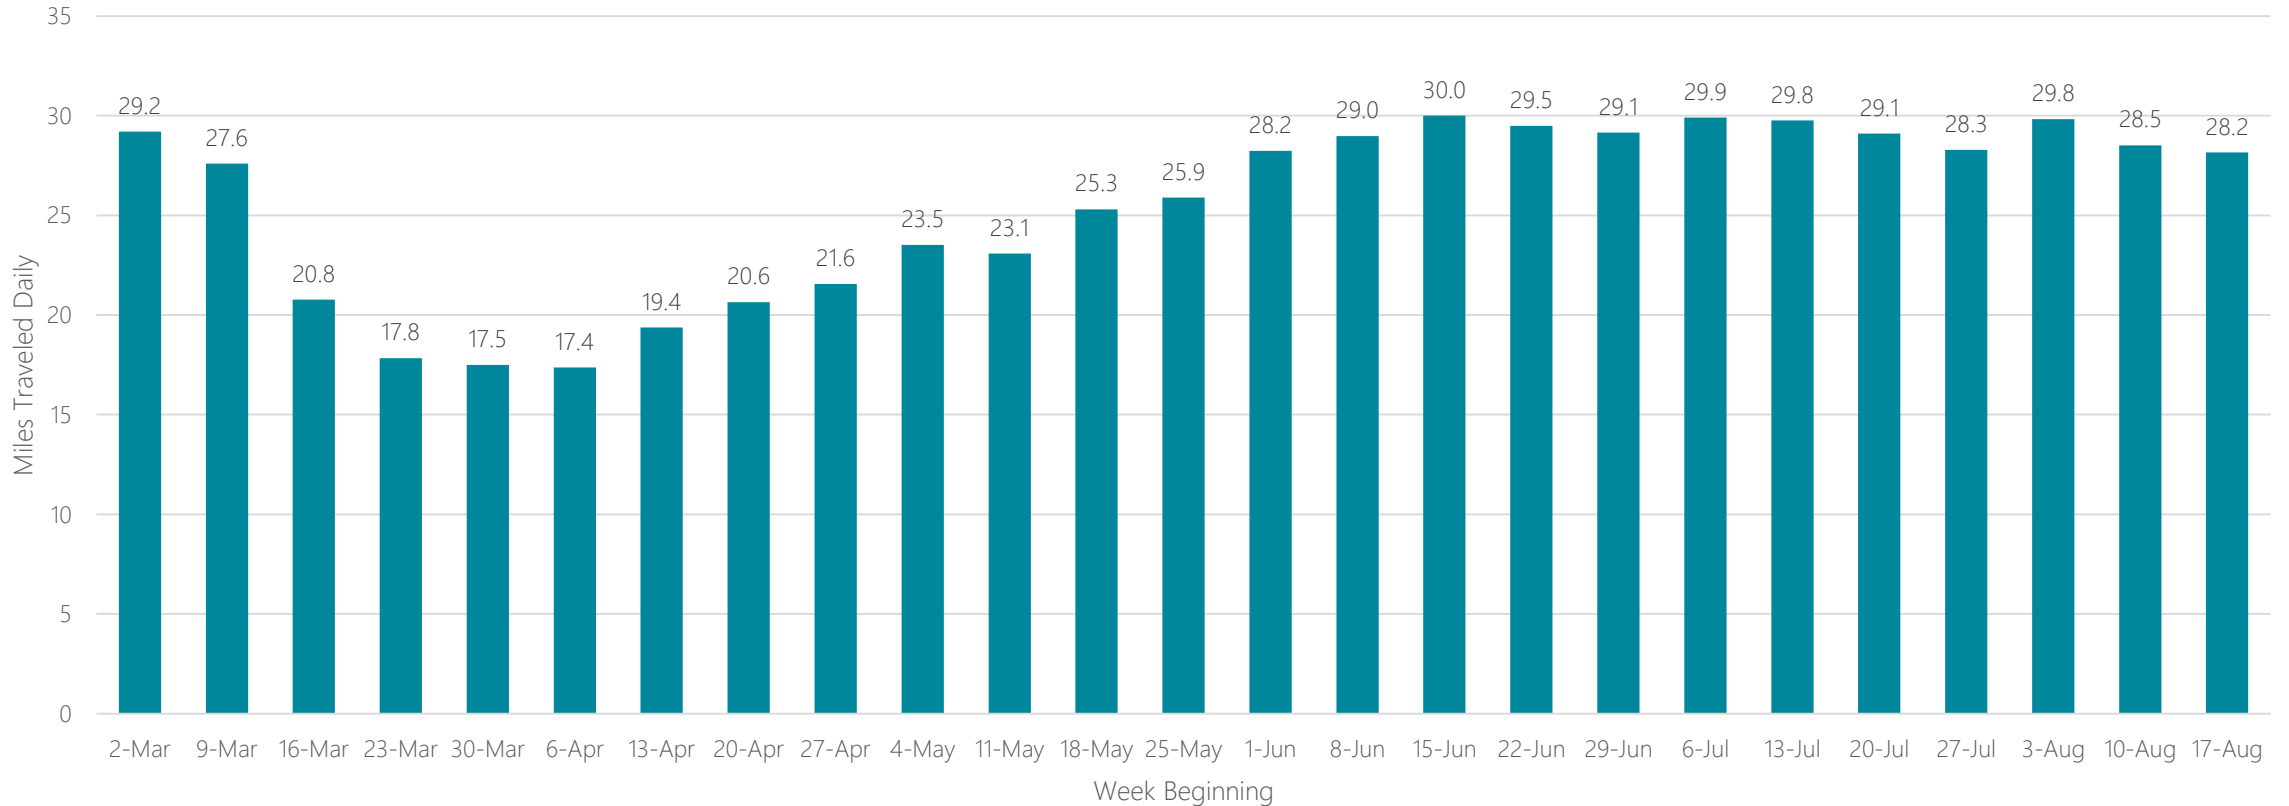

Paducah-Cape Girardeau-Harrisburg

Average Miles Traveled Daily Weekly Trend