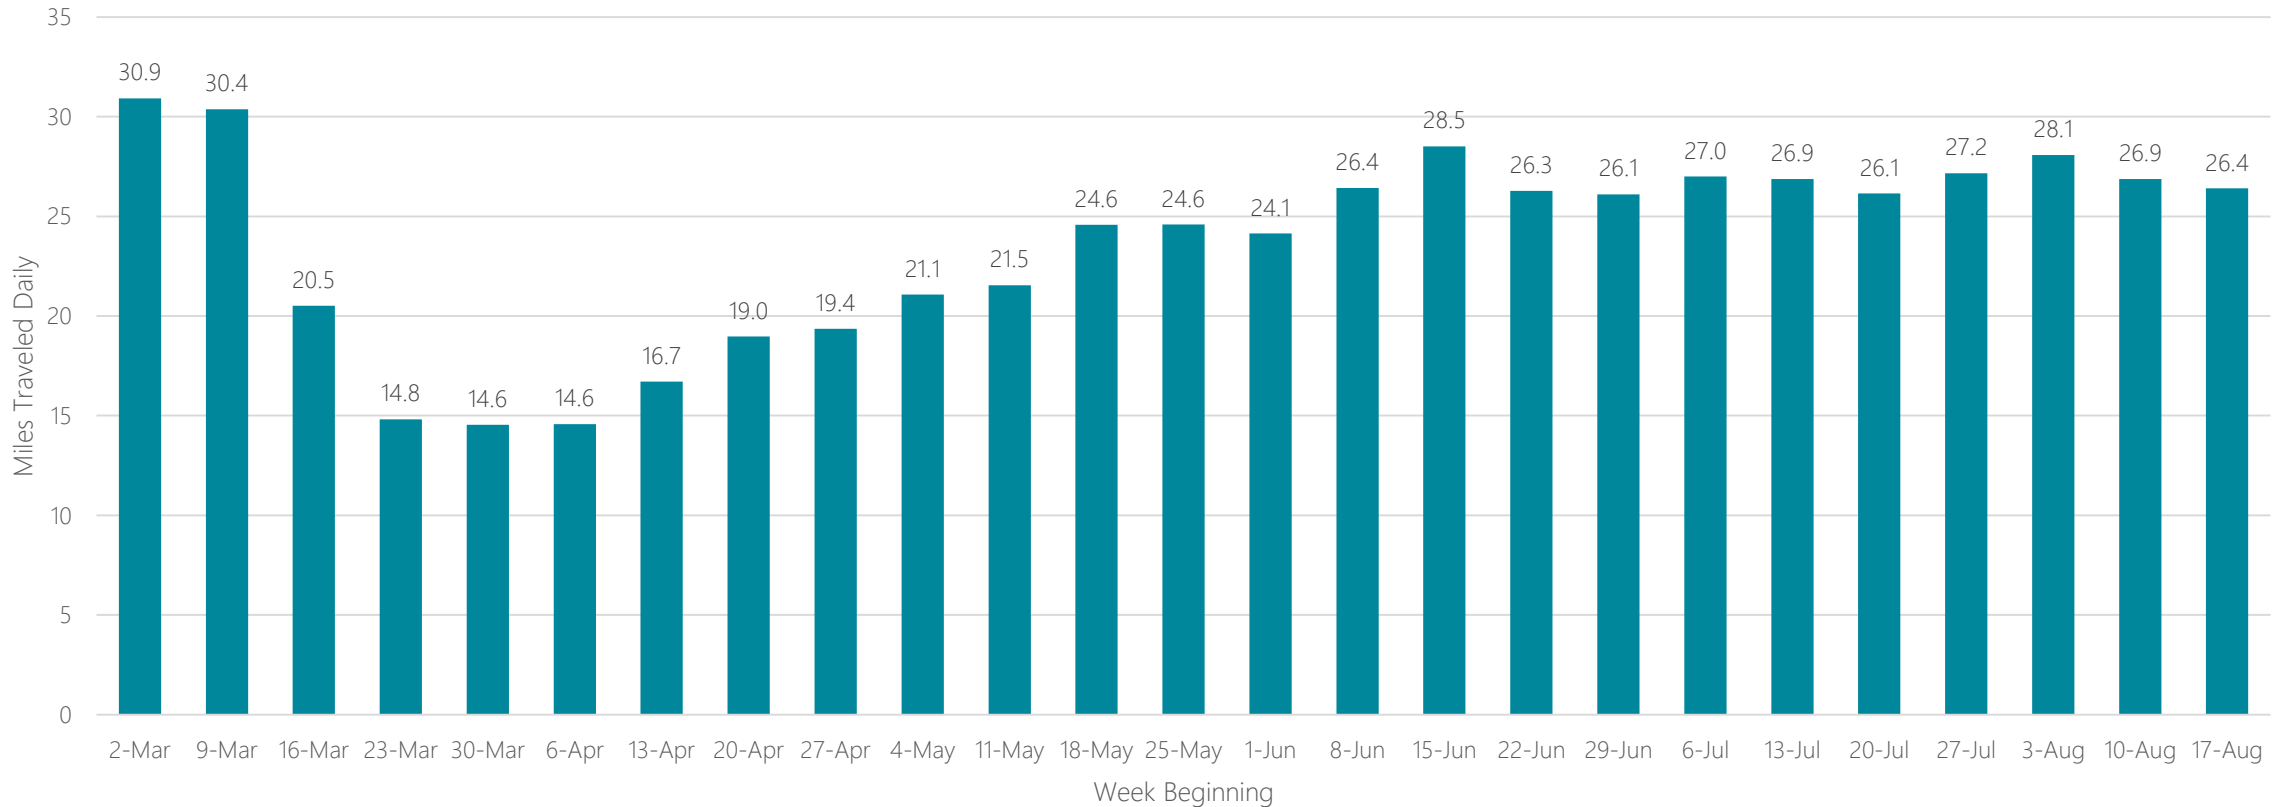

Baton Rouge

Average Miles Traveled Daily Weekly Trend