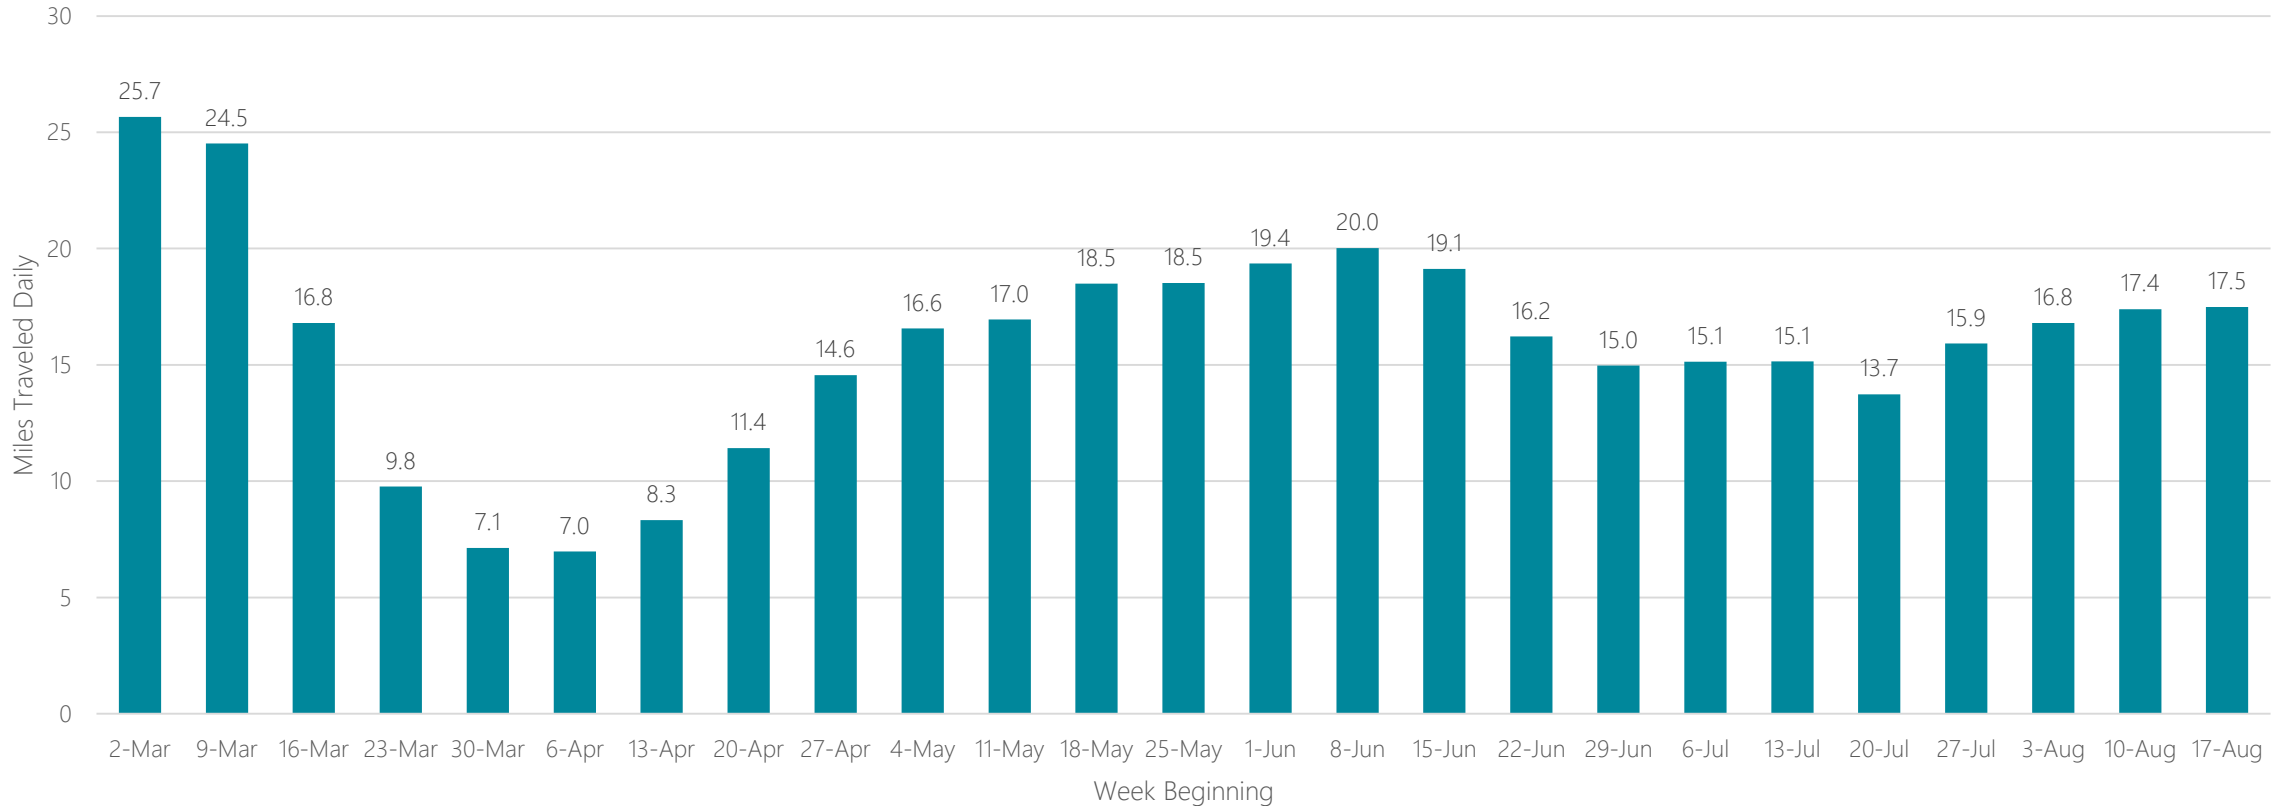

Average Miles Traveled Daily Weekly Trend

Greenwood-Greenville

Average Miles Traveled Daily Weekly Trend

Harlingen-Weslaco-Brownsville-McAllen

Average Miles Traveled Daily Weekly Trend

Harrisburg-Lancaster-Lebanon-York