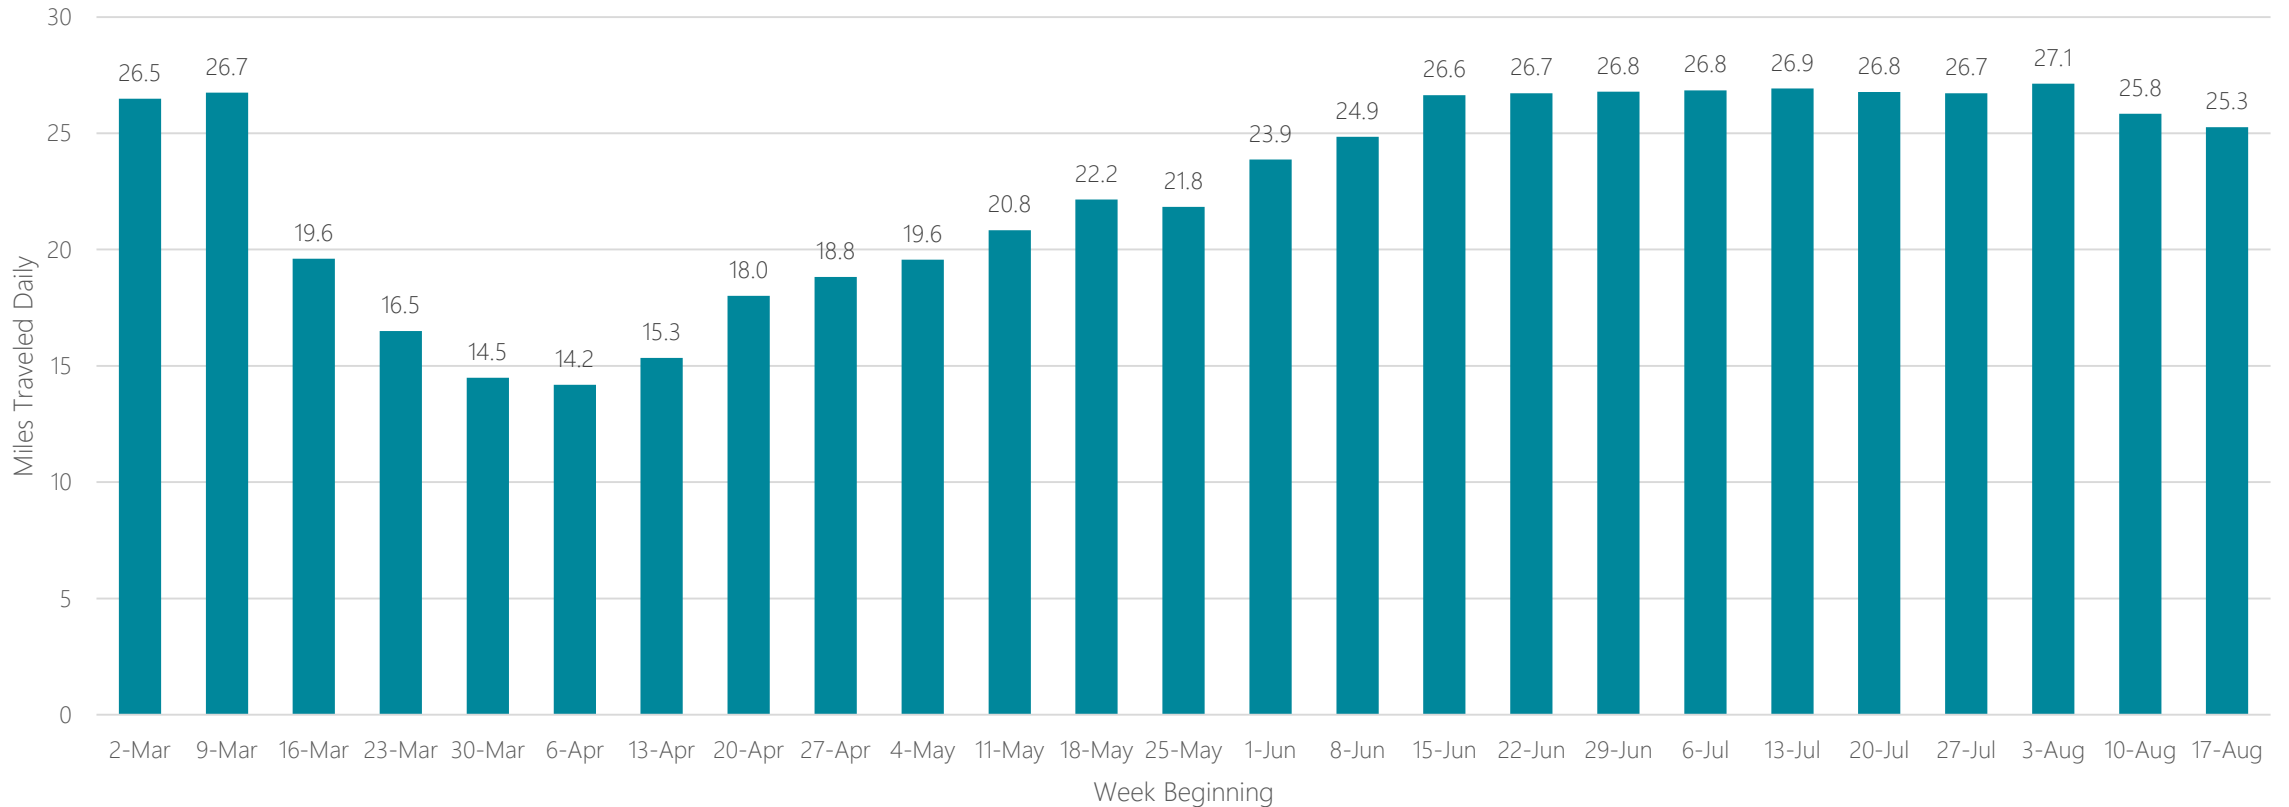

Amarillo

Average Miles Traveled Daily Weekly Trend