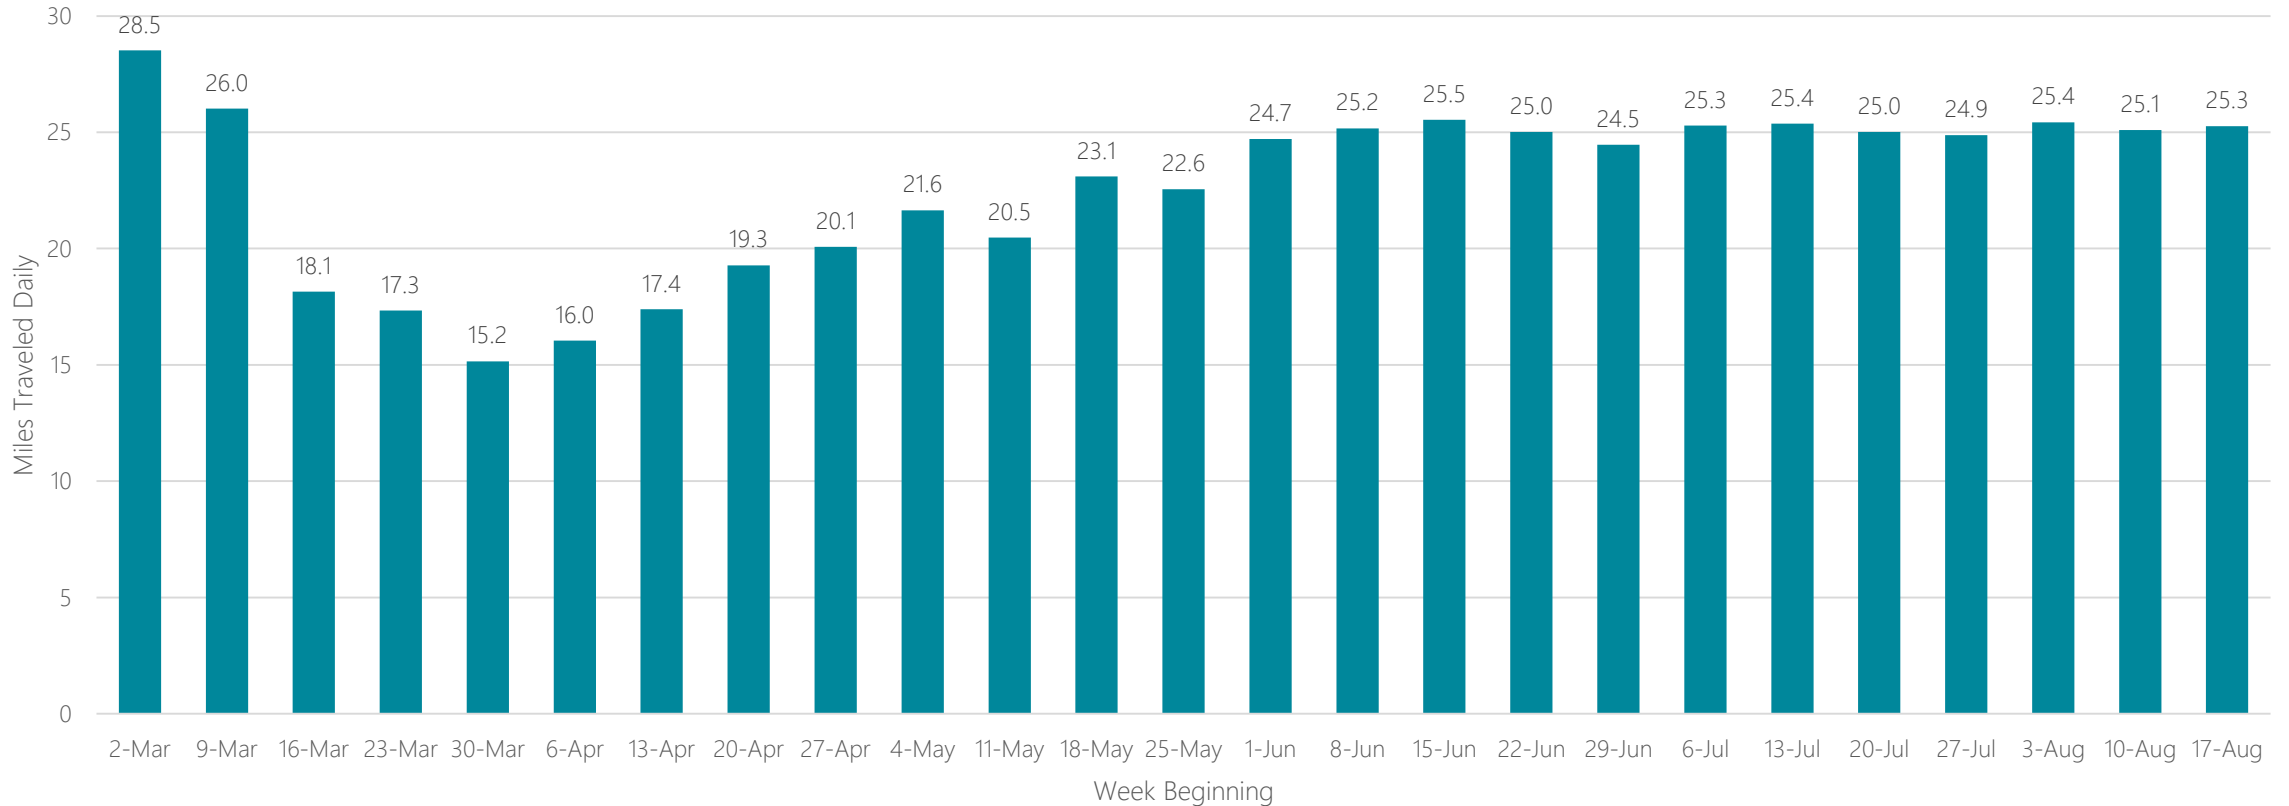

Fort Smith-Fayetteville-Springdale-Rogers

Average Miles Traveled Daily Weekly Trend