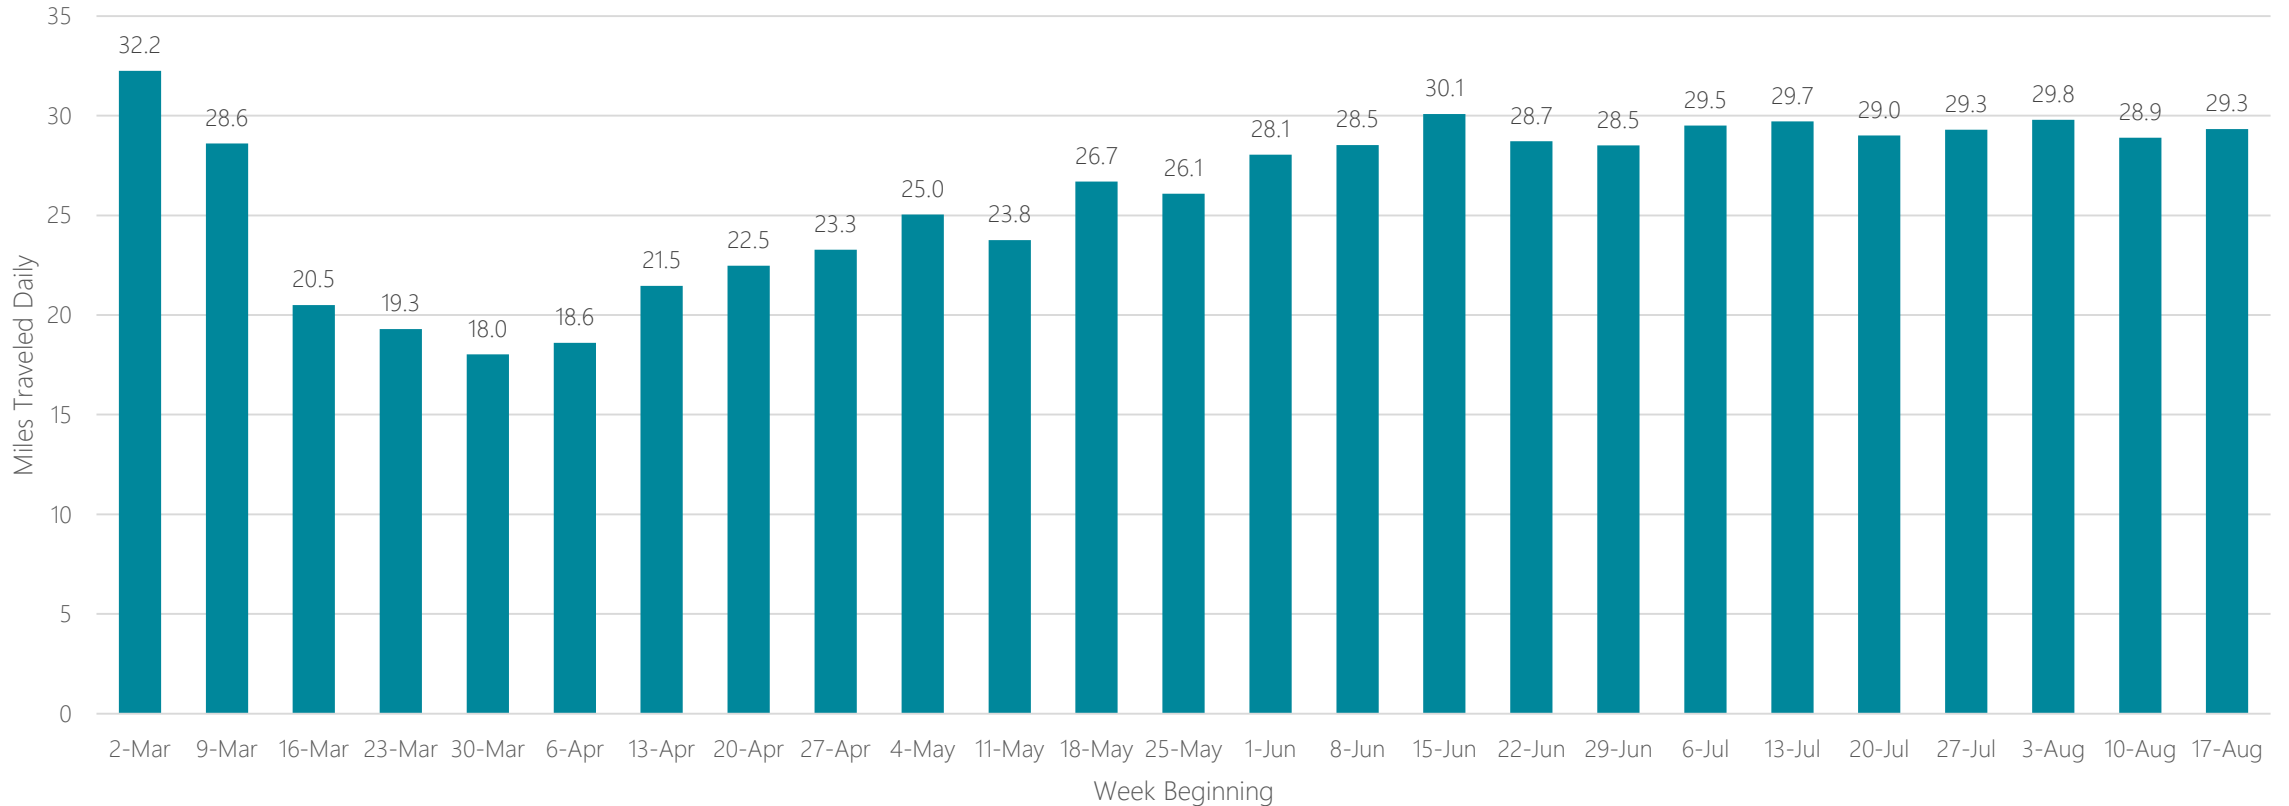

Little Rock-Pine Bluff

Average Miles Traveled Daily Weekly Trend