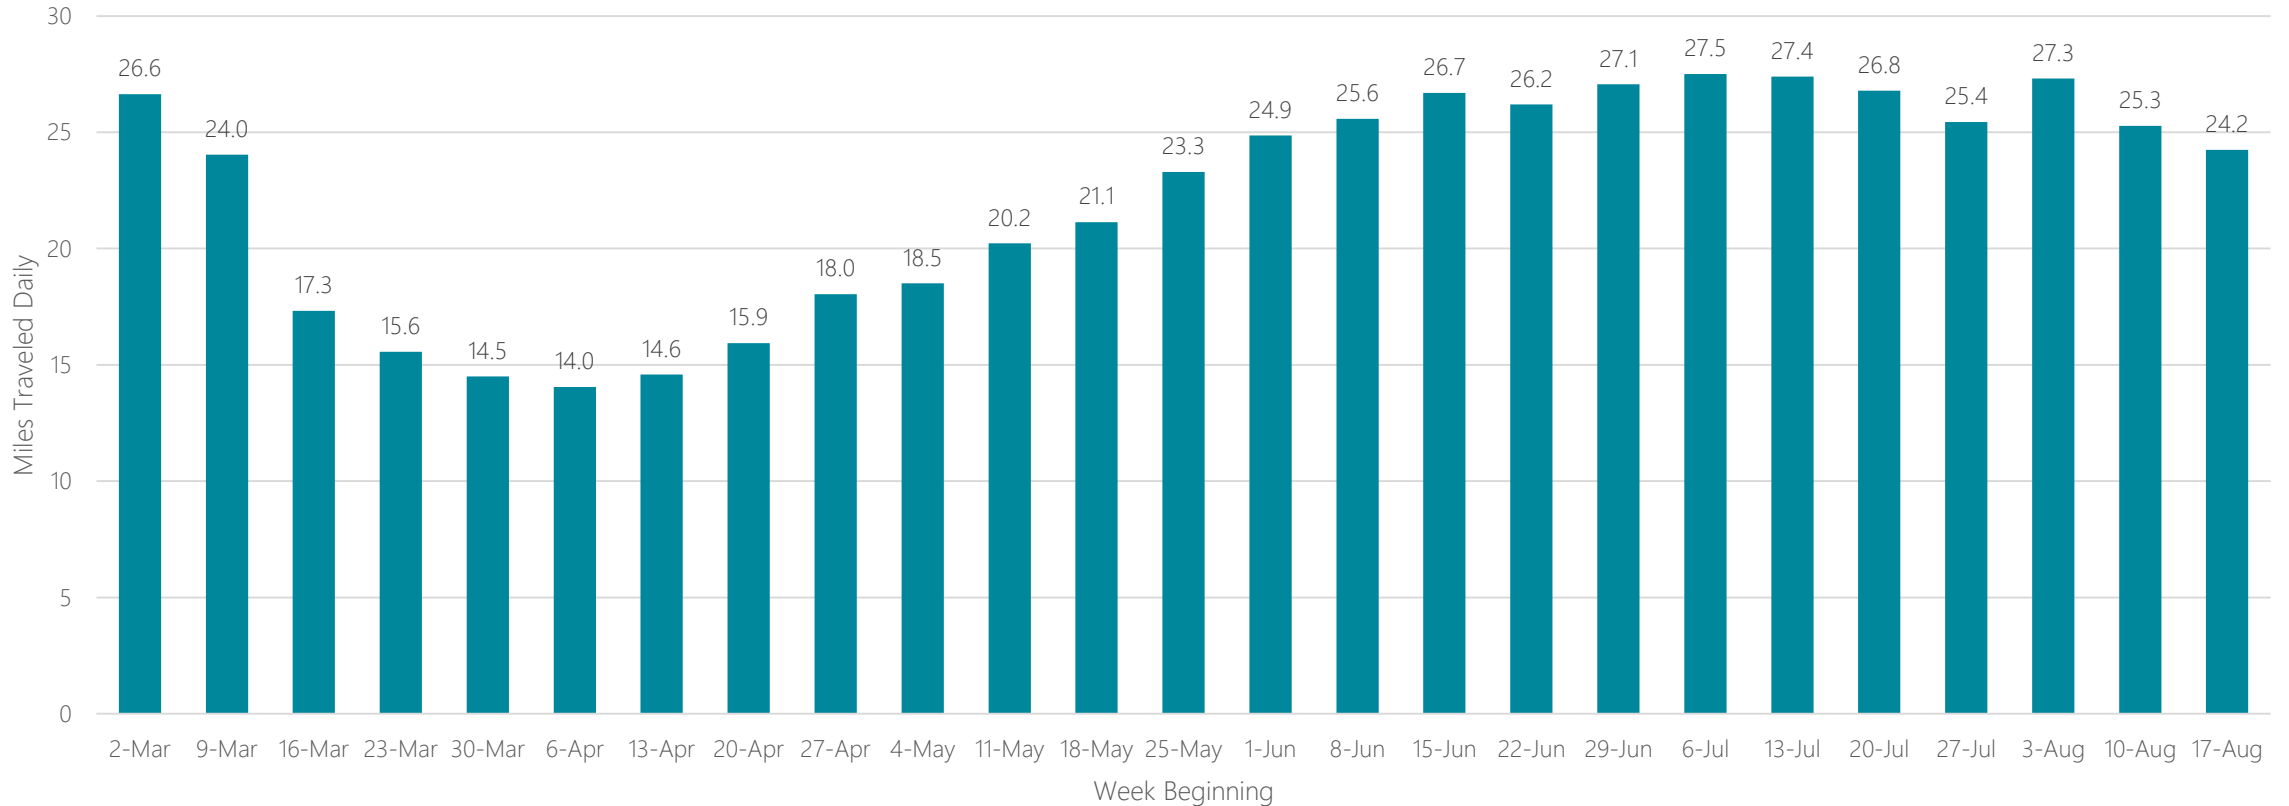

Laredo

Average Miles Traveled Daily Weekly Trend

Las Vegas

Average Miles Traveled Daily Weekly Trend

Lexington

Average Miles Traveled Daily Weekly Trend

Lima

Average Miles Traveled Daily Weekly Trend