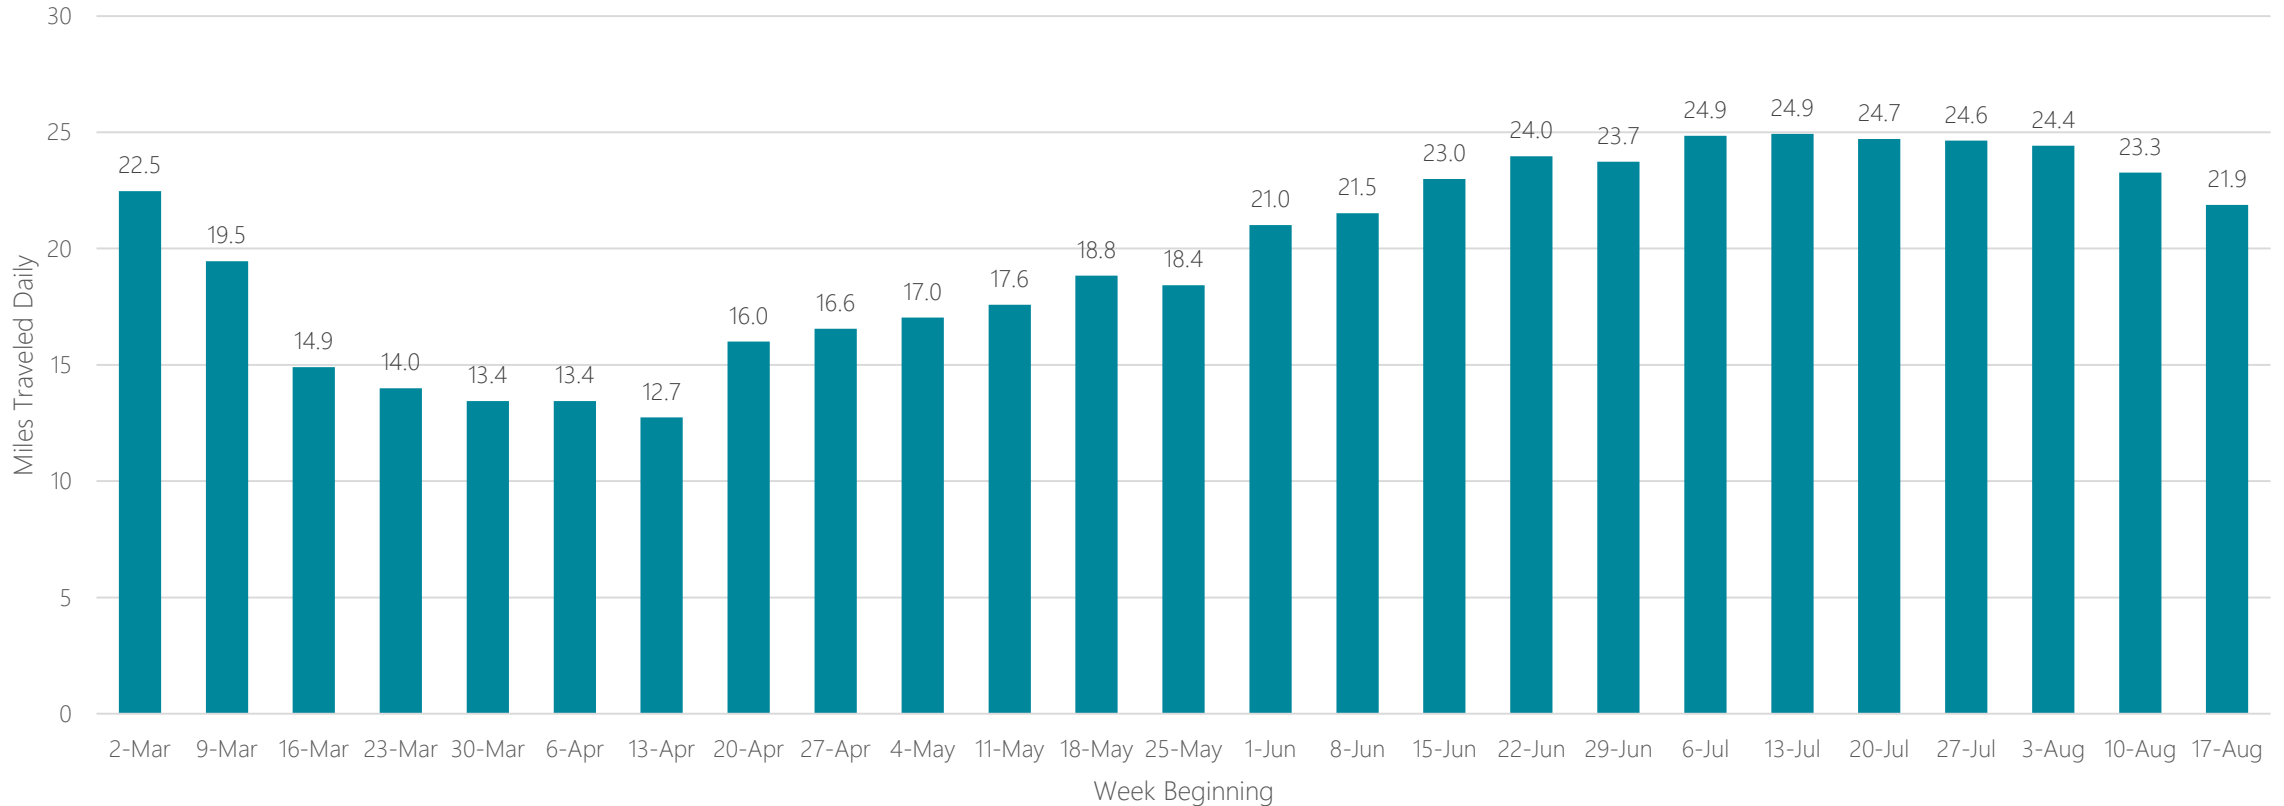

Lincoln & Hastings-Kearney

Average Miles Traveled Daily Weekly Trend