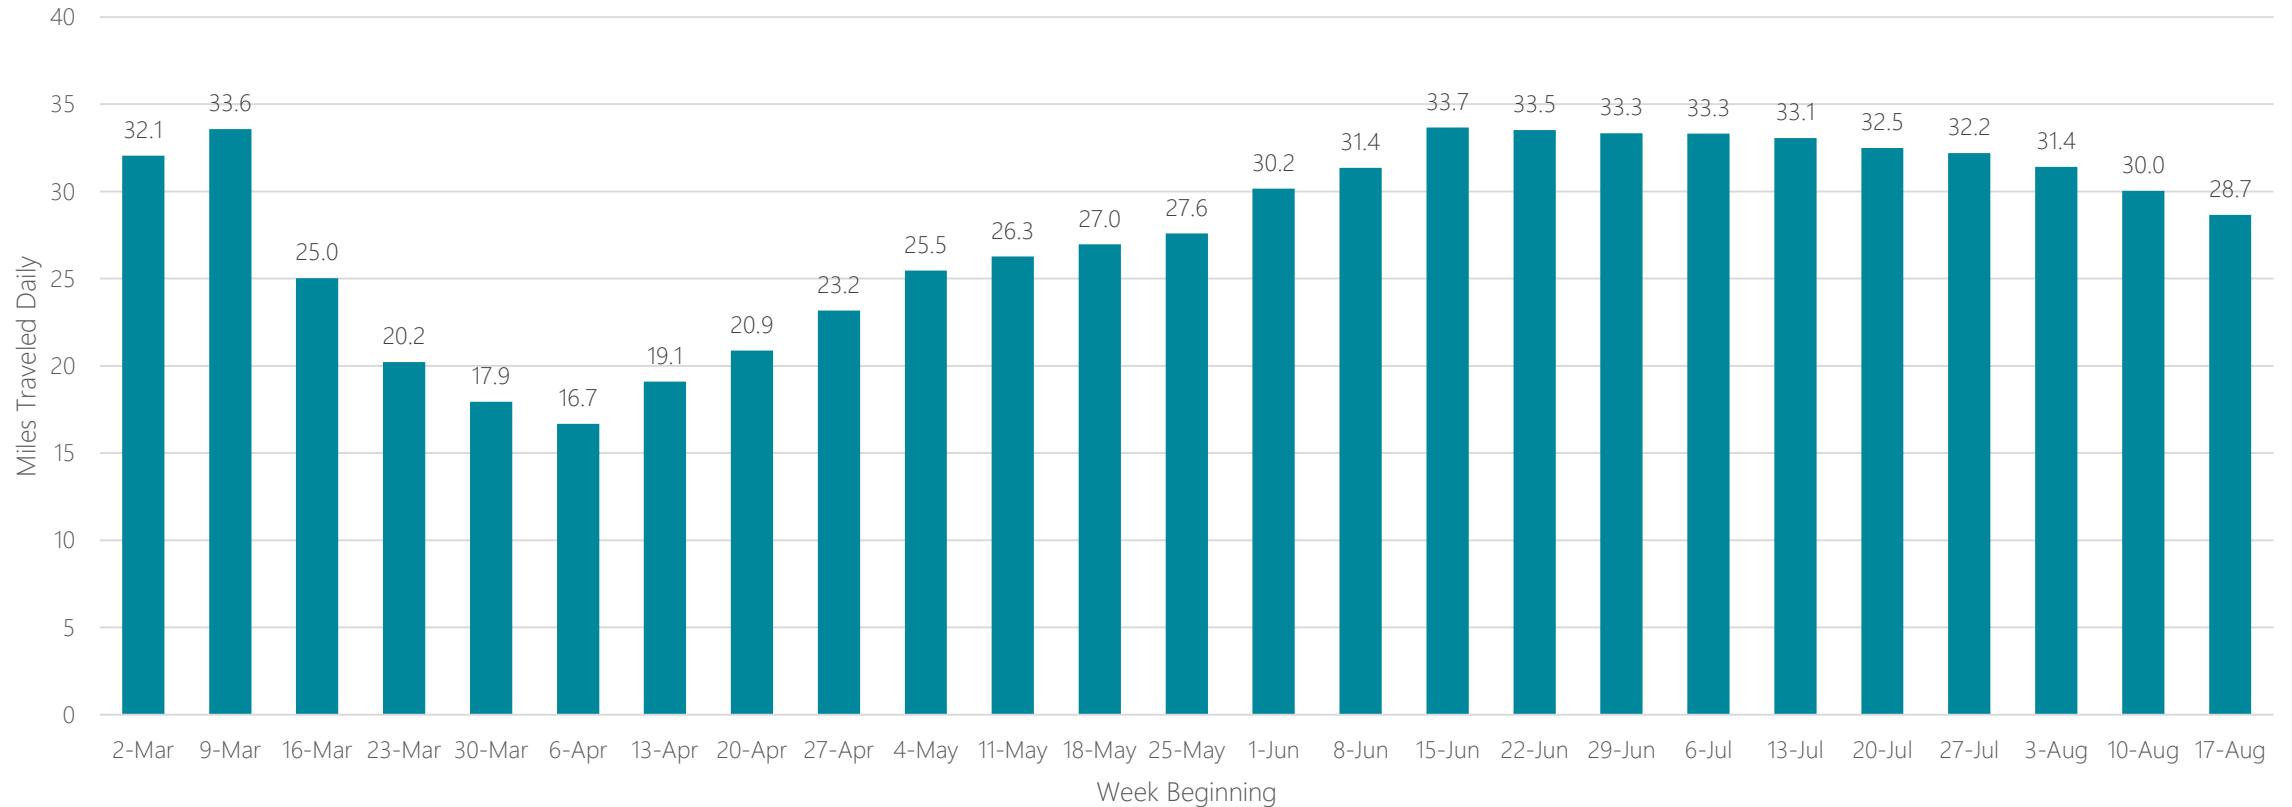

Macon

Average Miles Traveled Daily Weekly Trend