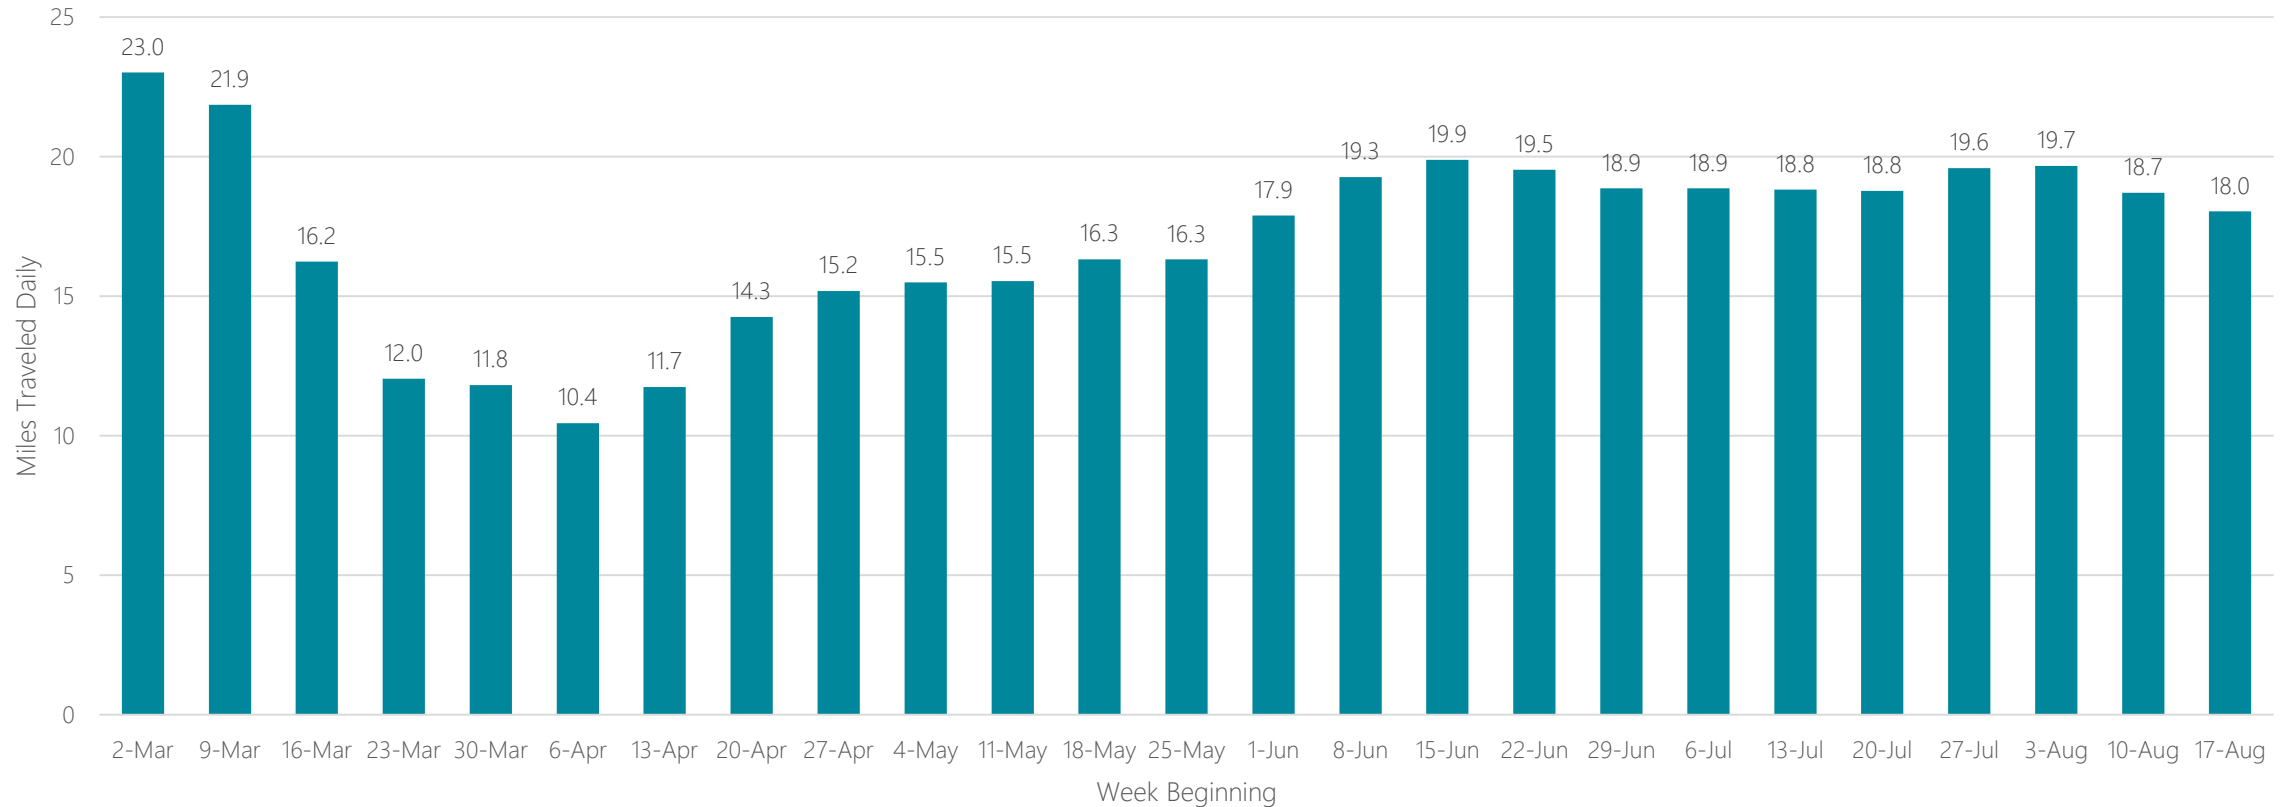

Bakersfield

Average Miles Traveled Daily Weekly Trend