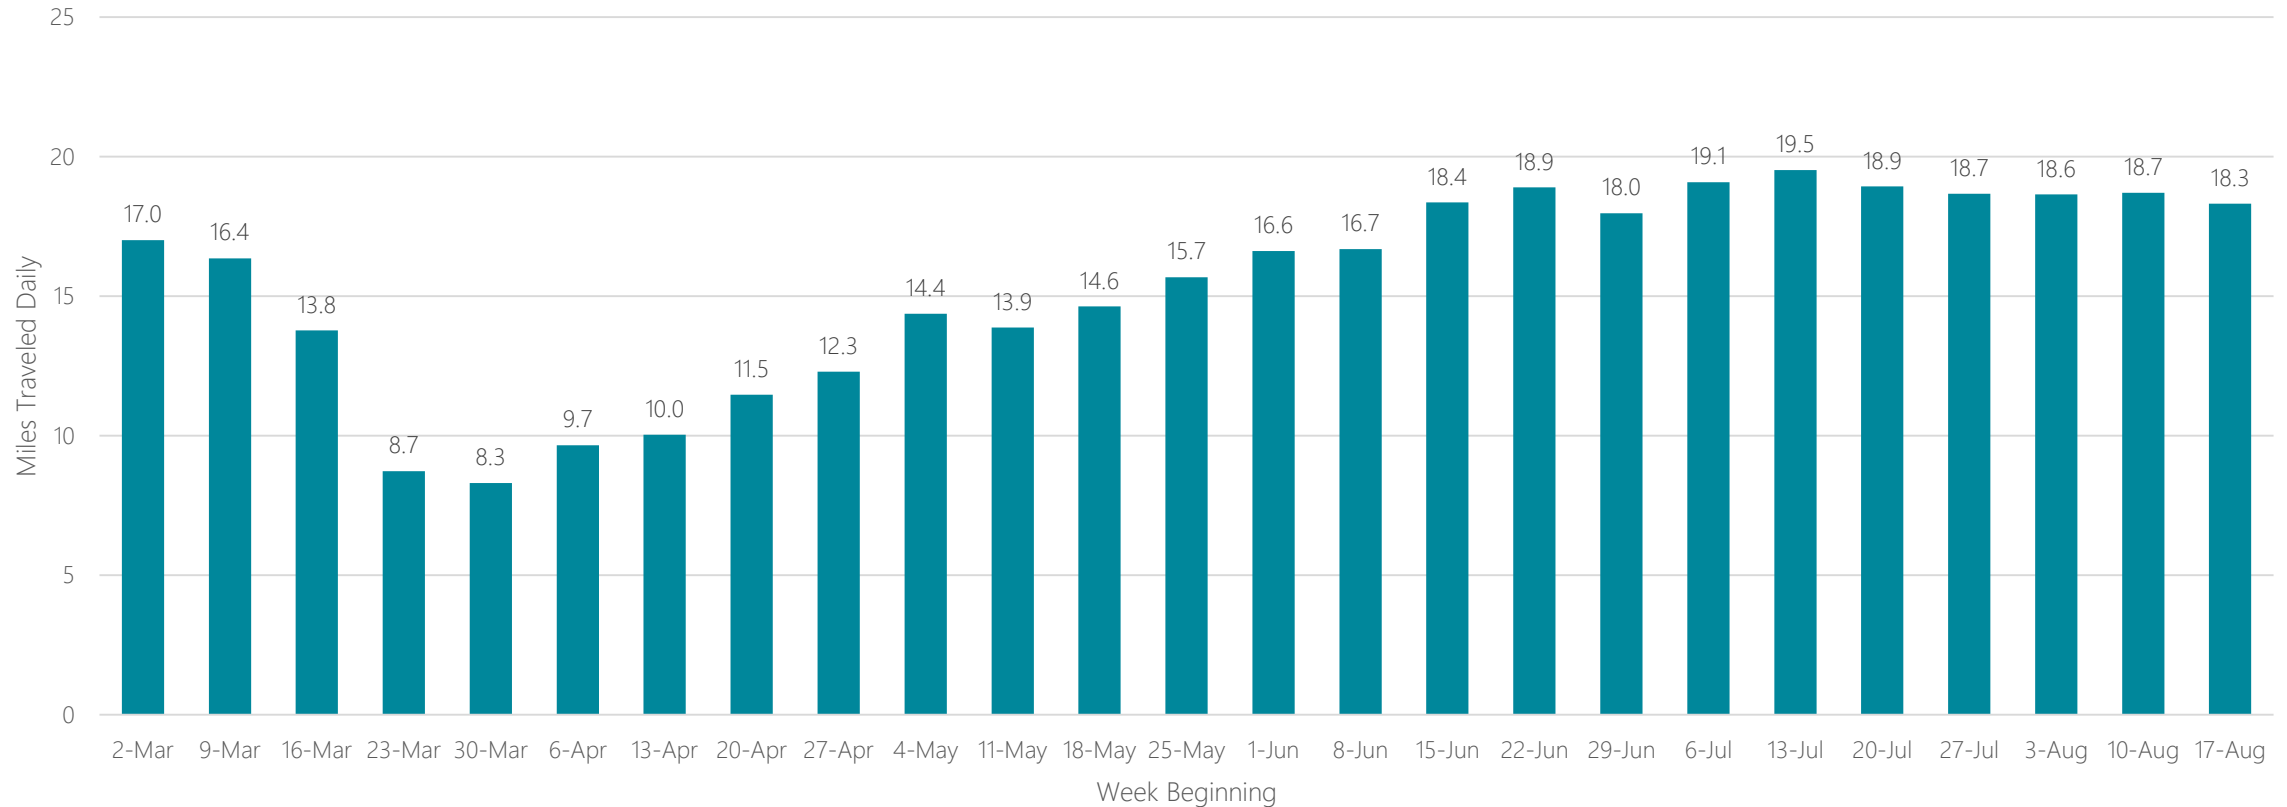

Spokane

Average Miles Traveled Daily Weekly Trend