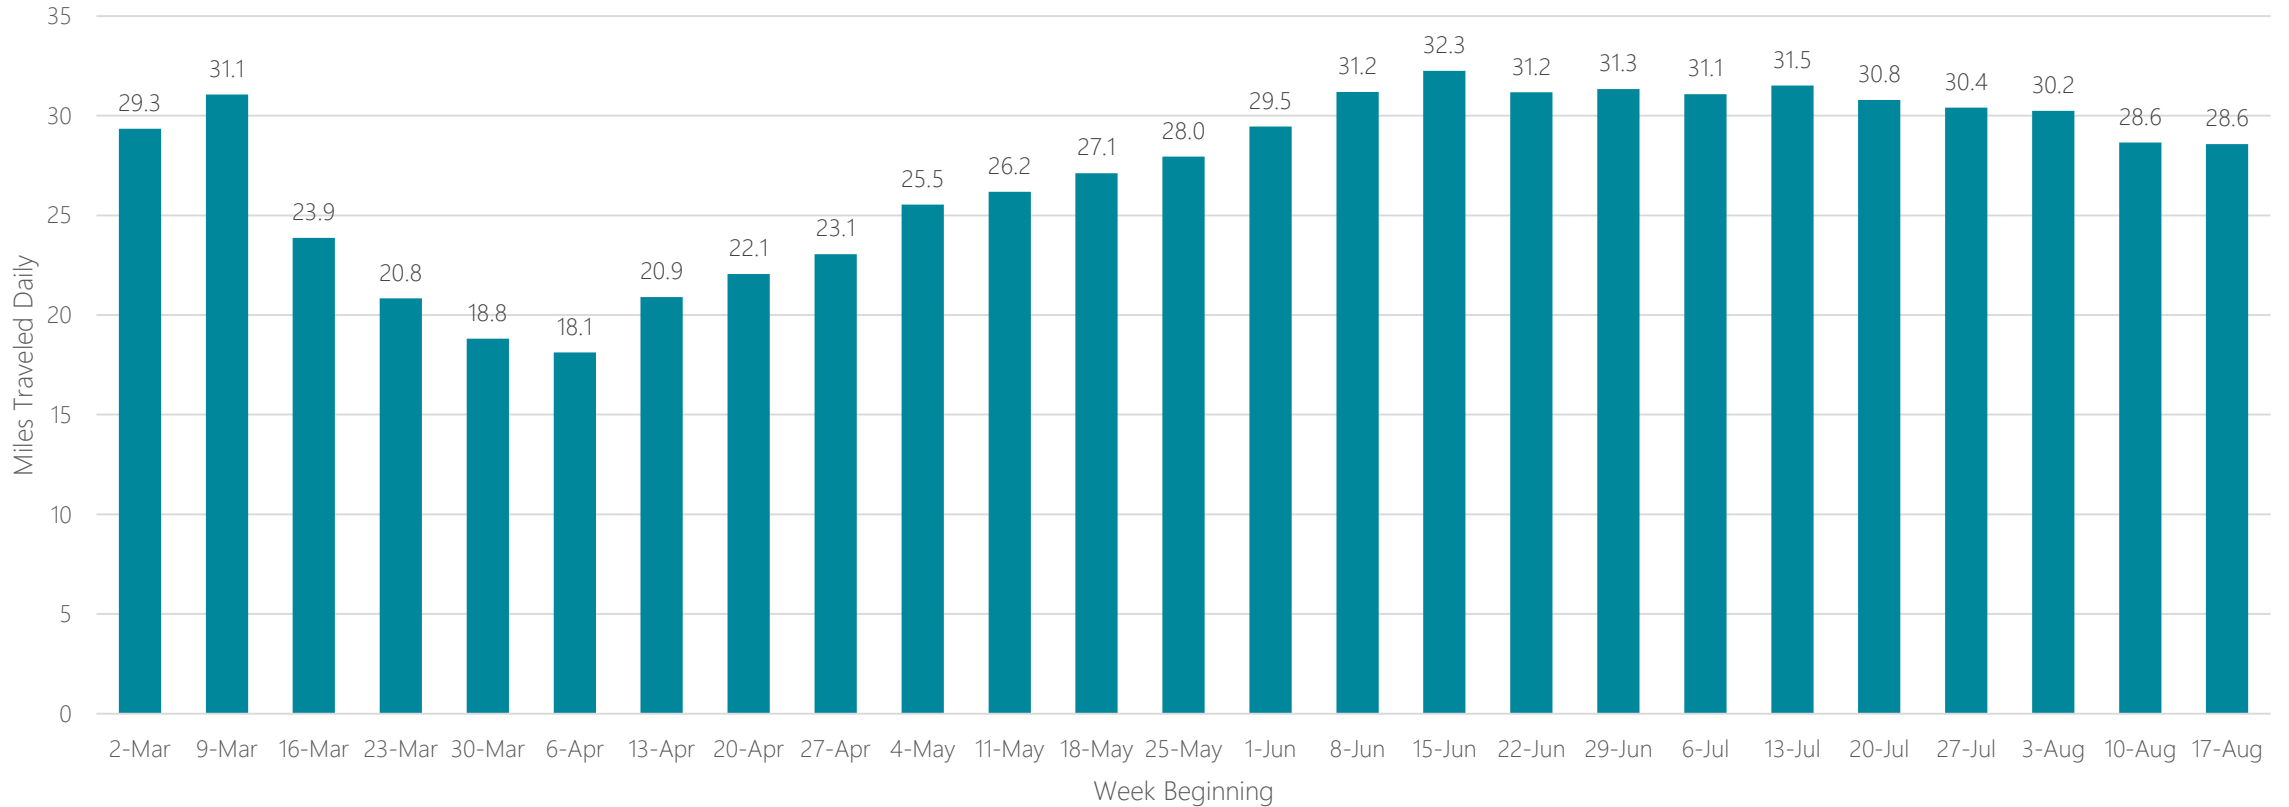

Des Moines-Ames

Average Miles Traveled Daily Weekly Trend

Detroit

Average Miles Traveled Daily Weekly Trend

Dothan

Average Miles Traveled Daily Weekly Trend

Duluth-Superior

Average Miles Traveled Daily Weekly Trend