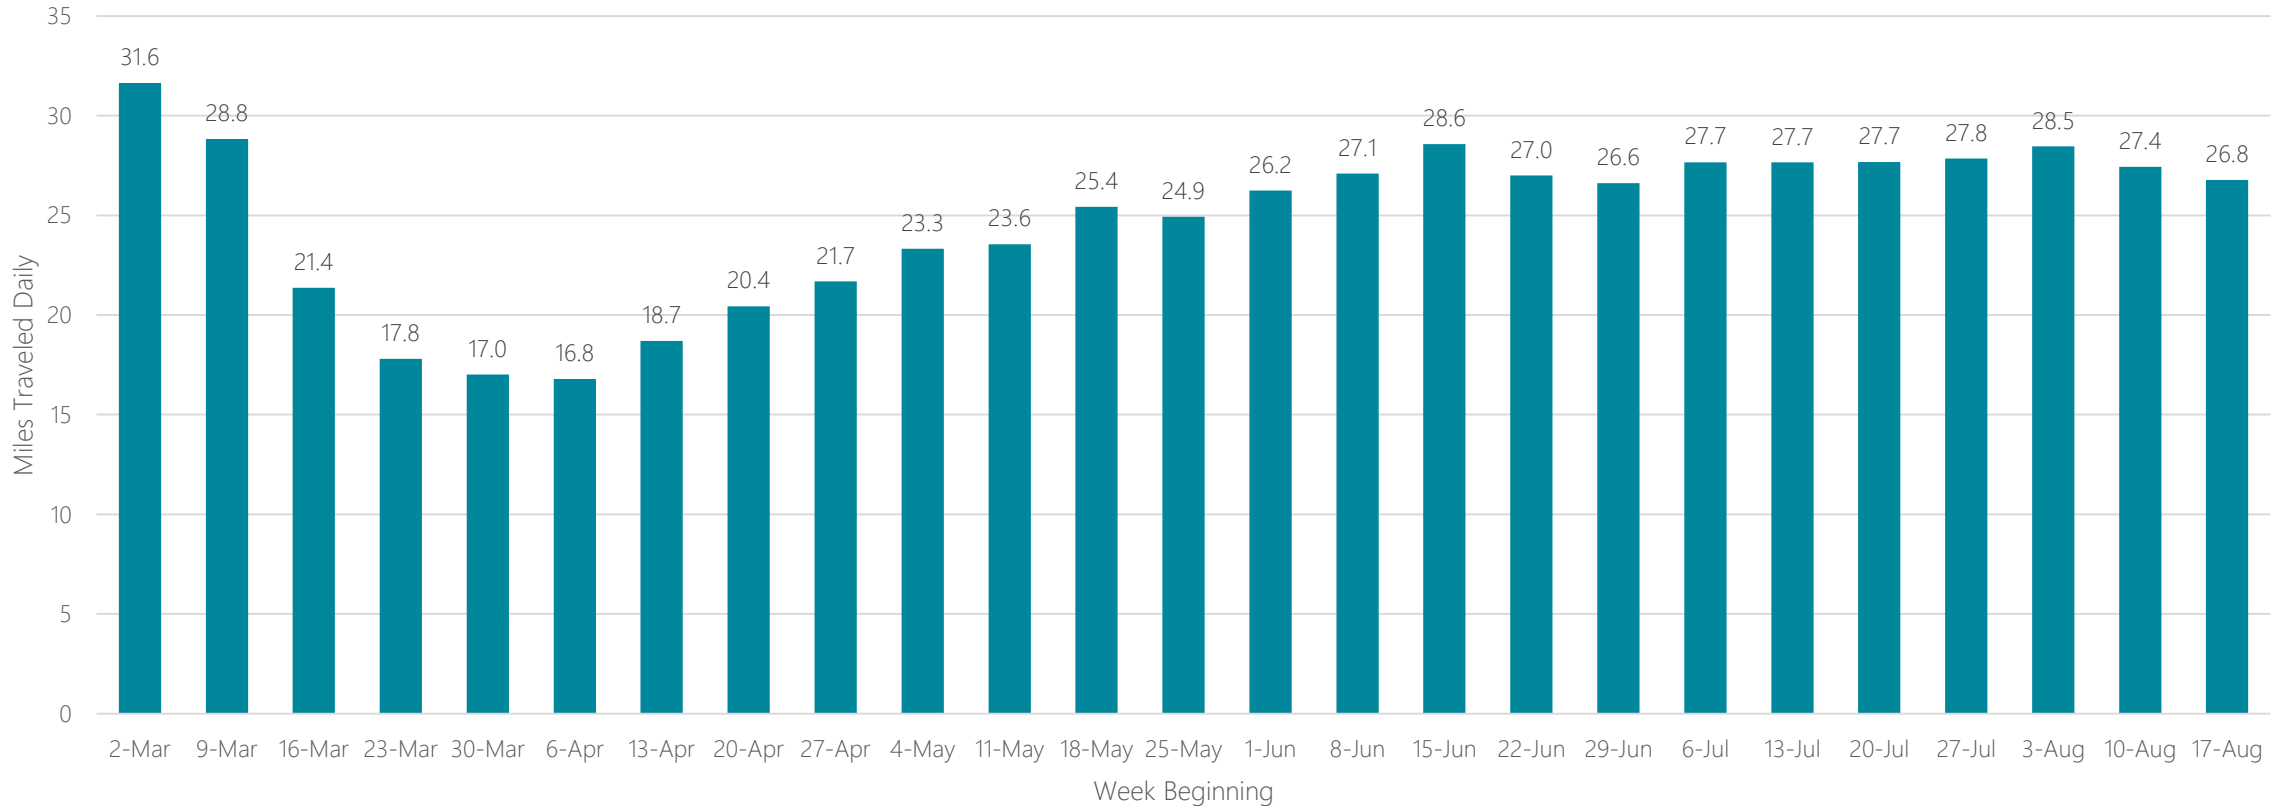

Marquette

Average Miles Traveled Daily Weekly Trend

Medford-Klamath Falls

Average Miles Traveled Daily Weekly Trend

Memphis

Average Miles Traveled Daily Weekly Trend

Meridian

Average Miles Traveled Daily Weekly Trend