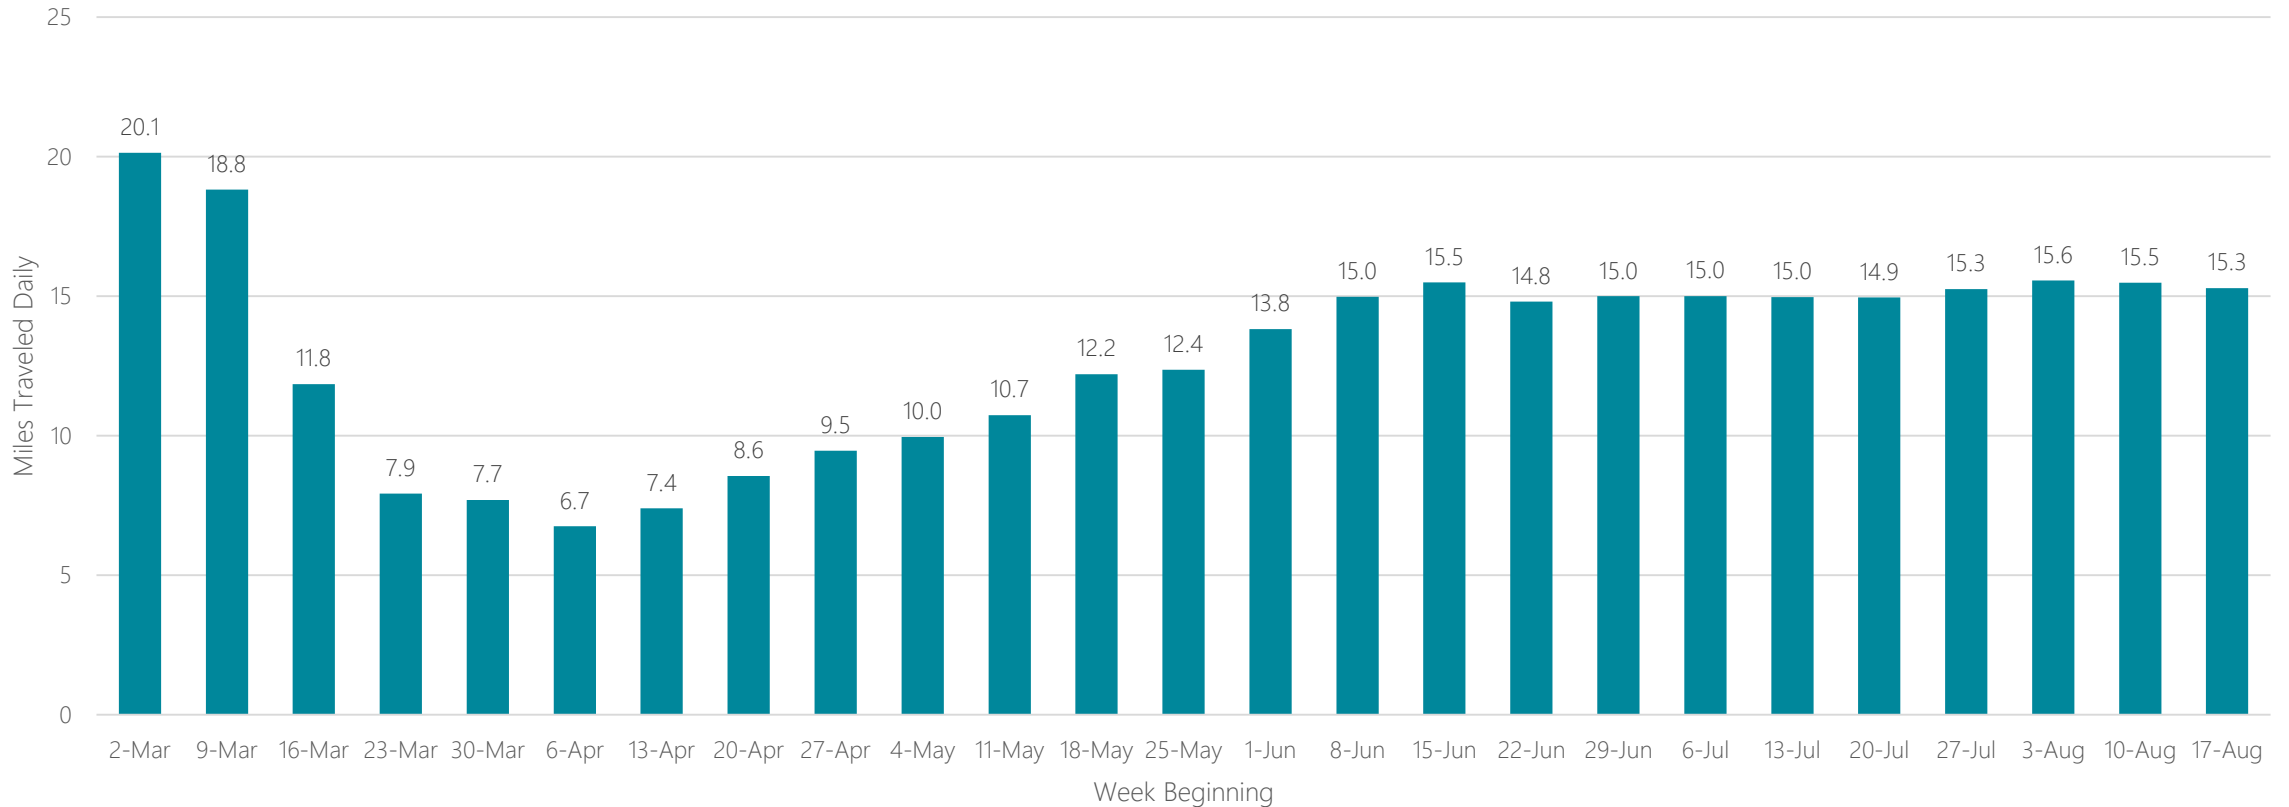

Las Vegas

Average Miles Traveled Daily Weekly Trend