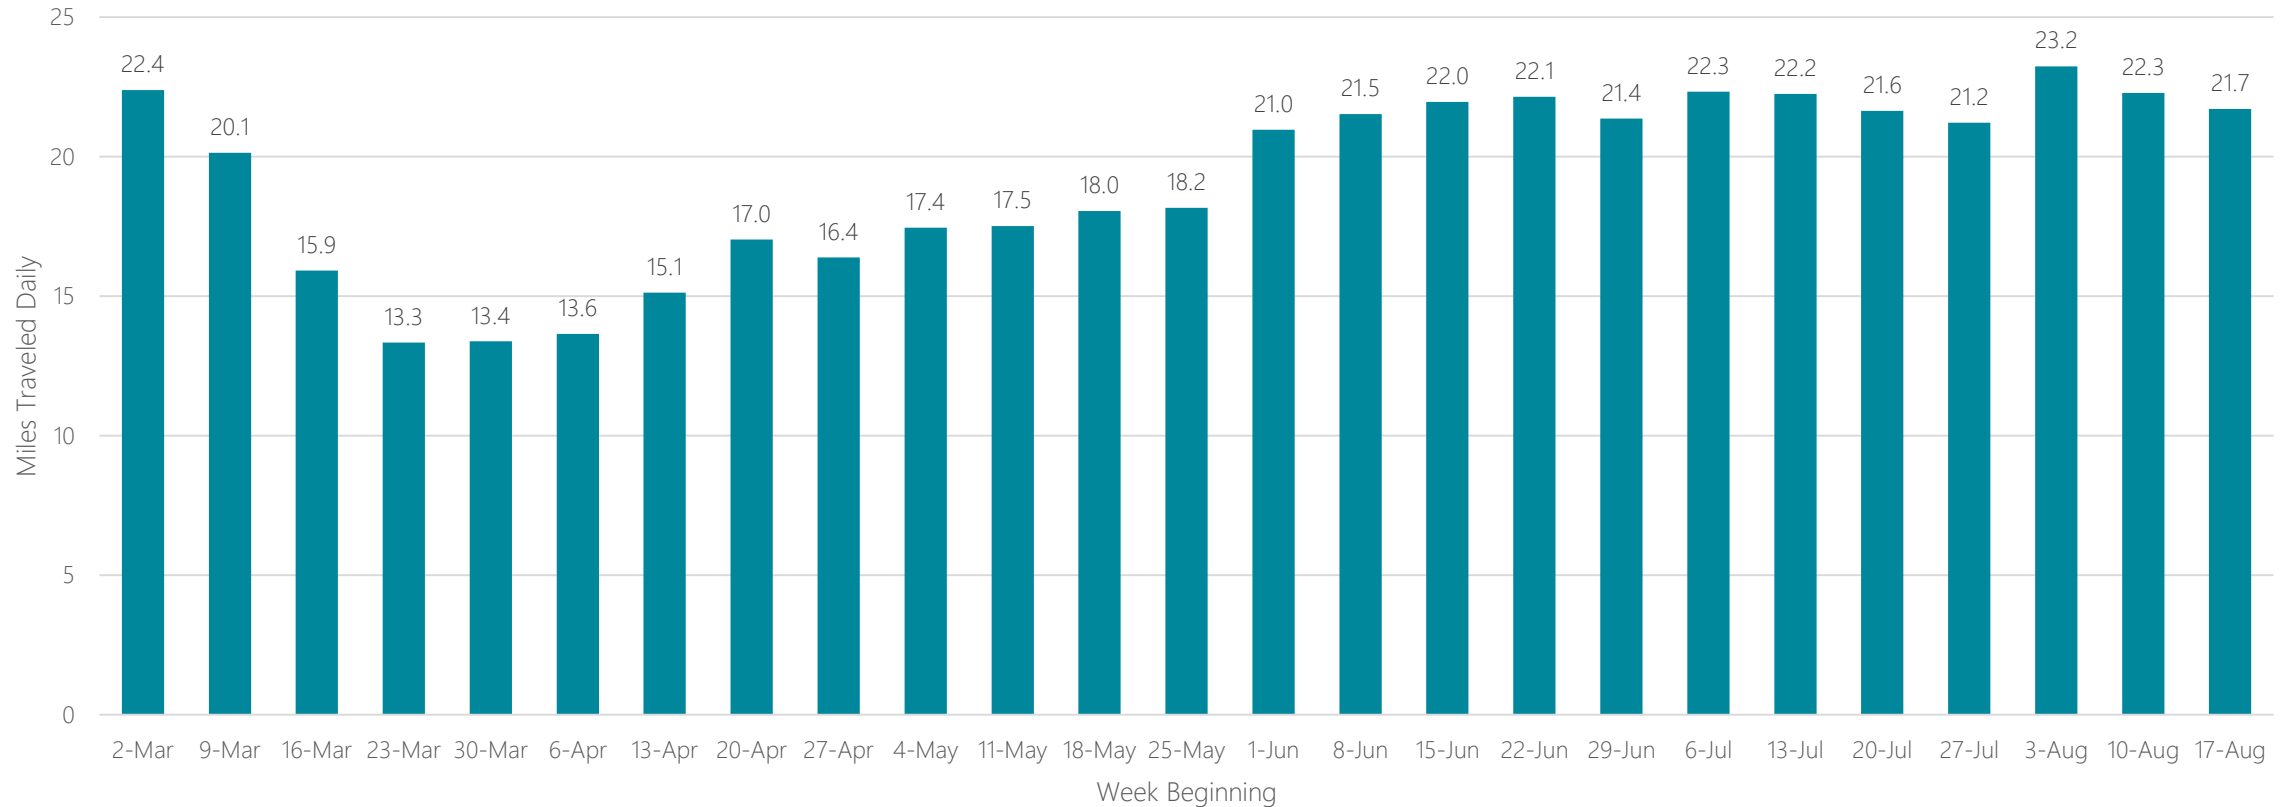

Rockford

Average Miles Traveled Daily Weekly Trend

Sacramento-Stockton-Modesto

Average Miles Traveled Daily Weekly Trend

Saint Joseph

Average Miles Traveled Daily Weekly Trend

Saint Louis

Average Miles Traveled Daily Weekly Trend