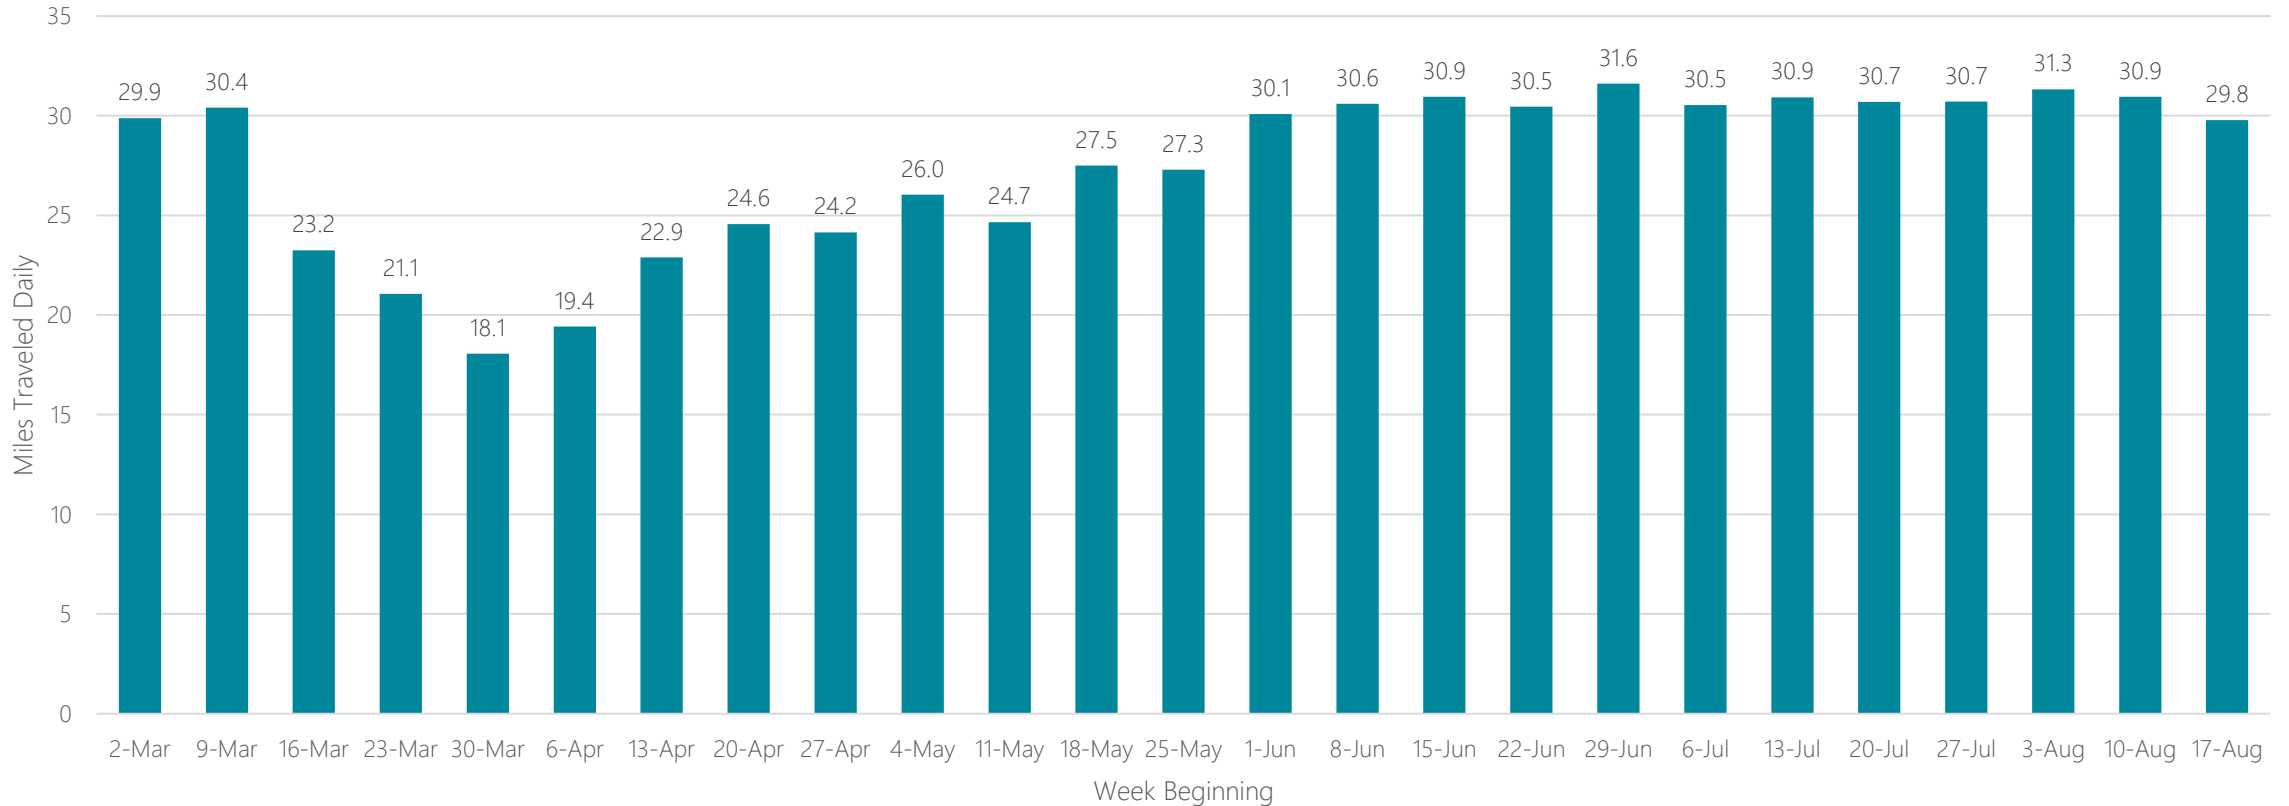

Savannah

Average Miles Traveled Daily Weekly Trend

Seattle-Tacoma

Average Miles Traveled Daily Weekly Trend

Sherman, TX-Ada, OK

Average Miles Traveled Daily Weekly Trend

Shreveport

Average Miles Traveled Daily Weekly Trend