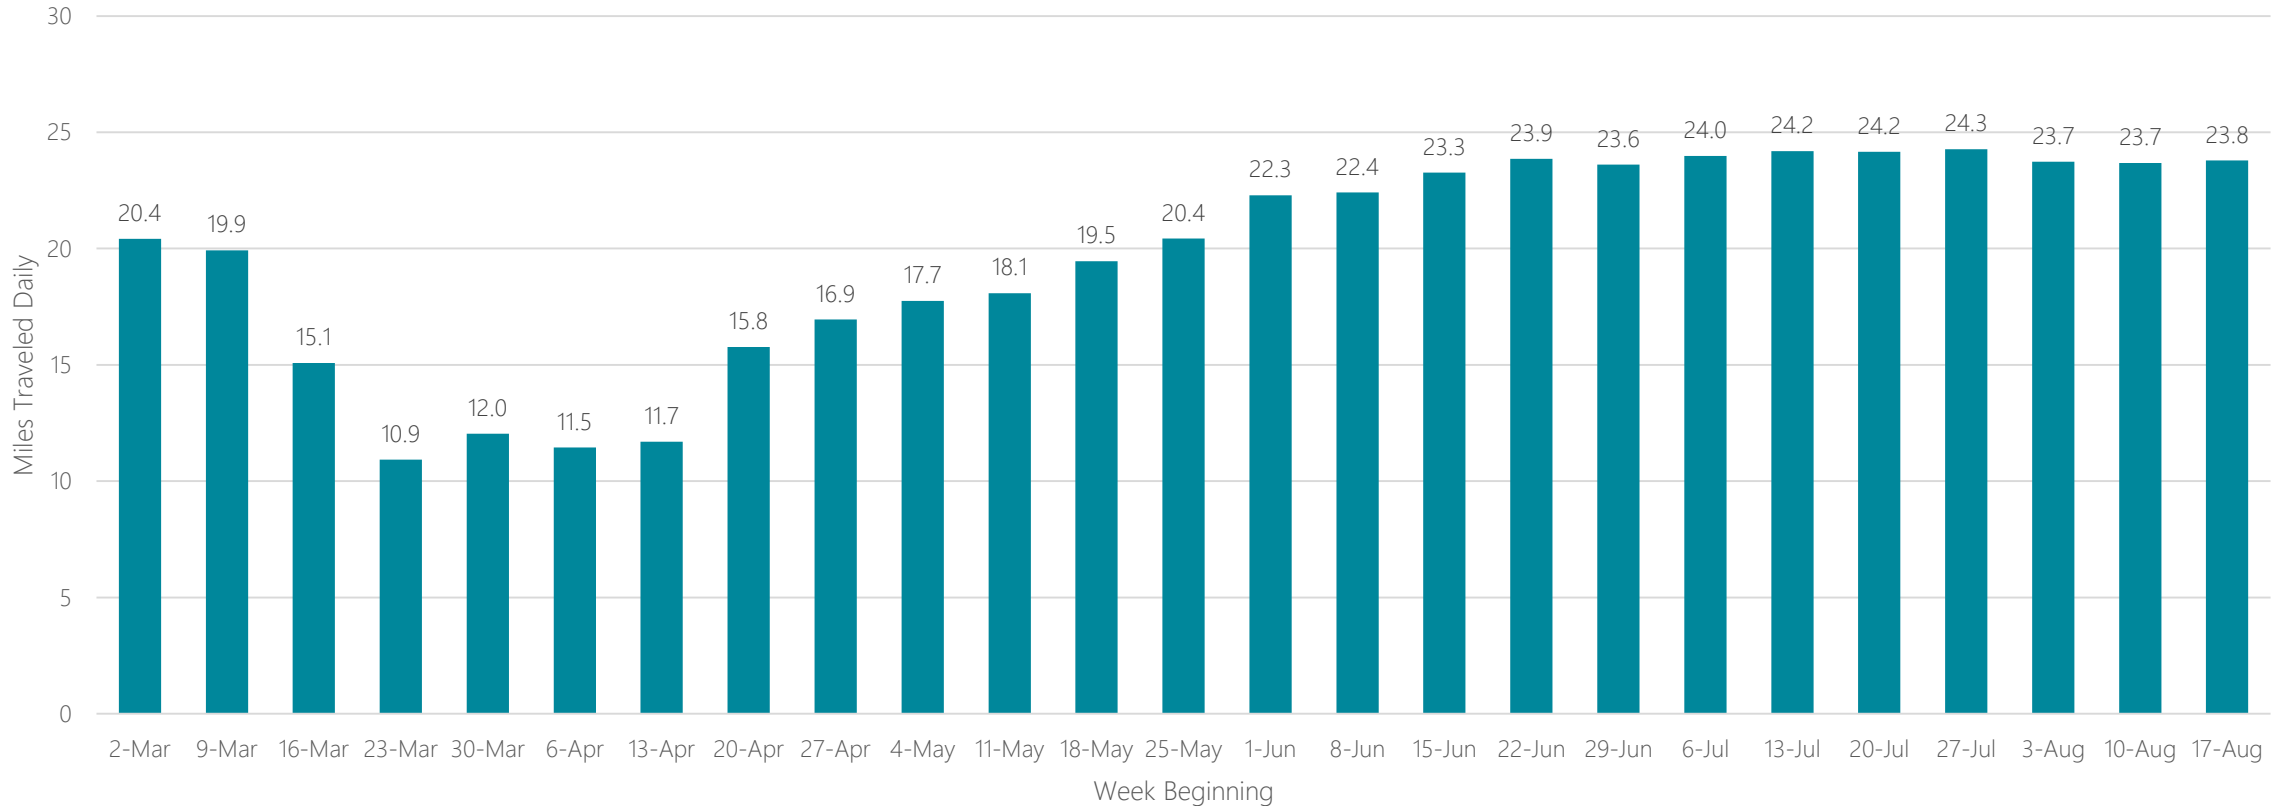

Juneau

Average Miles Traveled Daily Weekly Trend

Kansas City

Average Miles Traveled Daily Weekly Trend

Knoxville

Average Miles Traveled Daily Weekly Trend

La Crosse-Eau Claire

Average Miles Traveled Daily Weekly Trend