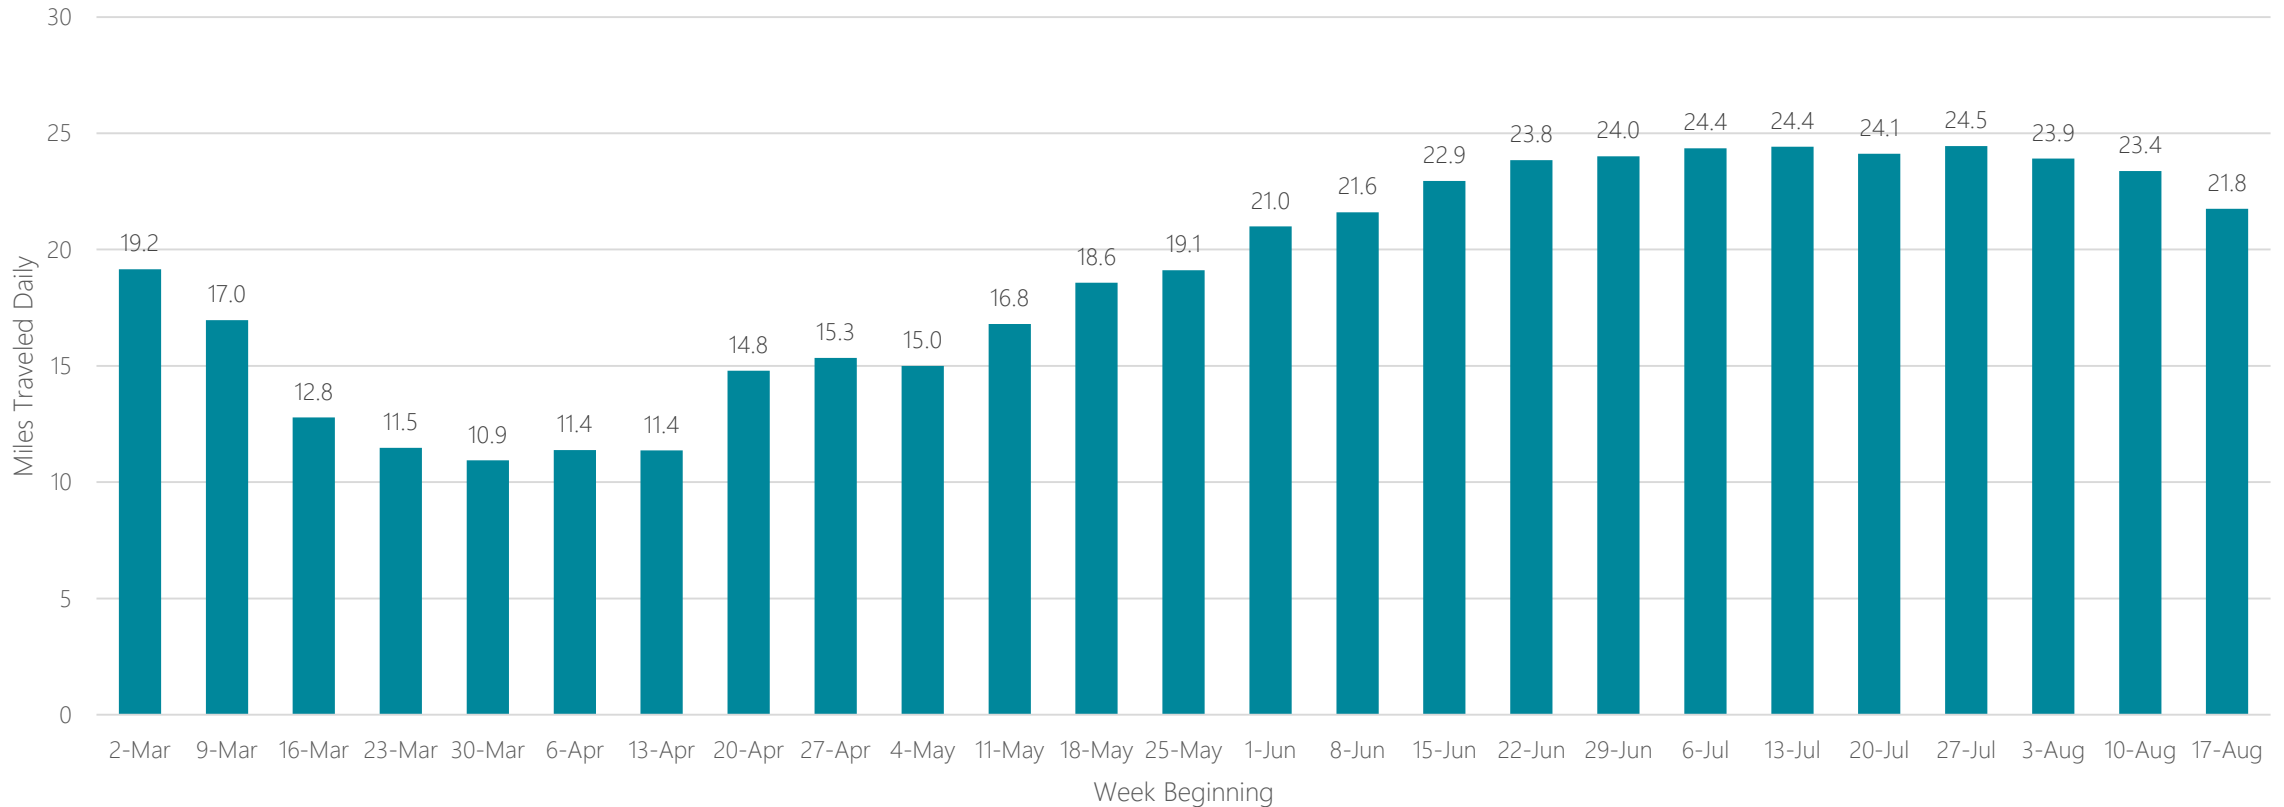

Sioux Falls (Mitchell)

Average Miles Traveled Daily Weekly Trend