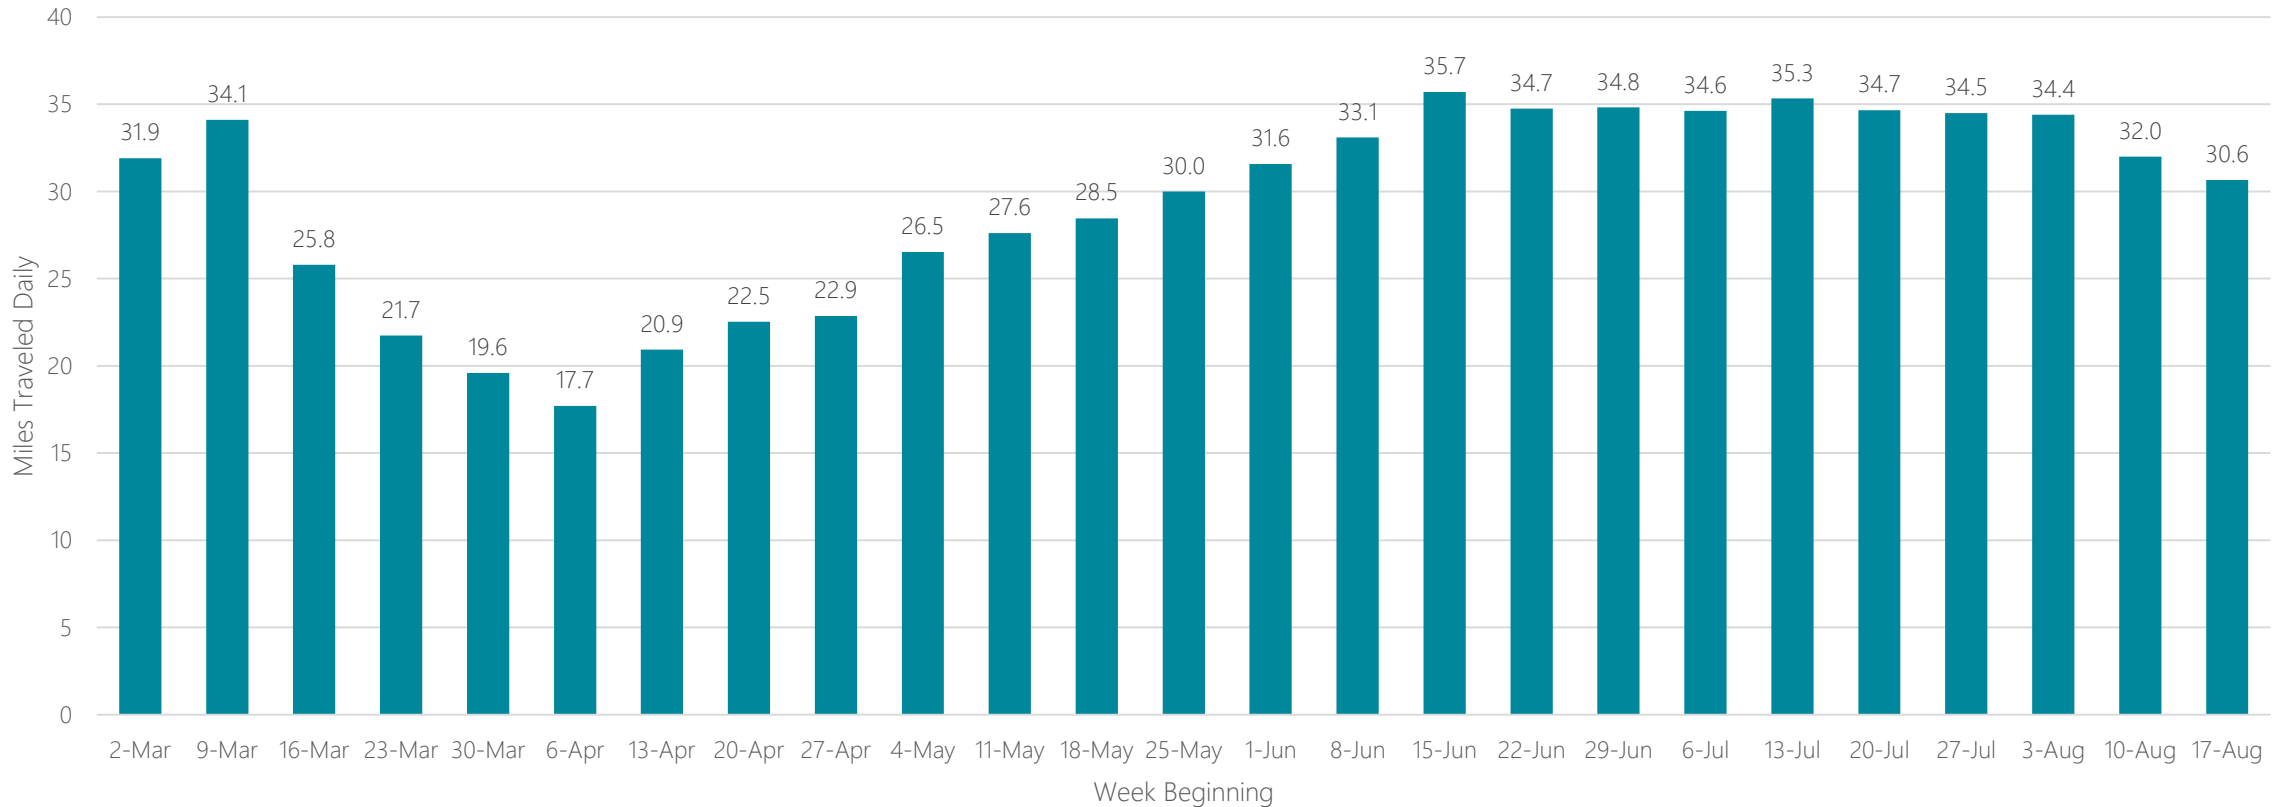

Montgomery (Selma)

Average Miles Traveled Daily Weekly Trend