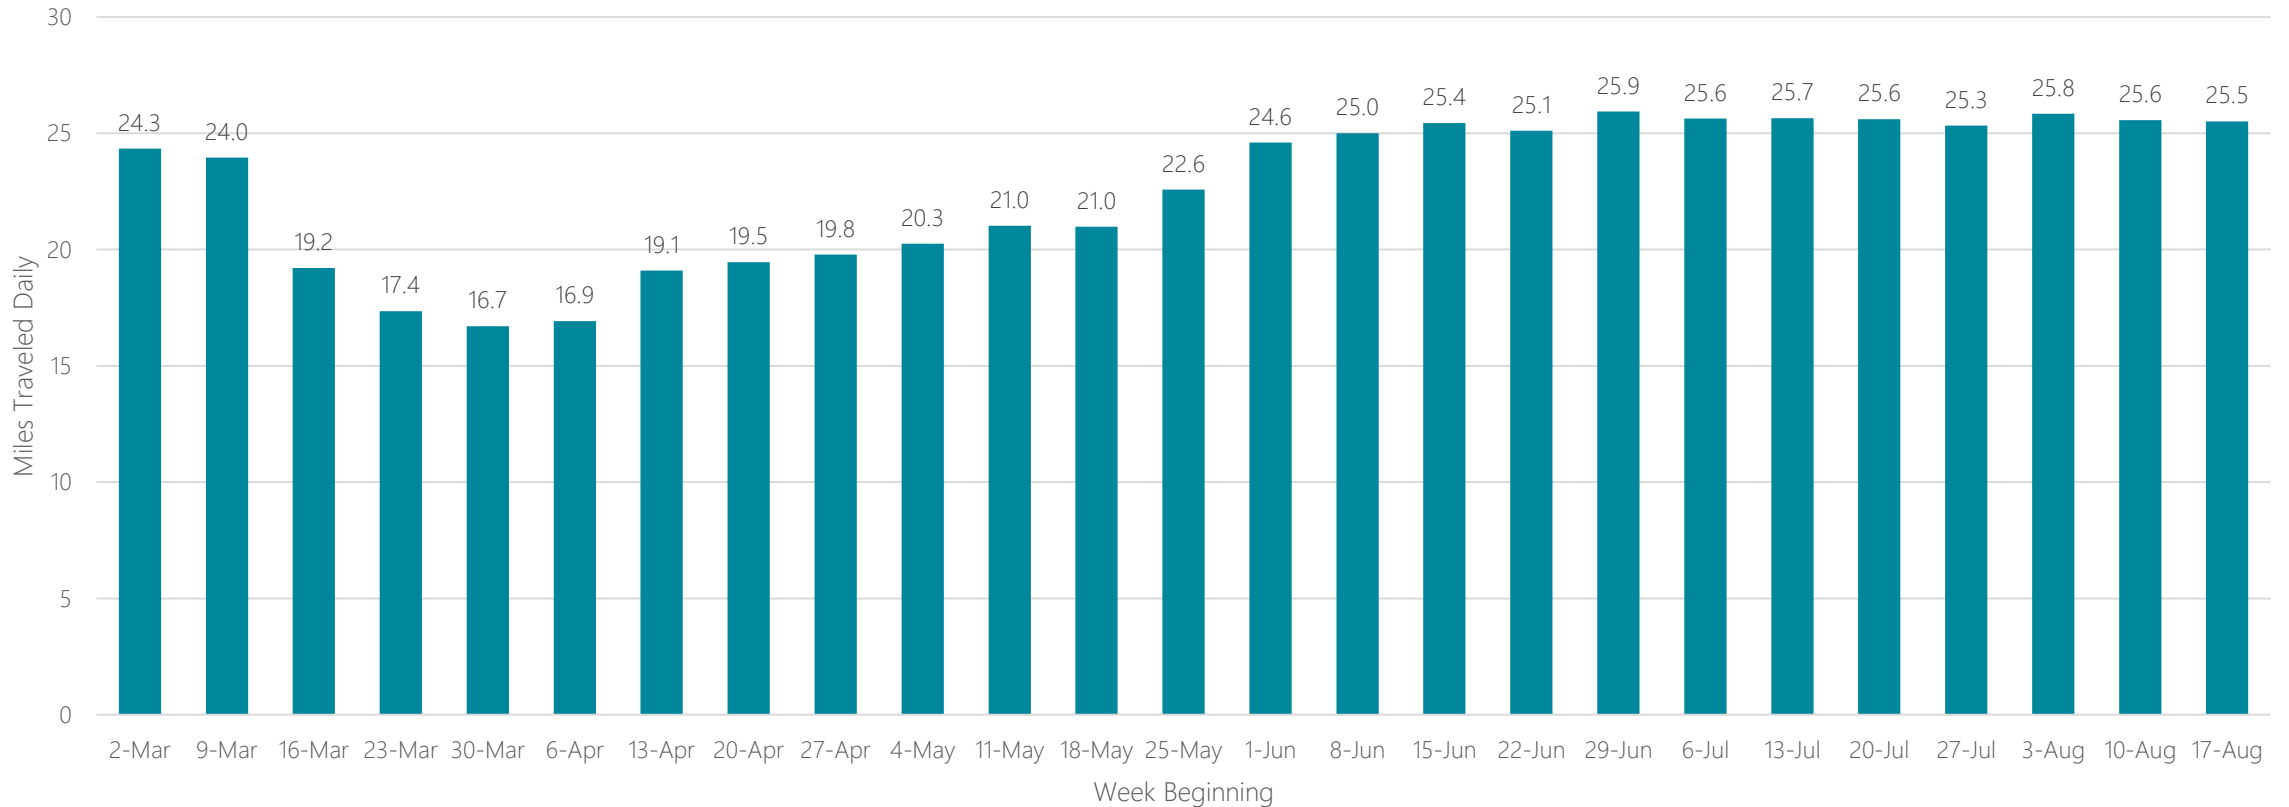

Youngstown

Average Miles Traveled Daily Weekly Trend

Yuma-El Centro

Average Miles Traveled Daily Weekly Trend

Zanesville

Average Miles Traveled Daily Weekly Trend

geekOUT@geopath.org

Additional regions available upon request