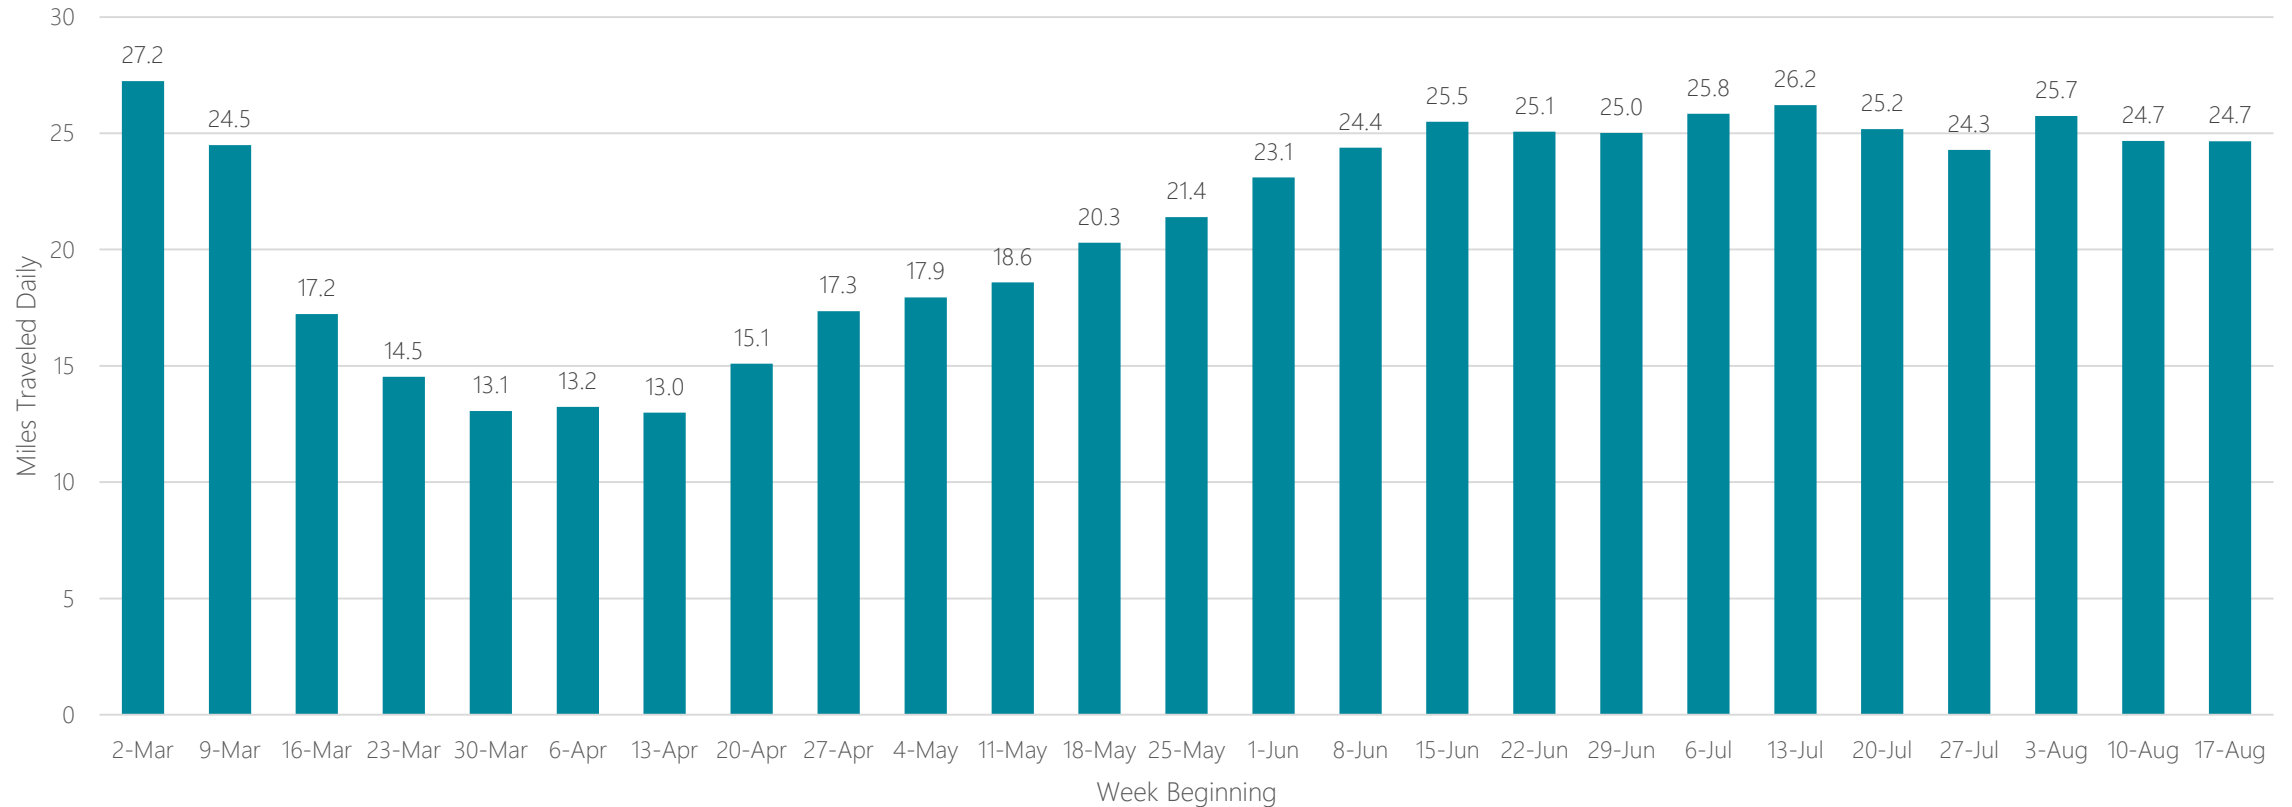

Lincoln & Hastings-Kearney

Average Miles Traveled Daily Weekly Trend

Little Rock-Pine Bluff

Average Miles Traveled Daily Weekly Trend

Los Angeles

Average Miles Traveled Daily Weekly Trend

Louisville

Average Miles Traveled Daily Weekly Trend