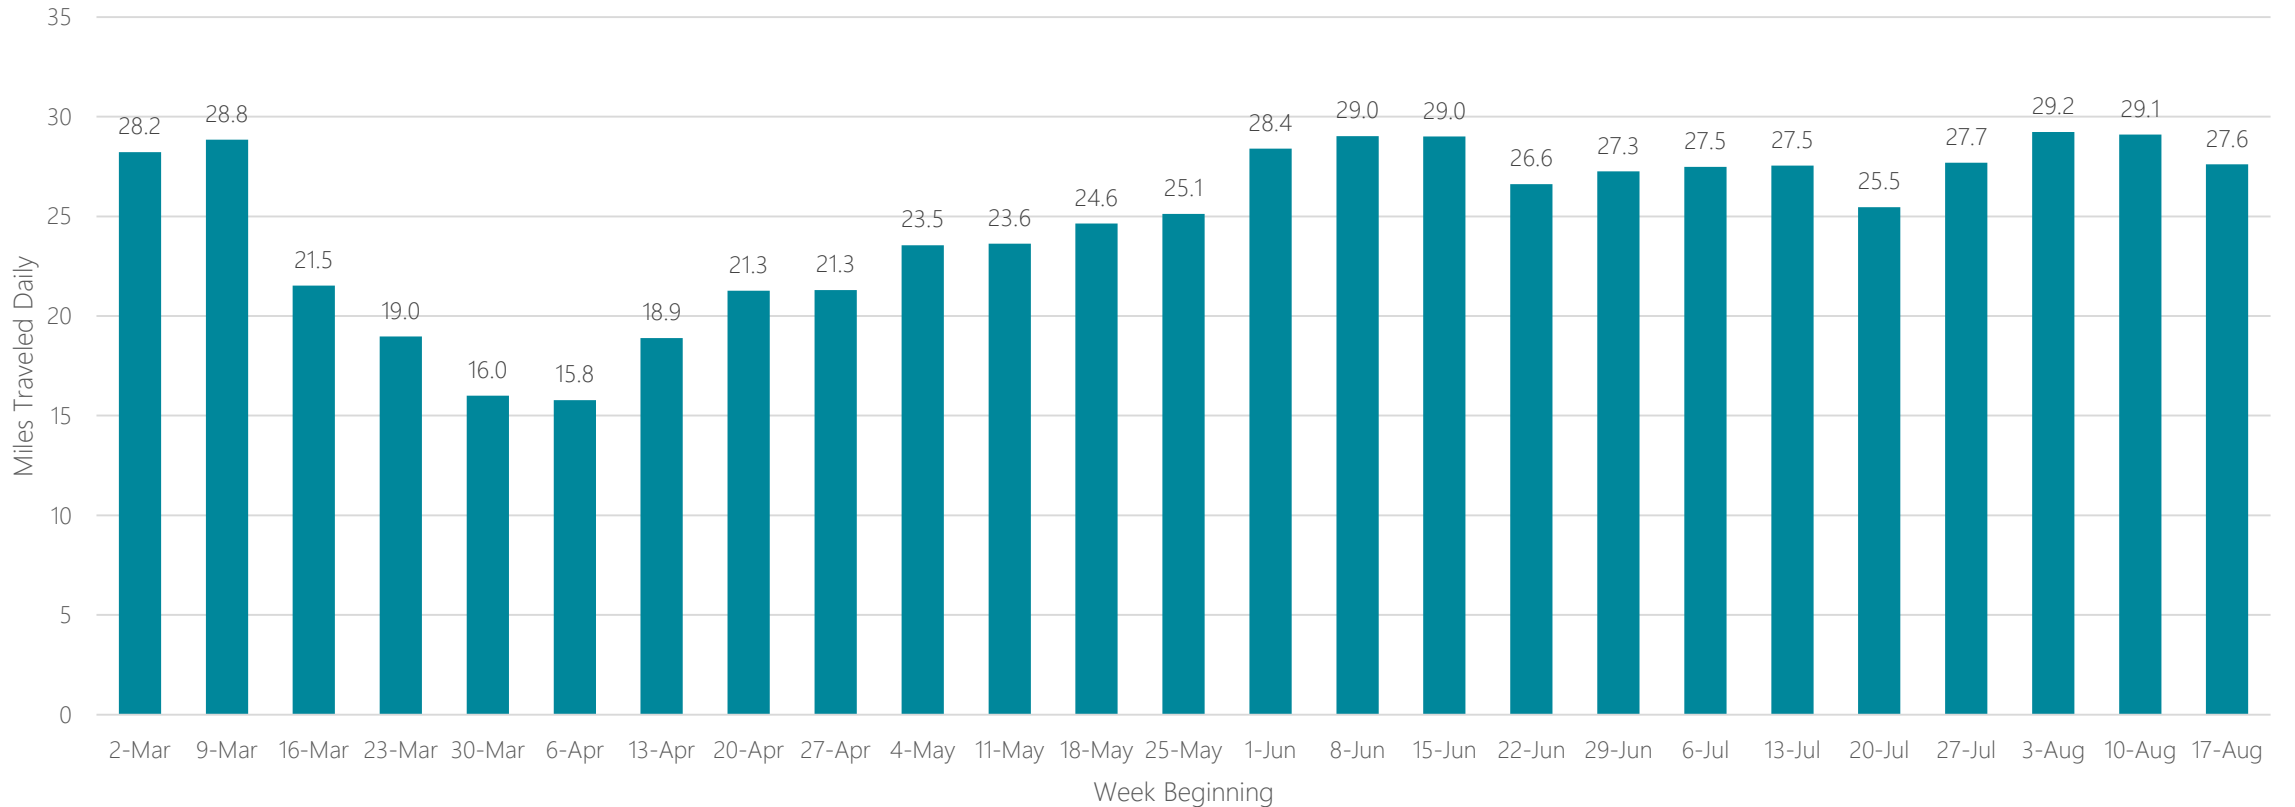

Twin Falls

Average Miles Traveled Daily Weekly Trend

Tyler-Longview (Lufkin & Nacogdoches)

Average Miles Traveled Daily Weekly Trend

Average Miles Traveled Daily Weekly Trend

Victoria

Average Miles Traveled Daily Weekly Trend