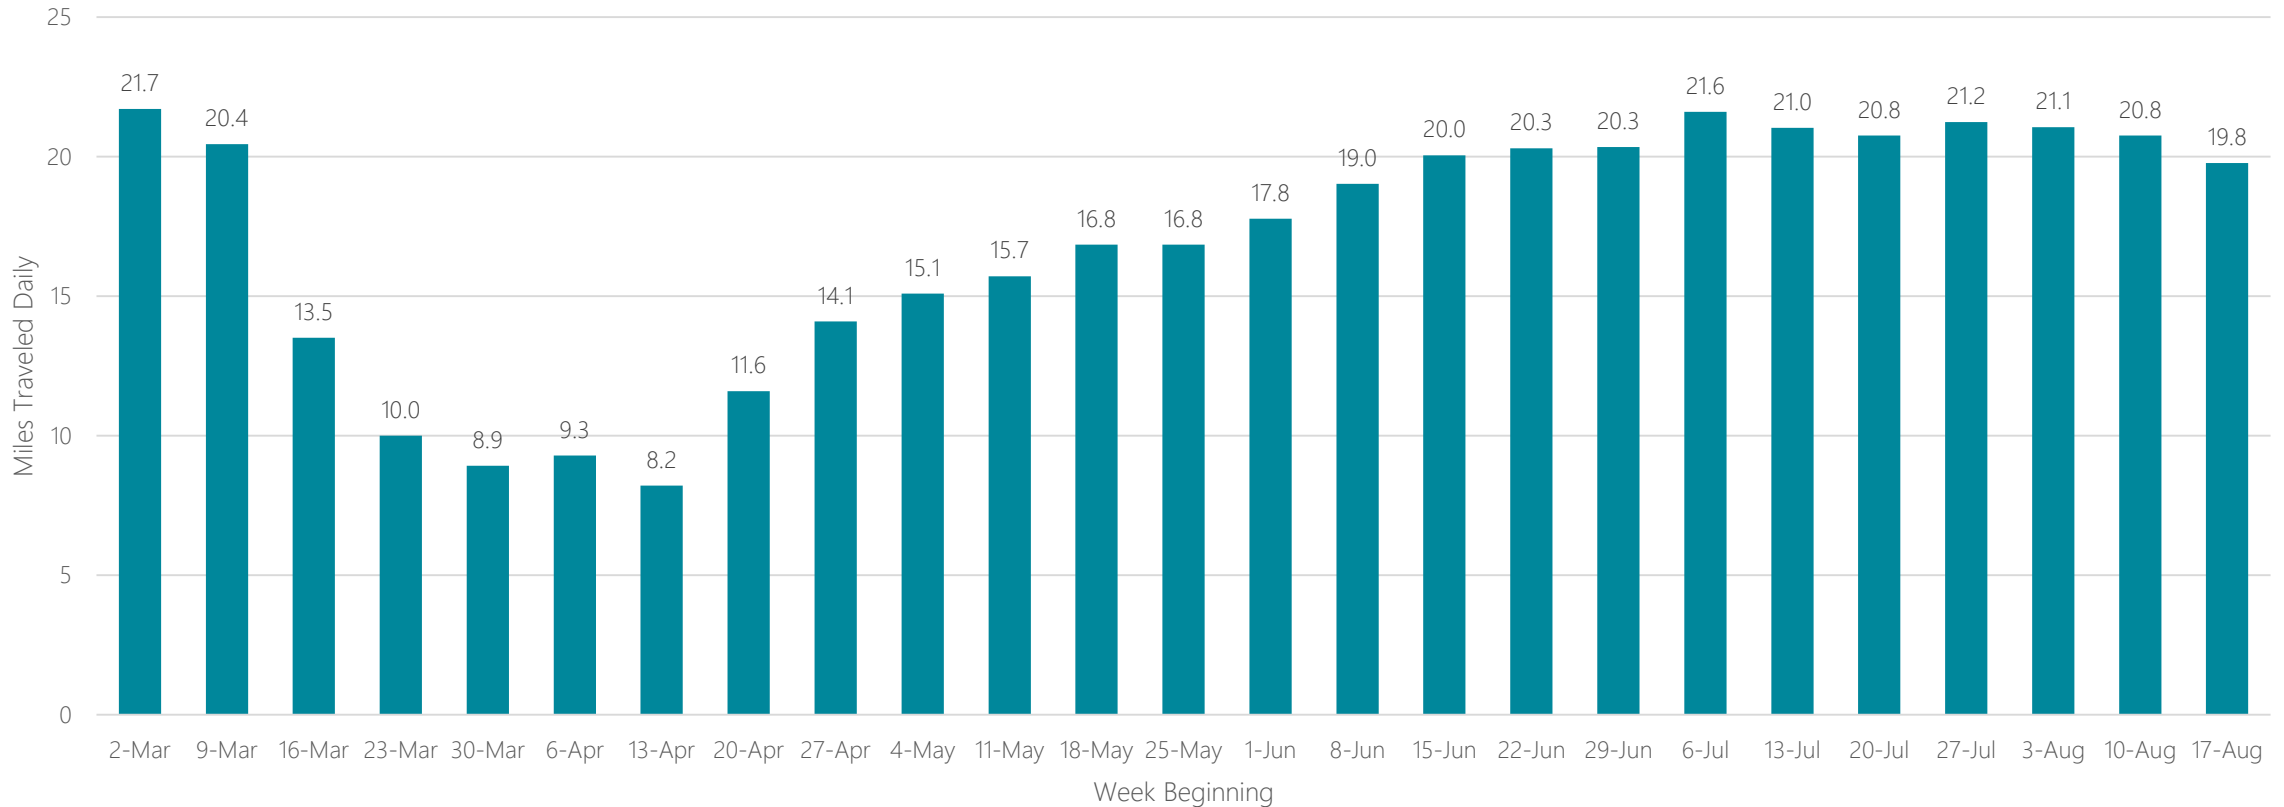

Colorado Springs

Average Miles Traveled Daily Weekly Trend