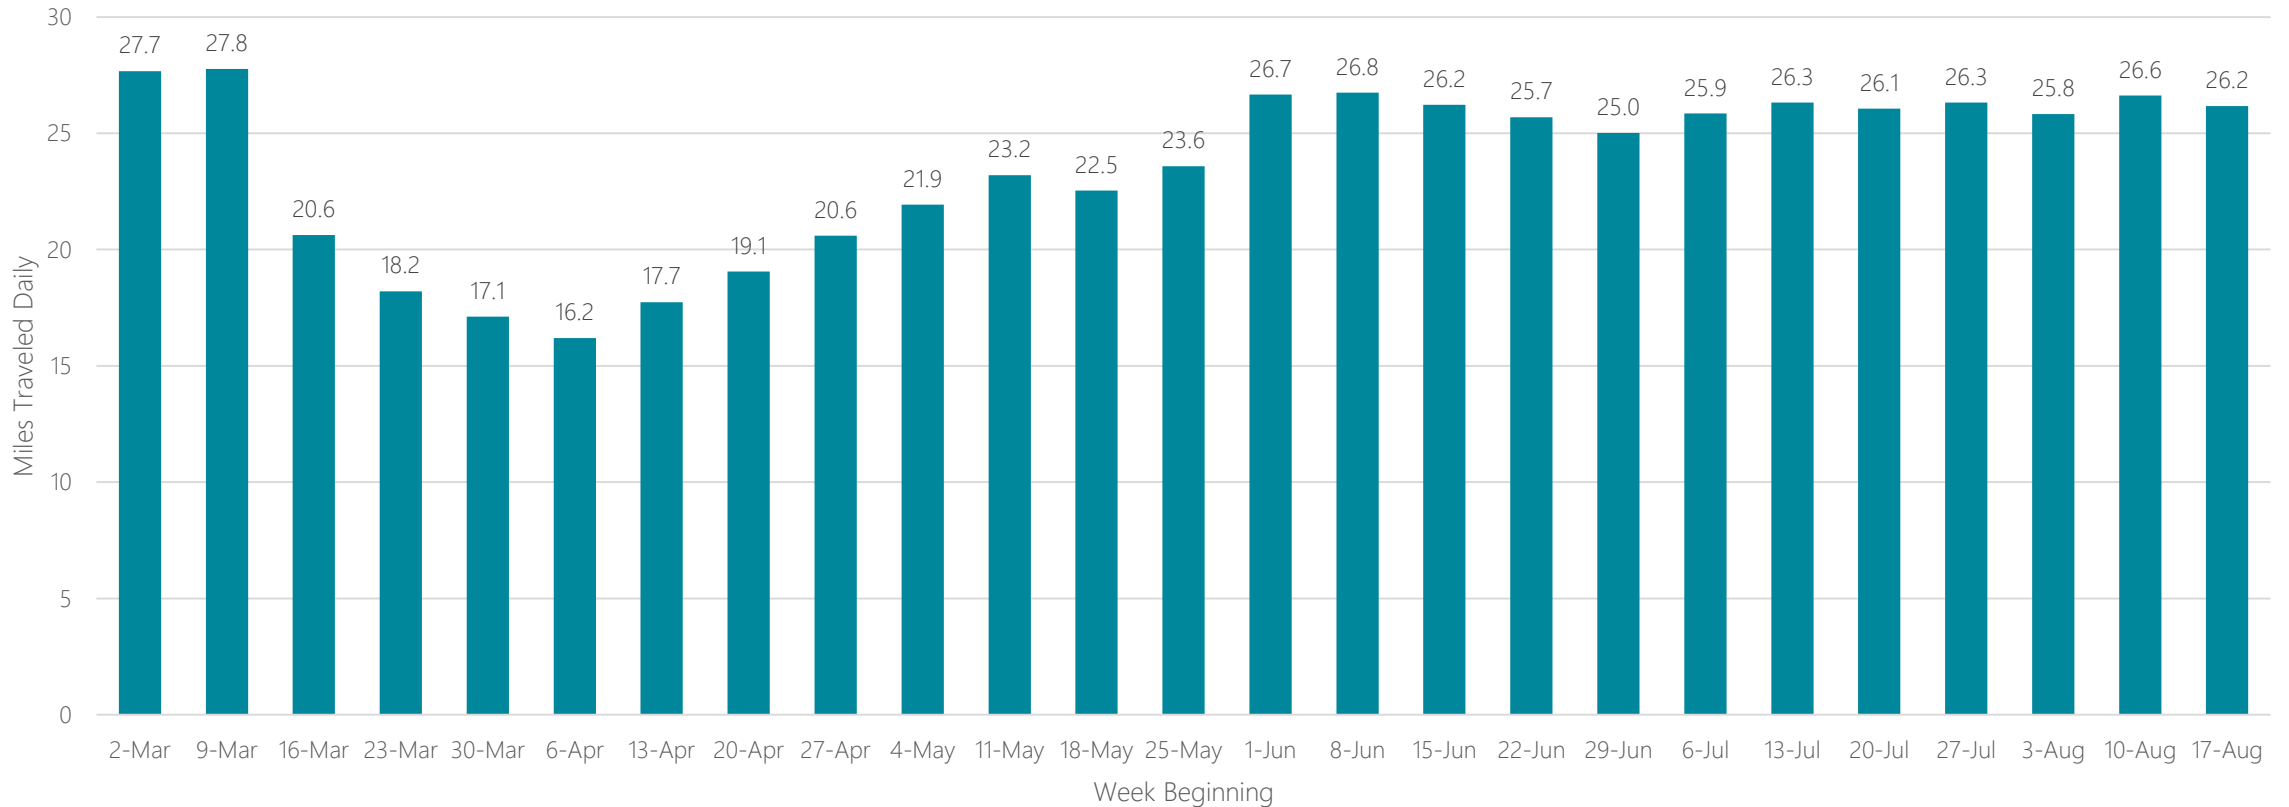

Myrtle Beach-Florence

Average Miles Traveled Daily Weekly Trend