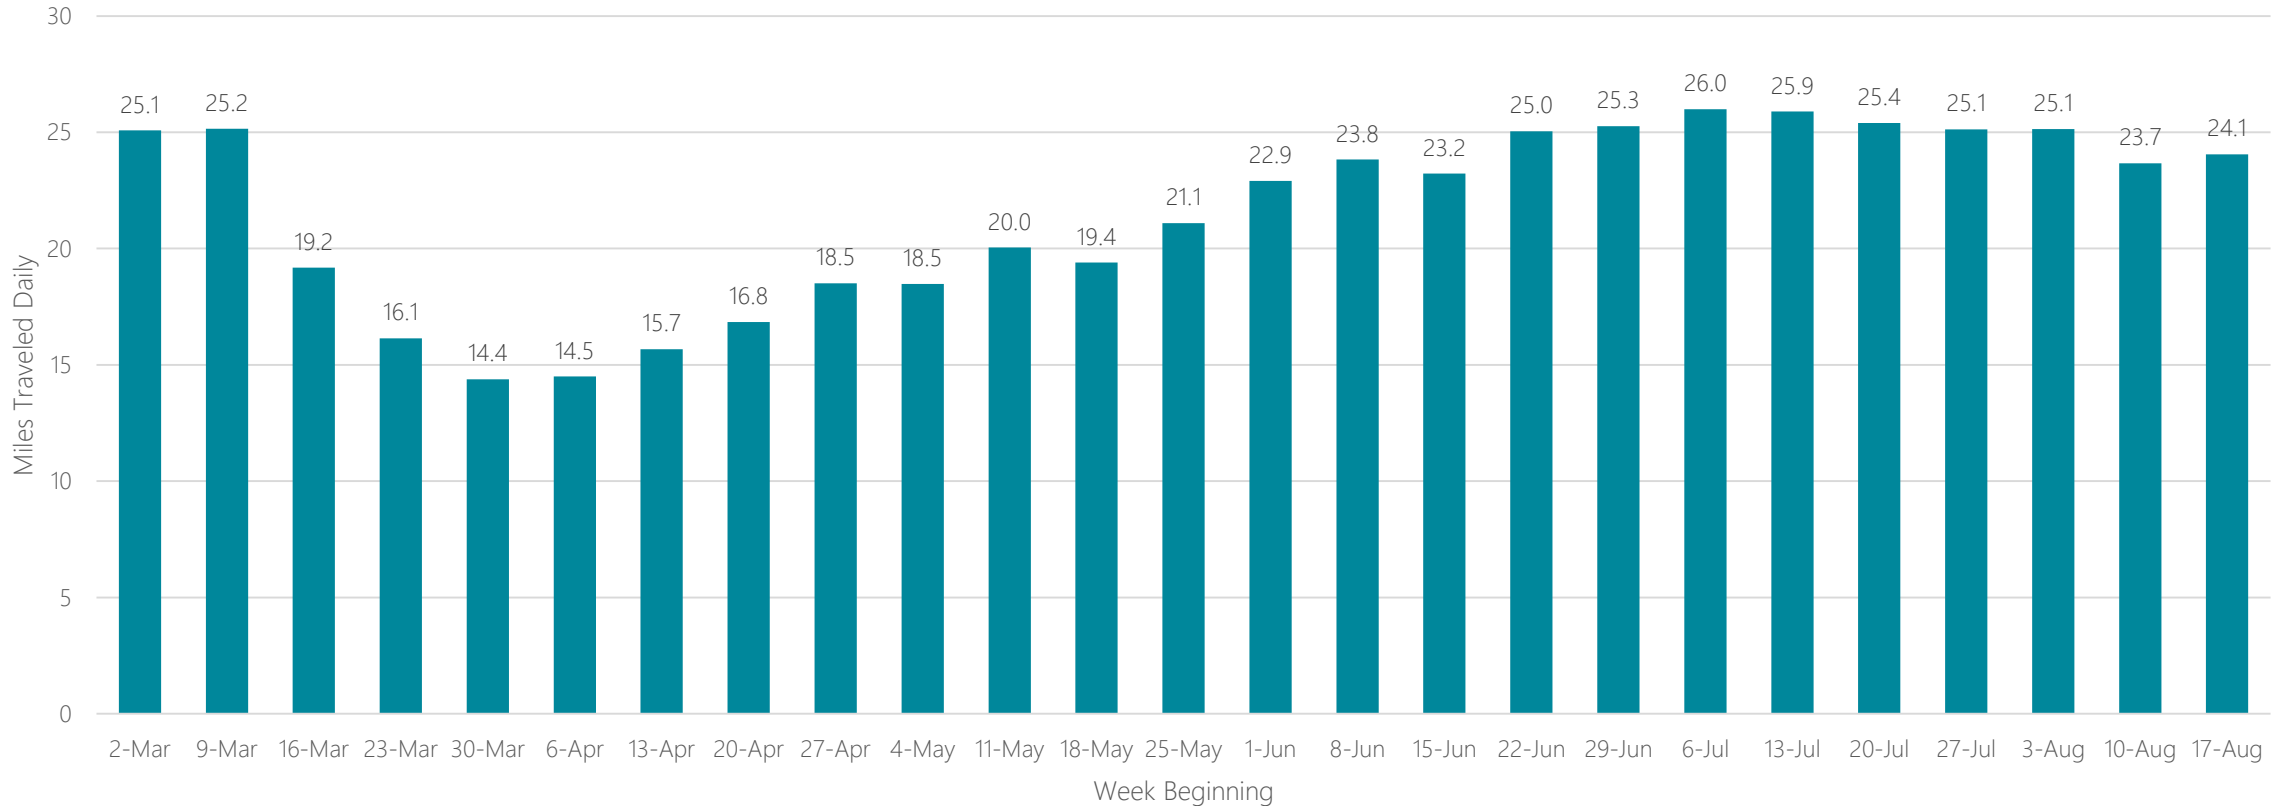

Roanoke-Lynchburg

Average Miles Traveled Daily Weekly Trend