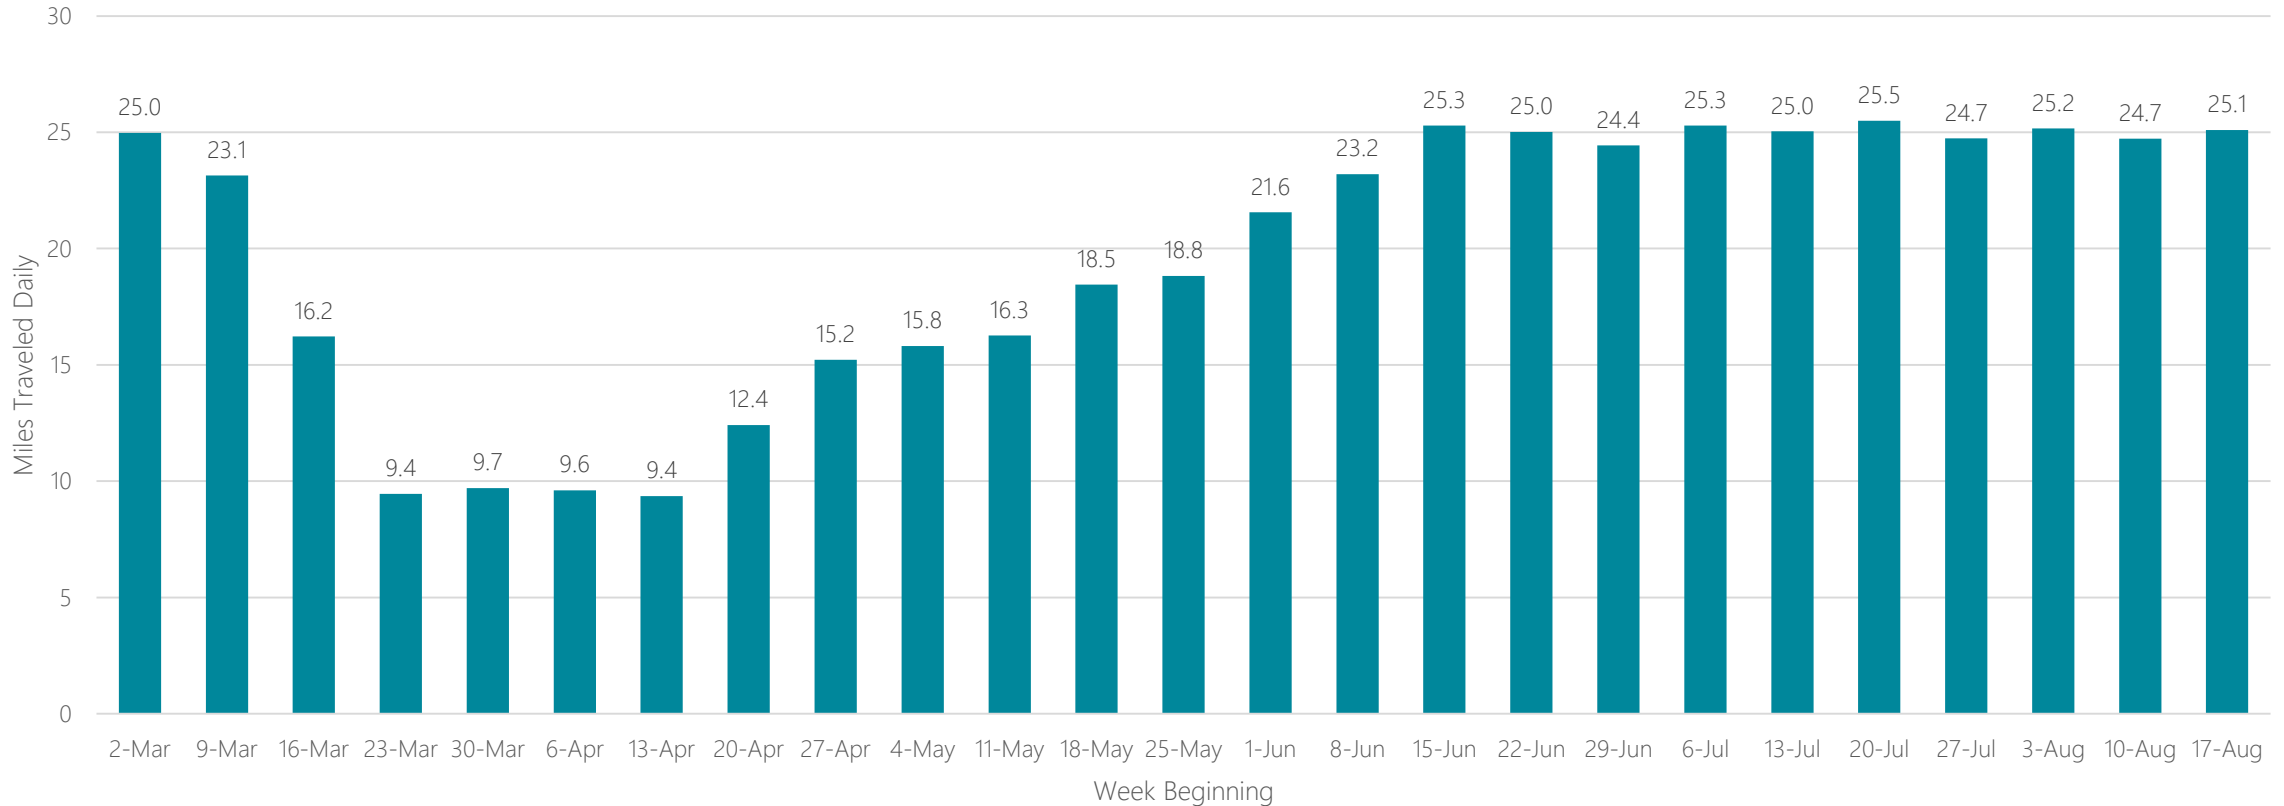

Grand Rapids-Kalamazoo-Battle Creek

Average Miles Traveled Daily Weekly Trend