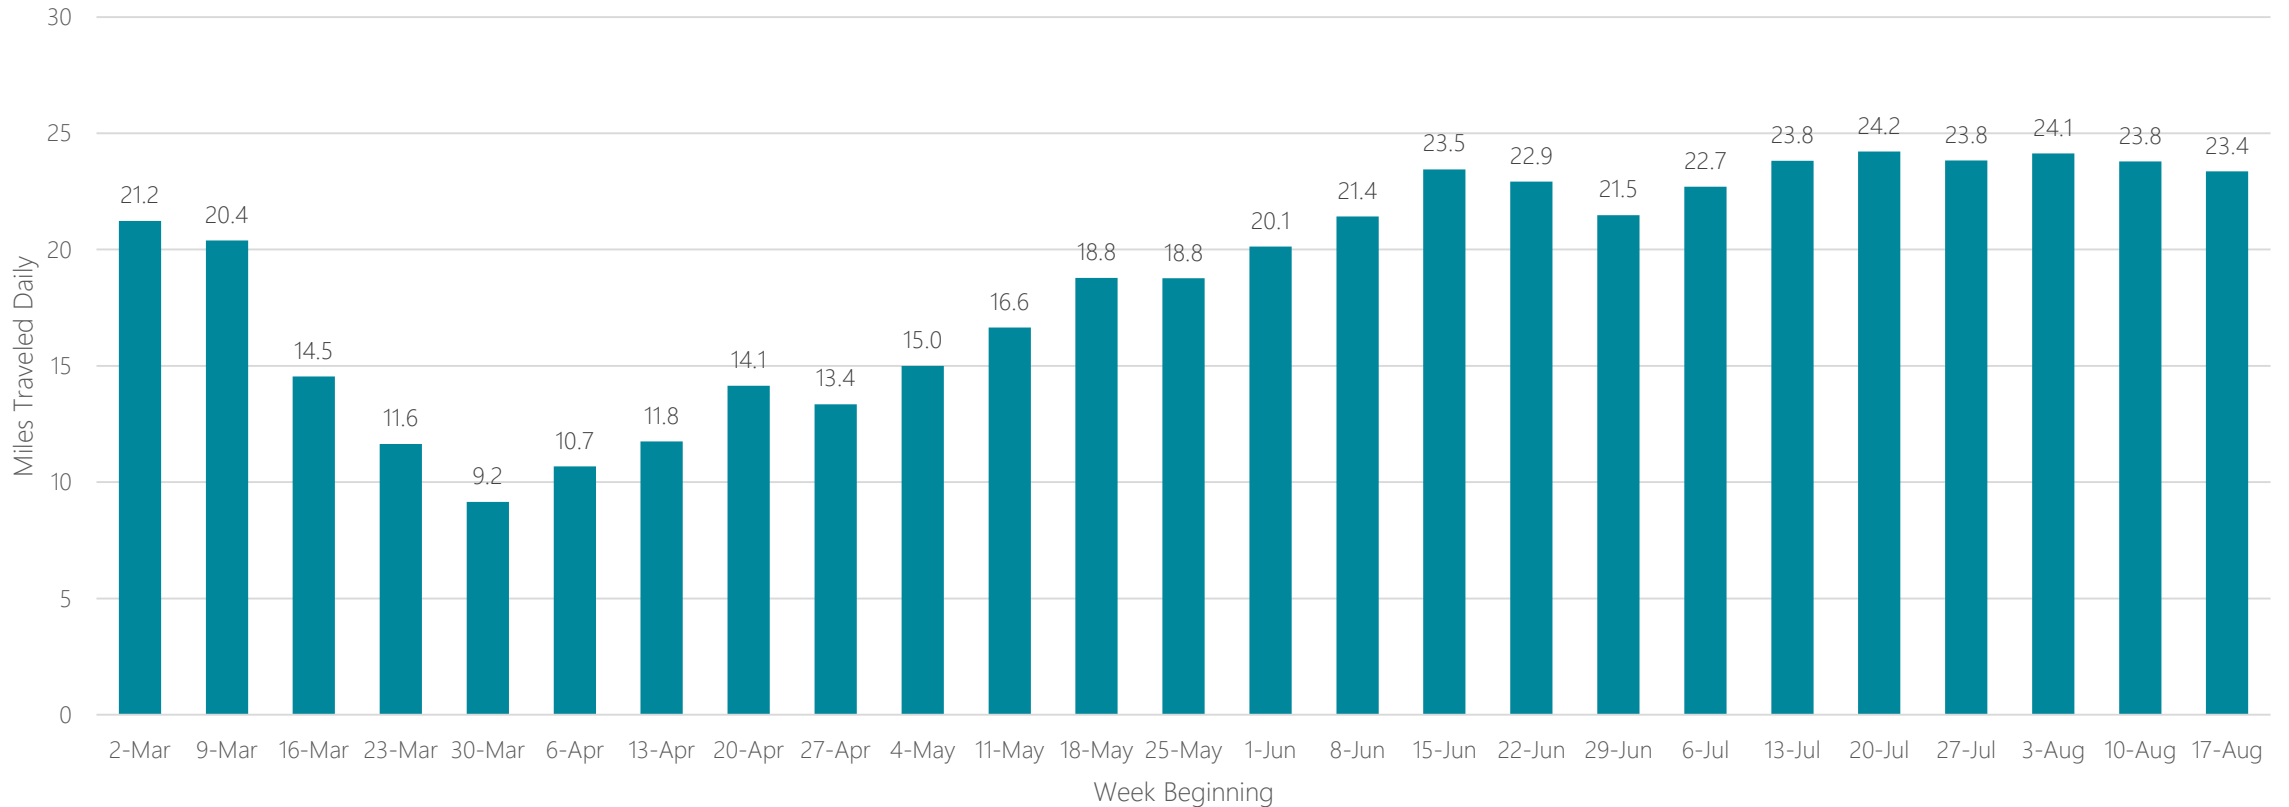

Austin

Average Miles Traveled Daily Weekly Trend

Bakersfield

Average Miles Traveled Daily Weekly Trend

Baltimore

Average Miles Traveled Daily Weekly Trend

Bangor, ME

Average Miles Traveled Daily Weekly Trend