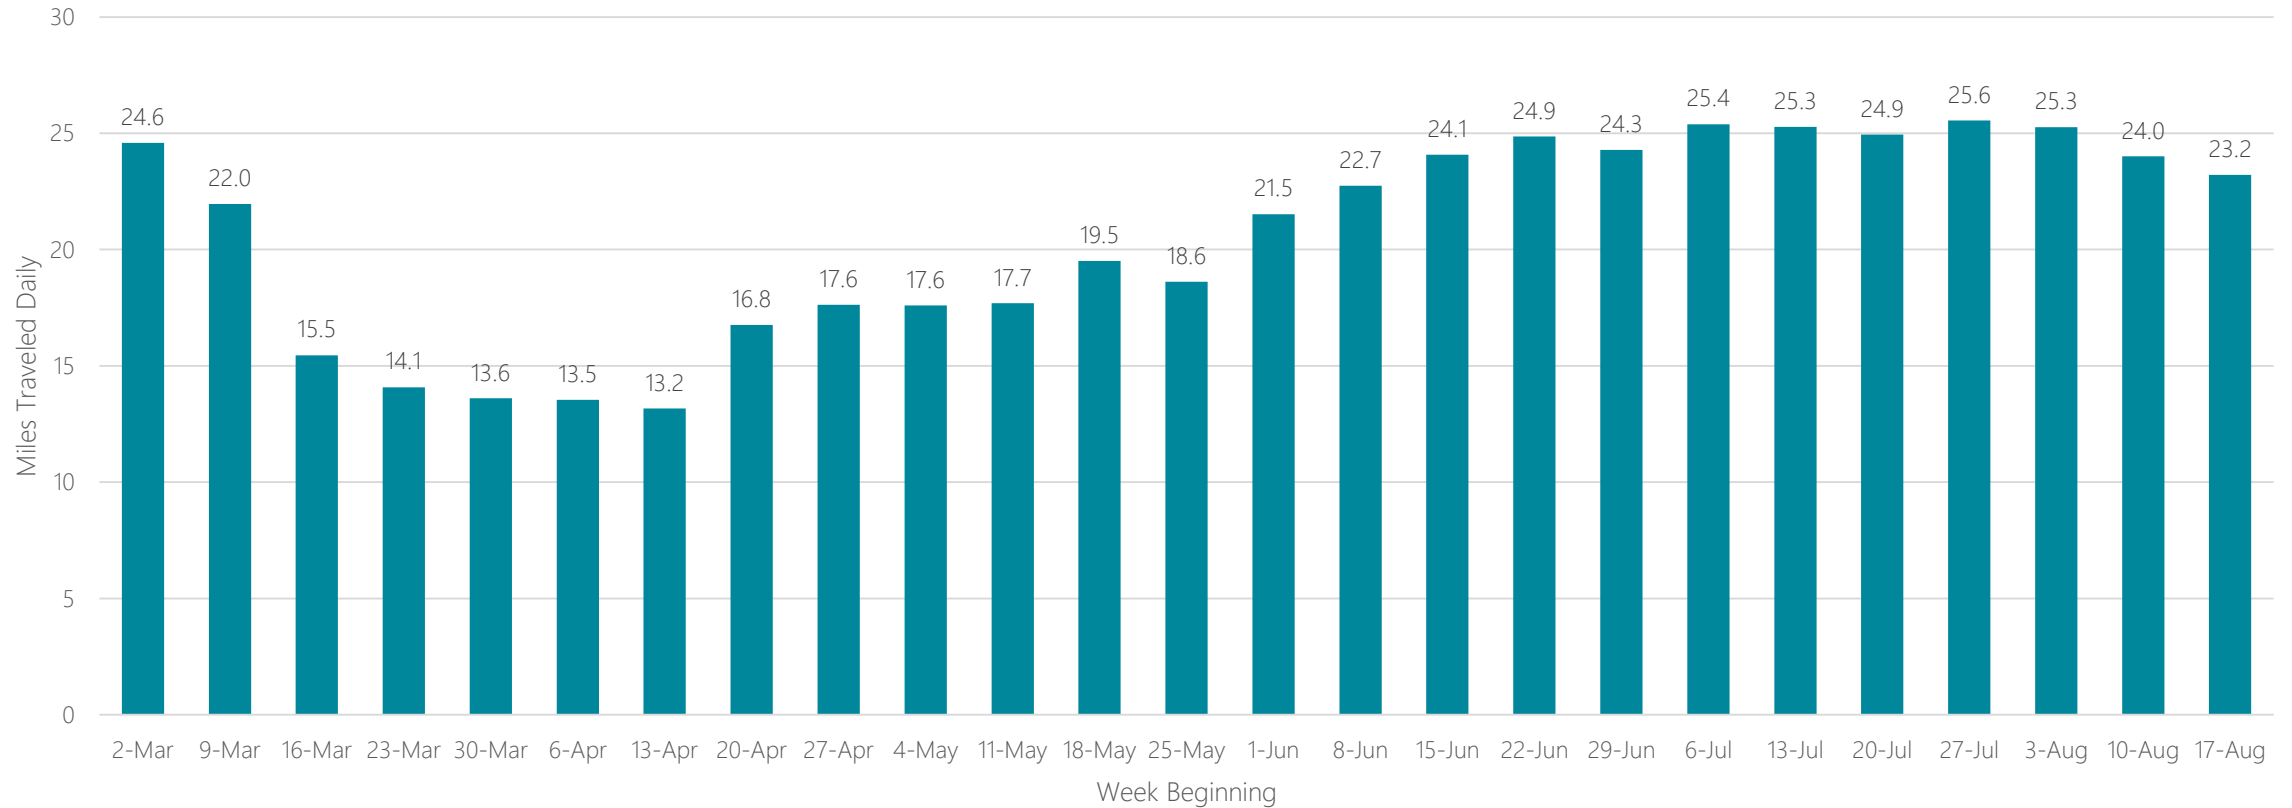

Omaha

Average Miles Traveled Daily Weekly Trend