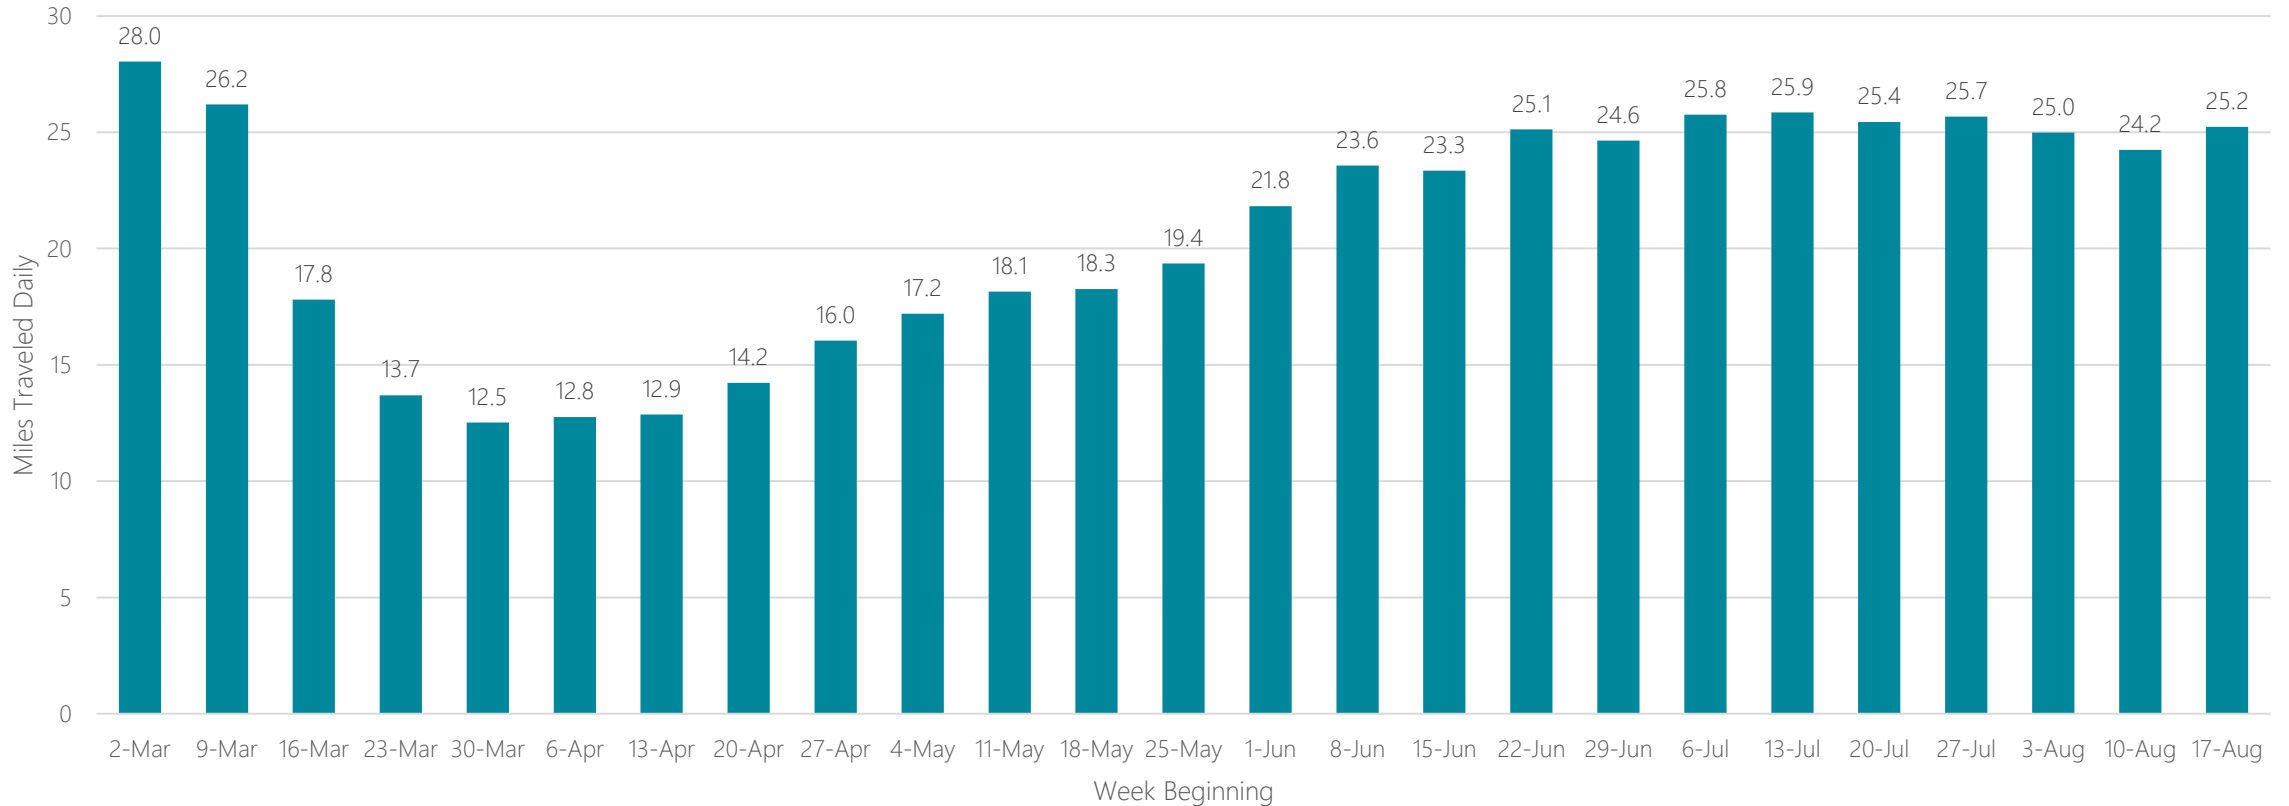

Richmond-Petersburg

Average Miles Traveled Daily Weekly Trend