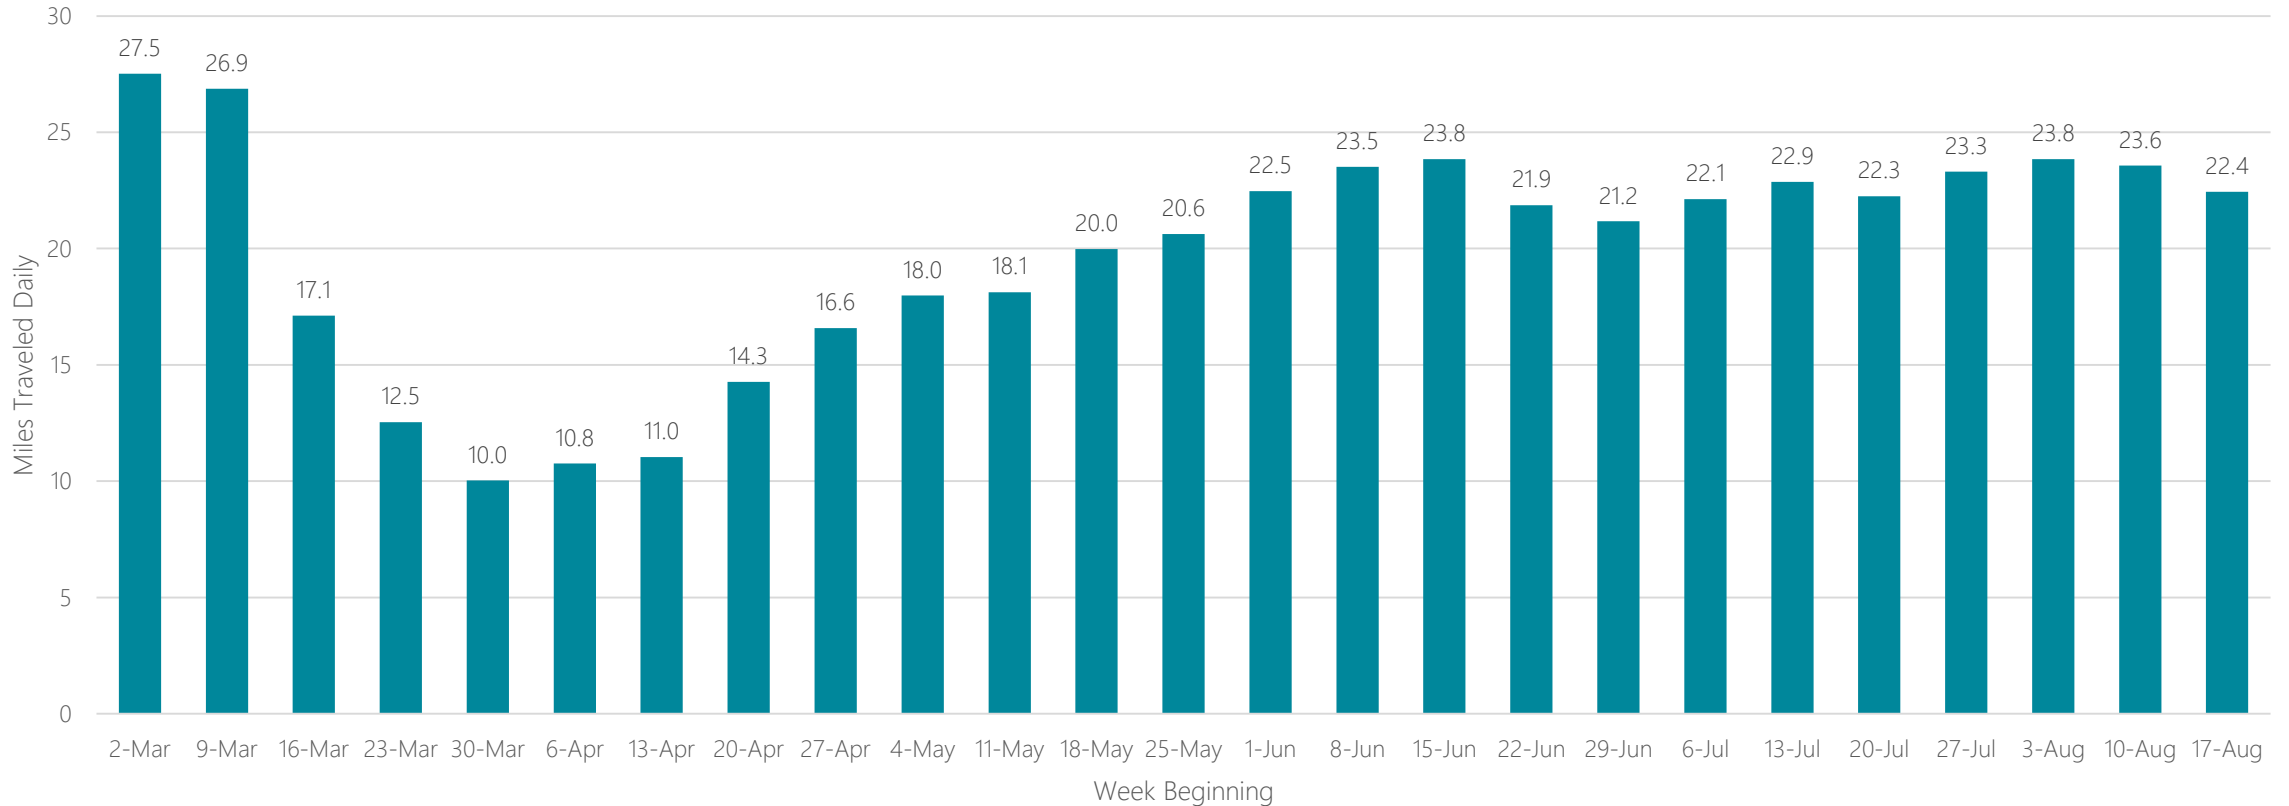

Austin

Average Miles Traveled Daily Weekly Trend