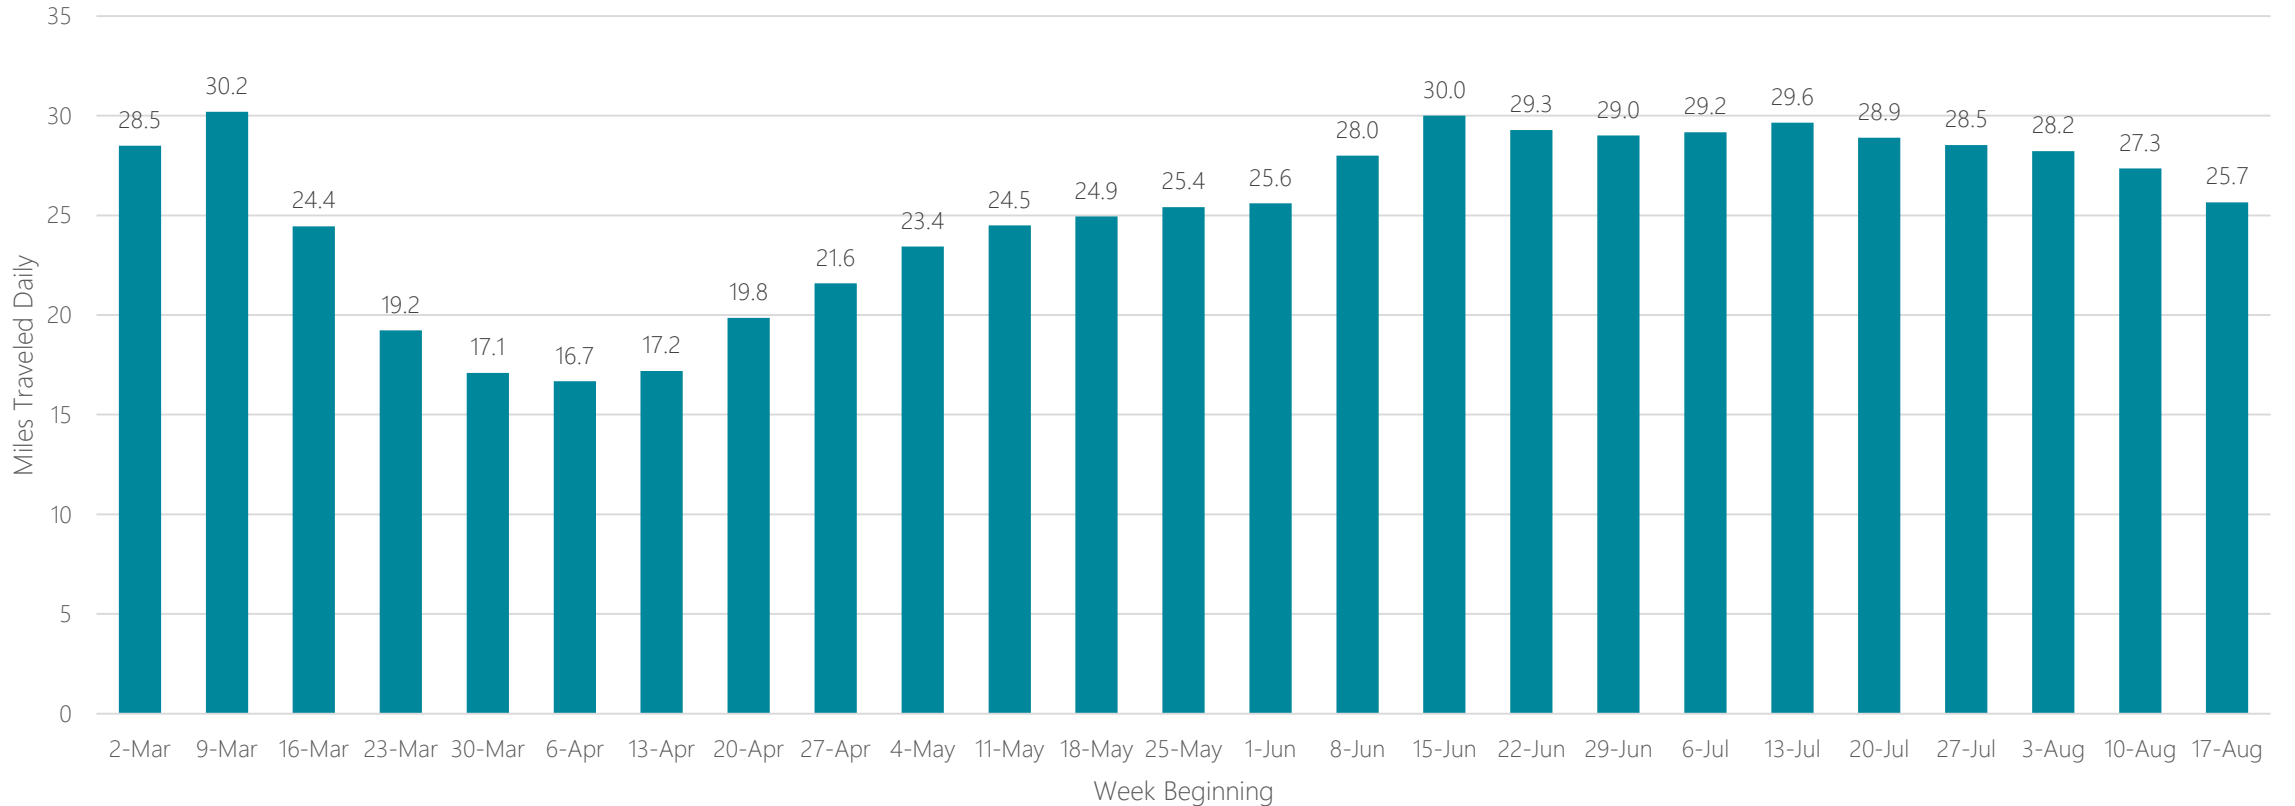

Springfield-Holyoke

Average Miles Traveled Daily Weekly Trend

Springfield, MO

Average Miles Traveled Daily Weekly Trend

Syracuse, NY

Average Miles Traveled Daily Weekly Trend

Tallahassee-Thomasville

Average Miles Traveled Daily Weekly Trend