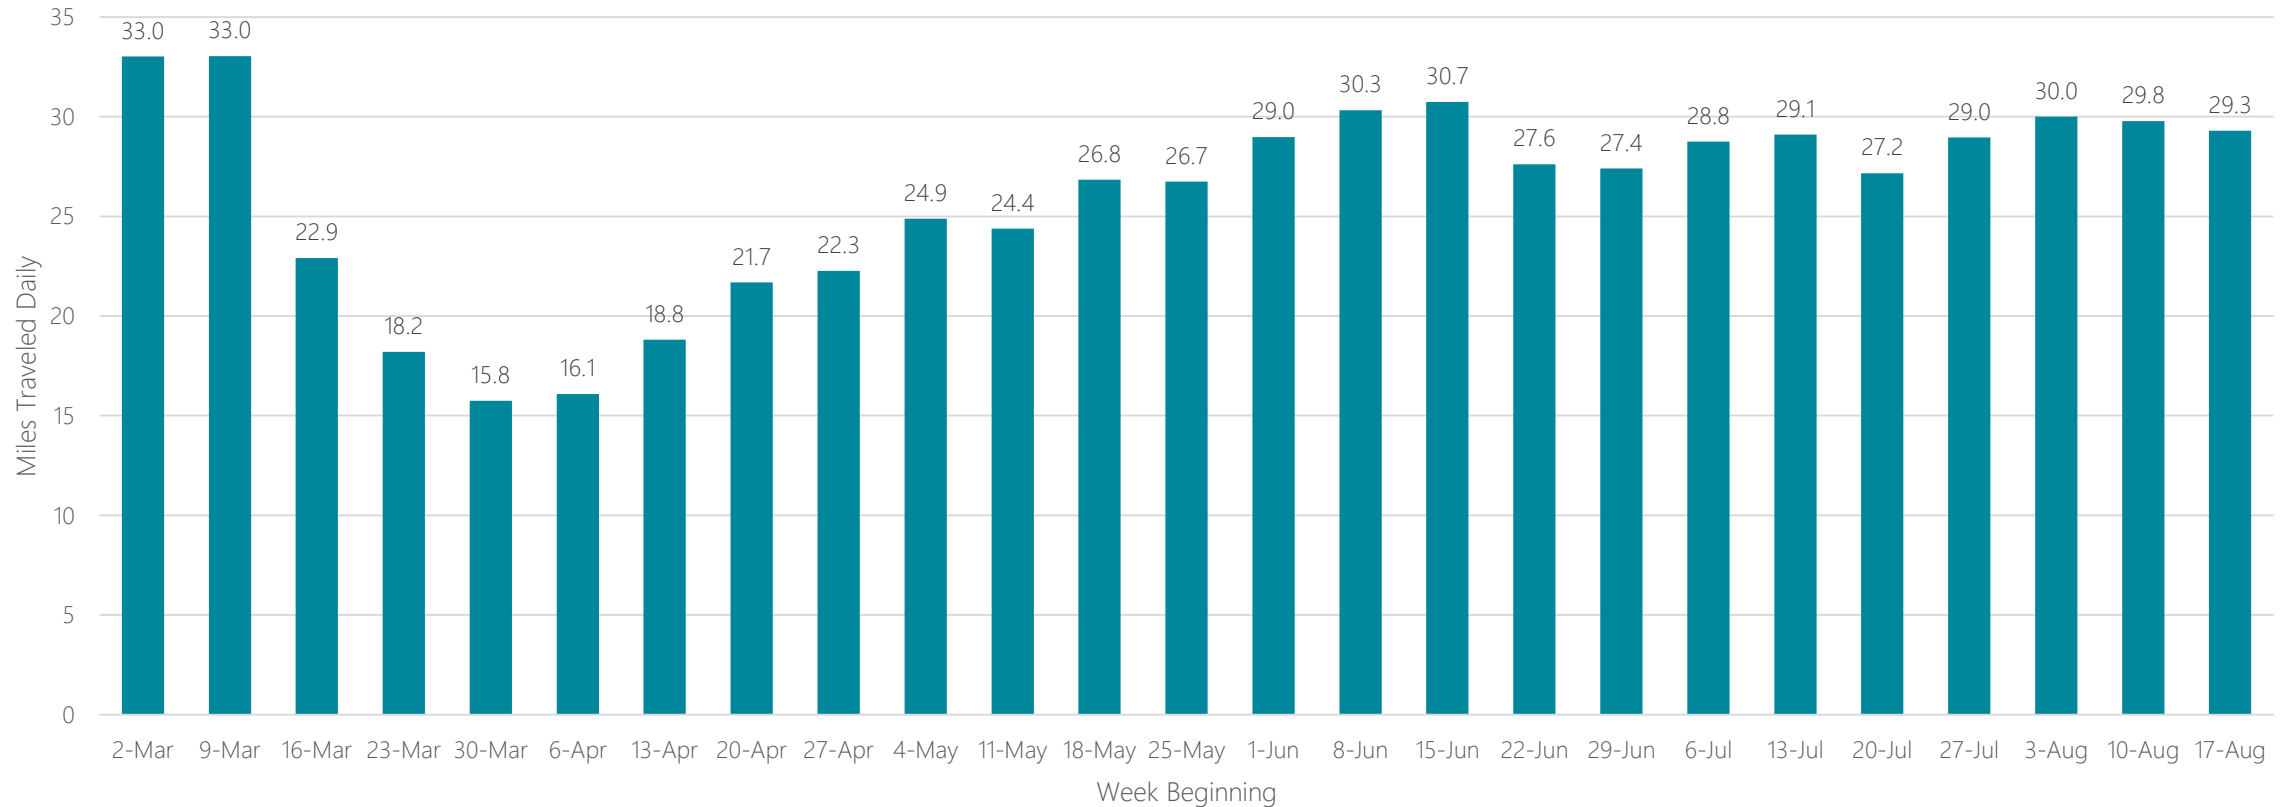

Beaumont

Average Miles Traveled Daily Weekly Trend