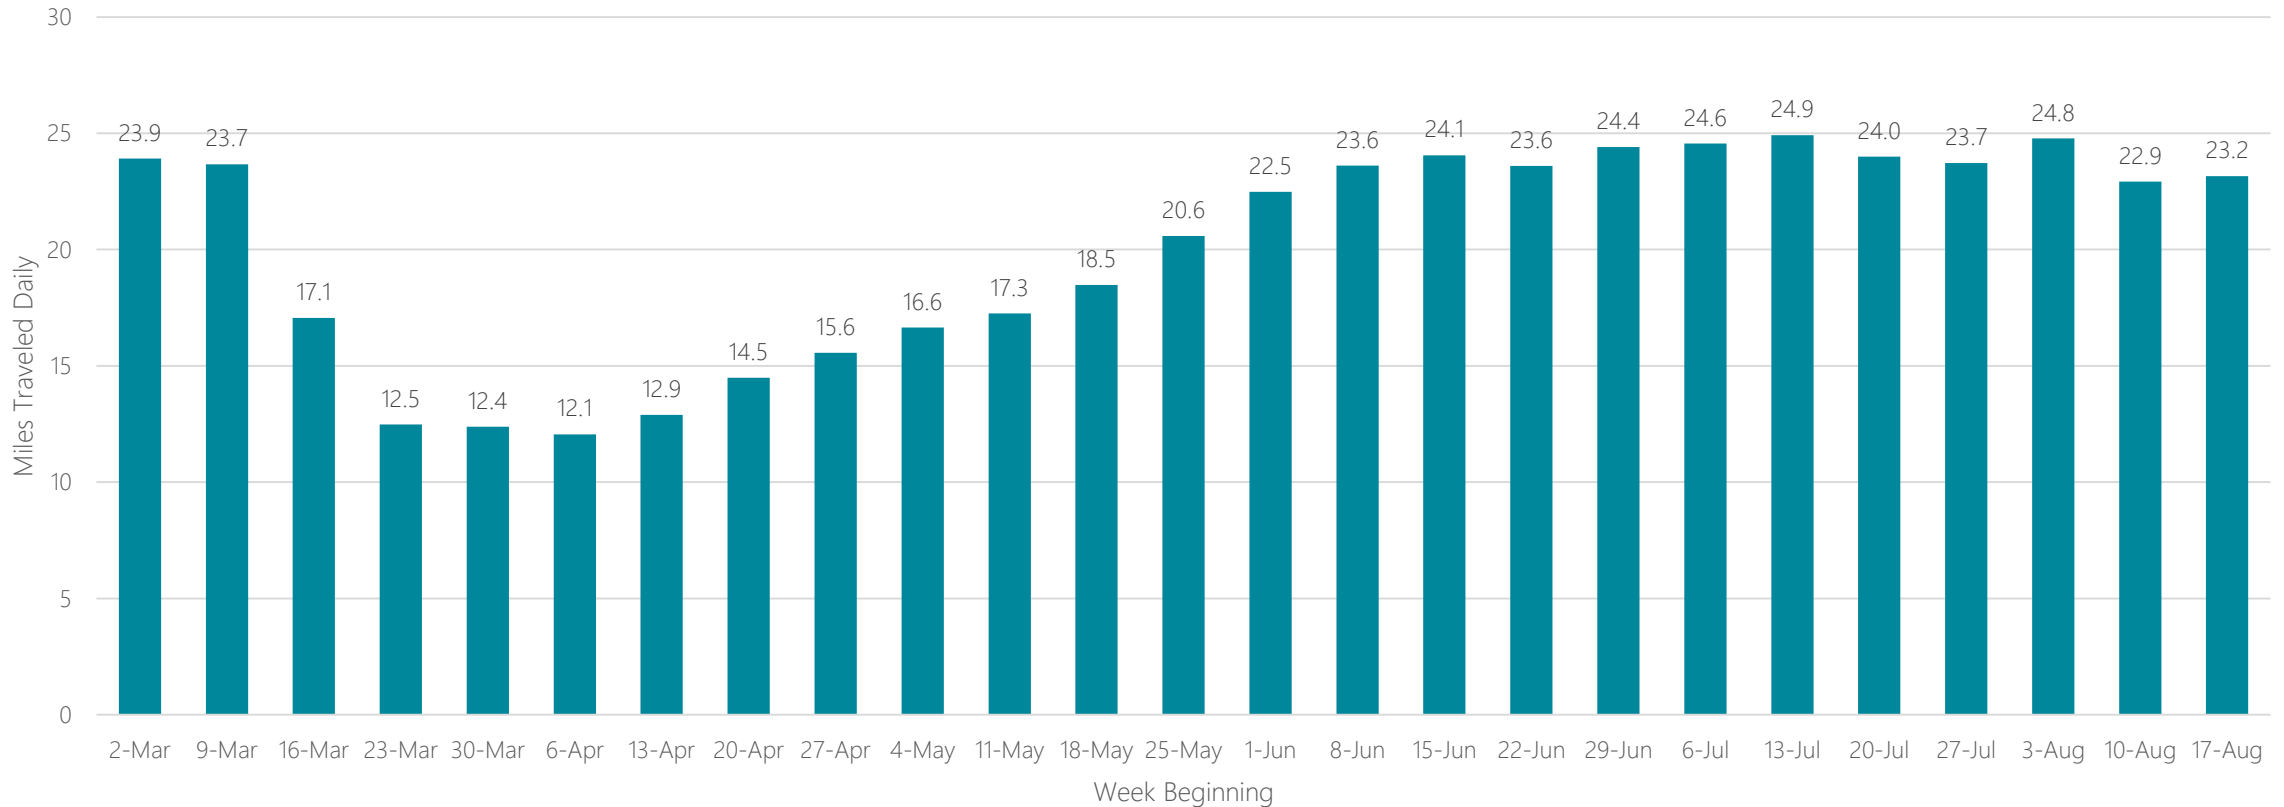

Chicago

Average Miles Traveled Daily Weekly Trend

Chico-Redding

Average Miles Traveled Daily Weekly Trend

Cincinnati

Average Miles Traveled Daily Weekly Trend

Clarksburg-Weston

Average Miles Traveled Daily Weekly Trend