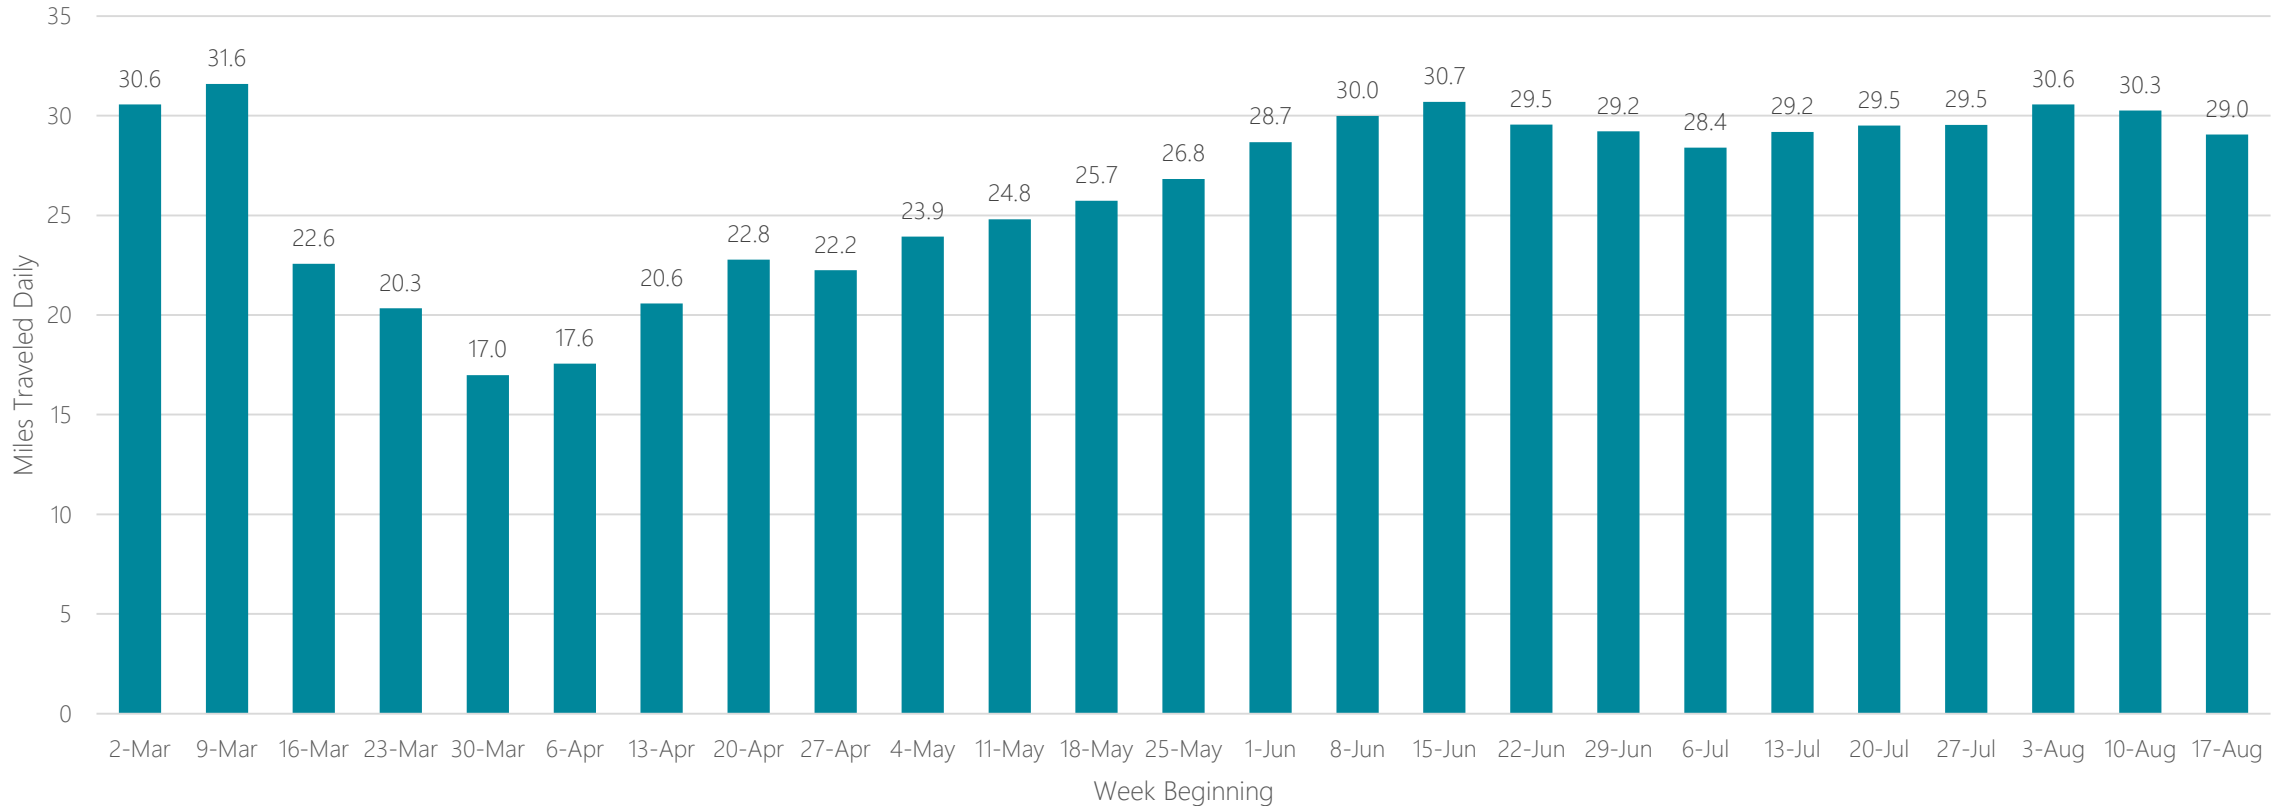

DMA Report

COVID-19 – Average Daily Miles Traveled Report

Updated 8/31/20

Abilene-Sweetwater

Average Miles Traveled Daily Weekly Trend

Albany, NY

Average Miles Traveled Daily Weekly Trend

Albany, GA