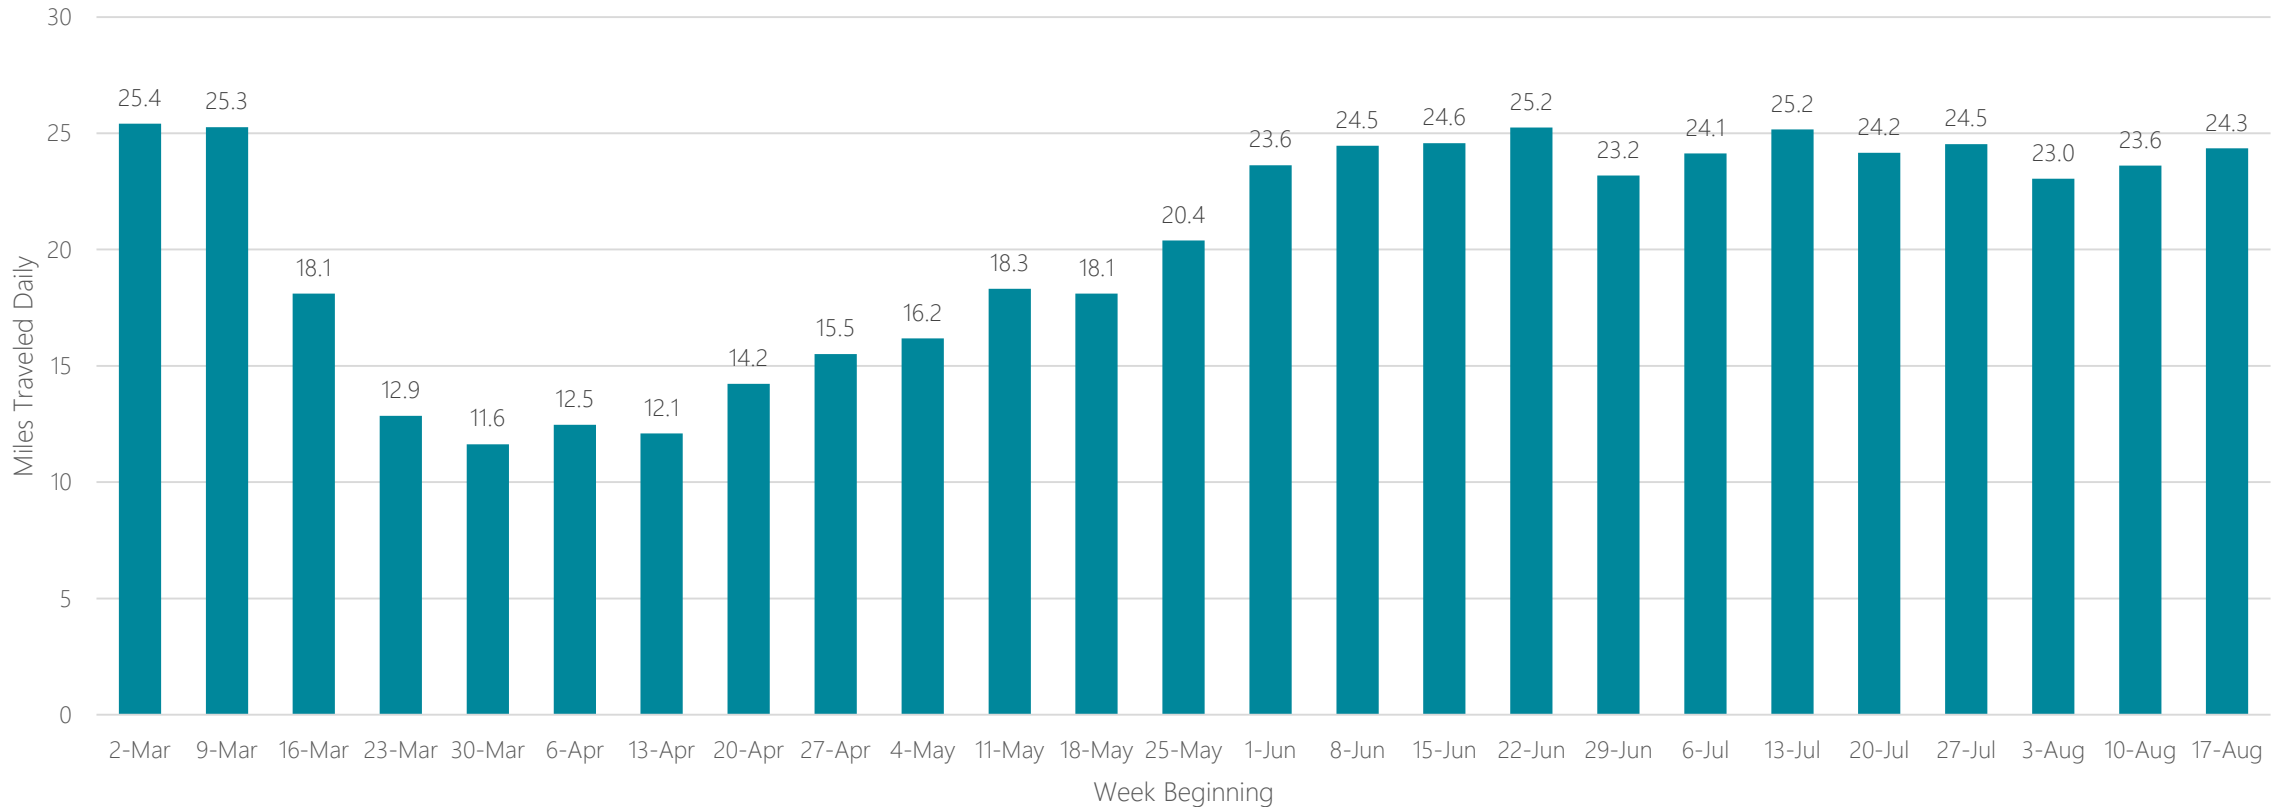

Salisbury

Average Miles Traveled Daily Weekly Trend