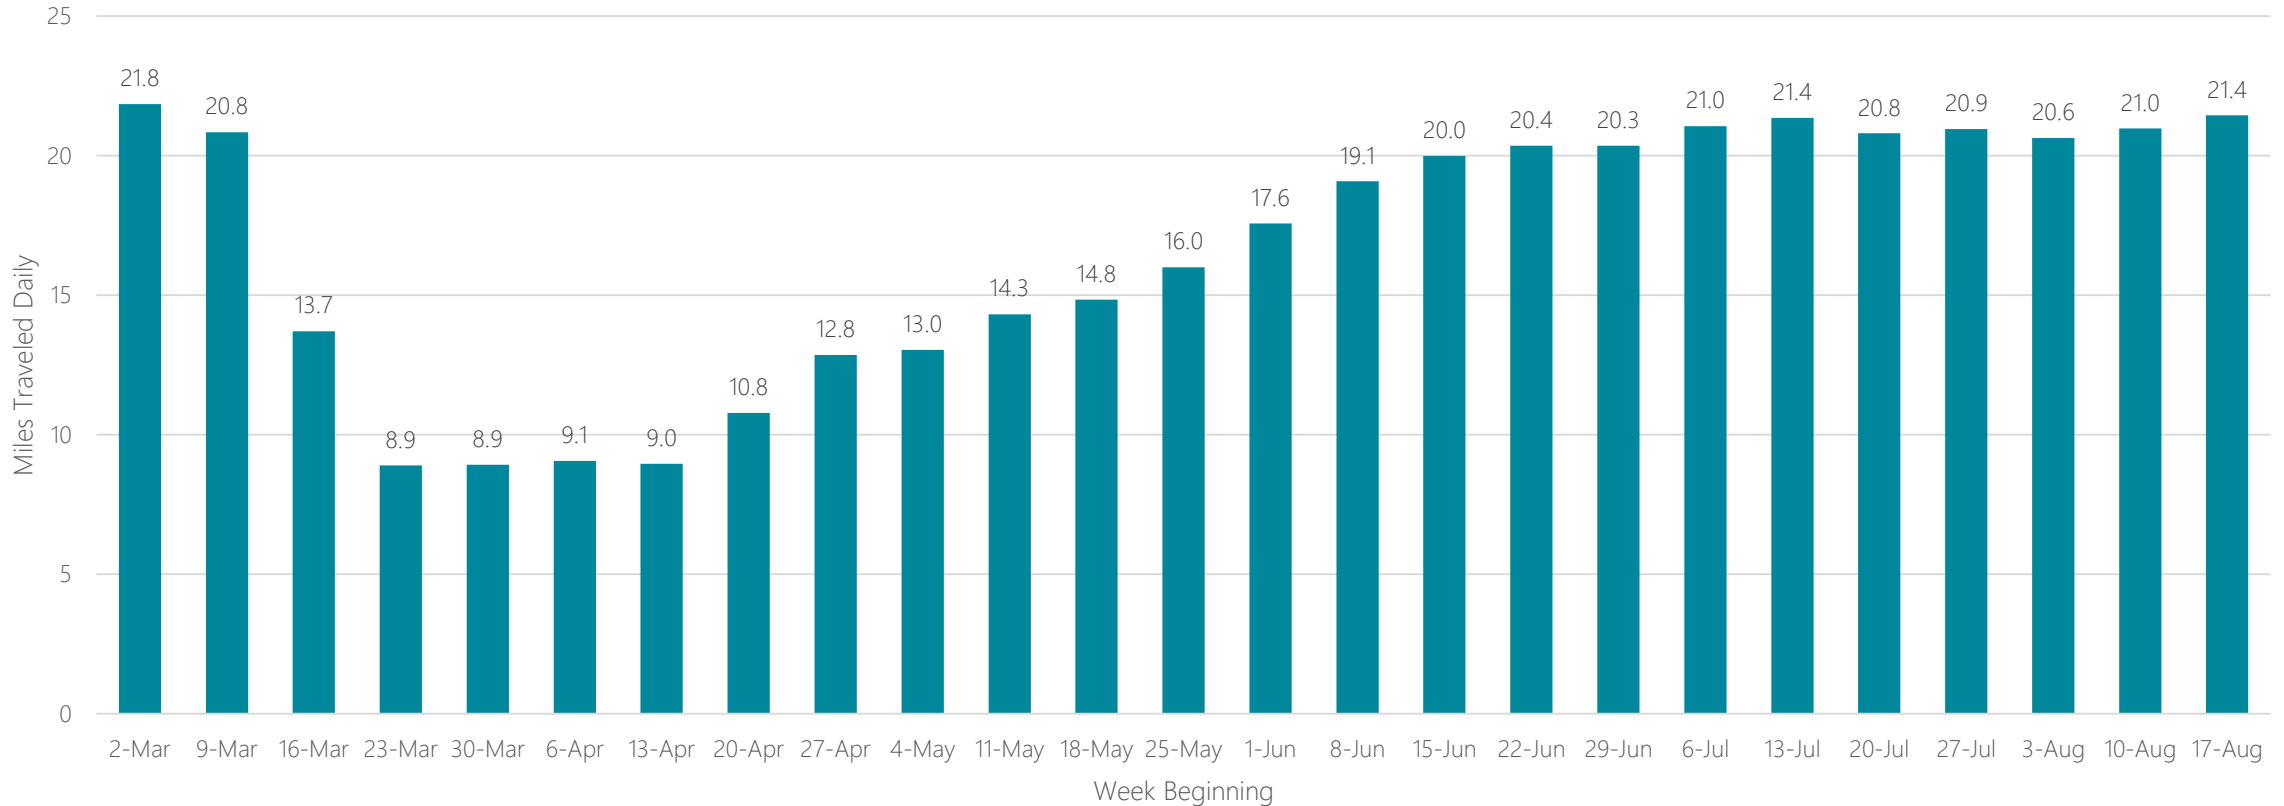

Harrisburg-Lancaster-Lebanon-York

Average Miles Traveled Daily Weekly Trend