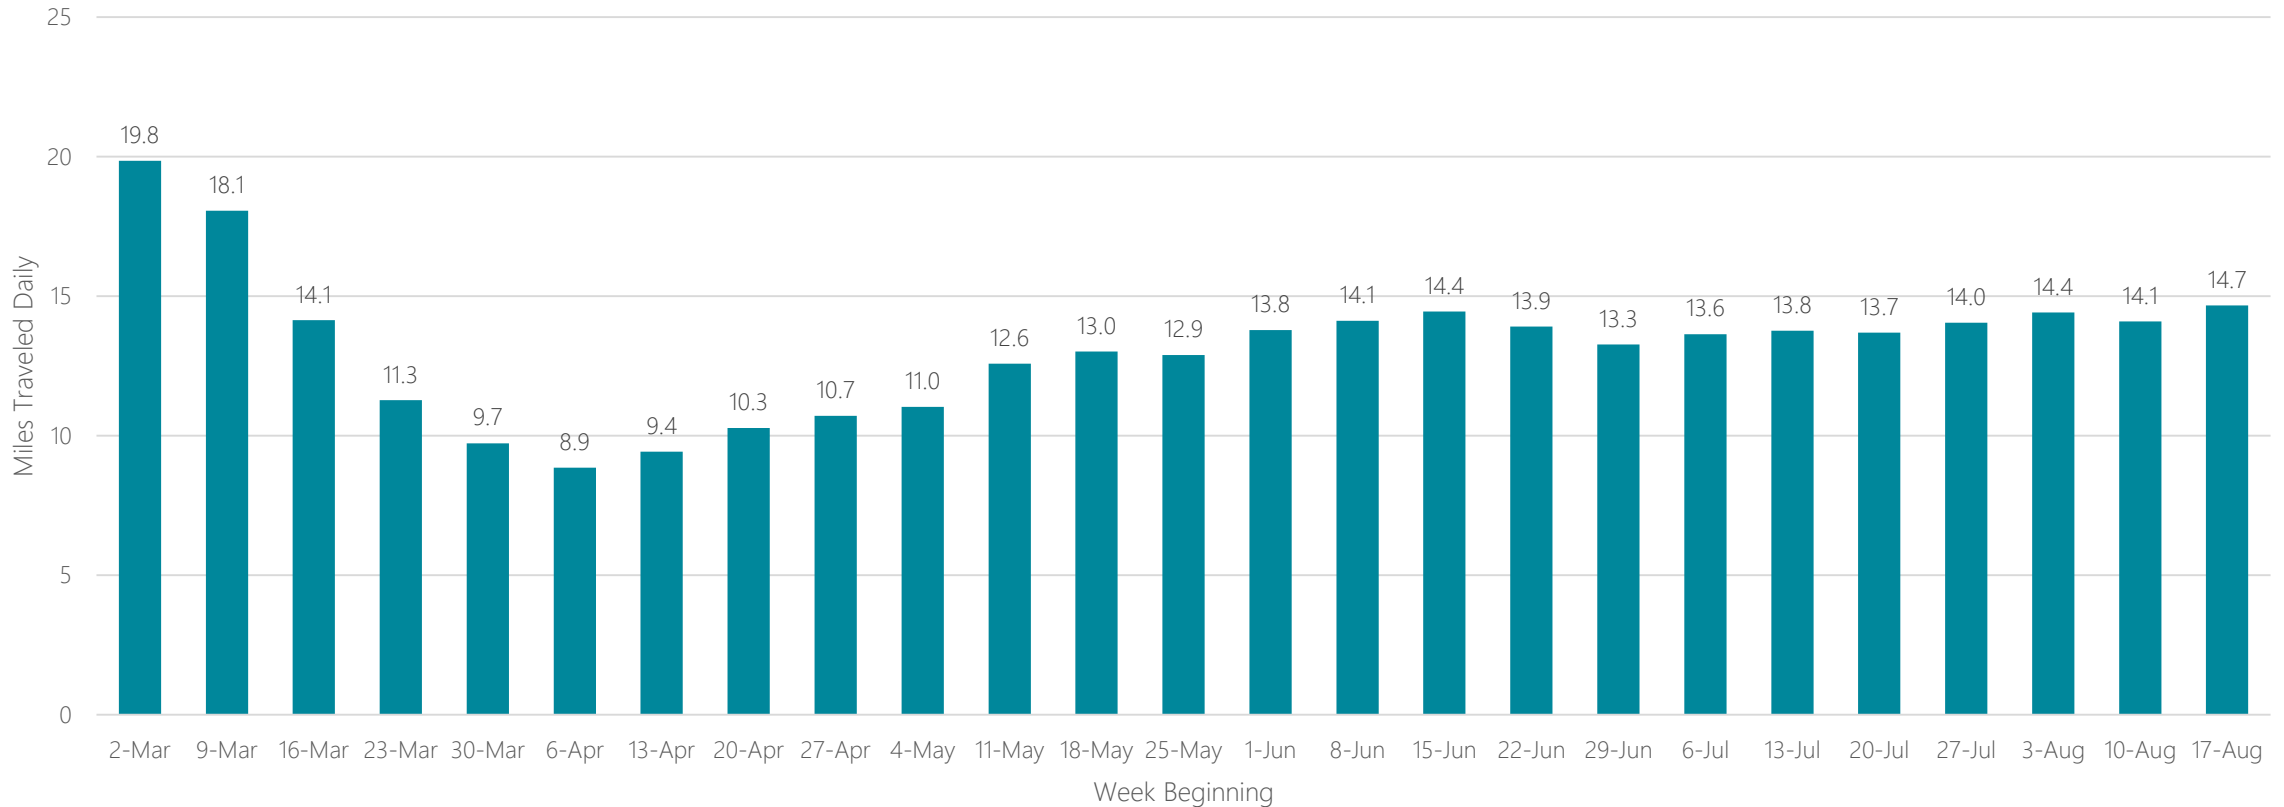

Yuma-El Centro

Average Miles Traveled Daily Weekly Trend