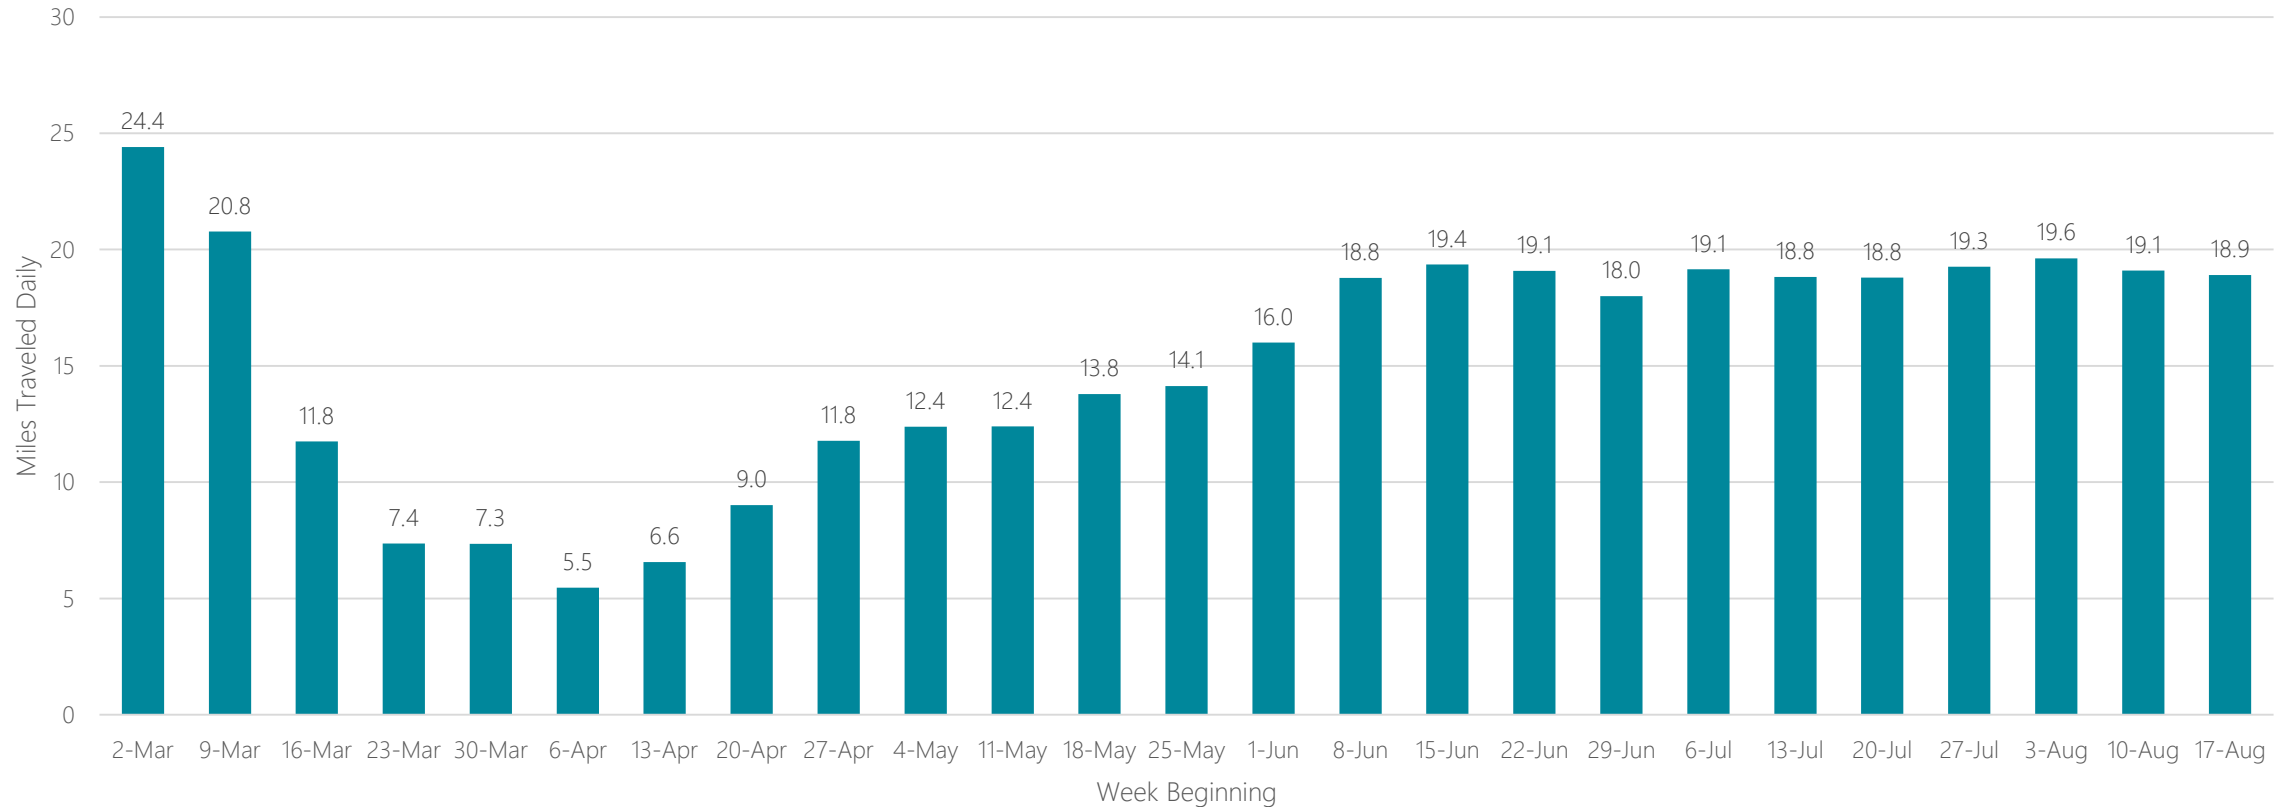

San Diego

Average Miles Traveled Daily Weekly Trend