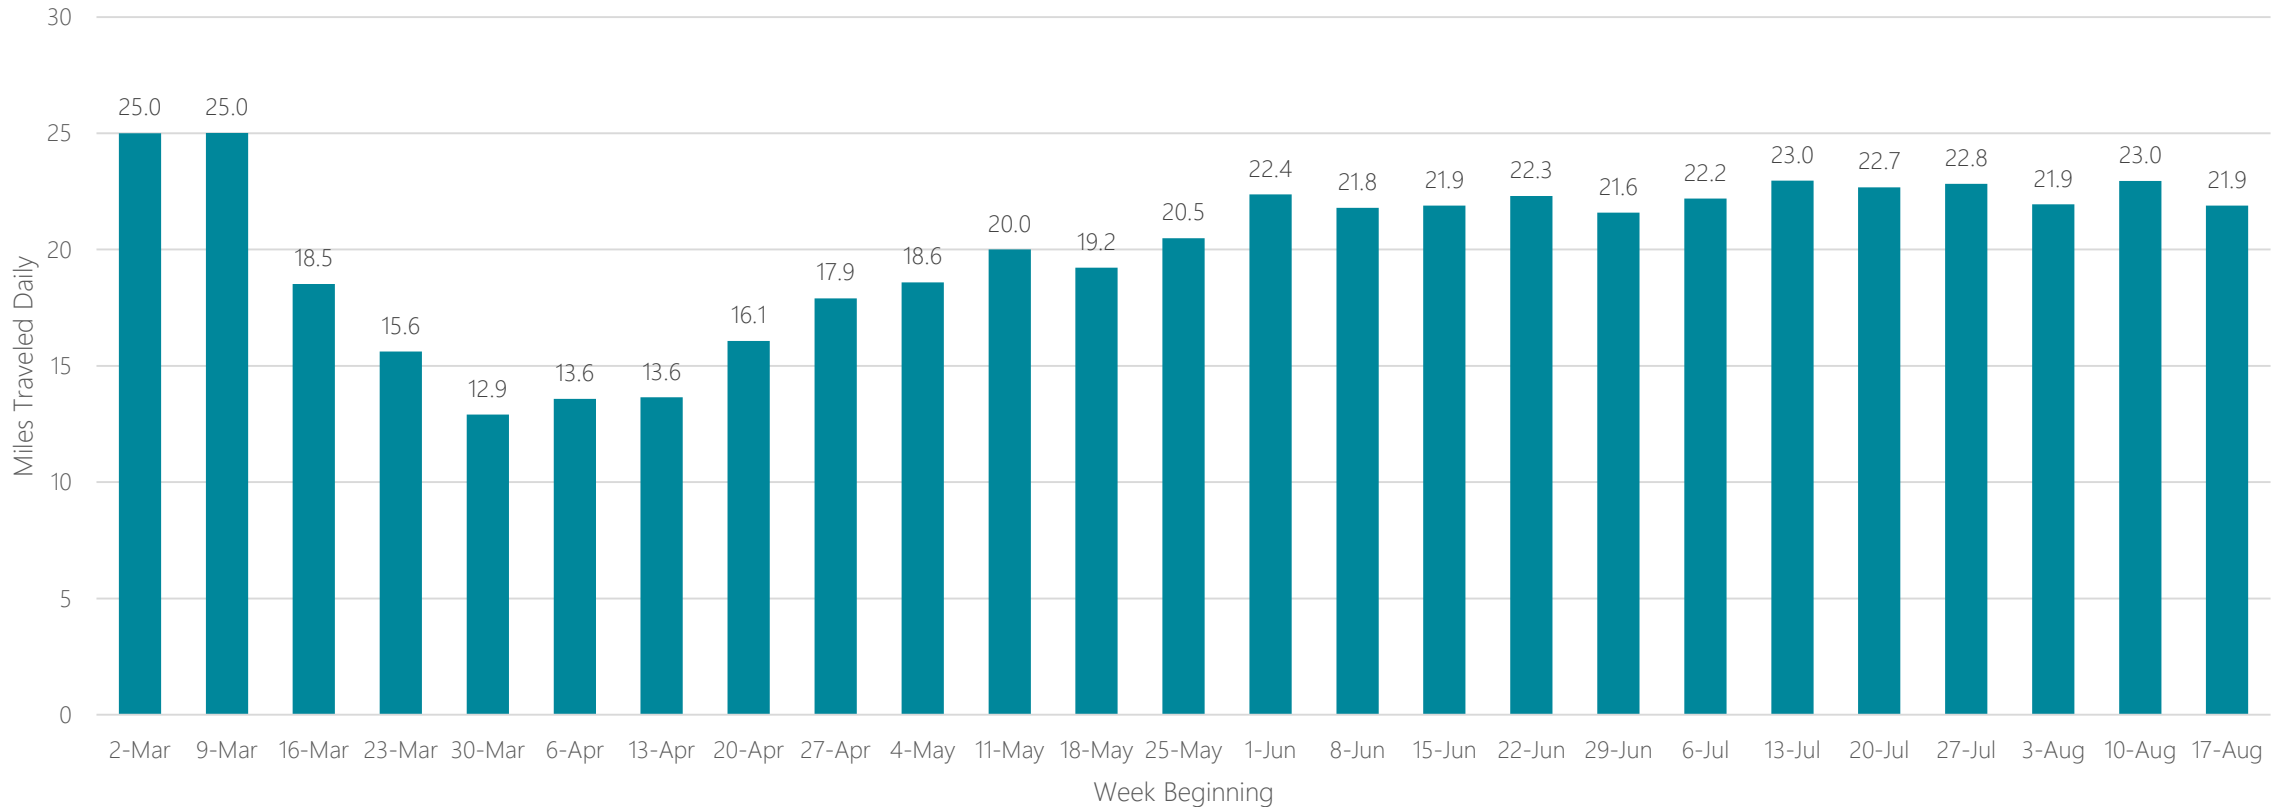

Average Miles Traveled Daily Weekly Trend

Wilkes Barre-Scranton

Average Miles Traveled Daily Weekly Trend

Wilmington

Average Miles Traveled Daily Weekly Trend

Yakima-Pasco-Richland-Kennewick

Average Miles Traveled Daily Weekly Trend