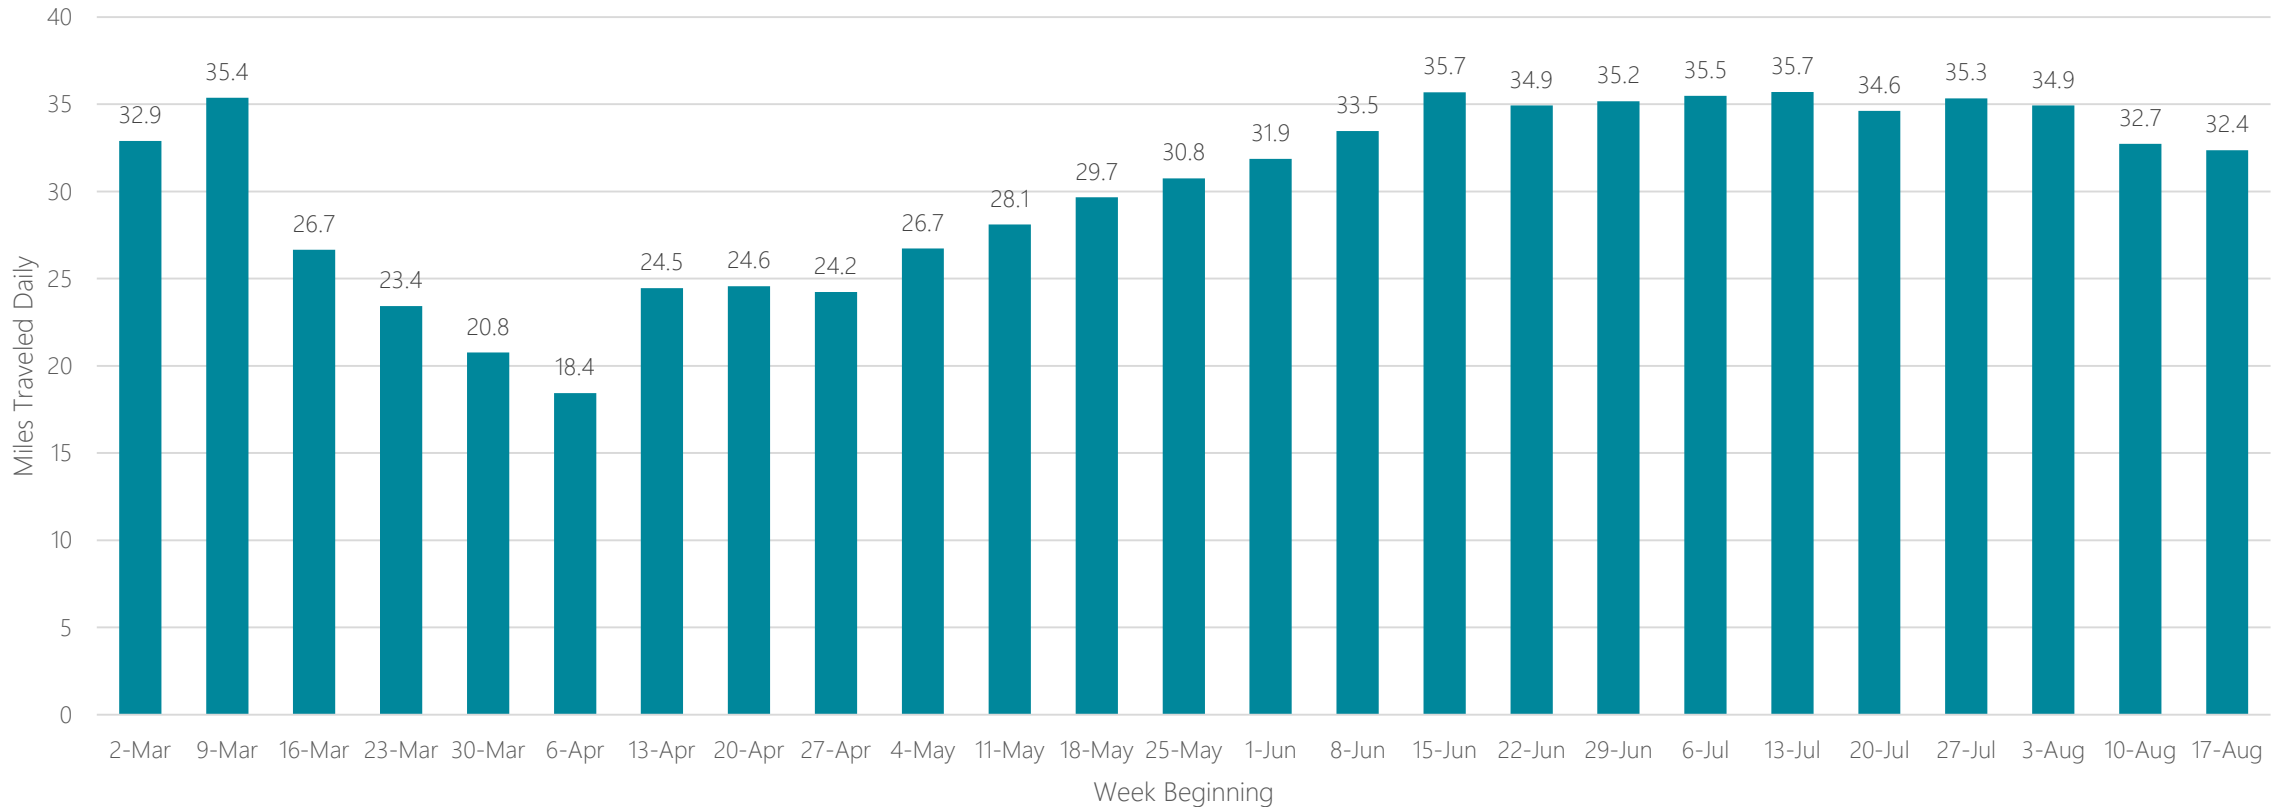

Average Miles Traveled Daily Weekly Trend

Harrisonburg

Average Miles Traveled Daily Weekly Trend

Hartford & New Haven

Average Miles Traveled Daily Weekly Trend

Hattiesburg-Laurel

Average Miles Traveled Daily Weekly Trend