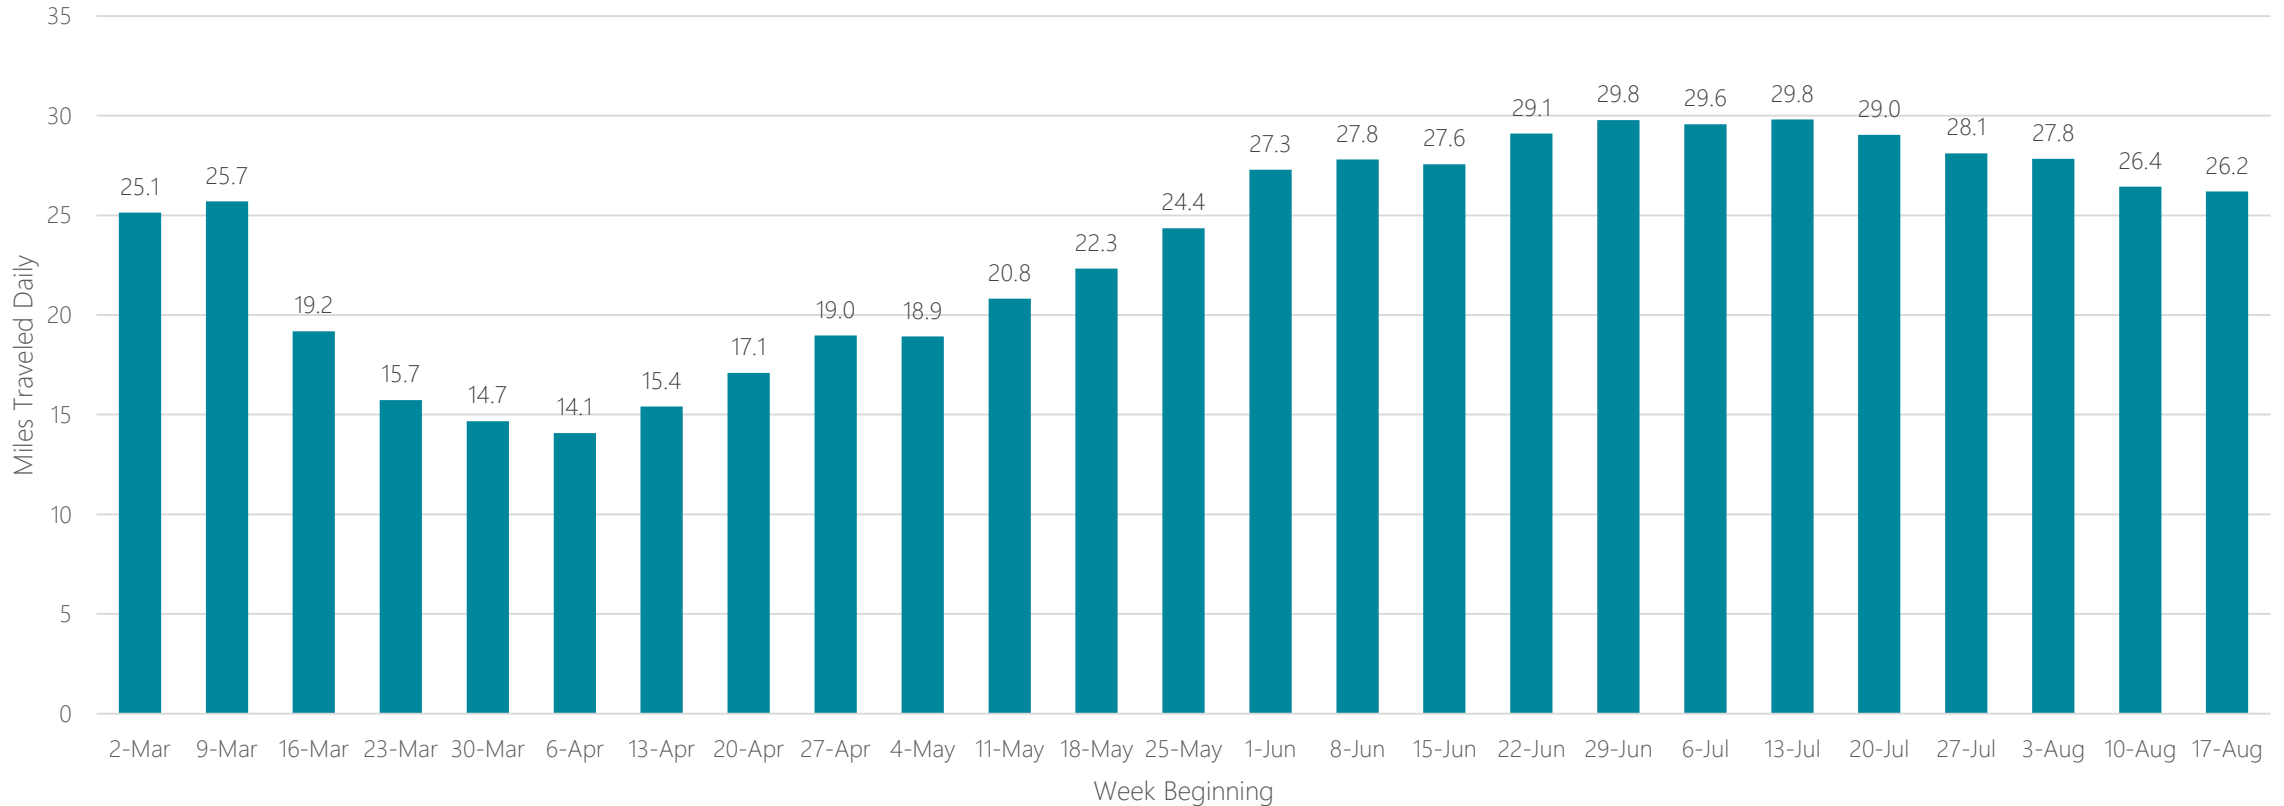

Biloxi-Gulfport

Average Miles Traveled Daily Weekly Trend

Binghamton, NY

Average Miles Traveled Daily Weekly Trend

Birmingham

Average Miles Traveled Daily Weekly Trend

Bluefield-Beckley-Oak Hill

Average Miles Traveled Daily Weekly Trend