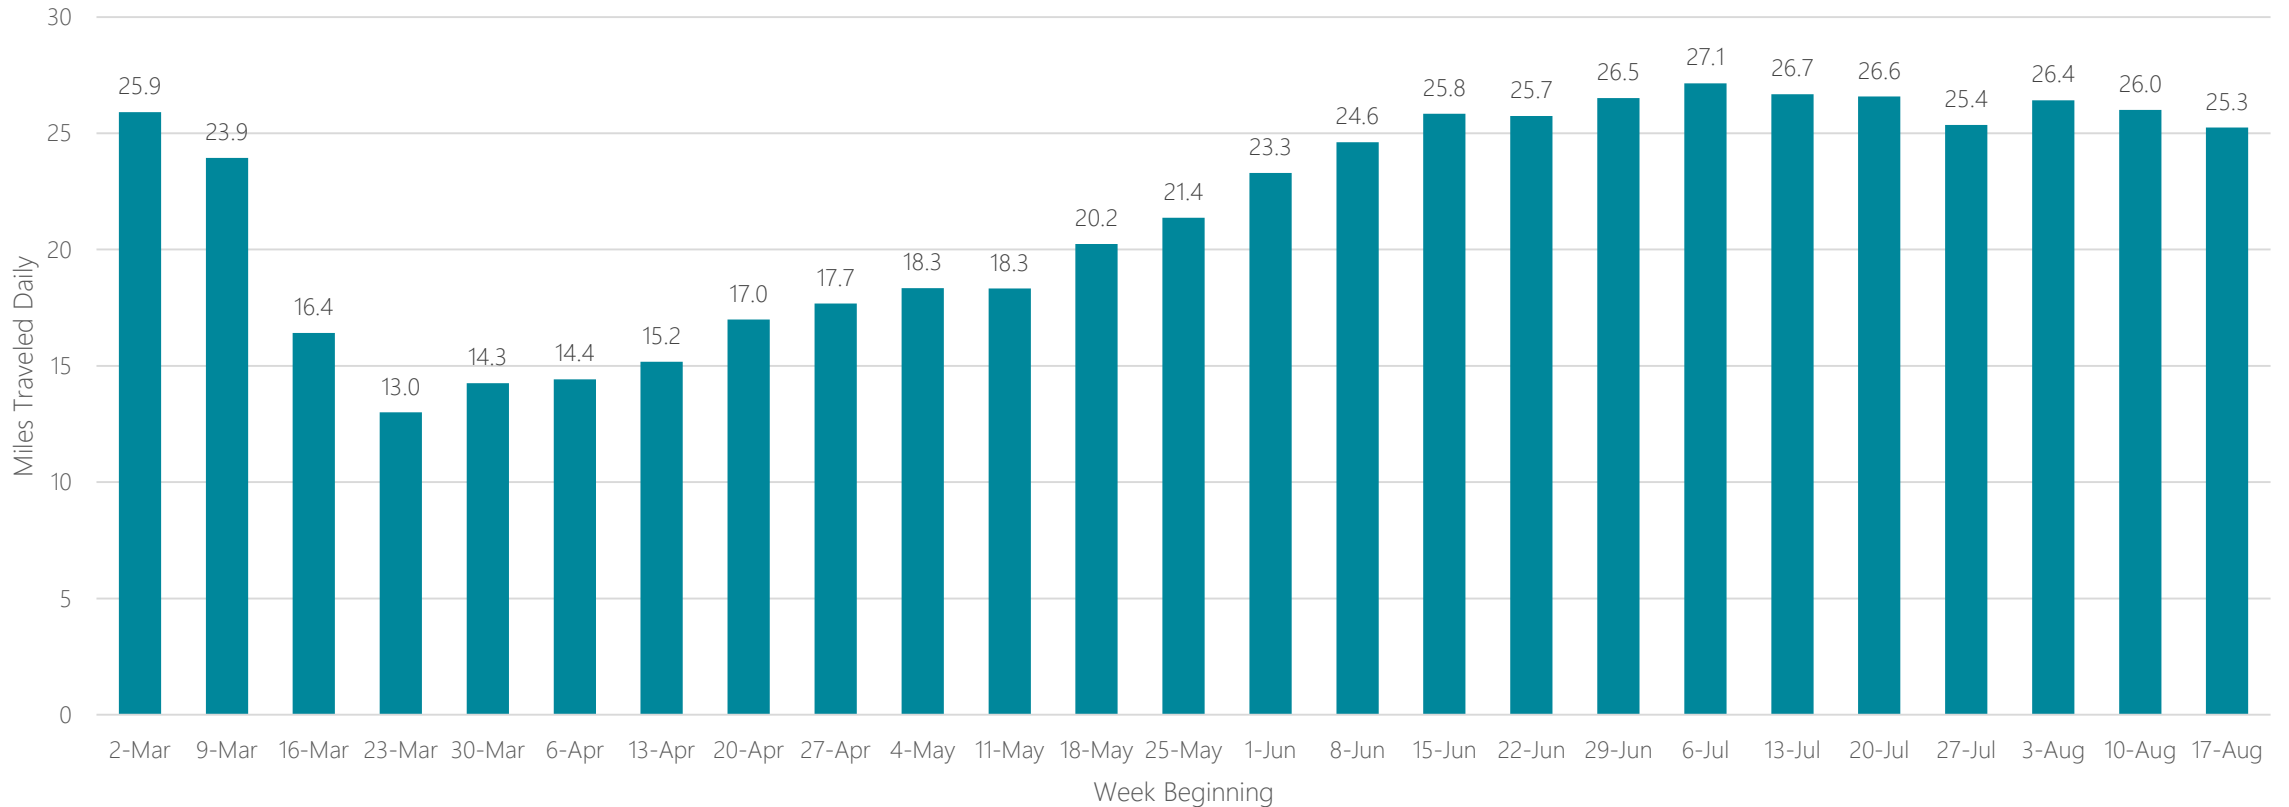

Champaign & Springfield-Decatur

Average Miles Traveled Daily Weekly Trend