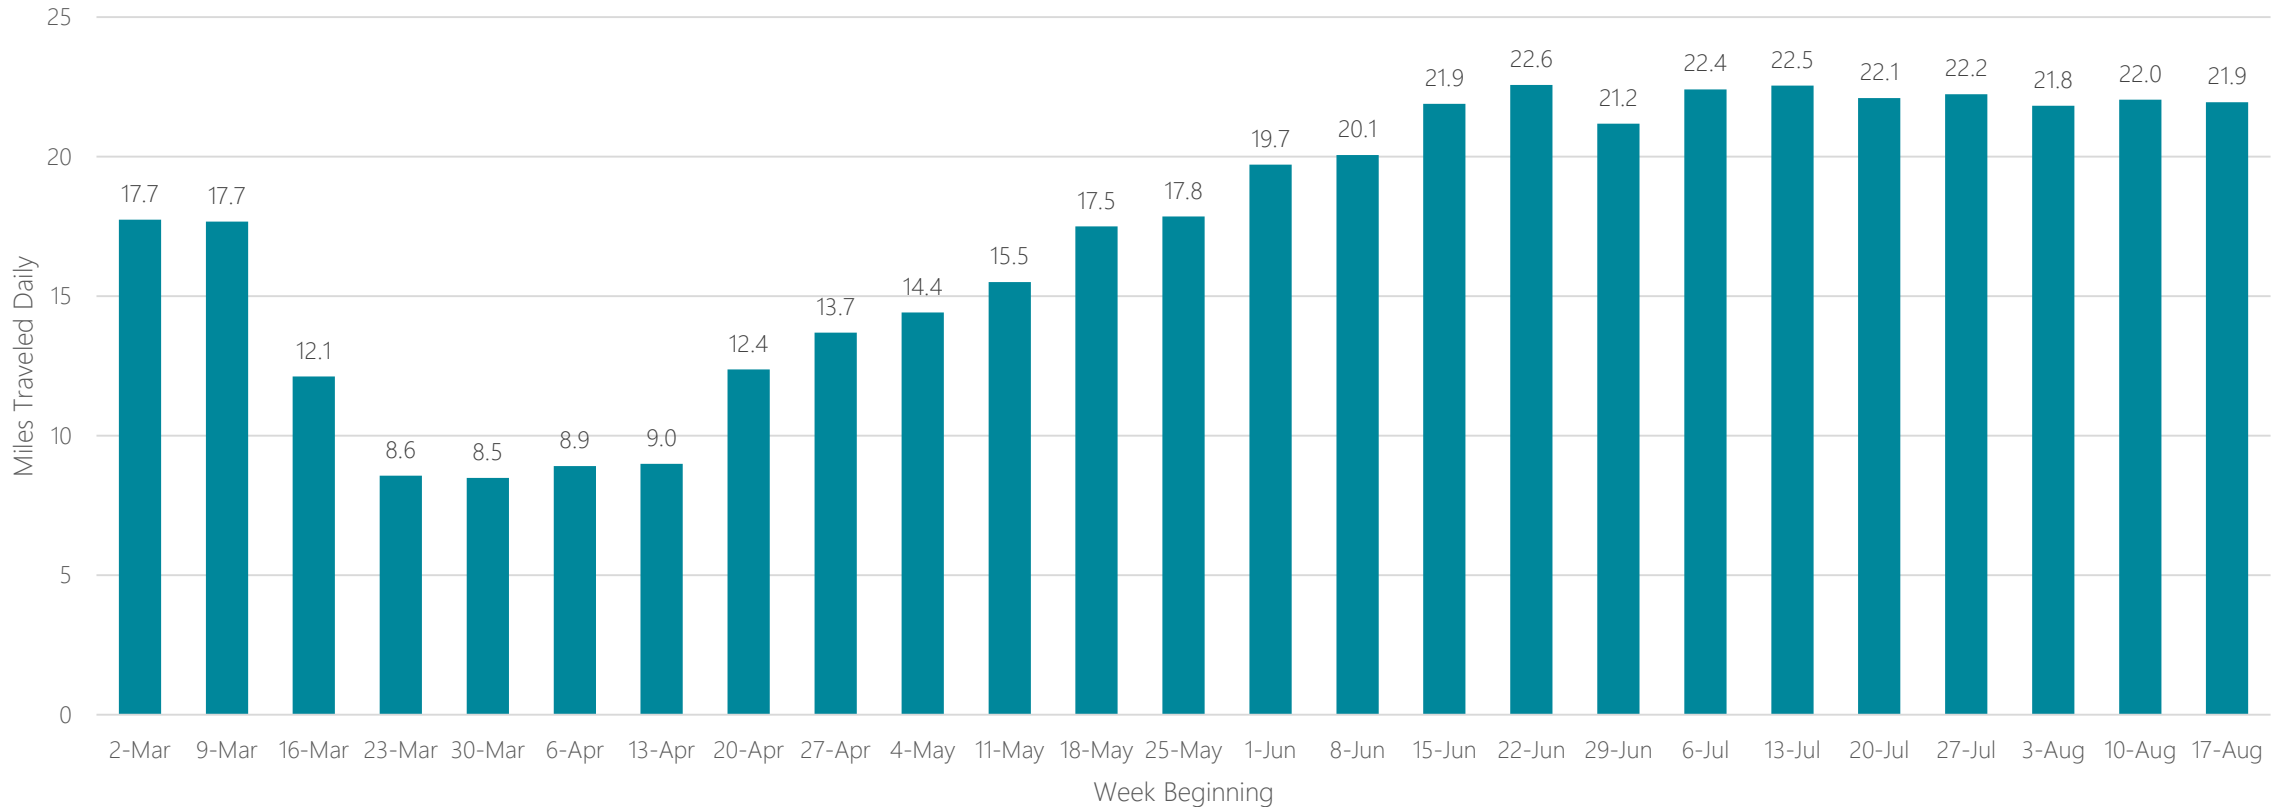

Des Moines-Ames

Average Miles Traveled Daily Weekly Trend

Detroit

Average Miles Traveled Daily Weekly Trend

Dothan

Average Miles Traveled Daily Weekly Trend

Duluth-Superior

Average Miles Traveled Daily Weekly Trend