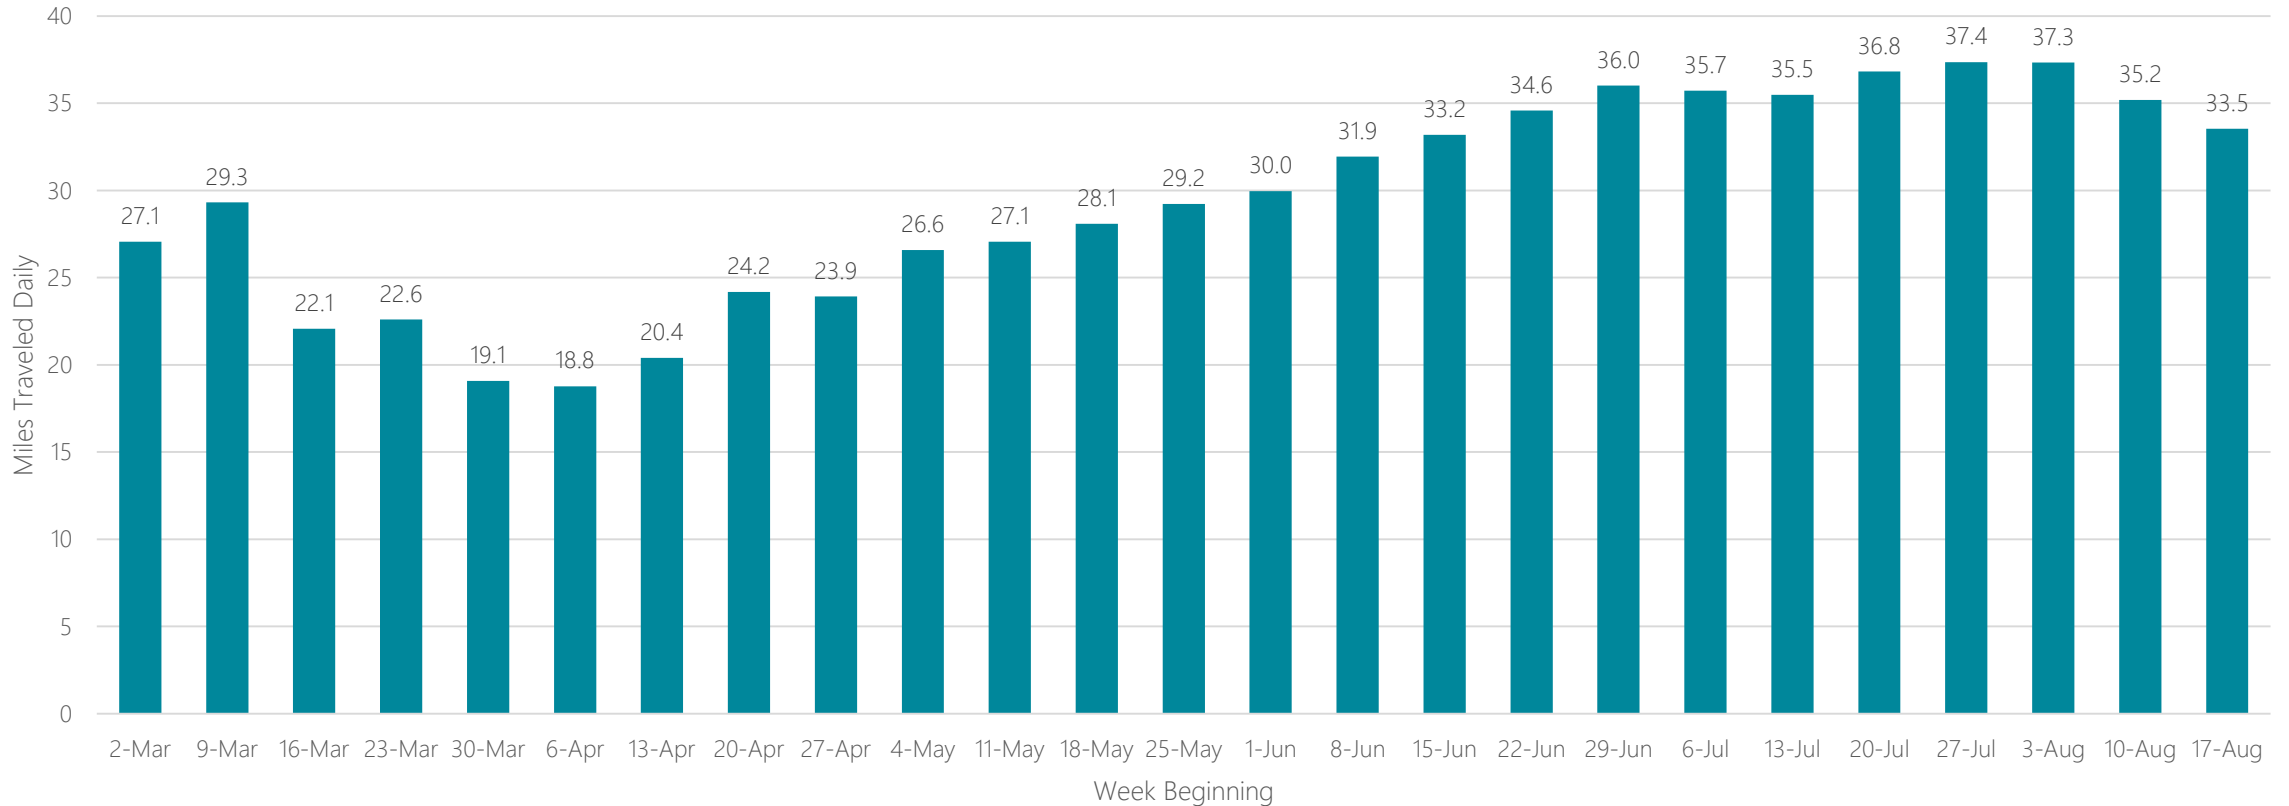

North Platte

Average Miles Traveled Daily Weekly Trend