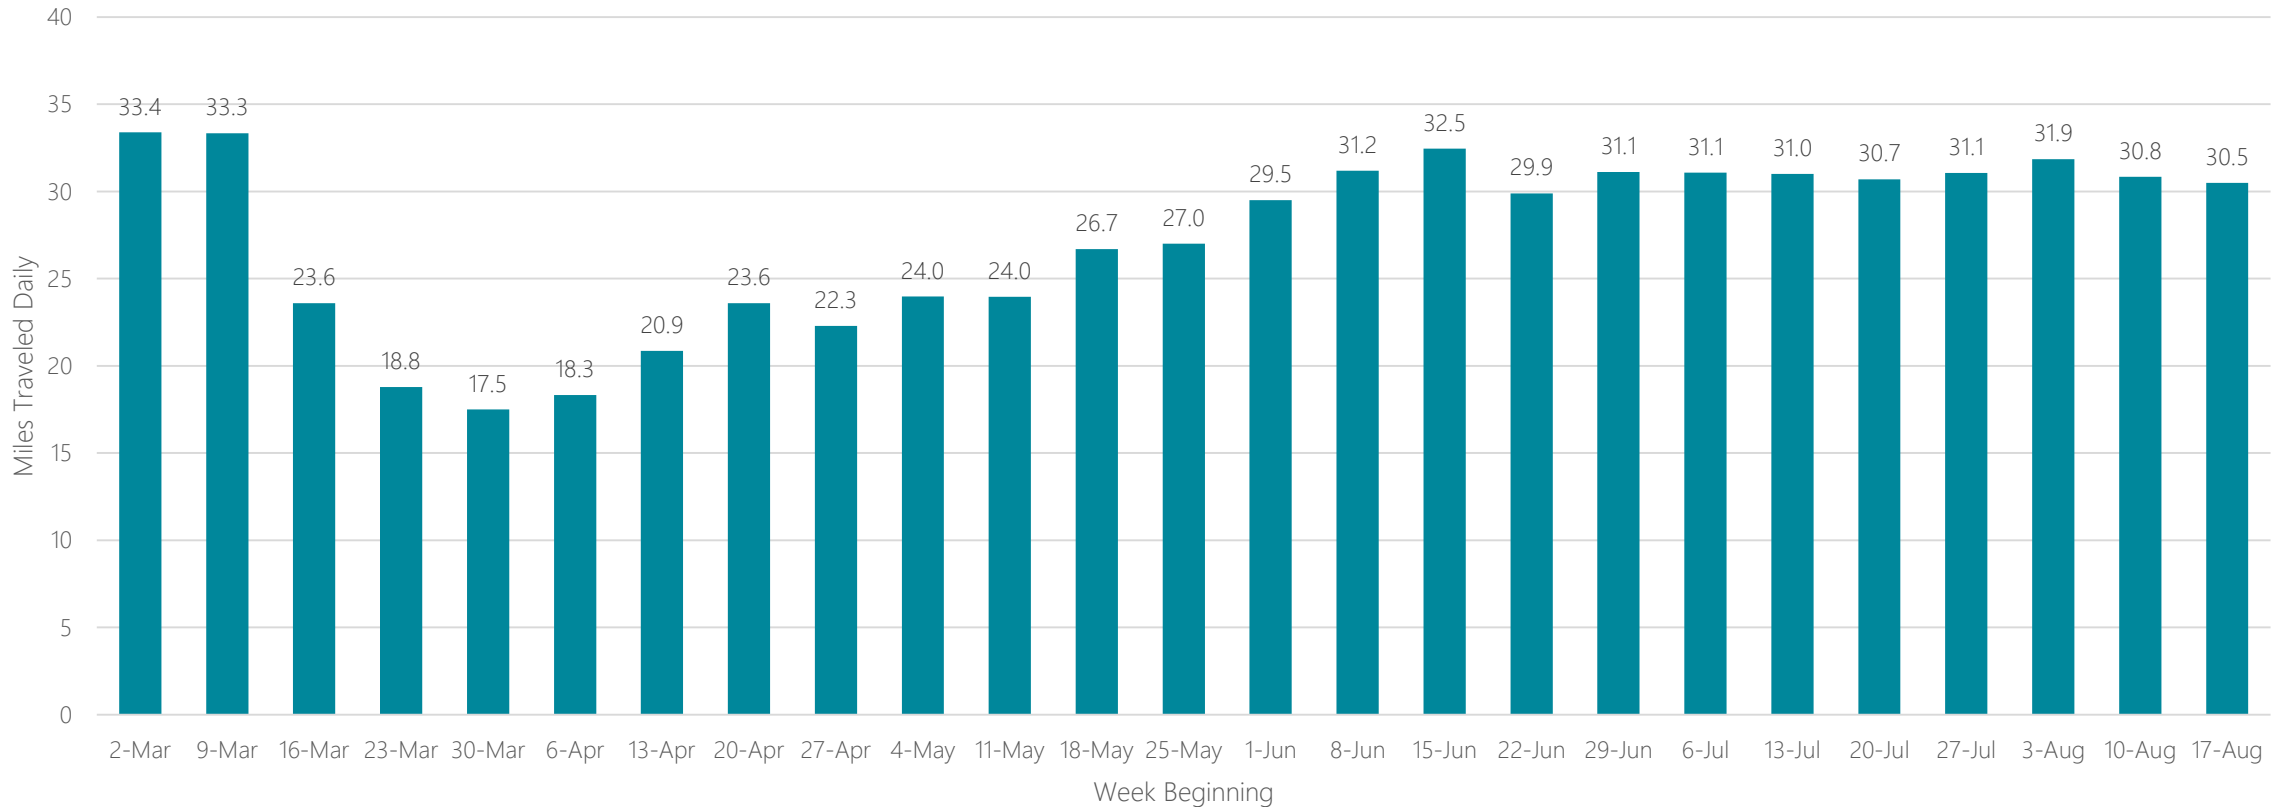

Average Miles Traveled Daily Weekly Trend

Albuquerque-Santa Fe

Average Miles Traveled Daily Weekly Trend

Alexandria, LA

Average Miles Traveled Daily Weekly Trend

Alpena, MI

Average Miles Traveled Daily Weekly Trend