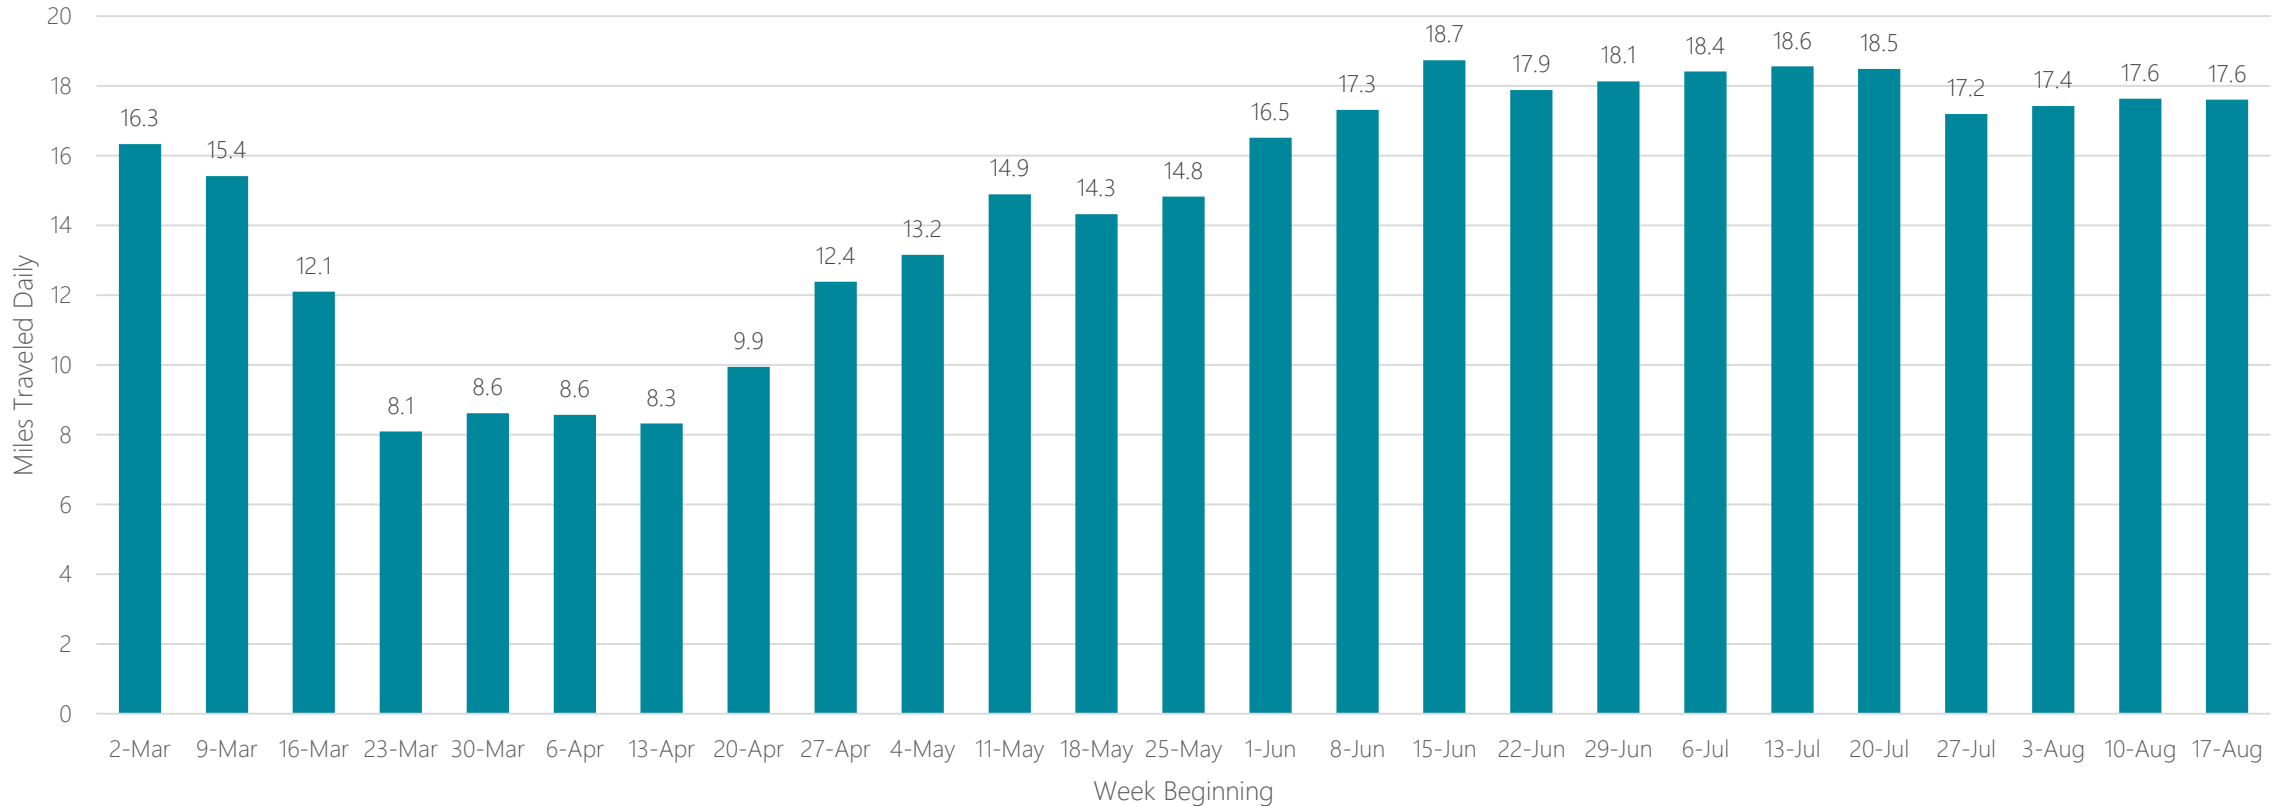

Average Miles Traveled Daily Weekly Trend

Albuquerque-Santa Fe

Average Miles Traveled Daily Weekly Trend

Alexandria, LA

Average Miles Traveled Daily Weekly Trend

Alpena, MI

Average Miles Traveled Daily Weekly Trend