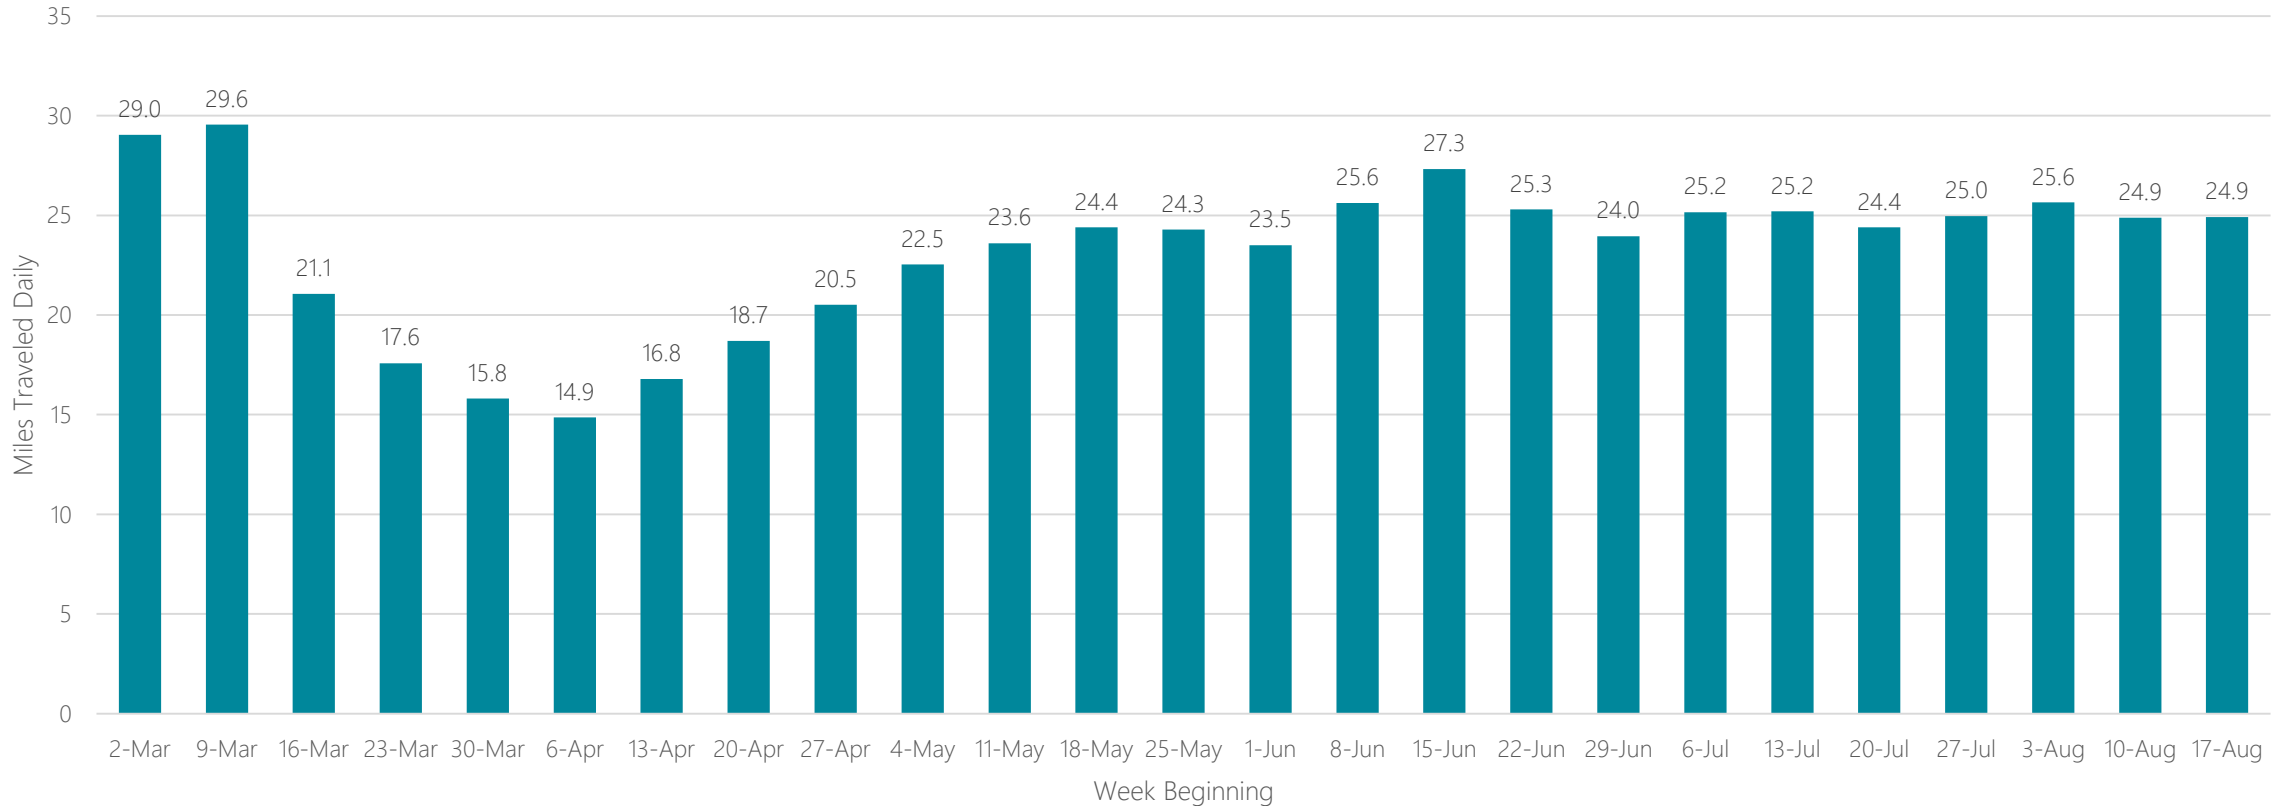

Mobile-Pensacola (Fort Walton Beach)

Average Miles Traveled Daily Weekly Trend