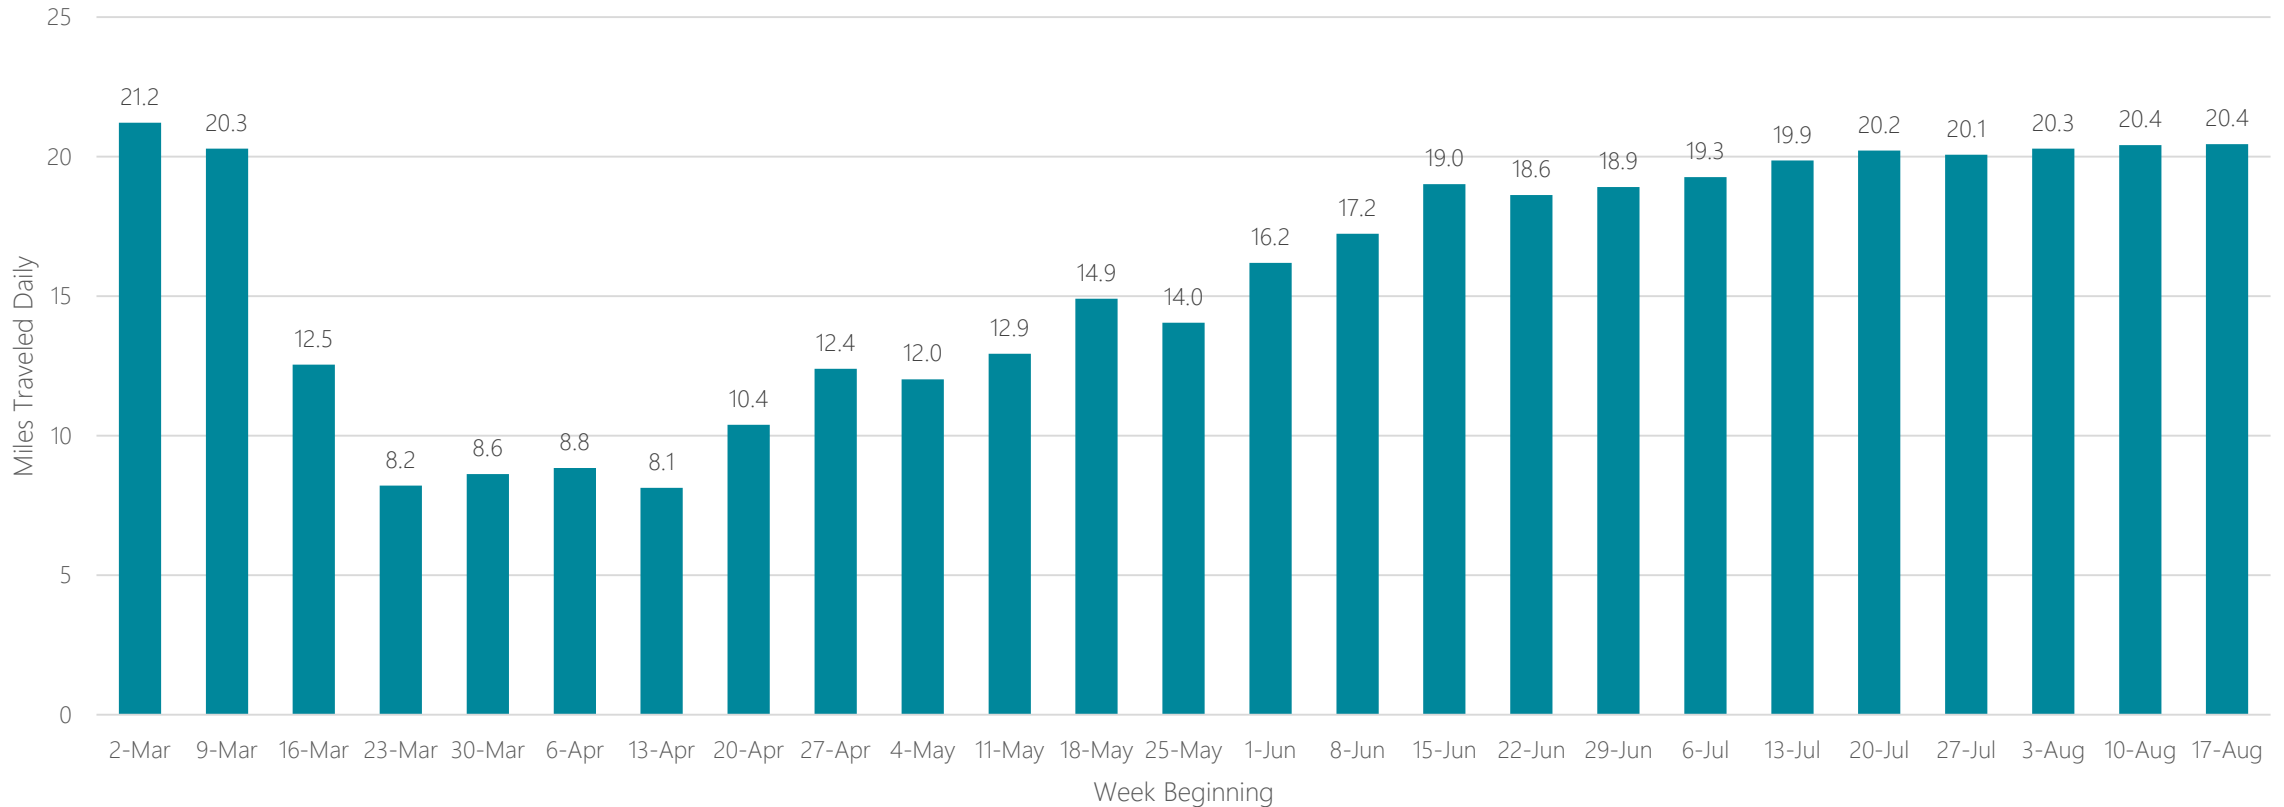

Richmond-Petersburg

Average Miles Traveled Daily Weekly Trend

Roanoke-Lynchburg

Average Miles Traveled Daily Weekly Trend

Rochester-Mason City-Austin

Average Miles Traveled Daily Weekly Trend

Rochester, NY

Average Miles Traveled Daily Weekly Trend