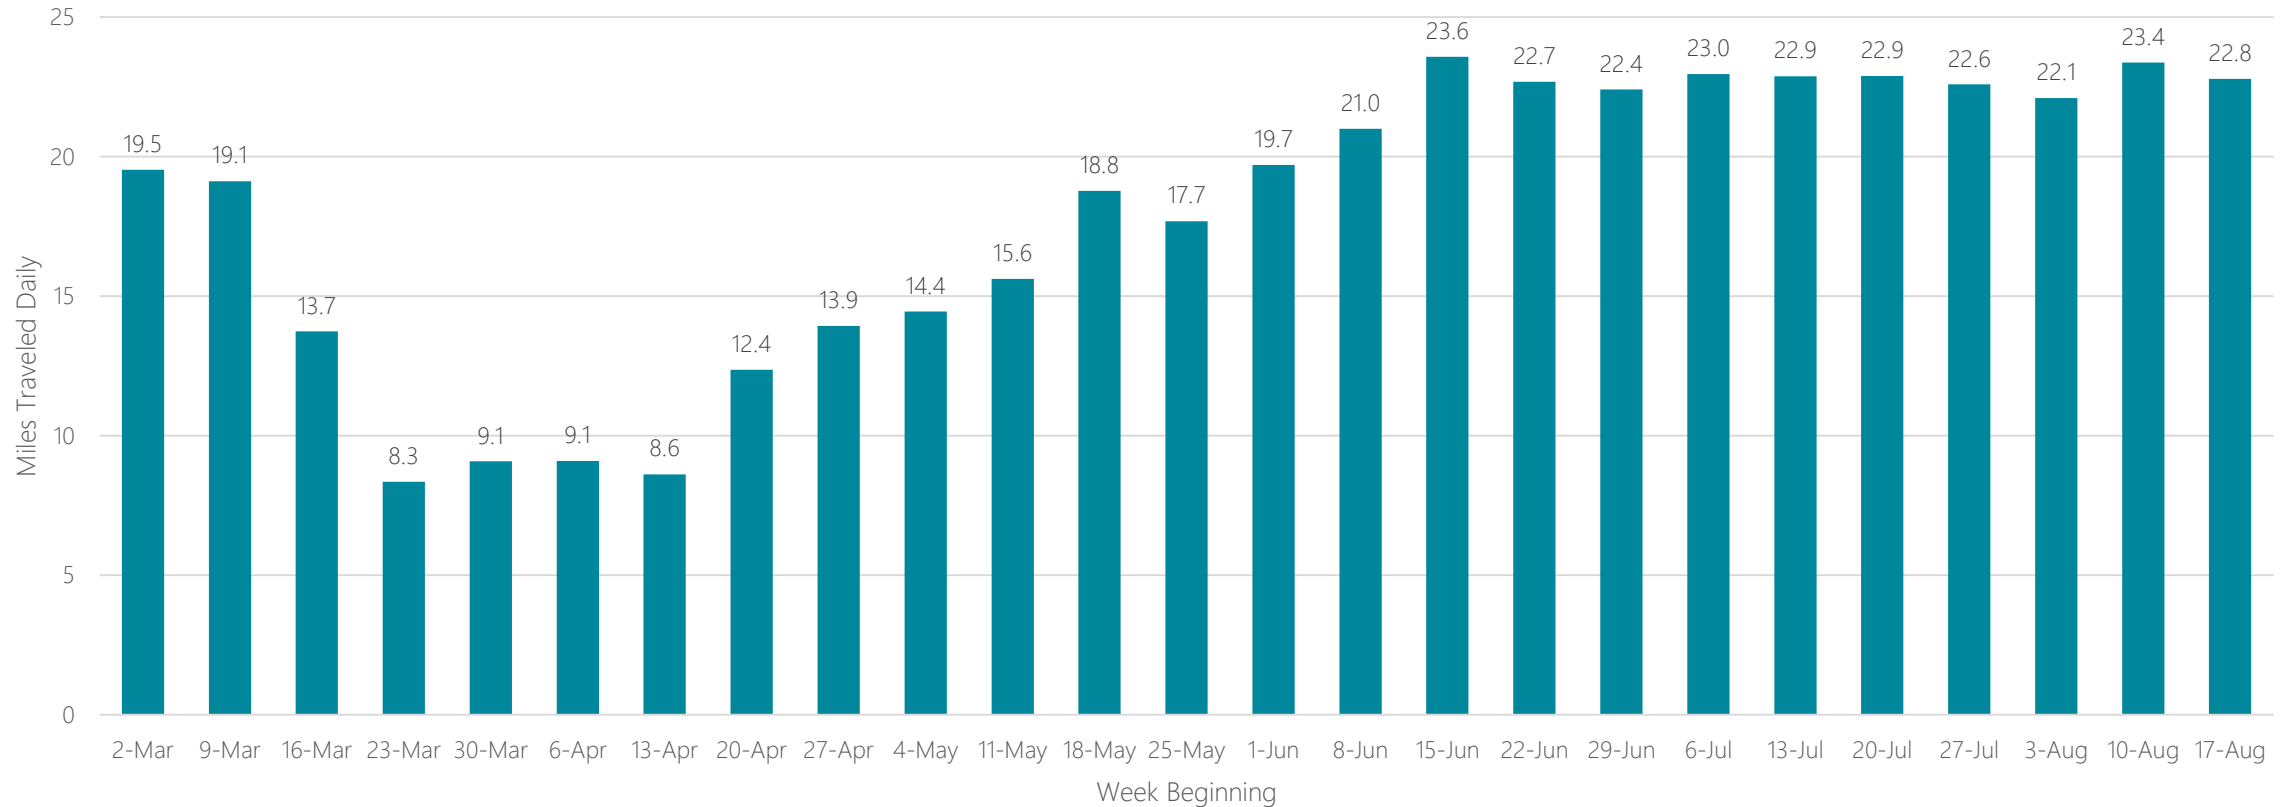

Waco-Temple-Bryan

Average Miles Traveled Daily Weekly Trend

Washington DC (Hagerstown)

Average Miles Traveled Daily Weekly Trend

Watertown

Average Miles Traveled Daily Weekly Trend

Wausau-Rhinelander

Average Miles Traveled Daily Weekly Trend