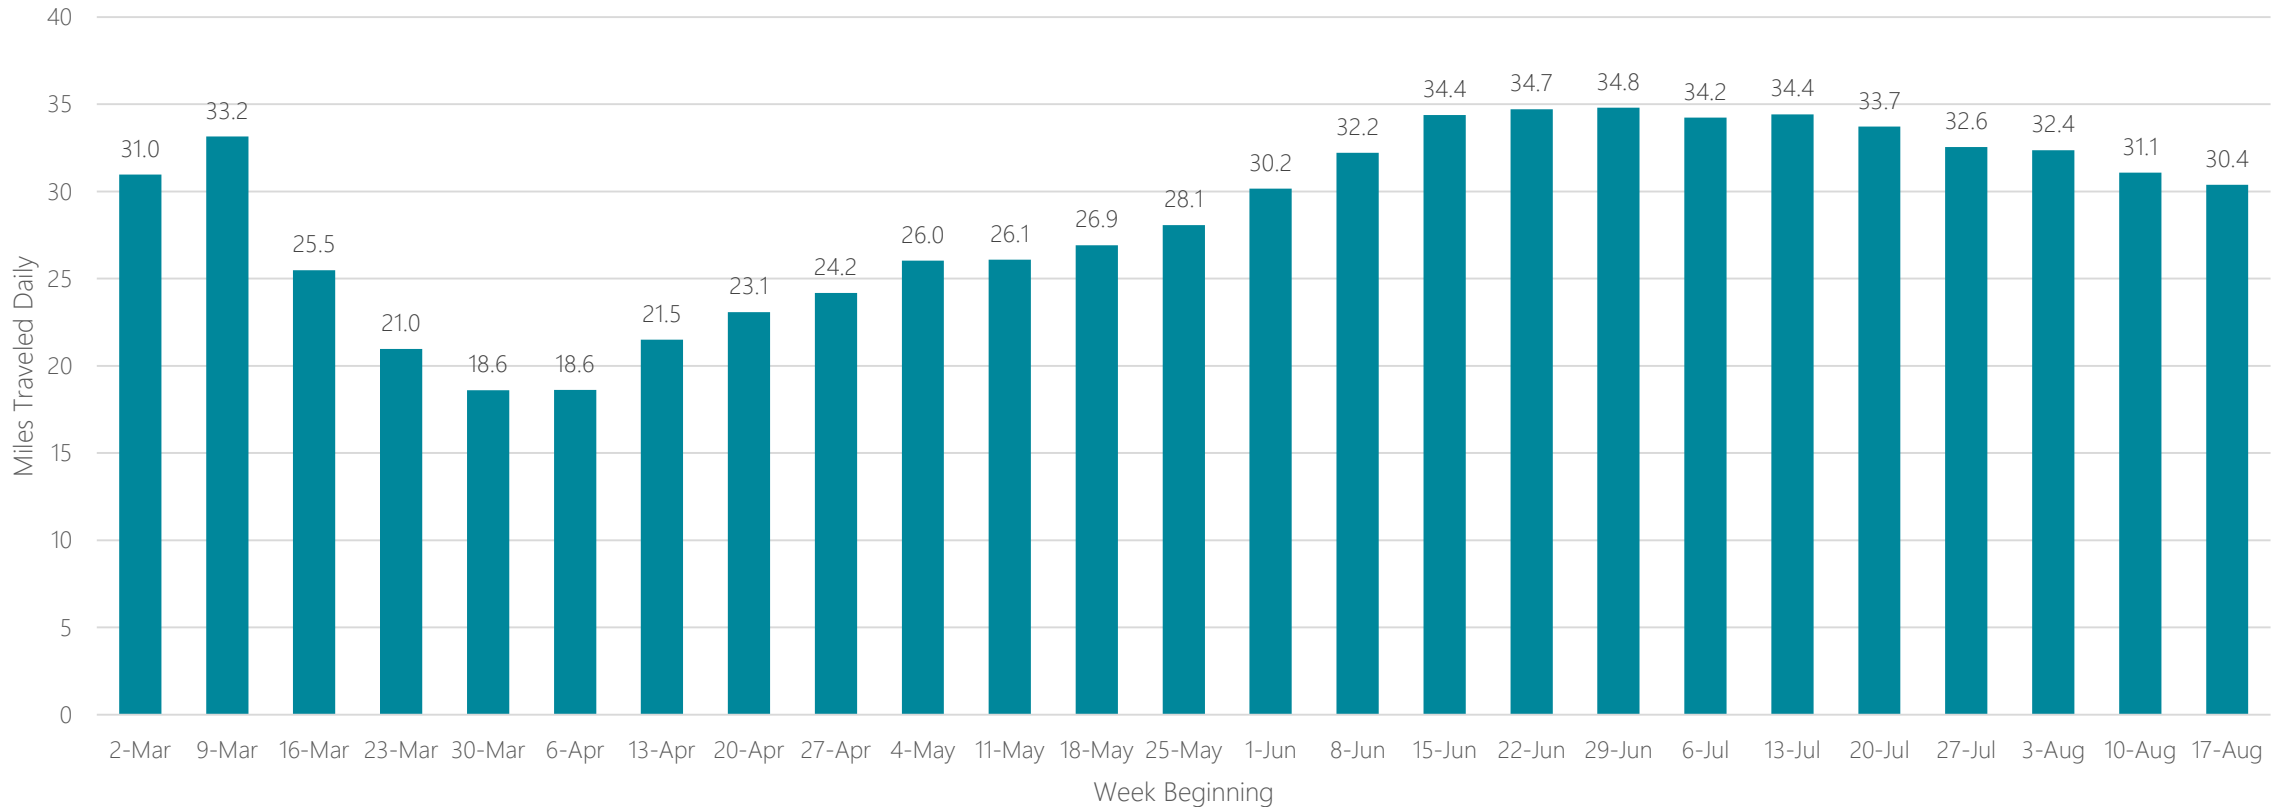

Albany, GA

Average Miles Traveled Daily Weekly Trend