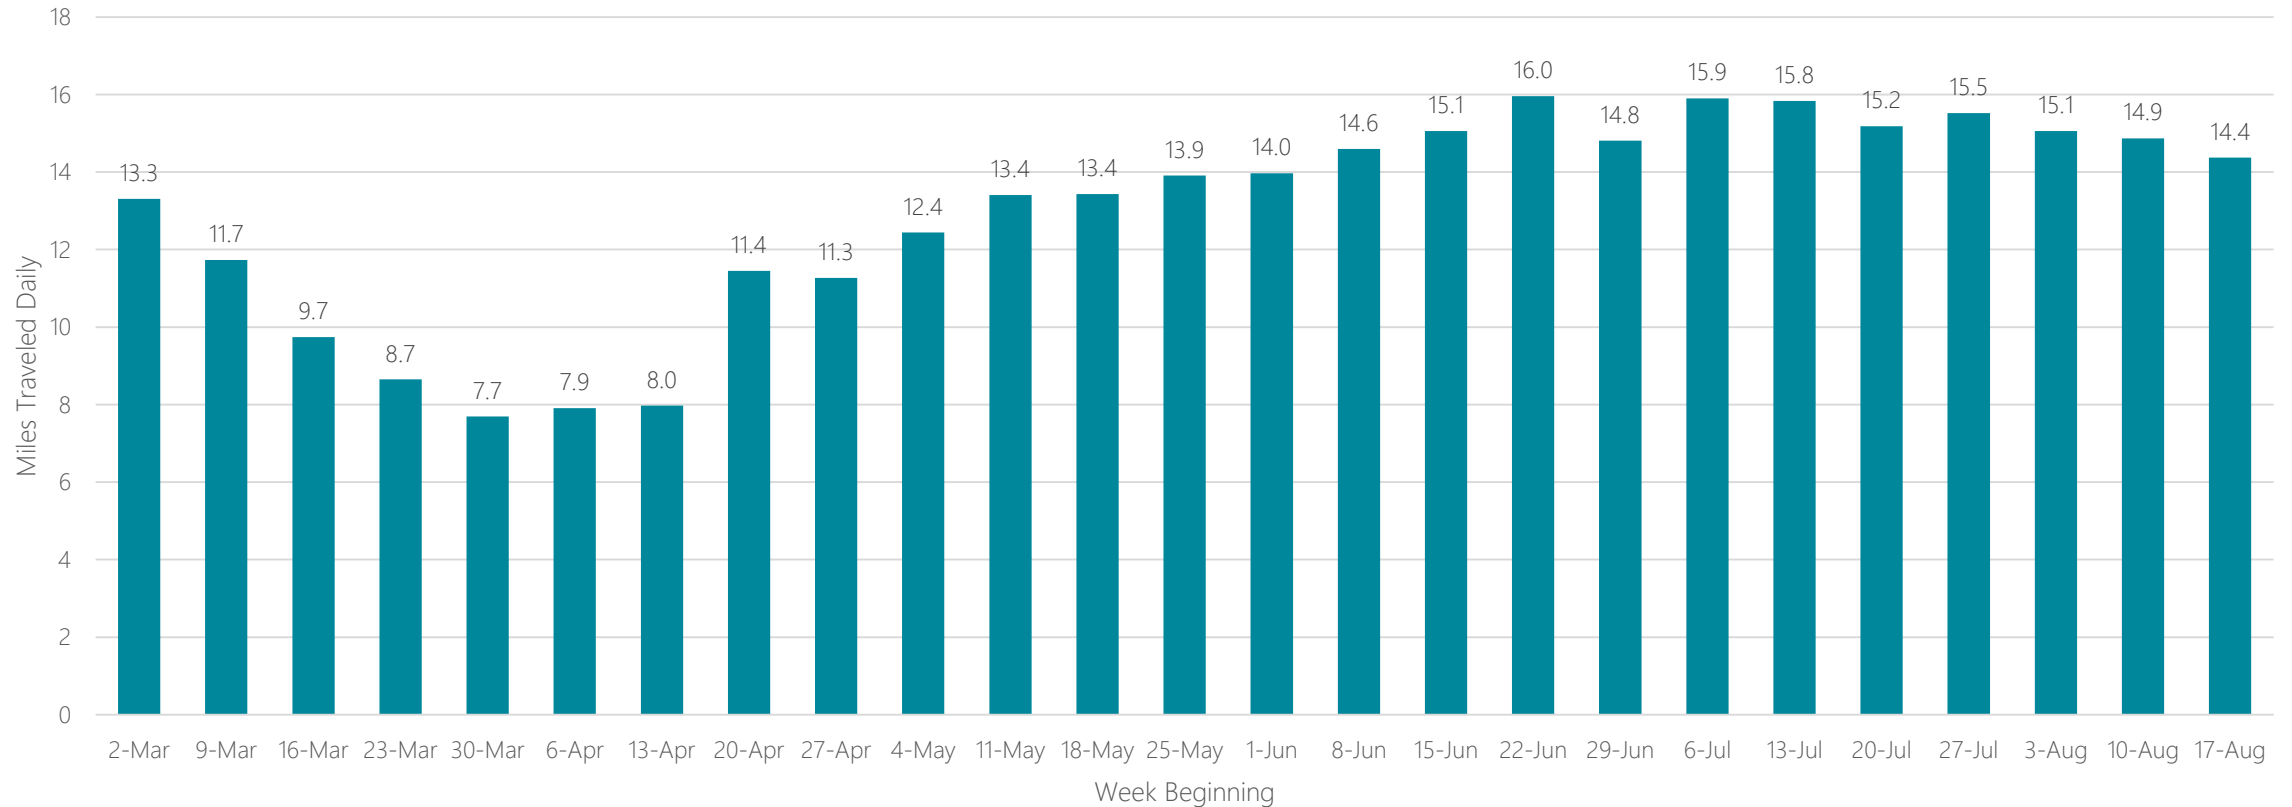

Grand Junction-Montrose

Average Miles Traveled Daily Weekly Trend

Grand Rapids-Kalamazoo-Battle Creek

Average Miles Traveled Daily Weekly Trend

Great Falls

Average Miles Traveled Daily Weekly Trend

Green Bay-Appleton