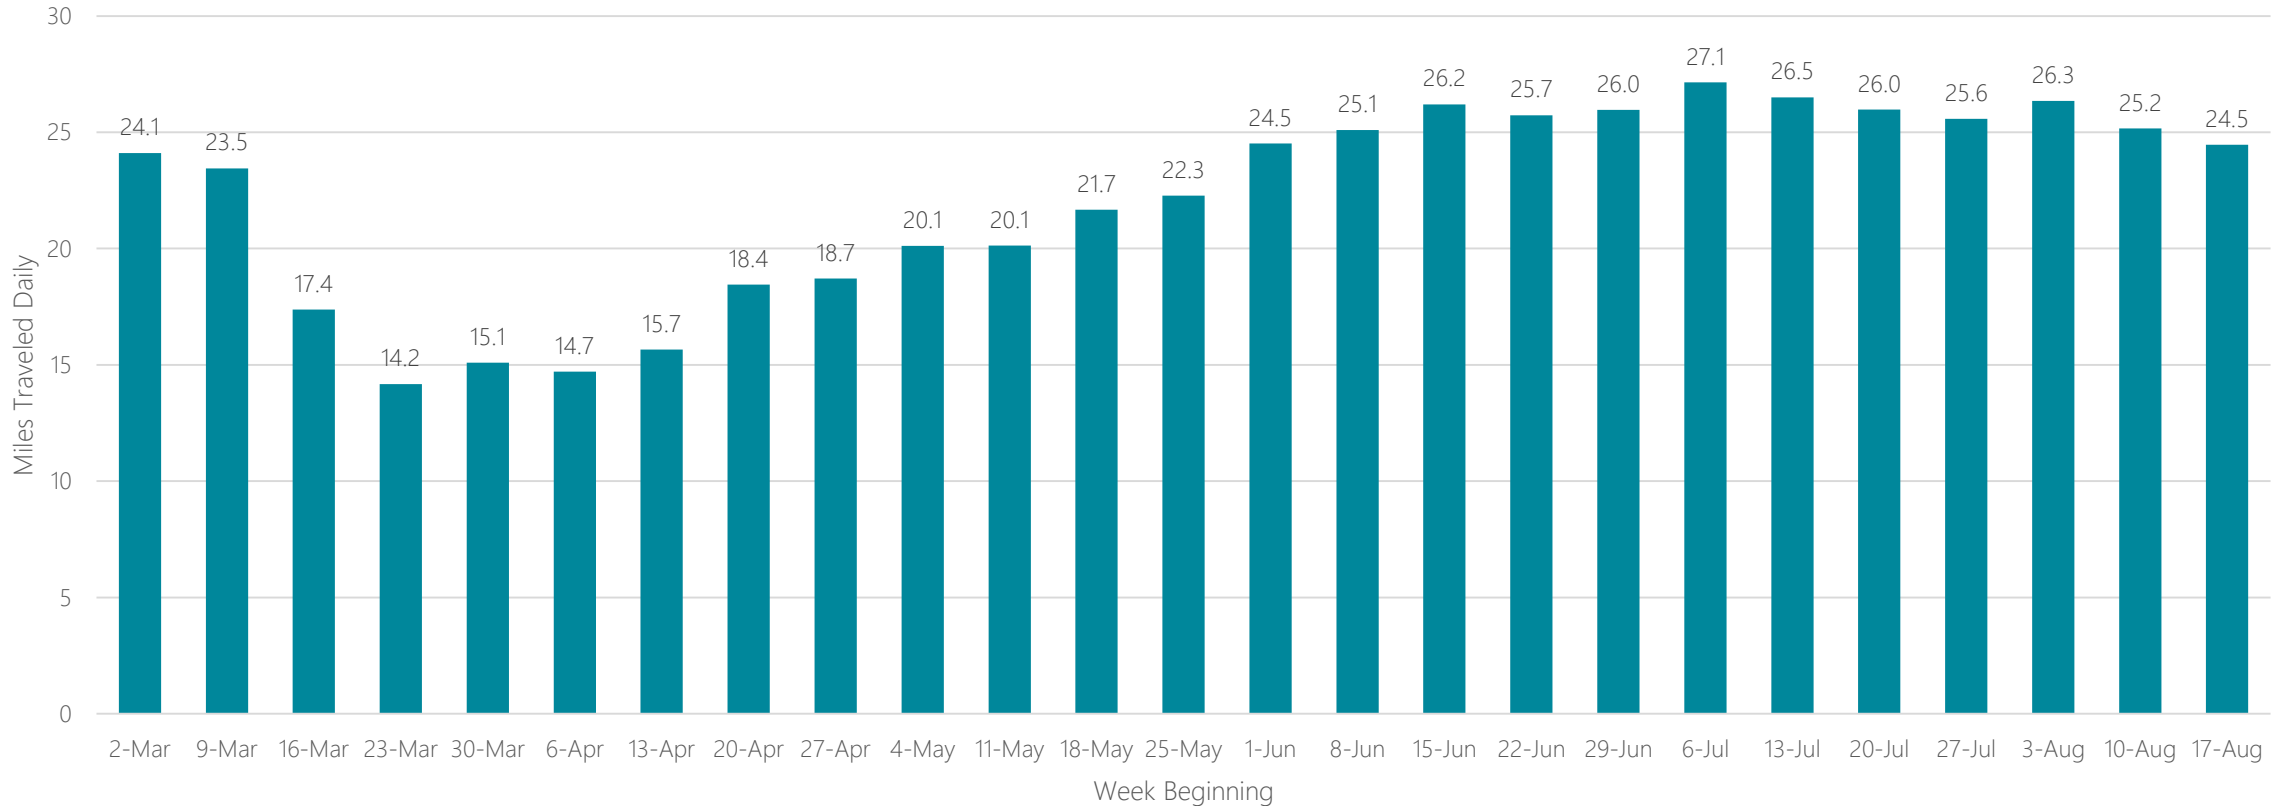

Quincy-Hannibal-Keokuk

Average Miles Traveled Daily Weekly Trend