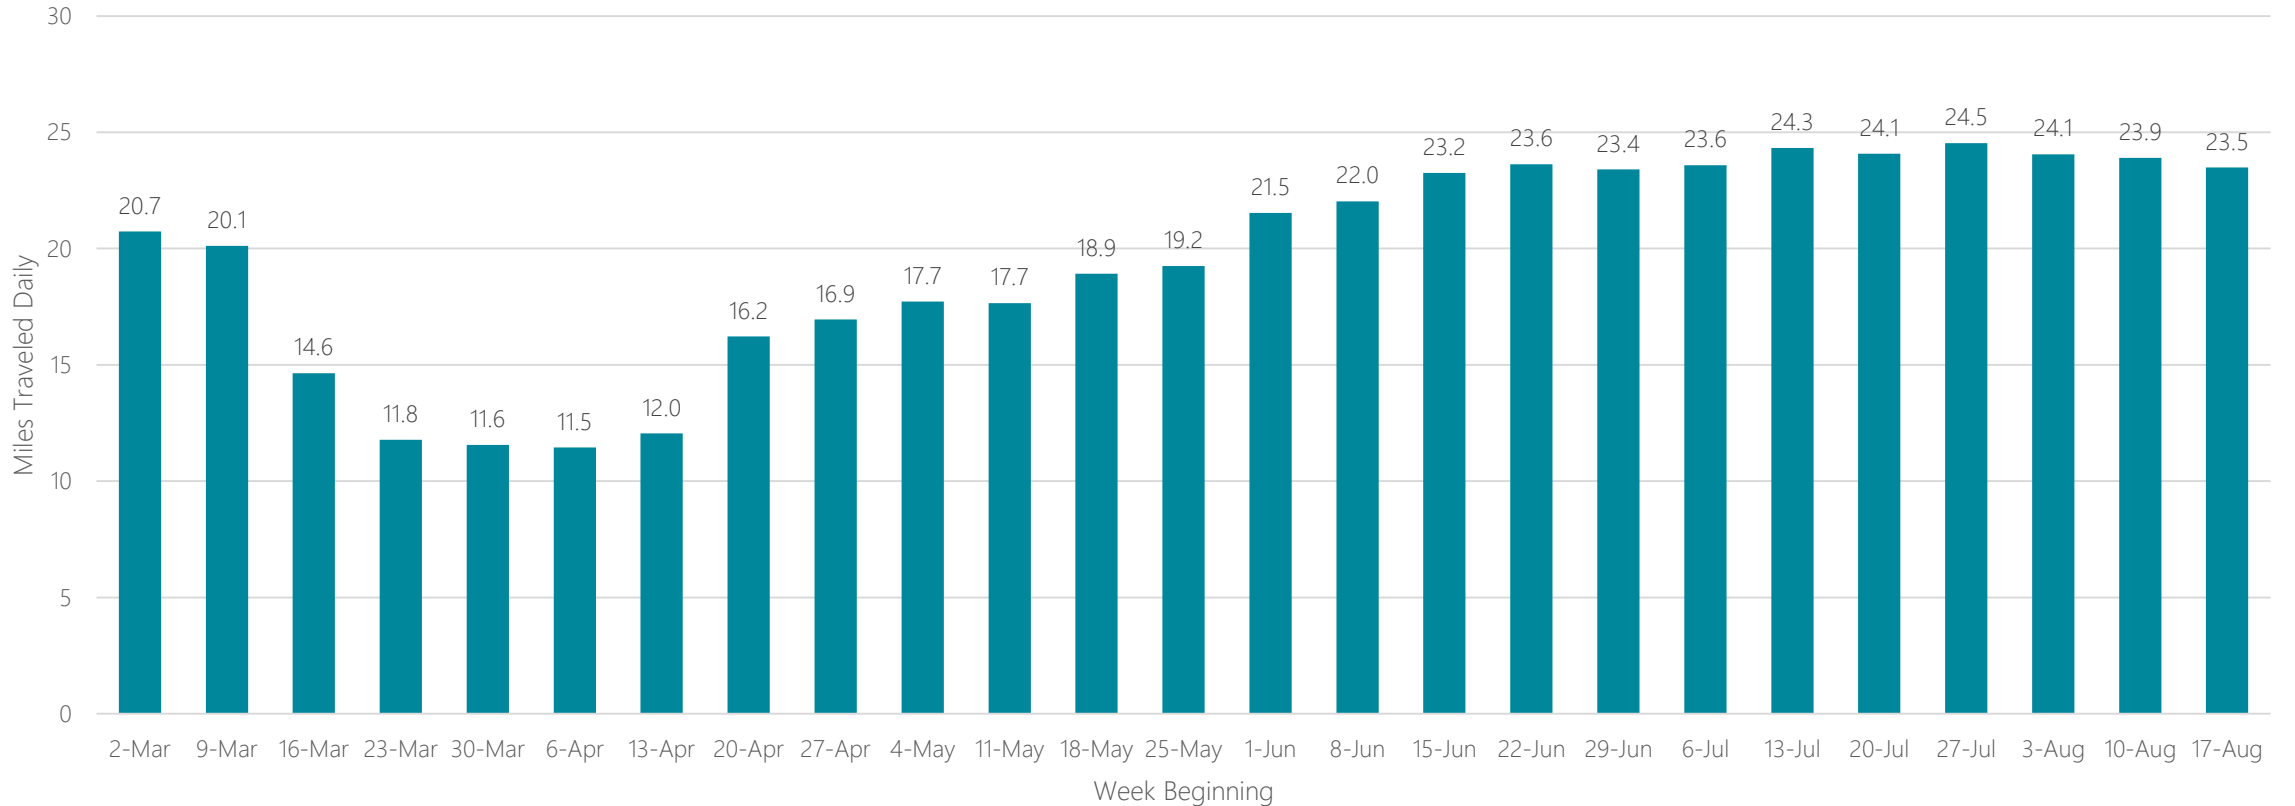

Richmond-Petersburg

Average Miles Traveled Daily Weekly Trend

Roanoke-Lynchburg

Average Miles Traveled Daily Weekly Trend

Rochester-Mason City-Austin

Average Miles Traveled Daily Weekly Trend

Rochester, NY

Average Miles Traveled Daily Weekly Trend