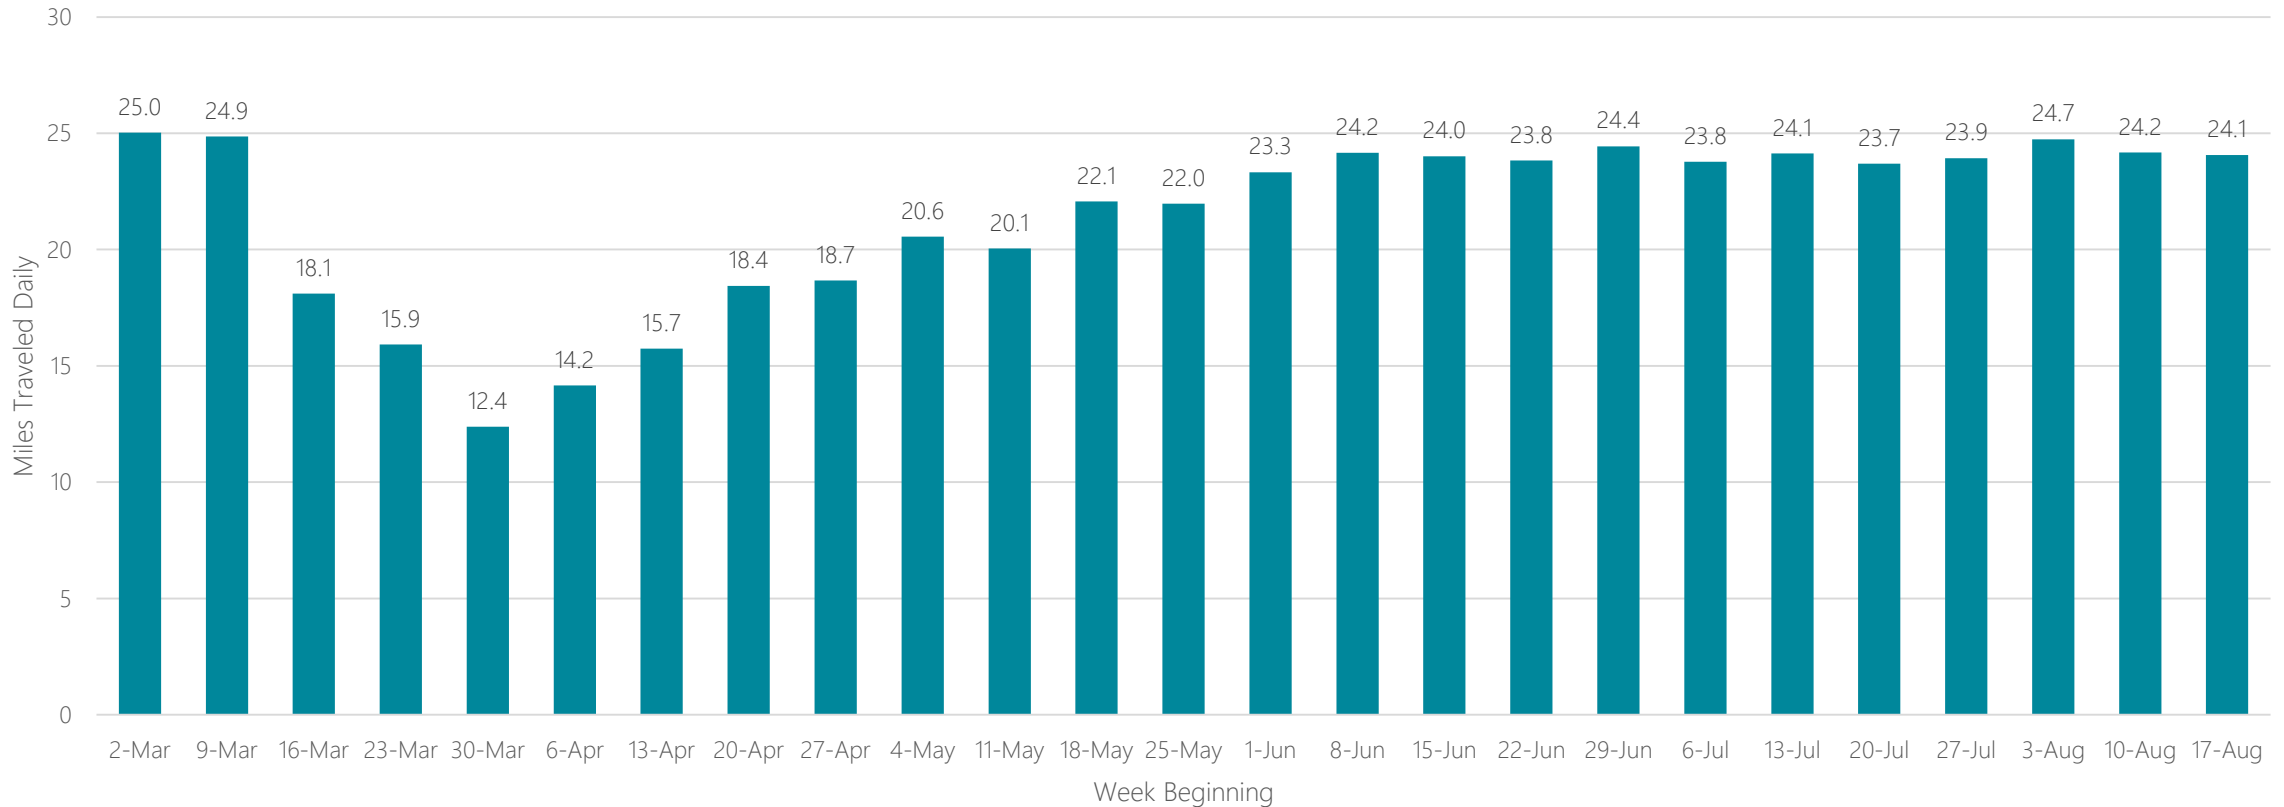

Wichita Falls & Lawton

Average Miles Traveled Daily Weekly Trend