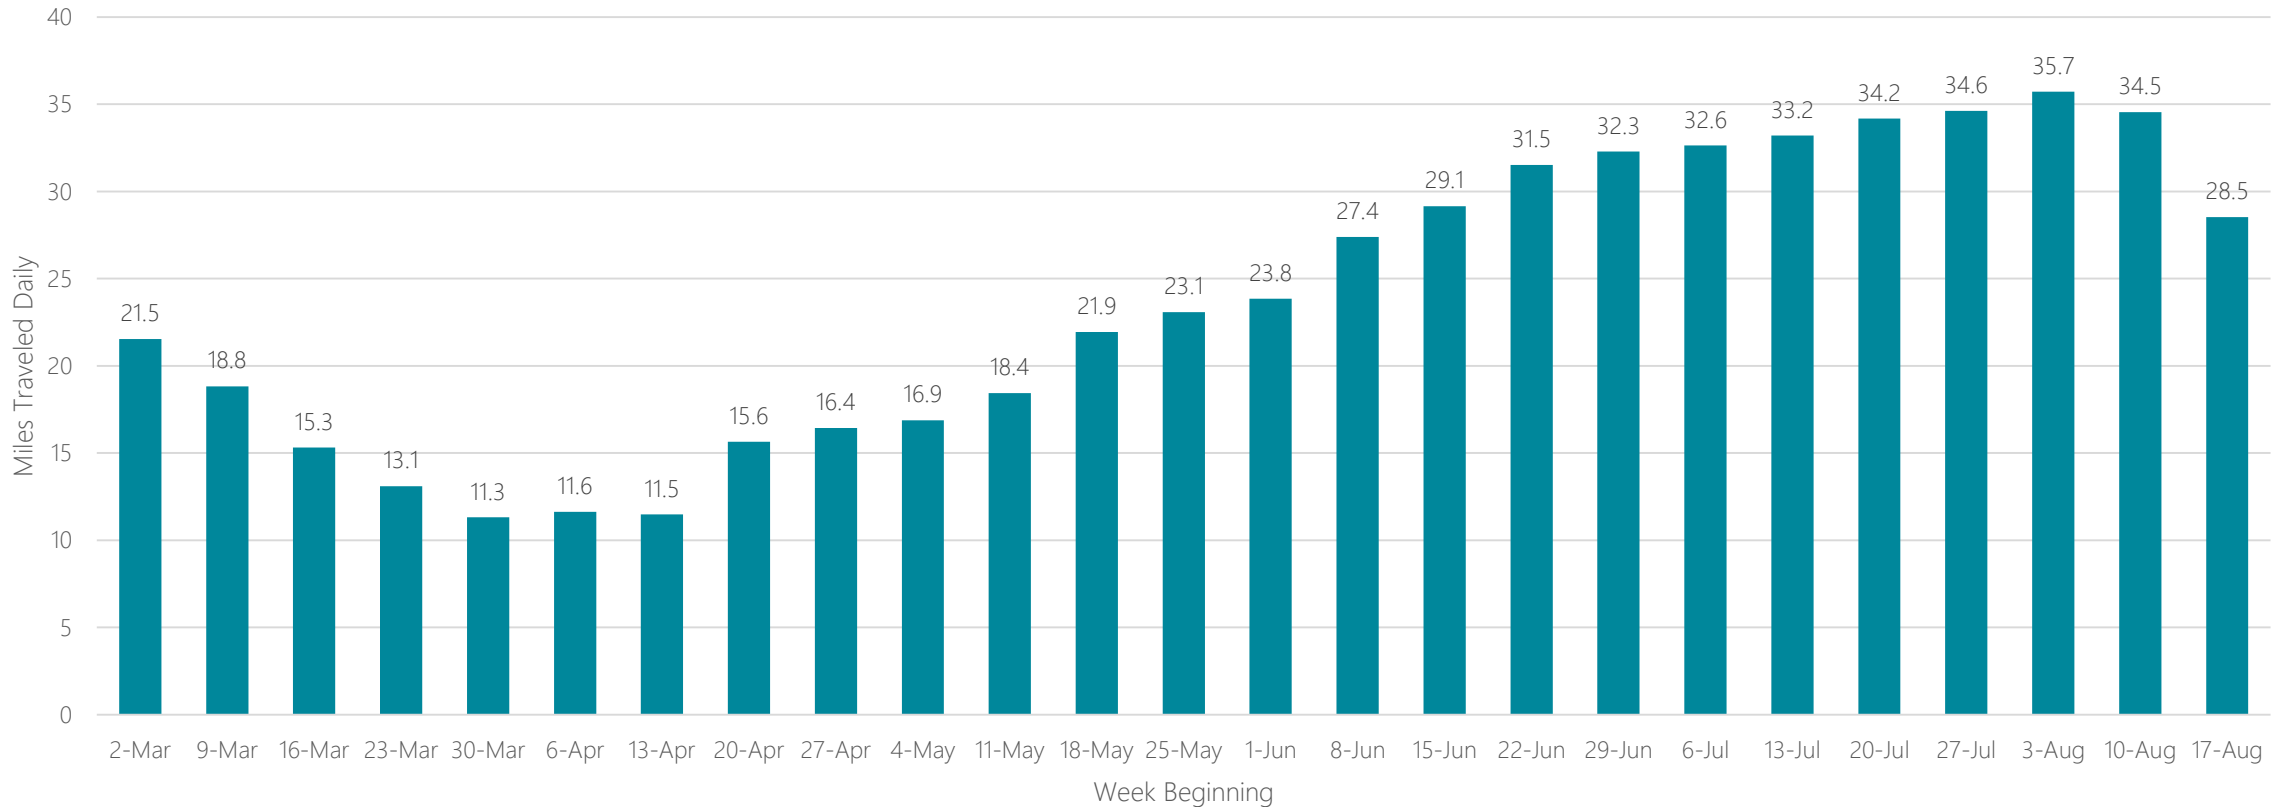

Quincy-Hannibal-Keokuk

Average Miles Traveled Daily Weekly Trend

Raleigh-Durham (Fayetteville)

Average Miles Traveled Daily Weekly Trend

Rapid City

Average Miles Traveled Daily Weekly Trend

Reno

Average Miles Traveled Daily Weekly Trend