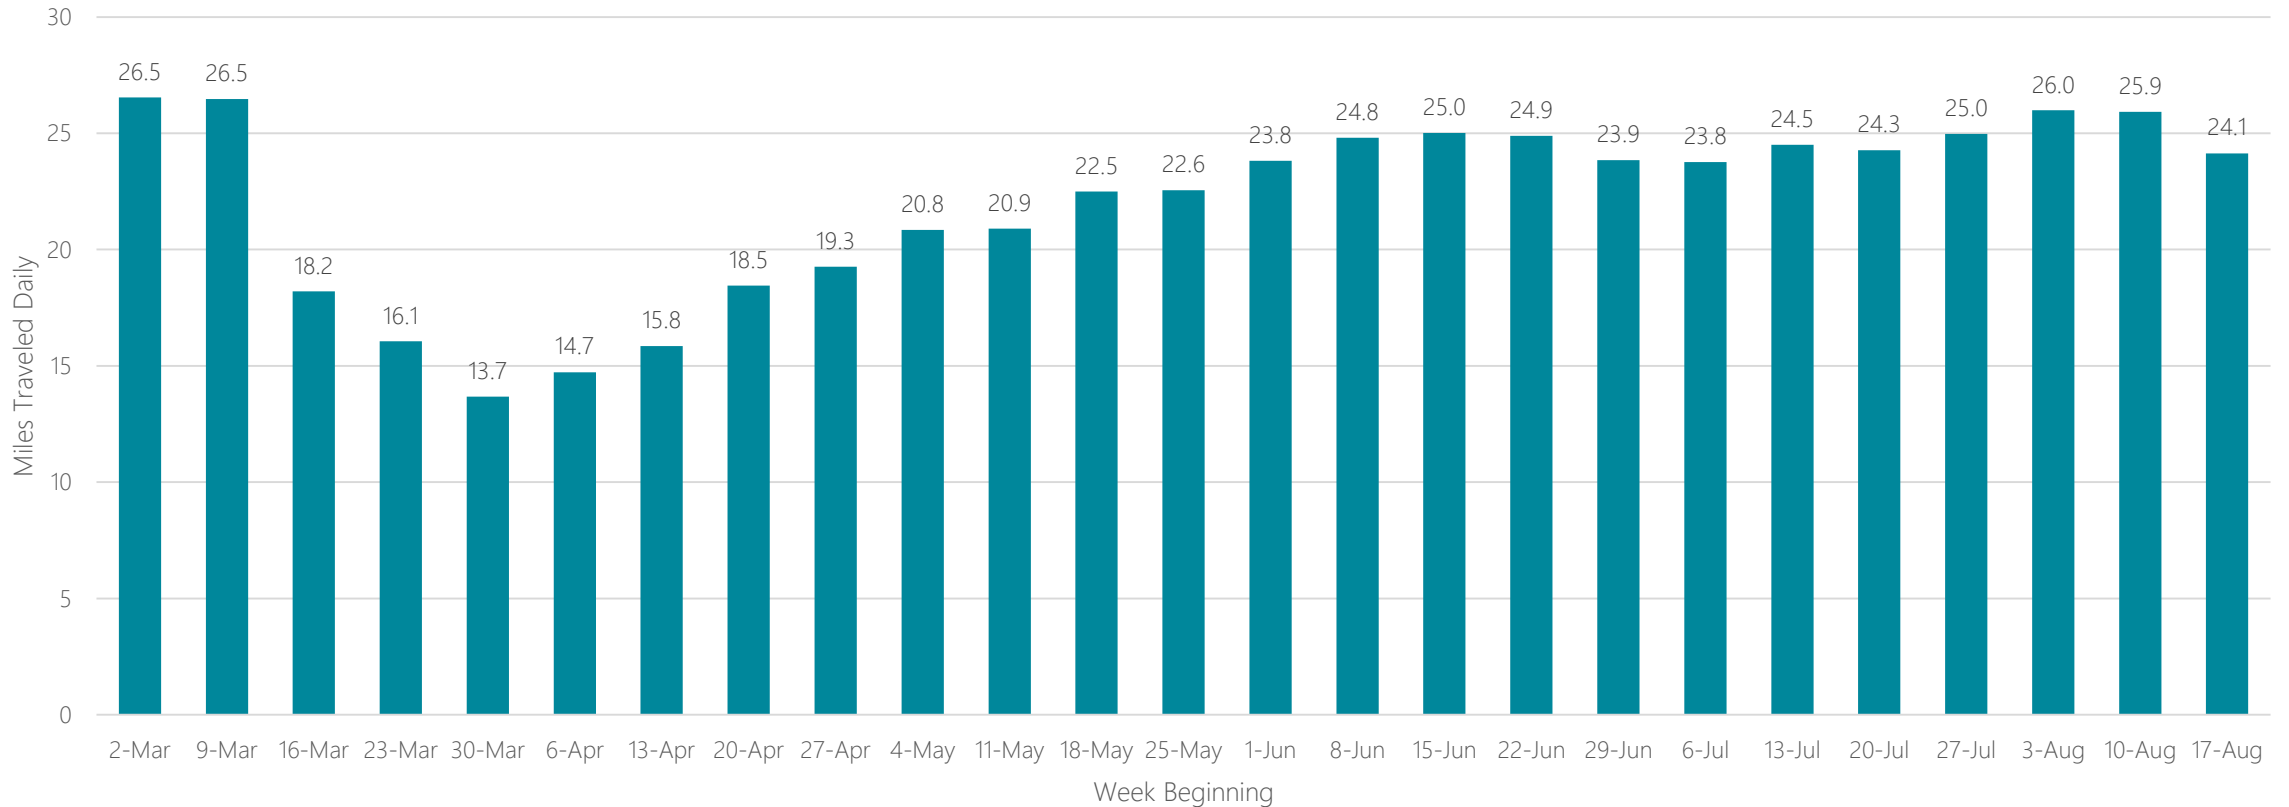

Lubbock

Average Miles Traveled Daily Weekly Trend