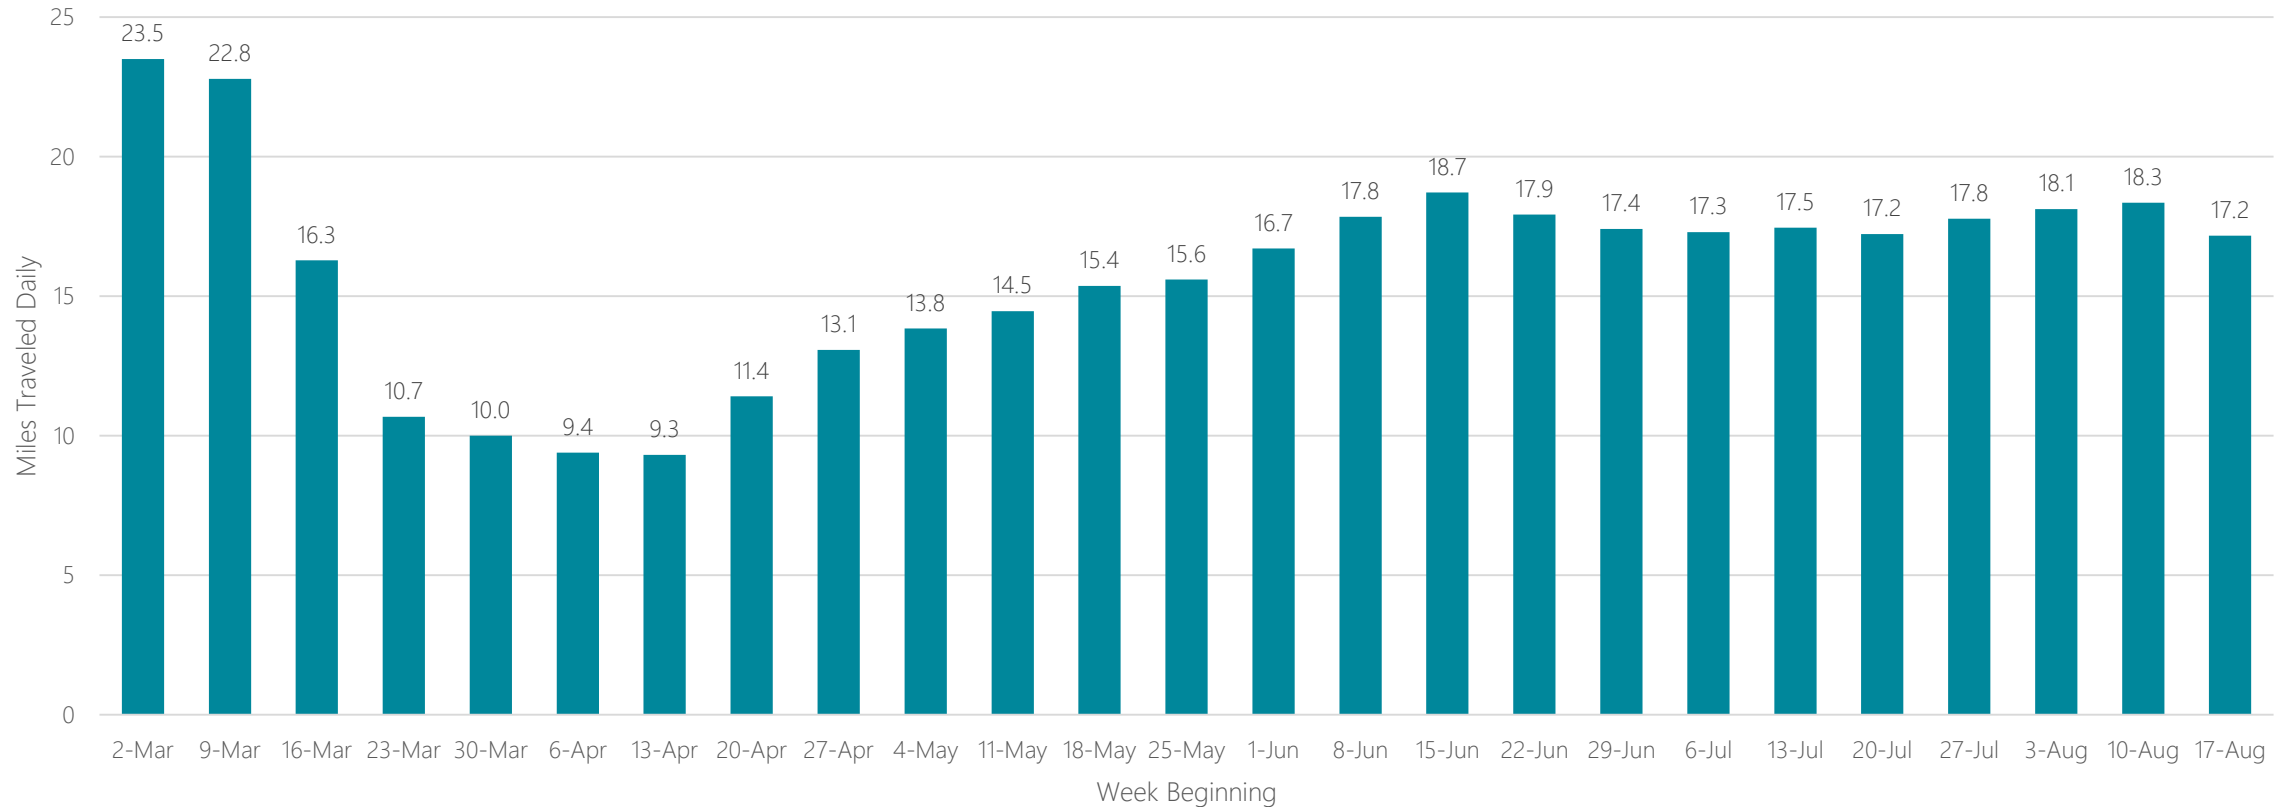

El Paso

Average Miles Traveled Daily Weekly Trend