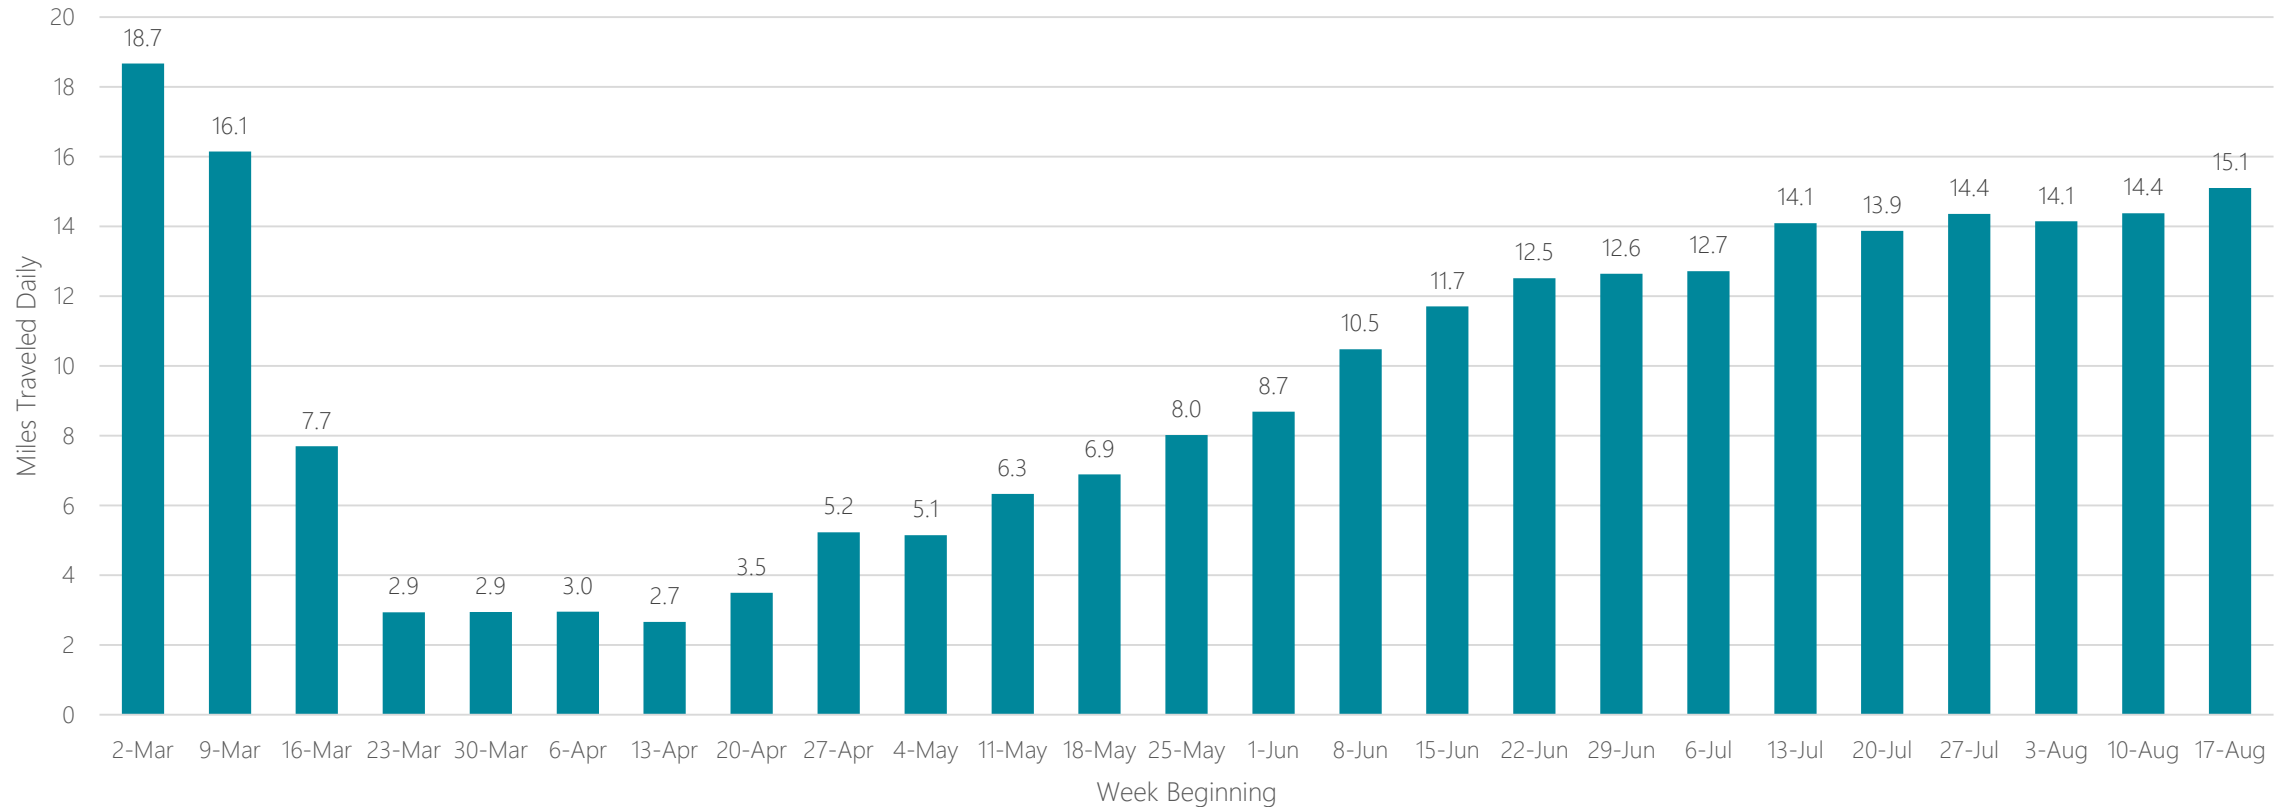

New York

Average Miles Traveled Daily Weekly Trend