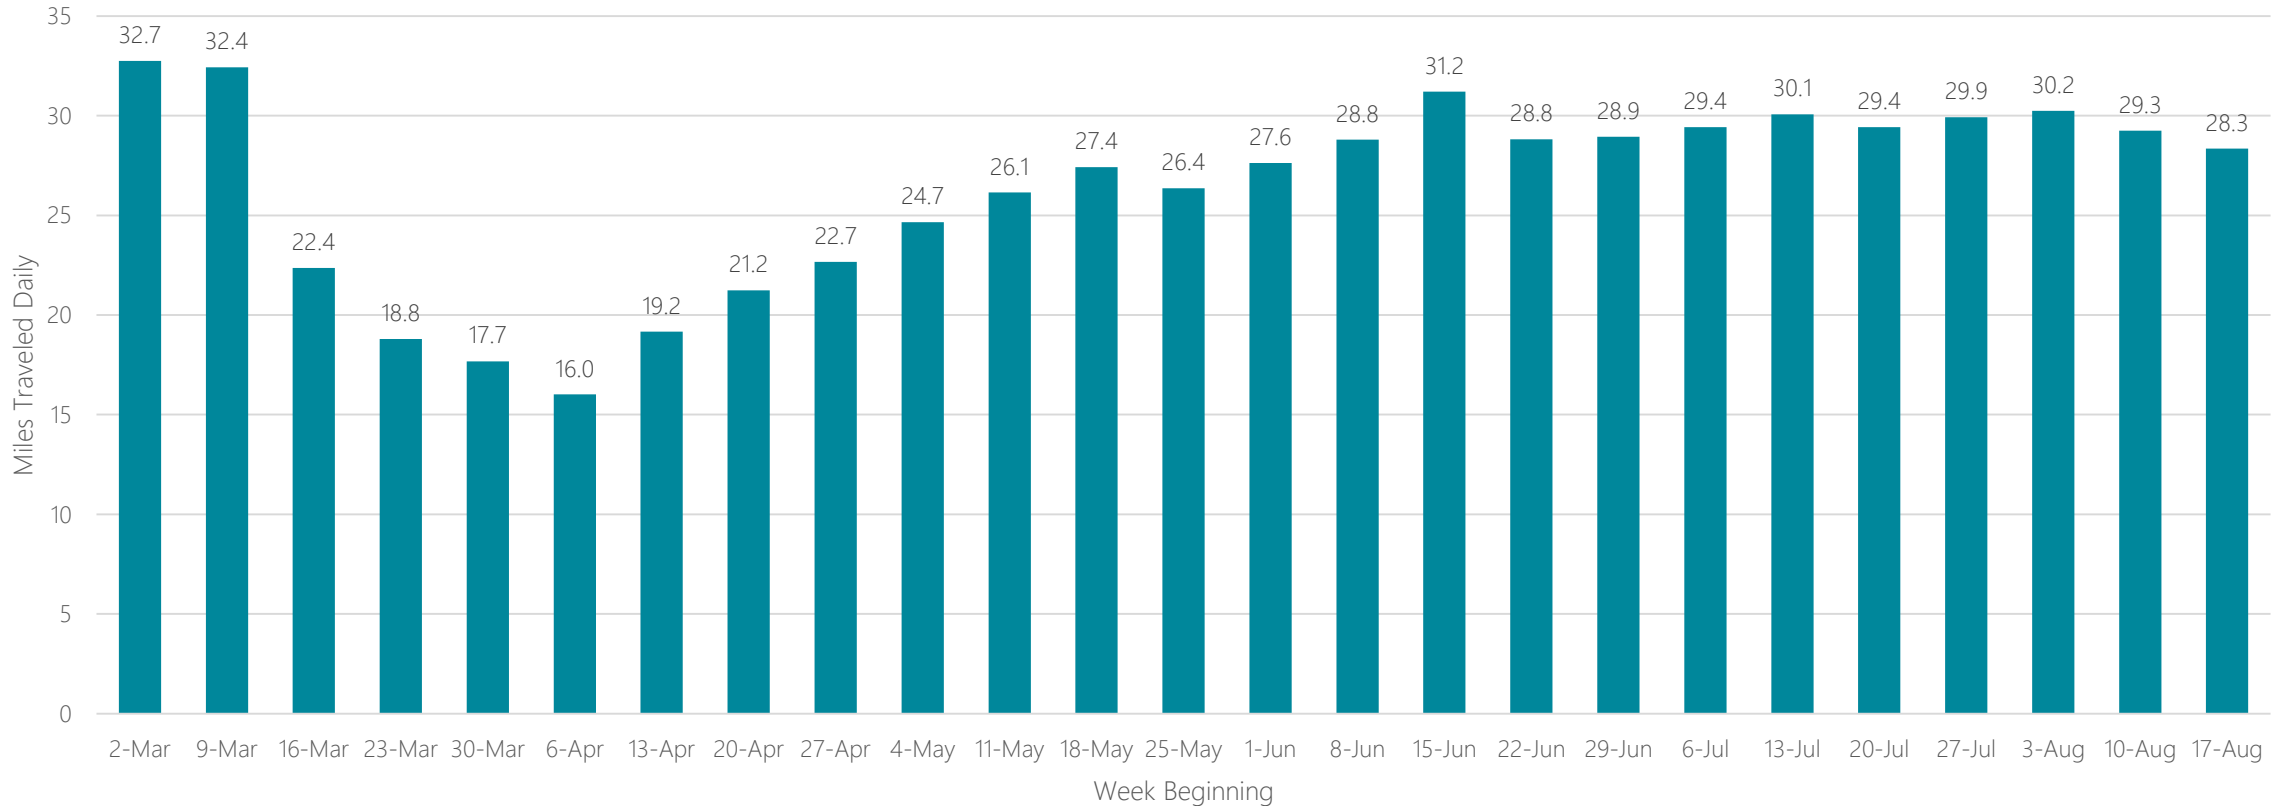

Biloxi-Gulfport

Average Miles Traveled Daily Weekly Trend

Binghamton, NY

Average Miles Traveled Daily Weekly Trend

Birmingham

Average Miles Traveled Daily Weekly Trend

Bluefield-Beckley-Oak Hill

Average Miles Traveled Daily Weekly Trend