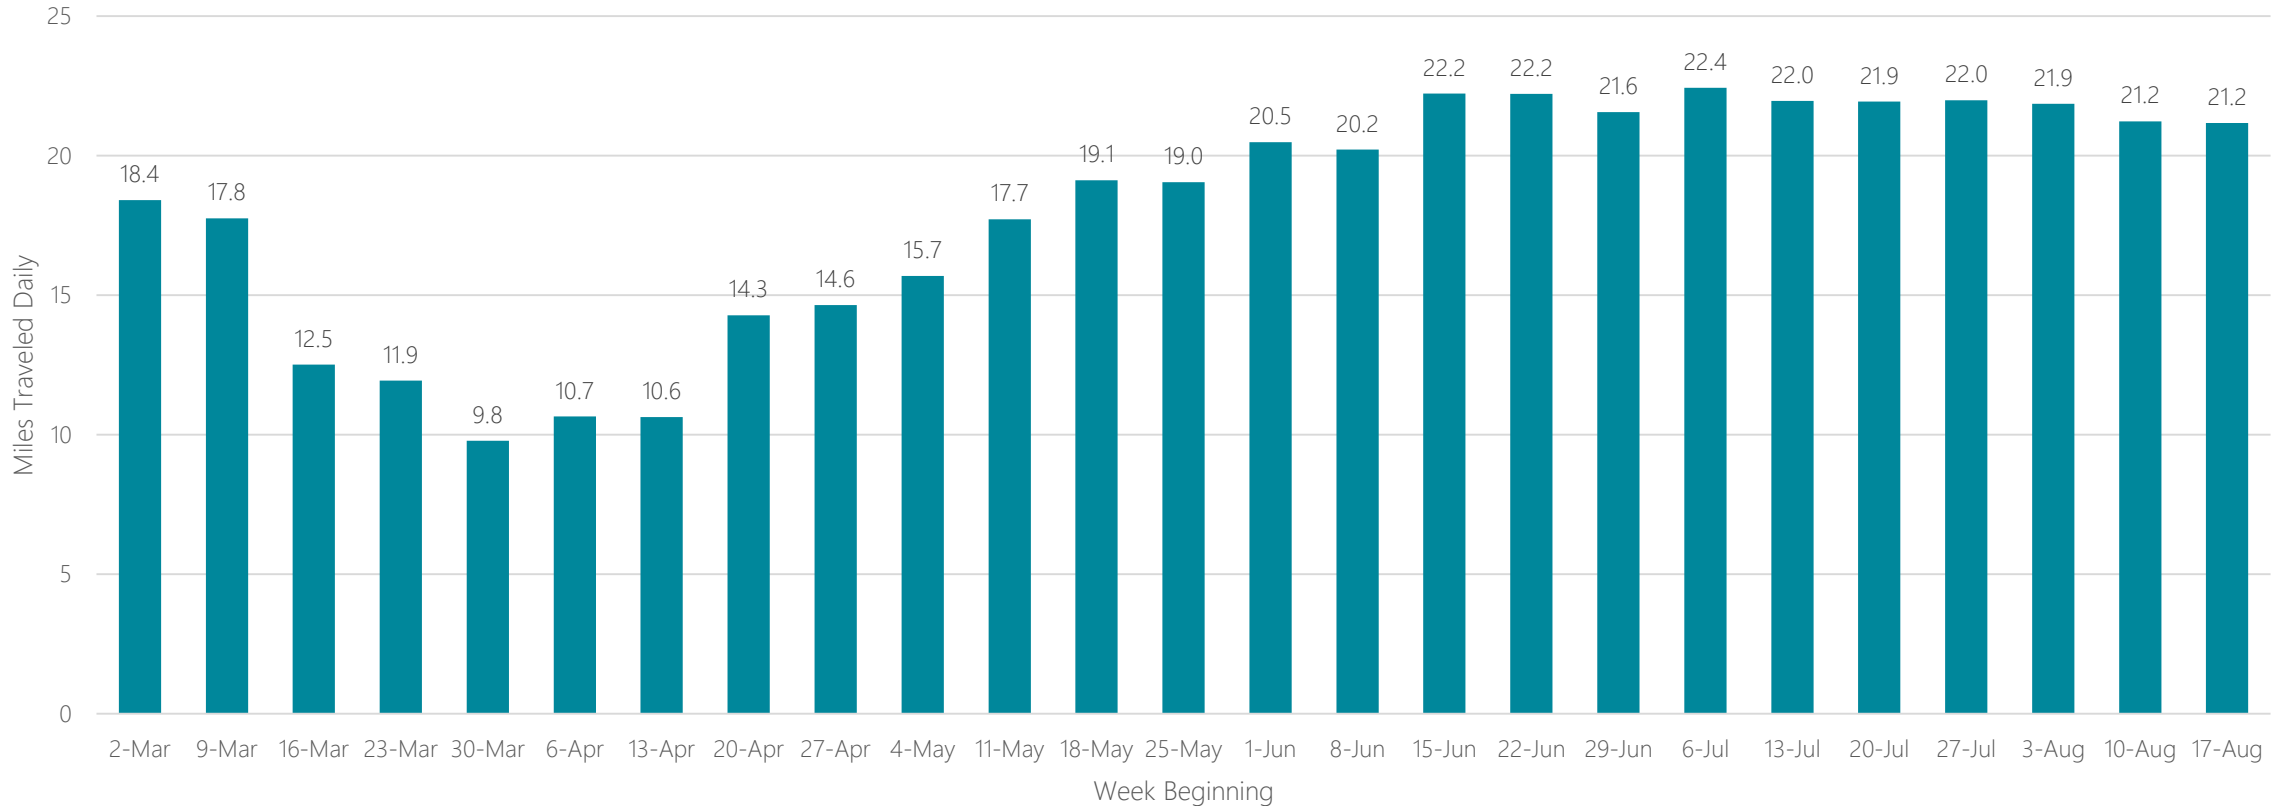

Miami-Fort Lauderdale

Average Miles Traveled Daily Weekly Trend

Milwaukee

Average Miles Traveled Daily Weekly Trend

Minneapolis-Saint Paul

Average Miles Traveled Daily Weekly Trend

Minot-Bismarck-Dickinson

Average Miles Traveled Daily Weekly Trend