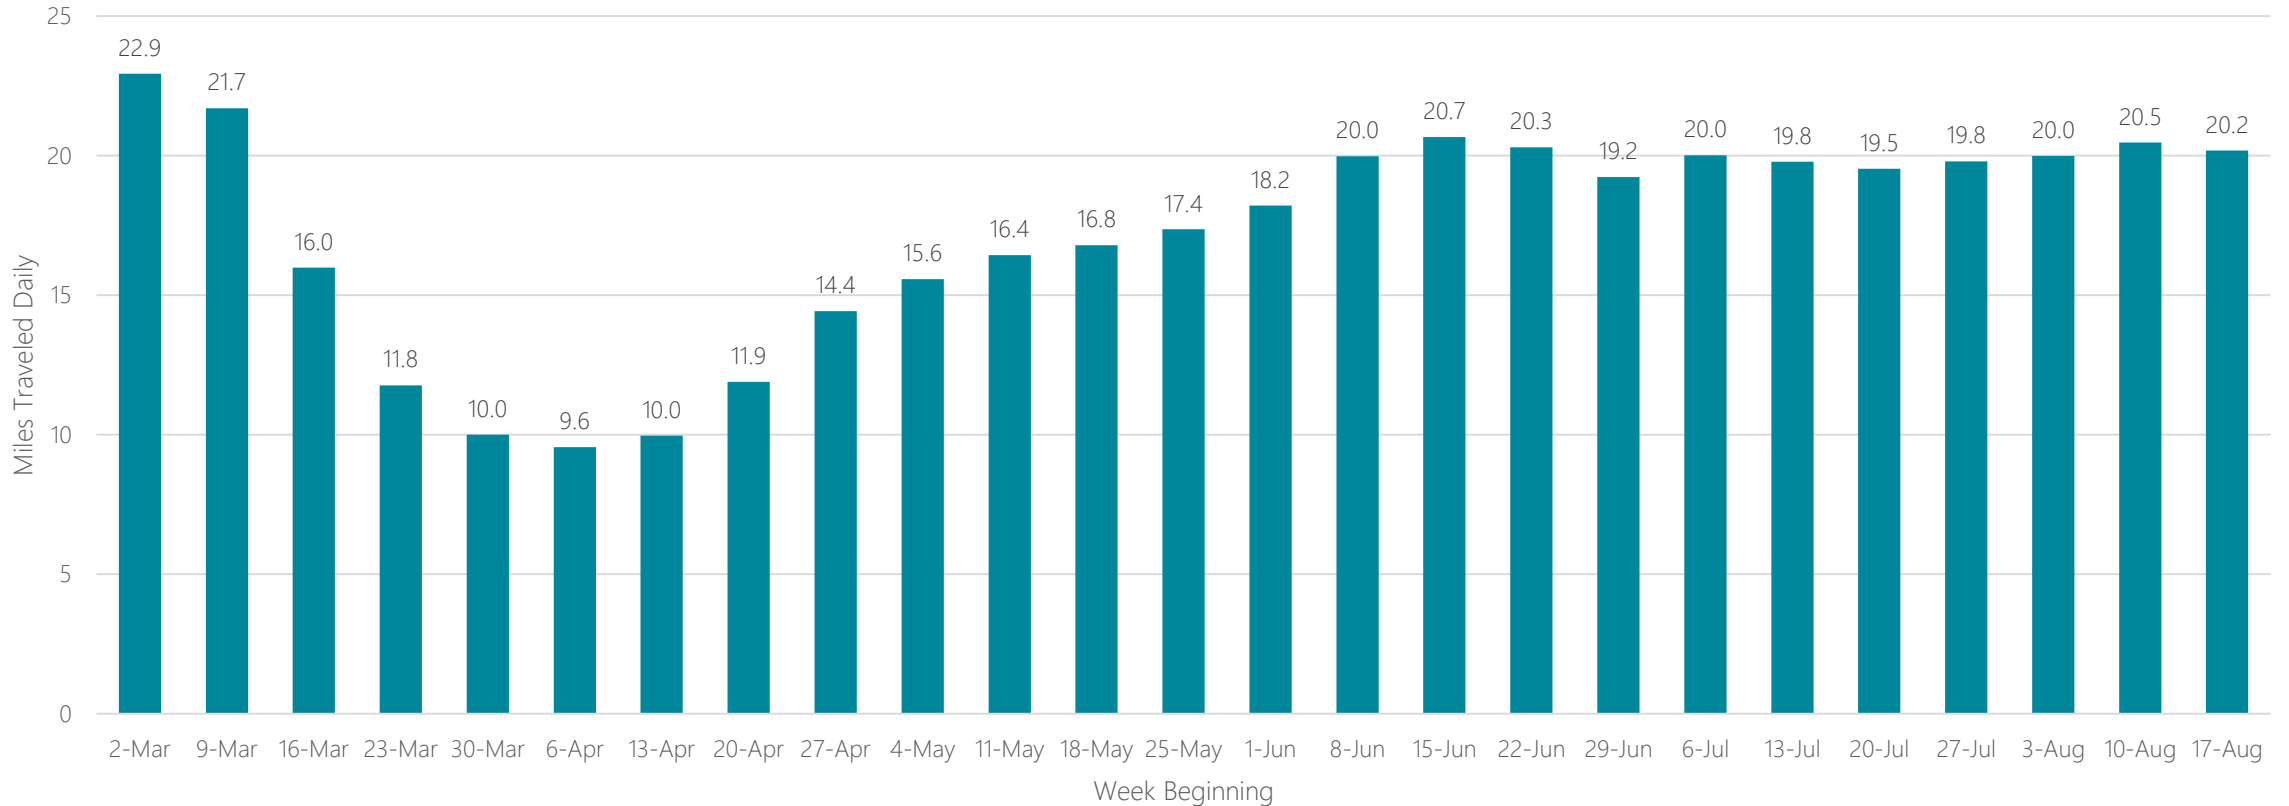

Fort Myers-Naples

Average Miles Traveled Daily Weekly Trend