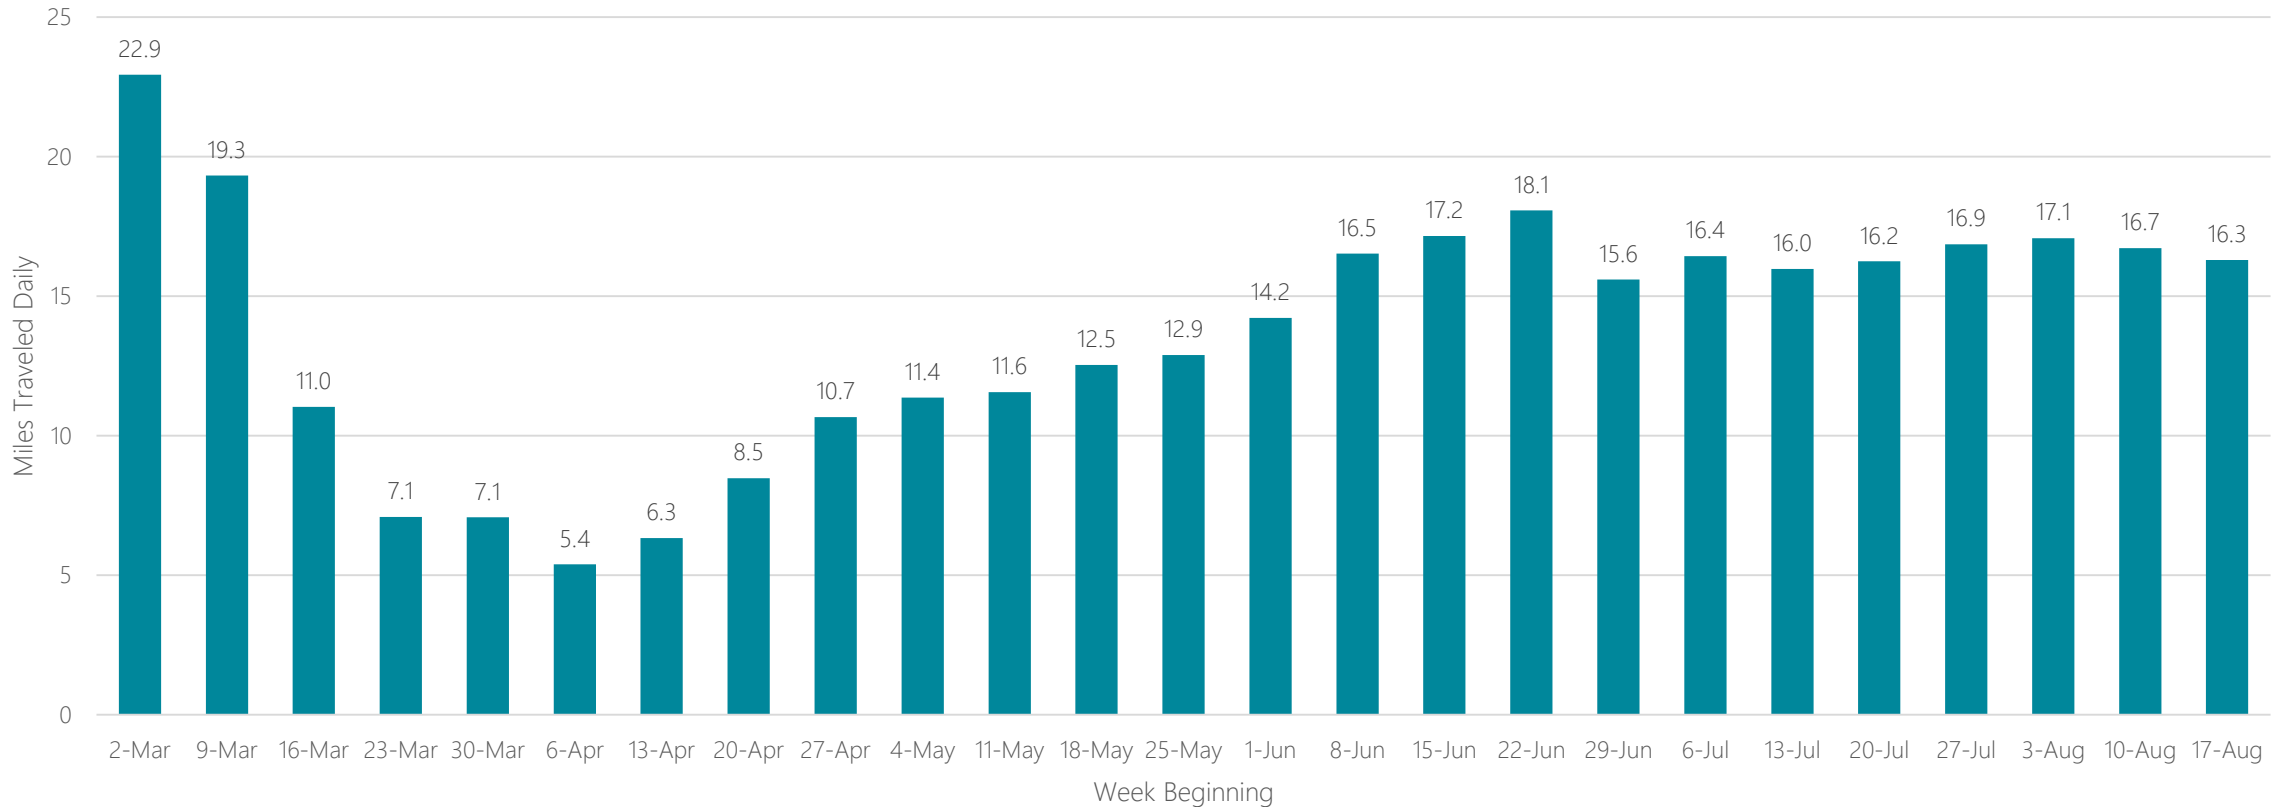

Lincoln & Hastings-Kearney

Average Miles Traveled Daily Weekly Trend

Little Rock-Pine Bluff

Average Miles Traveled Daily Weekly Trend

Los Angeles

Average Miles Traveled Daily Weekly Trend

Louisville

Average Miles Traveled Daily Weekly Trend