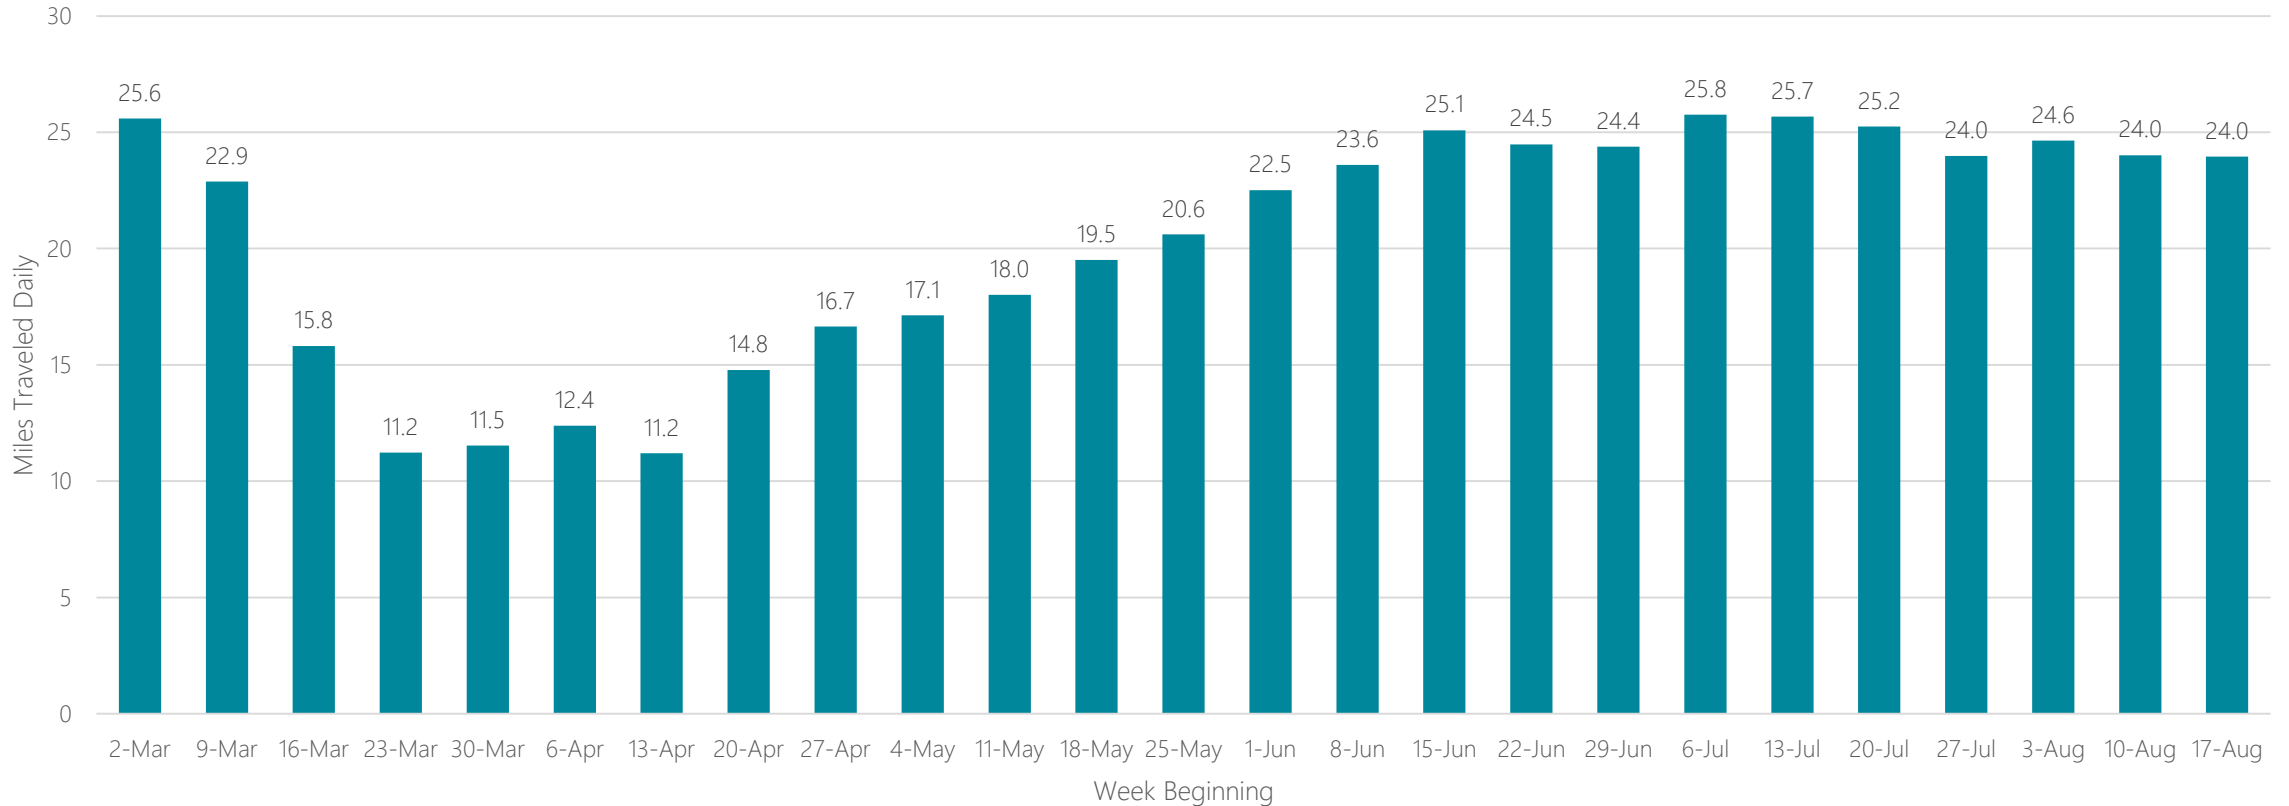

Indianapolis

Average Miles Traveled Daily Weekly Trend