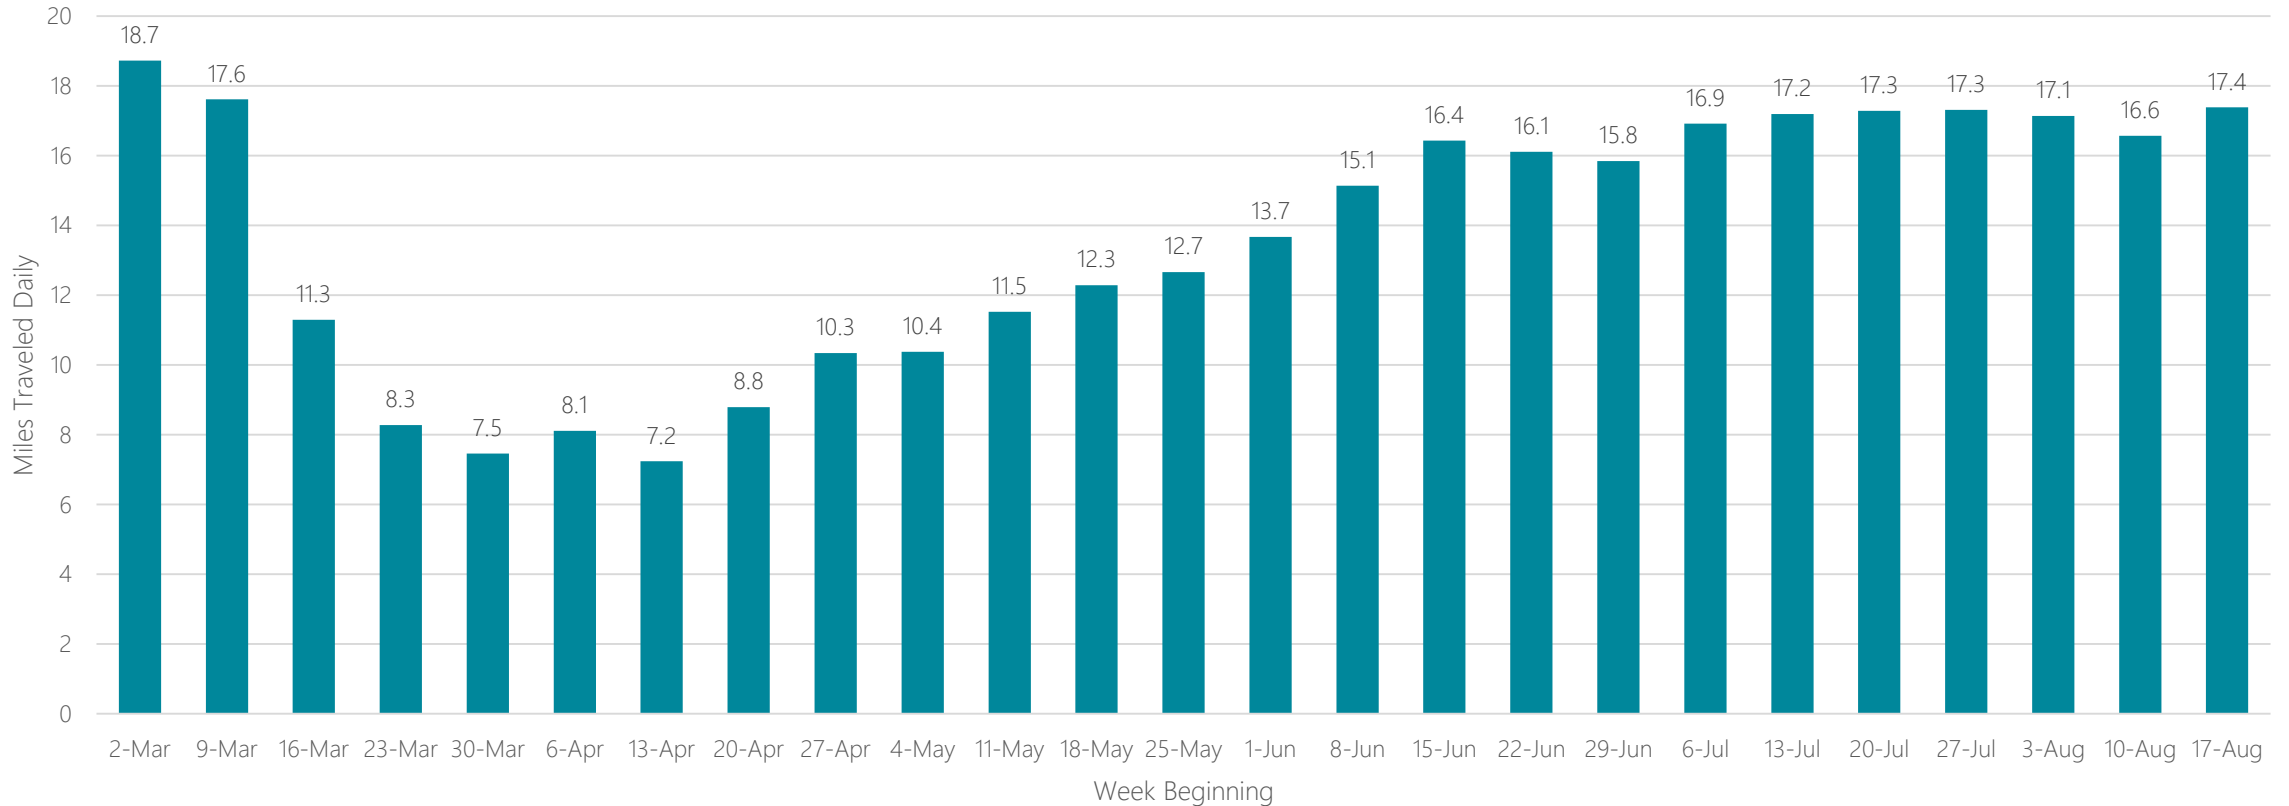

Portland-Auburn

Average Miles Traveled Daily Weekly Trend

Portland, OR

Average Miles Traveled Daily Weekly Trend

Presque Isle

Average Miles Traveled Daily Weekly Trend

Providence-New Bedford

Average Miles Traveled Daily Weekly Trend