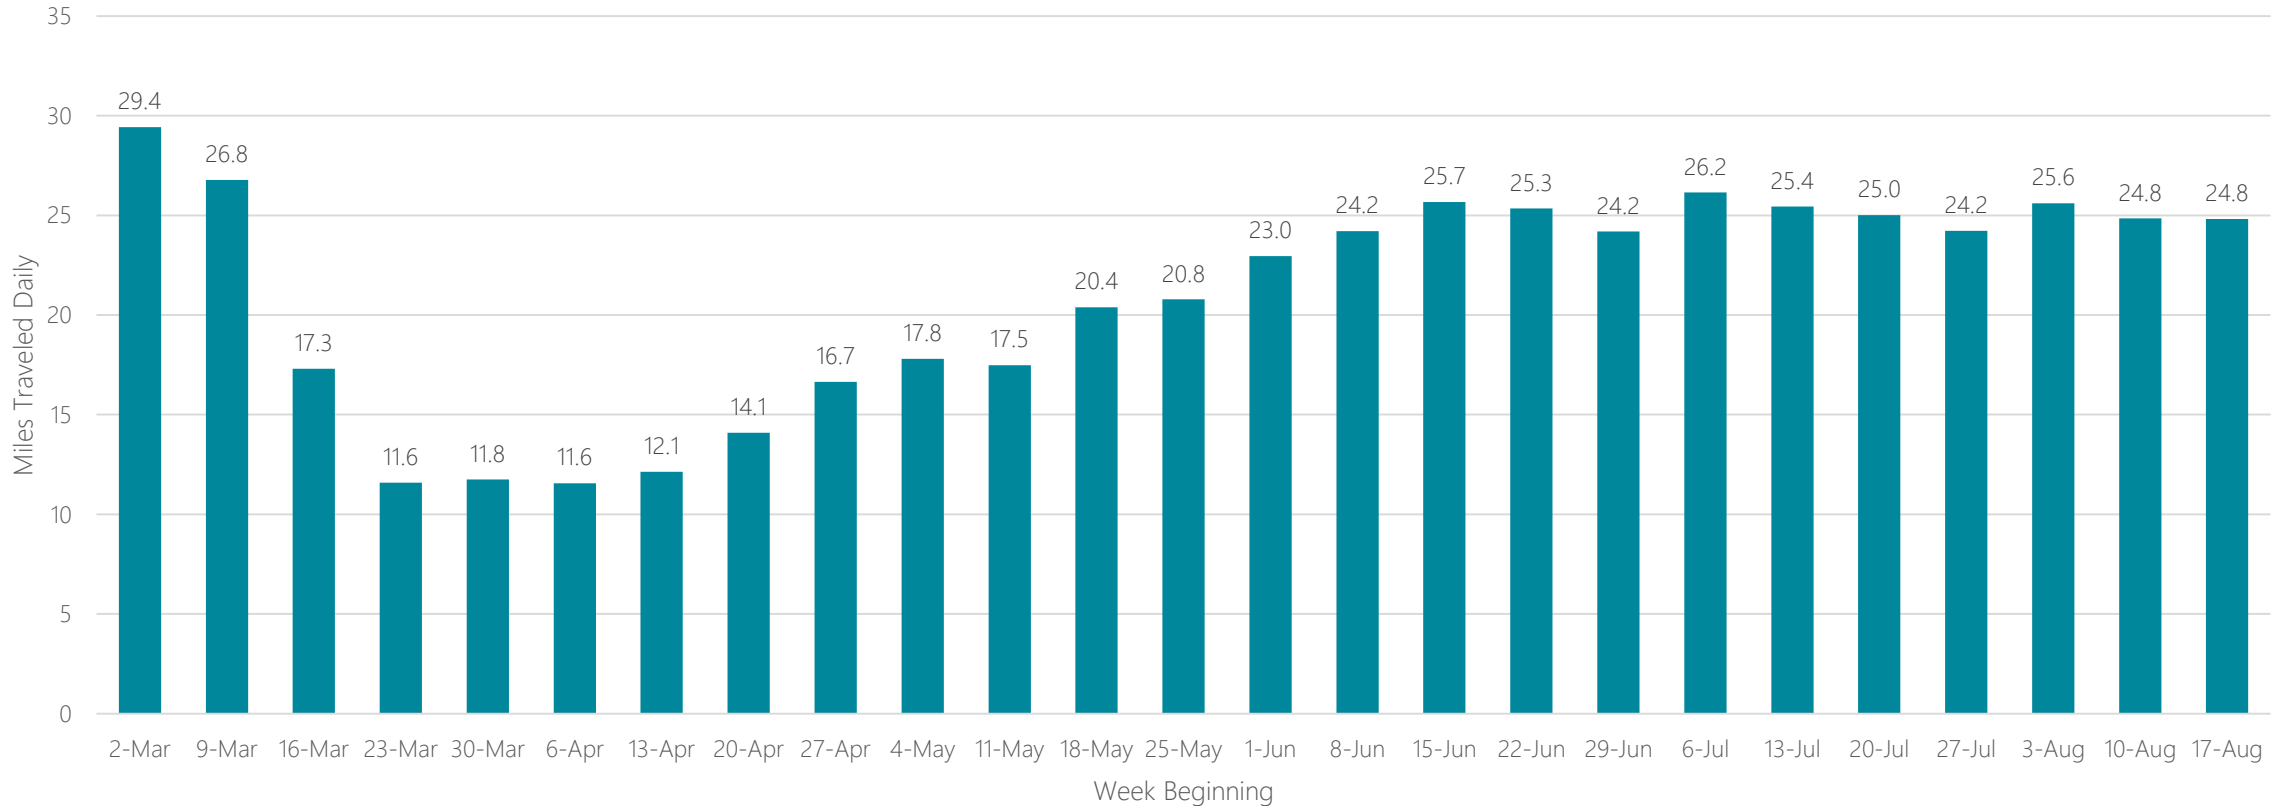

Rockford

Average Miles Traveled Daily Weekly Trend

Sacramento-Stockton-Modesto

Average Miles Traveled Daily Weekly Trend

Saint Joseph

Average Miles Traveled Daily Weekly Trend

Saint Louis

Average Miles Traveled Daily Weekly Trend