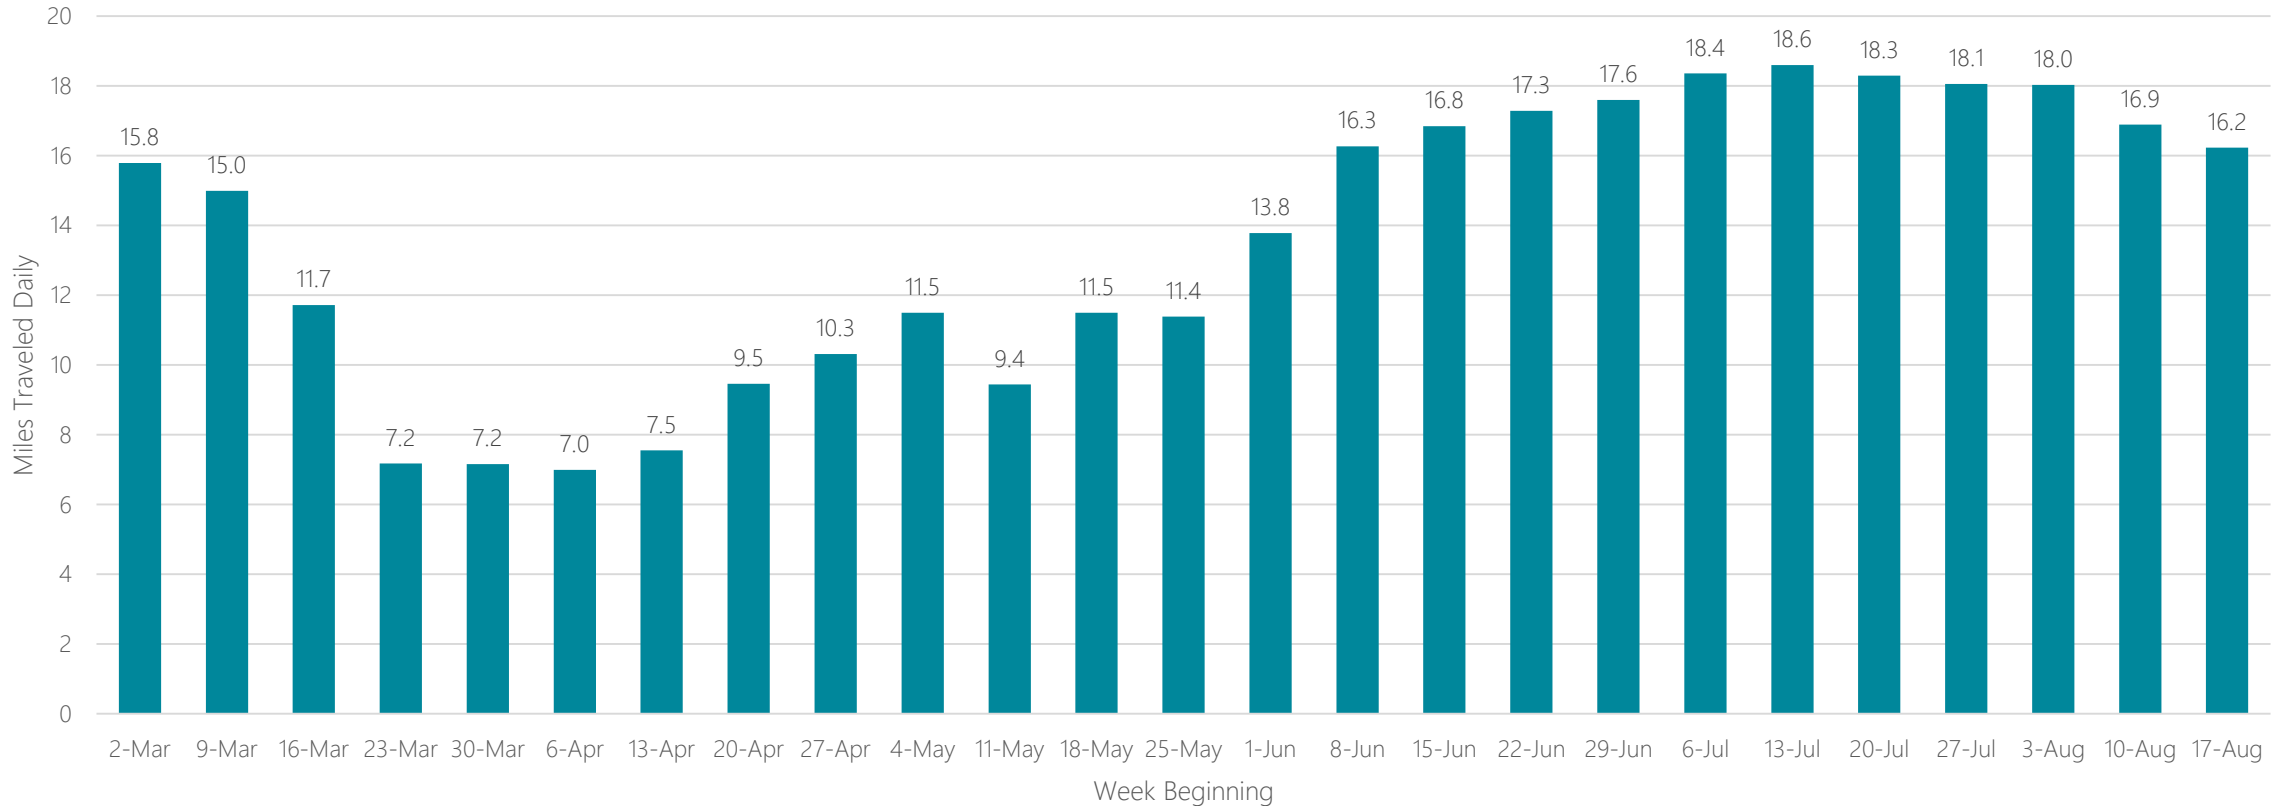

Eureka

Average Miles Traveled Daily Weekly Trend