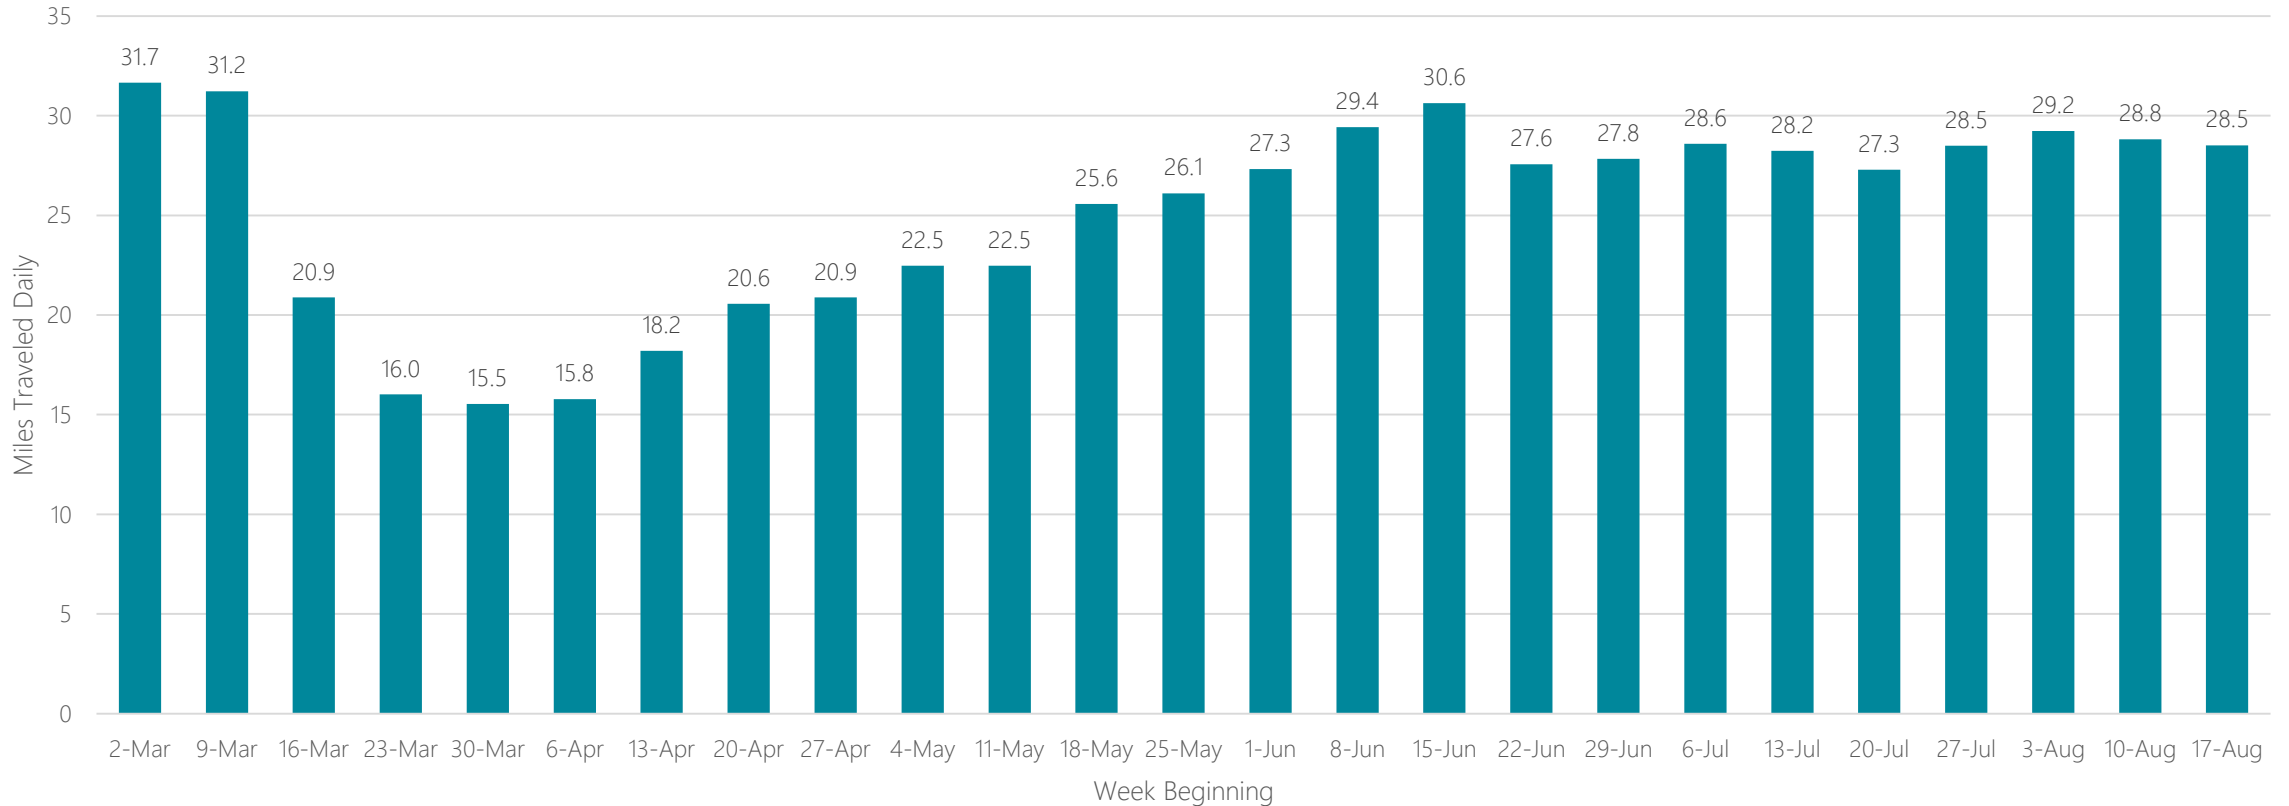

Lafayette, LA

Average Miles Traveled Daily Weekly Trend