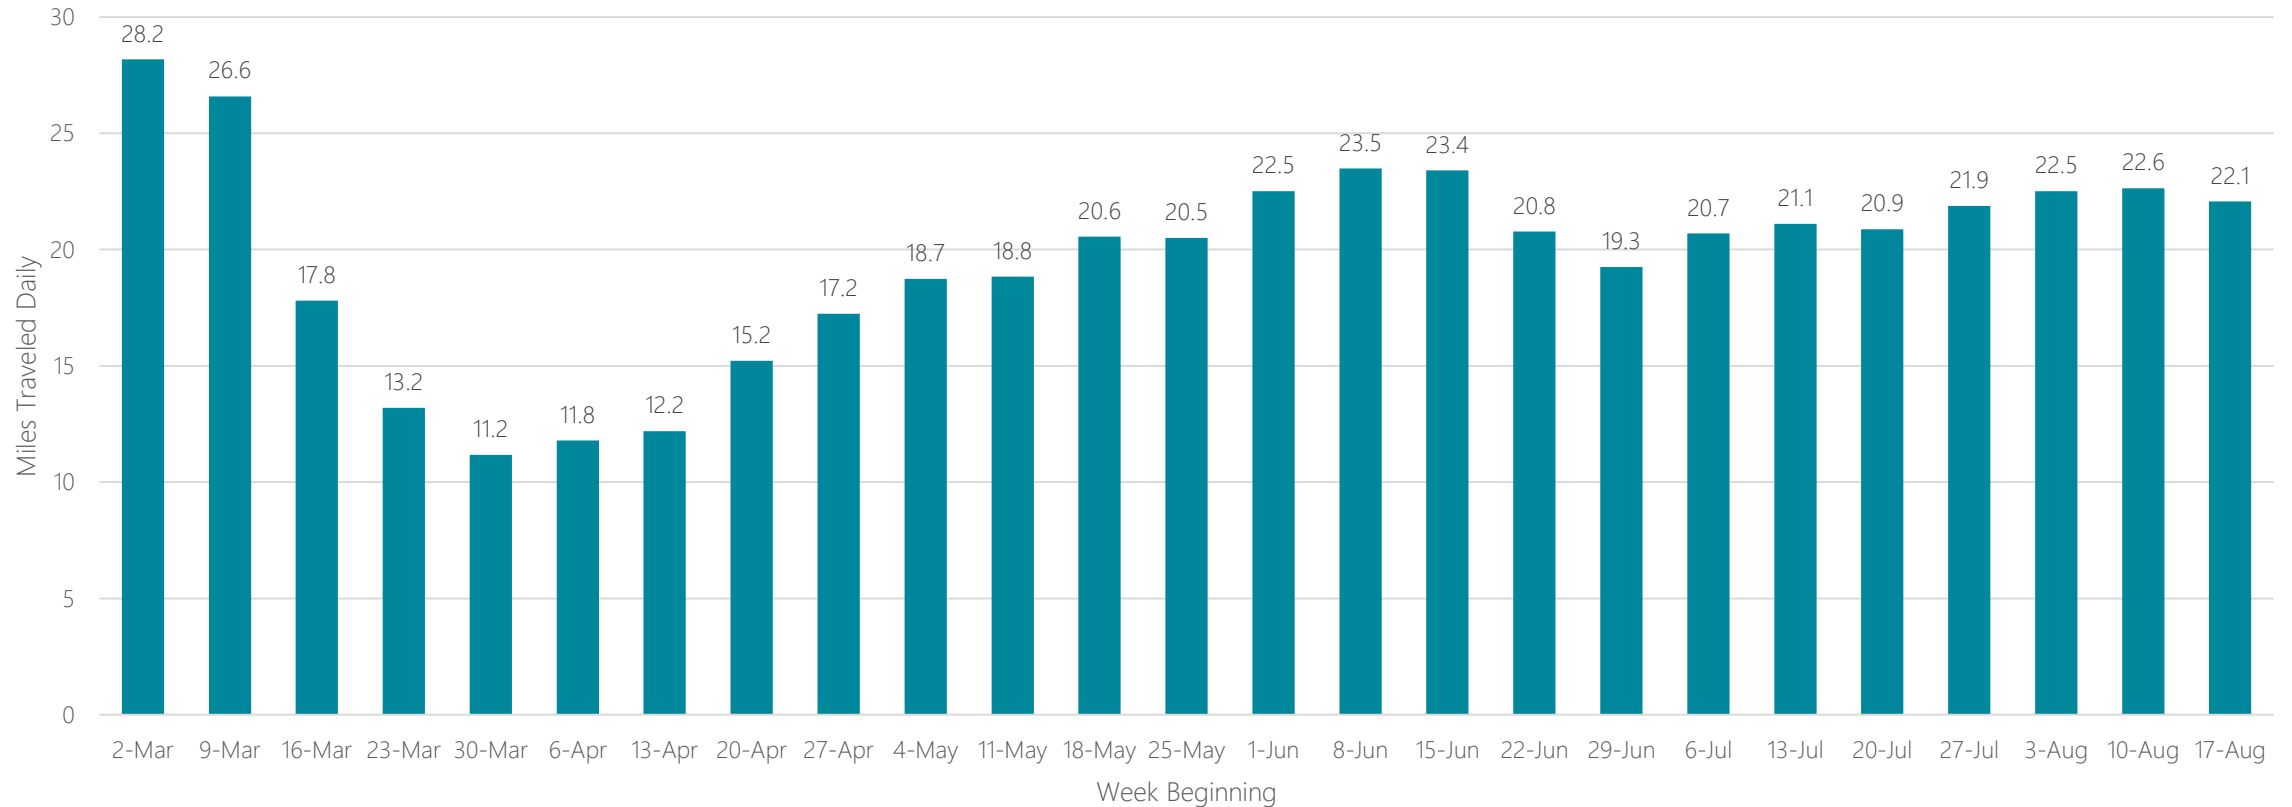

Salisbury

Average Miles Traveled Daily Weekly Trend

Salt Lake City

Average Miles Traveled Daily Weekly Trend

San Angelo

Average Miles Traveled Daily Weekly Trend

San Antonio

Average Miles Traveled Daily Weekly Trend