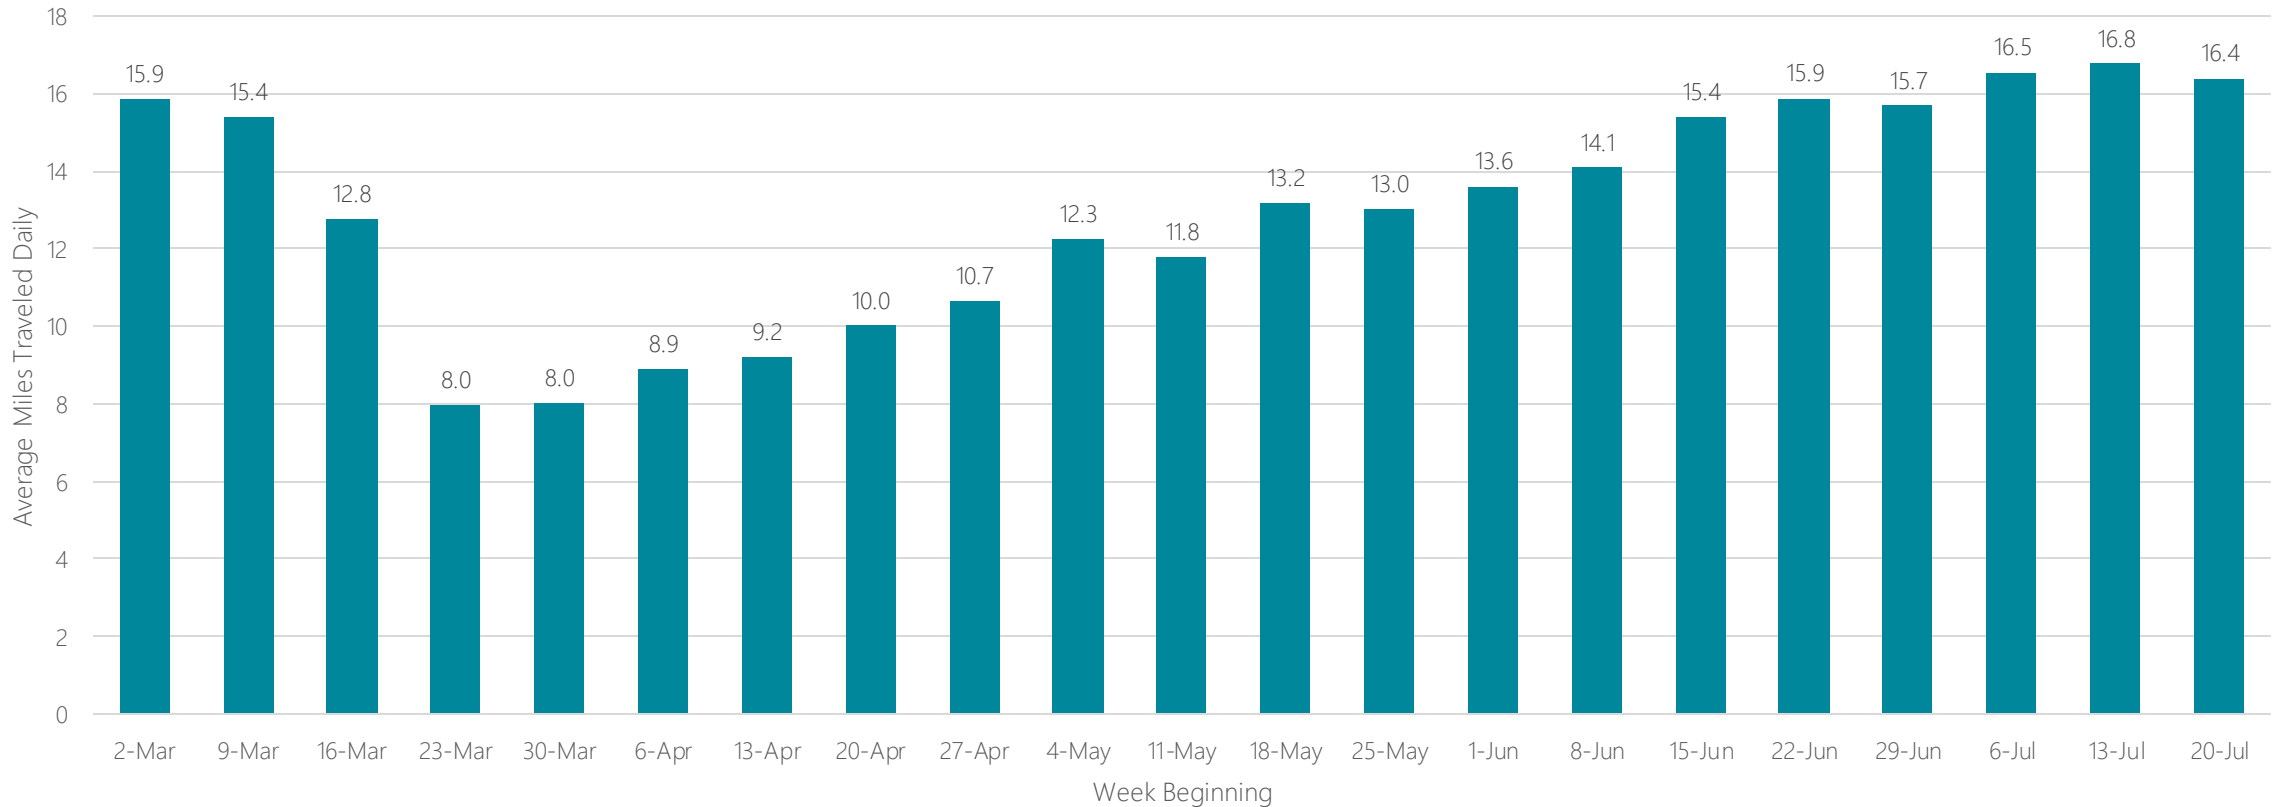

El Paso

Average Miles Traveled Daily Weekly Trend

Elmira

Average Miles Traveled Daily Weekly Trend

Average Miles Traveled Daily Weekly Trend

Eugene

Average Miles Traveled Daily Weekly Trend

Eureka