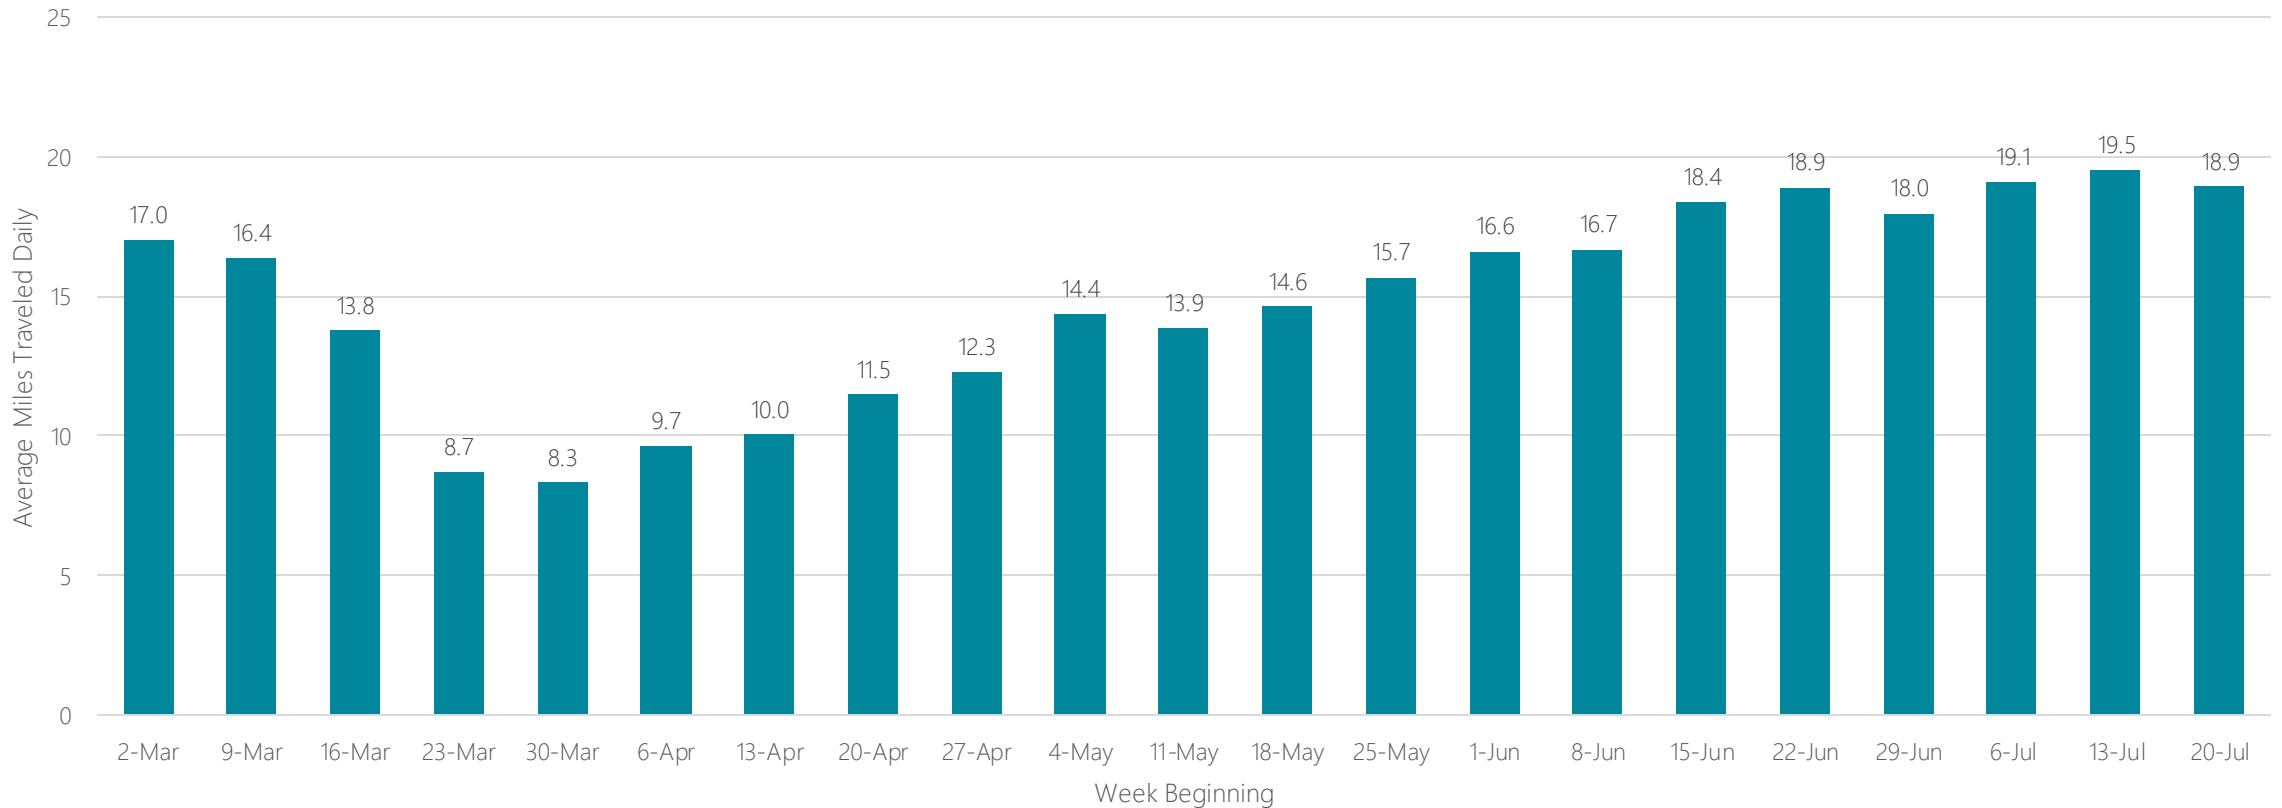

Spokane

Average Miles Traveled Daily Weekly Trend