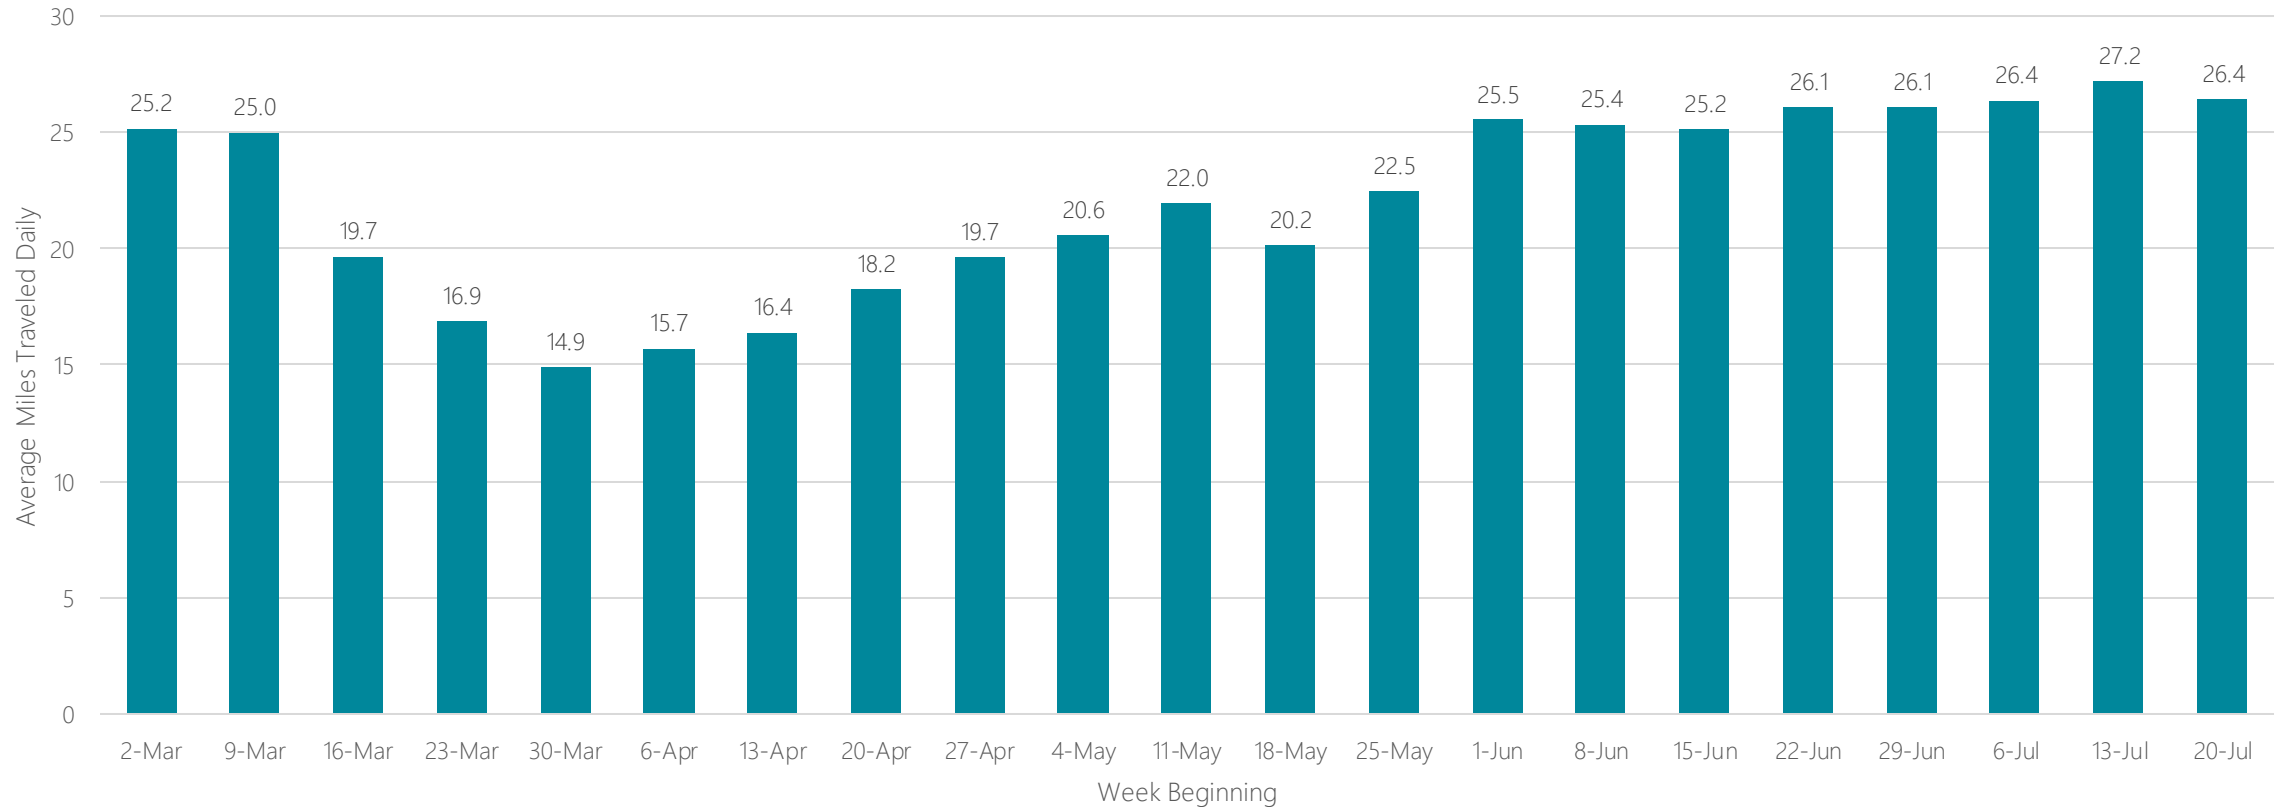

Average Miles Traveled Daily Weekly Trend

Greensboro-High Point-Winston-Salem

Average Miles Traveled Daily Weekly Trend

Greenville-New Bern-Washington

Average Miles Traveled Daily Weekly Trend

Greenville-Spartansburg-Asheville-Anderson