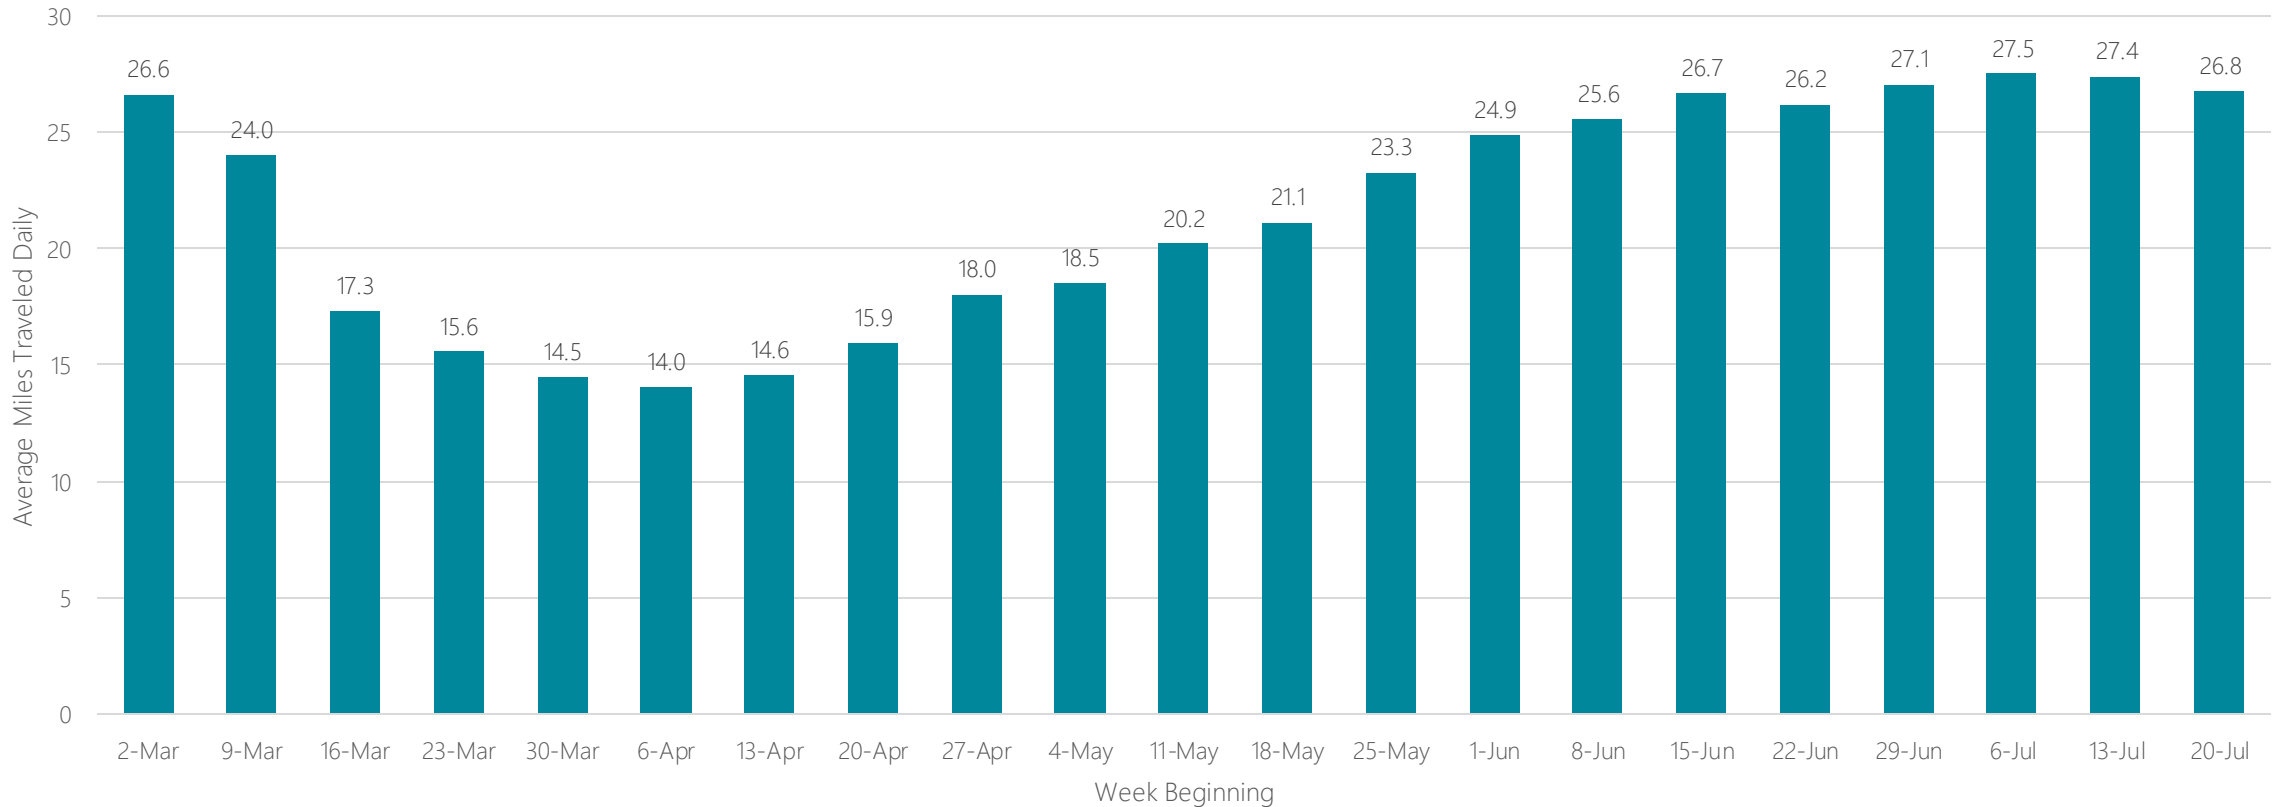

Laredo

Average Miles Traveled Daily Weekly Trend

Las Vegas

Average Miles Traveled Daily Weekly Trend

Lexington

Average Miles Traveled Daily Weekly Trend

Lima

Average Miles Traveled Daily Weekly Trend