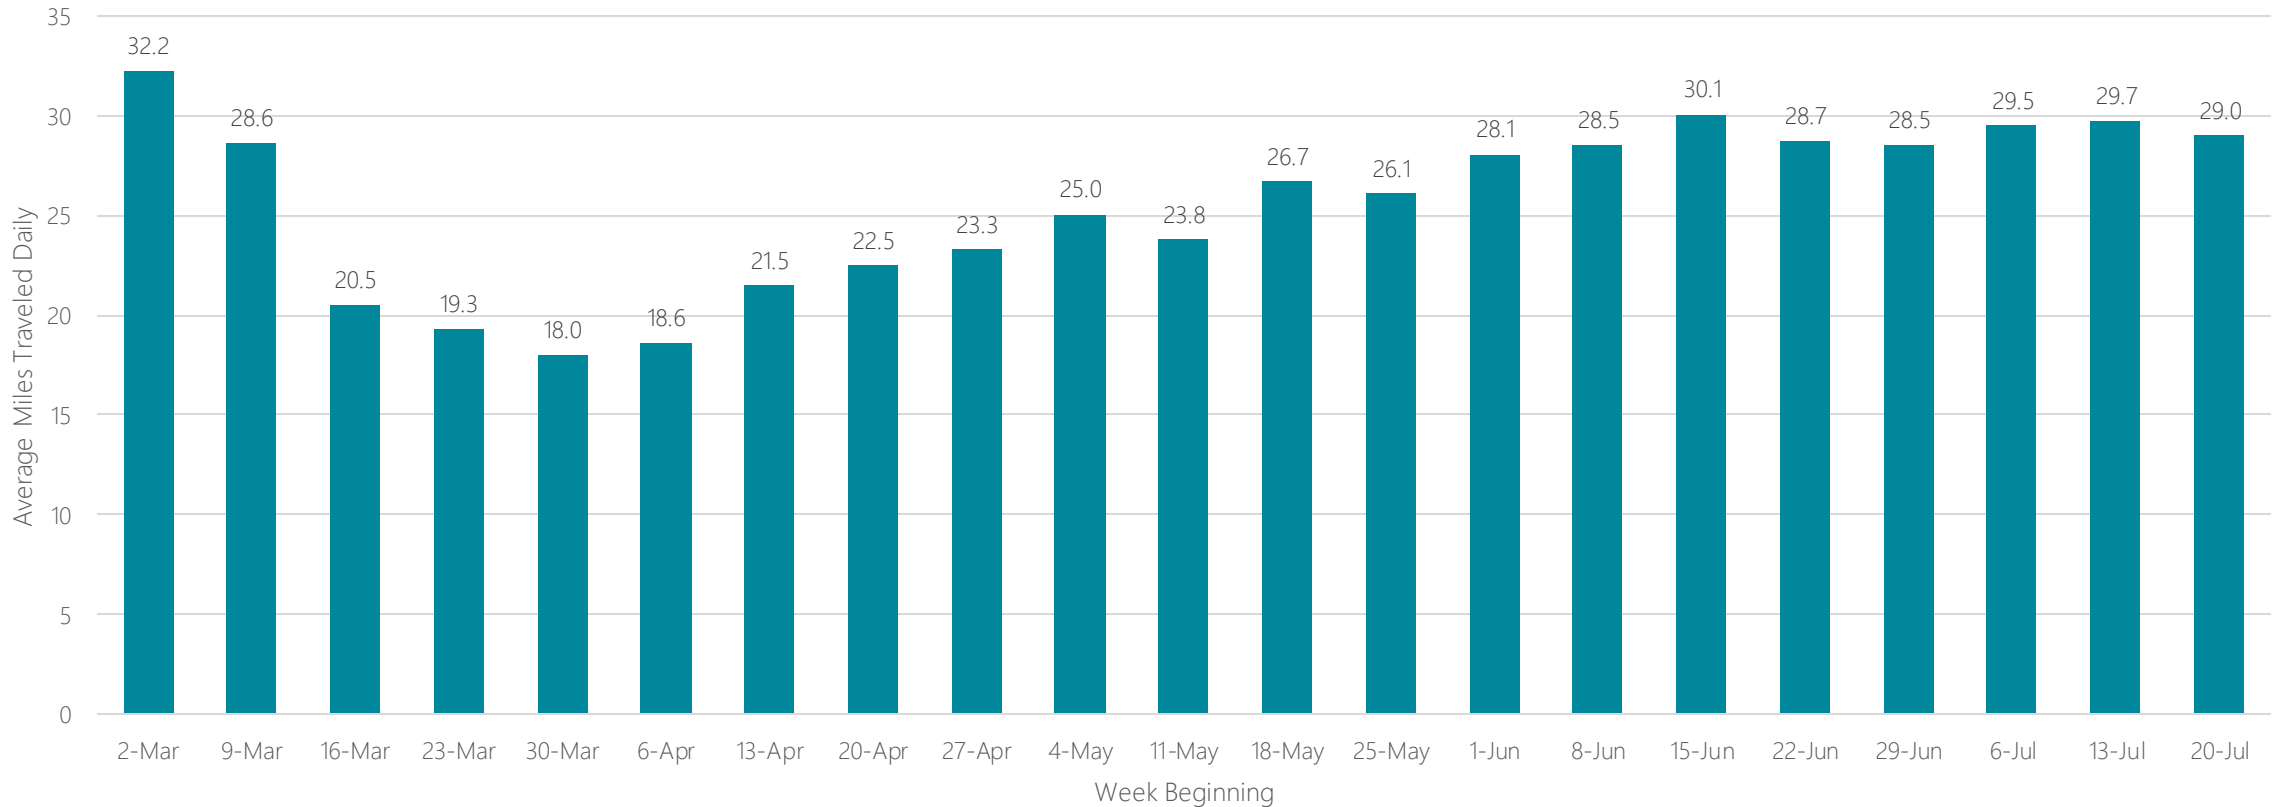

Little Rock-Pine Bluff

Average Miles Traveled Daily Weekly Trend