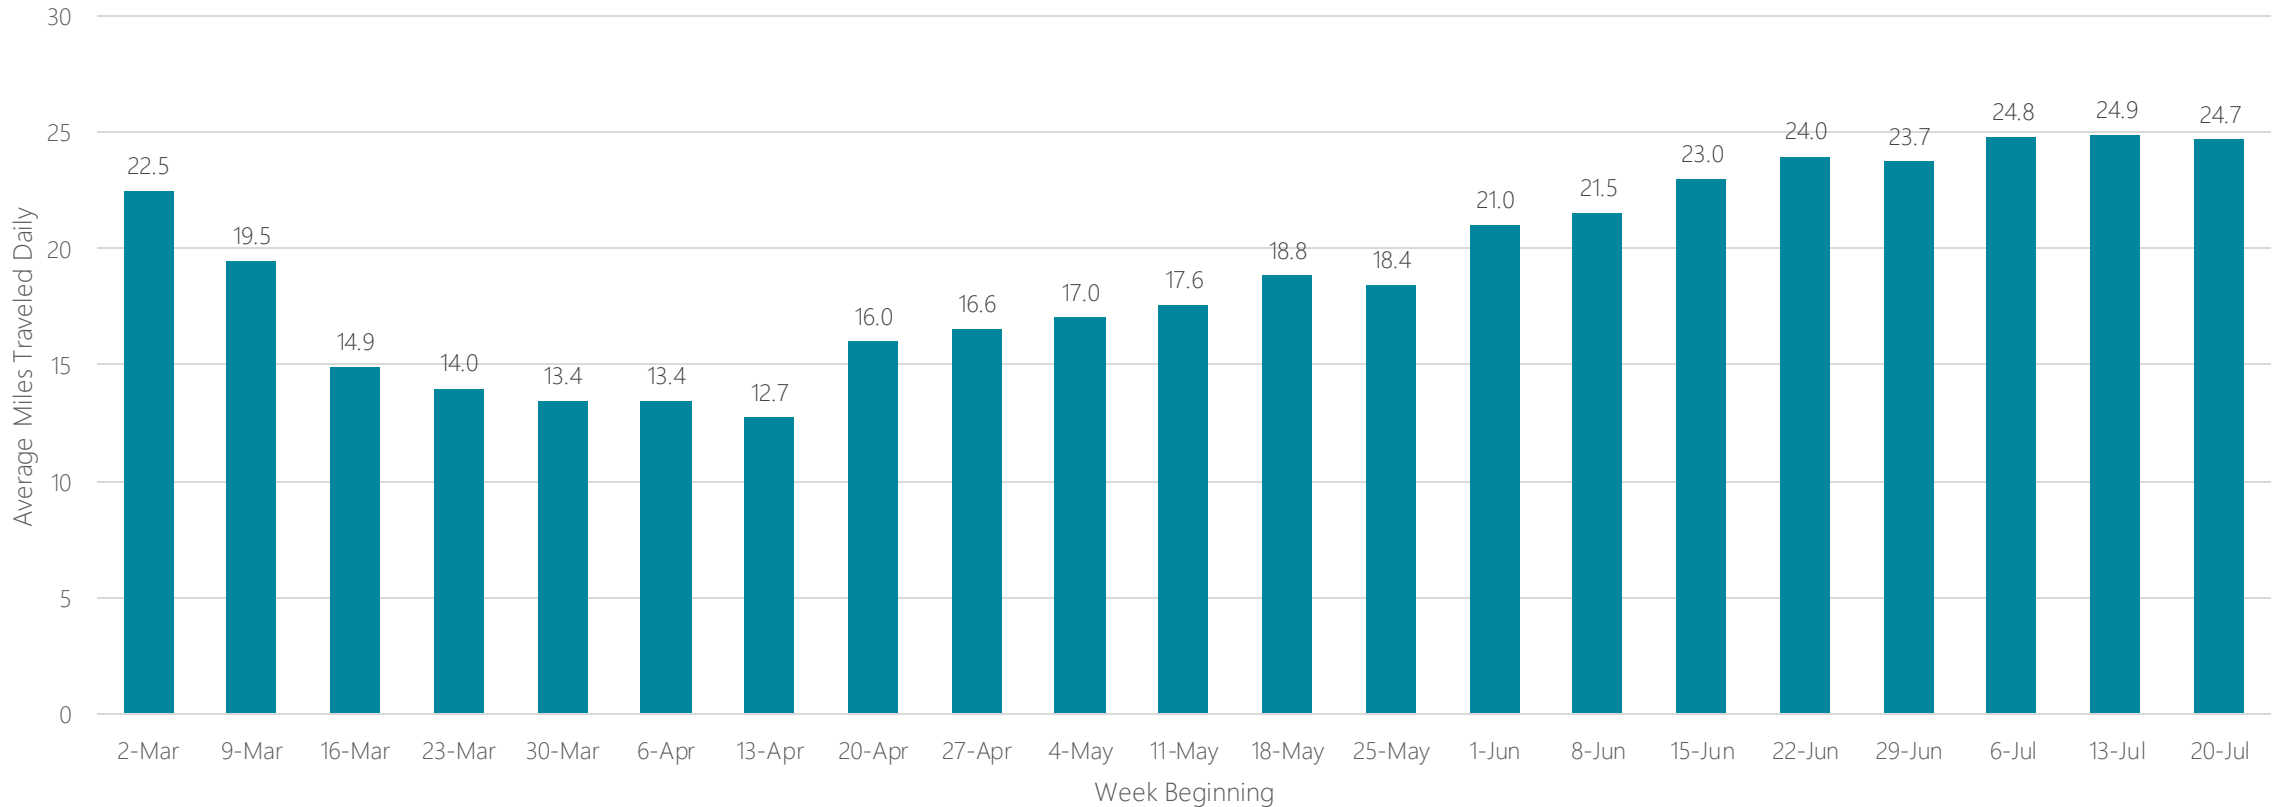

Lincoln & Hastings-Kearney

Average Miles Traveled Daily Weekly Trend