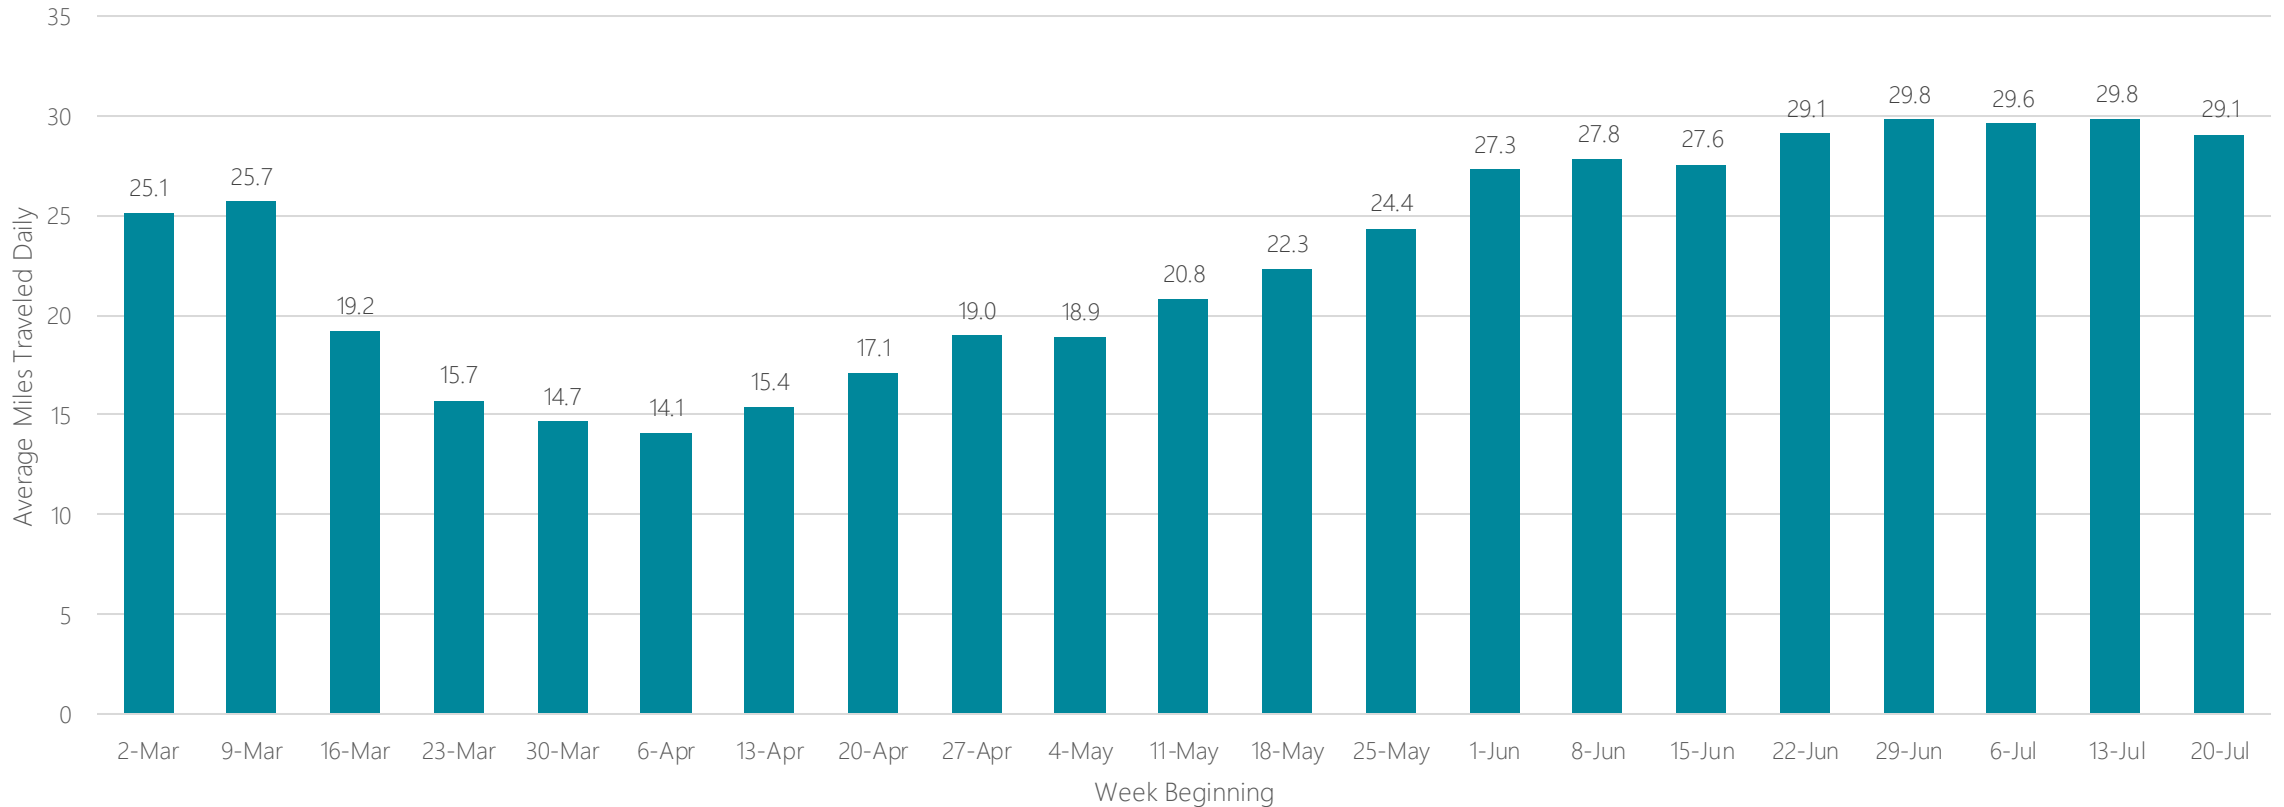

Biloxi-Gulfport

Average Miles Traveled Daily Weekly Trend

Binghamton, NY

Average Miles Traveled Daily Weekly Trend

Birmingham

Average Miles Traveled Daily Weekly Trend

Bluefield-Beckley-Oak Hill

Average Miles Traveled Daily Weekly Trend