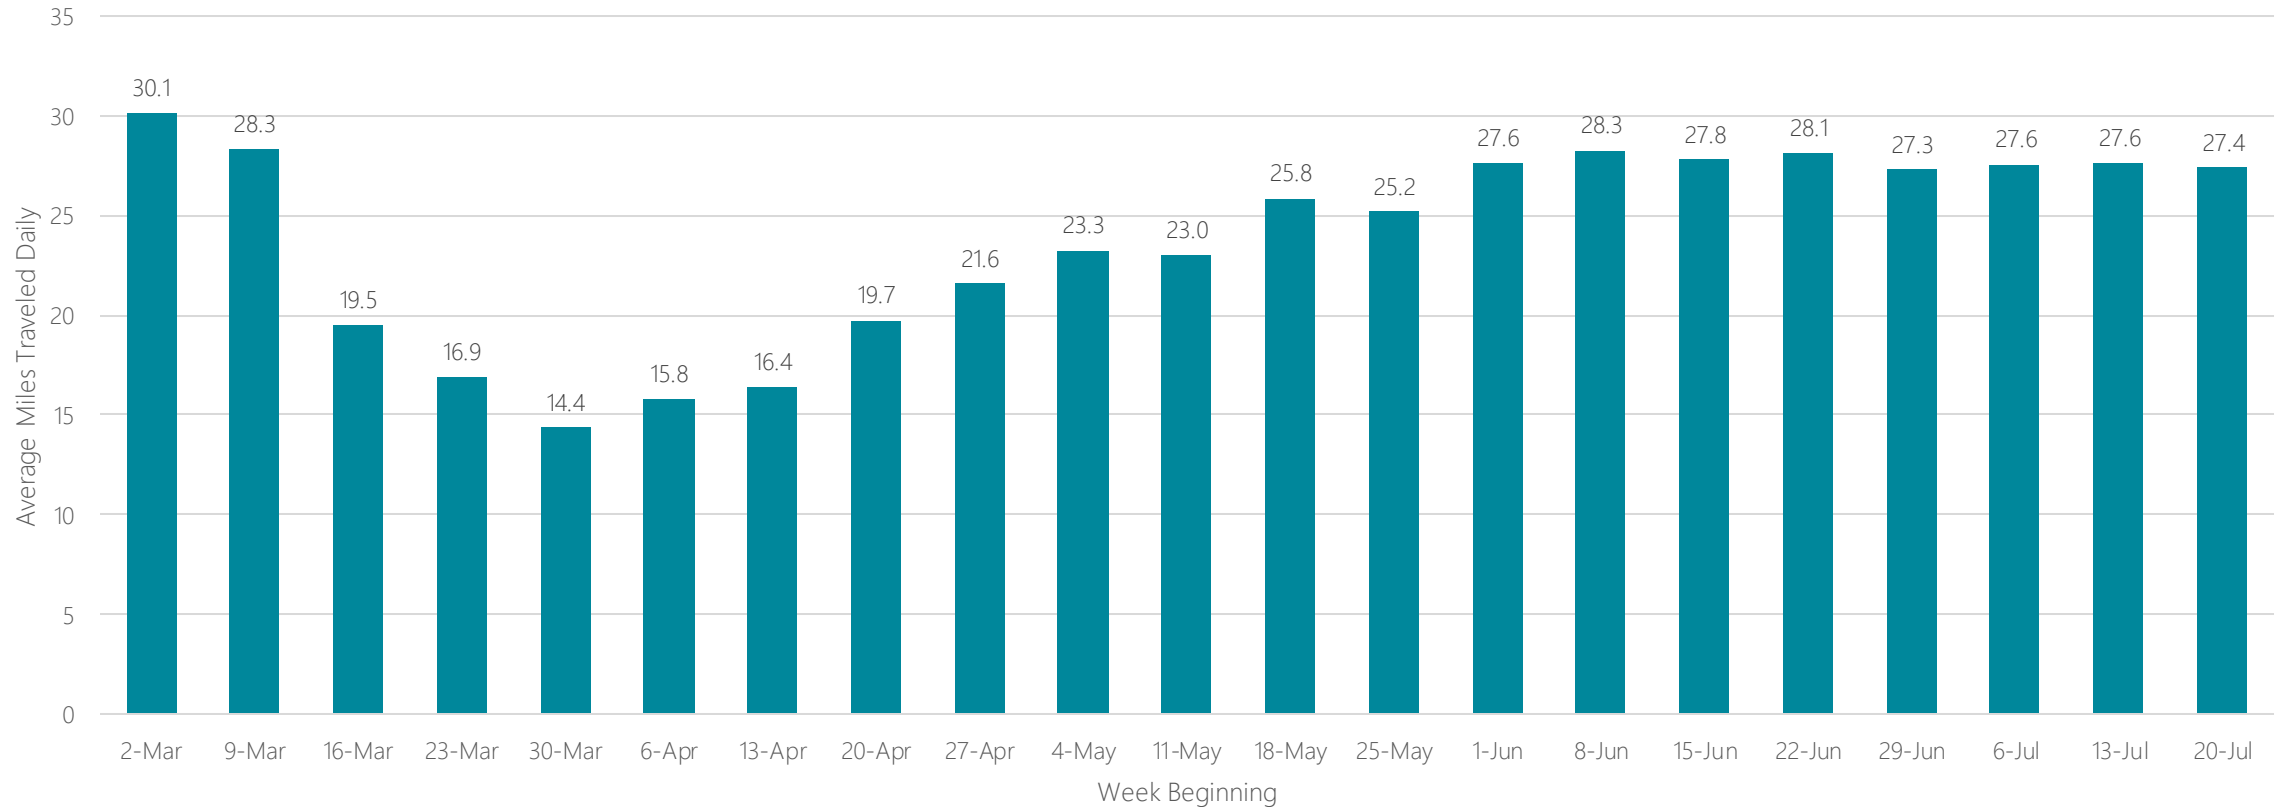

Oklahoma City

Average Miles Traveled Daily Weekly Trend