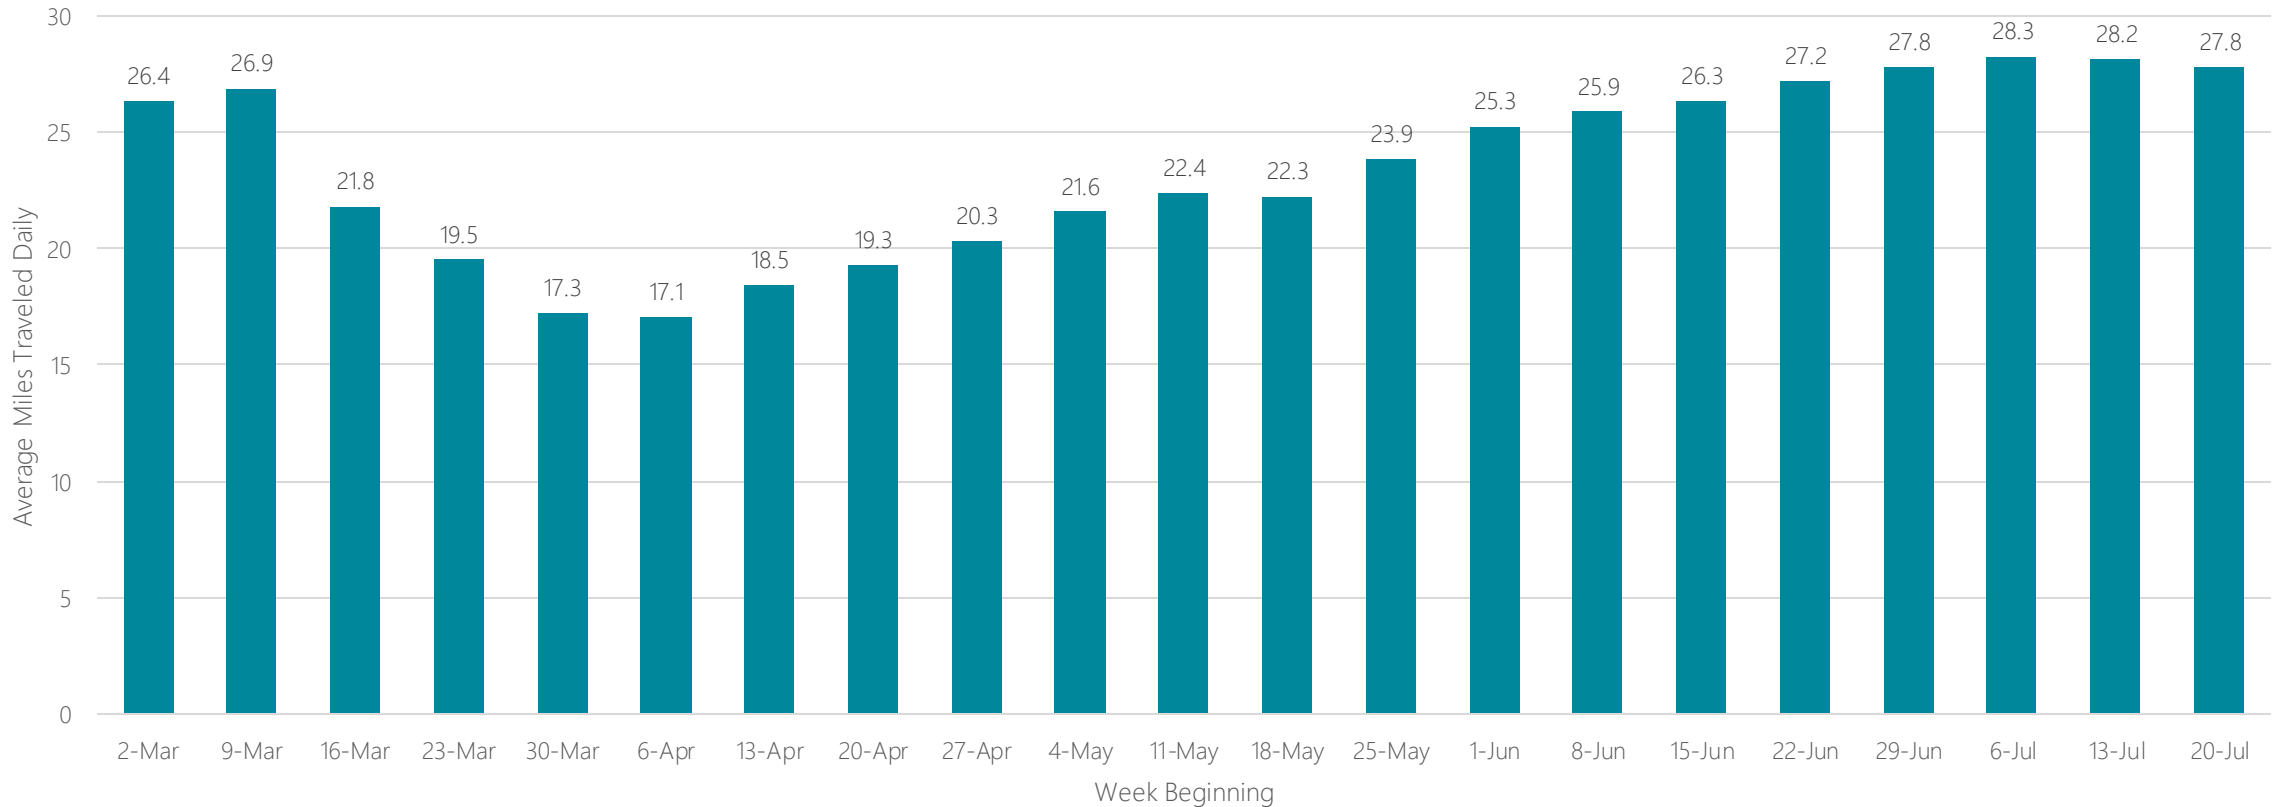

Harrisonburg

Average Miles Traveled Daily Weekly Trend