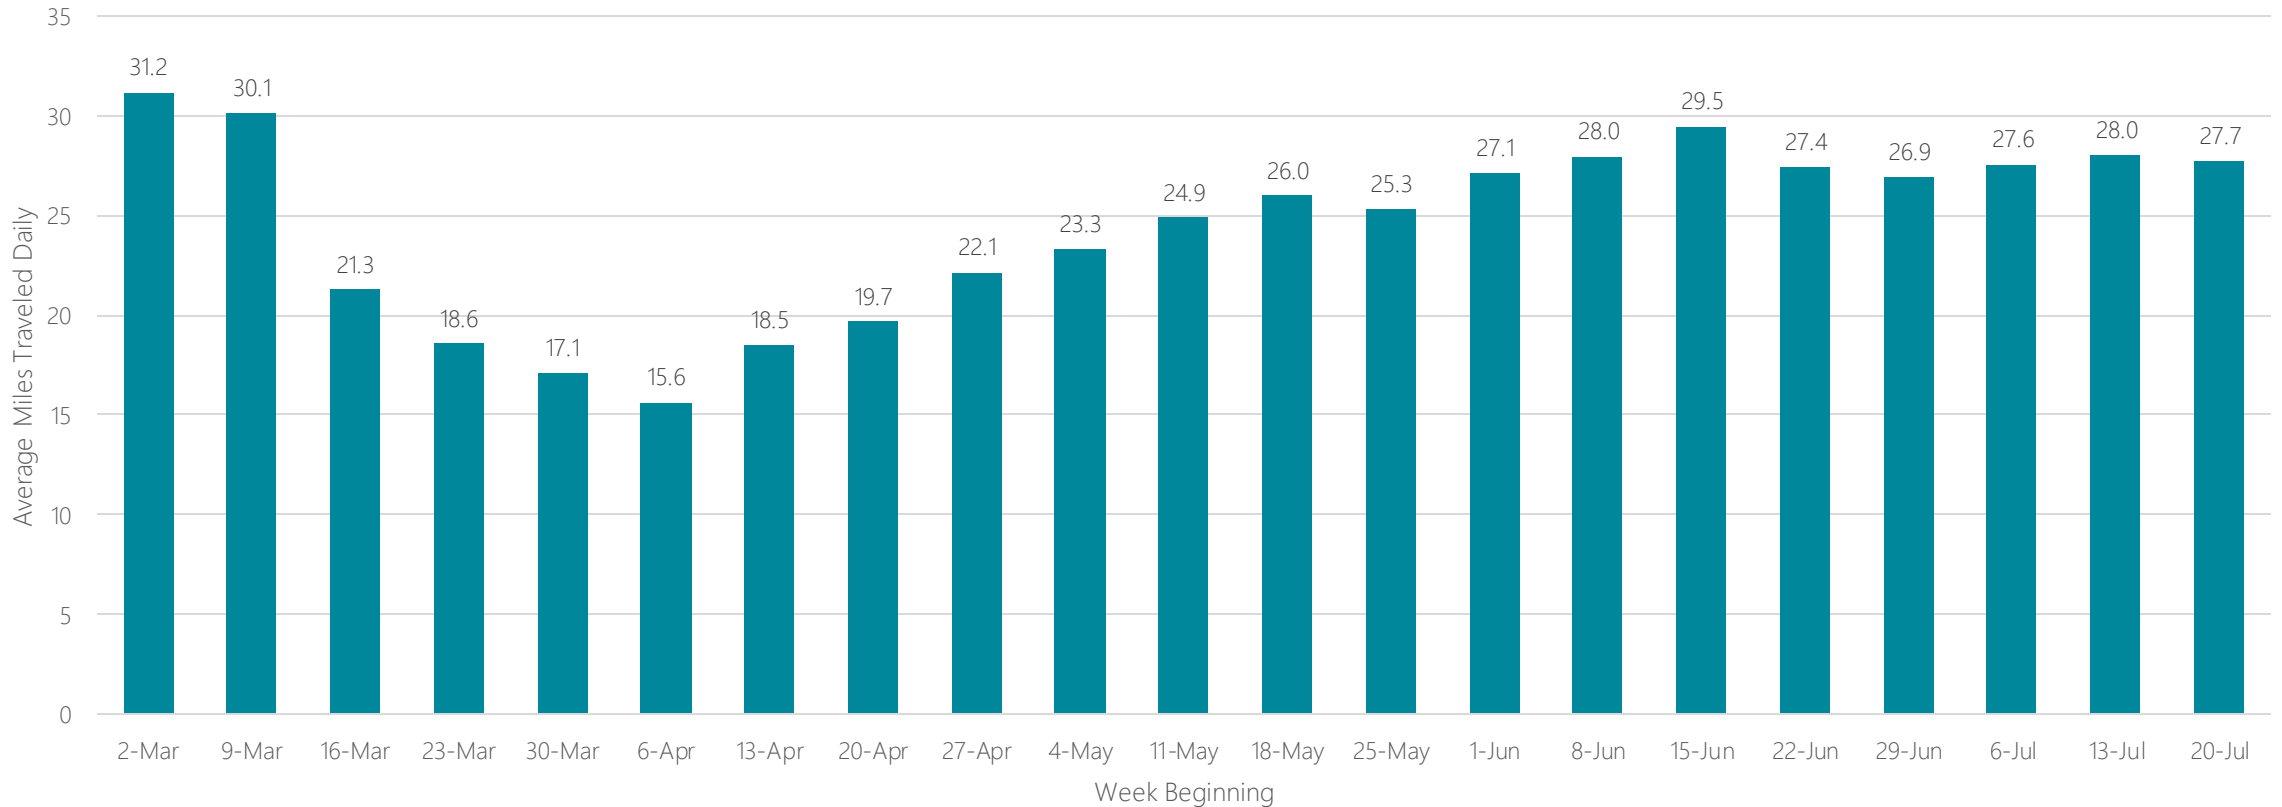

Helena

Average Miles Traveled Daily Weekly Trend

Honolulu

Average Miles Traveled Daily Weekly Trend

Houston

Average Miles Traveled Daily Weekly Trend

Huntsville-Decatur (Florence)

Average Miles Traveled Daily Weekly Trend