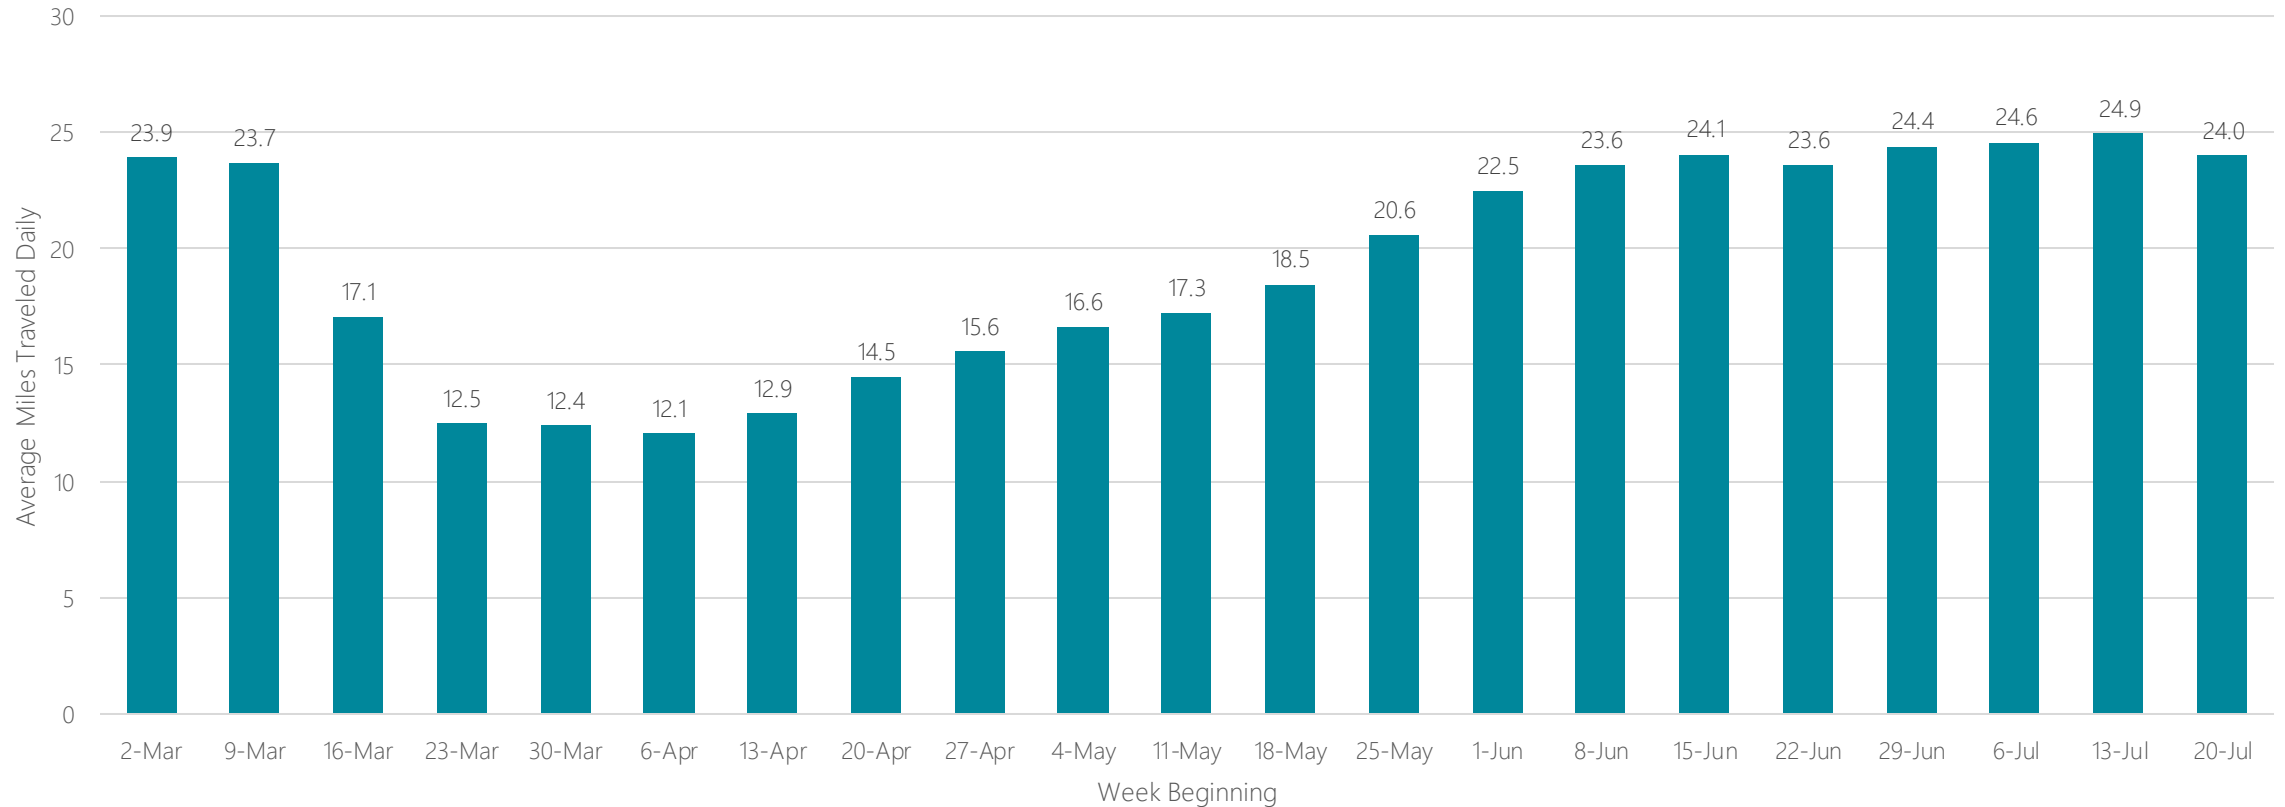

Chicago

Average Miles Traveled Daily Weekly Trend

Chico-Redding

Average Miles Traveled Daily Weekly Trend

Cincinnati

Average Miles Traveled Daily Weekly Trend

Clarksburg-Weston

Average Miles Traveled Daily Weekly Trend