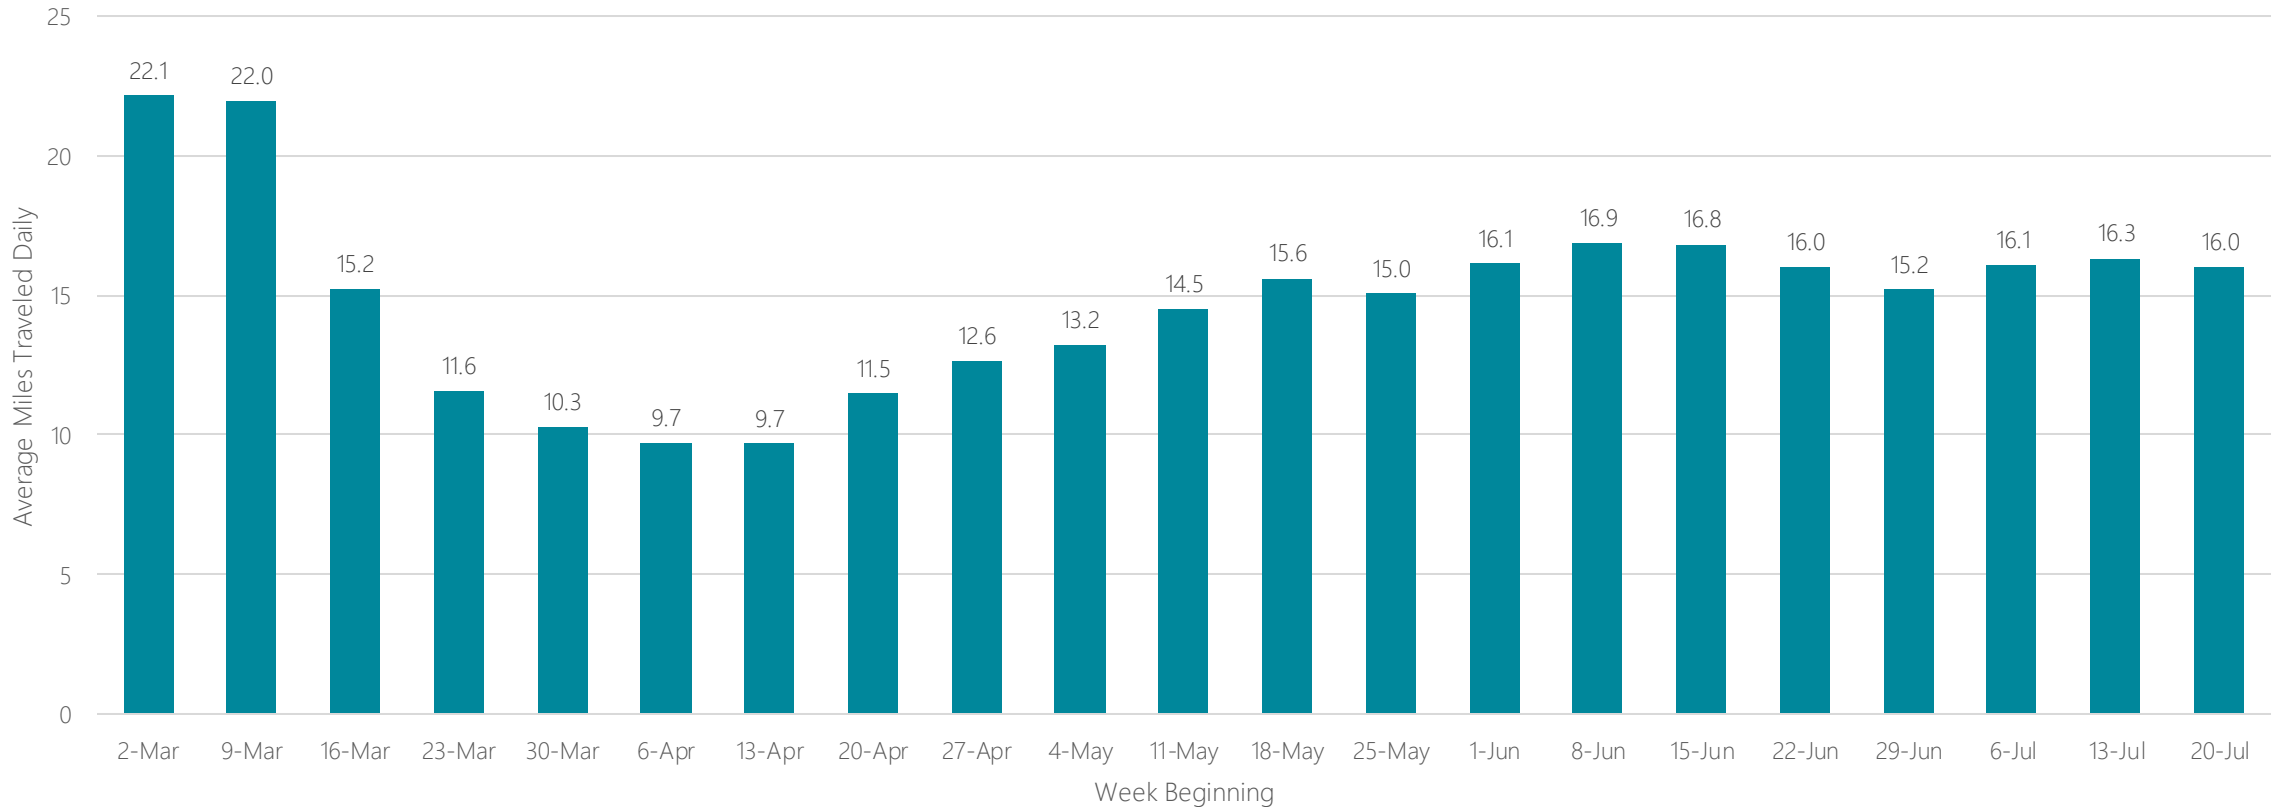

Traverse City-Cadillac

Average Miles Traveled Daily Weekly Trend

Tri-Cities, TN-VA

Average Miles Traveled Daily Weekly Trend

Tucson (Sierra Vista)

Average Miles Traveled Daily Weekly Trend

Tulsa

Average Miles Traveled Daily Weekly Trend