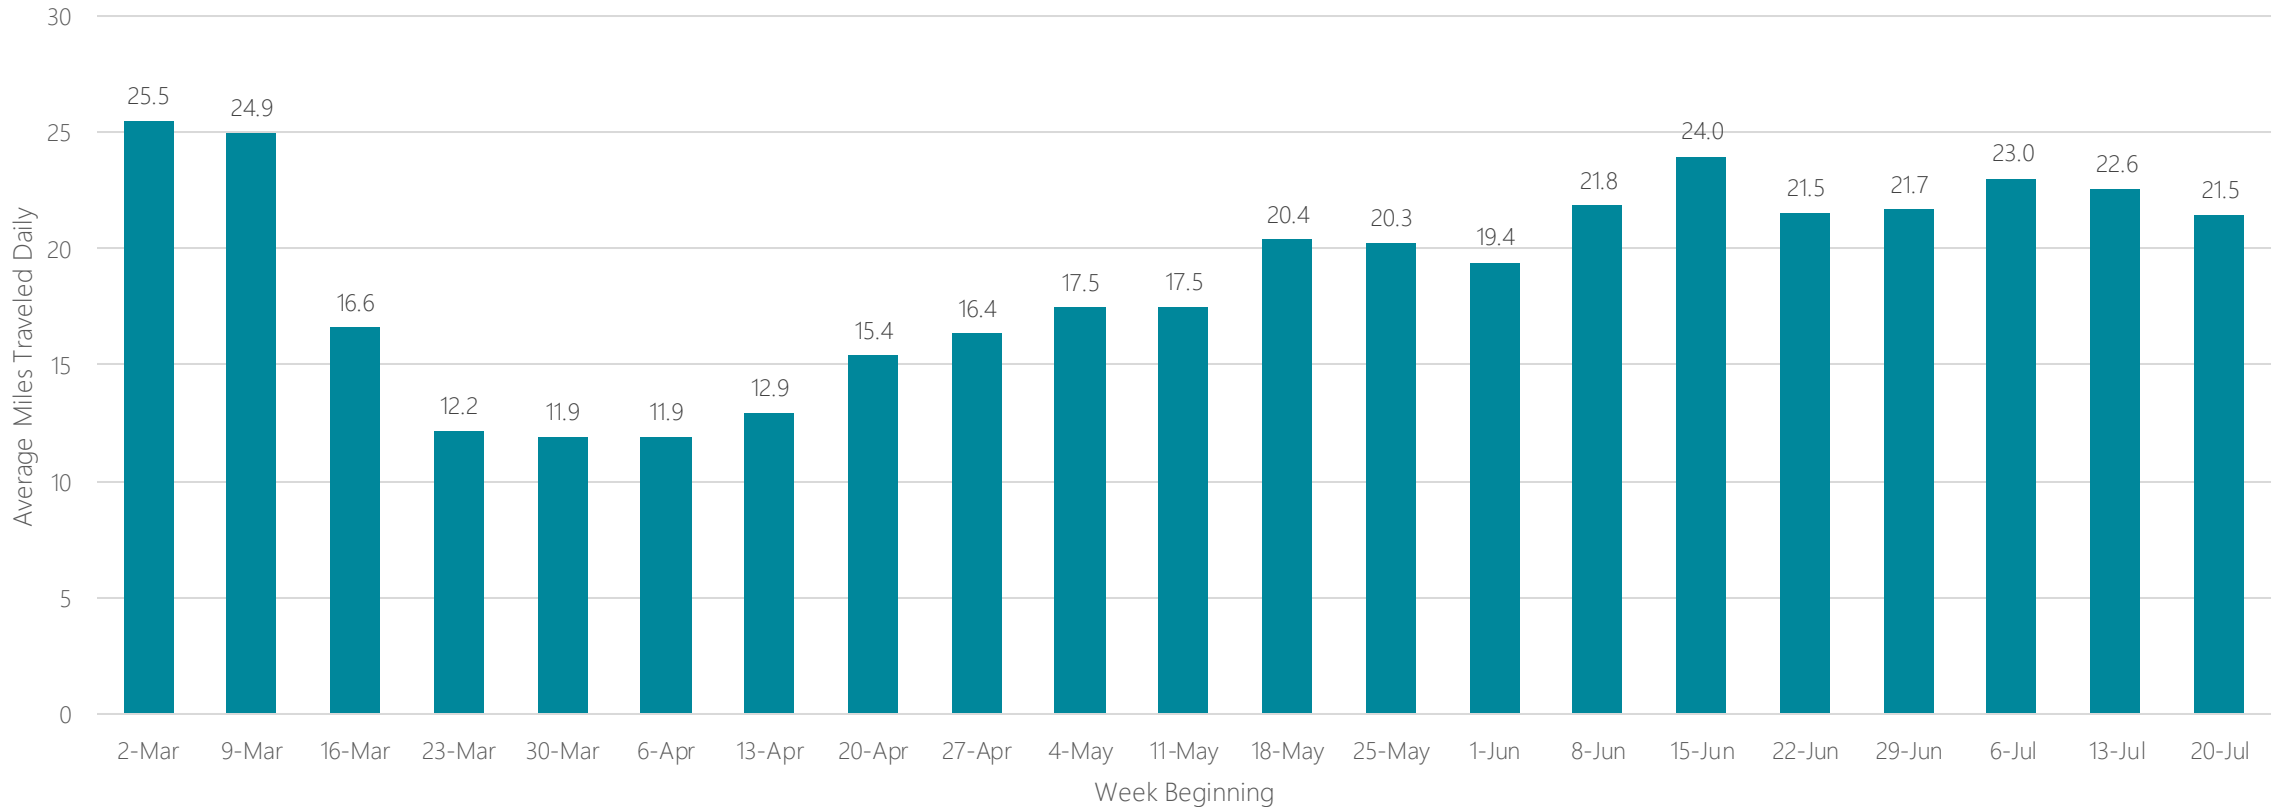

Montgomery (Selma)

Average Miles Traveled Daily Weekly Trend

Myrtle Beach-Florence

Average Miles Traveled Daily Weekly Trend

Nashville

Average Miles Traveled Daily Weekly Trend

New Orleans

Average Miles Traveled Daily Weekly Trend