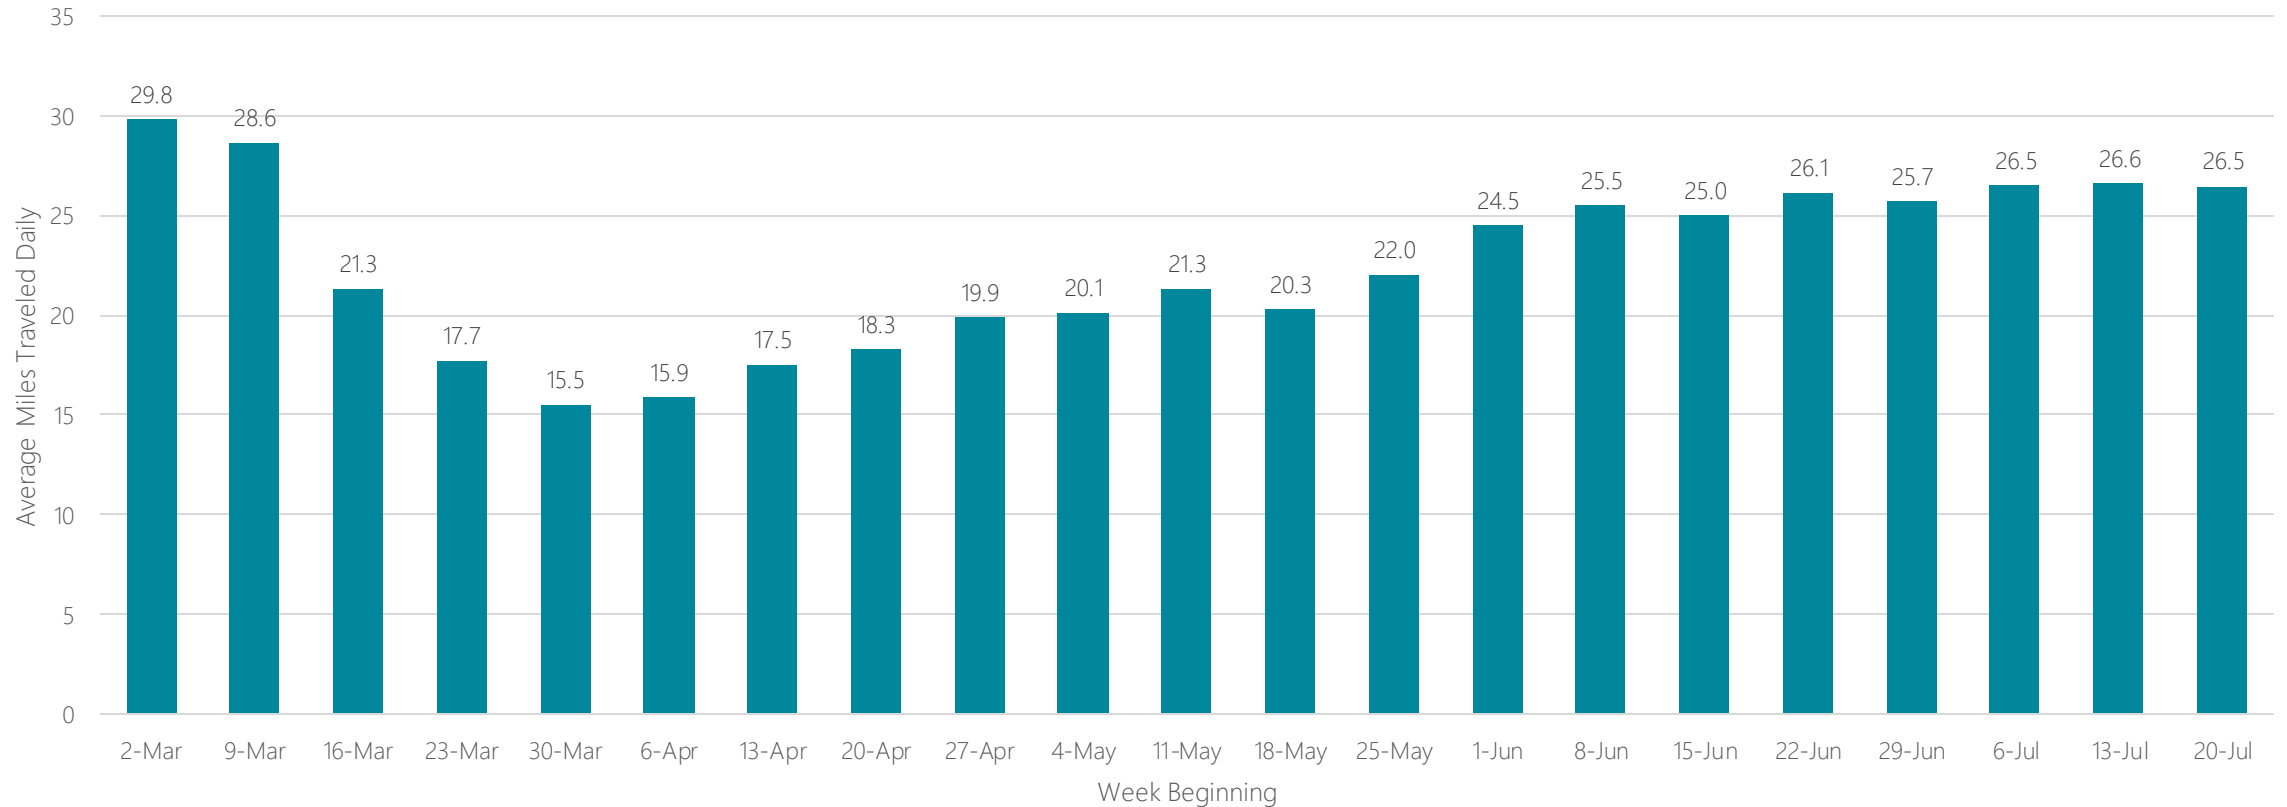

Greensboro-High Point-Winston-Salem

Average Miles Traveled Daily Weekly Trend