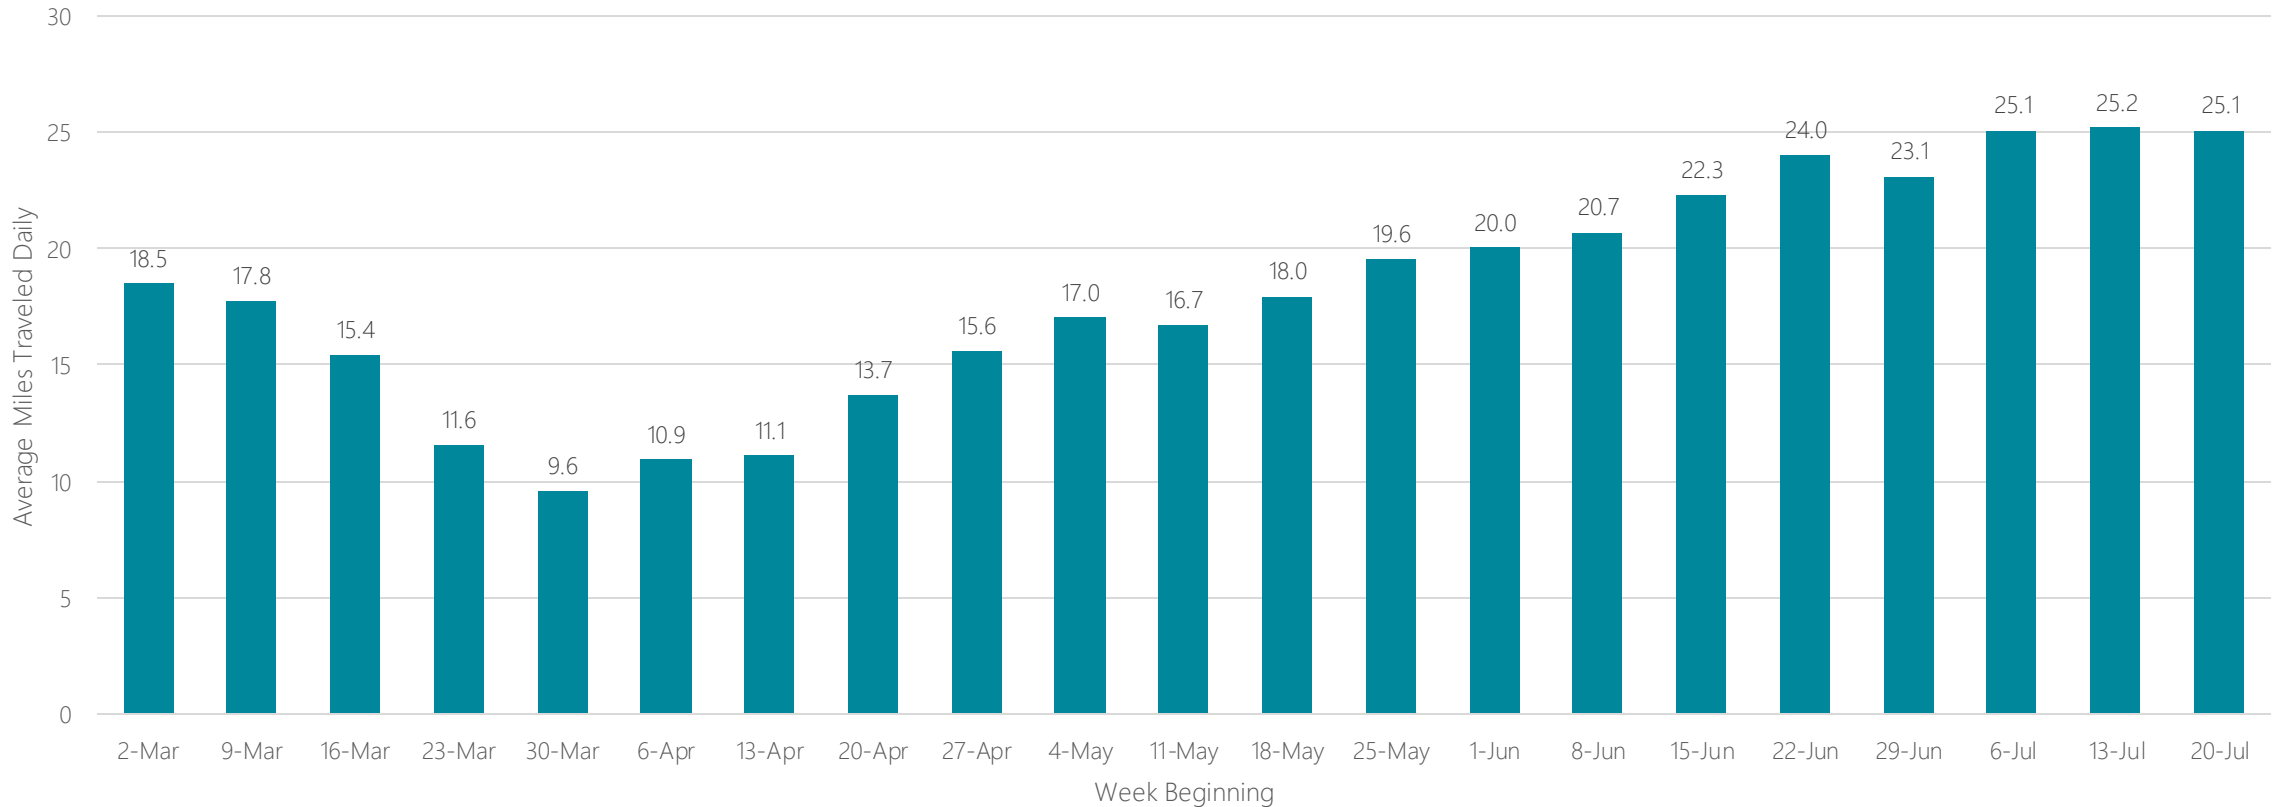

Missoula

Average Miles Traveled Daily Weekly Trend