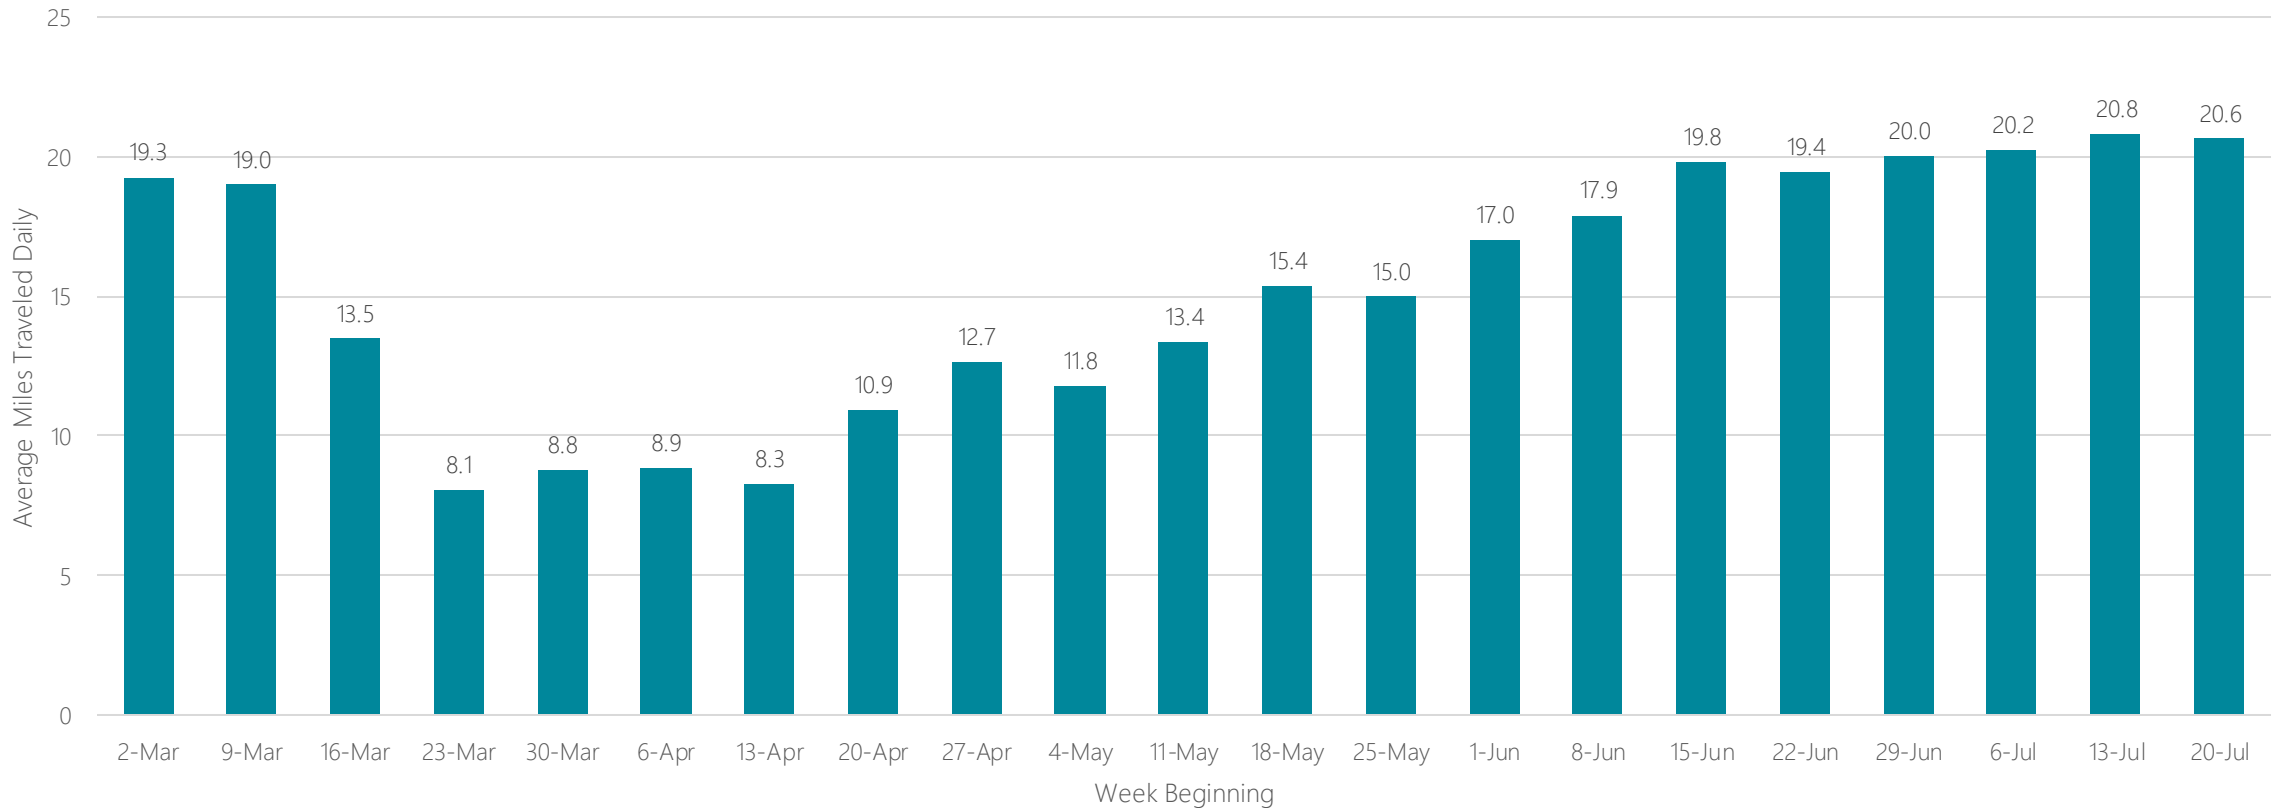

Springfield-Holyoke

Average Miles Traveled Daily Weekly Trend

Springfield, MO

Average Miles Traveled Daily Weekly Trend

Syracuse, NY

Average Miles Traveled Daily Weekly Trend

Tallahassee-Thomasville

Average Miles Traveled Daily Weekly Trend