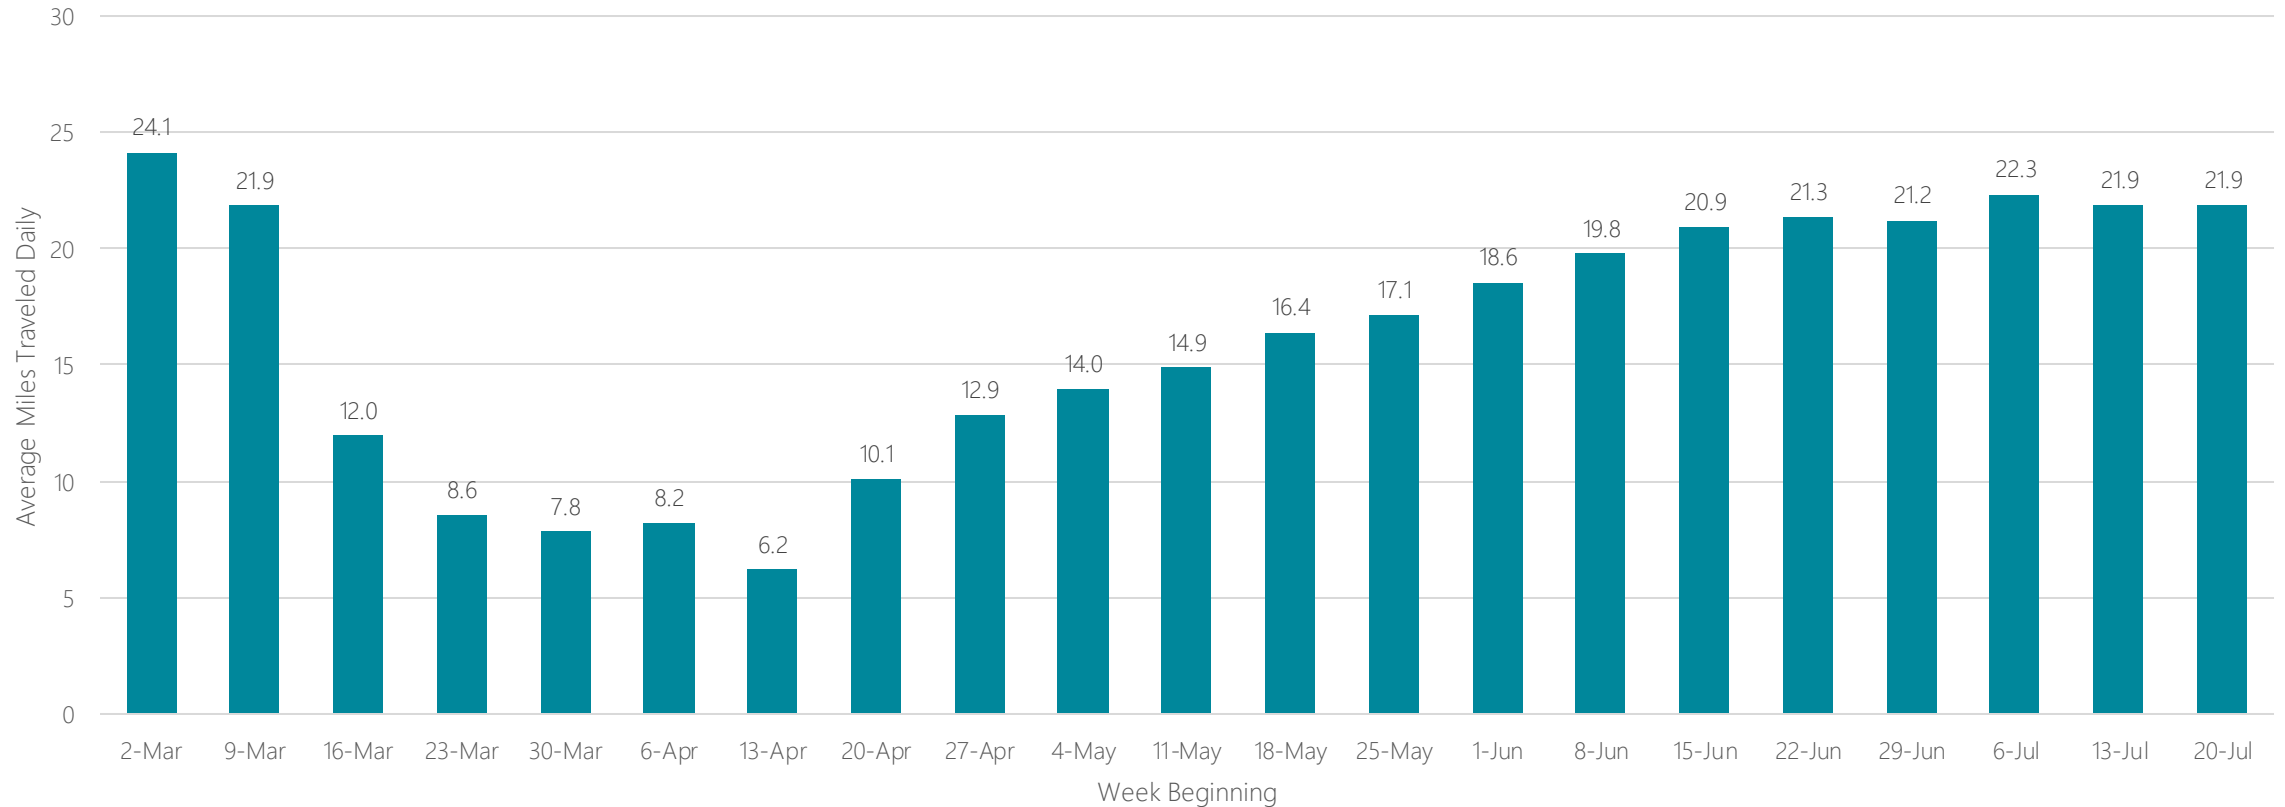

Dallas-Fort Worth

Average Miles Traveled Daily Weekly Trend

Davenport-Rock Island-Moline

Average Miles Traveled Daily Weekly Trend

Dayton

Average Miles Traveled Daily Weekly Trend

Denver

Average Miles Traveled Daily Weekly Trend