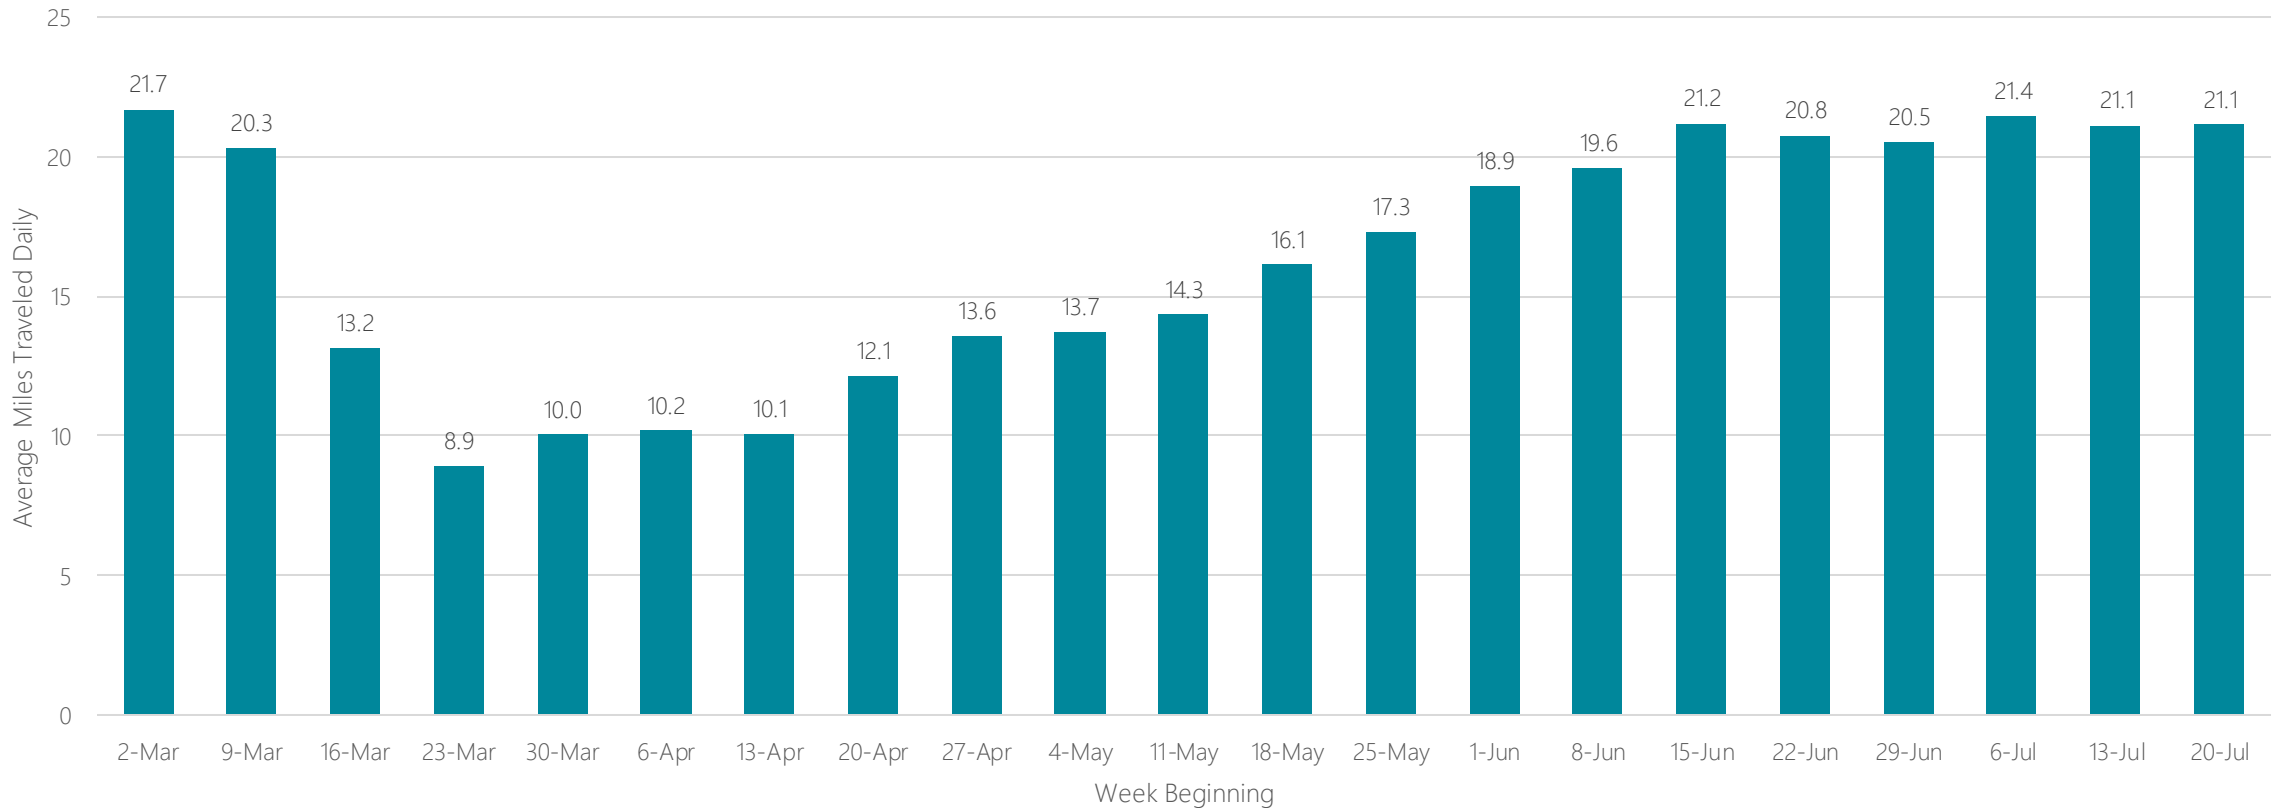

Milwaukee

Average Miles Traveled Daily Weekly Trend