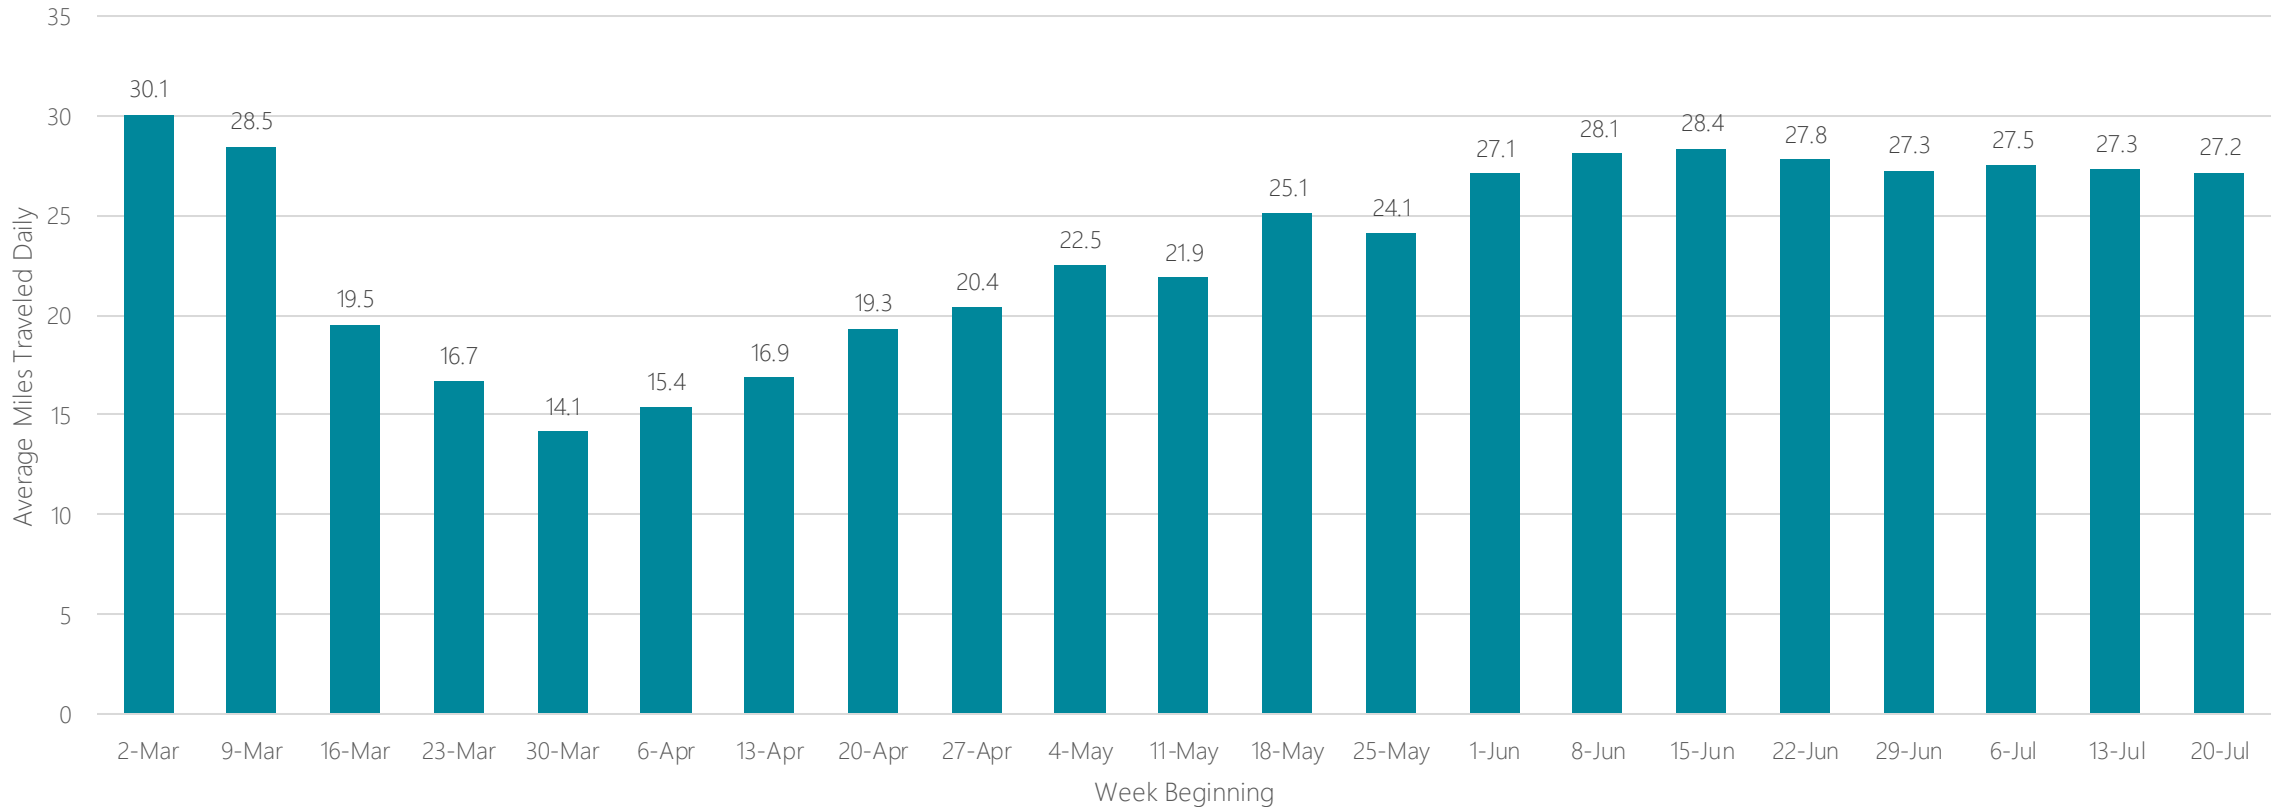

Traverse City-Cadillac

Average Miles Traveled Daily Weekly Trend

Tri-Cities, TN-VA

Average Miles Traveled Daily Weekly Trend

Tucson (Sierra Vista)

Average Miles Traveled Daily Weekly Trend

Tulsa

Average Miles Traveled Daily Weekly Trend