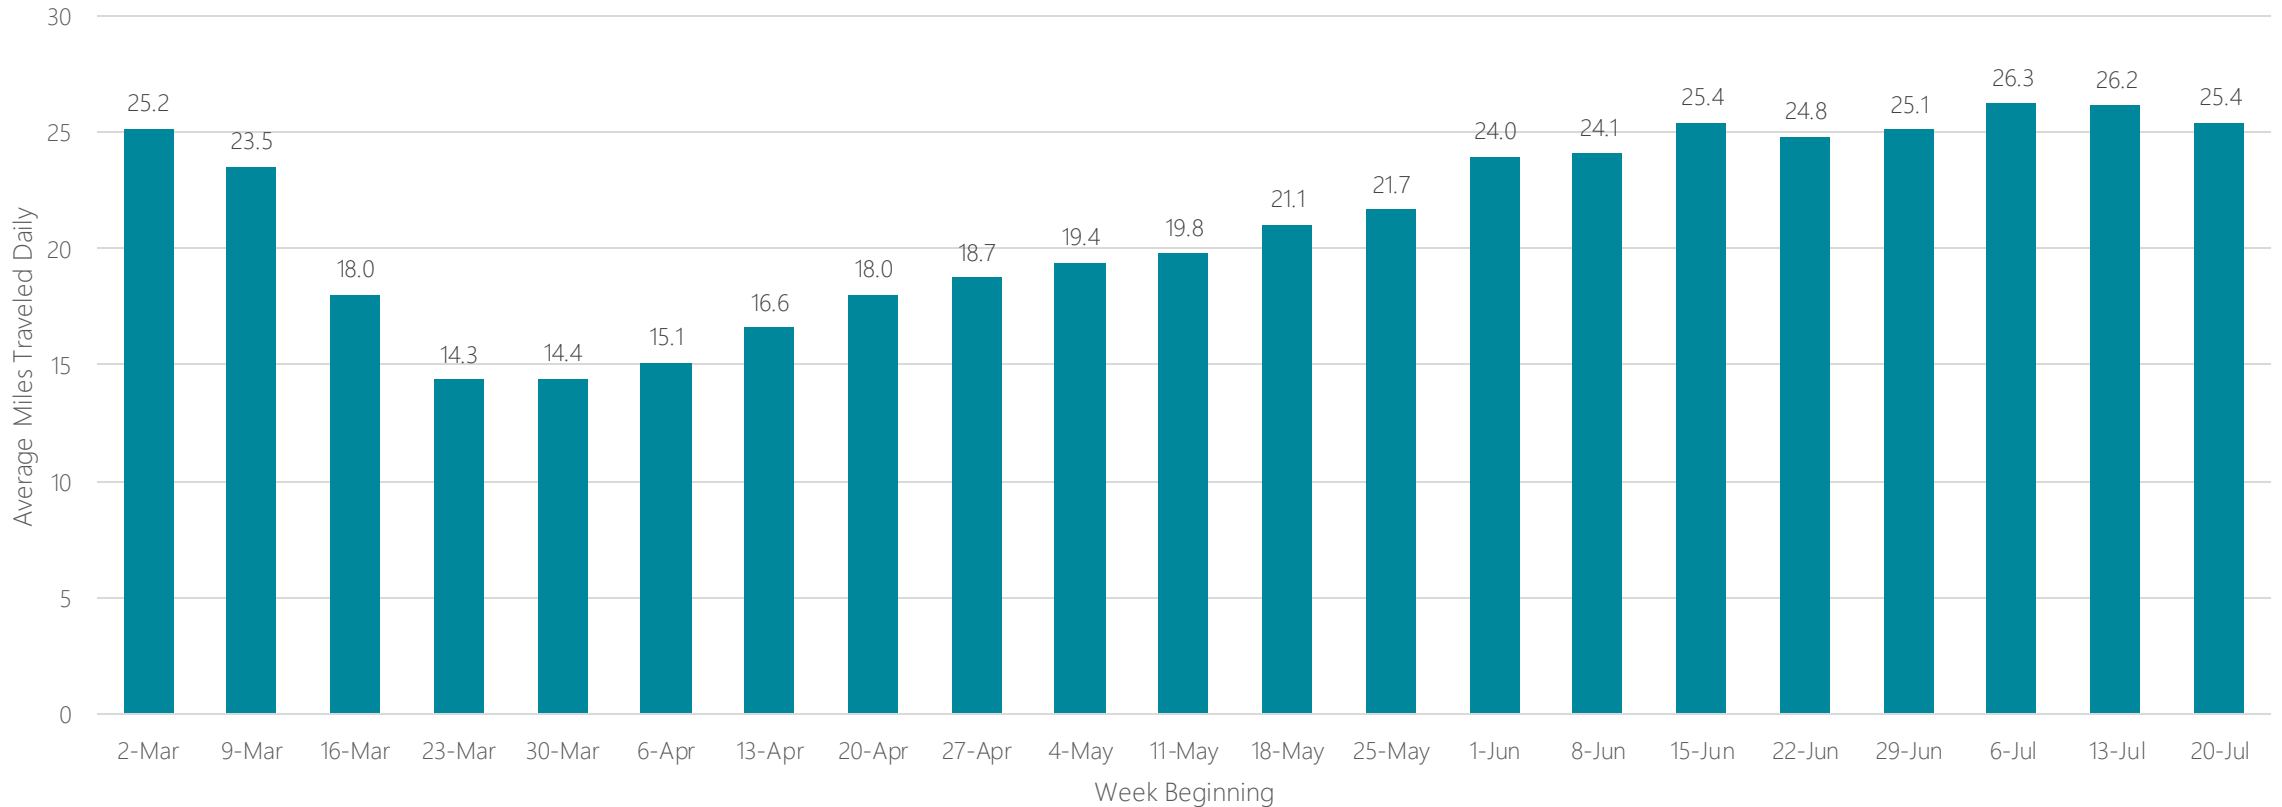

Terre Haute

Average Miles Traveled Daily Weekly Trend