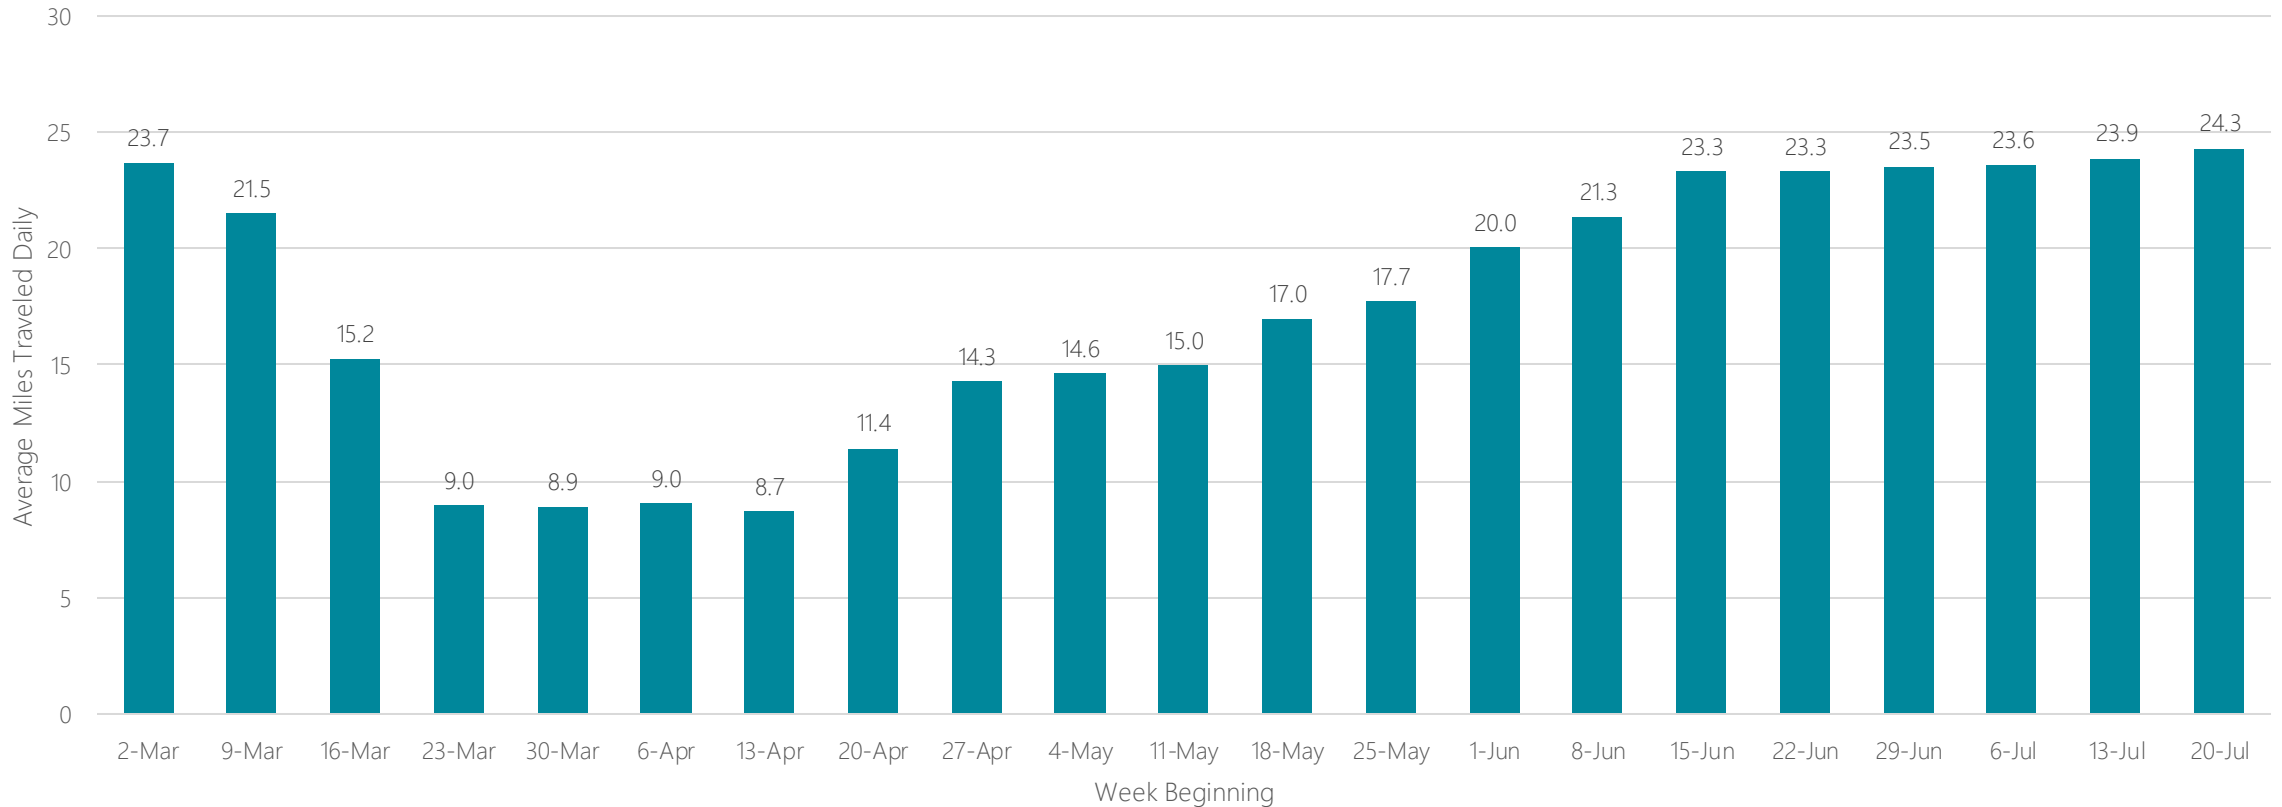

Lafayette, IN

Average Miles Traveled Daily Weekly Trend

Lafayette, LA

Average Miles Traveled Daily Weekly Trend

Lake Charles

Average Miles Traveled Daily Weekly Trend

Lansing

Average Miles Traveled Daily Weekly Trend