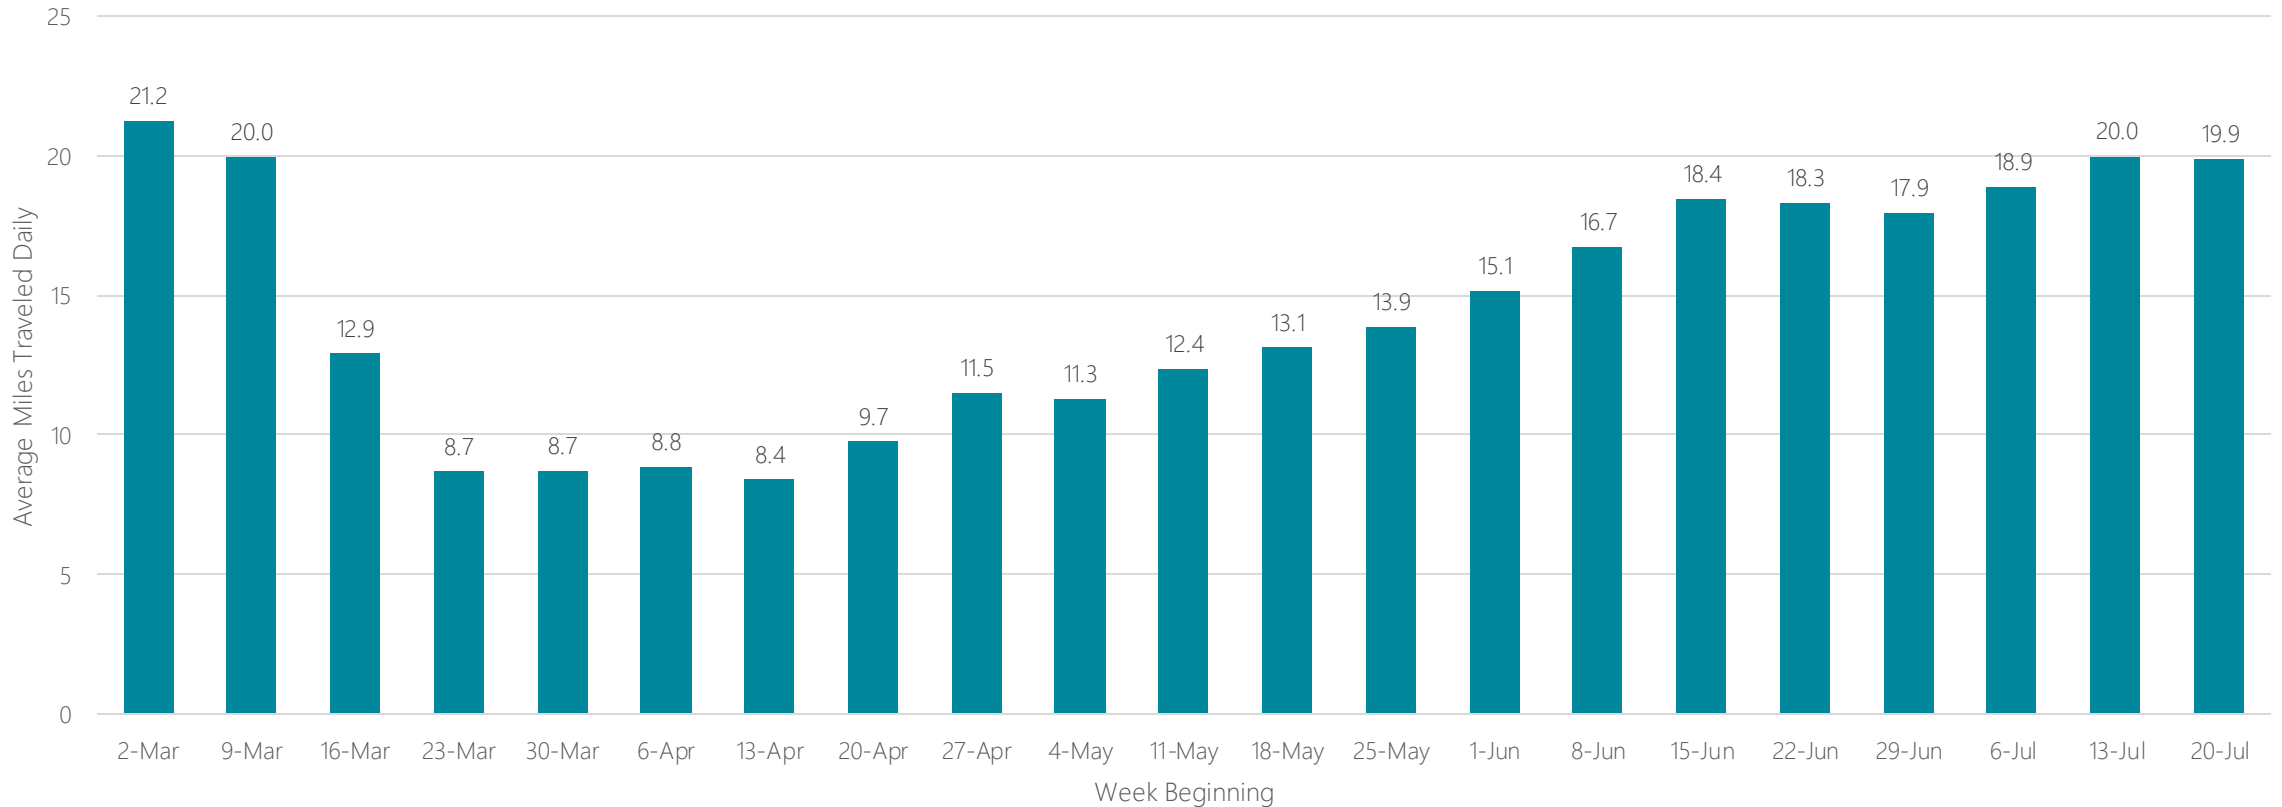

Average Miles Traveled Daily Weekly Trend

Harrisonburg

Average Miles Traveled Daily Weekly Trend

Hartford & New Haven

Average Miles Traveled Daily Weekly Trend

Hattiesburg-Laurel

Average Miles Traveled Daily Weekly Trend