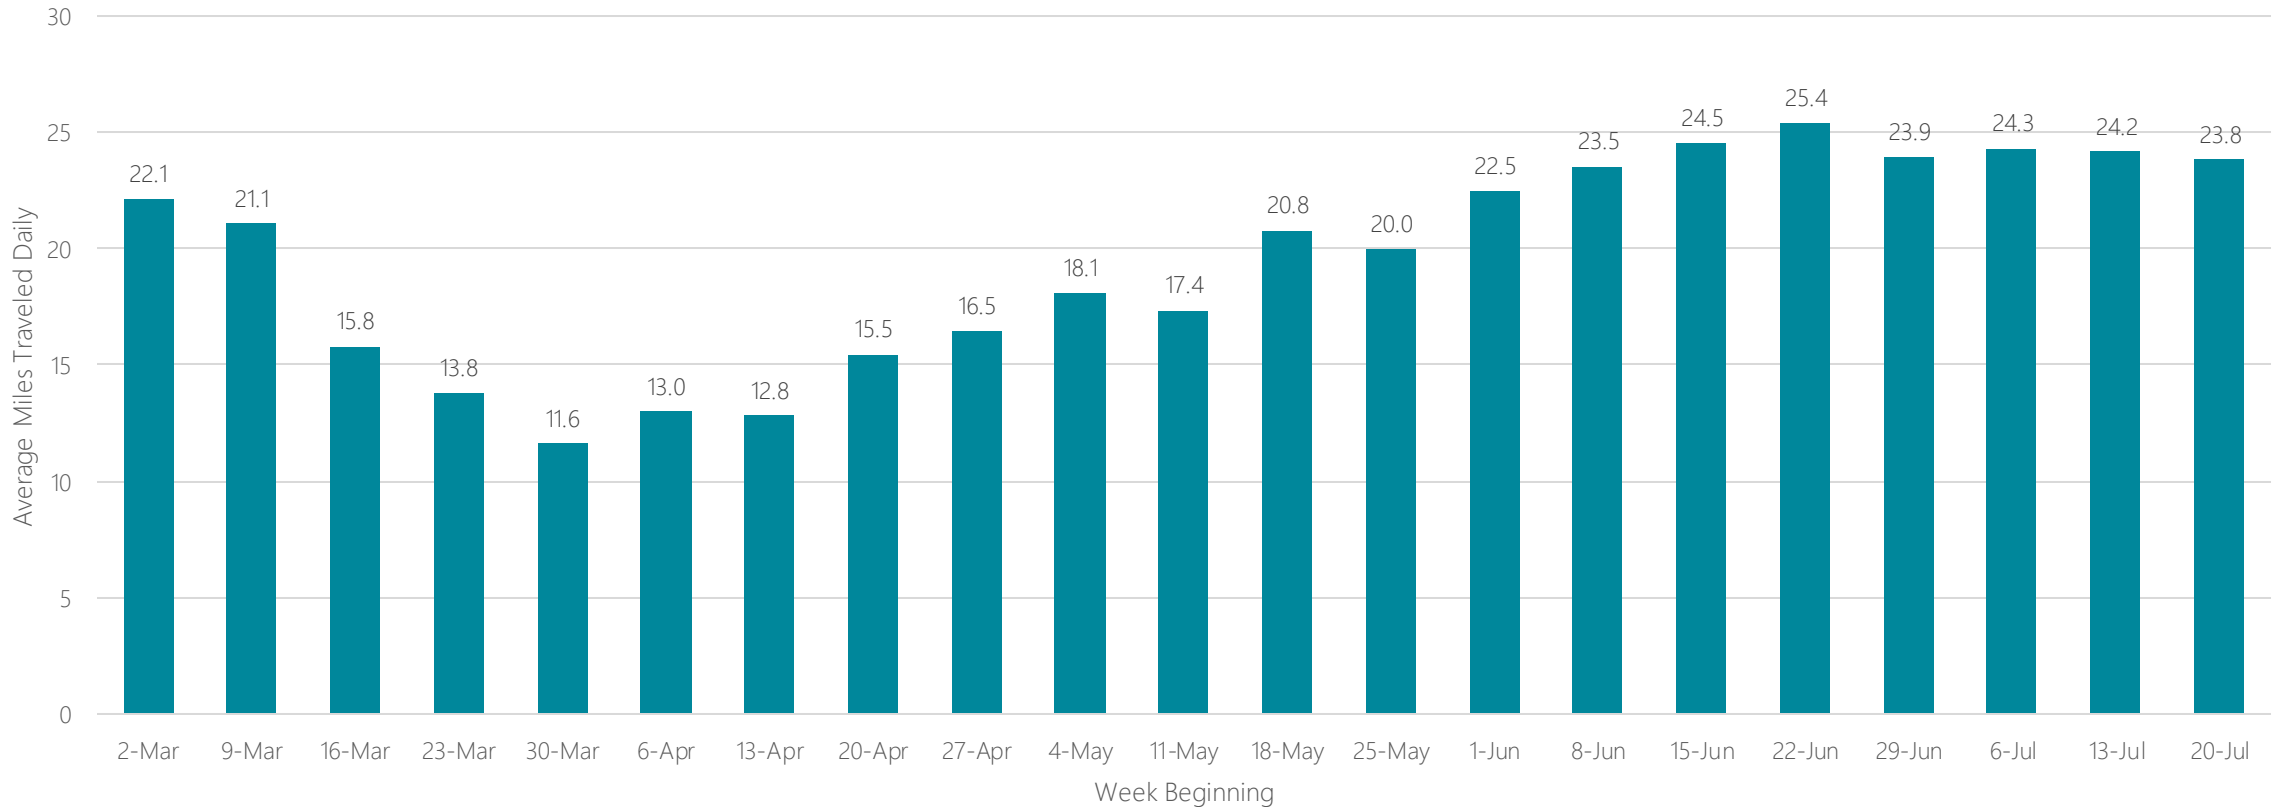

West Palm Beach-Fort Pierce

Average Miles Traveled Daily Weekly Trend

Wheeling-Steubenville

Average Miles Traveled Daily Weekly Trend

Wichita-Hutchinson

Average Miles Traveled Daily Weekly Trend

Wichita Falls & Lawton