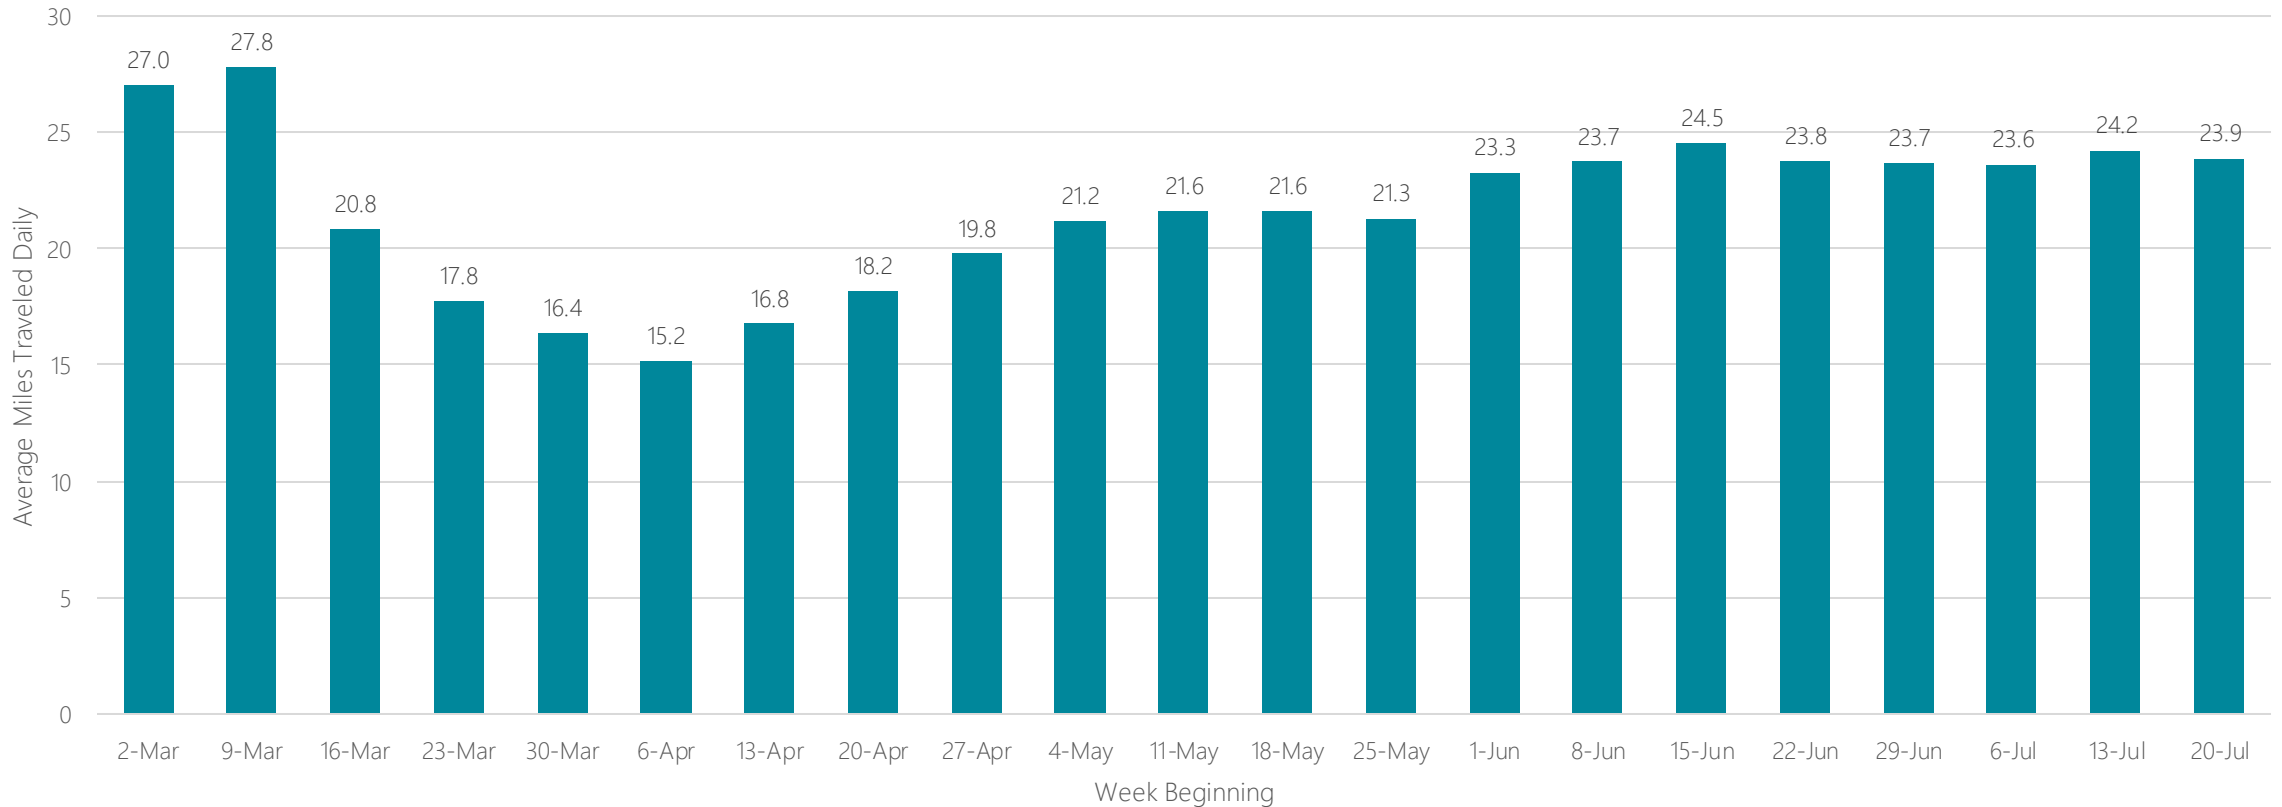

Amarillo

Average Miles Traveled Daily Weekly Trend

Anchorage, AK

Average Miles Traveled Daily Weekly Trend

Atlanta

Average Miles Traveled Daily Weekly Trend

Augusta-Aiken

Average Miles Traveled Daily Weekly Trend