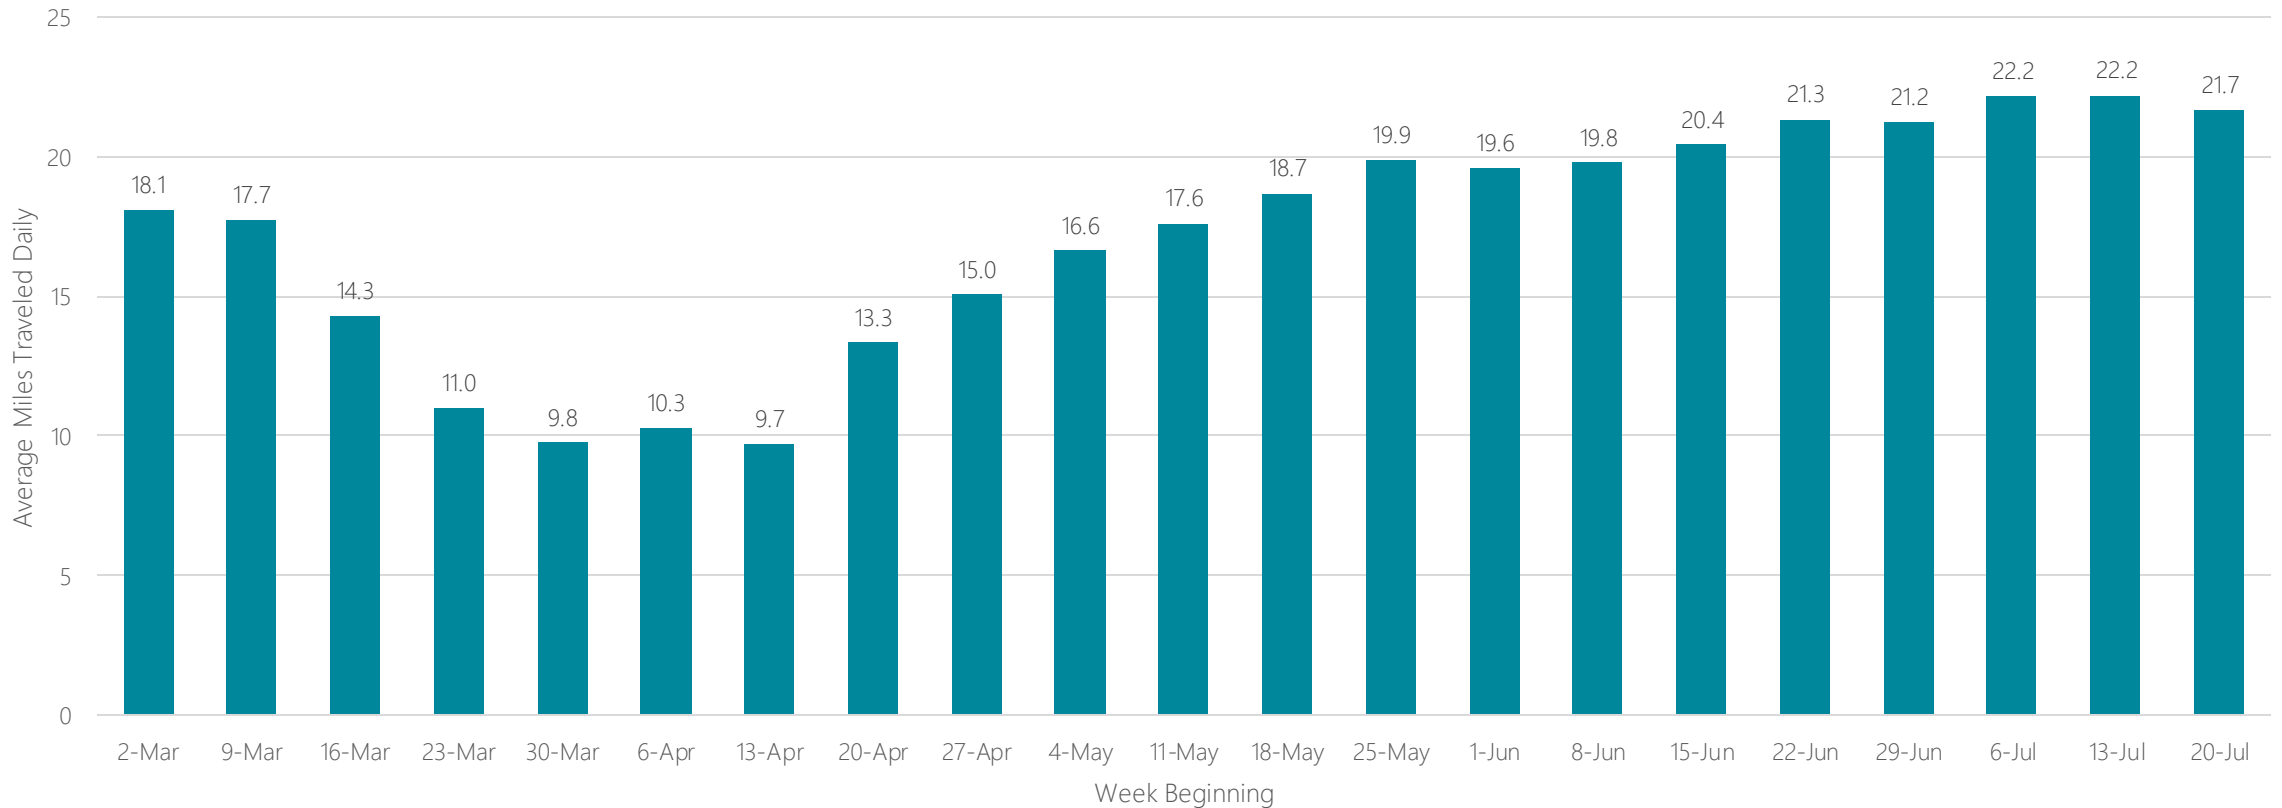

Butte-Bozeman

Average Miles Traveled Daily Weekly Trend