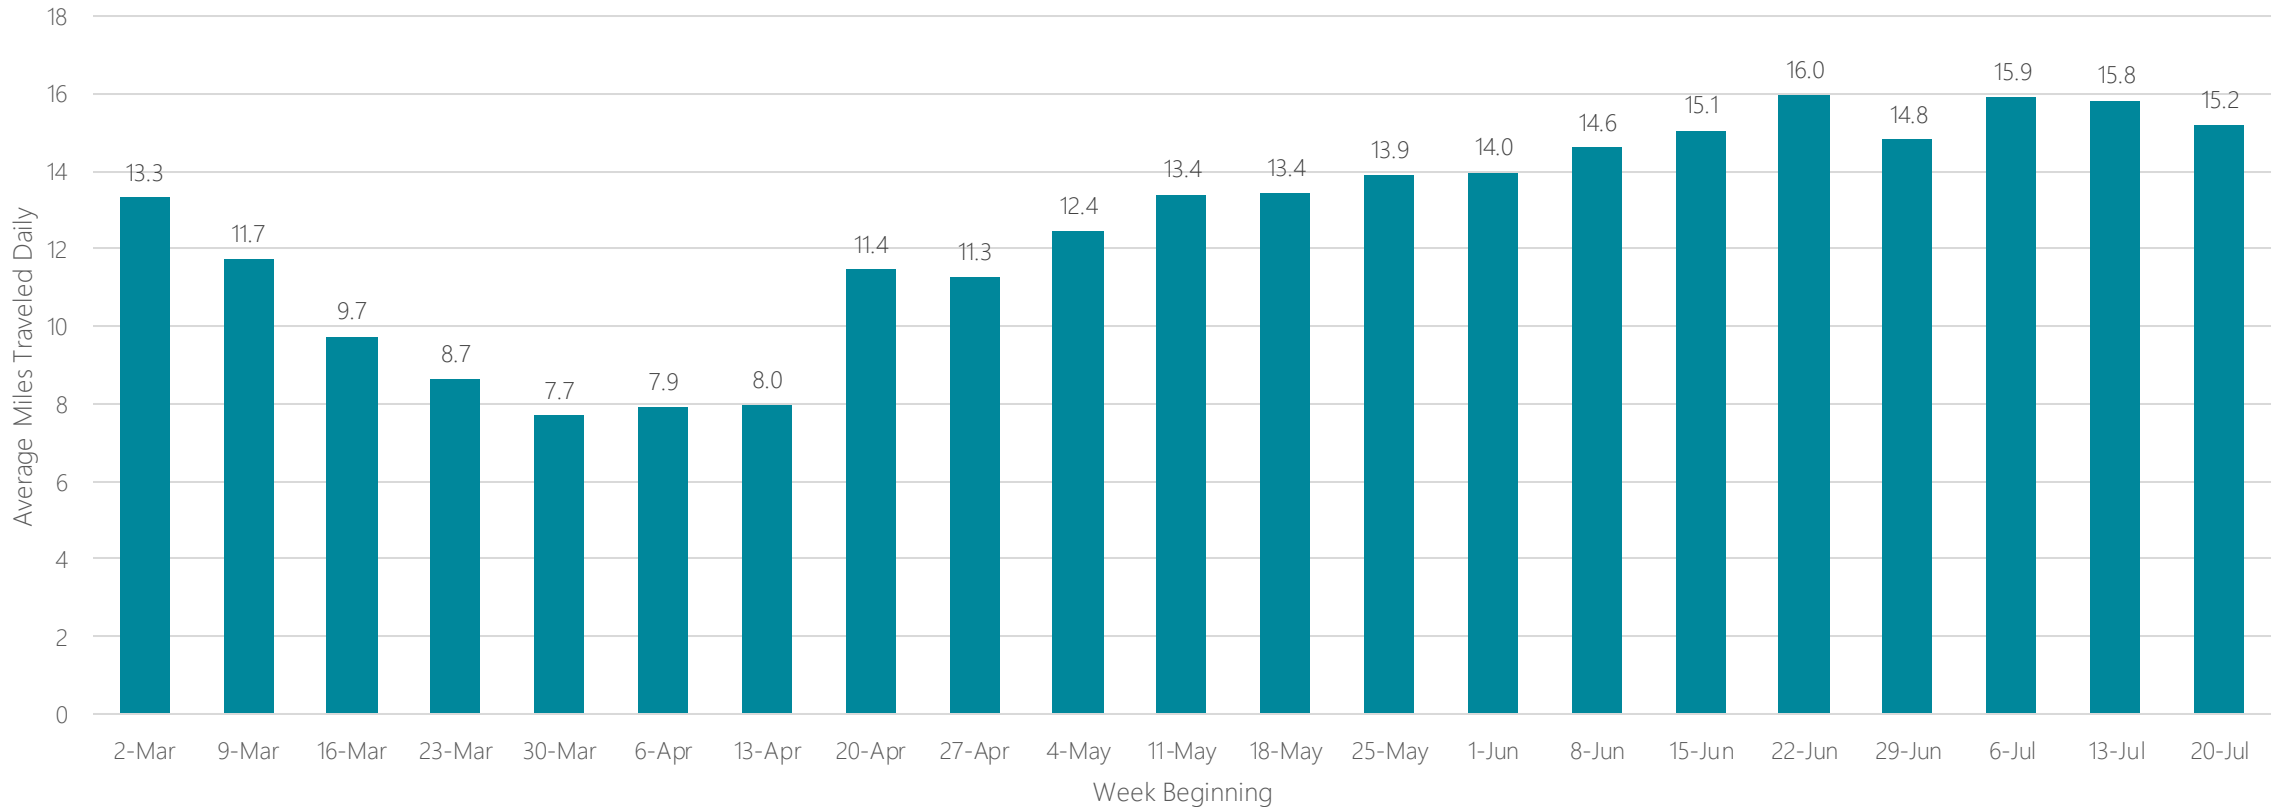

Grand Junction-Montrose

Average Miles Traveled Daily Weekly Trend

Grand Rapids-Kalamazoo-Battle Creek

Average Miles Traveled Daily Weekly Trend

Great Falls

Average Miles Traveled Daily Weekly Trend

Green Bay-Appleton