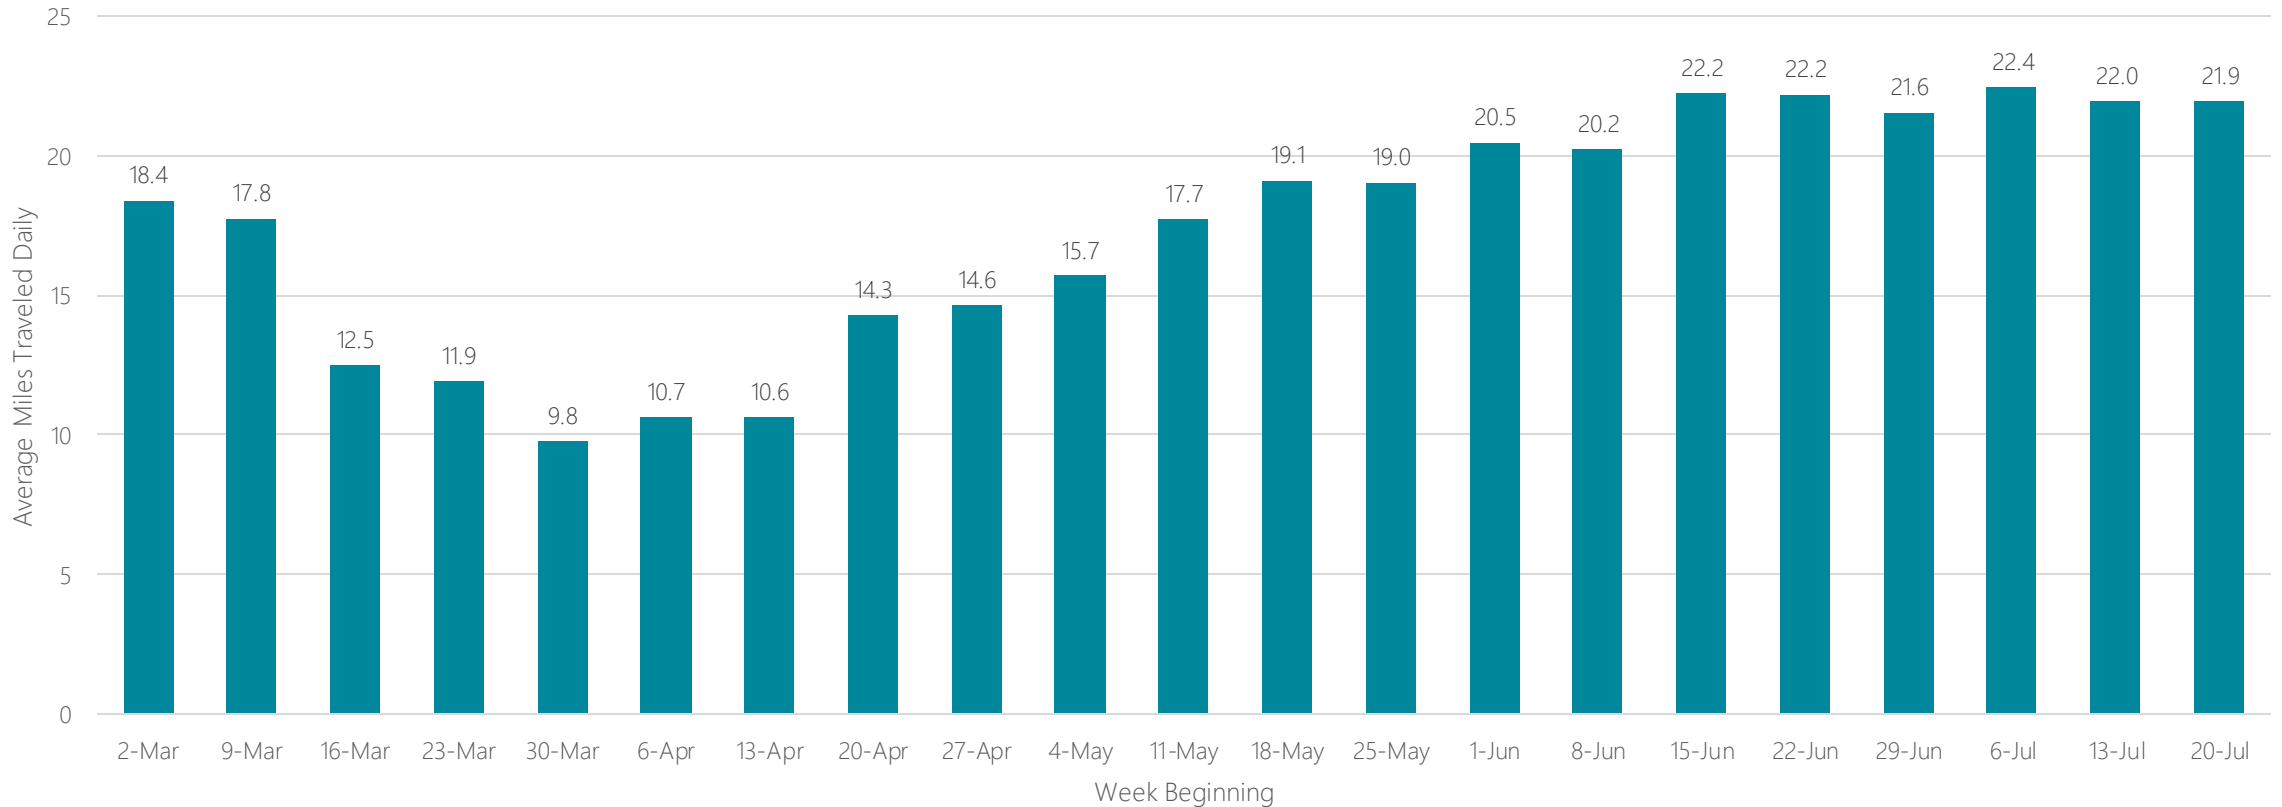

Miami-Fort Lauderdale

Average Miles Traveled Daily Weekly Trend

Milwaukee

Average Miles Traveled Daily Weekly Trend

Minneapolis-Saint Paul

Average Miles Traveled Daily Weekly Trend

Minot-Bismarck-Dickinson

Average Miles Traveled Daily Weekly Trend