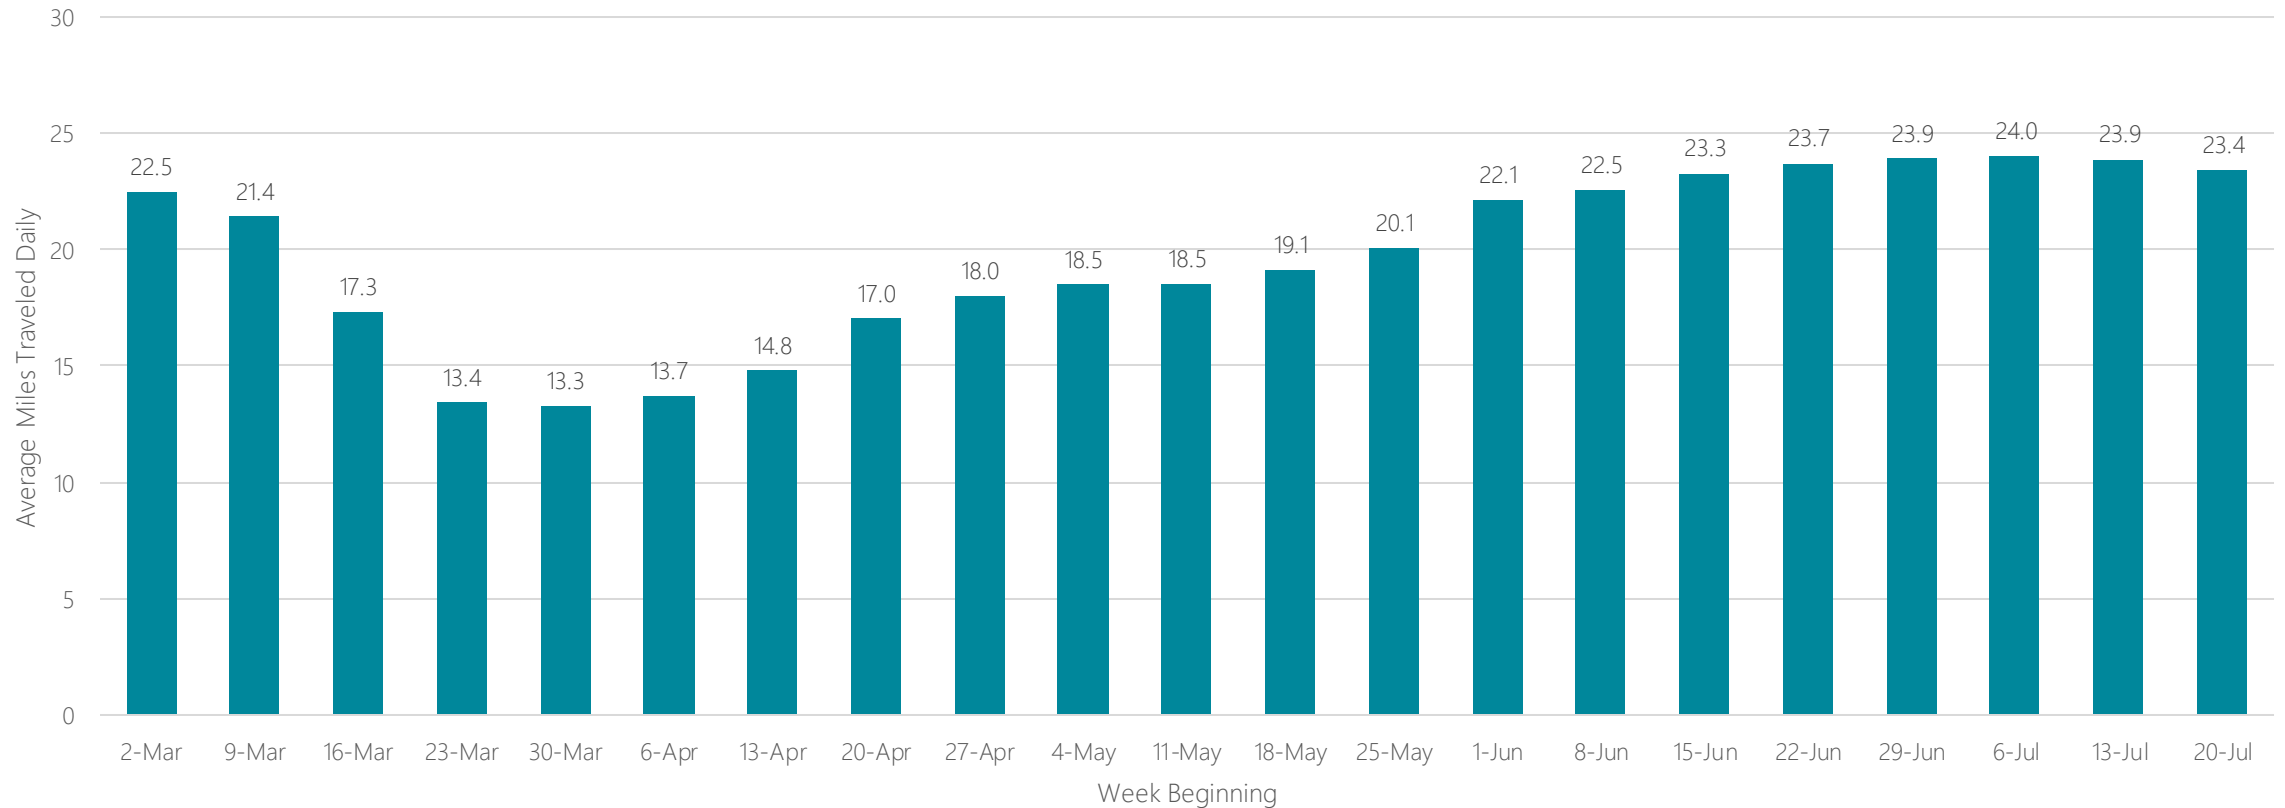

Laredo

Average Miles Traveled Daily Weekly Trend

Las Vegas

Average Miles Traveled Daily Weekly Trend

Lexington

Average Miles Traveled Daily Weekly Trend

Lima

Average Miles Traveled Daily Weekly Trend