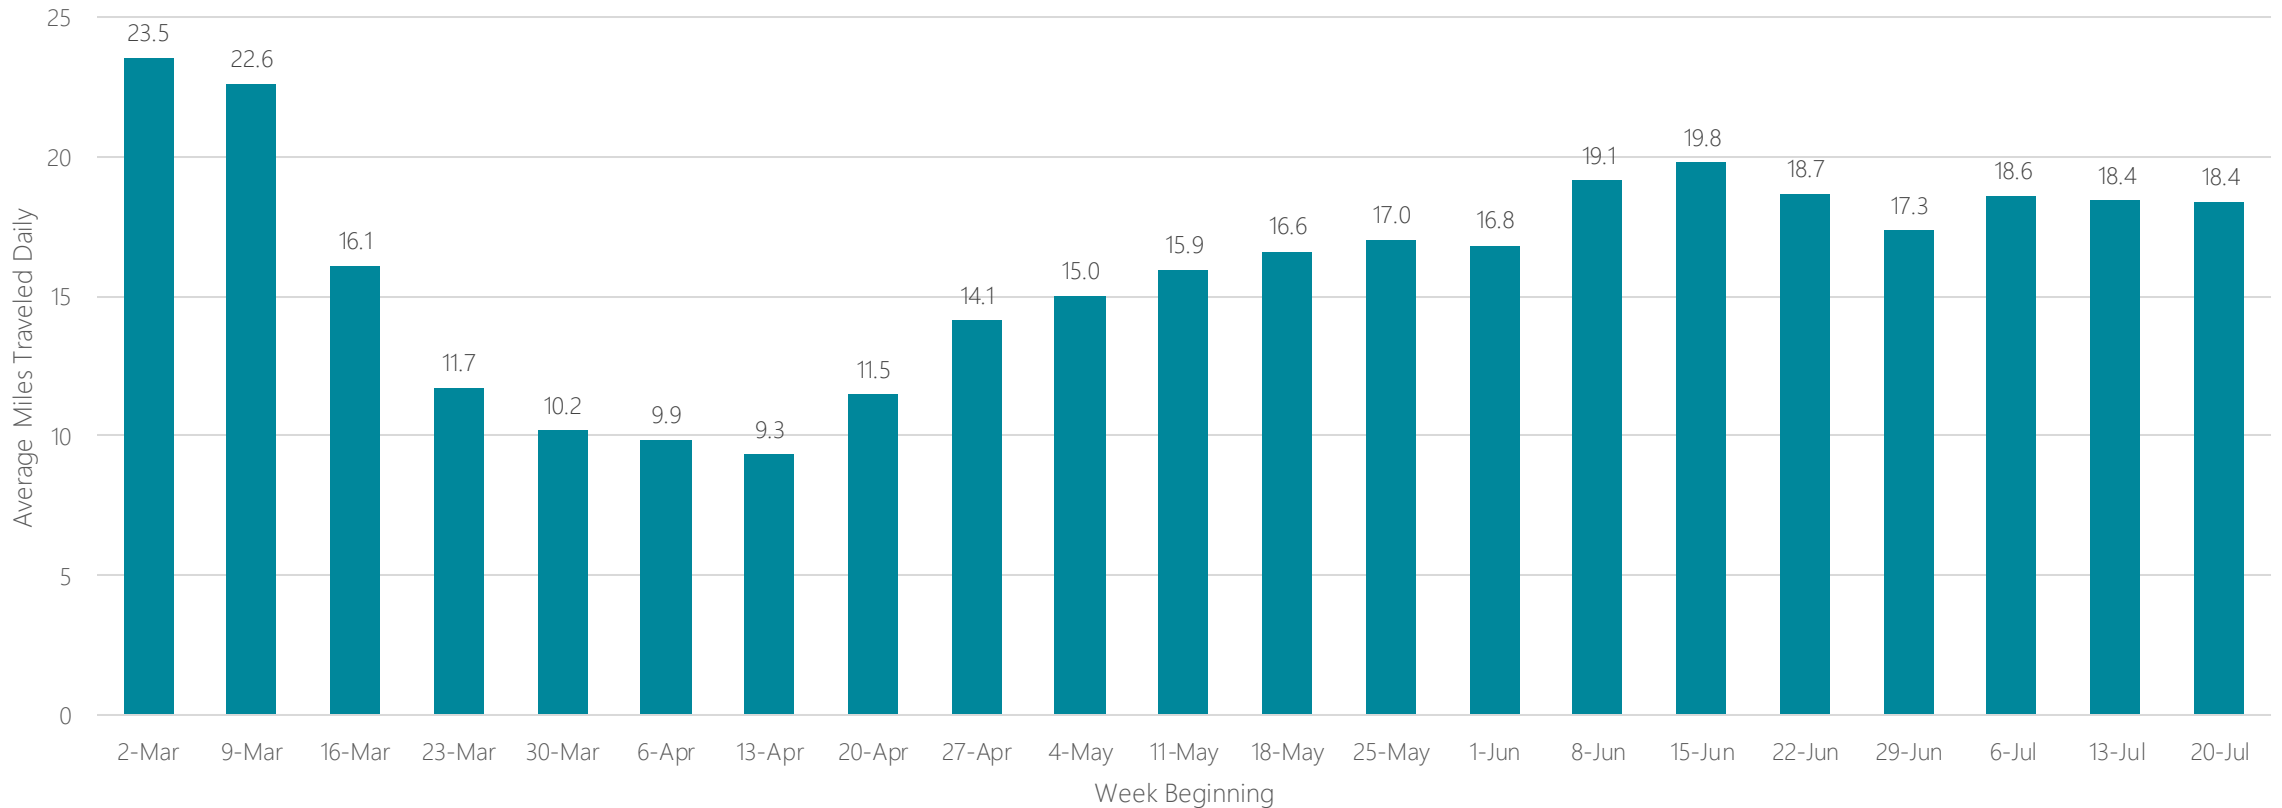

Tampa-Saint Petersburg (Sarasota)

Average Miles Traveled Daily Weekly Trend