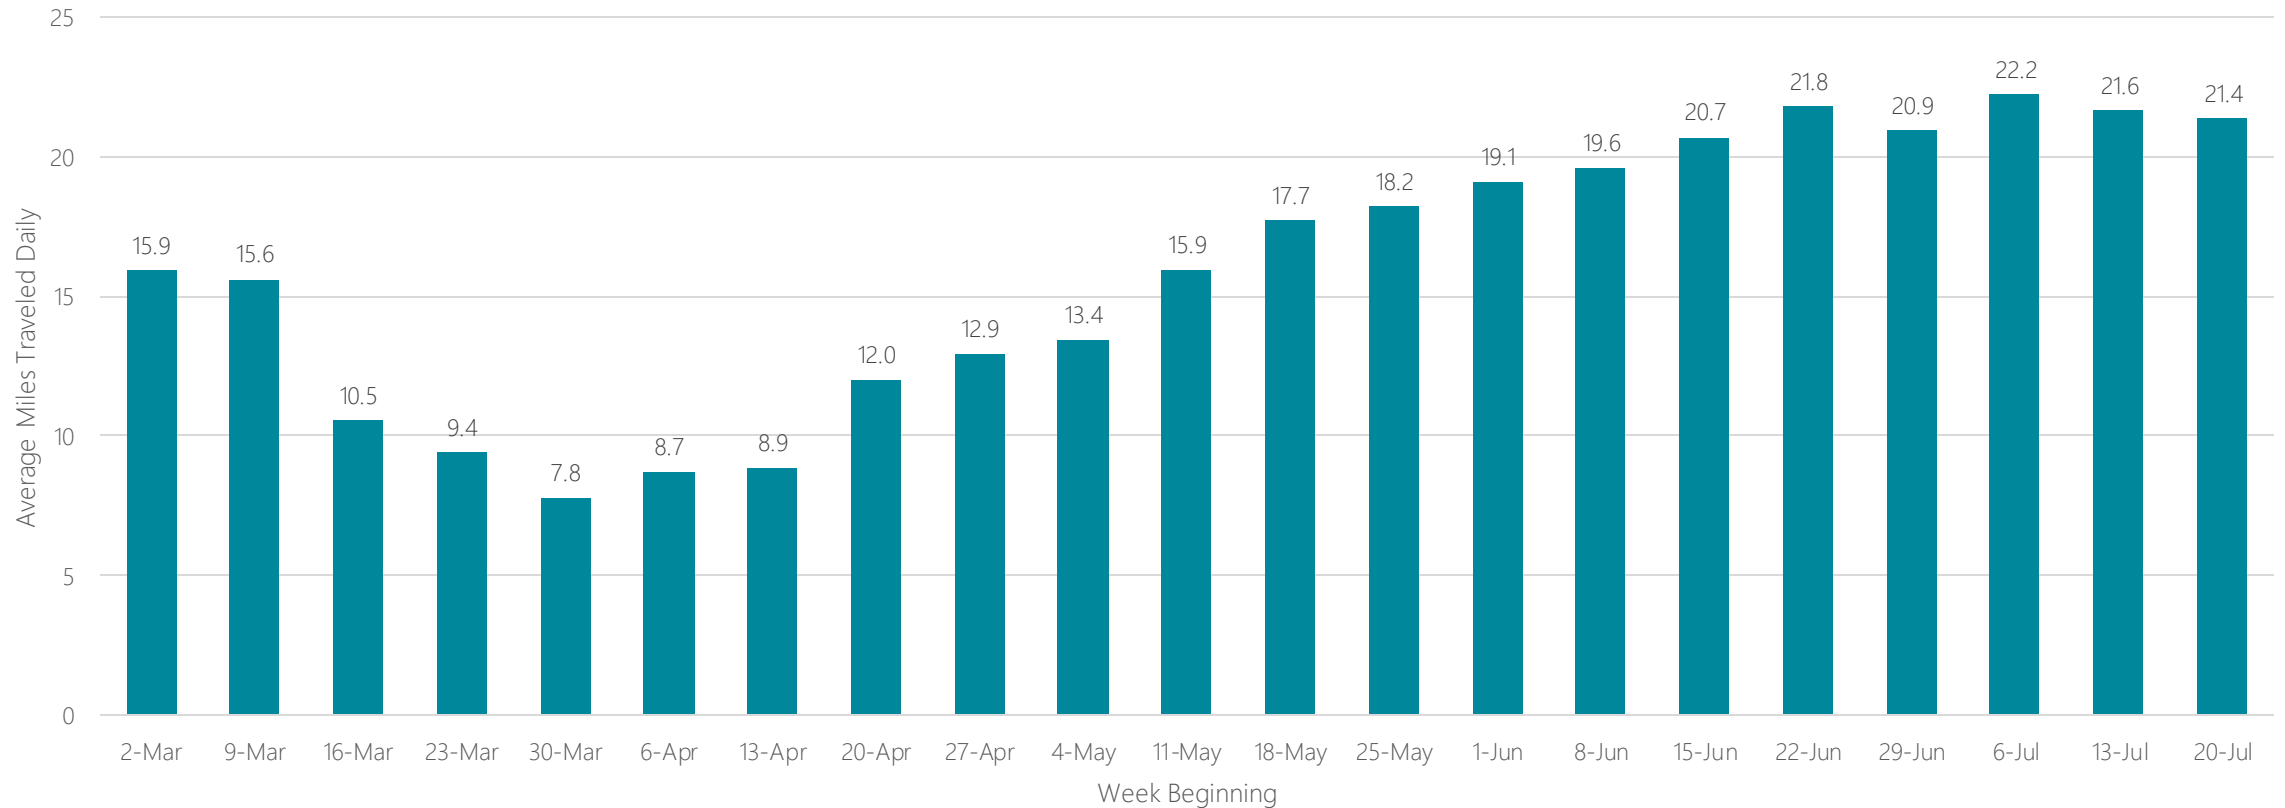

Average Miles Traveled Daily Weekly Trend

Evansville

Average Miles Traveled Daily Weekly Trend

Fairbanks

Average Miles Traveled Daily Weekly Trend

Fargo-Valley City

Average Miles Traveled Daily Weekly Trend