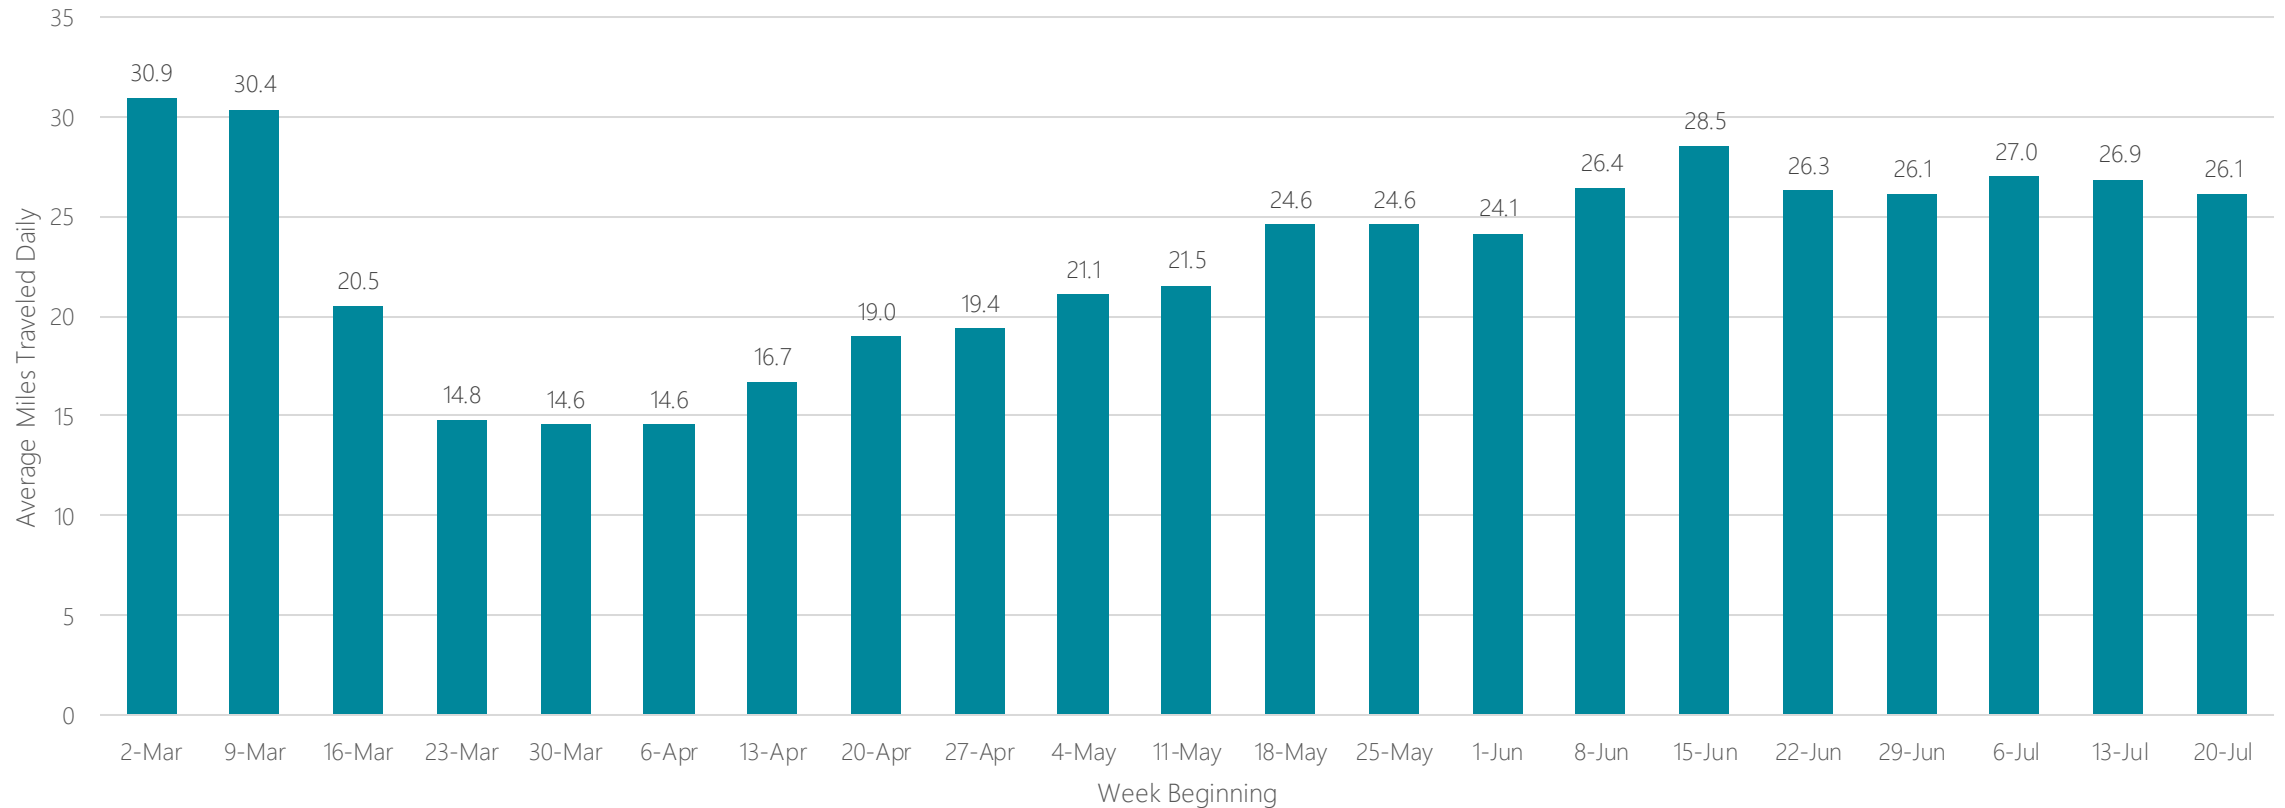

Austin

Average Miles Traveled Daily Weekly Trend

Bakersfield

Average Miles Traveled Daily Weekly Trend

Baltimore

Average Miles Traveled Daily Weekly Trend

Bangor, ME

Average Miles Traveled Daily Weekly Trend

Baton Rouge

Average Miles Traveled Daily Weekly Trend

Beaumont

Average Miles Traveled Daily Weekly Trend

Bend, OR

Average Miles Traveled Daily Weekly Trend

Billings, MT

Average Miles Traveled Daily Weekly Trend