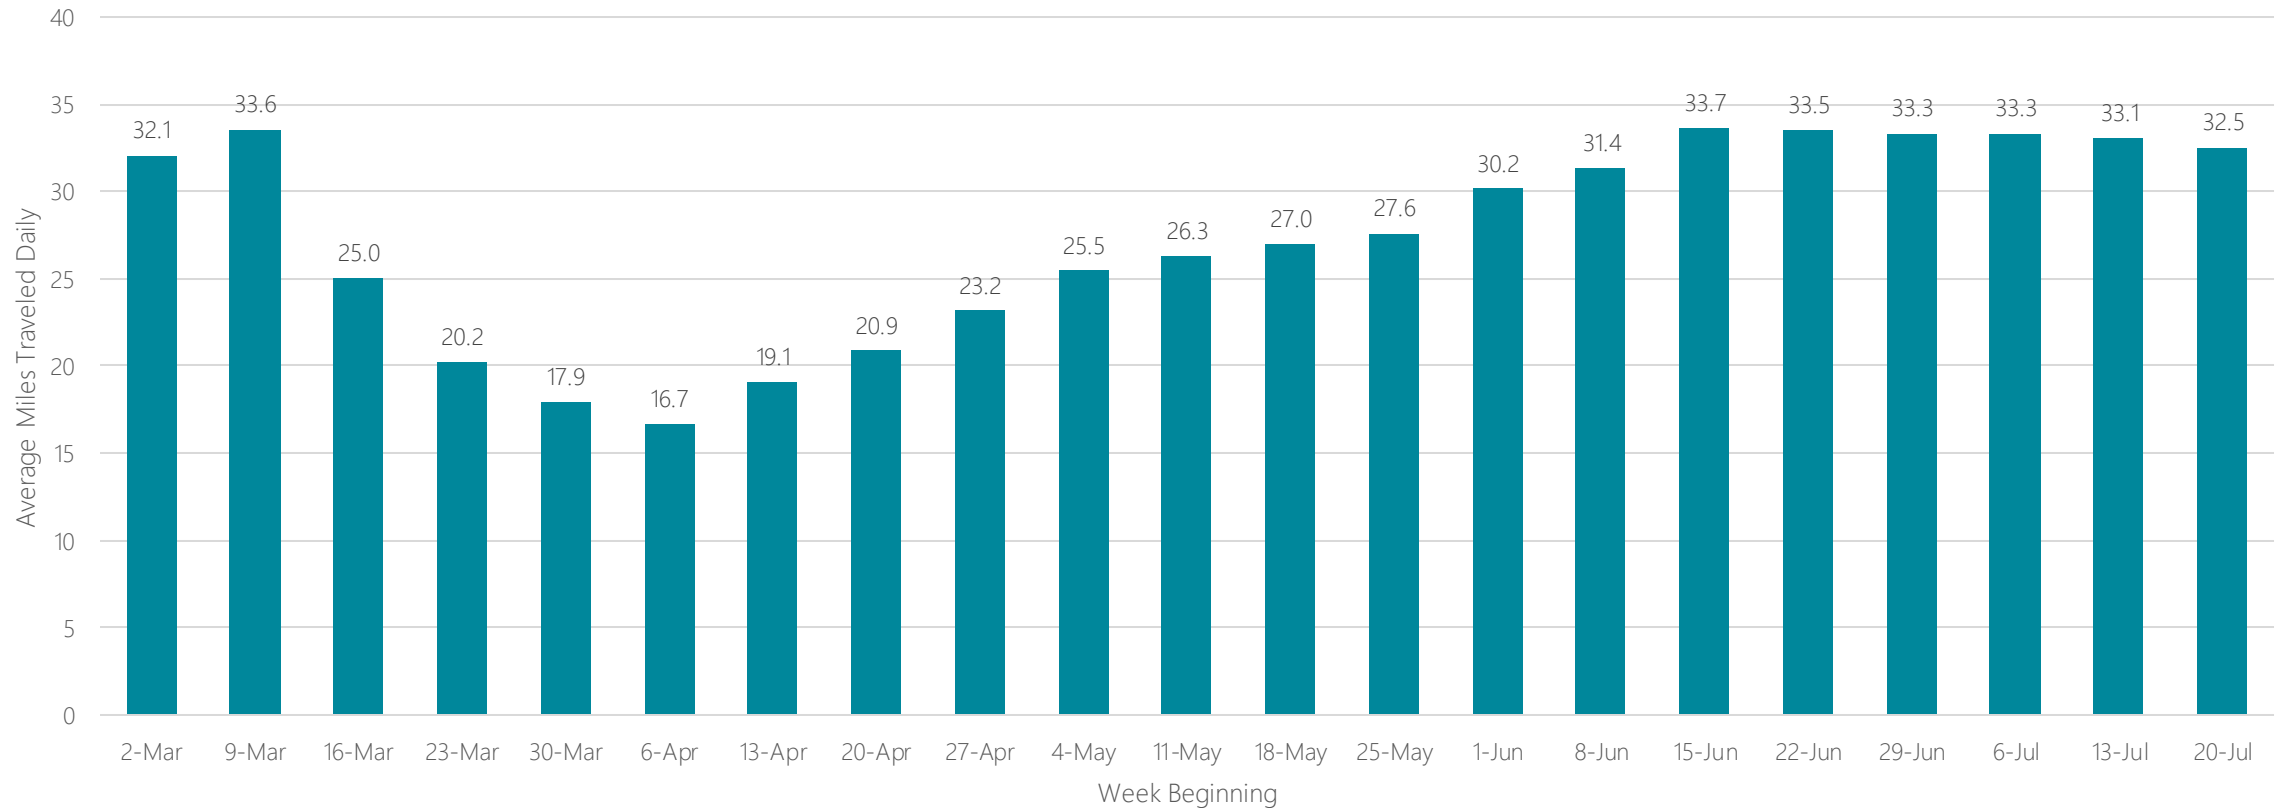

Macon

Average Miles Traveled Daily Weekly Trend