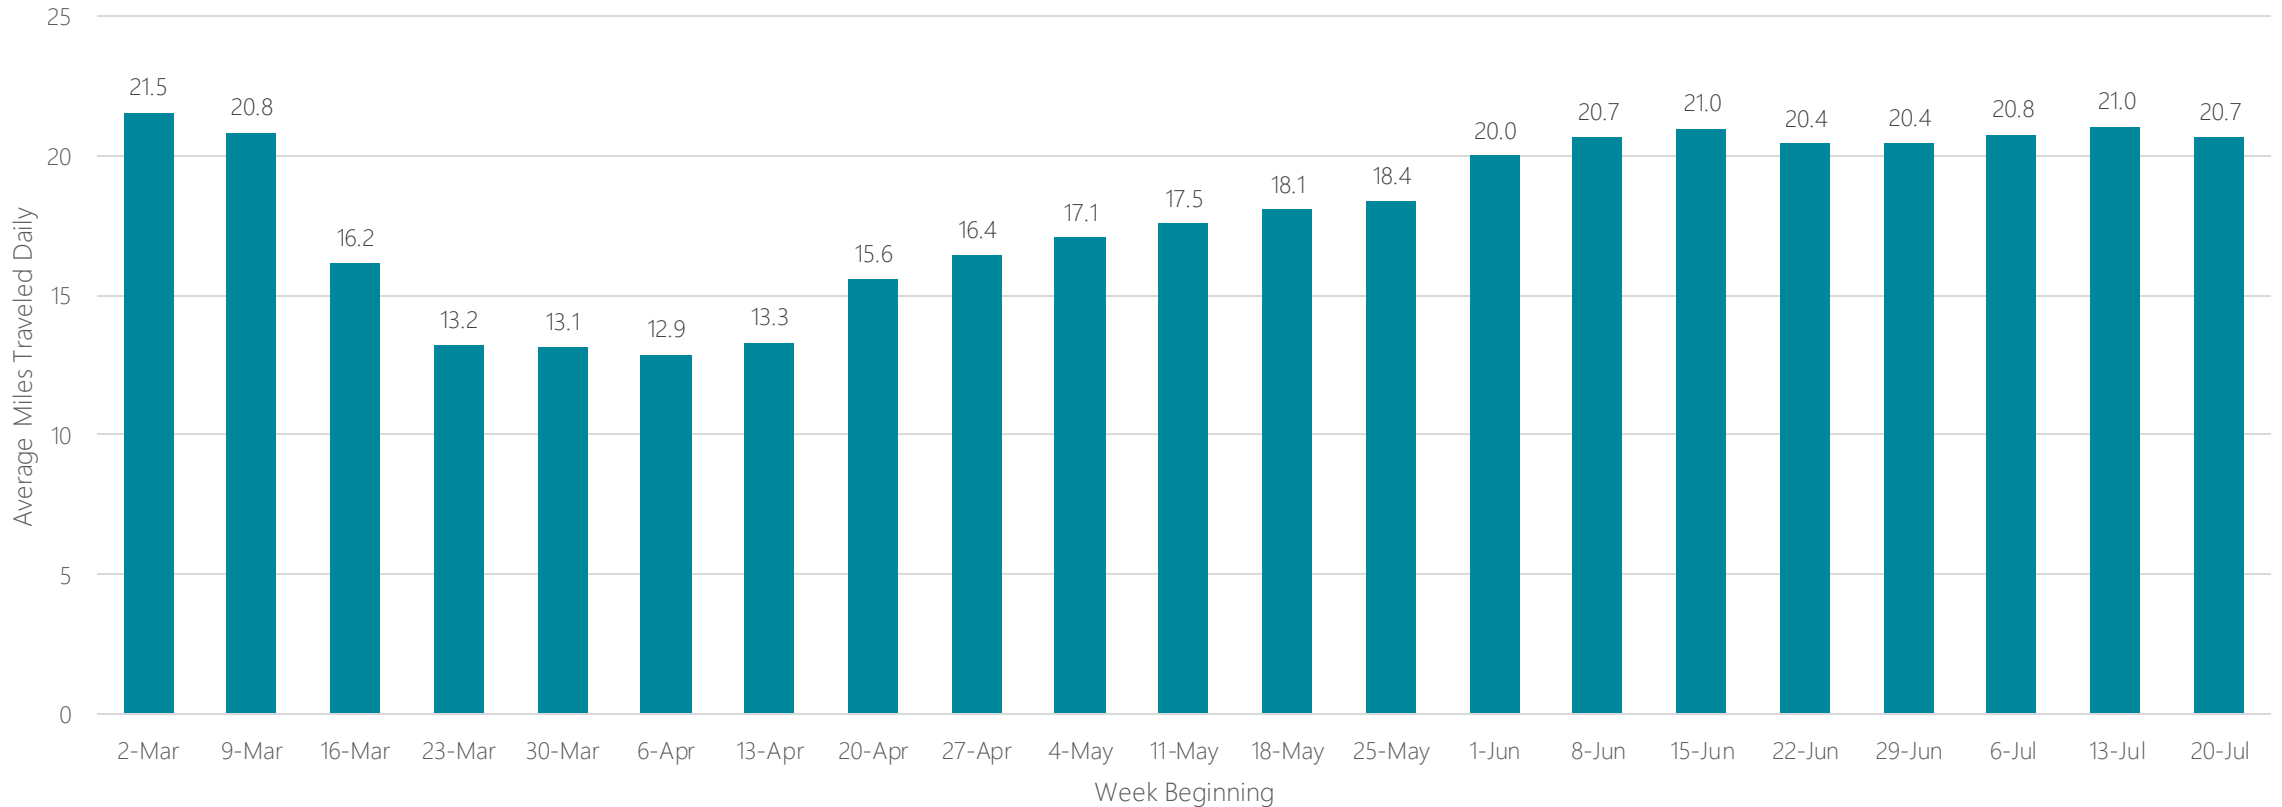

Wheeling-Steubenville

Average Miles Traveled Daily Weekly Trend