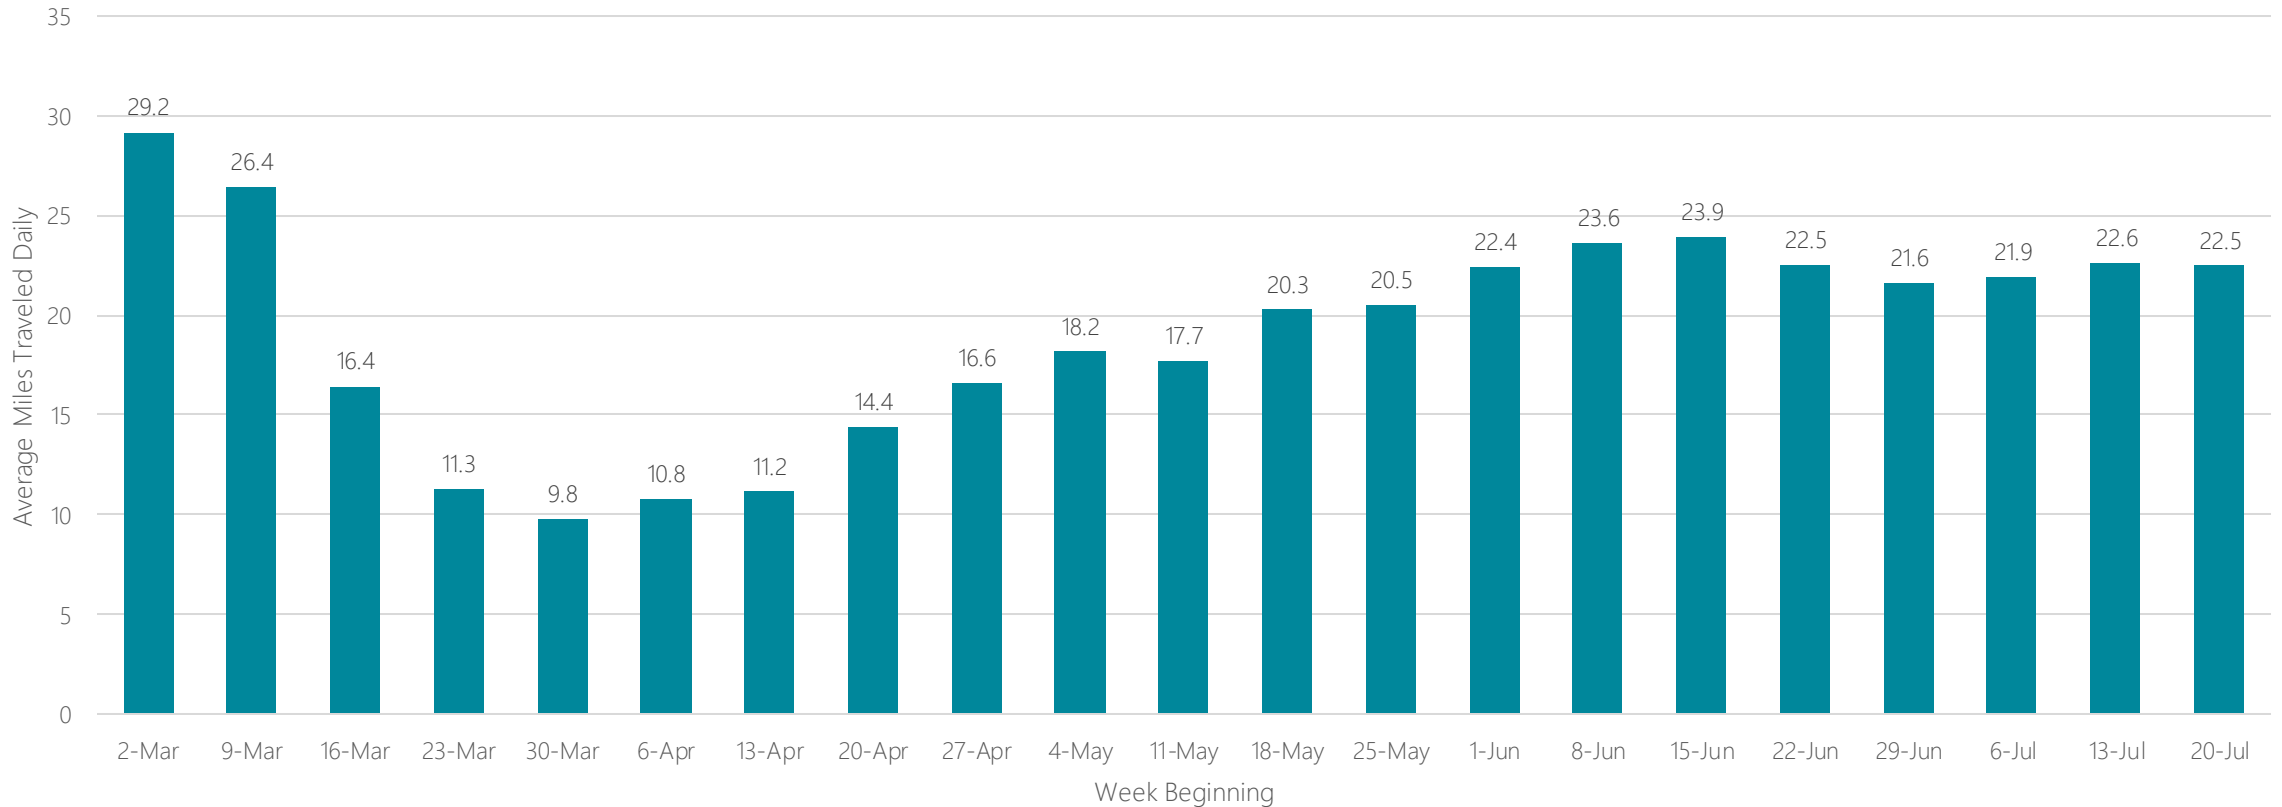

Dallas-Fort Worth

Average Miles Traveled Daily Weekly Trend