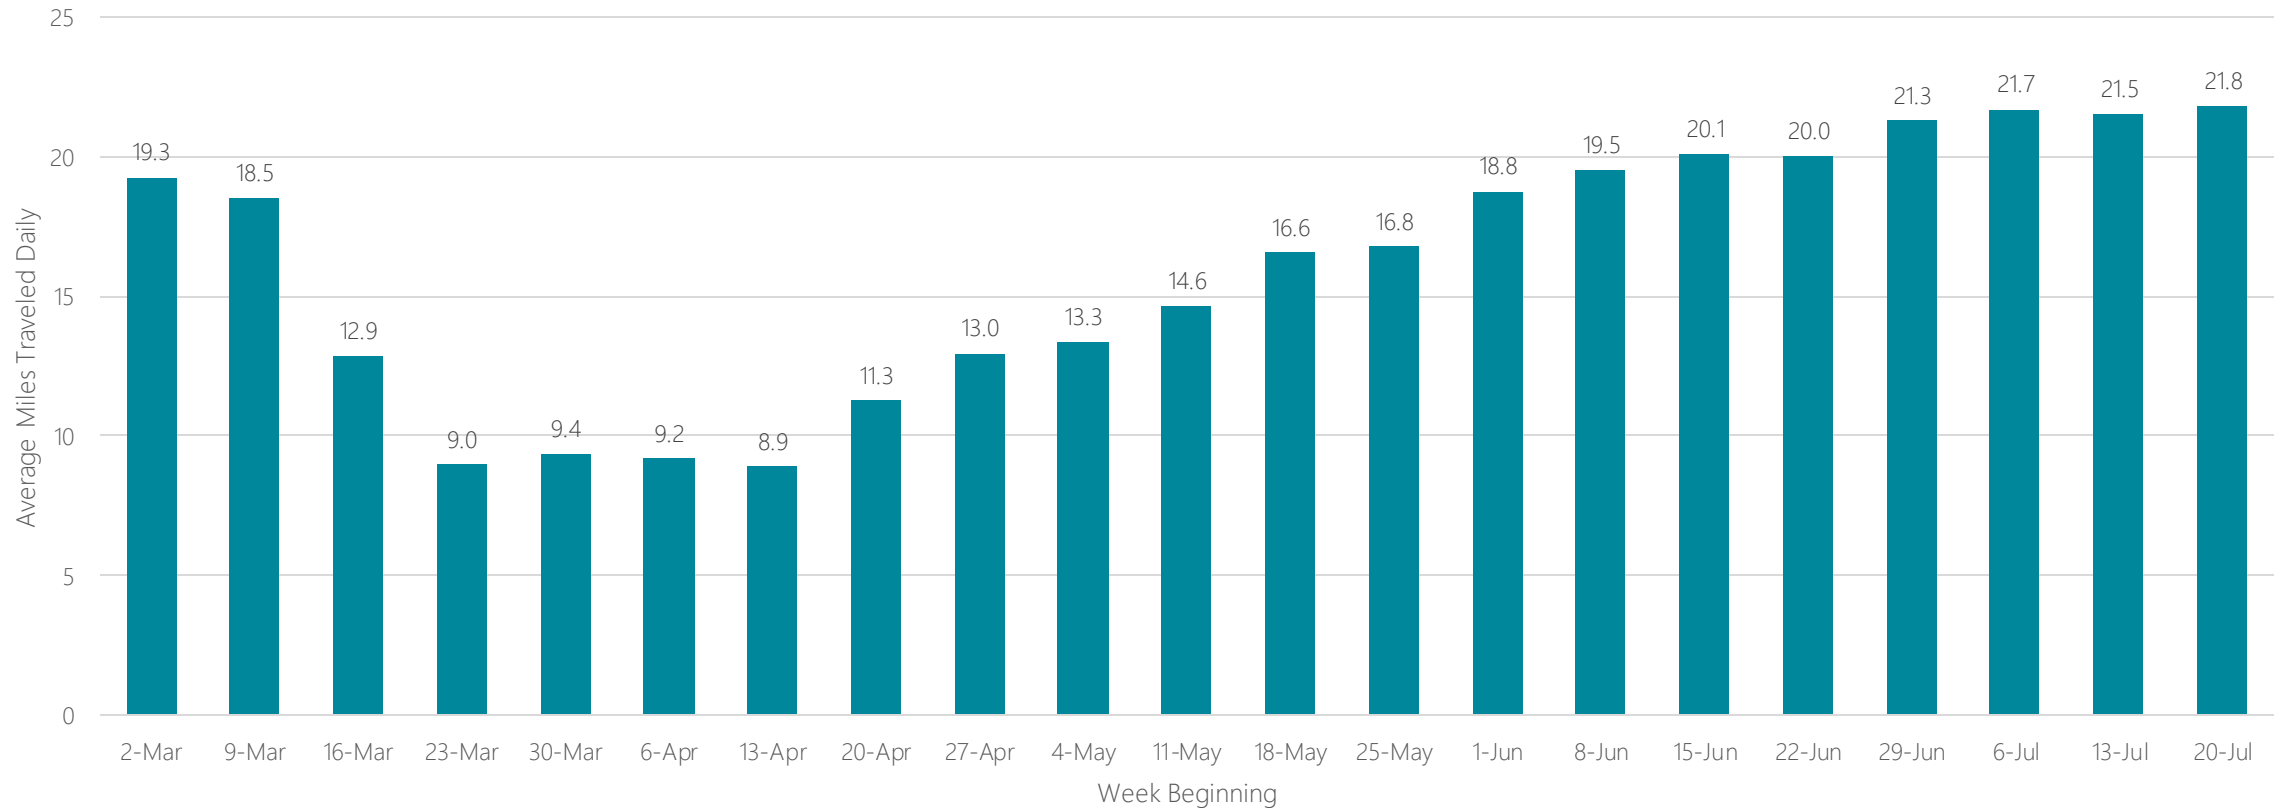

El Paso

Average Miles Traveled Daily Weekly Trend

Elmira

Average Miles Traveled Daily Weekly Trend

Average Miles Traveled Daily Weekly Trend

Eugene

Average Miles Traveled Daily Weekly Trend

Eureka