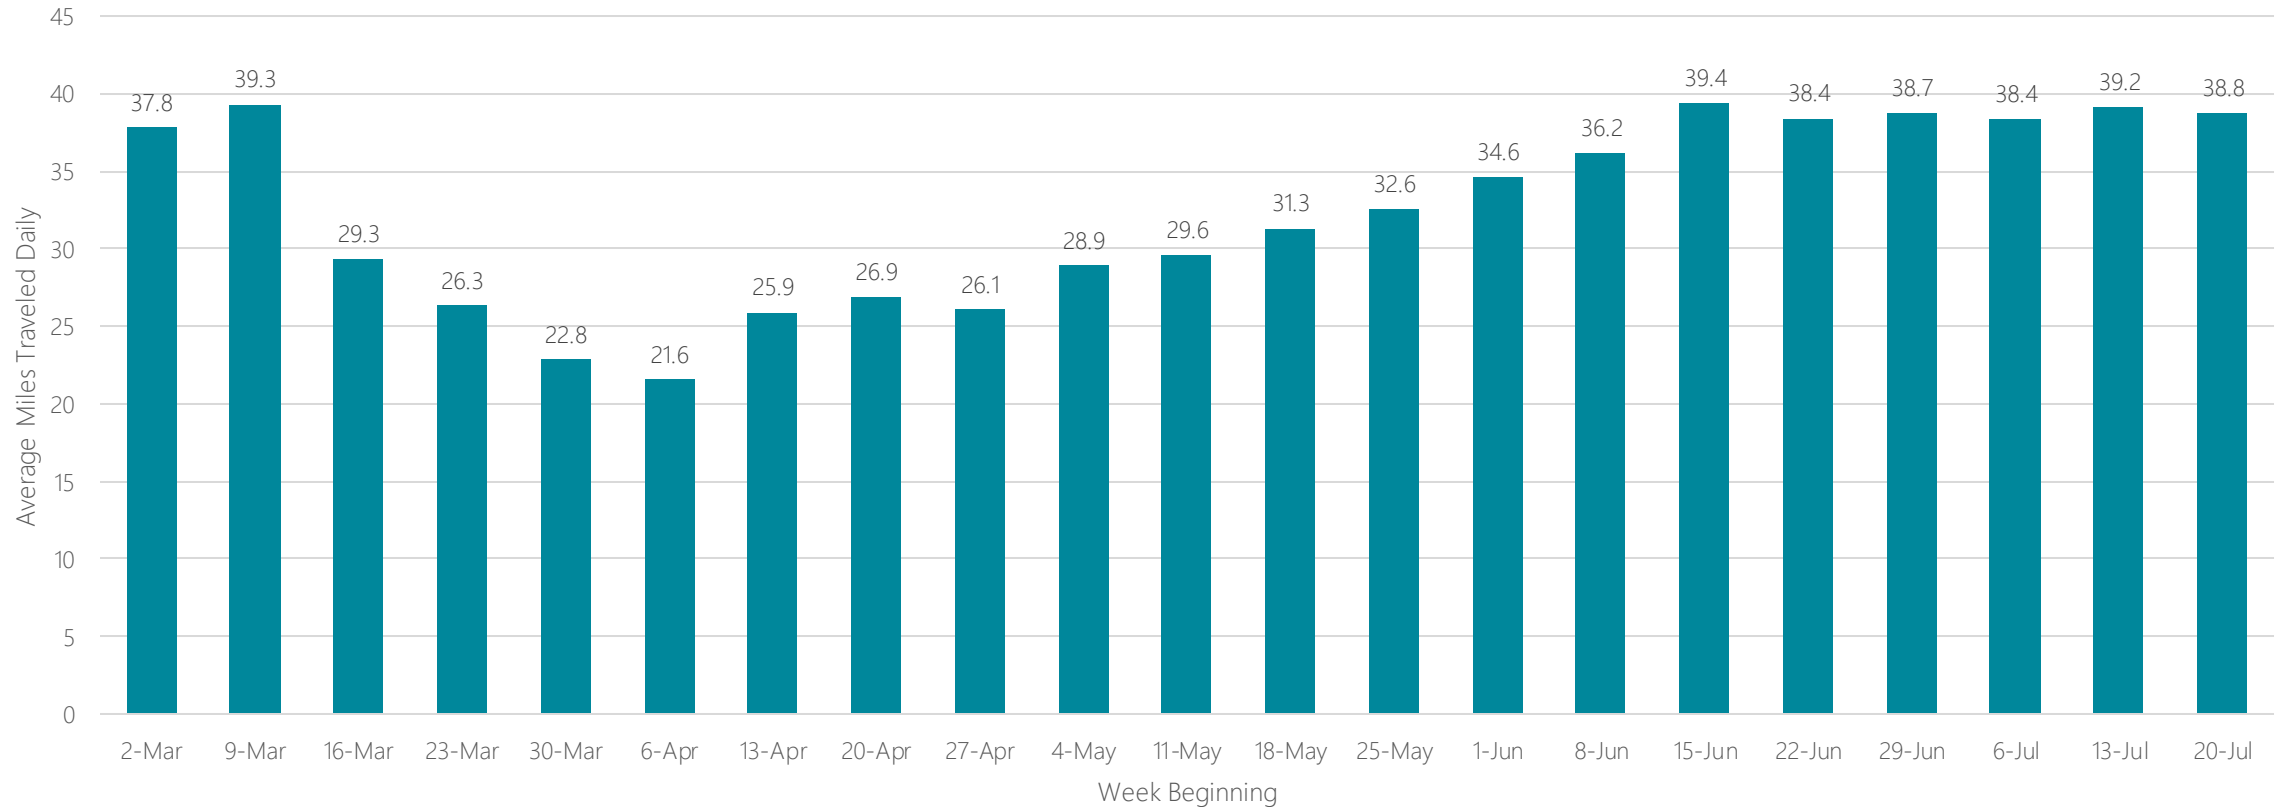

Marquette

Average Miles Traveled Daily Weekly Trend

Medford-Klamath Falls

Average Miles Traveled Daily Weekly Trend

Memphis

Average Miles Traveled Daily Weekly Trend

Meridian

Average Miles Traveled Daily Weekly Trend