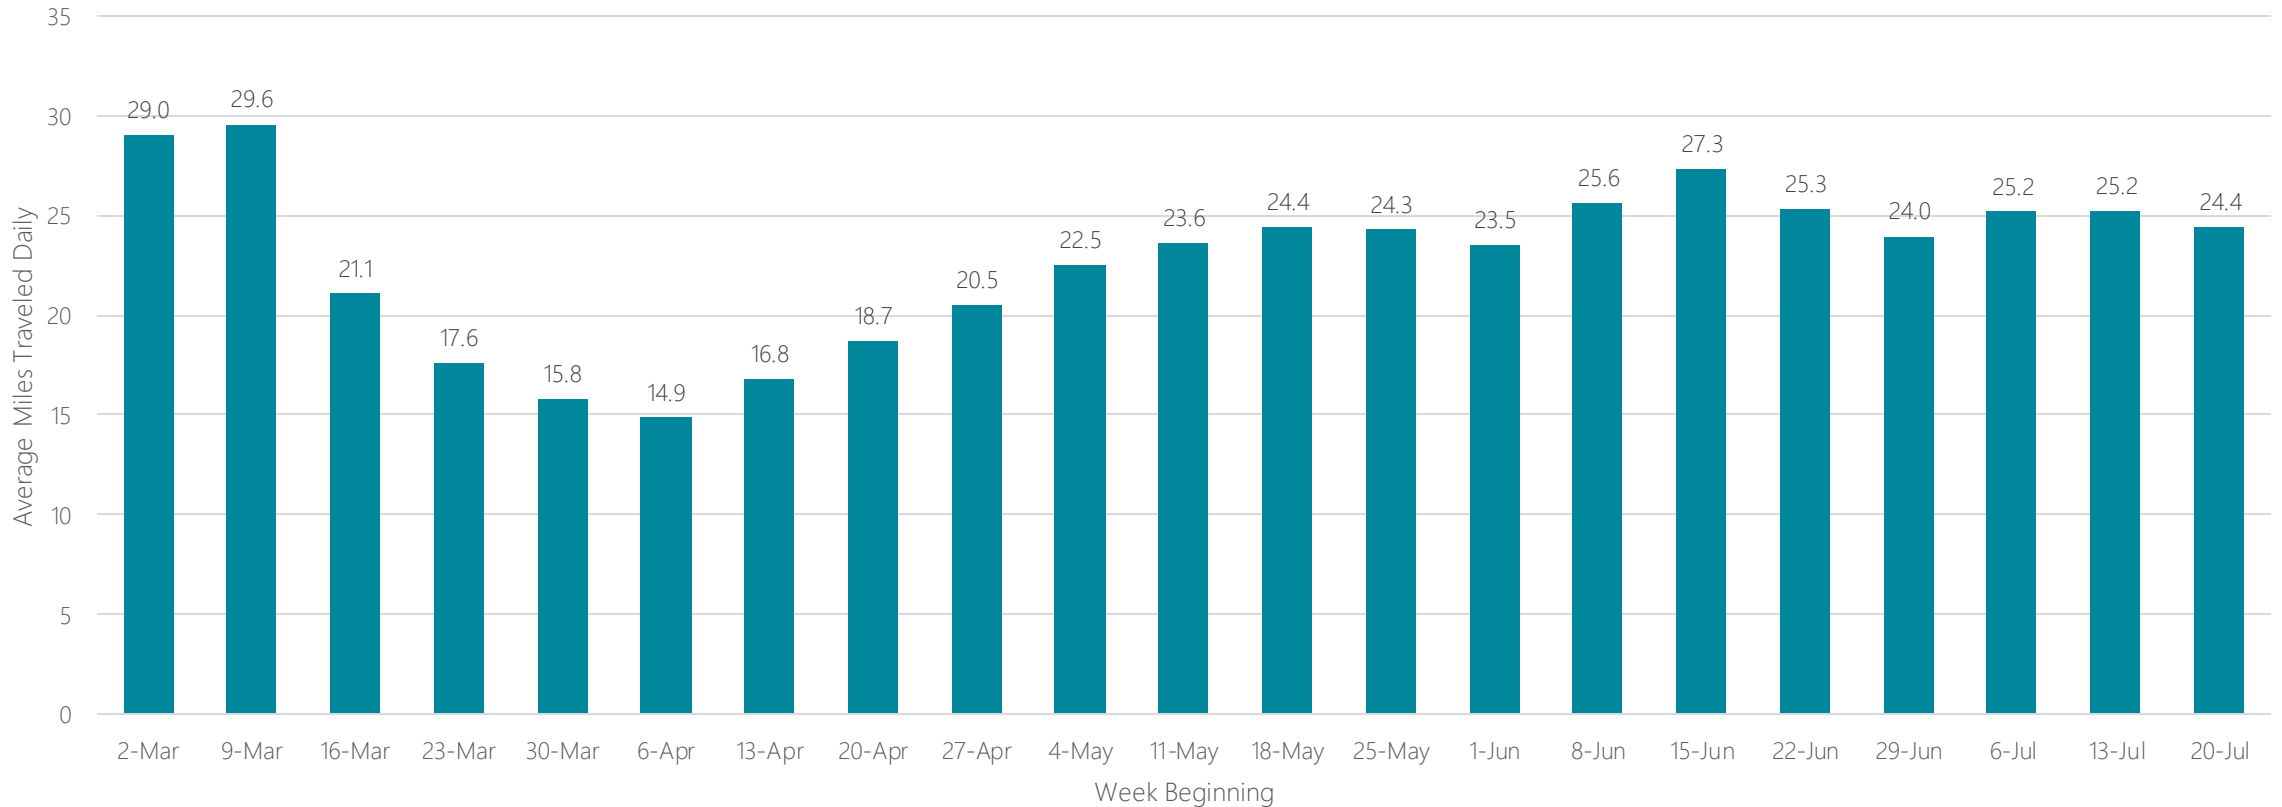

Mobile-Pensacola (Fort Walton Beach)

Average Miles Traveled Daily Weekly Trend