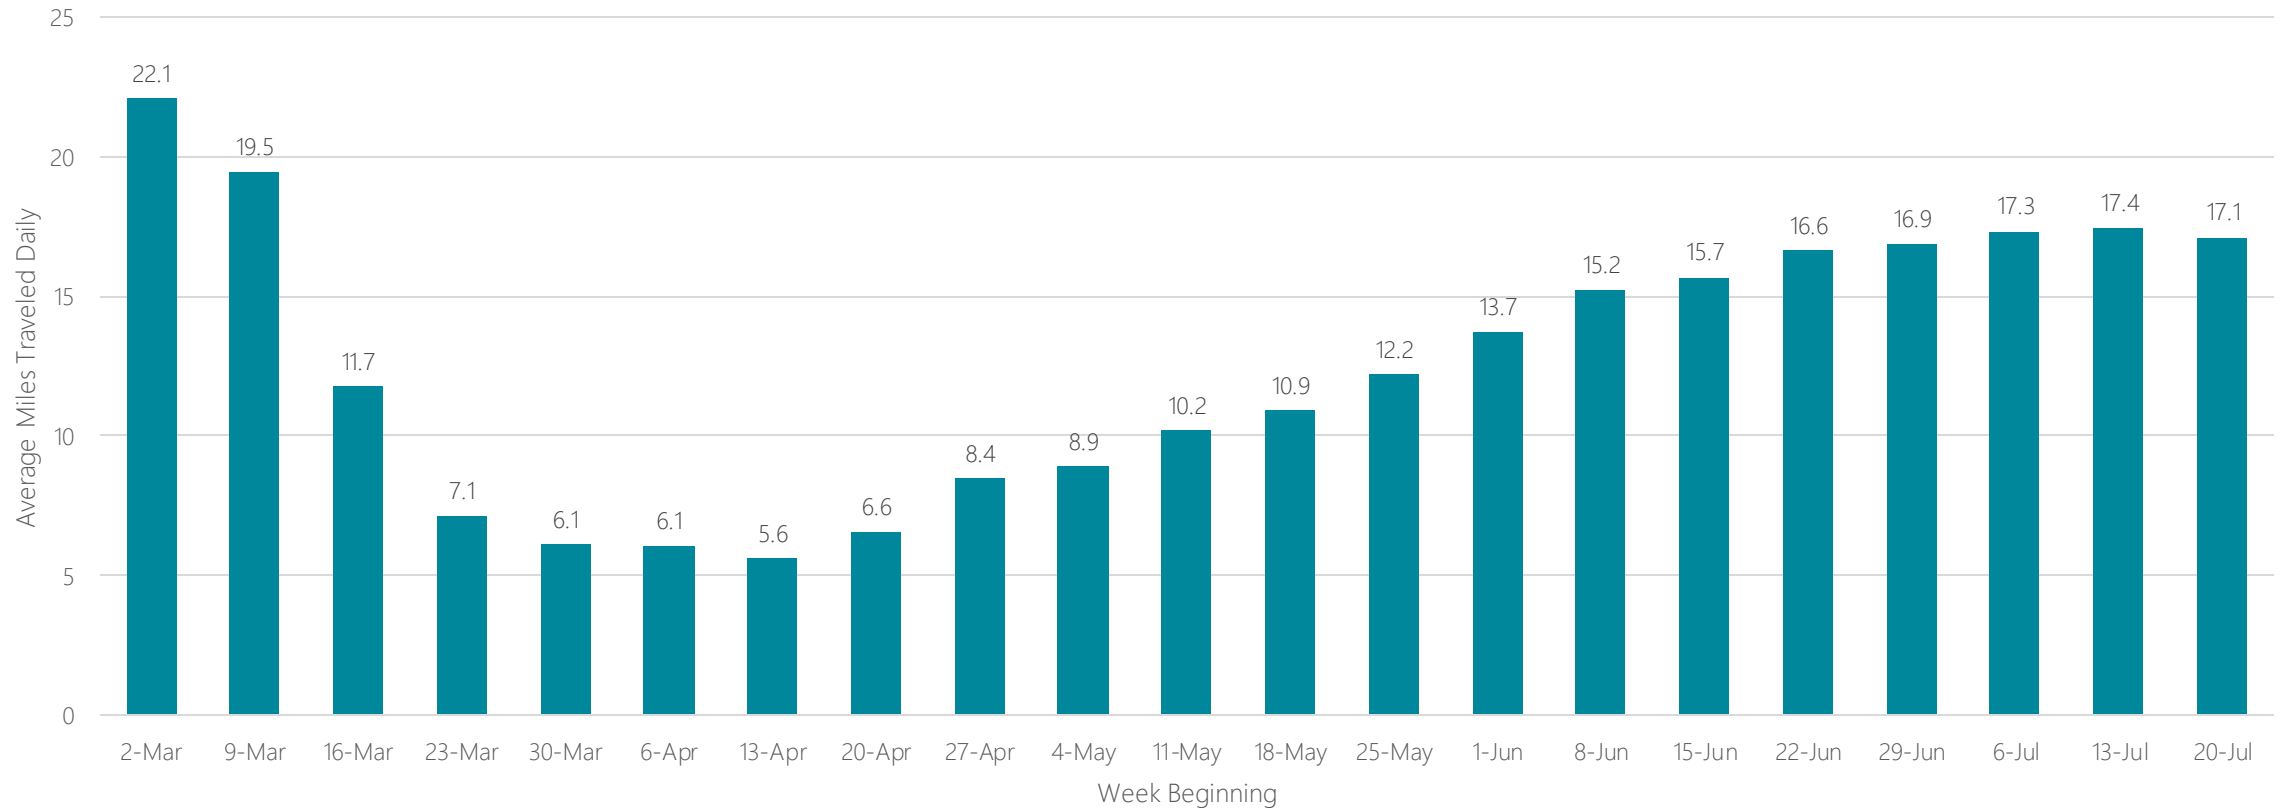

Washington DC (Hagerstown)

Average Miles Traveled Daily Weekly Trend