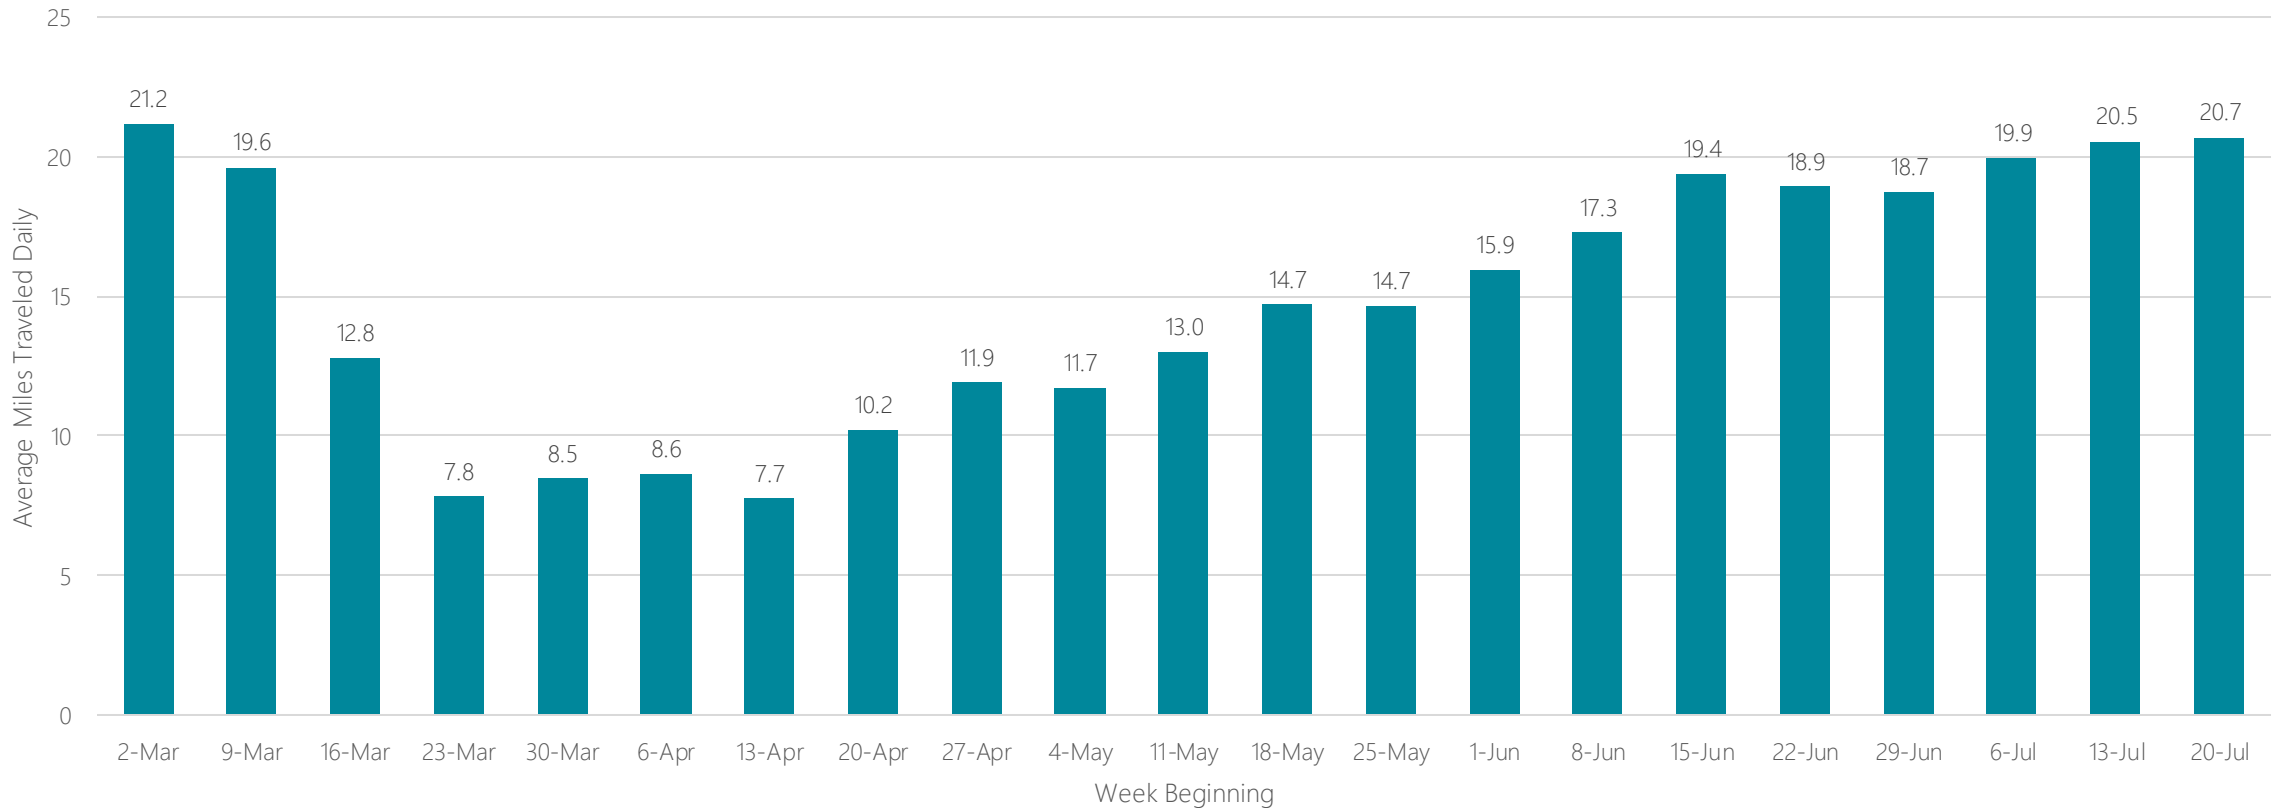

DMA Report

COVID-19 – Average Daily Miles Traveled Report

Updated 8/3/20

Abilene-Sweetwater

Average Miles Traveled Daily Weekly Trend

Albany, NY

Average Miles Traveled Daily Weekly Trend

Albany, GA