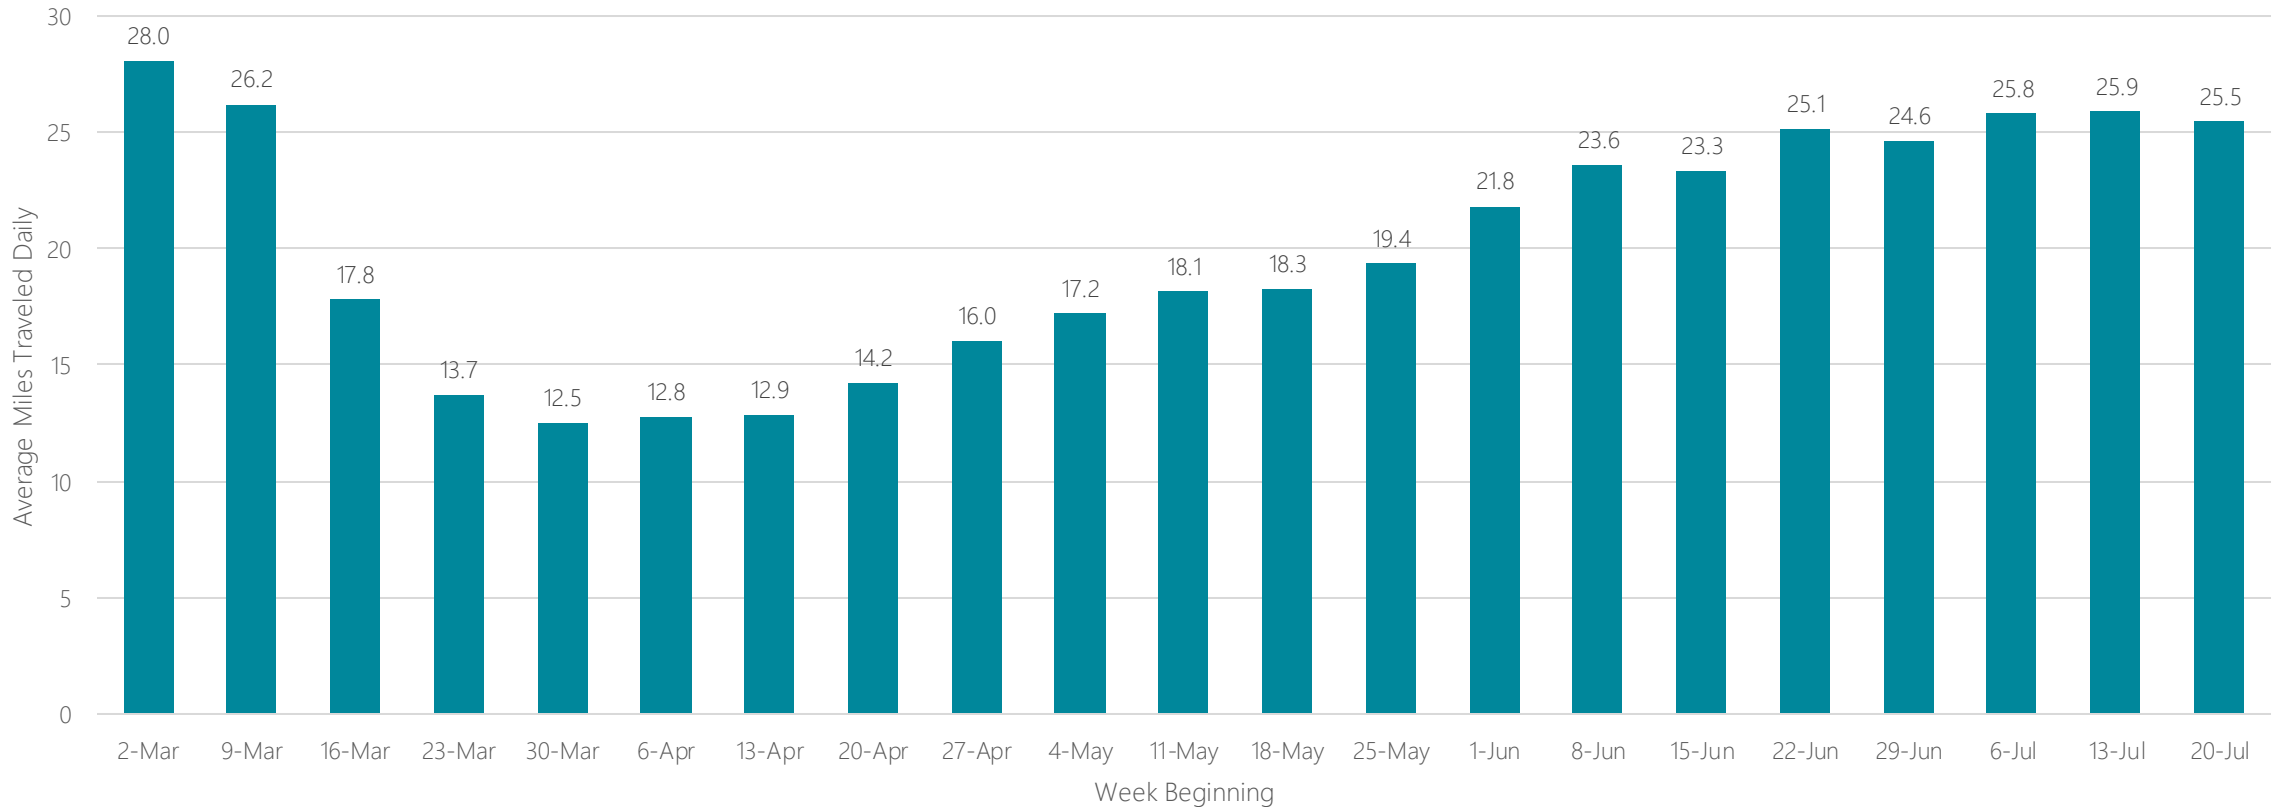

Richmond-Petersburg

Average Miles Traveled Daily Weekly Trend