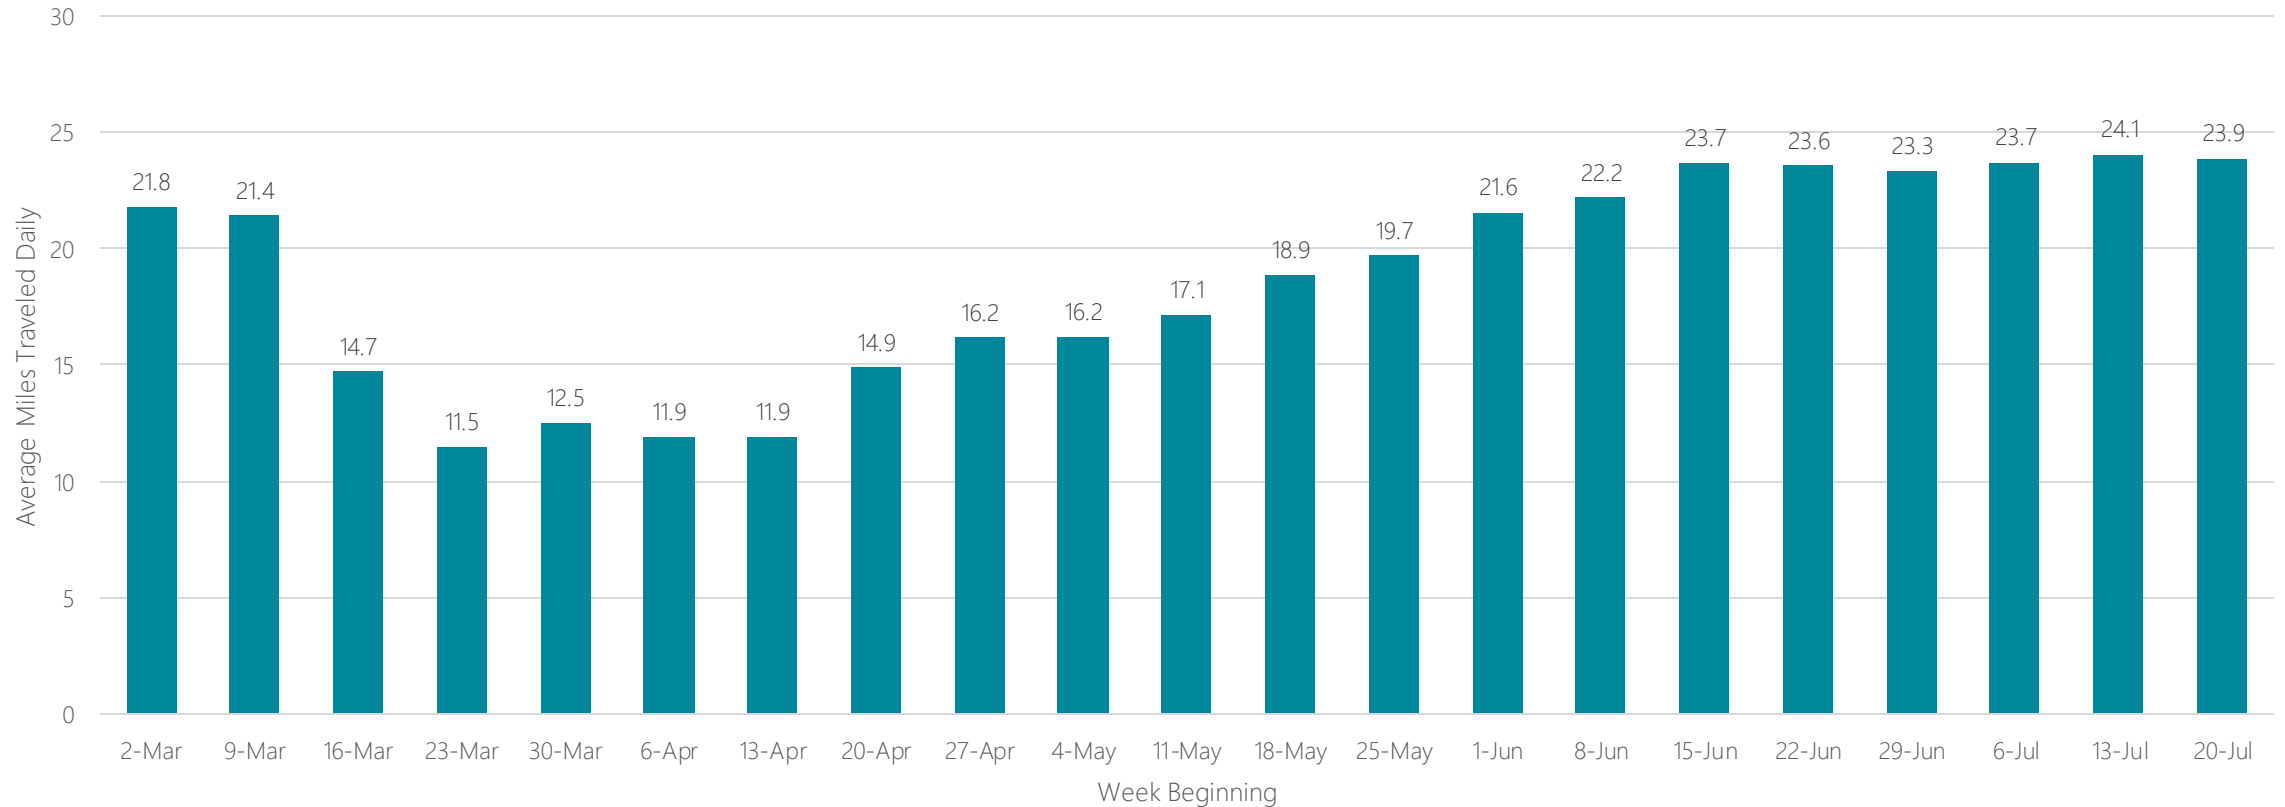

Cedar Rapids-Waterloo & Dubuque

Average Miles Traveled Daily Weekly Trend