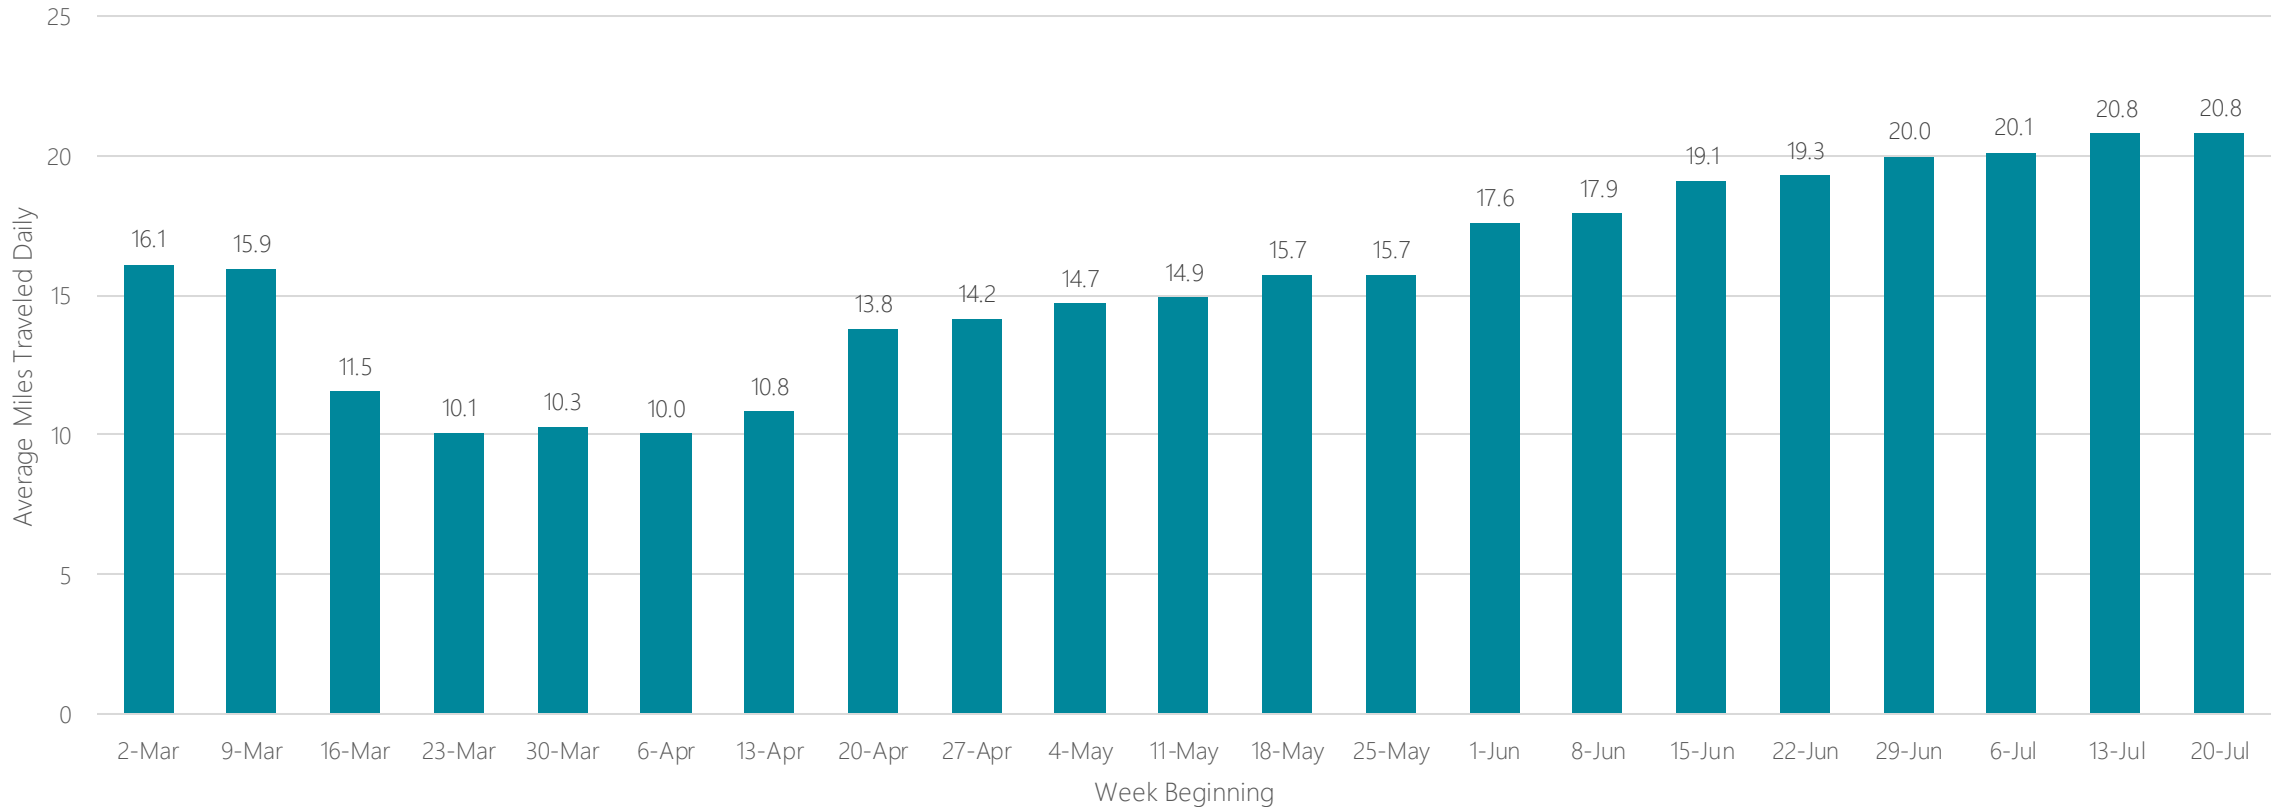

Lubbock

Average Miles Traveled Daily Weekly Trend

Macon

Average Miles Traveled Daily Weekly Trend

Madison

Average Miles Traveled Daily Weekly Trend

Mankato

Average Miles Traveled Daily Weekly Trend