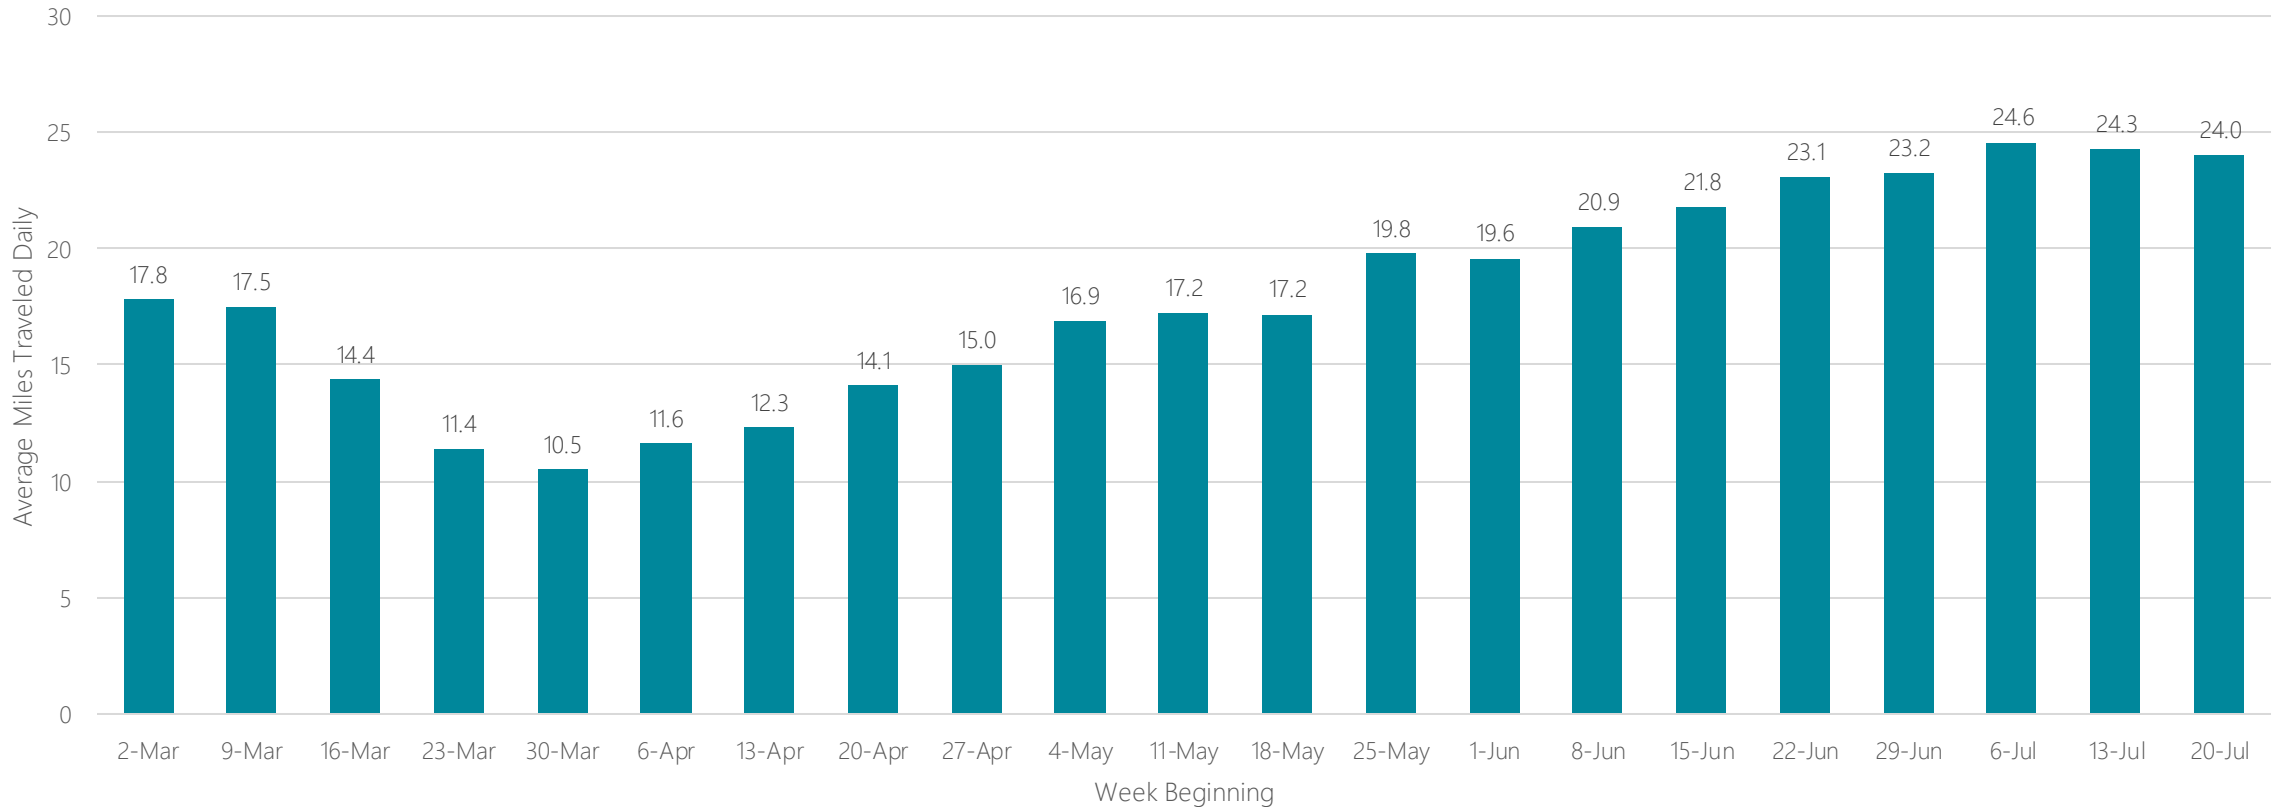

Idaho Falls-Pocatello

Average Miles Traveled Daily Weekly Trend