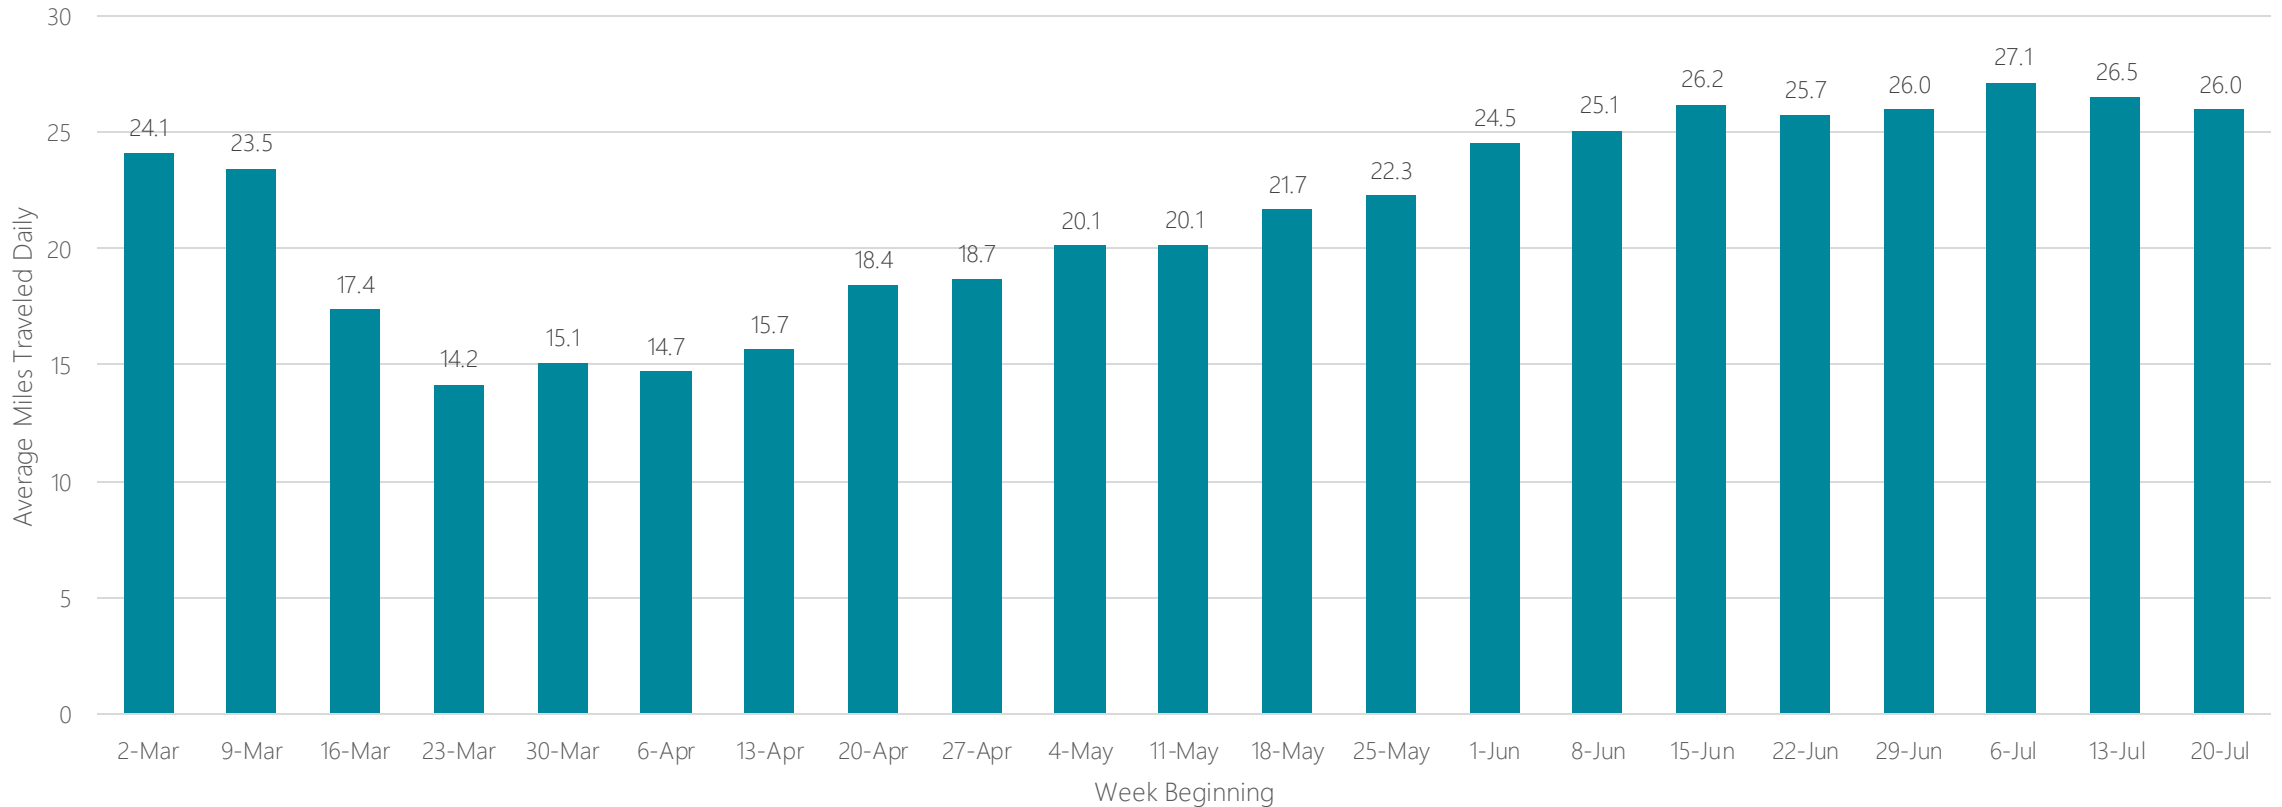

Quincy-Hannibal-Keokuk

Average Miles Traveled Daily Weekly Trend