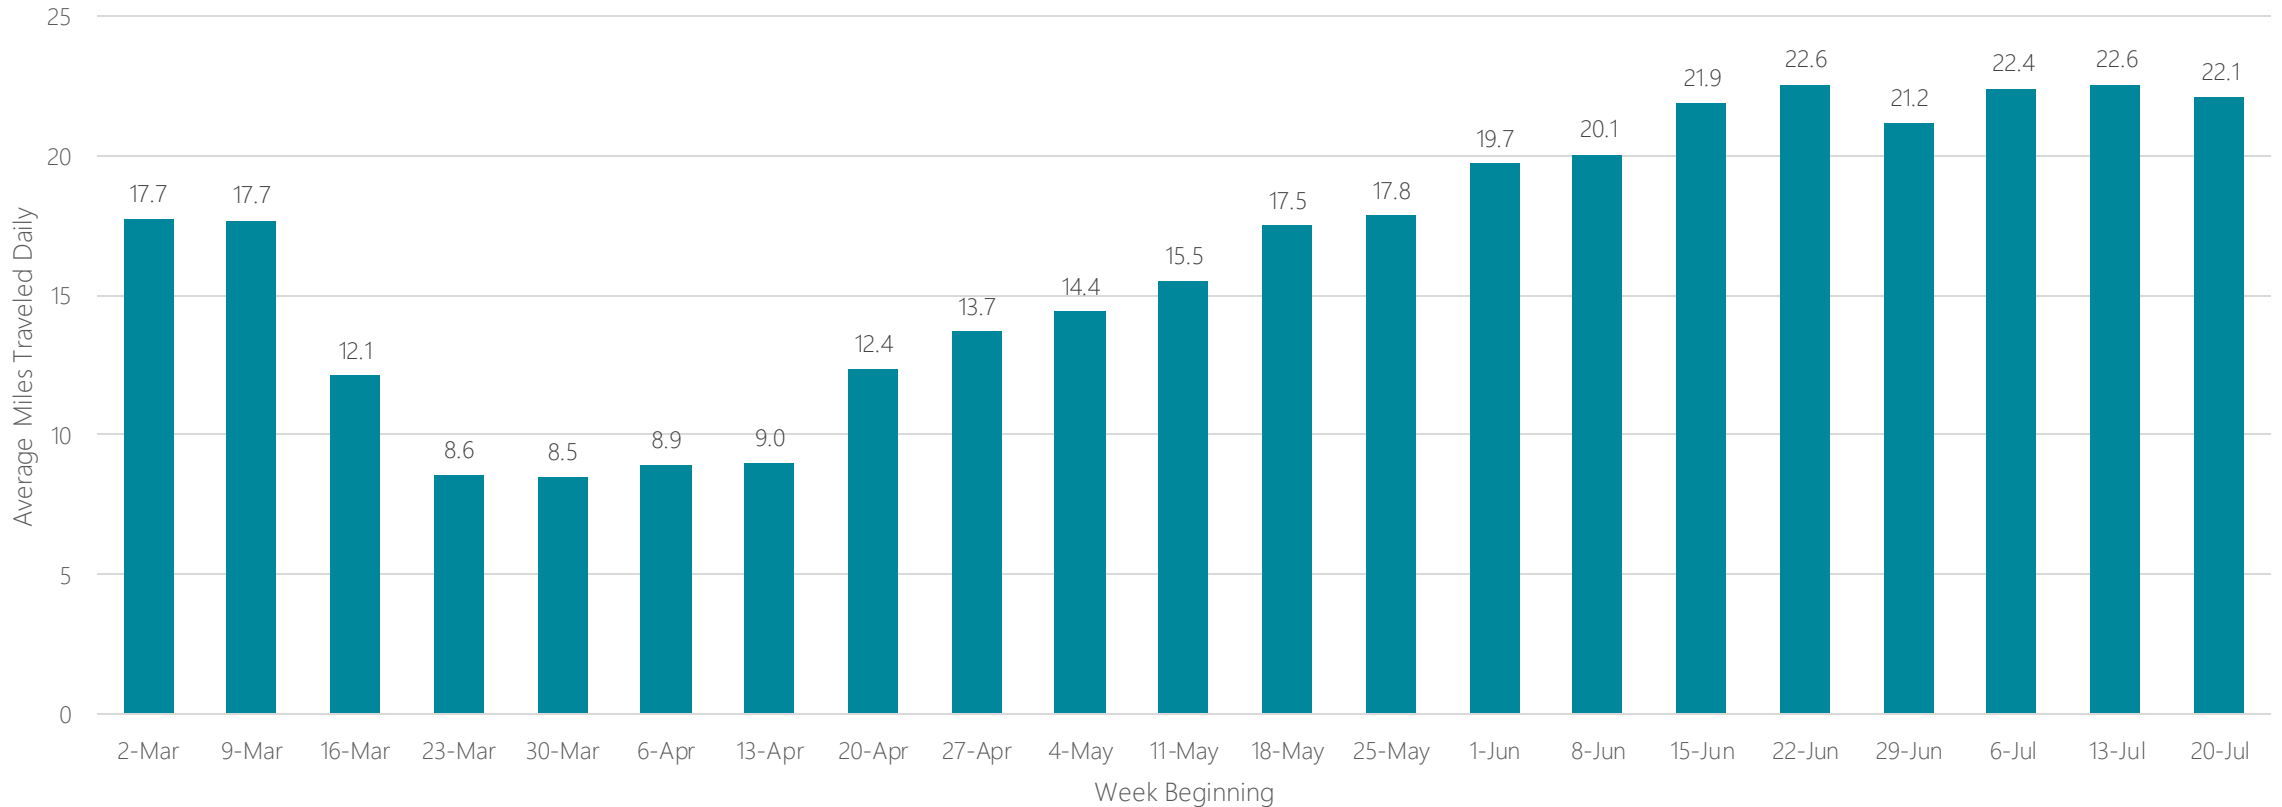

Des Moines-Ames

Average Miles Traveled Daily Weekly Trend

Detroit

Average Miles Traveled Daily Weekly Trend

Dothan

Average Miles Traveled Daily Weekly Trend

Duluth-Superior

Average Miles Traveled Daily Weekly Trend