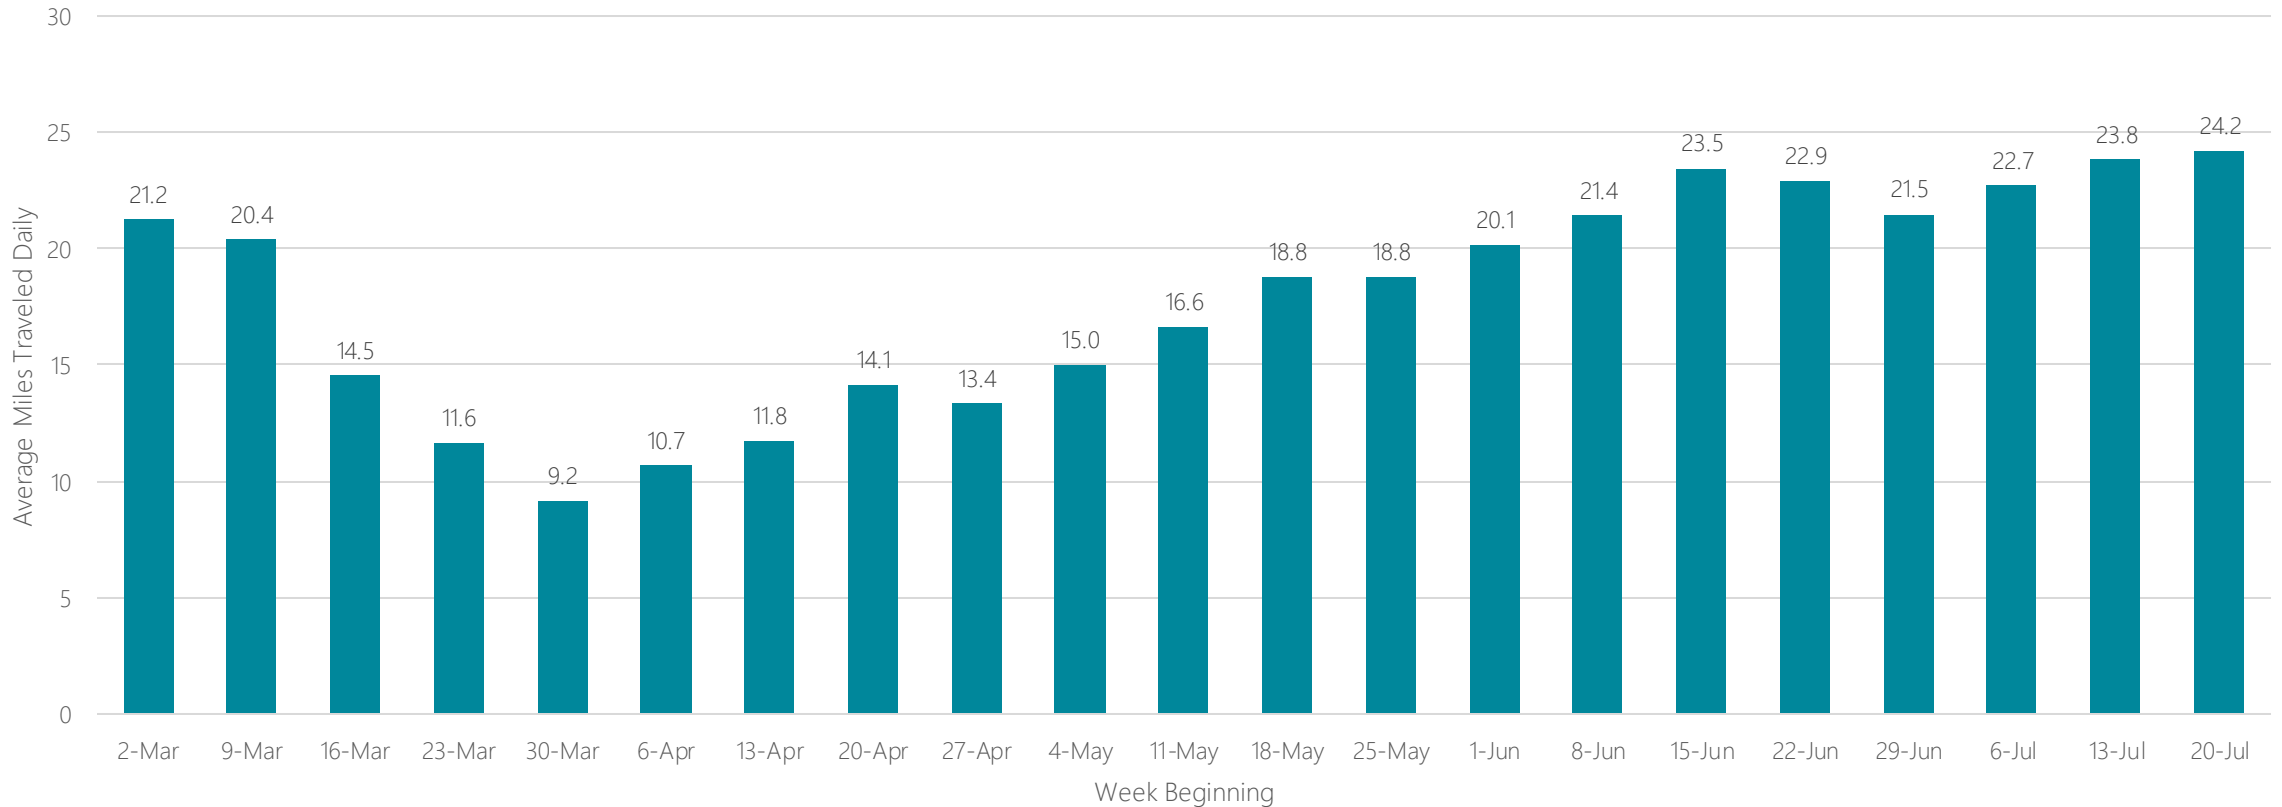

Austin

Average Miles Traveled Daily Weekly Trend

Bakersfield

Average Miles Traveled Daily Weekly Trend

Baltimore

Average Miles Traveled Daily Weekly Trend

Bangor, ME

Average Miles Traveled Daily Weekly Trend

Baton Rouge

Average Miles Traveled Daily Weekly Trend

Beaumont

Average Miles Traveled Daily Weekly Trend

Bend, OR

Average Miles Traveled Daily Weekly Trend

Billings, MT

Average Miles Traveled Daily Weekly Trend