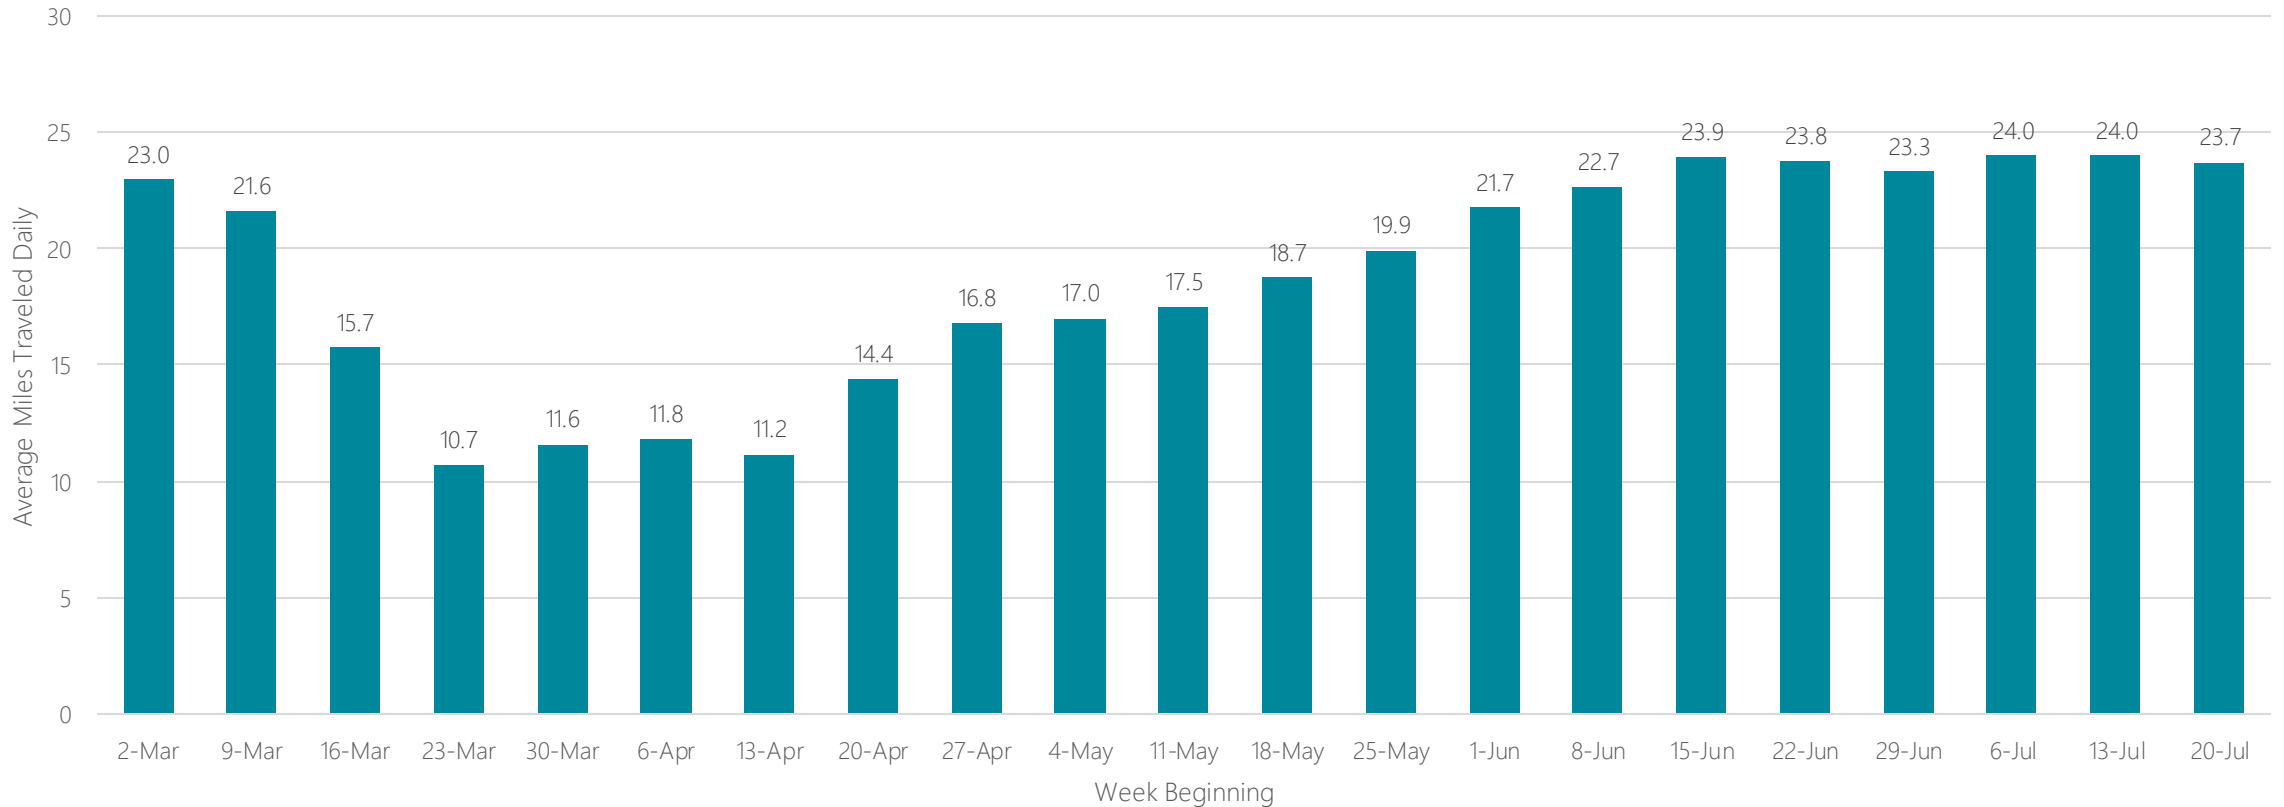

Tampa-Saint Petersburg (Sarasota)

Average Miles Traveled Daily Weekly Trend

Terre Haute

Average Miles Traveled Daily Weekly Trend

Toledo

Average Miles Traveled Daily Weekly Trend

Topeka

Average Miles Traveled Daily Weekly Trend