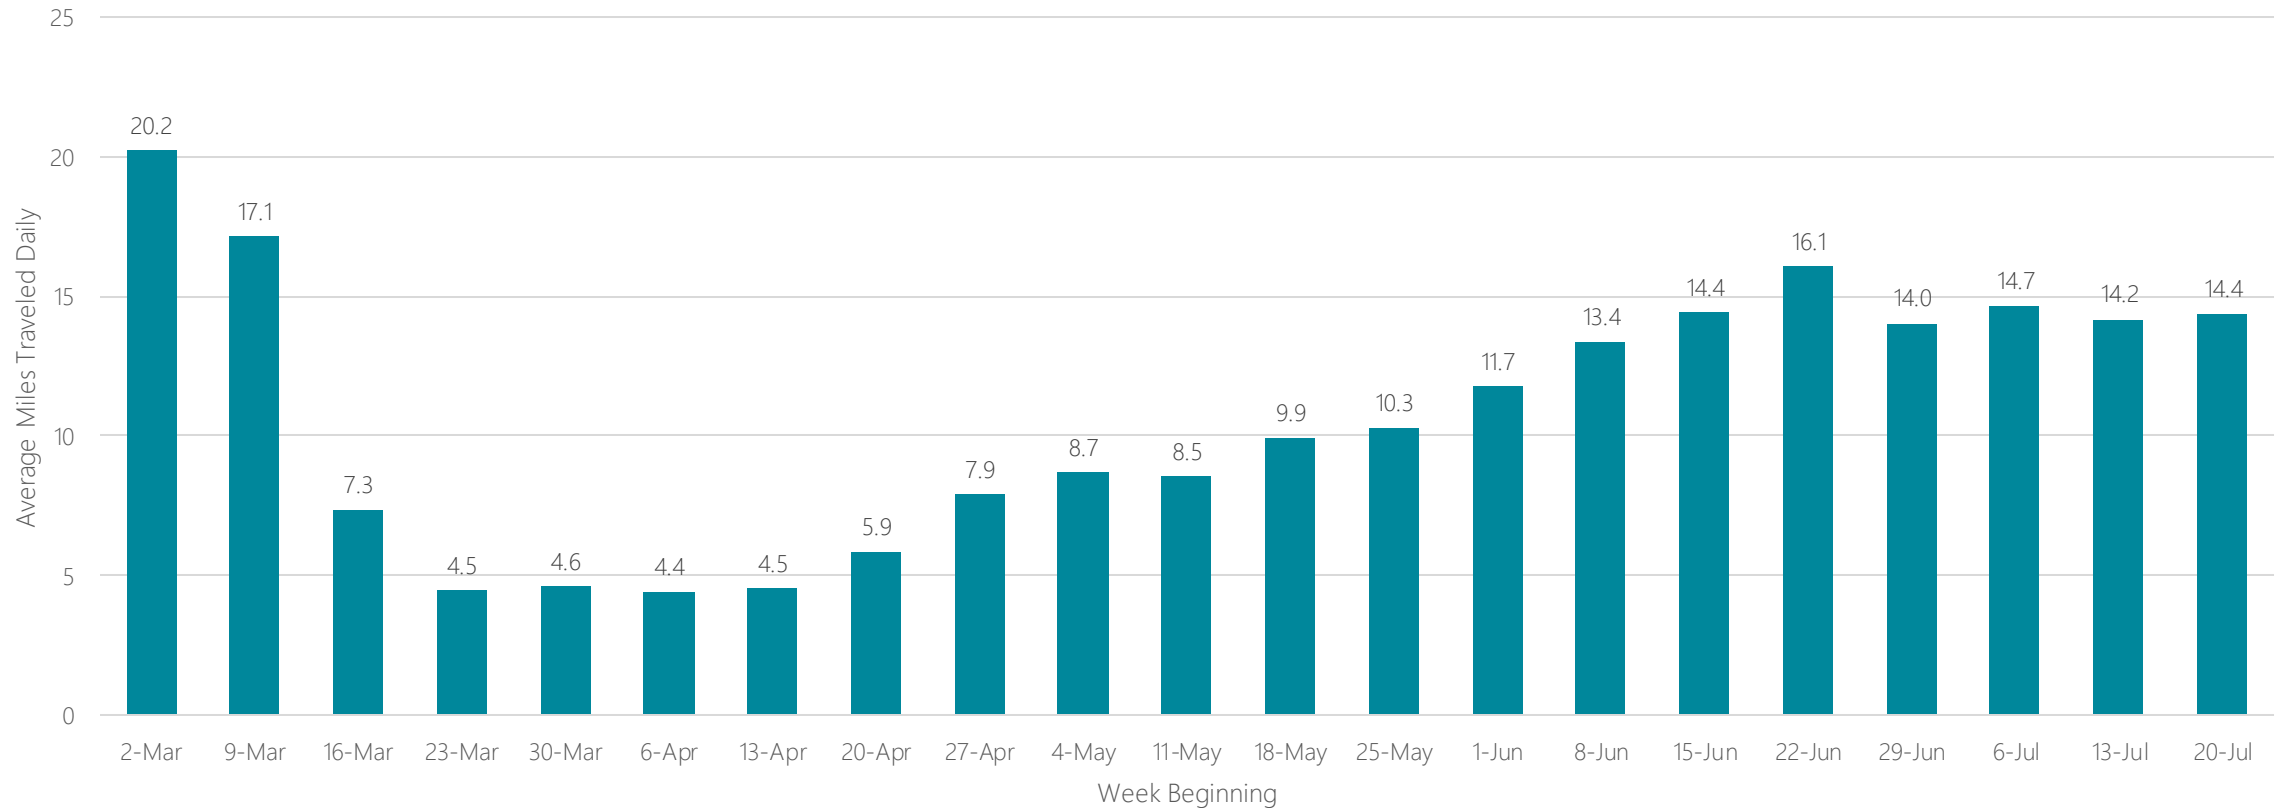

San Francisco-Oakland-San Jose

Average Miles Traveled Daily Weekly Trend