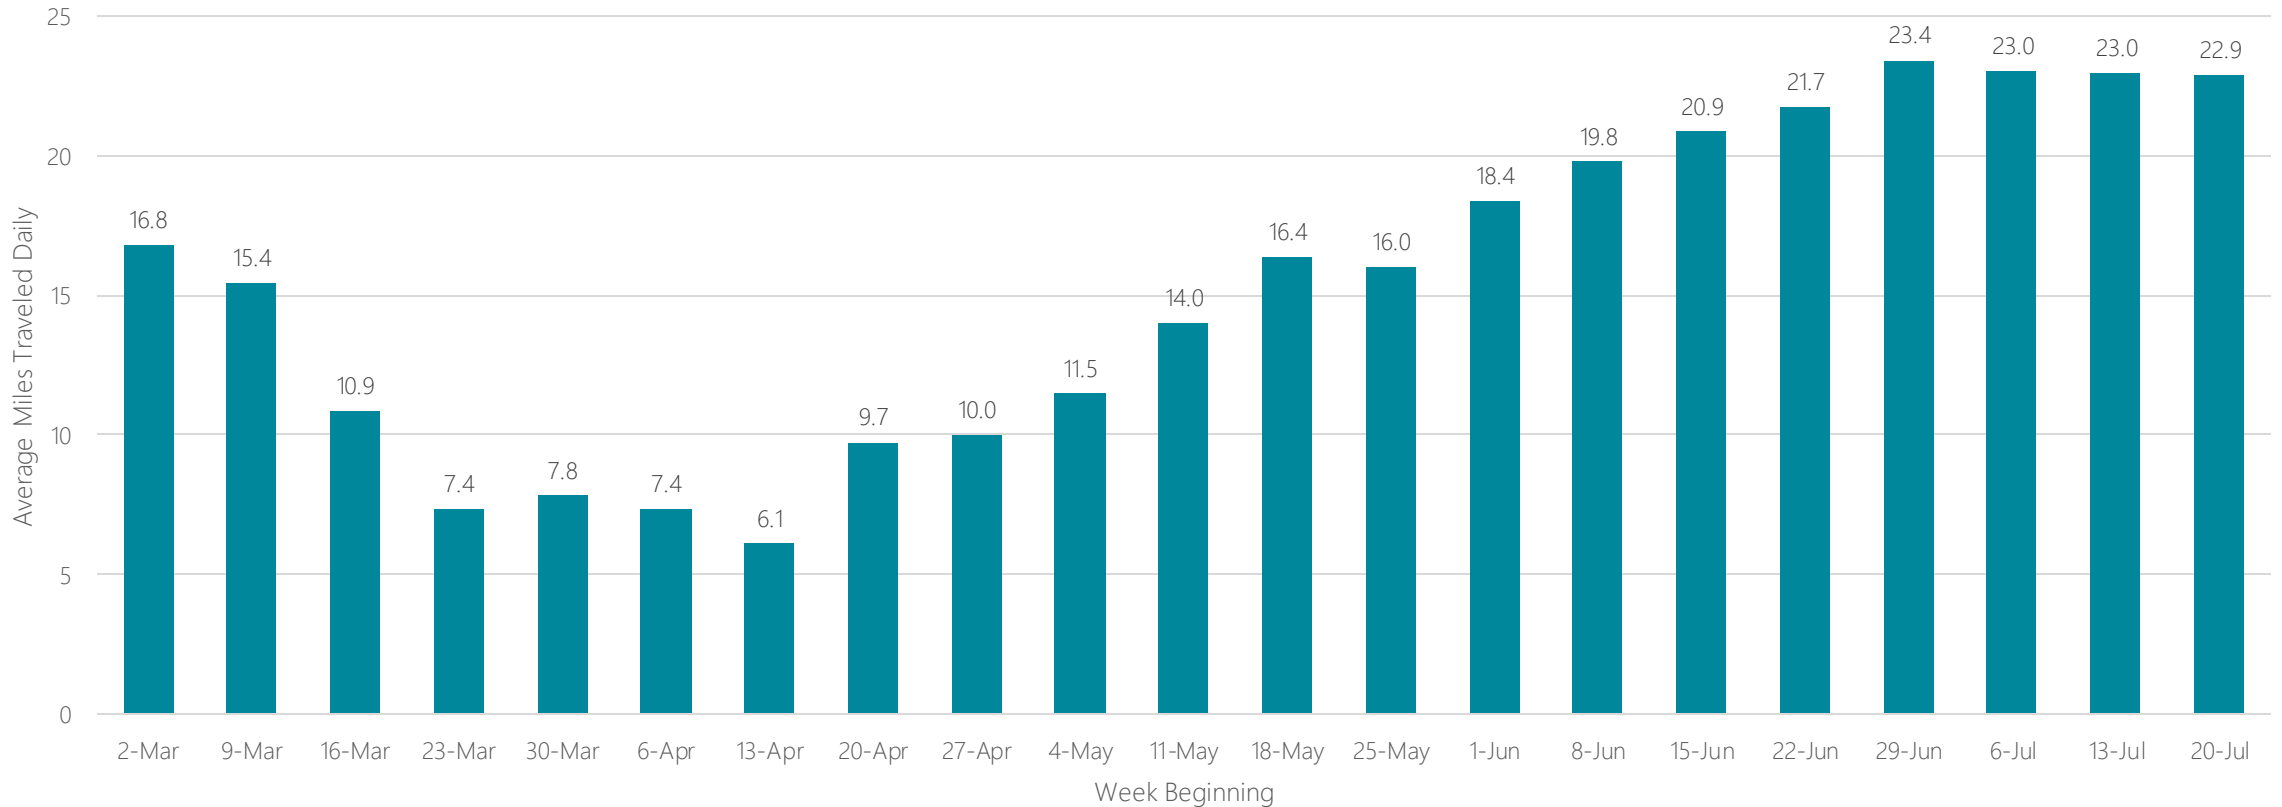

Marquette

Average Miles Traveled Daily Weekly Trend