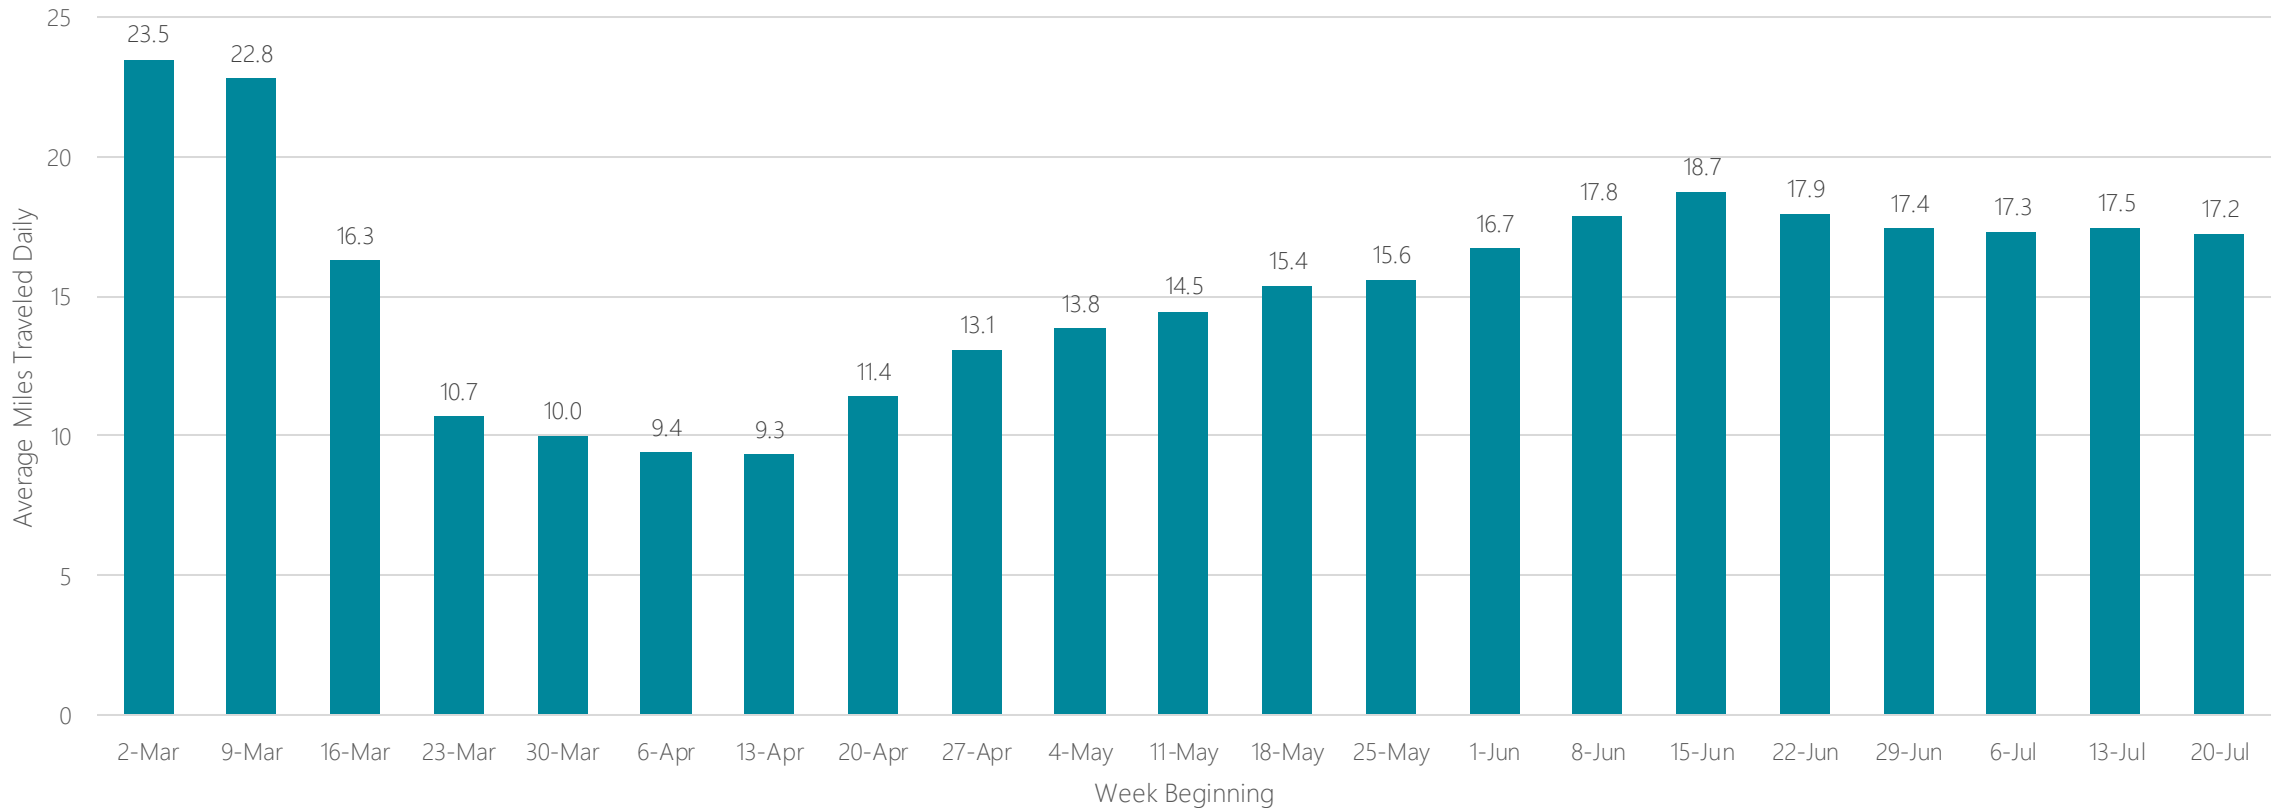

El Paso

Average Miles Traveled Daily Weekly Trend