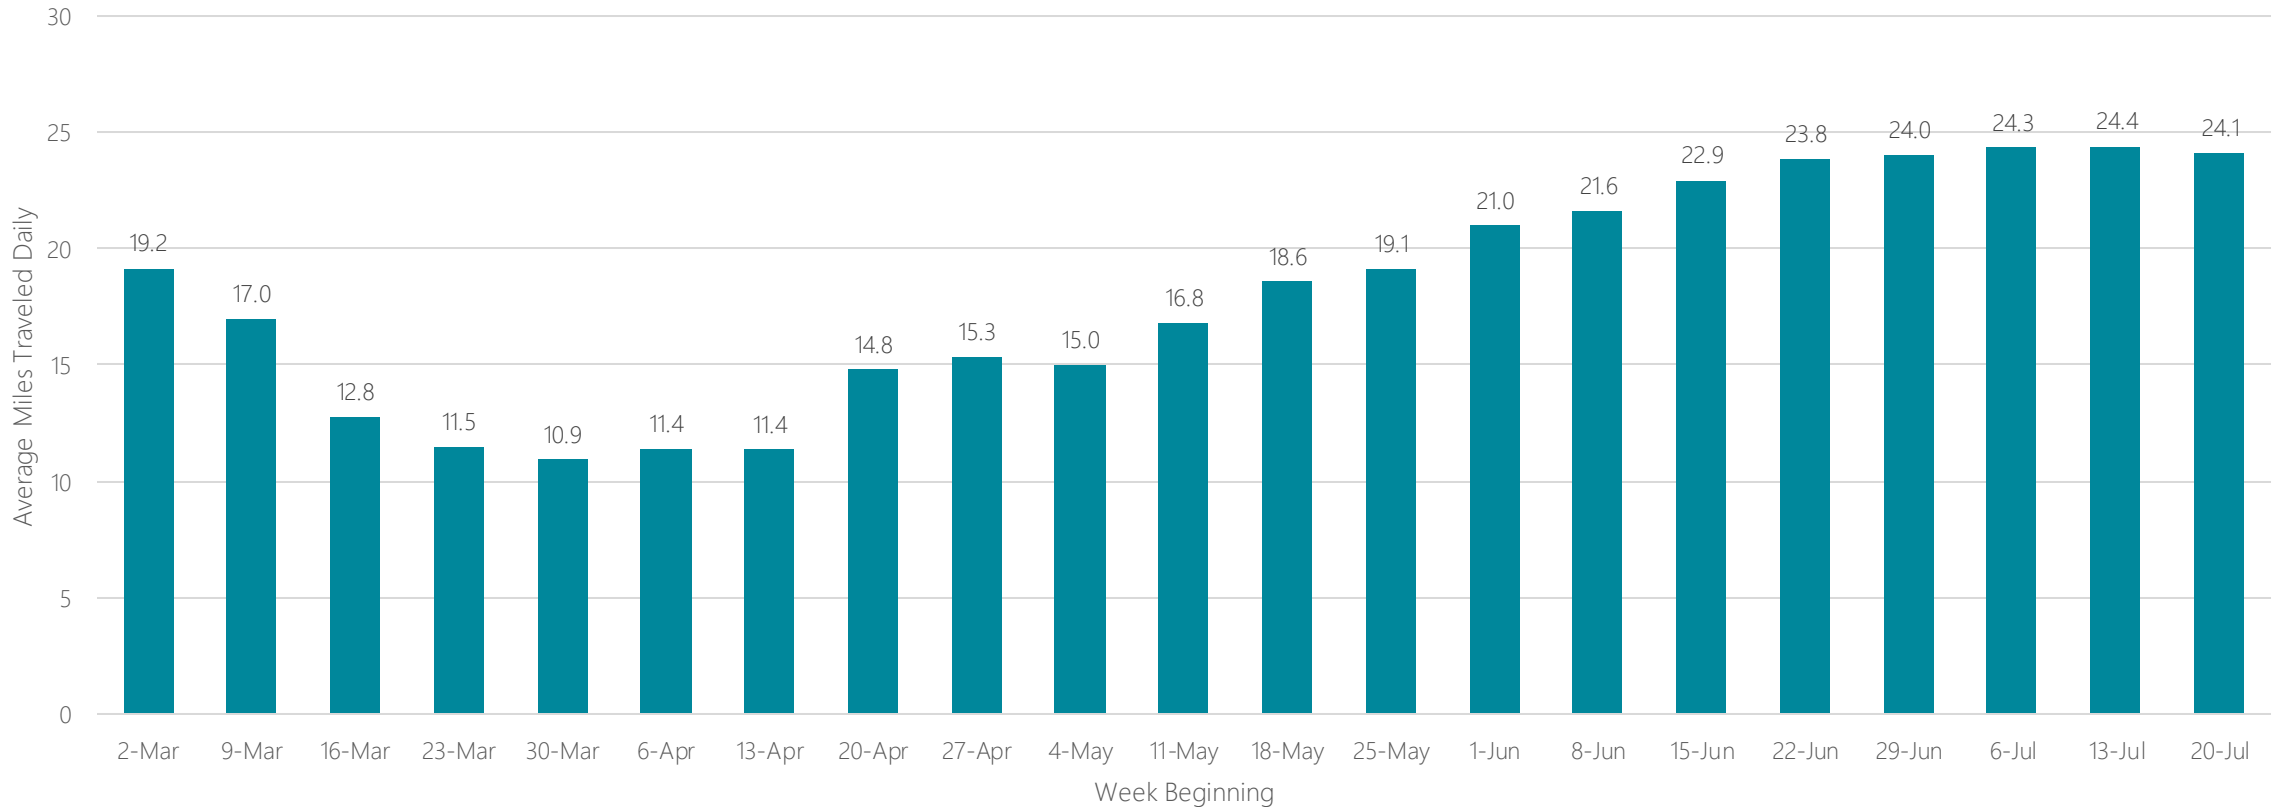

Sioux Falls (Mitchell)

Average Miles Traveled Daily Weekly Trend