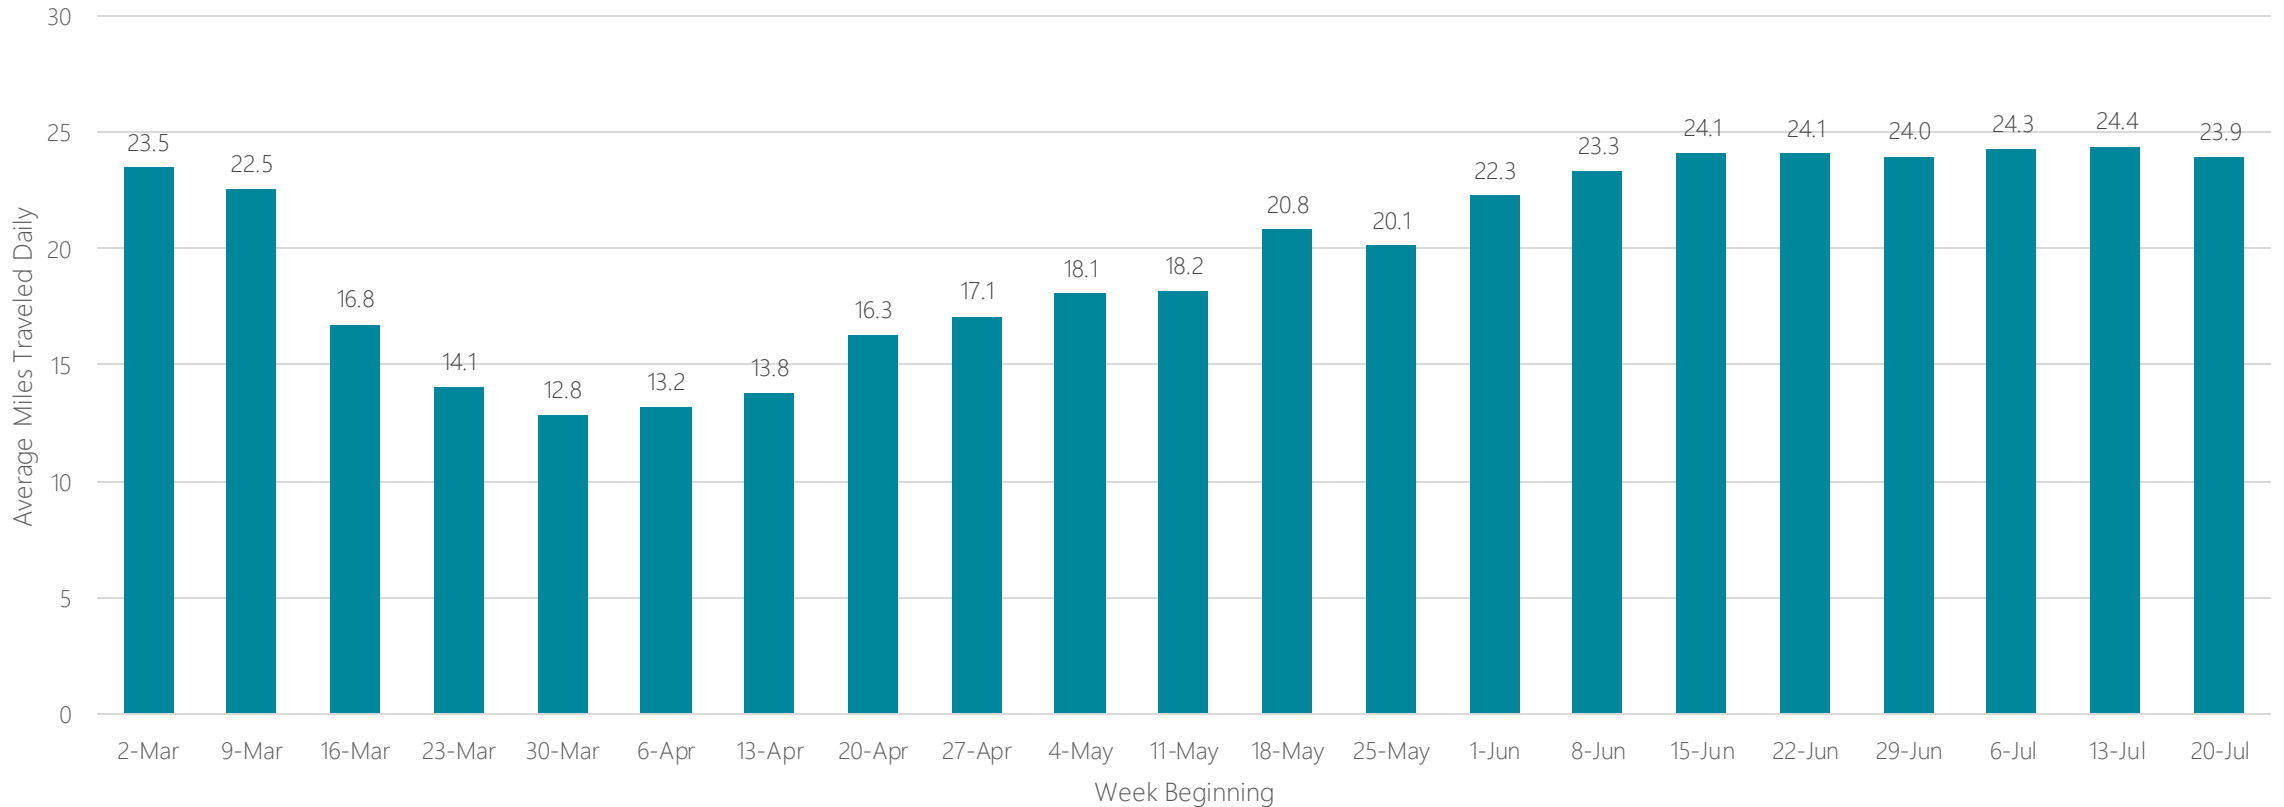

Tampa-Saint Petersburg (Sarasota)

Average Miles Traveled Daily Weekly Trend

Terre Haute

Average Miles Traveled Daily Weekly Trend

Toledo

Average Miles Traveled Daily Weekly Trend

Topeka

Average Miles Traveled Daily Weekly Trend