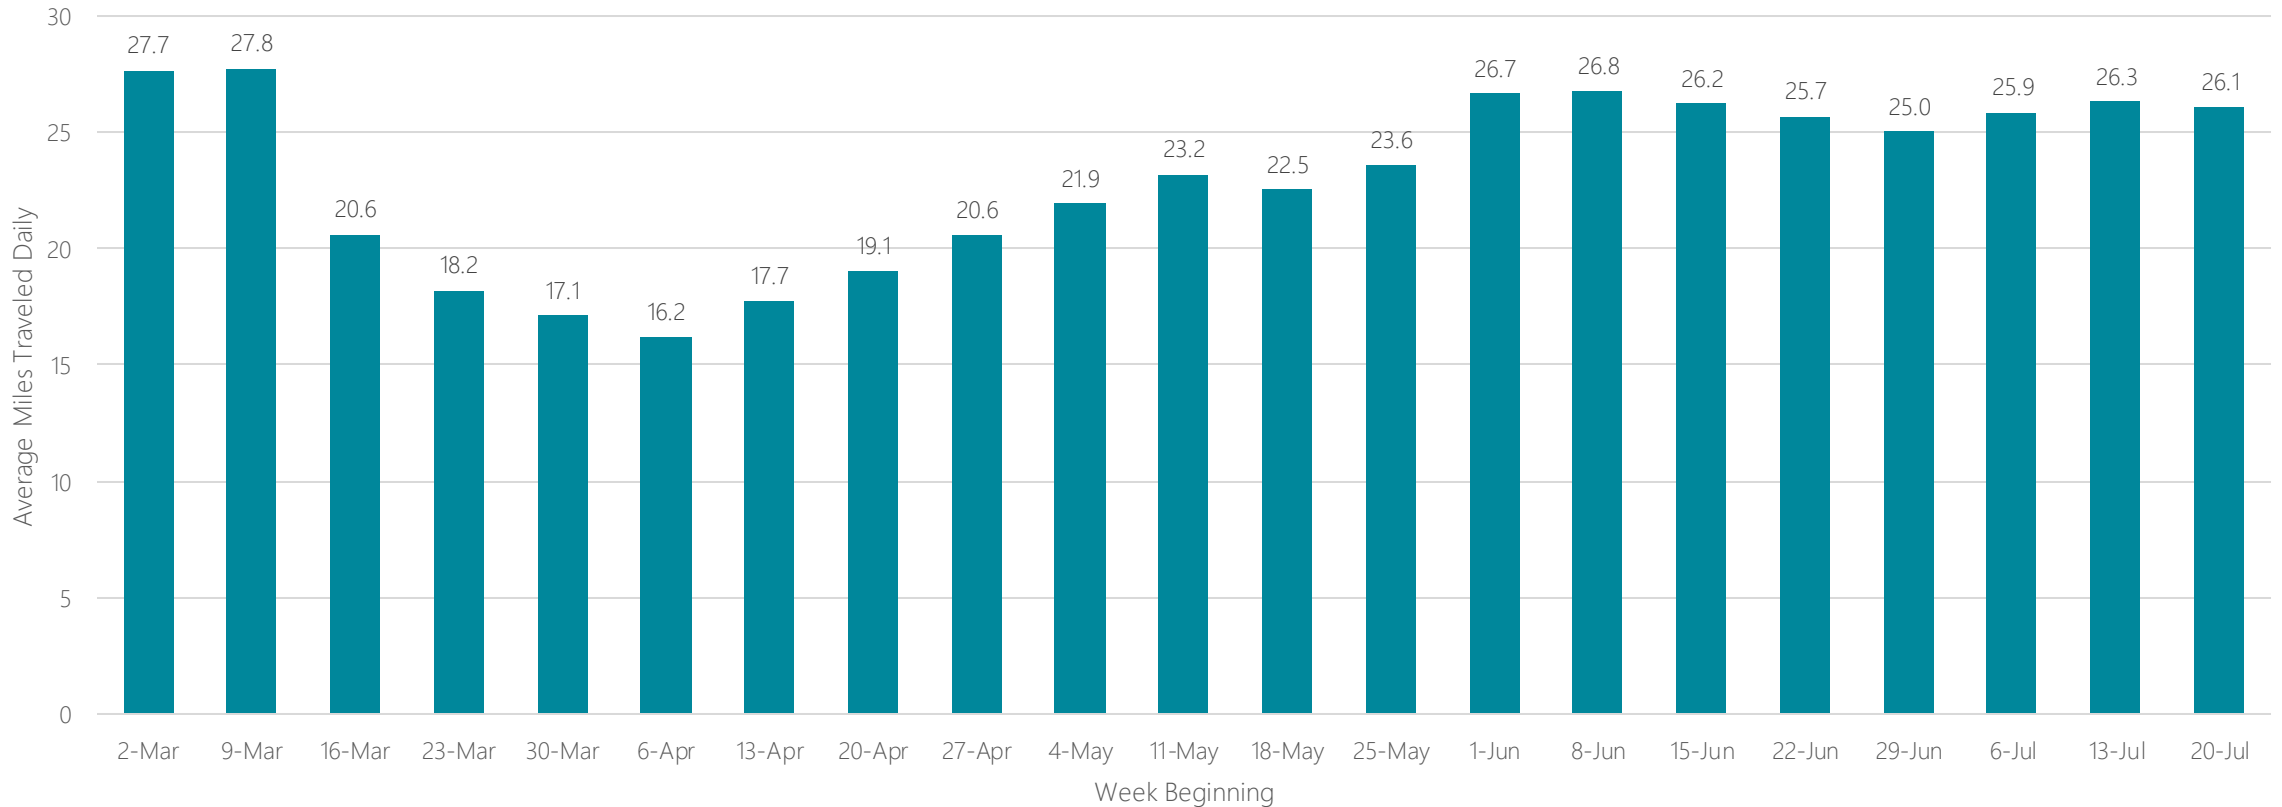

Myrtle Beach-Florence

Average Miles Traveled Daily Weekly Trend