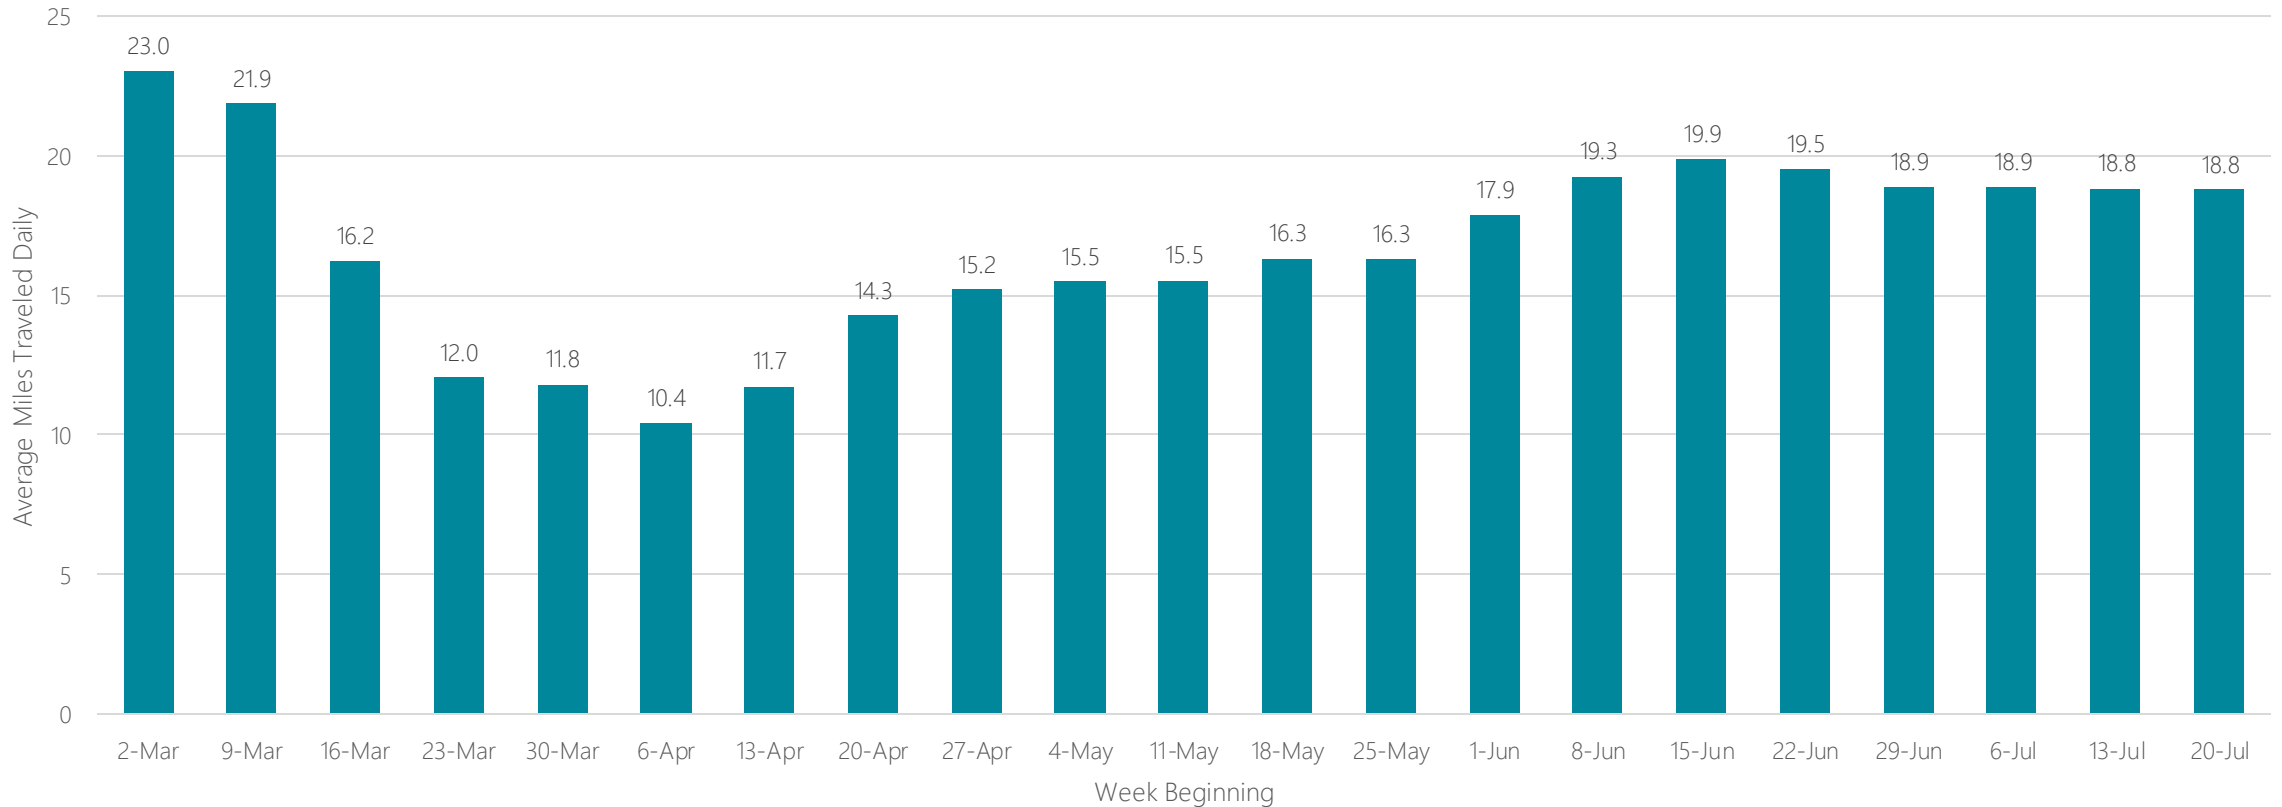

Bakersfield

Average Miles Traveled Daily Weekly Trend