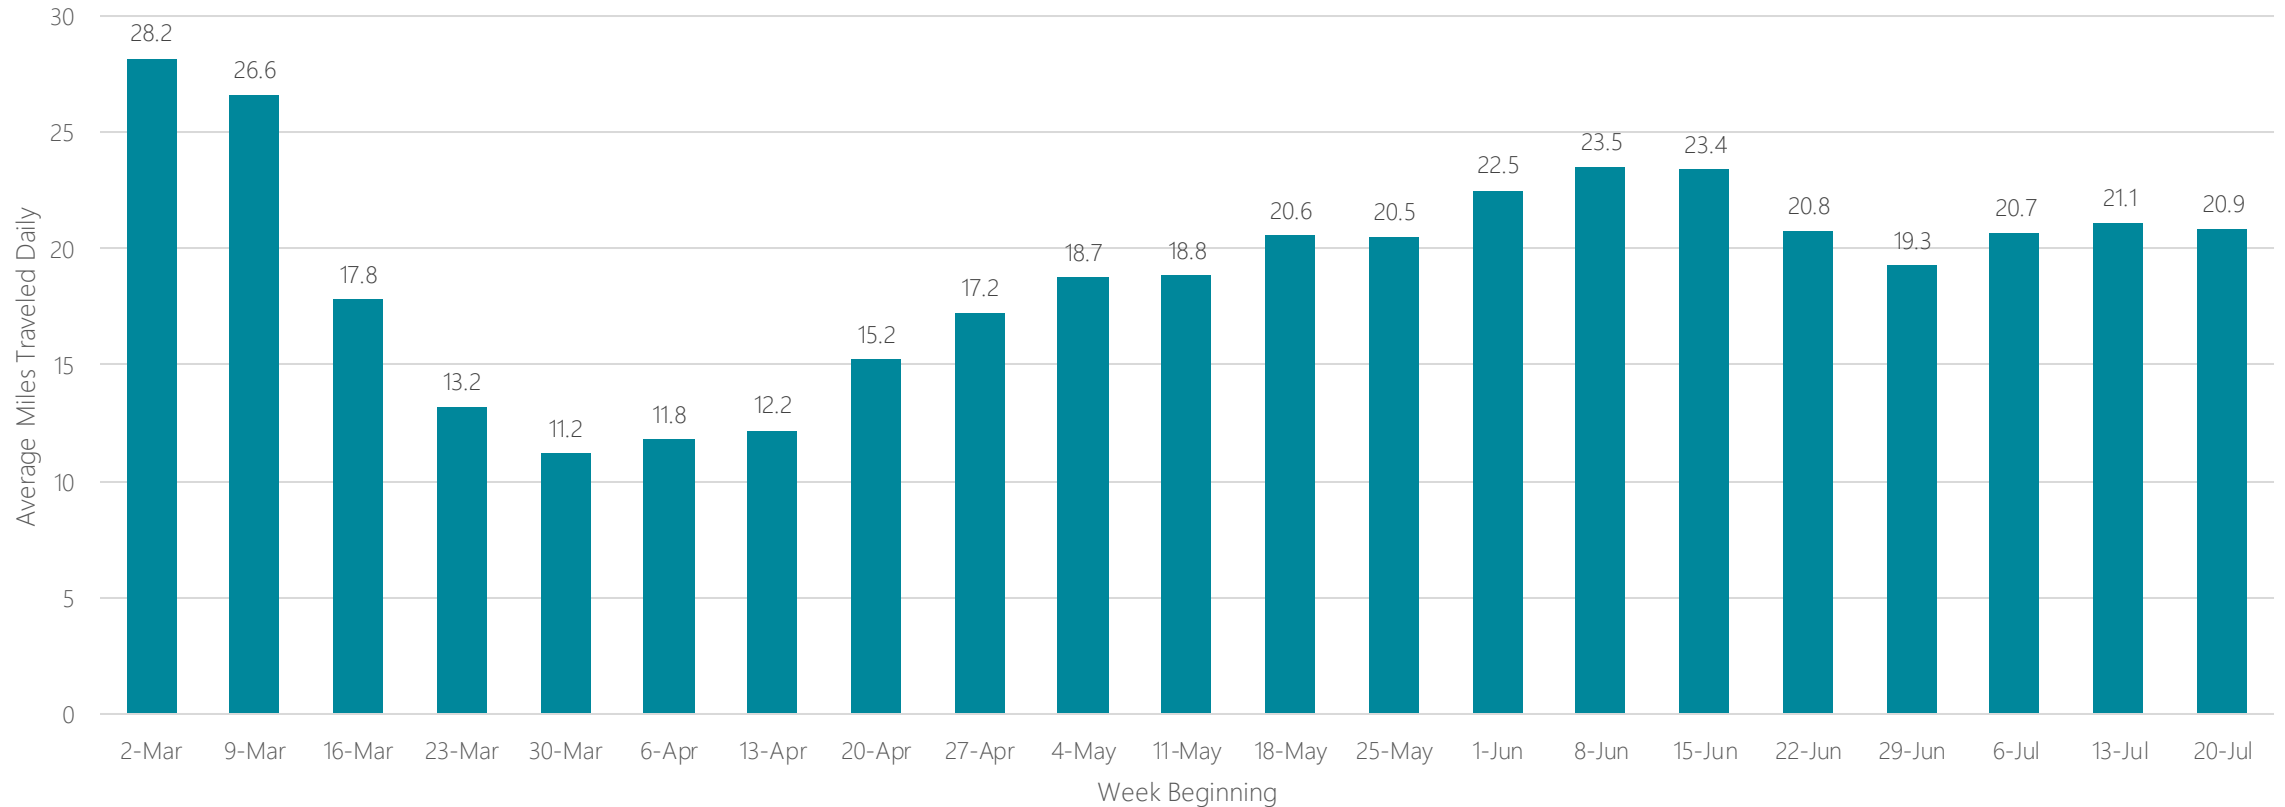

Salisbury

Average Miles Traveled Daily Weekly Trend

Salt Lake City

Average Miles Traveled Daily Weekly Trend

San Angelo

Average Miles Traveled Daily Weekly Trend

San Antonio

Average Miles Traveled Daily Weekly Trend