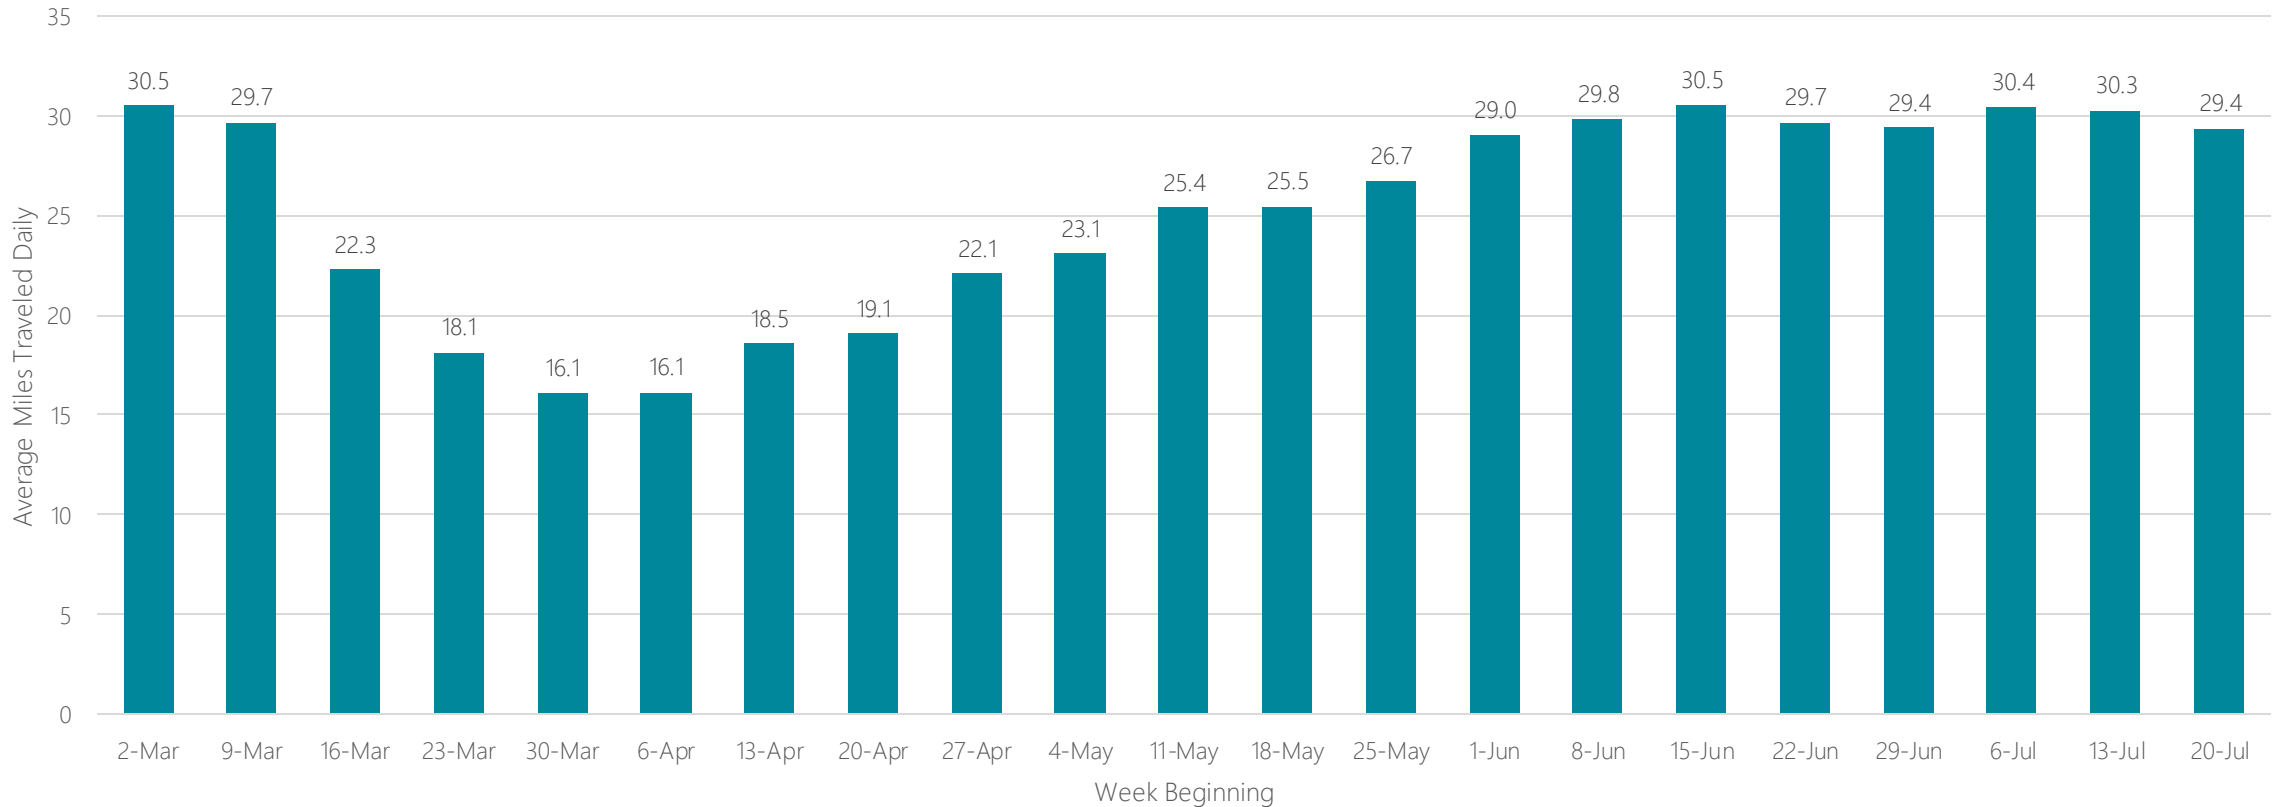

Juneau

Average Miles Traveled Daily Weekly Trend

Kansas City

Average Miles Traveled Daily Weekly Trend

Knoxville

Average Miles Traveled Daily Weekly Trend

La Crosse-Eau Claire

Average Miles Traveled Daily Weekly Trend