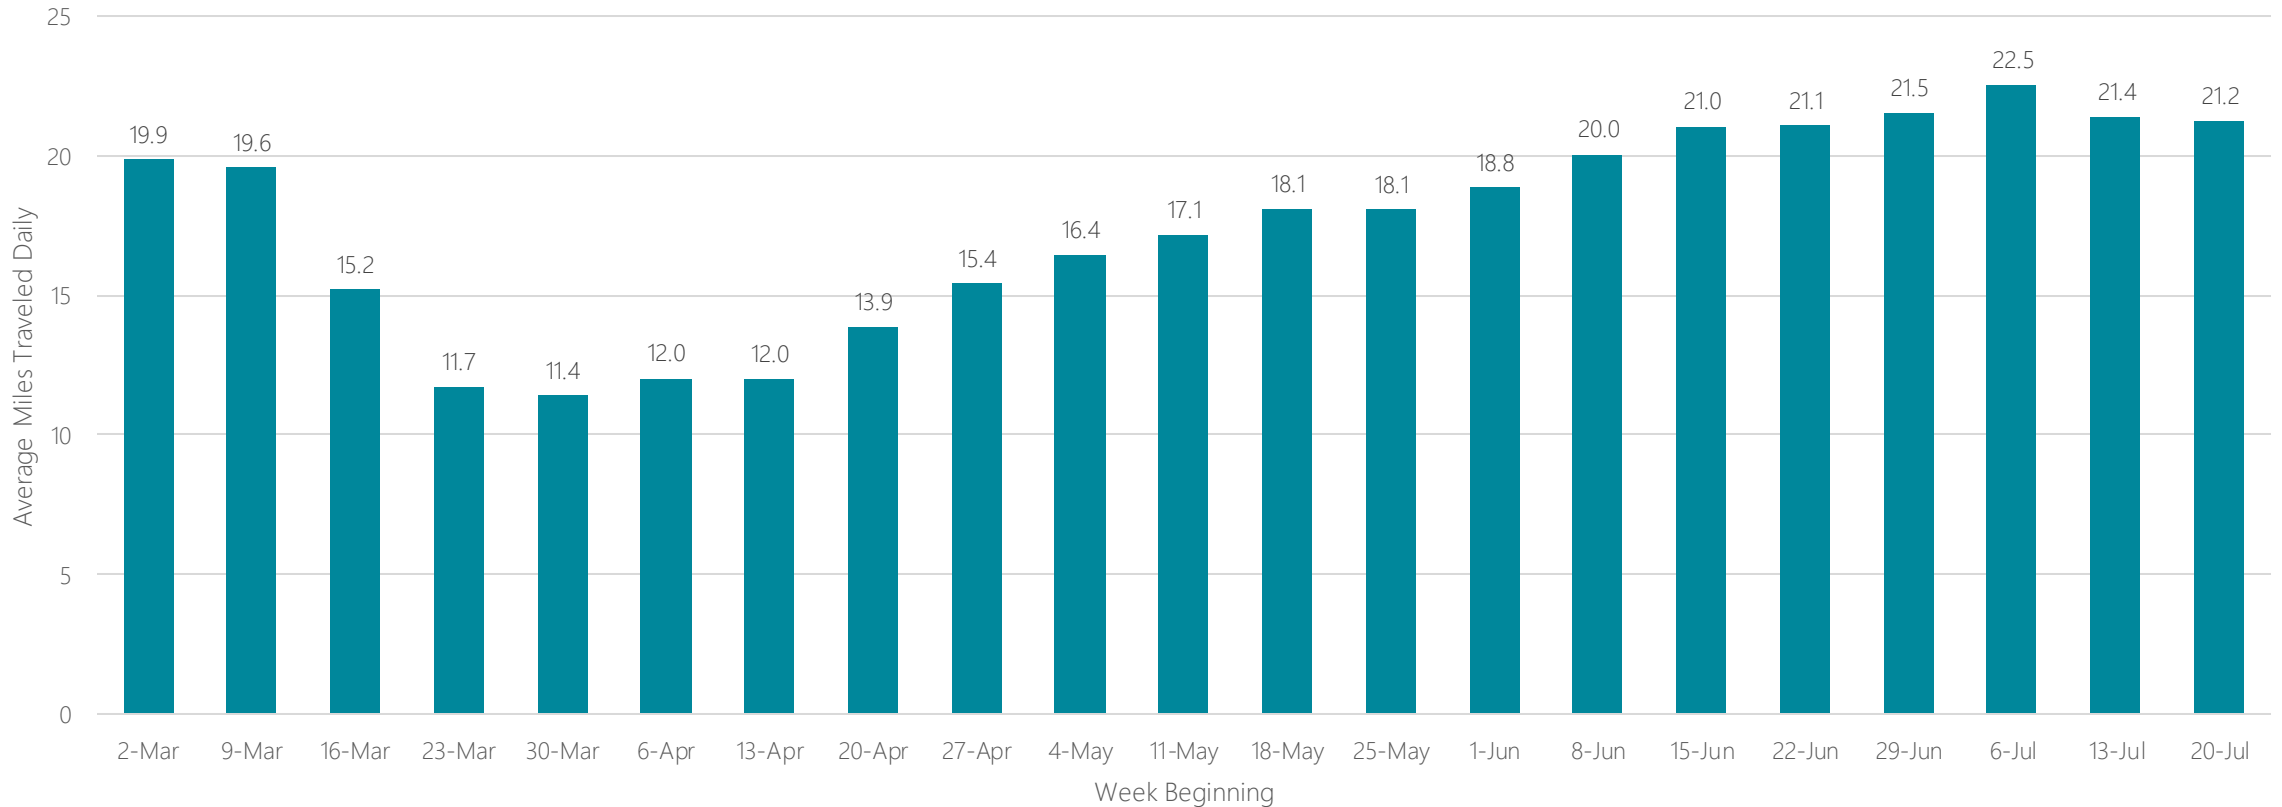

Grand Junction-Montrose

Average Miles Traveled Daily Weekly Trend