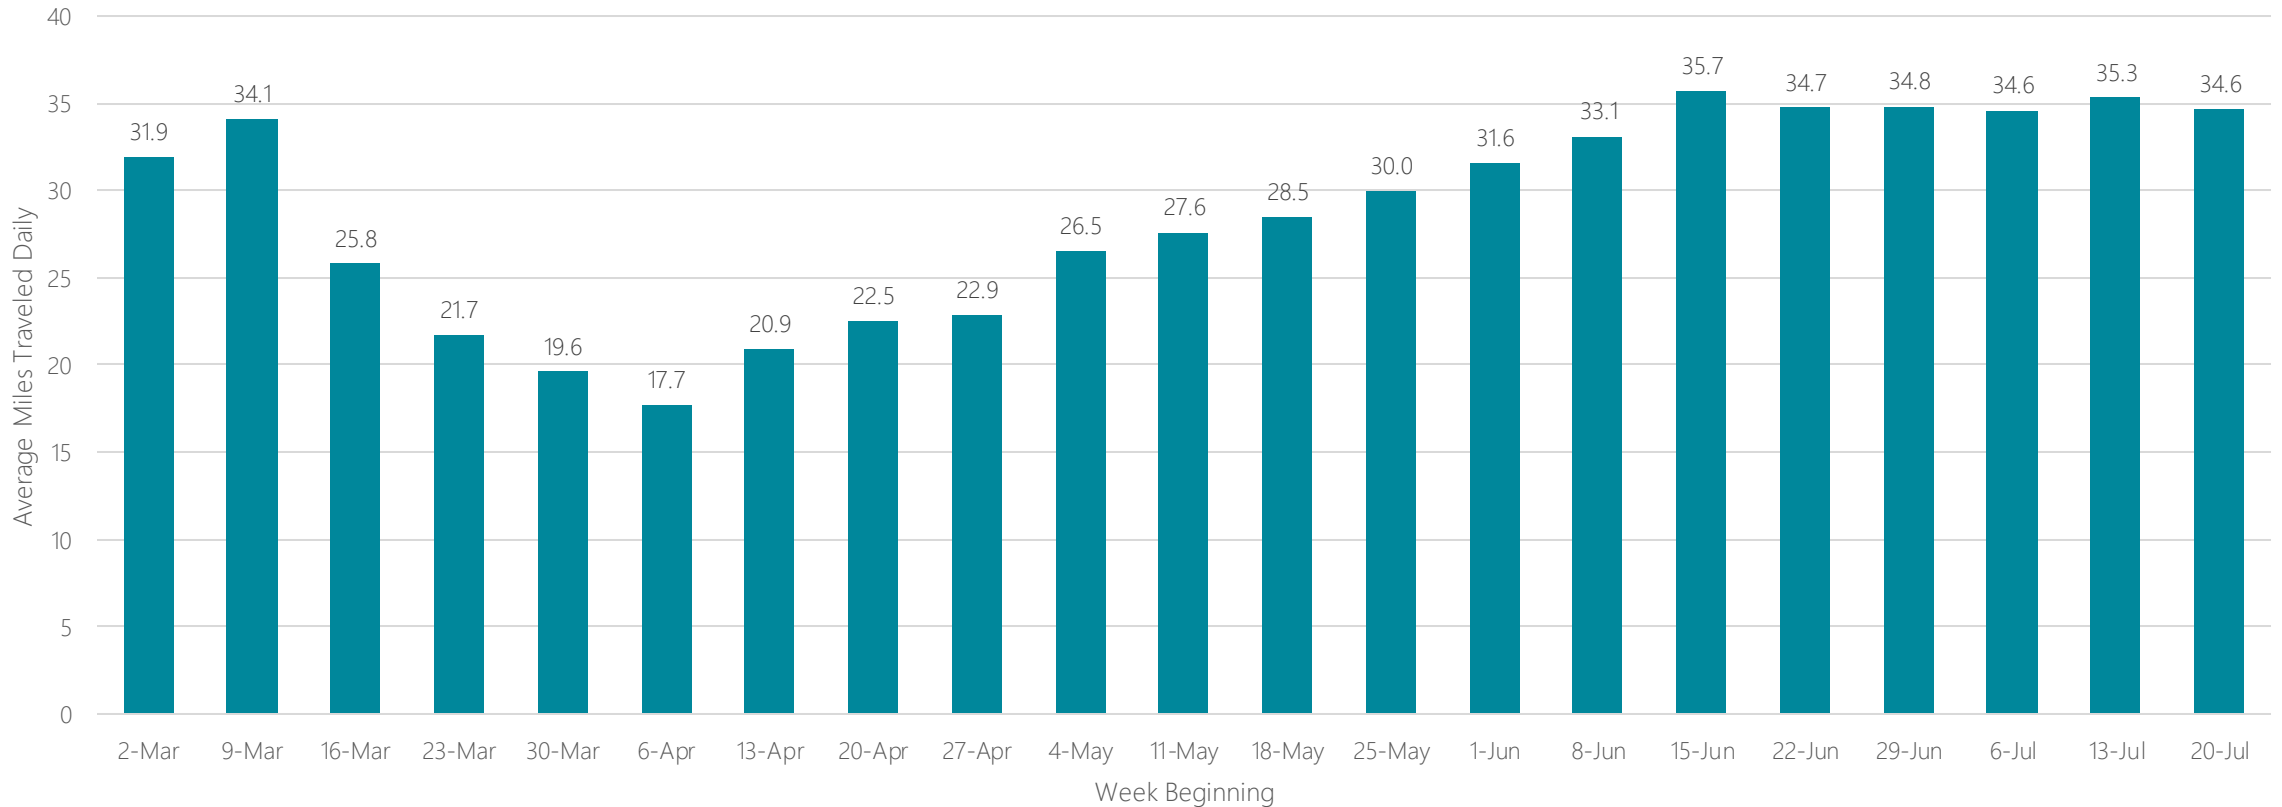

Montgomery (Selma)

Average Miles Traveled Daily Weekly Trend