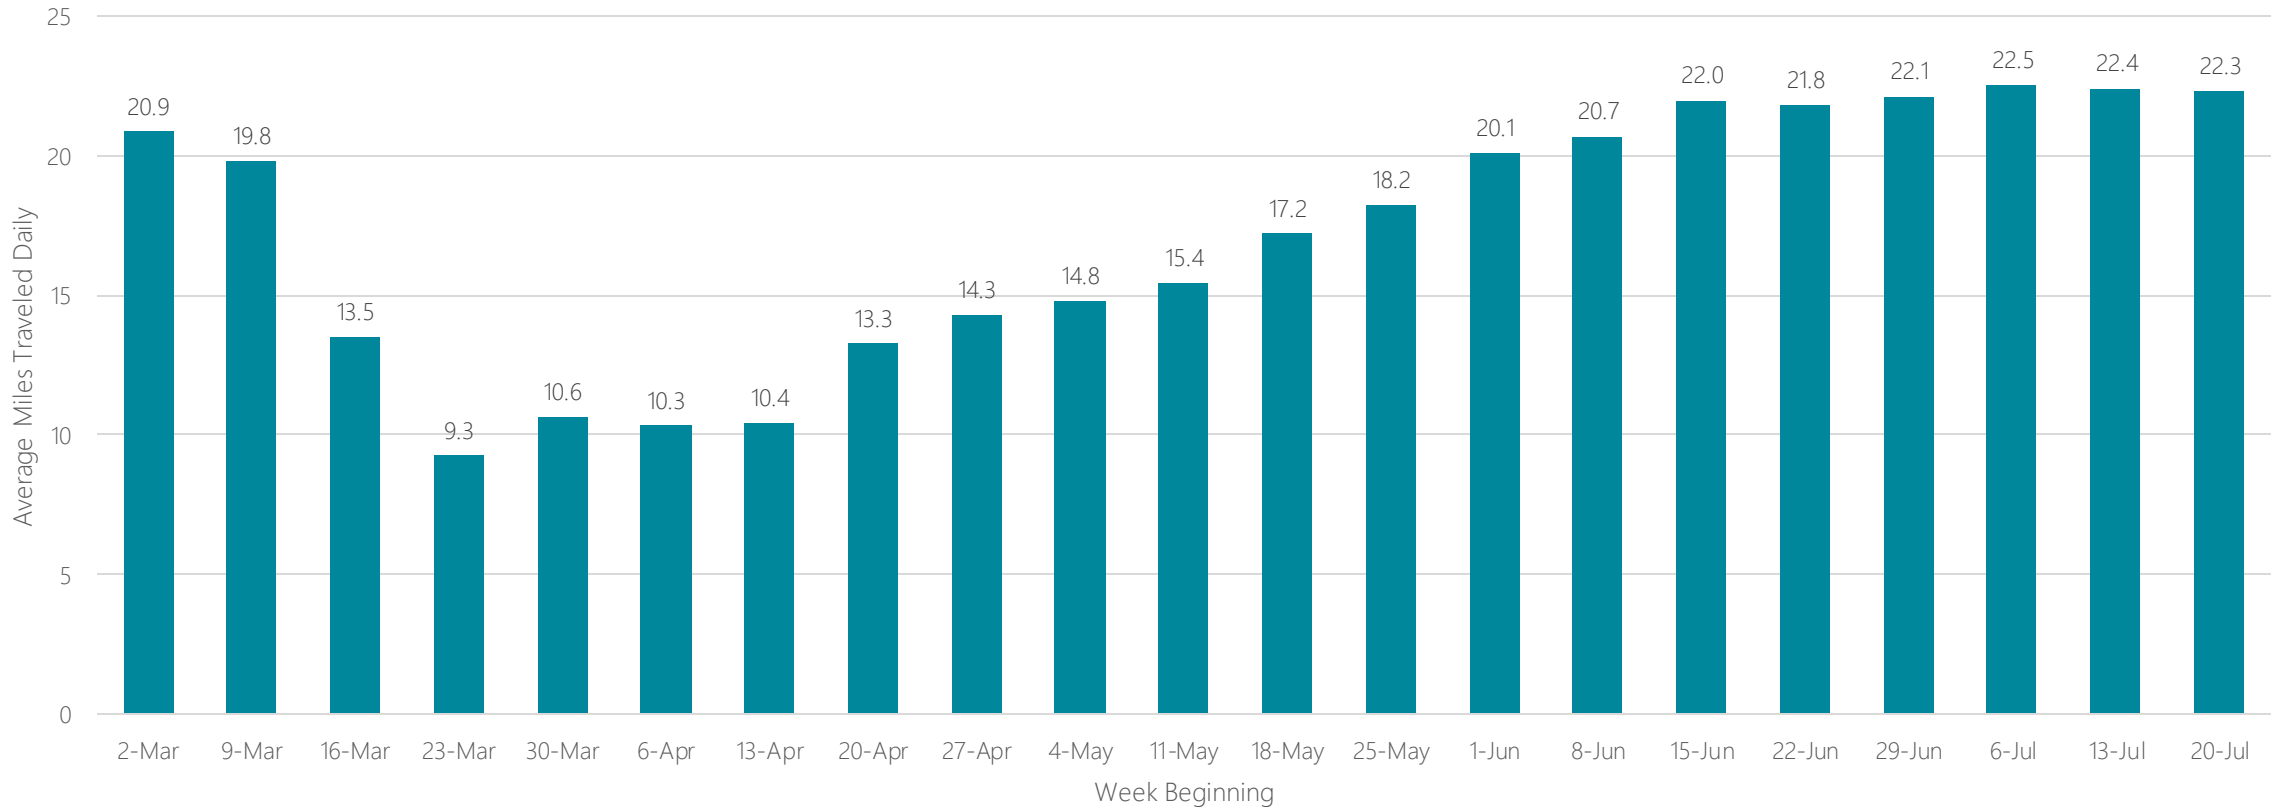

Green Bay-Appleton

Average Miles Traveled Daily Weekly Trend