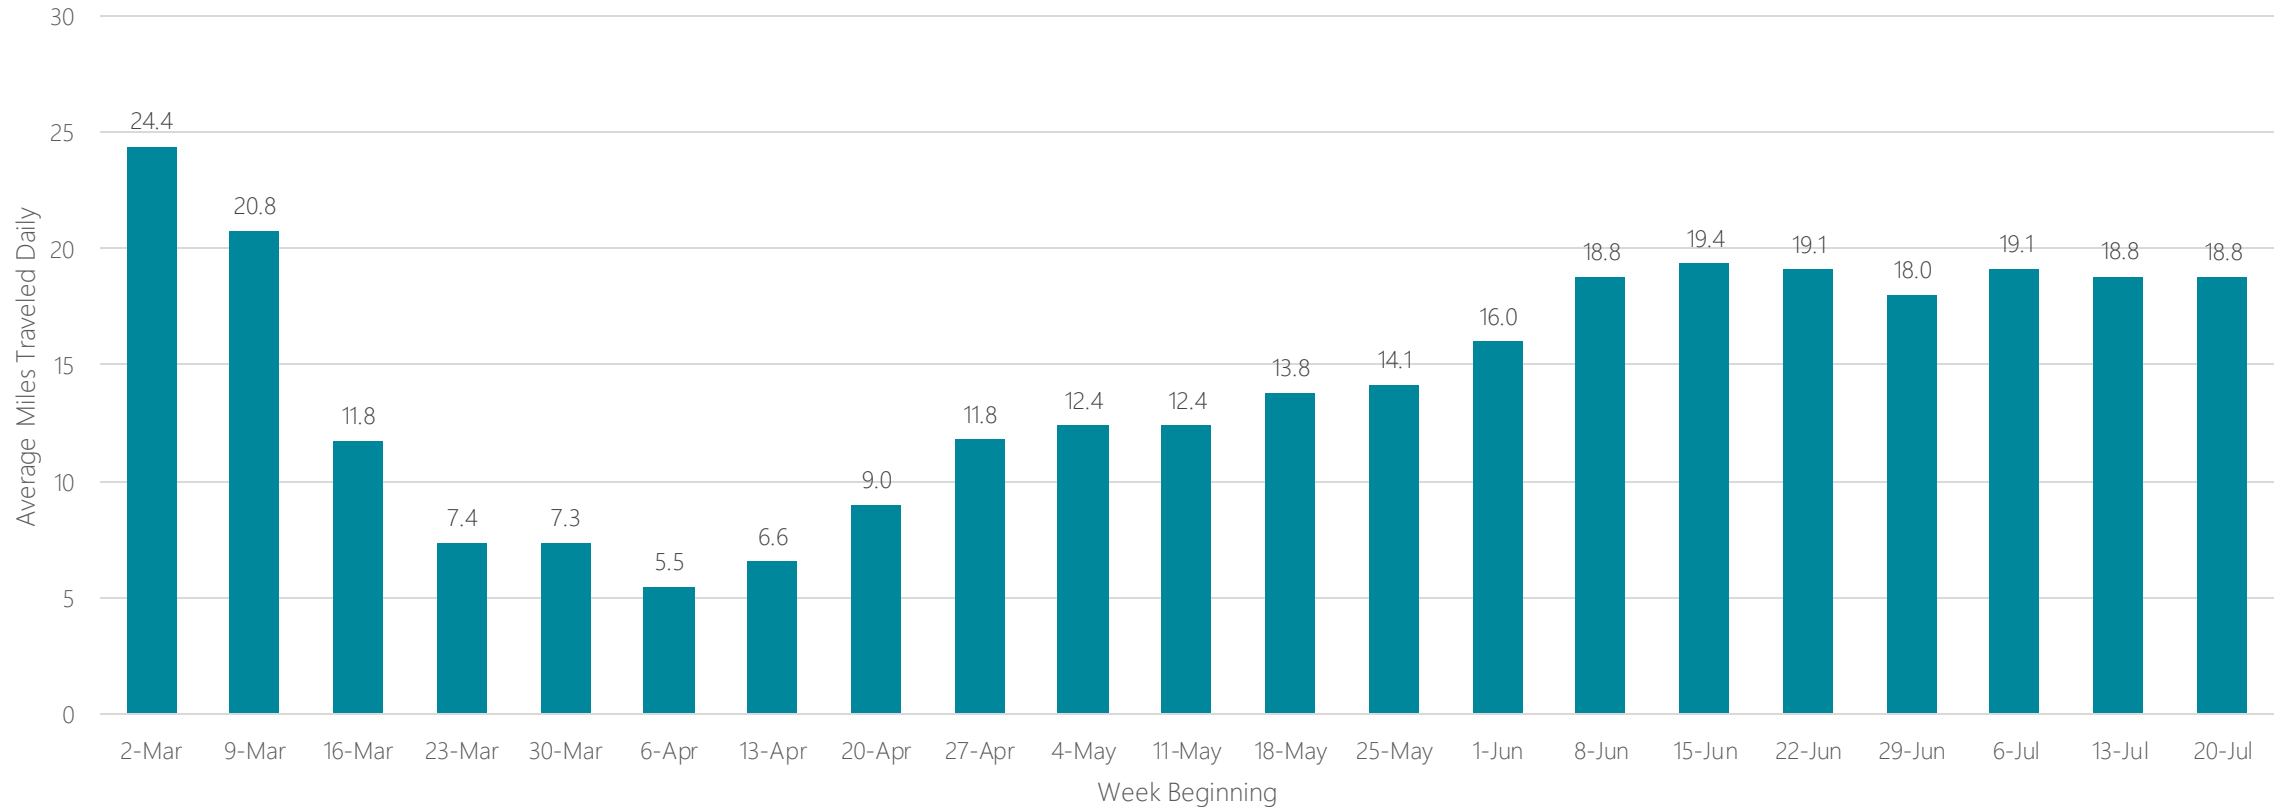

San Diego

Average Miles Traveled Daily Weekly Trend