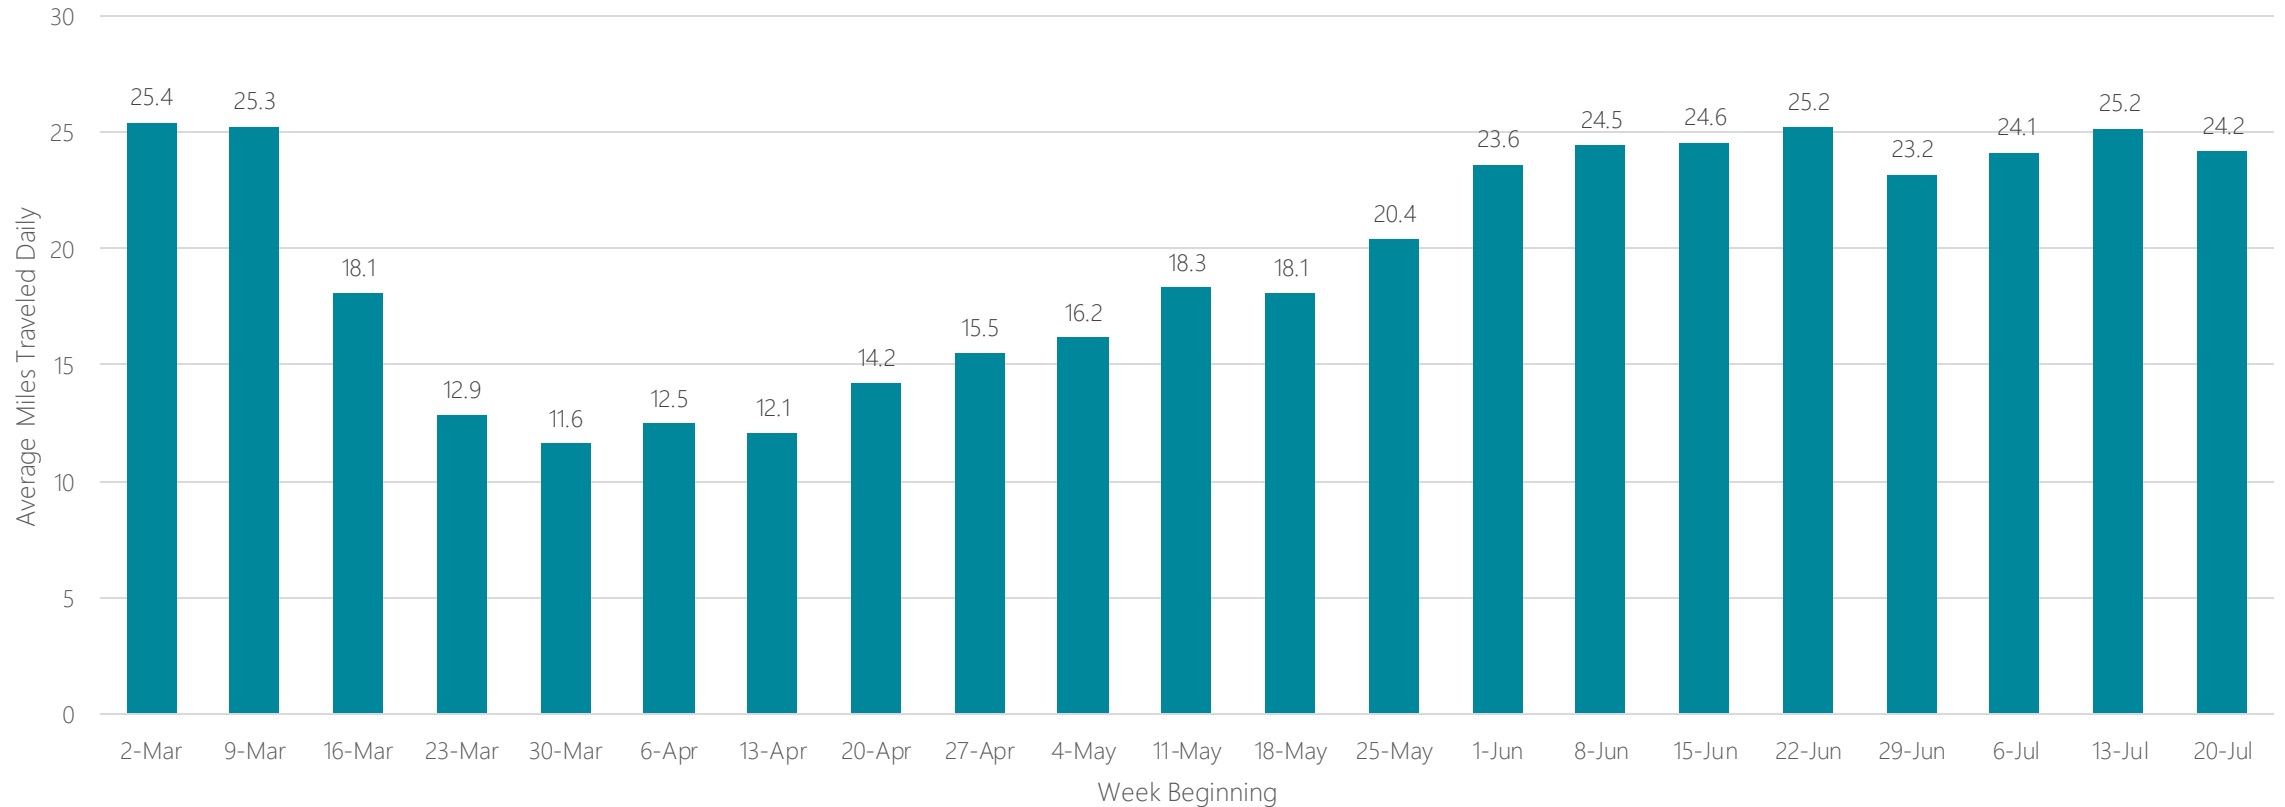

Salisbury

Average Miles Traveled Daily Weekly Trend