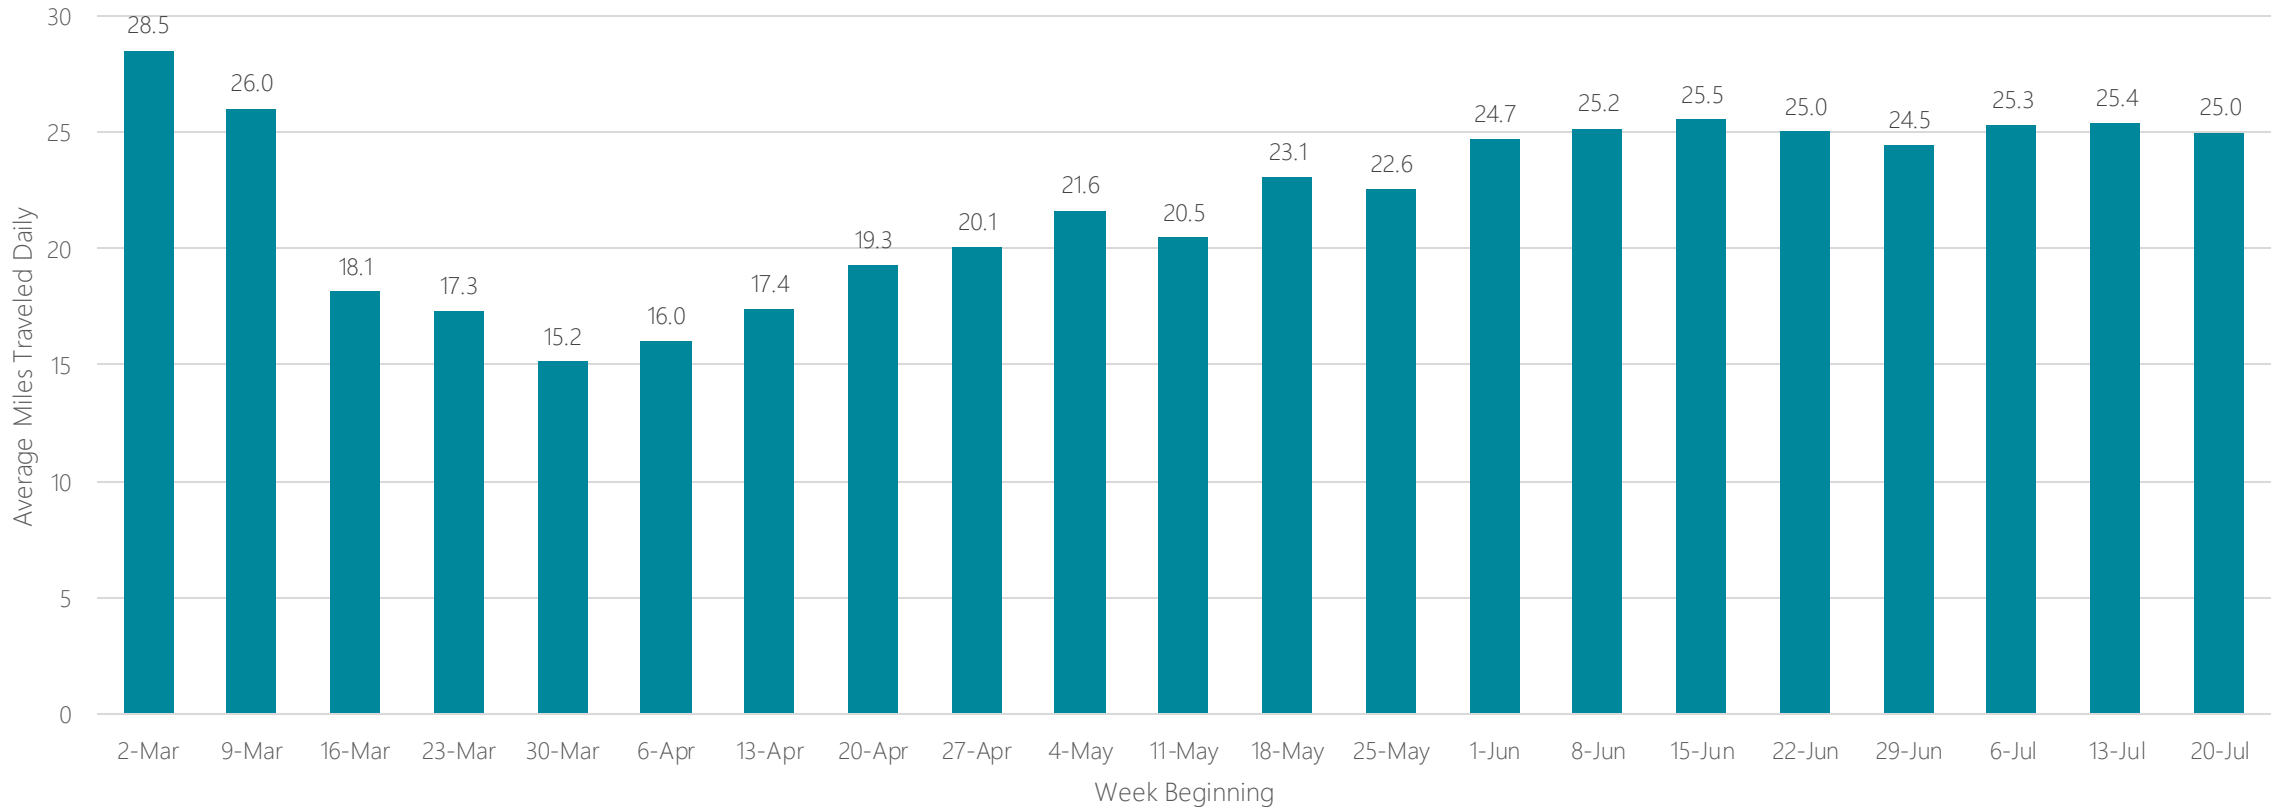

Fort Wayne

Average Miles Traveled Daily Weekly Trend

Fresno-Visalia

Average Miles Traveled Daily Weekly Trend

Gainesville

Average Miles Traveled Daily Weekly Trend

Glendive

Average Miles Traveled Daily Weekly Trend