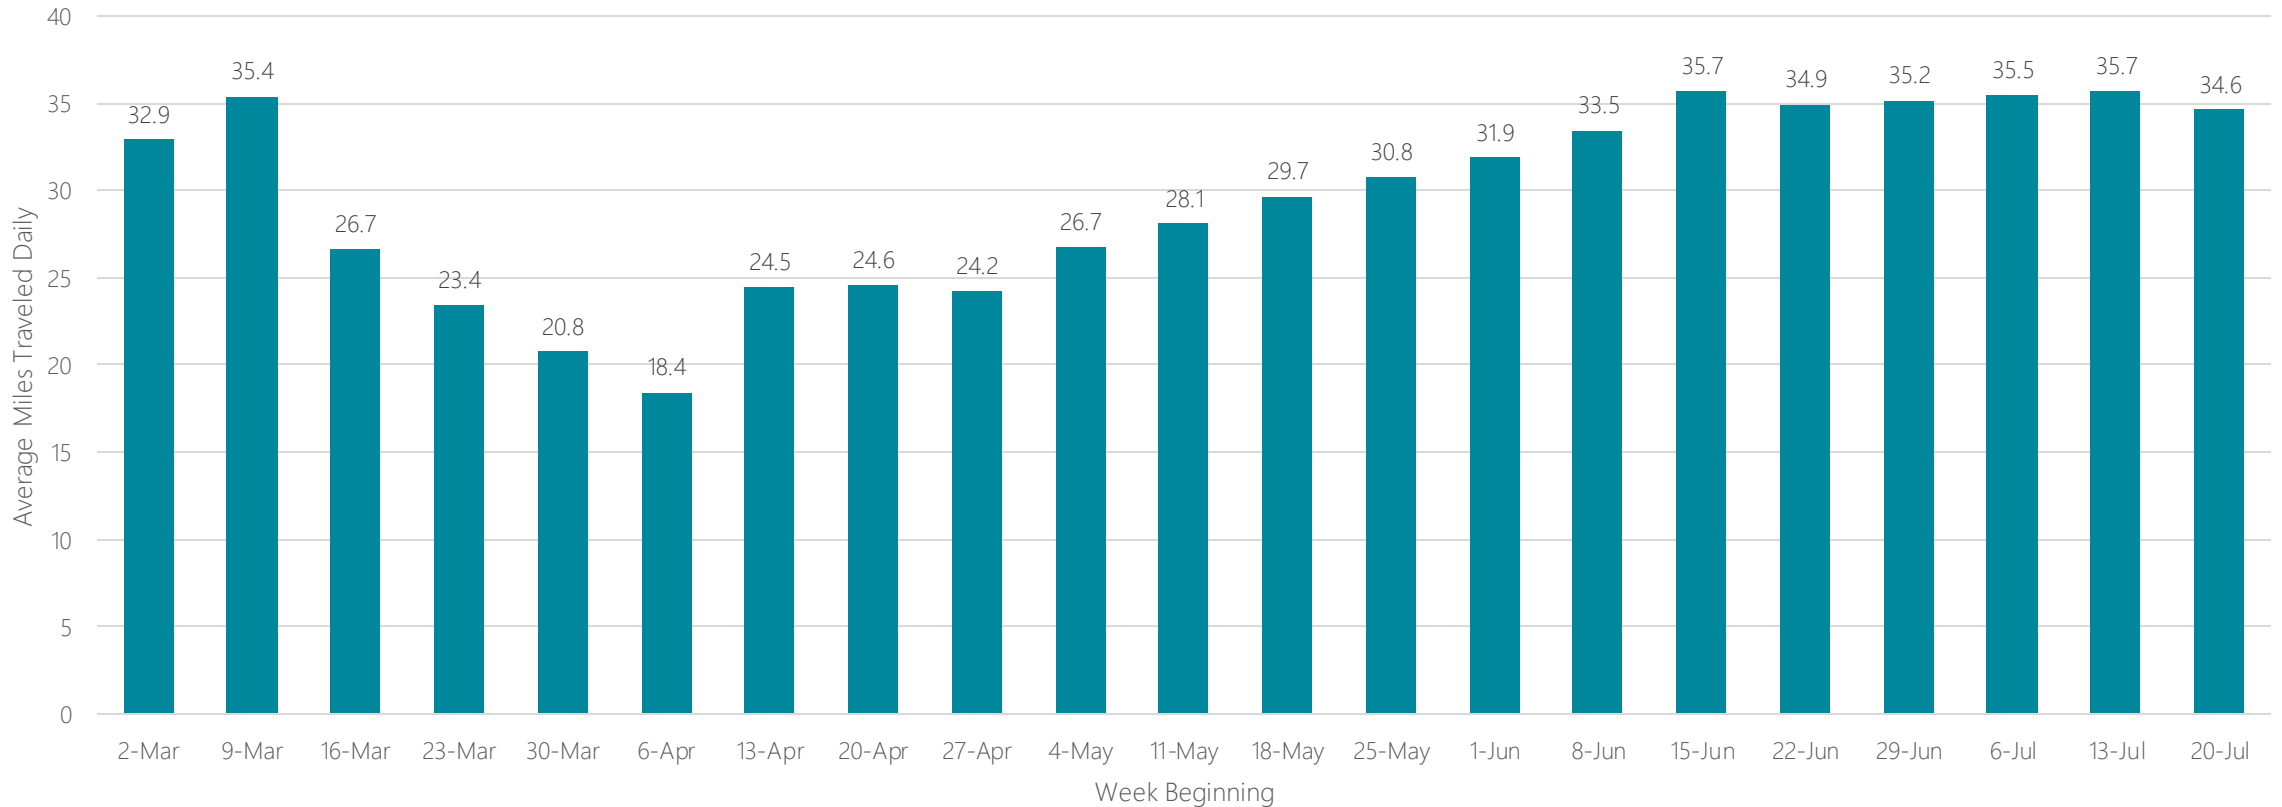

Average Miles Traveled Daily Weekly Trend

Harrisonburg

Average Miles Traveled Daily Weekly Trend

Hartford & New Haven

Average Miles Traveled Daily Weekly Trend

Hattiesburg-Laurel

Average Miles Traveled Daily Weekly Trend