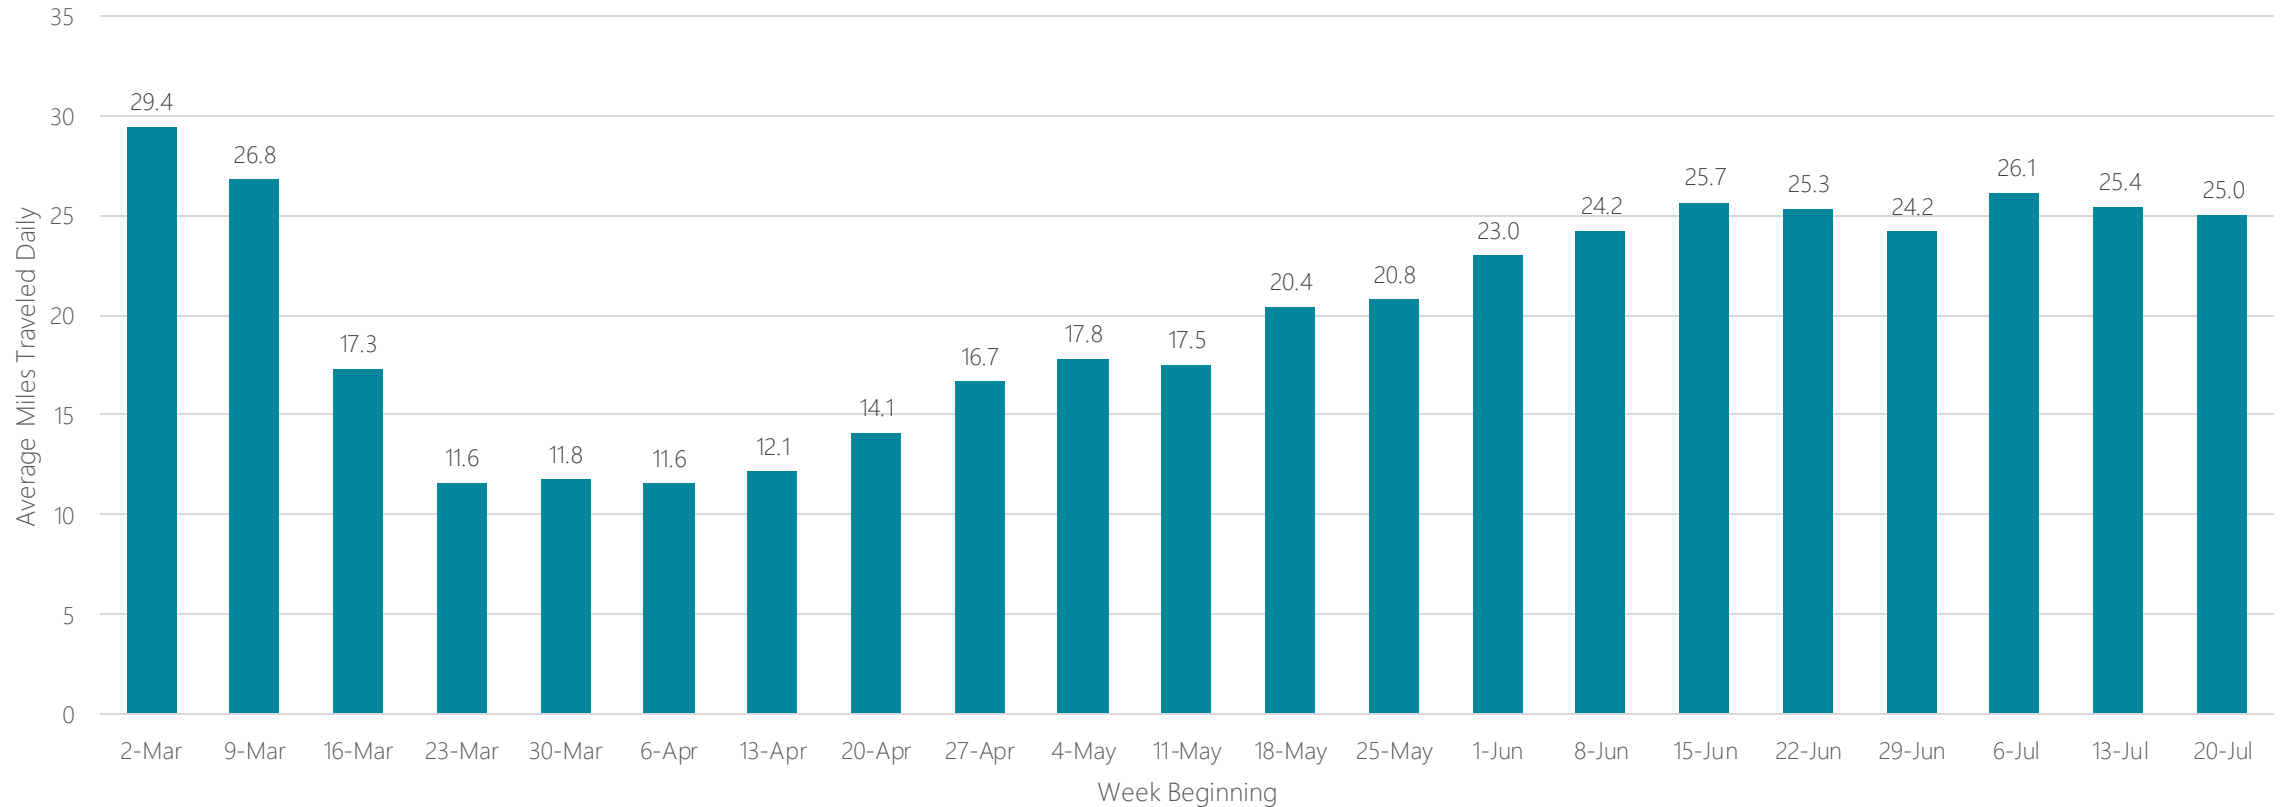

Rockford

Average Miles Traveled Daily Weekly Trend

Sacramento-Stockton-Modesto

Average Miles Traveled Daily Weekly Trend

Saint Joseph

Average Miles Traveled Daily Weekly Trend

Saint Louis

Average Miles Traveled Daily Weekly Trend