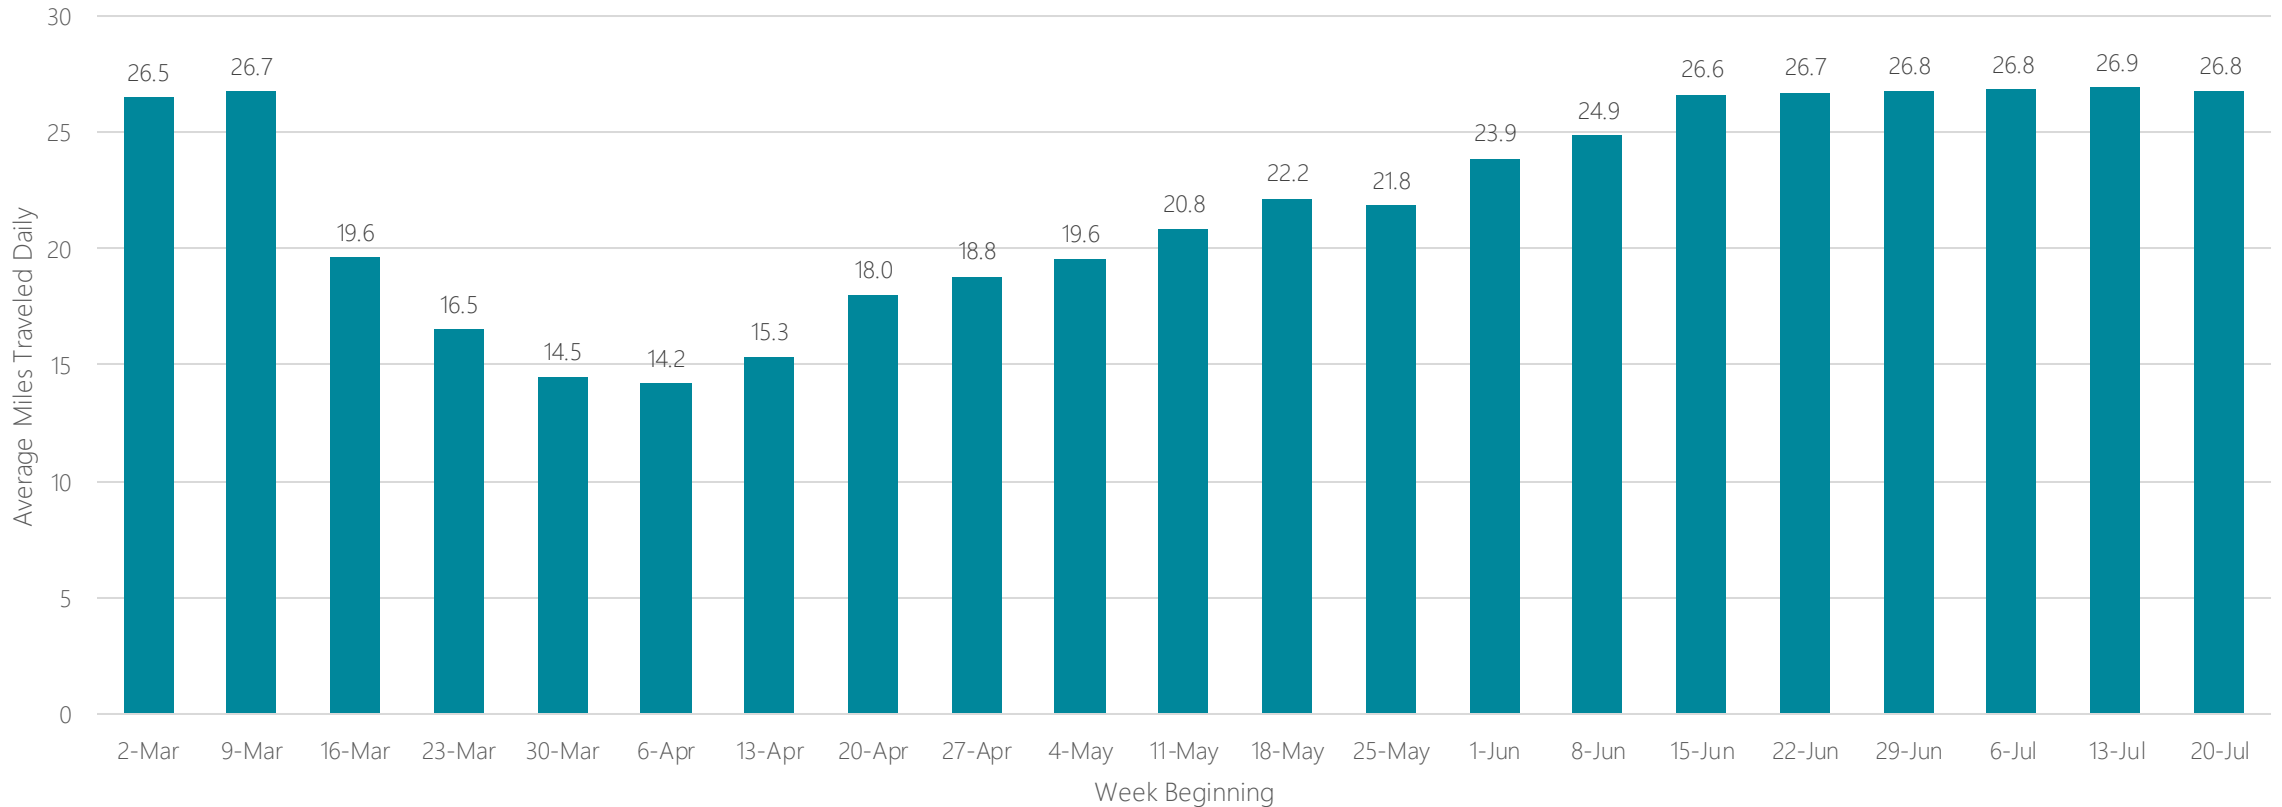

Amarillo

Average Miles Traveled Daily Weekly Trend