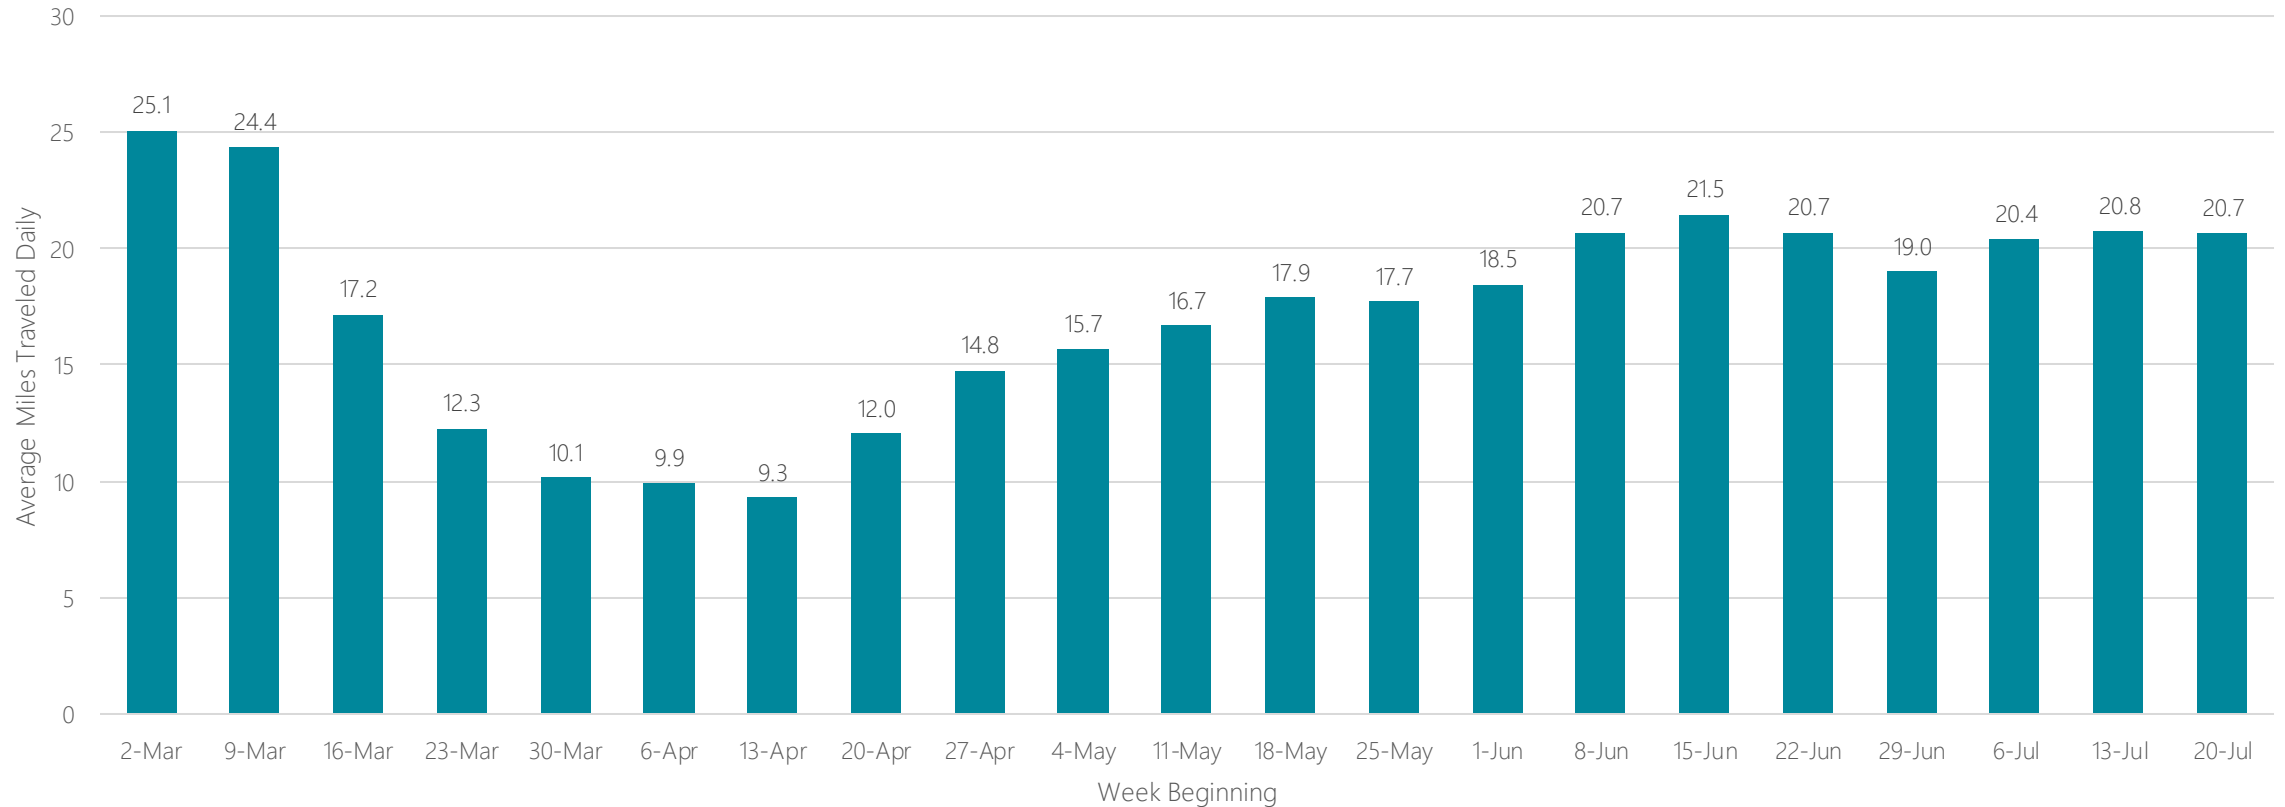

Oklahoma City

Average Miles Traveled Daily Weekly Trend

Omaha

Average Miles Traveled Daily Weekly Trend

Orlando-Daytona Beach-Melbourne

Average Miles Traveled Daily Weekly Trend

Ottumwa-Kirksville

Average Miles Traveled Daily Weekly Trend