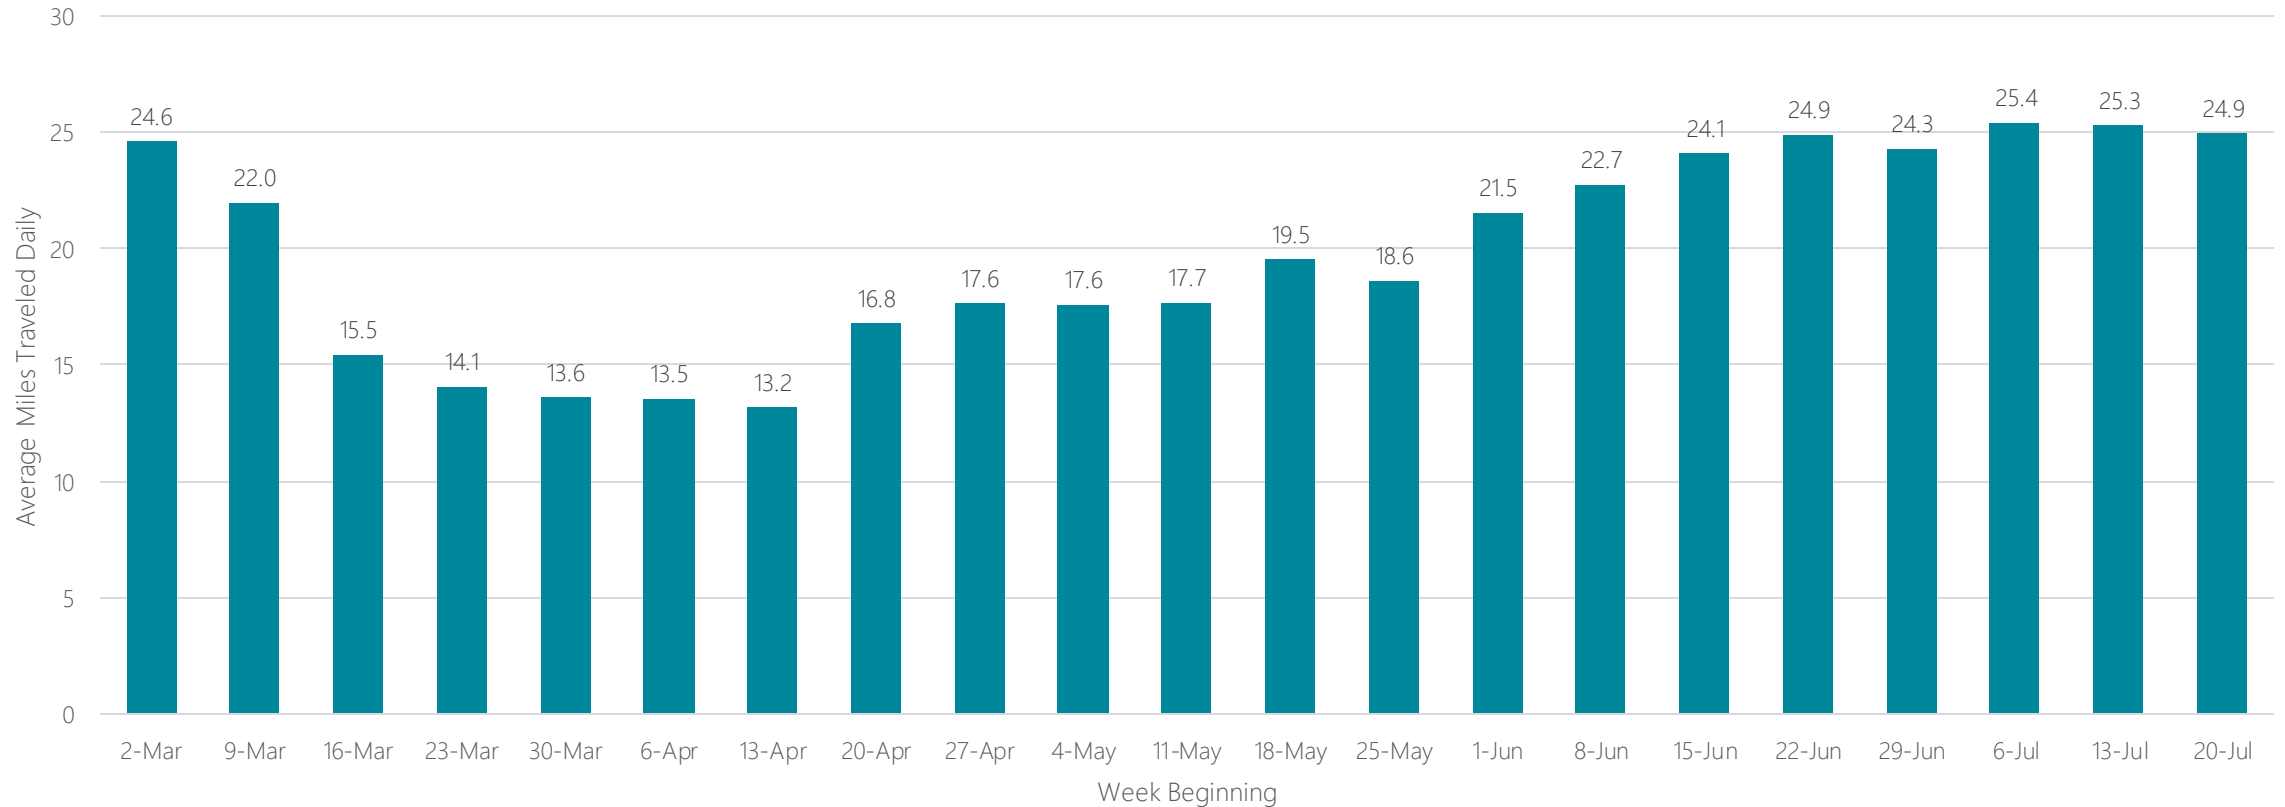

Omaha

Average Miles Traveled Daily Weekly Trend