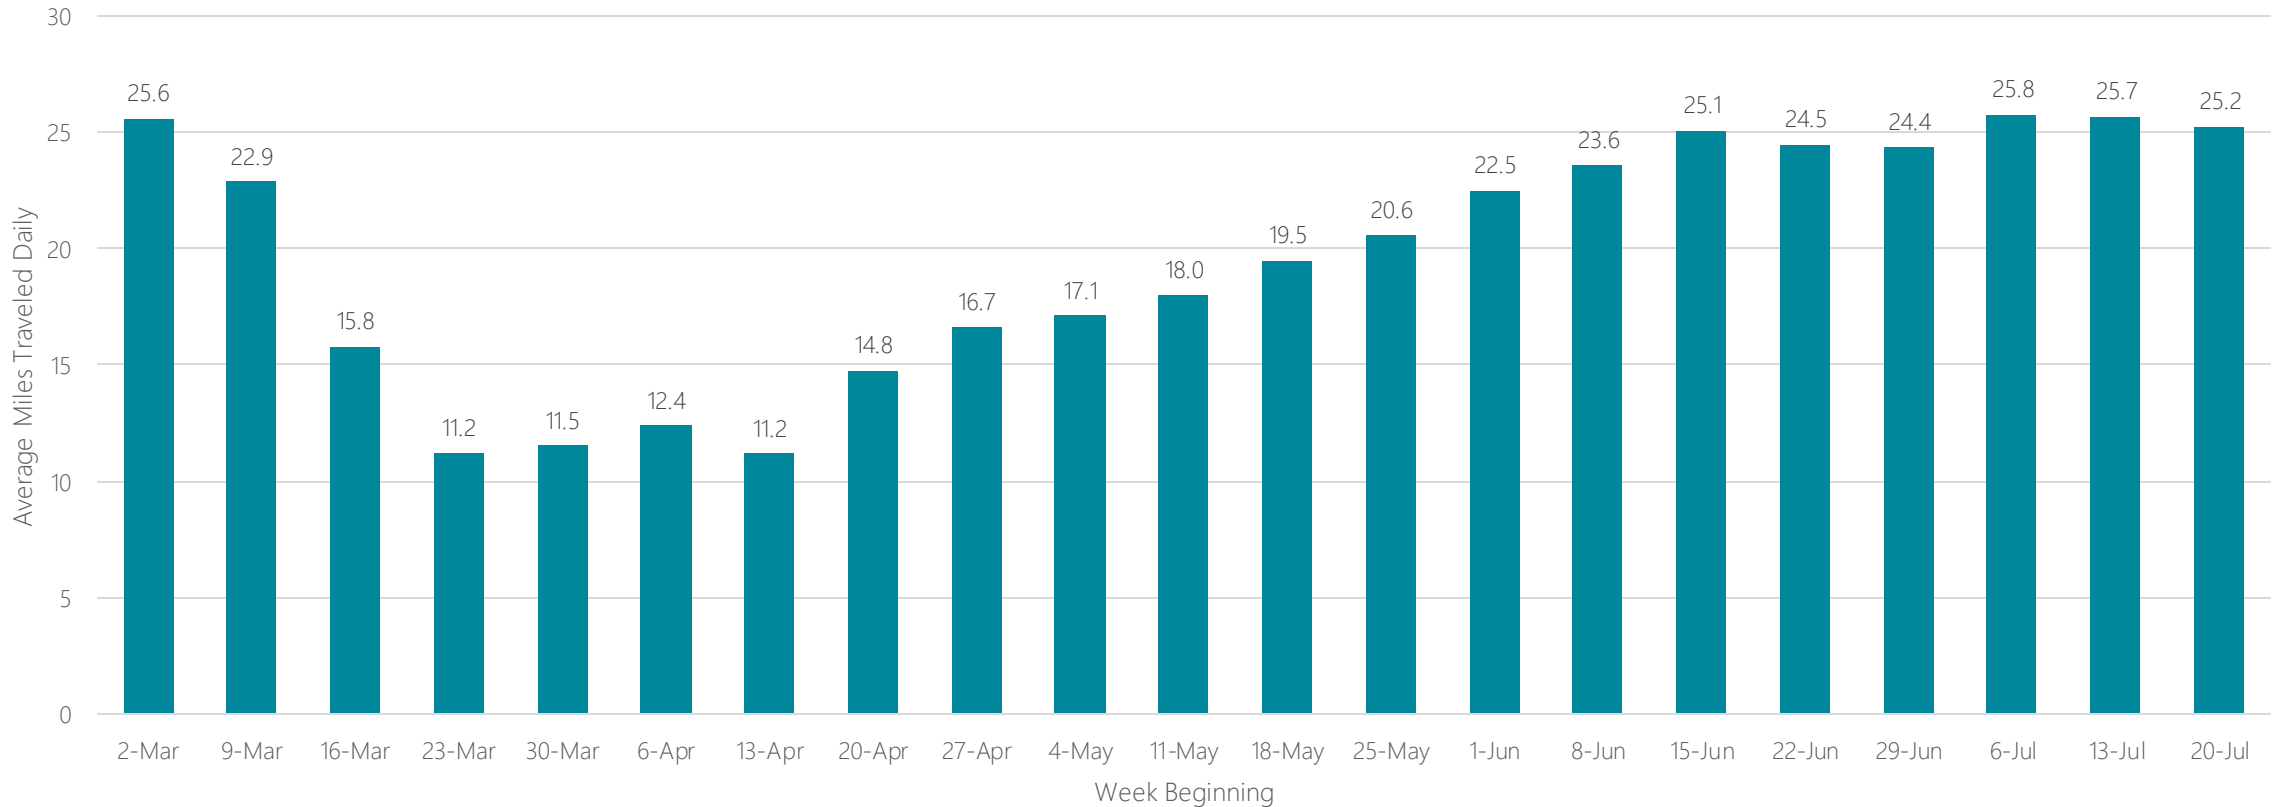

Indianapolis

Average Miles Traveled Daily Weekly Trend