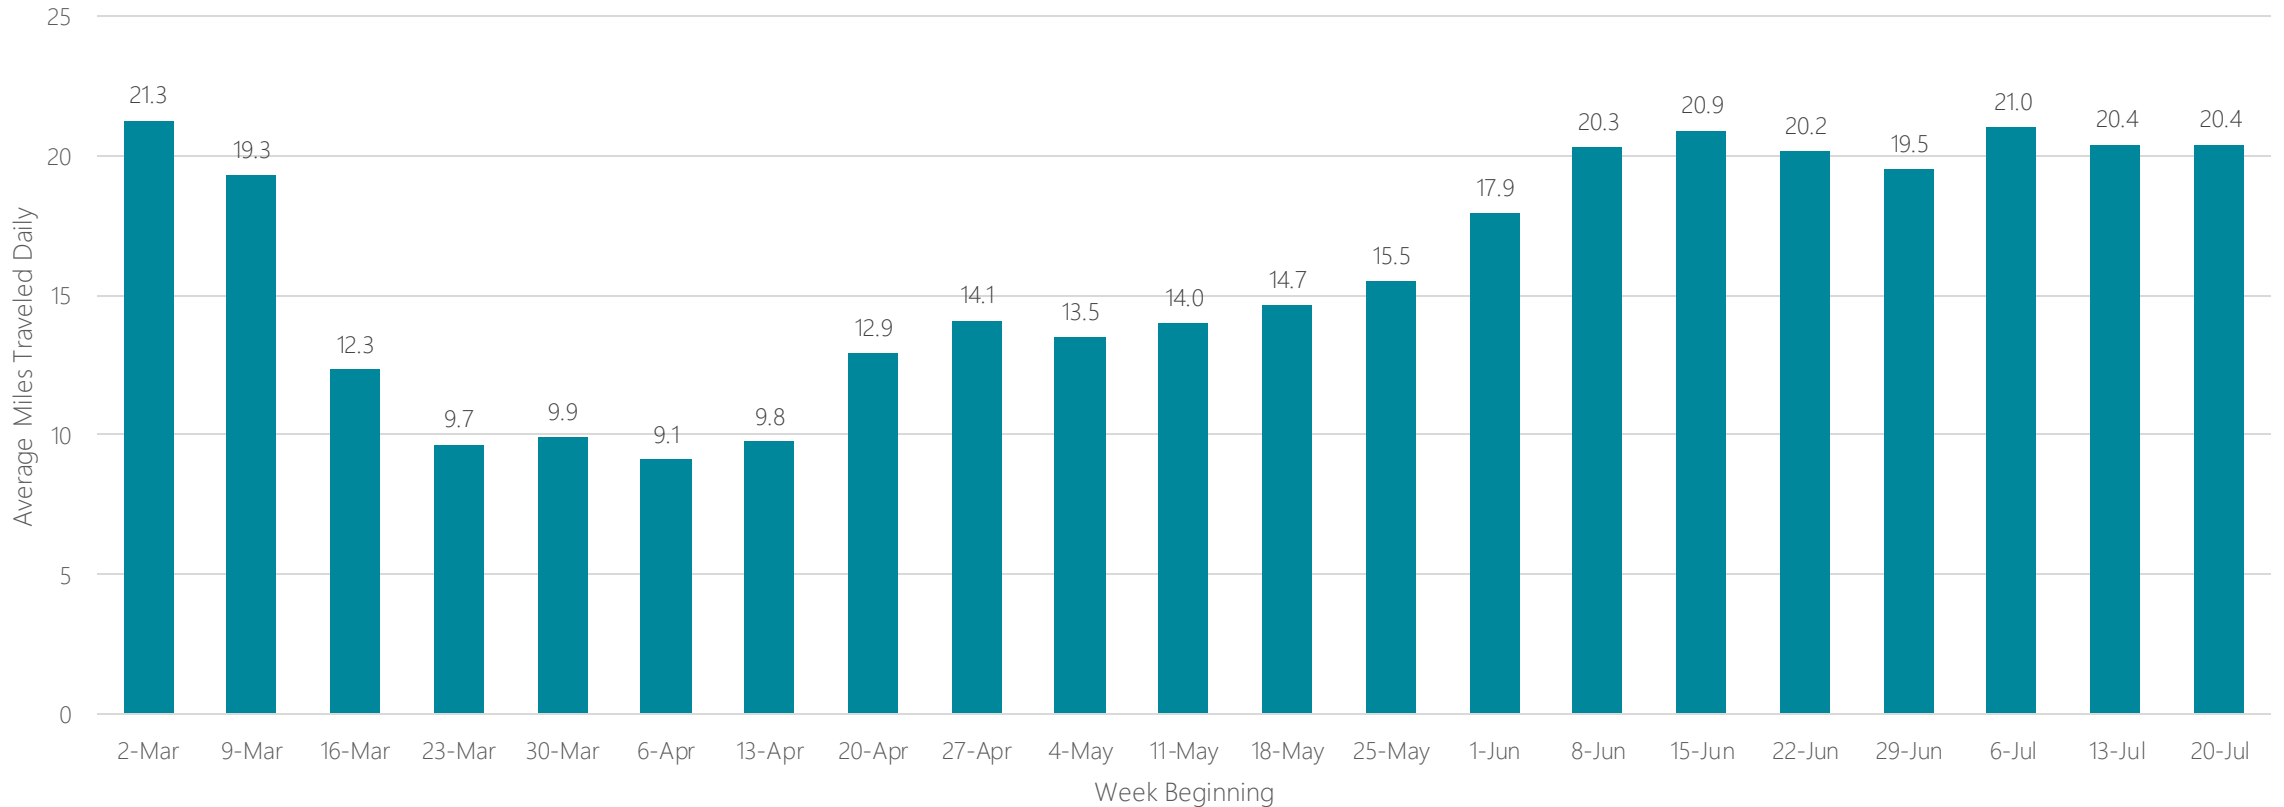

San Diego

Average Miles Traveled Daily Weekly Trend

San Francisco-Oakland-San Jose

Average Miles Traveled Daily Weekly Trend

Santa Barbara-Santa Maria-San Luis Obispo

Average Miles Traveled Daily Weekly Trend