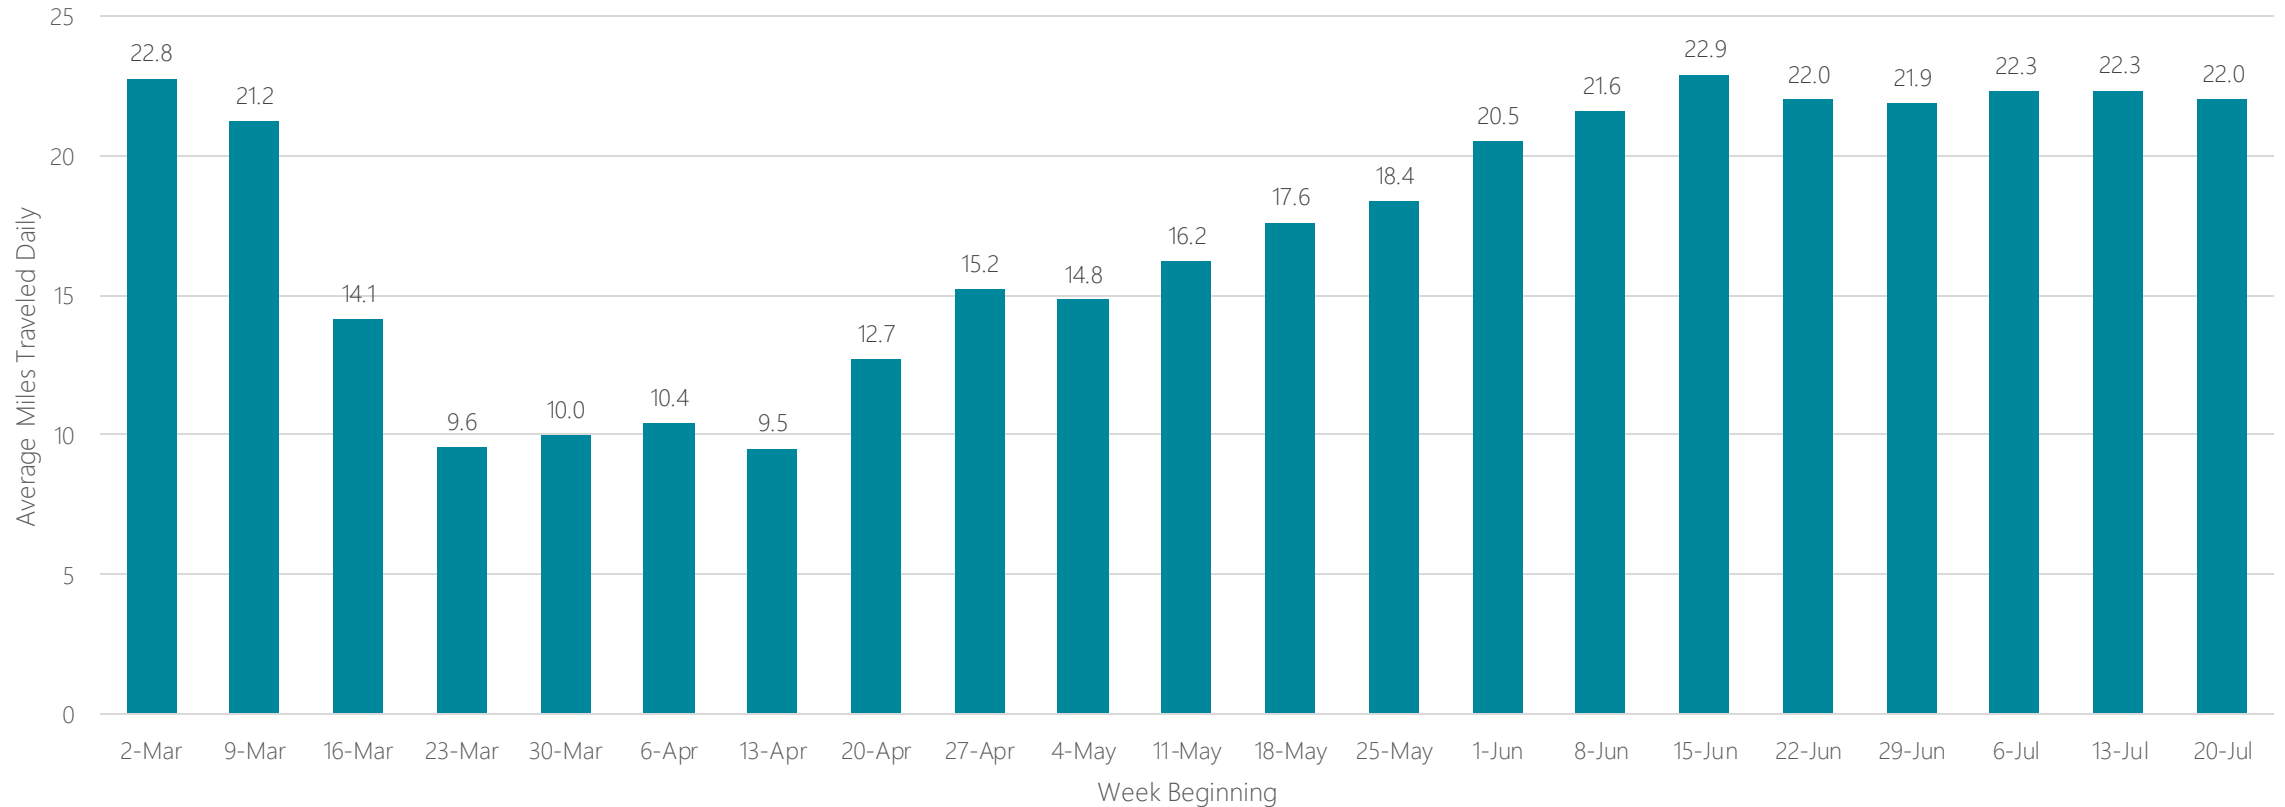

Cleveland

Average Miles Traveled Daily Weekly Trend