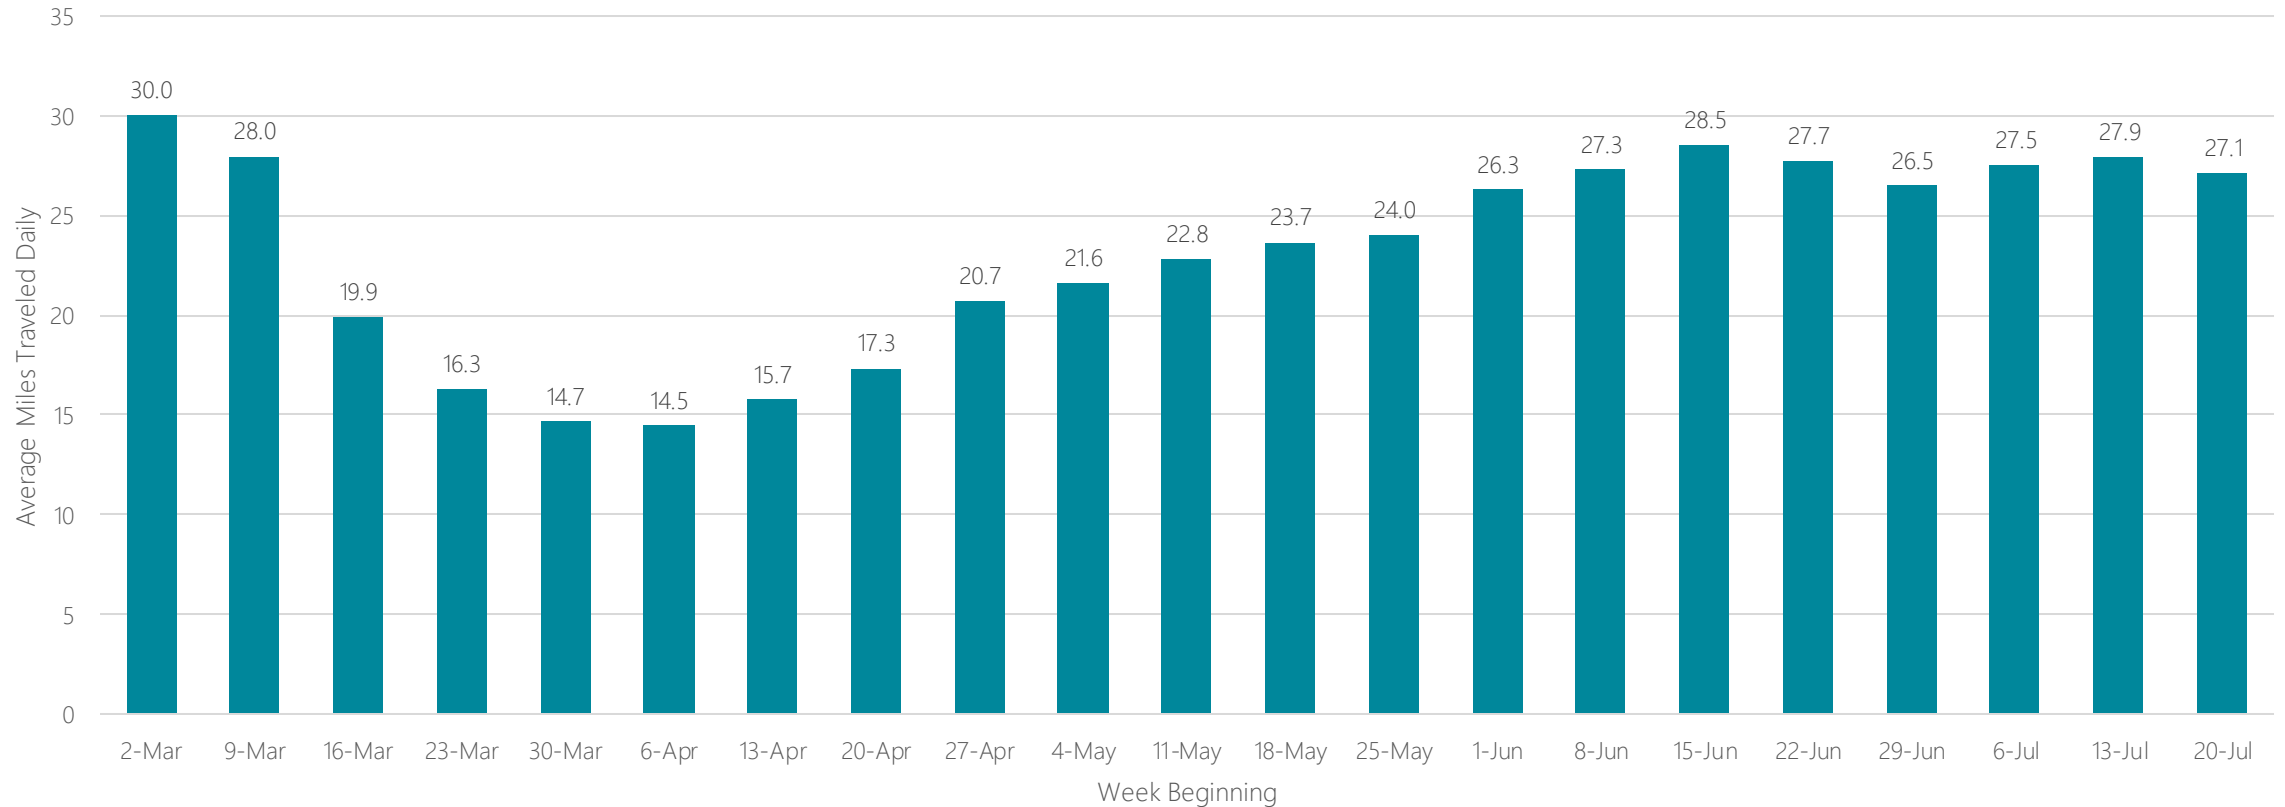

Montgomery (Selma)

Average Miles Traveled Daily Weekly Trend

Myrtle Beach-Florence

Average Miles Traveled Daily Weekly Trend

Nashville

Average Miles Traveled Daily Weekly Trend

New Orleans

Average Miles Traveled Daily Weekly Trend