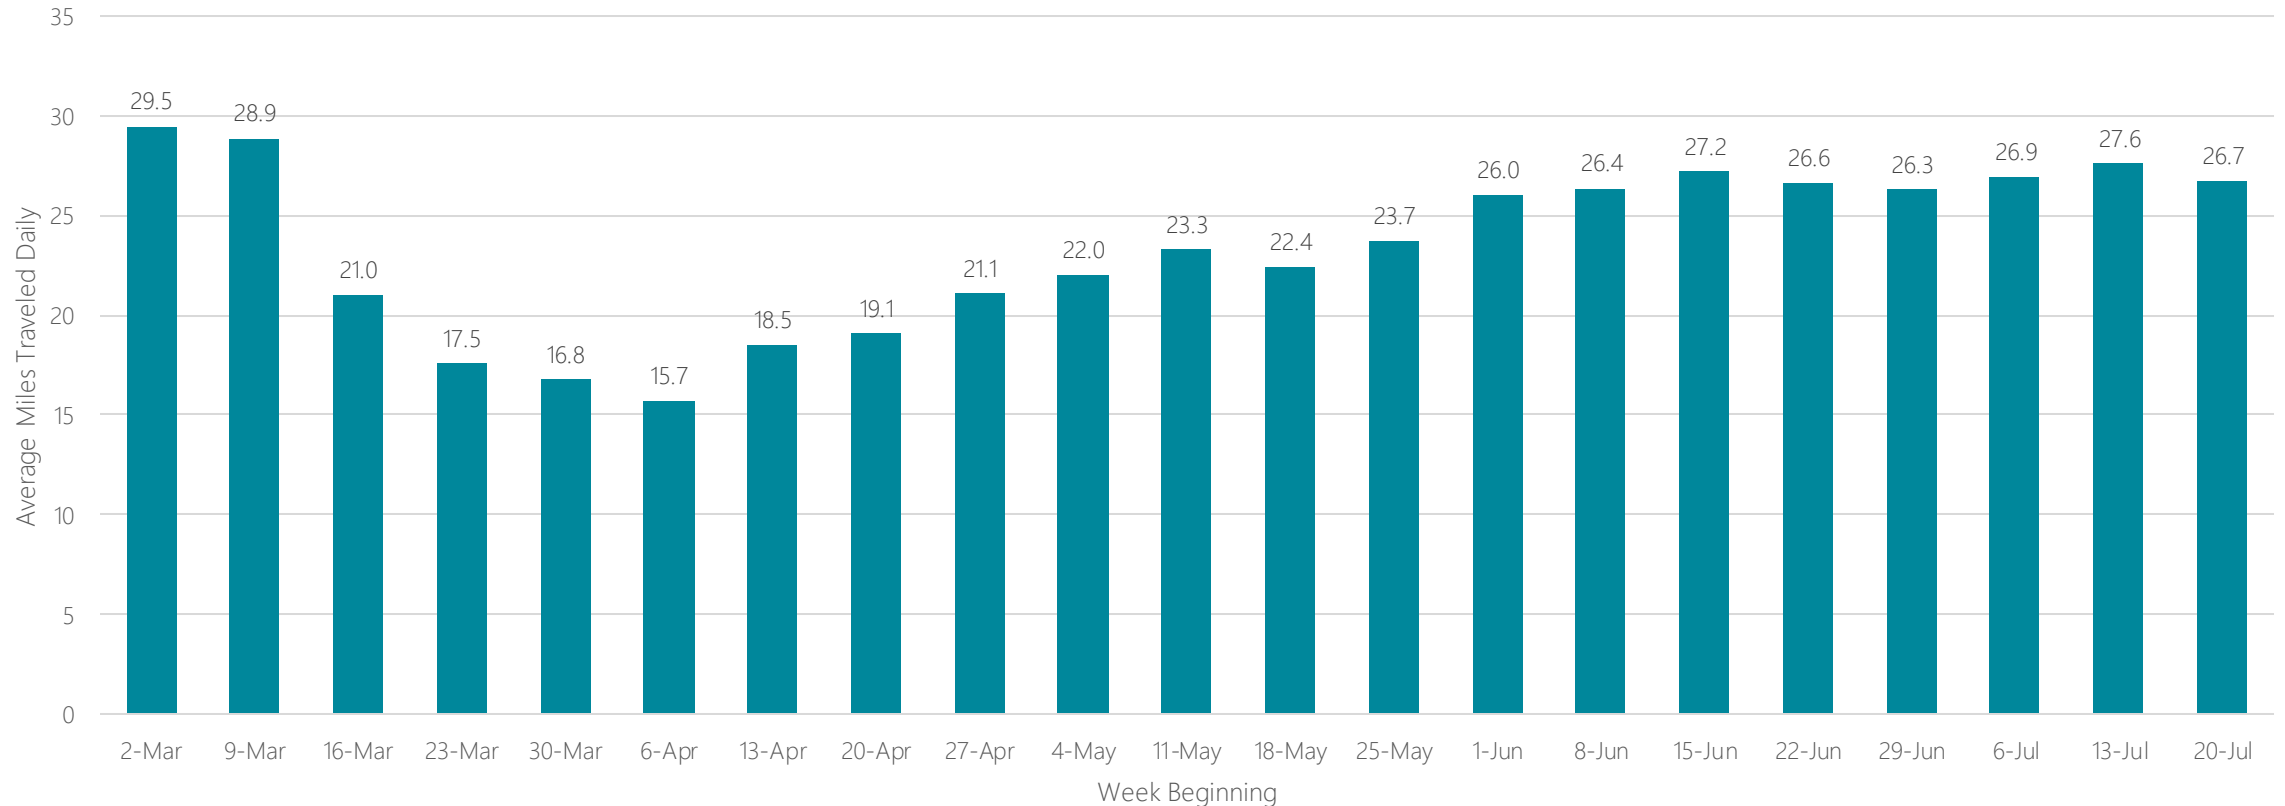

Greenville-Spartansburg-Asheville-Anderson

Average Miles Traveled Daily Weekly Trend