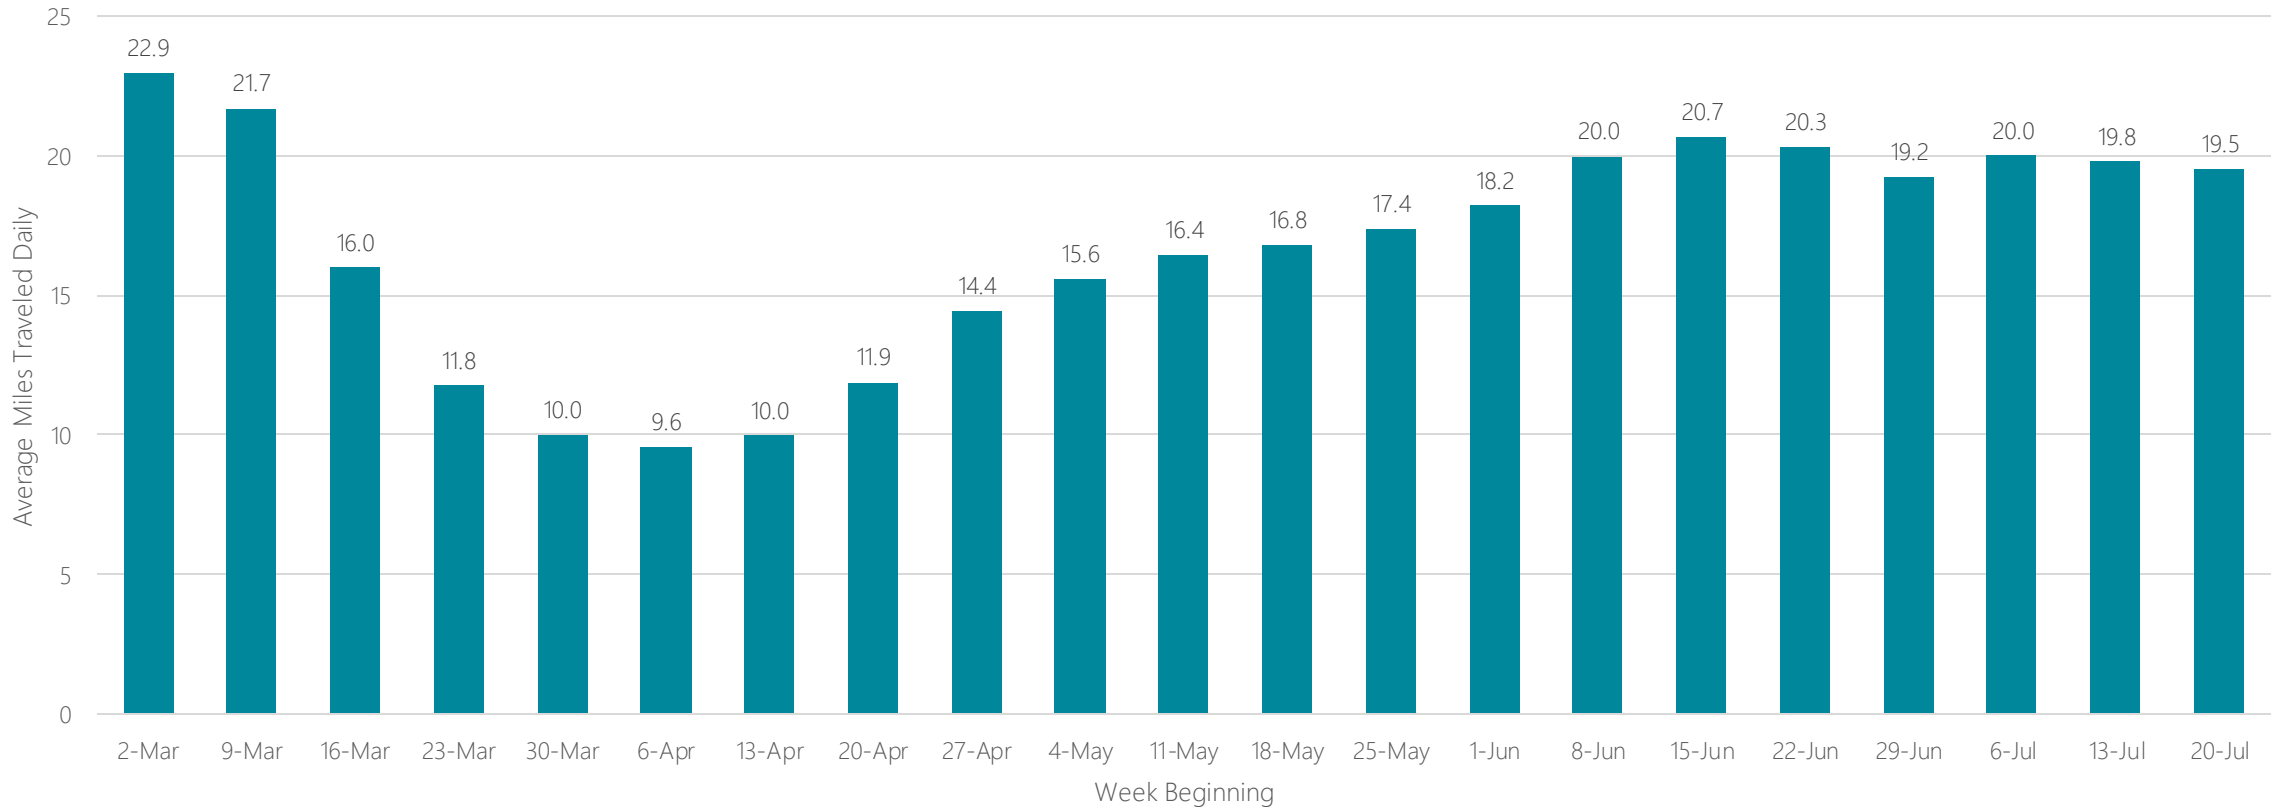

Fort Myers-Naples

Average Miles Traveled Daily Weekly Trend