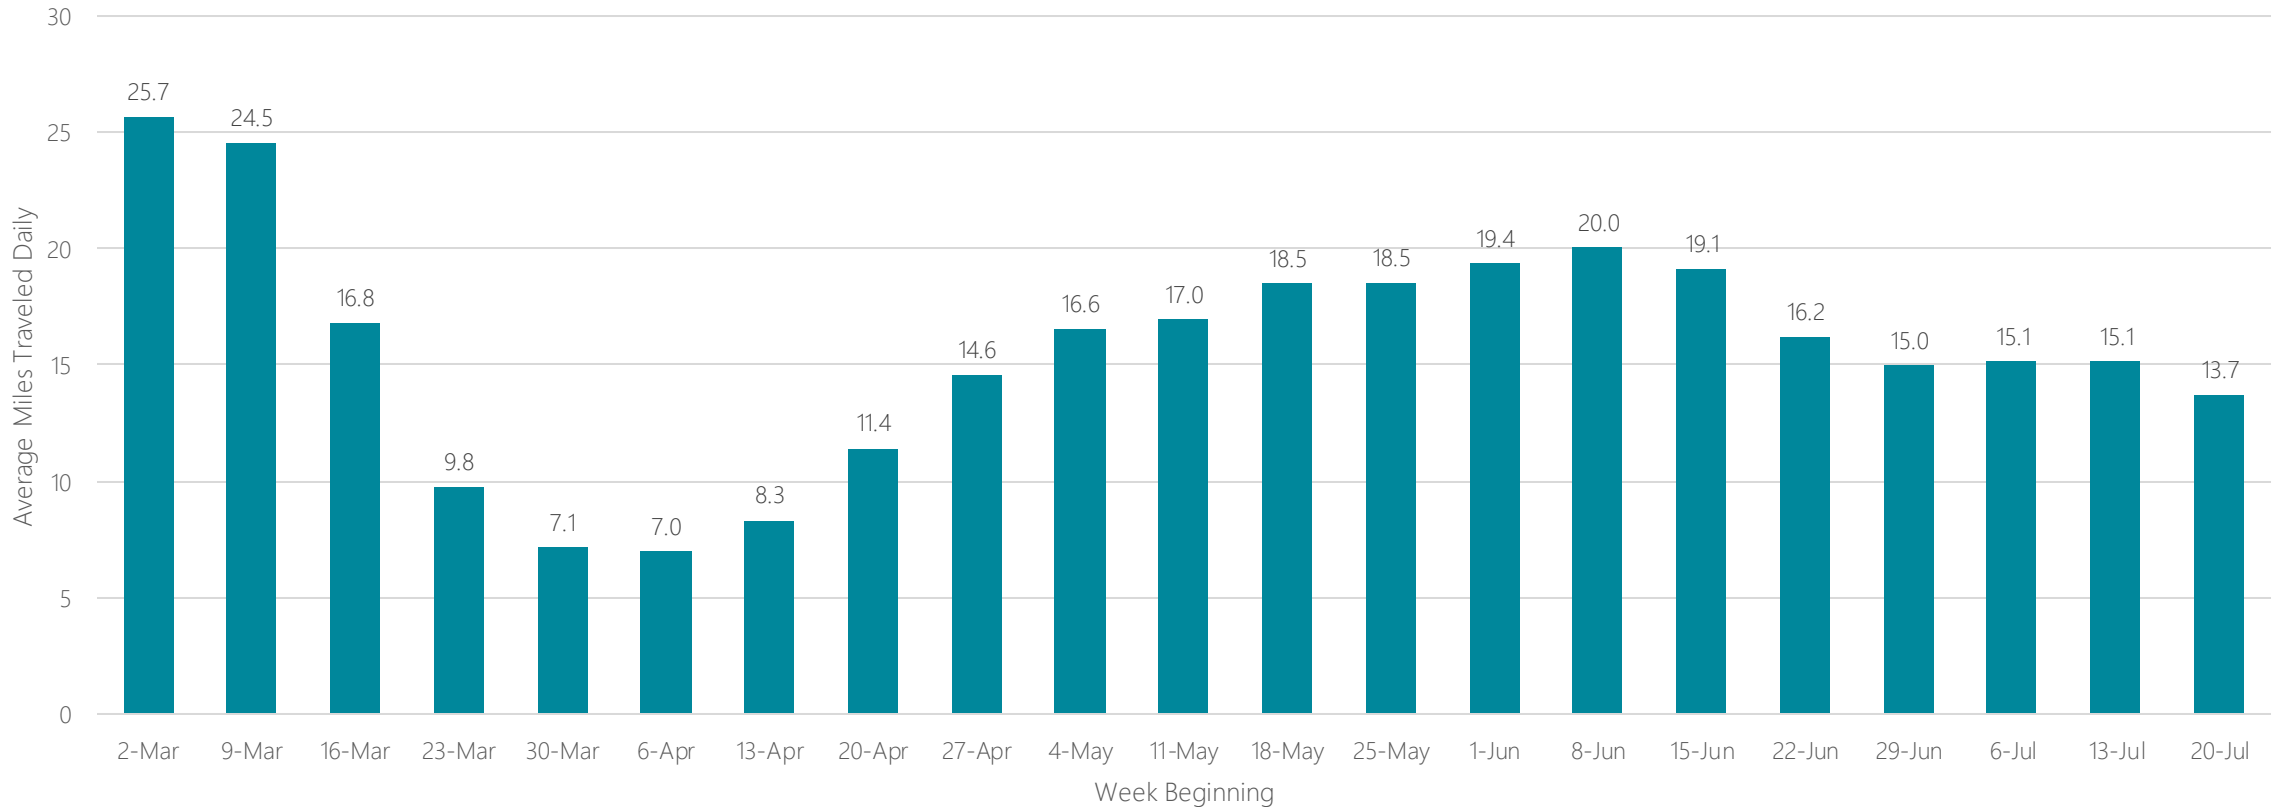

Average Miles Traveled Daily Weekly Trend

Greenwood-Greenville

Average Miles Traveled Daily Weekly Trend

Harlingen-Weslaco-Brownsville-McAllen

Average Miles Traveled Daily Weekly Trend

Harrisburg-Lancaster-Lebanon-York