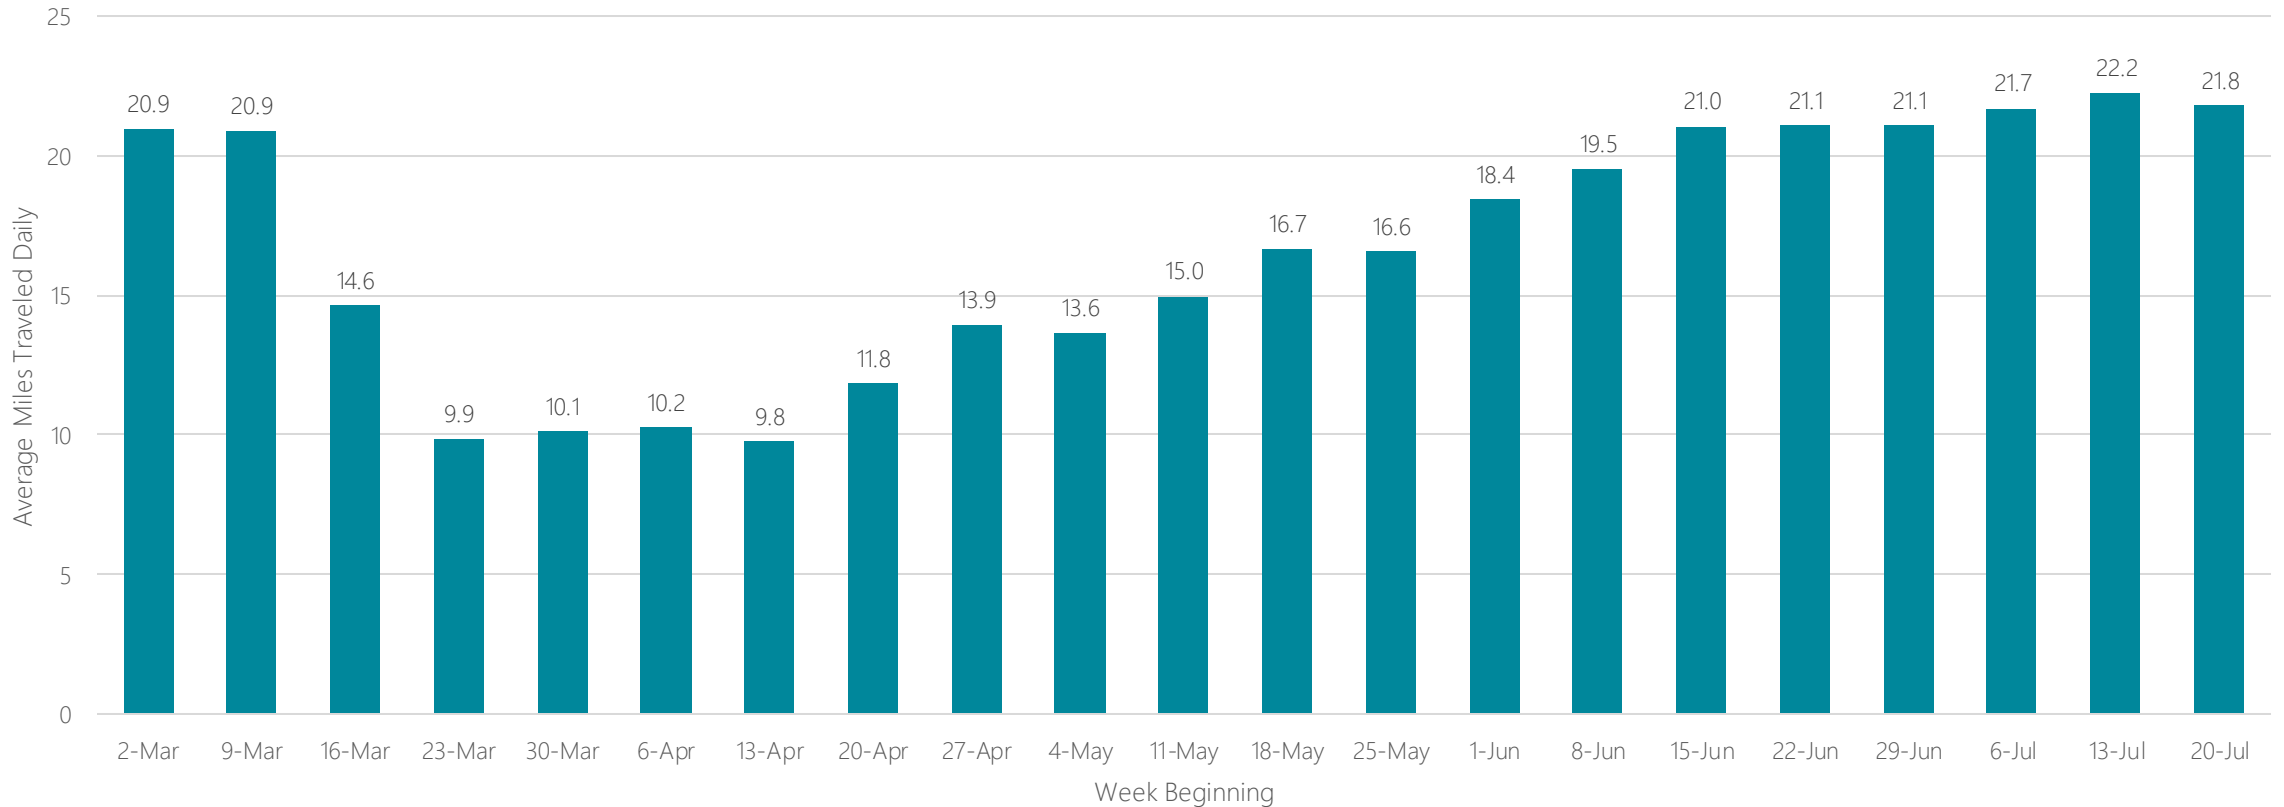

Elmira

Average Miles Traveled Daily Weekly Trend