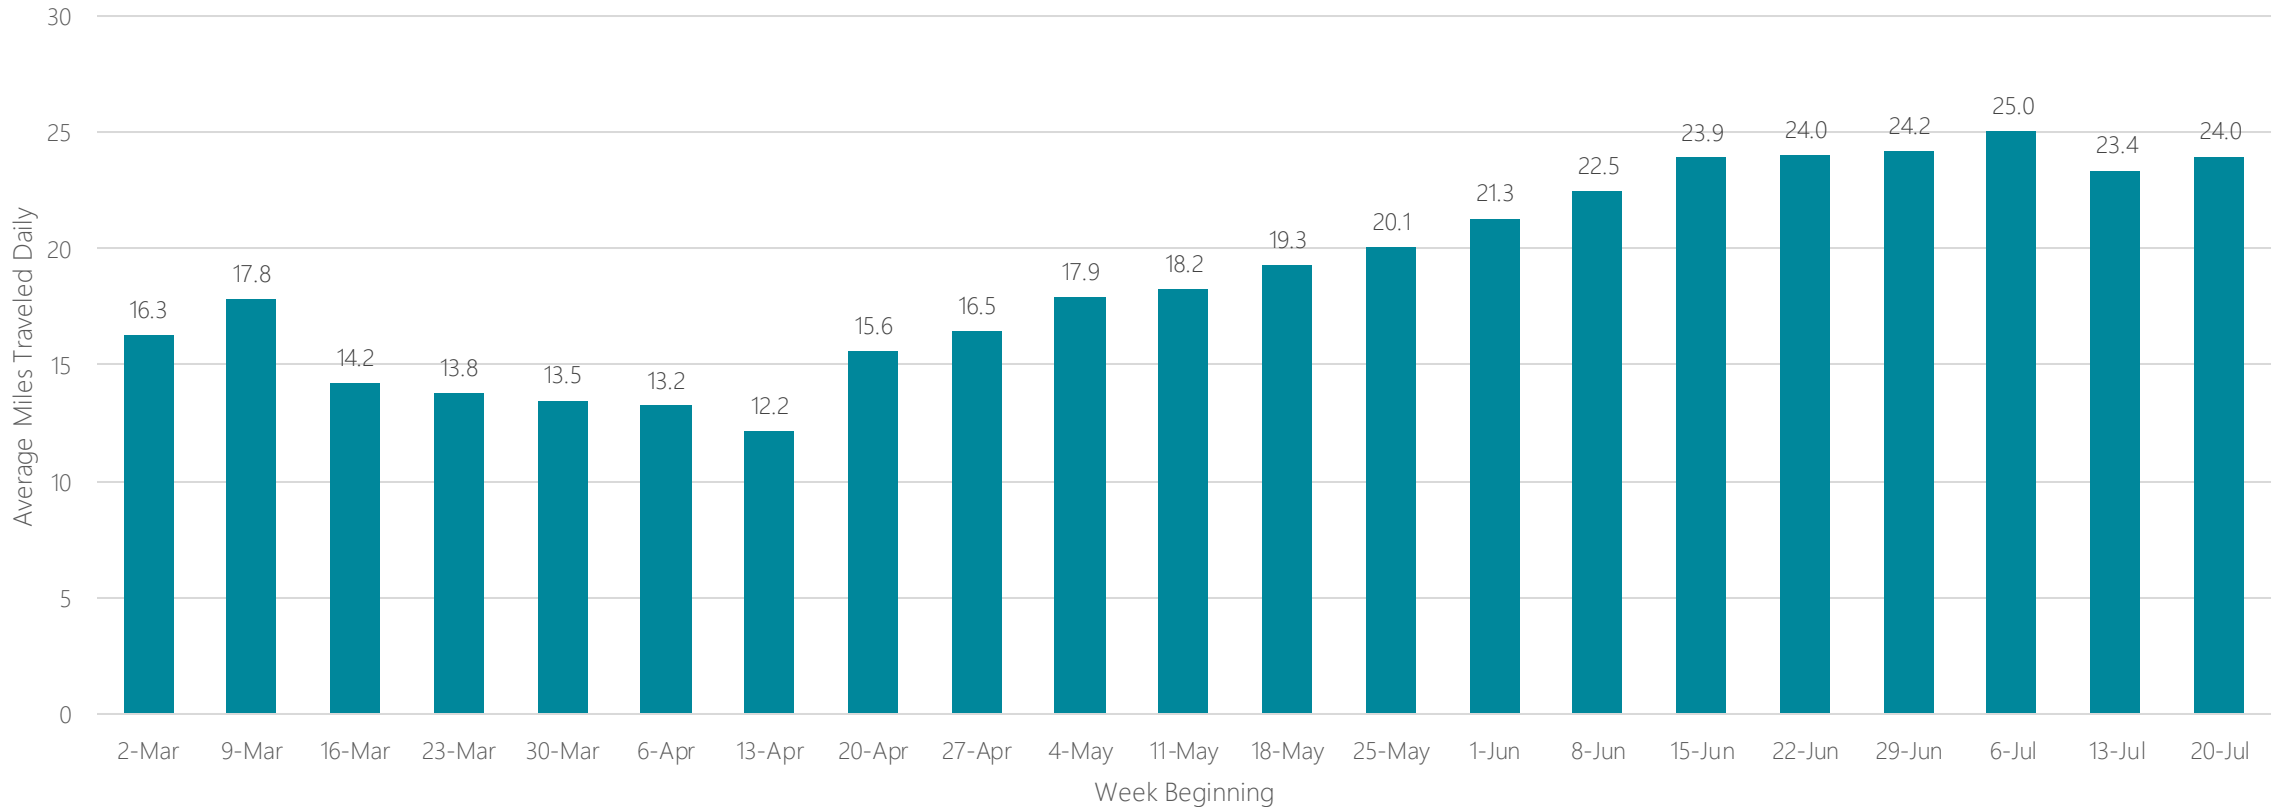

Chicago

Average Miles Traveled Daily Weekly Trend

Chico-Redding

Average Miles Traveled Daily Weekly Trend

Cincinnati

Average Miles Traveled Daily Weekly Trend

Clarksburg-Weston

Average Miles Traveled Daily Weekly Trend