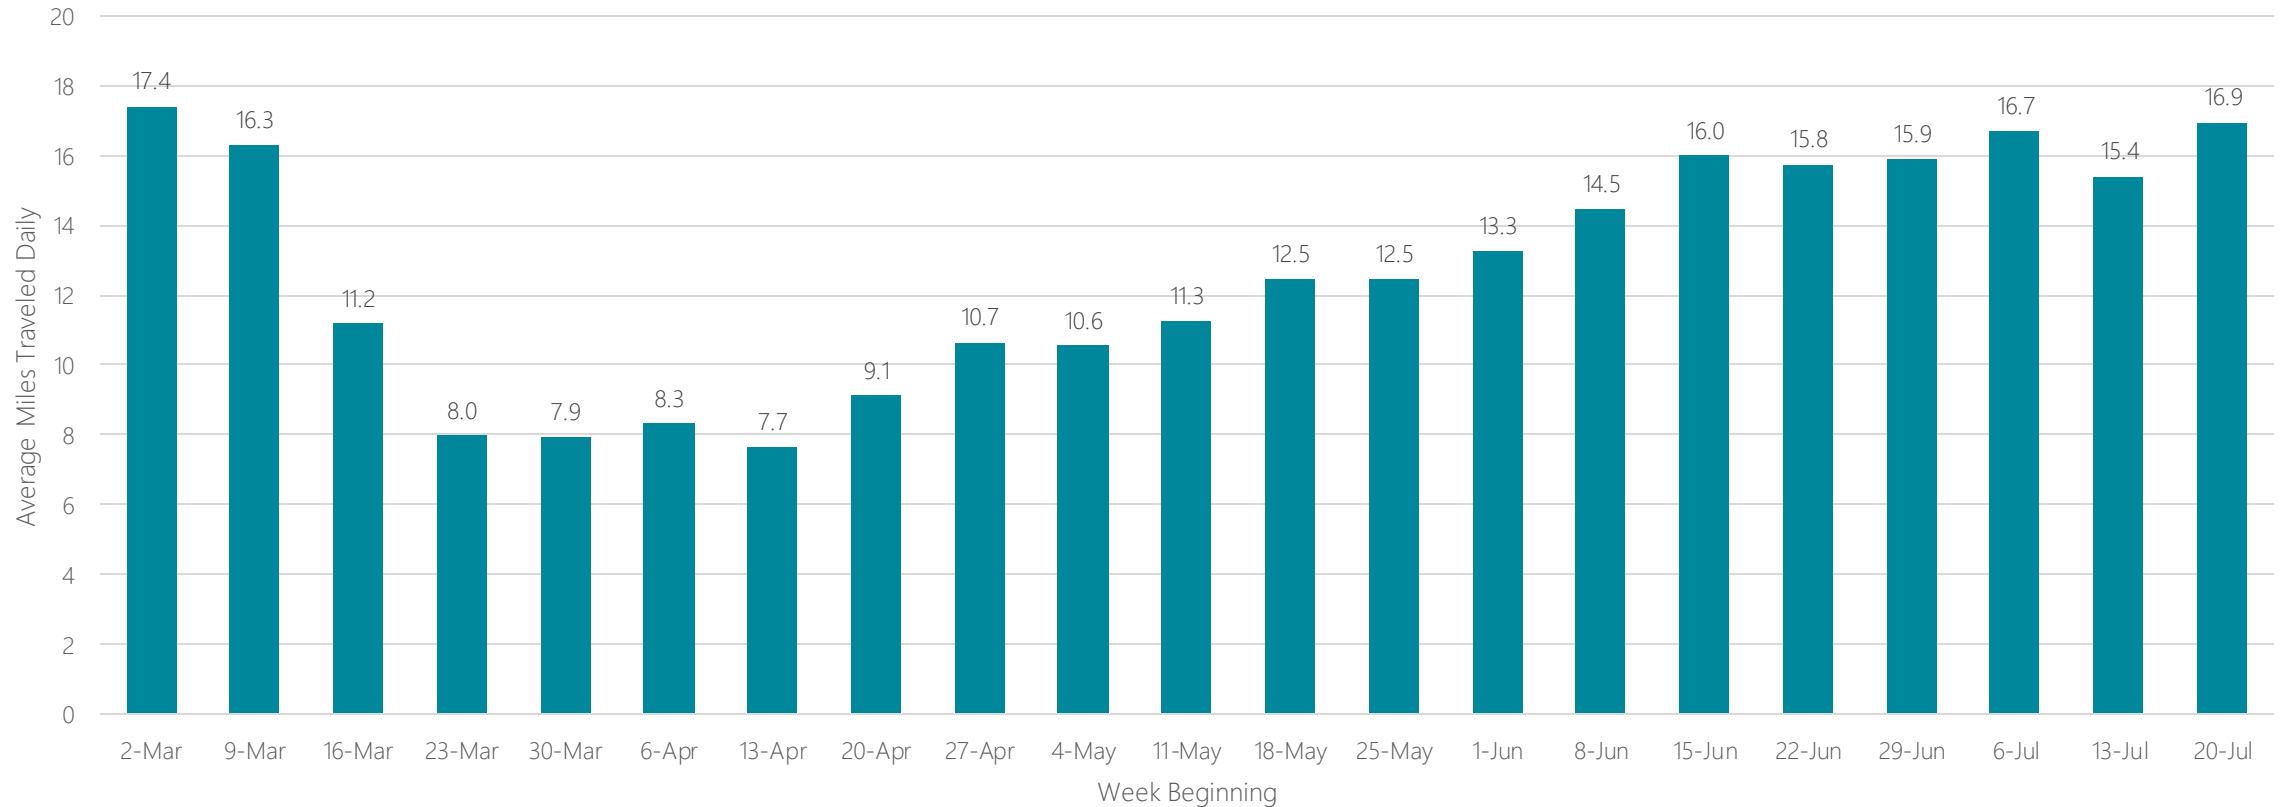

Springfield-Holyoke

Average Miles Traveled Daily Weekly Trend