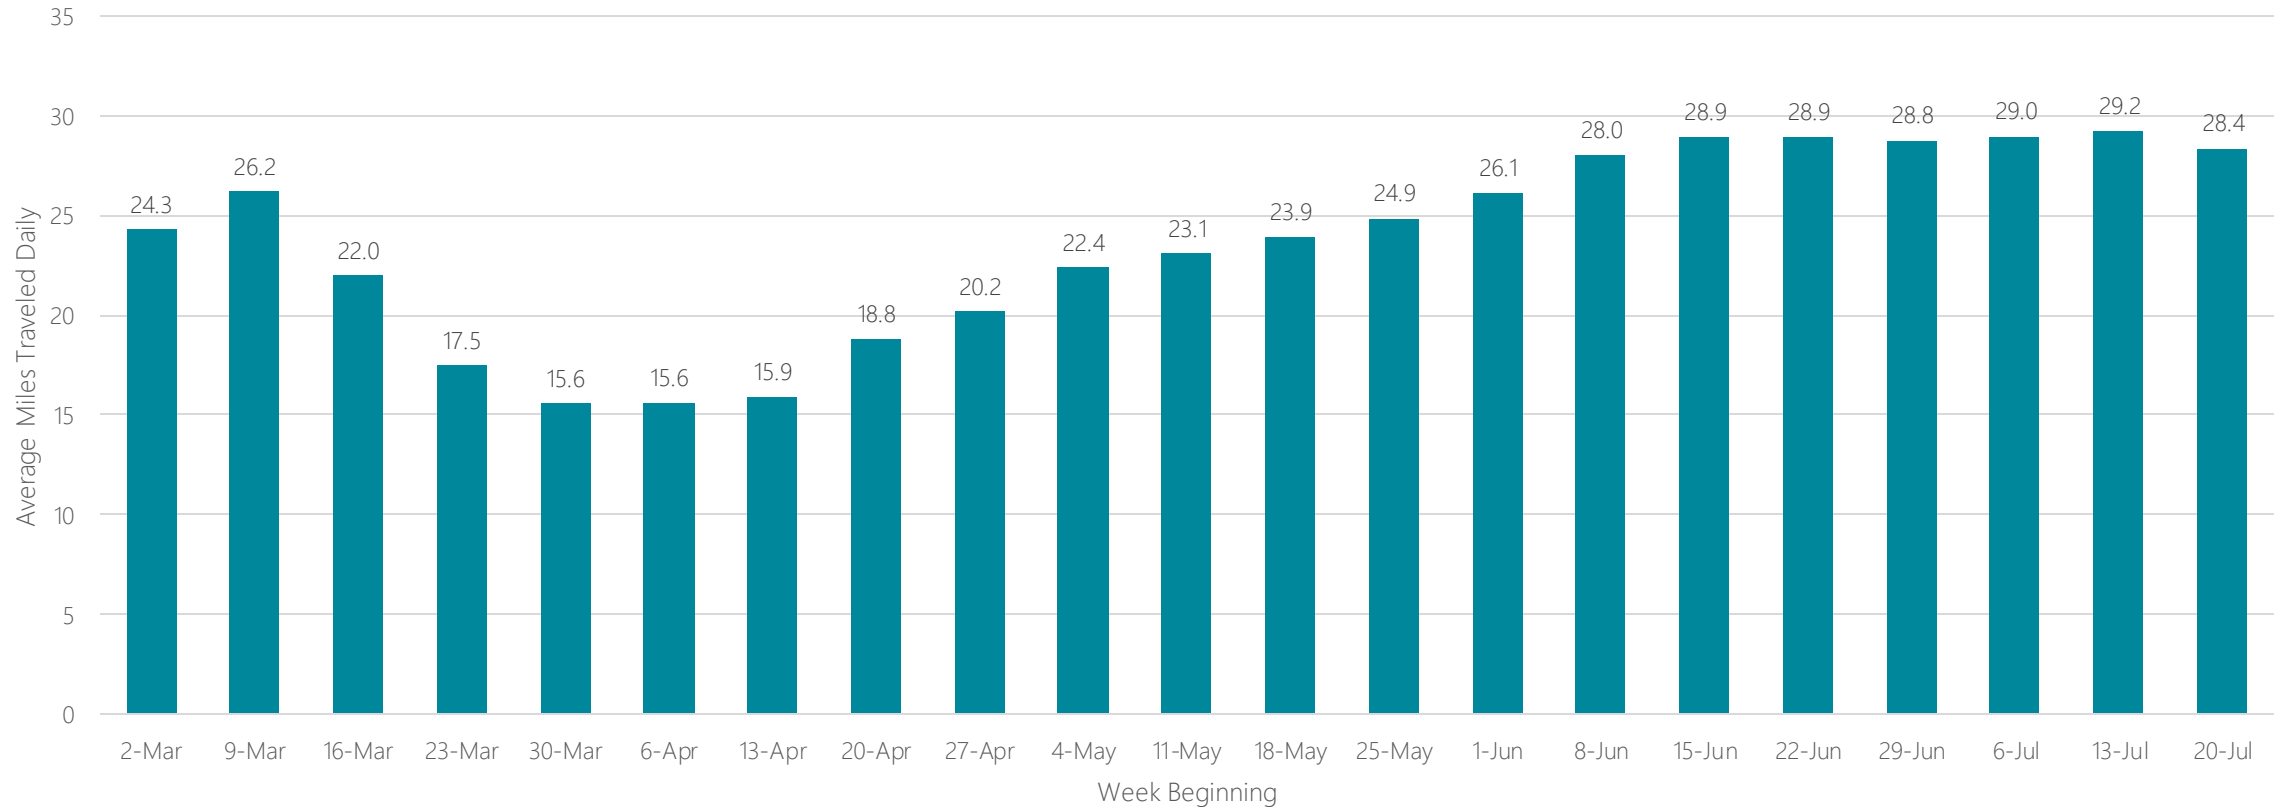

Fort Wayne

Average Miles Traveled Daily Weekly Trend

Fresno-Visalia

Average Miles Traveled Daily Weekly Trend

Gainesville

Average Miles Traveled Daily Weekly Trend

Glendive

Average Miles Traveled Daily Weekly Trend