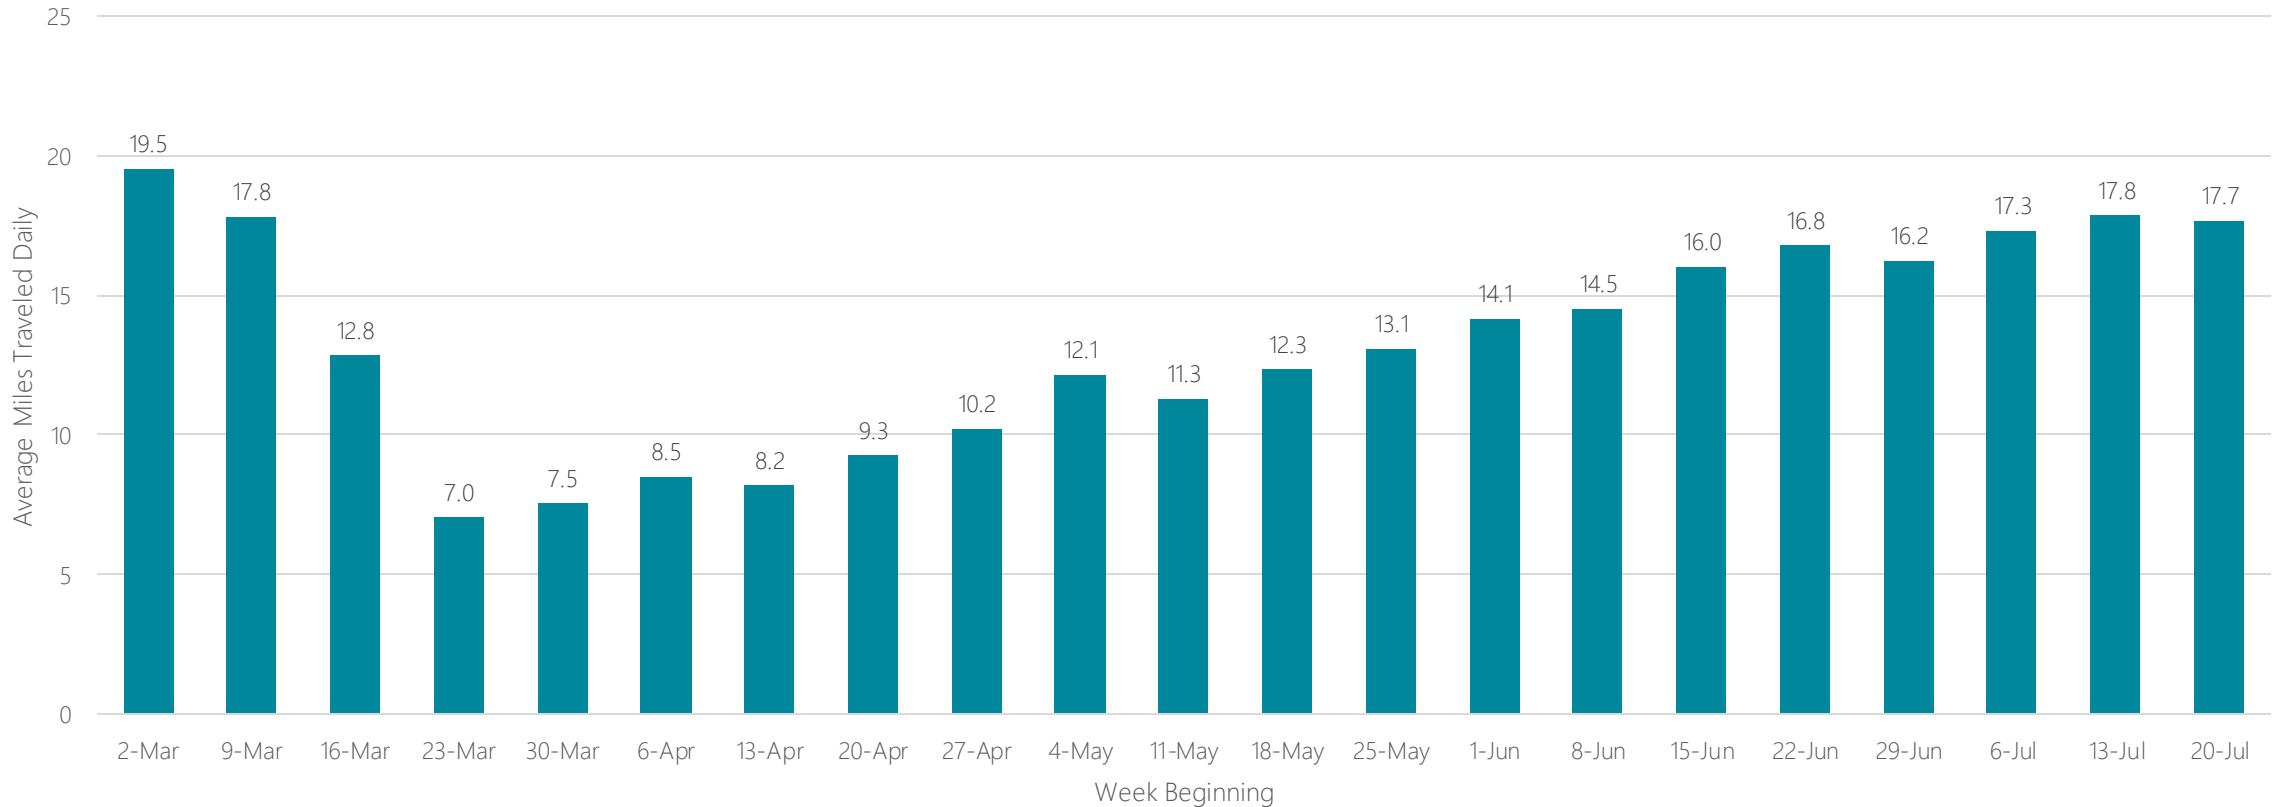

Portland, OR

Average Miles Traveled Daily Weekly Trend