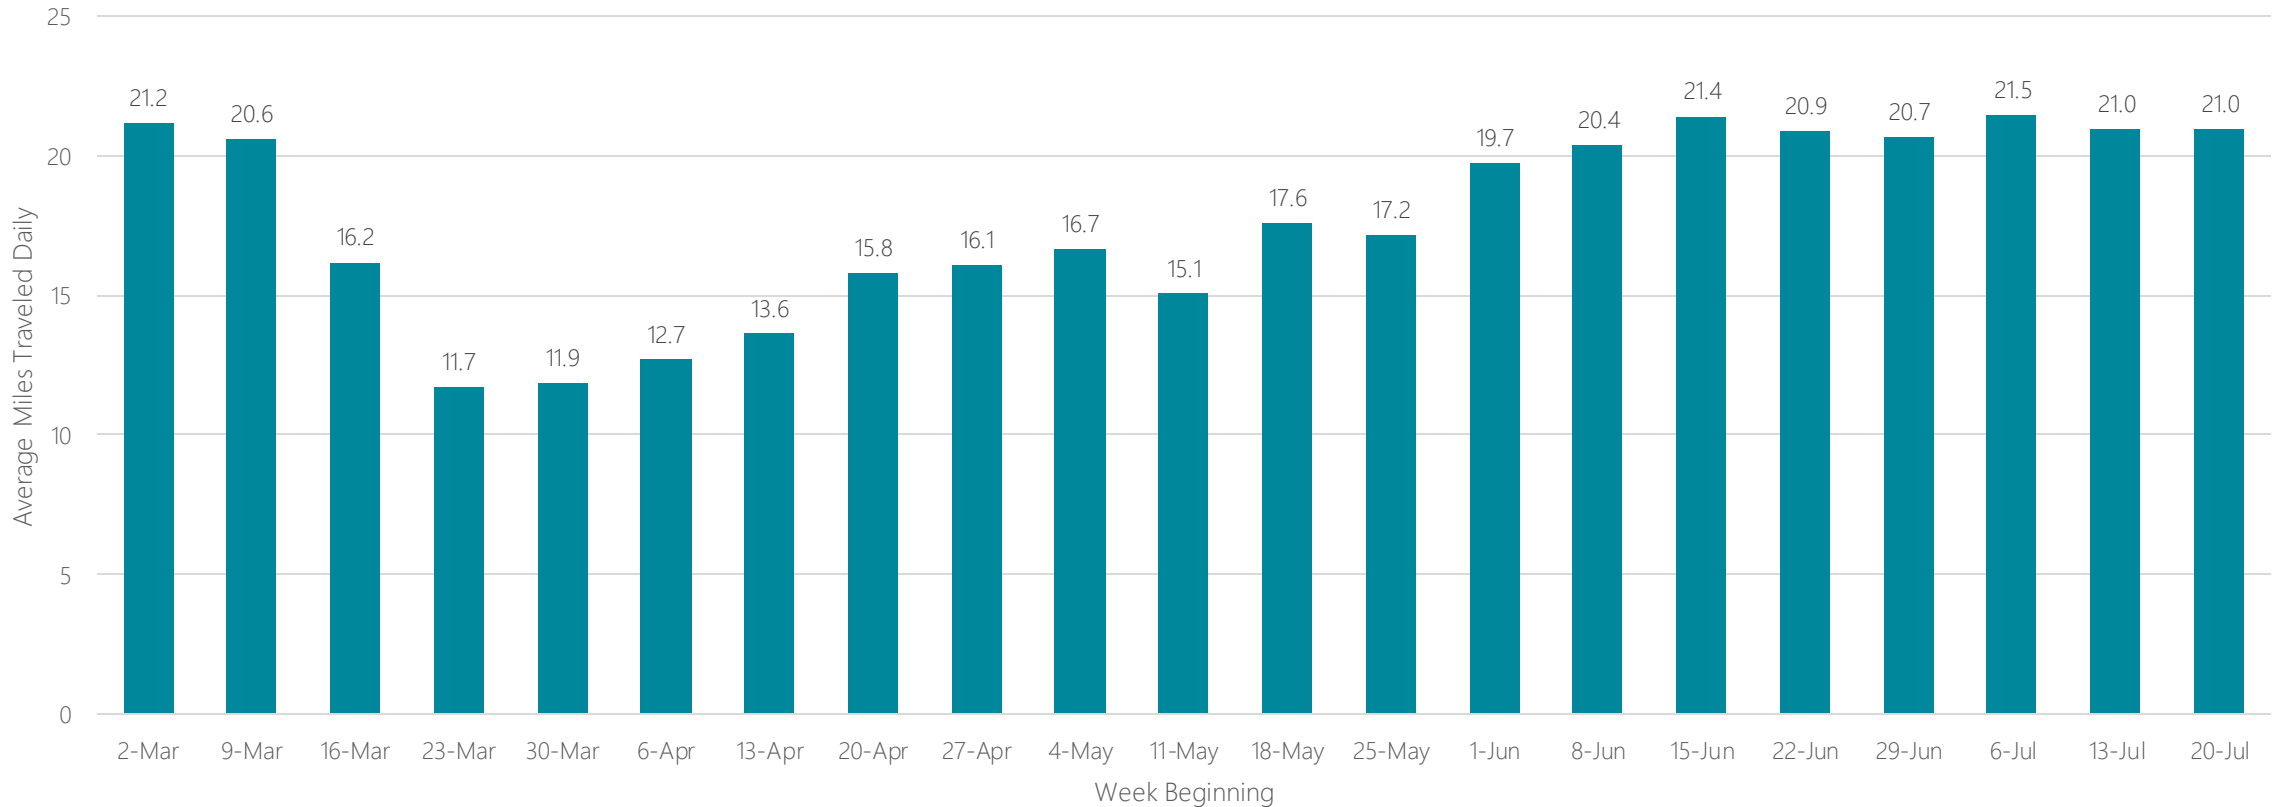

Chico-Redding

Average Miles Traveled Daily Weekly Trend