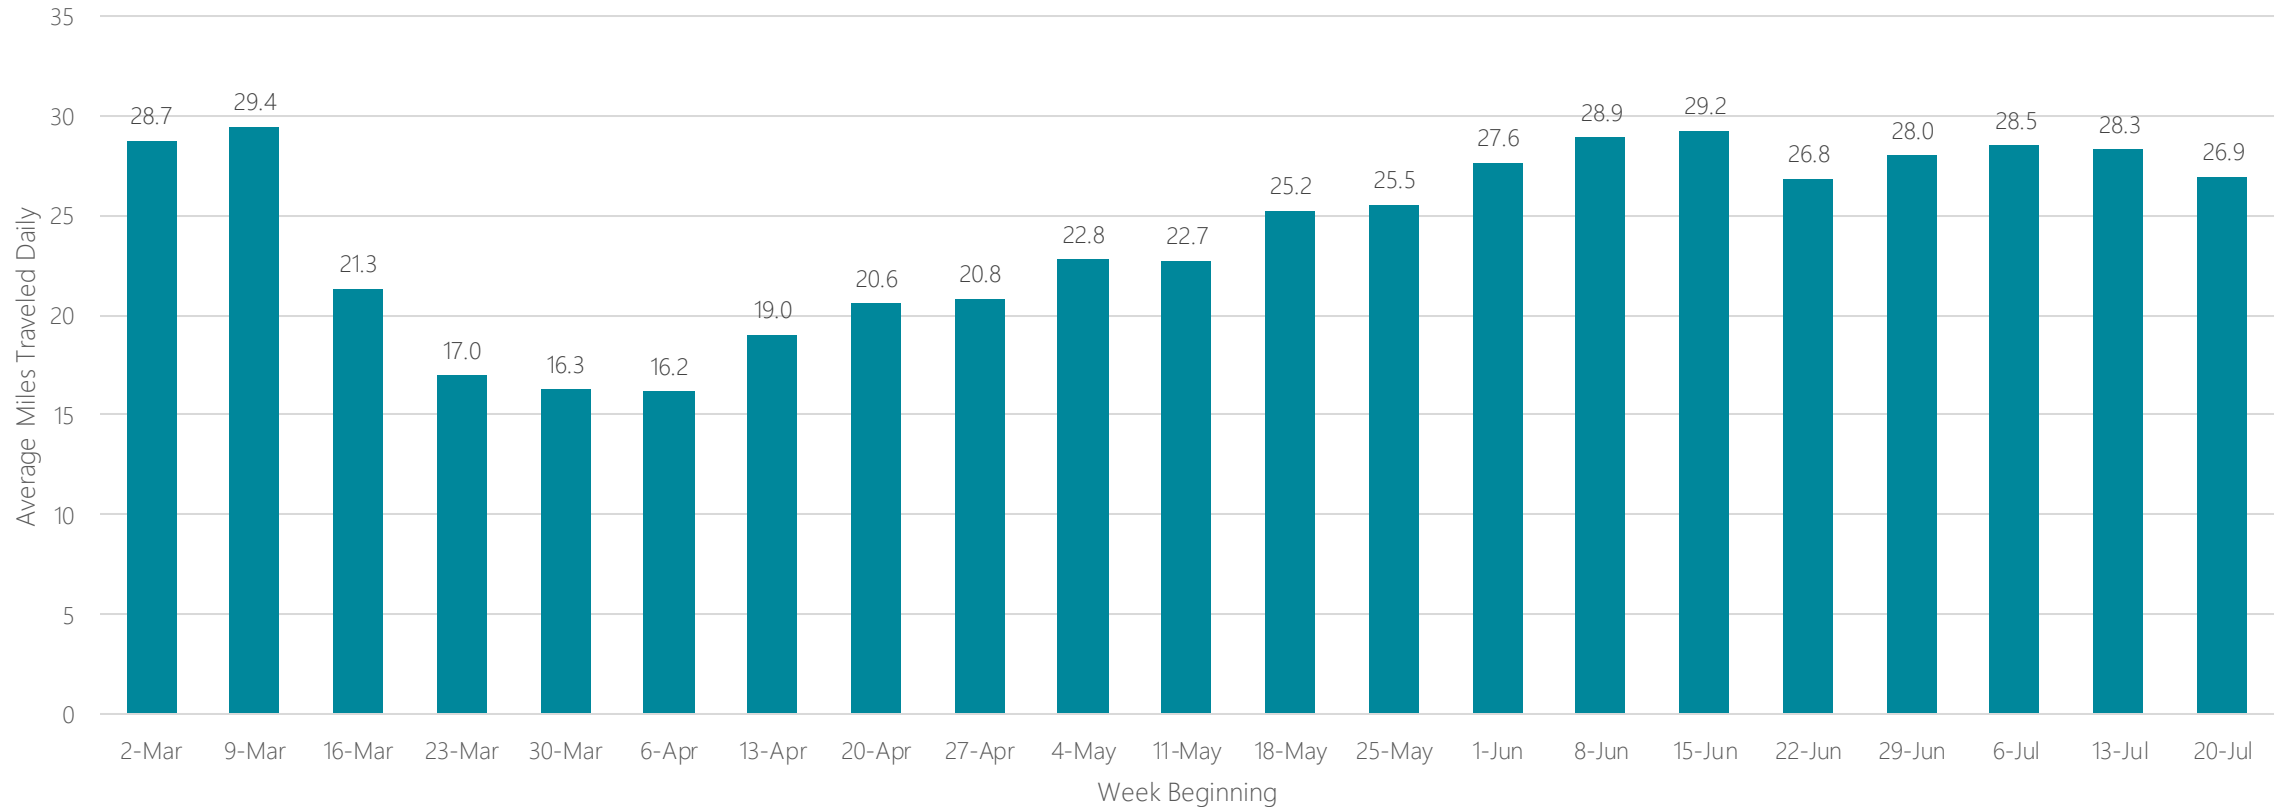

Lafayette, IN

Average Miles Traveled Daily Weekly Trend

Lafayette, LA

Average Miles Traveled Daily Weekly Trend

Lake Charles

Average Miles Traveled Daily Weekly Trend

Lansing

Average Miles Traveled Daily Weekly Trend