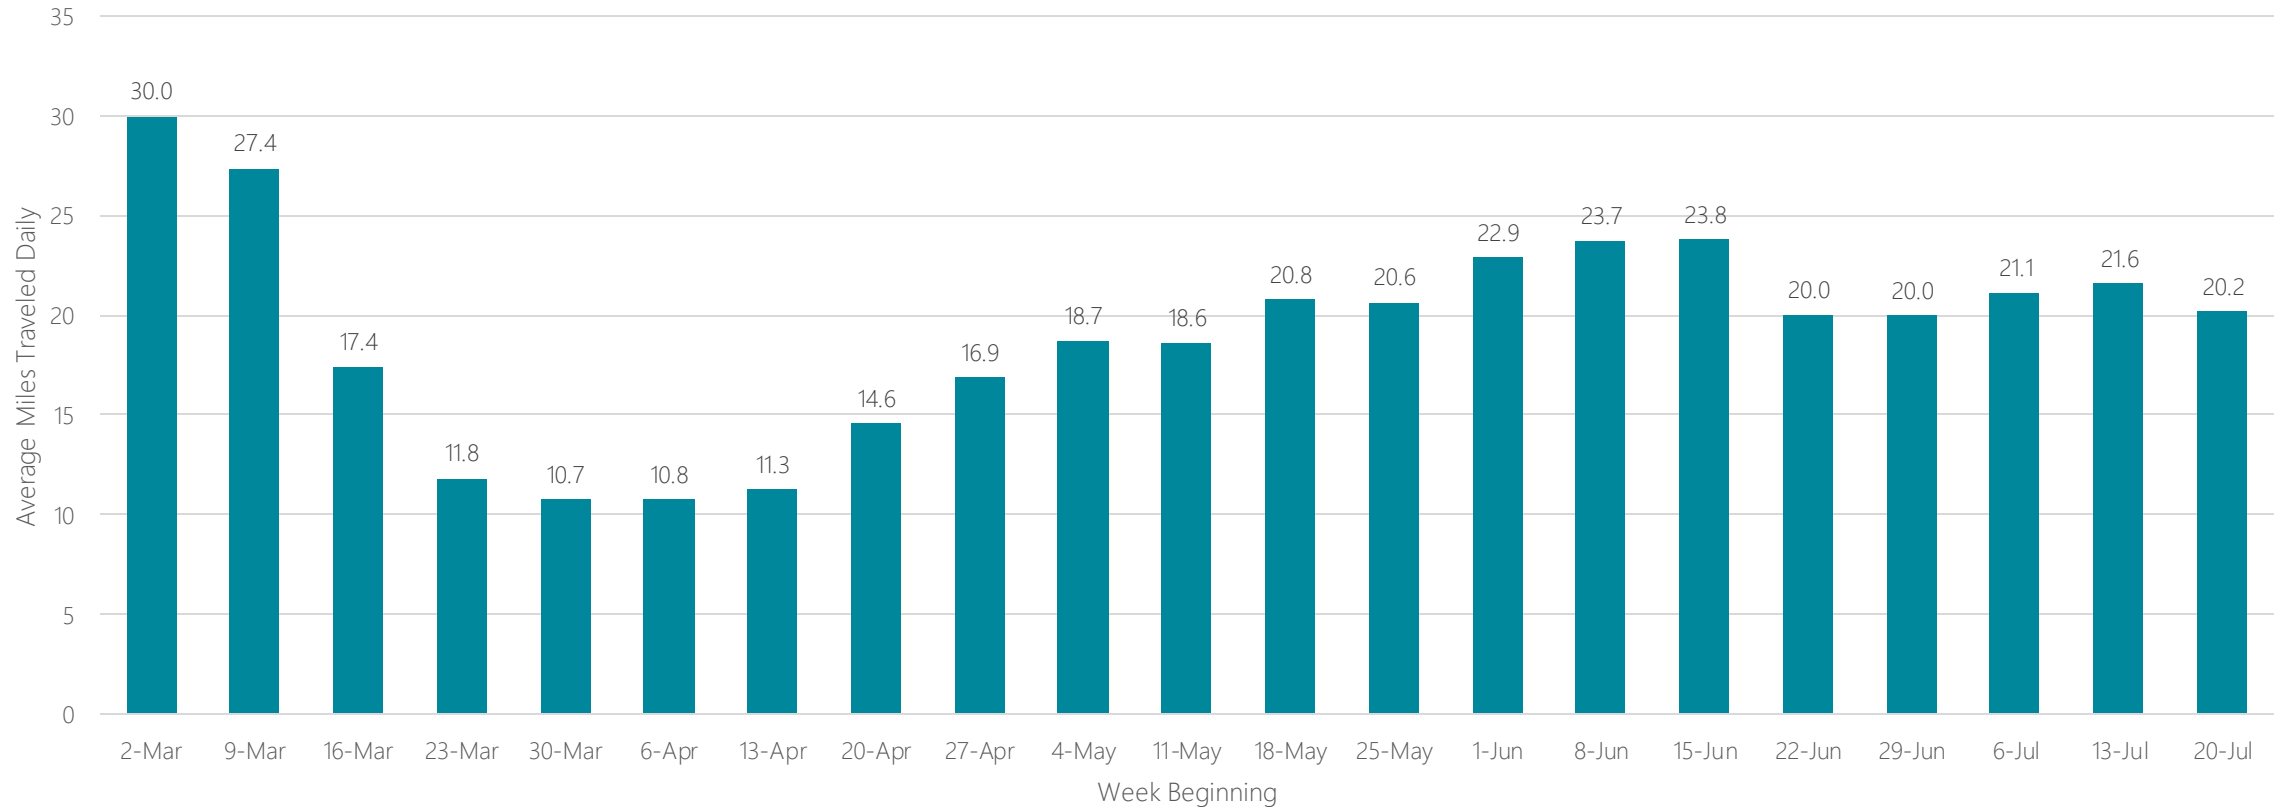

Helena

Average Miles Traveled Daily Weekly Trend

Honolulu

Average Miles Traveled Daily Weekly Trend

Houston

Average Miles Traveled Daily Weekly Trend

Huntsville-Decatur (Florence)

Average Miles Traveled Daily Weekly Trend