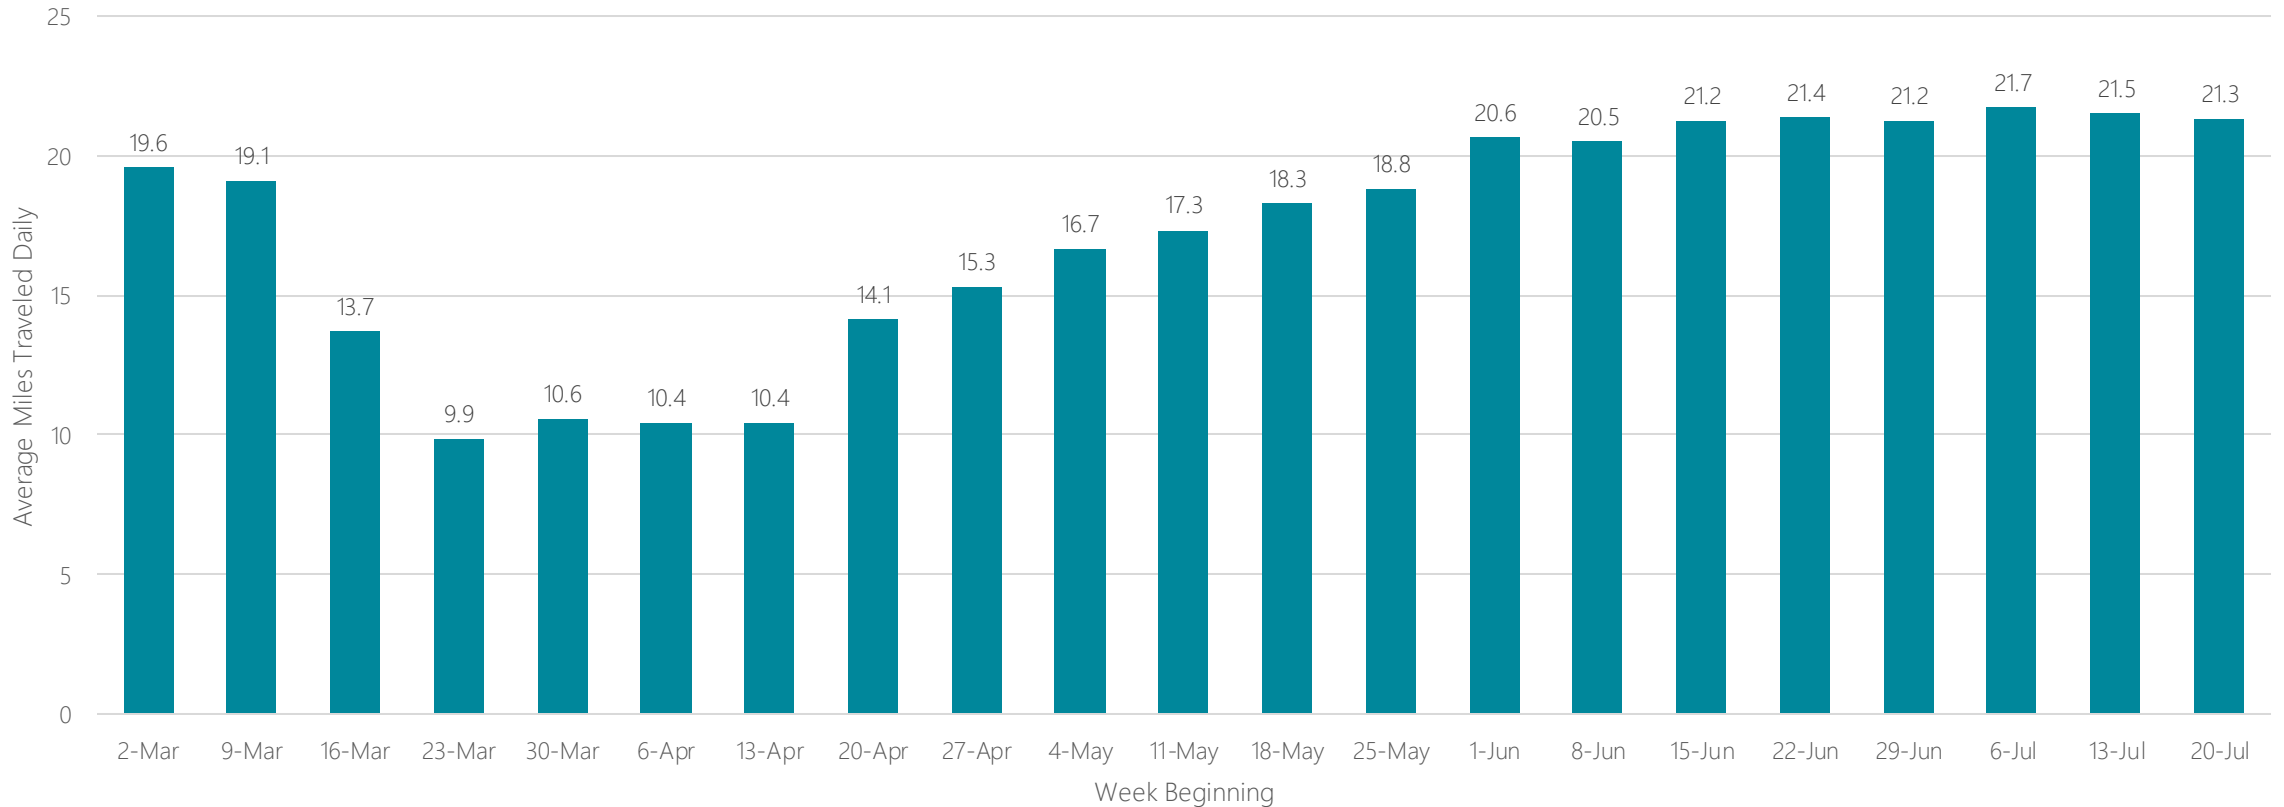

Waco-Temple-Bryan

Average Miles Traveled Daily Weekly Trend

Washington DC (Hagerstown)

Average Miles Traveled Daily Weekly Trend

Watertown

Average Miles Traveled Daily Weekly Trend

Wausau-Rhineland

Average Miles Traveled Daily Weekly Trend