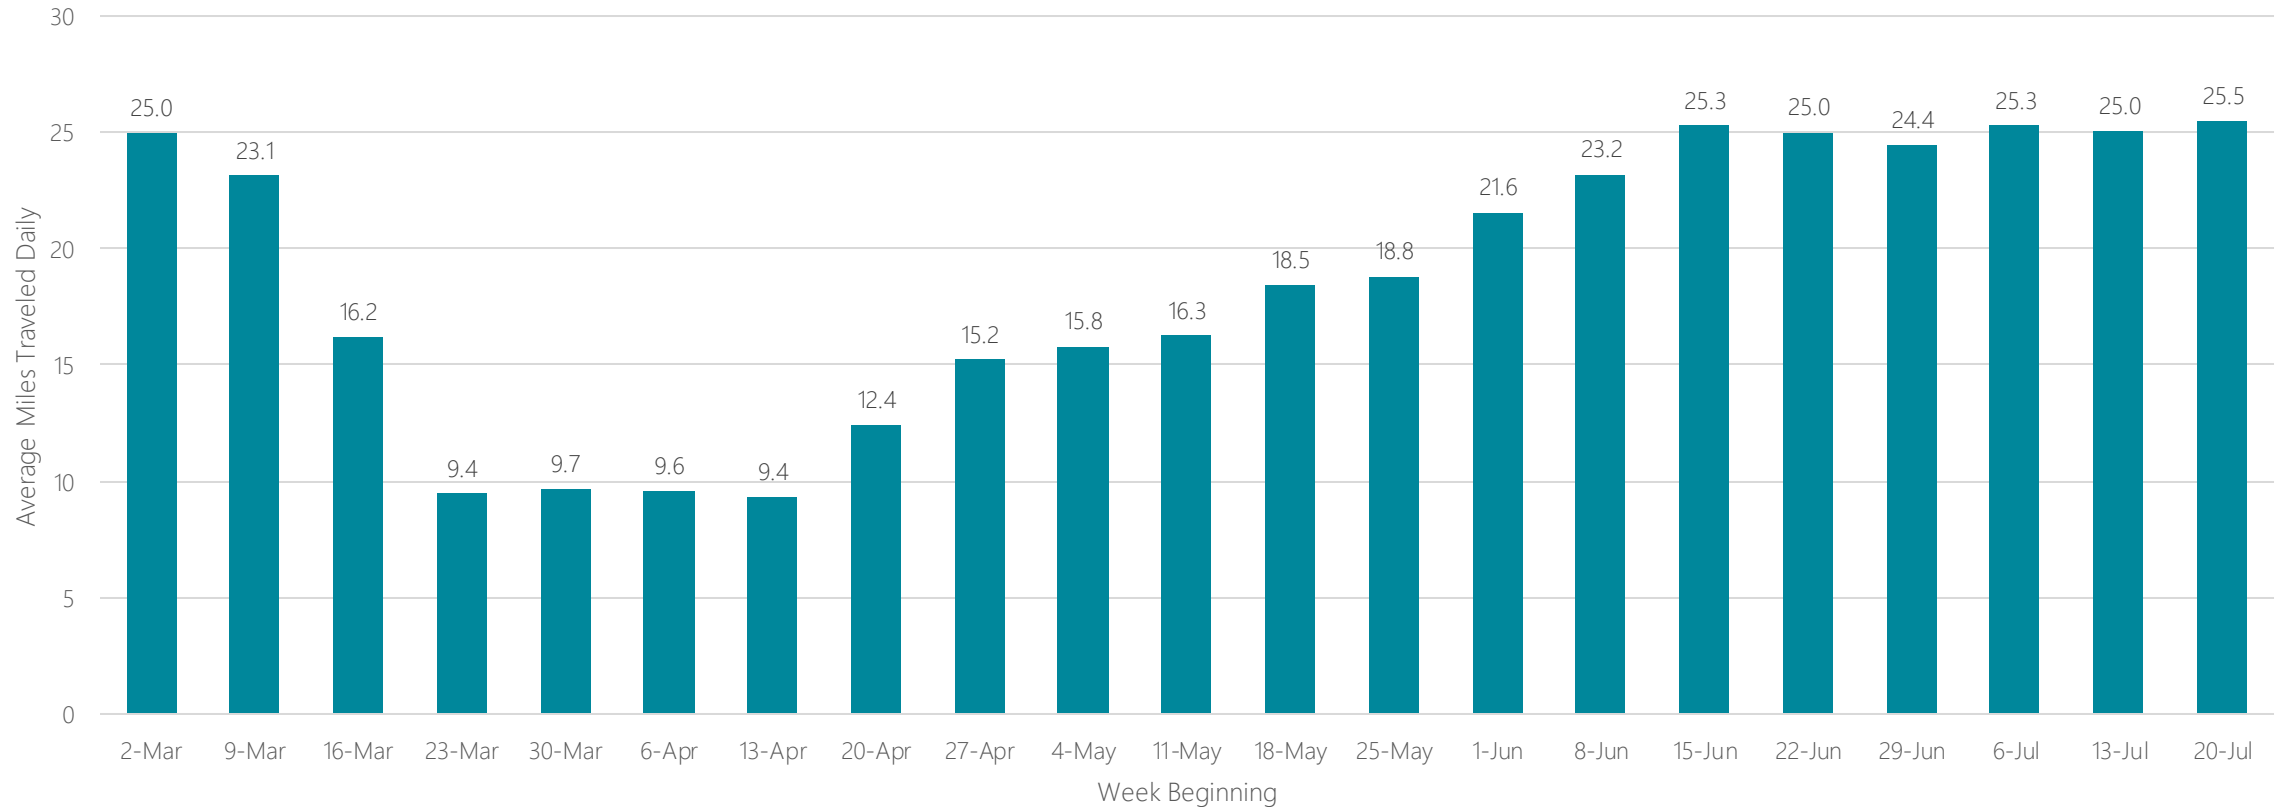

Grand Rapids-Kalamazoo-Battle Creek

Average Miles Traveled Daily Weekly Trend