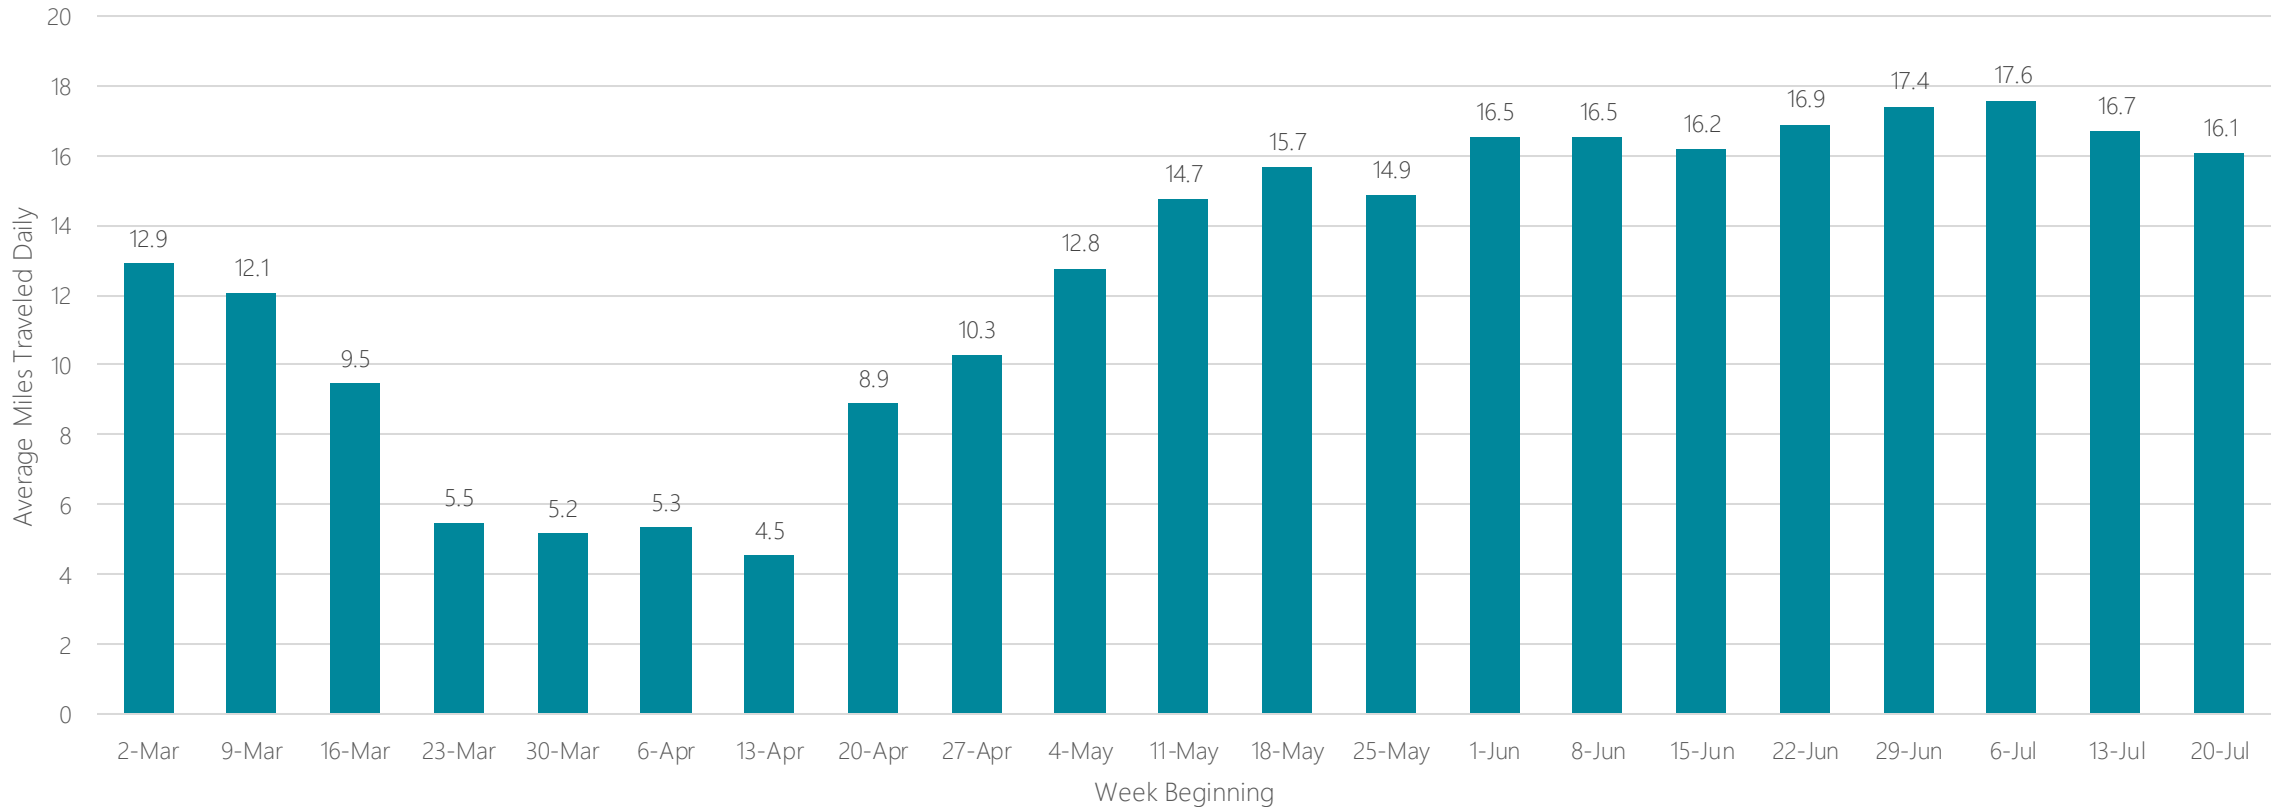

Average Miles Traveled Daily Weekly Trend

Evansville

Average Miles Traveled Daily Weekly Trend

Fairbanks

Average Miles Traveled Daily Weekly Trend

Fargo-Valley City

Average Miles Traveled Daily Weekly Trend