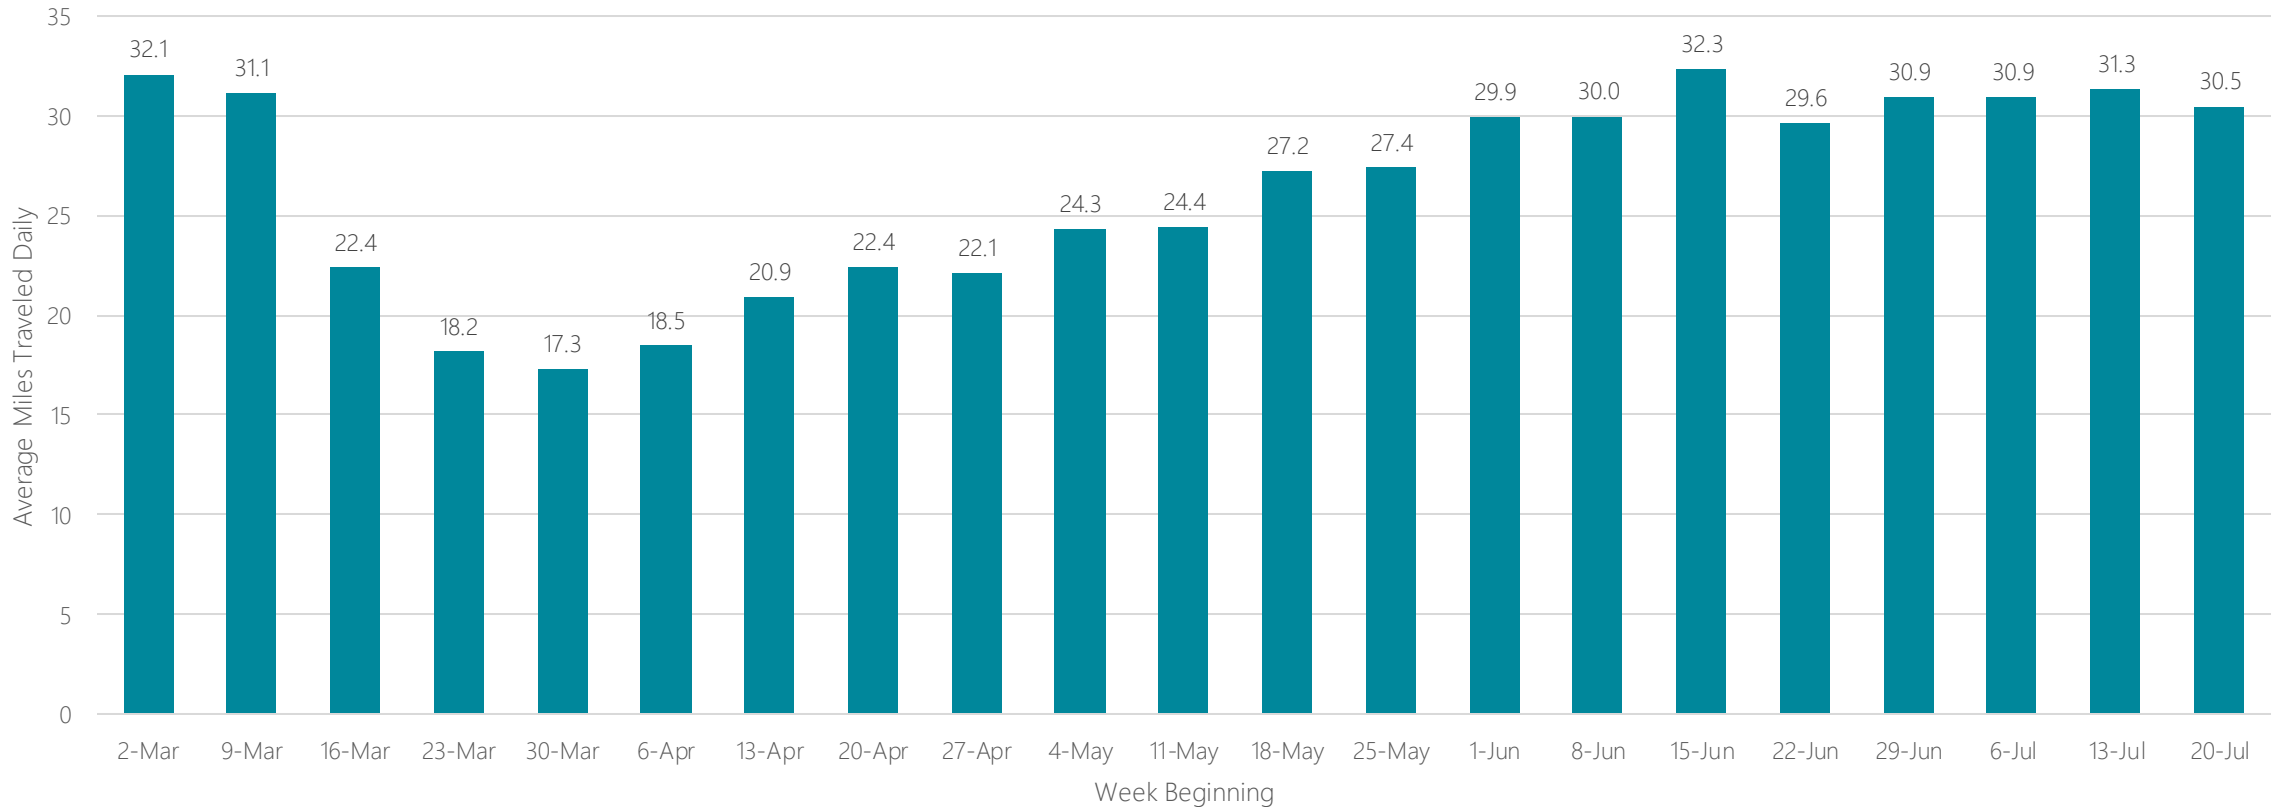

Missoula

Average Miles Traveled Daily Weekly Trend

Mobile-Pensacola (Fort Walton Beach)

Average Miles Traveled Daily Weekly Trend

Monroe-El Dorado

Average Miles Traveled Daily Weekly Trend

Monterey-Salinas

Average Miles Traveled Daily Weekly Trend