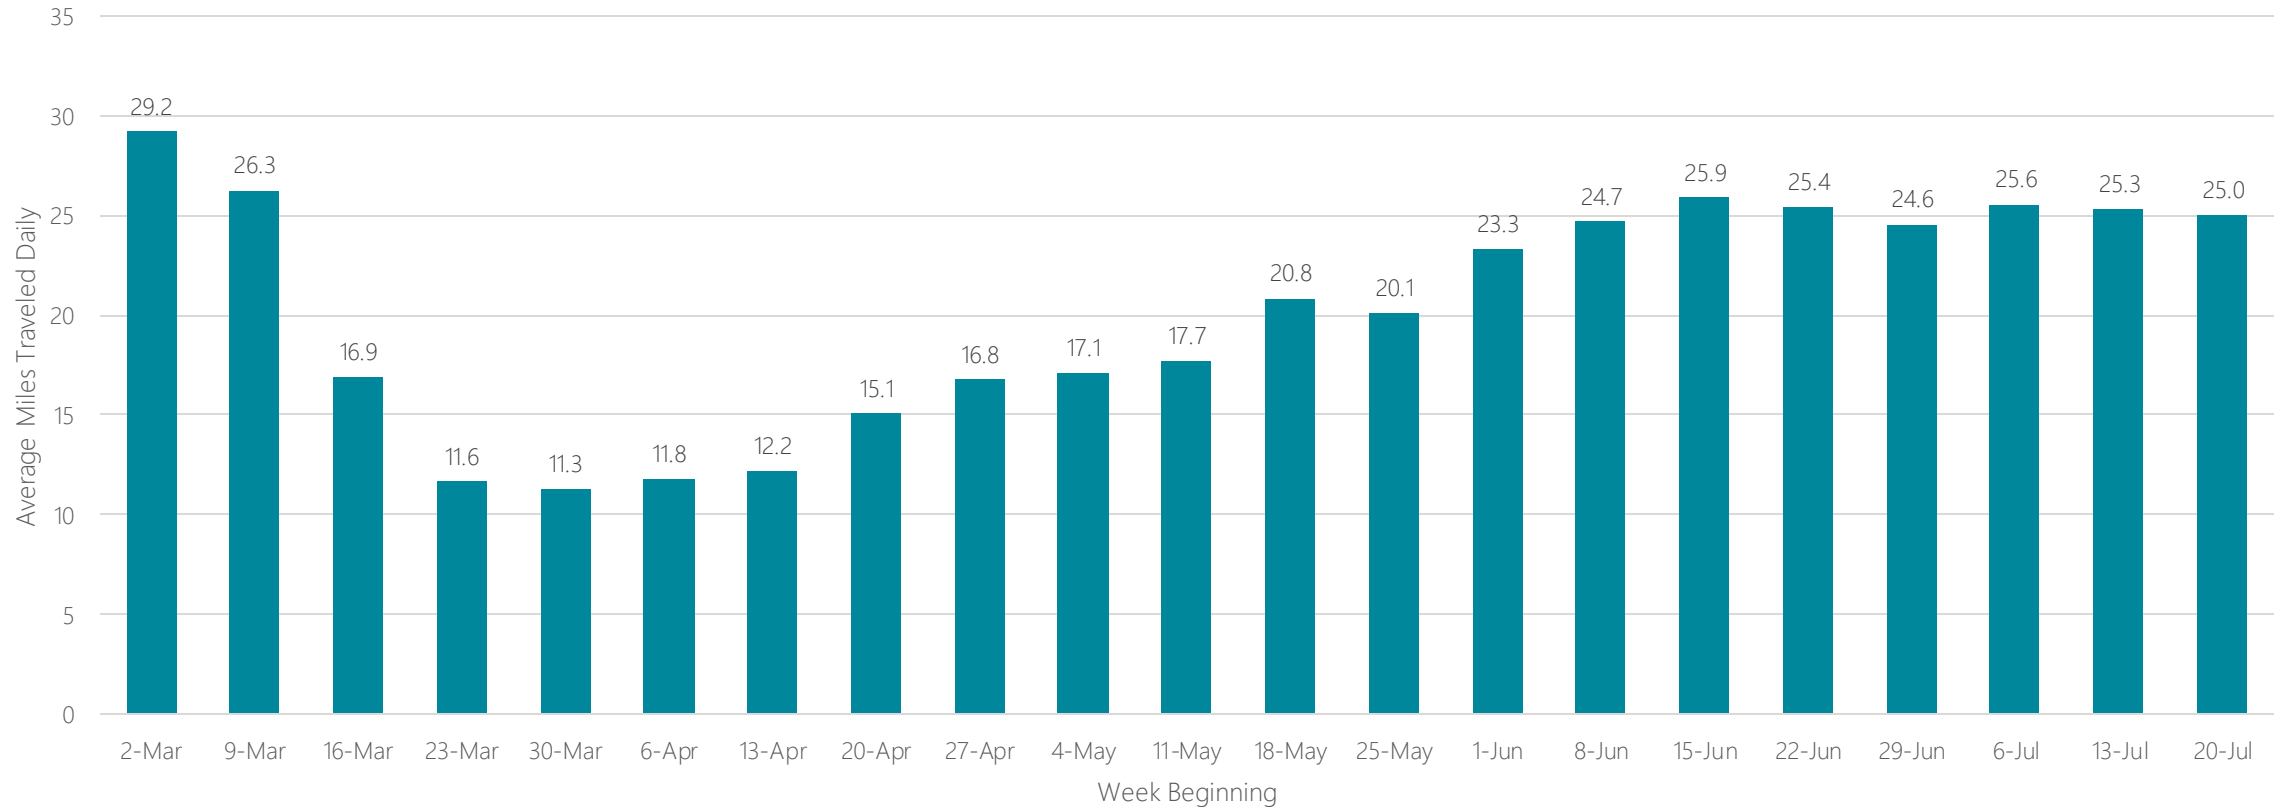

Kansas City

Average Miles Traveled Daily Weekly Trend