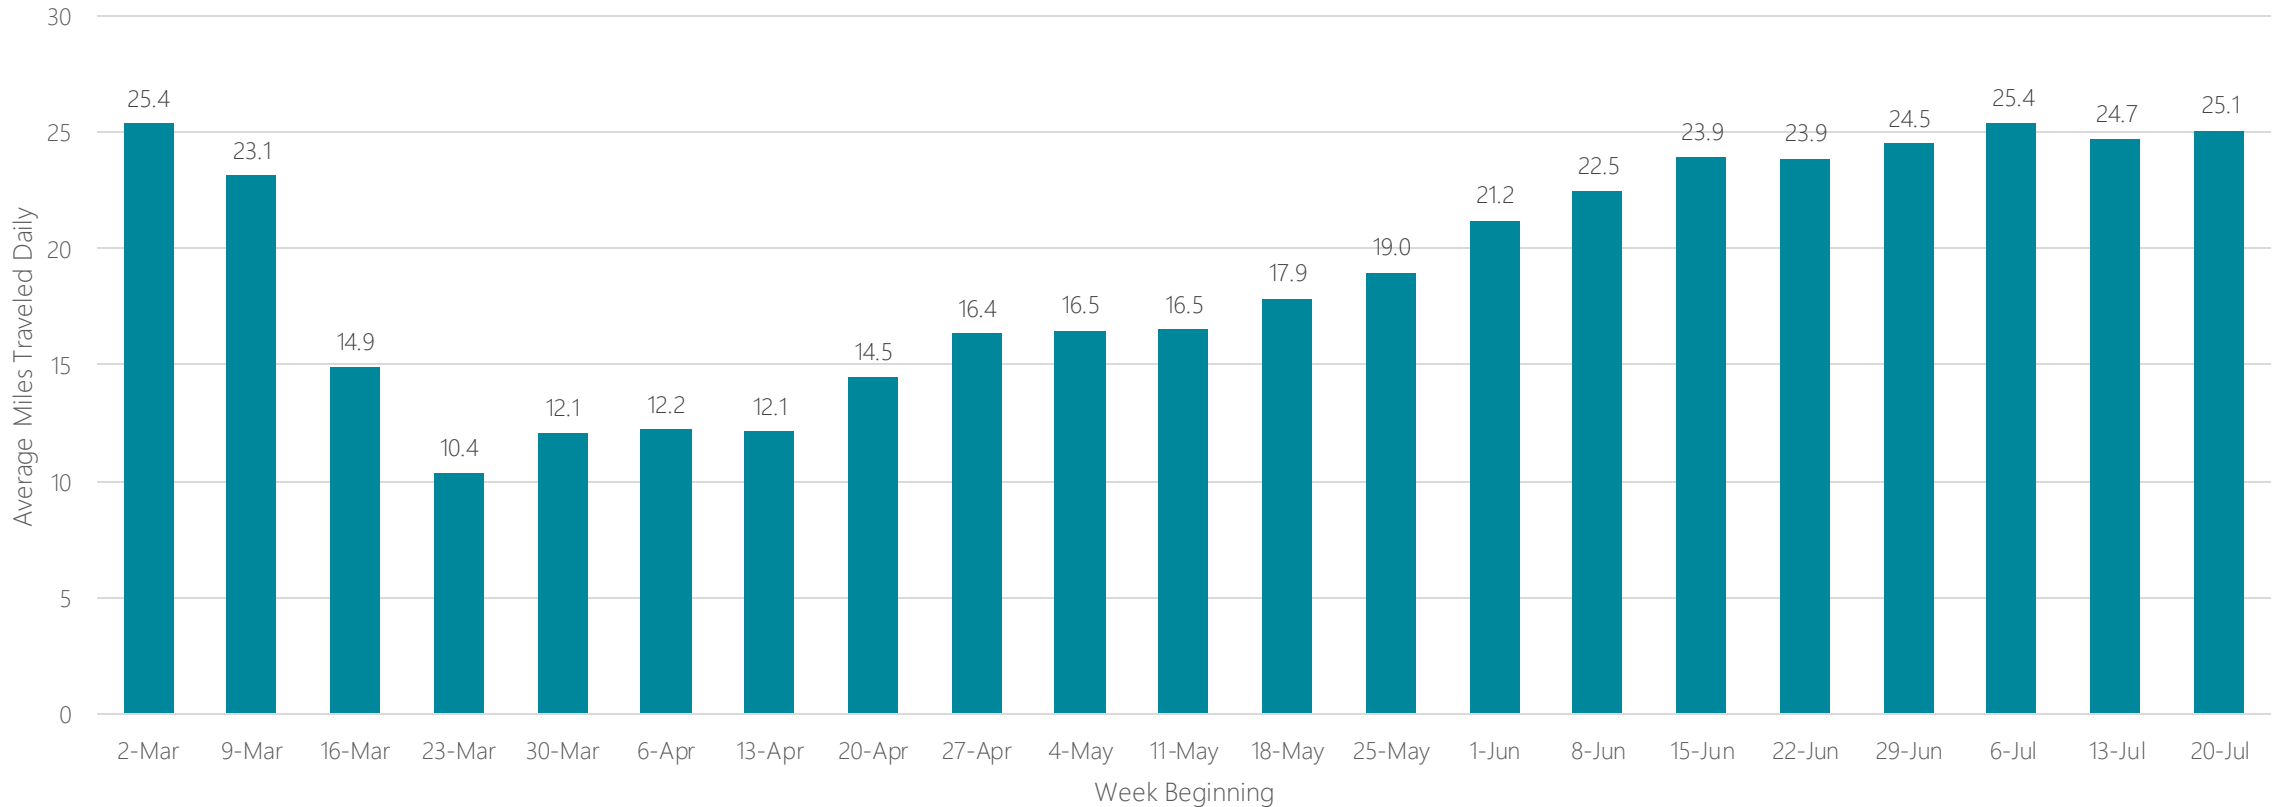

Peoria-Bloomington

Average Miles Traveled Daily Weekly Trend