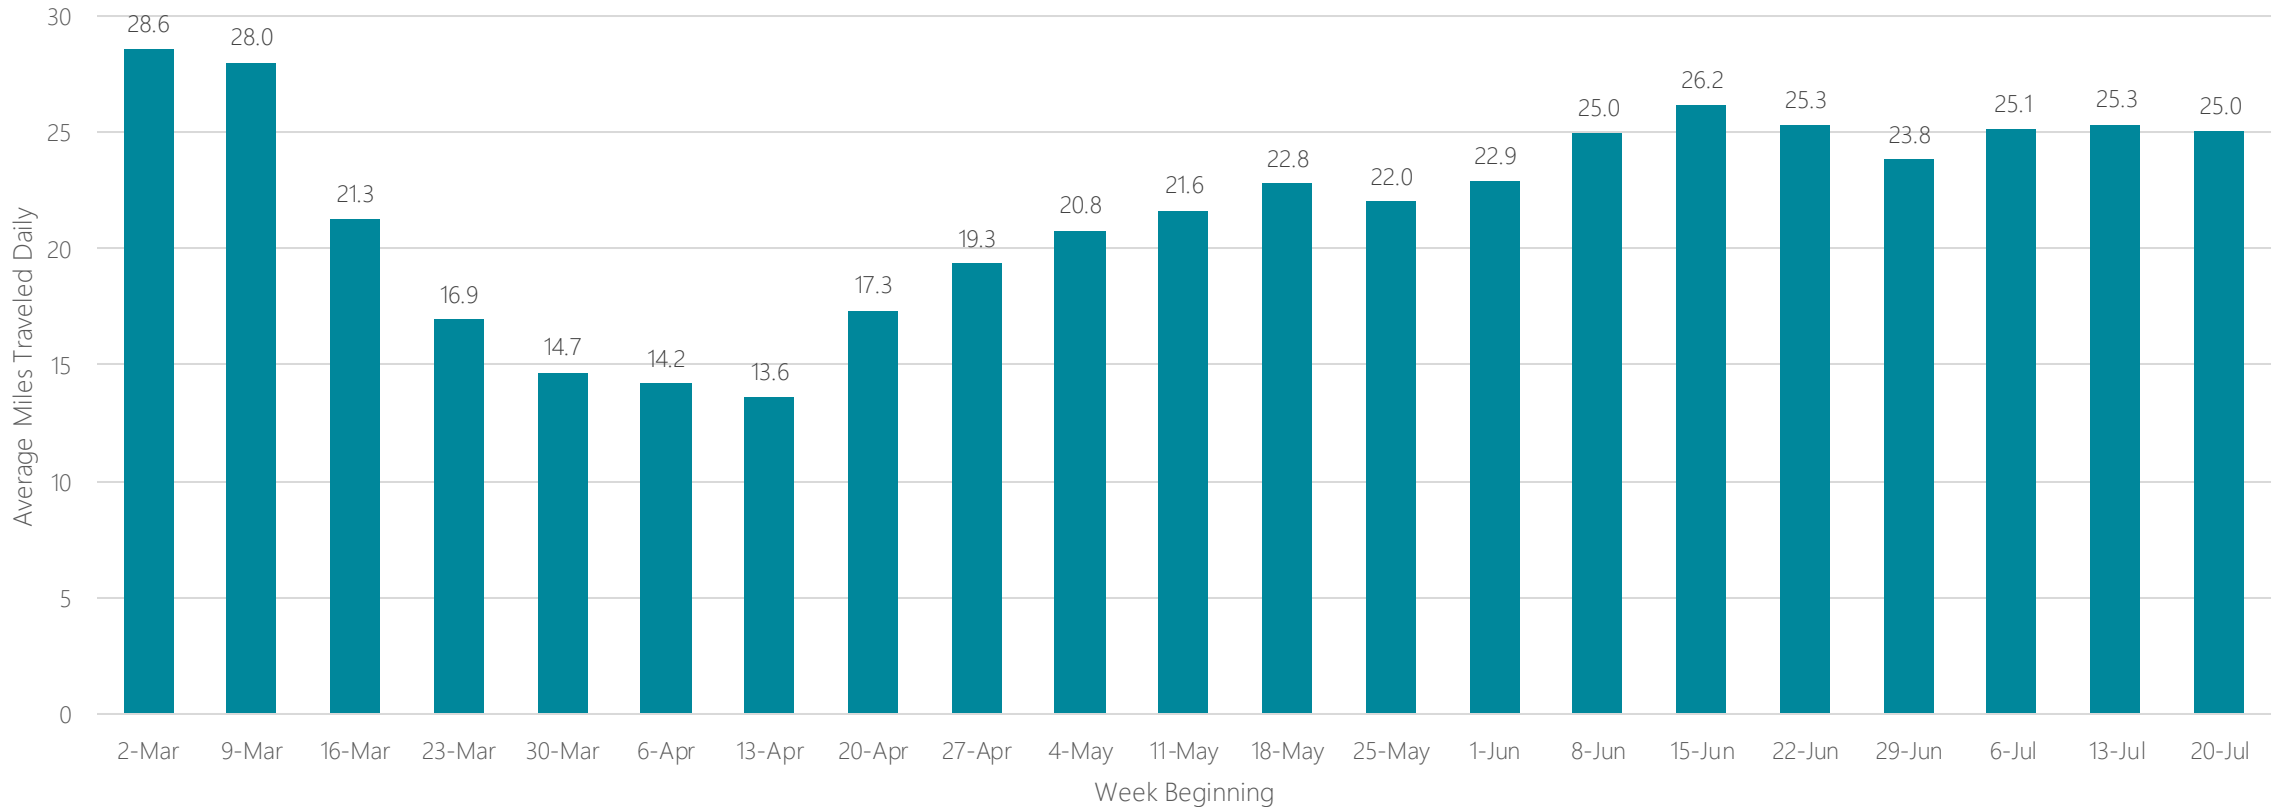

Jacksonville, Brunswick

Average Miles Traveled Daily Weekly Trend