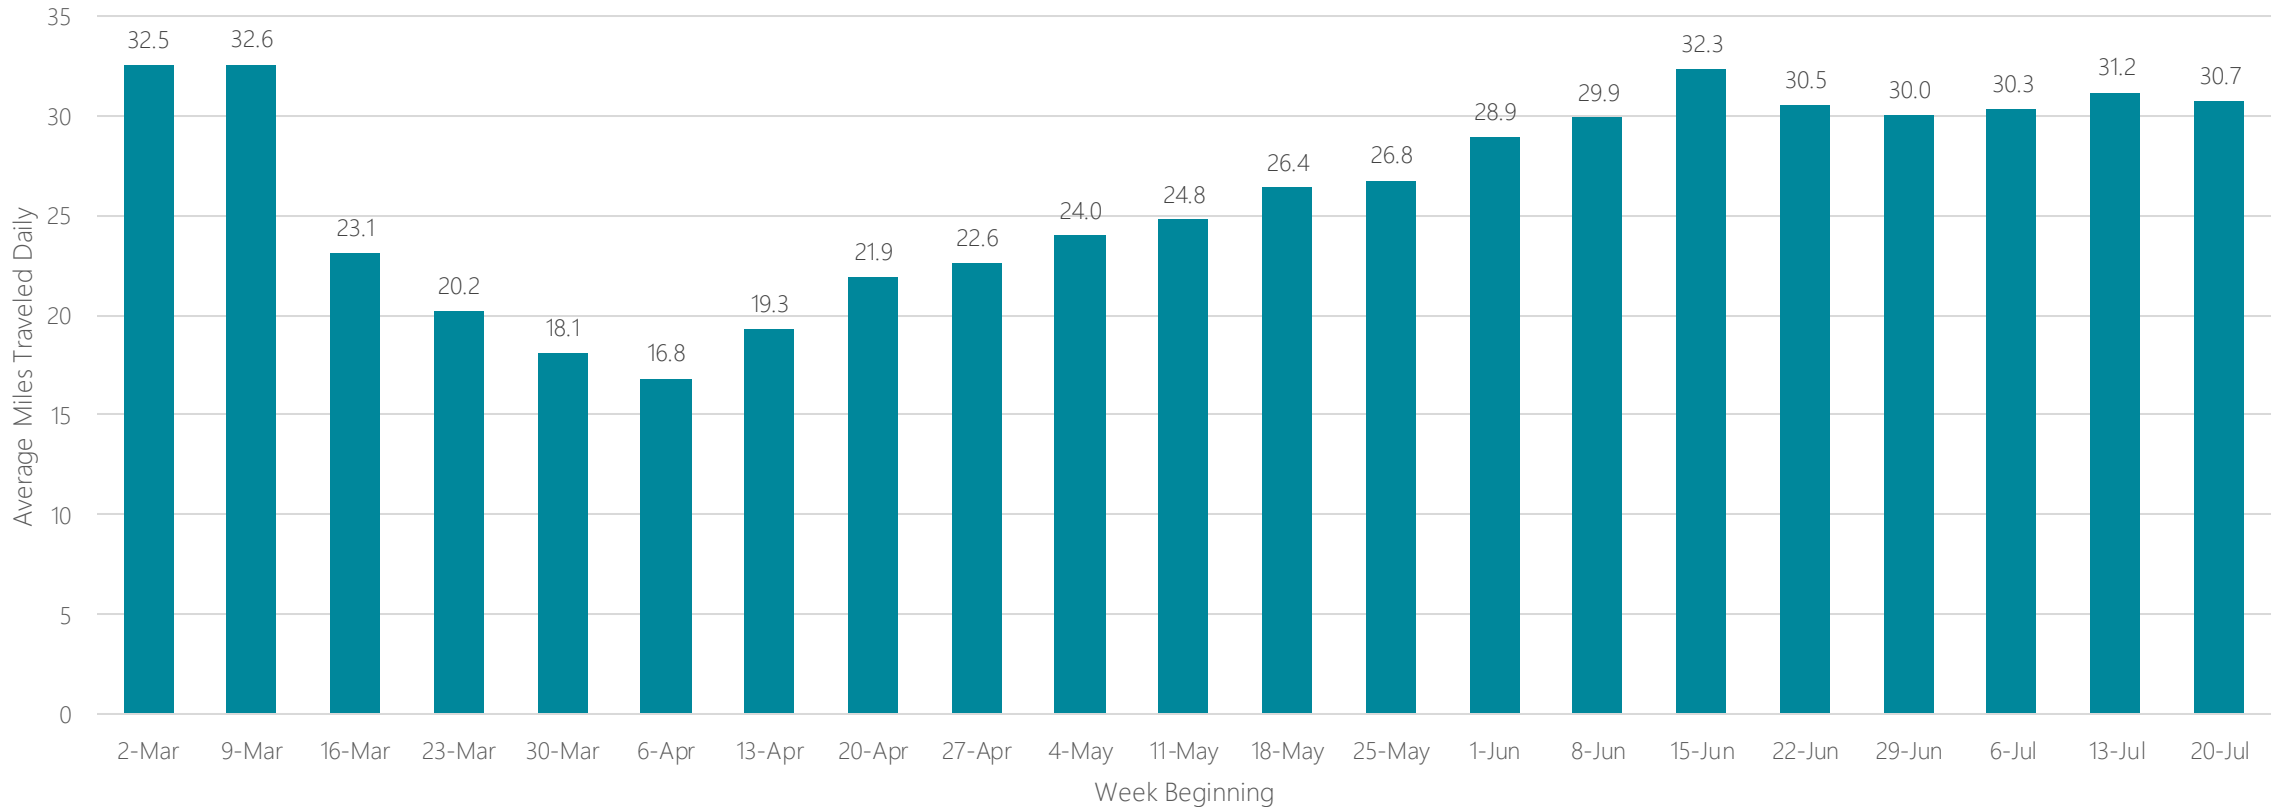

Idaho Falls-Pocatello

Average Miles Traveled Daily Weekly Trend

Indianapolis

Average Miles Traveled Daily Weekly Trend

Jackson, MS

Average Miles Traveled Daily Weekly Trend

Jackson, TN

Average Miles Traveled Daily Weekly Trend