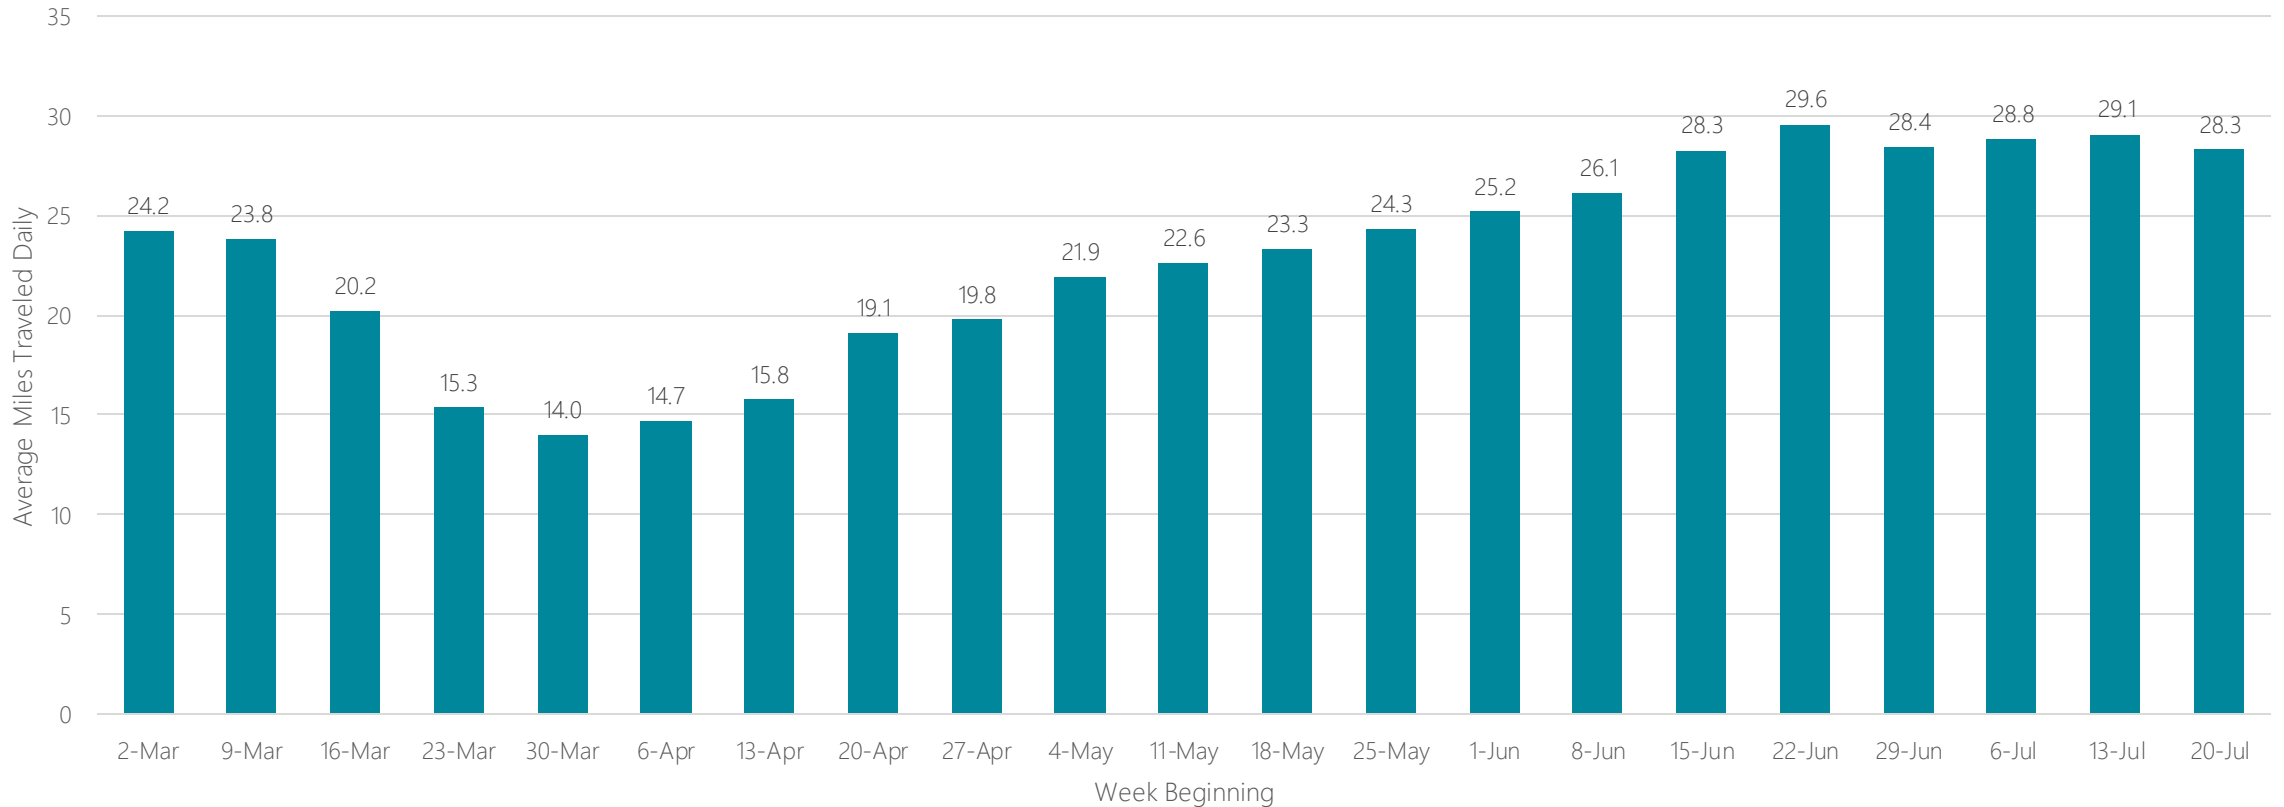

Twin Falls

Average Miles Traveled Daily Weekly Trend