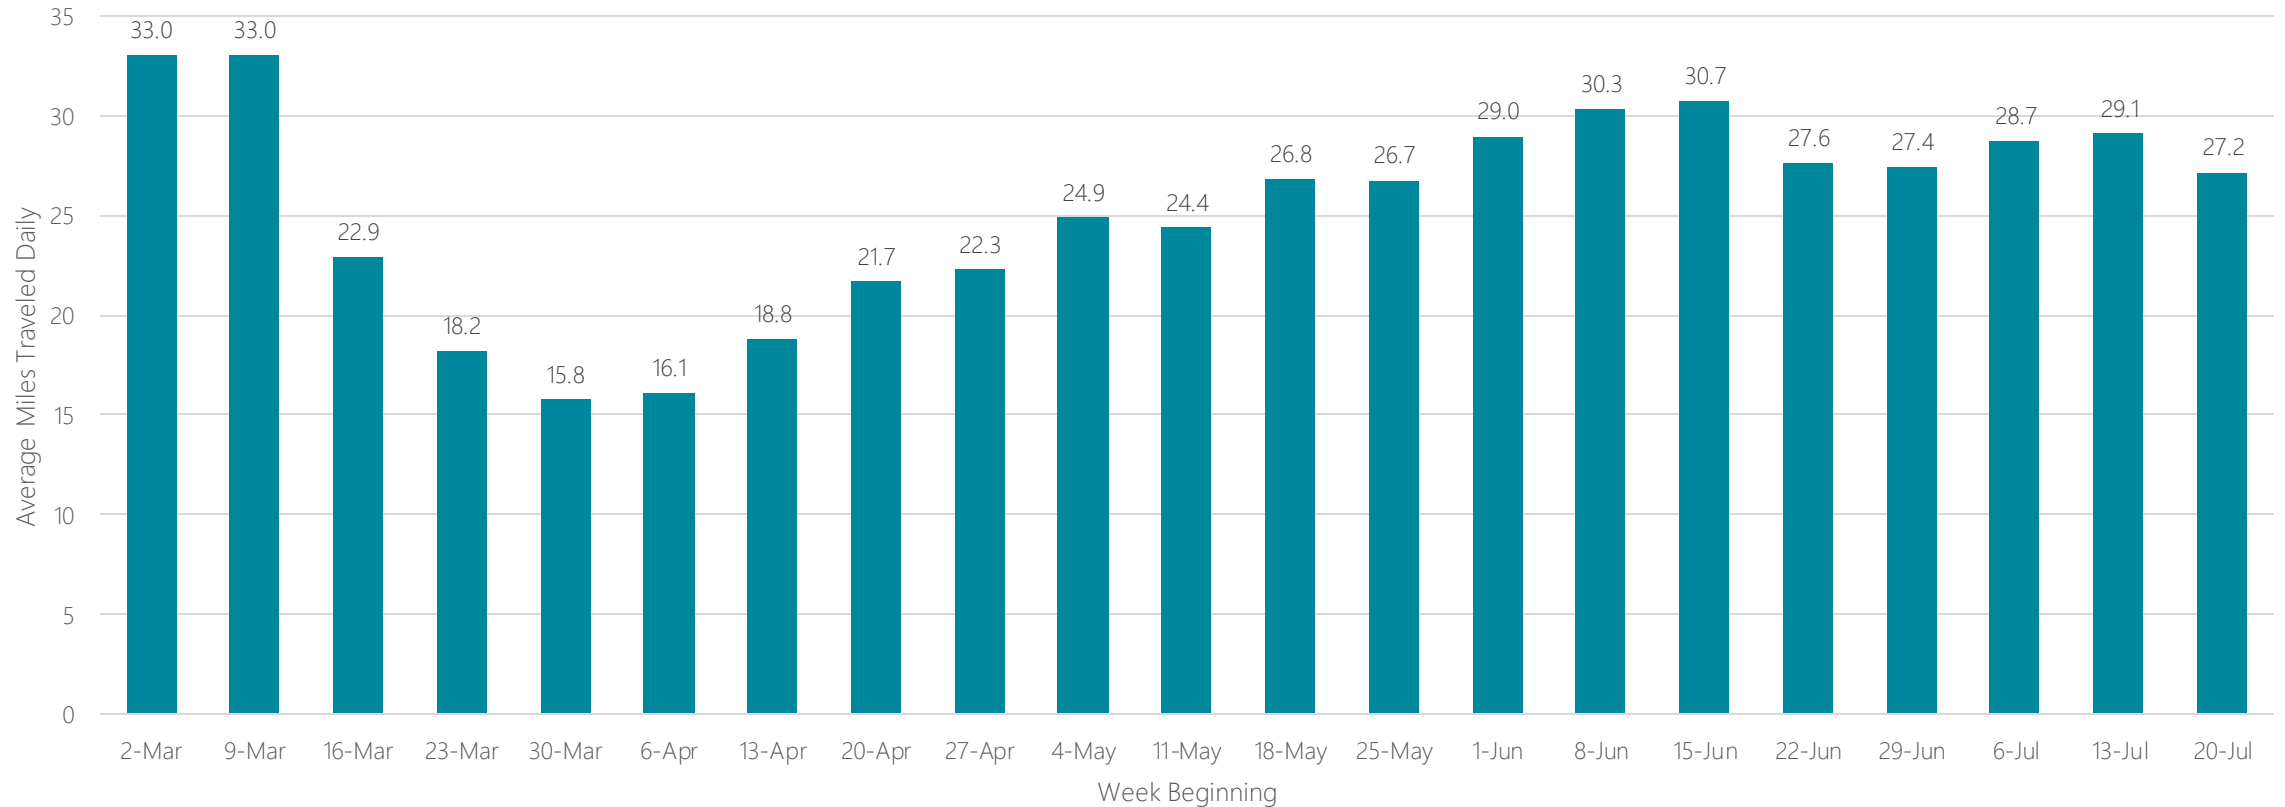

Austin

Average Miles Traveled Daily Weekly Trend

Bakersfield

Average Miles Traveled Daily Weekly Trend

Baltimore

Average Miles Traveled Daily Weekly Trend

Bangor, ME

Average Miles Traveled Daily Weekly Trend

Baton Rouge

Average Miles Traveled Daily Weekly Trend

Beaumont

Average Miles Traveled Daily Weekly Trend

Bend, OR

Average Miles Traveled Daily Weekly Trend

Billings, MT

Average Miles Traveled Daily Weekly Trend