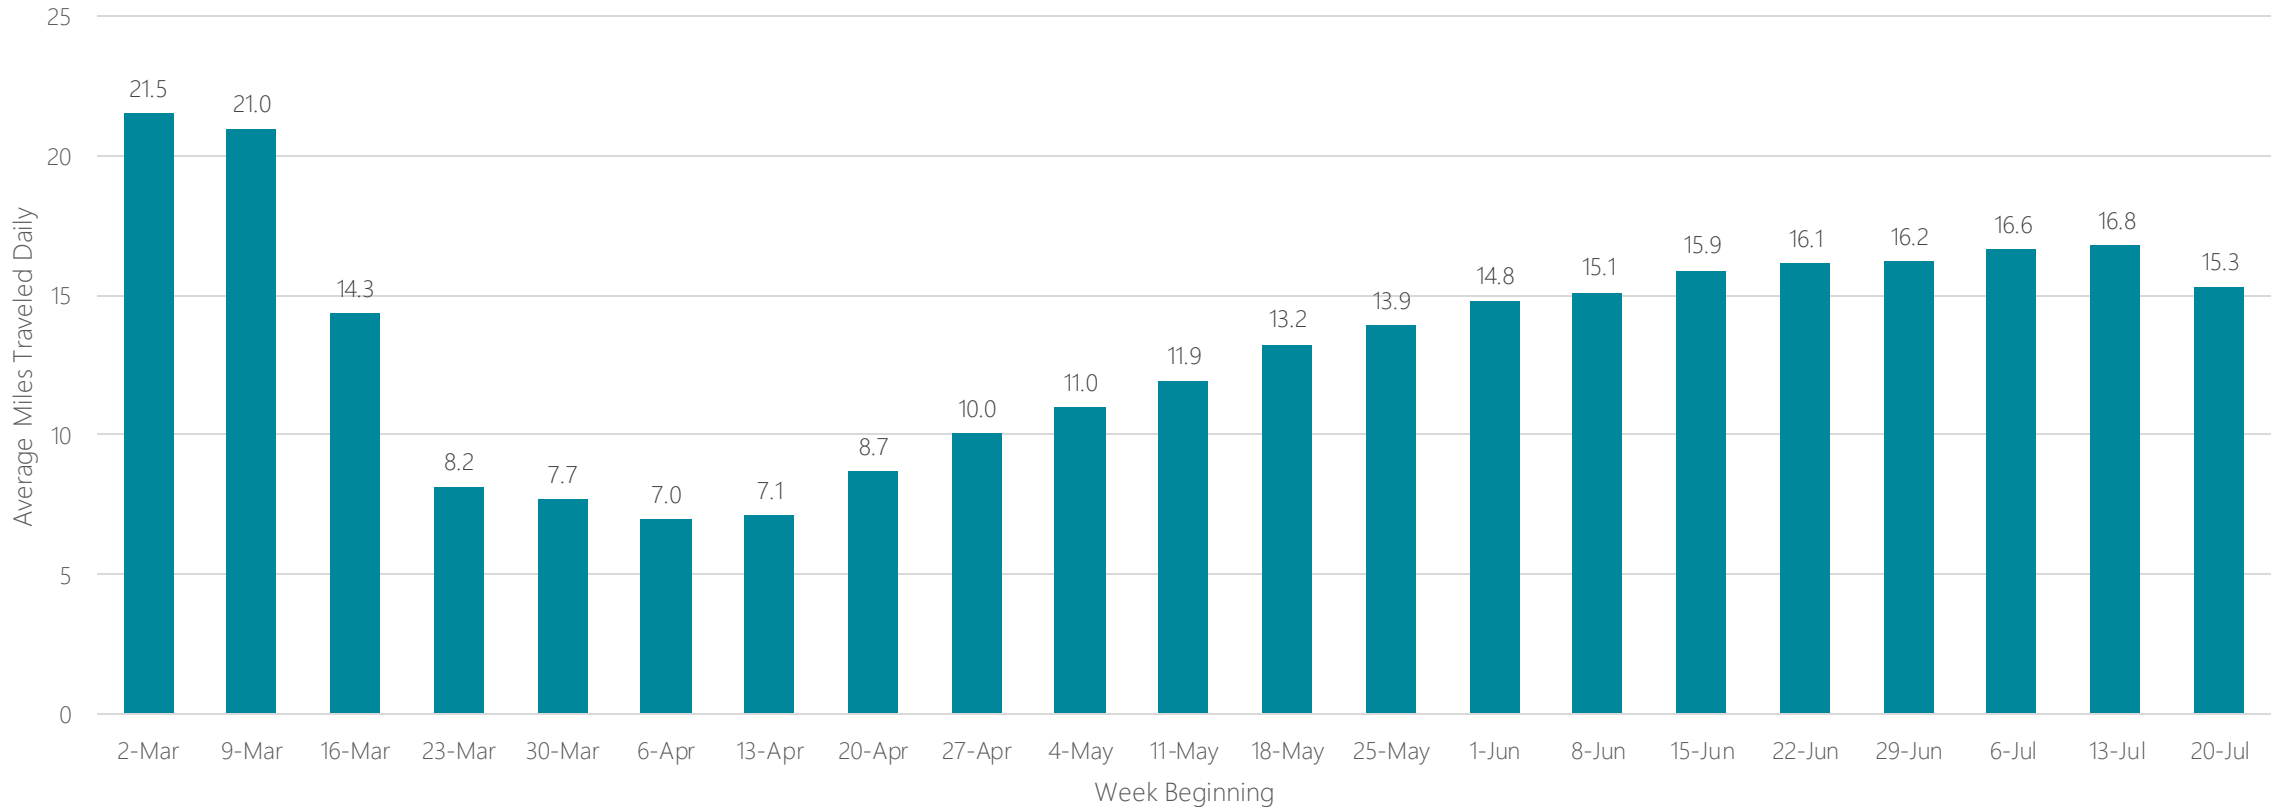

Honolulu

Average Miles Traveled Daily Weekly Trend