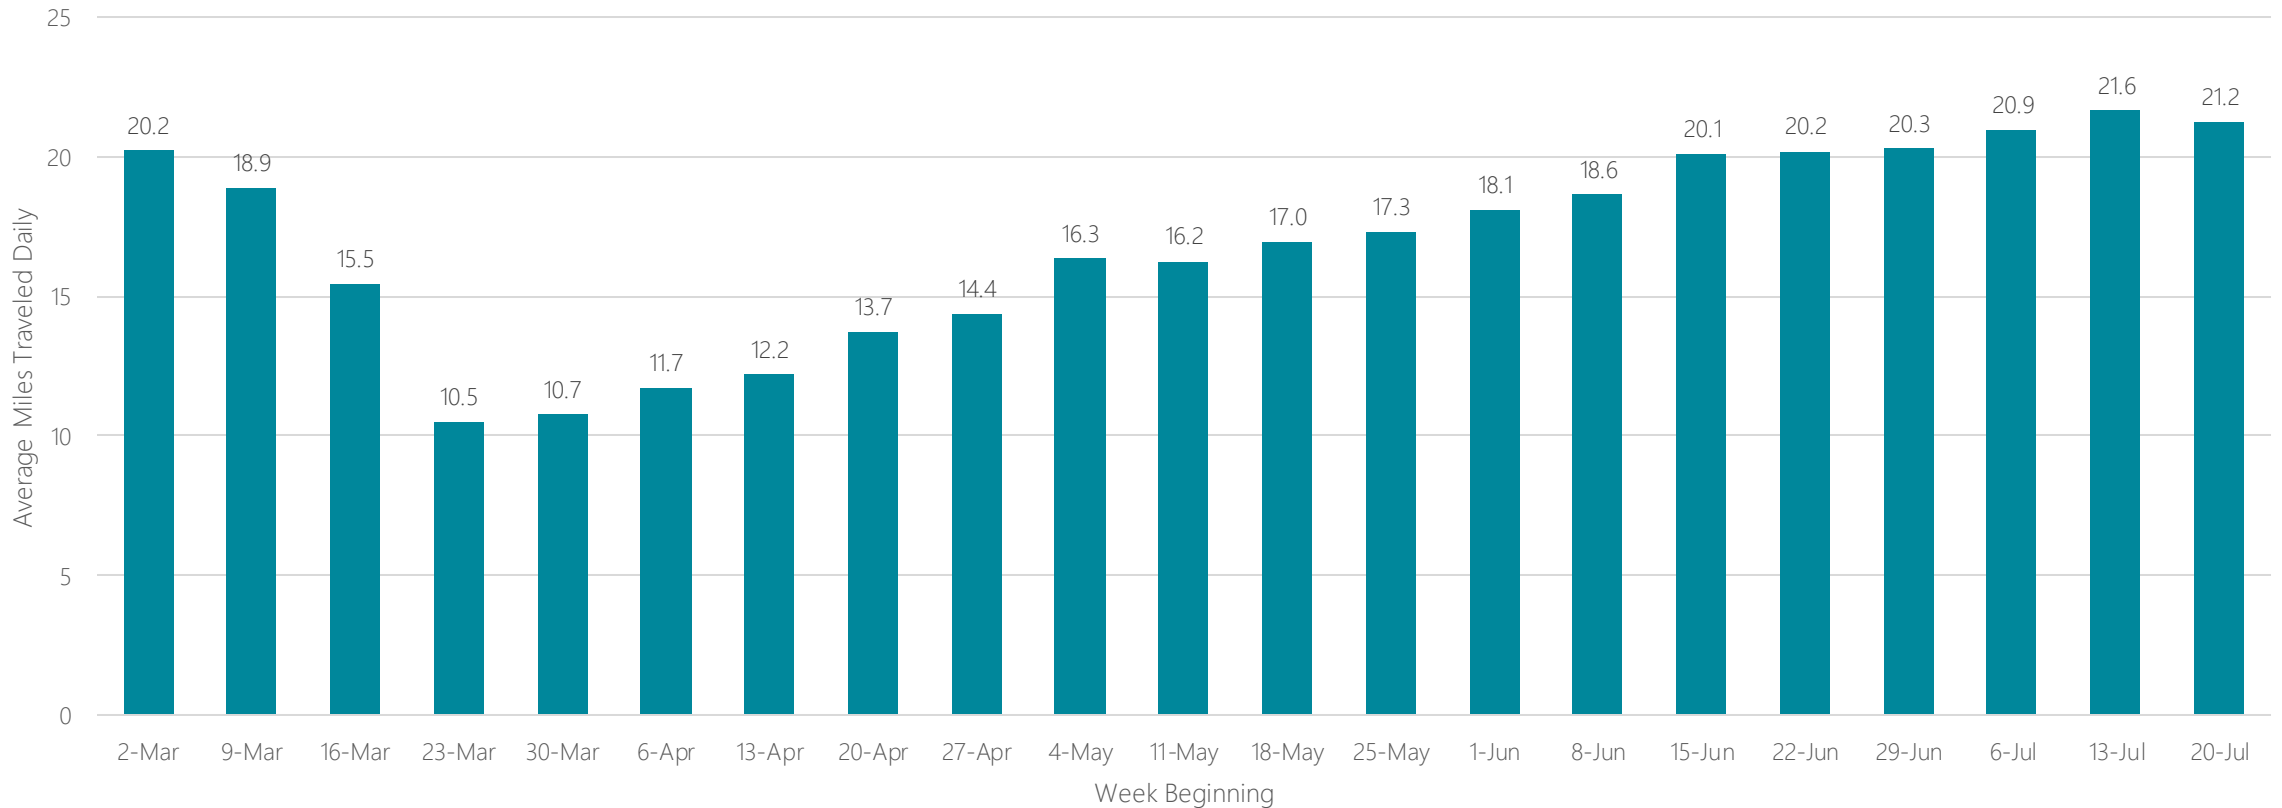

Average Miles Traveled Daily Weekly Trend

Wilkes Barre-Scranton

Average Miles Traveled Daily Weekly Trend

Wilmington

Average Miles Traveled Daily Weekly Trend

Yakima-Pasco-Richland-Kennewick

Average Miles Traveled Daily Weekly Trend