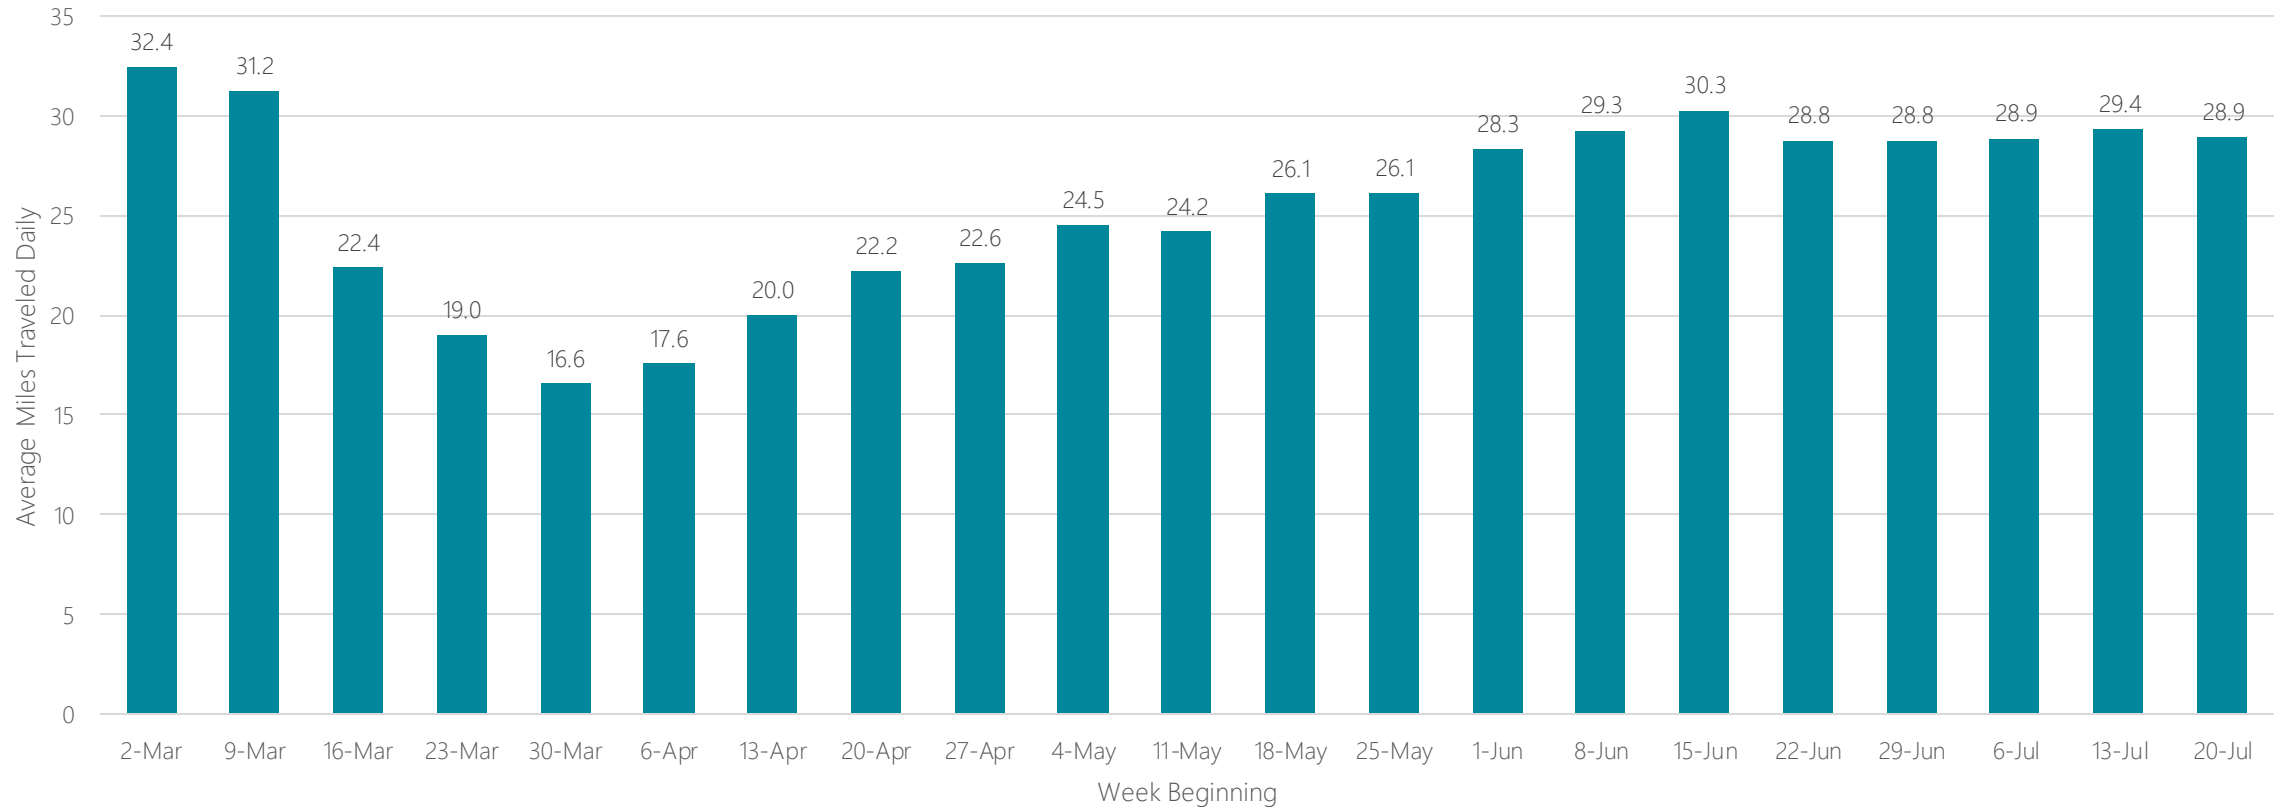

Savannah

Average Miles Traveled Daily Weekly Trend

Seattle-Tacoma

Average Miles Traveled Daily Weekly Trend

Sherman, TX-Ada, OK

Average Miles Traveled Daily Weekly Trend

Shreveport

Average Miles Traveled Daily Weekly Trend