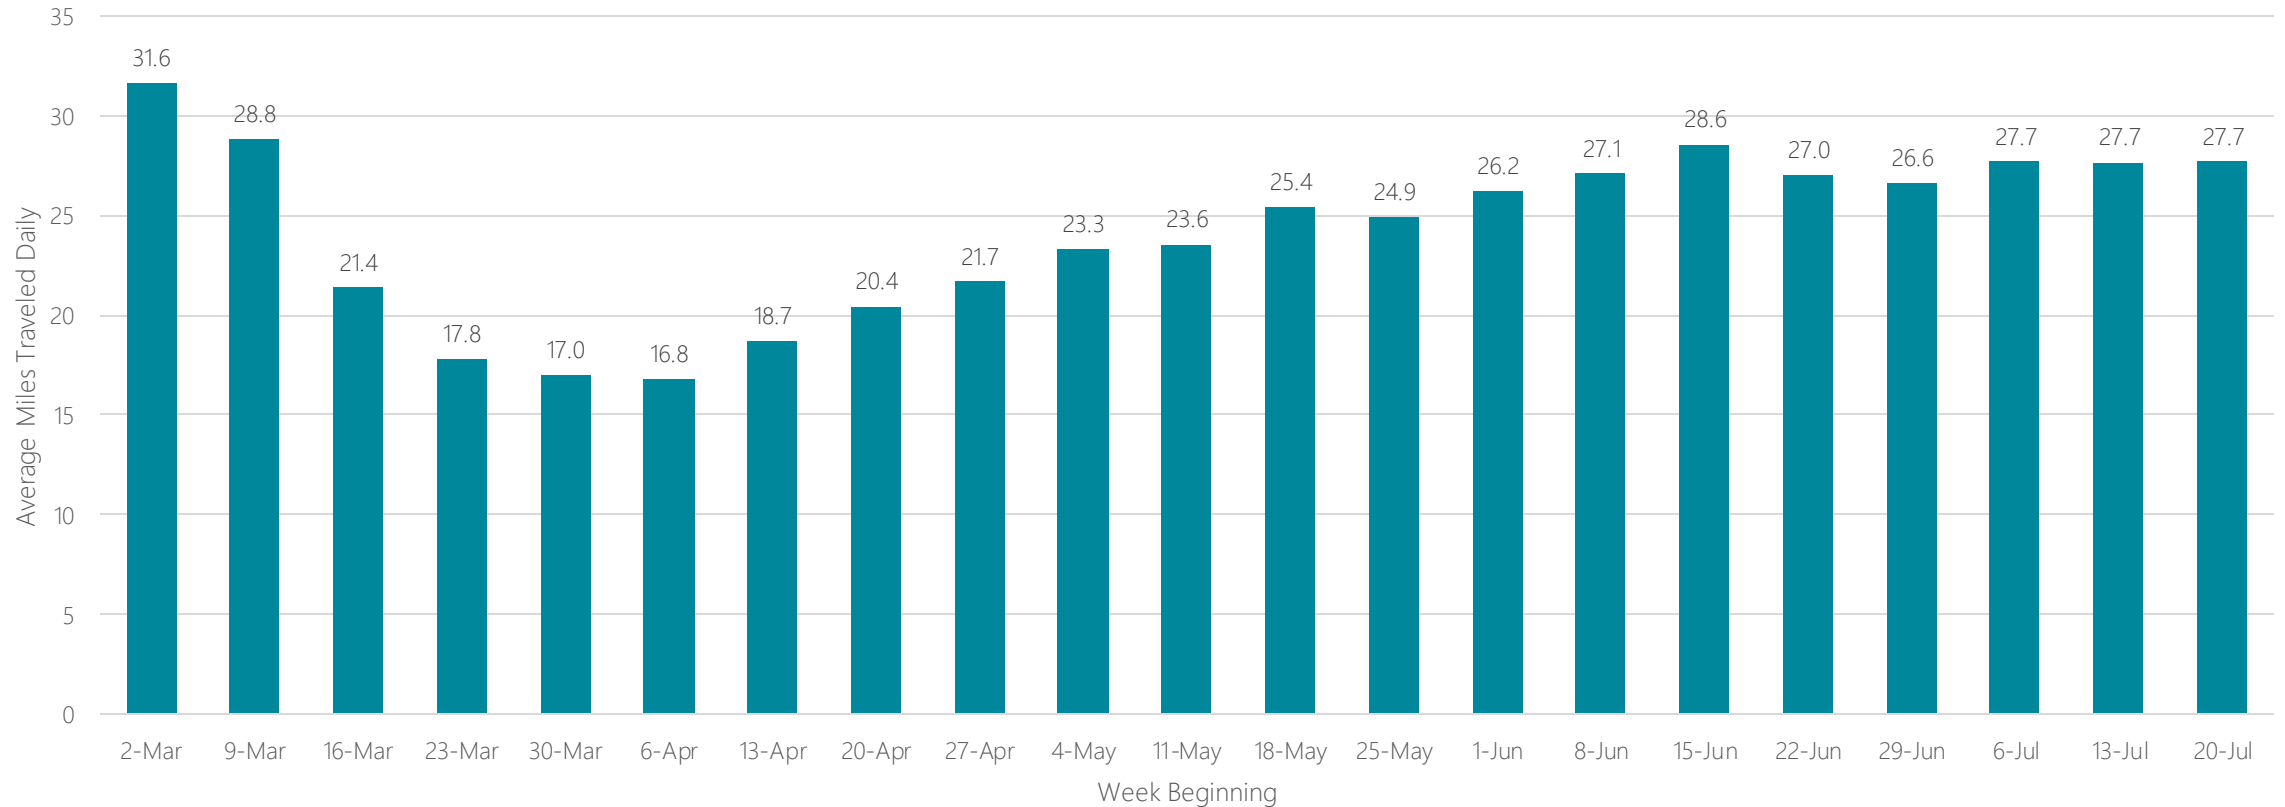

Marquette

Average Miles Traveled Daily Weekly Trend

Medford-Klamath Falls

Average Miles Traveled Daily Weekly Trend

Memphis

Average Miles Traveled Daily Weekly Trend

Meridian

Average Miles Traveled Daily Weekly Trend