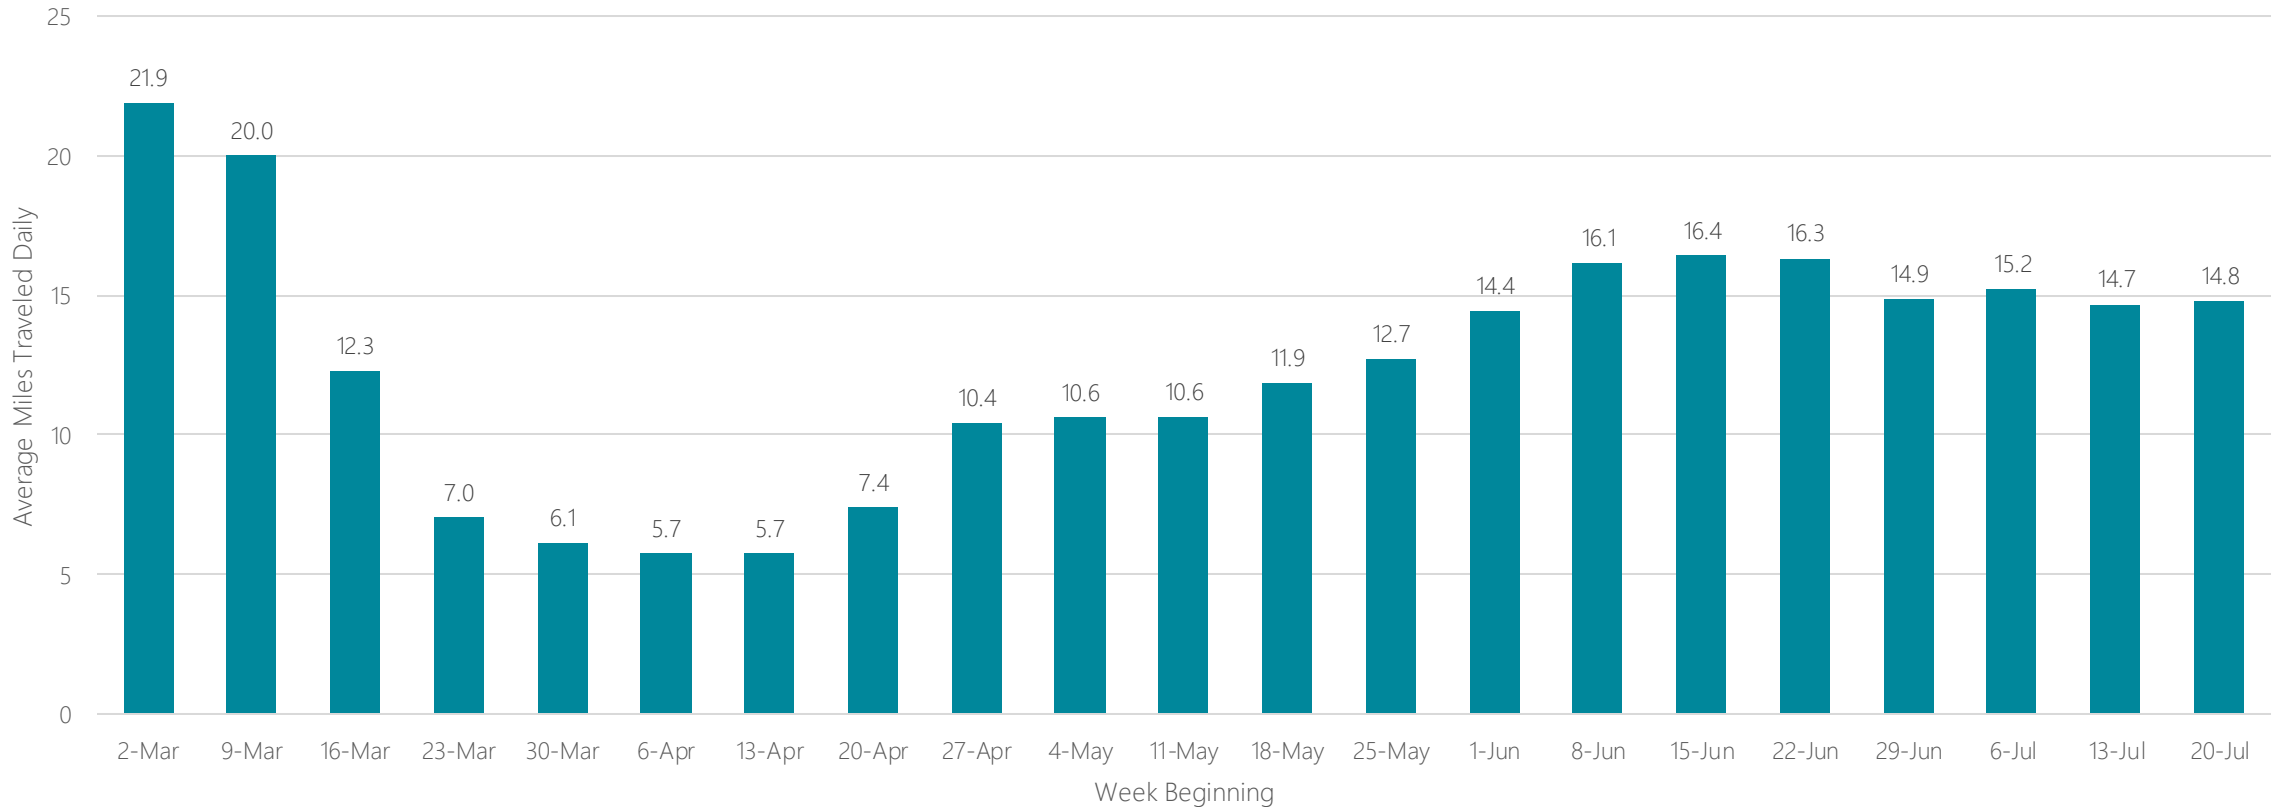

Miami-Fort Lauderdale

Average Miles Traveled Daily Weekly Trend