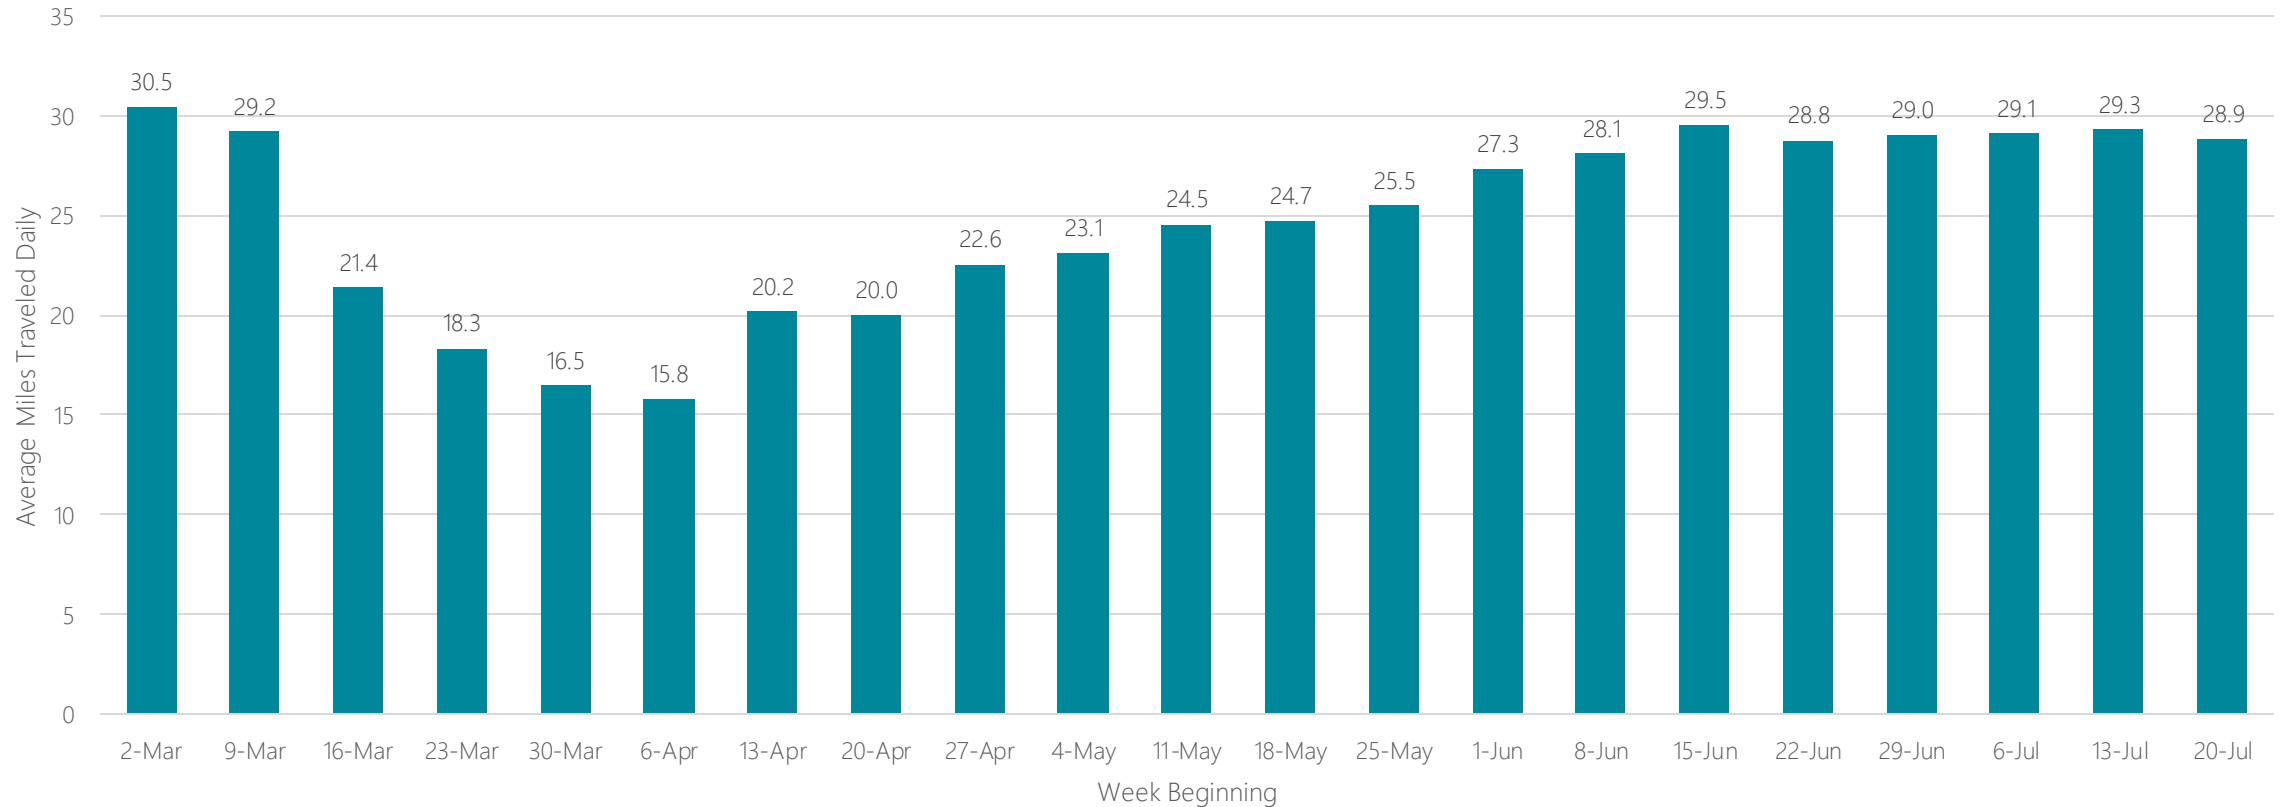

Charlotte

Average Miles Traveled Daily Weekly Trend

Charlottesville

Average Miles Traveled Daily Weekly Trend

Chattanooga

Average Miles Traveled Daily Weekly Trend

Cheyenne-Scottsbluff

Average Miles Traveled Daily Weekly Trend