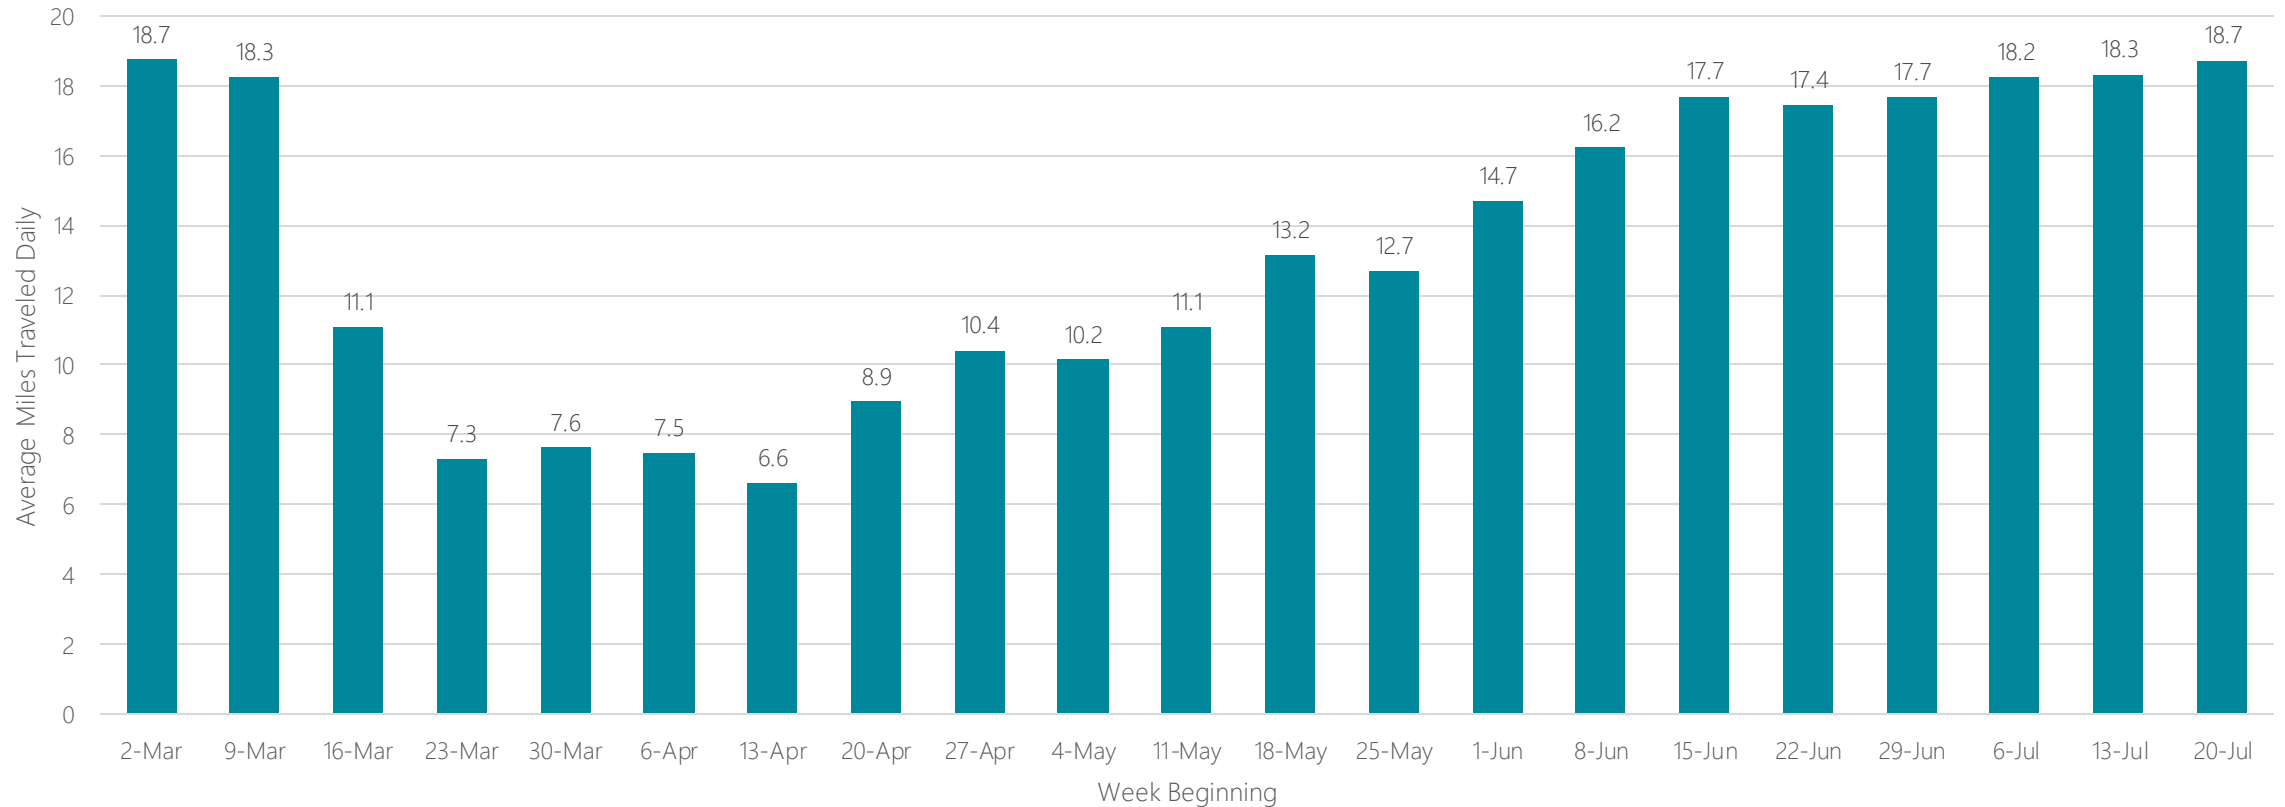

Boise

Average Miles Traveled Daily Weekly Trend

Boston (Manchester)

Average Miles Traveled Daily Weekly Trend

Bowling Green

Average Miles Traveled Daily Weekly Trend

Buffalo

Average Miles Traveled Daily Weekly Trend