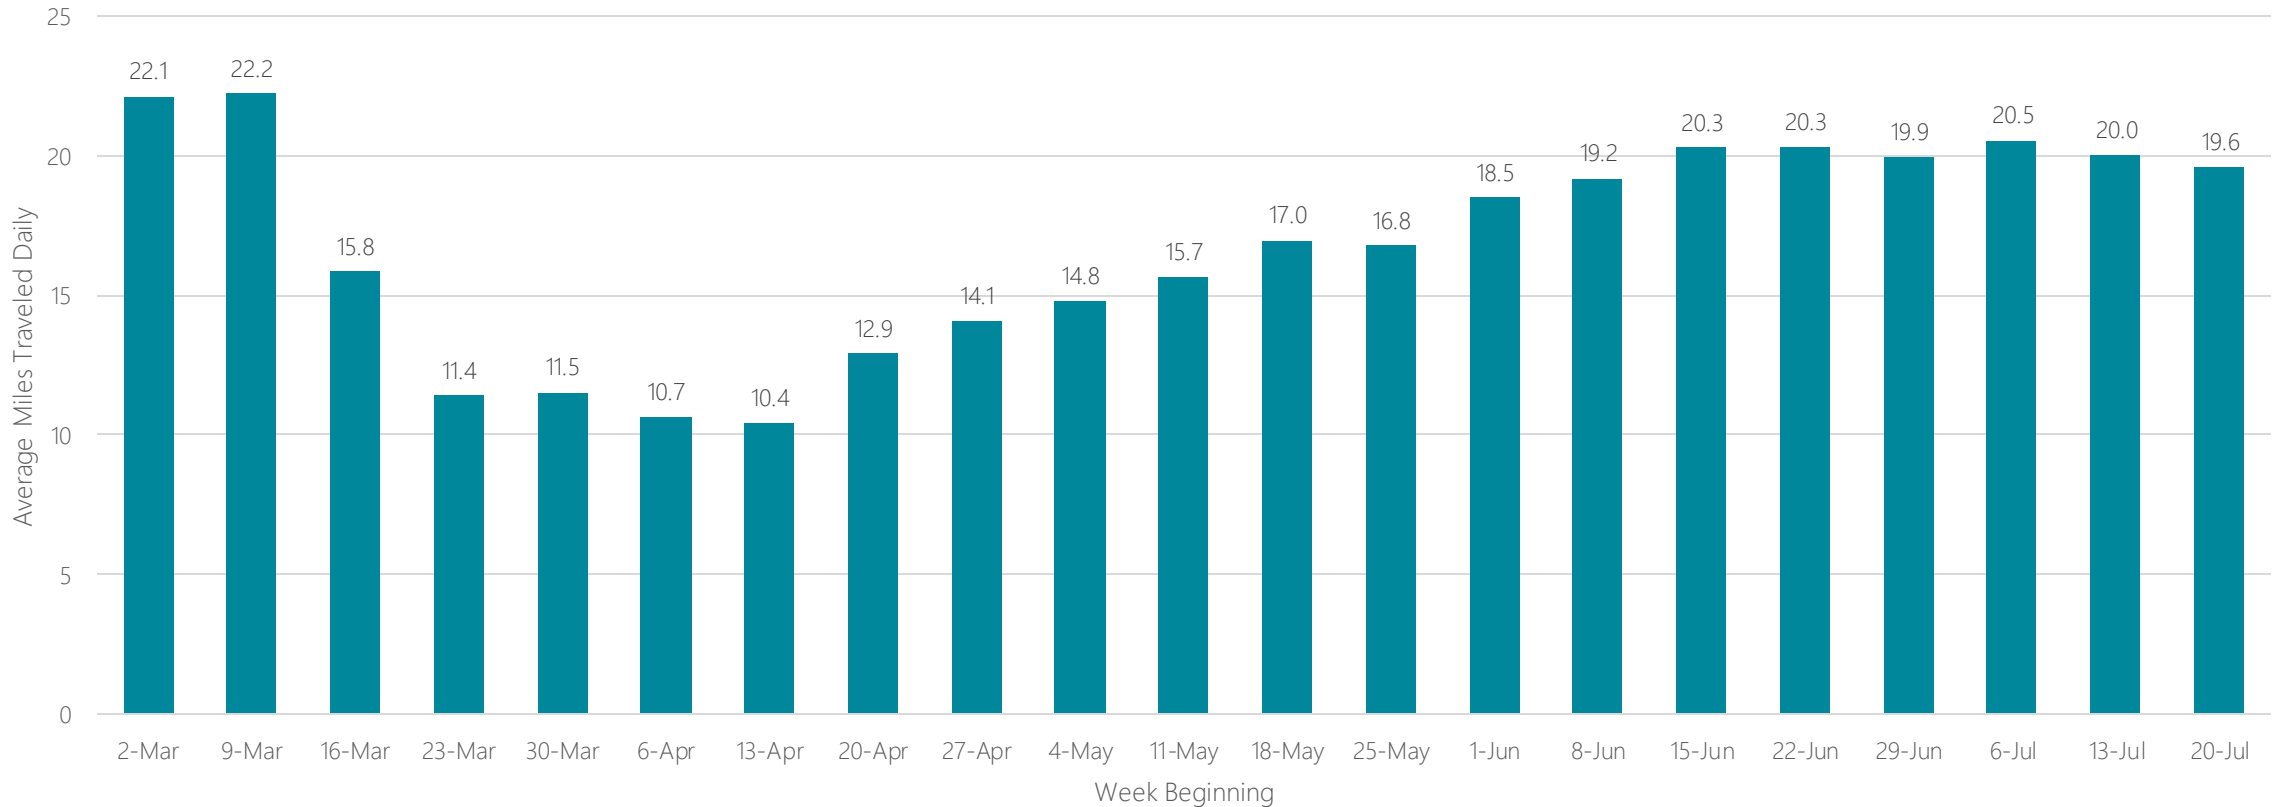

Albuquerque-Santa Fe

Average Miles Traveled Daily Weekly Trend