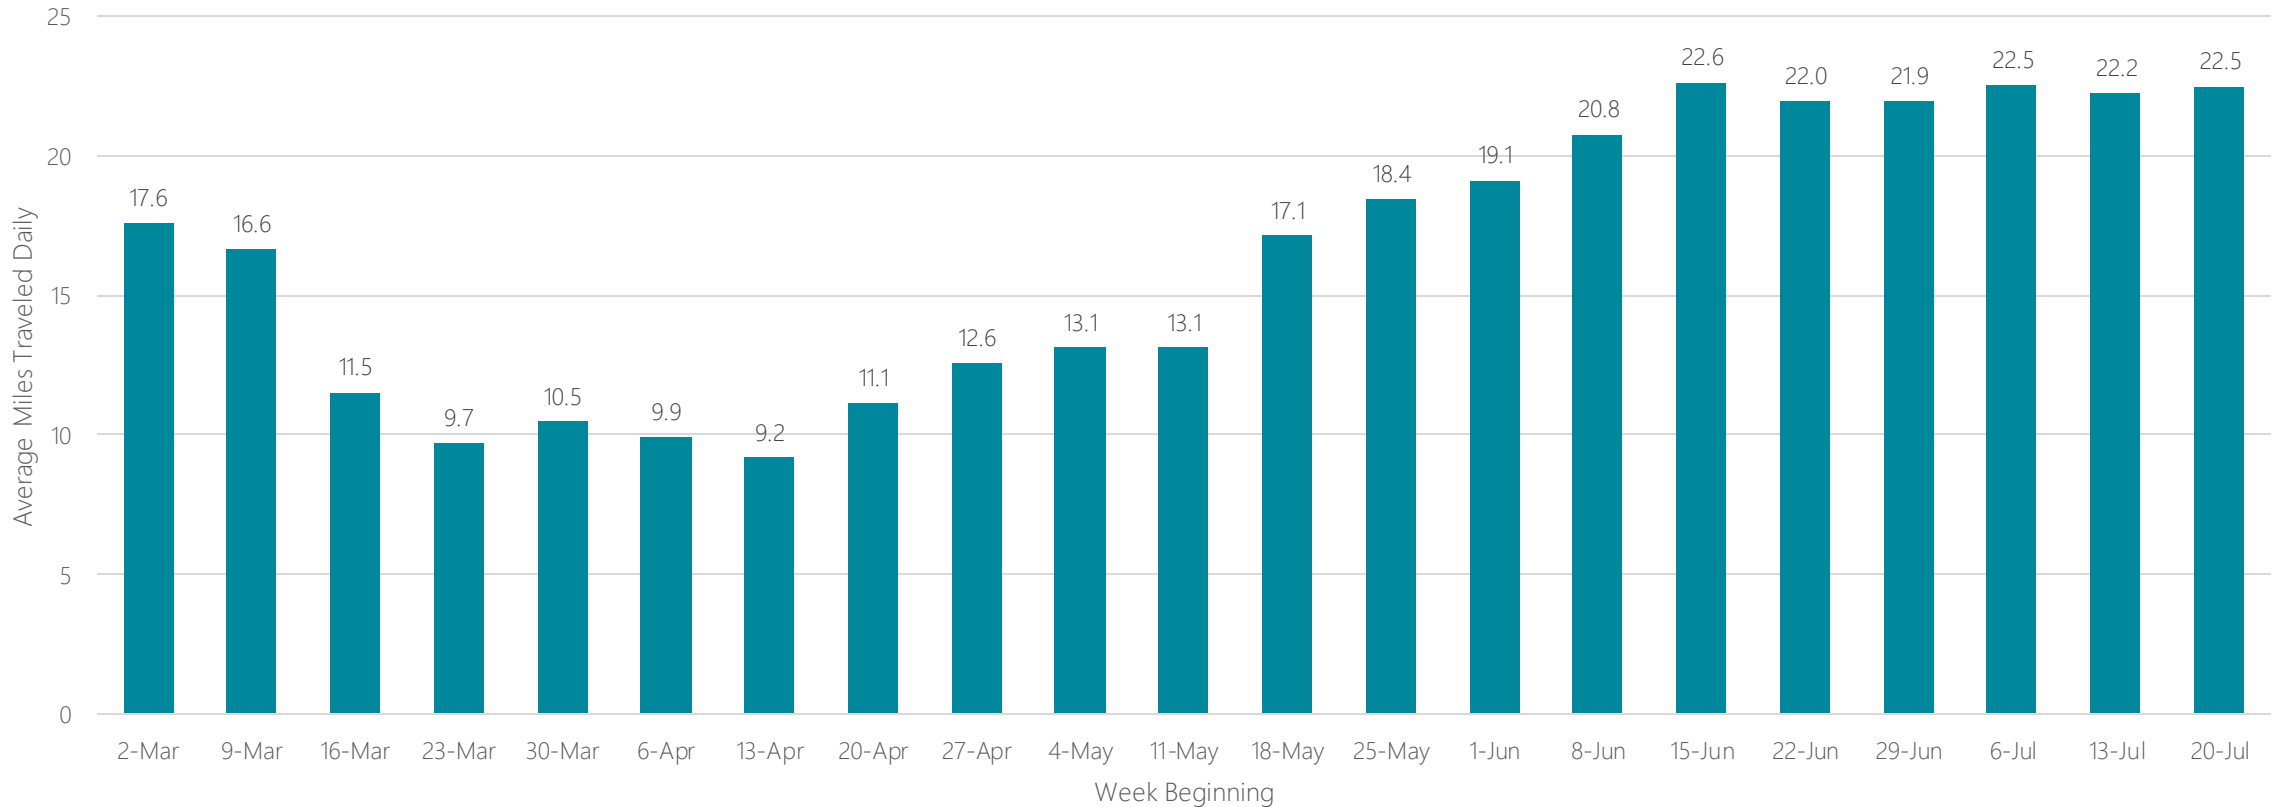

Davenport-Rock Island-Moline

Average Miles Traveled Daily Weekly Trend