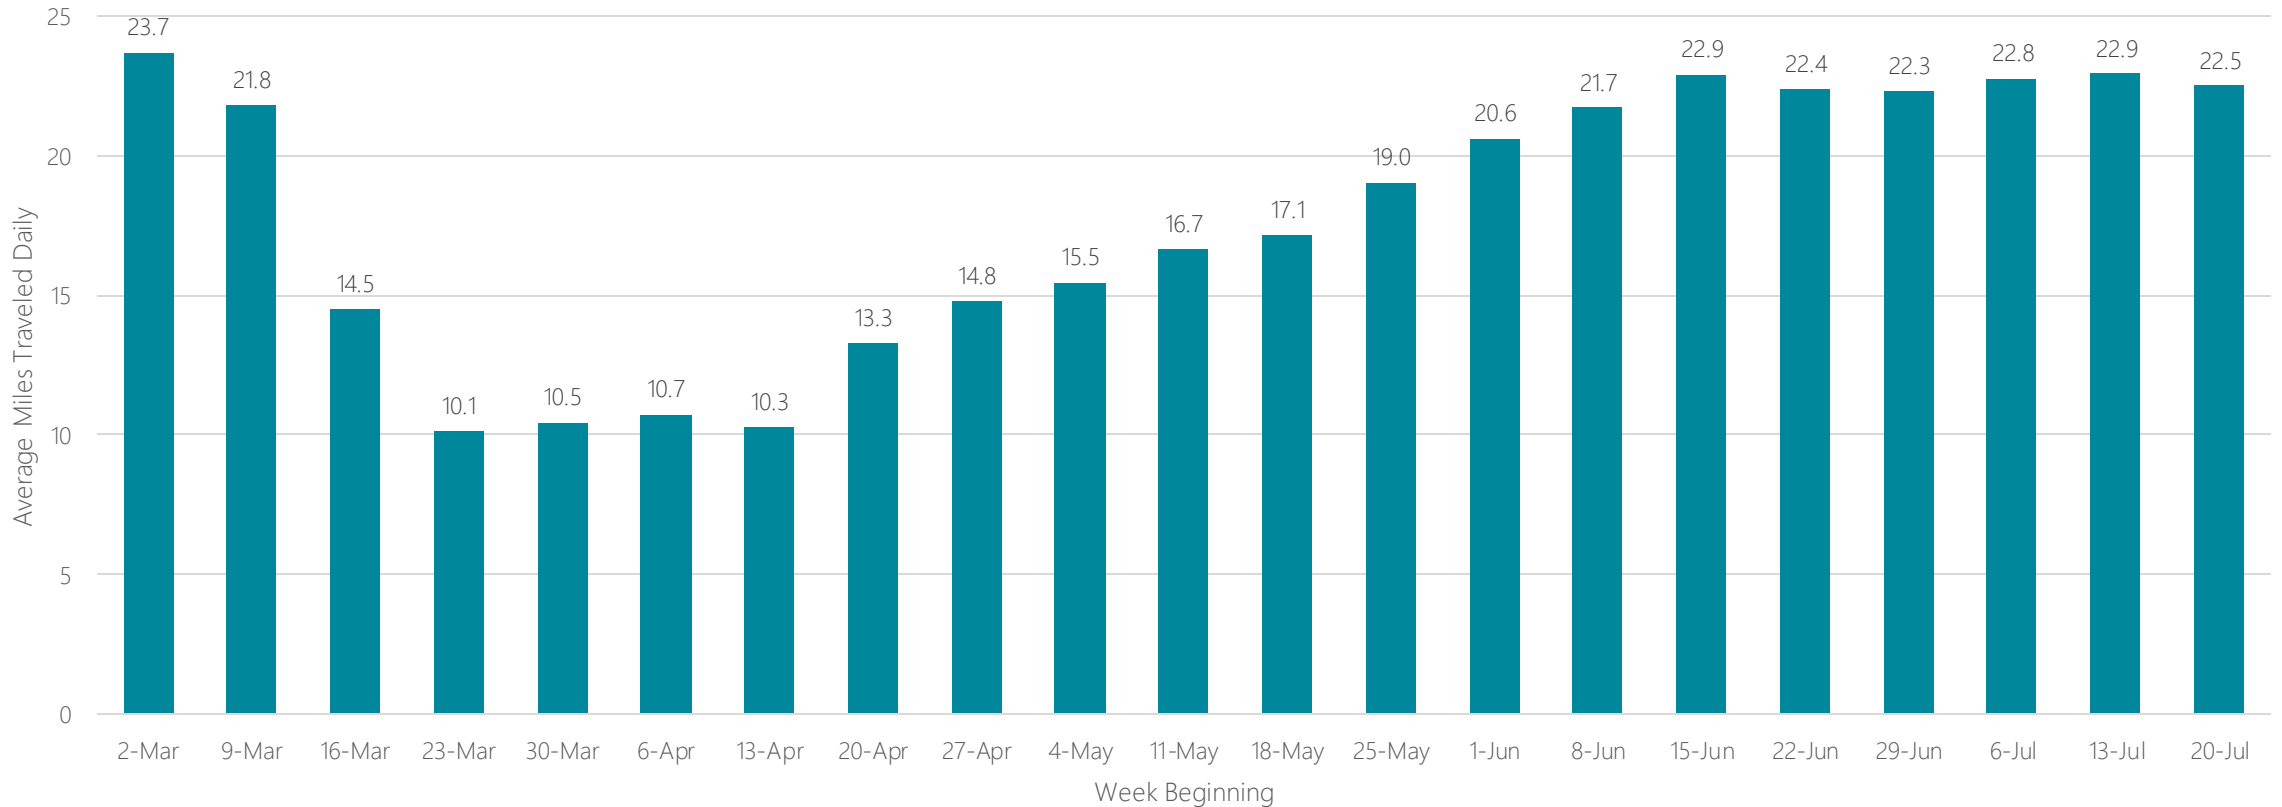

Columbus-Tupelo-West Point

Average Miles Traveled Daily Weekly Trend

Columbus, GA

Average Miles Traveled Daily Weekly Trend

Columbus, OH

Average Miles Traveled Daily Weekly Trend

Corpus Christi

Average Miles Traveled Daily Weekly Trend