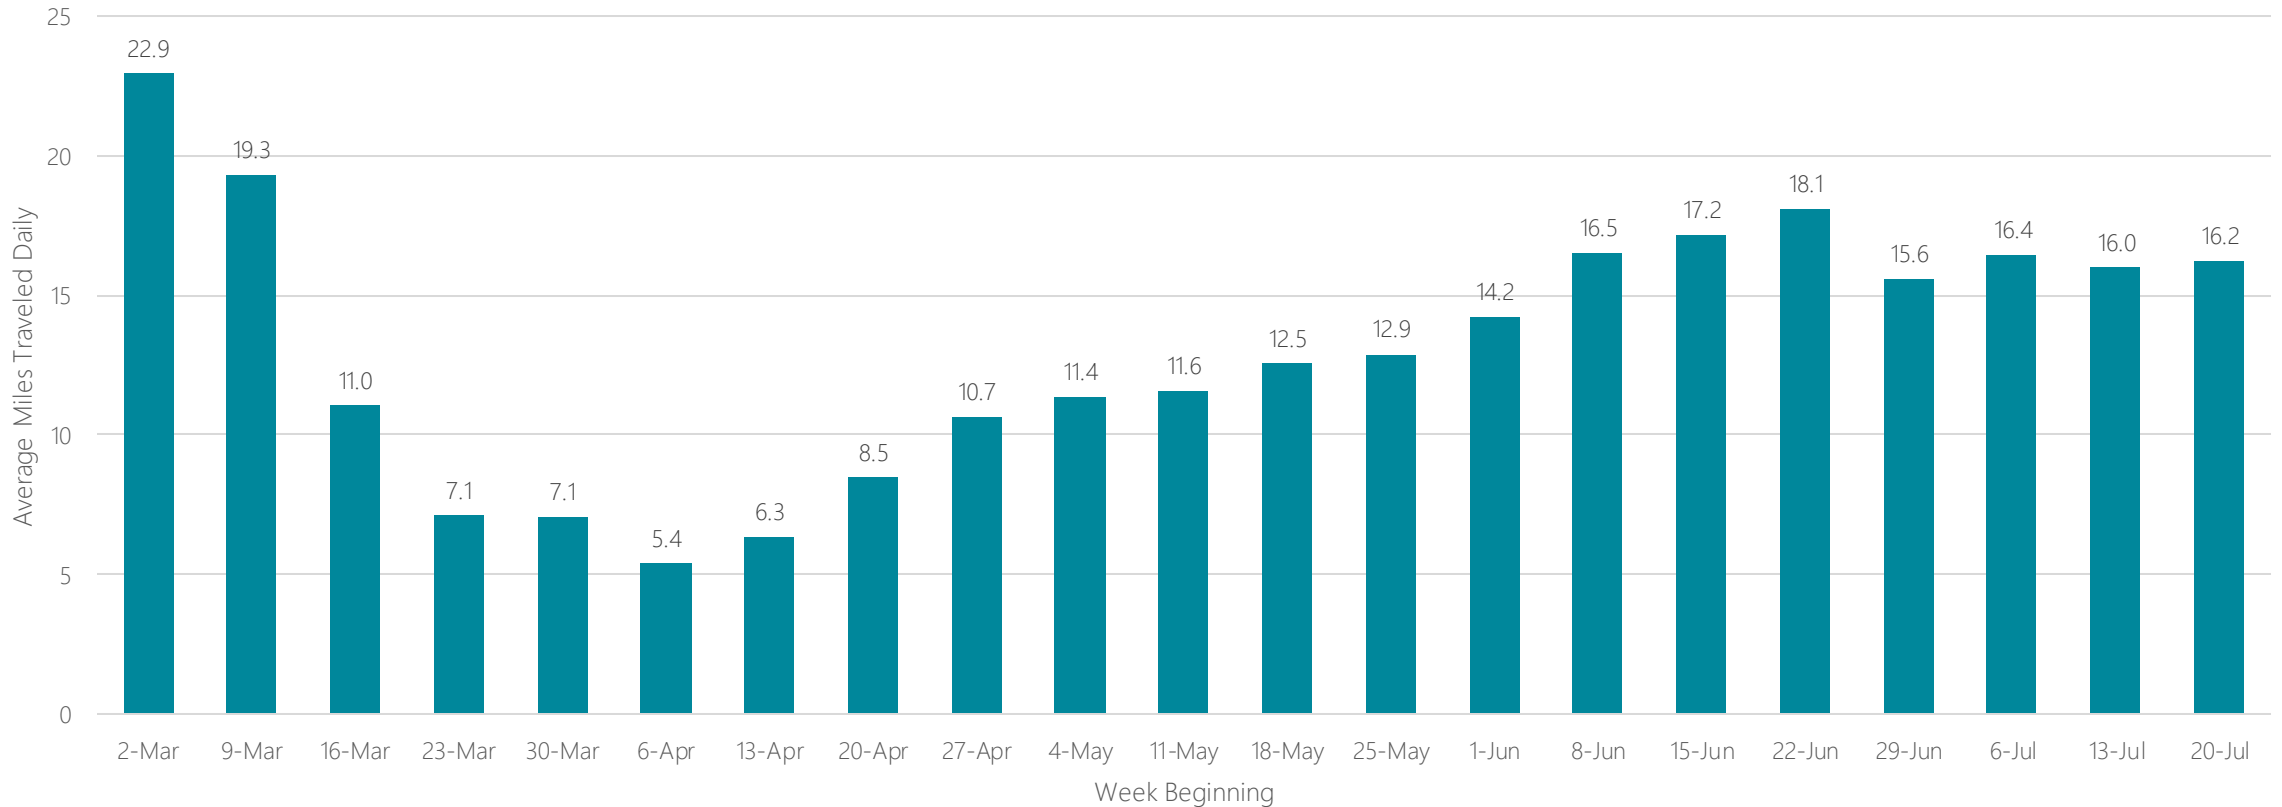

Lincoln & Hastings-Kearney

Average Miles Traveled Daily Weekly Trend

Little Rock-Pine Bluff

Average Miles Traveled Daily Weekly Trend

Los Angeles

Average Miles Traveled Daily Weekly Trend

Louisville

Average Miles Traveled Daily Weekly Trend