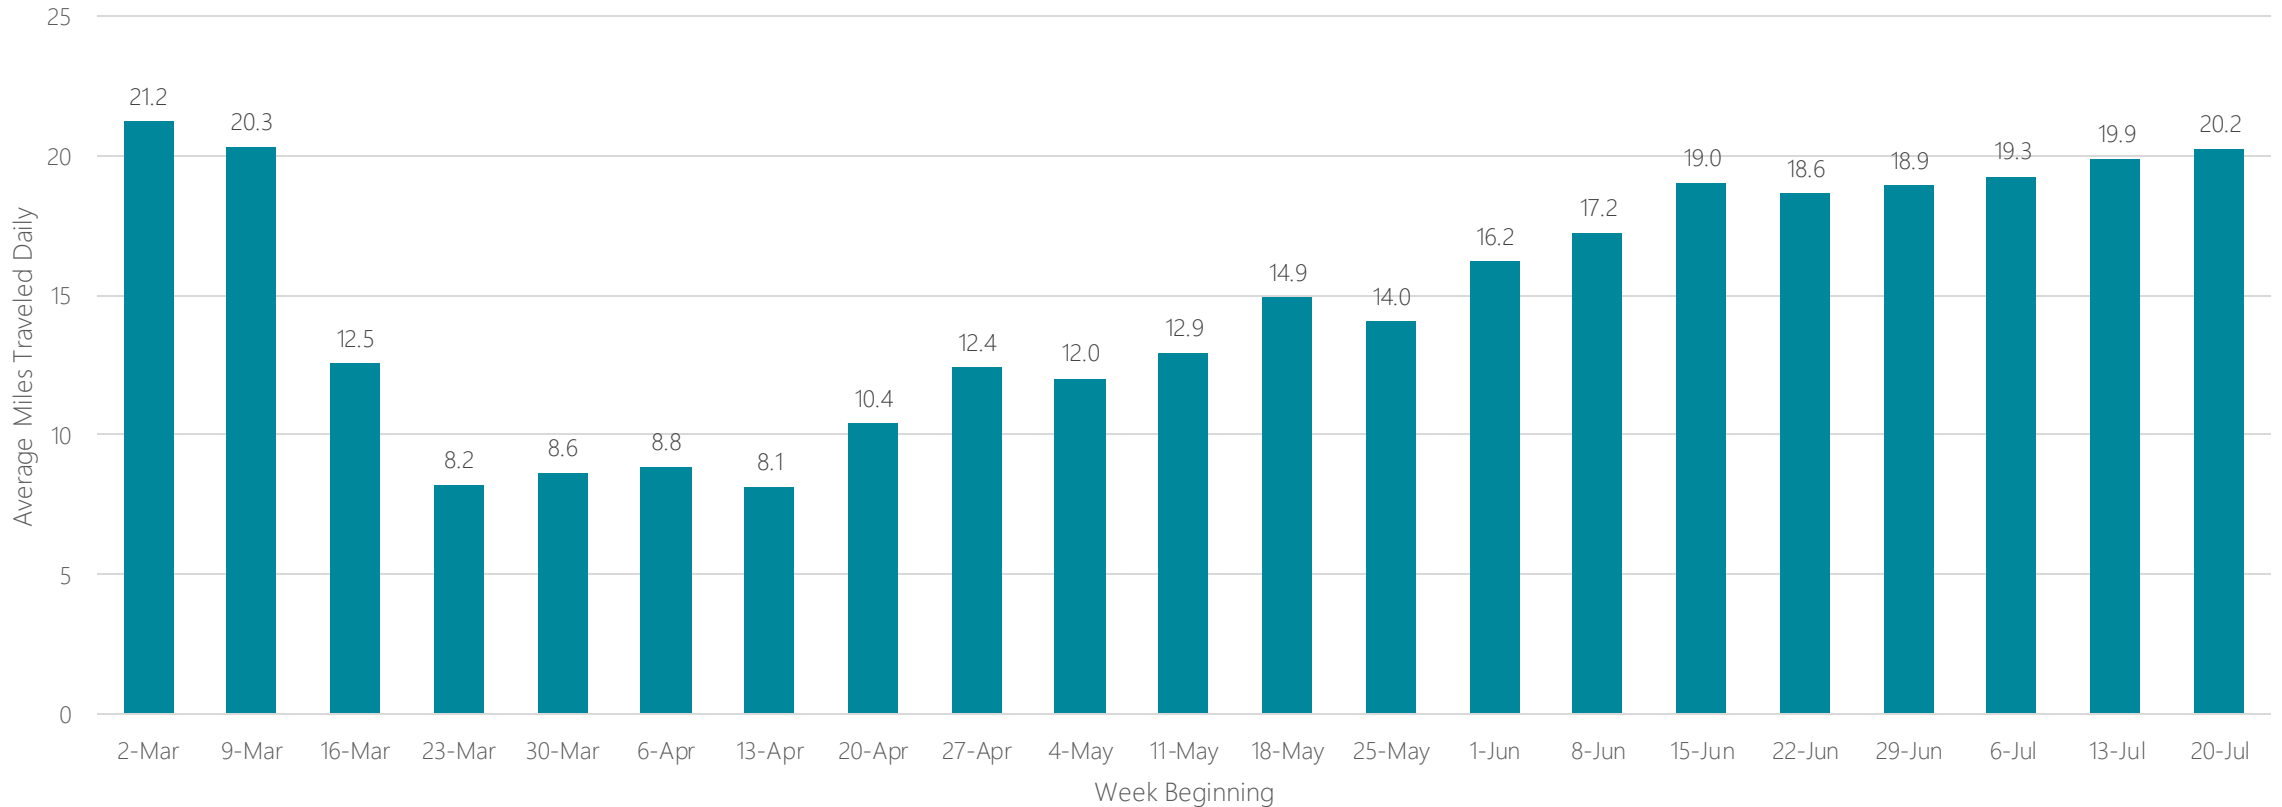

Richmond-Petersburg

Average Miles Traveled Daily Weekly Trend

Roanoke-Lynchburg

Average Miles Traveled Daily Weekly Trend

Rochester-Mason City-Austin

Average Miles Traveled Daily Weekly Trend

Rochester, NY

Average Miles Traveled Daily Weekly Trend