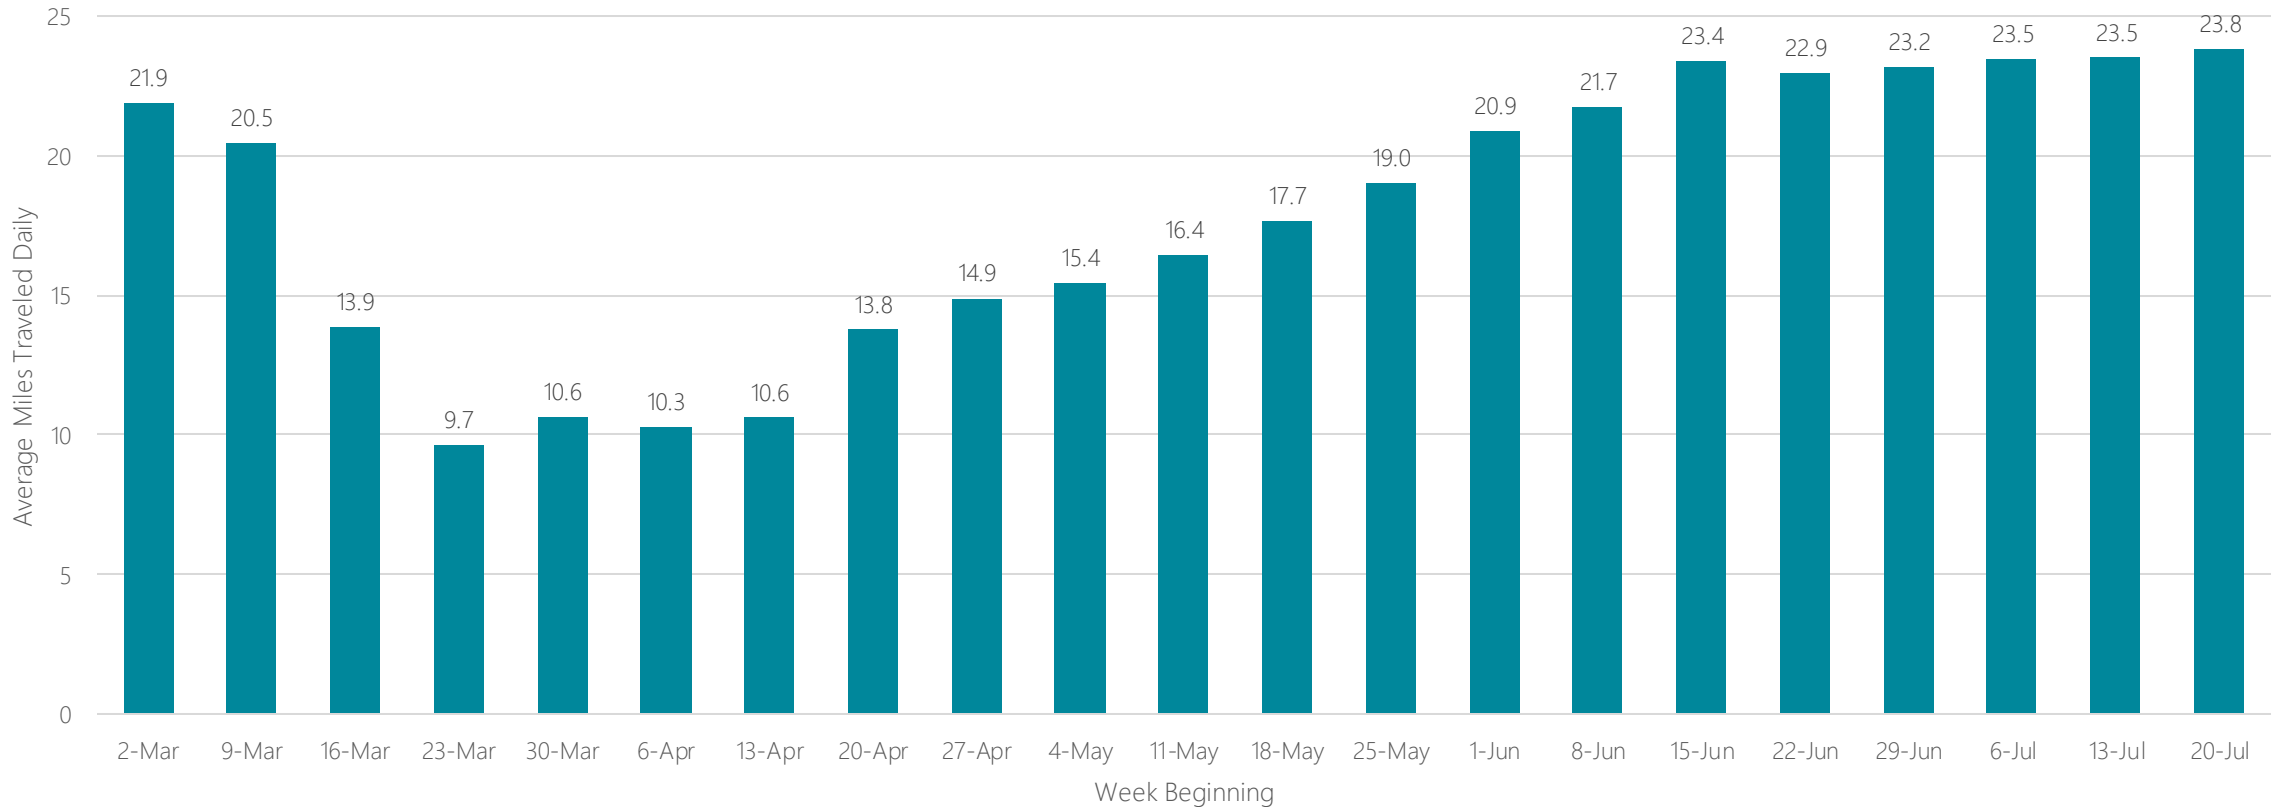

Lubbock

Average Miles Traveled Daily Weekly Trend

Macon

Average Miles Traveled Daily Weekly Trend

Madison

Average Miles Traveled Daily Weekly Trend

Mankato

Average Miles Traveled Daily Weekly Trend