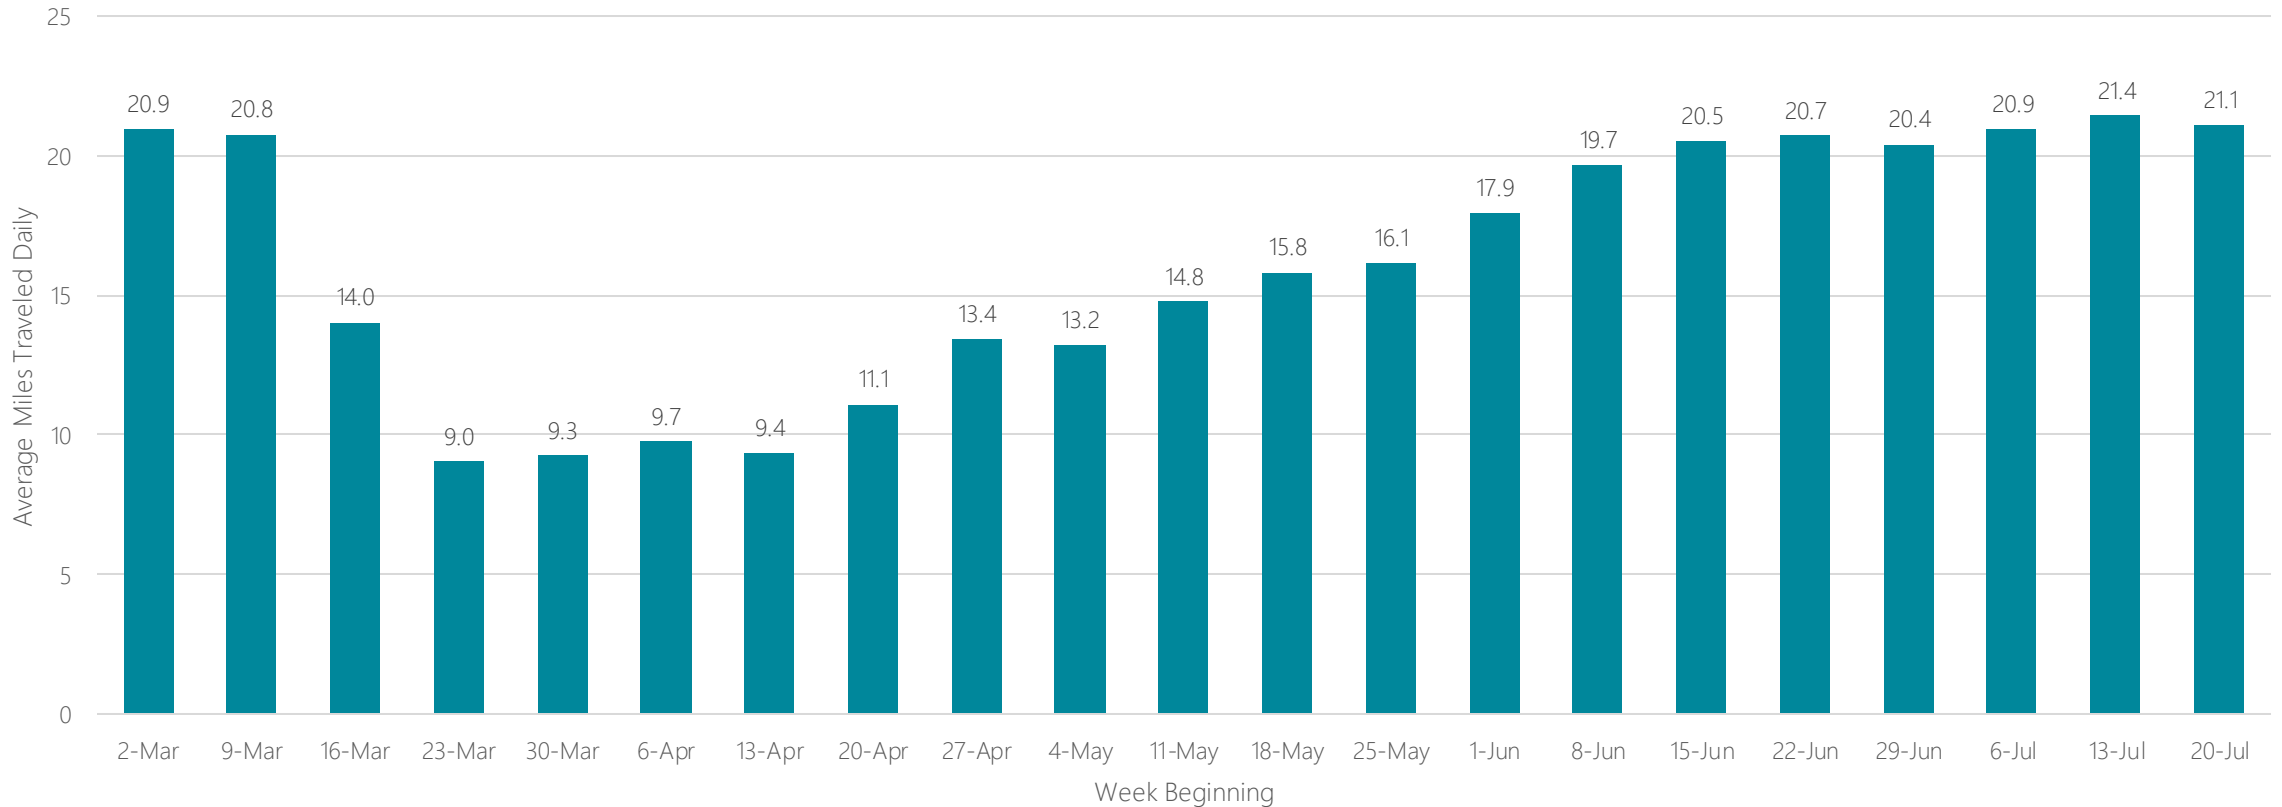

Wilkes Barre-Scranton

Average Miles Traveled Daily Weekly Trend