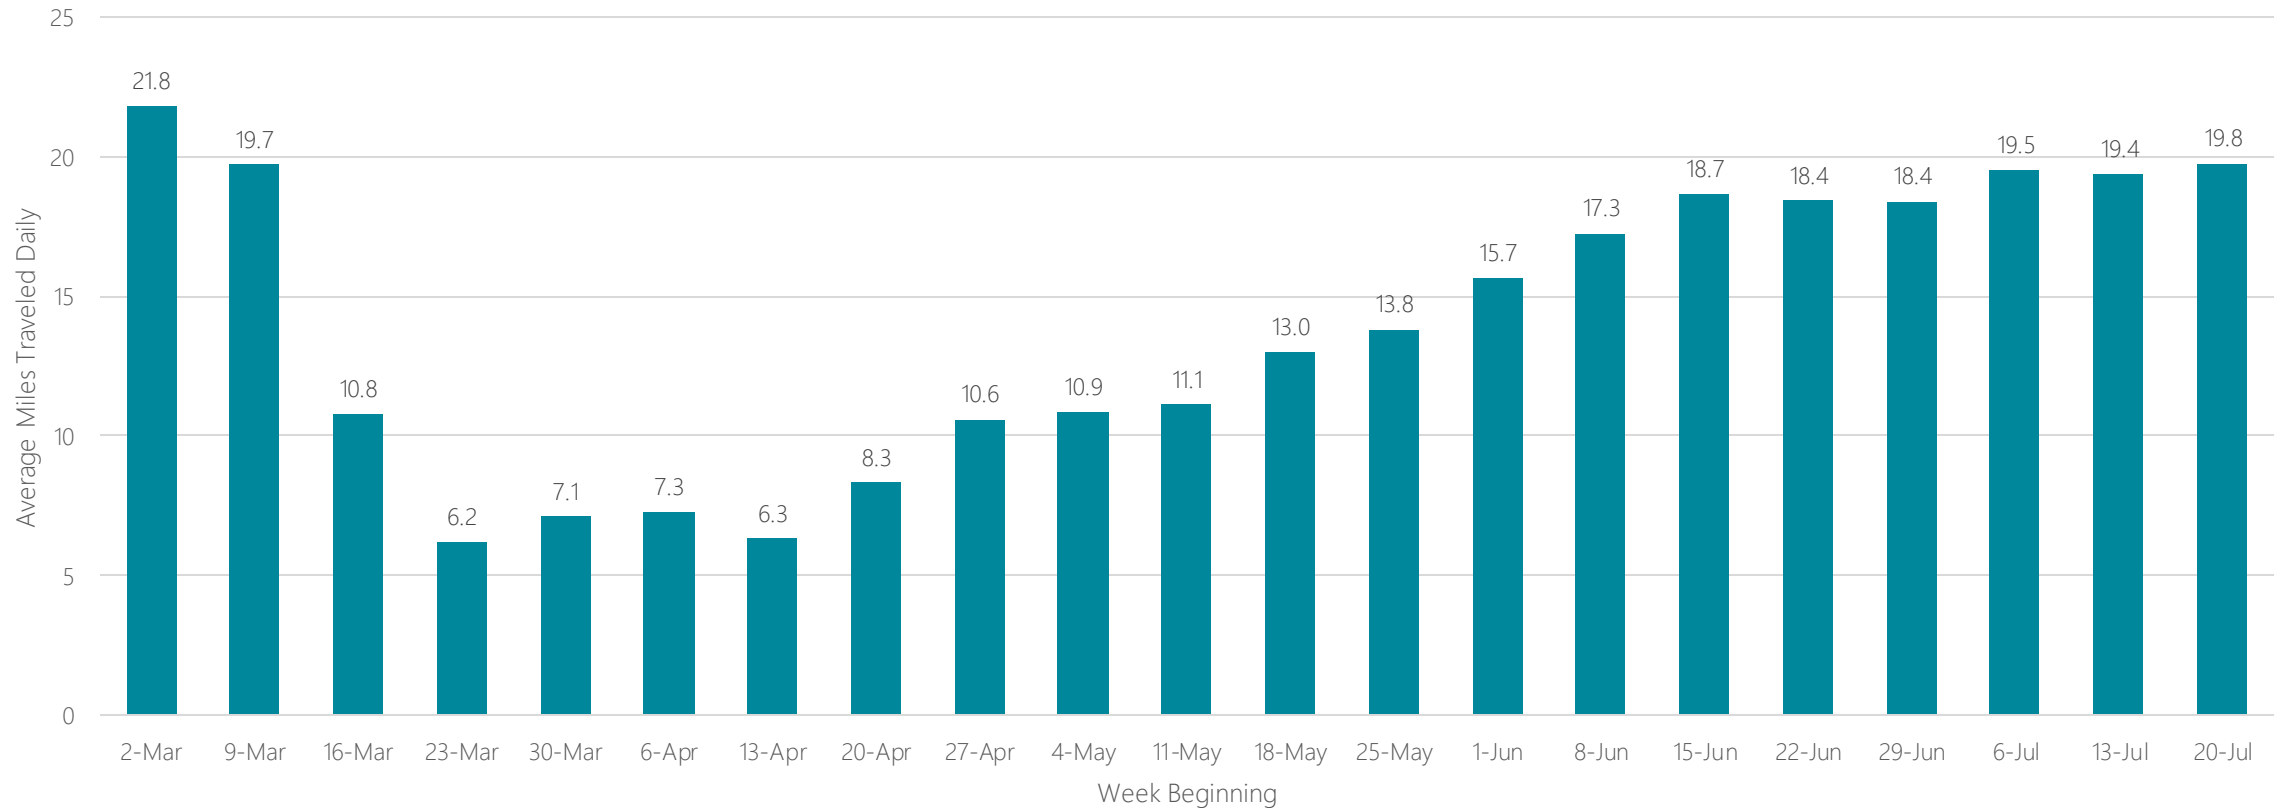

Chicago

Average Miles Traveled Daily Weekly Trend