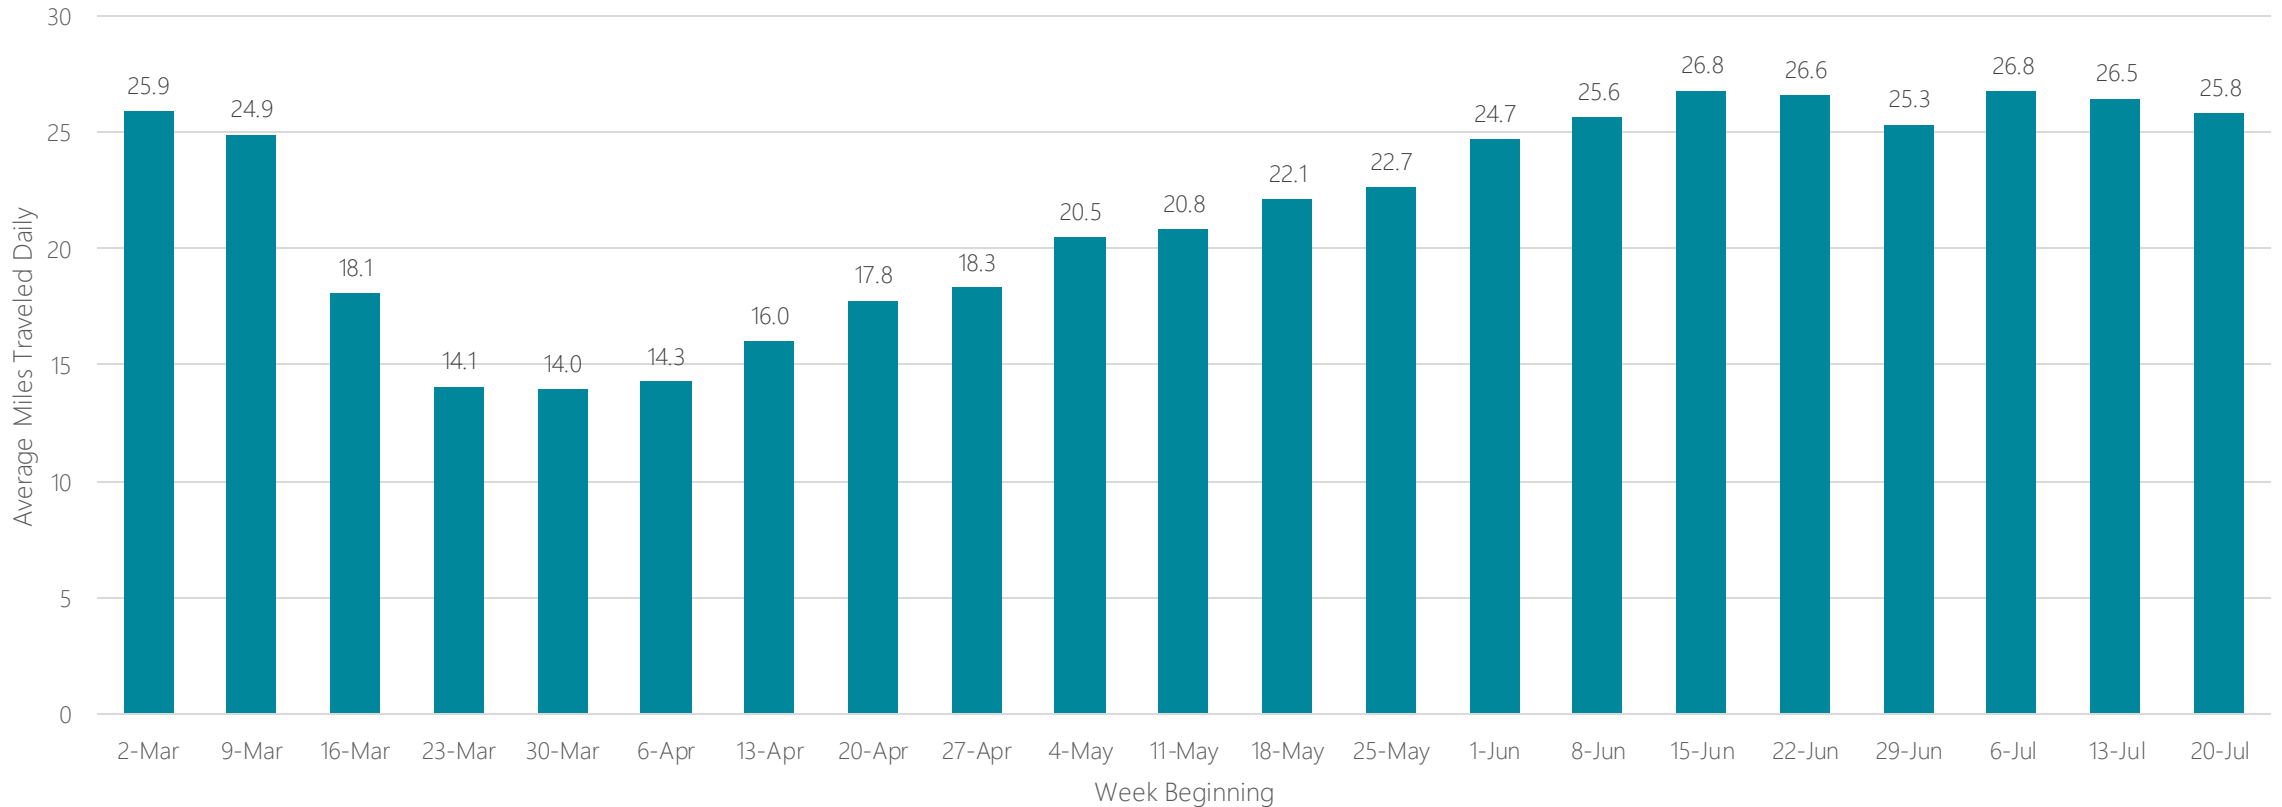

Cleveland

Average Miles Traveled Daily Weekly Trend

Colorado Springs

Average Miles Traveled Daily Weekly Trend

Columbia-Jefferson City

Average Miles Traveled Daily Weekly Trend

Columbia, SC

Average Miles Traveled Daily Weekly Trend