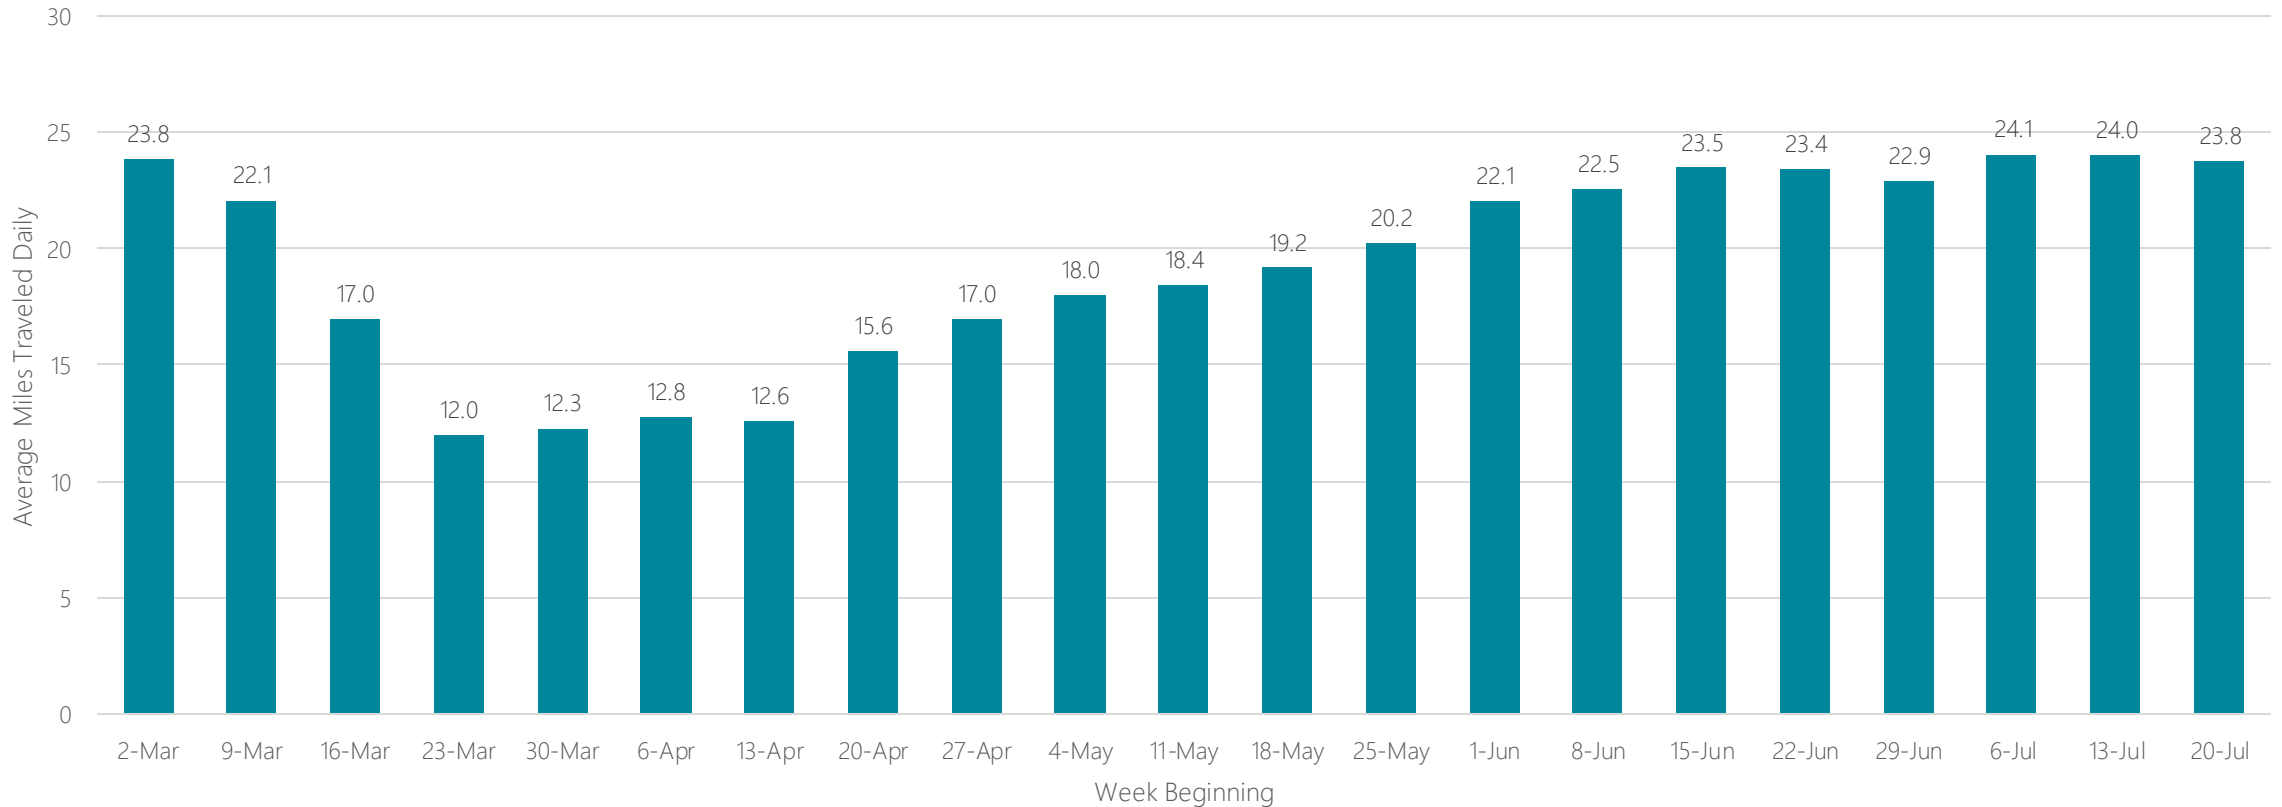

Fort Wayne

Average Miles Traveled Daily Weekly Trend

Fresno-Visalia

Average Miles Traveled Daily Weekly Trend

Gainesville

Average Miles Traveled Daily Weekly Trend

Glendive

Average Miles Traveled Daily Weekly Trend