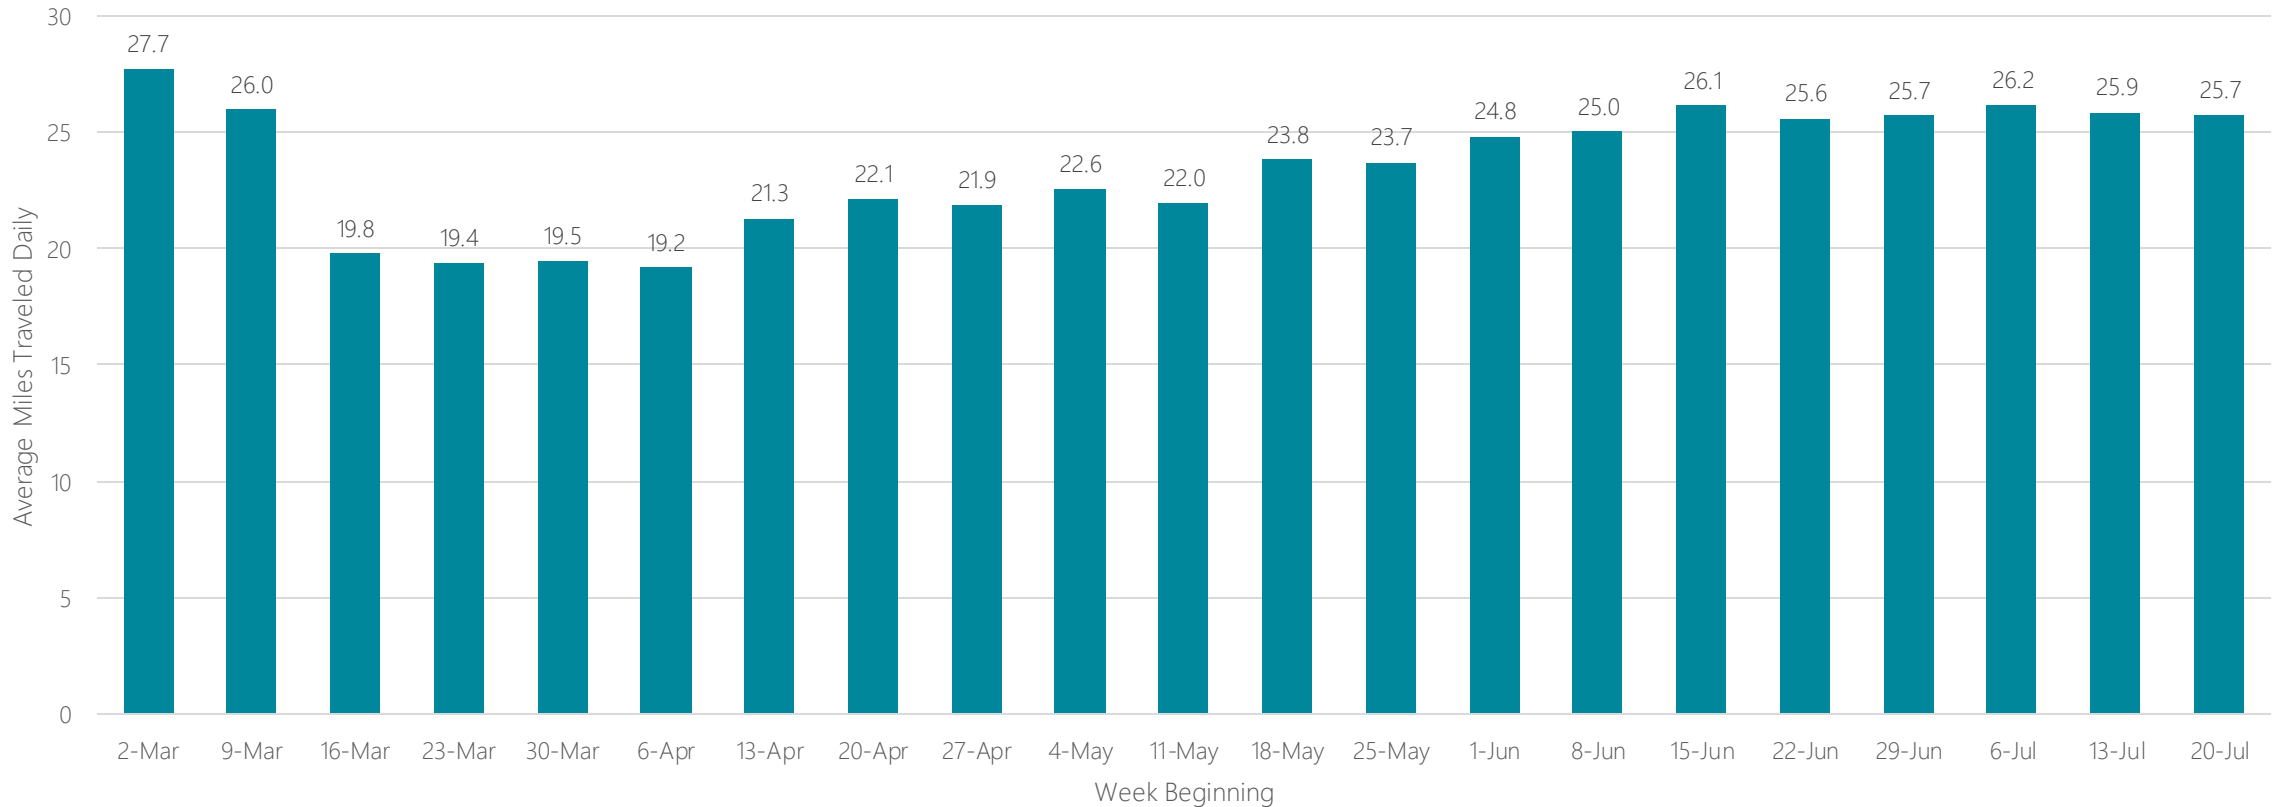

Jacksonville, Brunswick

Average Miles Traveled Daily Weekly Trend

Johnstown, PA

Average Miles Traveled Daily Weekly Trend

Jonesboro

Average Miles Traveled Daily Weekly Trend

Joplin-Pittsburg

Average Miles Traveled Daily Weekly Trend