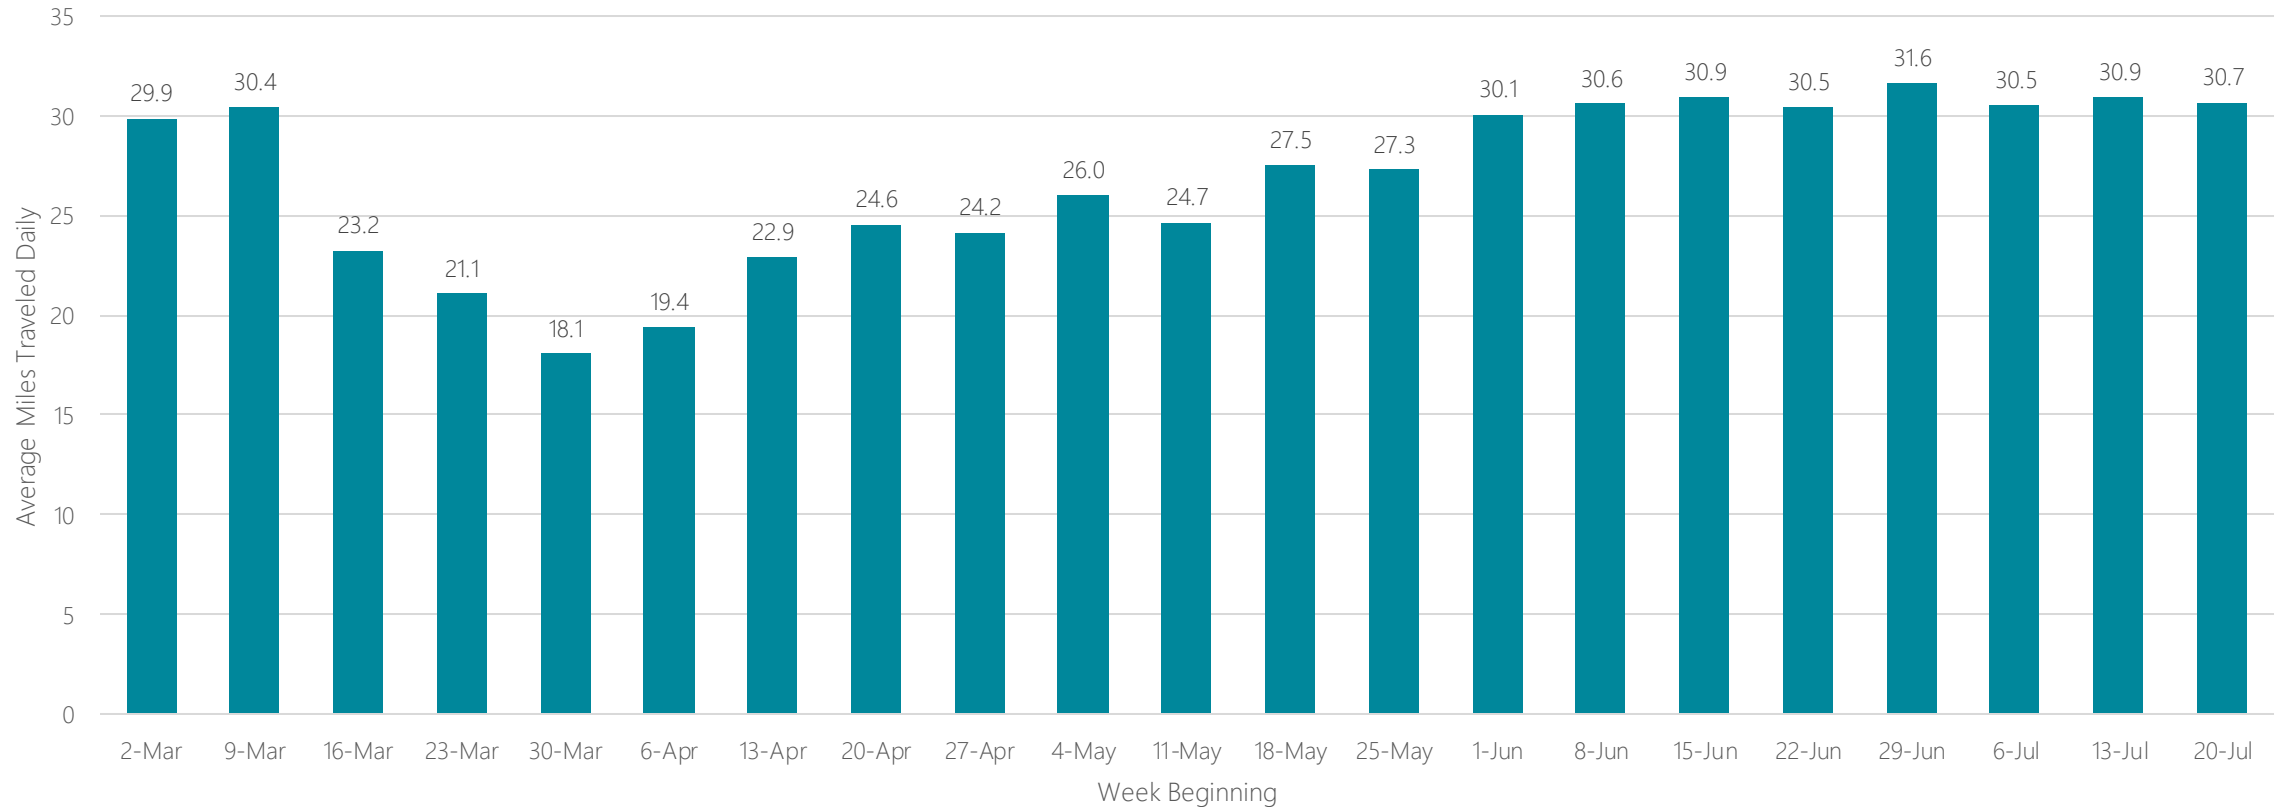

Savannah

Average Miles Traveled Daily Weekly Trend

Seattle-Tacoma

Average Miles Traveled Daily Weekly Trend

Sherman, TX-Ada, OK

Average Miles Traveled Daily Weekly Trend

Shreveport

Average Miles Traveled Daily Weekly Trend