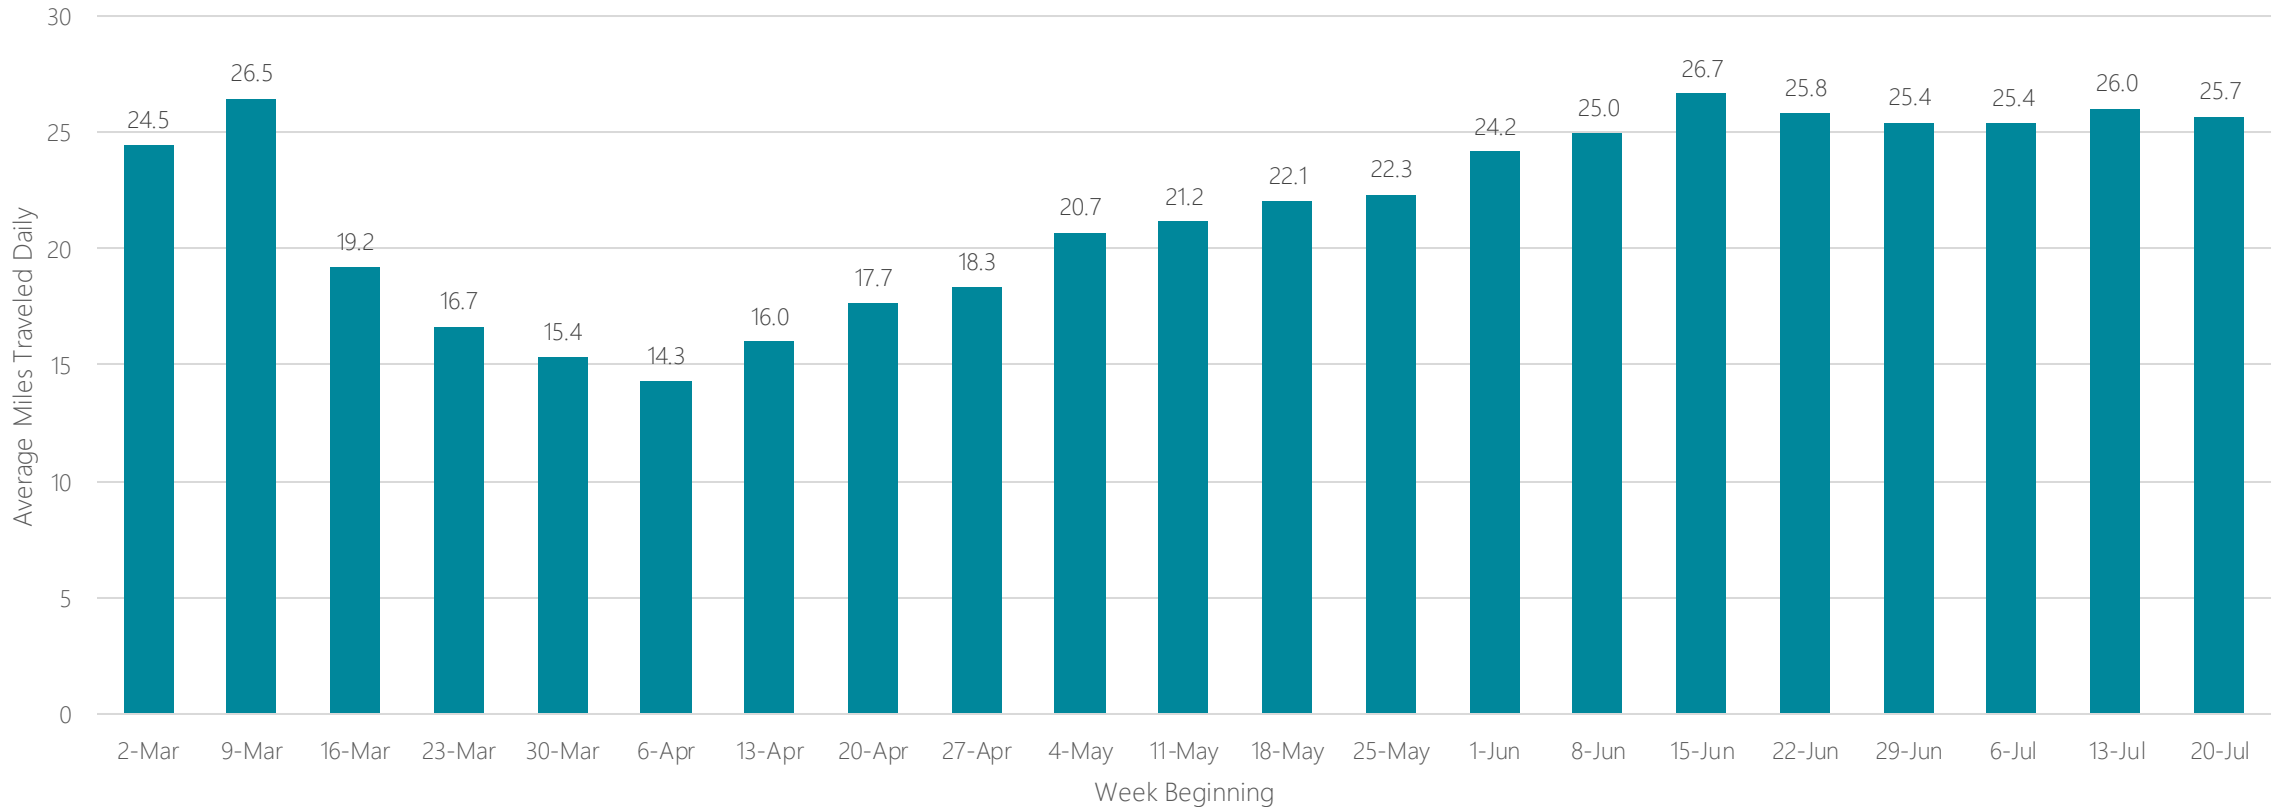

Columbus, GA

Average Miles Traveled Daily Weekly Trend