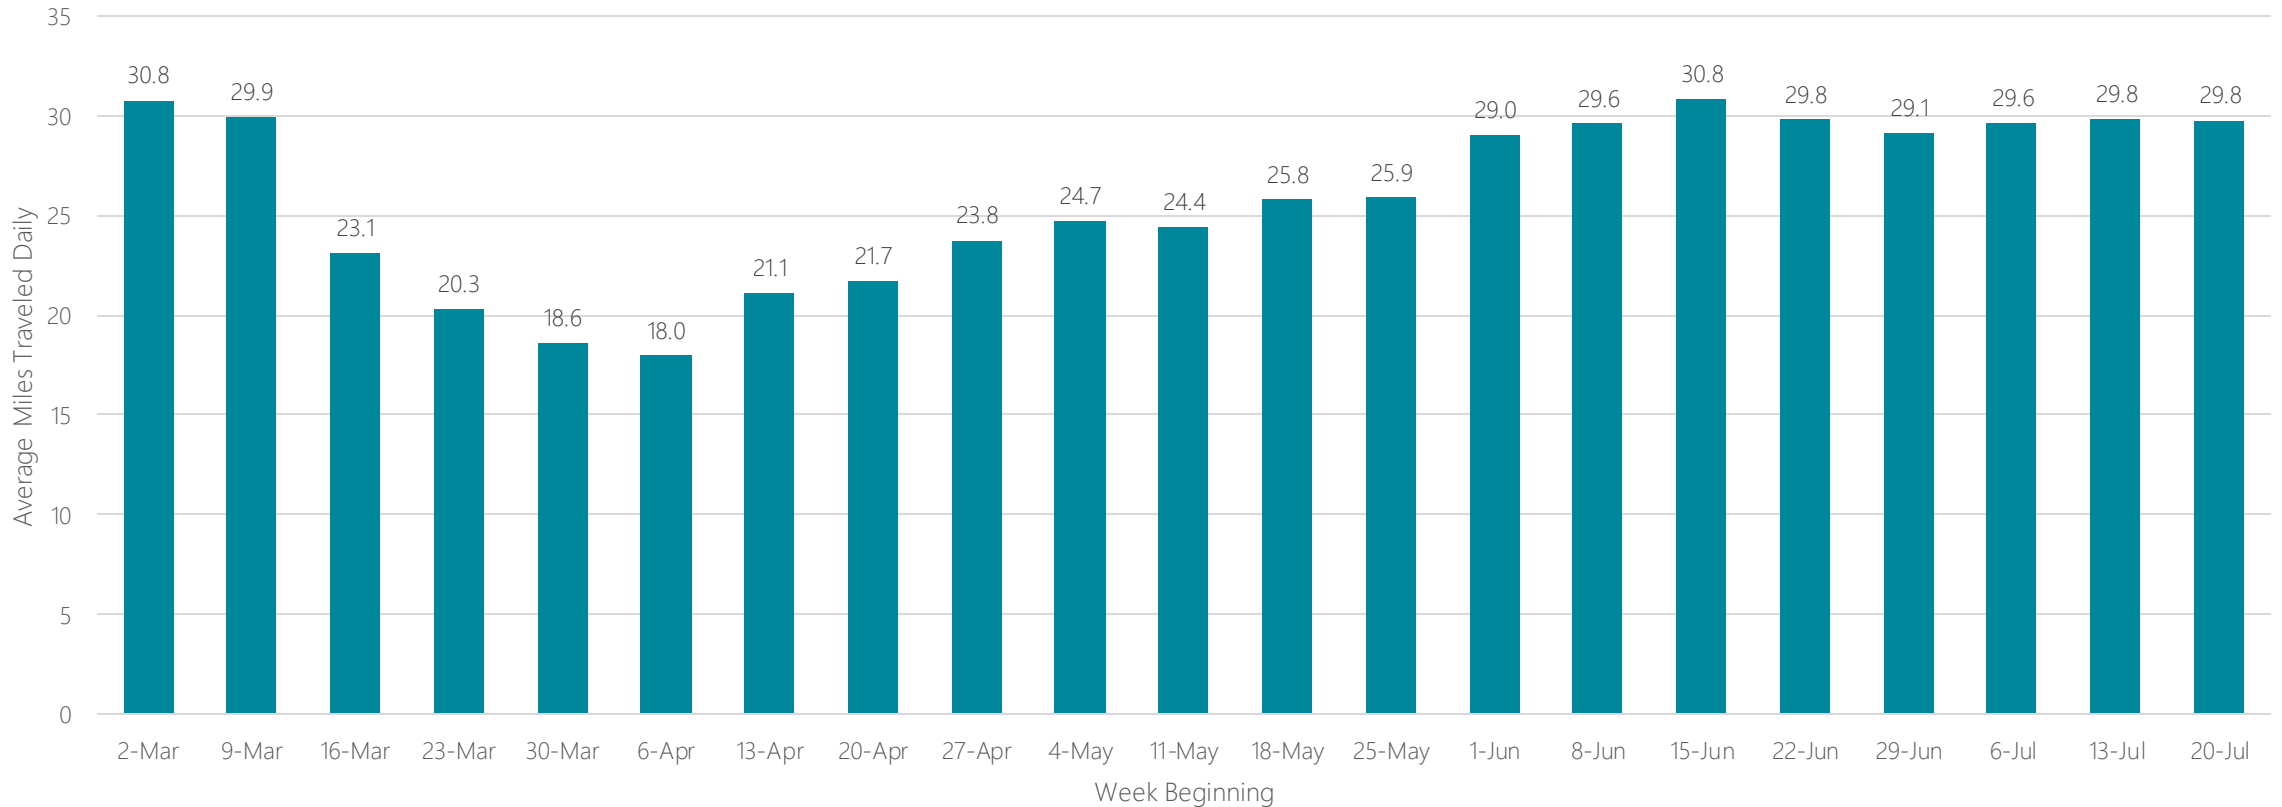

Idaho Falls-Pocatello

Average Miles Traveled Daily Weekly Trend

Indianapolis

Average Miles Traveled Daily Weekly Trend

Jackson, MS

Average Miles Traveled Daily Weekly Trend

Jackson, TN

Average Miles Traveled Daily Weekly Trend