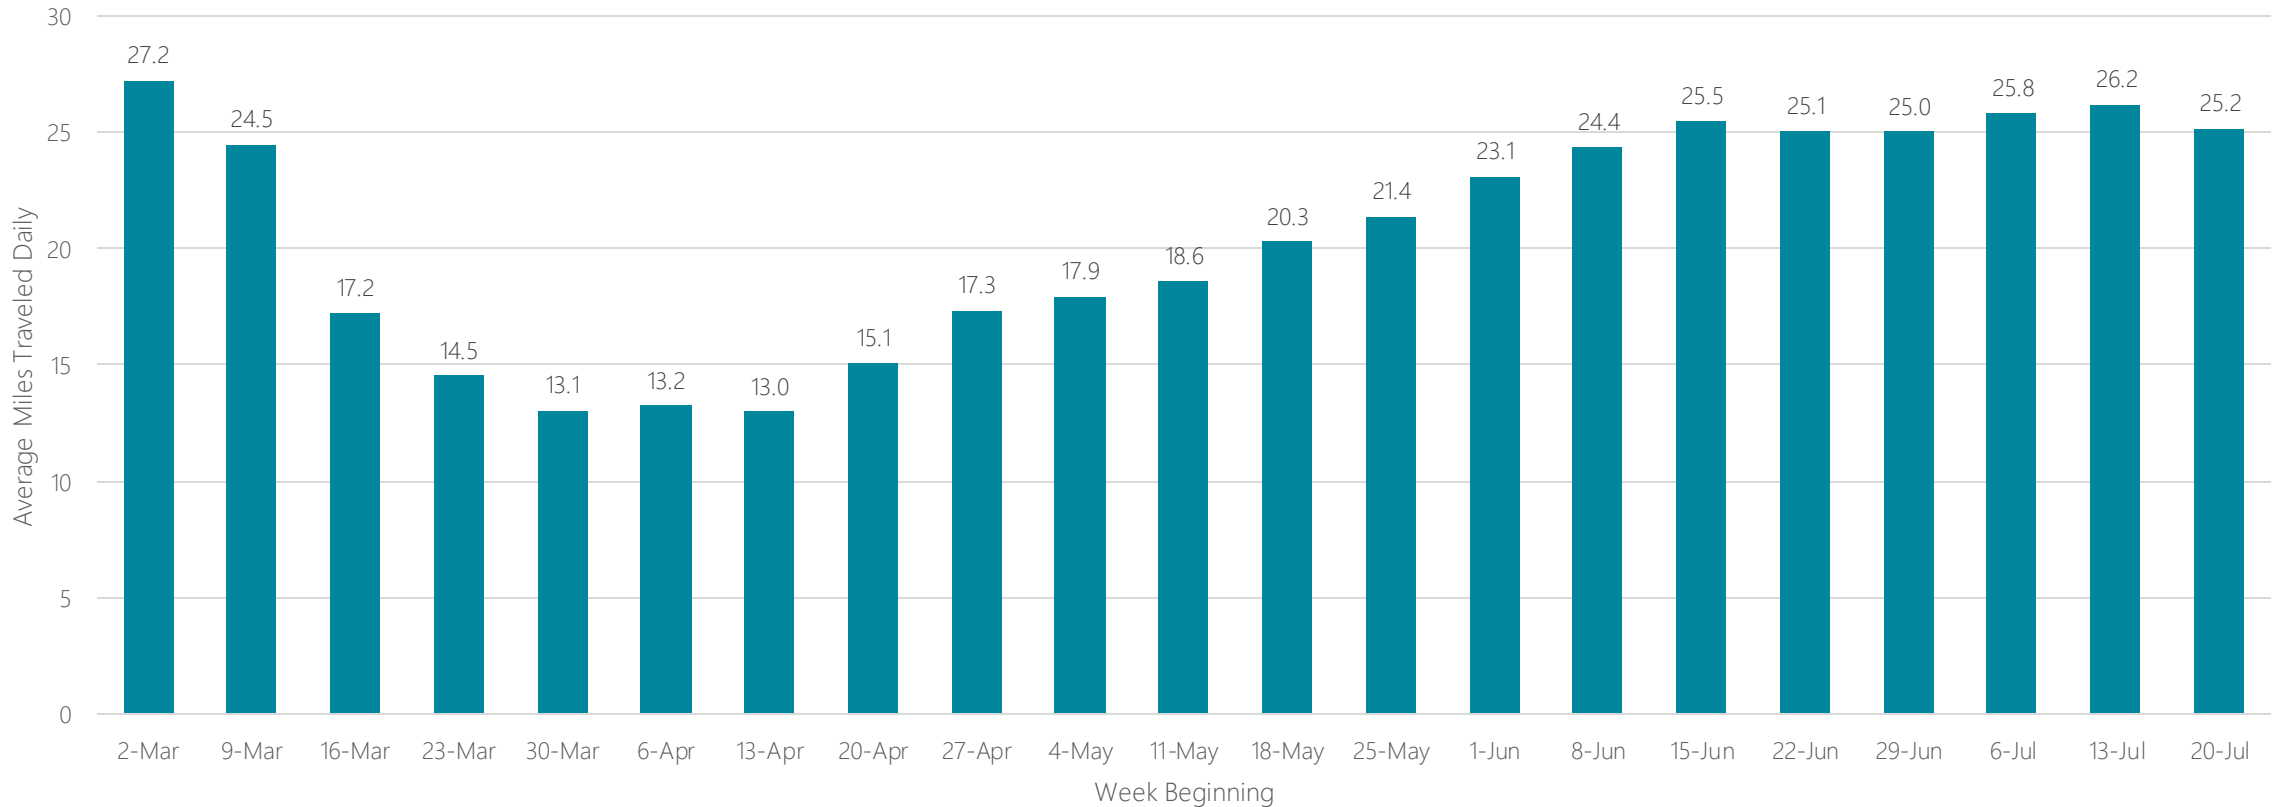

Lincoln & Hastings-Kearney

Average Miles Traveled Daily Weekly Trend

Little Rock-Pine Bluff

Average Miles Traveled Daily Weekly Trend

Los Angeles

Average Miles Traveled Daily Weekly Trend

Louisville

Average Miles Traveled Daily Weekly Trend