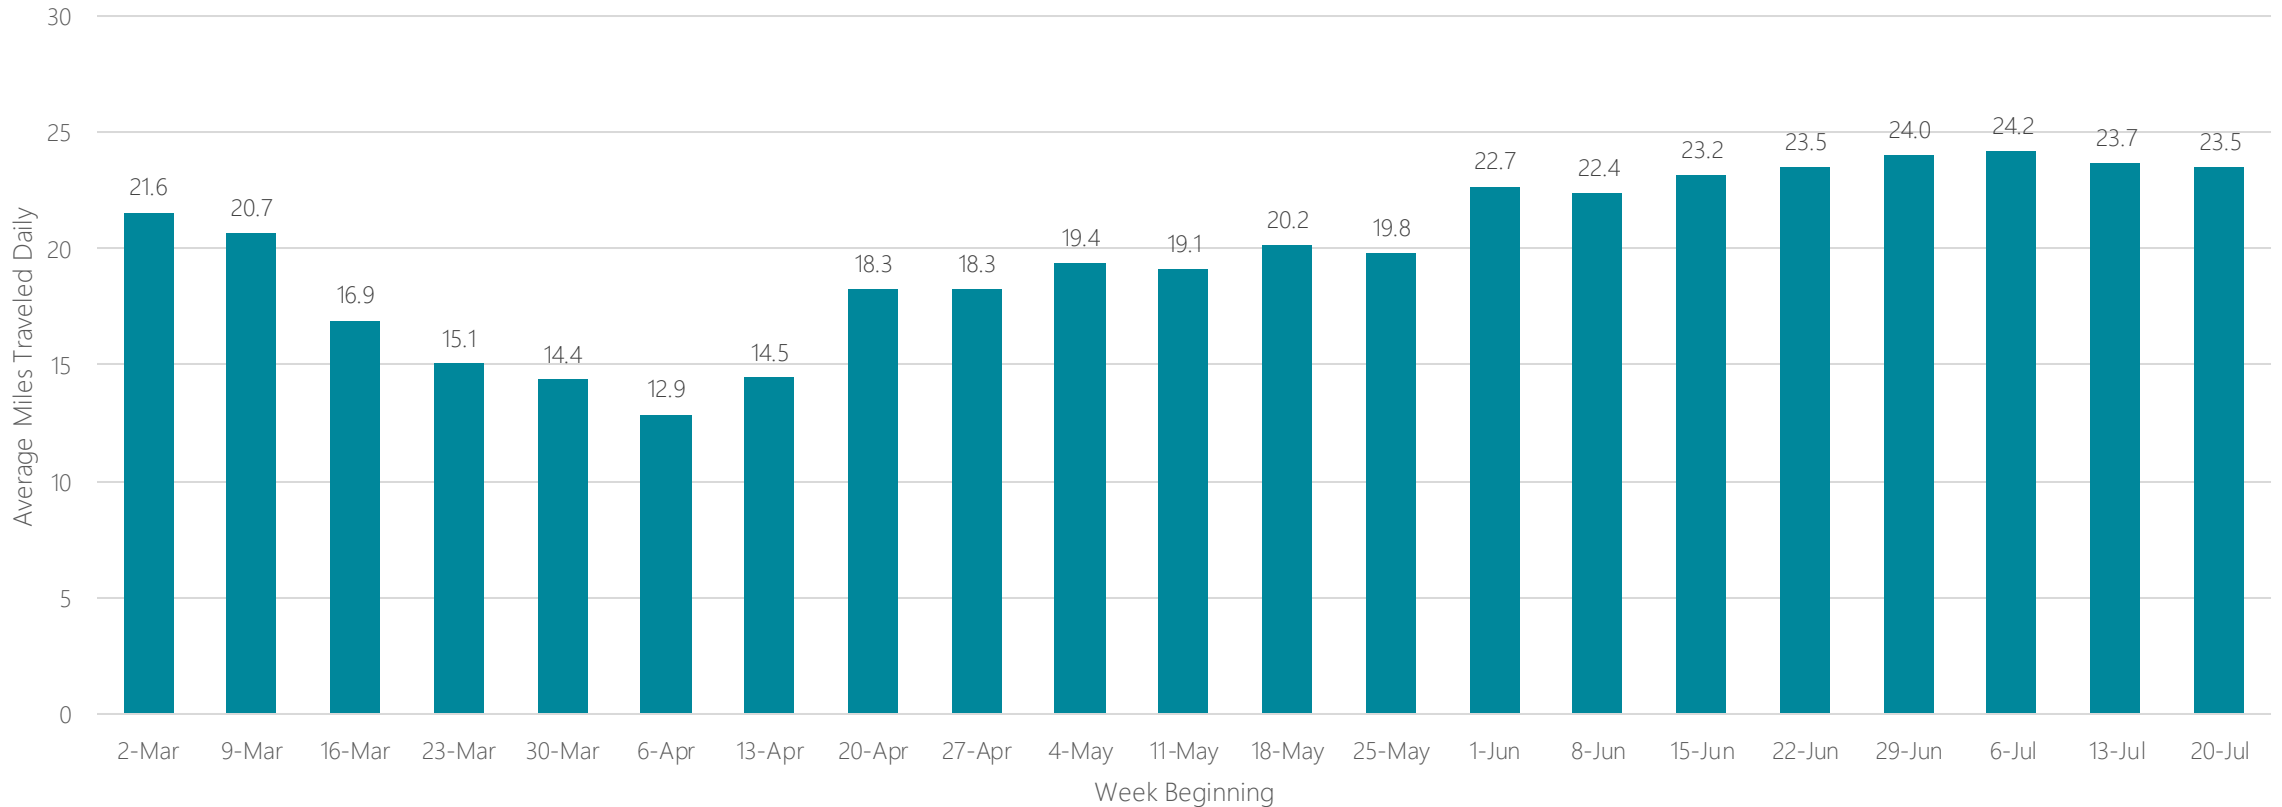

Oklahoma City

Average Miles Traveled Daily Weekly Trend

Omaha

Average Miles Traveled Daily Weekly Trend

Orlando-Daytona Beach-Melbourne

Average Miles Traveled Daily Weekly Trend

Ottumwa-Kirksville

Average Miles Traveled Daily Weekly Trend