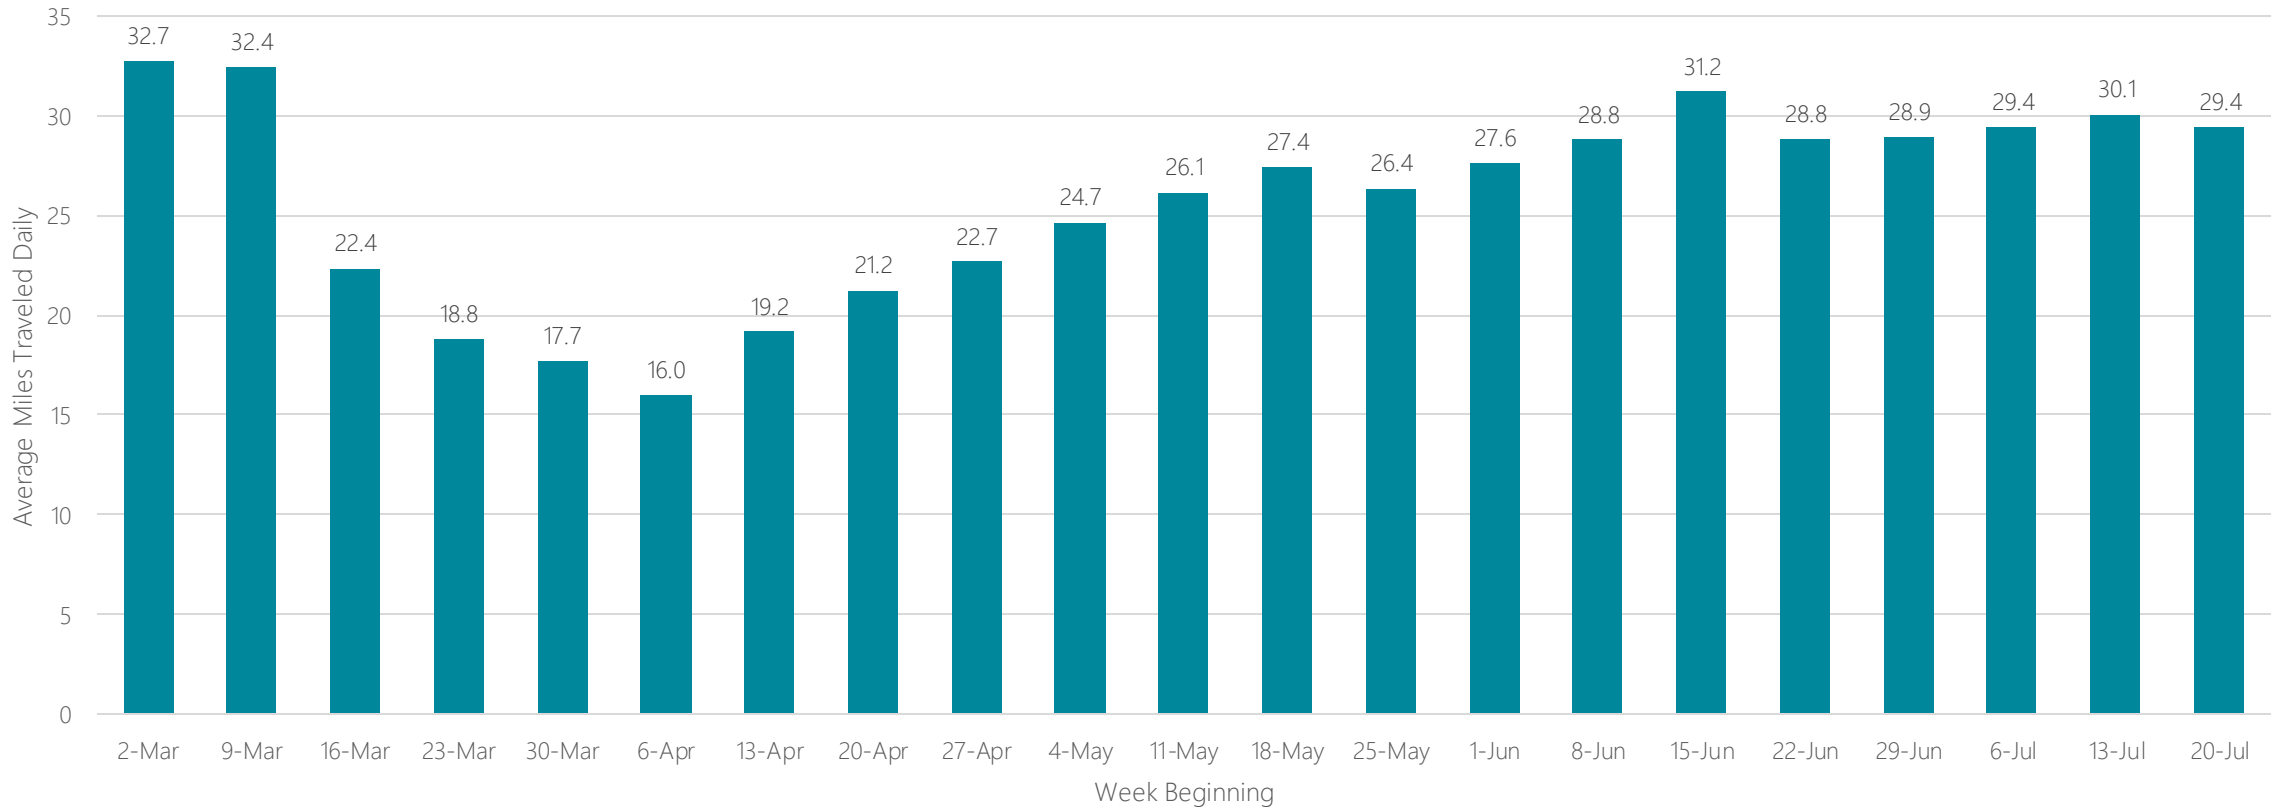

Biloxi-Gulfport

Average Miles Traveled Daily Weekly Trend

Binghamton, NY

Average Miles Traveled Daily Weekly Trend

Birmingham

Average Miles Traveled Daily Weekly Trend

Bluefield-Beckley-Oak Hill

Average Miles Traveled Daily Weekly Trend