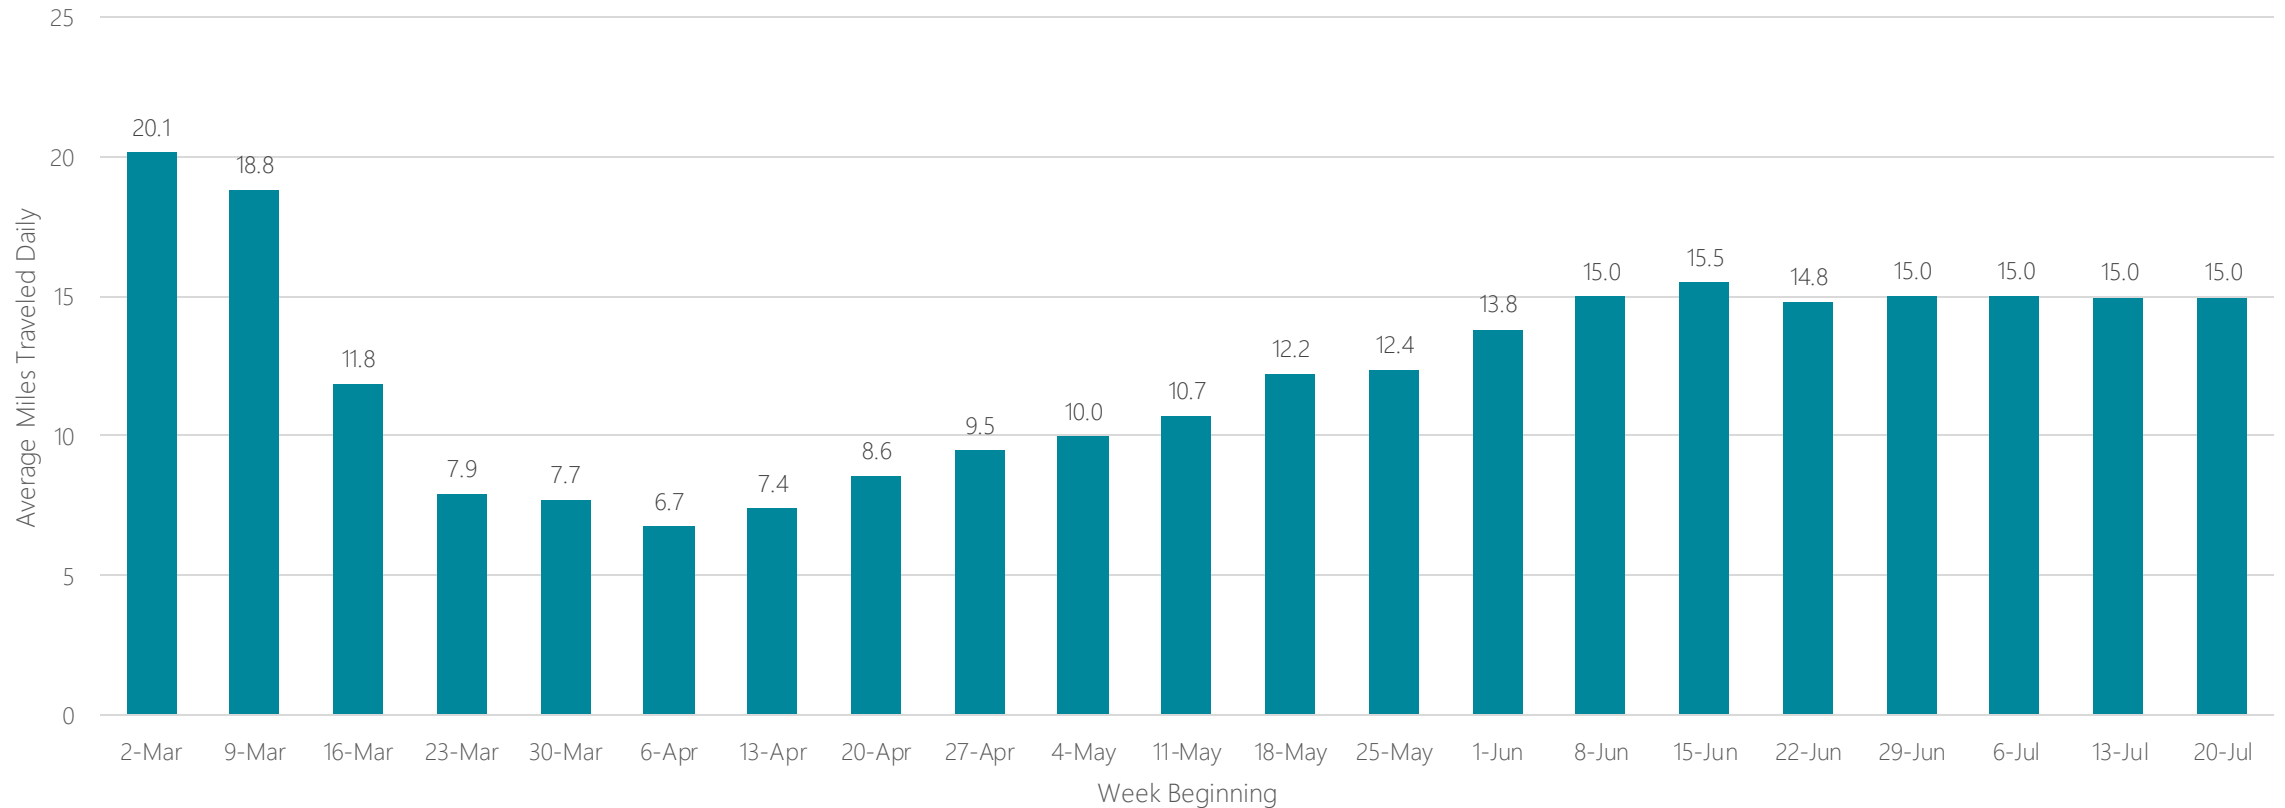

Las Vegas

Average Miles Traveled Daily Weekly Trend