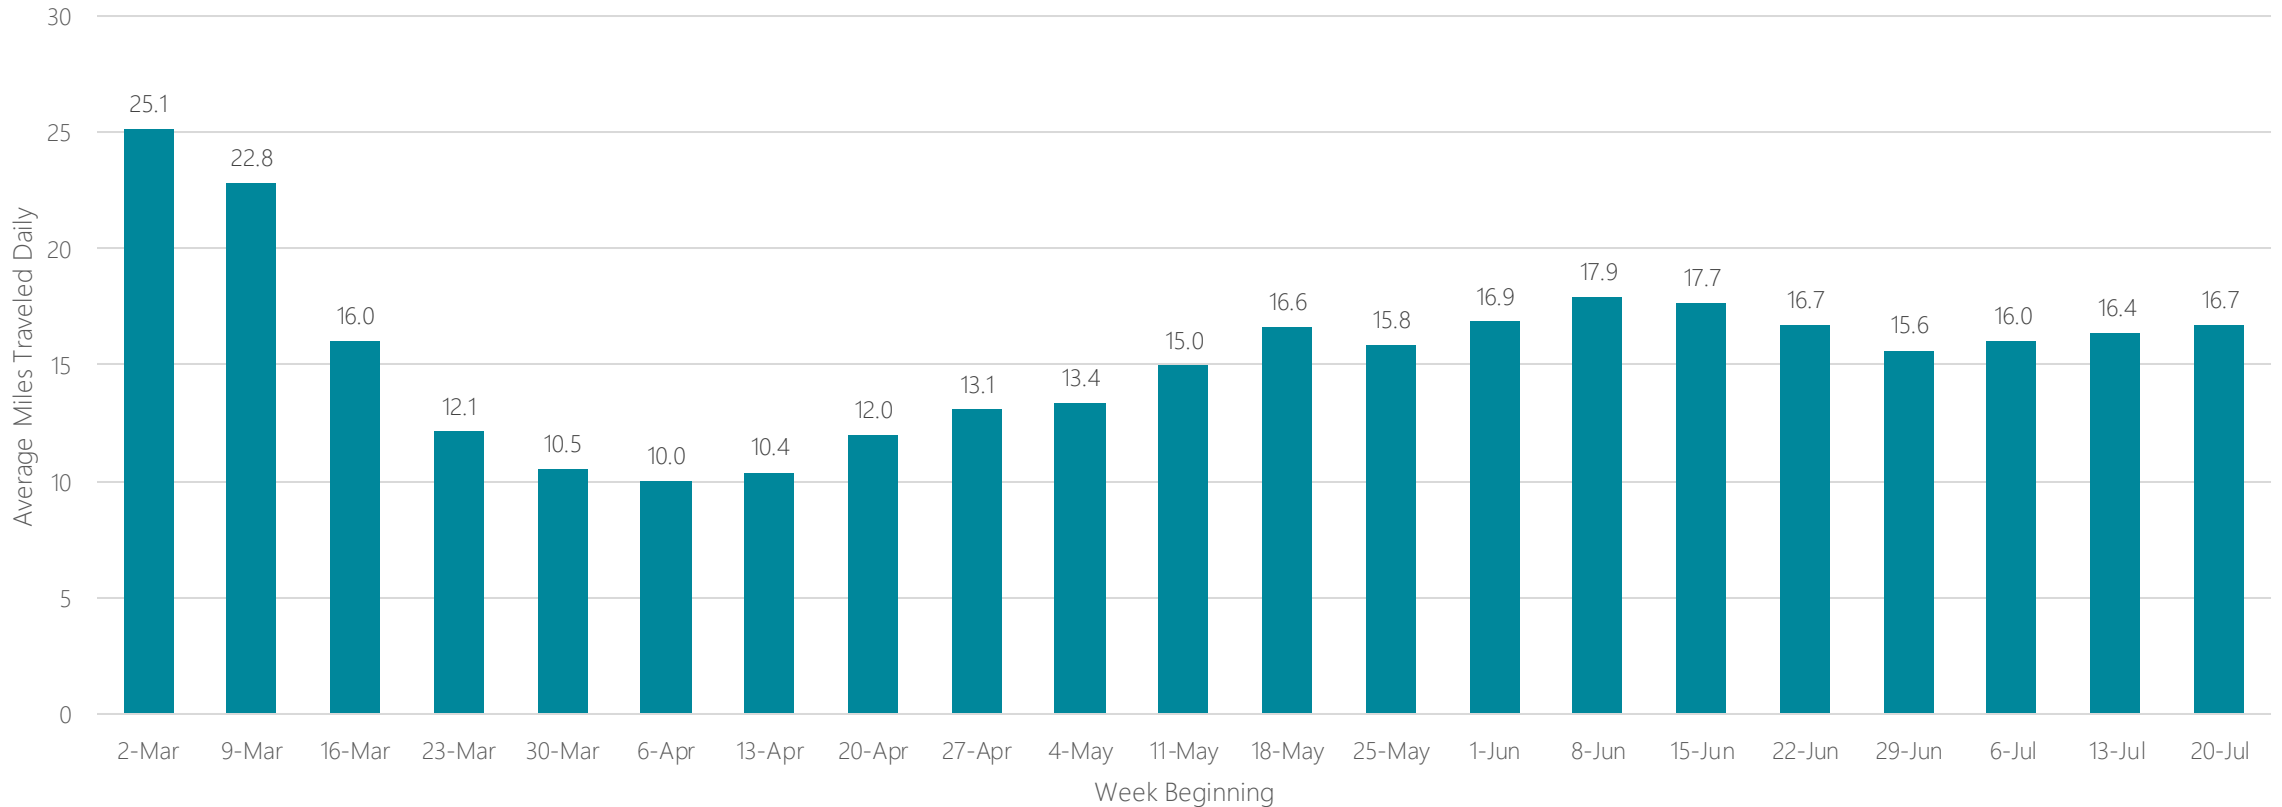

Portland-Auburn

Average Miles Traveled Daily Weekly Trend

Portland, OR

Average Miles Traveled Daily Weekly Trend

Presque Isle

Average Miles Traveled Daily Weekly Trend

Providence-New Bedford

Average Miles Traveled Daily Weekly Trend