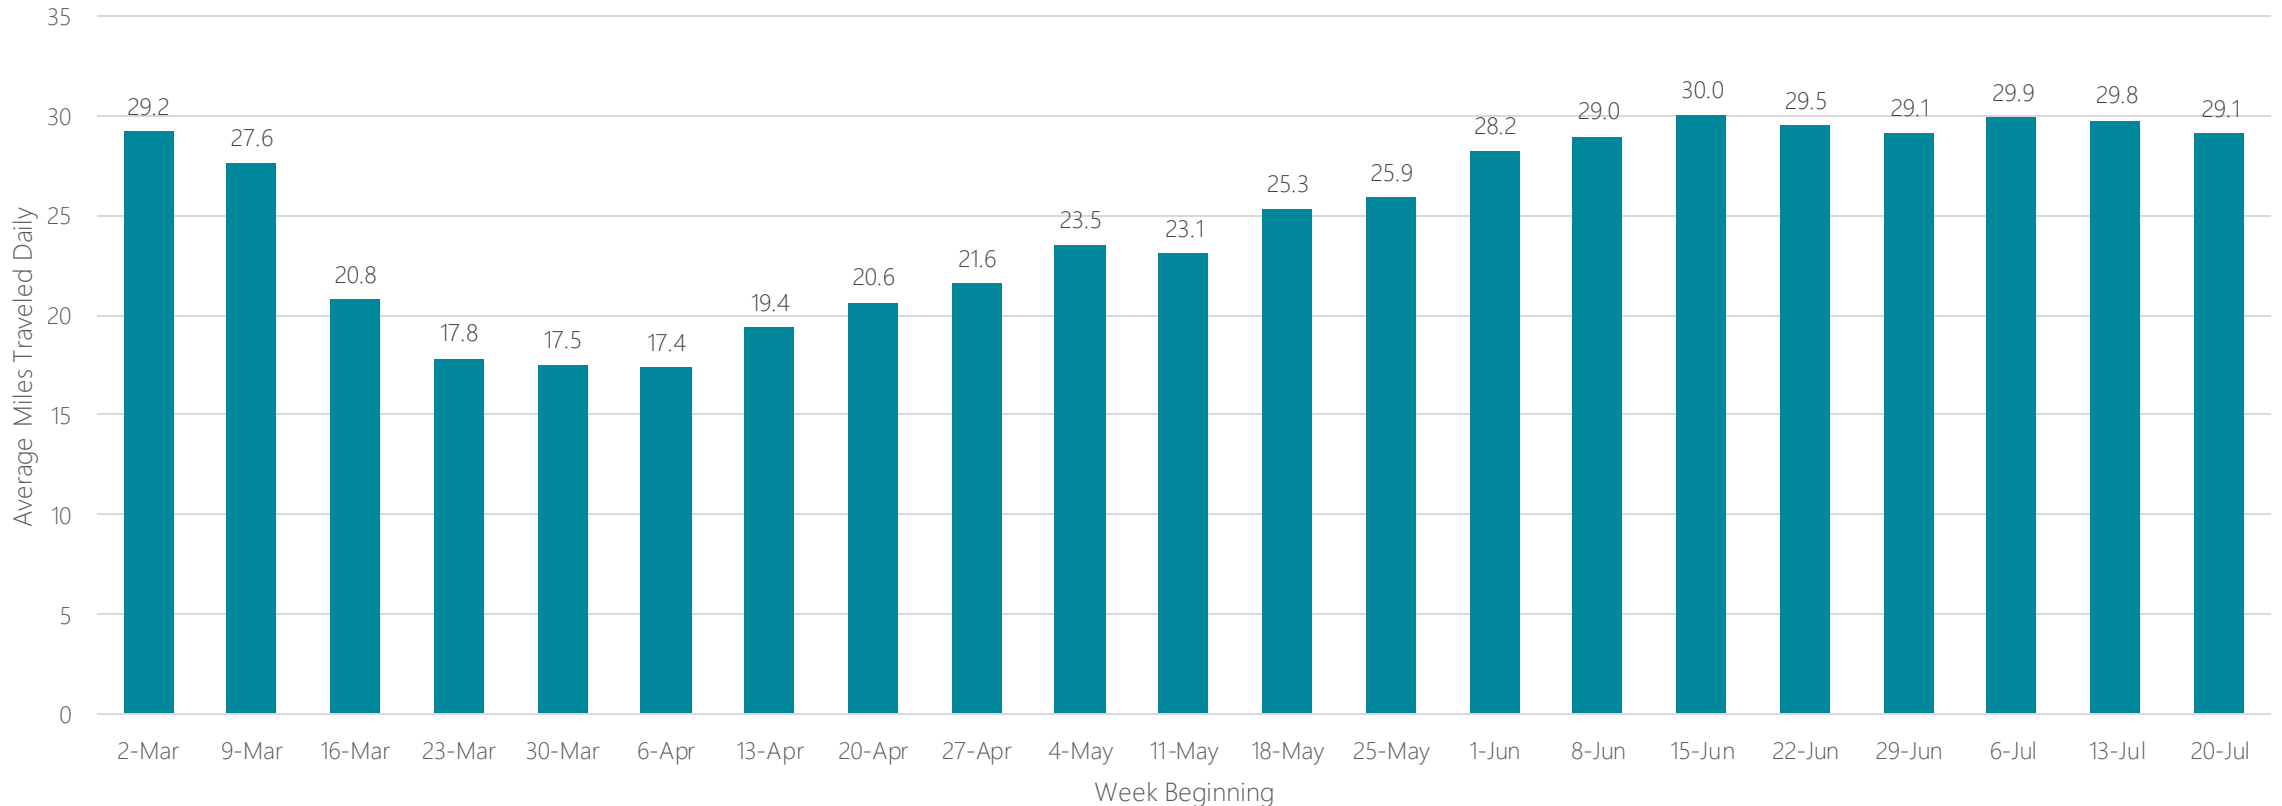

Paducah-Cape Girardeau-Harrisburg

Average Miles Traveled Daily Weekly Trend