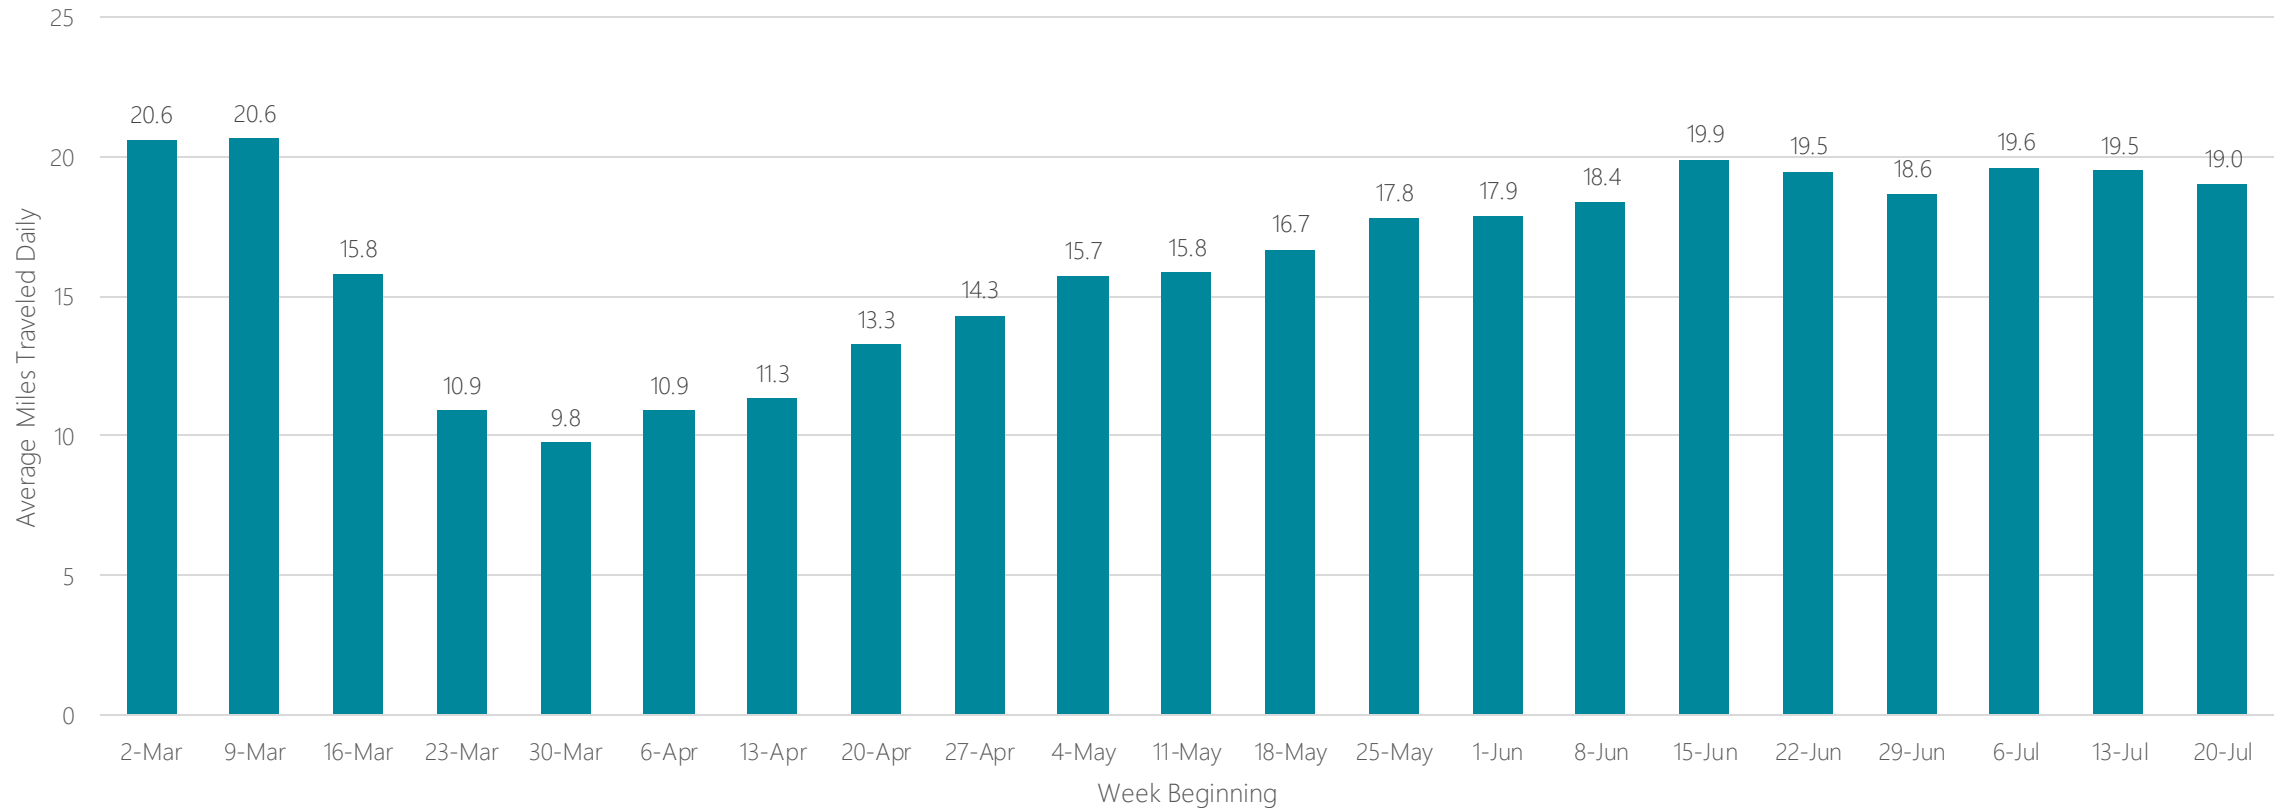

Boise

Average Miles Traveled Daily Weekly Trend