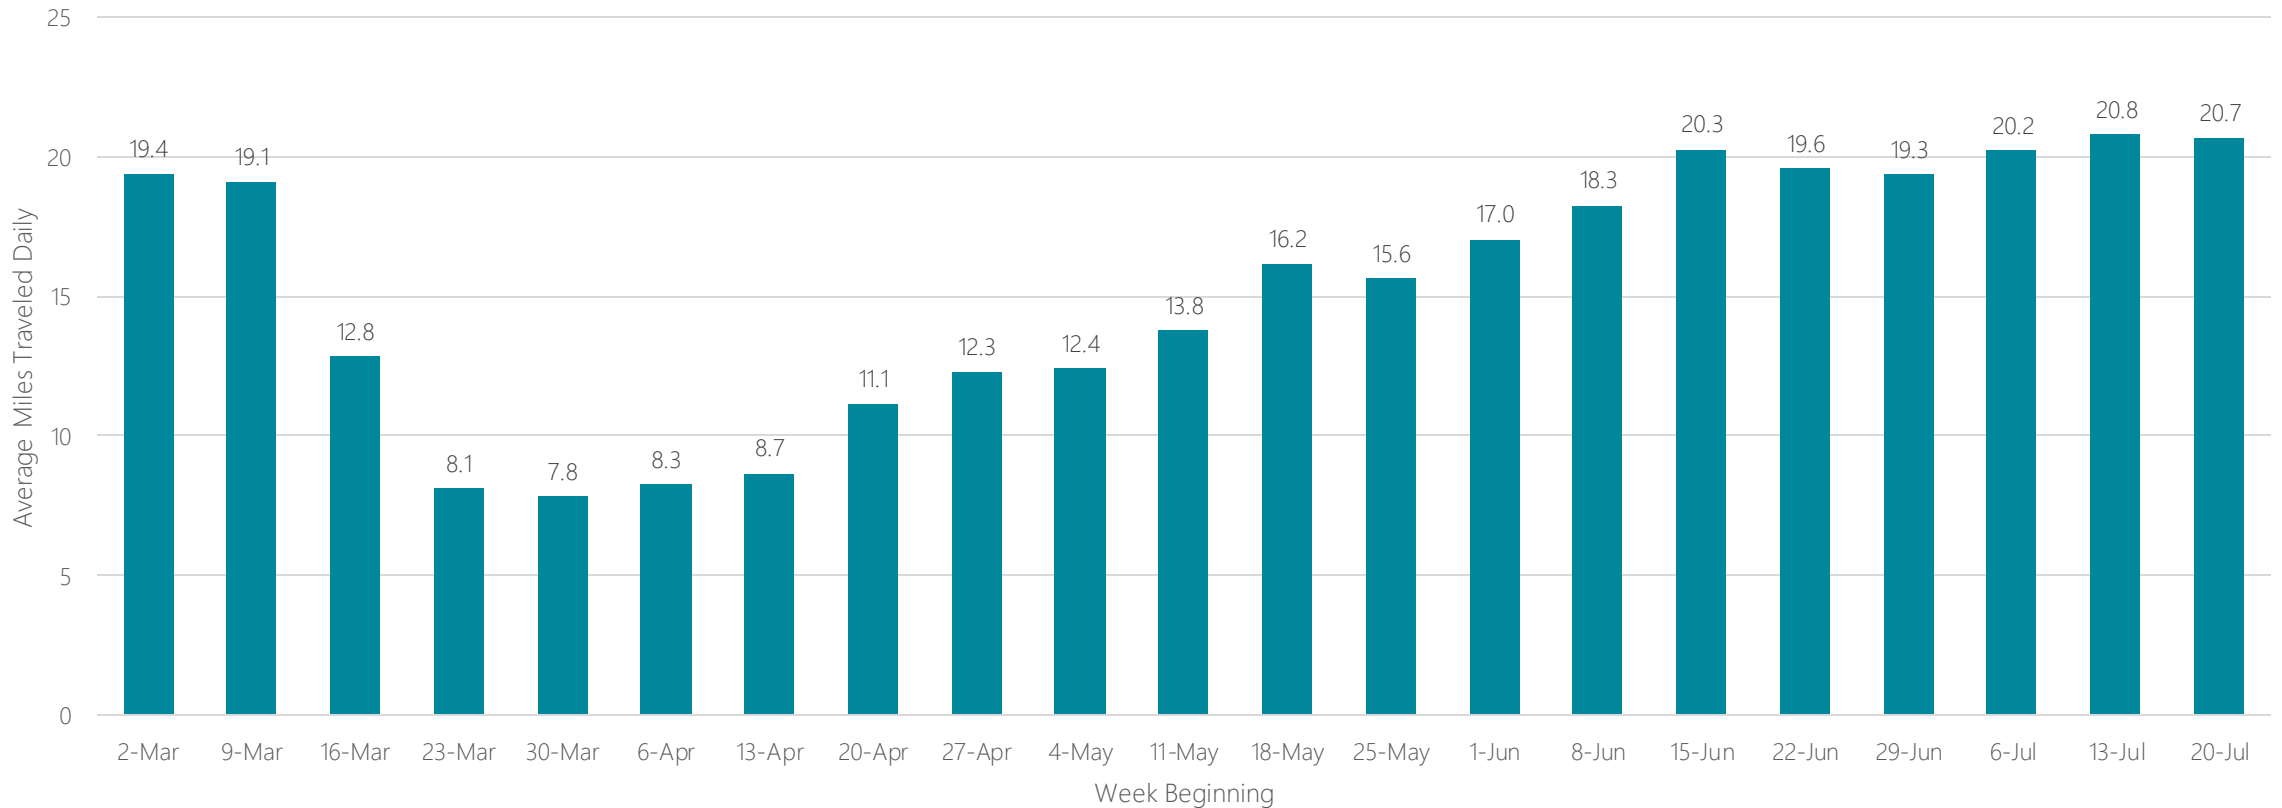

Burlington-Plattsburgh

Average Miles Traveled Daily Weekly Trend