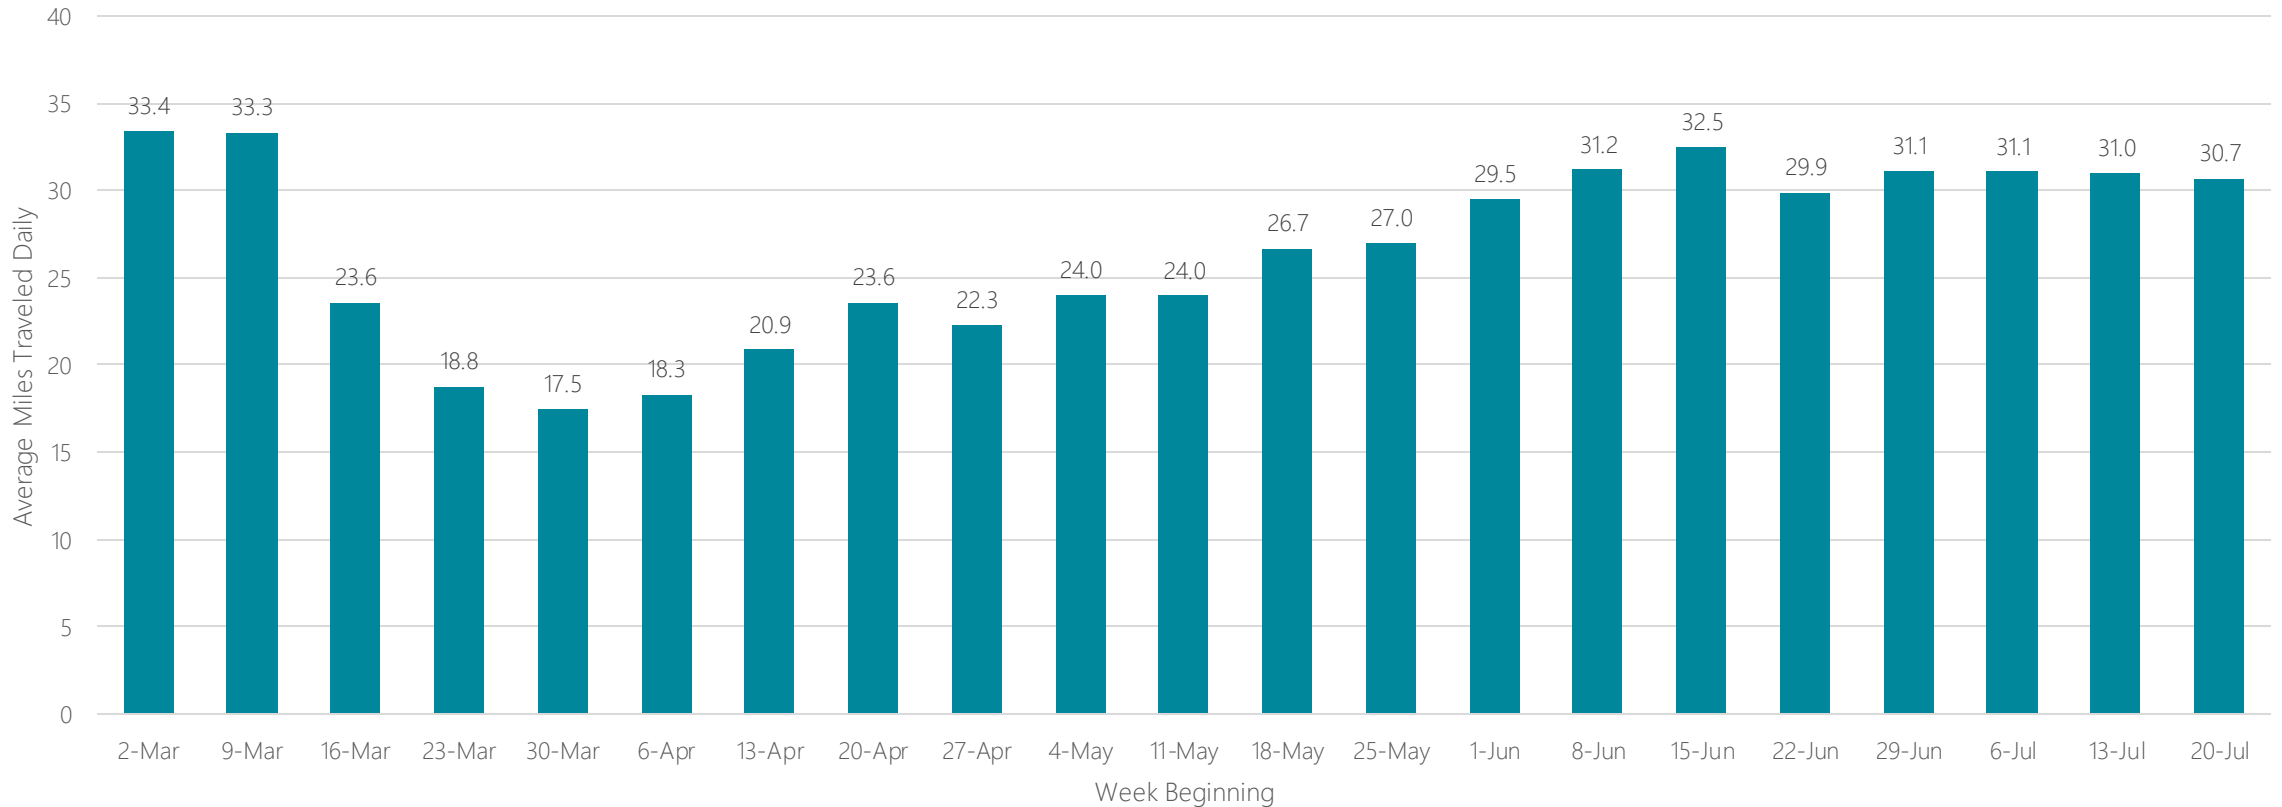

Average Miles Traveled Daily Weekly Trend

Albuquerque-Santa Fe

Average Miles Traveled Daily Weekly Trend

Alexandria, LA

Average Miles Traveled Daily Weekly Trend

Alpena, MI

Average Miles Traveled Daily Weekly Trend