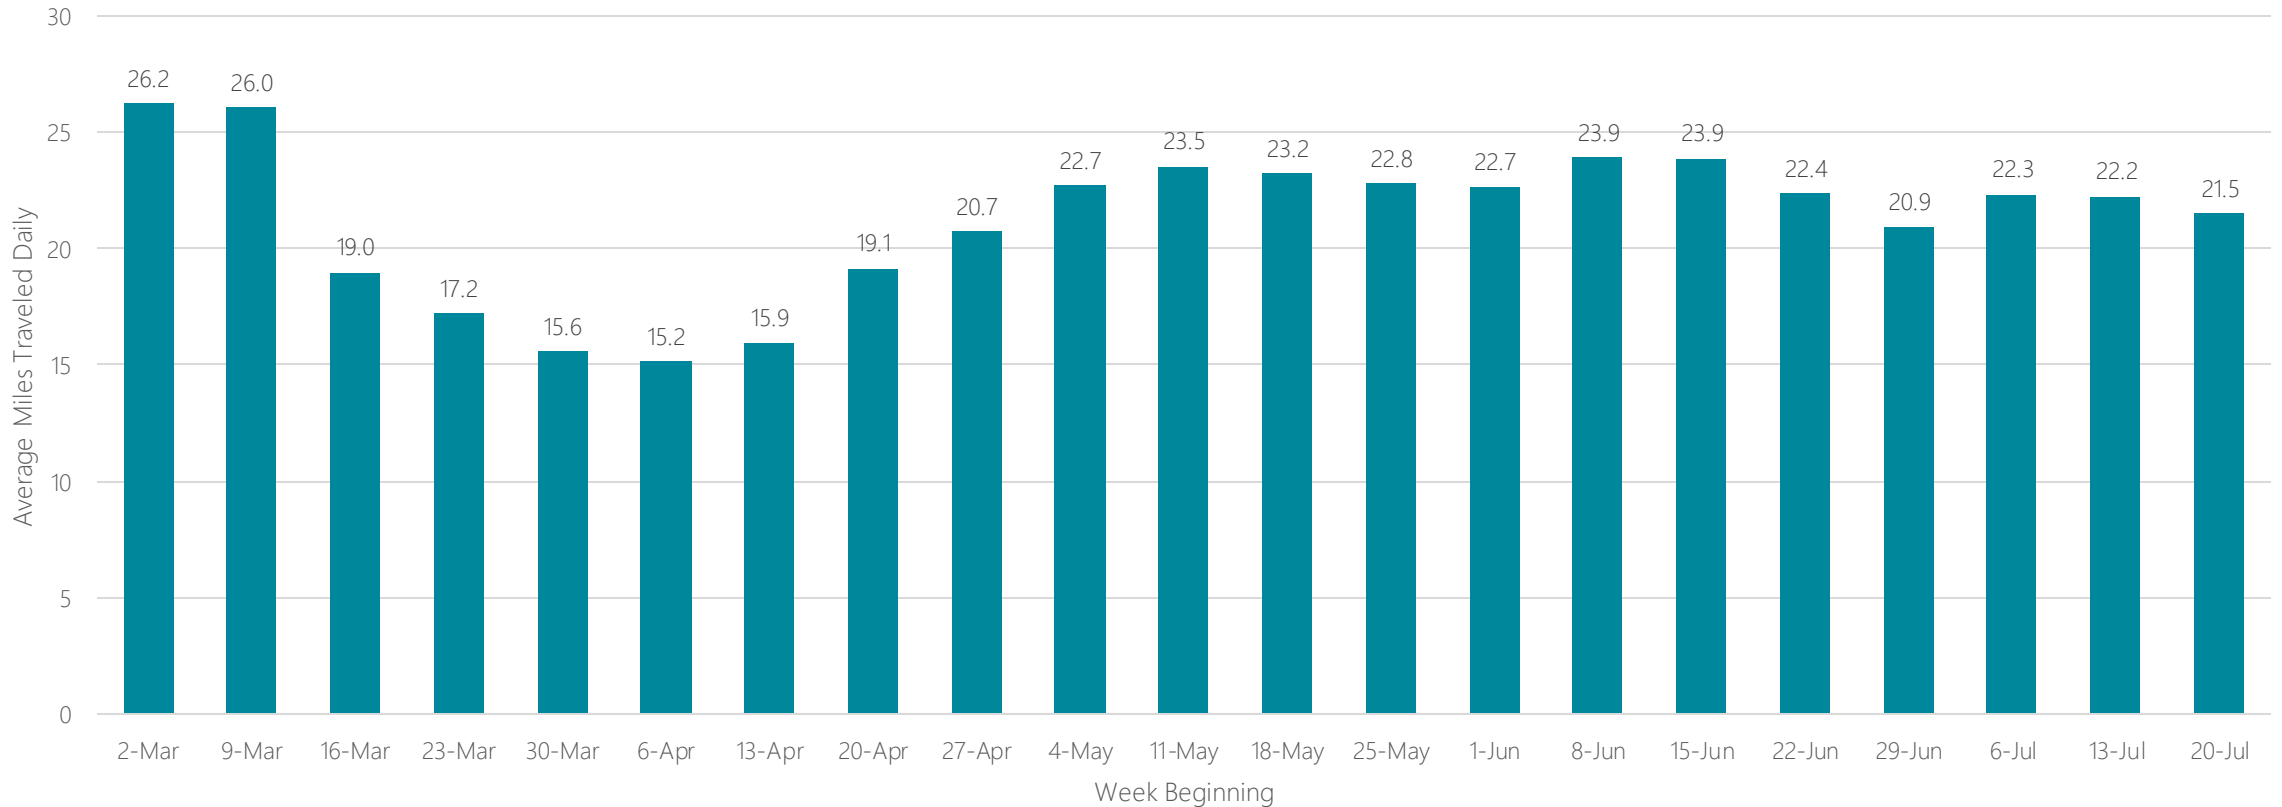

Paducah-Cape Girardeau-Harrisburg

Average Miles Traveled Daily Weekly Trend

Palm Springs

Average Miles Traveled Daily Weekly Trend

Panama City

Average Miles Traveled Daily Weekly Trend

Parkersburg

Average Miles Traveled Daily Weekly Trend