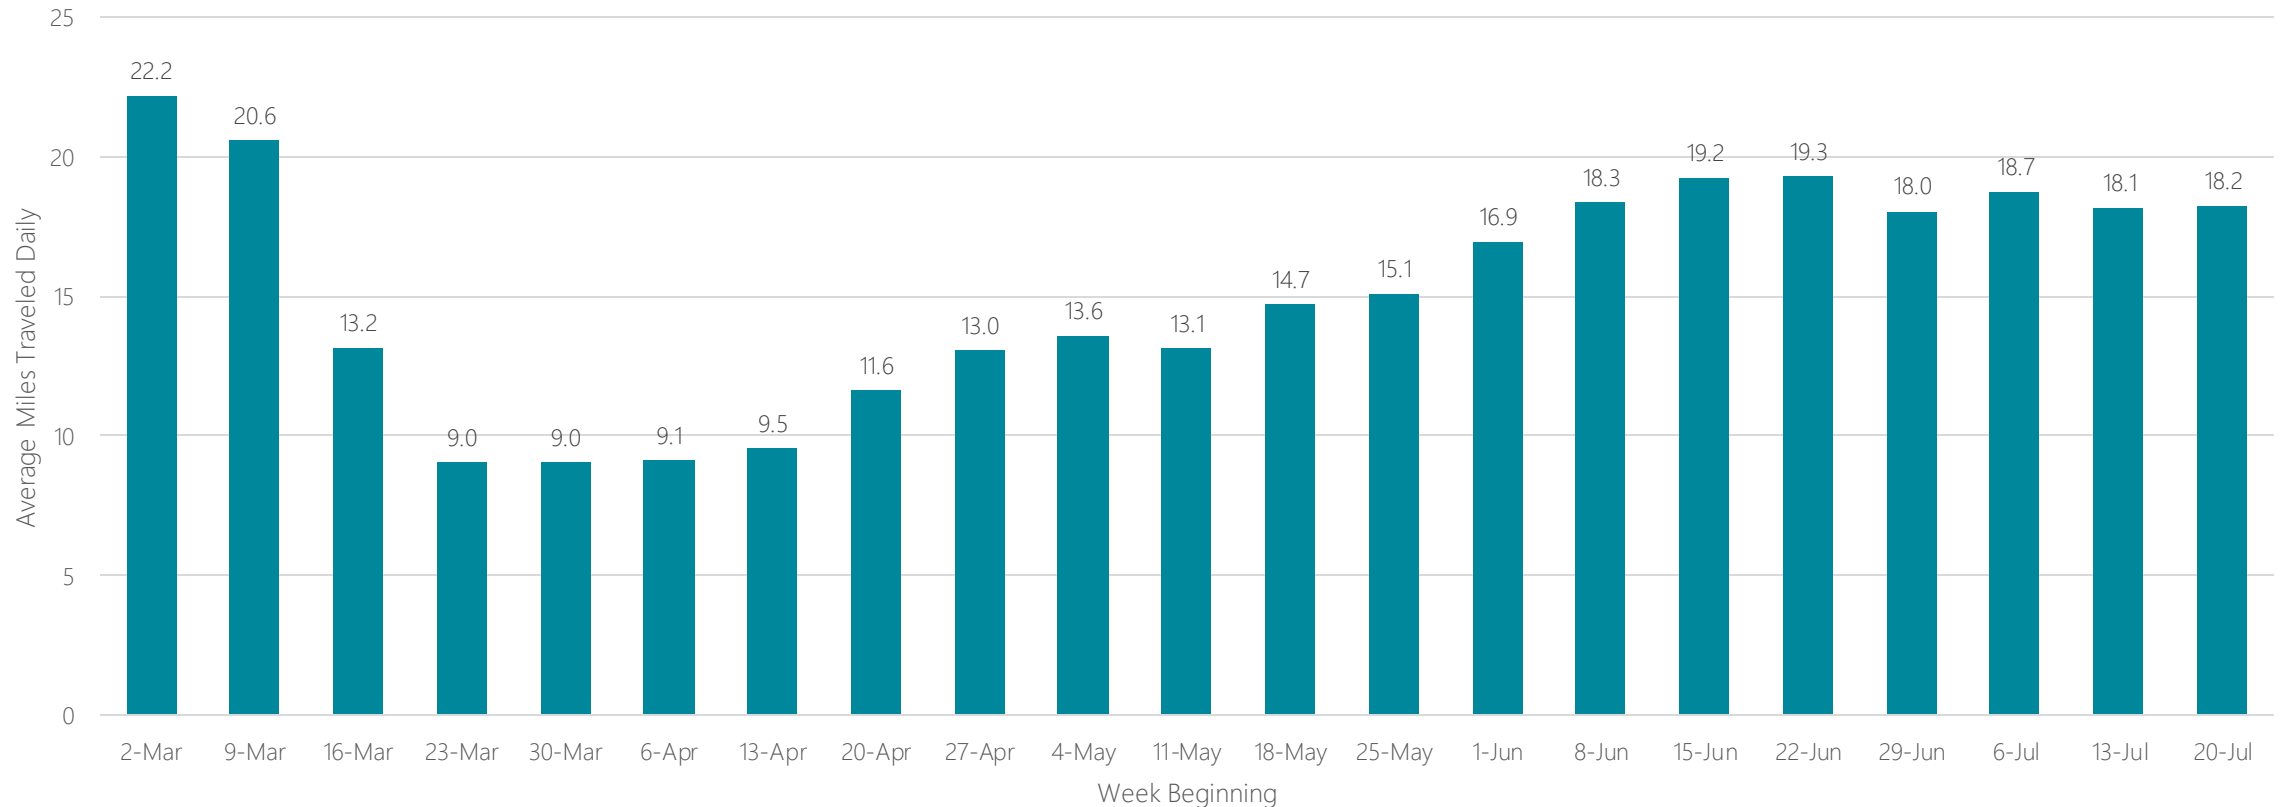

Sacramento-Stockton-Modesto

Average Miles Traveled Daily Weekly Trend