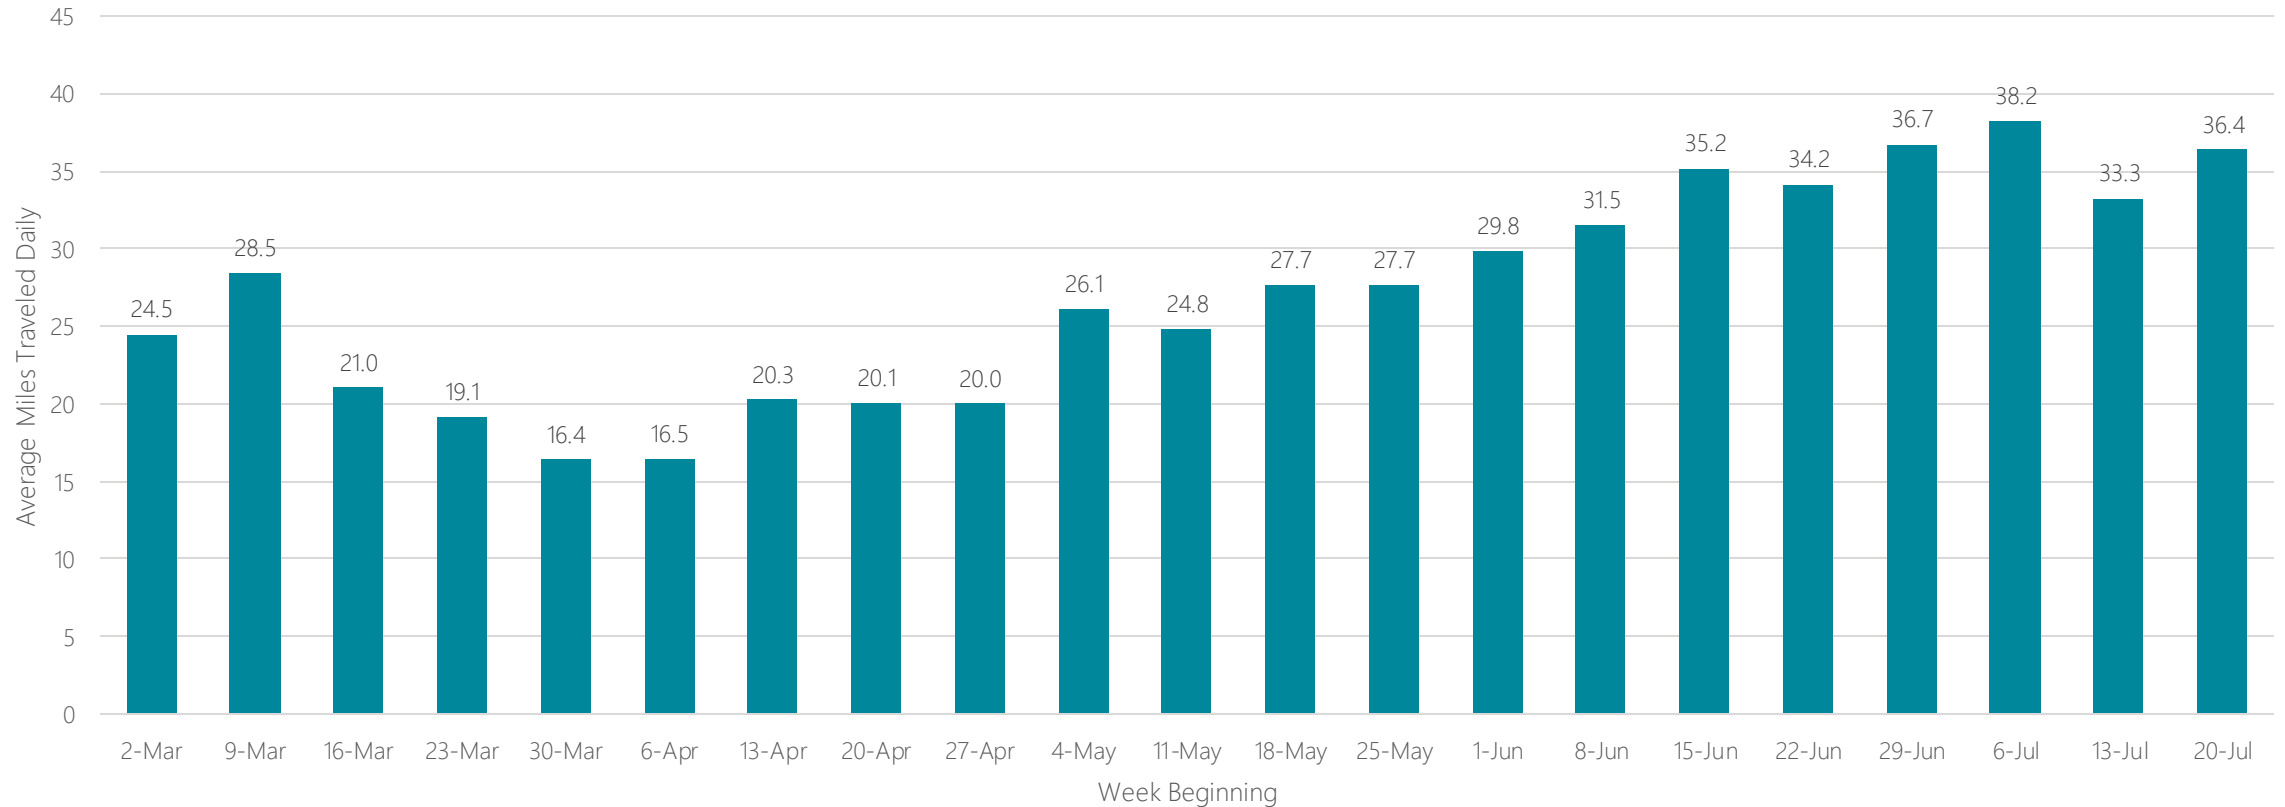

Fort Wayne

Average Miles Traveled Daily Weekly Trend

Fresno-Visalia

Average Miles Traveled Daily Weekly Trend

Gainesville

Average Miles Traveled Daily Weekly Trend

Glendive

Average Miles Traveled Daily Weekly Trend