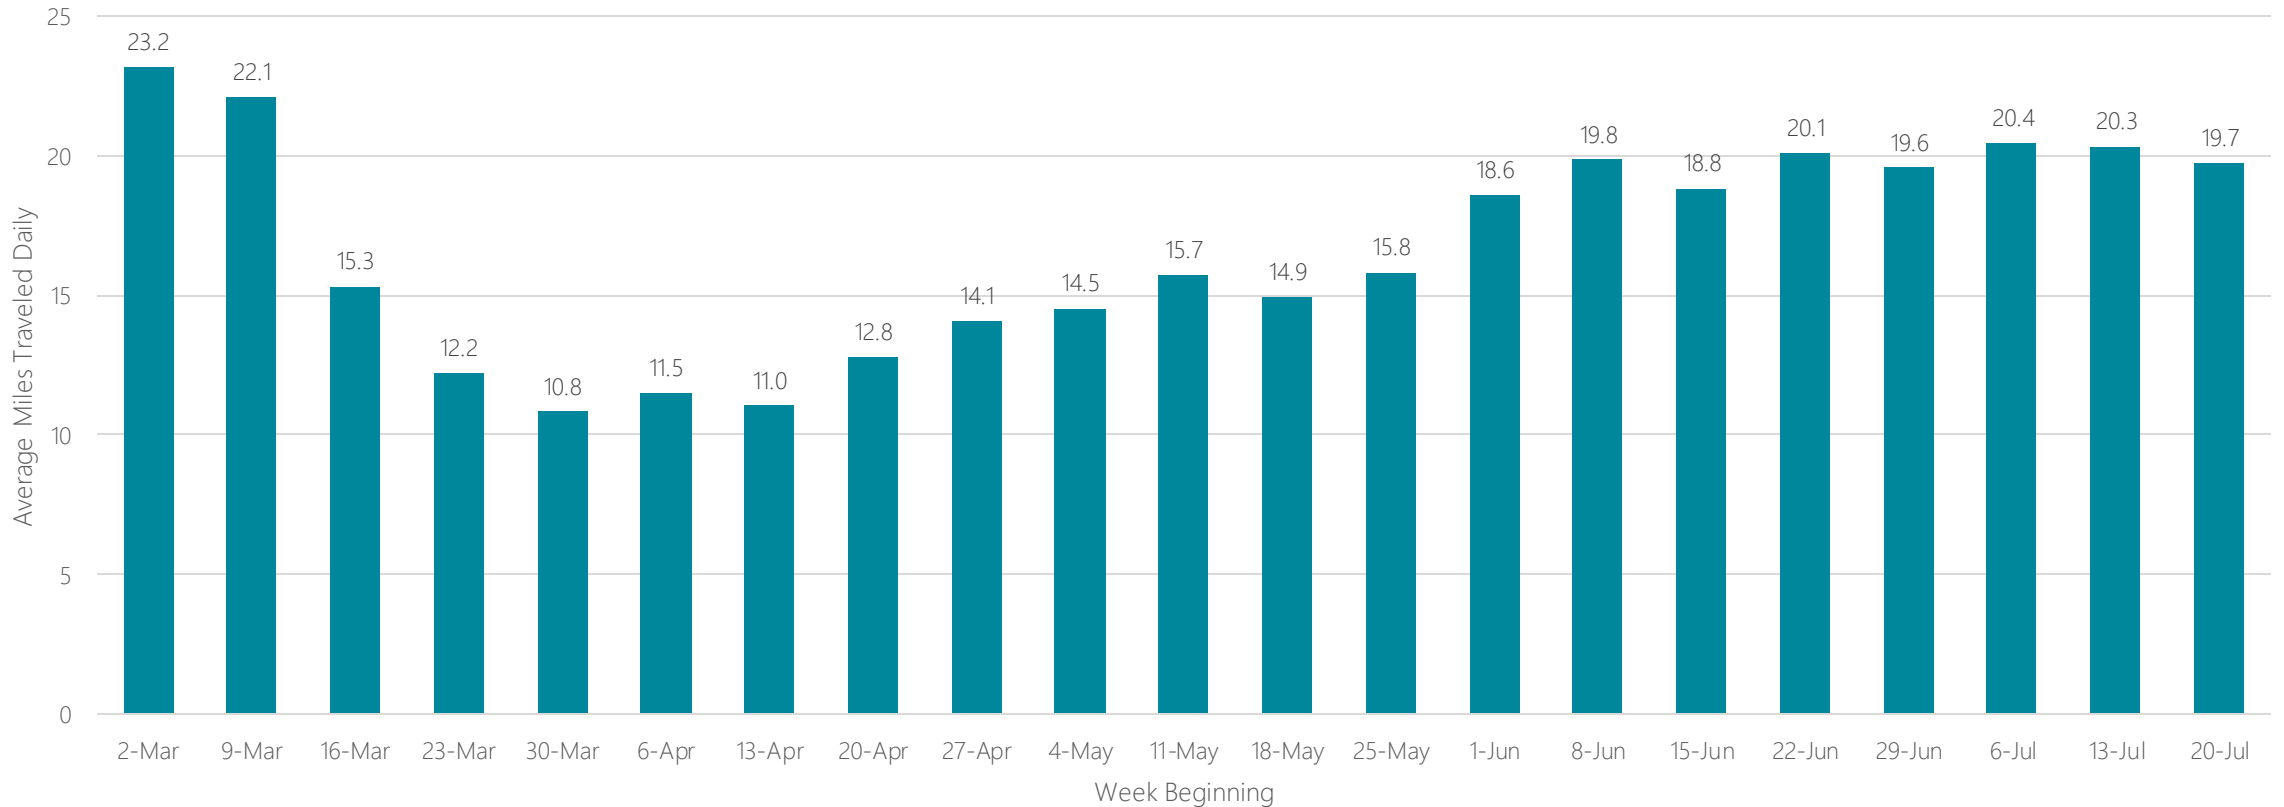

Norfolk-Portsmouth-Newport News

Average Miles Traveled Daily Weekly Trend