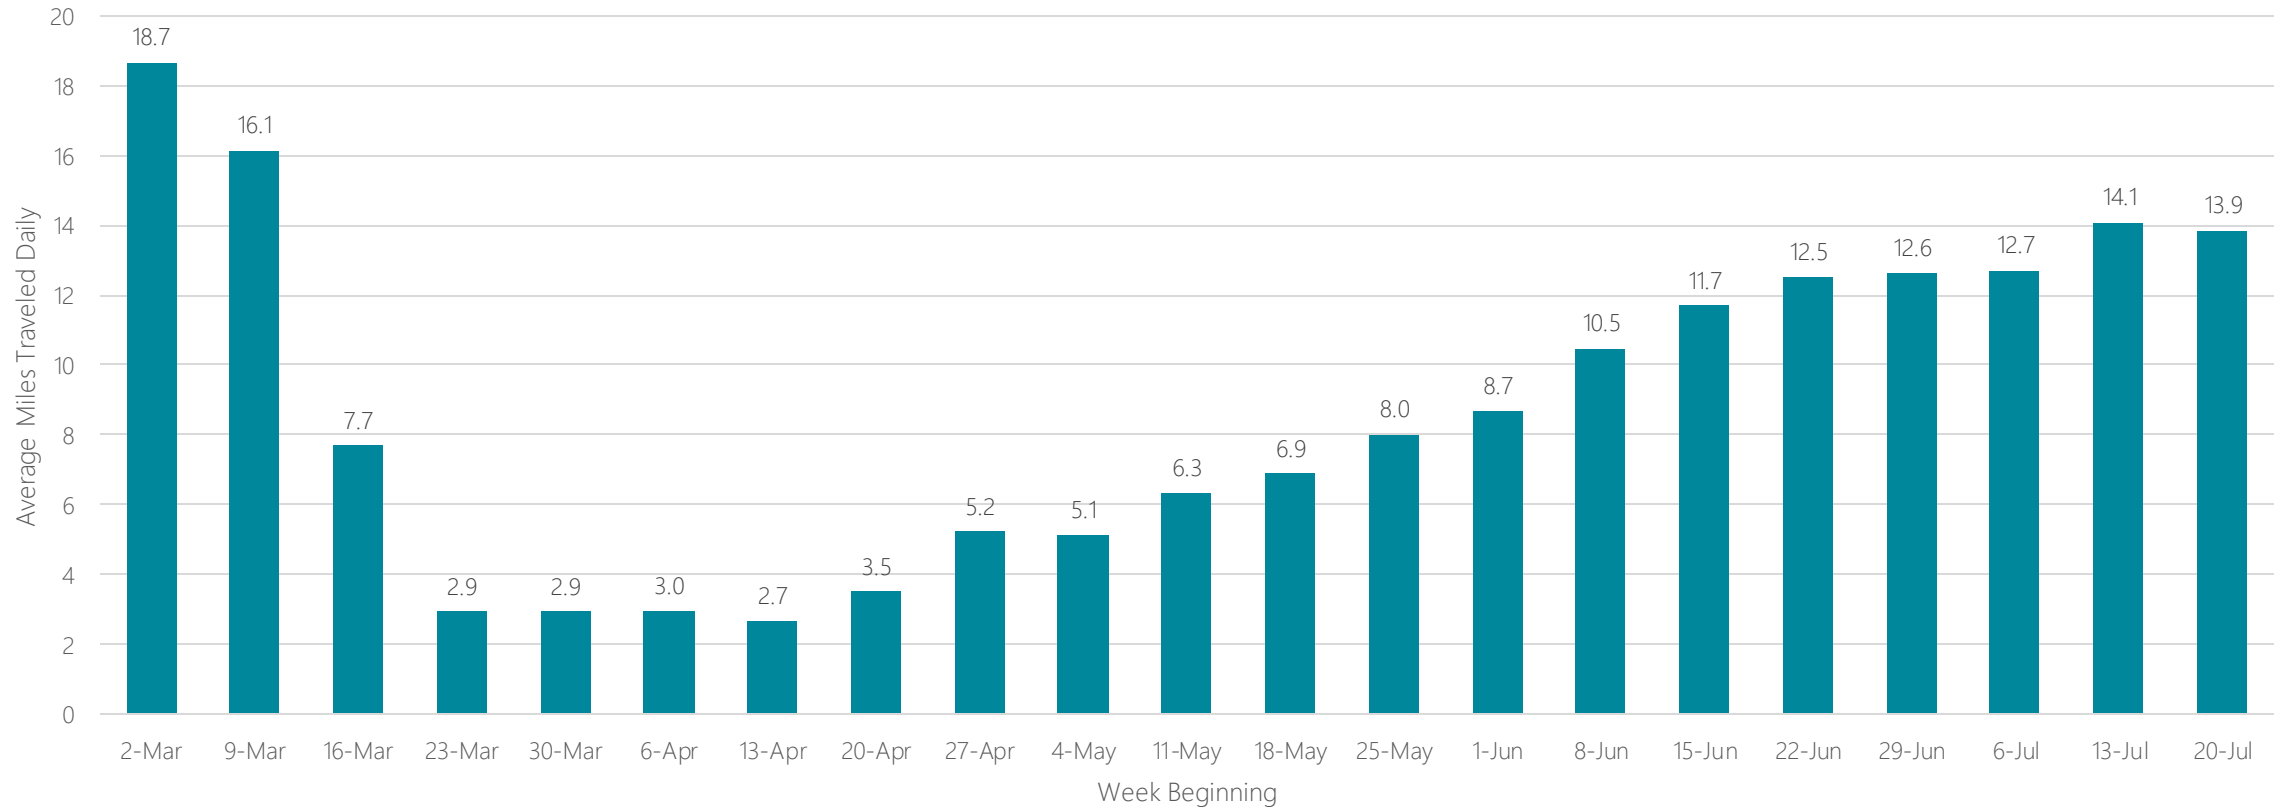

New York

Average Miles Traveled Daily Weekly Trend