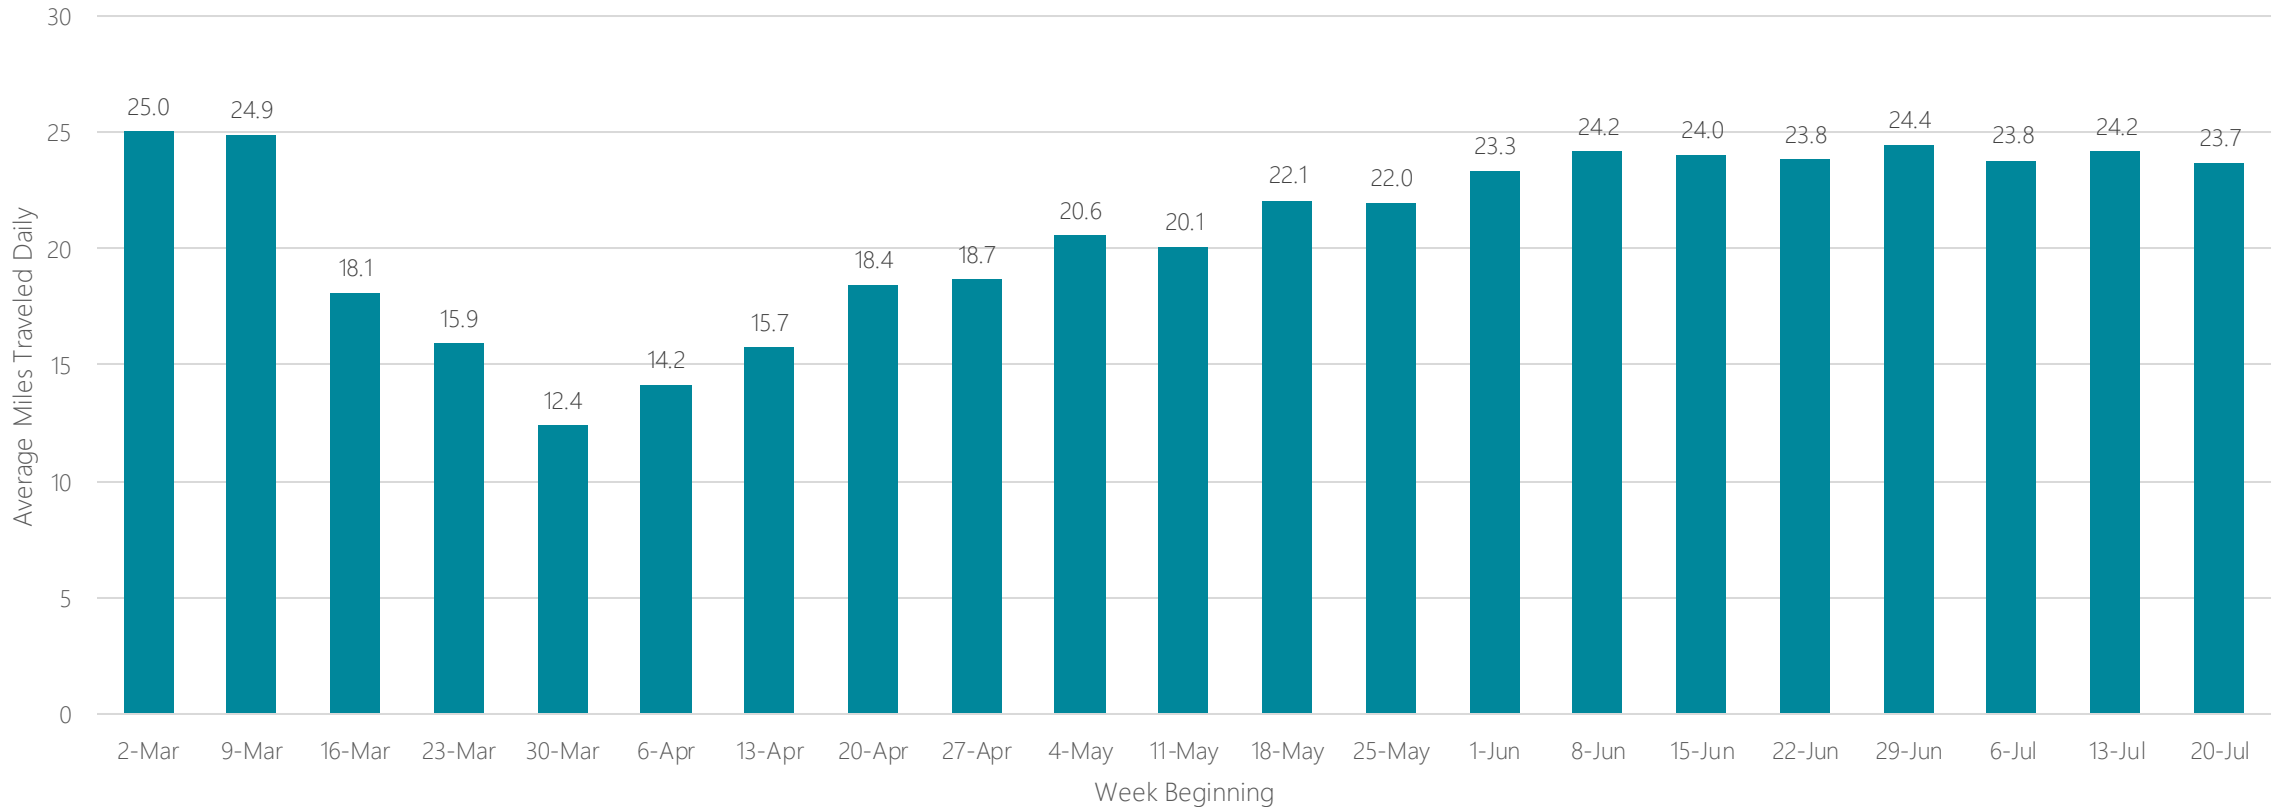

Wichita Falls & Lawton

Average Miles Traveled Daily Weekly Trend