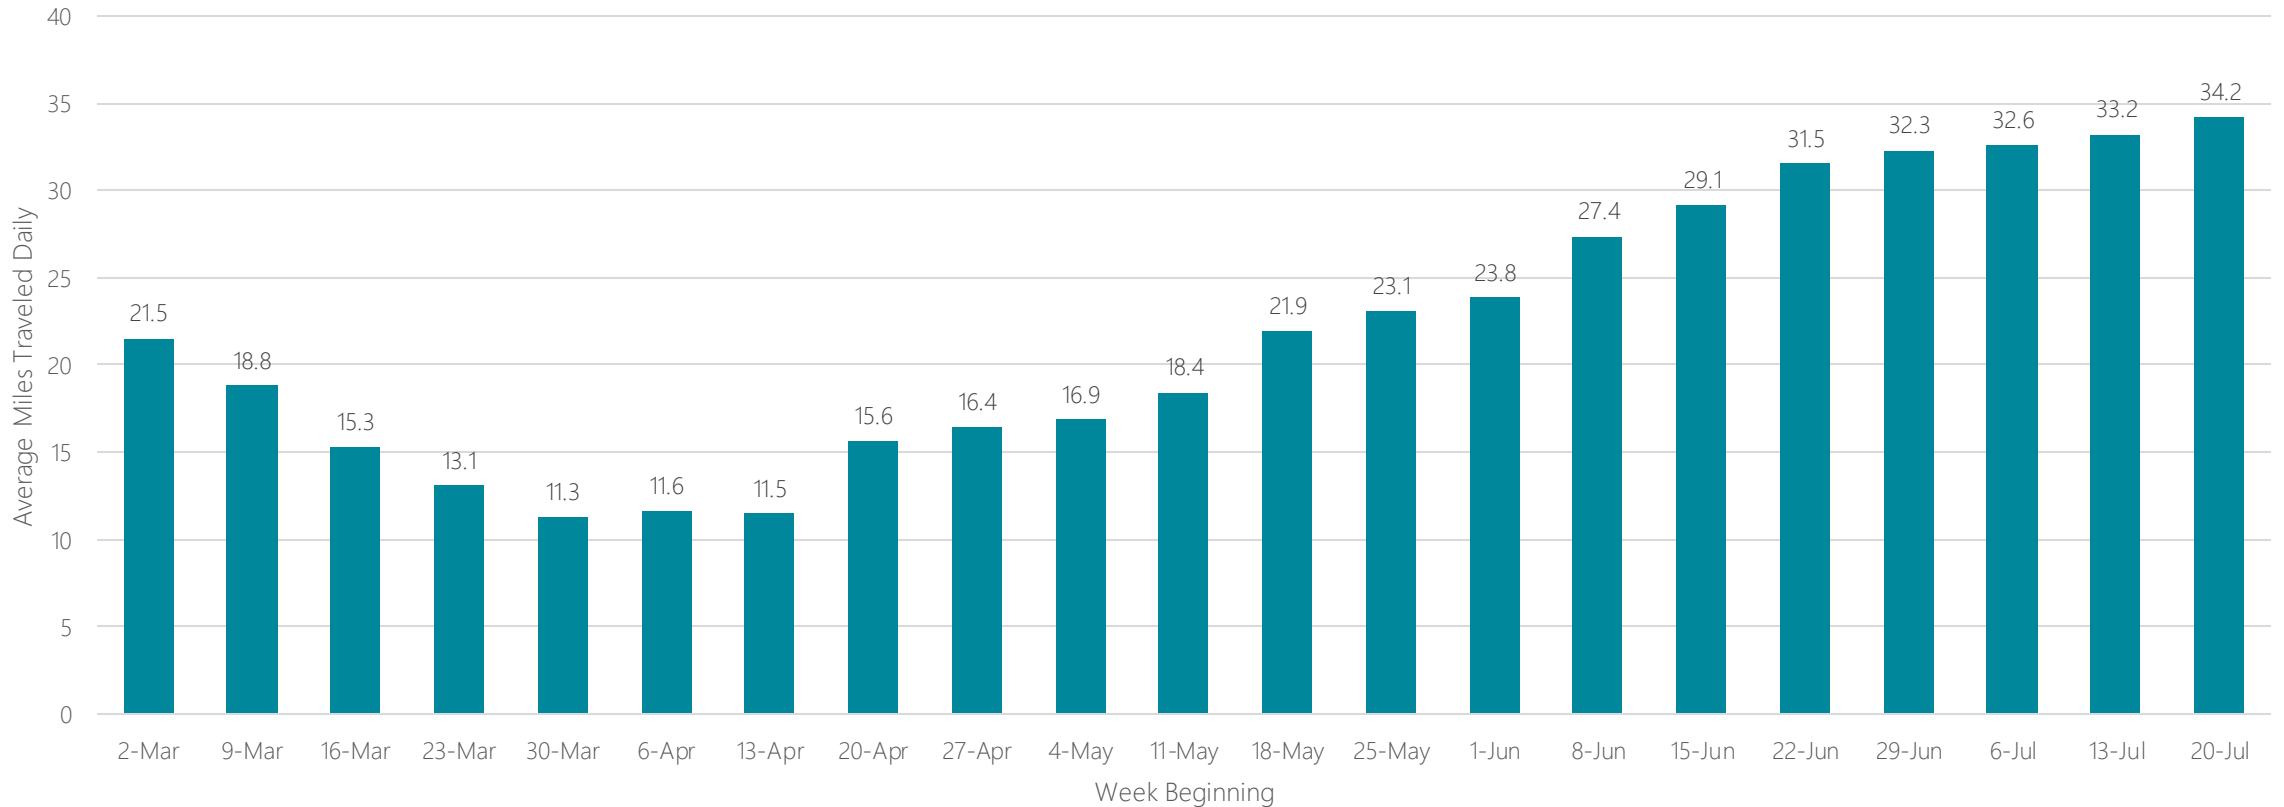

Quincy-Hannibal-Keokuk

Average Miles Traveled Daily Weekly Trend

Raleigh-Durham (Fayetteville)

Average Miles Traveled Daily Weekly Trend

Rapid City

Average Miles Traveled Daily Weekly Trend

Reno

Average Miles Traveled Daily Weekly Trend