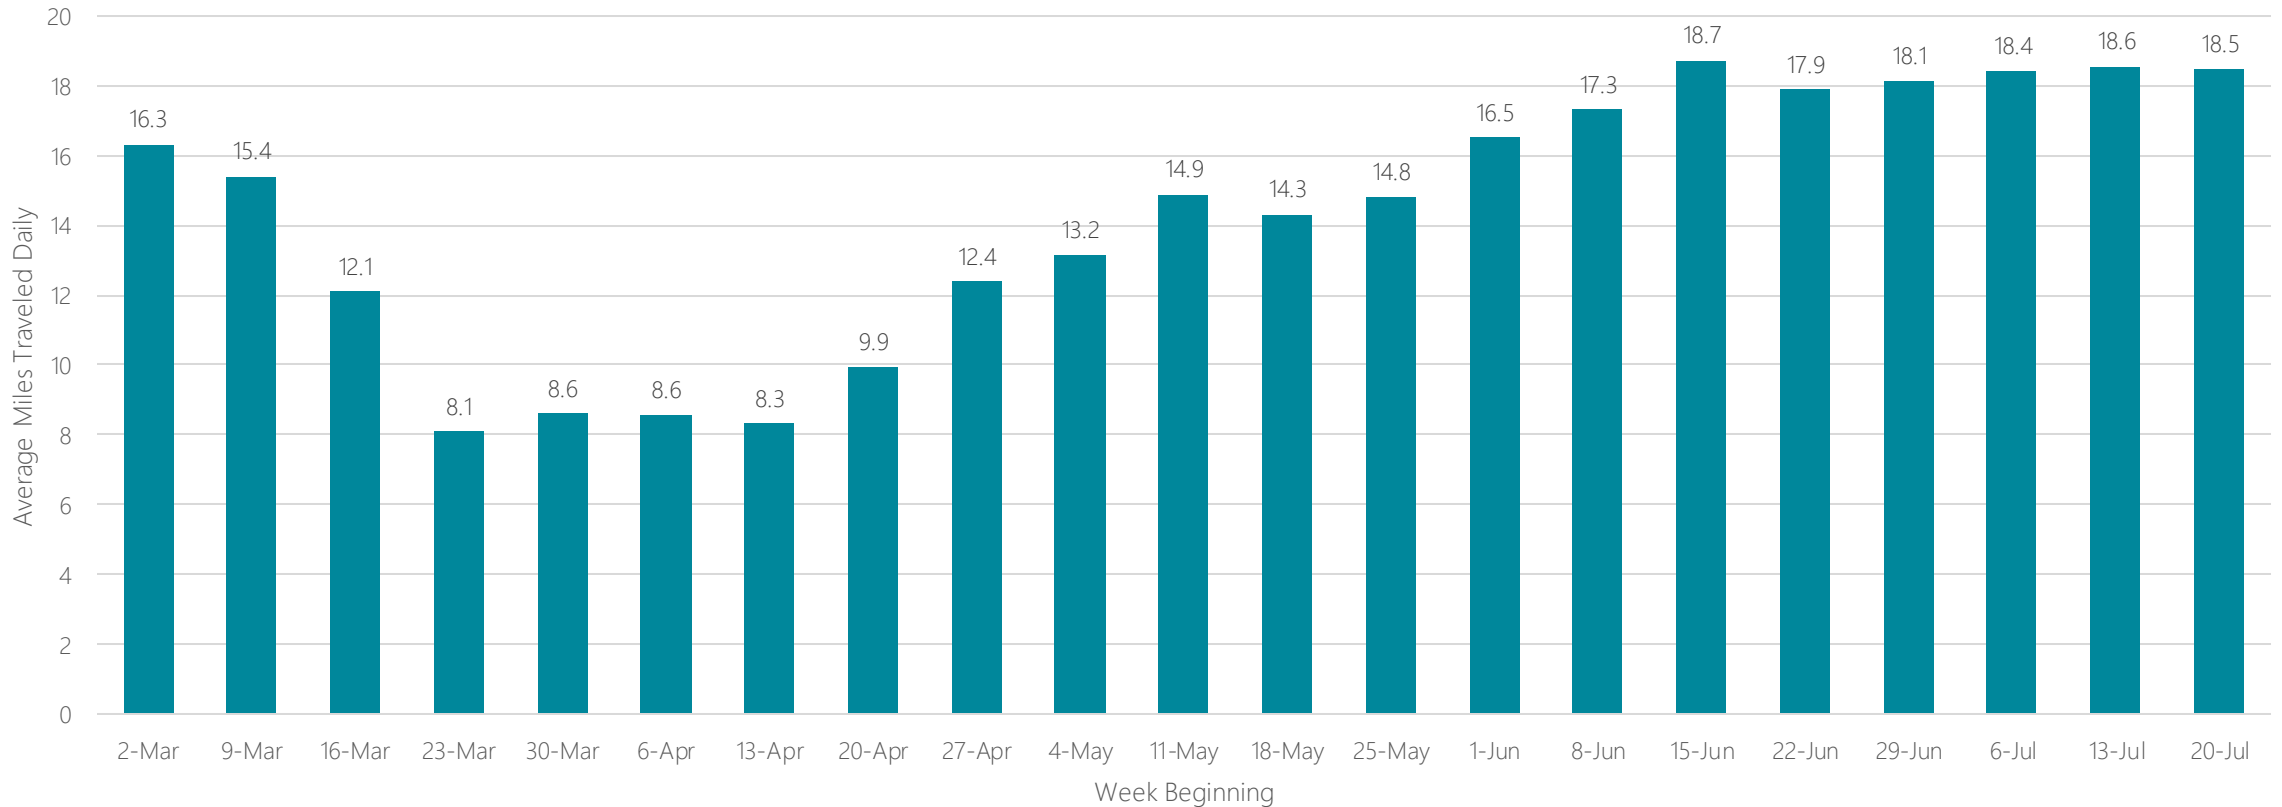

Average Miles Traveled Daily Weekly Trend

Albuquerque-Santa Fe

Average Miles Traveled Daily Weekly Trend

Alexandria, LA

Average Miles Traveled Daily Weekly Trend

Alpena, MI

Average Miles Traveled Daily Weekly Trend