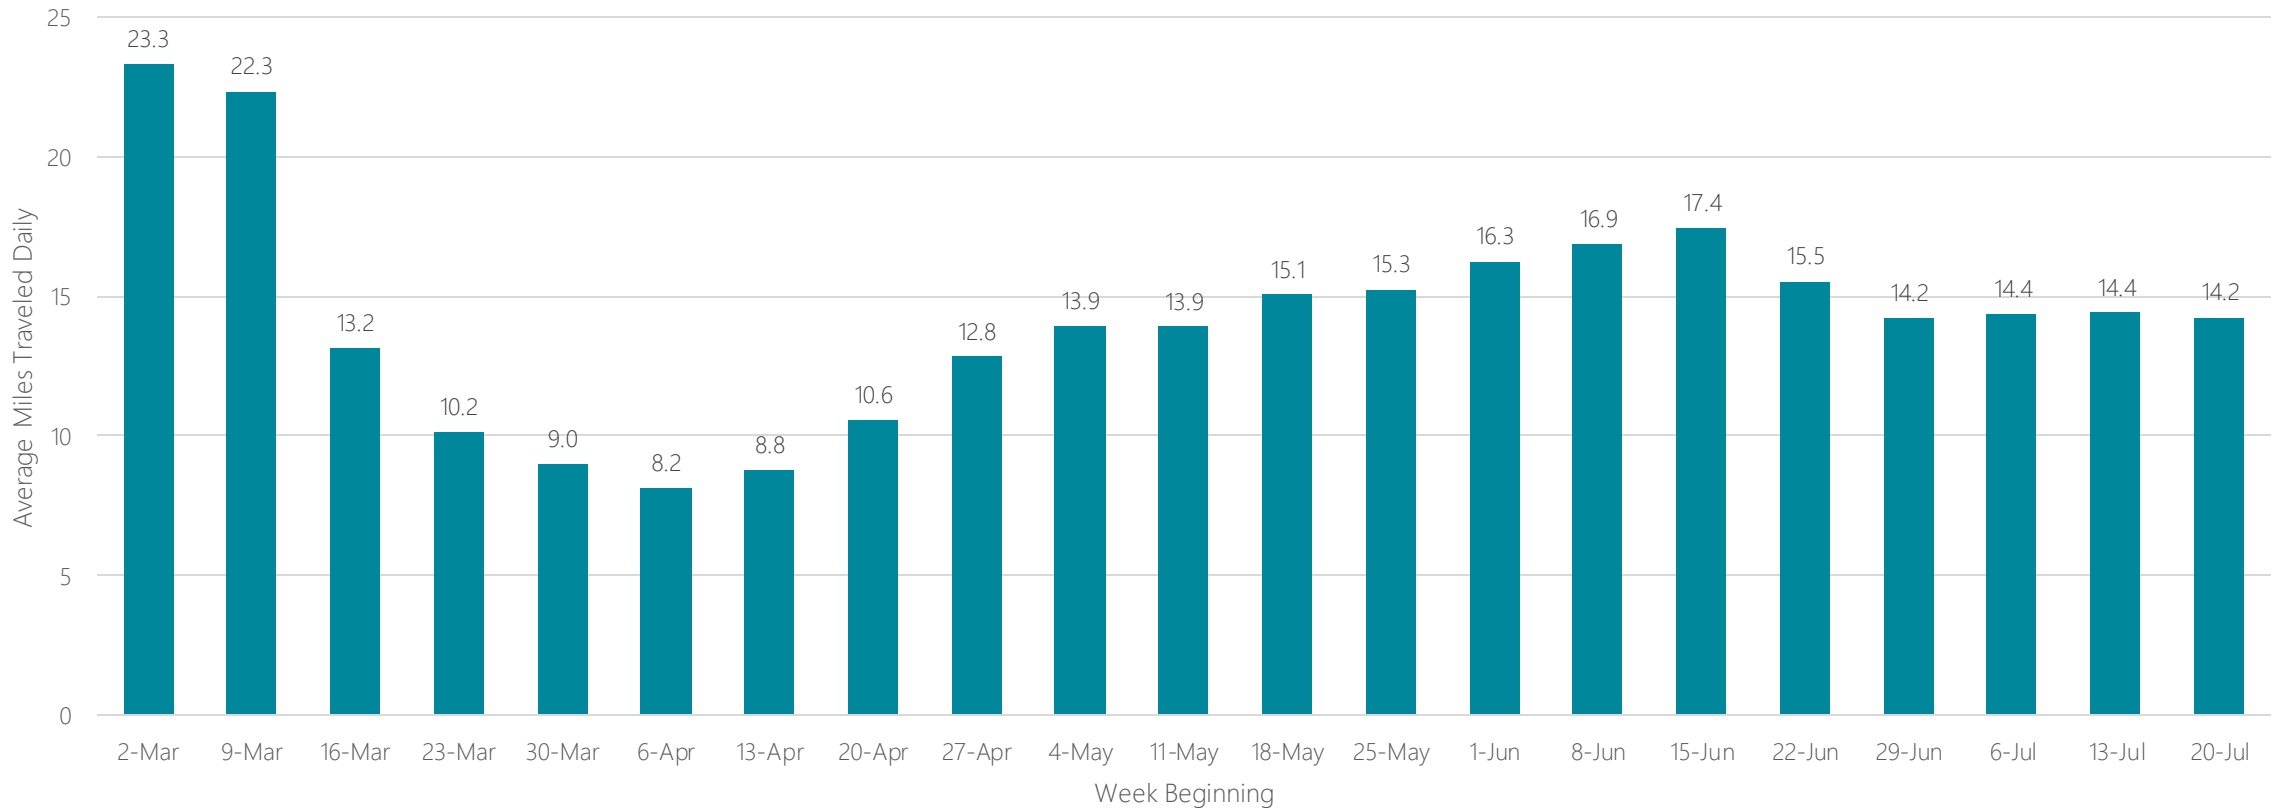

Laredo

Average Miles Traveled Daily Weekly Trend