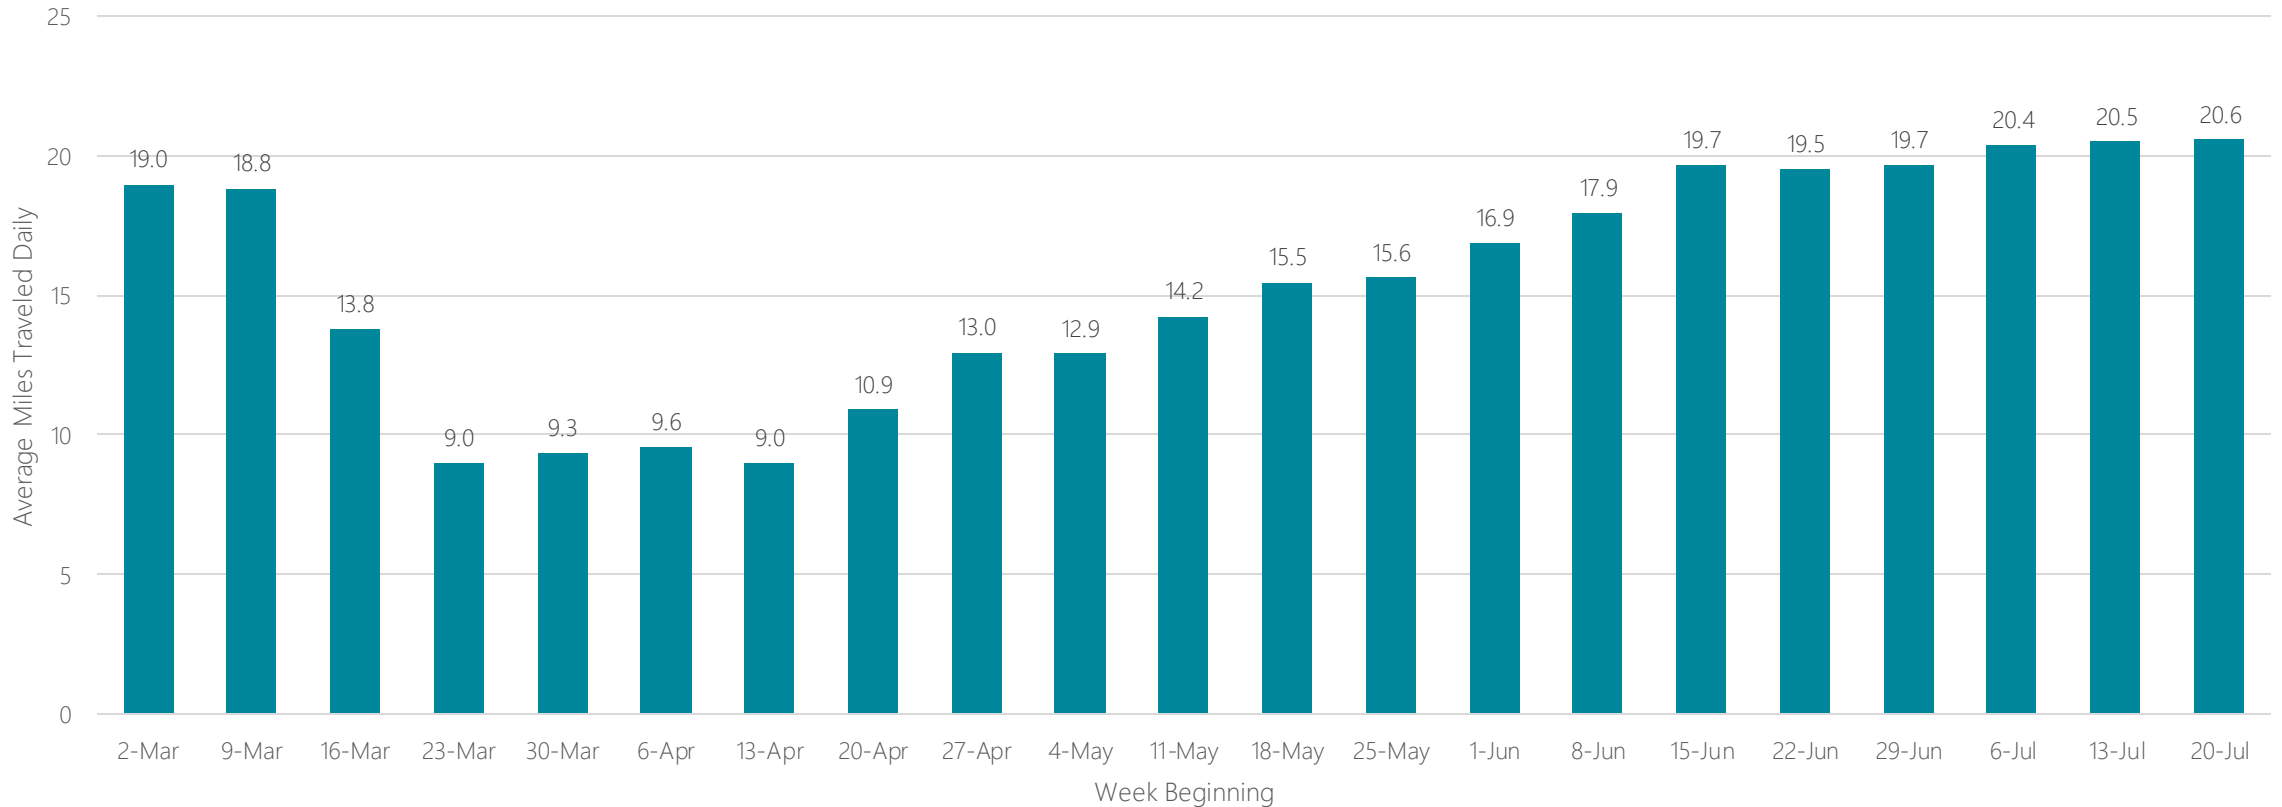

Binghamton, NY

Average Miles Traveled Daily Weekly Trend