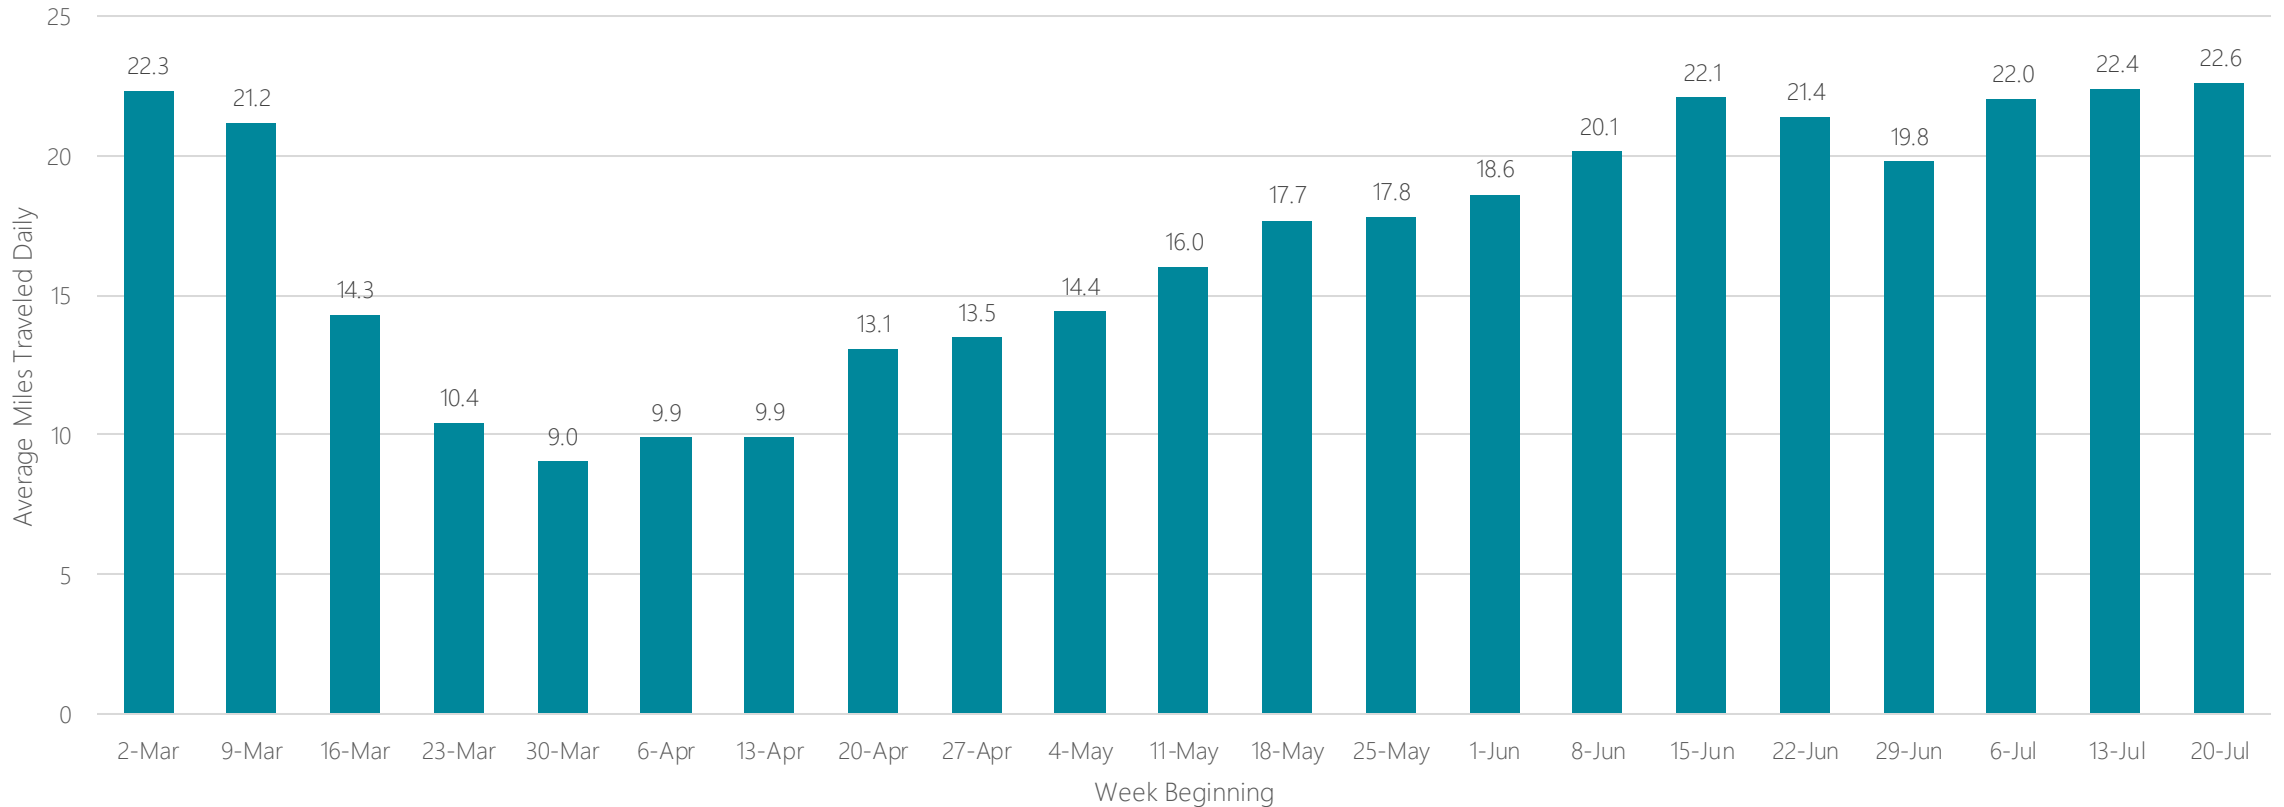

Portland-Auburn

Average Miles Traveled Daily Weekly Trend