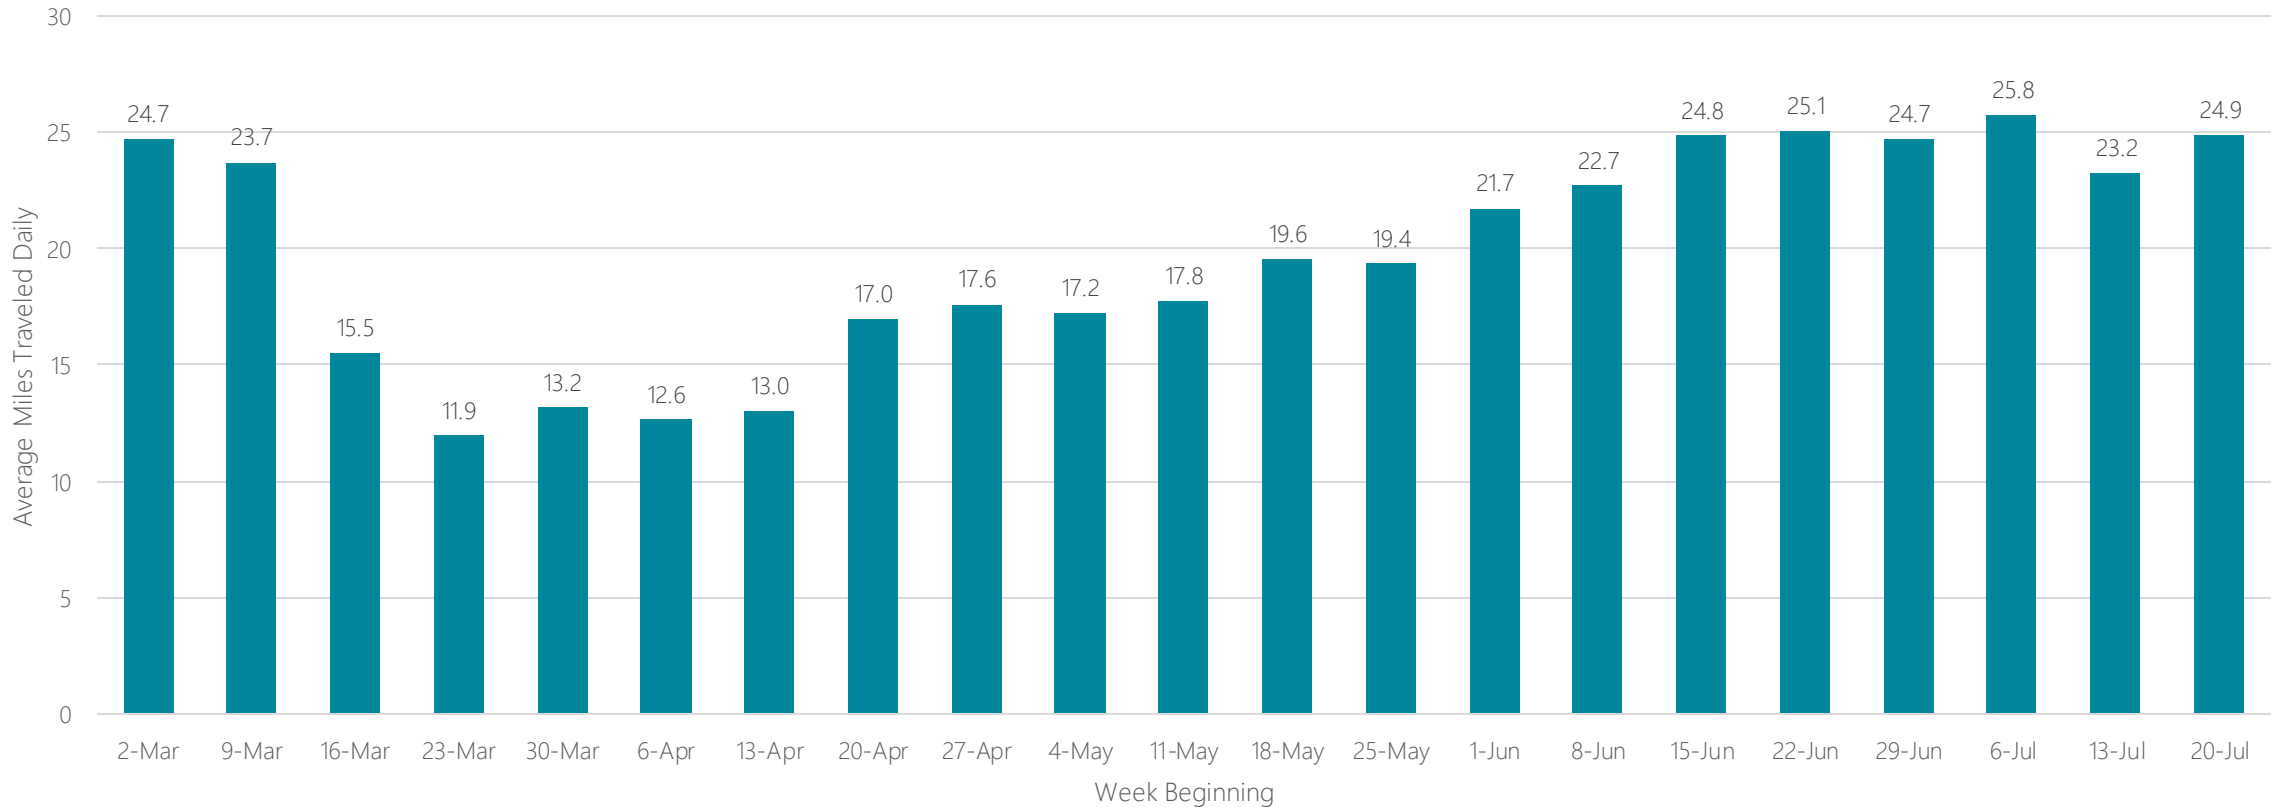

Des Moines-Ames

Average Miles Traveled Daily Weekly Trend