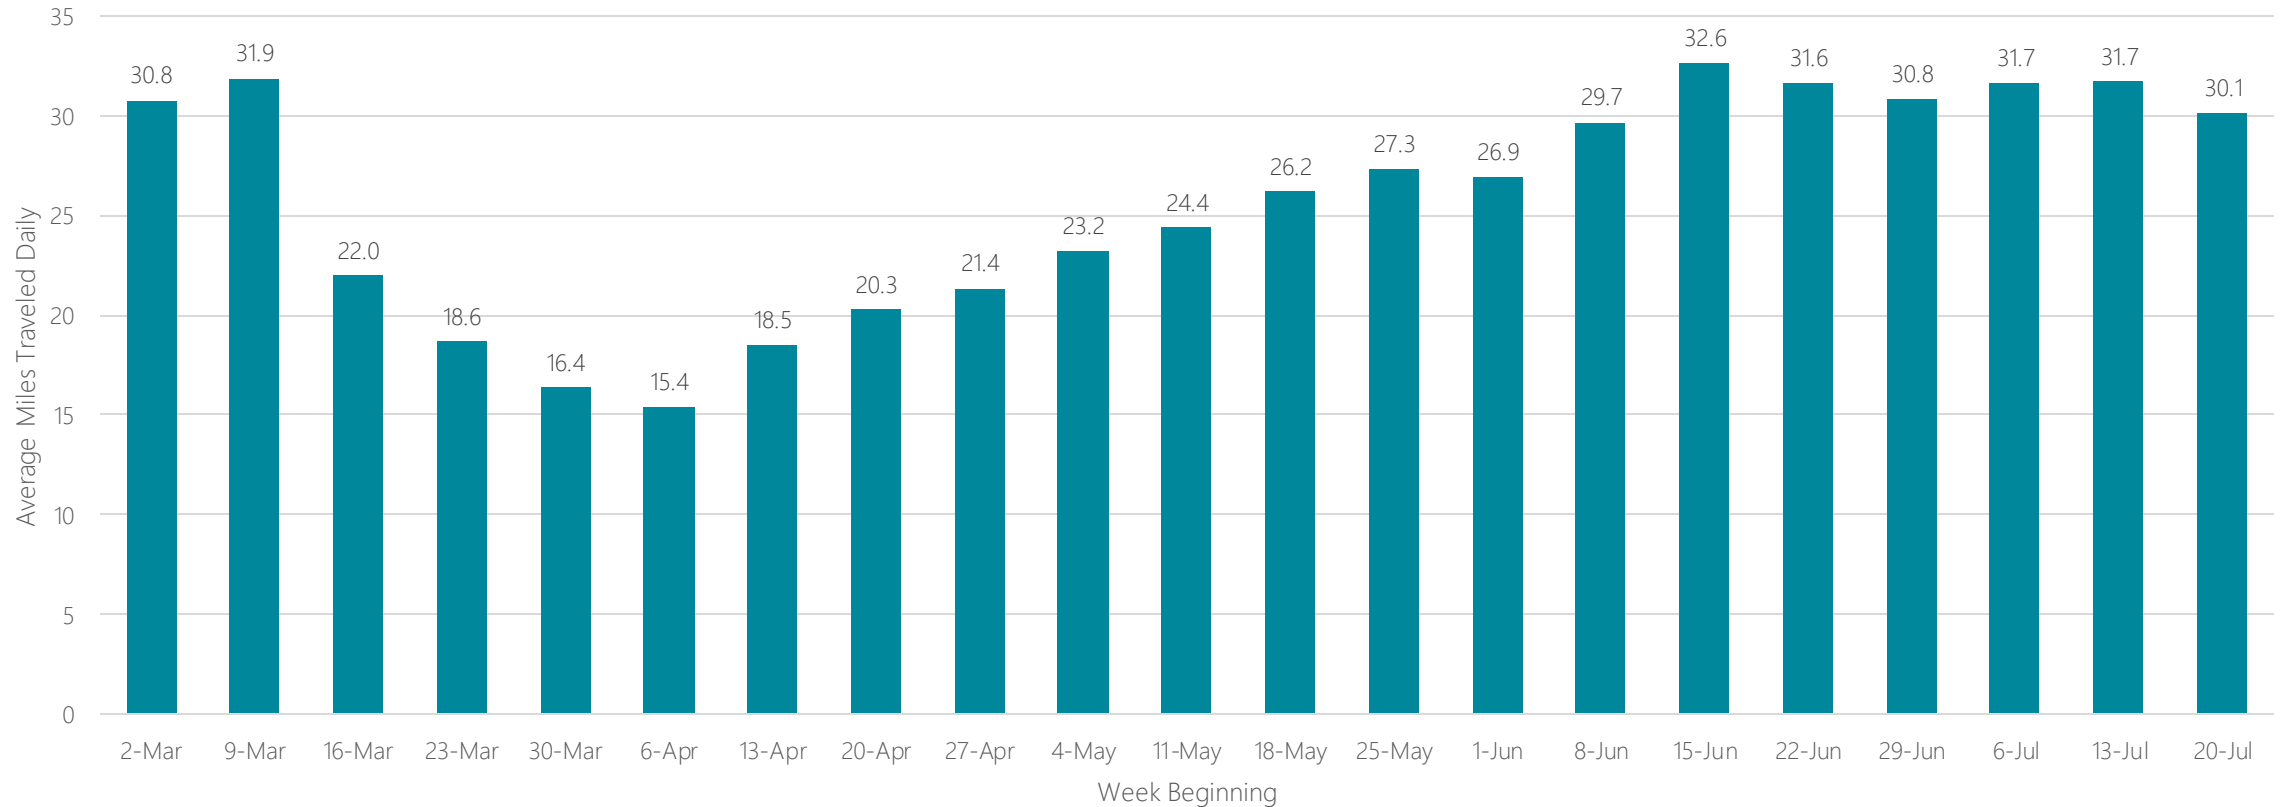

Biloxi-Gulfport

Average Miles Traveled Daily Weekly Trend