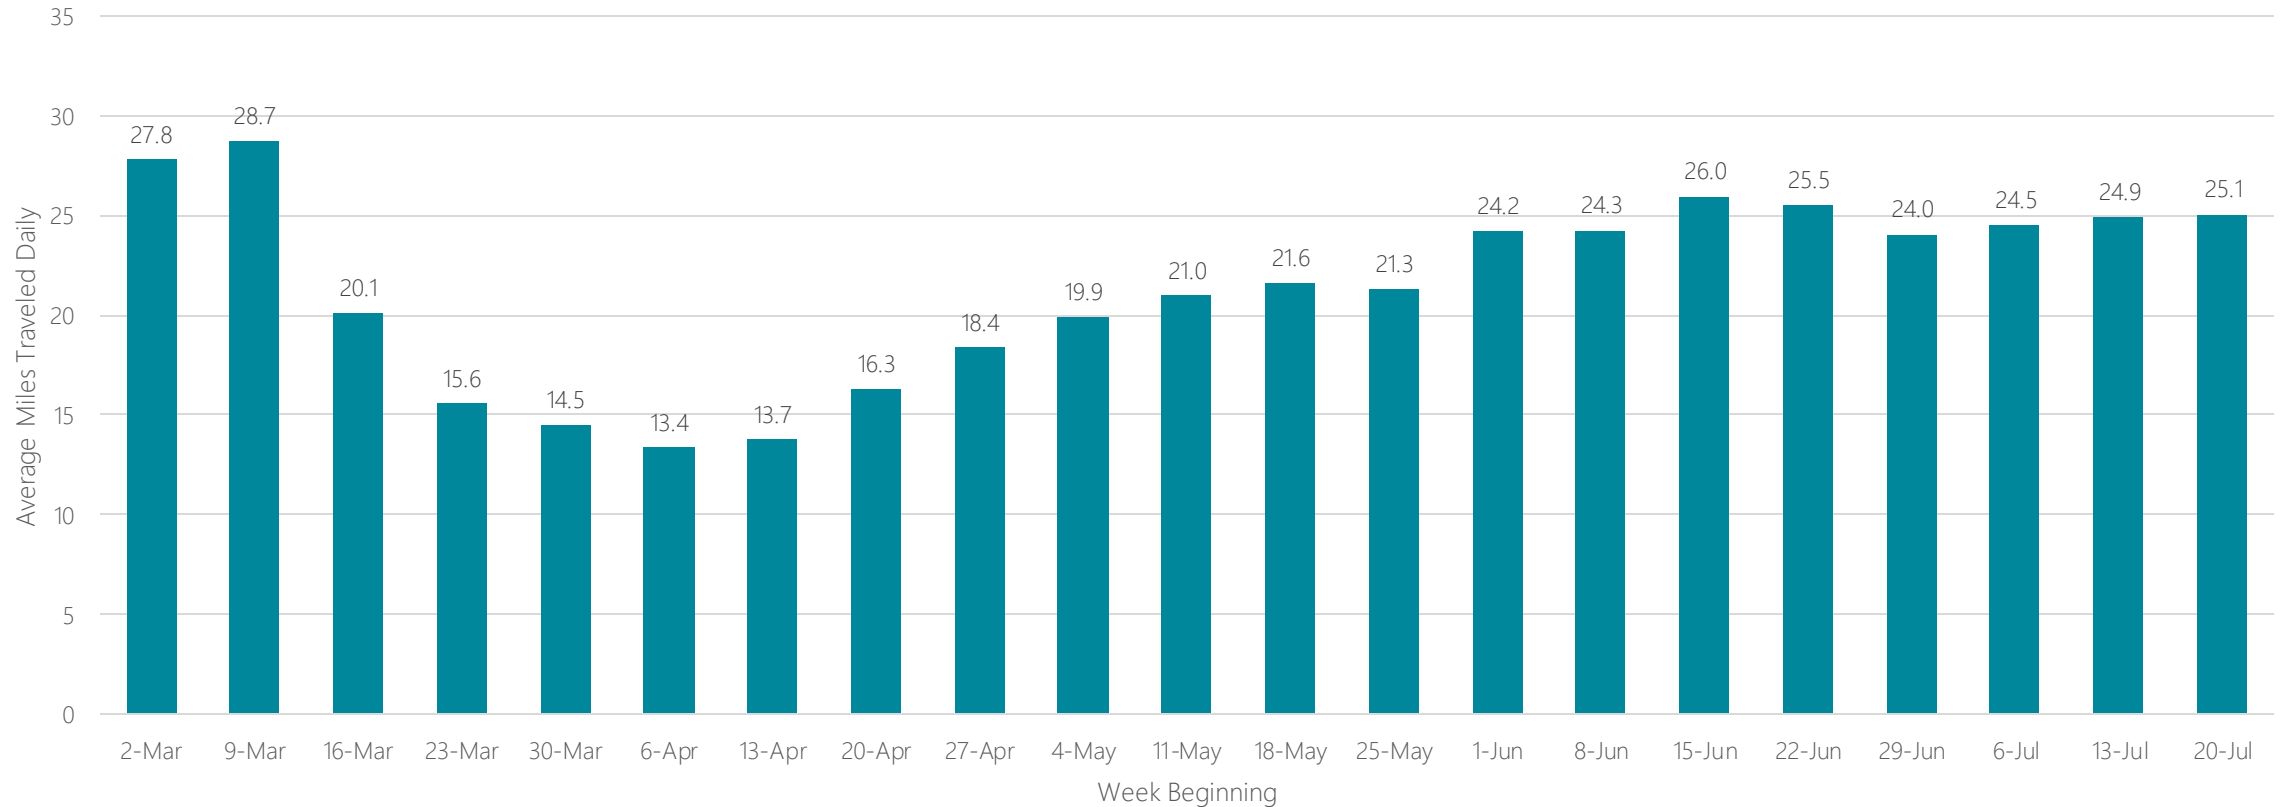

Average Miles Traveled Daily Weekly Trend

Champaign & Springfield-Decatur

Average Miles Traveled Daily Weekly Trend

Charleston, SC

Average Miles Traveled Daily Weekly Trend

Charleston-Huntington

Average Miles Traveled Daily Weekly Trend