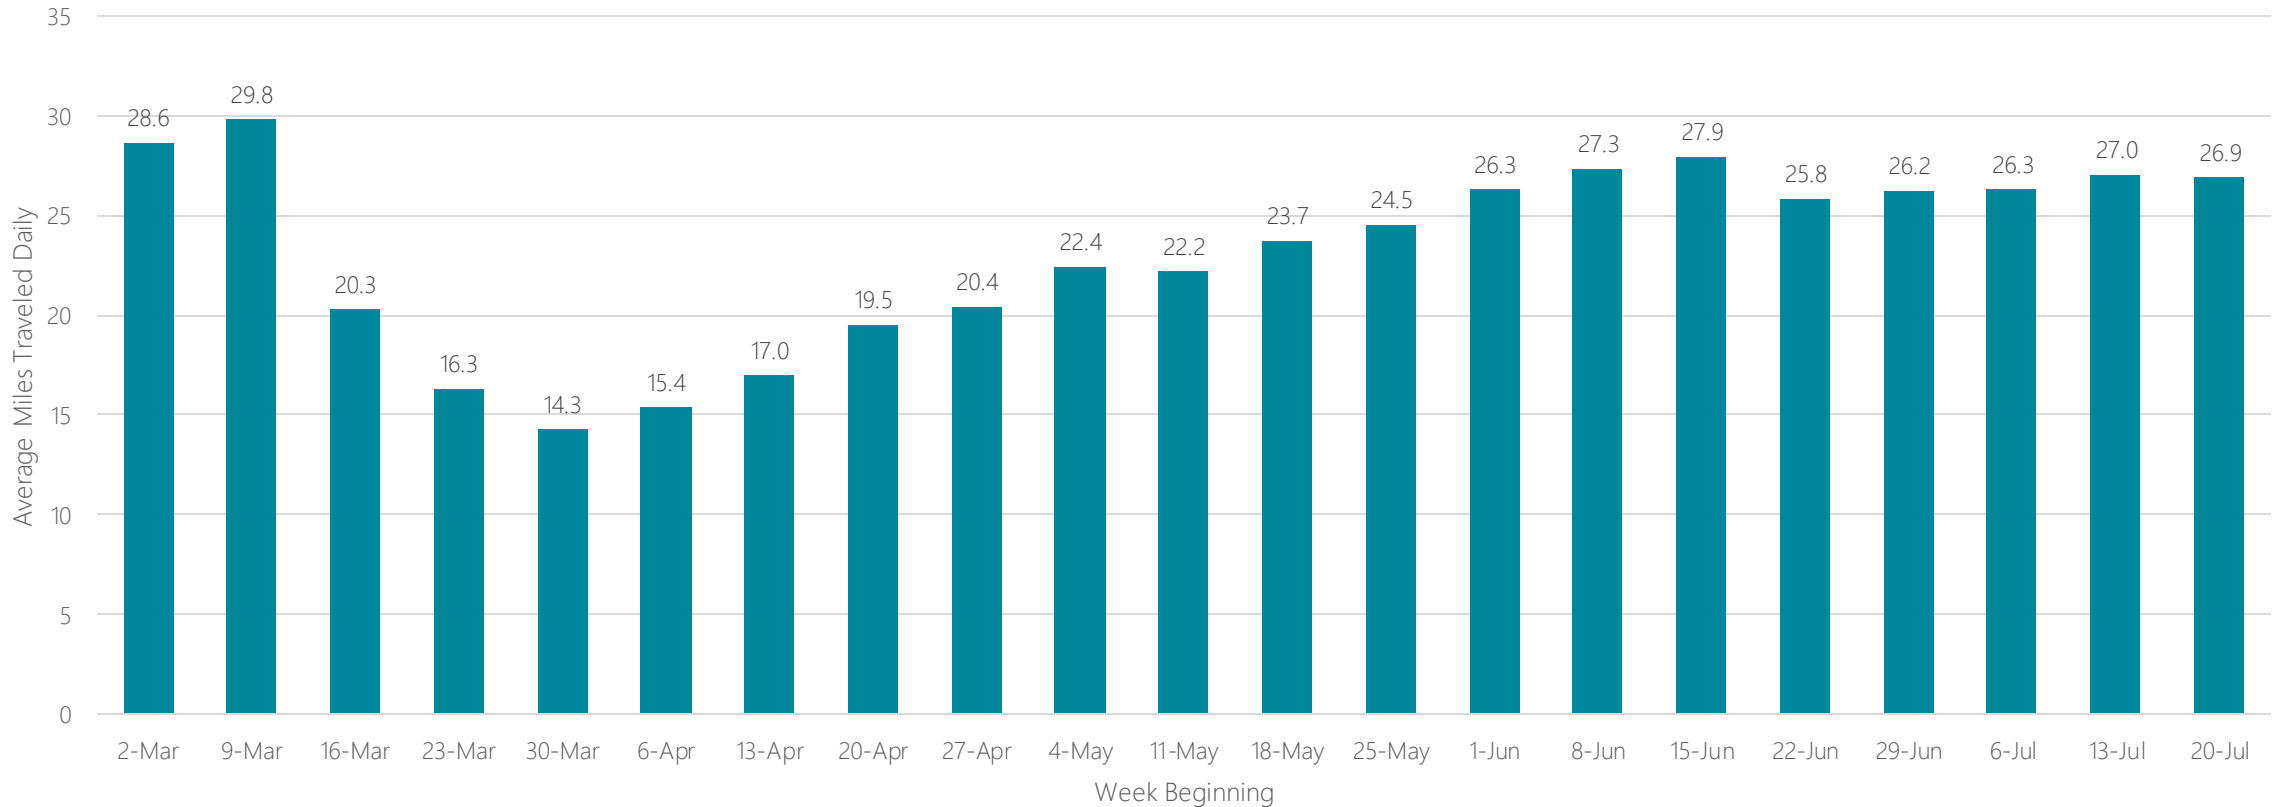

Waco-Temple-Bryan

Average Miles Traveled Daily Weekly Trend