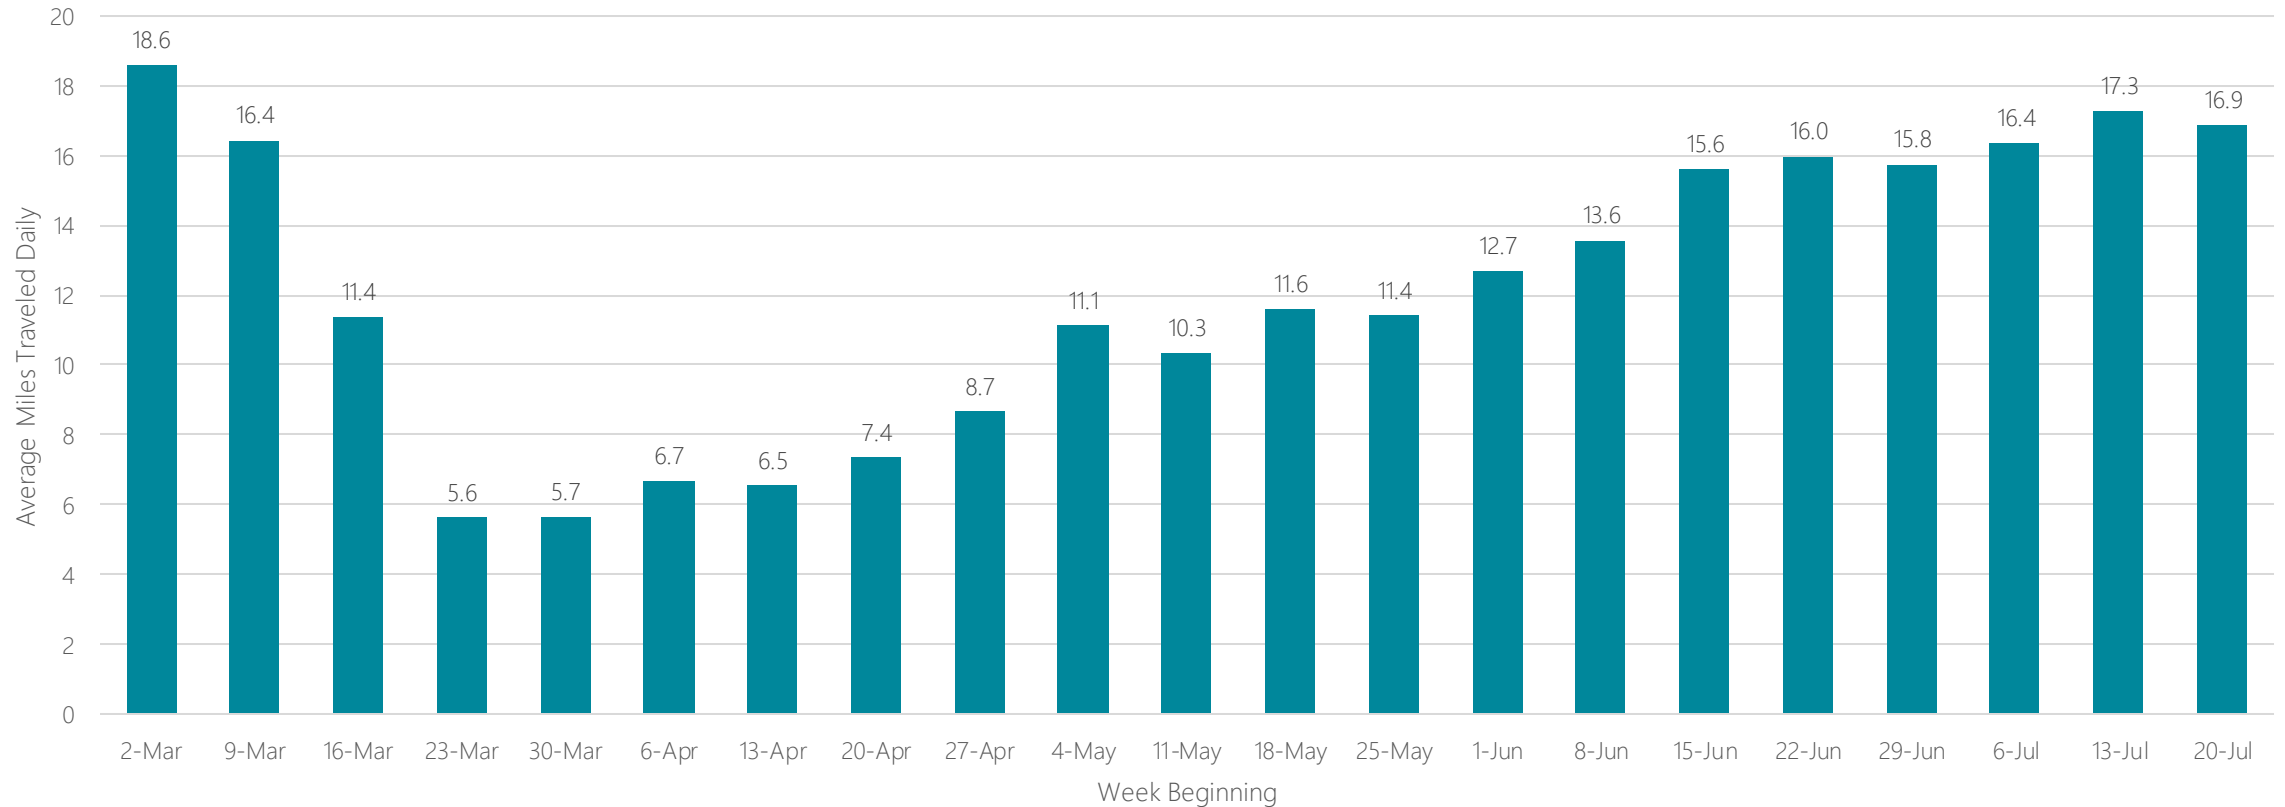

Seattle-Tacoma

Average Miles Traveled Daily Weekly Trend