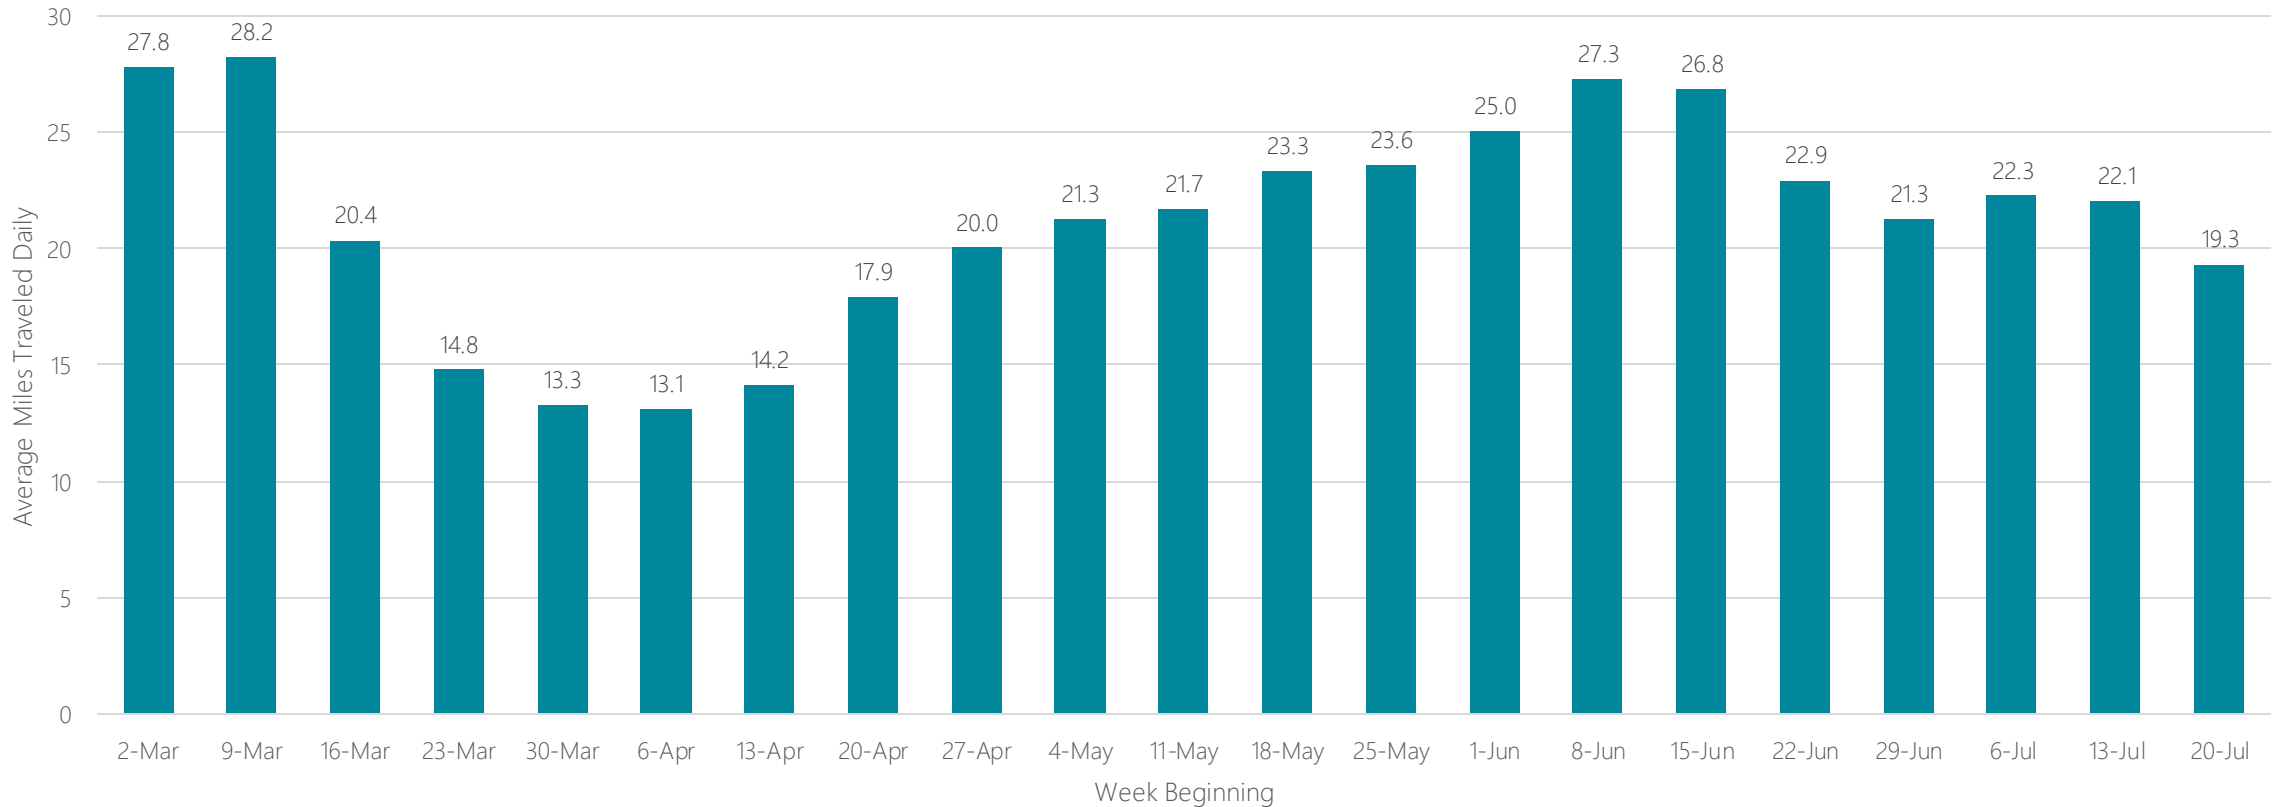

Columbus-Tupelo-West Point

Average Miles Traveled Daily Weekly Trend

Columbus, GA

Average Miles Traveled Daily Weekly Trend

Columbus, OH

Average Miles Traveled Daily Weekly Trend

Corpus Christi

Average Miles Traveled Daily Weekly Trend

Dallas-Fort Worth

Average Miles Traveled Daily Weekly Trend

Davenport-Rock Island-Moline

Average Miles Traveled Daily Weekly Trend

Dayton

Average Miles Traveled Daily Weekly Trend

Denver

Average Miles Traveled Daily Weekly Trend