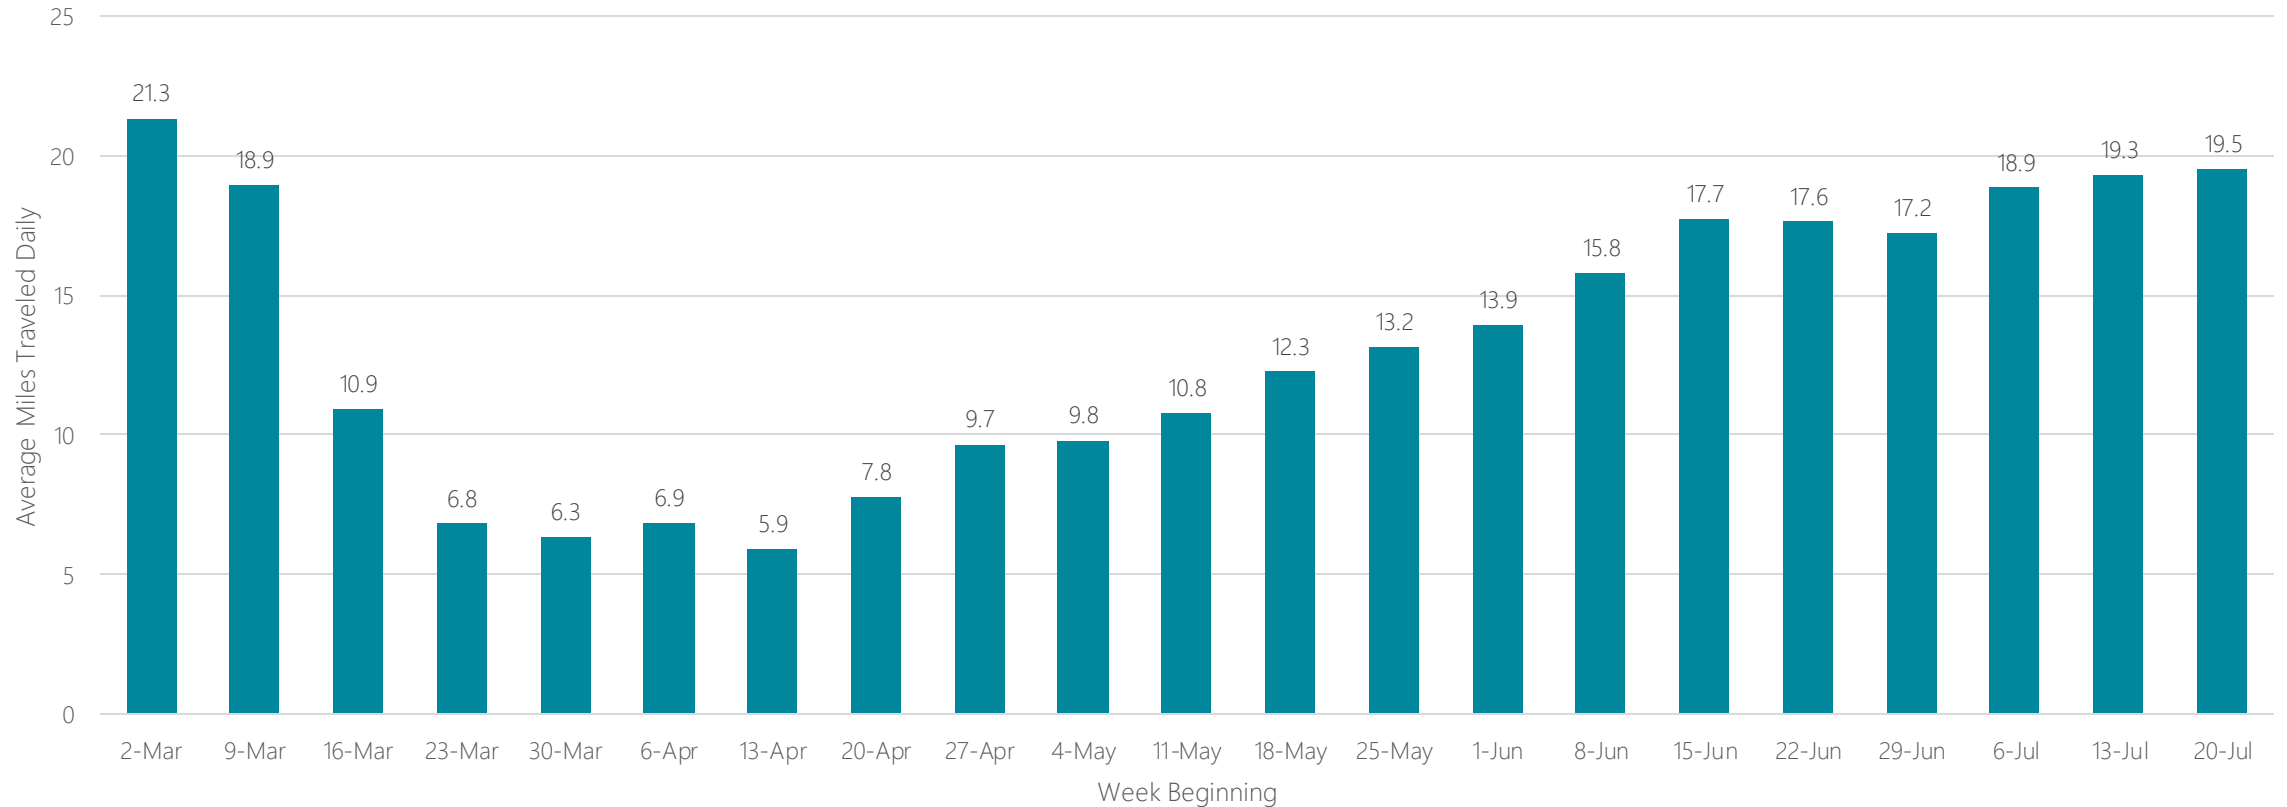

Boston (Manchester)

Average Miles Traveled Daily Weekly Trend