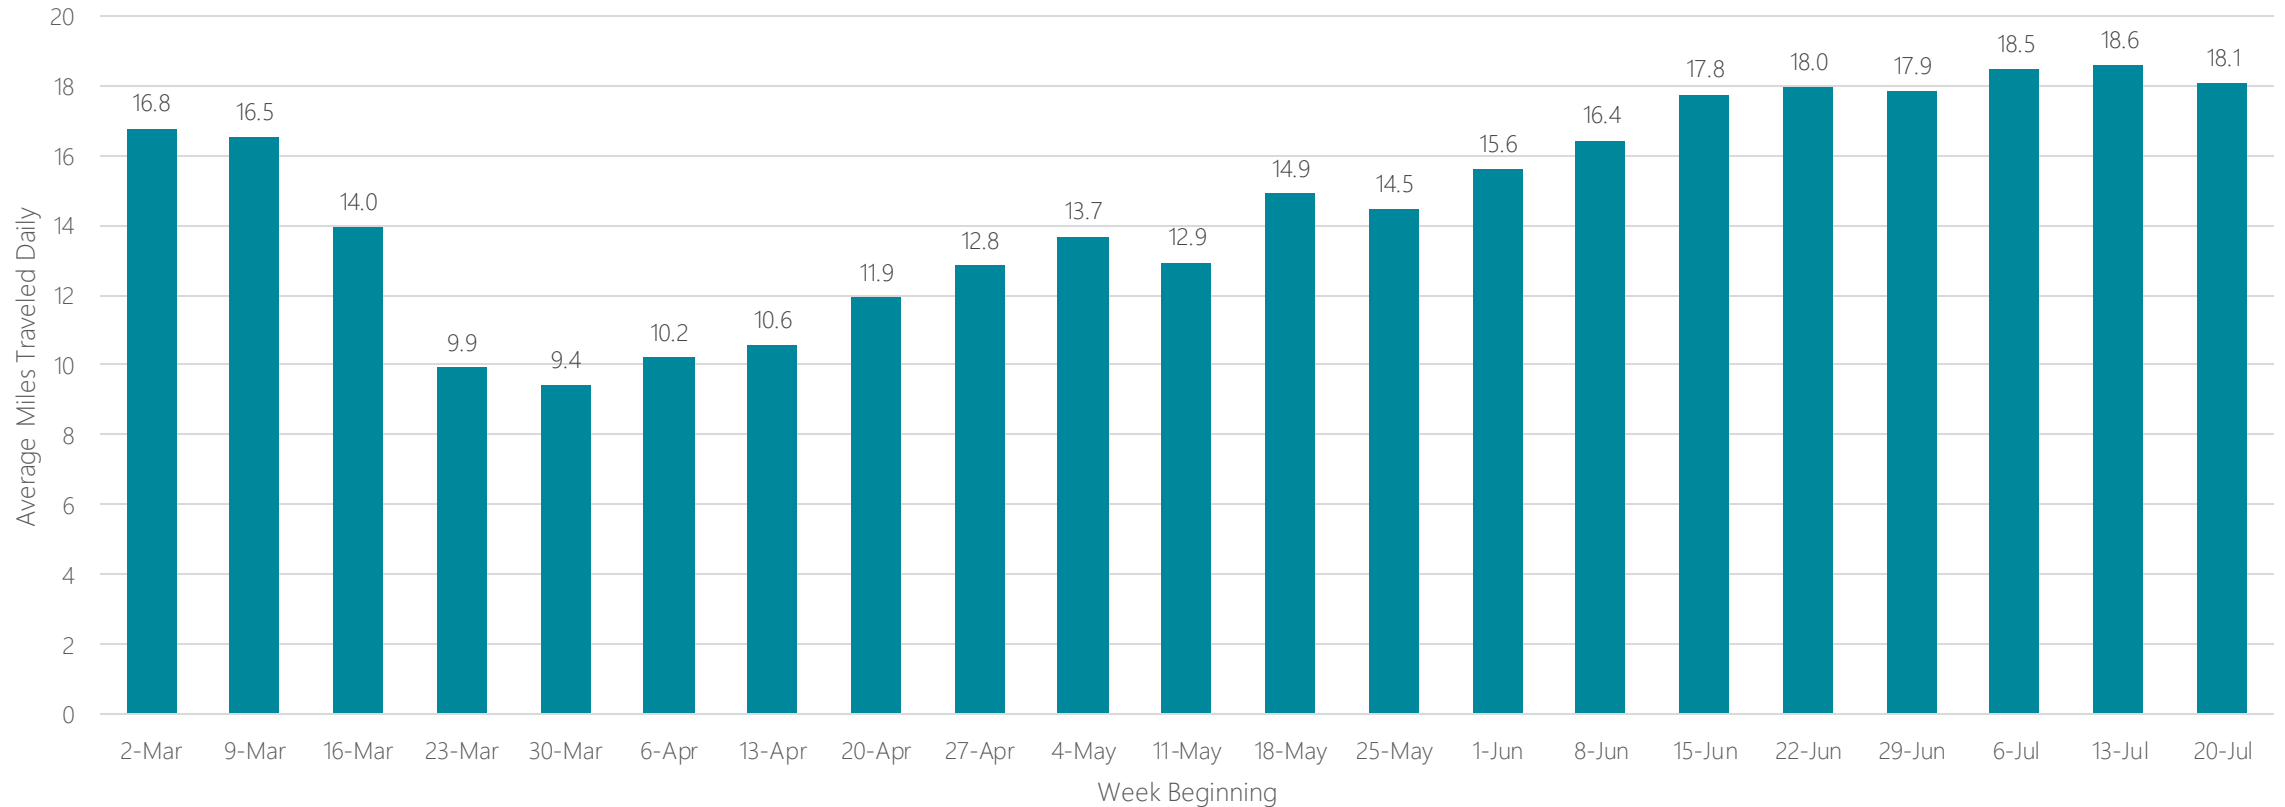

Medford-Klamath Falls

Average Miles Traveled Daily Weekly Trend