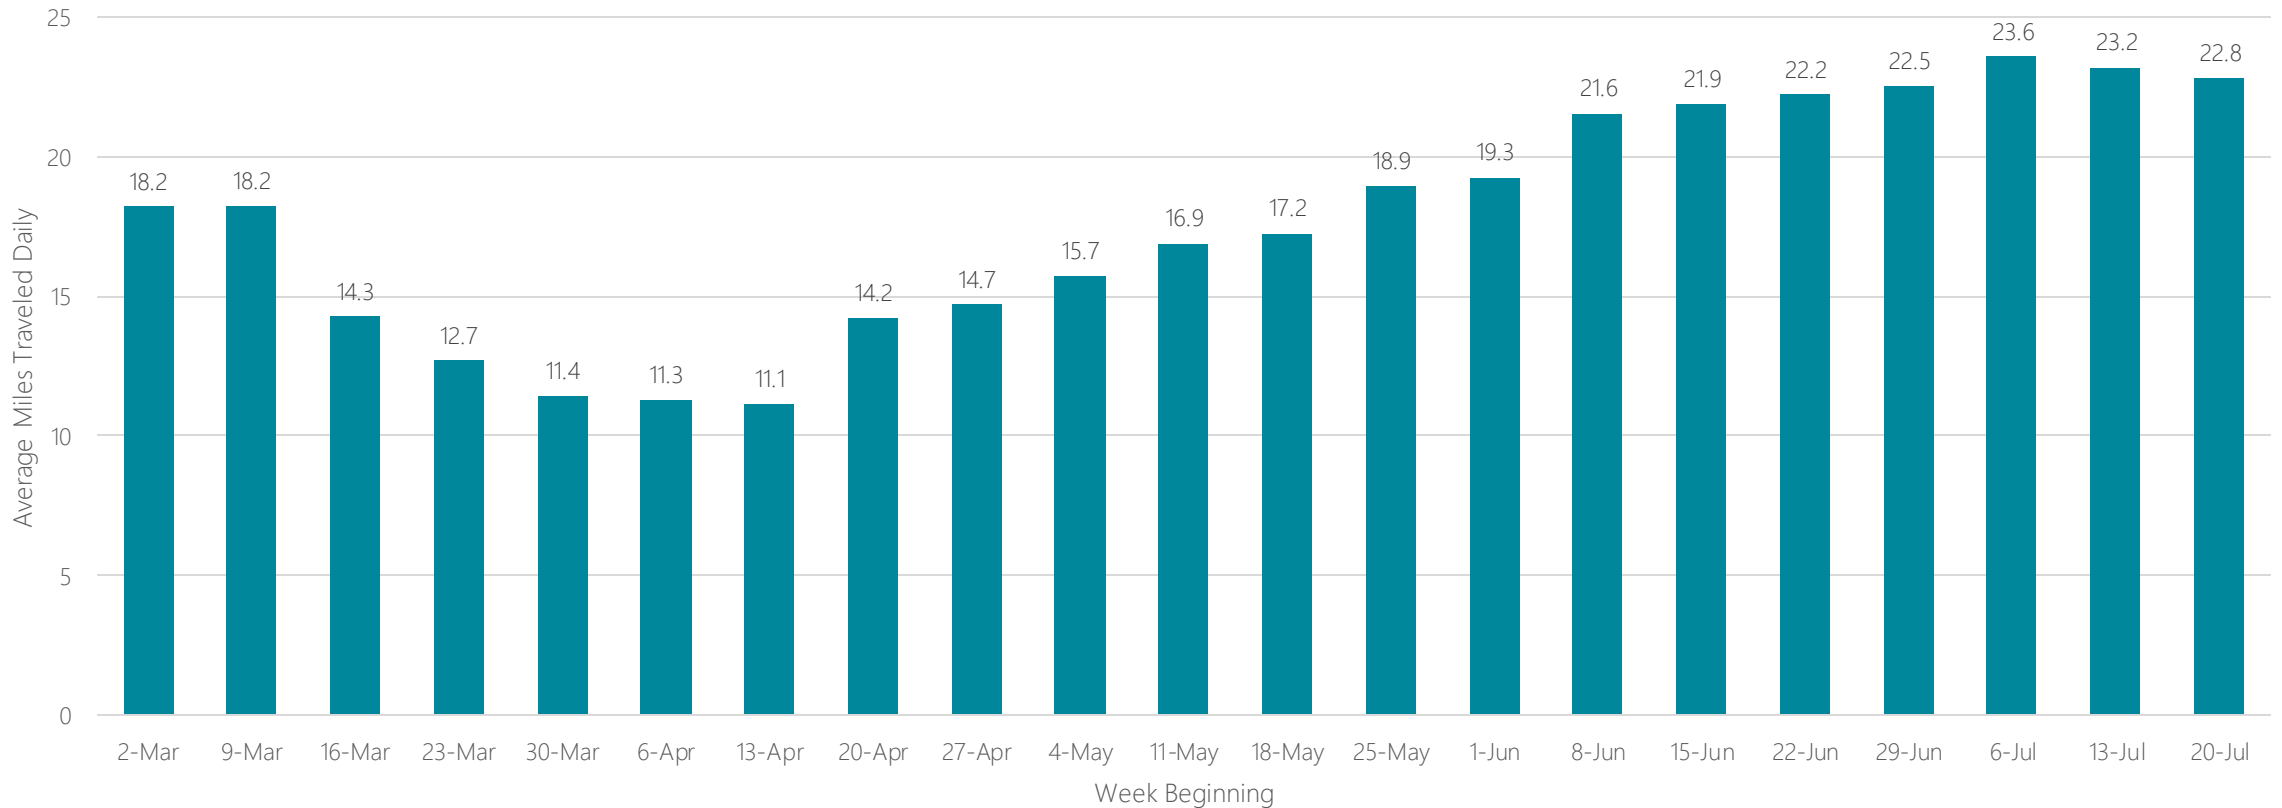

Burlington-Plattsburgh

Average Miles Traveled Daily Weekly Trend

Butte-Bozeman

Average Miles Traveled Daily Weekly Trend

Casper-Riverton

Average Miles Traveled Daily Weekly Trend

Cedar Rapids-Waterloo & Dubuque