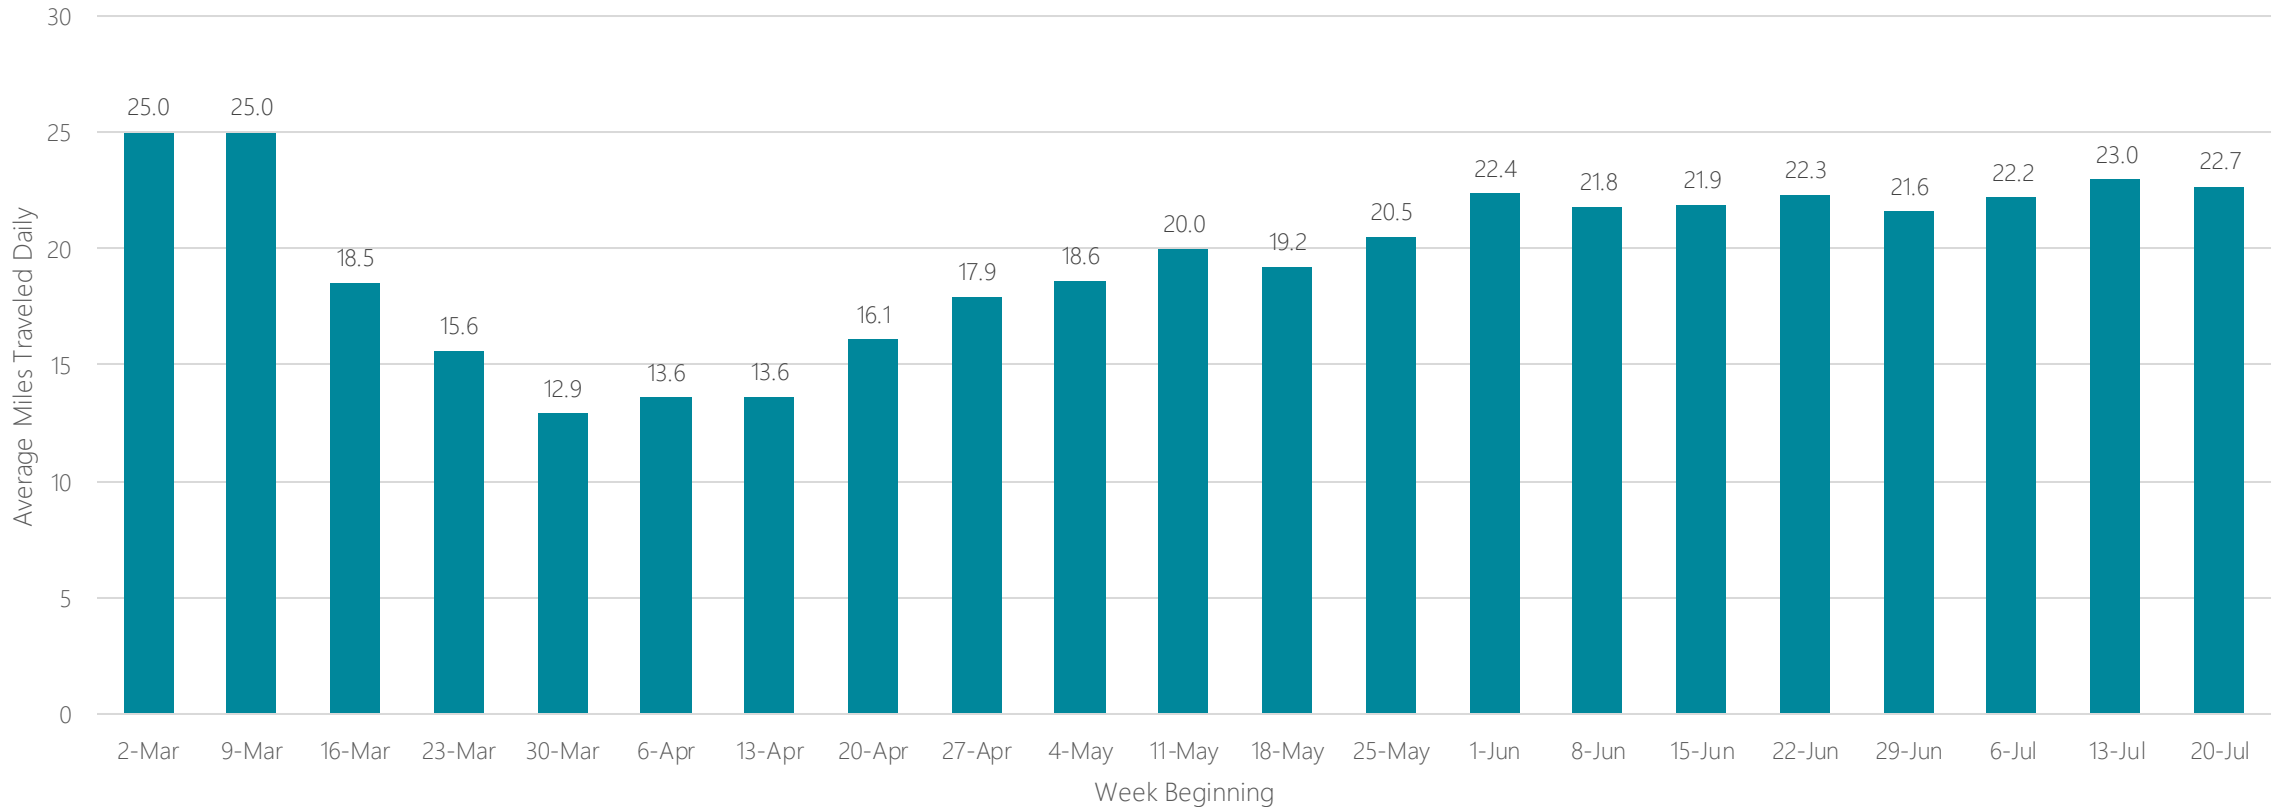

Average Miles Traveled Daily Weekly Trend

Wilkes Barre-Scranton

Average Miles Traveled Daily Weekly Trend

Wilmington

Average Miles Traveled Daily Weekly Trend

Yakima-Pasco-Richland-Kennewick

Average Miles Traveled Daily Weekly Trend