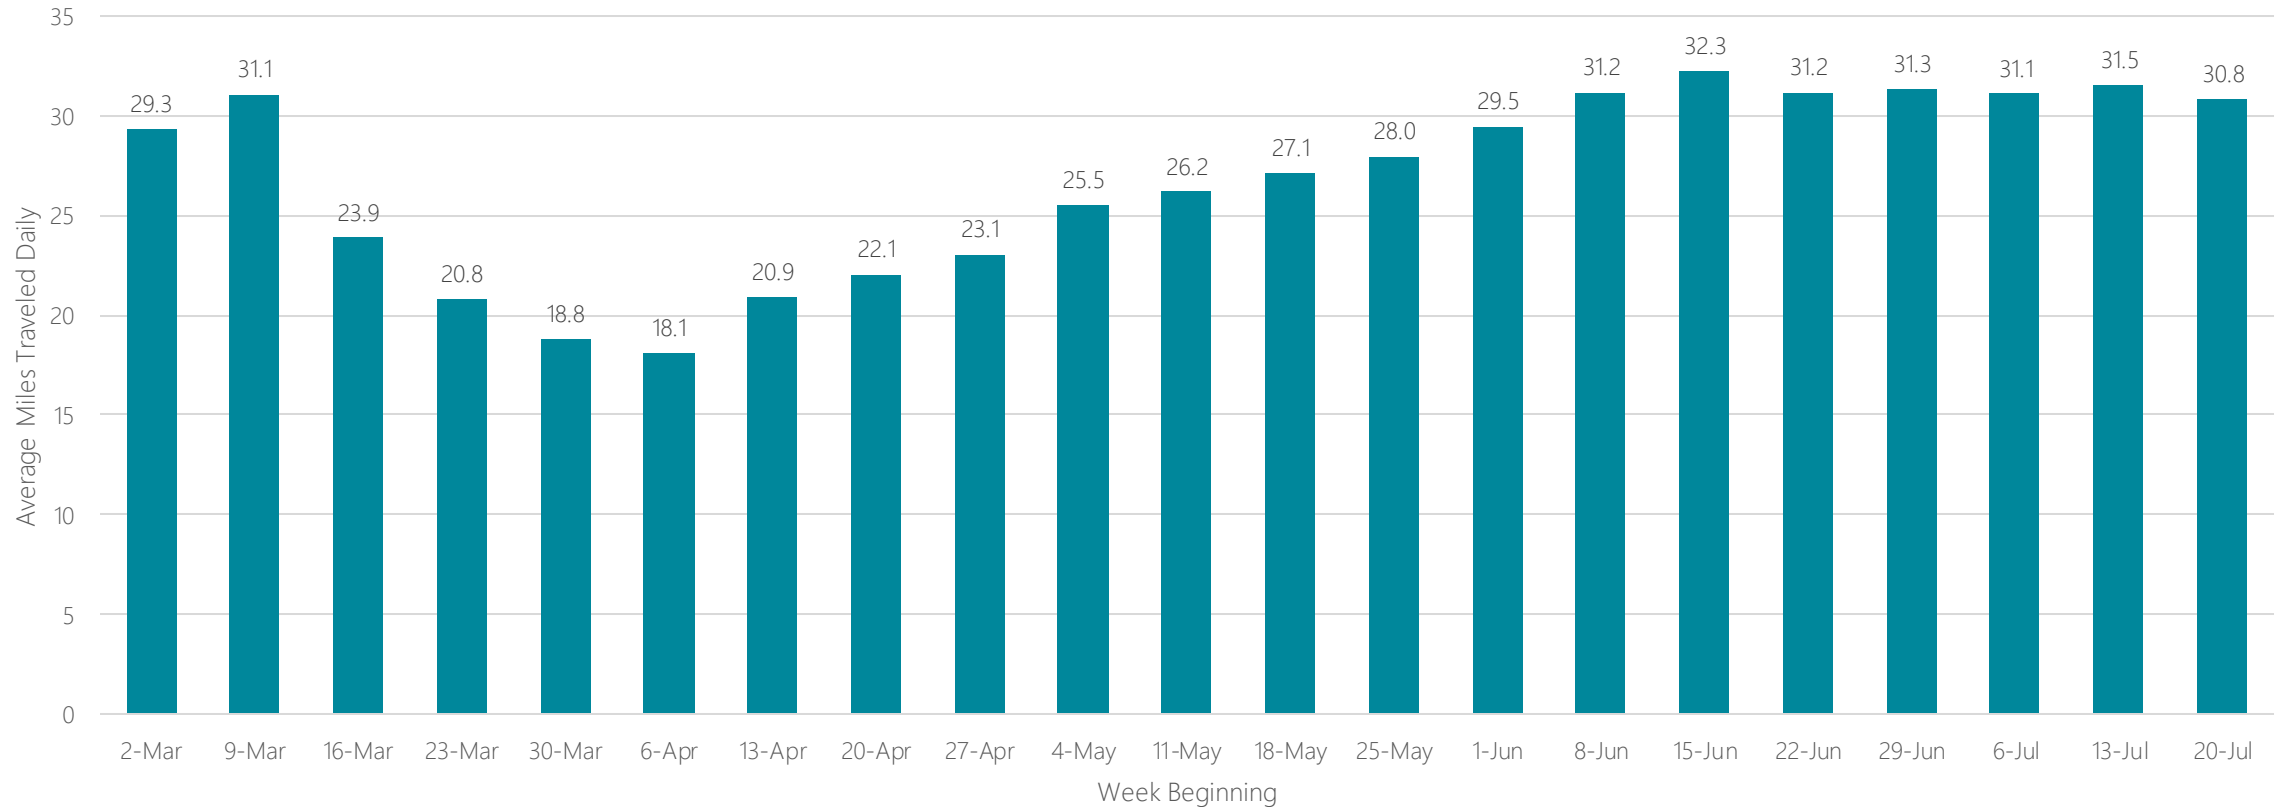

Des Moines-Ames

Average Miles Traveled Daily Weekly Trend

Detroit

Average Miles Traveled Daily Weekly Trend

Dothan

Average Miles Traveled Daily Weekly Trend

Duluth-Superior

Average Miles Traveled Daily Weekly Trend