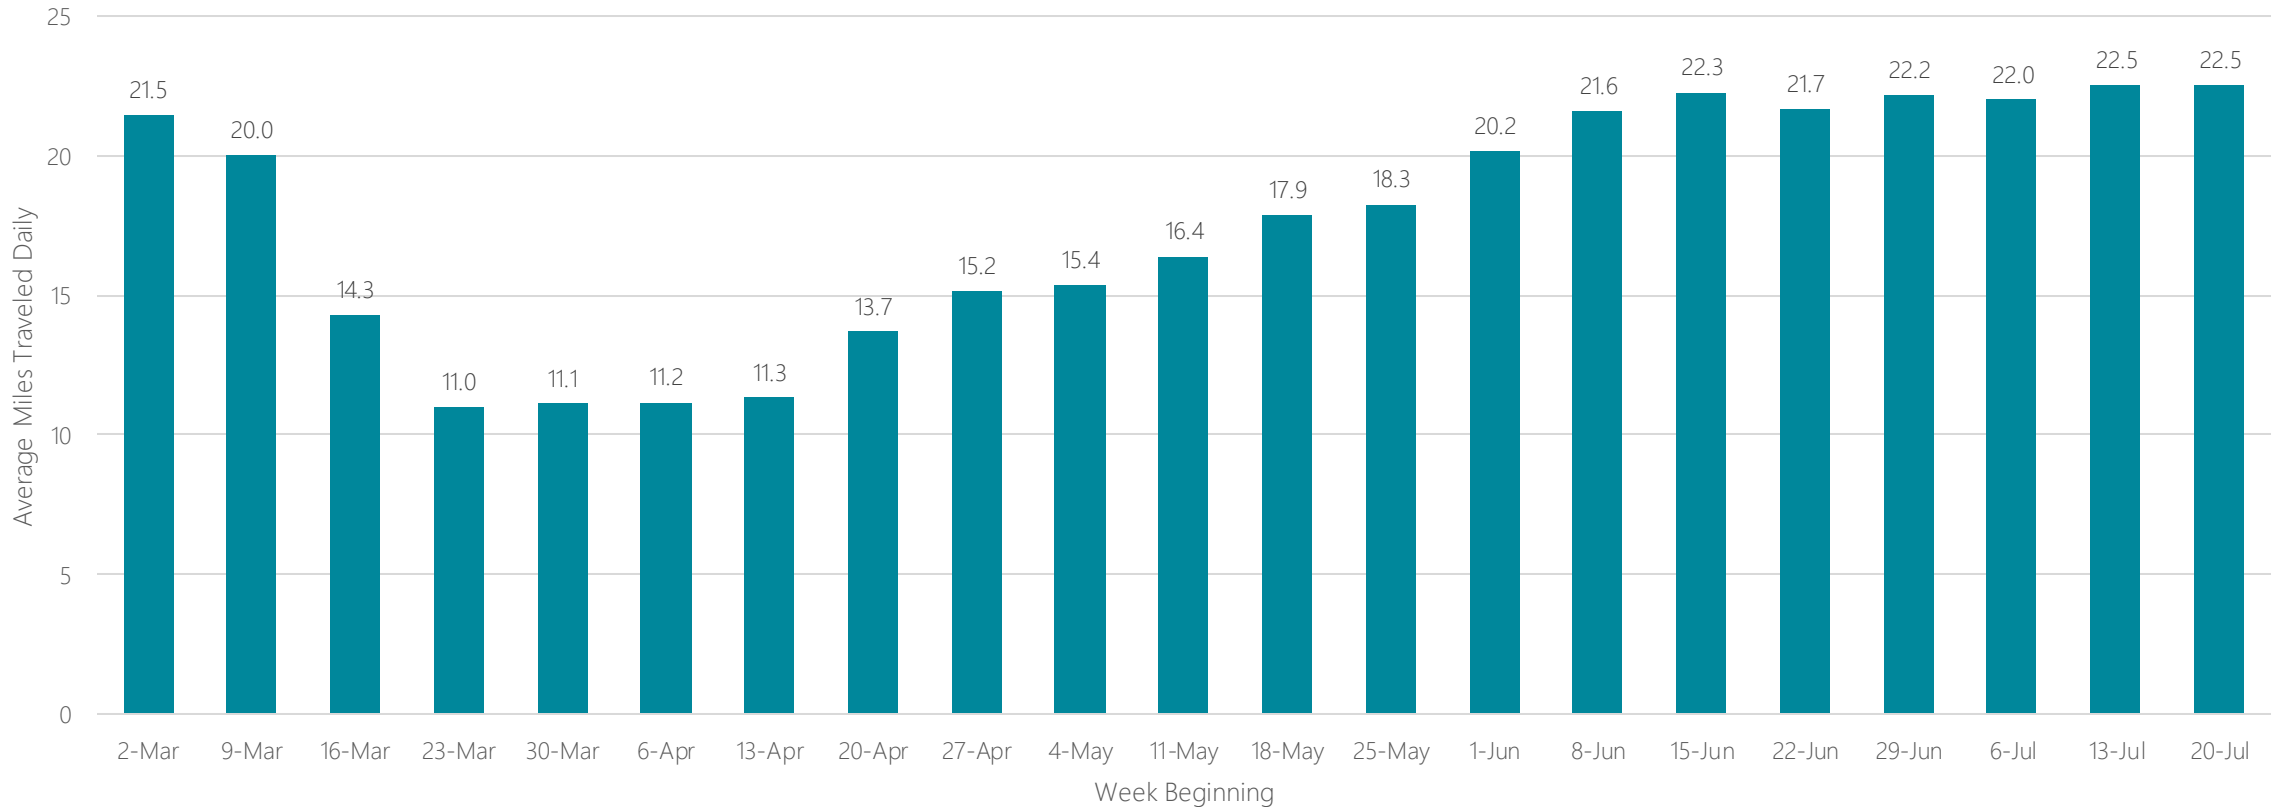

Youngstown

Average Miles Traveled Daily Weekly Trend