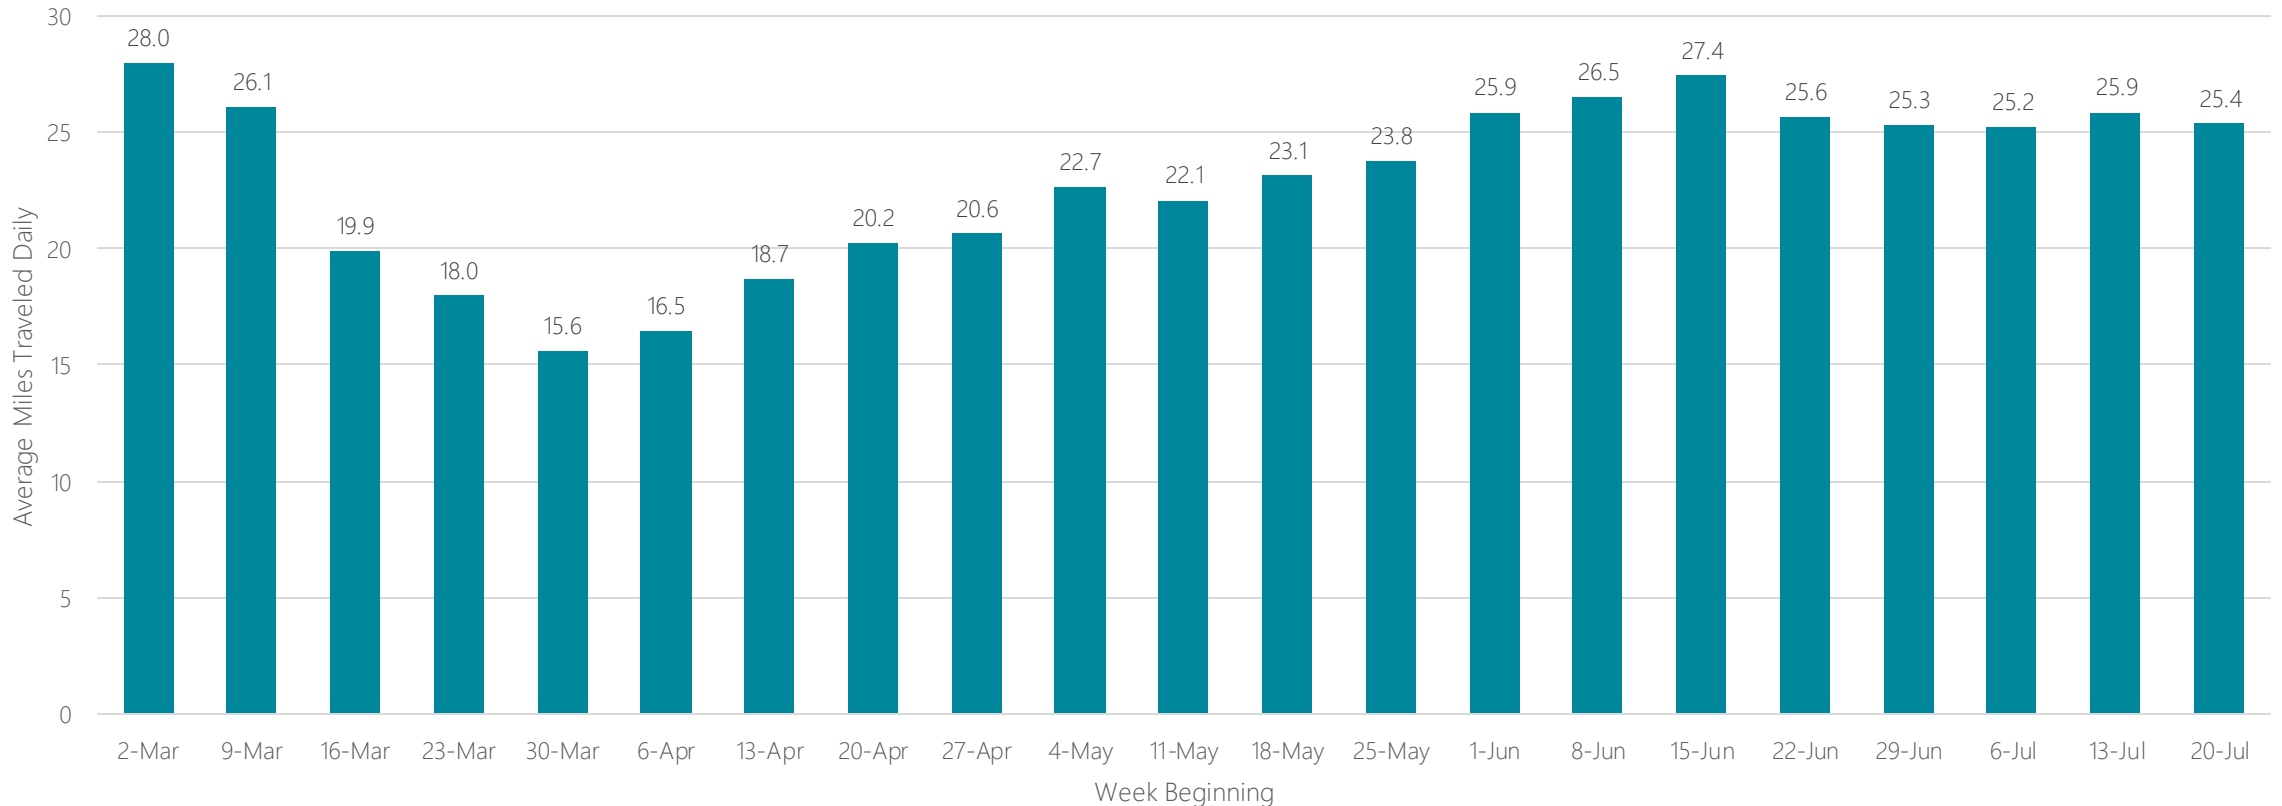

Tyler-Longview (Lufkin & Nacogdoches)

Average Miles Traveled Daily Weekly Trend