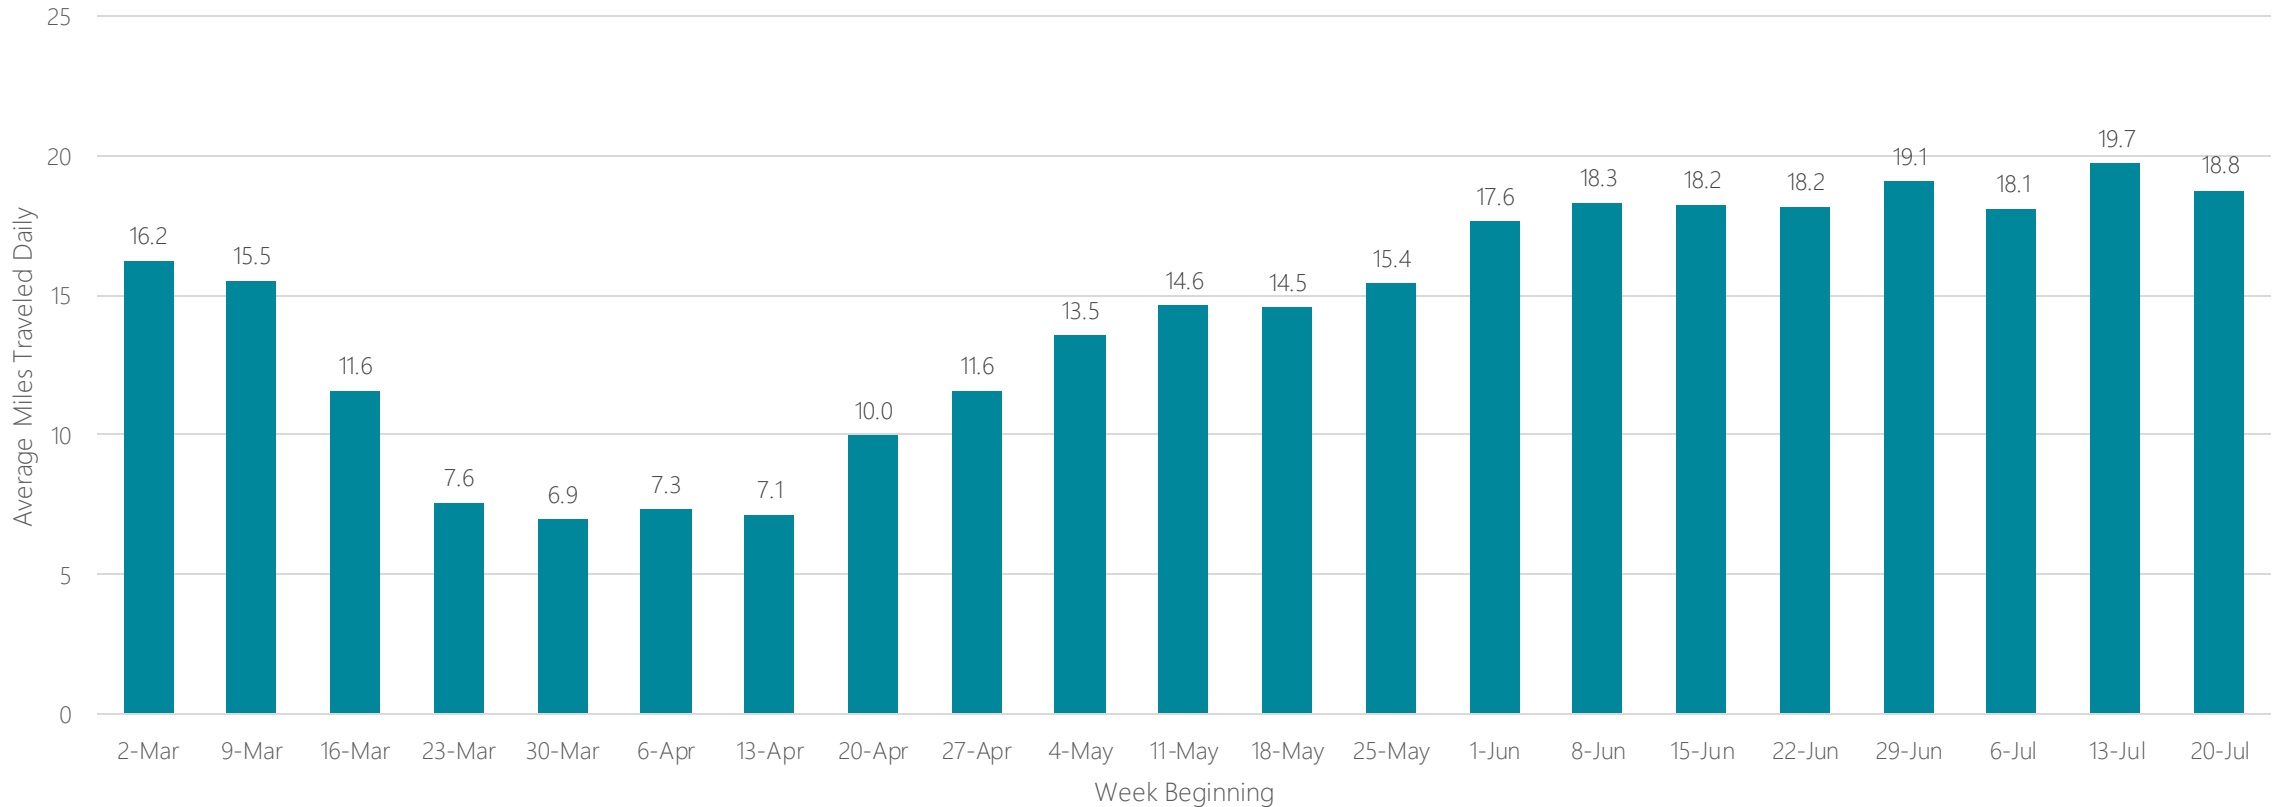

Anchorage, AK

Average Miles Traveled Daily Weekly Trend