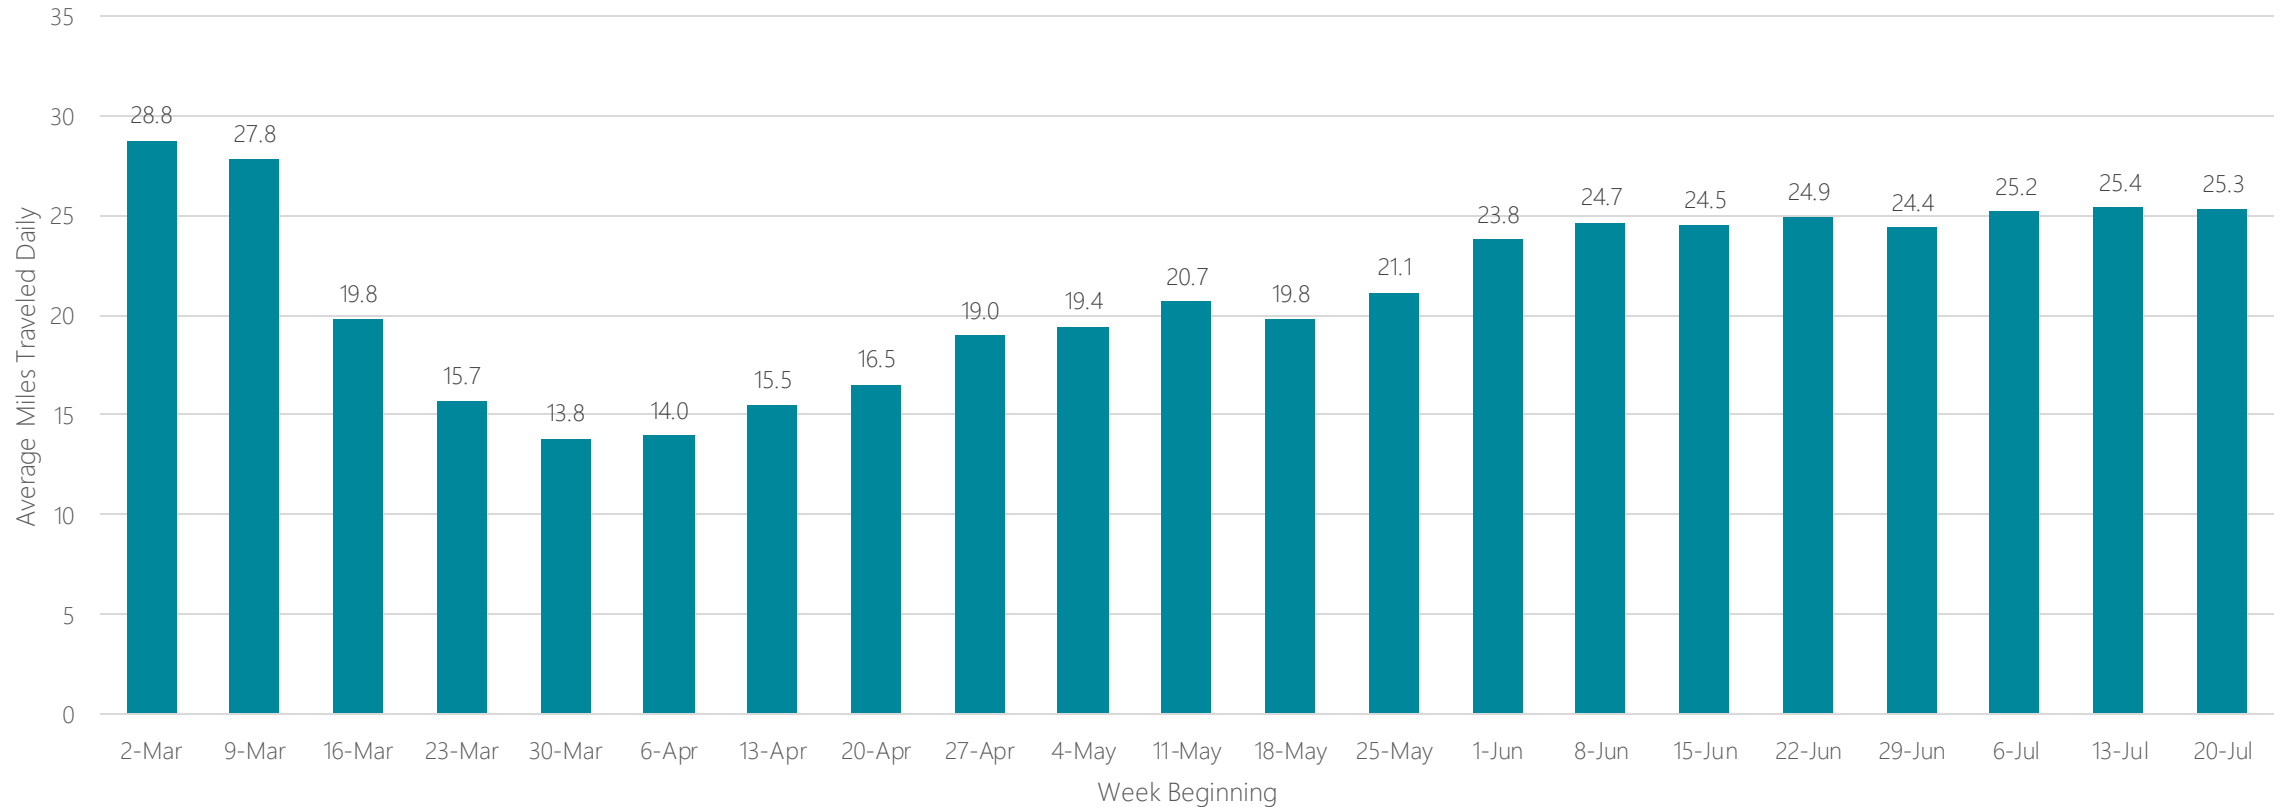

Charlotte

Average Miles Traveled Daily Weekly Trend