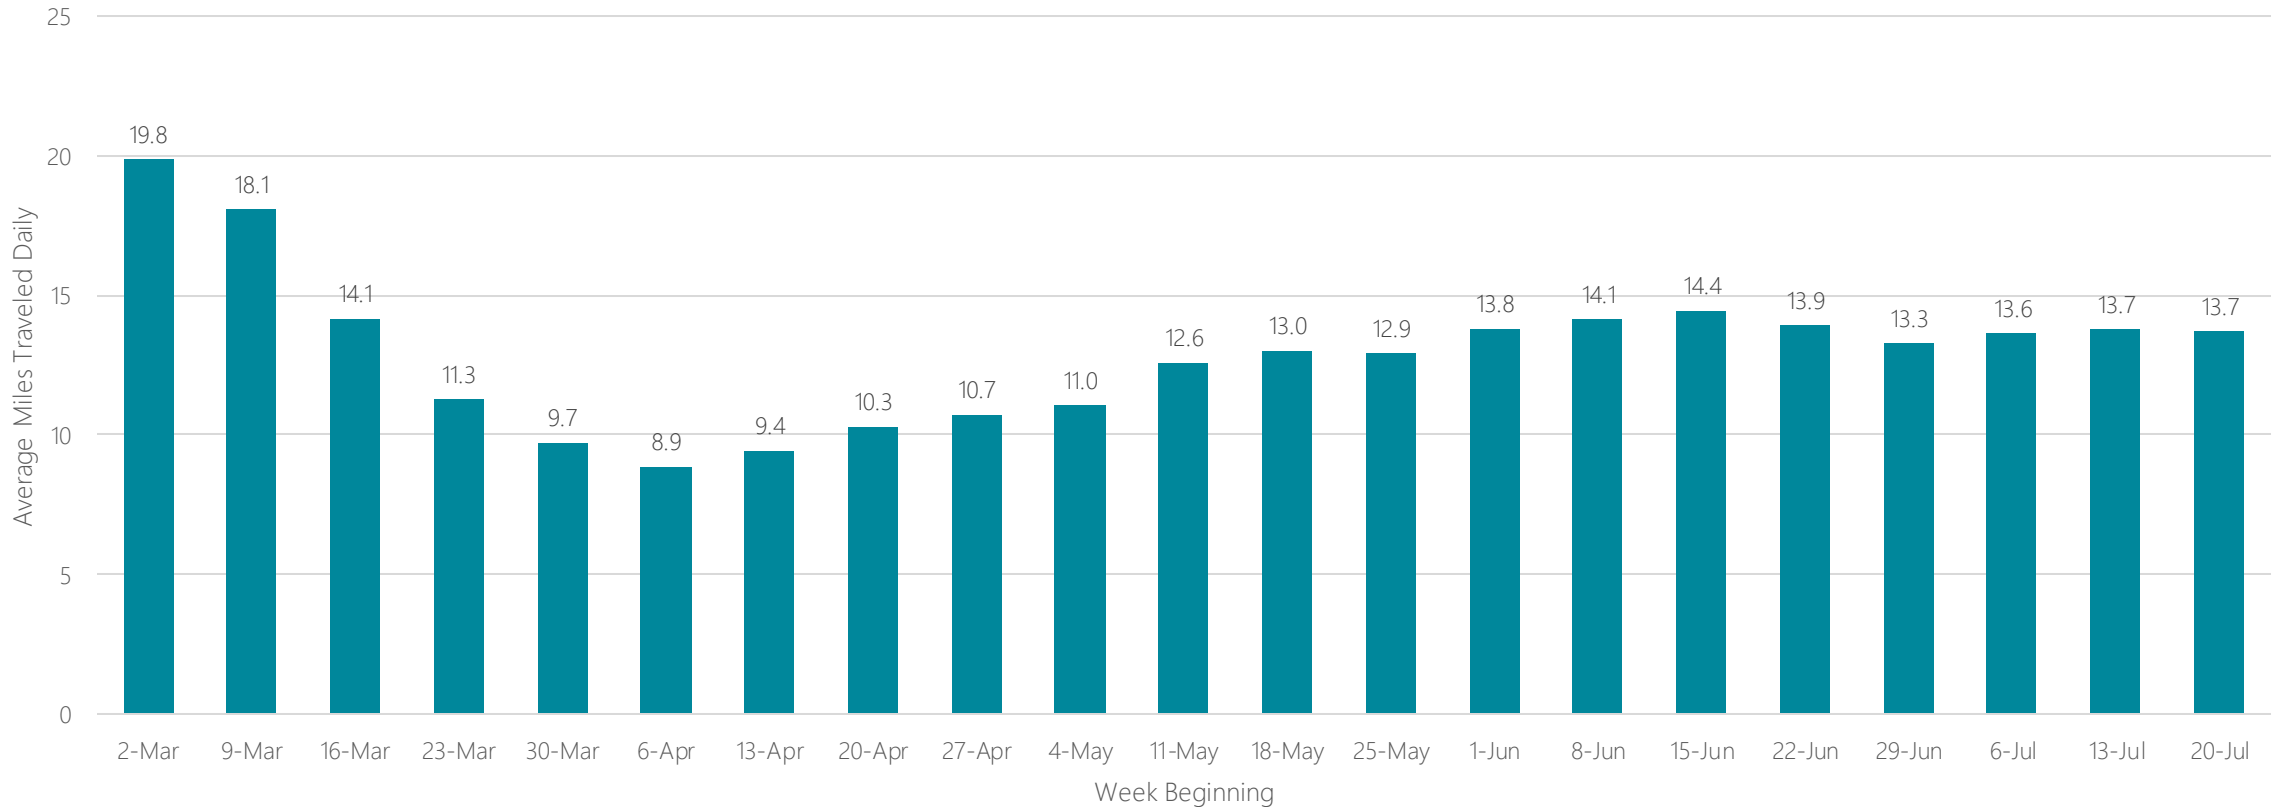

Yuma-El Centro

Average Miles Traveled Daily Weekly Trend