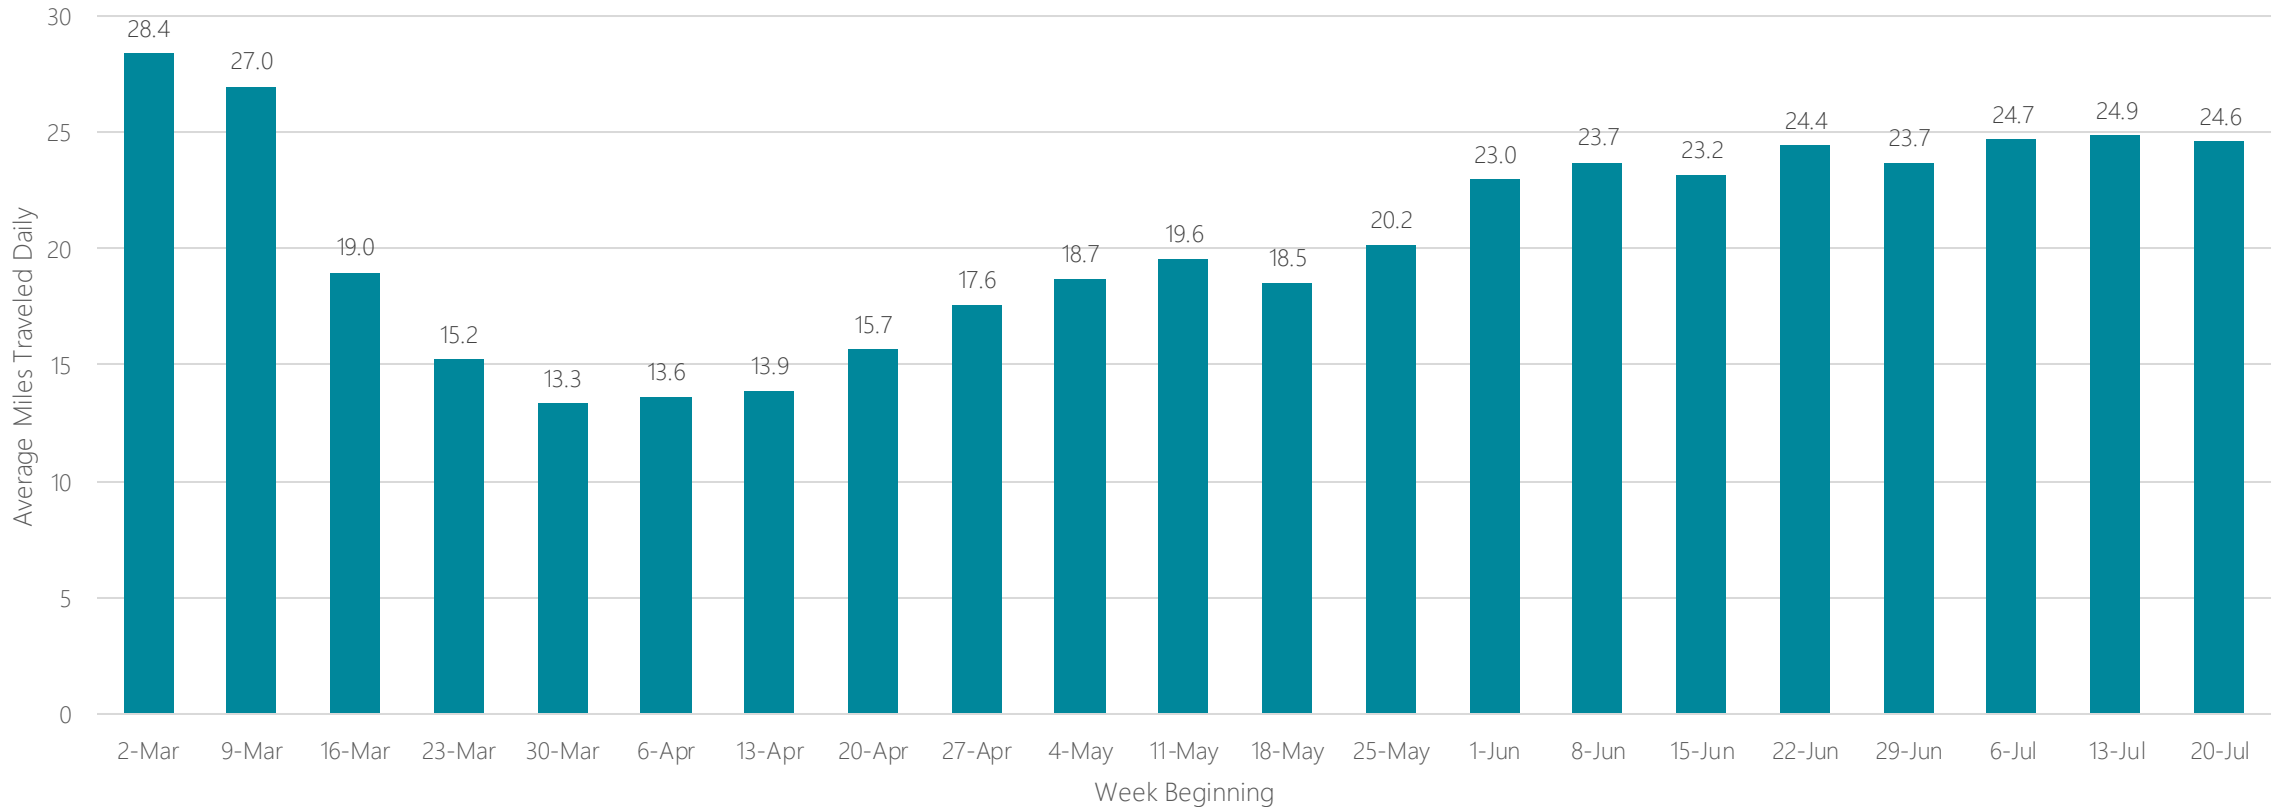

Raleigh-Durham (Fayetteville)

Average Miles Traveled Daily Weekly Trend