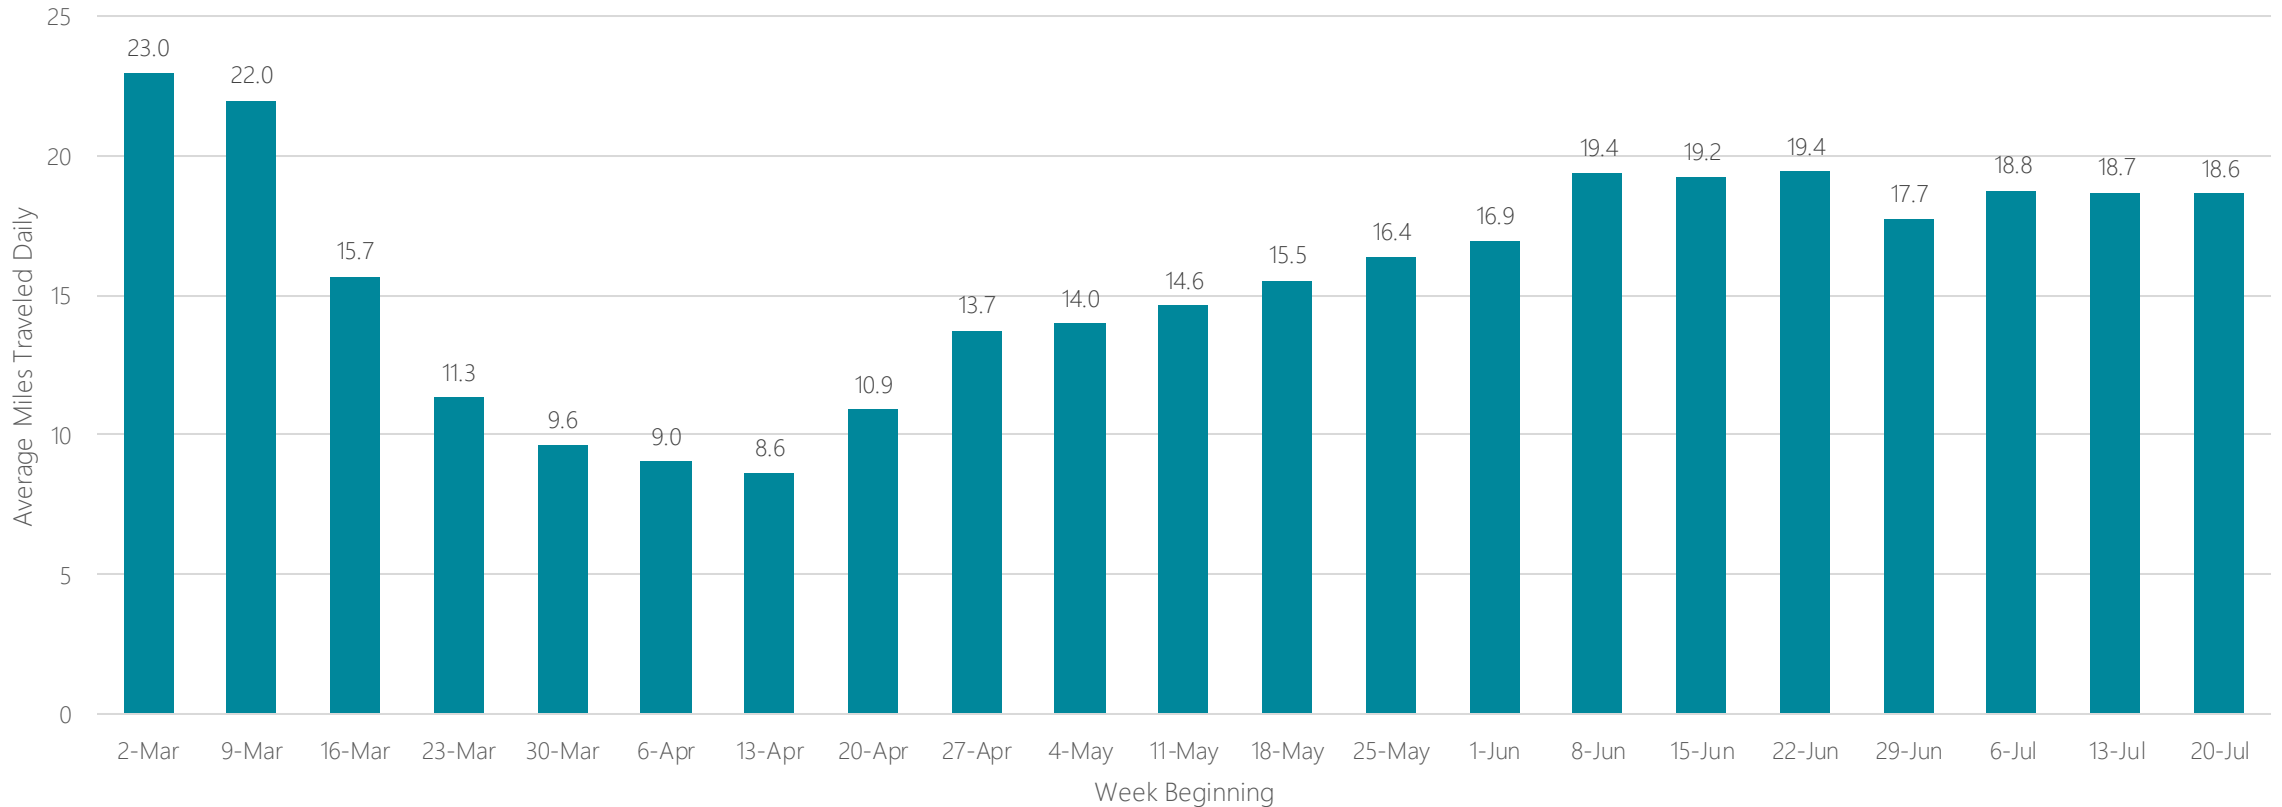

West Palm Beach-Fort Pierce

Average Miles Traveled Daily Weekly Trend