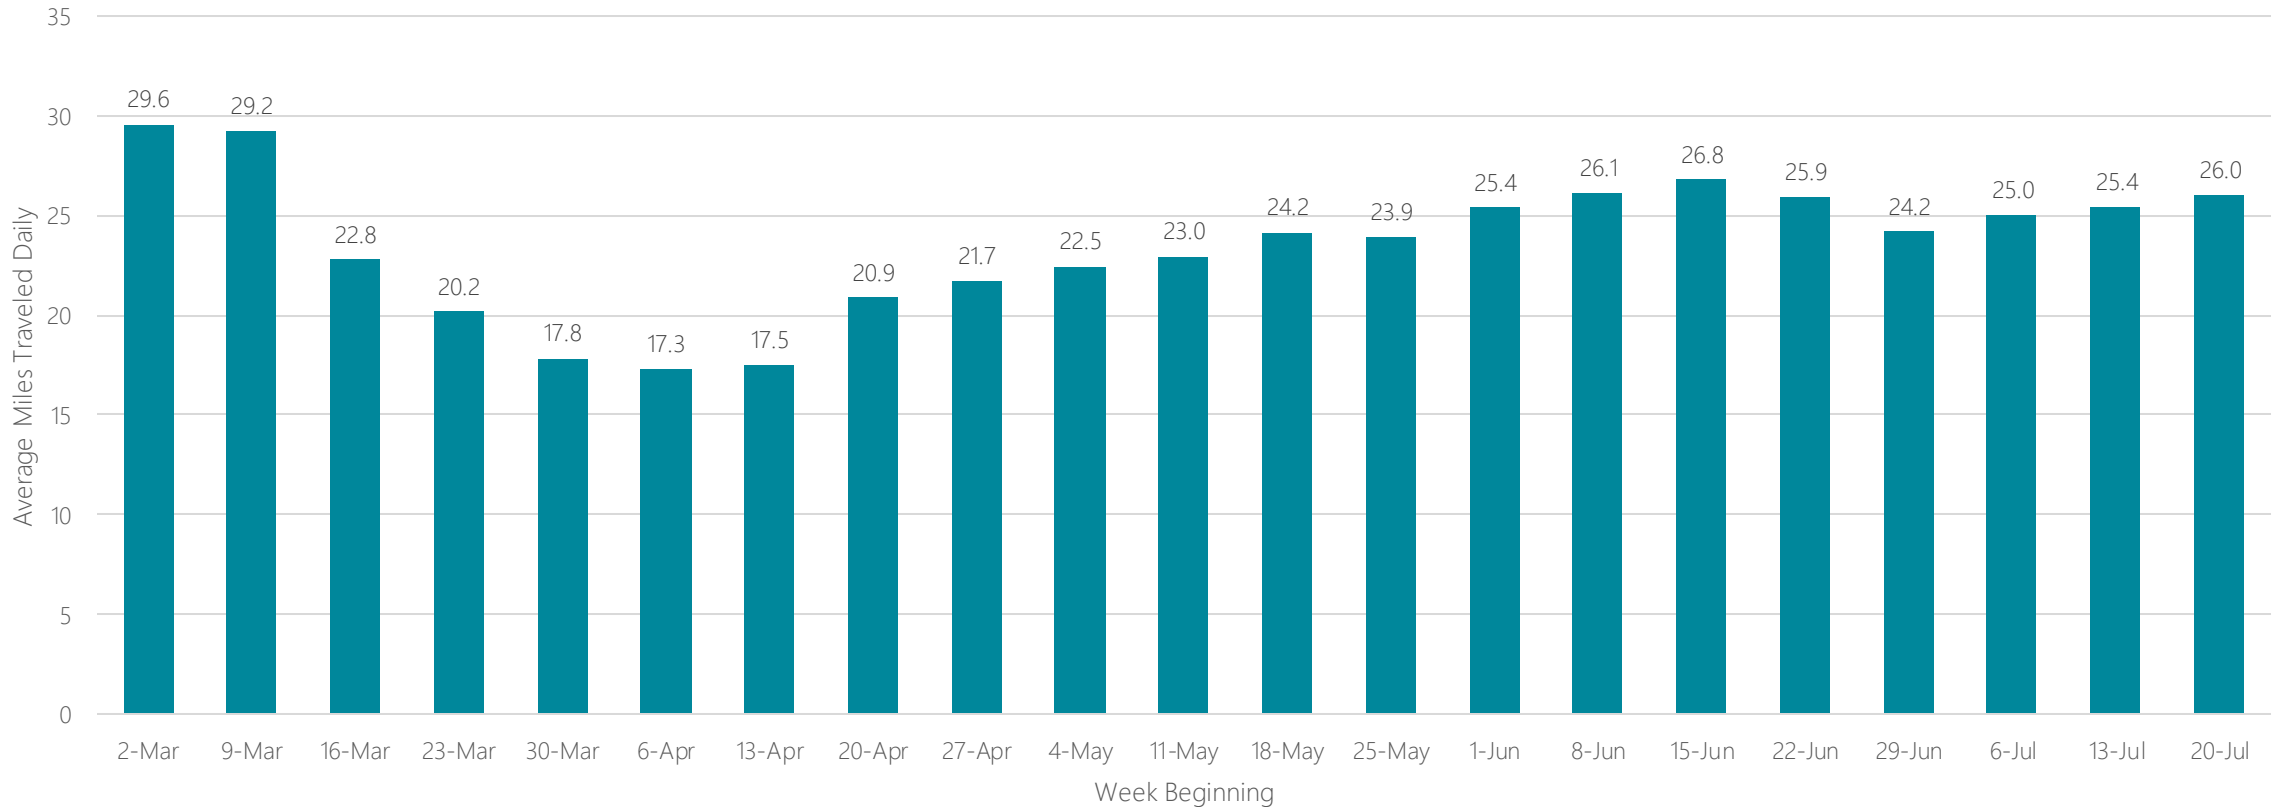

Odessa-Midland

Average Miles Traveled Daily Weekly Trend