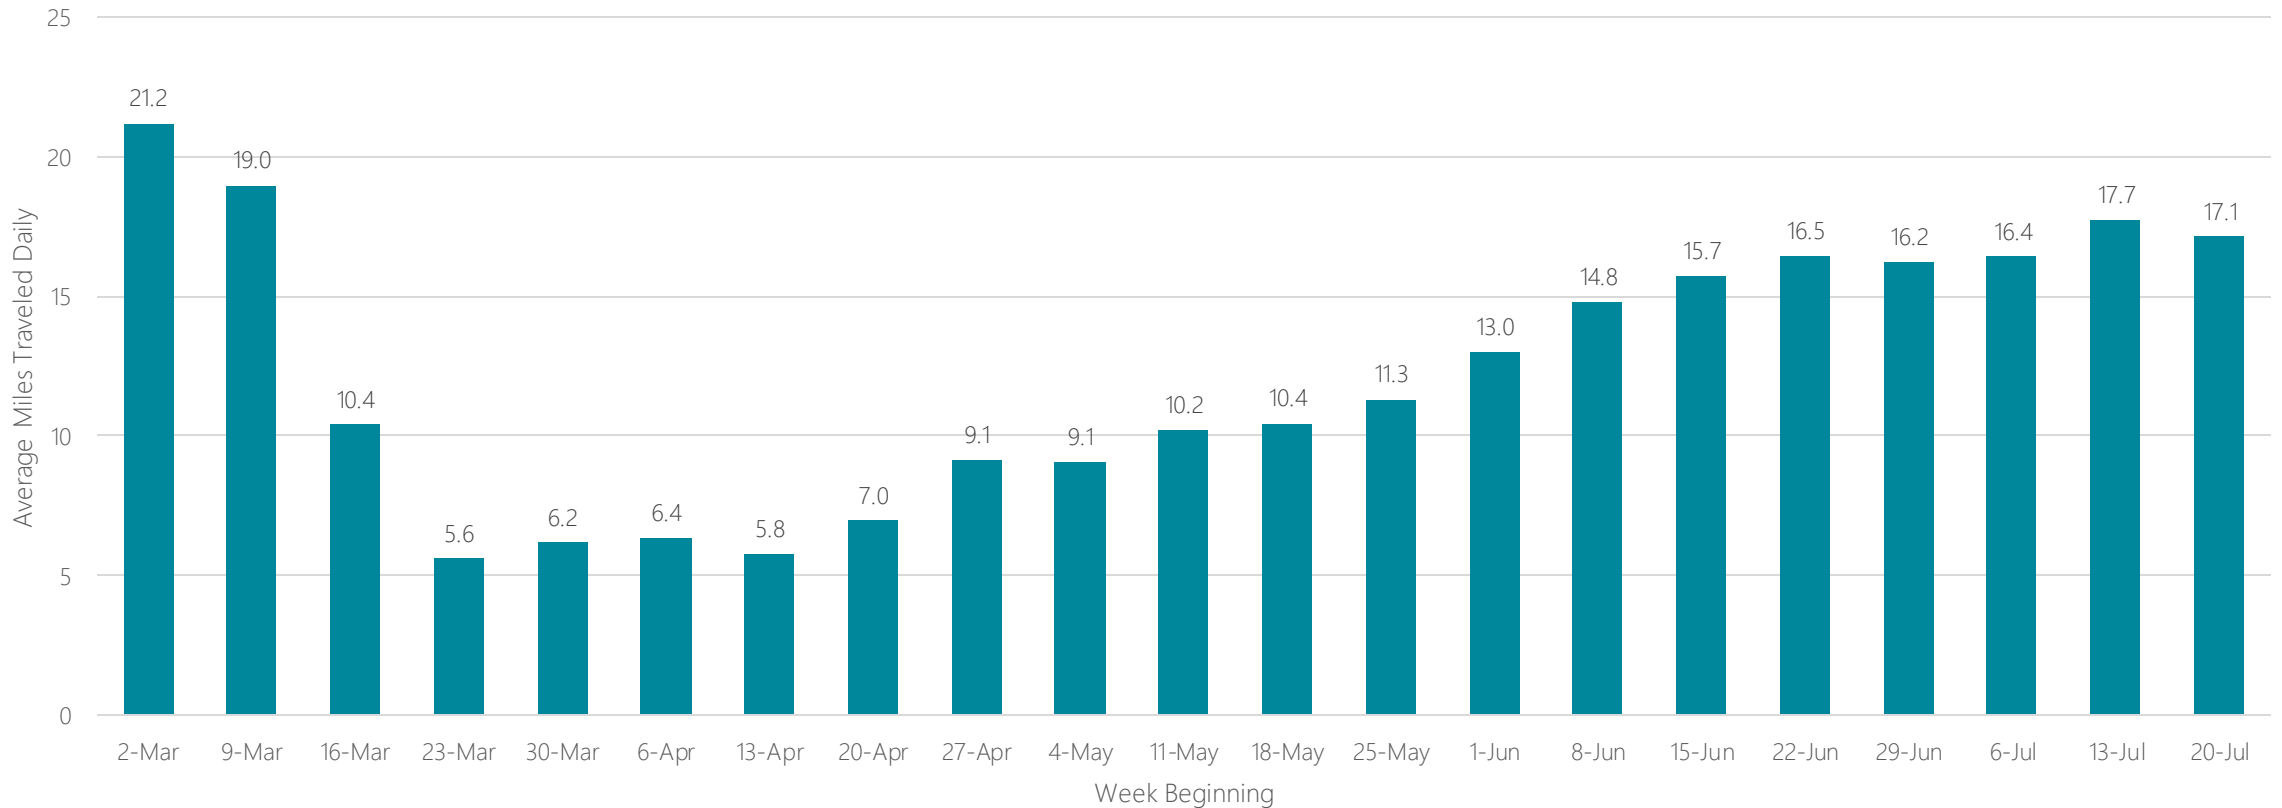

Philadelphia

Average Miles Traveled Daily Weekly Trend