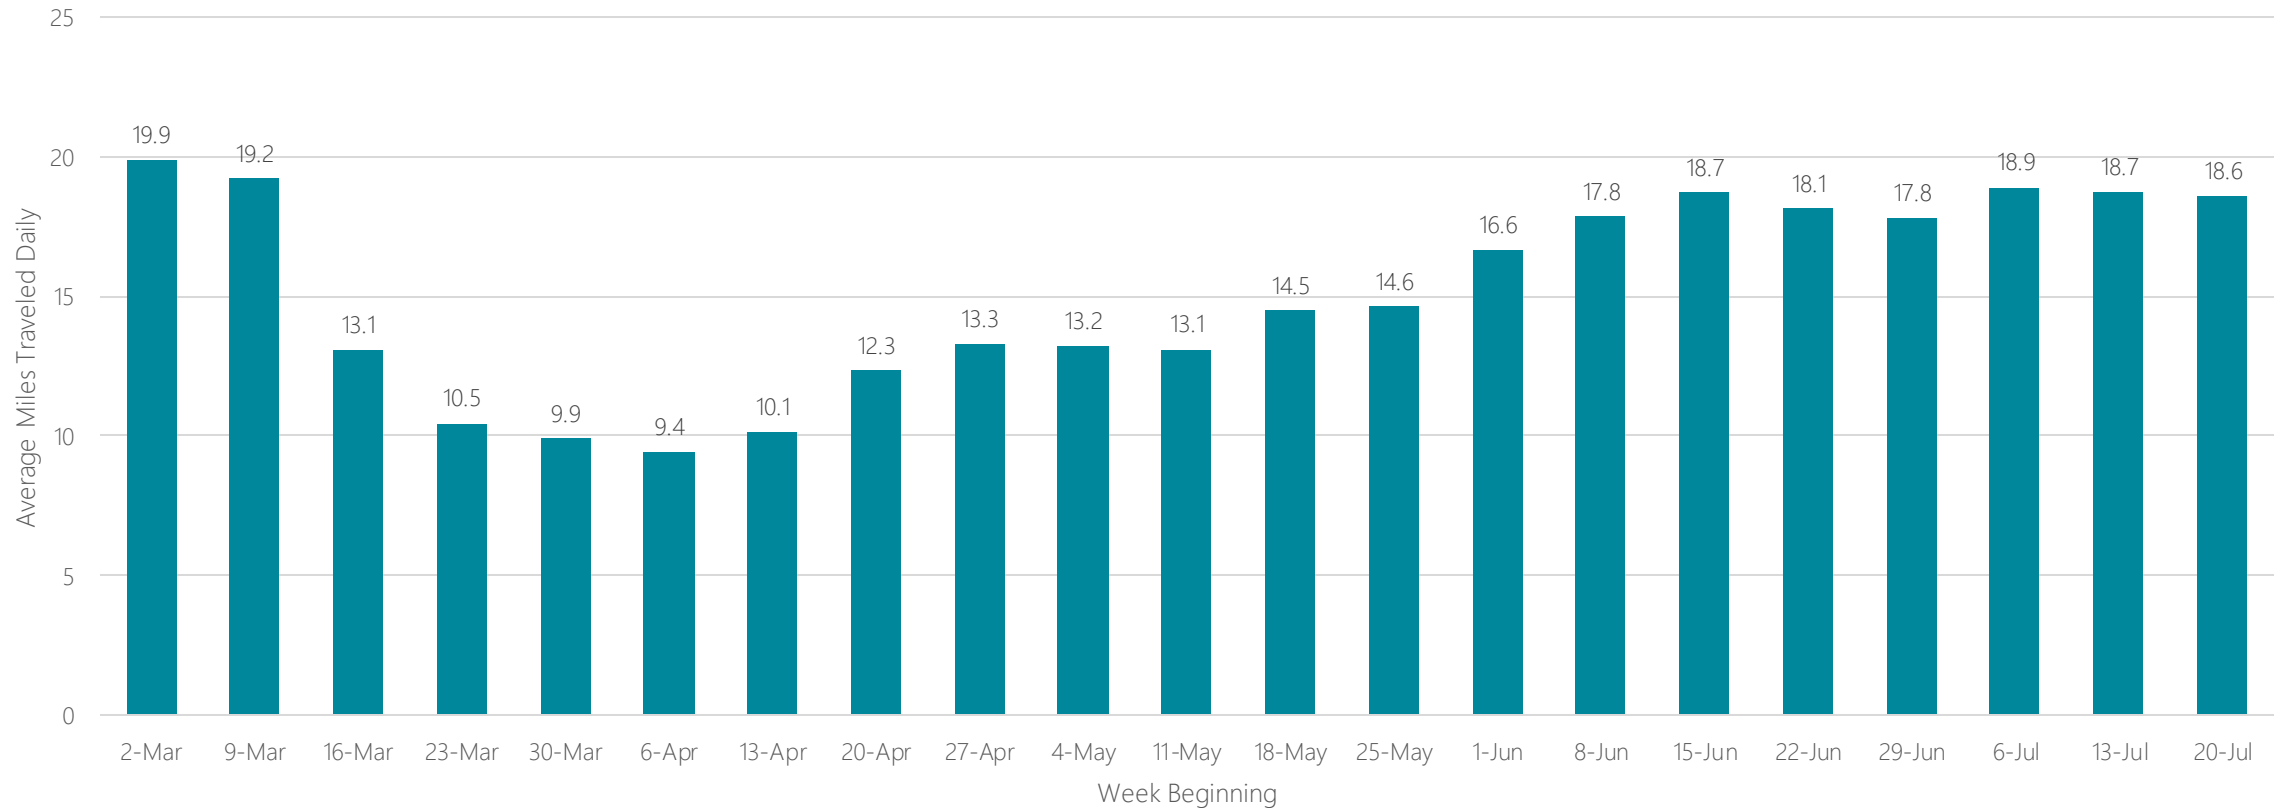

Quincy-Hannibal-Keokuk

Average Miles Traveled Daily Weekly Trend

Raleigh-Durham (Fayetteville)

Average Miles Traveled Daily Weekly Trend

Rapid City

Average Miles Traveled Daily Weekly Trend

Reno

Average Miles Traveled Daily Weekly Trend