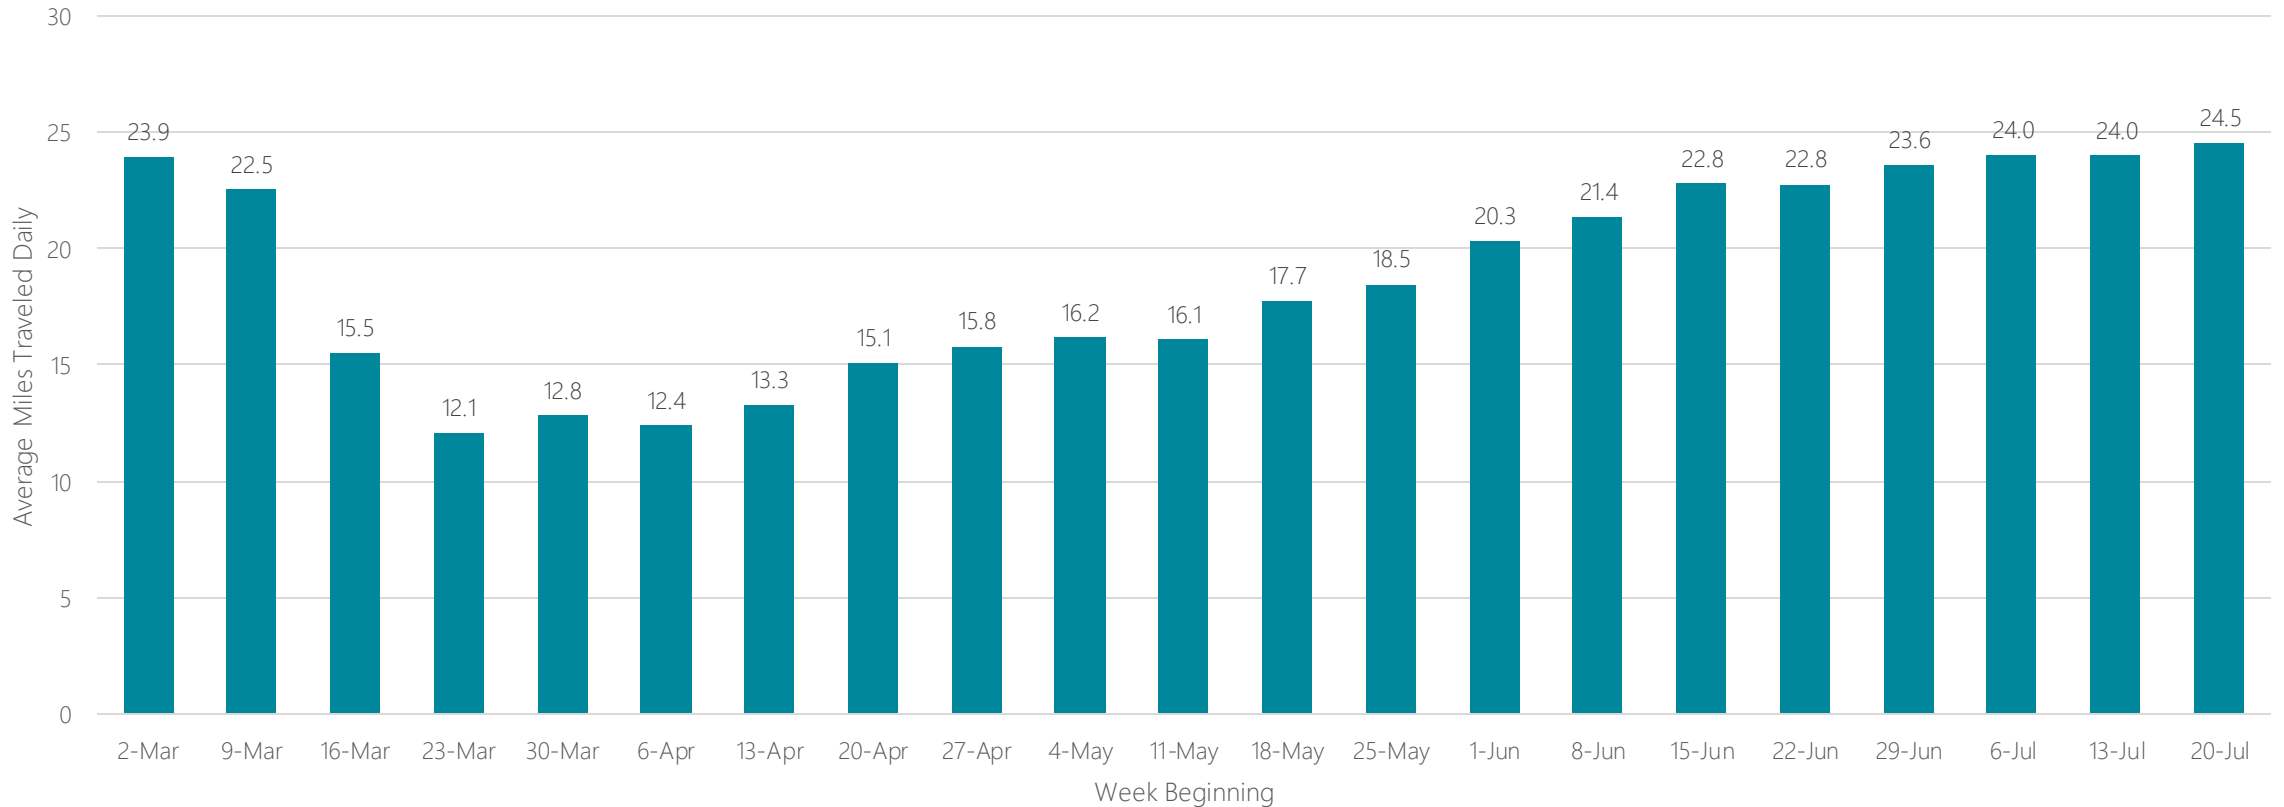

Rockford

Average Miles Traveled Daily Weekly Trend