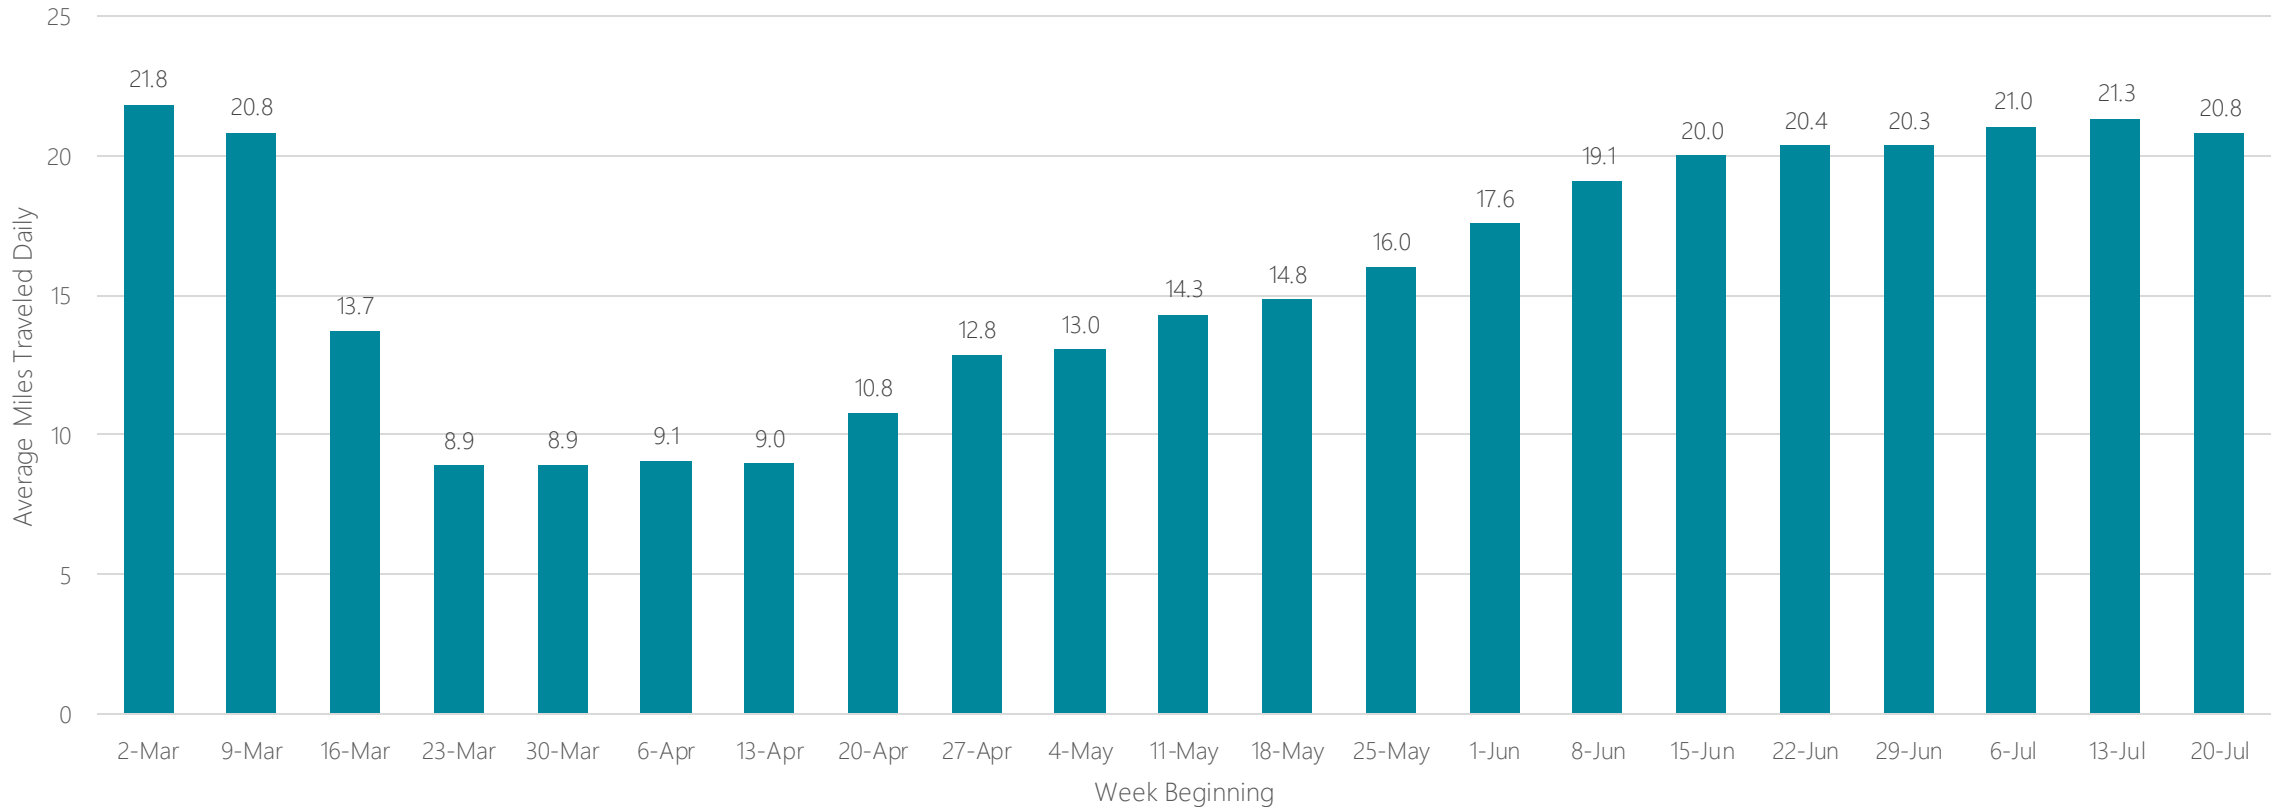

Harrisburg-Lancaster-Lebanon-York

Average Miles Traveled Daily Weekly Trend