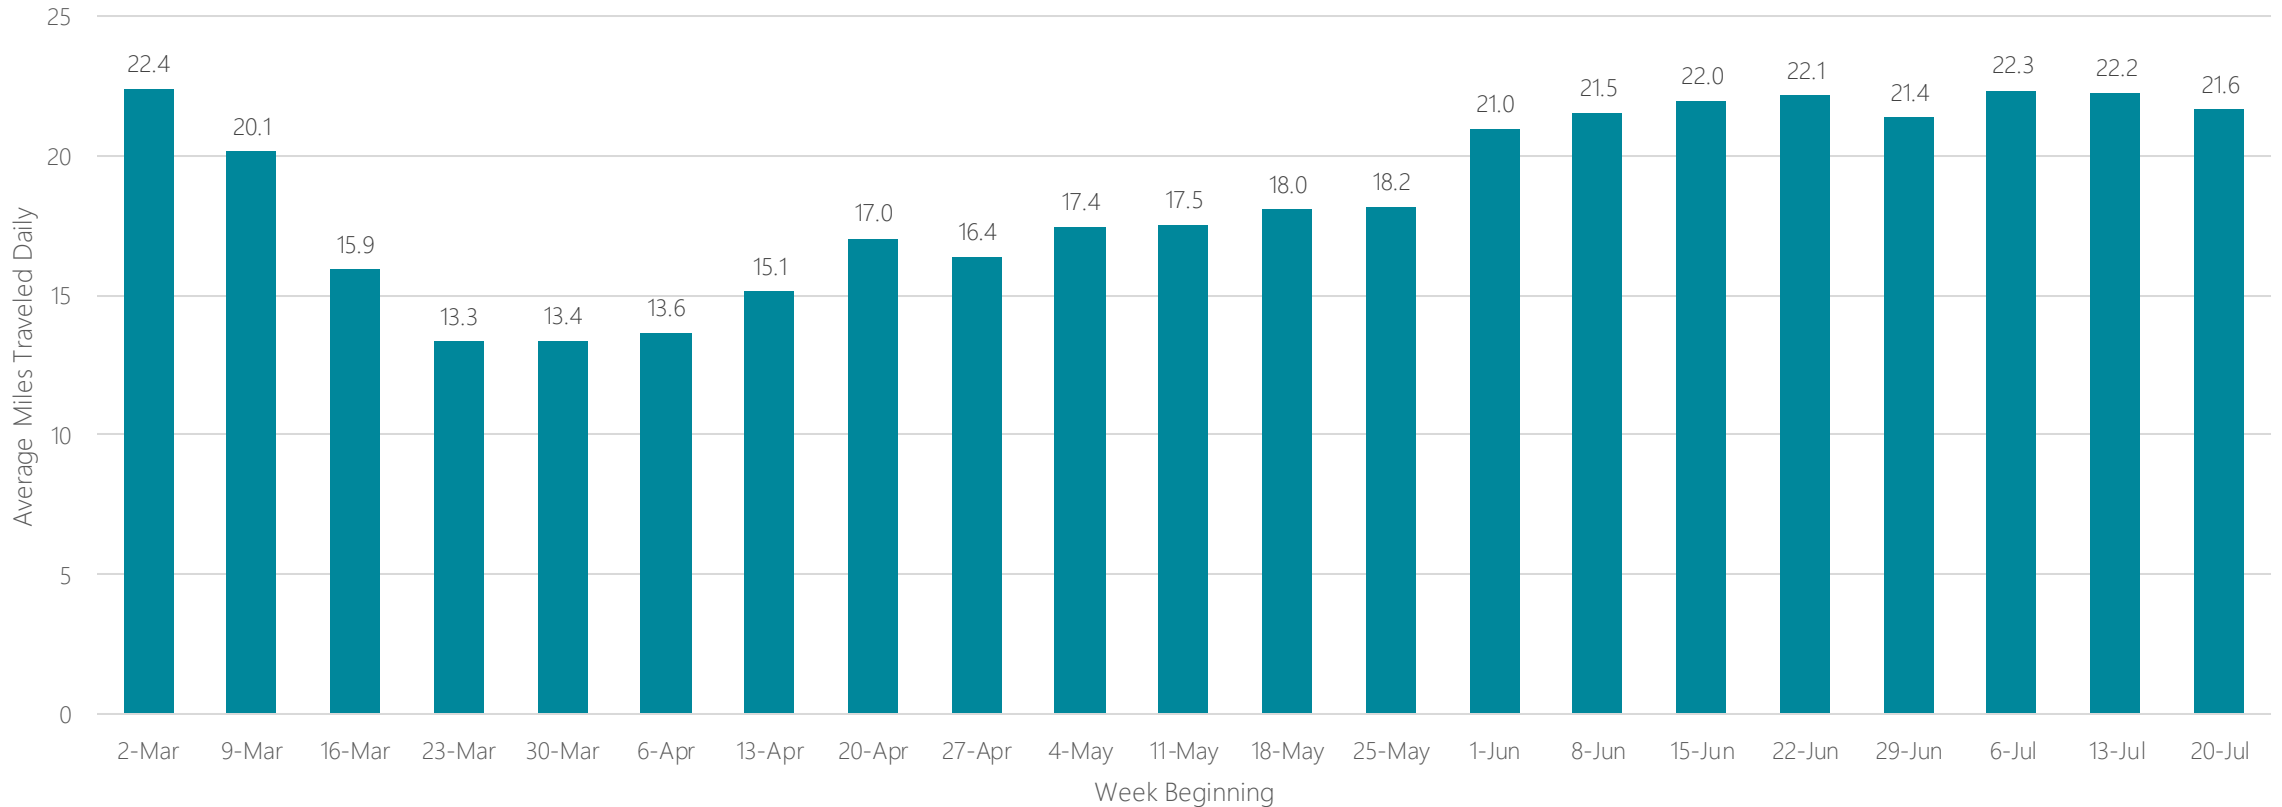

Rockford

Average Miles Traveled Daily Weekly Trend

Sacramento-Stockton-Modesto

Average Miles Traveled Daily Weekly Trend

Saint Joseph

Average Miles Traveled Daily Weekly Trend

Saint Louis

Average Miles Traveled Daily Weekly Trend