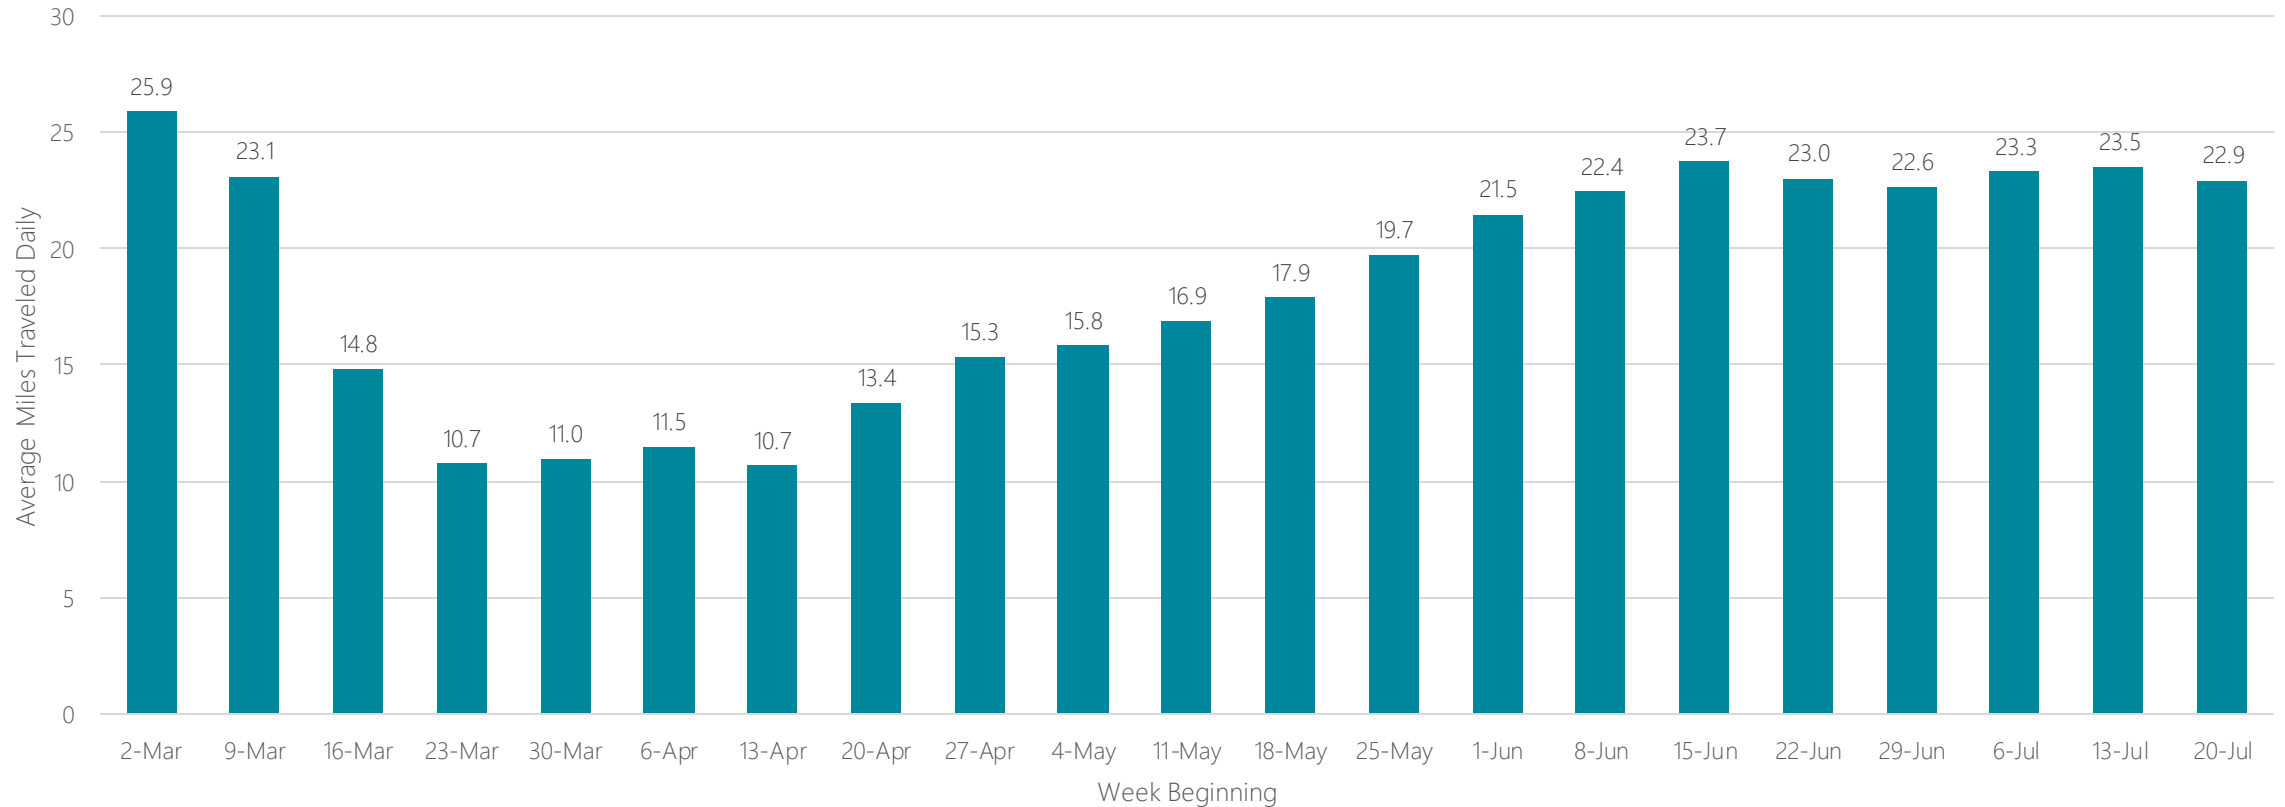

Chicago

Average Miles Traveled Daily Weekly Trend

Chico-Redding

Average Miles Traveled Daily Weekly Trend

Cincinnati

Average Miles Traveled Daily Weekly Trend

Clarksburg-Weston

Average Miles Traveled Daily Weekly Trend