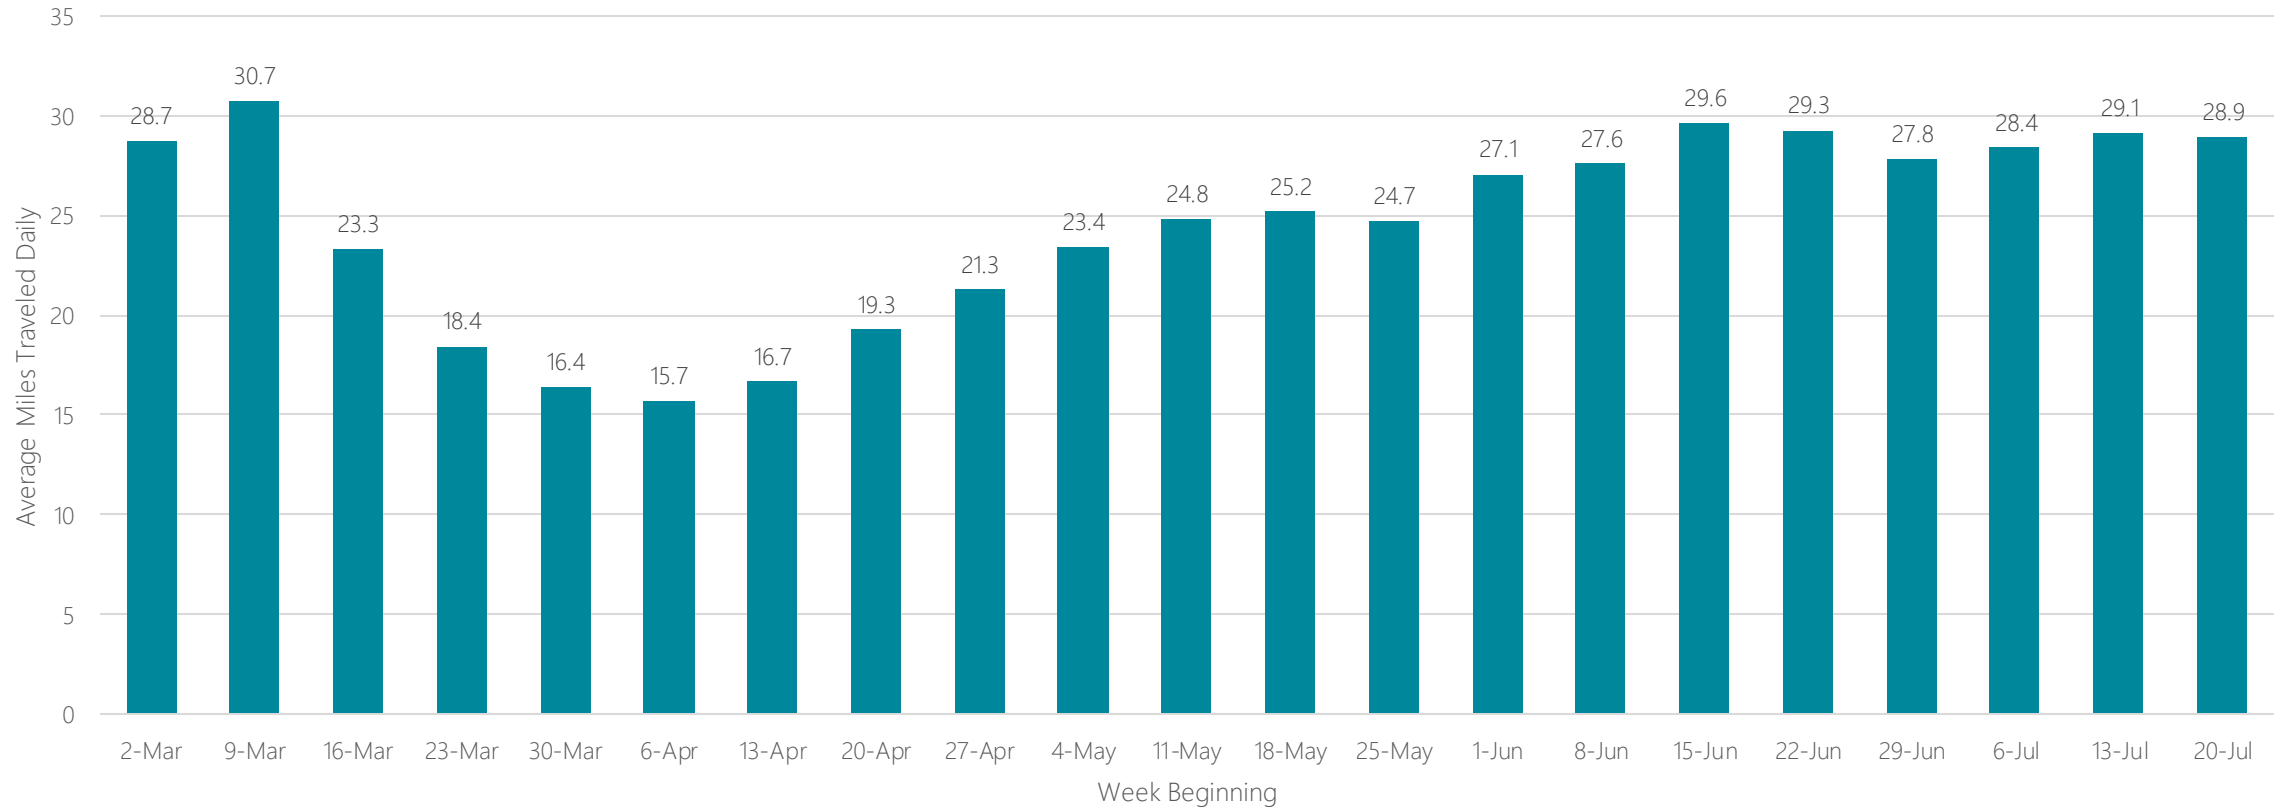

Savannah

Average Miles Traveled Daily Weekly Trend