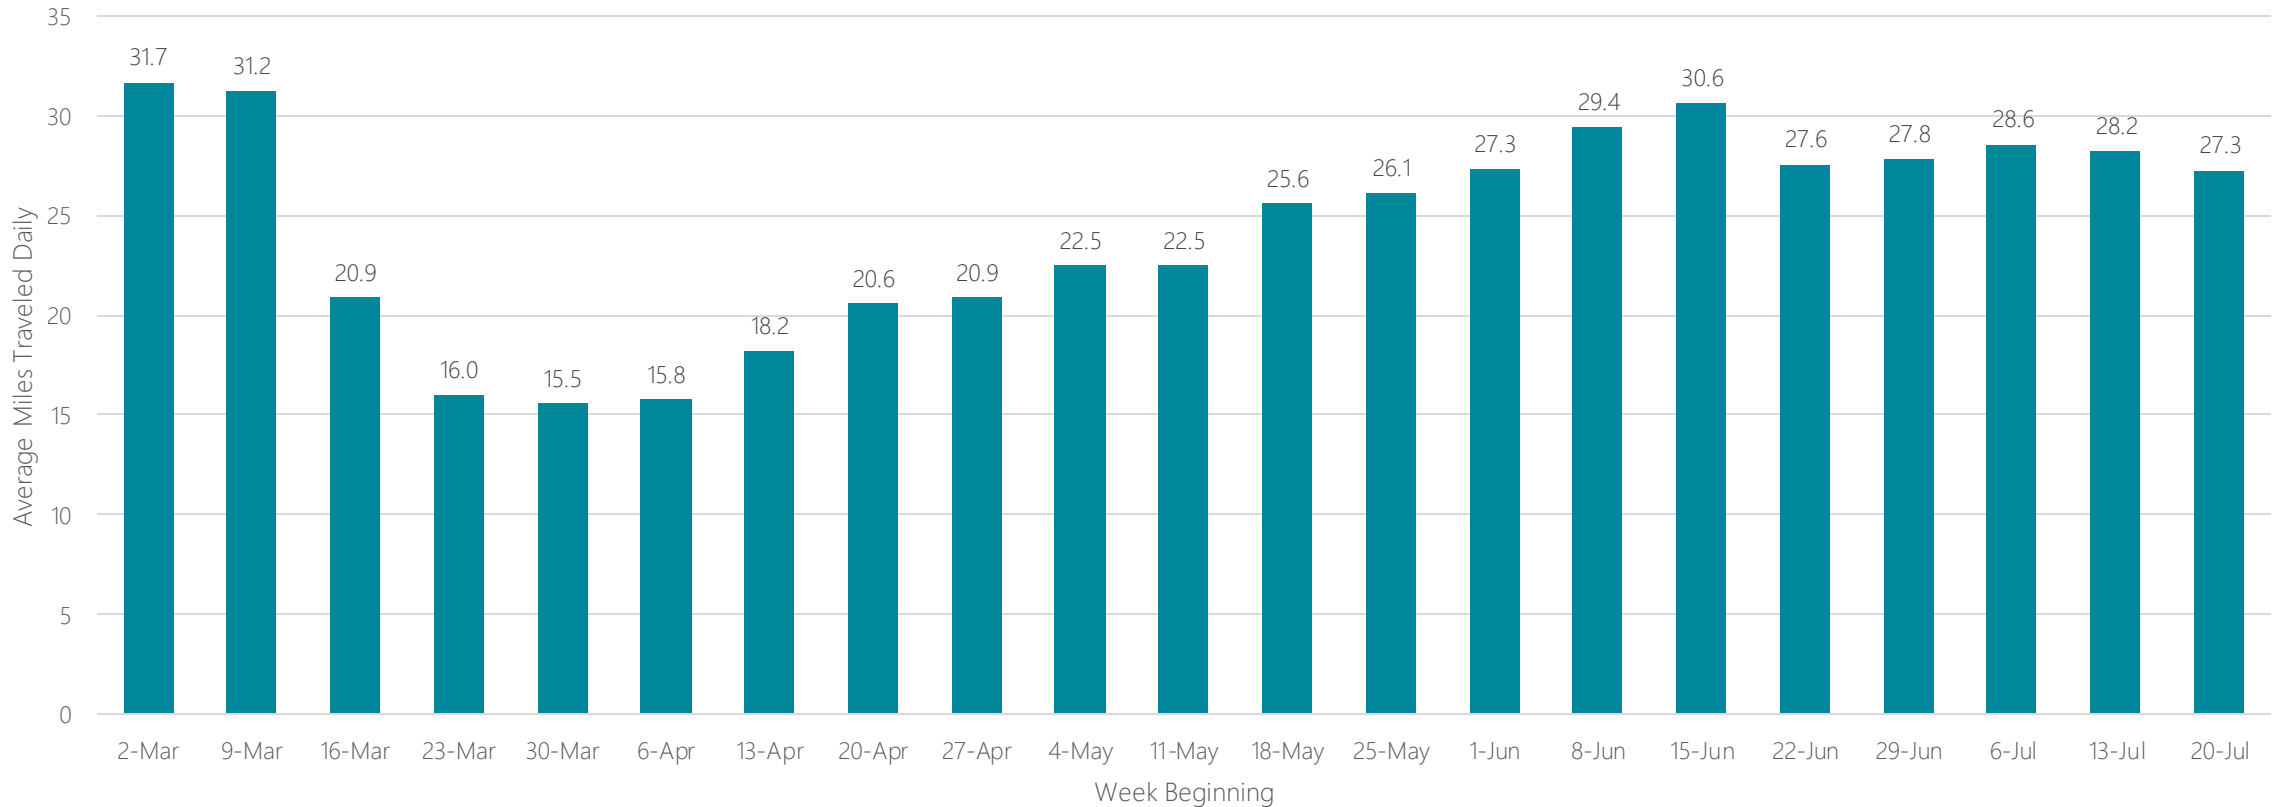

Lafayette, LA

Average Miles Traveled Daily Weekly Trend