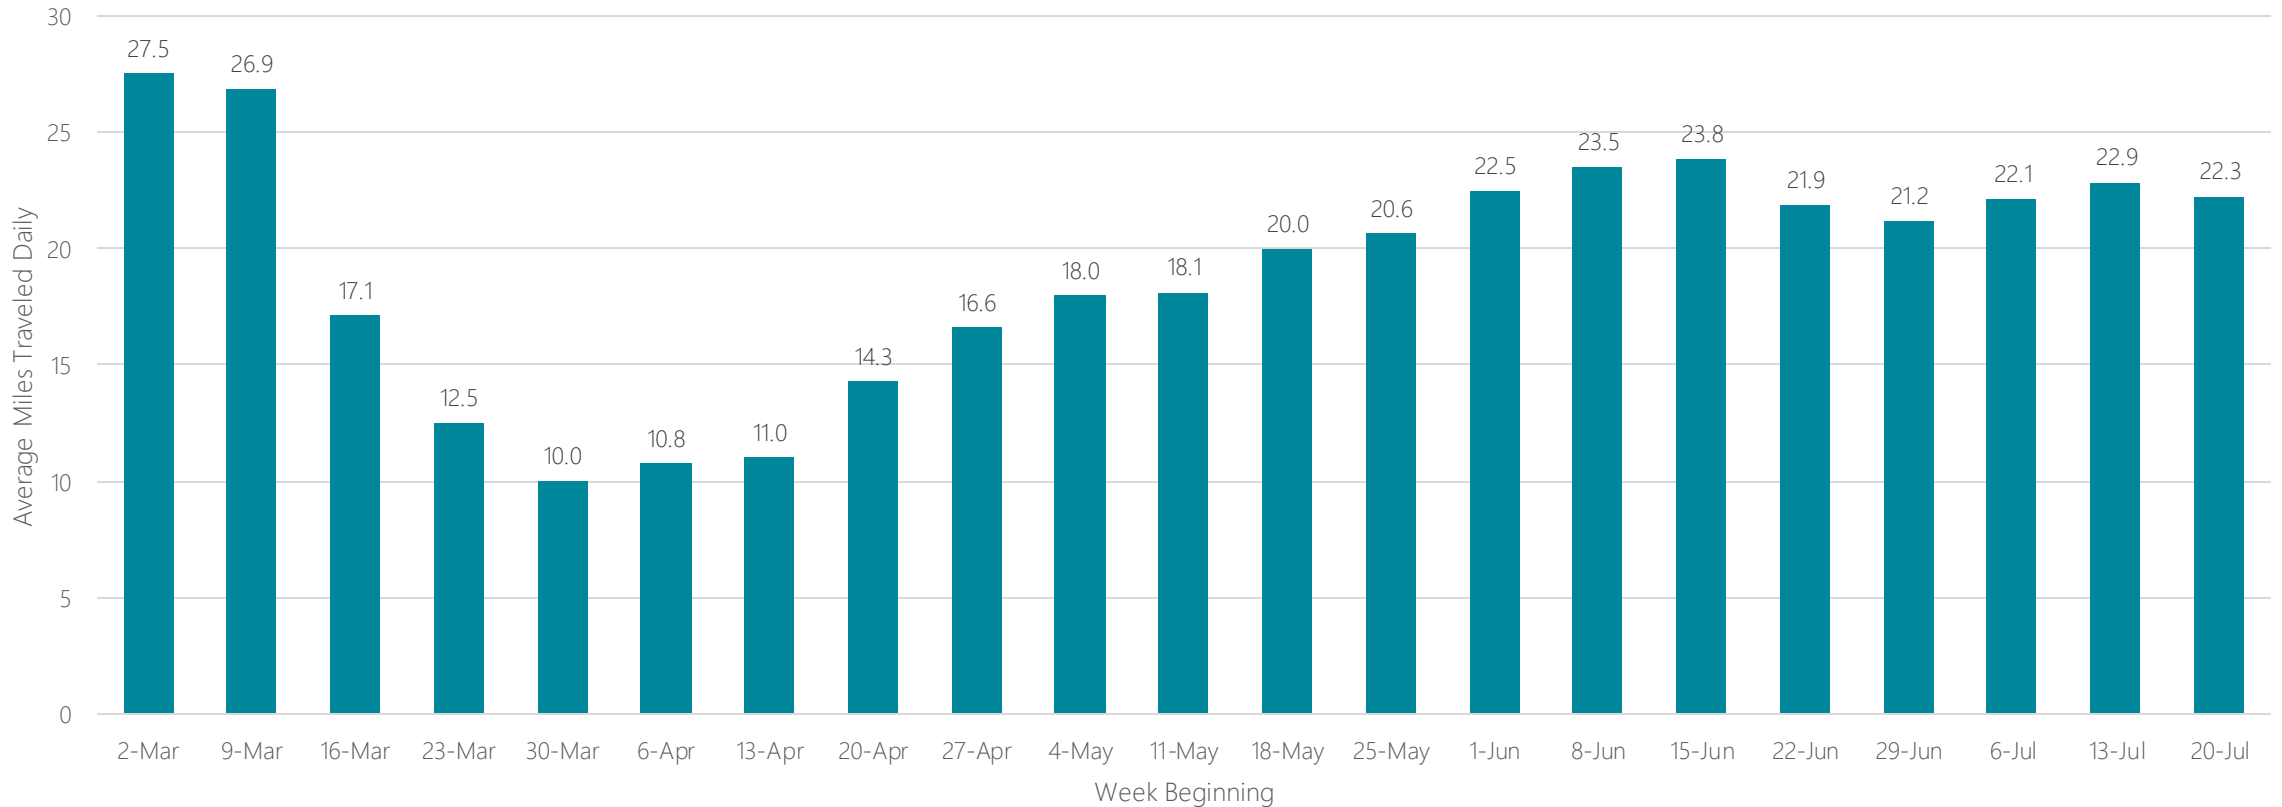

Austin

Average Miles Traveled Daily Weekly Trend