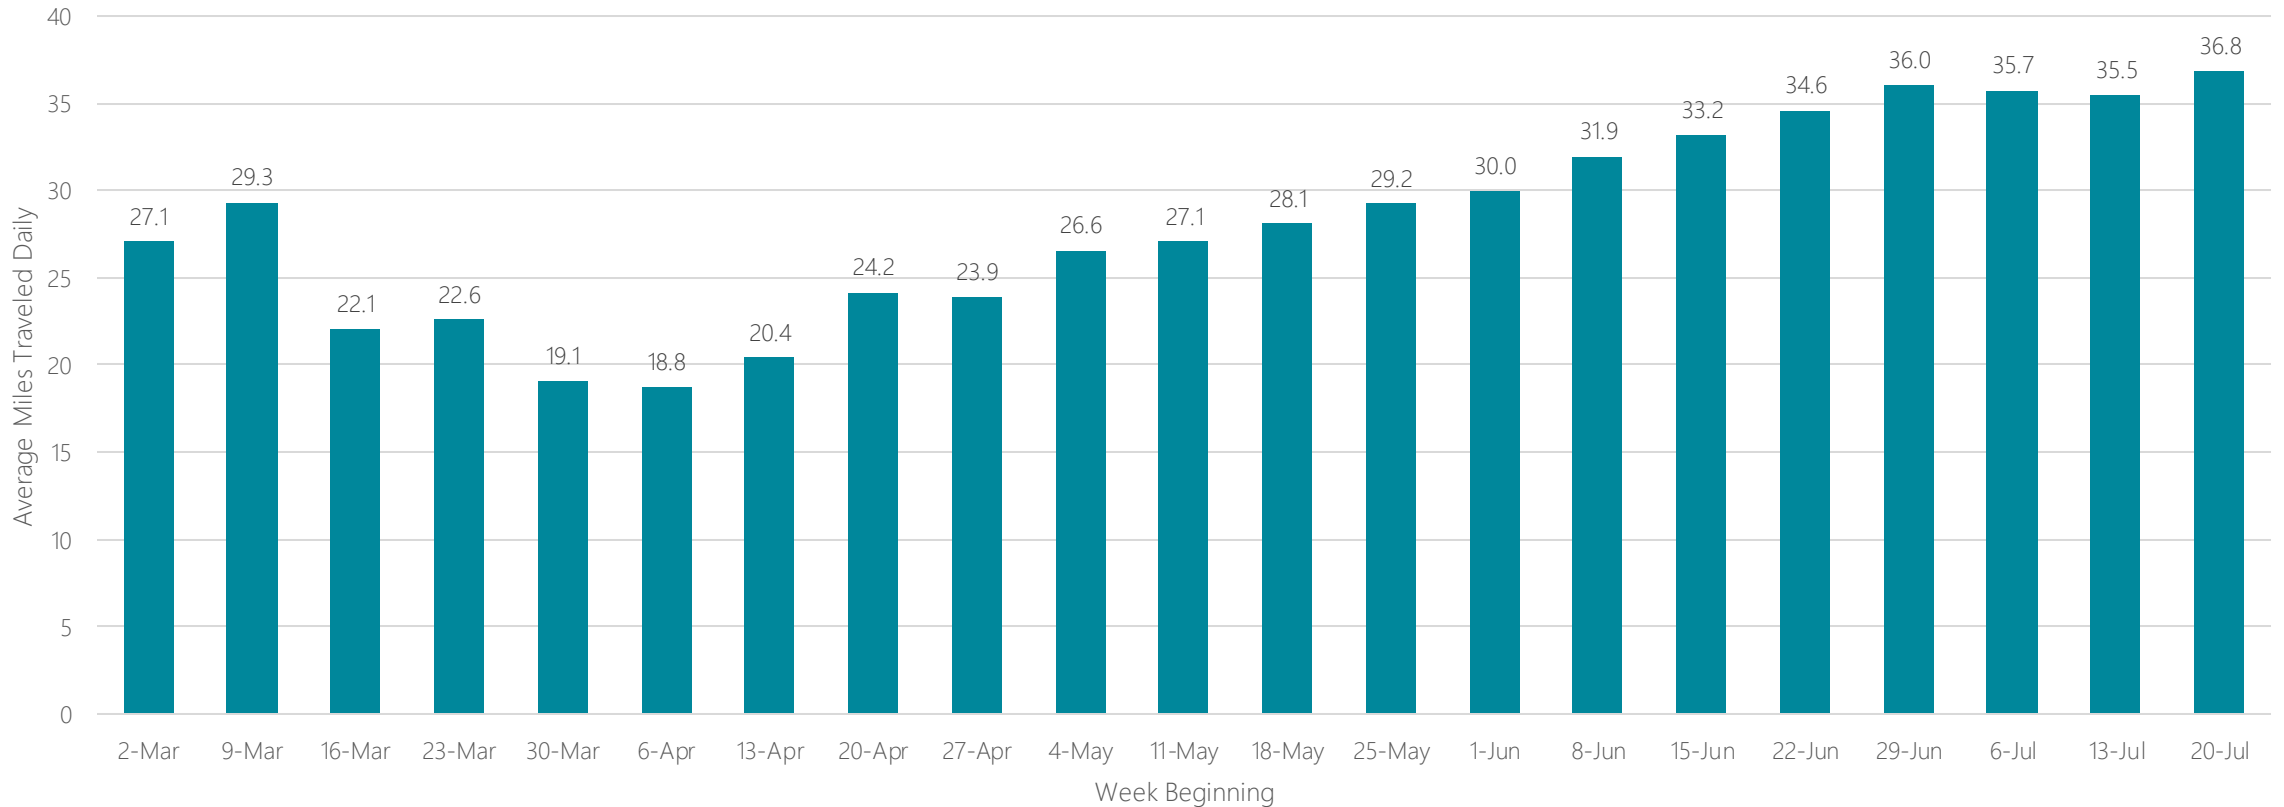

North Platte

Average Miles Traveled Daily Weekly Trend