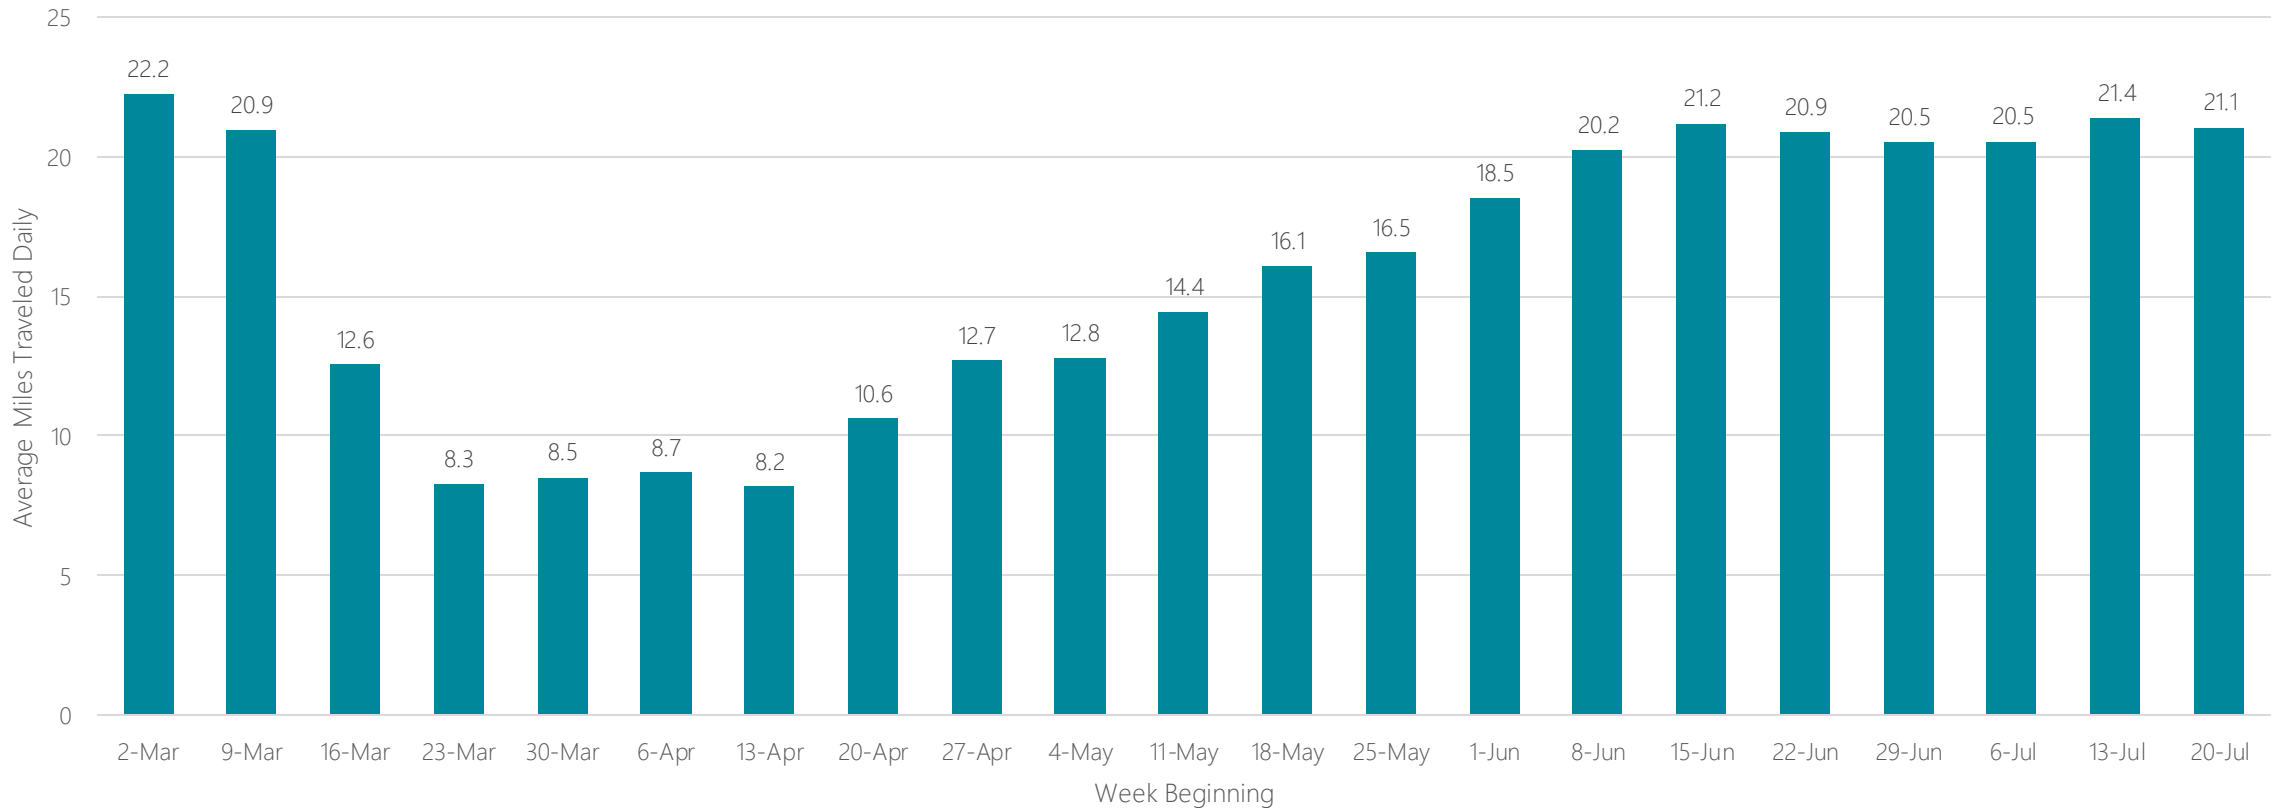

Peoria-Bloomington

Average Miles Traveled Daily Weekly Trend

Philadelphia

Average Miles Traveled Daily Weekly Trend

Phoenix

Average Miles Traveled Daily Weekly Trend

Pittsburgh

Average Miles Traveled Daily Weekly Trend