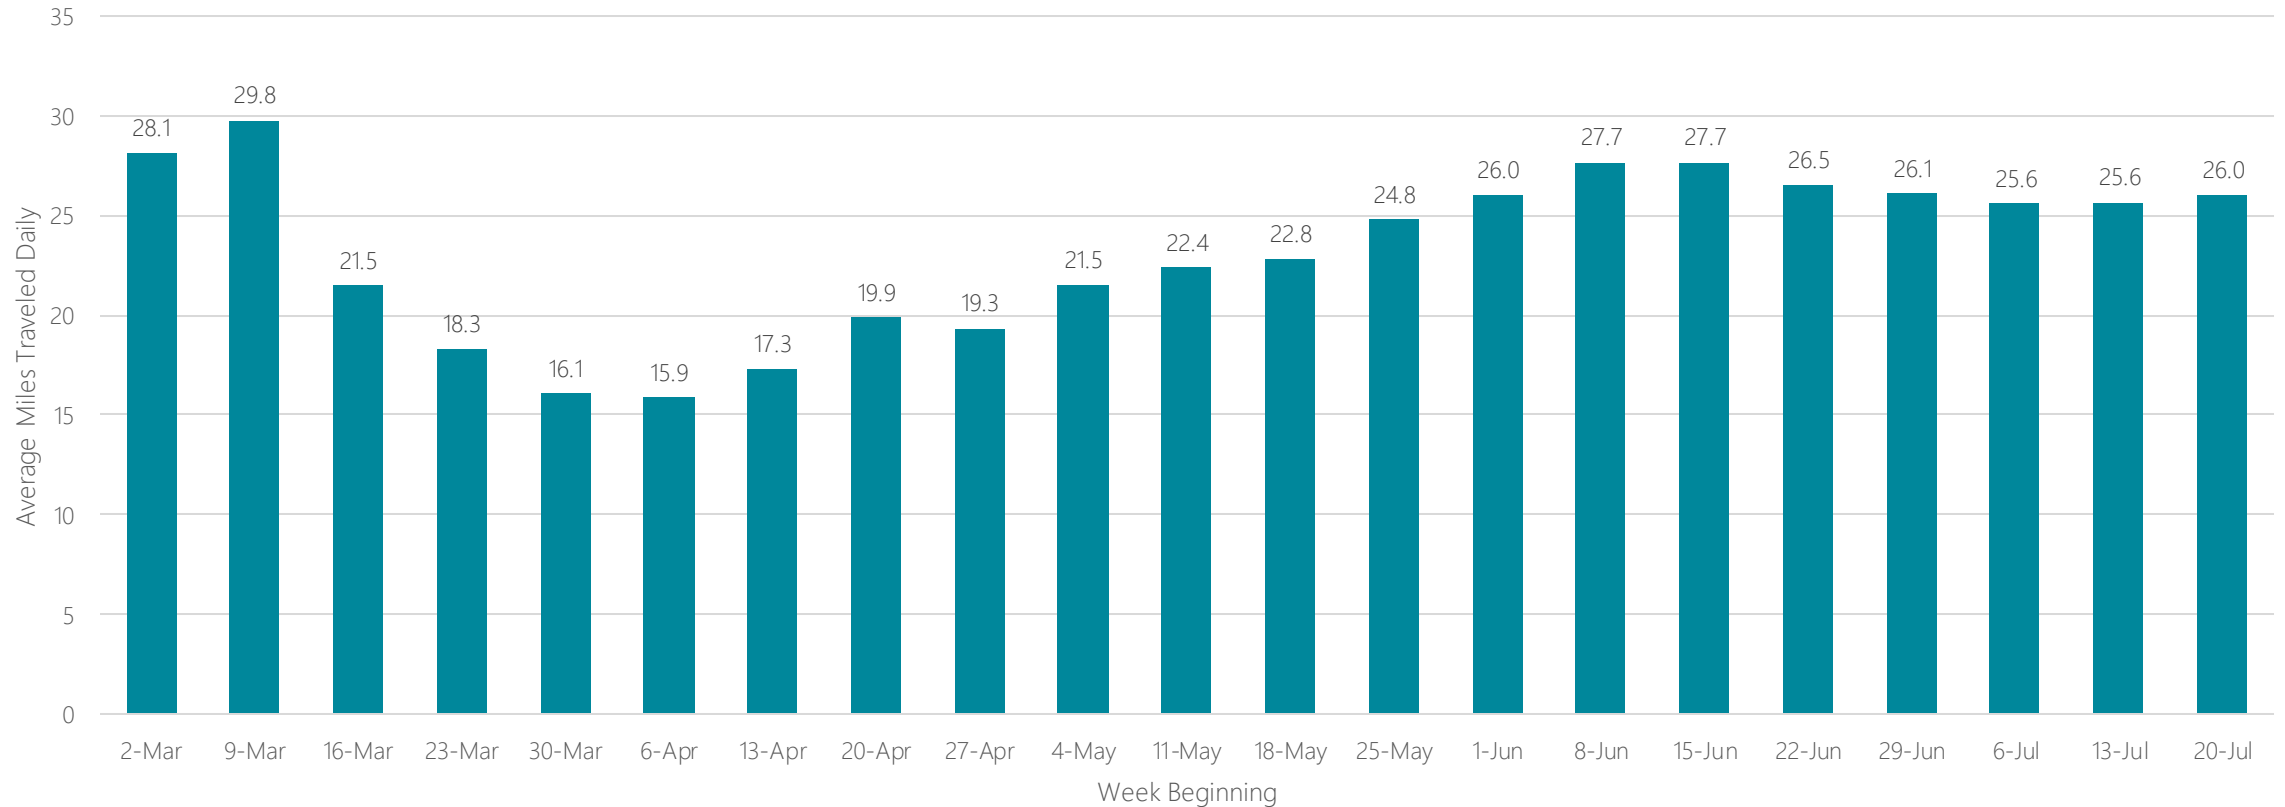

Salisbury

Average Miles Traveled Daily Weekly Trend

Salt Lake City

Average Miles Traveled Daily Weekly Trend

San Angelo

Average Miles Traveled Daily Weekly Trend

San Antonio

Average Miles Traveled Daily Weekly Trend