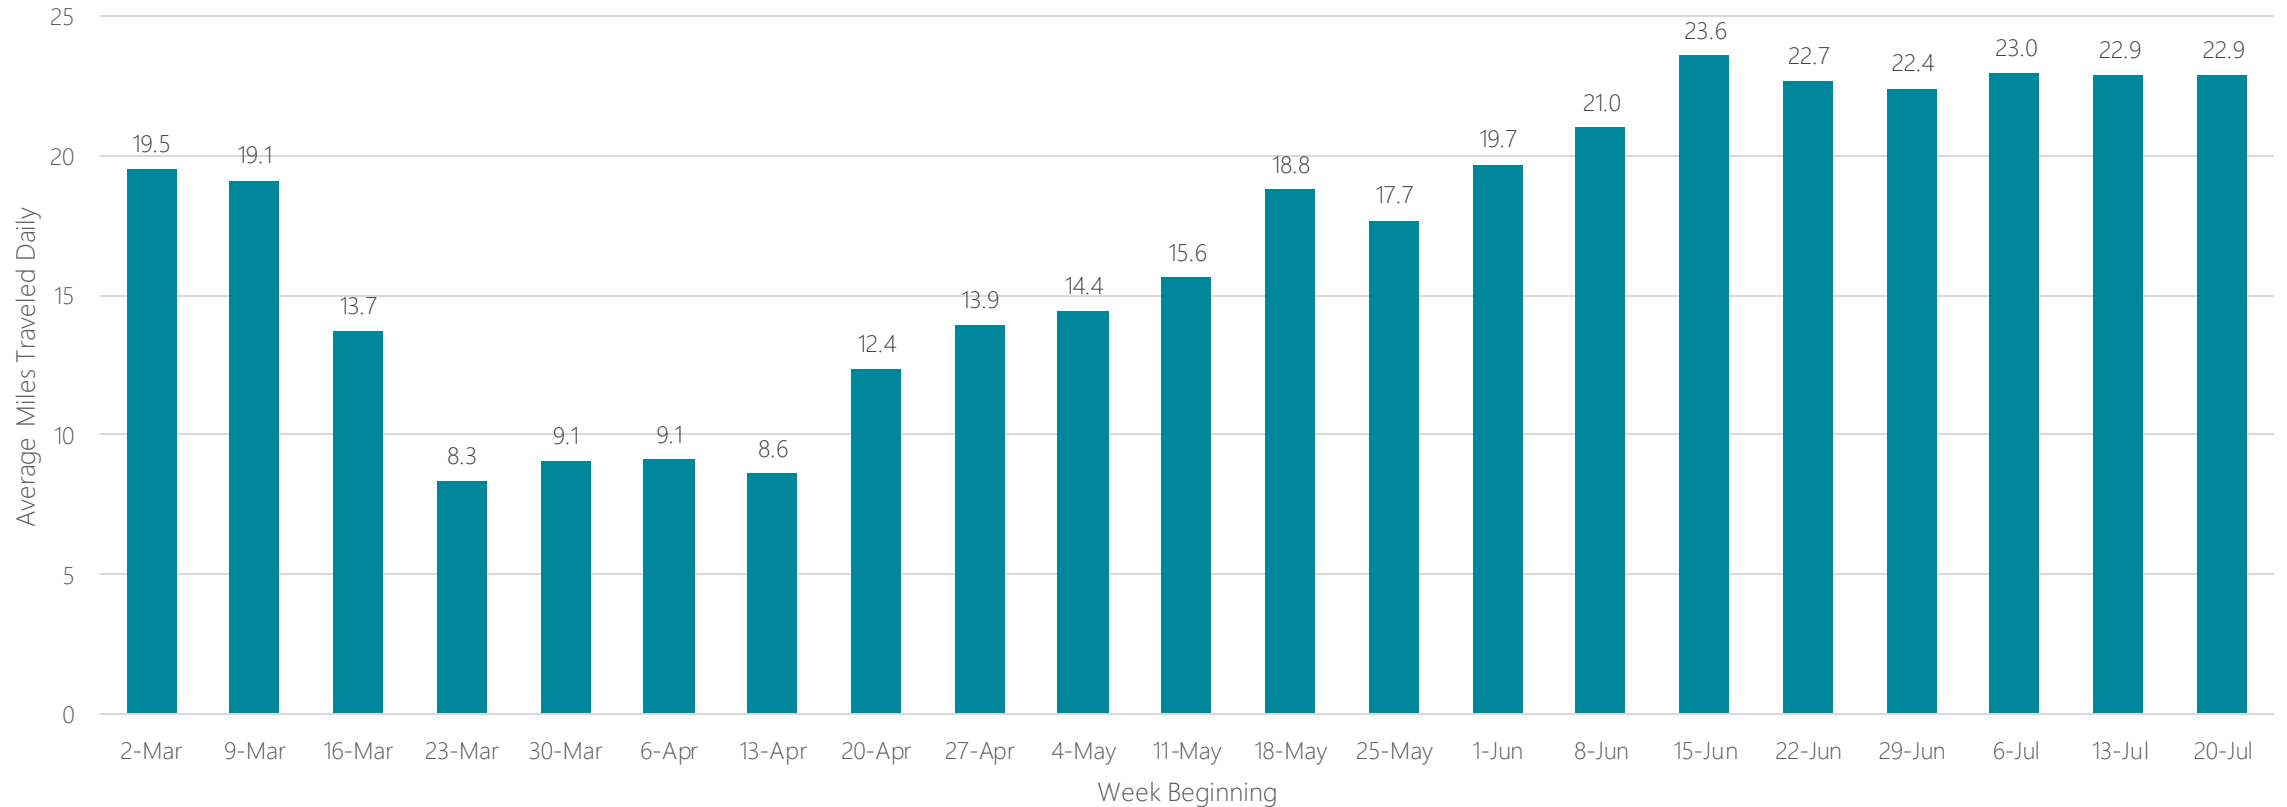

Waco-Temple-Bryan

Average Miles Traveled Daily Weekly Trend

Washington DC (Hagerstown)

Average Miles Traveled Daily Weekly Trend

Watertown

Average Miles Traveled Daily Weekly Trend

Wausau-Rhineland

Average Miles Traveled Daily Weekly Trend