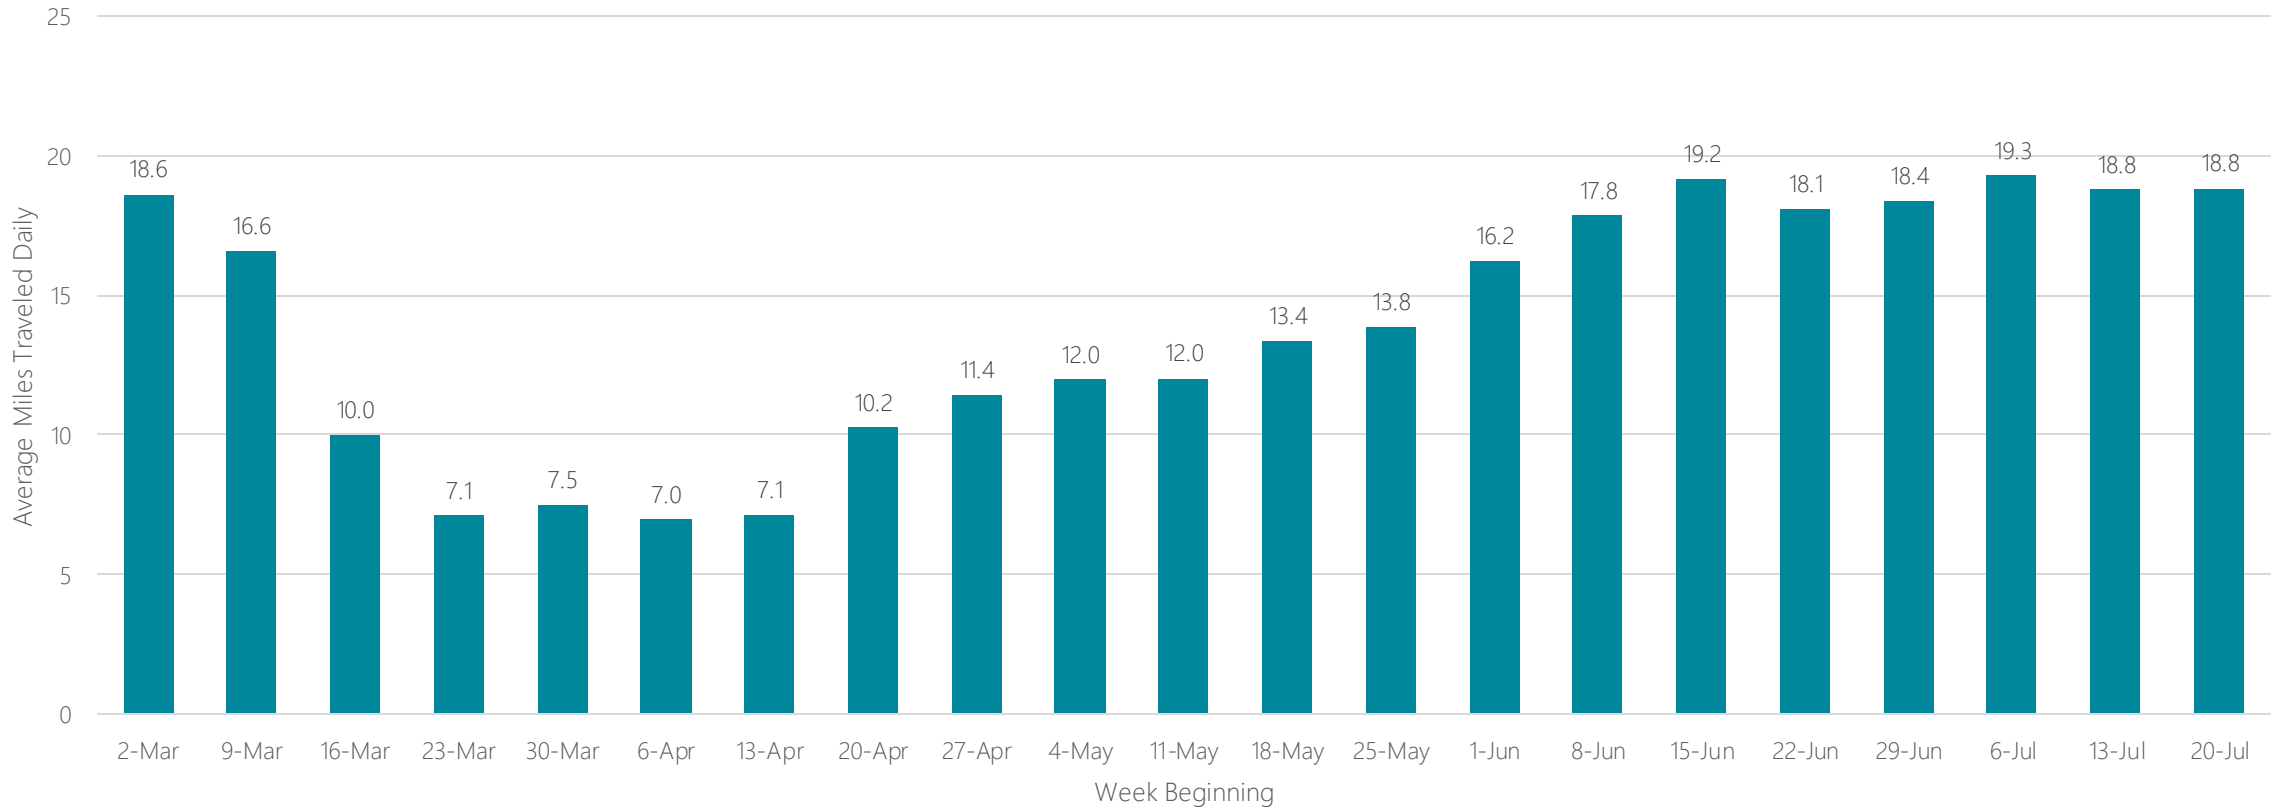

Missoula

Average Miles Traveled Daily Weekly Trend

Mobile-Pensacola (Fort Walton Beach)

Average Miles Traveled Daily Weekly Trend

Monroe-El Dorado

Average Miles Traveled Daily Weekly Trend

Monterey-Salinas

Average Miles Traveled Daily Weekly Trend