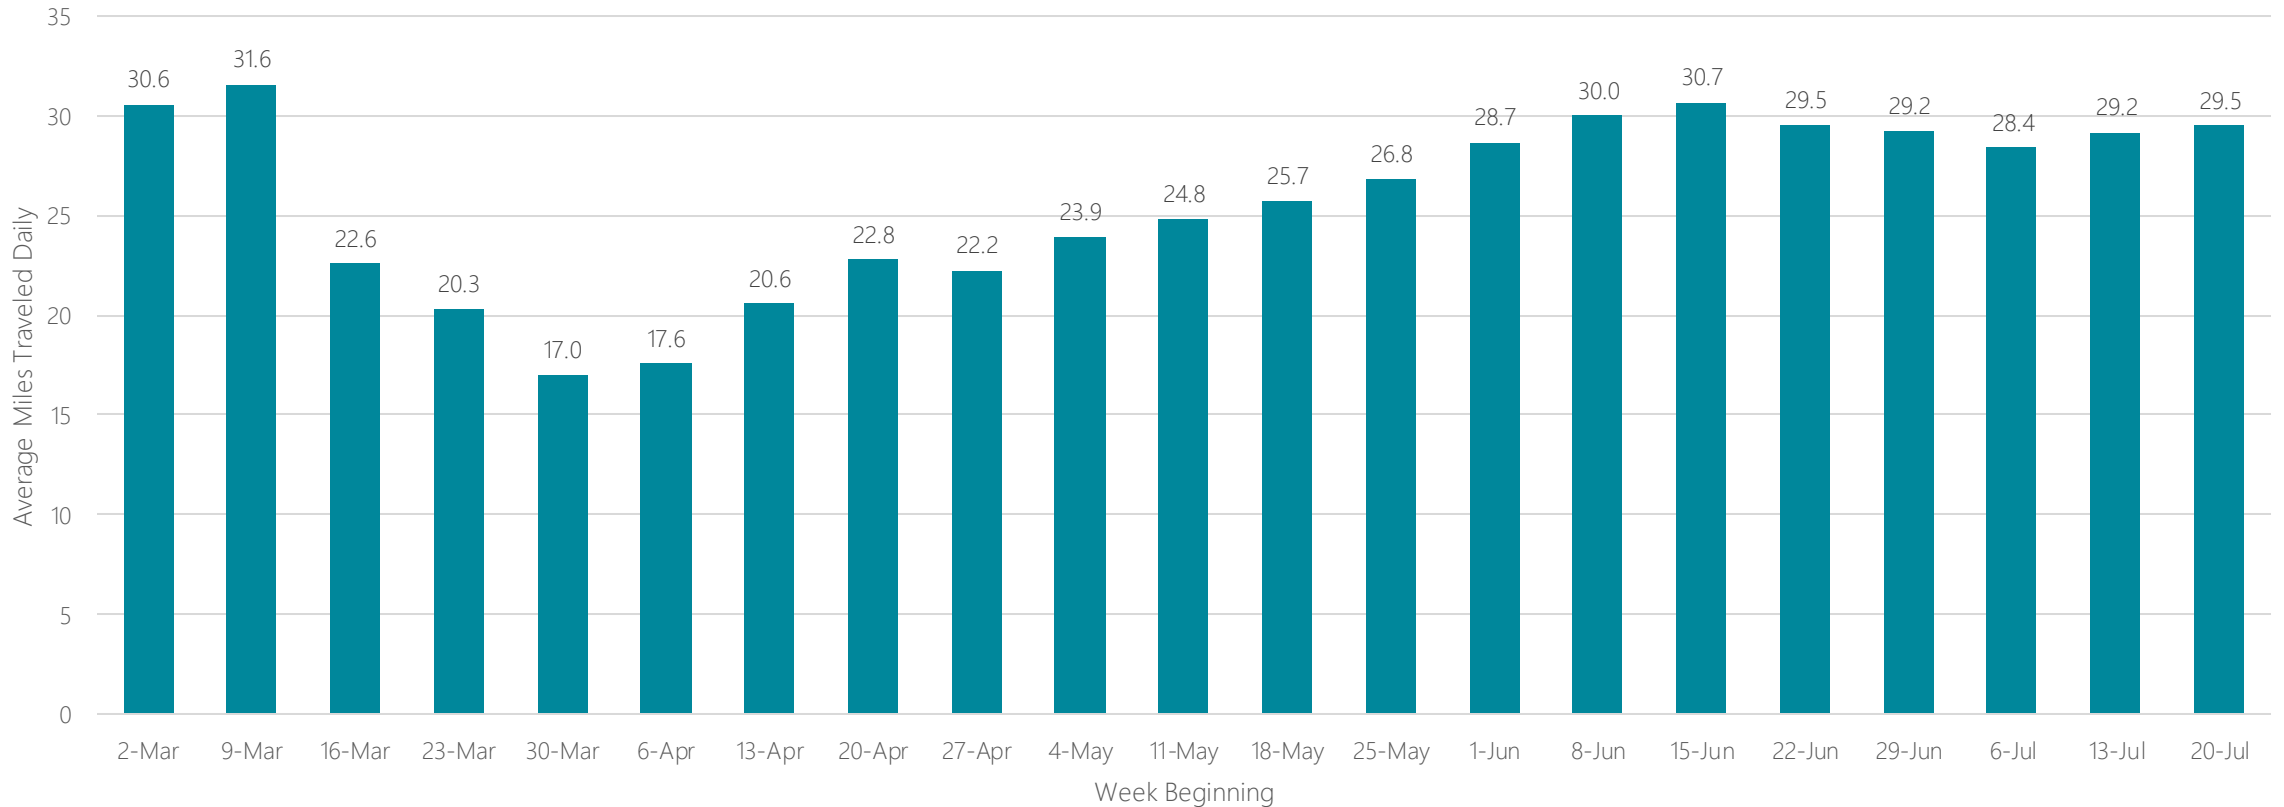

DMA Report

COVID-19 – Average Daily Miles Traveled Report

Updated 8/3/20

Abilene-Sweetwater

Average Miles Traveled Daily Weekly Trend

Albany, NY

Average Miles Traveled Daily Weekly Trend

Albany, GA