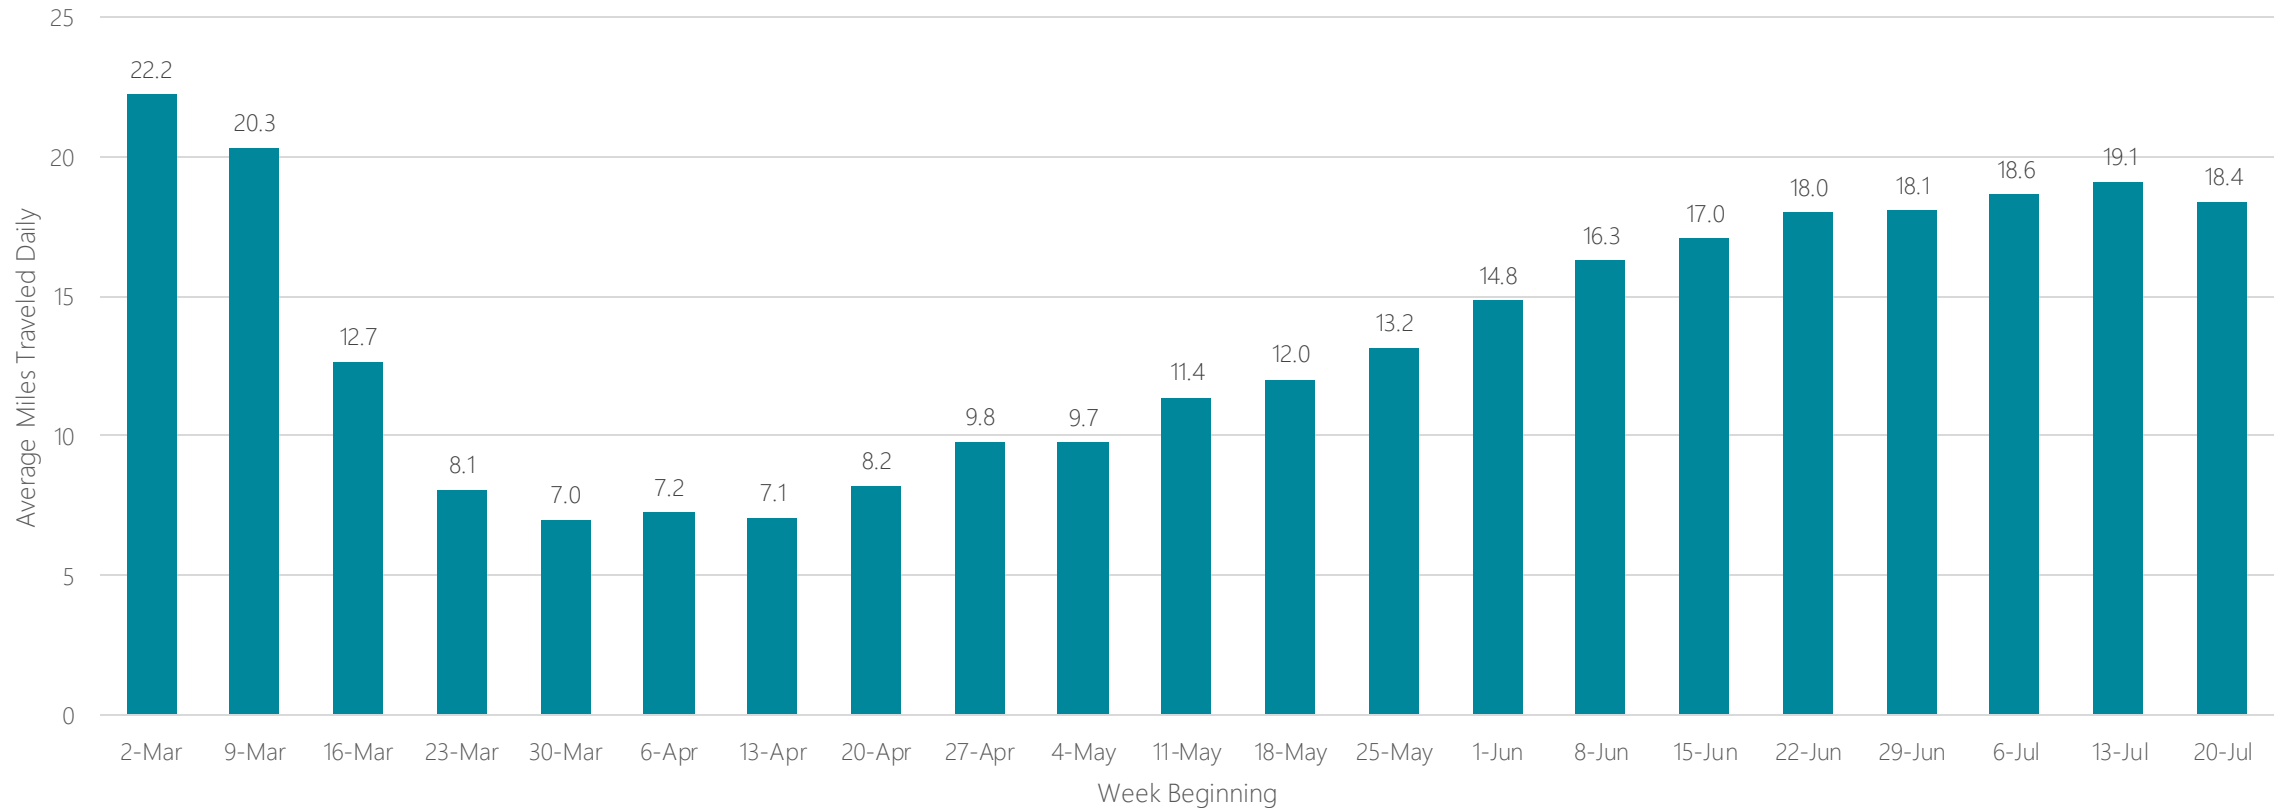

Austin

Average Miles Traveled Daily Weekly Trend

Bakersfield

Average Miles Traveled Daily Weekly Trend

Baltimore

Average Miles Traveled Daily Weekly Trend

Bangor, ME

Average Miles Traveled Daily Weekly Trend

Baton Rouge

Average Miles Traveled Daily Weekly Trend

Beaumont

Average Miles Traveled Daily Weekly Trend

Bend, OR

Average Miles Traveled Daily Weekly Trend

Billings, MT

Average Miles Traveled Daily Weekly Trend