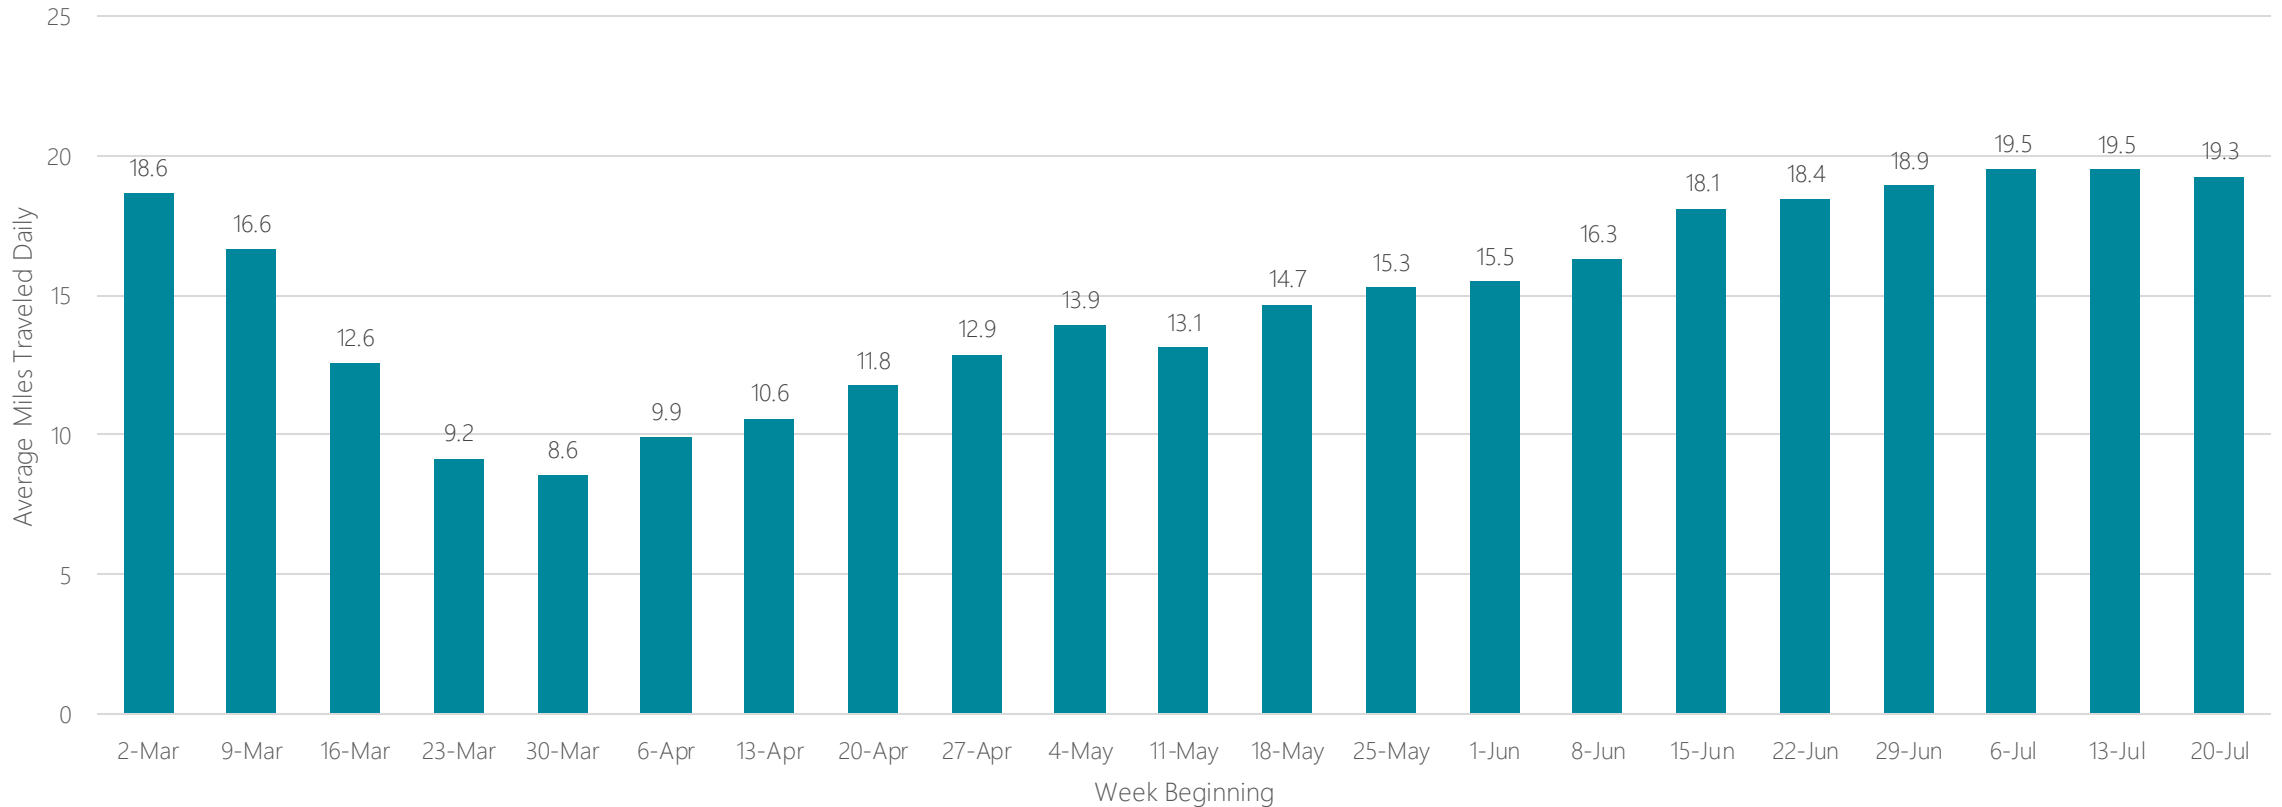

Baton Rouge

Average Miles Traveled Daily Weekly Trend

Beaumont

Average Miles Traveled Daily Weekly Trend

Bend, OR

Average Miles Traveled Daily Weekly Trend

Billings, MT

Average Miles Traveled Daily Weekly Trend