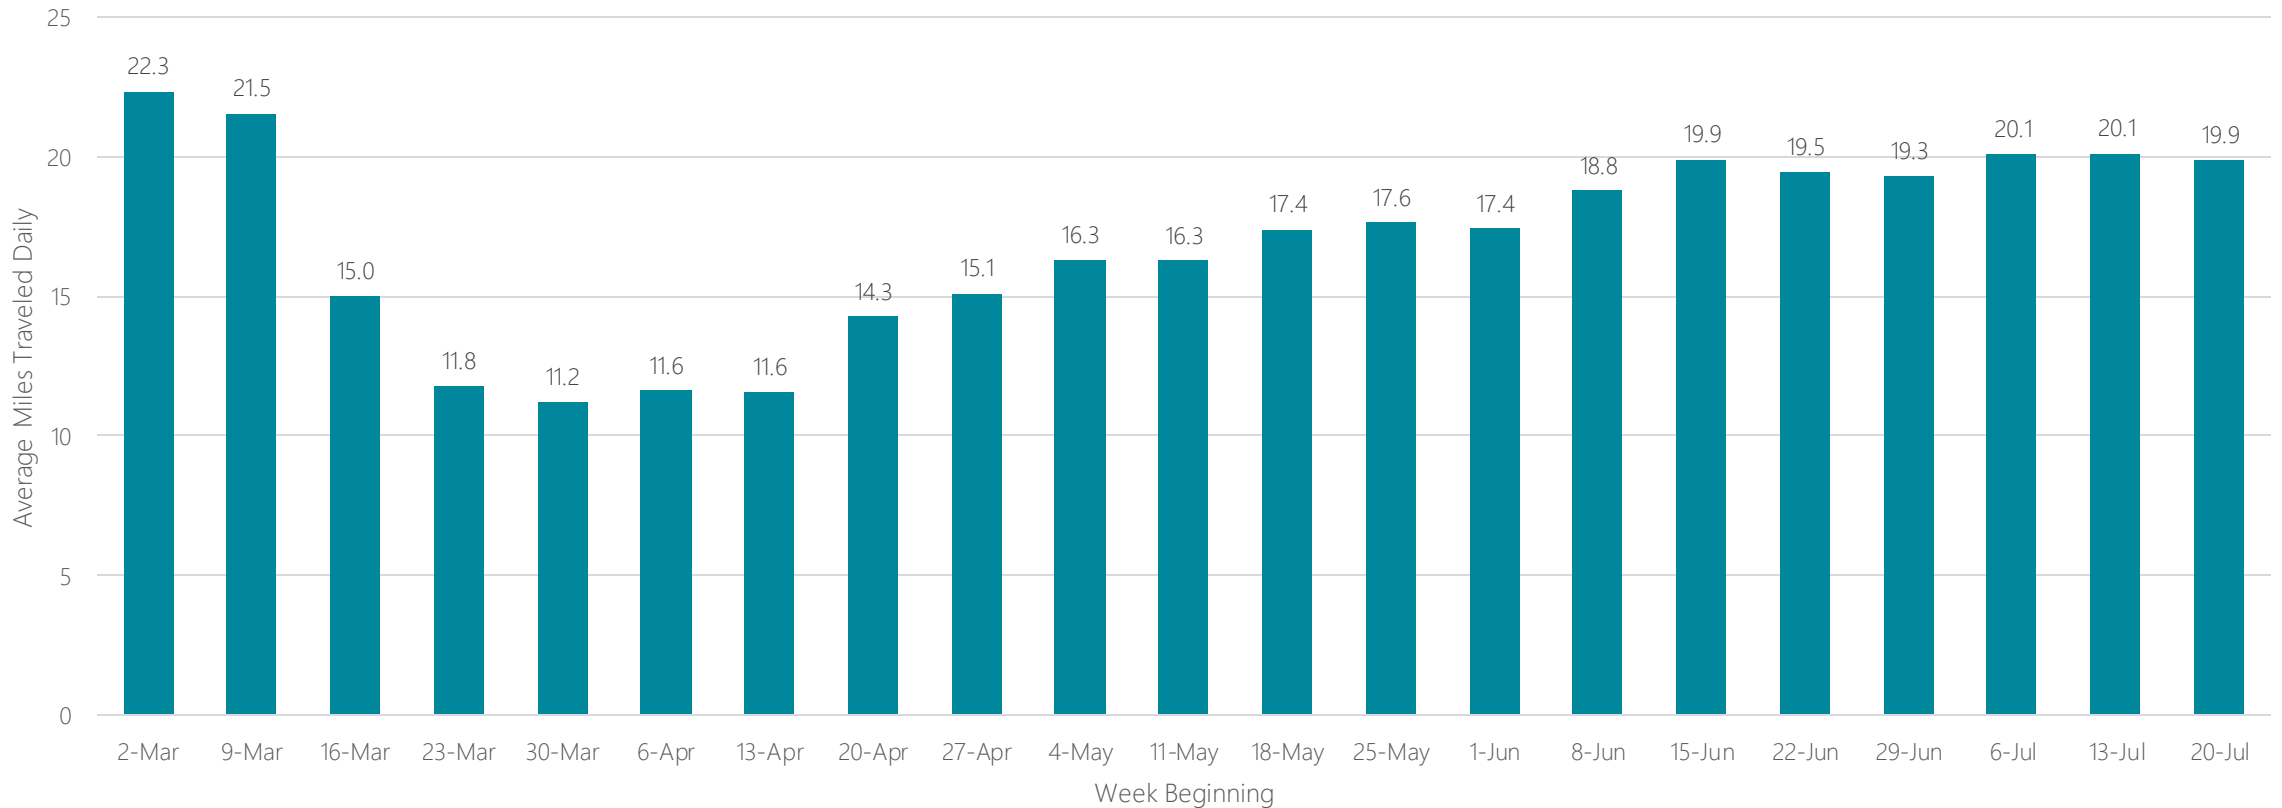

Salt Lake City

Average Miles Traveled Daily Weekly Trend