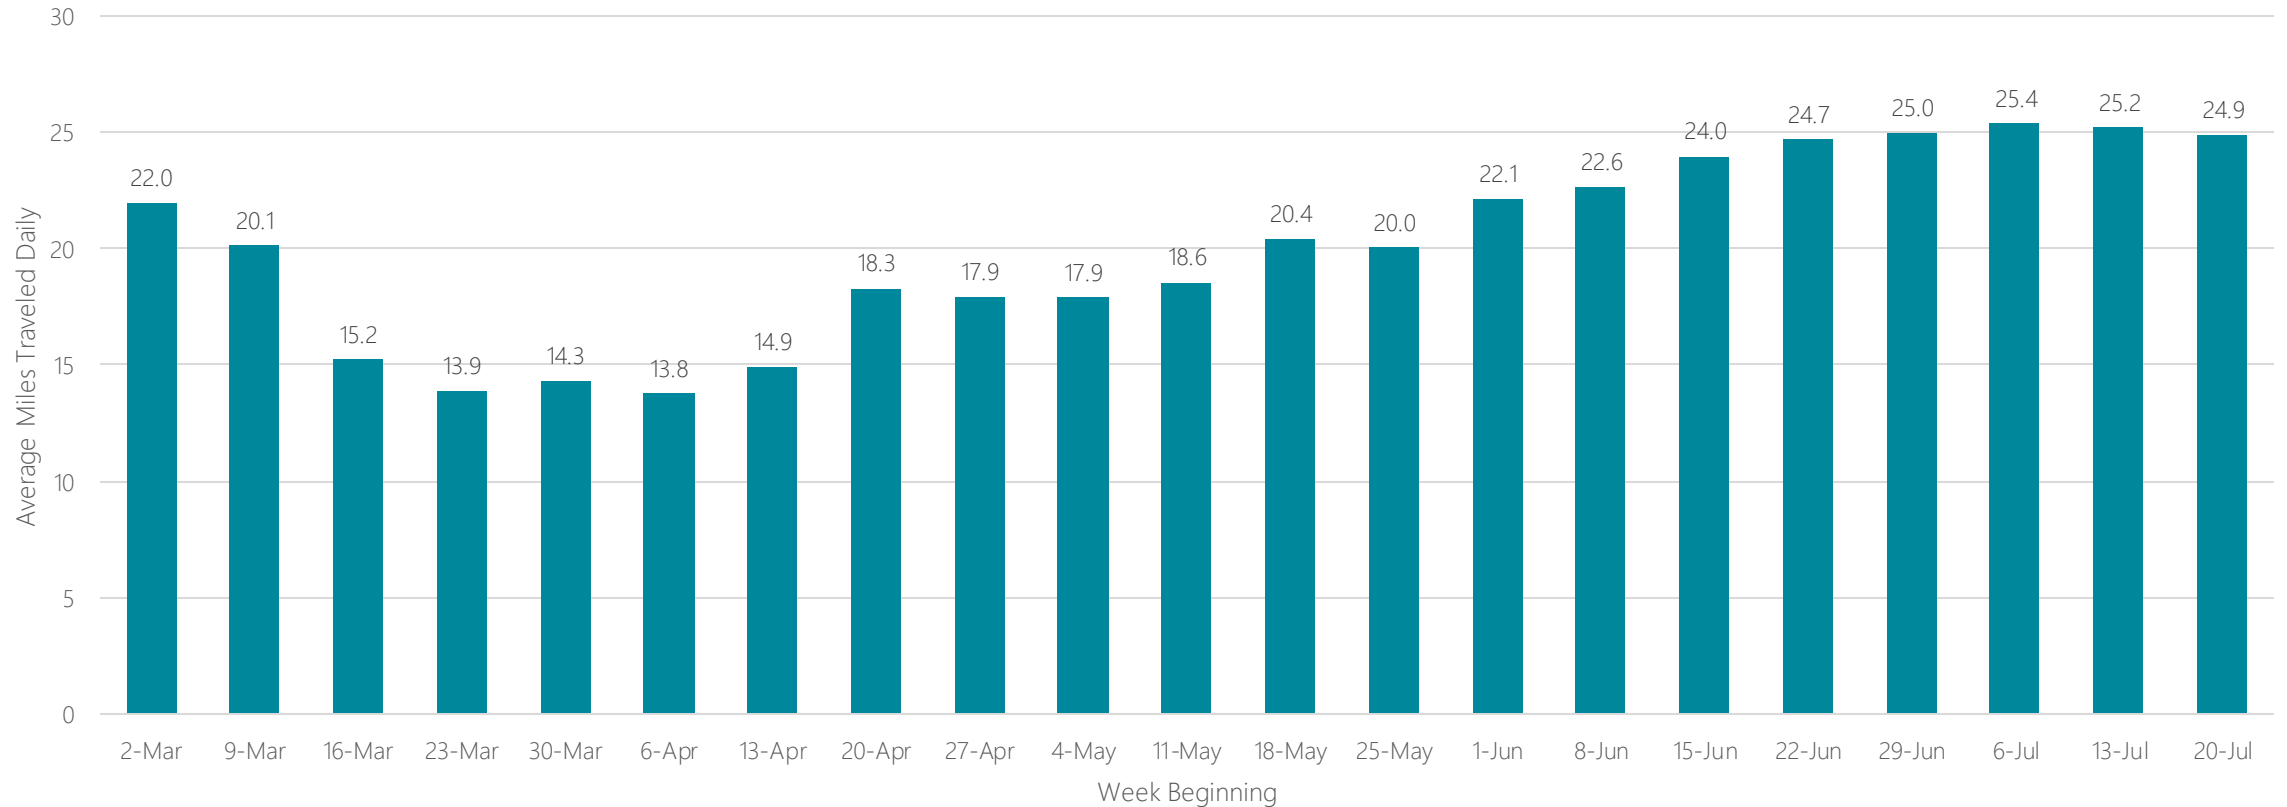

Sioux City

Average Miles Traveled Daily Weekly Trend