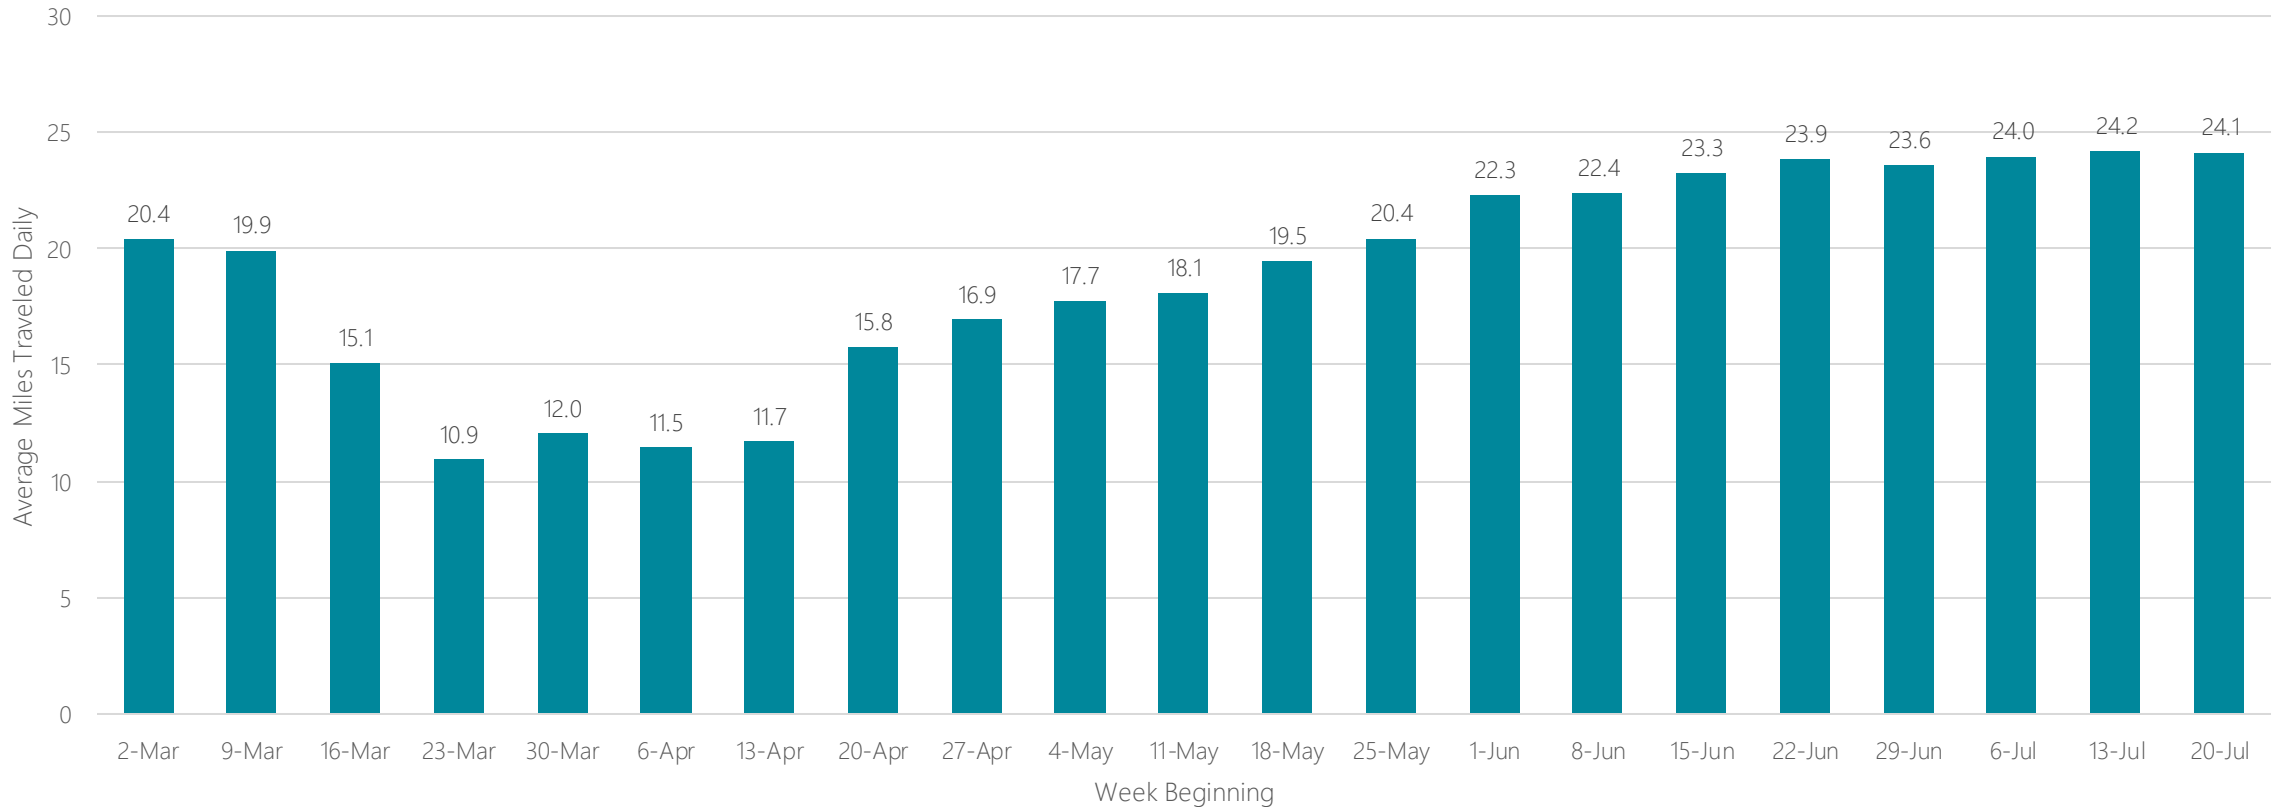

Juneau

Average Miles Traveled Daily Weekly Trend

Kansas City

Average Miles Traveled Daily Weekly Trend

Knoxville

Average Miles Traveled Daily Weekly Trend

La Crosse-Eau Claire

Average Miles Traveled Daily Weekly Trend