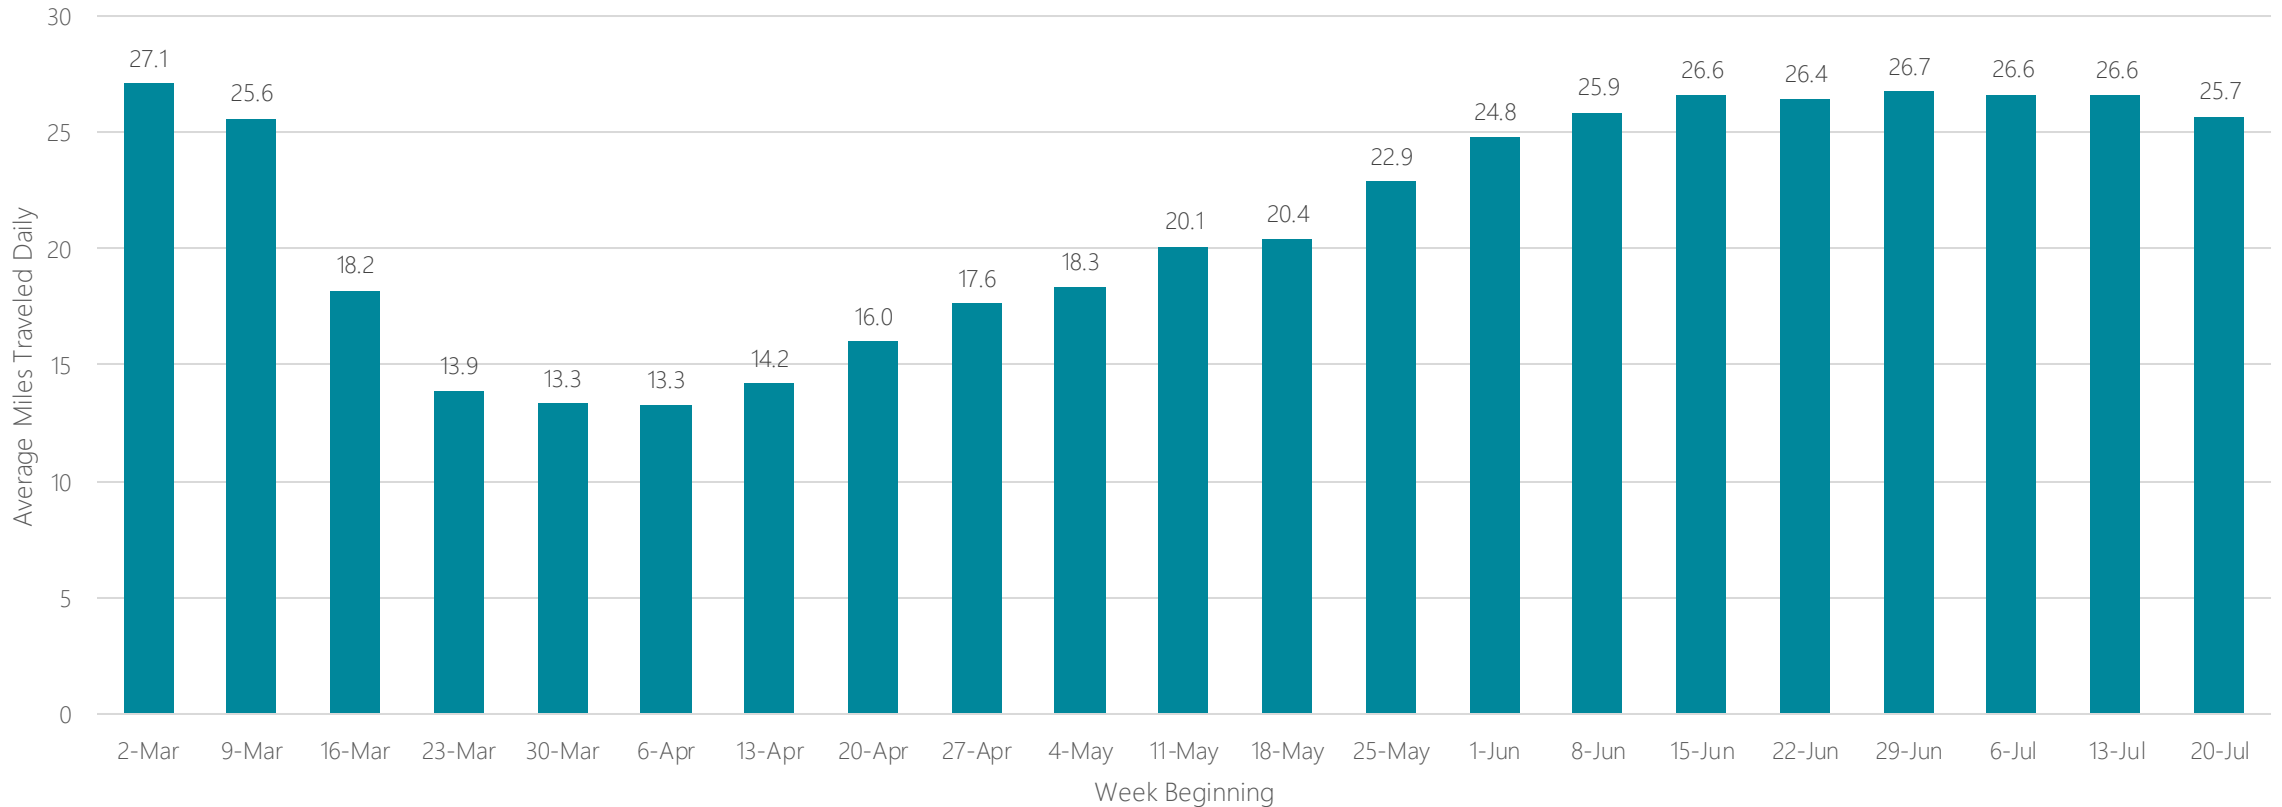

Average Miles Traveled Daily Weekly Trend

Champaign & Springfield-Decatur

Average Miles Traveled Daily Weekly Trend

Charleston, SC

Average Miles Traveled Daily Weekly Trend

Charleston-Huntington

Average Miles Traveled Daily Weekly Trend