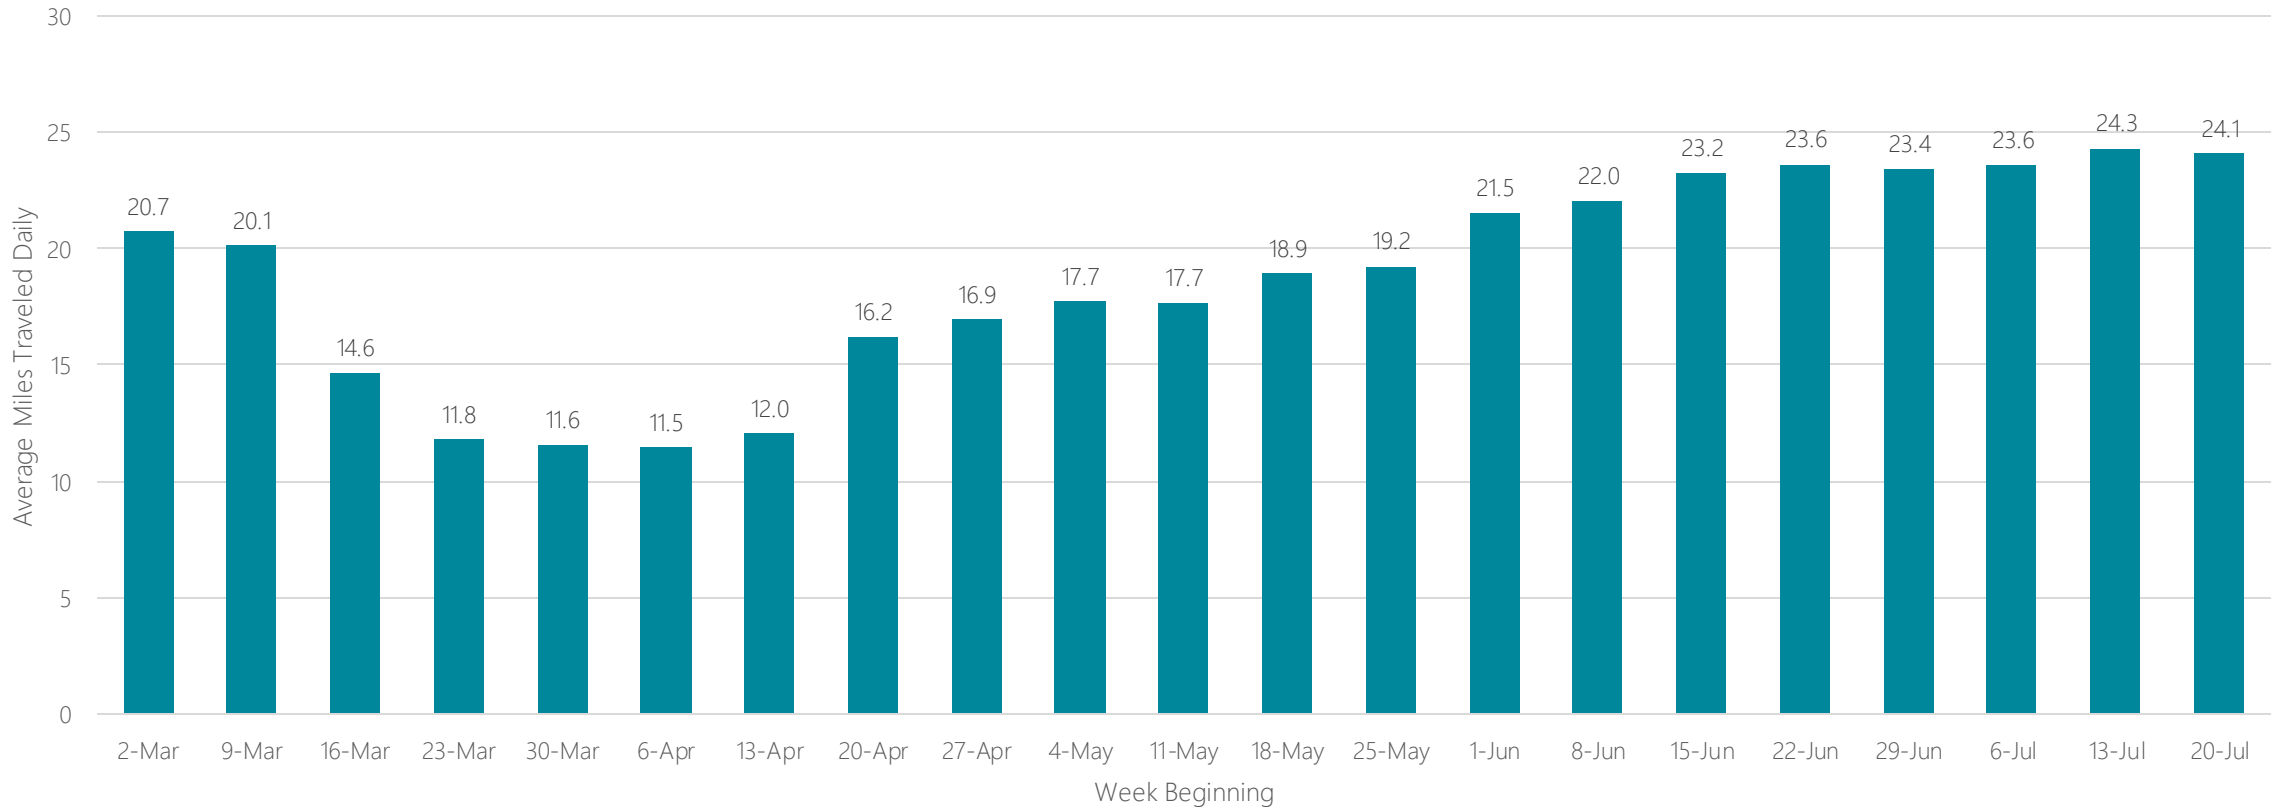

Richmond-Petersburg

Average Miles Traveled Daily Weekly Trend

Roanoke-Lynchburg

Average Miles Traveled Daily Weekly Trend

Rochester-Mason City-Austin

Average Miles Traveled Daily Weekly Trend

Rochester, NY

Average Miles Traveled Daily Weekly Trend