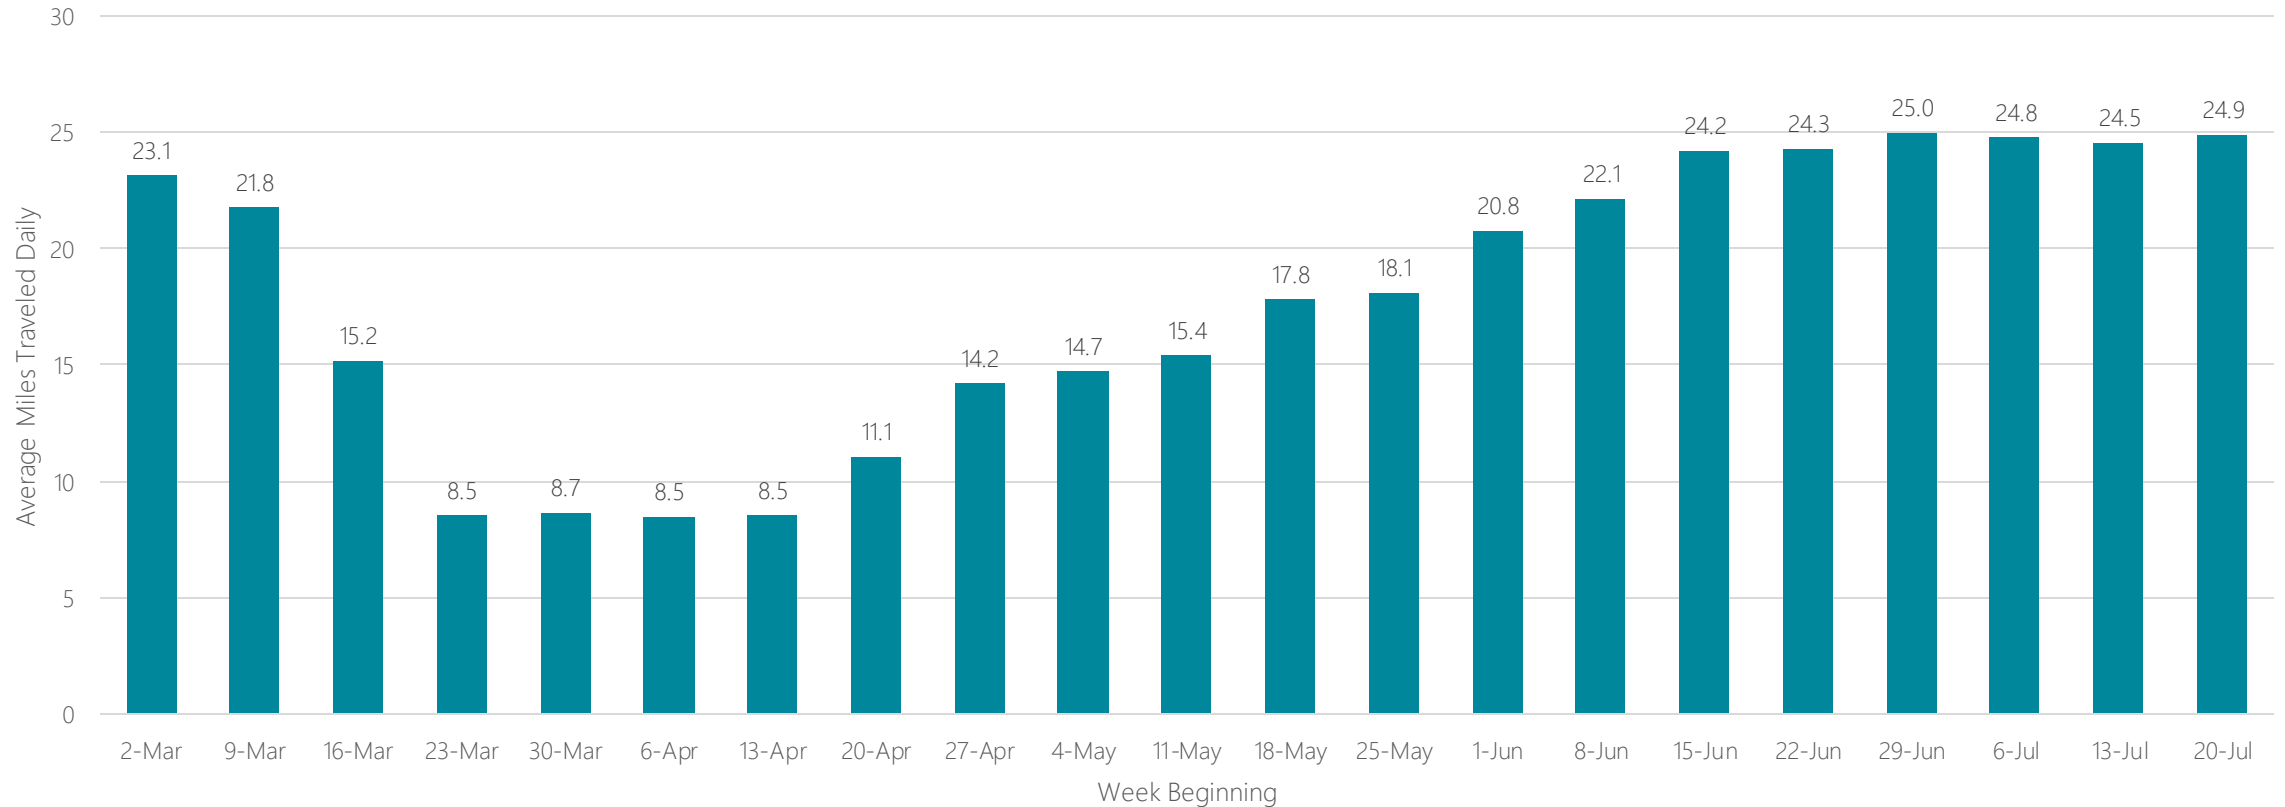

Flint-Saginaw-Bay City

Average Miles Traveled Daily Weekly Trend