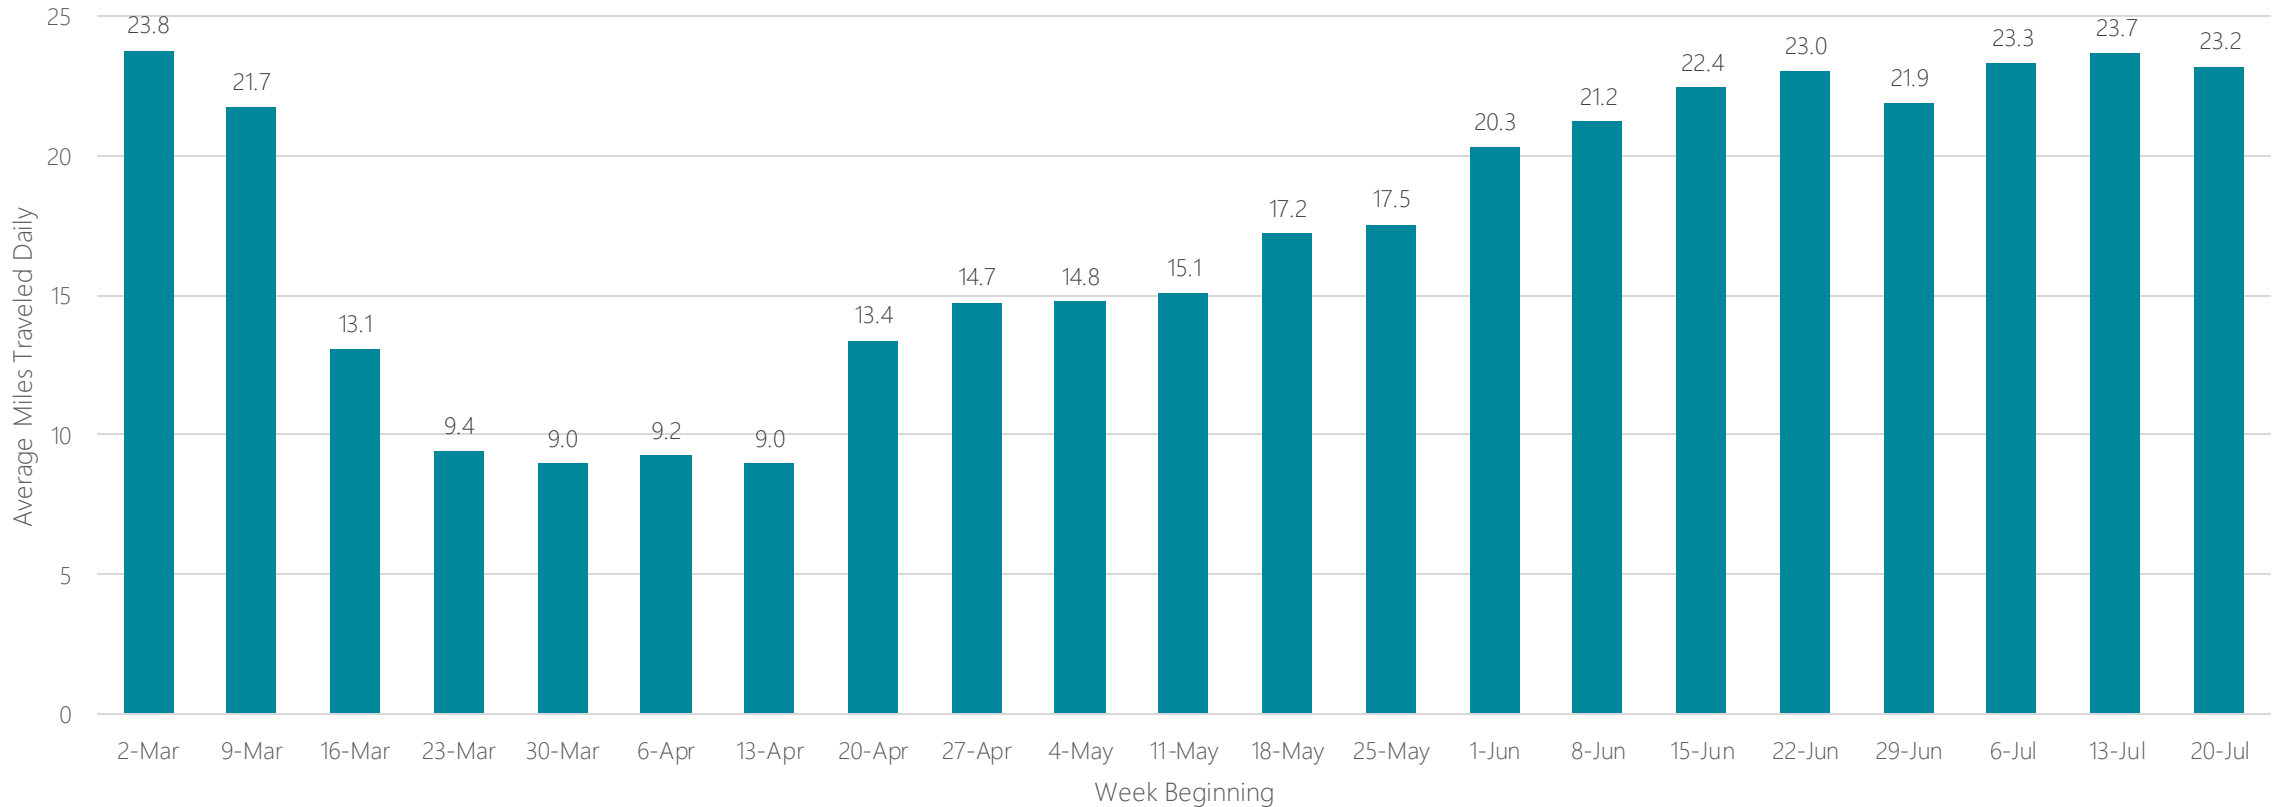

Miami-Fort Lauderdale

Average Miles Traveled Daily Weekly Trend

Milwaukee

Average Miles Traveled Daily Weekly Trend

Minneapolis-Saint Paul

Average Miles Traveled Daily Weekly Trend

Minot-Bismarck-Dickinson

Average Miles Traveled Daily Weekly Trend