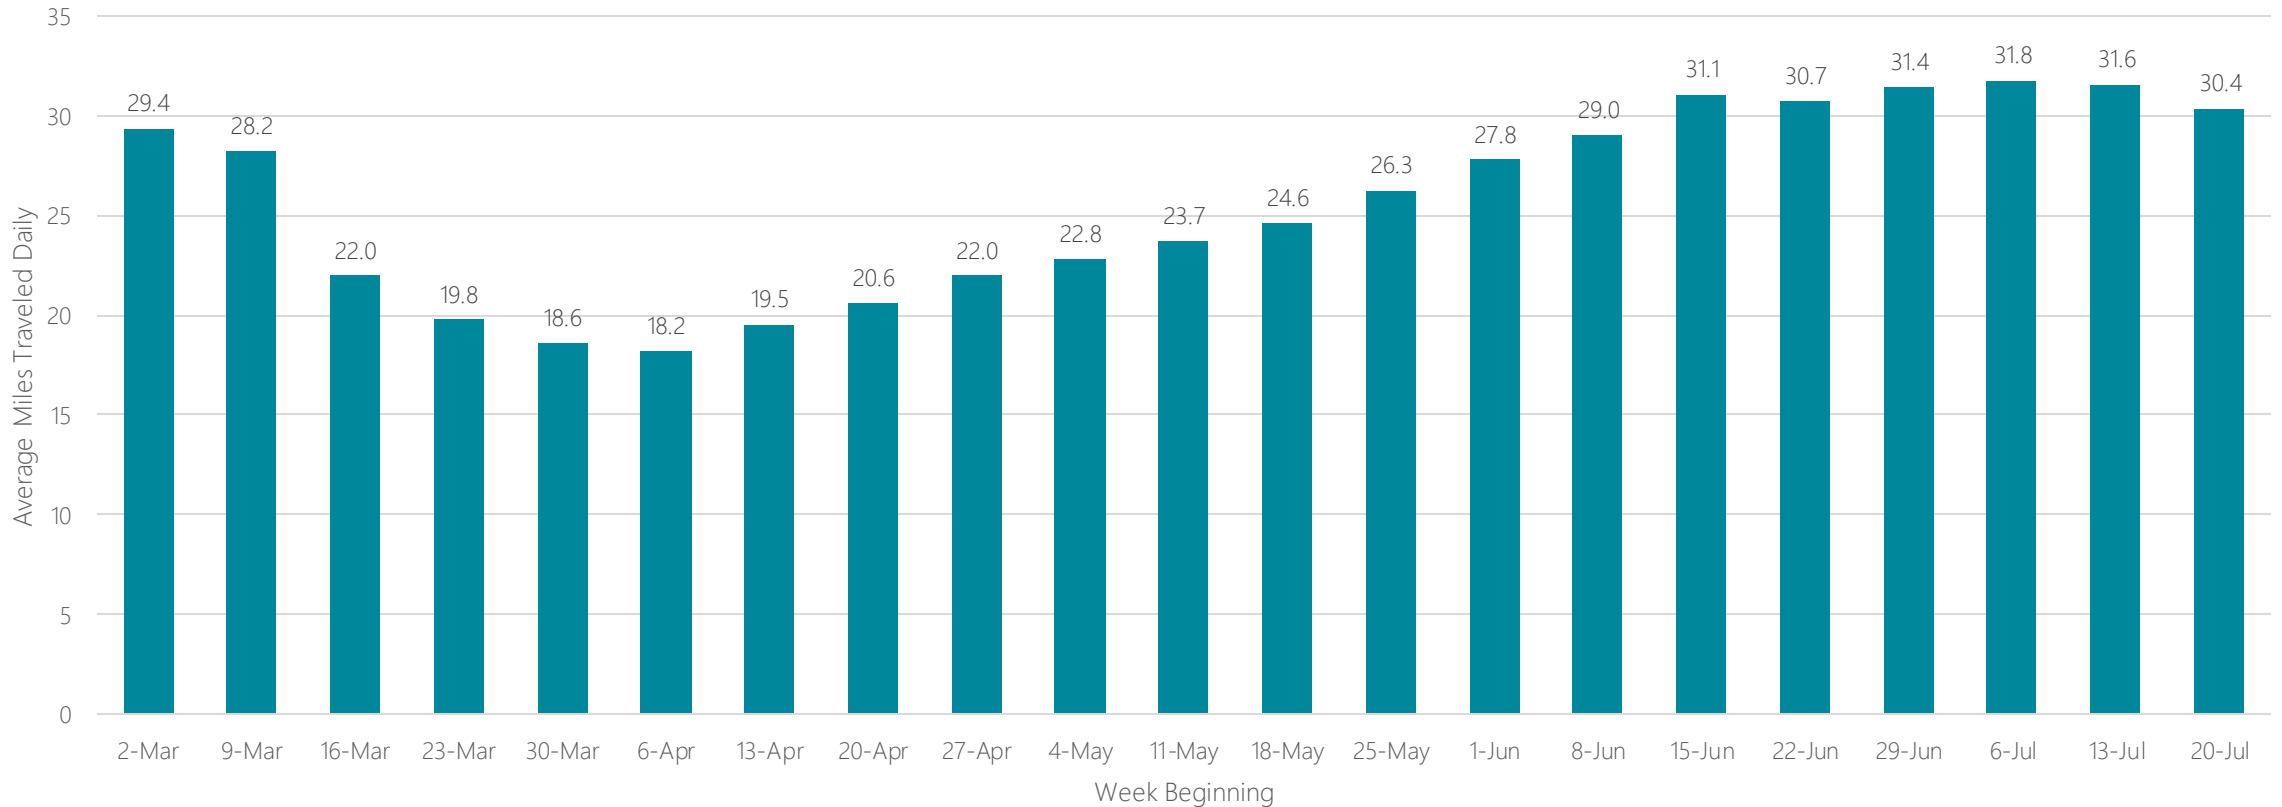

Boise

Average Miles Traveled Daily Weekly Trend

Boston (Manchester)

Average Miles Traveled Daily Weekly Trend

Bowling Green

Average Miles Traveled Daily Weekly Trend

Buffalo

Average Miles Traveled Daily Weekly Trend