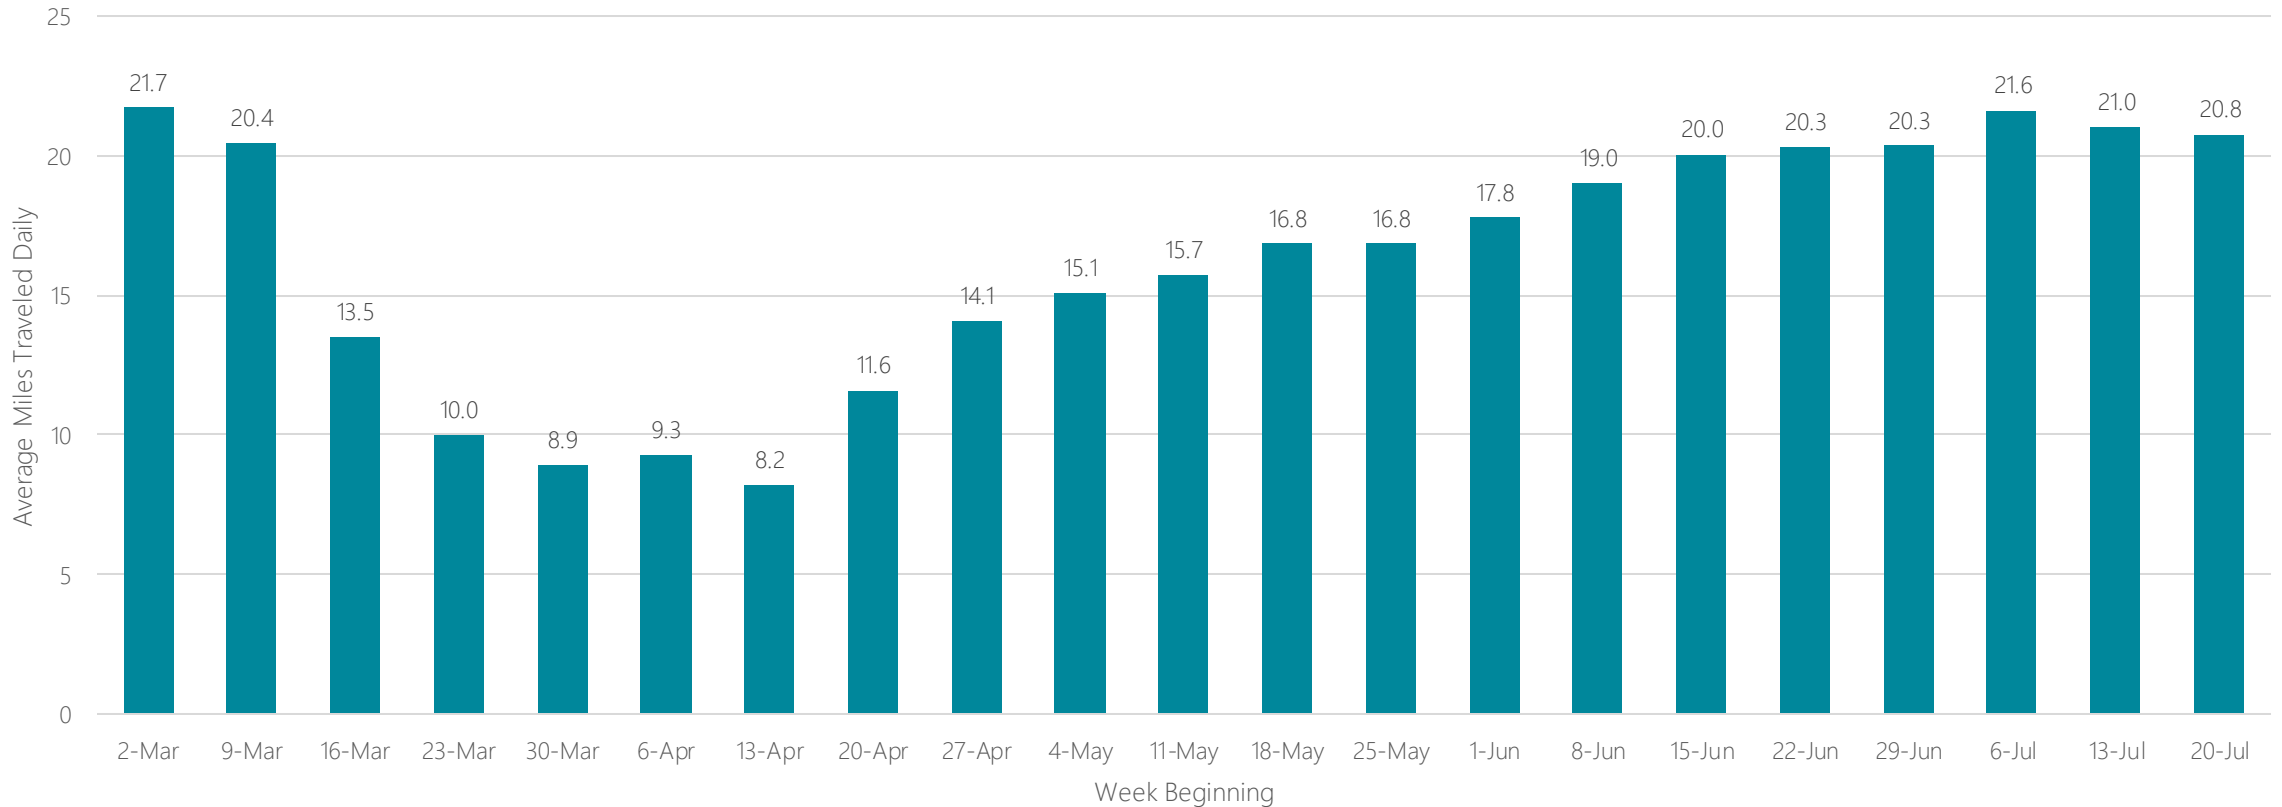

Colorado Springs

Average Miles Traveled Daily Weekly Trend