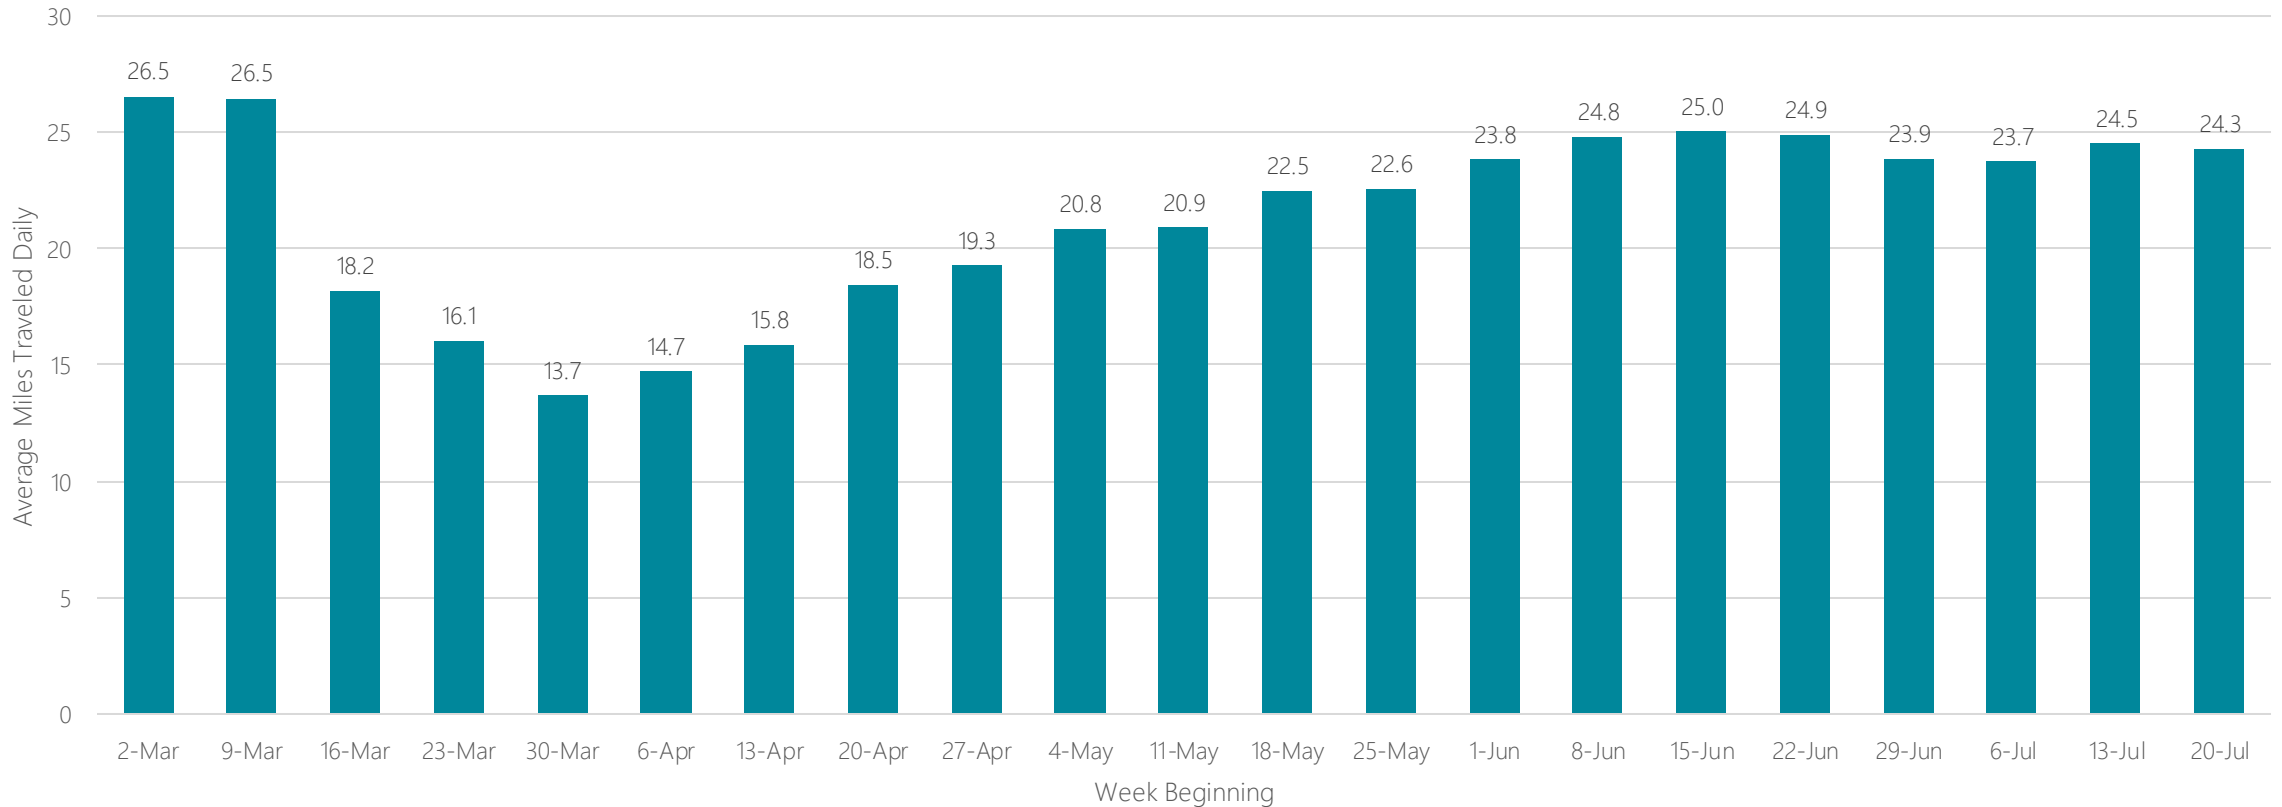

Lubbock

Average Miles Traveled Daily Weekly Trend