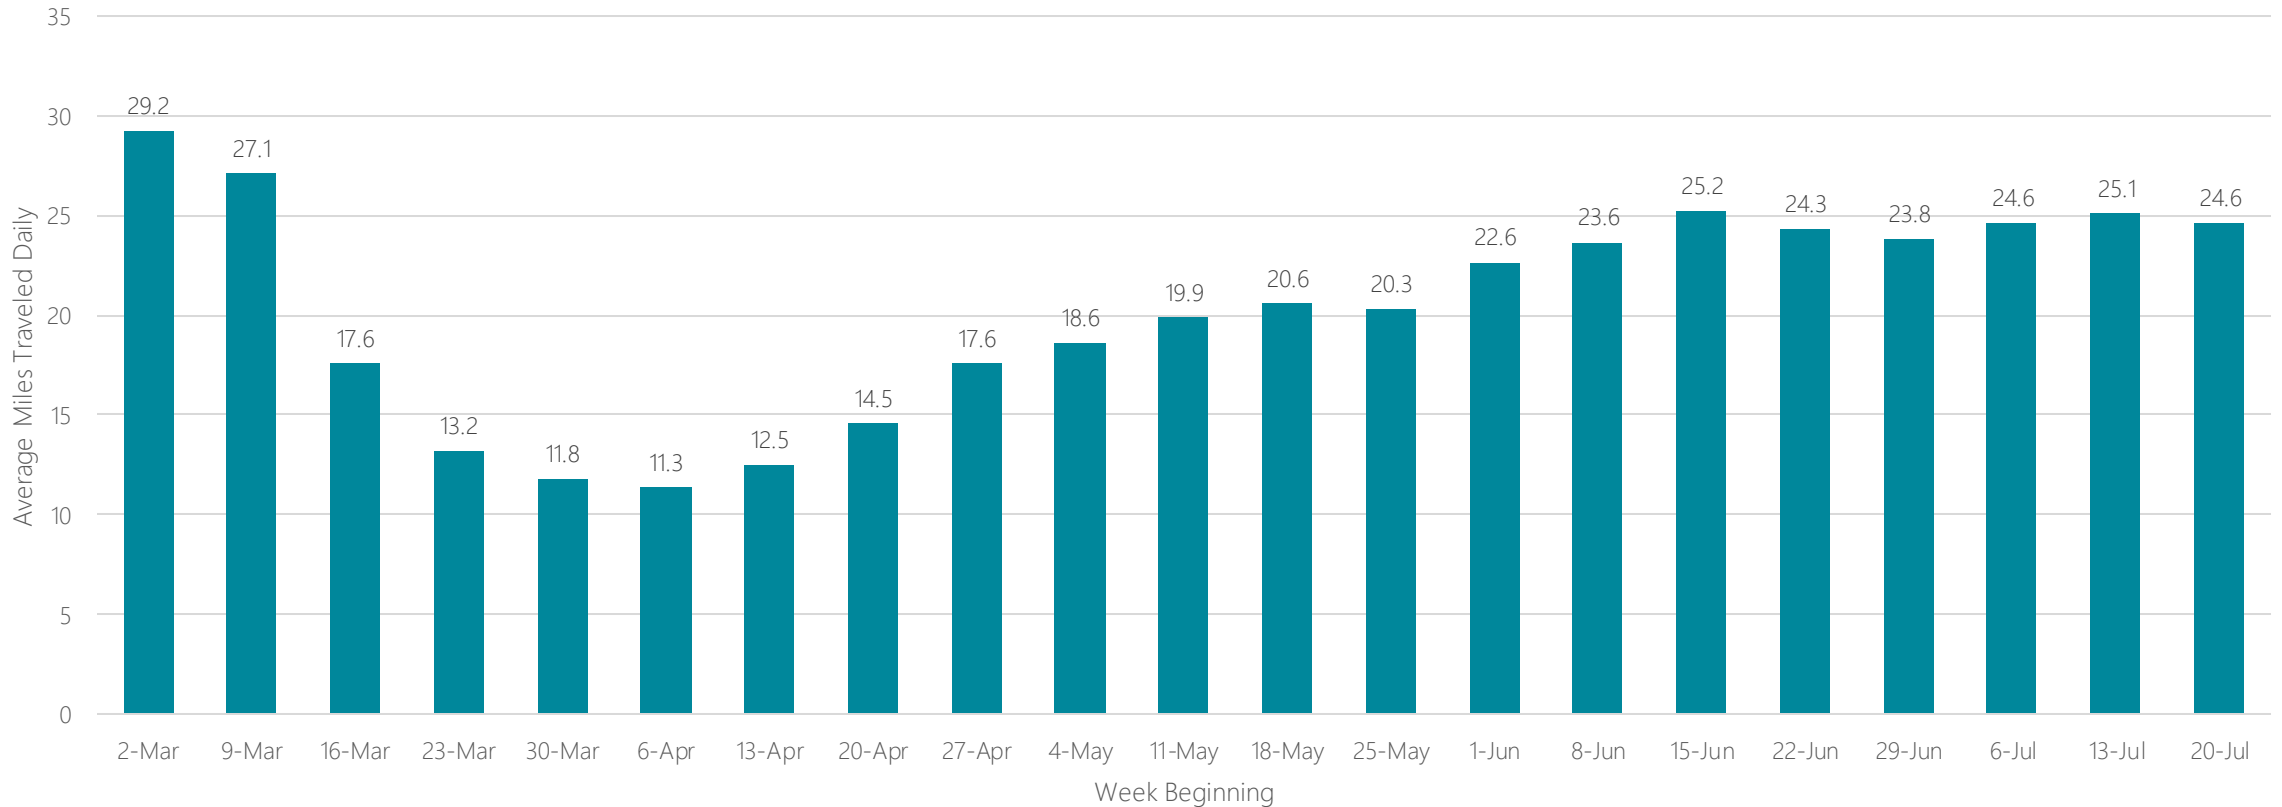

Amarillo

Average Miles Traveled Daily Weekly Trend

Anchorage, AK

Average Miles Traveled Daily Weekly Trend

Atlanta

Average Miles Traveled Daily Weekly Trend

Augusta-Aiken

Average Miles Traveled Daily Weekly Trend