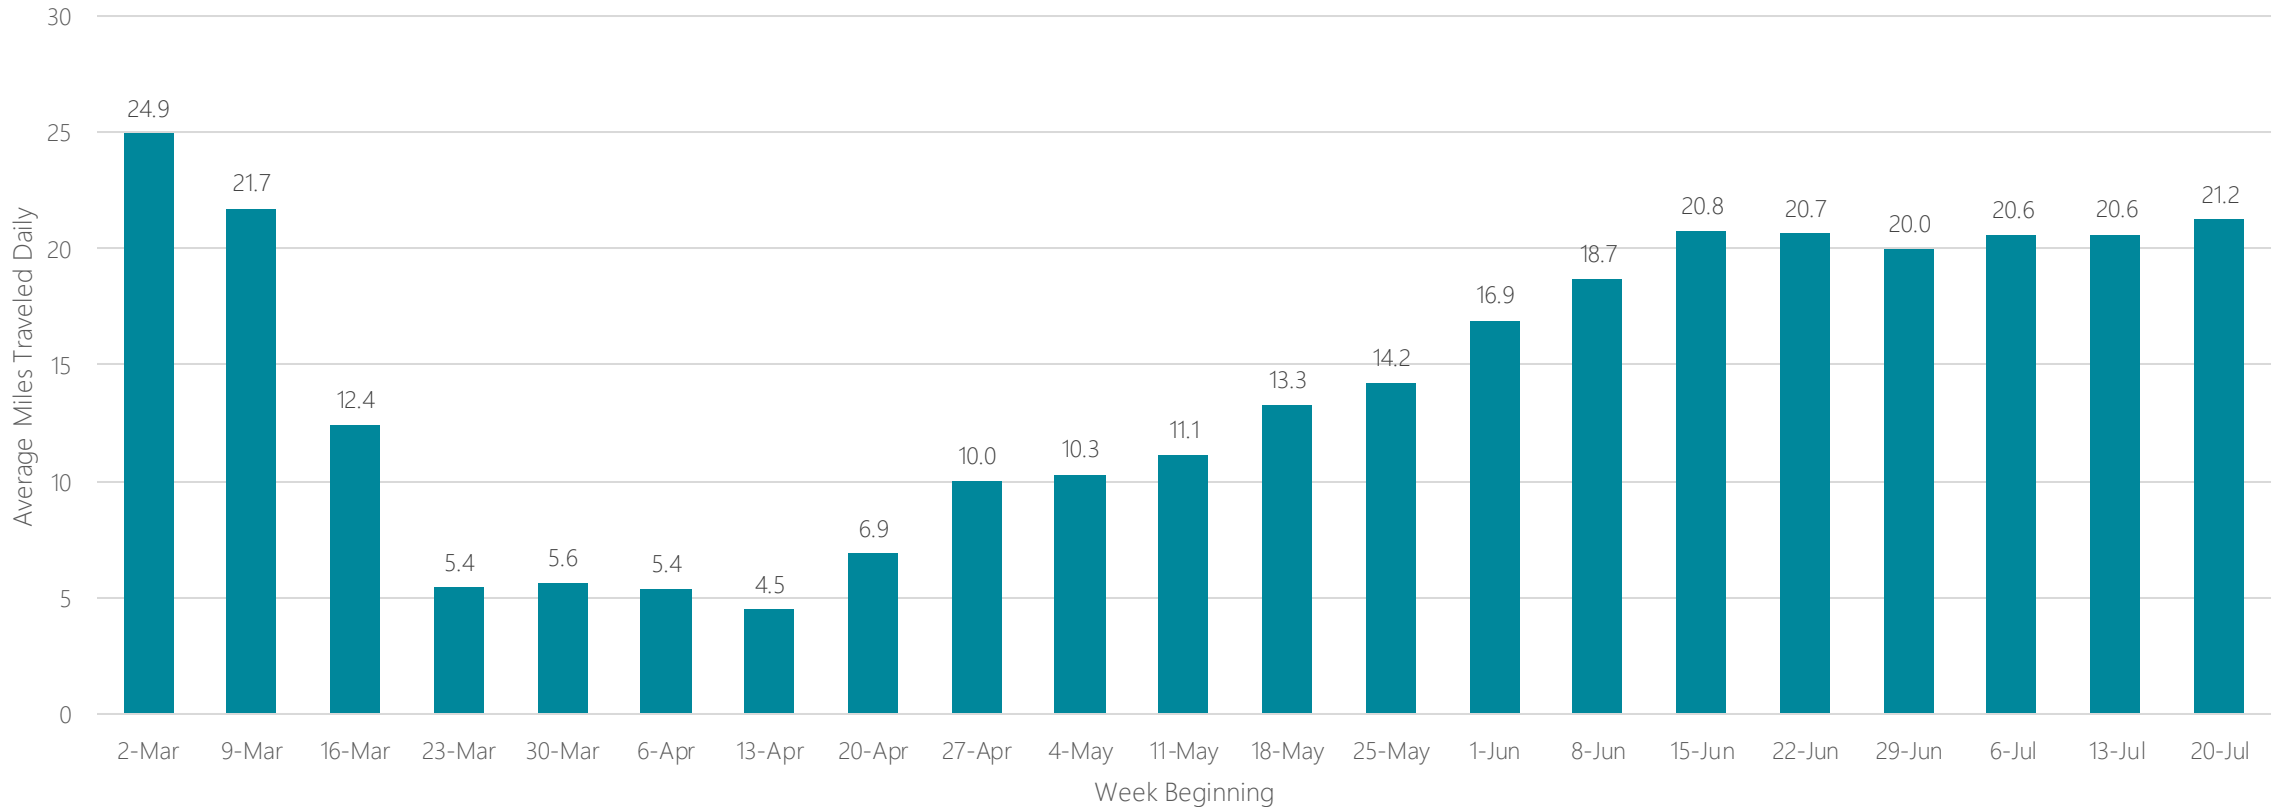

Detroit

Average Miles Traveled Daily Weekly Trend