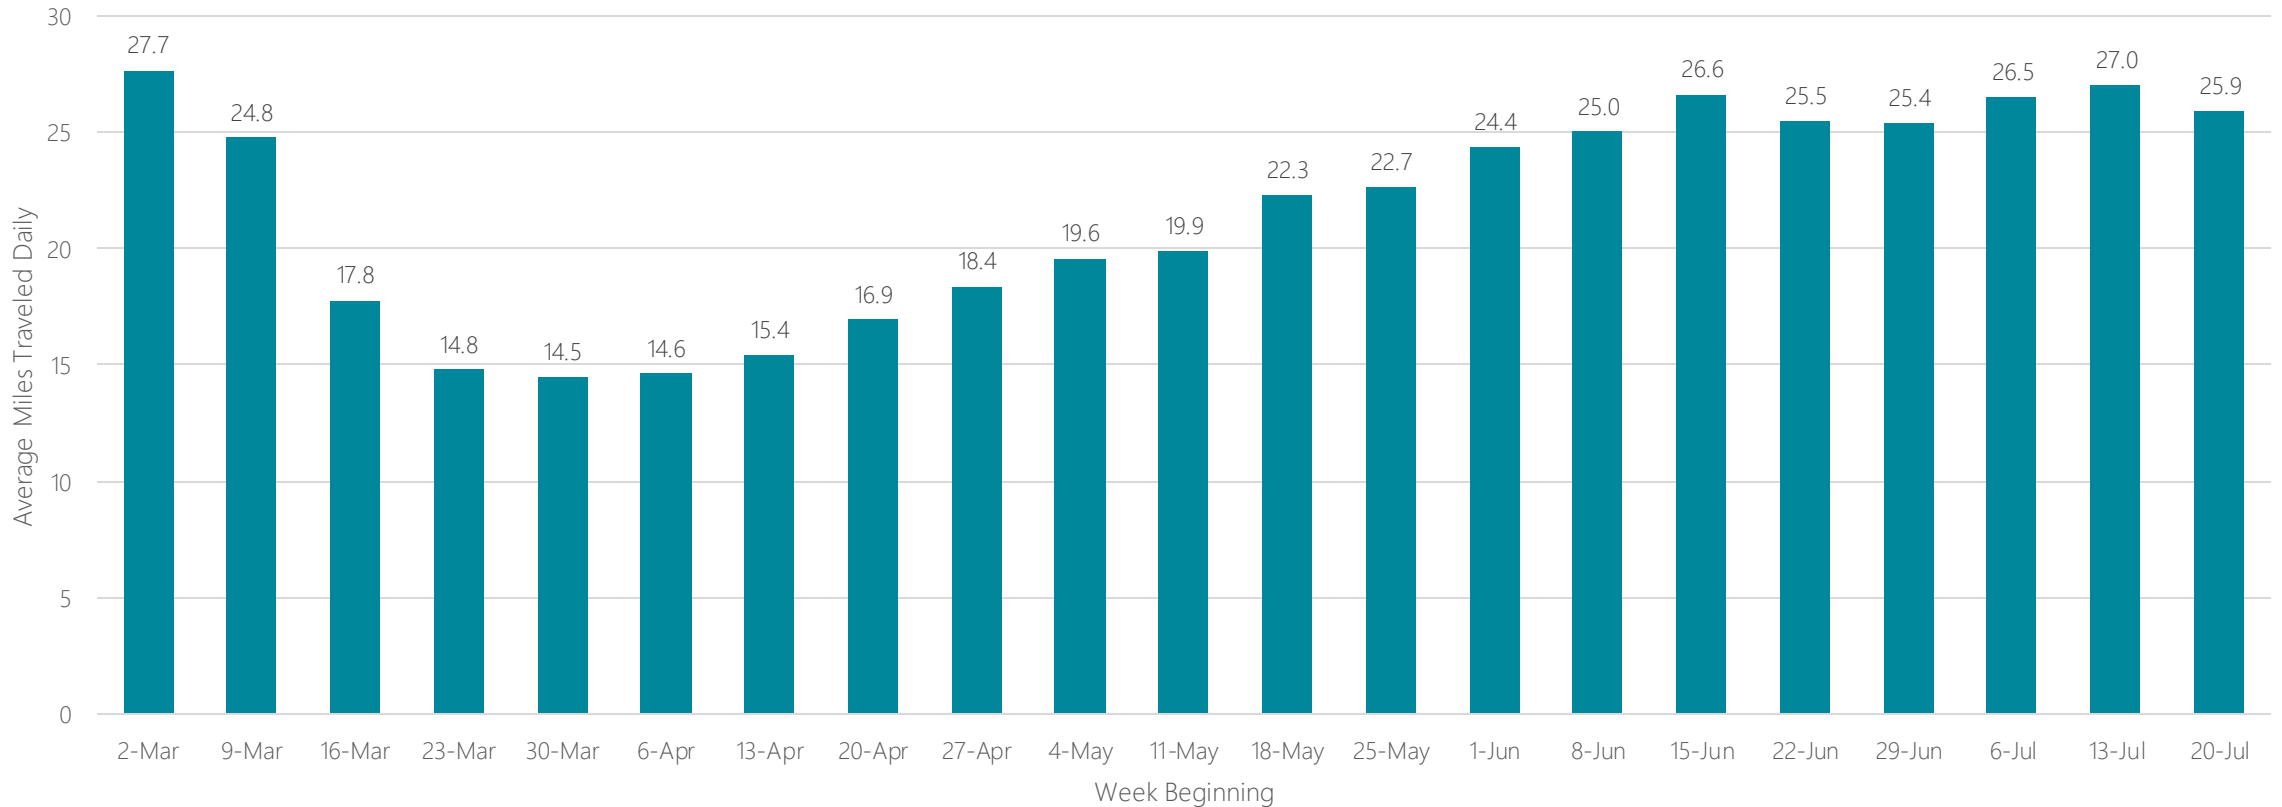

El Paso

Average Miles Traveled Daily Weekly Trend

Elmira

Average Miles Traveled Daily Weekly Trend

Average Miles Traveled Daily Weekly Trend

Eugene

Average Miles Traveled Daily Weekly Trend

Eureka

Average Miles Traveled Daily Weekly Trend

Evansville

Average Miles Traveled Daily Weekly Trend

Fairbanks

Average Miles Traveled Daily Weekly Trend

Fargo-Valley City

Average Miles Traveled Daily Weekly Trend