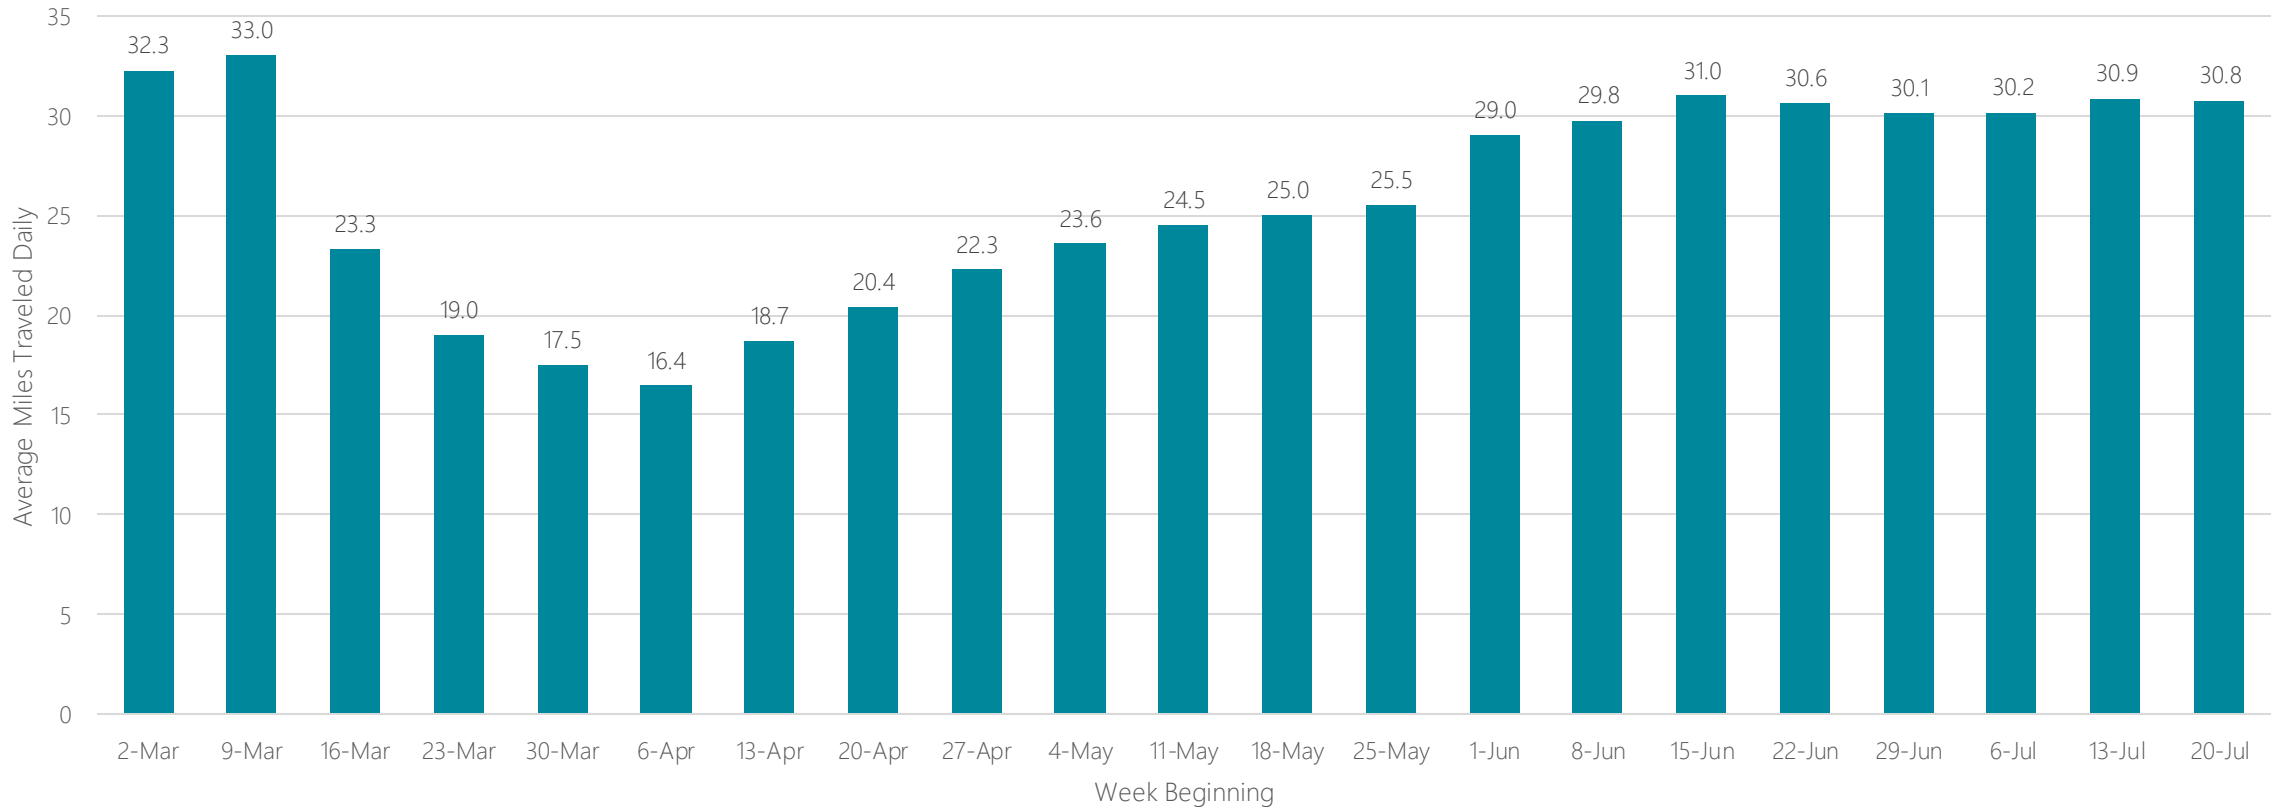

Cleveland

Average Miles Traveled Daily Weekly Trend

Colorado Springs

Average Miles Traveled Daily Weekly Trend

Columbia-Jefferson City

Average Miles Traveled Daily Weekly Trend

Columbia, SC

Average Miles Traveled Daily Weekly Trend