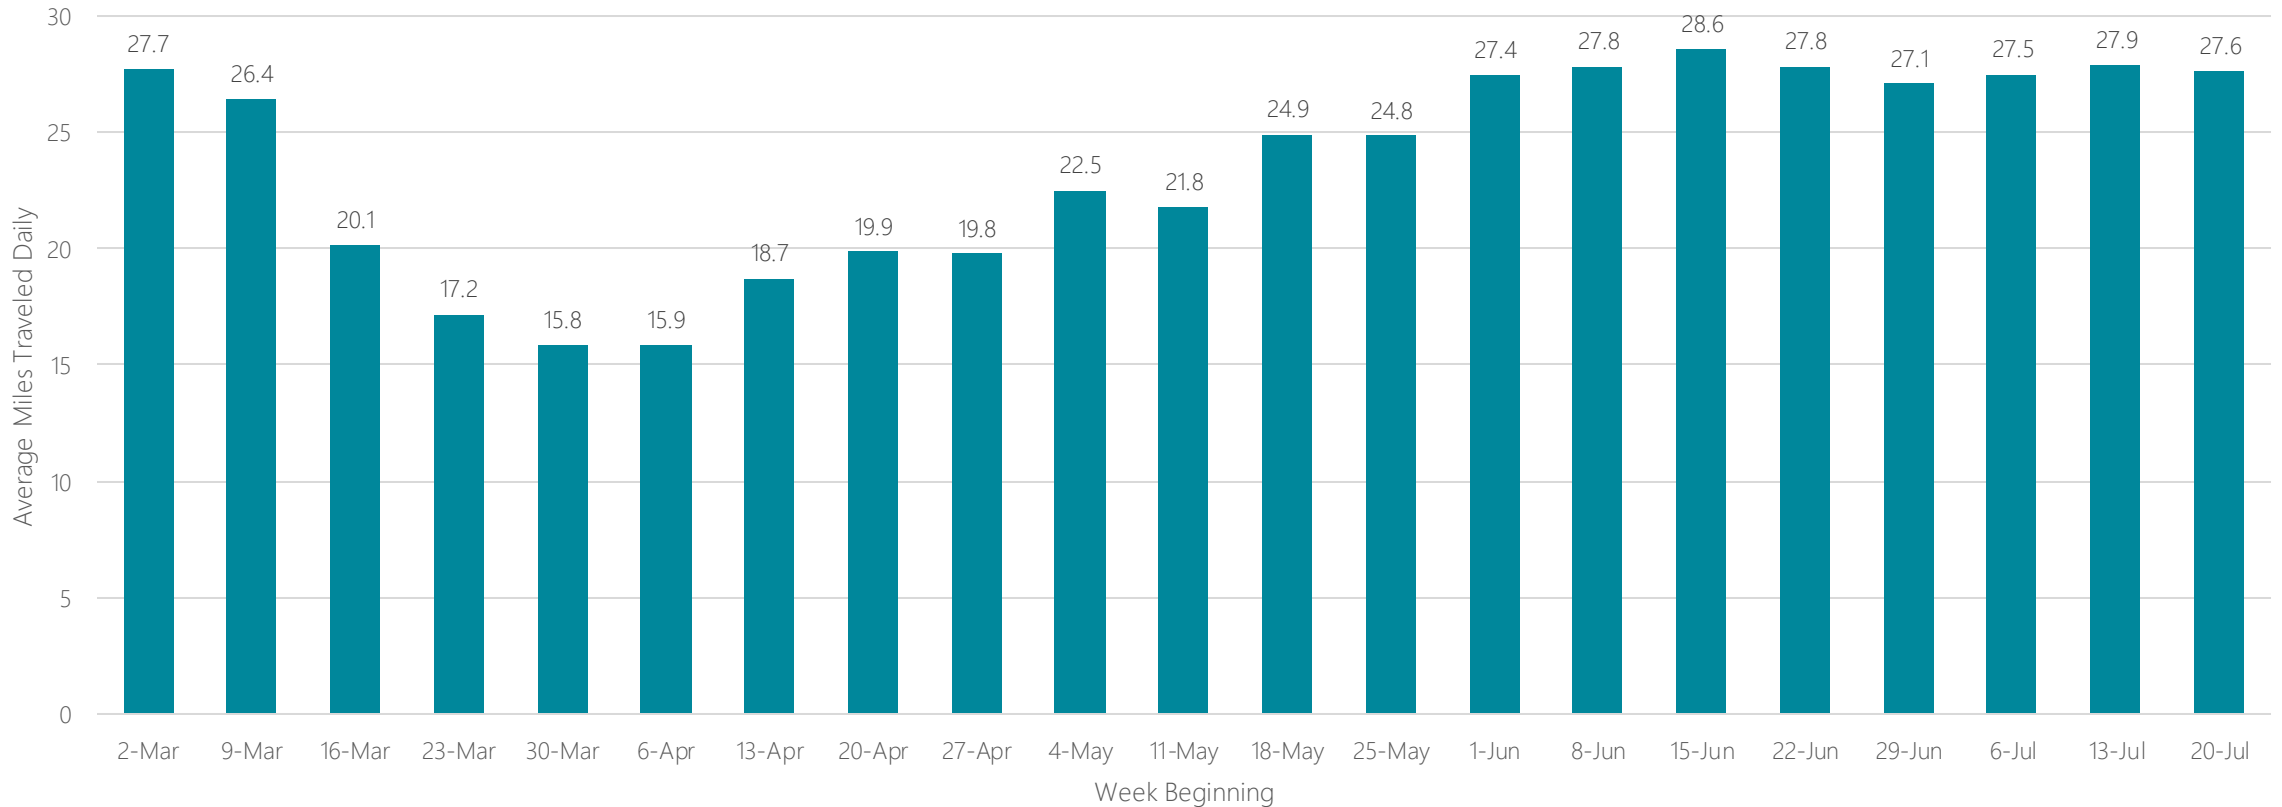

Jacksonville, Brunswick

Average Miles Traveled Daily Weekly Trend

Johnstown, PA

Average Miles Traveled Daily Weekly Trend

Jonesboro

Average Miles Traveled Daily Weekly Trend

Joplin-Pittsburg

Average Miles Traveled Daily Weekly Trend