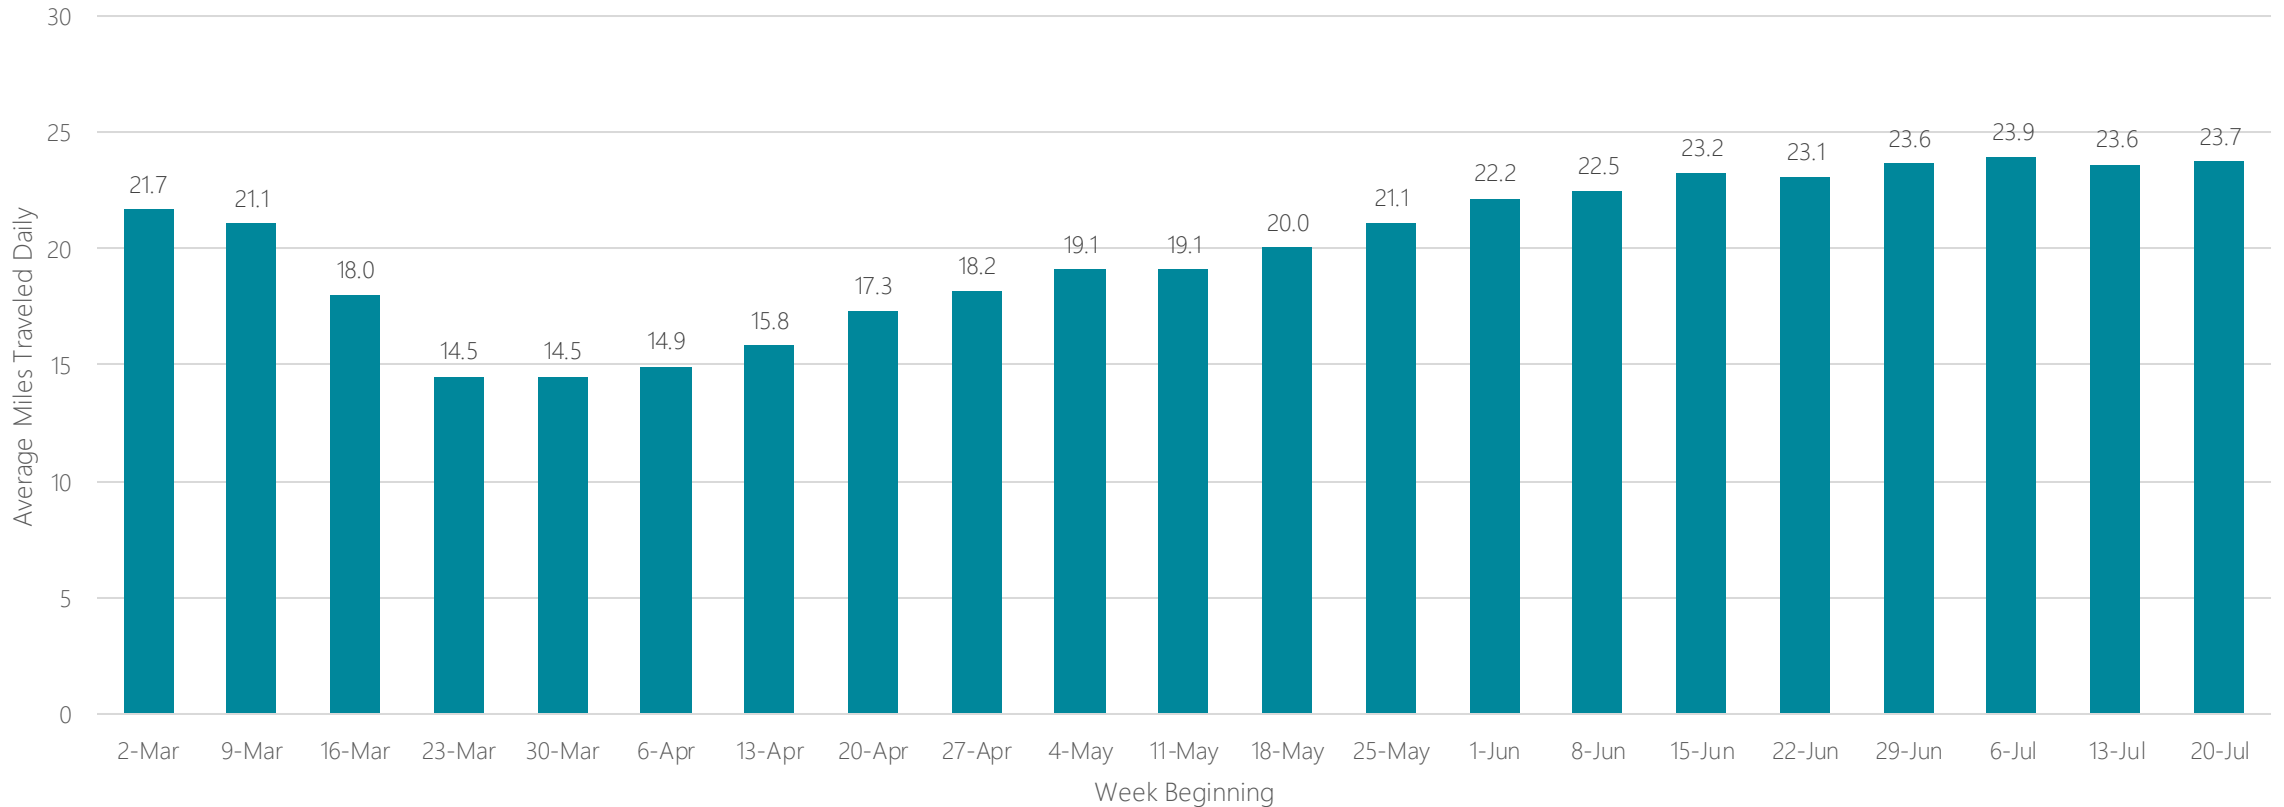

Lafayette, IN

Average Miles Traveled Daily Weekly Trend