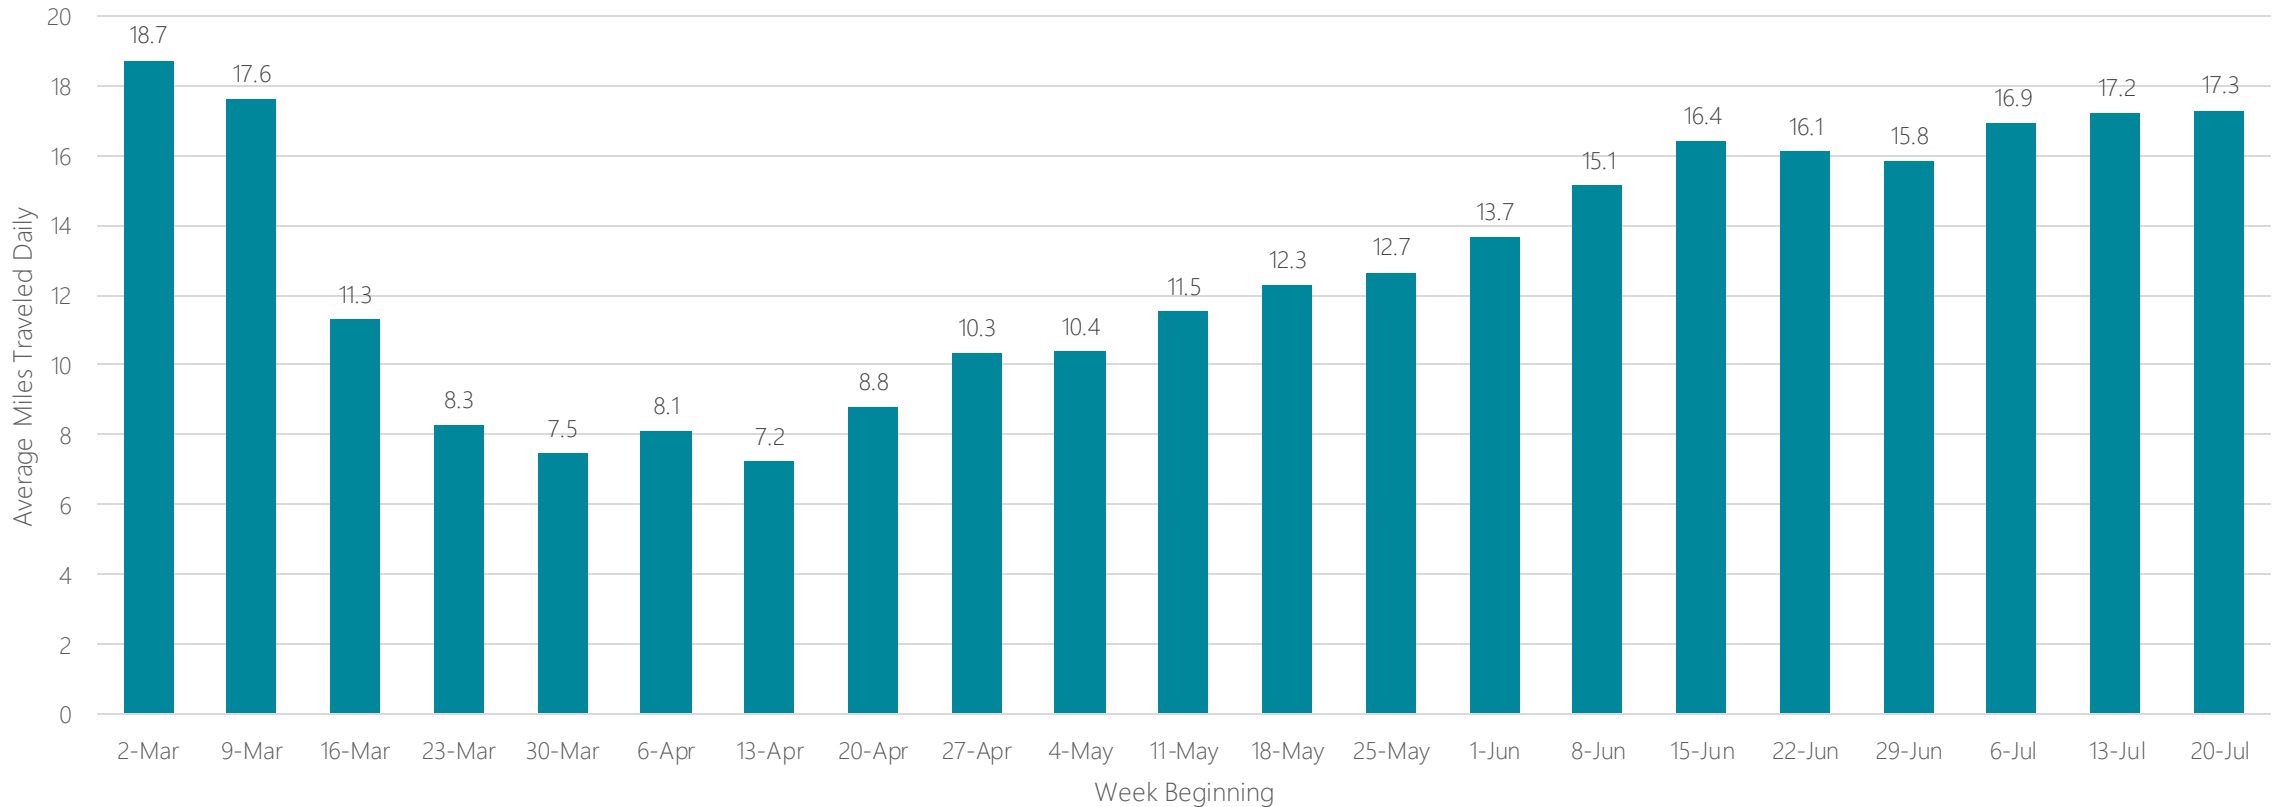

Portland-Auburn

Average Miles Traveled Daily Weekly Trend

Portland, OR

Average Miles Traveled Daily Weekly Trend

Presque Isle

Average Miles Traveled Daily Weekly Trend

Providence-New Bedford

Average Miles Traveled Daily Weekly Trend