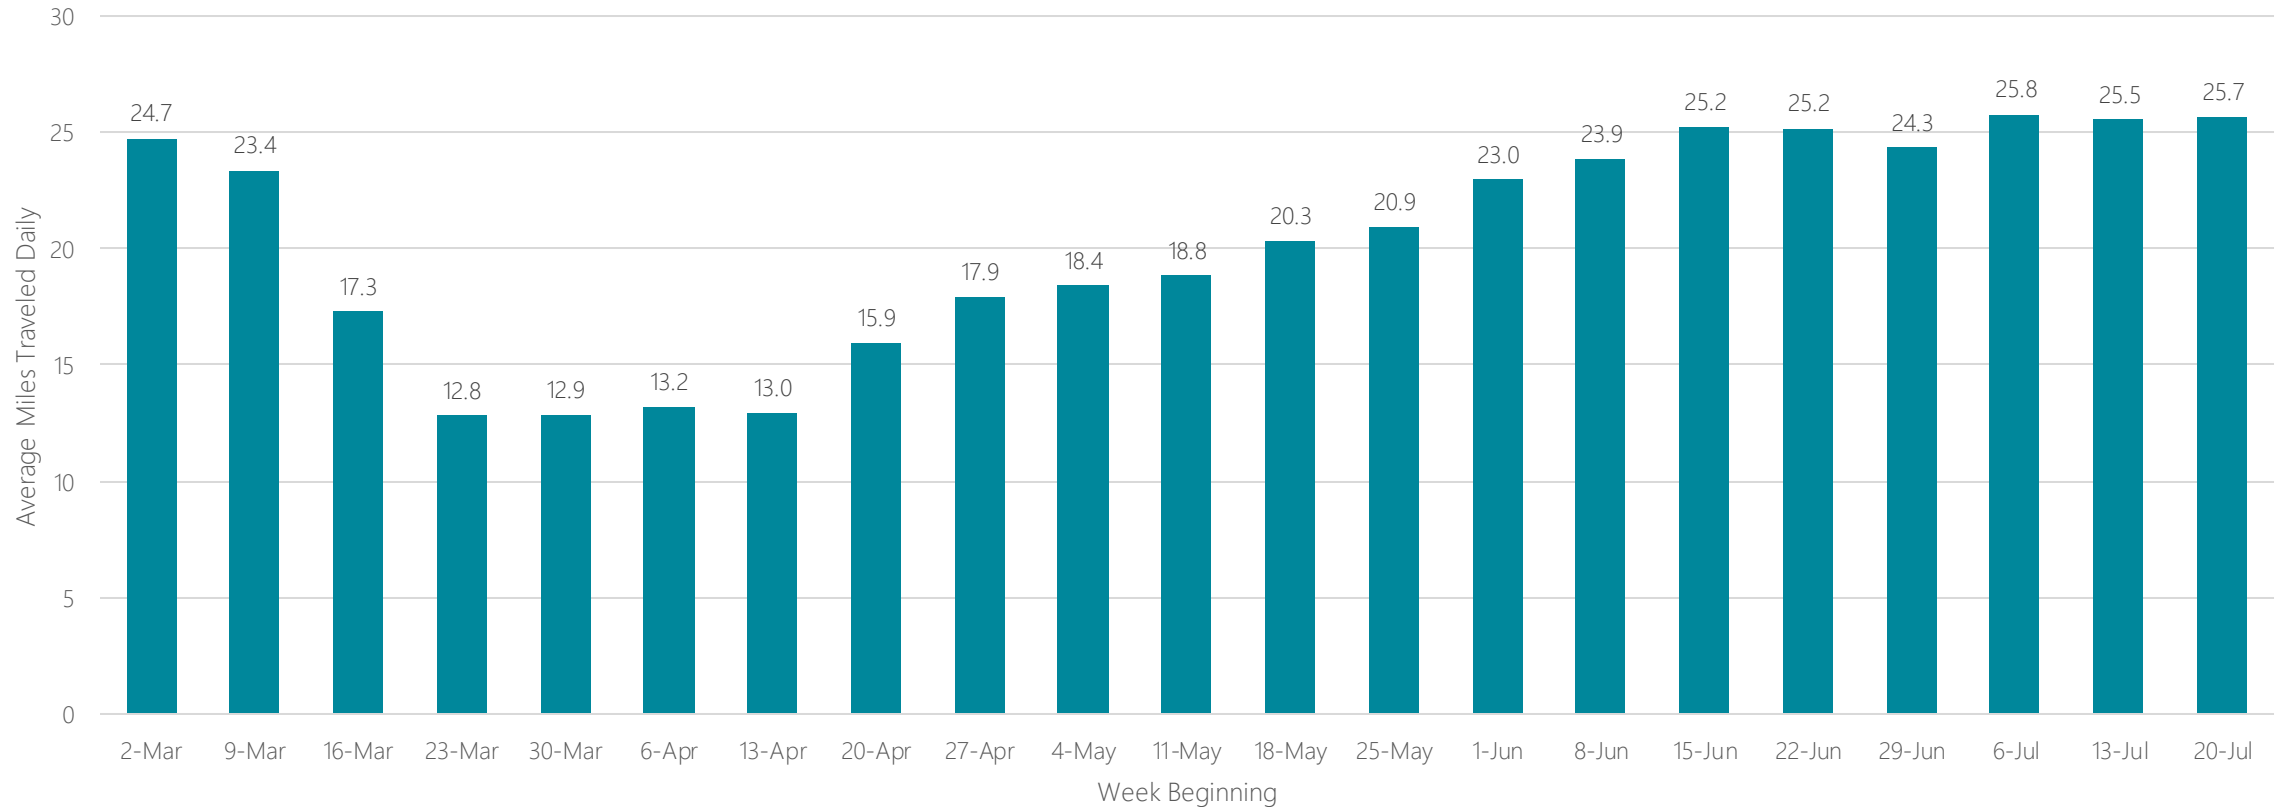

South Bend-Elkhart

Average Miles Traveled Daily Weekly Trend