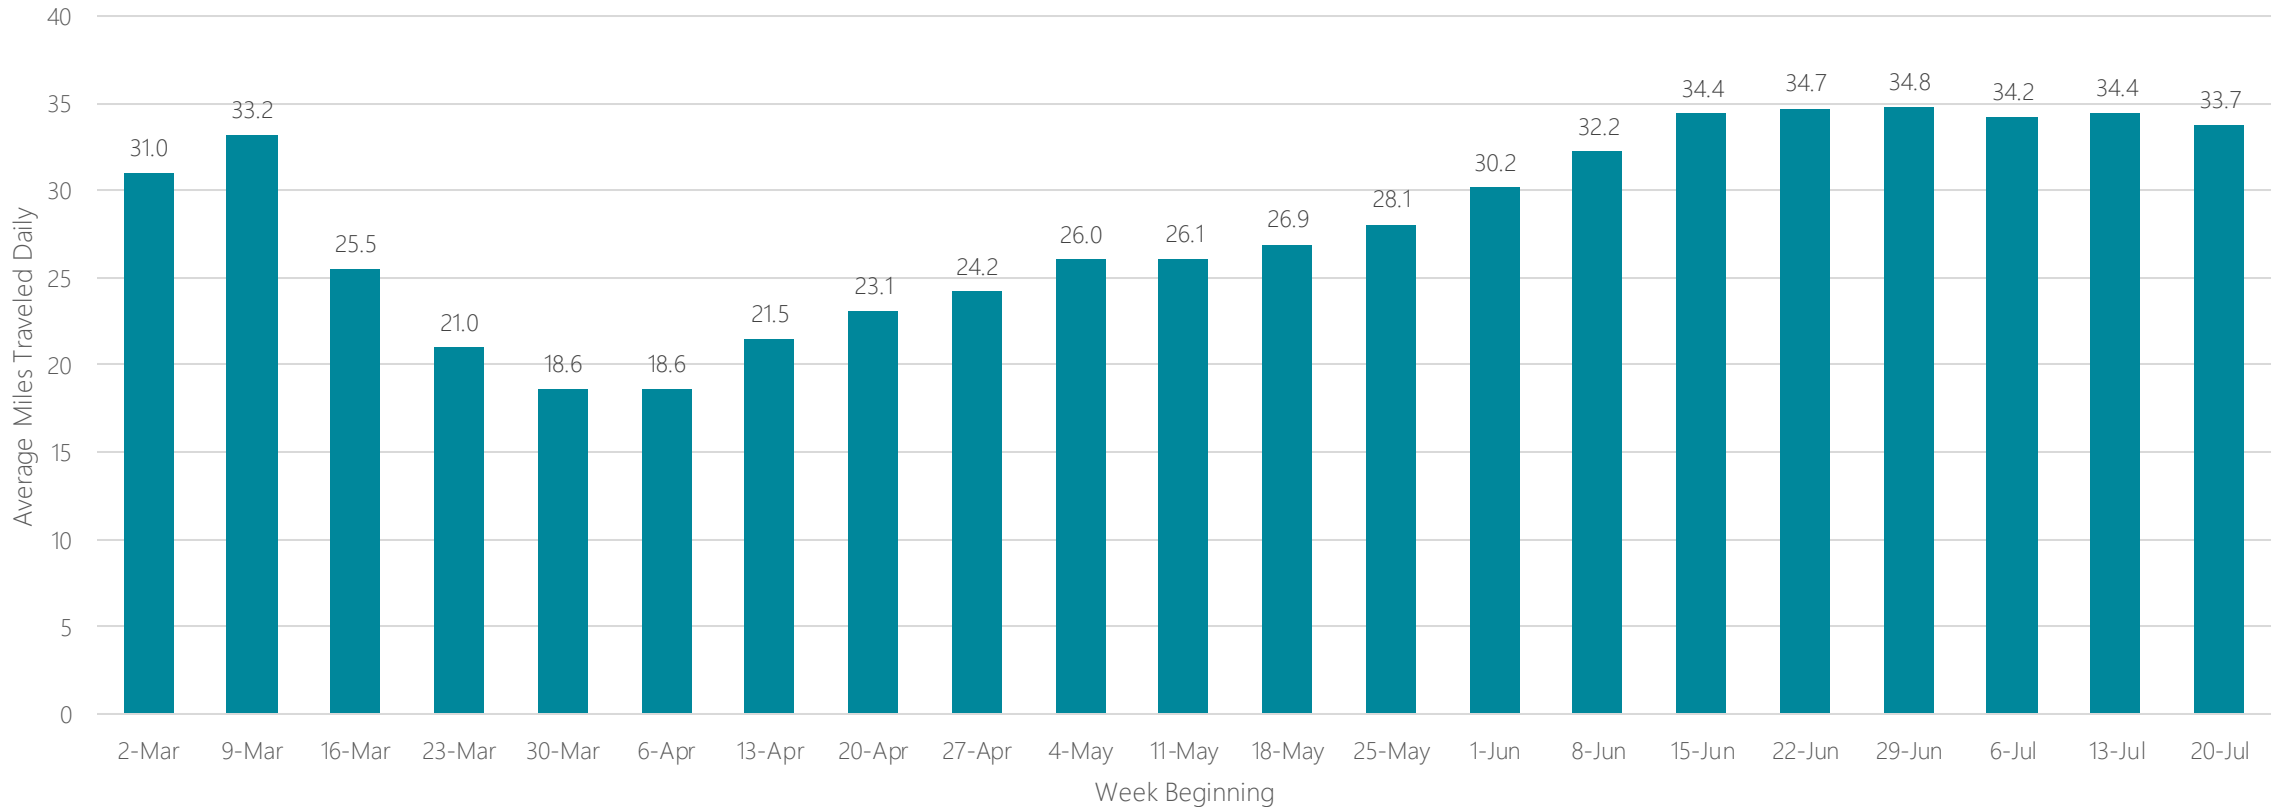

Albany, GA

Average Miles Traveled Daily Weekly Trend