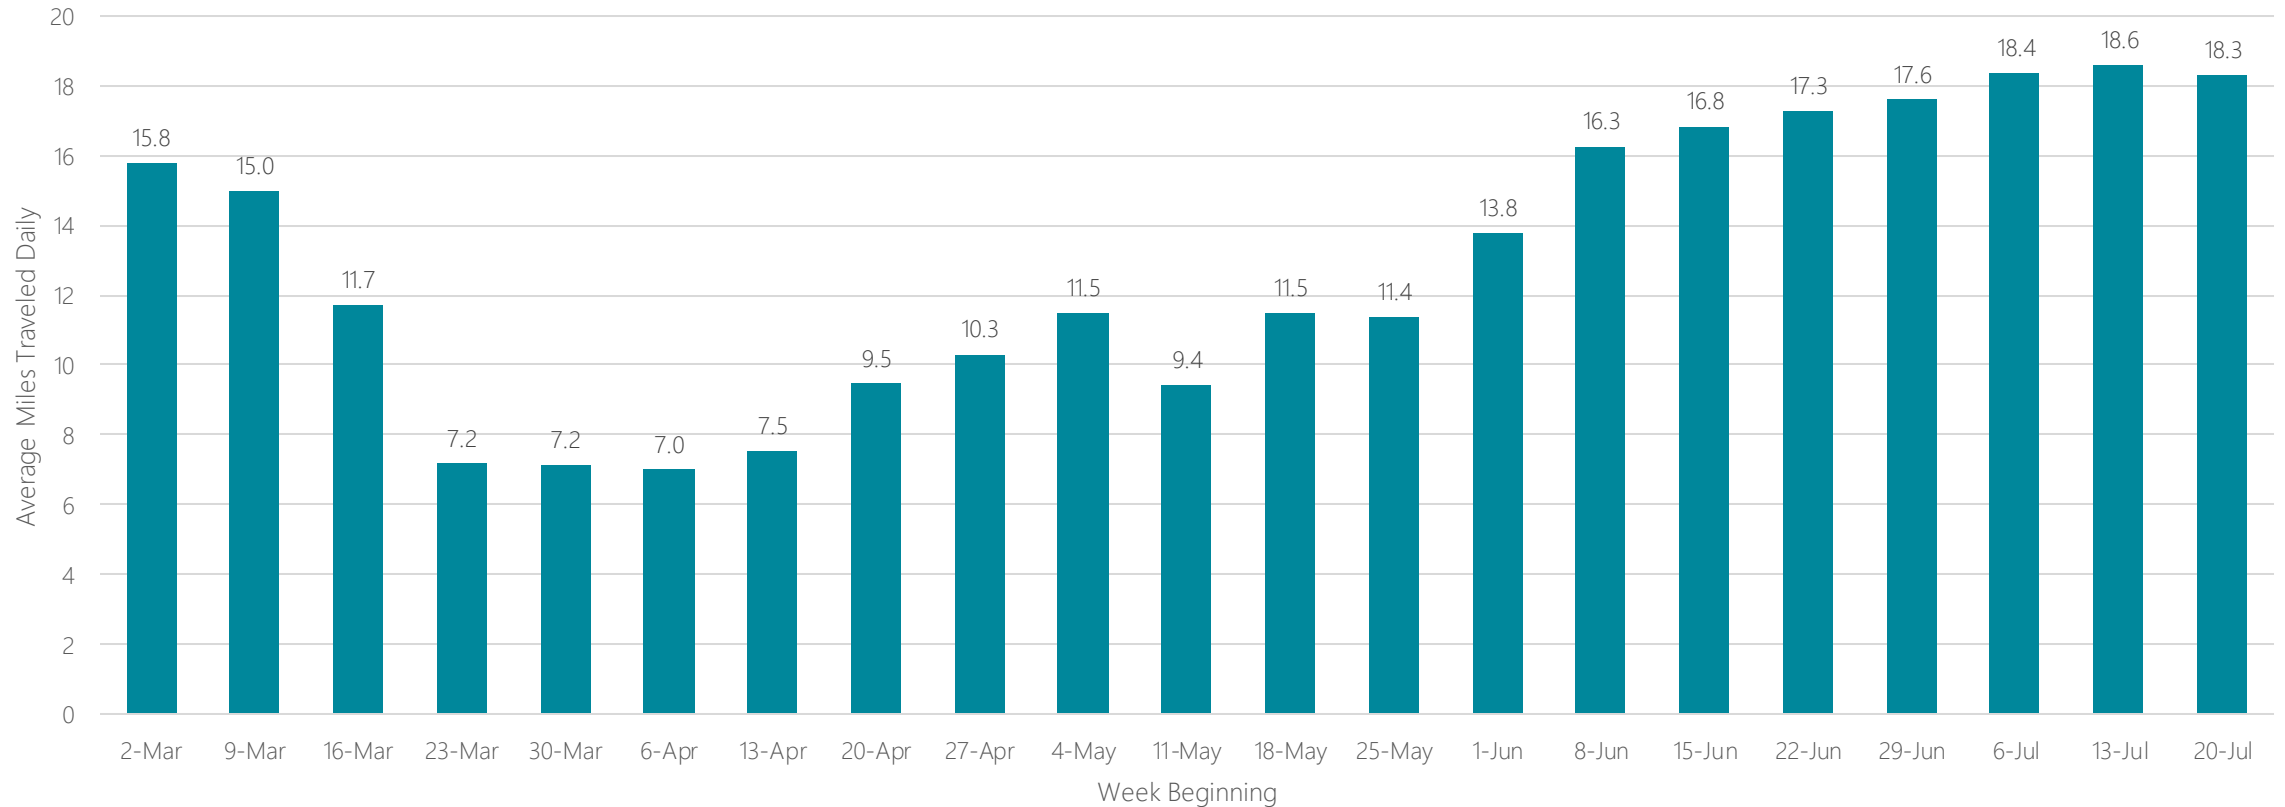

Eureka

Average Miles Traveled Daily Weekly Trend