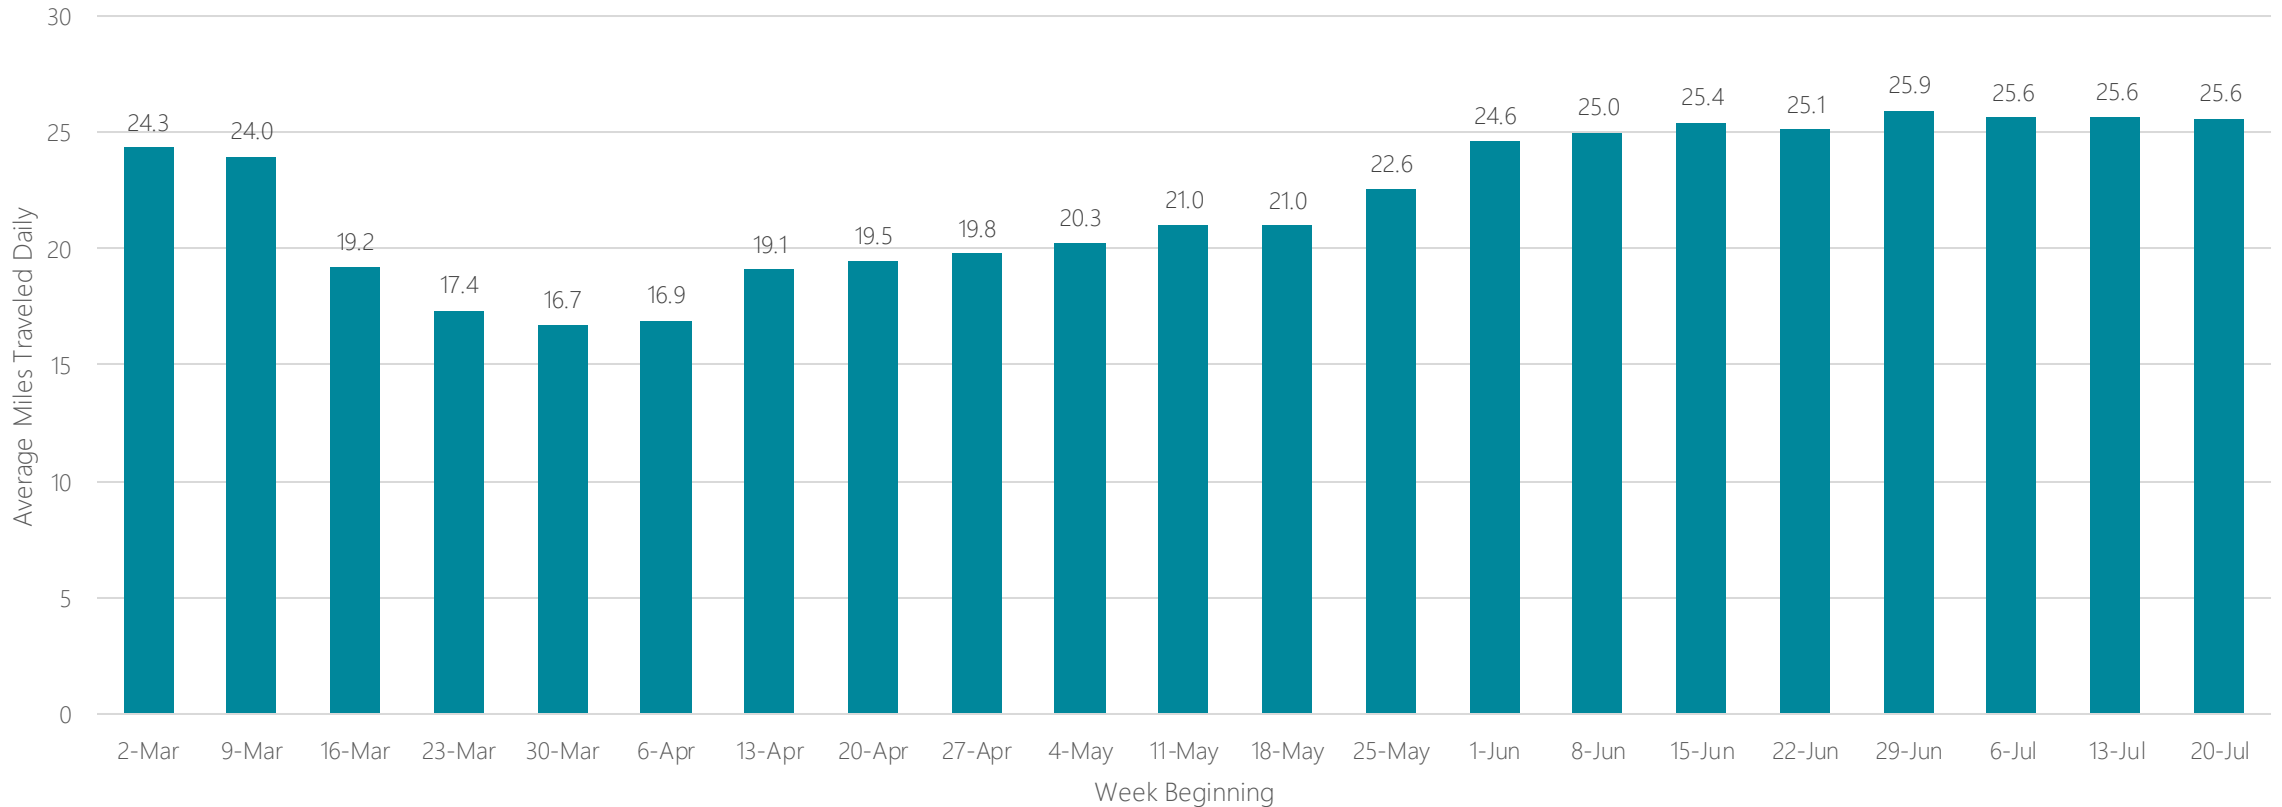

Youngstown

Average Miles Traveled Daily Weekly Trend

Yuma-El Centro

Average Miles Traveled Daily Weekly Trend

Zanesville

Average Miles Traveled Daily Weekly Trend

geekOUT@geopath.org

Additional regions available upon request