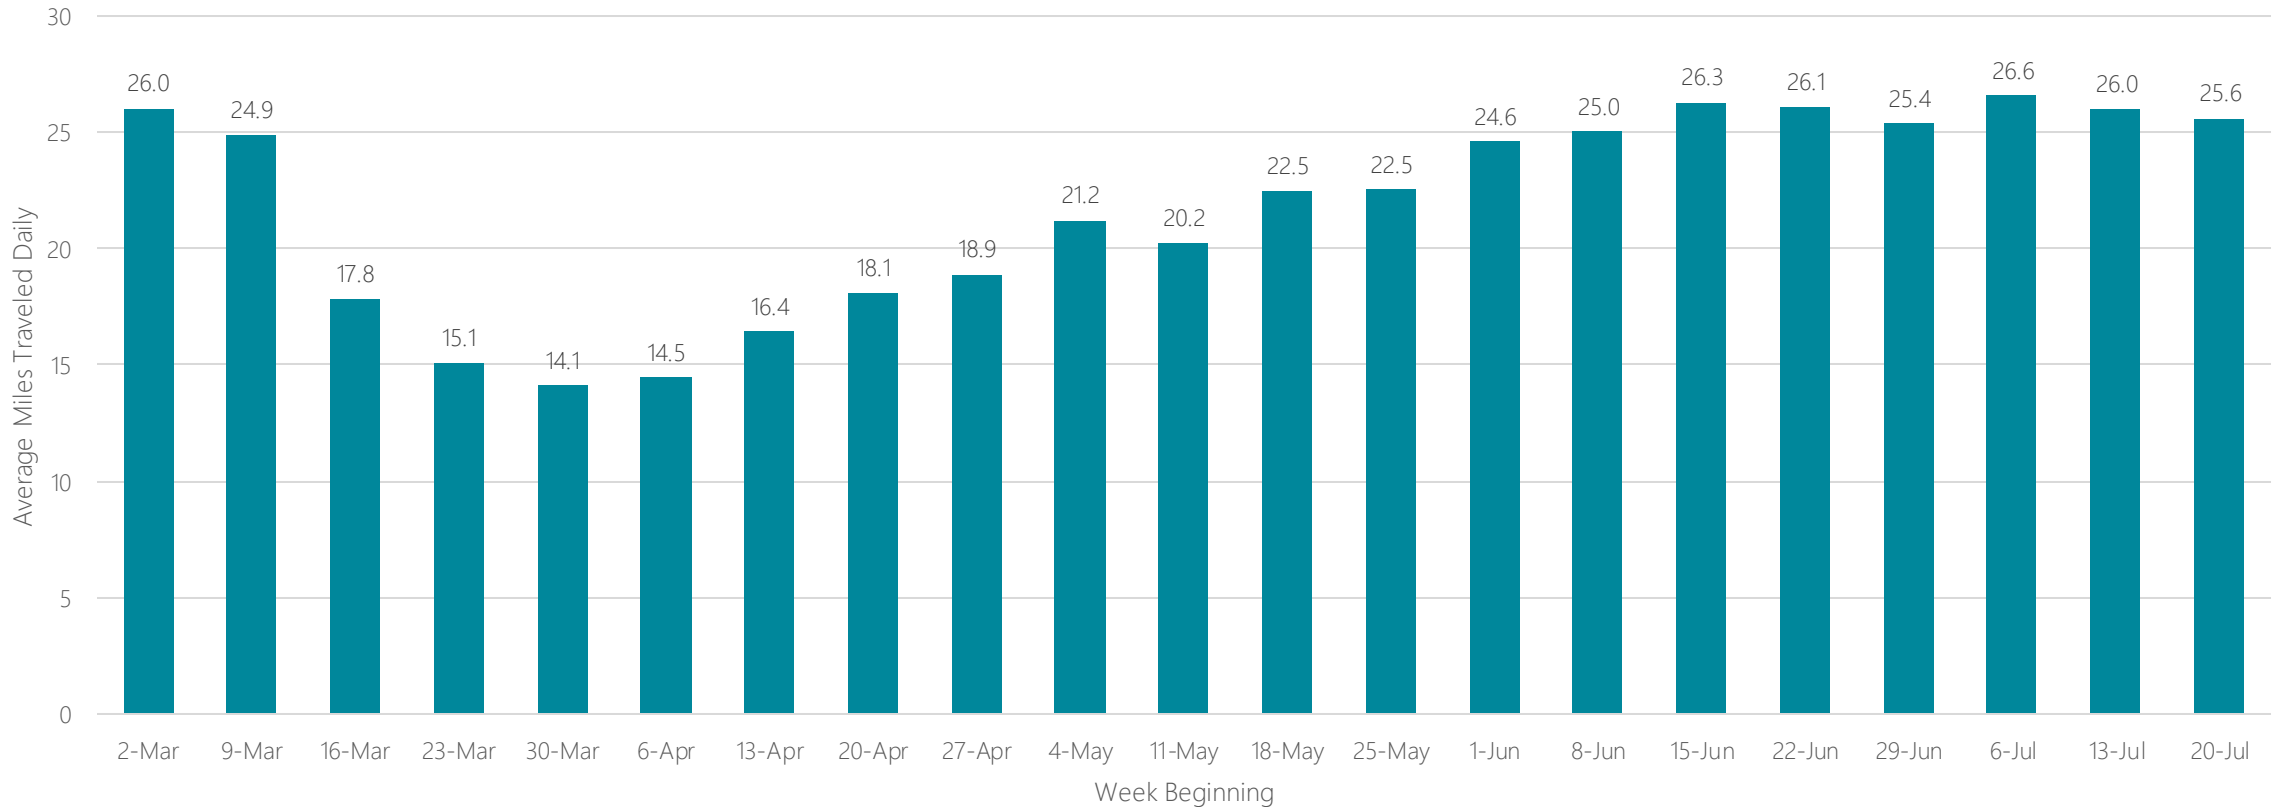

Springfield, MO

Average Miles Traveled Daily Weekly Trend