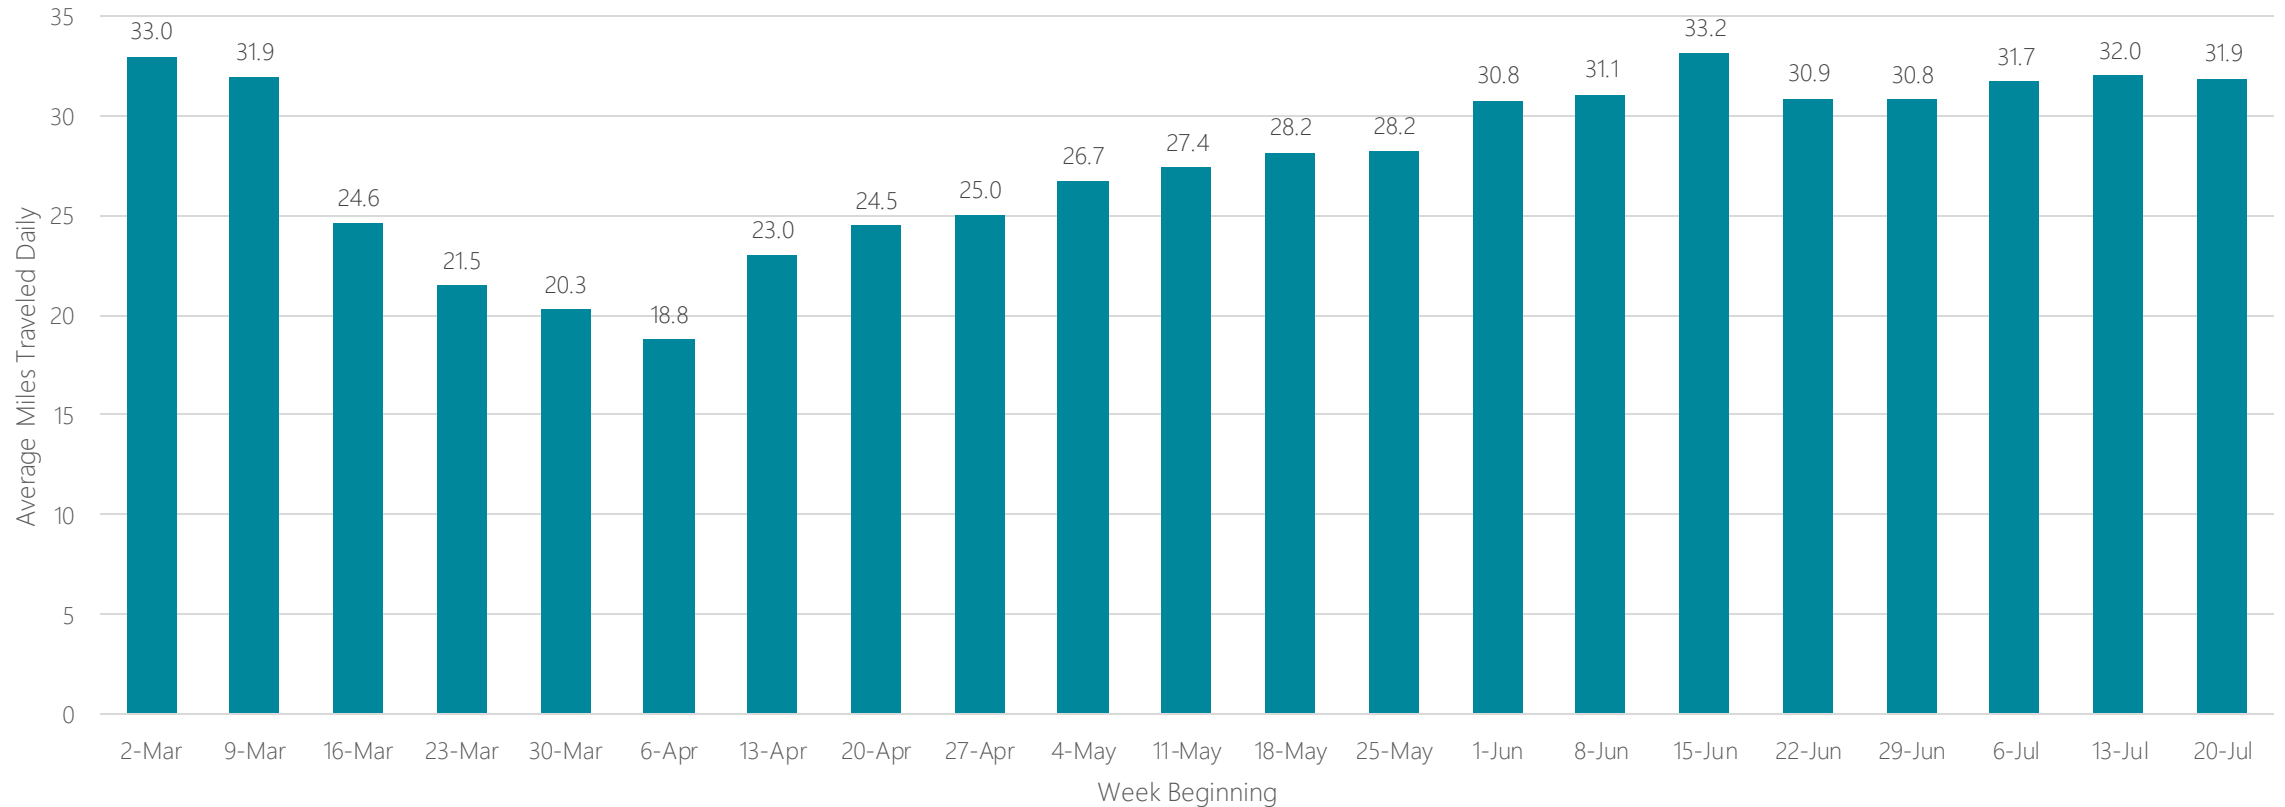

Columbus-Tupelo-West Point

Average Miles Traveled Daily Weekly Trend