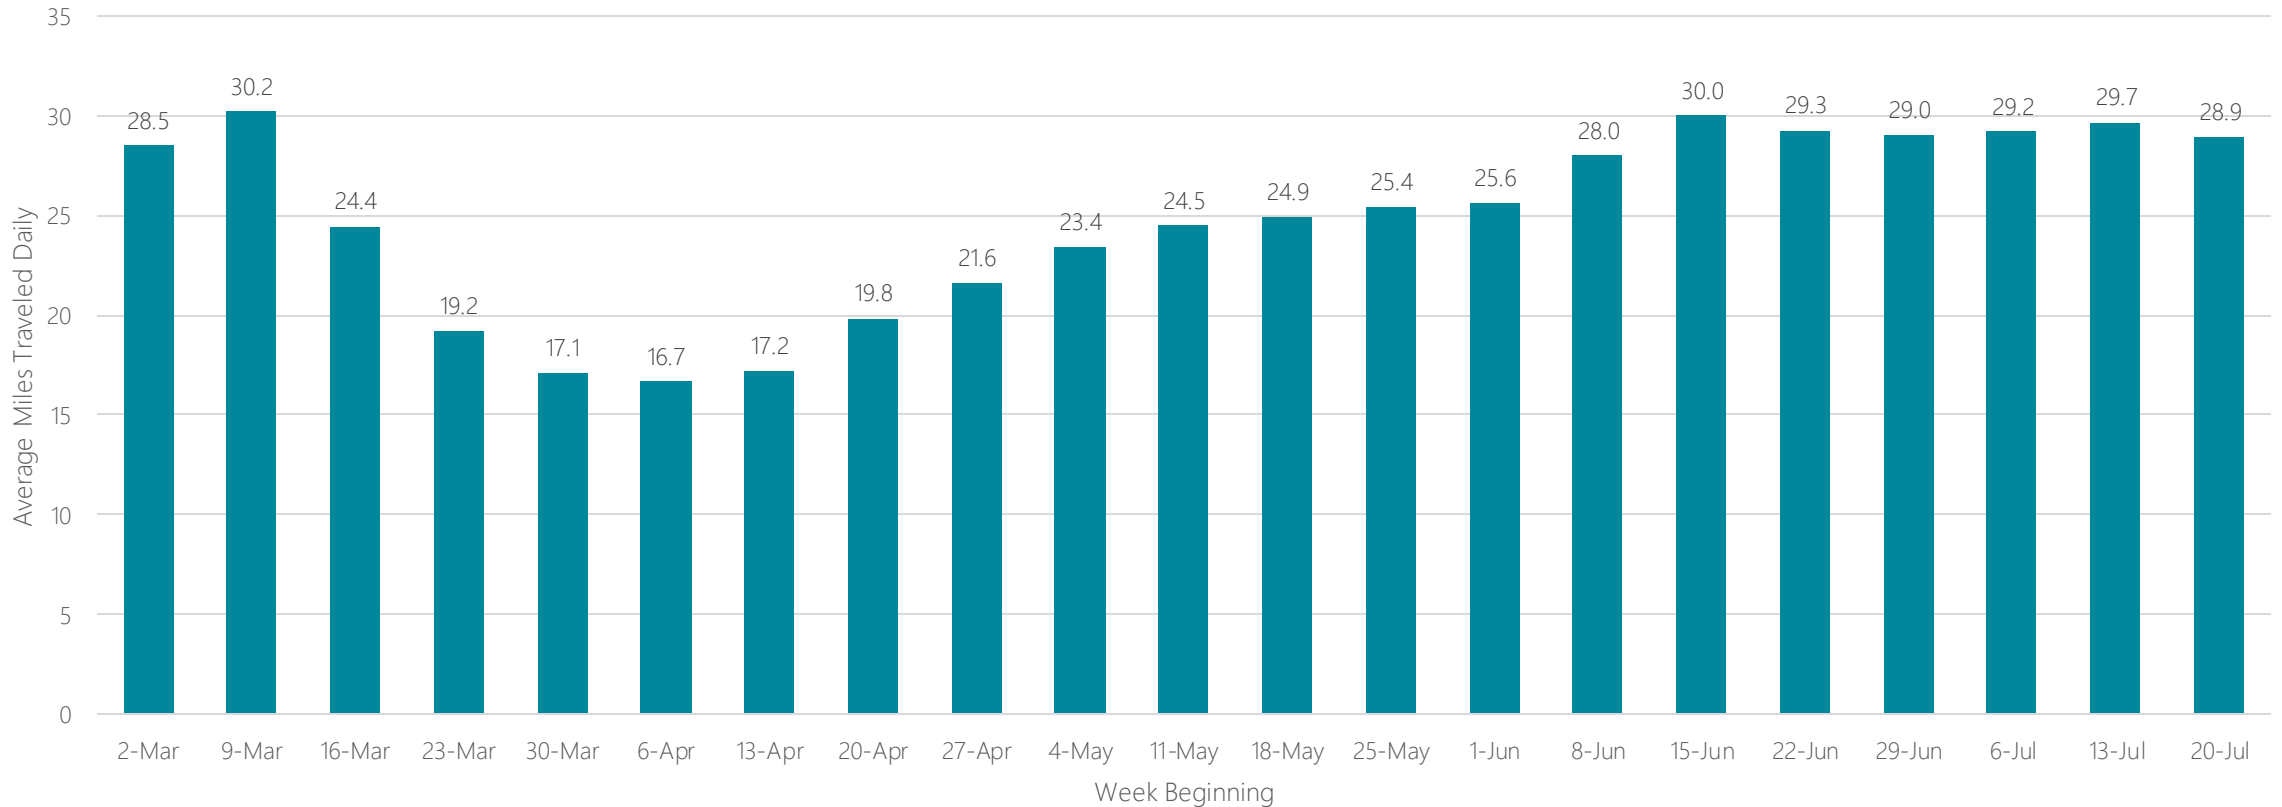

Springfield-Holyoke

Average Miles Traveled Daily Weekly Trend

Springfield, MO

Average Miles Traveled Daily Weekly Trend

Syracuse, NY

Average Miles Traveled Daily Weekly Trend

Tallahassee-Thomasville

Average Miles Traveled Daily Weekly Trend