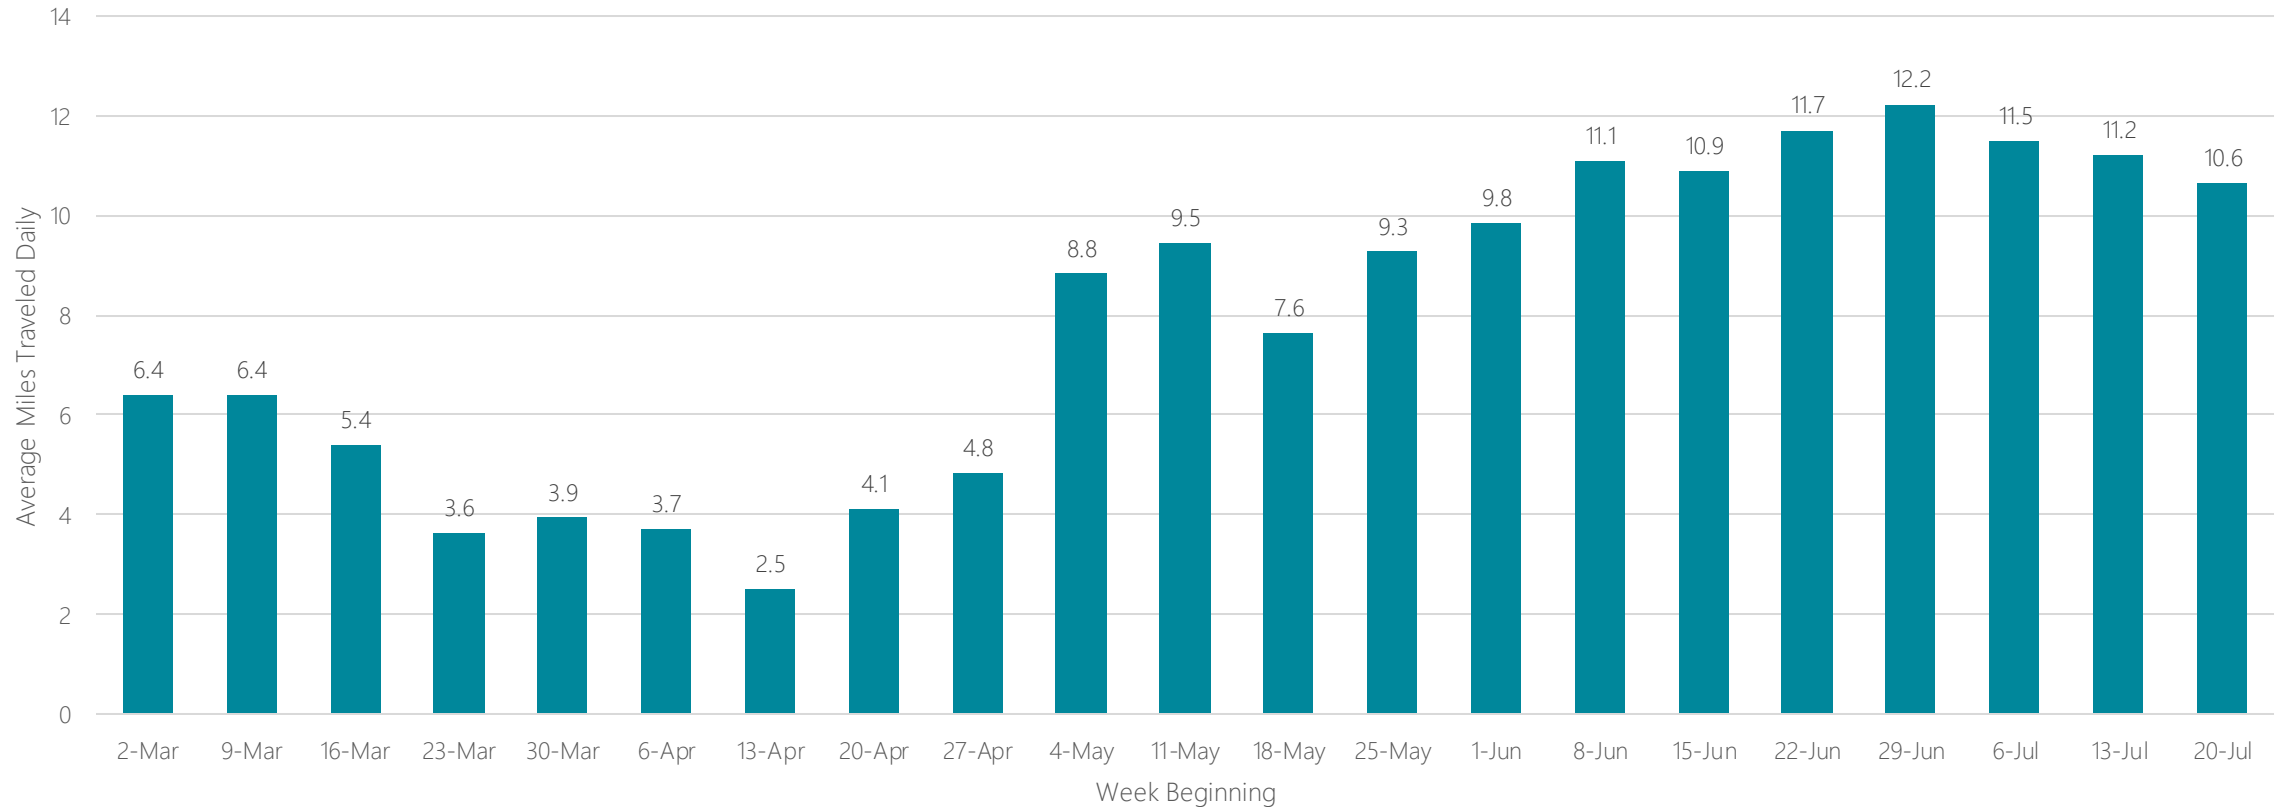

Juneau

Average Miles Traveled Daily Weekly Trend