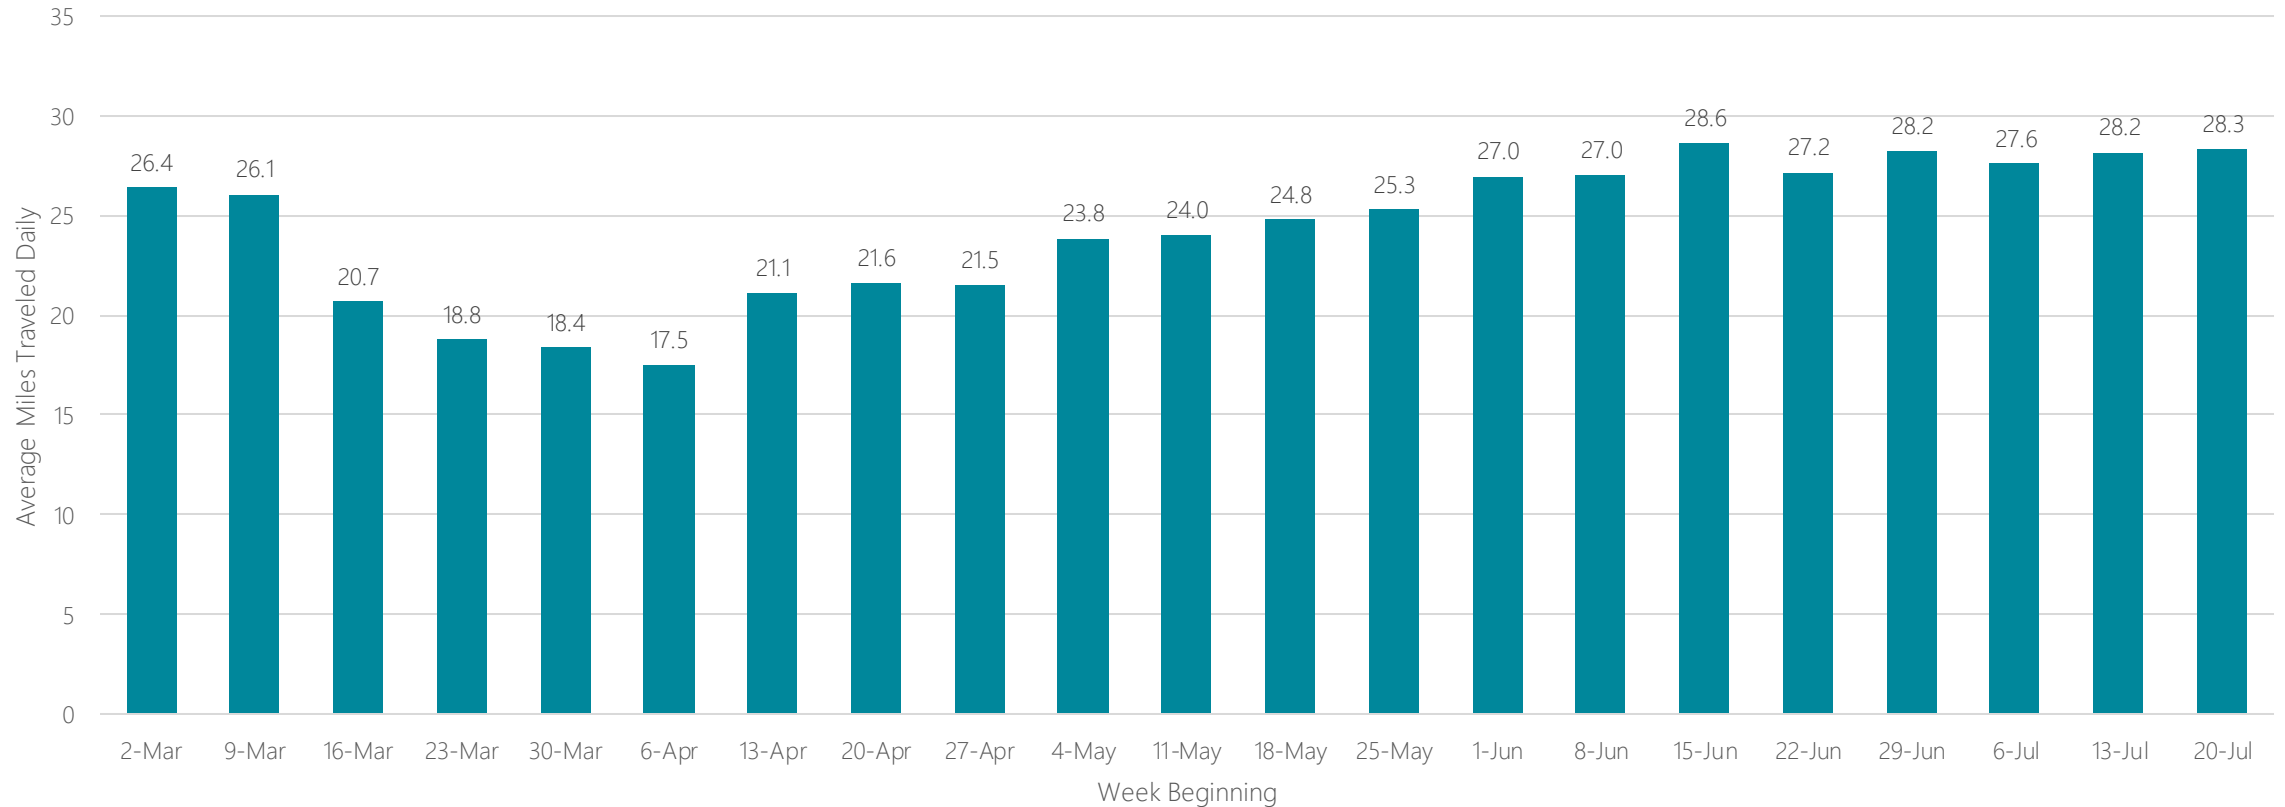

Greenwood-Greenville

Average Miles Traveled Daily Weekly Trend