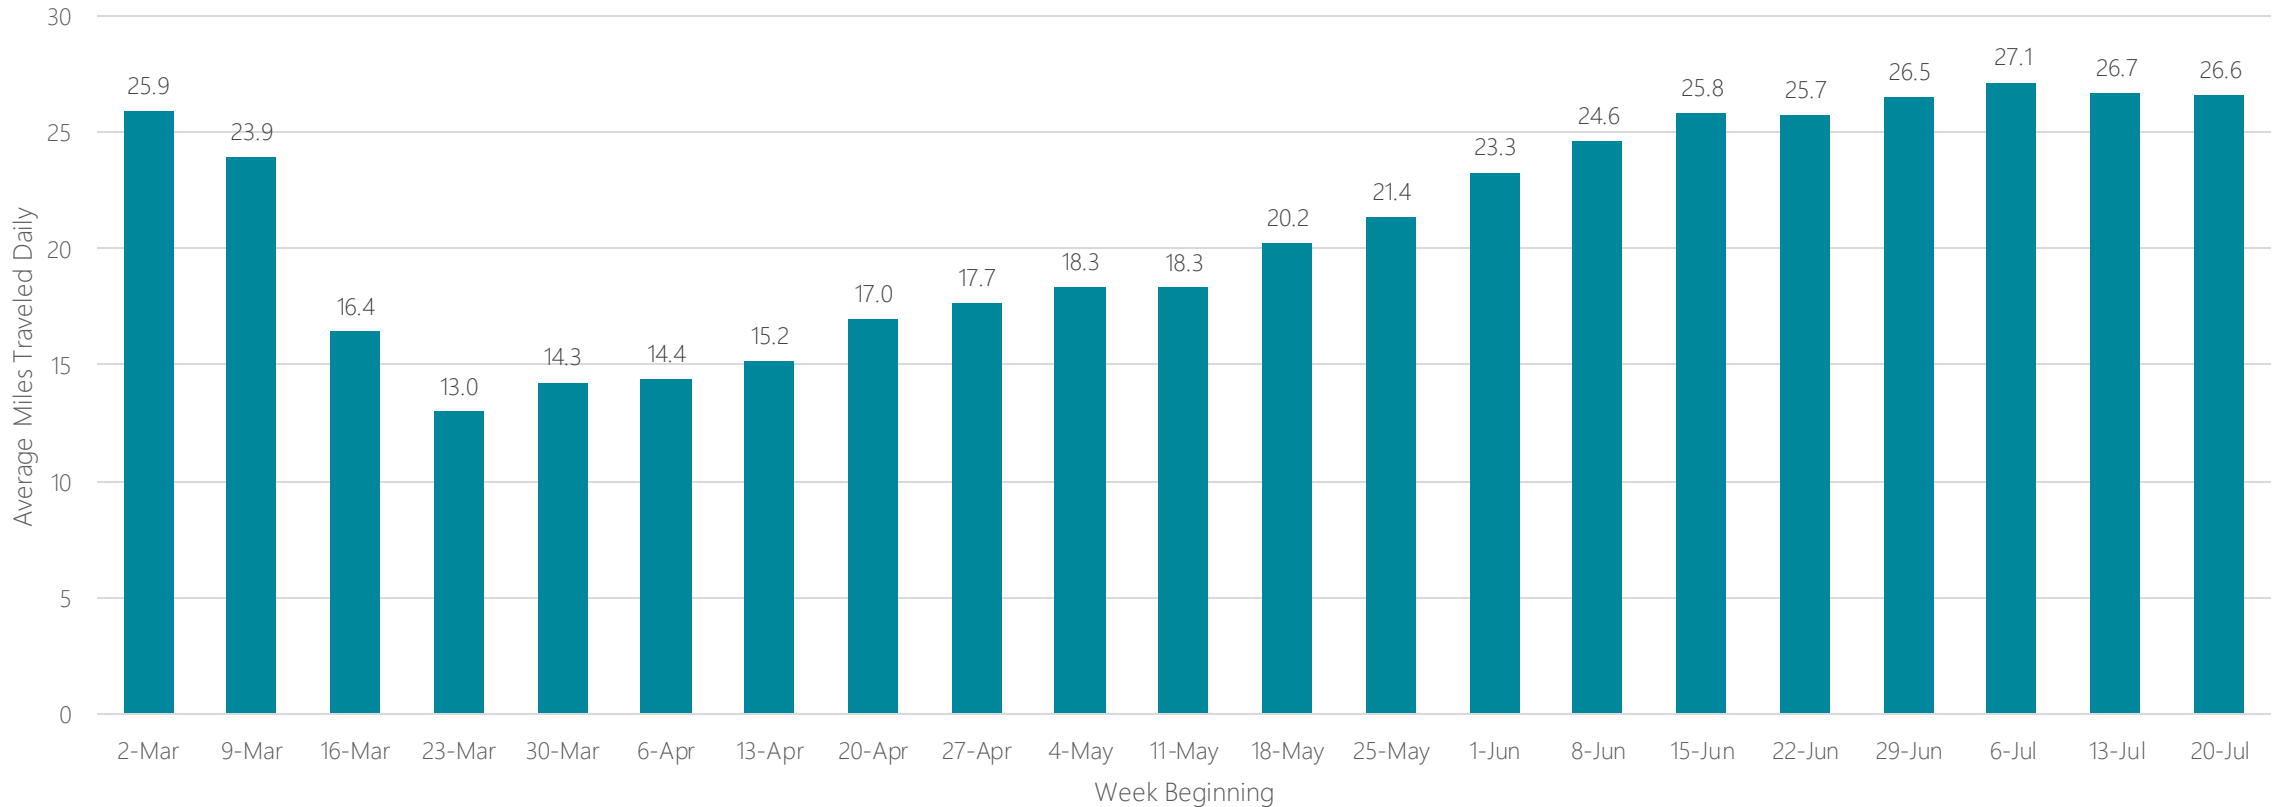

Champaign & Springfield-Decatur

Average Miles Traveled Daily Weekly Trend