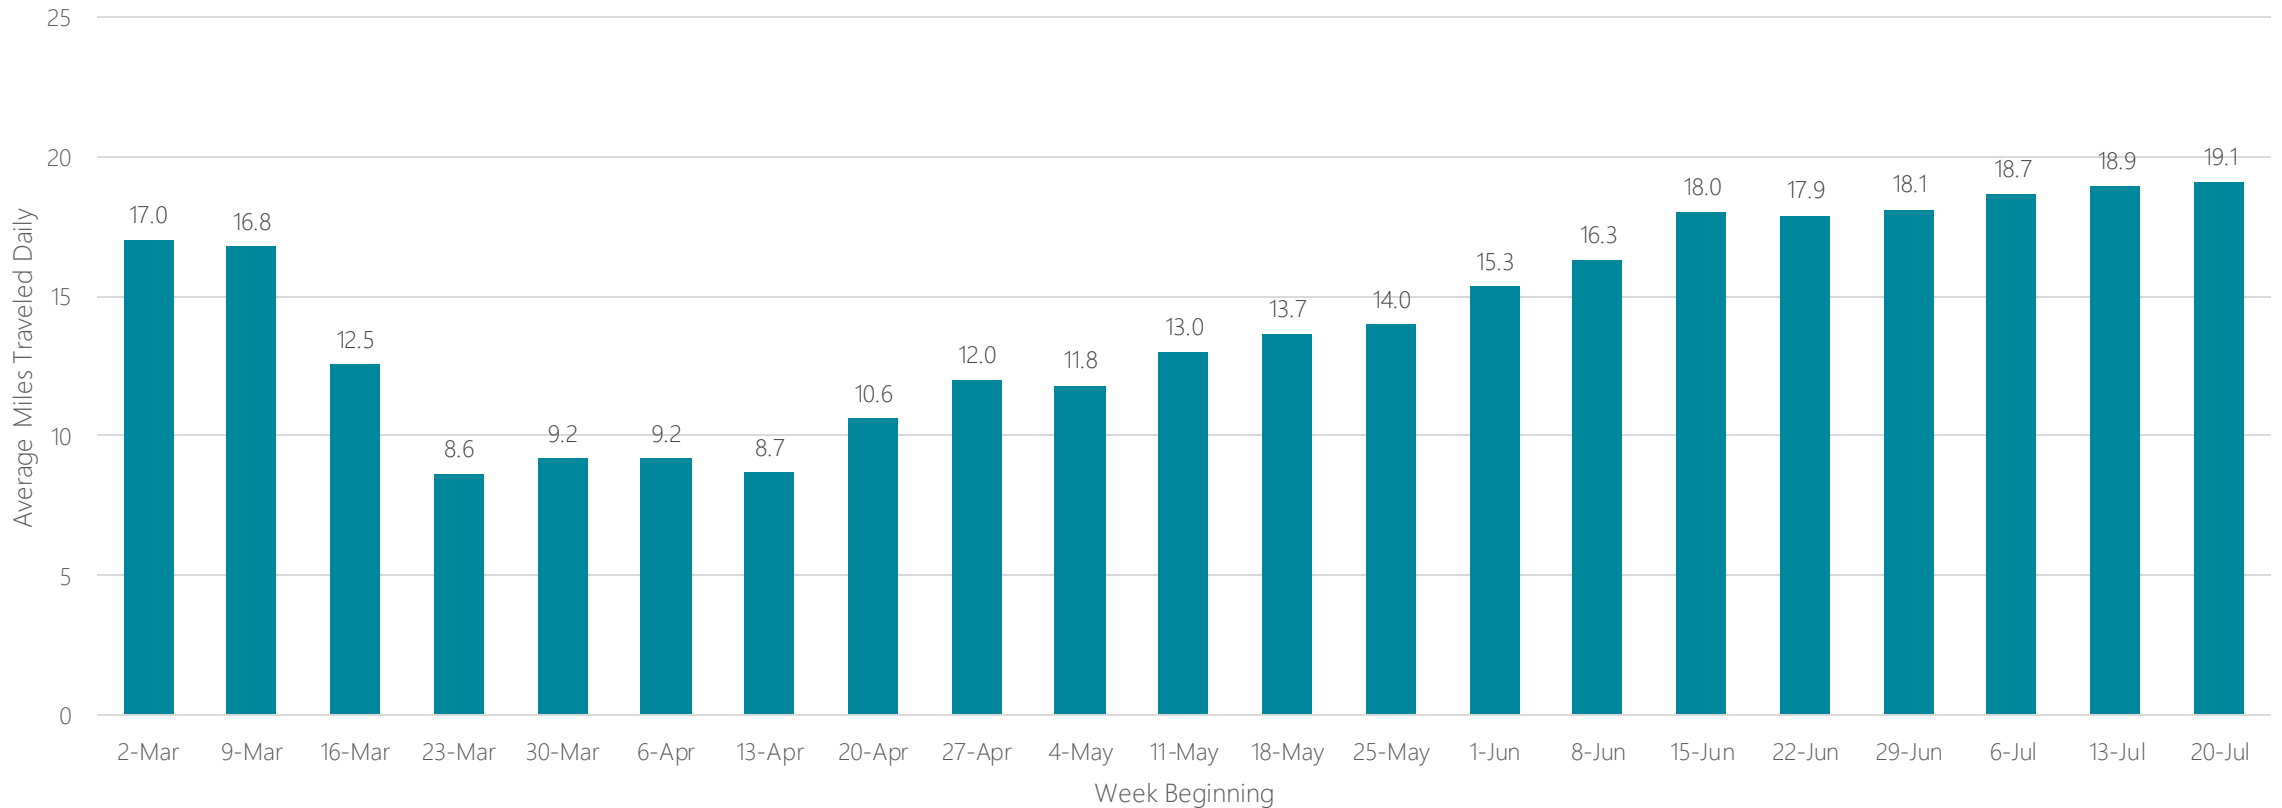

Twin Falls

Average Miles Traveled Daily Weekly Trend

Tyler-Longview (Lufkin & Nacogdoches)

Average Miles Traveled Daily Weekly Trend

Average Miles Traveled Daily Weekly Trend

Victoria

Average Miles Traveled Daily Weekly Trend