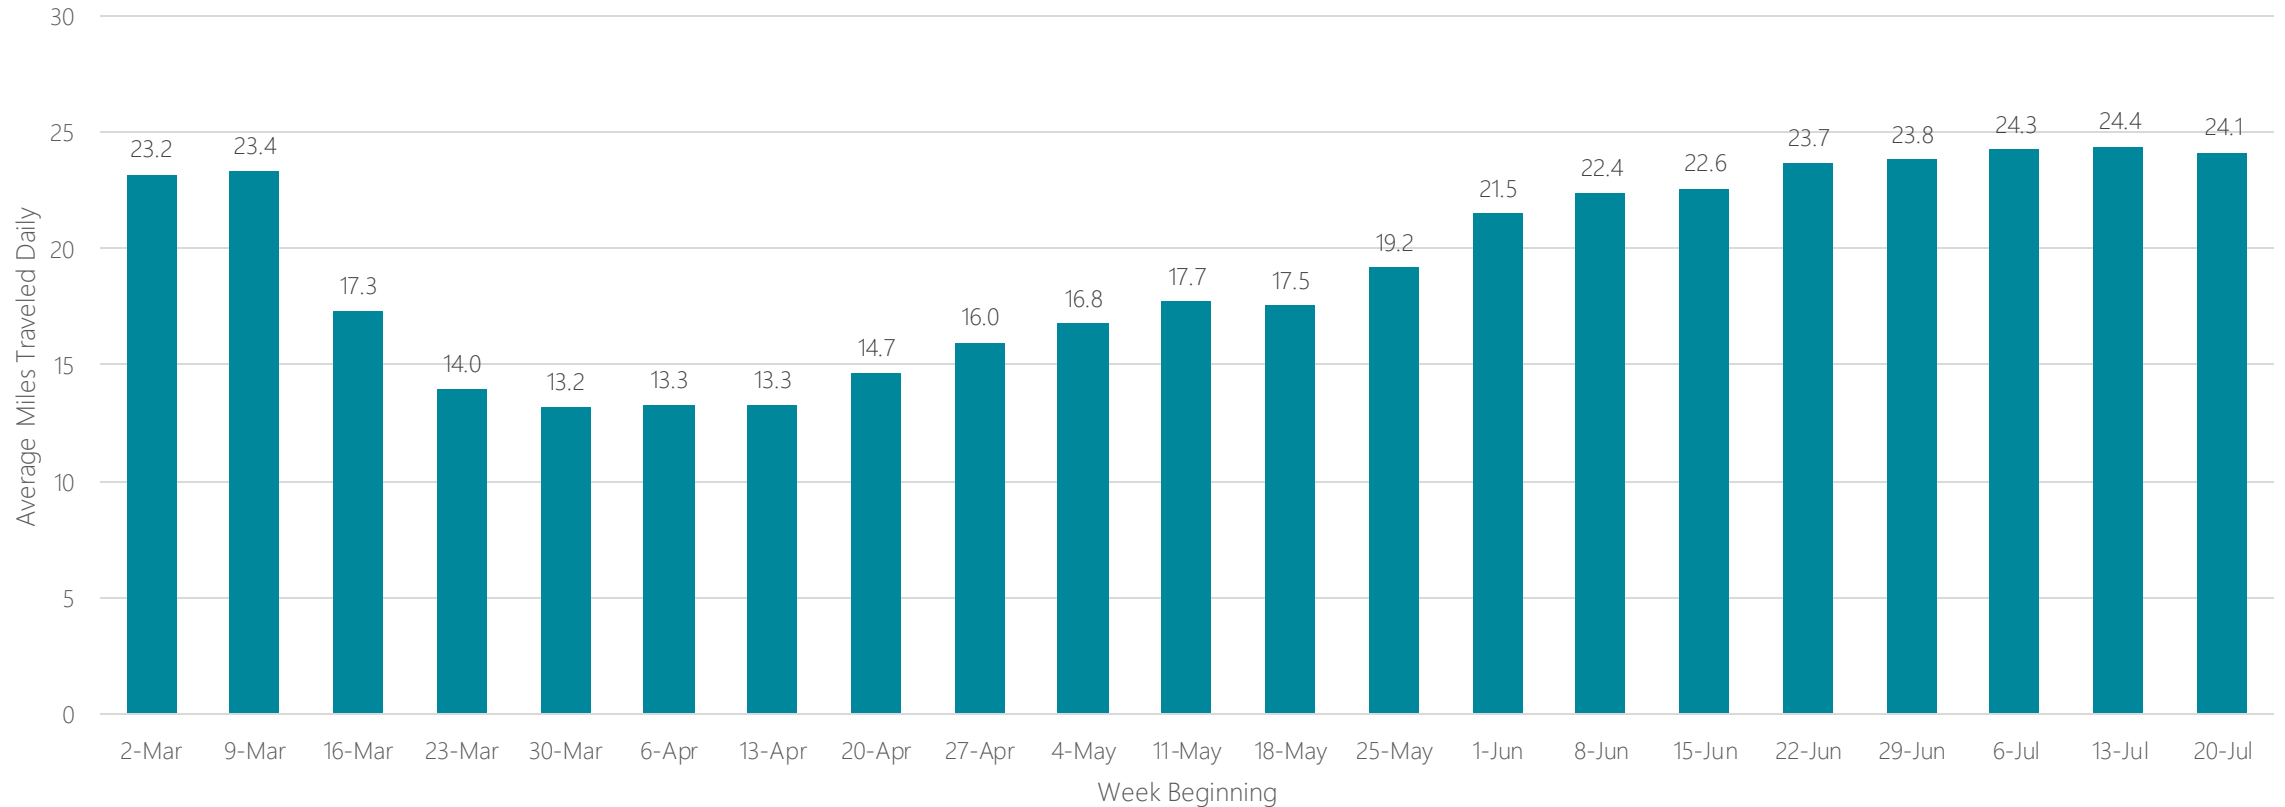

Charlottesville

Average Miles Traveled Daily Weekly Trend