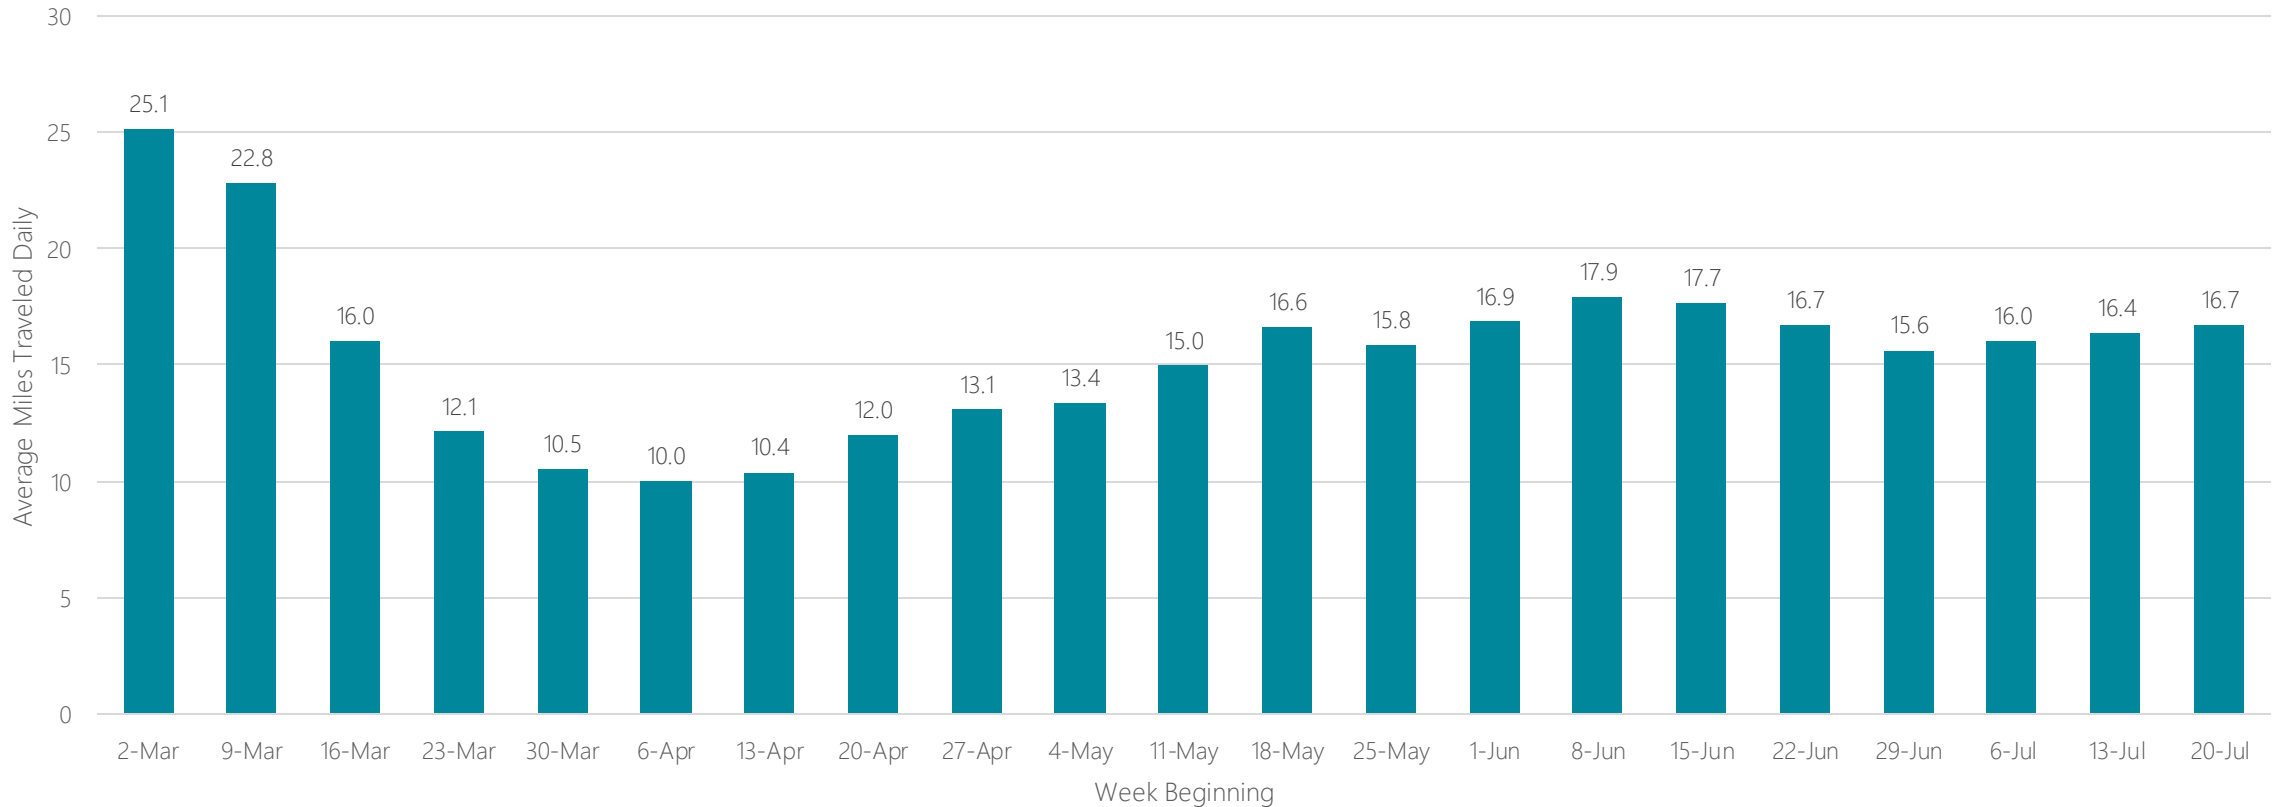

Peoria-Bloomington

Average Miles Traveled Daily Weekly Trend

Philadelphia

Average Miles Traveled Daily Weekly Trend

Phoenix

Average Miles Traveled Daily Weekly Trend

Pittsburgh

Average Miles Traveled Daily Weekly Trend