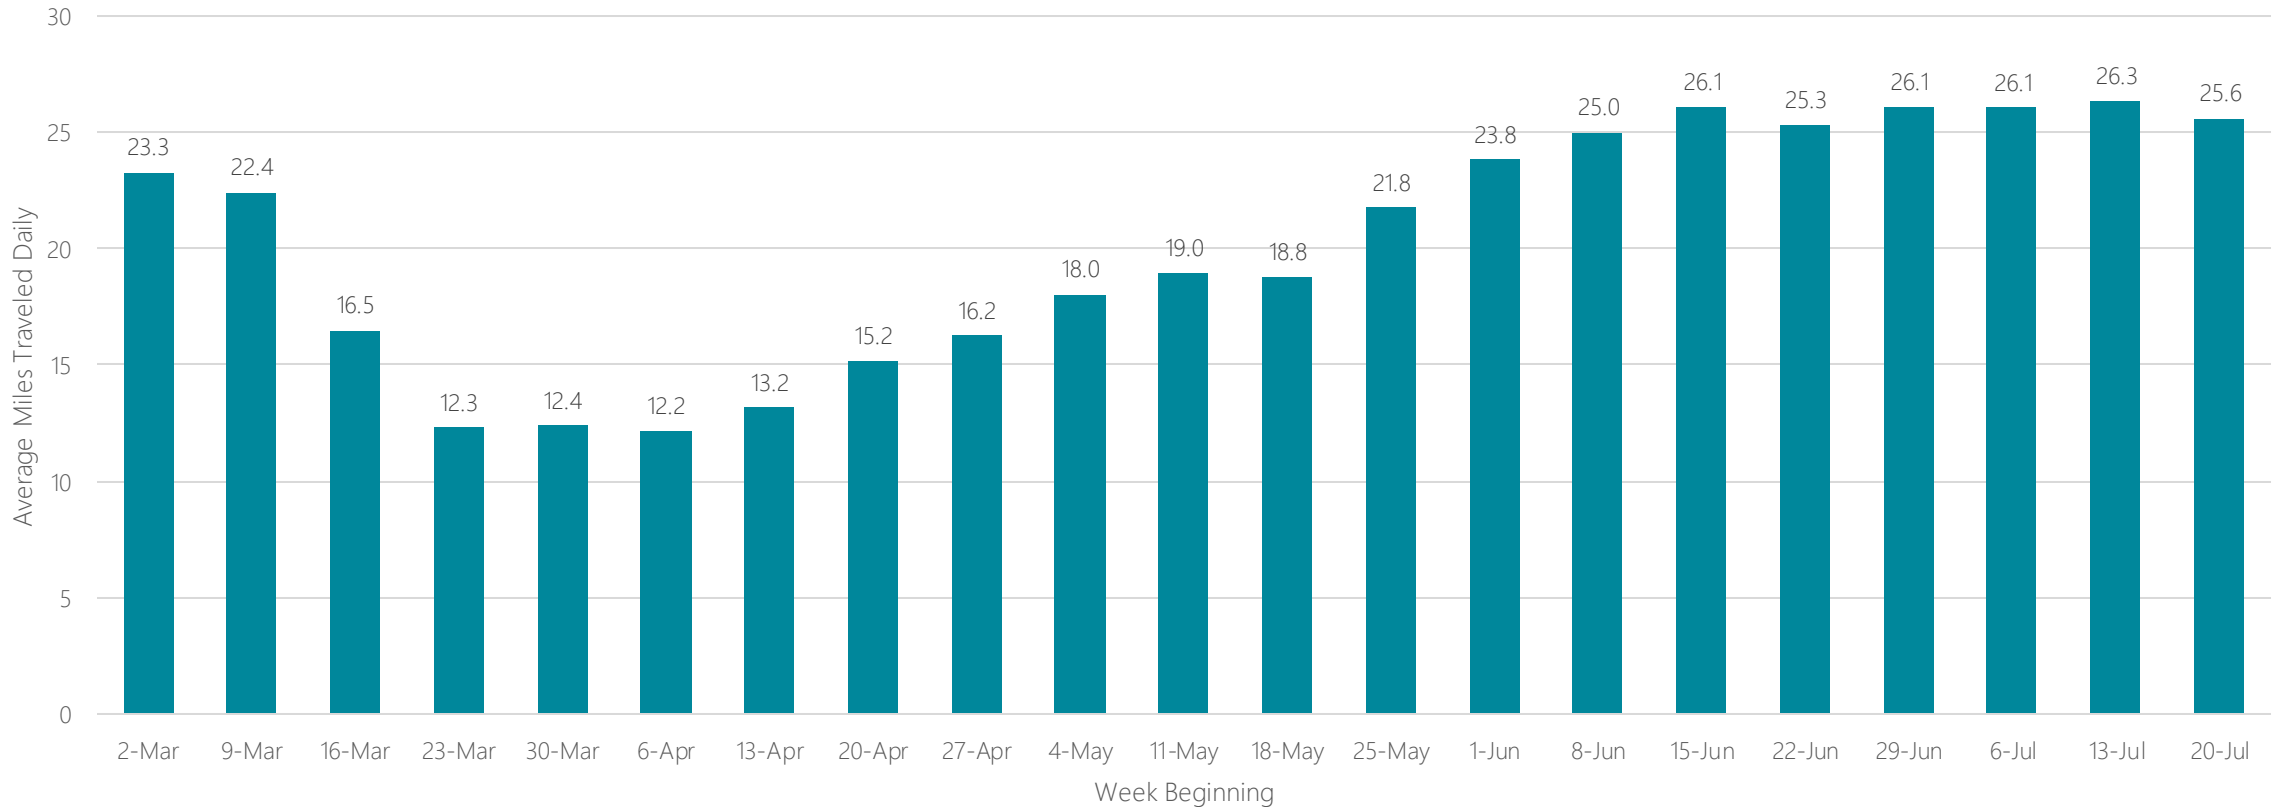

Paducah-Cape Girardeau-Harrisburg

Average Miles Traveled Daily Weekly Trend

Palm Springs

Average Miles Traveled Daily Weekly Trend

Panama City

Average Miles Traveled Daily Weekly Trend

Parkersburg

Average Miles Traveled Daily Weekly Trend