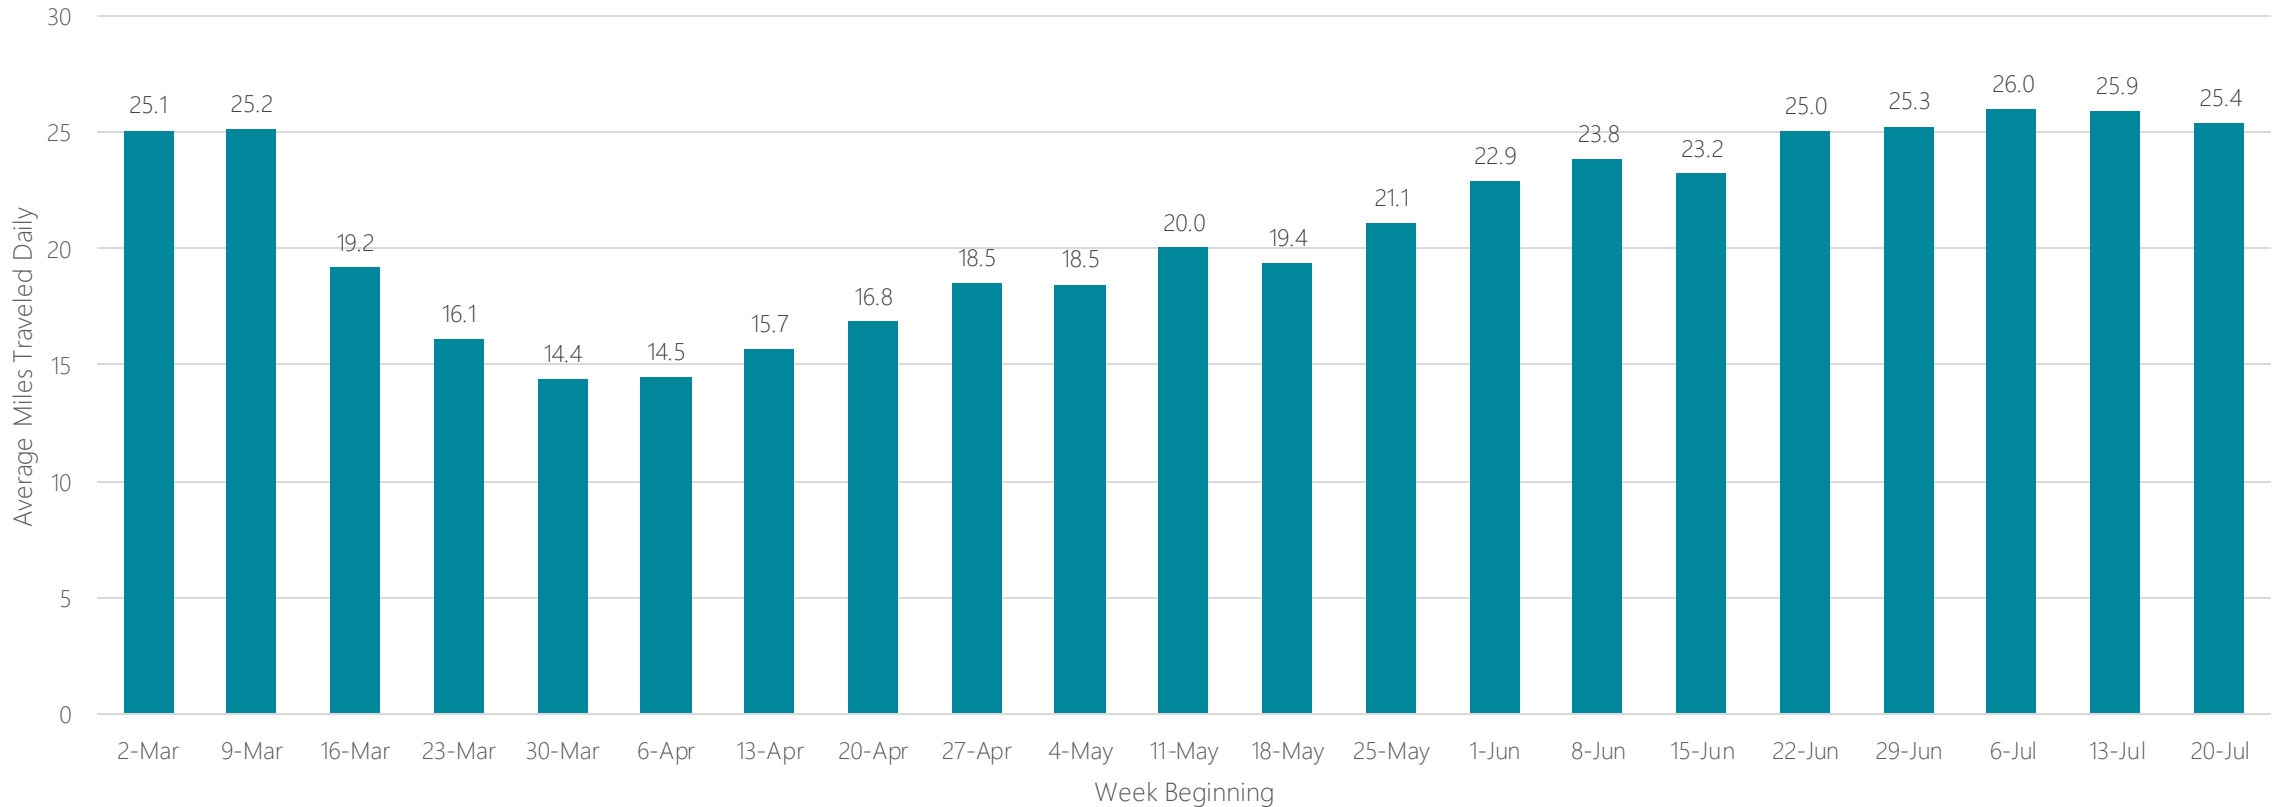

Roanoke-Lynchburg

Average Miles Traveled Daily Weekly Trend