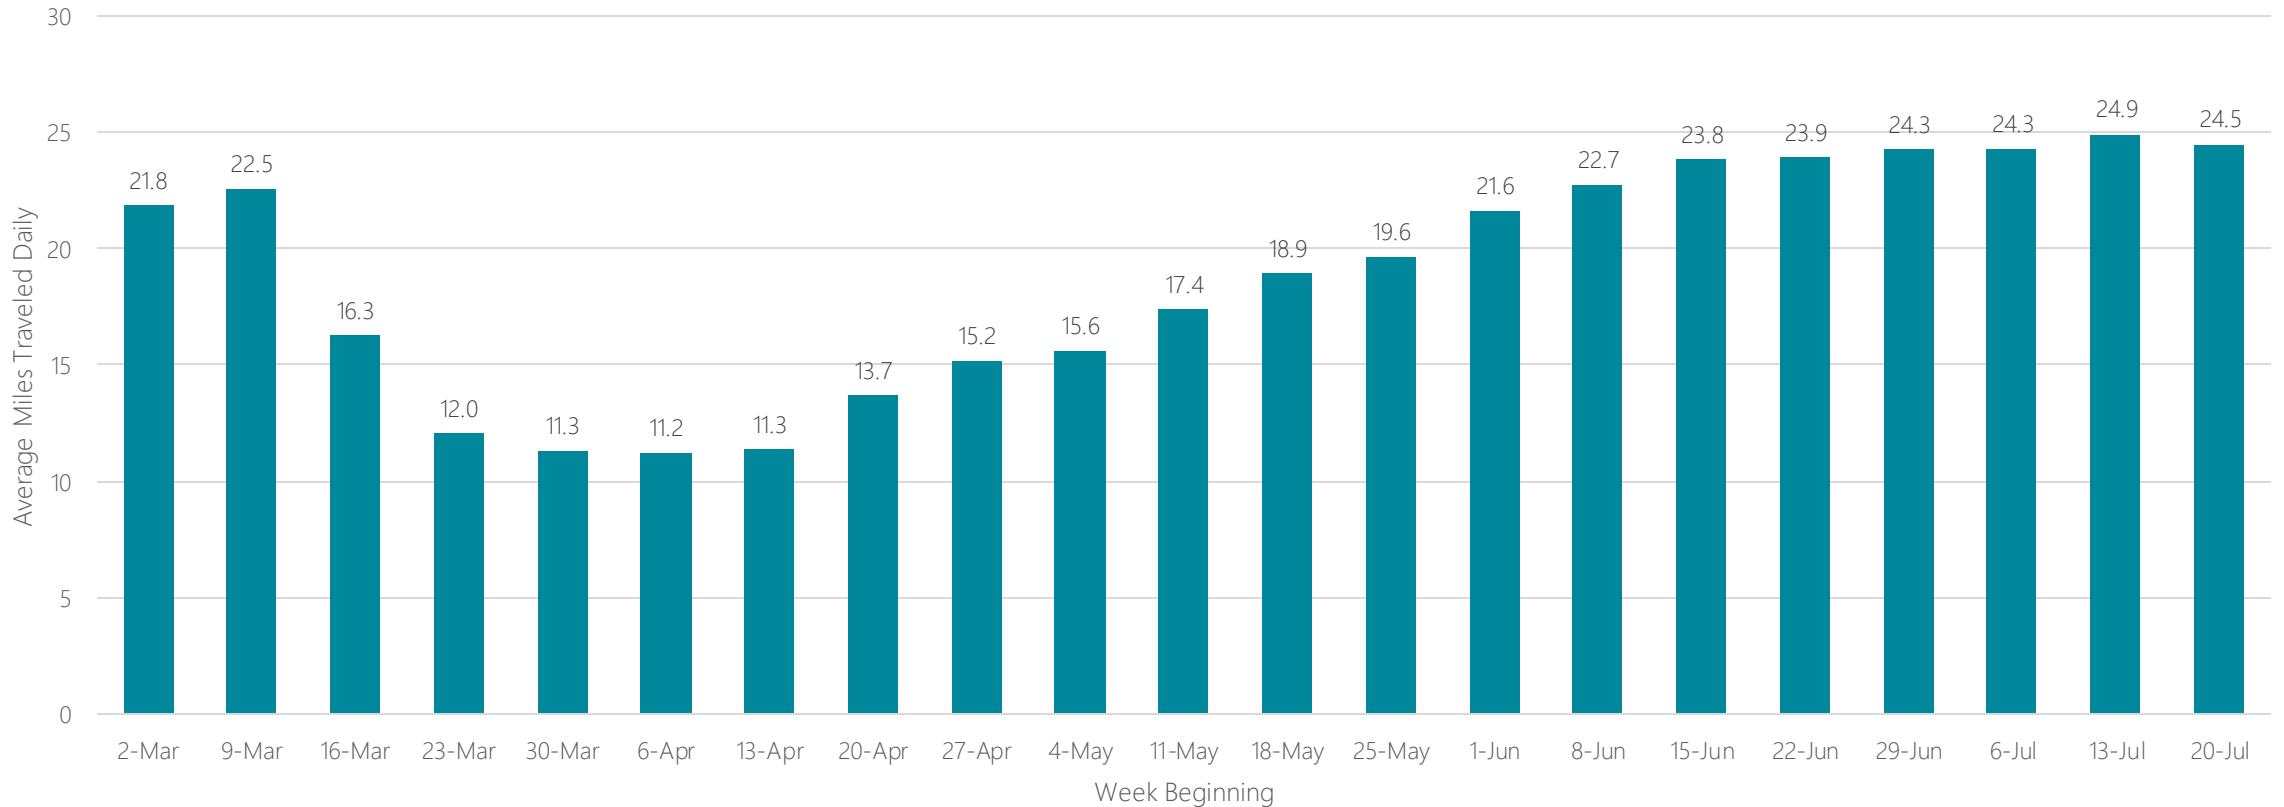

Johnstown, PA

Average Miles Traveled Daily Weekly Trend