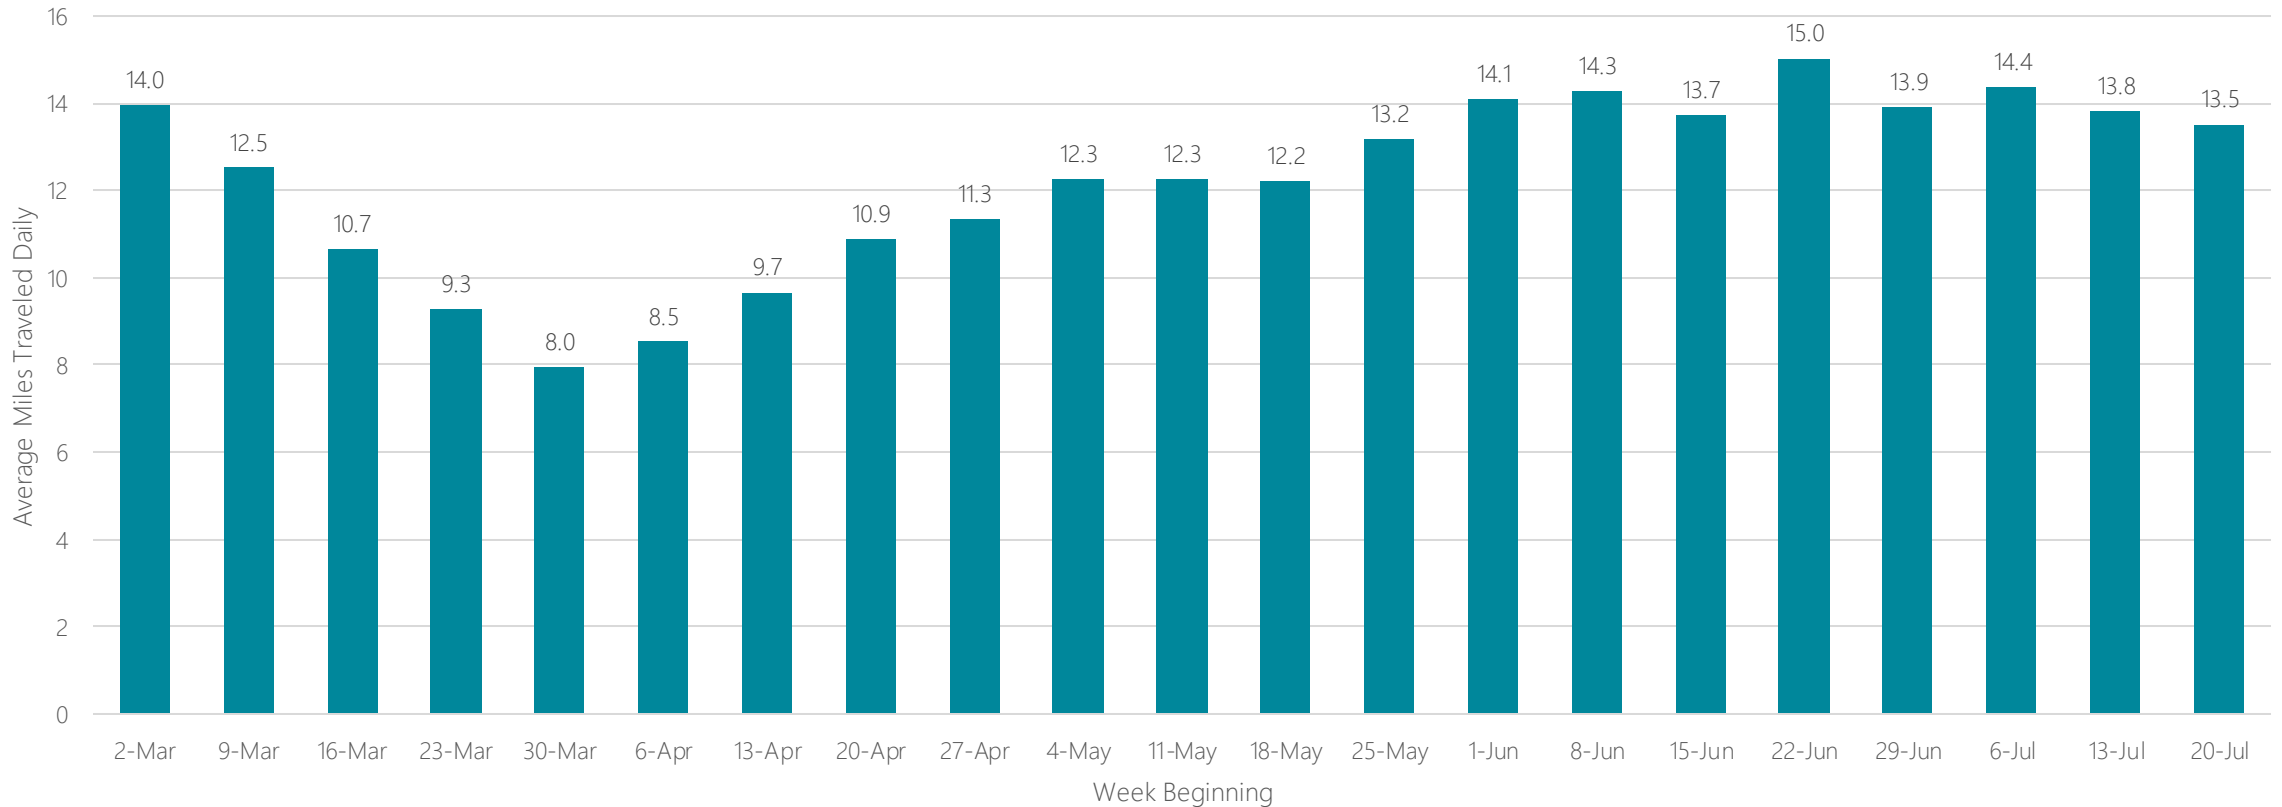

Helena

Average Miles Traveled Daily Weekly Trend