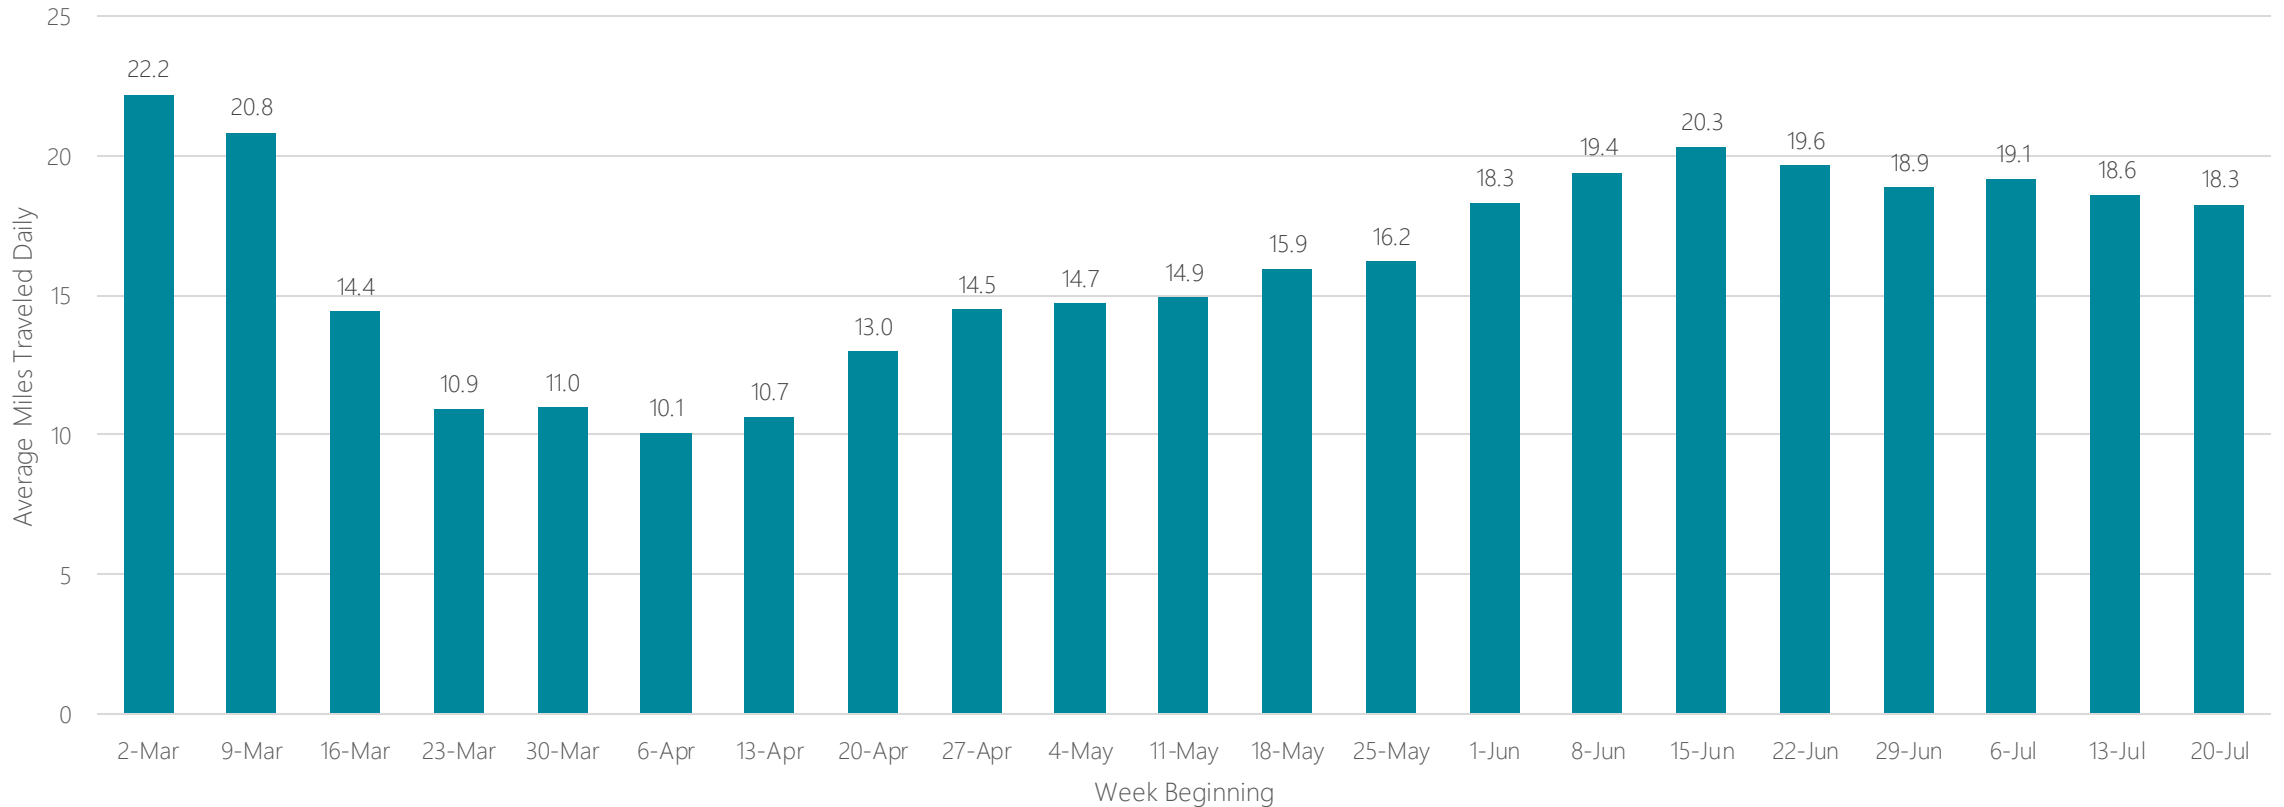

Fort Wayne

Average Miles Traveled Daily Weekly Trend

Fresno-Visalia

Average Miles Traveled Daily Weekly Trend

Gainesville

Average Miles Traveled Daily Weekly Trend

Glendive

Average Miles Traveled Daily Weekly Trend