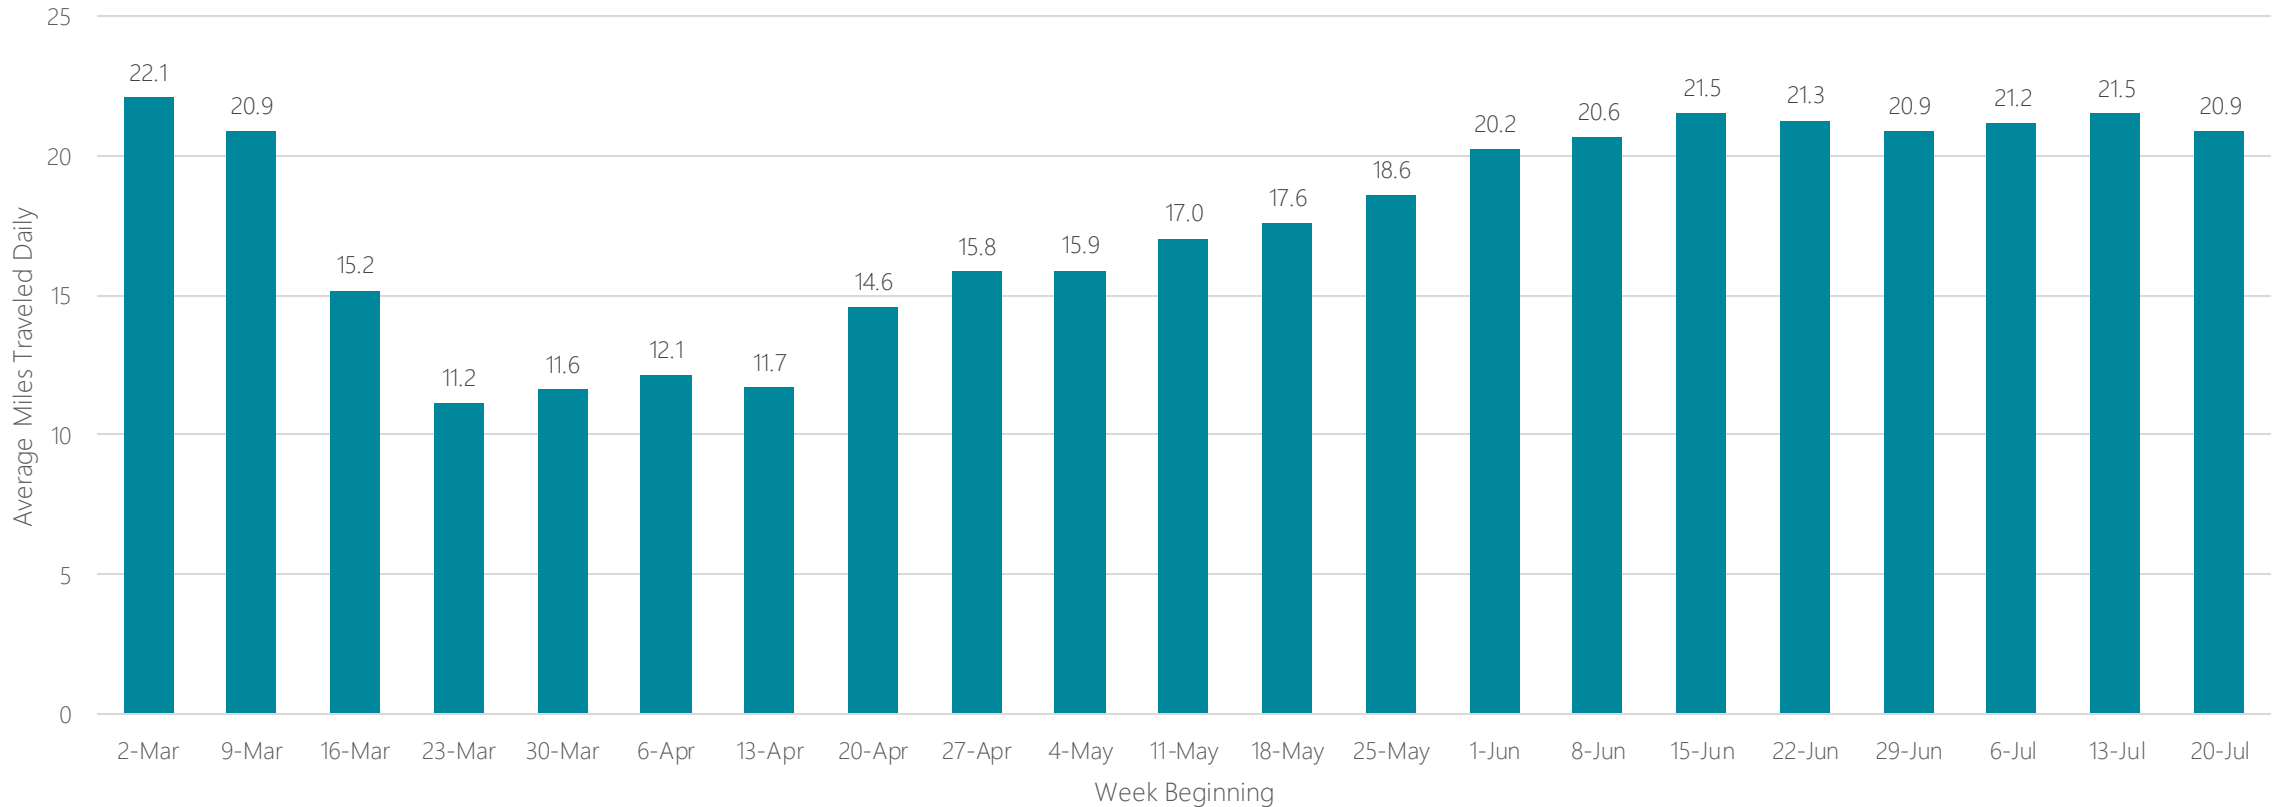

Dallas-Fort Worth

Average Miles Traveled Daily Weekly Trend

Davenport-Rock Island-Moline

Average Miles Traveled Daily Weekly Trend

Dayton

Average Miles Traveled Daily Weekly Trend

Denver

Average Miles Traveled Daily Weekly Trend