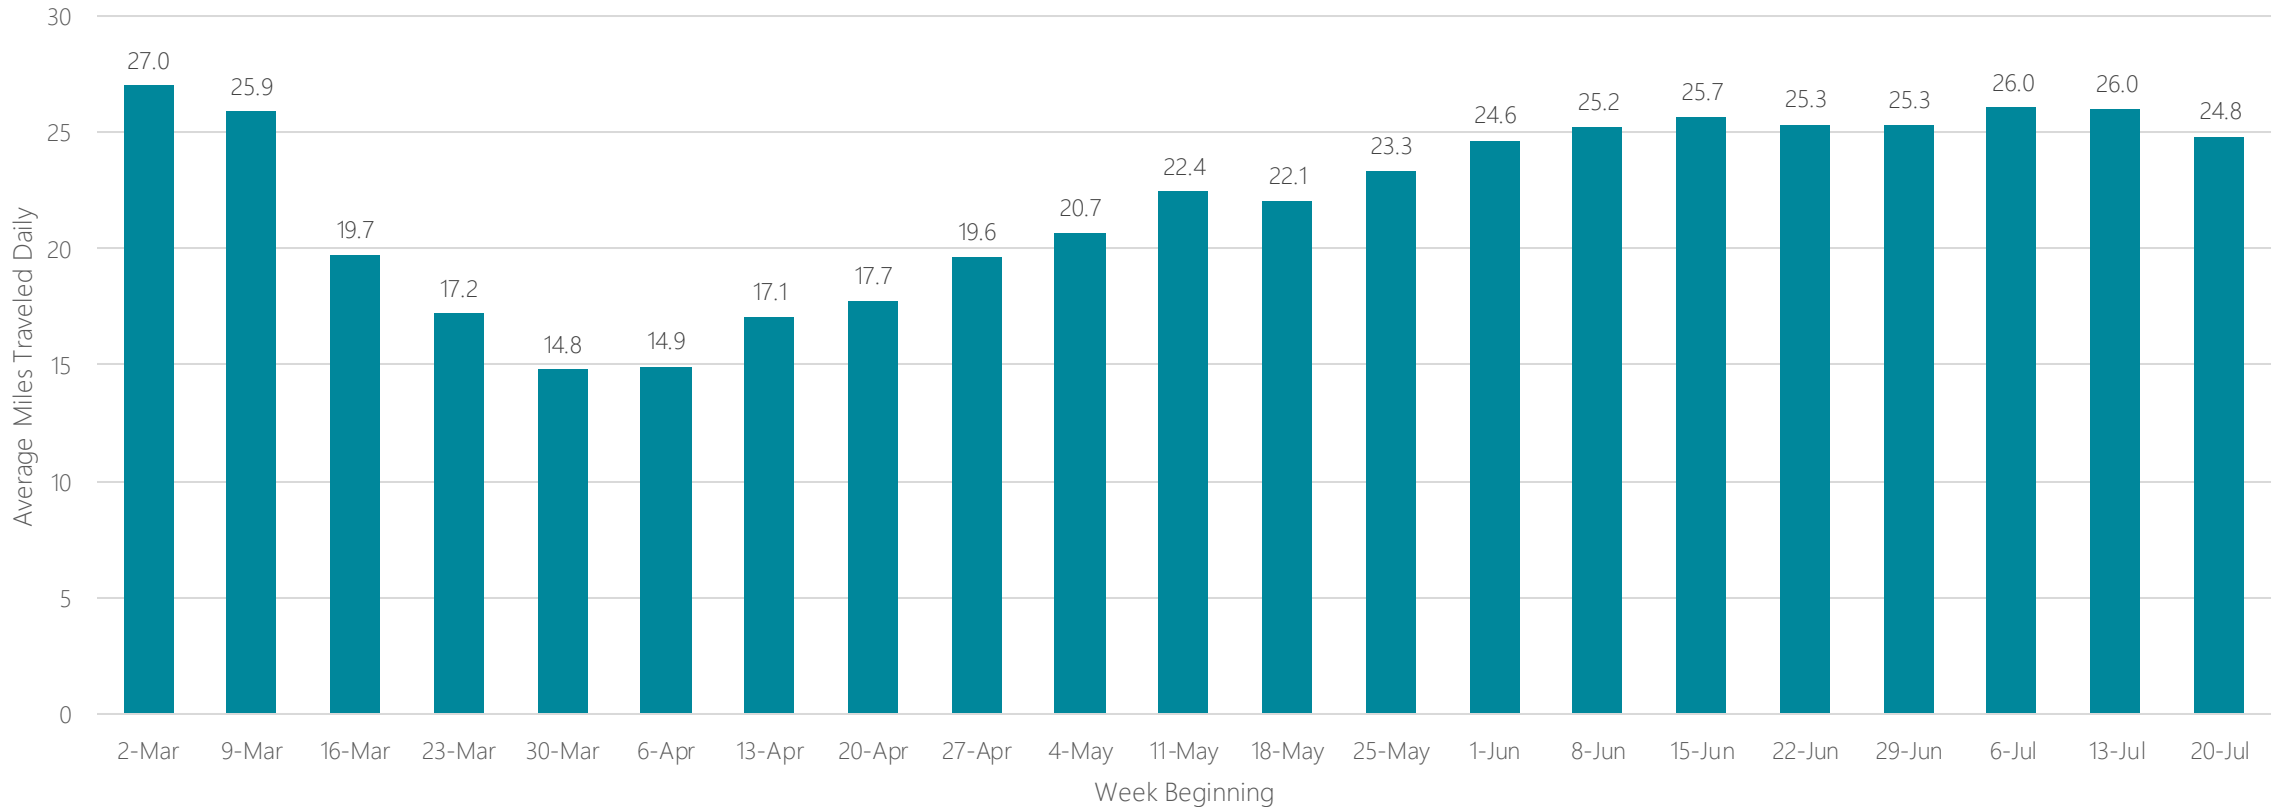

Tri-Cities, TN-VA

Average Miles Traveled Daily Weekly Trend