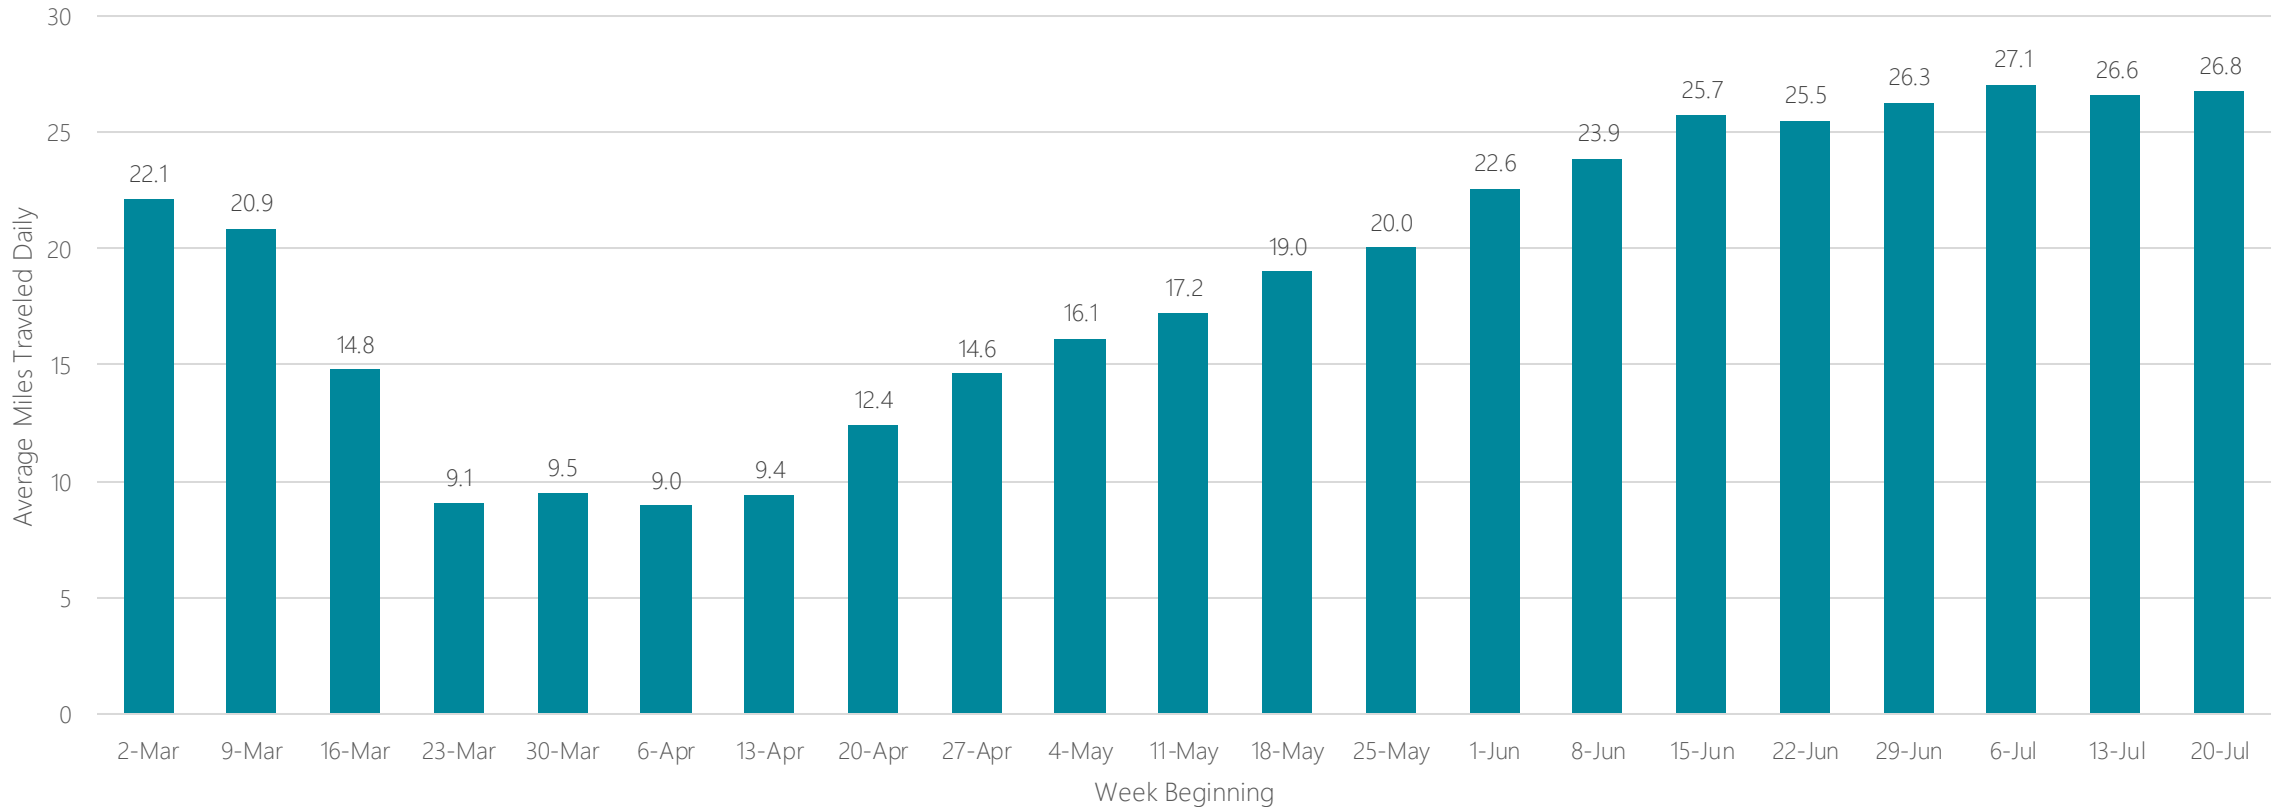

Traverse City-Cadillac

Average Miles Traveled Daily Weekly Trend