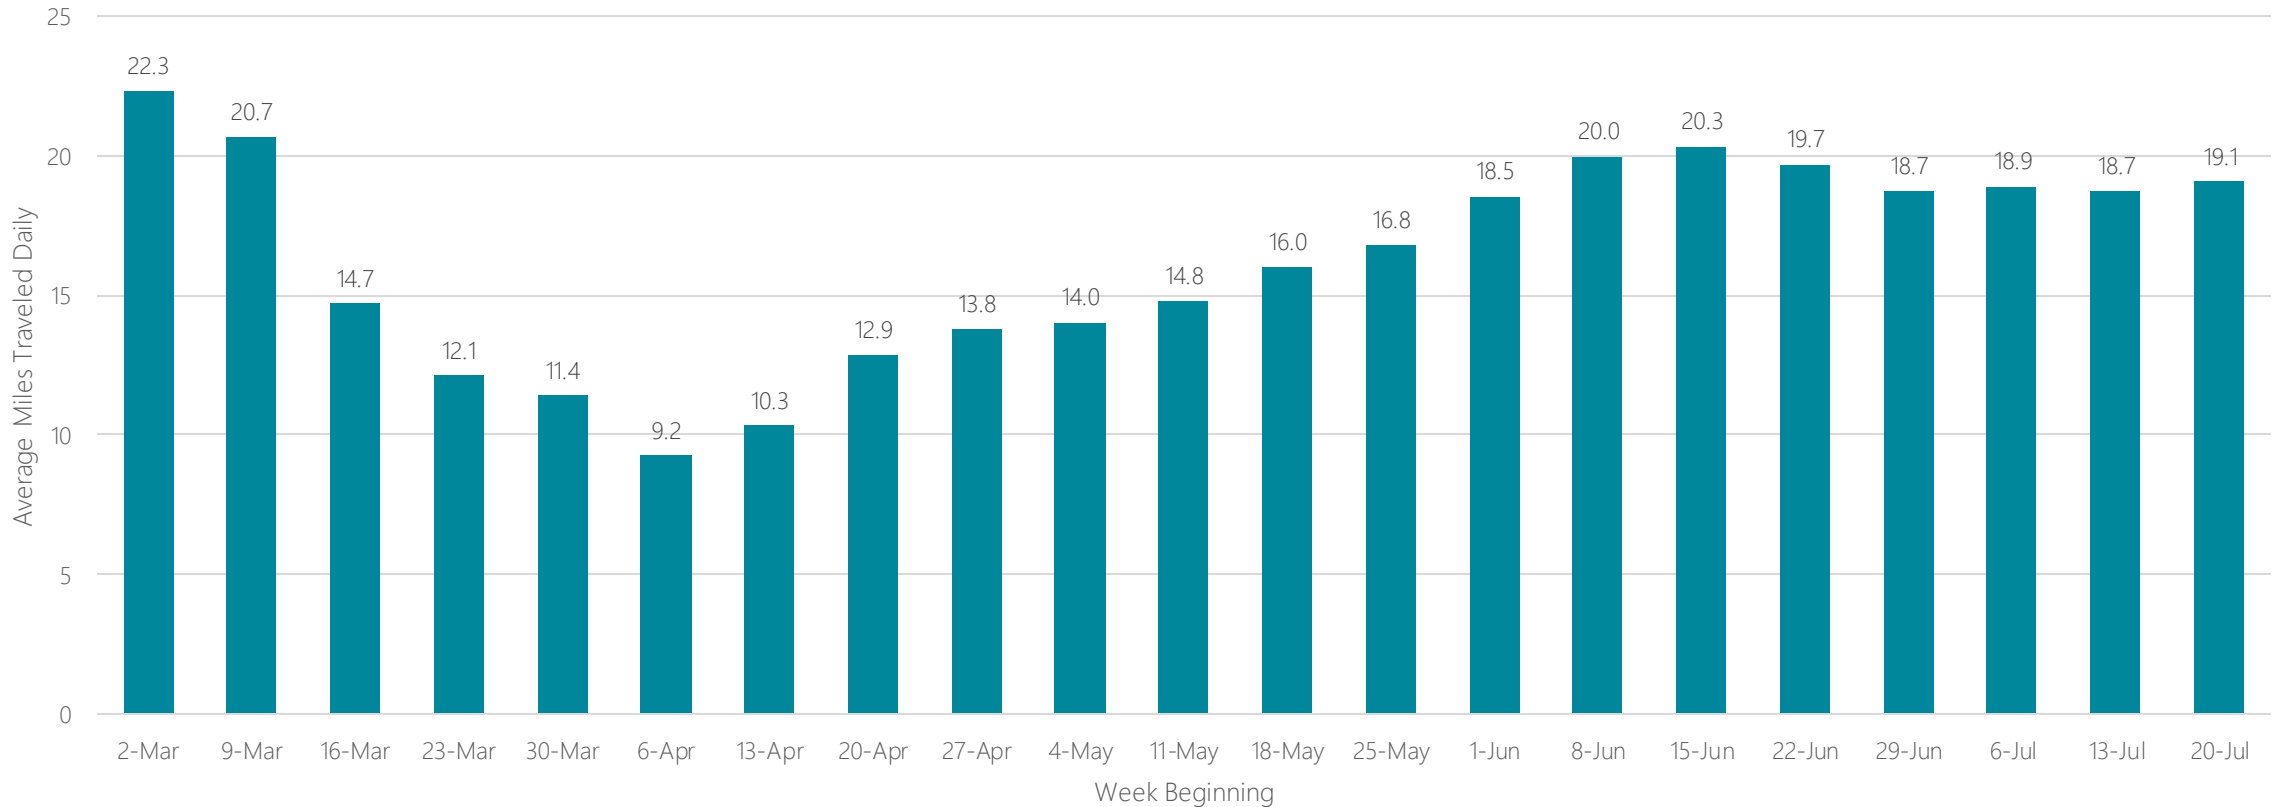

Palm Springs

Average Miles Traveled Daily Weekly Trend