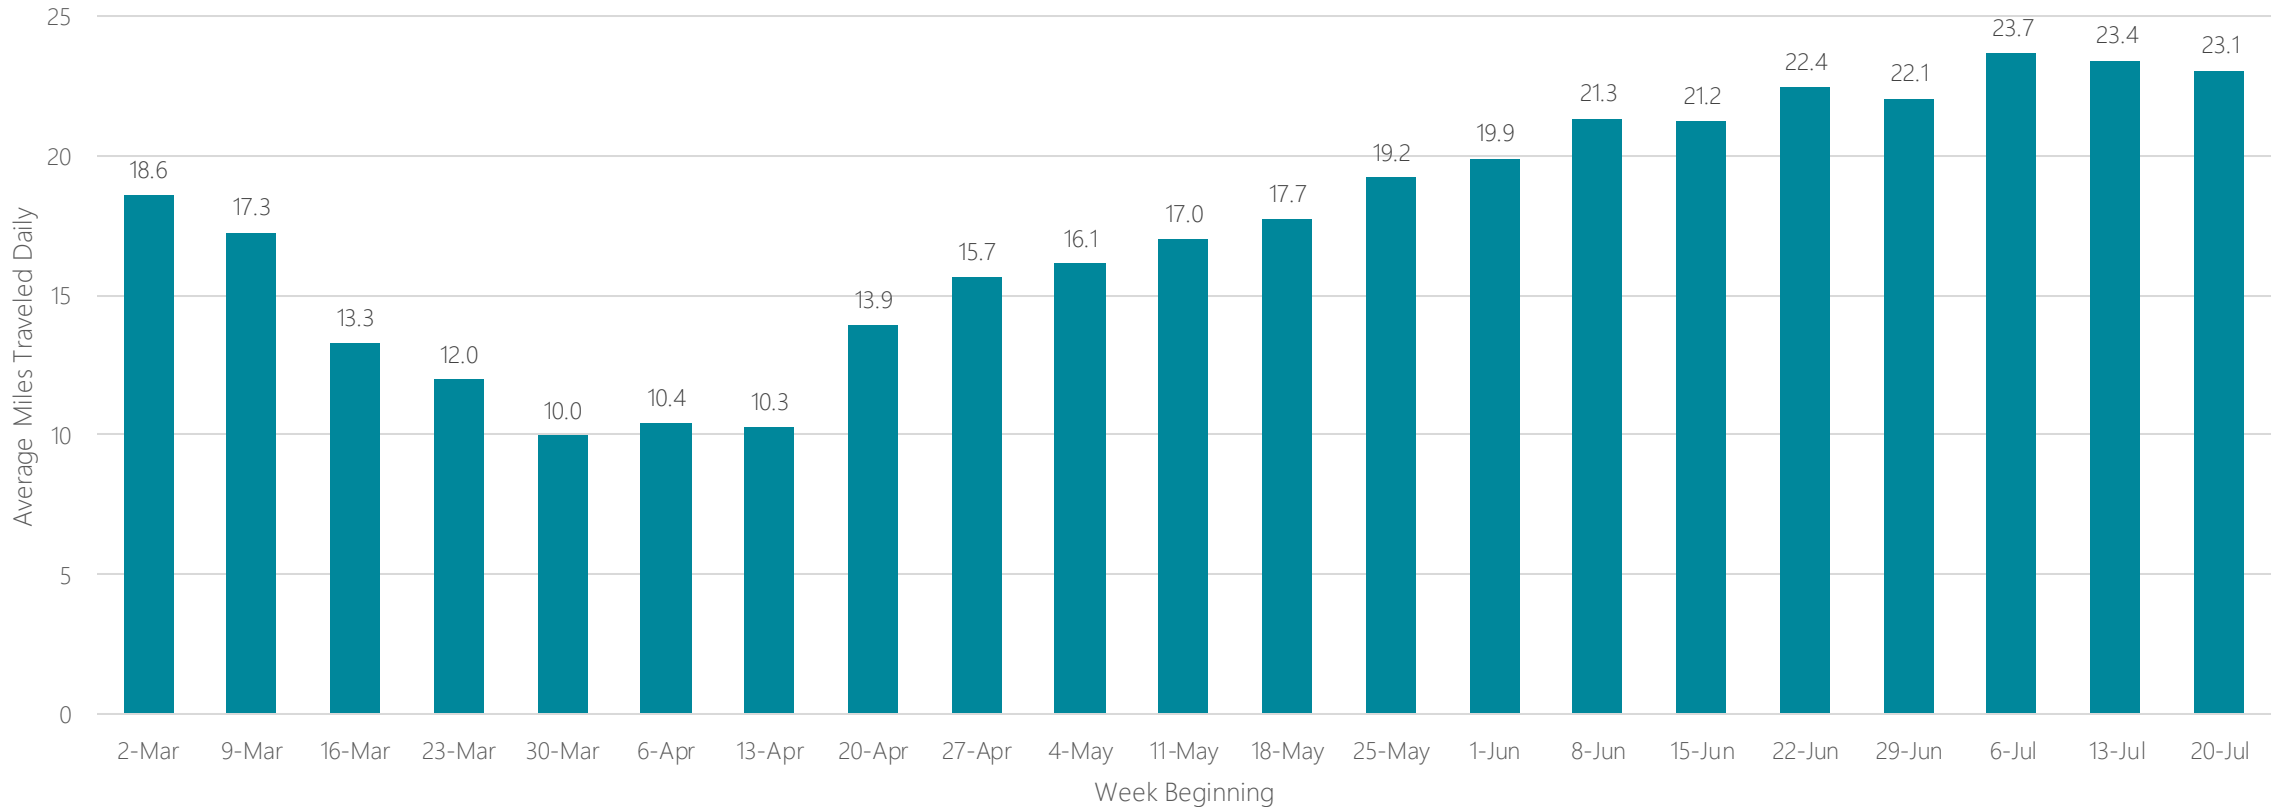

Baton Rouge

Average Miles Traveled Daily Weekly Trend

Beaumont

Average Miles Traveled Daily Weekly Trend

Bend, OR

Average Miles Traveled Daily Weekly Trend

Billings, MT

Average Miles Traveled Daily Weekly Trend