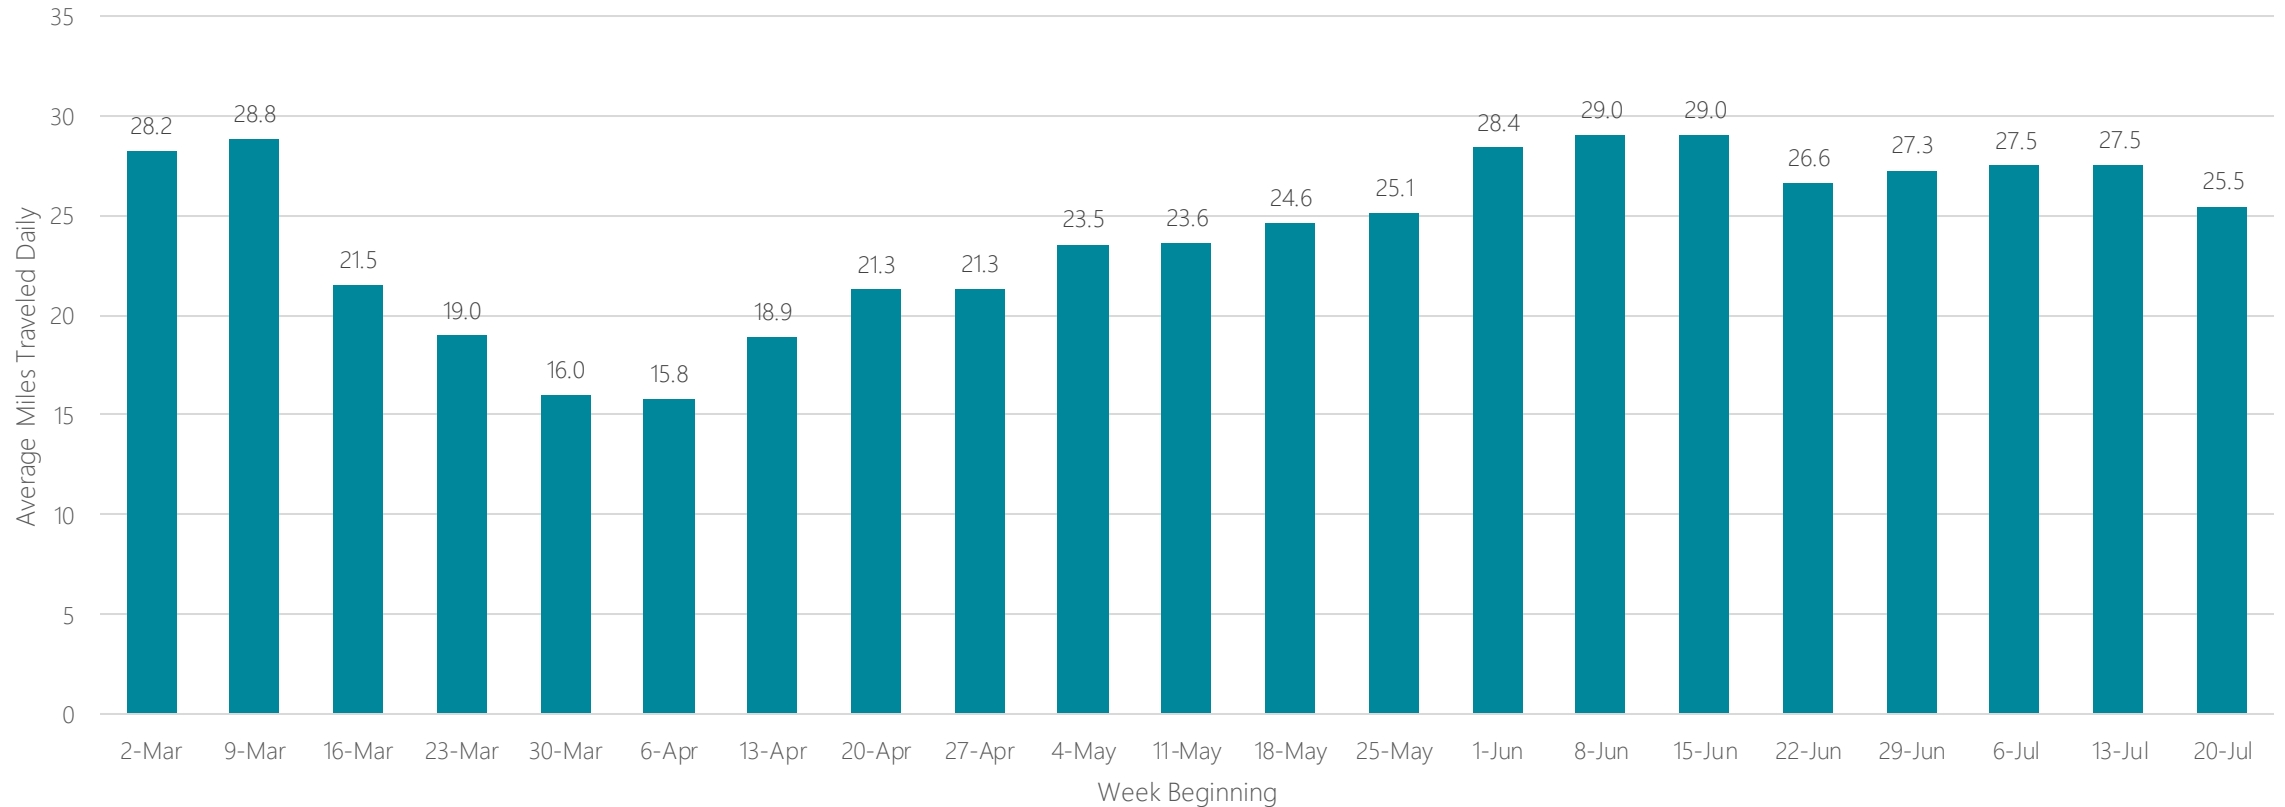

Twin Falls

Average Miles Traveled Daily Weekly Trend

Tyler-Longview (Lufkin & Nacogdoches)

Average Miles Traveled Daily Weekly Trend

Average Miles Traveled Daily Weekly Trend

Victoria

Average Miles Traveled Daily Weekly Trend