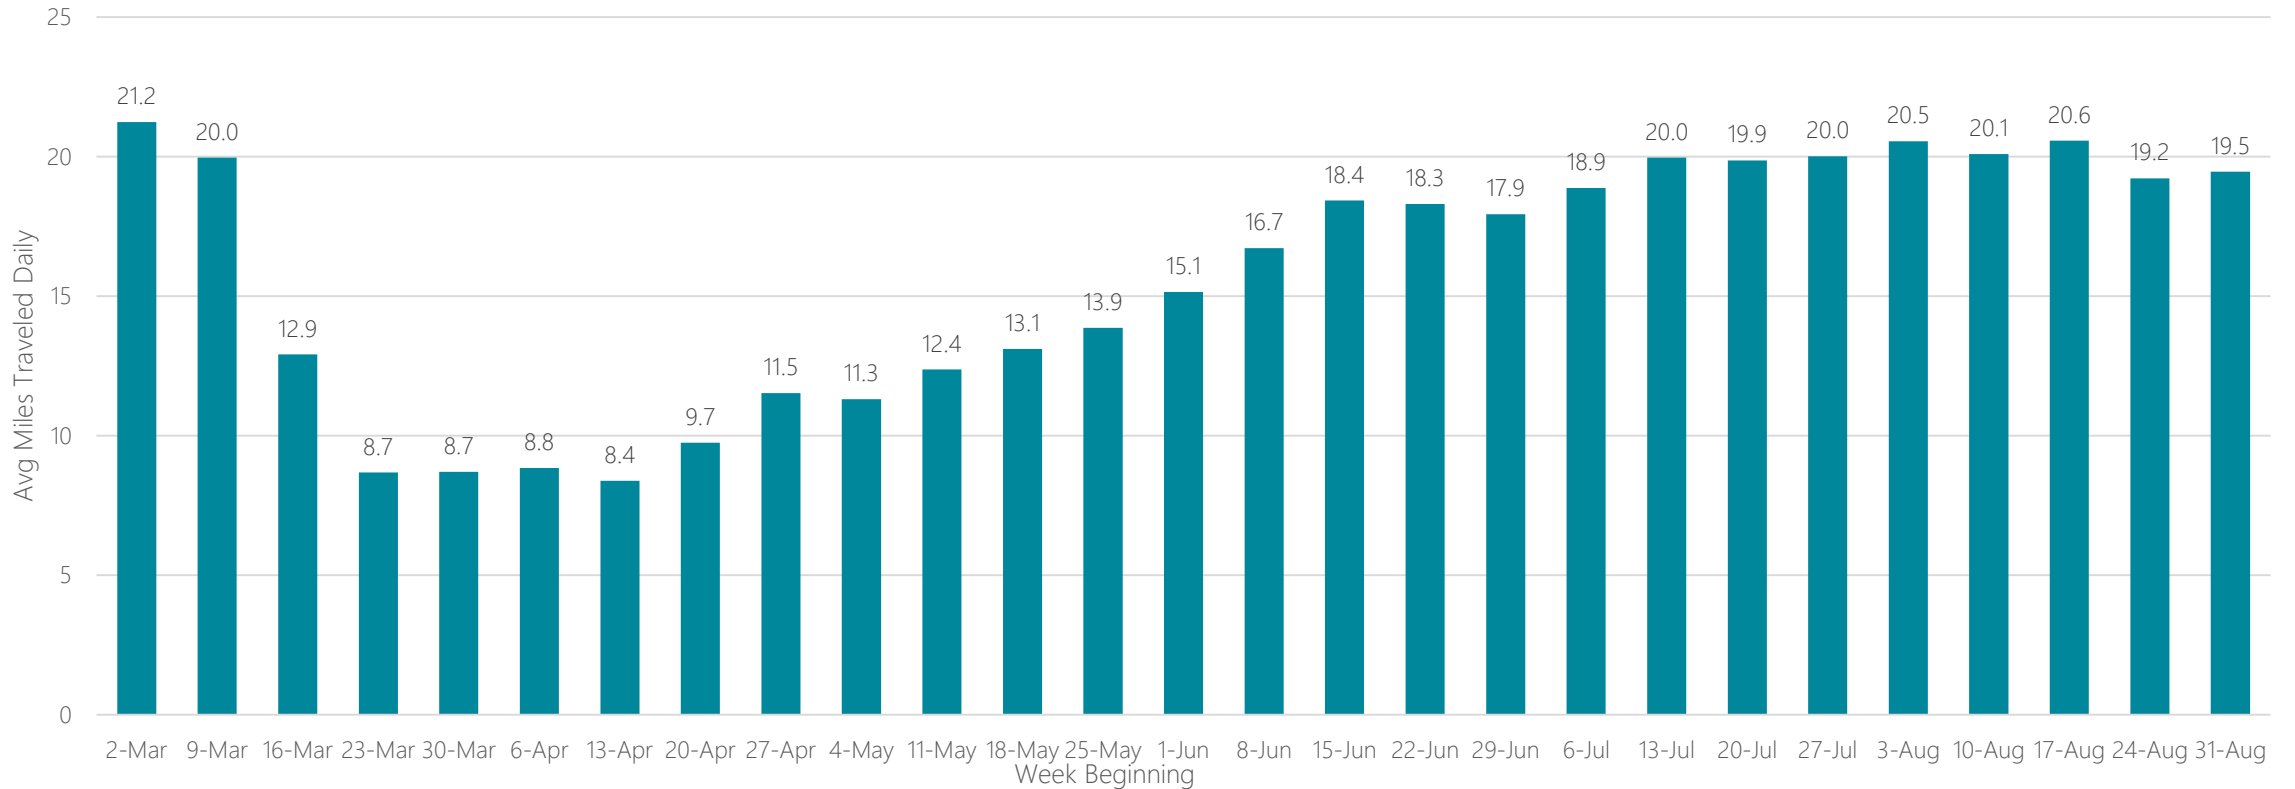

Average Miles Traveled Daily Weekly Trend

Harrisonburg

Average Miles Traveled Daily Weekly Trend

Hartford & New Haven

Average Miles Traveled Daily Weekly Trend

Hattiesburg-Laurel

Average Miles Traveled Daily Weekly Trend