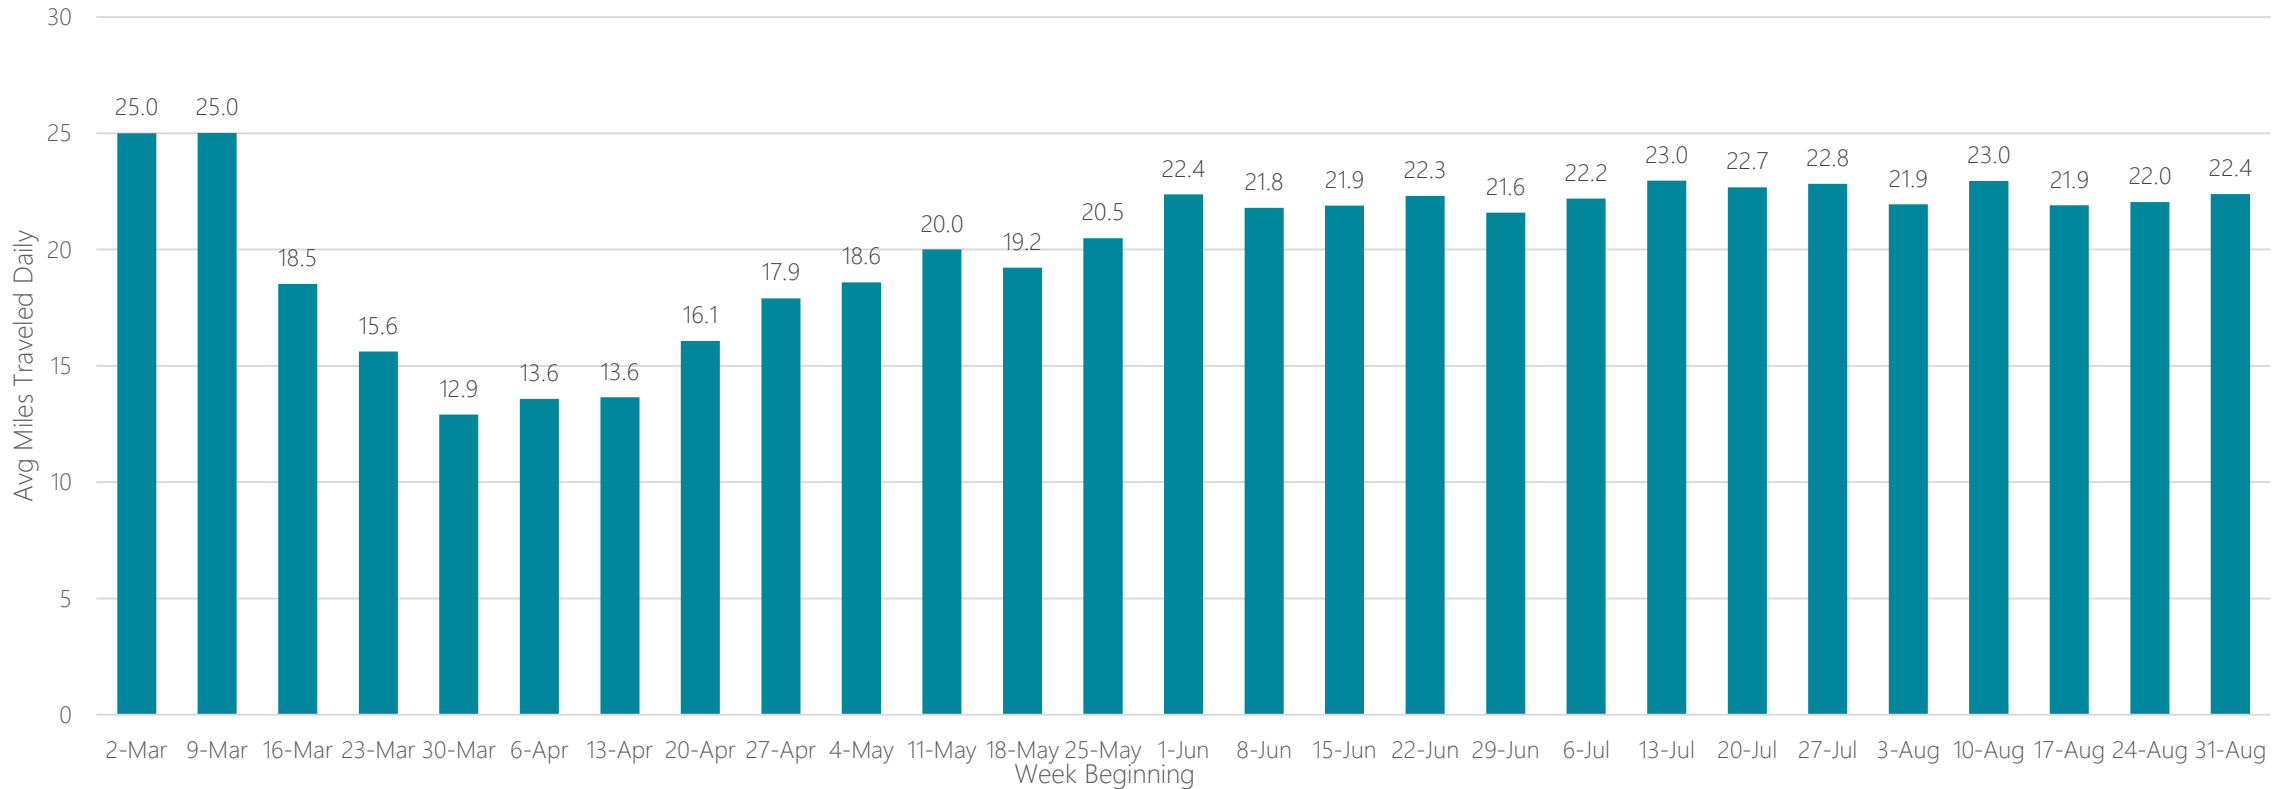

Average Miles Traveled Daily Weekly Trend

Wilkes Barre-Scranton

Average Miles Traveled Daily Weekly Trend

Wilmington

Average Miles Traveled Daily Weekly Trend

Yakima-Pasco-Richland-Kennewick

Average Miles Traveled Daily Weekly Trend