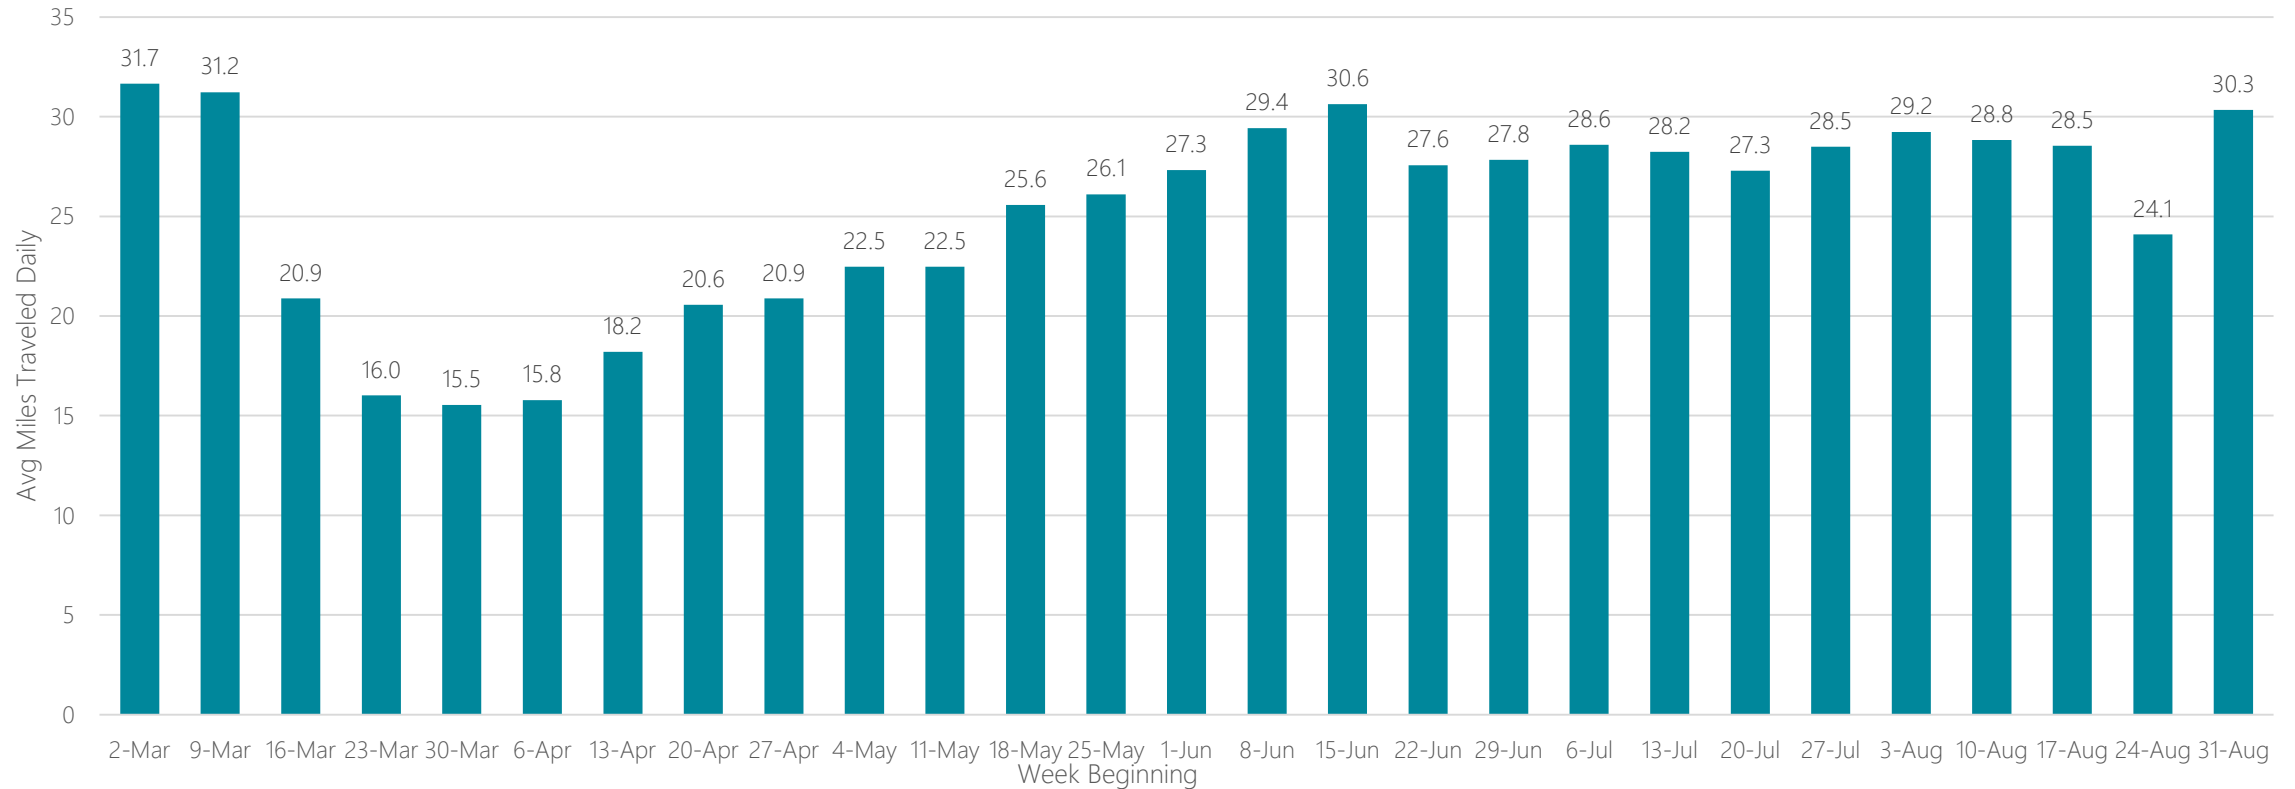

Lafayette, LA

Average Miles Traveled Daily Weekly Trend