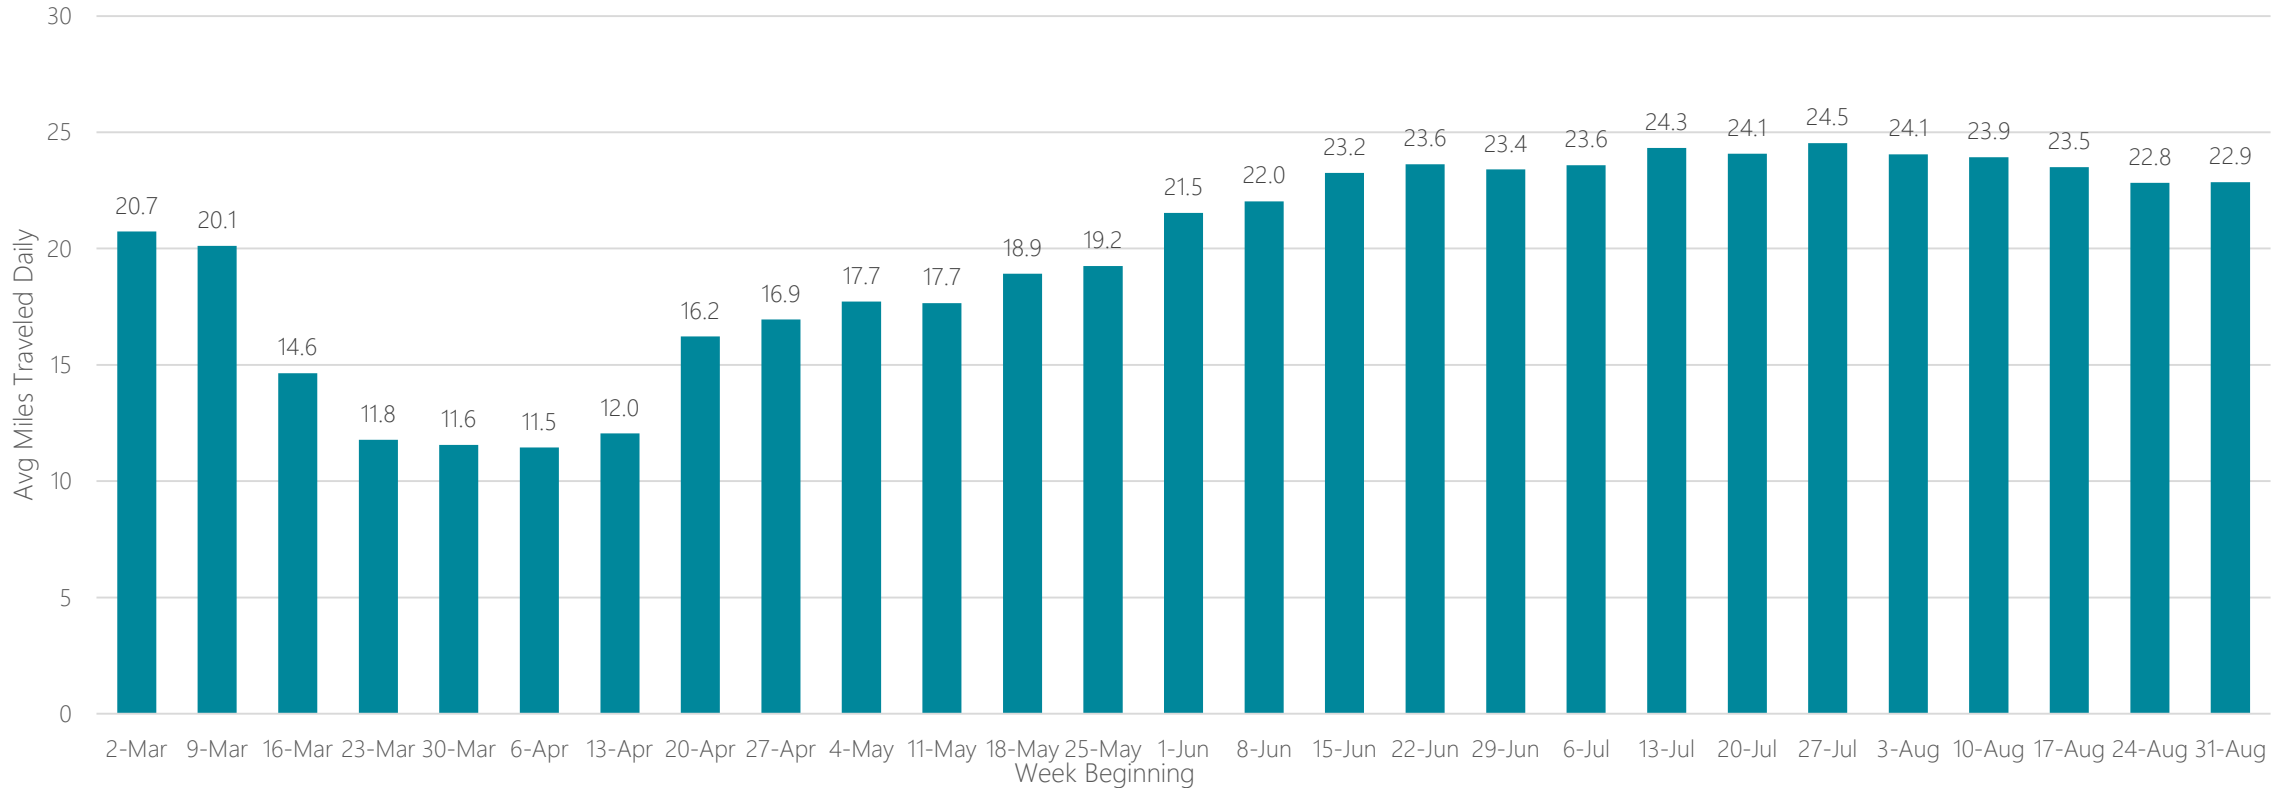

Richmond-Petersburg

Average Miles Traveled Daily Weekly Trend

Roanoke-Lynchburg

Average Miles Traveled Daily Weekly Trend

Rochester-Mason City-Austin

Average Miles Traveled Daily Weekly Trend

Rochester, NY

Average Miles Traveled Daily Weekly Trend