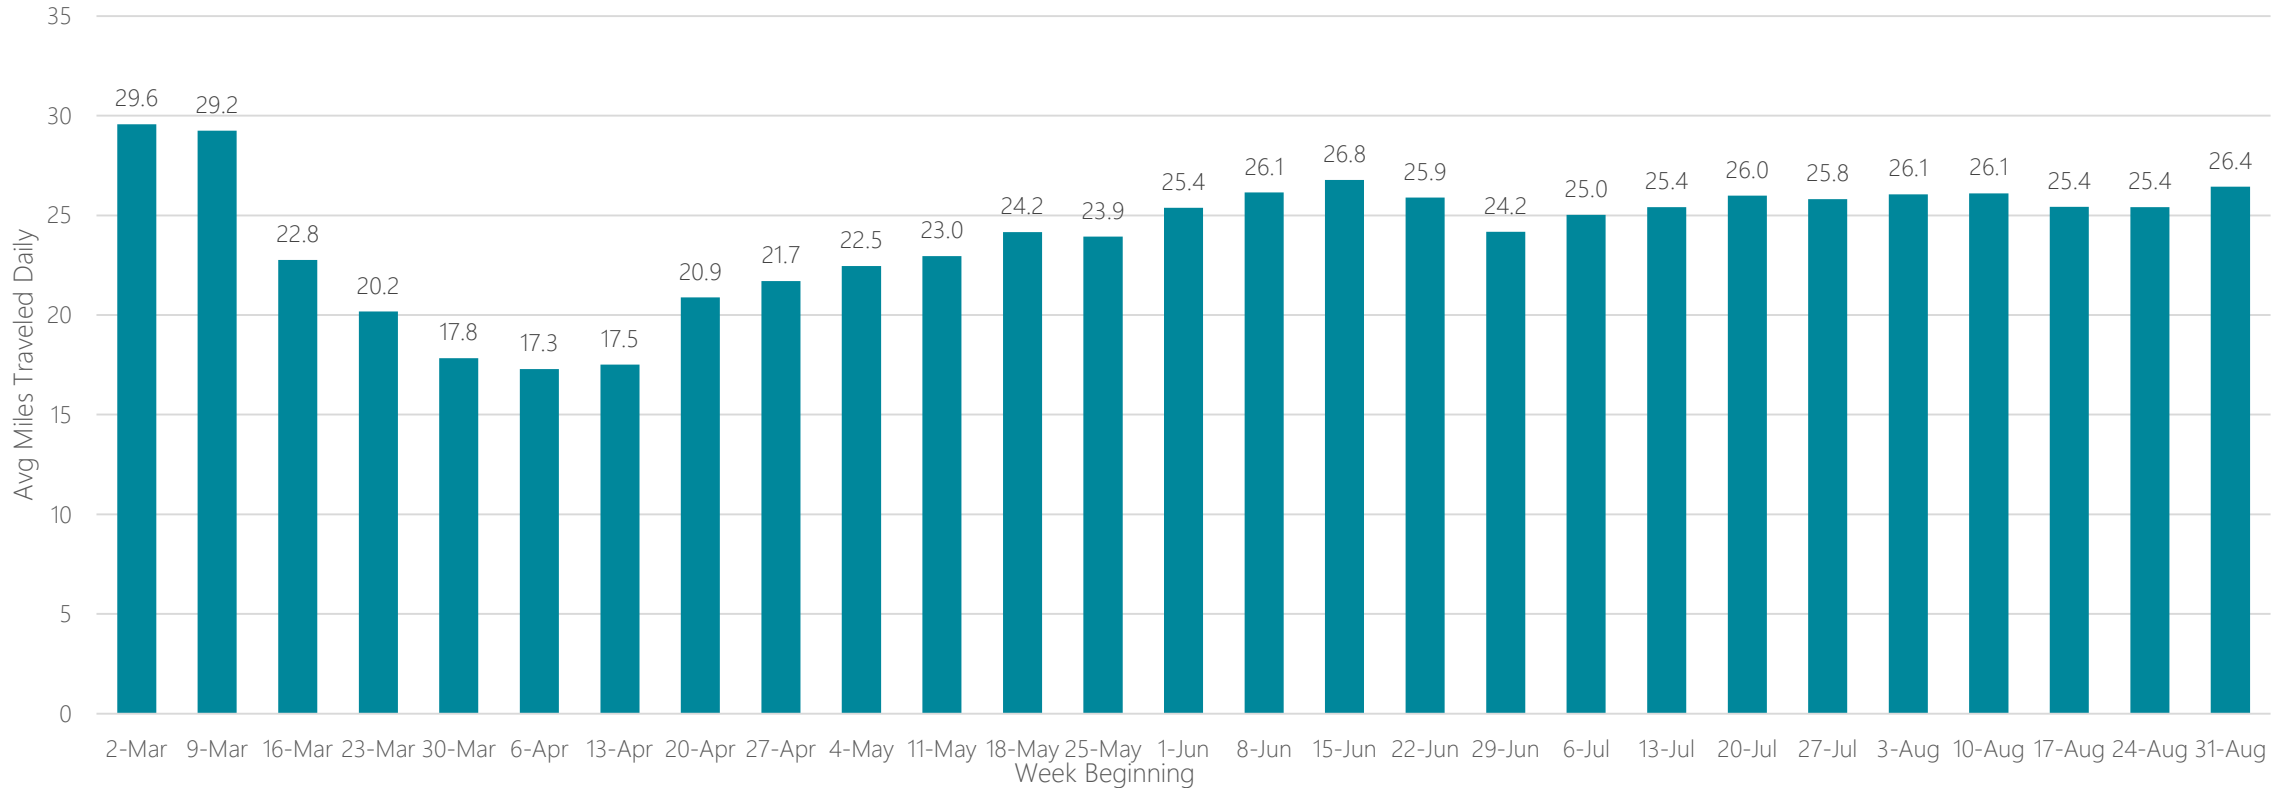

Odessa-Midland

Average Miles Traveled Daily Weekly Trend