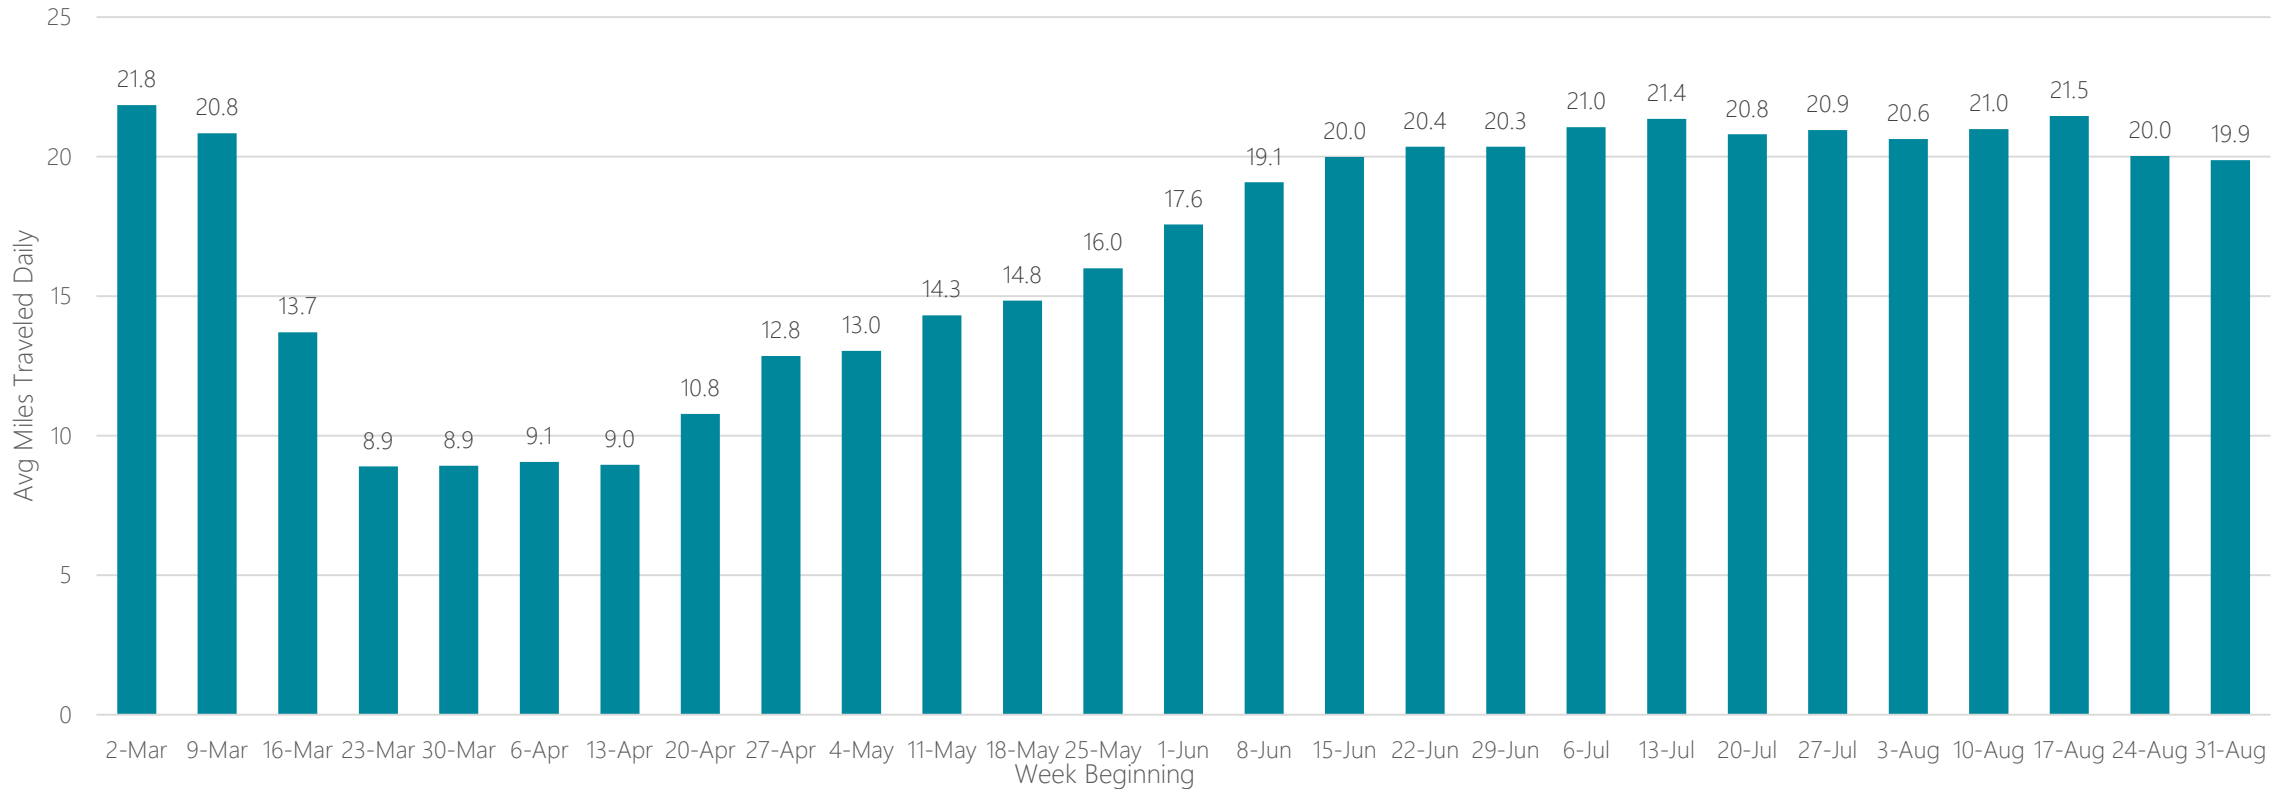

Harrisburg-Lancaster-Lebanon-York

Average Miles Traveled Daily Weekly Trend