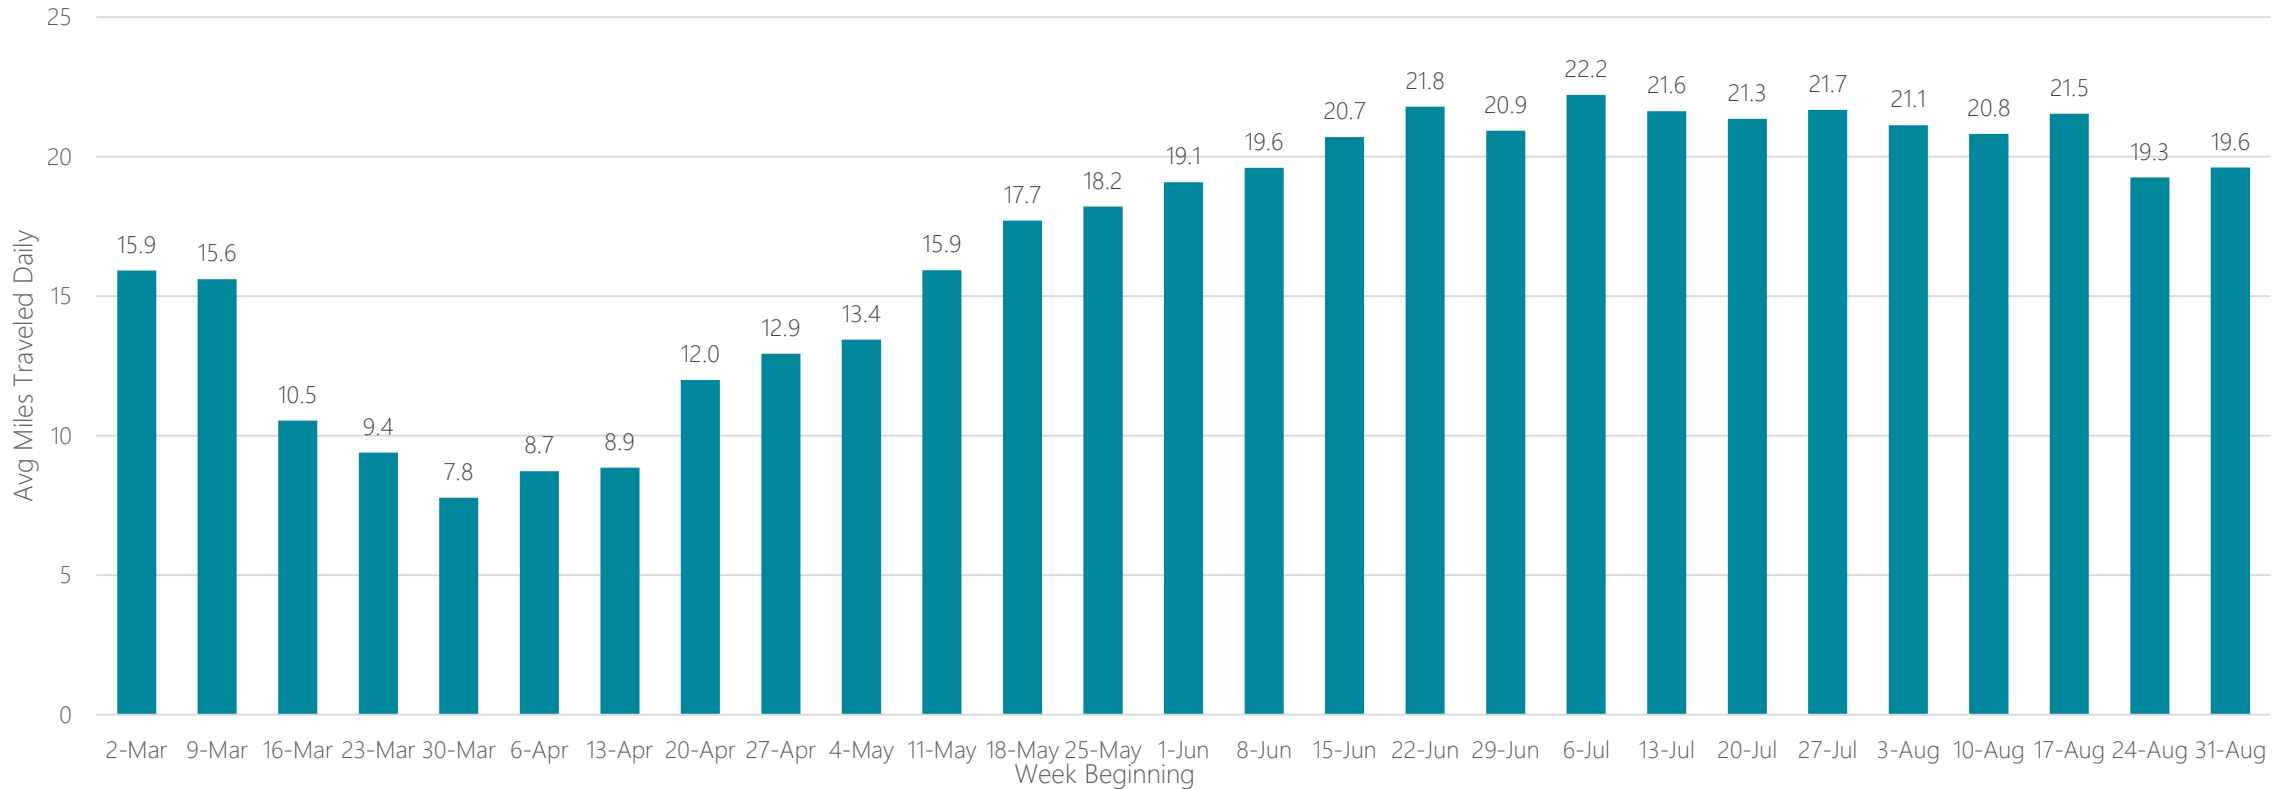

Average Miles Traveled Daily Weekly Trend

Evansville

Average Miles Traveled Daily Weekly Trend

Fairbanks

Average Miles Traveled Daily Weekly Trend

Fargo-Valley City

Average Miles Traveled Daily Weekly Trend