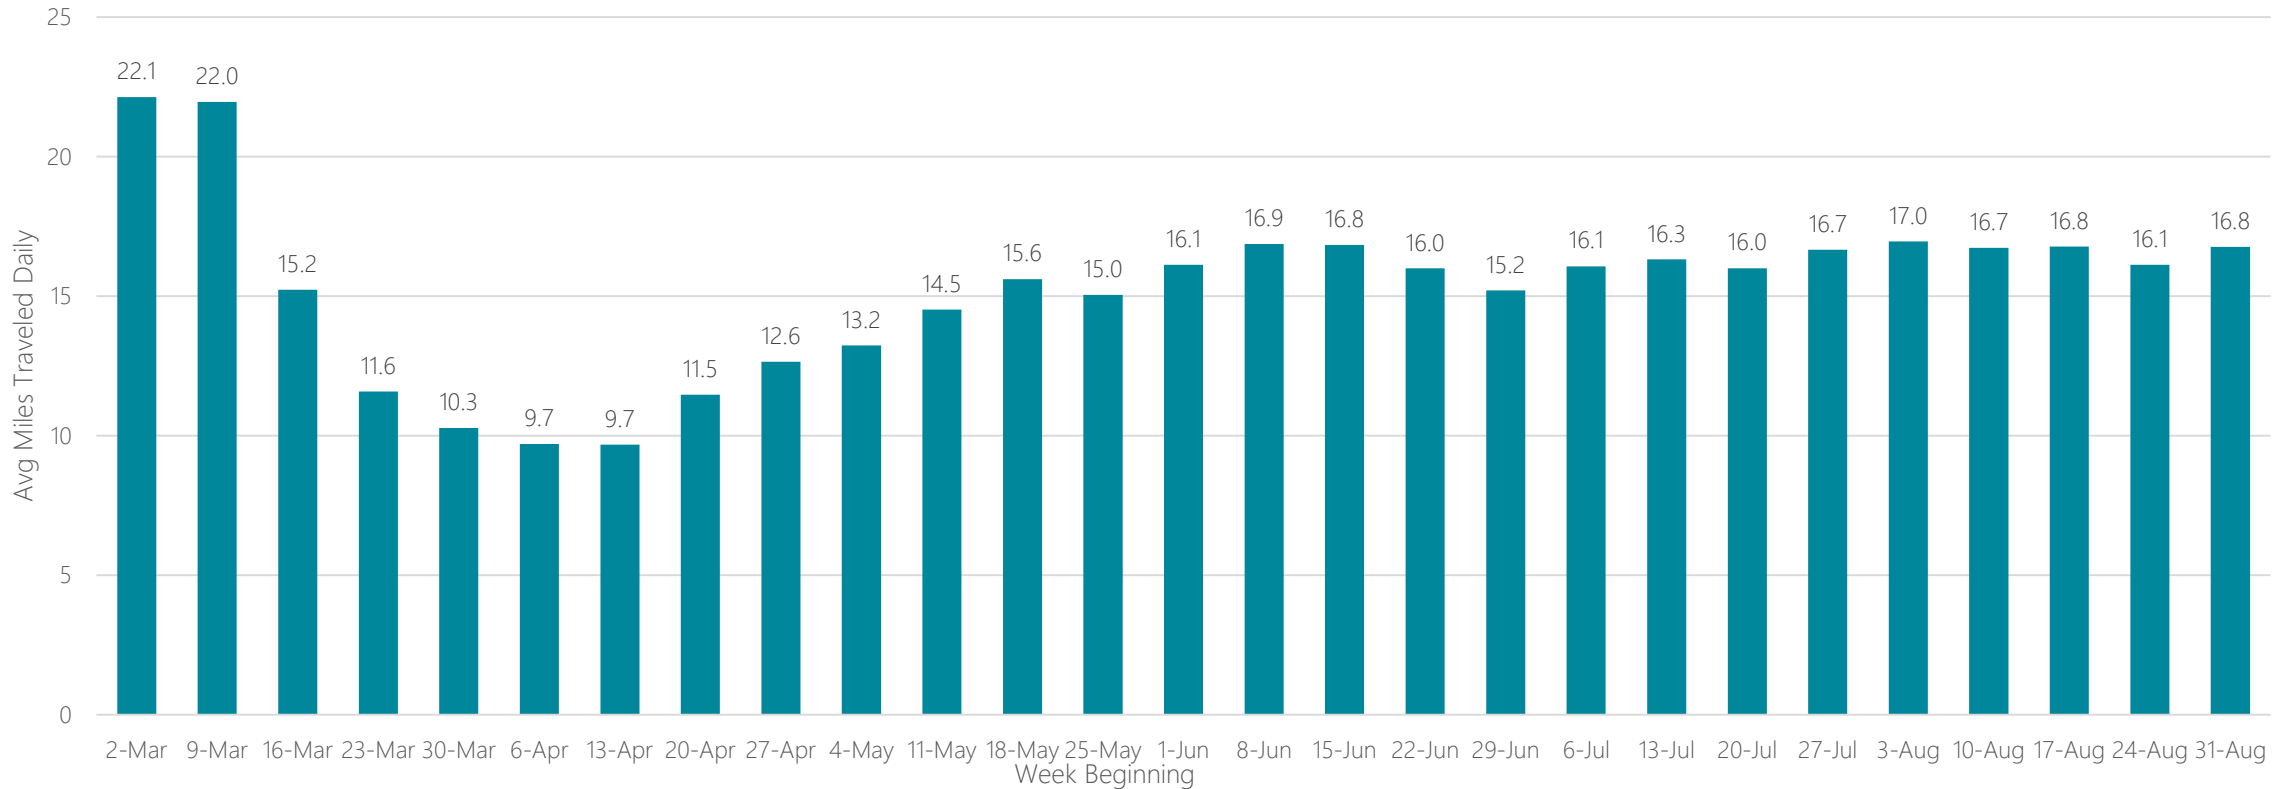

Traverse City-Cadillac

Average Miles Traveled Daily Weekly Trend

Tri-Cities, TN-VA

Average Miles Traveled Daily Weekly Trend

Tucson (Sierra Vista)

Average Miles Traveled Daily Weekly Trend

Tulsa

Average Miles Traveled Daily Weekly Trend