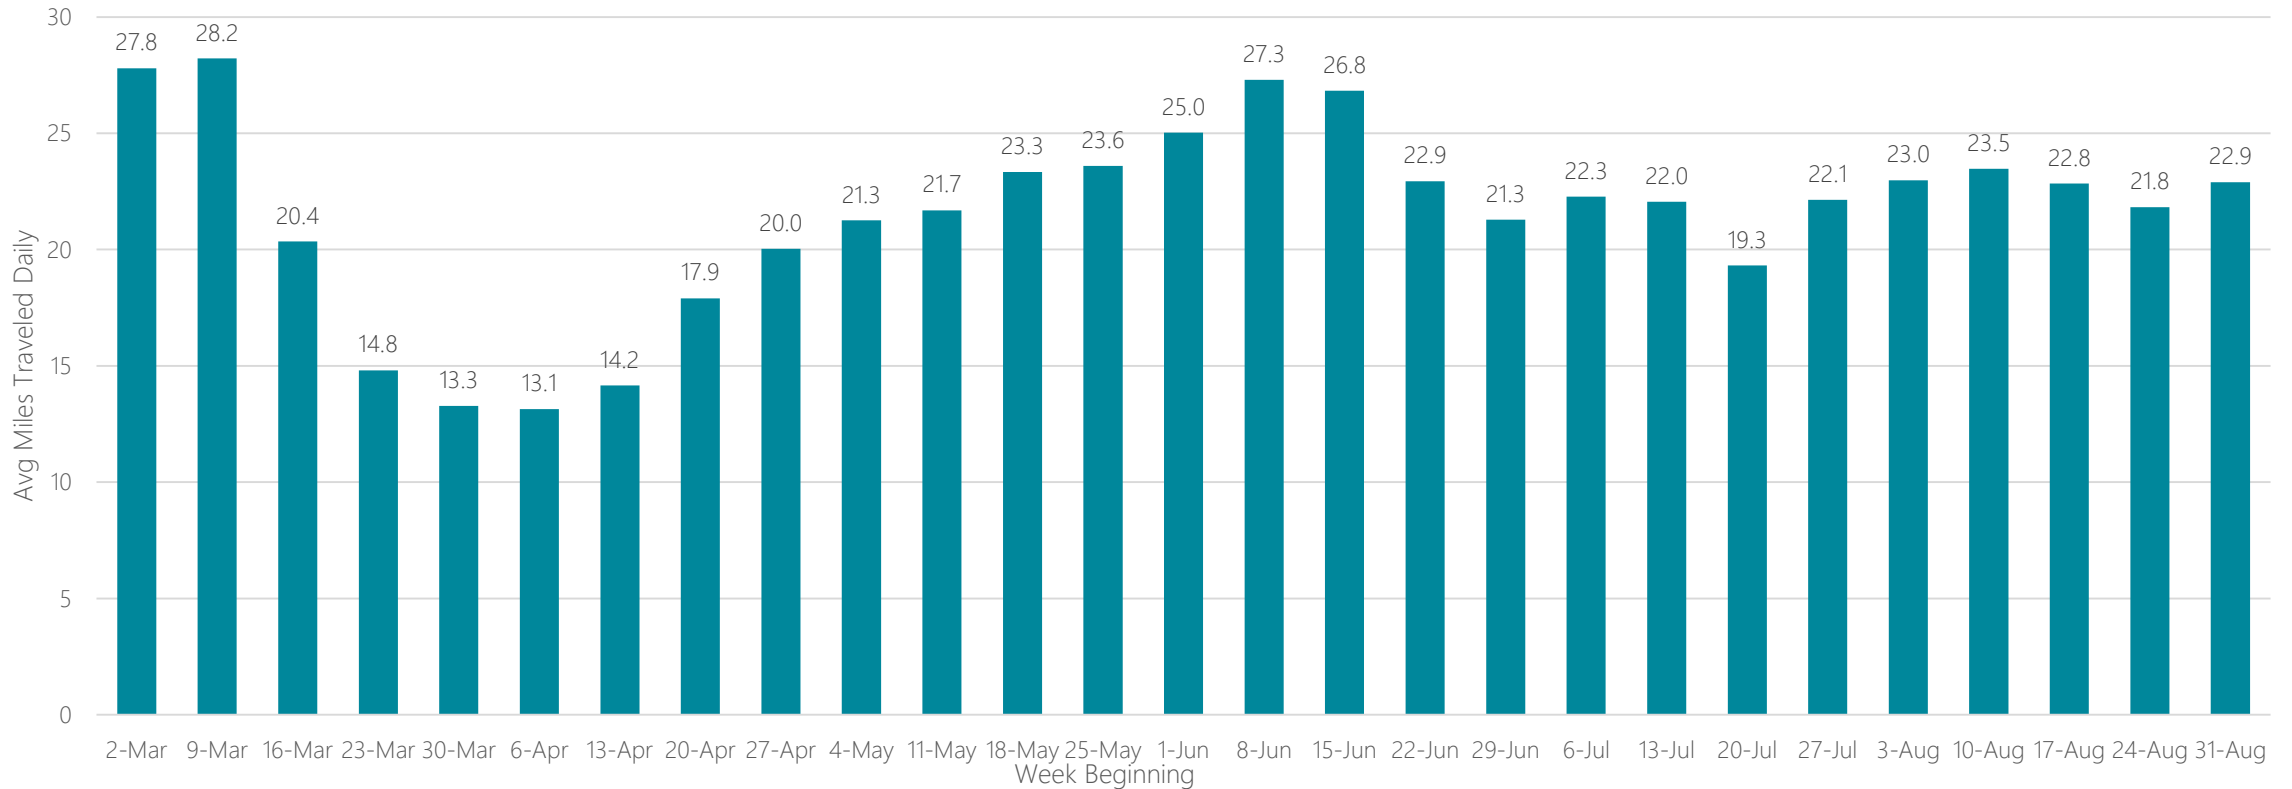

Columbus-Tupelo-West Point

Average Miles Traveled Daily Weekly Trend

Columbus, GA

Average Miles Traveled Daily Weekly Trend

Columbus, OH

Average Miles Traveled Daily Weekly Trend

Corpus Christi

Average Miles Traveled Daily Weekly Trend