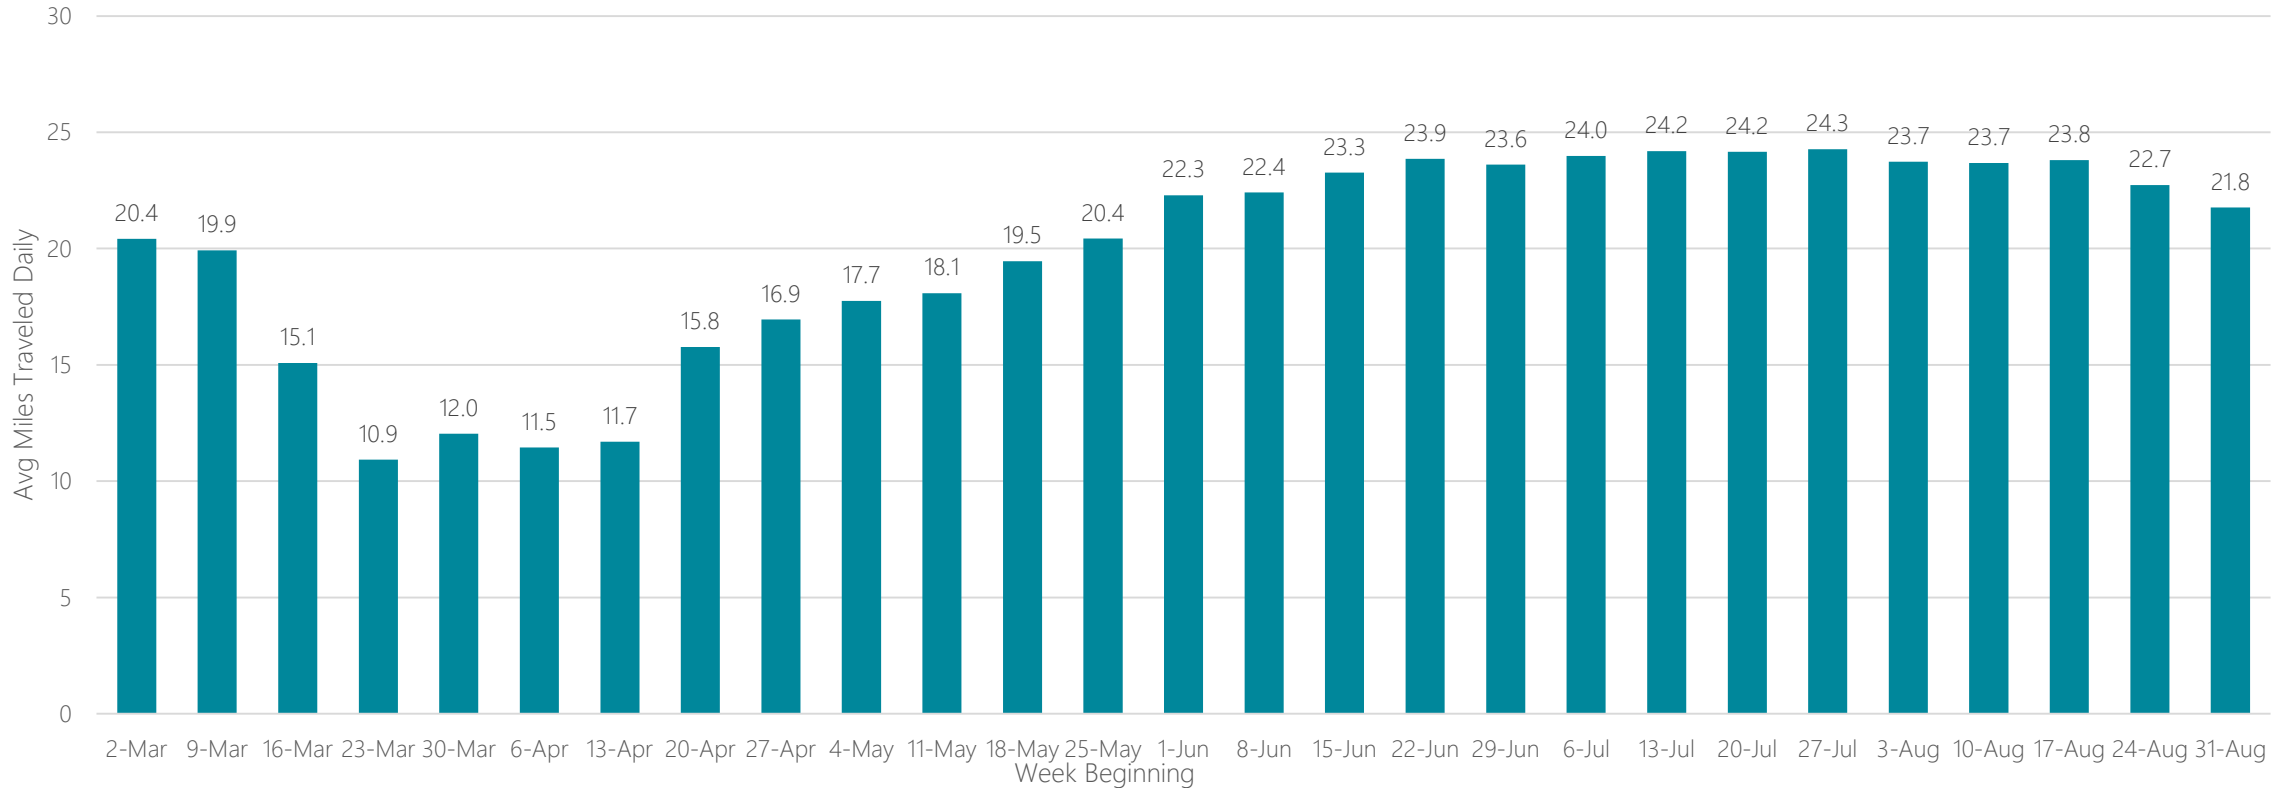

Juneau

Average Miles Traveled Daily Weekly Trend

Kansas City

Average Miles Traveled Daily Weekly Trend

Knoxville

Average Miles Traveled Daily Weekly Trend

La Crosse-Eau Claire

Average Miles Traveled Daily Weekly Trend