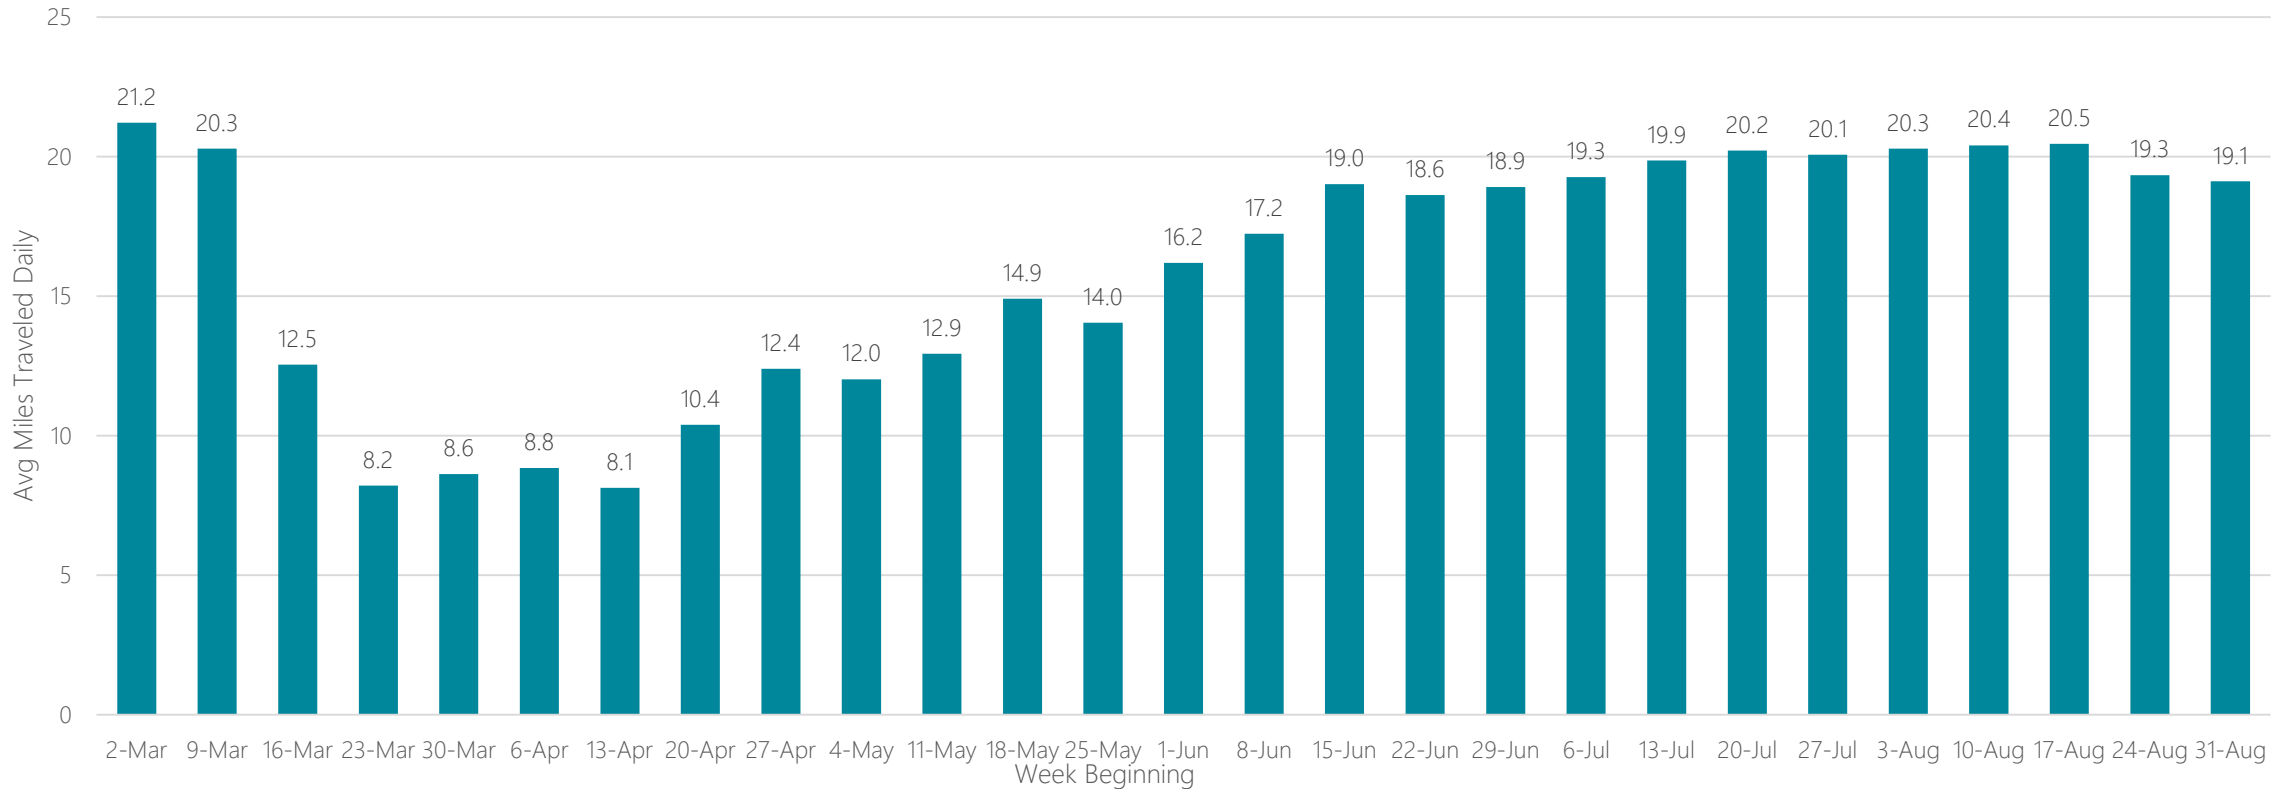

Richmond-Petersburg

Average Miles Traveled Daily Weekly Trend

Roanoke-Lynchburg

Average Miles Traveled Daily Weekly Trend

Rochester-Mason City-Austin

Average Miles Traveled Daily Weekly Trend

Rochester, NY

Average Miles Traveled Daily Weekly Trend