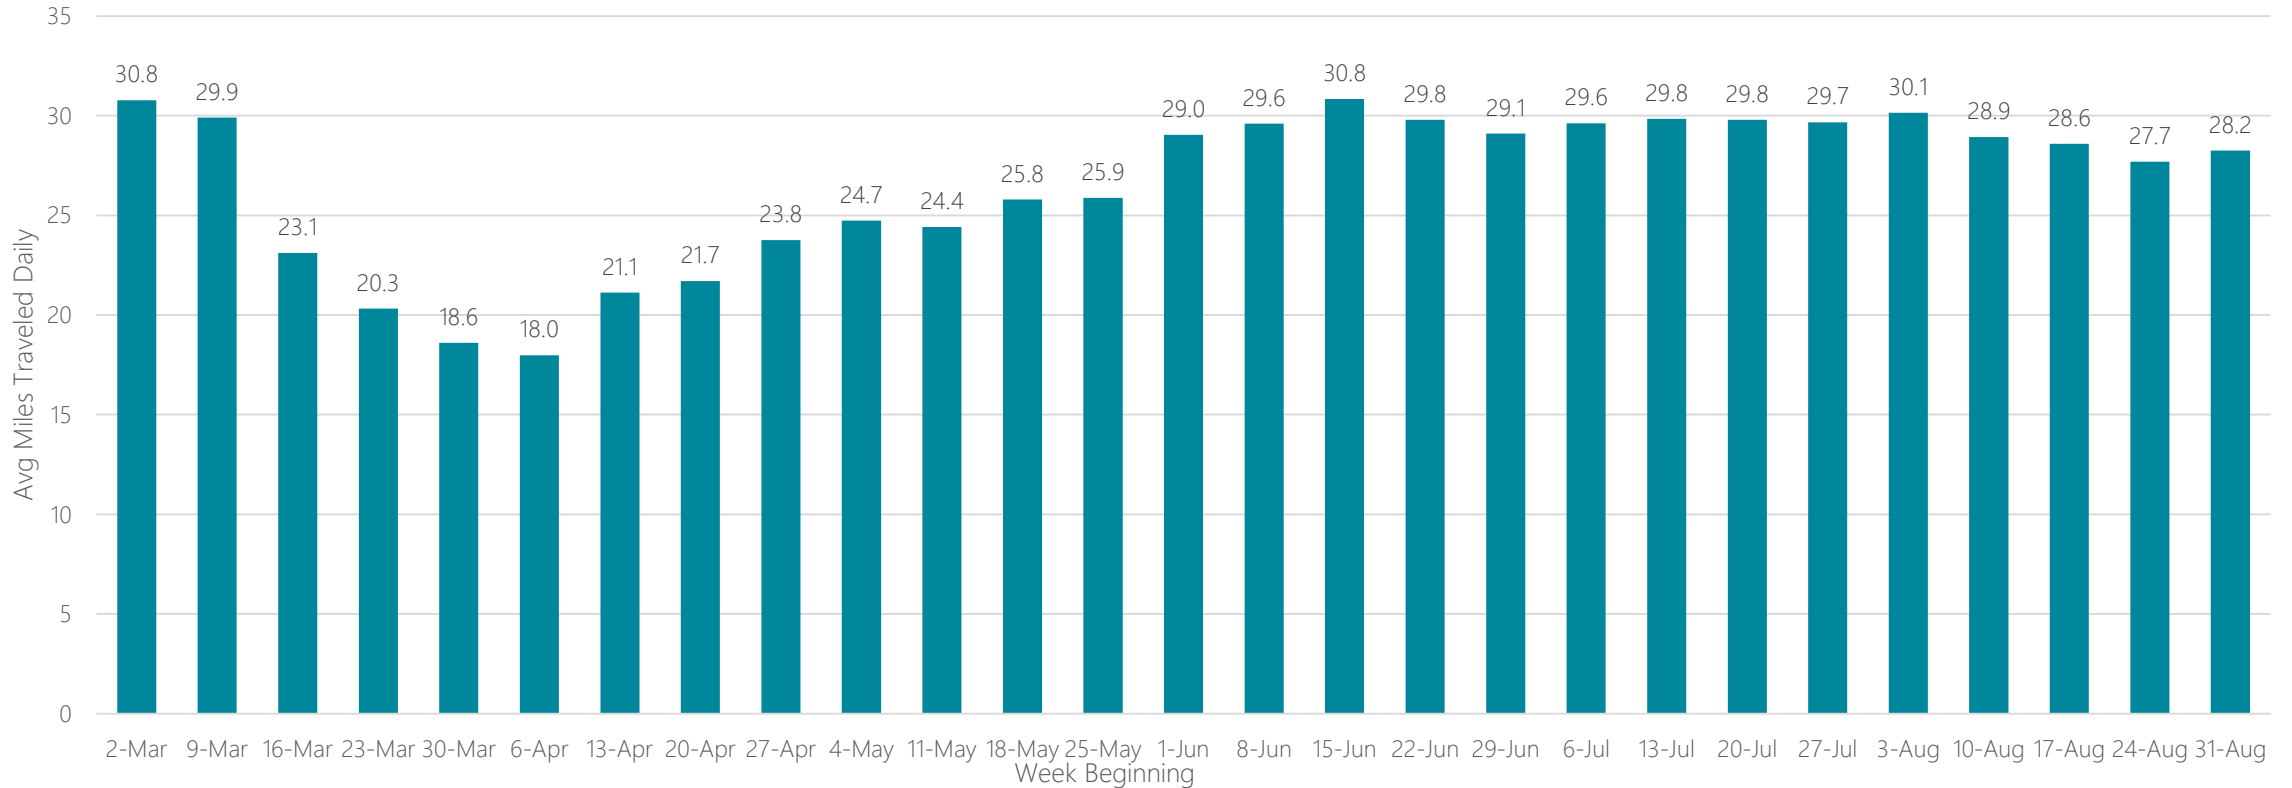

Idaho Falls-Pocatello

Average Miles Traveled Daily Weekly Trend

Indianapolis

Average Miles Traveled Daily Weekly Trend

Jackson, MS

Average Miles Traveled Daily Weekly Trend

Jackson, TN

Average Miles Traveled Daily Weekly Trend