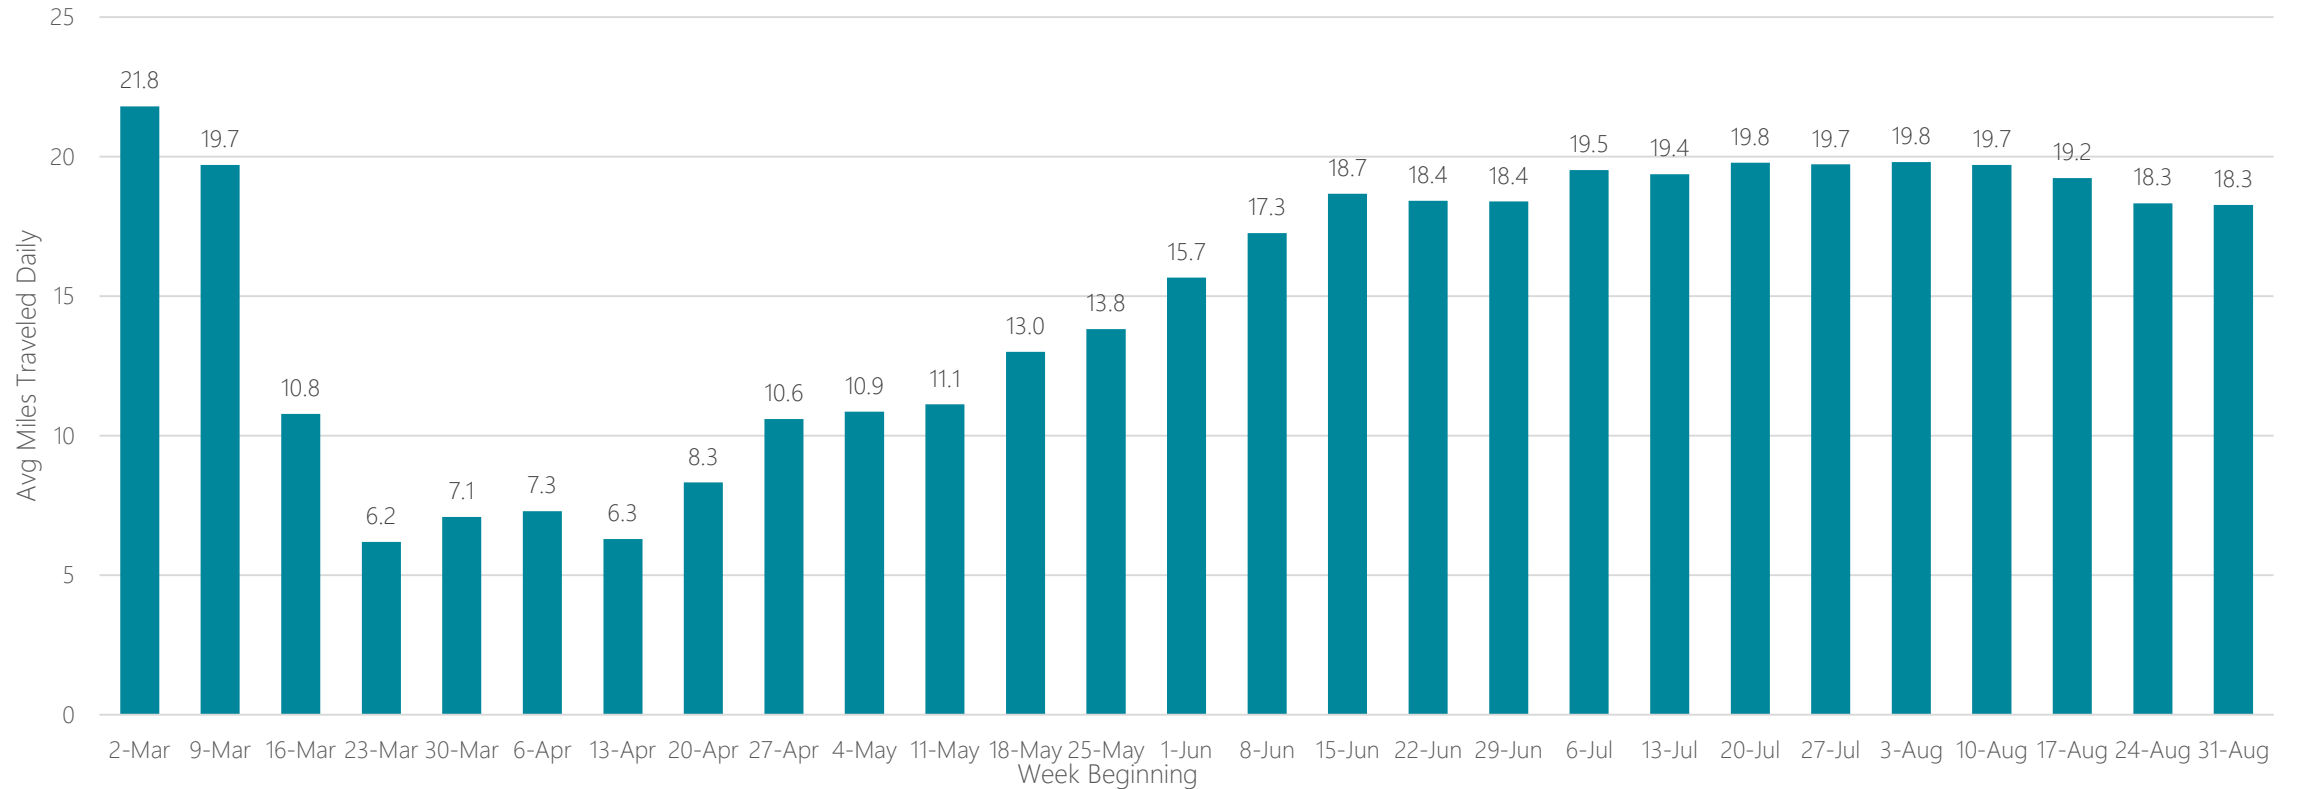

Chicago

Average Miles Traveled Daily Weekly Trend

Chico-Redding

Average Miles Traveled Daily Weekly Trend

Cincinnati

Average Miles Traveled Daily Weekly Trend

Clarksburg-Weston

Average Miles Traveled Daily Weekly Trend