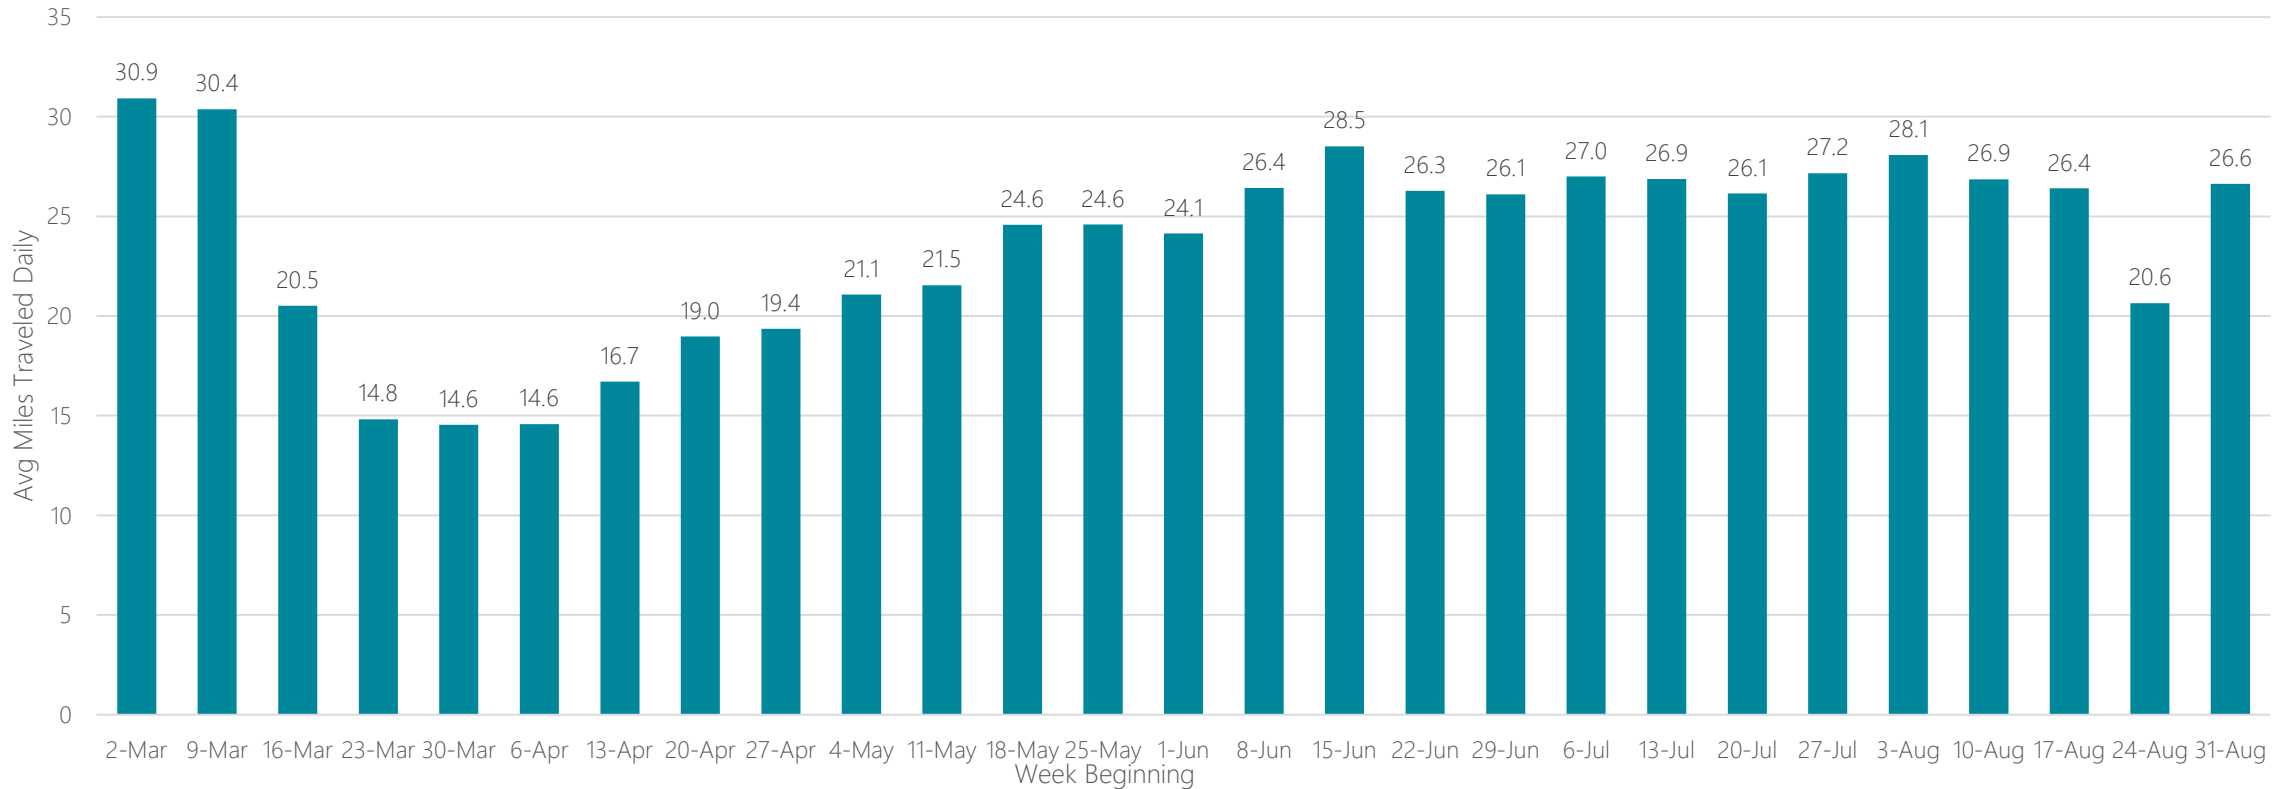

Baton Rouge

Average Miles Traveled Daily Weekly Trend