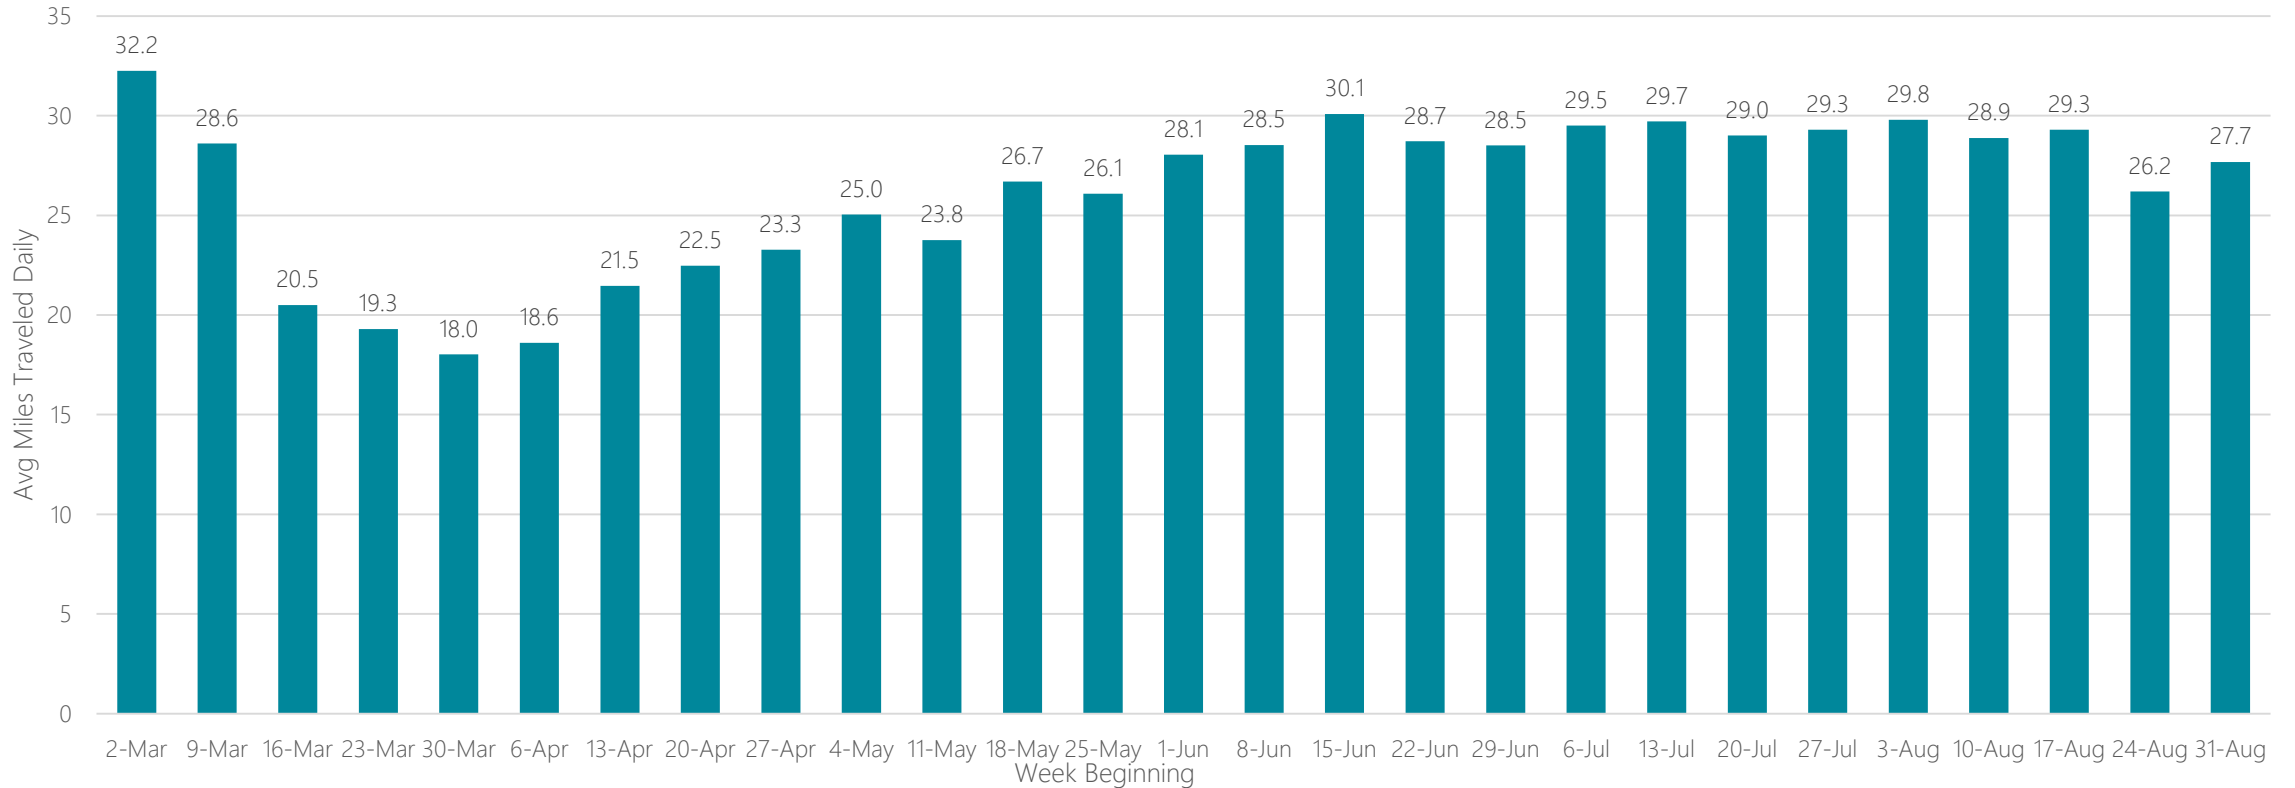

Little Rock-Pine Bluff

Average Miles Traveled Daily Weekly Trend