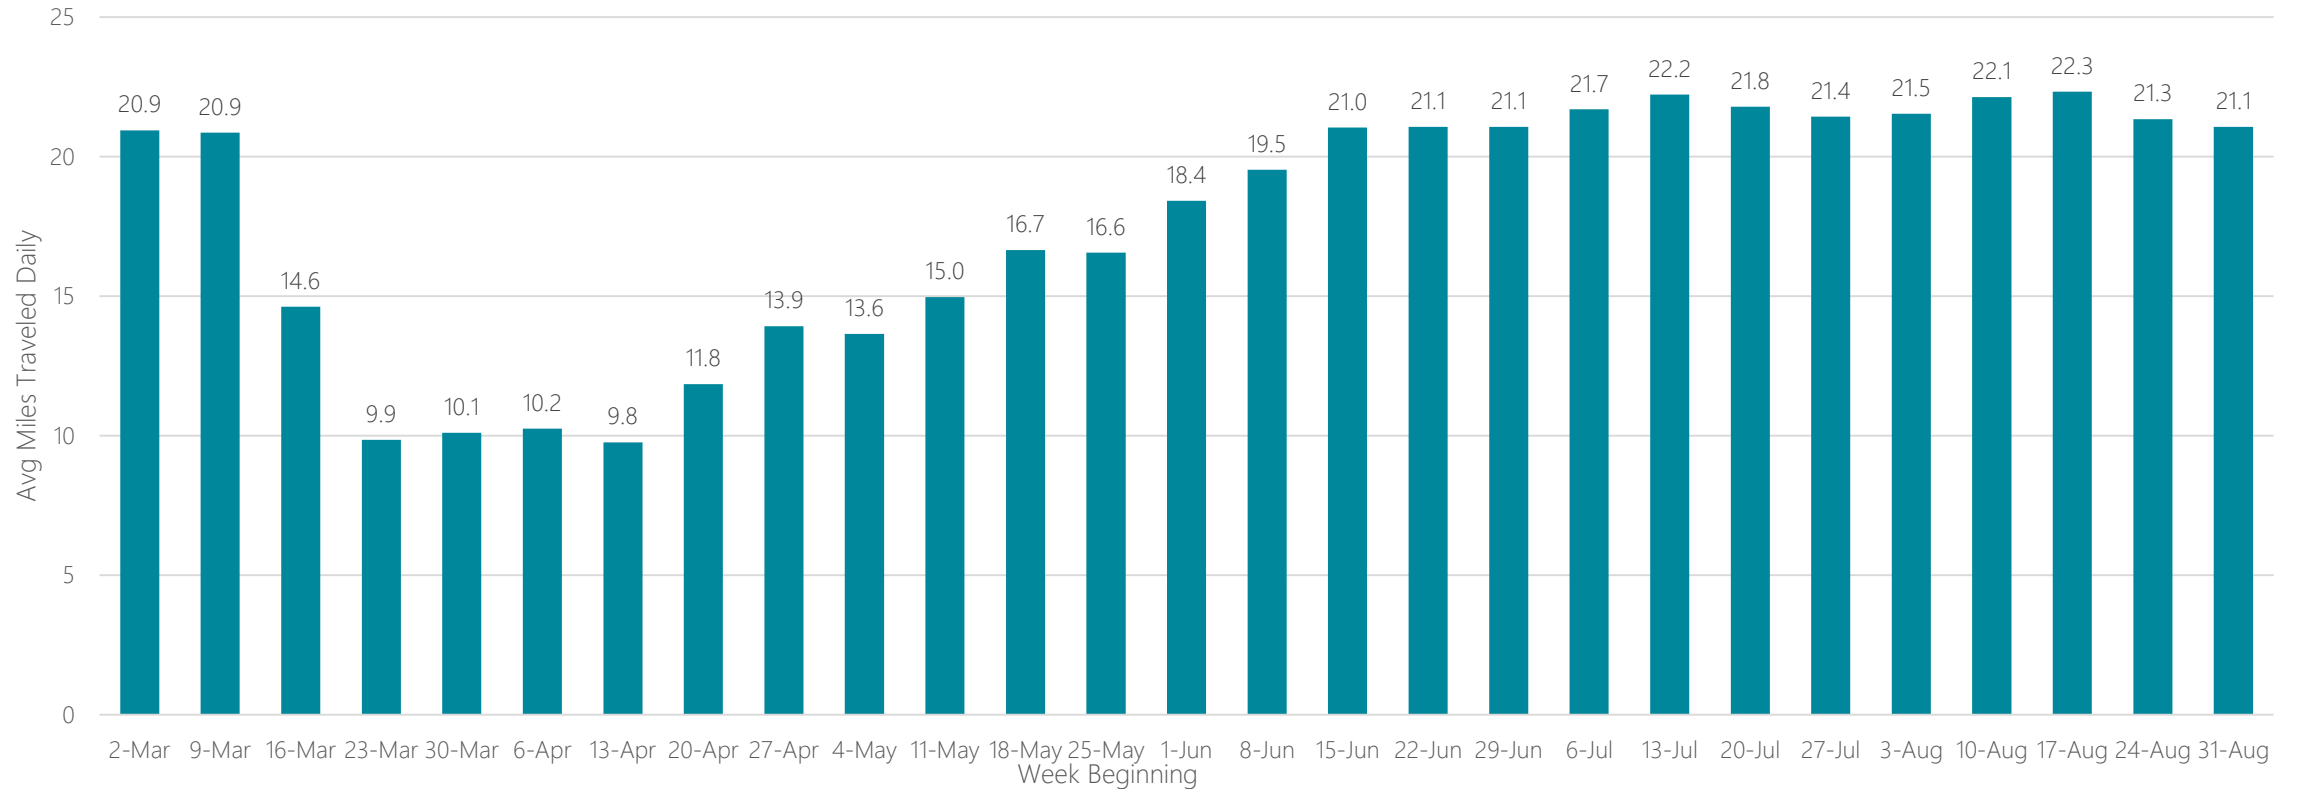

Elmira

Average Miles Traveled Daily Weekly Trend