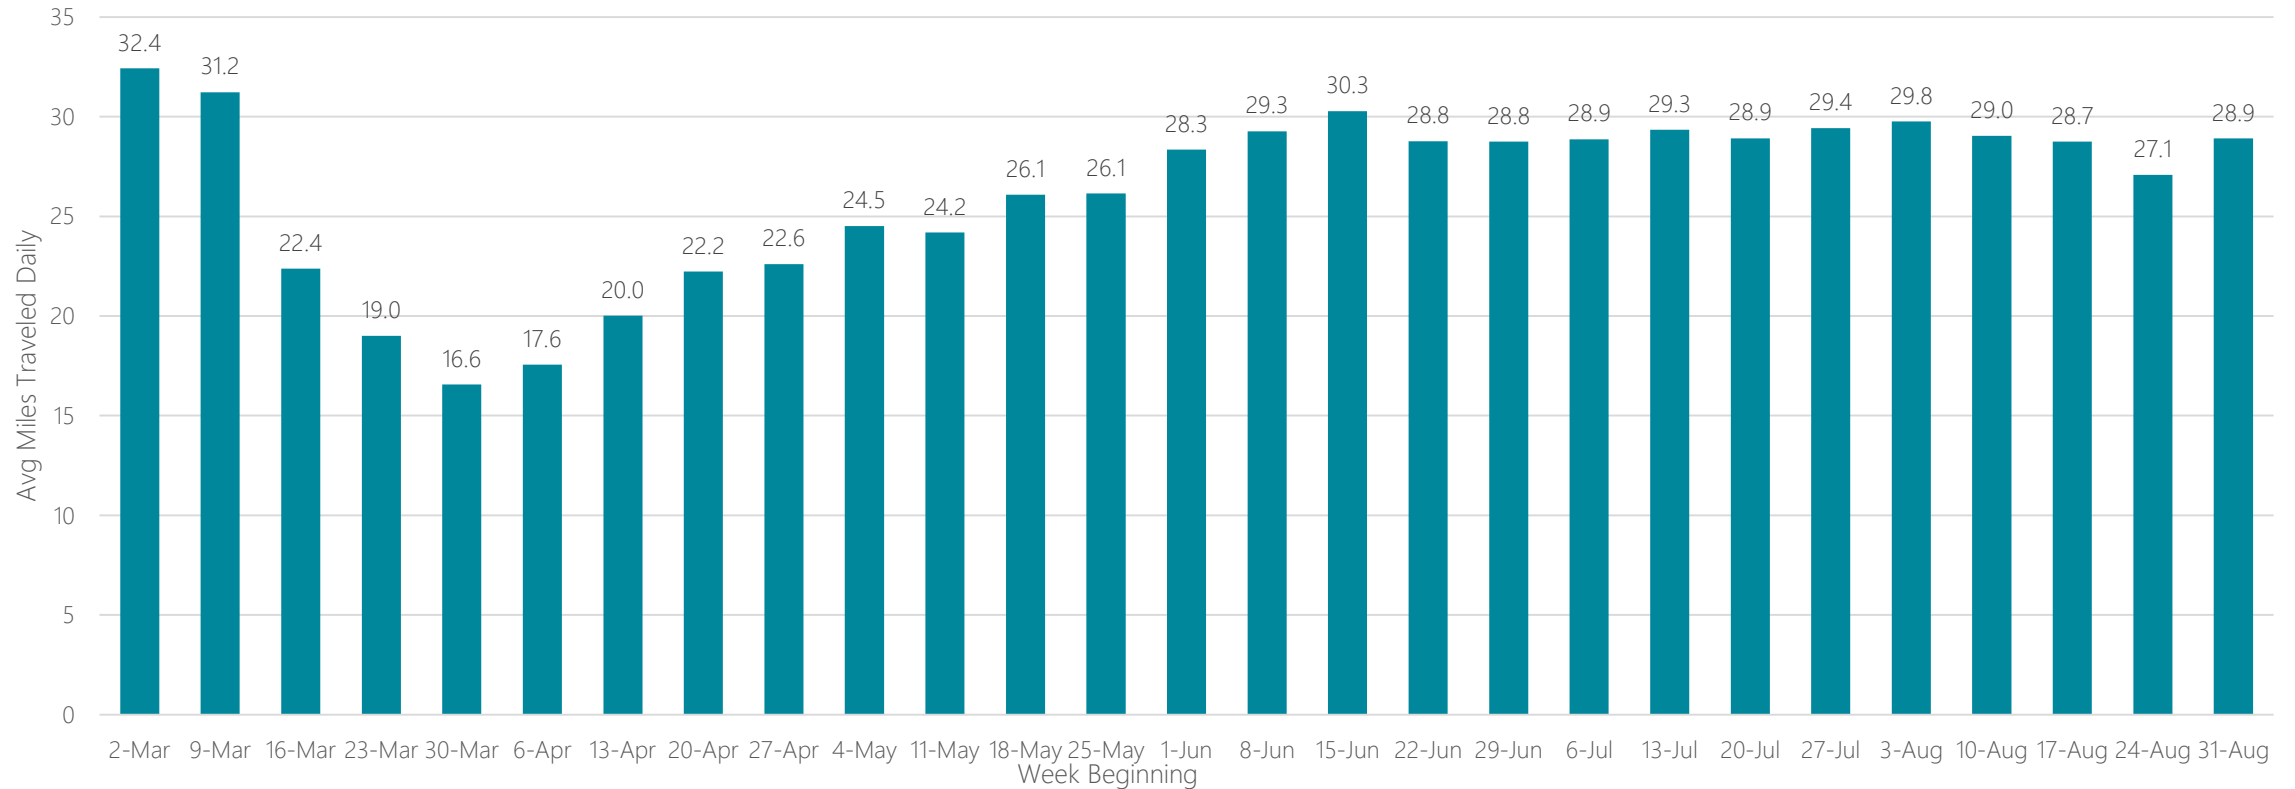

Savannah

Average Miles Traveled Daily Weekly Trend

Seattle-Tacoma

Average Miles Traveled Daily Weekly Trend

Sherman, TX-Ada, OK

Average Miles Traveled Daily Weekly Trend

Shreveport

Average Miles Traveled Daily Weekly Trend