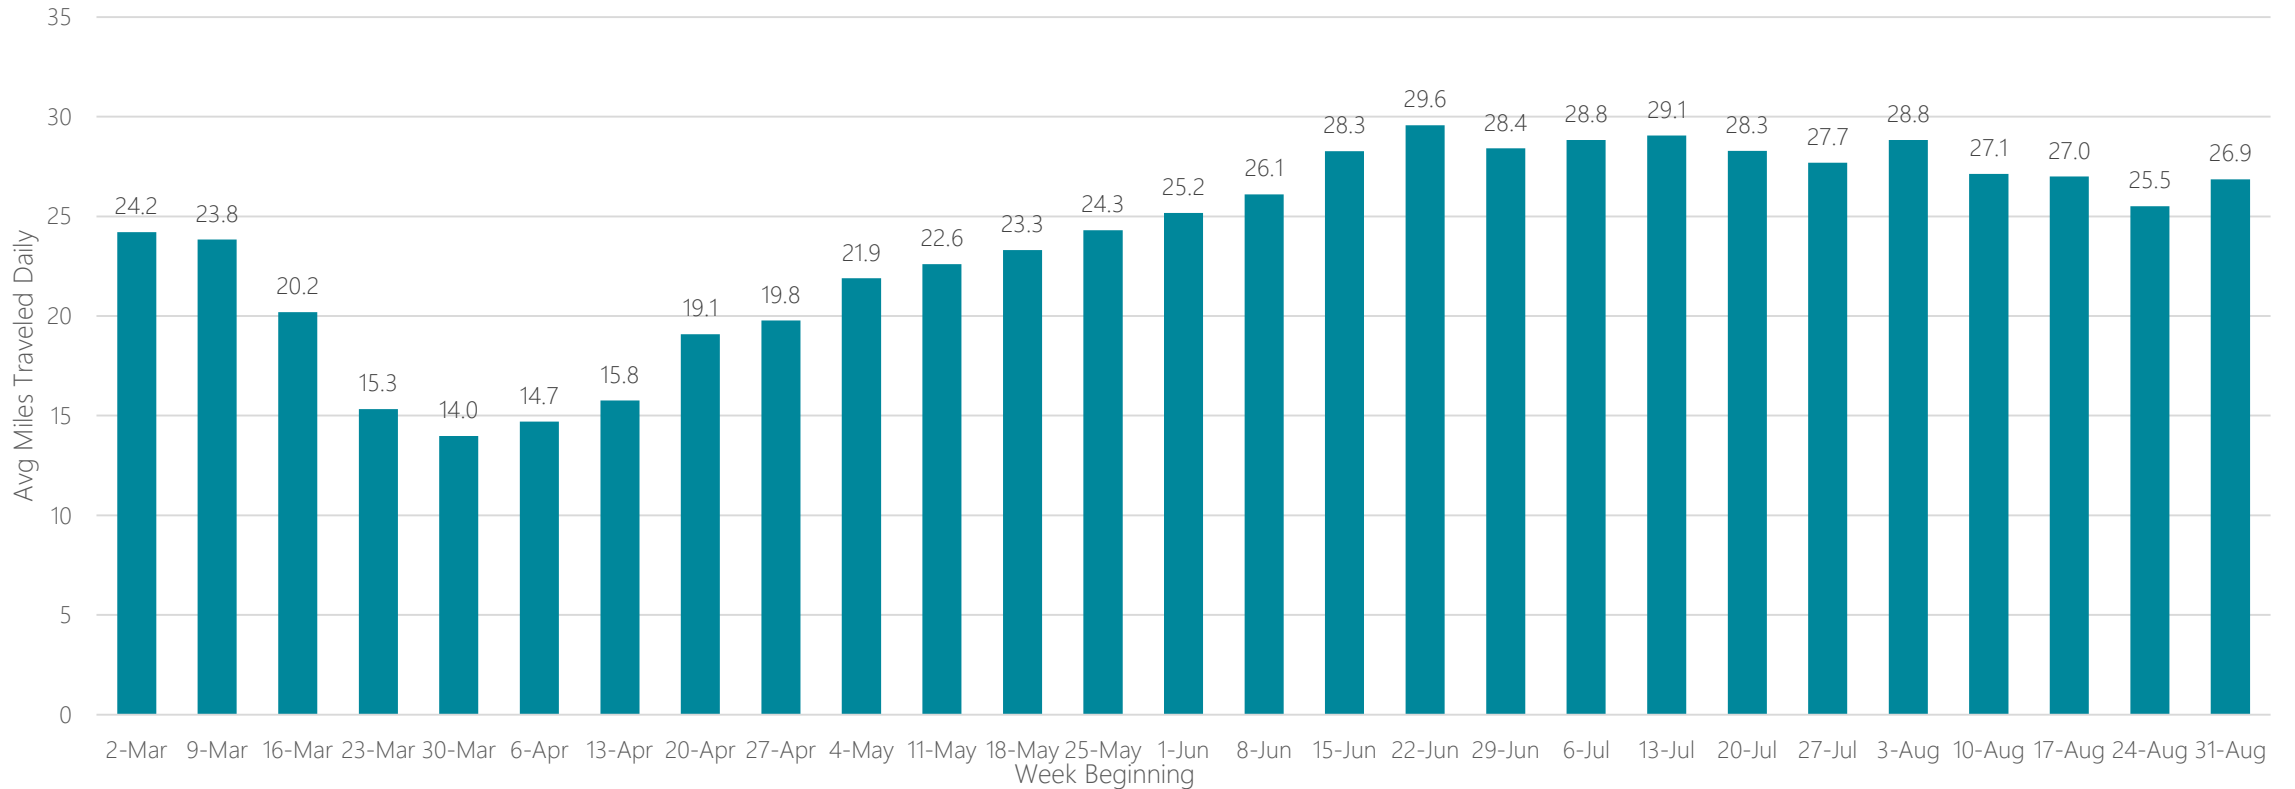

Twin Falls

Average Miles Traveled Daily Weekly Trend