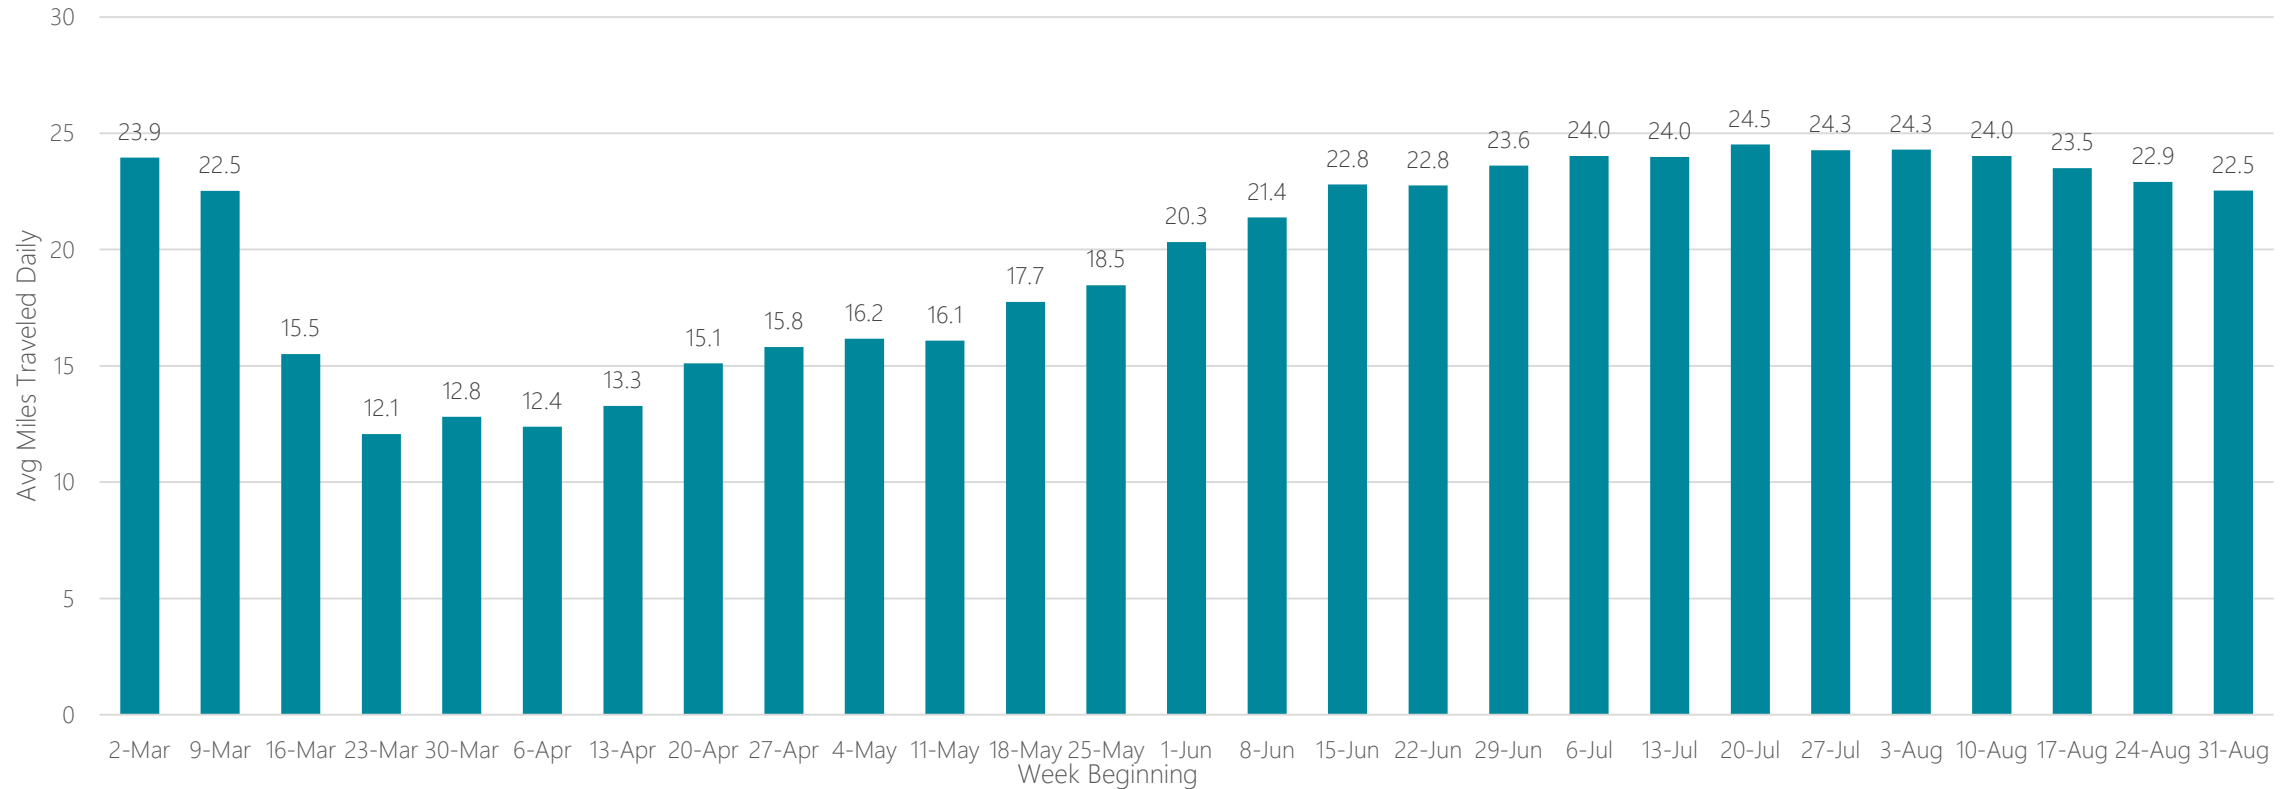

Rockford

Average Miles Traveled Daily Weekly Trend