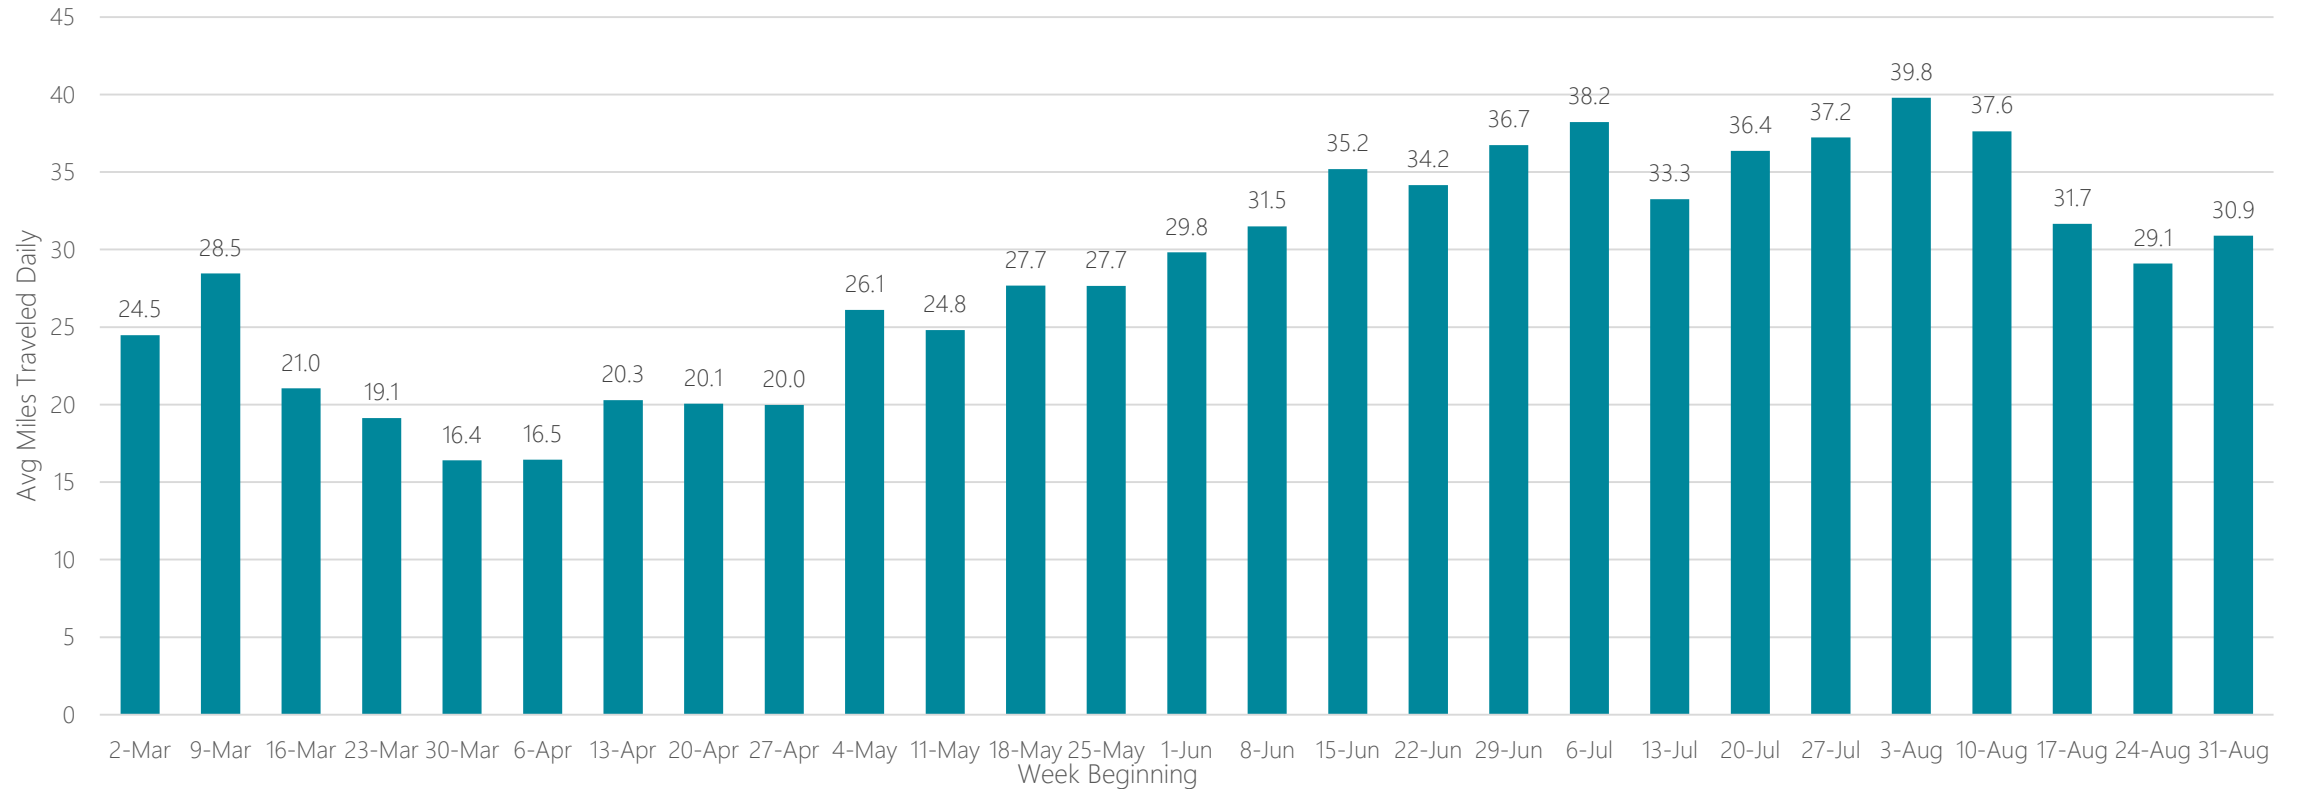

Fort Wayne

Average Miles Traveled Daily Weekly Trend

Fresno-Visalia

Average Miles Traveled Daily Weekly Trend

Gainesville

Average Miles Traveled Daily Weekly Trend

Glendive

Average Miles Traveled Daily Weekly Trend