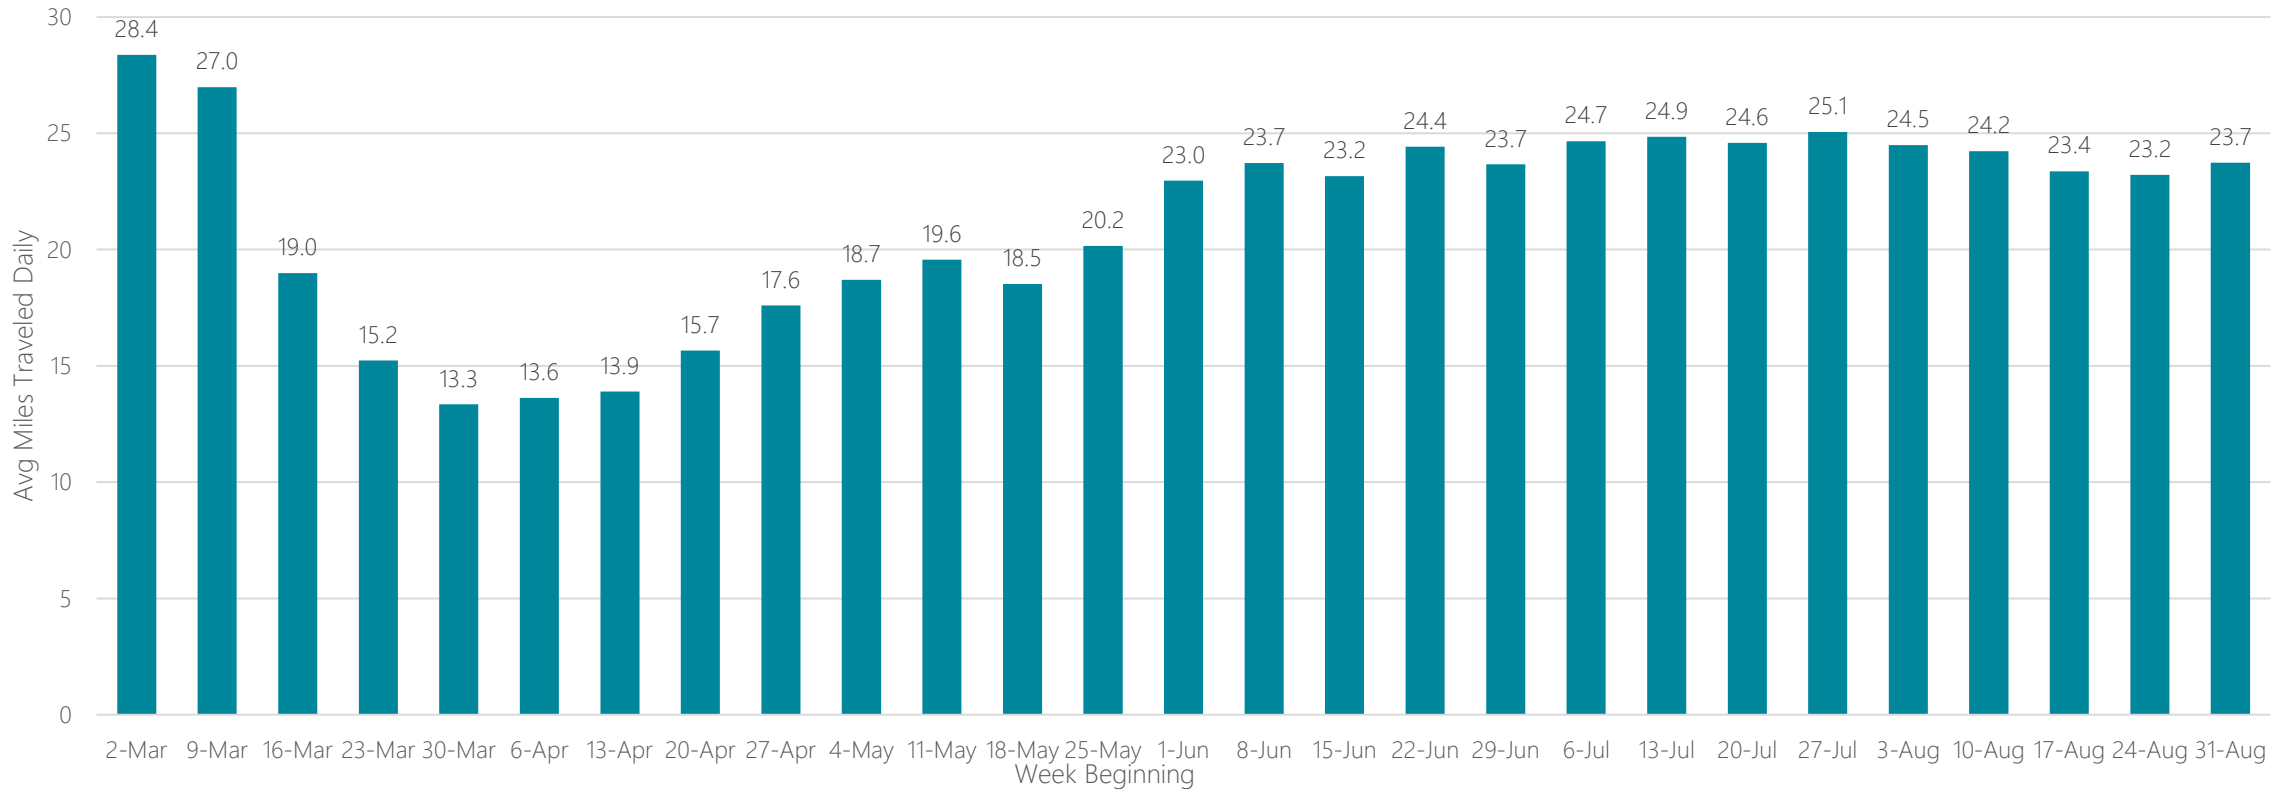

Raleigh-Durham (Fayetteville)

Average Miles Traveled Daily Weekly Trend