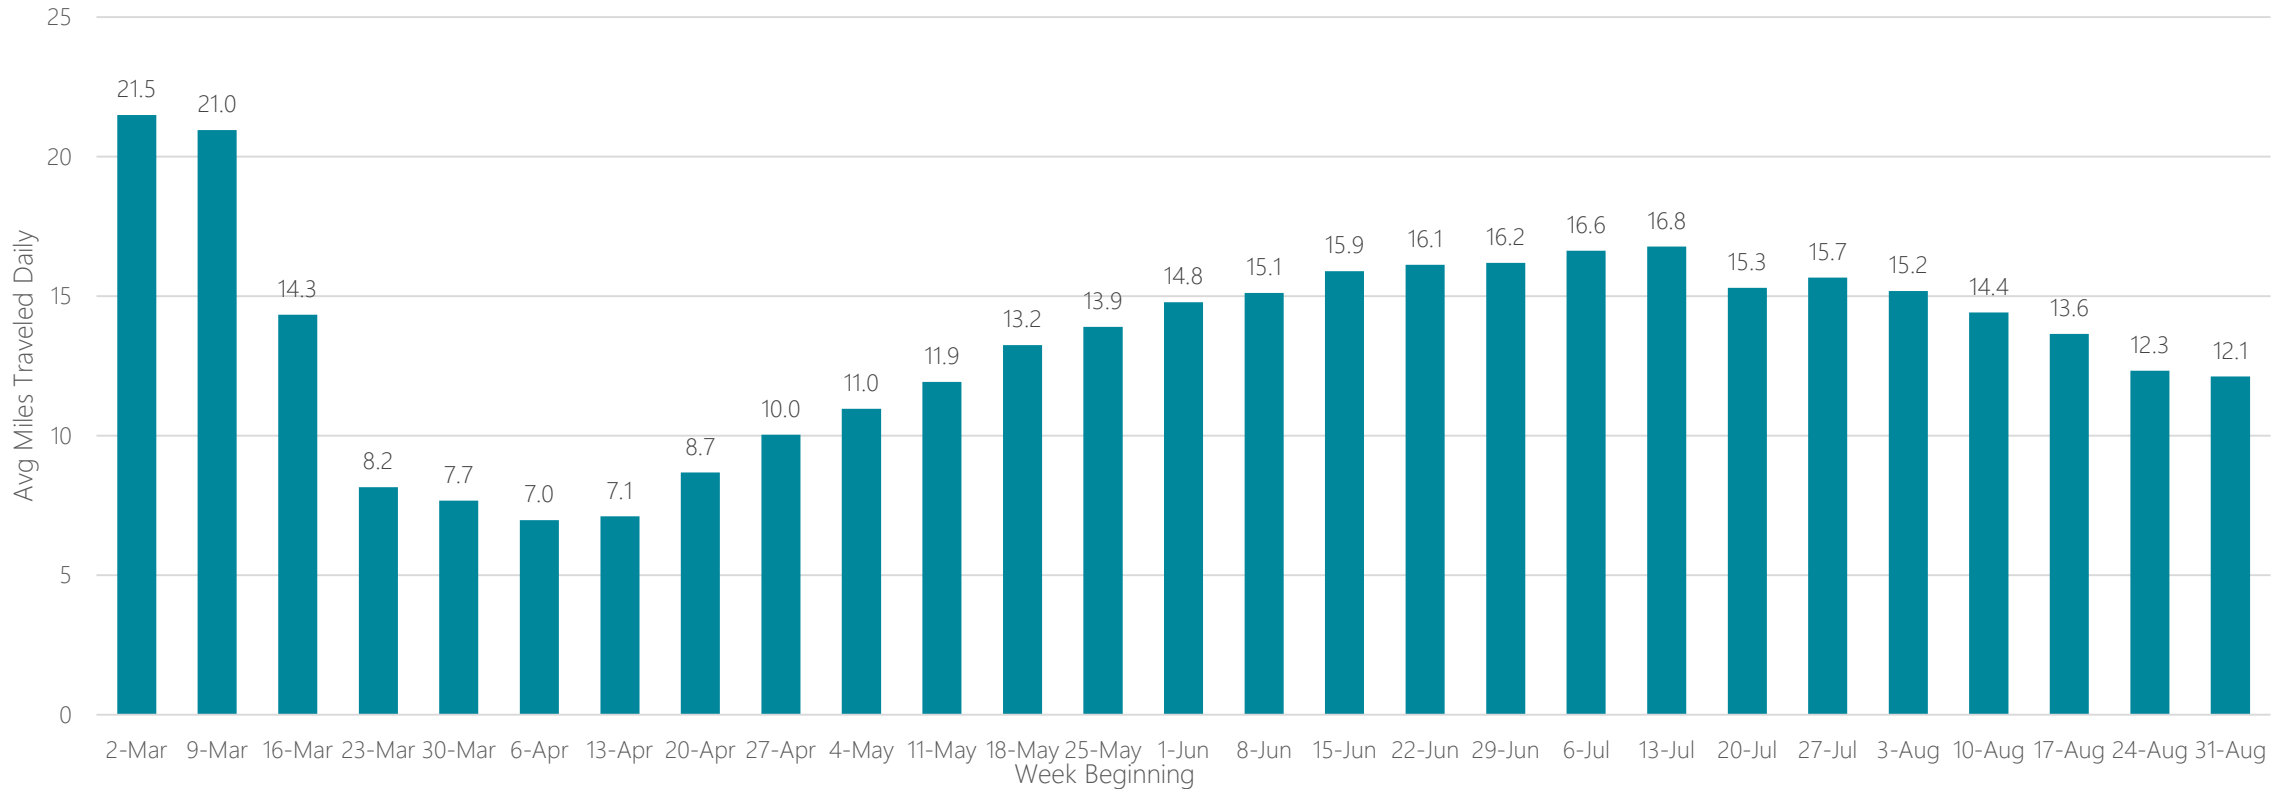

Honolulu

Average Miles Traveled Daily Weekly Trend