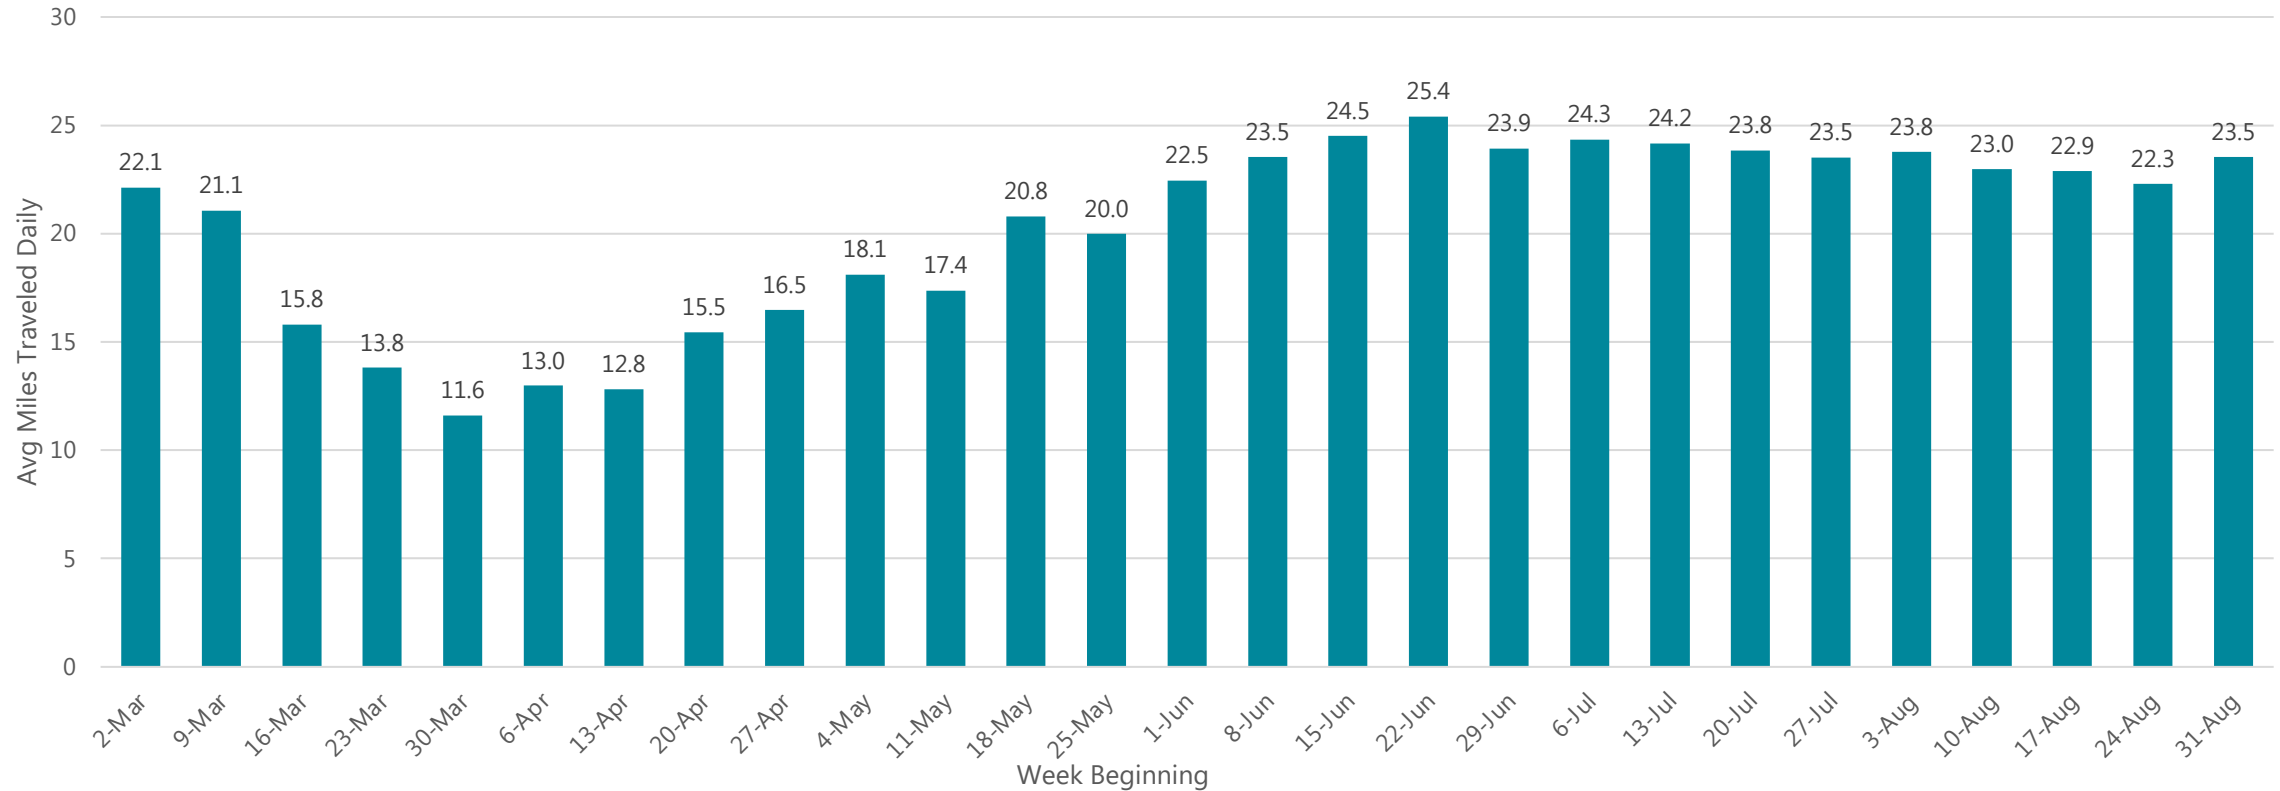

West Palm Beach-Fort Pierce

Average Miles Traveled Daily Weekly Trend

Wheeling-Steubenville

Average Miles Traveled Daily Weekly Trend

Wichita-Hutchinson

Average Miles Traveled Daily Weekly Trend

Wichita Falls & Lawton