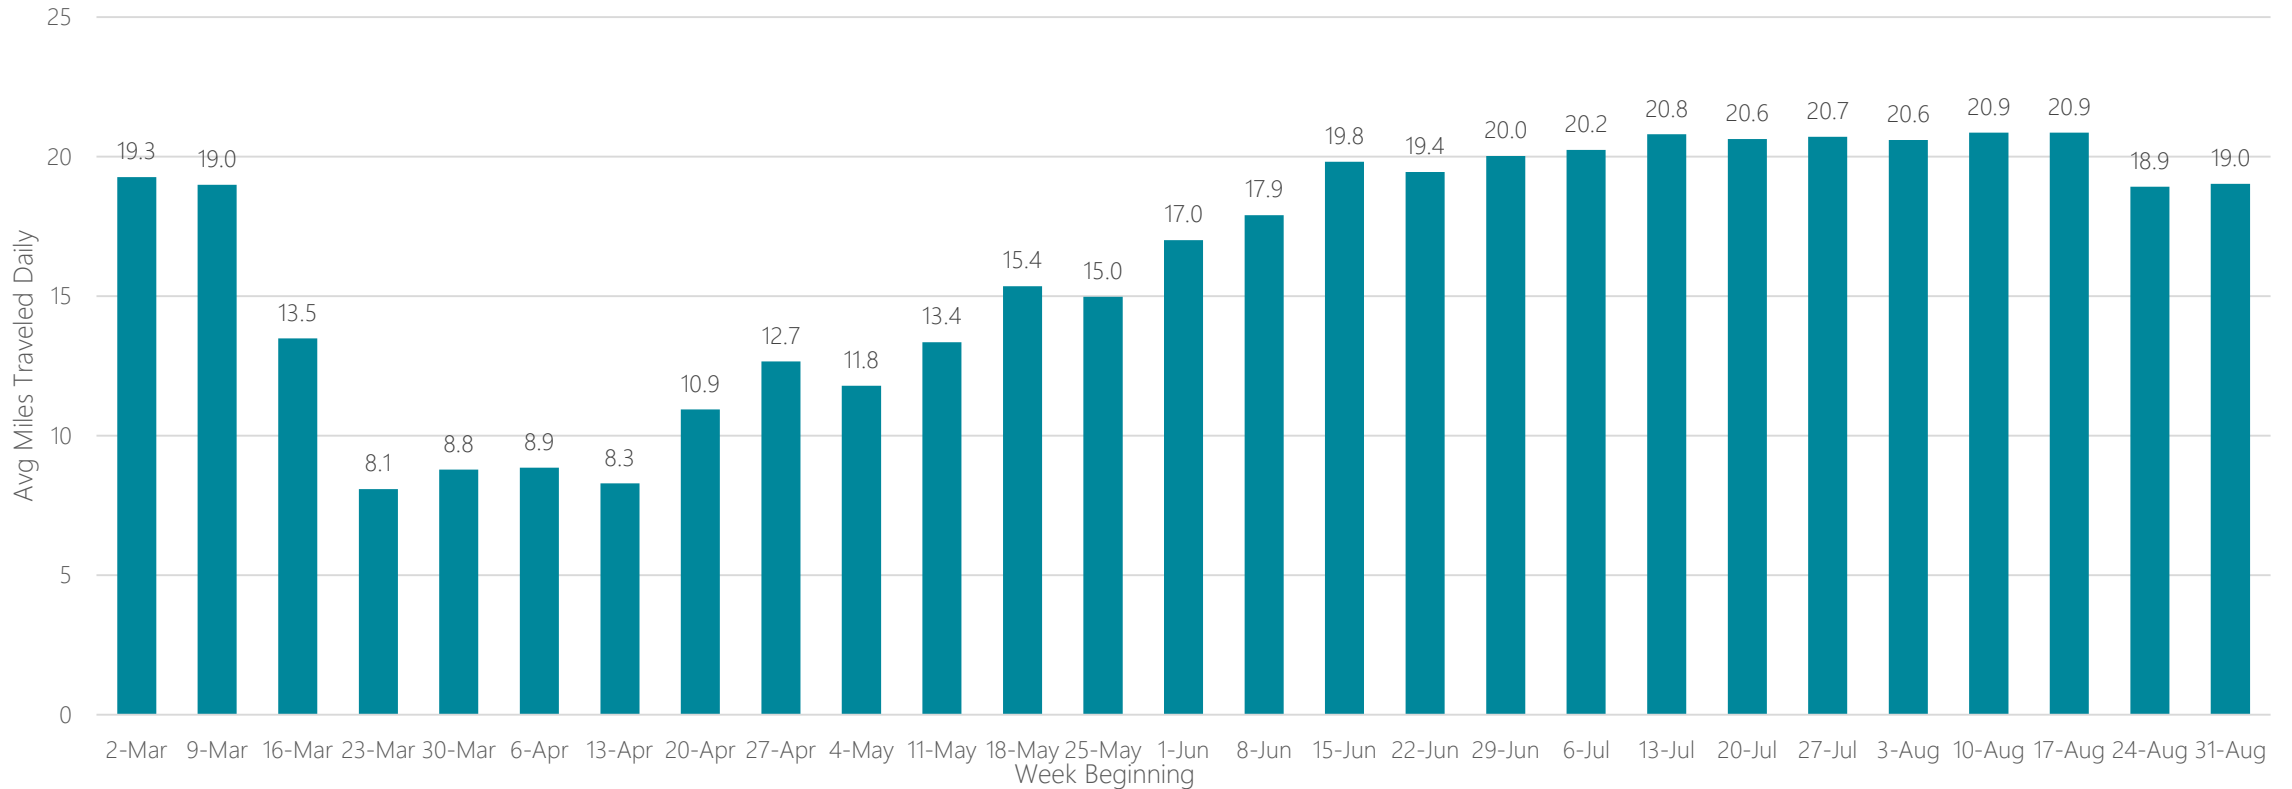

Springfield-Holyoke

Average Miles Traveled Daily Weekly Trend

Springfield, MO

Average Miles Traveled Daily Weekly Trend

Syracuse, NY

Average Miles Traveled Daily Weekly Trend

Tallahassee-Thomasville

Average Miles Traveled Daily Weekly Trend