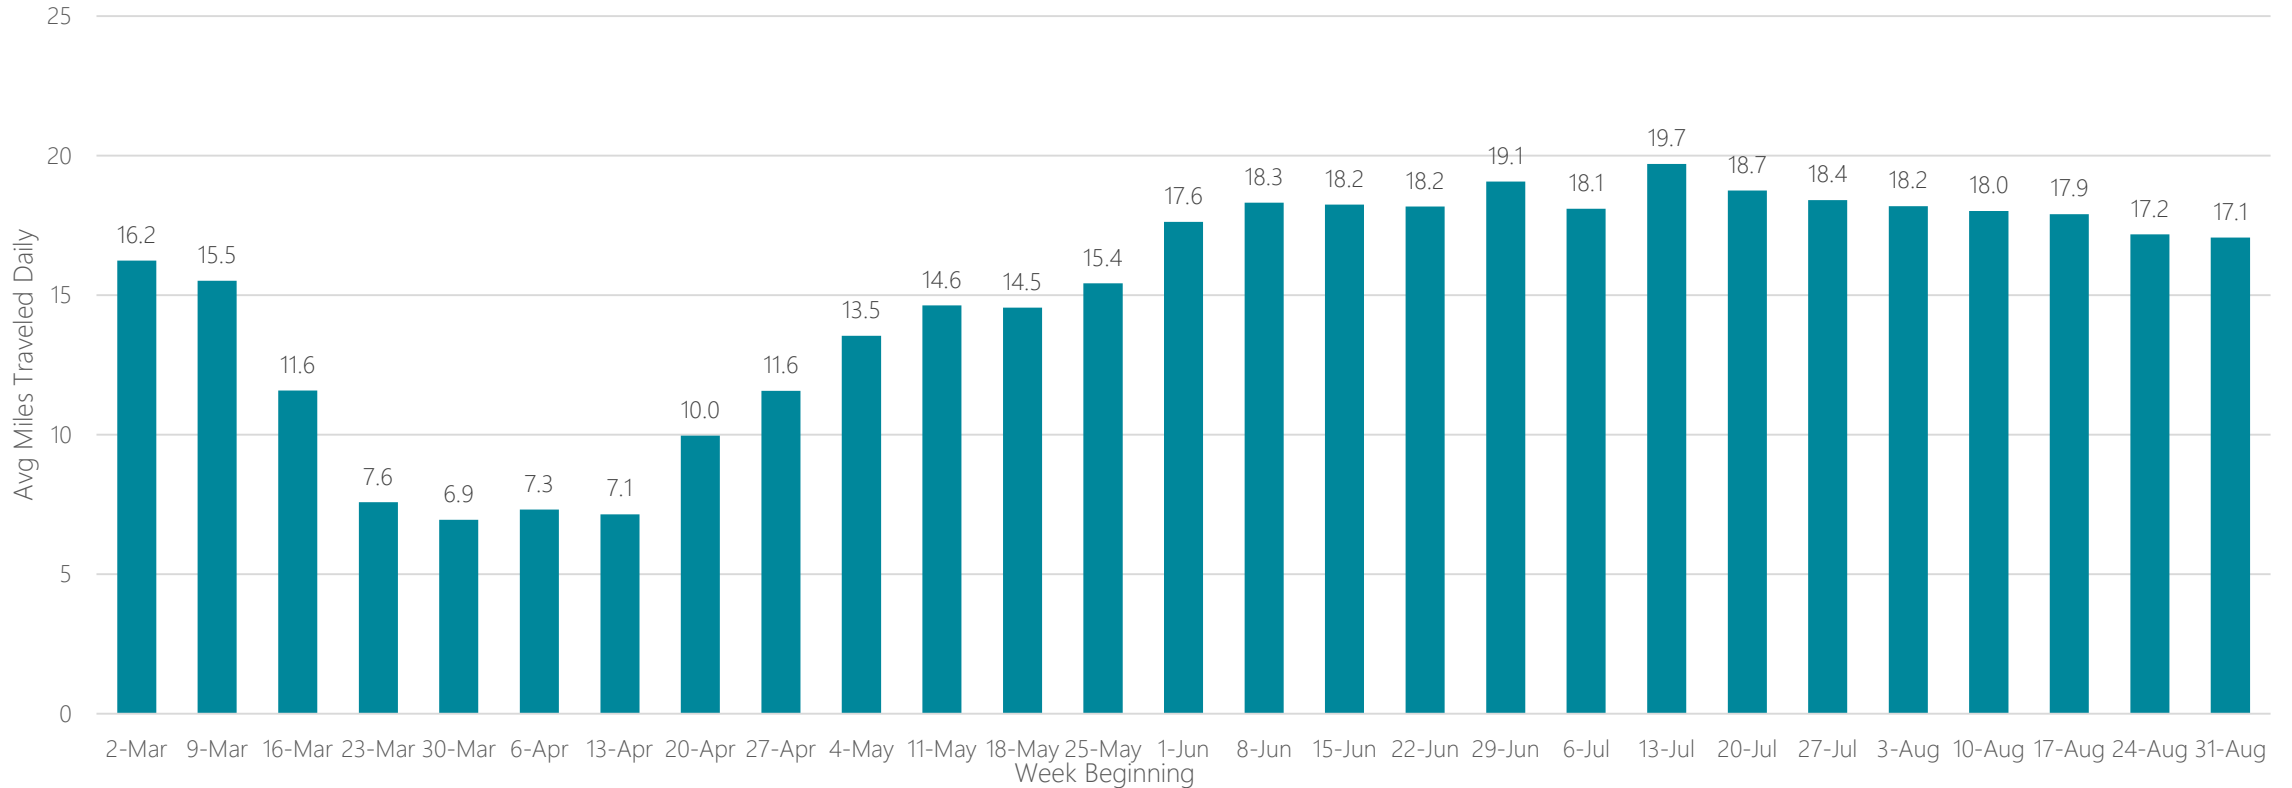

Anchorage, AK

Average Miles Traveled Daily Weekly Trend