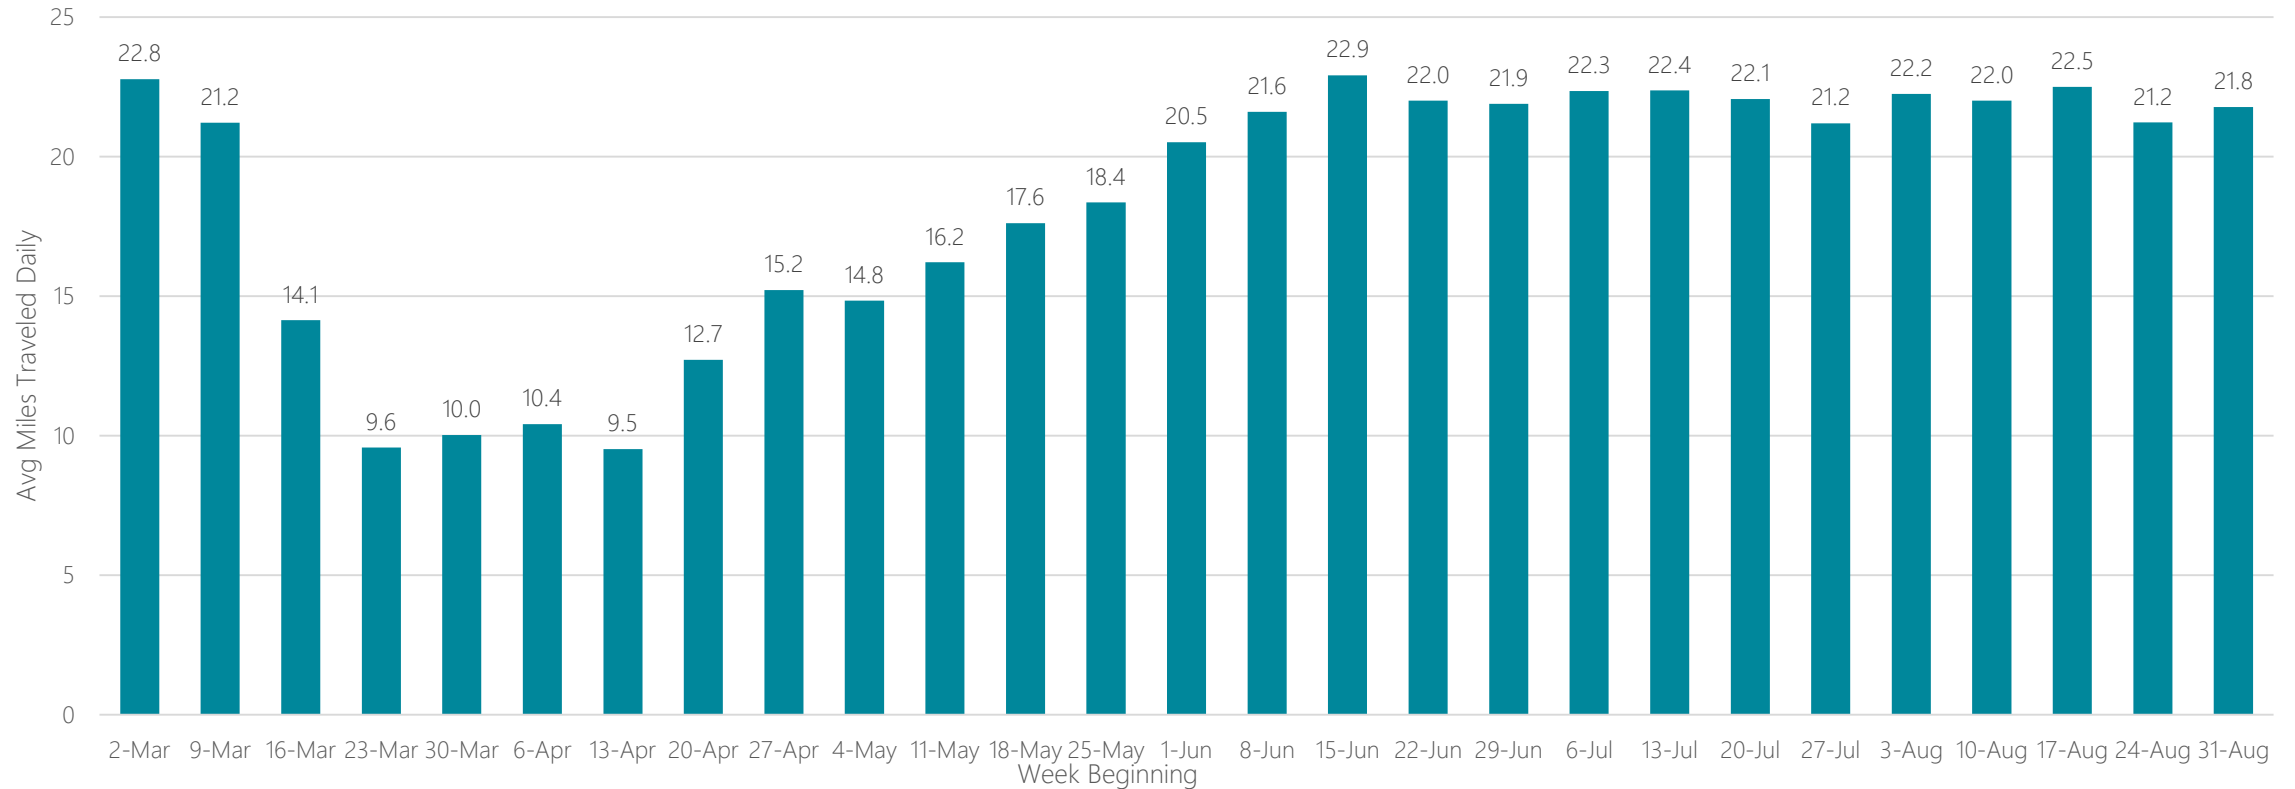

Cleveland

Average Miles Traveled Daily Weekly Trend