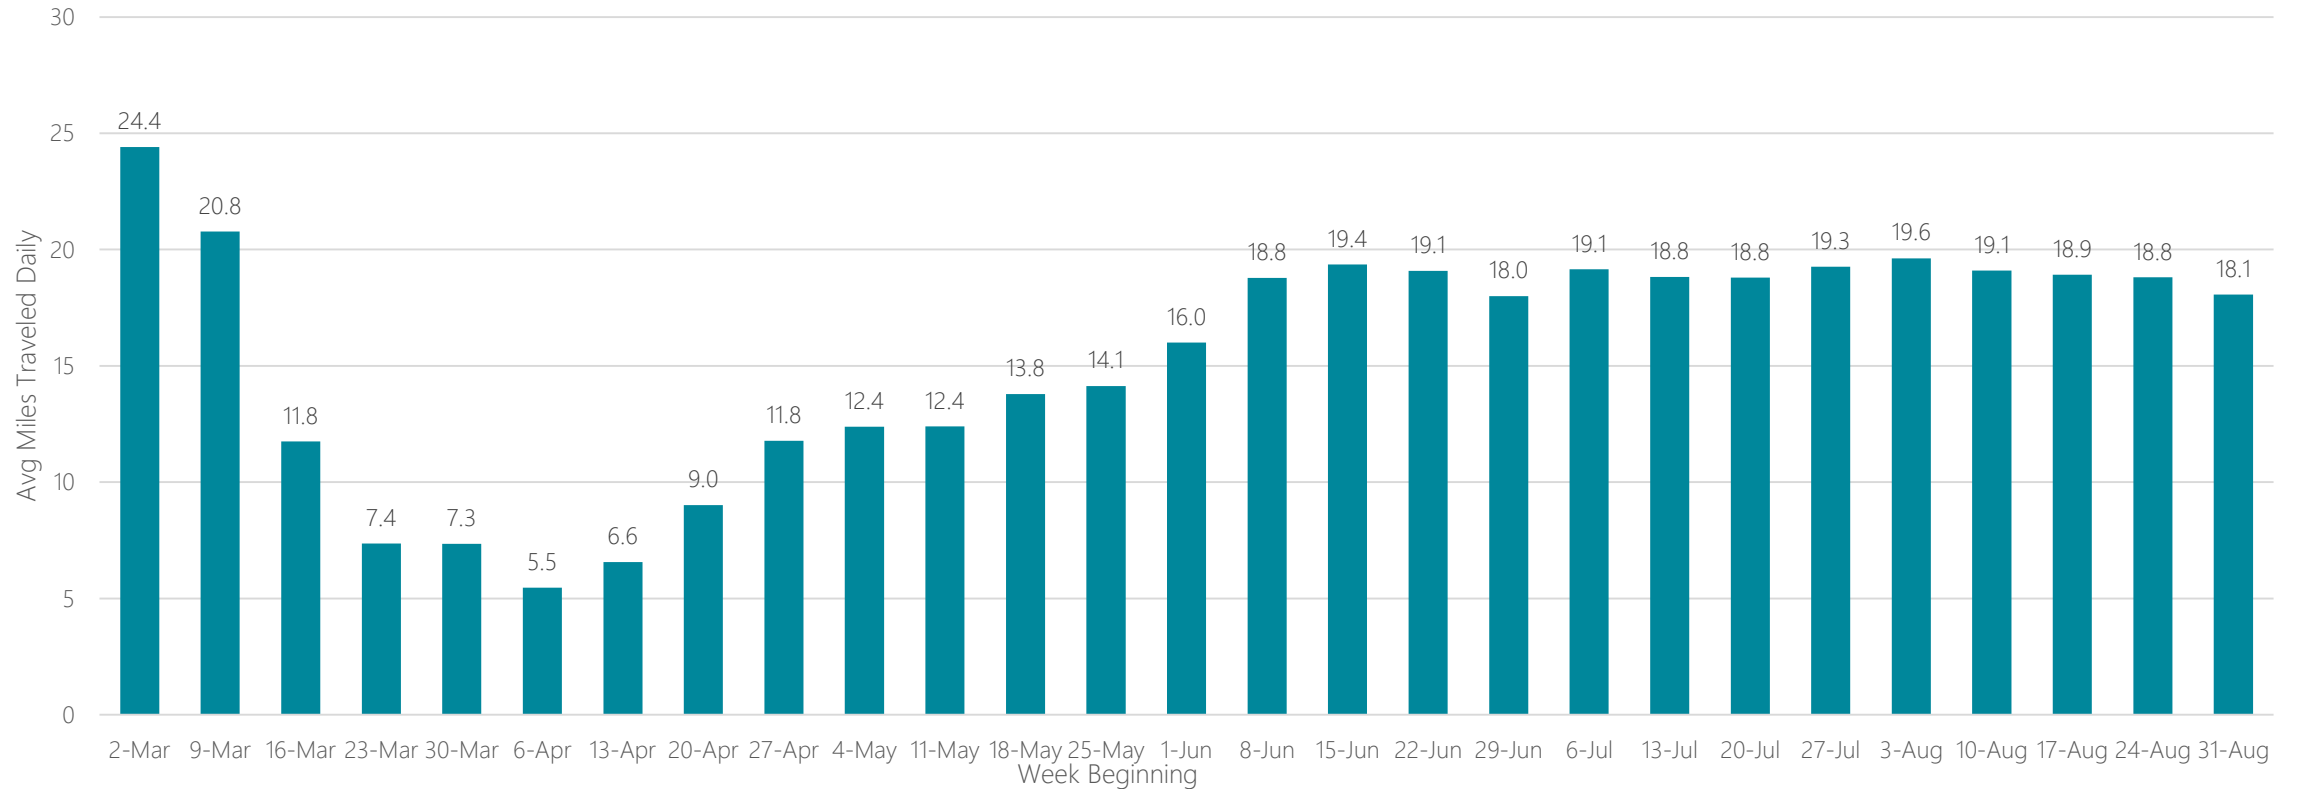

San Diego

Average Miles Traveled Daily Weekly Trend