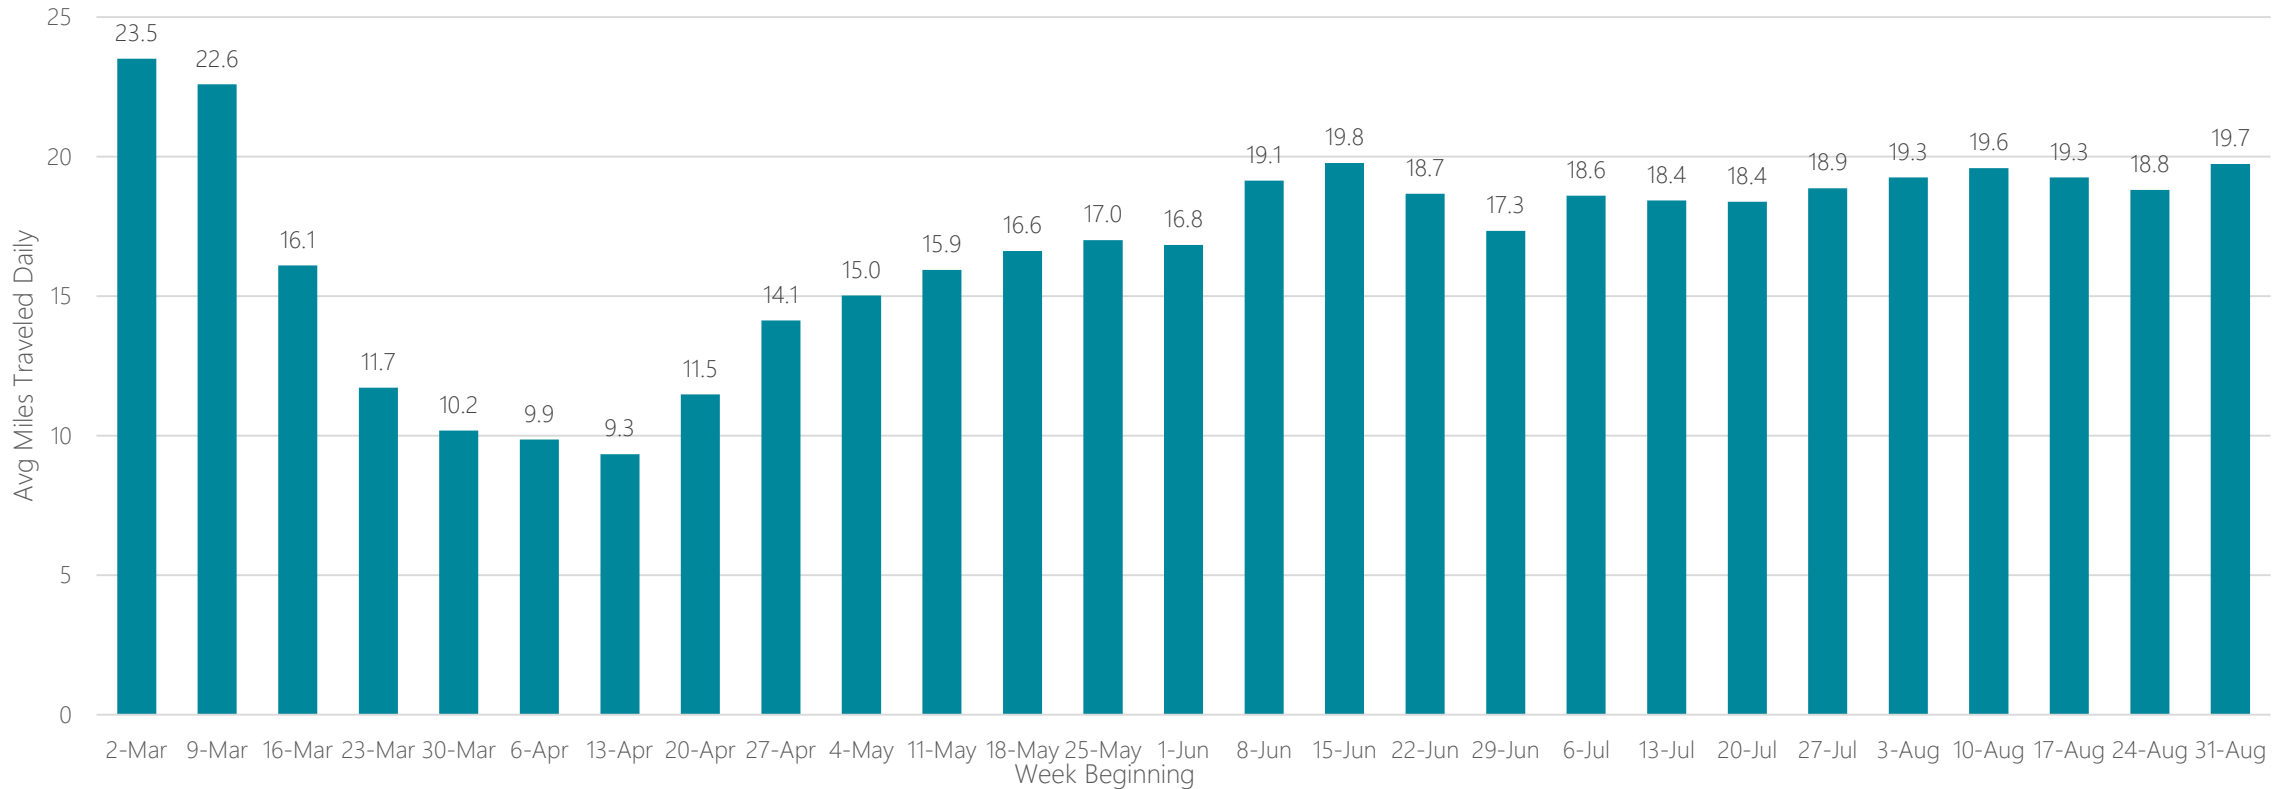

Tampa-Saint Petersburg (Sarasota)

Average Miles Traveled Daily Weekly Trend