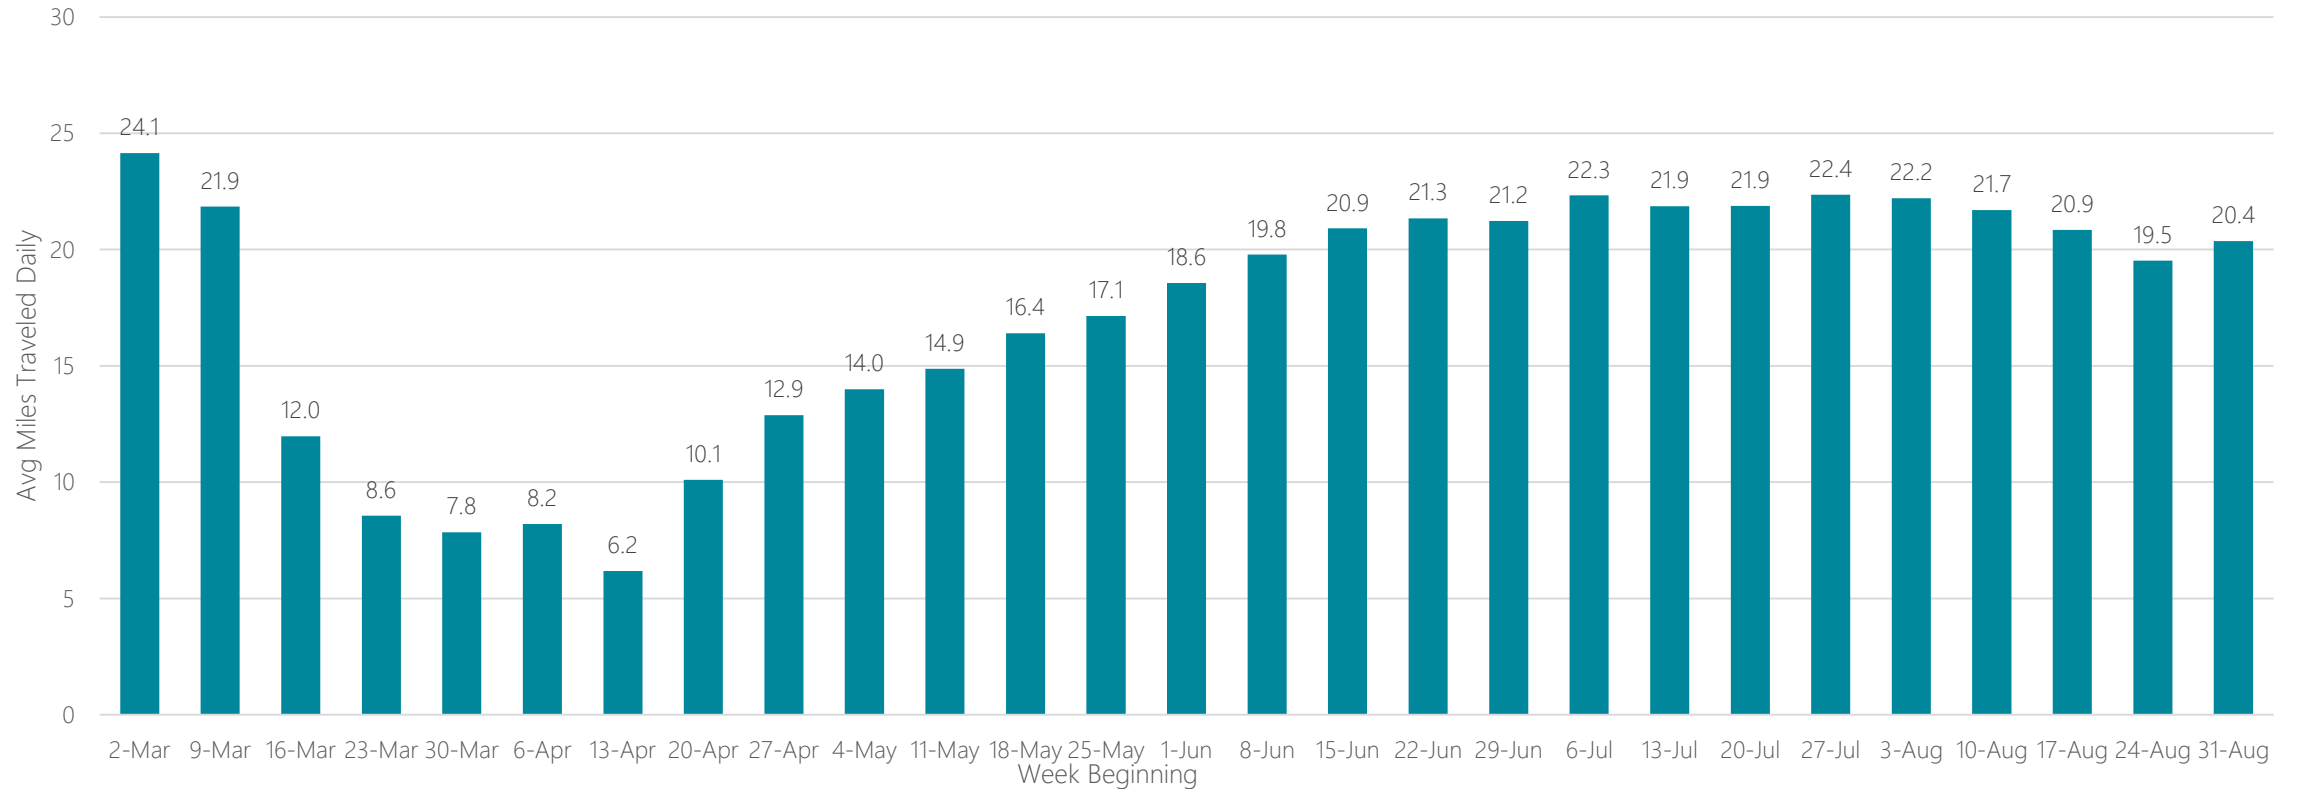

Dallas-Fort Worth

Average Miles Traveled Daily Weekly Trend

Davenport-Rock Island-Moline

Average Miles Traveled Daily Weekly Trend

Dayton

Average Miles Traveled Daily Weekly Trend

Denver

Average Miles Traveled Daily Weekly Trend