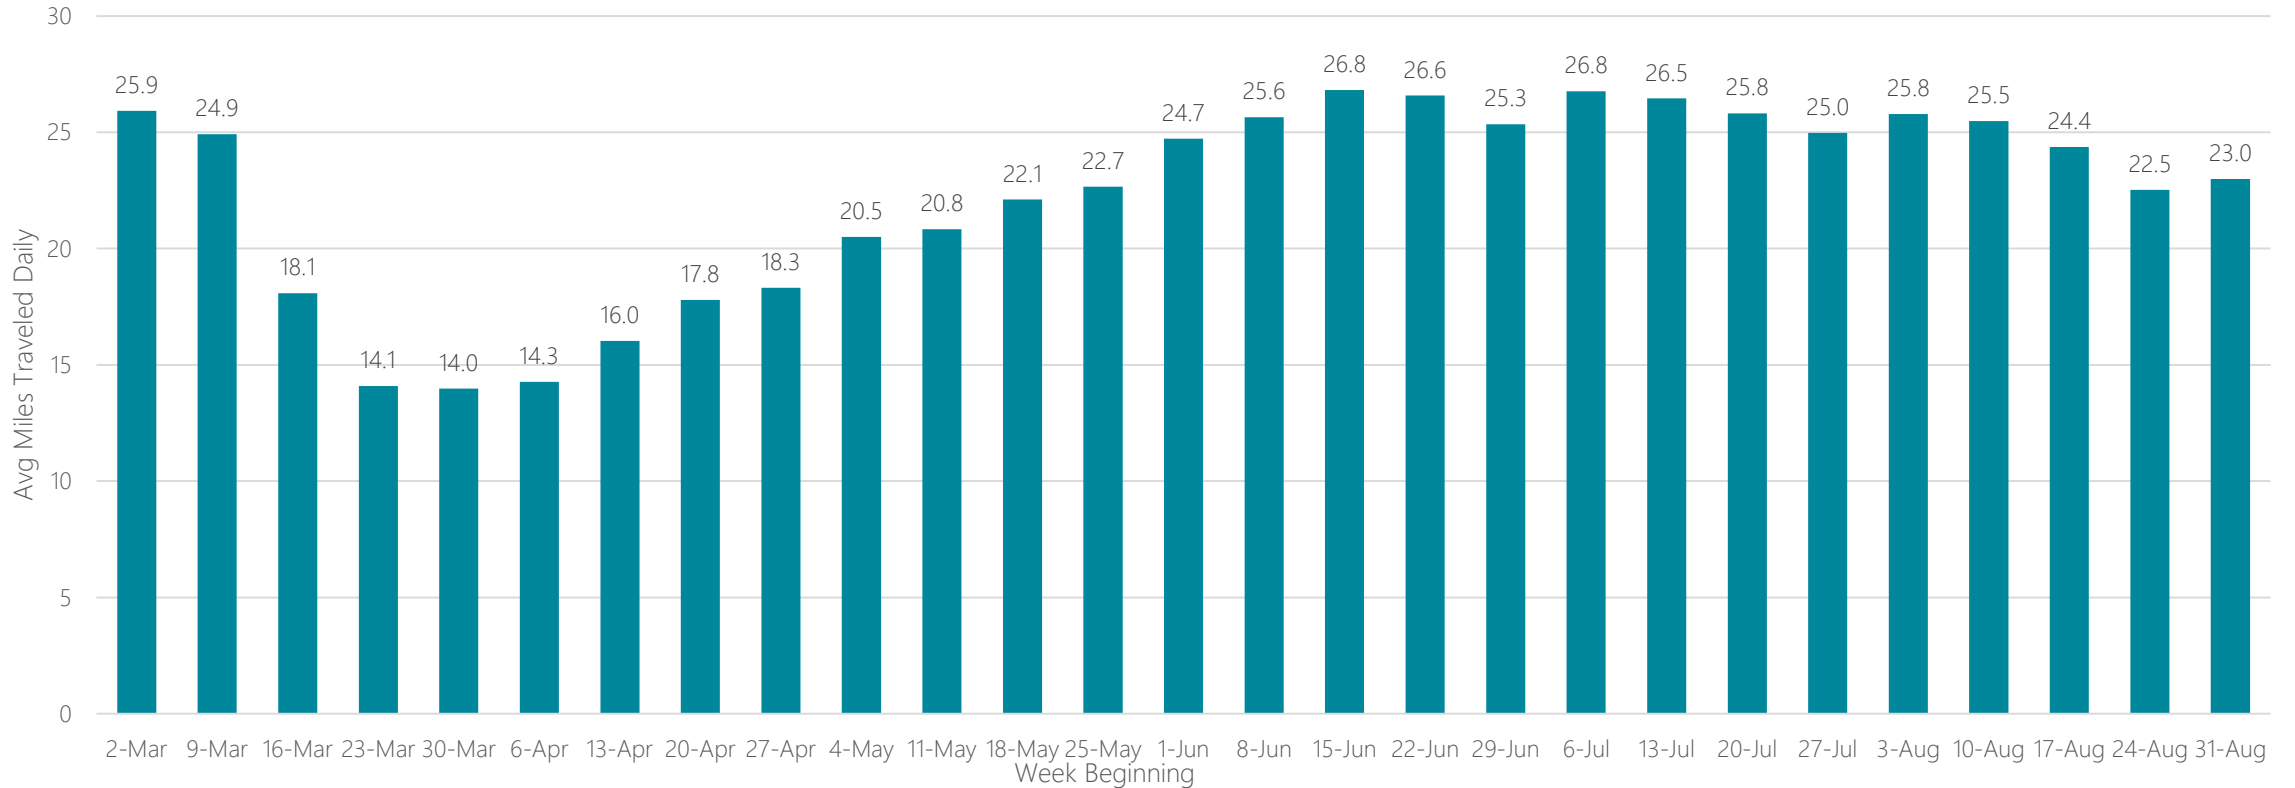

Cleveland

Average Miles Traveled Daily Weekly Trend

Colorado Springs

Average Miles Traveled Daily Weekly Trend

Columbia-Jefferson City

Average Miles Traveled Daily Weekly Trend

Columbia, SC

Average Miles Traveled Daily Weekly Trend