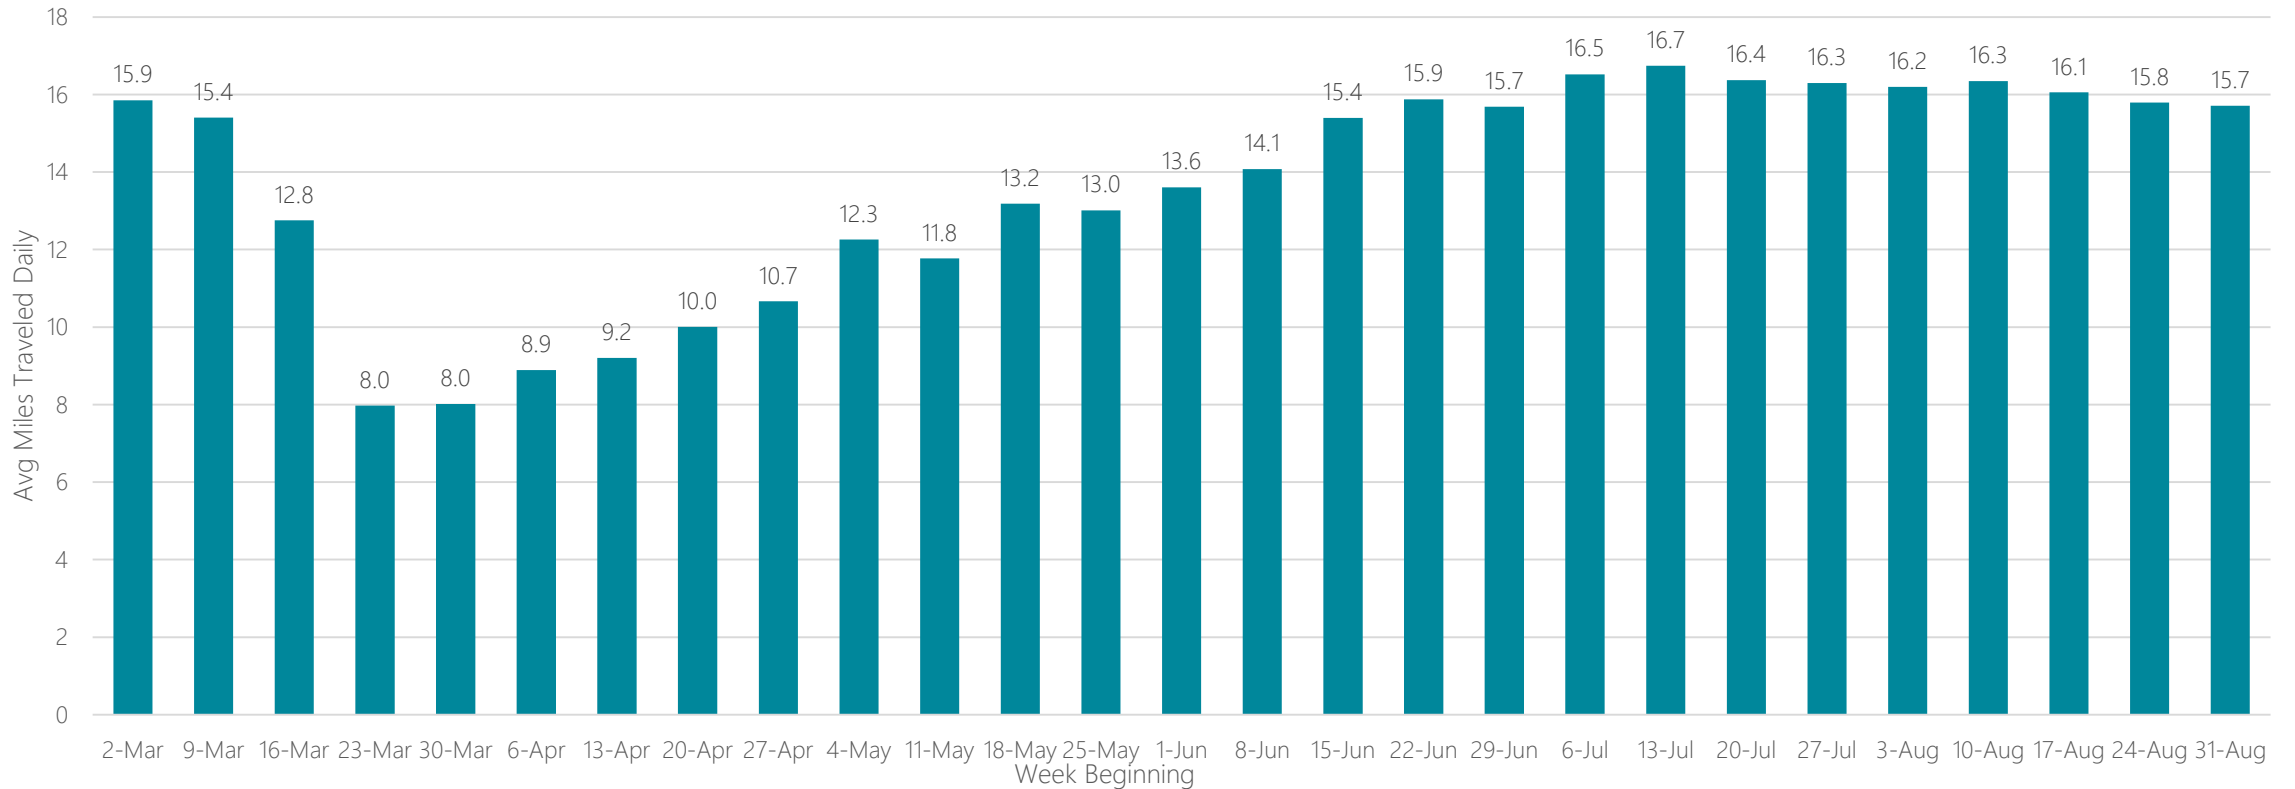

El Paso

Average Miles Traveled Daily Weekly Trend

Elmira

Average Miles Traveled Daily Weekly Trend

Average Miles Traveled Daily Weekly Trend

Eugene

Average Miles Traveled Daily Weekly Trend

Eureka