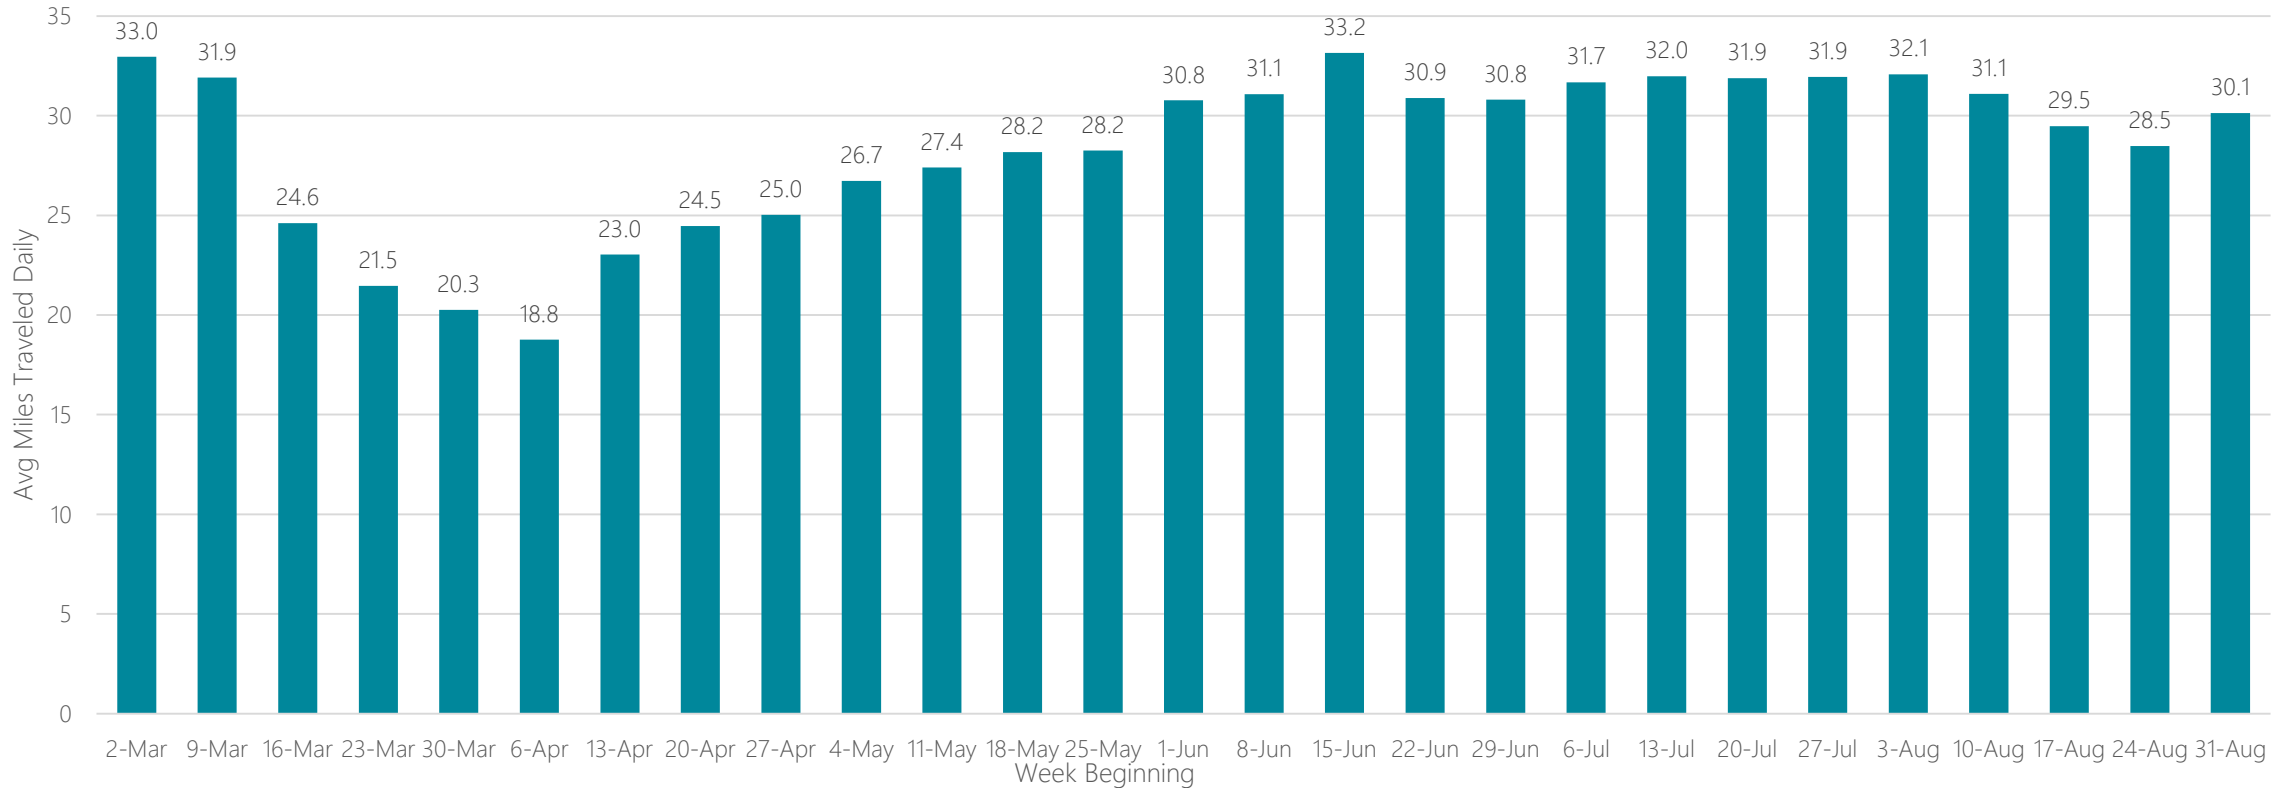

Columbus-Tupelo-West Point

Average Miles Traveled Daily Weekly Trend