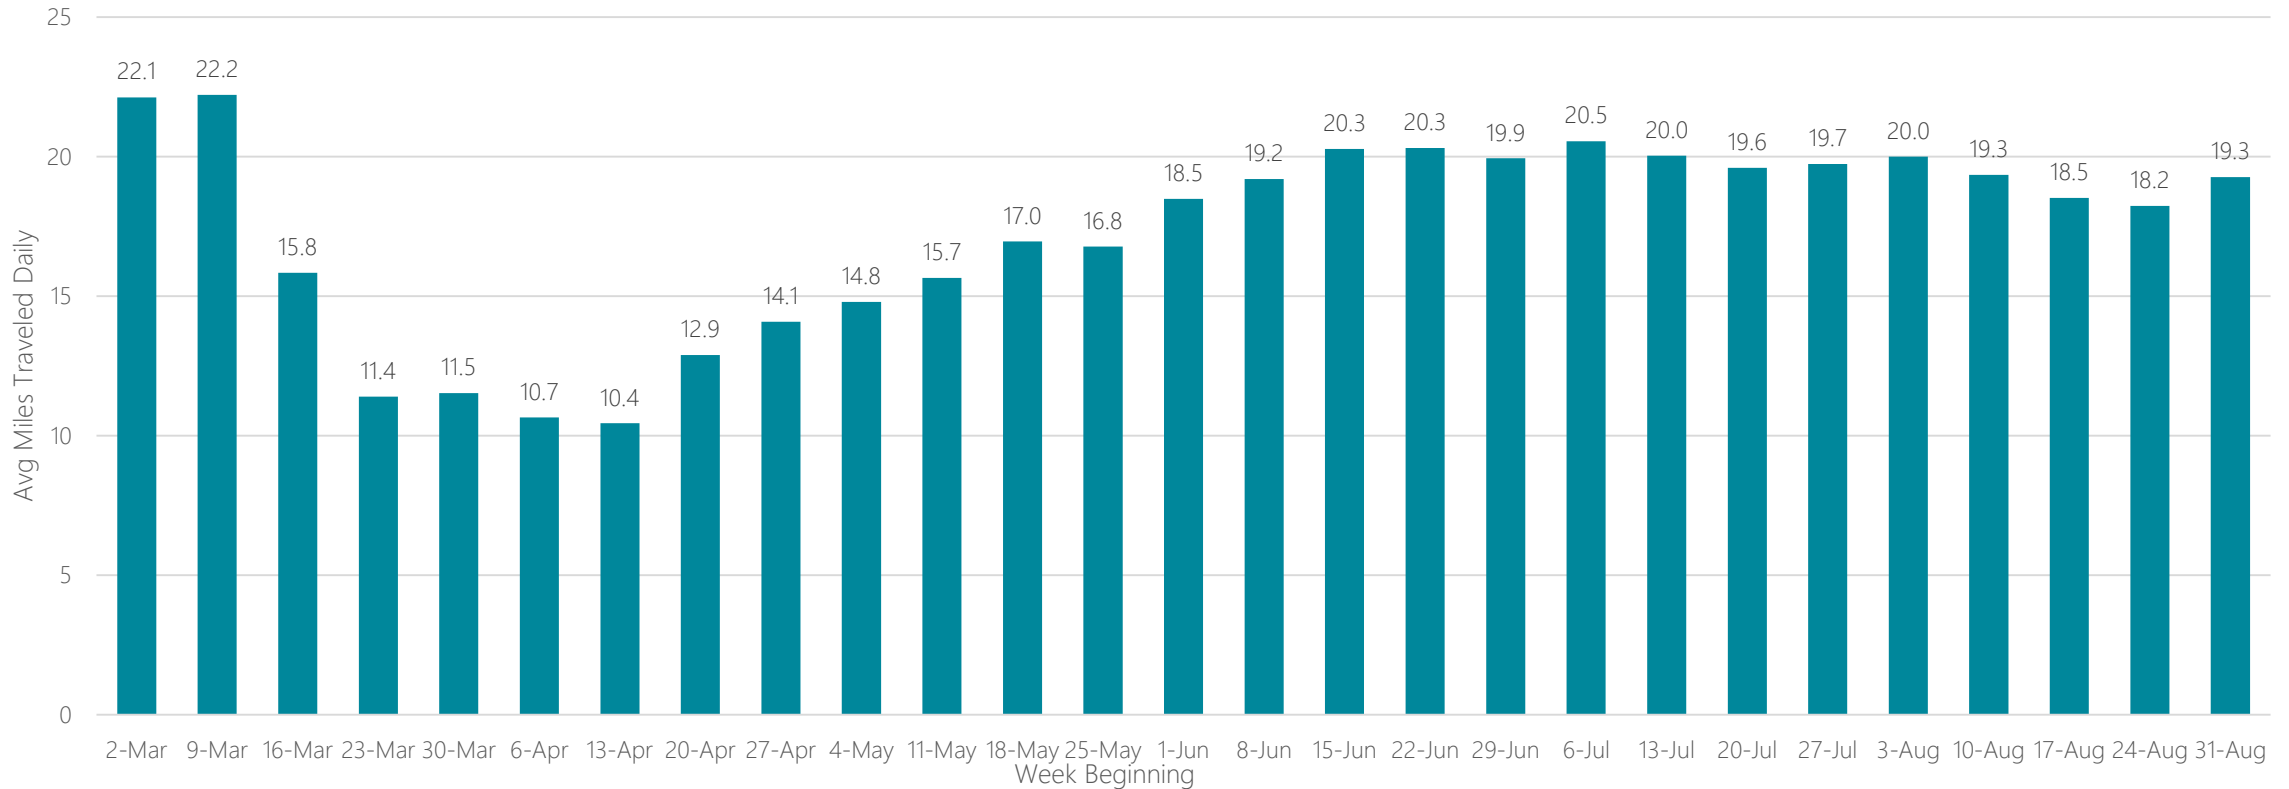

Albuquerque-Santa Fe

Average Miles Traveled Daily Weekly Trend