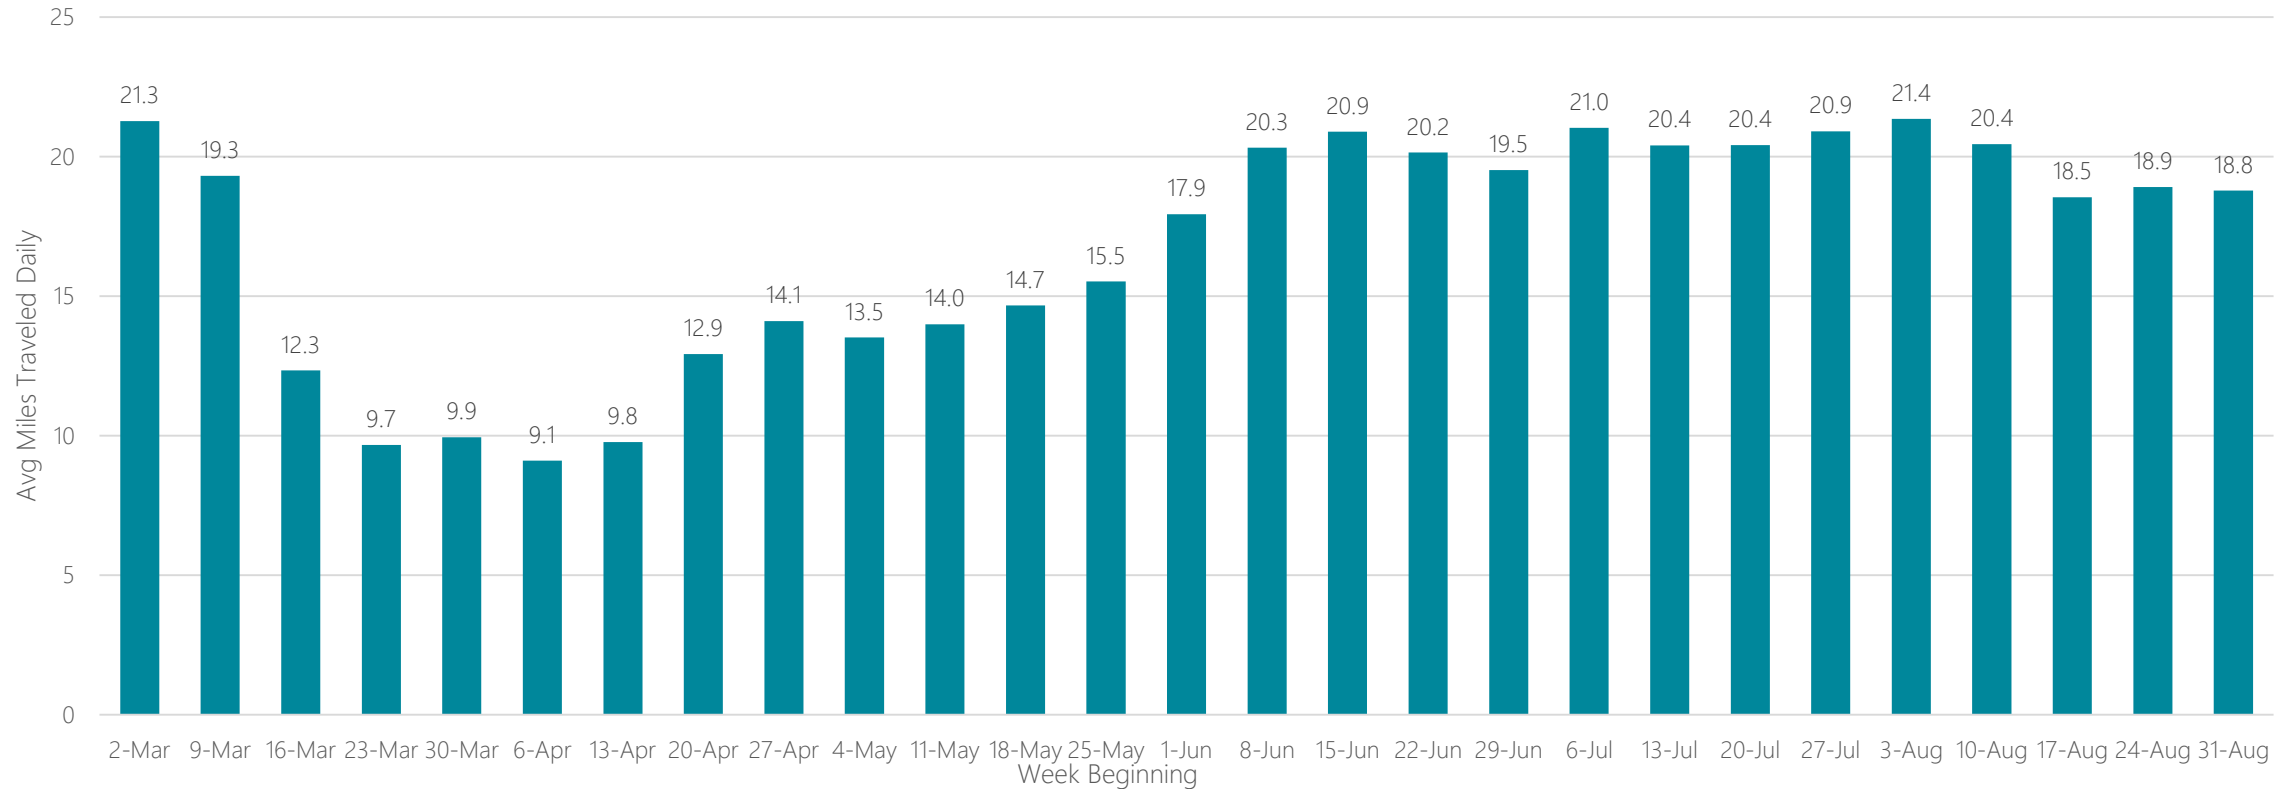

San Diego

Average Miles Traveled Daily Weekly Trend

San Francisco-Oakland-San Jose

Average Miles Traveled Daily Weekly Trend

Santa Barbara-Santa Maria-San Luis Obispo

Average Miles Traveled Daily Weekly Trend