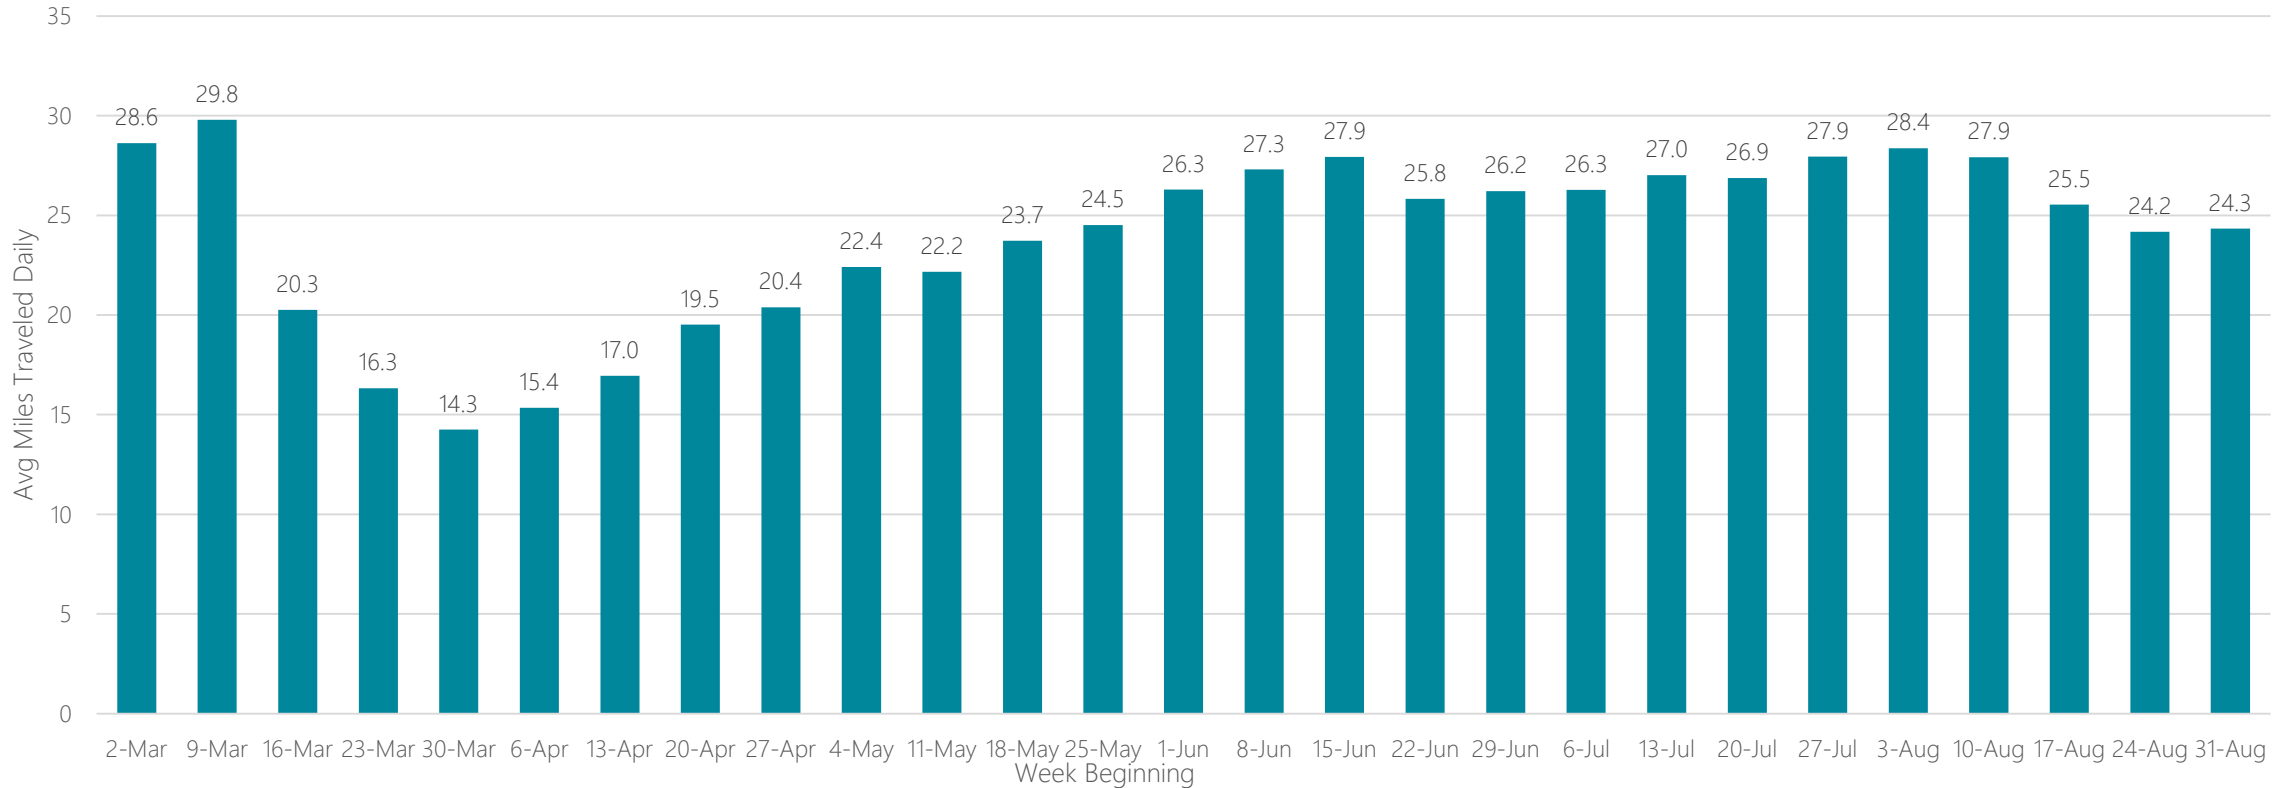

Waco-Temple-Bryan

Average Miles Traveled Daily Weekly Trend