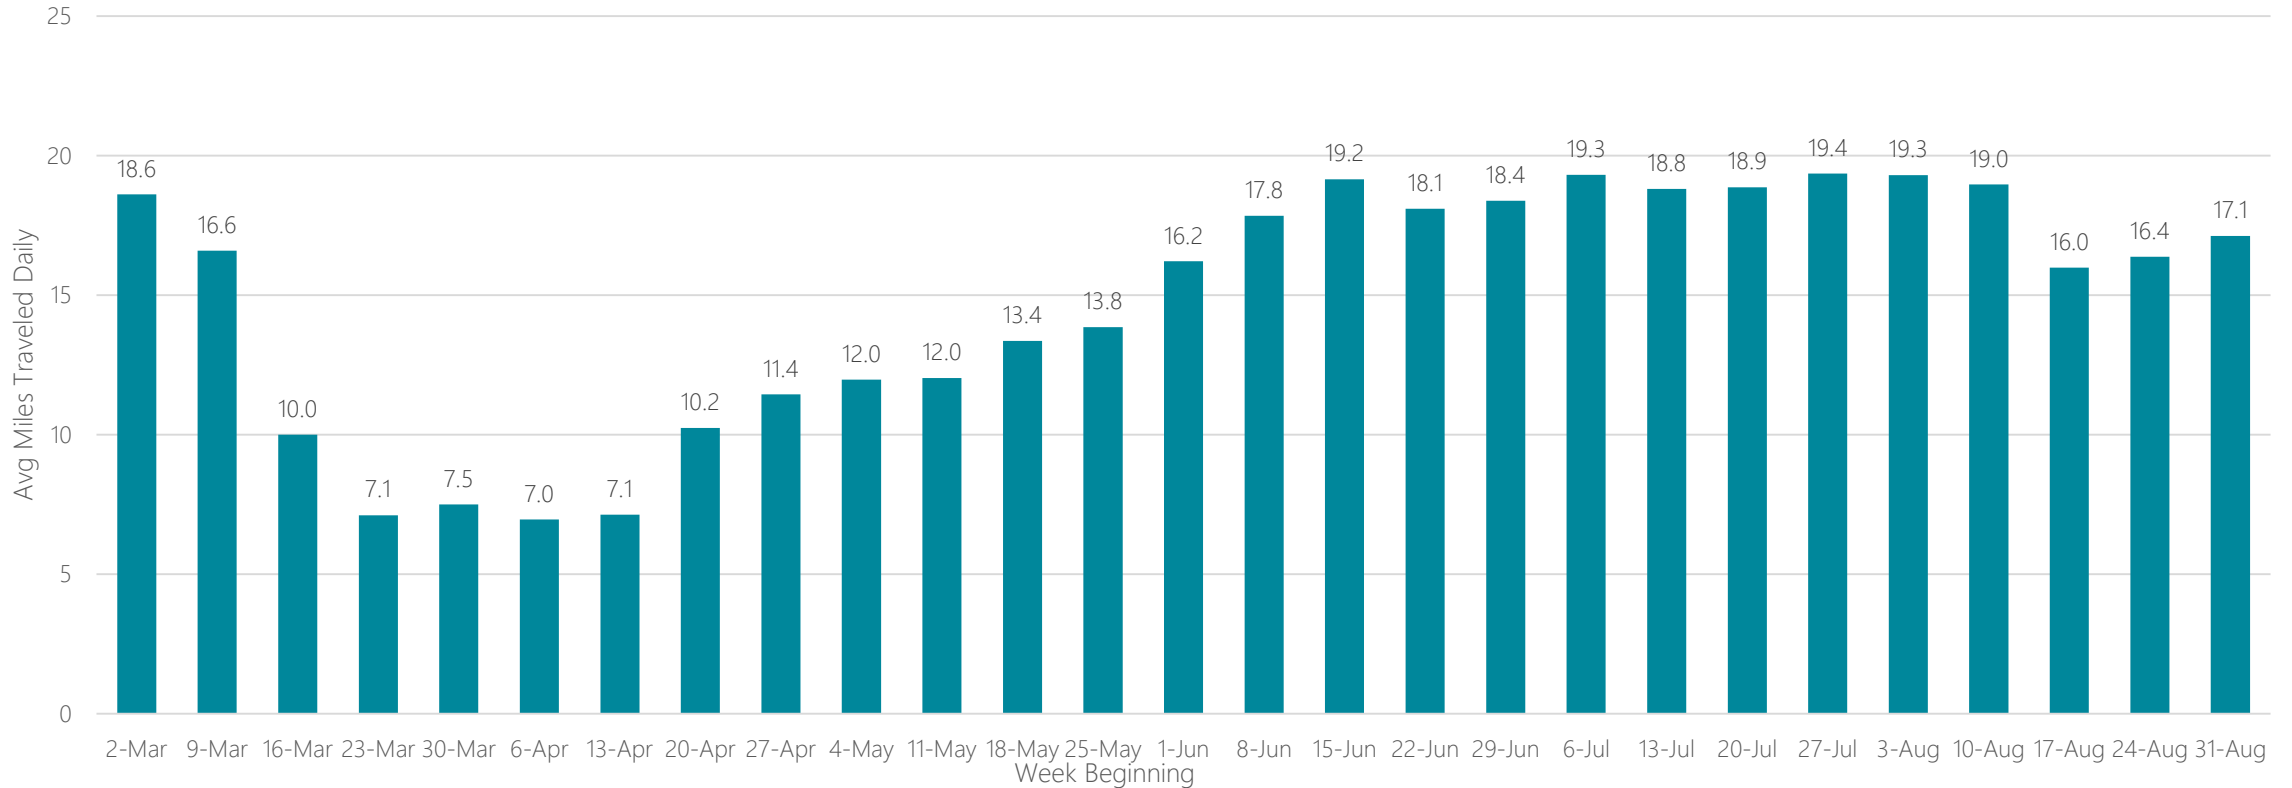

Missoula

Average Miles Traveled Daily Weekly Trend

Mobile-Pensacola (Fort Walton Beach)

Average Miles Traveled Daily Weekly Trend

Monroe-El Dorado

Average Miles Traveled Daily Weekly Trend

Monterey-Salinas

Average Miles Traveled Daily Weekly Trend