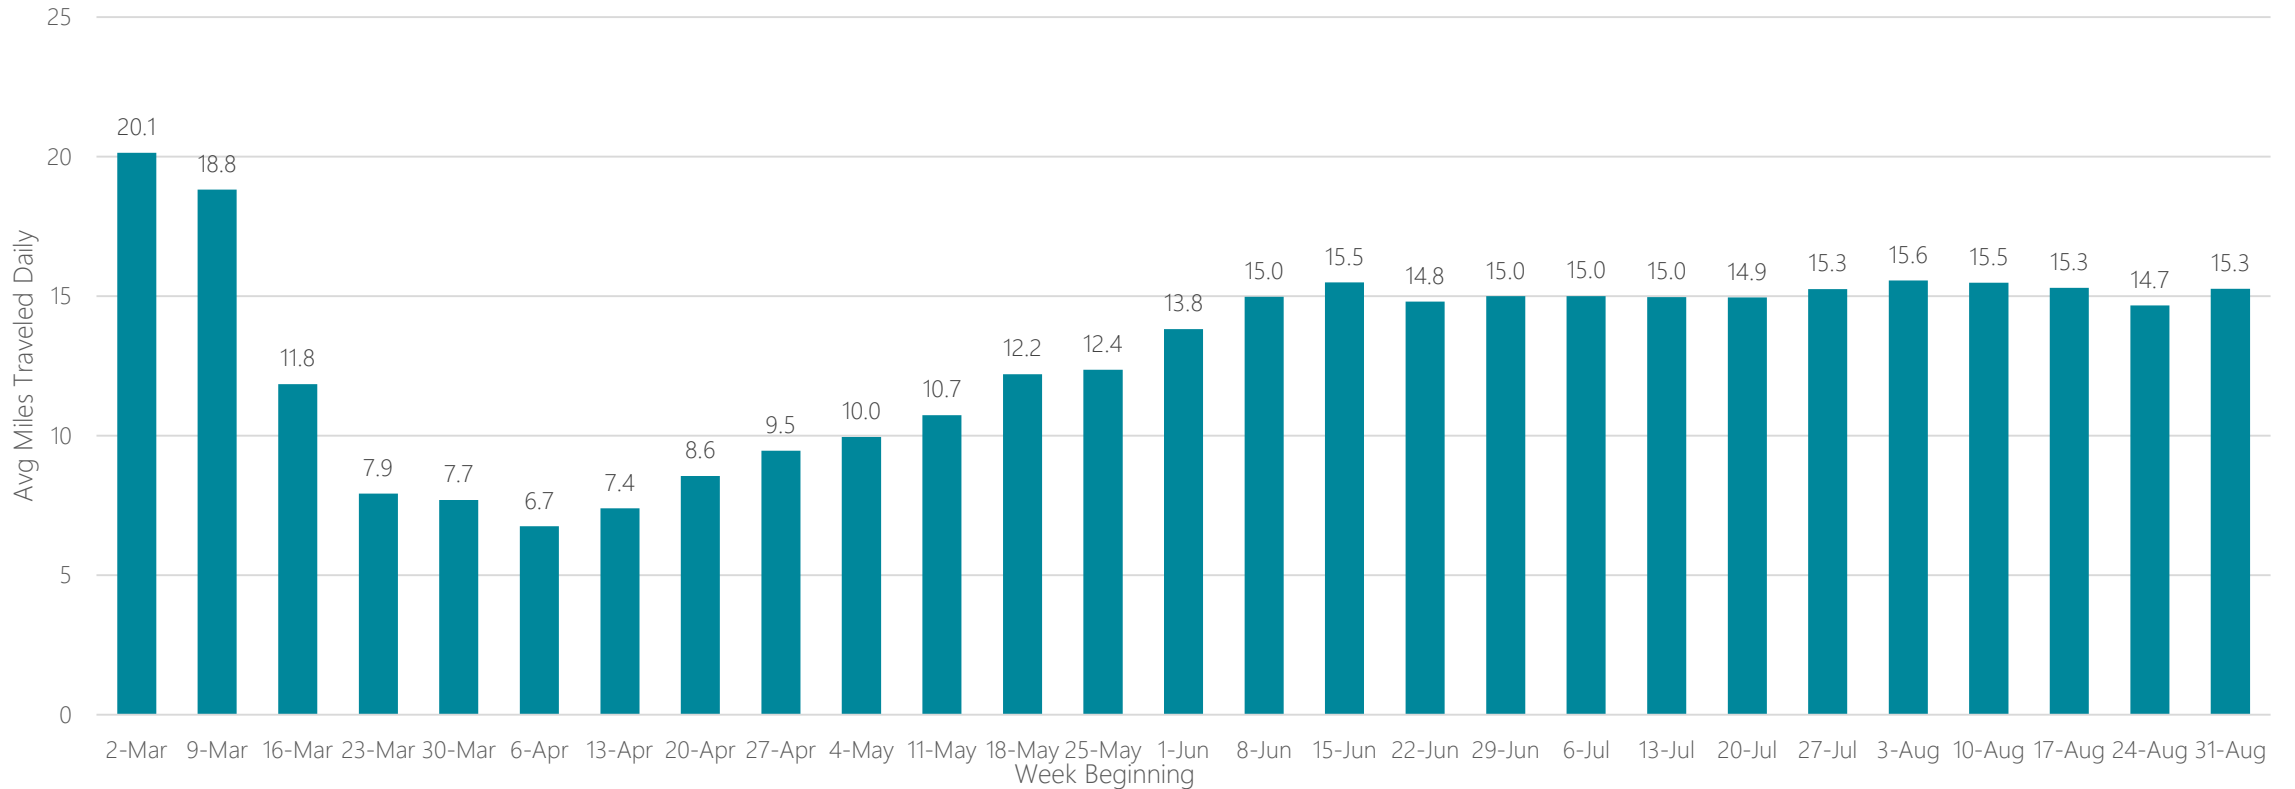

Las Vegas

Average Miles Traveled Daily Weekly Trend