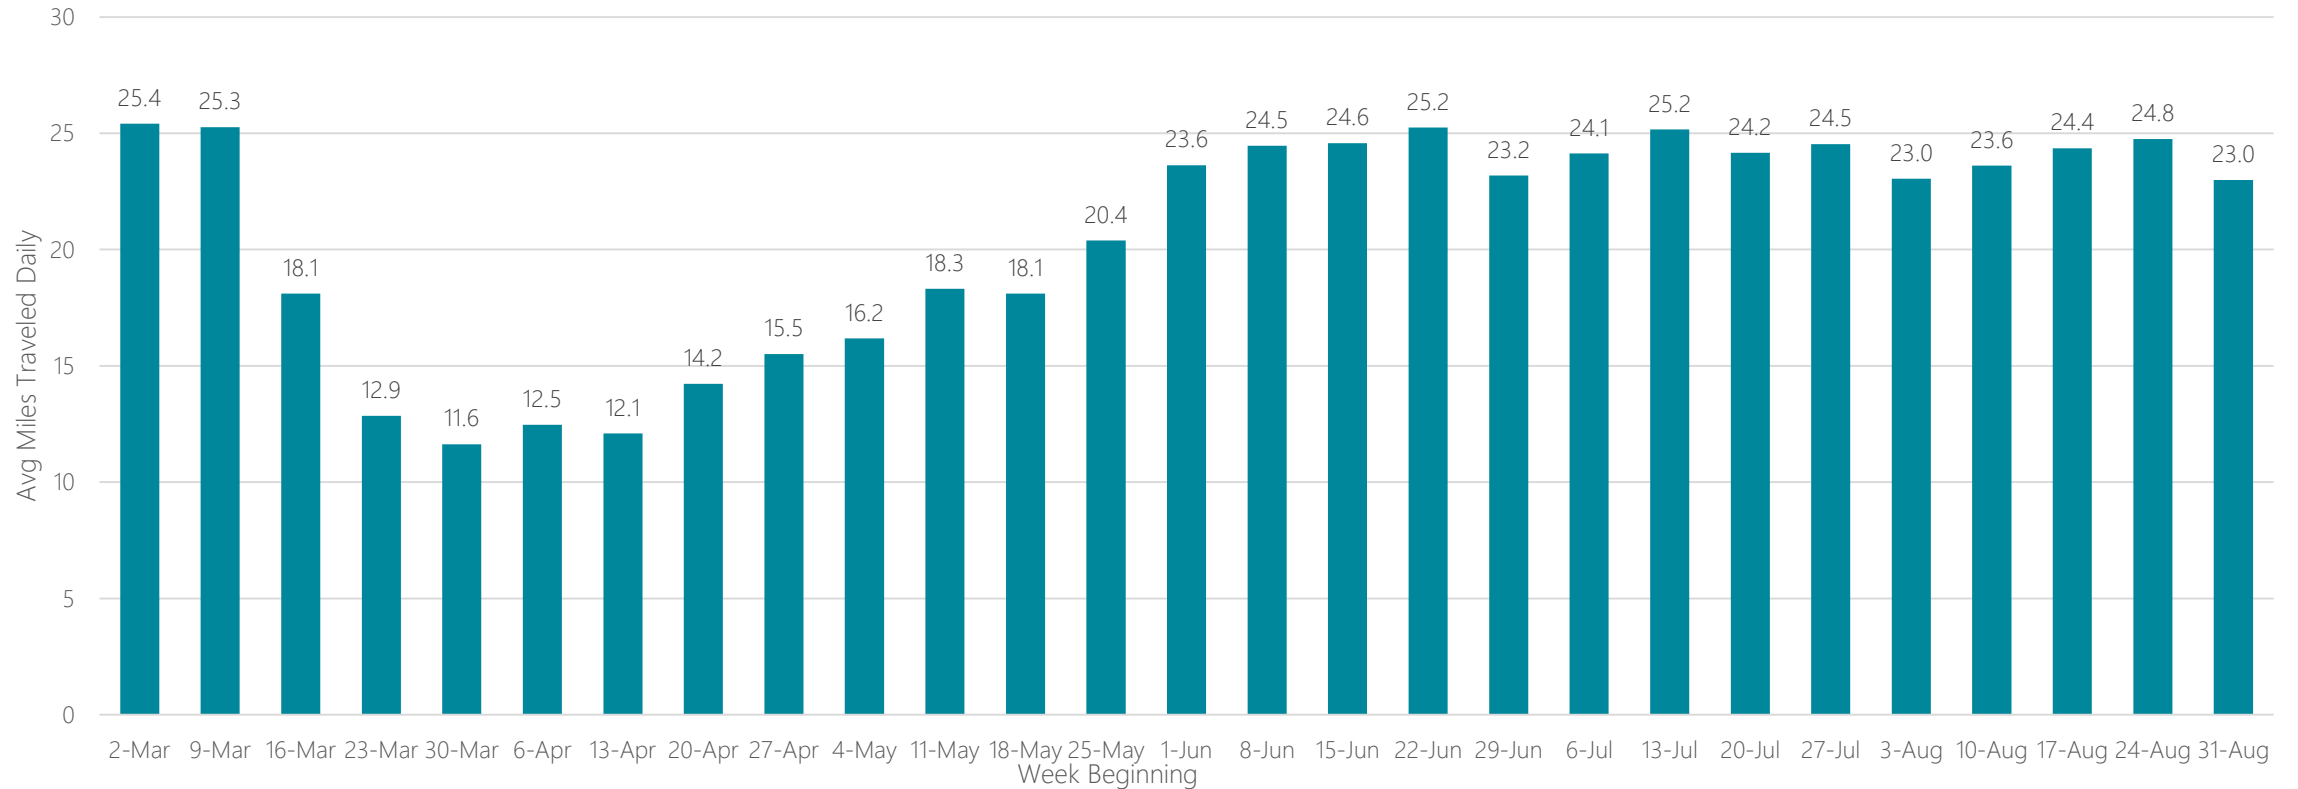

Salisbury

Average Miles Traveled Daily Weekly Trend