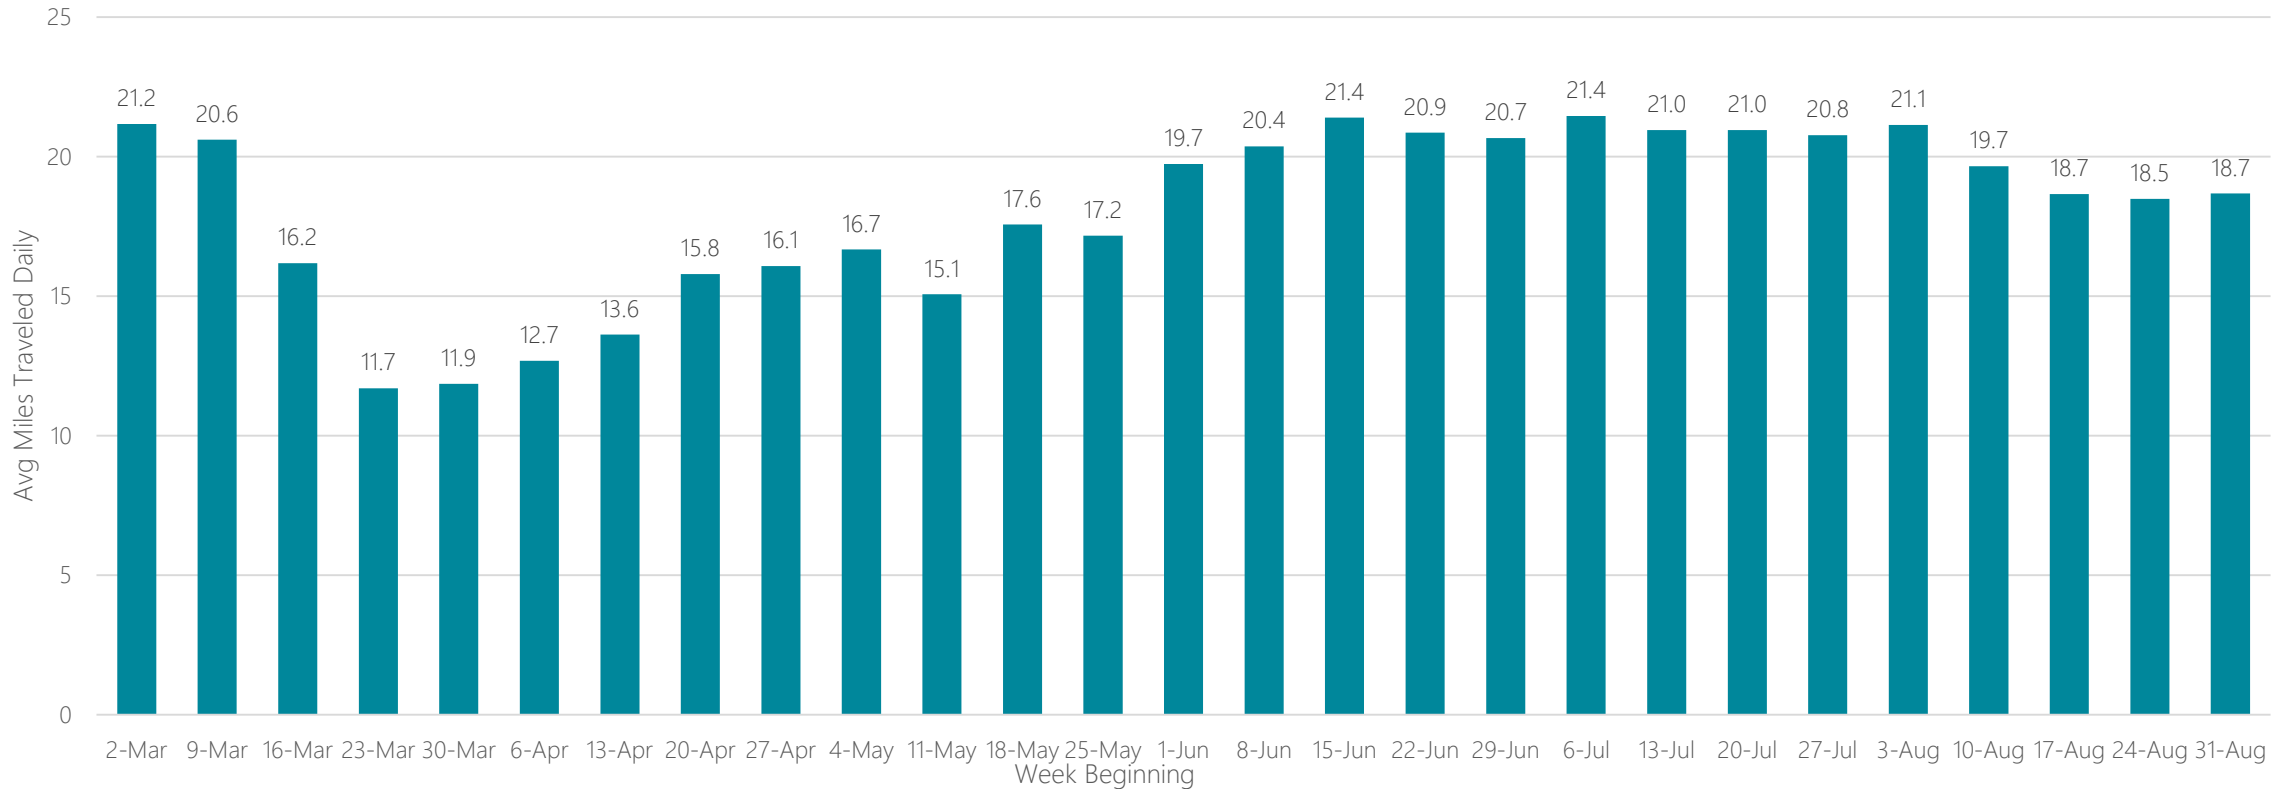

Chicago

Average Miles Traveled Daily Weekly Trend

Chico-Redding

Average Miles Traveled Daily Weekly Trend

Cincinnati

Average Miles Traveled Daily Weekly Trend

Clarksburg-Weston

Average Miles Traveled Daily Weekly Trend