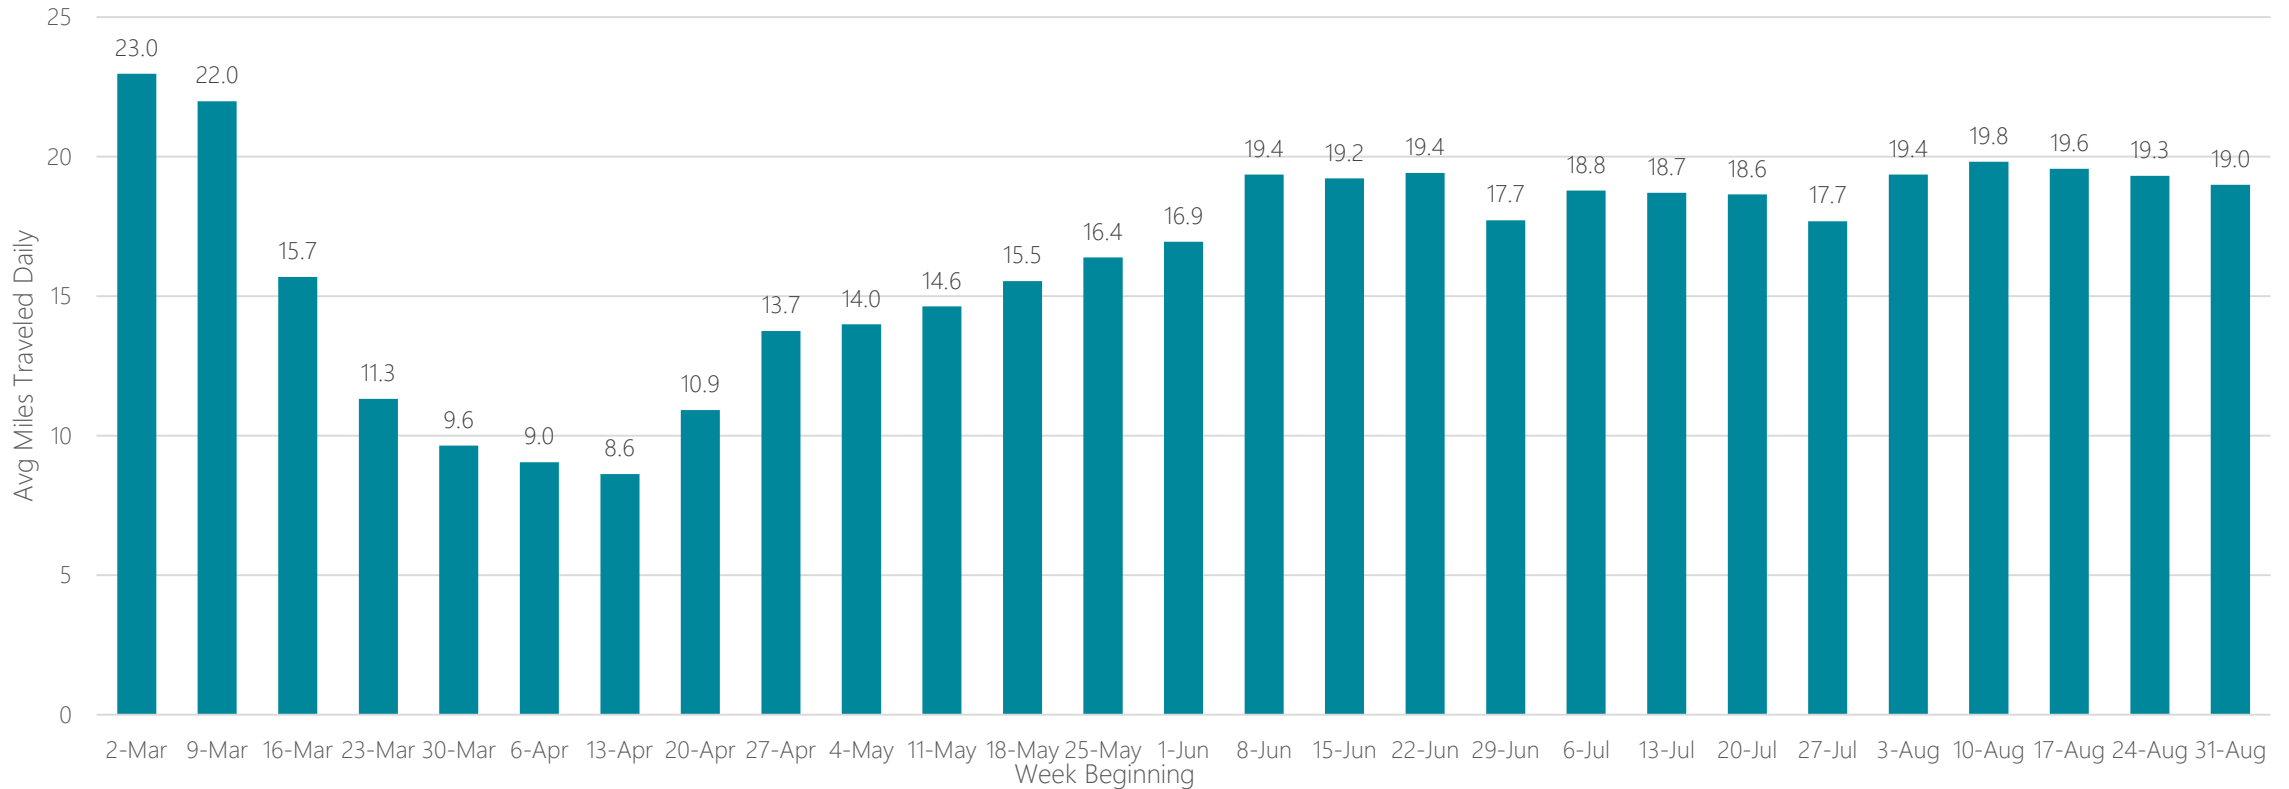

West Palm Beach-Fort Pierce

Average Miles Traveled Daily Weekly Trend