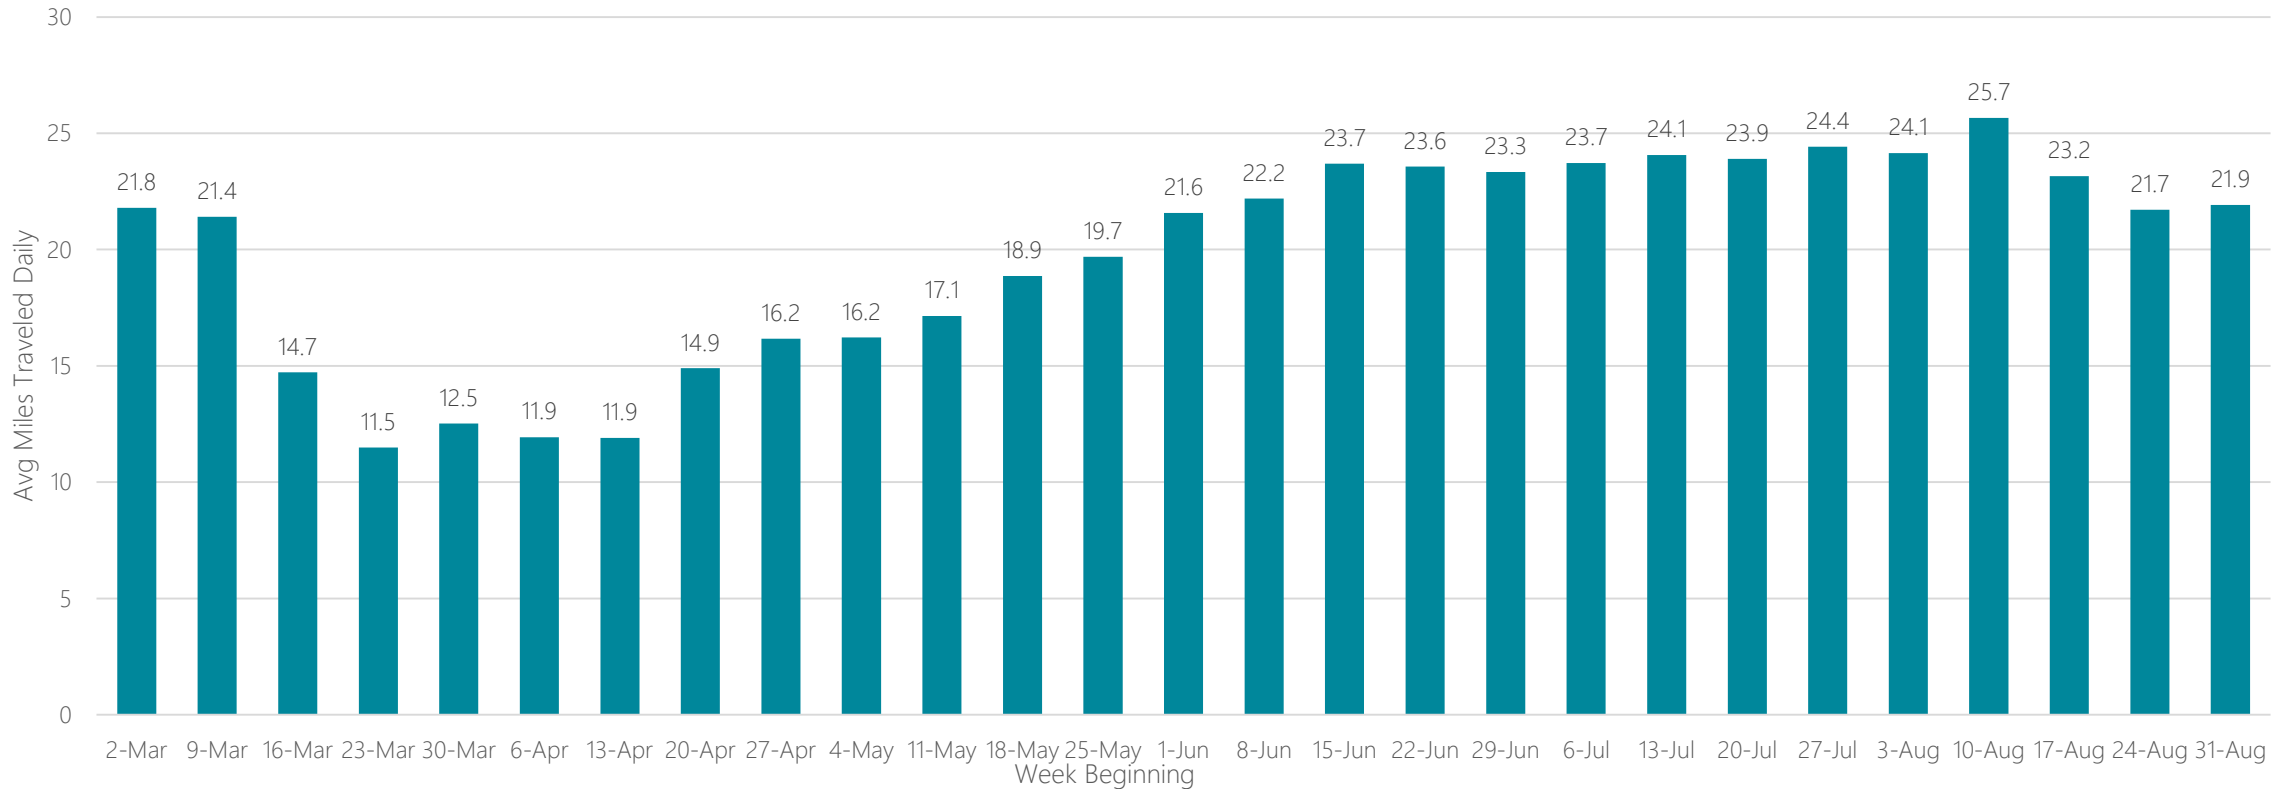

Cedar Rapids-Waterloo & Dubuque

Average Miles Traveled Daily Weekly Trend