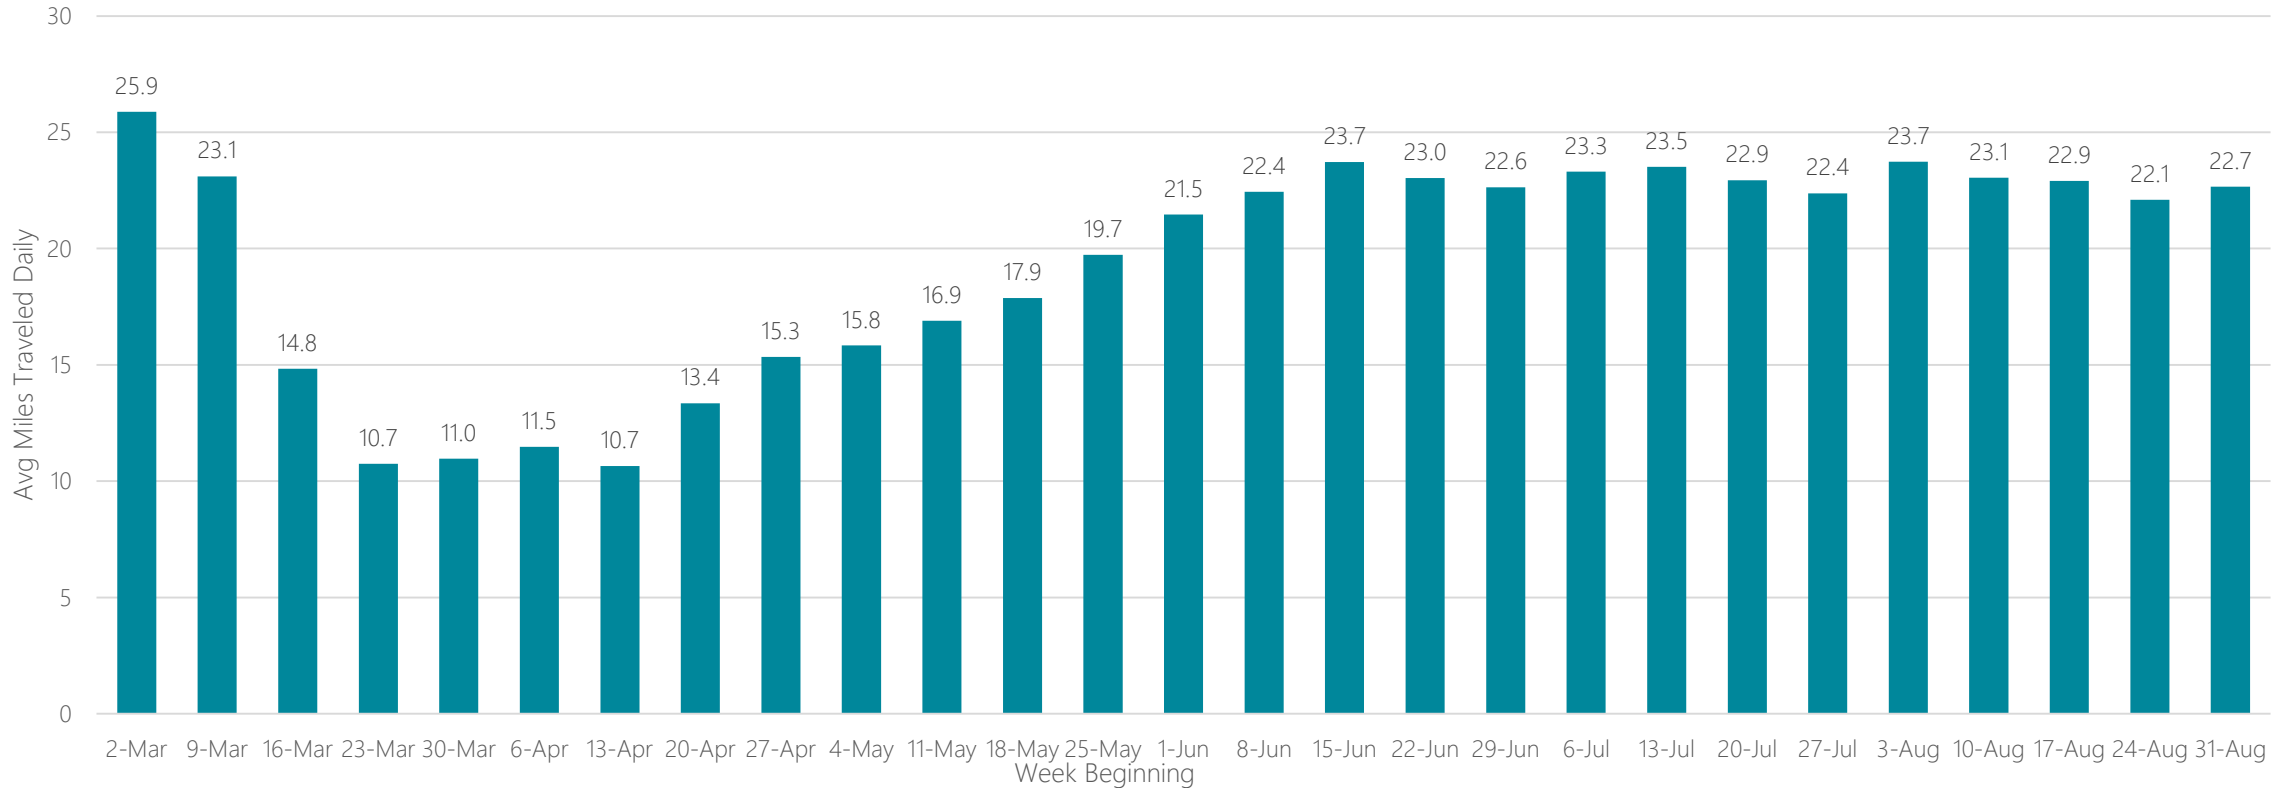

Chicago

Average Miles Traveled Daily Weekly Trend

Chico-Redding

Average Miles Traveled Daily Weekly Trend

Cincinnati

Average Miles Traveled Daily Weekly Trend

Clarksburg-Weston

Average Miles Traveled Daily Weekly Trend