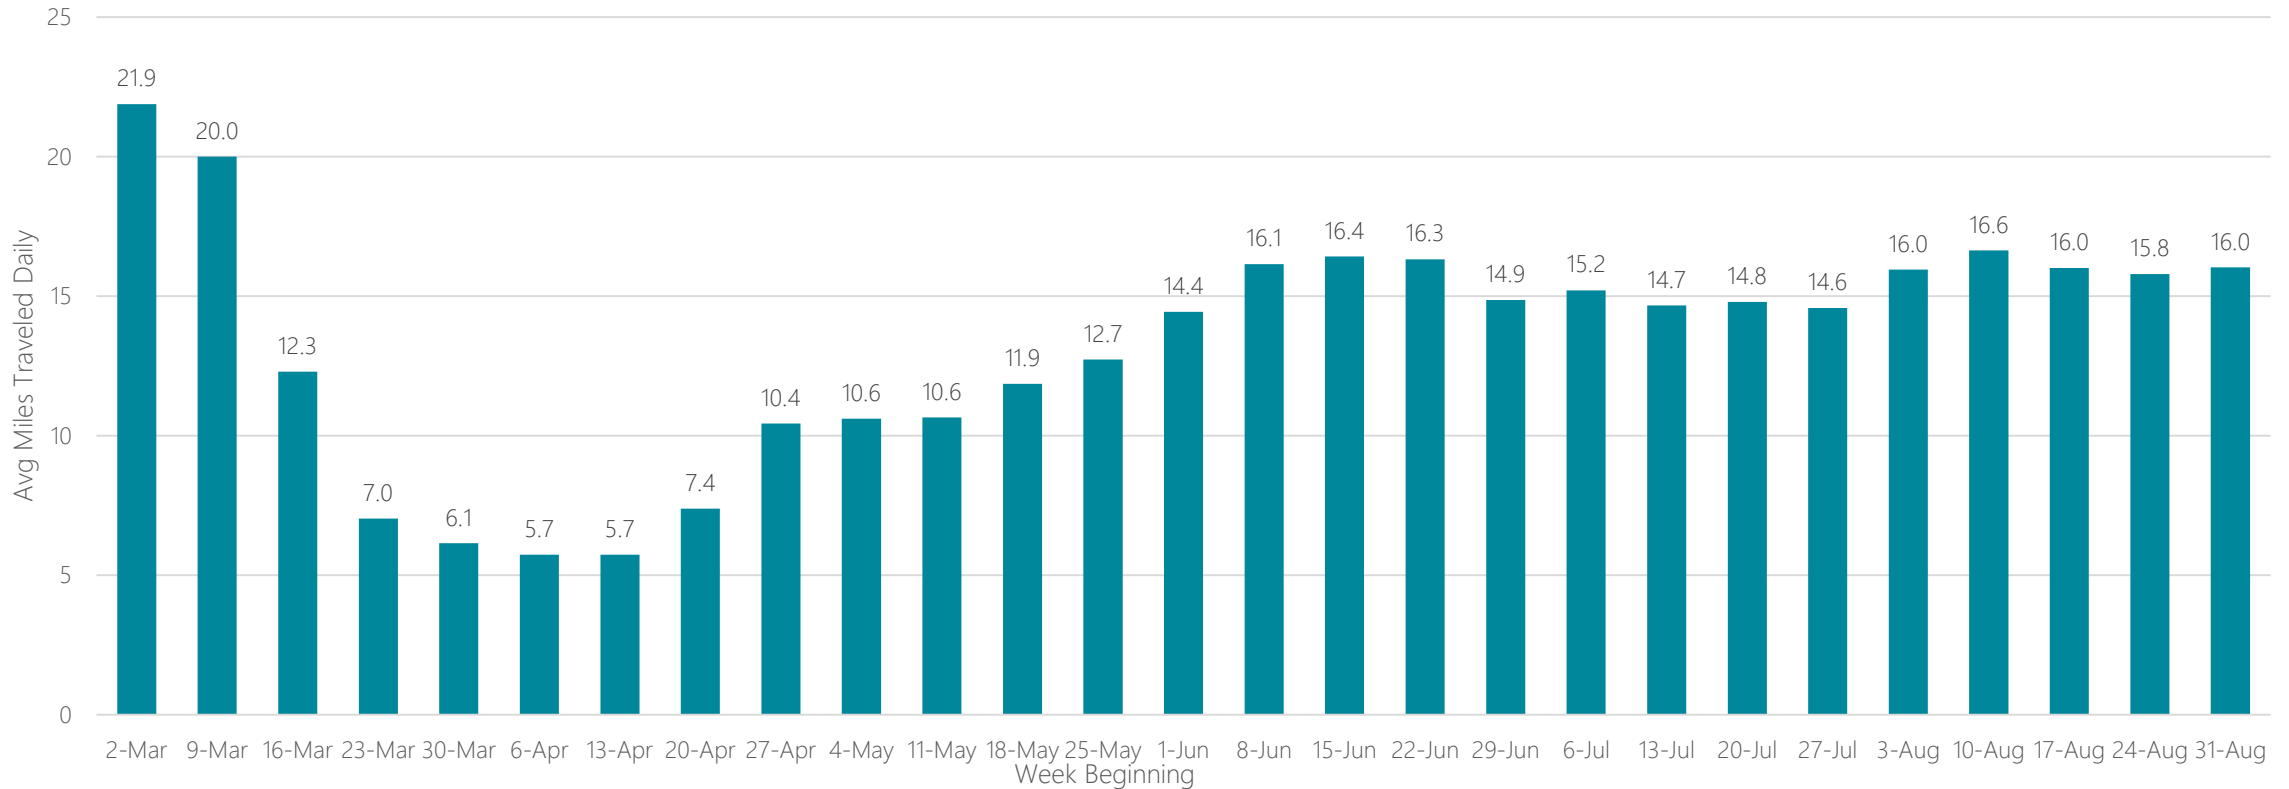

Miami-Fort Lauderdale

Average Miles Traveled Daily Weekly Trend