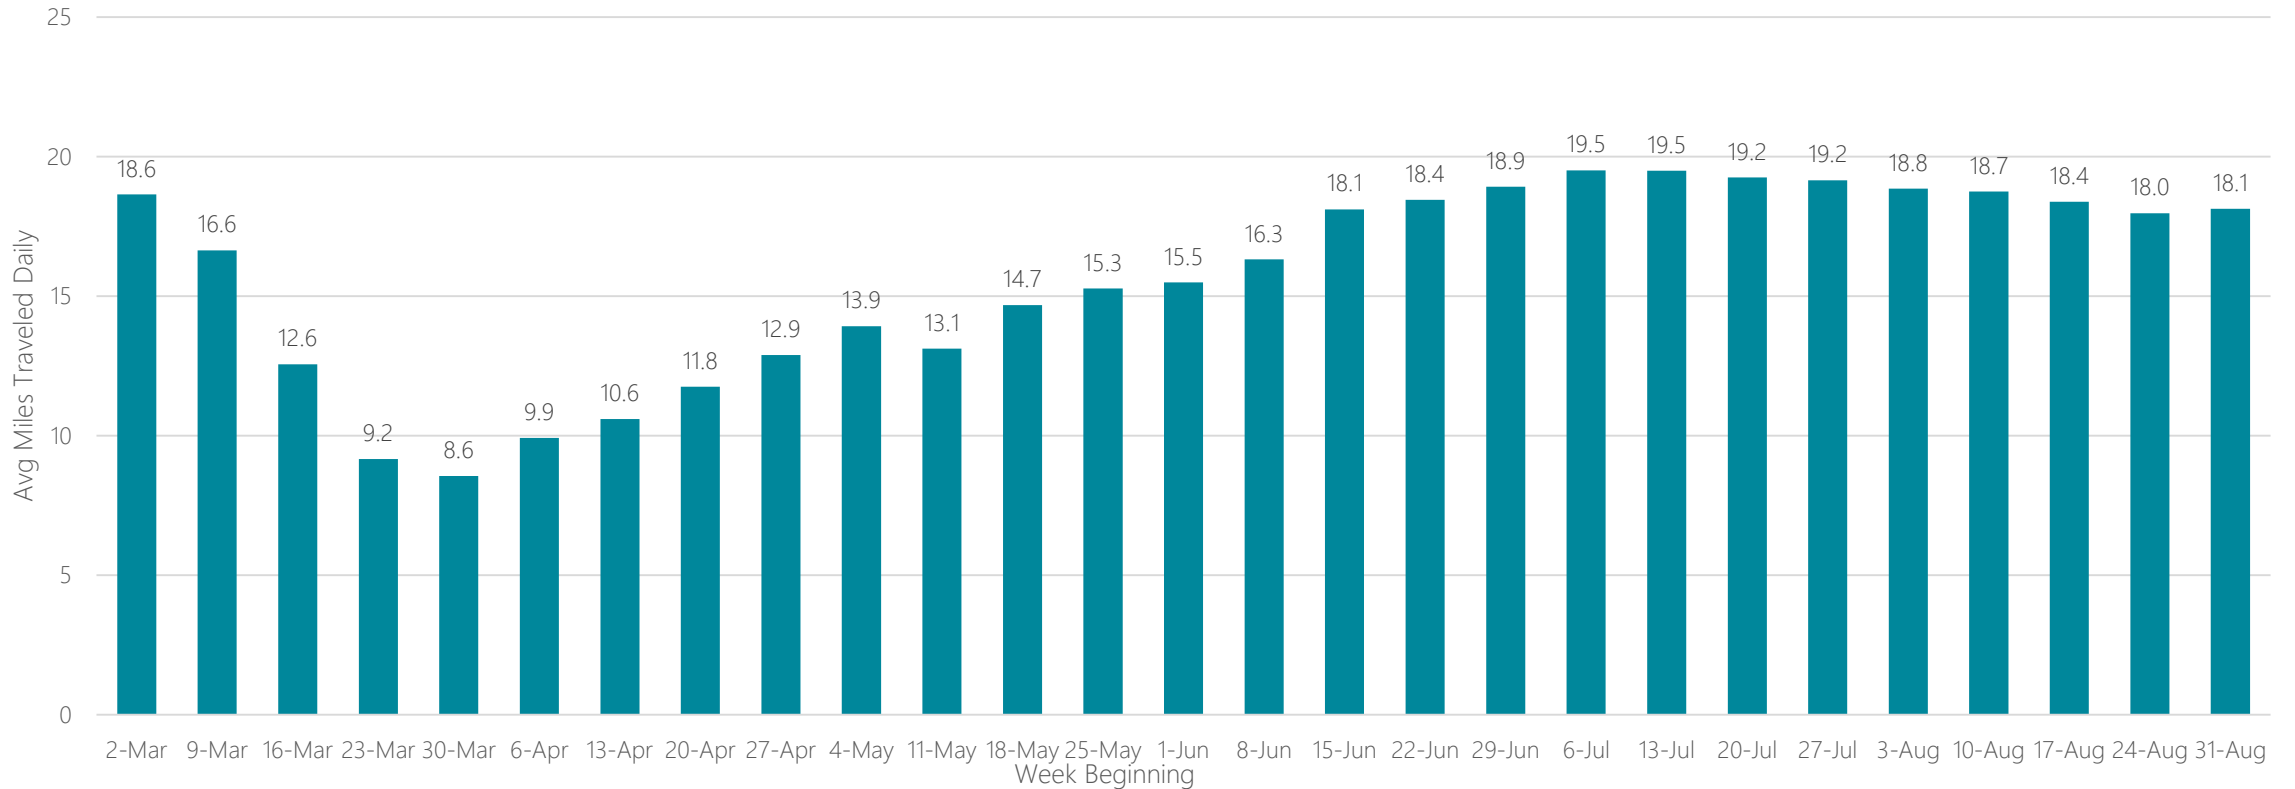

Baton Rouge

Average Miles Traveled Daily Weekly Trend

Beaumont

Average Miles Traveled Daily Weekly Trend

Bend, OR

Average Miles Traveled Daily Weekly Trend

Billings, MT

Average Miles Traveled Daily Weekly Trend