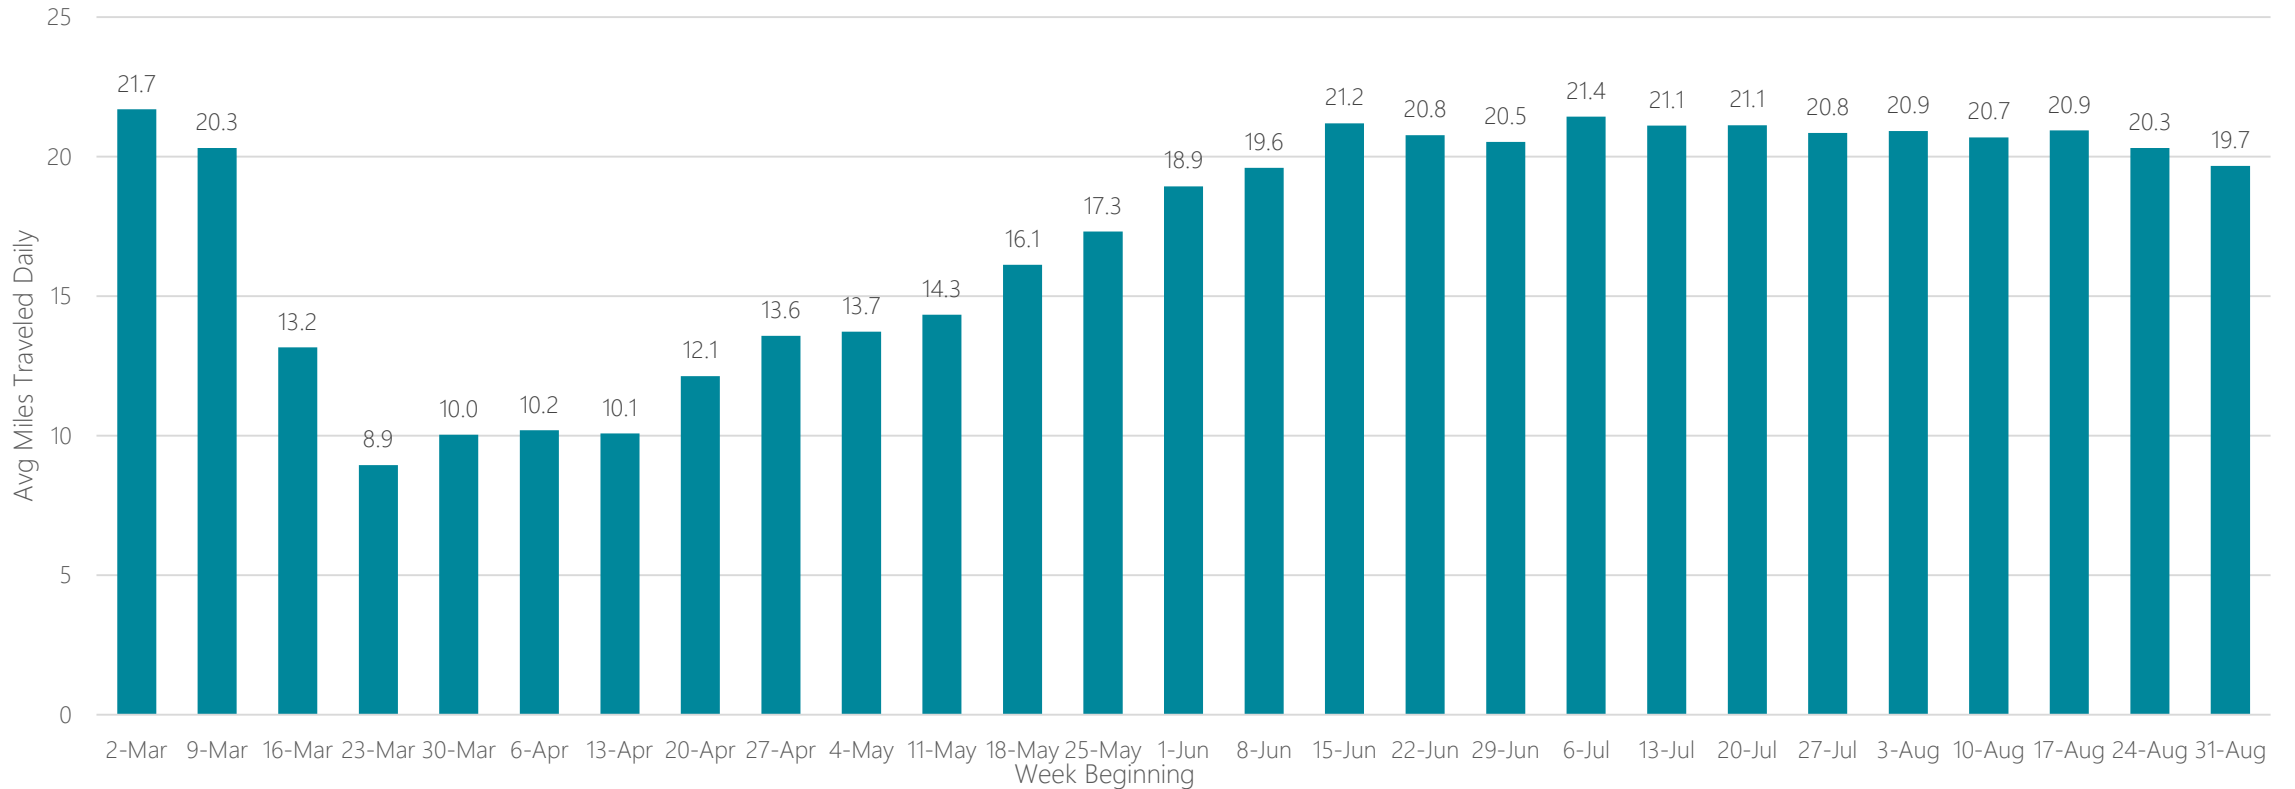

Milwaukee

Average Miles Traveled Daily Weekly Trend