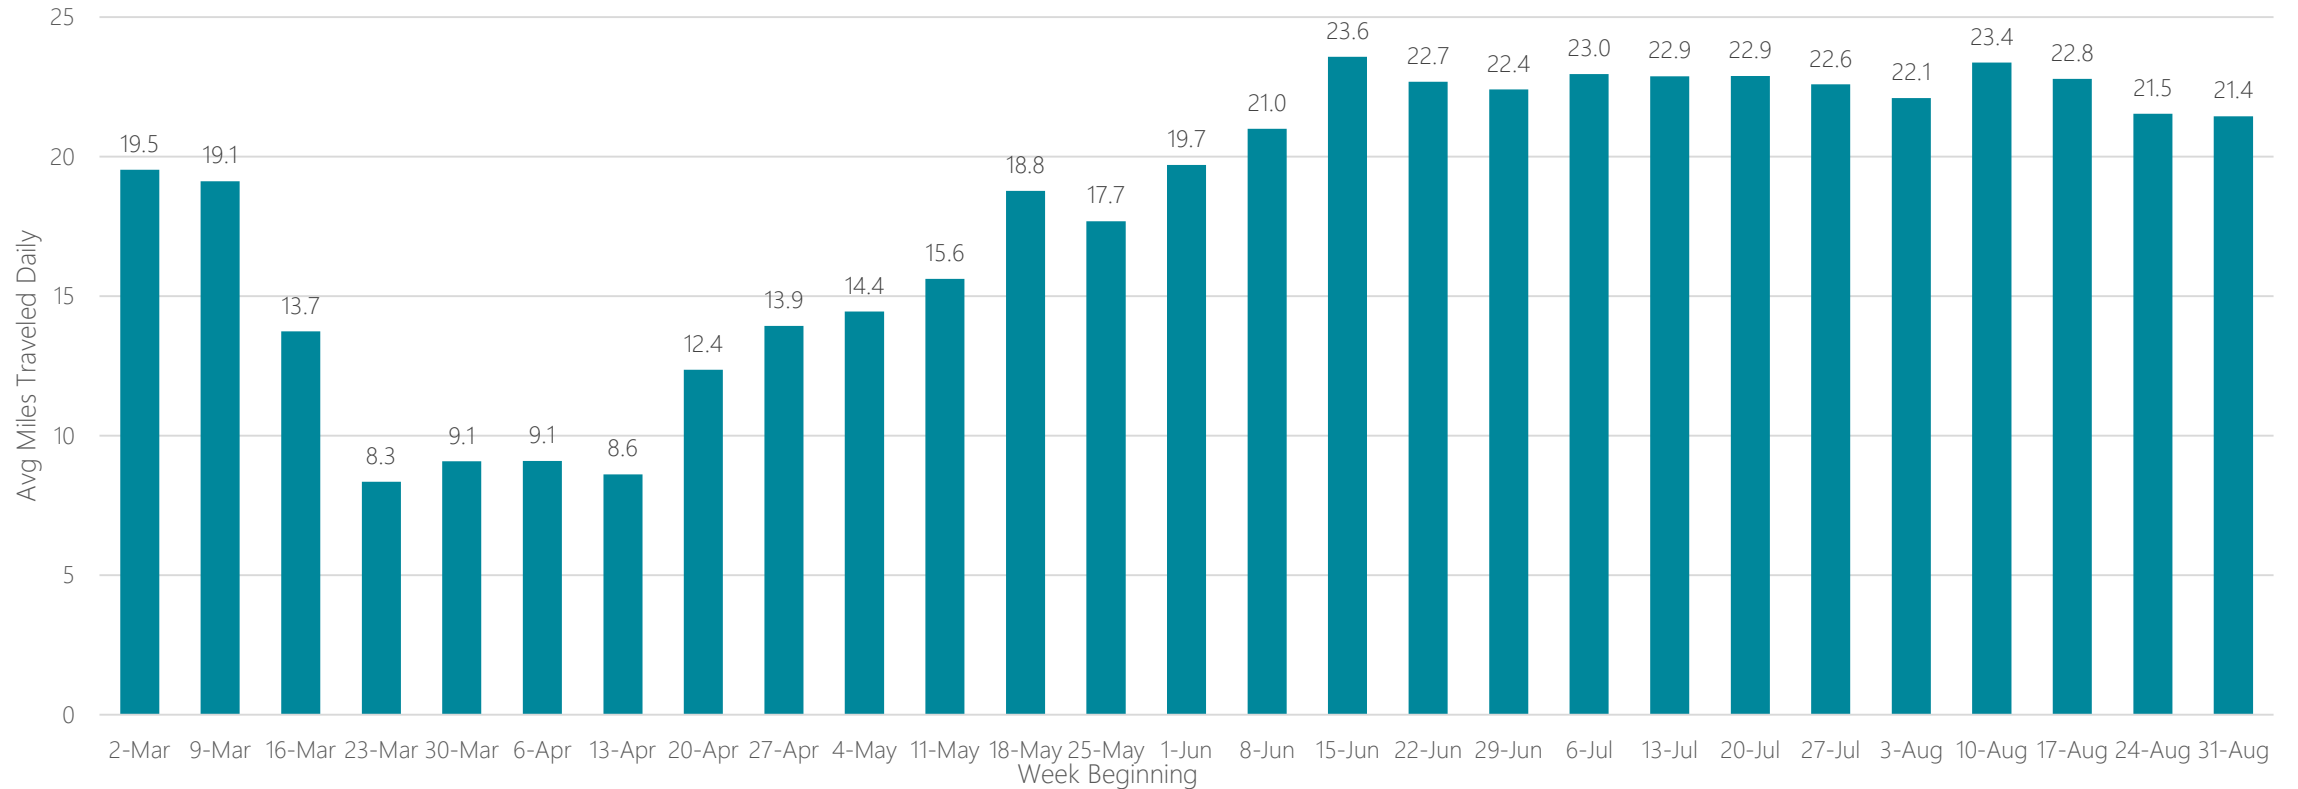

Waco-Temple-Bryan

Average Miles Traveled Daily Weekly Trend

Washington DC (Hagerstown)

Average Miles Traveled Daily Weekly Trend

Watertown

Average Miles Traveled Daily Weekly Trend

Wausau-Rhineland

Average Miles Traveled Daily Weekly Trend