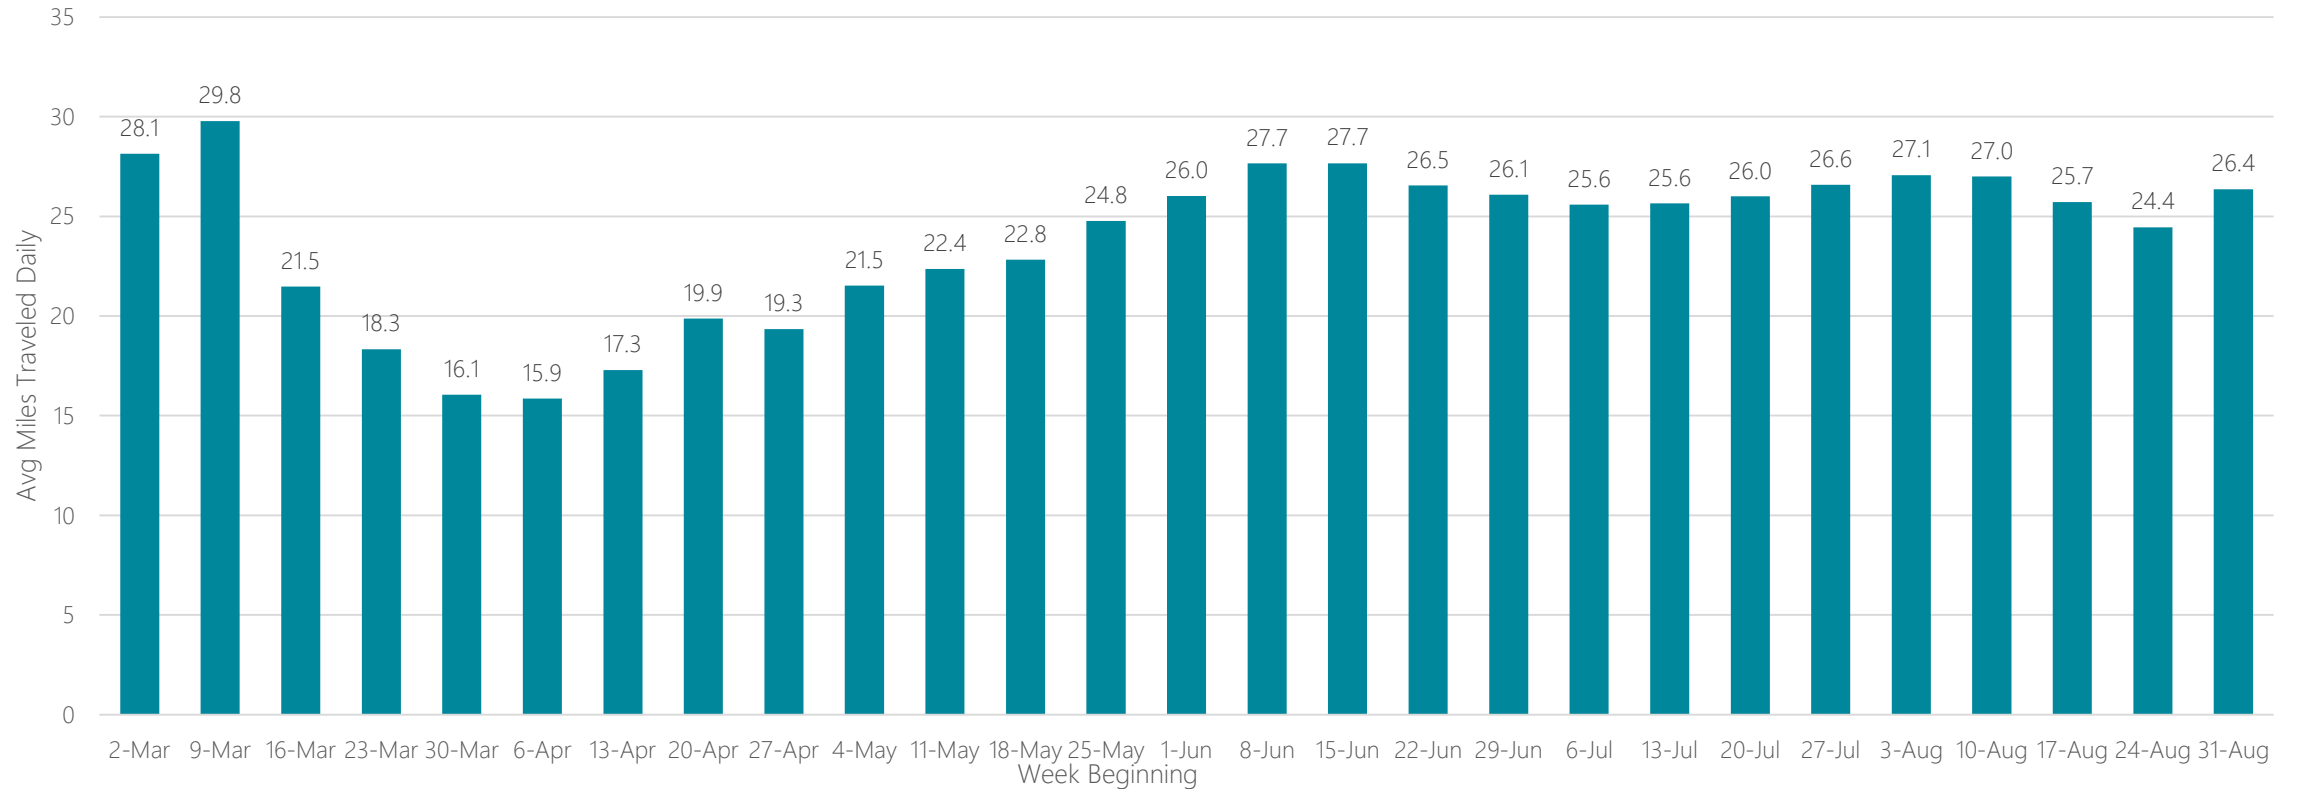

Salisbury

Average Miles Traveled Daily Weekly Trend

Salt Lake City

Average Miles Traveled Daily Weekly Trend

San Angelo

Average Miles Traveled Daily Weekly Trend

San Antonio

Average Miles Traveled Daily Weekly Trend