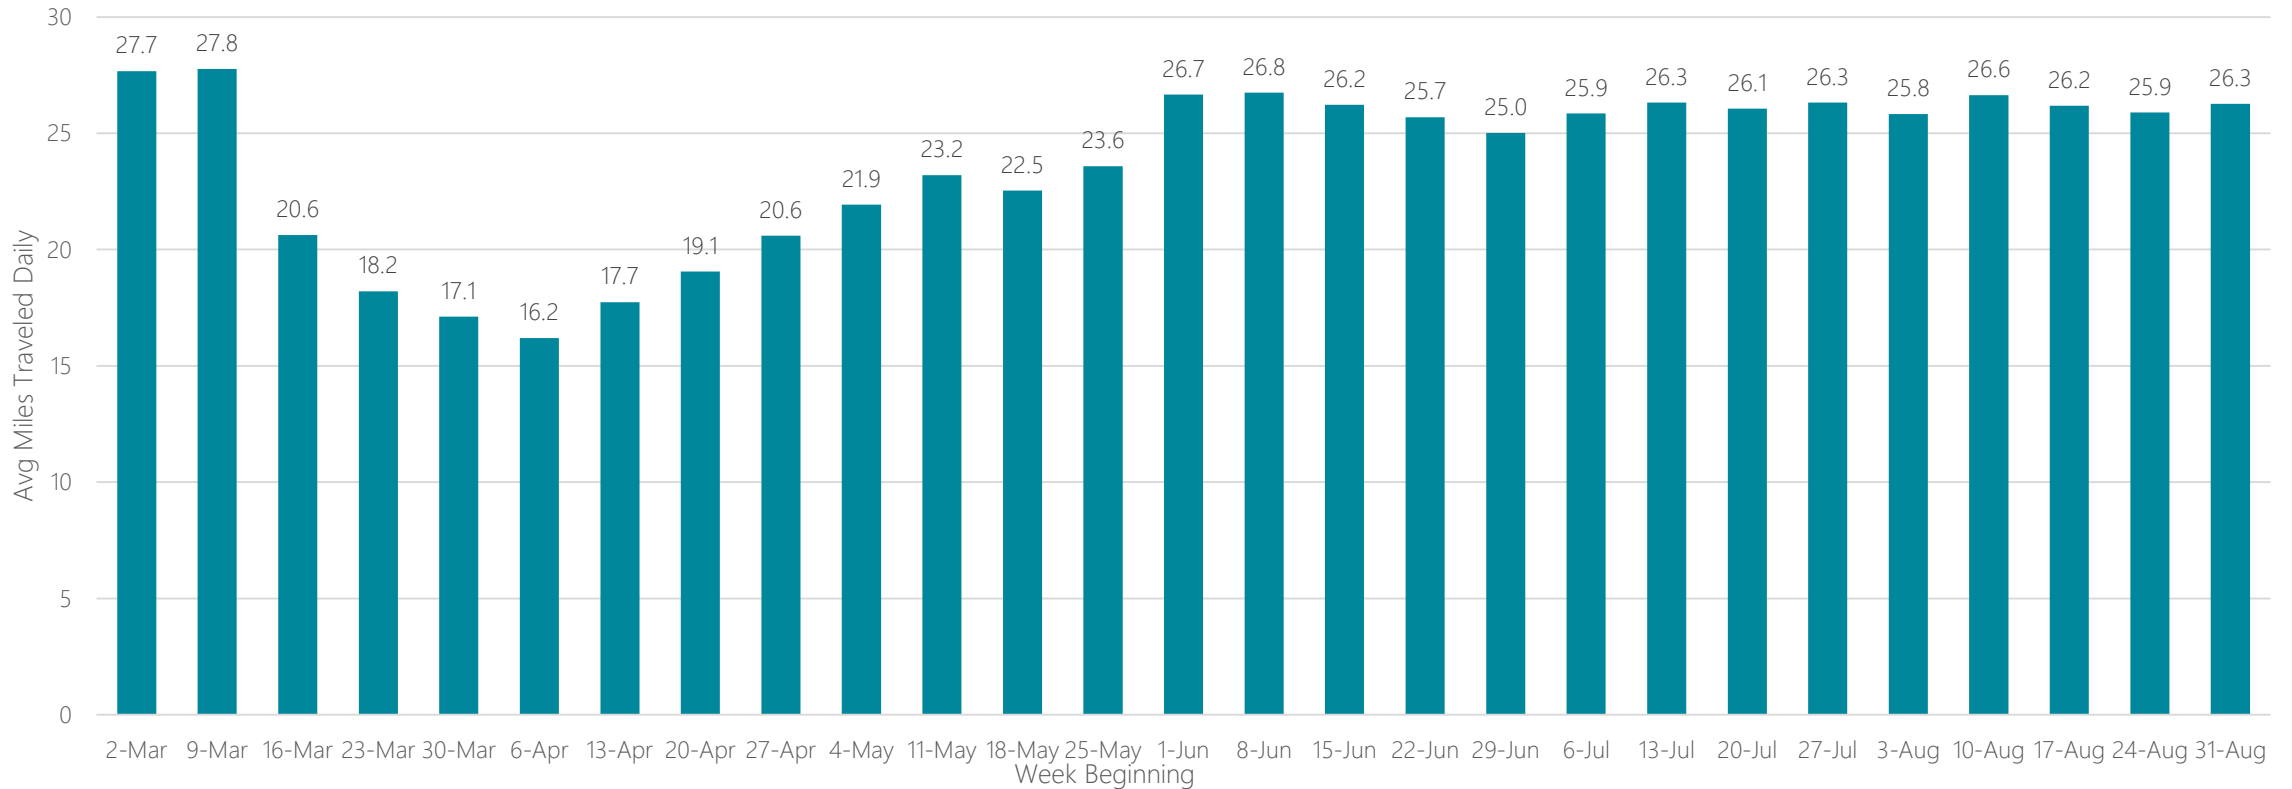

Myrtle Beach-Florence

Average Miles Traveled Daily Weekly Trend