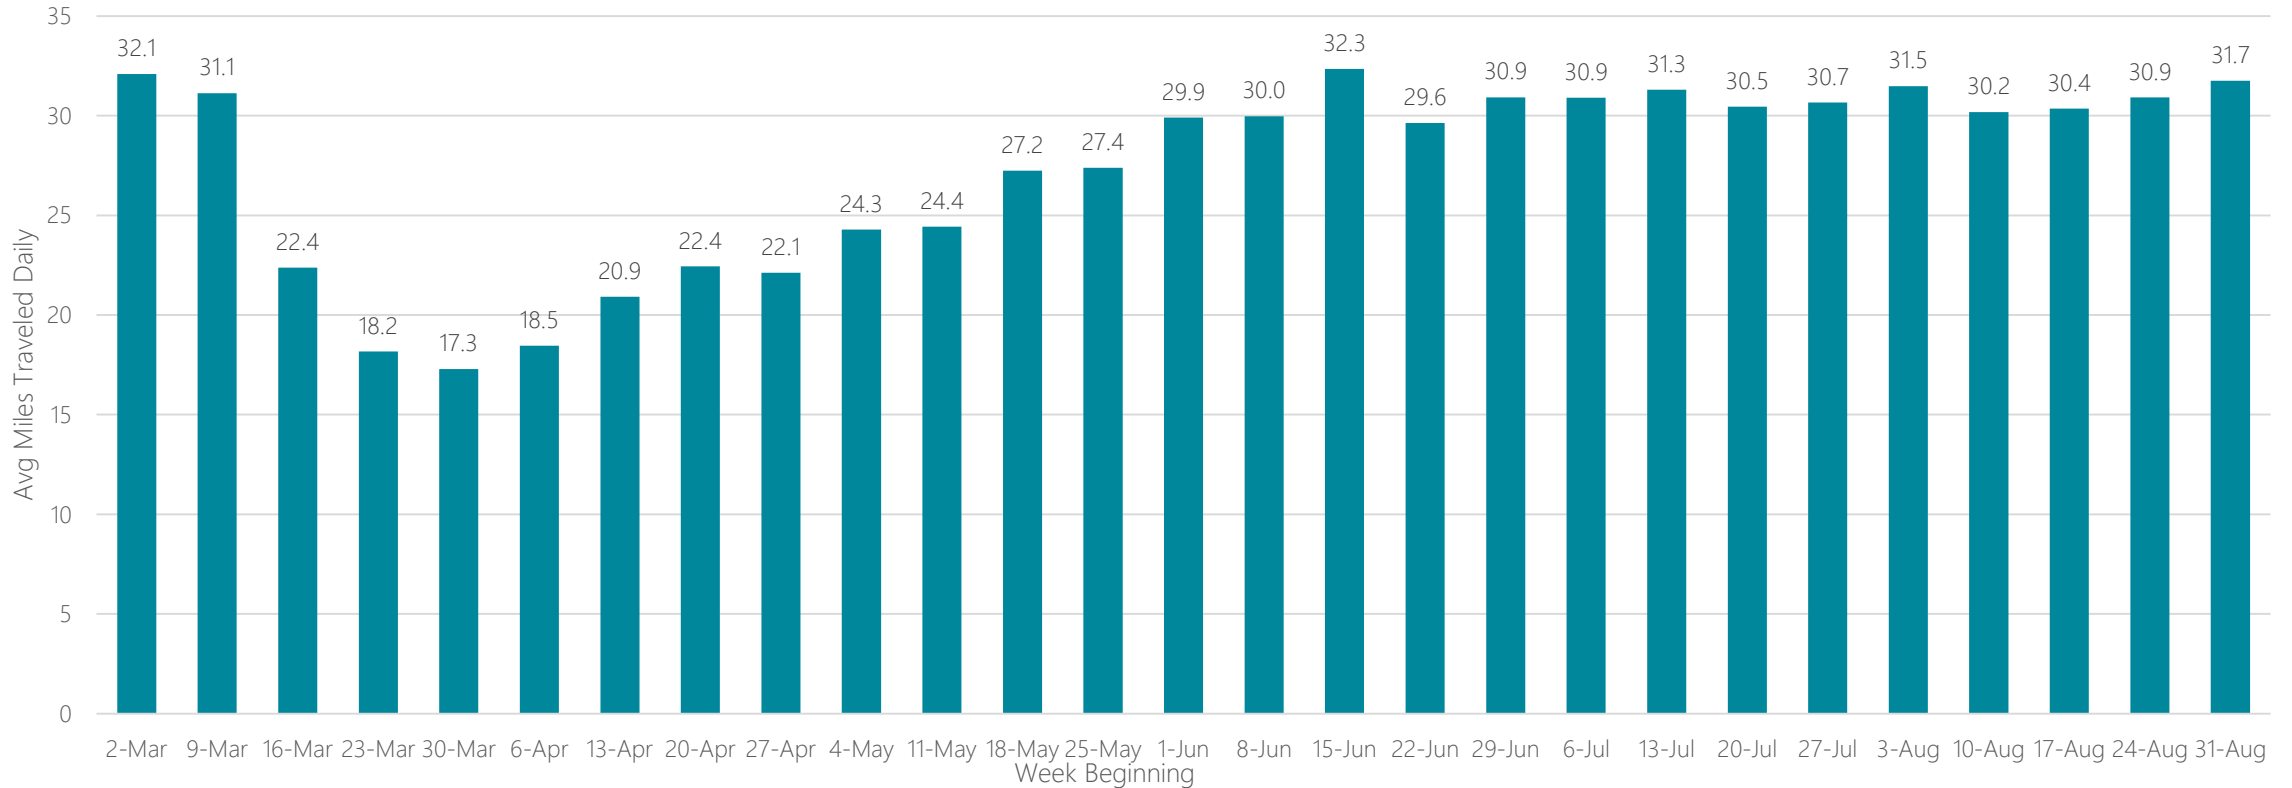

Missoula

Average Miles Traveled Daily Weekly Trend

Mobile-Pensacola (Fort Walton Beach)

Average Miles Traveled Daily Weekly Trend

Monroe-El Dorado

Average Miles Traveled Daily Weekly Trend

Monterey-Salinas

Average Miles Traveled Daily Weekly Trend