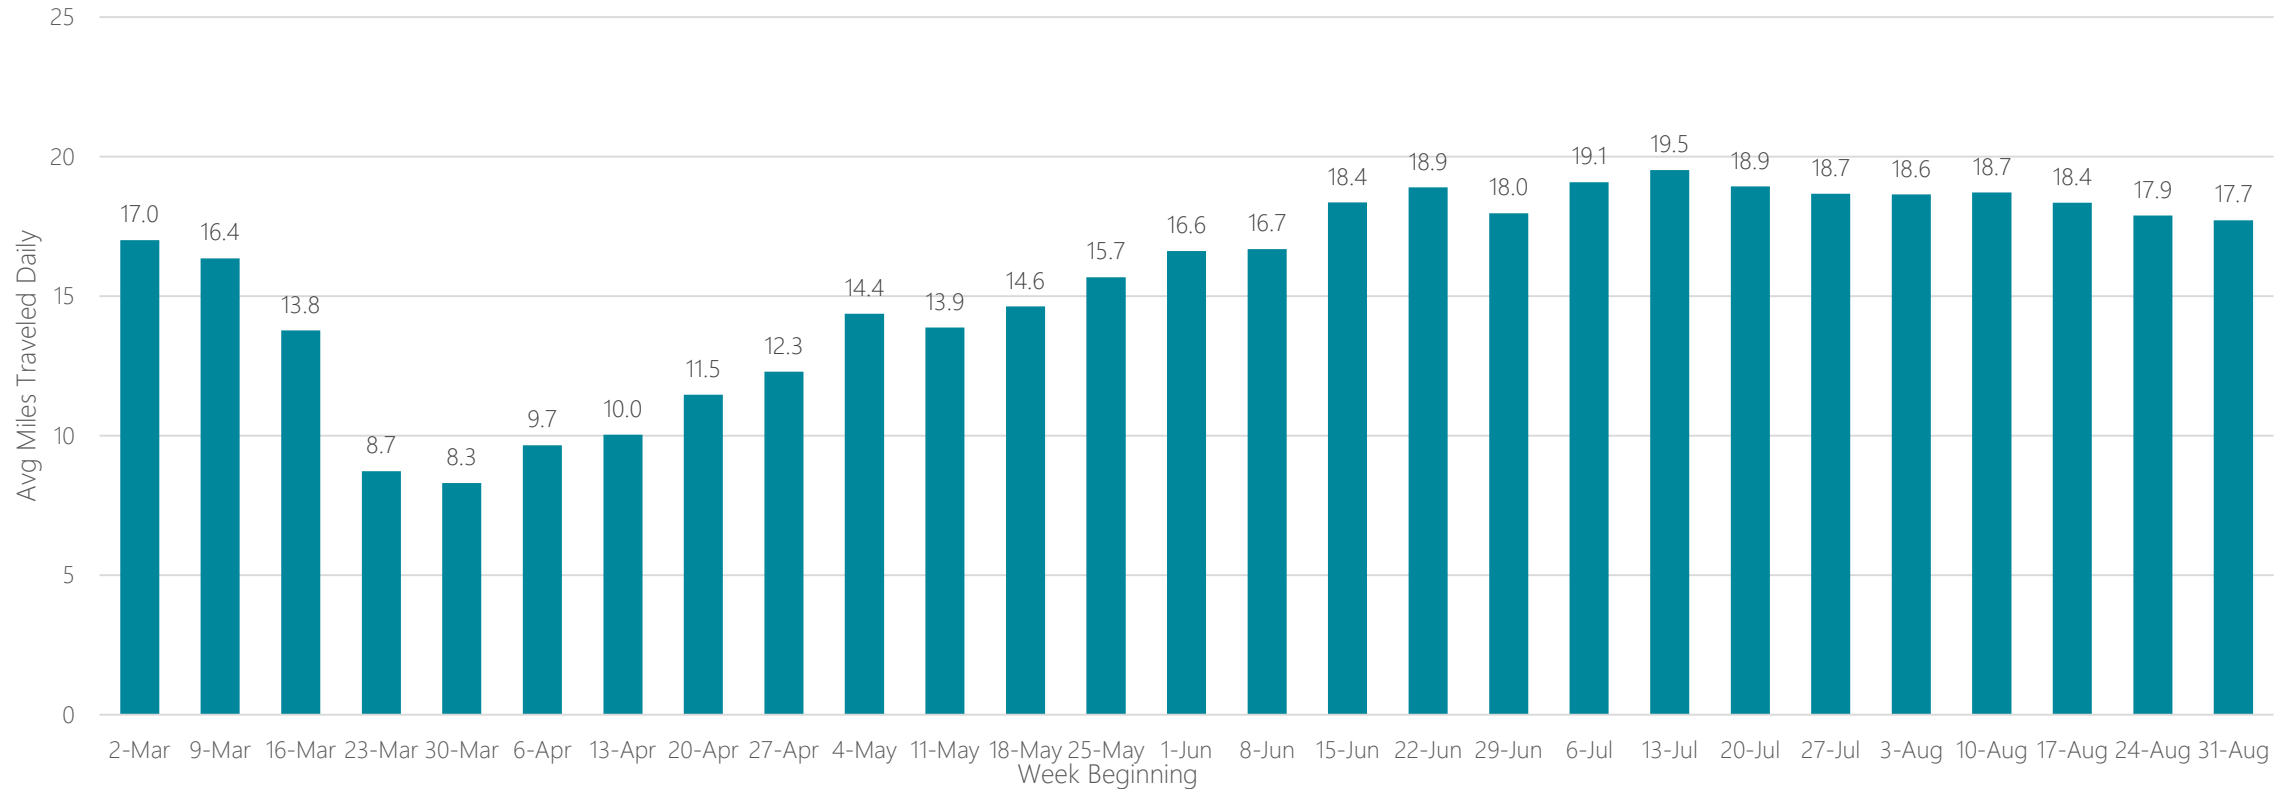

Spokane

Average Miles Traveled Daily Weekly Trend