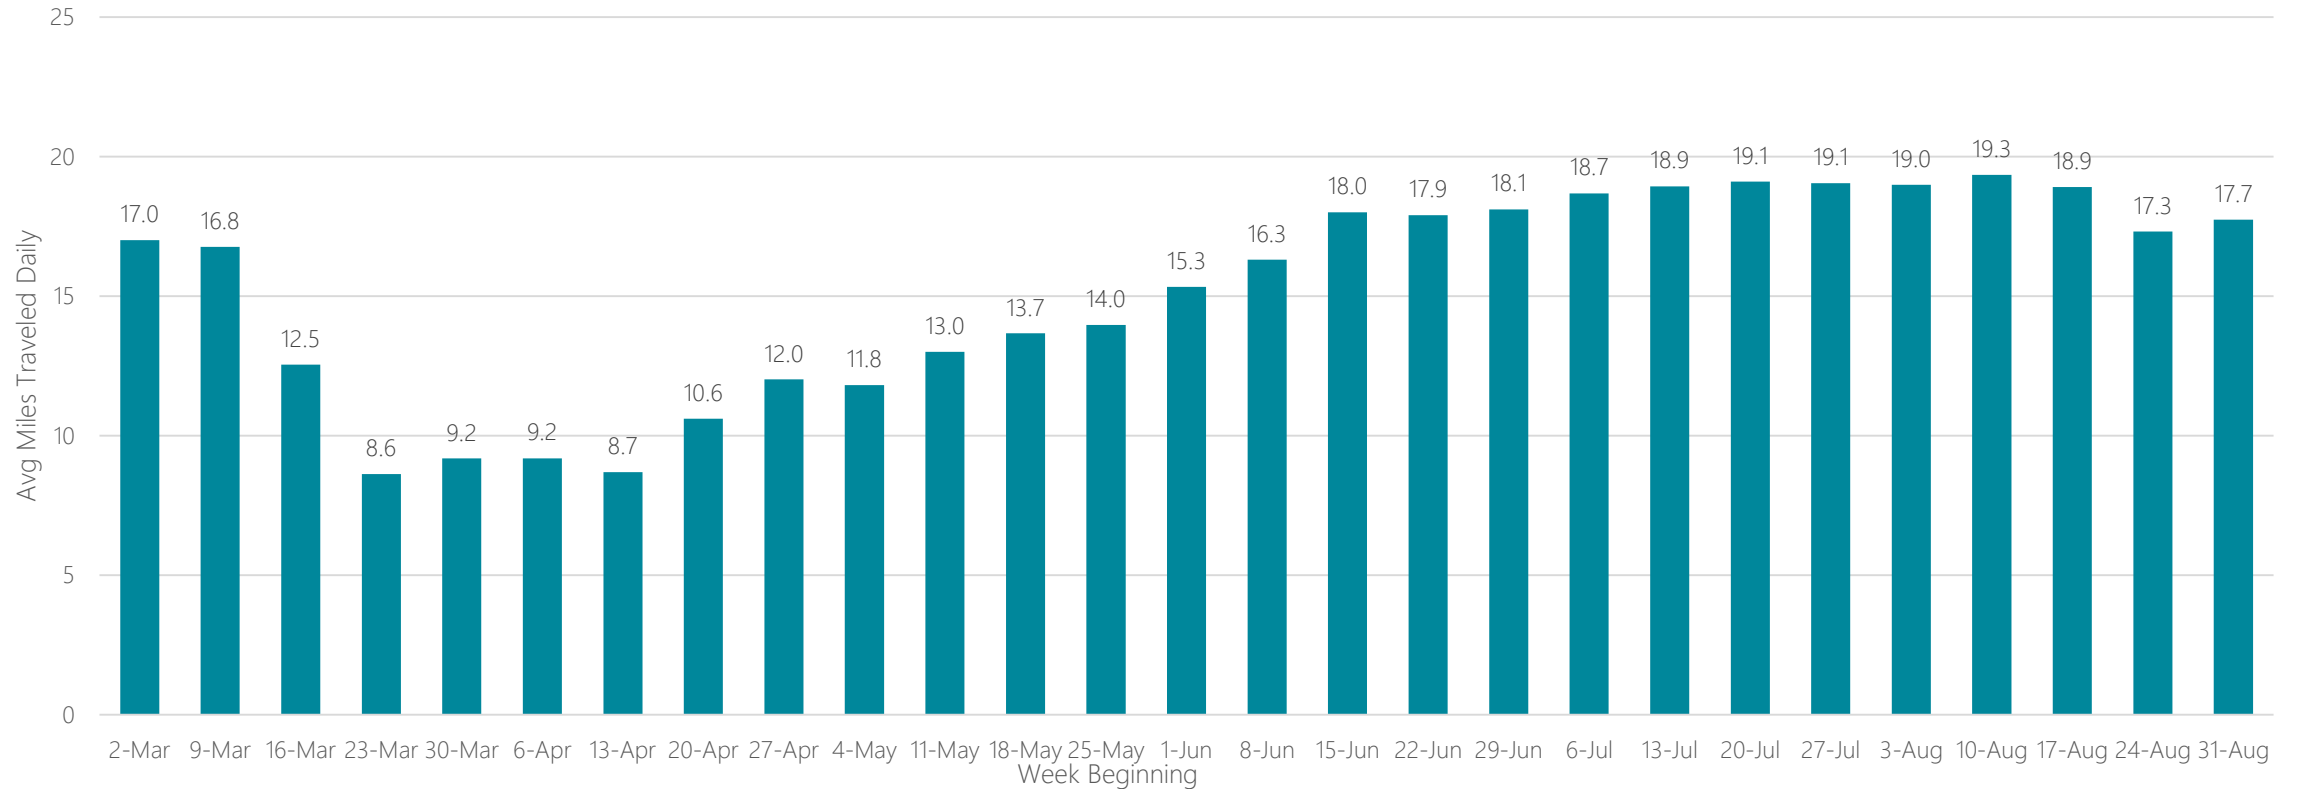

Twin Falls

Average Miles Traveled Daily Weekly Trend

Tyler-Longview (Lufkin & Nacogdoches)

Average Miles Traveled Daily Weekly Trend

Average Miles Traveled Daily Weekly Trend

Victoria

Average Miles Traveled Daily Weekly Trend