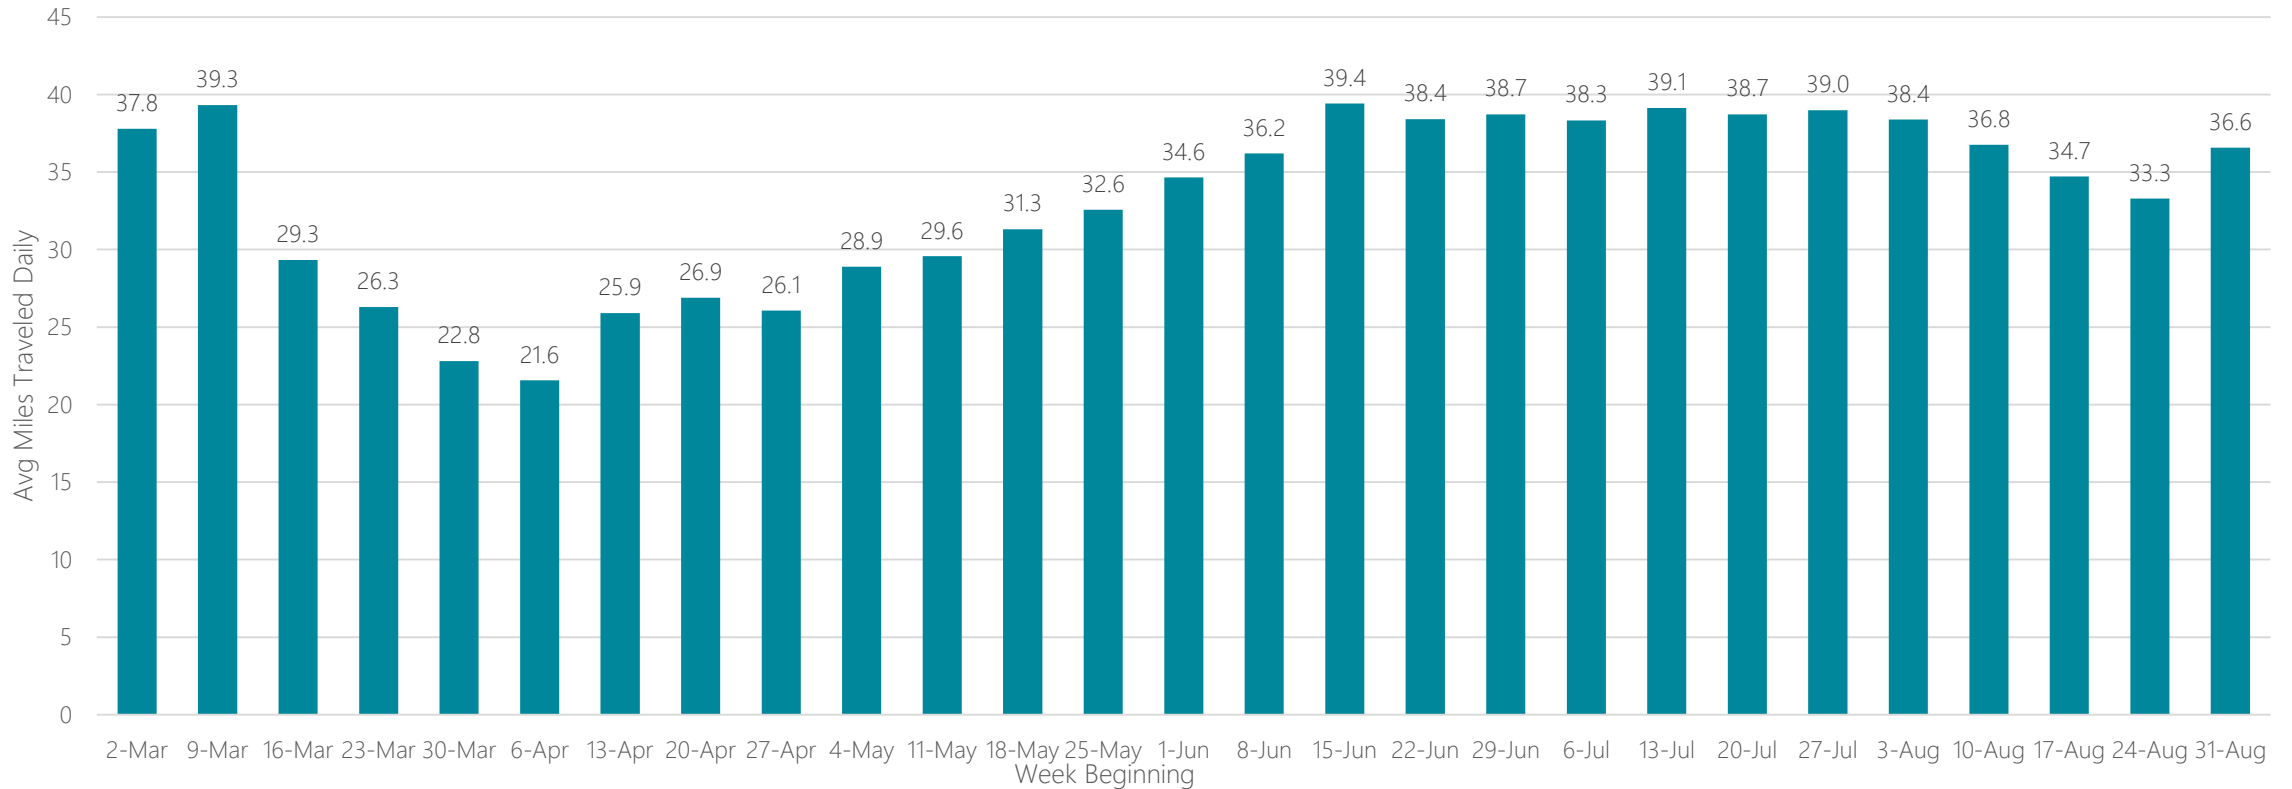

Marquette

Average Miles Traveled Daily Weekly Trend

Medford-Klamath Falls

Average Miles Traveled Daily Weekly Trend

Memphis

Average Miles Traveled Daily Weekly Trend

Meridian

Average Miles Traveled Daily Weekly Trend