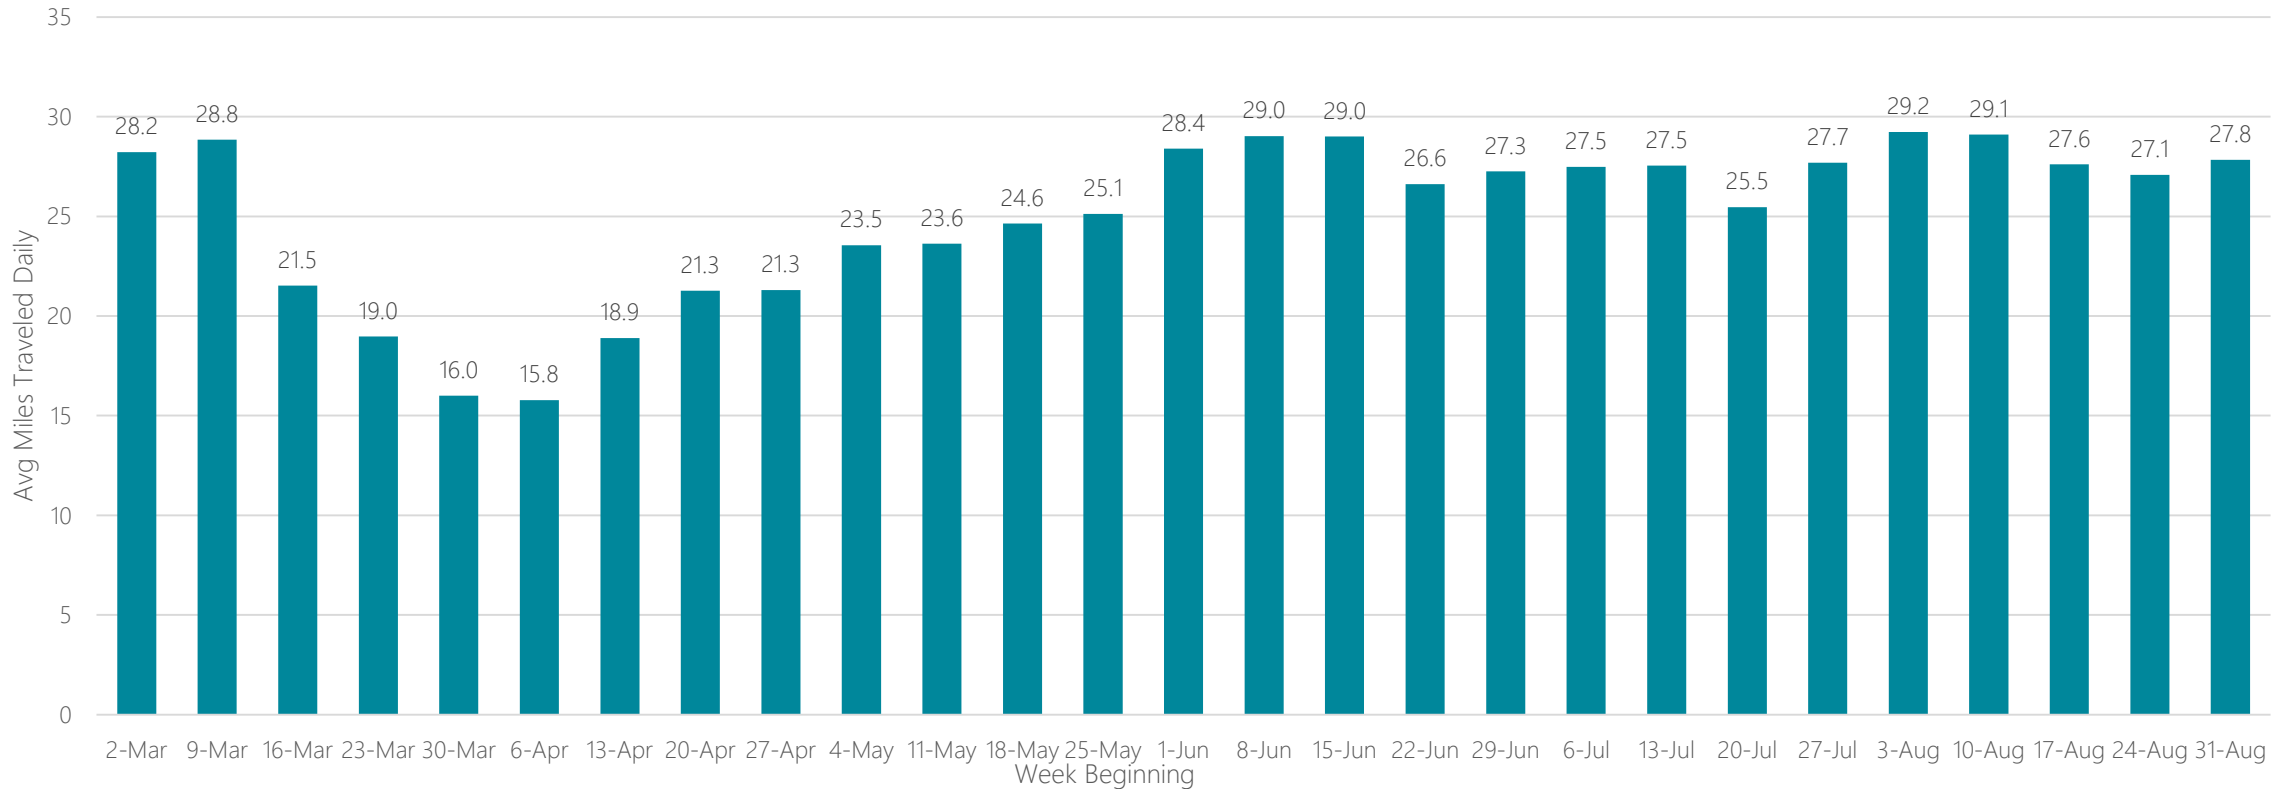

Twin Falls

Average Miles Traveled Daily Weekly Trend

Tyler-Longview (Lufkin & Nacogdoches)

Average Miles Traveled Daily Weekly Trend

Average Miles Traveled Daily Weekly Trend

Victoria

Average Miles Traveled Daily Weekly Trend