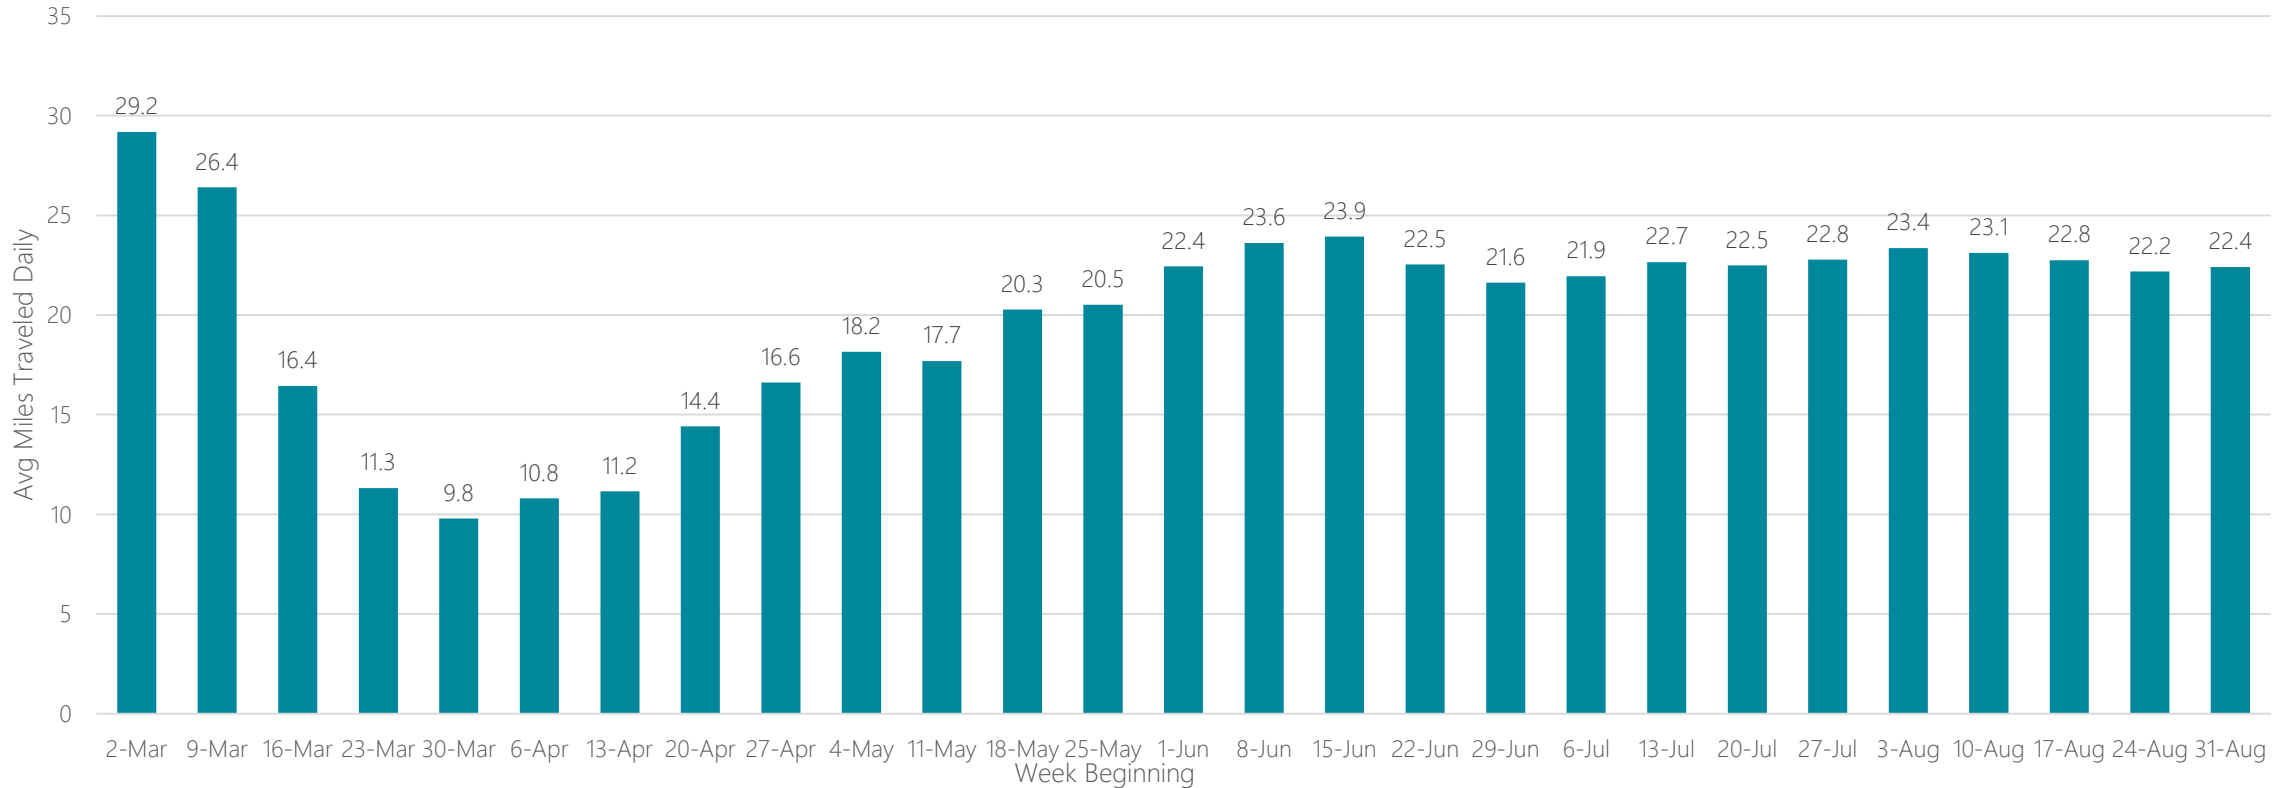

Dallas-Fort Worth

Average Miles Traveled Daily Weekly Trend