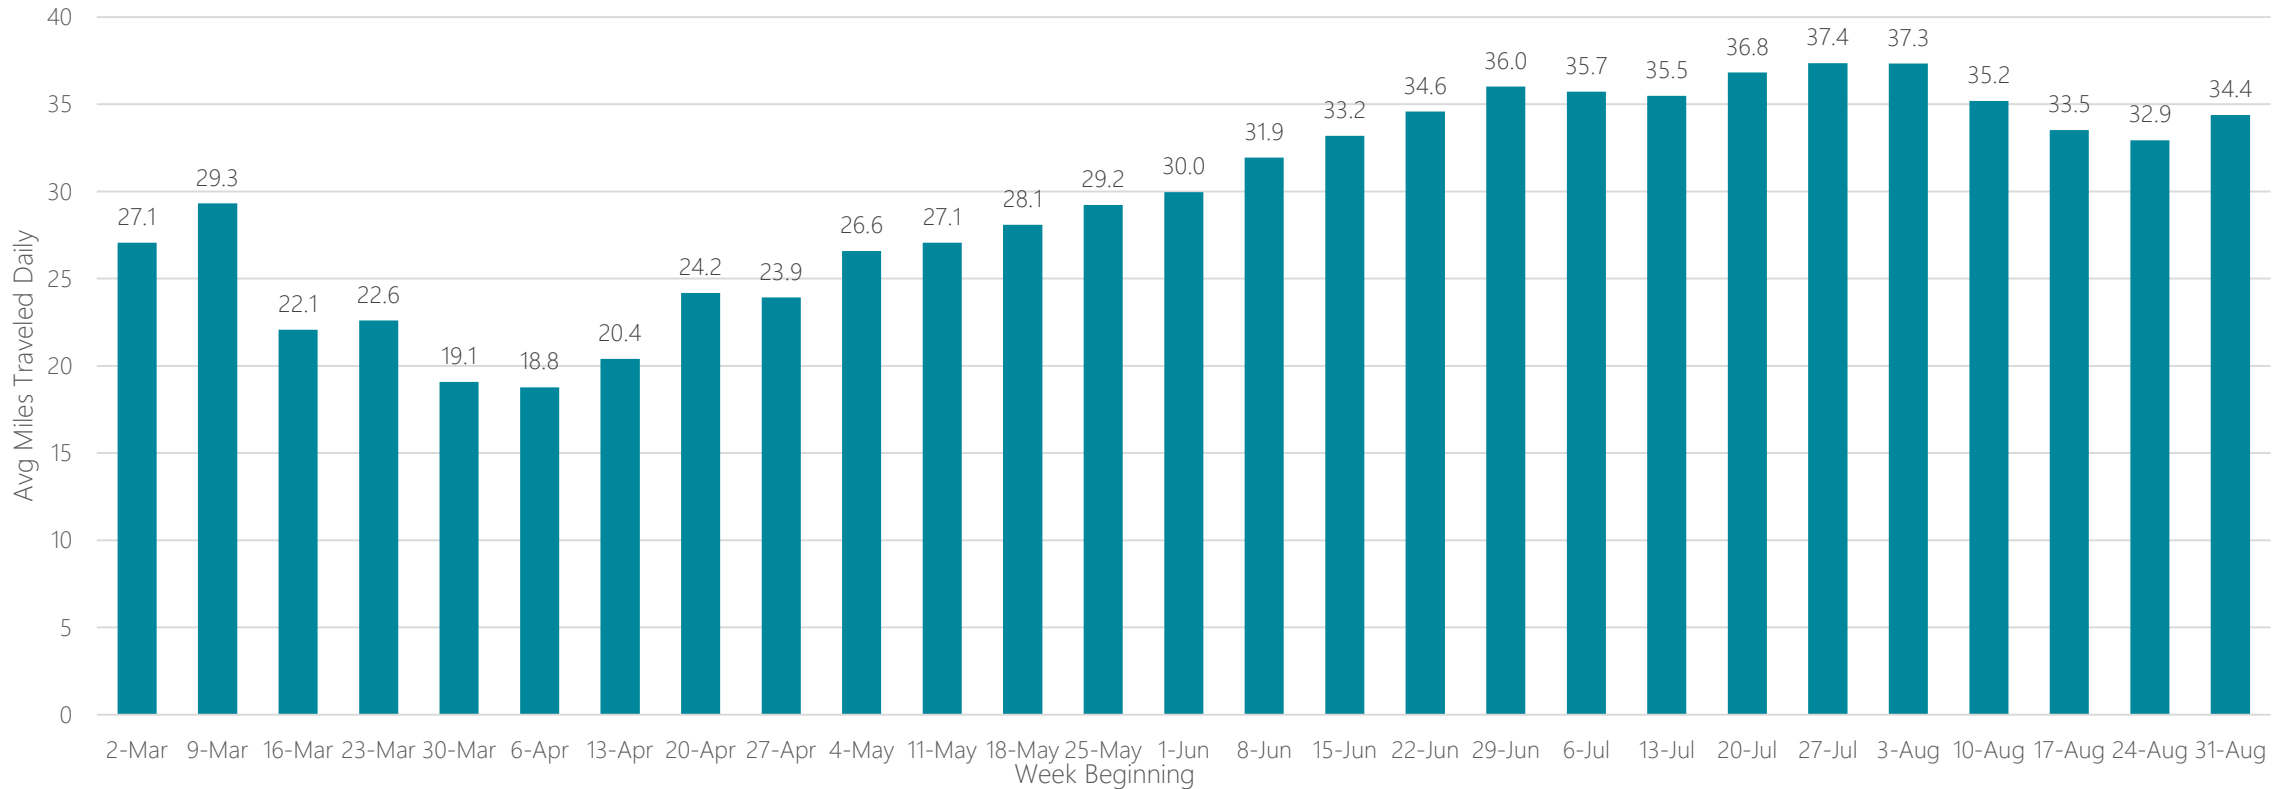

North Platte

Average Miles Traveled Daily Weekly Trend