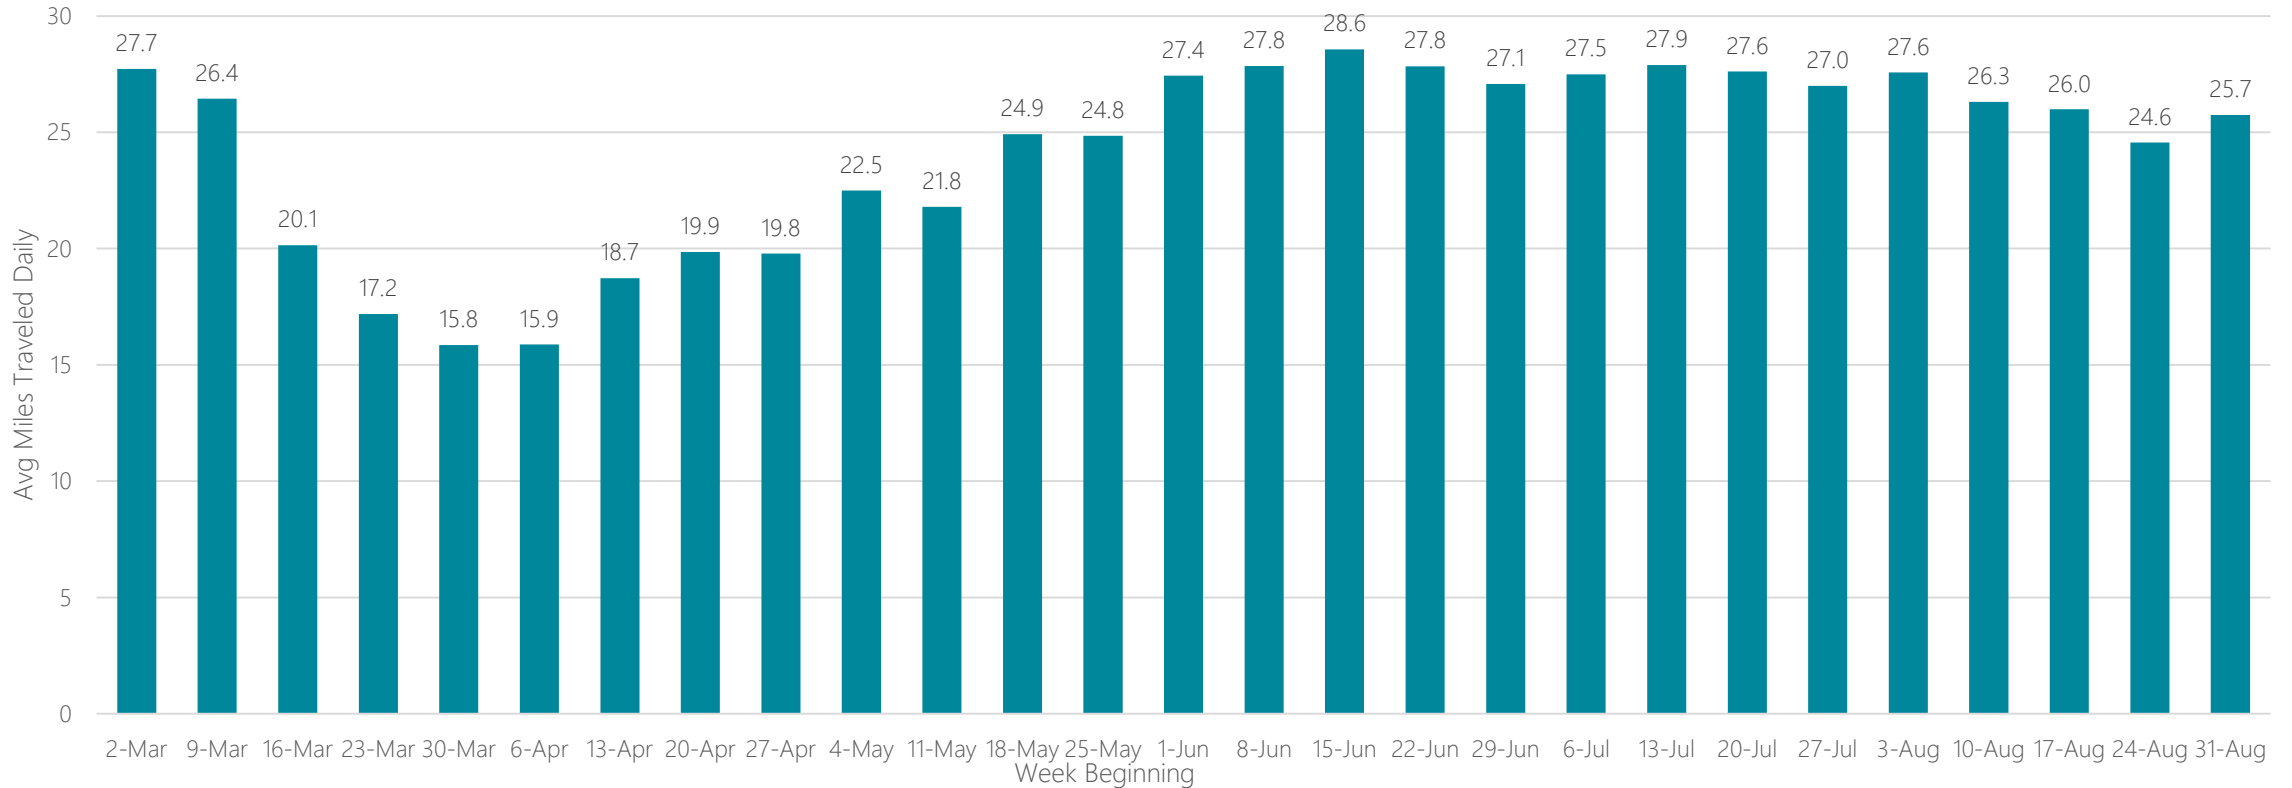

Jacksonville, Brunswick

Average Miles Traveled Daily Weekly Trend

Johnstown, PA

Average Miles Traveled Daily Weekly Trend

Jonesboro

Average Miles Traveled Daily Weekly Trend

Joplin-Pittsburg

Average Miles Traveled Daily Weekly Trend