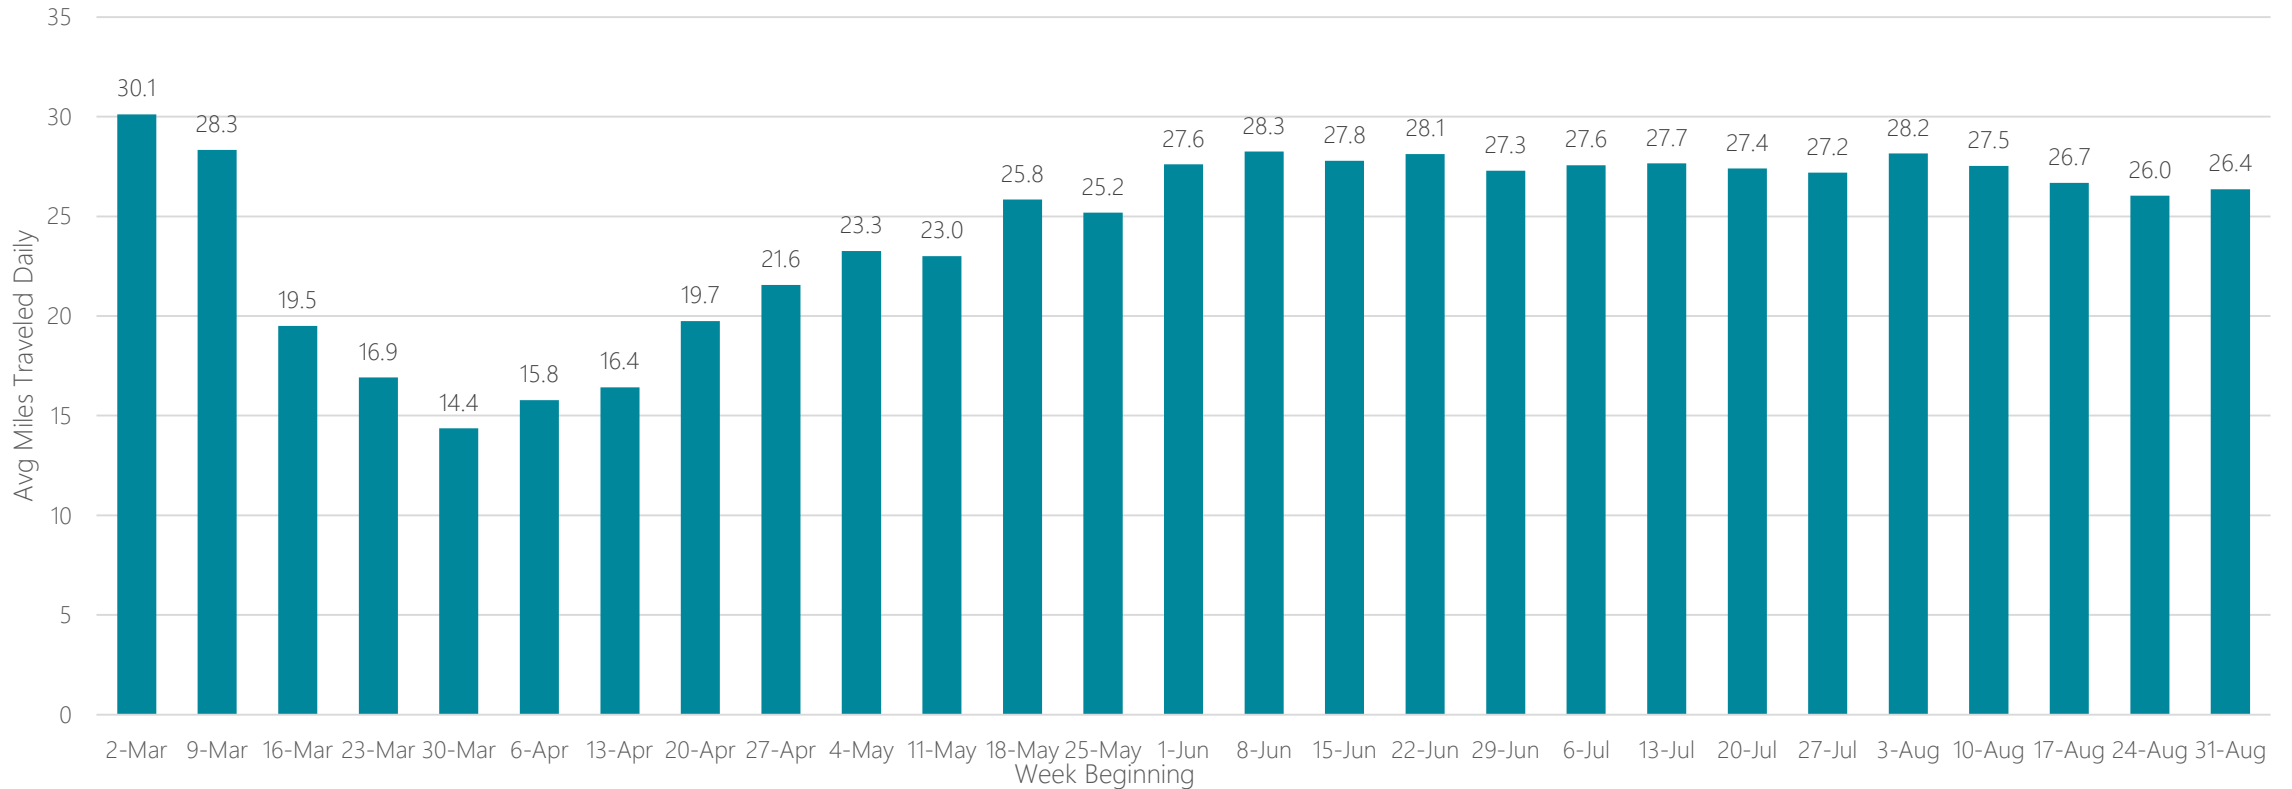

Oklahoma City

Average Miles Traveled Daily Weekly Trend