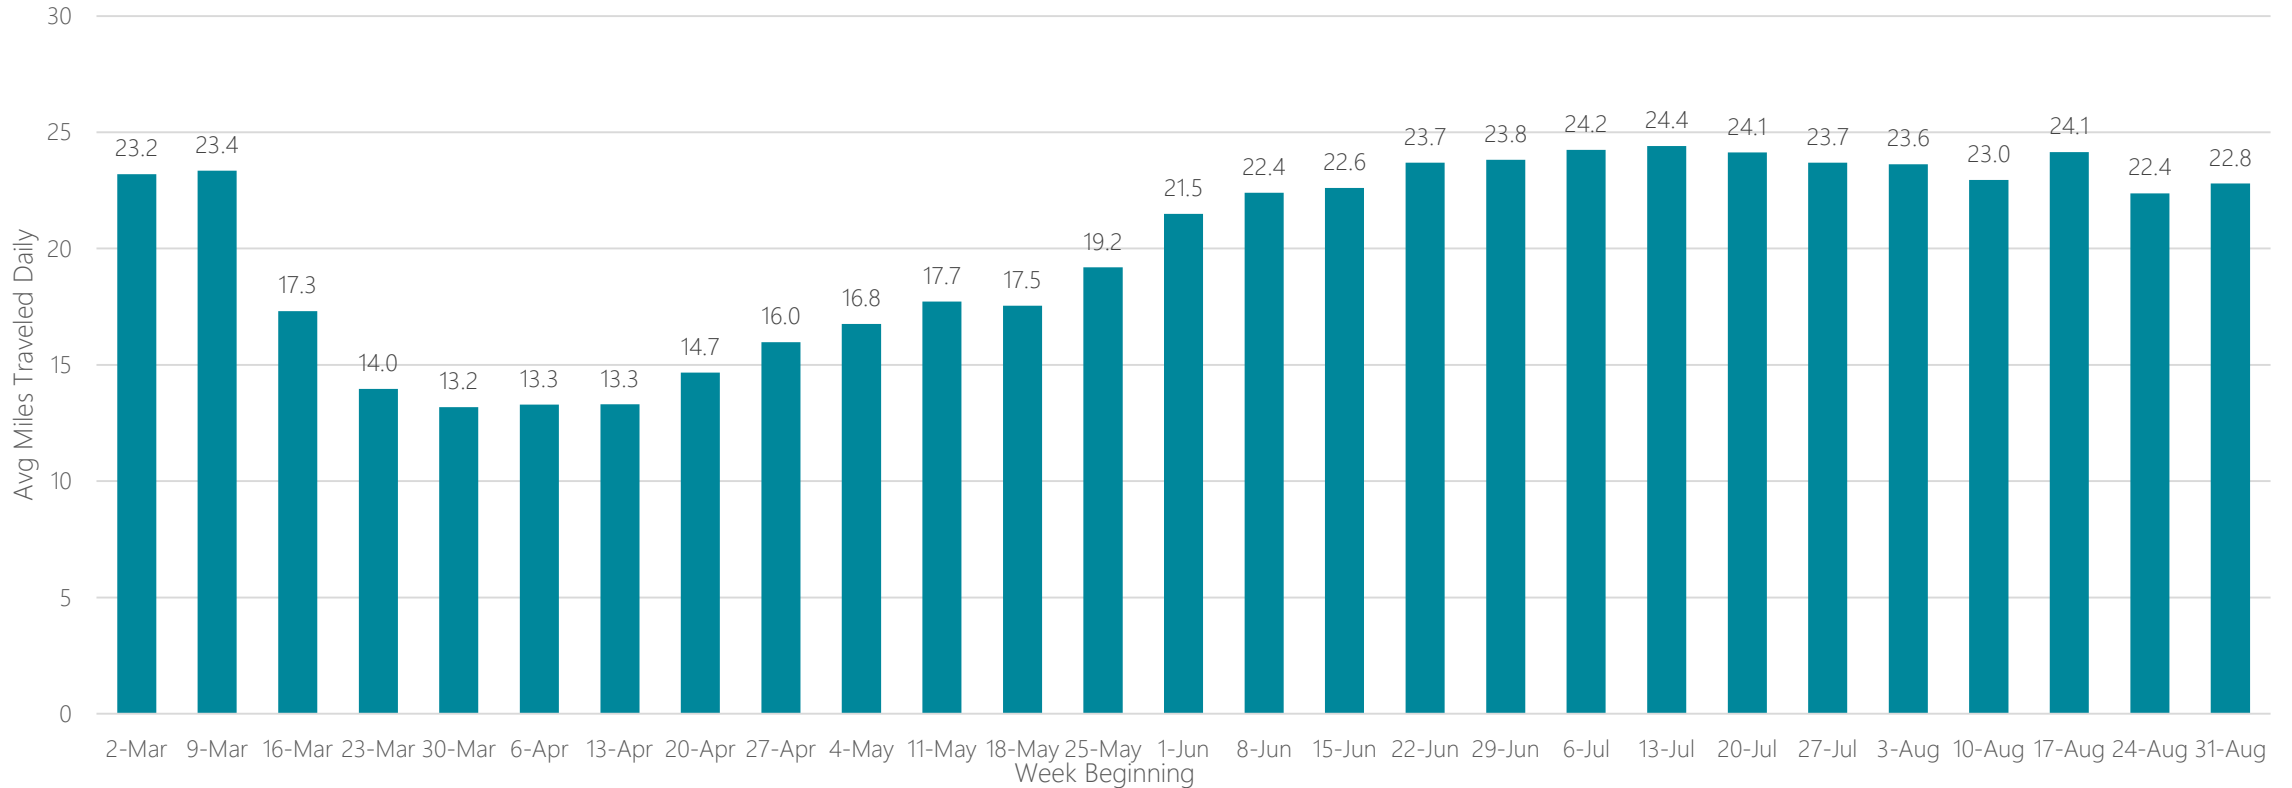

Charlottesville

Average Miles Traveled Daily Weekly Trend