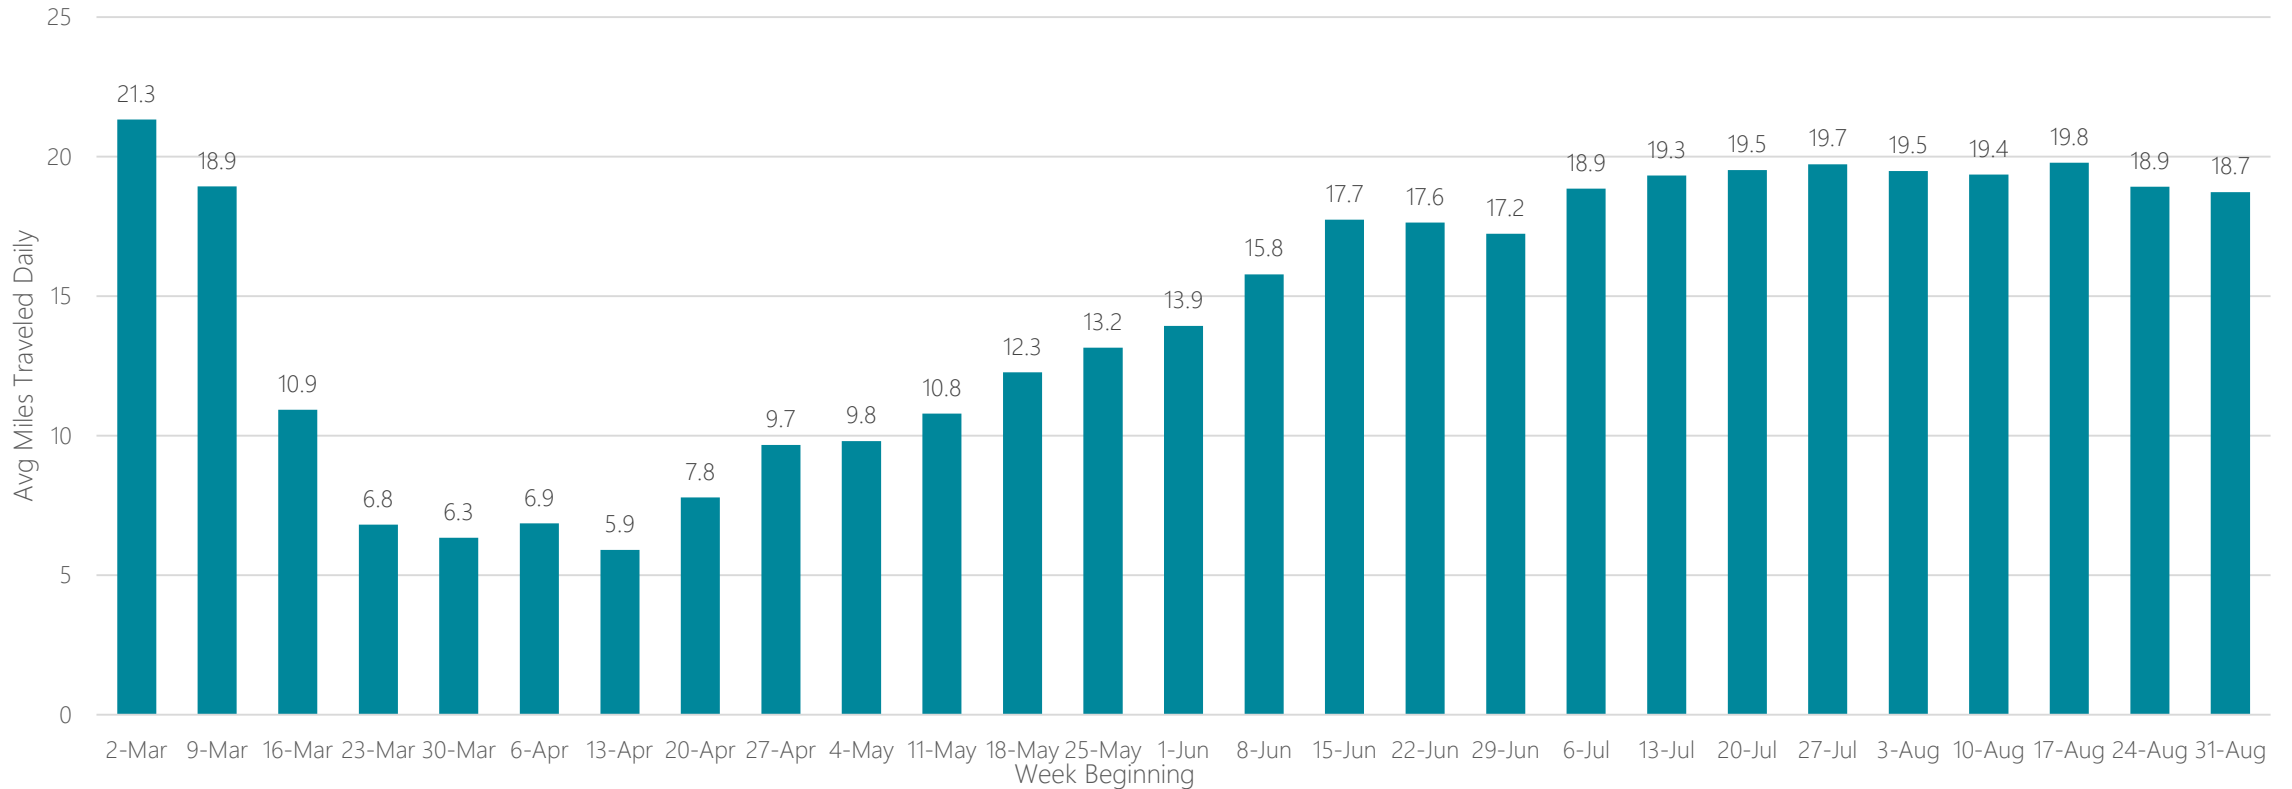

Boston (Manchester)

Average Miles Traveled Daily Weekly Trend