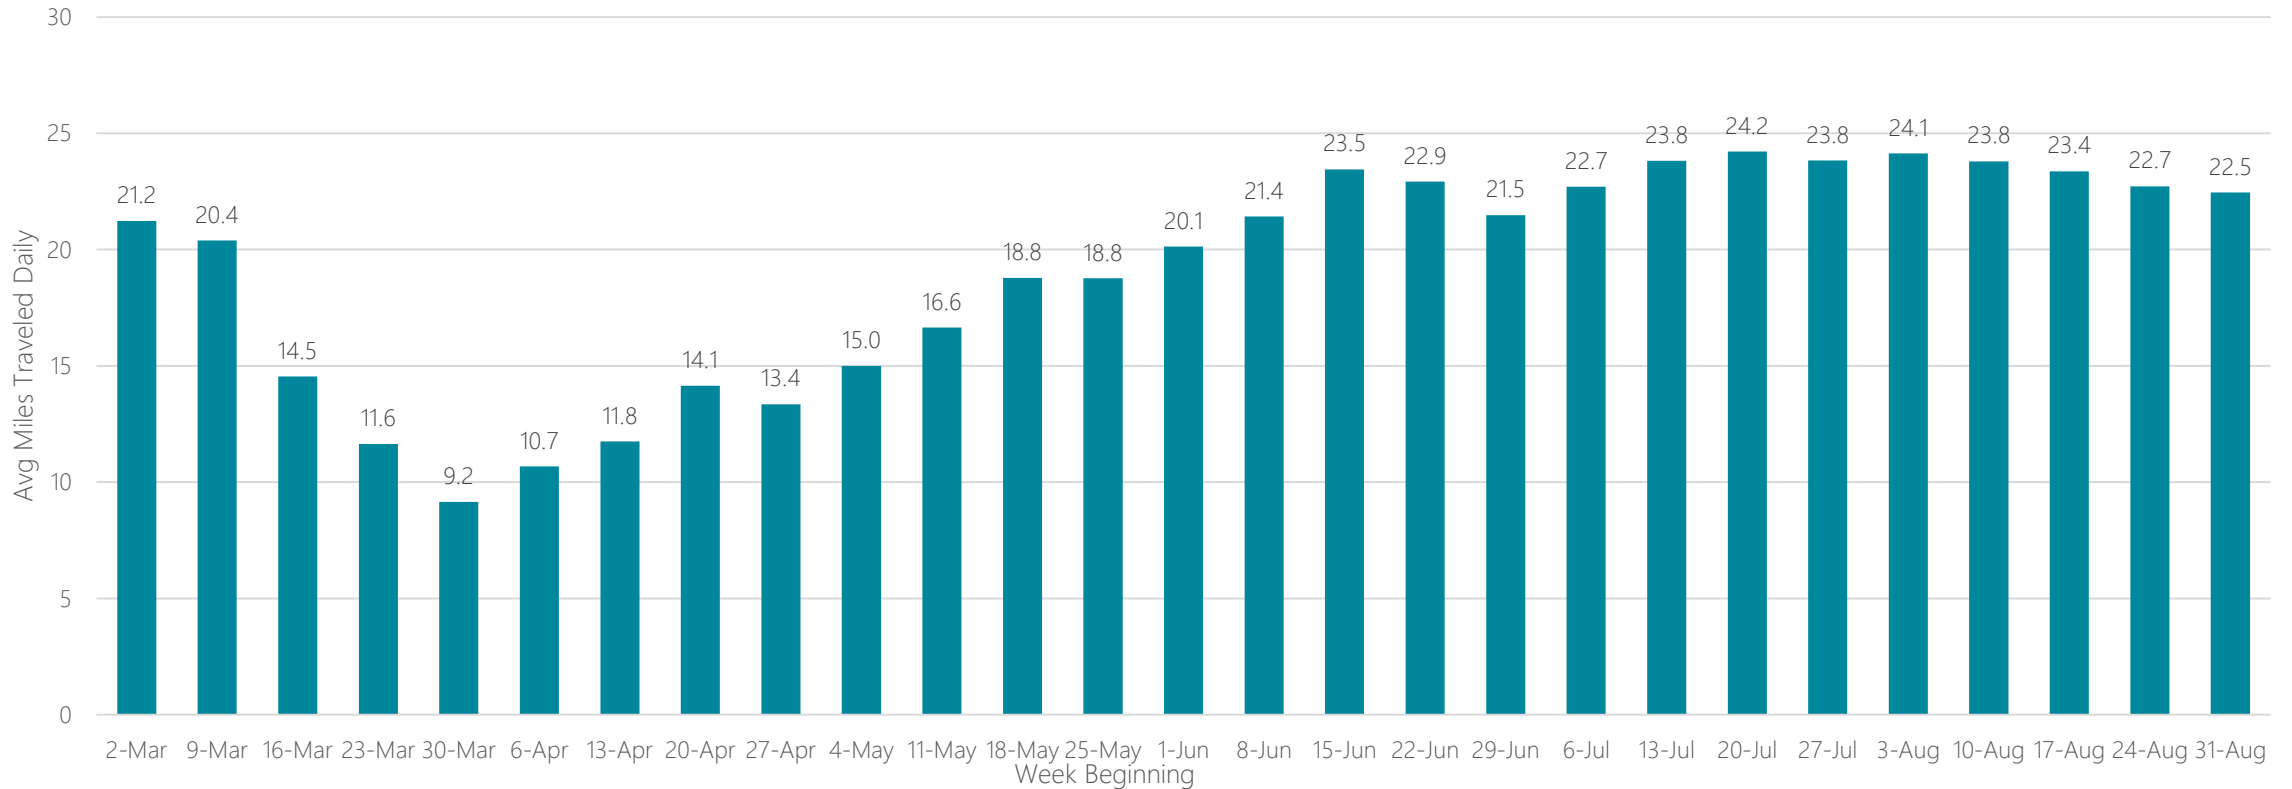

Austin

Average Miles Traveled Daily Weekly Trend

Bakersfield

Average Miles Traveled Daily Weekly Trend

Baltimore

Average Miles Traveled Daily Weekly Trend

Bangor, ME

Average Miles Traveled Daily Weekly Trend