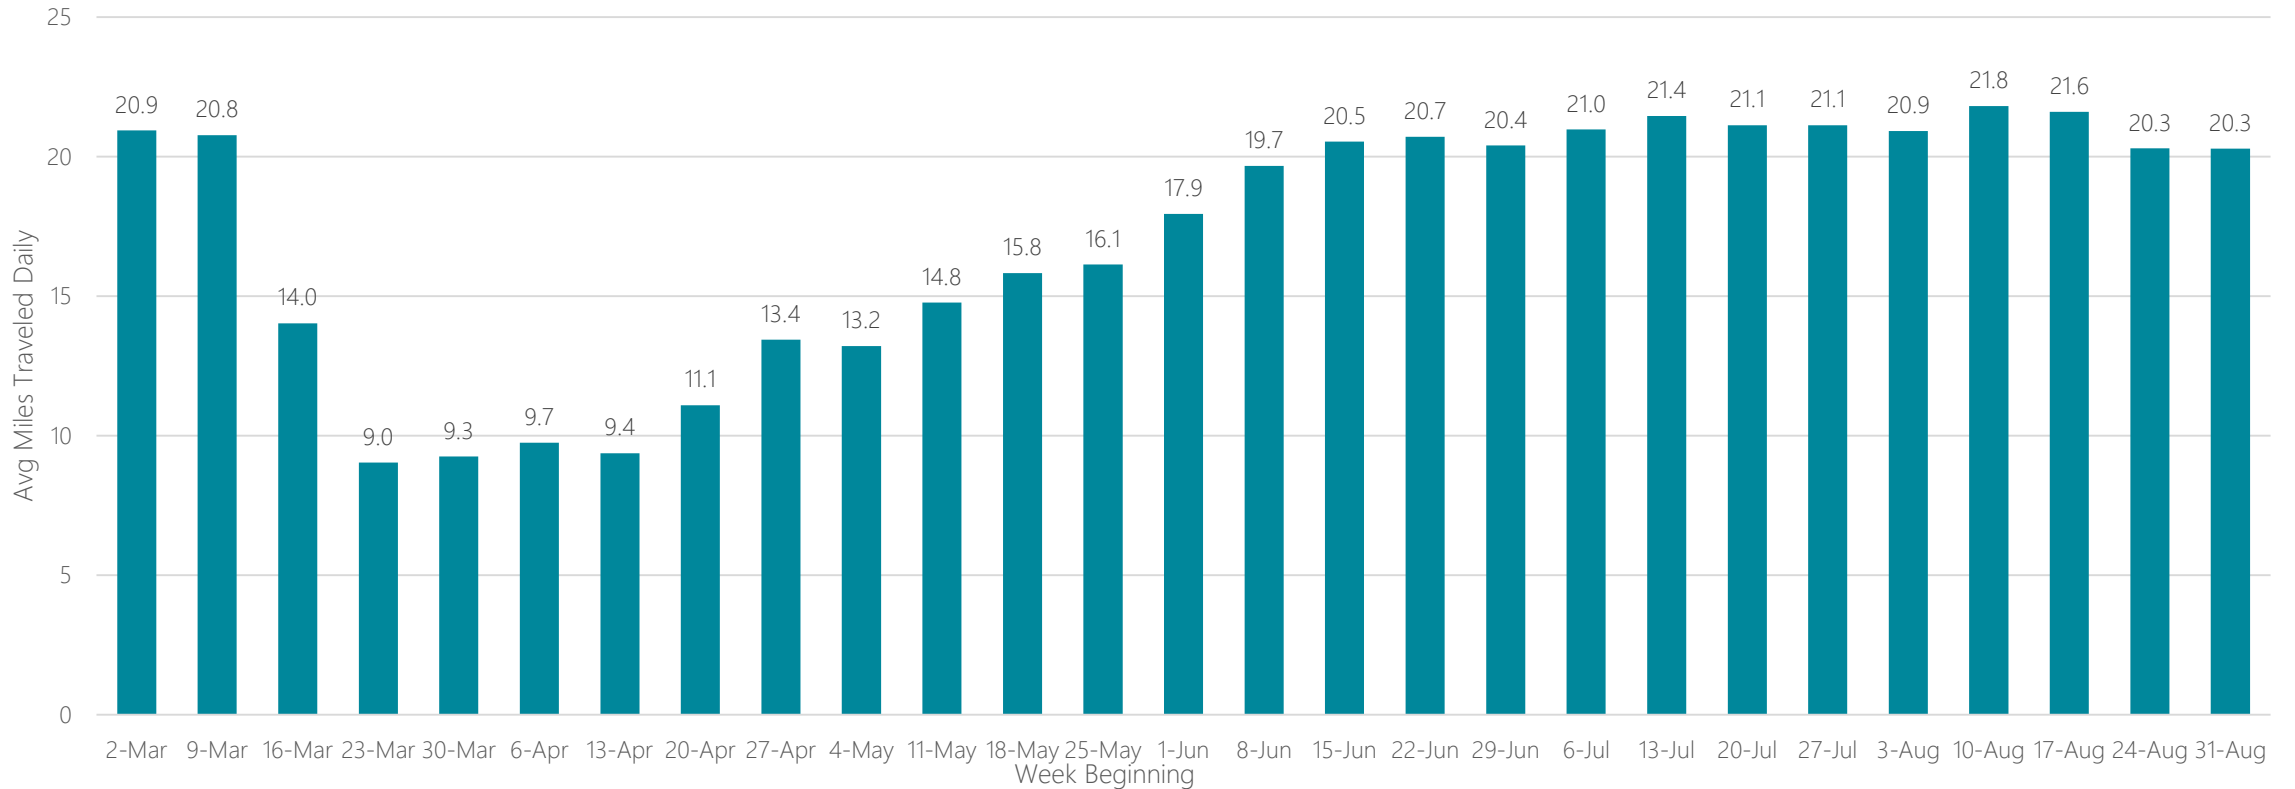

Wilkes Barre-Scranton

Average Miles Traveled Daily Weekly Trend