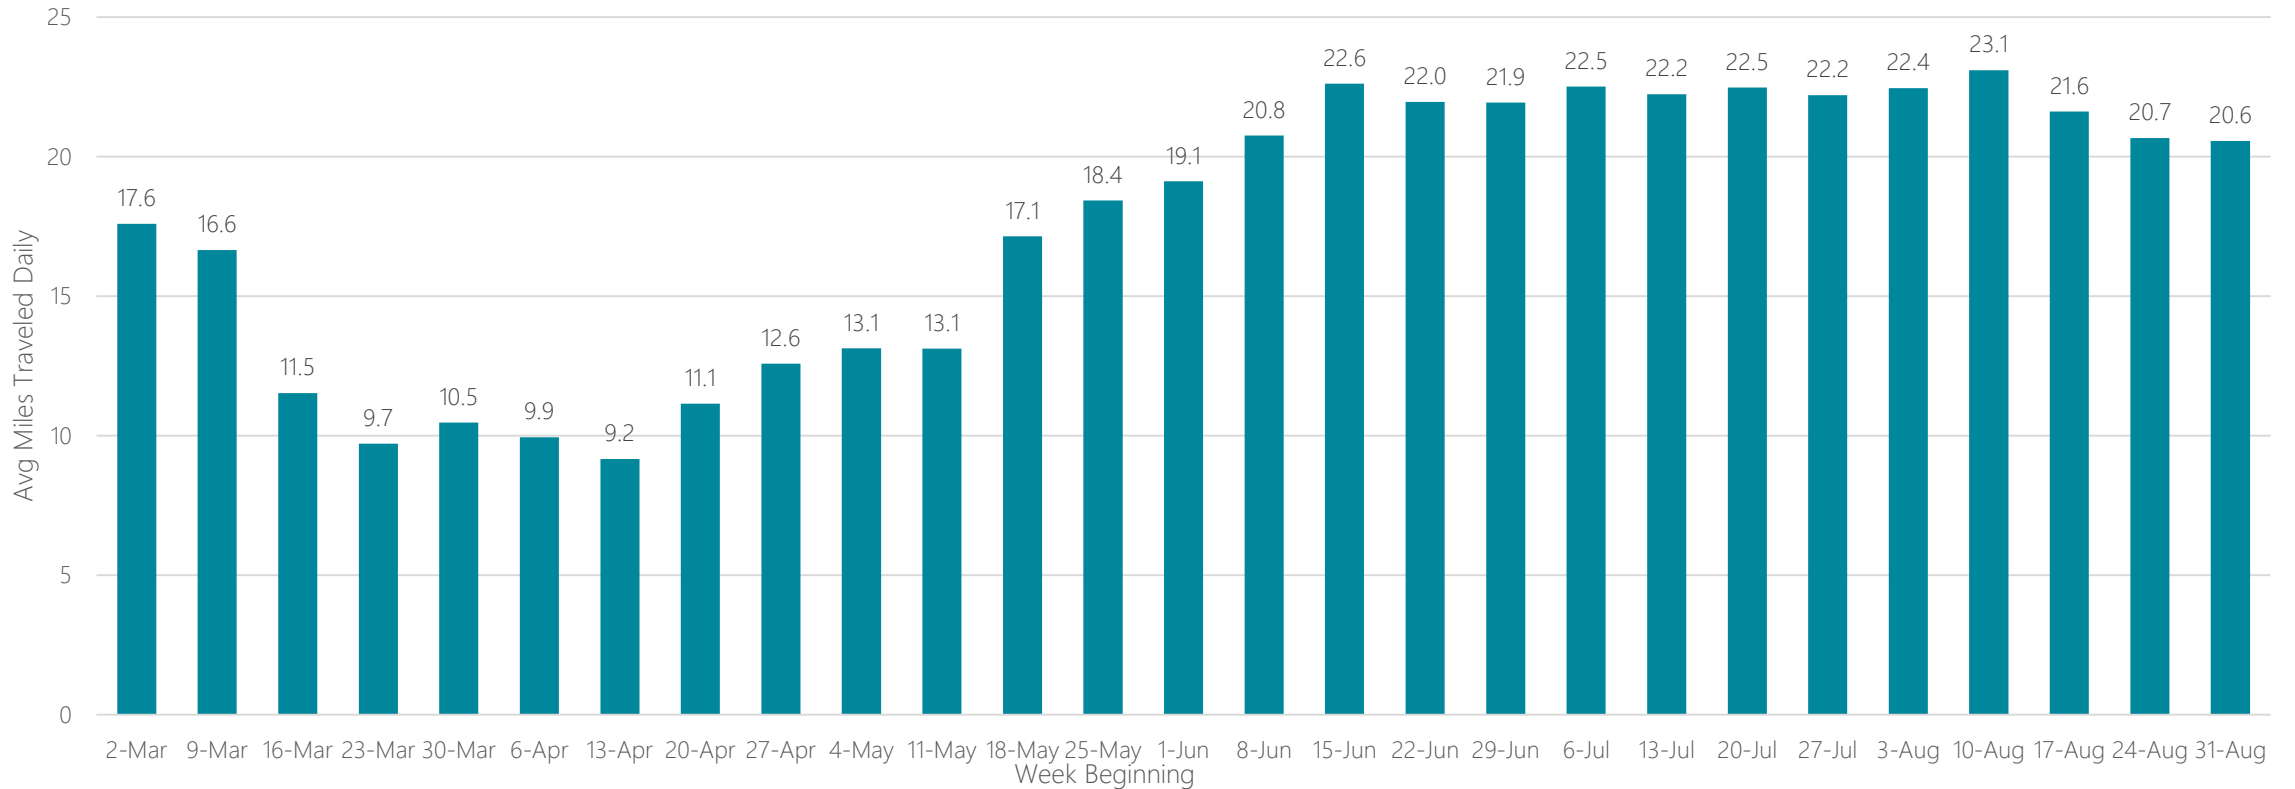

Davenport-Rock Island-Moline

Average Miles Traveled Daily Weekly Trend