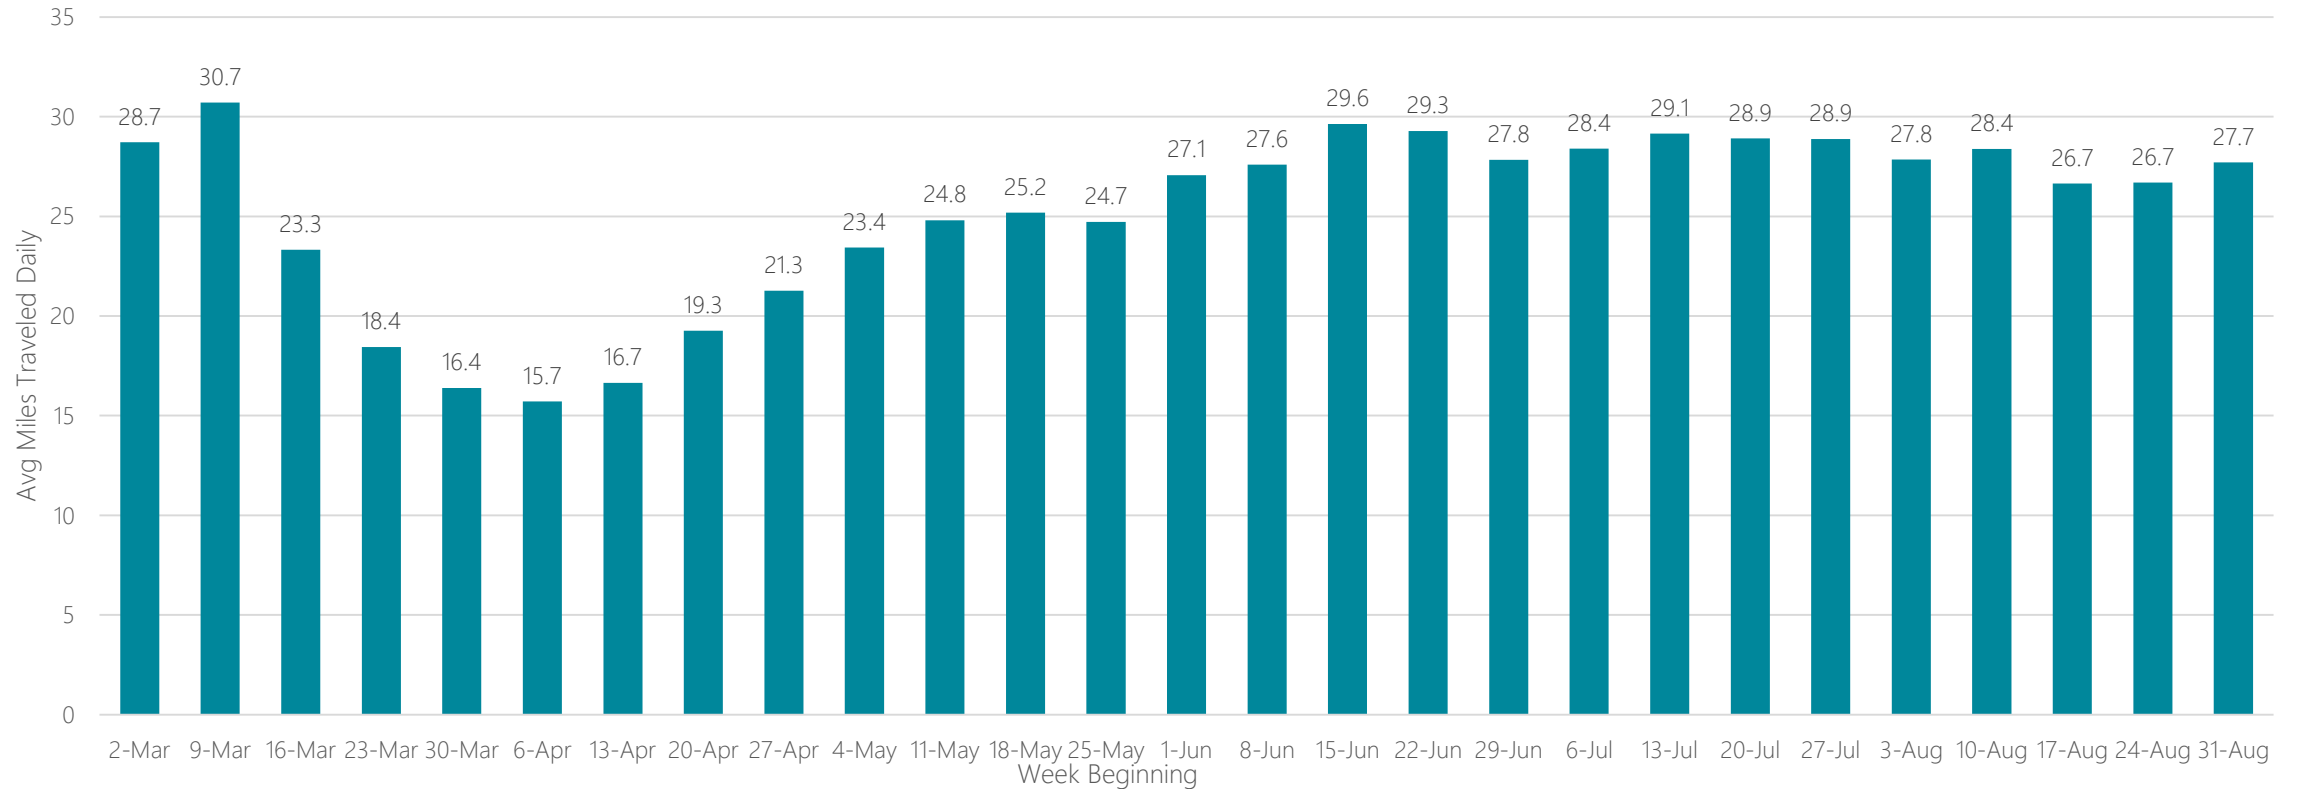

Savannah

Average Miles Traveled Daily Weekly Trend