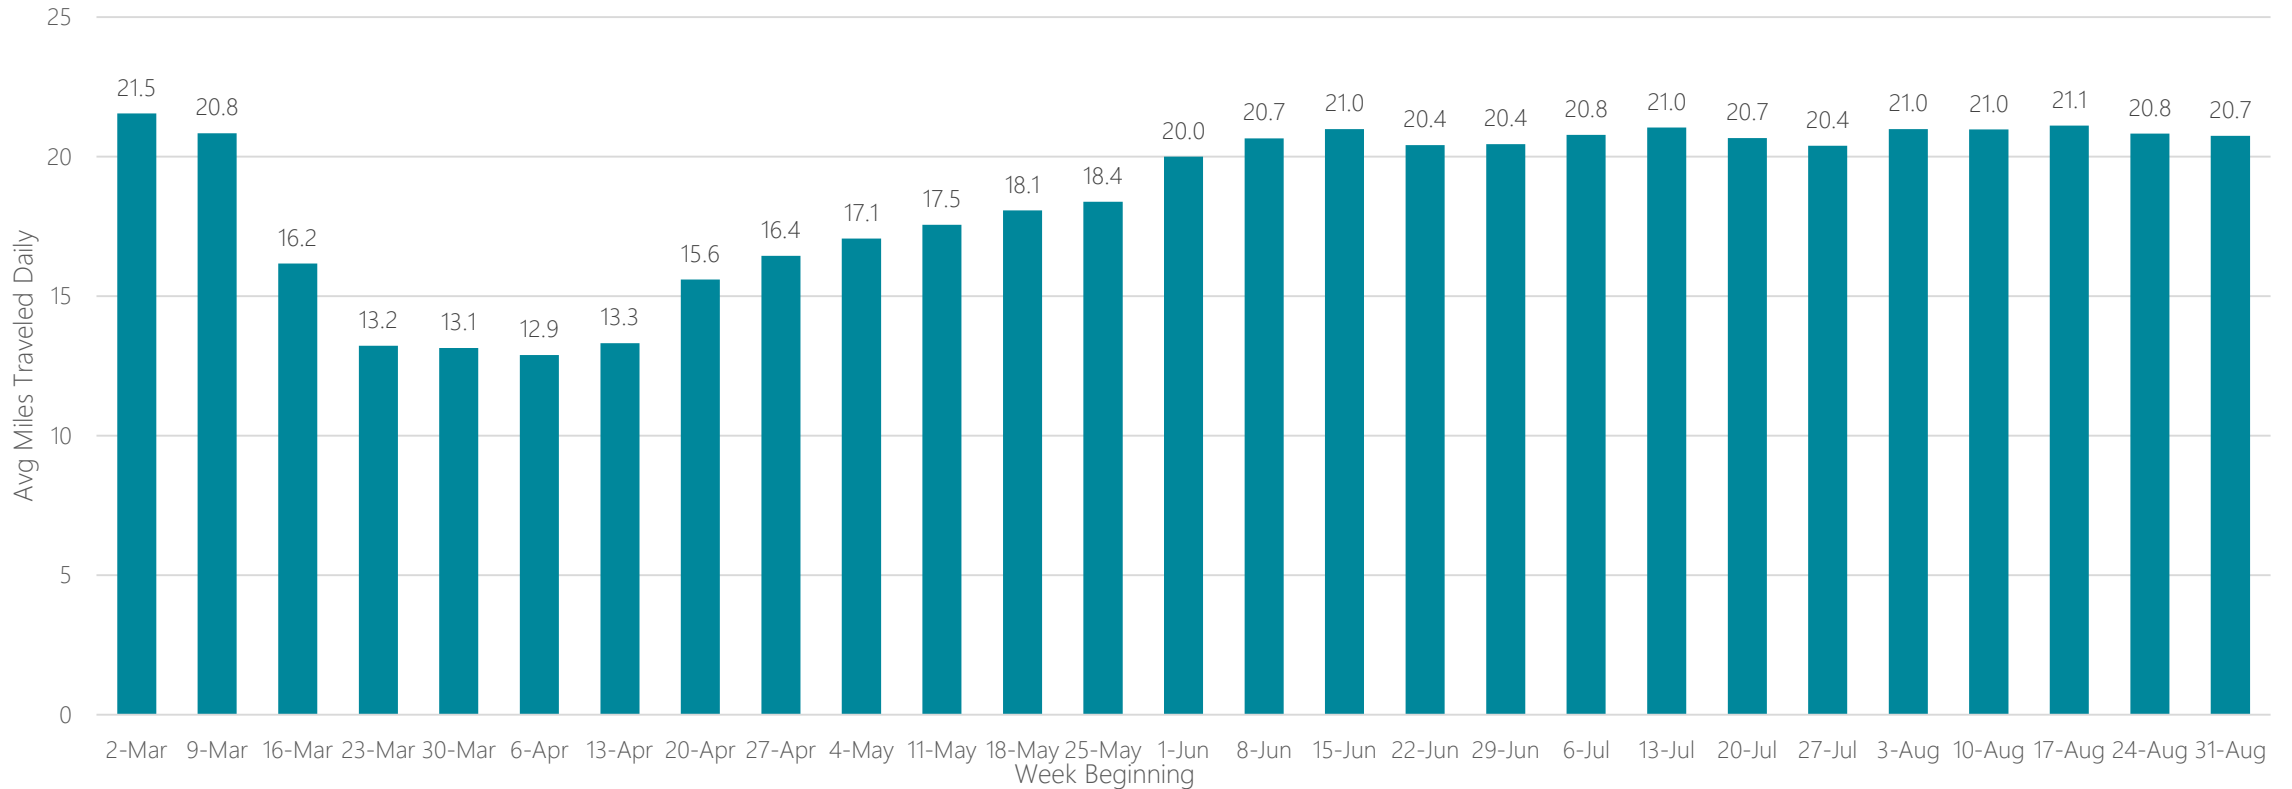

Wheeling-Steubenville

Average Miles Traveled Daily Weekly Trend