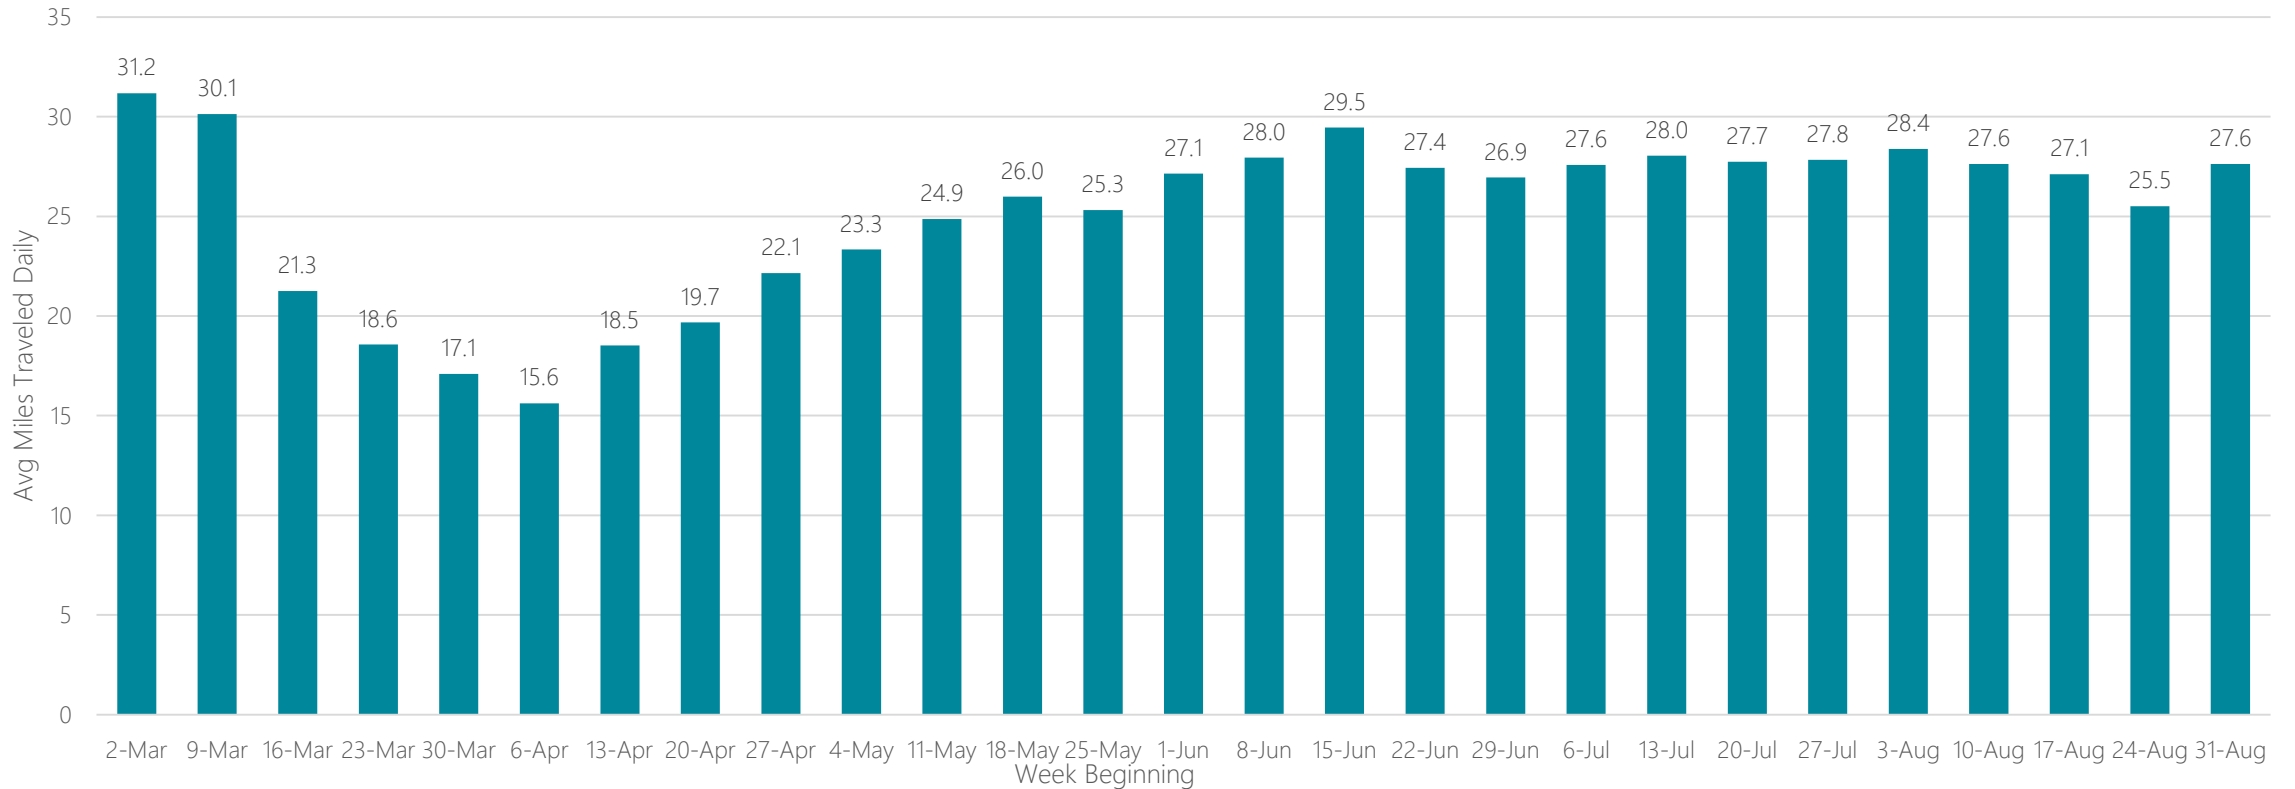

Helena

Average Miles Traveled Daily Weekly Trend

Honolulu

Average Miles Traveled Daily Weekly Trend

Houston

Average Miles Traveled Daily Weekly Trend

Huntsville-Decatur (Florence)

Average Miles Traveled Daily Weekly Trend