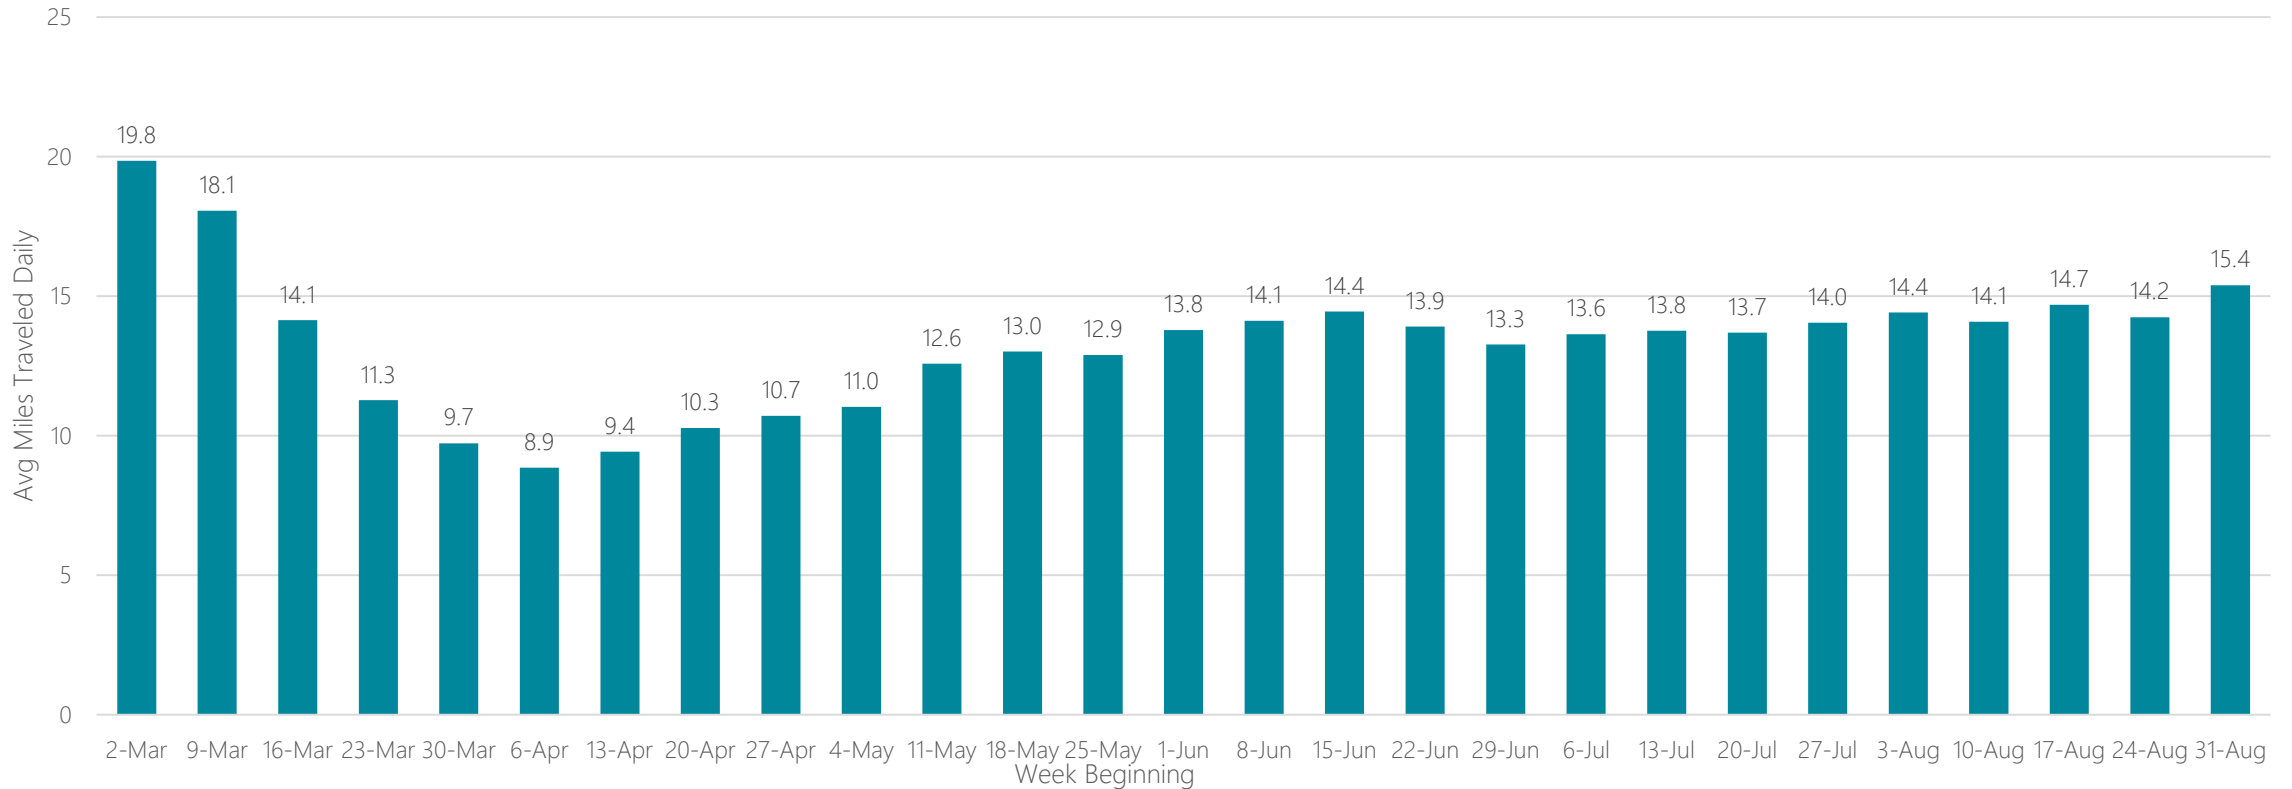

Yuma-El Centro

Average Miles Traveled Daily Weekly Trend