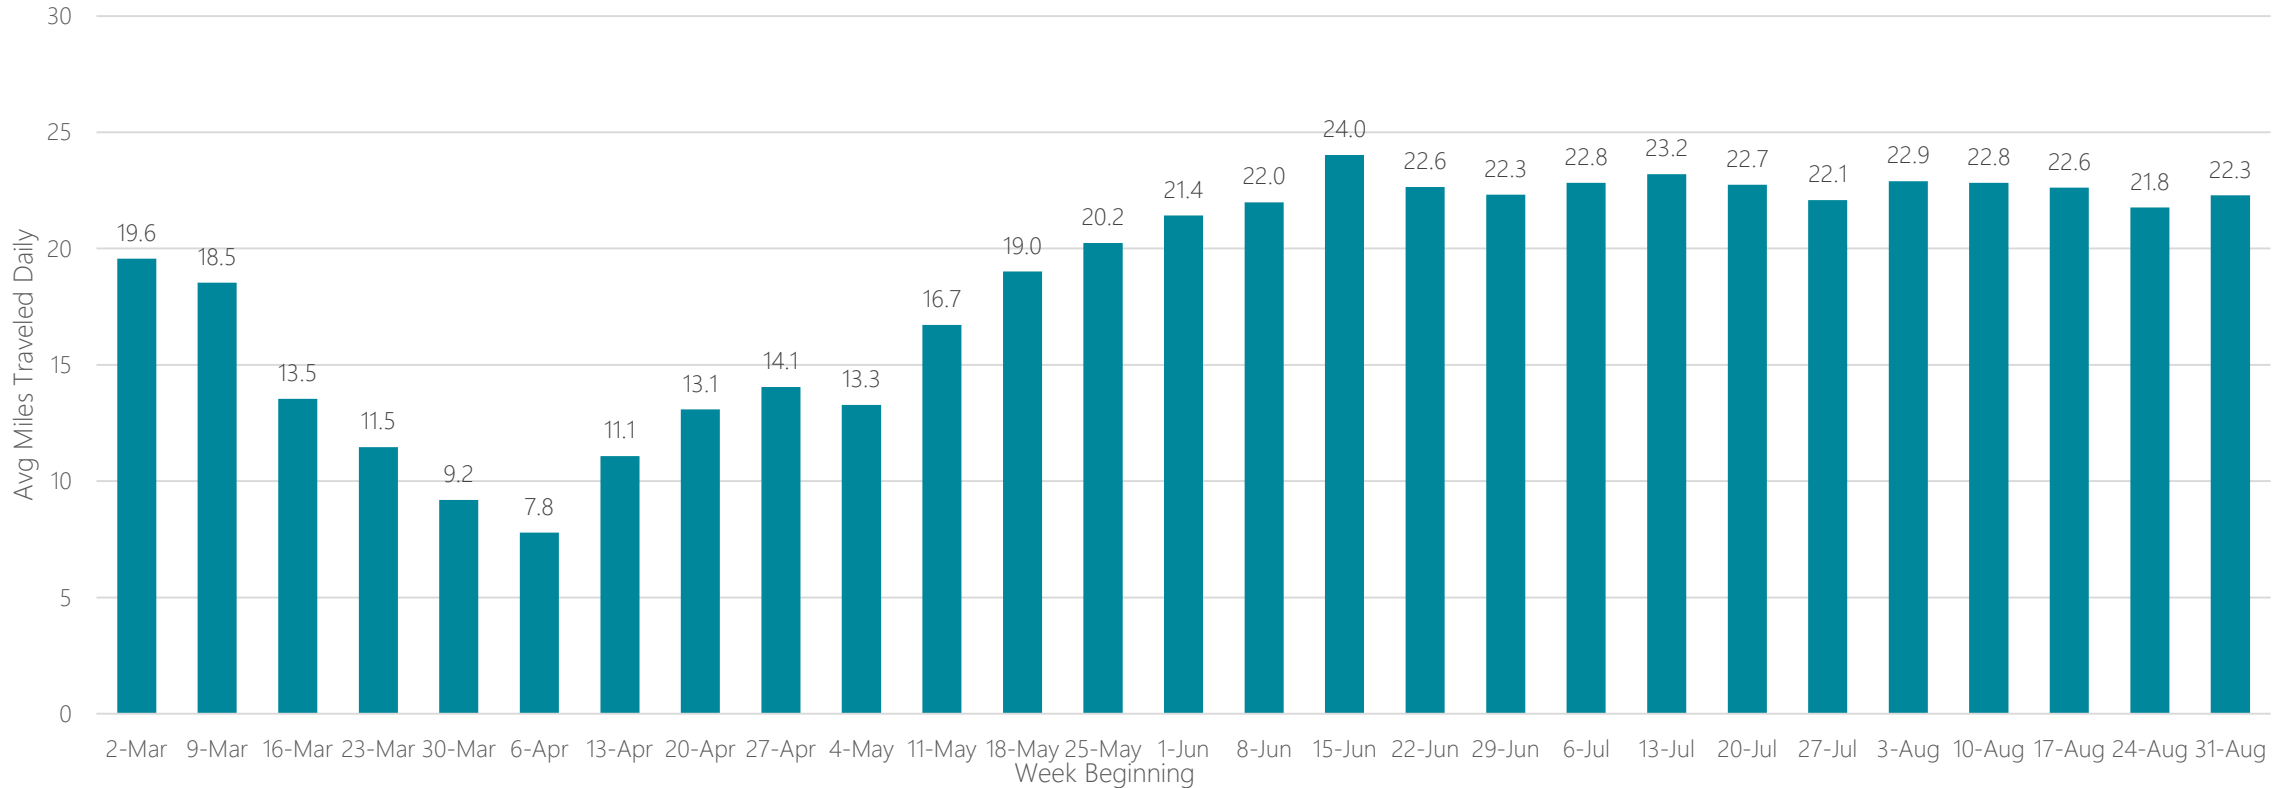

Portland-Auburn

Average Miles Traveled Daily Weekly Trend

Portland, OR

Average Miles Traveled Daily Weekly Trend

Presque Isle

Average Miles Traveled Daily Weekly Trend

Providence-New Bedford

Average Miles Traveled Daily Weekly Trend