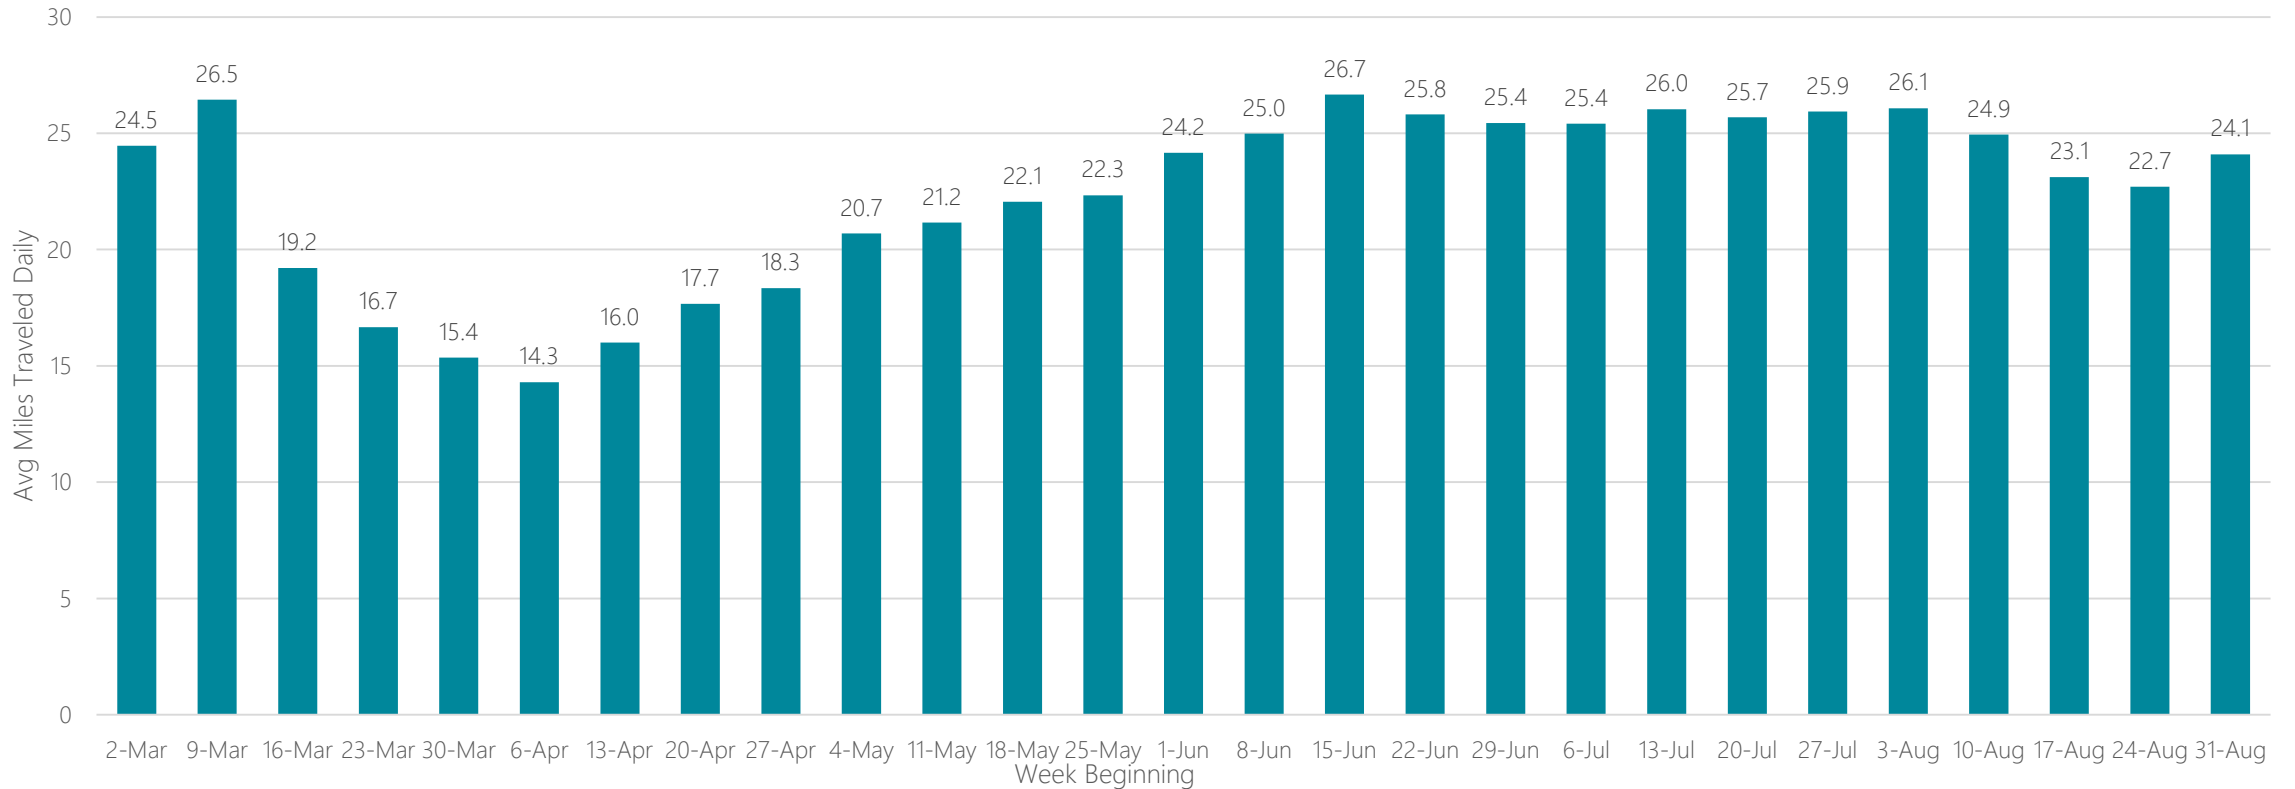

Columbus, GA

Average Miles Traveled Daily Weekly Trend