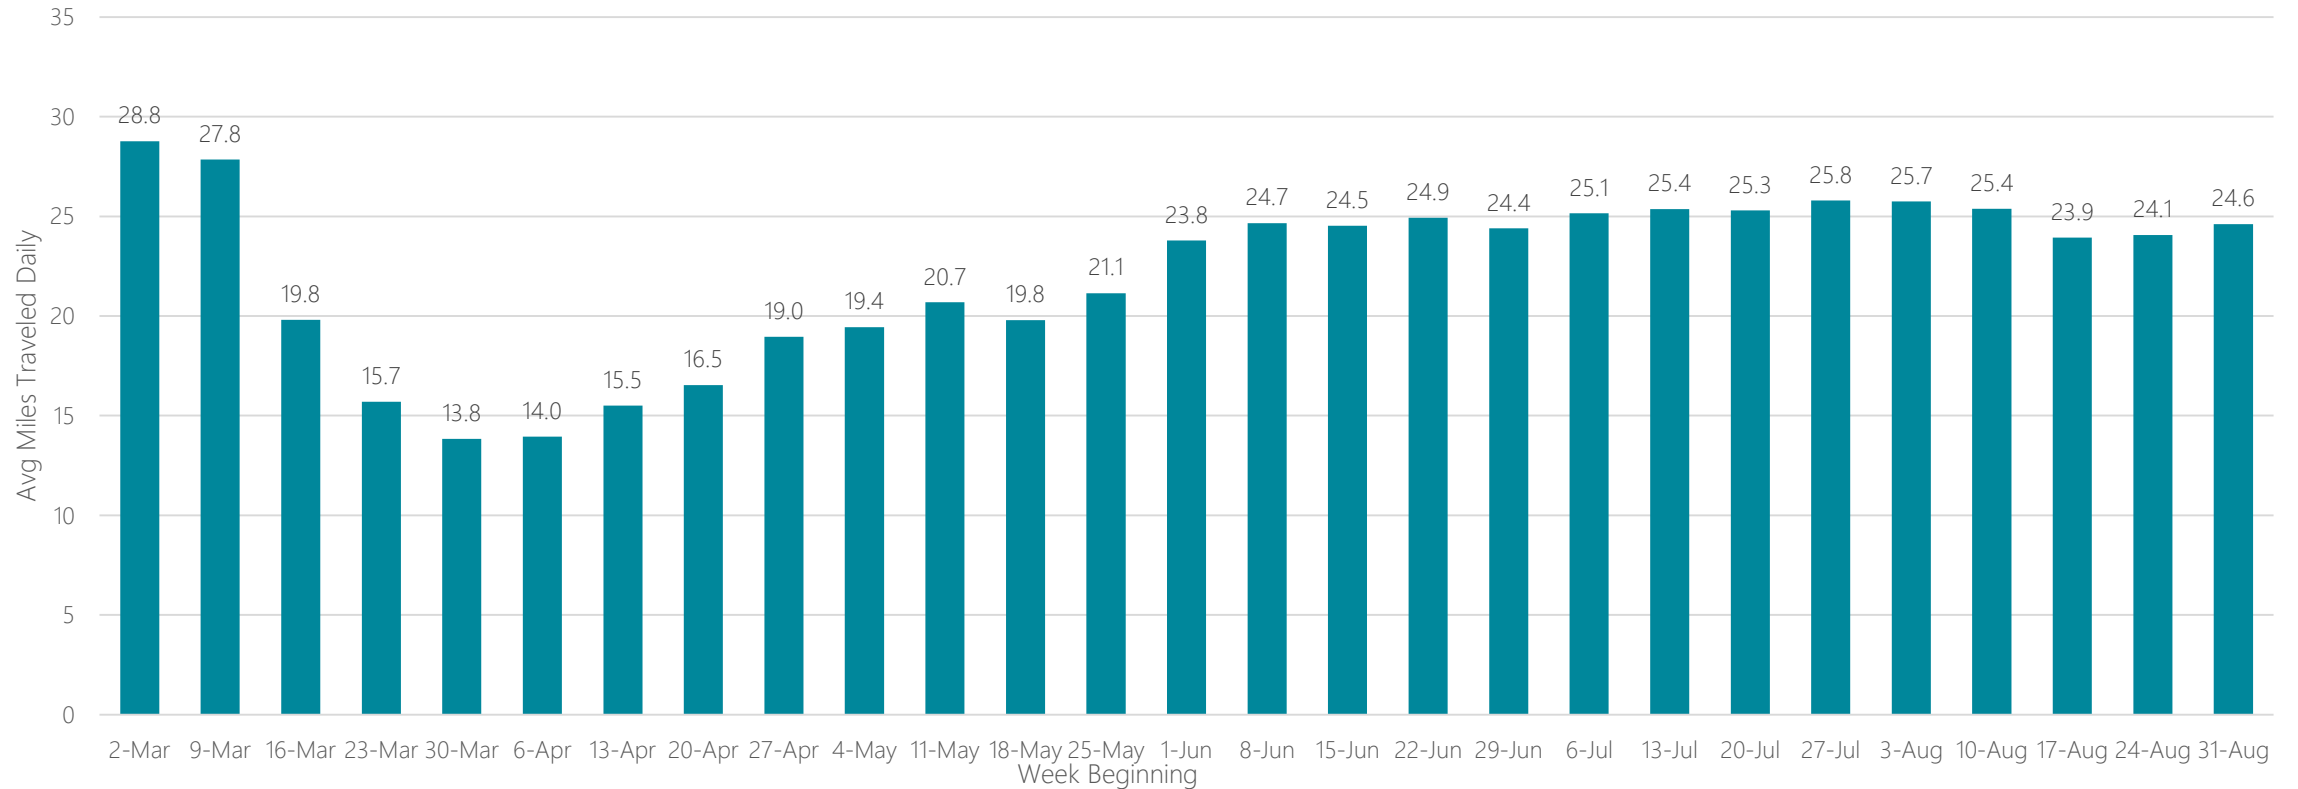

Charlotte

Average Miles Traveled Daily Weekly Trend