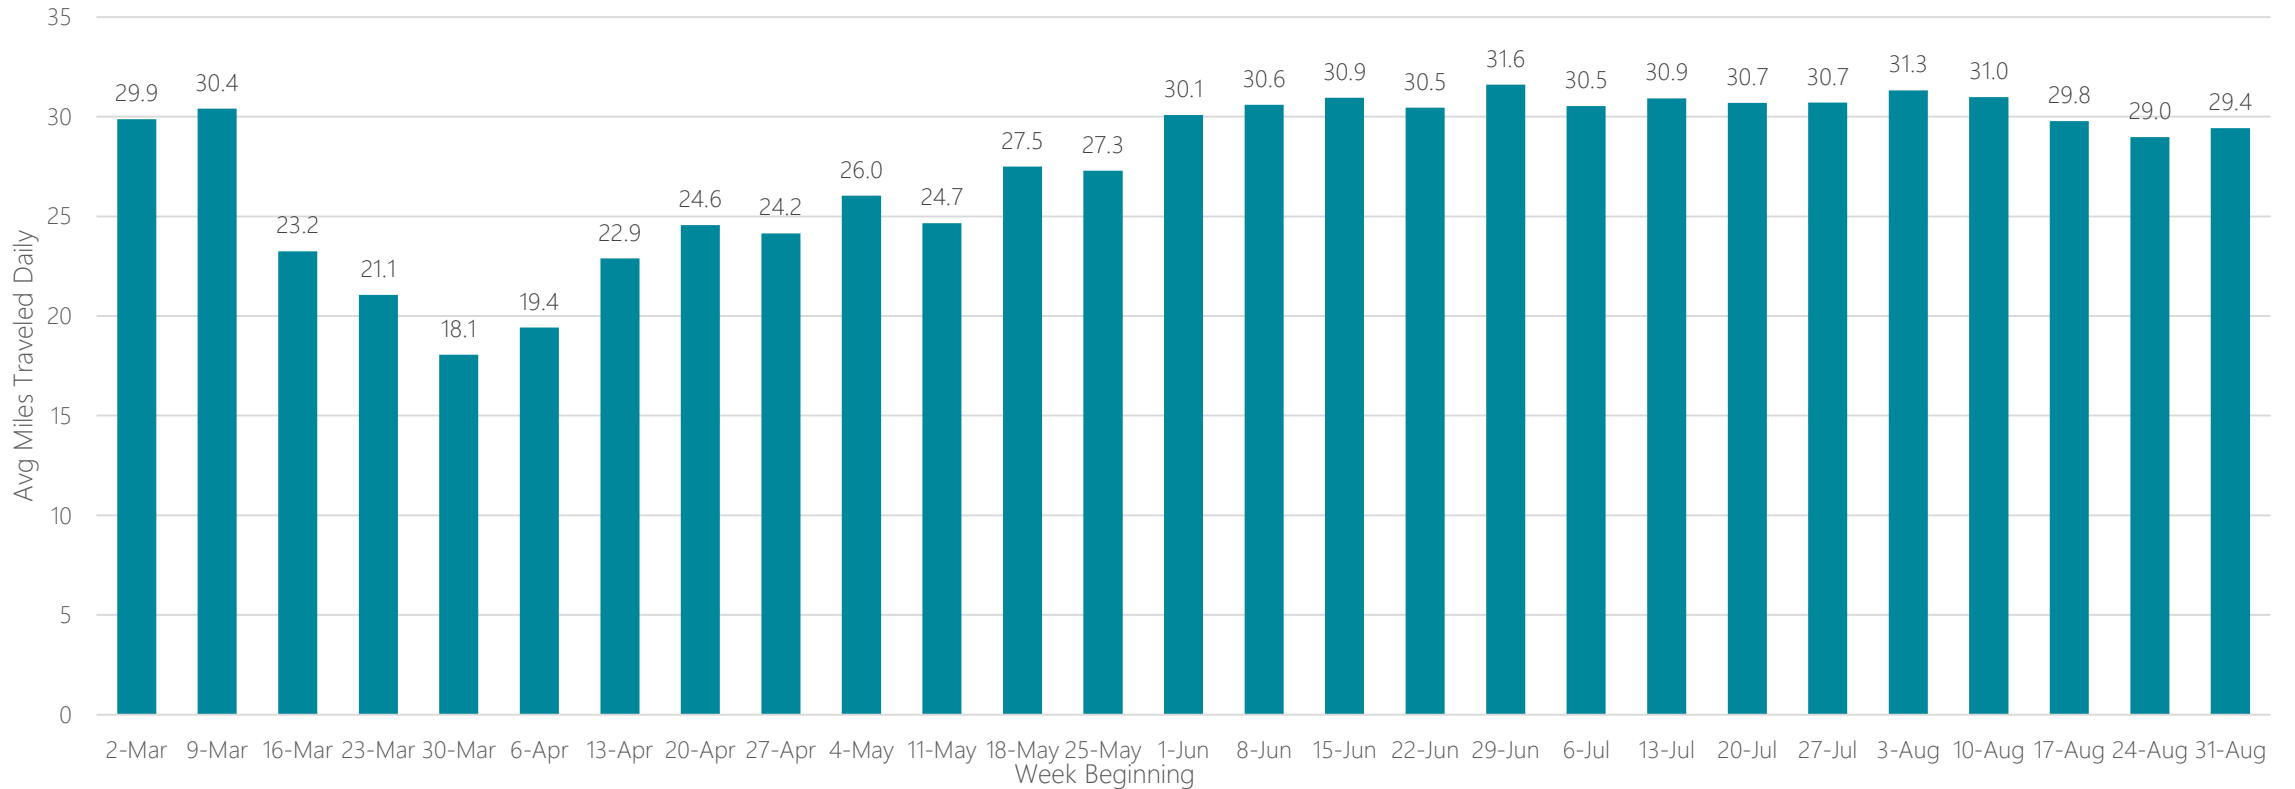

Savannah

Average Miles Traveled Daily Weekly Trend

Seattle-Tacoma

Average Miles Traveled Daily Weekly Trend

Sherman, TX-Ada, OK

Average Miles Traveled Daily Weekly Trend

Shreveport

Average Miles Traveled Daily Weekly Trend