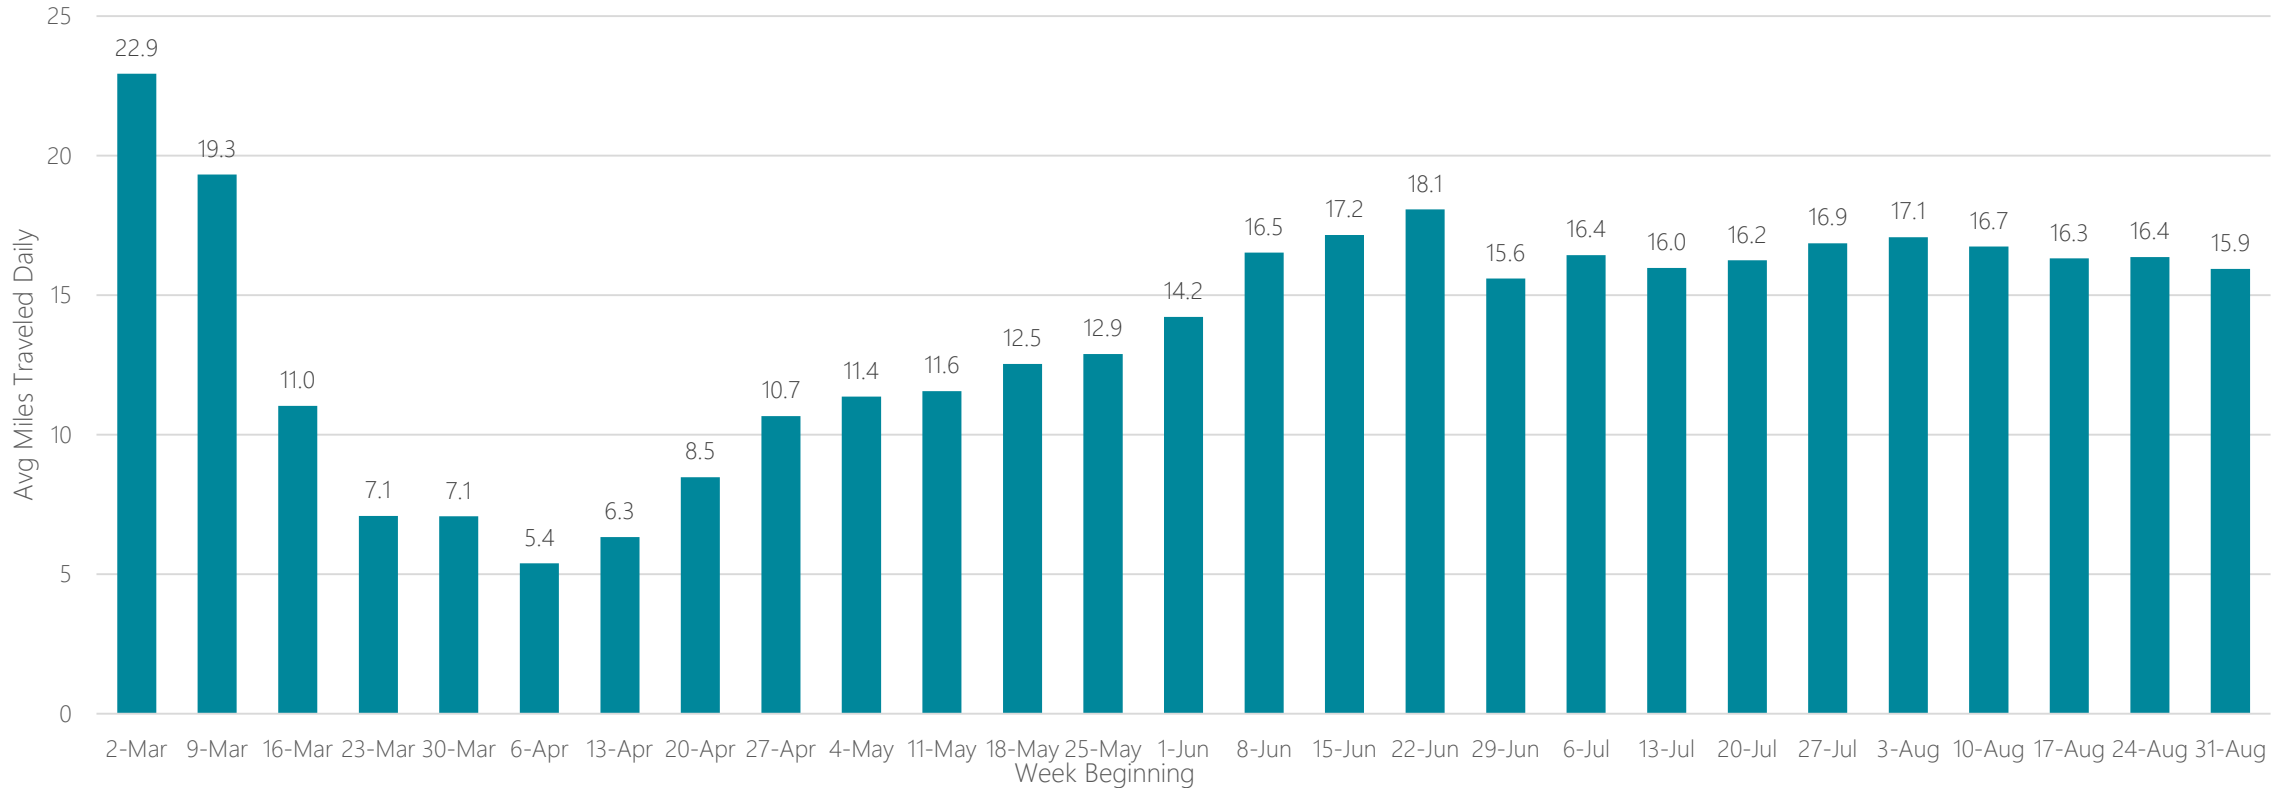

Lincoln & Hastings-Kearney

Average Miles Traveled Daily Weekly Trend

Little Rock-Pine Bluff

Average Miles Traveled Daily Weekly Trend

Los Angeles

Average Miles Traveled Daily Weekly Trend

Louisville

Average Miles Traveled Daily Weekly Trend