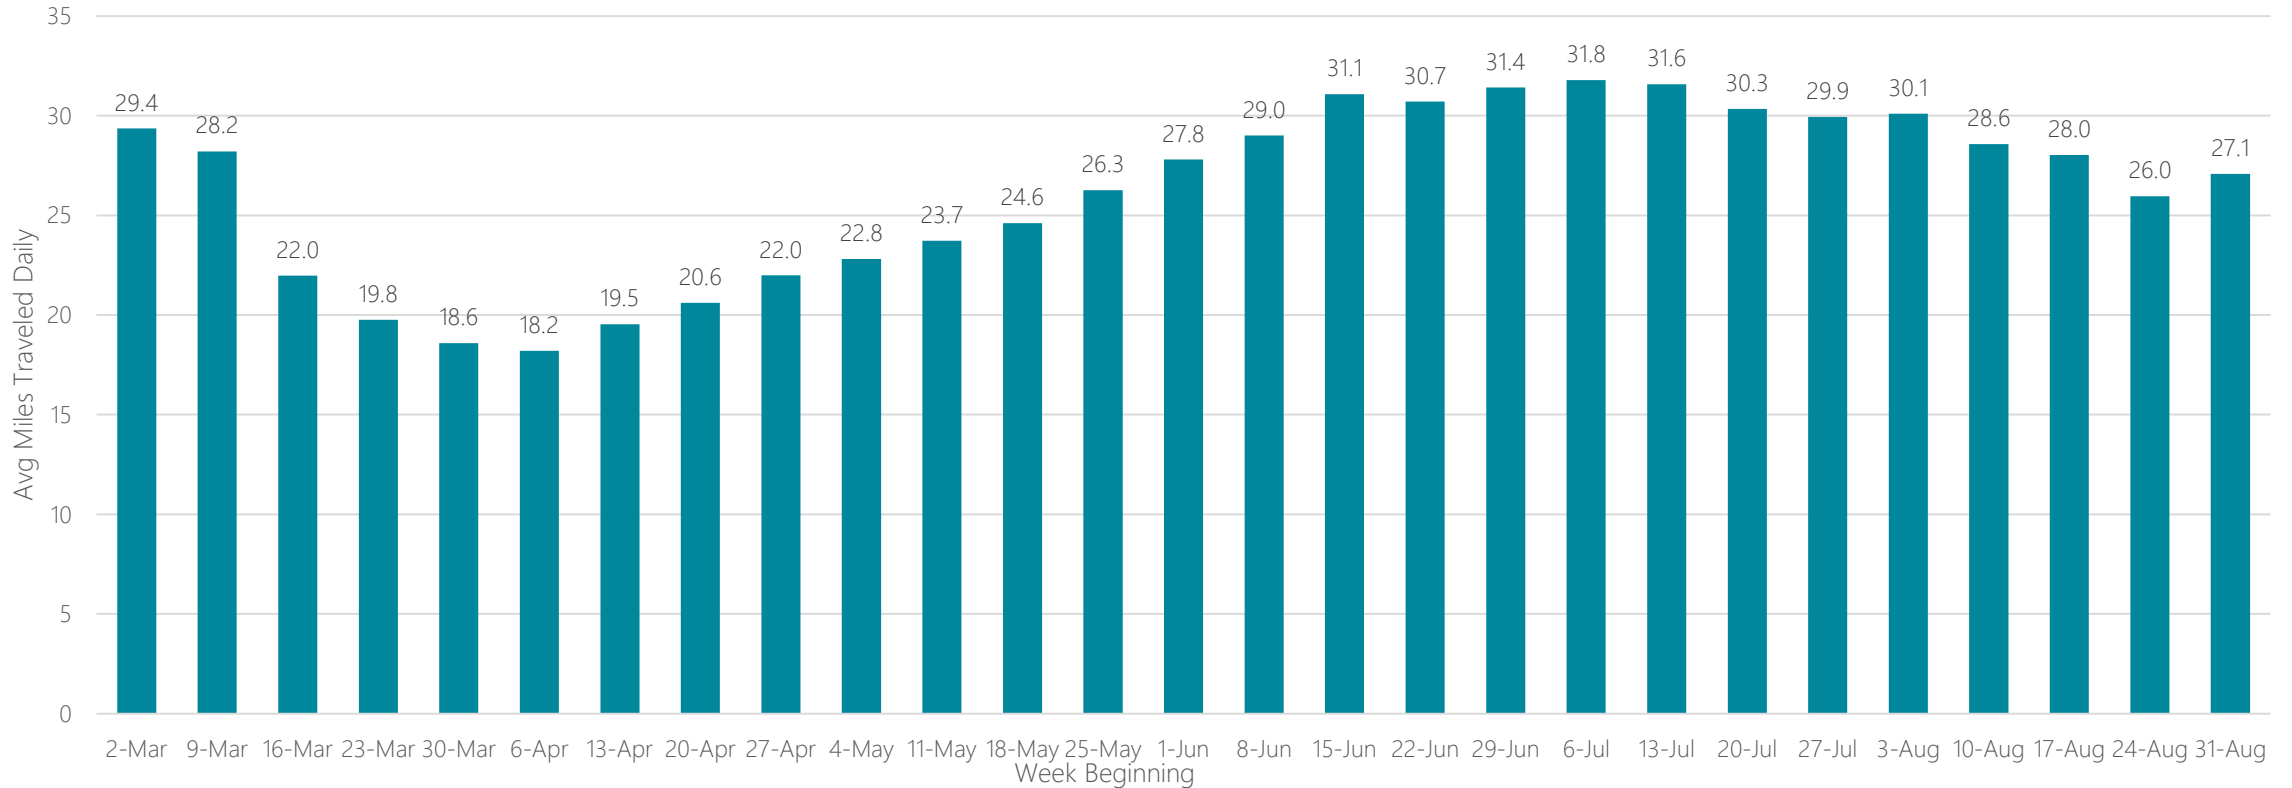

Boise

Average Miles Traveled Daily Weekly Trend

Boston (Manchester)

Average Miles Traveled Daily Weekly Trend

Bowling Green

Average Miles Traveled Daily Weekly Trend

Buffalo

Average Miles Traveled Daily Weekly Trend