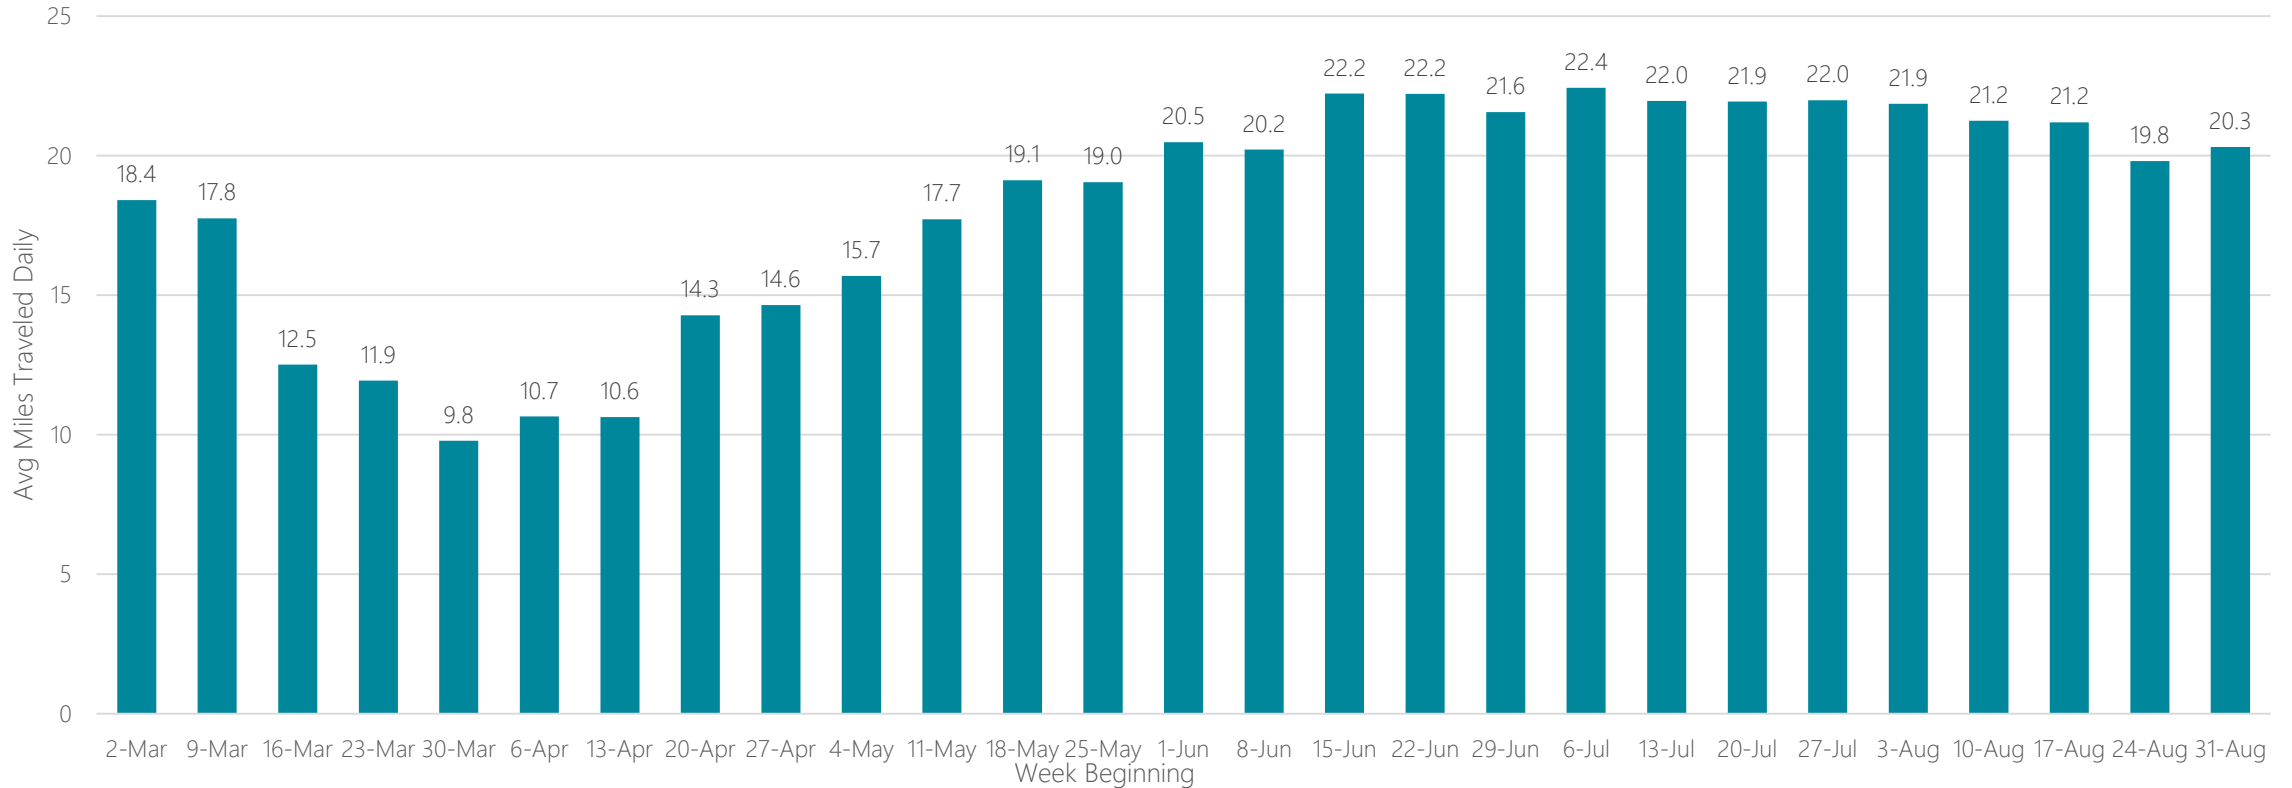

Miami-Fort Lauderdale

Average Miles Traveled Daily Weekly Trend

Milwaukee

Average Miles Traveled Daily Weekly Trend

Minneapolis-Saint Paul

Average Miles Traveled Daily Weekly Trend

Minot-Bismarck-Dickinson

Average Miles Traveled Daily Weekly Trend