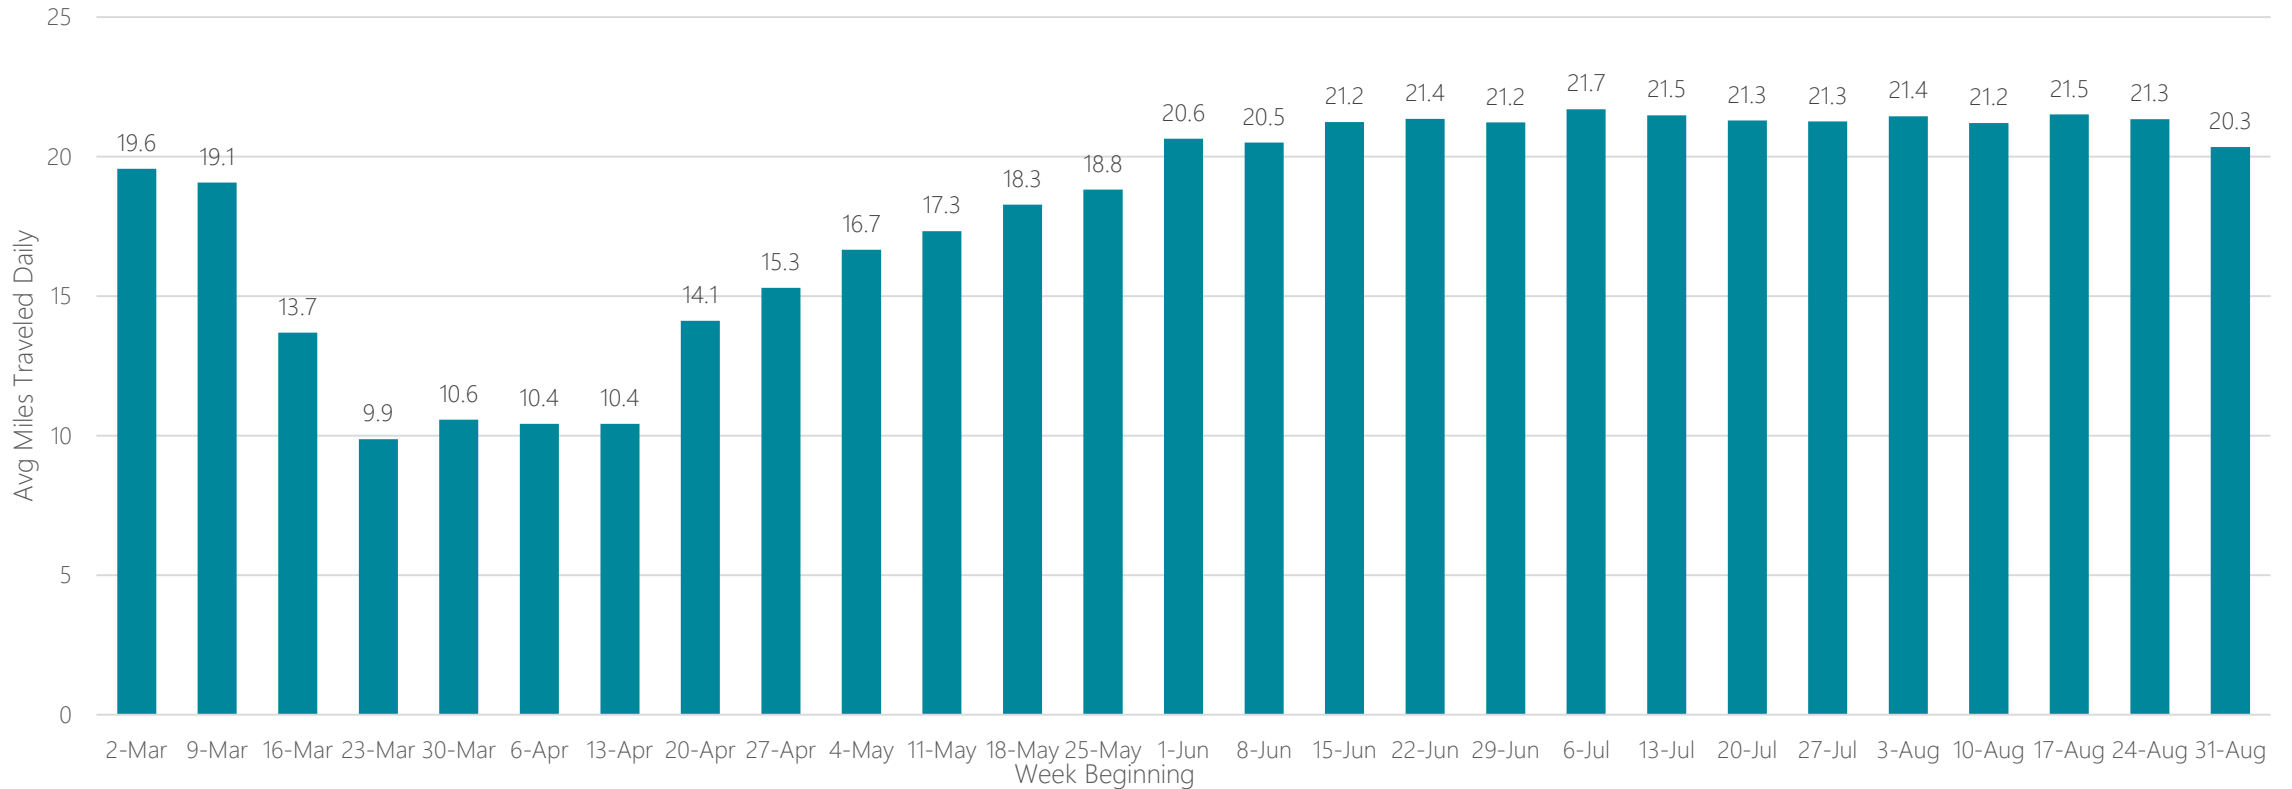

Waco-Temple-Bryan

Average Miles Traveled Daily Weekly Trend

Washington DC (Hagerstown)

Average Miles Traveled Daily Weekly Trend

Watertown

Average Miles Traveled Daily Weekly Trend

Wausau-Rhineland

Average Miles Traveled Daily Weekly Trend