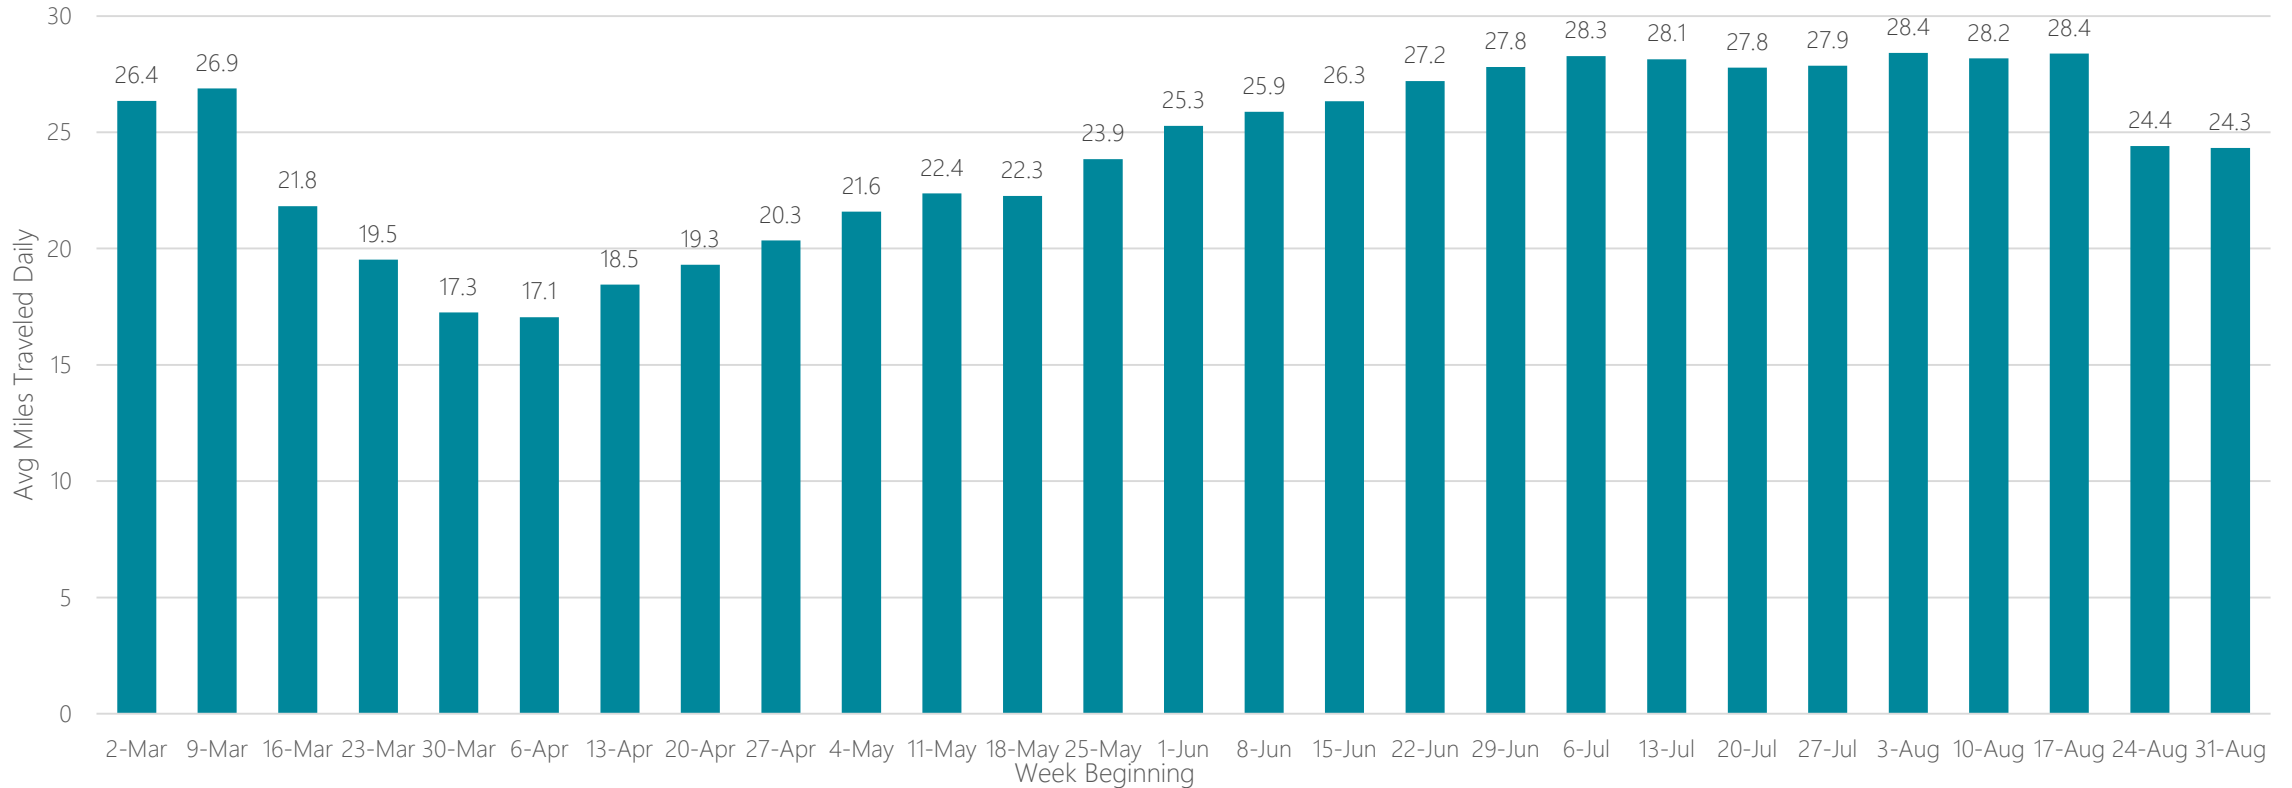

Harrisonburg

Average Miles Traveled Daily Weekly Trend