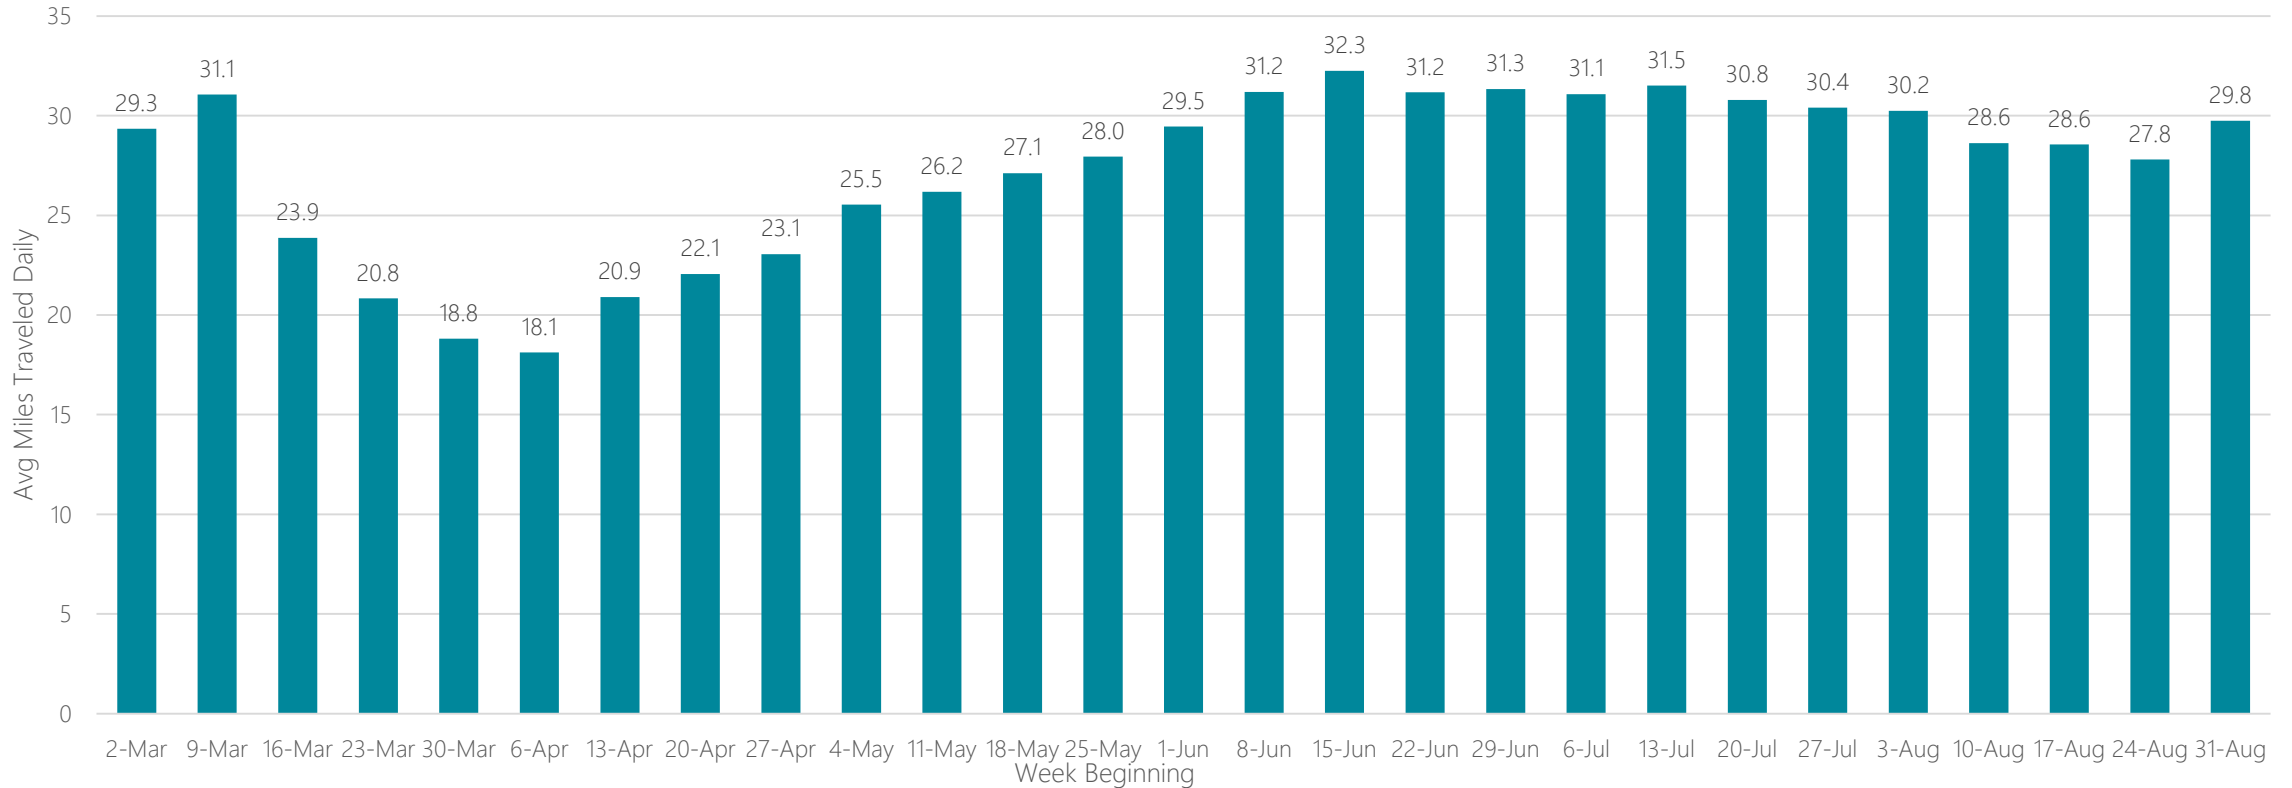

Des Moines-Ames

Average Miles Traveled Daily Weekly Trend

Detroit

Average Miles Traveled Daily Weekly Trend

Dothan

Average Miles Traveled Daily Weekly Trend

Duluth-Superior

Average Miles Traveled Daily Weekly Trend