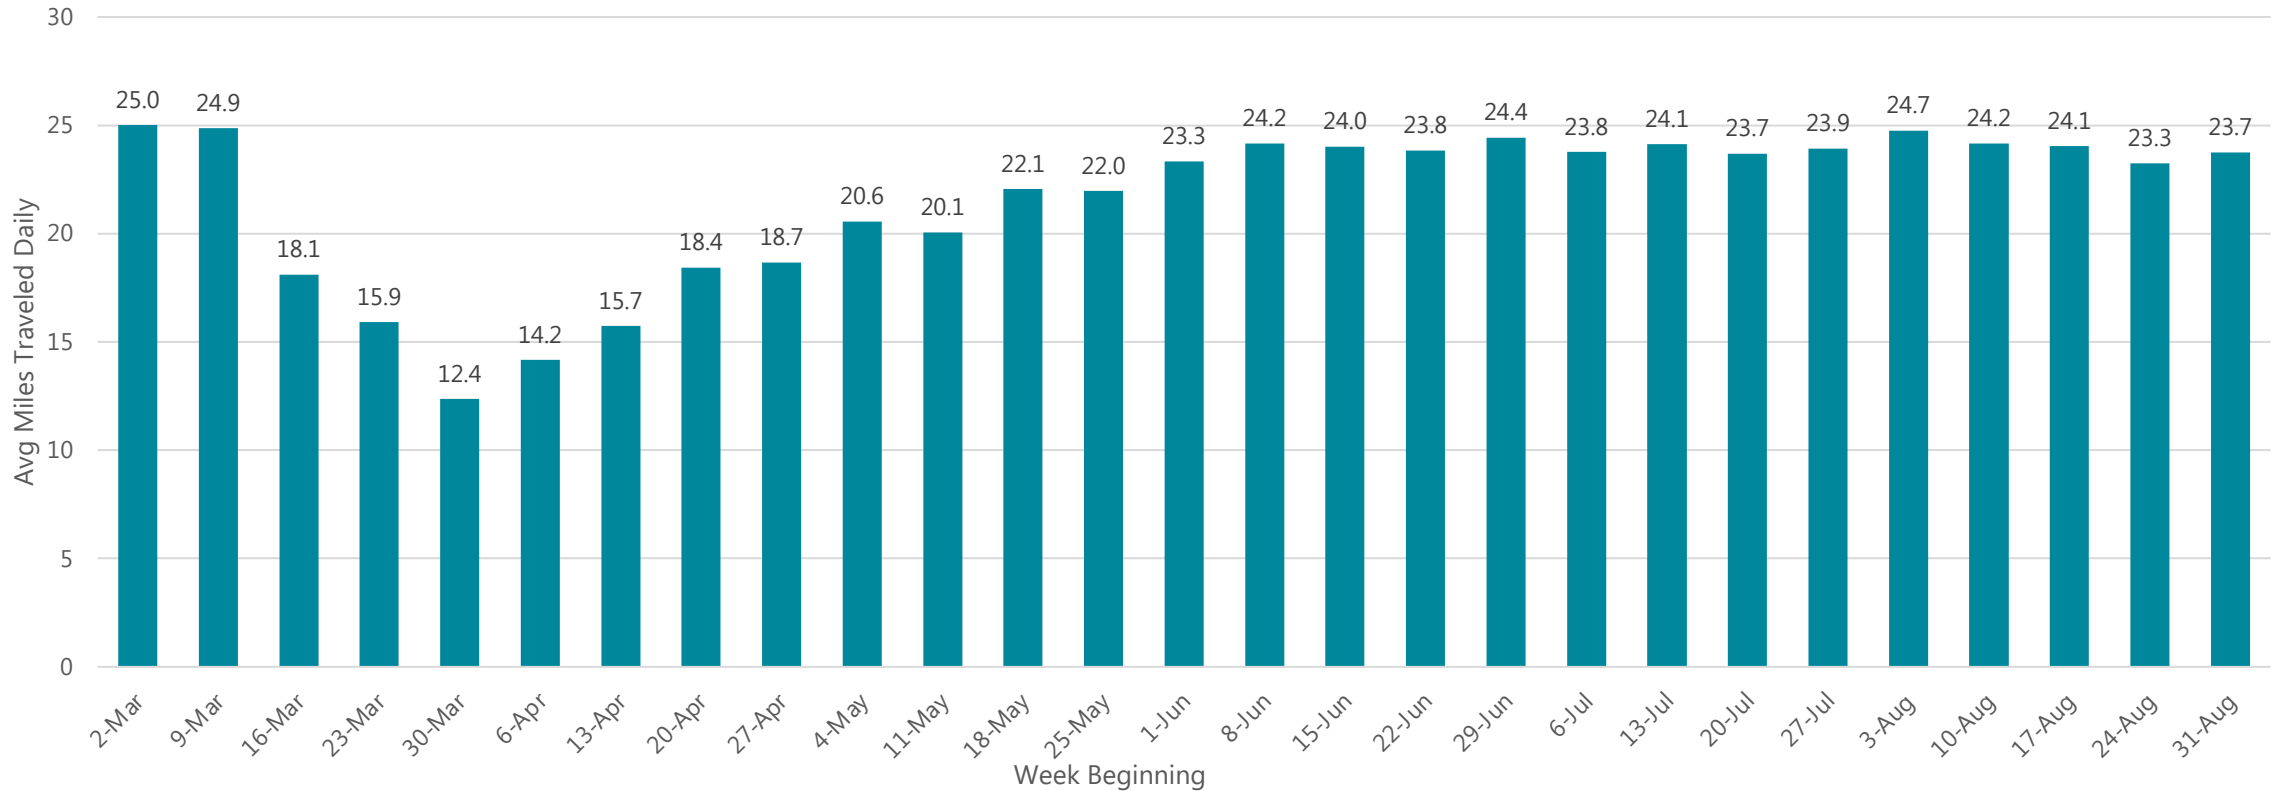

Wichita Falls & Lawton

Average Miles Traveled Daily Weekly Trend