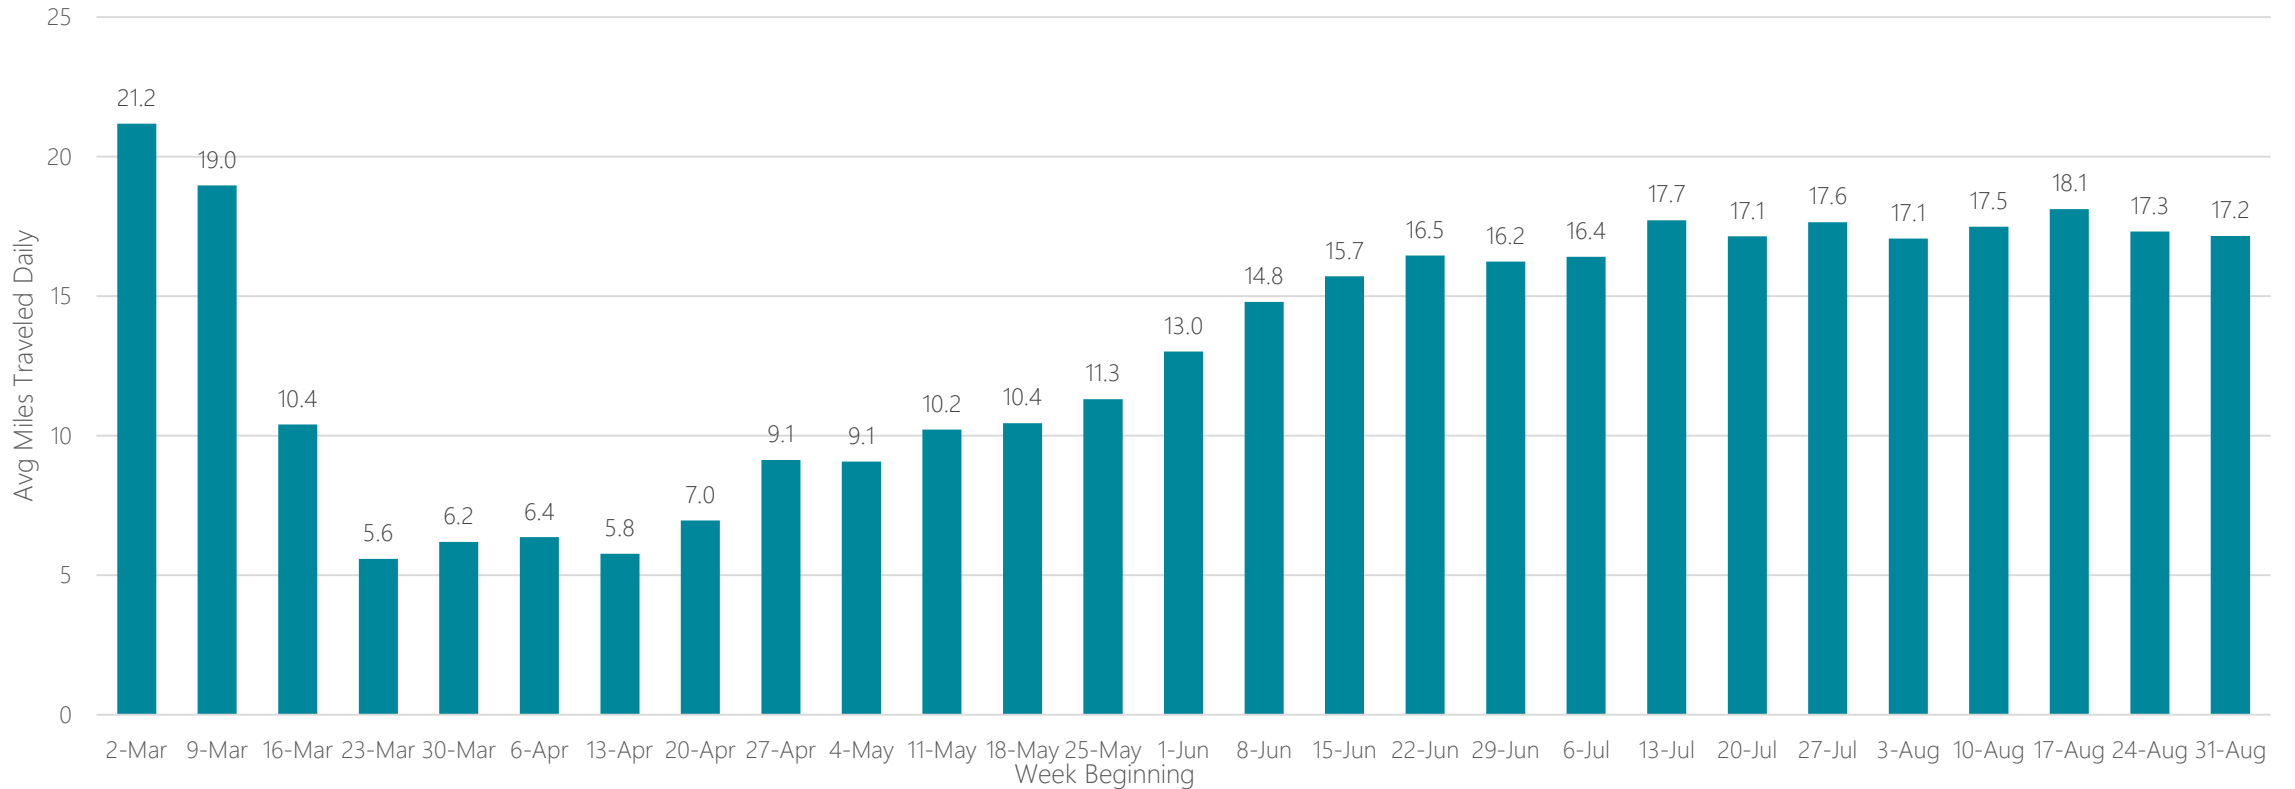

Philadelphia

Average Miles Traveled Daily Weekly Trend