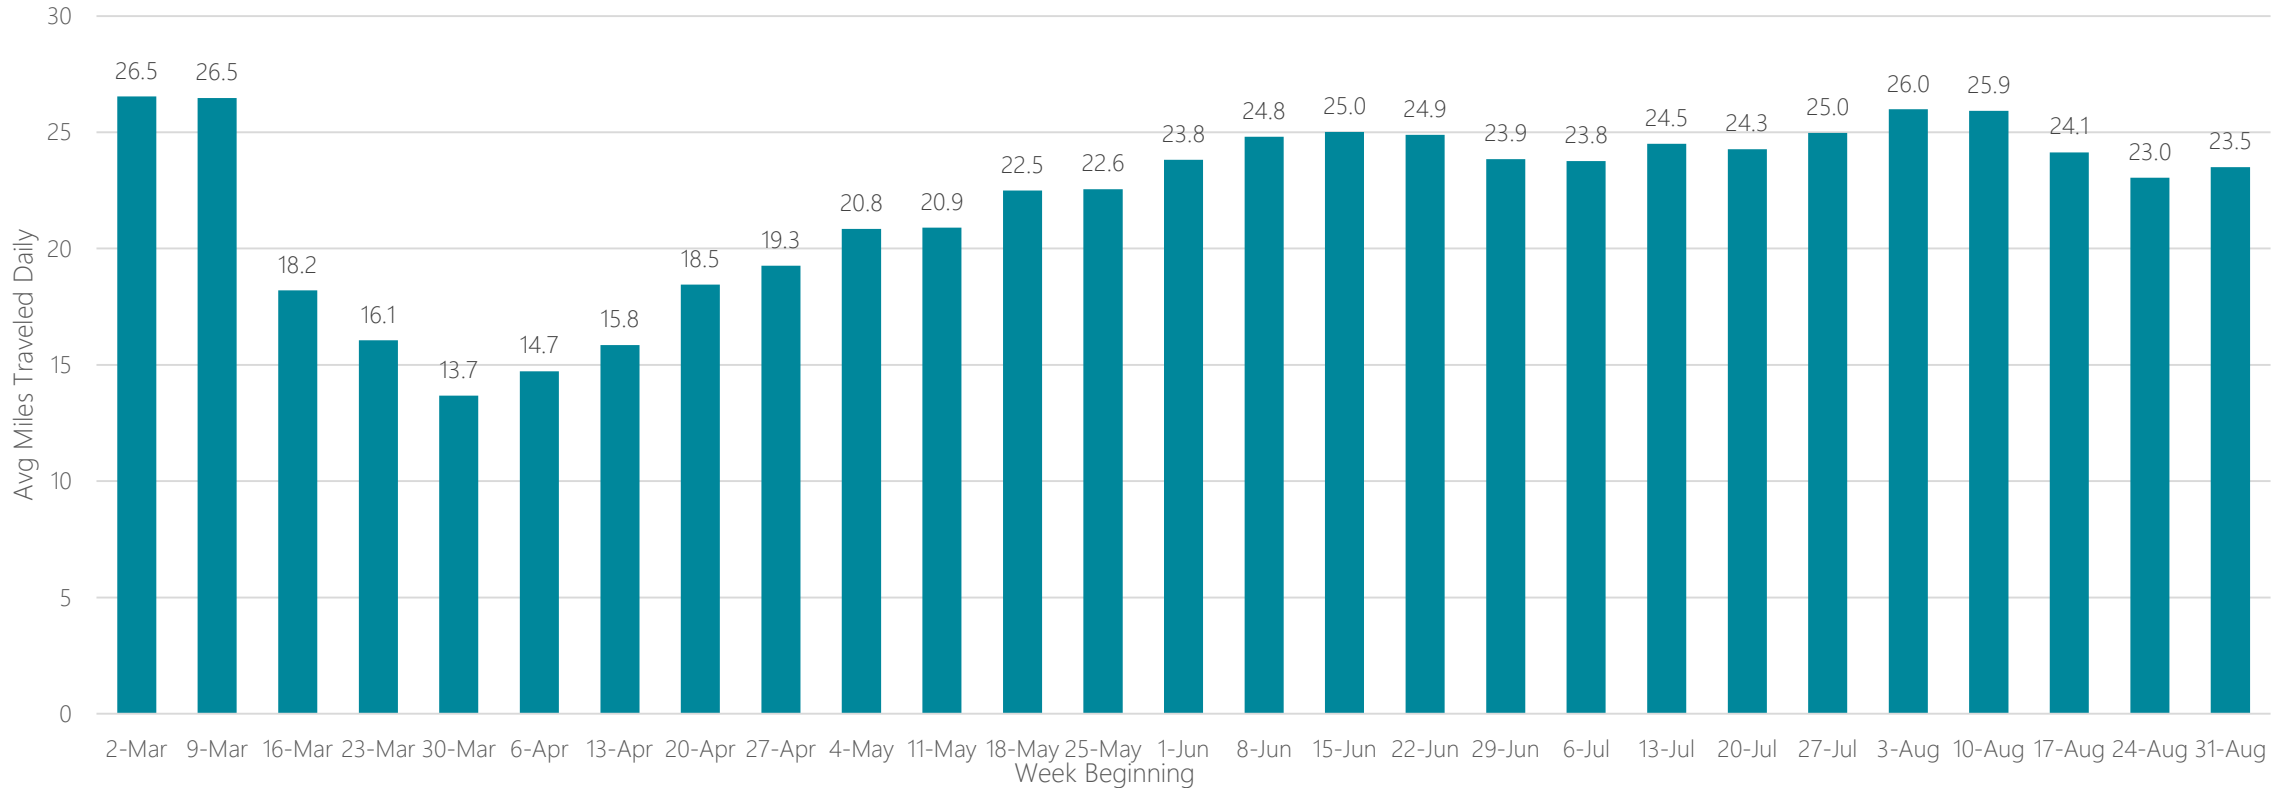

Lubbock

Average Miles Traveled Daily Weekly Trend