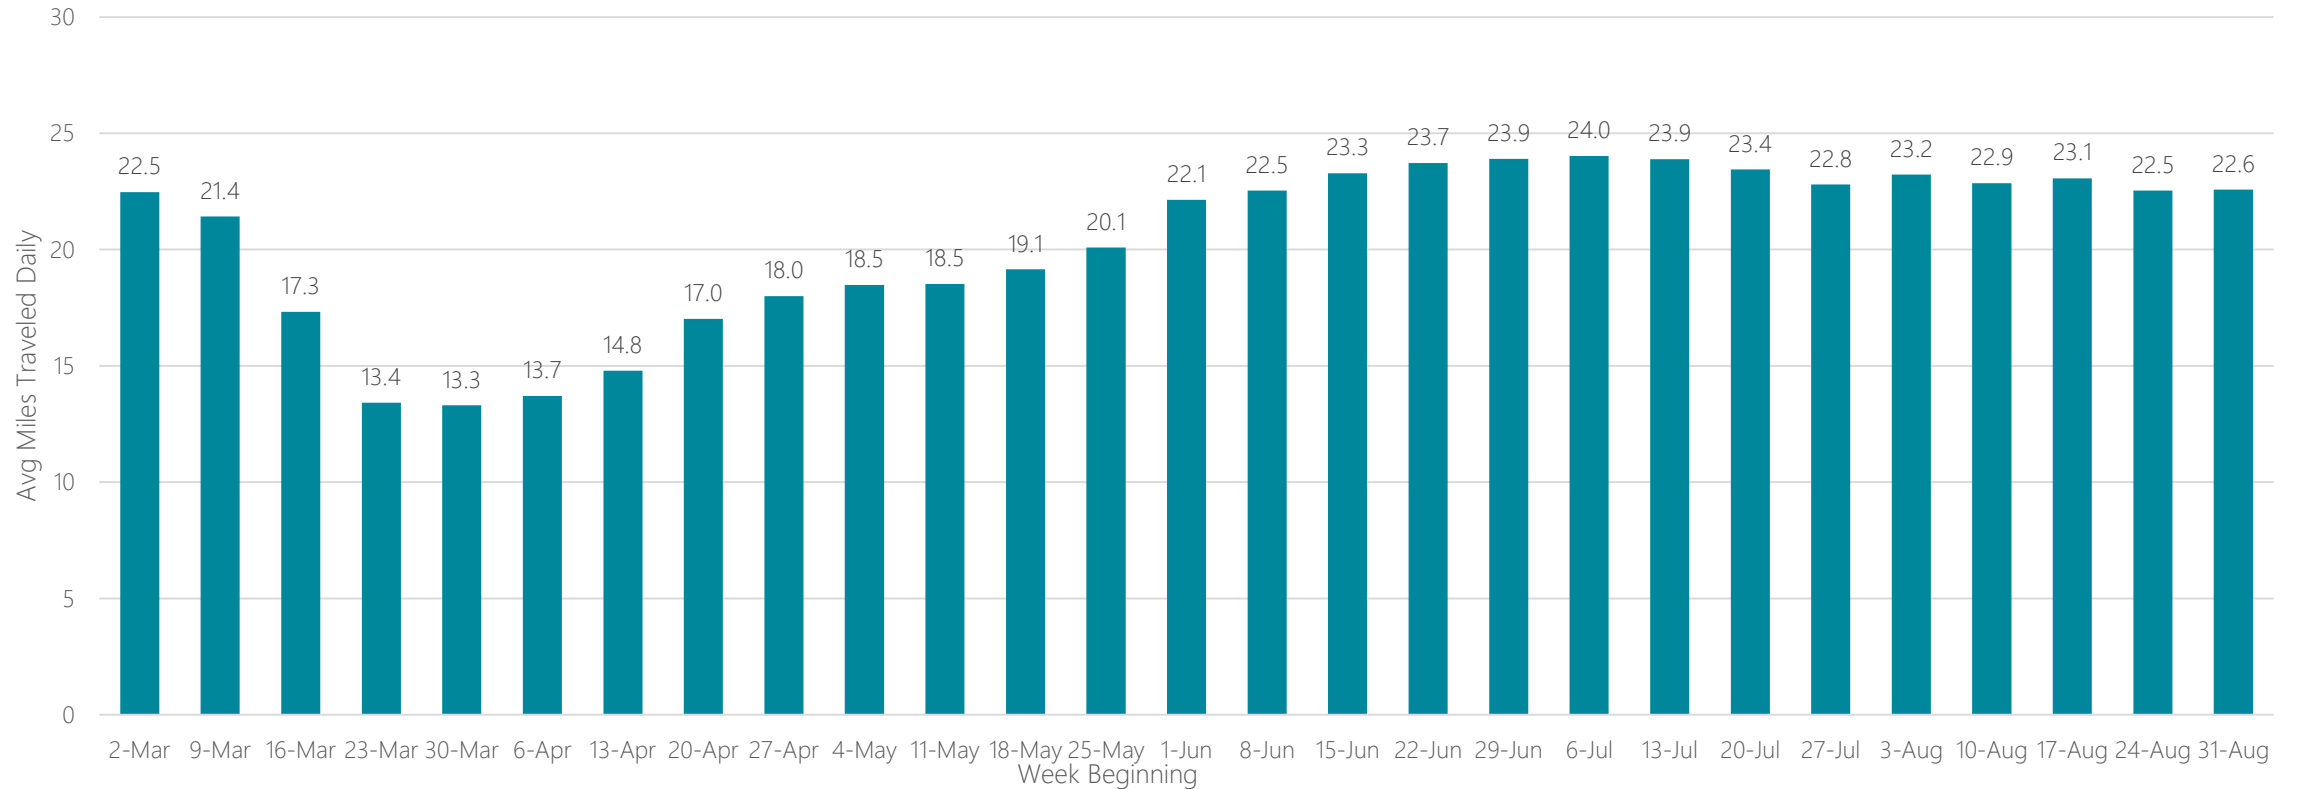

Laredo

Average Miles Traveled Daily Weekly Trend

Las Vegas

Average Miles Traveled Daily Weekly Trend

Lexington

Average Miles Traveled Daily Weekly Trend

Lima

Average Miles Traveled Daily Weekly Trend