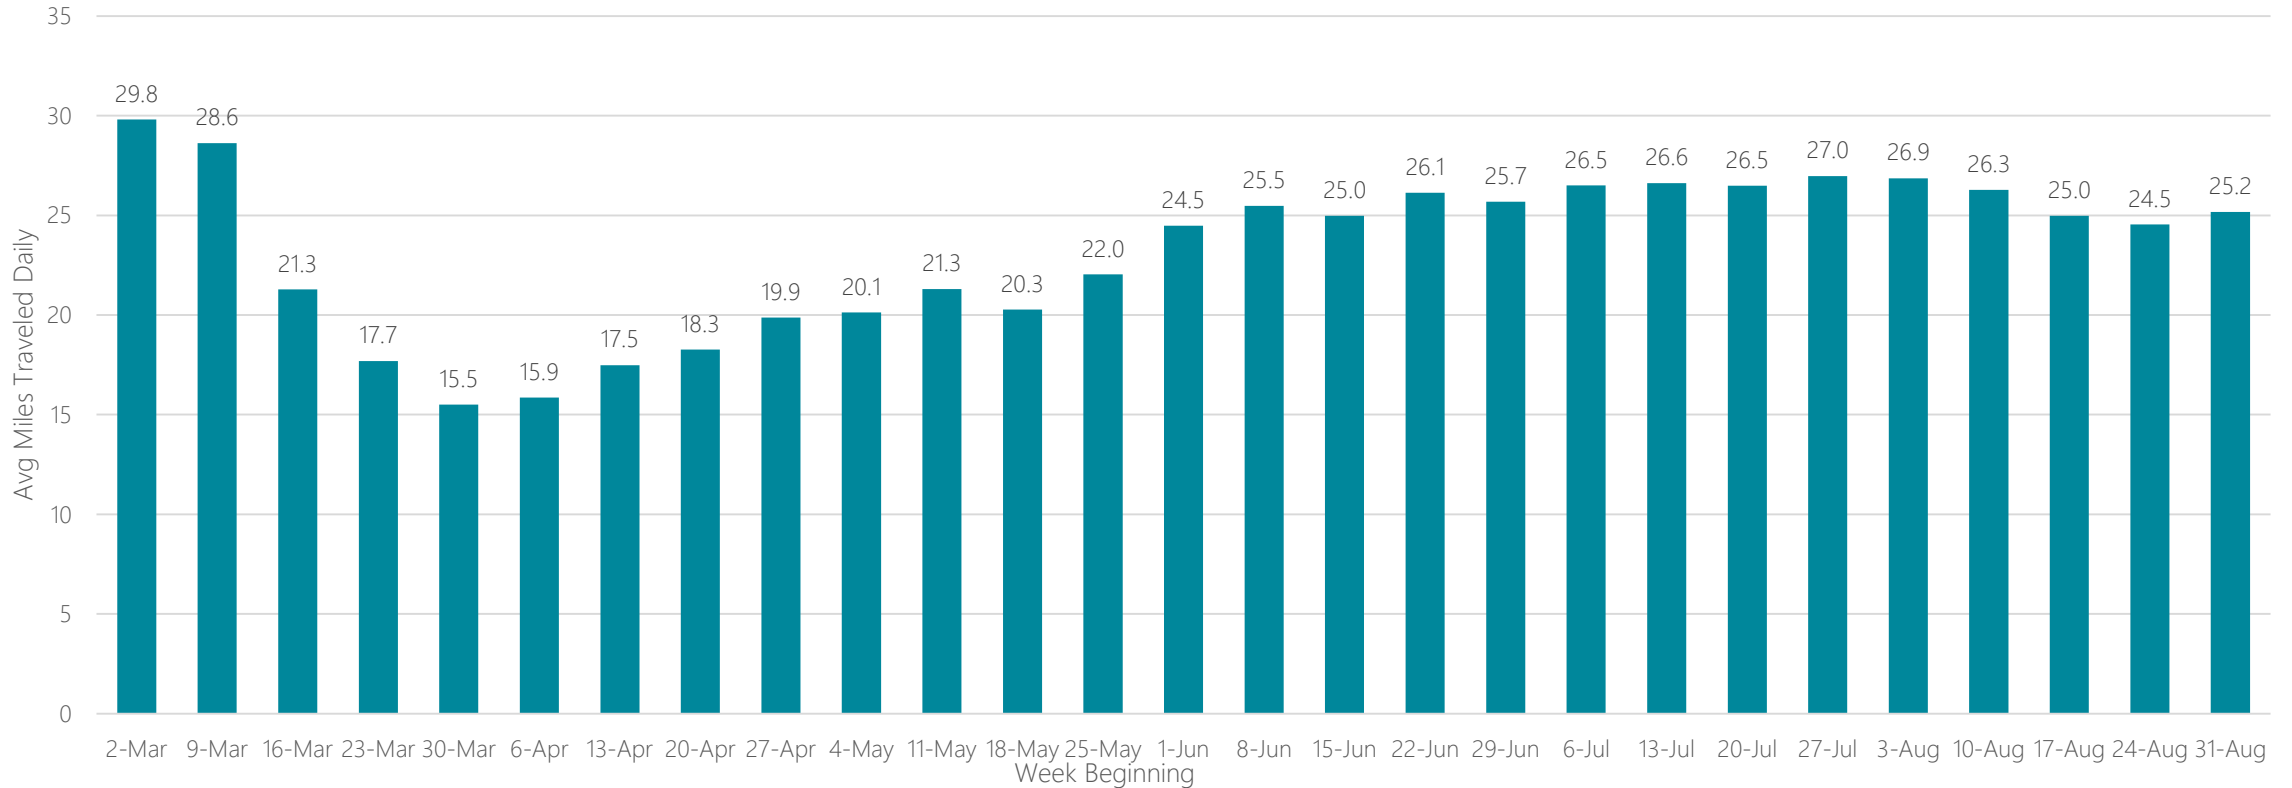

Greensboro-High Point-Winston-Salem

Average Miles Traveled Daily Weekly Trend