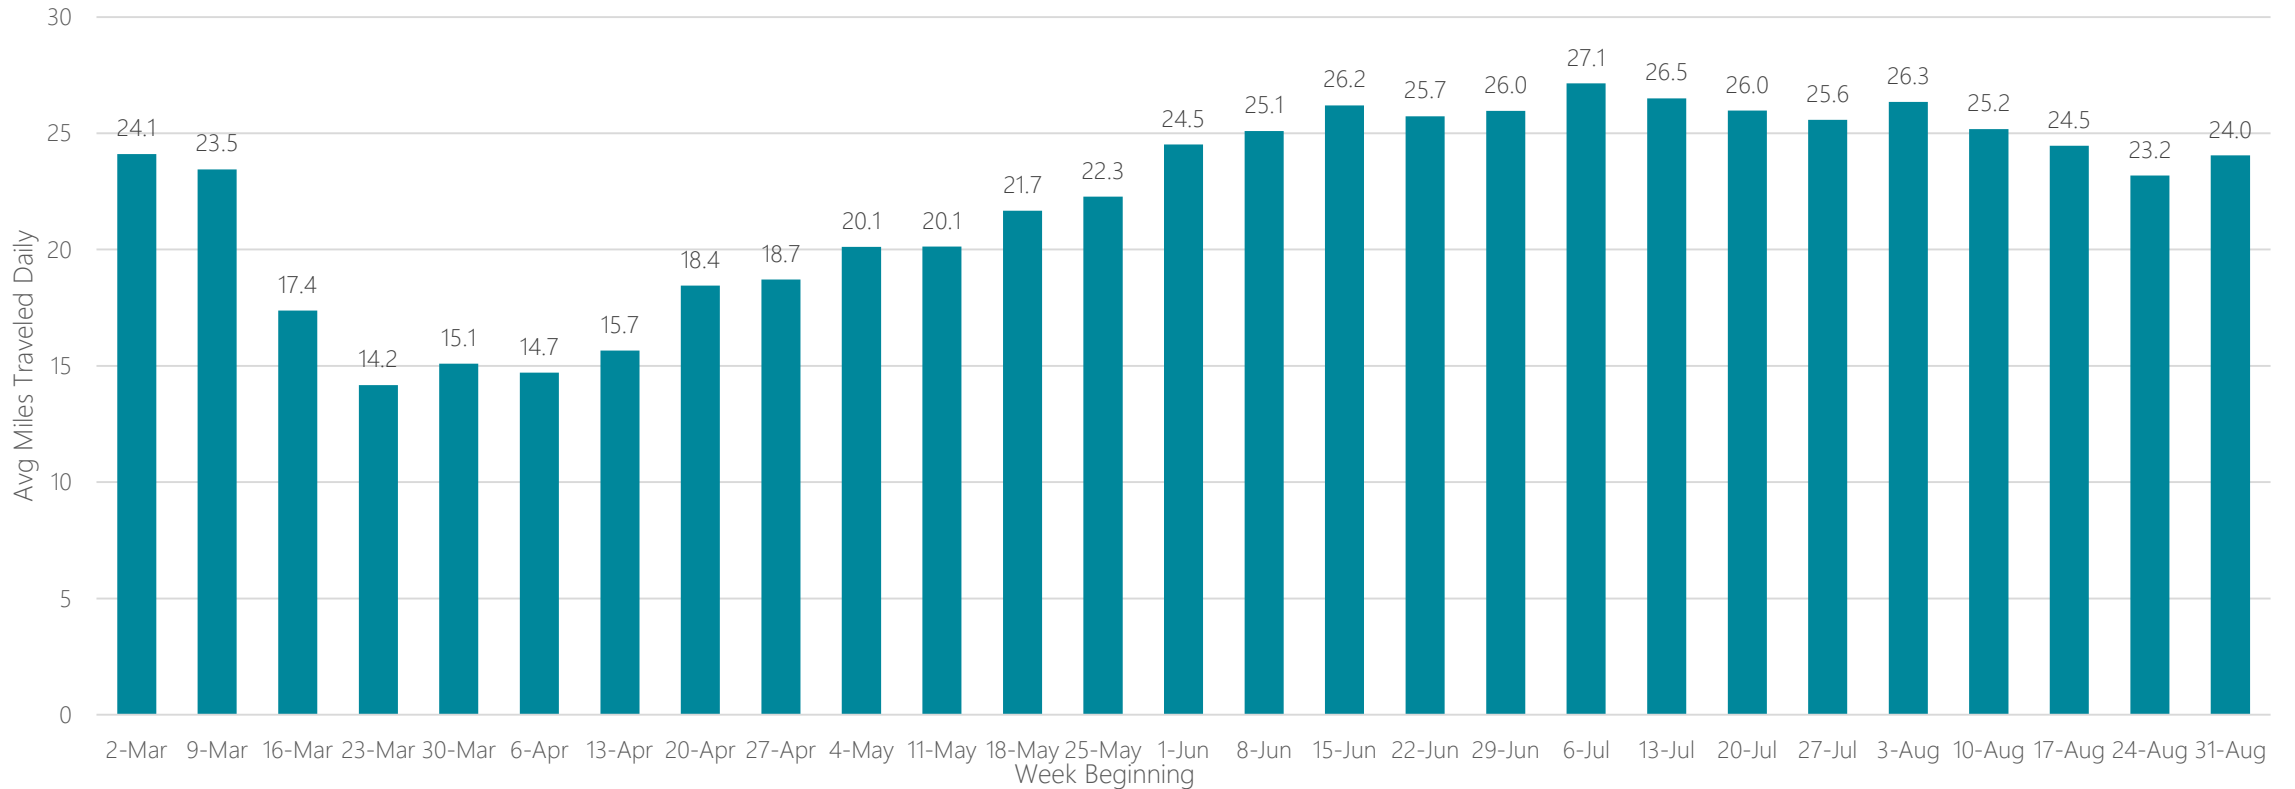

Quincy-Hannibal-Keokuk

Average Miles Traveled Daily Weekly Trend