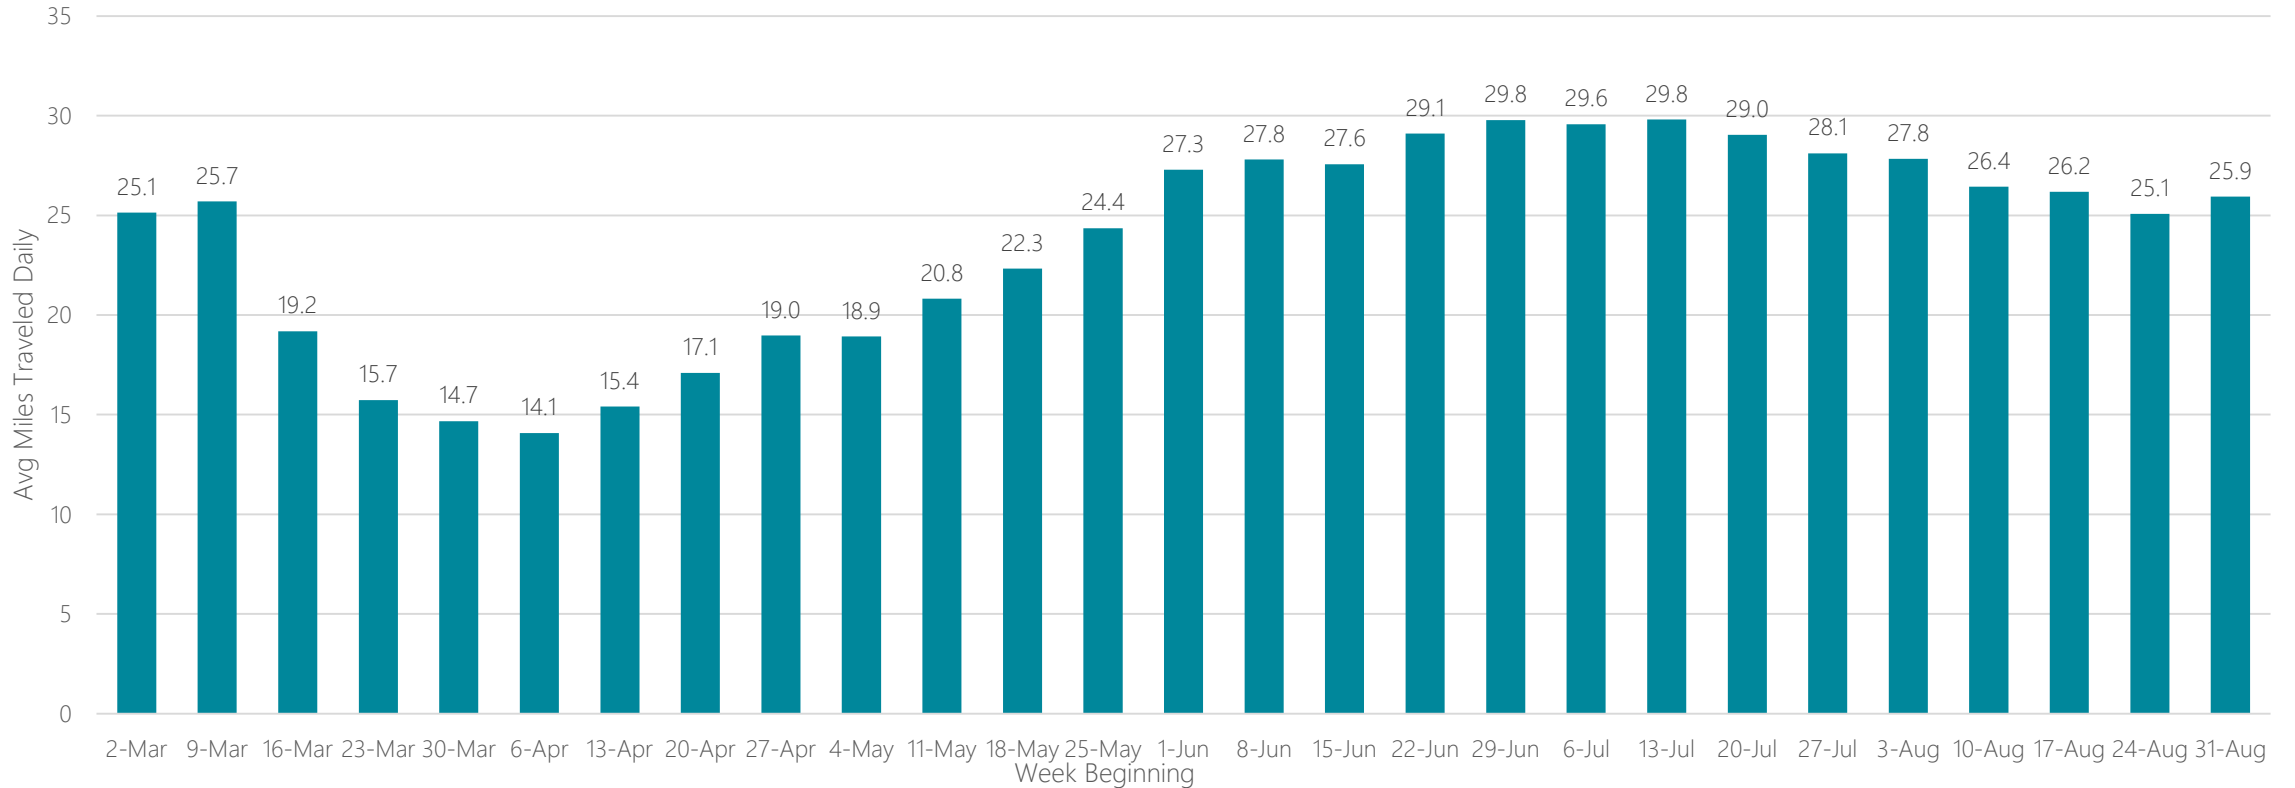

Biloxi-Gulfport

Average Miles Traveled Daily Weekly Trend

Binghamton, NY

Average Miles Traveled Daily Weekly Trend

Birmingham

Average Miles Traveled Daily Weekly Trend

Bluefield-Beckley-Oak Hill

Average Miles Traveled Daily Weekly Trend