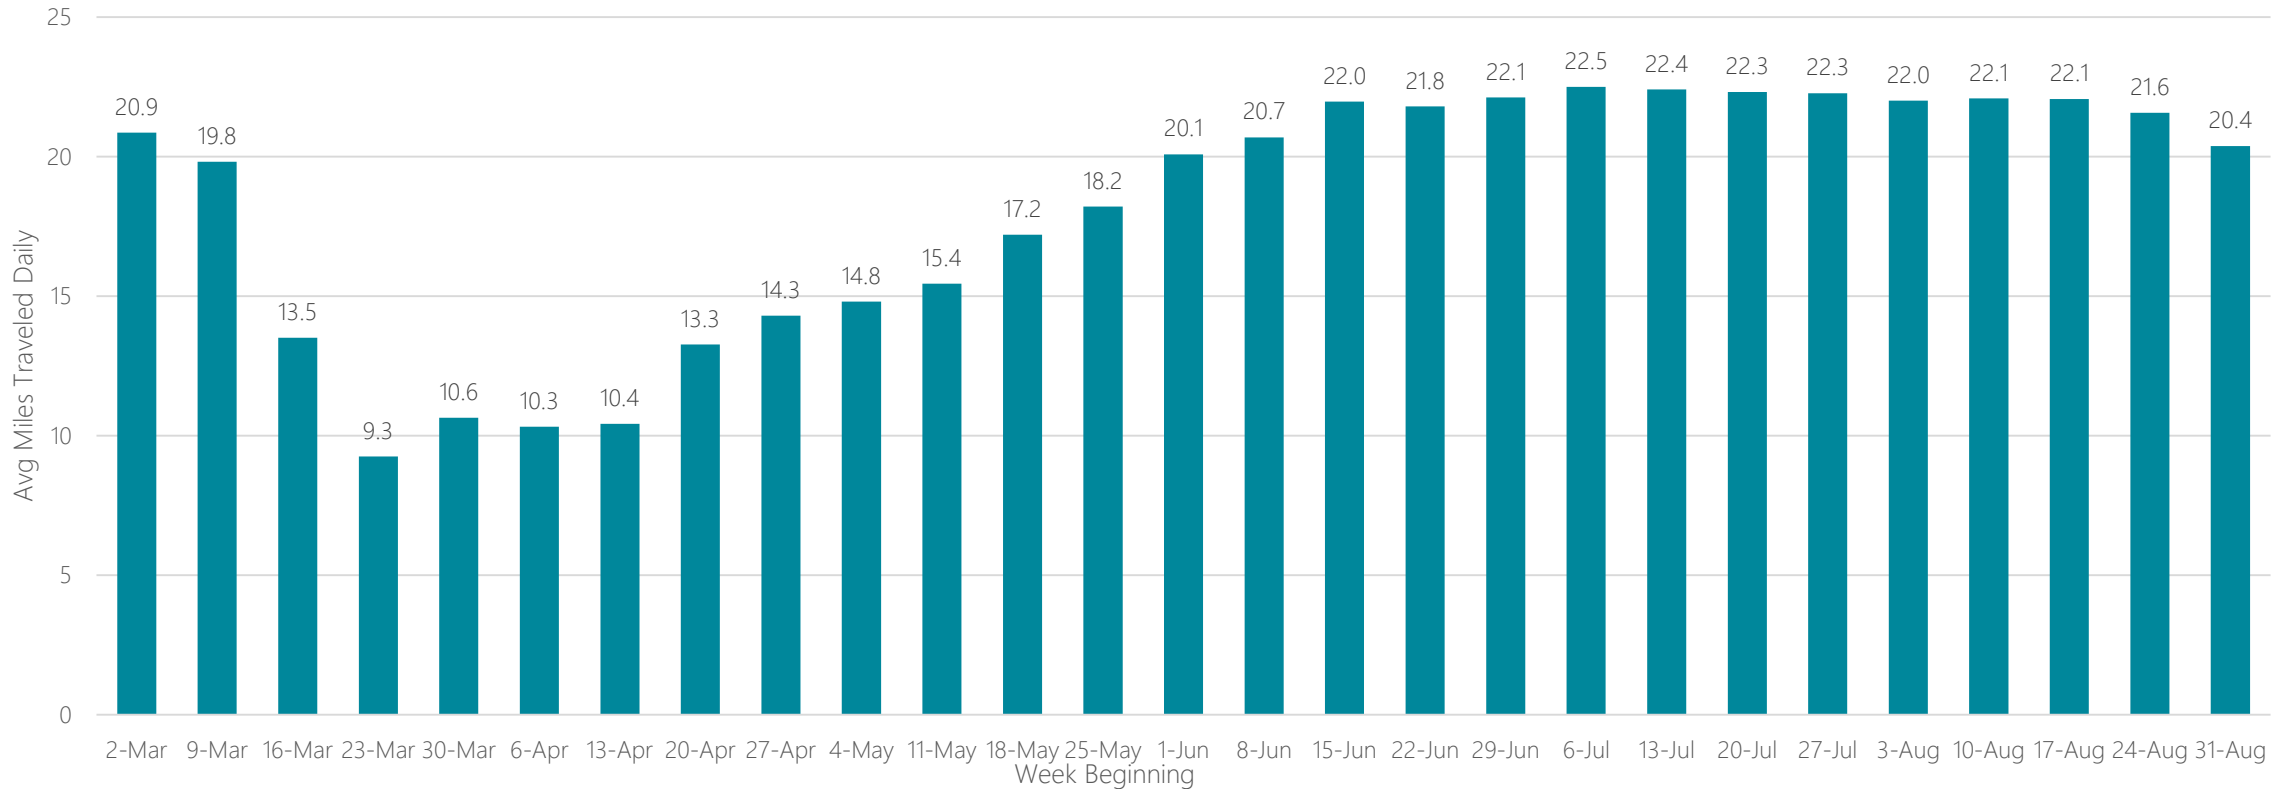

Green Bay-Appleton

Average Miles Traveled Daily Weekly Trend