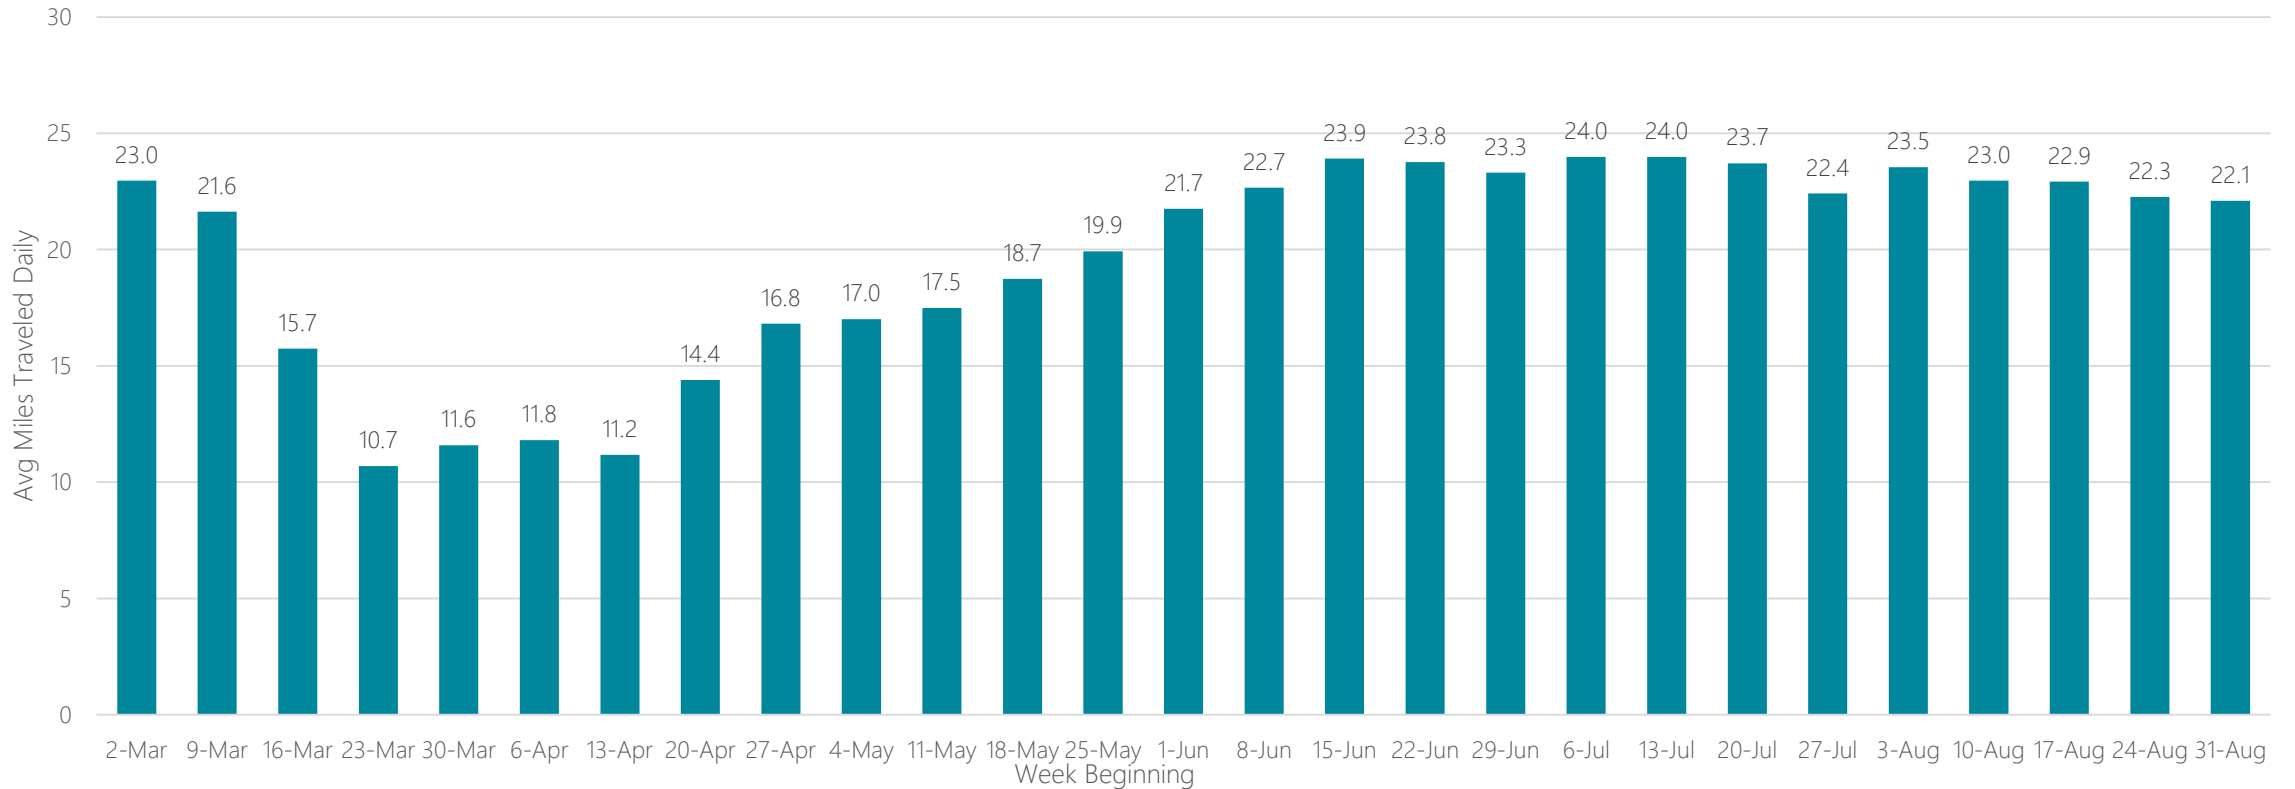

Tampa-Saint Petersburg (Sarasota)

Average Miles Traveled Daily Weekly Trend

Terre Haute

Average Miles Traveled Daily Weekly Trend

Toledo

Average Miles Traveled Daily Weekly Trend

Topeka

Average Miles Traveled Daily Weekly Trend