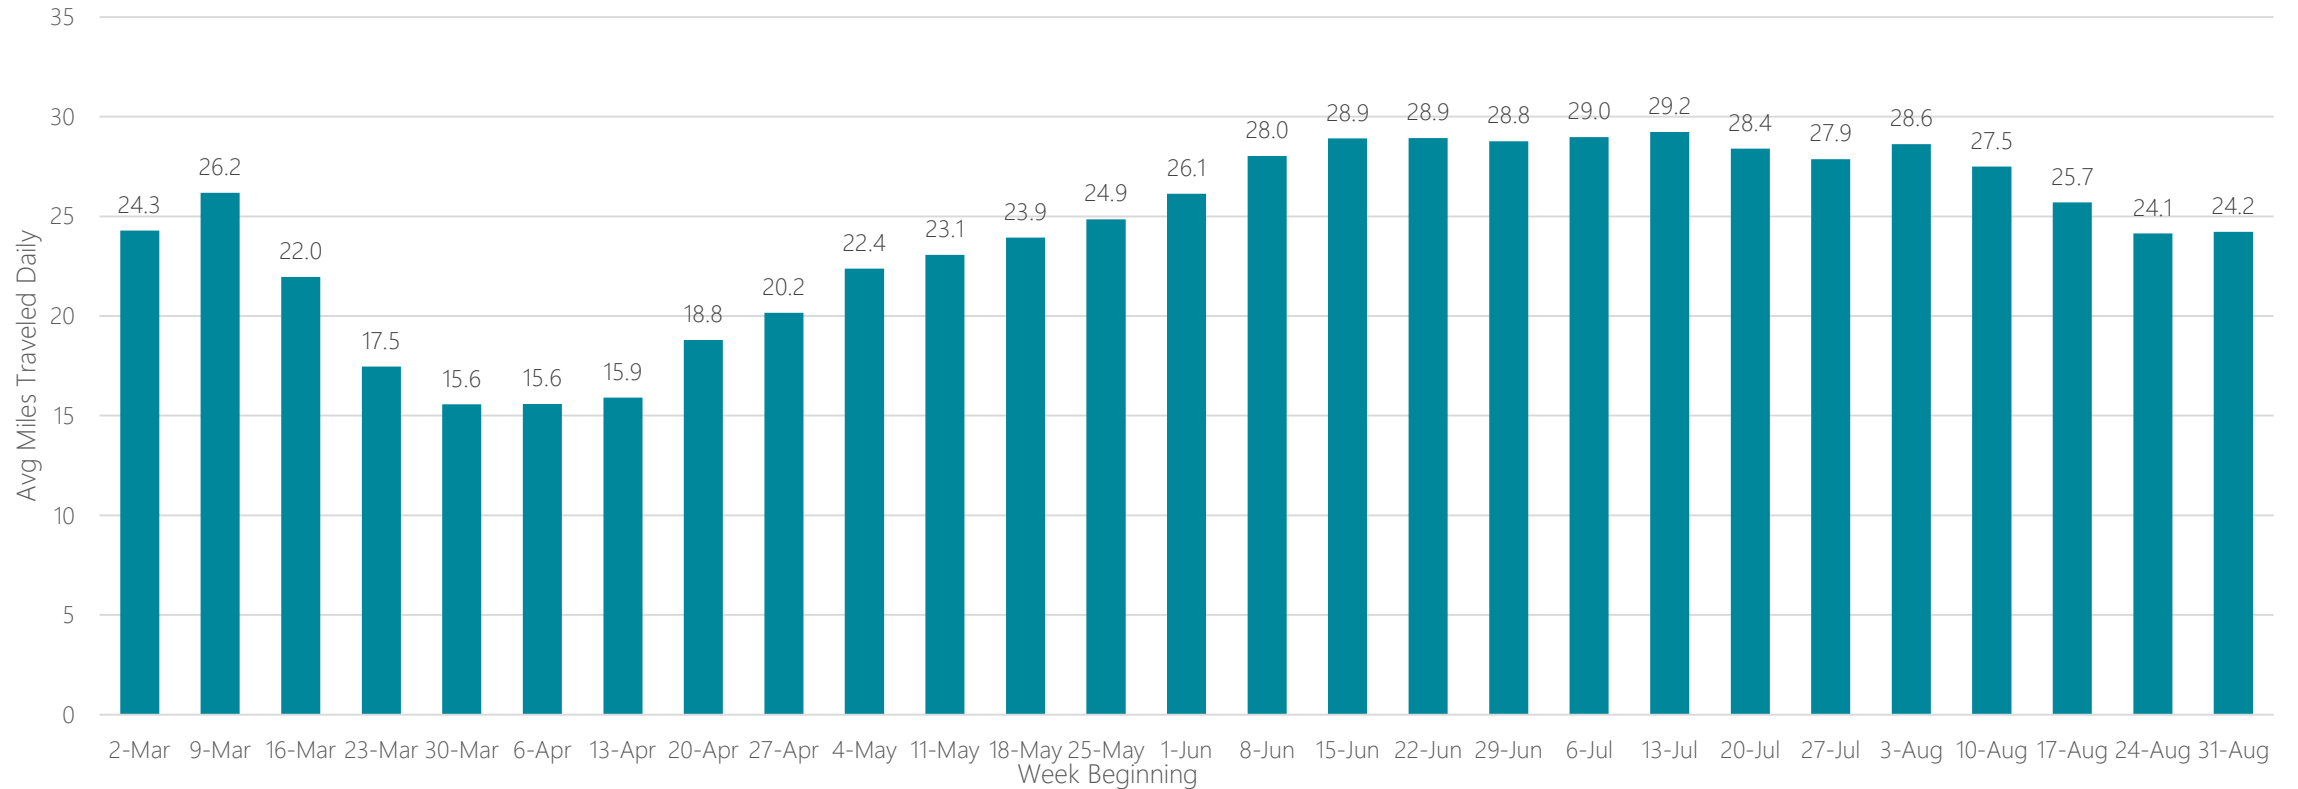

Fort Wayne

Average Miles Traveled Daily Weekly Trend

Fresno-Visalia

Average Miles Traveled Daily Weekly Trend

Gainesville

Average Miles Traveled Daily Weekly Trend

Glendive

Average Miles Traveled Daily Weekly Trend