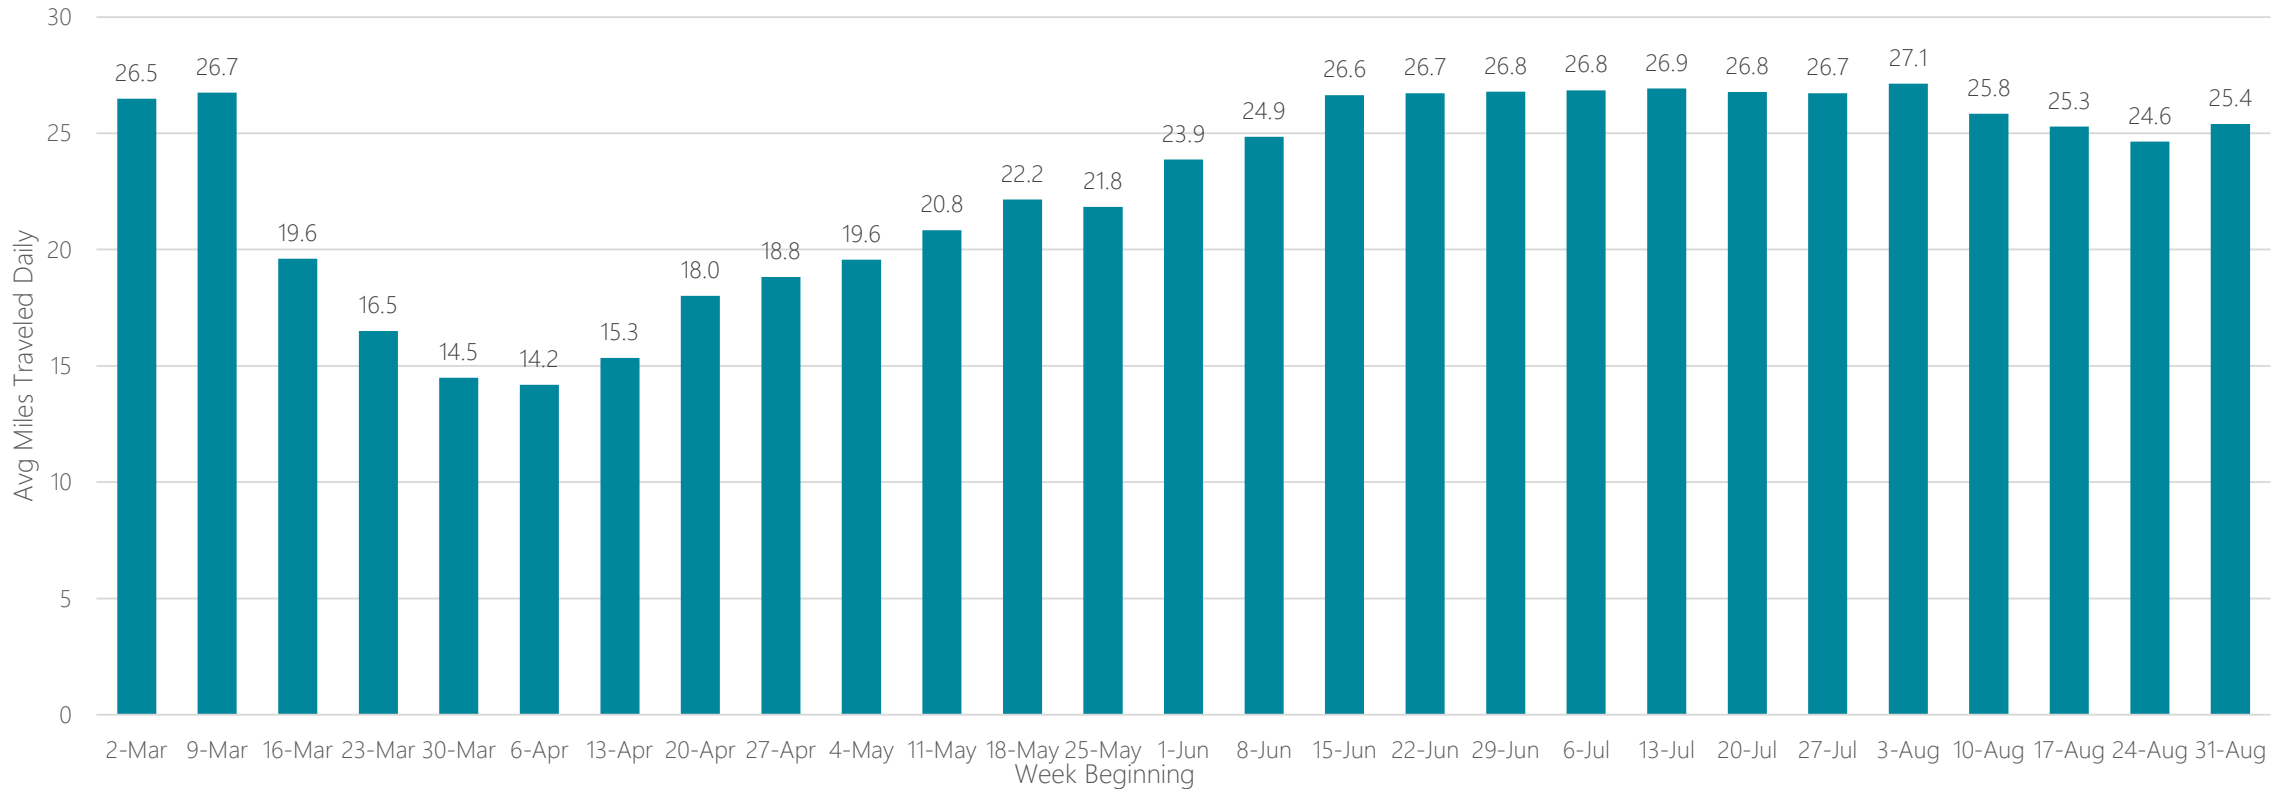

Amarillo

Average Miles Traveled Daily Weekly Trend