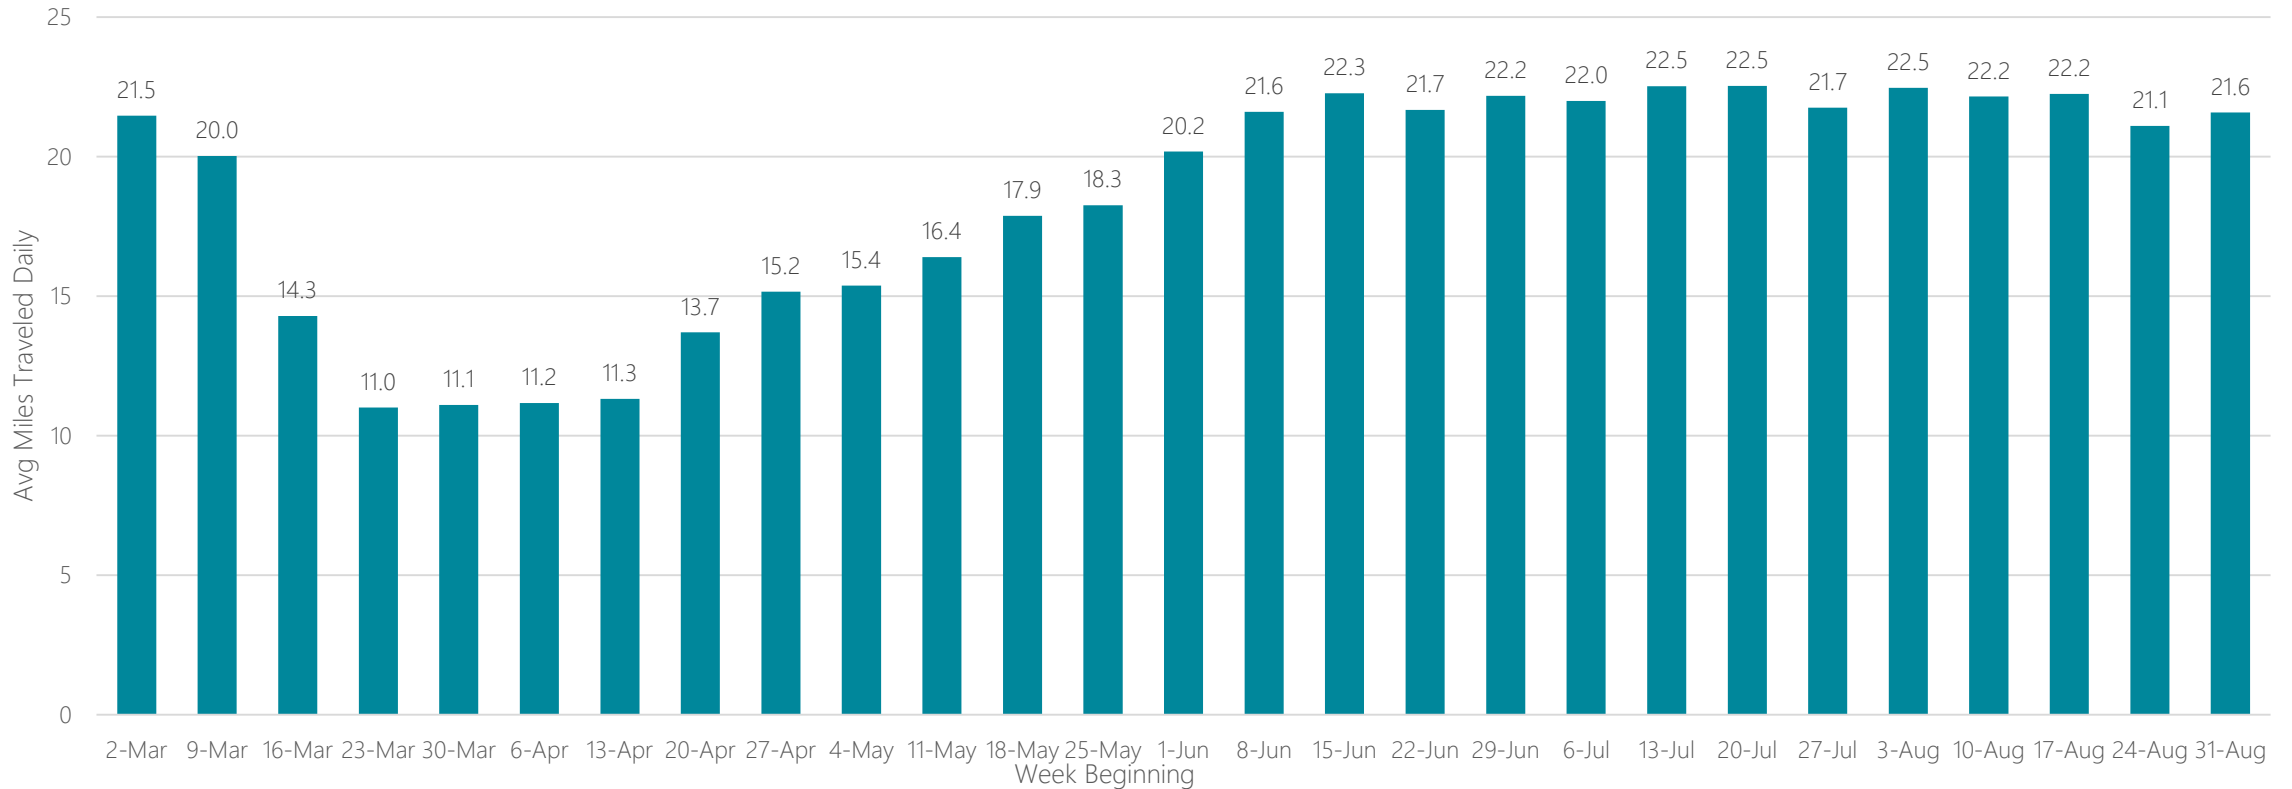

Youngstown

Average Miles Traveled Daily Weekly Trend