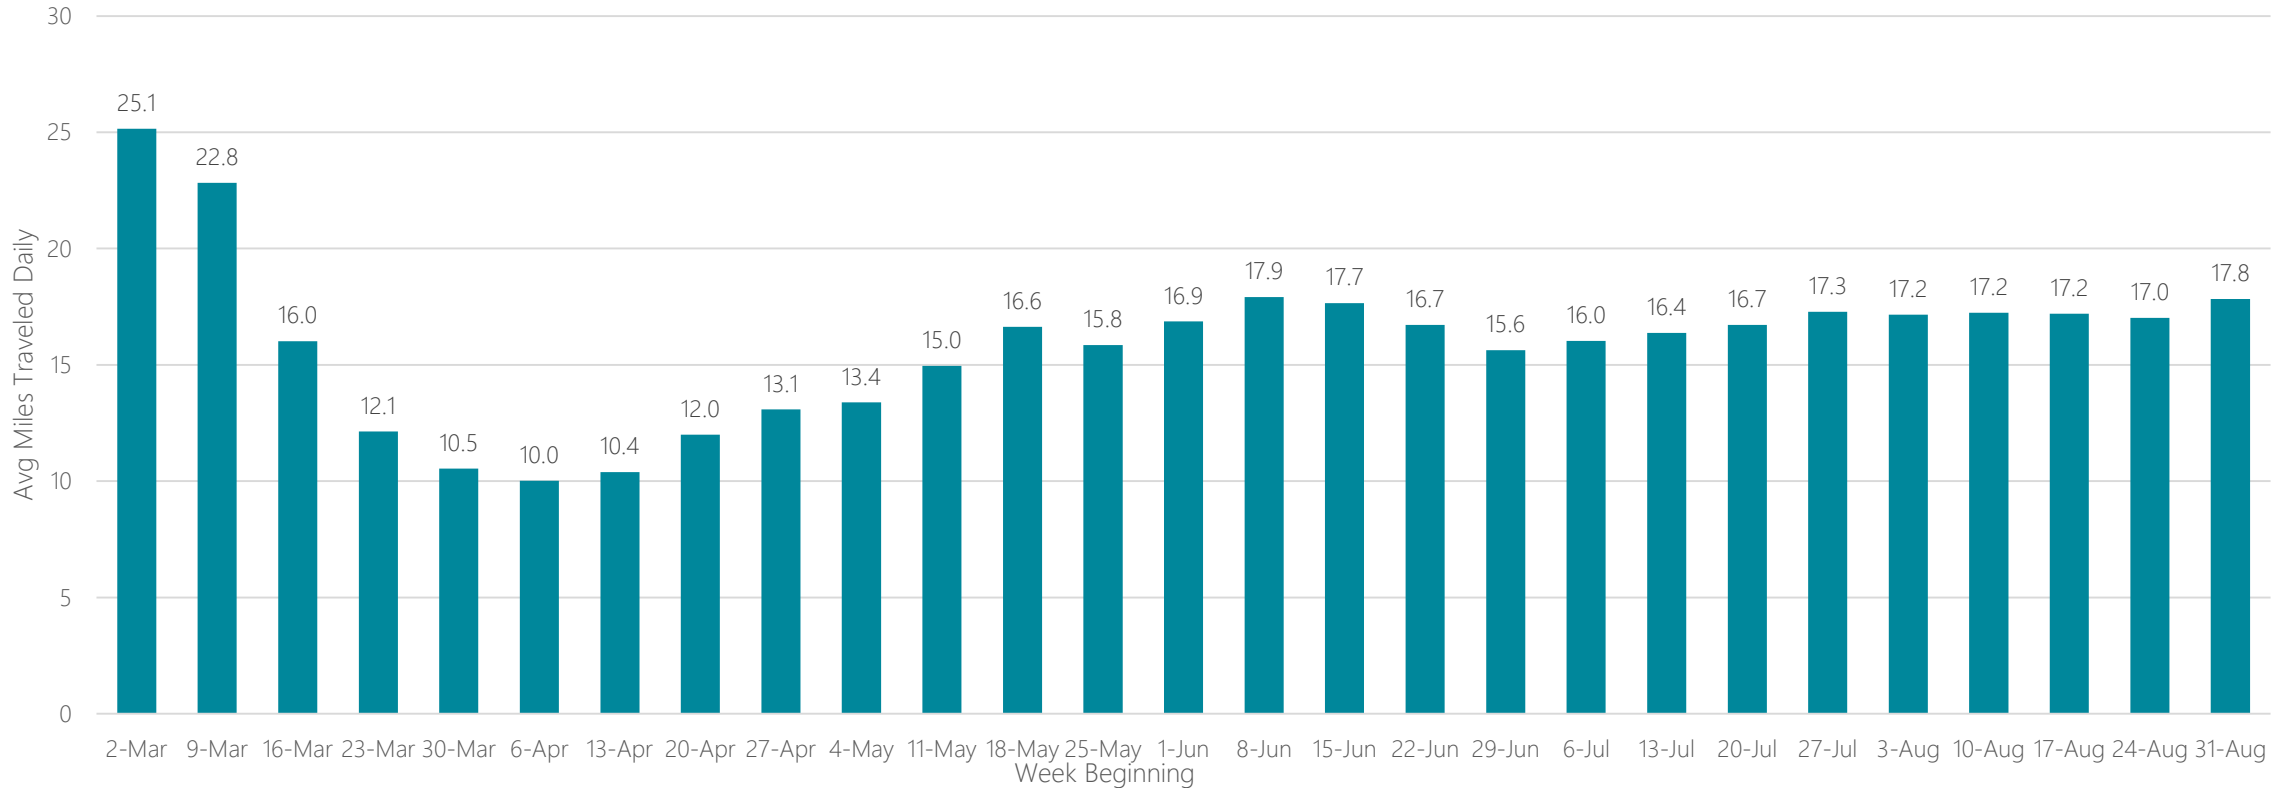

Peoria-Bloomington

Average Miles Traveled Daily Weekly Trend

Philadelphia

Average Miles Traveled Daily Weekly Trend

Phoenix

Average Miles Traveled Daily Weekly Trend

Pittsburgh

Average Miles Traveled Daily Weekly Trend