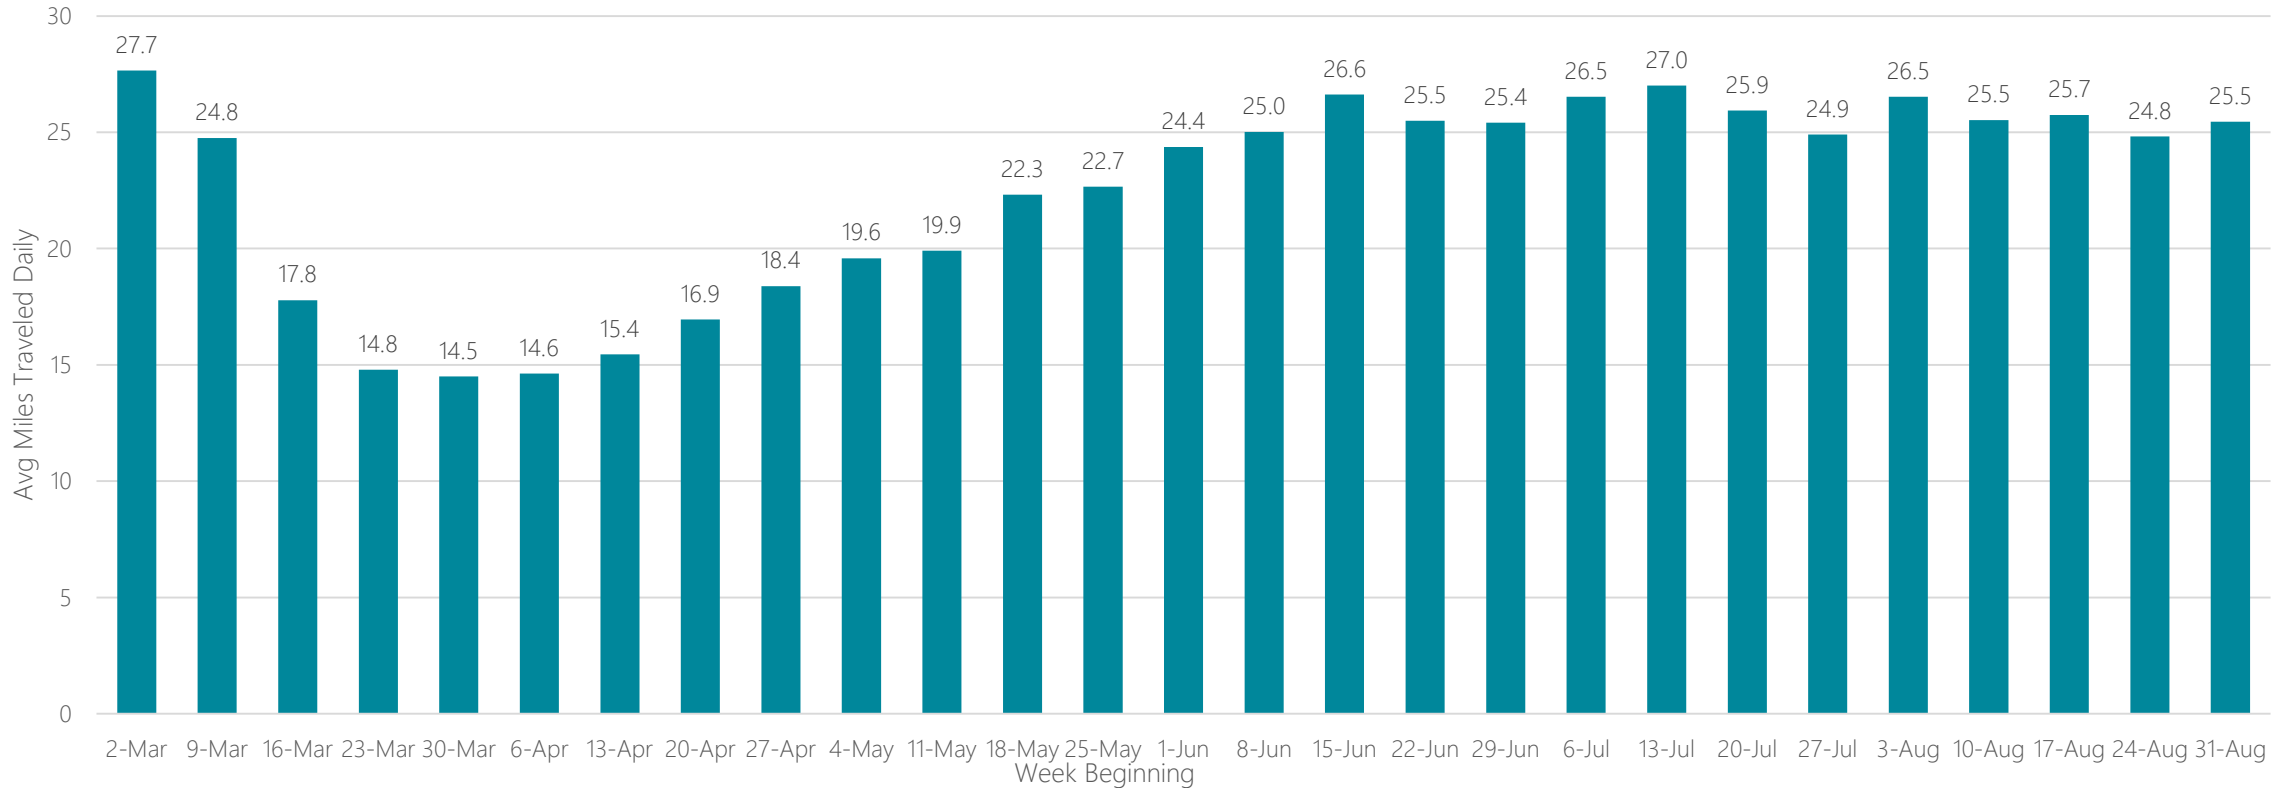

Evansville

Average Miles Traveled Daily Weekly Trend