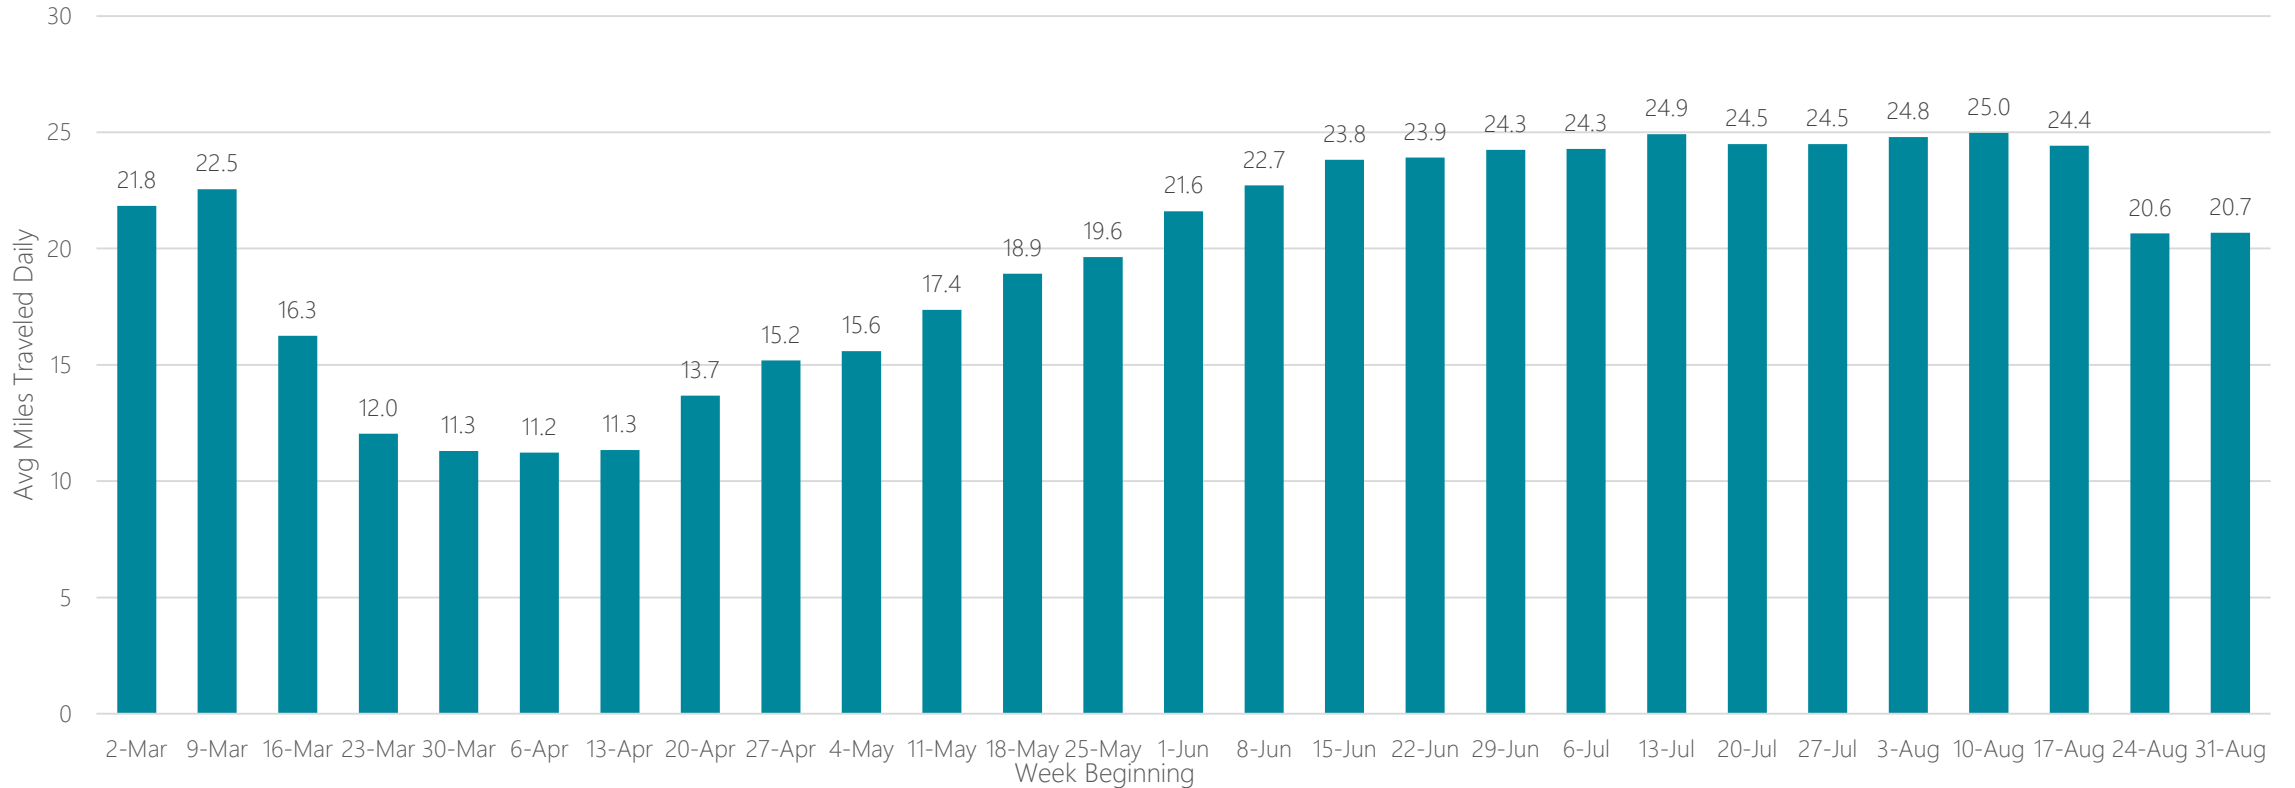

Johnstown, PA

Average Miles Traveled Daily Weekly Trend