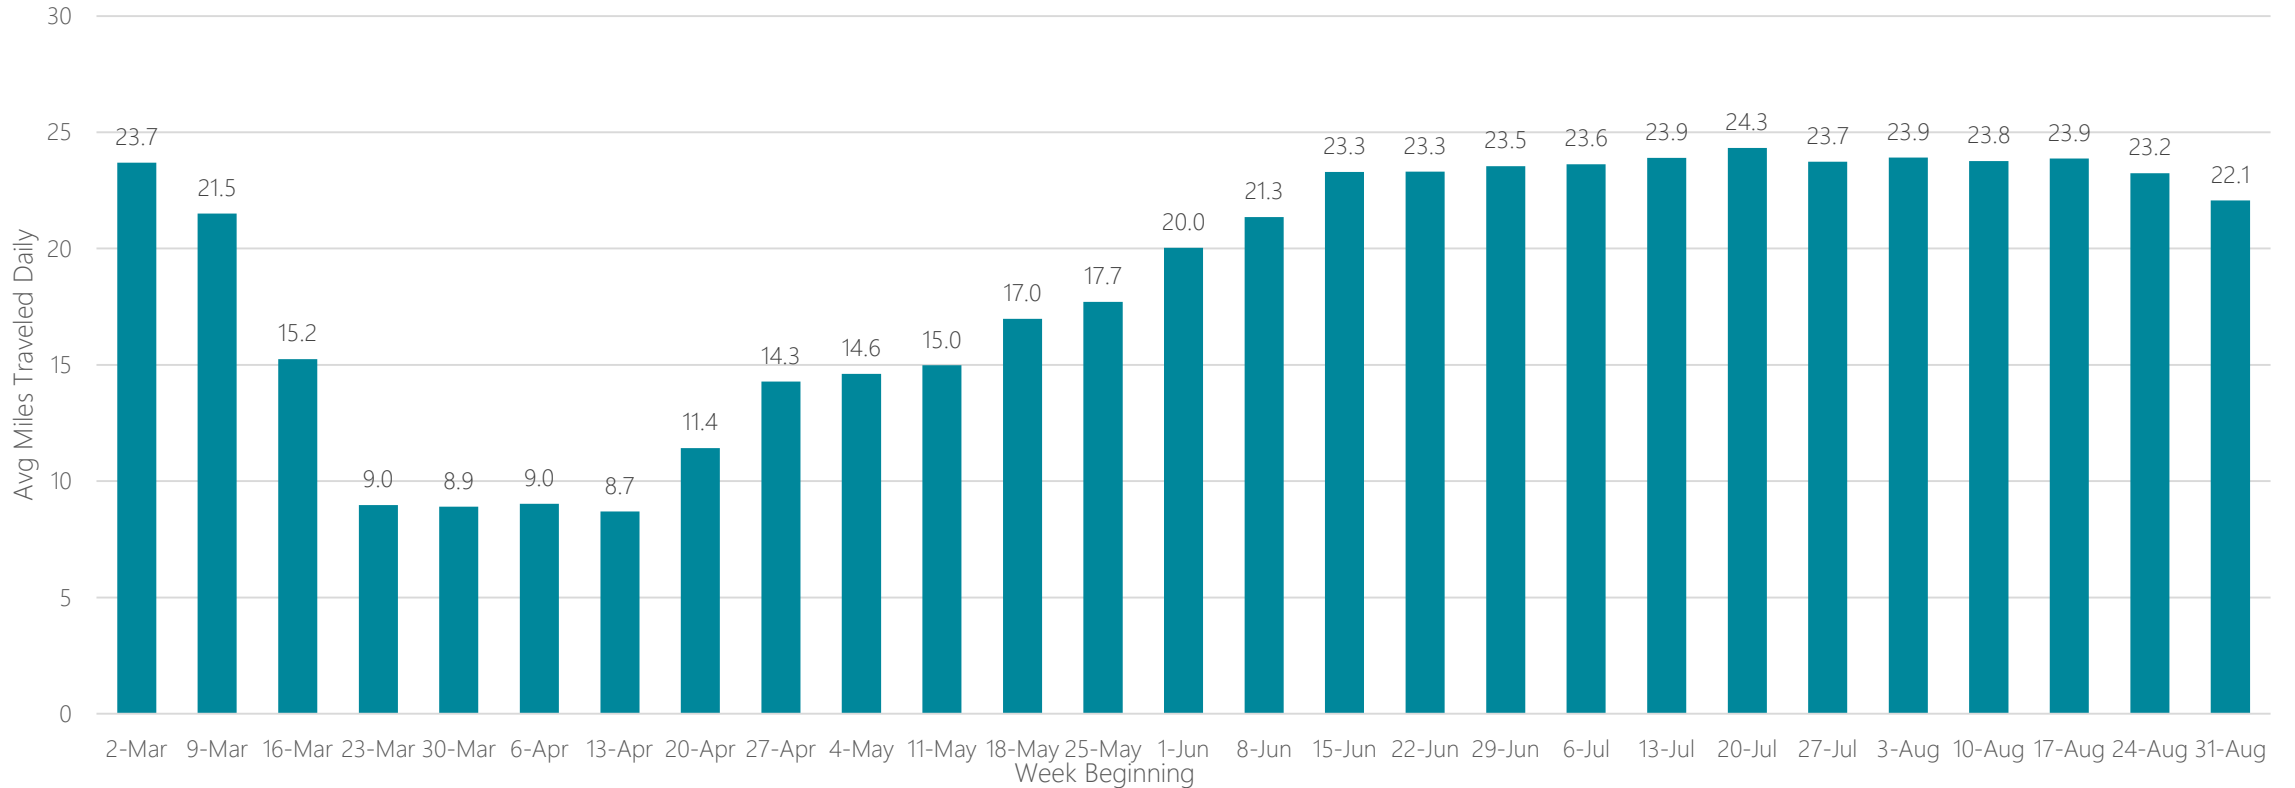

Lafayette, IN

Average Miles Traveled Daily Weekly Trend

Lafayette, LA

Average Miles Traveled Daily Weekly Trend

Lake Charles

Average Miles Traveled Daily Weekly Trend

Lansing

Average Miles Traveled Daily Weekly Trend