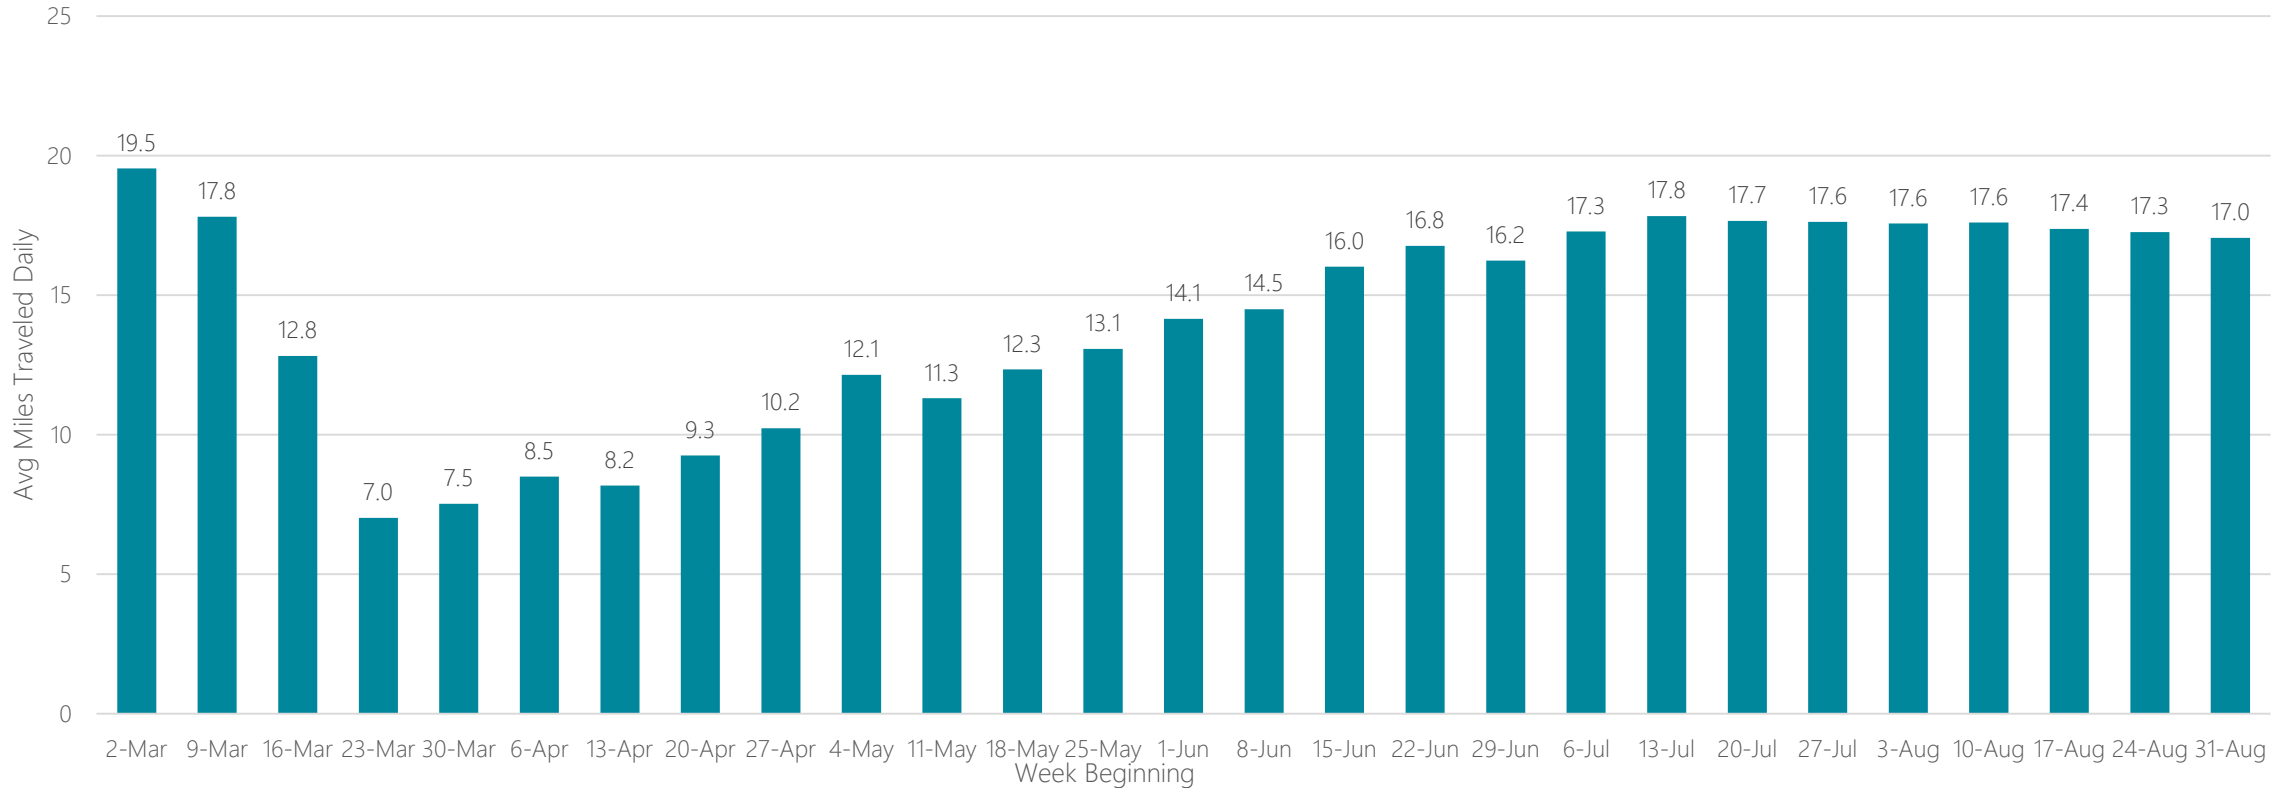

Portland, OR

Average Miles Traveled Daily Weekly Trend