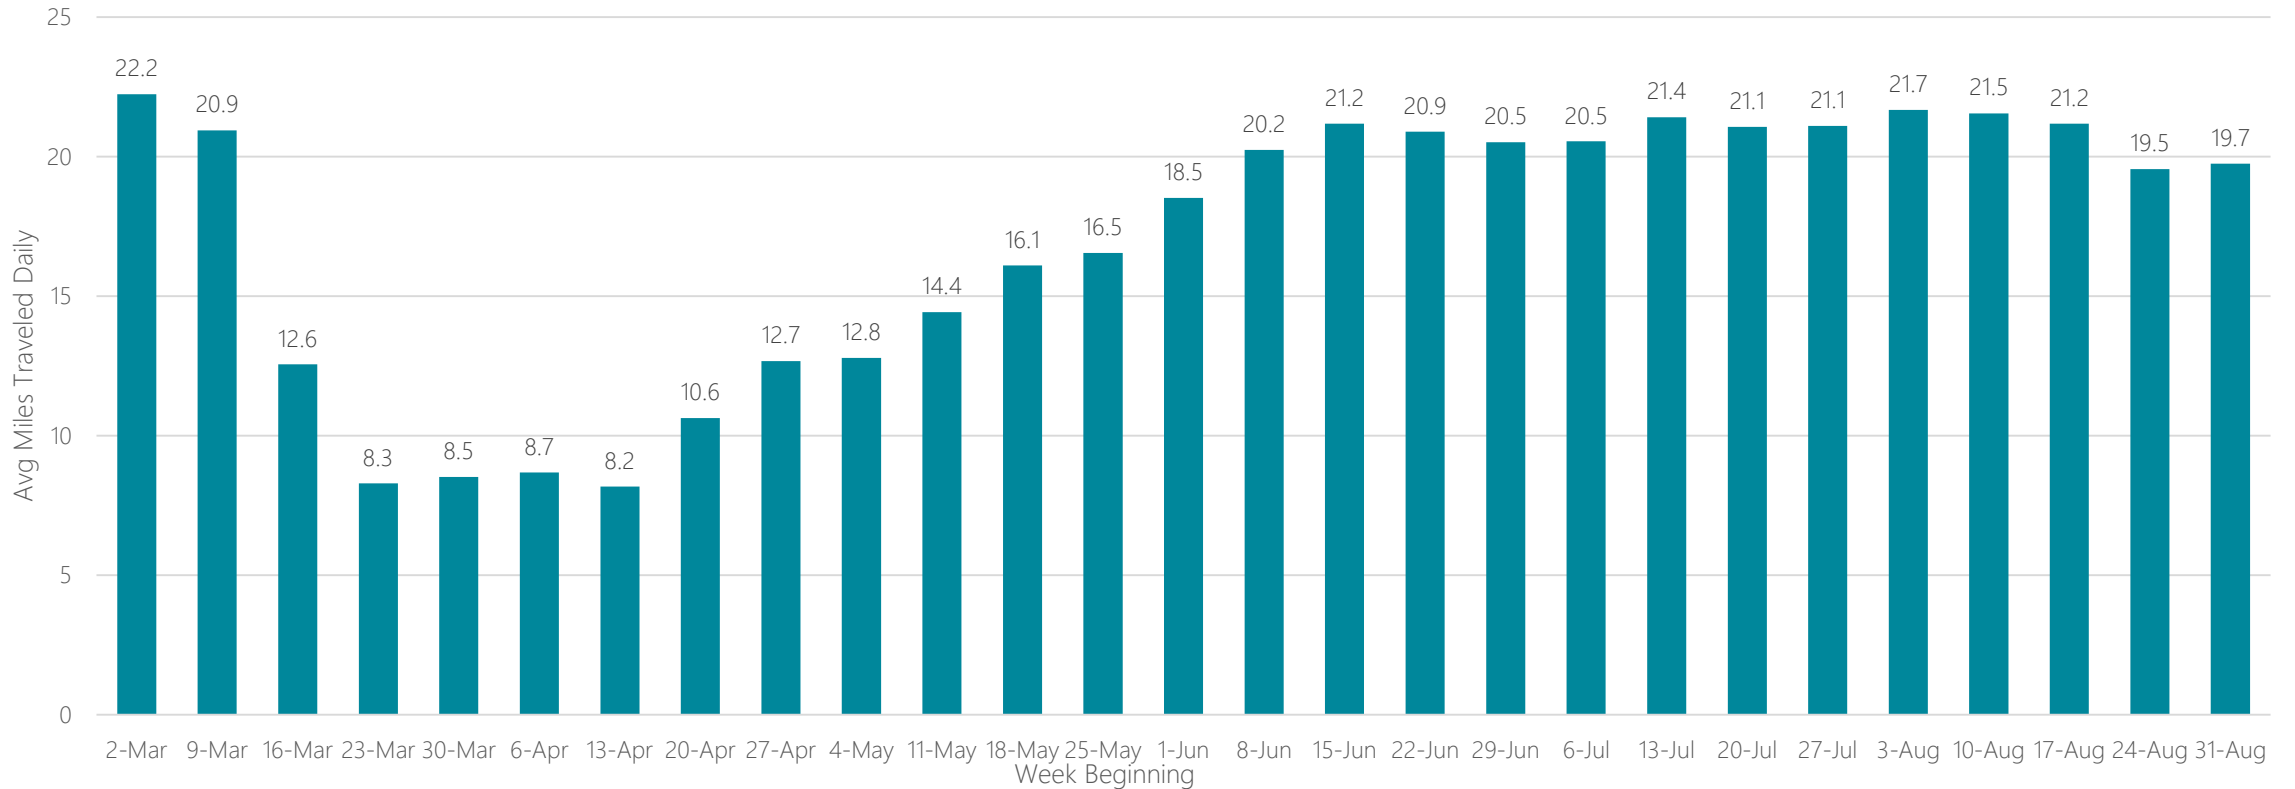

Peoria-Bloomington

Average Miles Traveled Daily Weekly Trend

Philadelphia

Average Miles Traveled Daily Weekly Trend

Phoenix

Average Miles Traveled Daily Weekly Trend

Pittsburgh

Average Miles Traveled Daily Weekly Trend