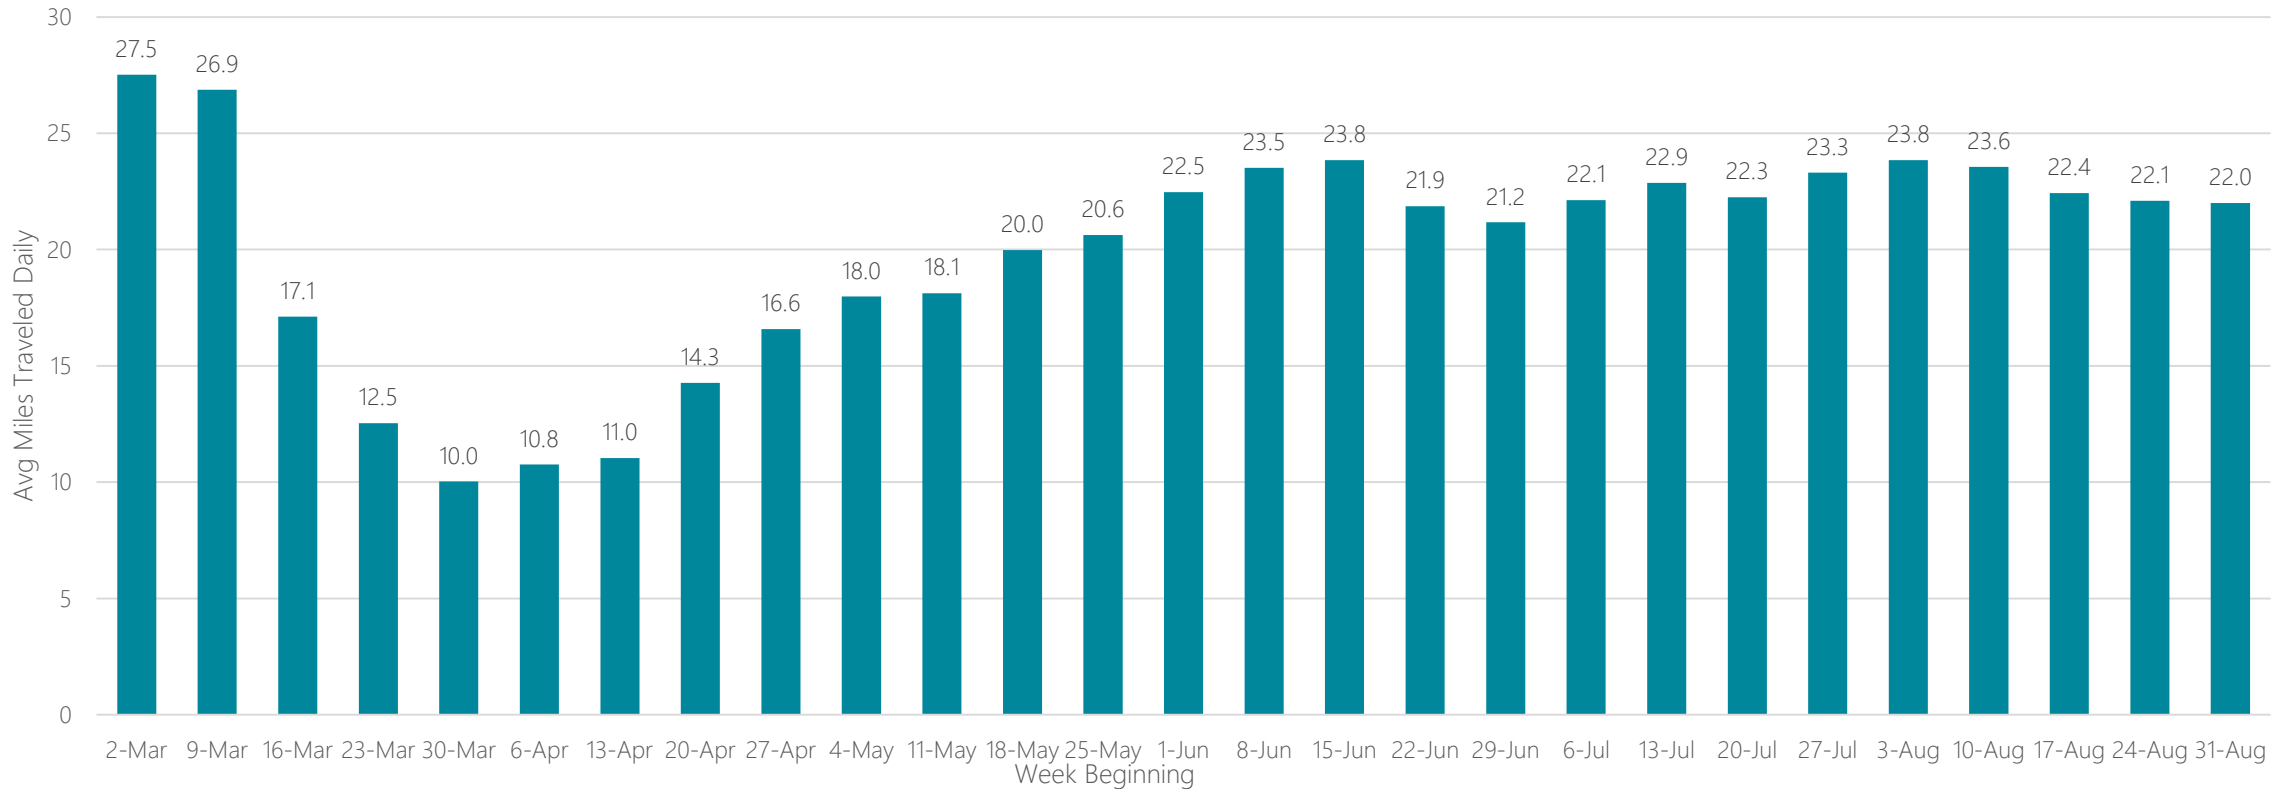

Austin

Average Miles Traveled Daily Weekly Trend