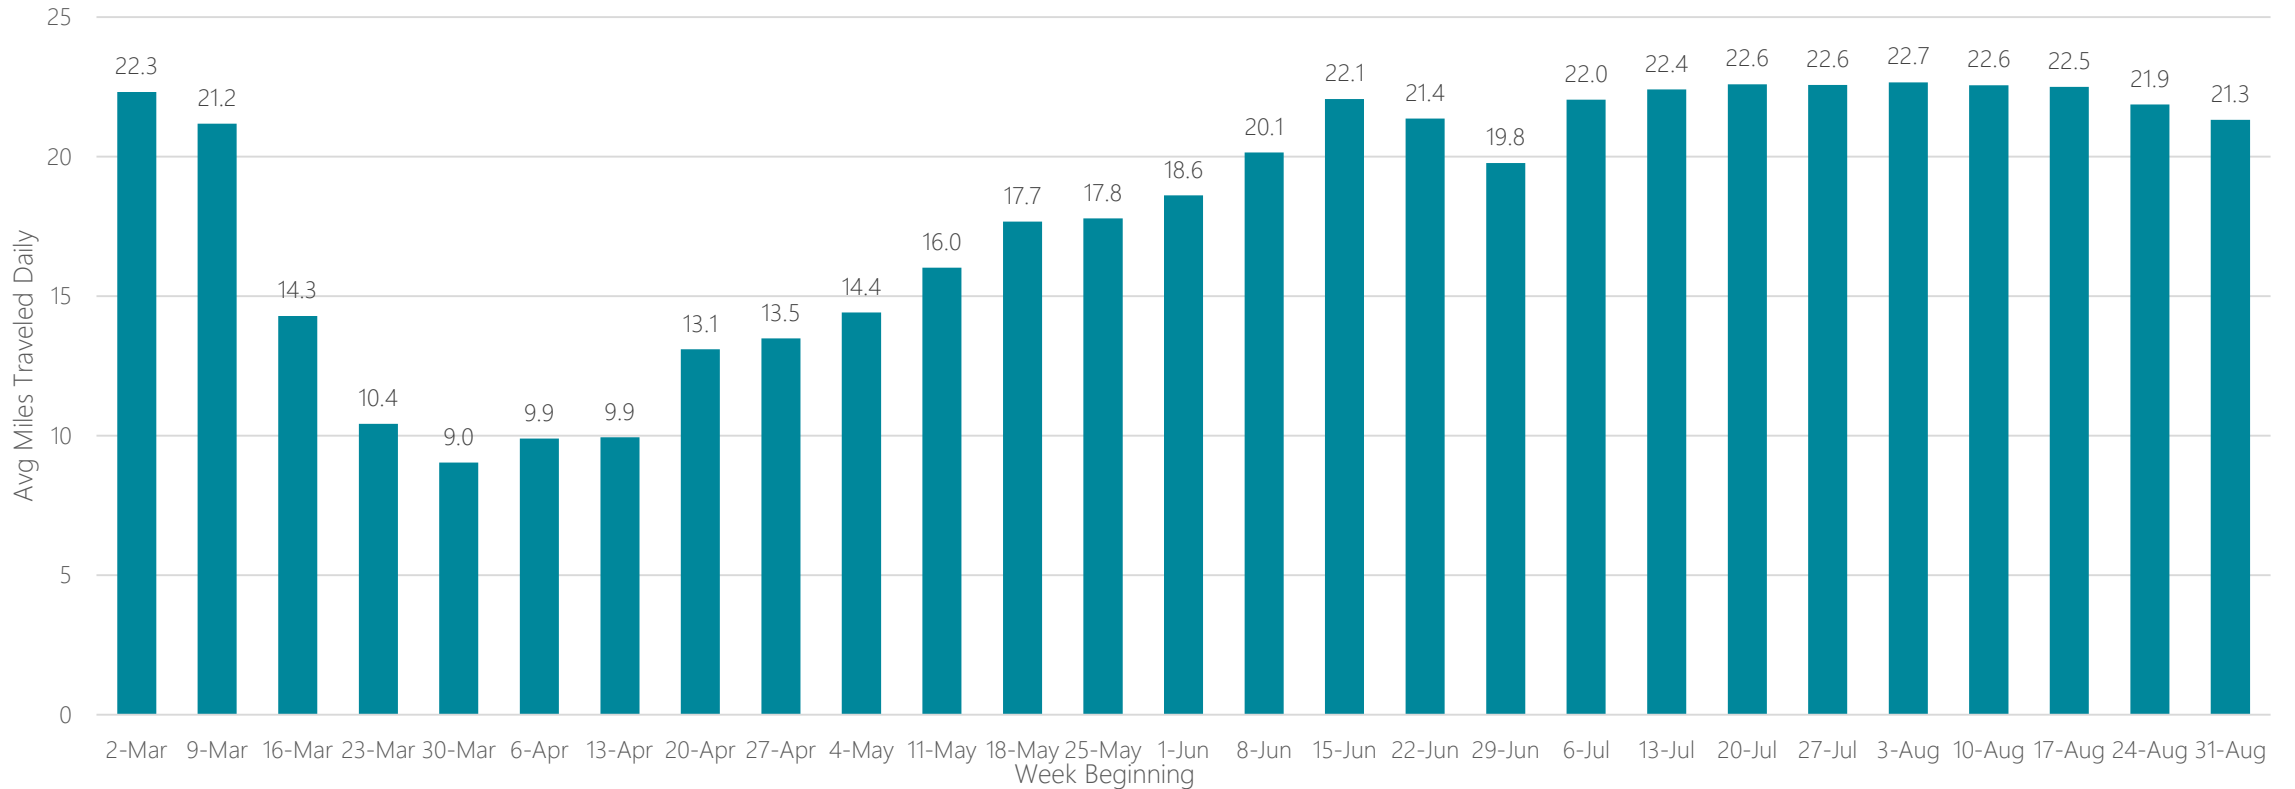

Portland-Auburn

Average Miles Traveled Daily Weekly Trend