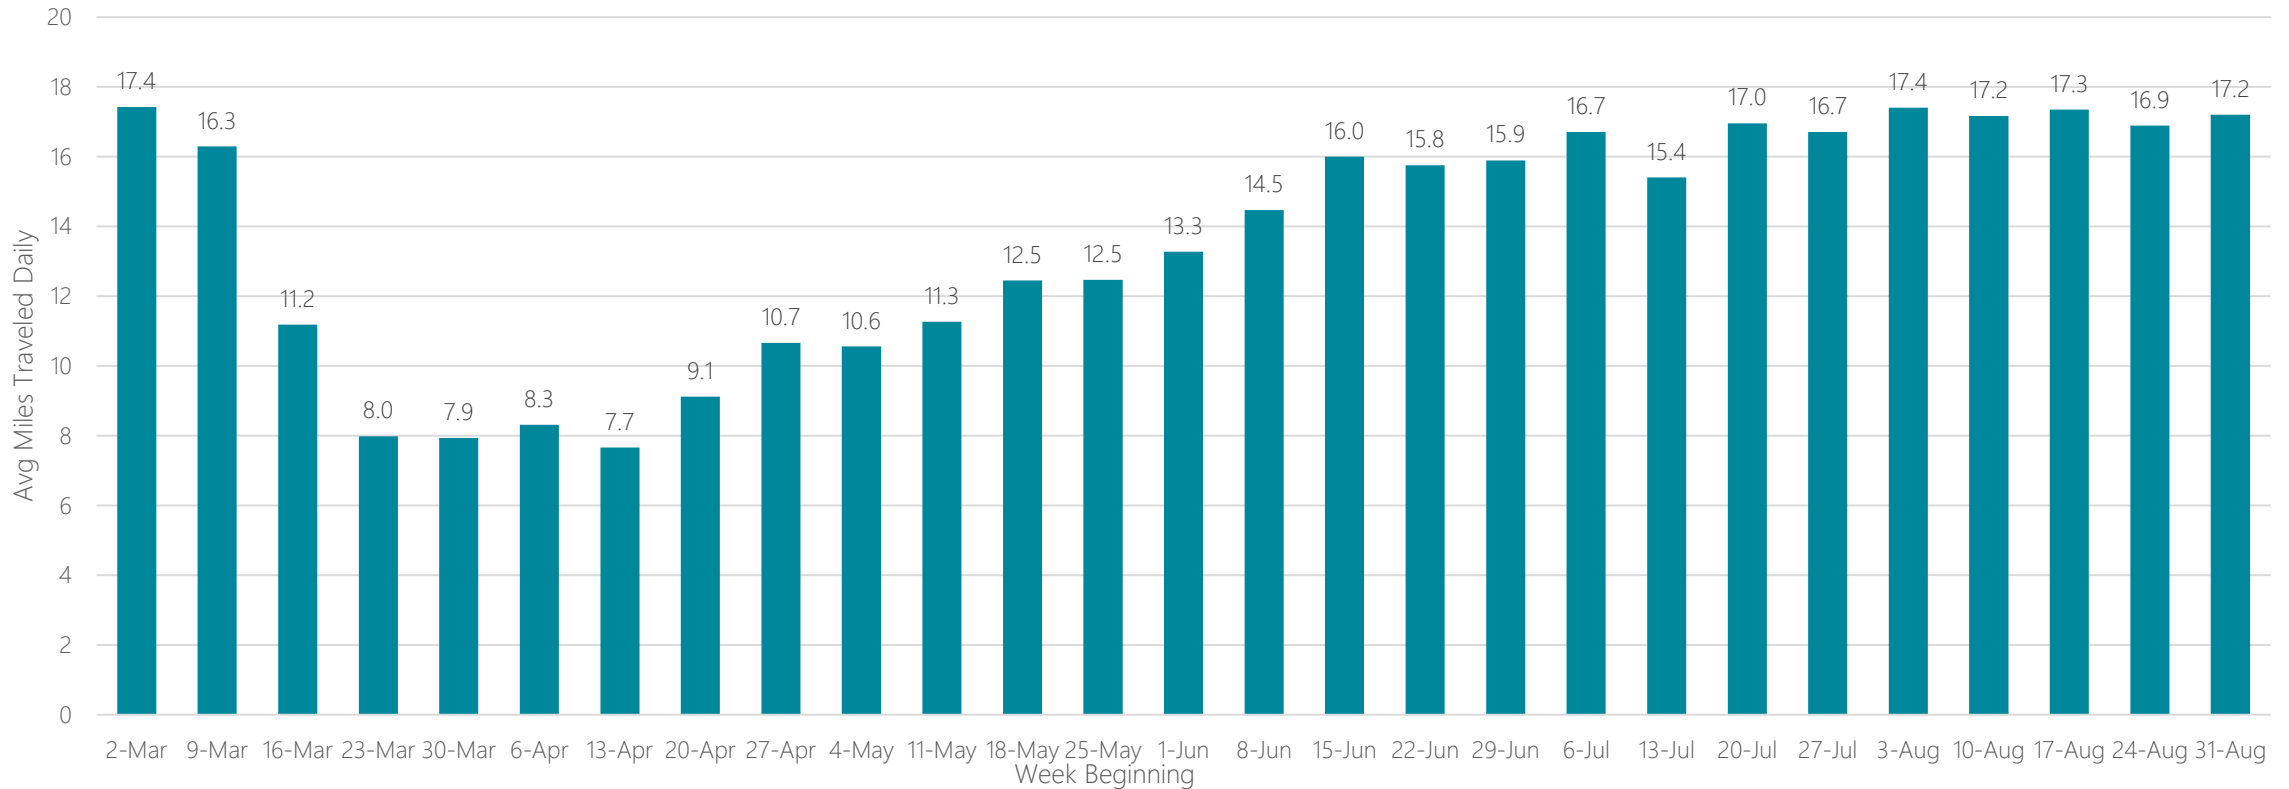

Springfield-Holyoke

Average Miles Traveled Daily Weekly Trend