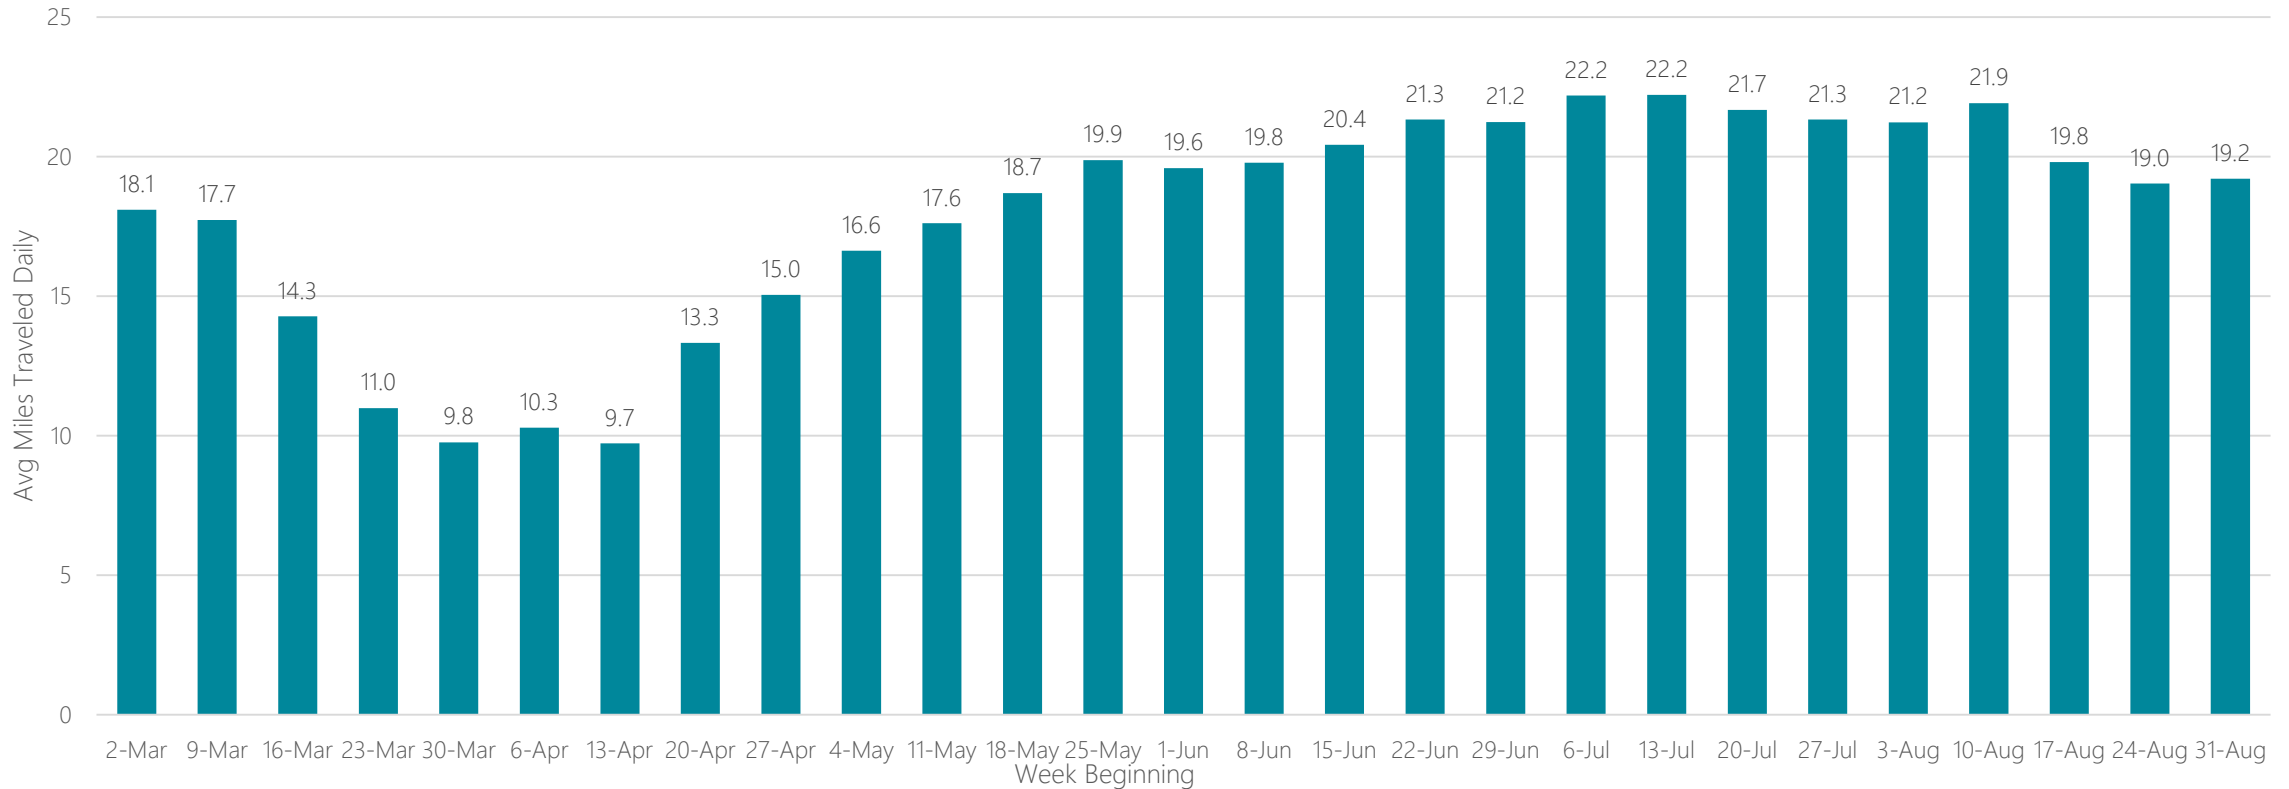

Butte-Bozeman

Average Miles Traveled Daily Weekly Trend