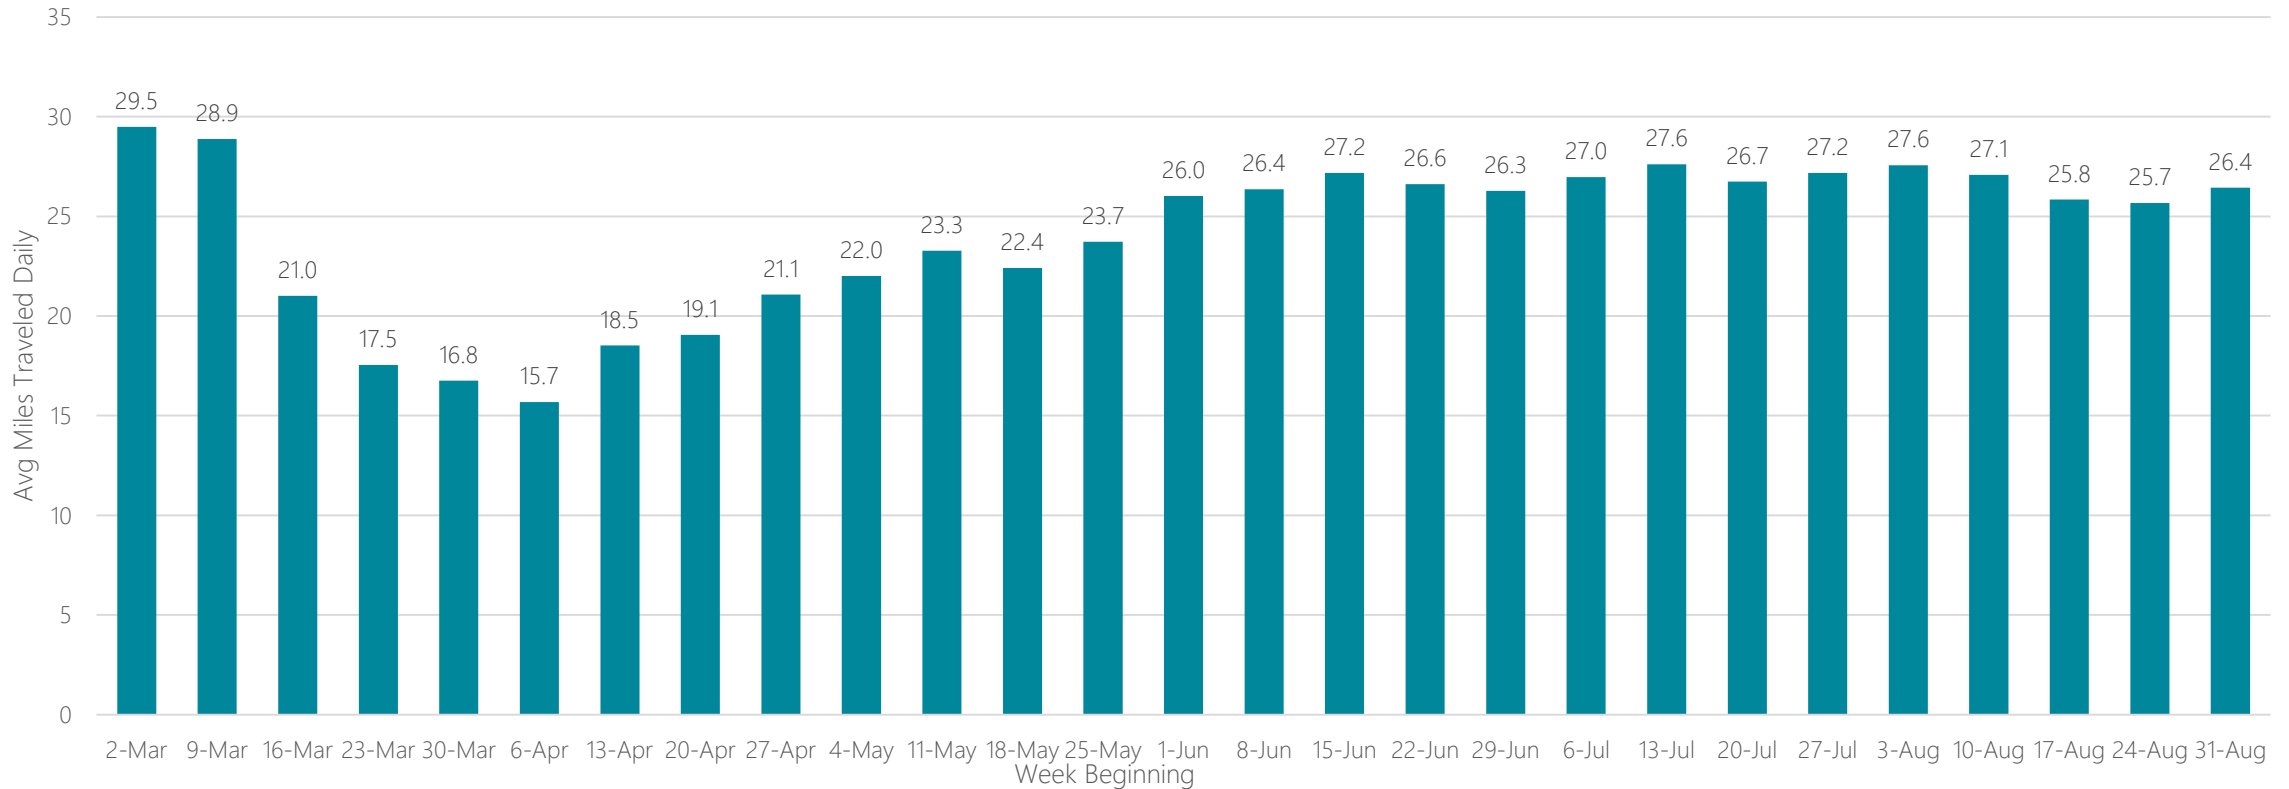

Greenville-Spartansburg-Asheville-Anderson

Average Miles Traveled Daily Weekly Trend