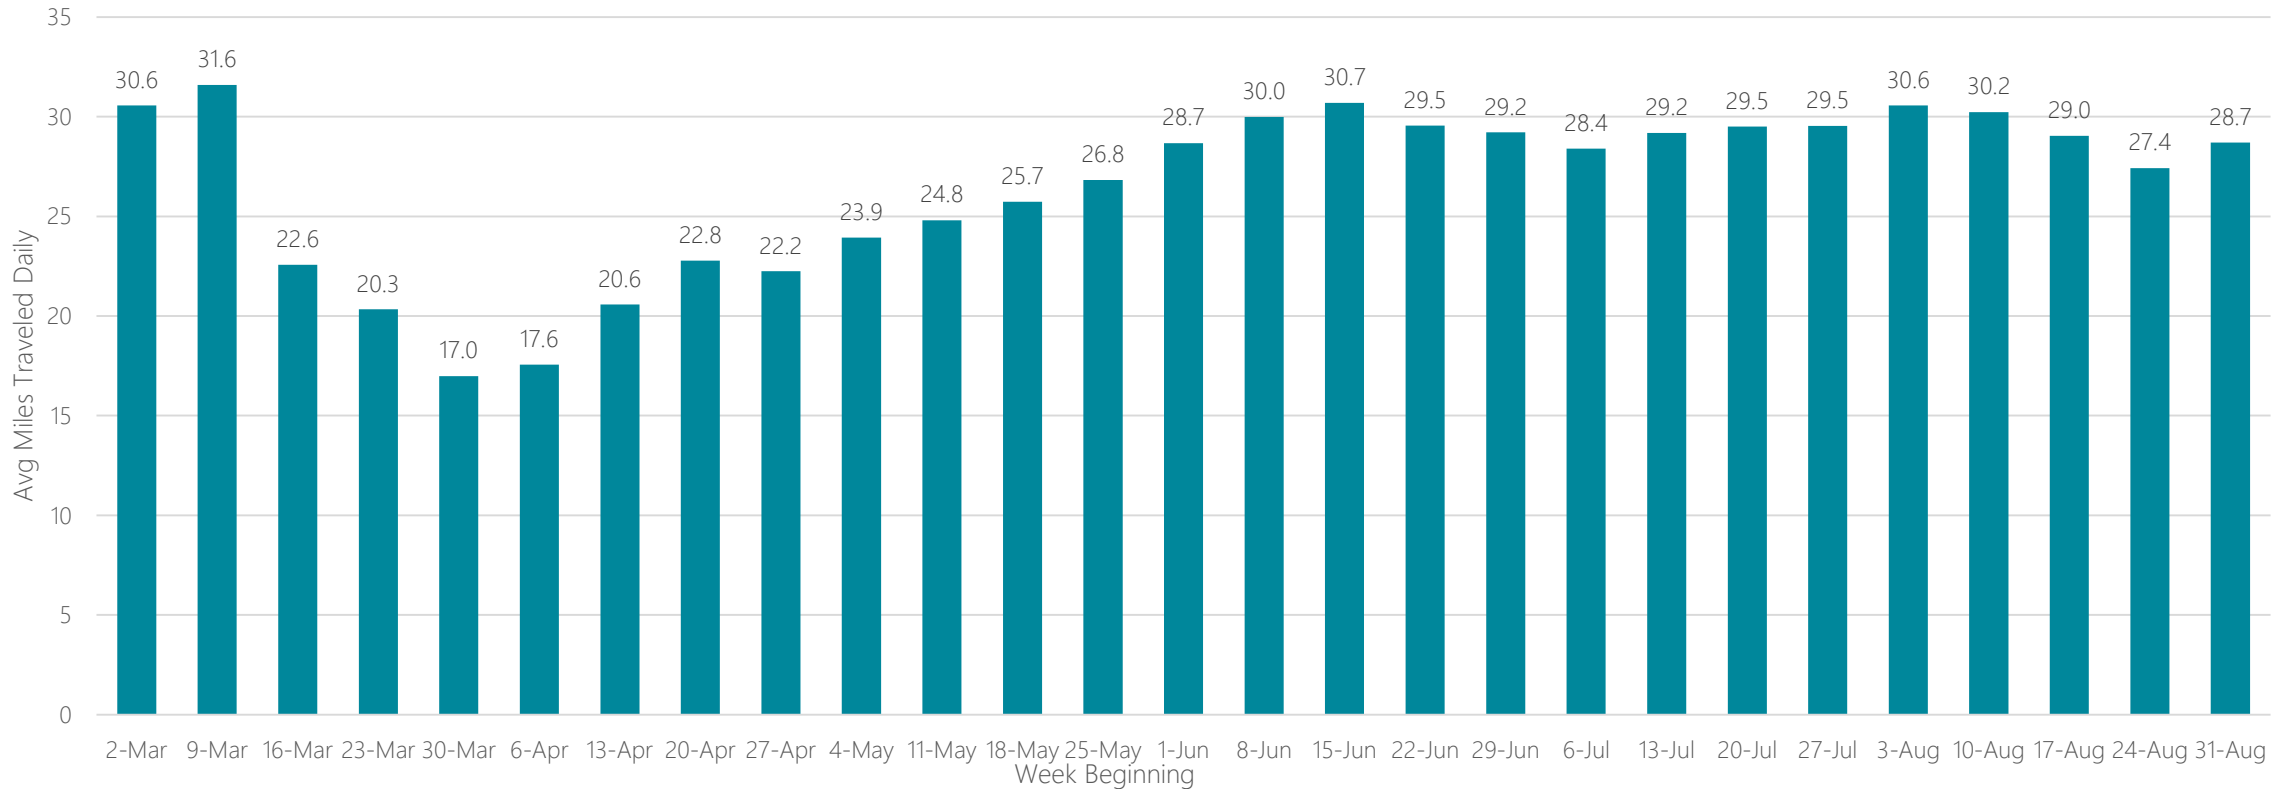

DMA Report

COVID-19 – Average Daily Miles Traveled Report

Updated 9/14/20

Abilene-Sweetwater

Average Miles Traveled Daily Weekly Trend

Albany, NY

Average Miles Traveled Daily Weekly Trend

Albany, GA