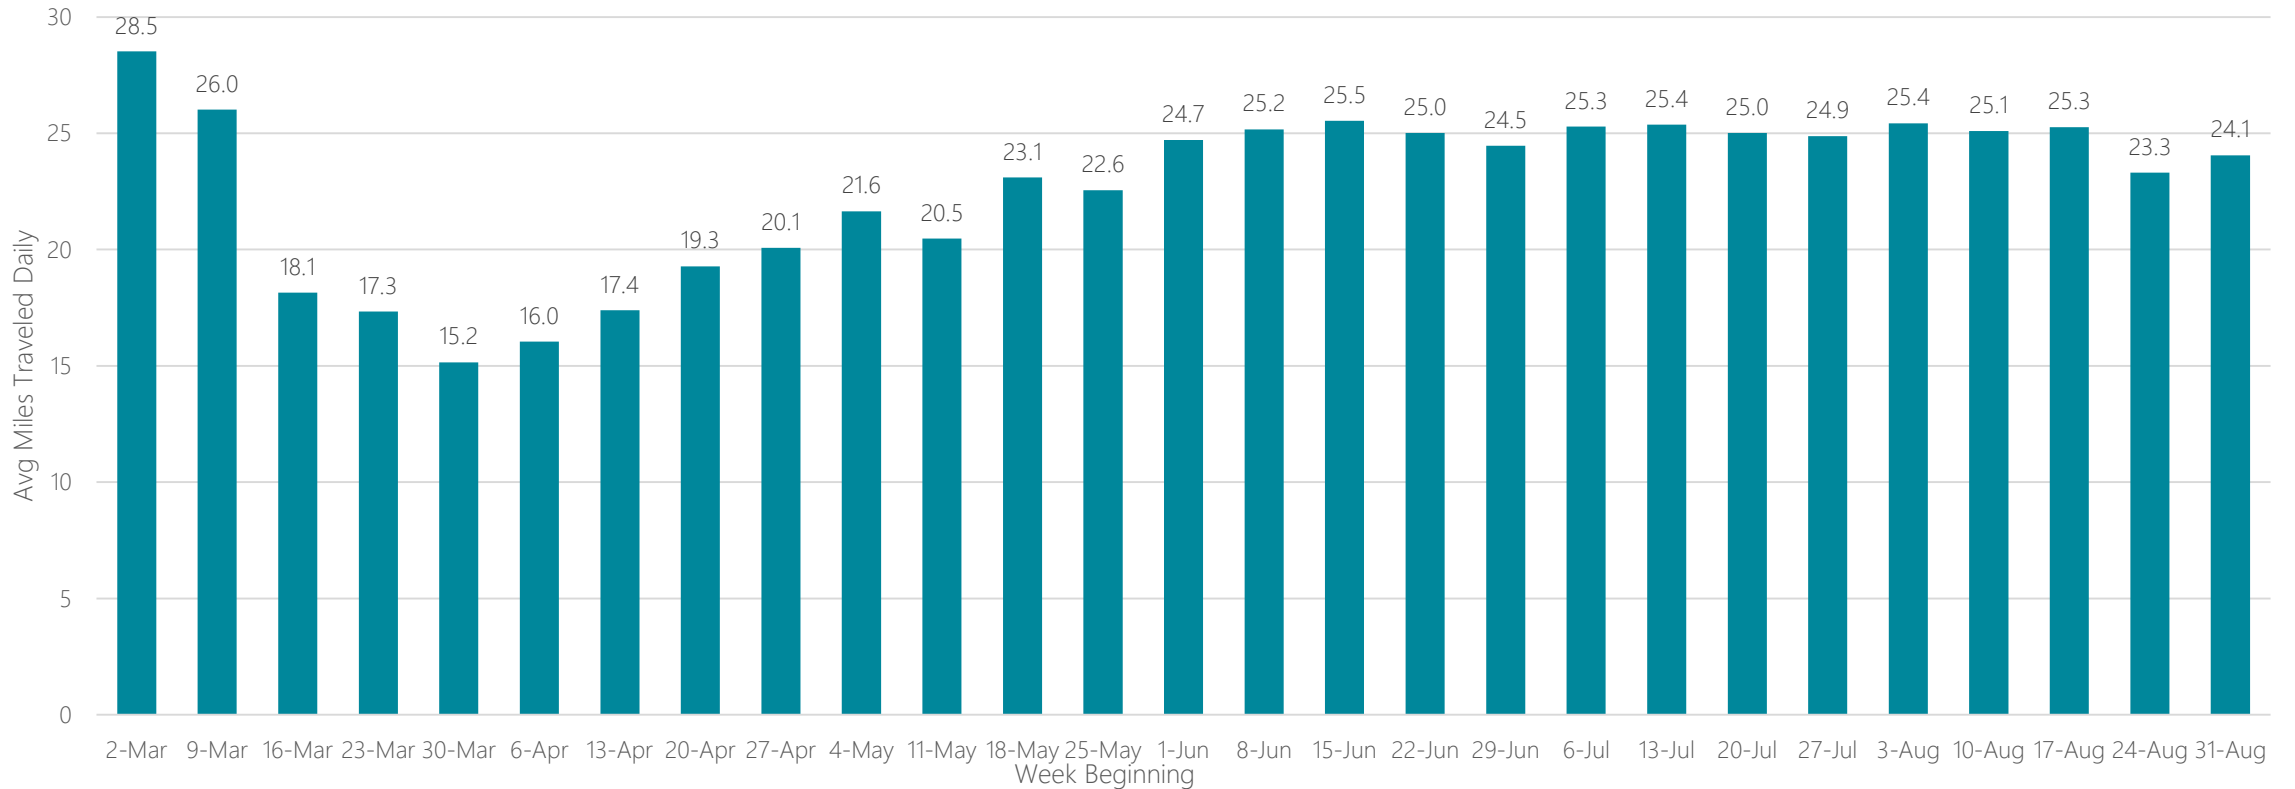

Flint-Saginaw-Bay City

Average Miles Traveled Daily Weekly Trend

Fort Myers-Naples

Average Miles Traveled Daily Weekly Trend

Fort Smith-Fayetteville-Springdale-Rogers

Average Miles Traveled Daily Weekly Trend