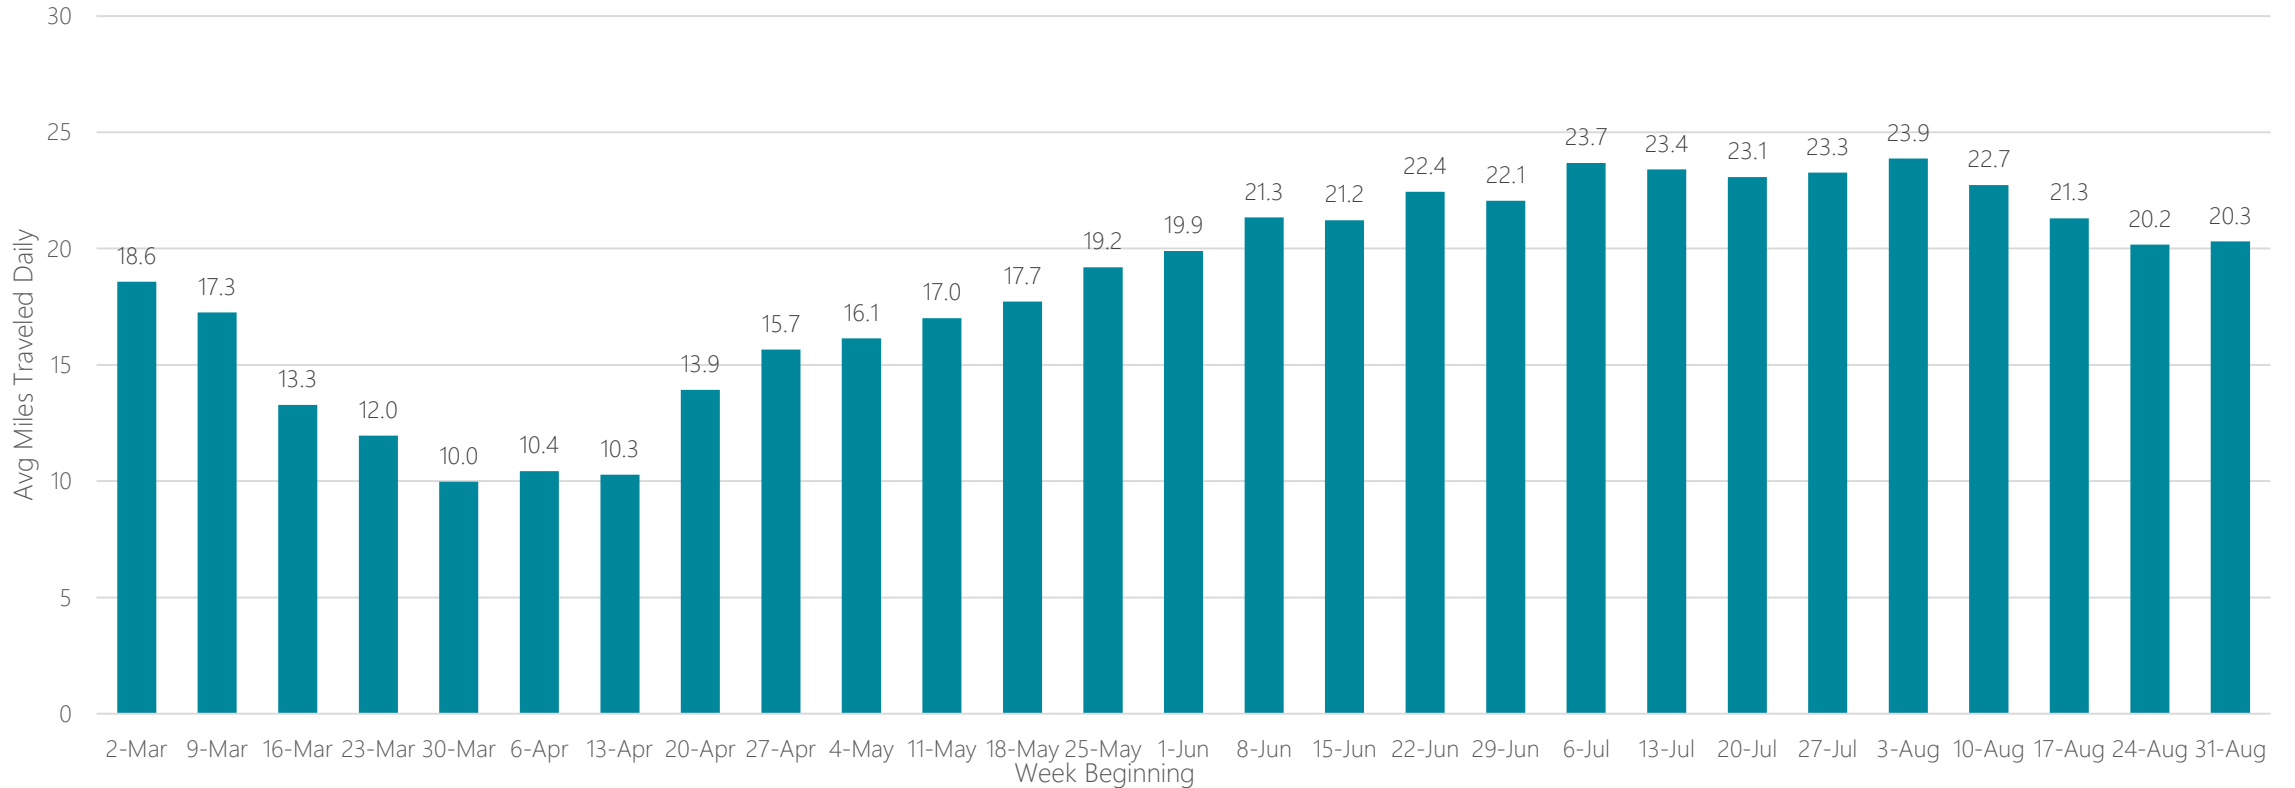

Baton Rouge

Average Miles Traveled Daily Weekly Trend

Beaumont

Average Miles Traveled Daily Weekly Trend

Bend, OR

Average Miles Traveled Daily Weekly Trend

Billings, MT

Average Miles Traveled Daily Weekly Trend