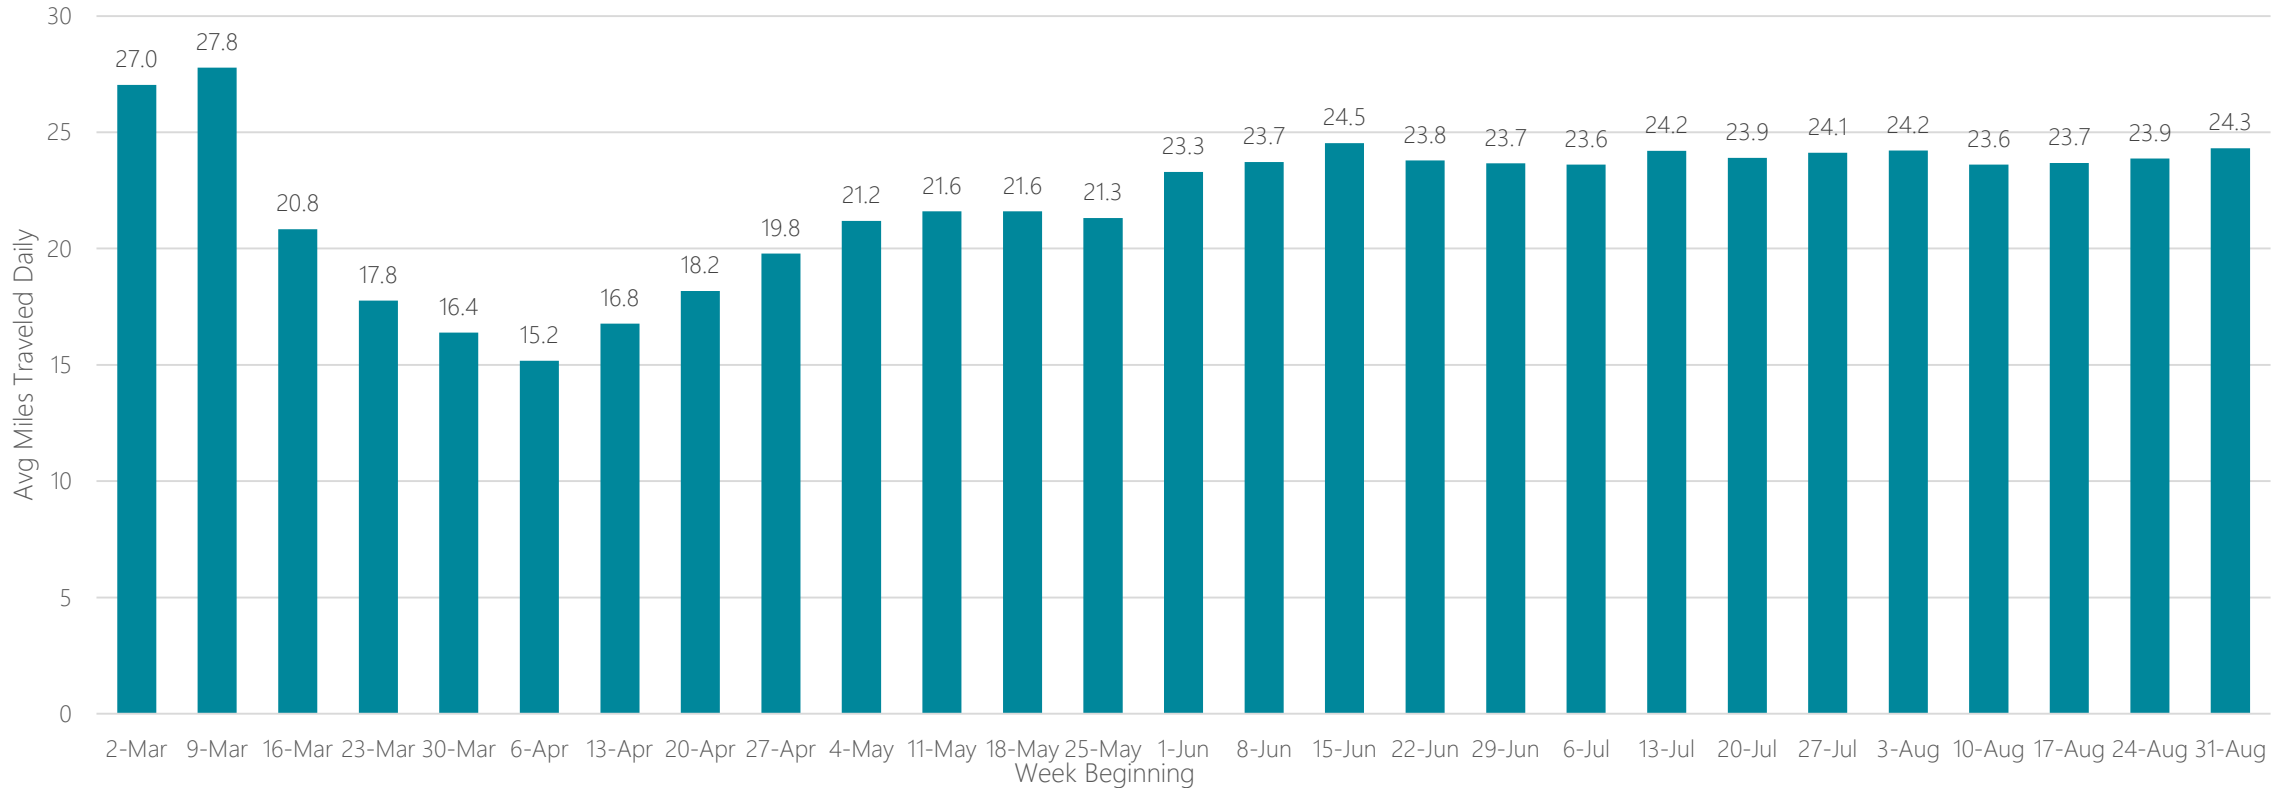

Amarillo

Average Miles Traveled Daily Weekly Trend

Anchorage, AK

Average Miles Traveled Daily Weekly Trend

Atlanta

Average Miles Traveled Daily Weekly Trend

Augusta-Aiken

Average Miles Traveled Daily Weekly Trend