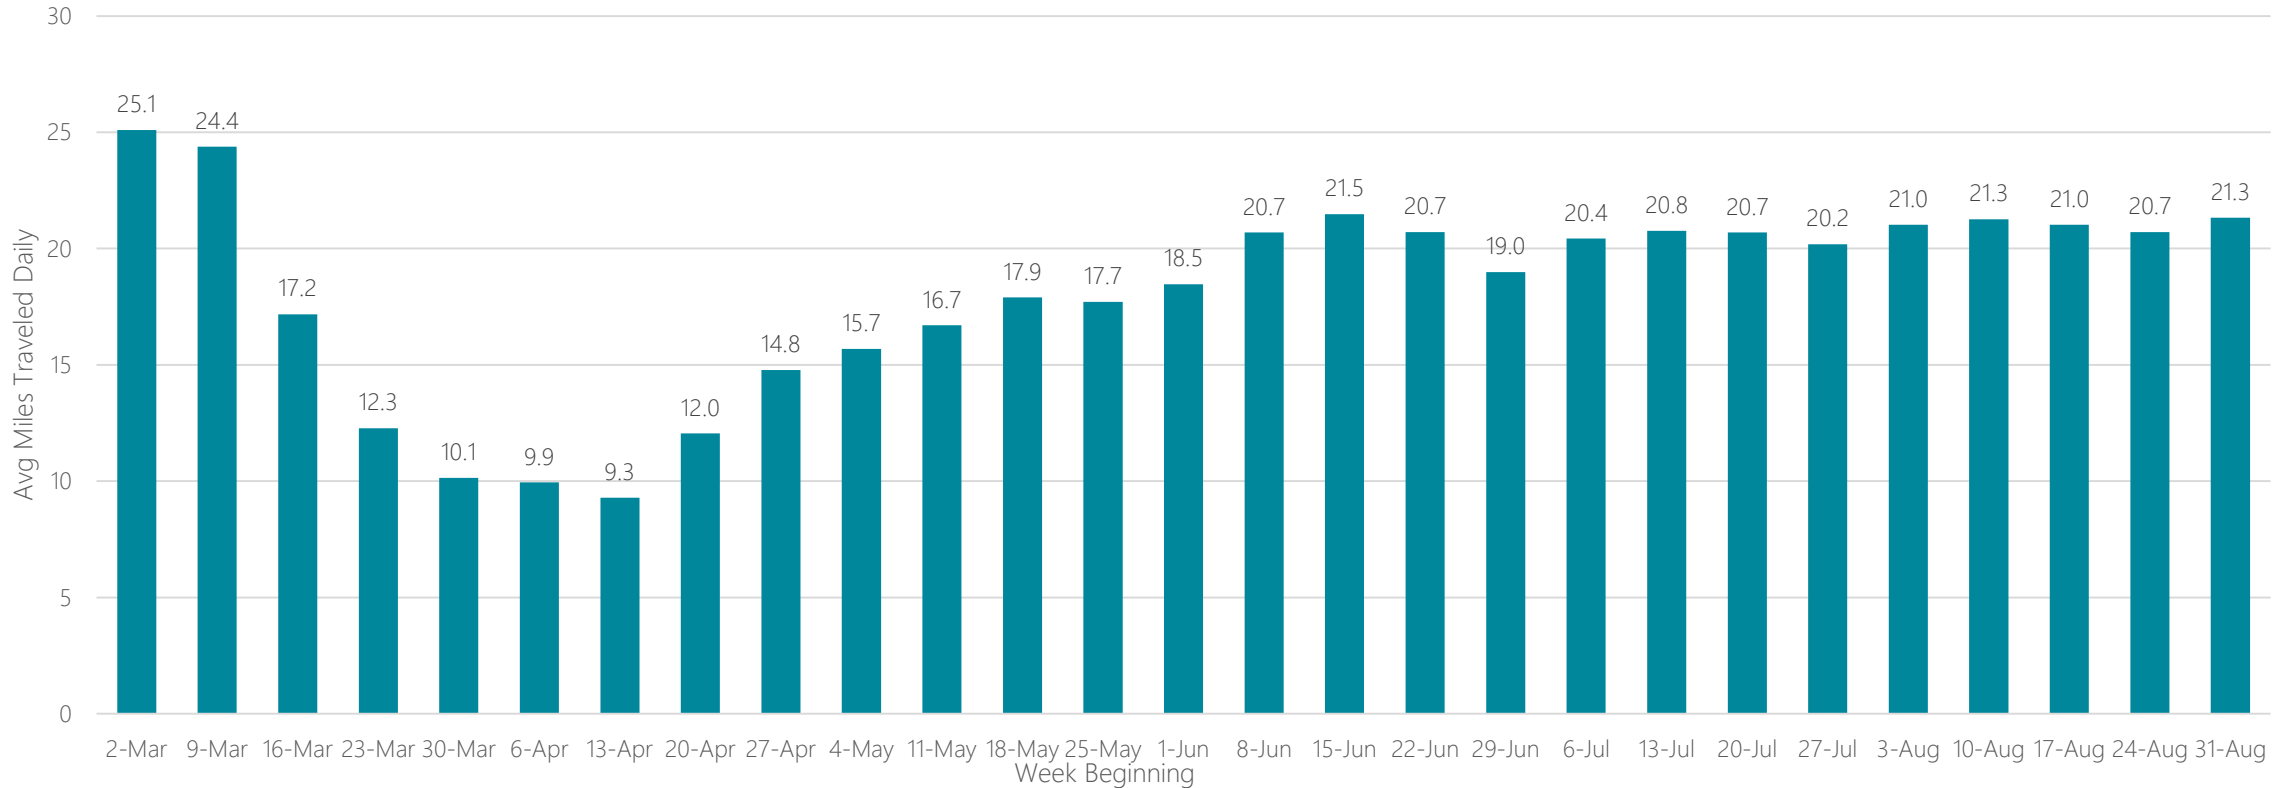

Oklahoma City

Average Miles Traveled Daily Weekly Trend

Omaha

Average Miles Traveled Daily Weekly Trend

Orlando-Daytona Beach-Melbourne

Average Miles Traveled Daily Weekly Trend

Ottumwa-Kirksville

Average Miles Traveled Daily Weekly Trend