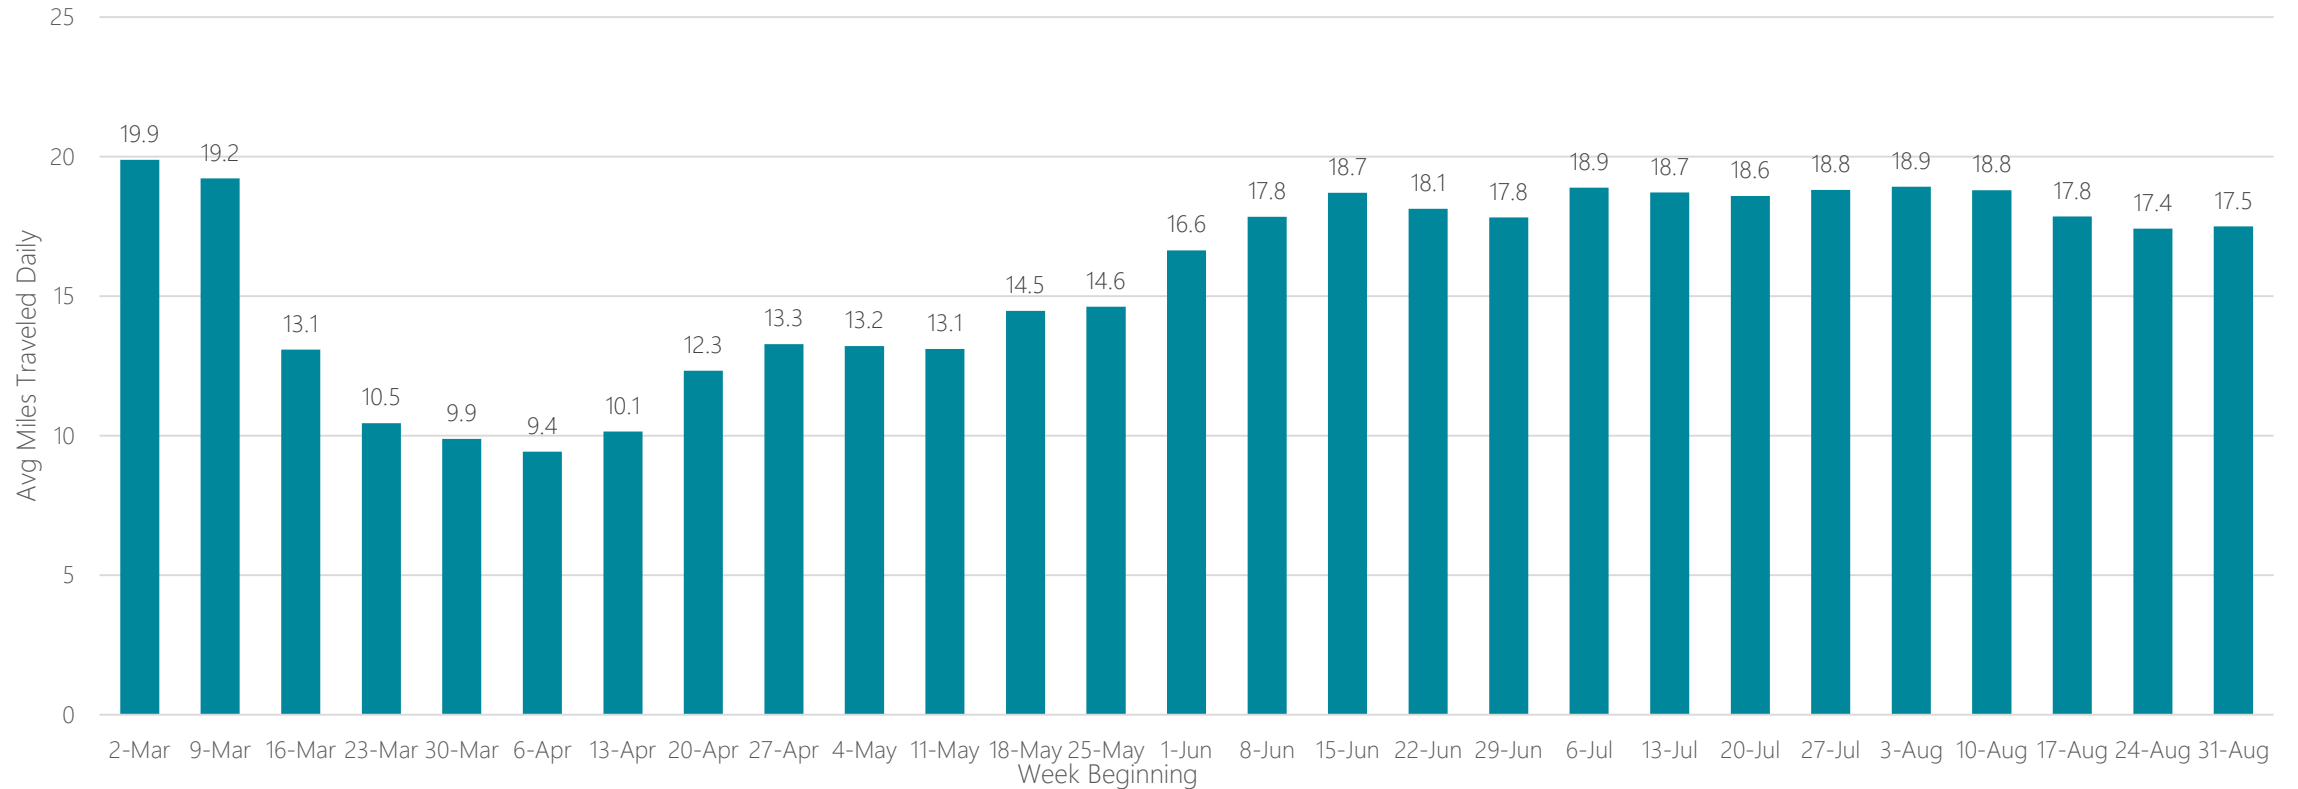

Quincy-Hannibal-Keokuk

Average Miles Traveled Daily Weekly Trend

Raleigh-Durham (Fayetteville)

Average Miles Traveled Daily Weekly Trend

Rapid City

Average Miles Traveled Daily Weekly Trend

Reno

Average Miles Traveled Daily Weekly Trend