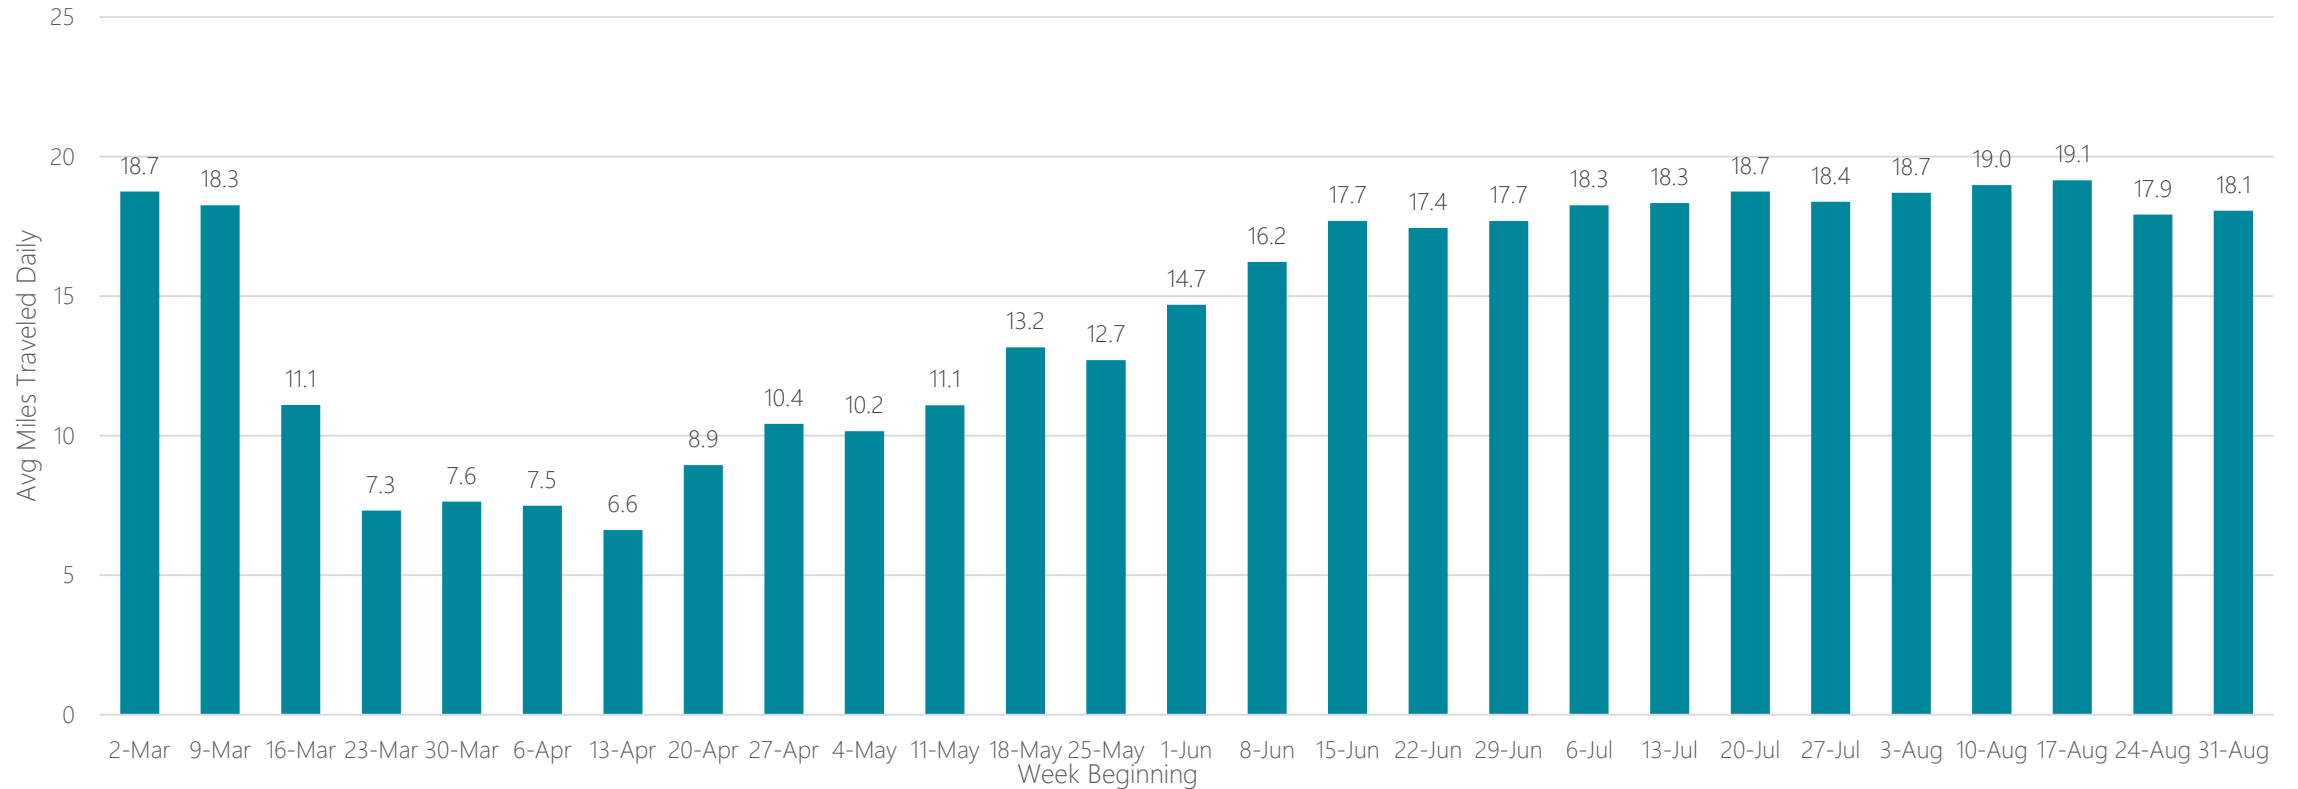

Boise

Average Miles Traveled Daily Weekly Trend

Boston (Manchester)

Average Miles Traveled Daily Weekly Trend

Bowling Green

Average Miles Traveled Daily Weekly Trend

Buffalo

Average Miles Traveled Daily Weekly Trend