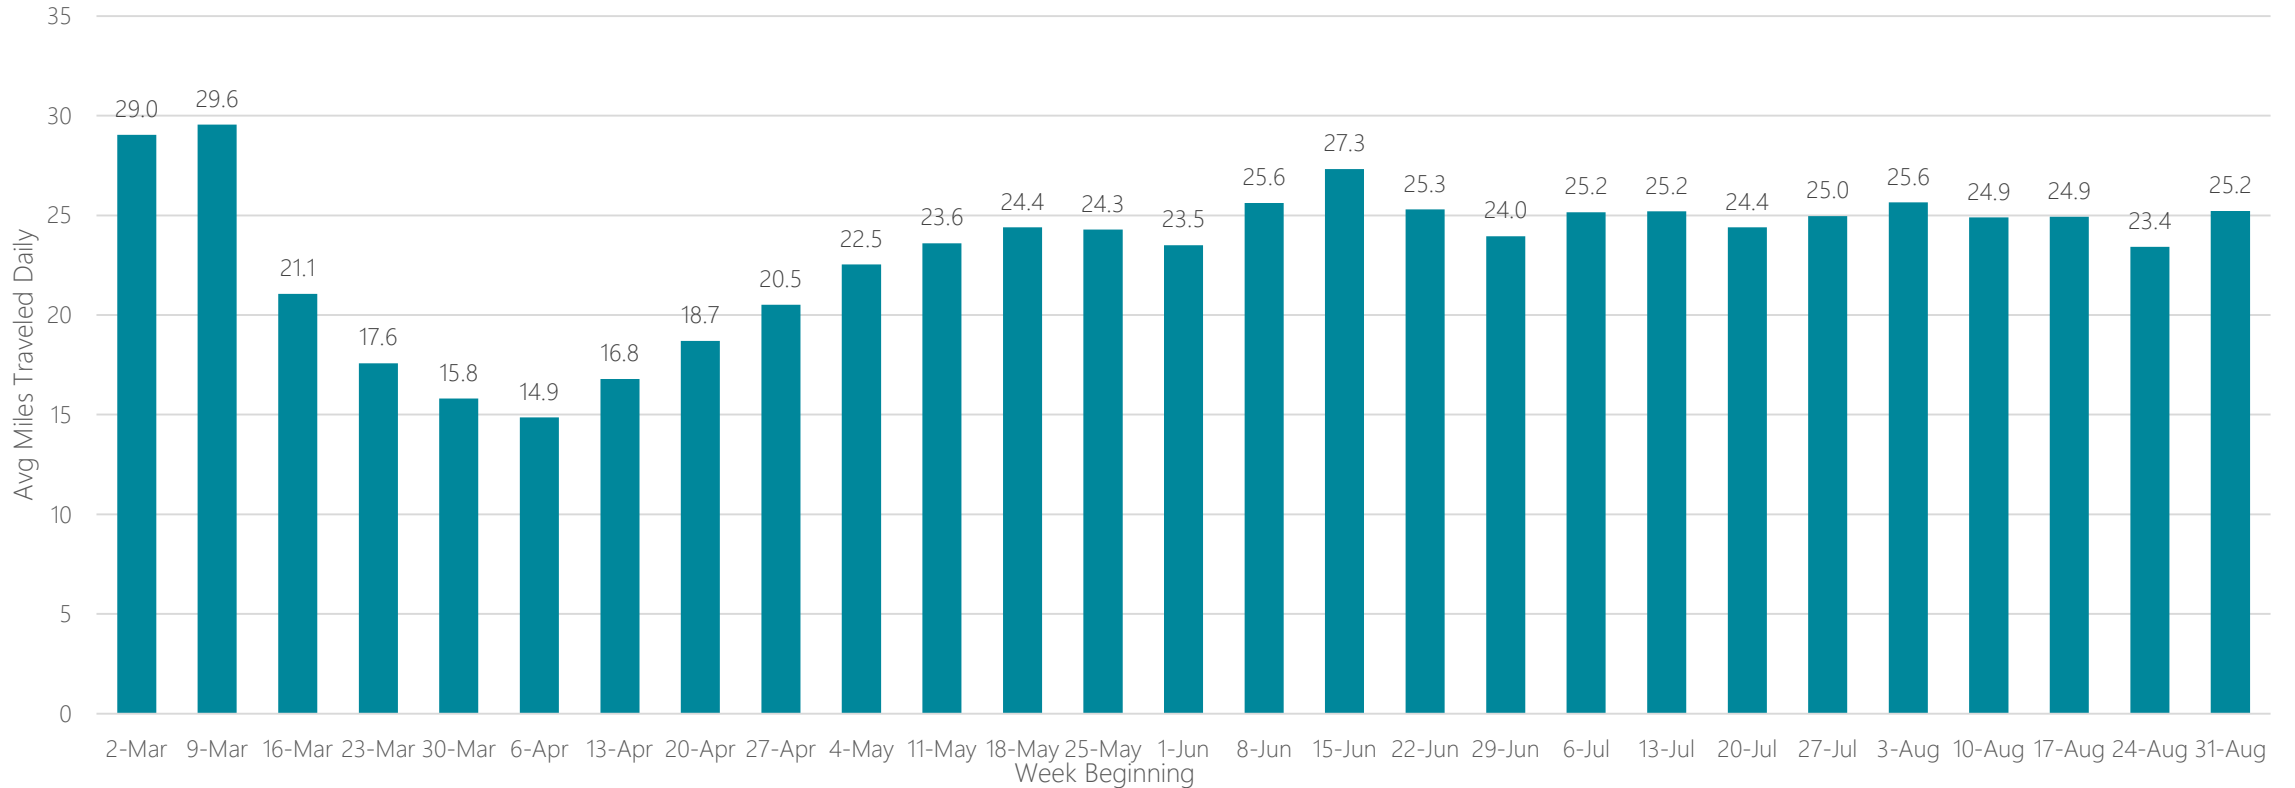

Mobile-Pensacola (Fort Walton Beach)

Average Miles Traveled Daily Weekly Trend