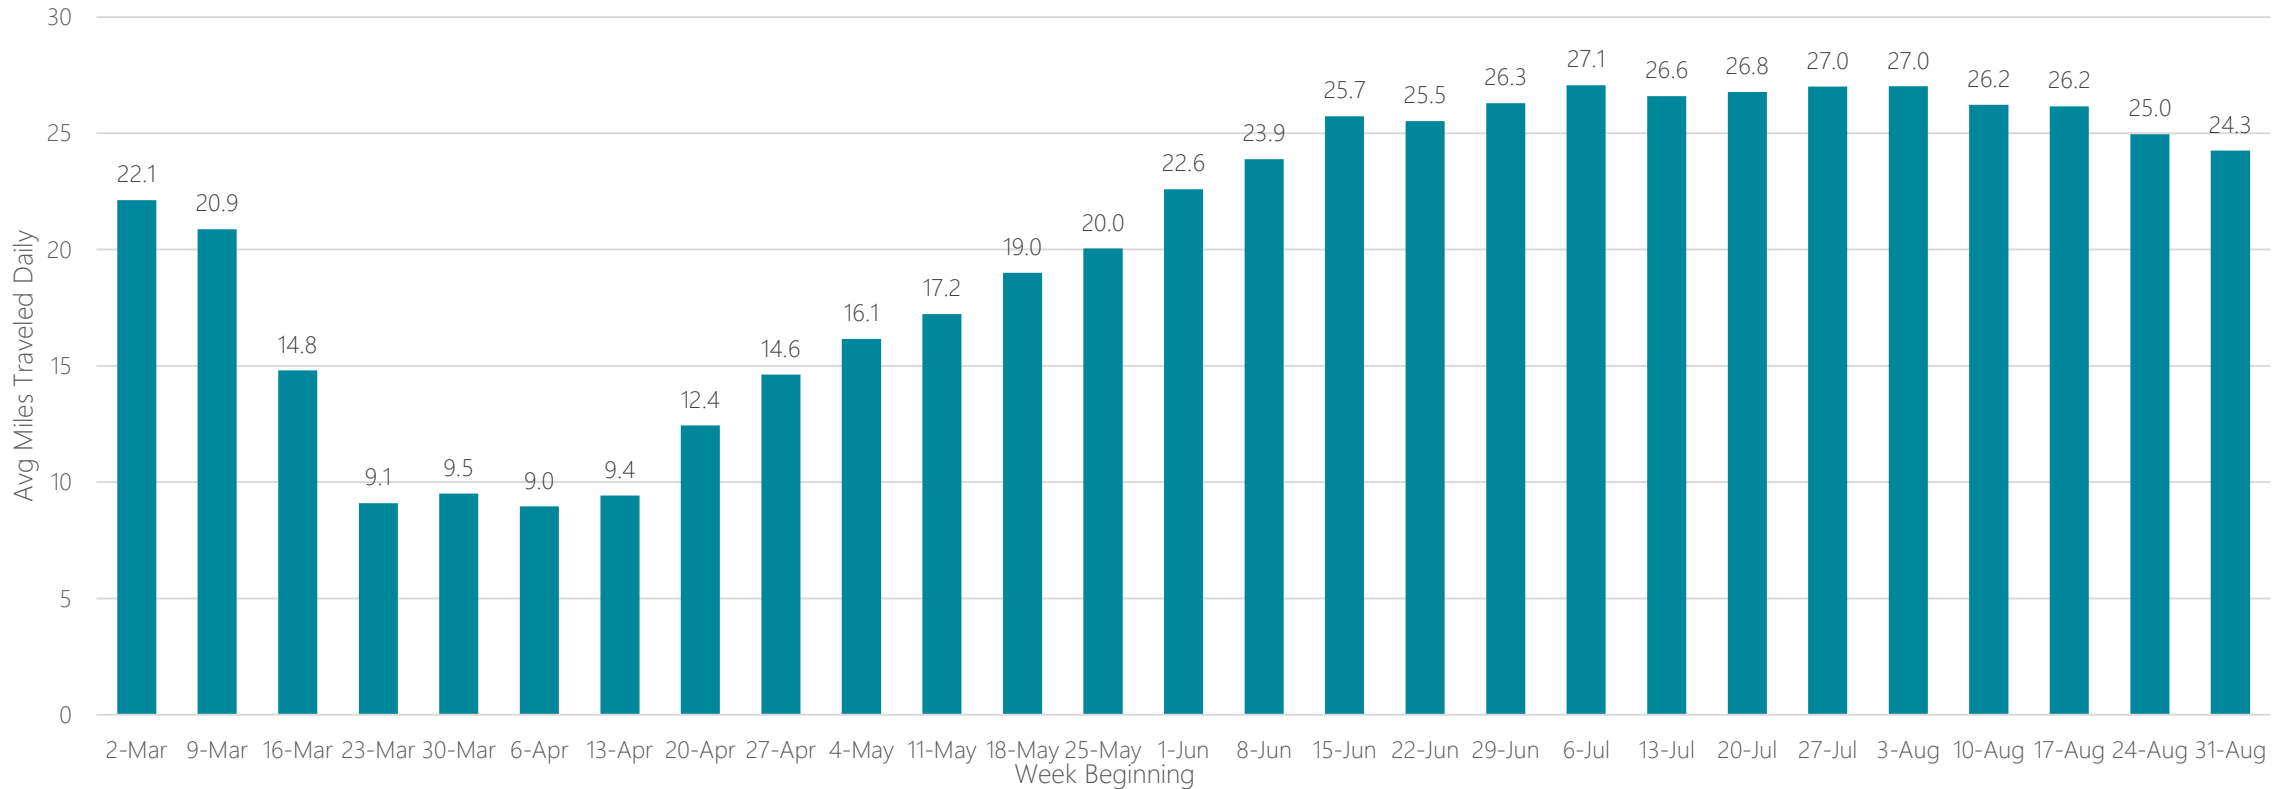

Traverse City-Cadillac

Average Miles Traveled Daily Weekly Trend