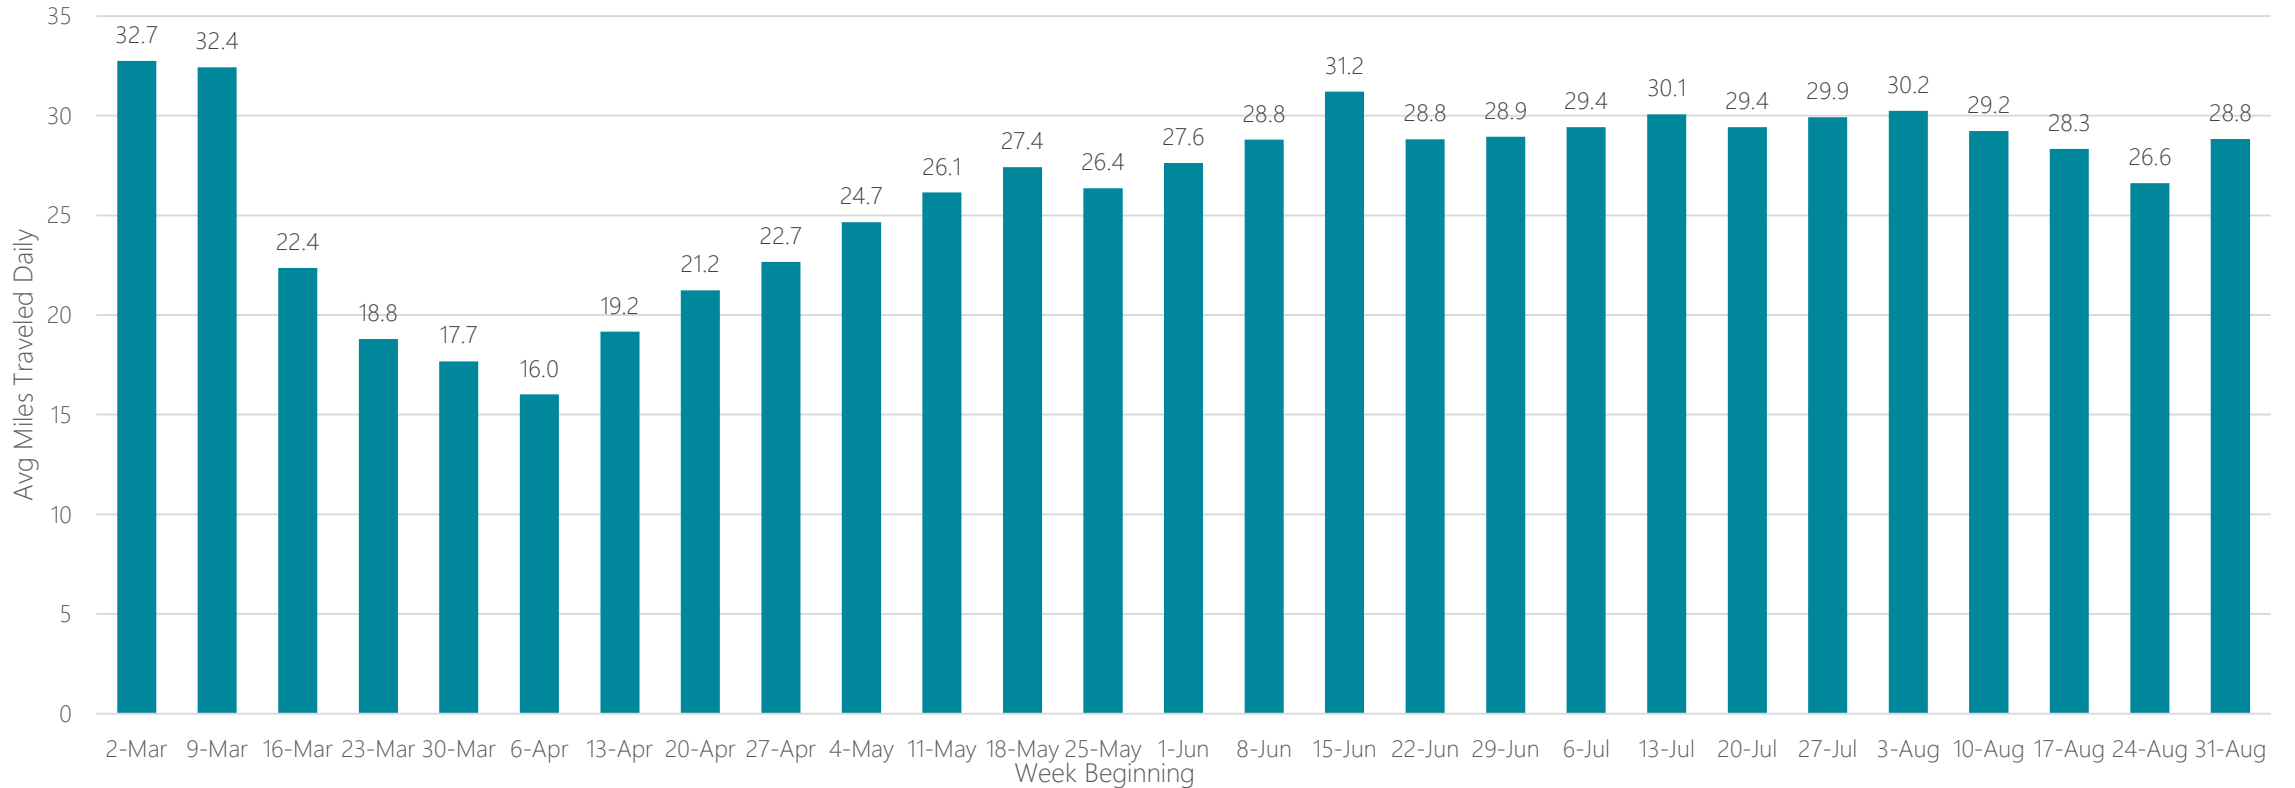

Biloxi-Gulfport

Average Miles Traveled Daily Weekly Trend

Binghamton, NY

Average Miles Traveled Daily Weekly Trend

Birmingham

Average Miles Traveled Daily Weekly Trend

Bluefield-Beckley-Oak Hill

Average Miles Traveled Daily Weekly Trend