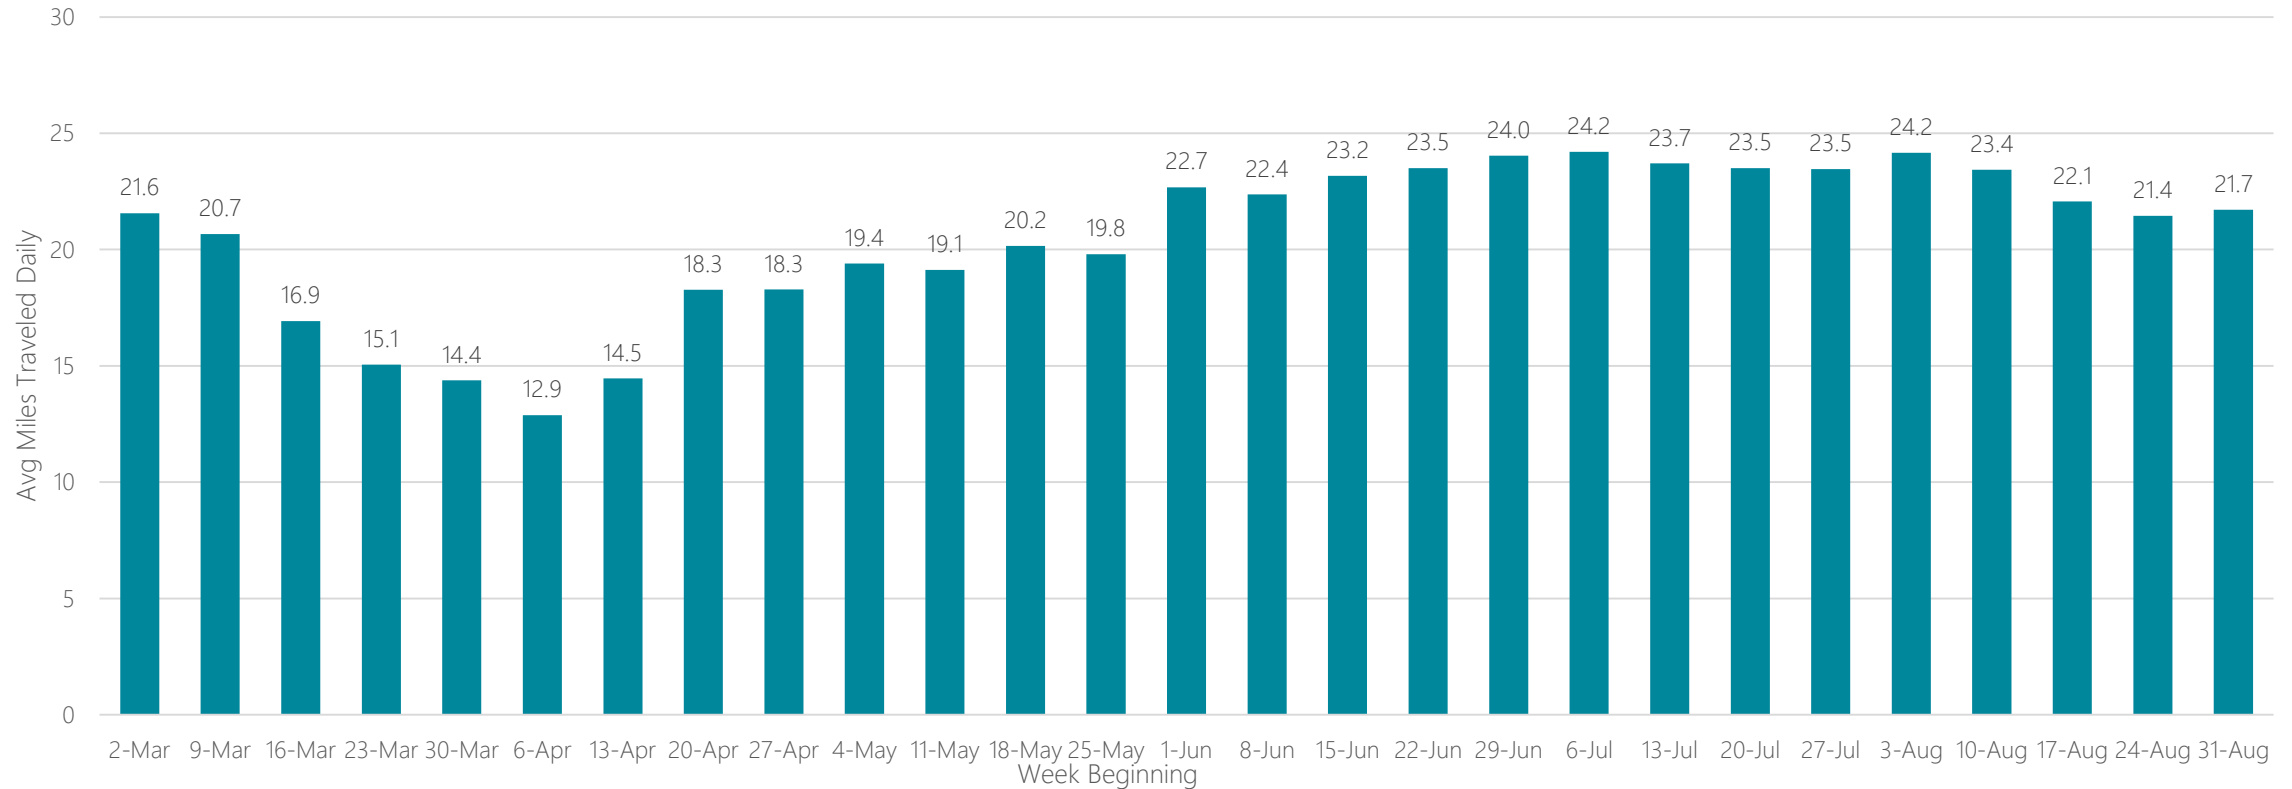

Oklahoma City

Average Miles Traveled Daily Weekly Trend

Omaha

Average Miles Traveled Daily Weekly Trend

Orlando-Daytona Beach-Melbourne

Average Miles Traveled Daily Weekly Trend

Ottumwa-Kirksville

Average Miles Traveled Daily Weekly Trend