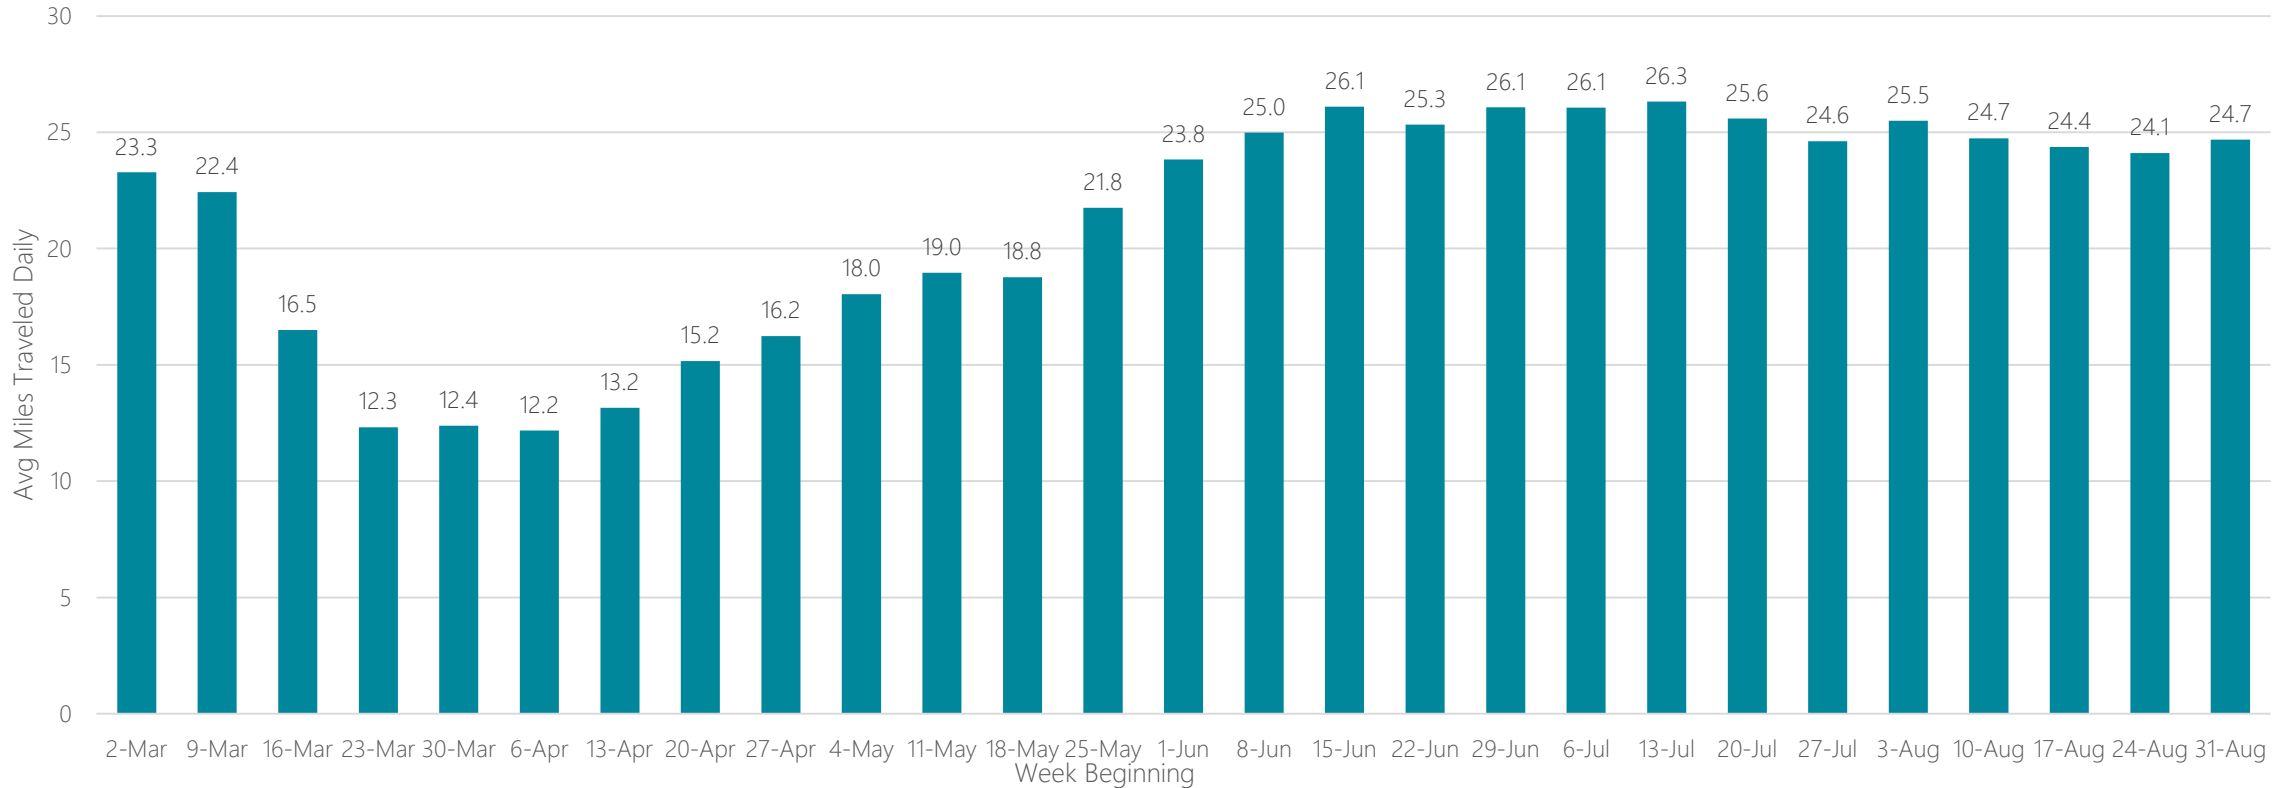

Paducah-Cape Girardeau-Harrisburg

Average Miles Traveled Daily Weekly Trend

Palm Springs

Average Miles Traveled Daily Weekly Trend

Panama City

Average Miles Traveled Daily Weekly Trend

Parkersburg

Average Miles Traveled Daily Weekly Trend