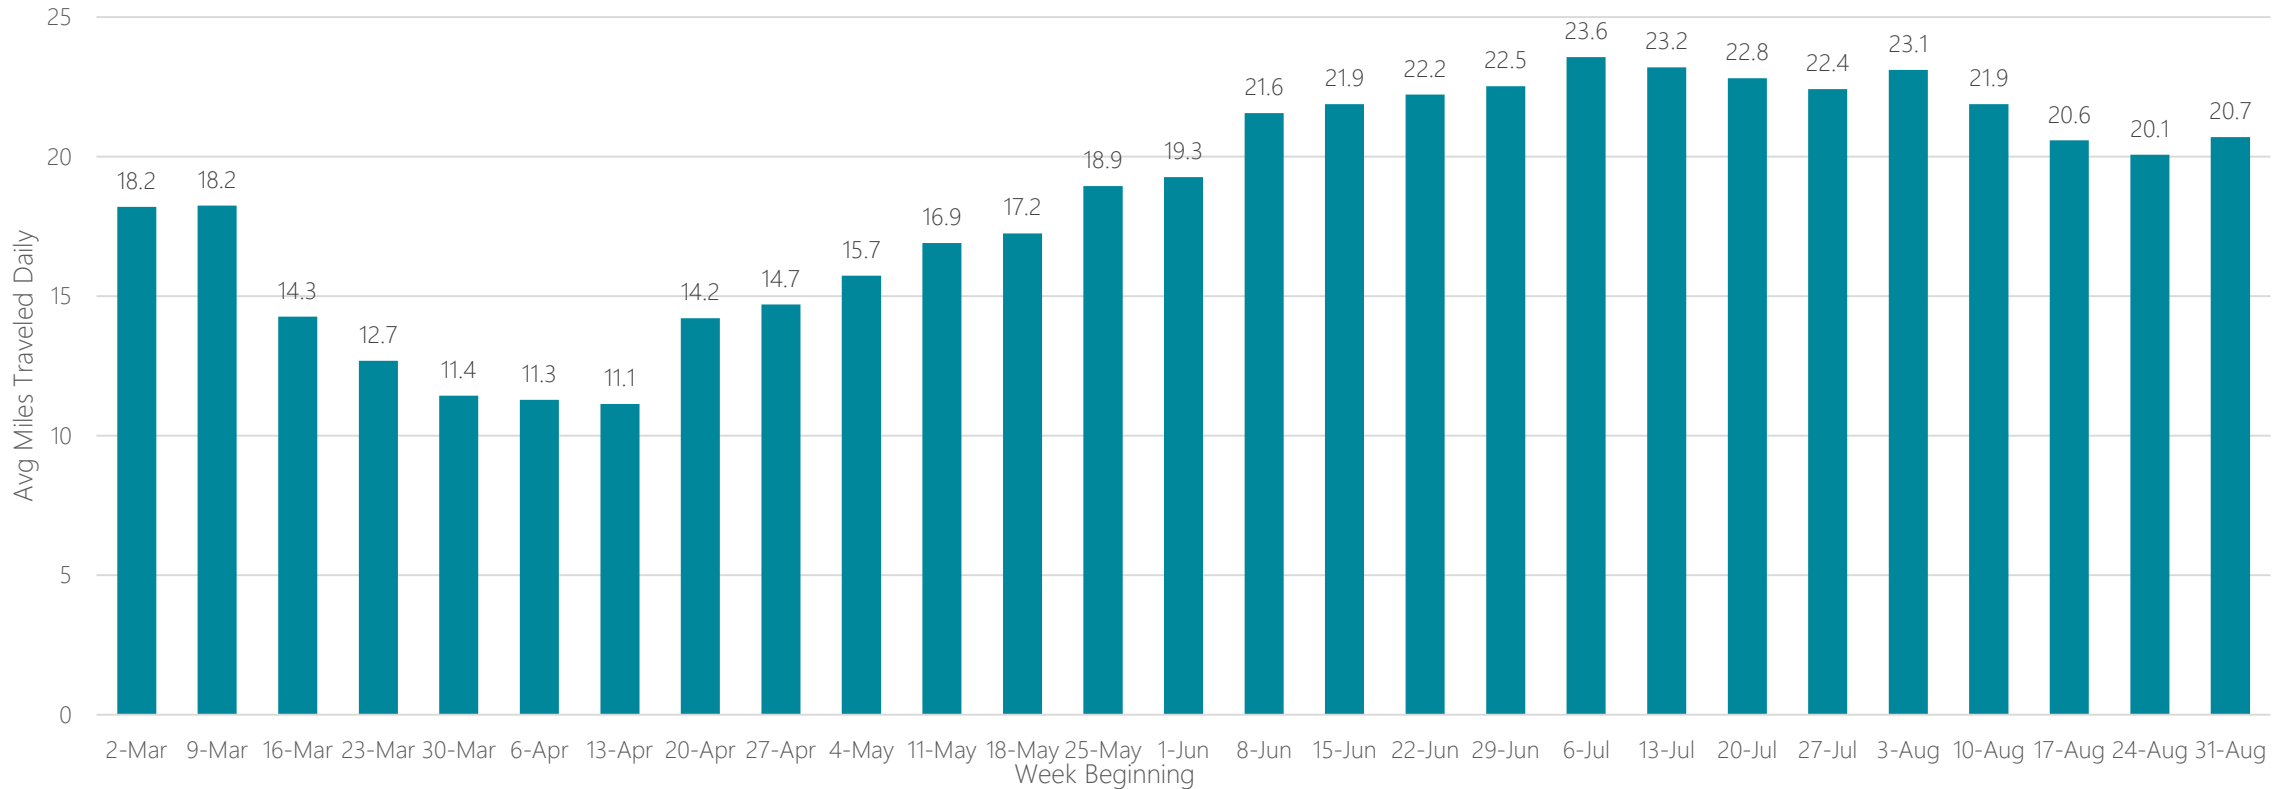

Burlington-Plattsburgh

Average Miles Traveled Daily Weekly Trend

Butte-Bozeman

Average Miles Traveled Daily Weekly Trend

Casper-Riverton

Average Miles Traveled Daily Weekly Trend

Cedar Rapids-Waterloo & Dubuque