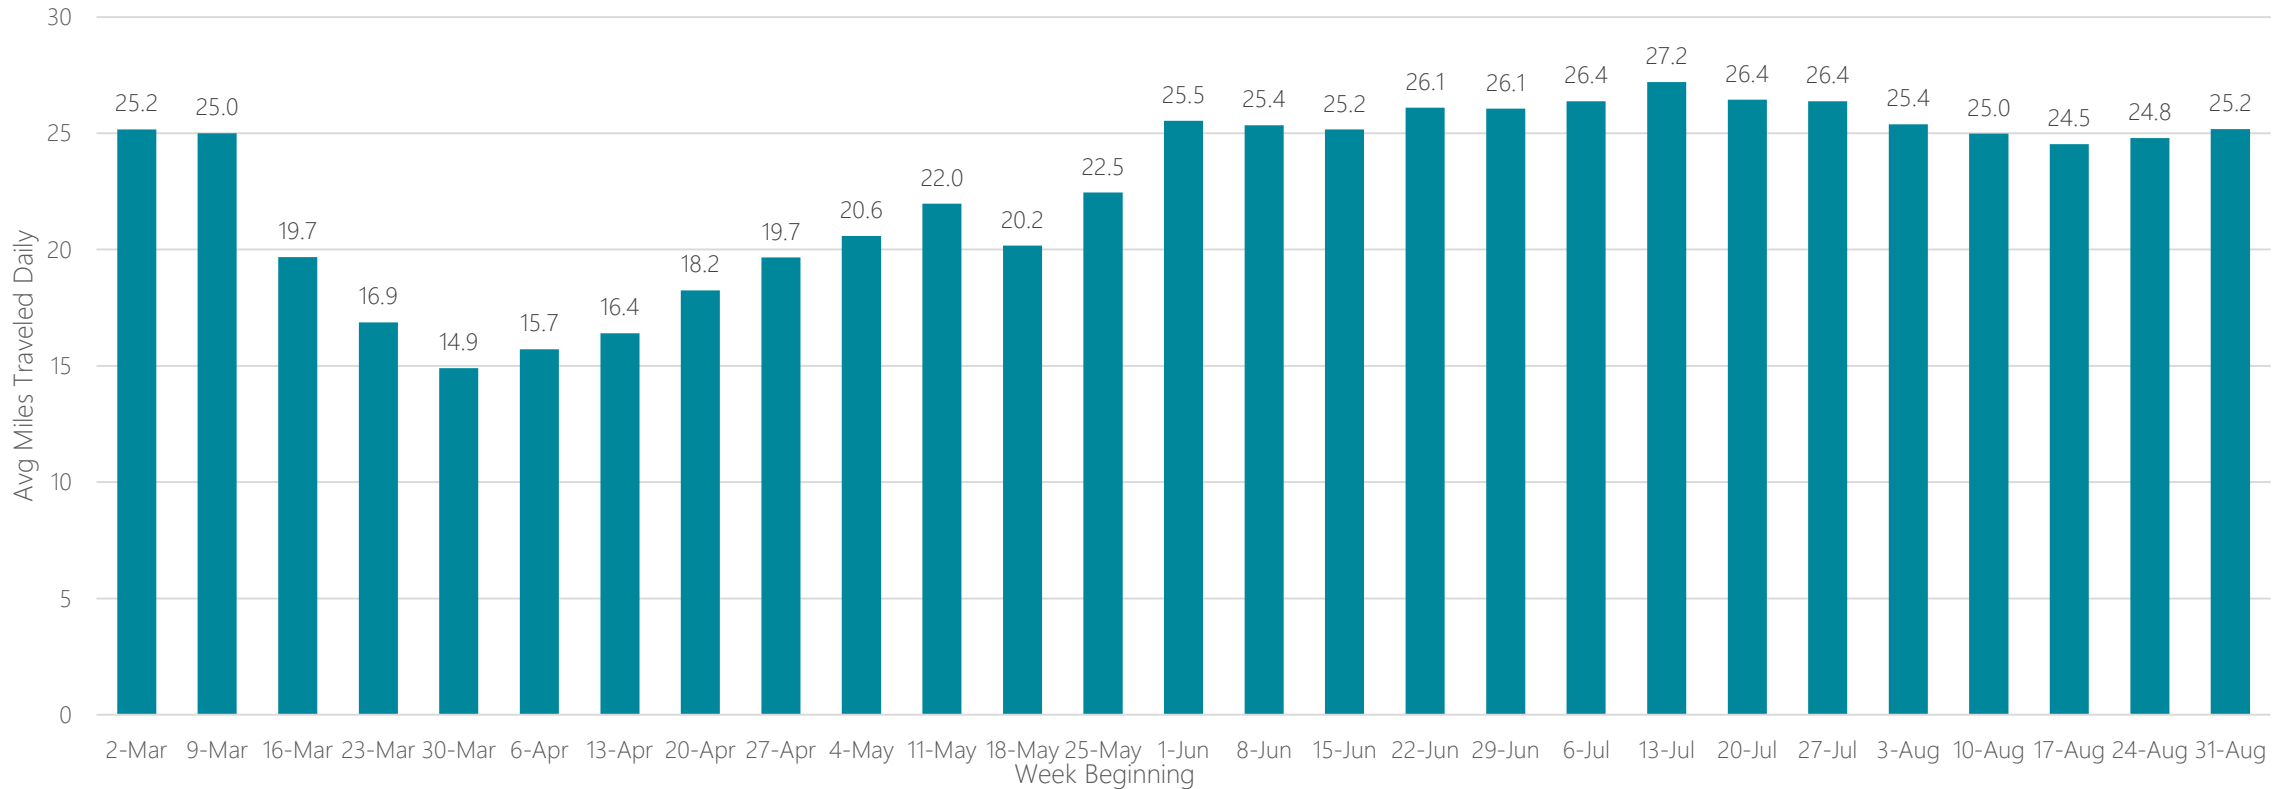

Average Miles Traveled Daily Weekly Trend

Greensboro-High Point-Winston-Salem

Average Miles Traveled Daily Weekly Trend

Greenville-New Bern-Washington

Average Miles Traveled Daily Weekly Trend

Greenville-Spartansburg-Asheville-Anderson