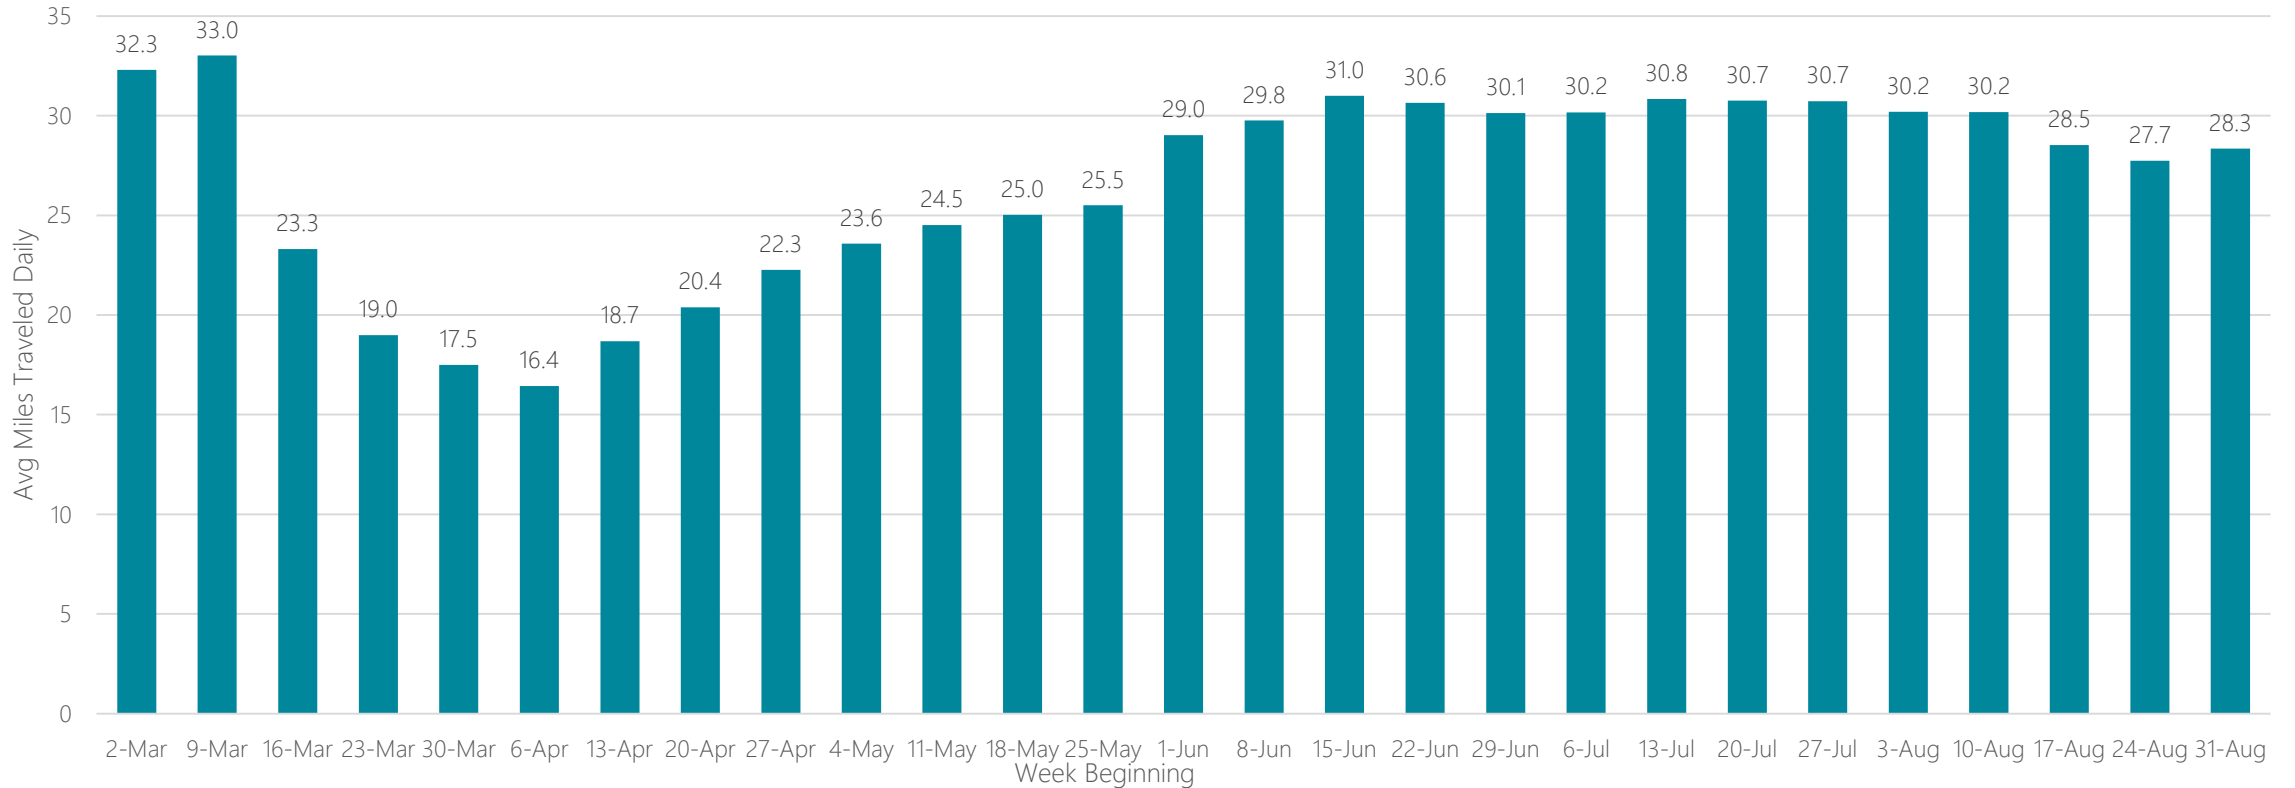

Cleveland

Average Miles Traveled Daily Weekly Trend

Colorado Springs

Average Miles Traveled Daily Weekly Trend

Columbia-Jefferson City

Average Miles Traveled Daily Weekly Trend

Columbia, SC

Average Miles Traveled Daily Weekly Trend