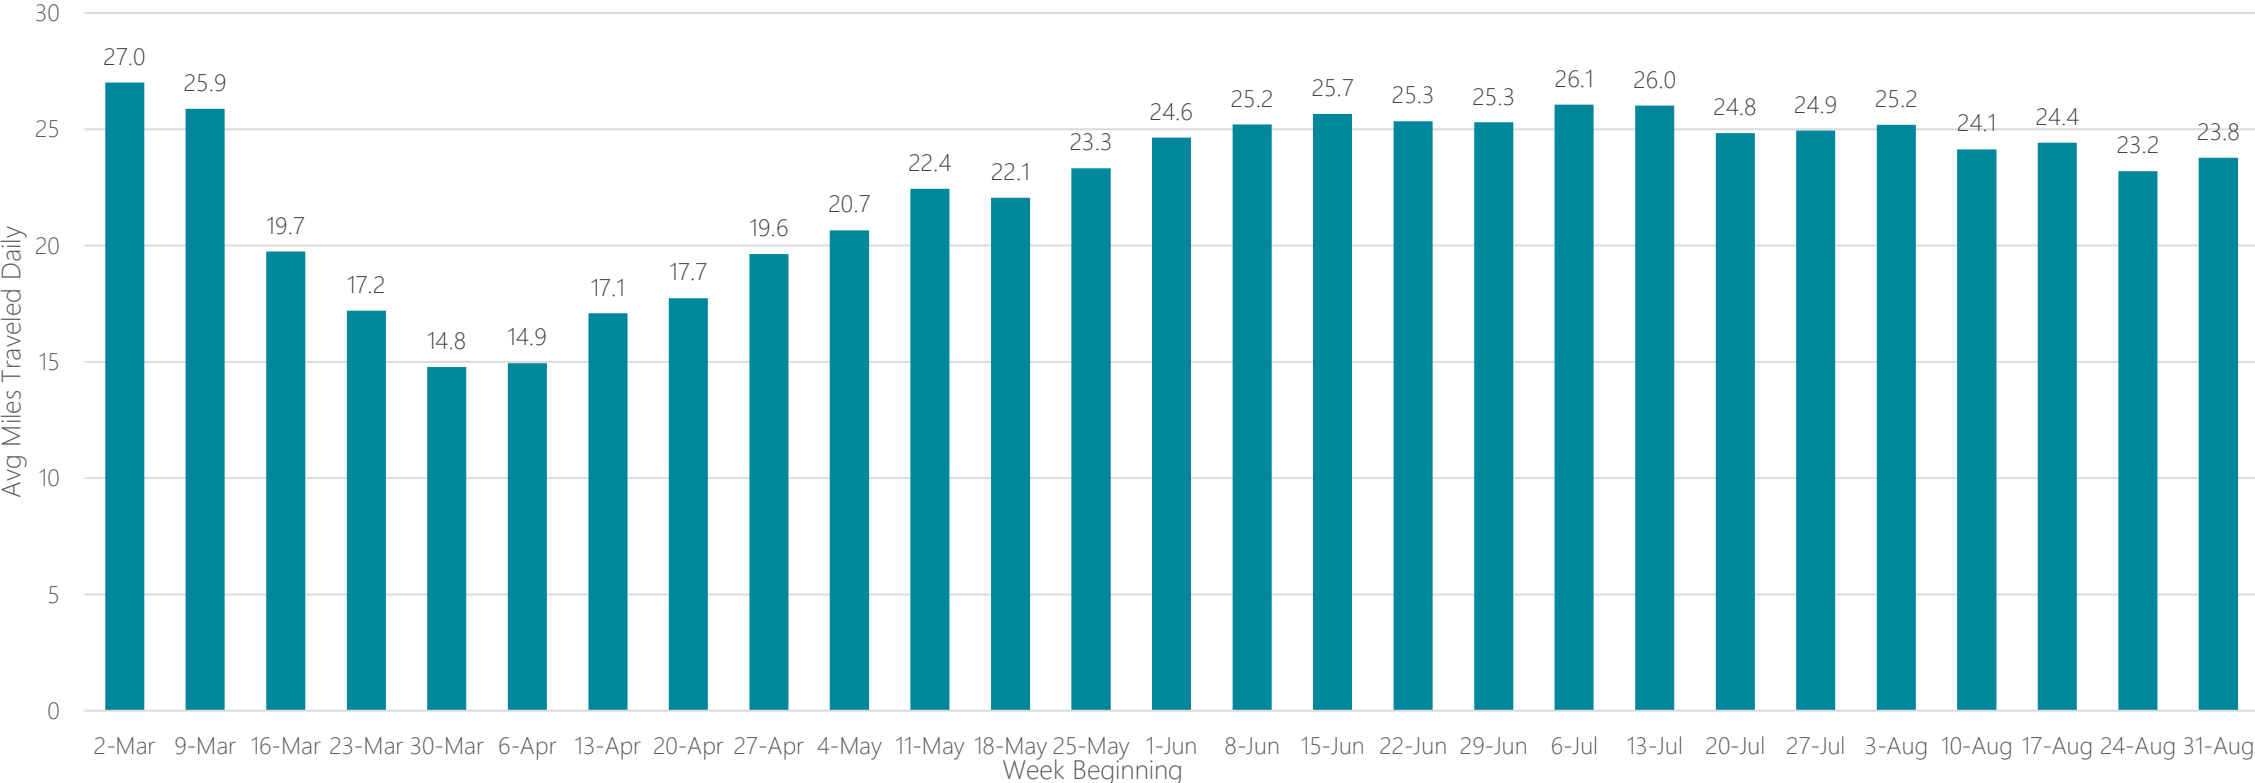

Tri-Cities, TN-VA

Average Miles Traveled Daily Weekly Trend