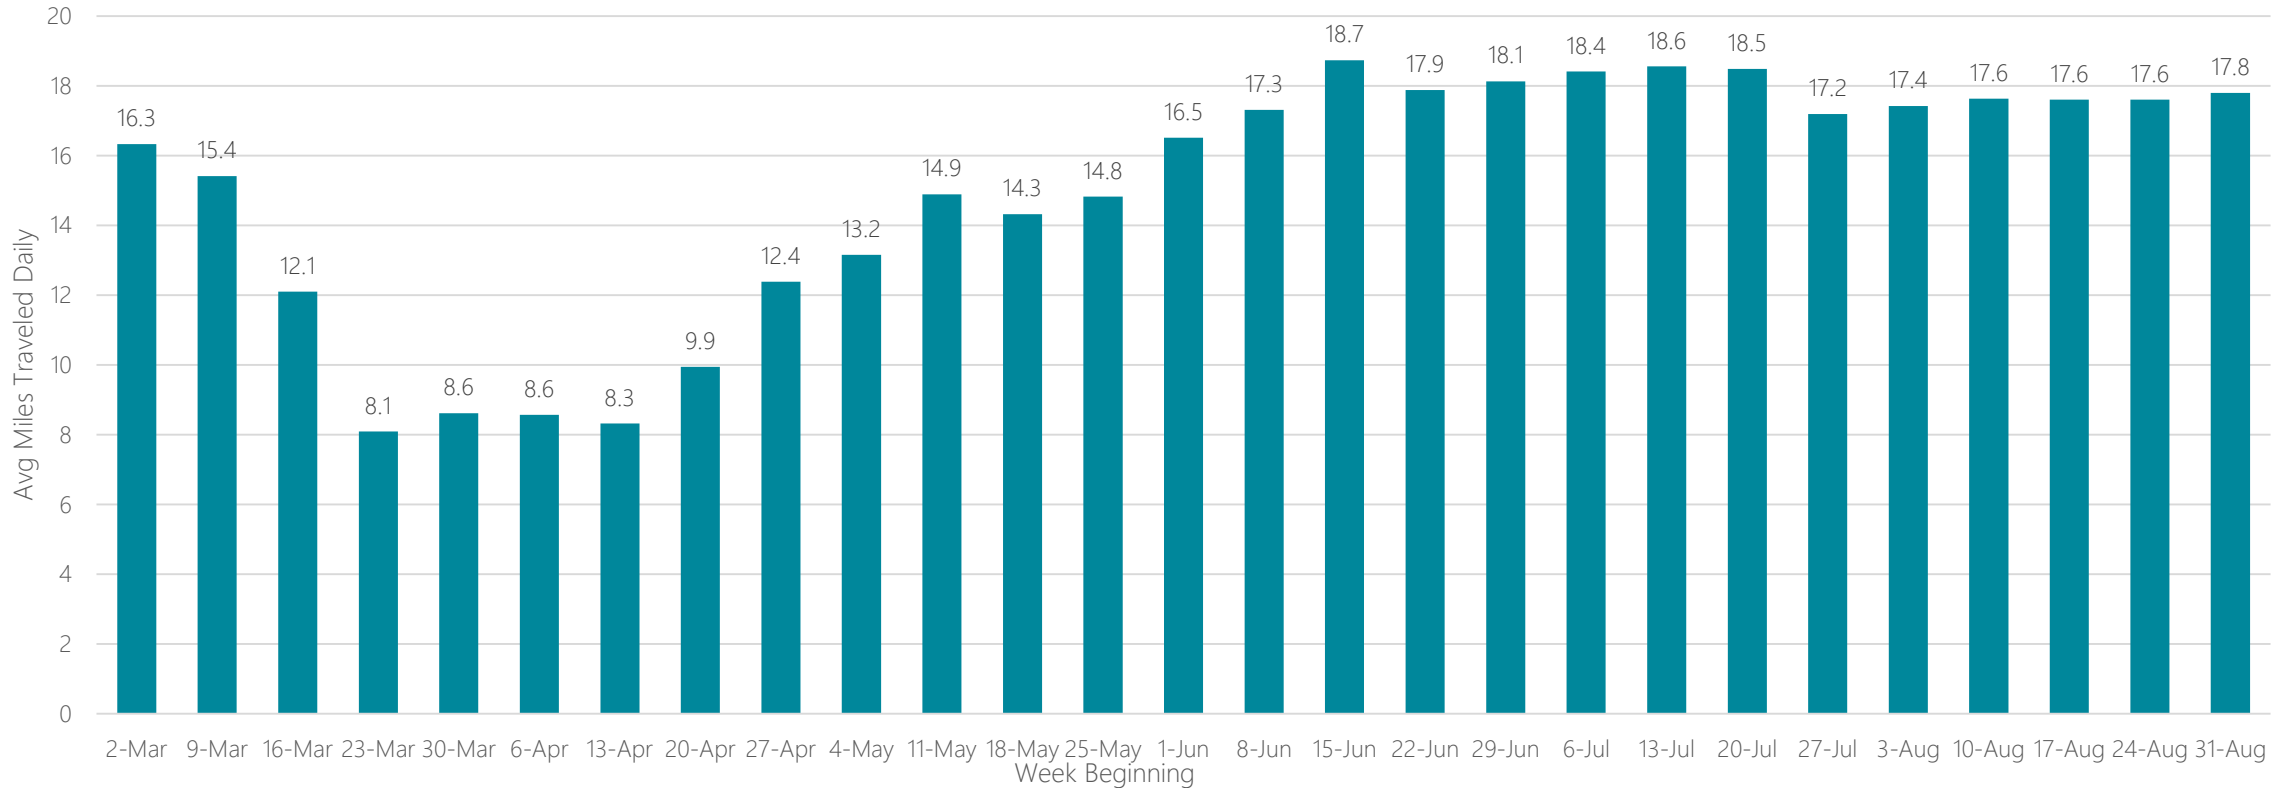

Average Miles Traveled Daily Weekly Trend

Albuquerque-Santa Fe

Average Miles Traveled Daily Weekly Trend

Alexandria, LA

Average Miles Traveled Daily Weekly Trend

Alpena, MI

Average Miles Traveled Daily Weekly Trend