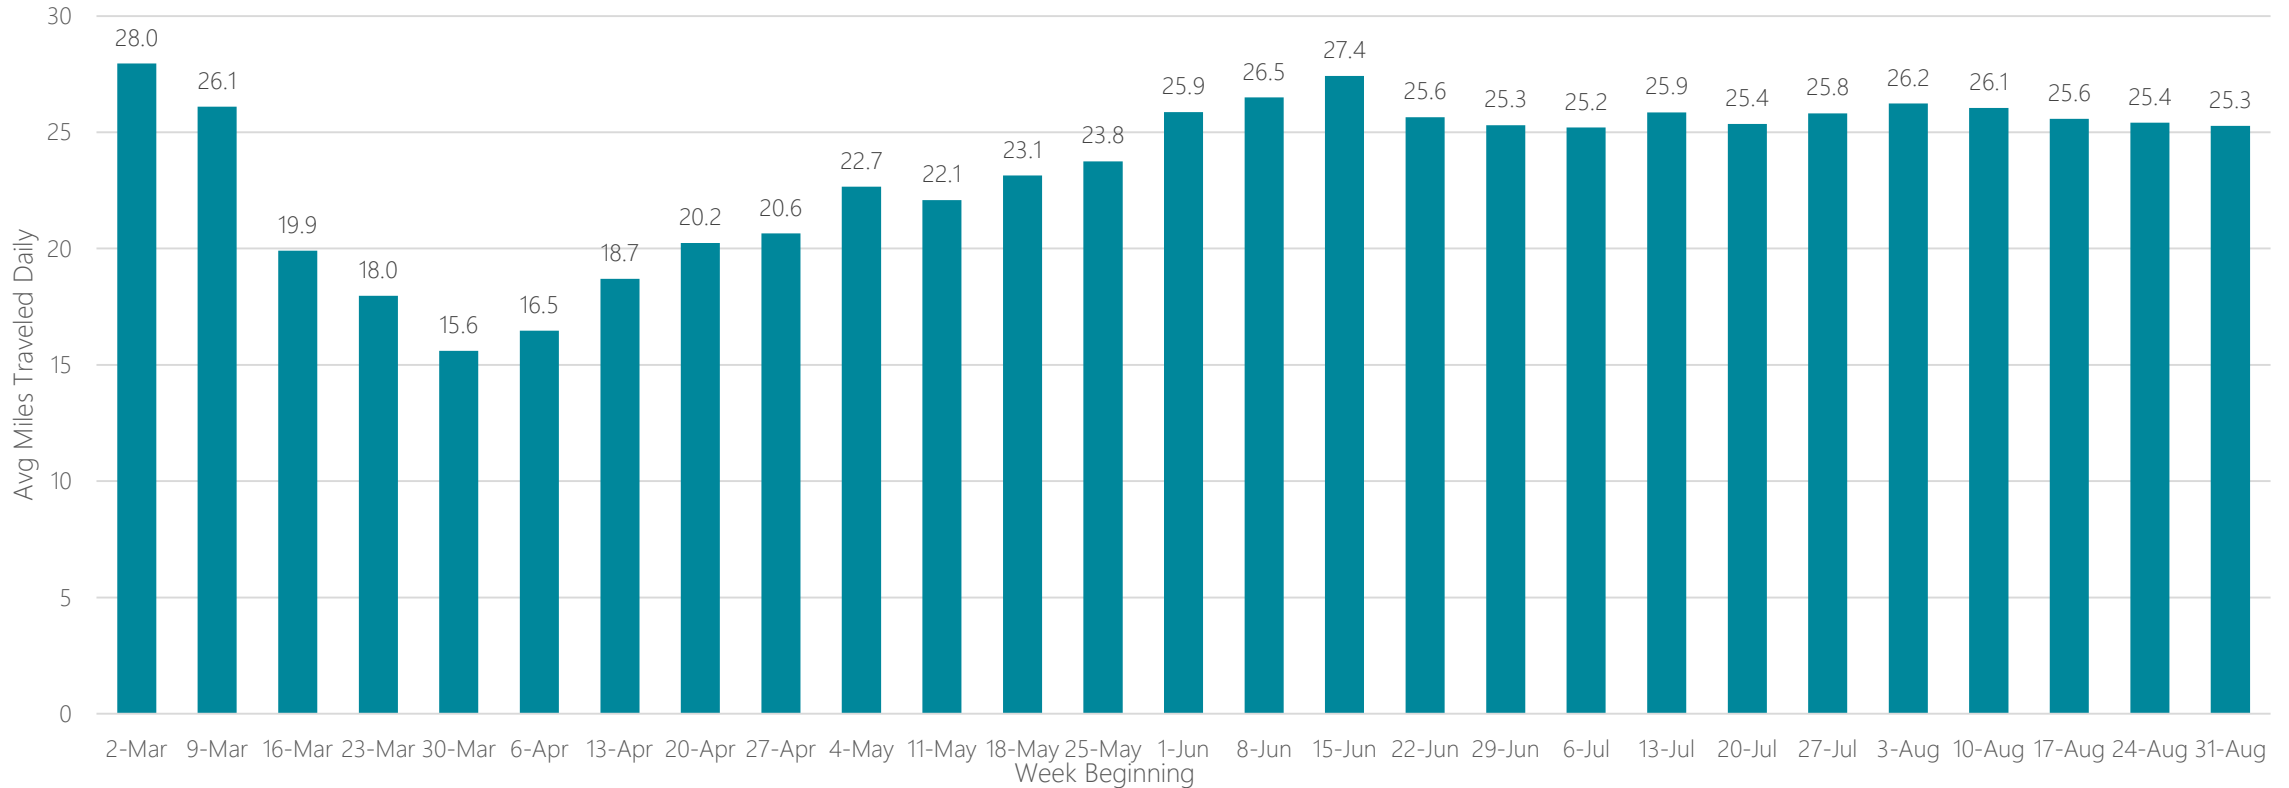

Tyler-Longview (Lufkin & Nacogdoches)

Average Miles Traveled Daily Weekly Trend