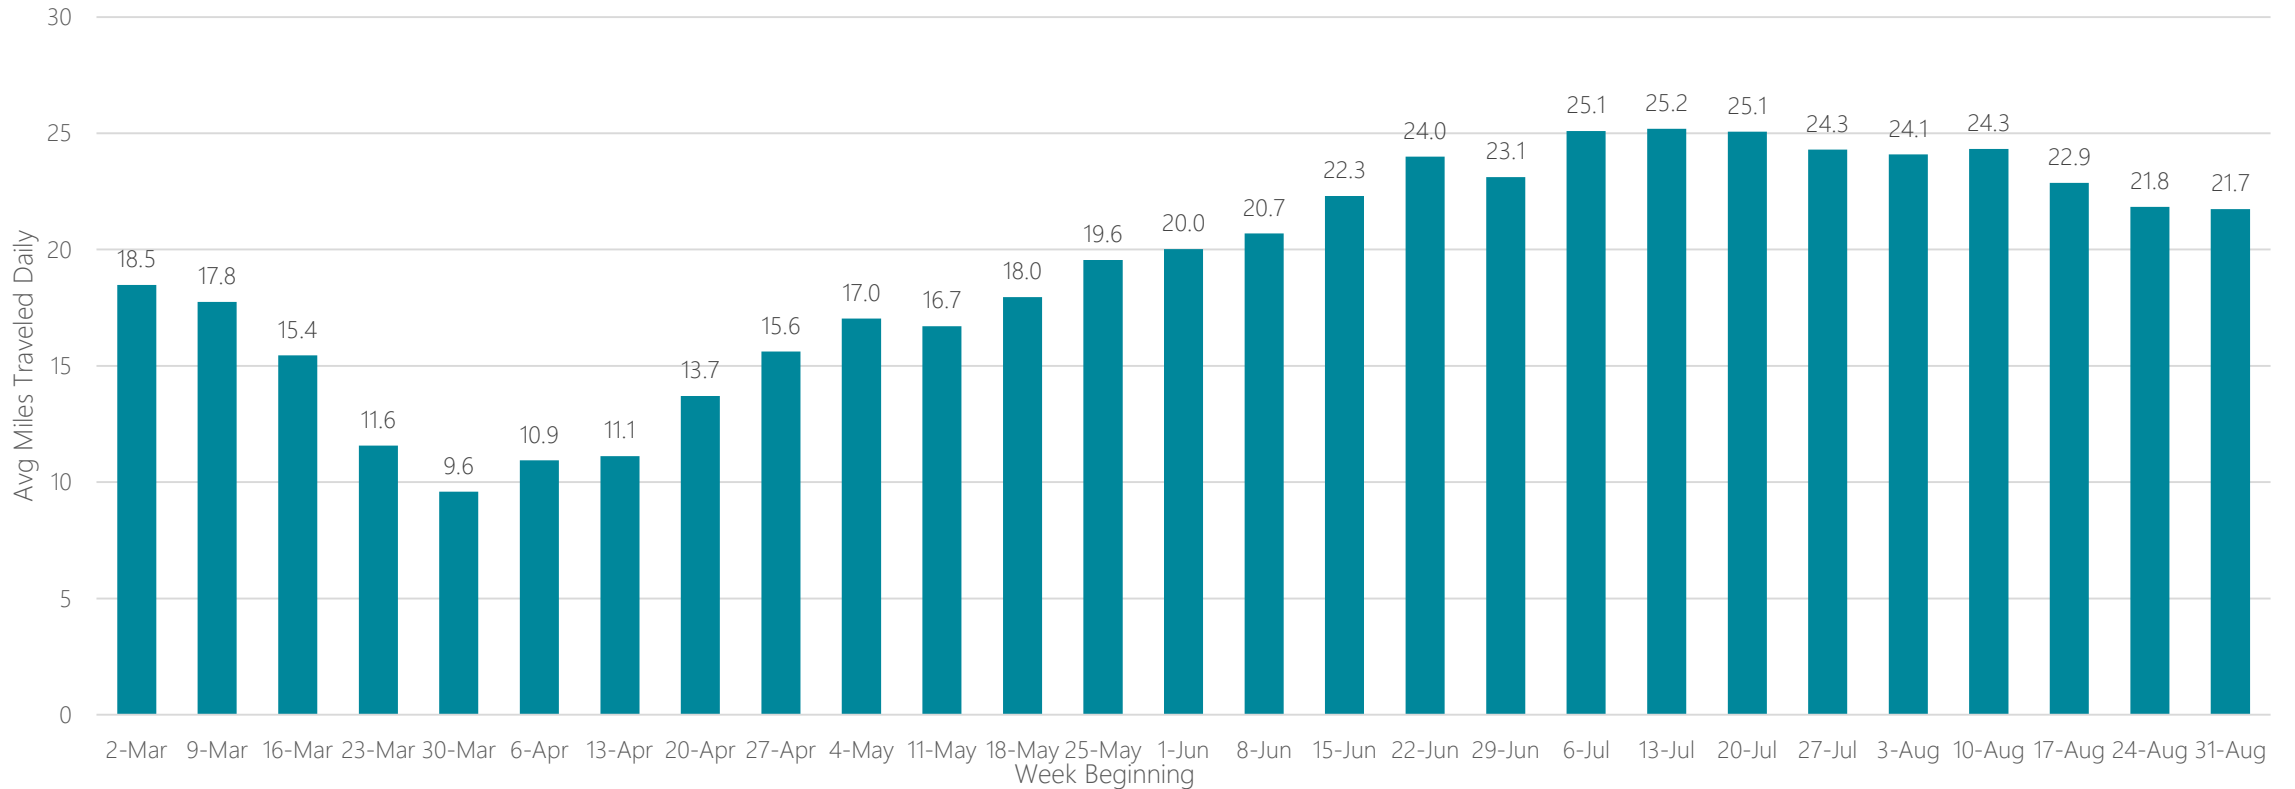

Missoula

Average Miles Traveled Daily Weekly Trend