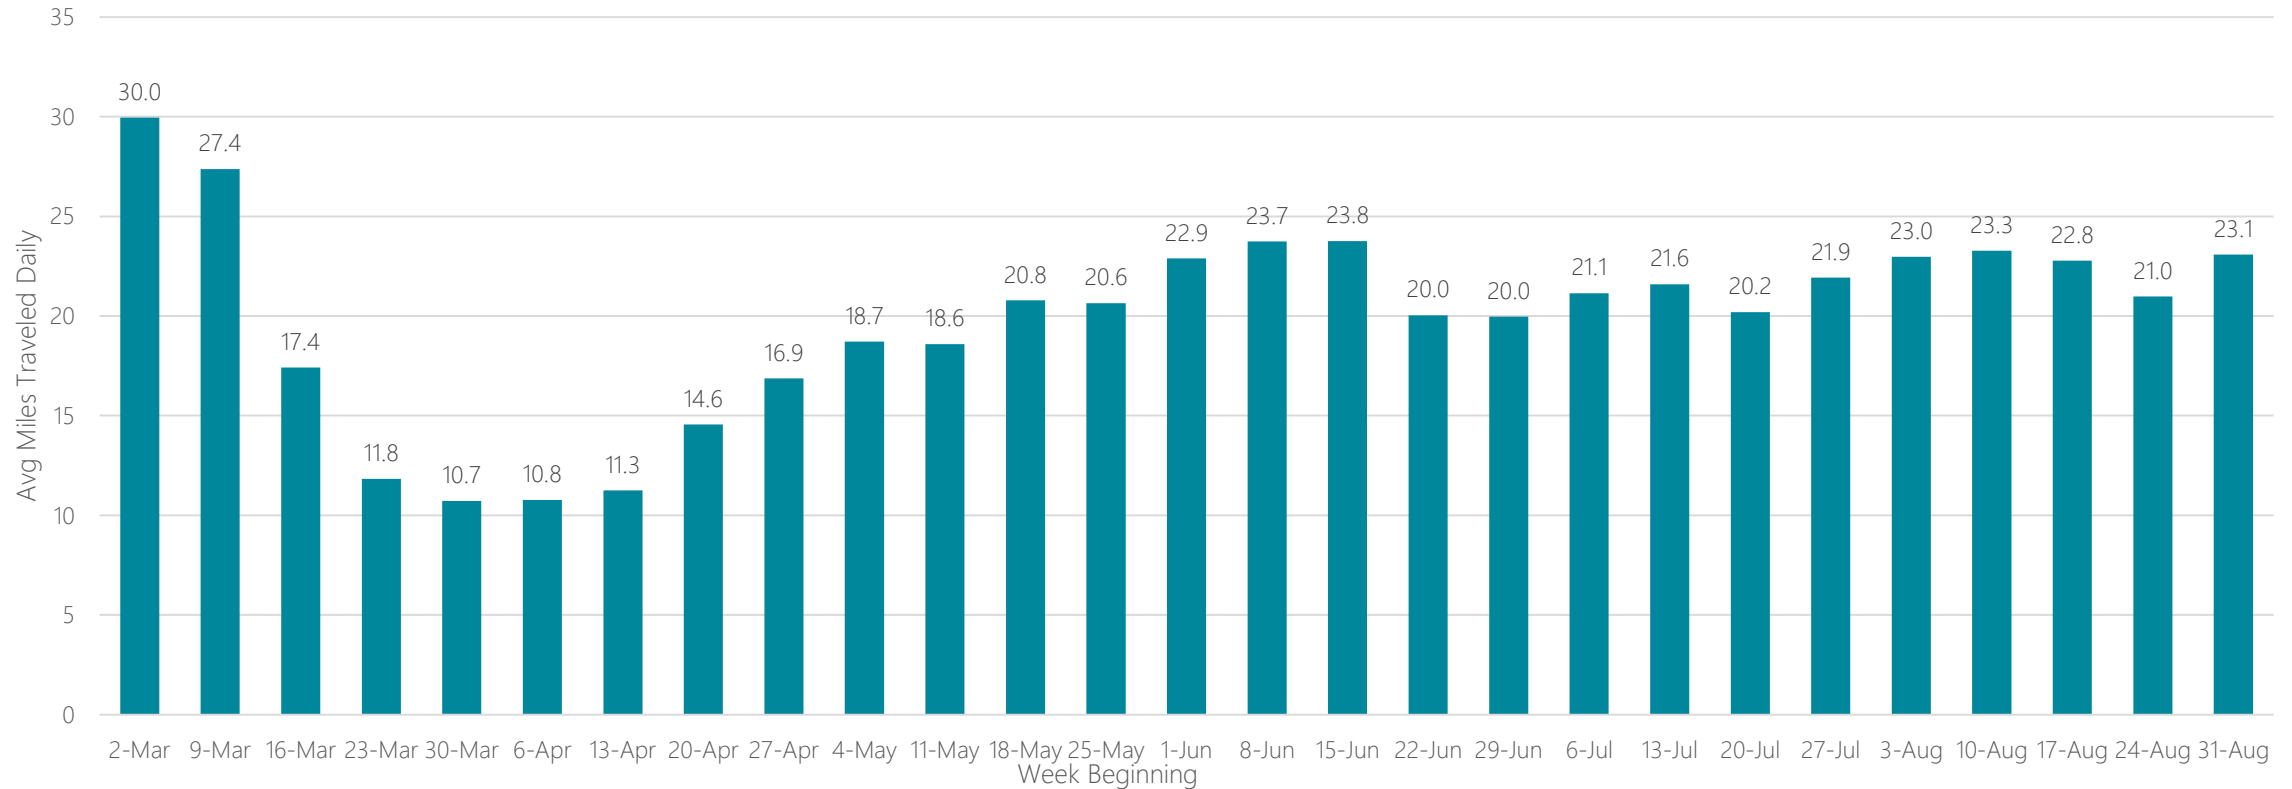

Helena

Average Miles Traveled Daily Weekly Trend

Honolulu

Average Miles Traveled Daily Weekly Trend

Houston

Average Miles Traveled Daily Weekly Trend

Huntsville-Decatur (Florence)

Average Miles Traveled Daily Weekly Trend