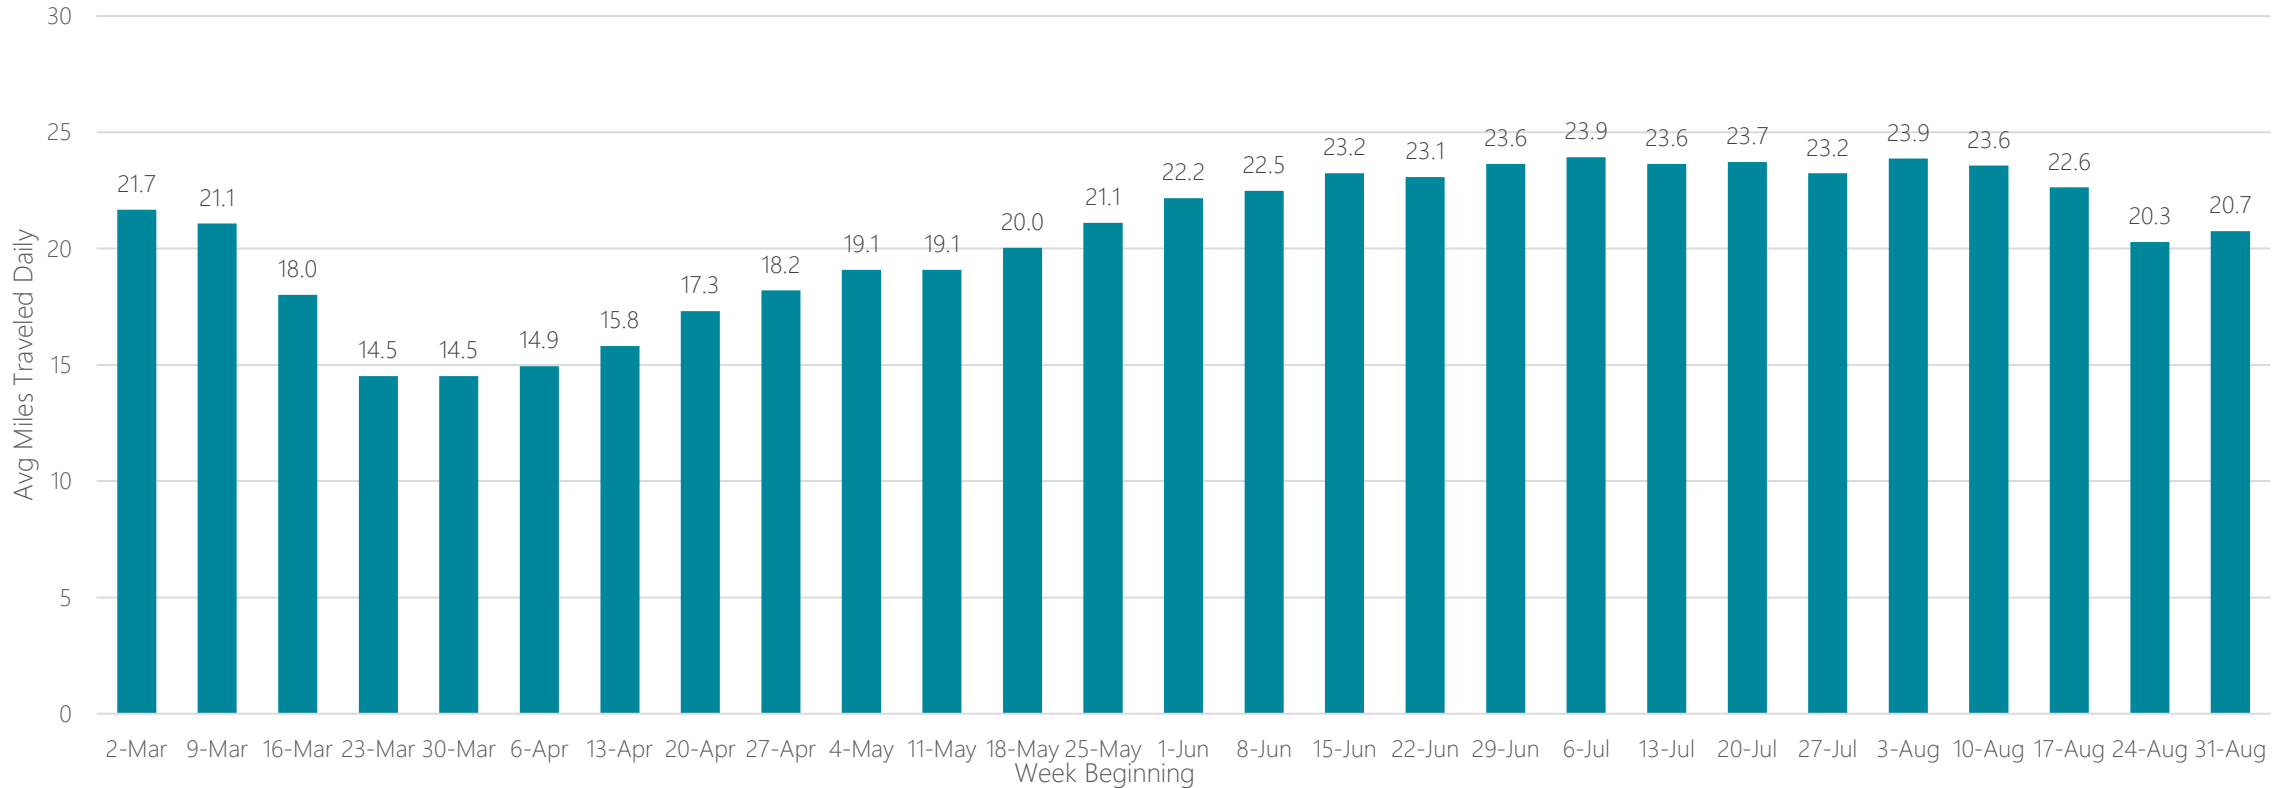

Lafayette, IN

Average Miles Traveled Daily Weekly Trend