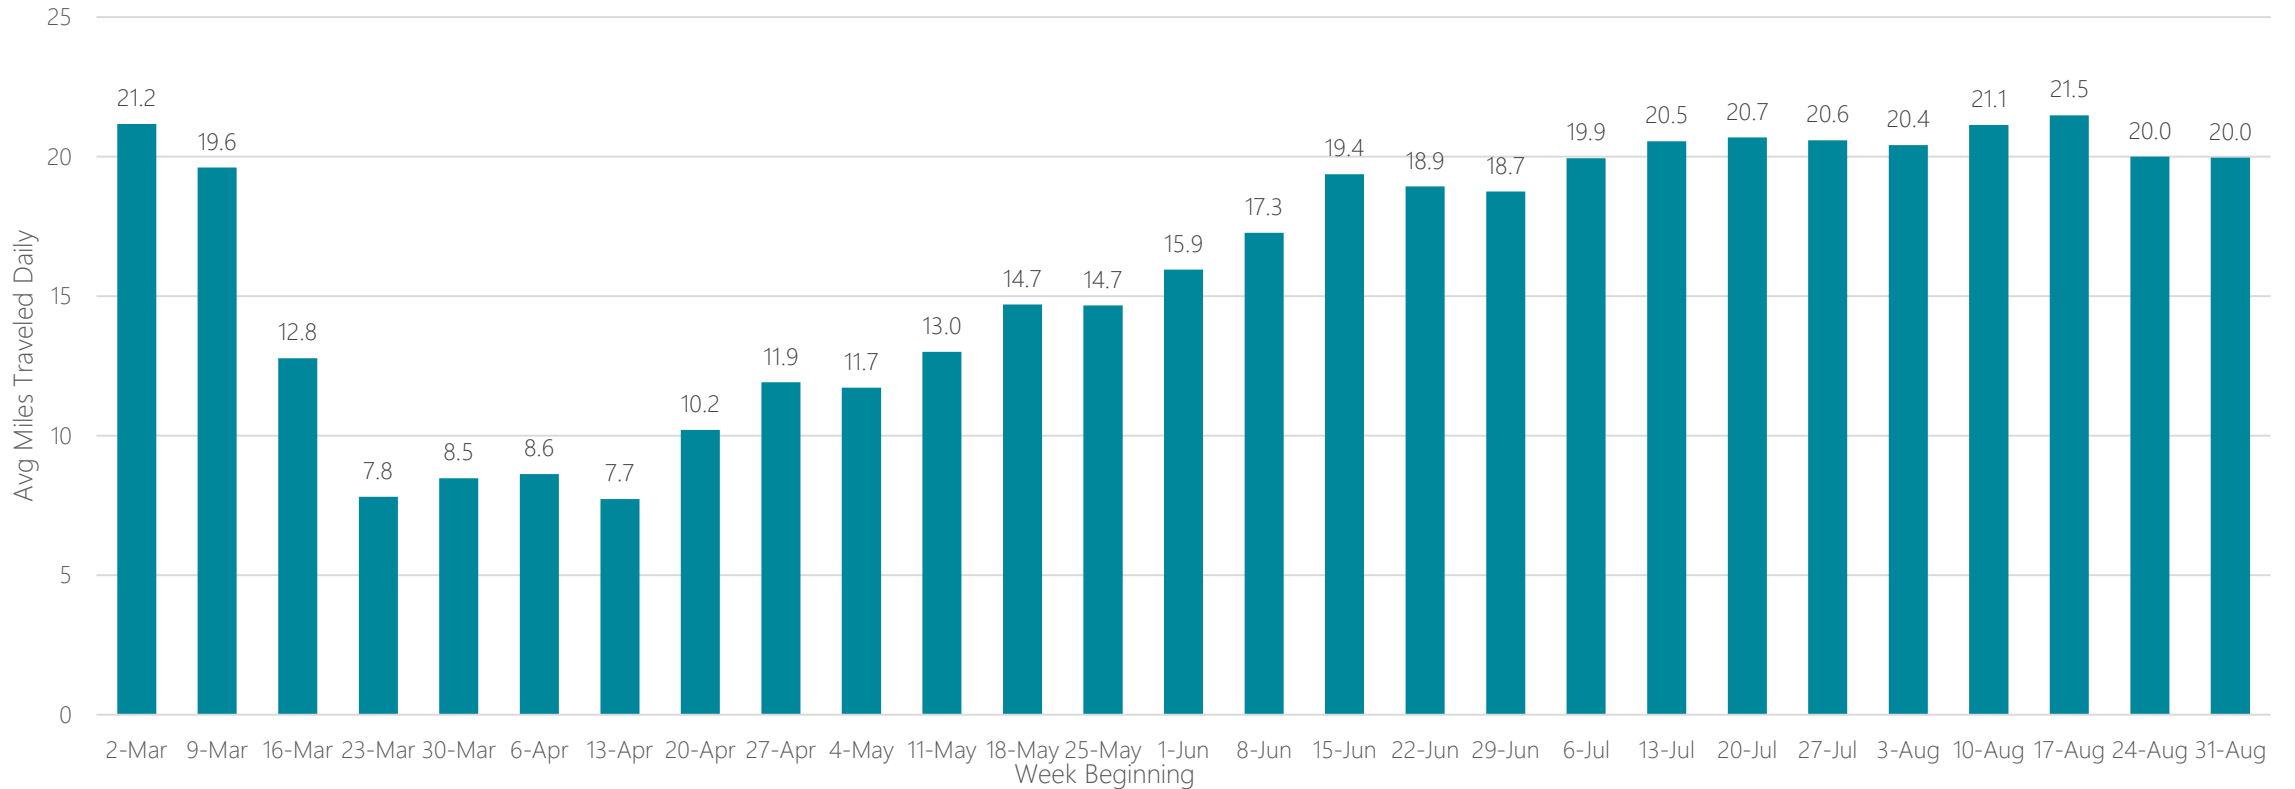

DMA Report

COVID-19 – Average Daily Miles Traveled Report

Updated 9/14/20

Abilene-Sweetwater

Average Miles Traveled Daily Weekly Trend

Albany, NY

Average Miles Traveled Daily Weekly Trend

Albany, GA