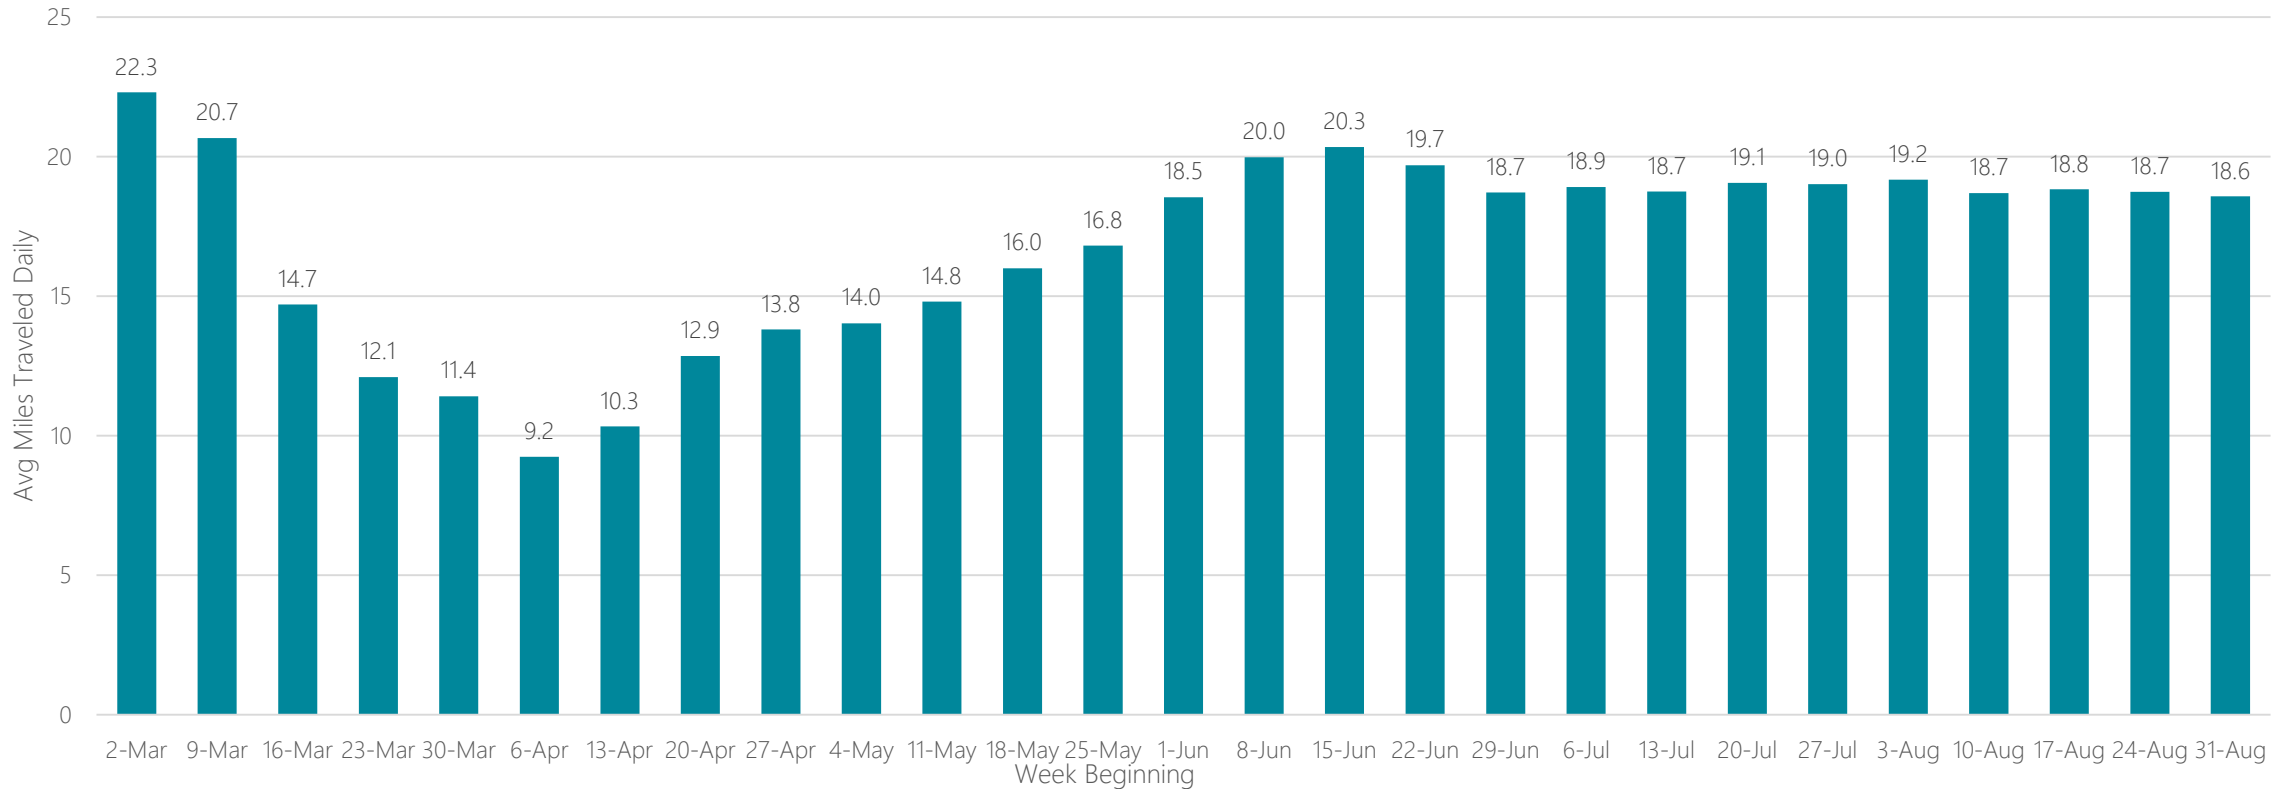

Palm Springs

Average Miles Traveled Daily Weekly Trend