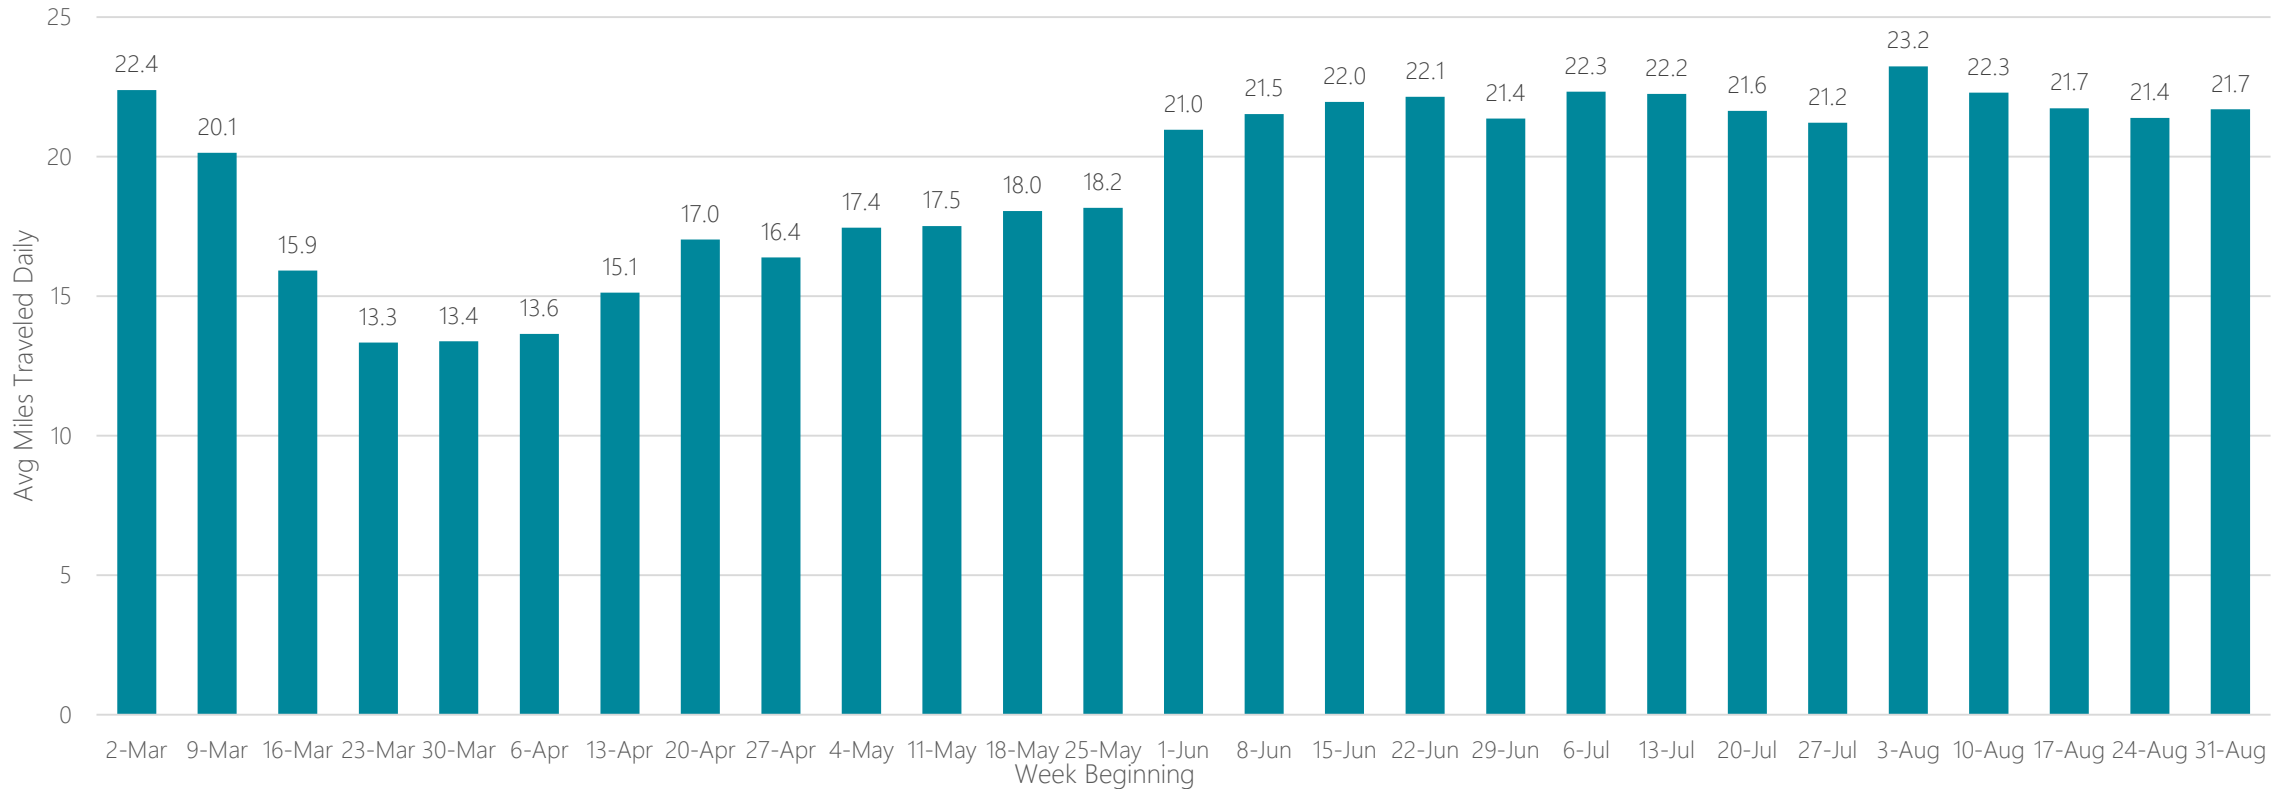

Rockford

Average Miles Traveled Daily Weekly Trend

Sacramento-Stockton-Modesto

Average Miles Traveled Daily Weekly Trend

Saint Joseph

Average Miles Traveled Daily Weekly Trend

Saint Louis

Average Miles Traveled Daily Weekly Trend