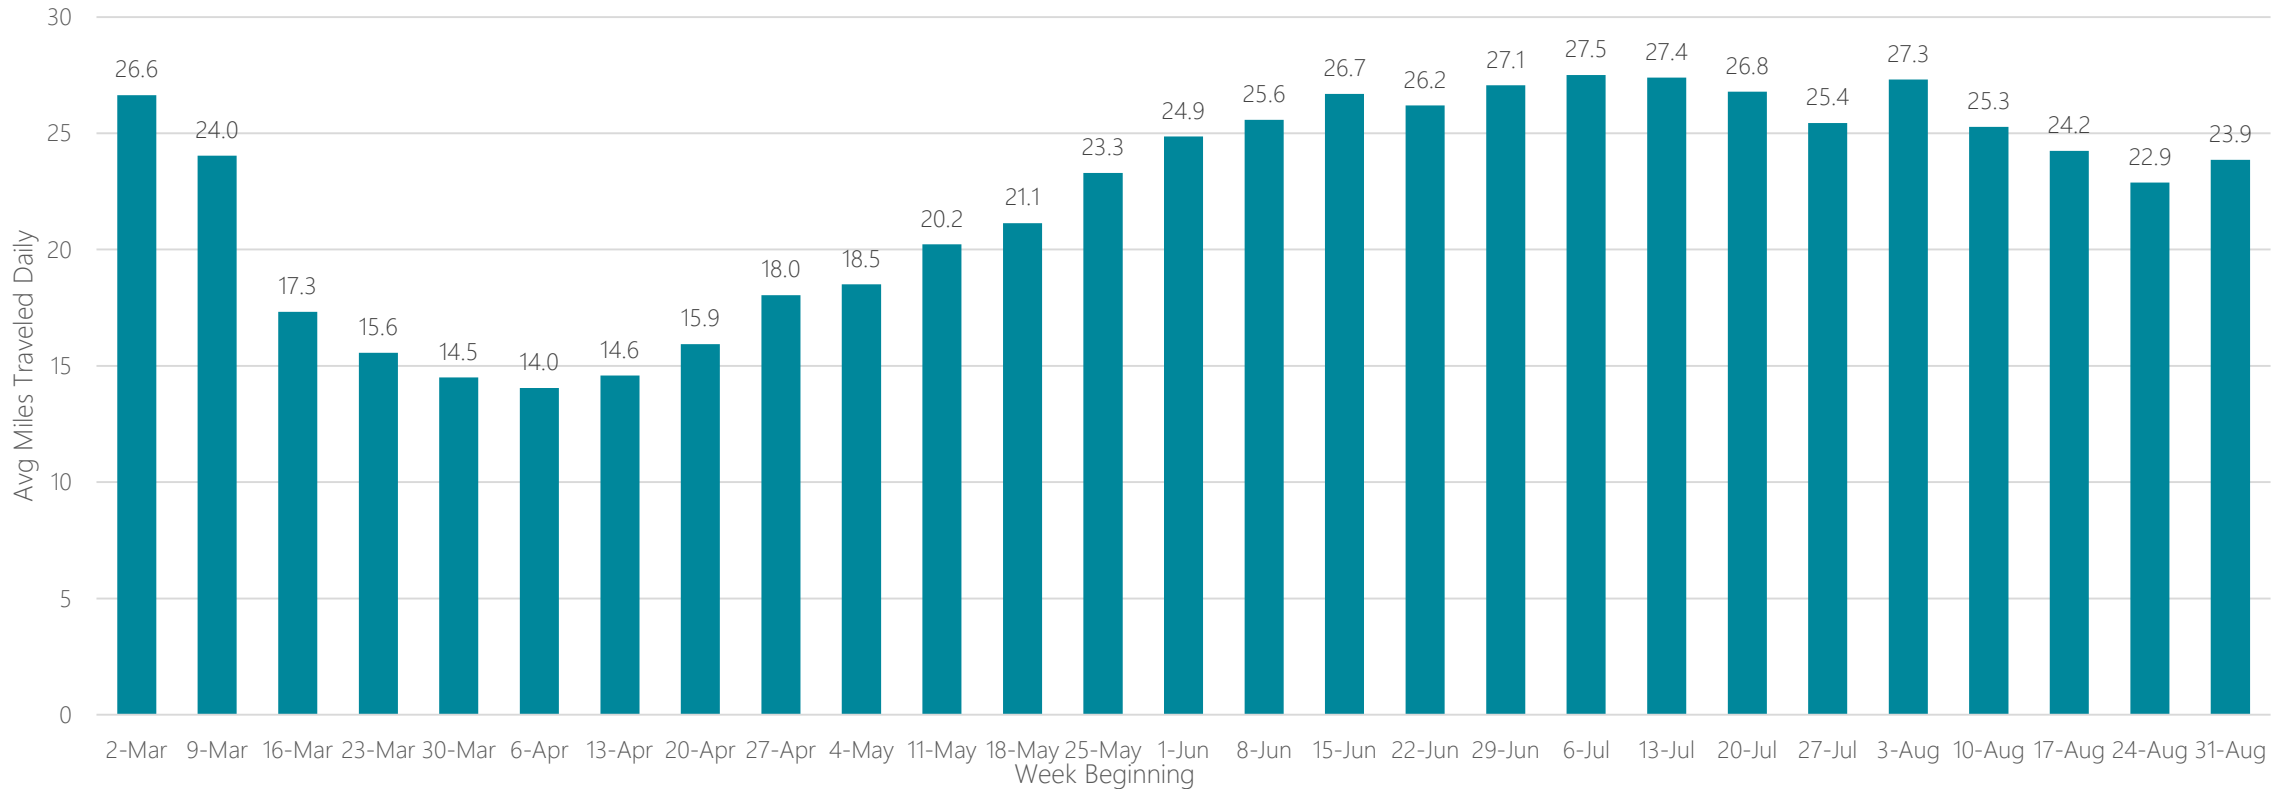

Laredo

Average Miles Traveled Daily Weekly Trend

Las Vegas

Average Miles Traveled Daily Weekly Trend

Lexington

Average Miles Traveled Daily Weekly Trend

Lima

Average Miles Traveled Daily Weekly Trend