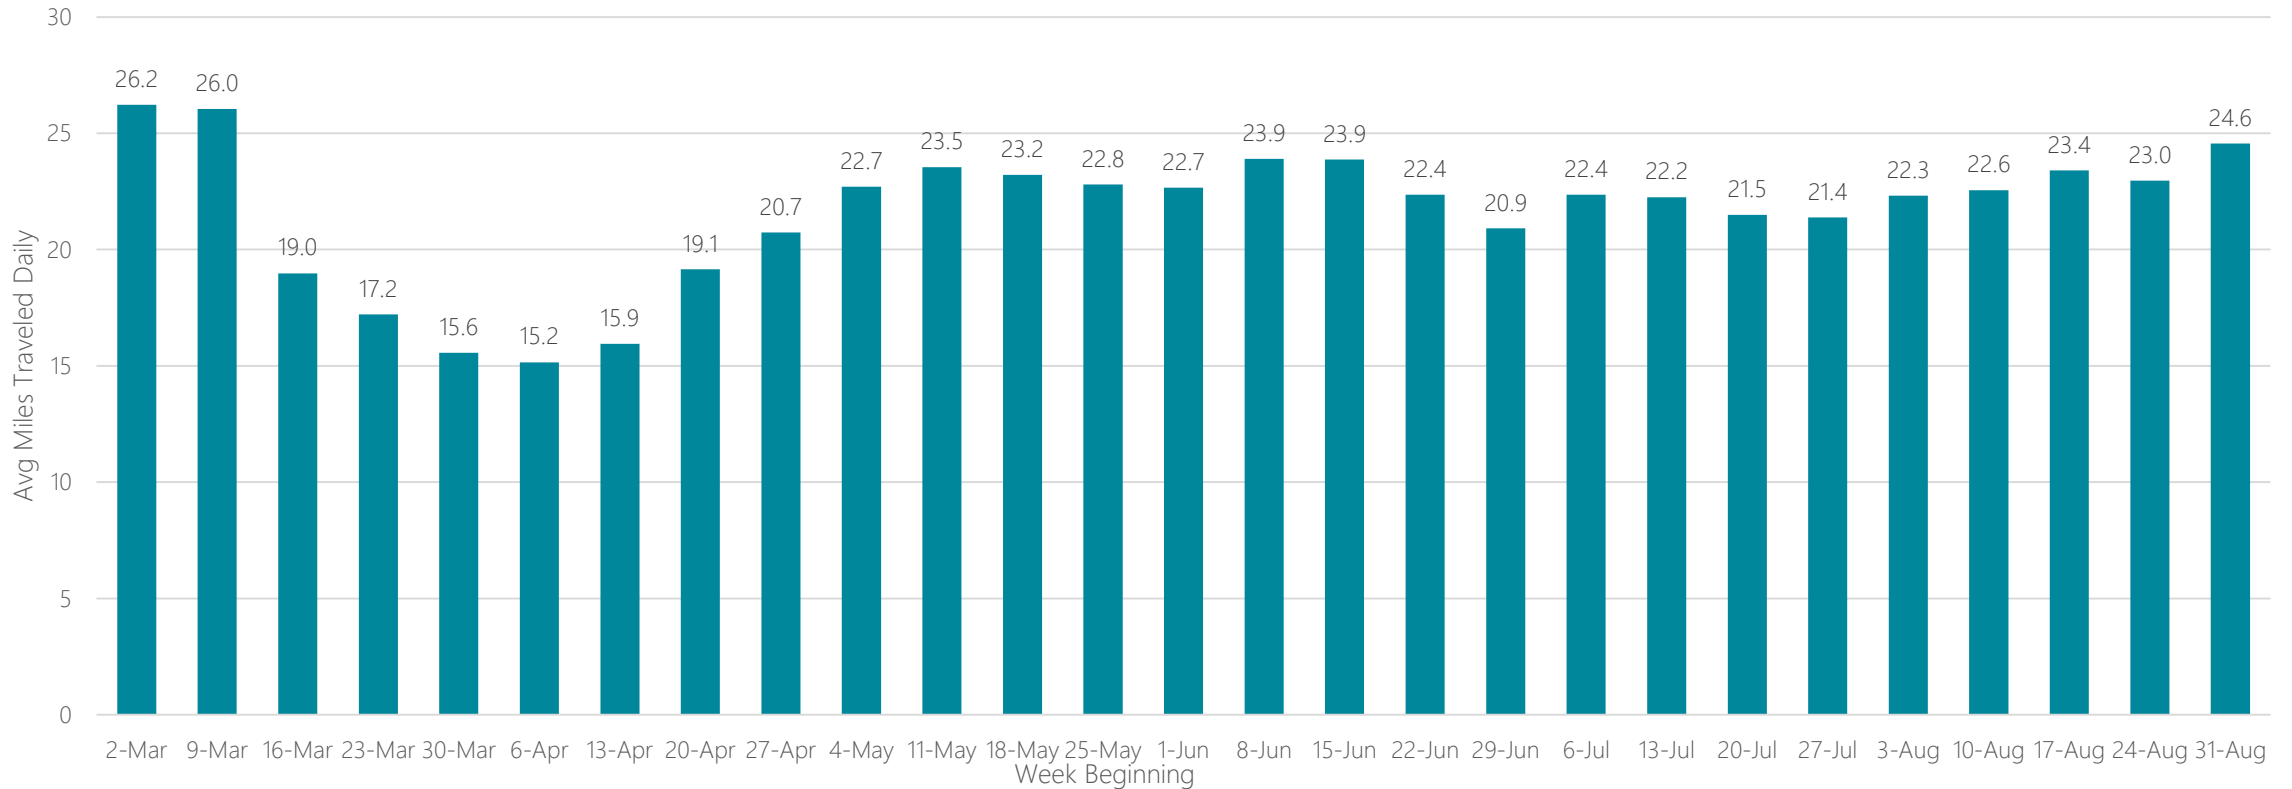

Paducah-Cape Girardeau-Harrisburg

Average Miles Traveled Daily Weekly Trend

Palm Springs

Average Miles Traveled Daily Weekly Trend

Panama City

Average Miles Traveled Daily Weekly Trend

Parkersburg

Average Miles Traveled Daily Weekly Trend