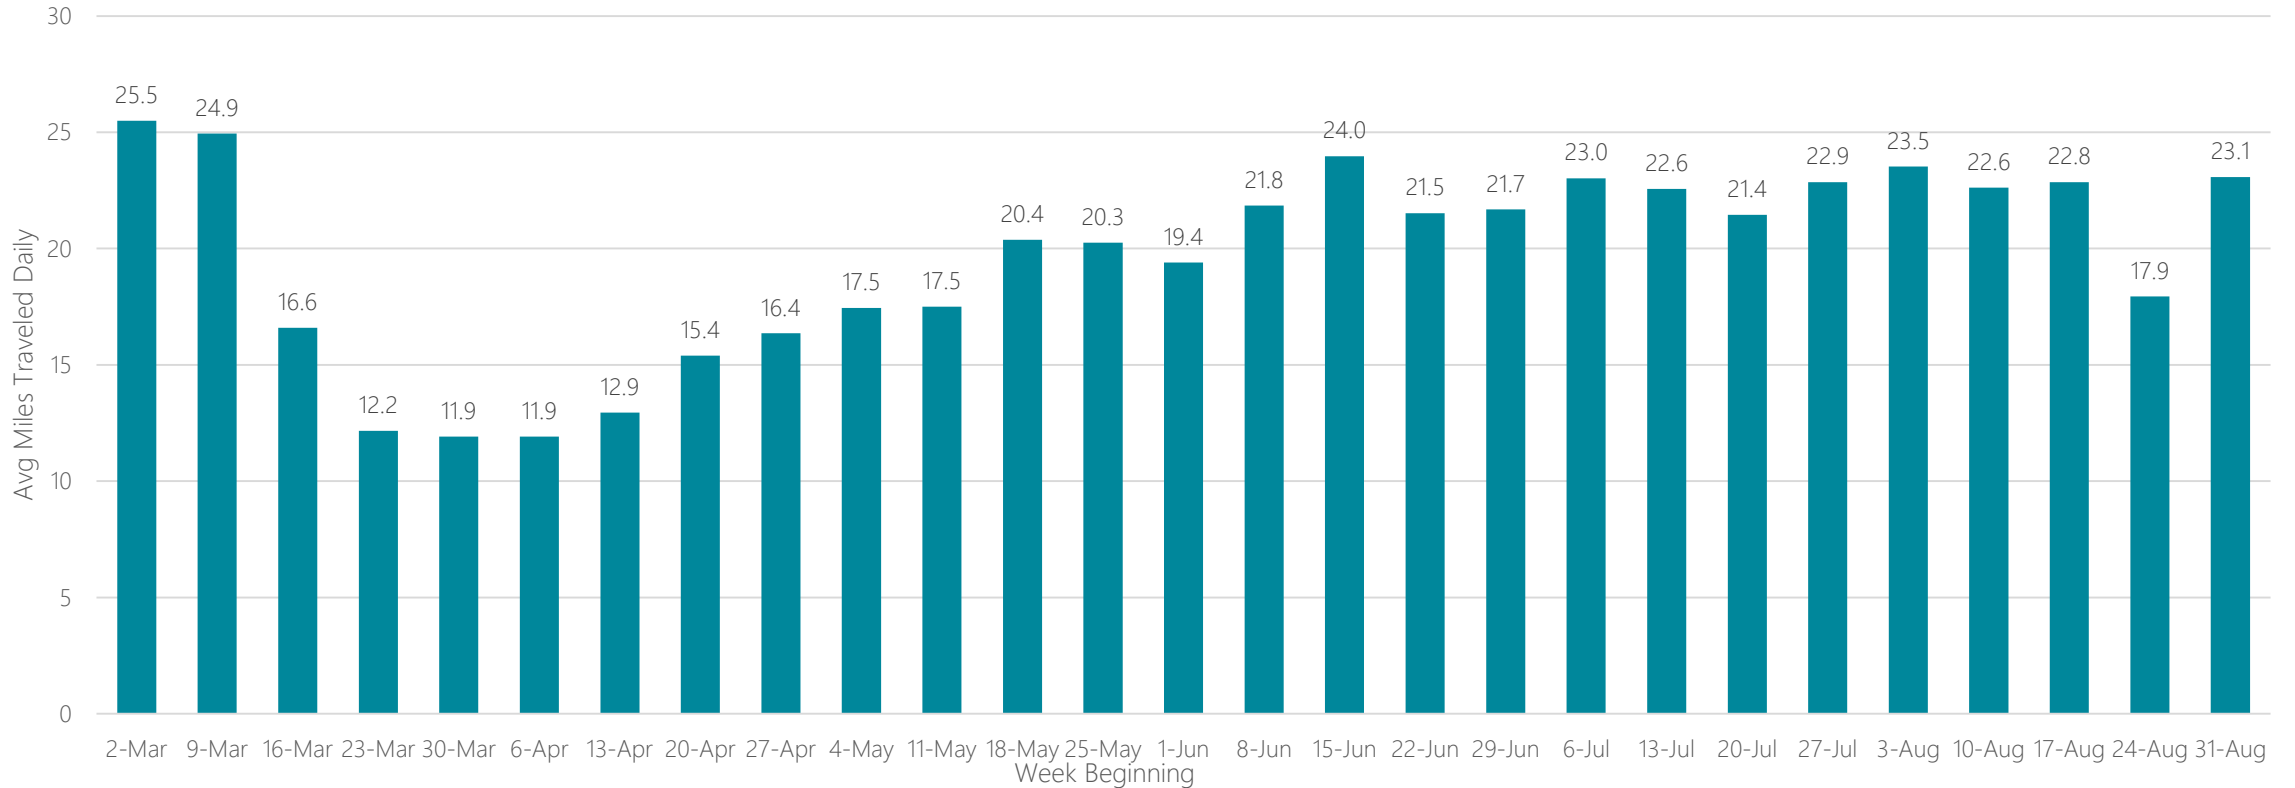

Montgomery (Selma)

Average Miles Traveled Daily Weekly Trend

Myrtle Beach-Florence

Average Miles Traveled Daily Weekly Trend

Nashville

Average Miles Traveled Daily Weekly Trend

New Orleans

Average Miles Traveled Daily Weekly Trend