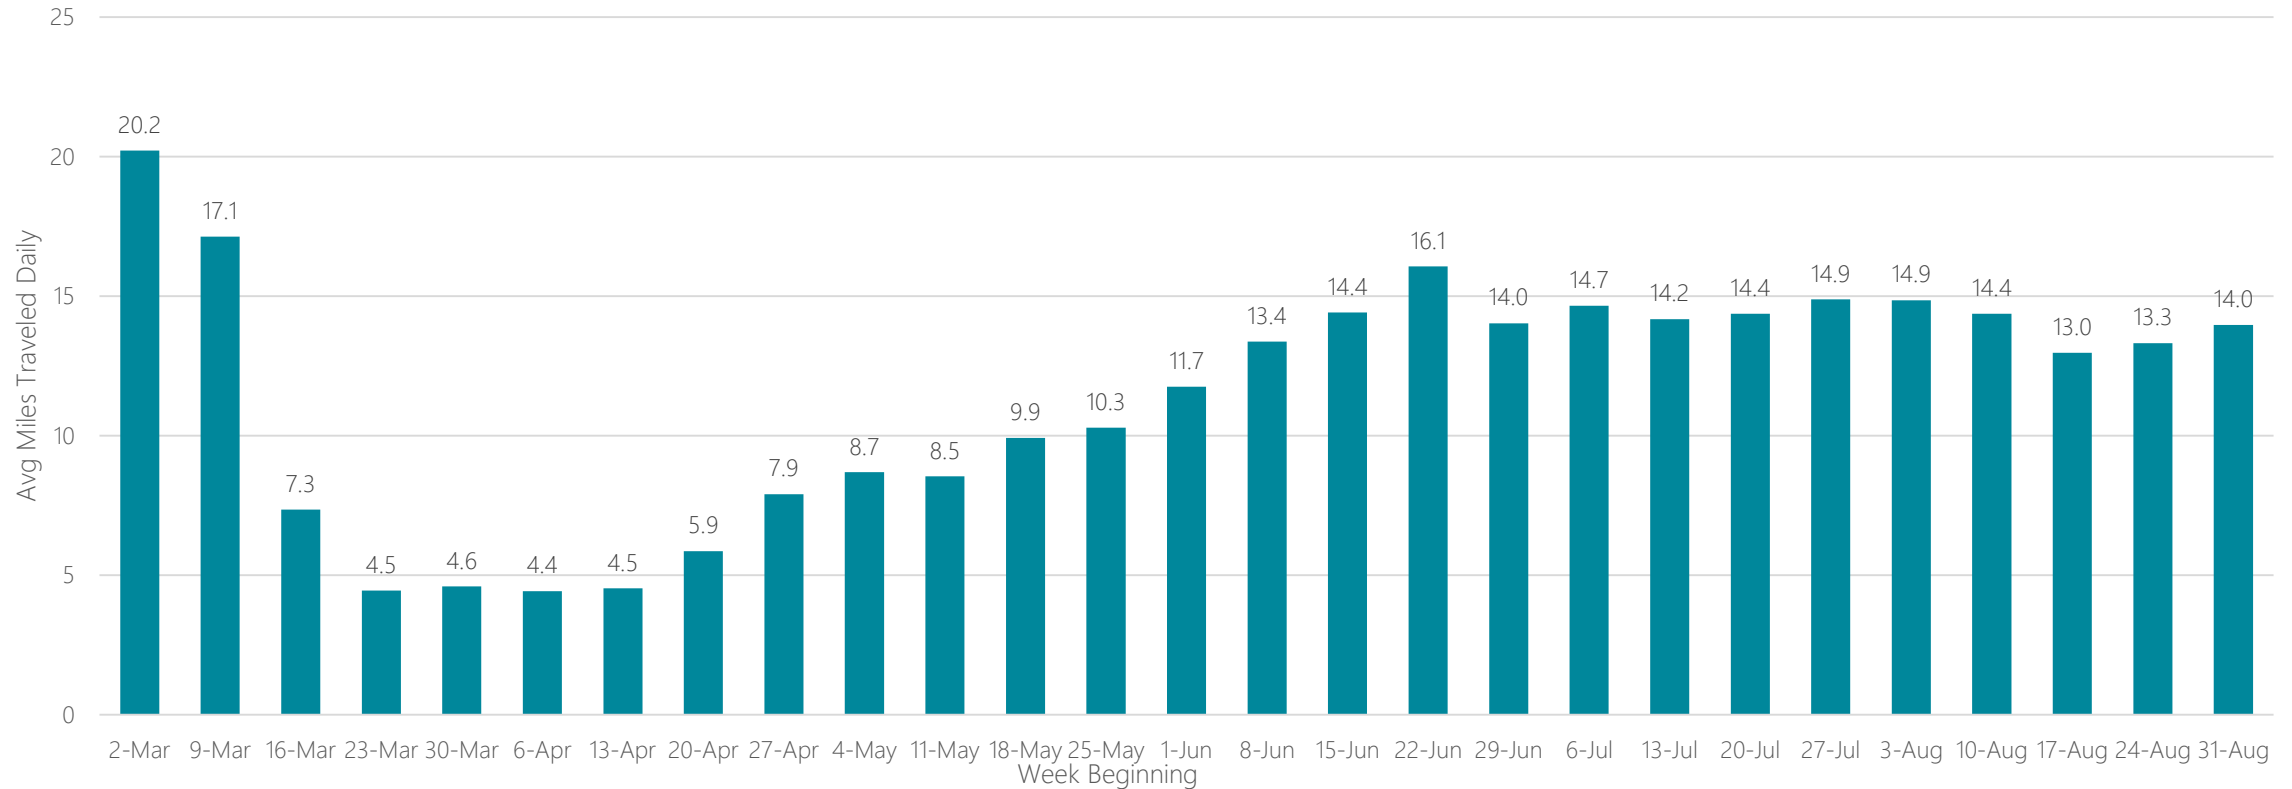

San Francisco-Oakland-San Jose

Average Miles Traveled Daily Weekly Trend