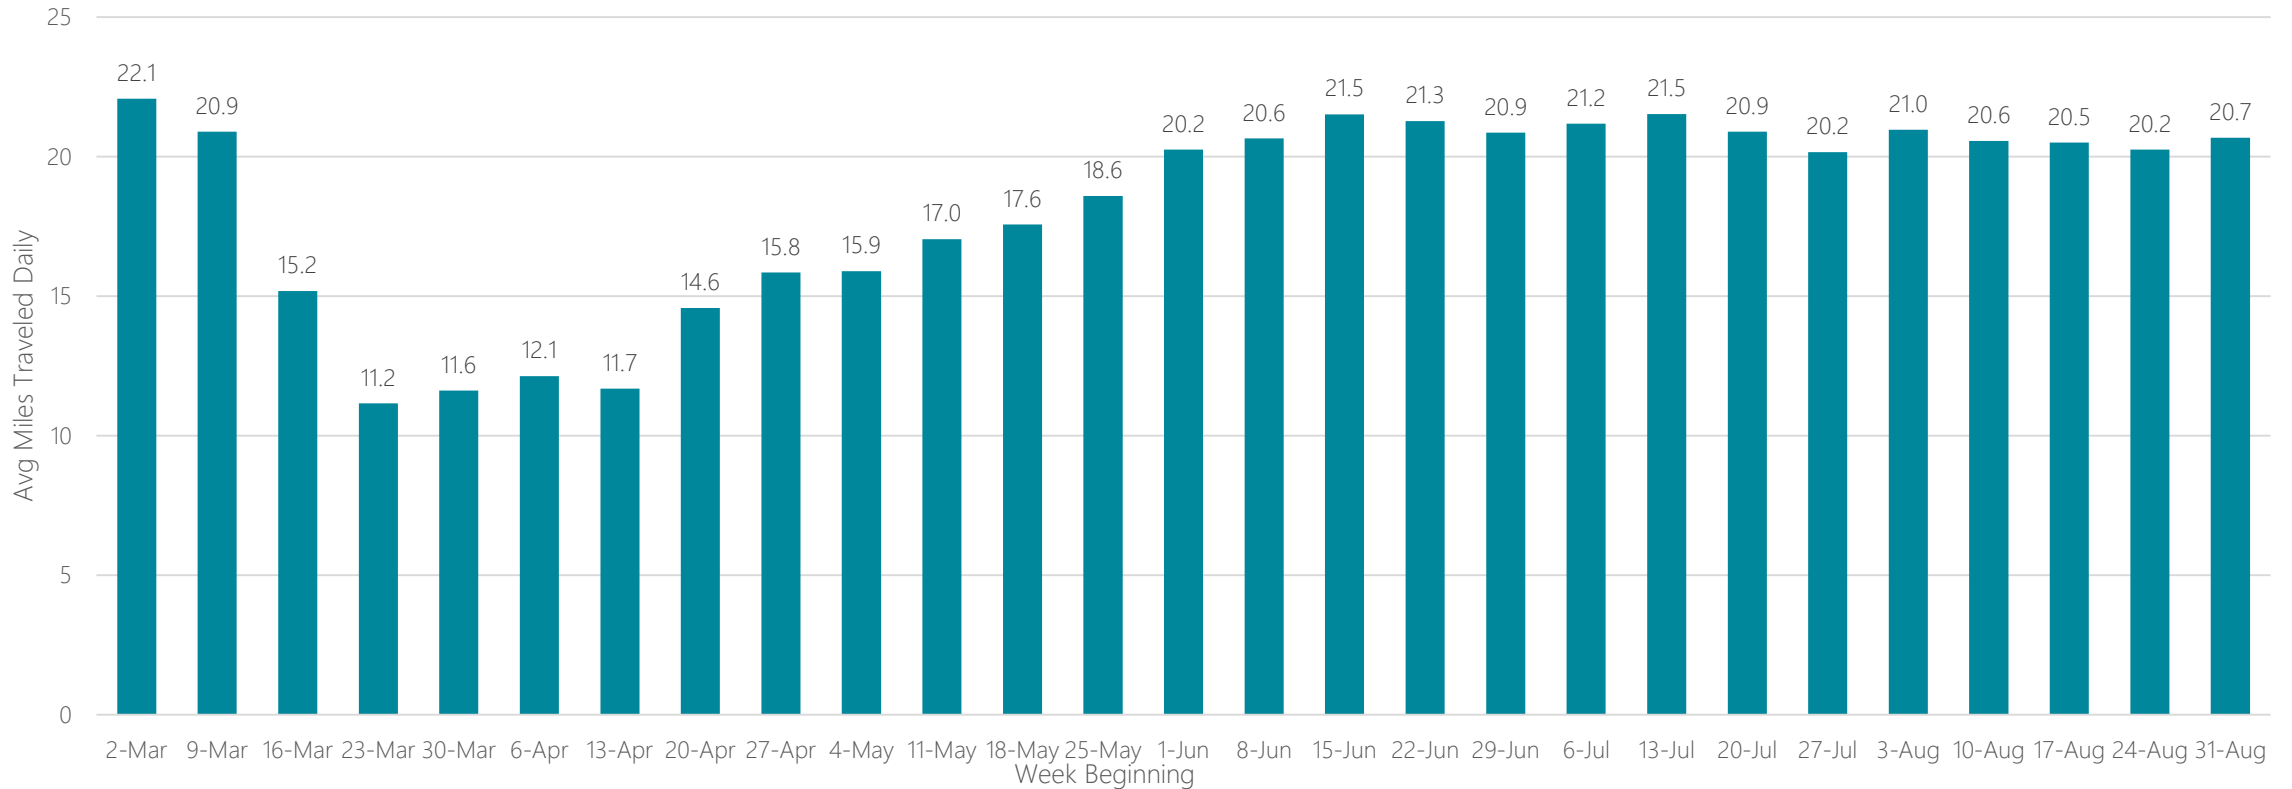

Dallas-Fort Worth

Average Miles Traveled Daily Weekly Trend

Davenport-Rock Island-Moline

Average Miles Traveled Daily Weekly Trend

Dayton

Average Miles Traveled Daily Weekly Trend

Denver

Average Miles Traveled Daily Weekly Trend