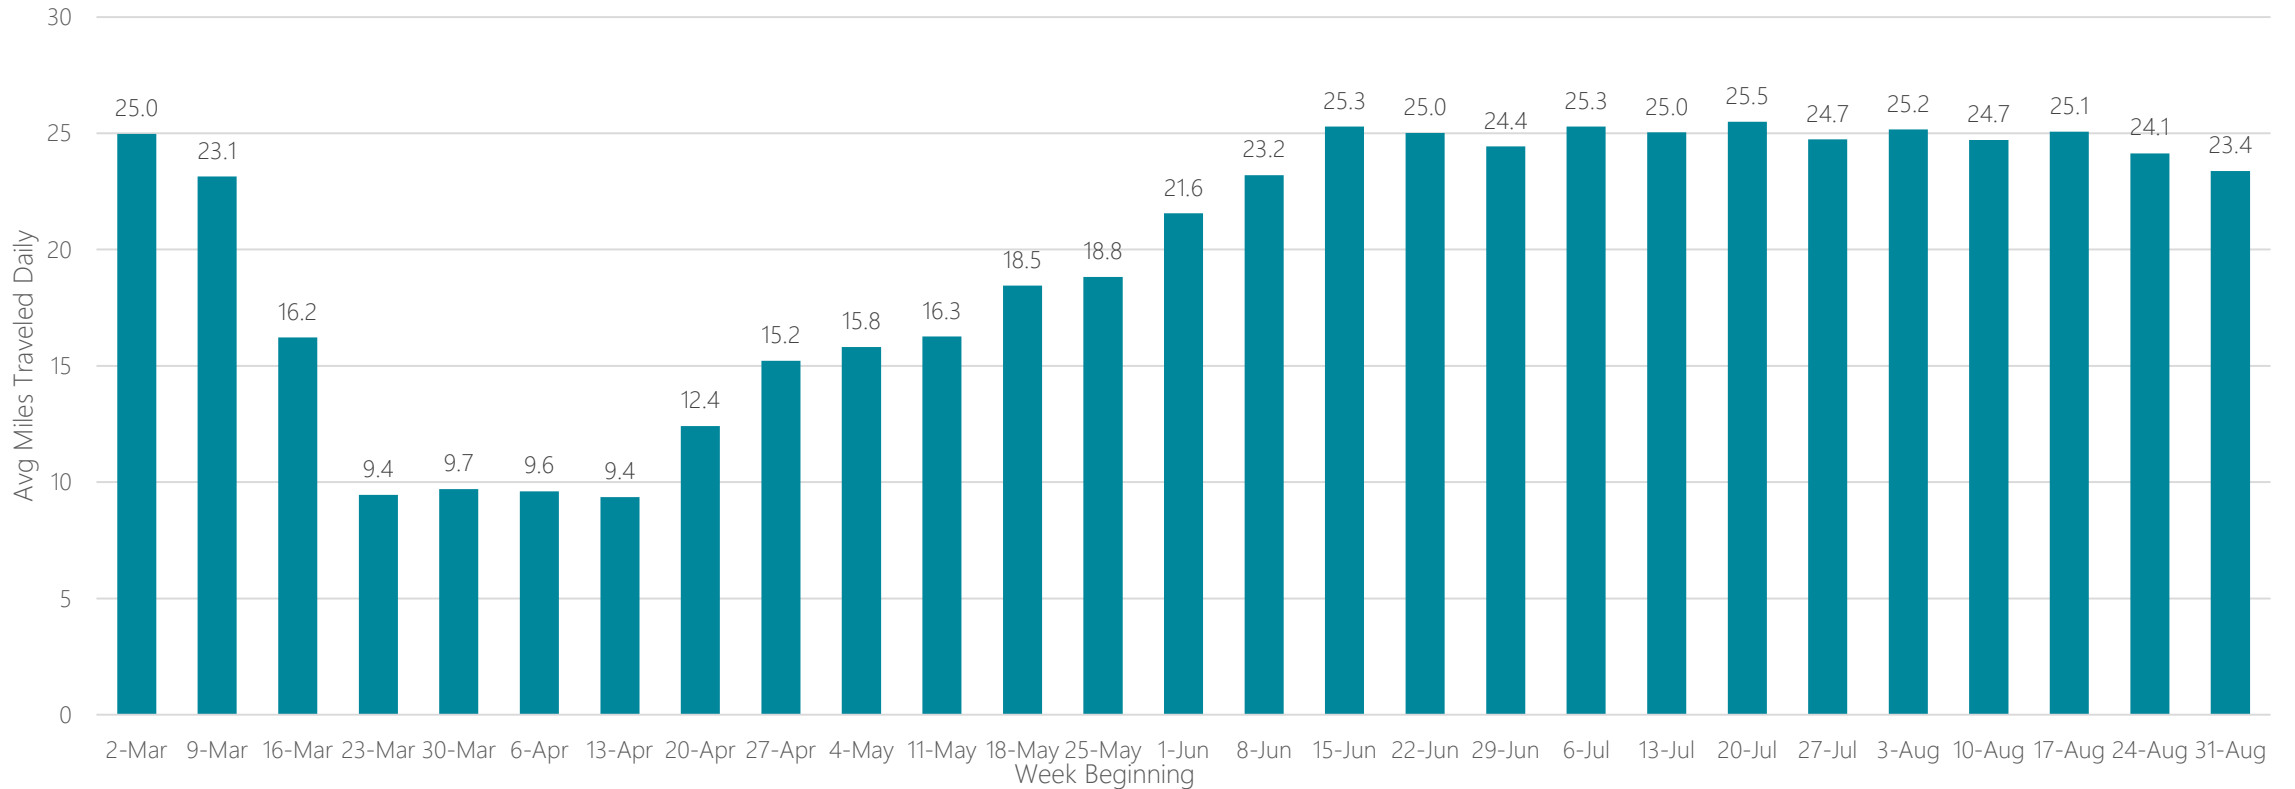

Grand Rapids-Kalamazoo-Battle Creek

Average Miles Traveled Daily Weekly Trend