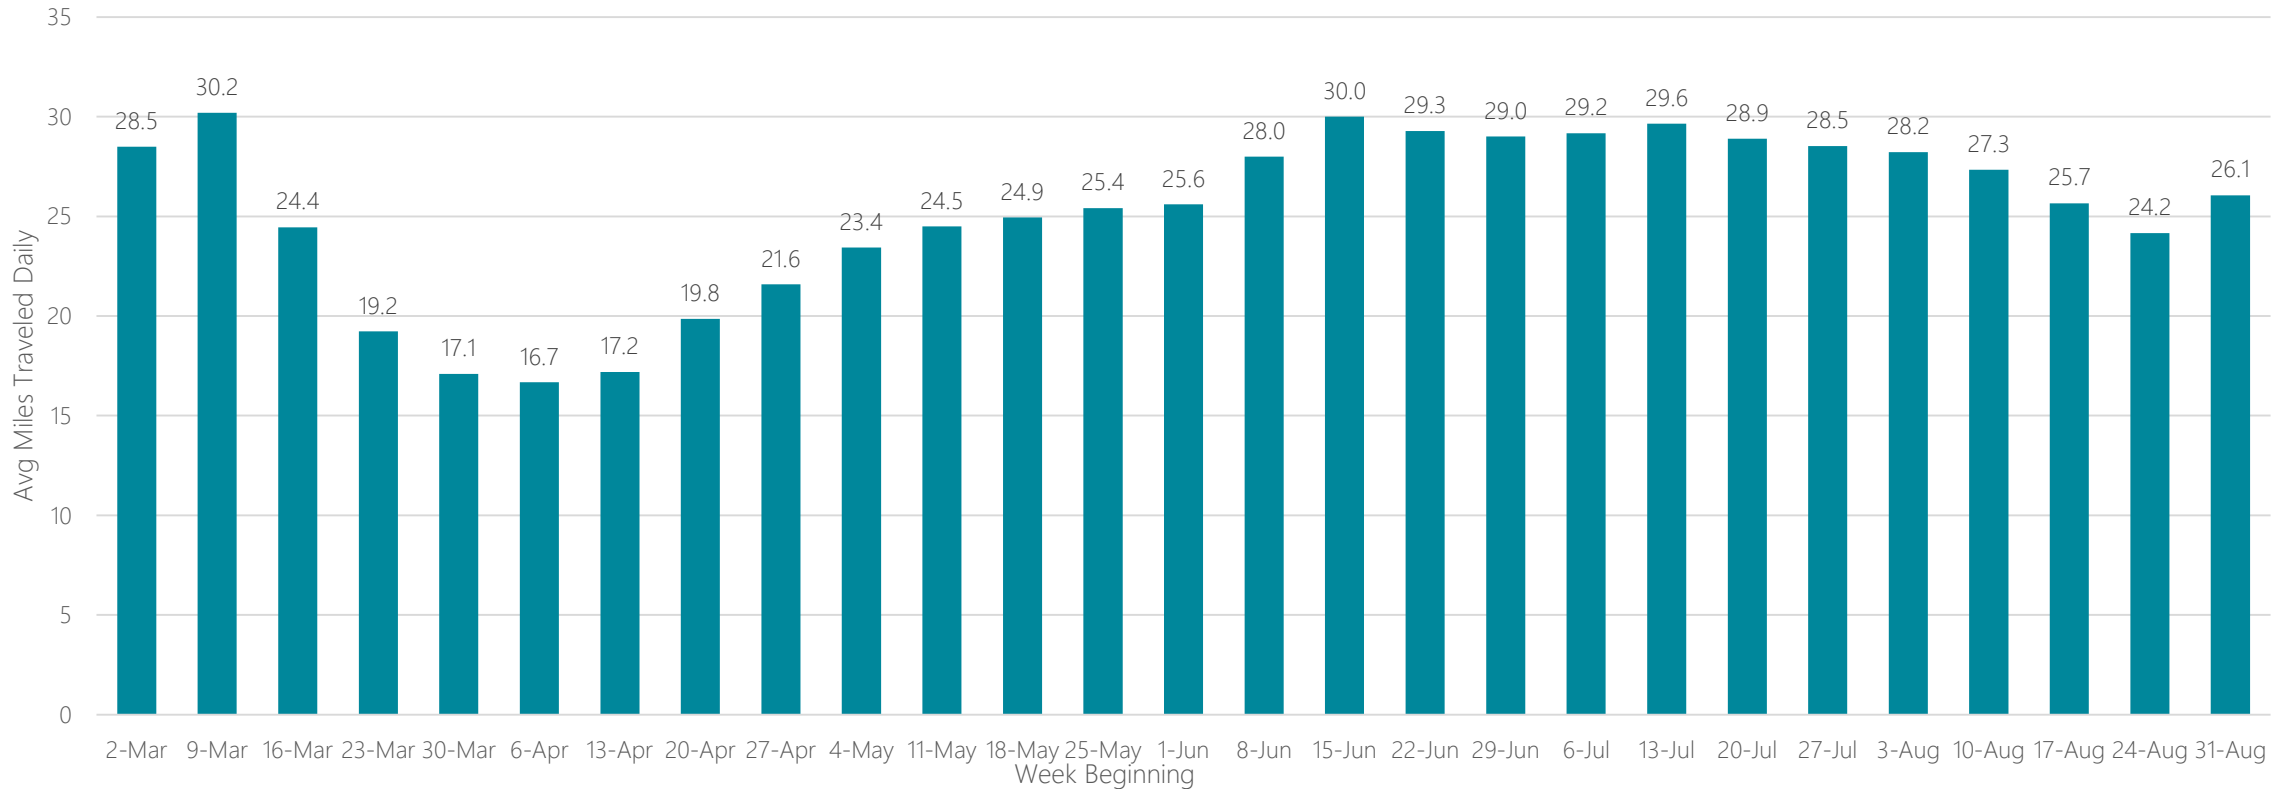

Springfield-Holyoke

Average Miles Traveled Daily Weekly Trend

Springfield, MO

Average Miles Traveled Daily Weekly Trend

Syracuse, NY

Average Miles Traveled Daily Weekly Trend

Tallahassee-Thomasville

Average Miles Traveled Daily Weekly Trend