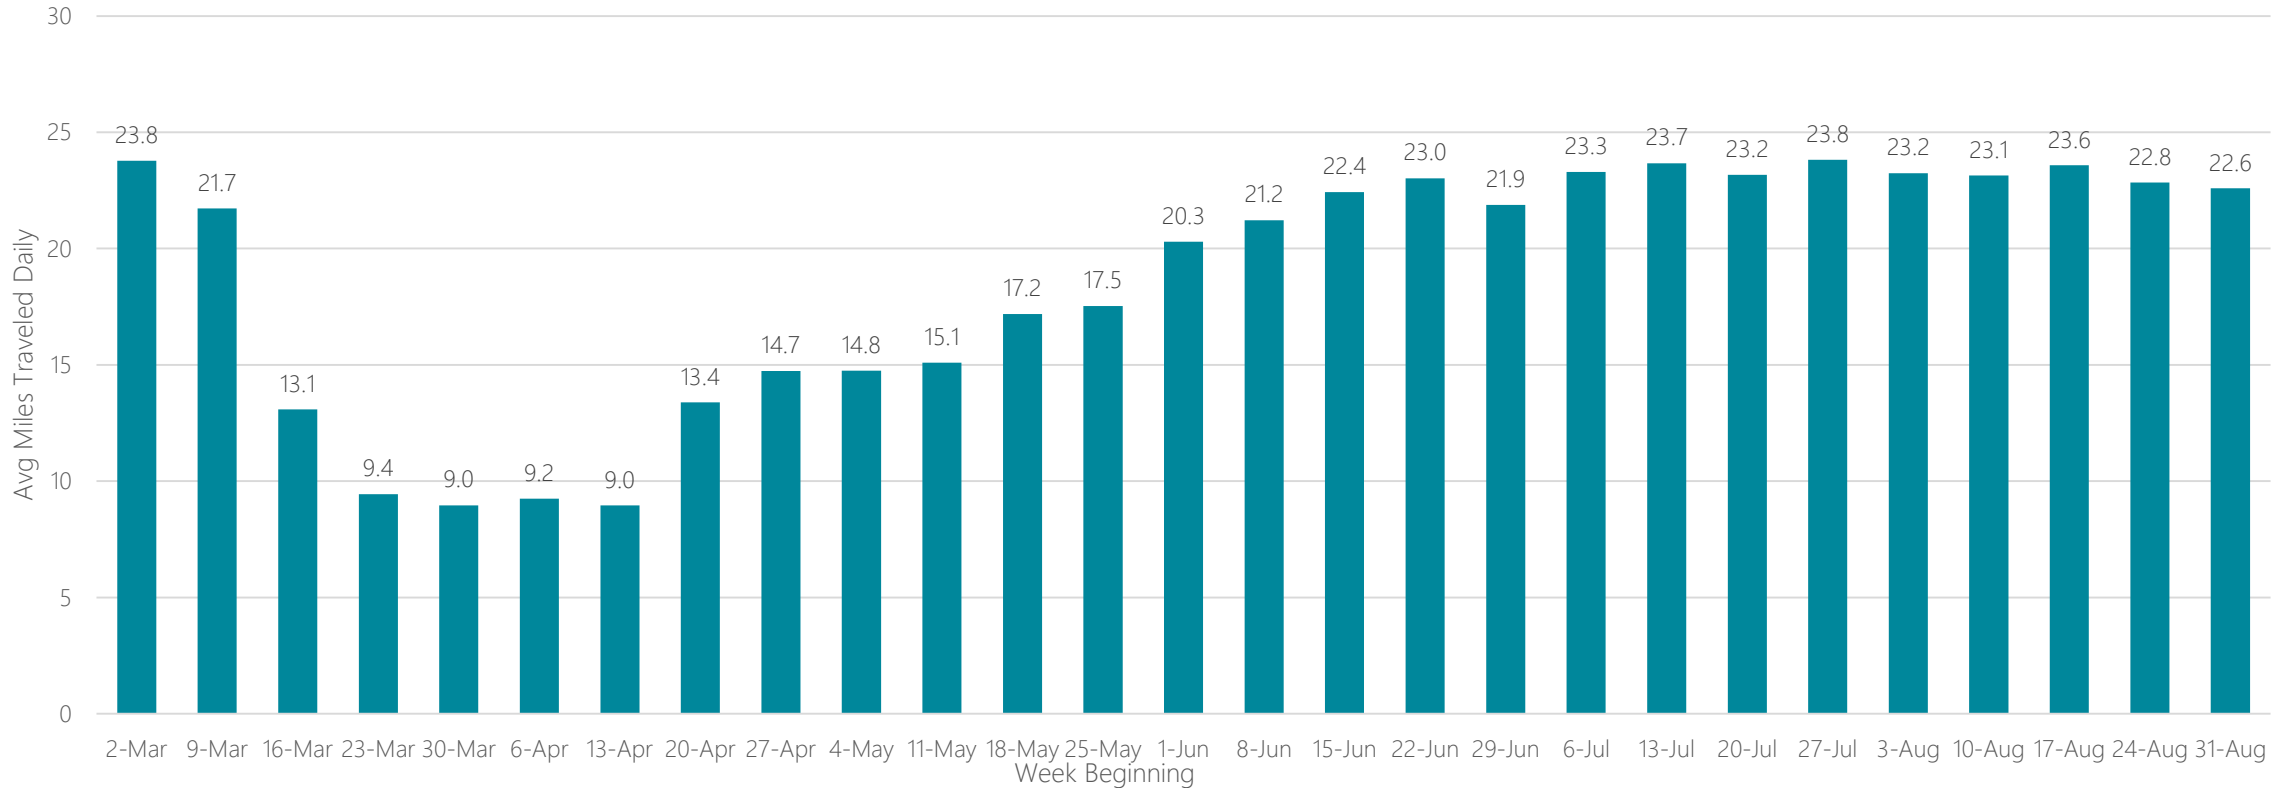

Miami-Fort Lauderdale

Average Miles Traveled Daily Weekly Trend

Milwaukee

Average Miles Traveled Daily Weekly Trend

Minneapolis-Saint Paul

Average Miles Traveled Daily Weekly Trend

Minot-Bismarck-Dickinson

Average Miles Traveled Daily Weekly Trend