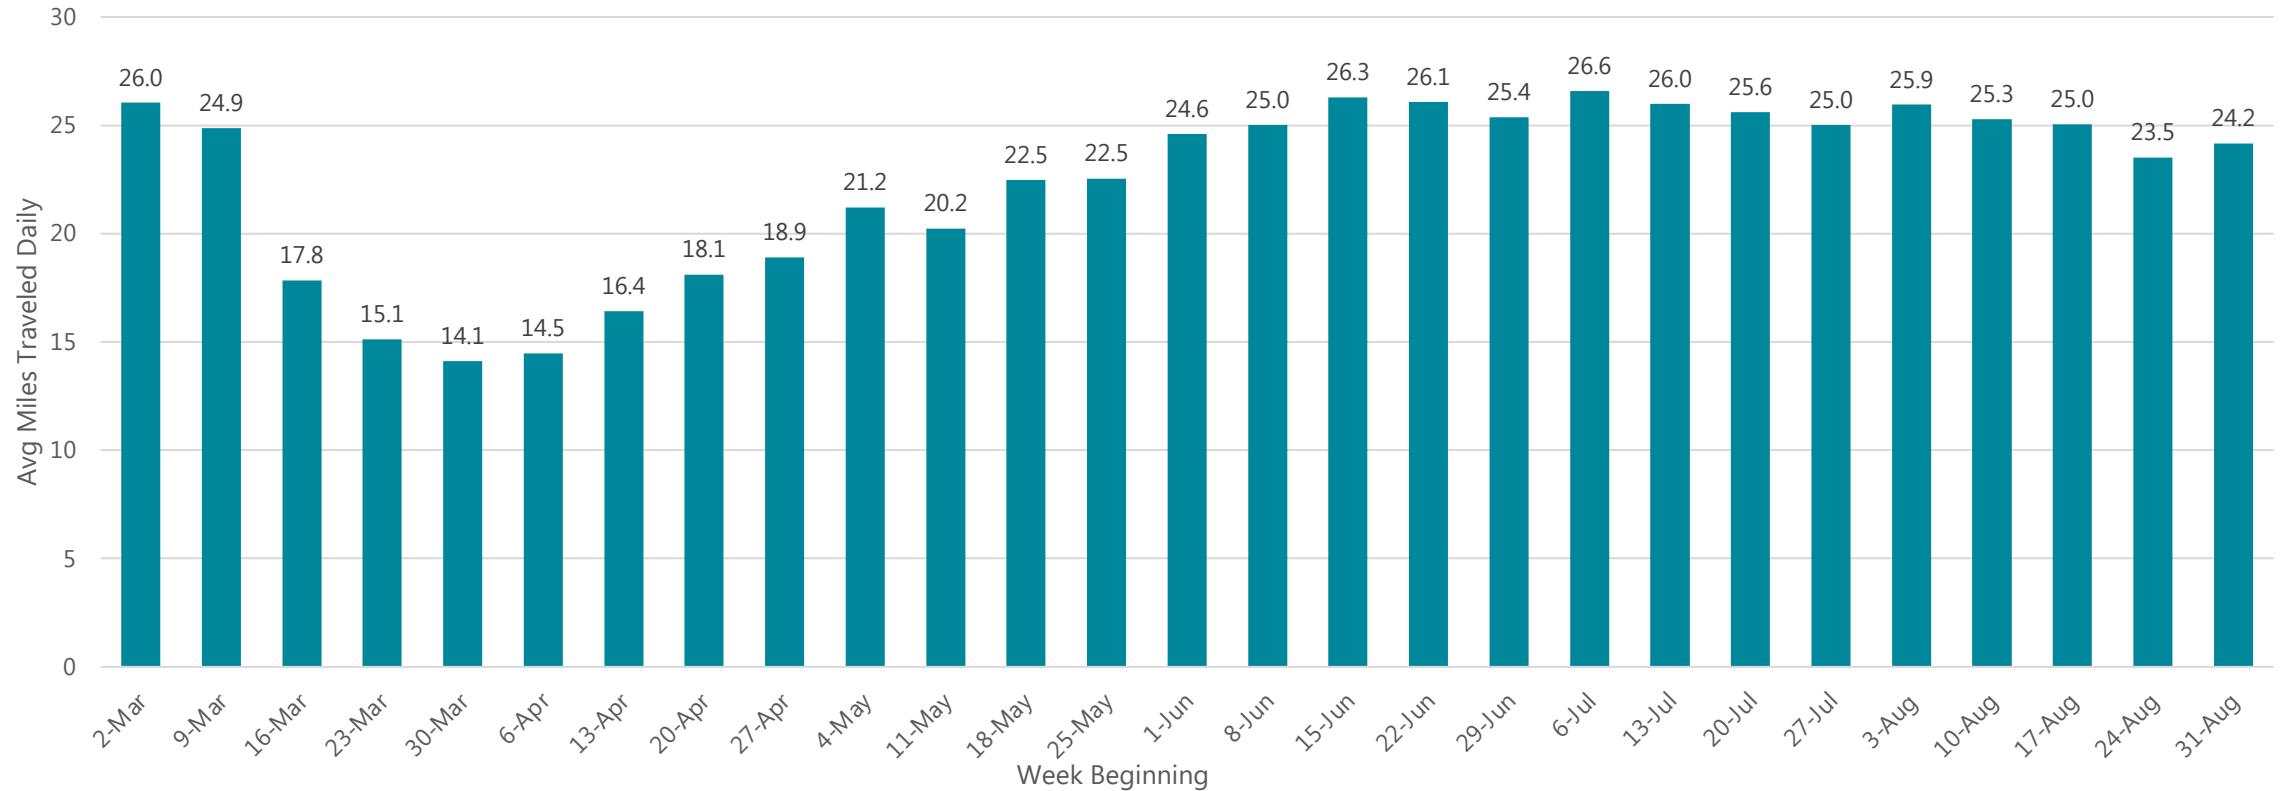

Springfield, MO

Average Miles Traveled Daily Weekly Trend