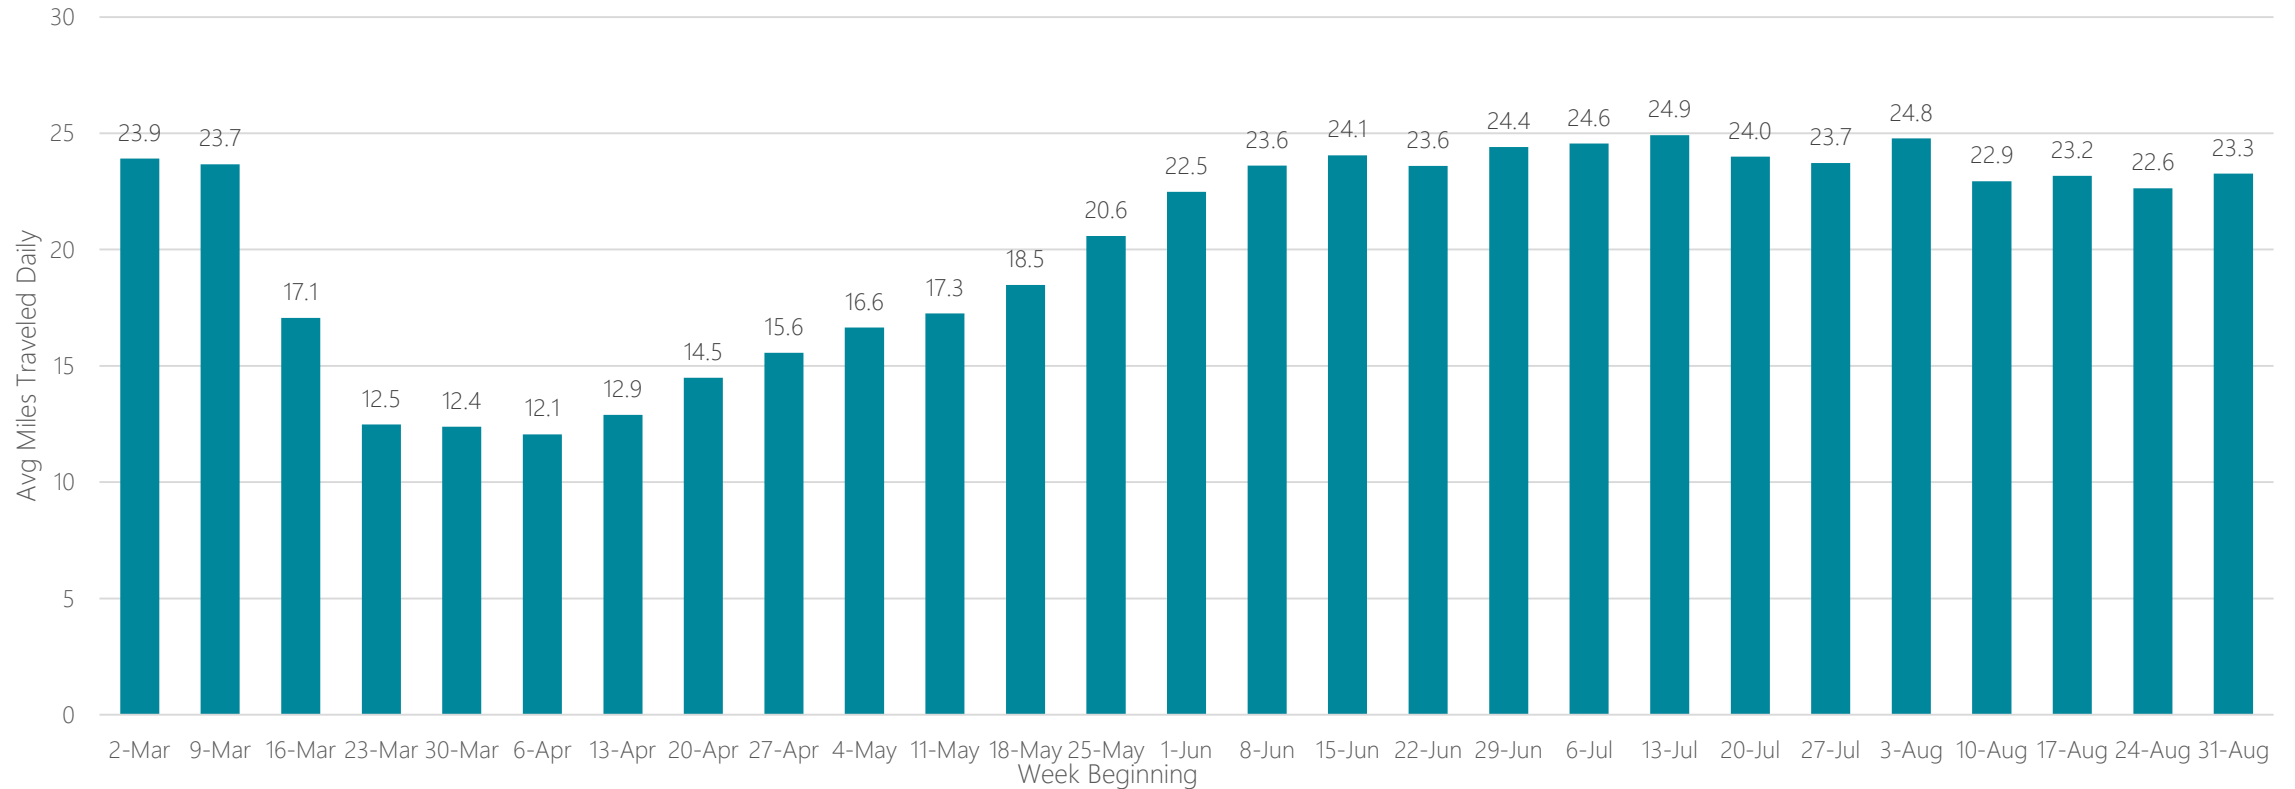

Chicago

Average Miles Traveled Daily Weekly Trend

Chico-Redding

Average Miles Traveled Daily Weekly Trend

Cincinnati

Average Miles Traveled Daily Weekly Trend

Clarksburg-Weston

Average Miles Traveled Daily Weekly Trend