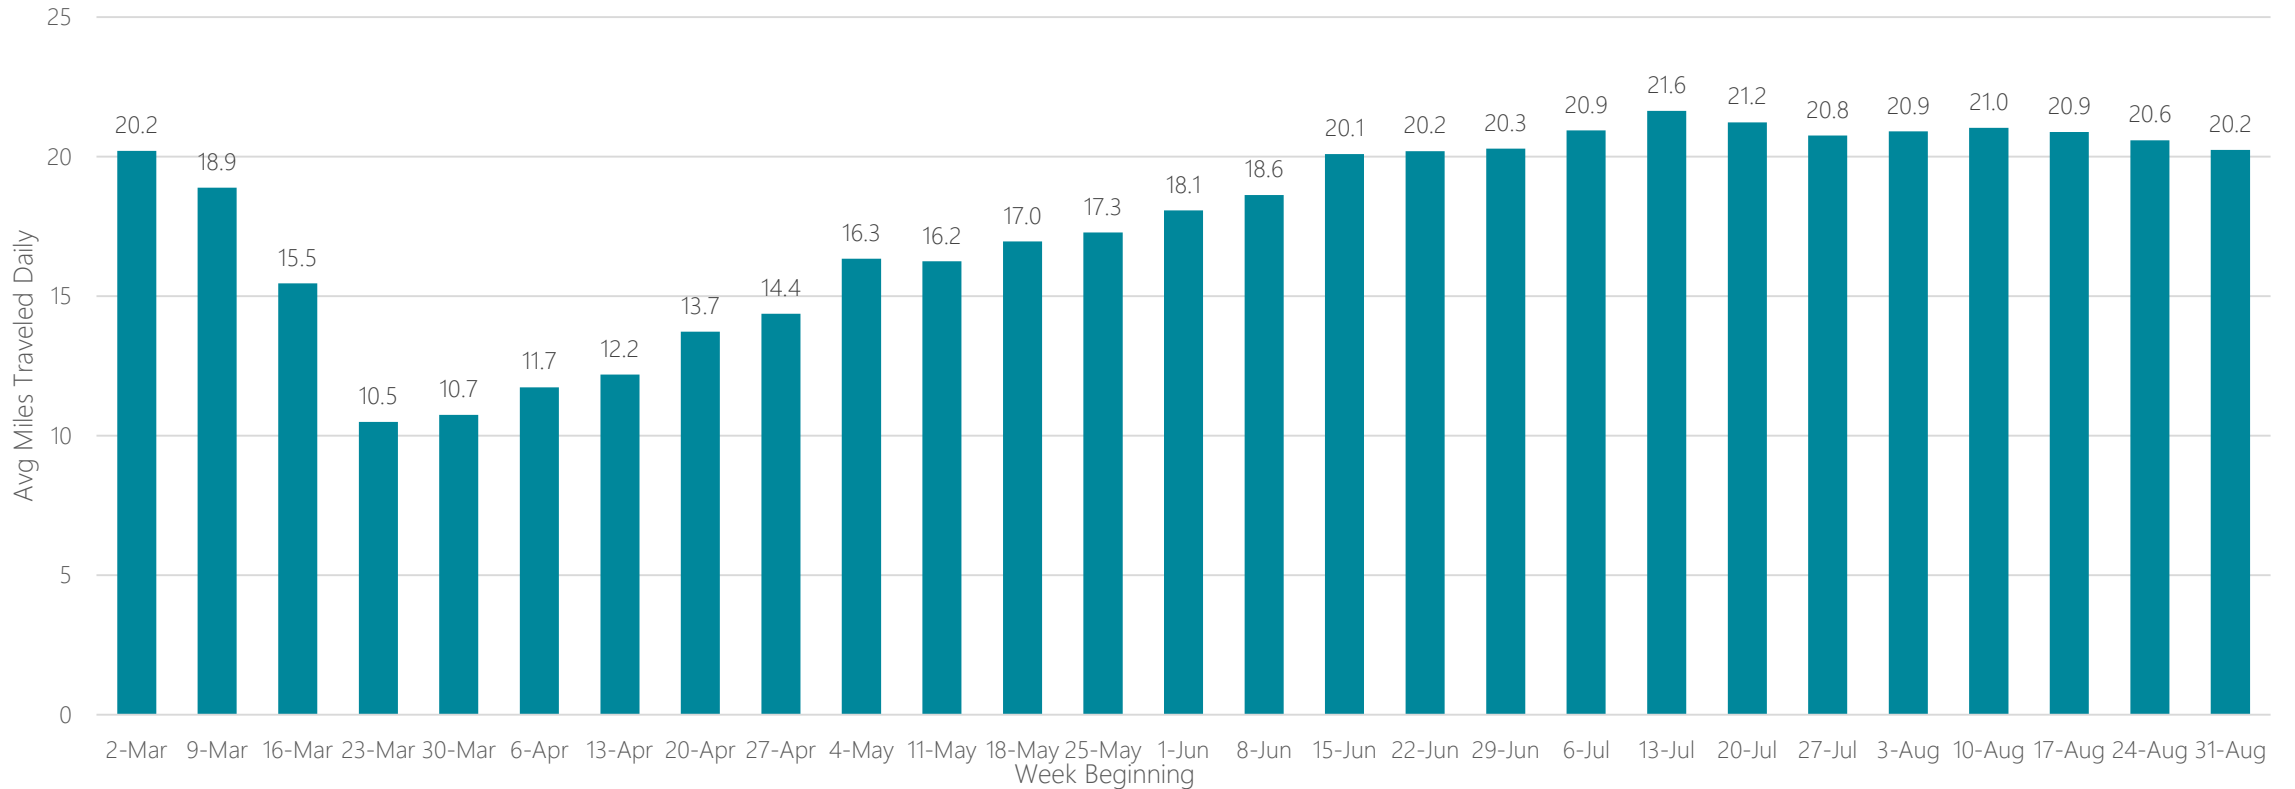

Average Miles Traveled Daily Weekly Trend

Wilkes Barre-Scranton

Average Miles Traveled Daily Weekly Trend

Wilmington

Average Miles Traveled Daily Weekly Trend

Yakima-Pasco-Richland-Kennewick

Average Miles Traveled Daily Weekly Trend