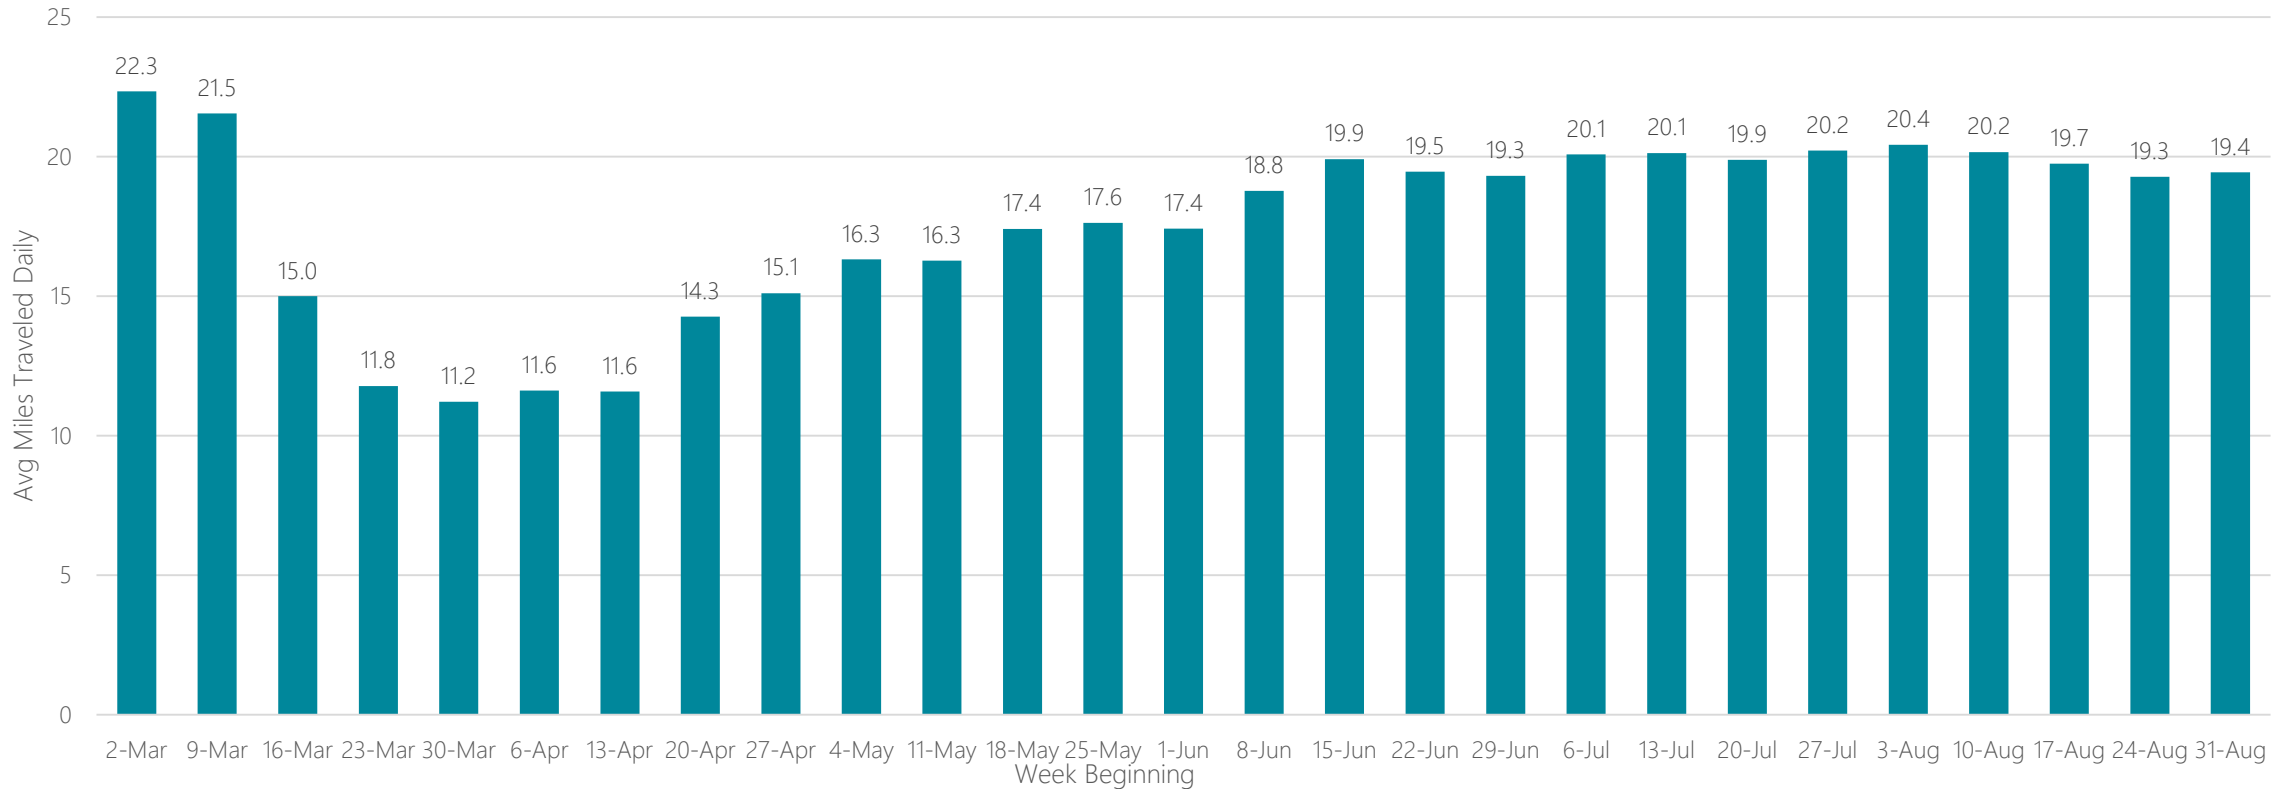

Salt Lake City

Average Miles Traveled Daily Weekly Trend