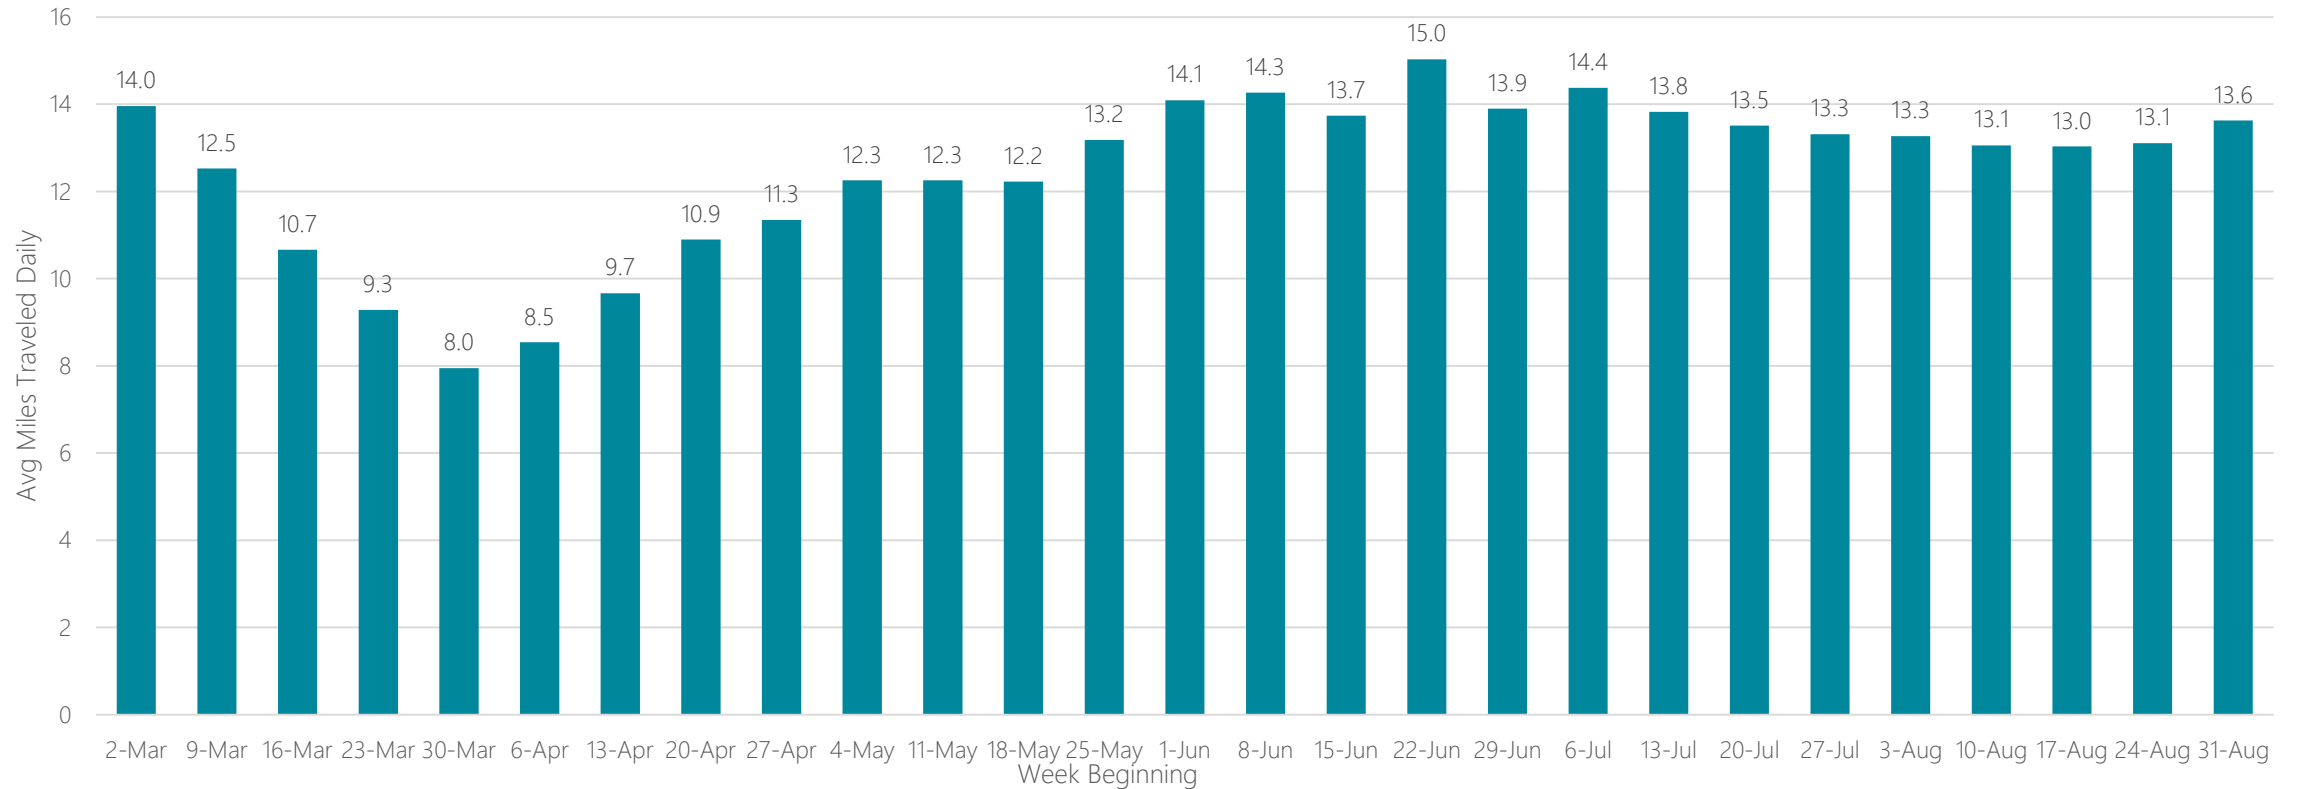

Helena

Average Miles Traveled Daily Weekly Trend