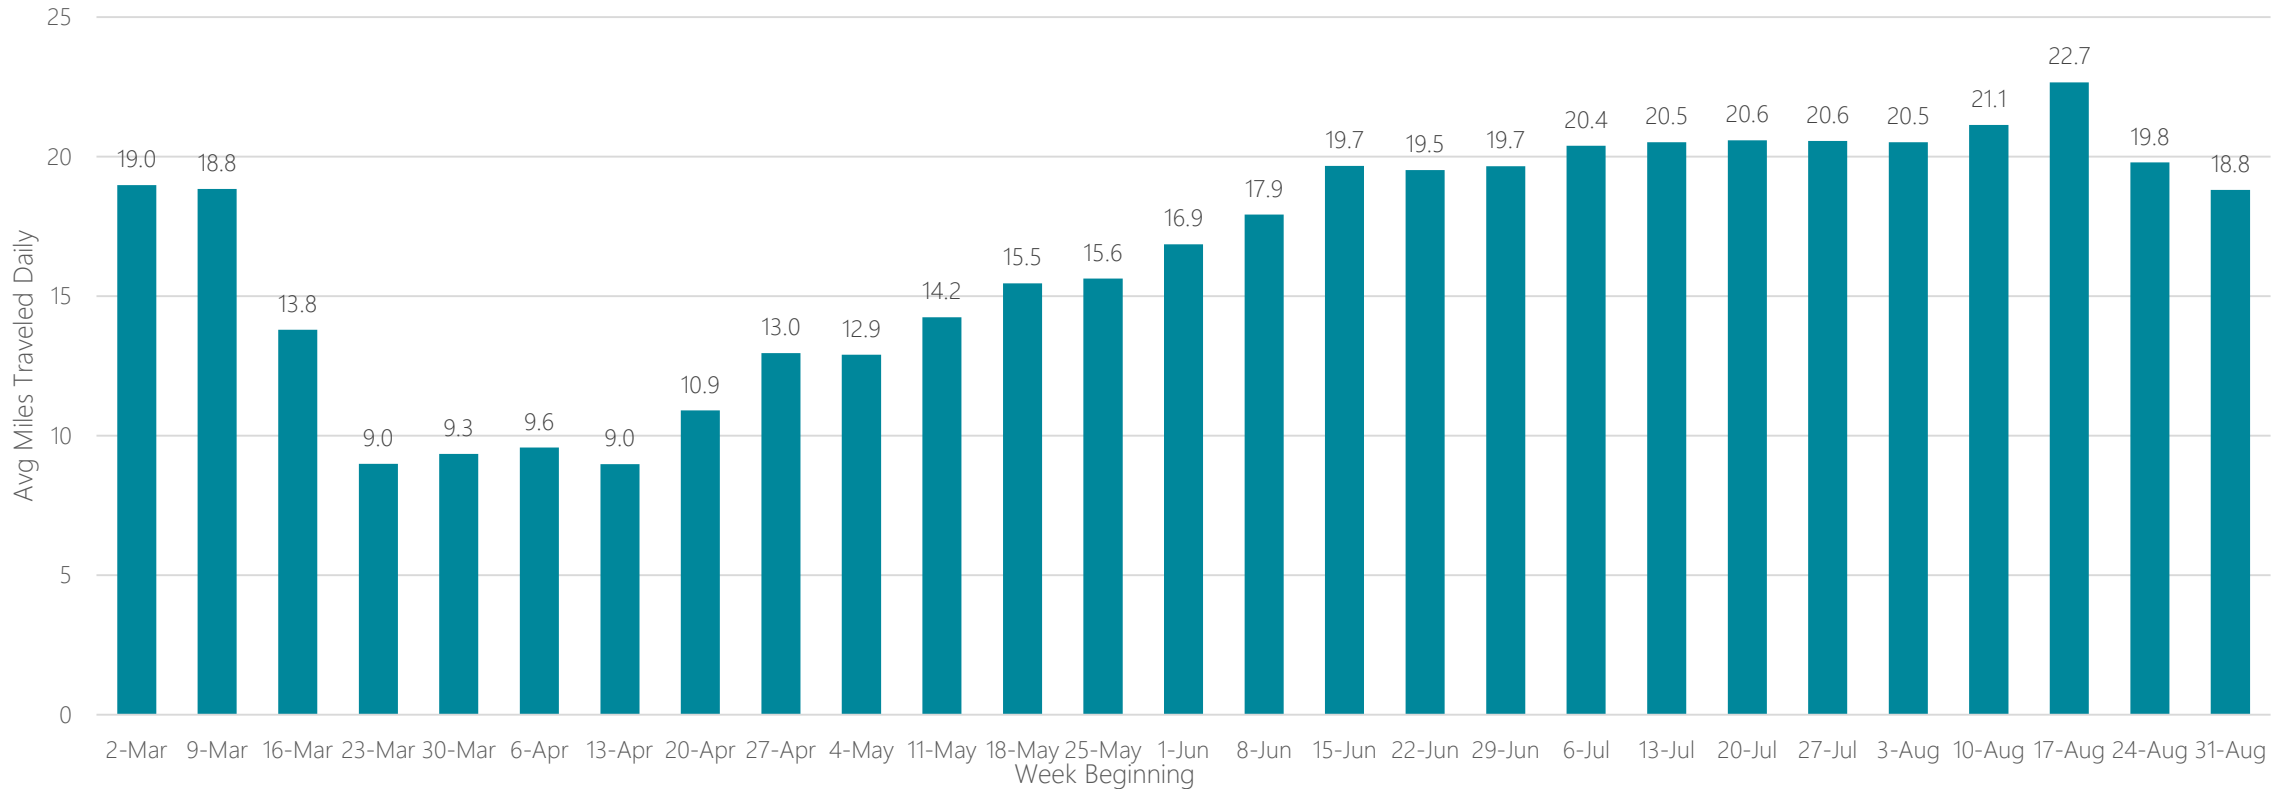

Binghamton, NY

Average Miles Traveled Daily Weekly Trend