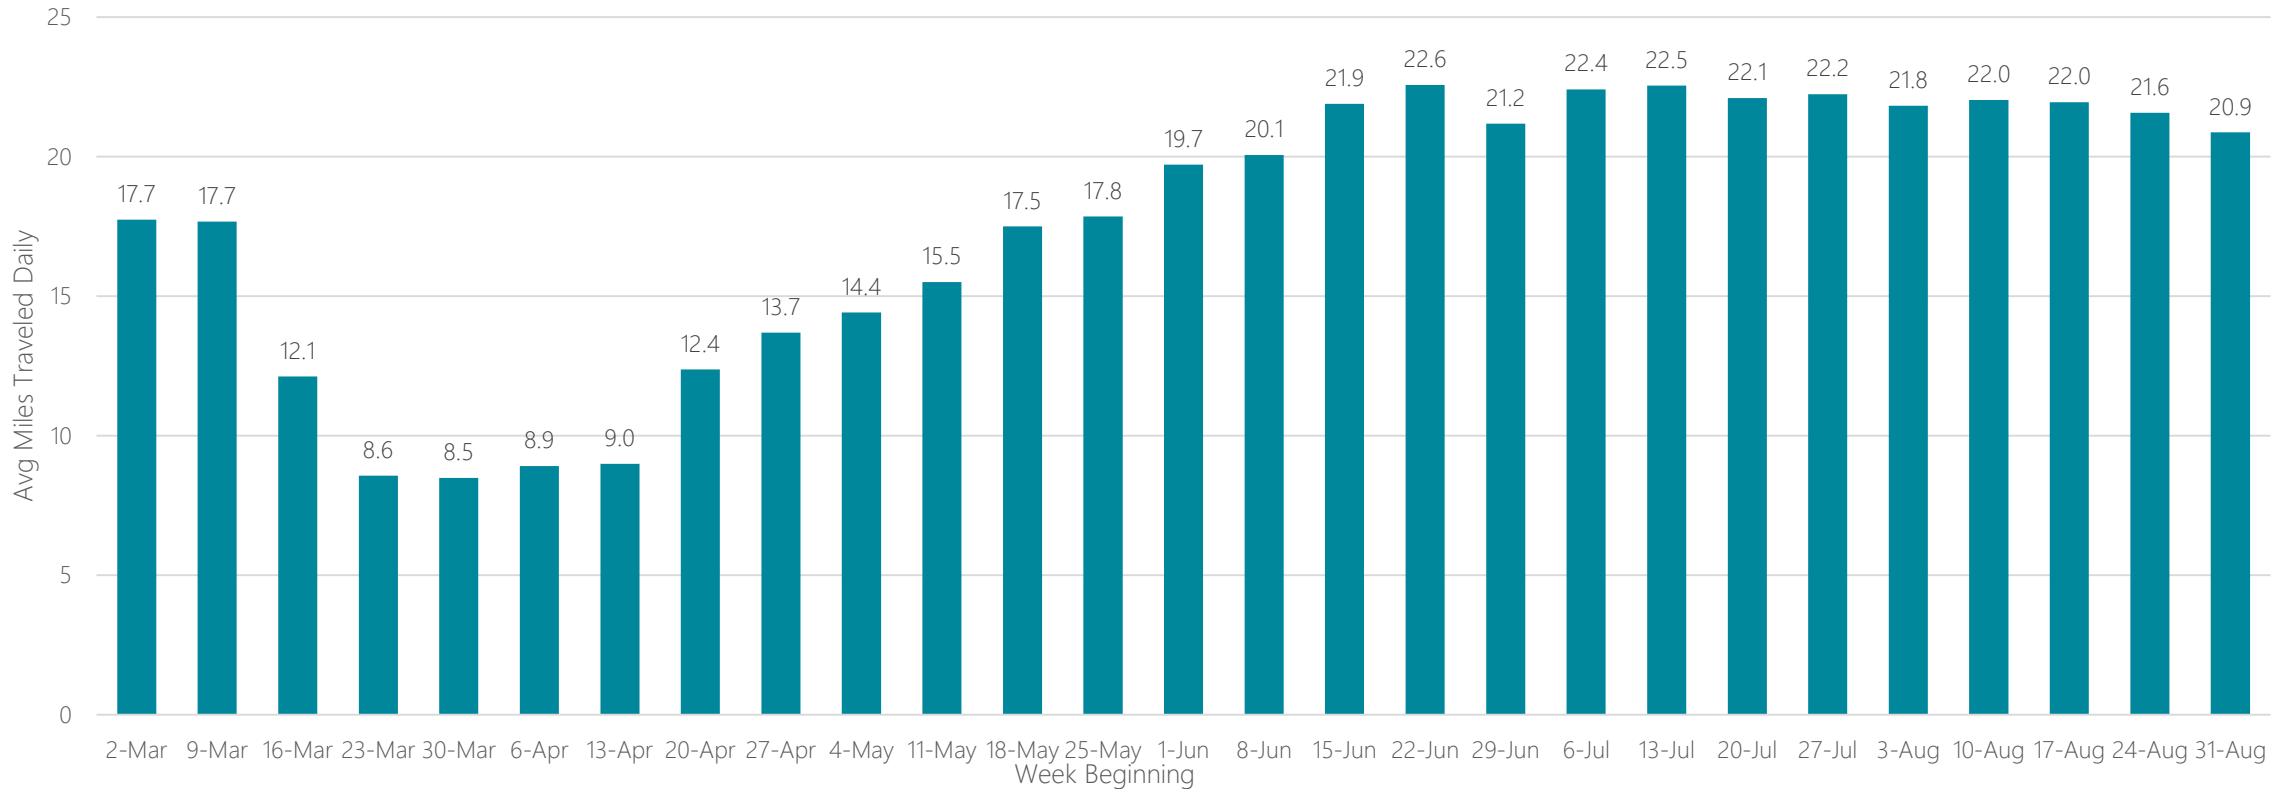

Des Moines-Ames

Average Miles Traveled Daily Weekly Trend

Detroit

Average Miles Traveled Daily Weekly Trend

Dothan

Average Miles Traveled Daily Weekly Trend

Duluth-Superior

Average Miles Traveled Daily Weekly Trend