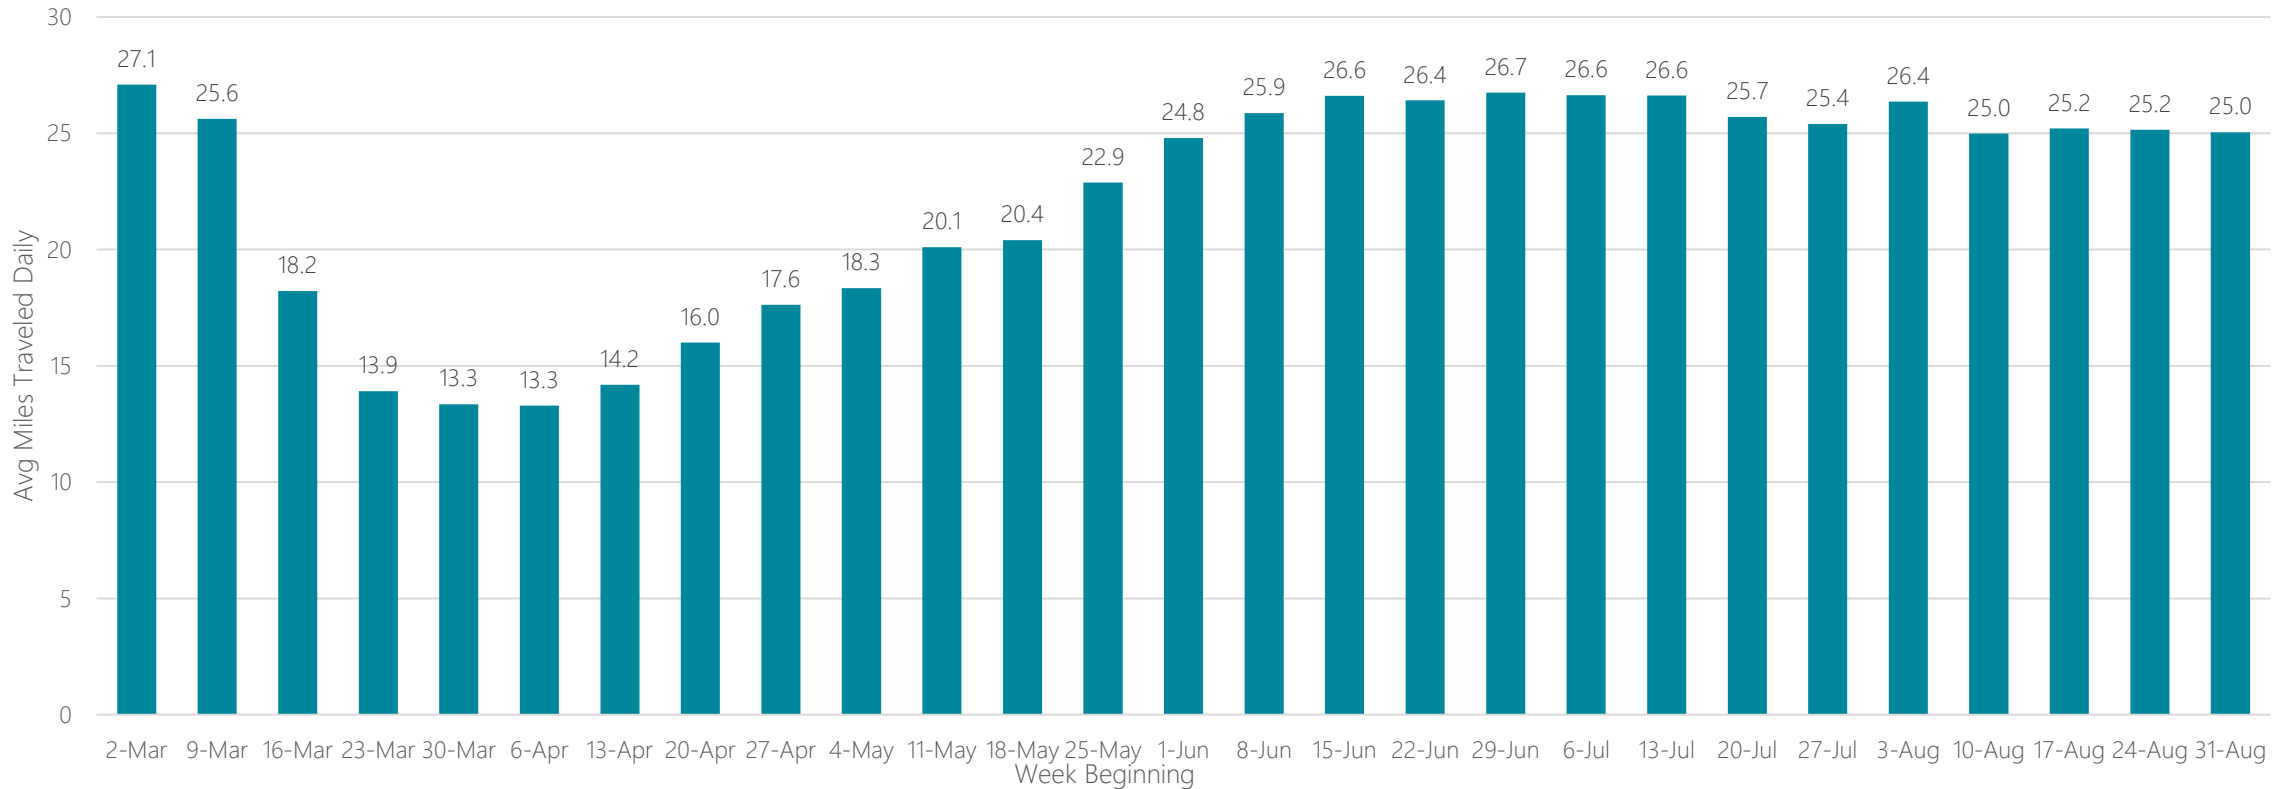

Average Miles Traveled Daily Weekly Trend

Champaign & Springfield-Decatur

Average Miles Traveled Daily Weekly Trend

Charleston, SC

Average Miles Traveled Daily Weekly Trend

Charleston-Huntington

Average Miles Traveled Daily Weekly Trend