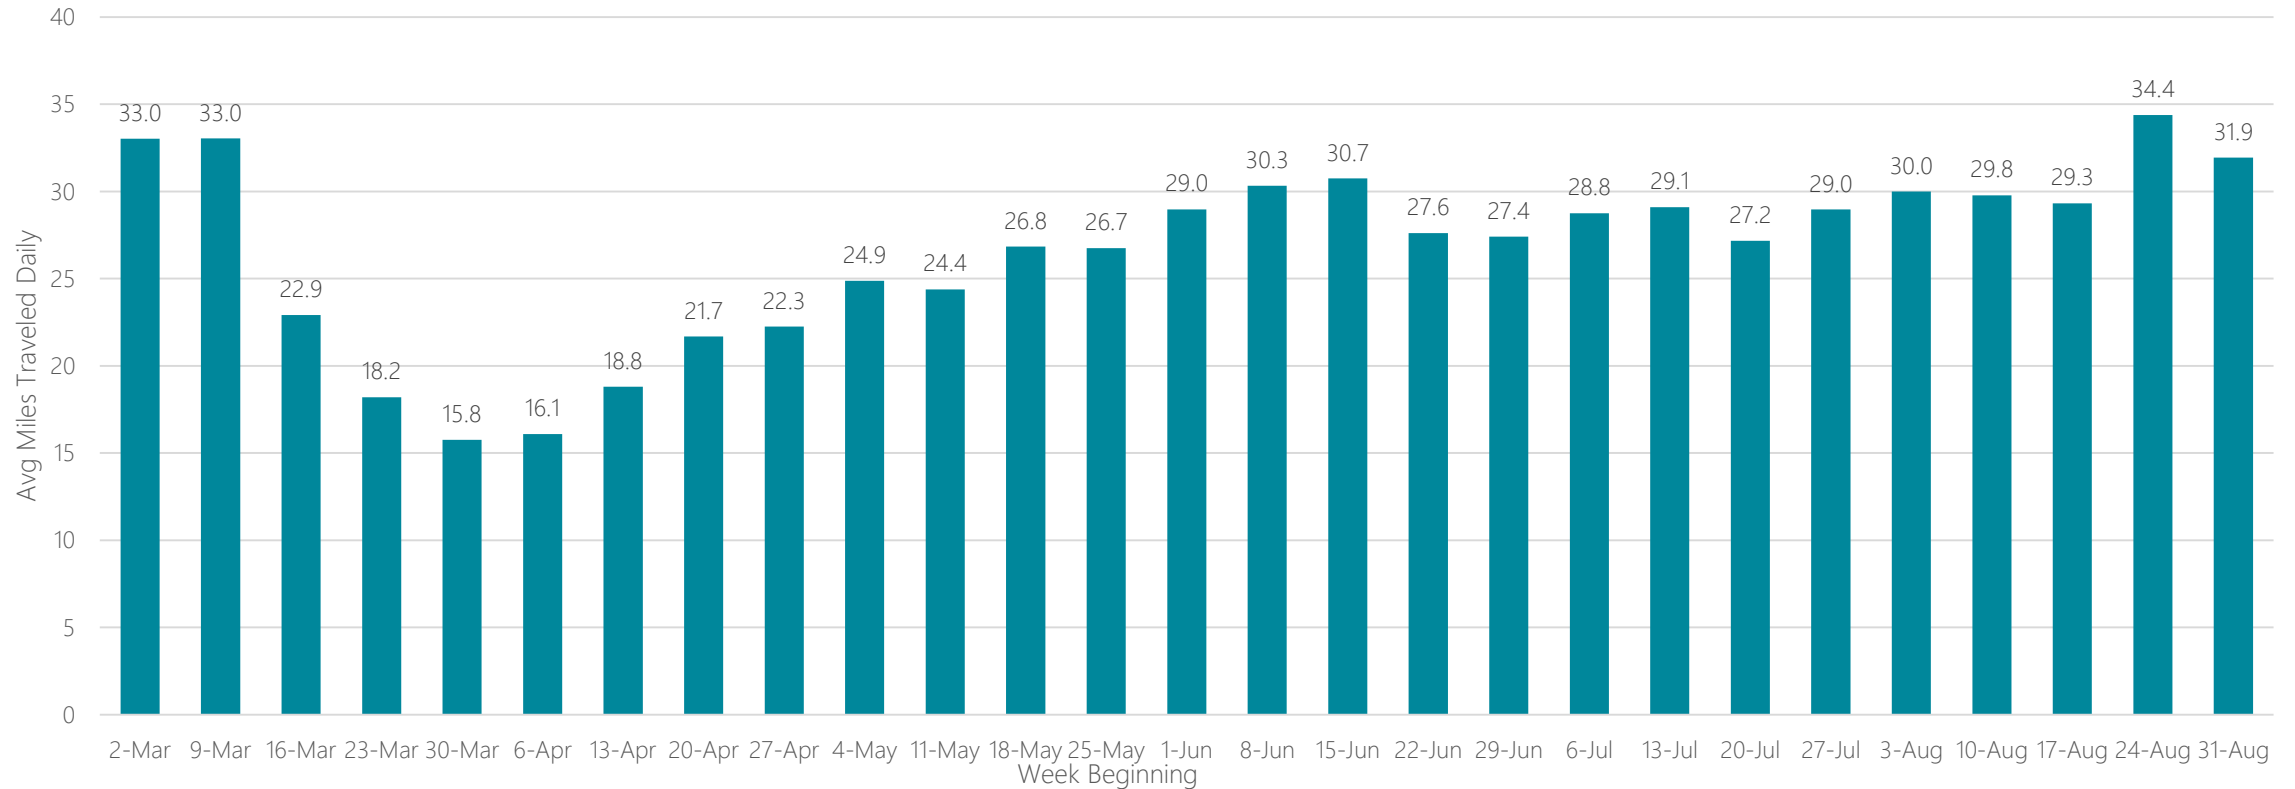

Austin

Average Miles Traveled Daily Weekly Trend

Bakersfield

Average Miles Traveled Daily Weekly Trend

Baltimore

Average Miles Traveled Daily Weekly Trend

Bangor, ME

Average Miles Traveled Daily Weekly Trend

Baton Rouge

Average Miles Traveled Daily Weekly Trend

Beaumont

Average Miles Traveled Daily Weekly Trend

Bend, OR

Average Miles Traveled Daily Weekly Trend

Billings, MT

Average Miles Traveled Daily Weekly Trend