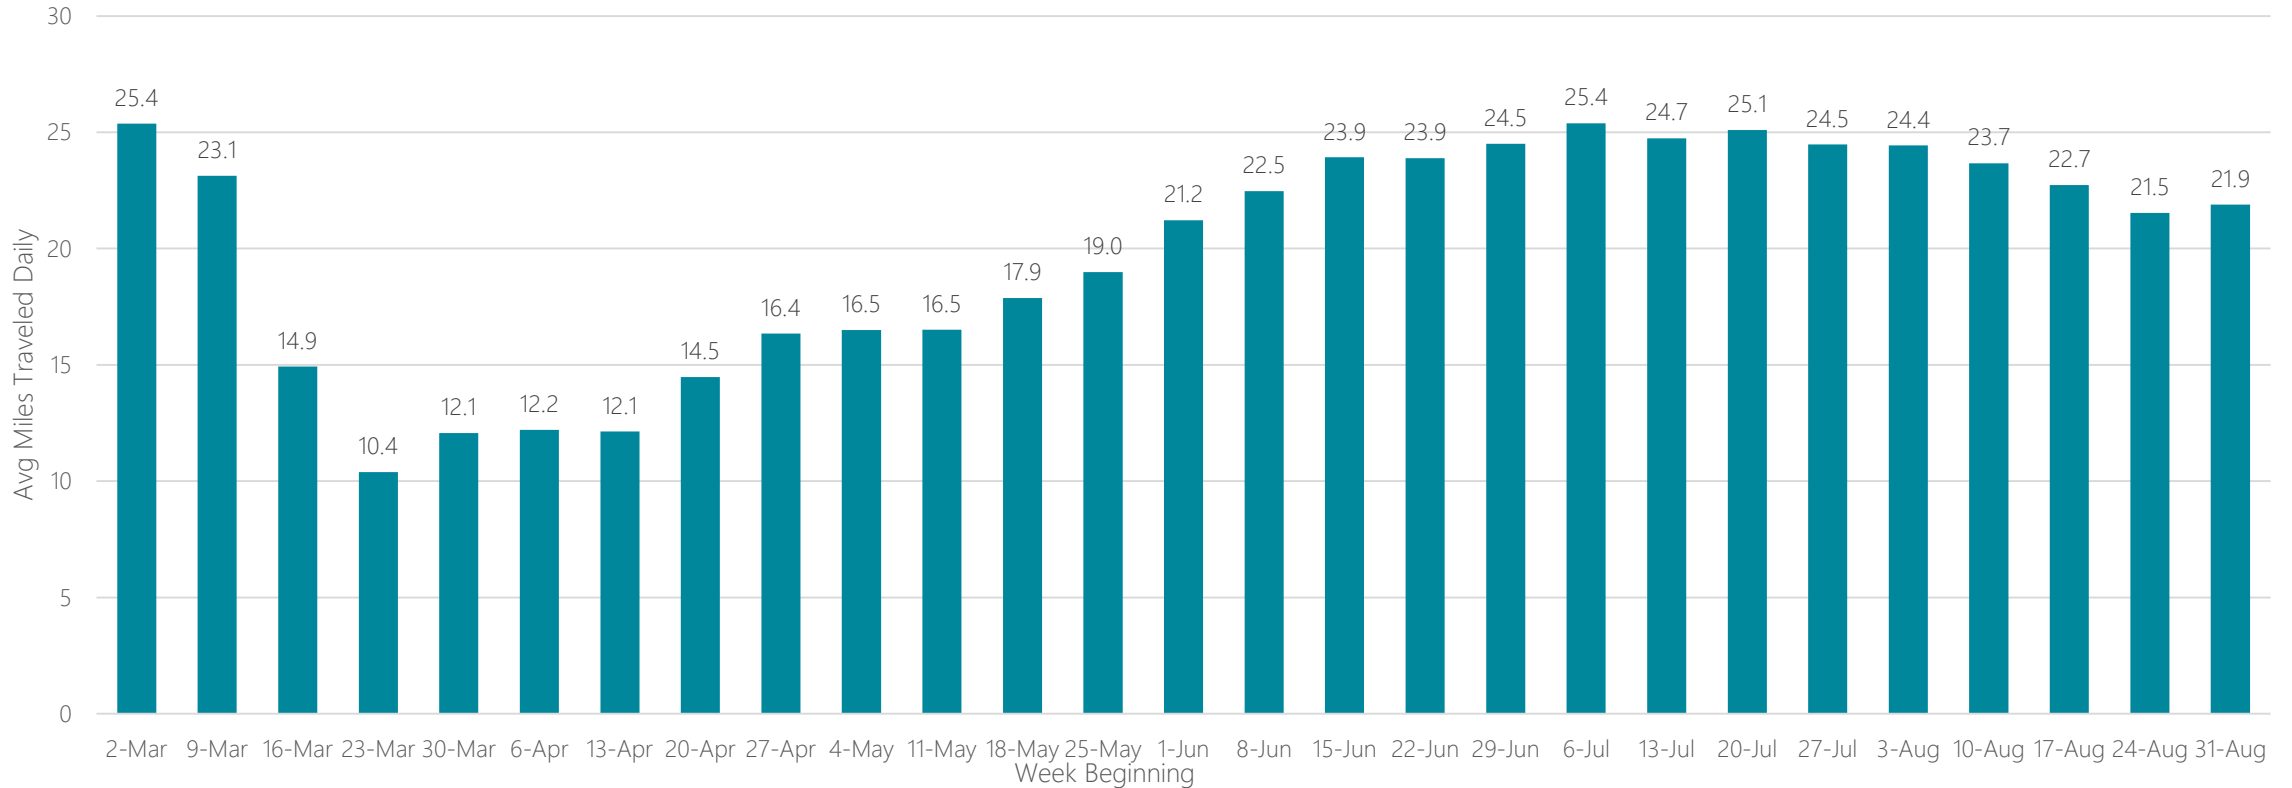

Peoria-Bloomington

Average Miles Traveled Daily Weekly Trend