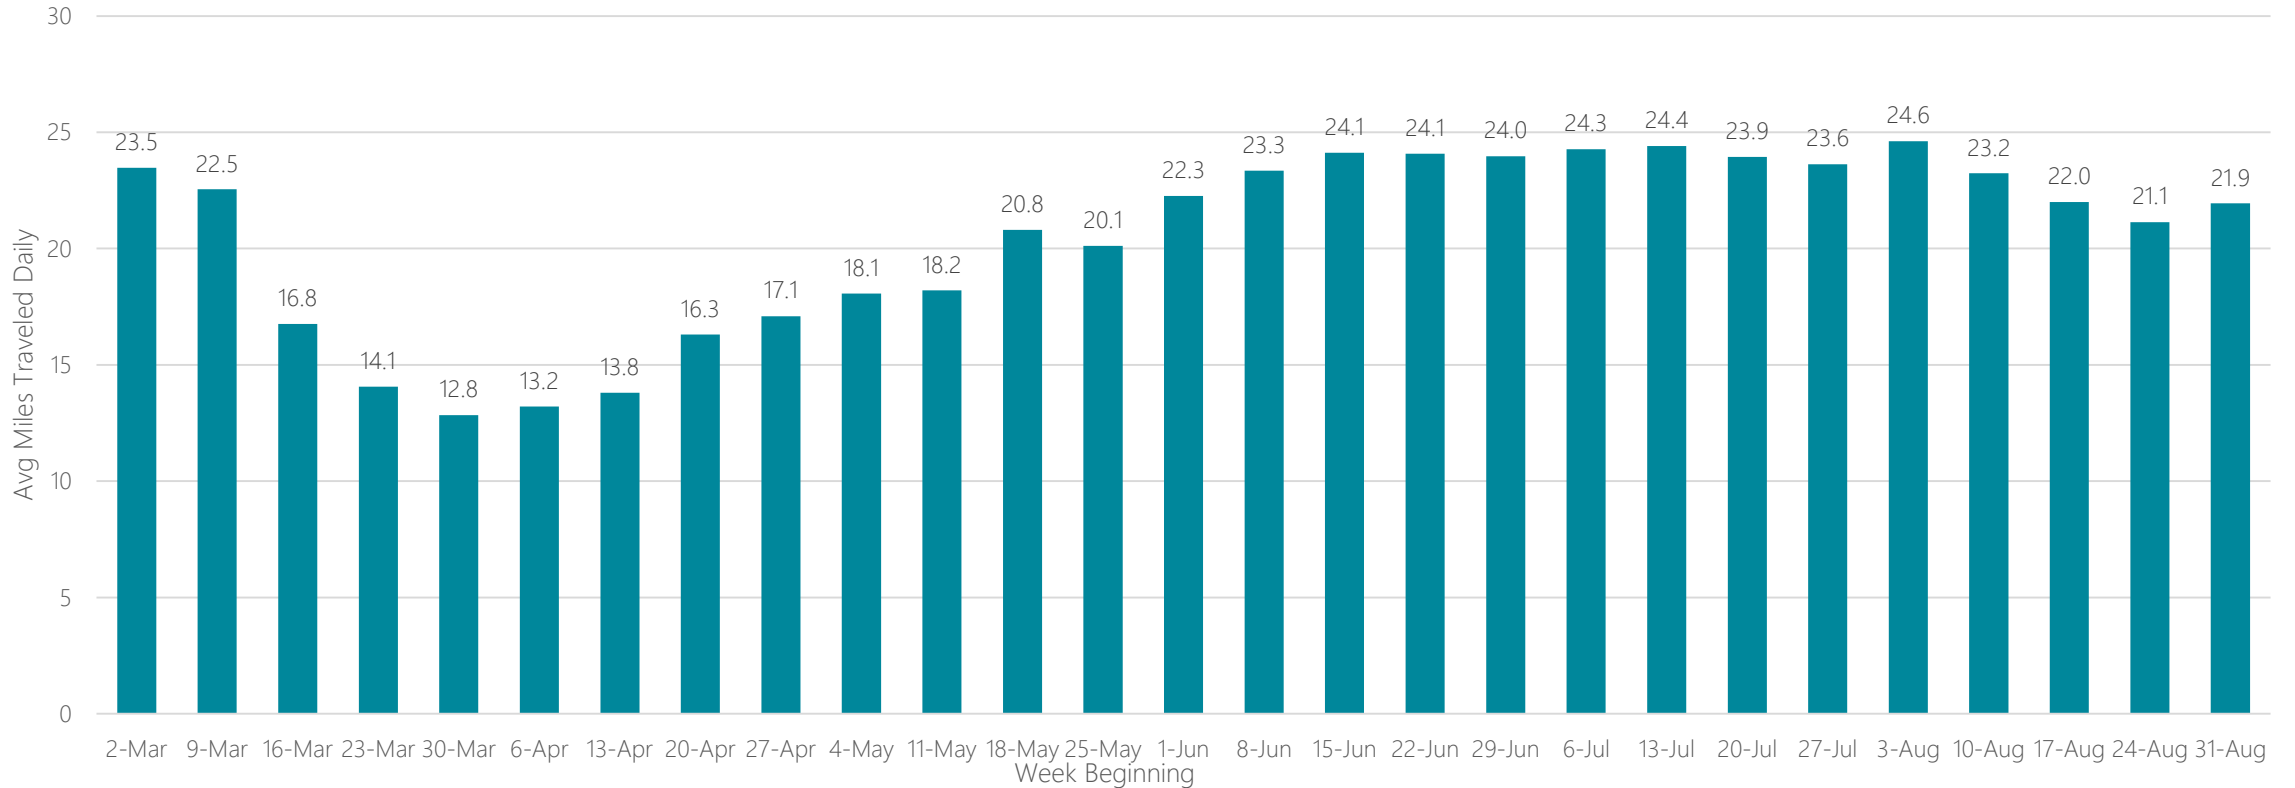

Tampa-Saint Petersburg (Sarasota)

Average Miles Traveled Daily Weekly Trend

Terre Haute

Average Miles Traveled Daily Weekly Trend

Toledo

Average Miles Traveled Daily Weekly Trend

Topeka

Average Miles Traveled Daily Weekly Trend