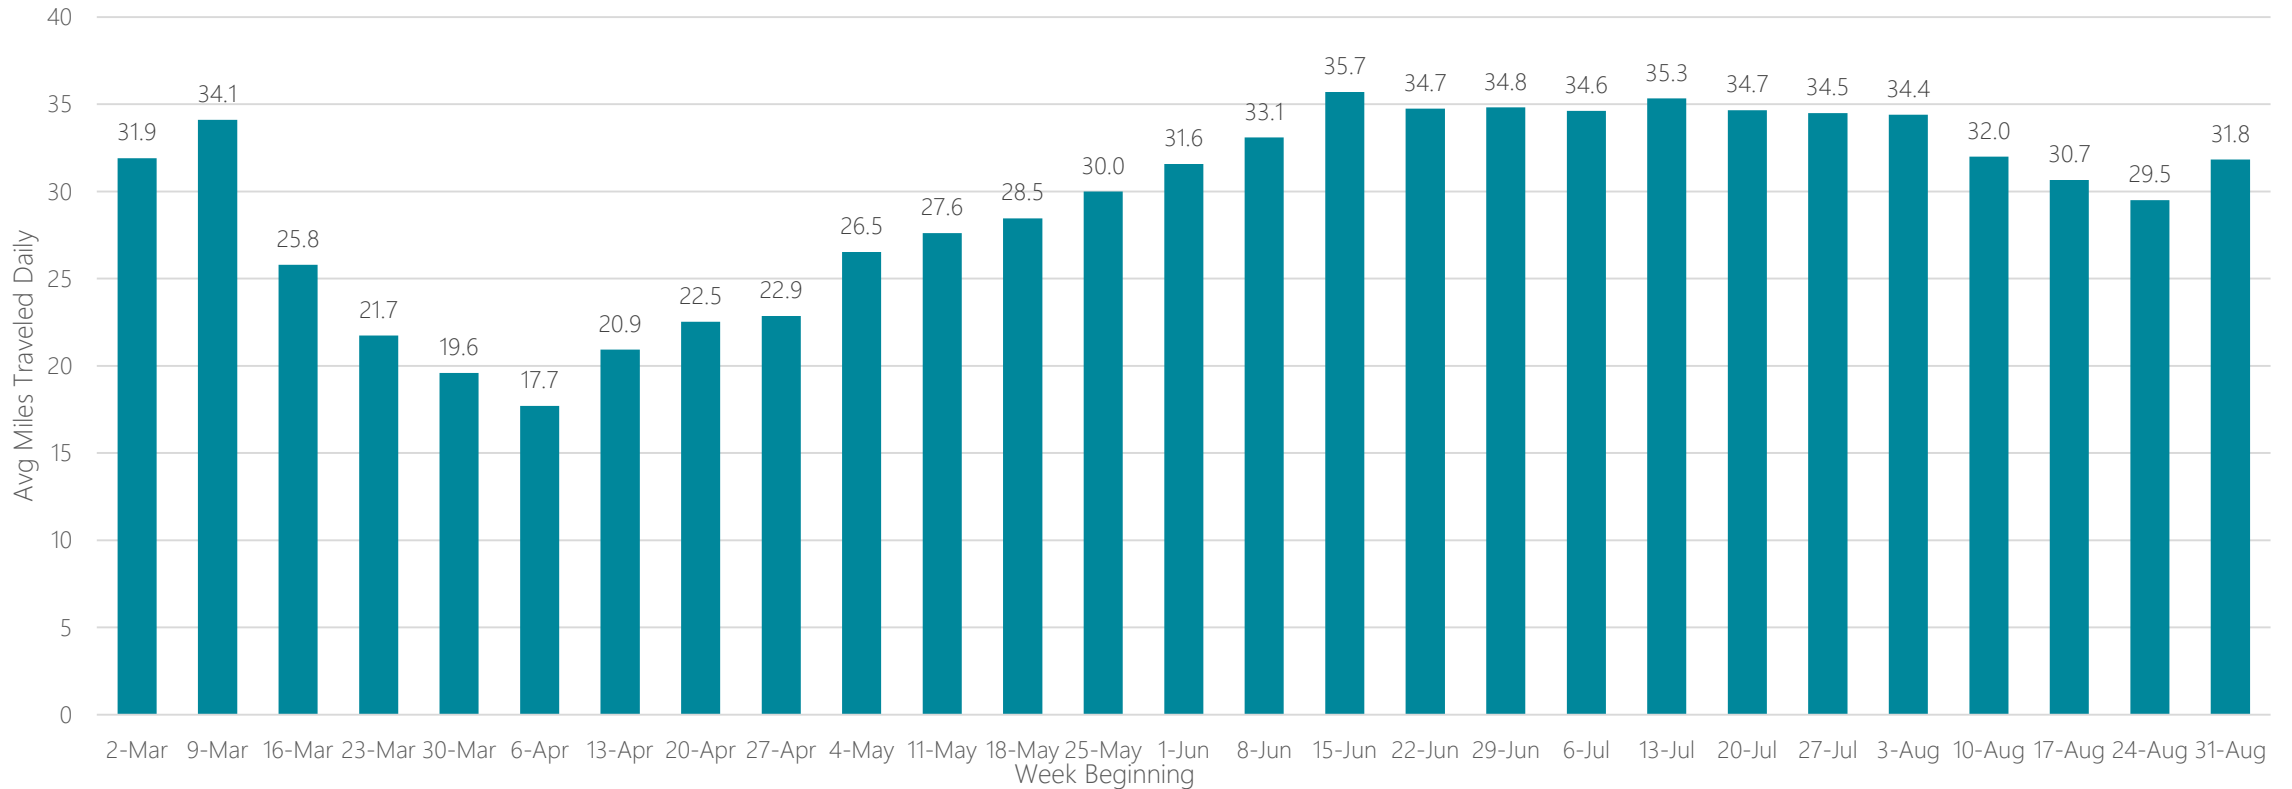

Montgomery (Selma)

Average Miles Traveled Daily Weekly Trend