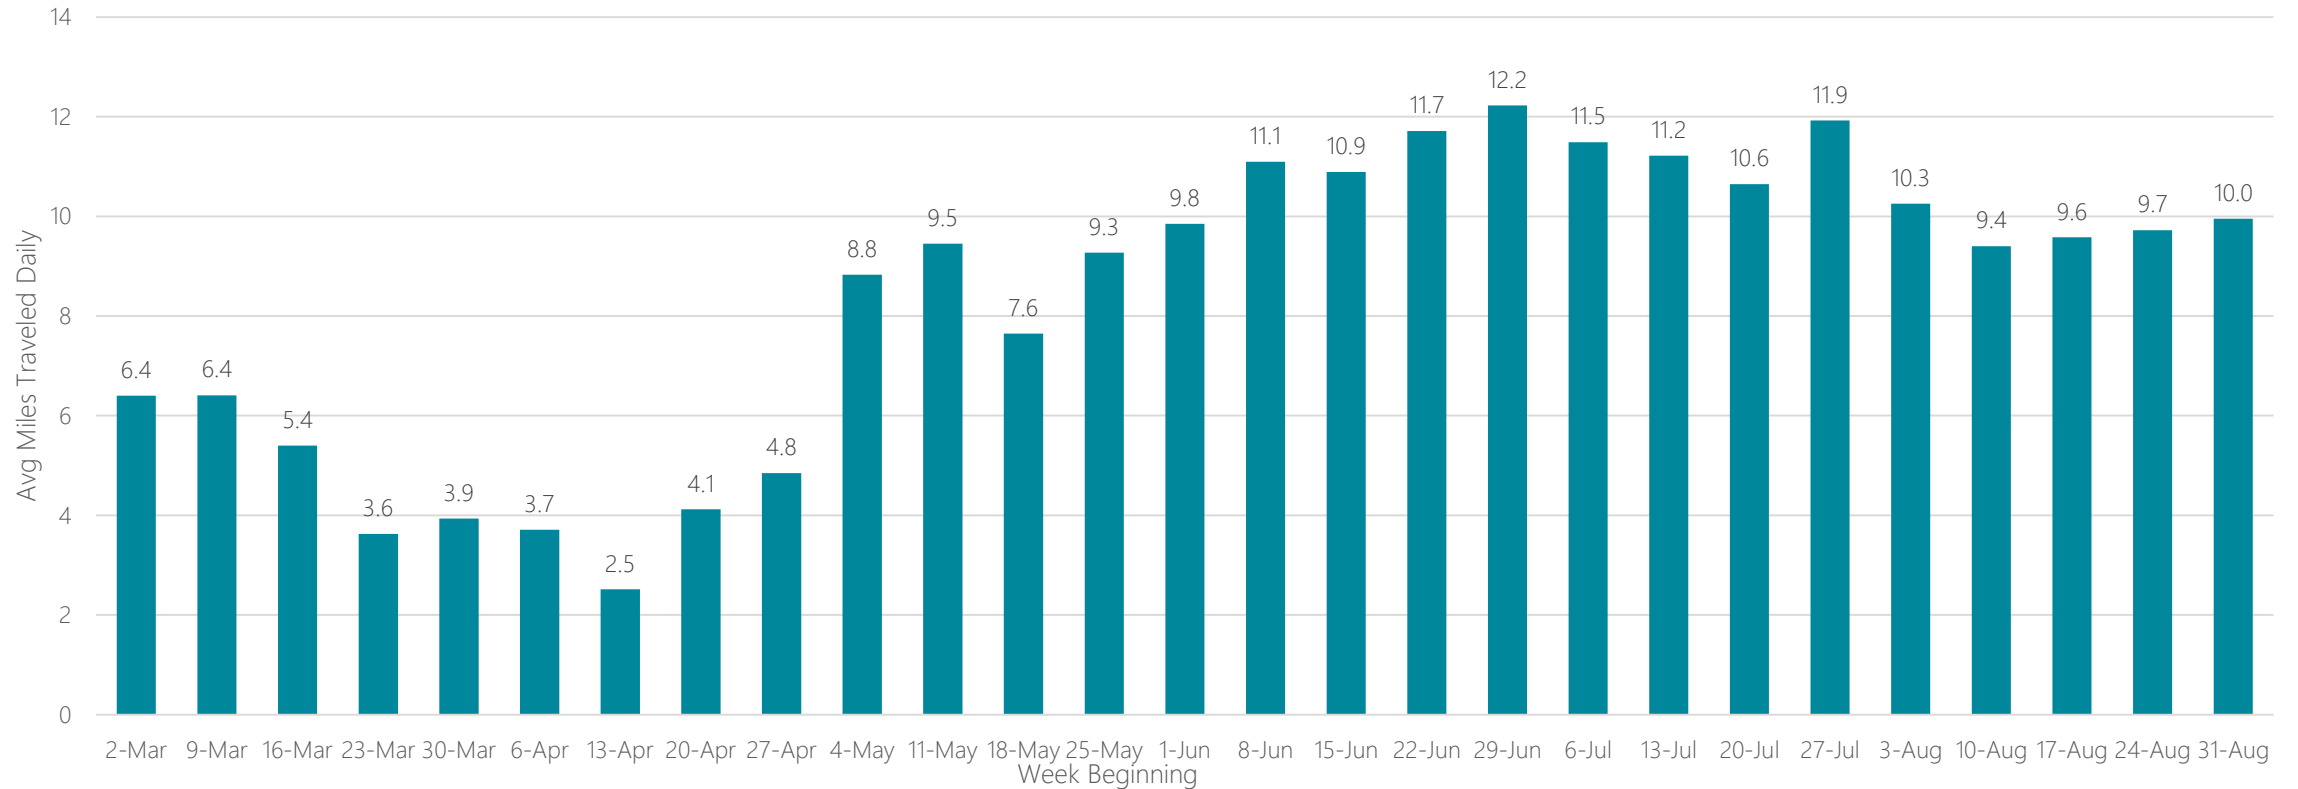

Juneau

Average Miles Traveled Daily Weekly Trend