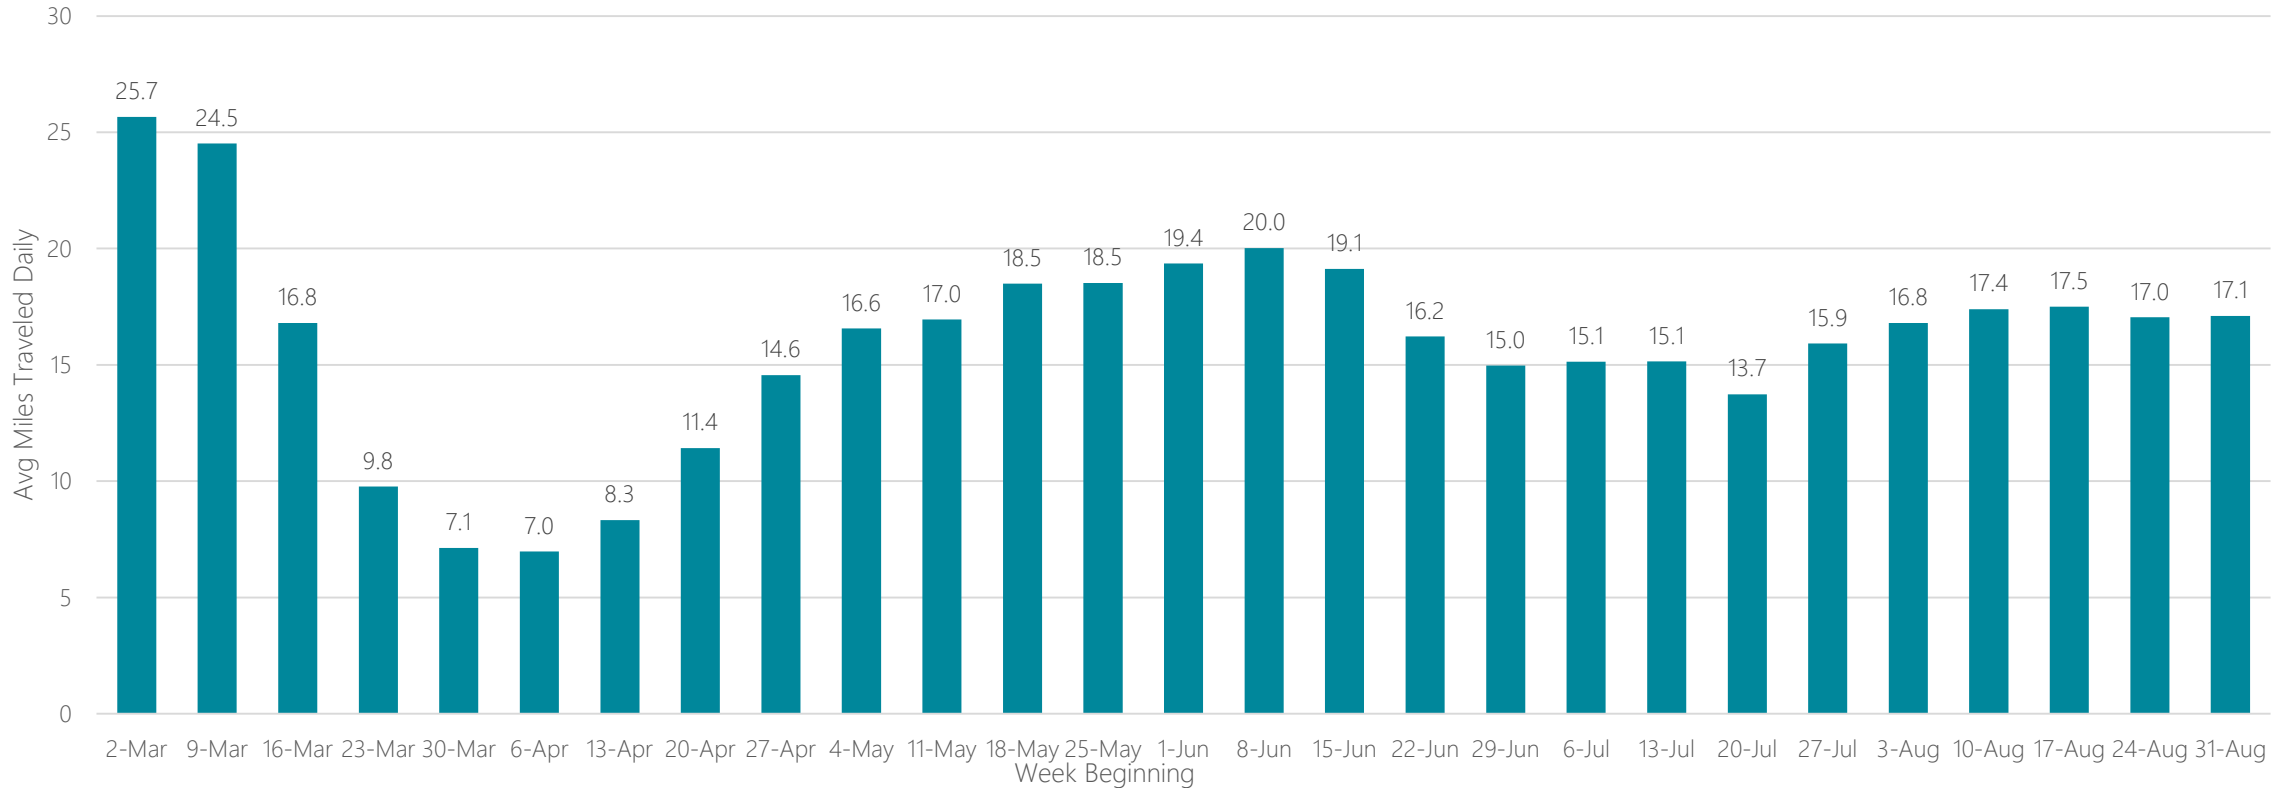

Average Miles Traveled Daily Weekly Trend

Greenwood-Greenville

Average Miles Traveled Daily Weekly Trend

Harlingen-Weslaco-Brownsville-McAllen

Average Miles Traveled Daily Weekly Trend

Harrisburg-Lancaster-Lebanon-York