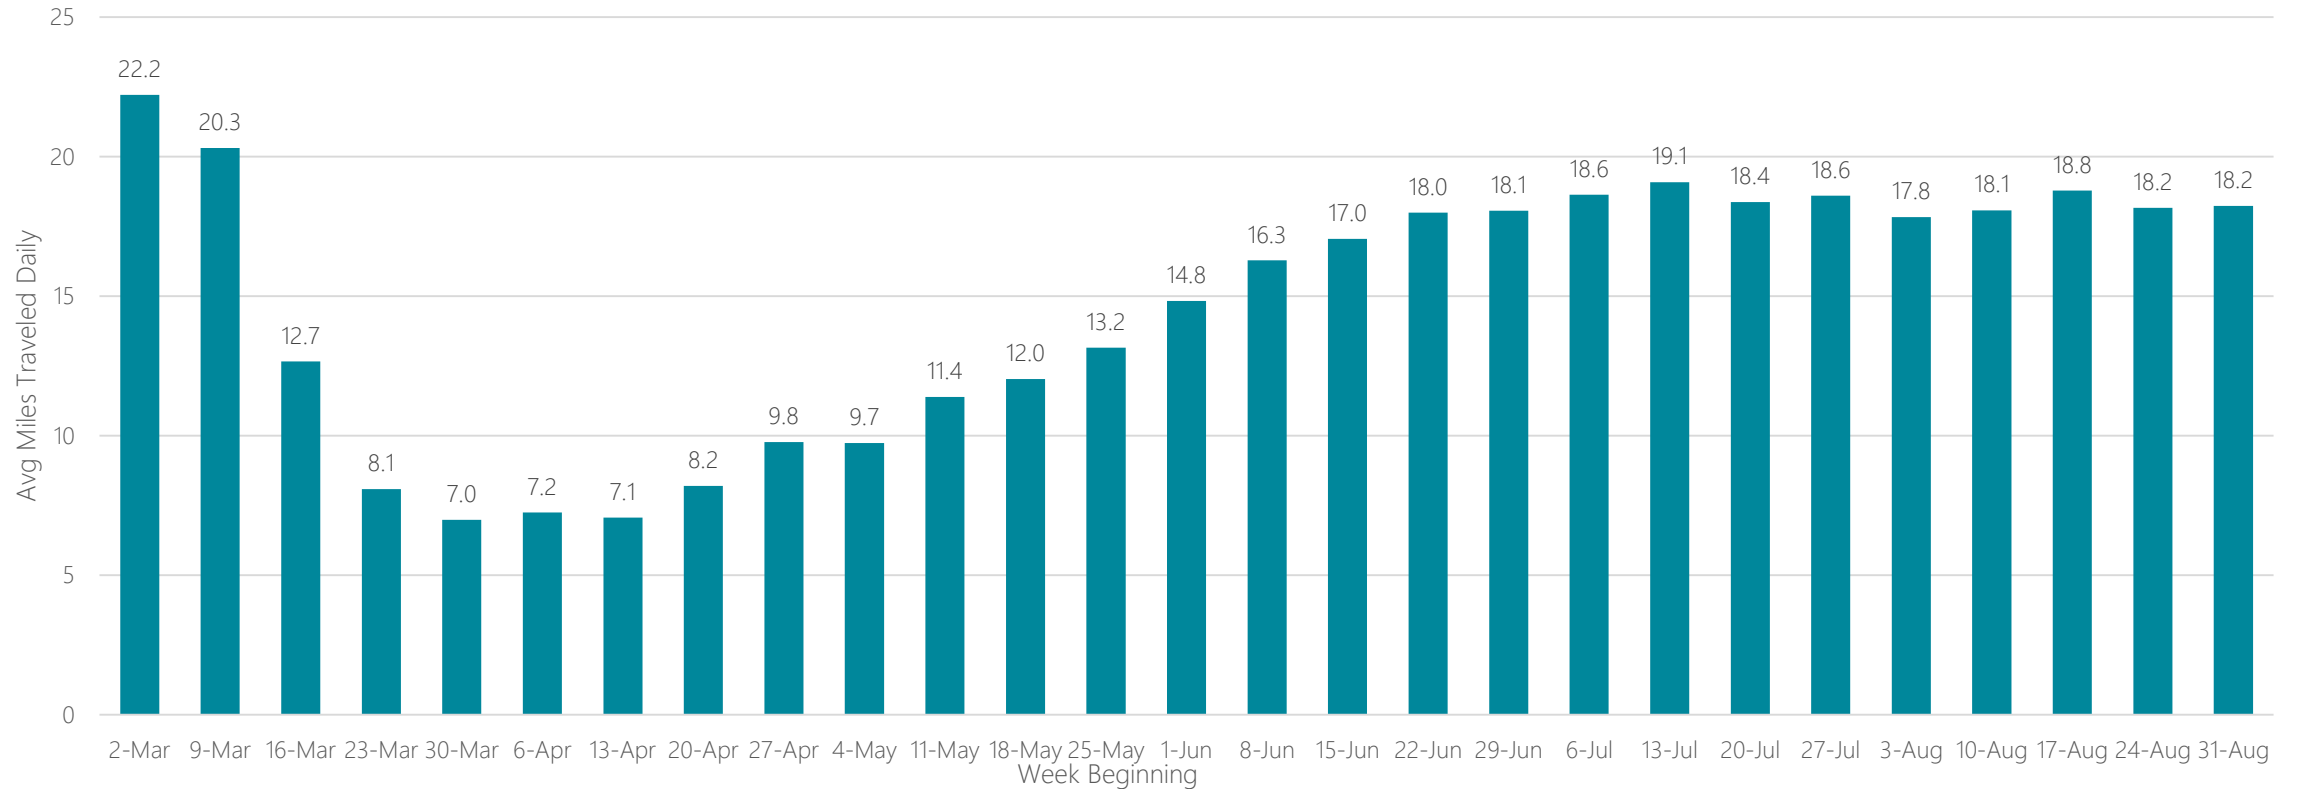

Austin

Average Miles Traveled Daily Weekly Trend

Bakersfield

Average Miles Traveled Daily Weekly Trend

Baltimore

Average Miles Traveled Daily Weekly Trend

Bangor, ME

Average Miles Traveled Daily Weekly Trend