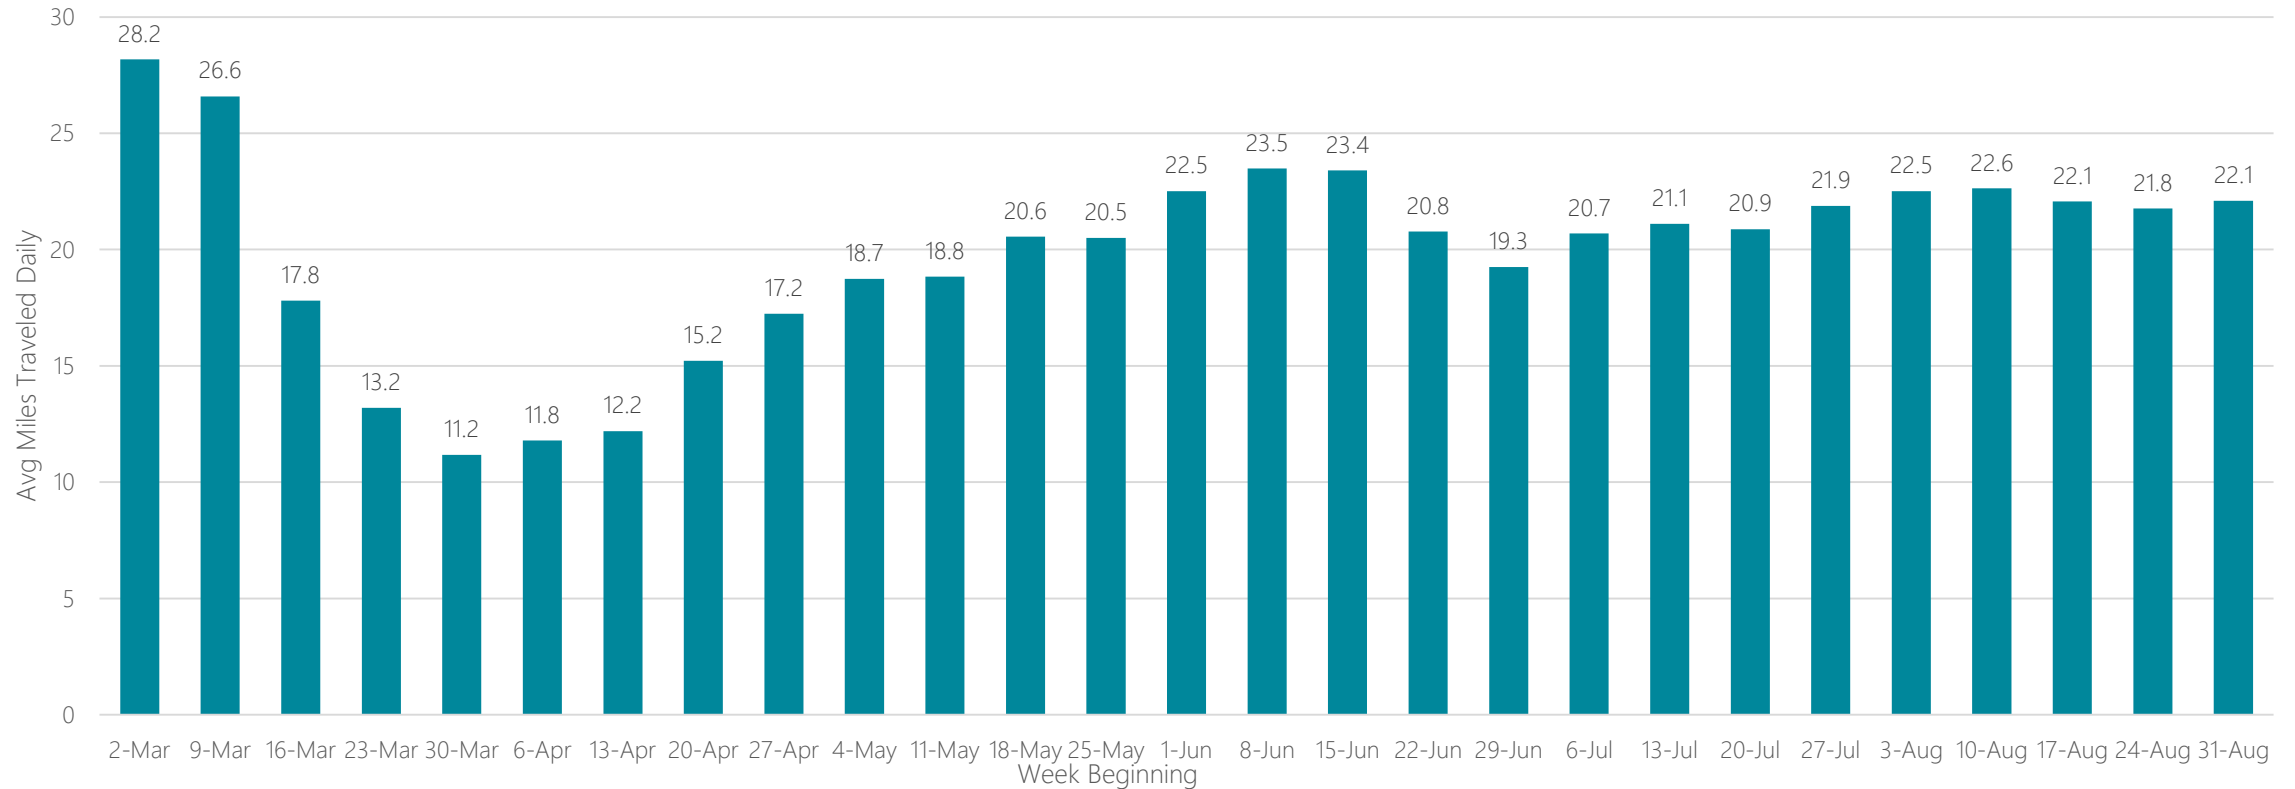

Salisbury

Average Miles Traveled Daily Weekly Trend

Salt Lake City

Average Miles Traveled Daily Weekly Trend

San Angelo

Average Miles Traveled Daily Weekly Trend

San Antonio

Average Miles Traveled Daily Weekly Trend