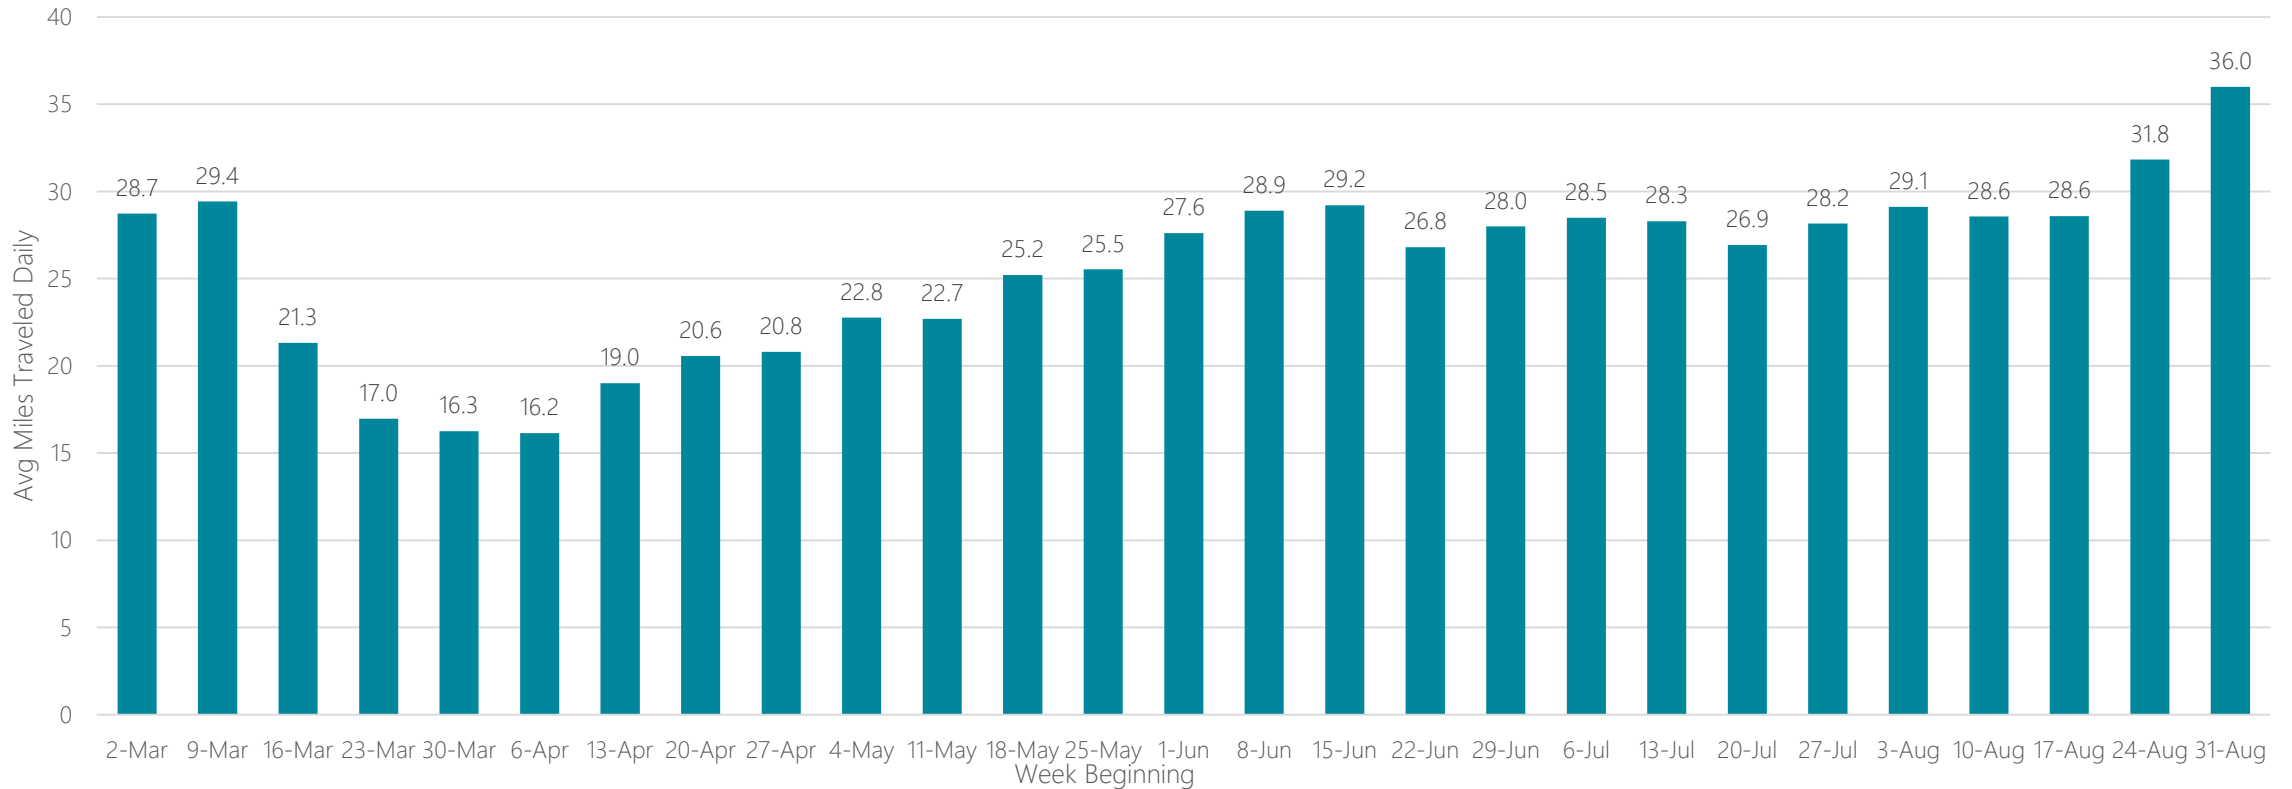

Lafayette, IN

Average Miles Traveled Daily Weekly Trend

Lafayette, LA

Average Miles Traveled Daily Weekly Trend

Lake Charles

Average Miles Traveled Daily Weekly Trend

Lansing

Average Miles Traveled Daily Weekly Trend