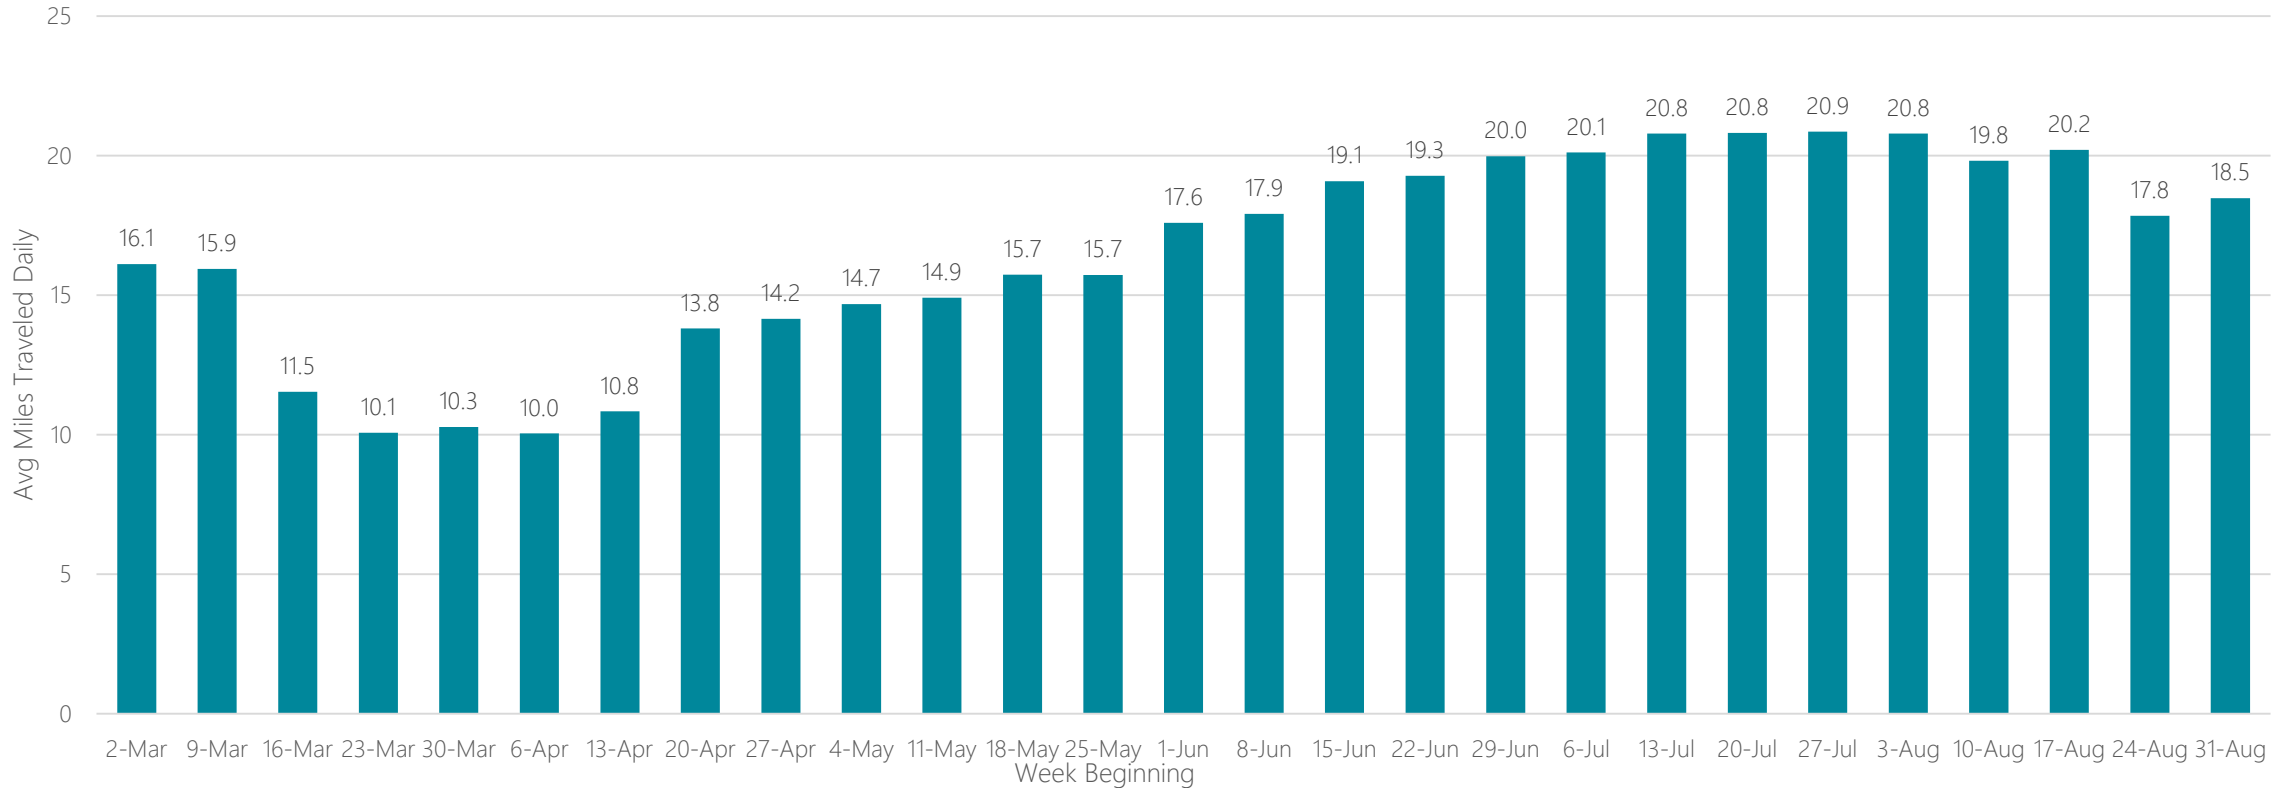

Lubbock

Average Miles Traveled Daily Weekly Trend

Macon

Average Miles Traveled Daily Weekly Trend

Madison

Average Miles Traveled Daily Weekly Trend

Mankato

Average Miles Traveled Daily Weekly Trend