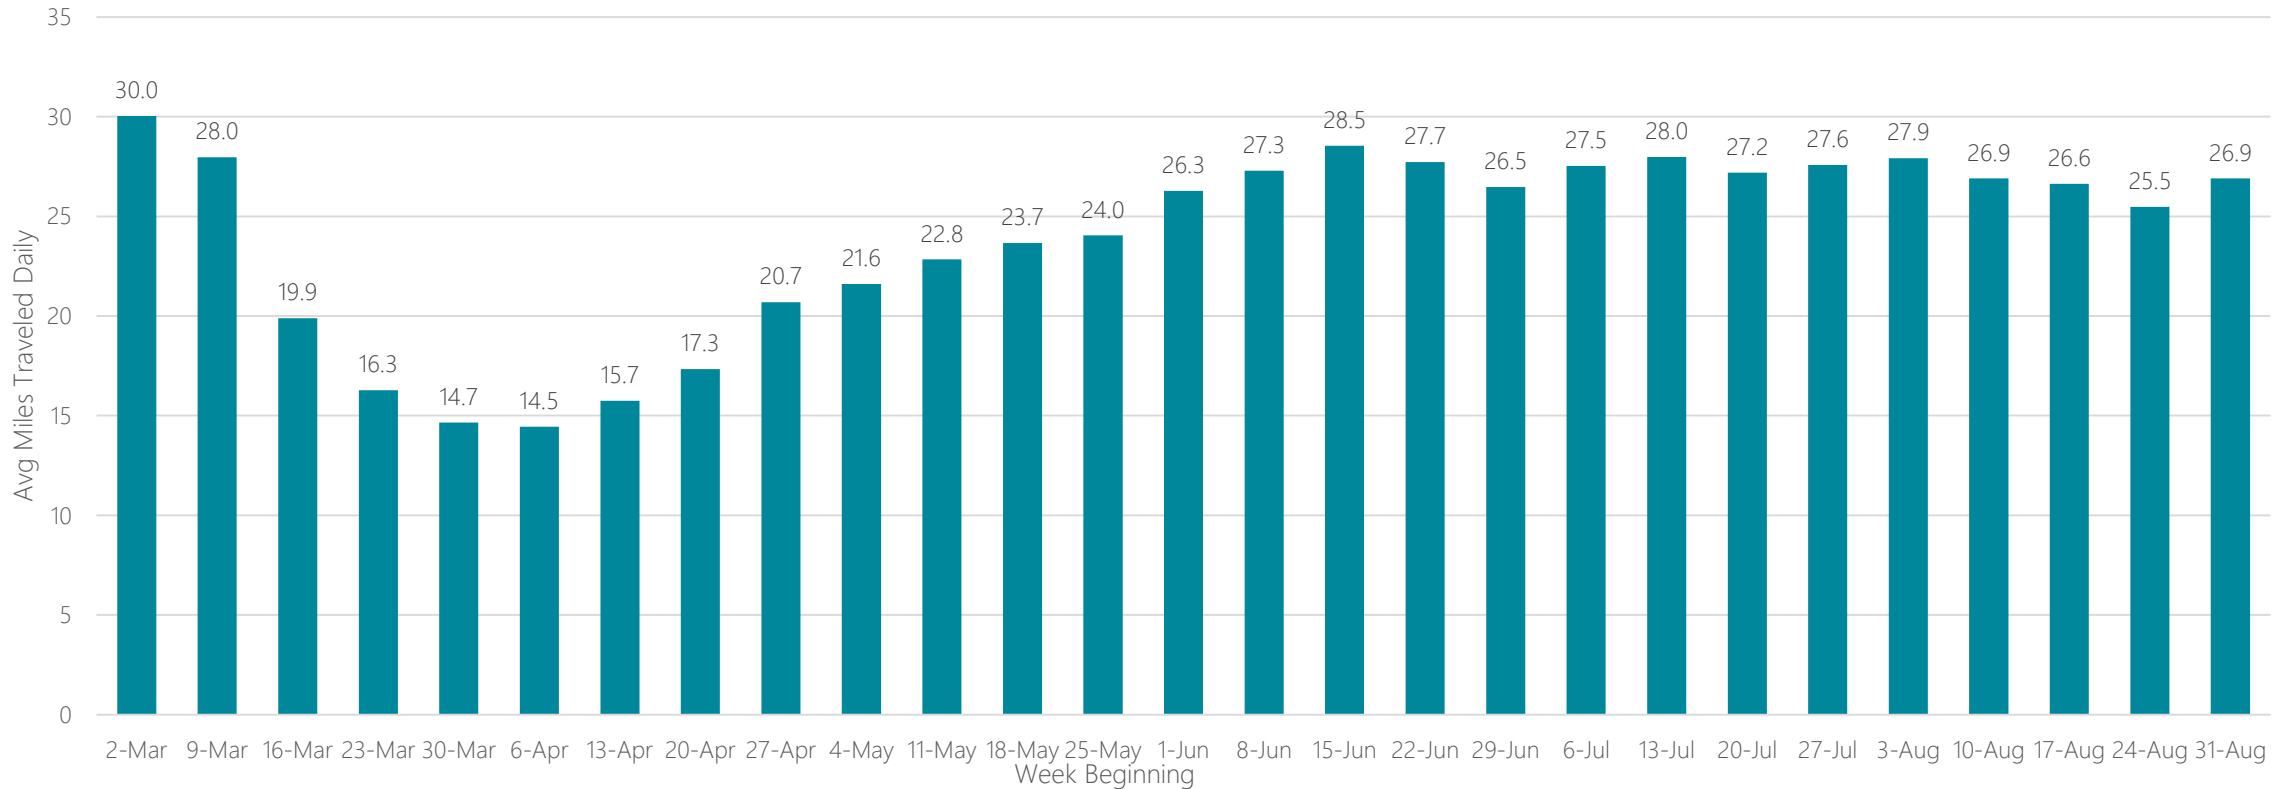

Montgomery (Selma)

Average Miles Traveled Daily Weekly Trend

Myrtle Beach-Florence

Average Miles Traveled Daily Weekly Trend

Nashville

Average Miles Traveled Daily Weekly Trend

New Orleans

Average Miles Traveled Daily Weekly Trend