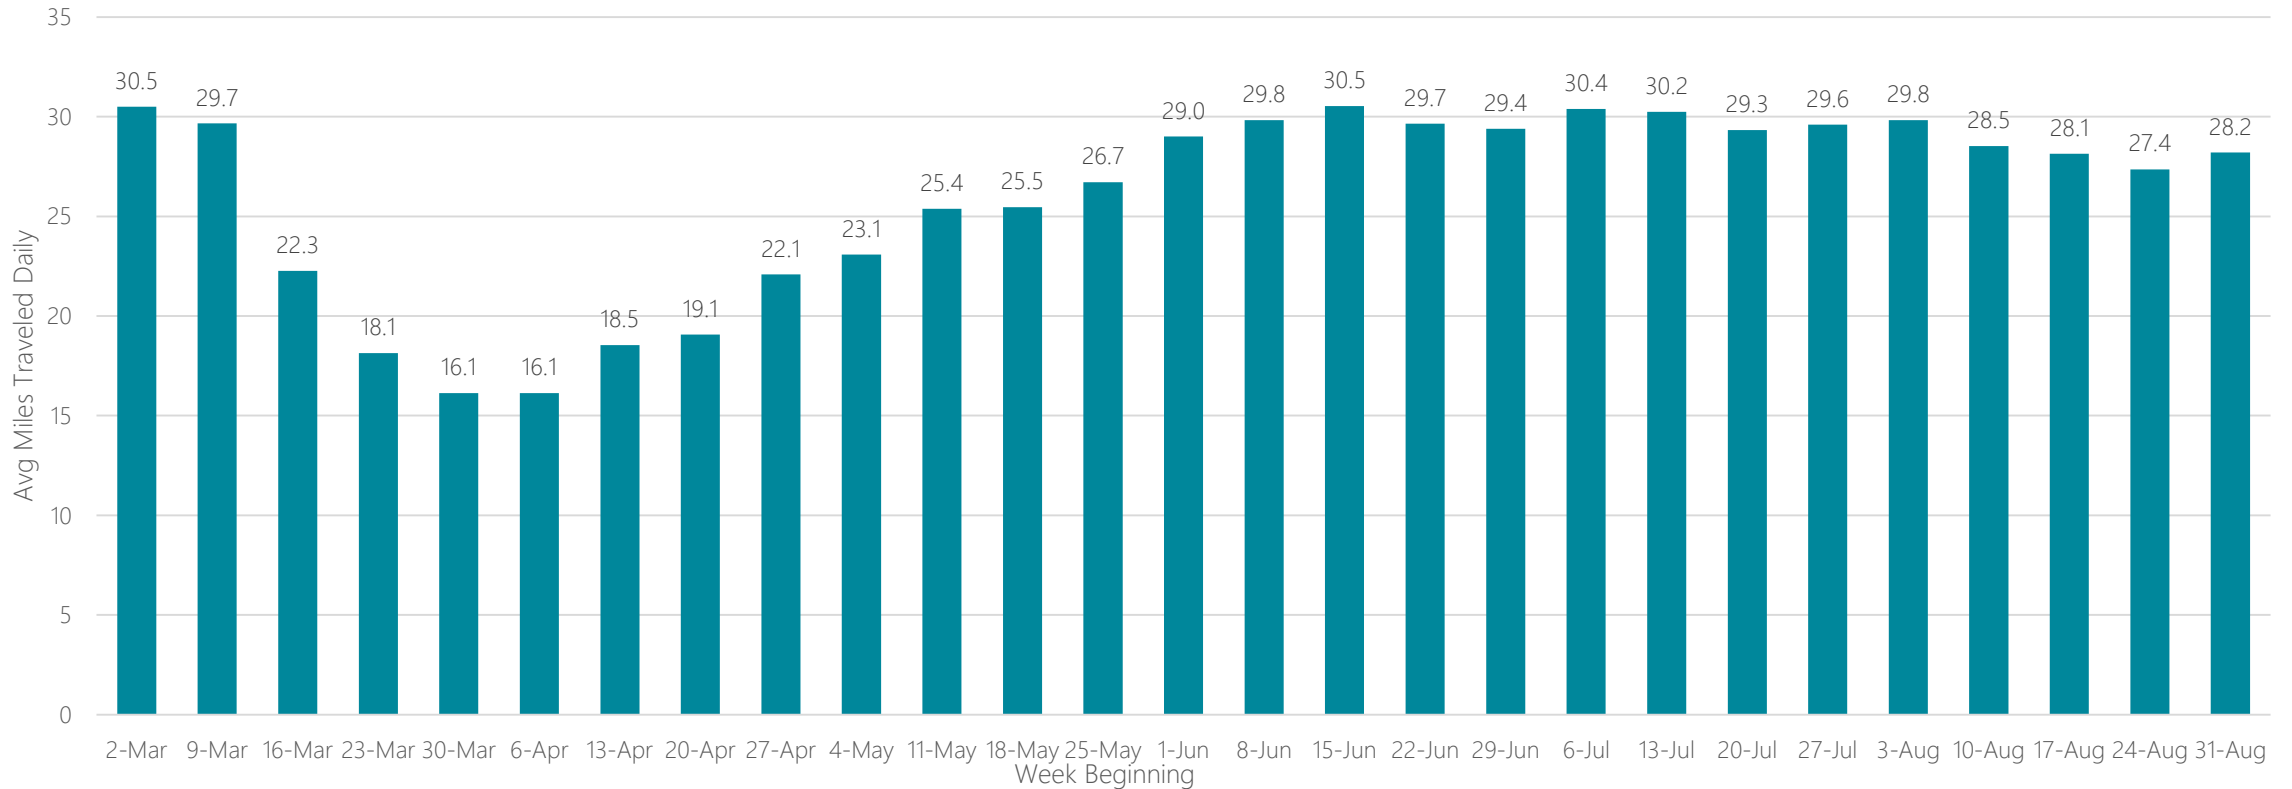

Juneau

Average Miles Traveled Daily Weekly Trend

Kansas City

Average Miles Traveled Daily Weekly Trend

Knoxville

Average Miles Traveled Daily Weekly Trend

La Crosse-Eau Claire

Average Miles Traveled Daily Weekly Trend