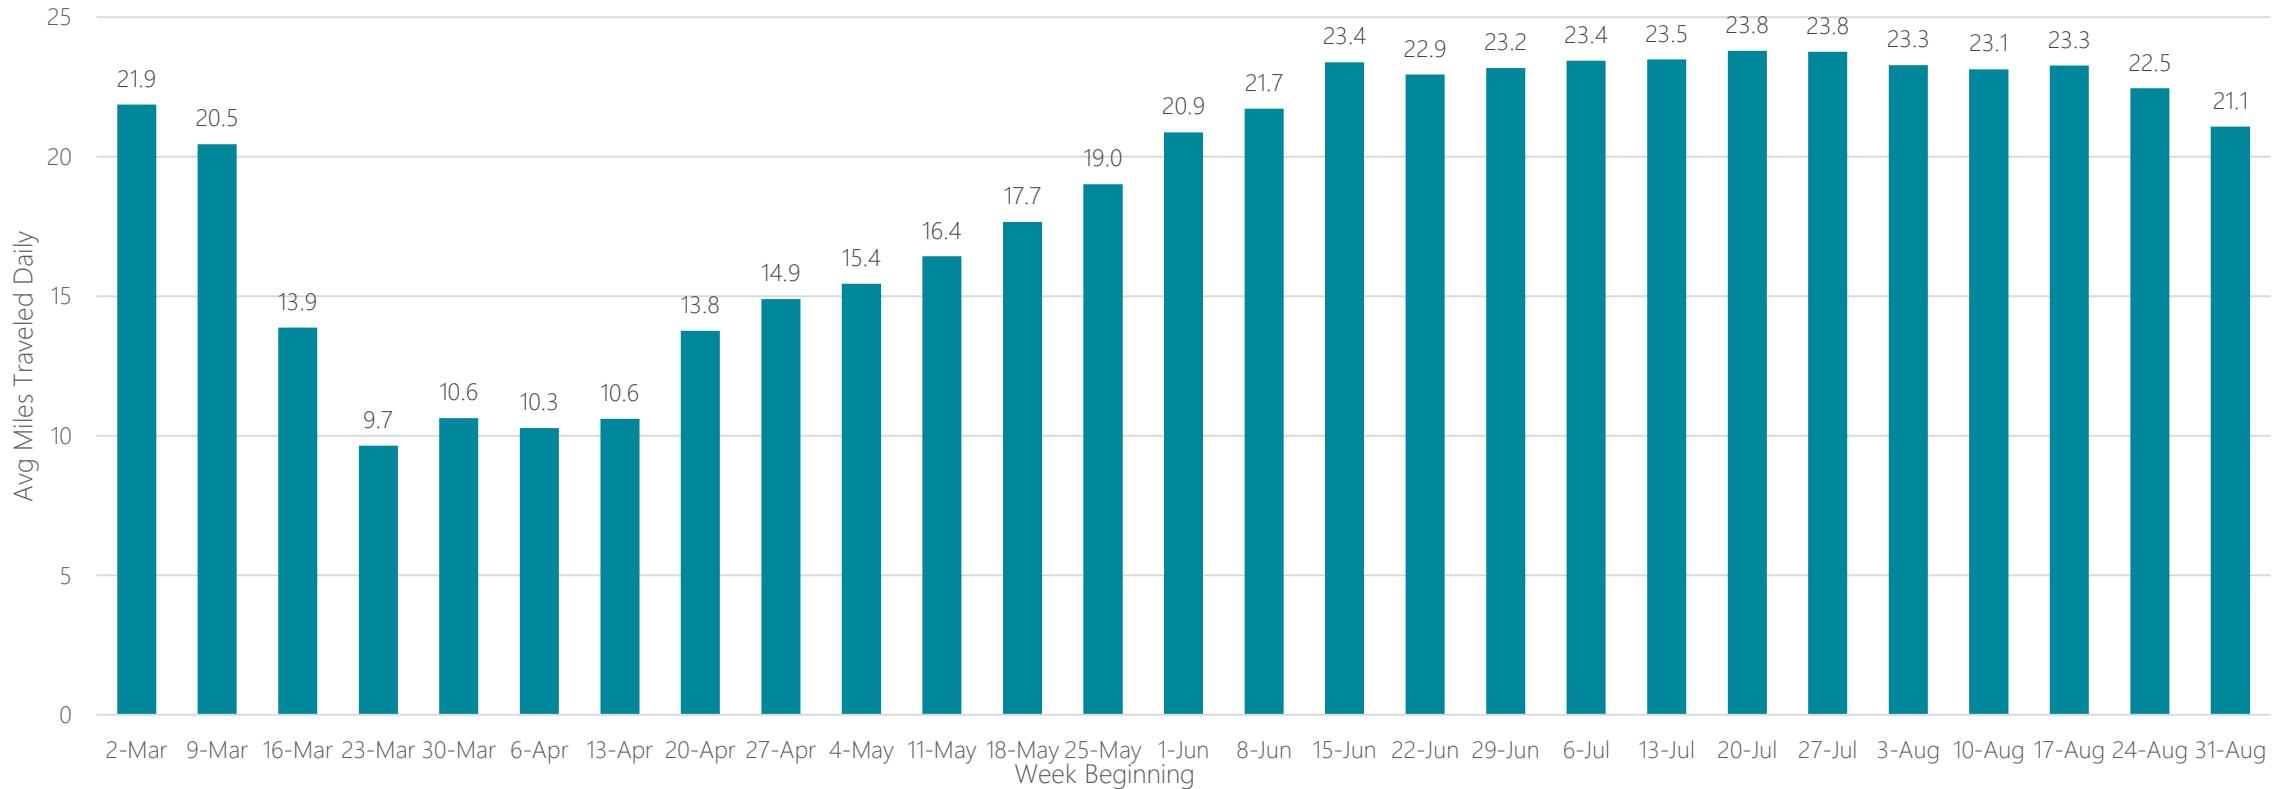

Lubbock

Average Miles Traveled Daily Weekly Trend

Macon

Average Miles Traveled Daily Weekly Trend

Madison

Average Miles Traveled Daily Weekly Trend

Mankato

Average Miles Traveled Daily Weekly Trend