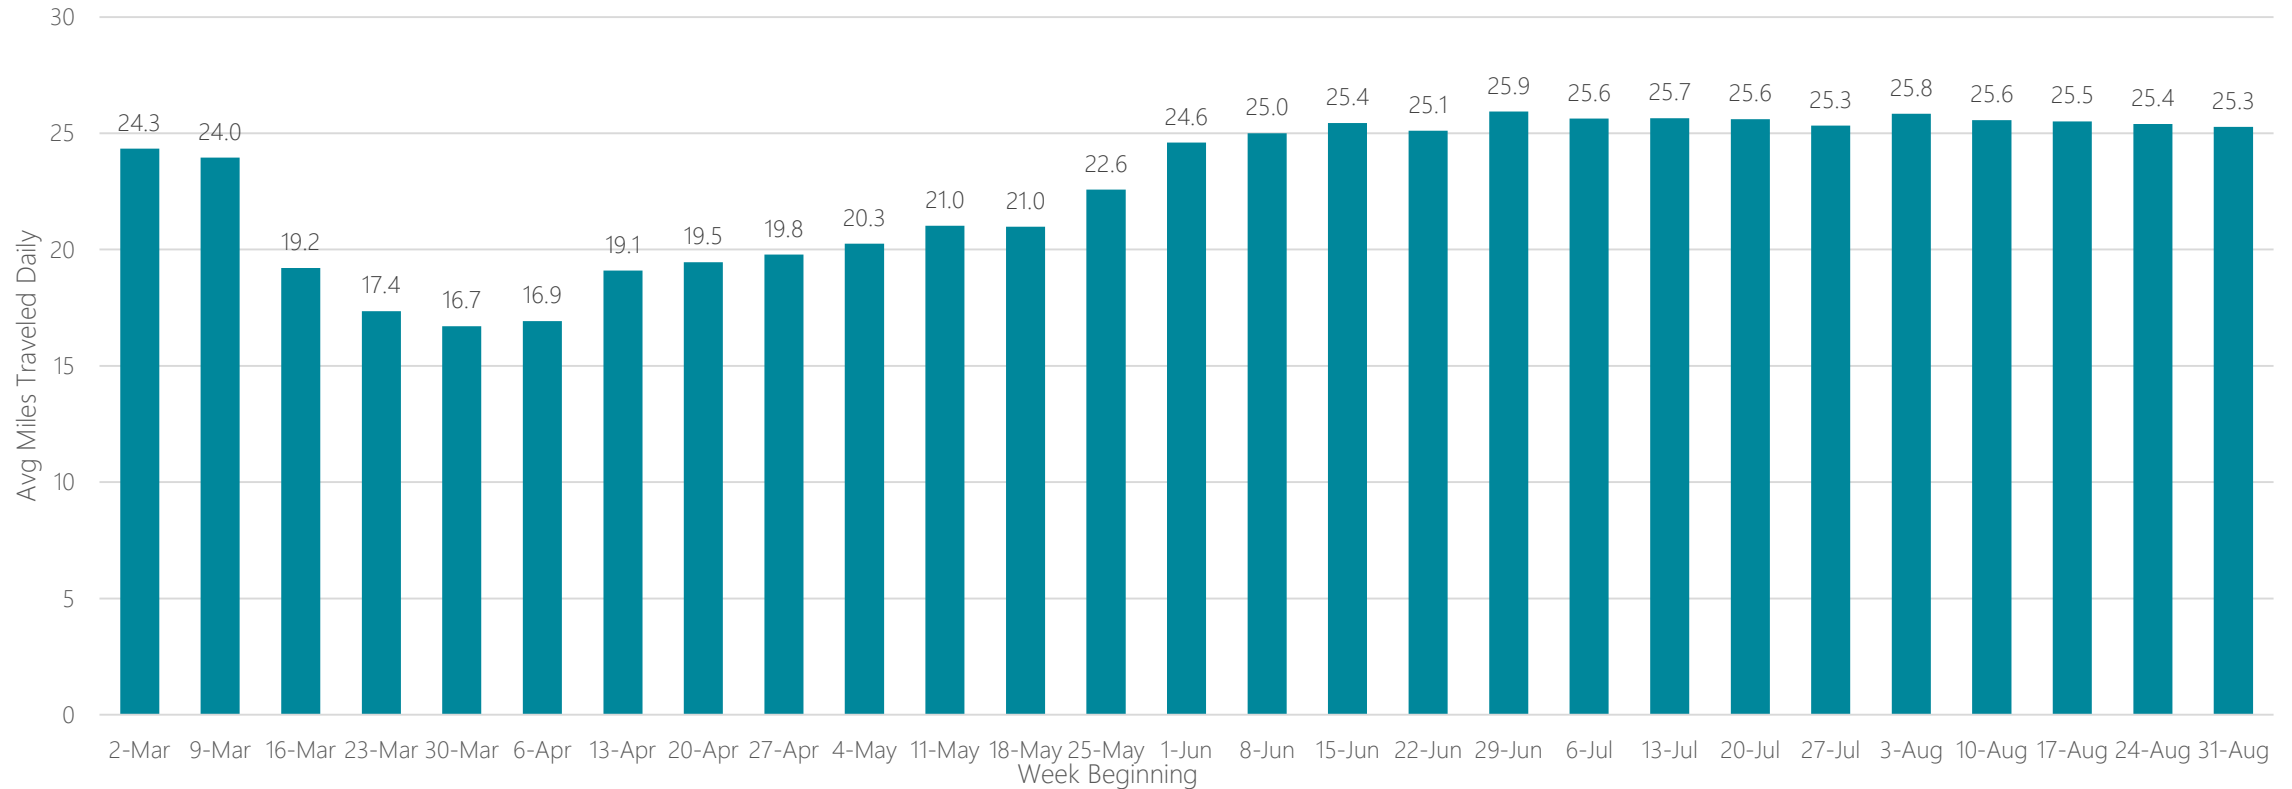

Youngstown

Average Miles Traveled Daily Weekly Trend

Yuma-El Centro

Average Miles Traveled Daily Weekly Trend

Zanesville

Average Miles Traveled Daily Weekly Trend

geekOUT@geopath.org

Additional regions available upon request