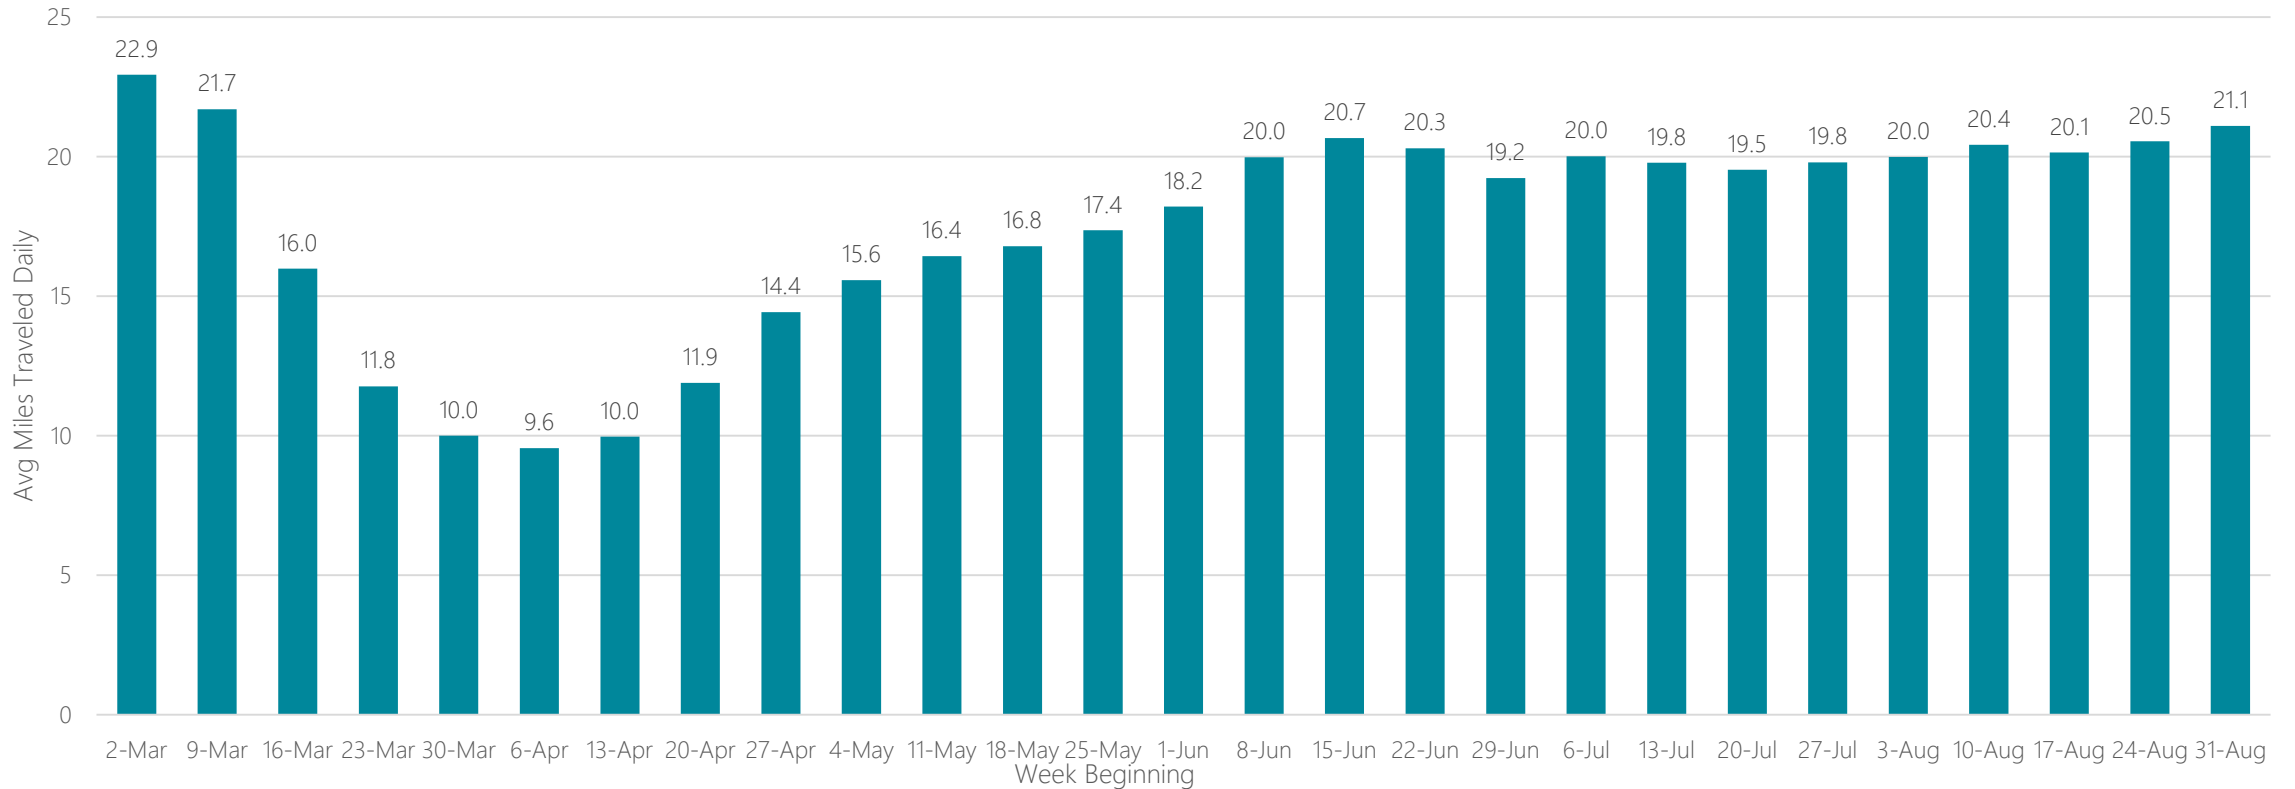

Fort Myers-Naples

Average Miles Traveled Daily Weekly Trend