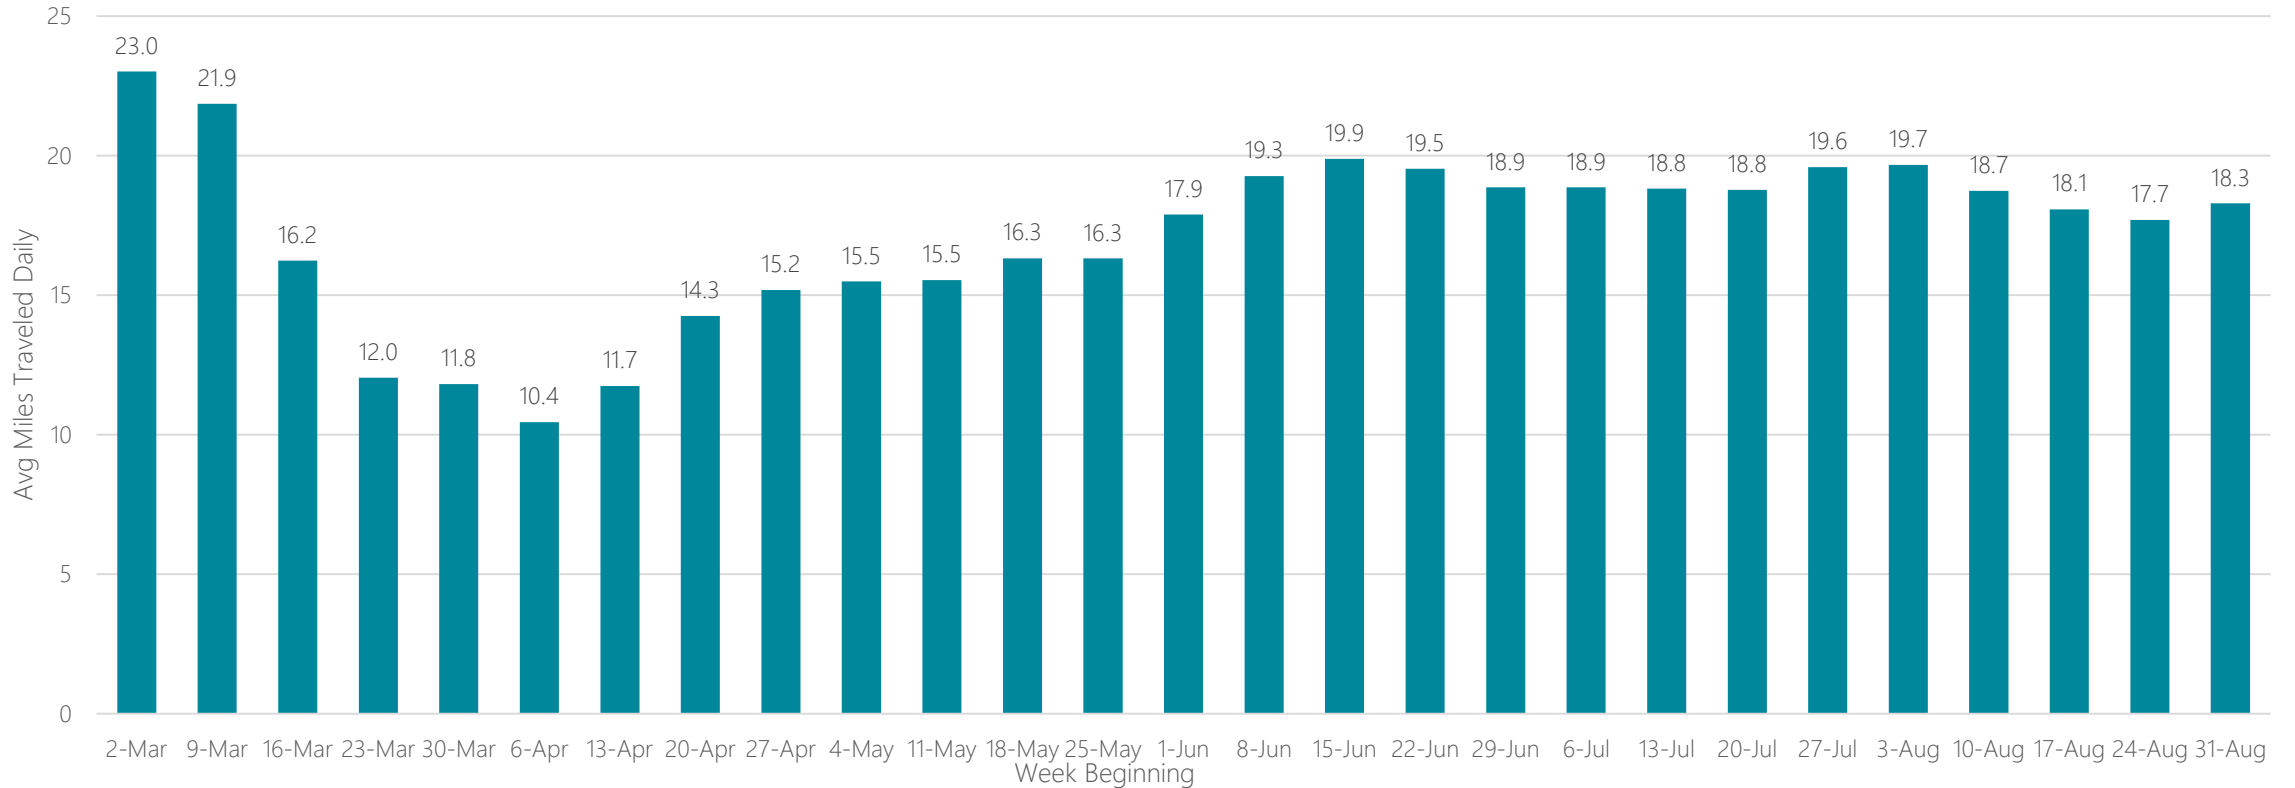

Bakersfield

Average Miles Traveled Daily Weekly Trend