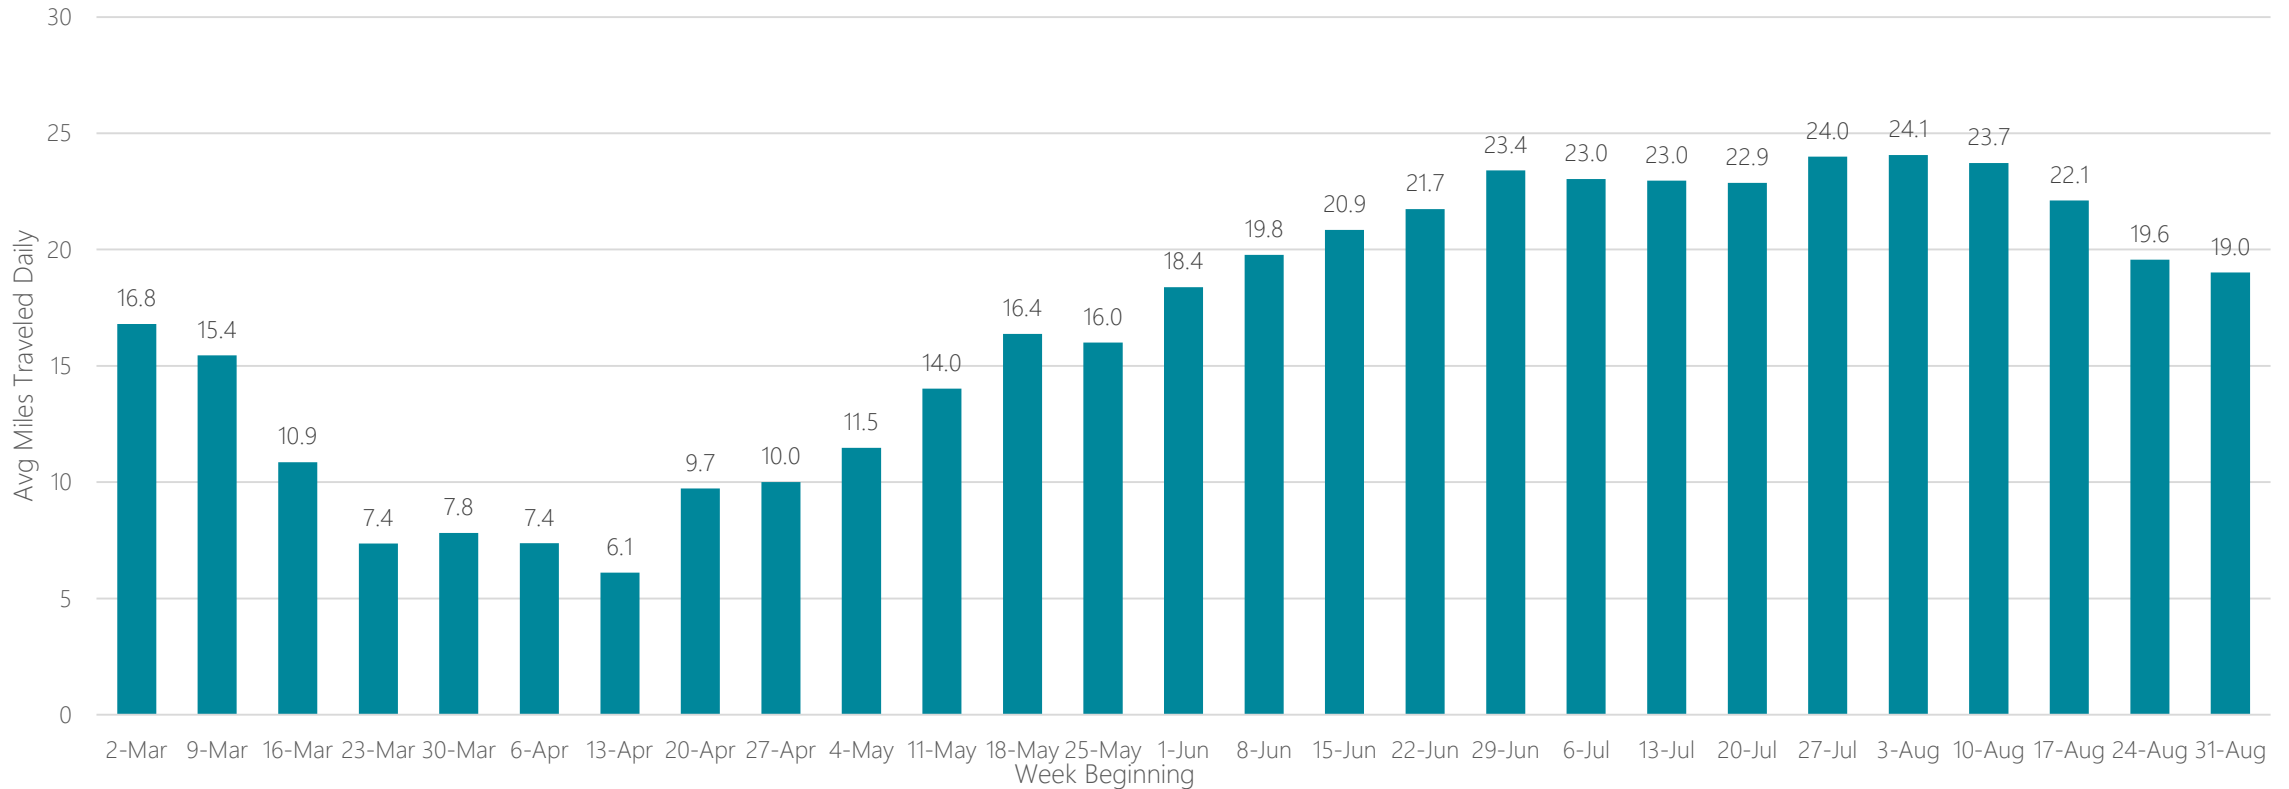

Marquette

Average Miles Traveled Daily Weekly Trend