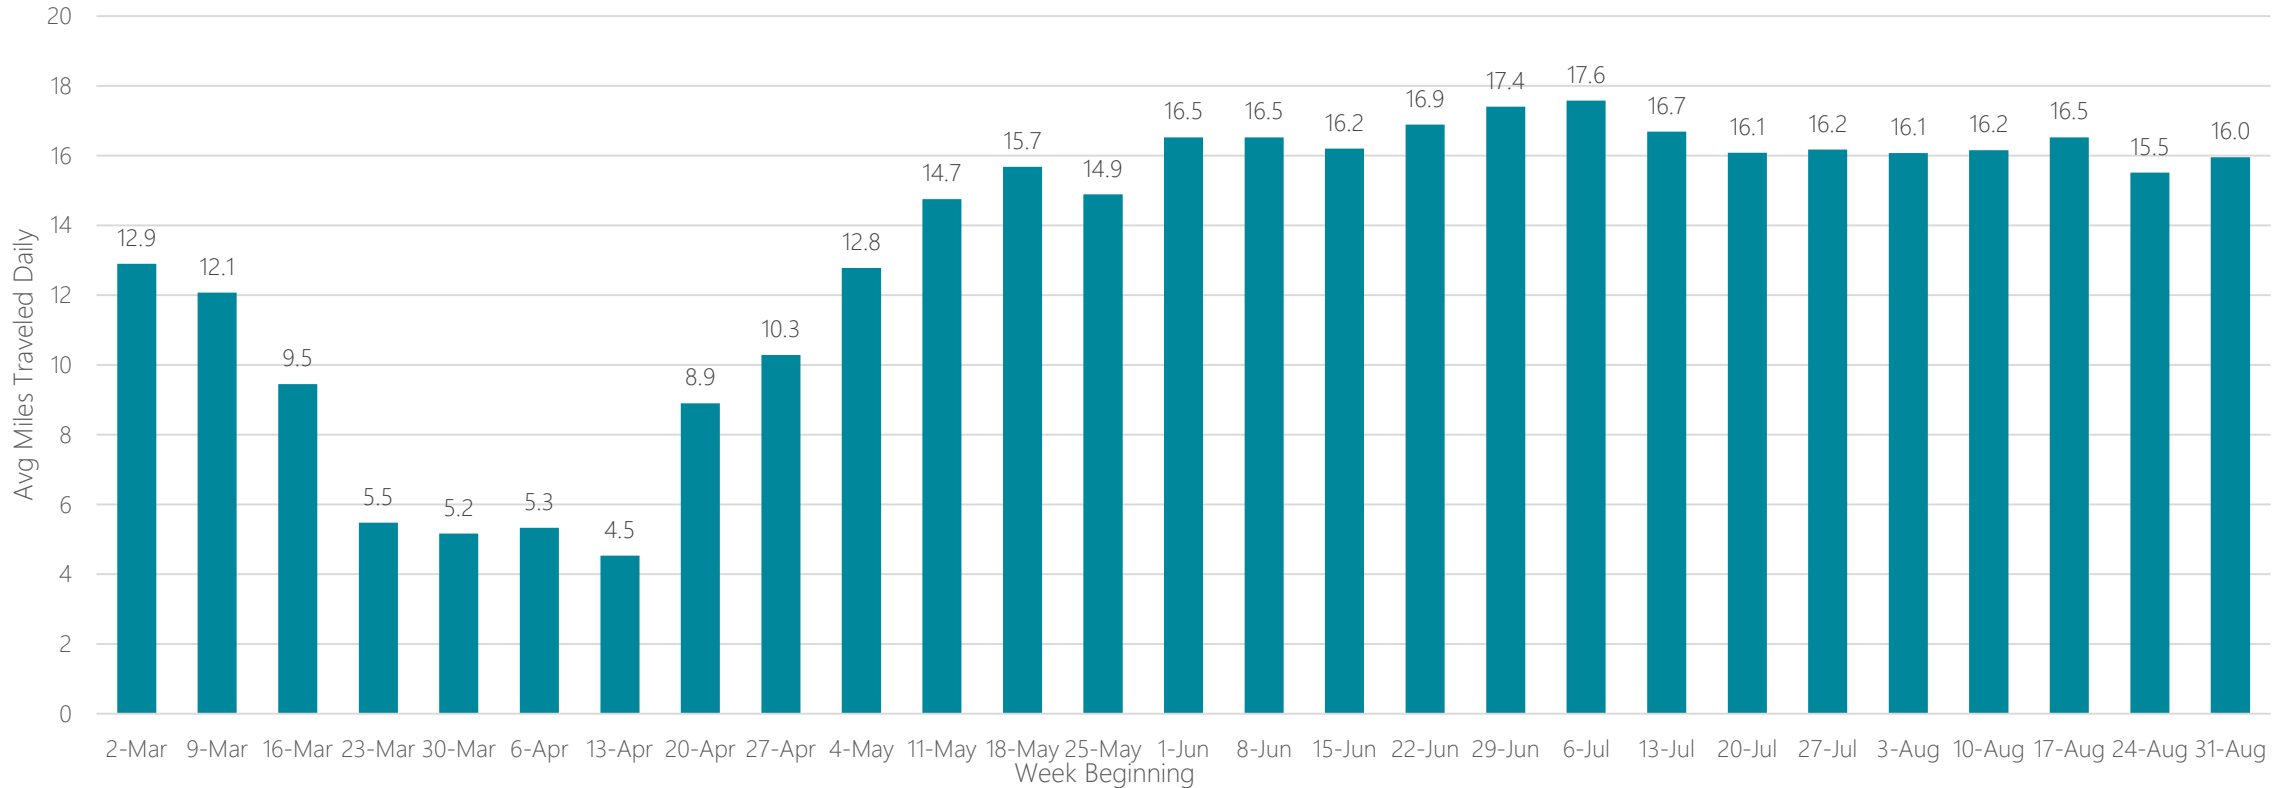

Average Miles Traveled Daily Weekly Trend

Evansville

Average Miles Traveled Daily Weekly Trend

Fairbanks

Average Miles Traveled Daily Weekly Trend

Fargo-Valley City

Average Miles Traveled Daily Weekly Trend