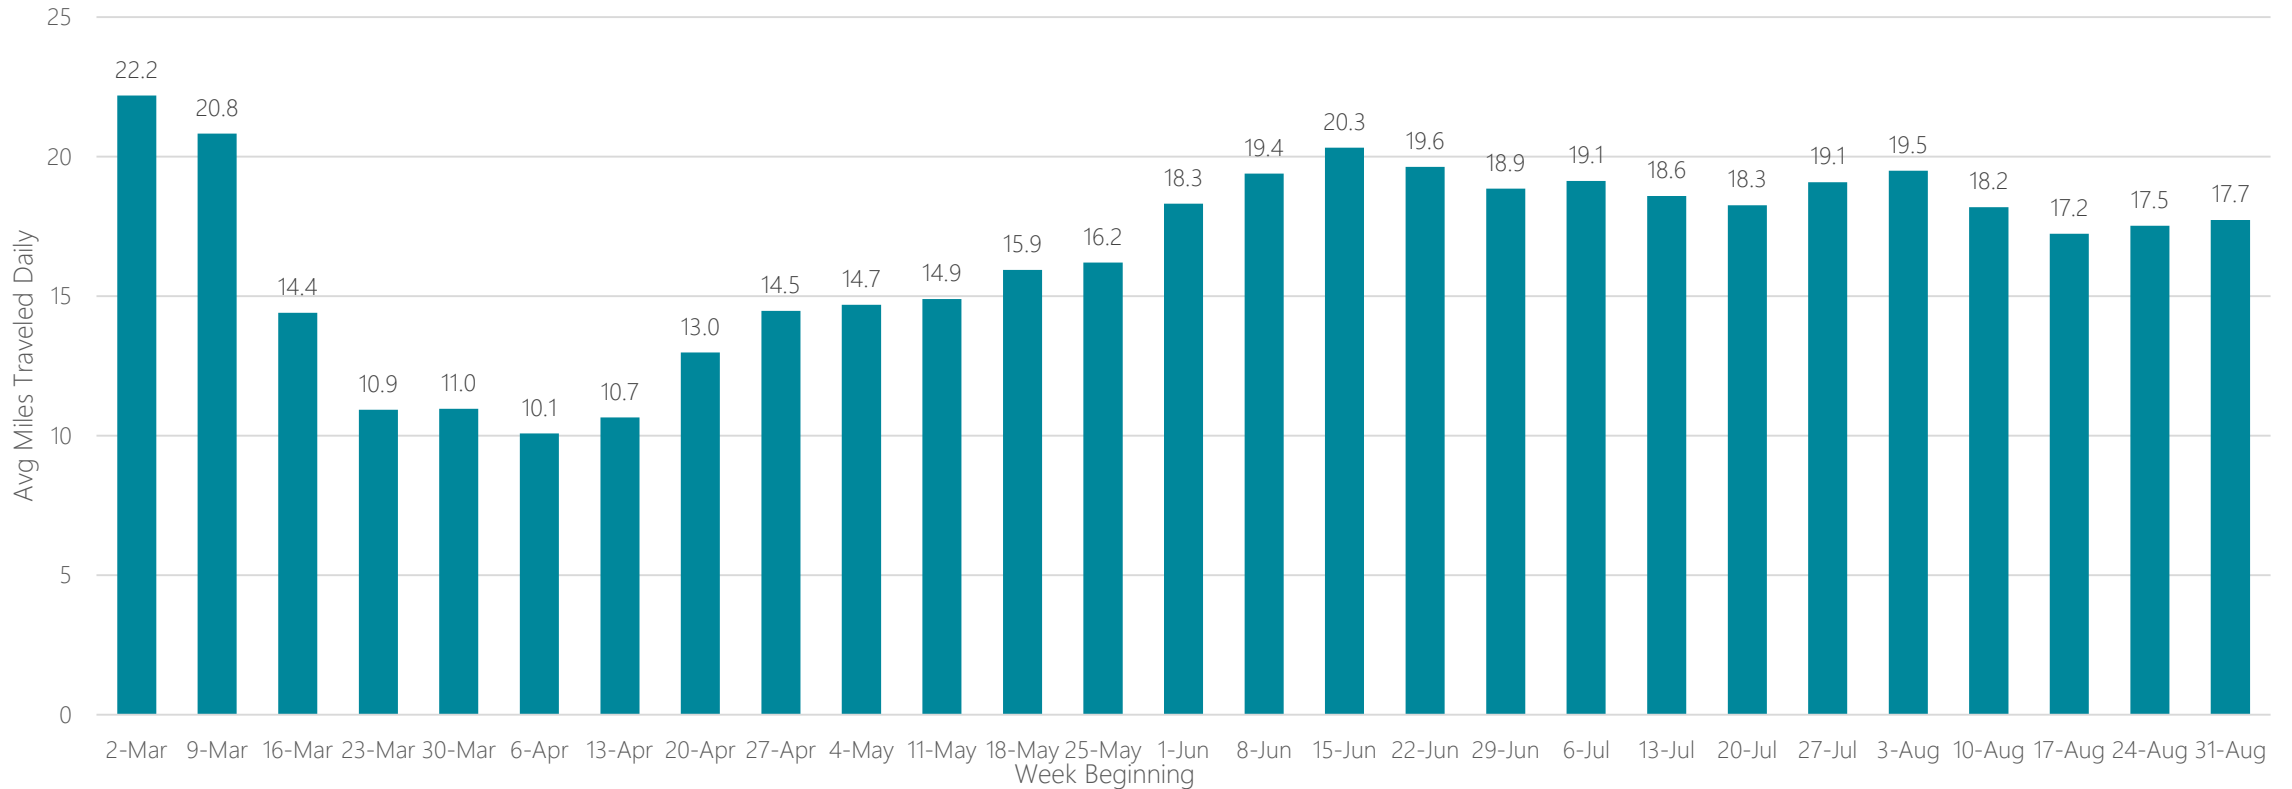

Fresno-Visalia

Average Miles Traveled Daily Weekly Trend