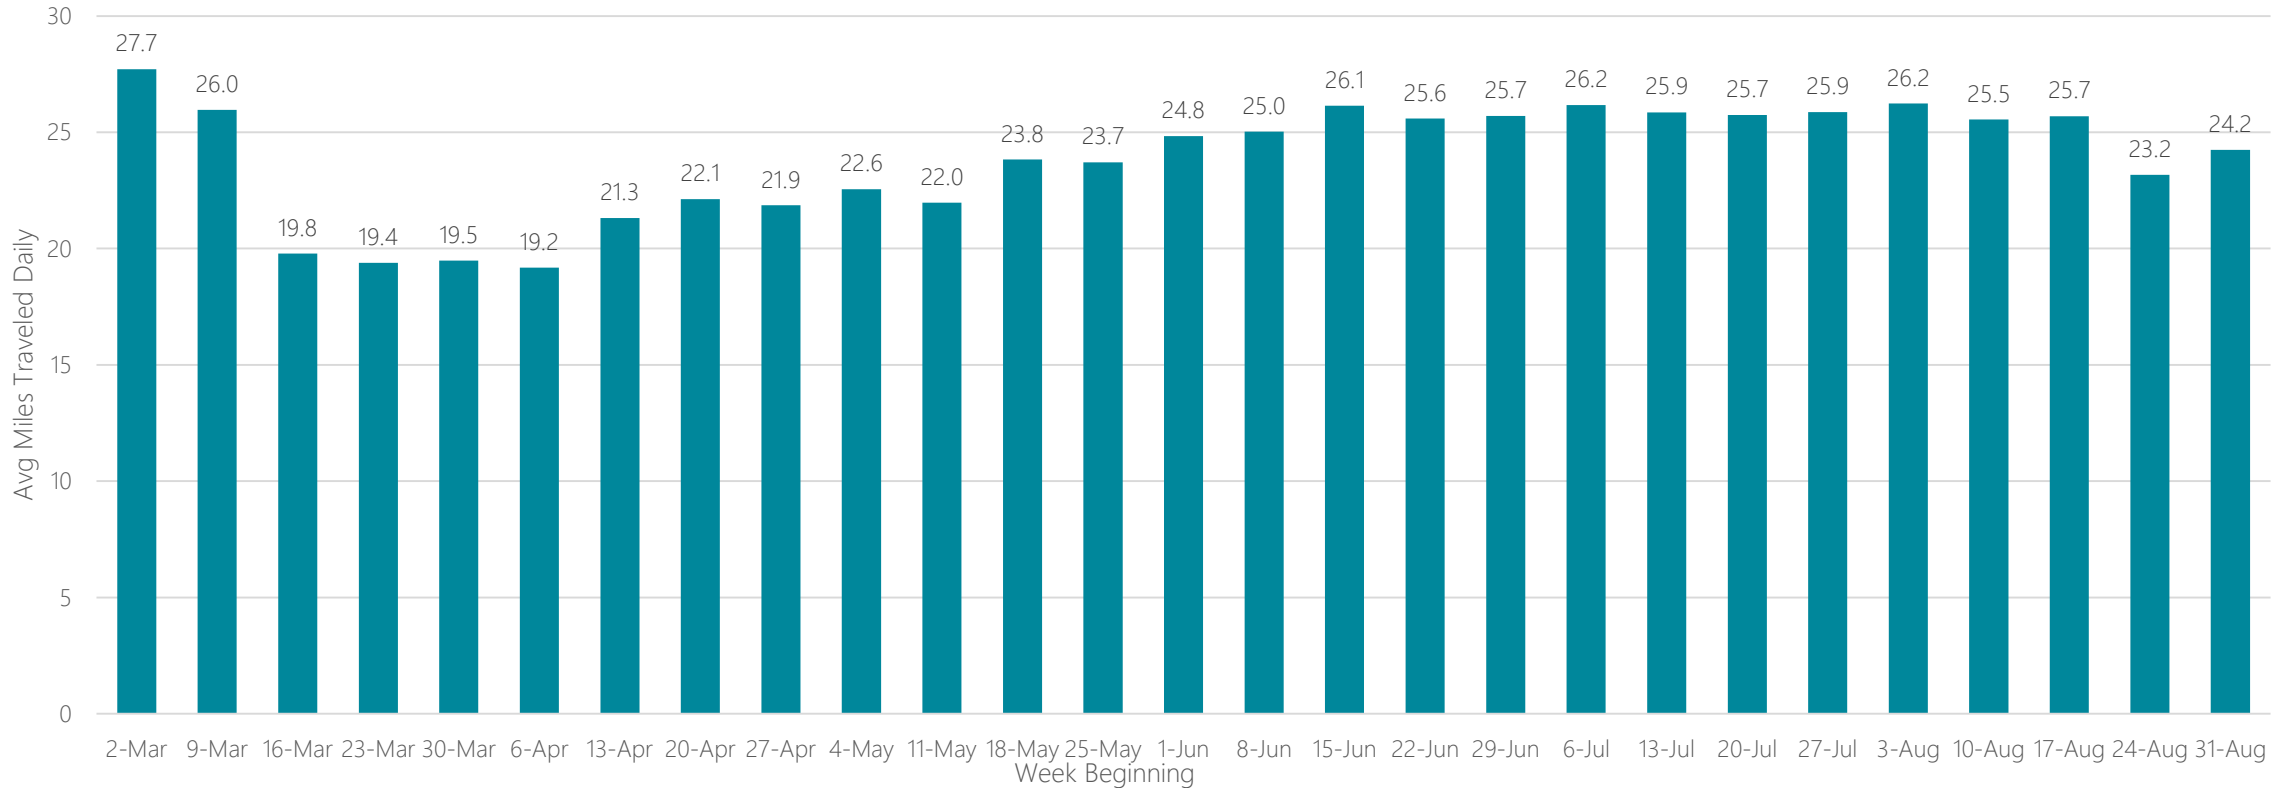

Jacksonville, Brunswick

Average Miles Traveled Daily Weekly Trend

Johnstown, PA

Average Miles Traveled Daily Weekly Trend

Jonesboro

Average Miles Traveled Daily Weekly Trend

Joplin-Pittsburg

Average Miles Traveled Daily Weekly Trend