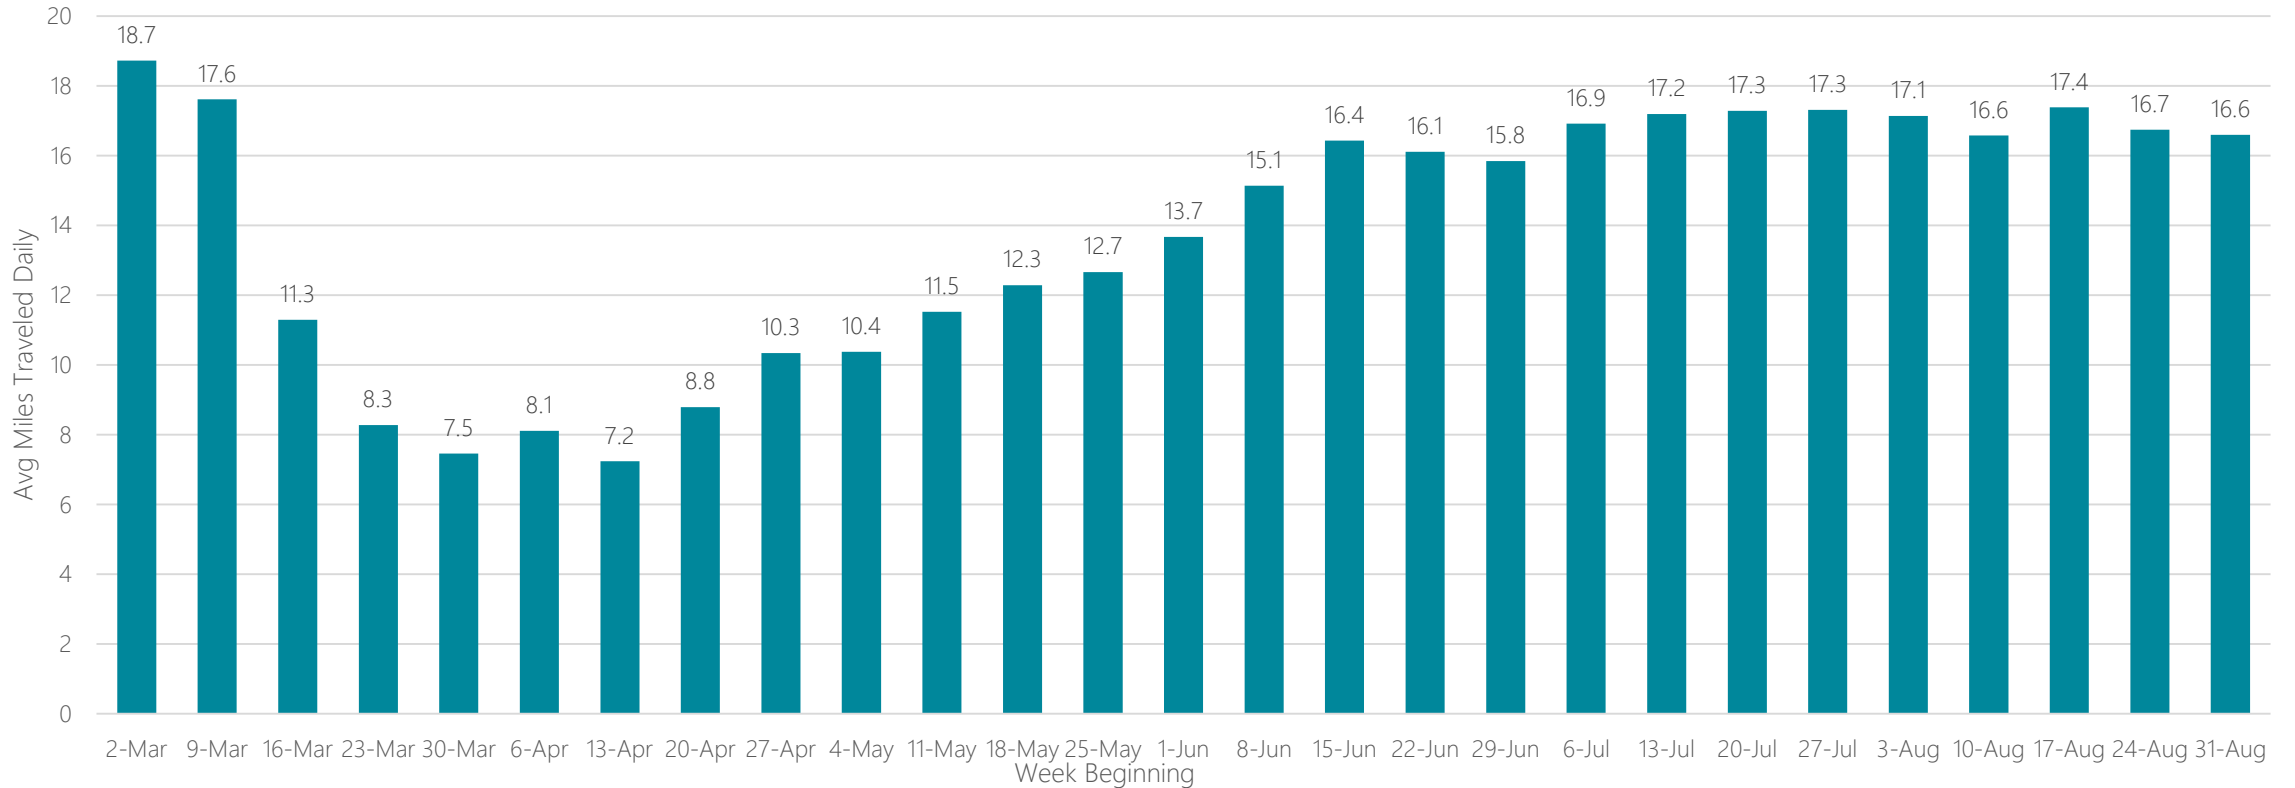

Portland-Auburn

Average Miles Traveled Daily Weekly Trend

Portland, OR

Average Miles Traveled Daily Weekly Trend

Presque Isle

Average Miles Traveled Daily Weekly Trend

Providence-New Bedford

Average Miles Traveled Daily Weekly Trend