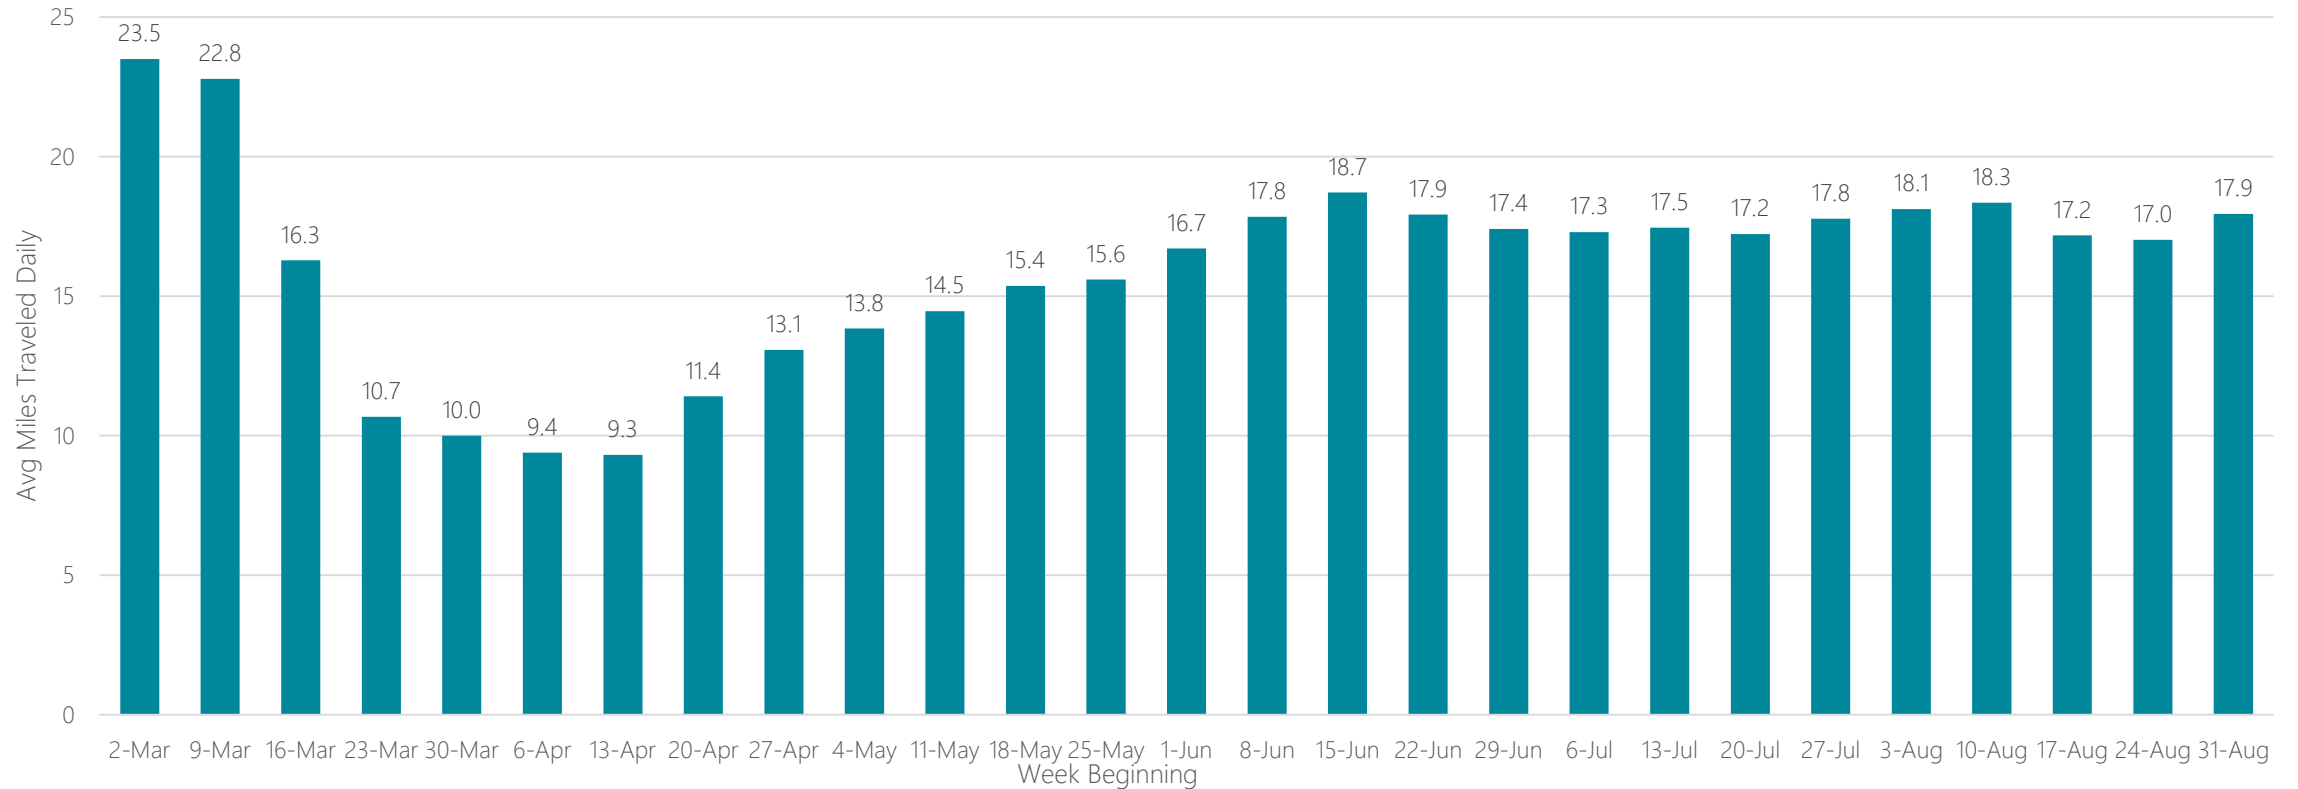

El Paso

Average Miles Traveled Daily Weekly Trend