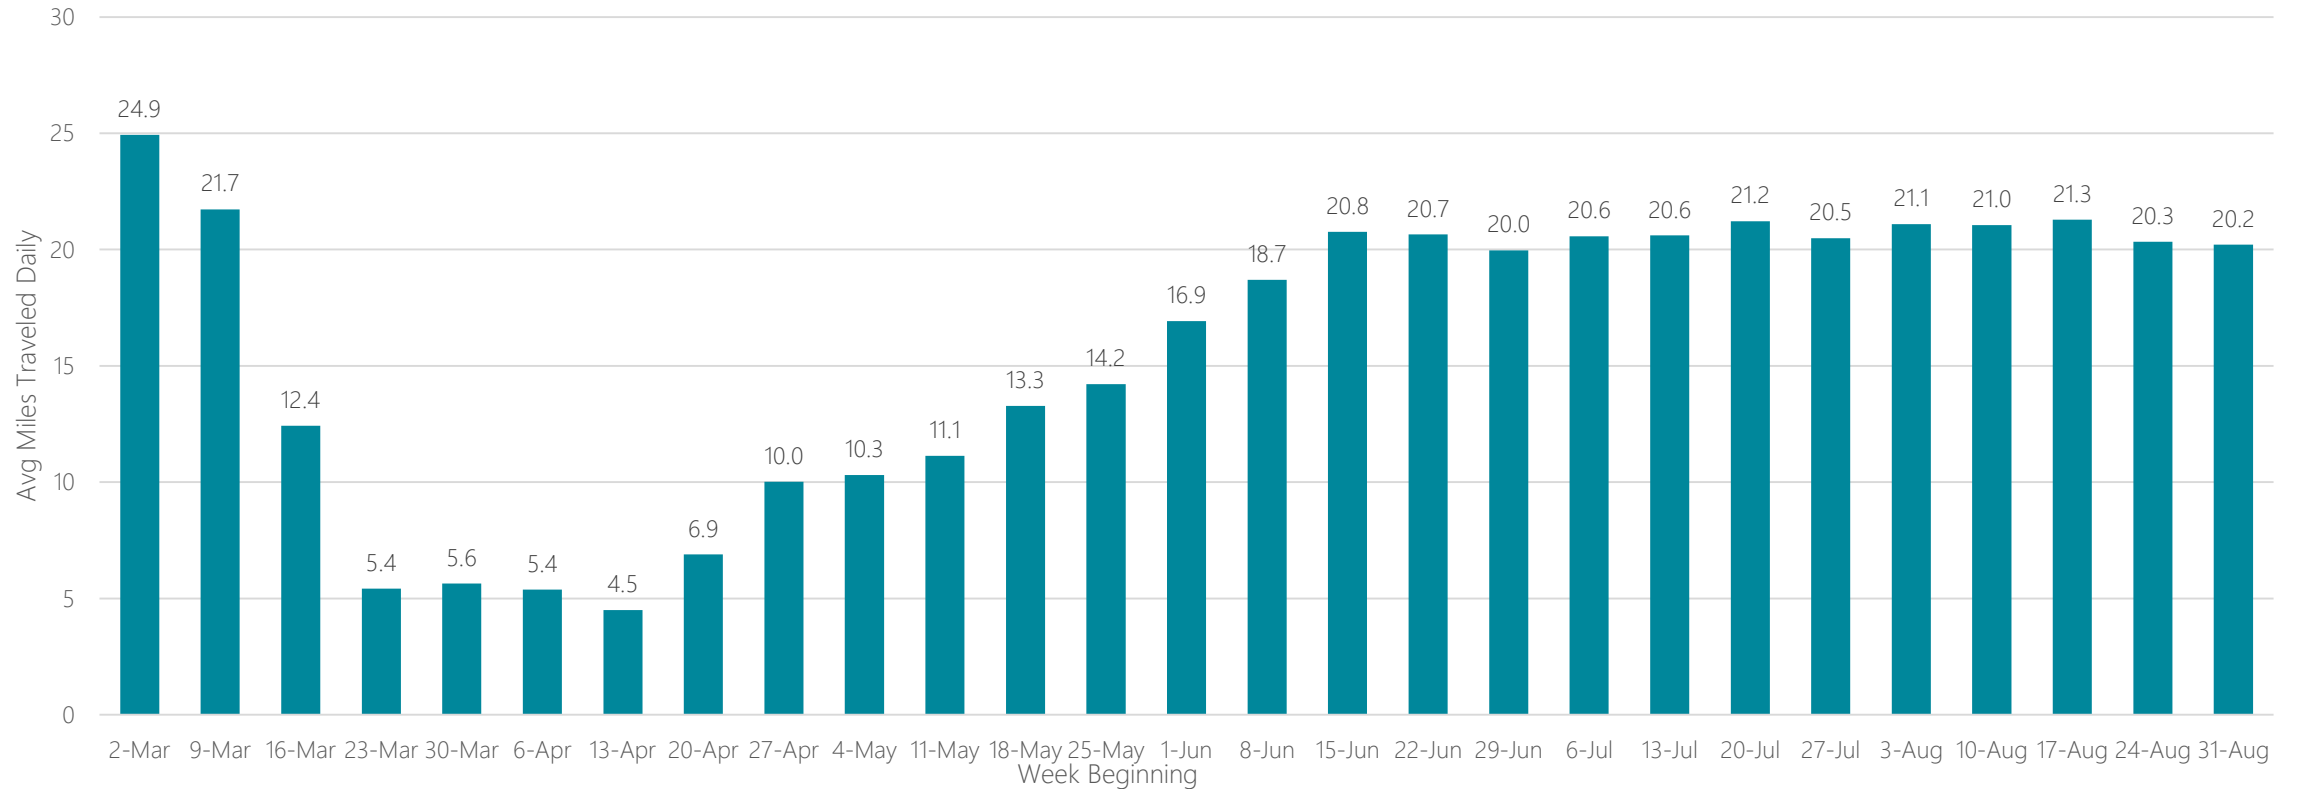

Detroit

Average Miles Traveled Daily Weekly Trend