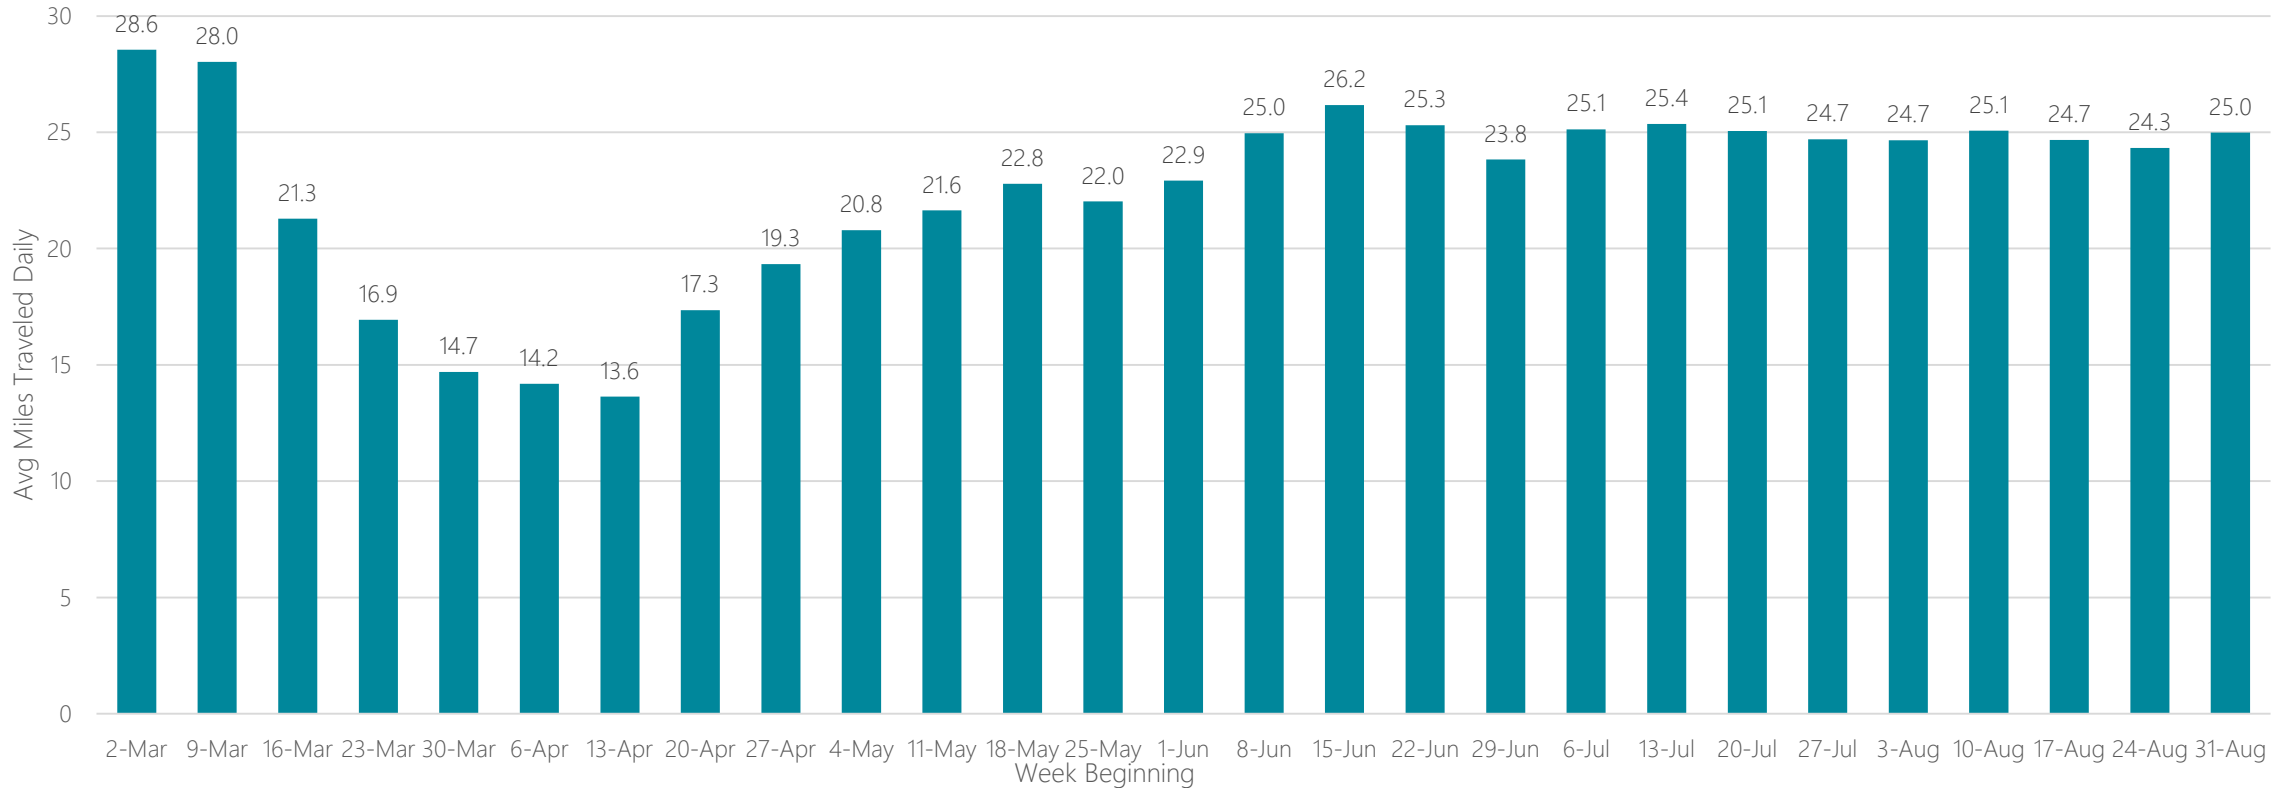

Jacksonville, Brunswick

Average Miles Traveled Daily Weekly Trend