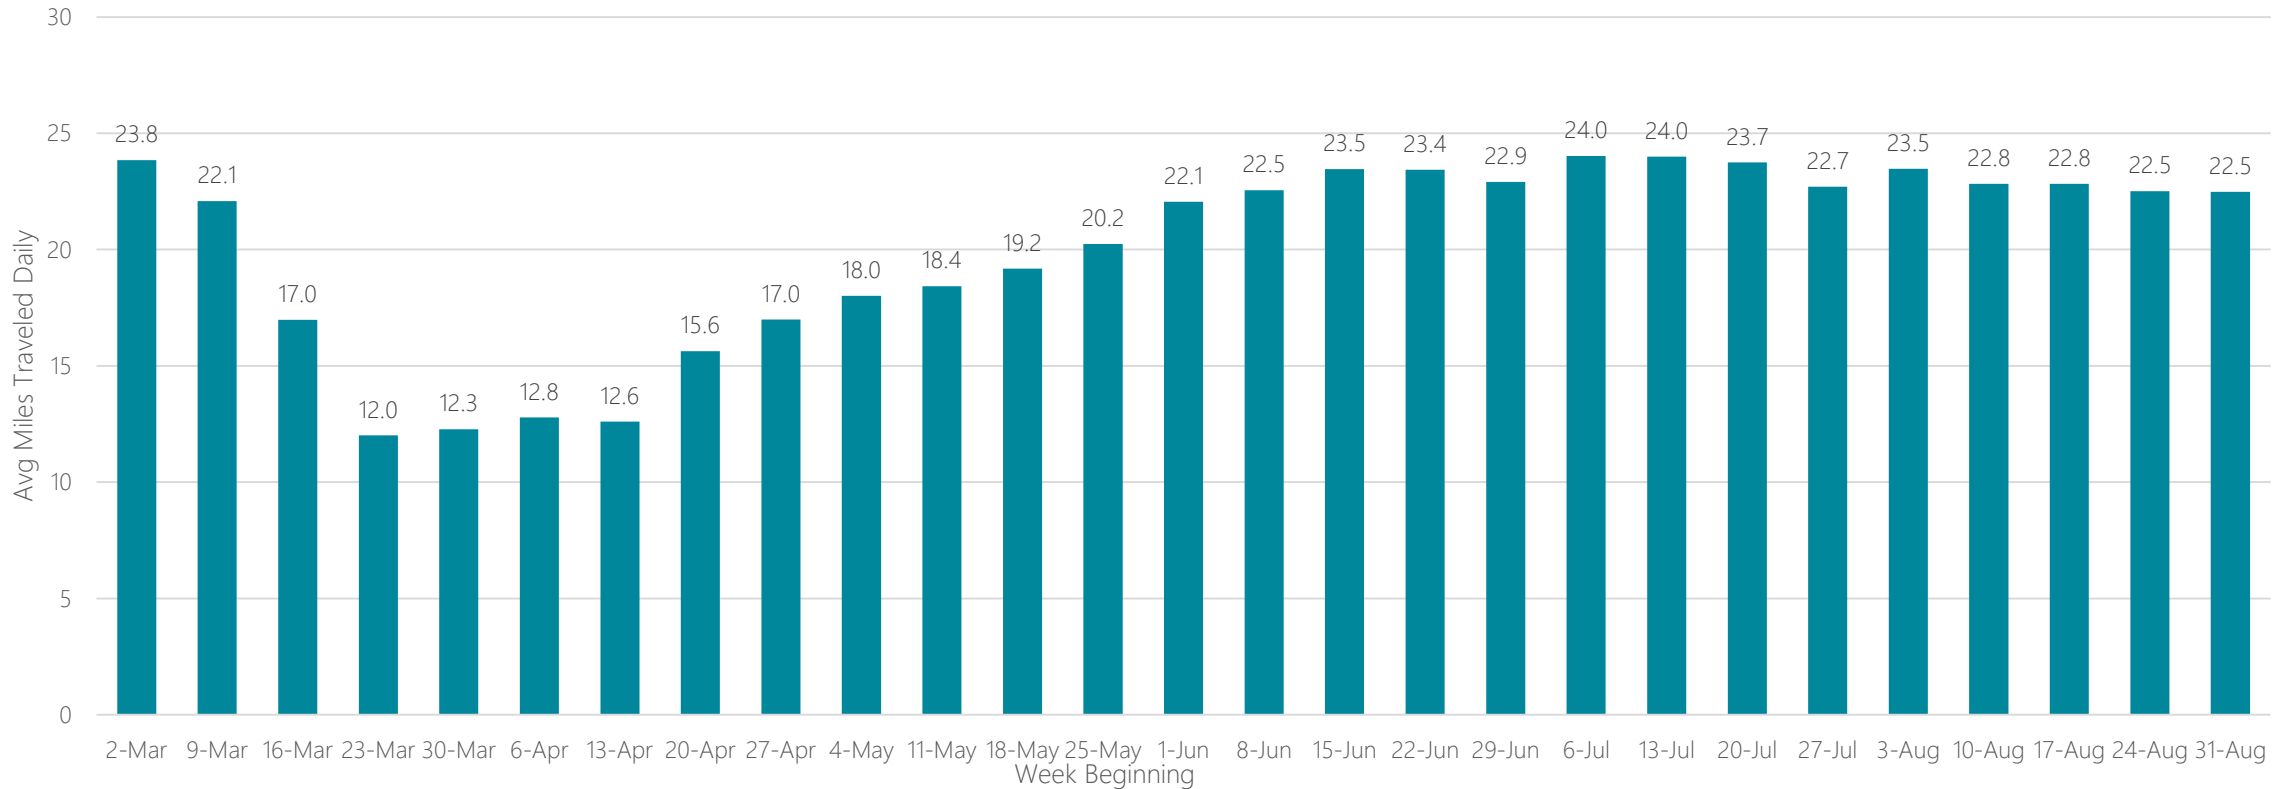

Fort Wayne

Average Miles Traveled Daily Weekly Trend