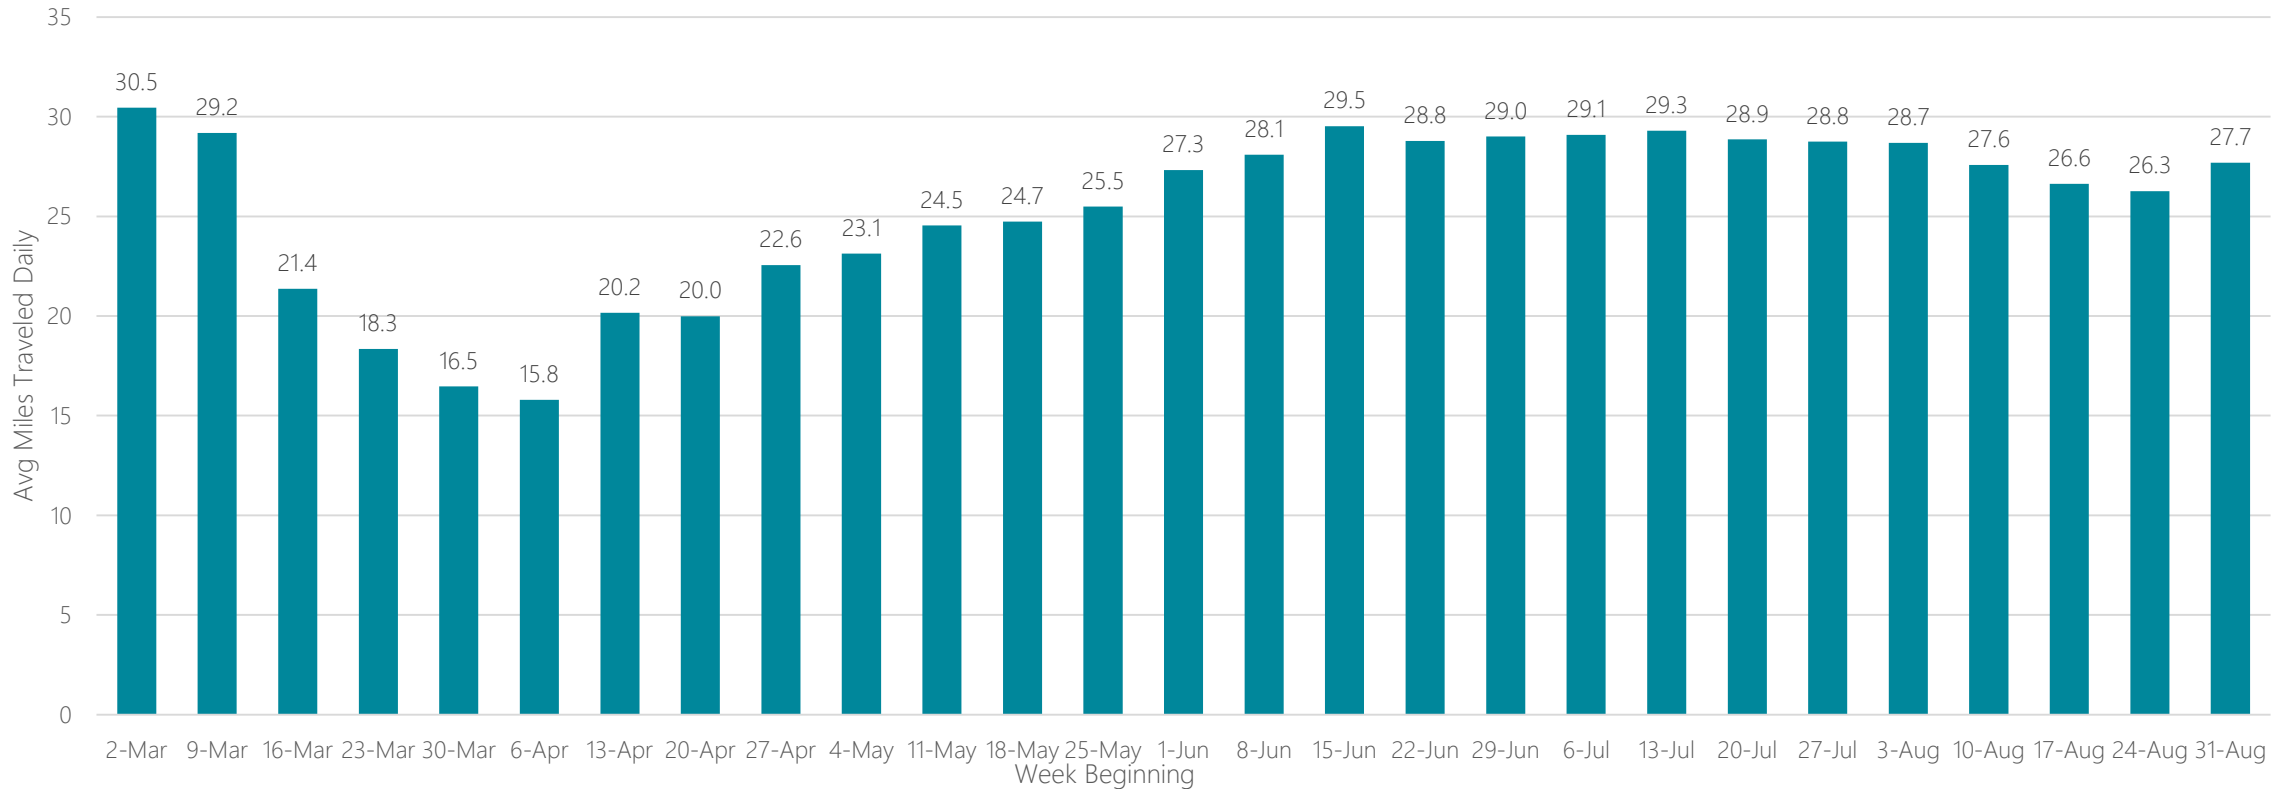

Chattanooga

Average Miles Traveled Daily Weekly Trend