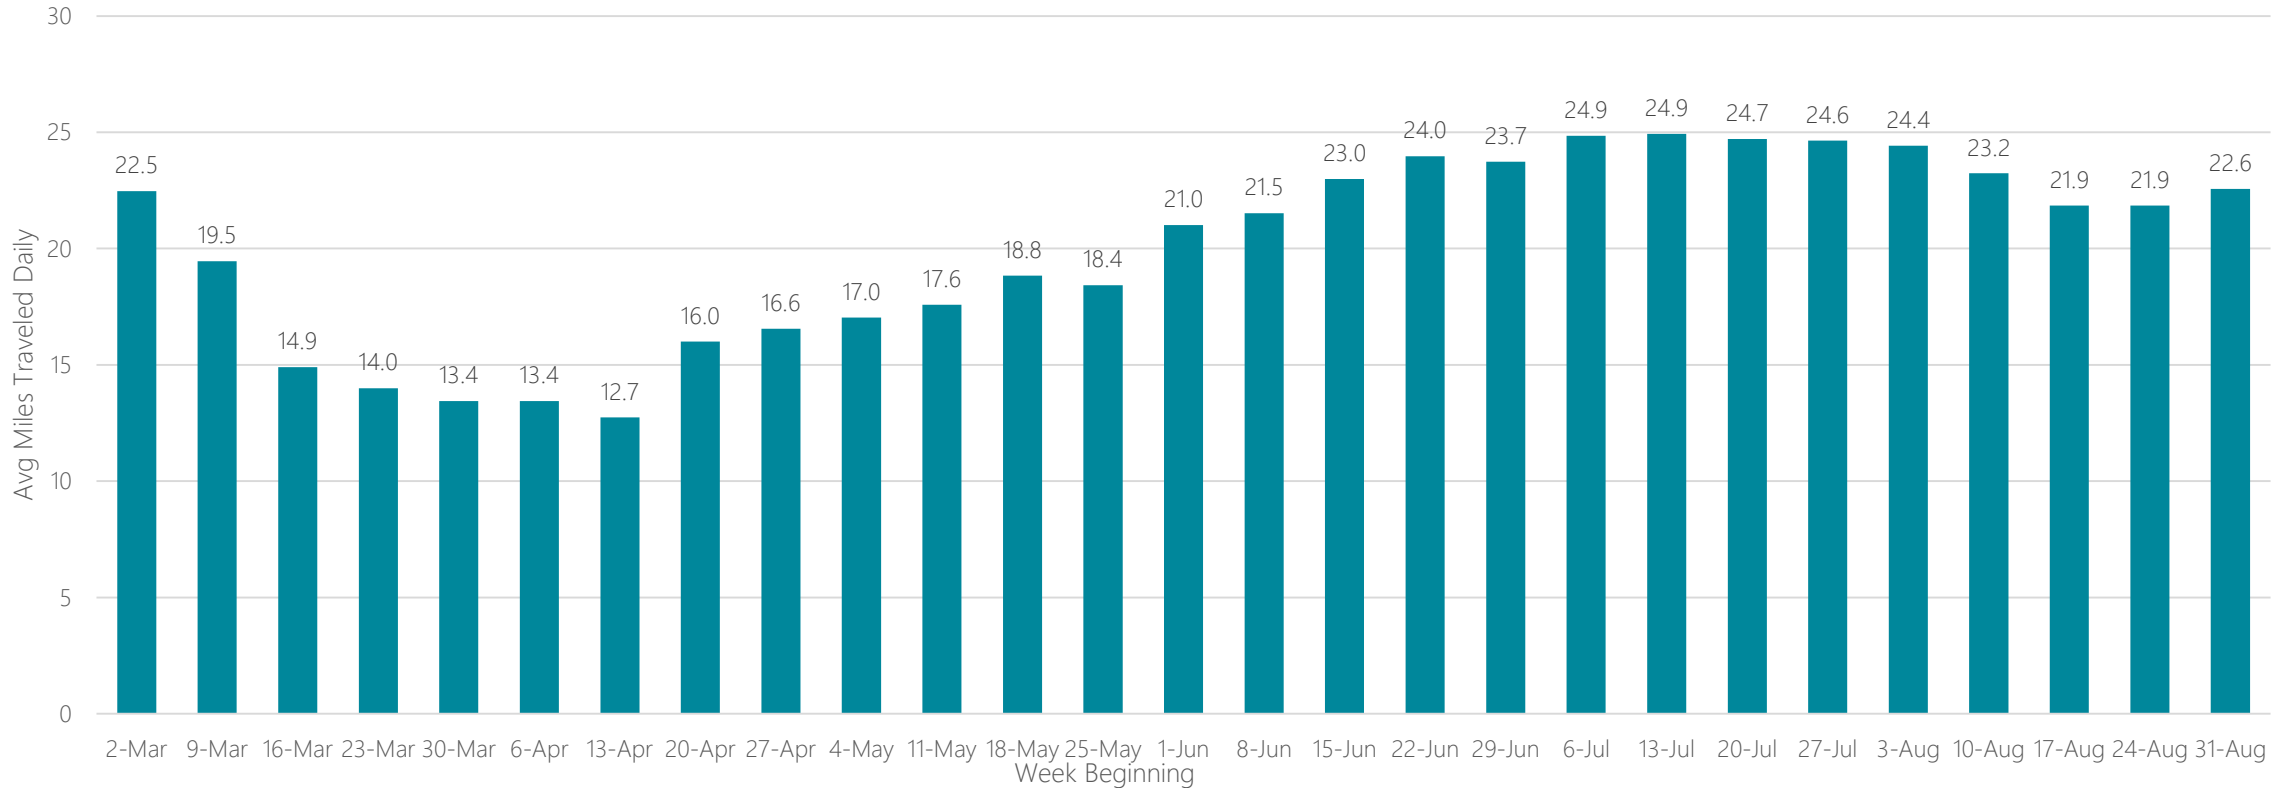

Lincoln & Hastings-Kearney

Average Miles Traveled Daily Weekly Trend