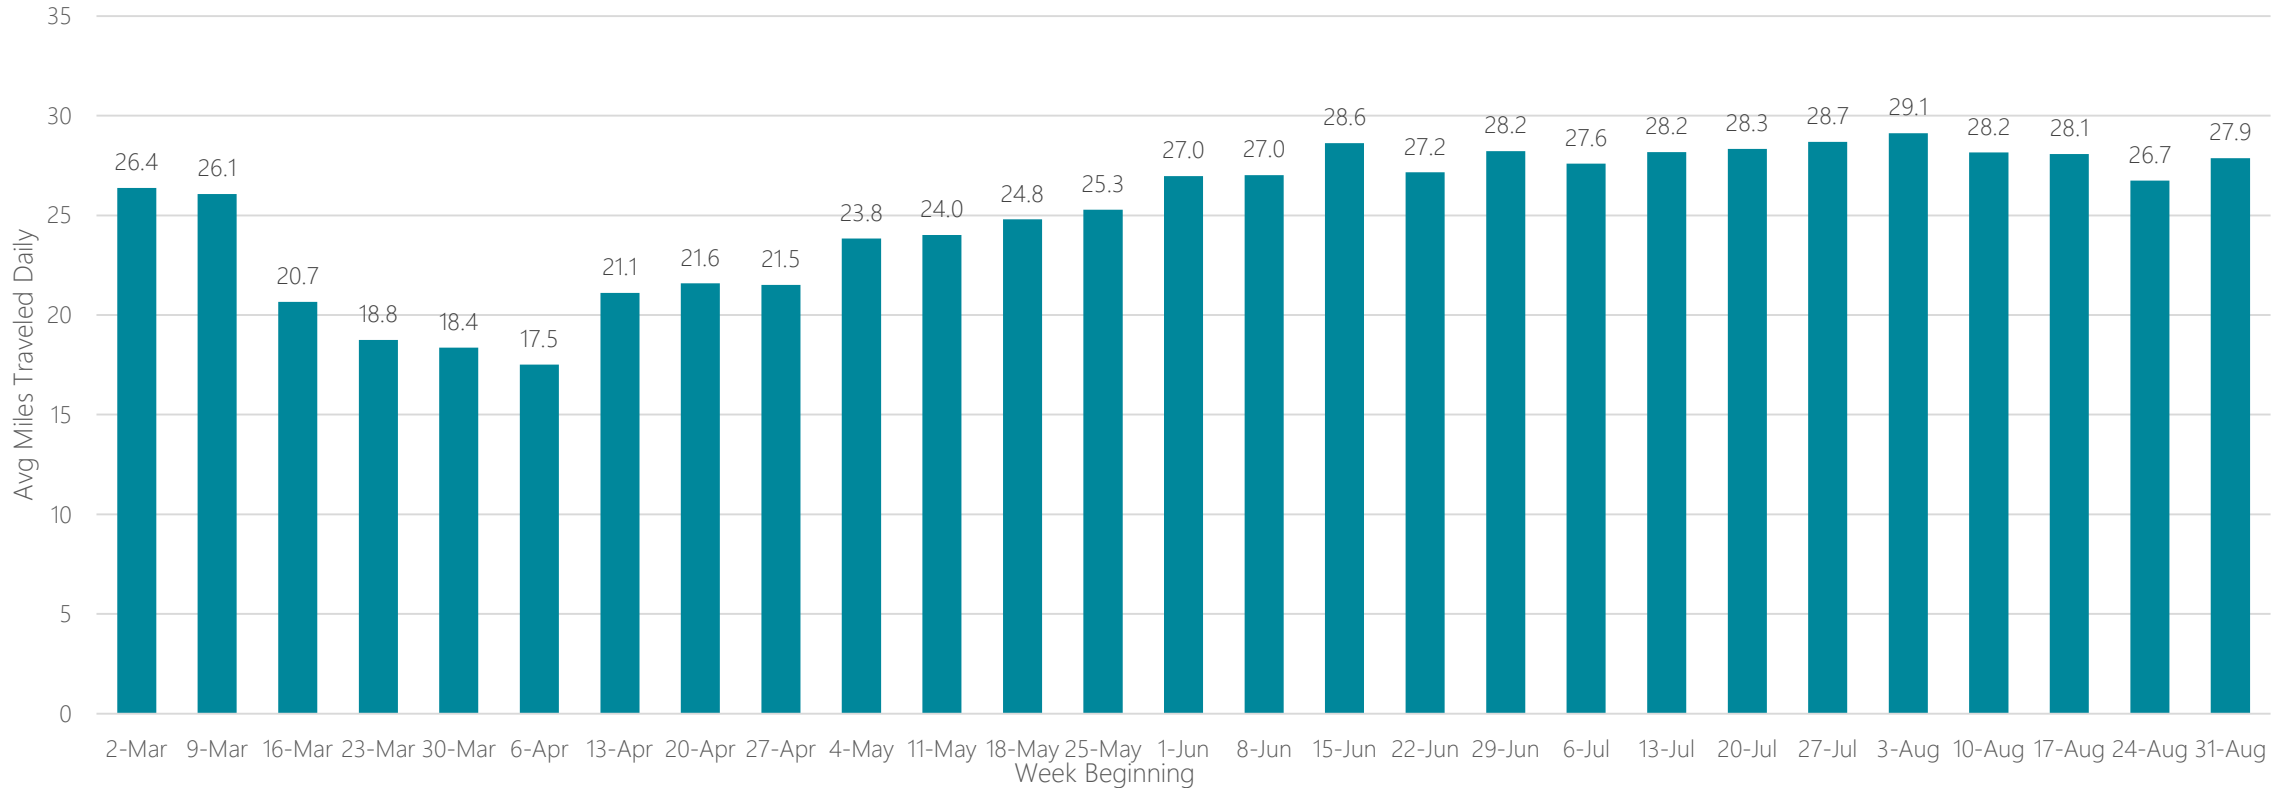

Greenwood-Greenville

Average Miles Traveled Daily Weekly Trend