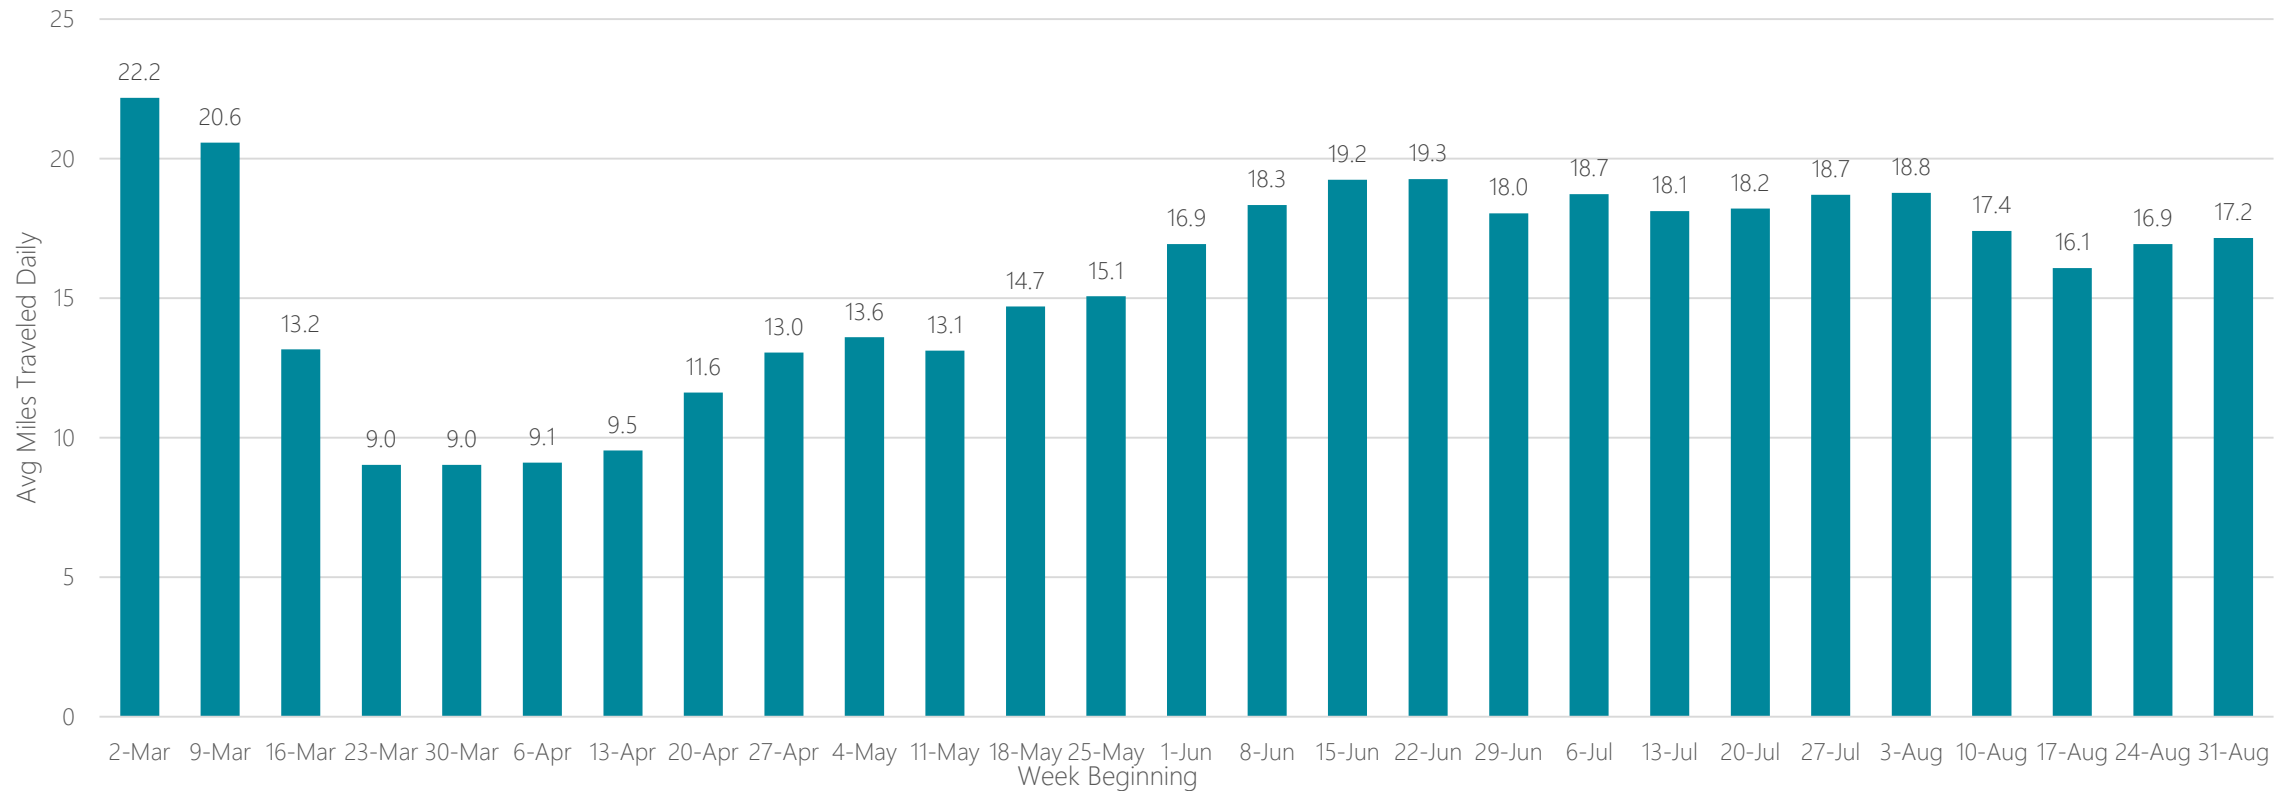

Sacramento-Stockton-Modesto

Average Miles Traveled Daily Weekly Trend