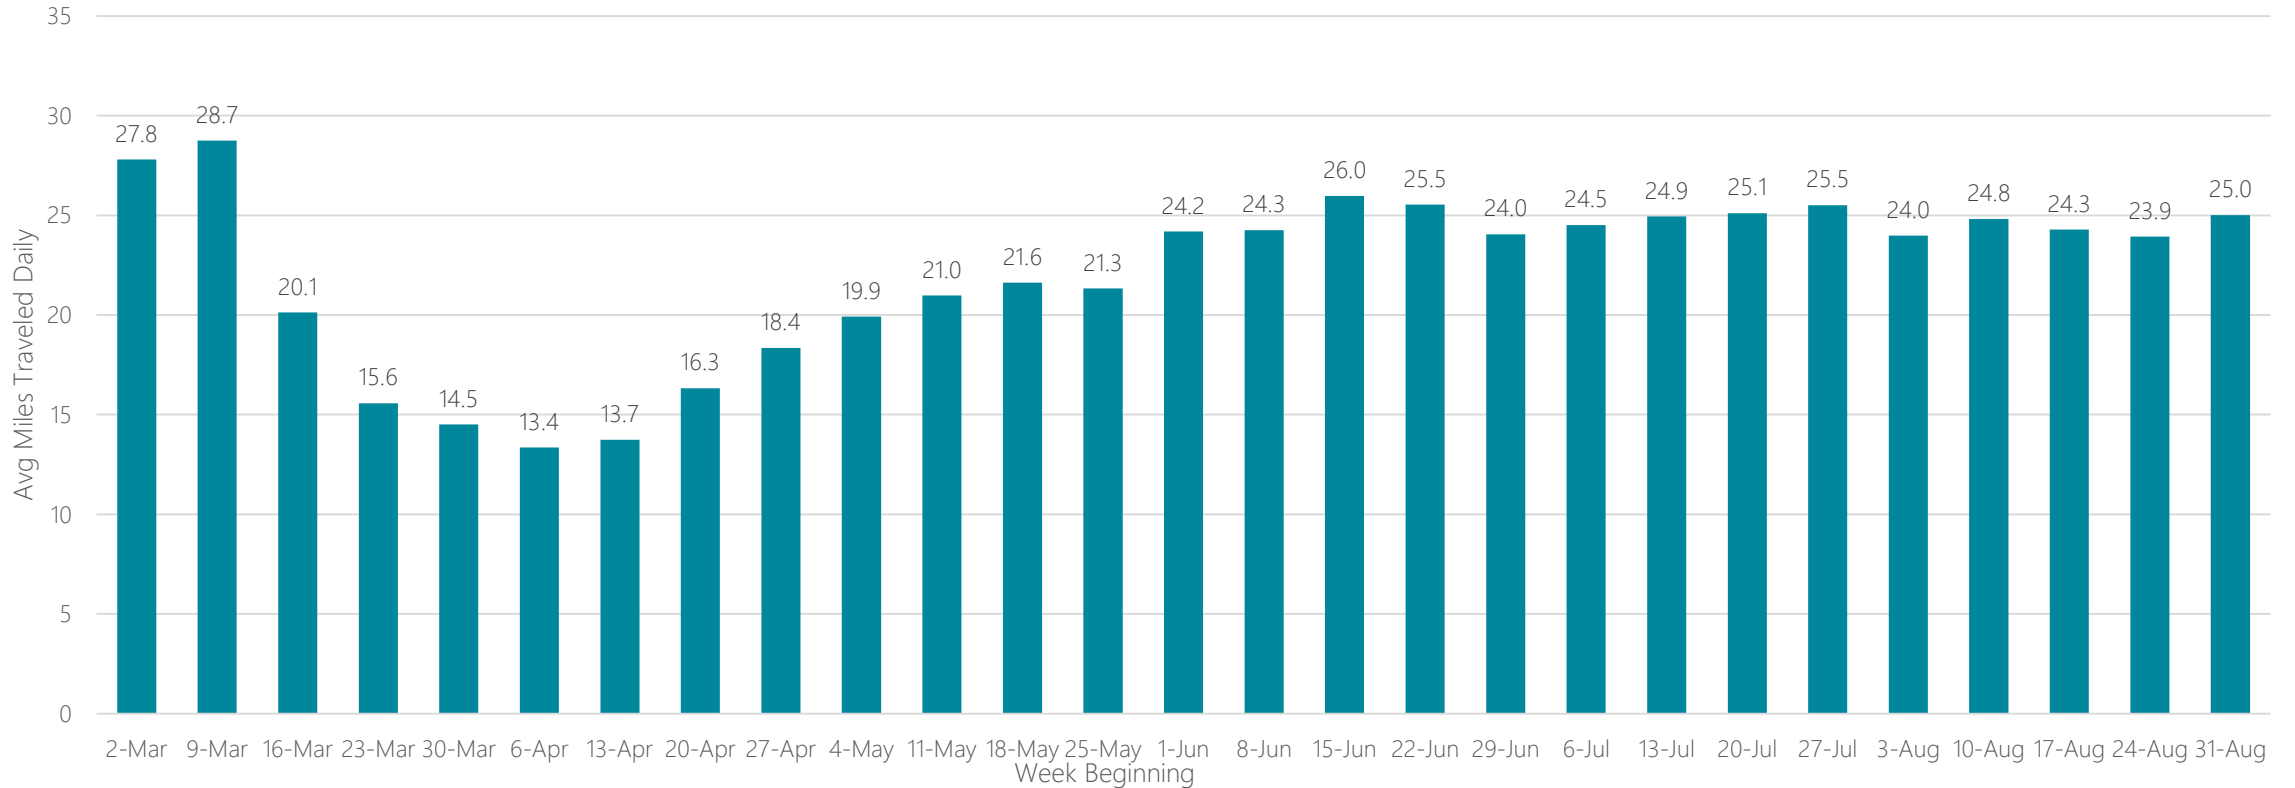

Average Miles Traveled Daily Weekly Trend

Champaign & Springfield-Decatur

Average Miles Traveled Daily Weekly Trend

Charleston, SC

Average Miles Traveled Daily Weekly Trend

Charleston-Huntington

Average Miles Traveled Daily Weekly Trend