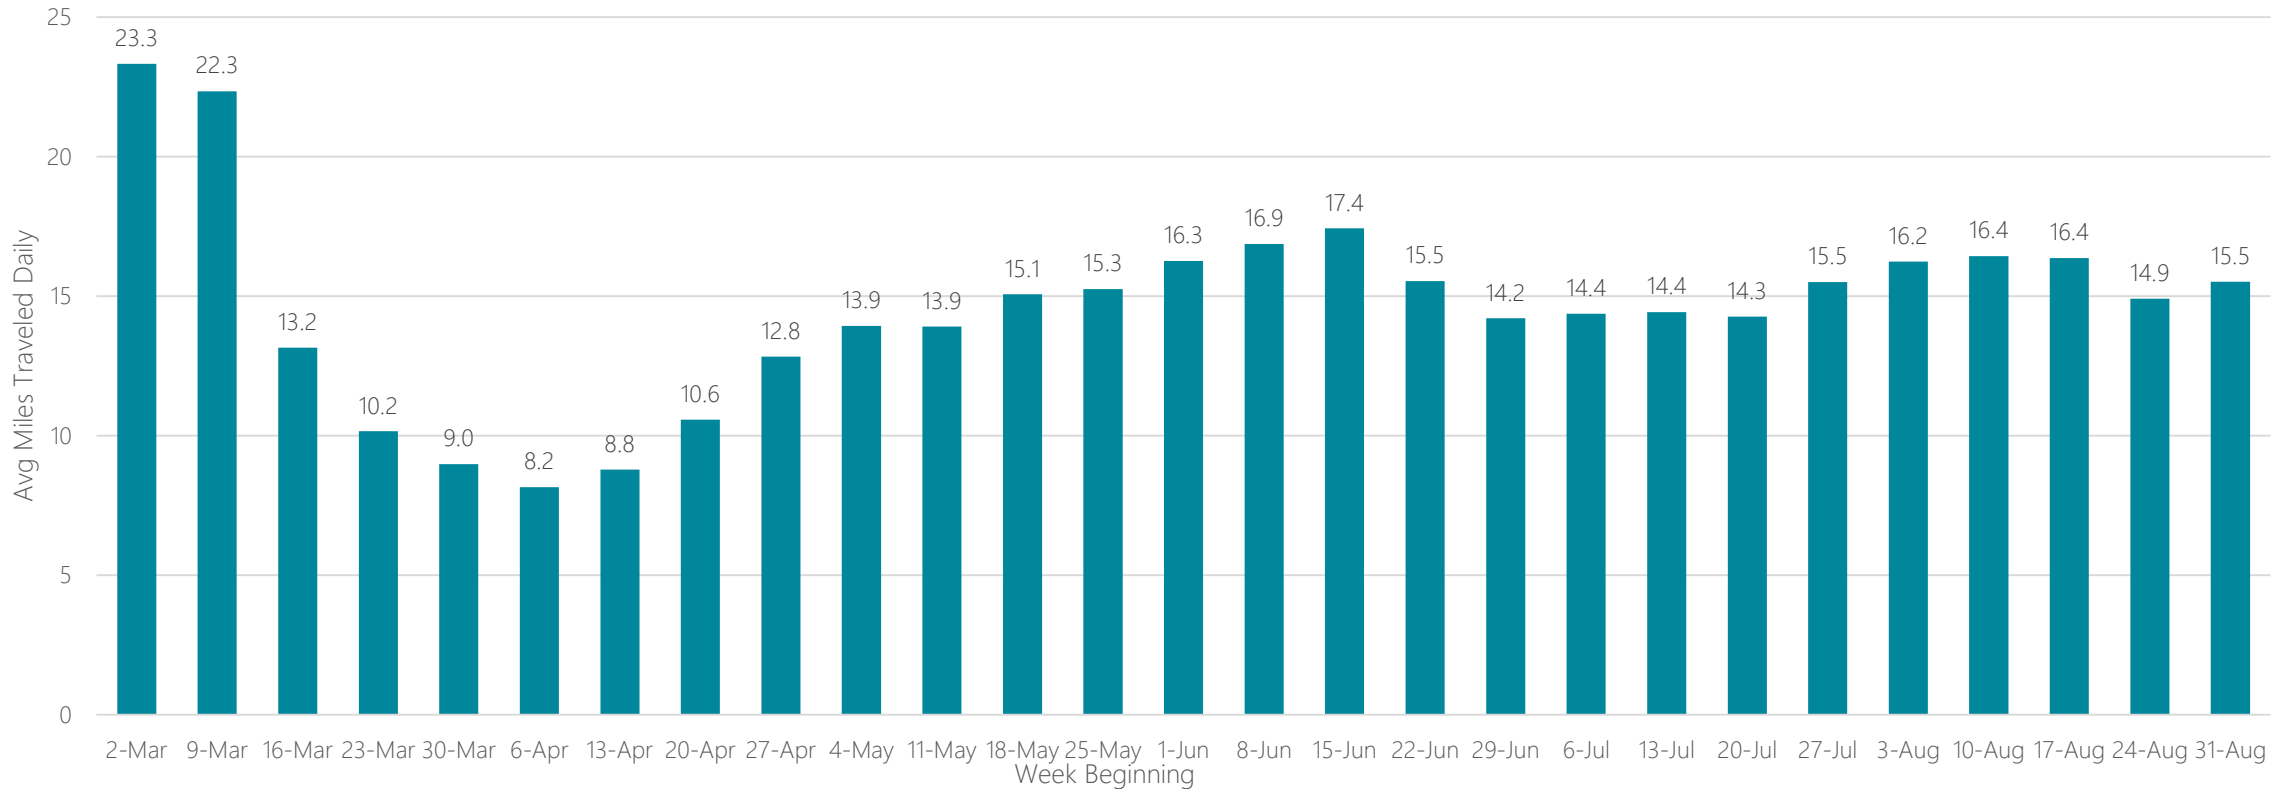

Laredo

Average Miles Traveled Daily Weekly Trend