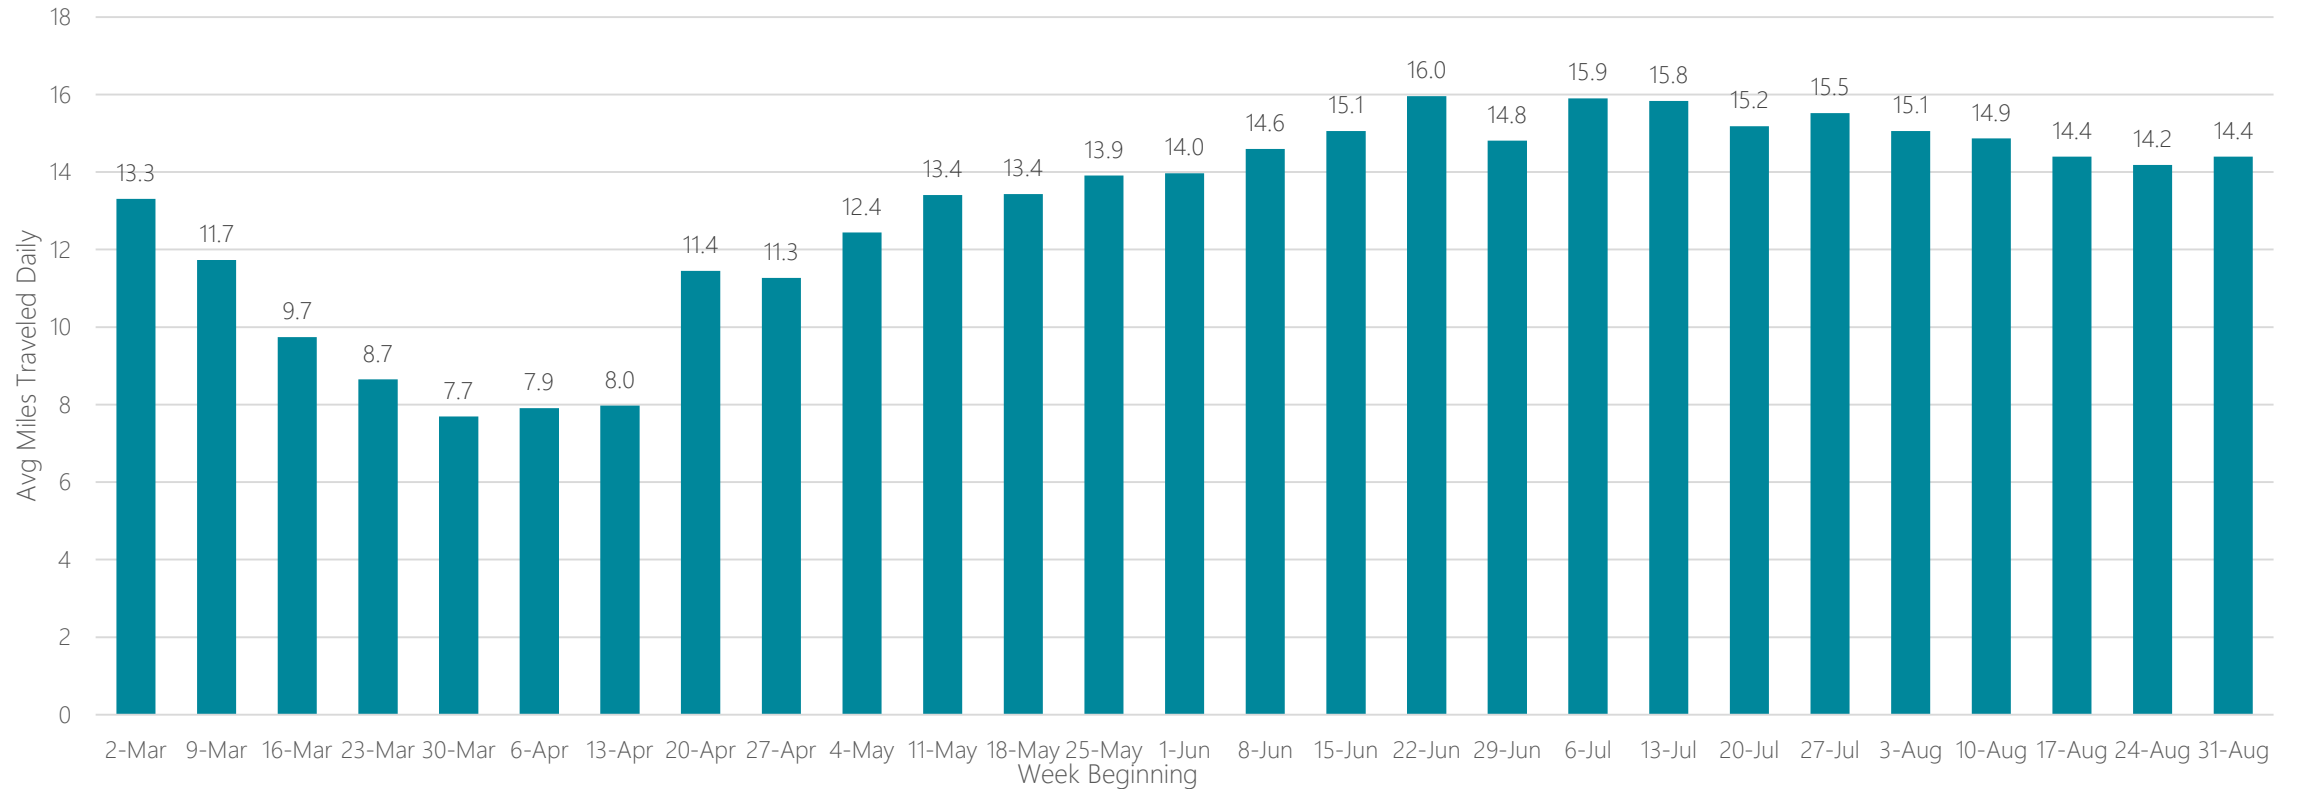

Grand Junction-Montrose

Average Miles Traveled Daily Weekly Trend

Grand Rapids-Kalamazoo-Battle Creek

Average Miles Traveled Daily Weekly Trend

Great Falls

Average Miles Traveled Daily Weekly Trend

Green Bay-Appleton