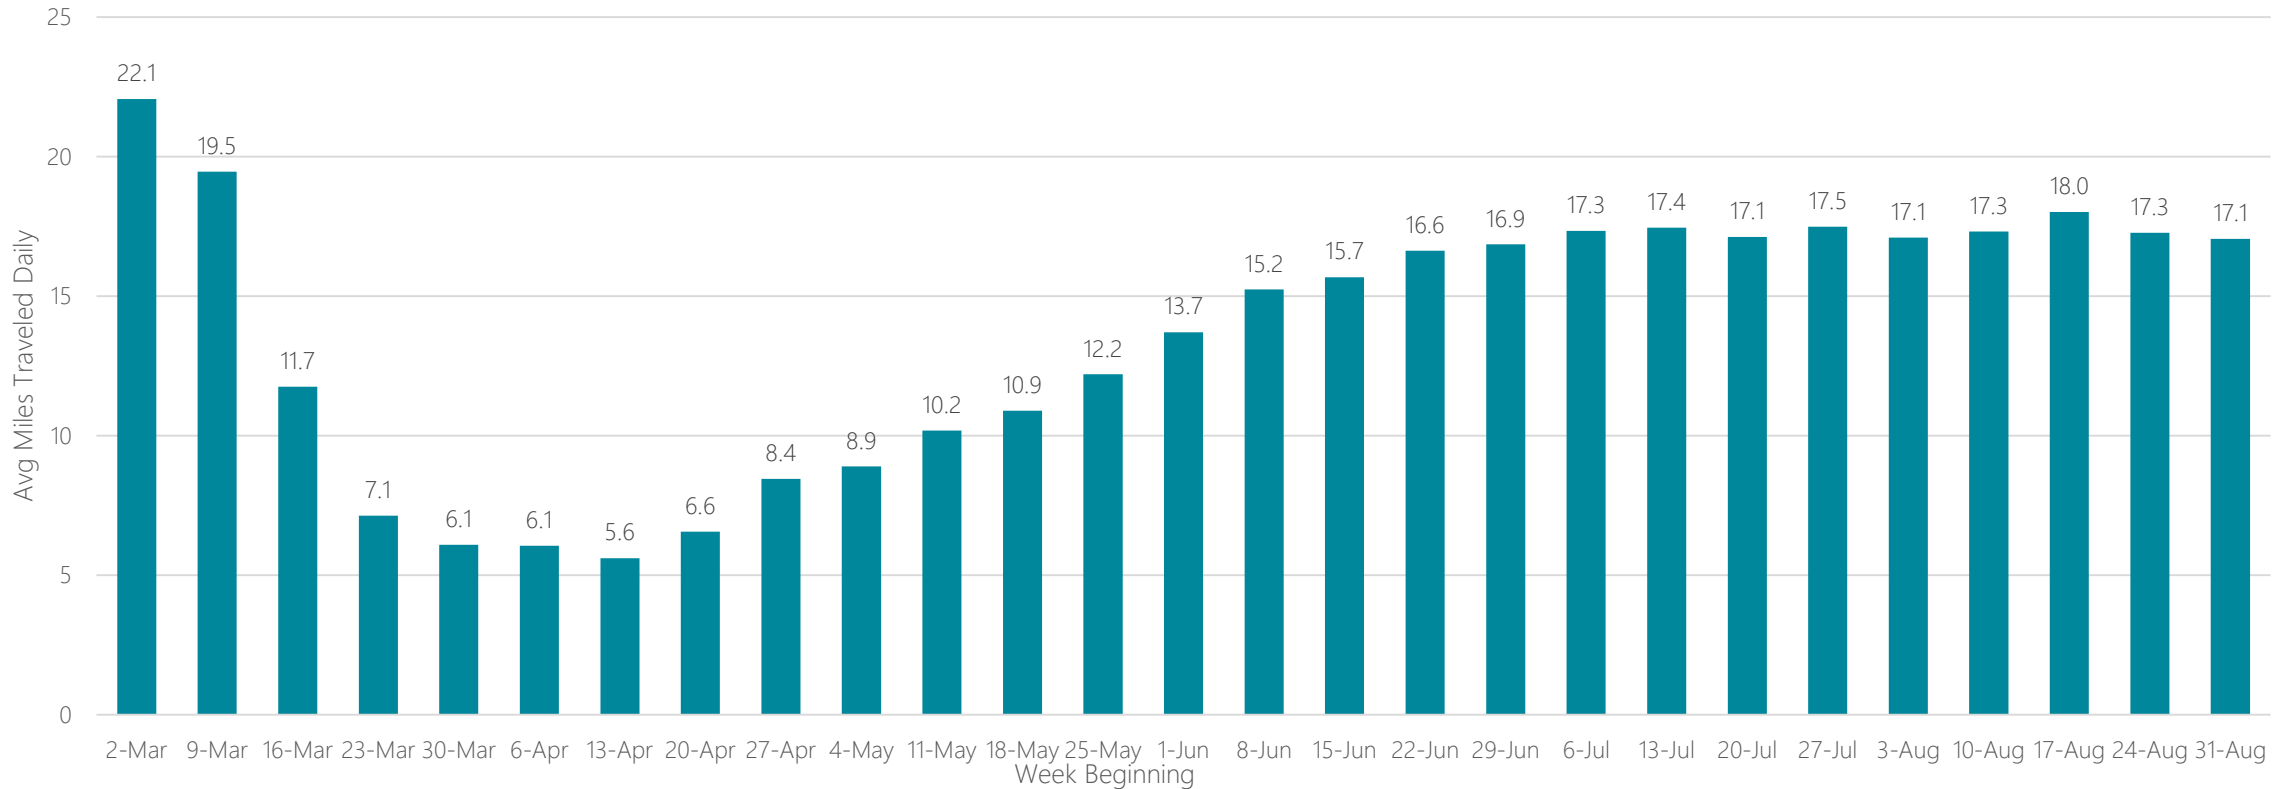

Washington DC (Hagerstown)

Average Miles Traveled Daily Weekly Trend