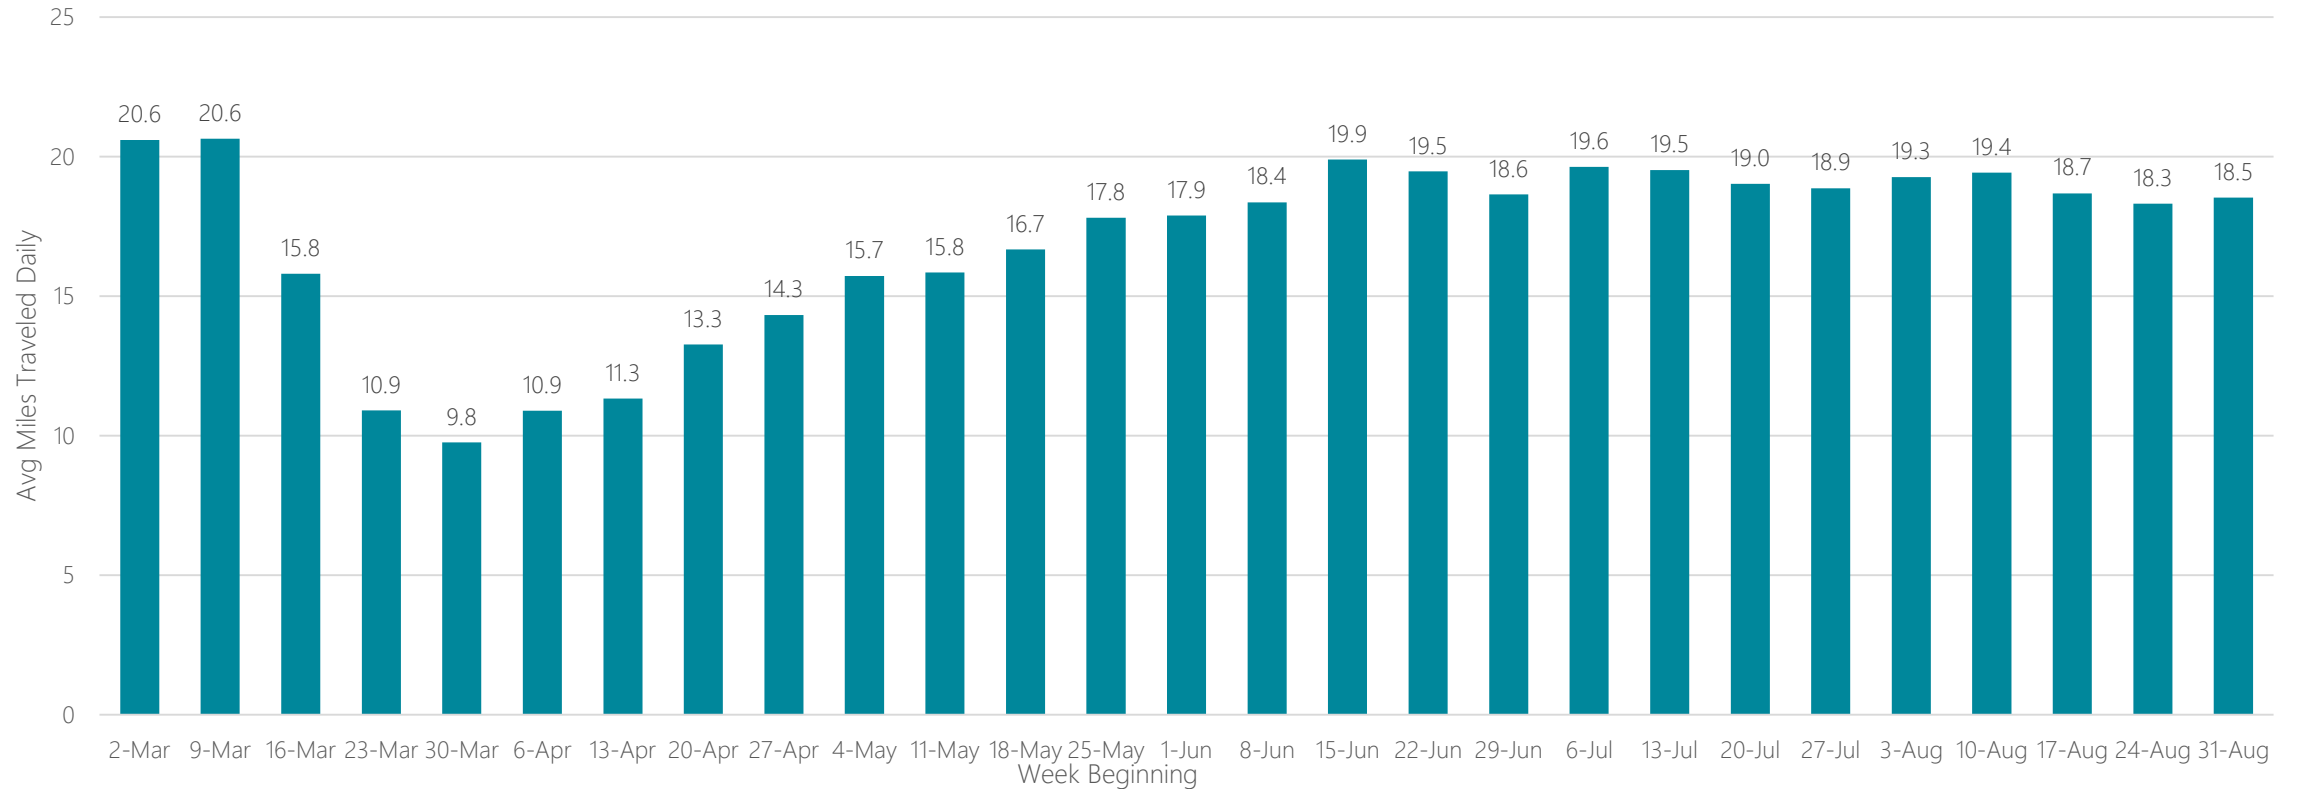

Boise

Average Miles Traveled Daily Weekly Trend