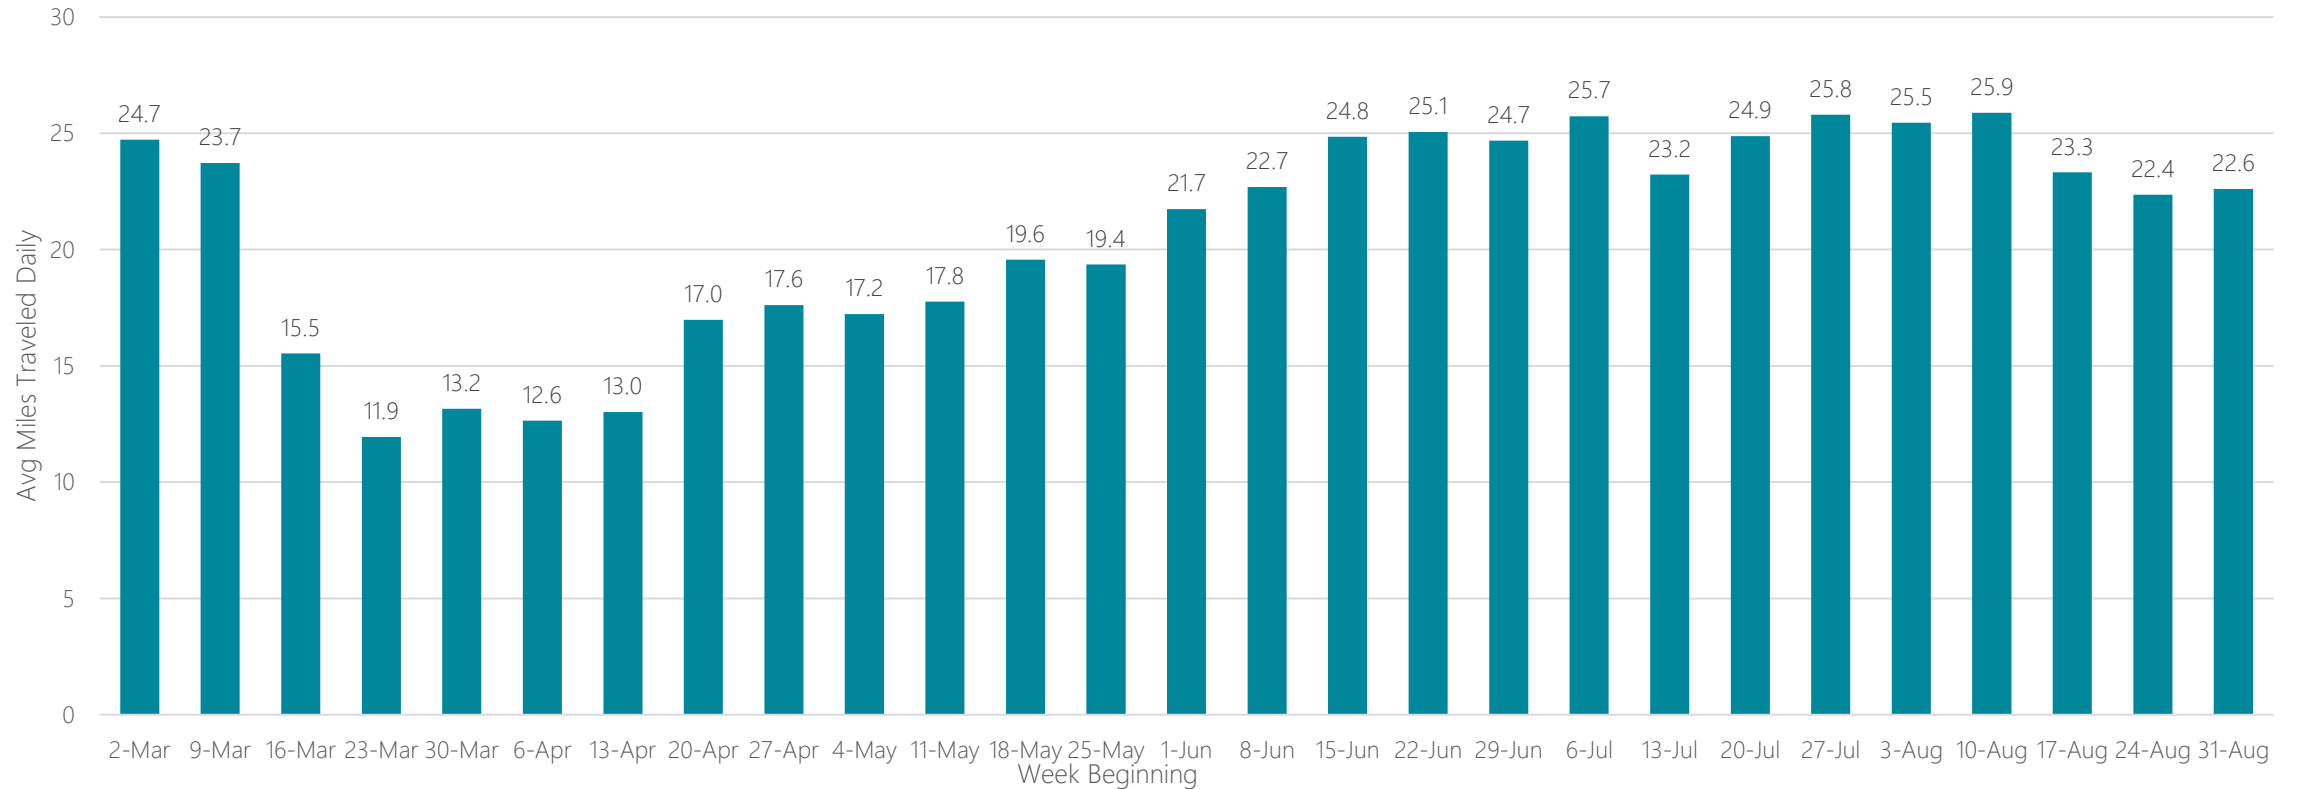

Des Moines-Ames

Average Miles Traveled Daily Weekly Trend