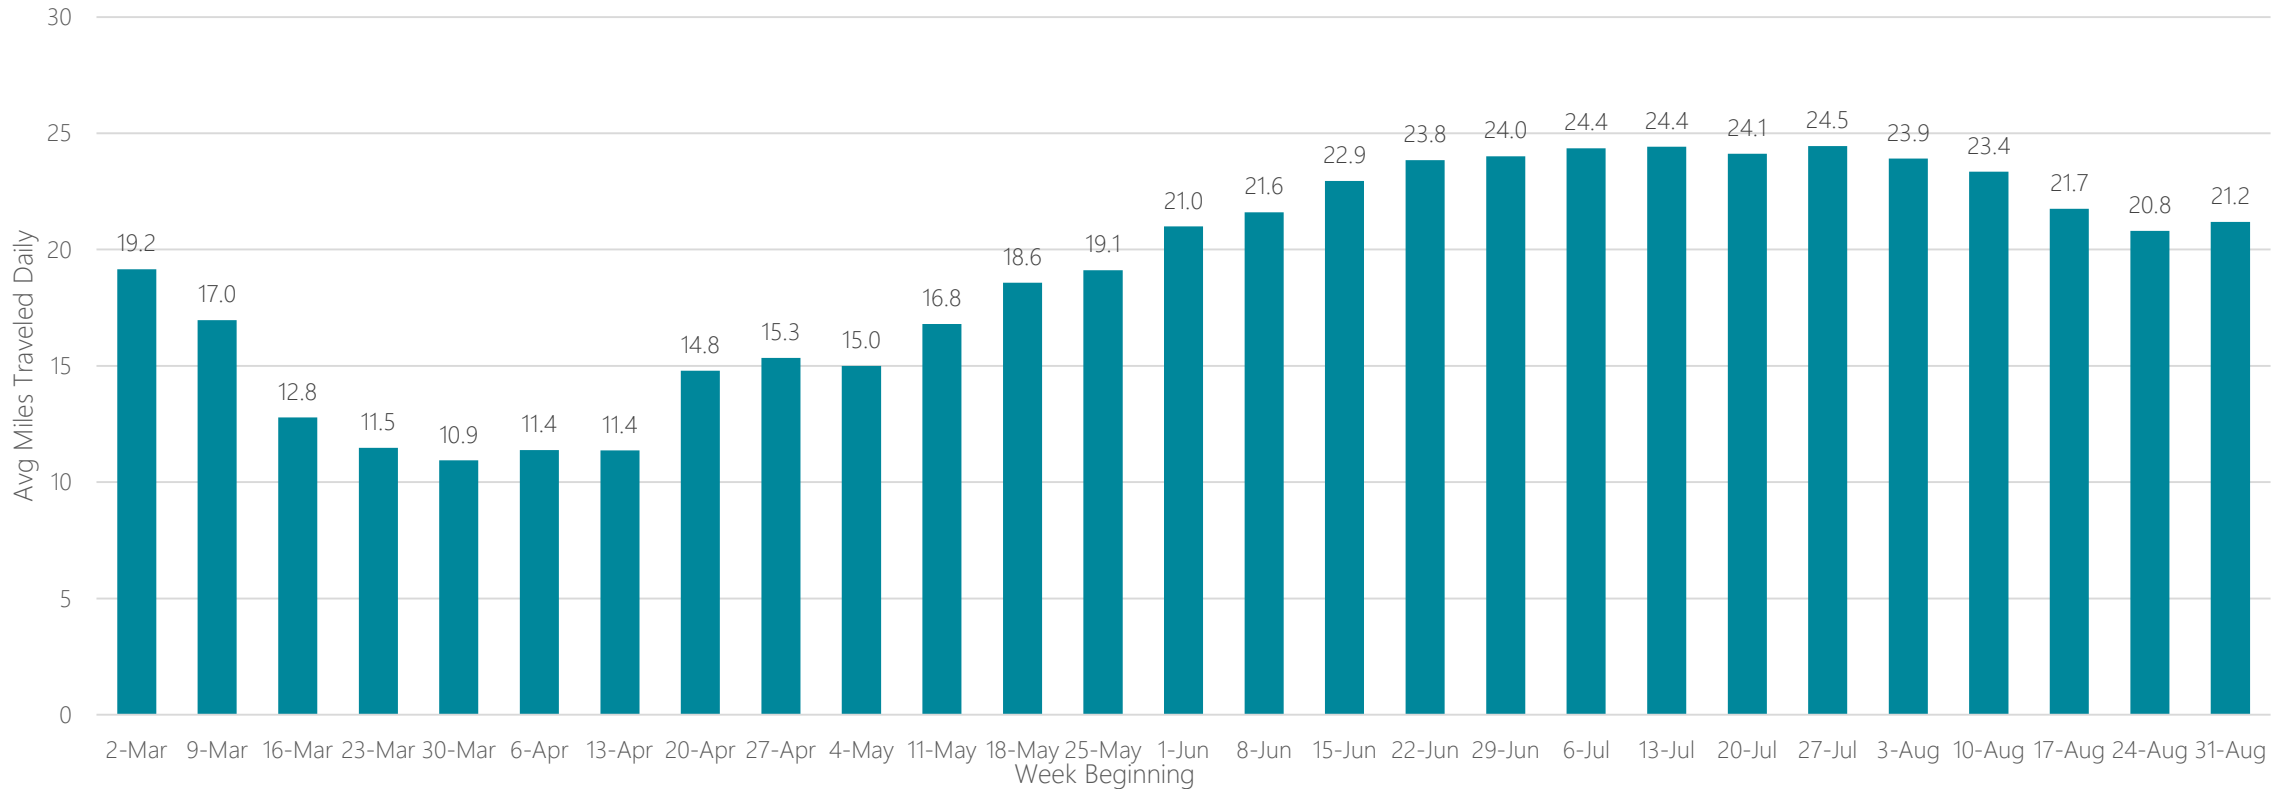

Sioux Falls (Mitchell)

Average Miles Traveled Daily Weekly Trend