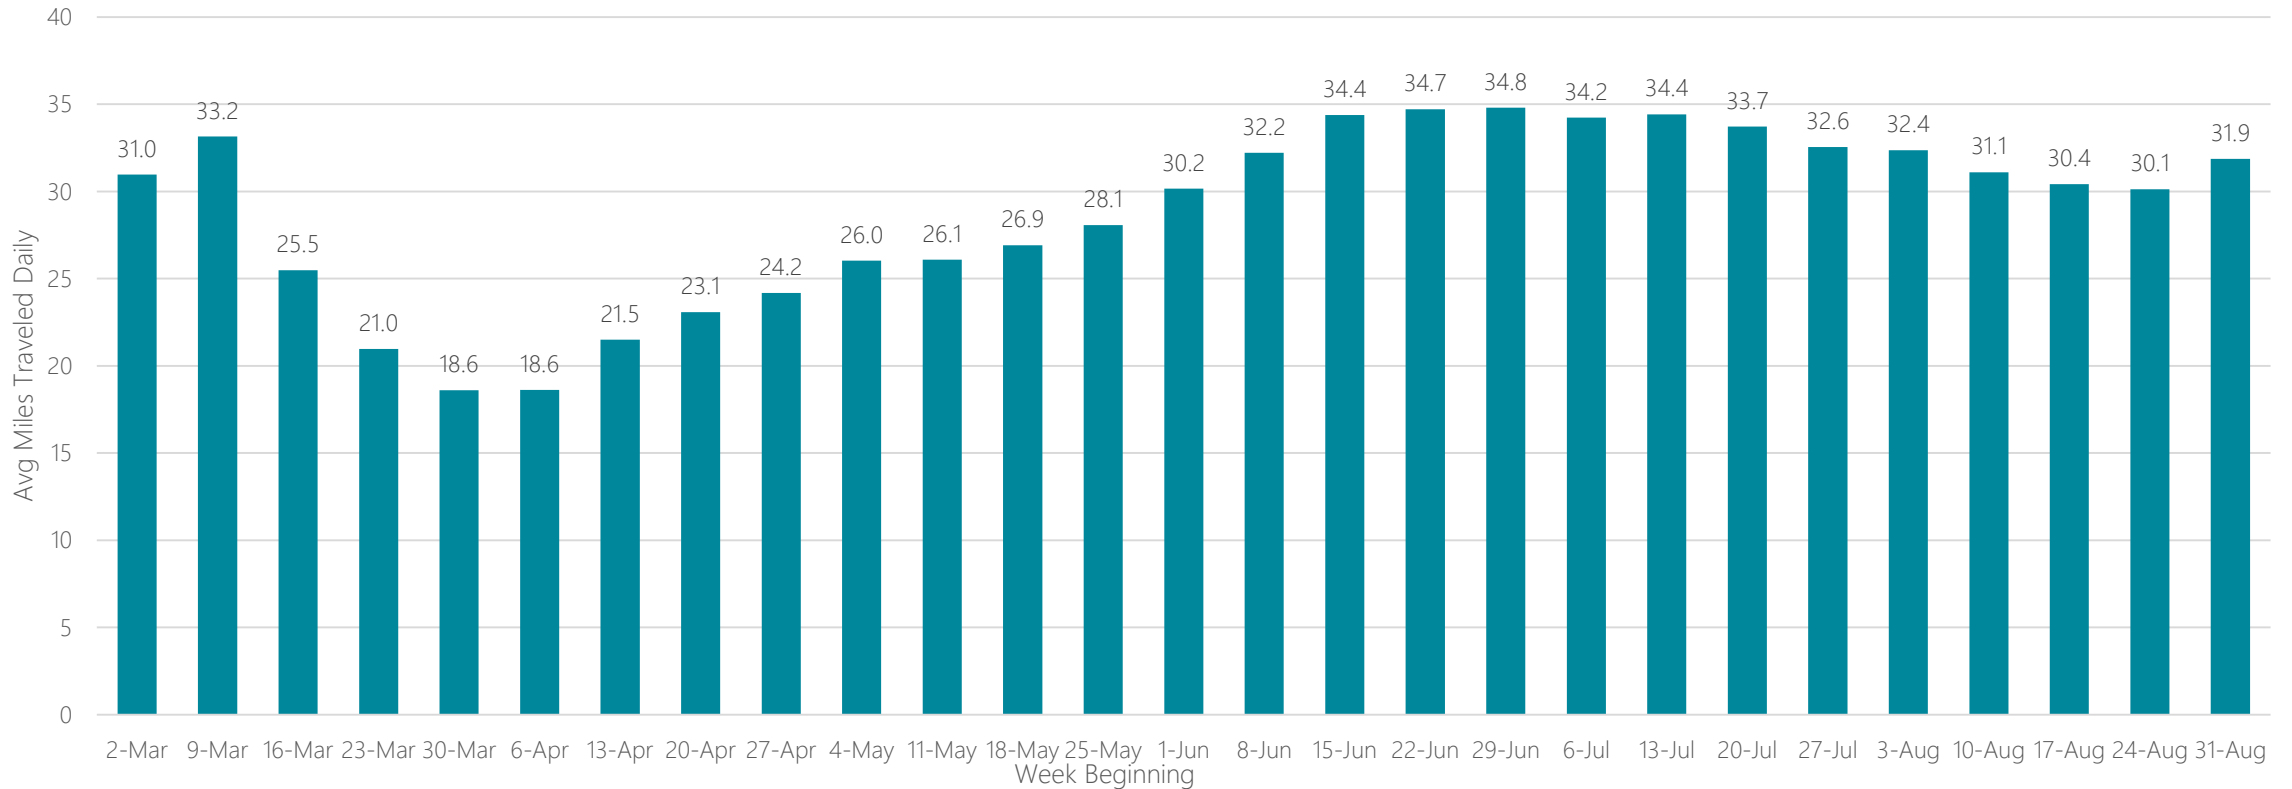

Albany, GA

Average Miles Traveled Daily Weekly Trend