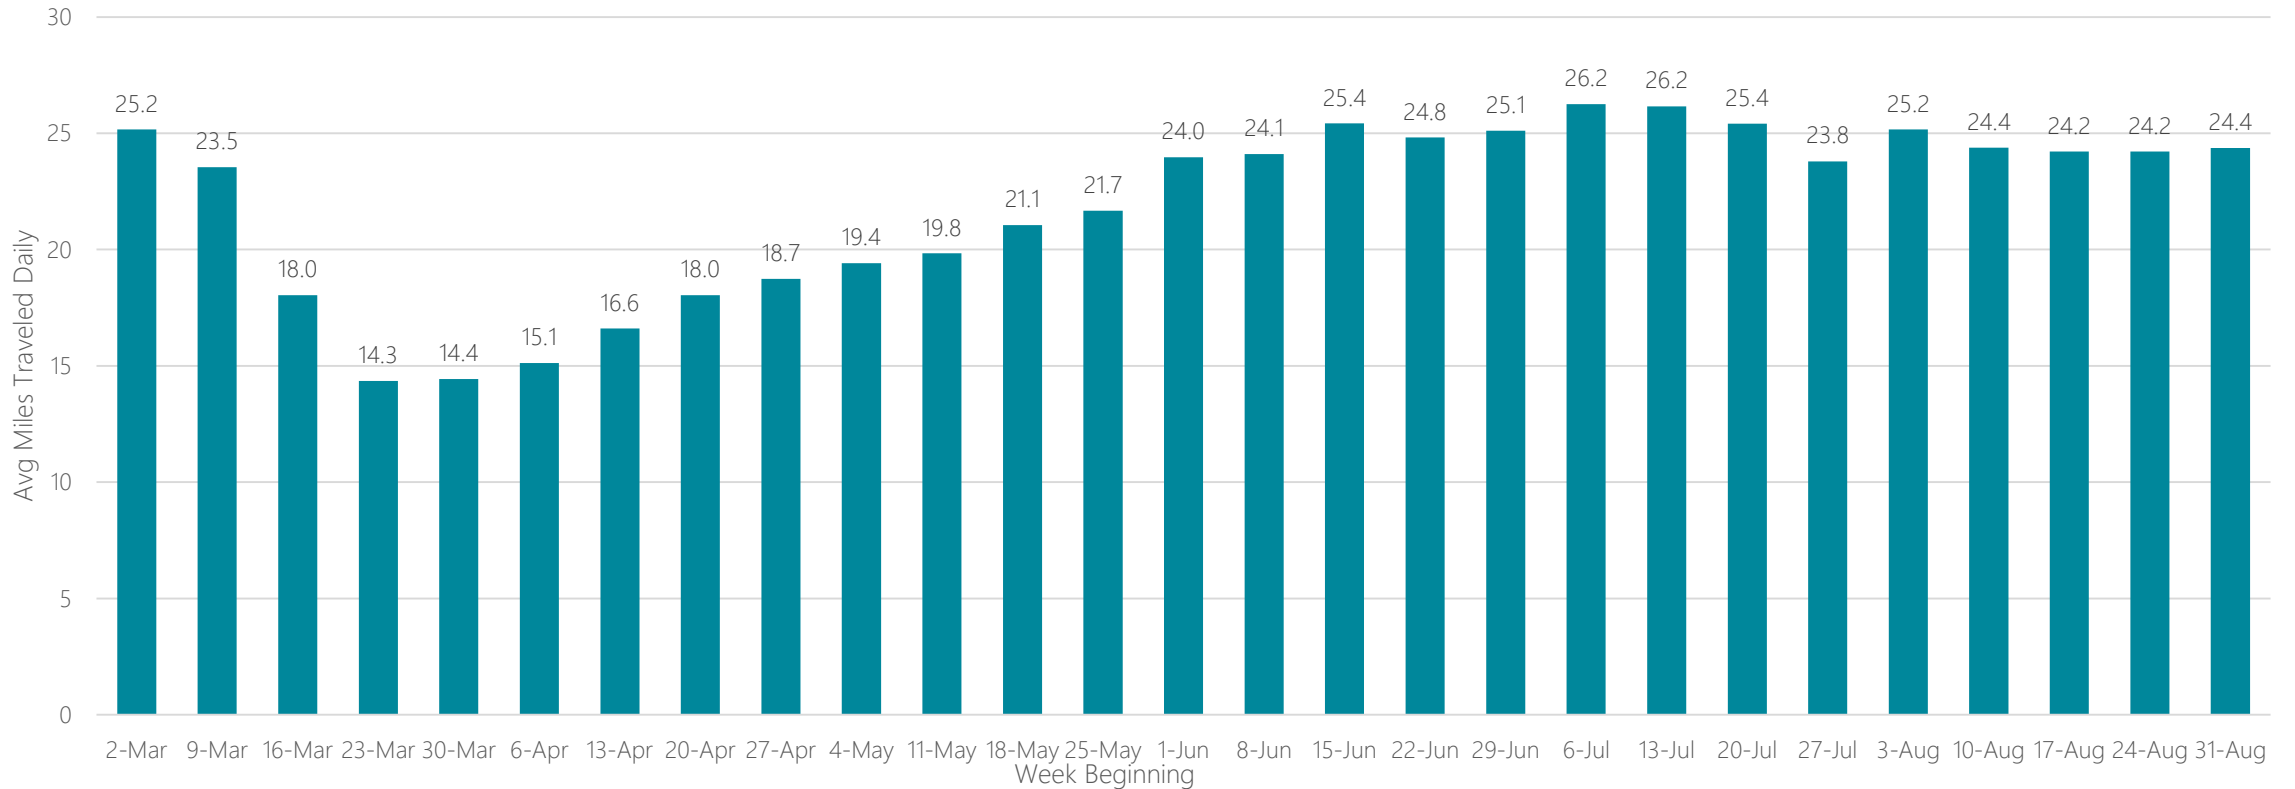

Terre Haute

Average Miles Traveled Daily Weekly Trend