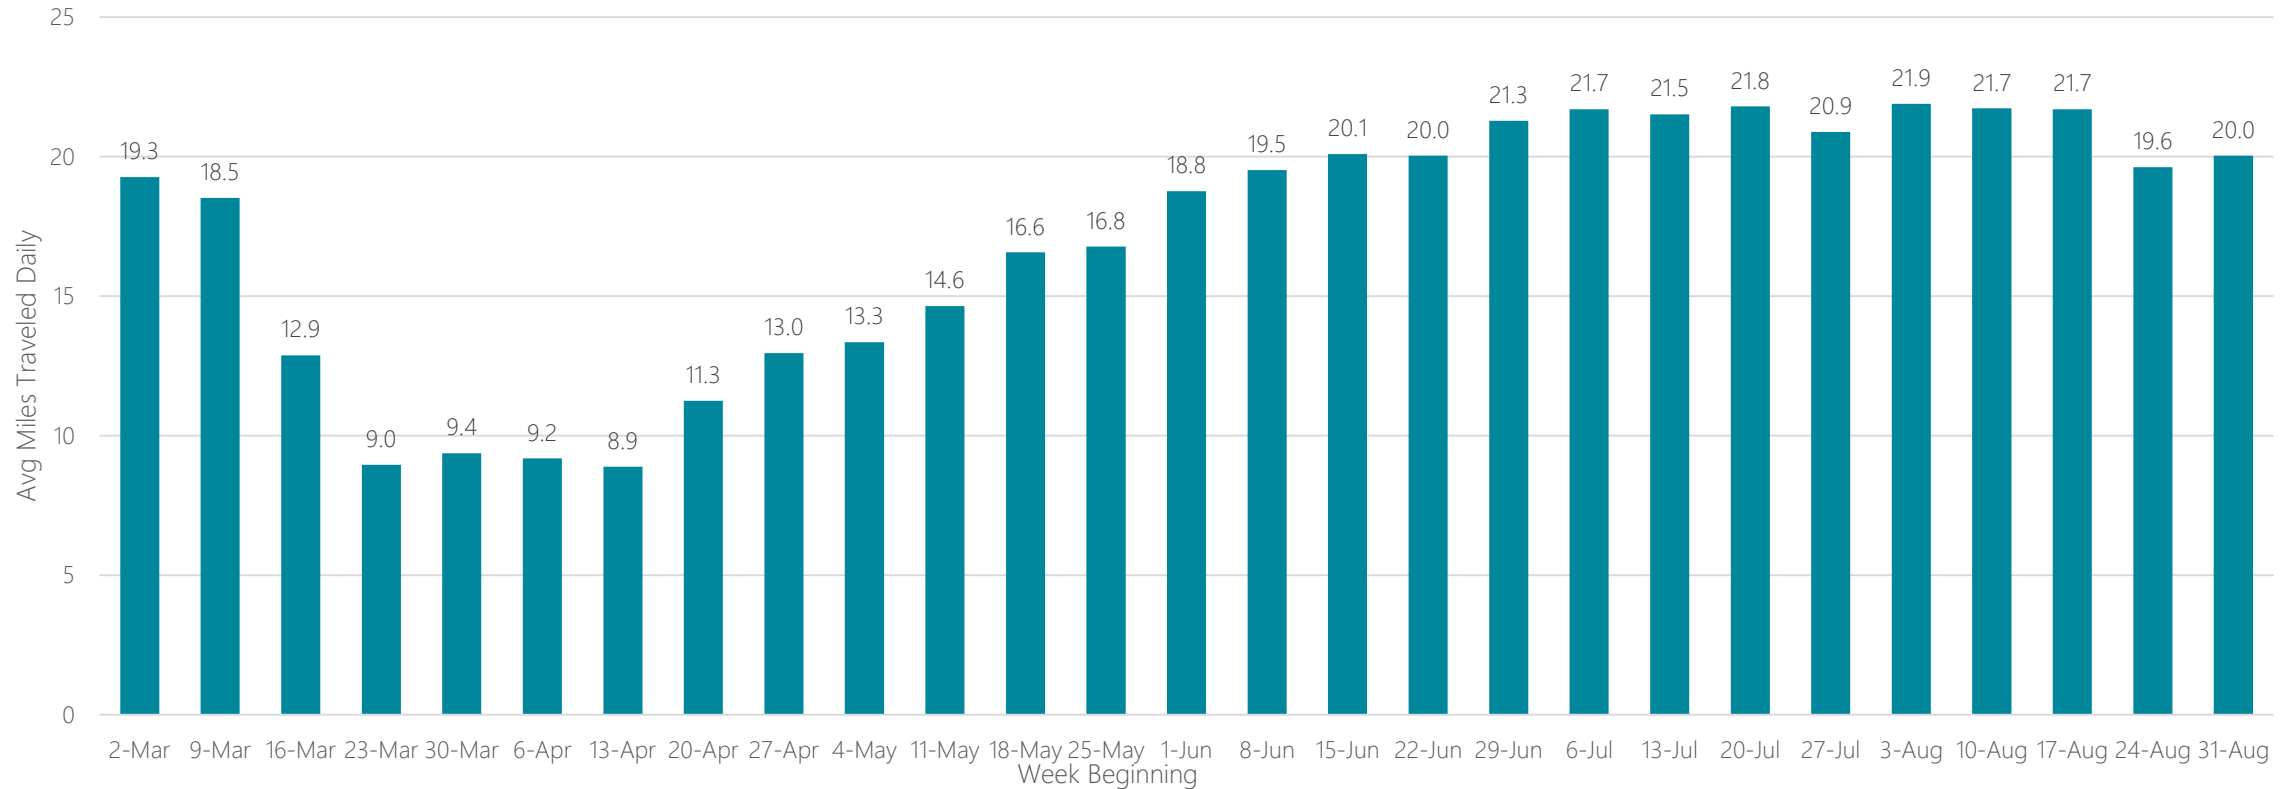

El Paso

Average Miles Traveled Daily Weekly Trend

Elmira

Average Miles Traveled Daily Weekly Trend

Average Miles Traveled Daily Weekly Trend

Eugene

Average Miles Traveled Daily Weekly Trend

Eureka