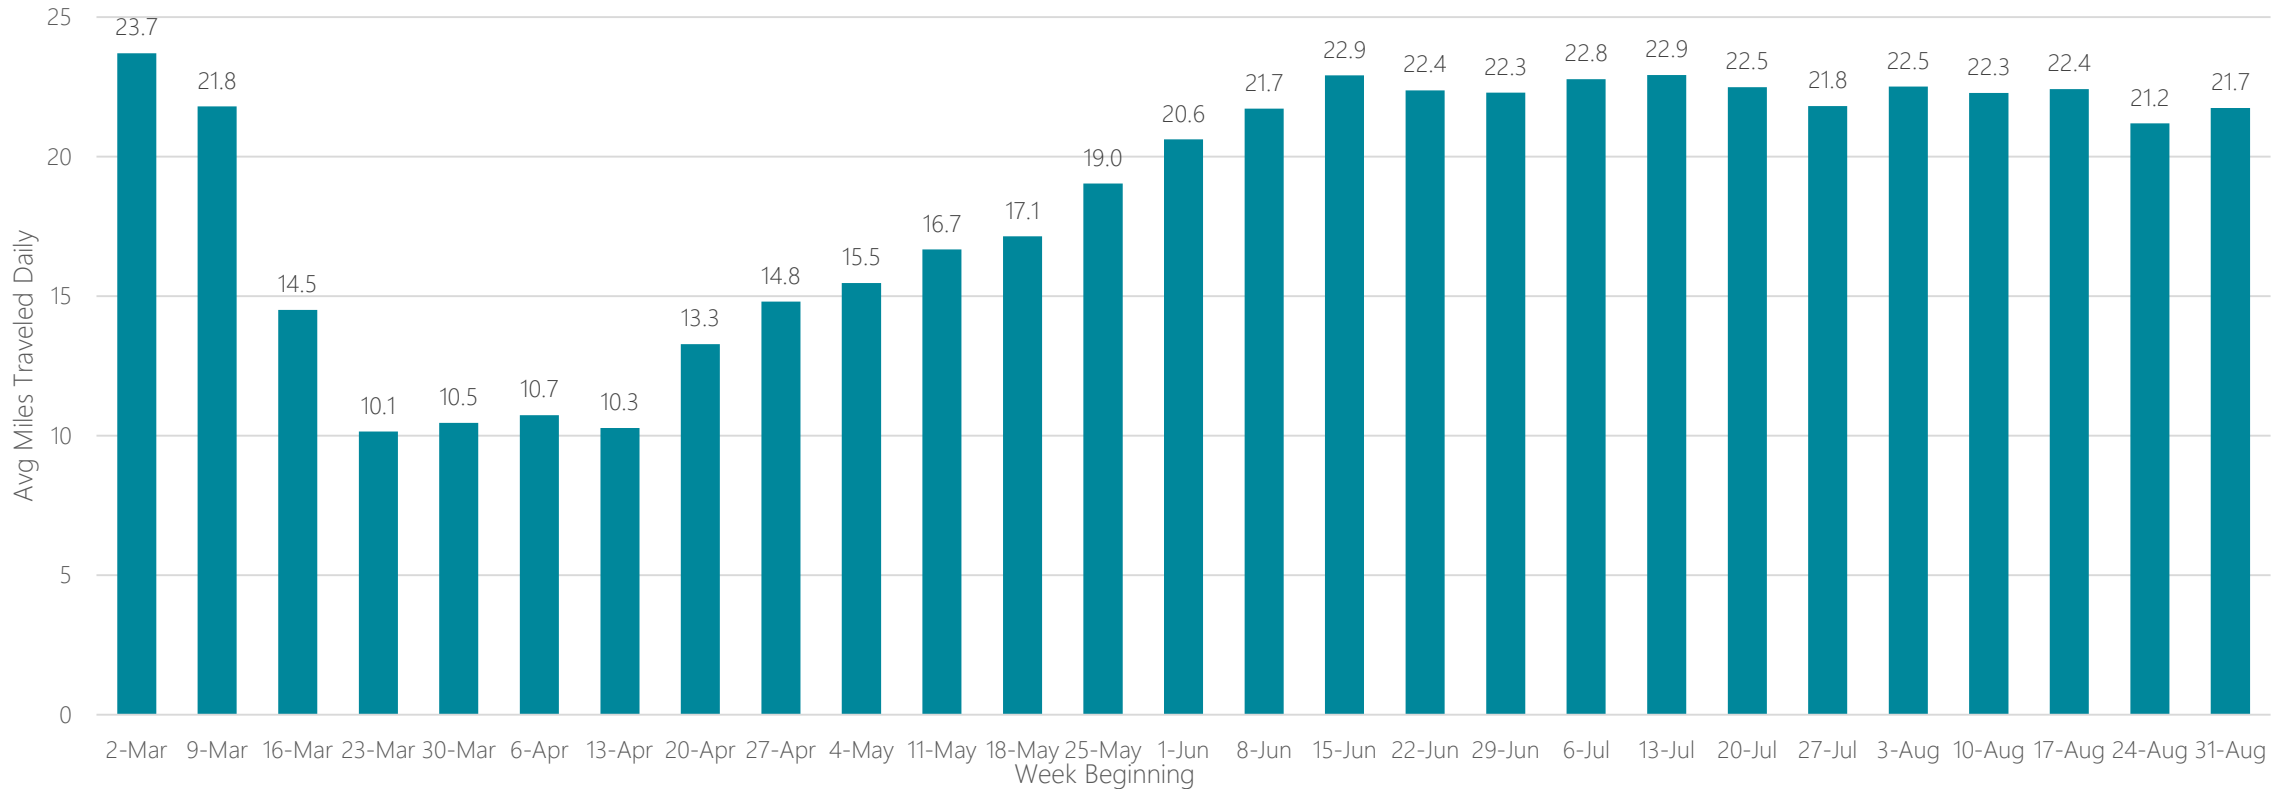

Columbus-Tupelo-West Point

Average Miles Traveled Daily Weekly Trend

Columbus, GA

Average Miles Traveled Daily Weekly Trend

Columbus, OH

Average Miles Traveled Daily Weekly Trend

Corpus Christi

Average Miles Traveled Daily Weekly Trend