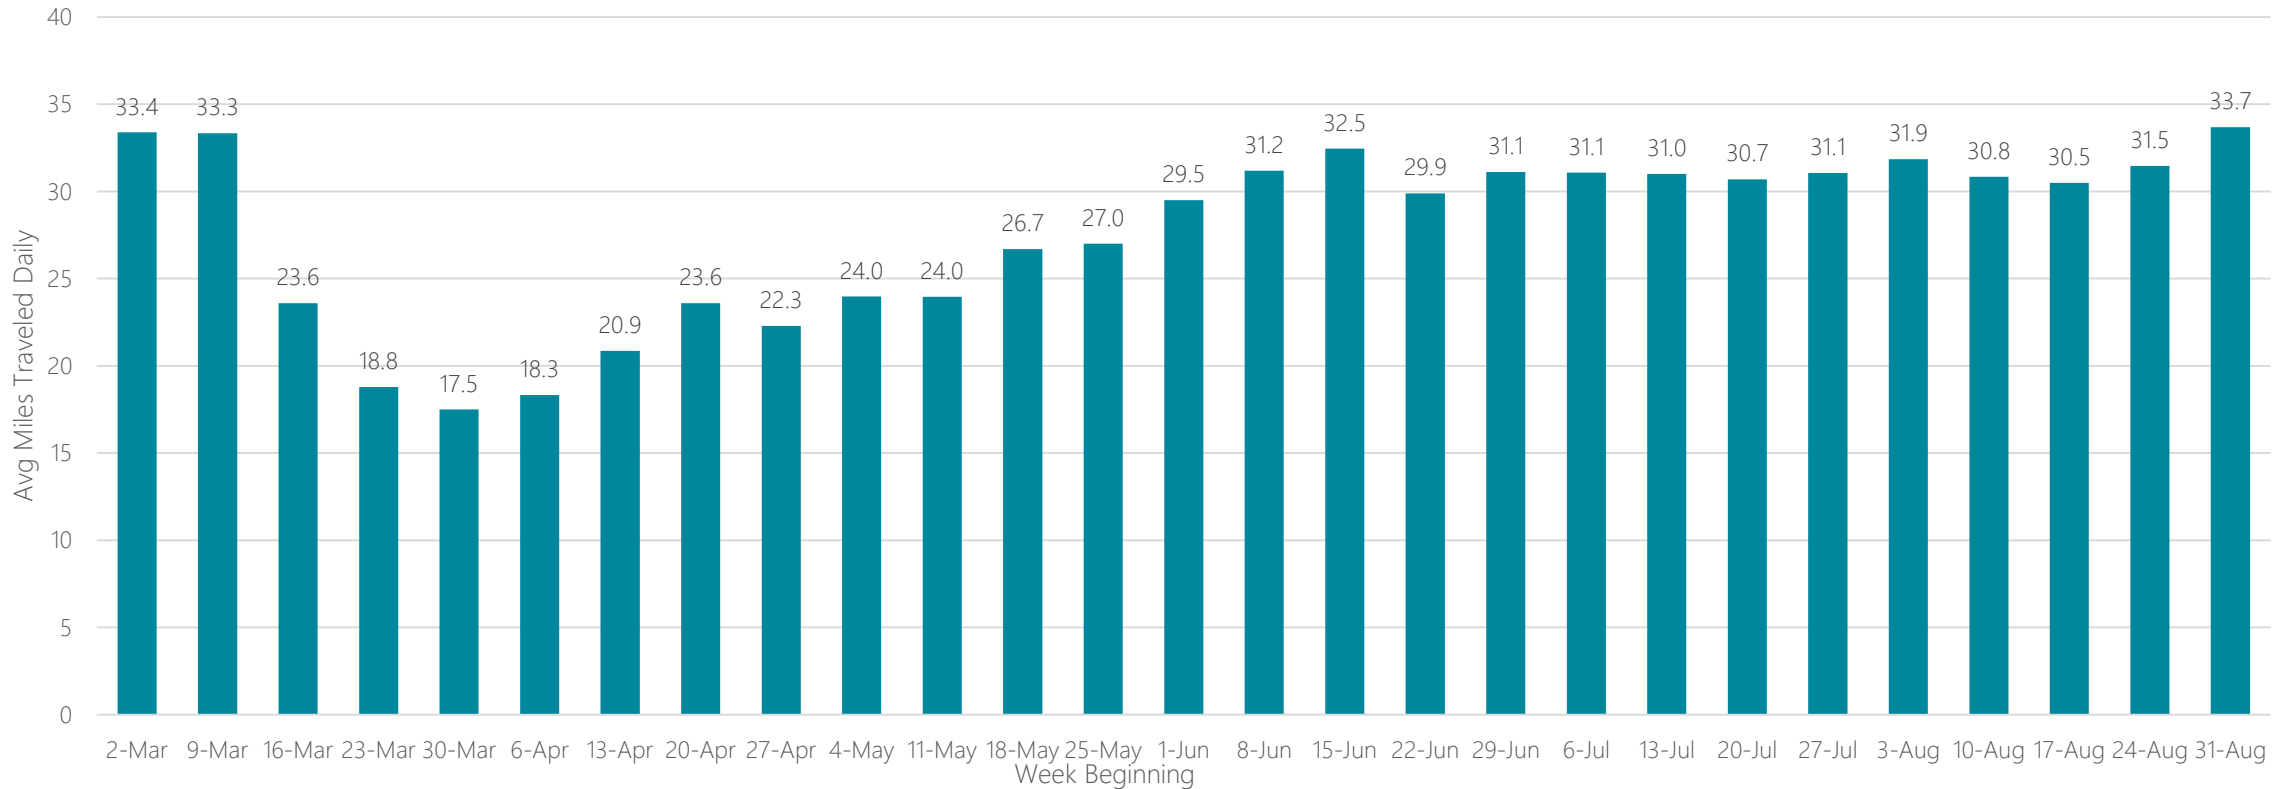

Average Miles Traveled Daily Weekly Trend

Albuquerque-Santa Fe

Average Miles Traveled Daily Weekly Trend

Alexandria, LA

Average Miles Traveled Daily Weekly Trend

Alpena, MI

Average Miles Traveled Daily Weekly Trend