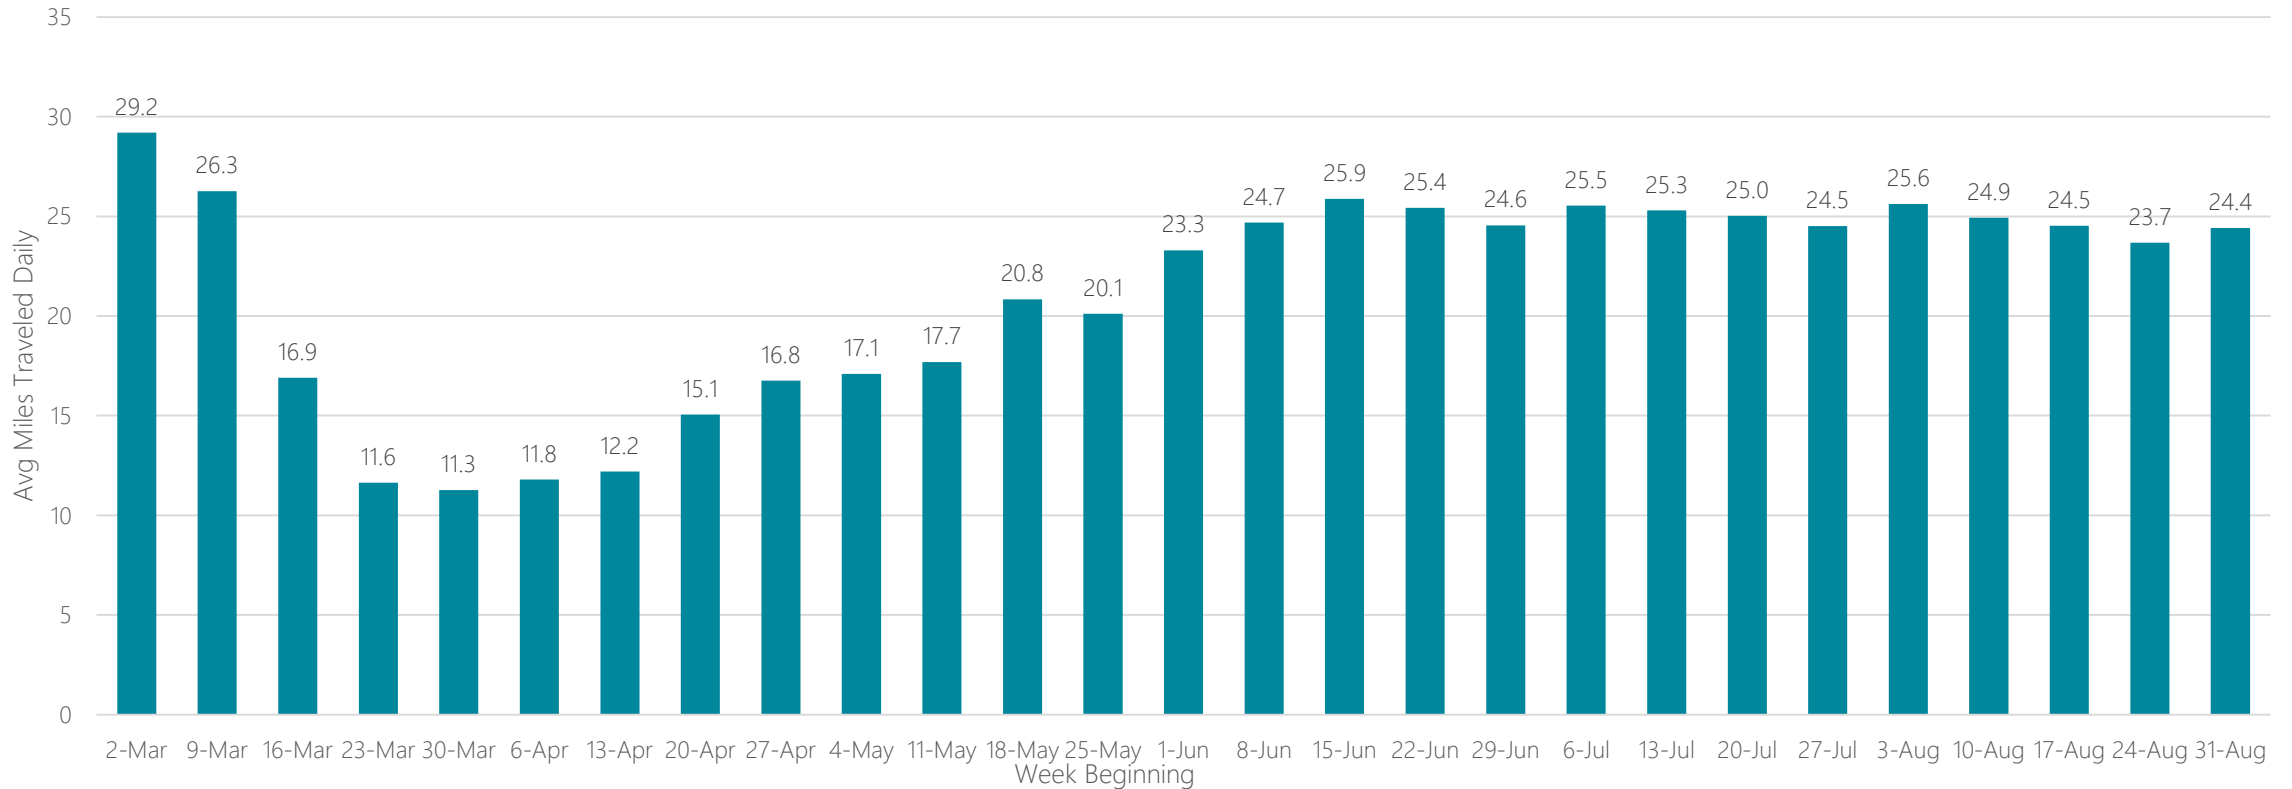

Kansas City

Average Miles Traveled Daily Weekly Trend