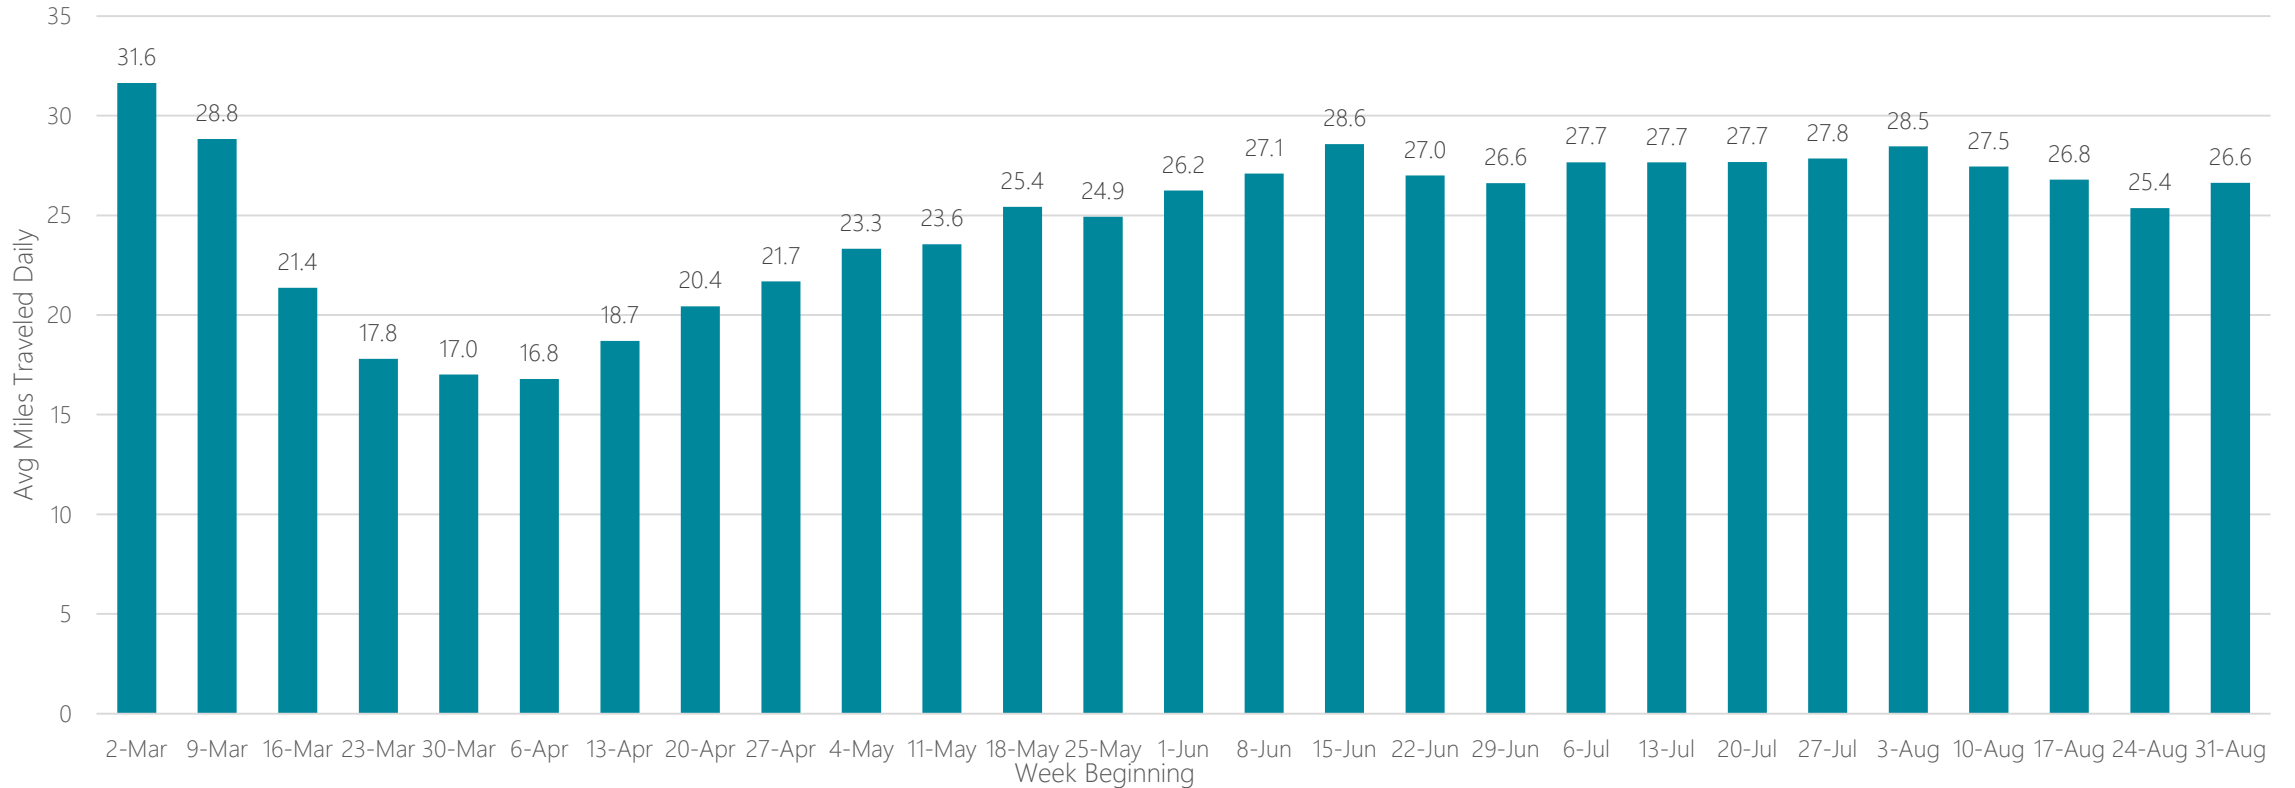

Marquette

Average Miles Traveled Daily Weekly Trend

Medford-Klamath Falls

Average Miles Traveled Daily Weekly Trend

Memphis

Average Miles Traveled Daily Weekly Trend

Meridian

Average Miles Traveled Daily Weekly Trend