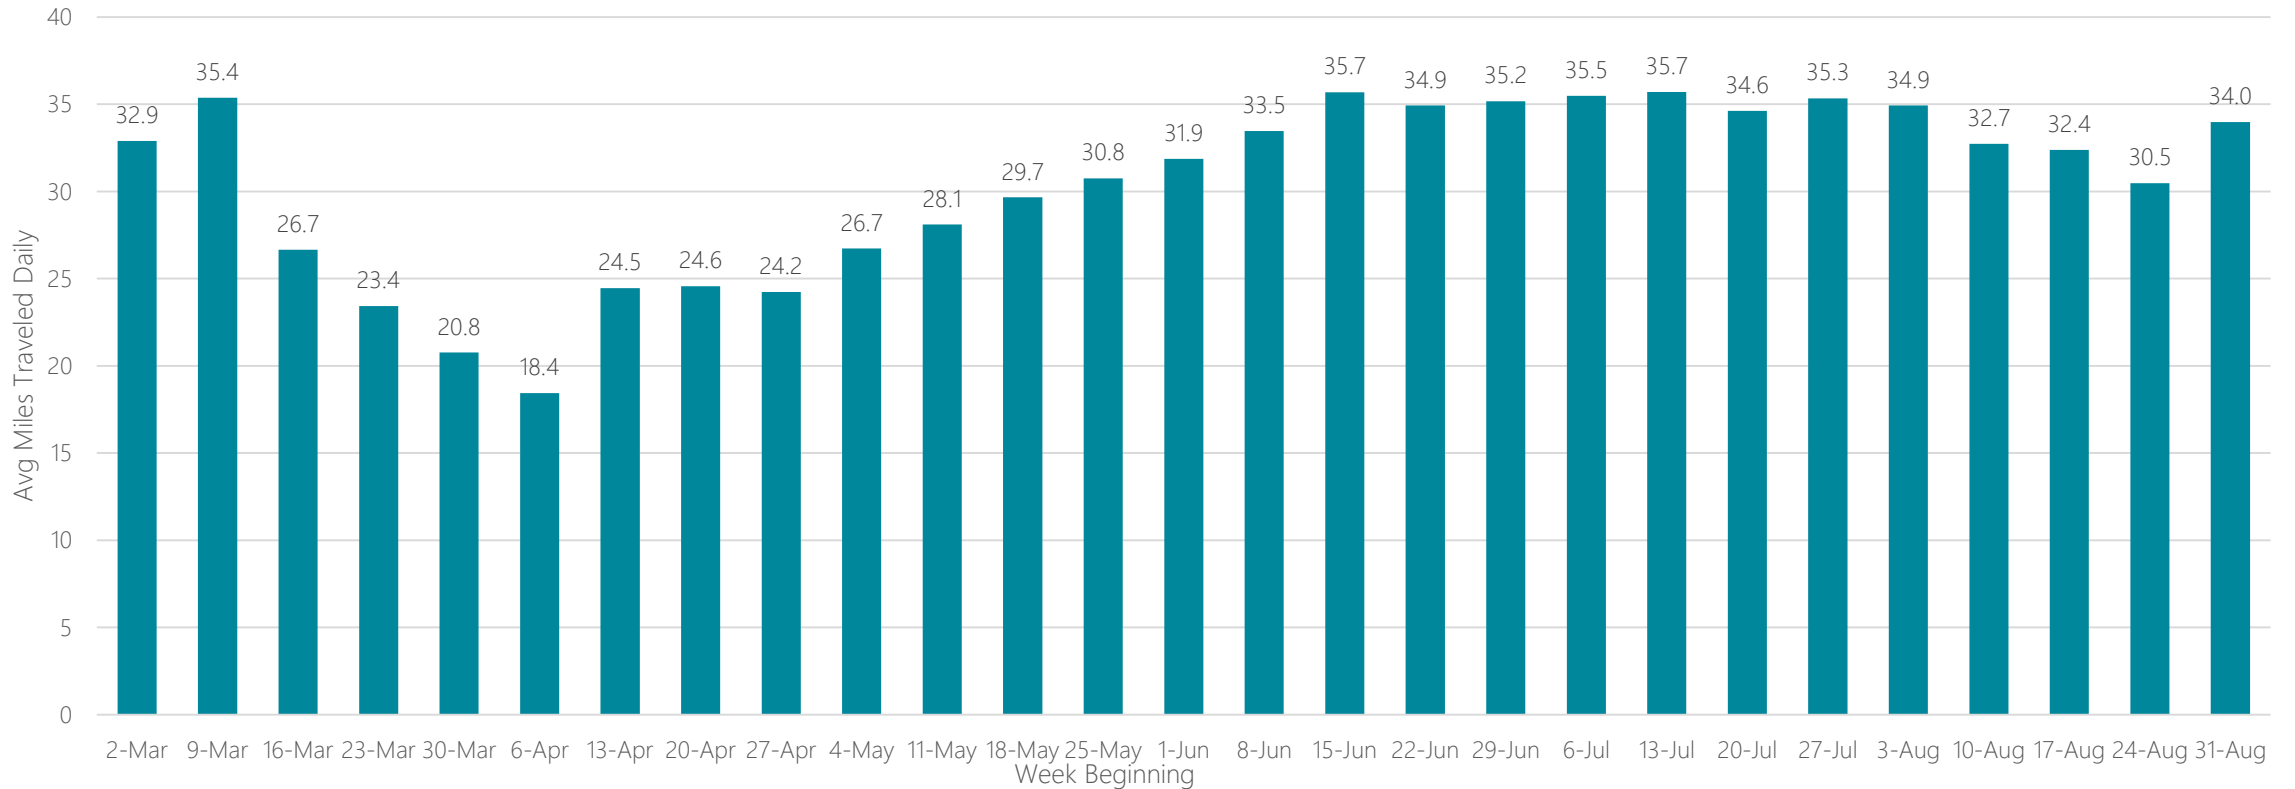

Average Miles Traveled Daily Weekly Trend

Harrisonburg

Average Miles Traveled Daily Weekly Trend

Hartford & New Haven

Average Miles Traveled Daily Weekly Trend

Hattiesburg-Laurel

Average Miles Traveled Daily Weekly Trend