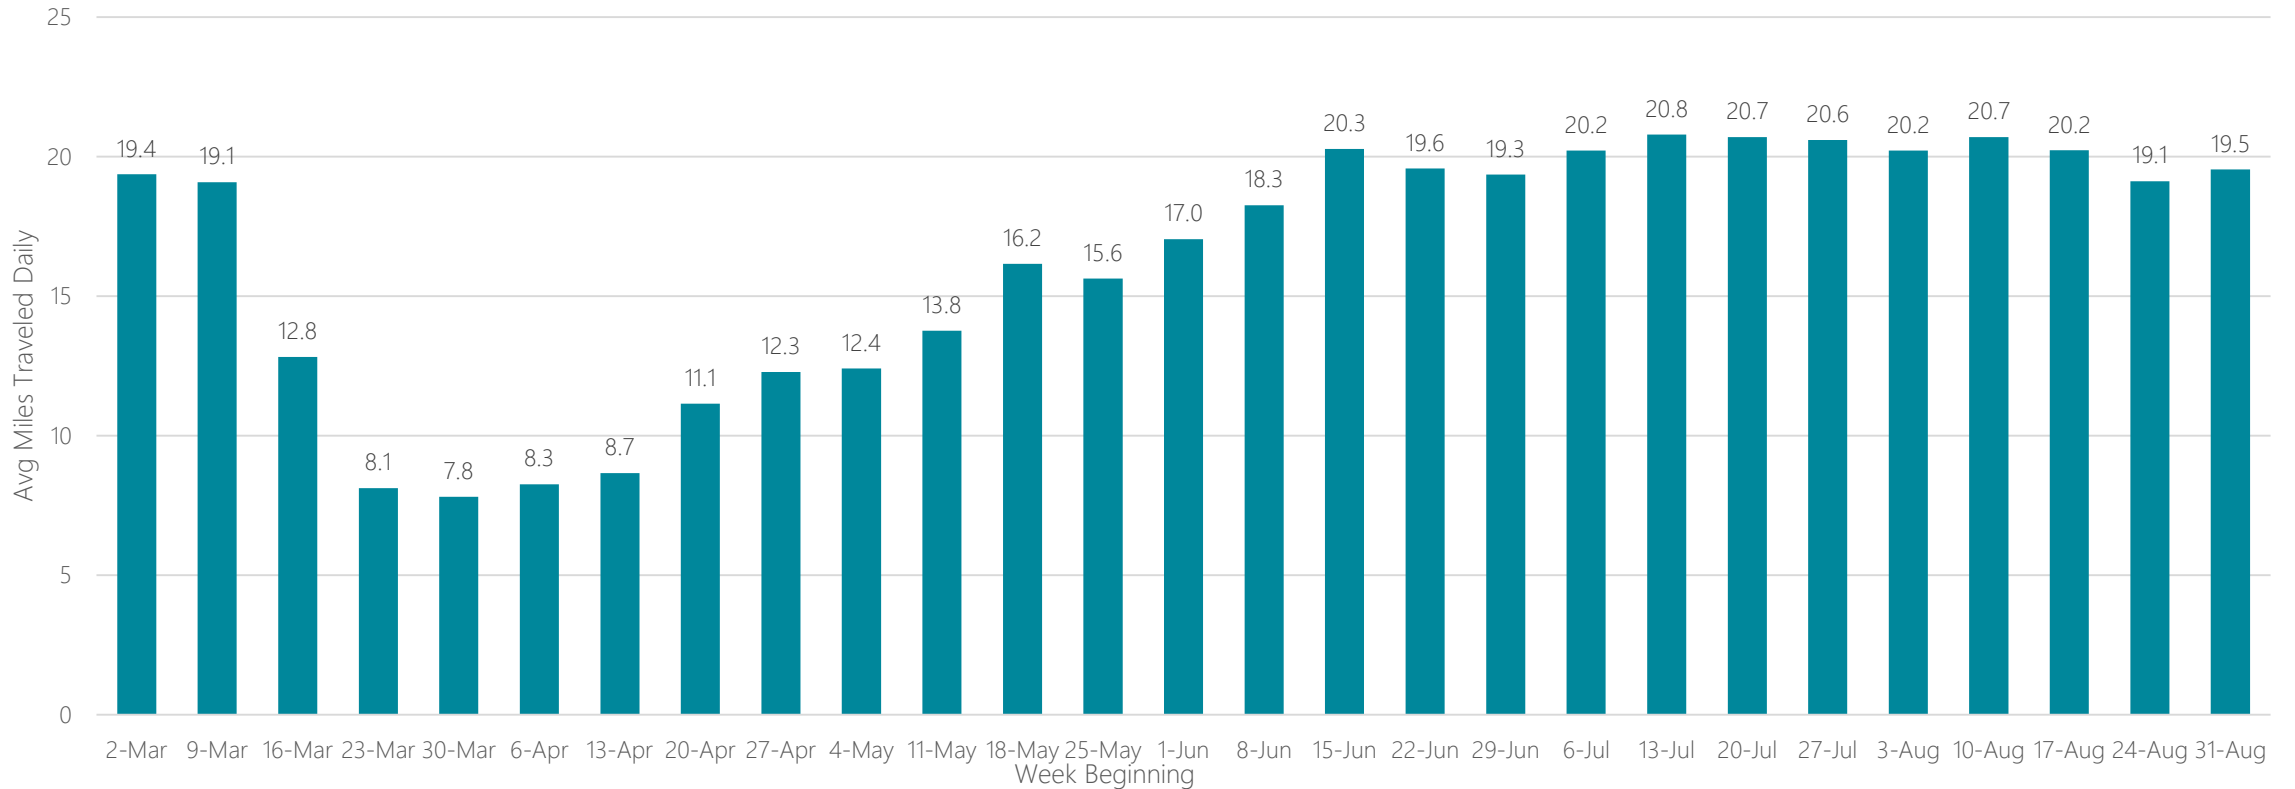

Burlington-Plattsburgh

Average Miles Traveled Daily Weekly Trend