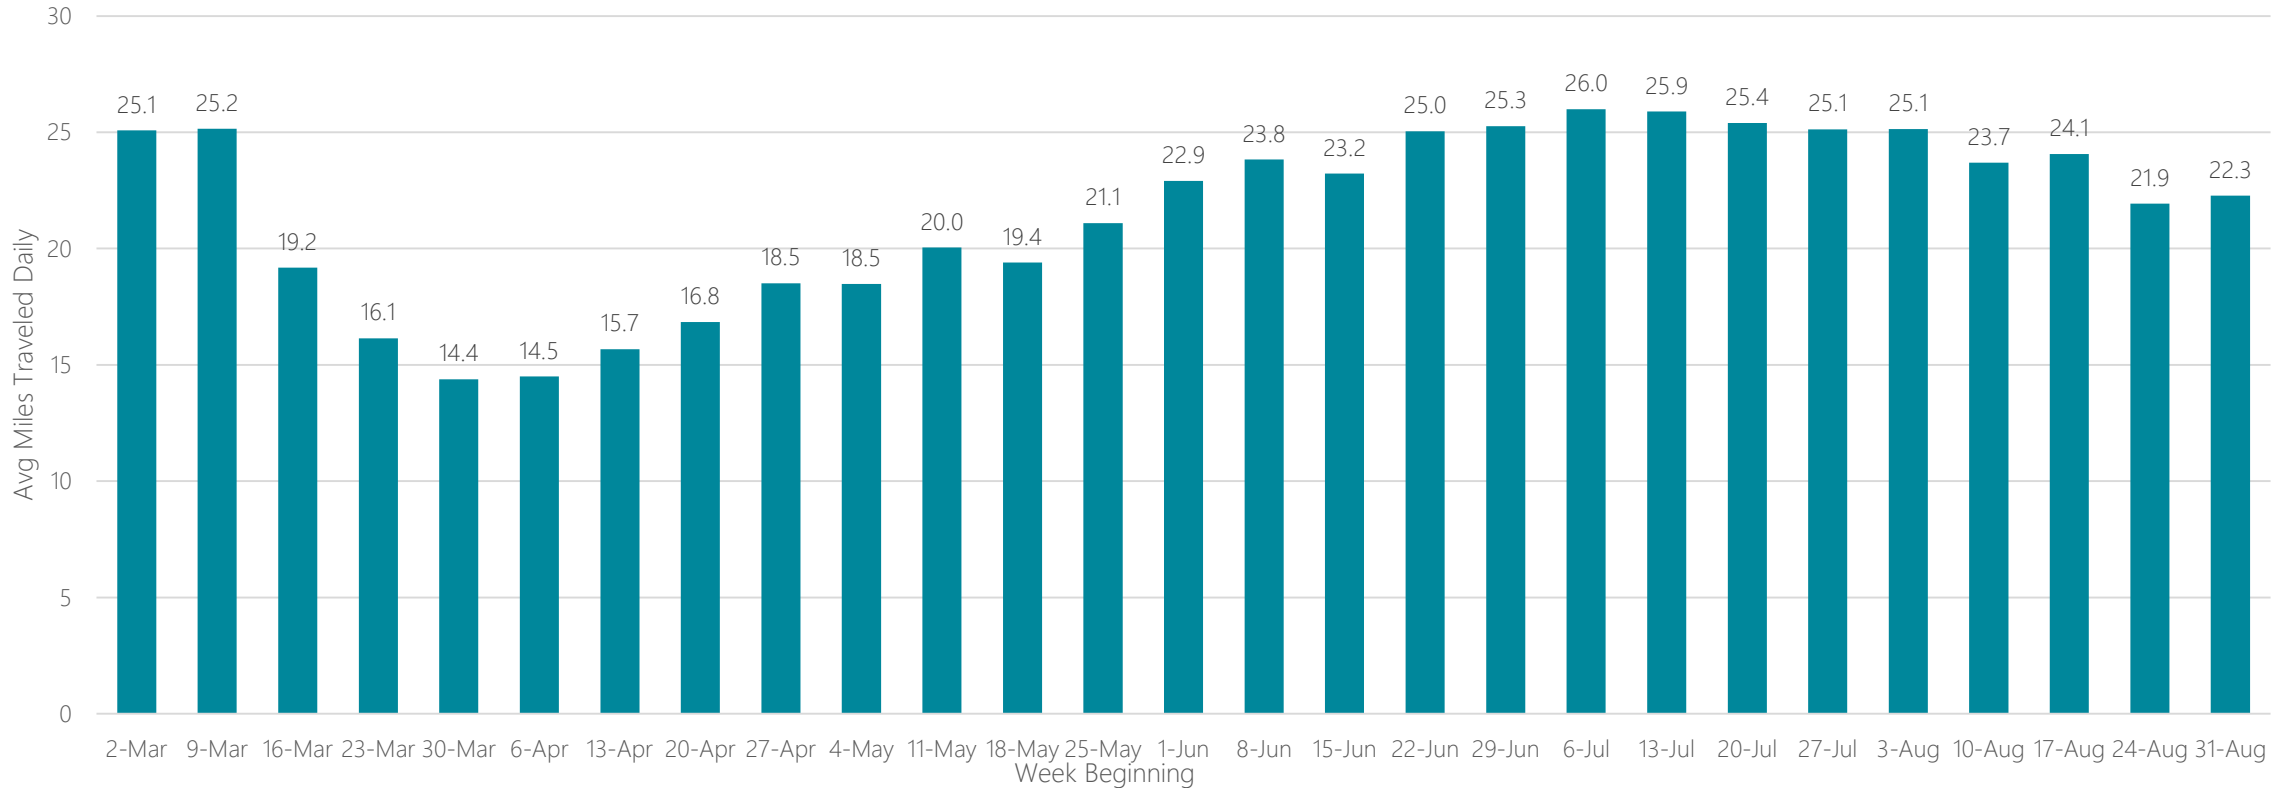

Roanoke-Lynchburg

Average Miles Traveled Daily Weekly Trend