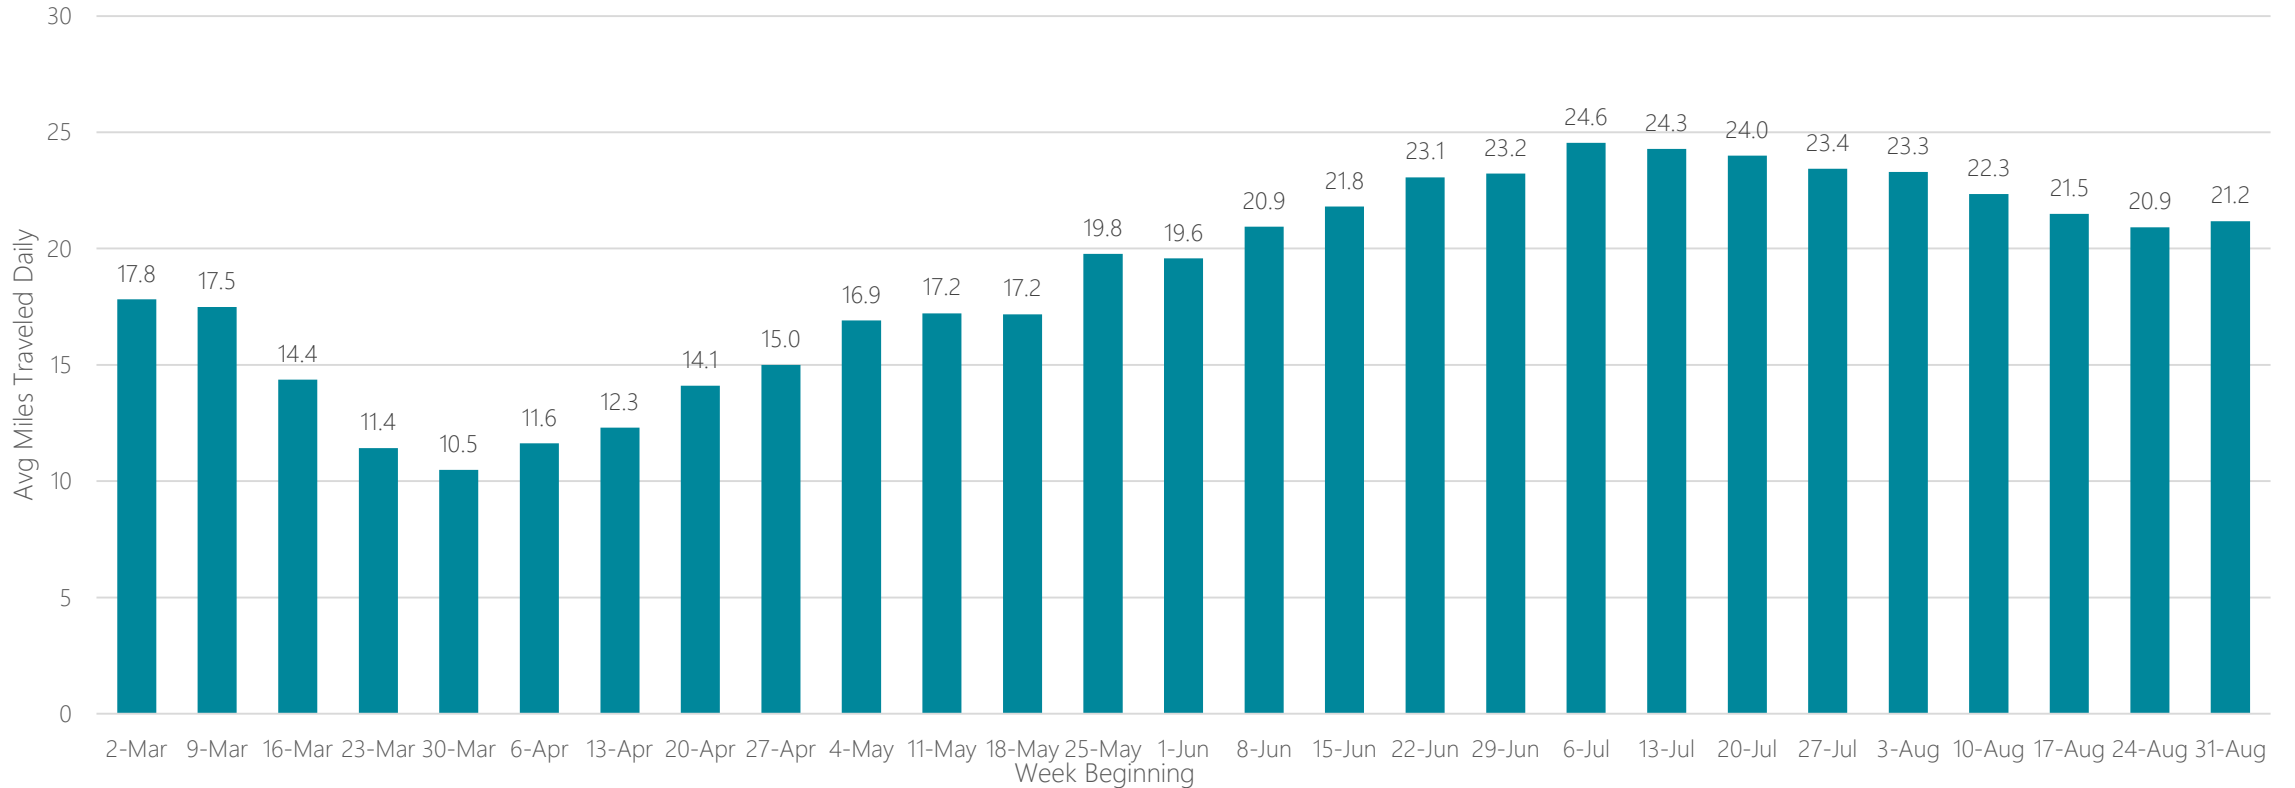

Idaho Falls-Pocatello

Average Miles Traveled Daily Weekly Trend