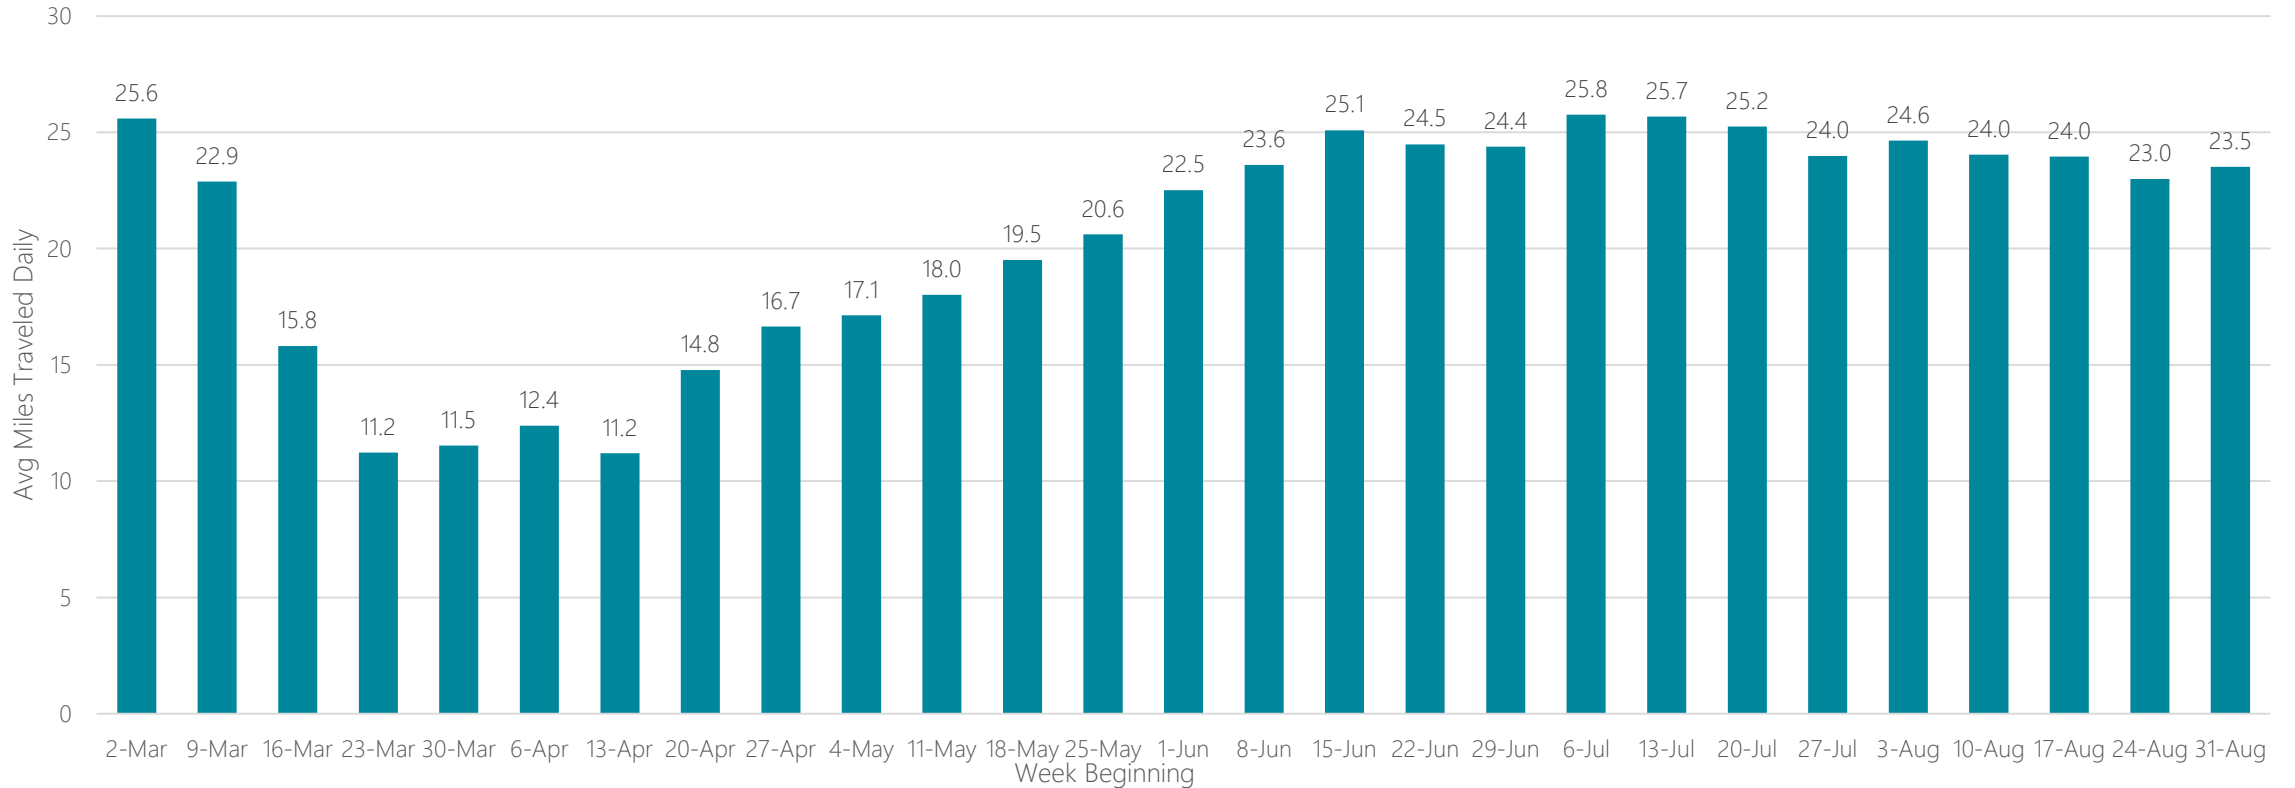

Indianapolis

Average Miles Traveled Daily Weekly Trend