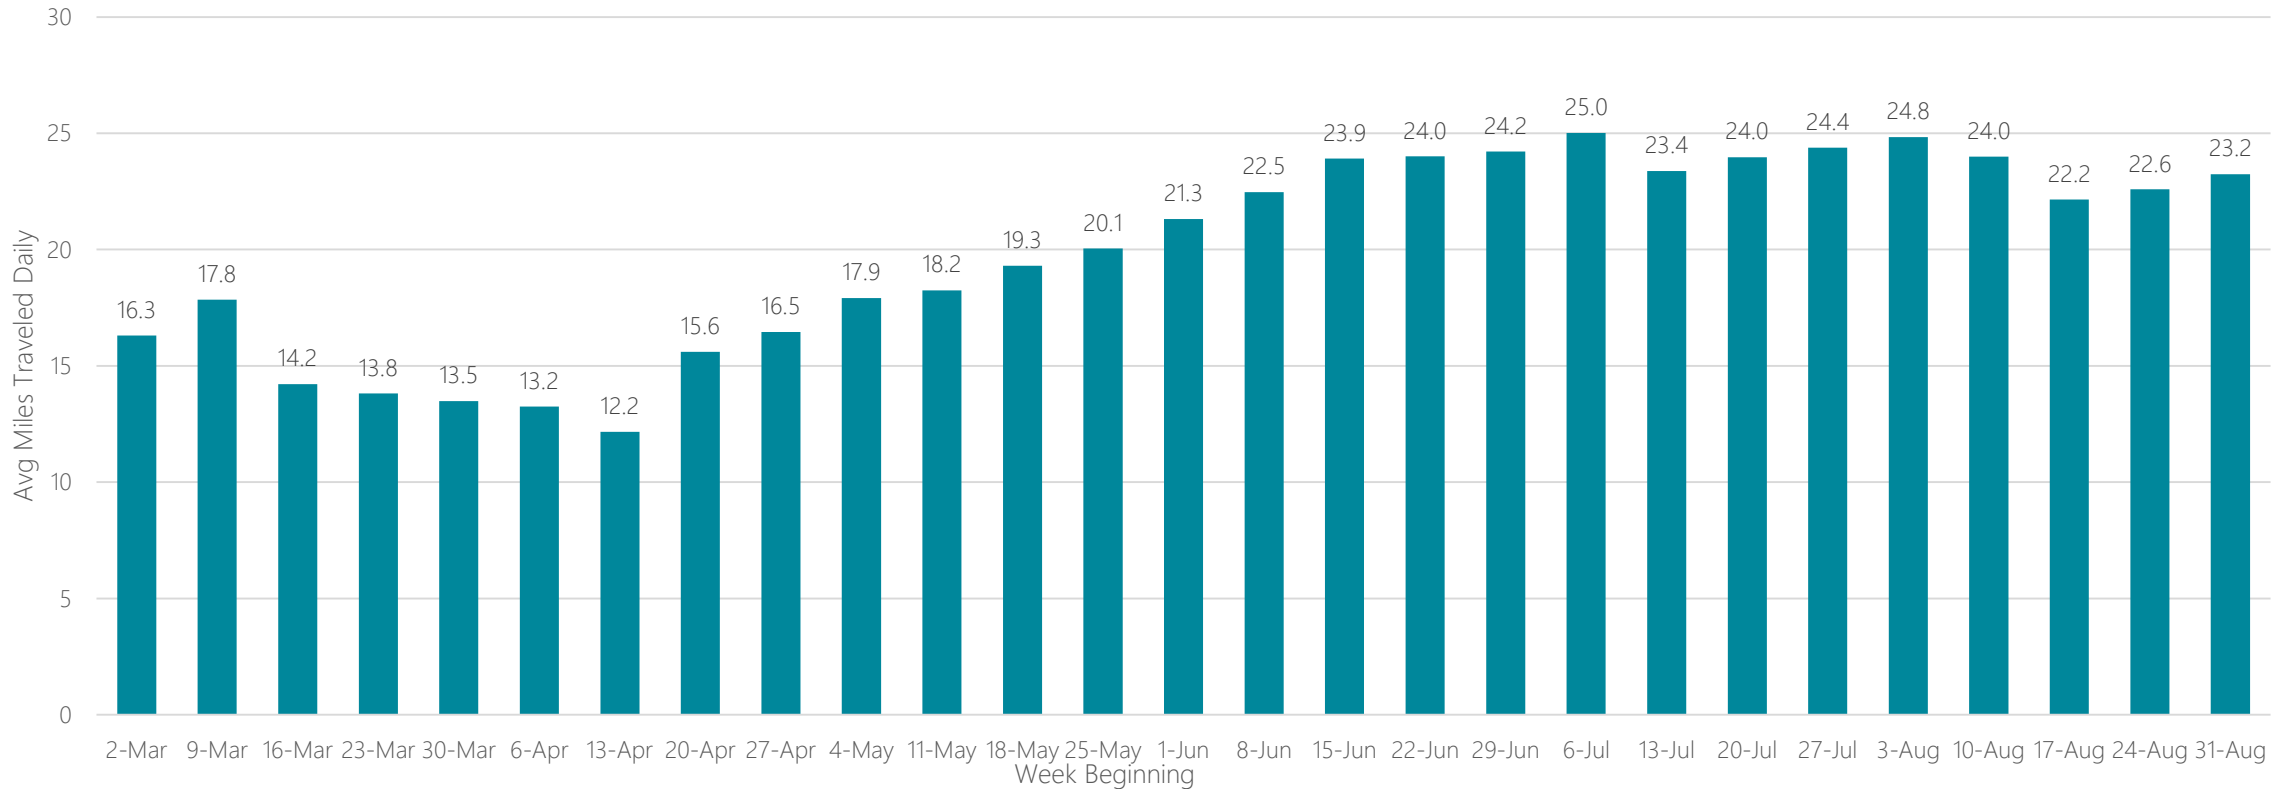

Chicago

Average Miles Traveled Daily Weekly Trend

Chico-Redding

Average Miles Traveled Daily Weekly Trend

Cincinnati

Average Miles Traveled Daily Weekly Trend

Clarksburg-Weston

Average Miles Traveled Daily Weekly Trend