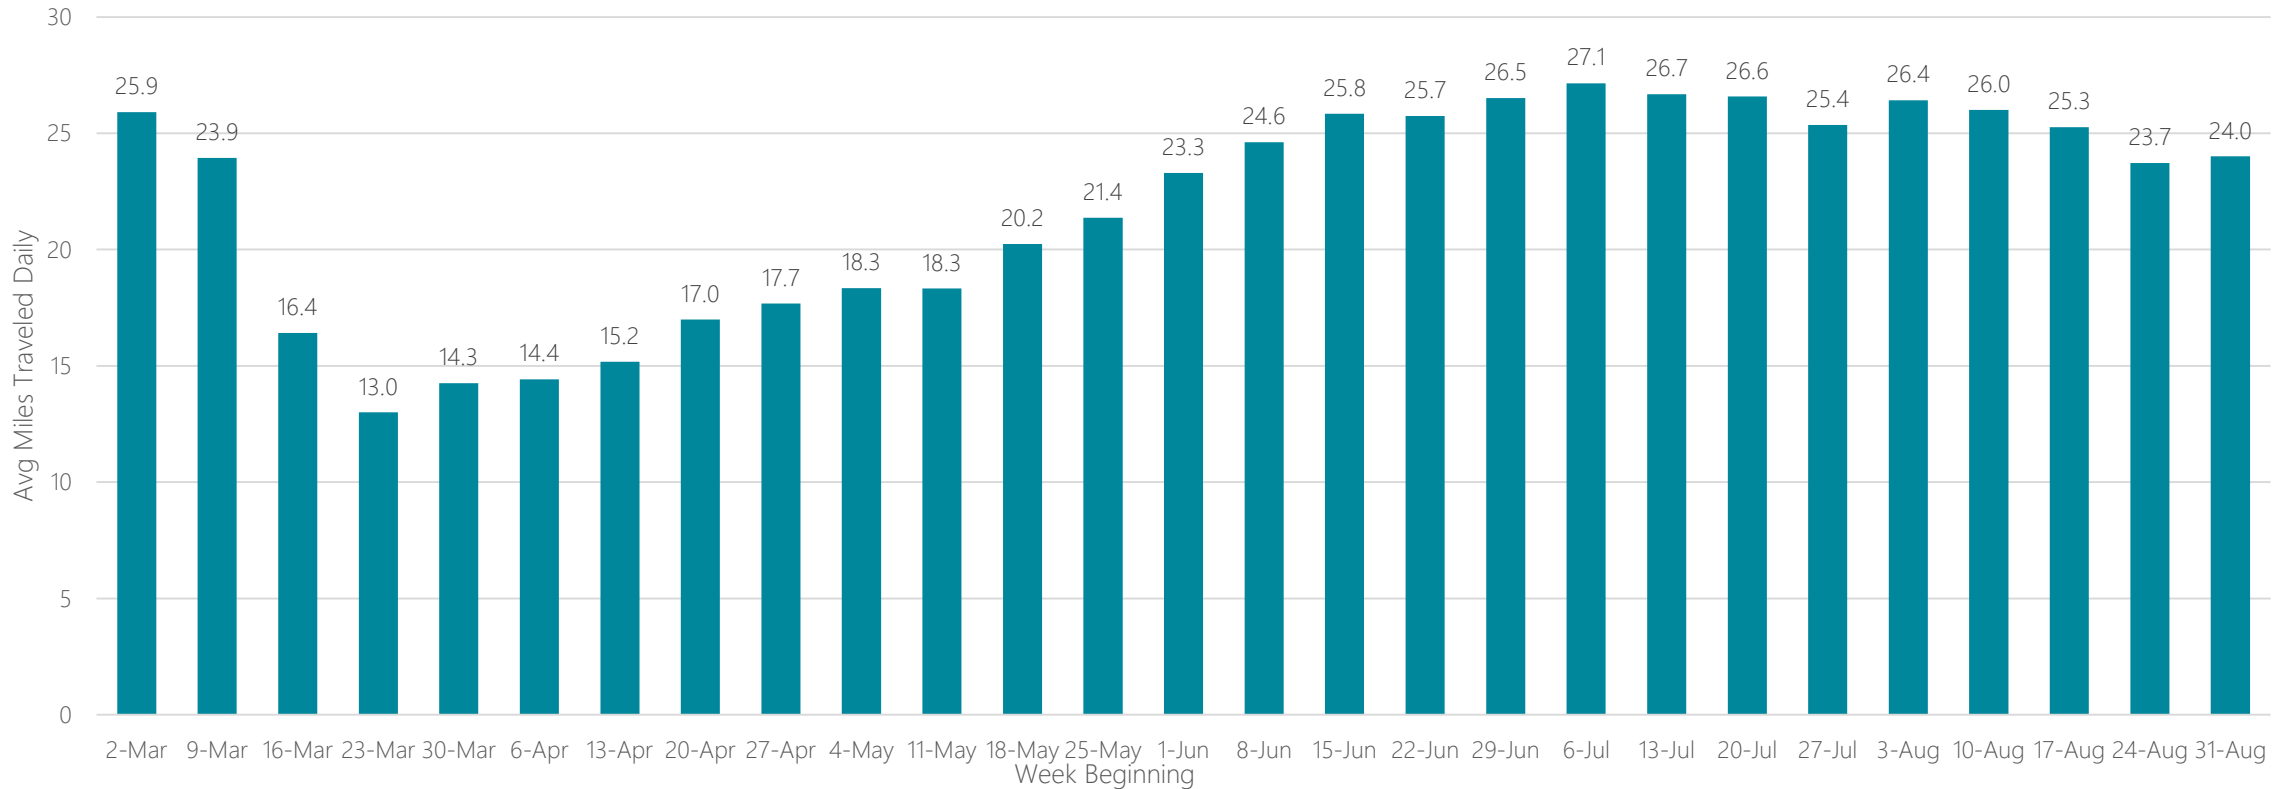

Champaign & Springfield-Decatur

Average Miles Traveled Daily Weekly Trend