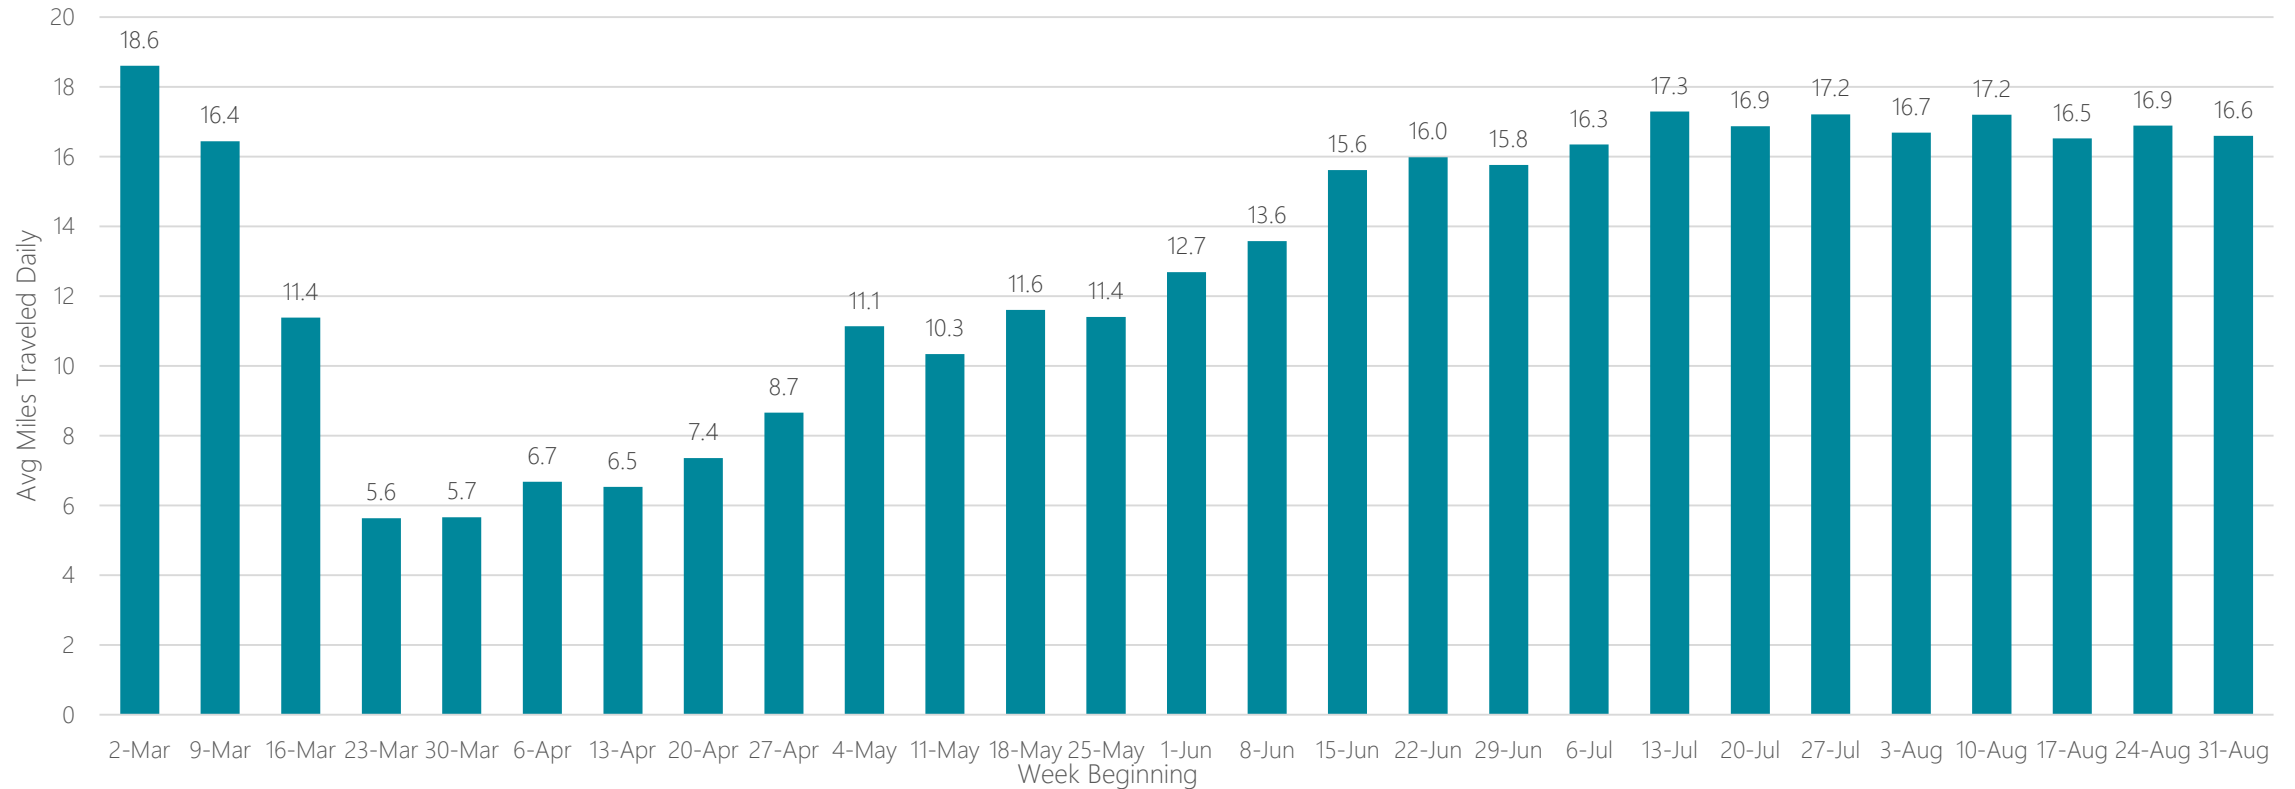

Seattle-Tacoma

Average Miles Traveled Daily Weekly Trend