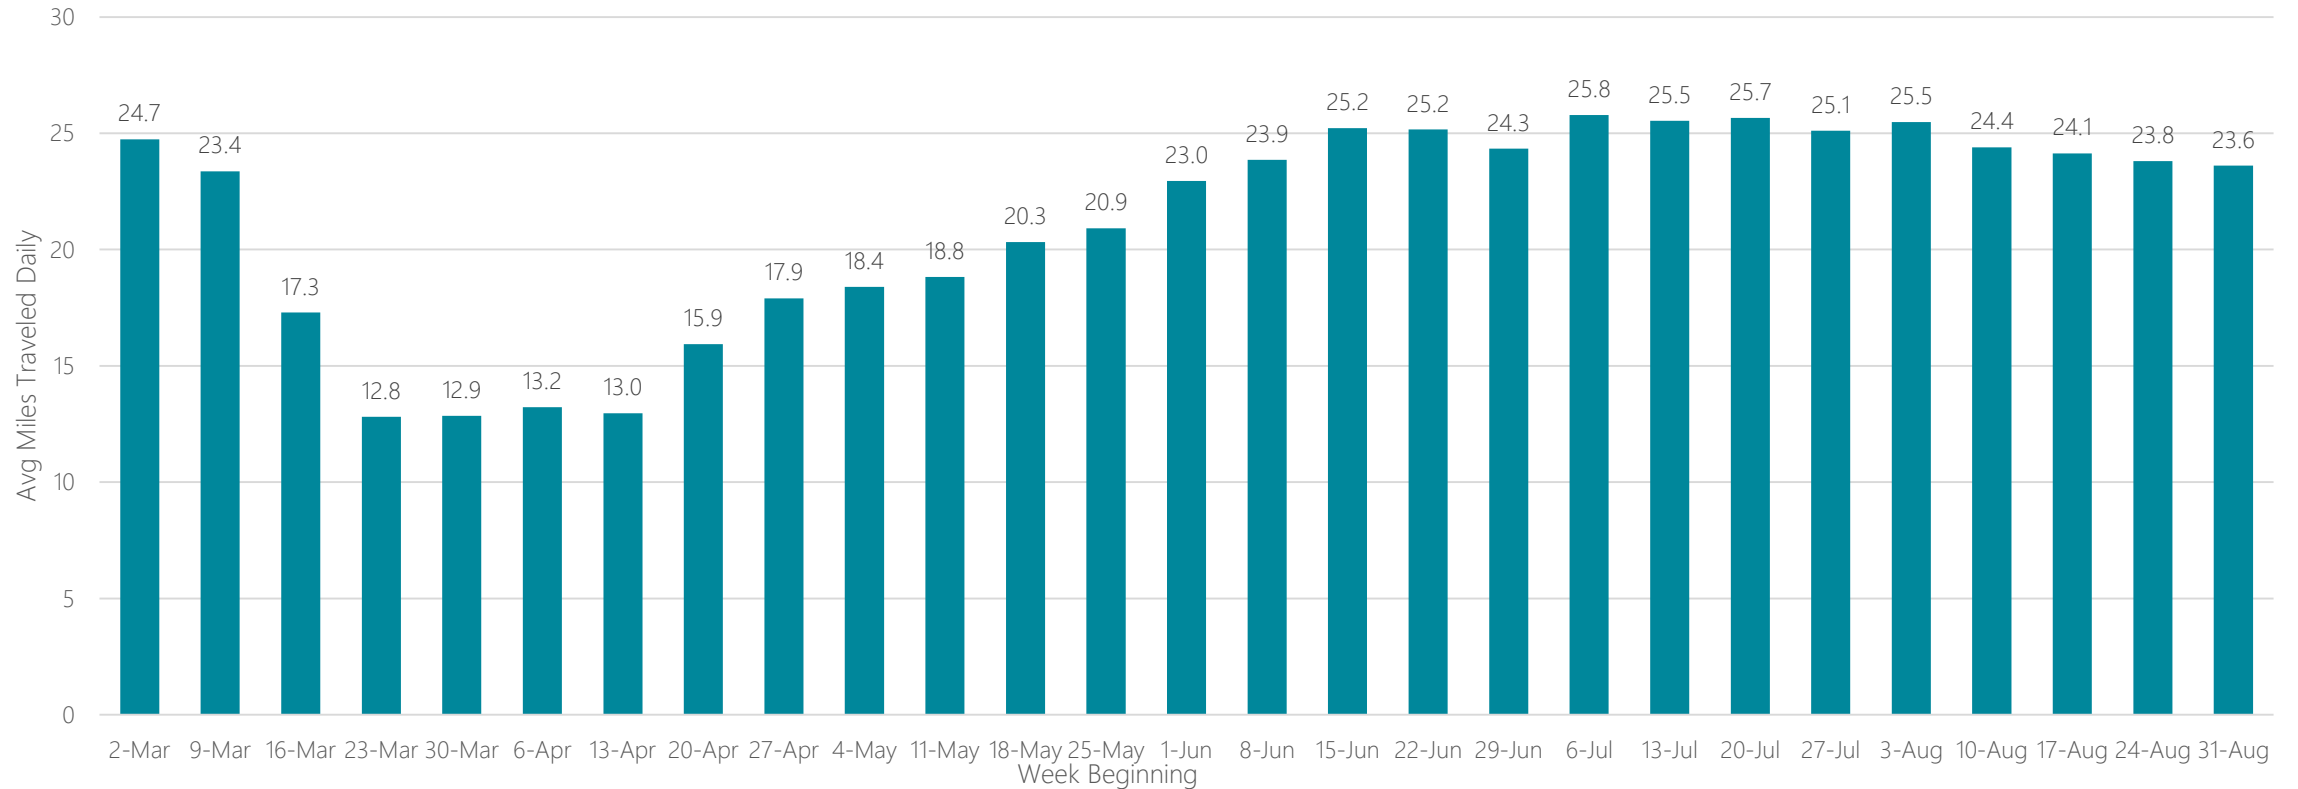

South Bend-Elkhart

Average Miles Traveled Daily Weekly Trend