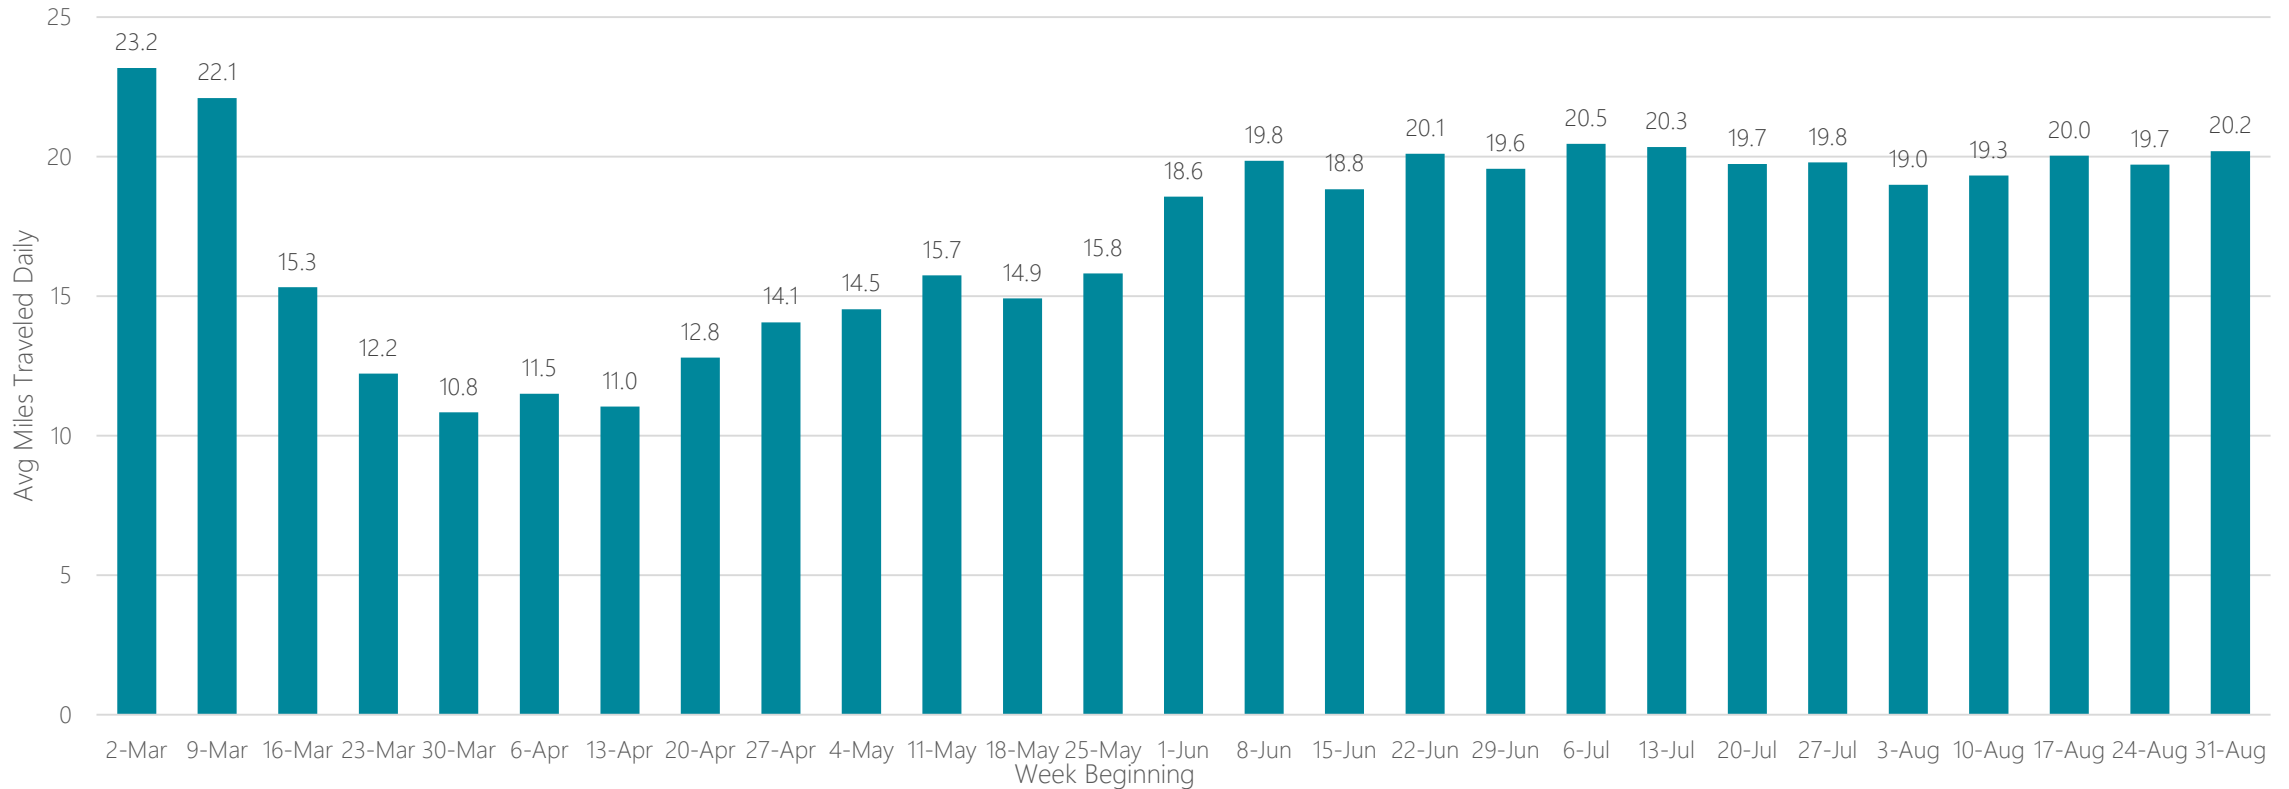

Norfolk-Portsmouth-Newport News

Average Miles Traveled Daily Weekly Trend