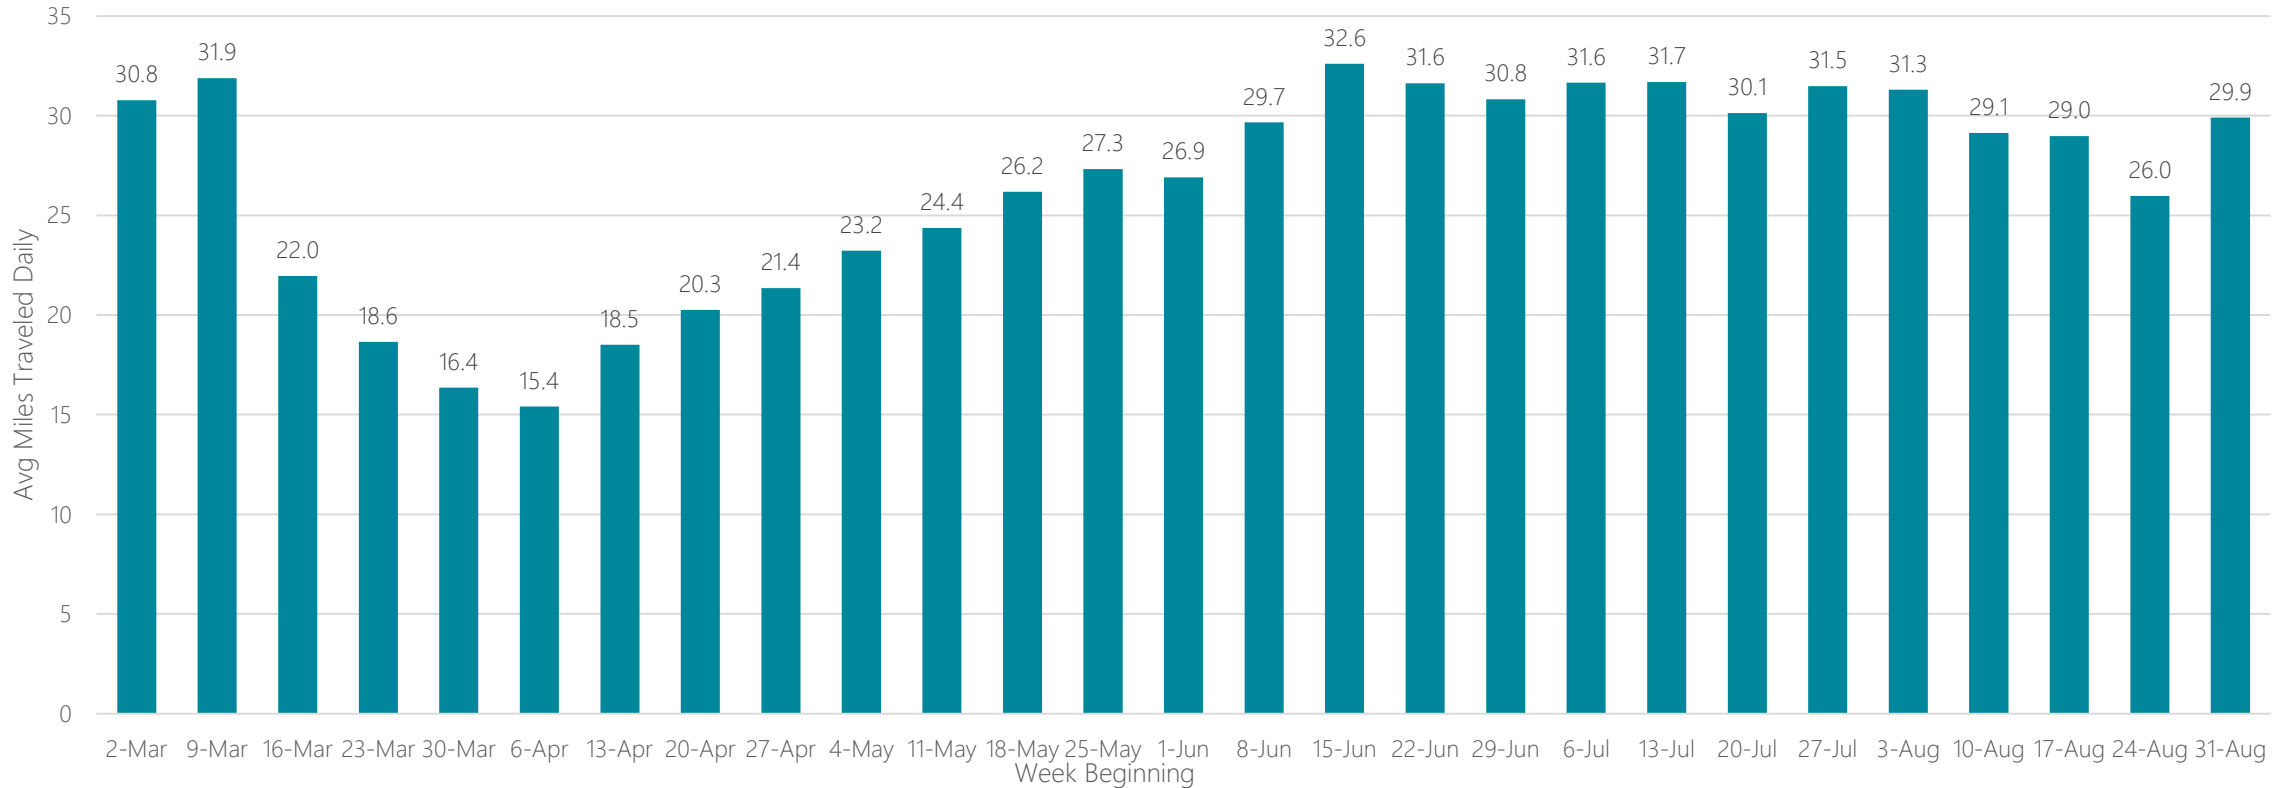

Biloxi-Gulfport

Average Miles Traveled Daily Weekly Trend