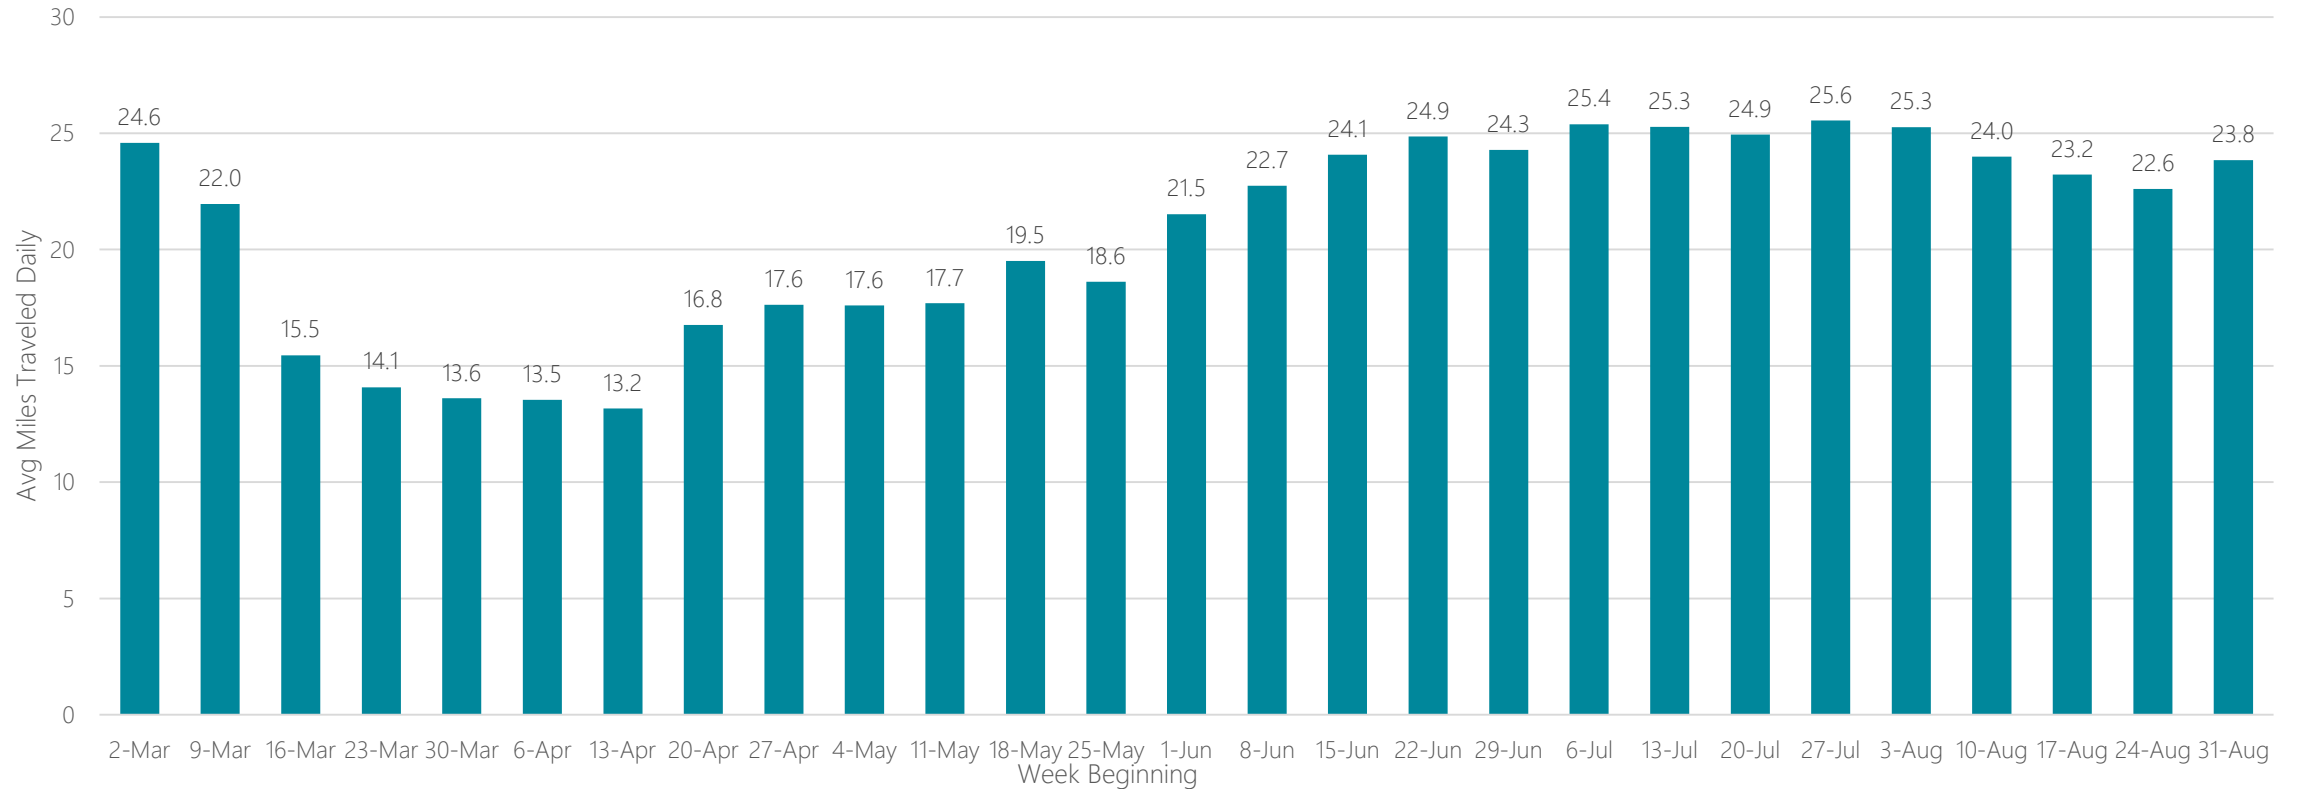

Omaha

Average Miles Traveled Daily Weekly Trend