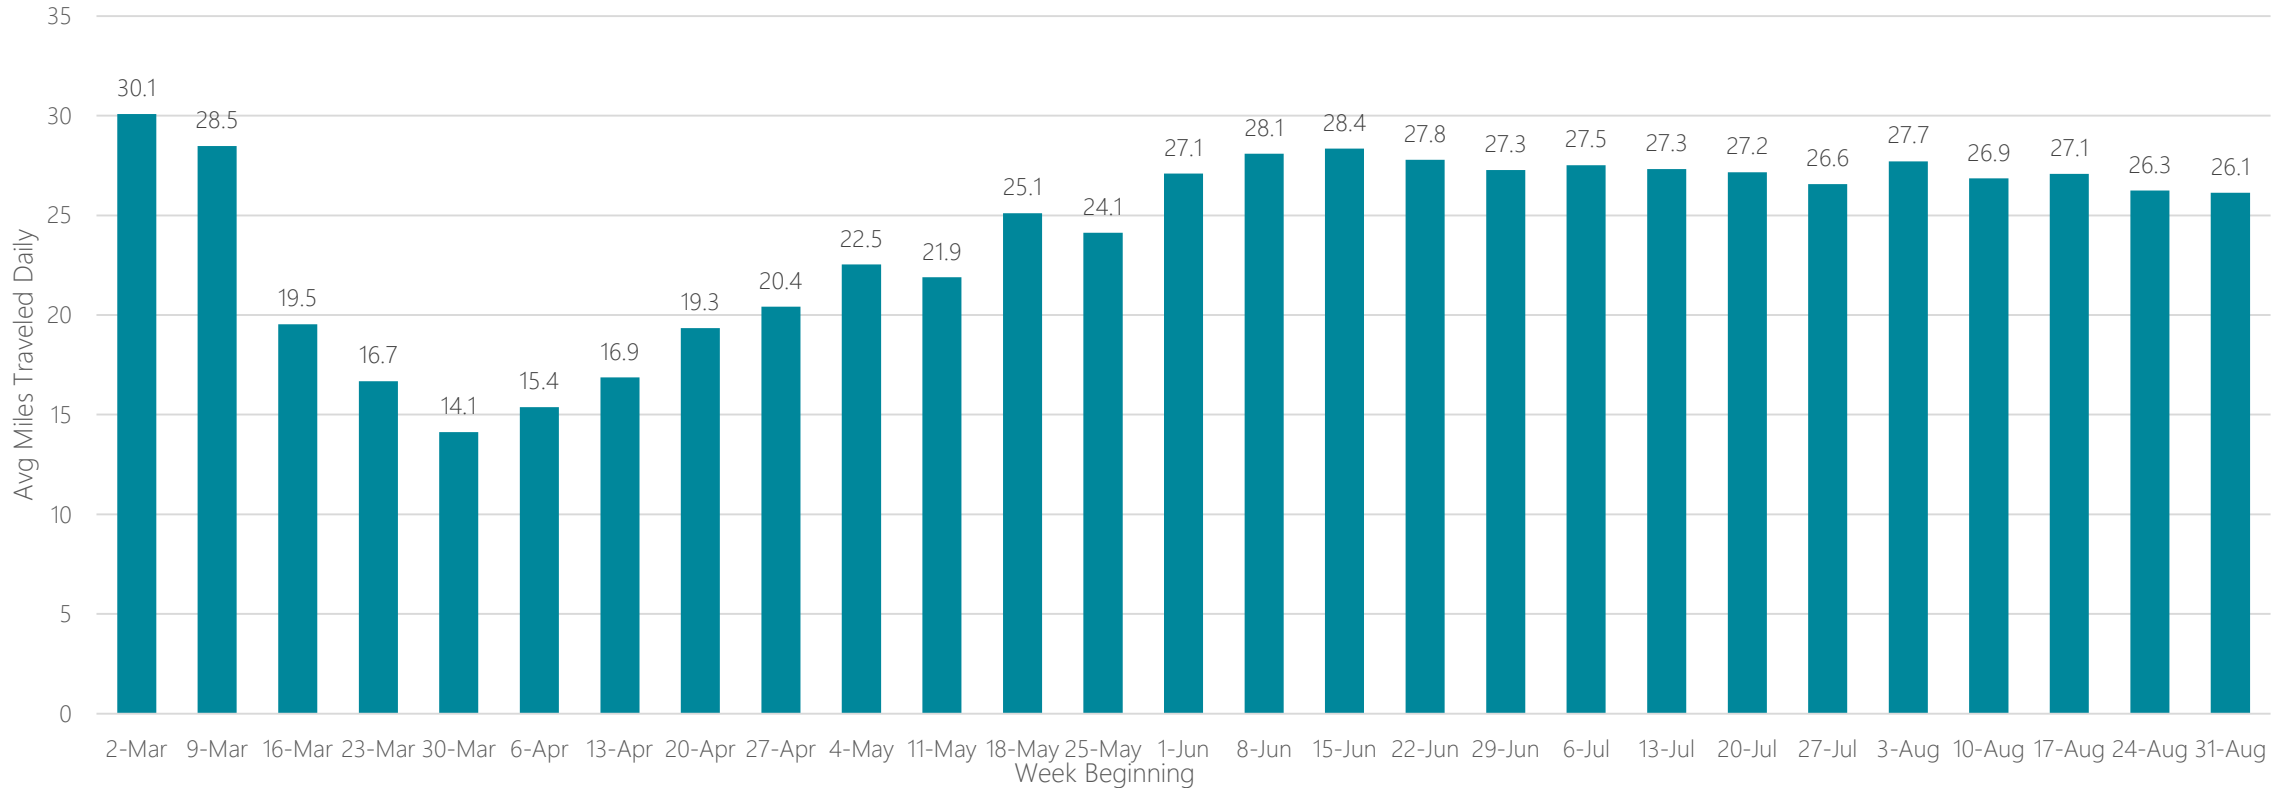

Traverse City-Cadillac

Average Miles Traveled Daily Weekly Trend

Tri-Cities, TN-VA

Average Miles Traveled Daily Weekly Trend

Tucson (Sierra Vista)

Average Miles Traveled Daily Weekly Trend

Tulsa

Average Miles Traveled Daily Weekly Trend