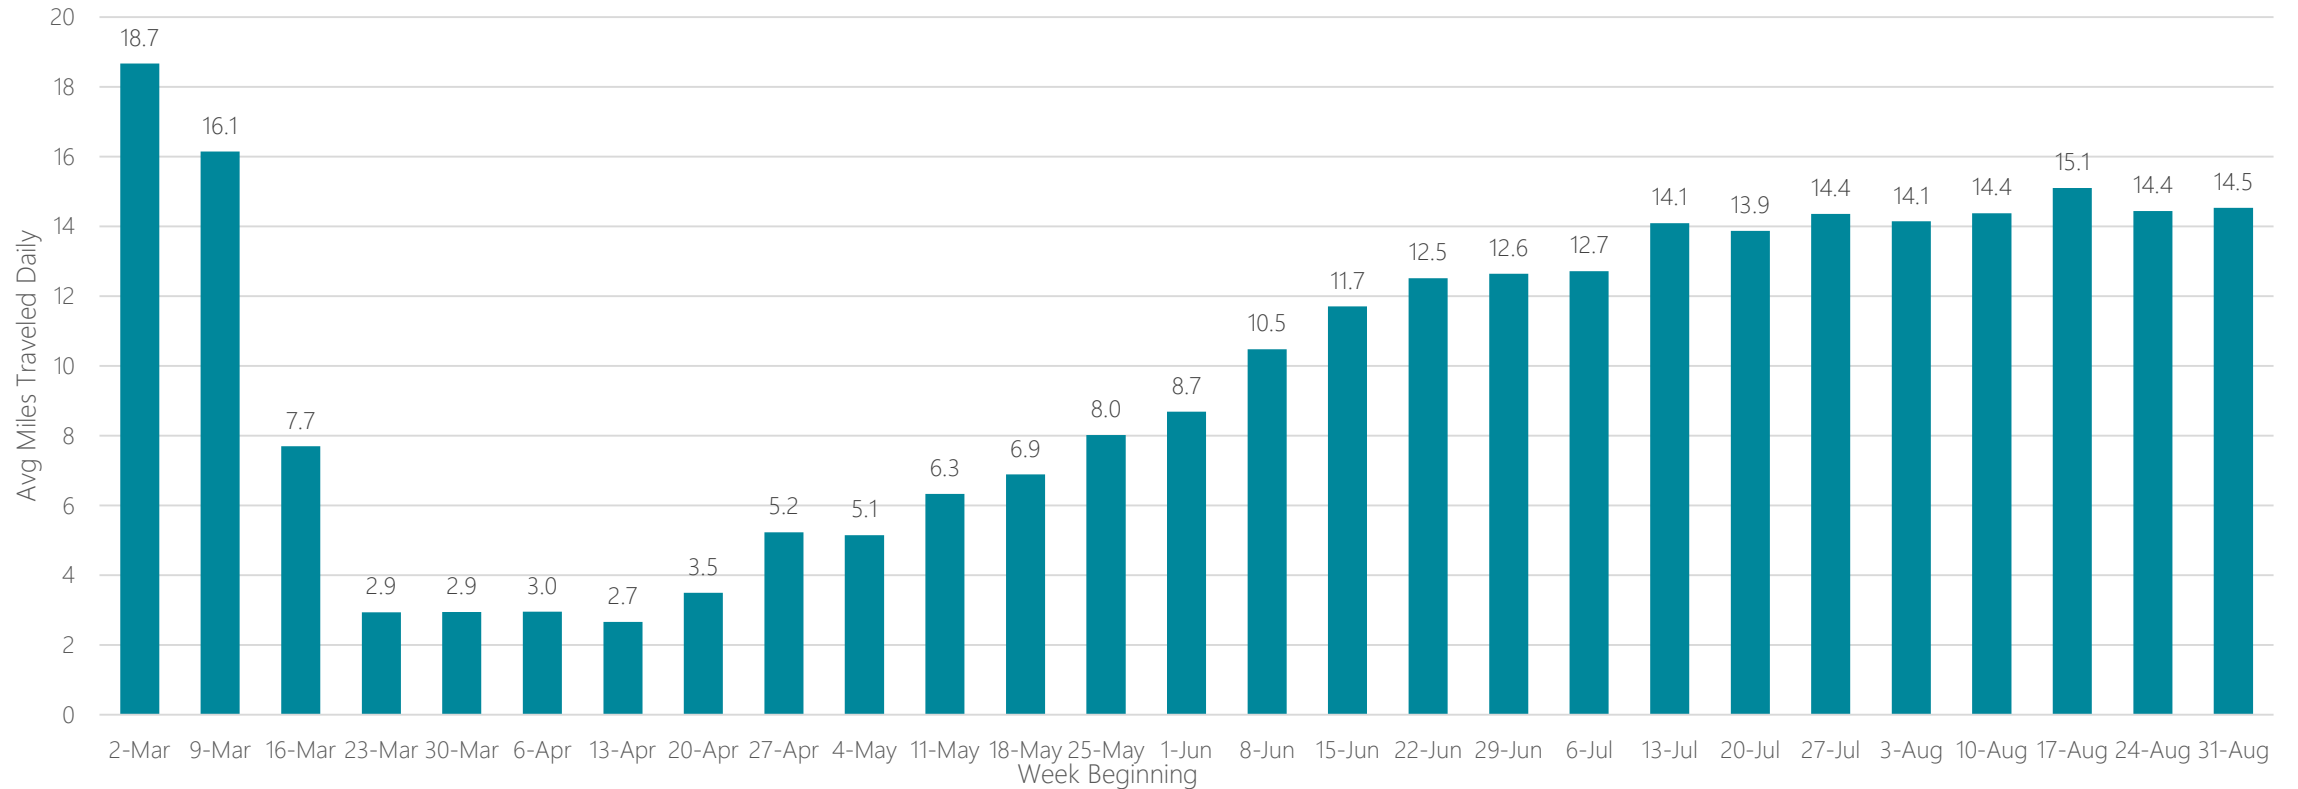

New York

Average Miles Traveled Daily Weekly Trend