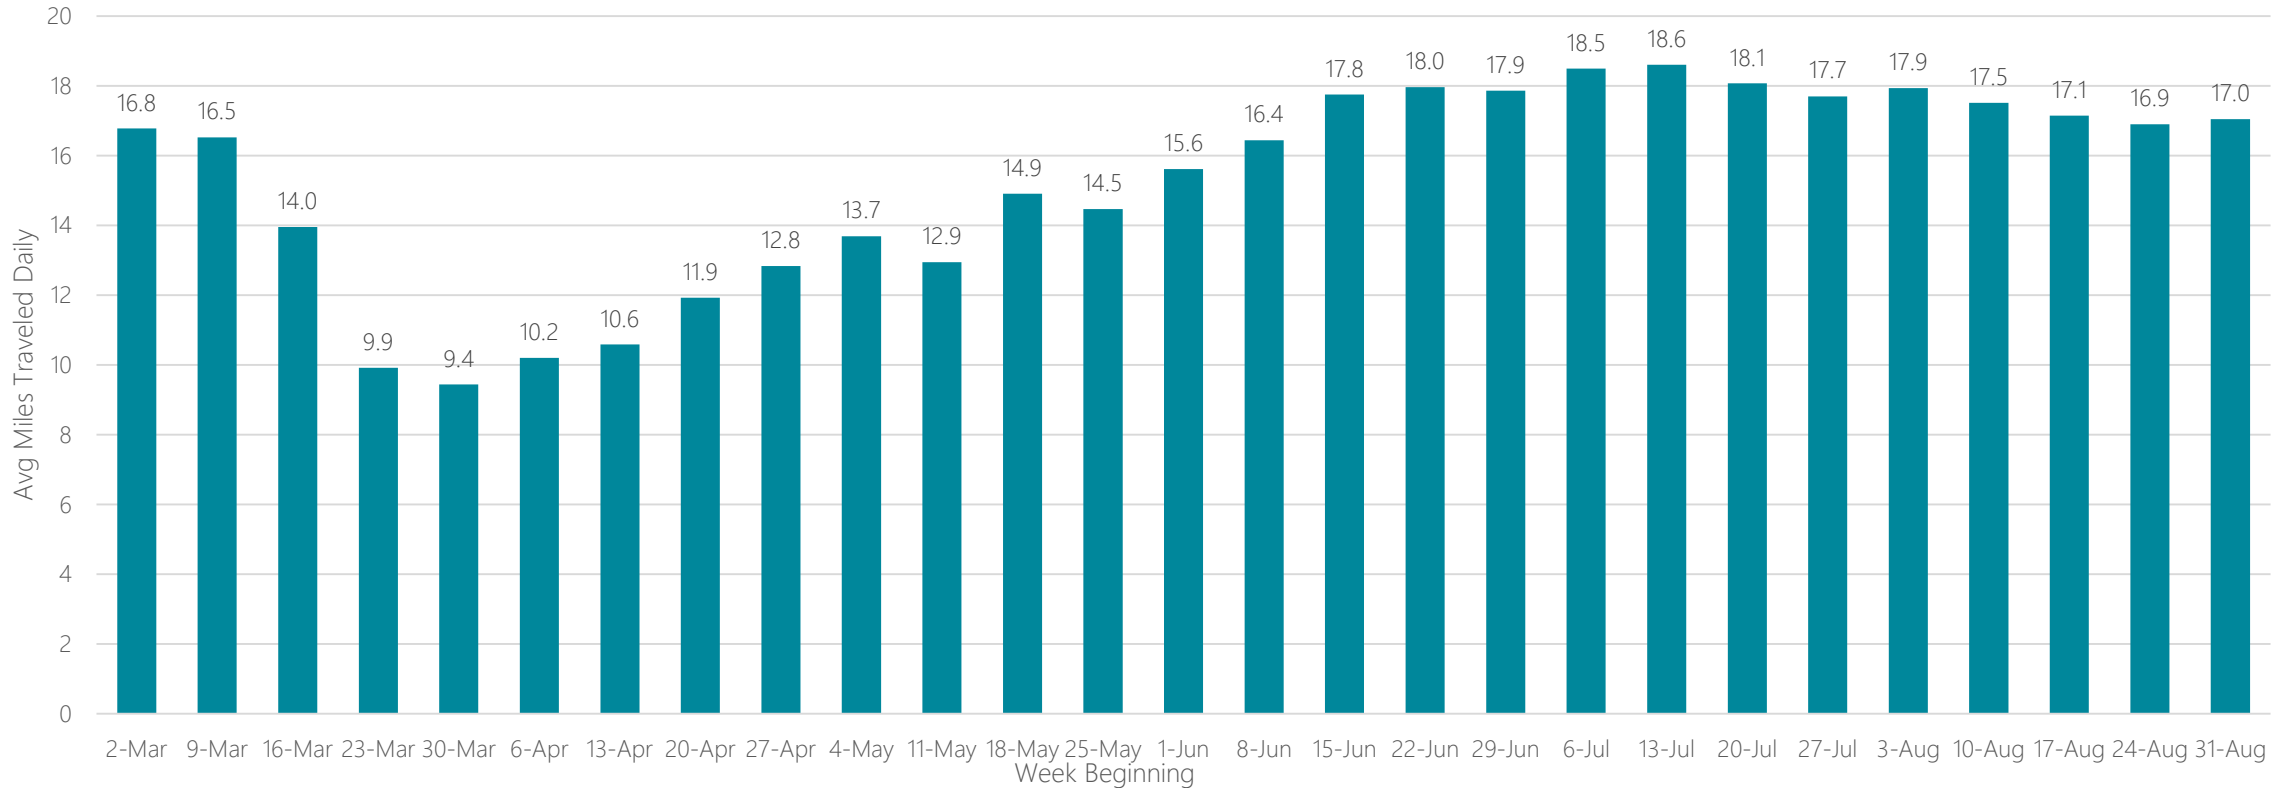

Medford-Klamath Falls

Average Miles Traveled Daily Weekly Trend