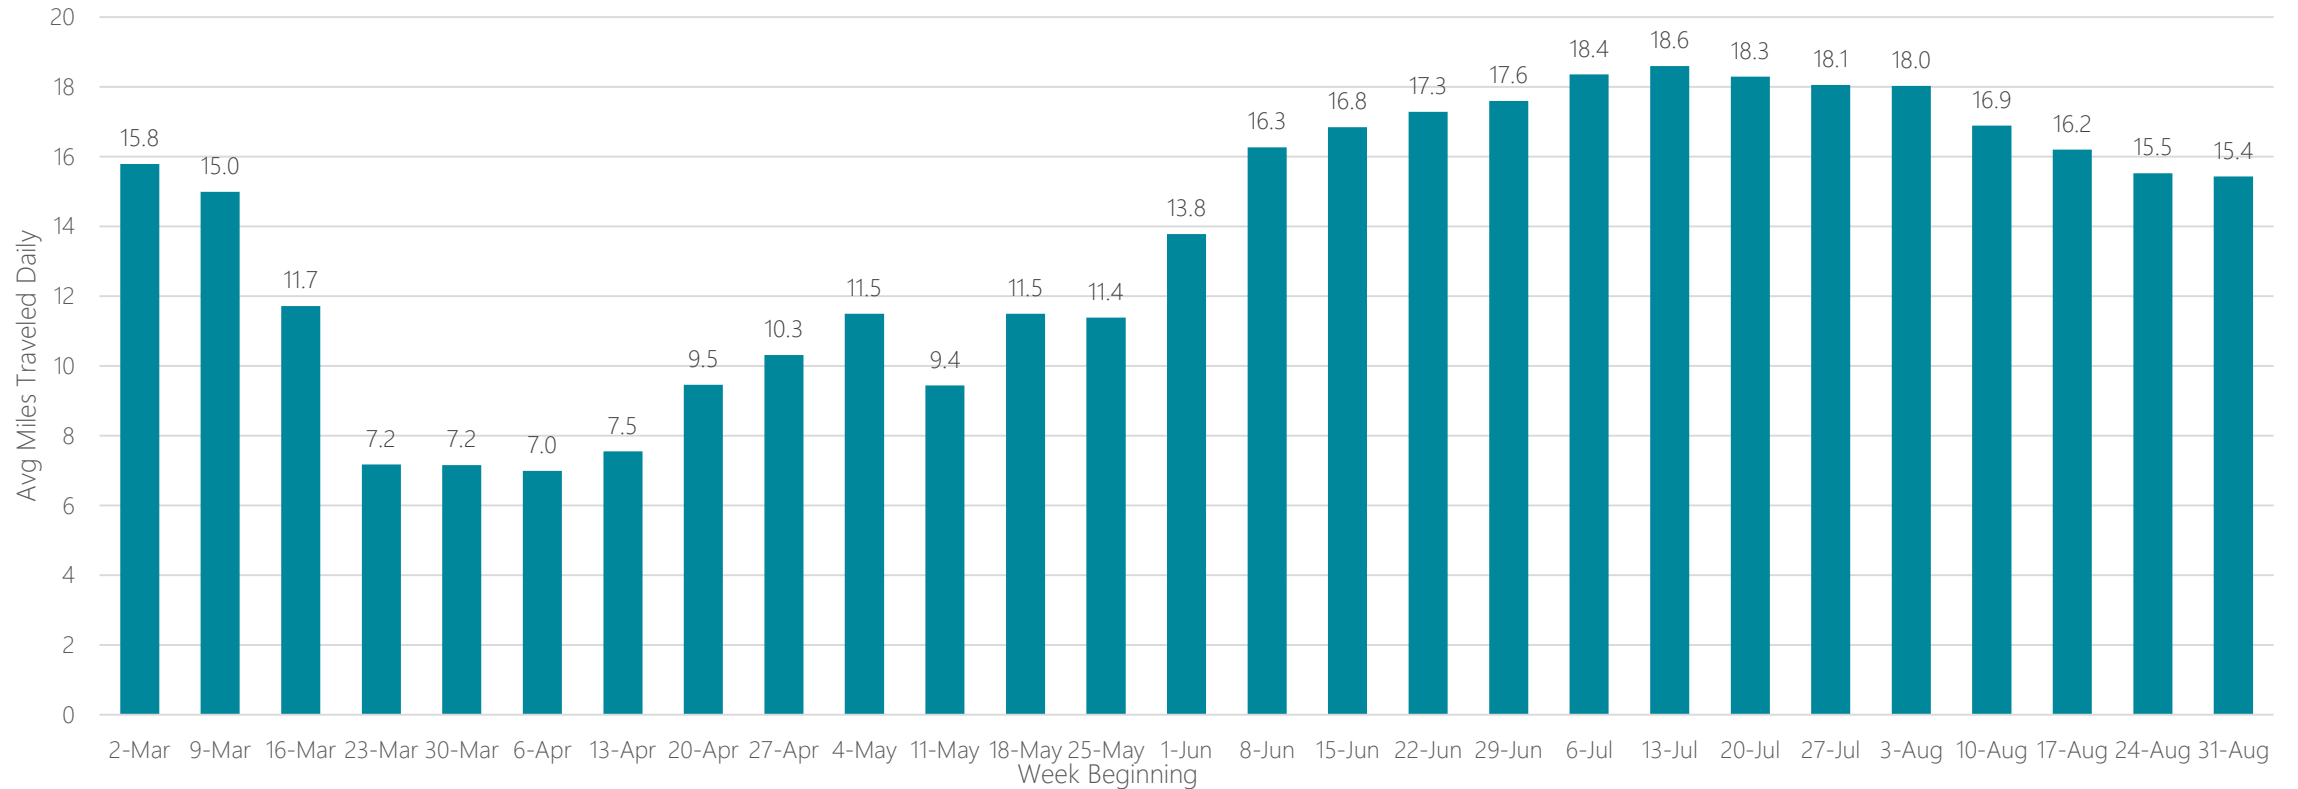

Eureka

Average Miles Traveled Daily Weekly Trend