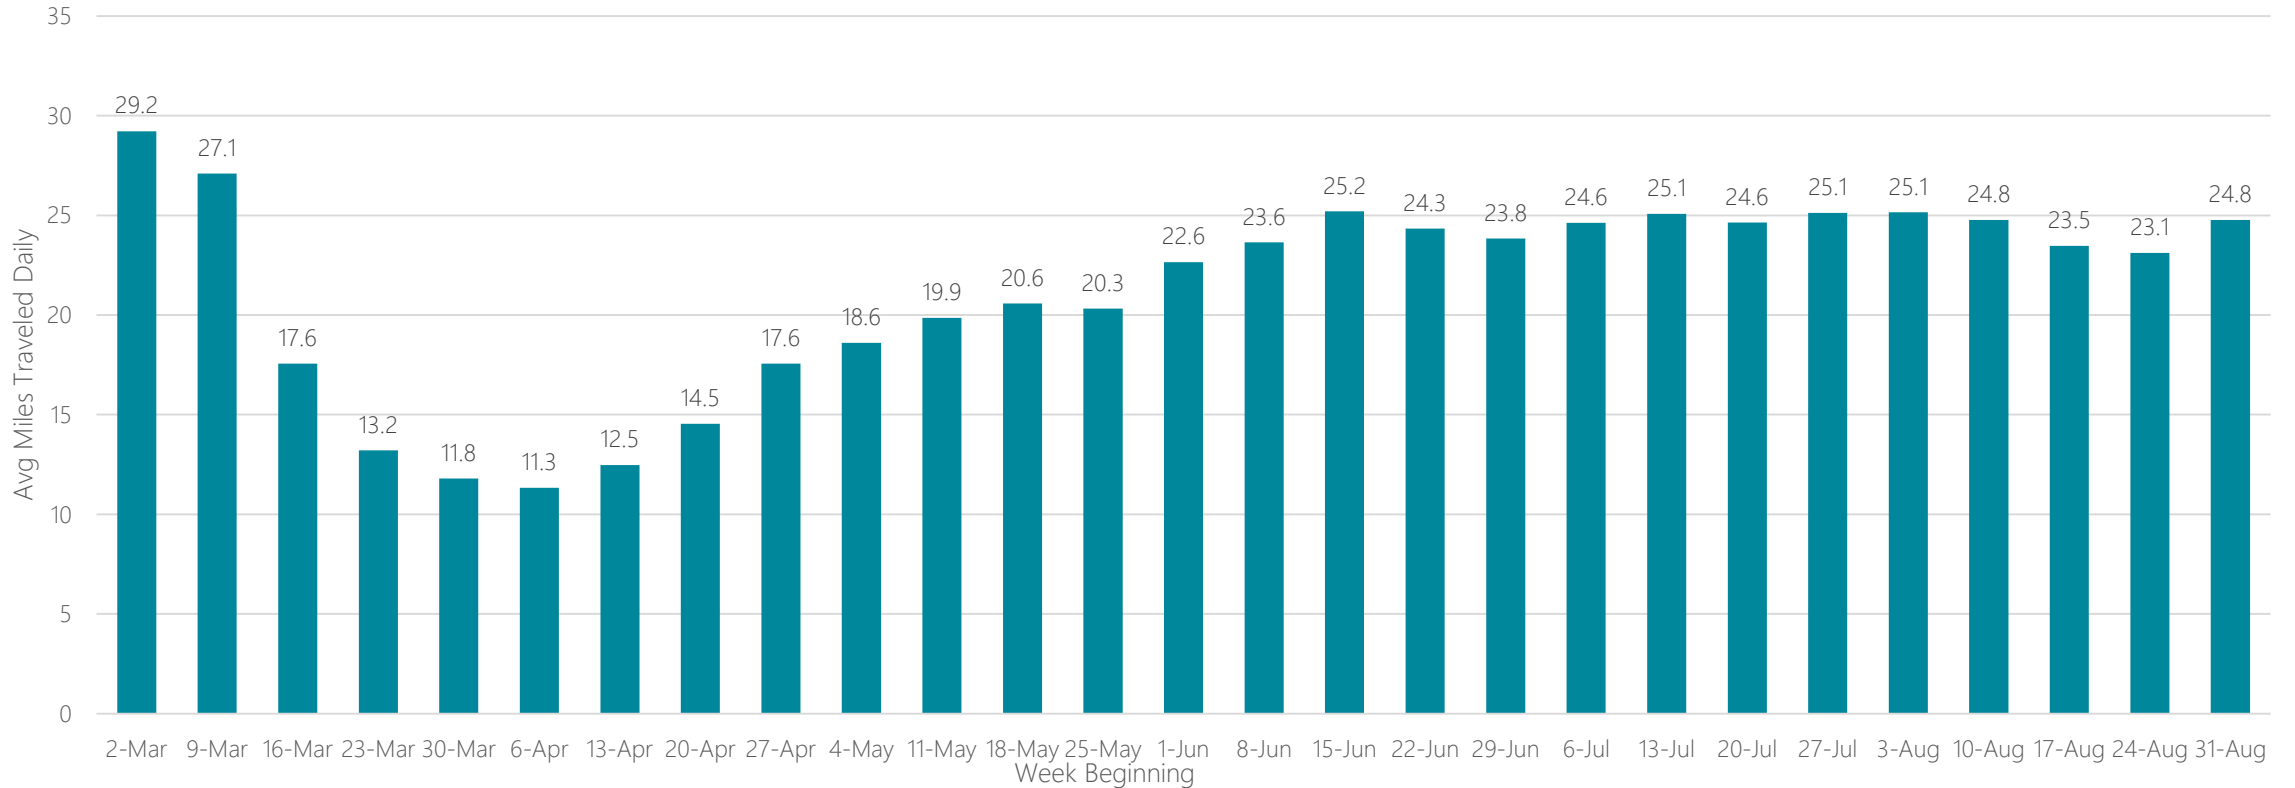

Amarillo

Average Miles Traveled Daily Weekly Trend

Anchorage, AK

Average Miles Traveled Daily Weekly Trend

Atlanta

Average Miles Traveled Daily Weekly Trend

Augusta-Aiken

Average Miles Traveled Daily Weekly Trend