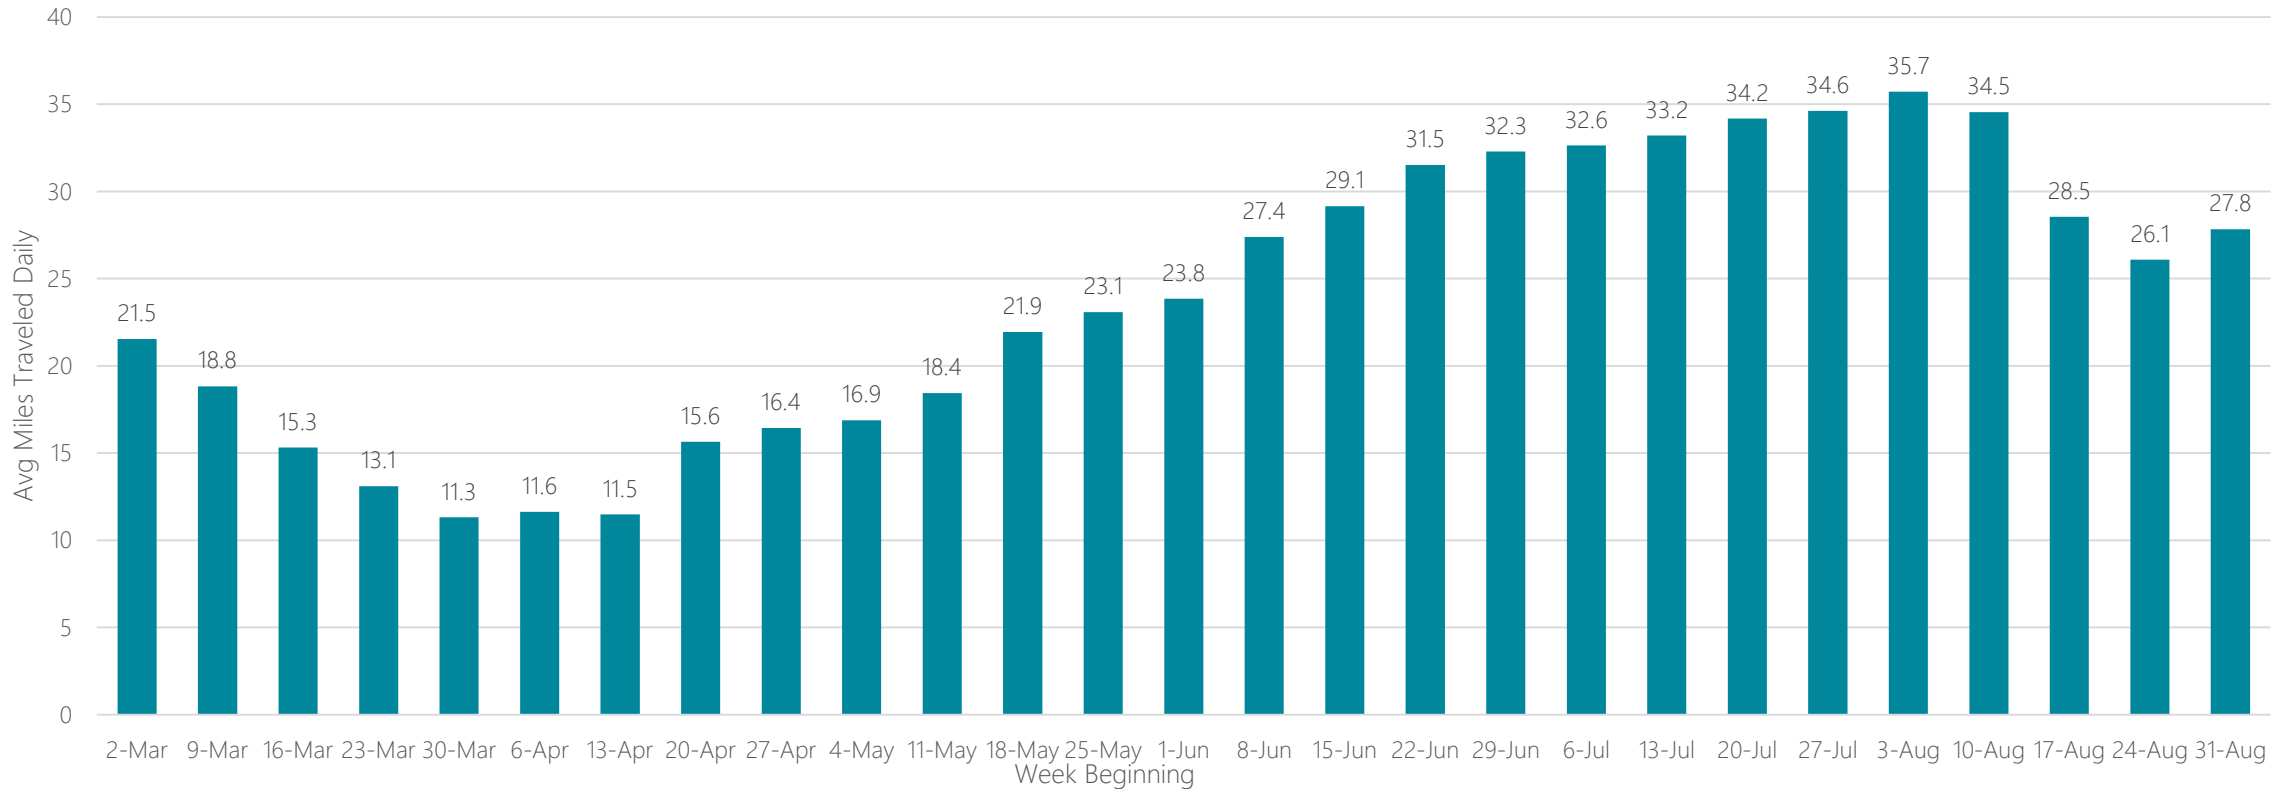

Quincy-Hannibal-Keokuk

Average Miles Traveled Daily Weekly Trend

Raleigh-Durham (Fayetteville)

Average Miles Traveled Daily Weekly Trend

Rapid City

Average Miles Traveled Daily Weekly Trend

Reno

Average Miles Traveled Daily Weekly Trend