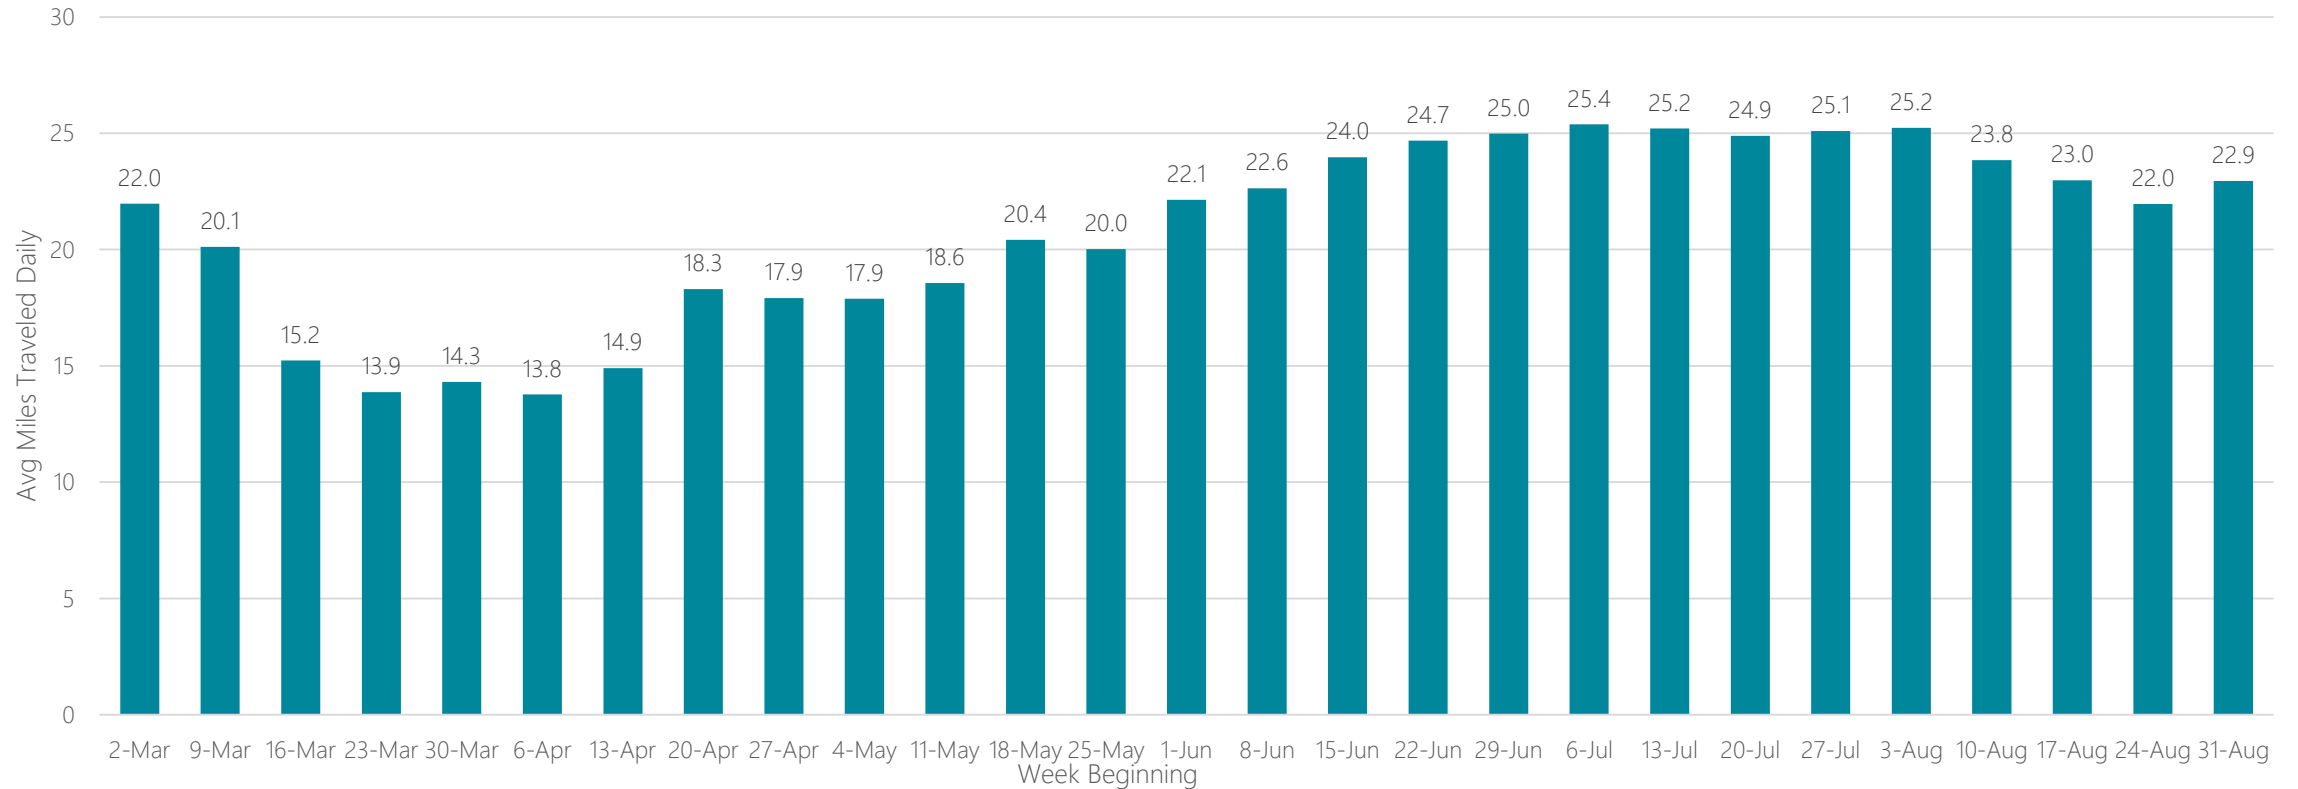

Sioux City

Average Miles Traveled Daily Weekly Trend