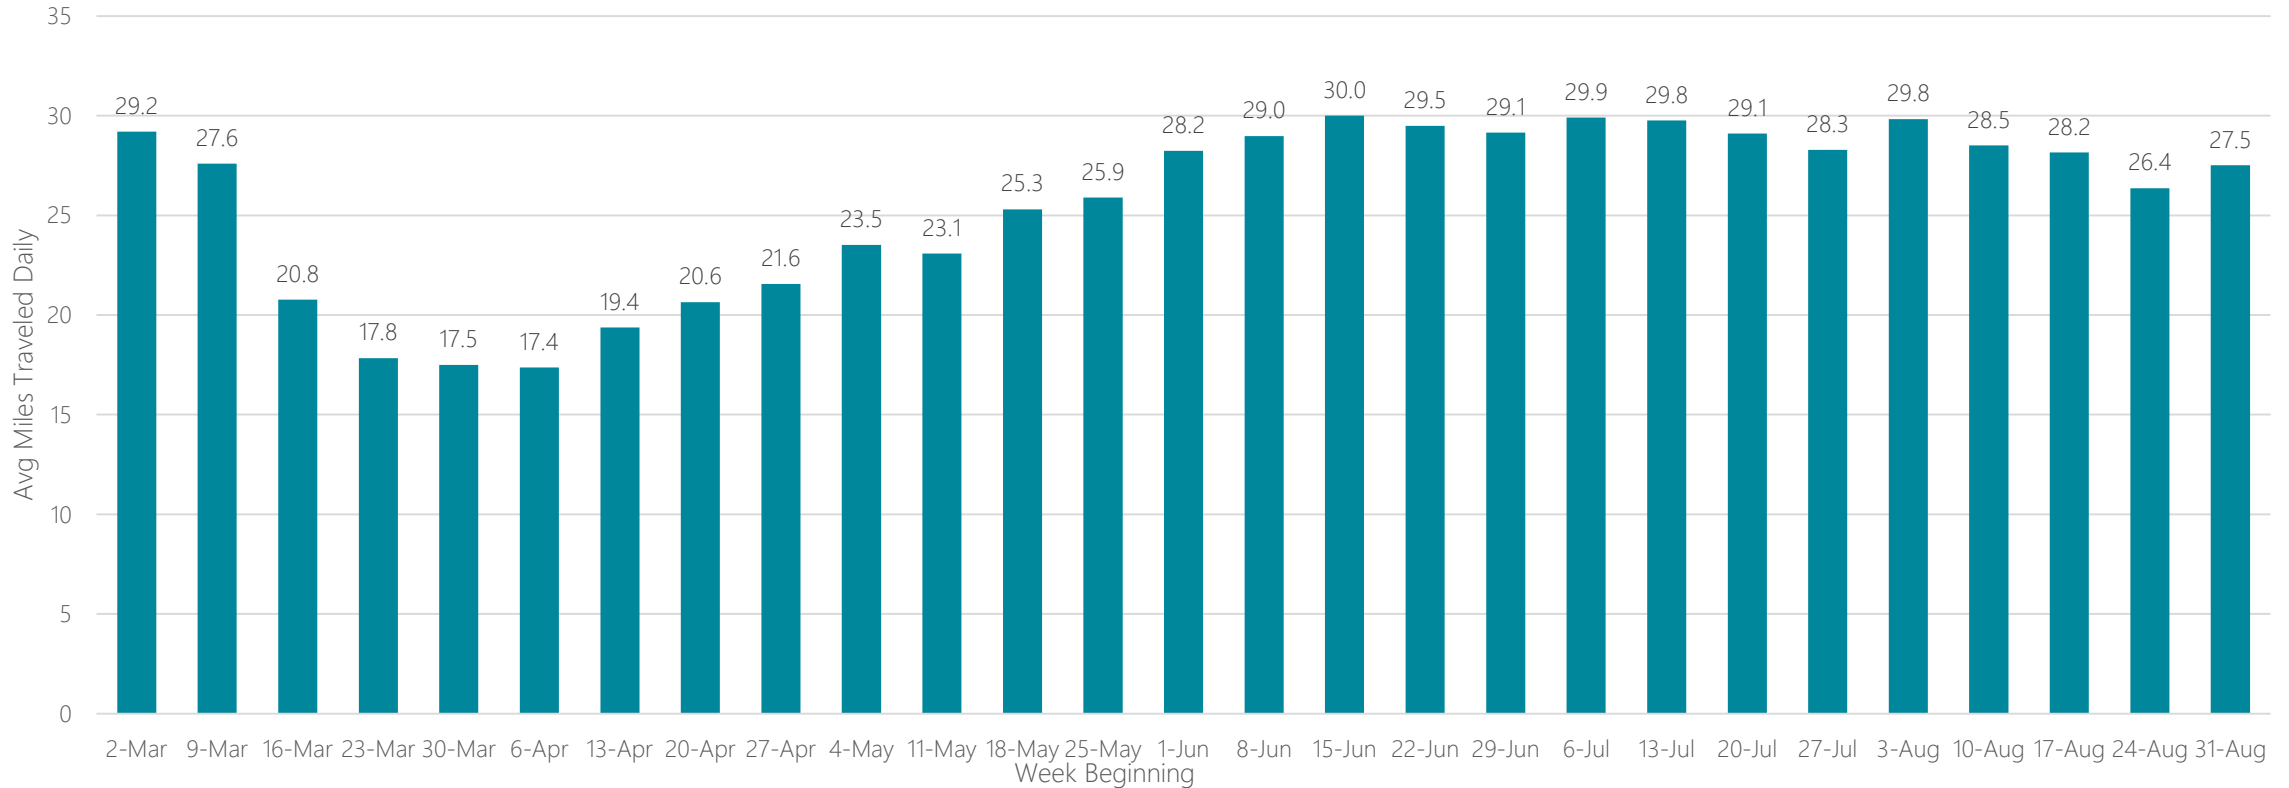

Paducah-Cape Girardeau-Harrisburg

Average Miles Traveled Daily Weekly Trend