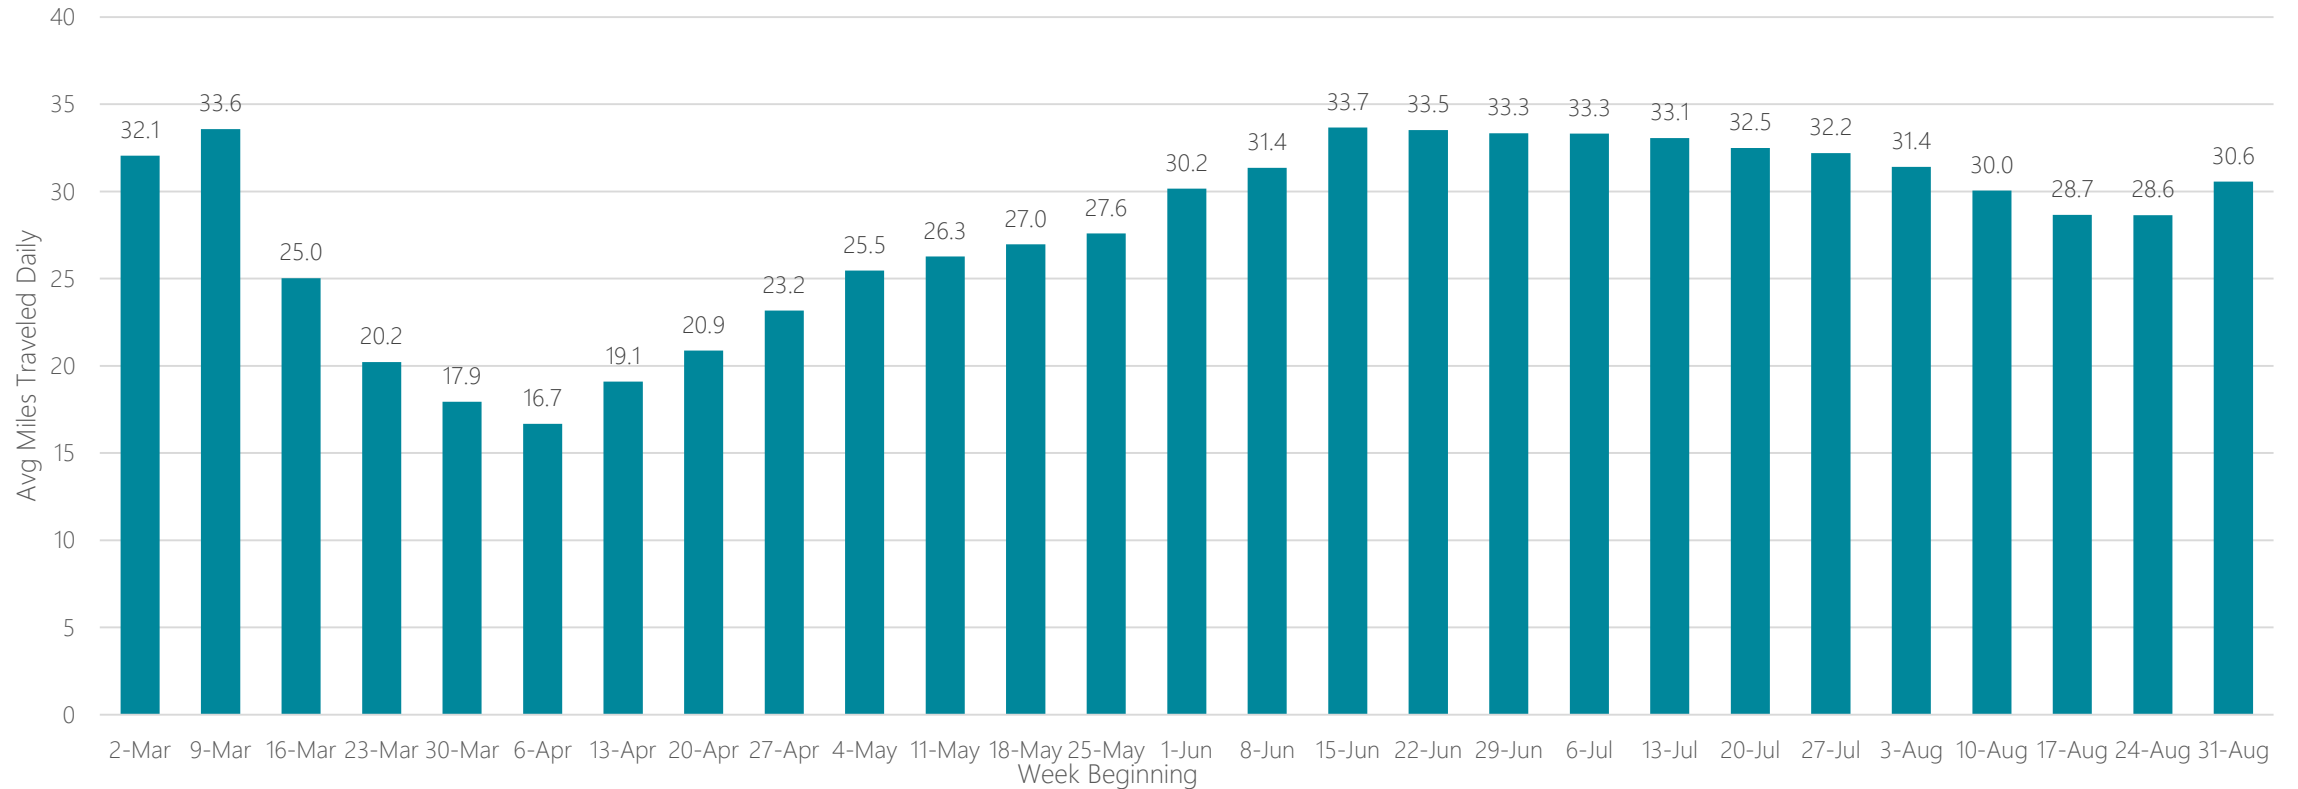

Macon

Average Miles Traveled Daily Weekly Trend