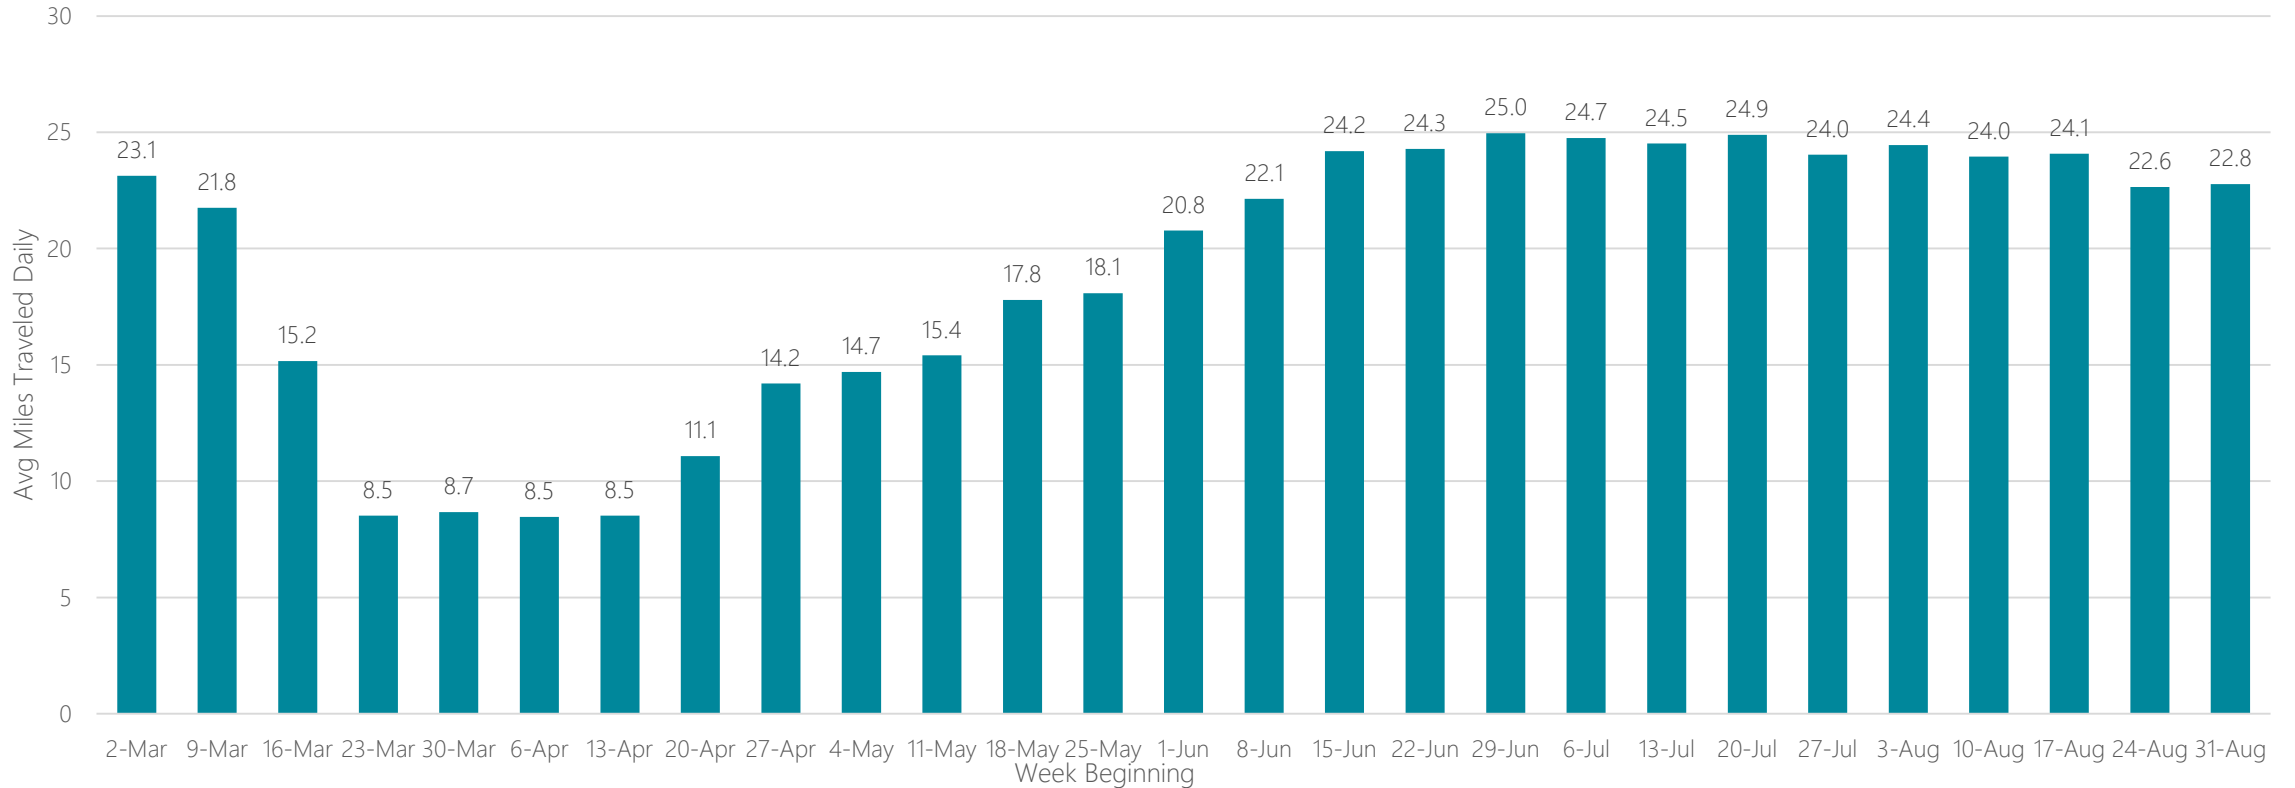

Flint-Saginaw-Bay City

Average Miles Traveled Daily Weekly Trend