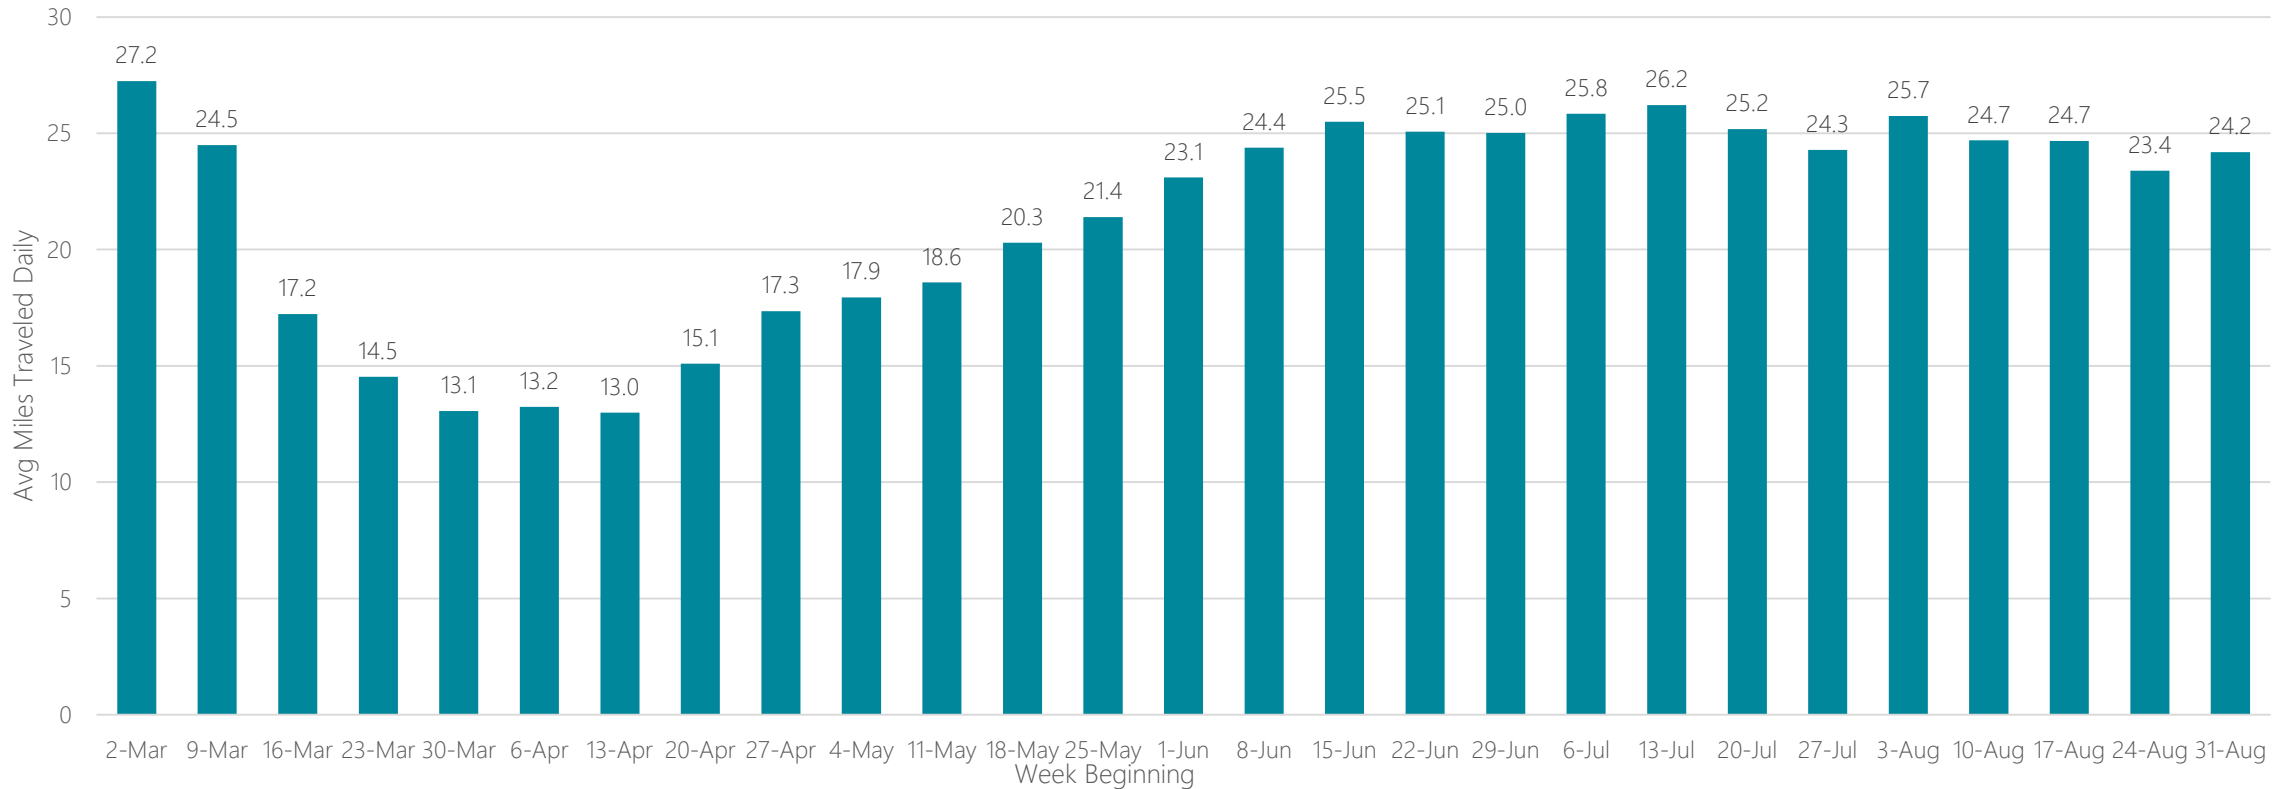

Lincoln & Hastings-Kearney

Average Miles Traveled Daily Weekly Trend

Little Rock-Pine Bluff

Average Miles Traveled Daily Weekly Trend

Los Angeles

Average Miles Traveled Daily Weekly Trend

Louisville

Average Miles Traveled Daily Weekly Trend