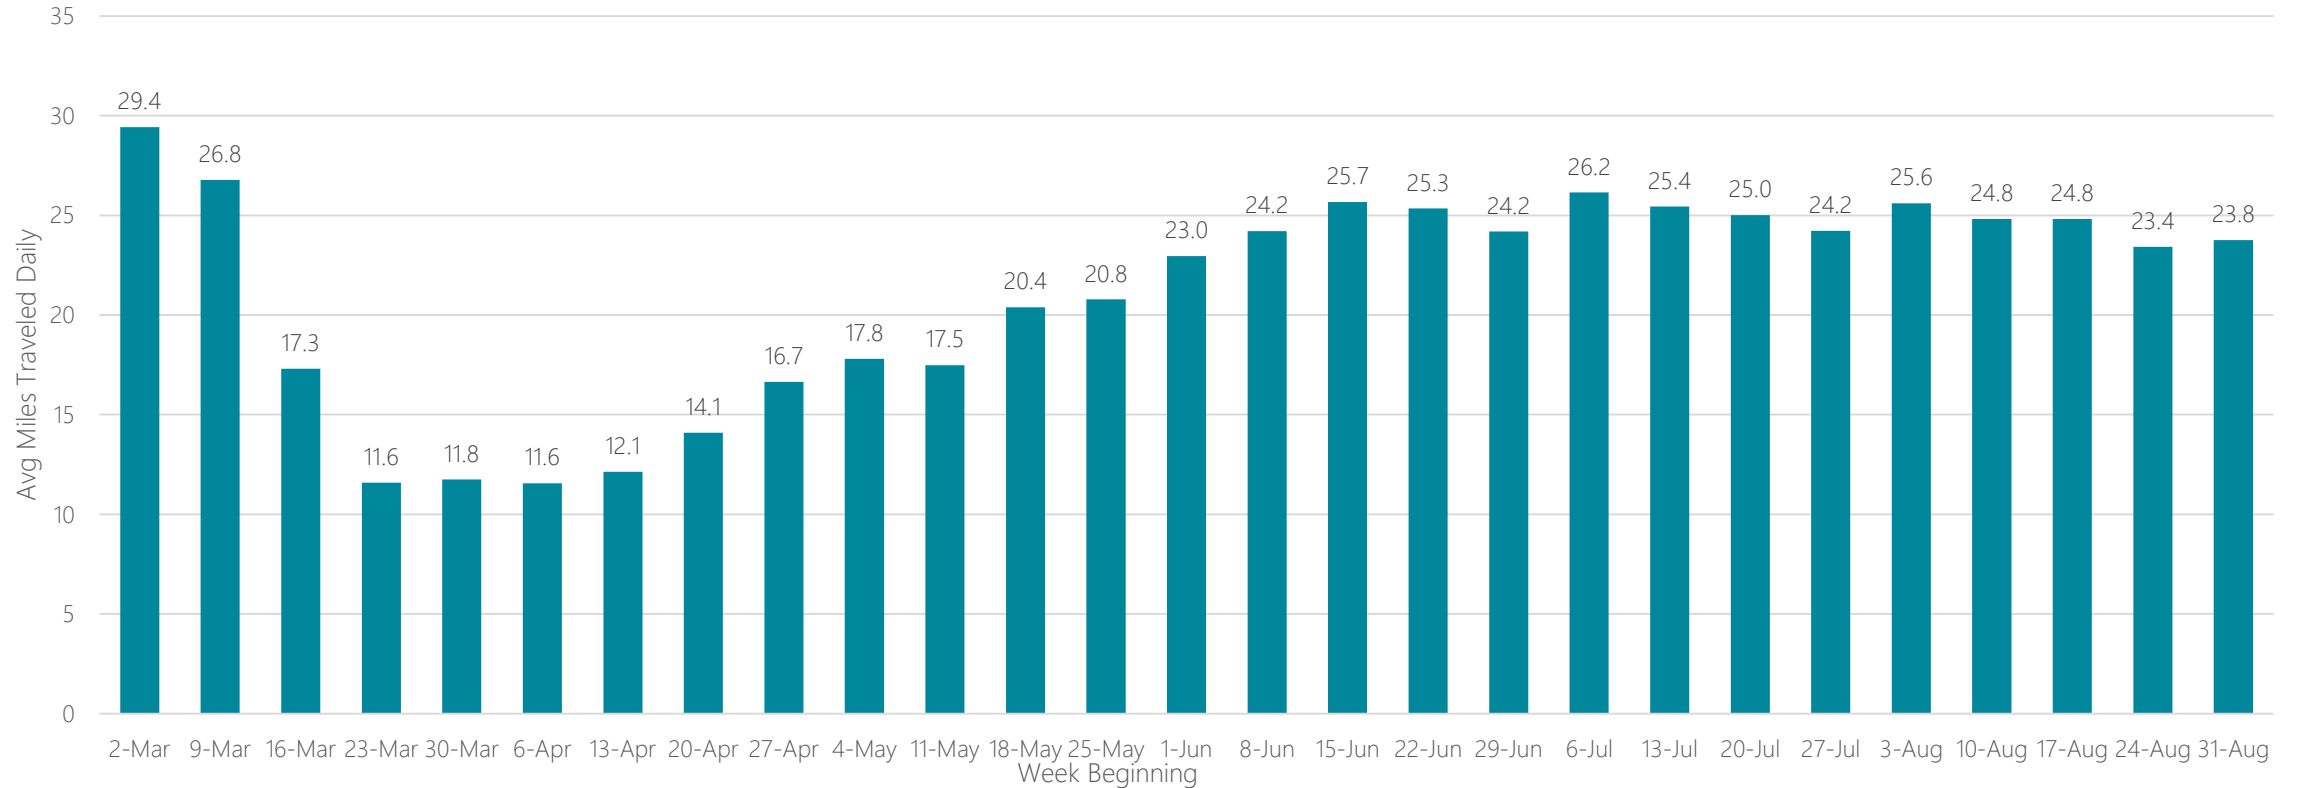

Rockford

Average Miles Traveled Daily Weekly Trend

Sacramento-Stockton-Modesto

Average Miles Traveled Daily Weekly Trend

Saint Joseph

Average Miles Traveled Daily Weekly Trend

Saint Louis

Average Miles Traveled Daily Weekly Trend