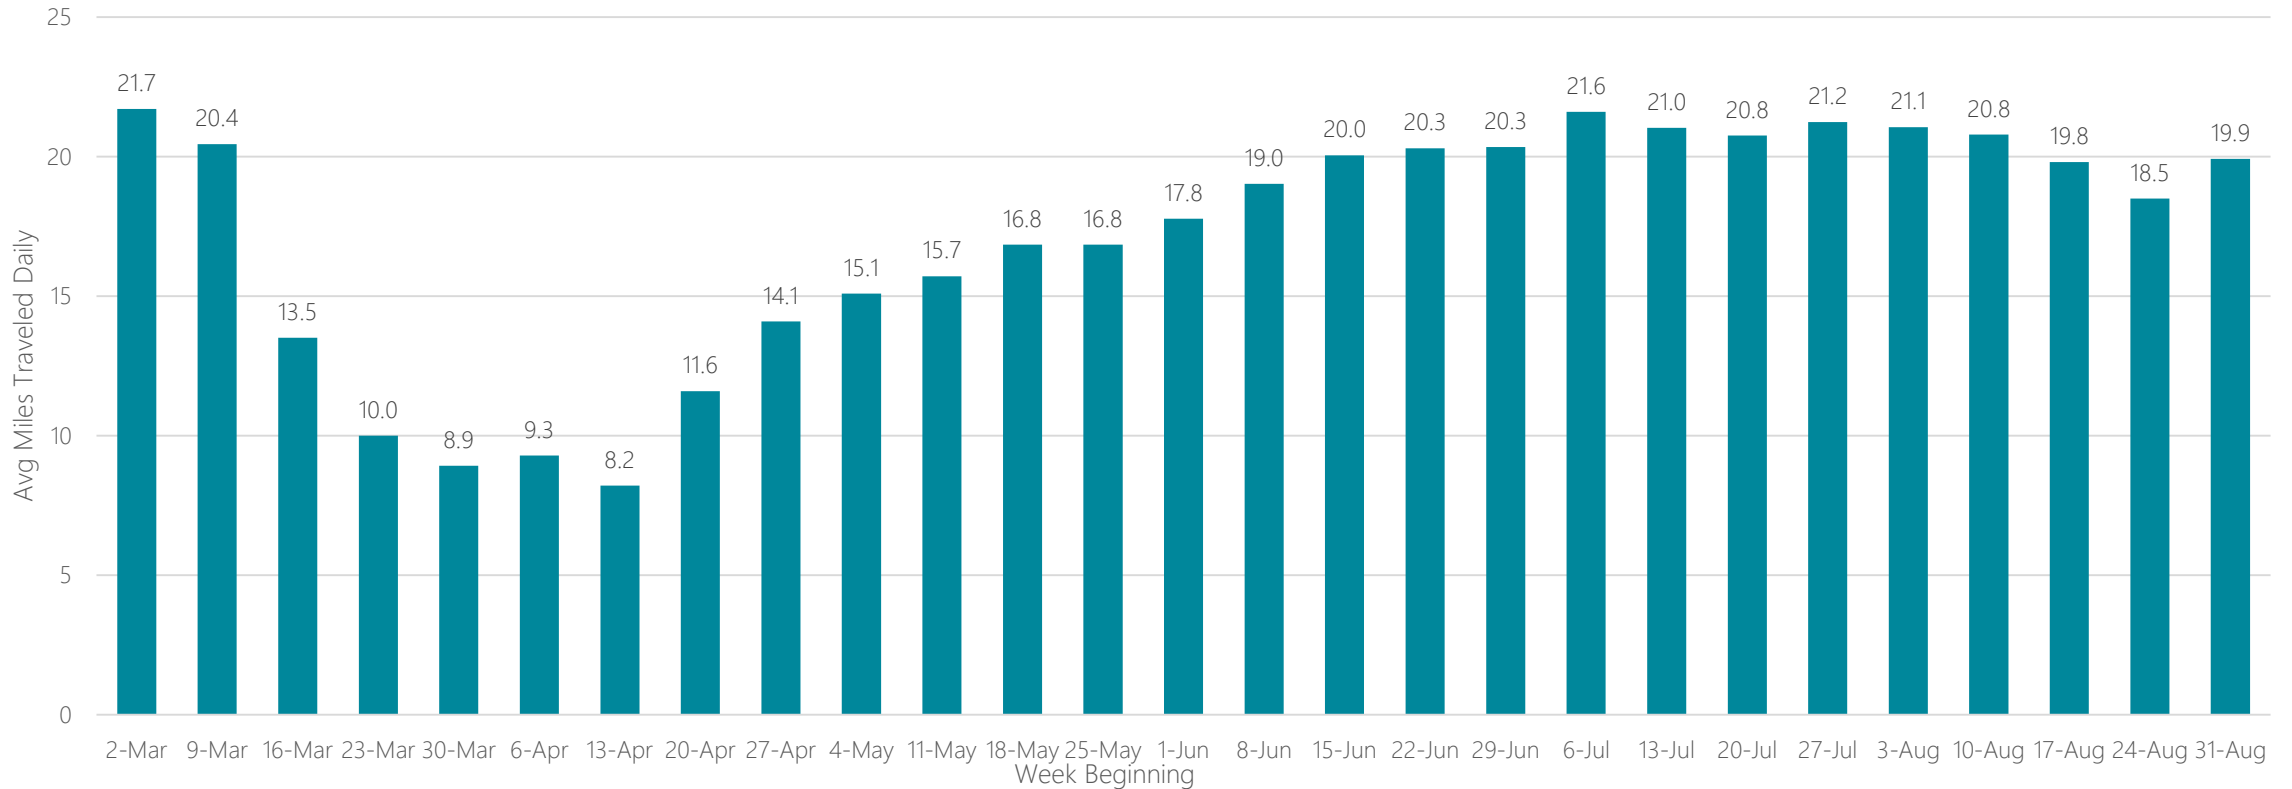

Colorado Springs

Average Miles Traveled Daily Weekly Trend