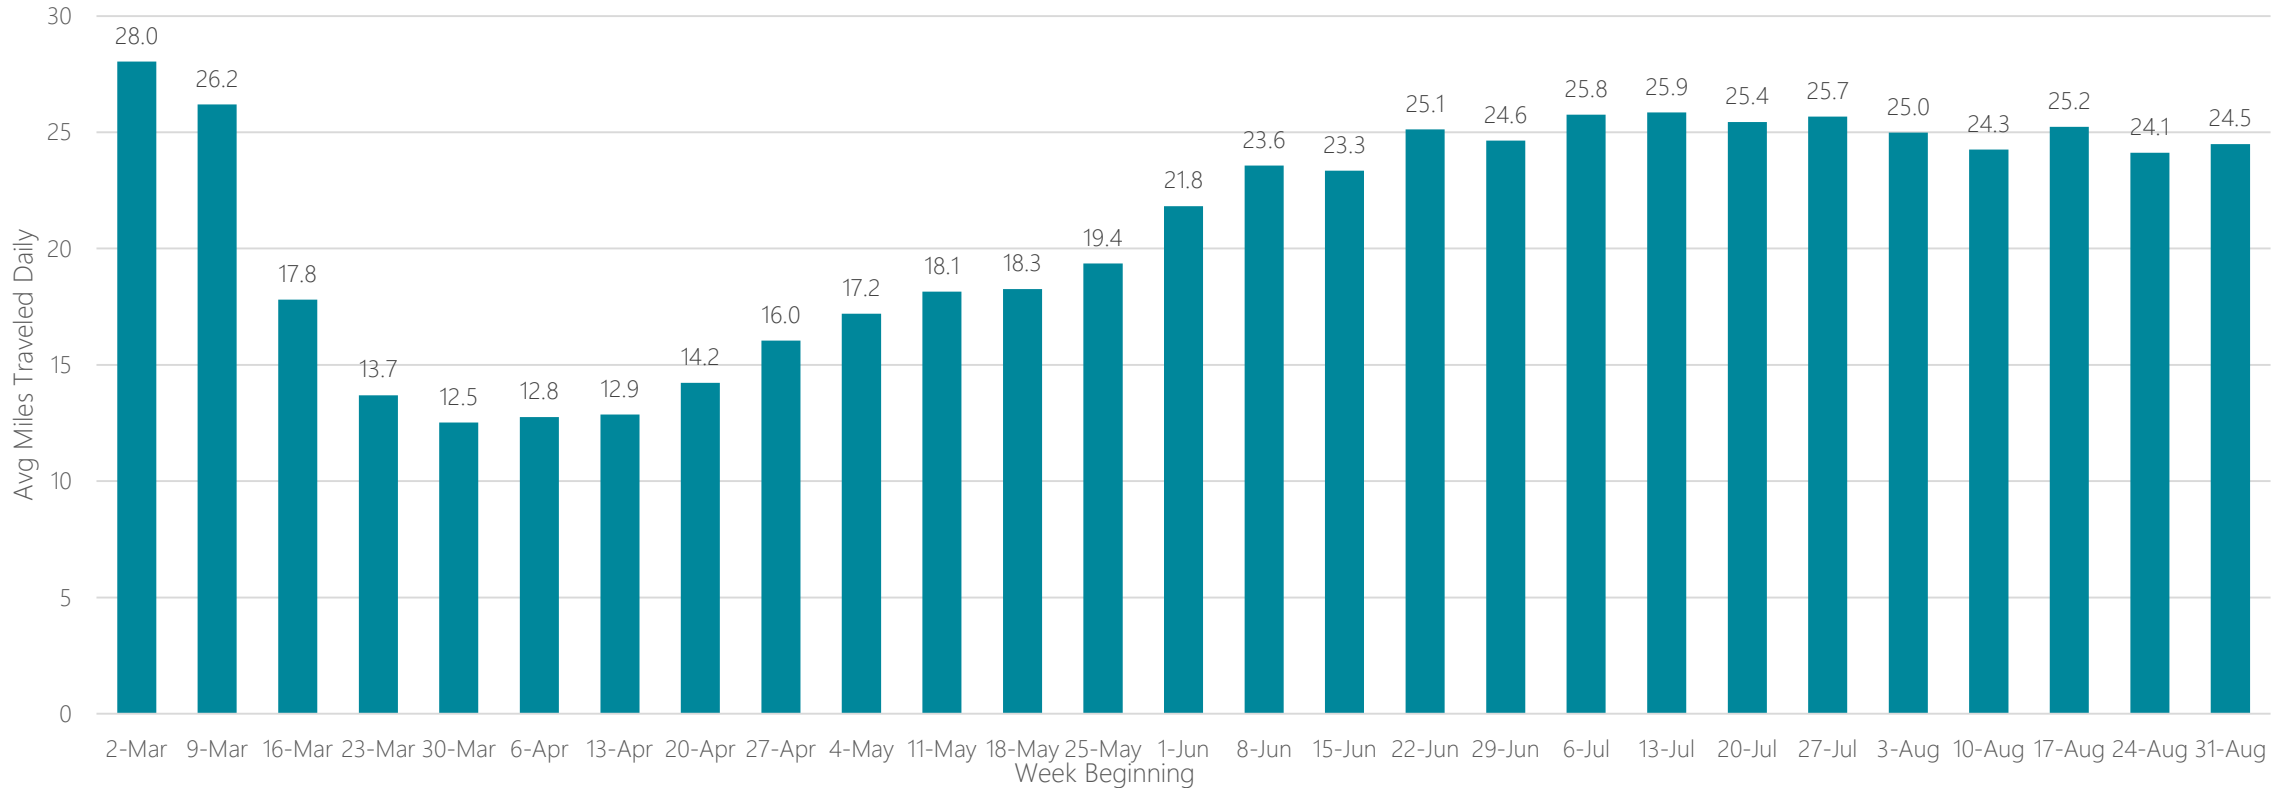

Richmond-Petersburg

Average Miles Traveled Daily Weekly Trend