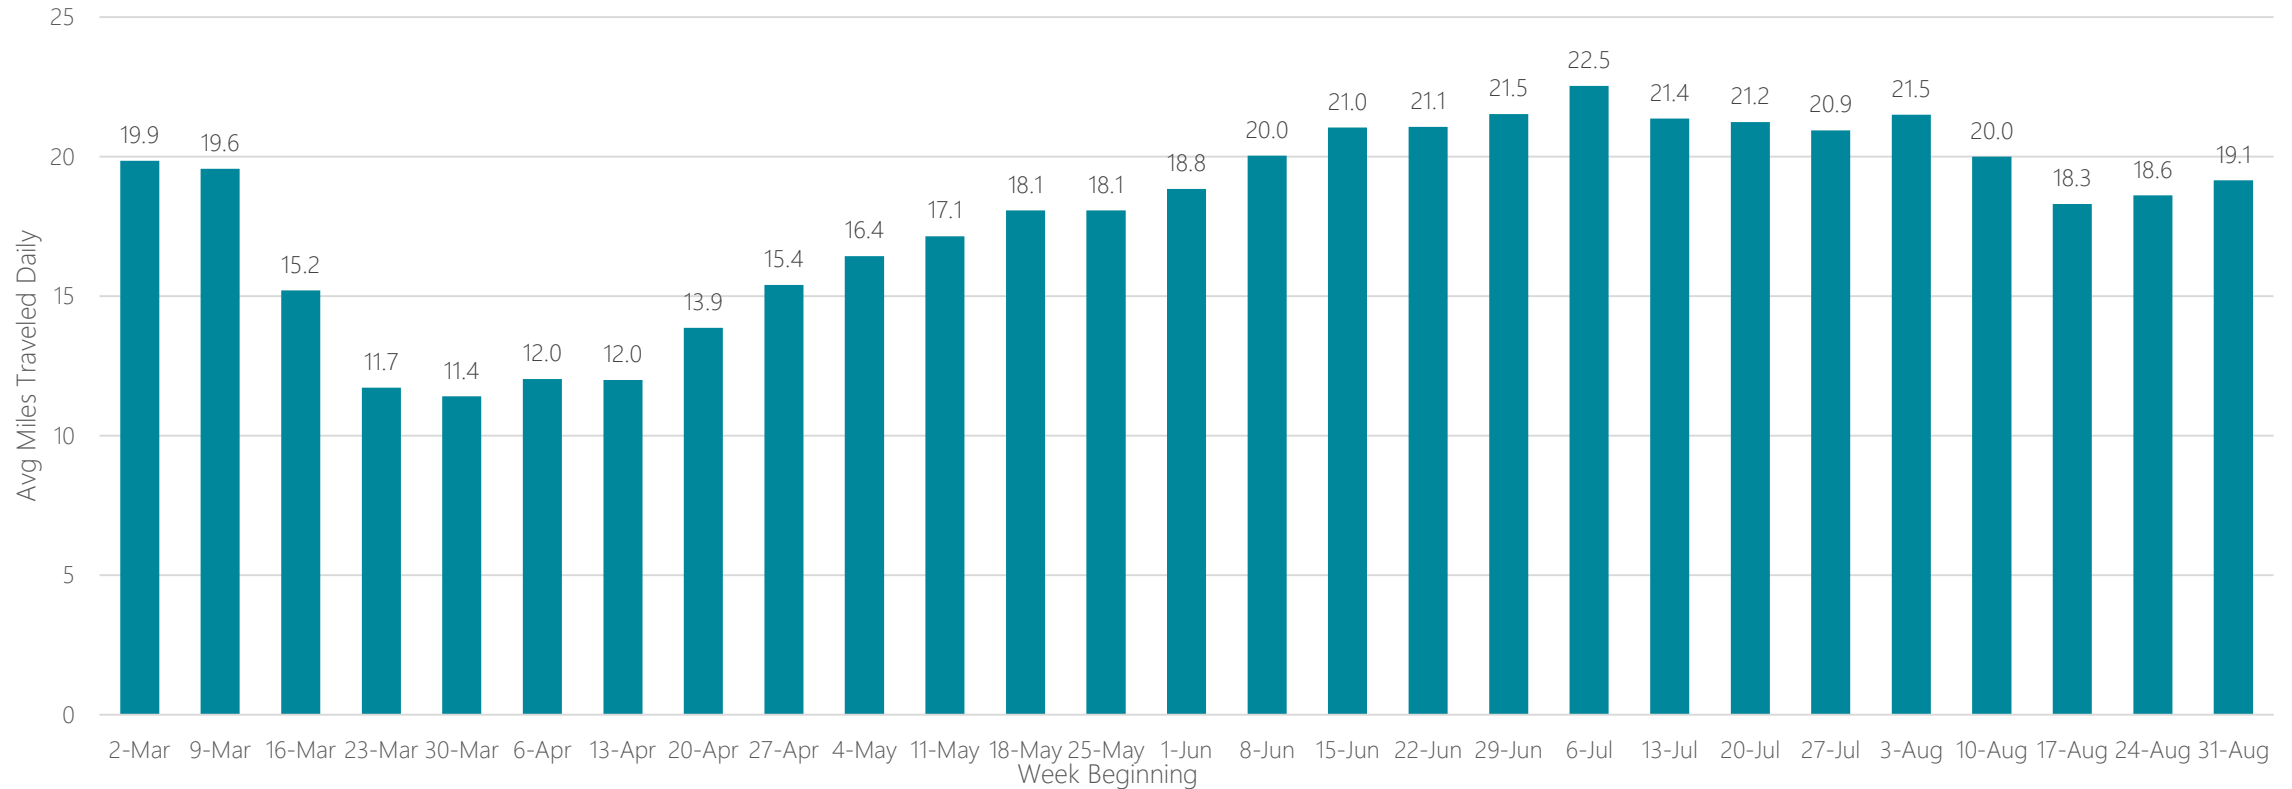

Grand Junction-Montrose

Average Miles Traveled Daily Weekly Trend