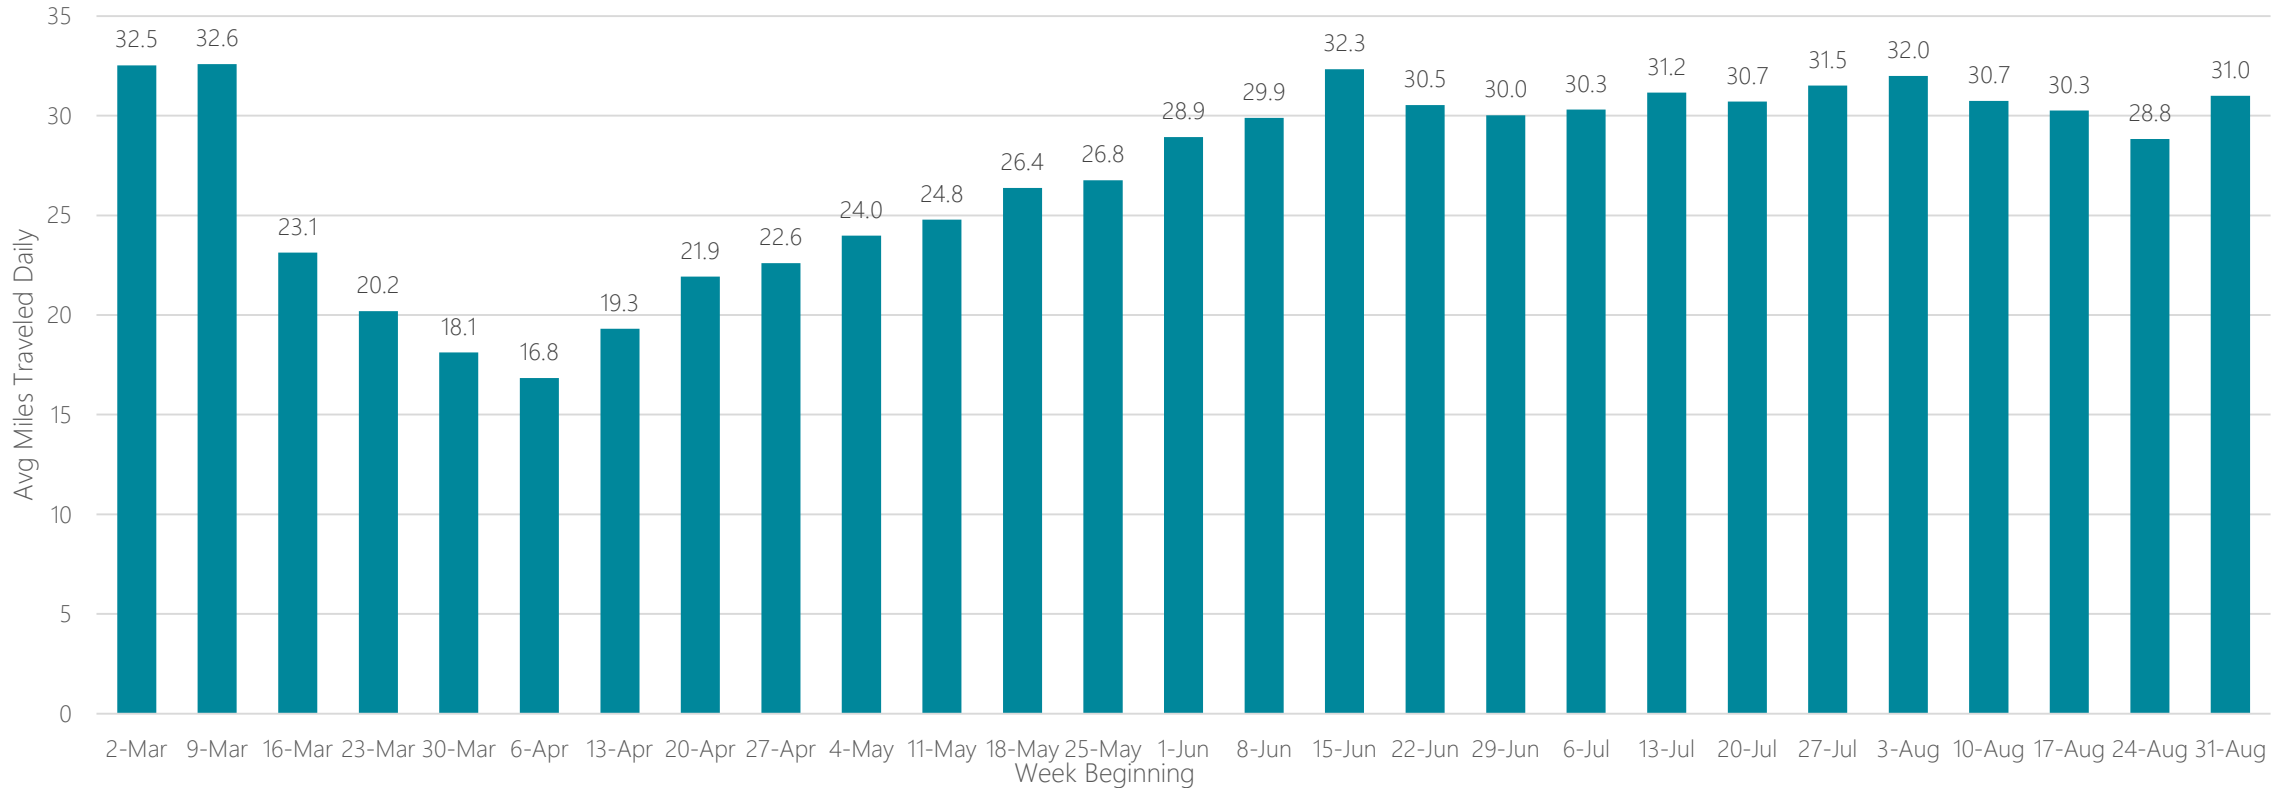

Idaho Falls-Pocatello

Average Miles Traveled Daily Weekly Trend

Indianapolis

Average Miles Traveled Daily Weekly Trend

Jackson, MS

Average Miles Traveled Daily Weekly Trend

Jackson, TN

Average Miles Traveled Daily Weekly Trend