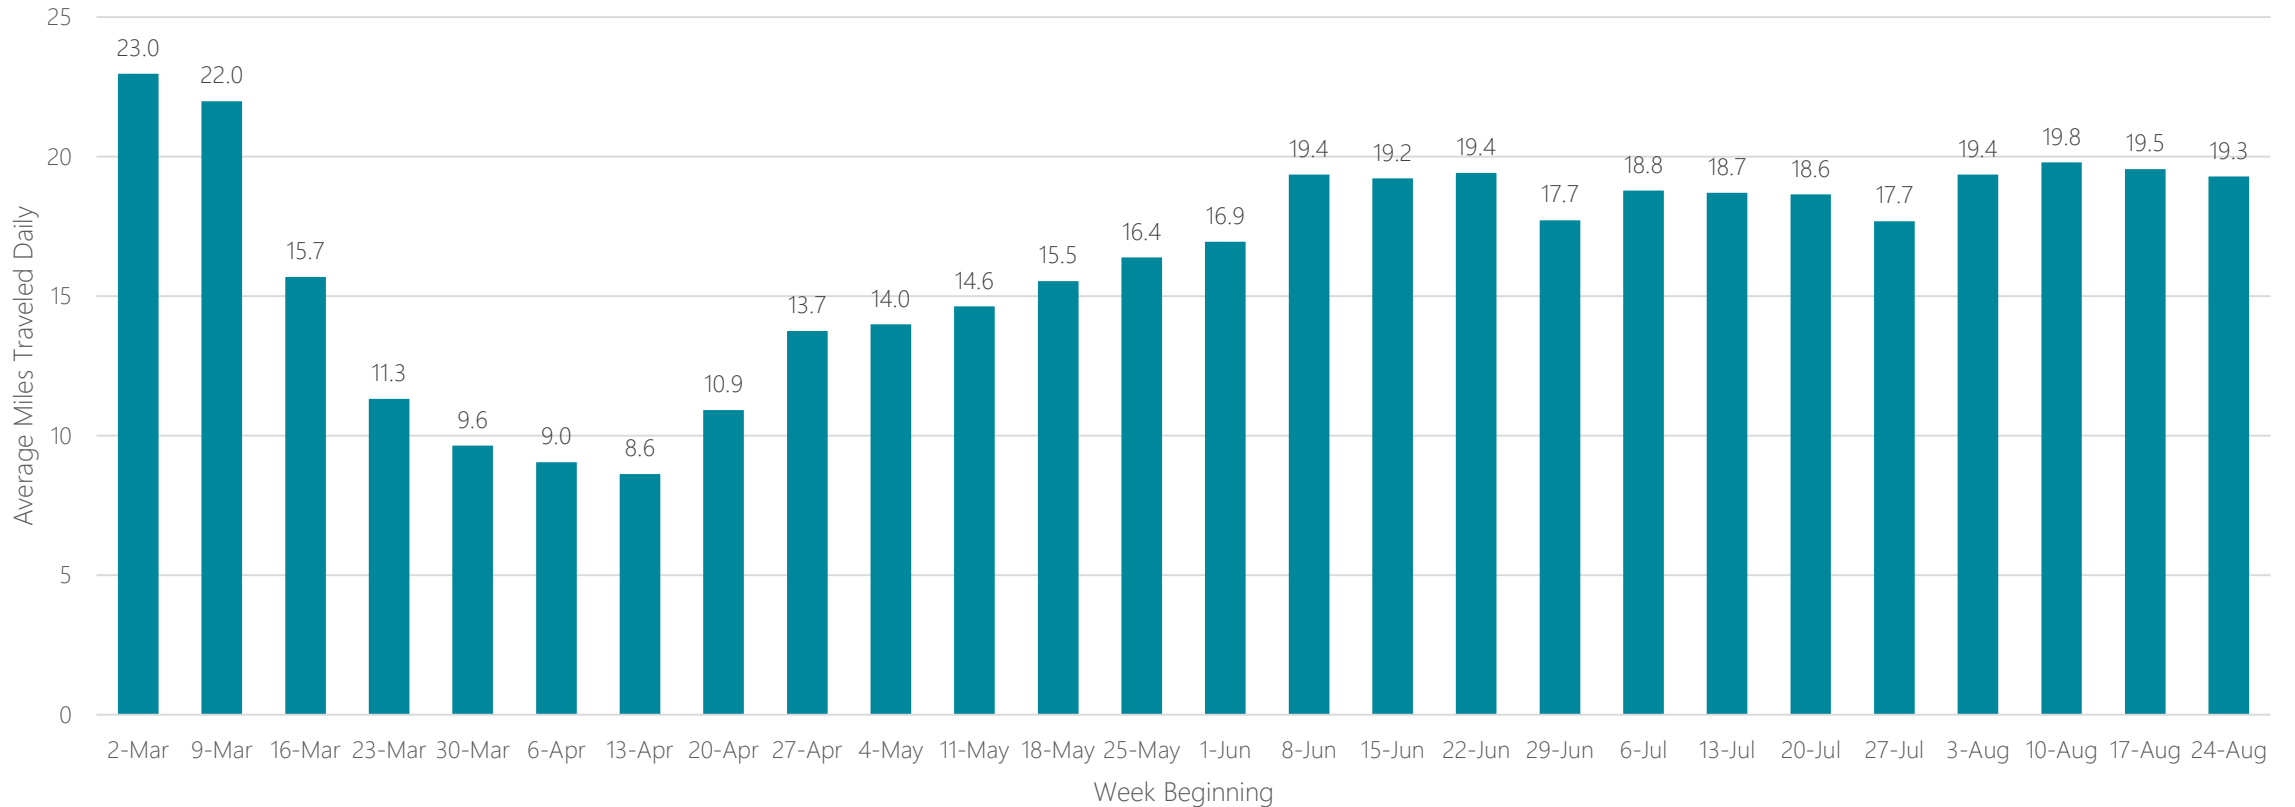

West Palm Beach-Fort Pierce

Average Miles Traveled Daily Weekly Trend