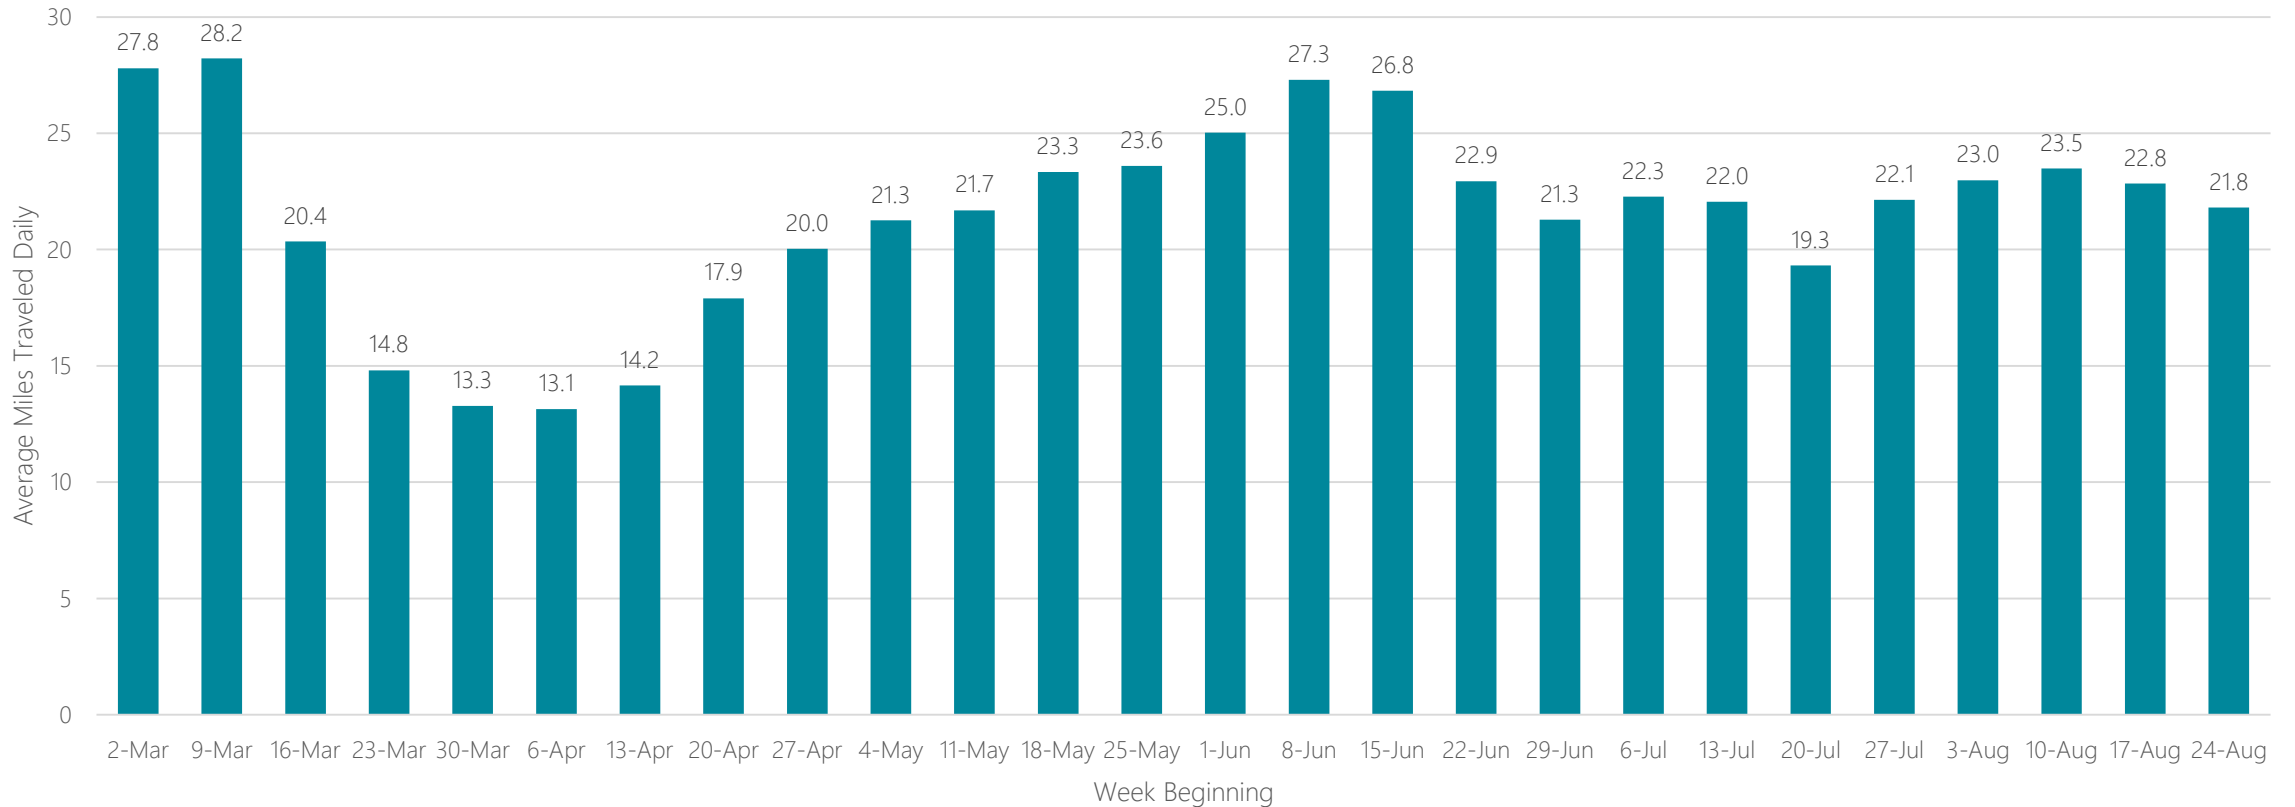

Columbus-Tupelo-West Point

Average Miles Traveled Daily Weekly Trend

Columbus, GA

Average Miles Traveled Daily Weekly Trend

Columbus, OH

Average Miles Traveled Daily Weekly Trend

Corpus Christi

Average Miles Traveled Daily Weekly Trend