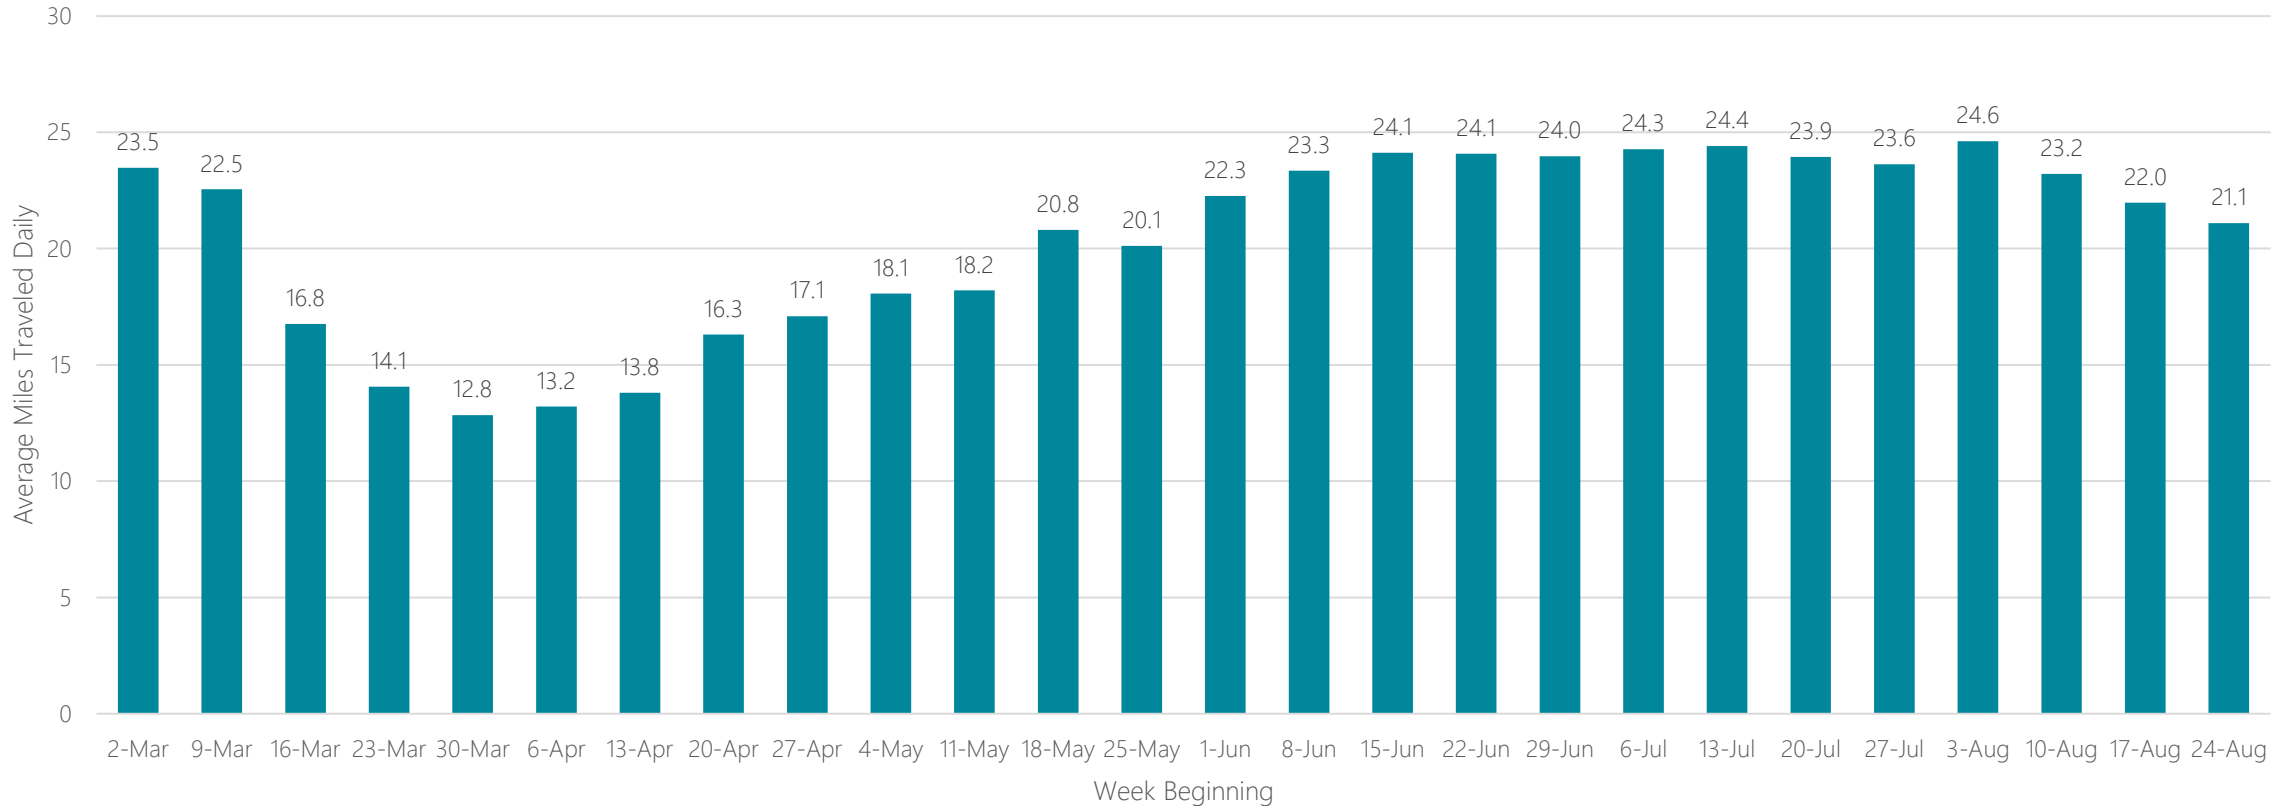

Tampa-Saint Petersburg (Sarasota)

Average Miles Traveled Daily Weekly Trend

Terre Haute

Average Miles Traveled Daily Weekly Trend

Toledo

Average Miles Traveled Daily Weekly Trend

Topeka

Average Miles Traveled Daily Weekly Trend