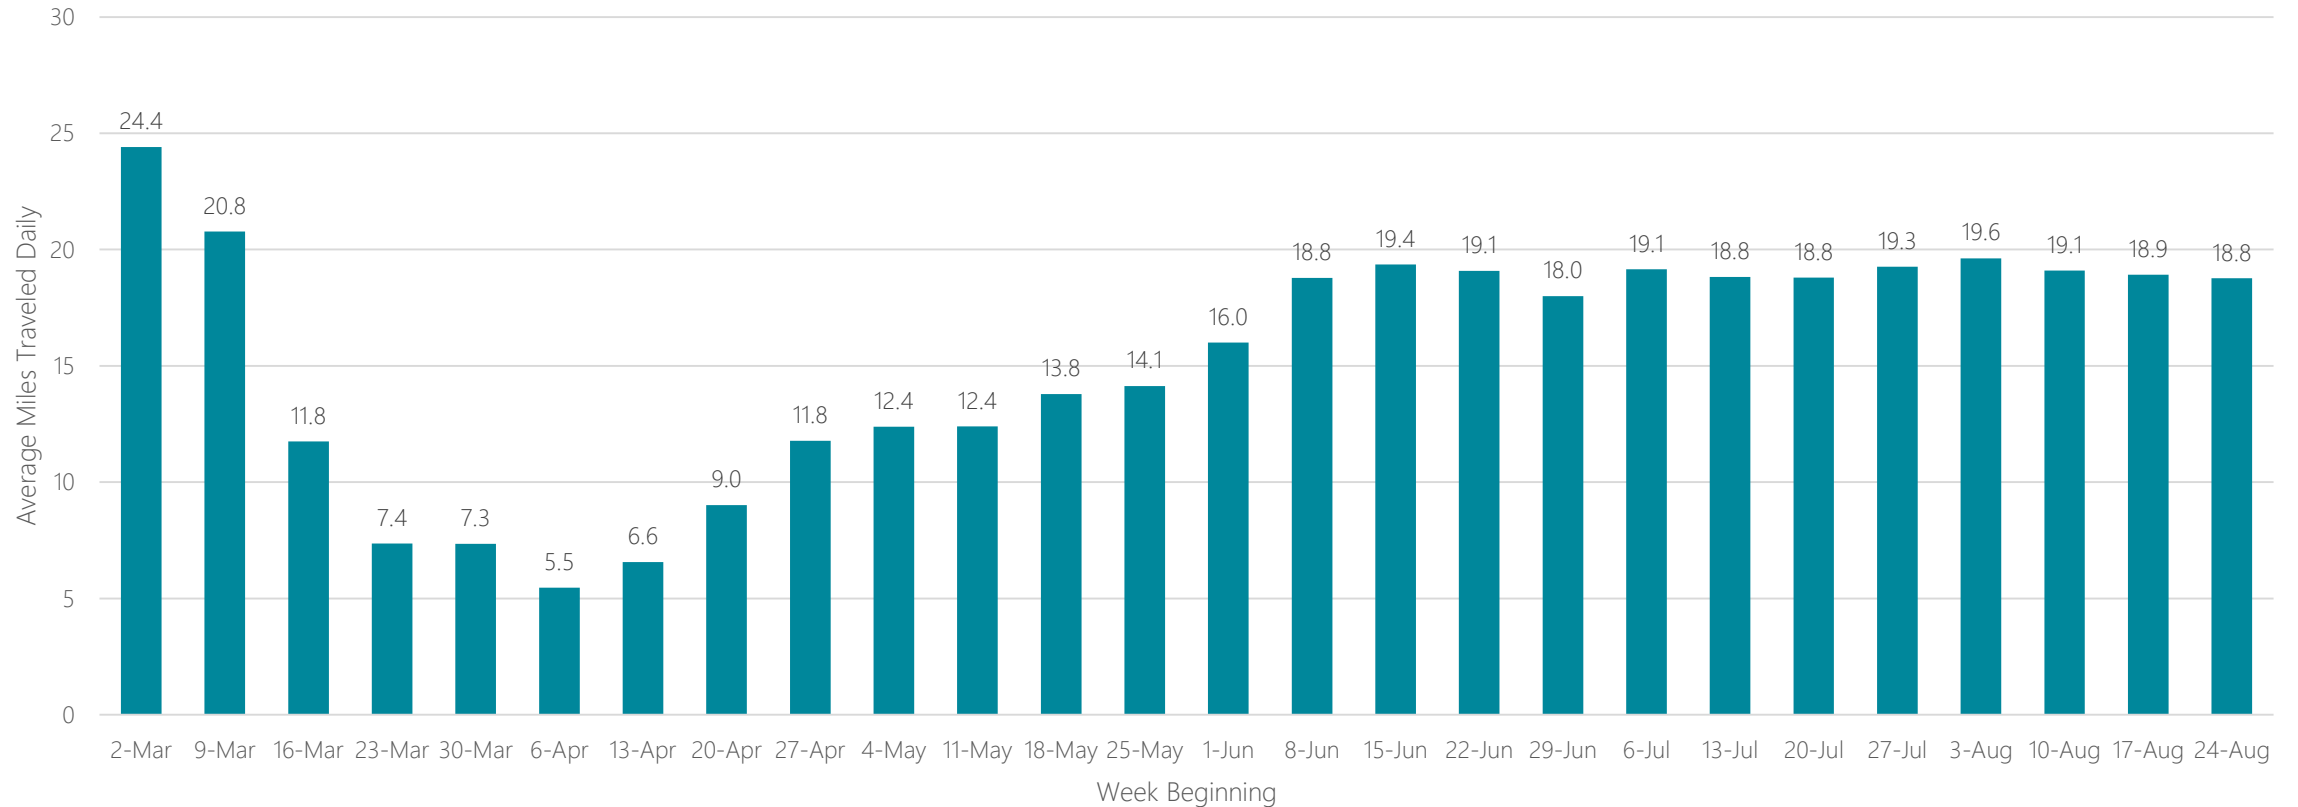

San Diego

Average Miles Traveled Daily Weekly Trend