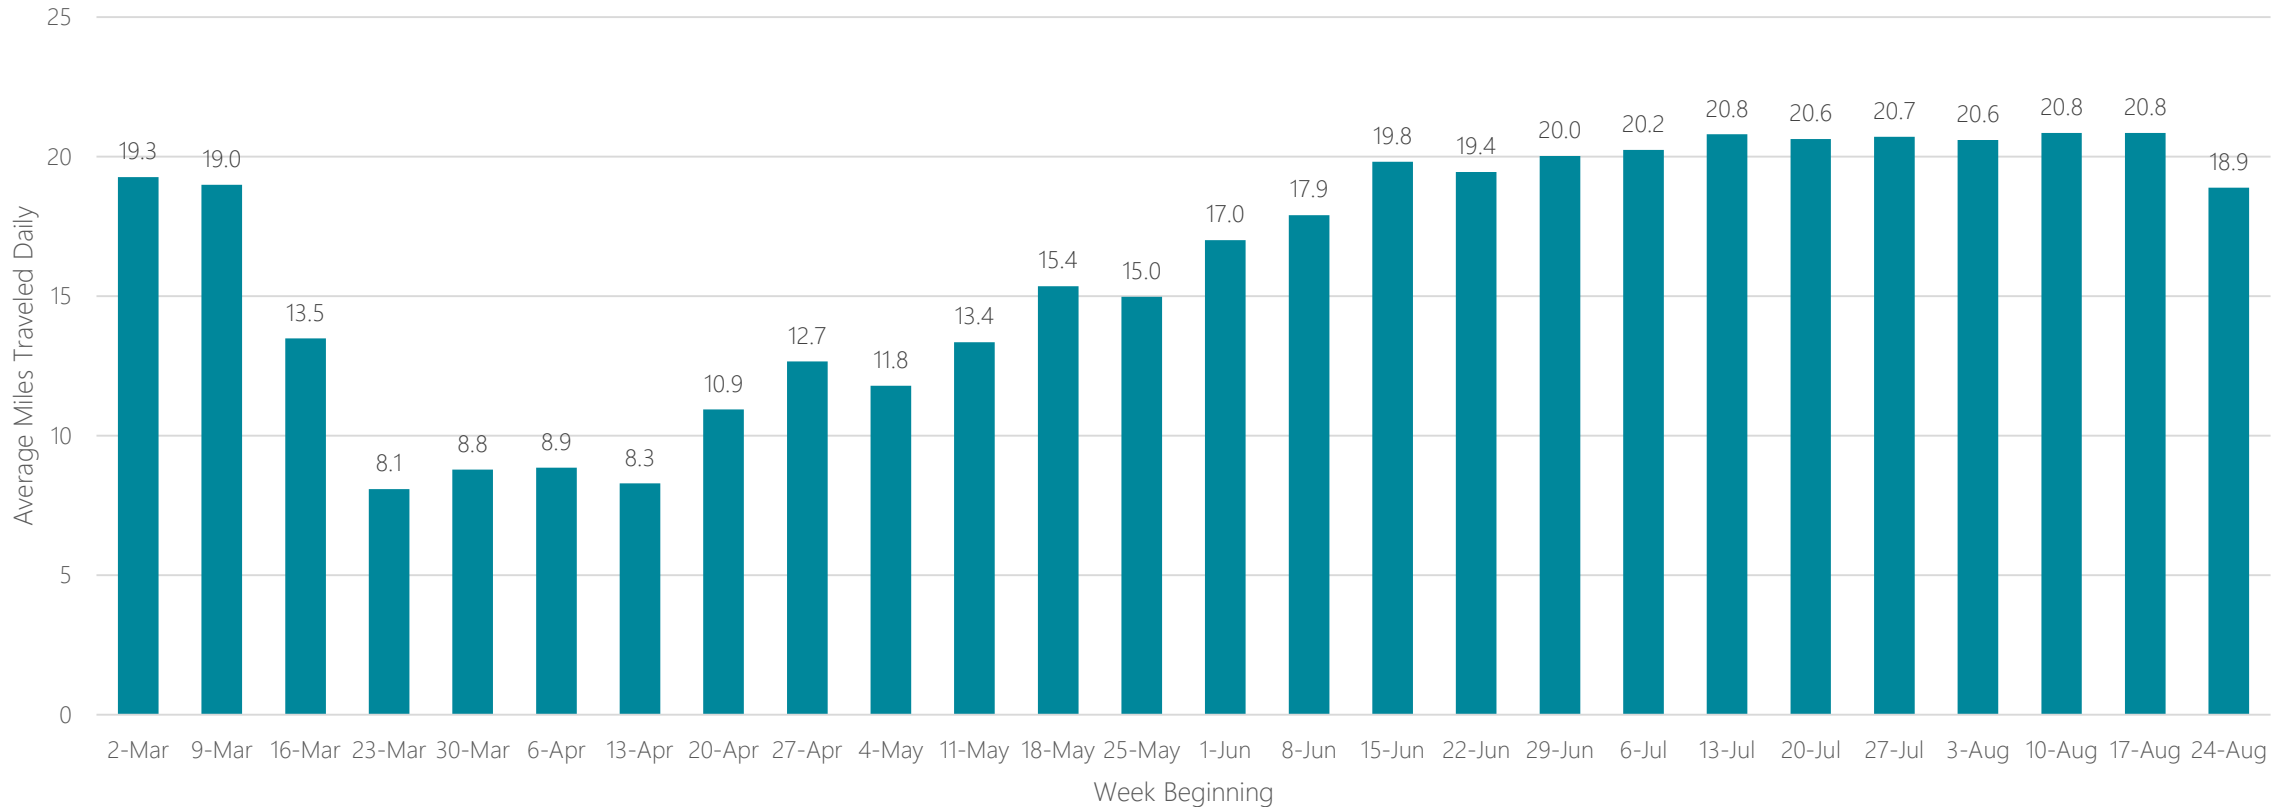

Springfield-Holyoke

Average Miles Traveled Daily Weekly Trend

Springfield, MO

Average Miles Traveled Daily Weekly Trend

Syracuse, NY

Average Miles Traveled Daily Weekly Trend

Tallahassee-Thomasville

Average Miles Traveled Daily Weekly Trend