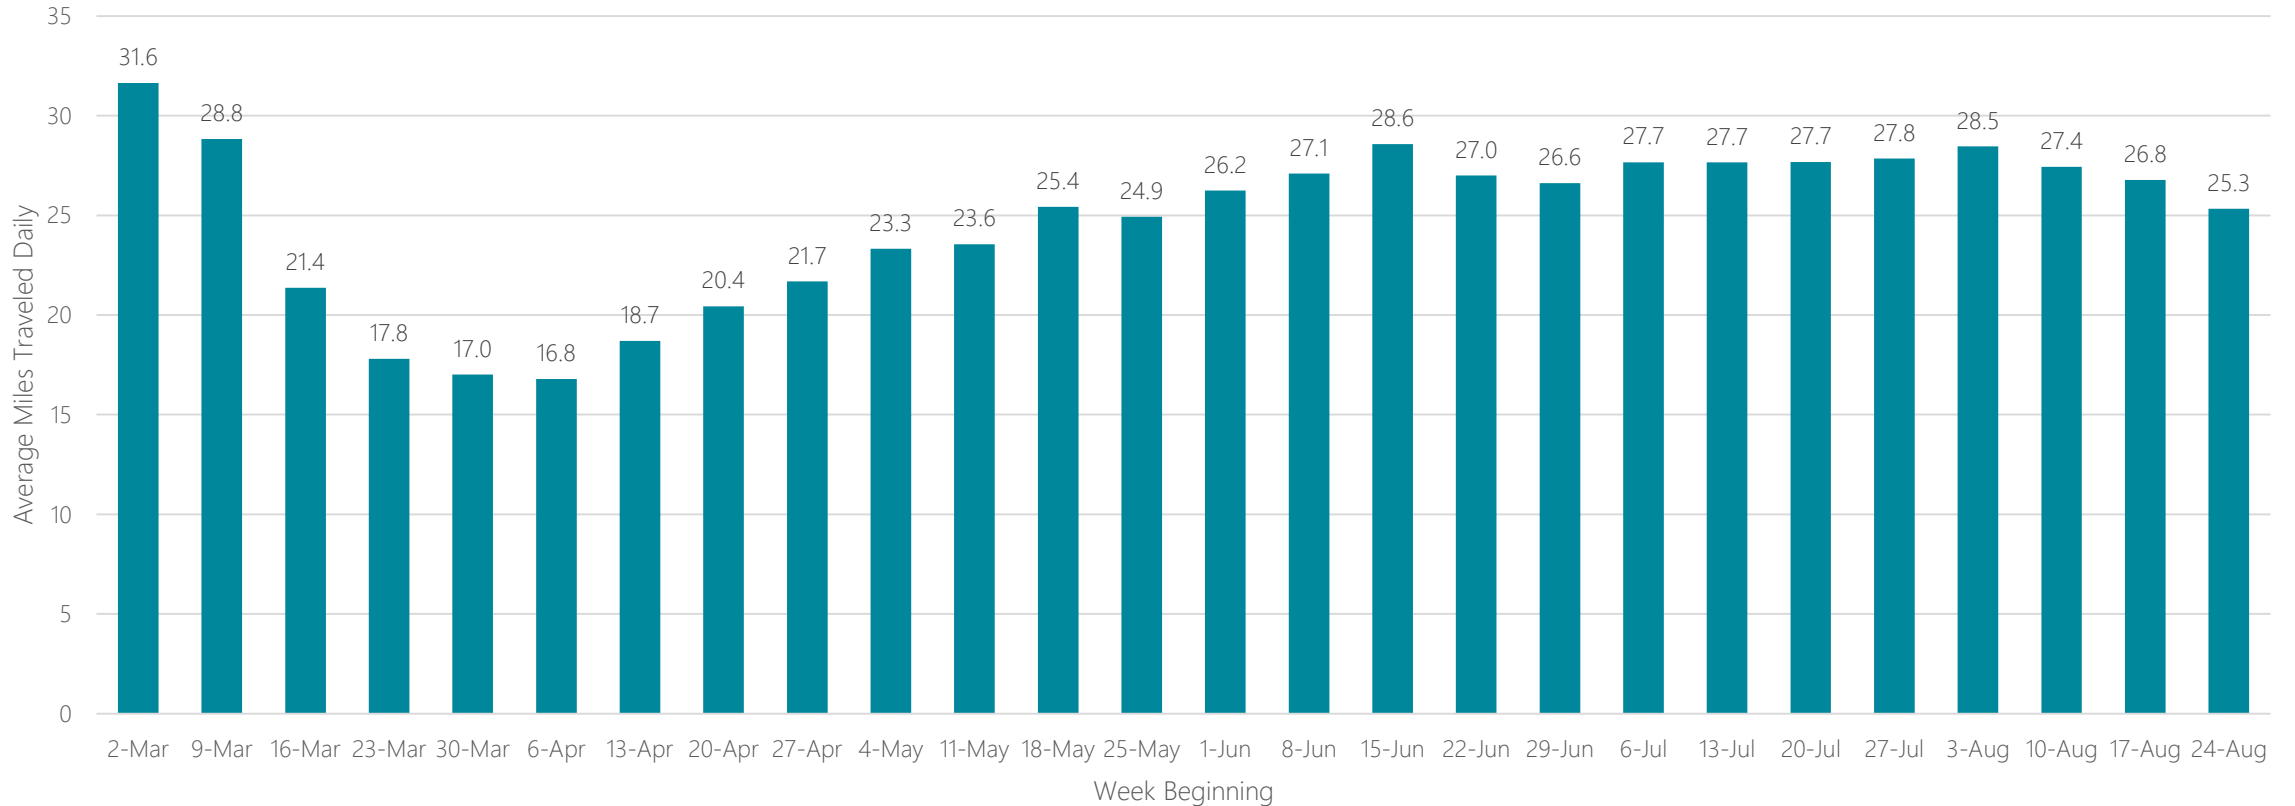

Marquette

Average Miles Traveled Daily Weekly Trend

Medford-Klamath Falls

Average Miles Traveled Daily Weekly Trend

Memphis

Average Miles Traveled Daily Weekly Trend

Meridian

Average Miles Traveled Daily Weekly Trend