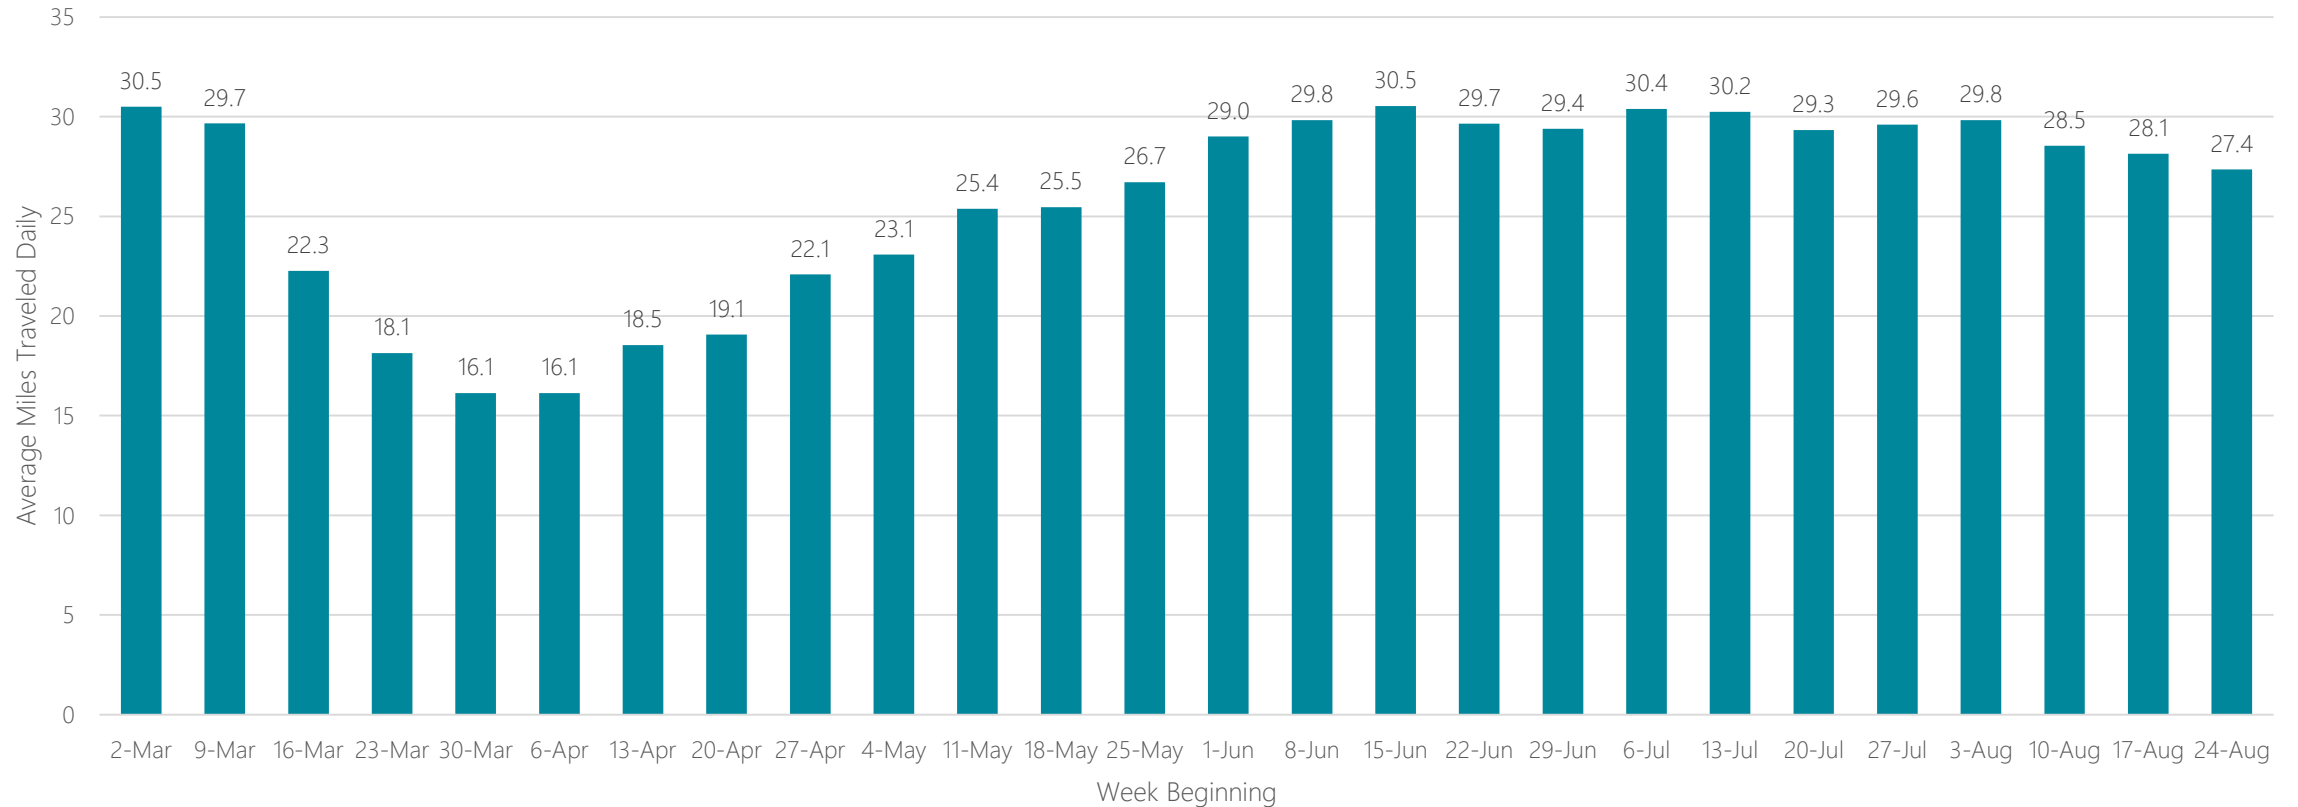

Juneau

Average Miles Traveled Daily Weekly Trend

Kansas City

Average Miles Traveled Daily Weekly Trend

Knoxville

Average Miles Traveled Daily Weekly Trend

La Crosse-Eau Claire

Average Miles Traveled Daily Weekly Trend