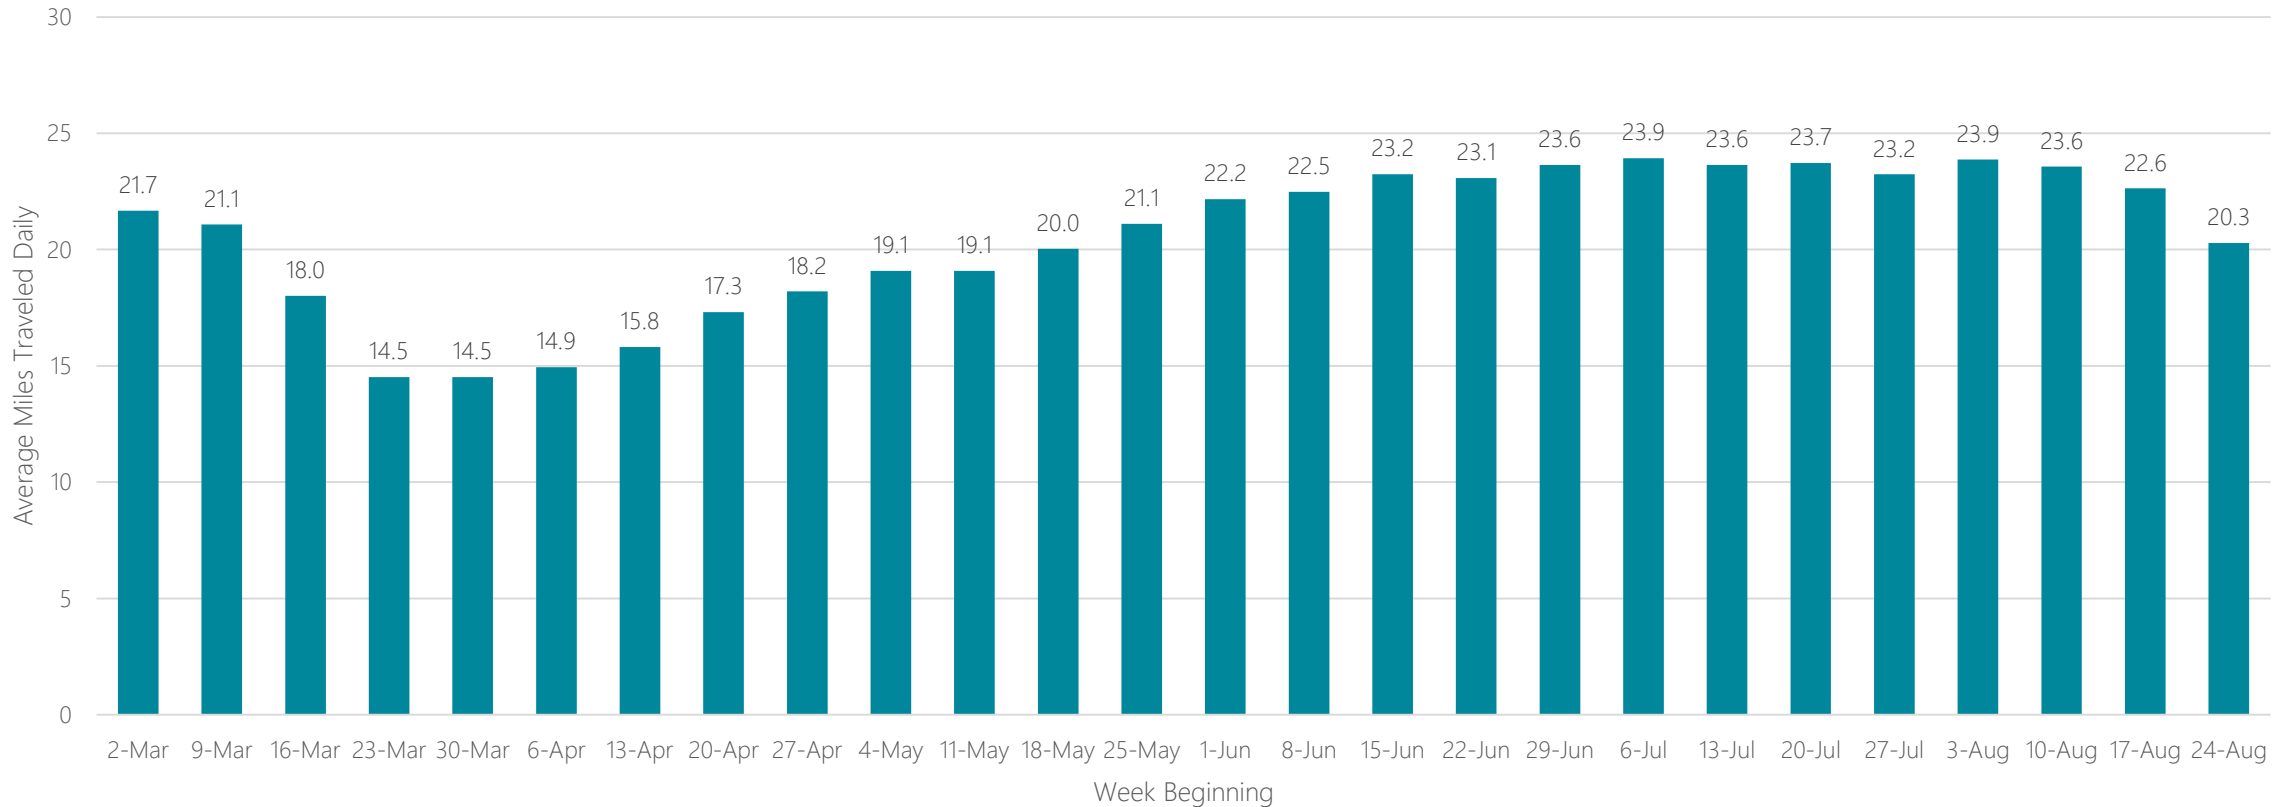

Lafayette, IN

Average Miles Traveled Daily Weekly Trend