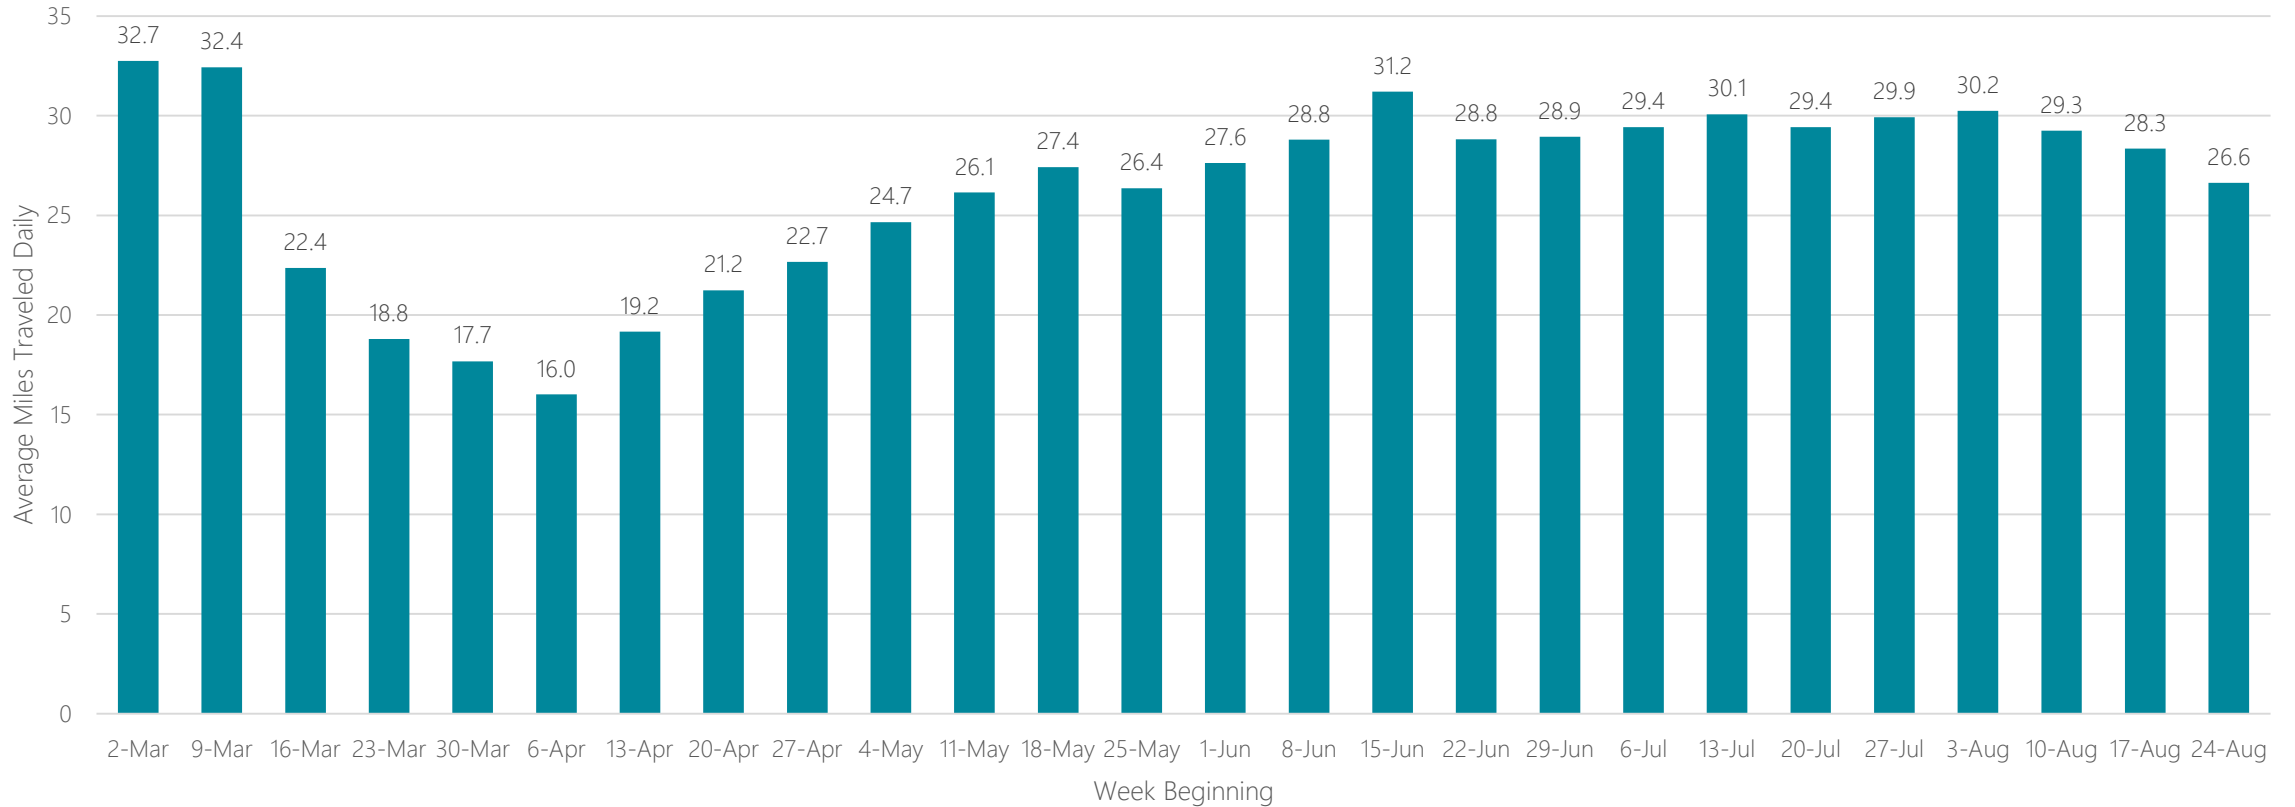

Biloxi-Gulfport

Average Miles Traveled Daily Weekly Trend

Binghamton, NY

Average Miles Traveled Daily Weekly Trend

Birmingham

Average Miles Traveled Daily Weekly Trend

Bluefield-Beckley-Oak Hill

Average Miles Traveled Daily Weekly Trend