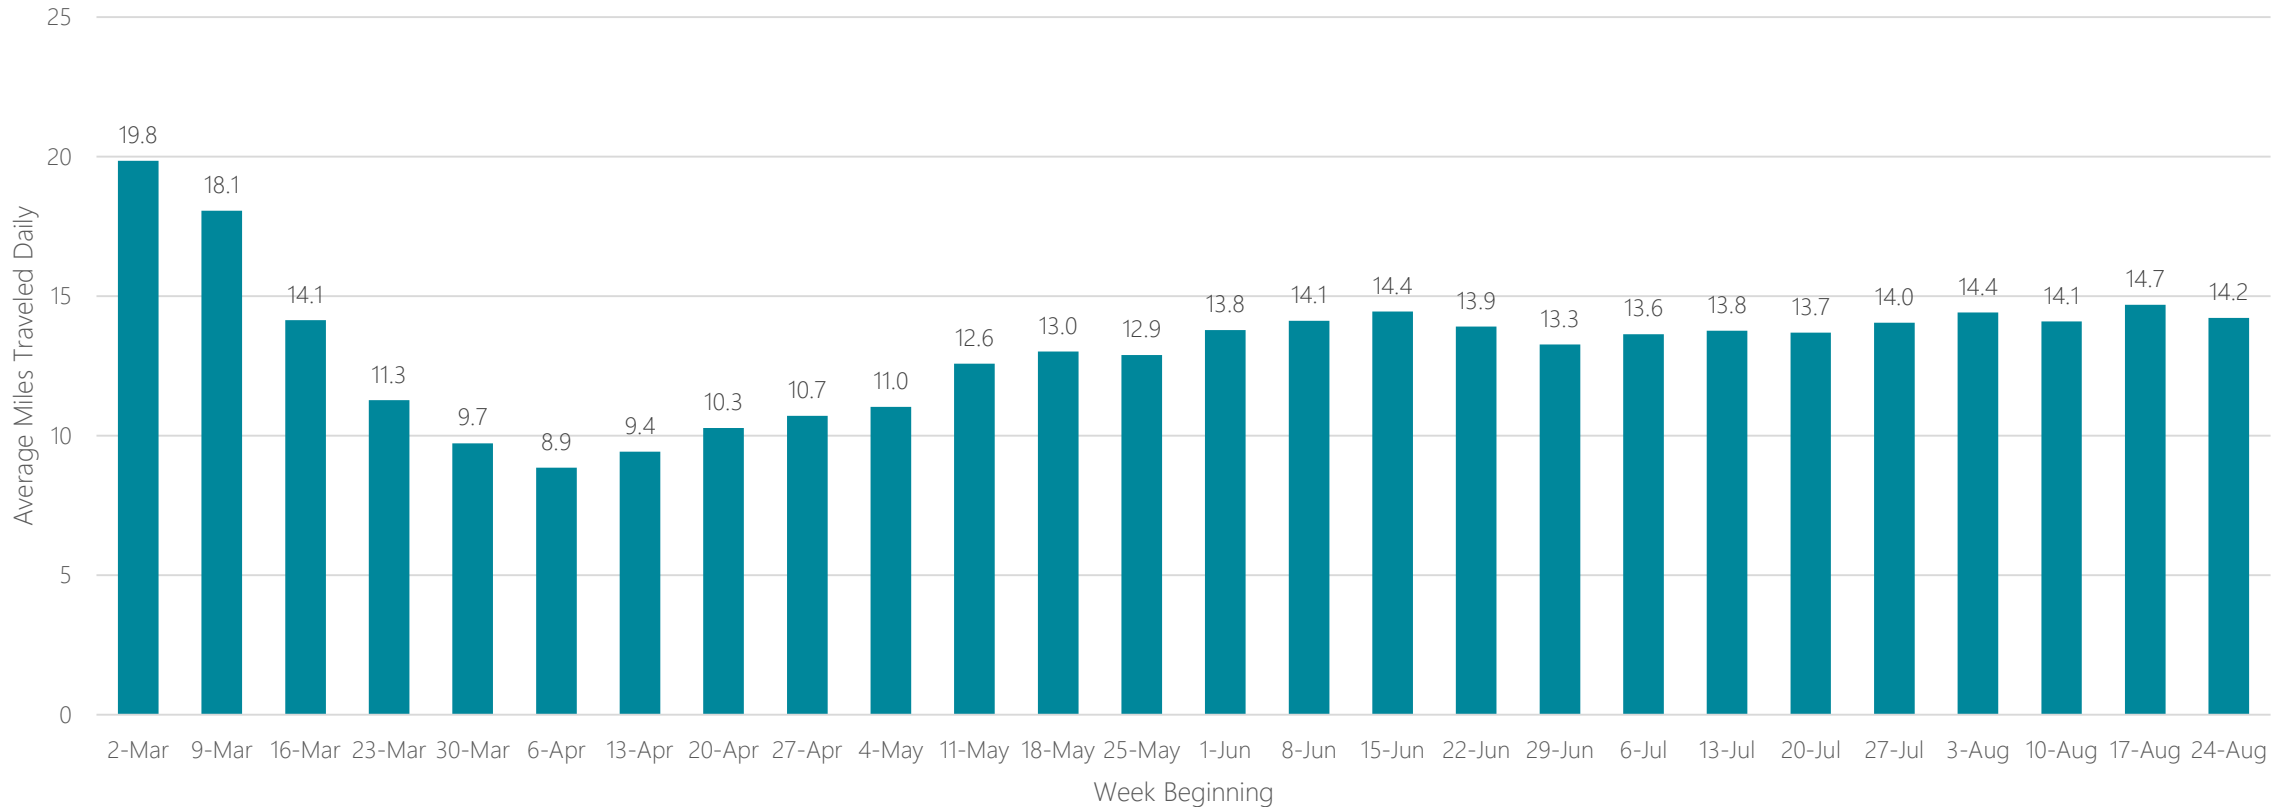

Yuma-El Centro

Average Miles Traveled Daily Weekly Trend