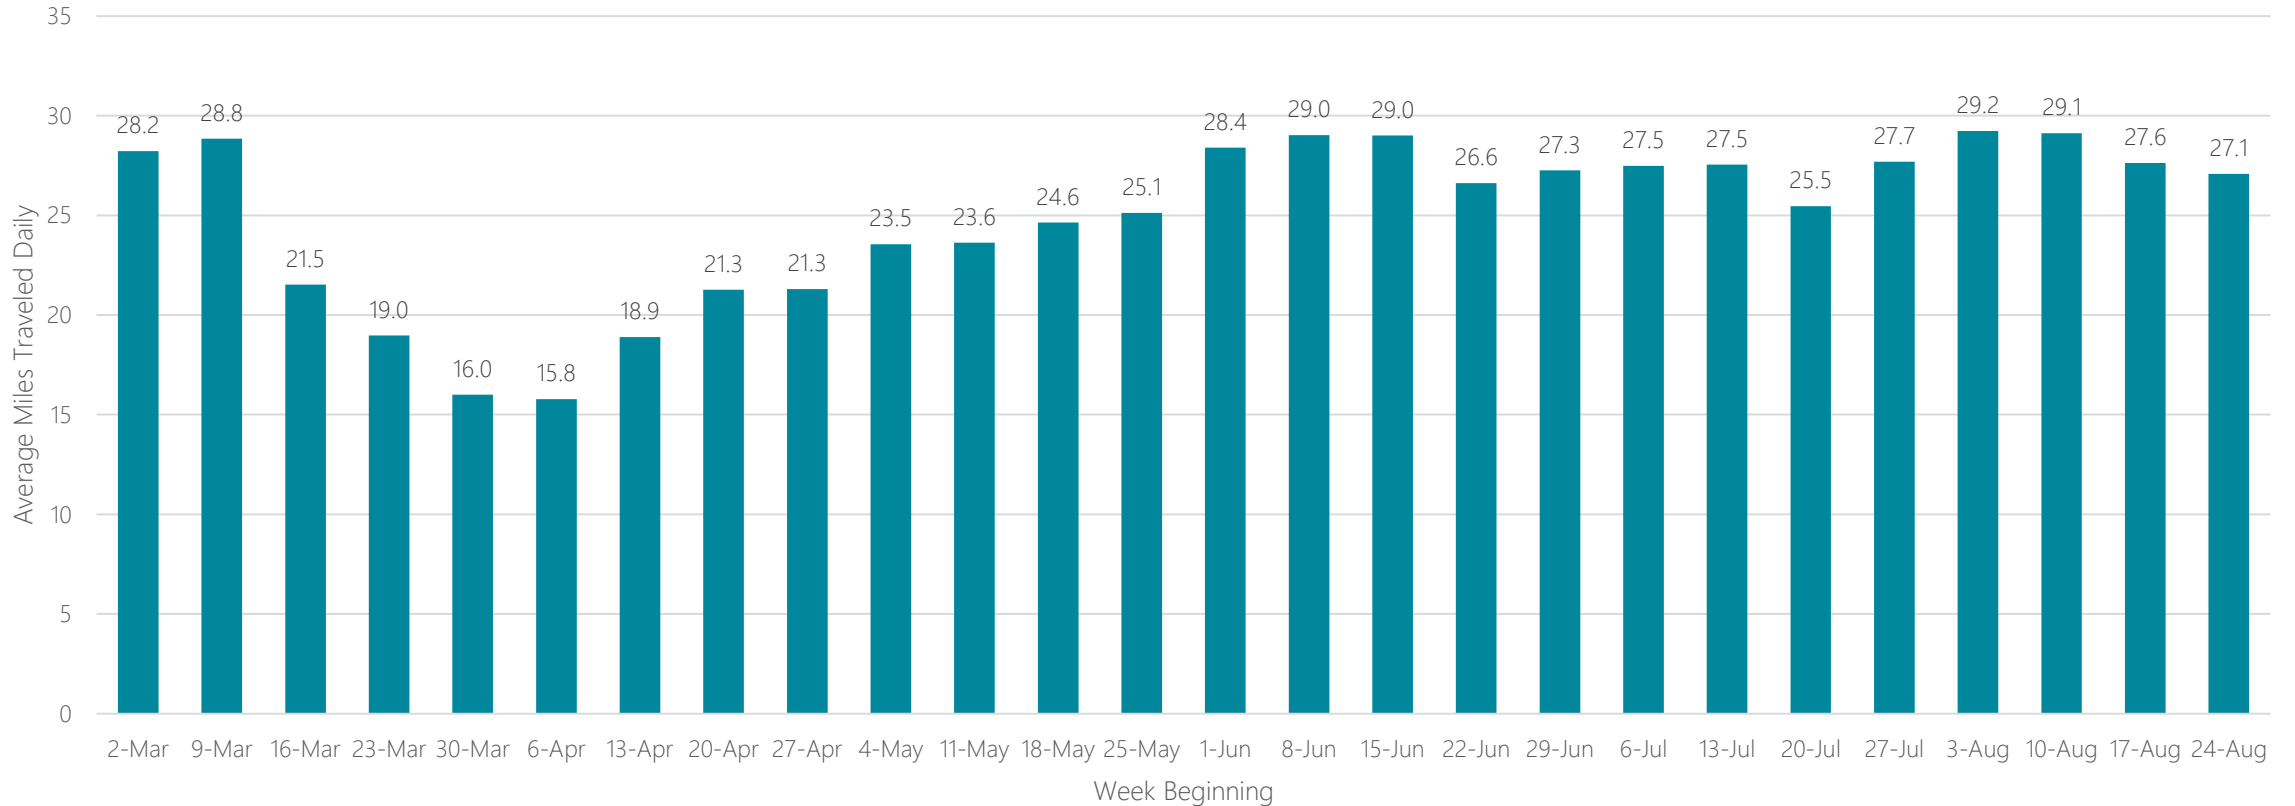

Twin Falls

Average Miles Traveled Daily Weekly Trend

Tyler-Longview (Lufkin & Nacogdoches)

Average Miles Traveled Daily Weekly Trend

Average Miles Traveled Daily Weekly Trend

Victoria

Average Miles Traveled Daily Weekly Trend