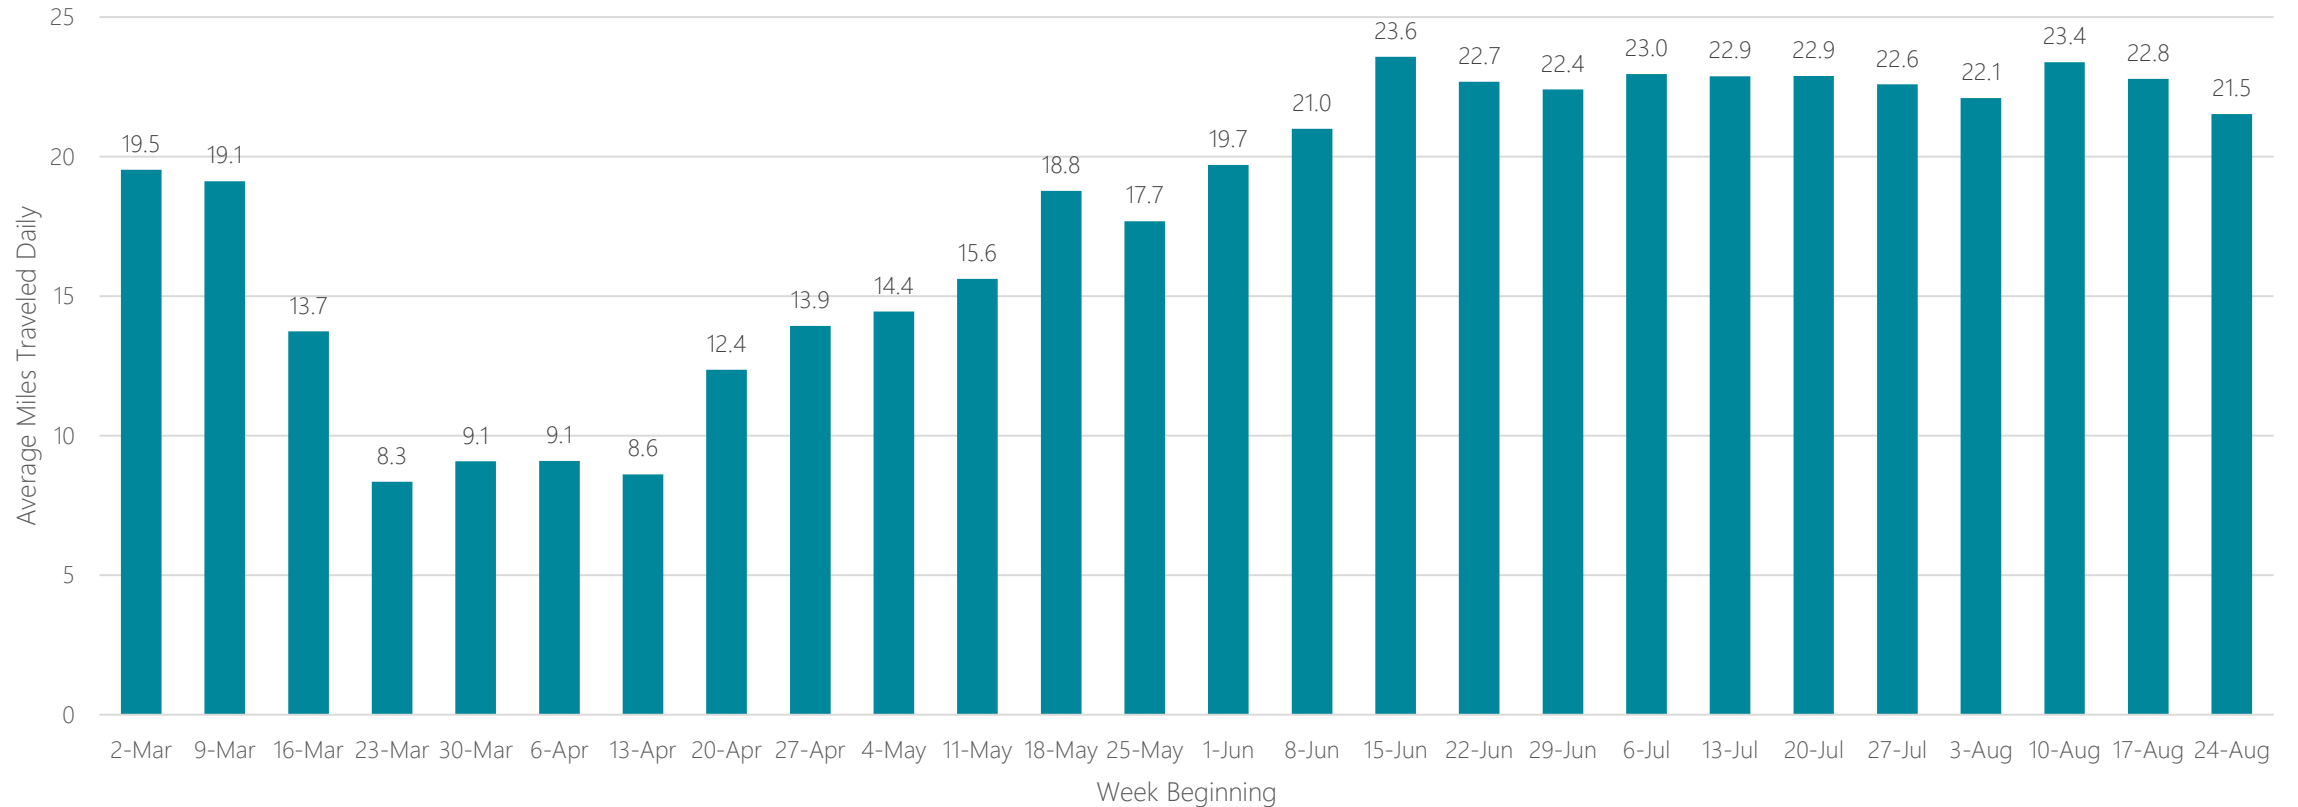

Waco-Temple-Bryan

Average Miles Traveled Daily Weekly Trend

Washington DC (Hagerstown)

Average Miles Traveled Daily Weekly Trend

Watertown

Average Miles Traveled Daily Weekly Trend

Wausau-Rhineland

Average Miles Traveled Daily Weekly Trend