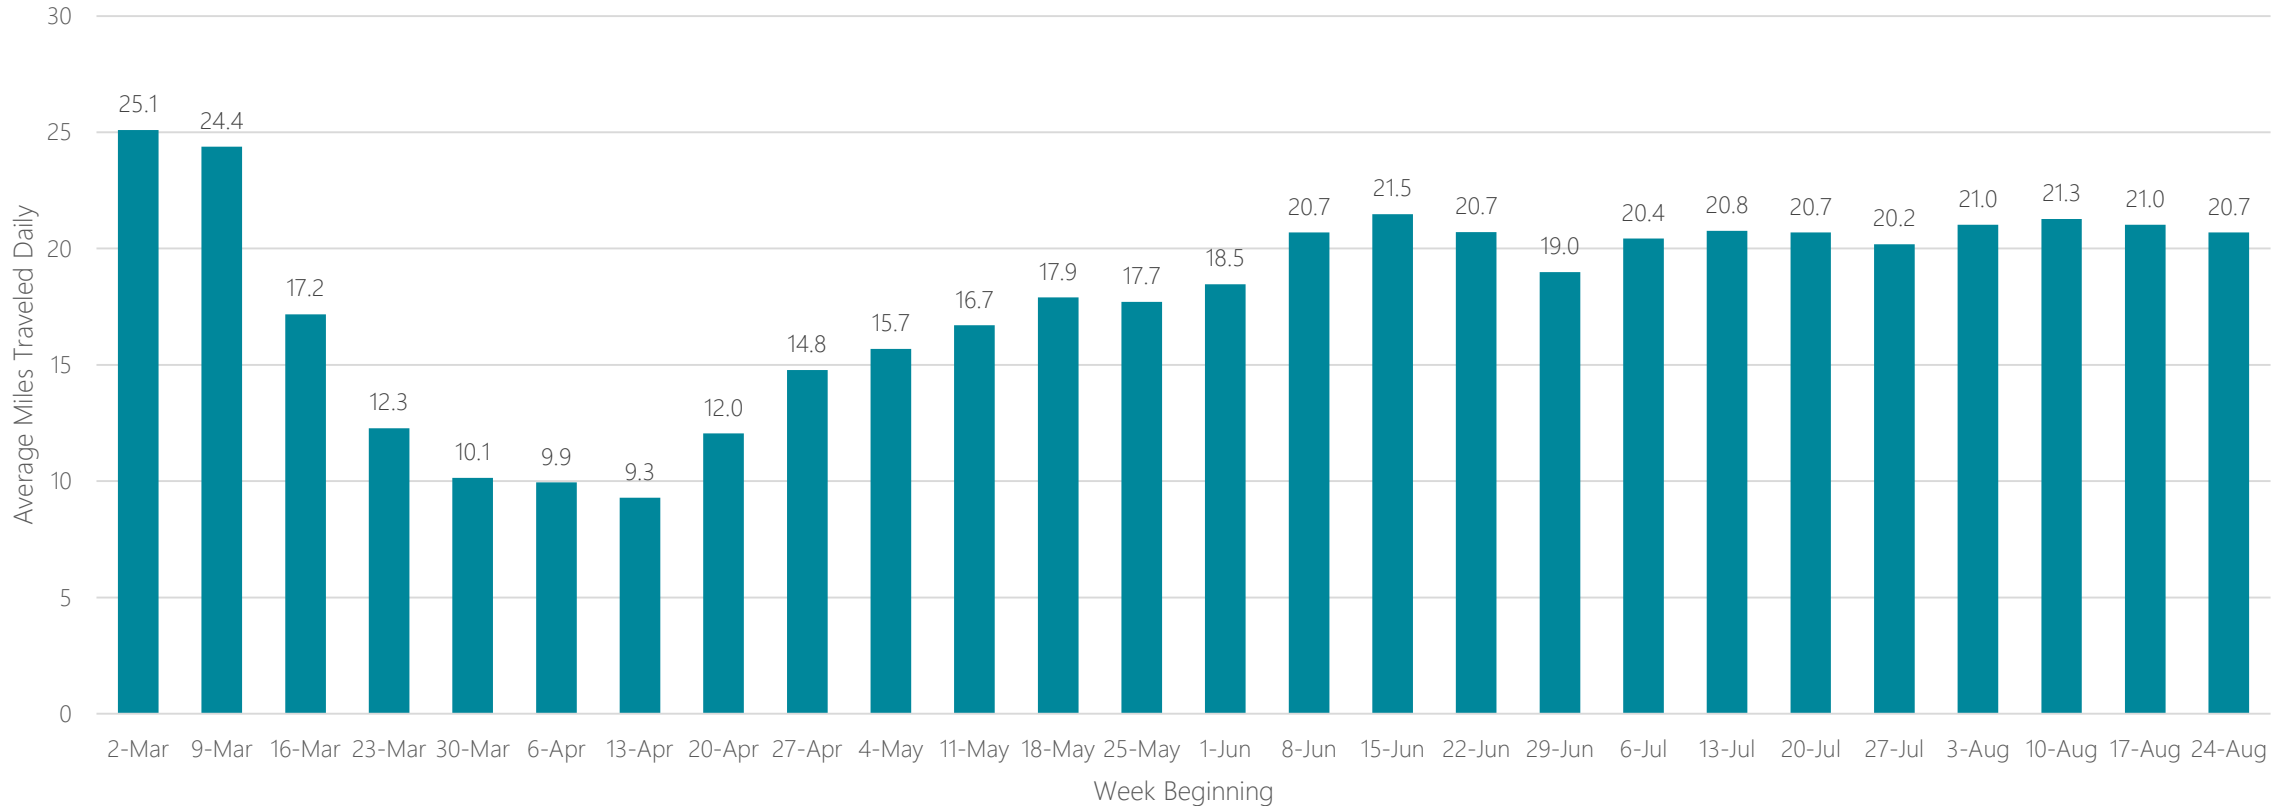

Oklahoma City

Average Miles Traveled Daily Weekly Trend

Omaha

Average Miles Traveled Daily Weekly Trend

Orlando-Daytona Beach-Melbourne

Average Miles Traveled Daily Weekly Trend

Ottumwa-Kirksville

Average Miles Traveled Daily Weekly Trend