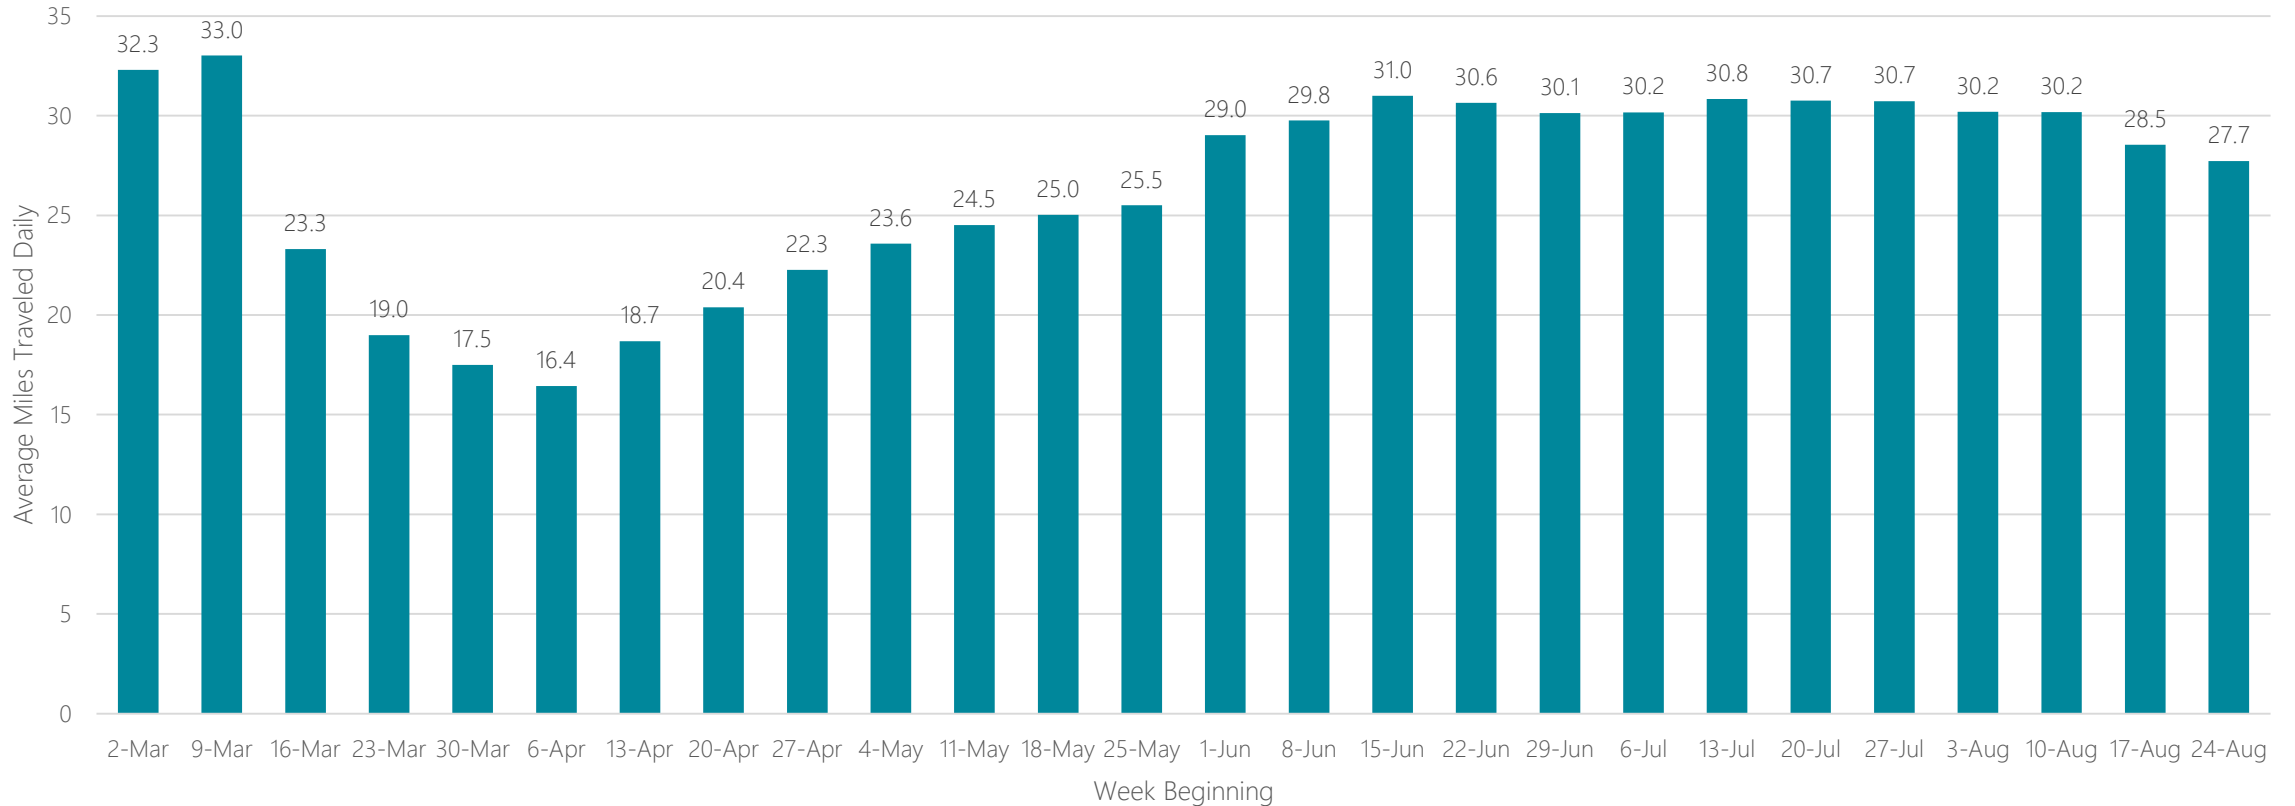

Cleveland

Average Miles Traveled Daily Weekly Trend

Colorado Springs

Average Miles Traveled Daily Weekly Trend

Columbia-Jefferson City

Average Miles Traveled Daily Weekly Trend

Columbia, SC

Average Miles Traveled Daily Weekly Trend