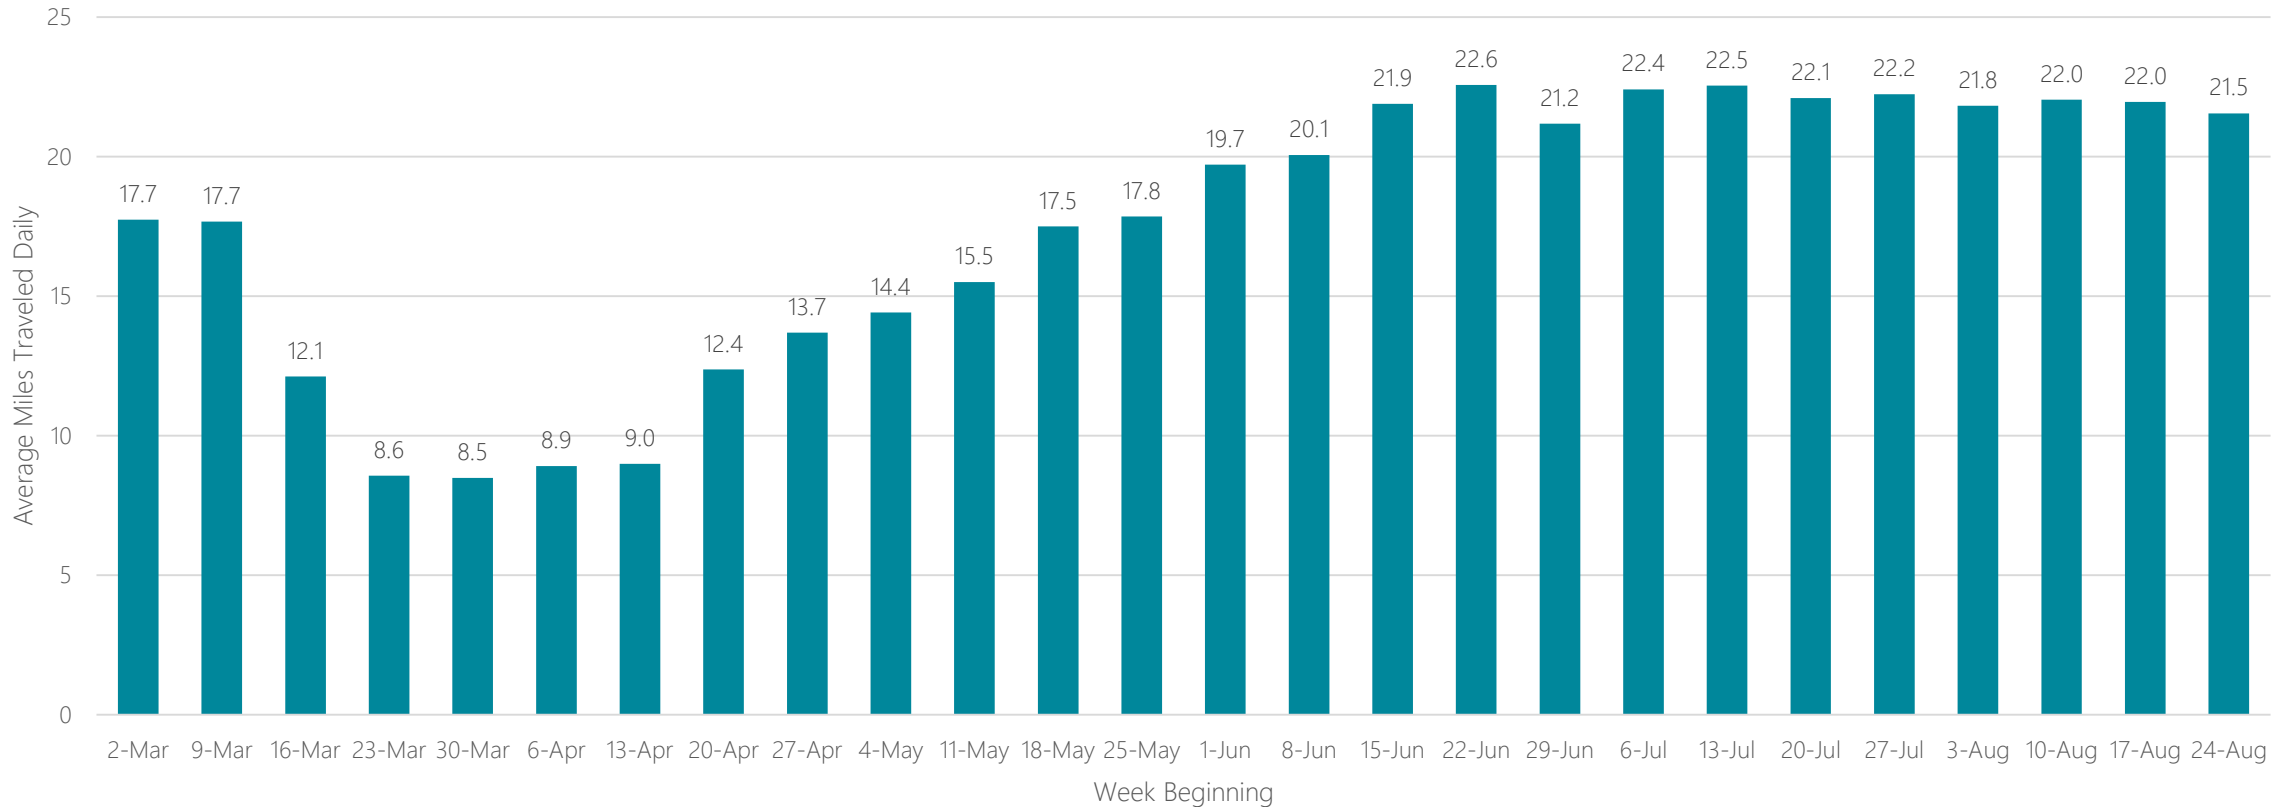

Des Moines-Ames

Average Miles Traveled Daily Weekly Trend

Detroit

Average Miles Traveled Daily Weekly Trend

Dothan

Average Miles Traveled Daily Weekly Trend

Duluth-Superior

Average Miles Traveled Daily Weekly Trend