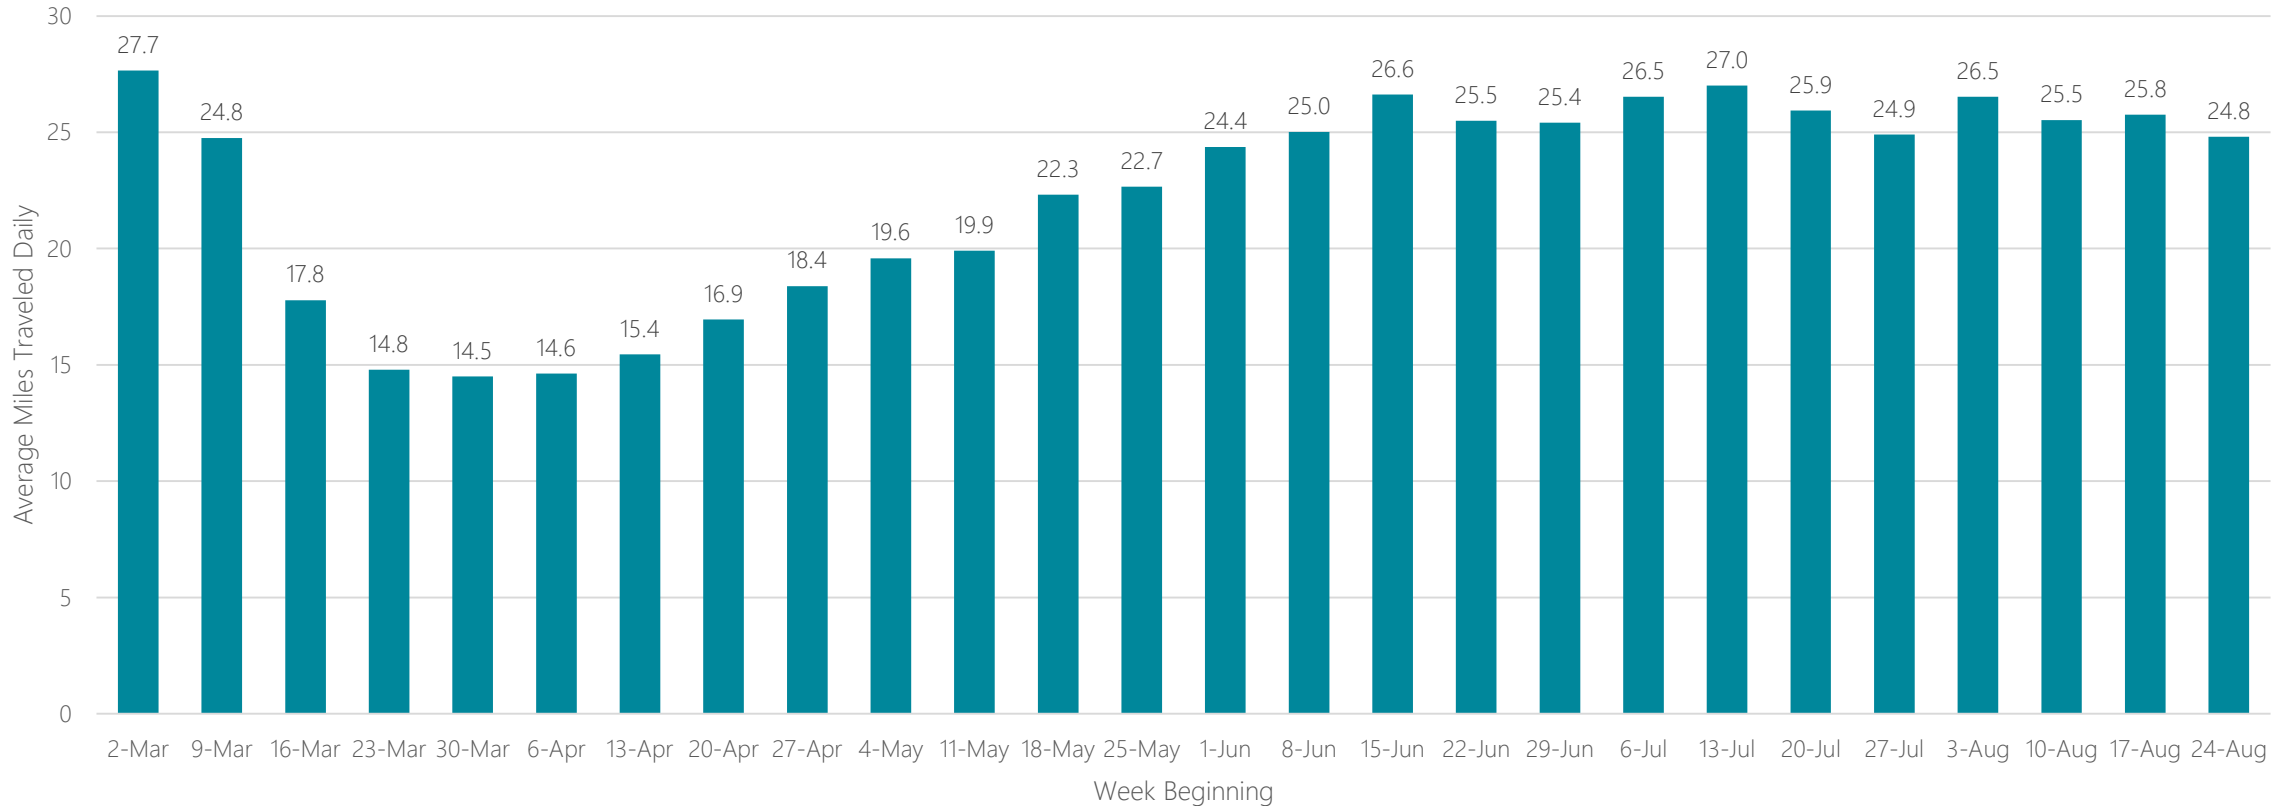

Evansville

Average Miles Traveled Daily Weekly Trend