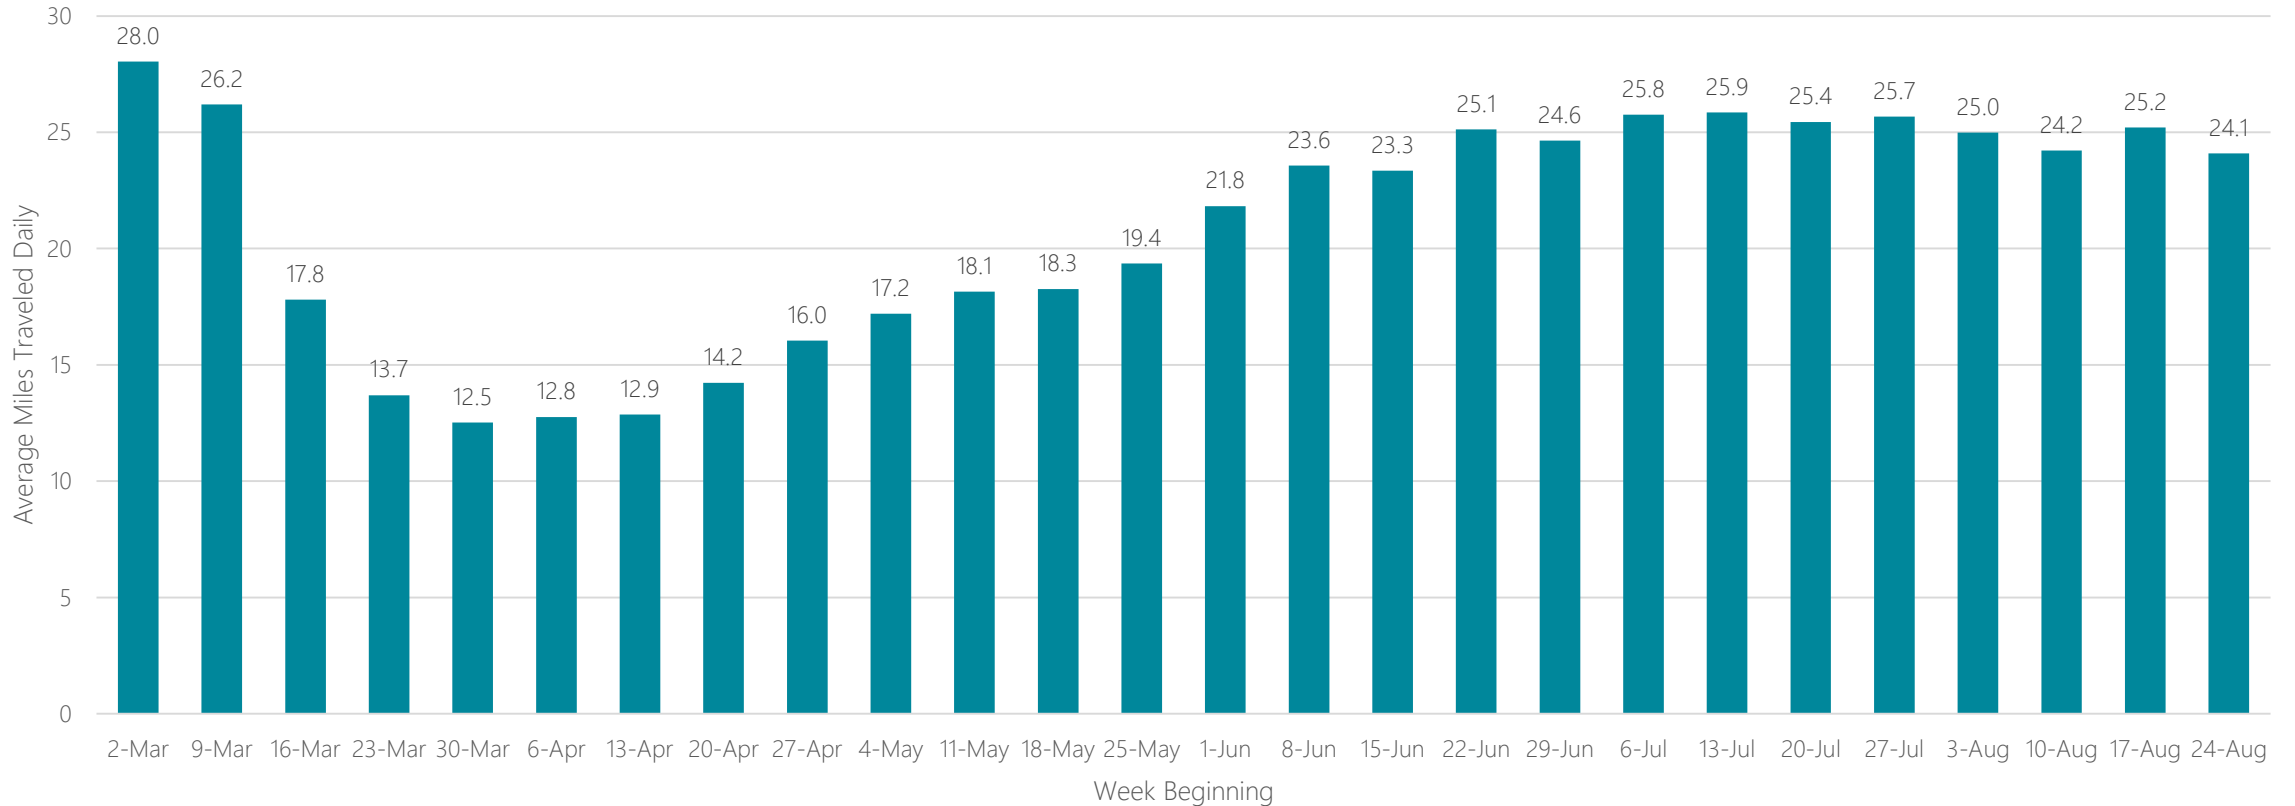

Richmond-Petersburg

Average Miles Traveled Daily Weekly Trend