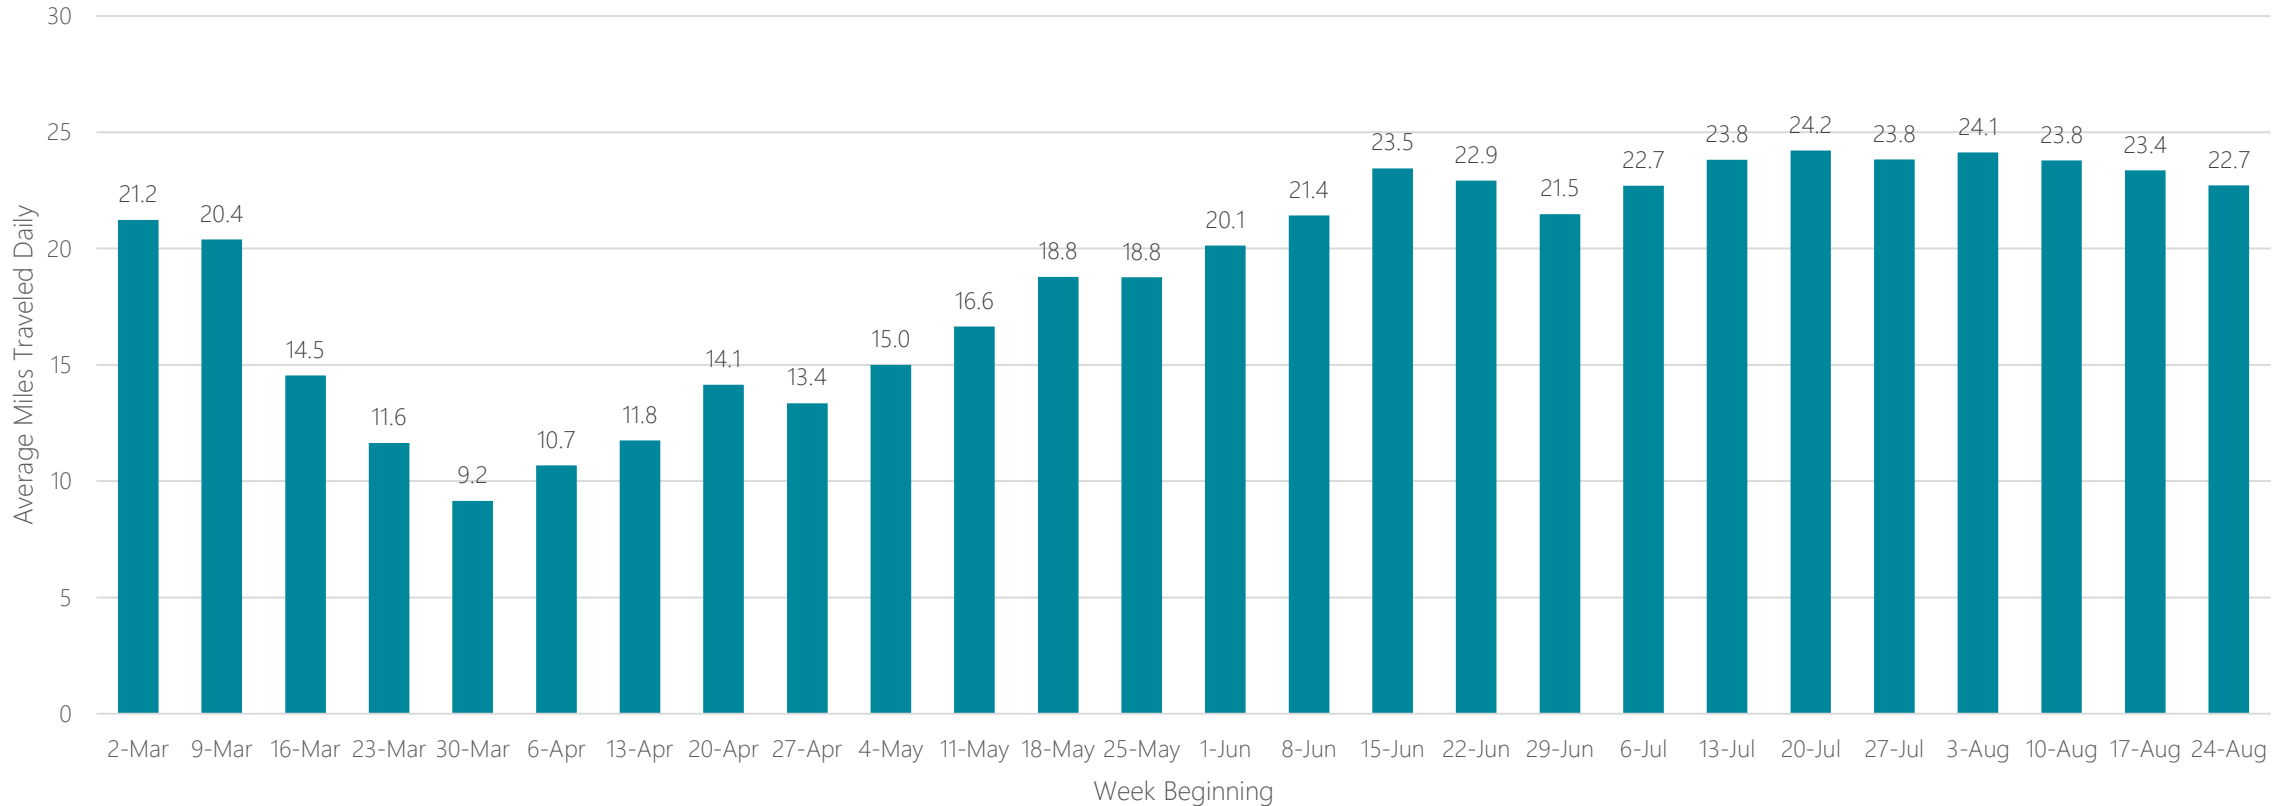

Austin

Average Miles Traveled Daily Weekly Trend

Bakersfield

Average Miles Traveled Daily Weekly Trend

Baltimore

Average Miles Traveled Daily Weekly Trend

Bangor, ME

Average Miles Traveled Daily Weekly Trend

Baton Rouge

Average Miles Traveled Daily Weekly Trend

Beaumont

Average Miles Traveled Daily Weekly Trend

Bend, OR

Average Miles Traveled Daily Weekly Trend

Billings, MT

Average Miles Traveled Daily Weekly Trend