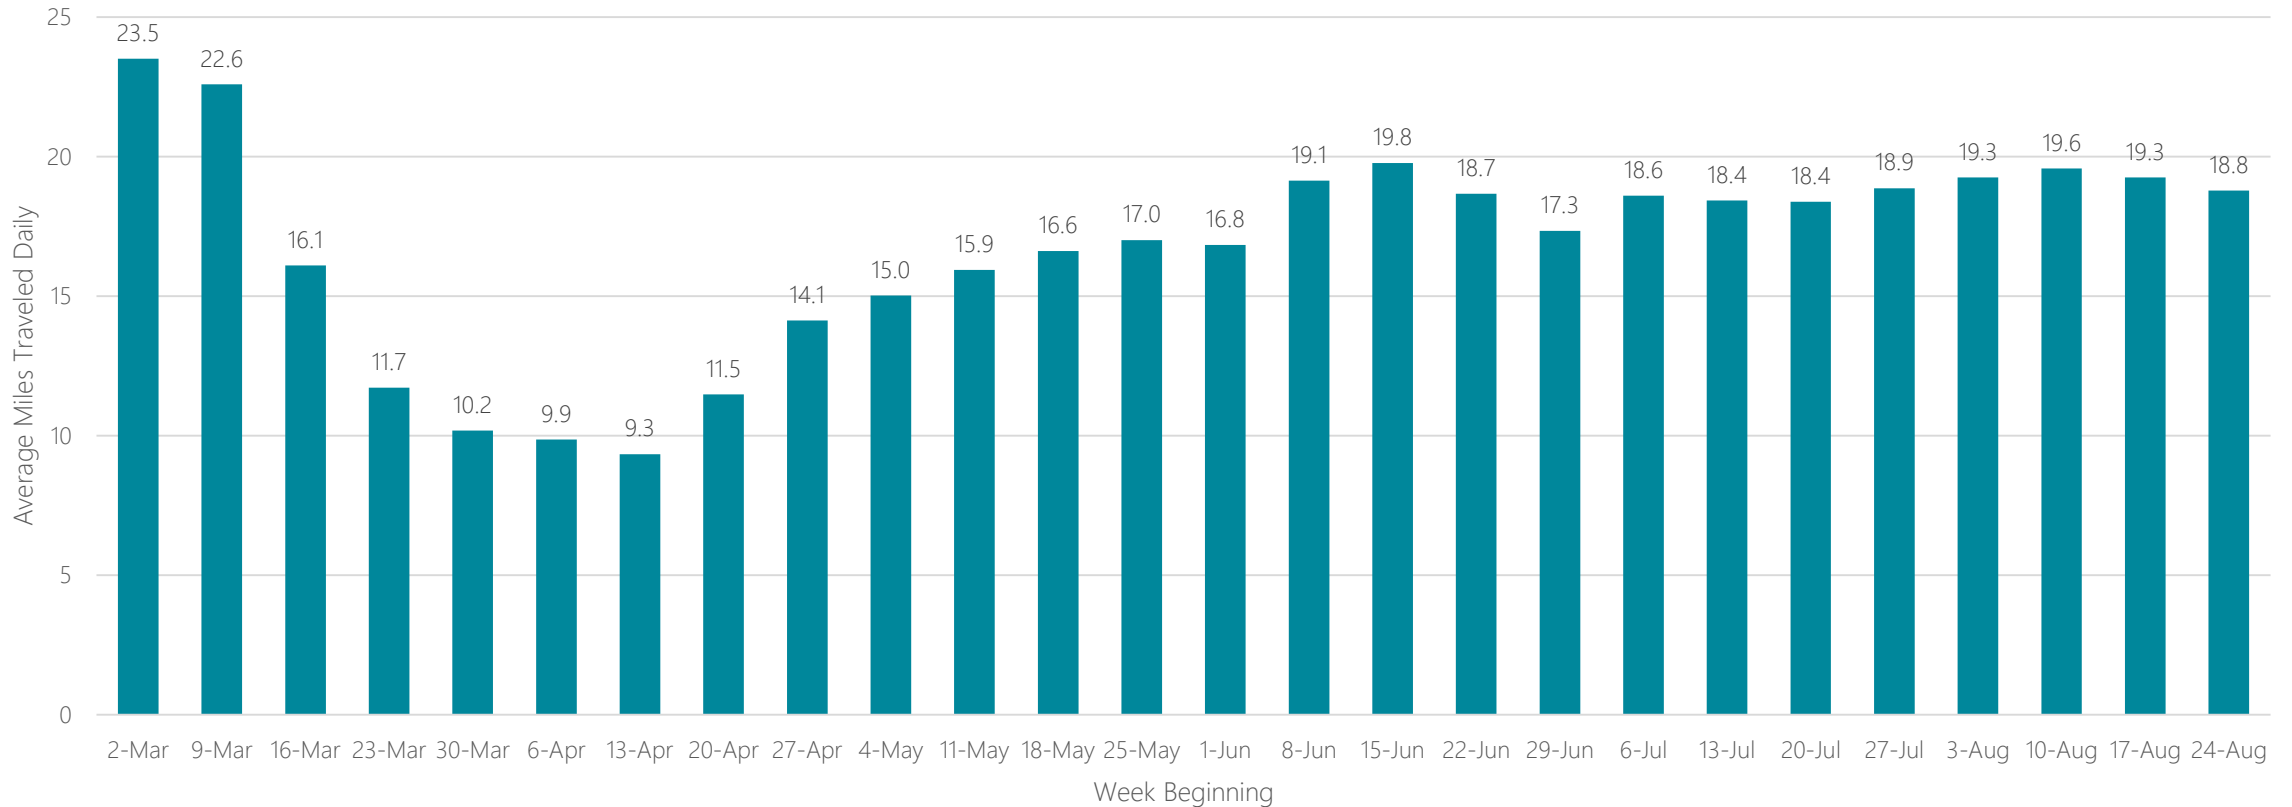

Tampa-Saint Petersburg (Sarasota)

Average Miles Traveled Daily Weekly Trend