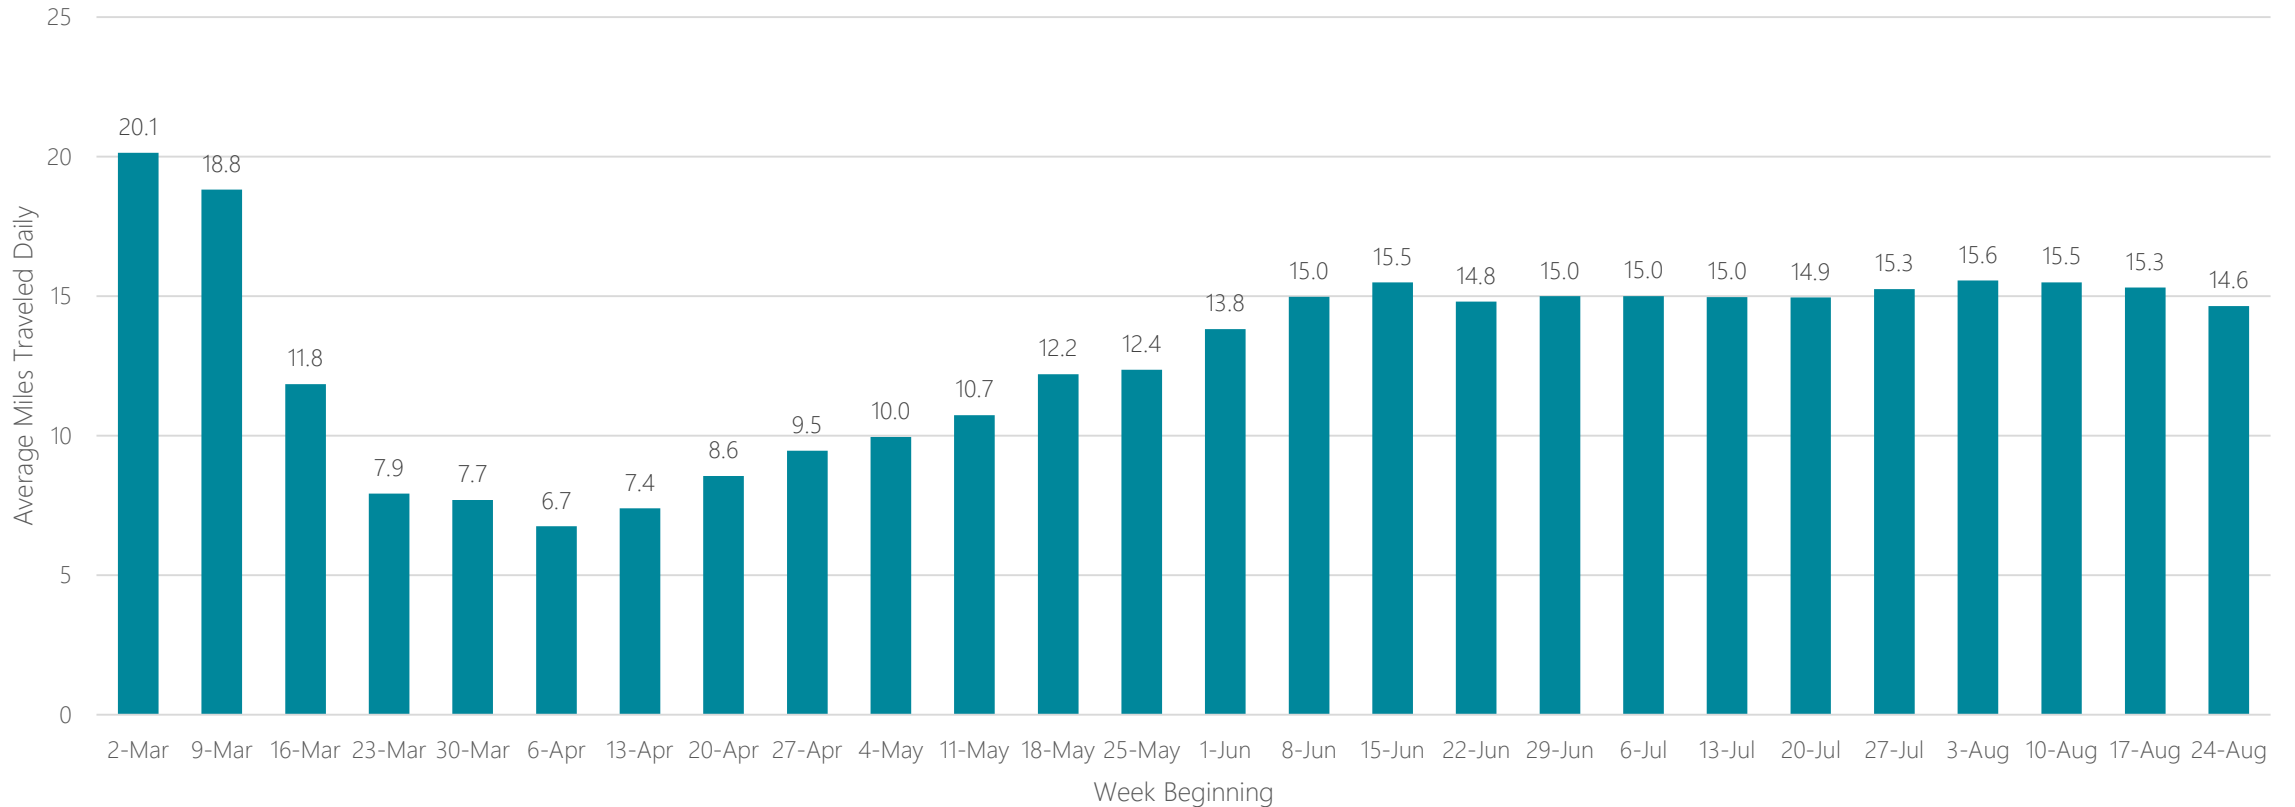

Las Vegas

Average Miles Traveled Daily Weekly Trend