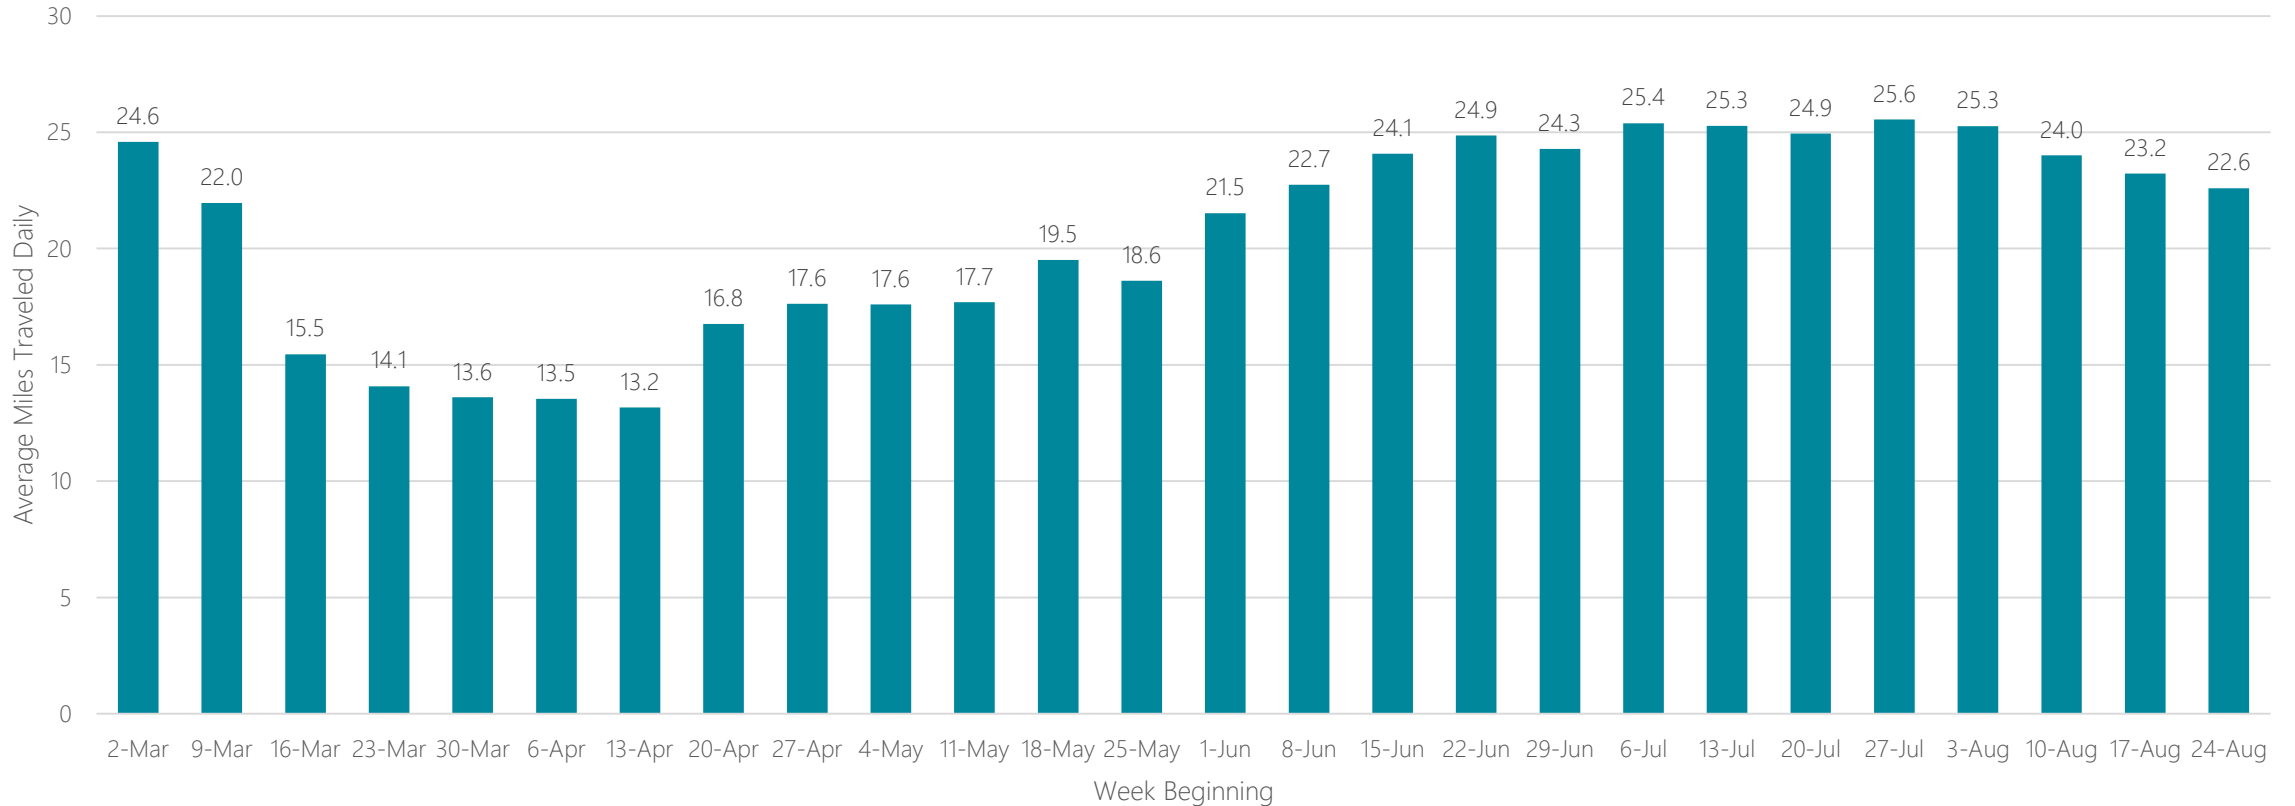

Omaha

Average Miles Traveled Daily Weekly Trend