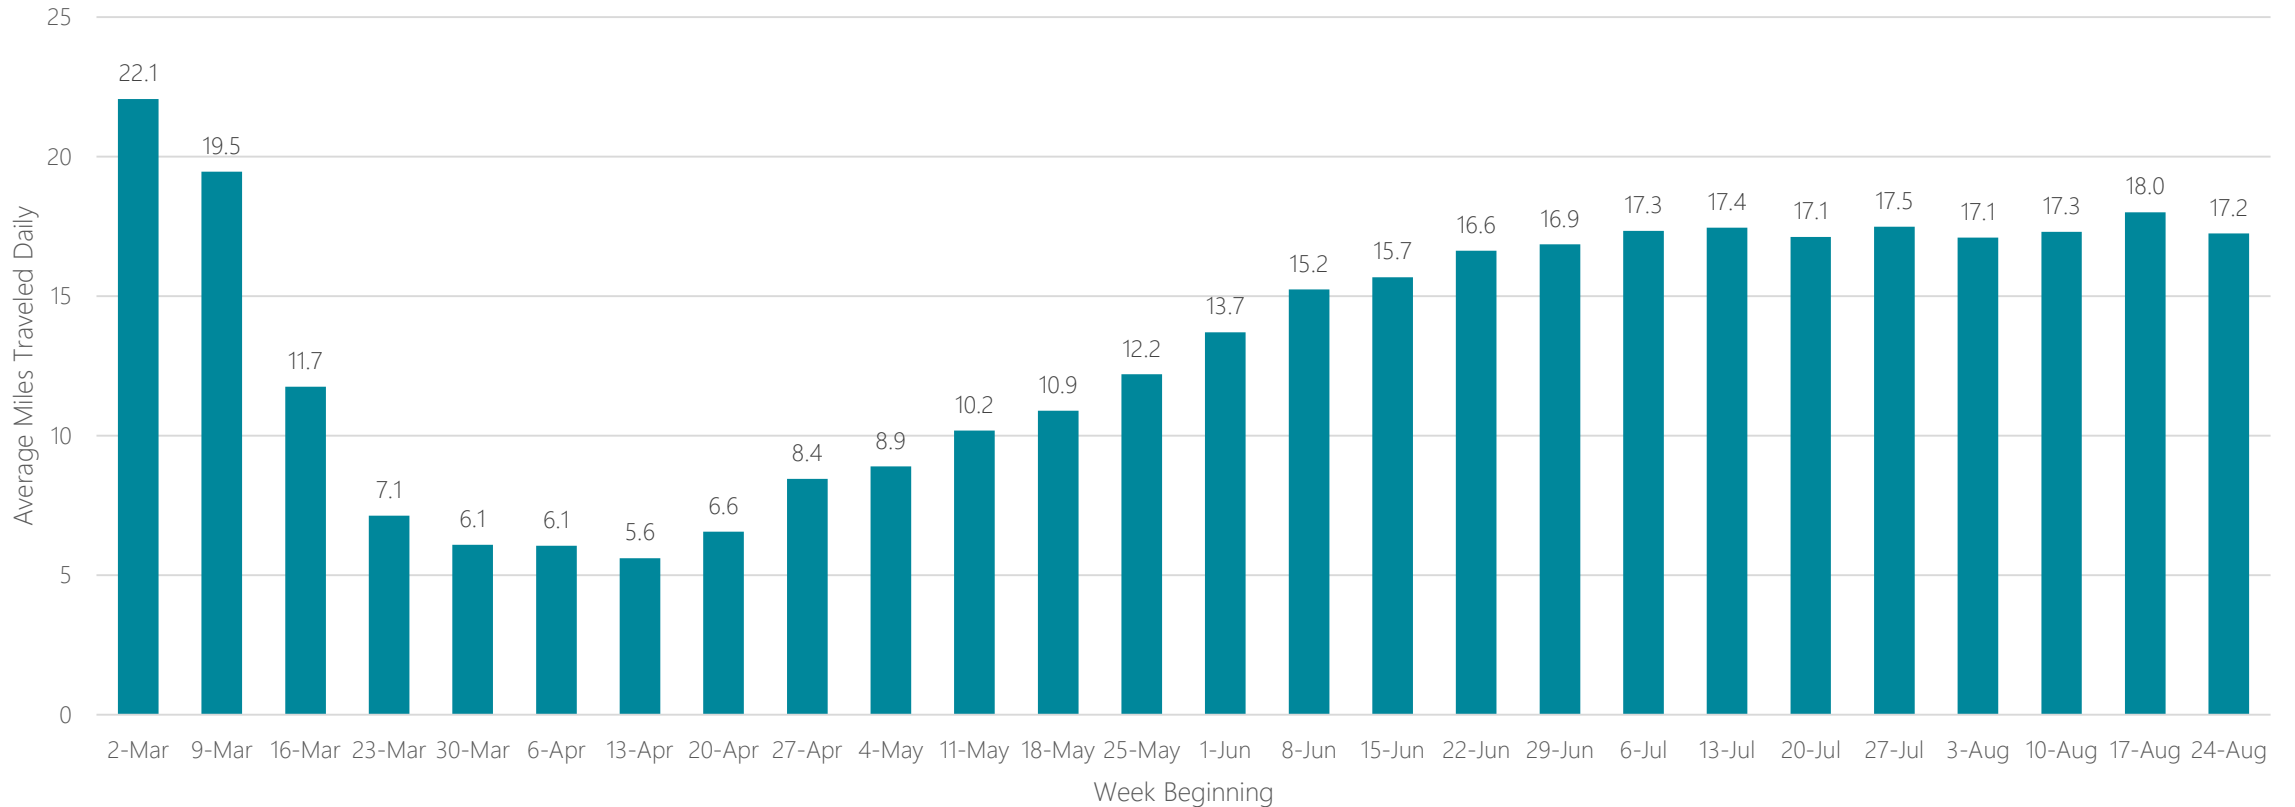

Washington DC (Hagerstown)

Average Miles Traveled Daily Weekly Trend