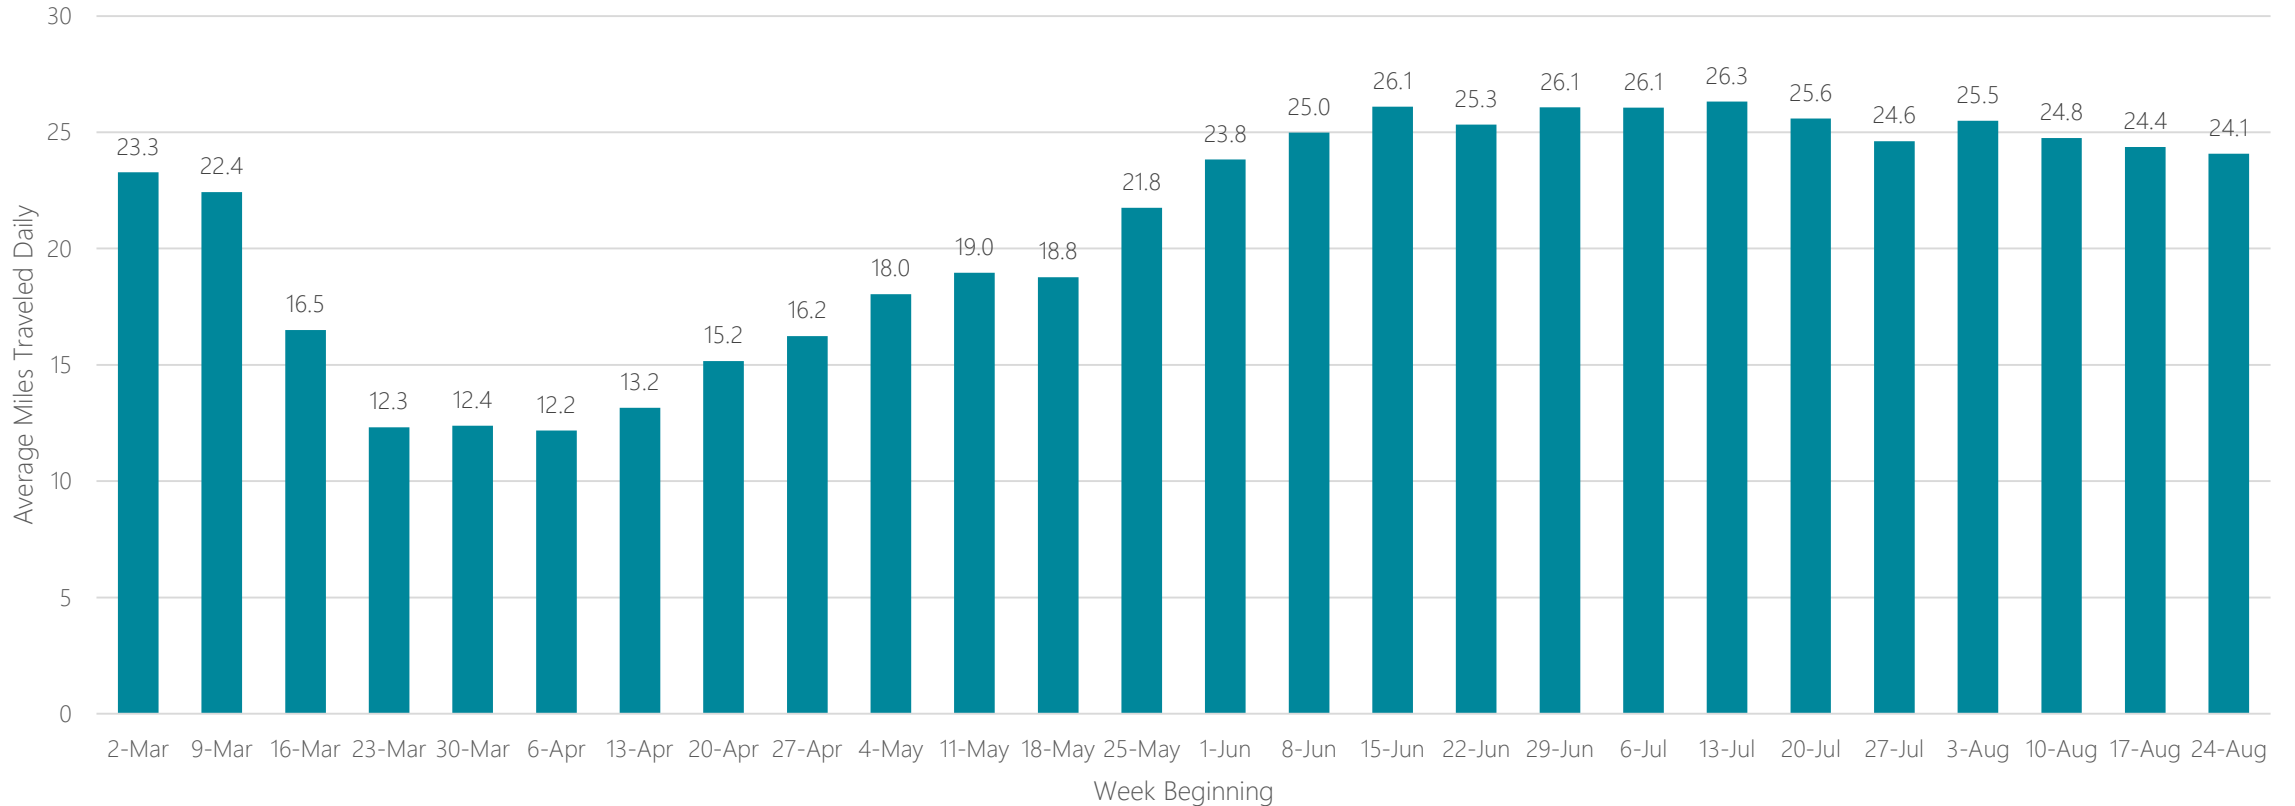

Paducah-Cape Girardeau-Harrisburg

Average Miles Traveled Daily Weekly Trend

Palm Springs

Average Miles Traveled Daily Weekly Trend

Panama City

Average Miles Traveled Daily Weekly Trend

Parkersburg

Average Miles Traveled Daily Weekly Trend