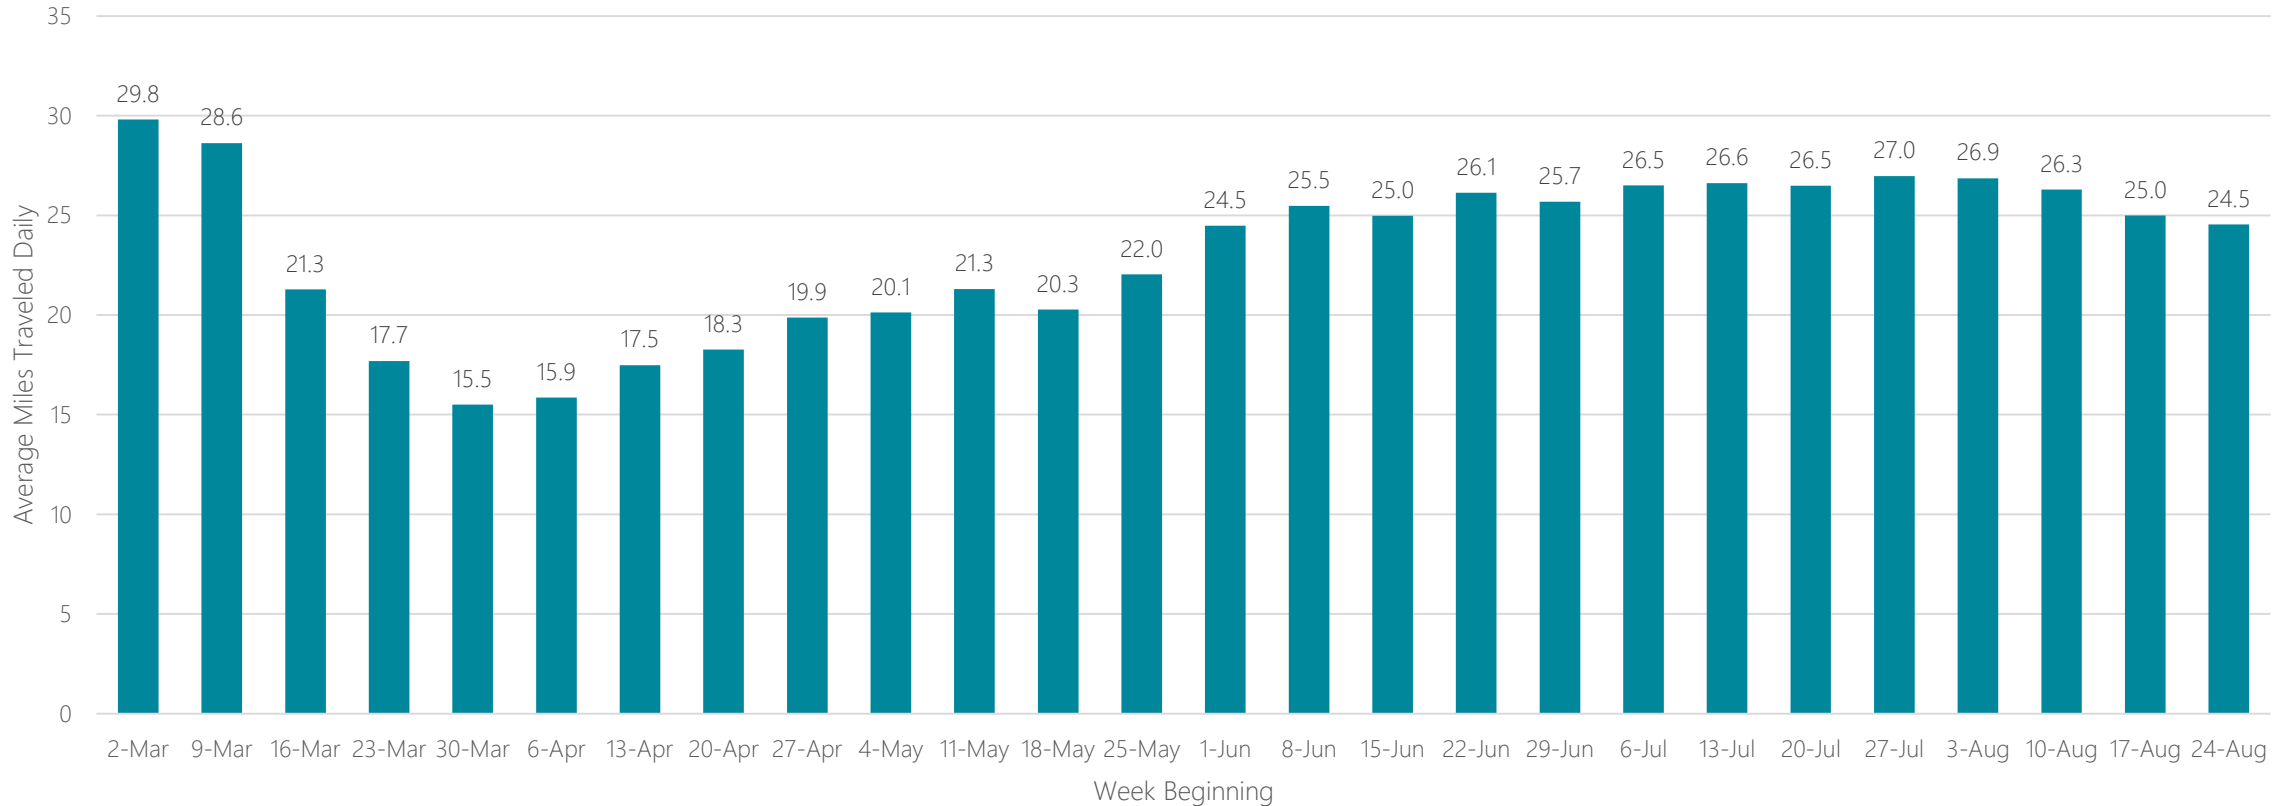

Greensboro-High Point-Winston-Salem

Average Miles Traveled Daily Weekly Trend