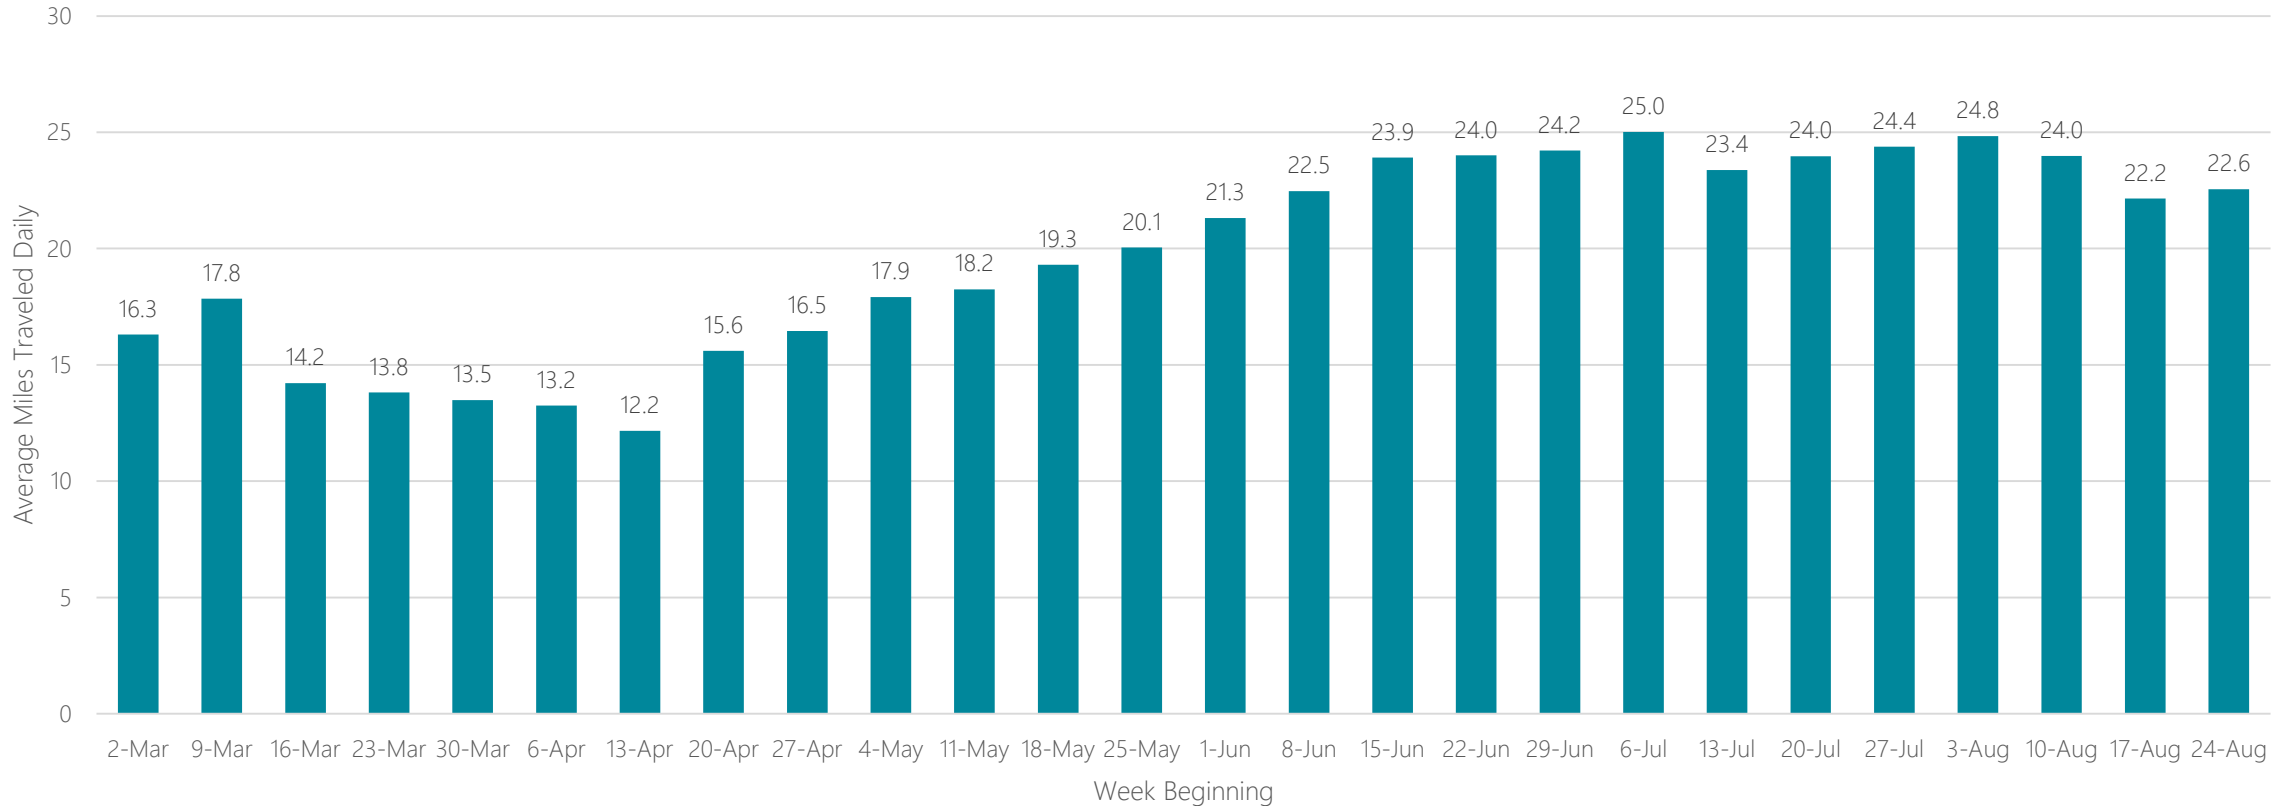

Chicago

Average Miles Traveled Daily Weekly Trend

Chico-Redding

Average Miles Traveled Daily Weekly Trend

Cincinnati

Average Miles Traveled Daily Weekly Trend

Clarksburg-Weston

Average Miles Traveled Daily Weekly Trend