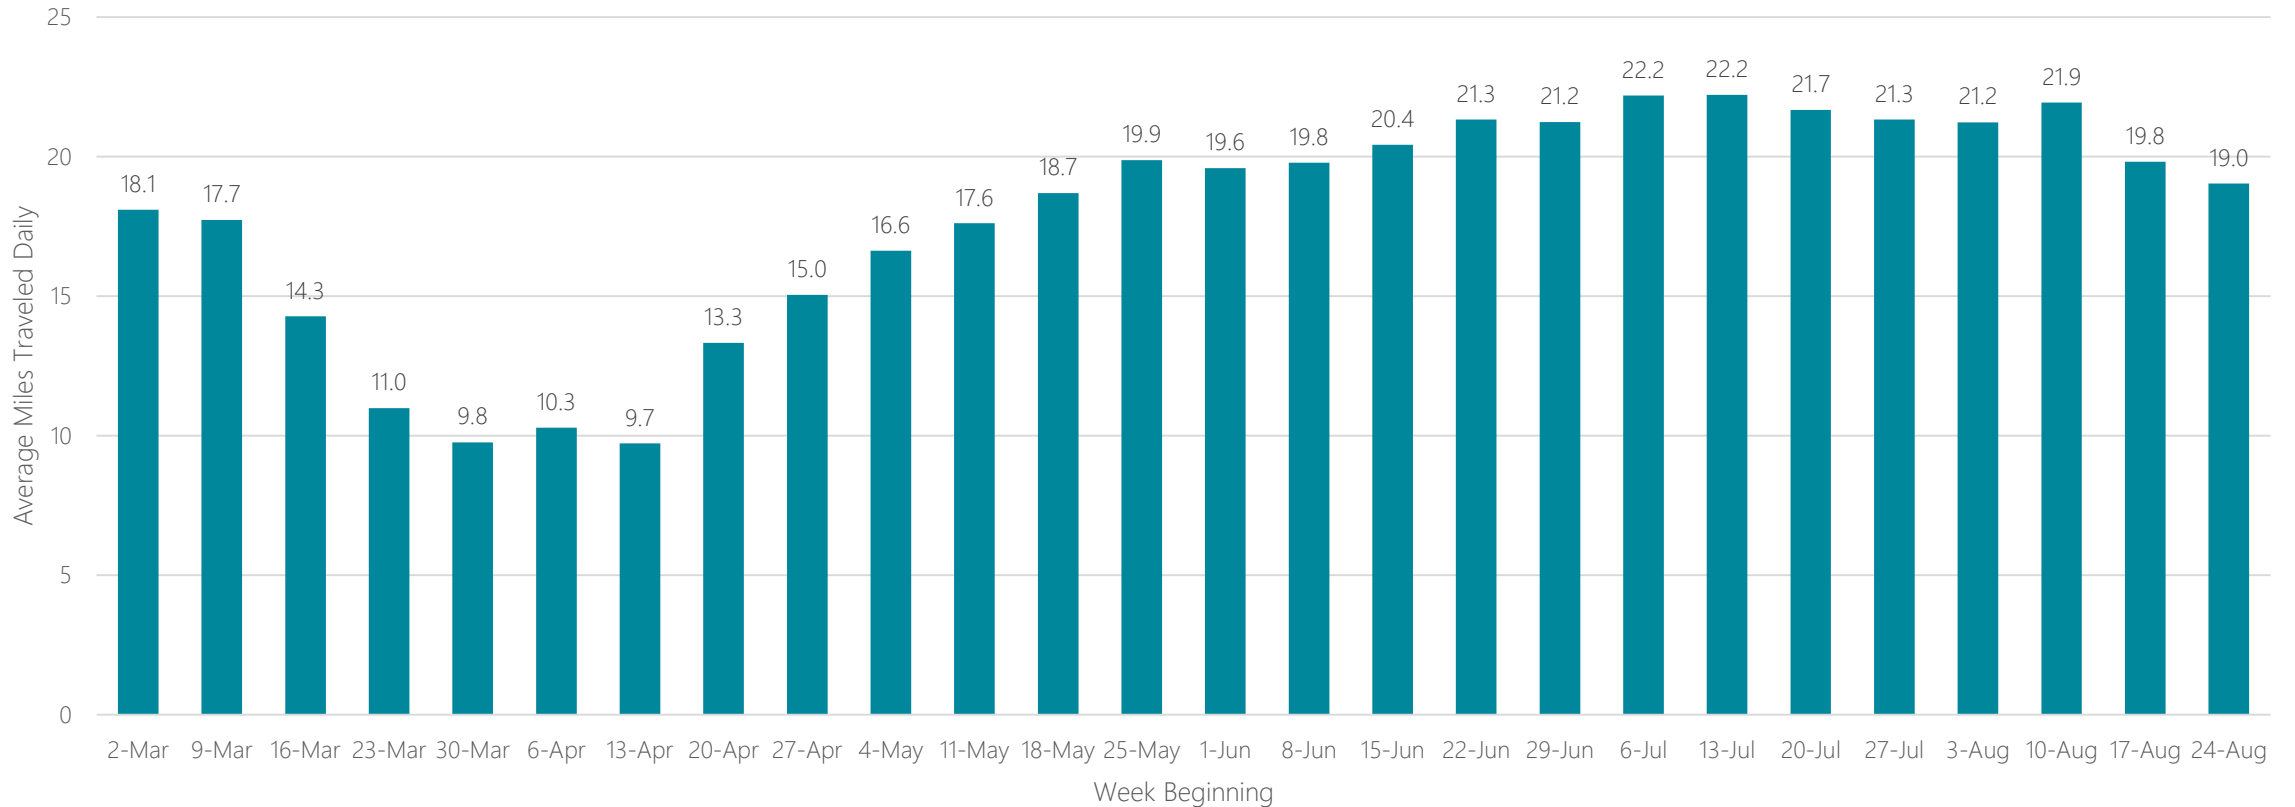

Butte-Bozeman

Average Miles Traveled Daily Weekly Trend