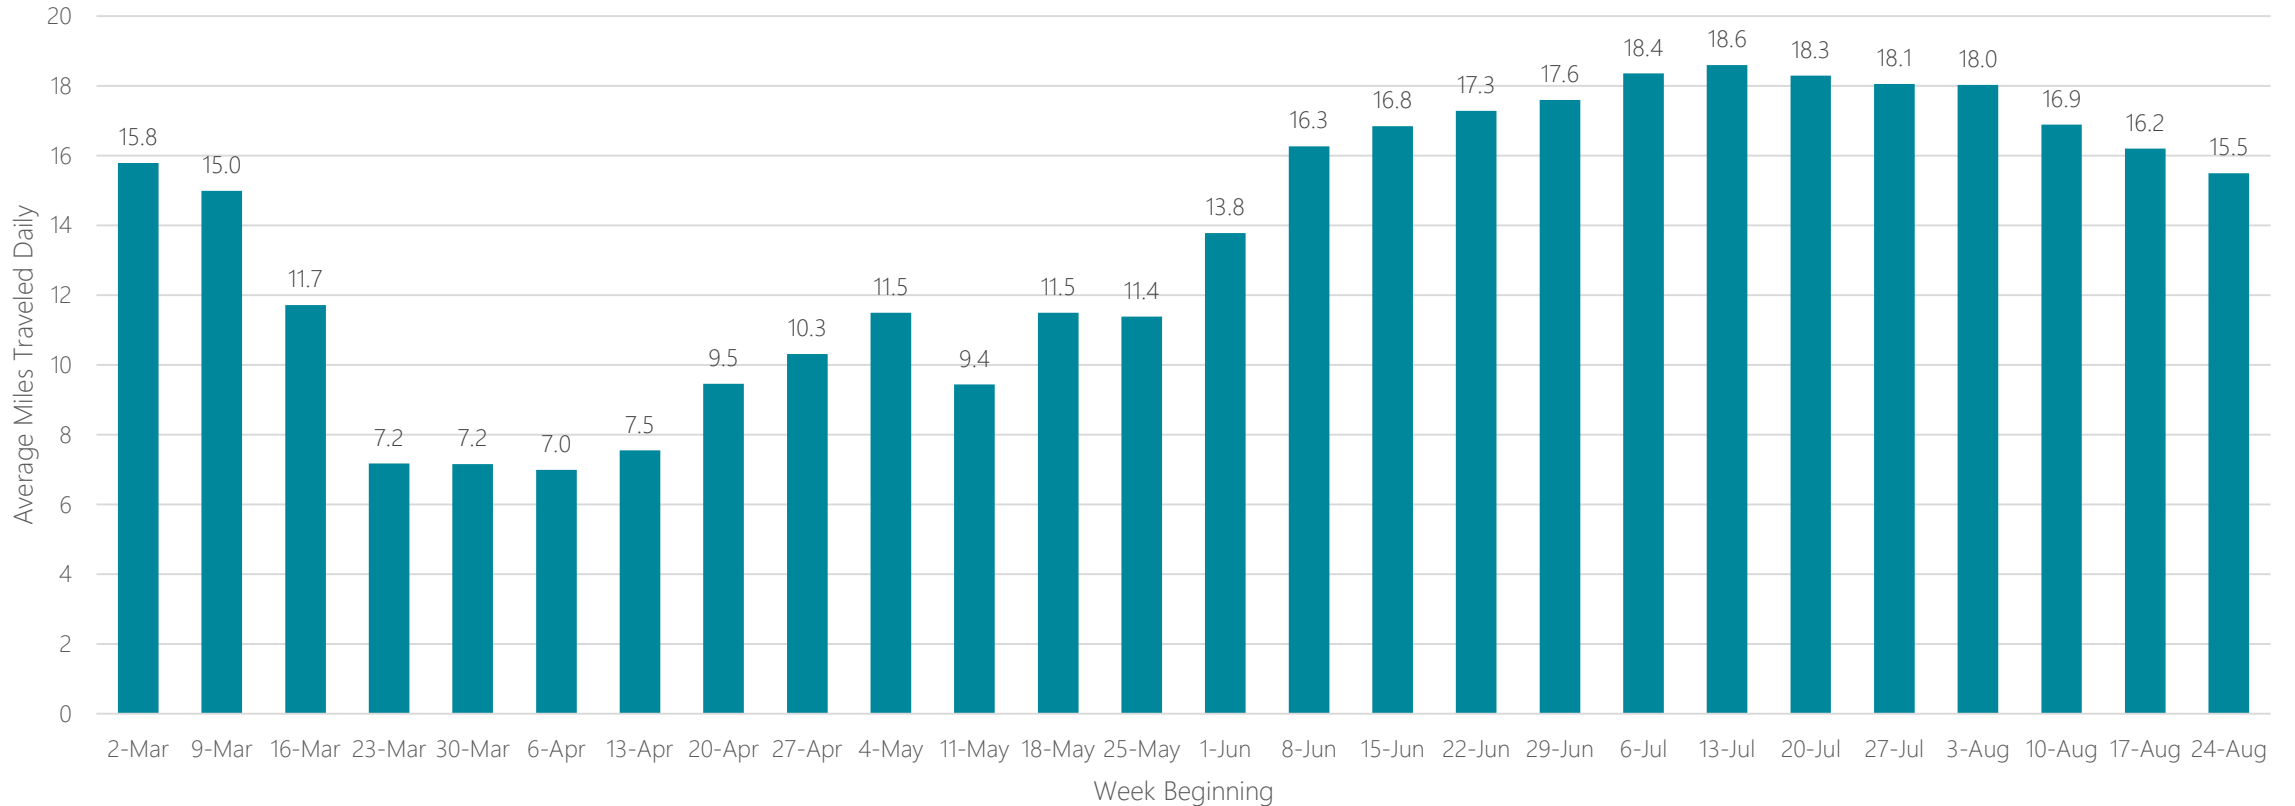

Eureka

Average Miles Traveled Daily Weekly Trend