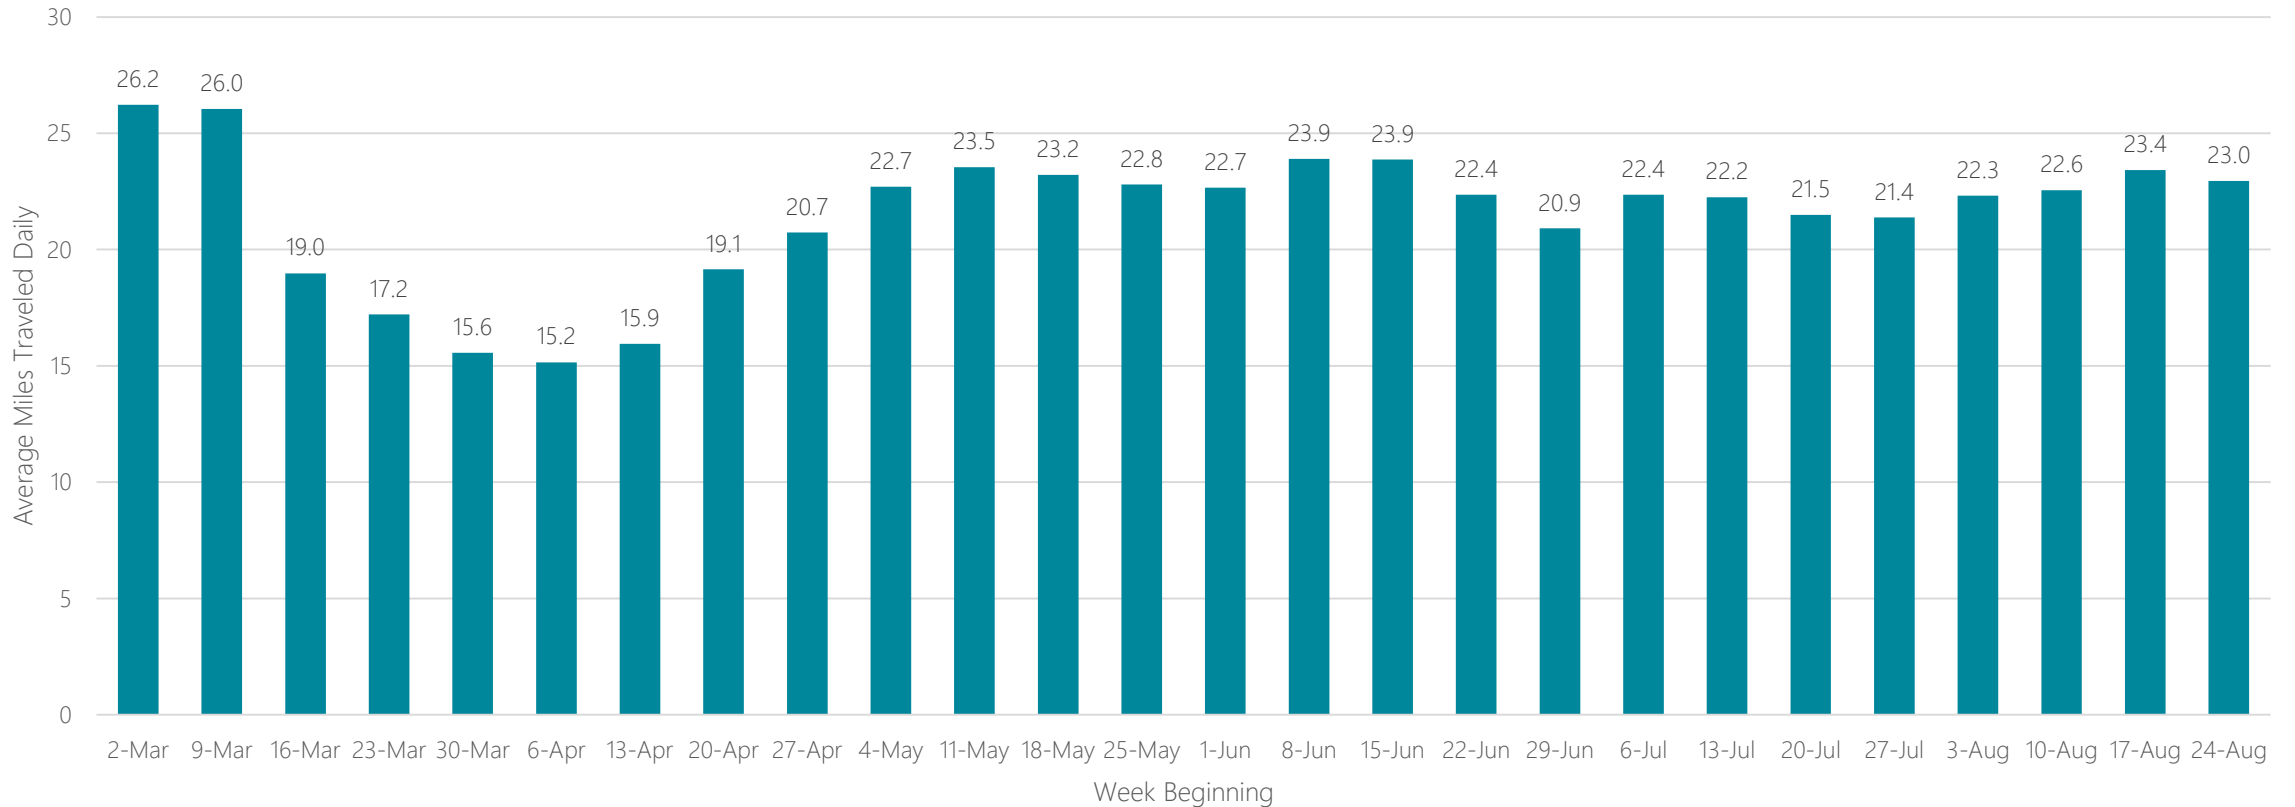

Paducah-Cape Girardeau-Harrisburg

Average Miles Traveled Daily Weekly Trend

Palm Springs

Average Miles Traveled Daily Weekly Trend

Panama City

Average Miles Traveled Daily Weekly Trend

Parkersburg

Average Miles Traveled Daily Weekly Trend