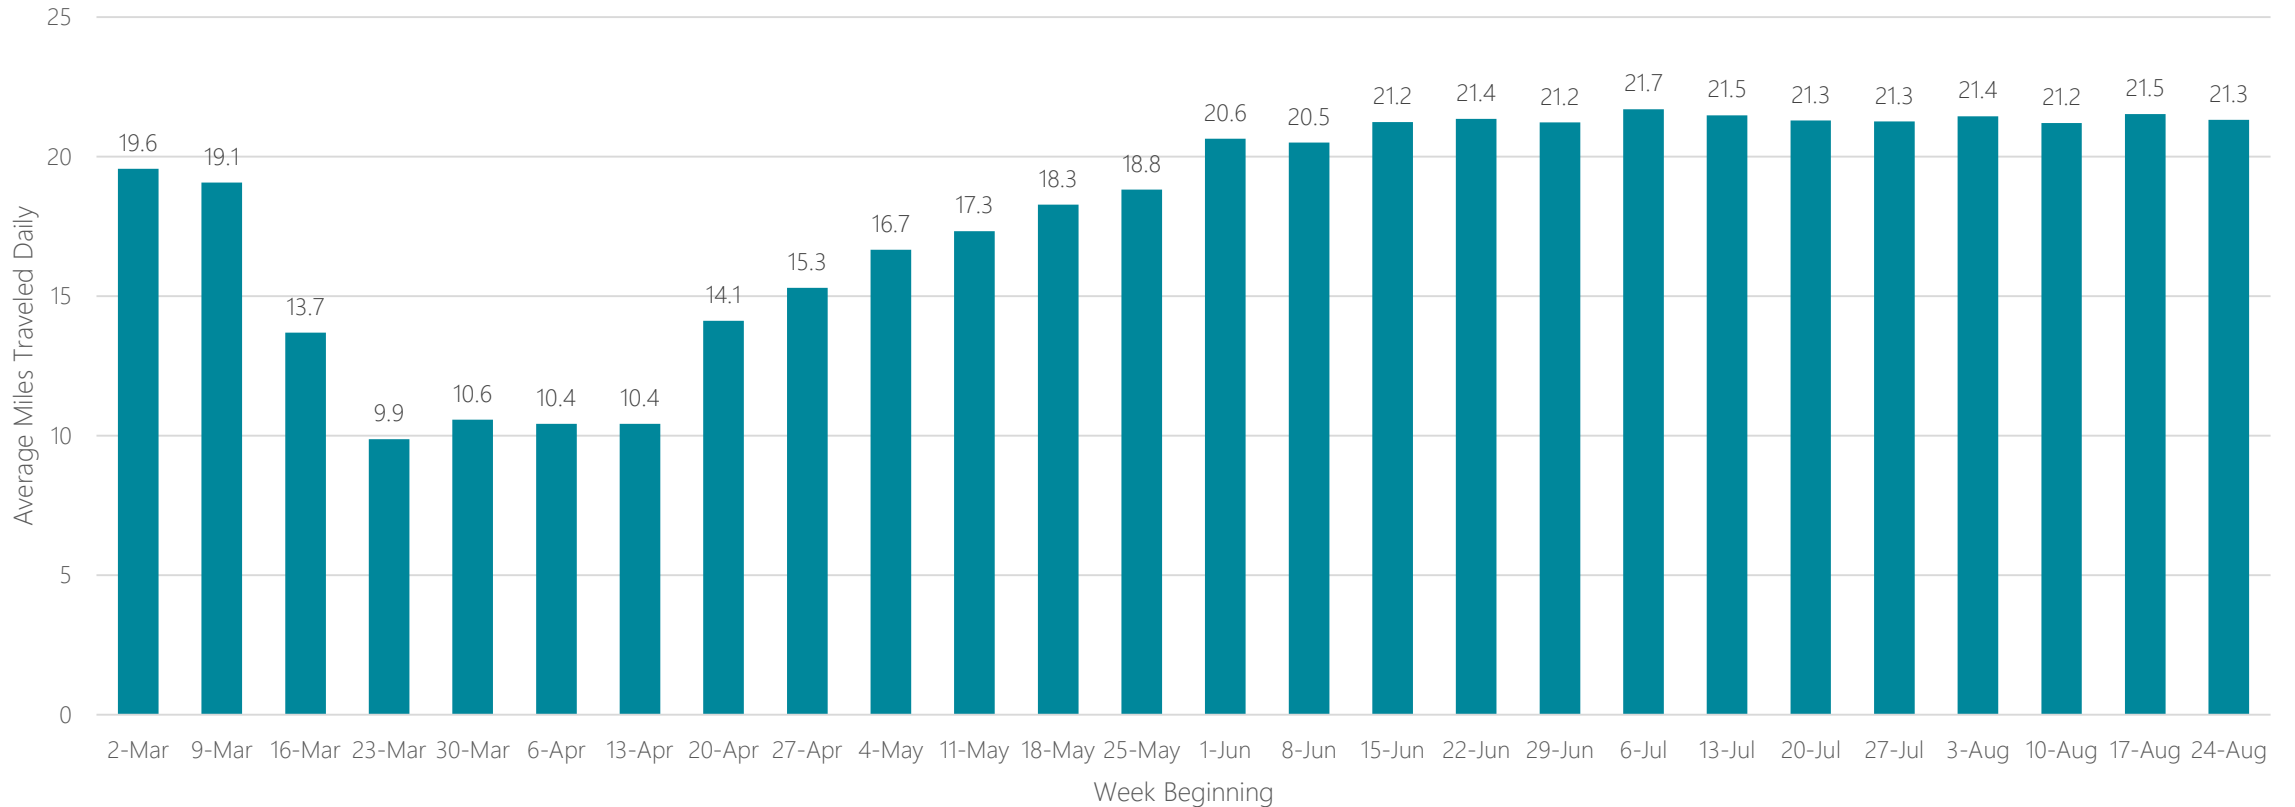

Waco-Temple-Bryan

Average Miles Traveled Daily Weekly Trend

Washington DC (Hagerstown)

Average Miles Traveled Daily Weekly Trend

Watertown

Average Miles Traveled Daily Weekly Trend

Wausau-Rhineland

Average Miles Traveled Daily Weekly Trend