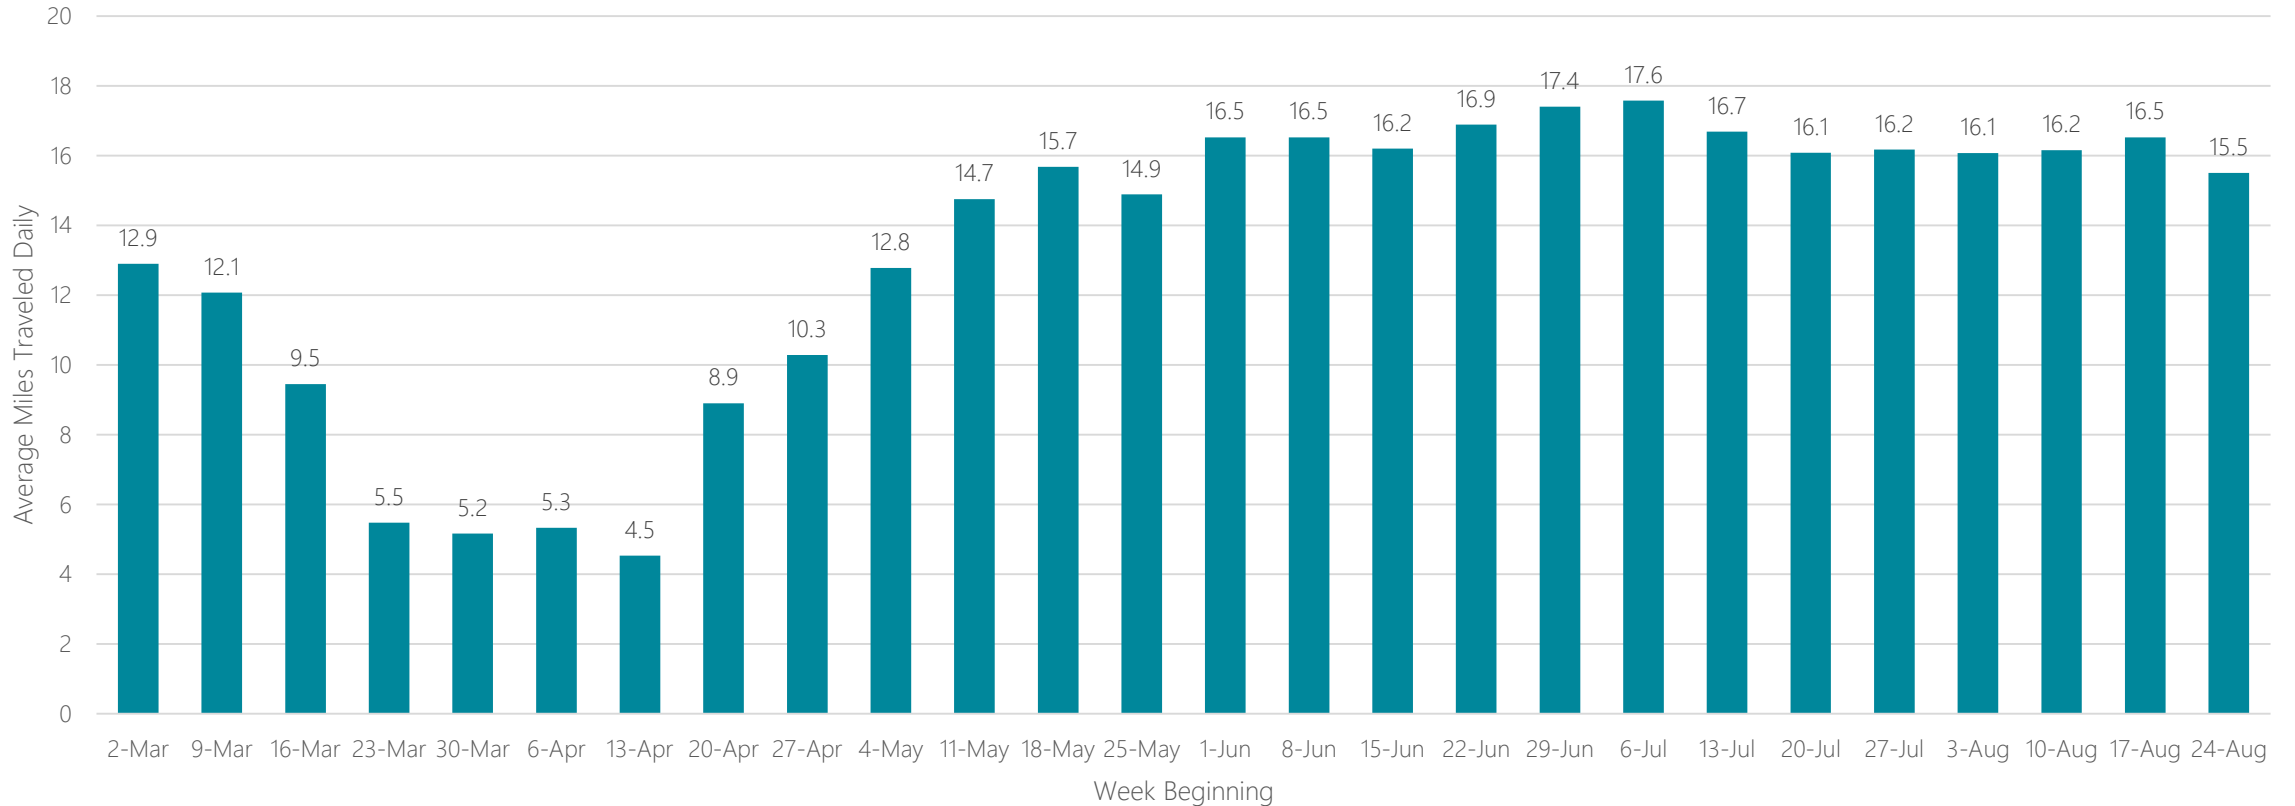

Average Miles Traveled Daily Weekly Trend

Evansville

Average Miles Traveled Daily Weekly Trend

Fairbanks

Average Miles Traveled Daily Weekly Trend

Fargo-Valley City

Average Miles Traveled Daily Weekly Trend