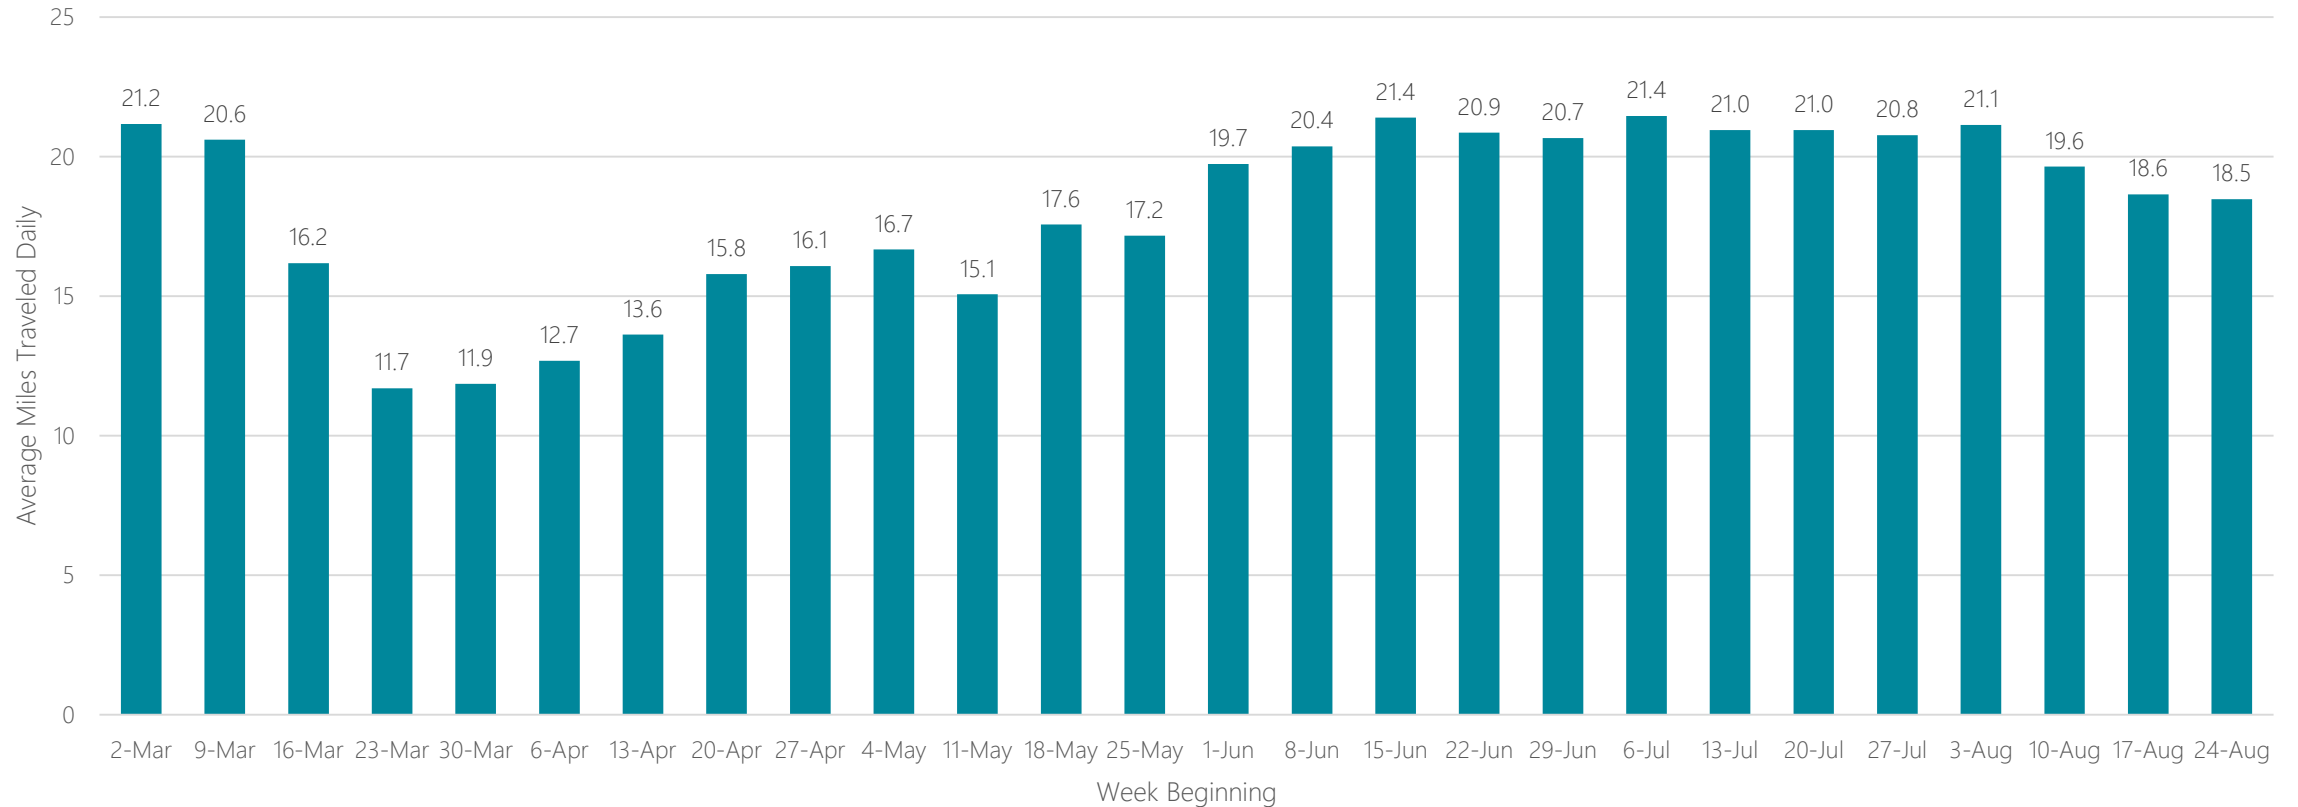

Chico-Redding

Average Miles Traveled Daily Weekly Trend