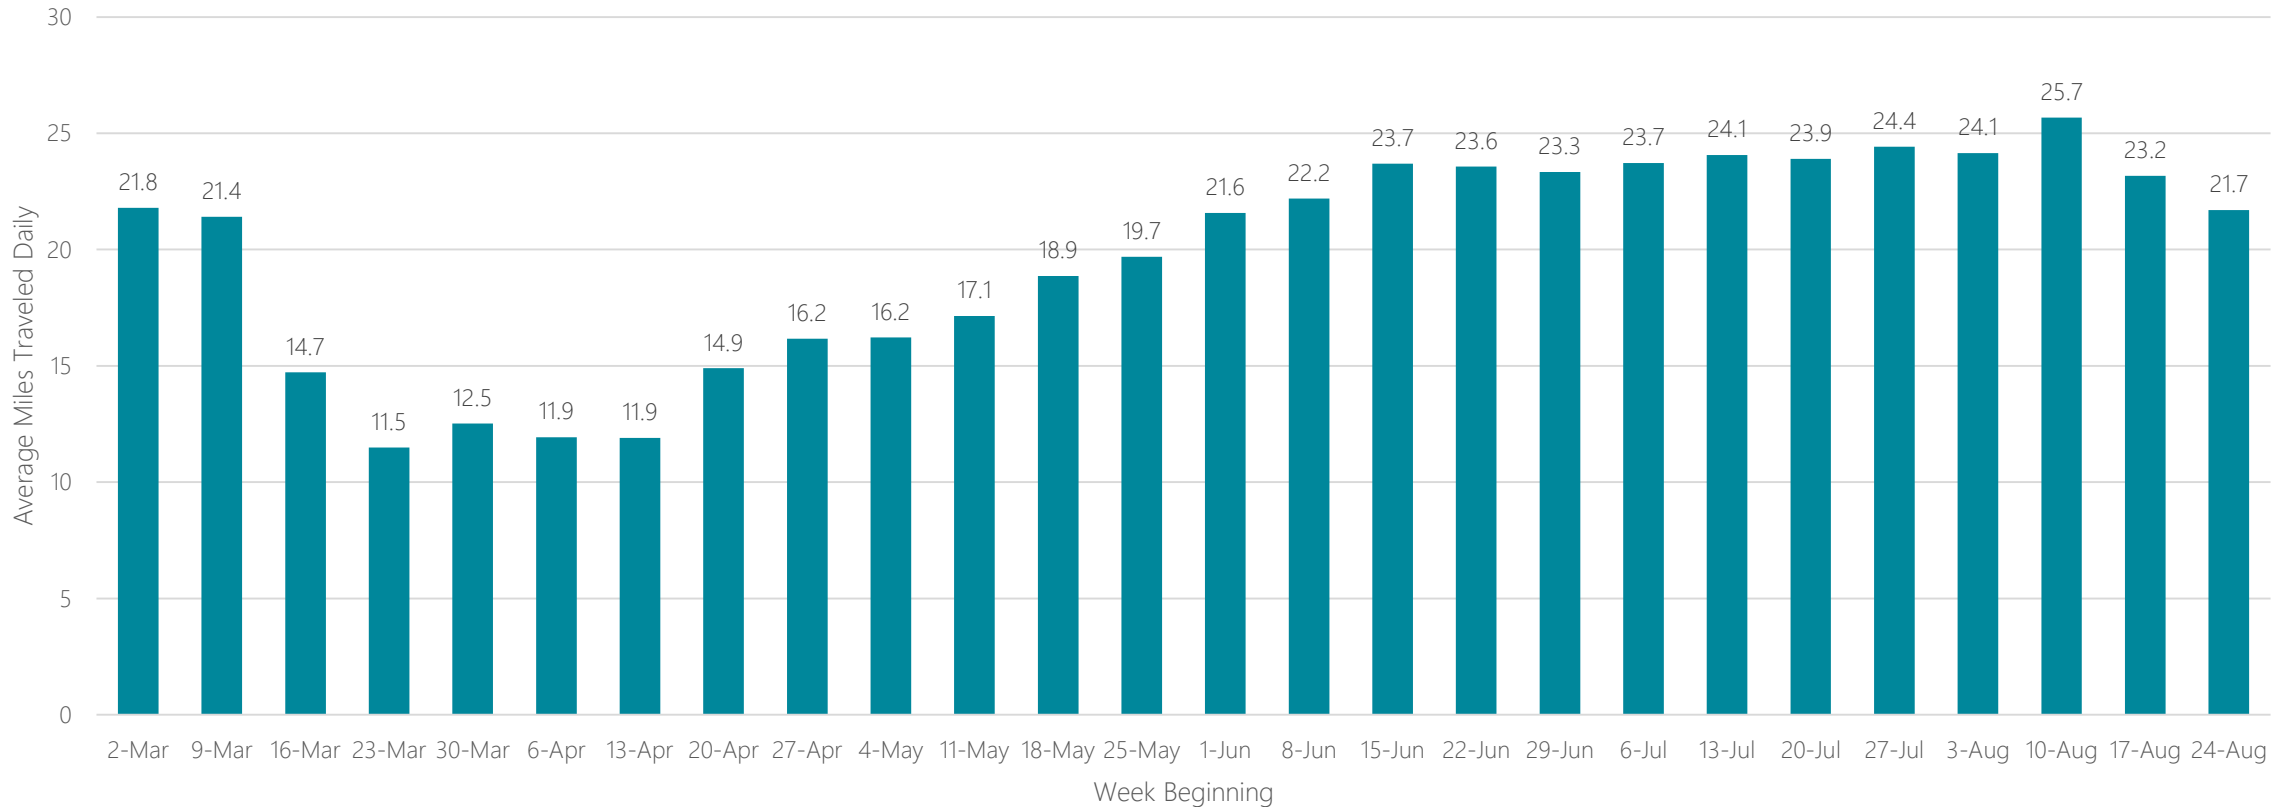

Cedar Rapids-Waterloo & Dubuque

Average Miles Traveled Daily Weekly Trend