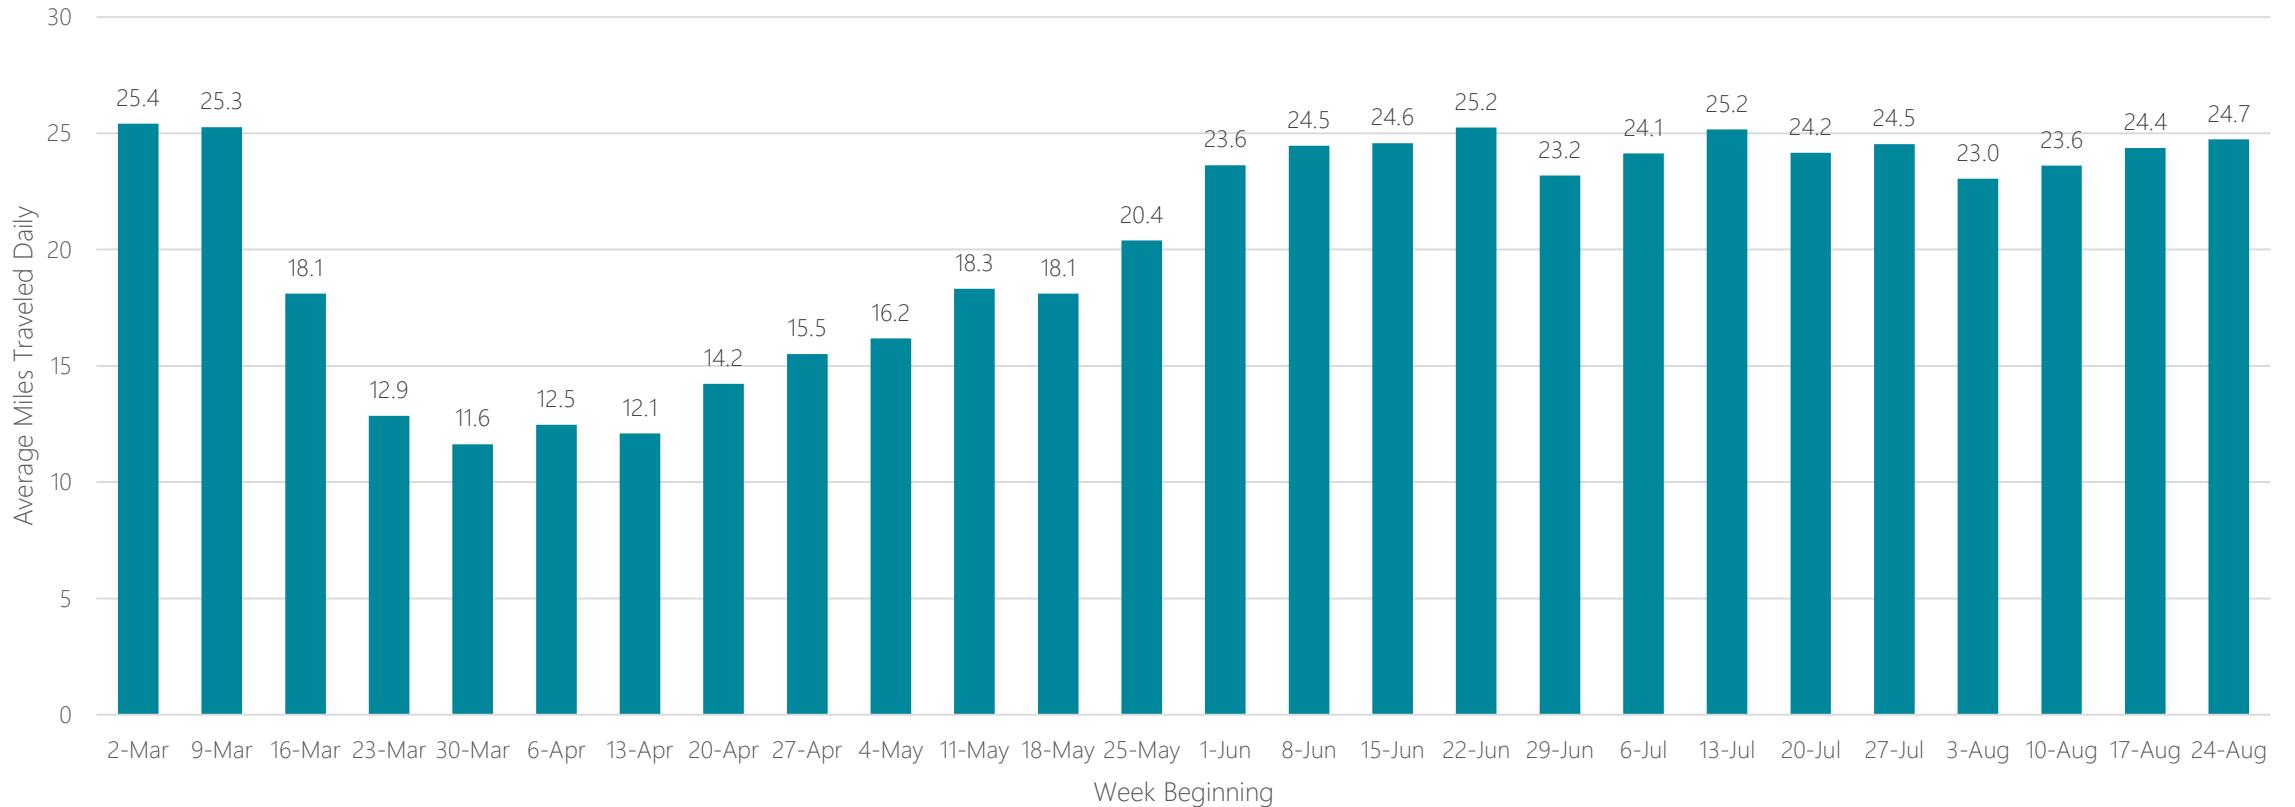

Salisbury

Average Miles Traveled Daily Weekly Trend