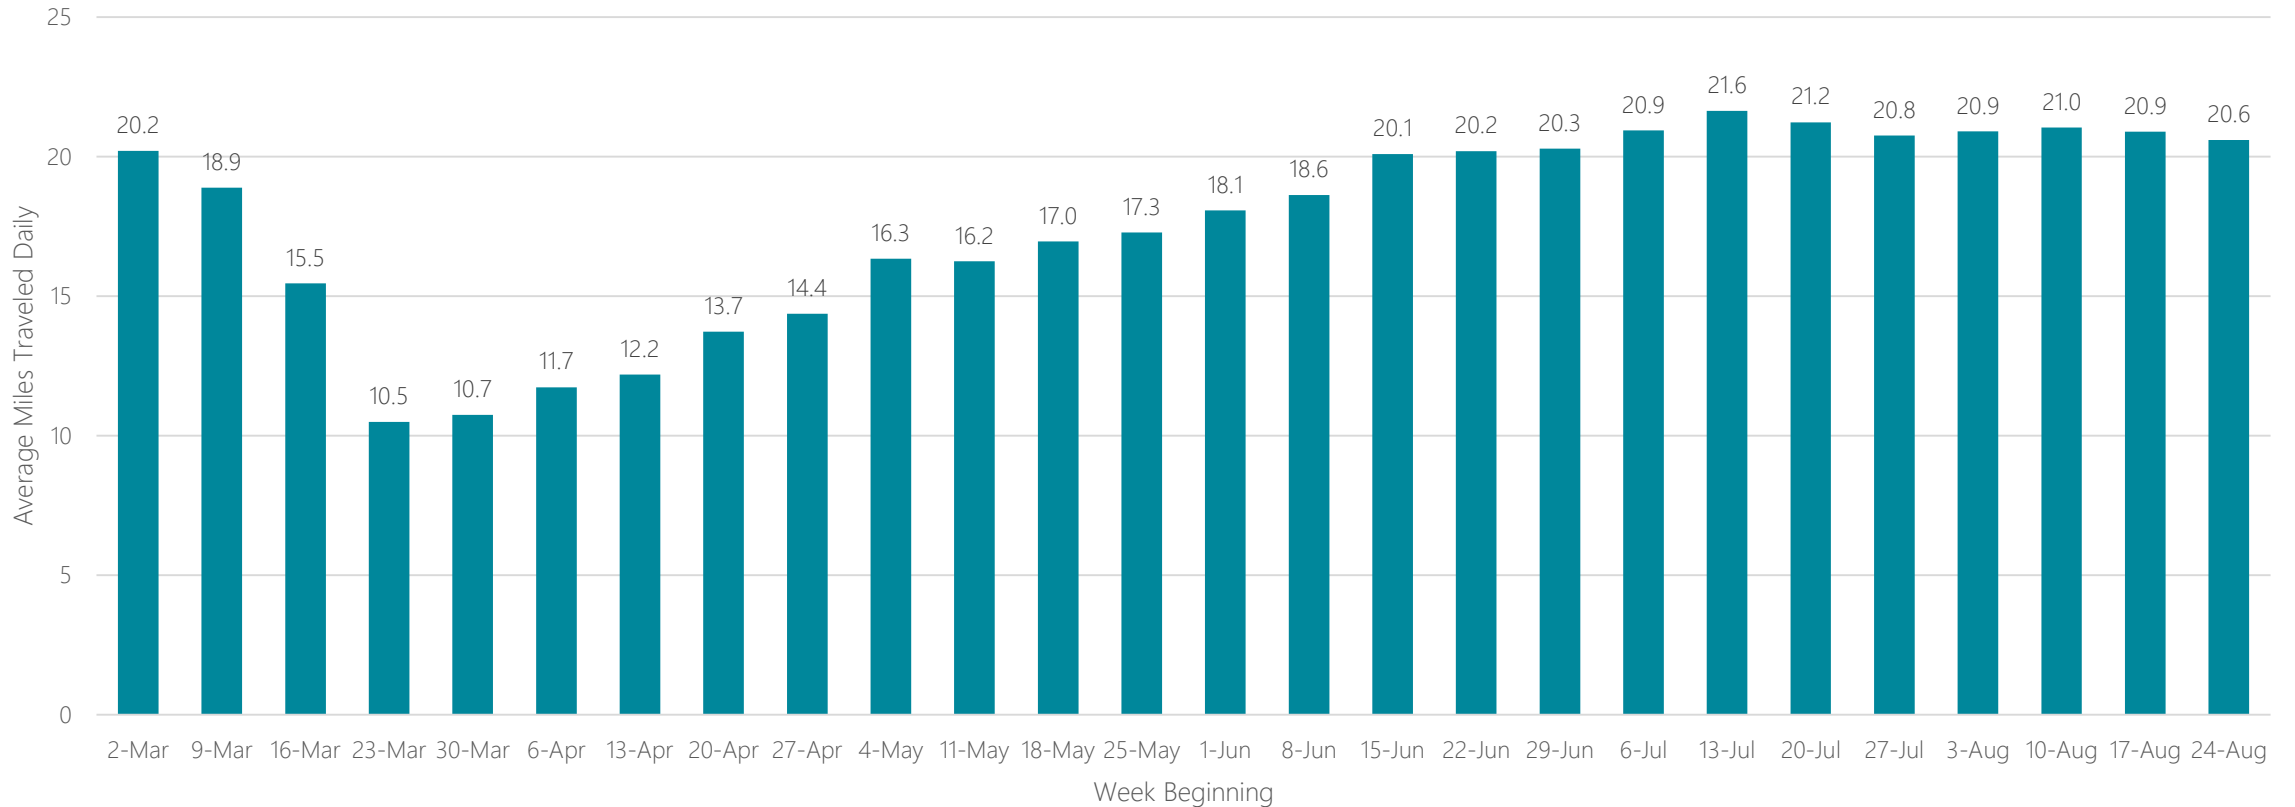

Average Miles Traveled Daily Weekly Trend

Wilkes Barre-Scranton

Average Miles Traveled Daily Weekly Trend

Wilmington

Average Miles Traveled Daily Weekly Trend

Yakima-Pasco-Richland-Kennewick

Average Miles Traveled Daily Weekly Trend