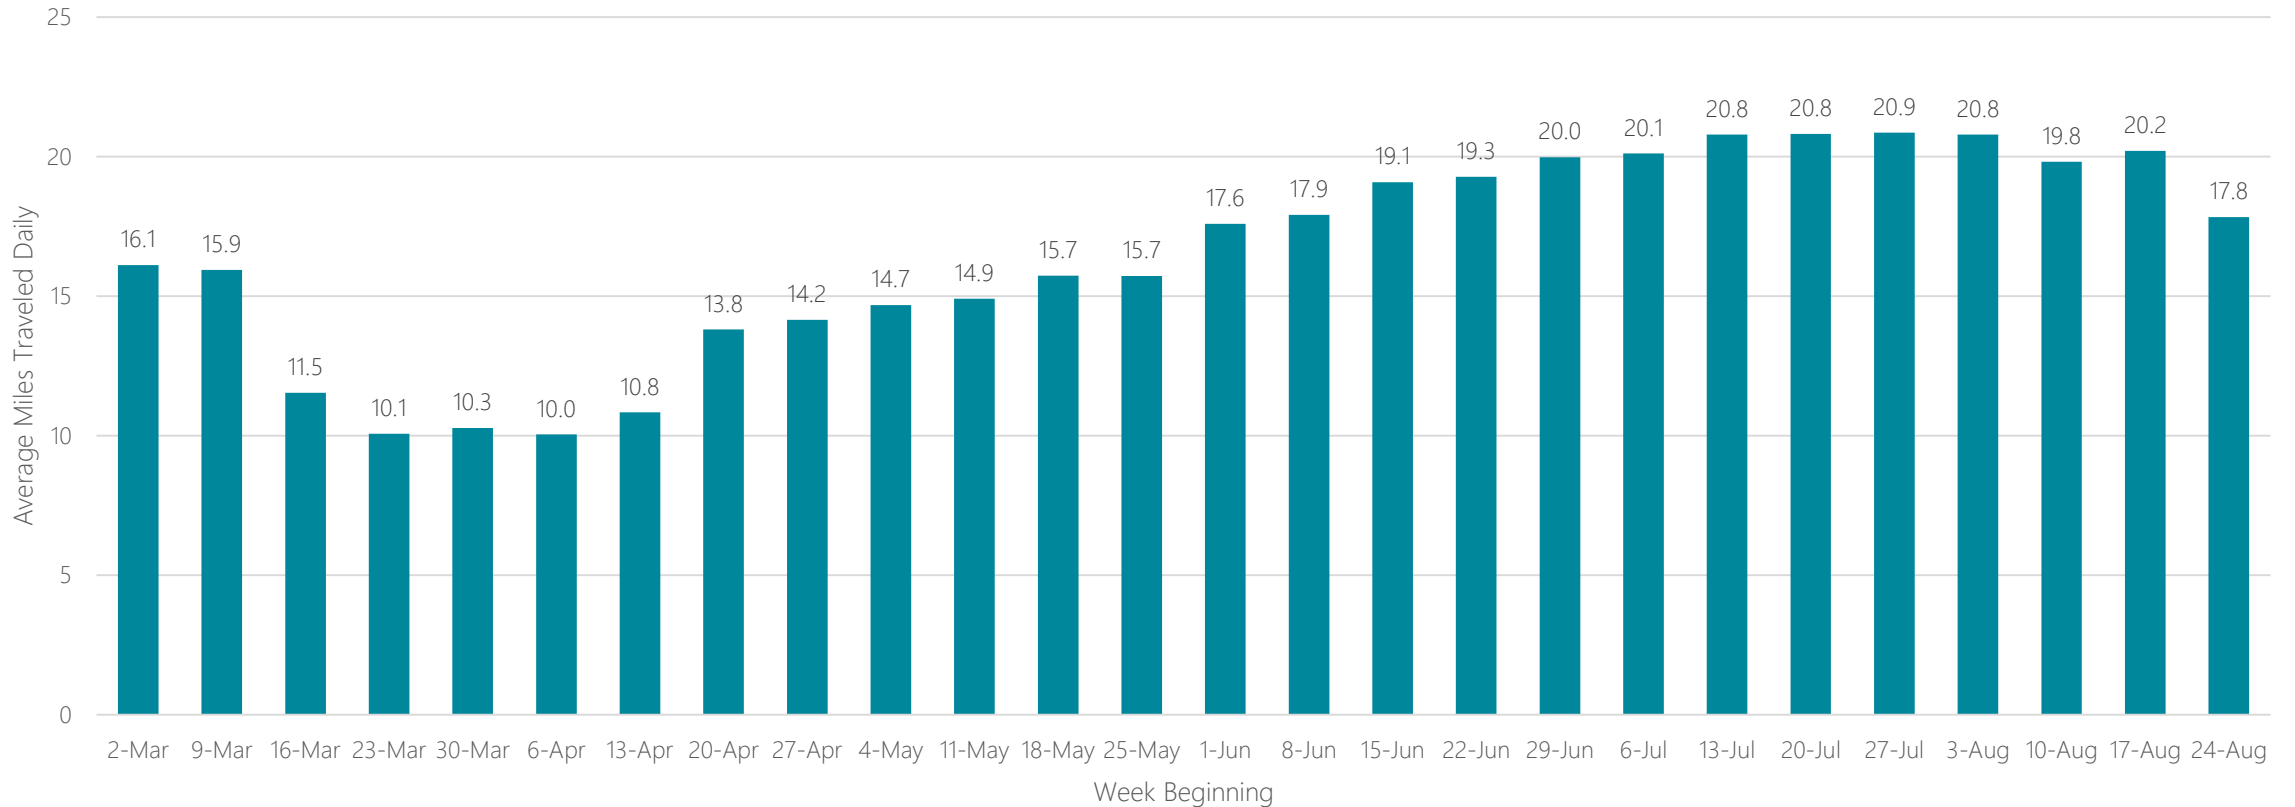

Lubbock

Average Miles Traveled Daily Weekly Trend

Macon

Average Miles Traveled Daily Weekly Trend

Madison

Average Miles Traveled Daily Weekly Trend

Mankato

Average Miles Traveled Daily Weekly Trend