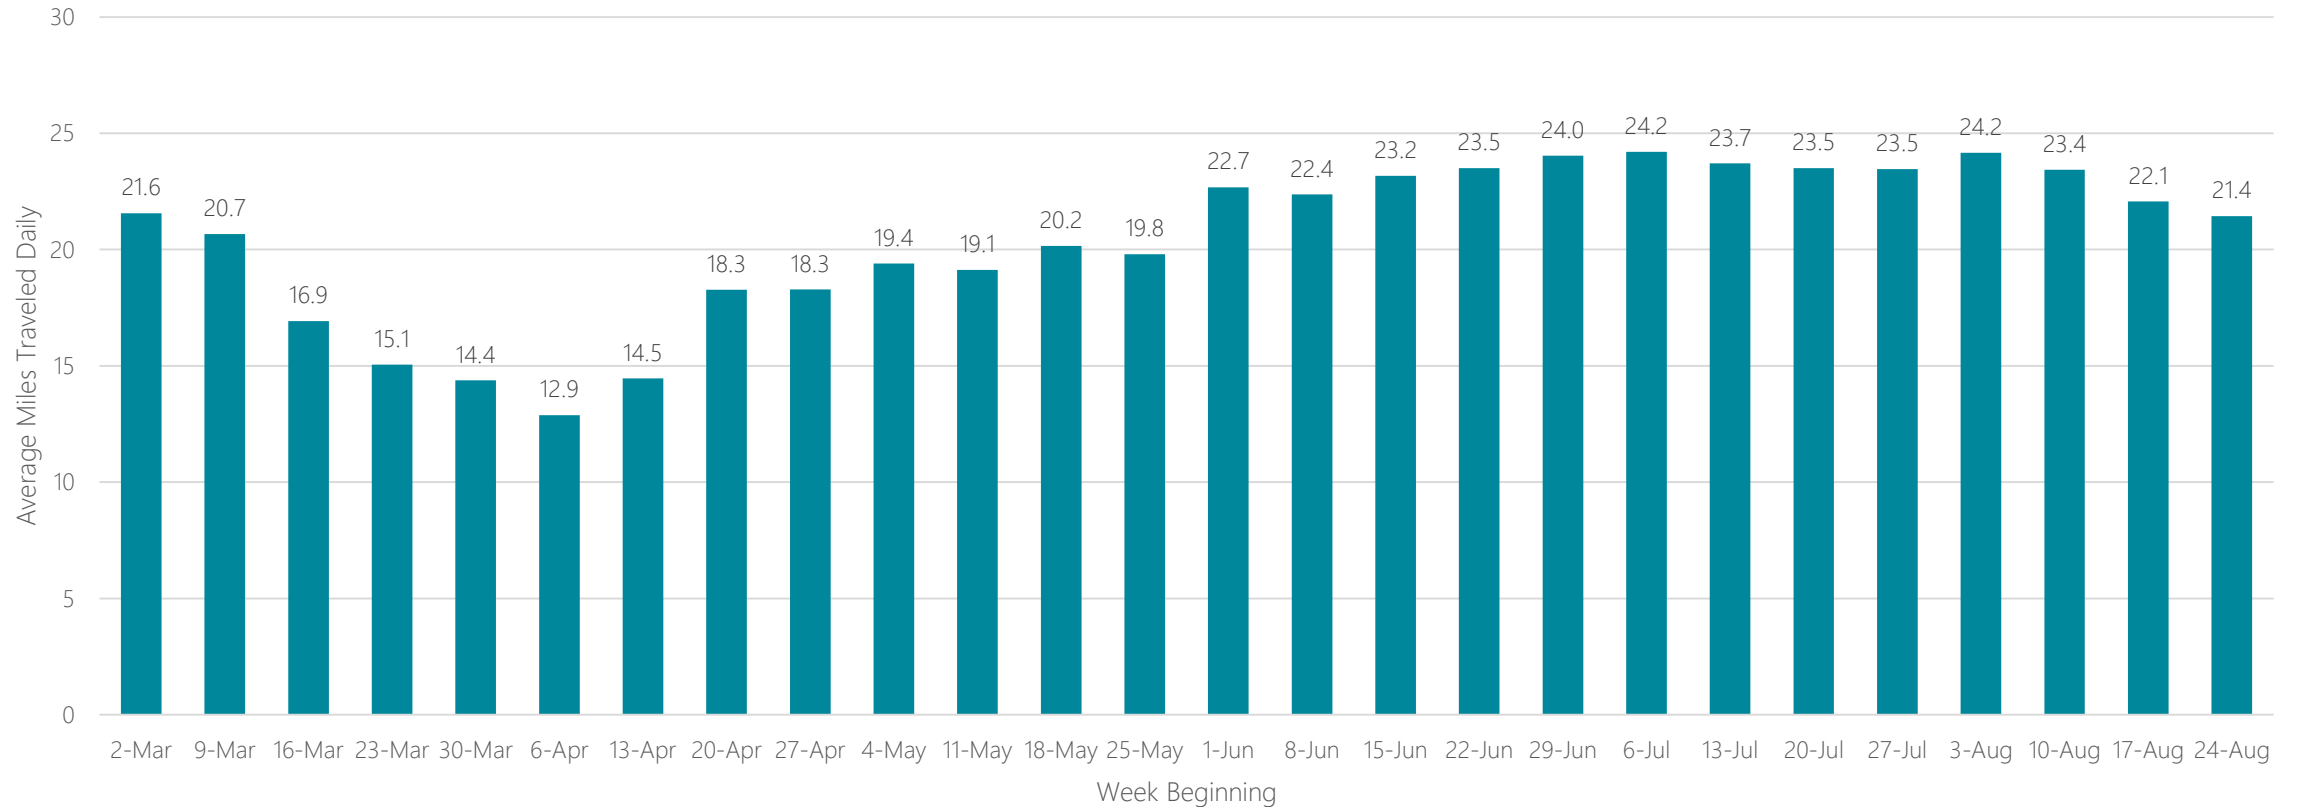

Oklahoma City

Average Miles Traveled Daily Weekly Trend

Omaha

Average Miles Traveled Daily Weekly Trend

Orlando-Daytona Beach-Melbourne

Average Miles Traveled Daily Weekly Trend

Ottumwa-Kirksville

Average Miles Traveled Daily Weekly Trend