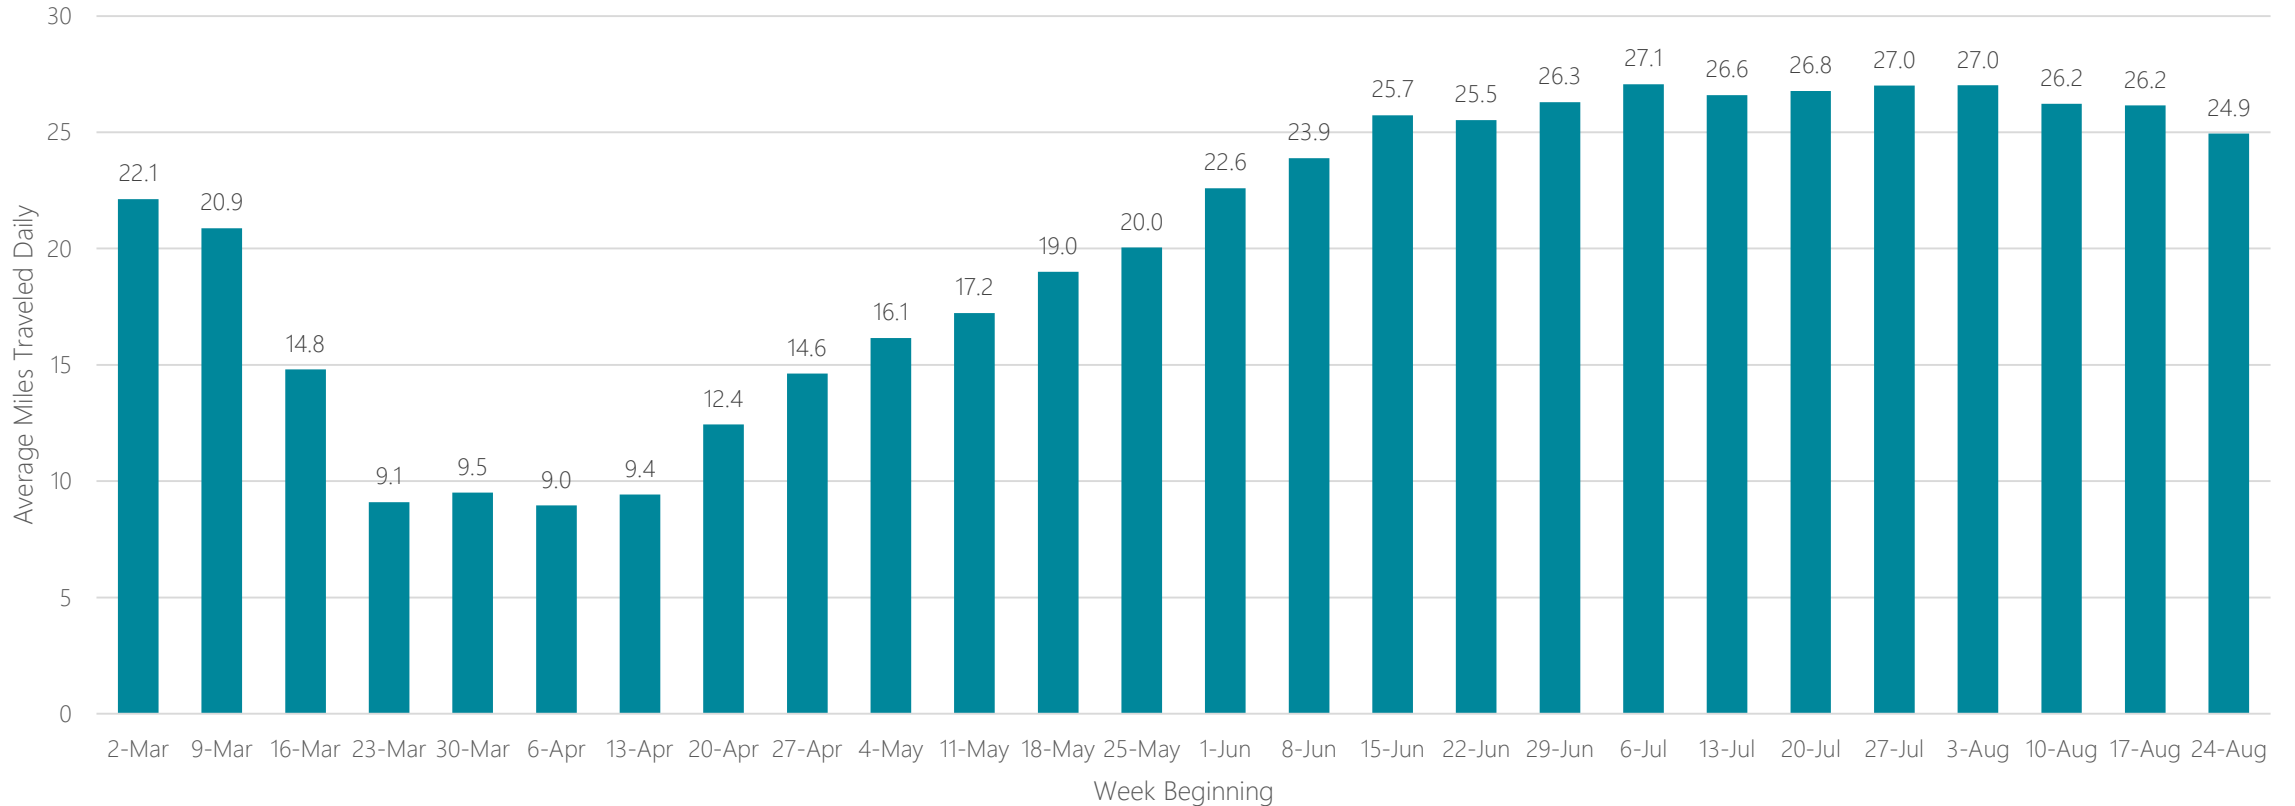

Traverse City-Cadillac

Average Miles Traveled Daily Weekly Trend