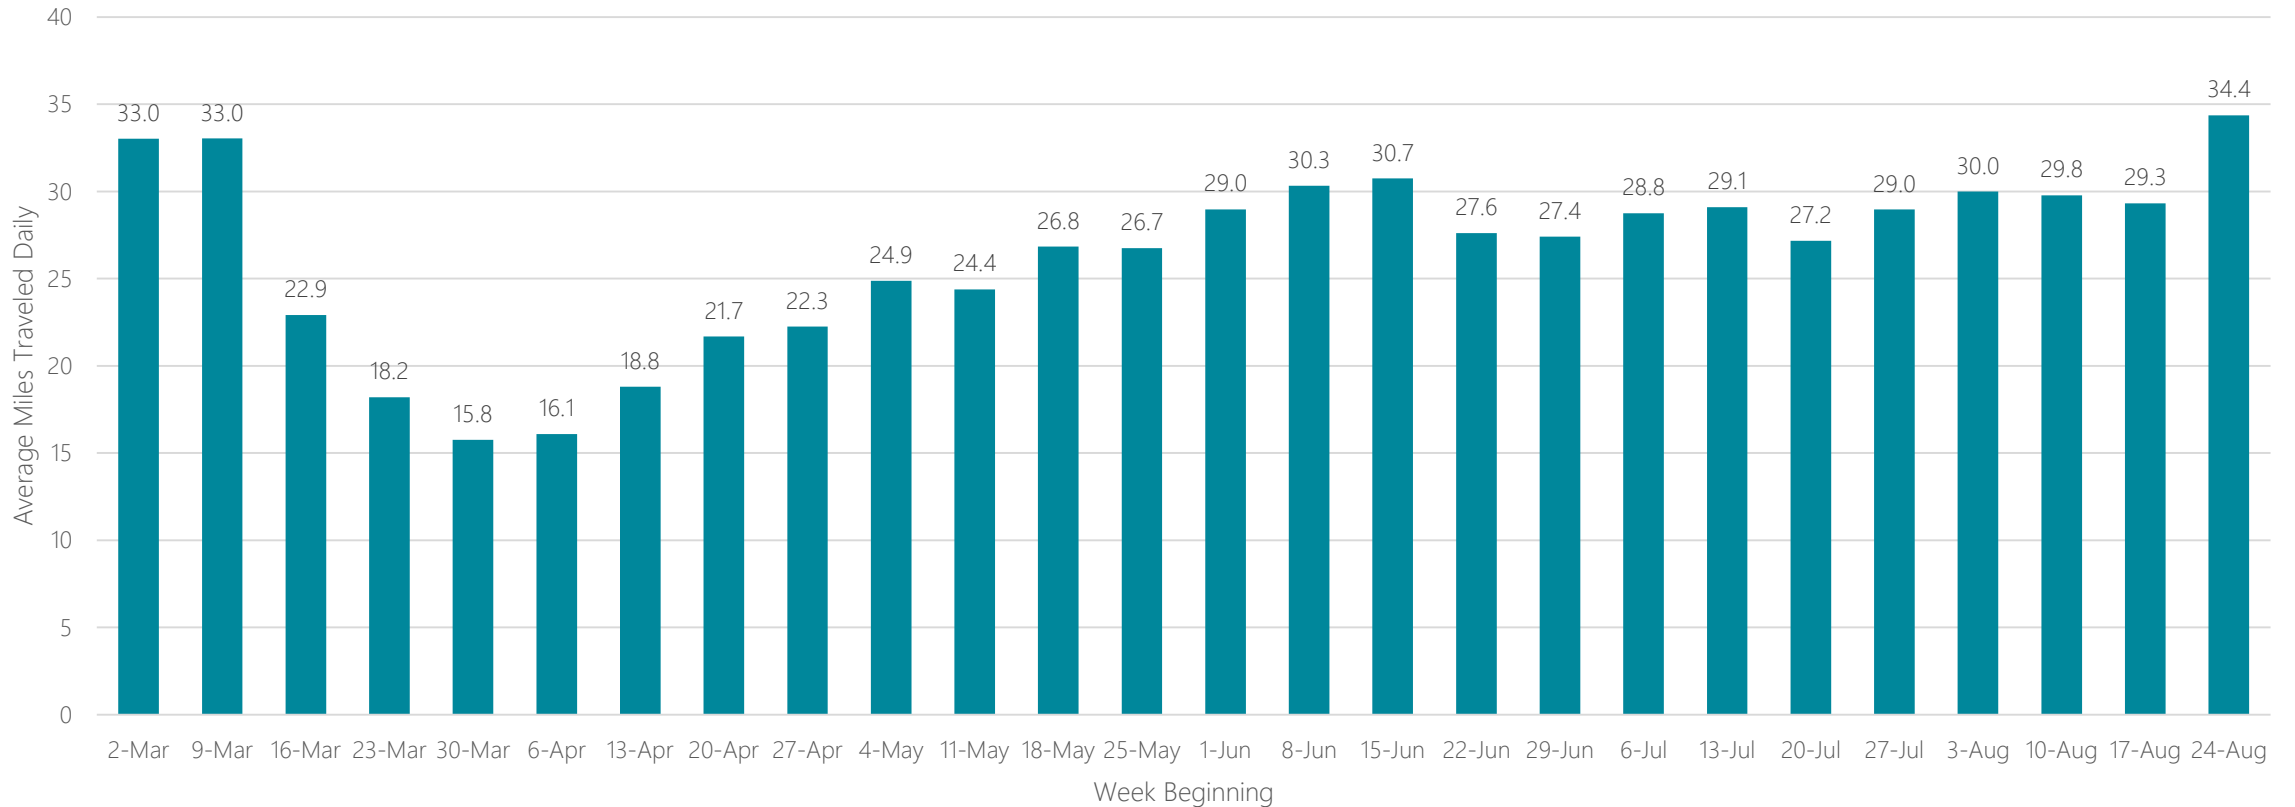

Beaumont

Average Miles Traveled Daily Weekly Trend