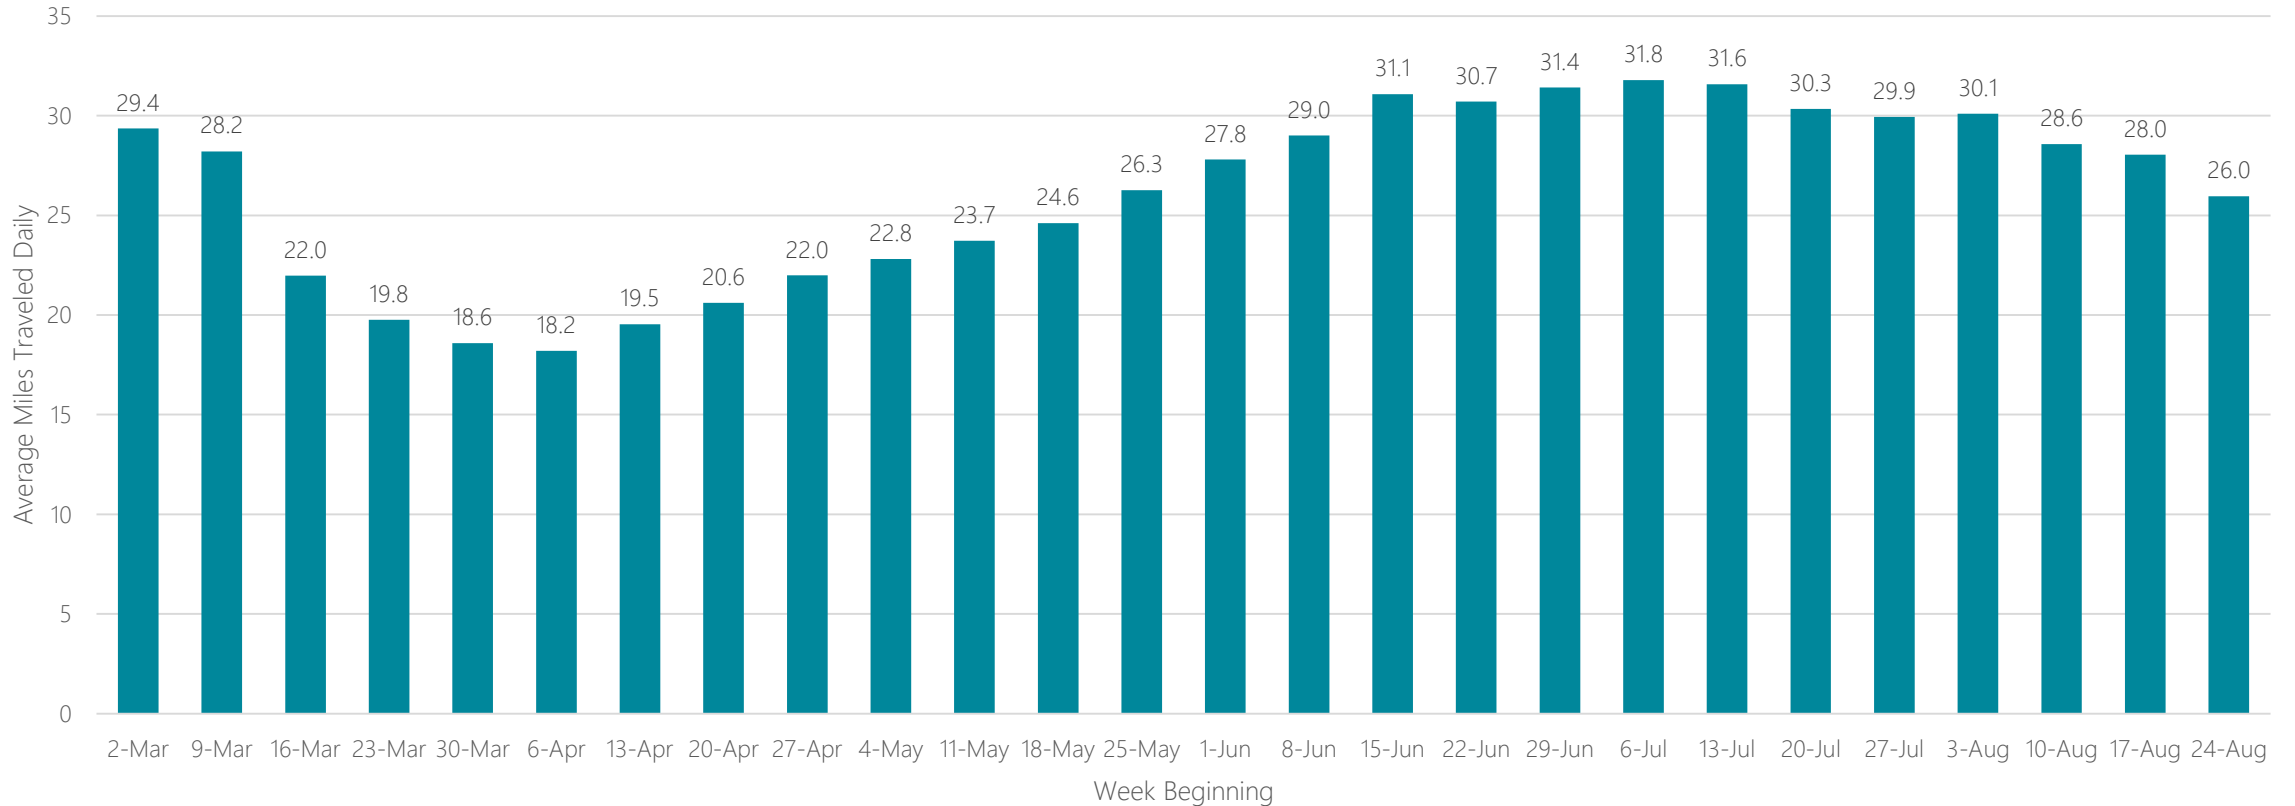

Boise

Average Miles Traveled Daily Weekly Trend

Boston (Manchester)

Average Miles Traveled Daily Weekly Trend

Bowling Green

Average Miles Traveled Daily Weekly Trend

Buffalo

Average Miles Traveled Daily Weekly Trend