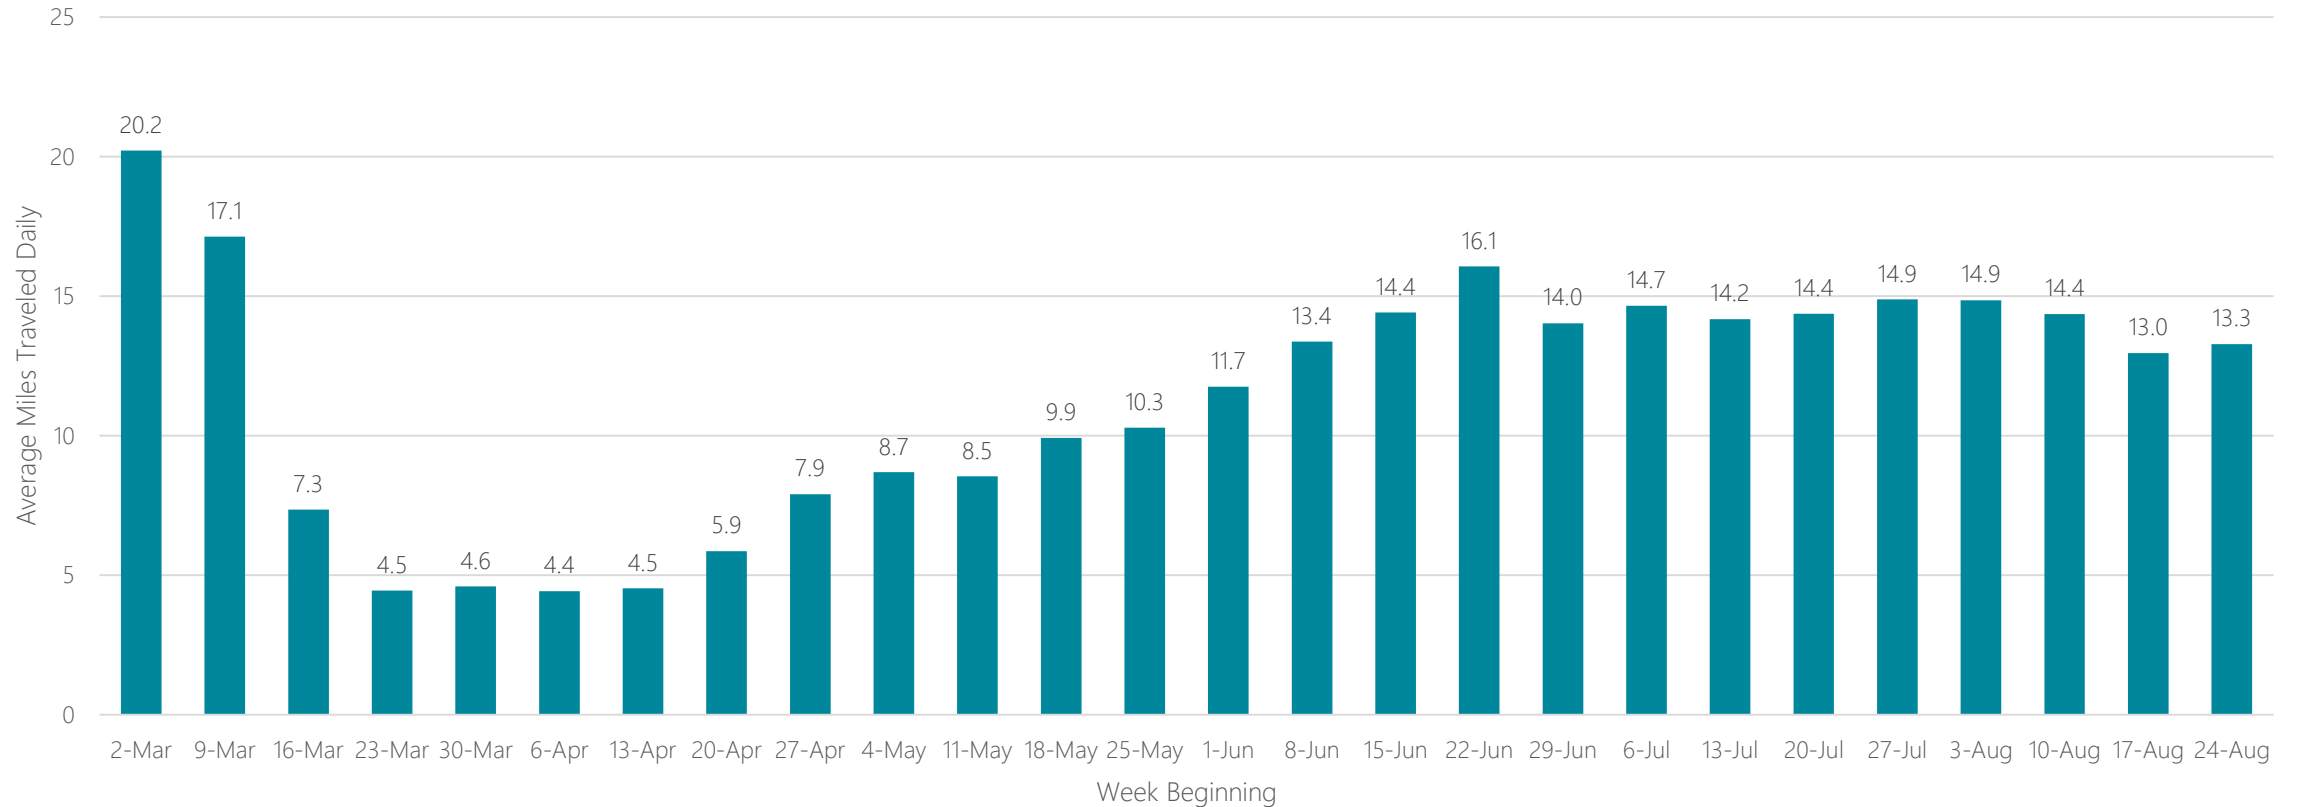

San Francisco-Oakland-San Jose

Average Miles Traveled Daily Weekly Trend