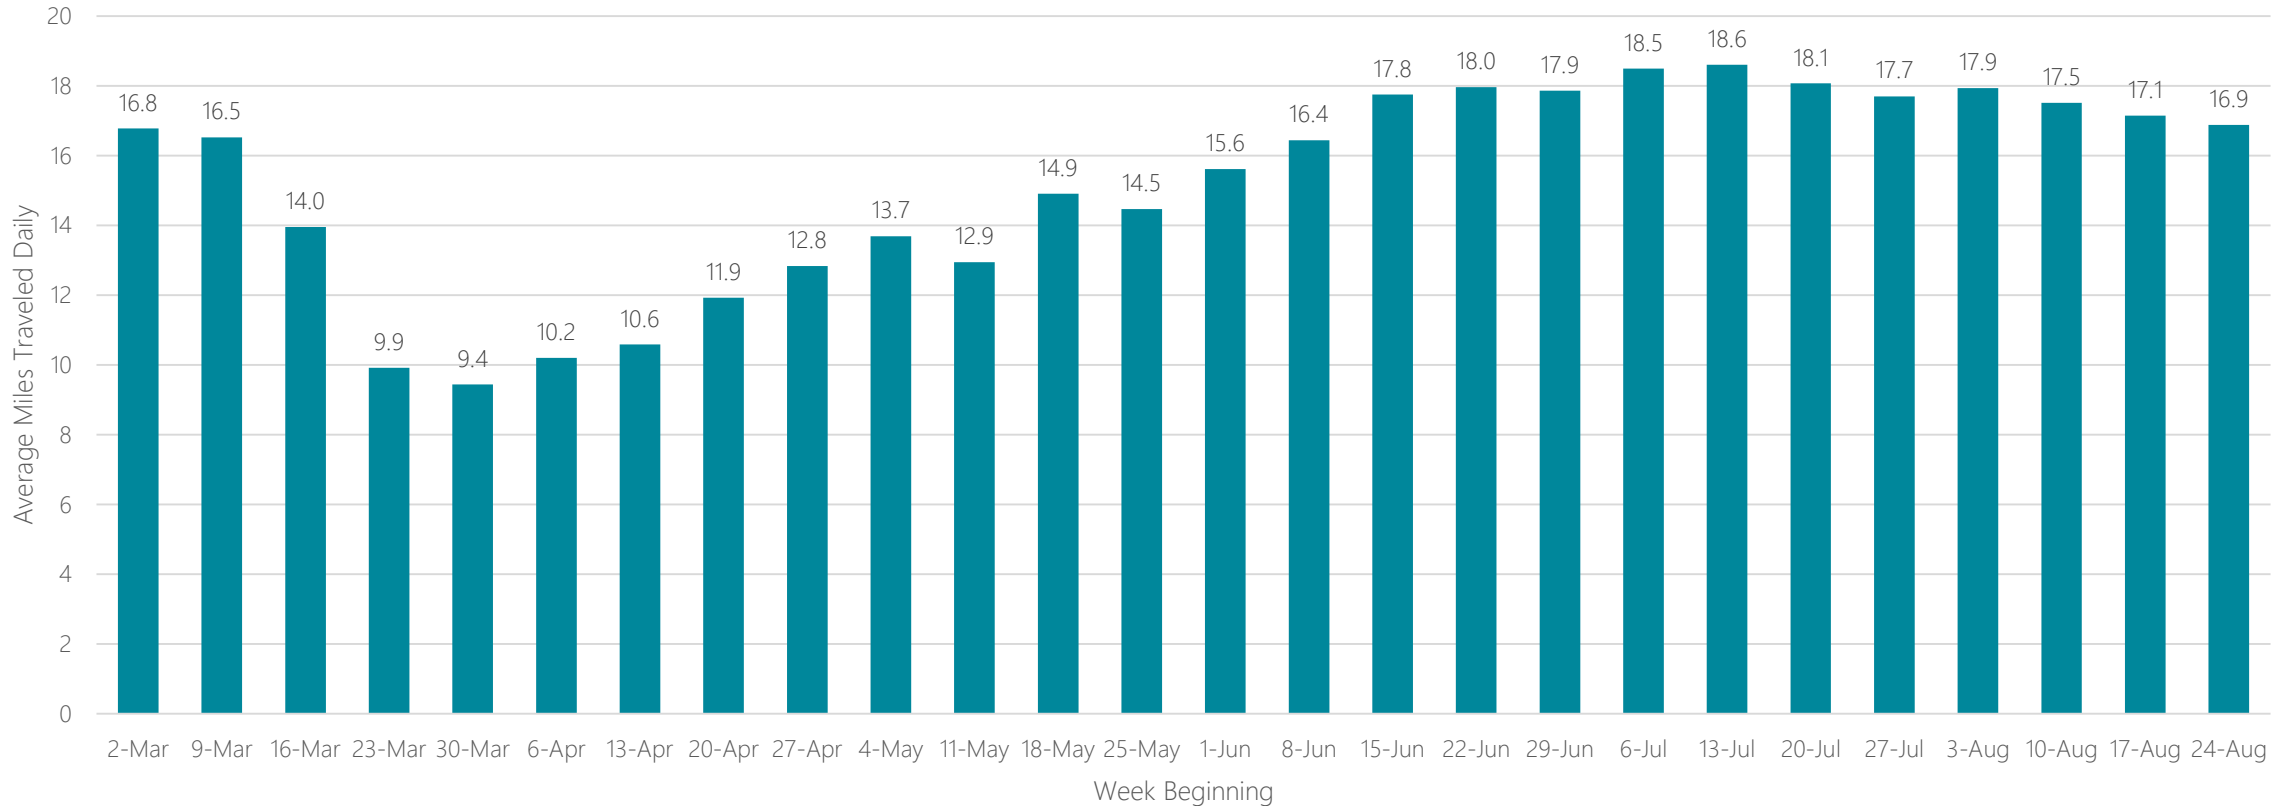

Medford-Klamath Falls

Average Miles Traveled Daily Weekly Trend