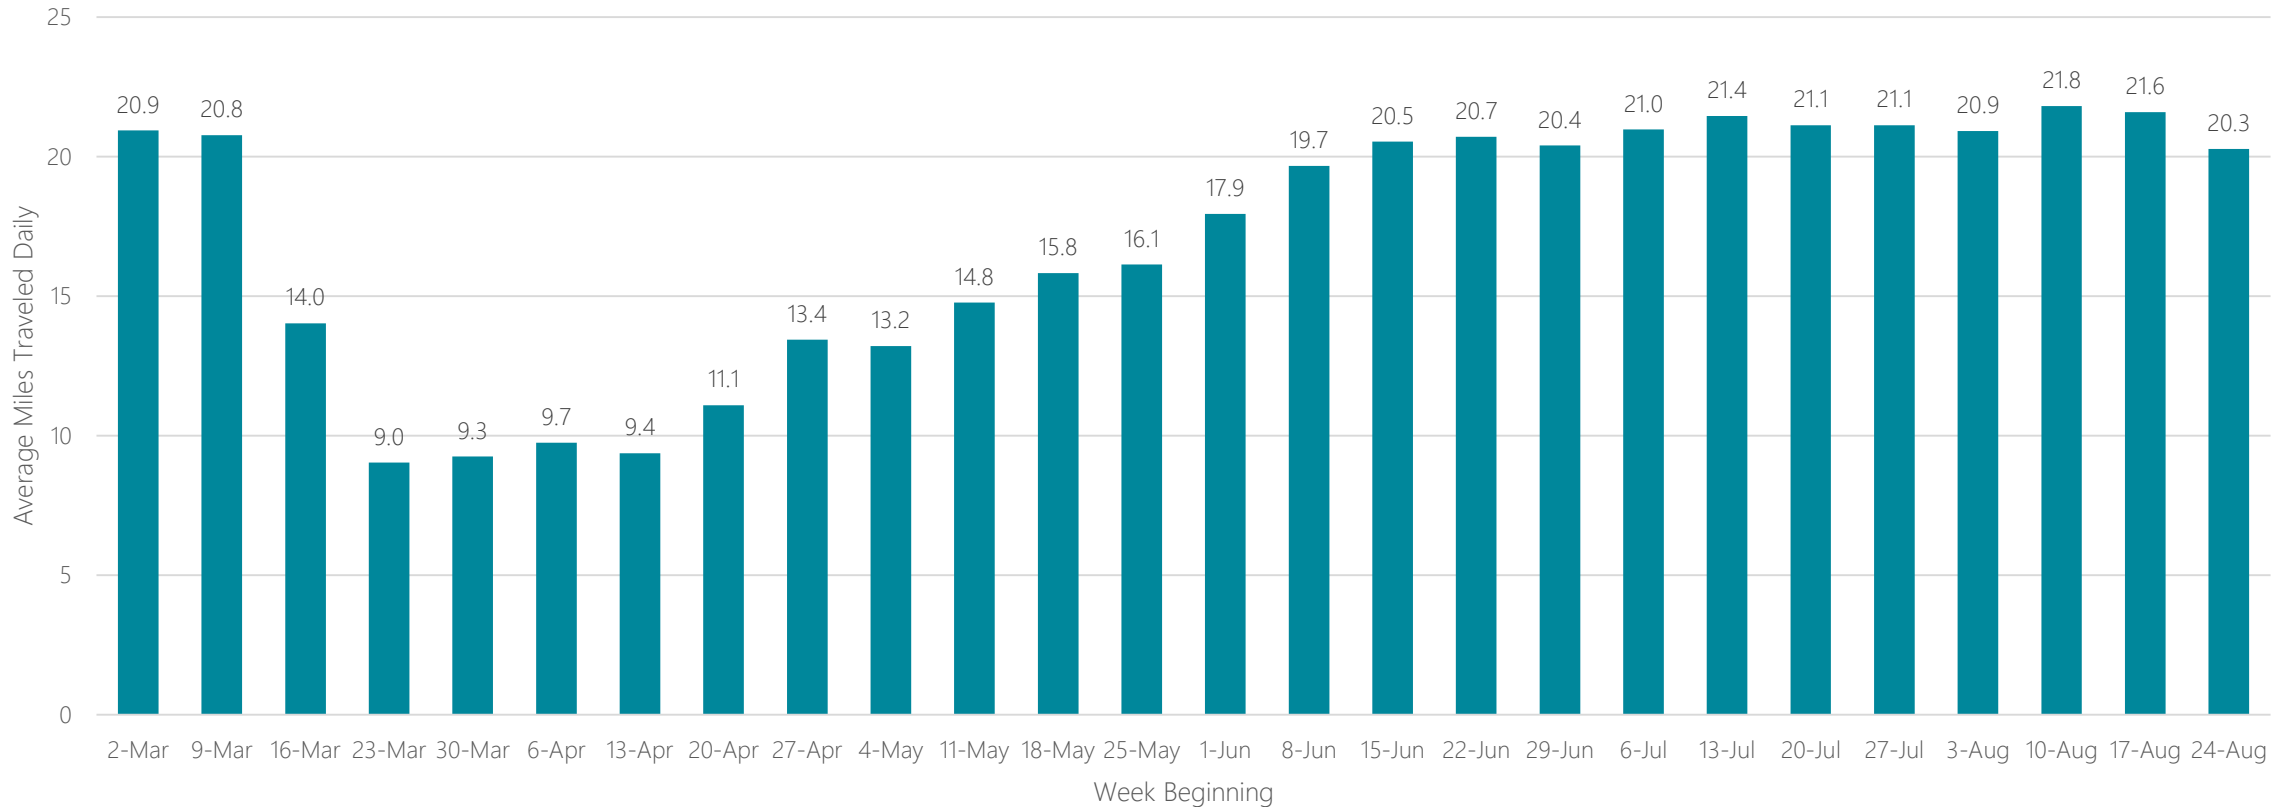

Wilkes Barre-Scranton

Average Miles Traveled Daily Weekly Trend