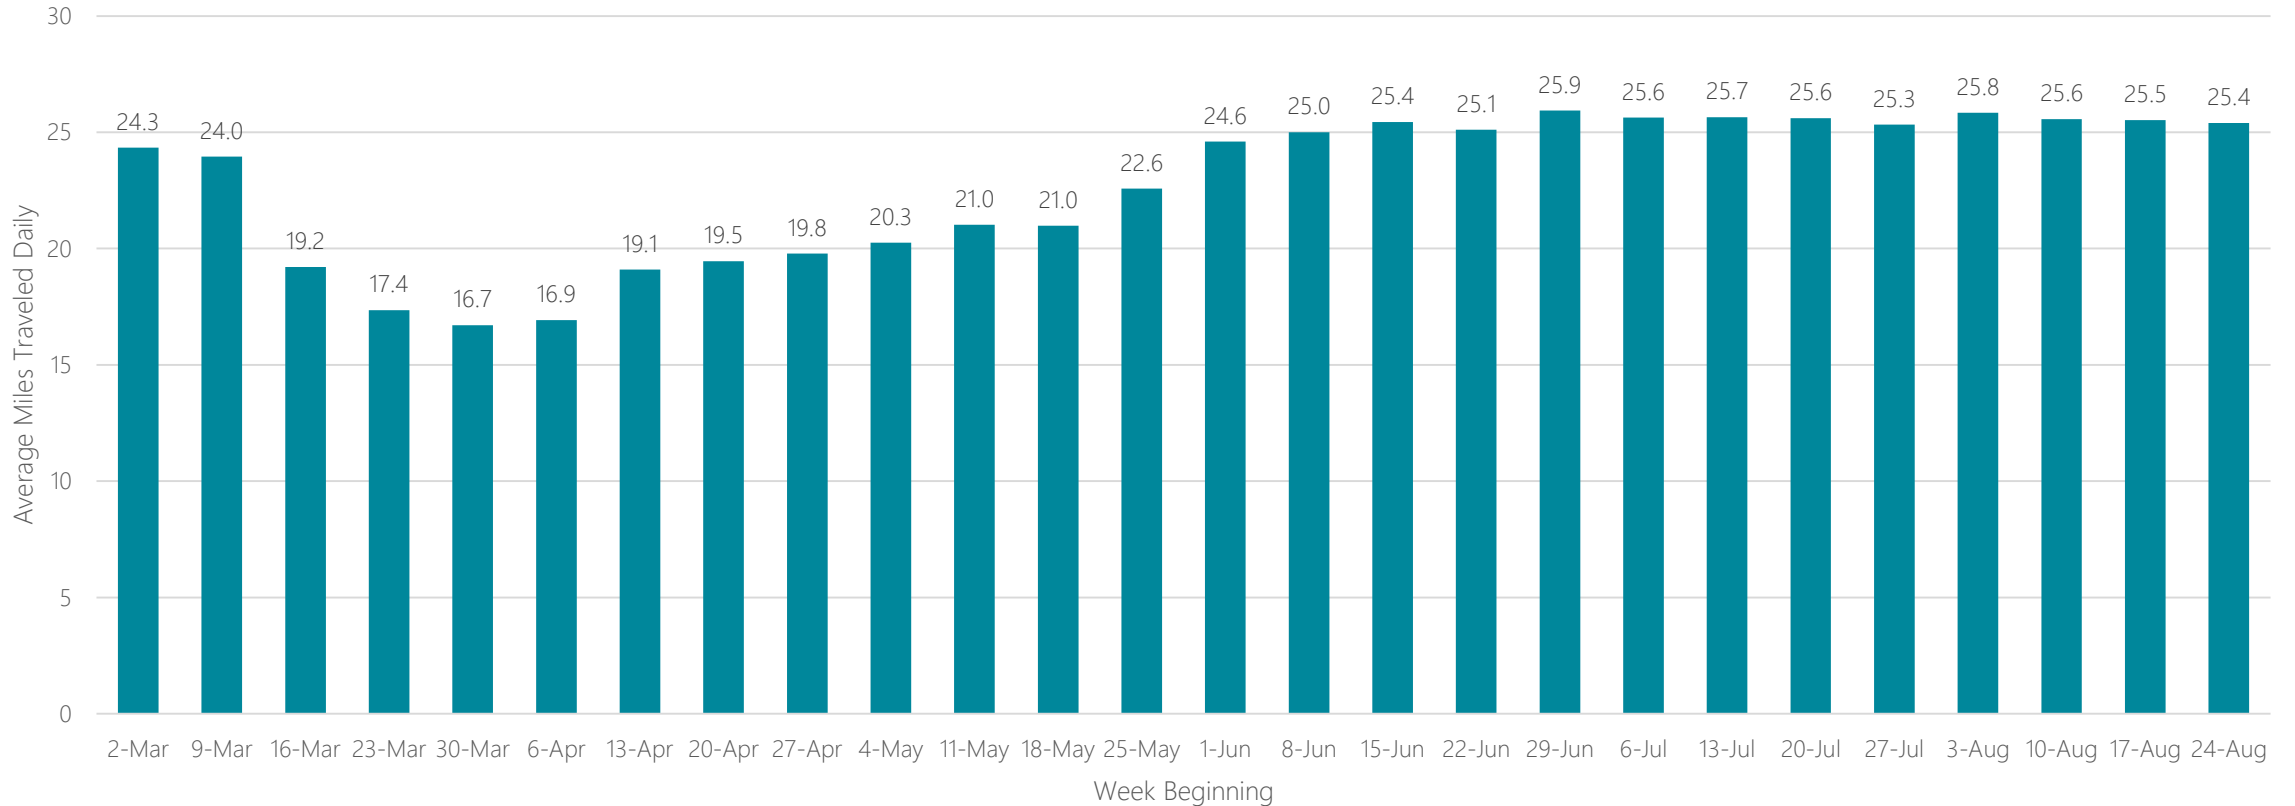

Youngstown

Average Miles Traveled Daily Weekly Trend

Yuma-El Centro

Average Miles Traveled Daily Weekly Trend

Zanesville

Average Miles Traveled Daily Weekly Trend

geekOUT@geopath.org

Additional regions available upon request