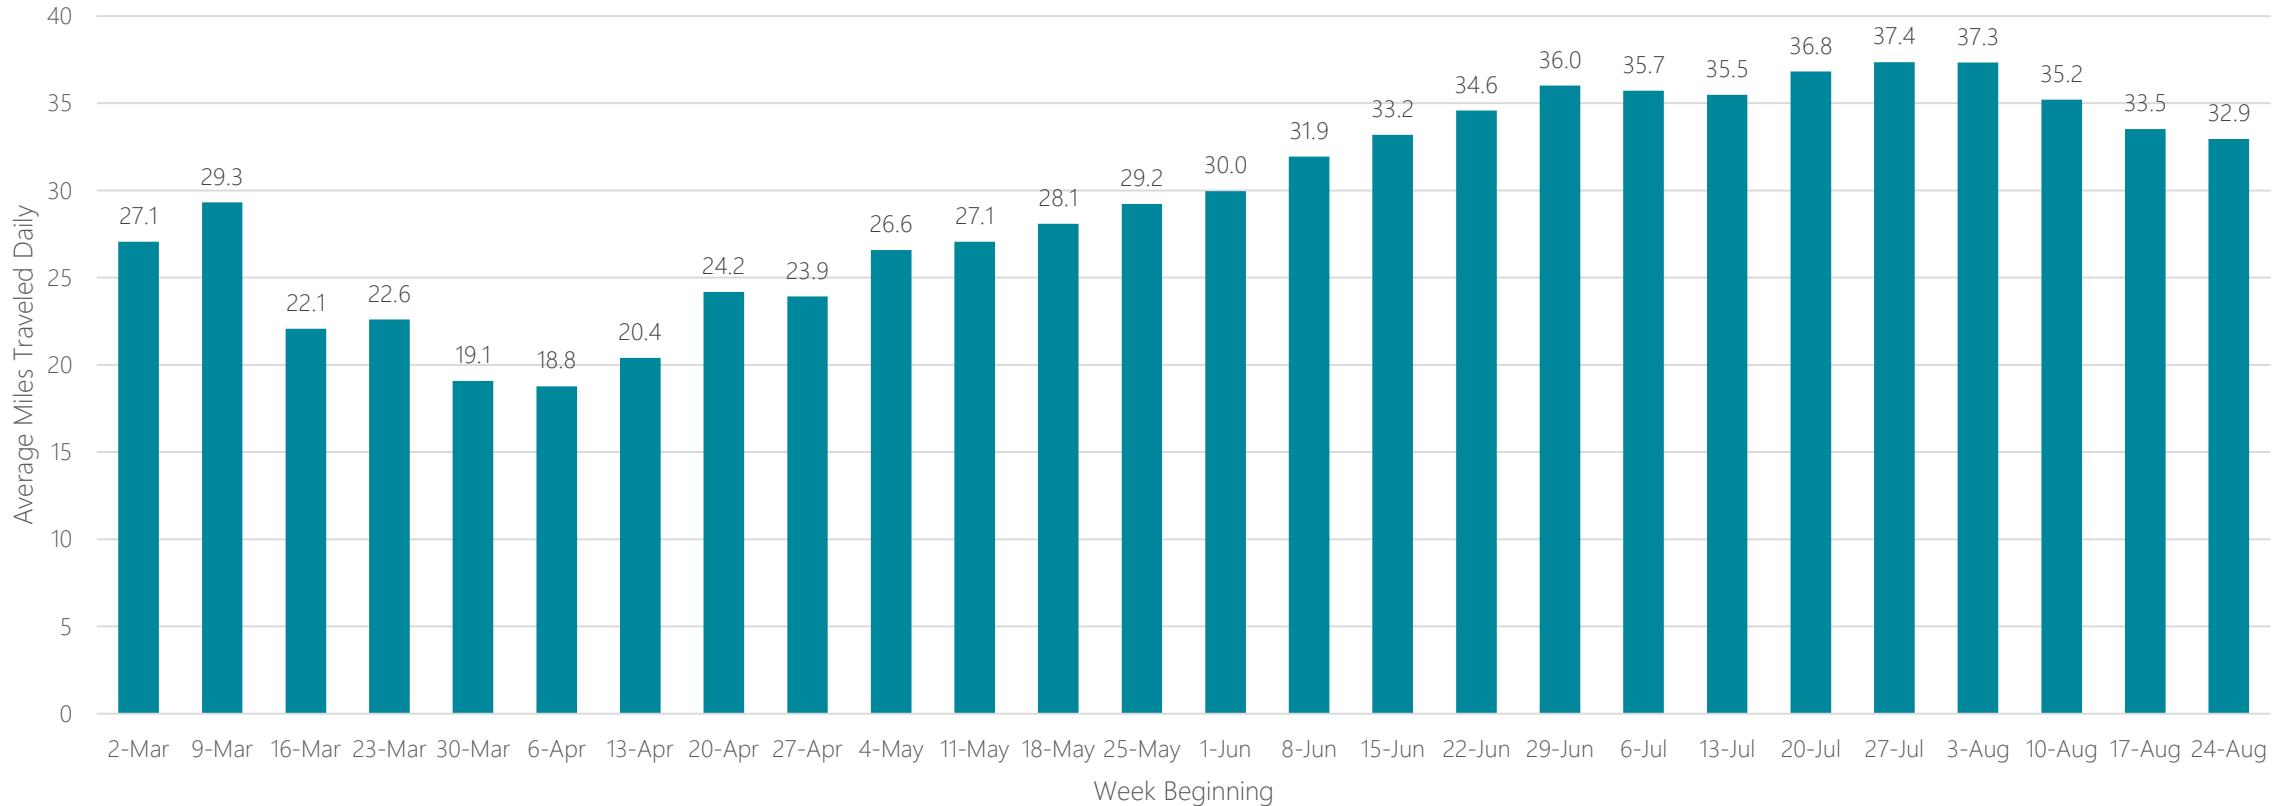

North Platte

Average Miles Traveled Daily Weekly Trend