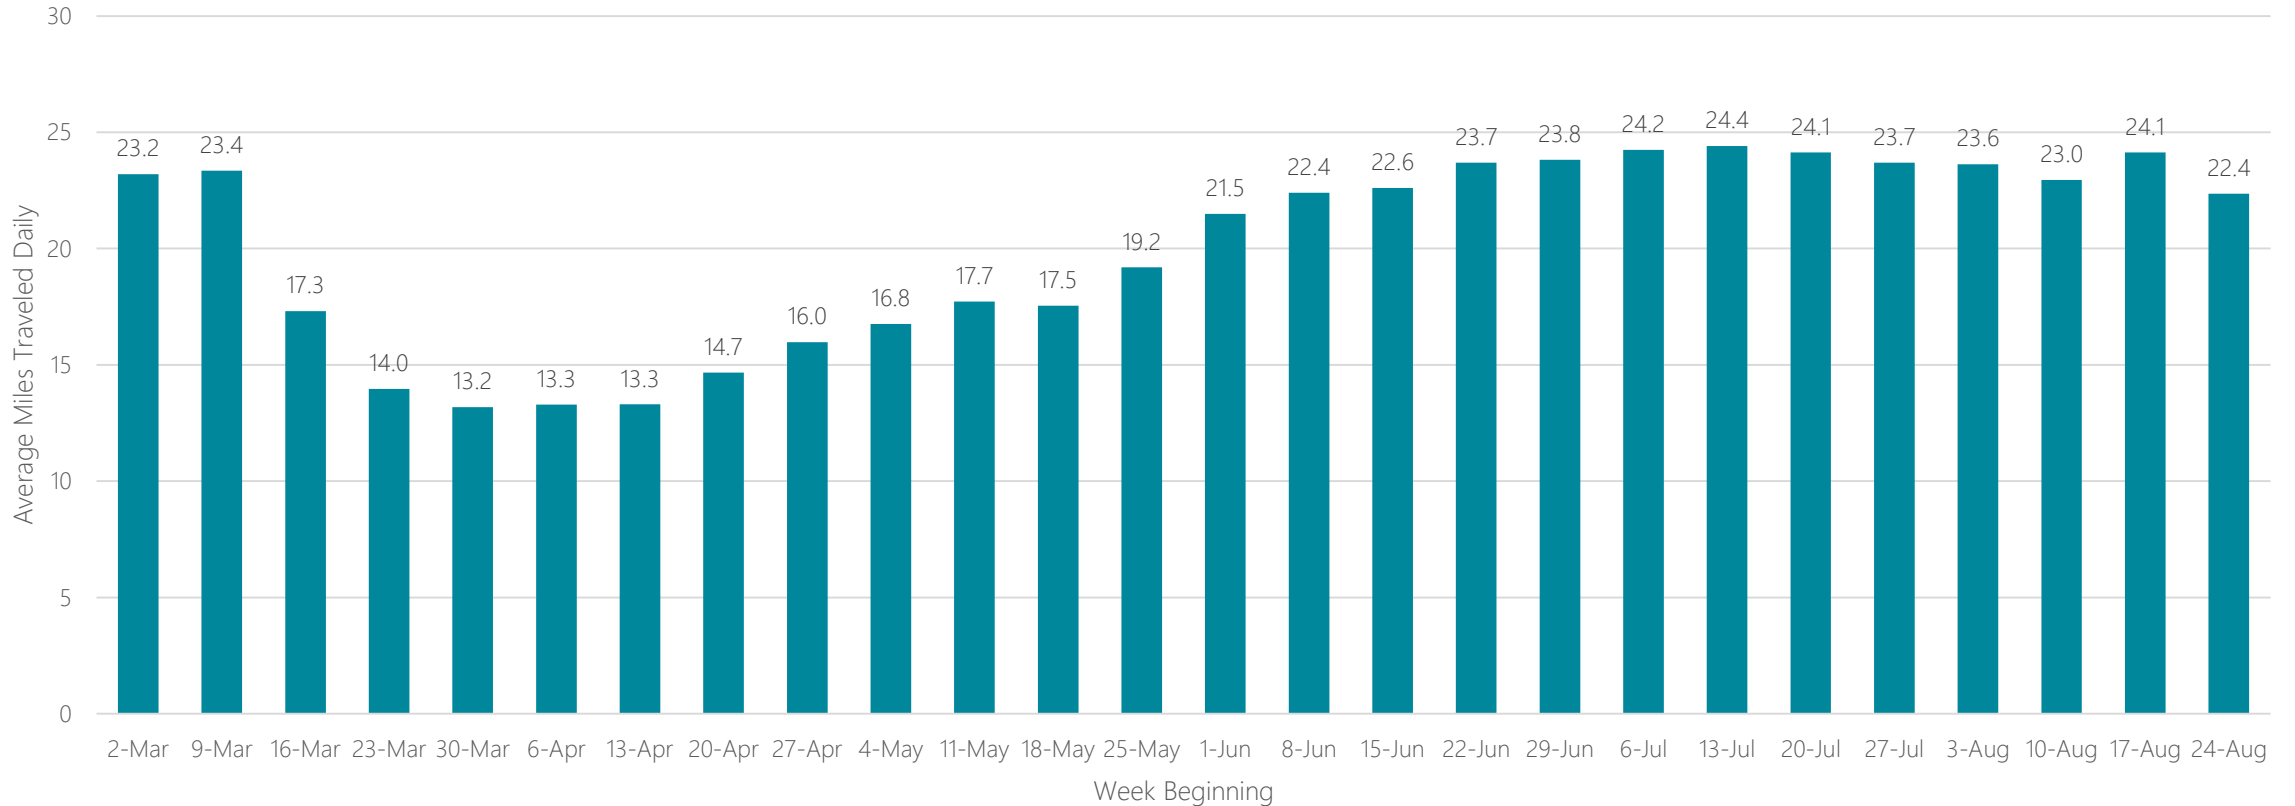

Charlottesville

Average Miles Traveled Daily Weekly Trend