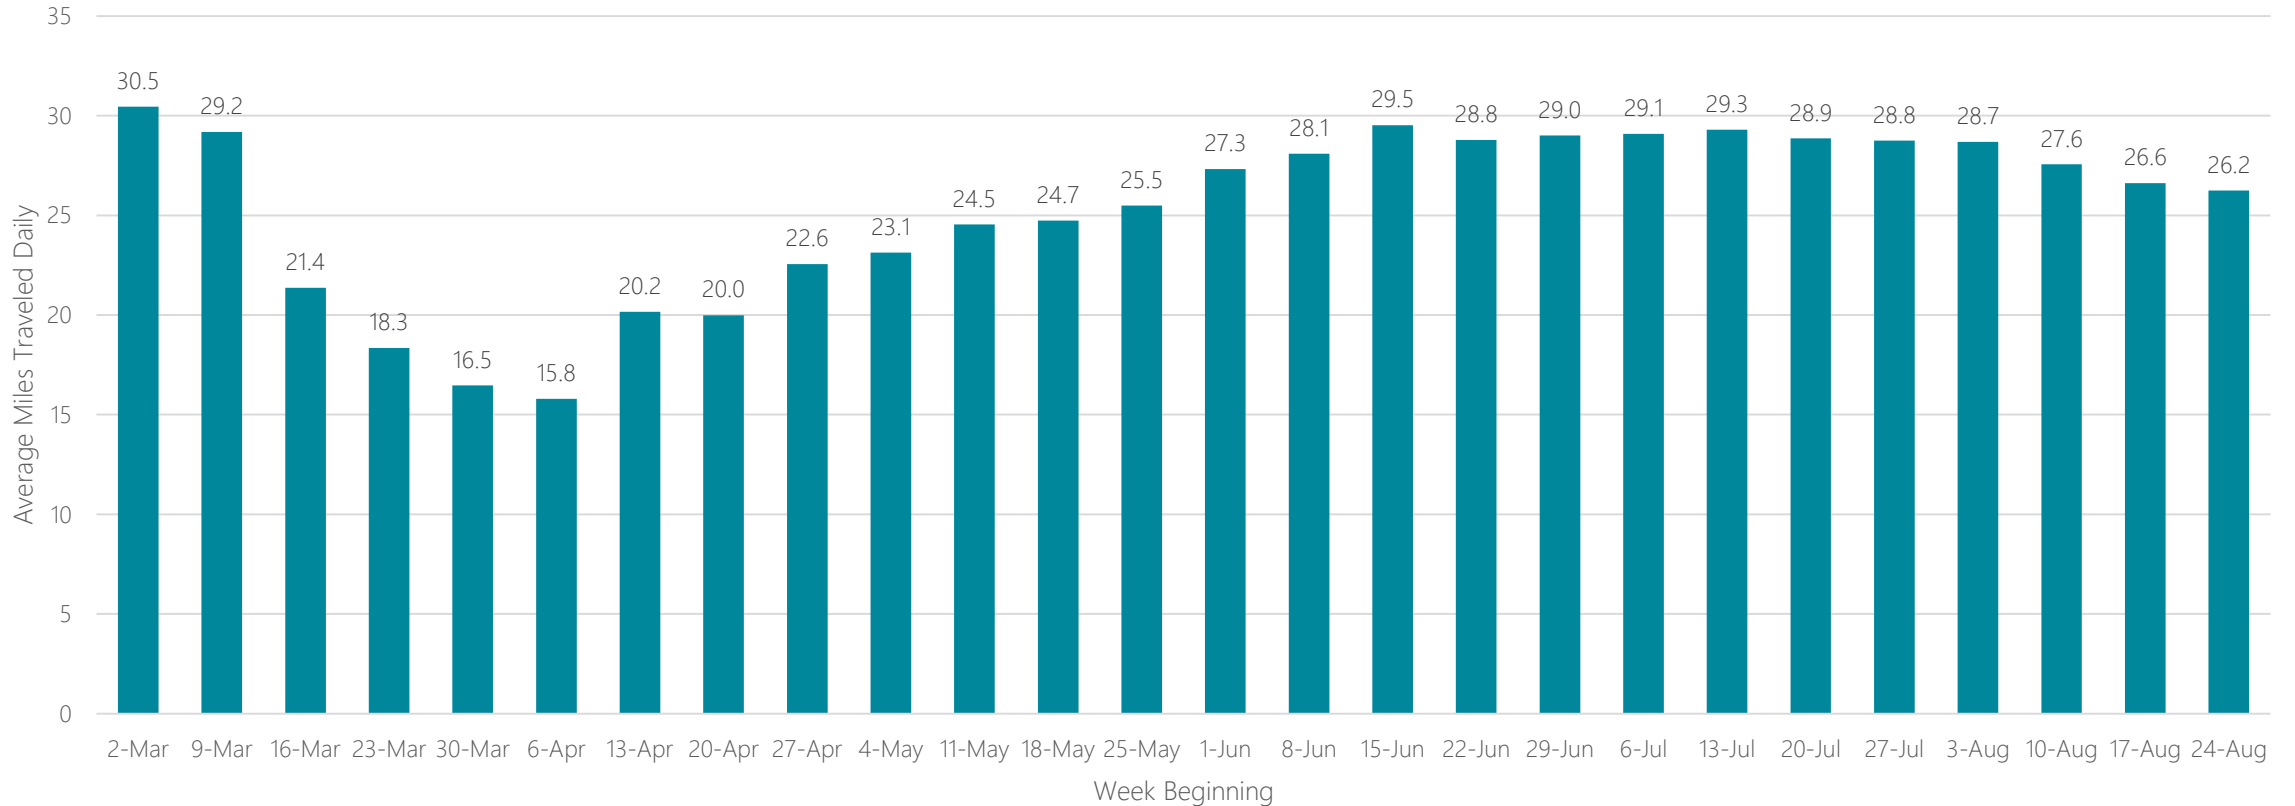

Chattanooga

Average Miles Traveled Daily Weekly Trend