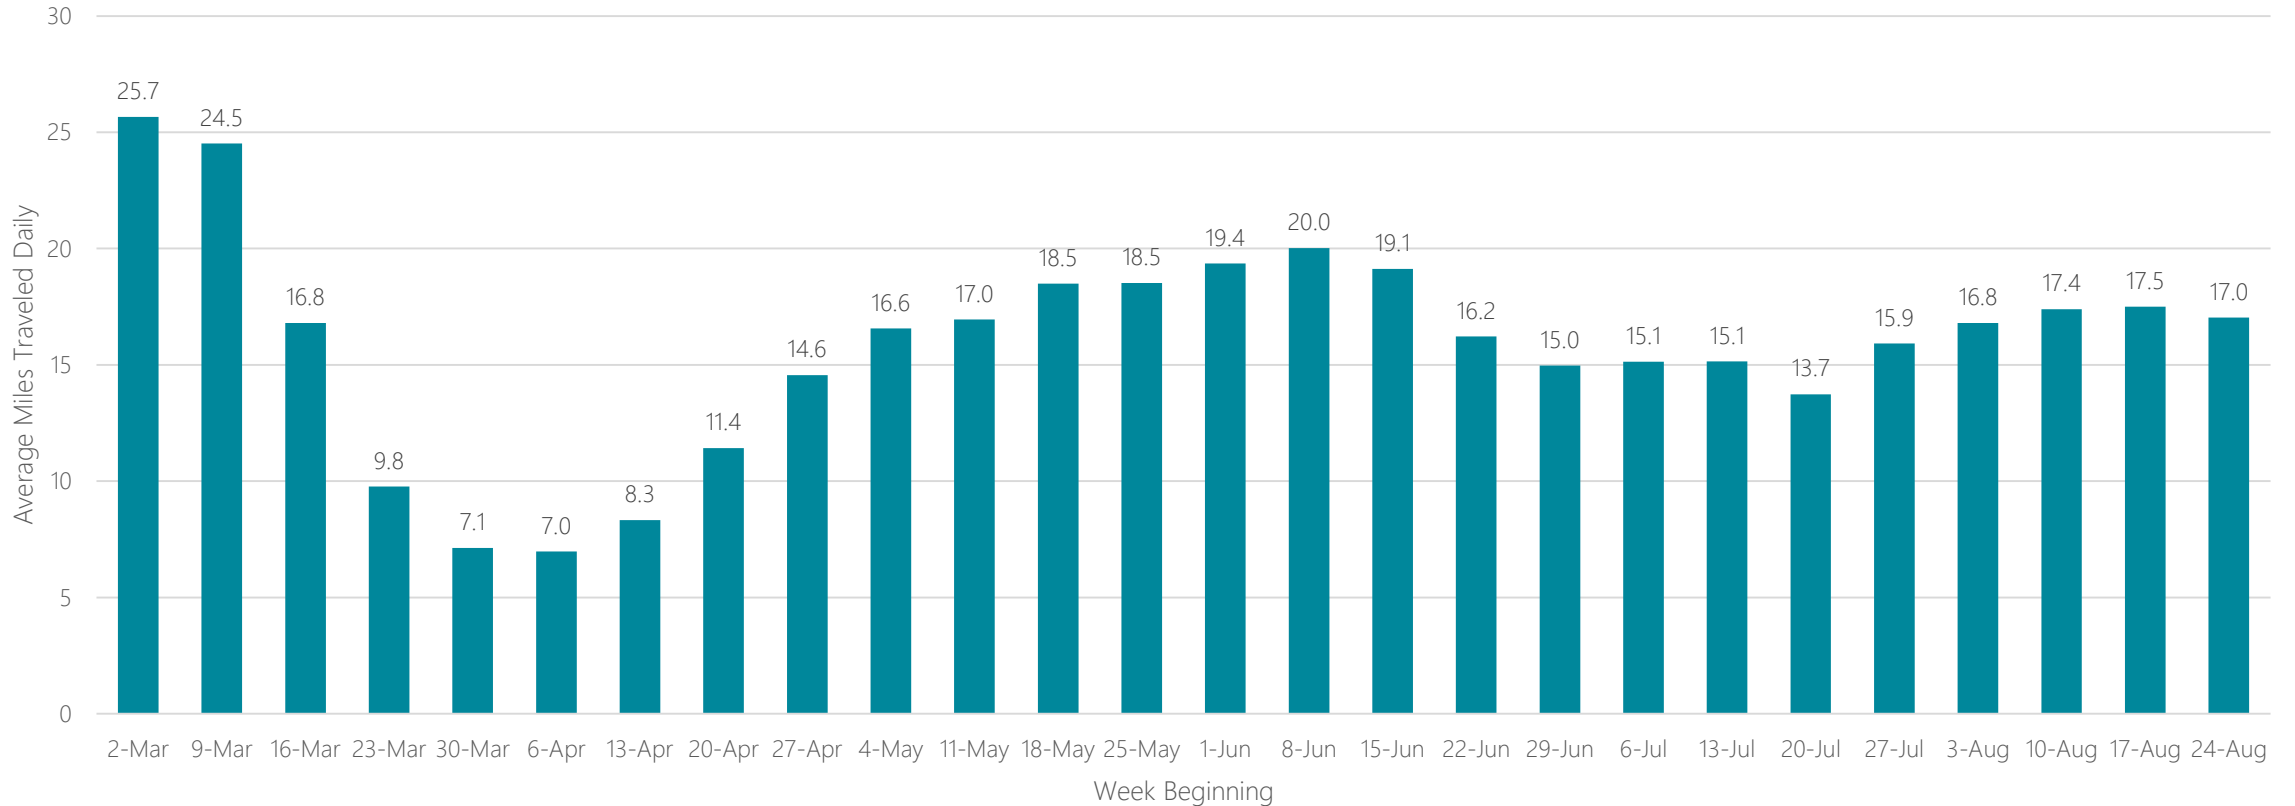

Average Miles Traveled Daily Weekly Trend

Greenwood-Greenville

Average Miles Traveled Daily Weekly Trend

Harlingen-Weslaco-Brownsville-McAllen

Average Miles Traveled Daily Weekly Trend

Harrisburg-Lancaster-Lebanon-York