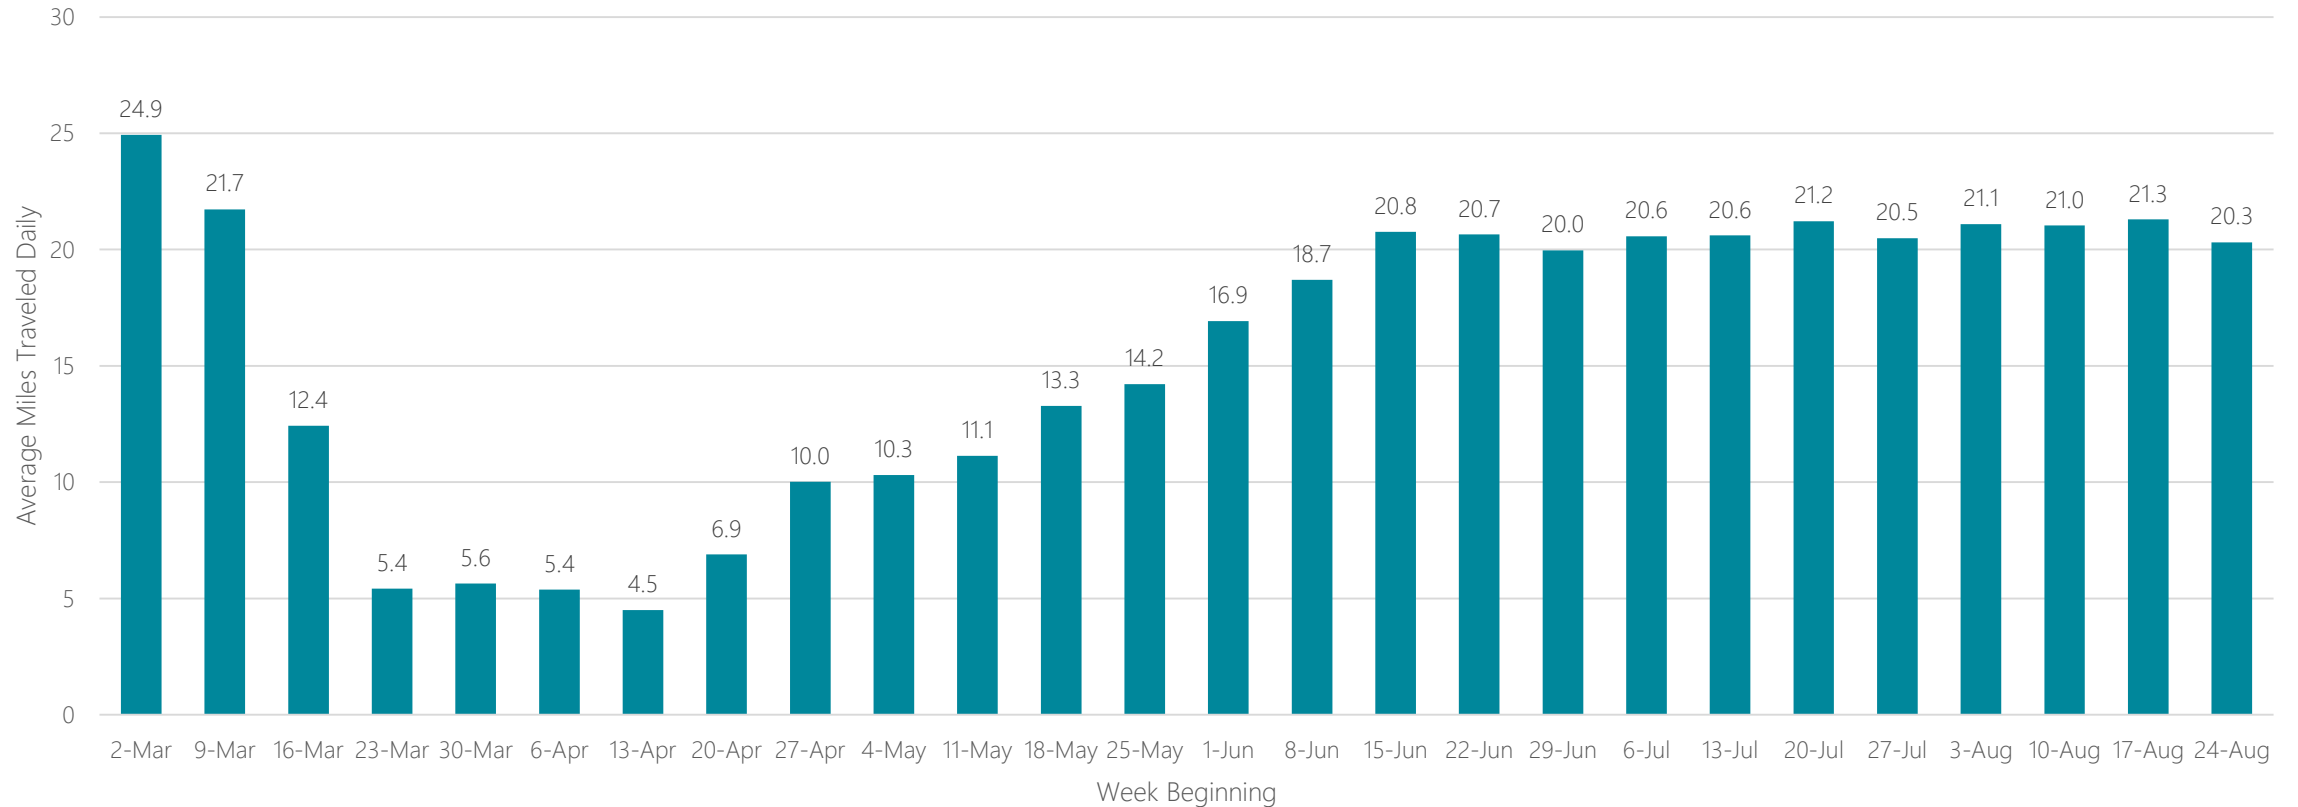

Detroit

Average Miles Traveled Daily Weekly Trend