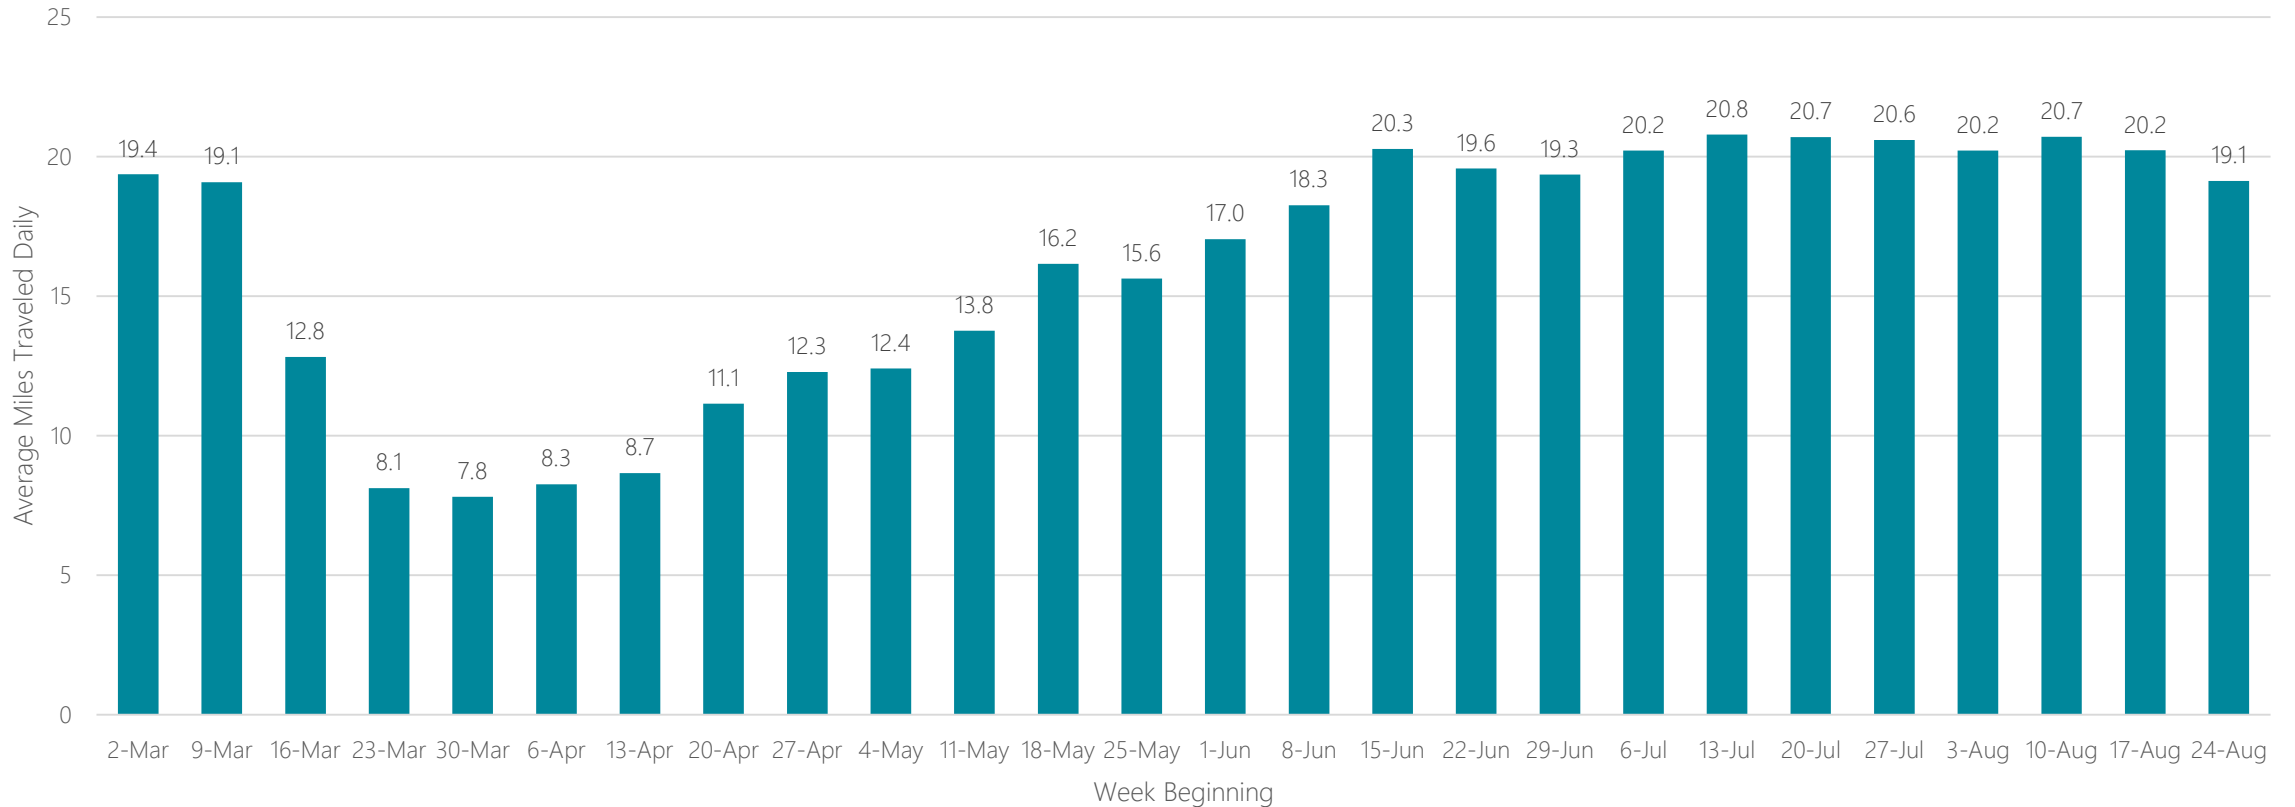

Burlington-Plattsburgh

Average Miles Traveled Daily Weekly Trend