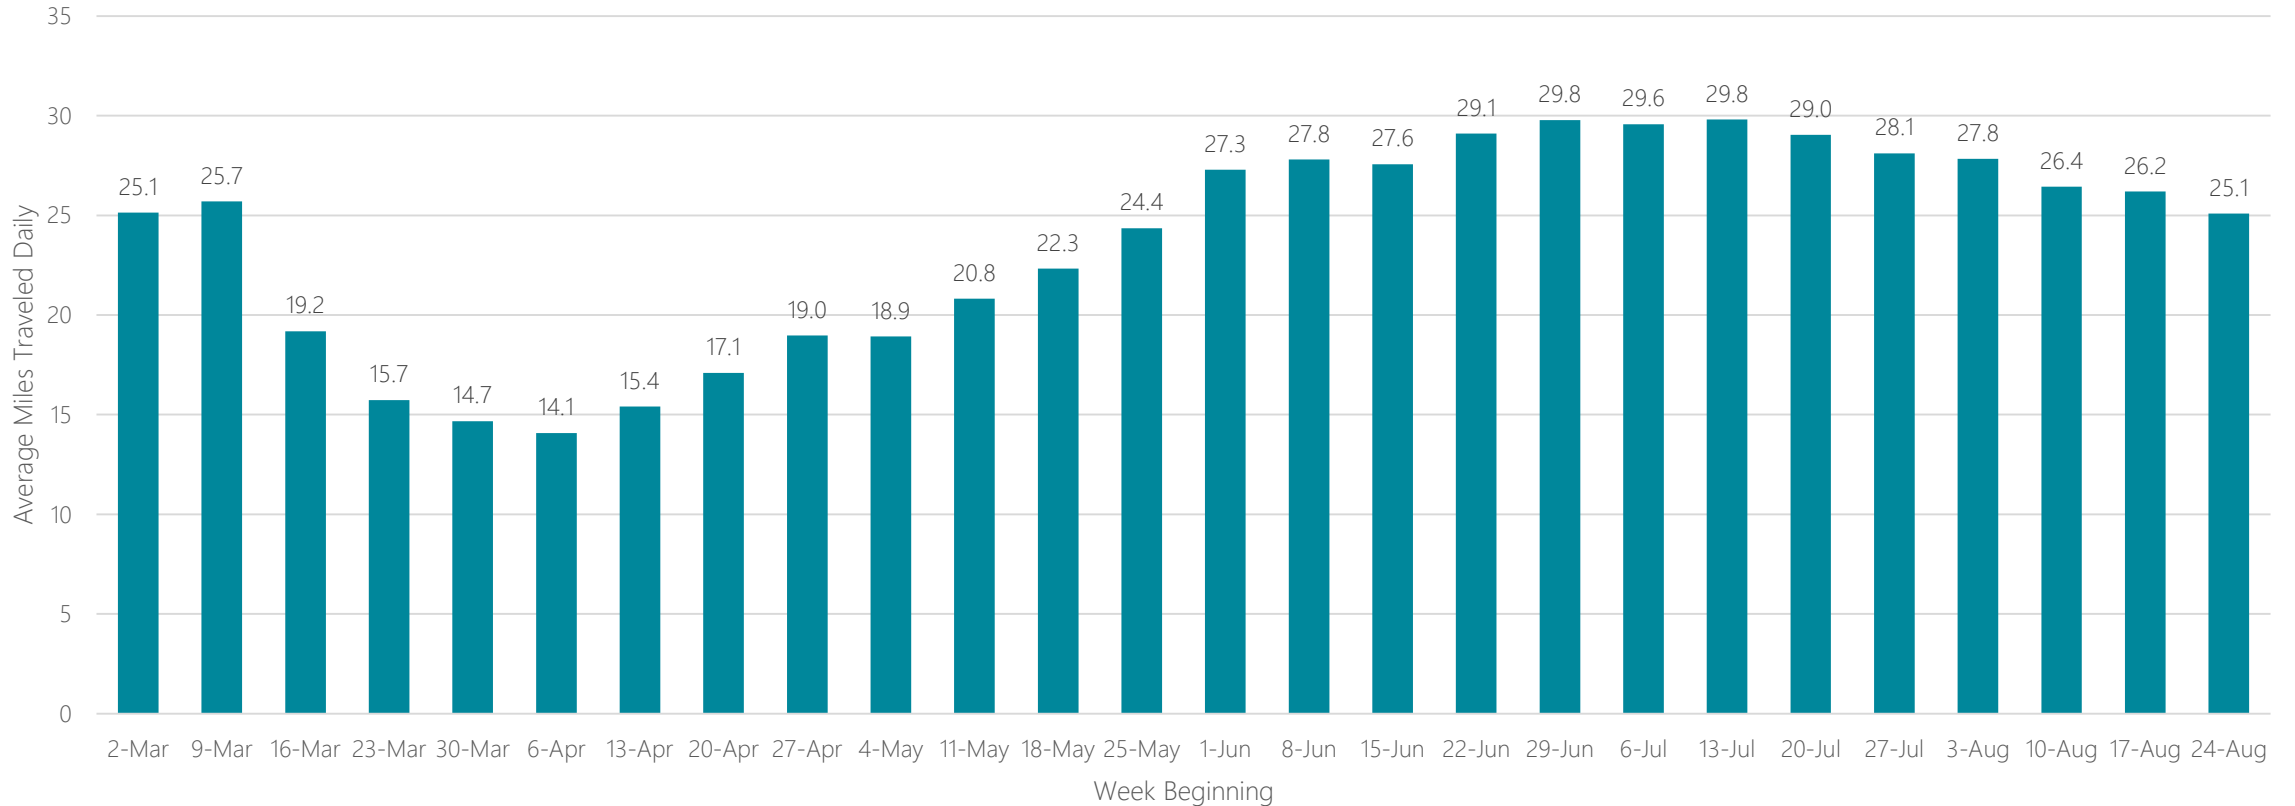

Biloxi-Gulfport

Average Miles Traveled Daily Weekly Trend

Binghamton, NY

Average Miles Traveled Daily Weekly Trend

Birmingham

Average Miles Traveled Daily Weekly Trend

Bluefield-Beckley-Oak Hill

Average Miles Traveled Daily Weekly Trend