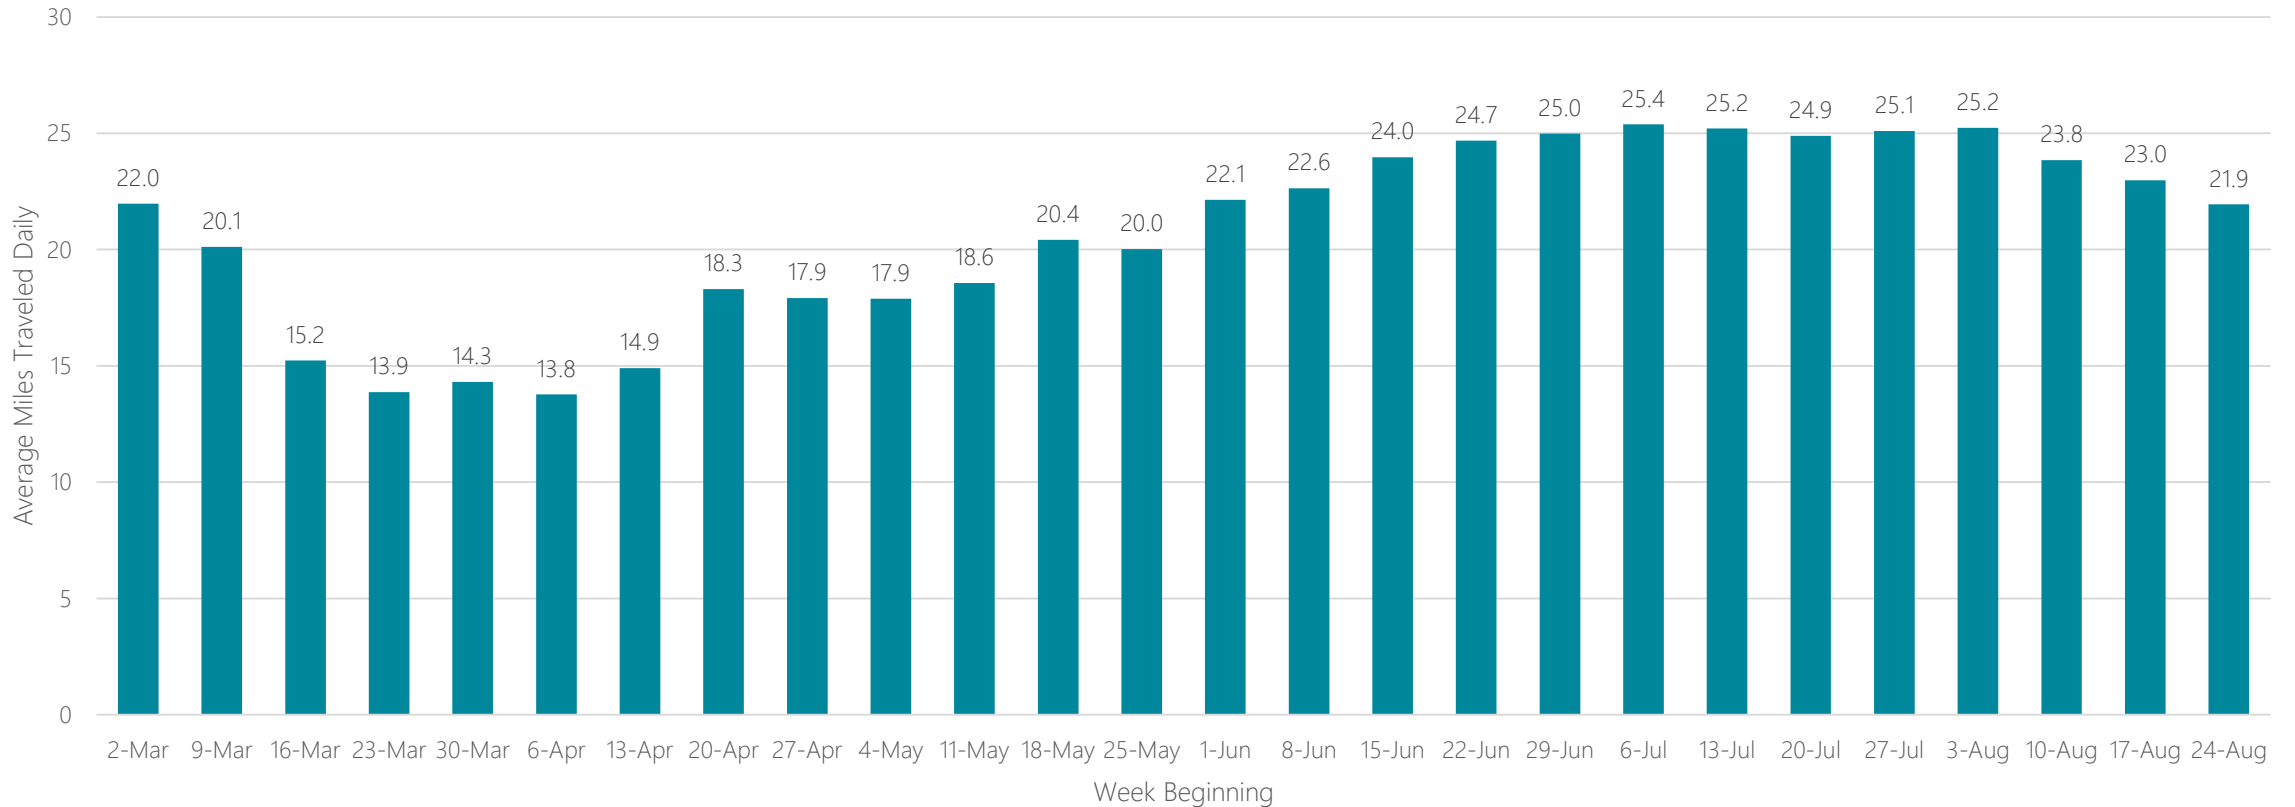

Sioux City

Average Miles Traveled Daily Weekly Trend