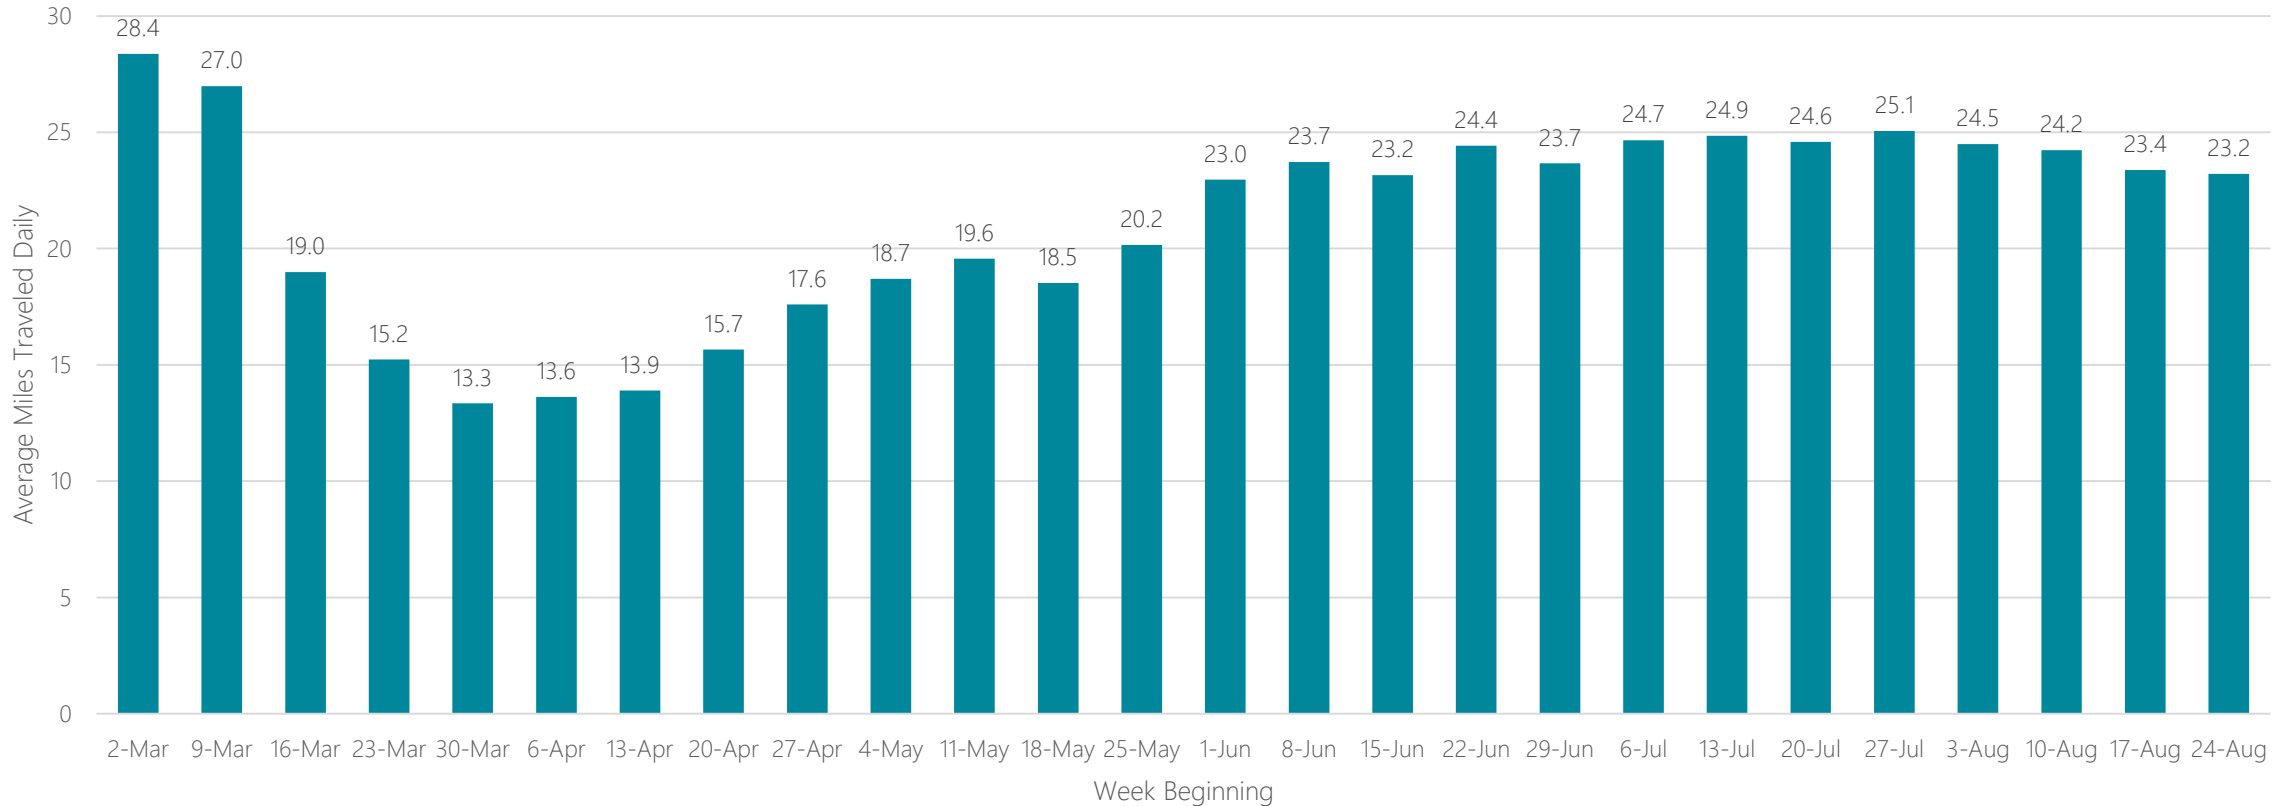

Raleigh-Durham (Fayetteville)

Average Miles Traveled Daily Weekly Trend