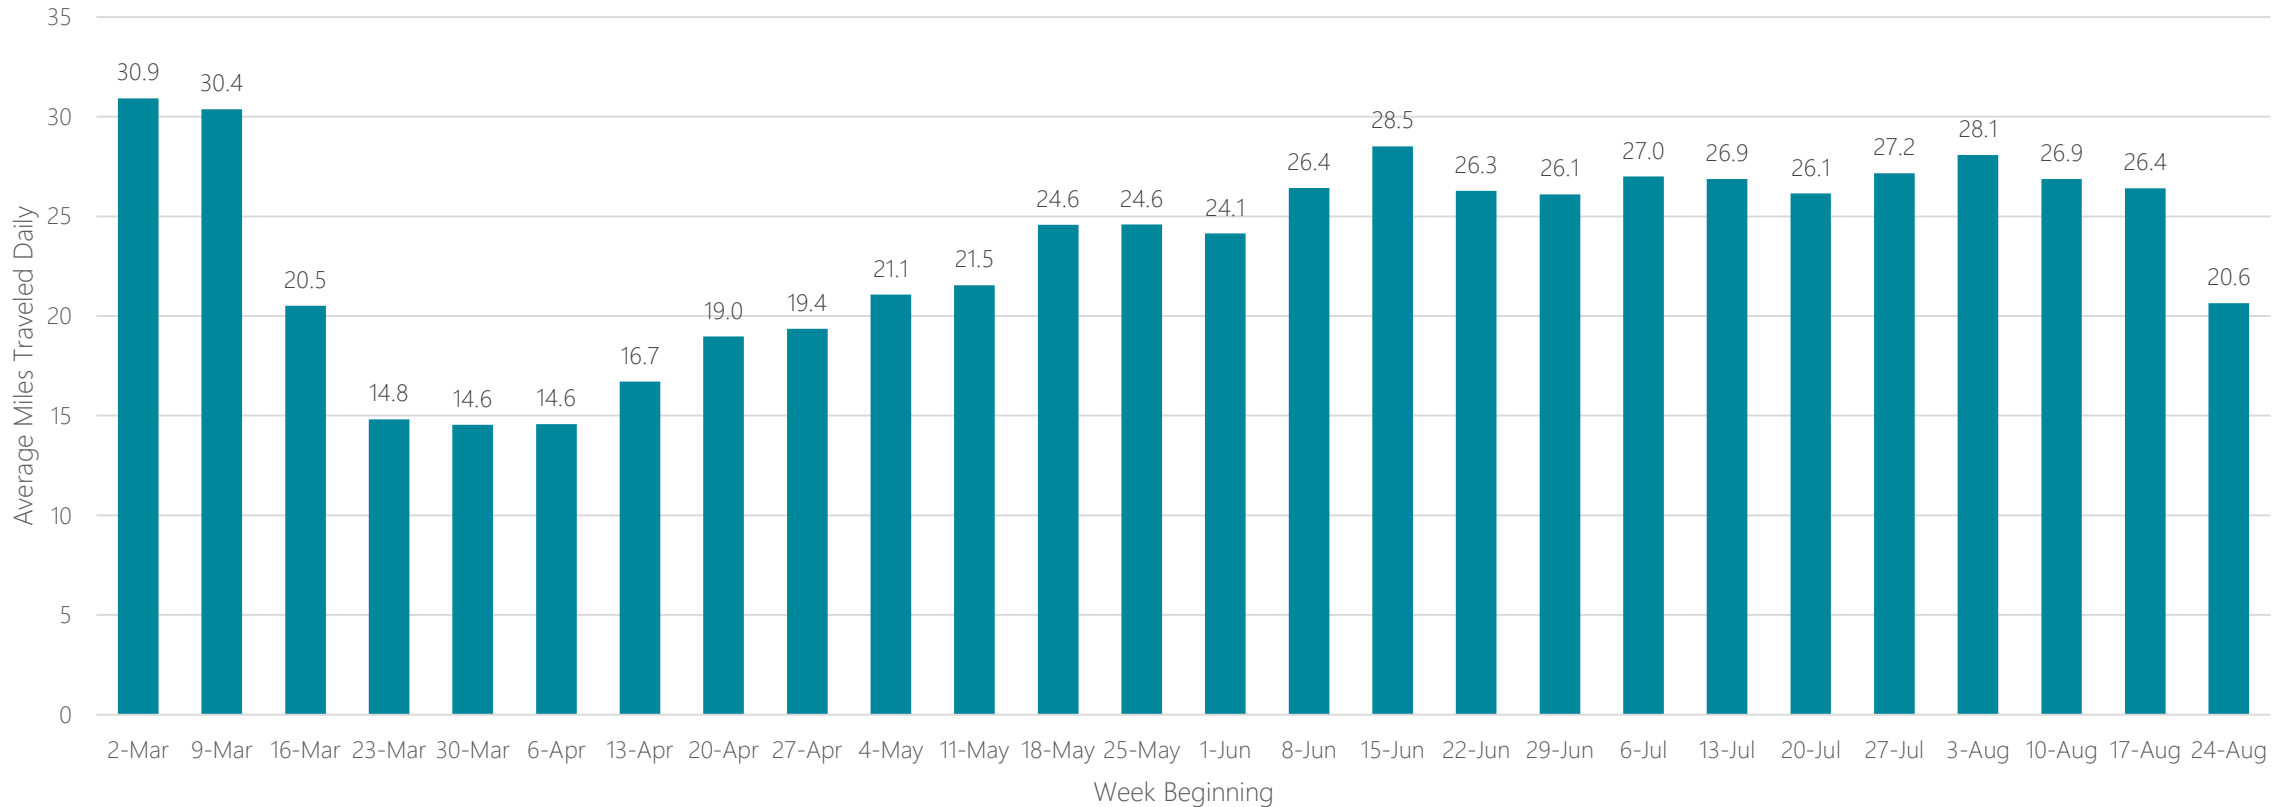

Baton Rouge

Average Miles Traveled Daily Weekly Trend