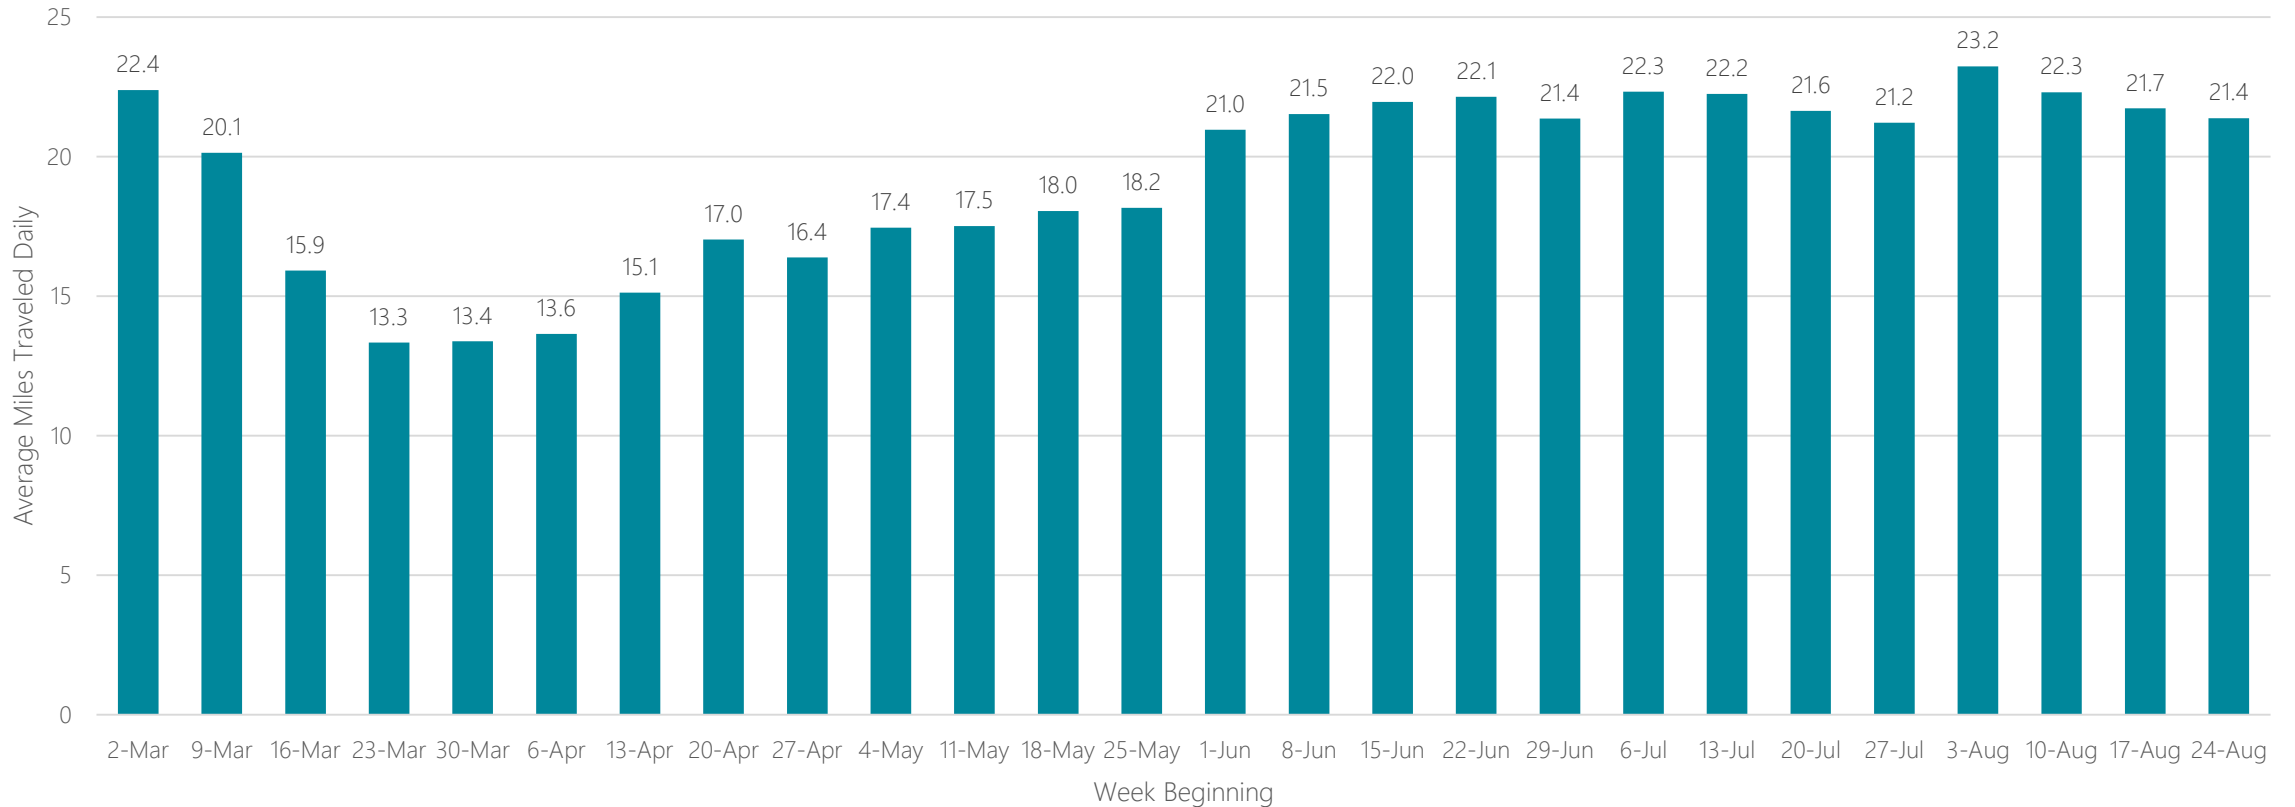

Rockford

Average Miles Traveled Daily Weekly Trend

Sacramento-Stockton-Modesto

Average Miles Traveled Daily Weekly Trend

Saint Joseph

Average Miles Traveled Daily Weekly Trend

Saint Louis

Average Miles Traveled Daily Weekly Trend