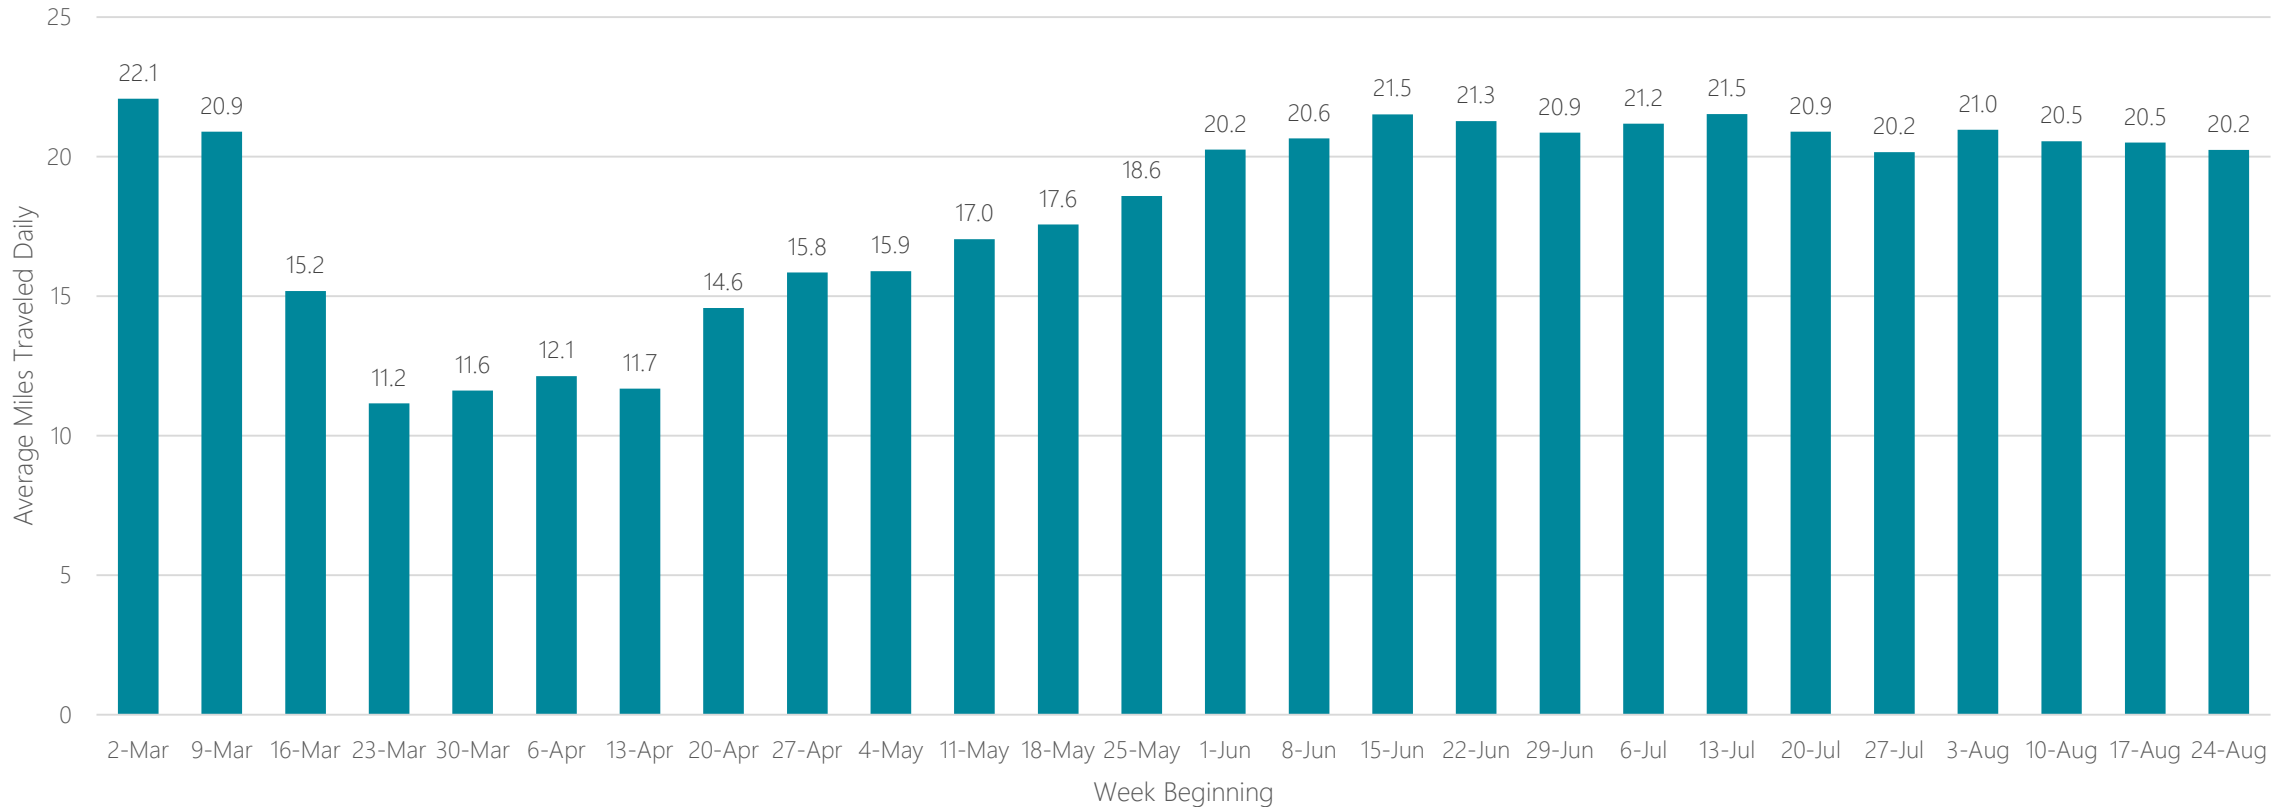

Dallas-Fort Worth

Average Miles Traveled Daily Weekly Trend

Davenport-Rock Island-Moline

Average Miles Traveled Daily Weekly Trend

Dayton

Average Miles Traveled Daily Weekly Trend

Denver

Average Miles Traveled Daily Weekly Trend