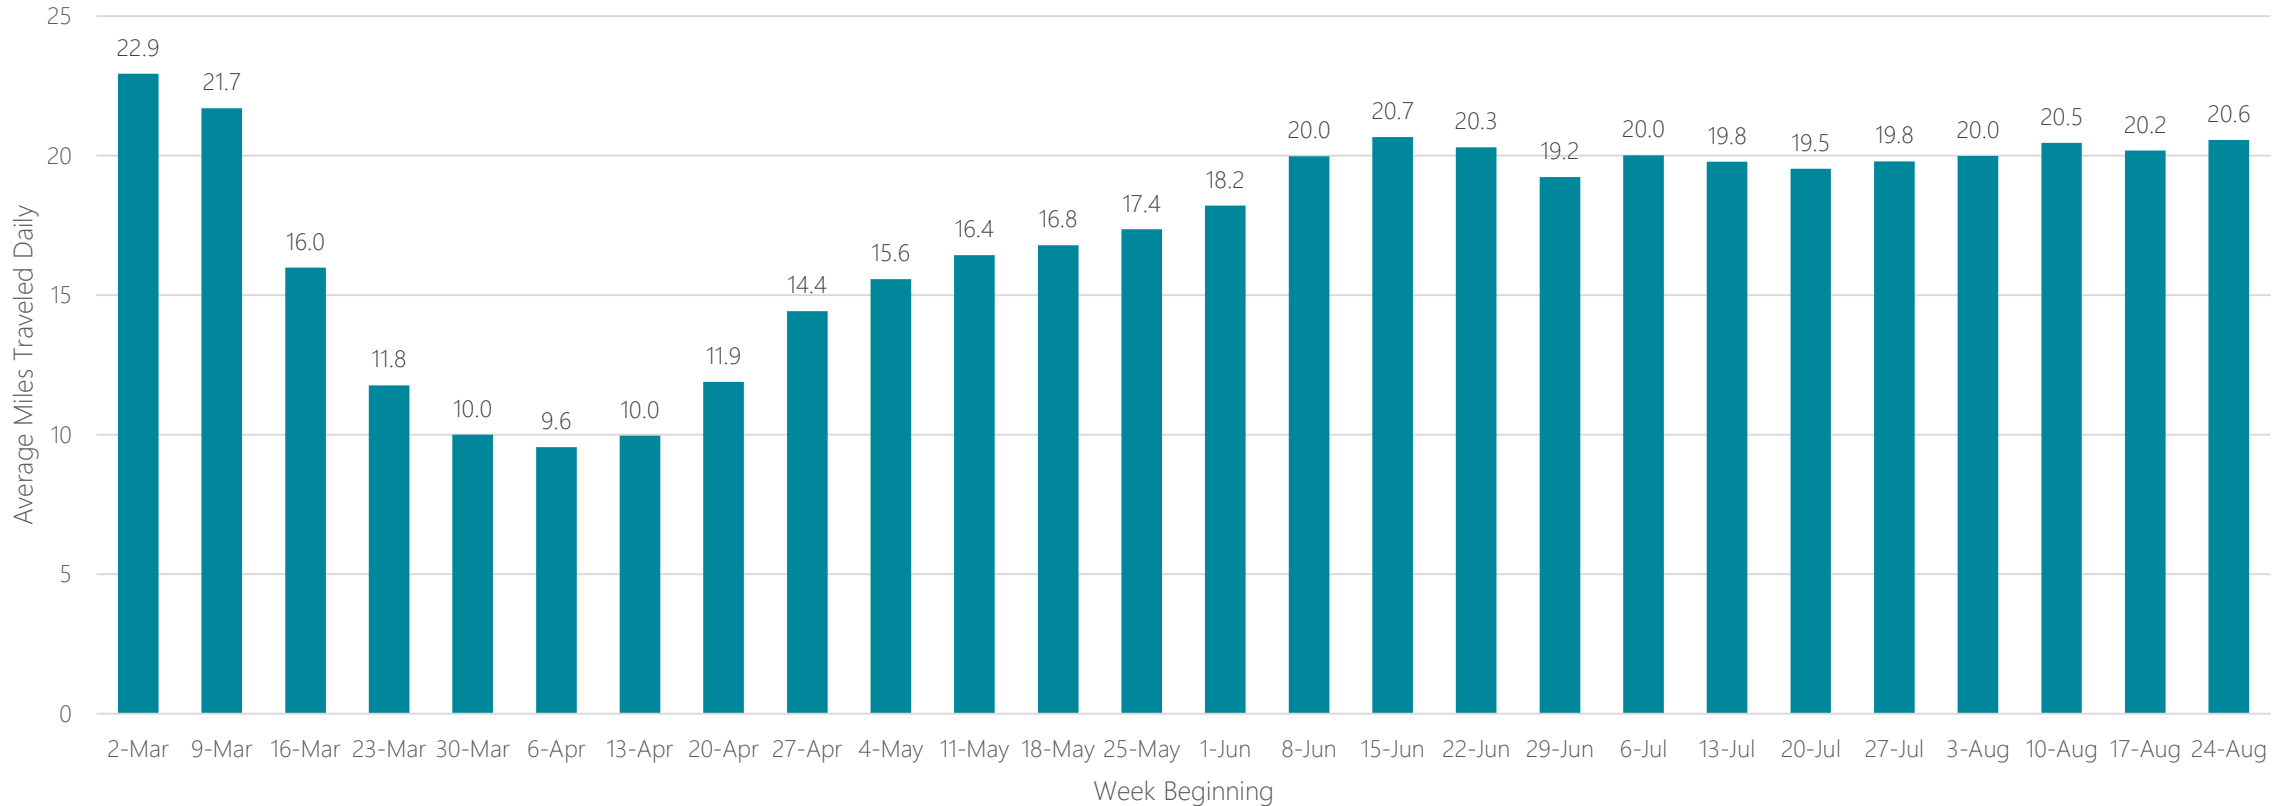

Fort Myers-Naples

Average Miles Traveled Daily Weekly Trend