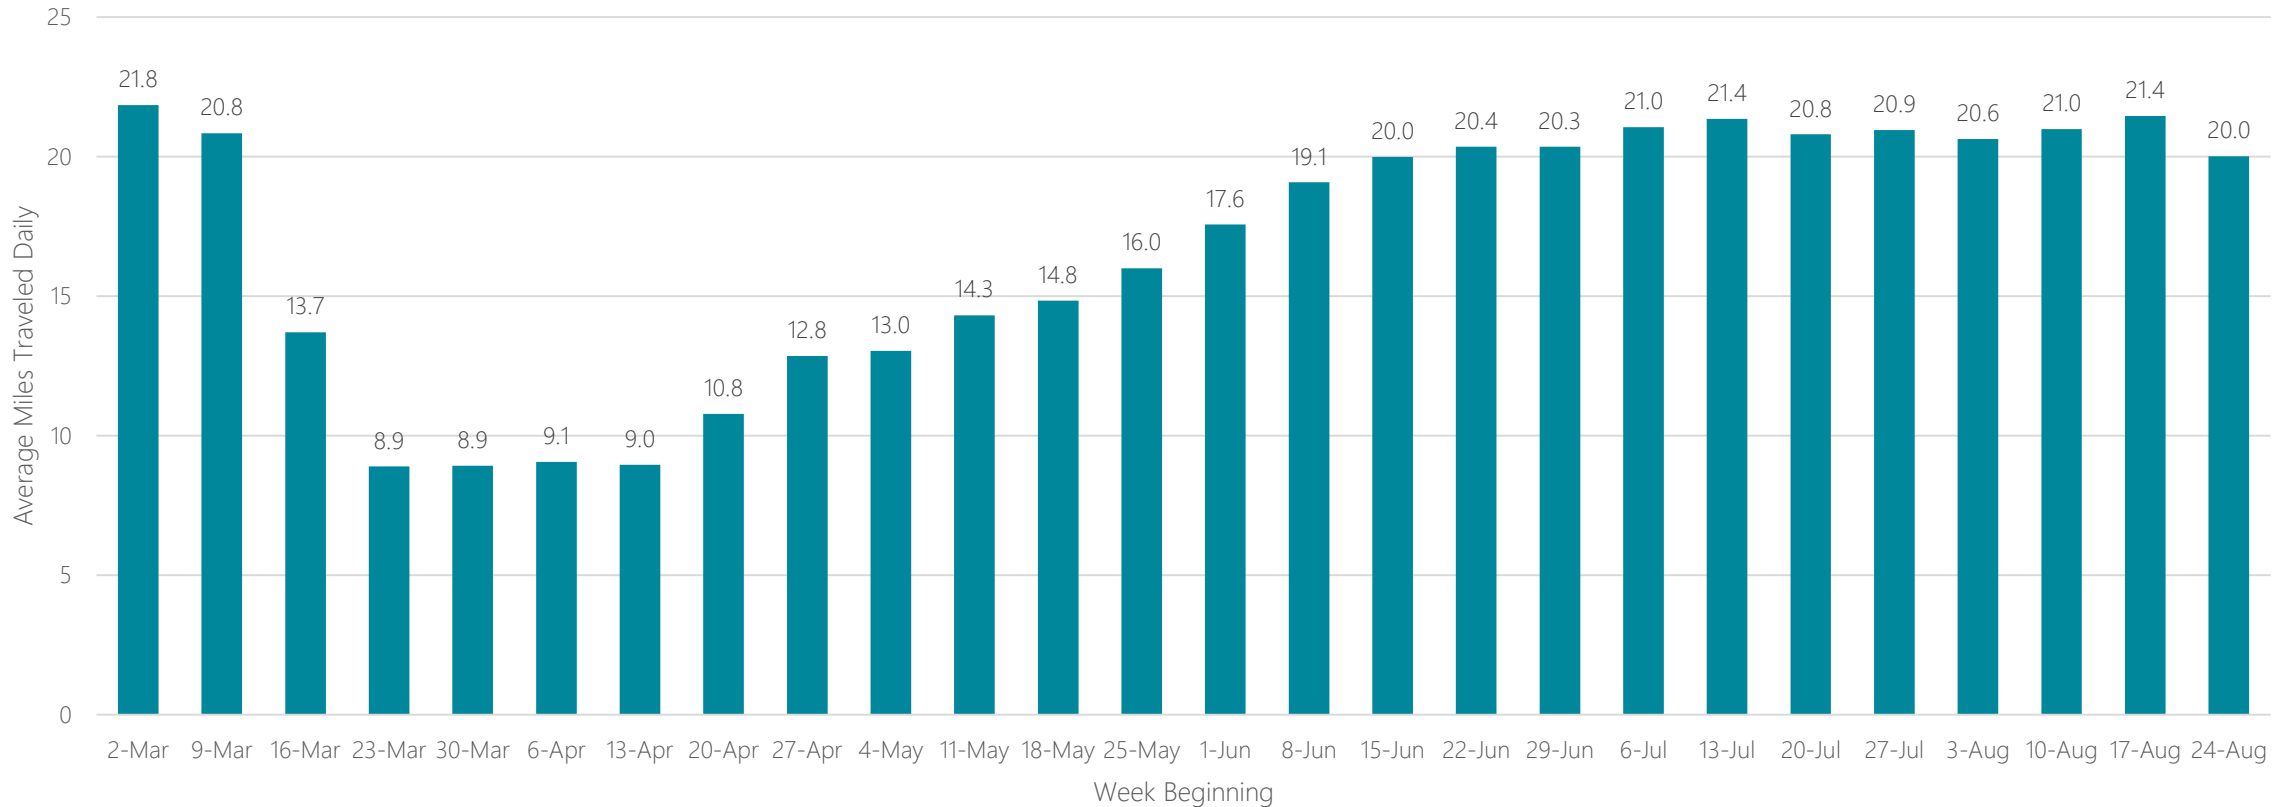

Harrisburg-Lancaster-Lebanon-York

Average Miles Traveled Daily Weekly Trend