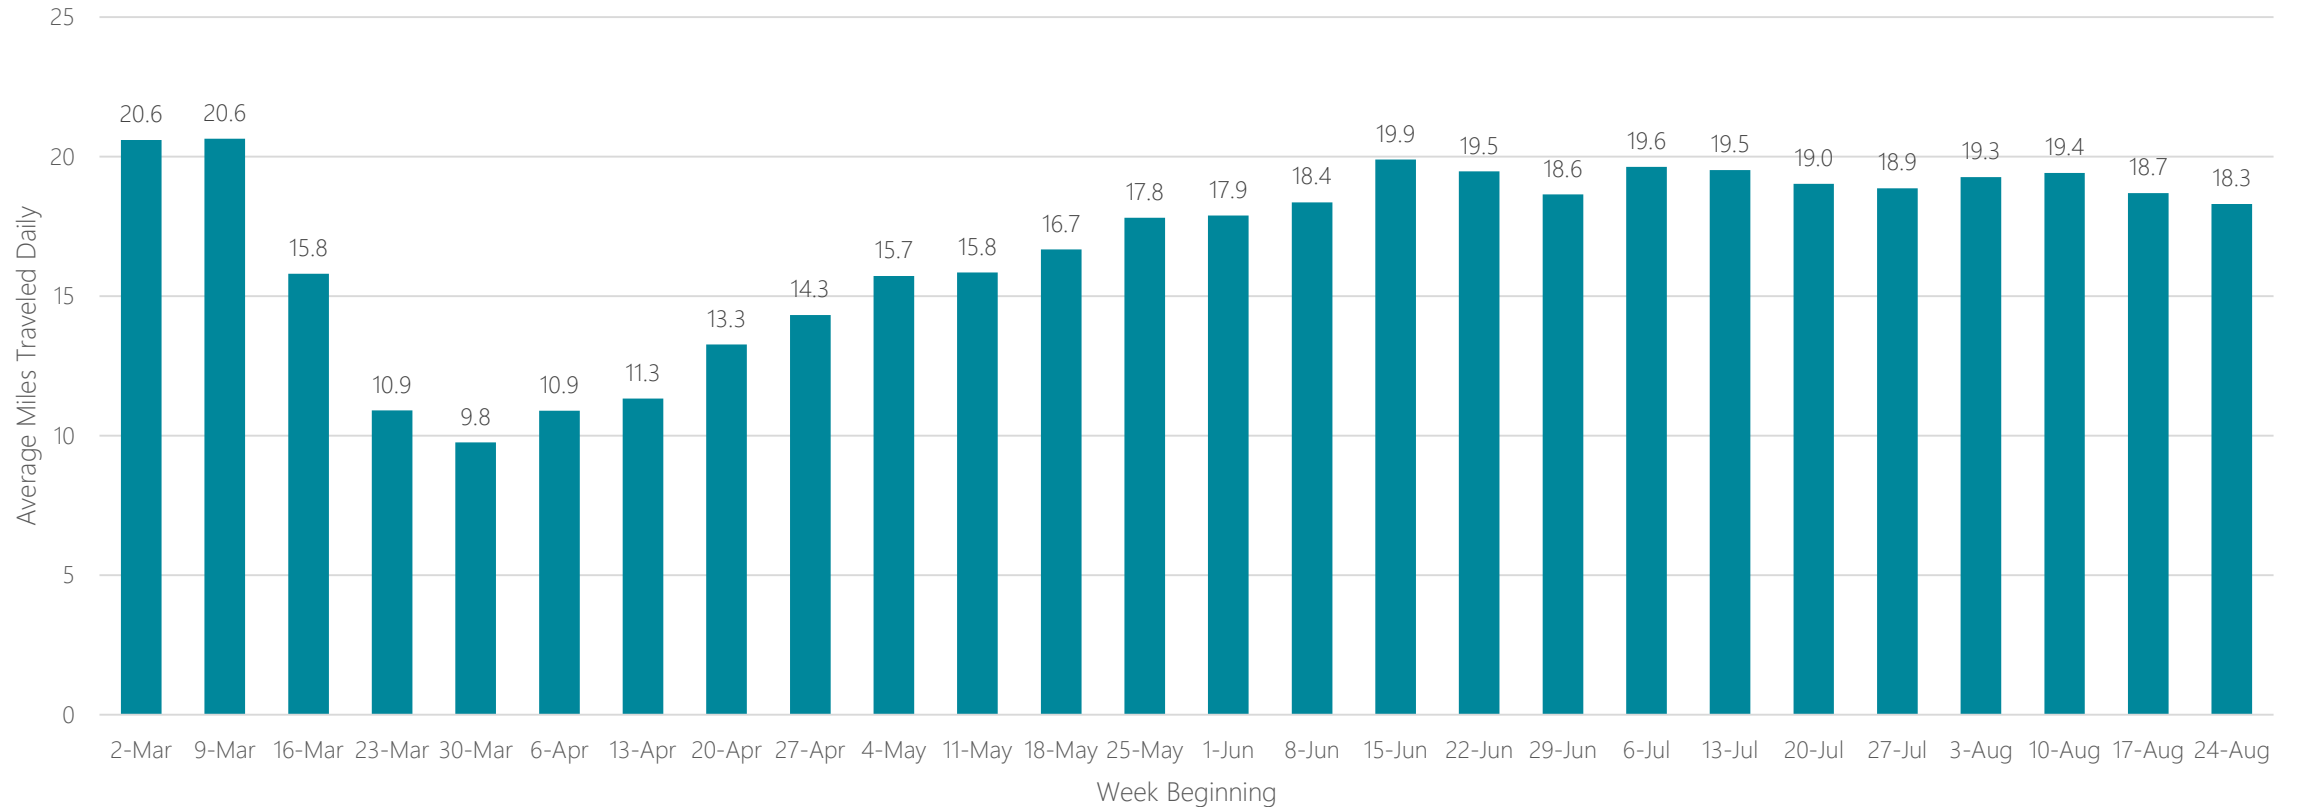

Boise

Average Miles Traveled Daily Weekly Trend