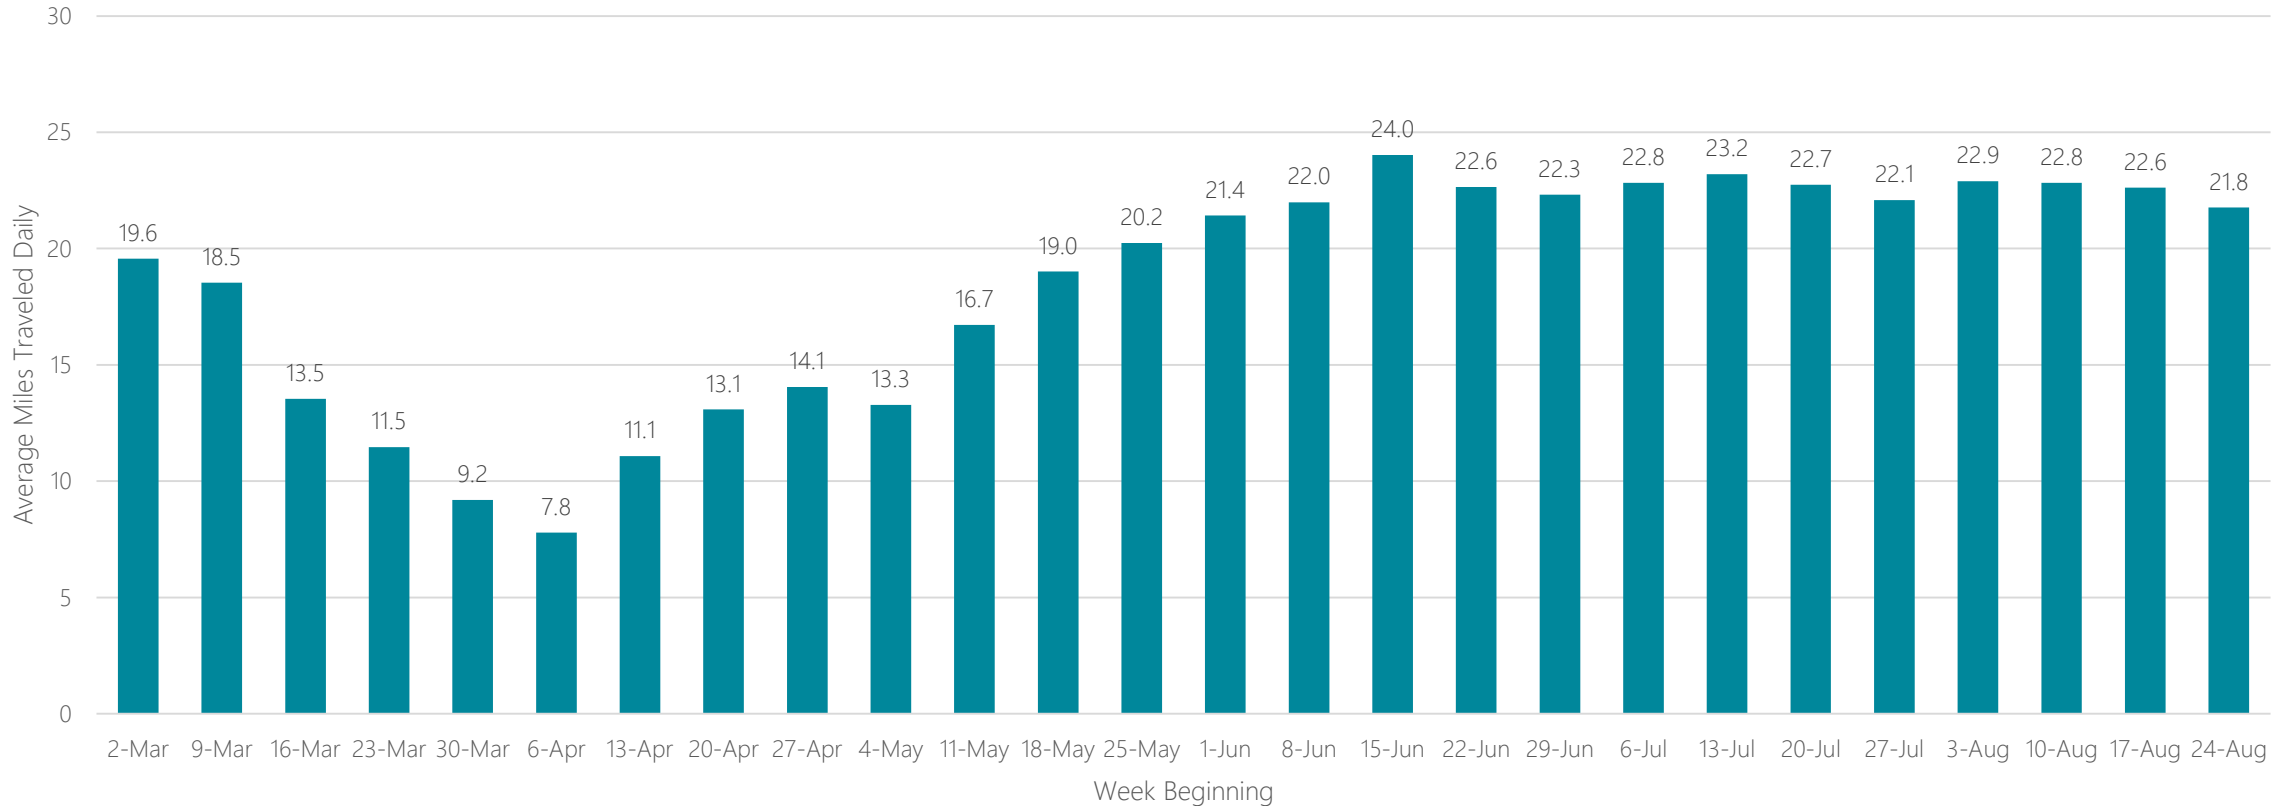

Portland-Auburn

Average Miles Traveled Daily Weekly Trend

Portland, OR

Average Miles Traveled Daily Weekly Trend

Presque Isle

Average Miles Traveled Daily Weekly Trend

Providence-New Bedford

Average Miles Traveled Daily Weekly Trend