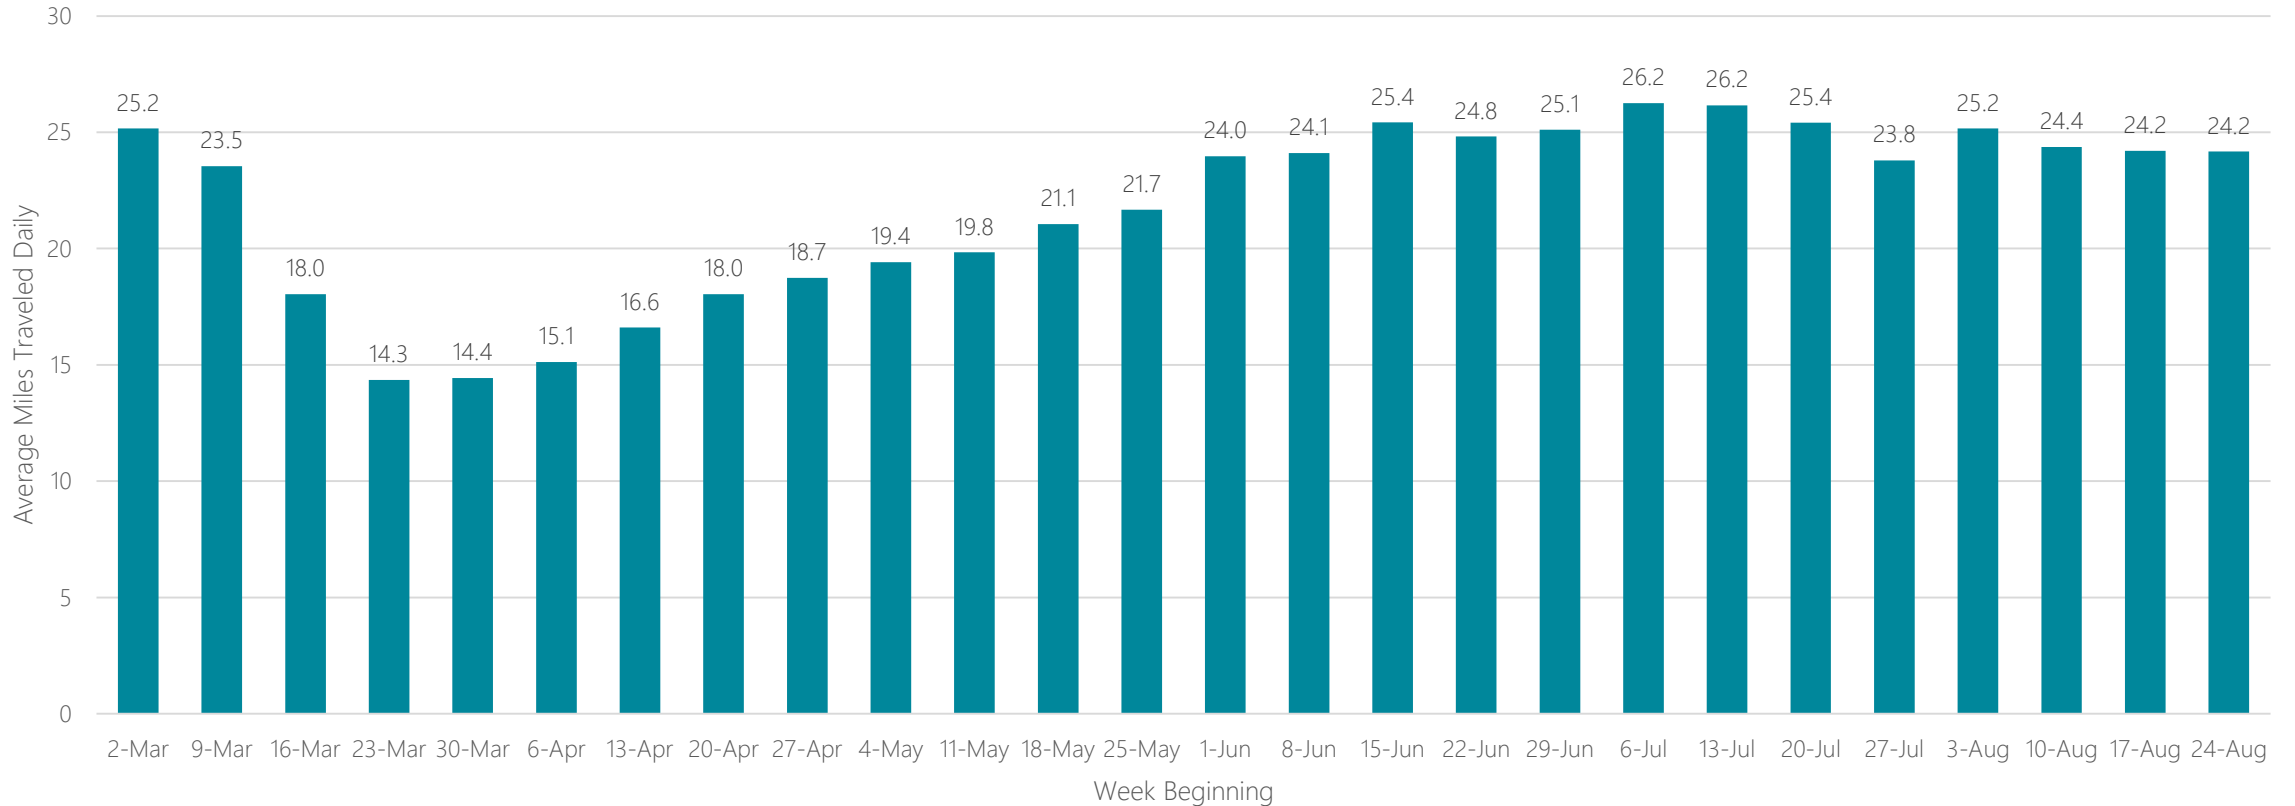

Terre Haute

Average Miles Traveled Daily Weekly Trend