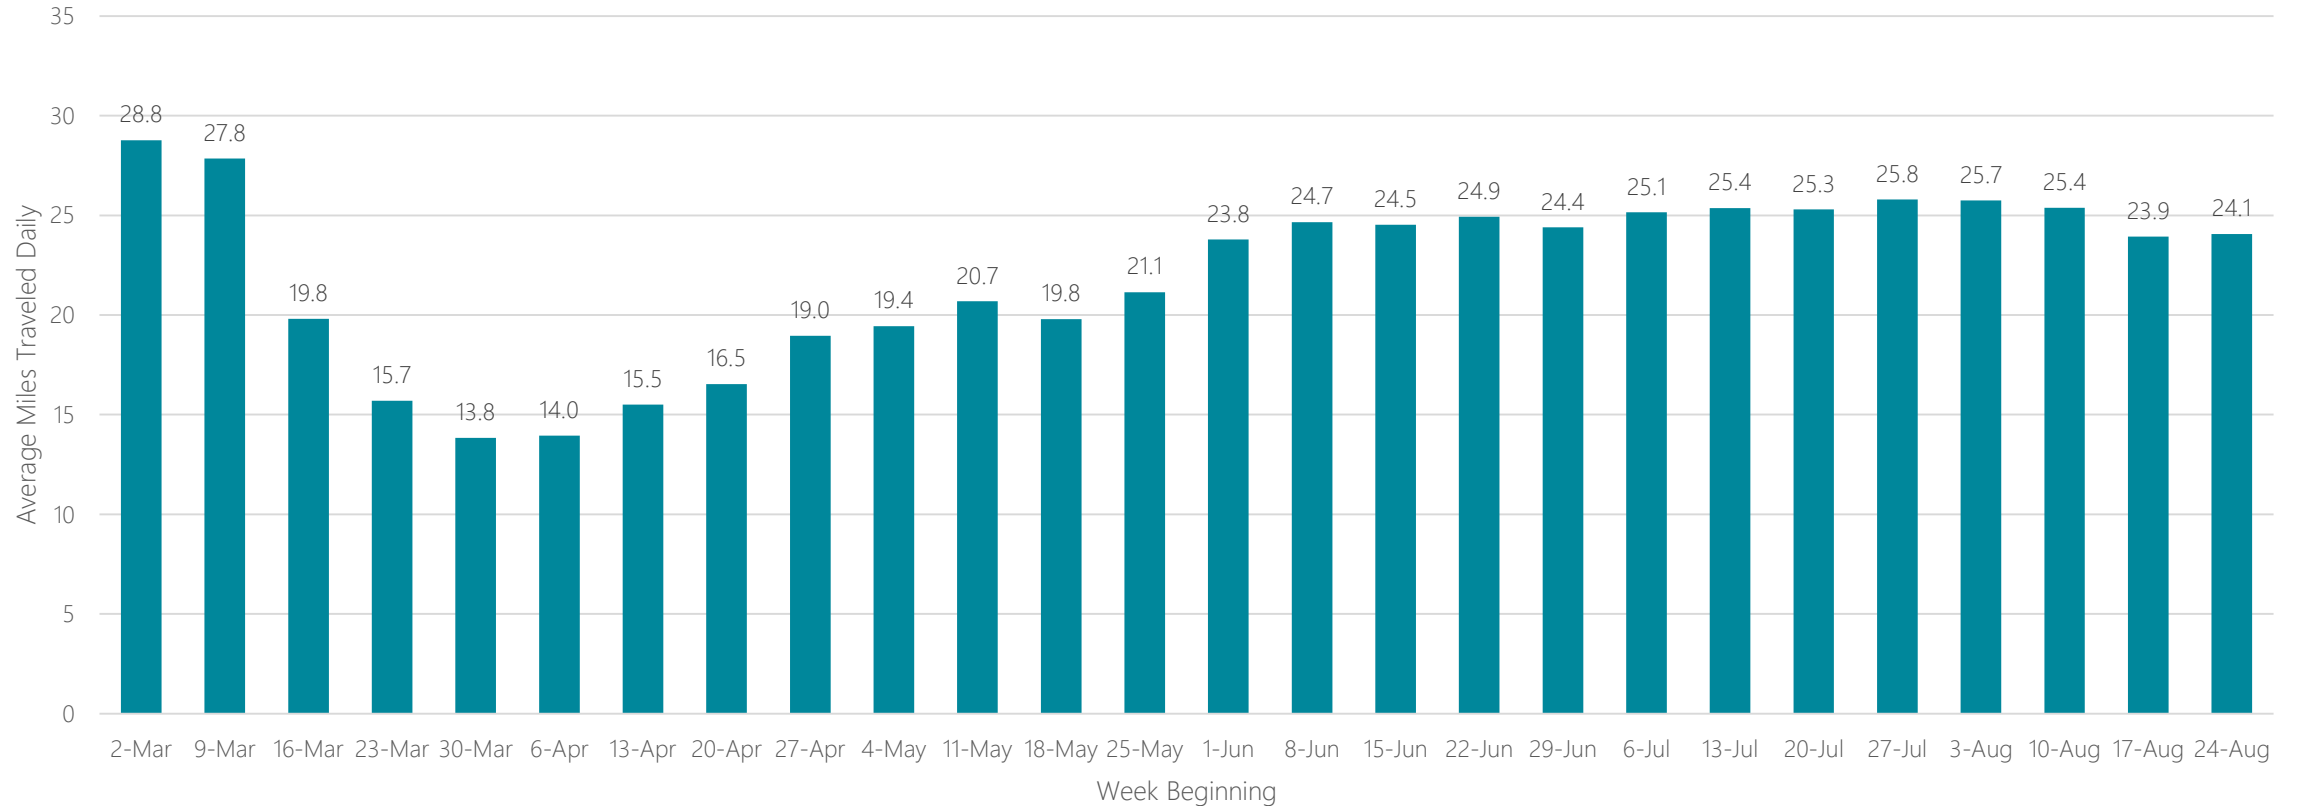

Charlotte

Average Miles Traveled Daily Weekly Trend