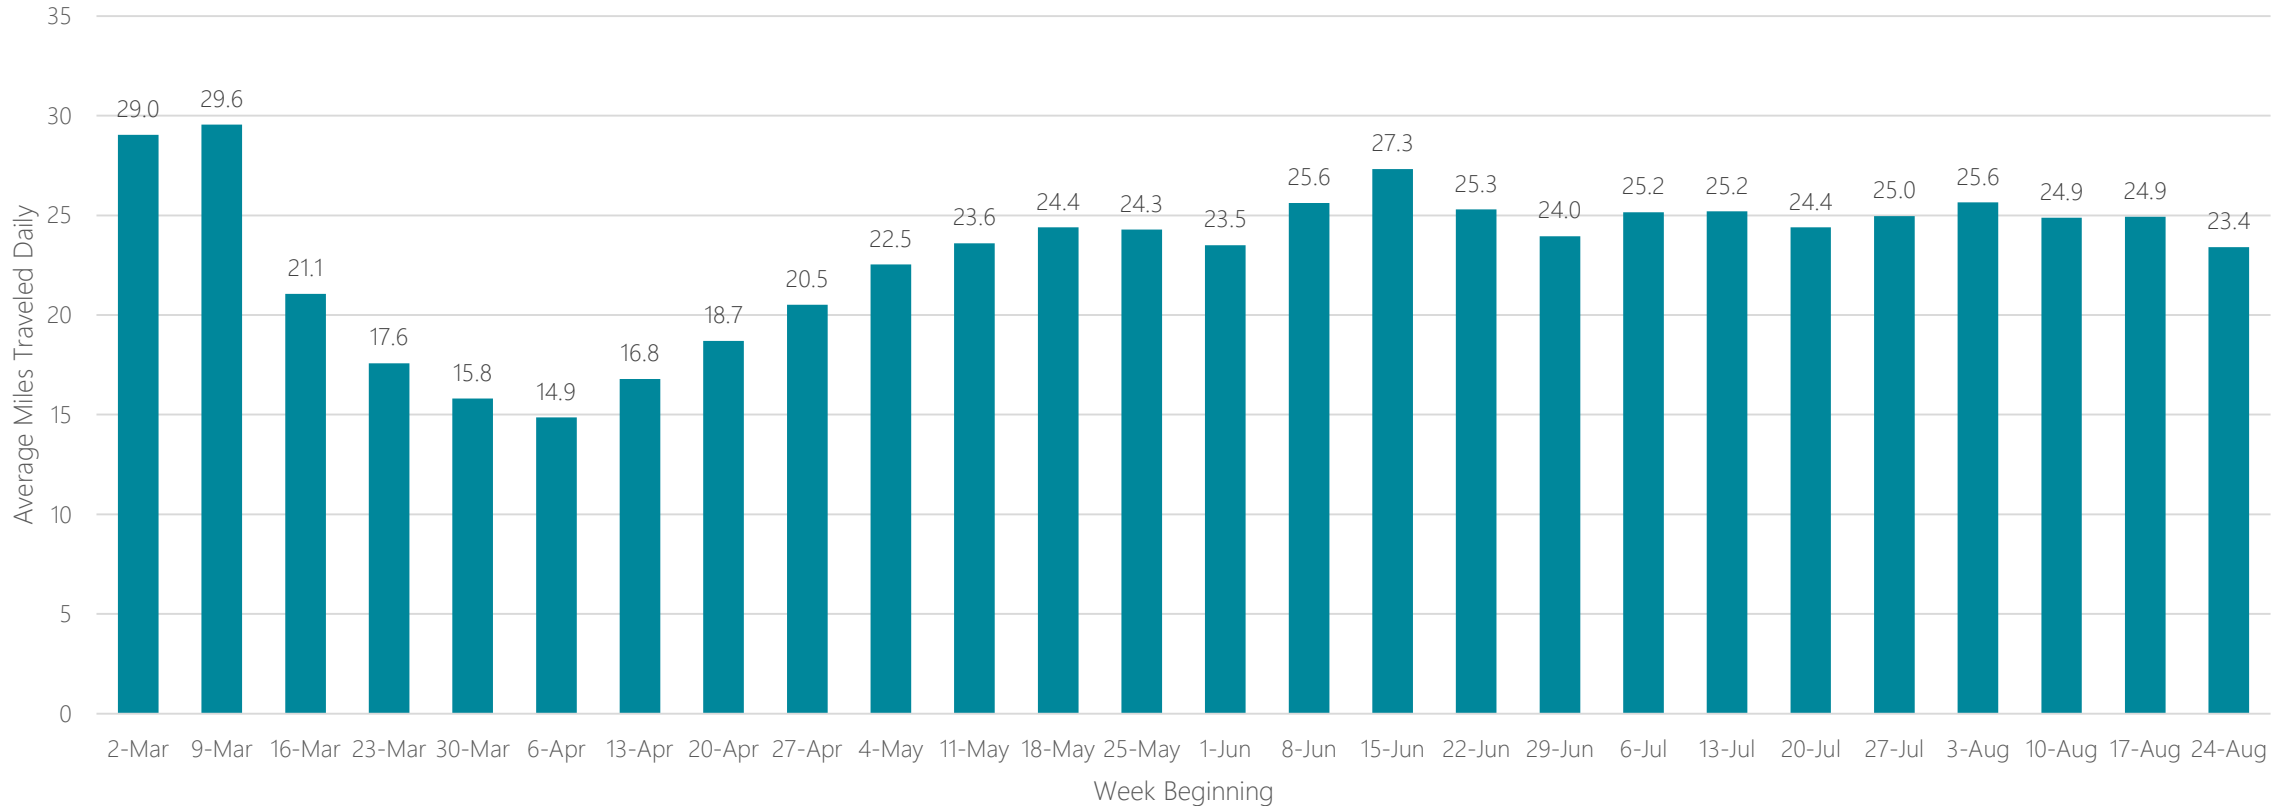

Mobile-Pensacola (Fort Walton Beach)

Average Miles Traveled Daily Weekly Trend