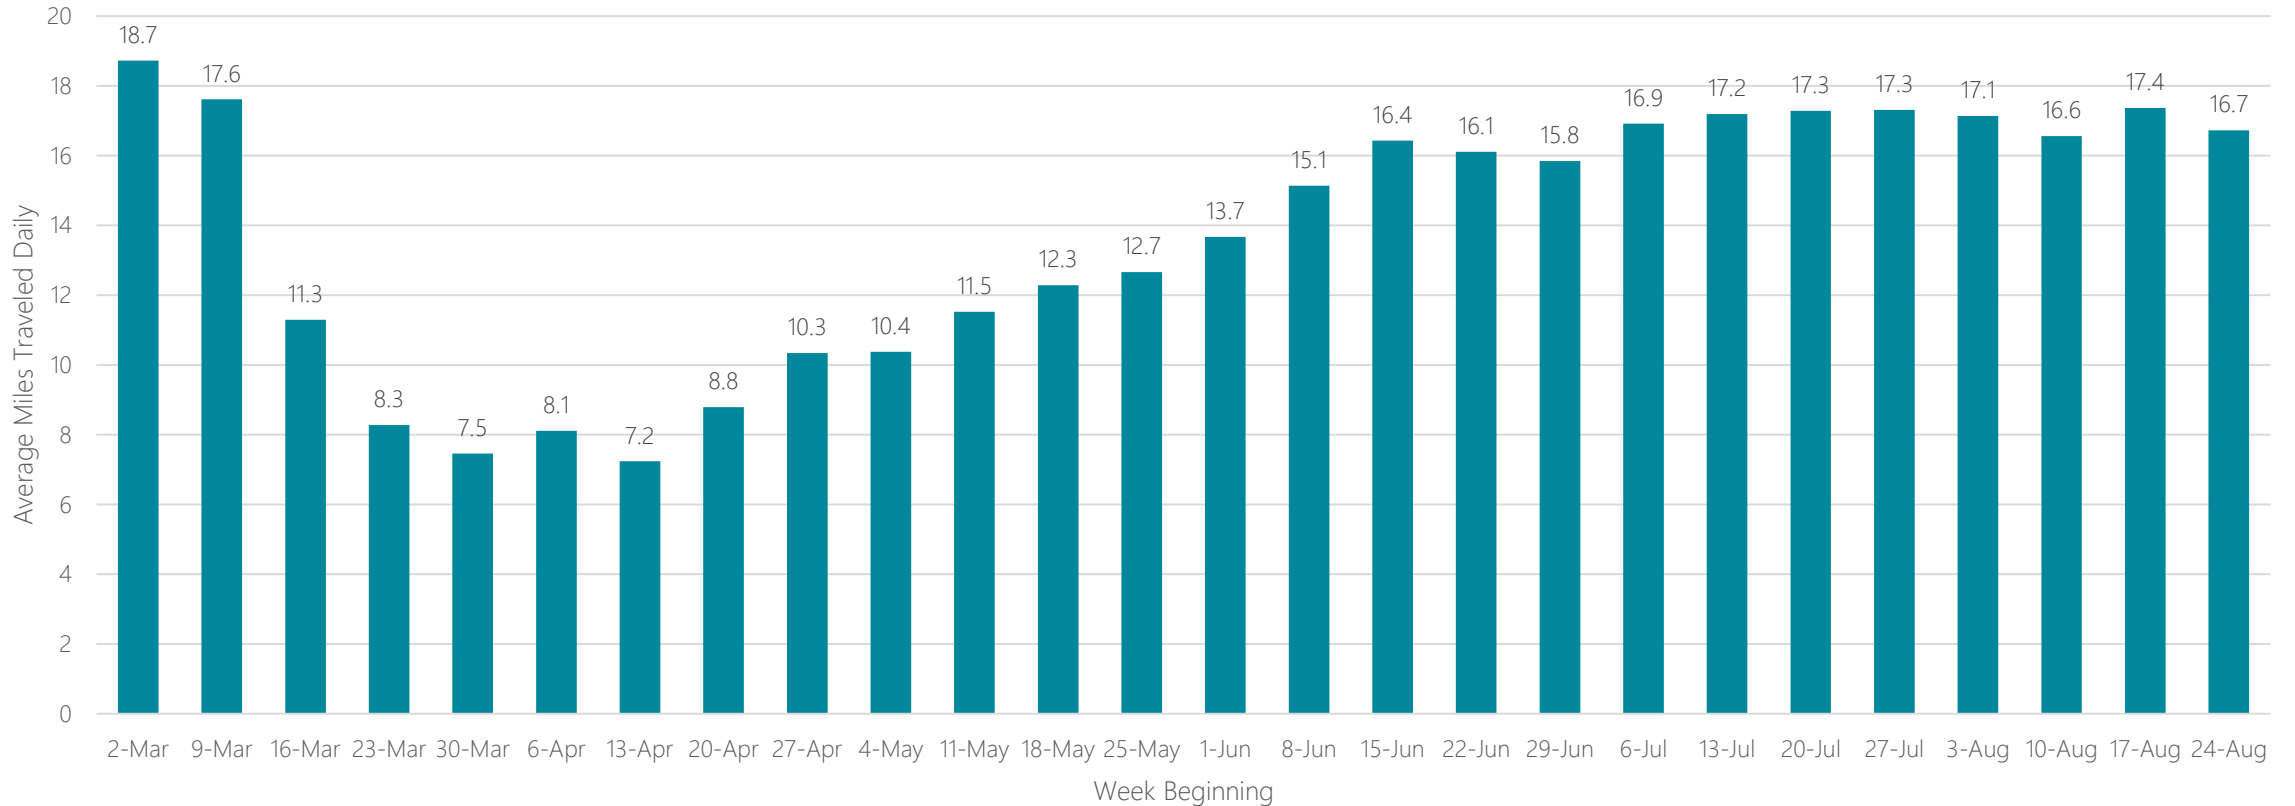

Portland-Auburn

Average Miles Traveled Daily Weekly Trend

Portland, OR

Average Miles Traveled Daily Weekly Trend

Presque Isle

Average Miles Traveled Daily Weekly Trend

Providence-New Bedford

Average Miles Traveled Daily Weekly Trend