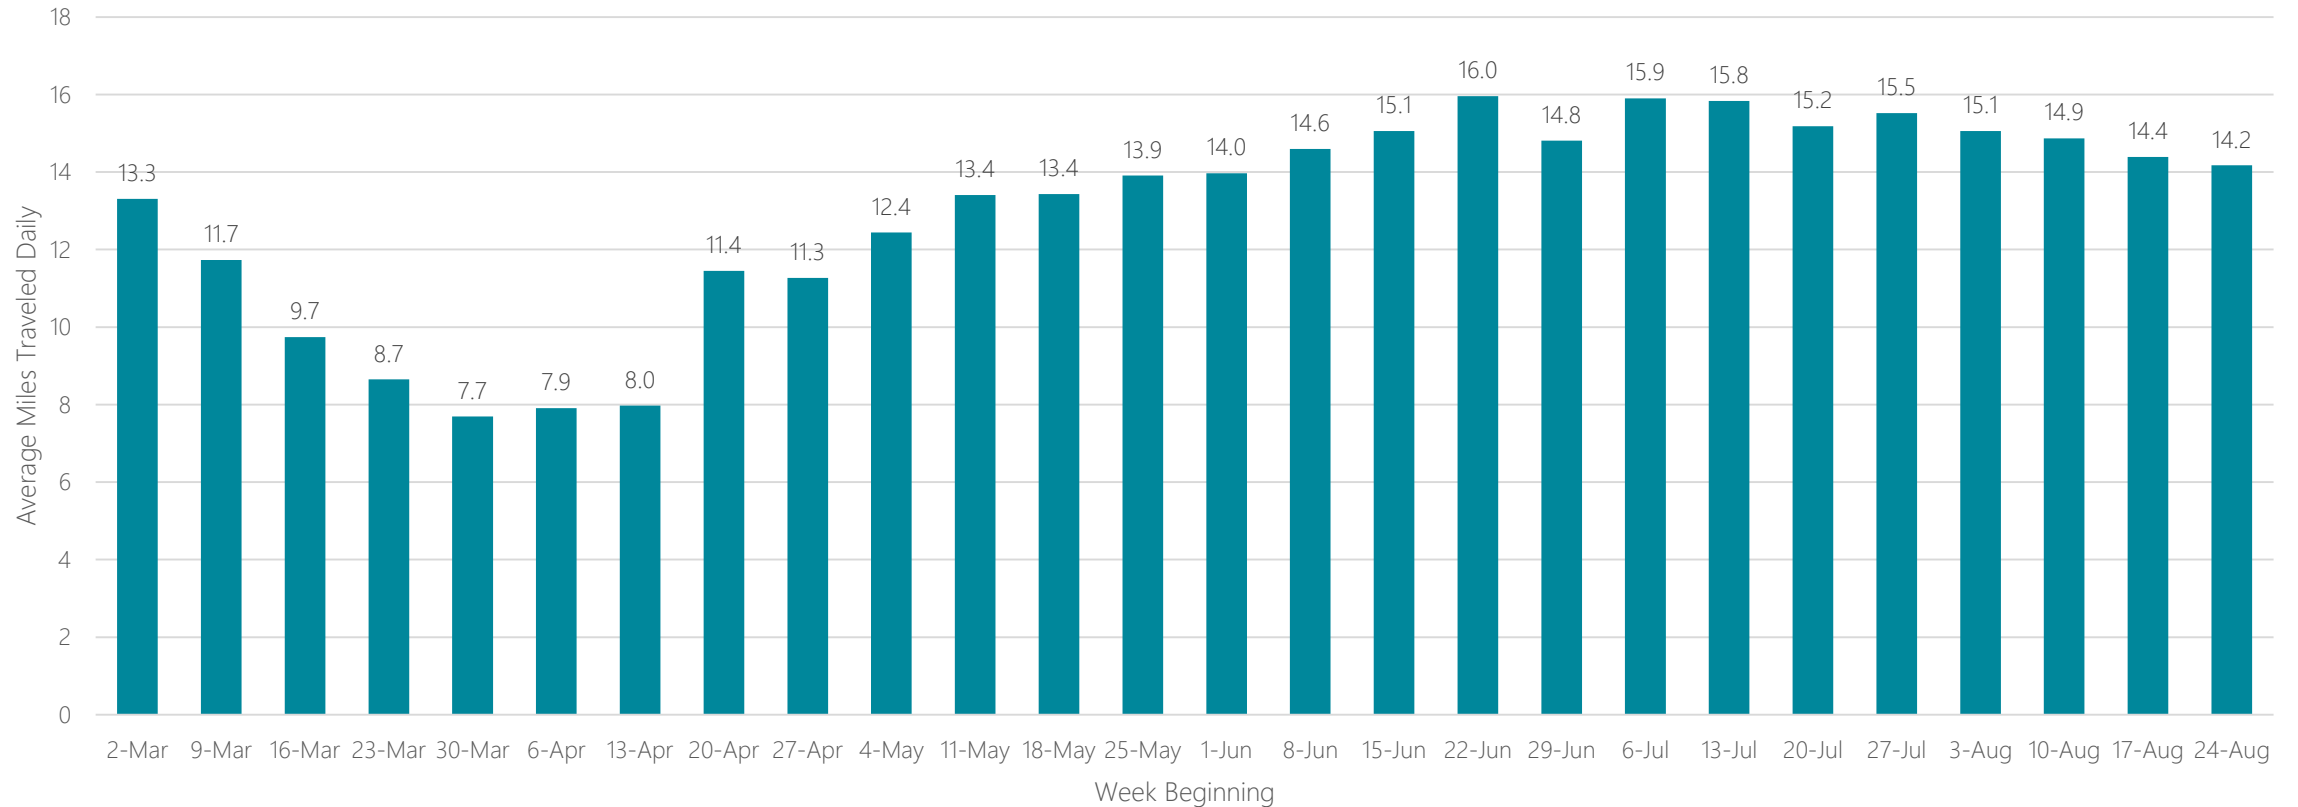

Grand Junction-Montrose

Average Miles Traveled Daily Weekly Trend

Grand Rapids-Kalamazoo-Battle Creek

Average Miles Traveled Daily Weekly Trend

Great Falls

Average Miles Traveled Daily Weekly Trend

Green Bay-Appleton