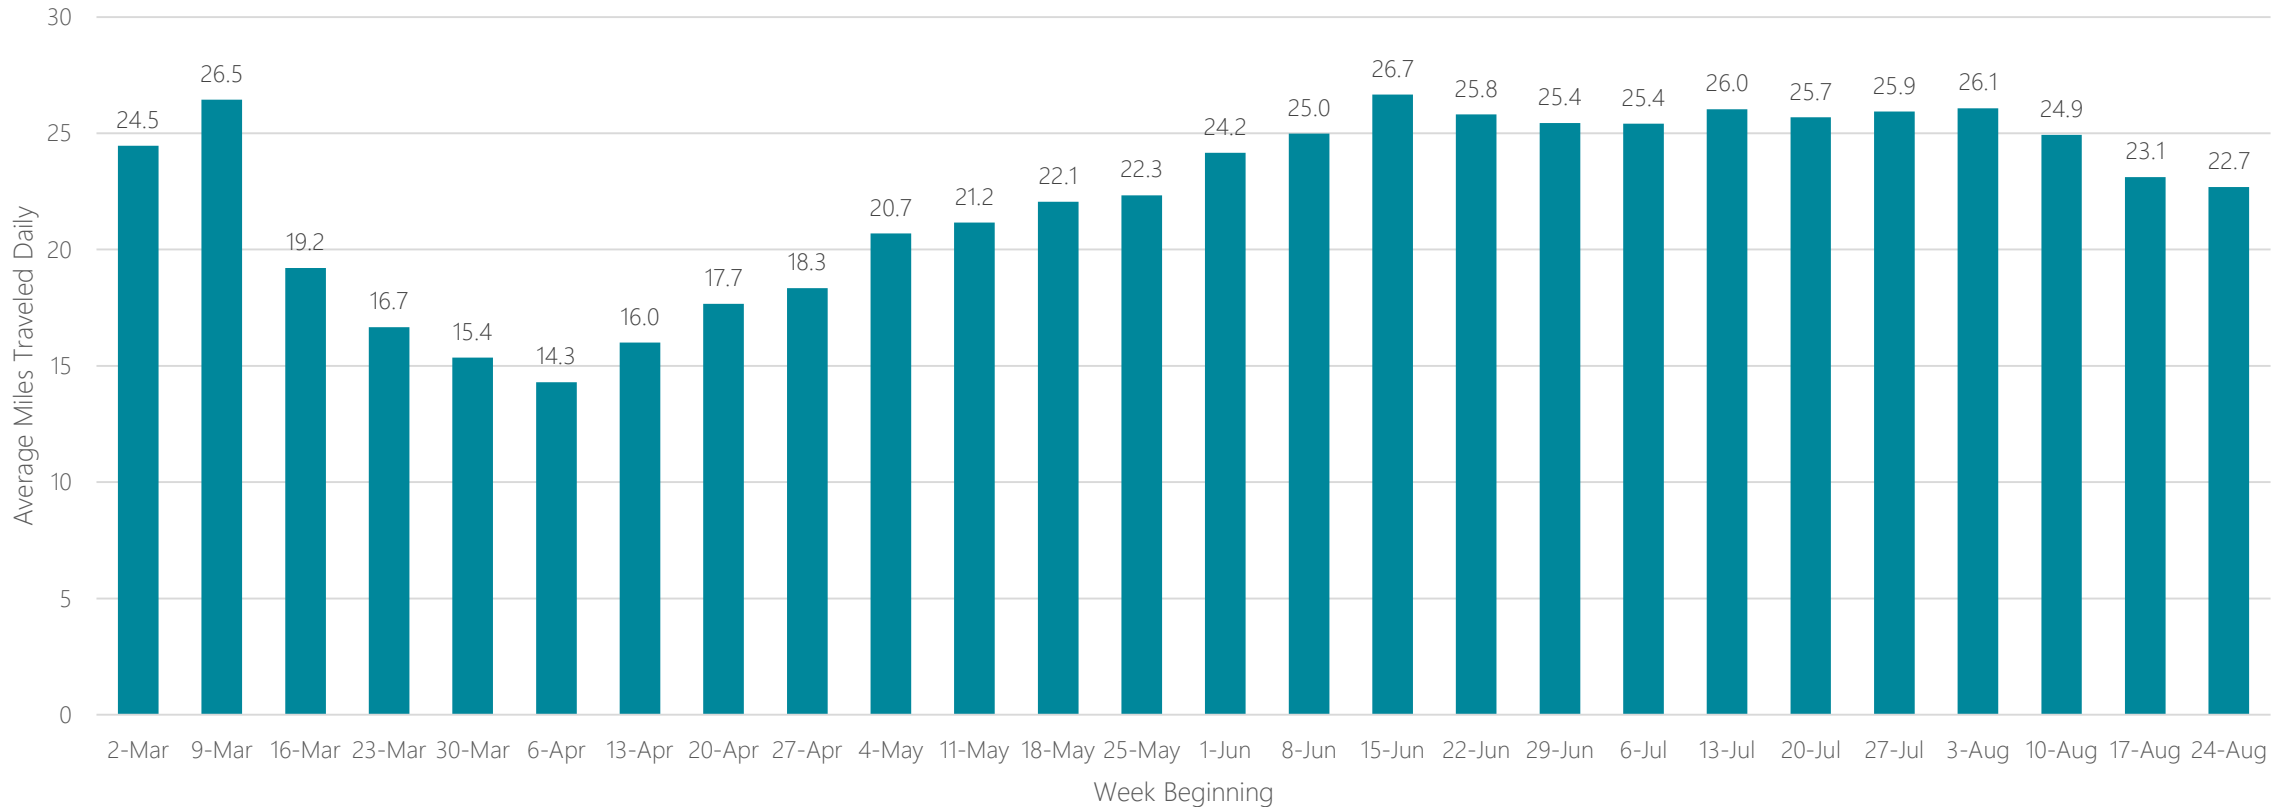

Columbus, GA

Average Miles Traveled Daily Weekly Trend