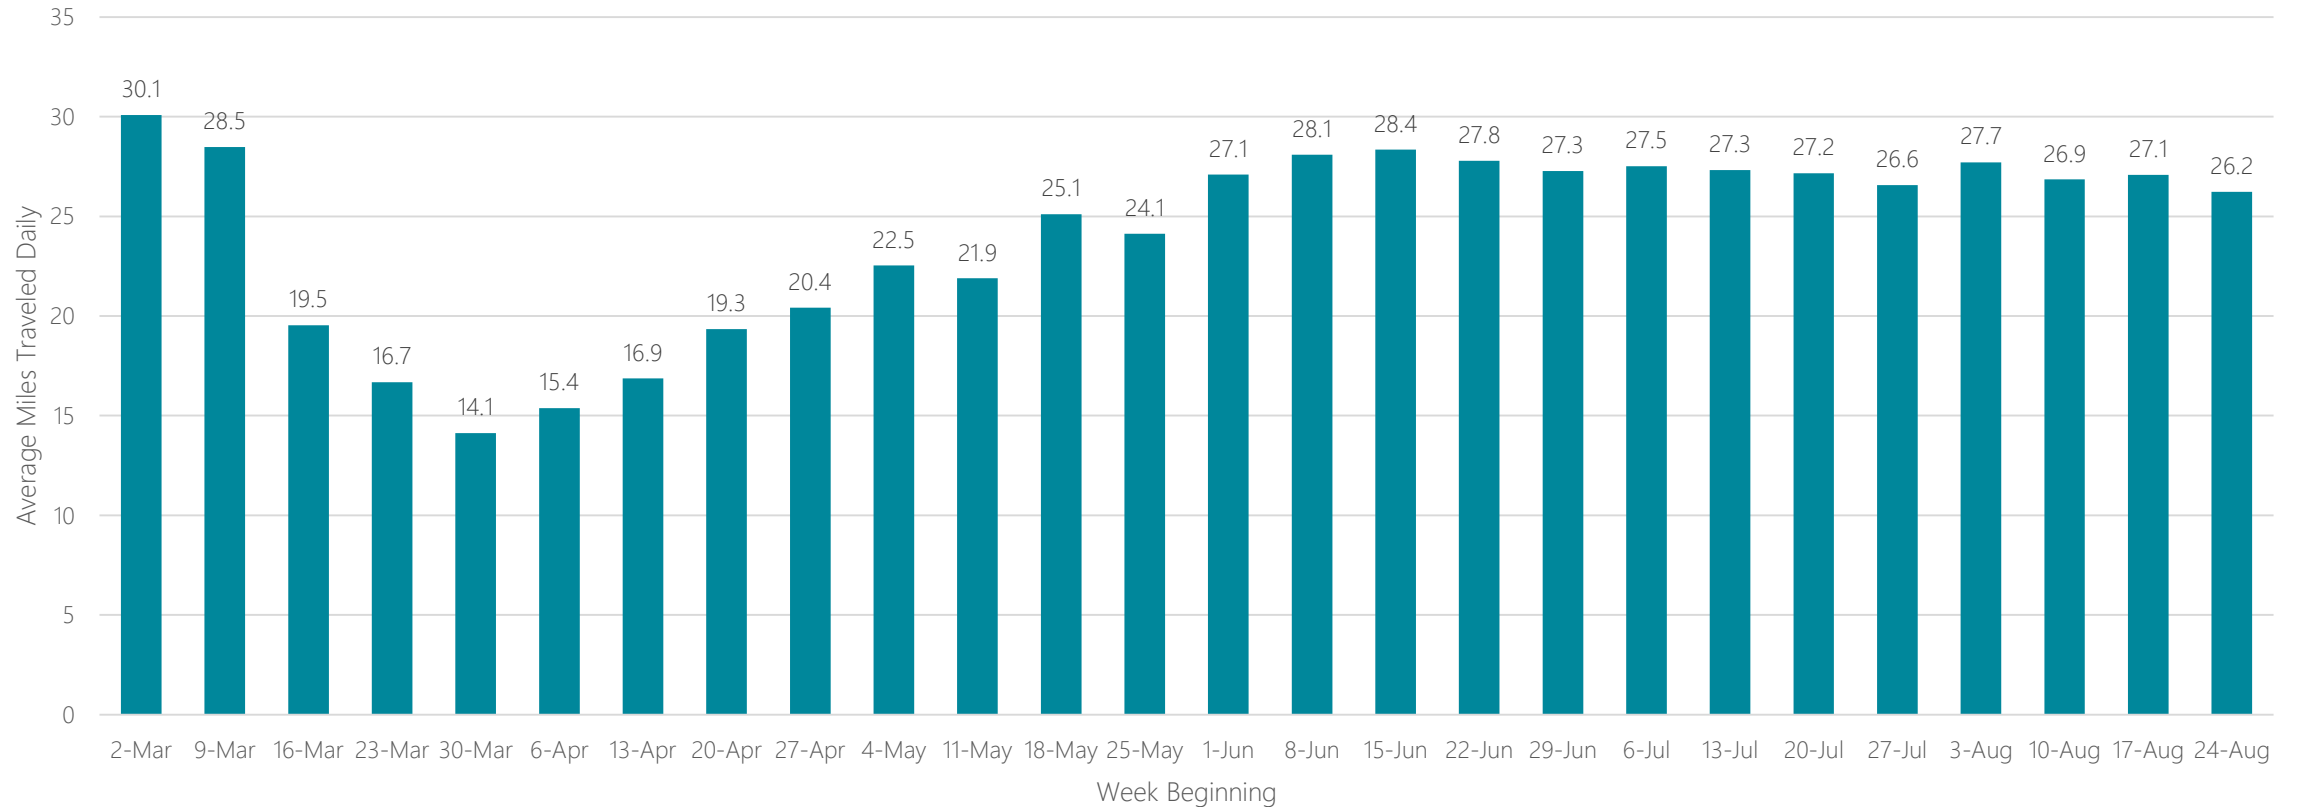

Traverse City-Cadillac

Average Miles Traveled Daily Weekly Trend

Tri-Cities, TN-VA

Average Miles Traveled Daily Weekly Trend

Tucson (Sierra Vista)

Average Miles Traveled Daily Weekly Trend

Tulsa

Average Miles Traveled Daily Weekly Trend