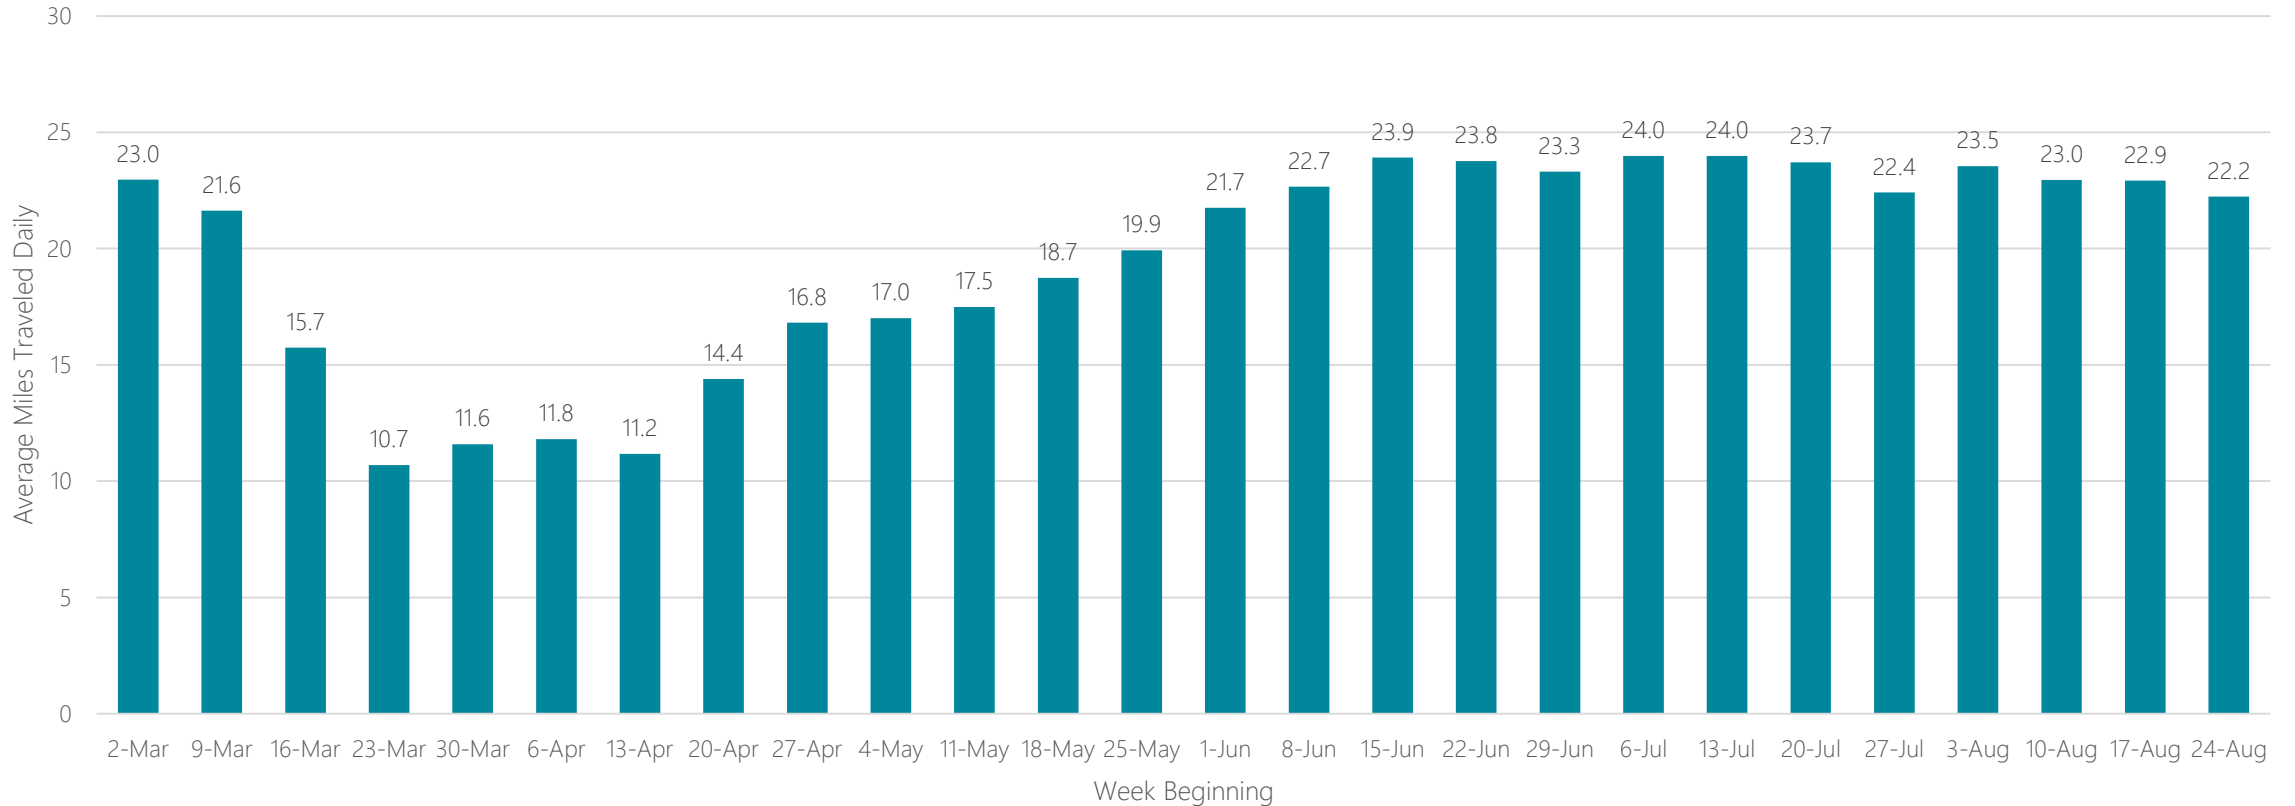

Tampa-Saint Petersburg (Sarasota)

Average Miles Traveled Daily Weekly Trend

Terre Haute

Average Miles Traveled Daily Weekly Trend

Toledo

Average Miles Traveled Daily Weekly Trend

Topeka

Average Miles Traveled Daily Weekly Trend