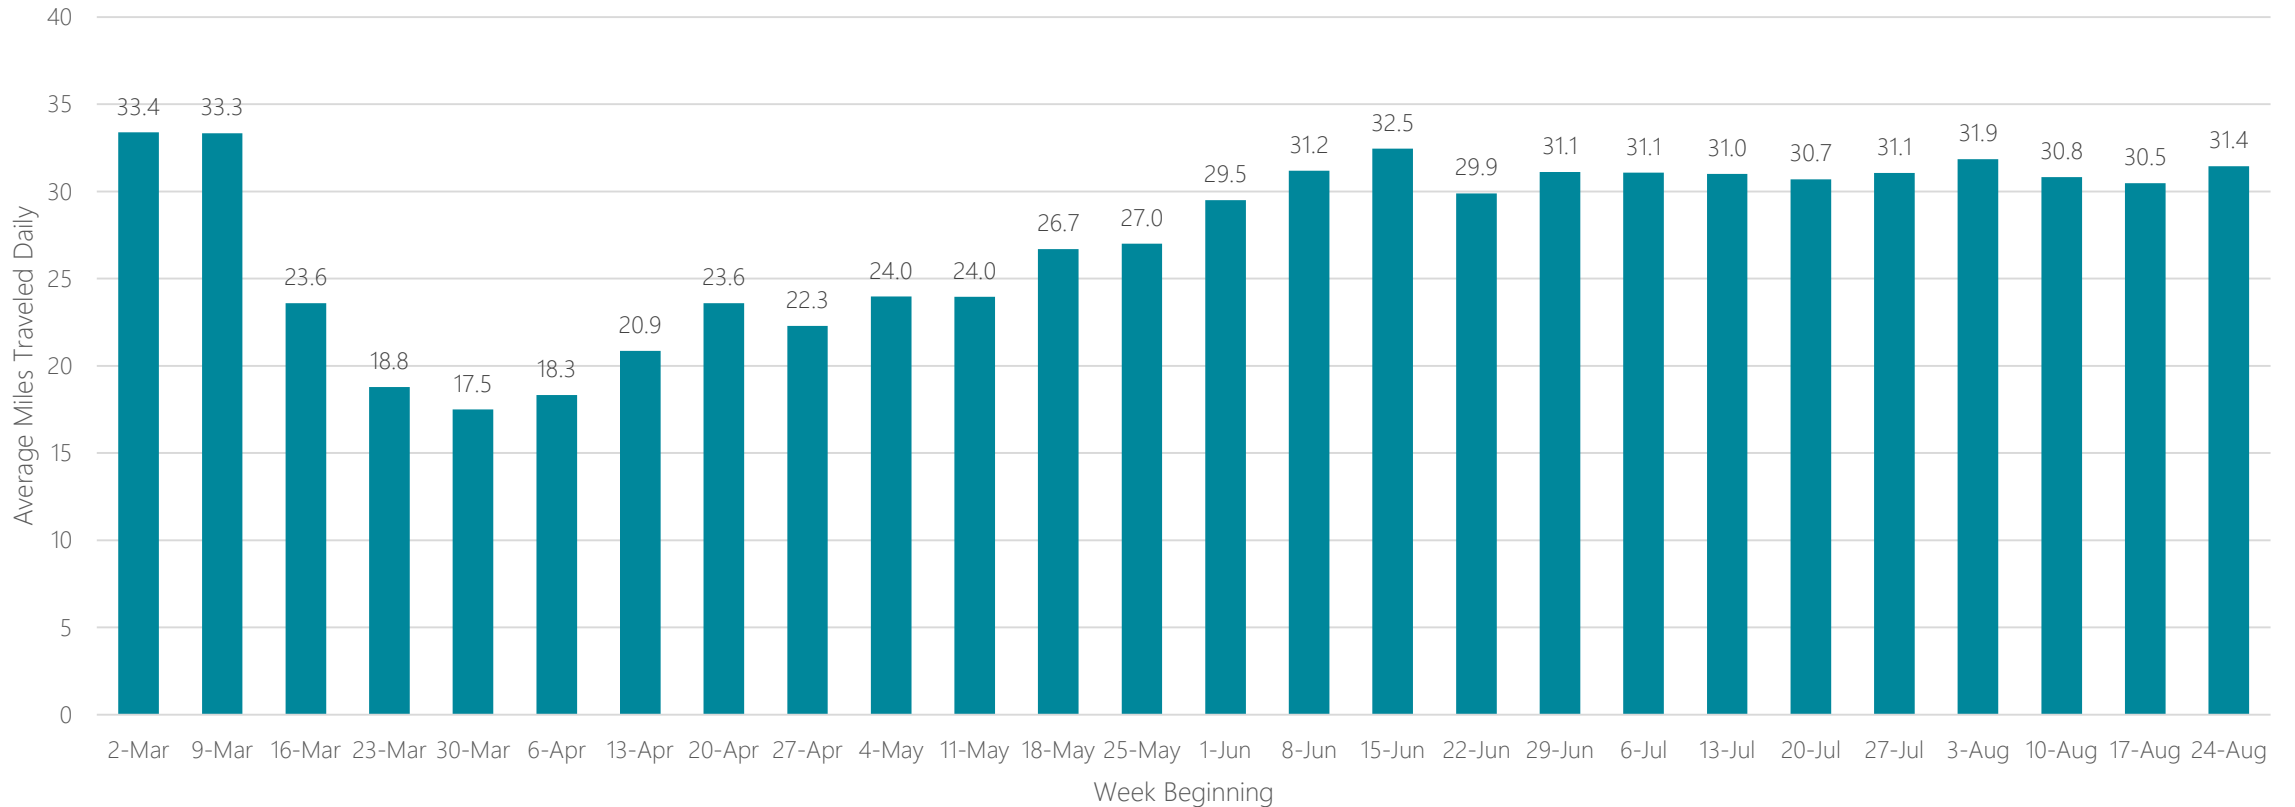

Average Miles Traveled Daily Weekly Trend

Albuquerque-Santa Fe

Average Miles Traveled Daily Weekly Trend

Alexandria, LA

Average Miles Traveled Daily Weekly Trend

Alpena, MI

Average Miles Traveled Daily Weekly Trend