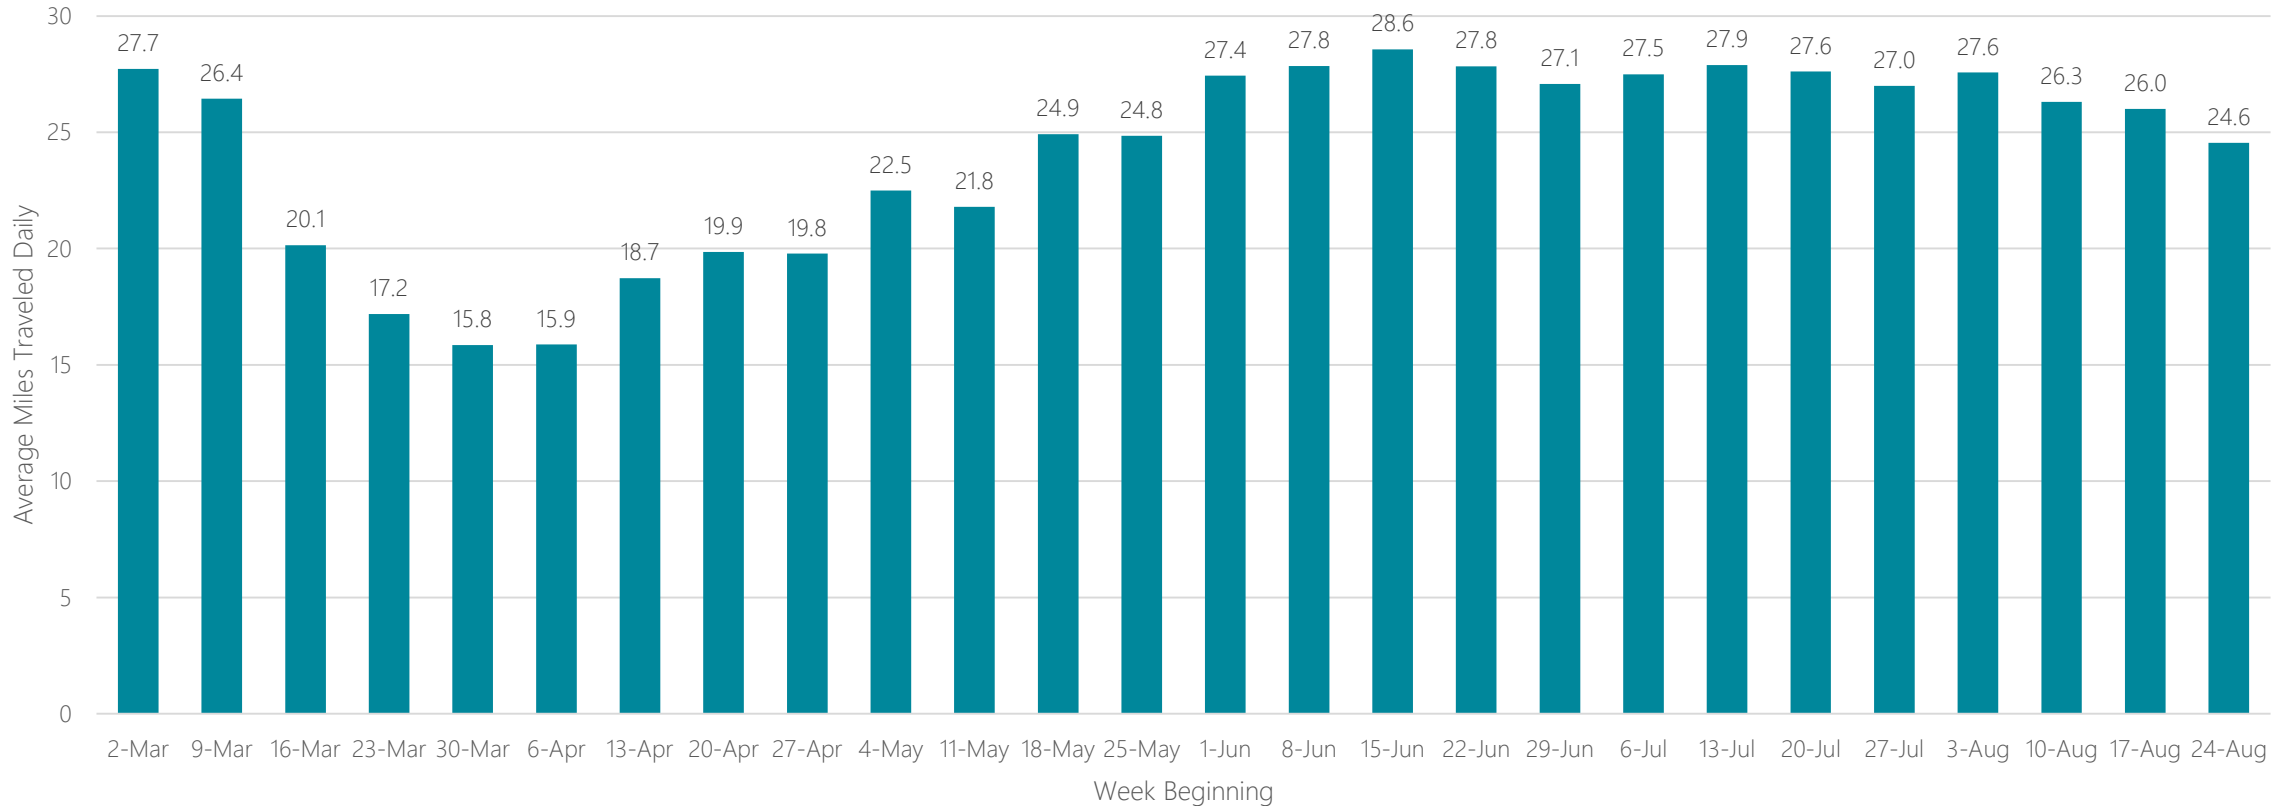

Jacksonville, Brunswick

Average Miles Traveled Daily Weekly Trend

Johnstown, PA

Average Miles Traveled Daily Weekly Trend

Jonesboro

Average Miles Traveled Daily Weekly Trend

Joplin-Pittsburg

Average Miles Traveled Daily Weekly Trend