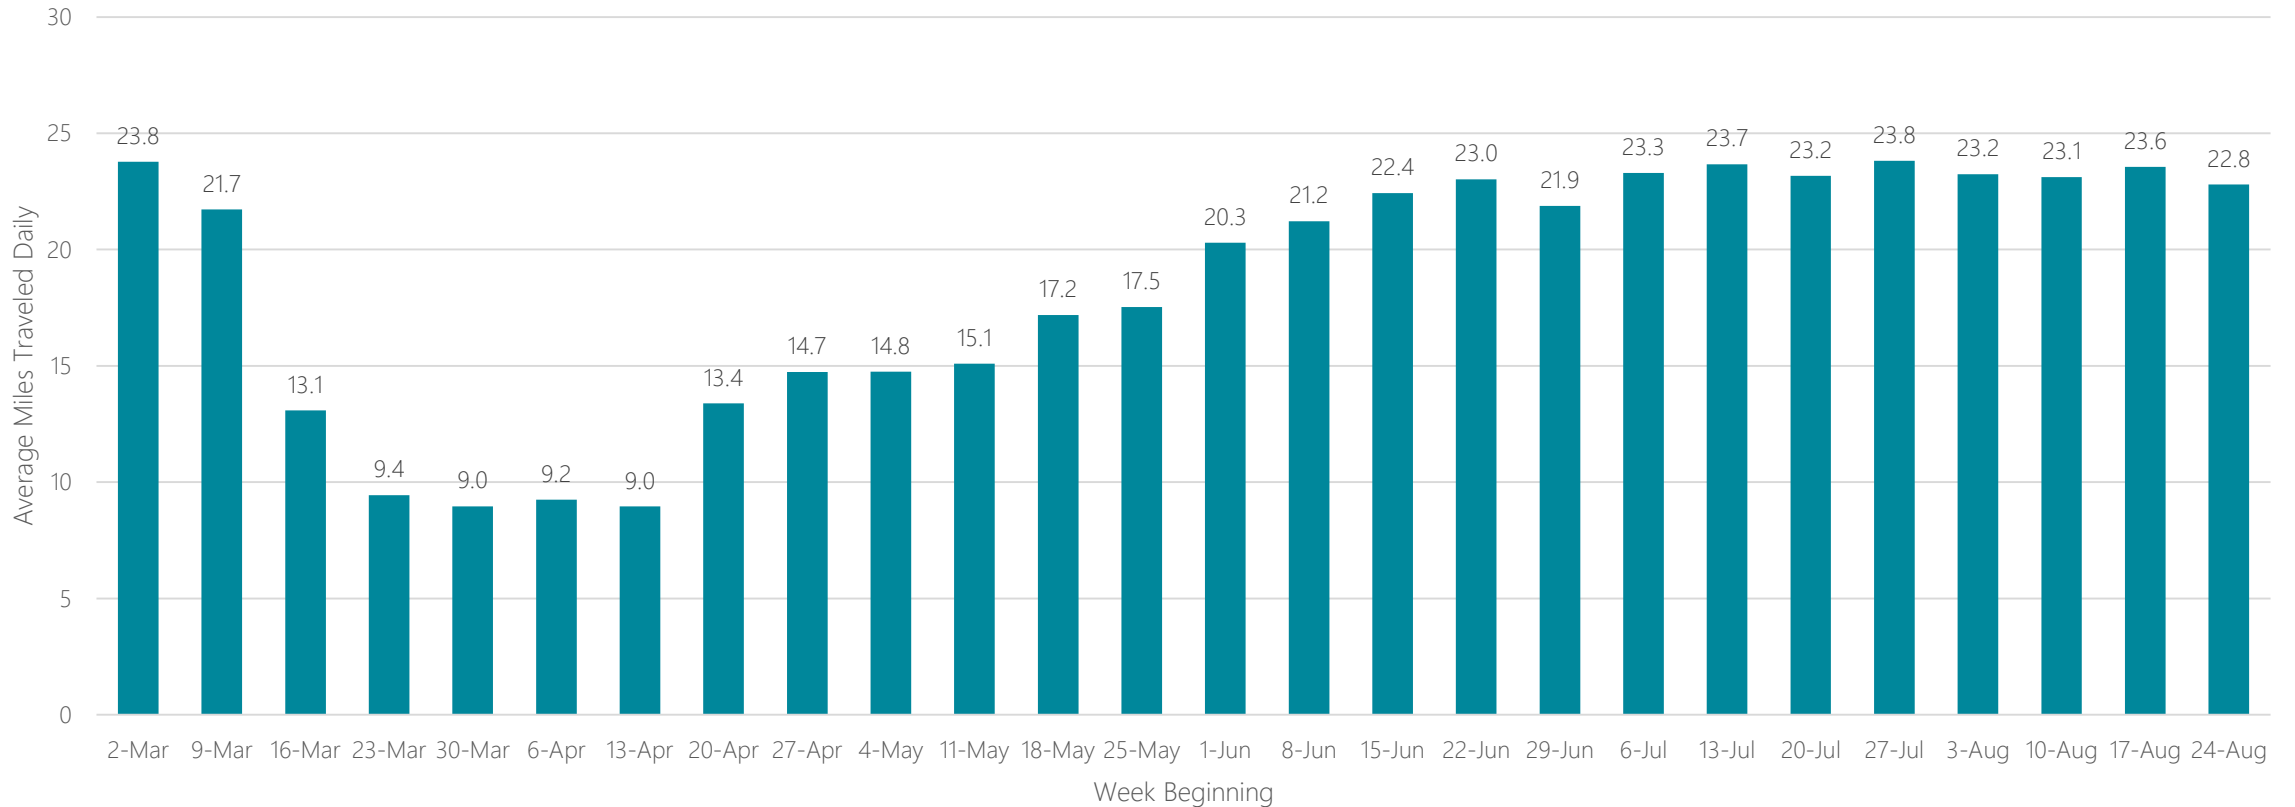

Miami-Fort Lauderdale

Average Miles Traveled Daily Weekly Trend

Milwaukee

Average Miles Traveled Daily Weekly Trend

Minneapolis-Saint Paul

Average Miles Traveled Daily Weekly Trend

Minot-Bismarck-Dickinson

Average Miles Traveled Daily Weekly Trend