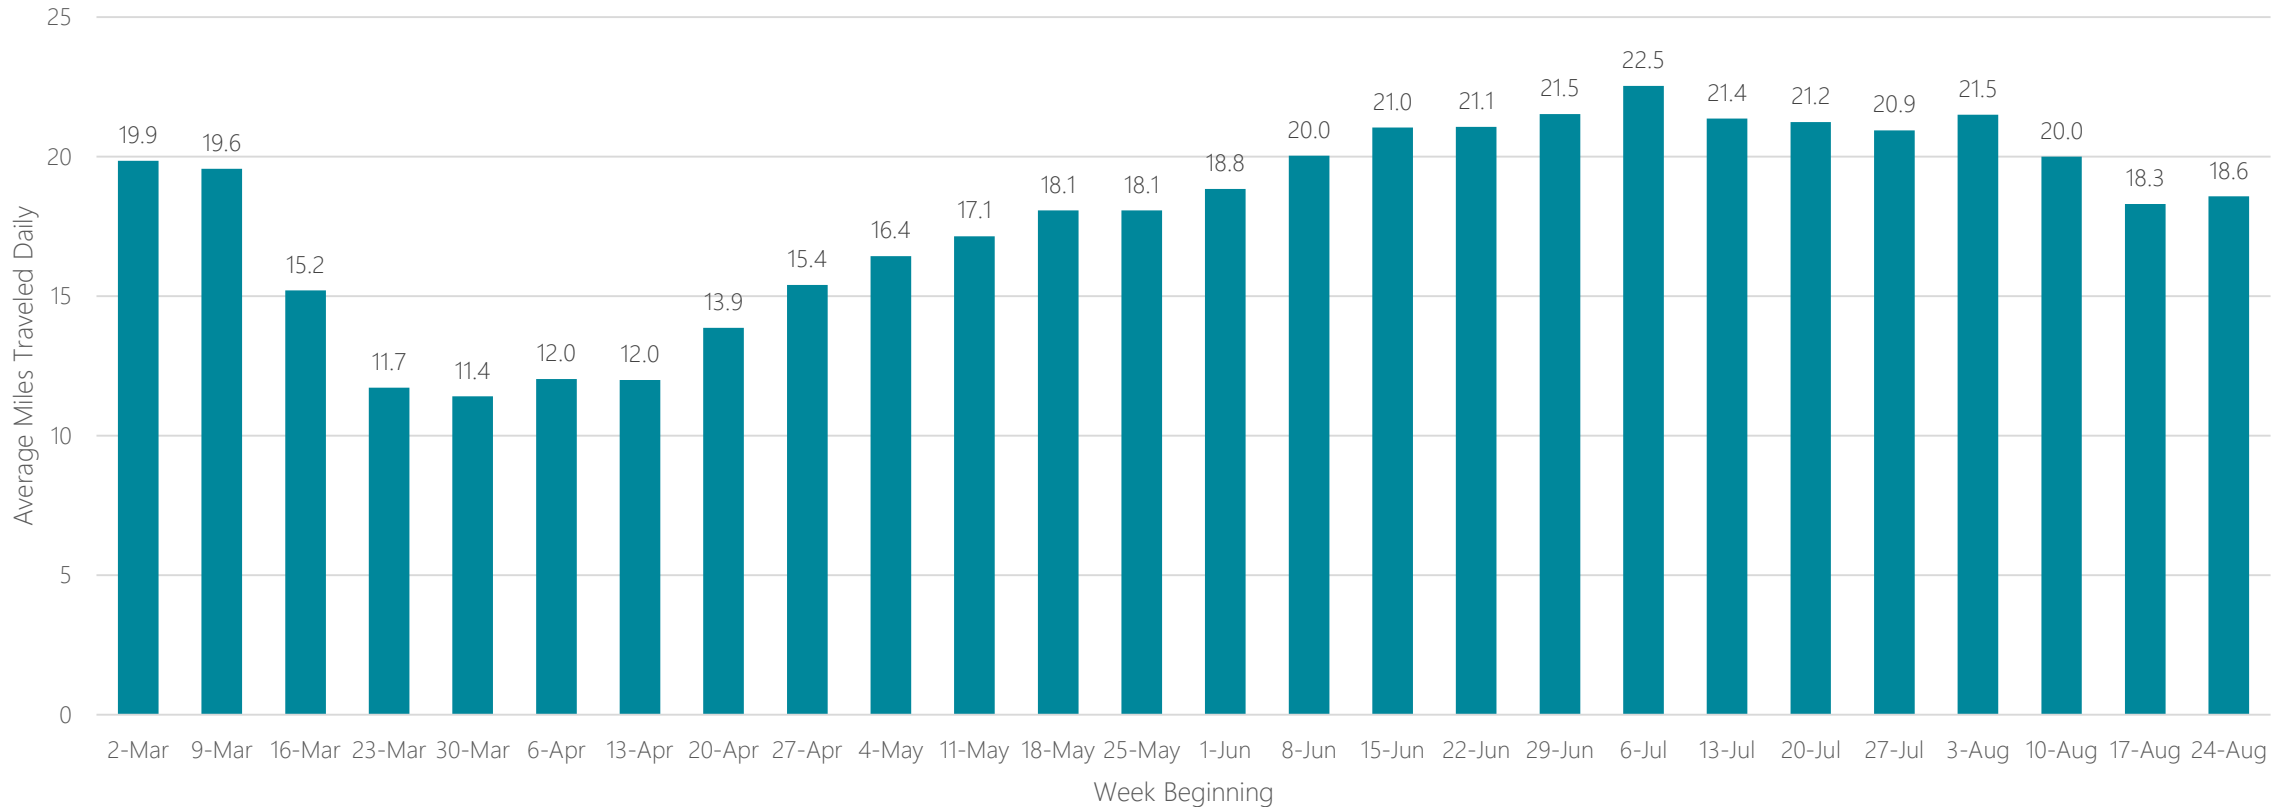

Grand Junction-Montrose

Average Miles Traveled Daily Weekly Trend