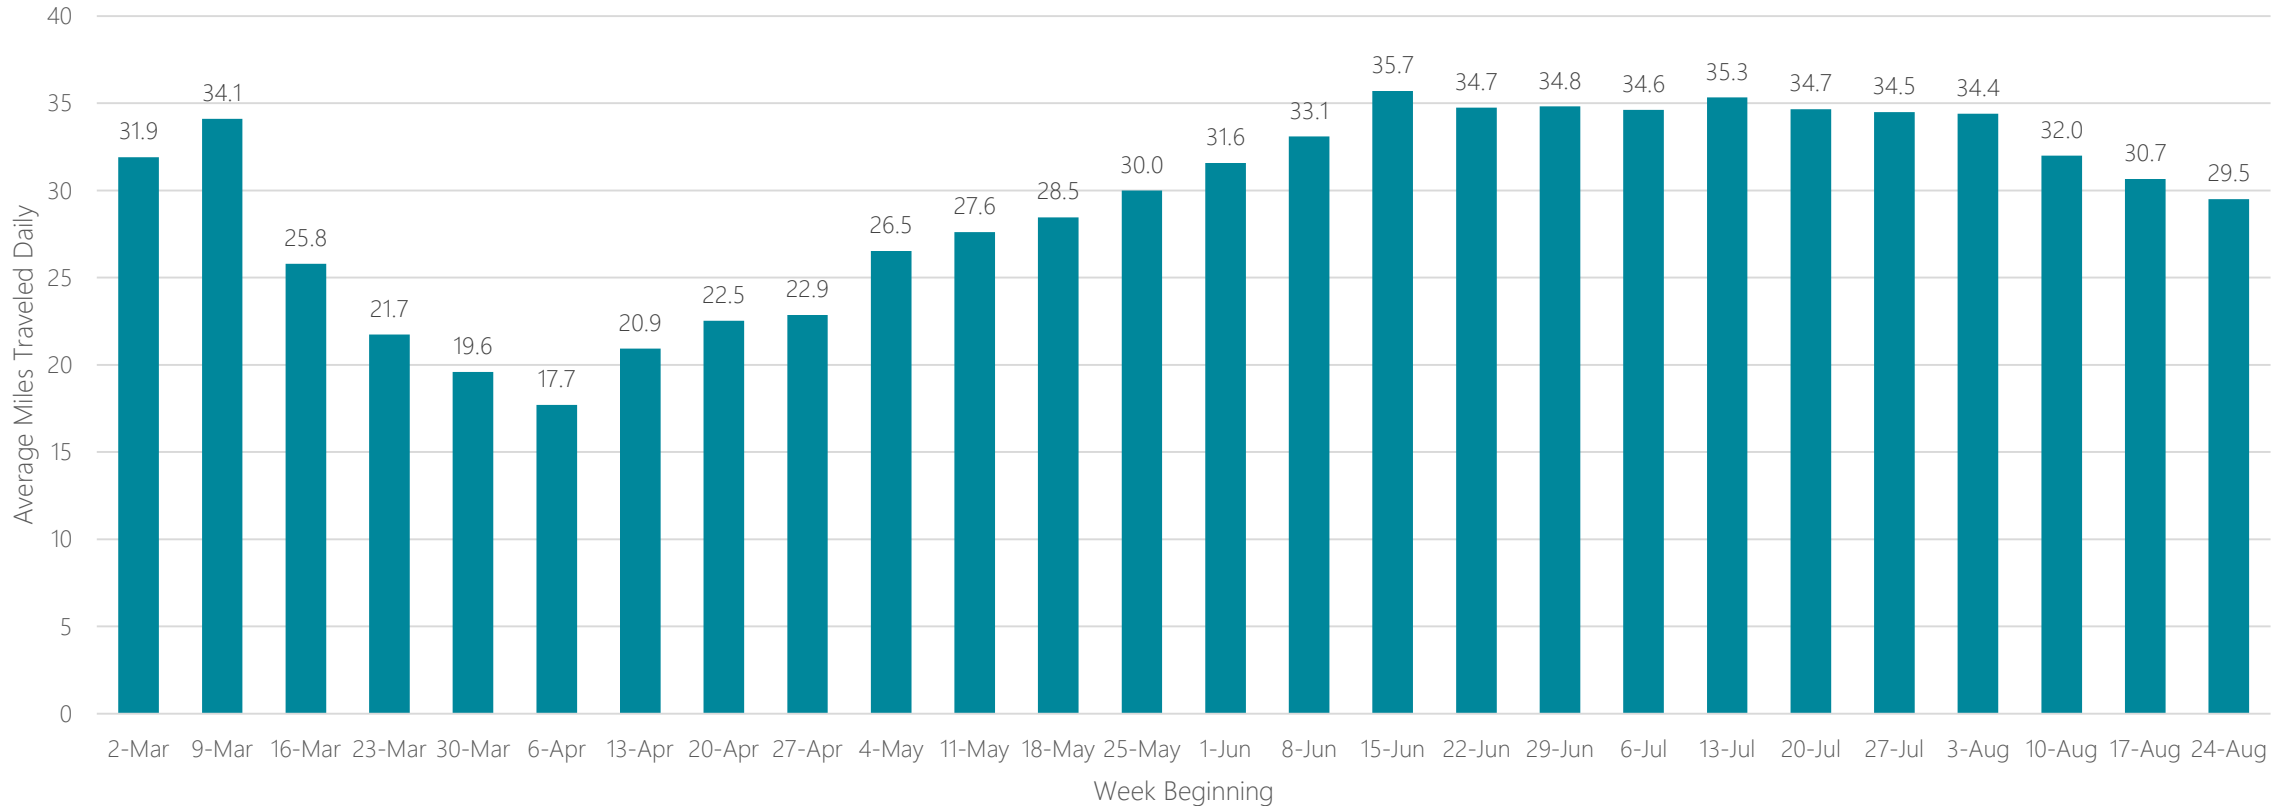

Montgomery (Selma)

Average Miles Traveled Daily Weekly Trend