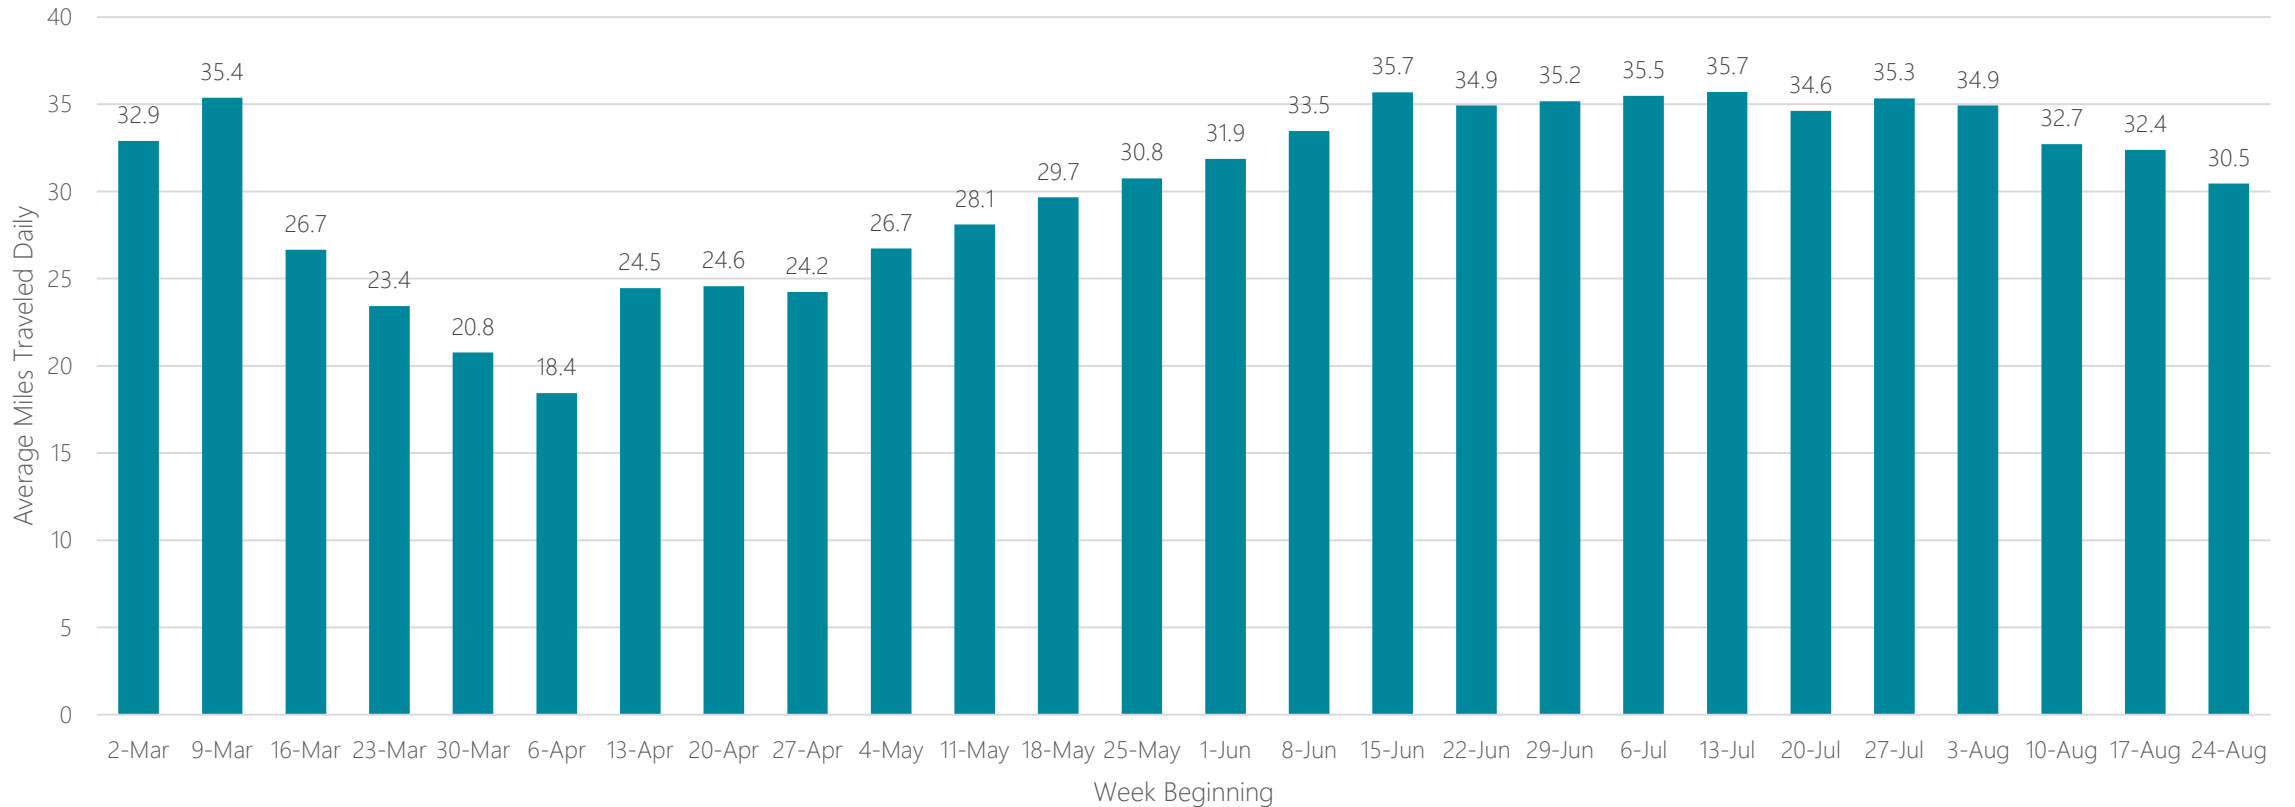

Average Miles Traveled Daily Weekly Trend

Harrisonburg

Average Miles Traveled Daily Weekly Trend

Hartford & New Haven

Average Miles Traveled Daily Weekly Trend

Hattiesburg-Laurel

Average Miles Traveled Daily Weekly Trend