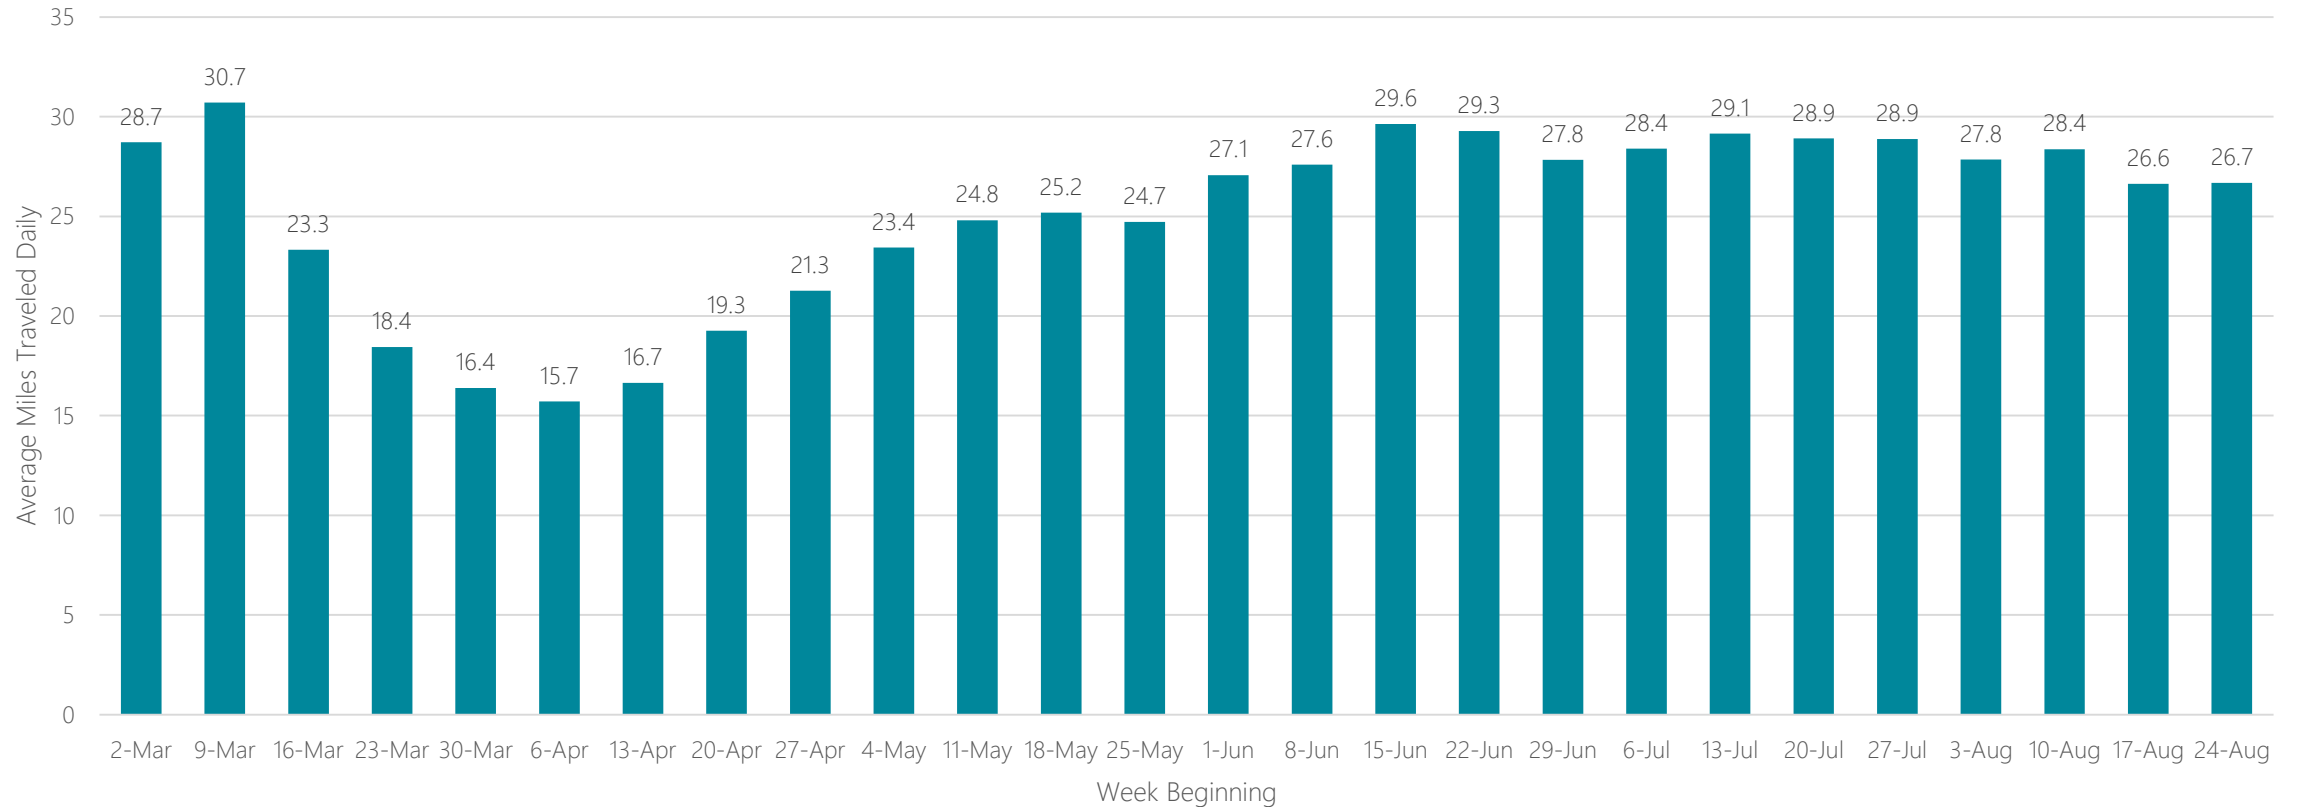

Savannah

Average Miles Traveled Daily Weekly Trend