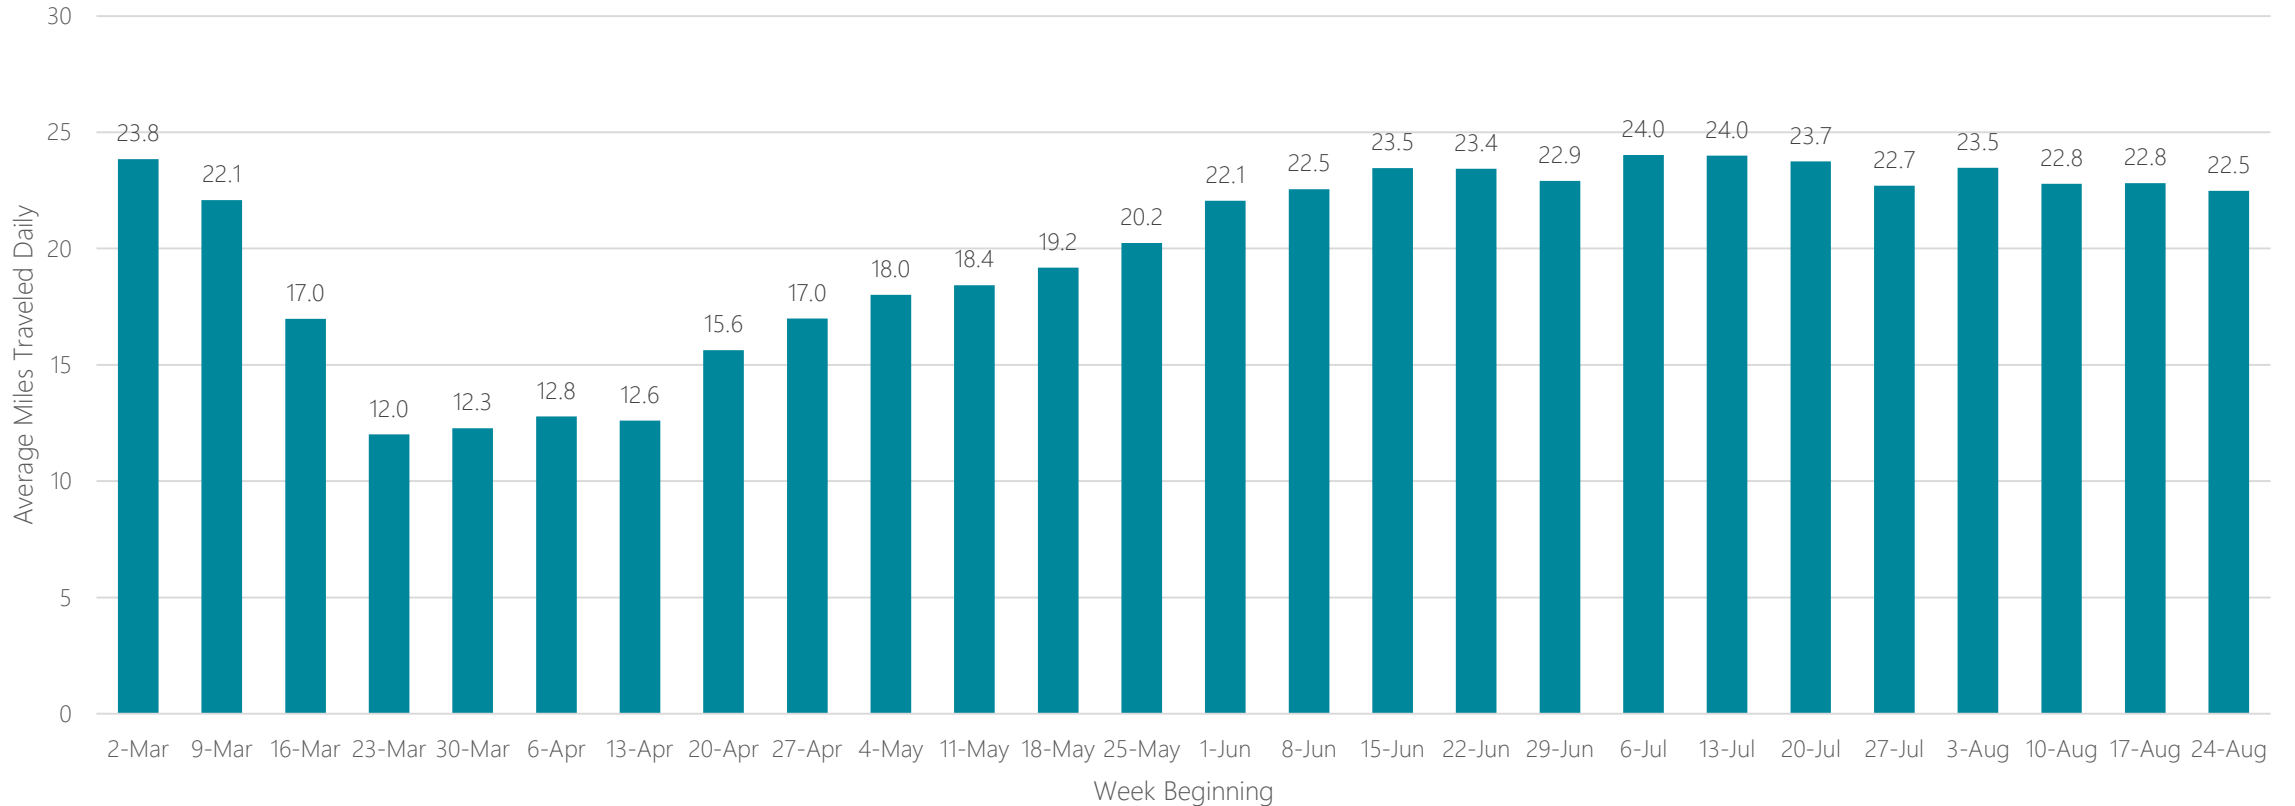

Fort Wayne

Average Miles Traveled Daily Weekly Trend