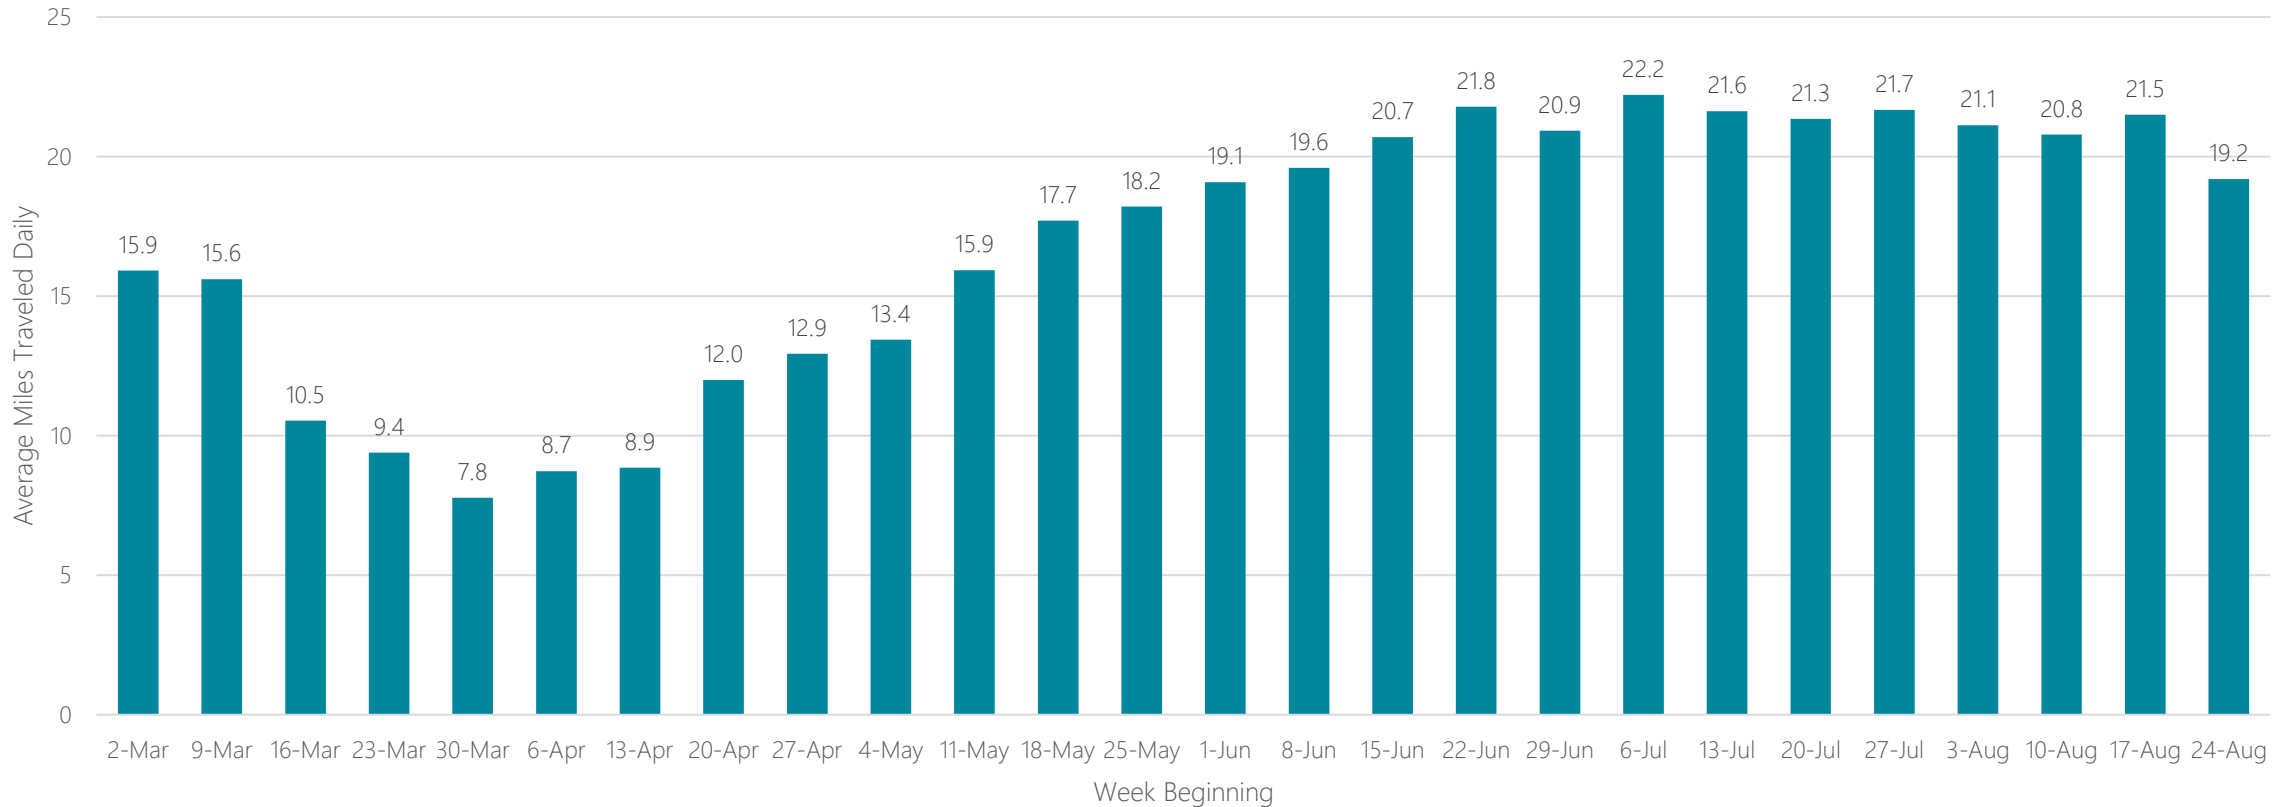

Average Miles Traveled Daily Weekly Trend

Evansville

Average Miles Traveled Daily Weekly Trend

Fairbanks

Average Miles Traveled Daily Weekly Trend

Fargo-Valley City

Average Miles Traveled Daily Weekly Trend