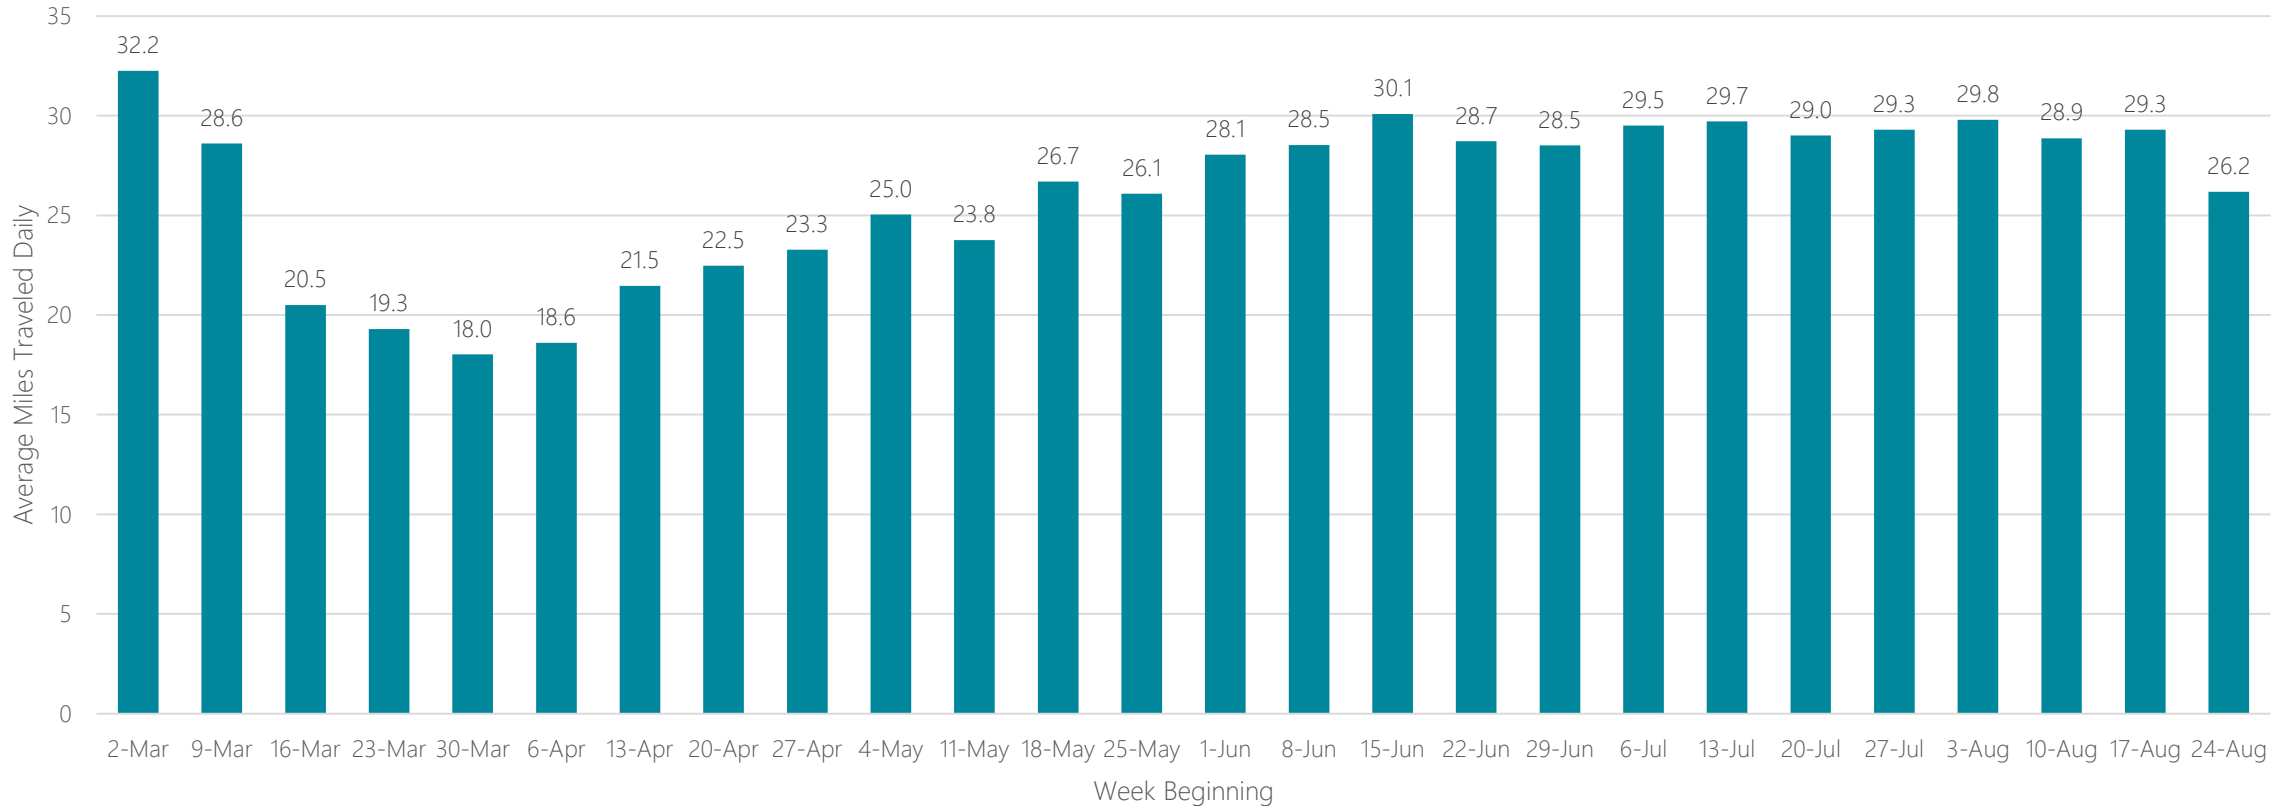

Little Rock-Pine Bluff

Average Miles Traveled Daily Weekly Trend