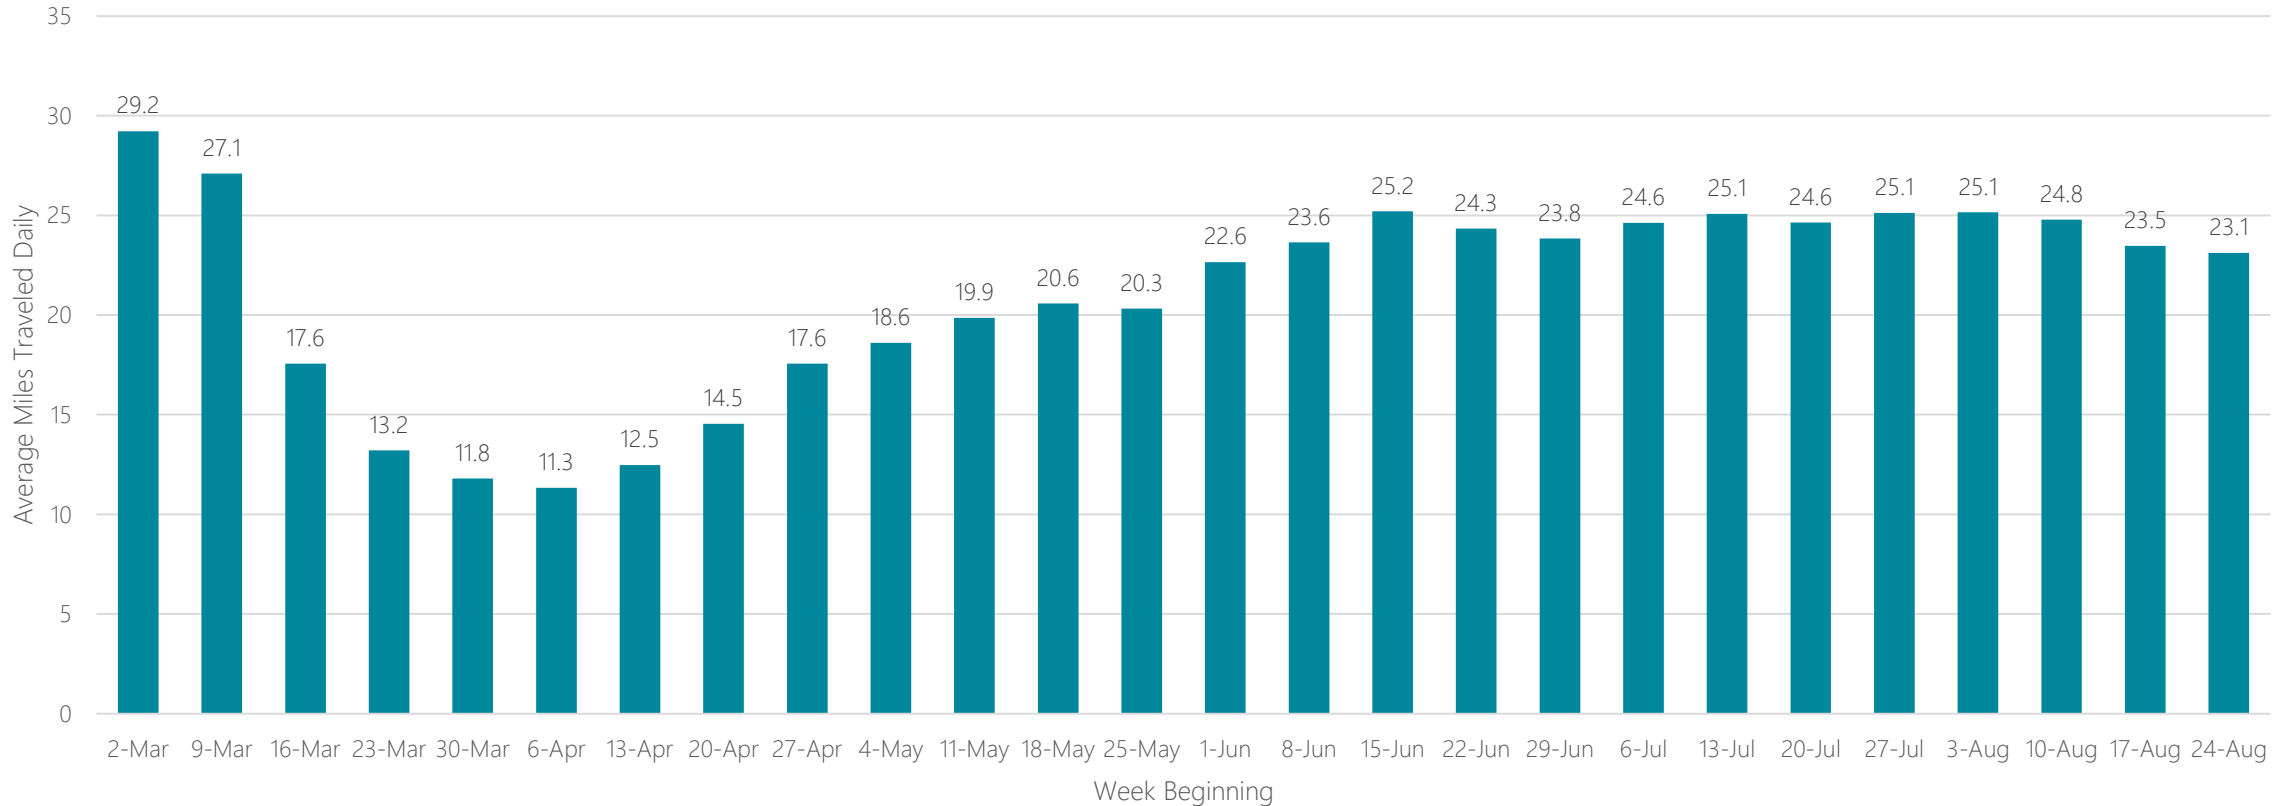

Amarillo

Average Miles Traveled Daily Weekly Trend

Anchorage, AK

Average Miles Traveled Daily Weekly Trend

Atlanta

Average Miles Traveled Daily Weekly Trend

Augusta-Aiken

Average Miles Traveled Daily Weekly Trend