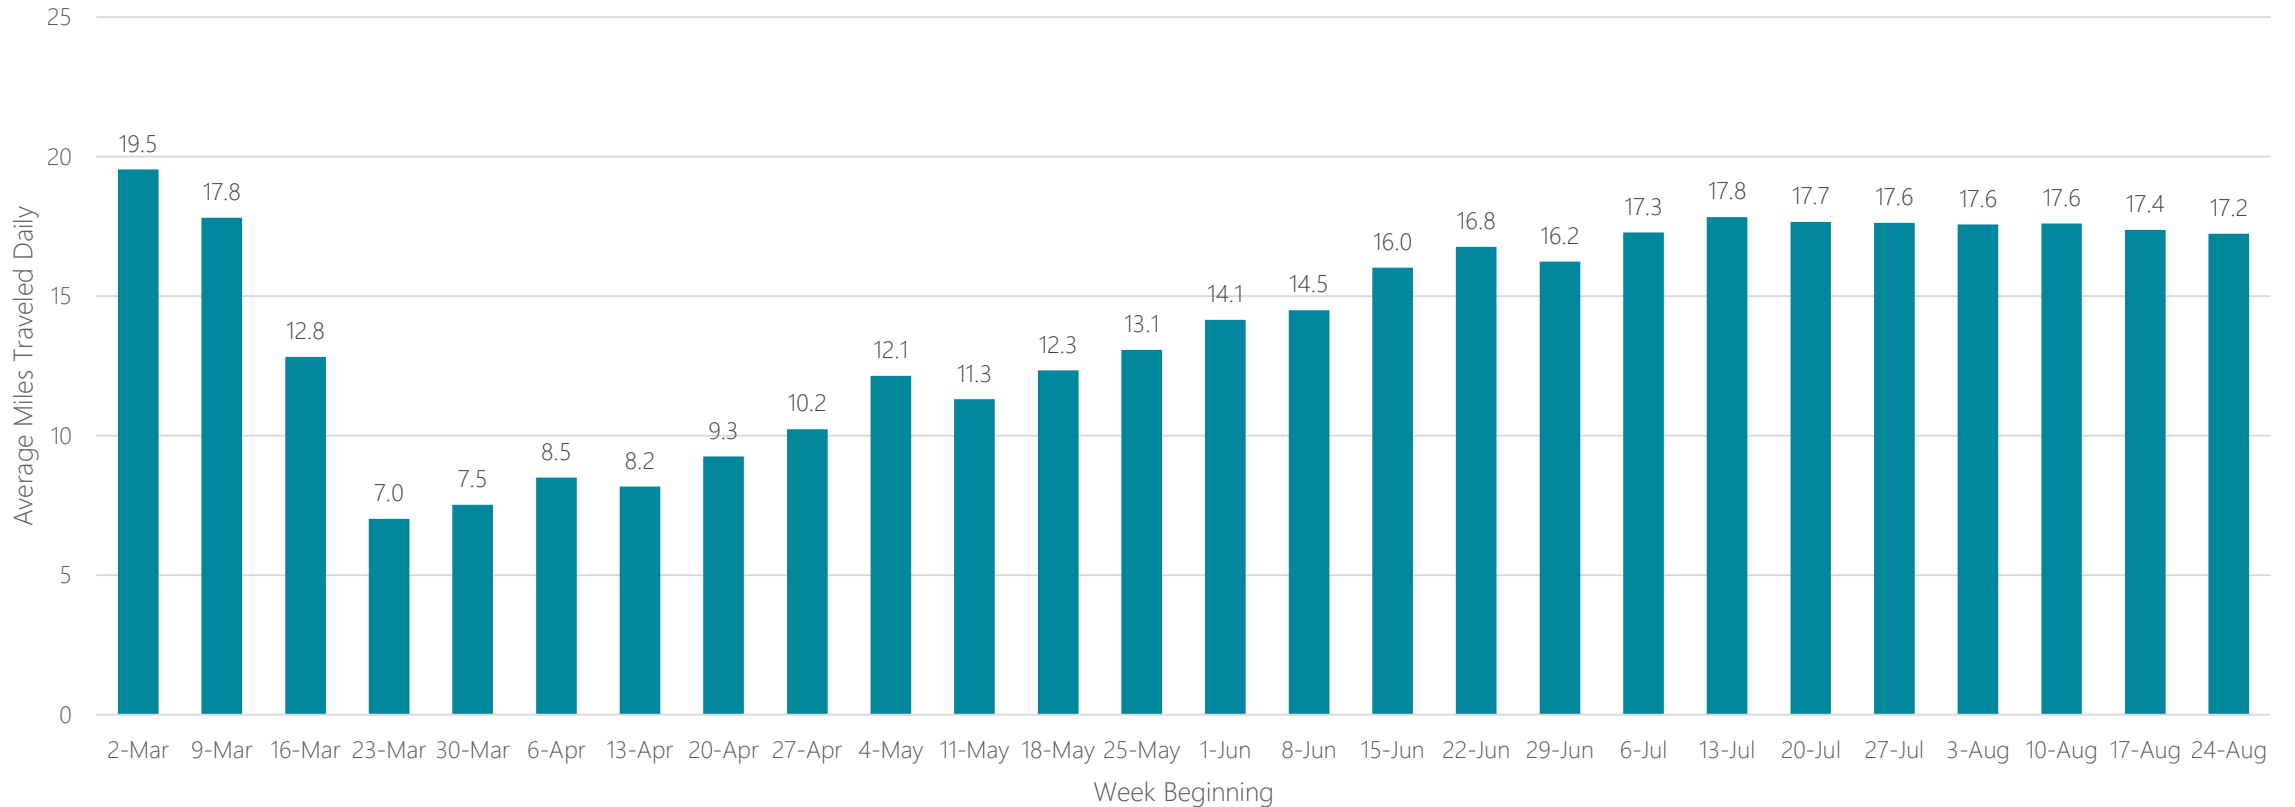

Portland, OR

Average Miles Traveled Daily Weekly Trend