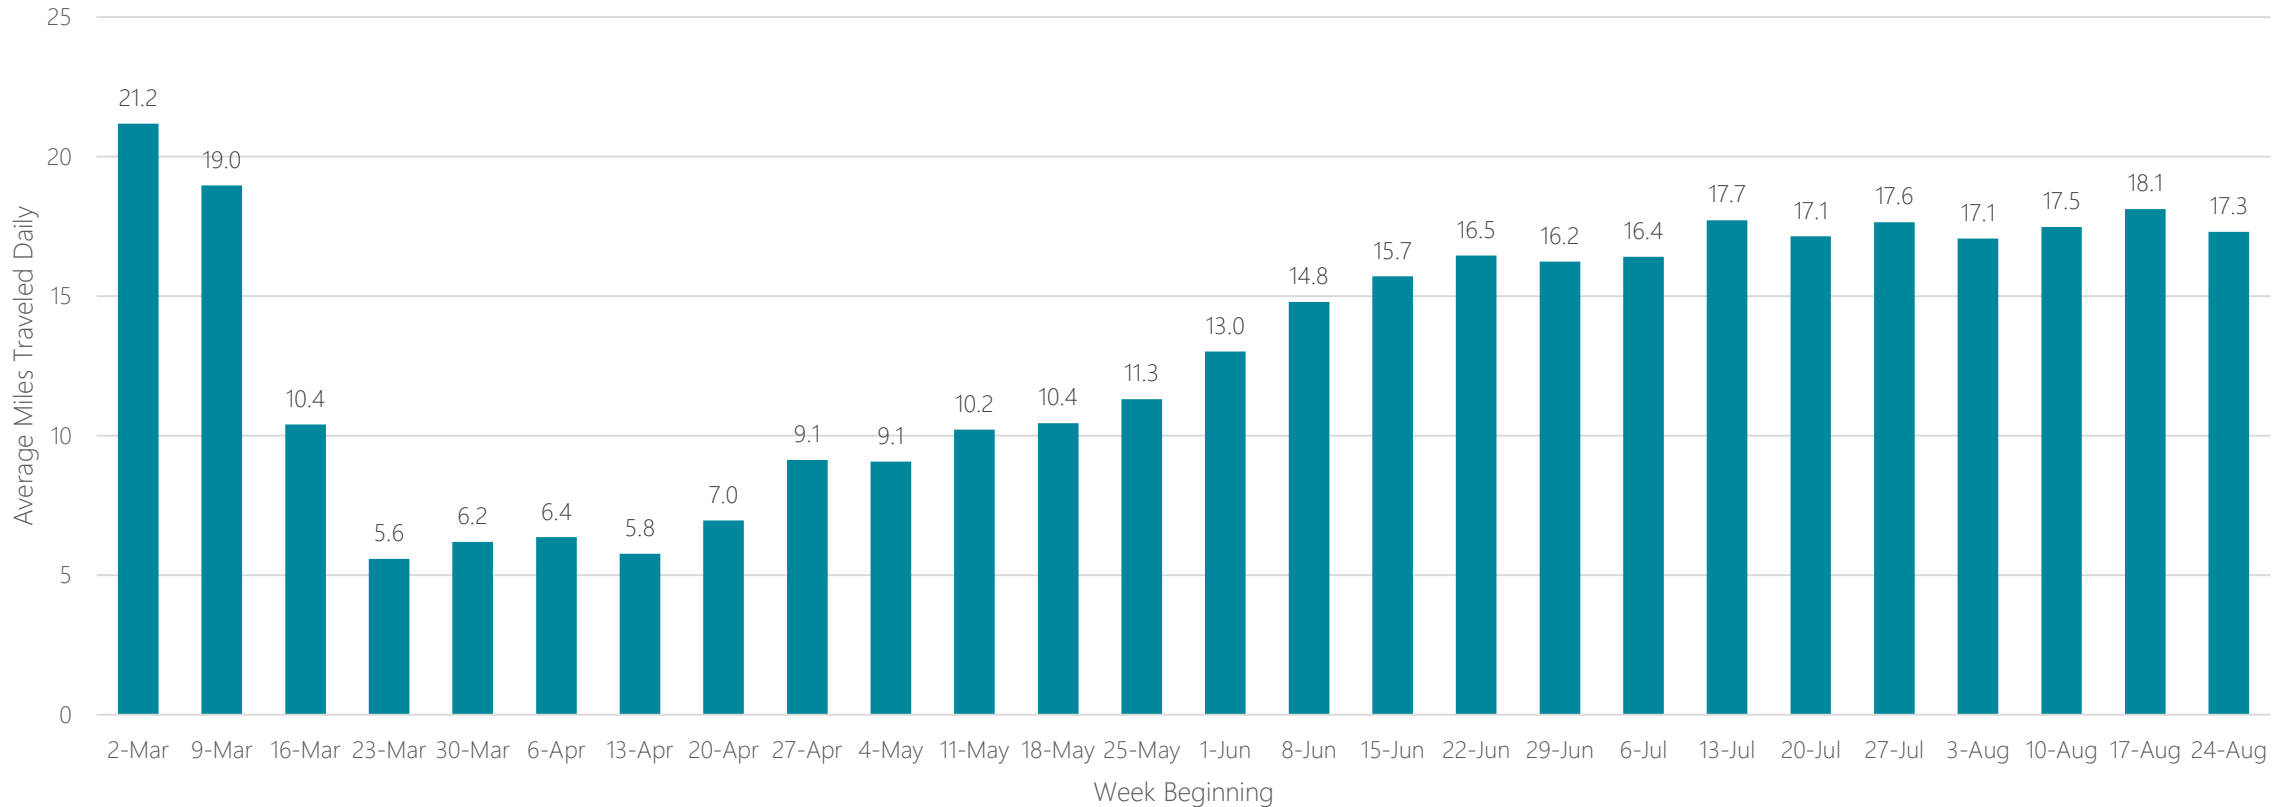

Philadelphia

Average Miles Traveled Daily Weekly Trend