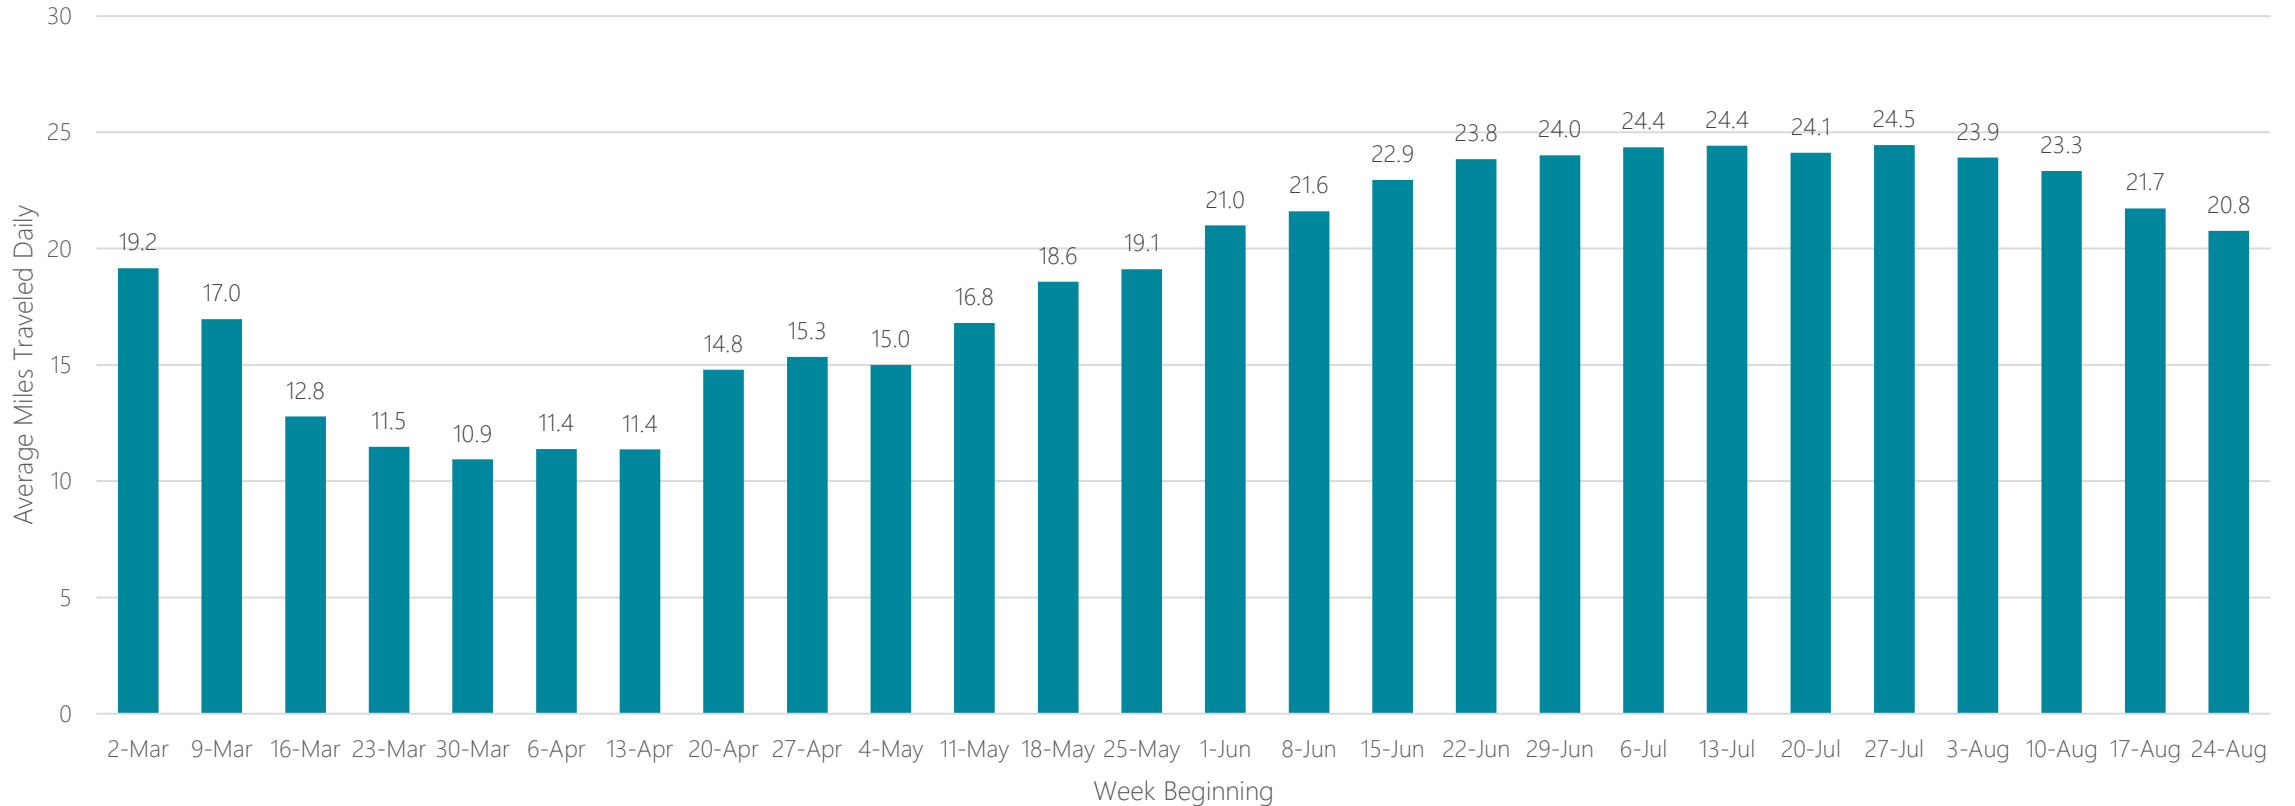

Sioux Falls (Mitchell)

Average Miles Traveled Daily Weekly Trend