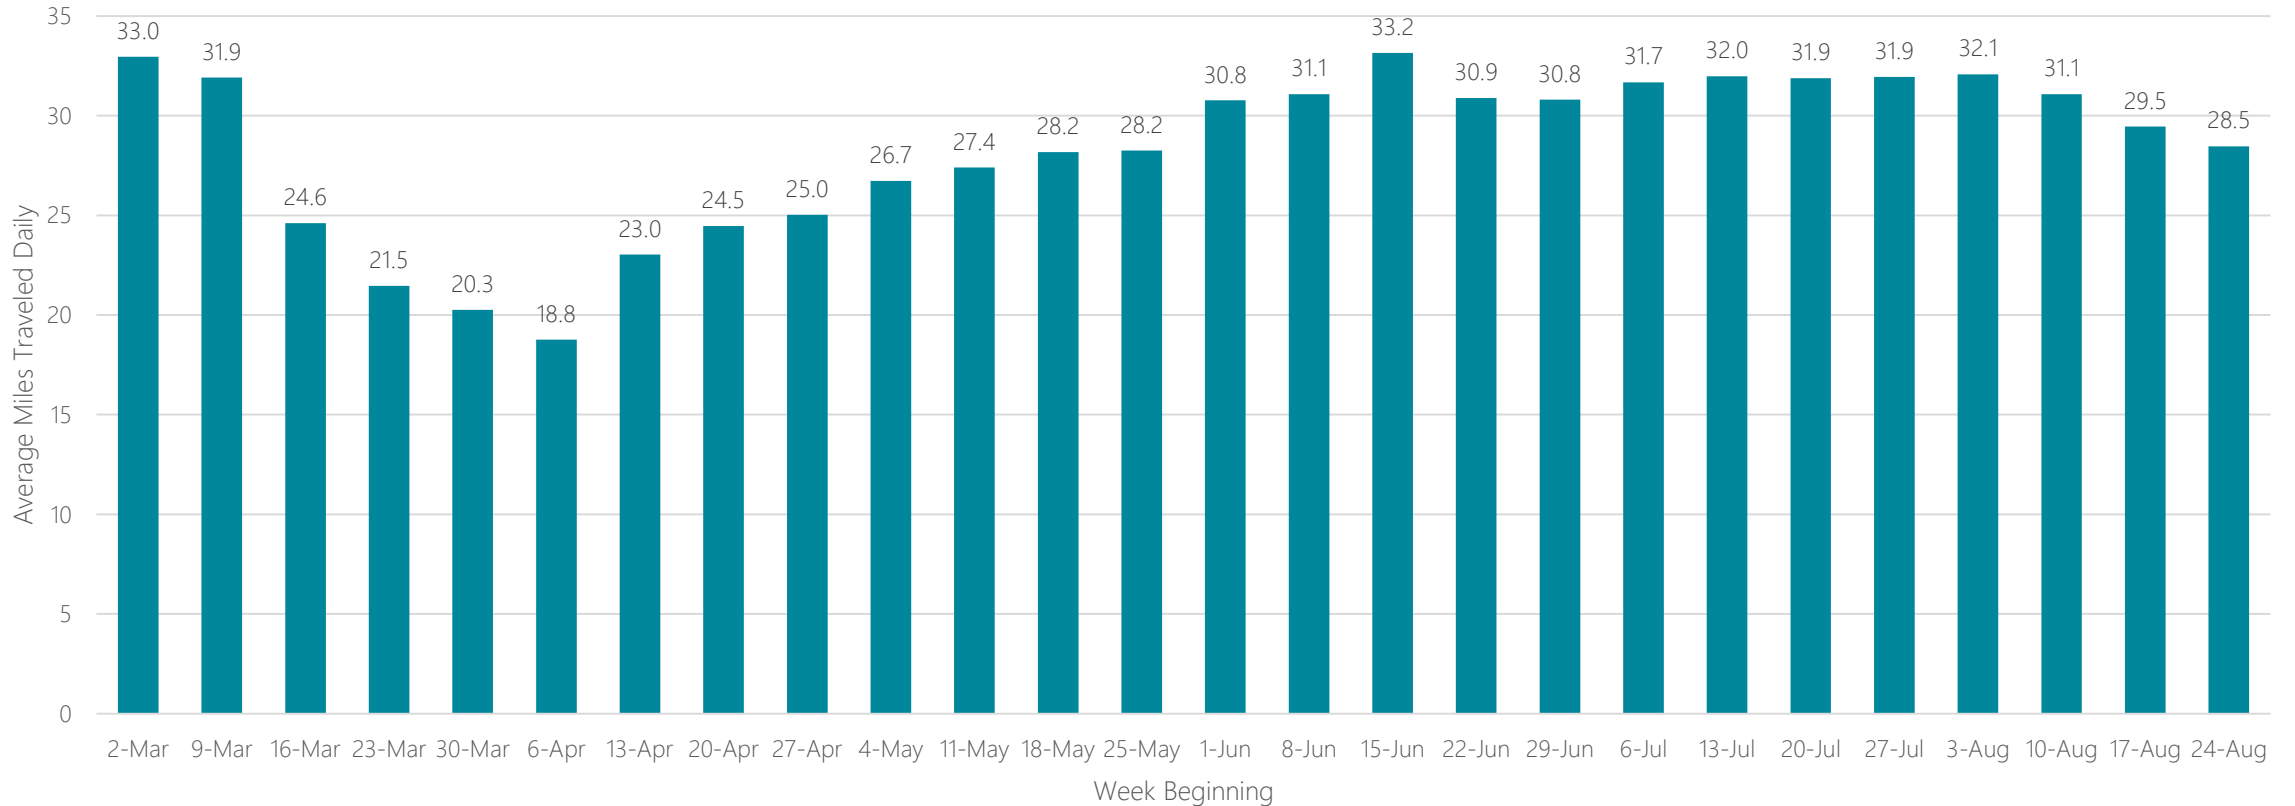

Columbus-Tupelo-West Point

Average Miles Traveled Daily Weekly Trend