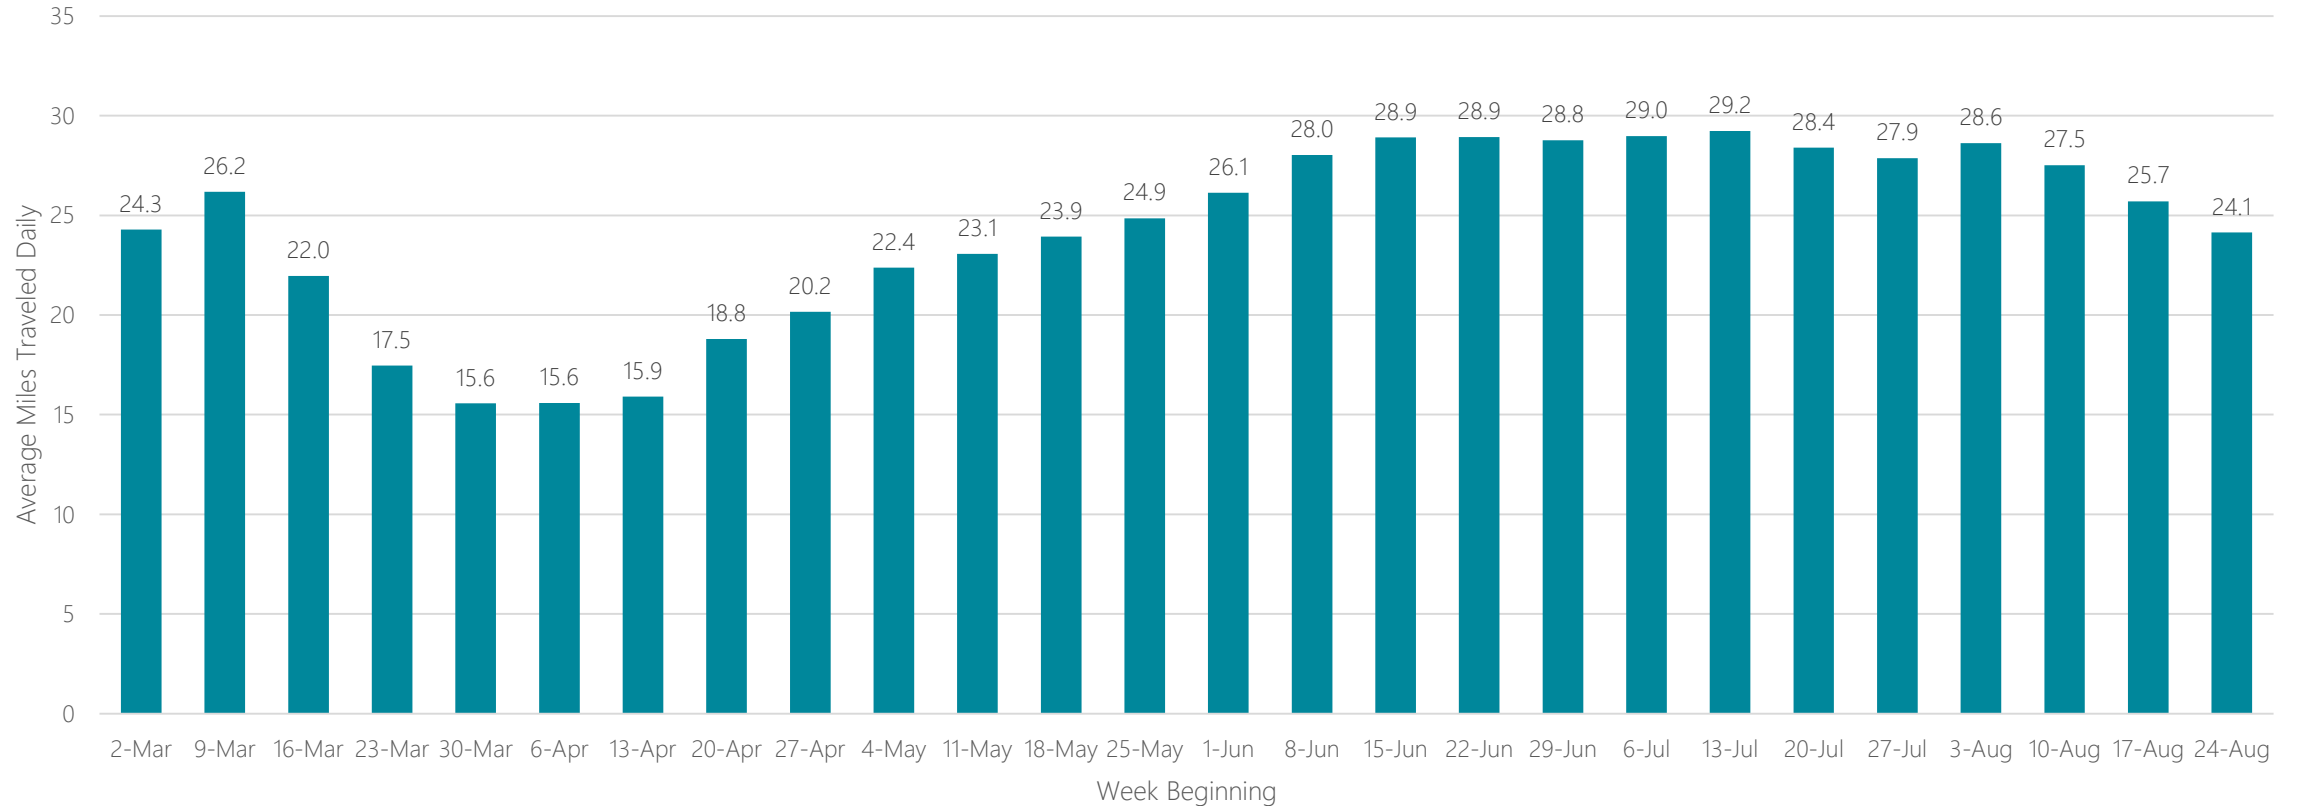

Fort Wayne

Average Miles Traveled Daily Weekly Trend

Fresno-Visalia

Average Miles Traveled Daily Weekly Trend

Gainesville

Average Miles Traveled Daily Weekly Trend

Glendive

Average Miles Traveled Daily Weekly Trend