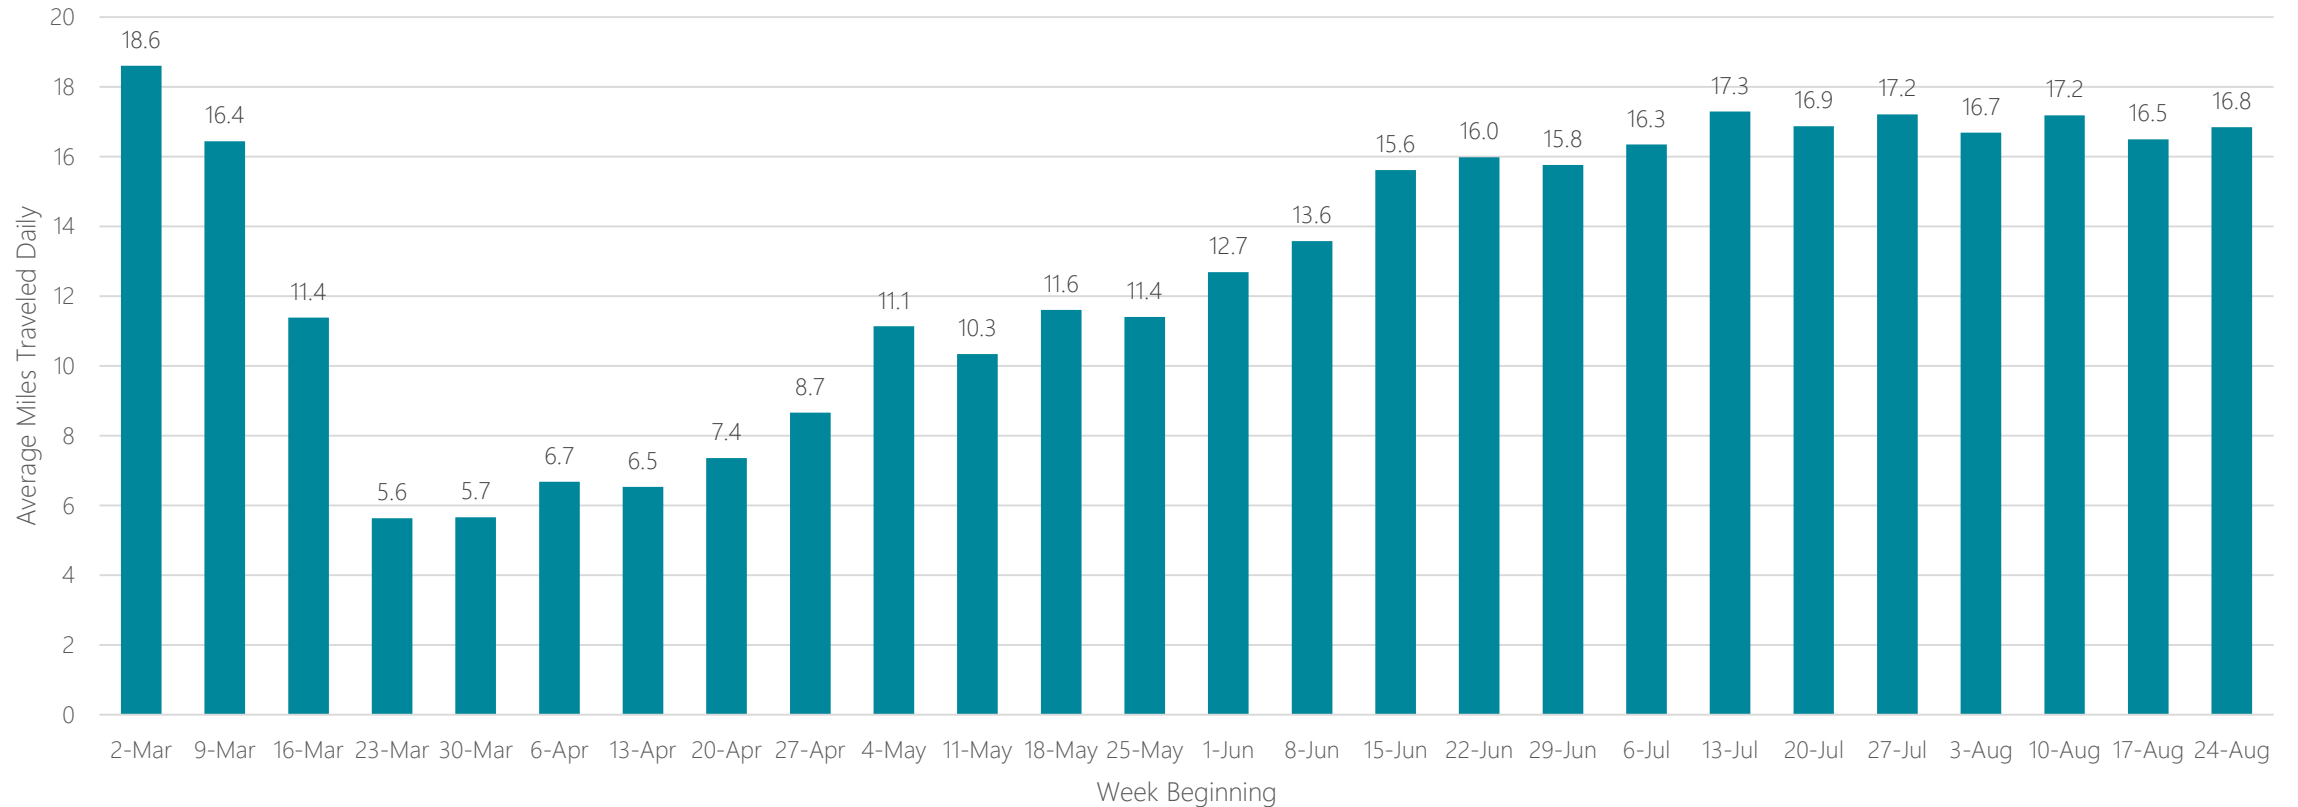

Seattle-Tacoma

Average Miles Traveled Daily Weekly Trend