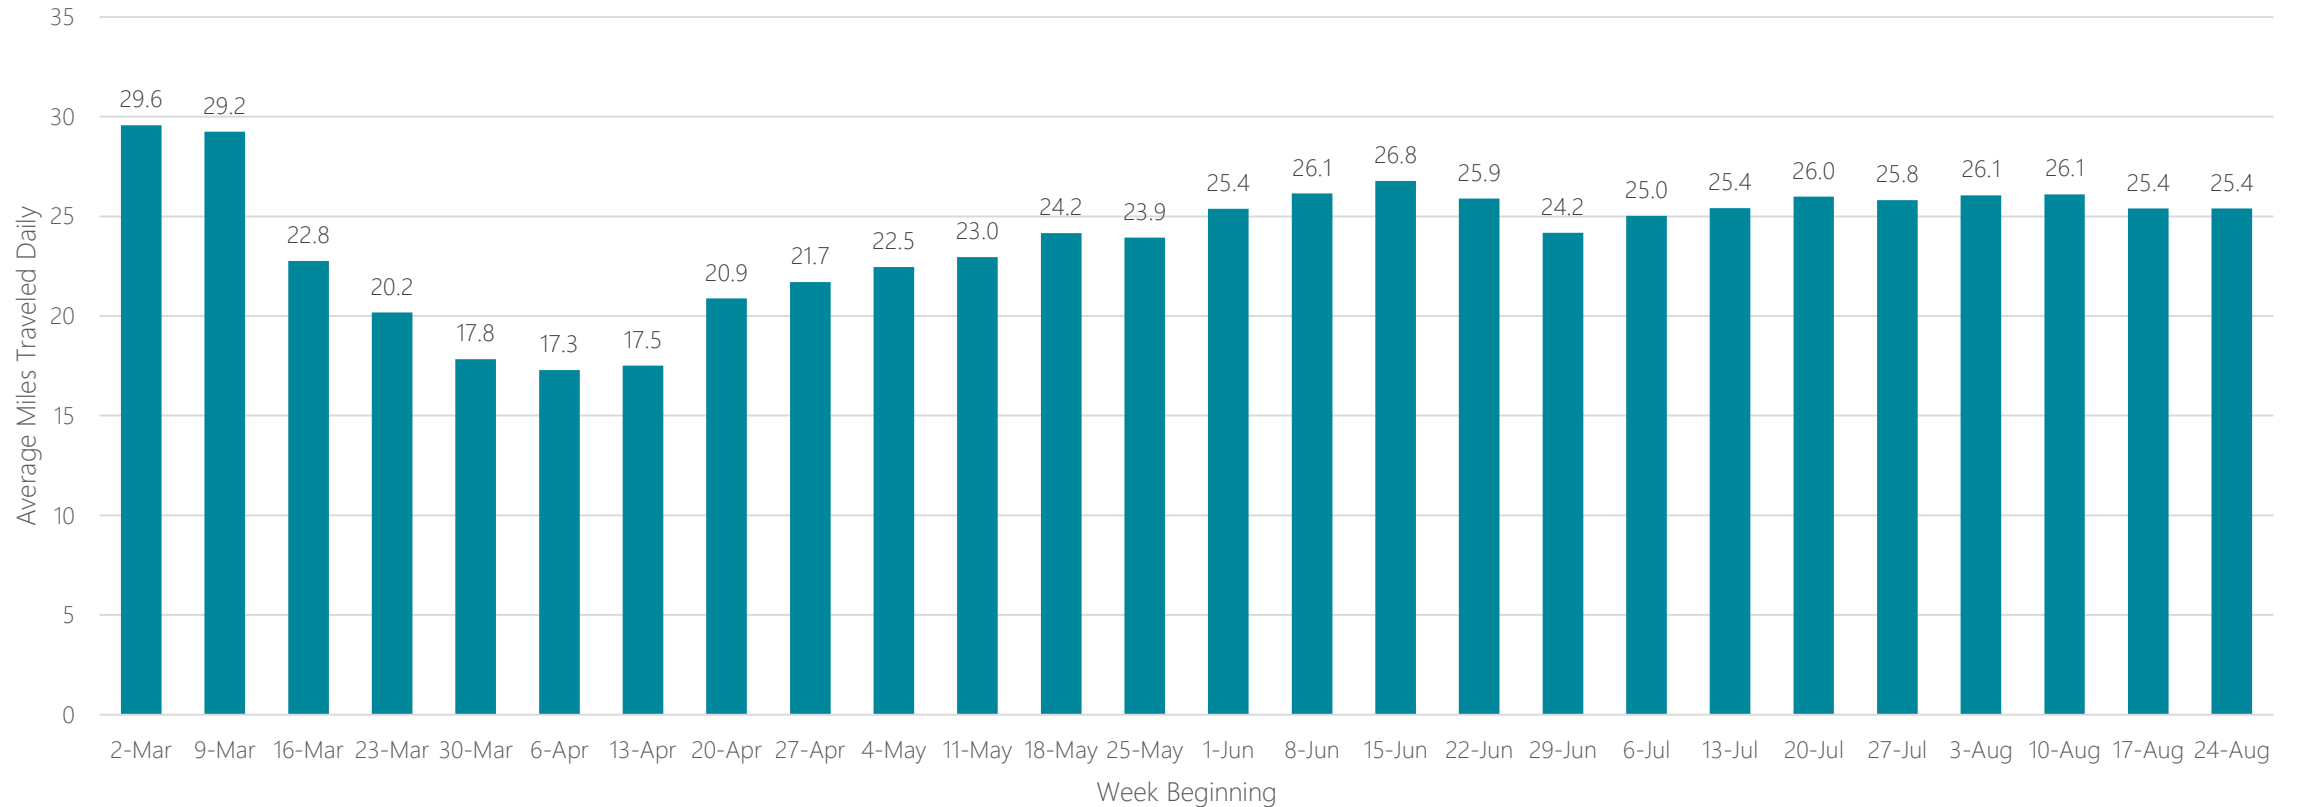

Odessa-Midland

Average Miles Traveled Daily Weekly Trend