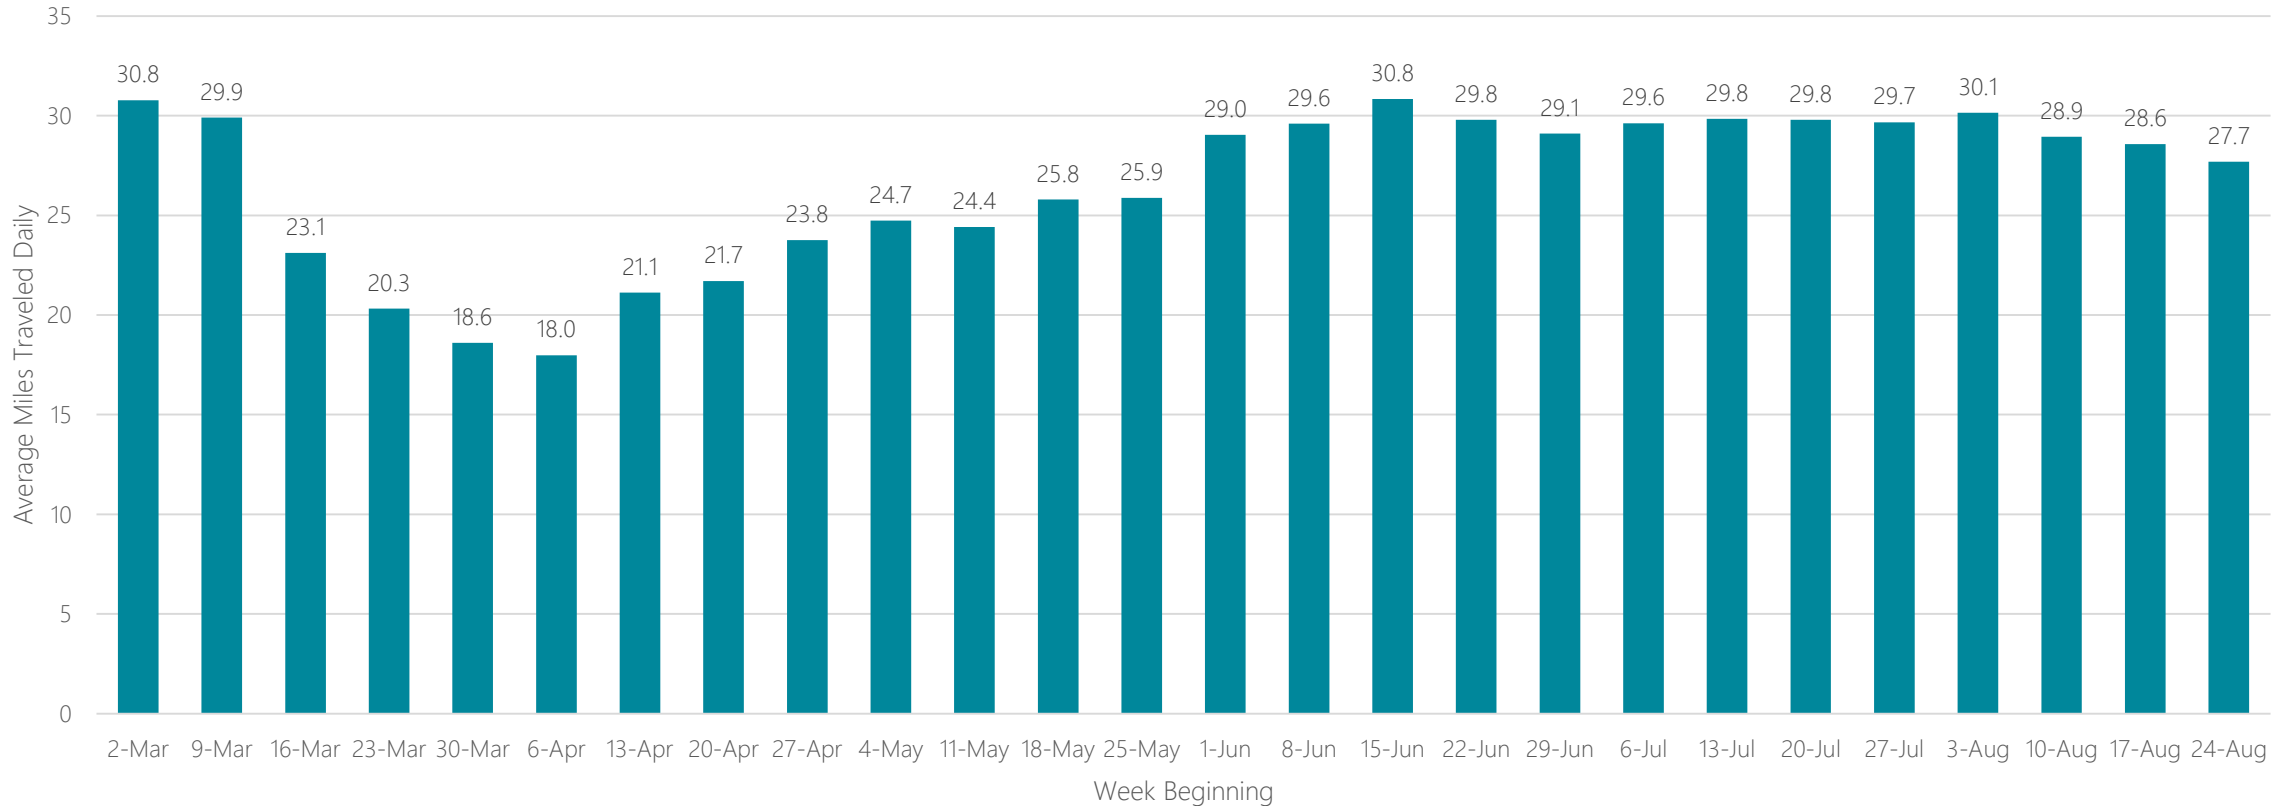

Idaho Falls-Pocatello

Average Miles Traveled Daily Weekly Trend

Indianapolis

Average Miles Traveled Daily Weekly Trend

Jackson, MS

Average Miles Traveled Daily Weekly Trend

Jackson, TN

Average Miles Traveled Daily Weekly Trend