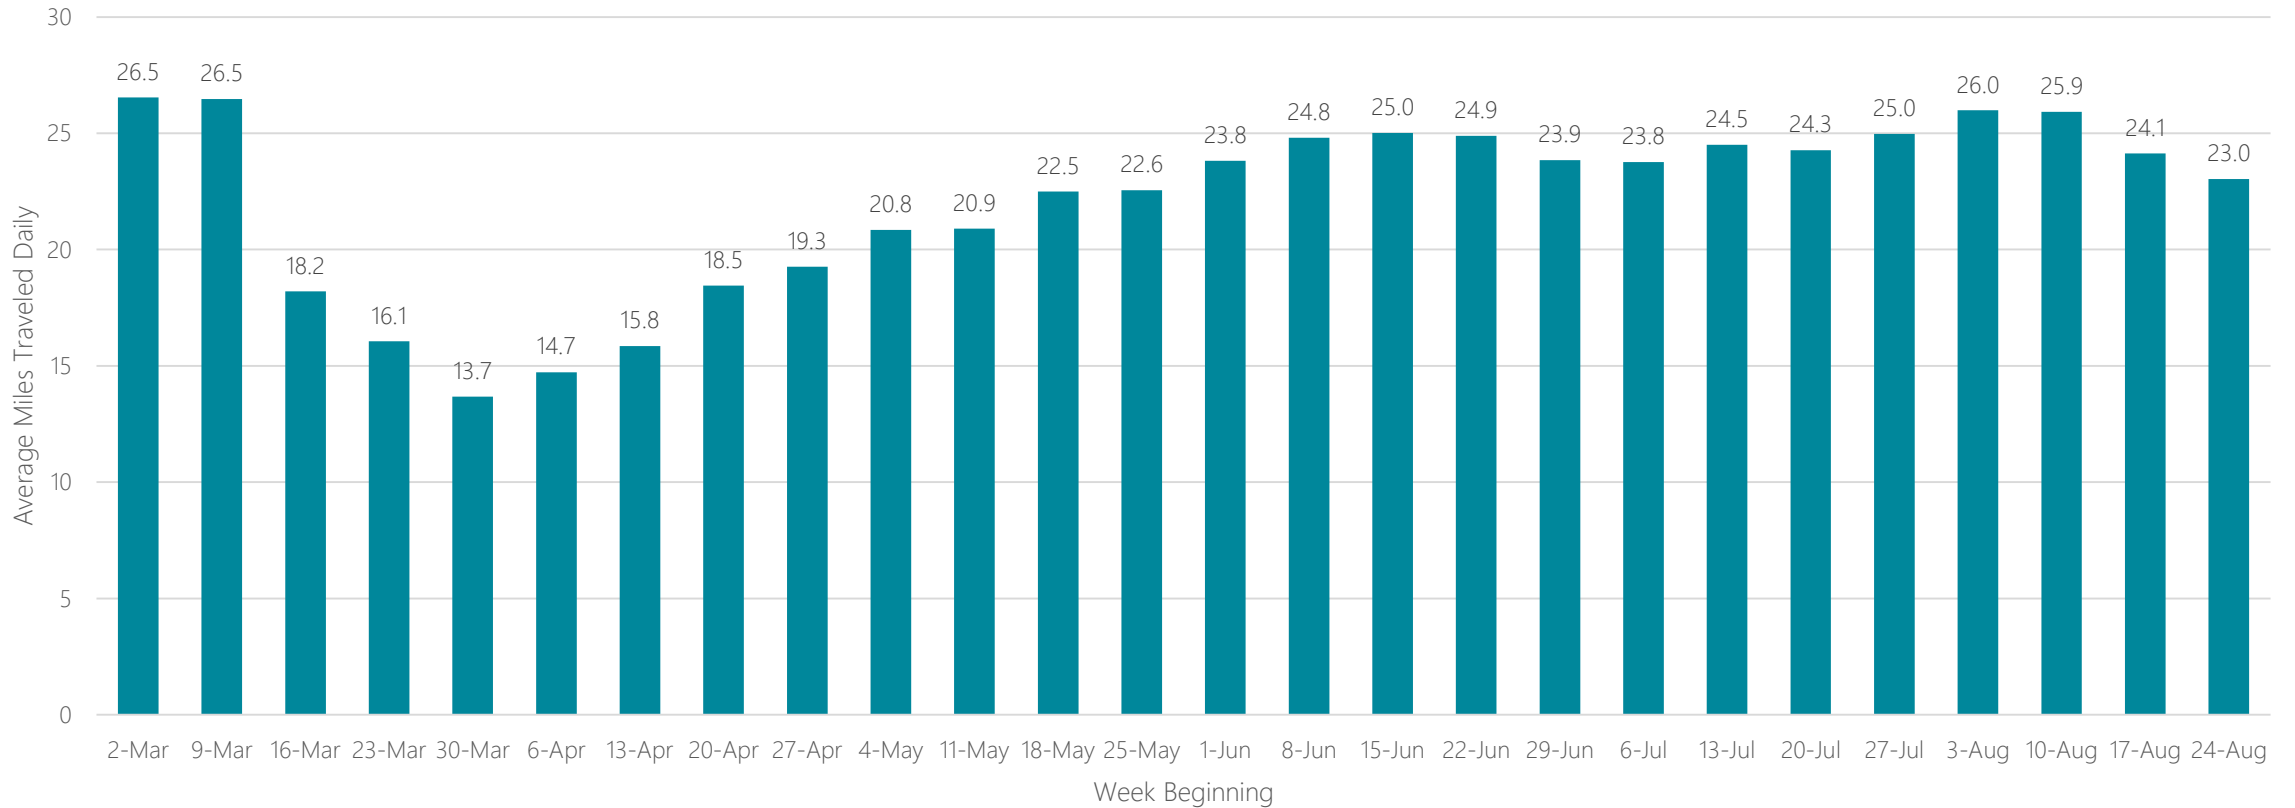

Lubbock

Average Miles Traveled Daily Weekly Trend