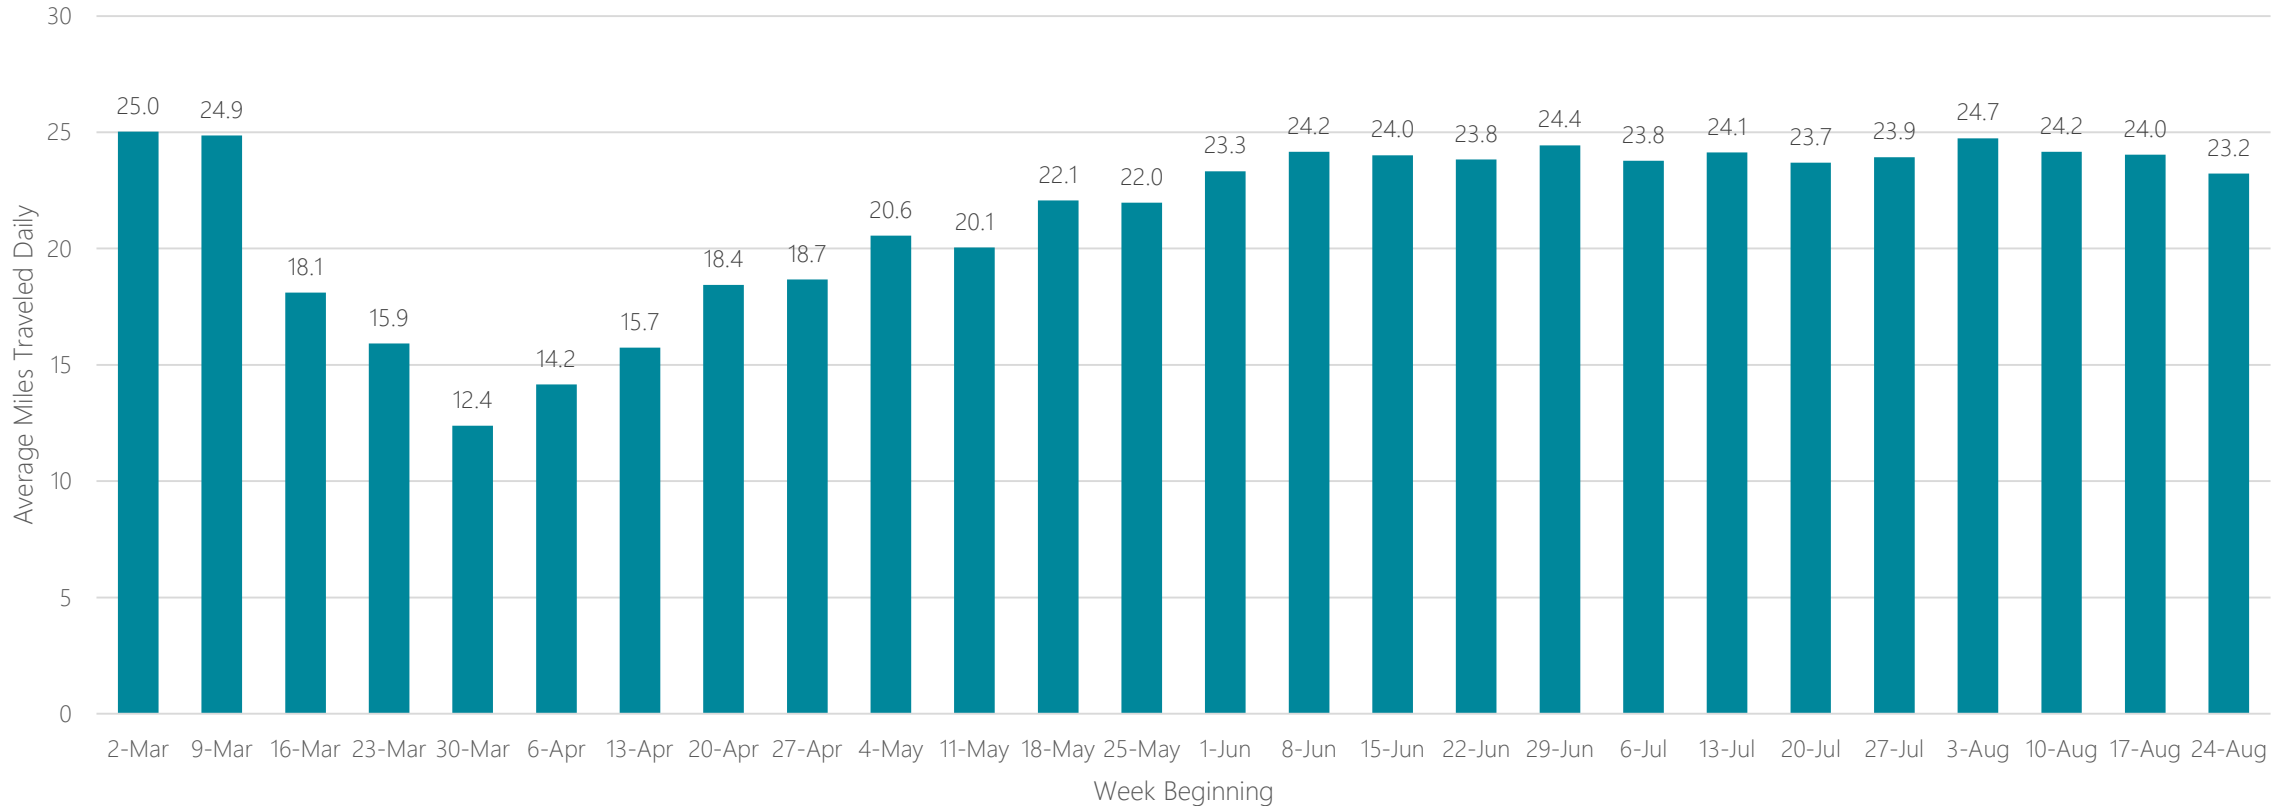

Wichita Falls & Lawton

Average Miles Traveled Daily Weekly Trend