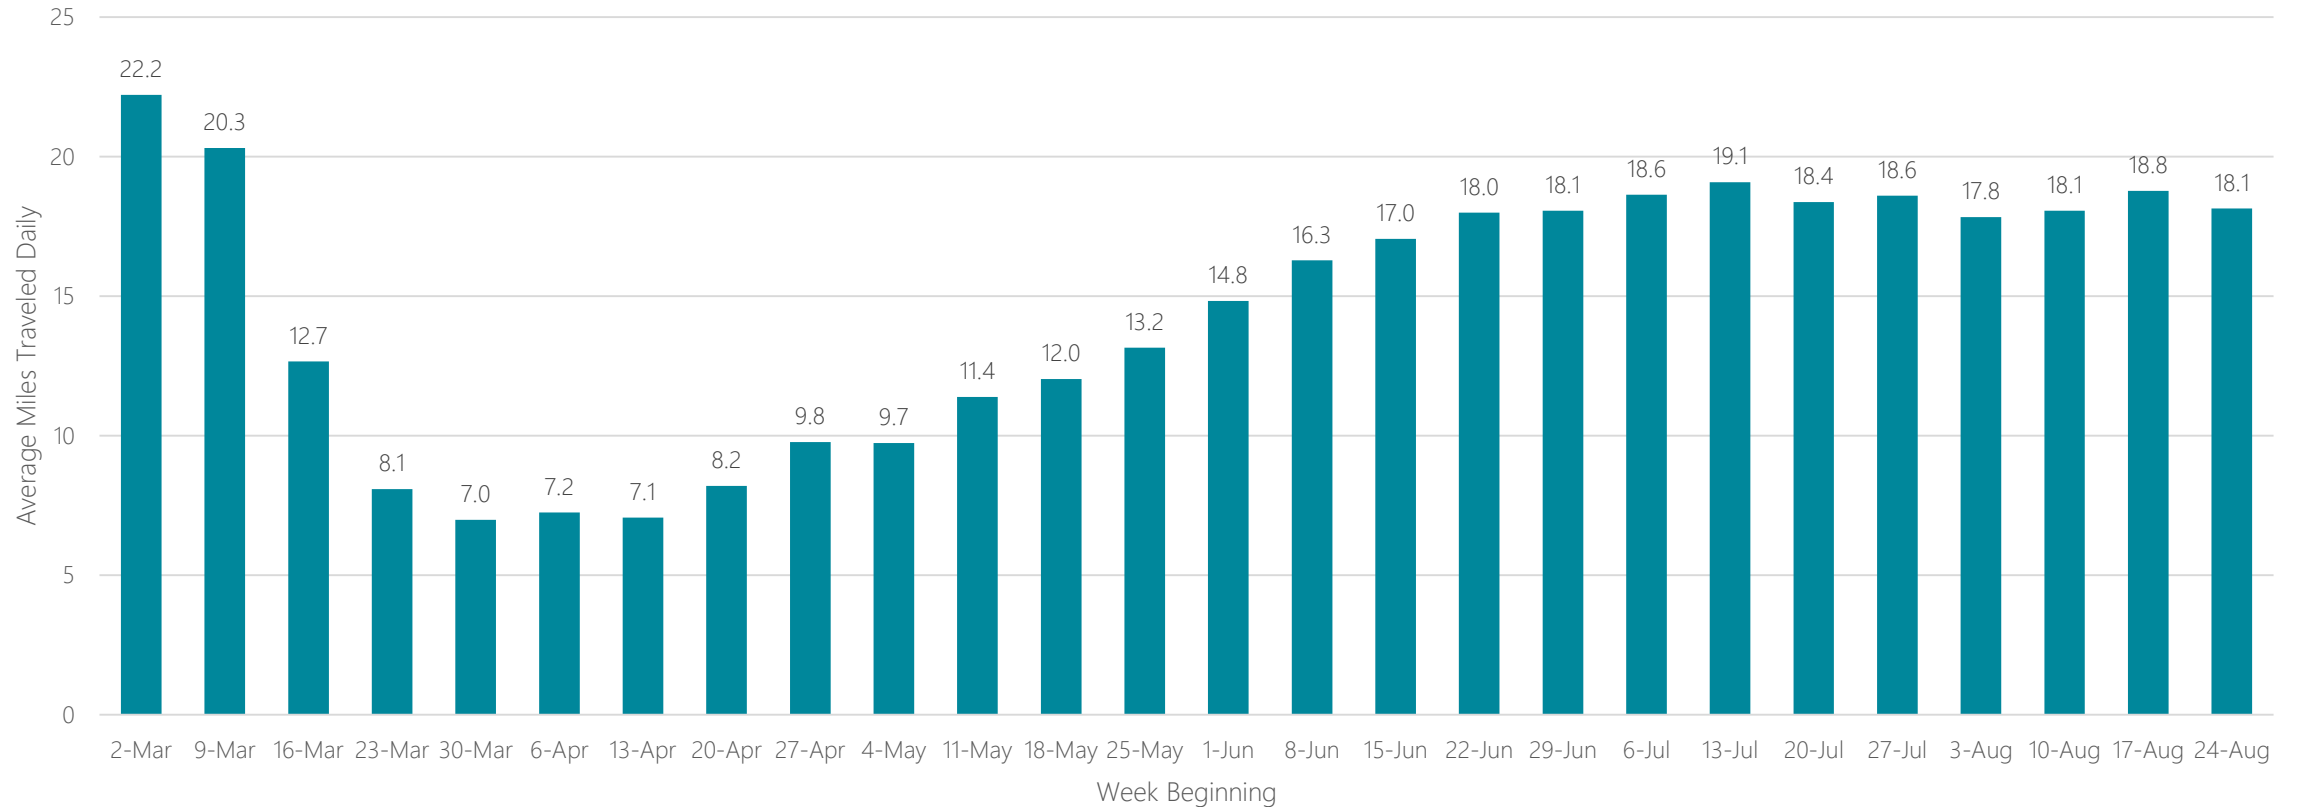

Austin

Average Miles Traveled Daily Weekly Trend

Bakersfield

Average Miles Traveled Daily Weekly Trend

Baltimore

Average Miles Traveled Daily Weekly Trend

Bangor, ME

Average Miles Traveled Daily Weekly Trend

Baton Rouge

Average Miles Traveled Daily Weekly Trend

Beaumont

Average Miles Traveled Daily Weekly Trend

Bend, OR

Average Miles Traveled Daily Weekly Trend

Billings, MT

Average Miles Traveled Daily Weekly Trend