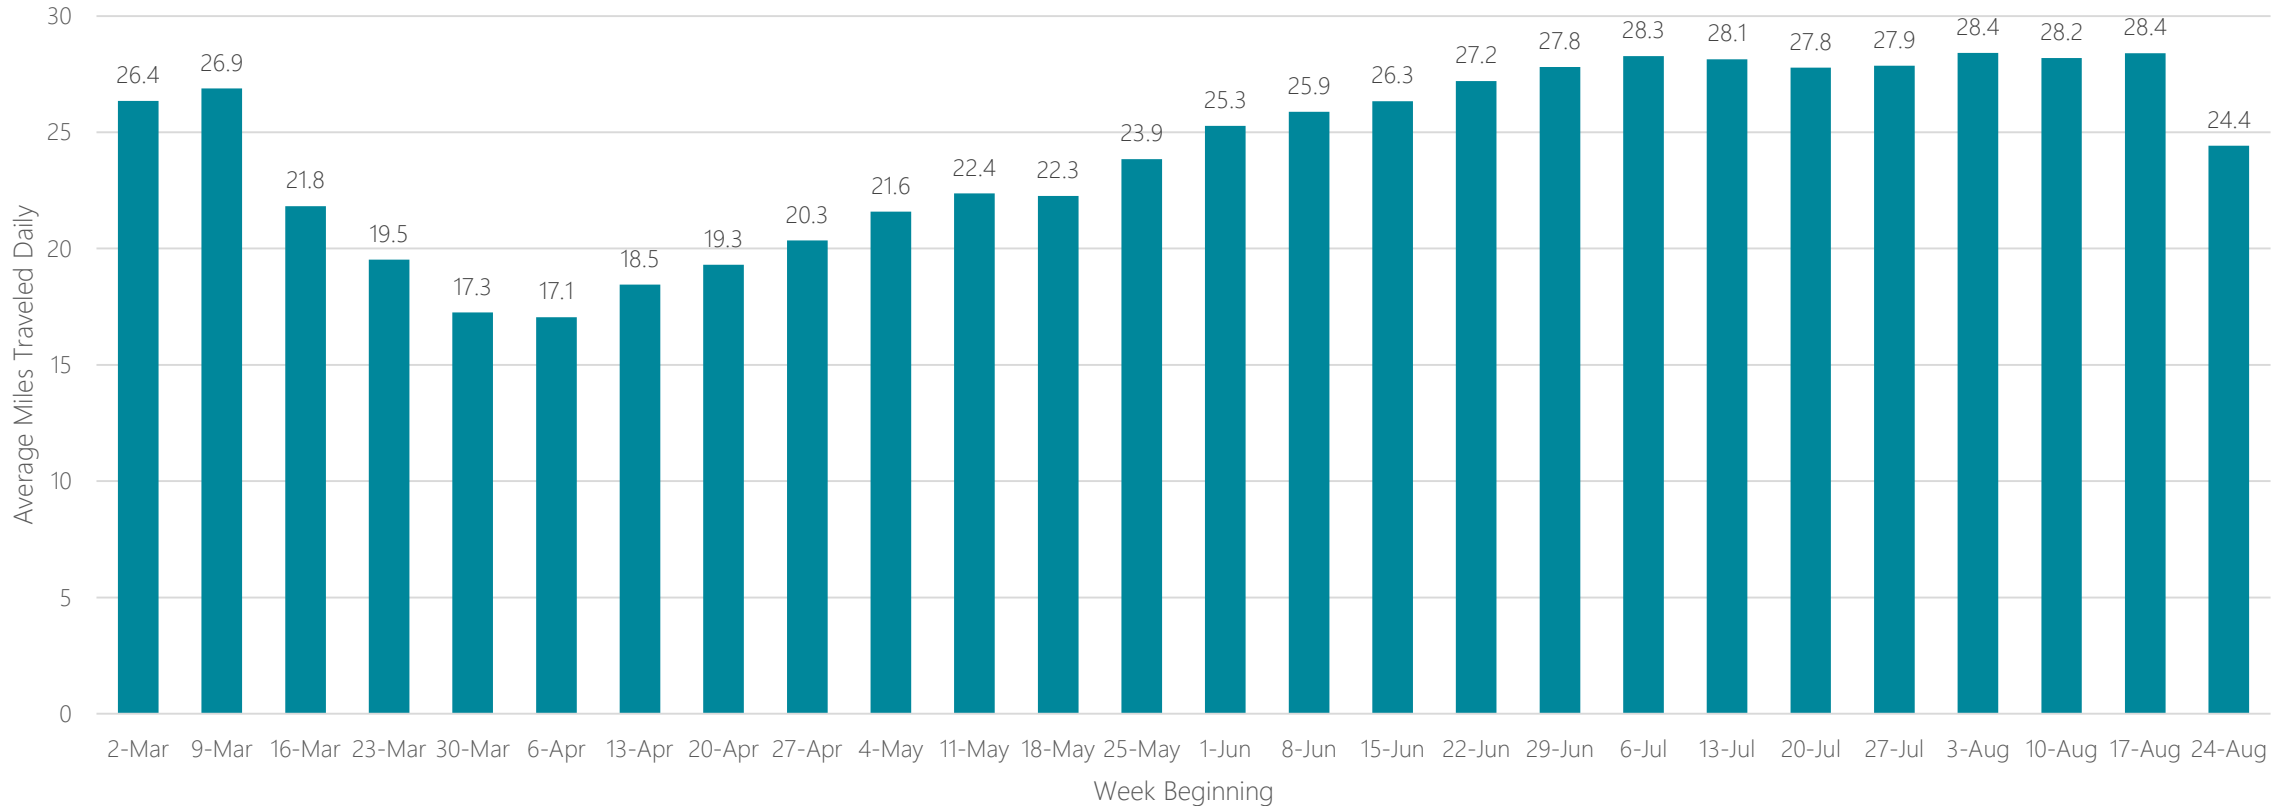

Harrisonburg

Average Miles Traveled Daily Weekly Trend