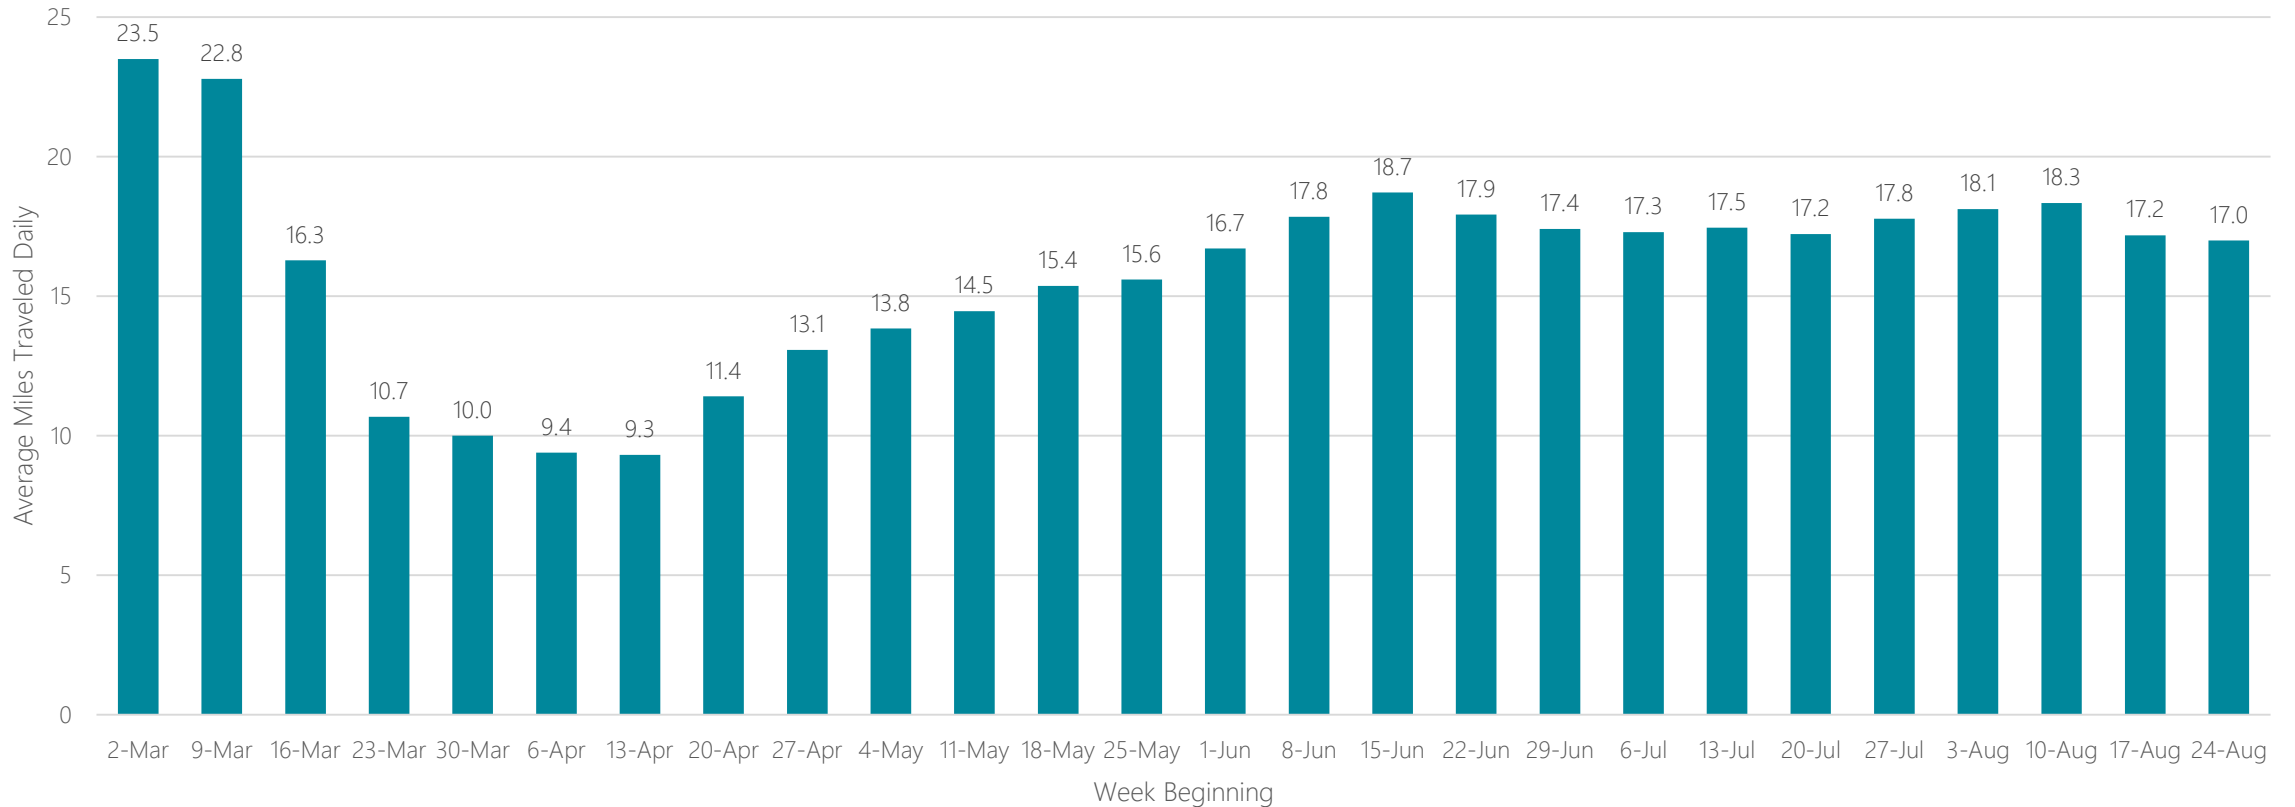

El Paso

Average Miles Traveled Daily Weekly Trend