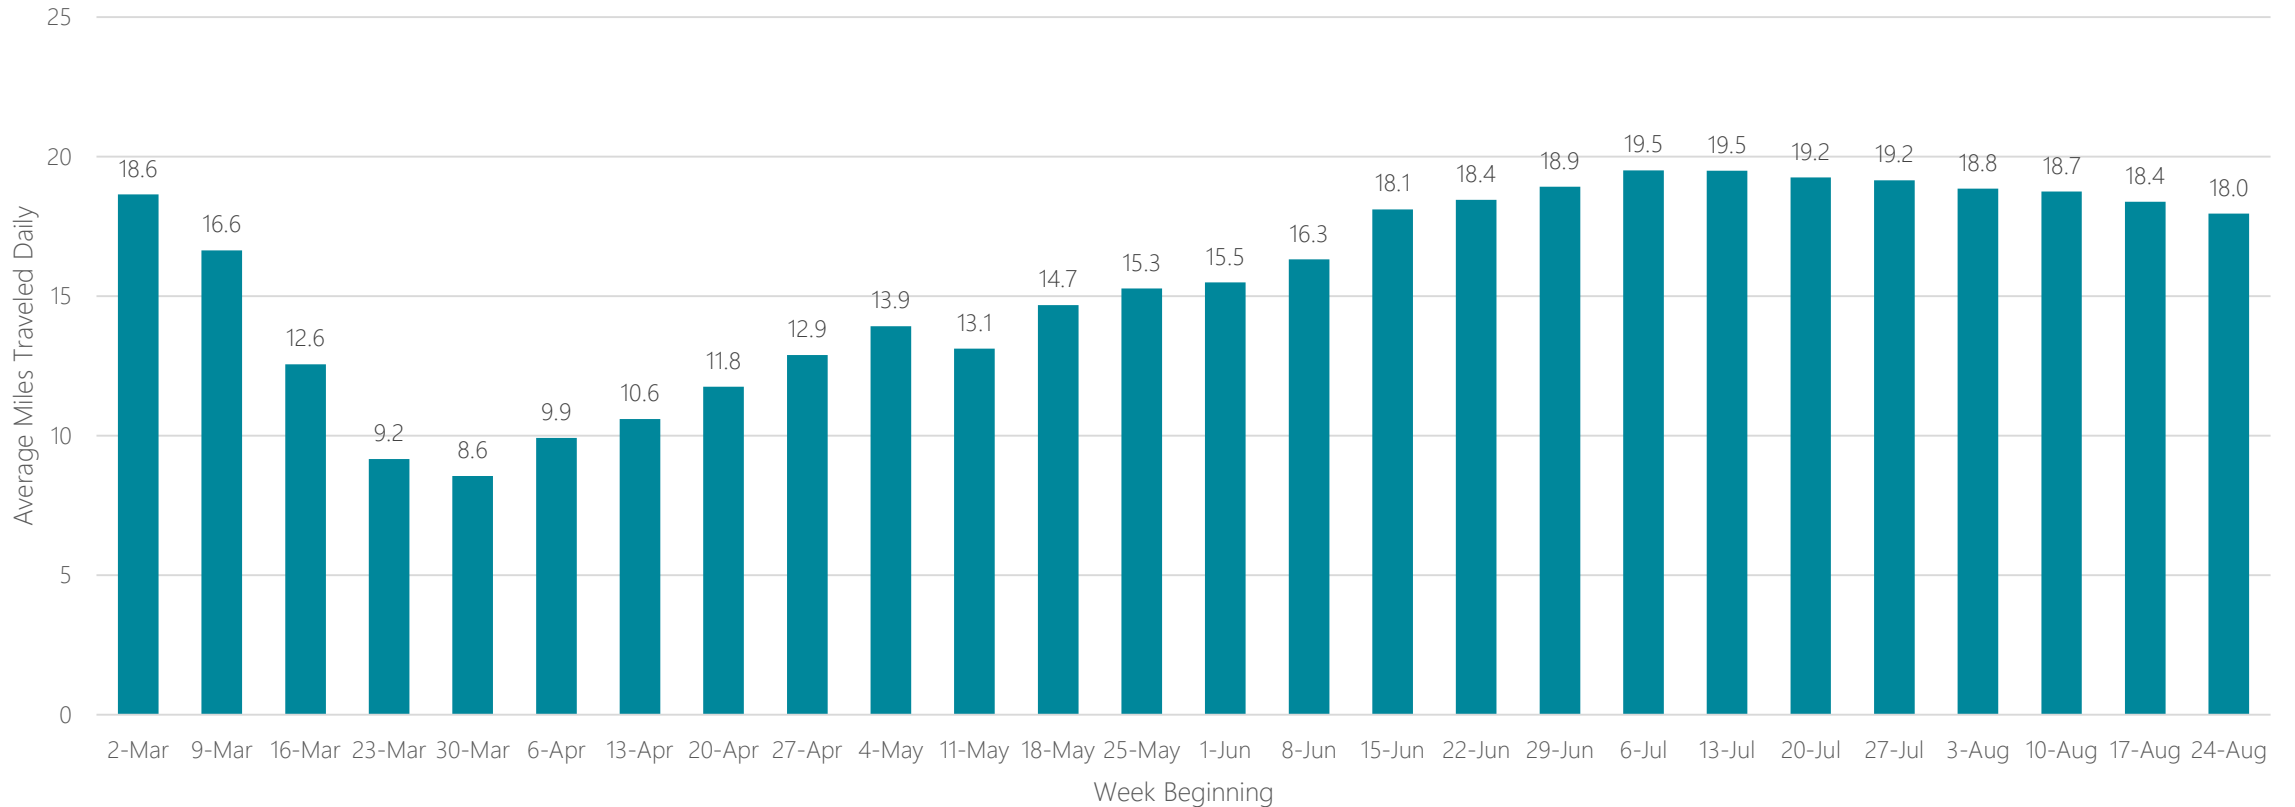

Baton Rouge

Average Miles Traveled Daily Weekly Trend

Beaumont

Average Miles Traveled Daily Weekly Trend

Bend, OR

Average Miles Traveled Daily Weekly Trend

Billings, MT

Average Miles Traveled Daily Weekly Trend