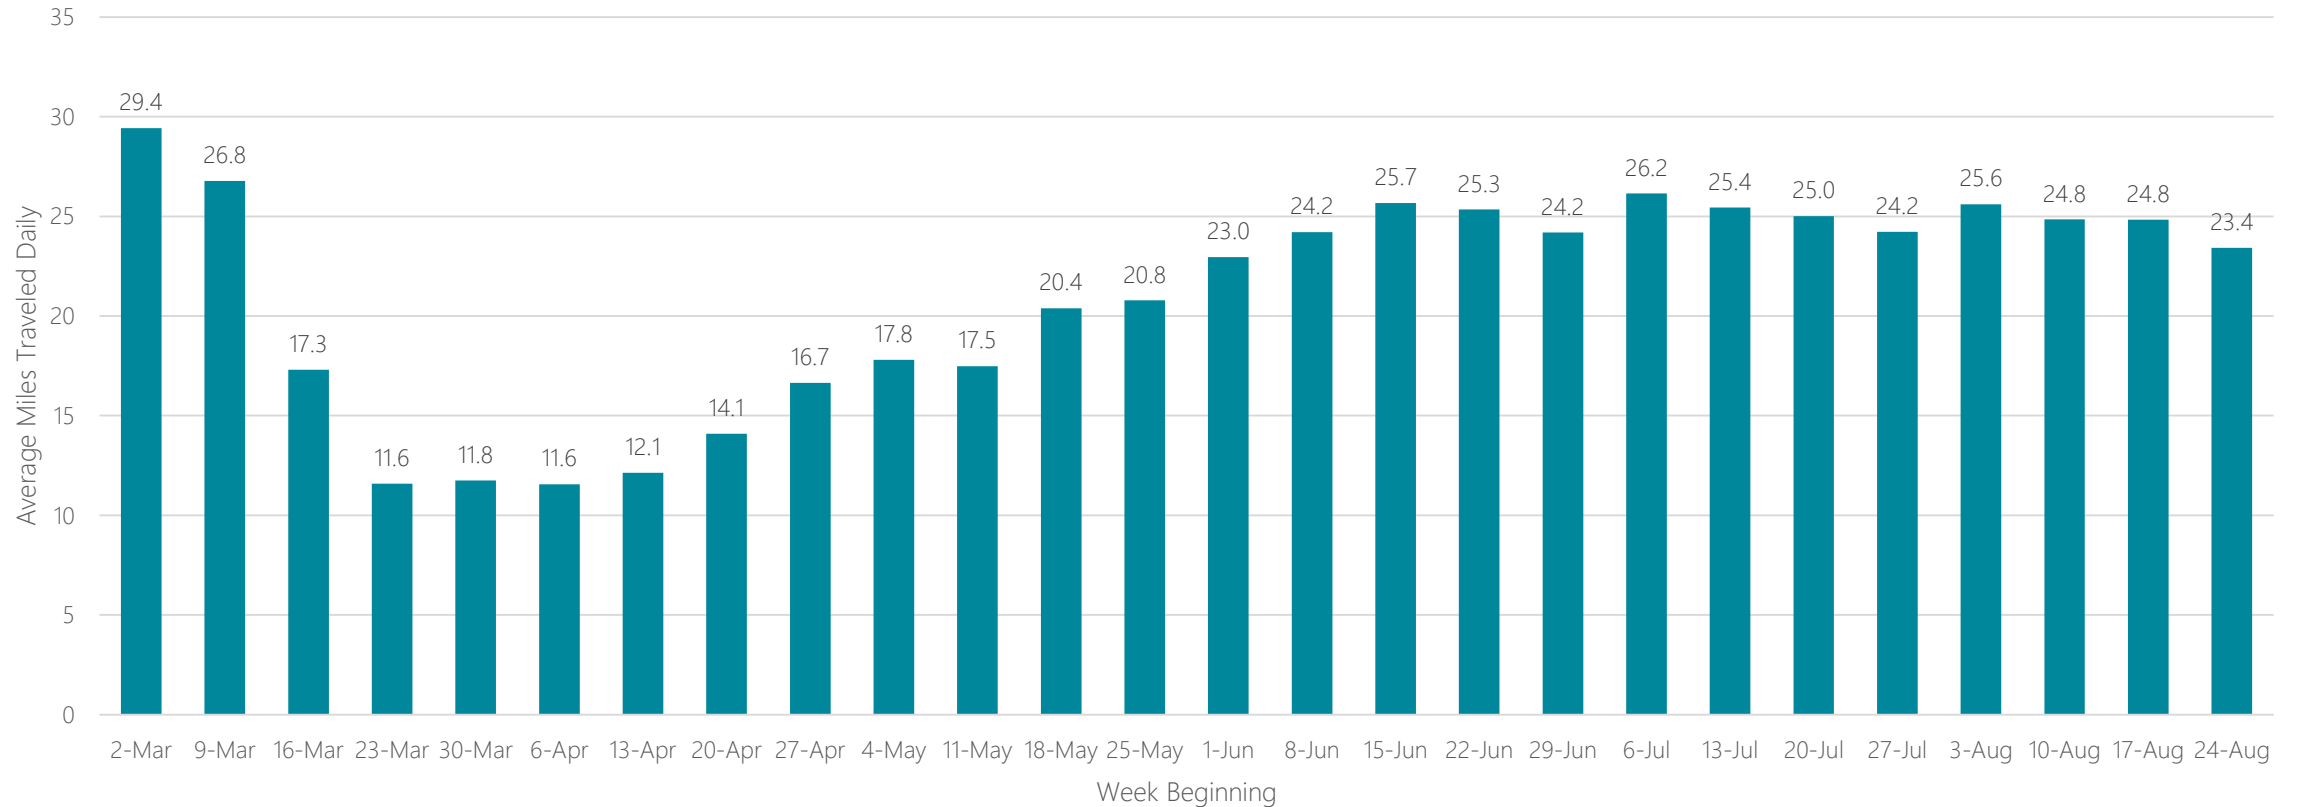

Rockford

Average Miles Traveled Daily Weekly Trend

Sacramento-Stockton-Modesto

Average Miles Traveled Daily Weekly Trend

Saint Joseph

Average Miles Traveled Daily Weekly Trend

Saint Louis

Average Miles Traveled Daily Weekly Trend