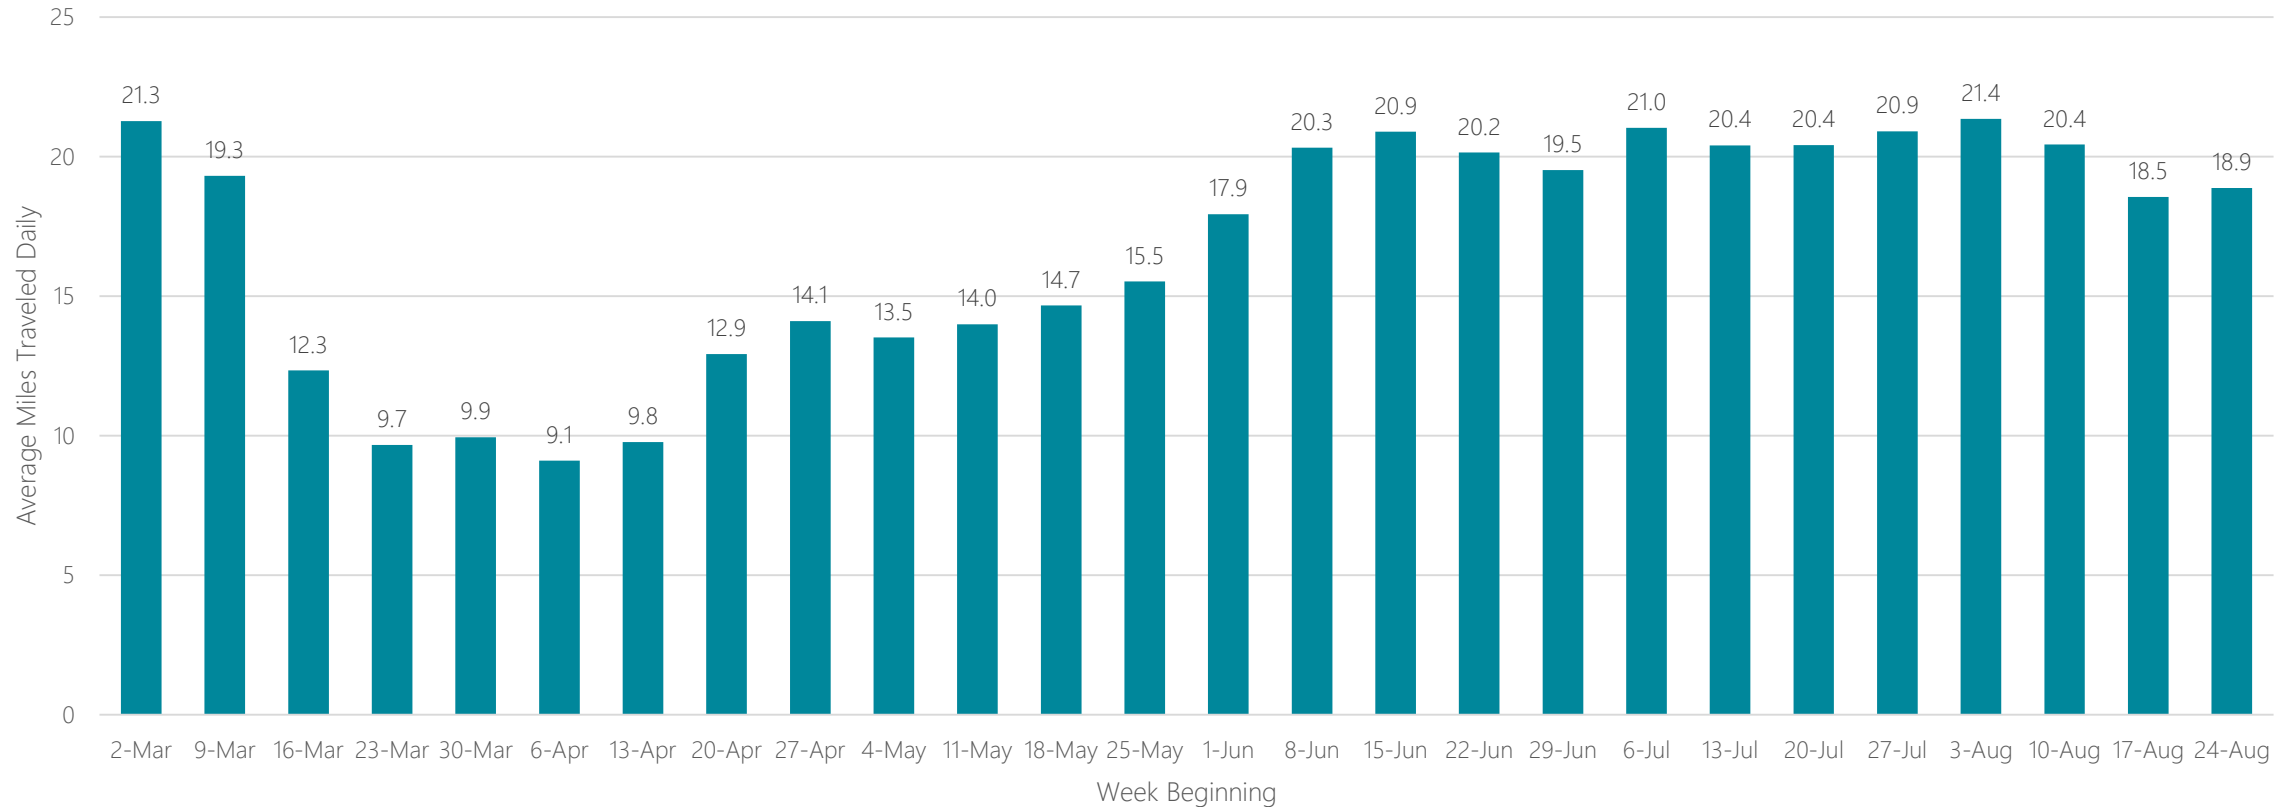

San Diego

Average Miles Traveled Daily Weekly Trend

San Francisco-Oakland-San Jose

Average Miles Traveled Daily Weekly Trend

Santa Barbara-Santa Maria-San Luis Obispo

Average Miles Traveled Daily Weekly Trend