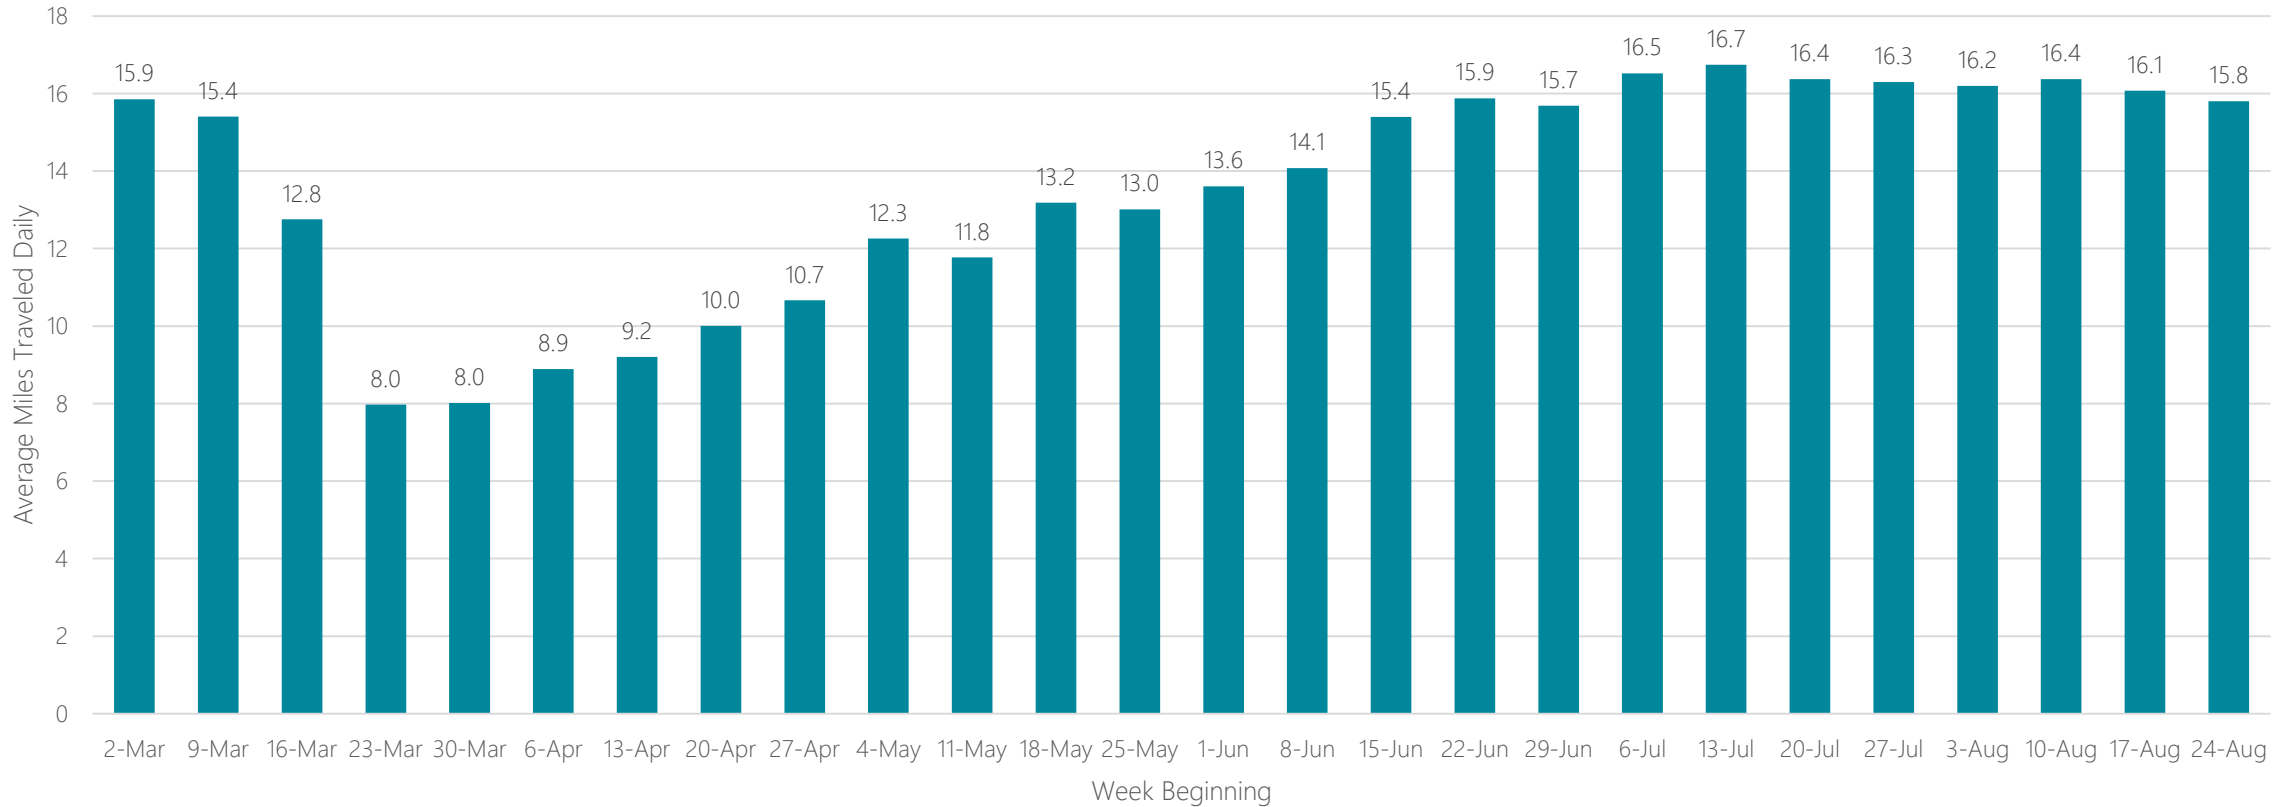

El Paso

Average Miles Traveled Daily Weekly Trend

Elmira

Average Miles Traveled Daily Weekly Trend

Average Miles Traveled Daily Weekly Trend

Eugene

Average Miles Traveled Daily Weekly Trend

Eureka