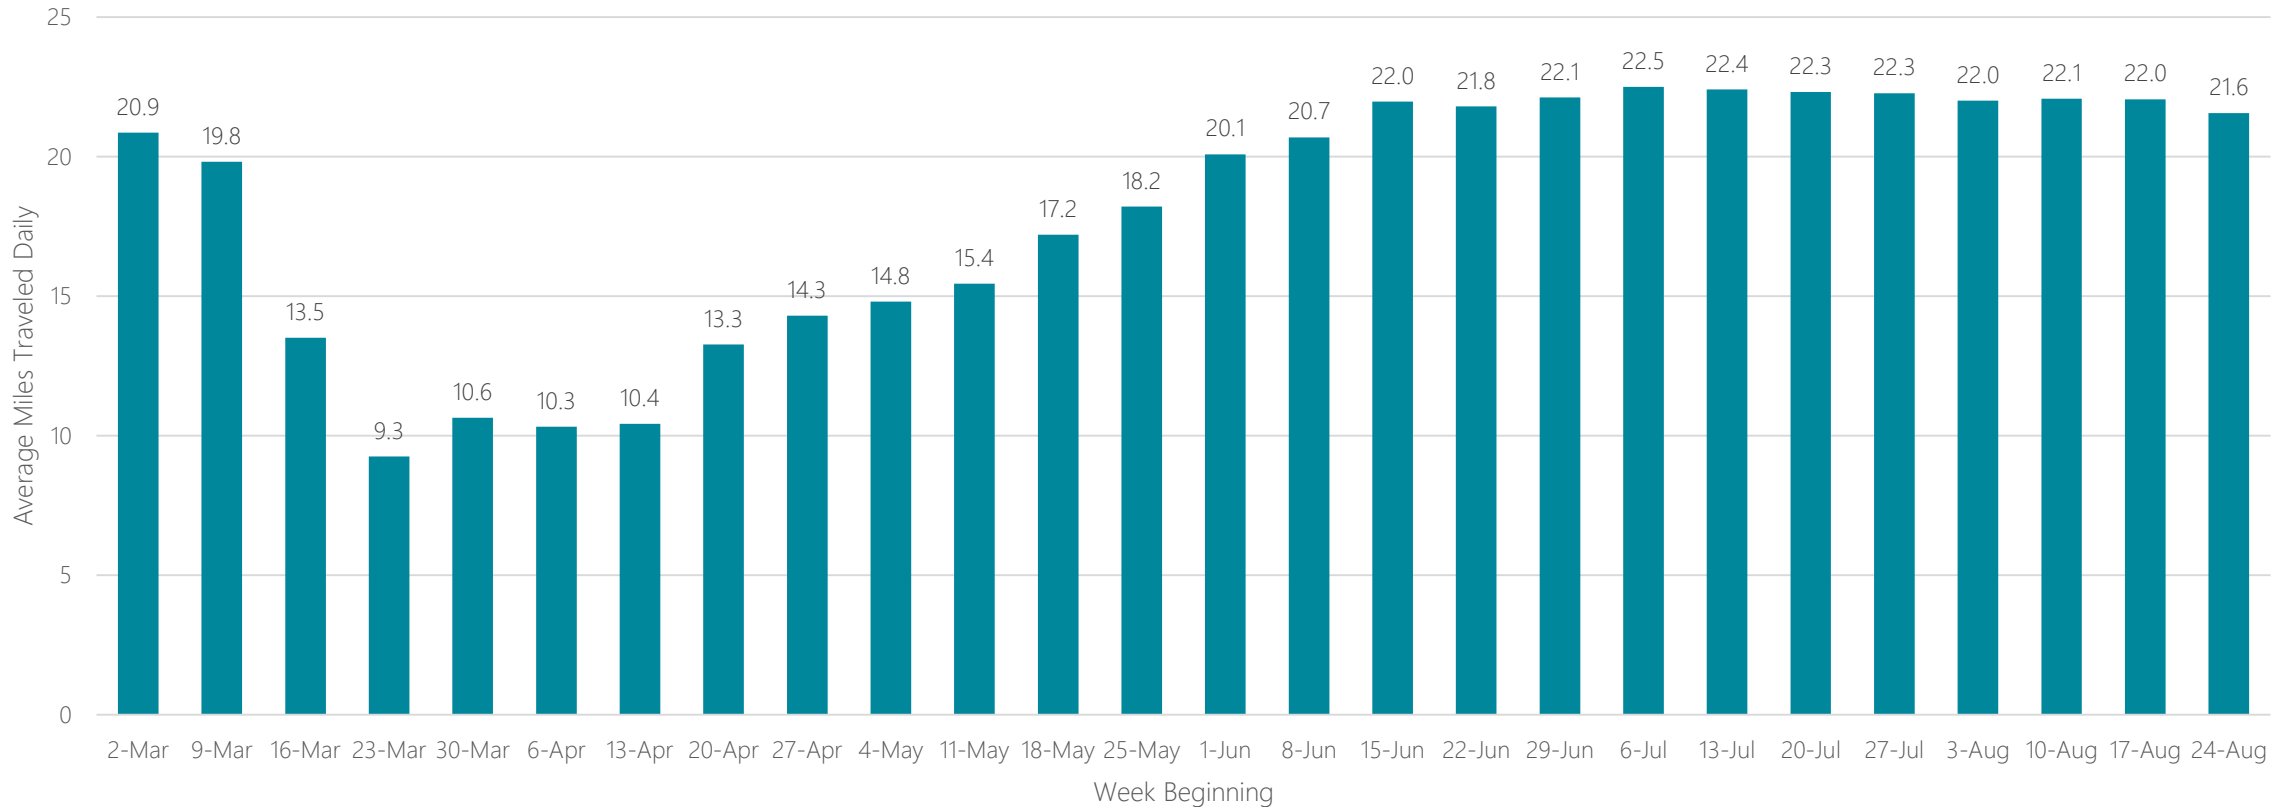

Green Bay-Appleton

Average Miles Traveled Daily Weekly Trend