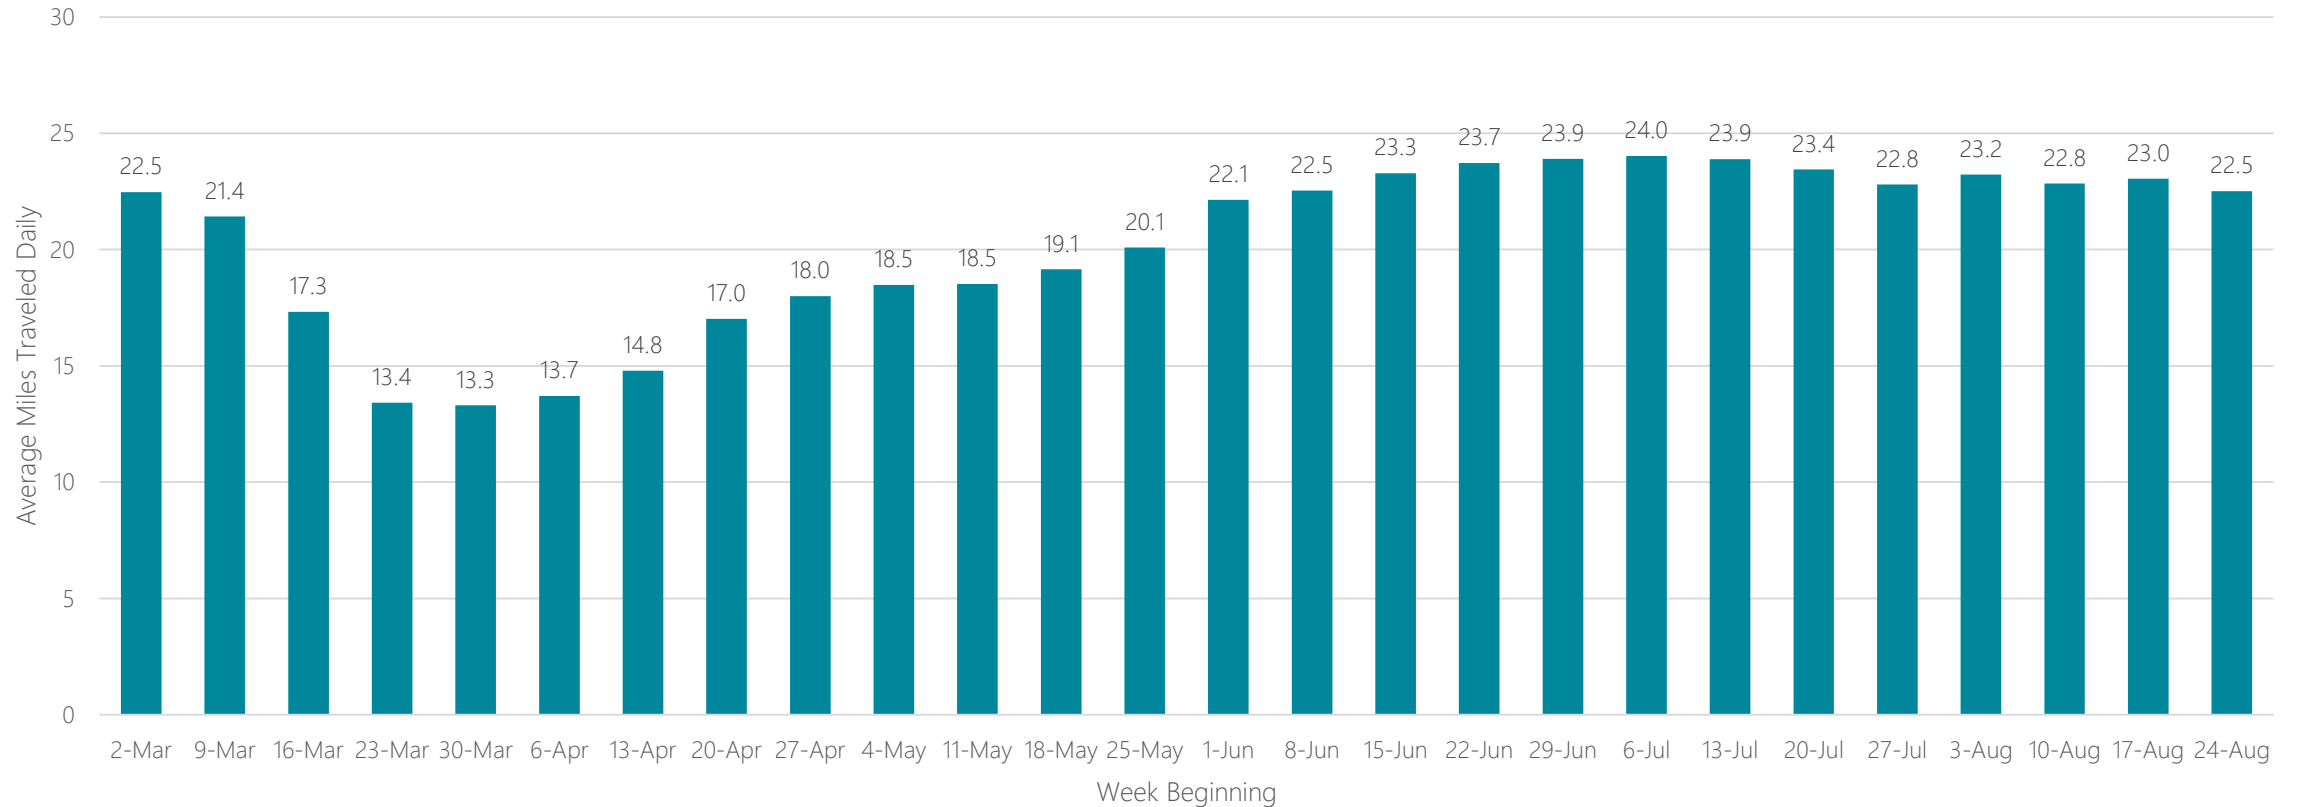

Laredo

Average Miles Traveled Daily Weekly Trend

Las Vegas

Average Miles Traveled Daily Weekly Trend

Lexington

Average Miles Traveled Daily Weekly Trend

Lima

Average Miles Traveled Daily Weekly Trend