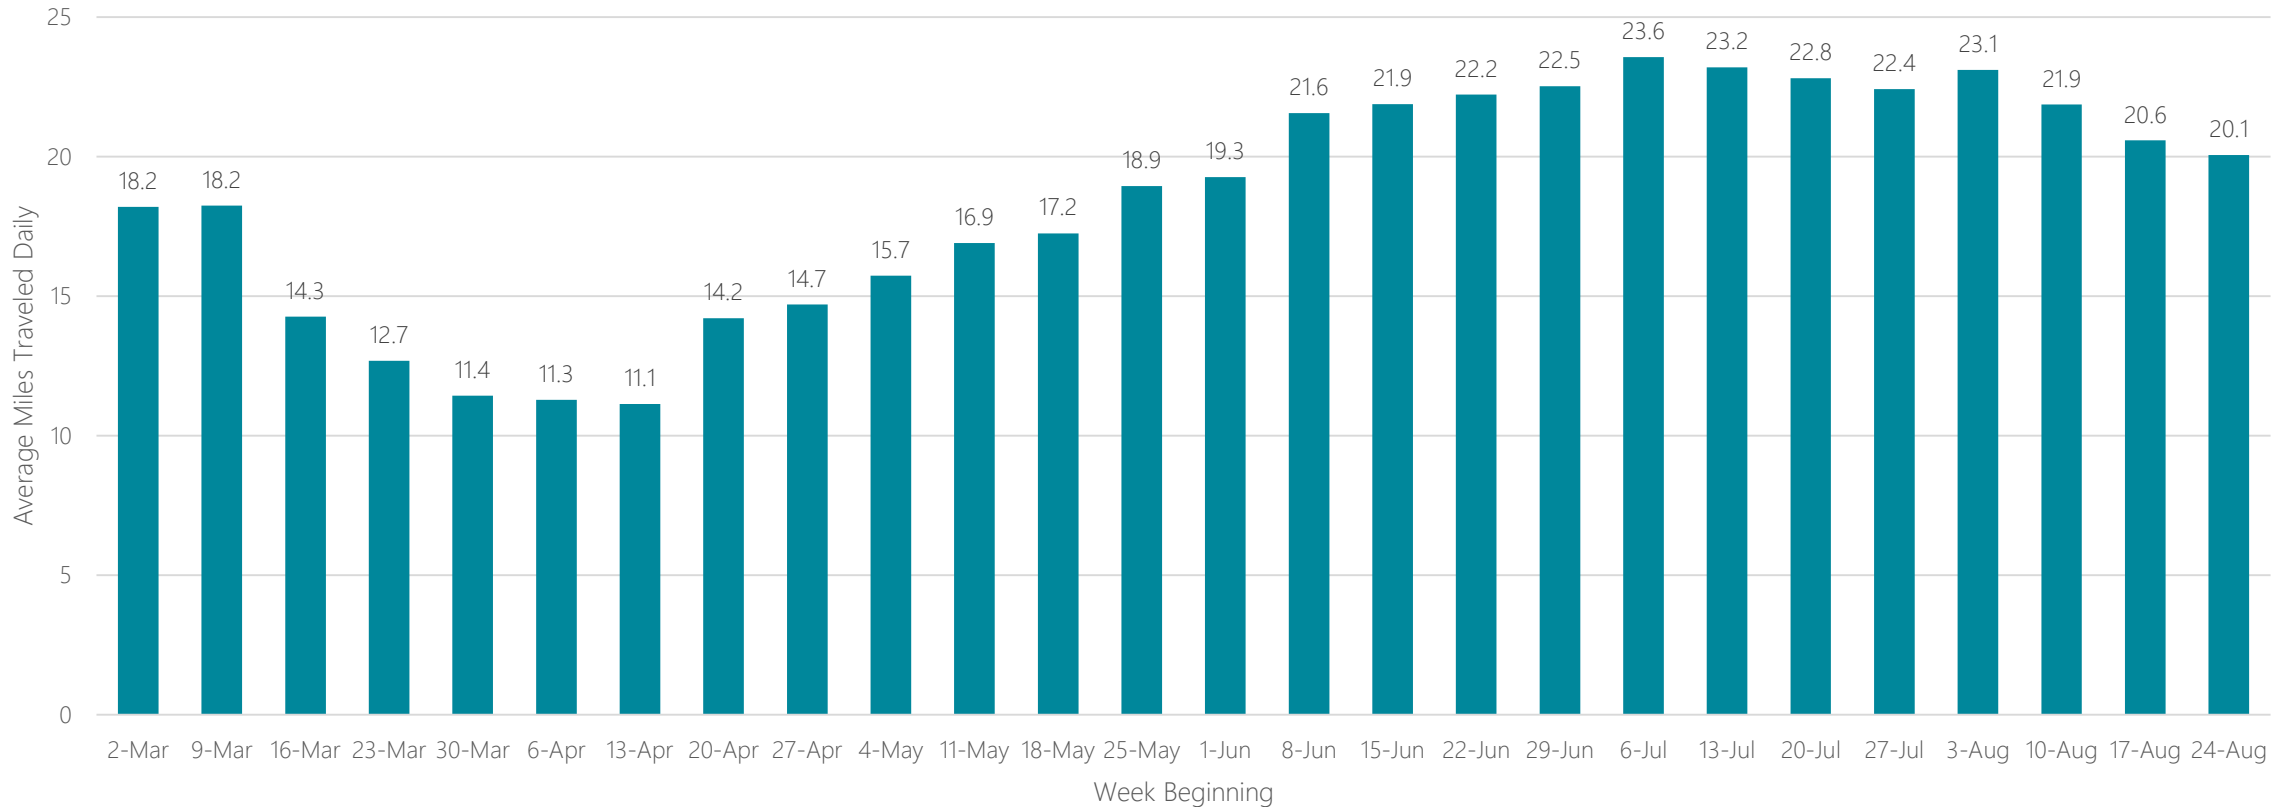

Burlington-Plattsburgh

Average Miles Traveled Daily Weekly Trend

Butte-Bozeman

Average Miles Traveled Daily Weekly Trend

Casper-Riverton

Average Miles Traveled Daily Weekly Trend

Cedar Rapids-Waterloo & Dubuque