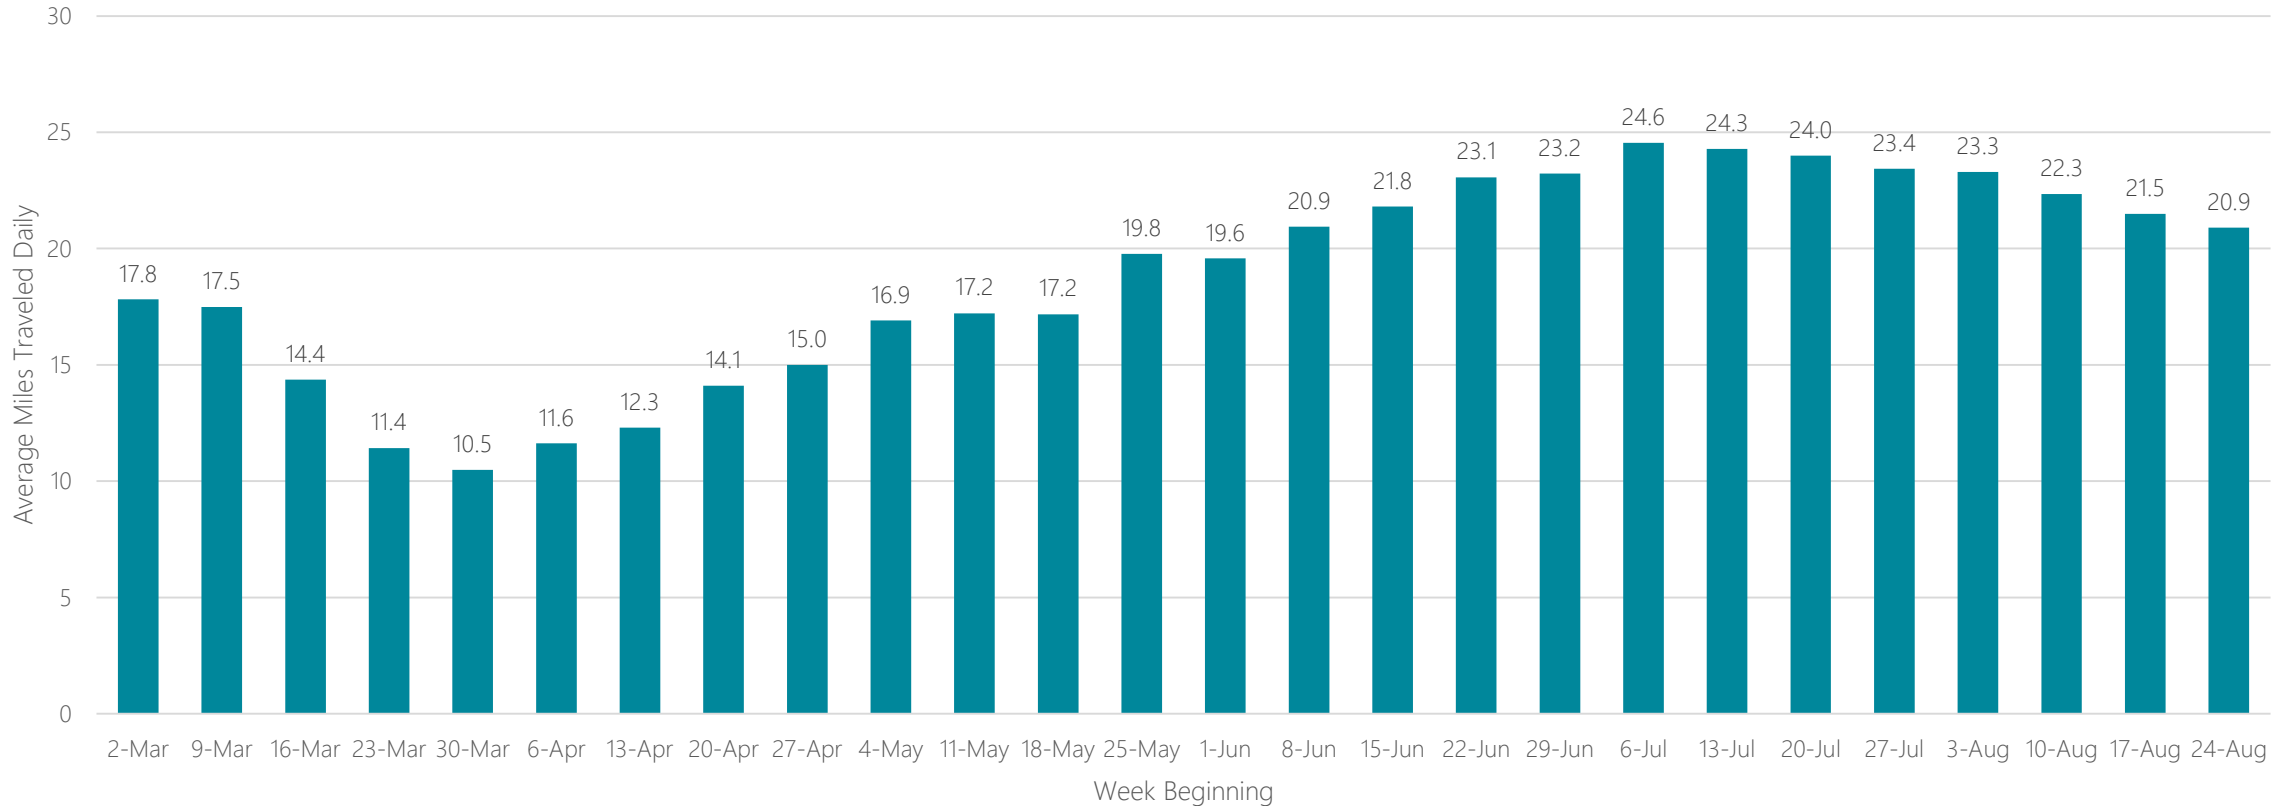

Idaho Falls-Pocatello

Average Miles Traveled Daily Weekly Trend