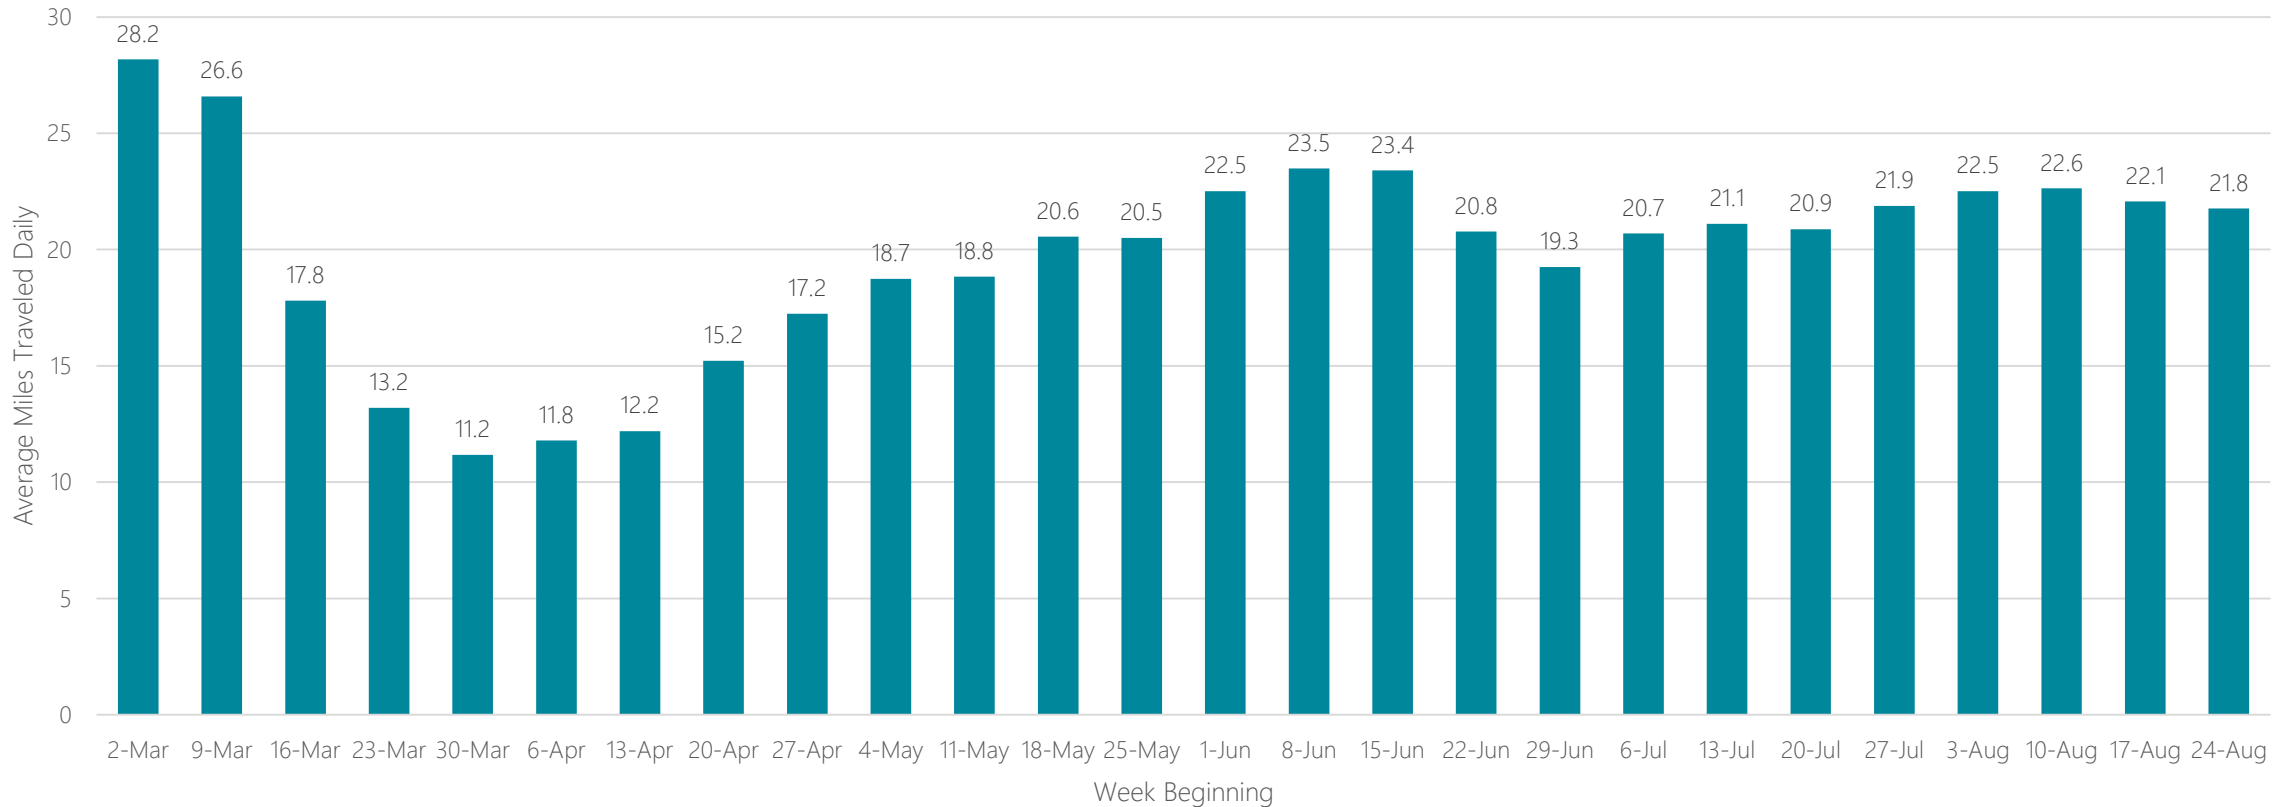

Salisbury

Average Miles Traveled Daily Weekly Trend

Salt Lake City

Average Miles Traveled Daily Weekly Trend

San Angelo

Average Miles Traveled Daily Weekly Trend

San Antonio

Average Miles Traveled Daily Weekly Trend