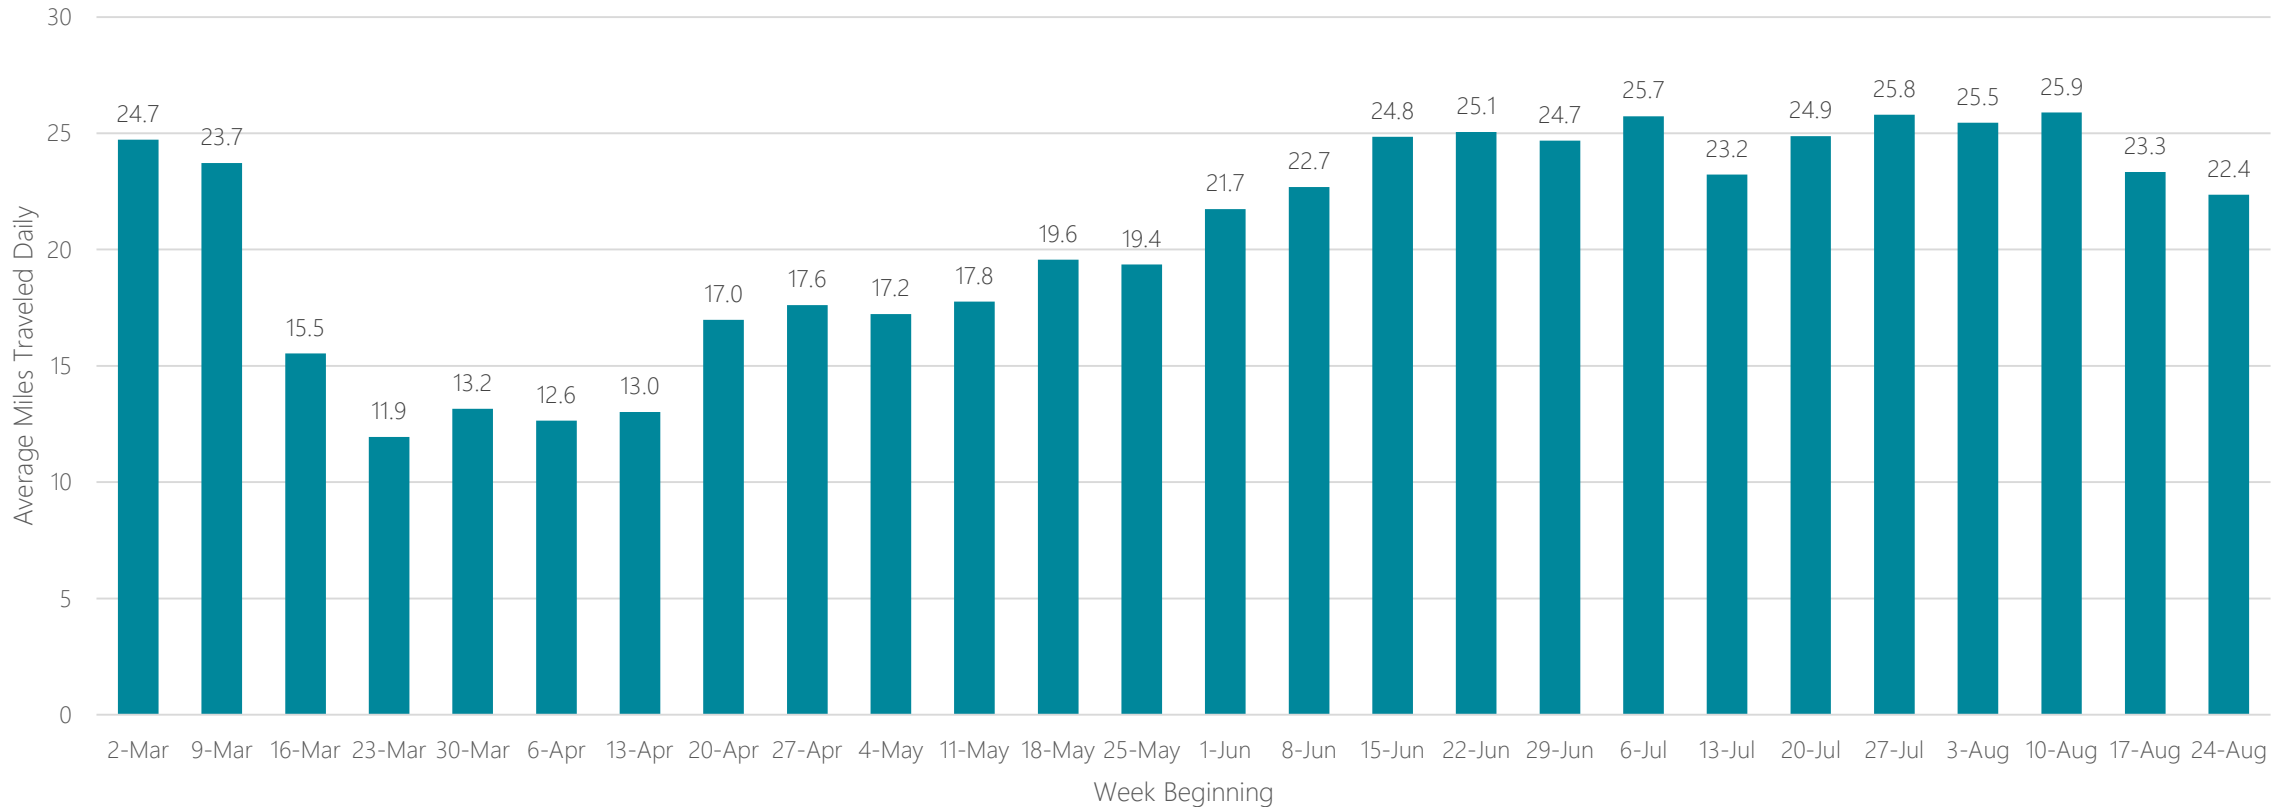

Des Moines-Ames

Average Miles Traveled Daily Weekly Trend