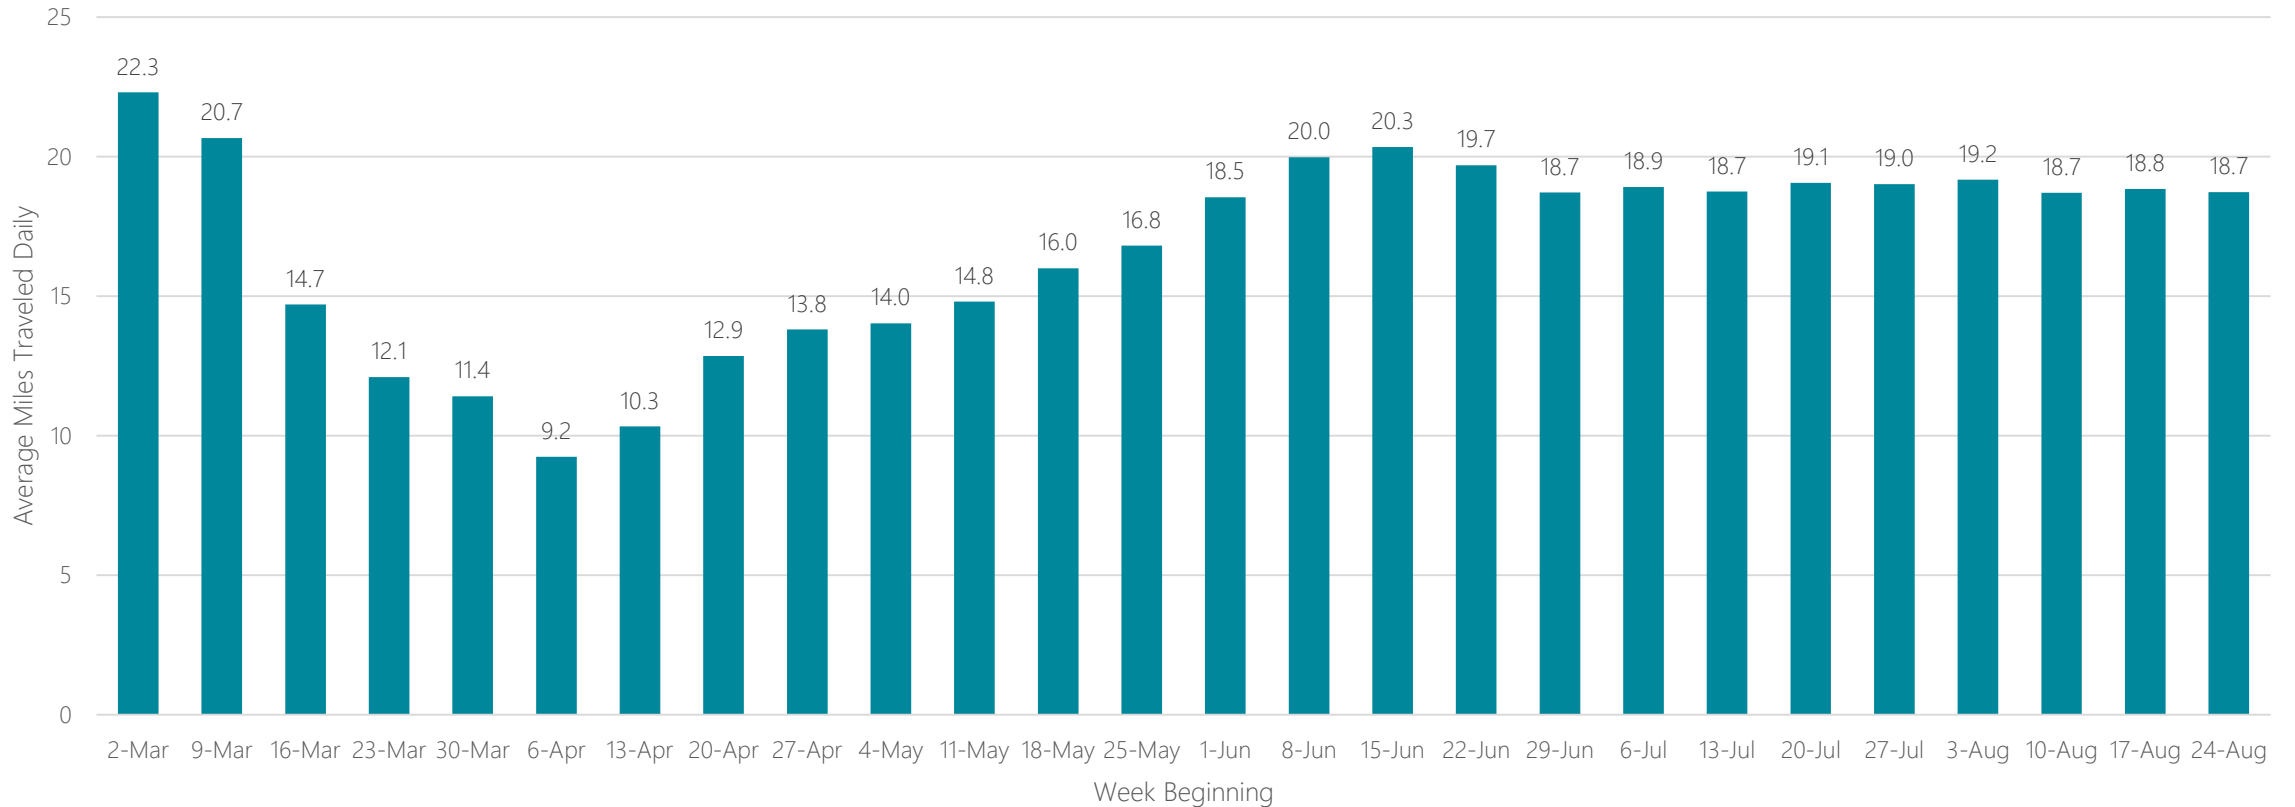

Palm Springs

Average Miles Traveled Daily Weekly Trend