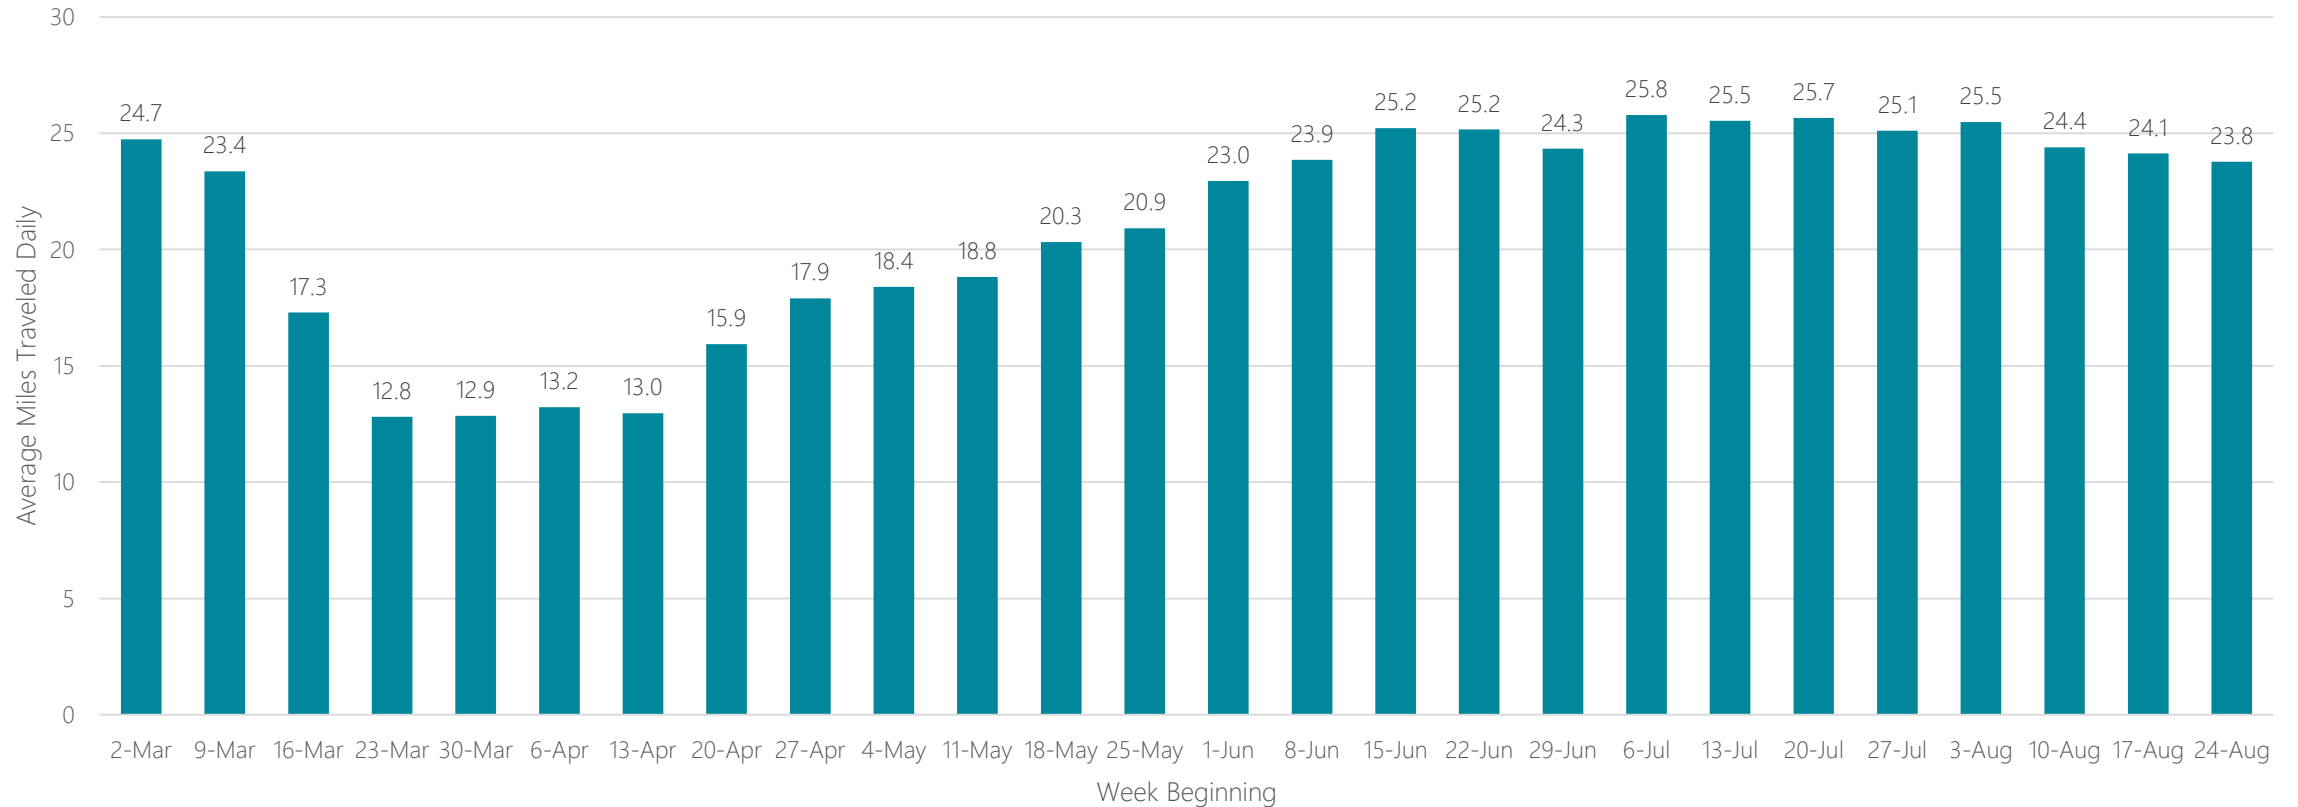

South Bend-Elkhart

Average Miles Traveled Daily Weekly Trend