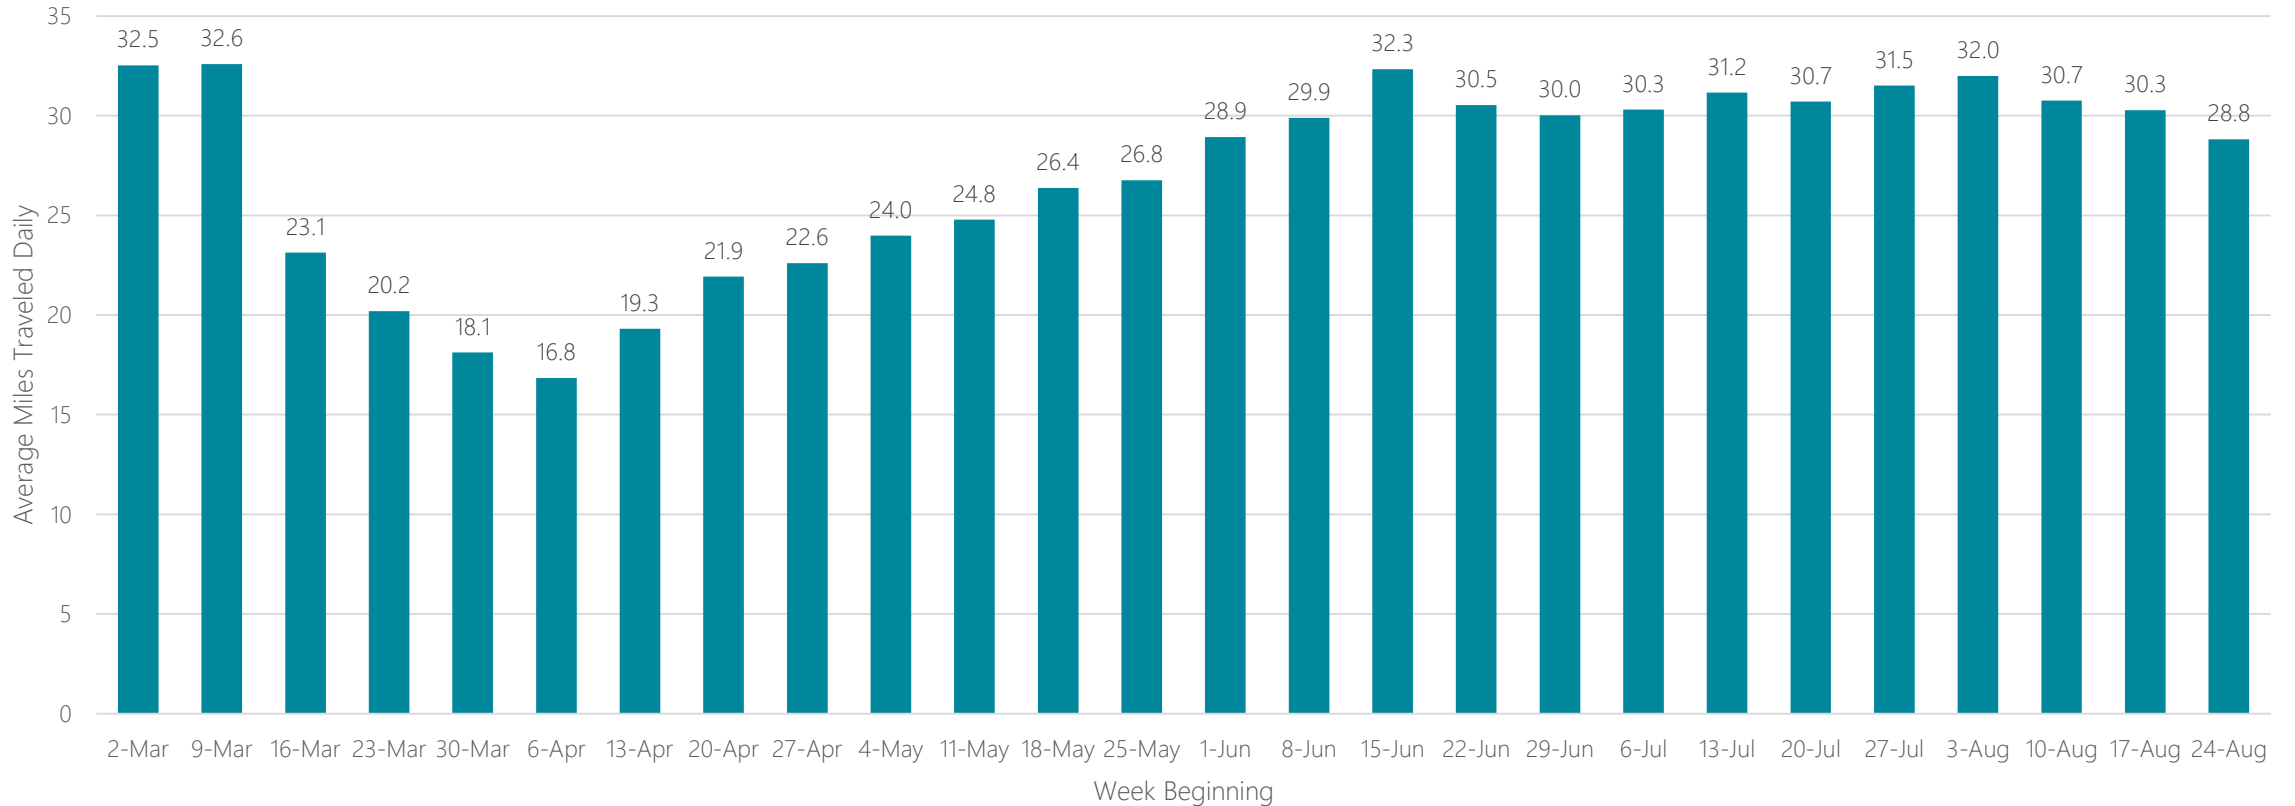

Idaho Falls-Pocatello

Average Miles Traveled Daily Weekly Trend

Indianapolis

Average Miles Traveled Daily Weekly Trend

Jackson, MS

Average Miles Traveled Daily Weekly Trend

Jackson, TN

Average Miles Traveled Daily Weekly Trend