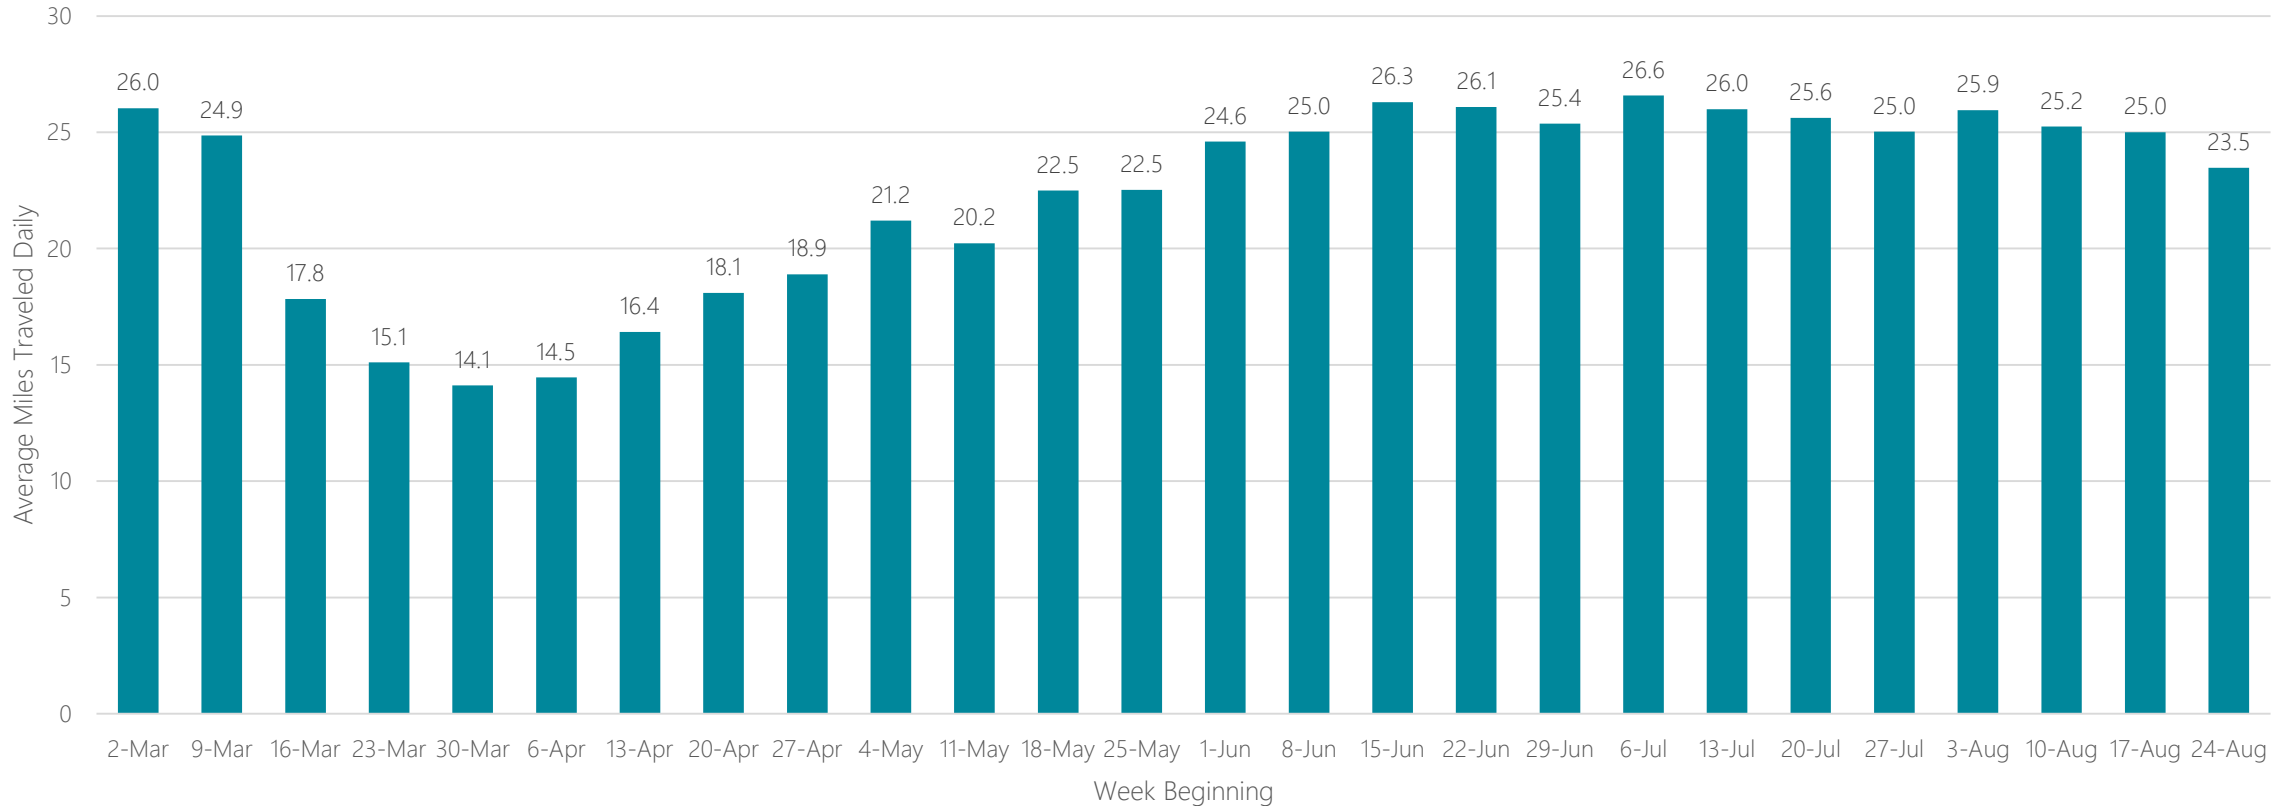

Springfield, MO

Average Miles Traveled Daily Weekly Trend