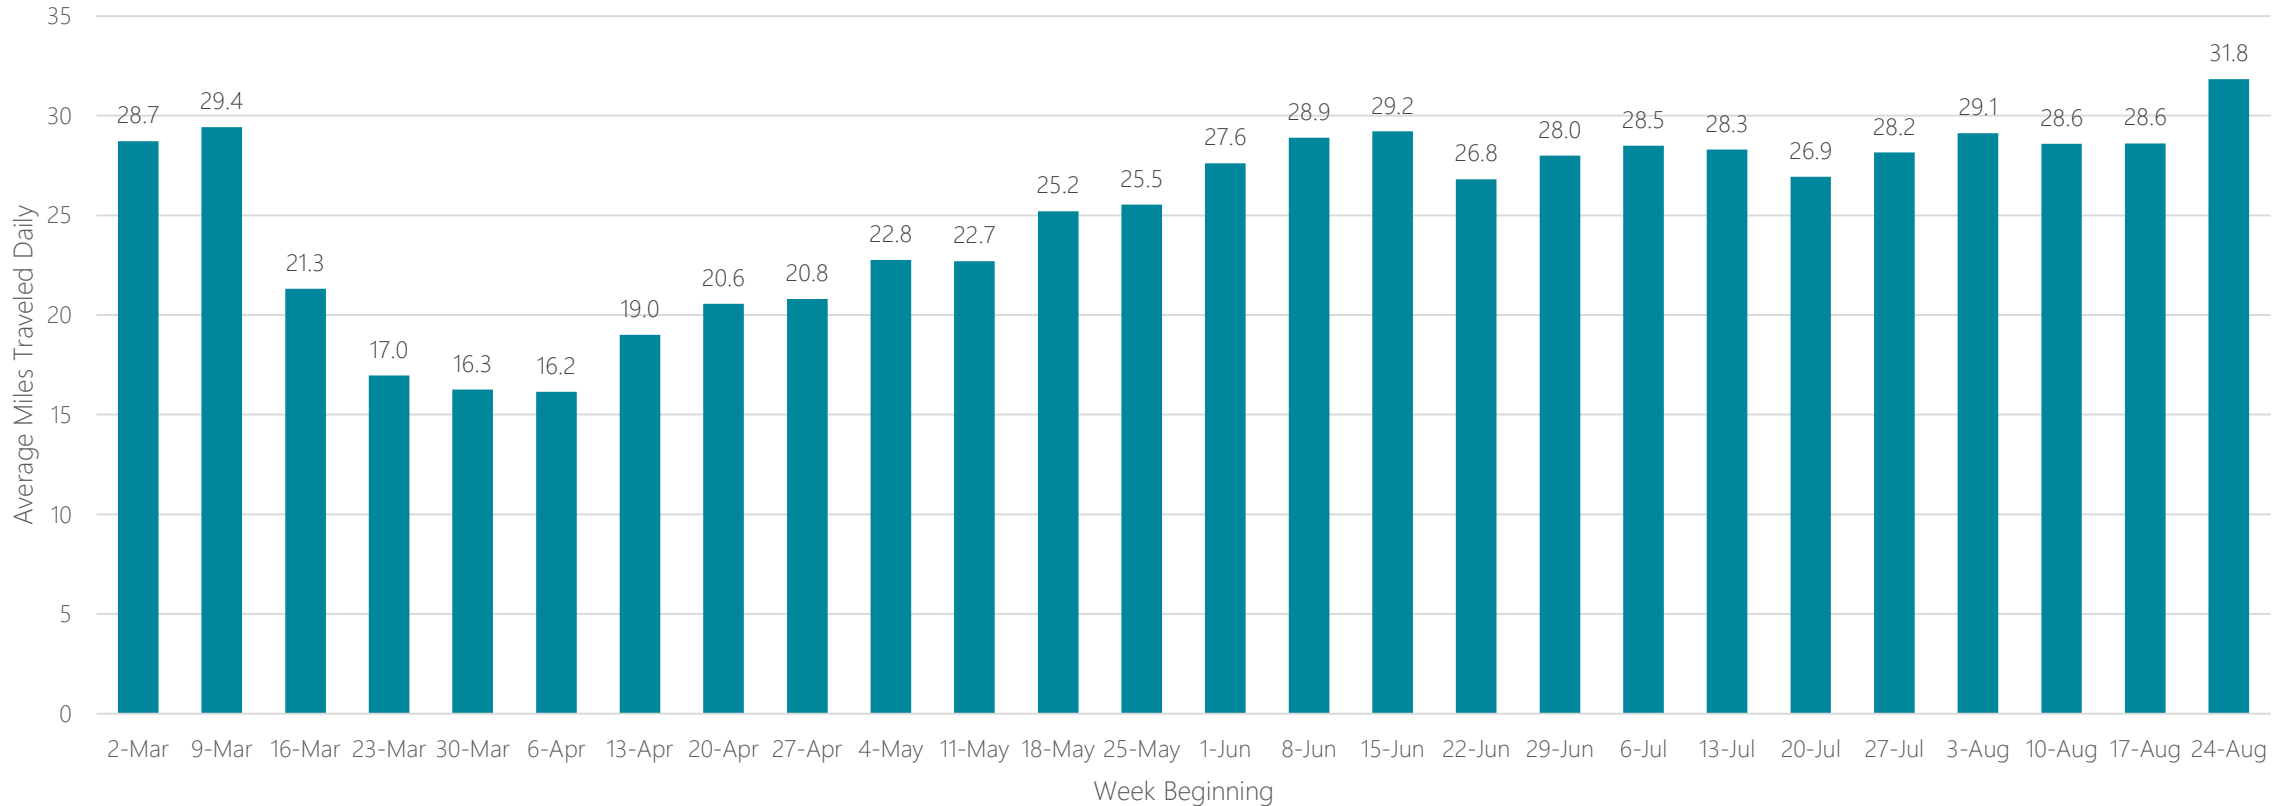

Lafayette, IN

Average Miles Traveled Daily Weekly Trend

Lafayette, LA

Average Miles Traveled Daily Weekly Trend

Lake Charles

Average Miles Traveled Daily Weekly Trend

Lansing

Average Miles Traveled Daily Weekly Trend