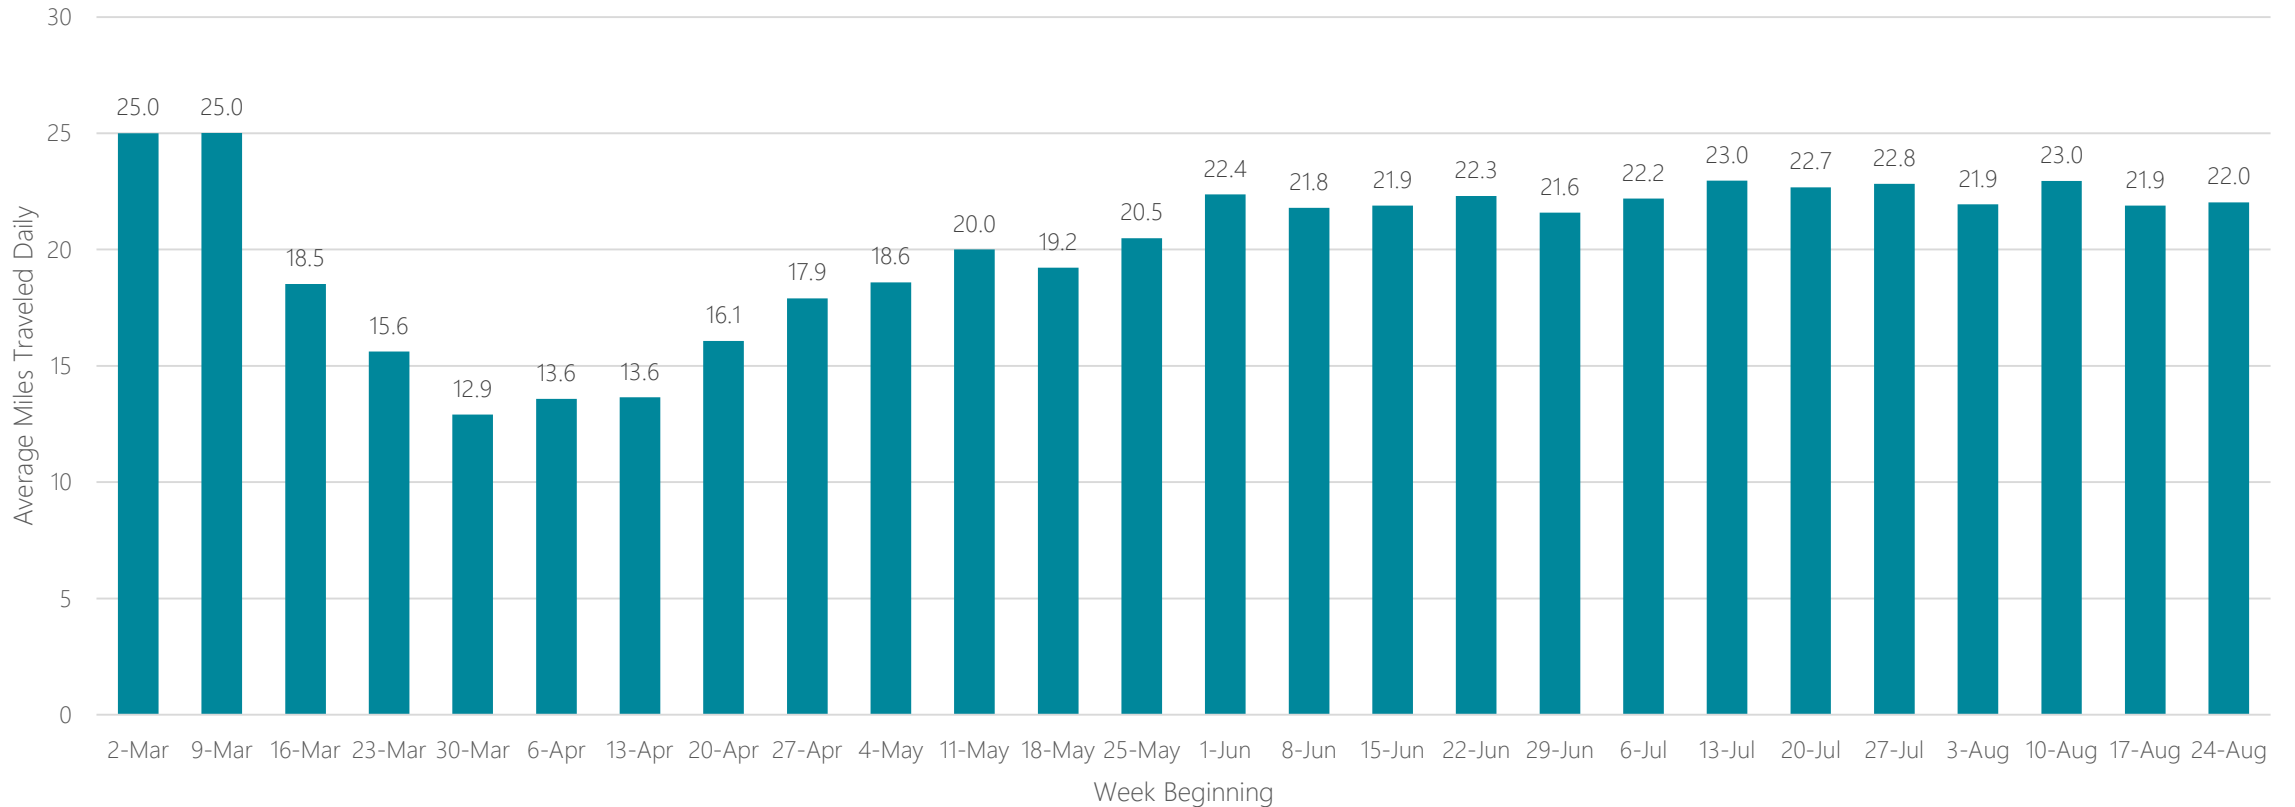

Average Miles Traveled Daily Weekly Trend

Wilkes Barre-Scranton

Average Miles Traveled Daily Weekly Trend

Wilmington

Average Miles Traveled Daily Weekly Trend

Yakima-Pasco-Richland-Kennewick

Average Miles Traveled Daily Weekly Trend