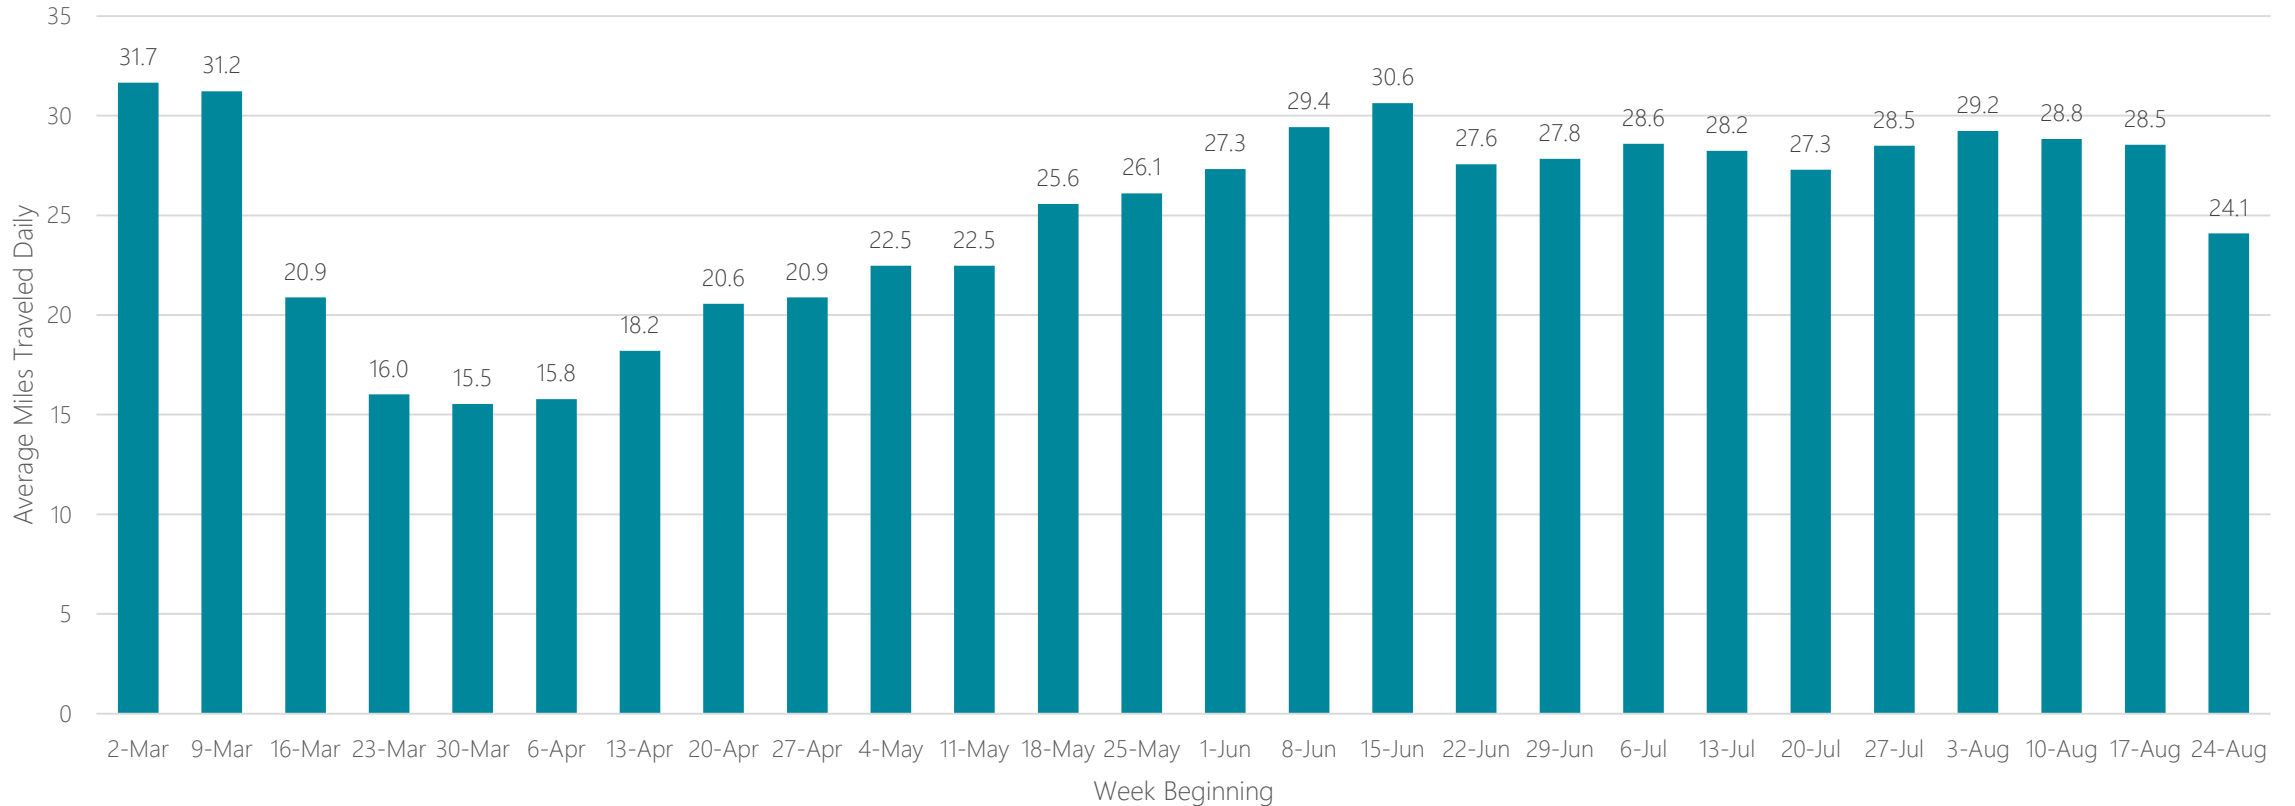

Lafayette, LA

Average Miles Traveled Daily Weekly Trend