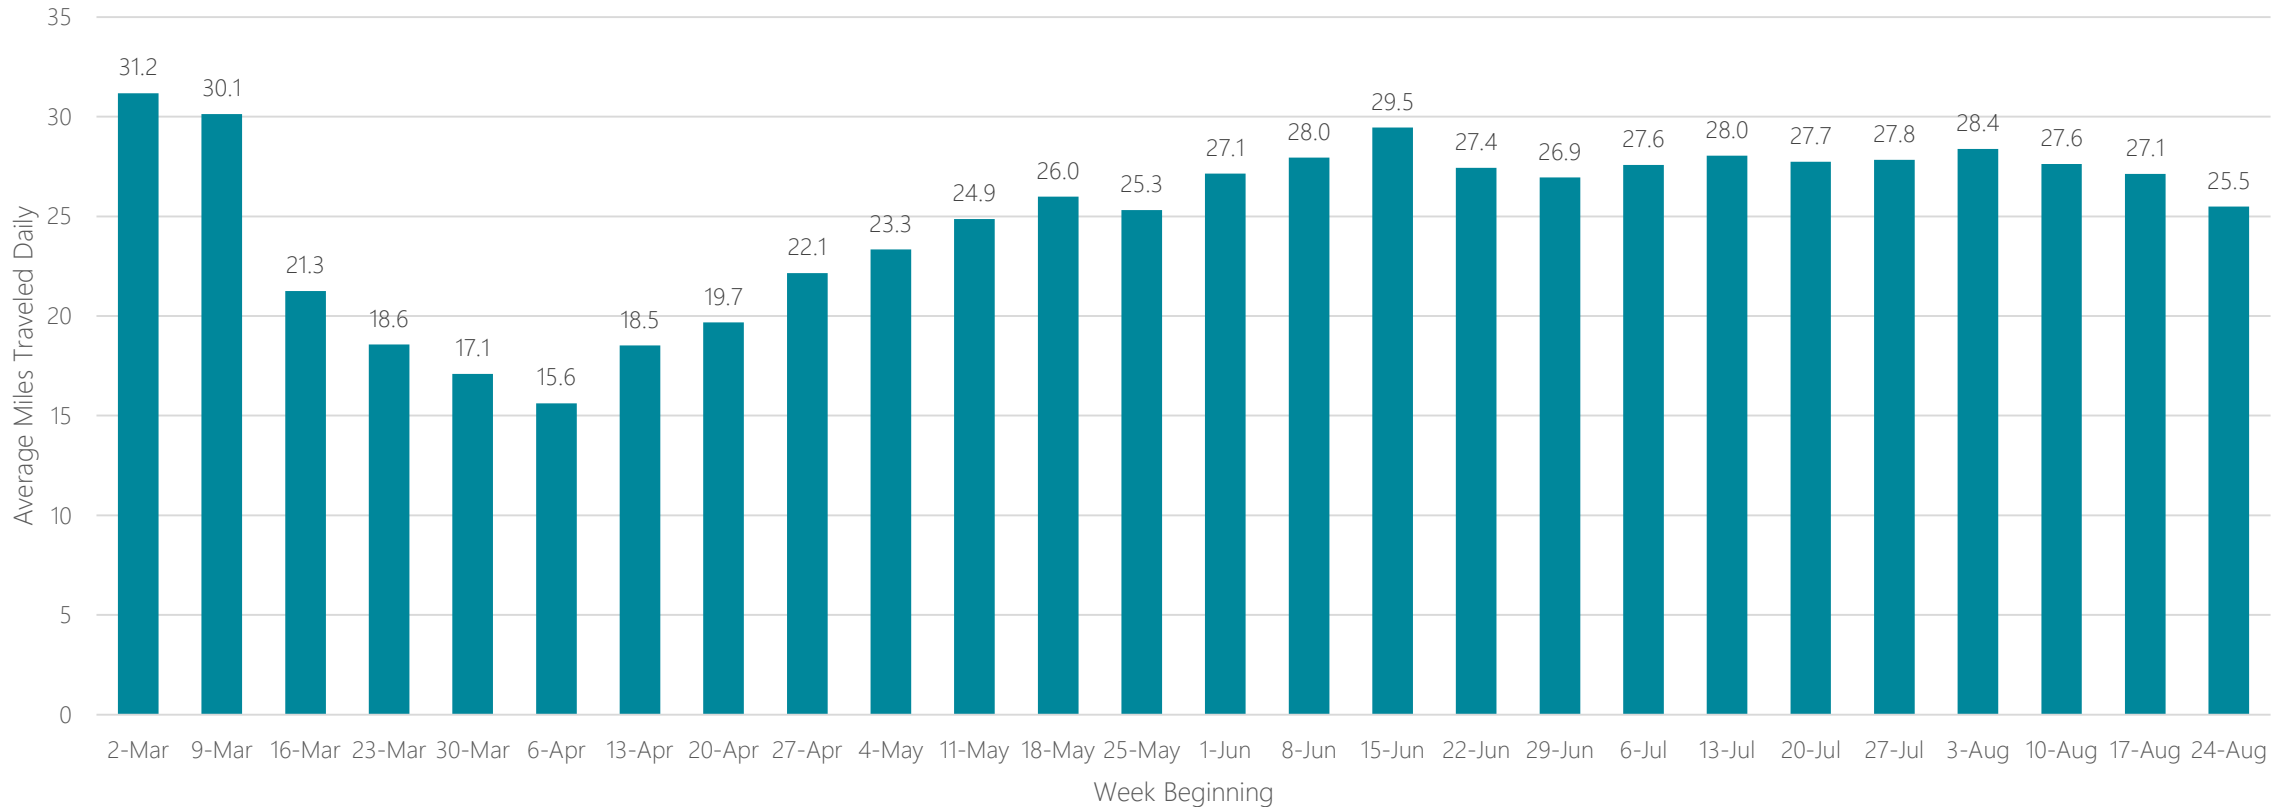

Helena

Average Miles Traveled Daily Weekly Trend

Honolulu

Average Miles Traveled Daily Weekly Trend

Houston

Average Miles Traveled Daily Weekly Trend

Huntsville-Decatur (Florence)

Average Miles Traveled Daily Weekly Trend