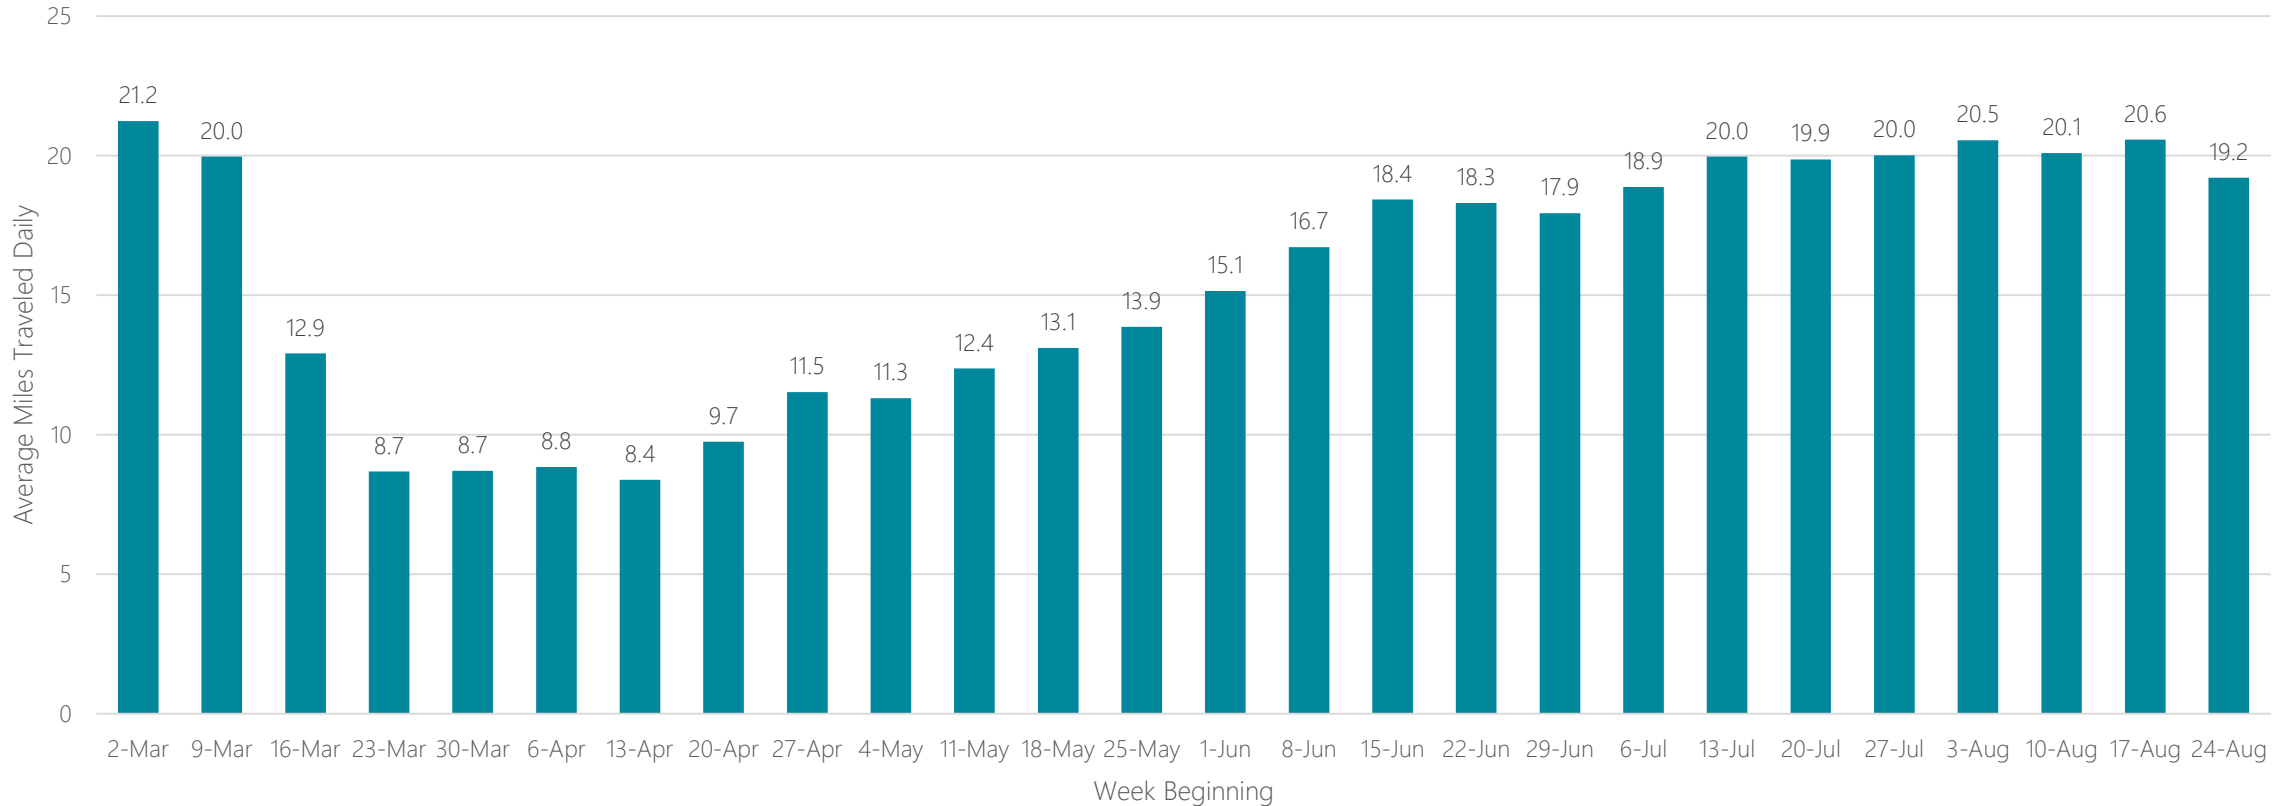

Average Miles Traveled Daily Weekly Trend

Harrisonburg

Average Miles Traveled Daily Weekly Trend

Hartford & New Haven

Average Miles Traveled Daily Weekly Trend

Hattiesburg-Laurel

Average Miles Traveled Daily Weekly Trend