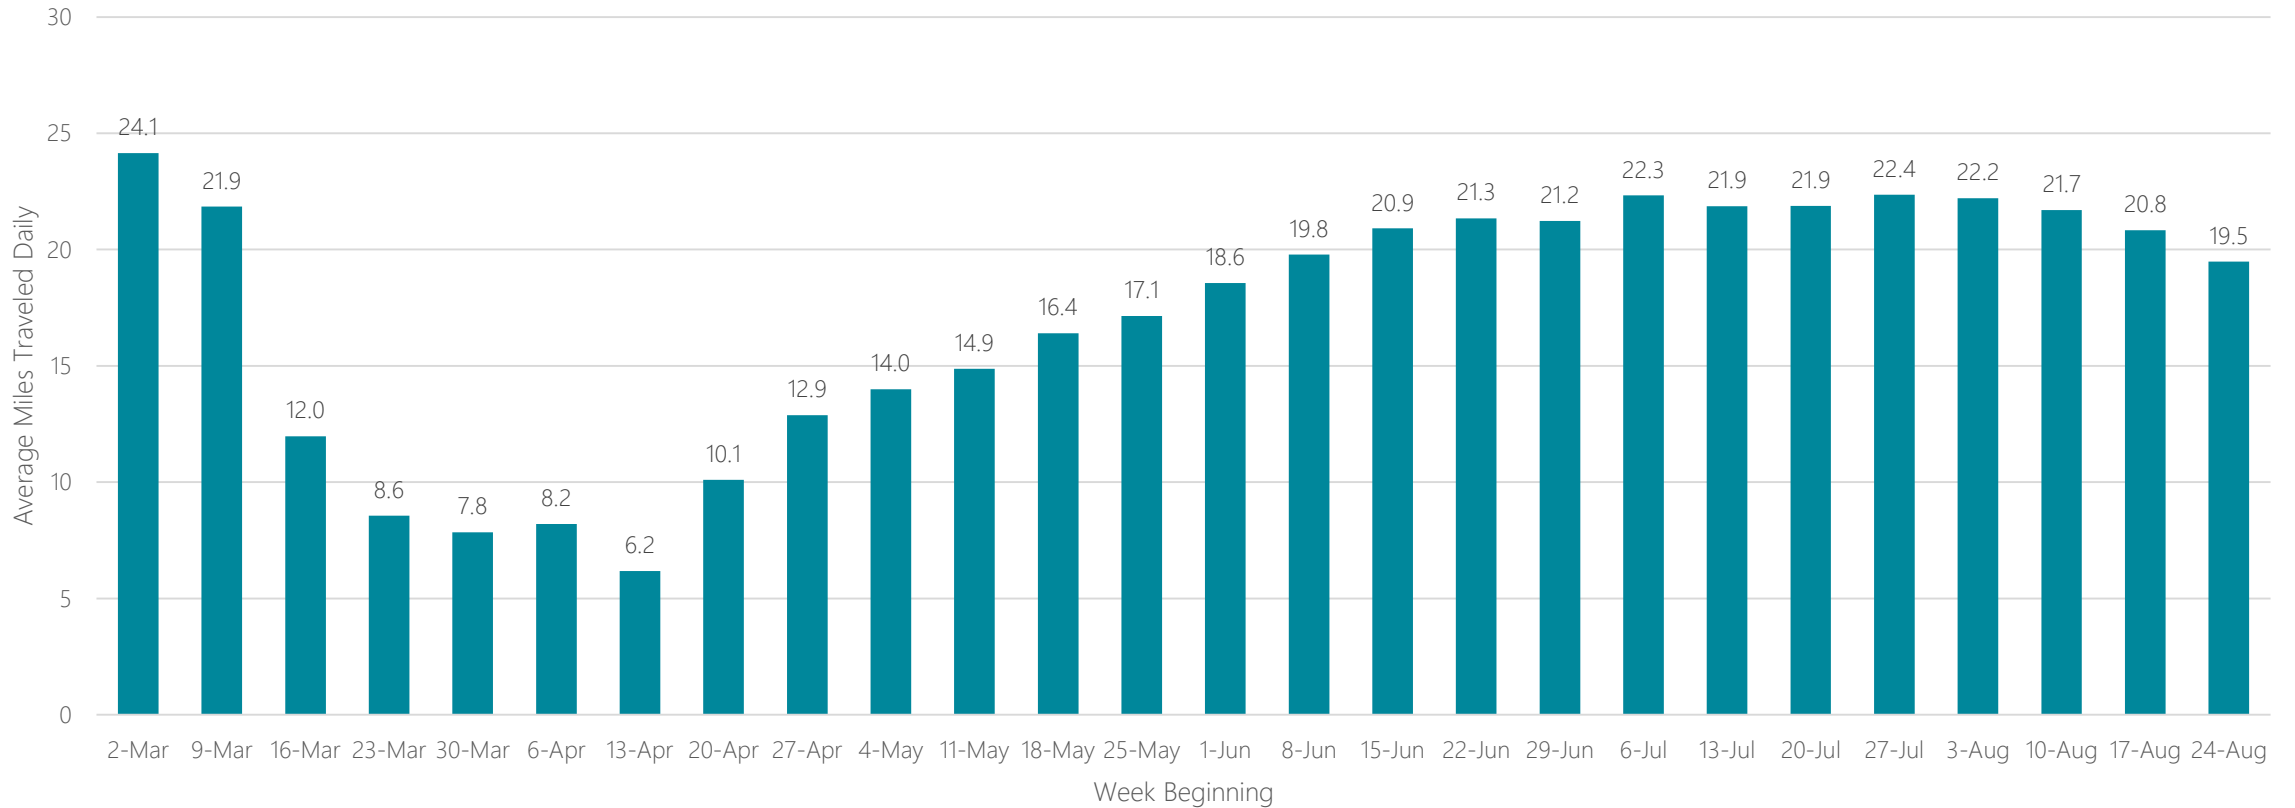

Dallas-Fort Worth

Average Miles Traveled Daily Weekly Trend

Davenport-Rock Island-Moline

Average Miles Traveled Daily Weekly Trend

Dayton

Average Miles Traveled Daily Weekly Trend

Denver

Average Miles Traveled Daily Weekly Trend