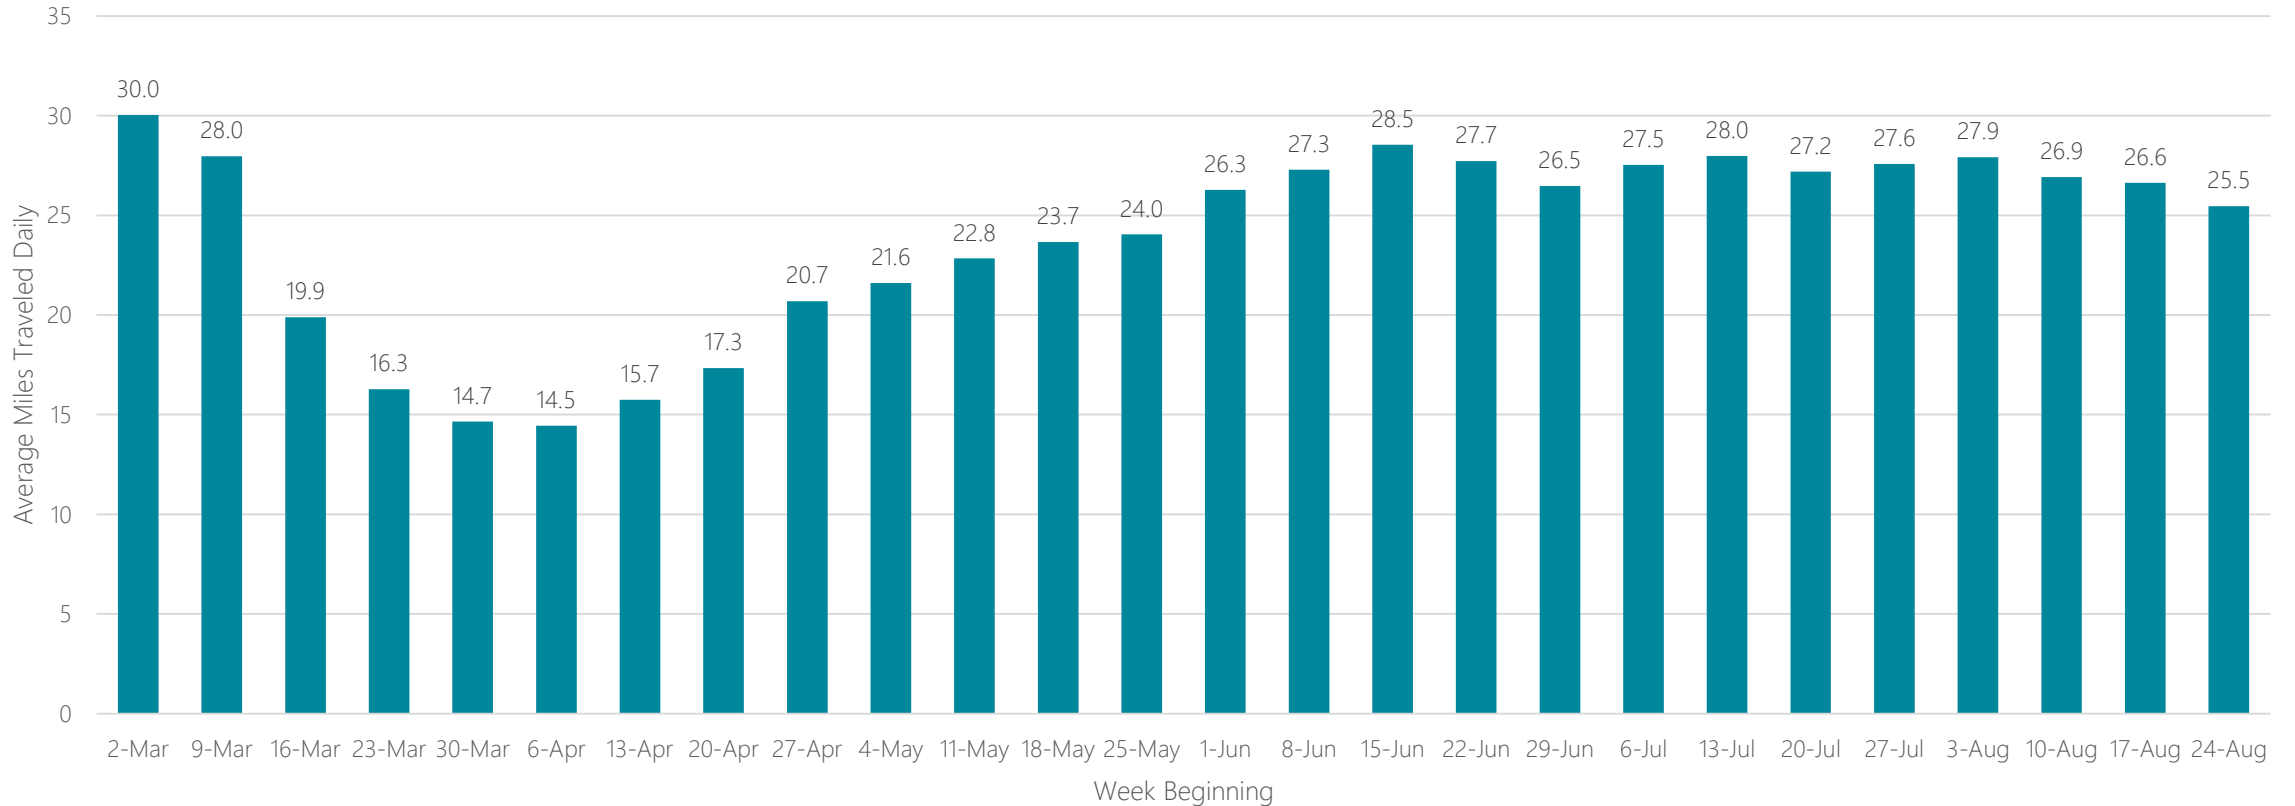

Montgomery (Selma)

Average Miles Traveled Daily Weekly Trend

Myrtle Beach-Florence

Average Miles Traveled Daily Weekly Trend

Nashville

Average Miles Traveled Daily Weekly Trend

New Orleans

Average Miles Traveled Daily Weekly Trend