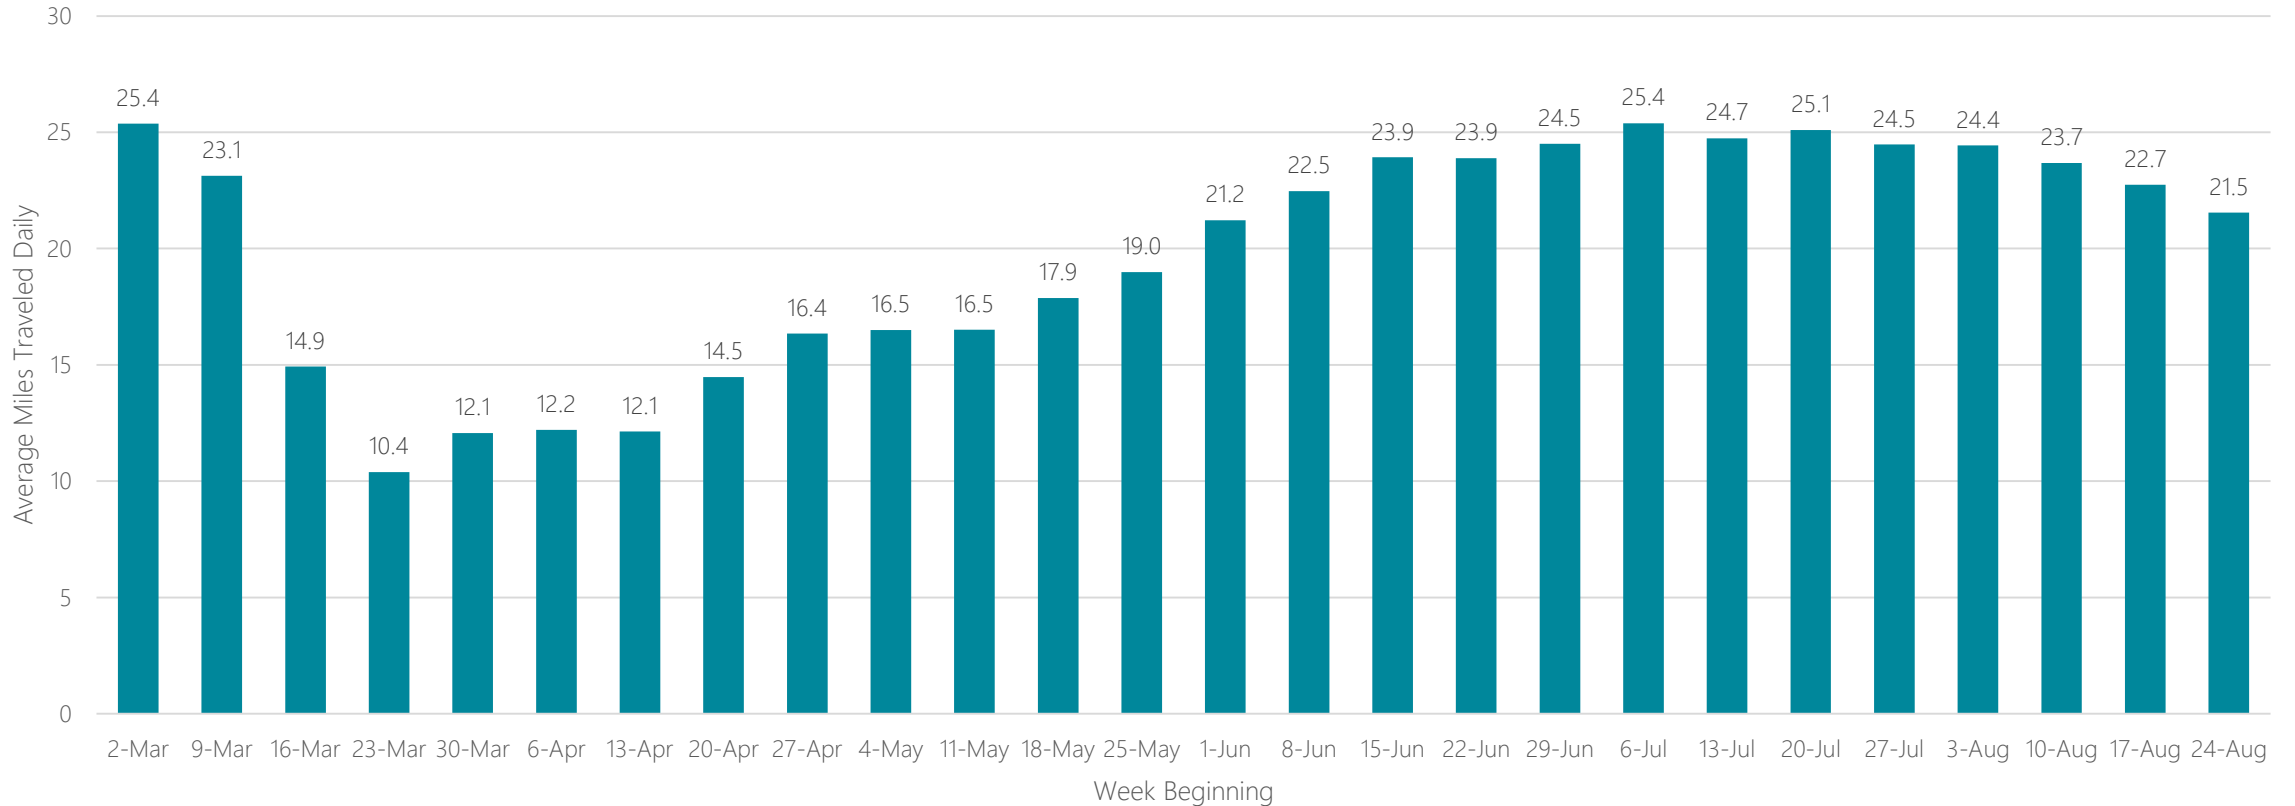

Peoria-Bloomington

Average Miles Traveled Daily Weekly Trend