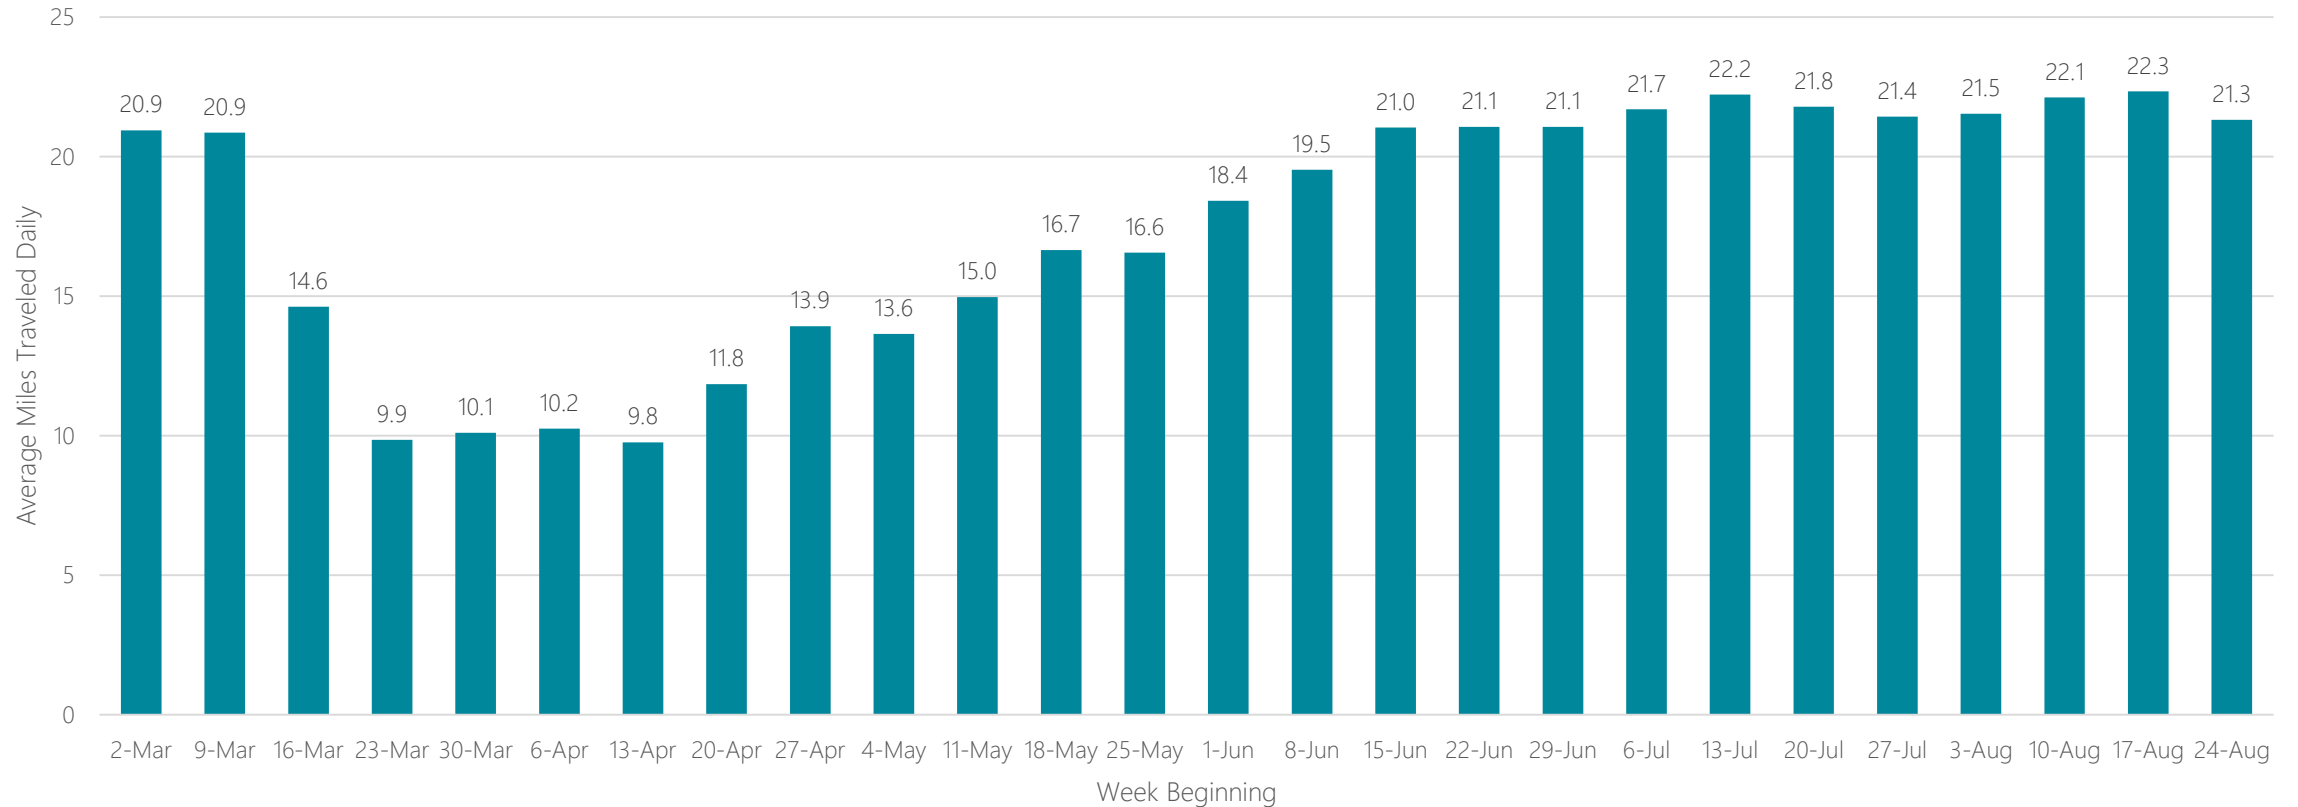

Elmira

Average Miles Traveled Daily Weekly Trend