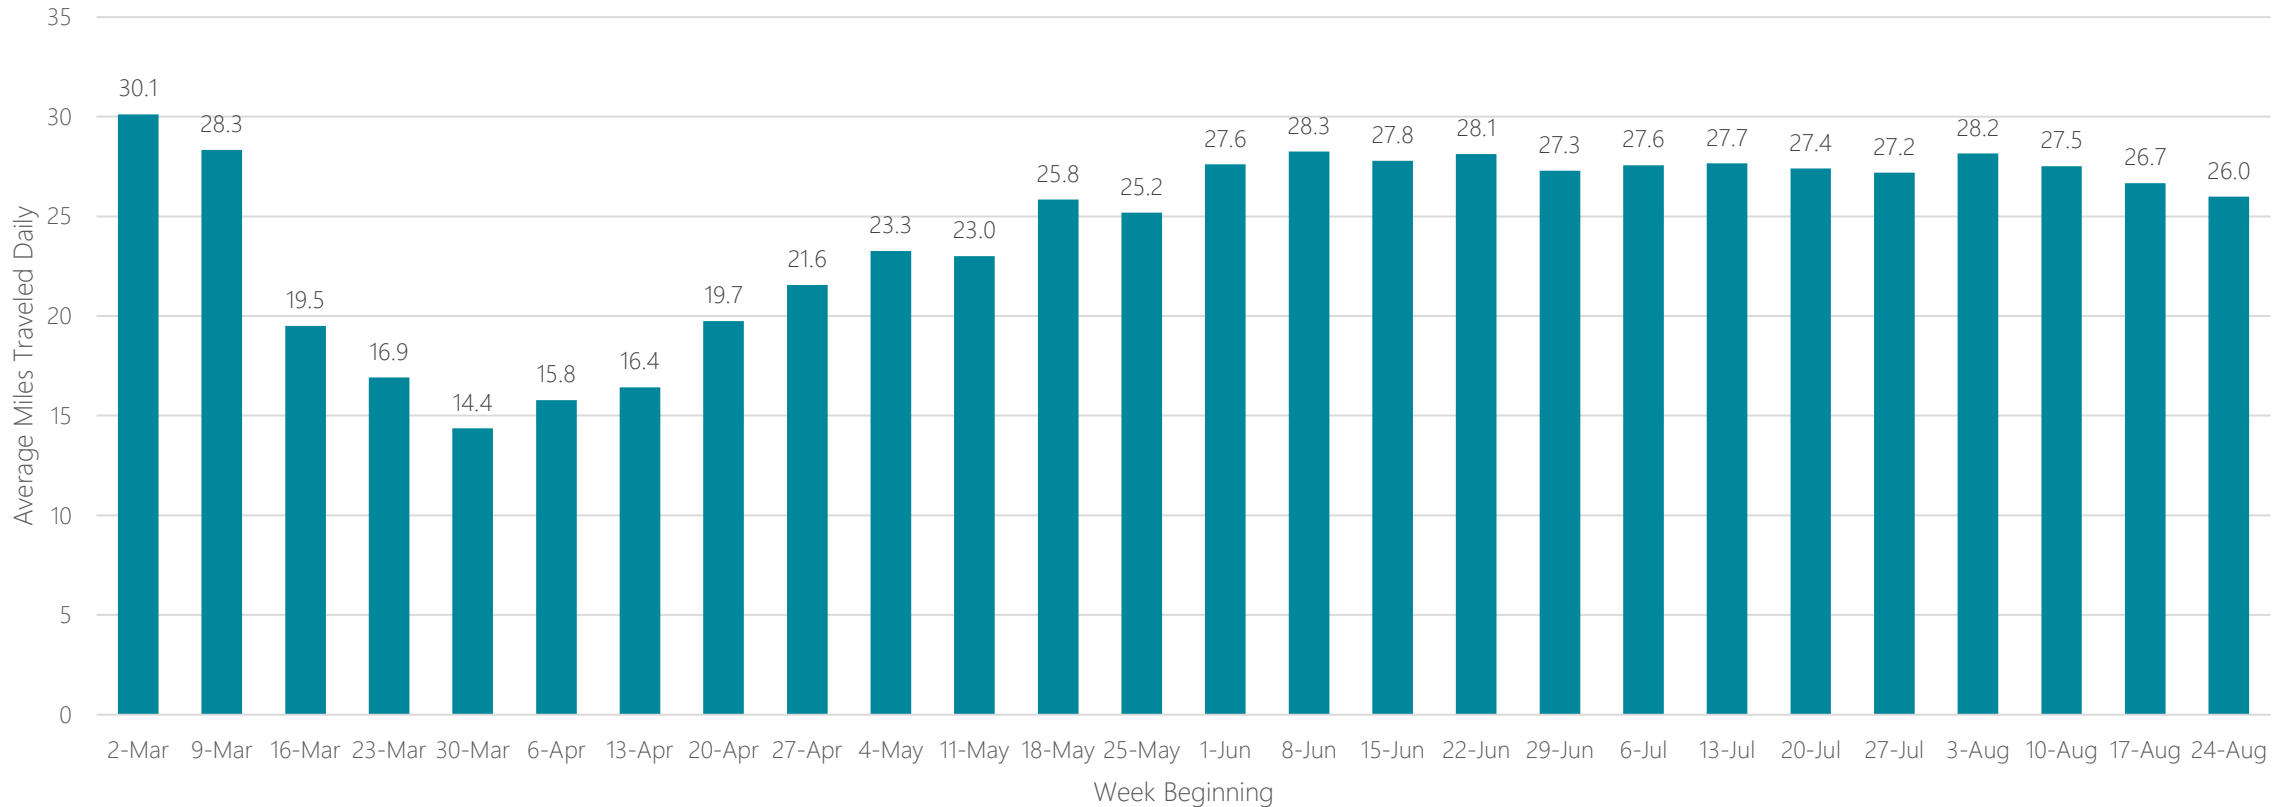

Oklahoma City

Average Miles Traveled Daily Weekly Trend