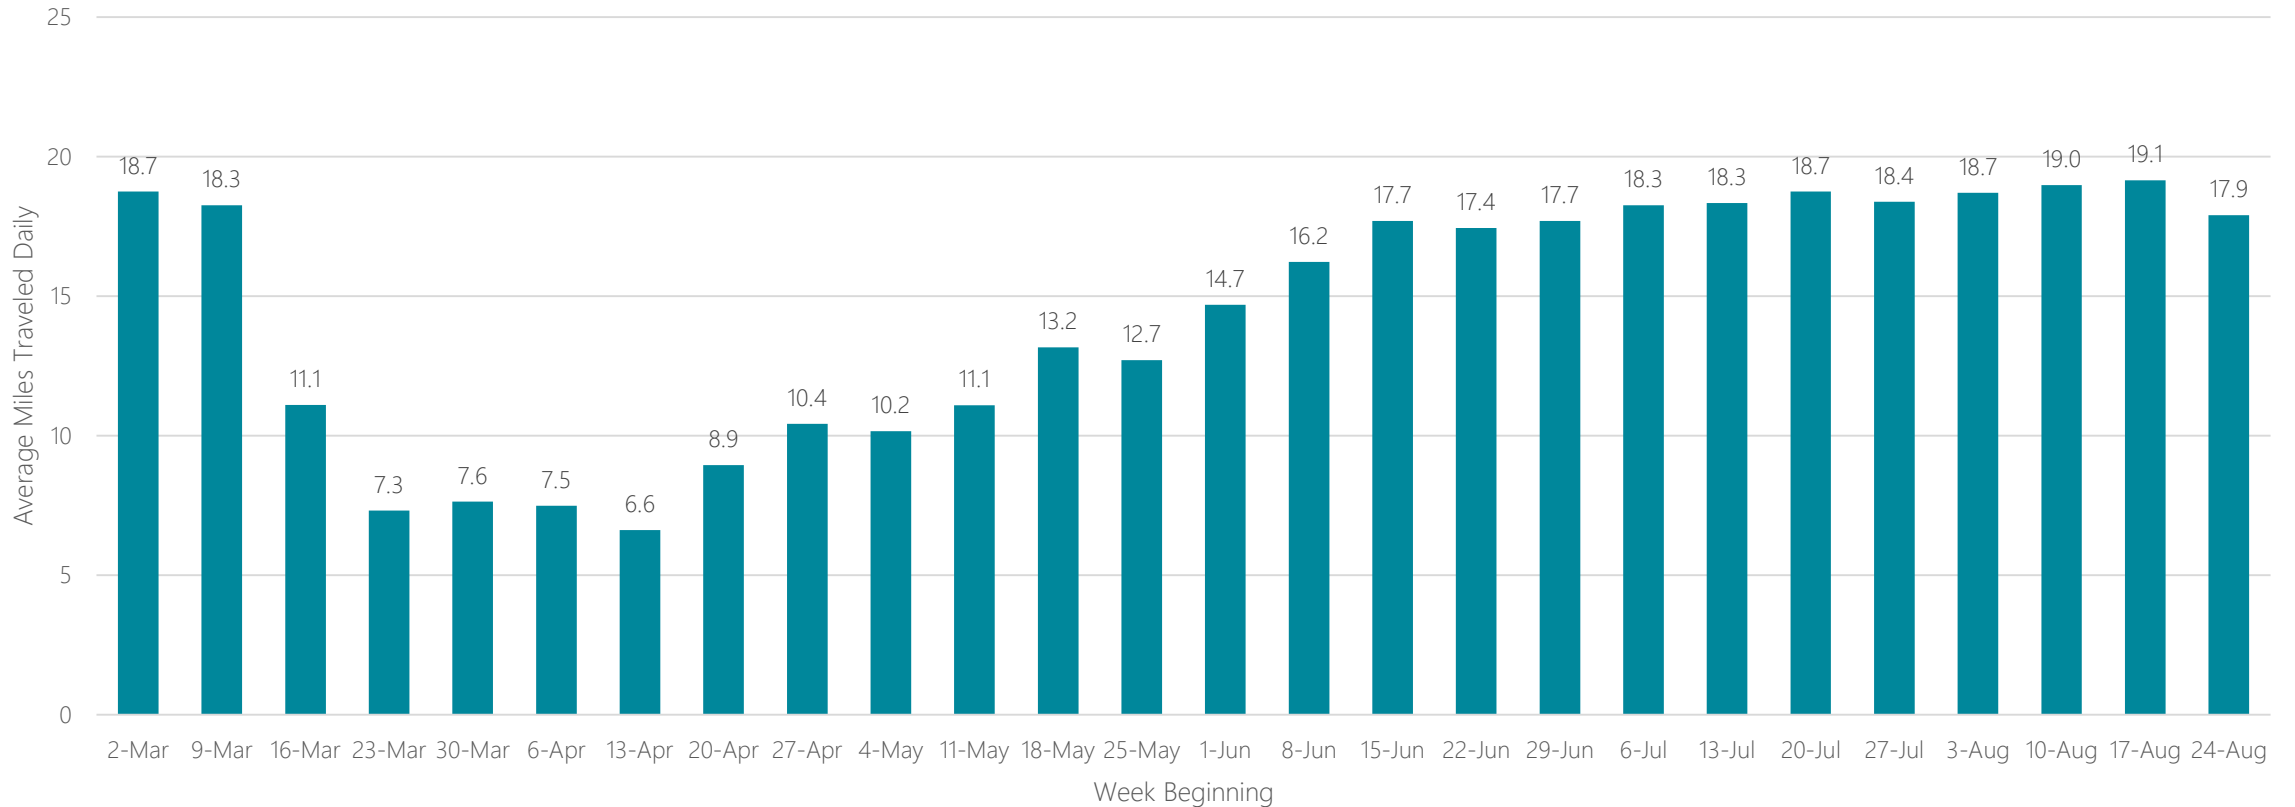

Boise

Average Miles Traveled Daily Weekly Trend

Boston (Manchester)

Average Miles Traveled Daily Weekly Trend

Bowling Green

Average Miles Traveled Daily Weekly Trend

Buffalo

Average Miles Traveled Daily Weekly Trend