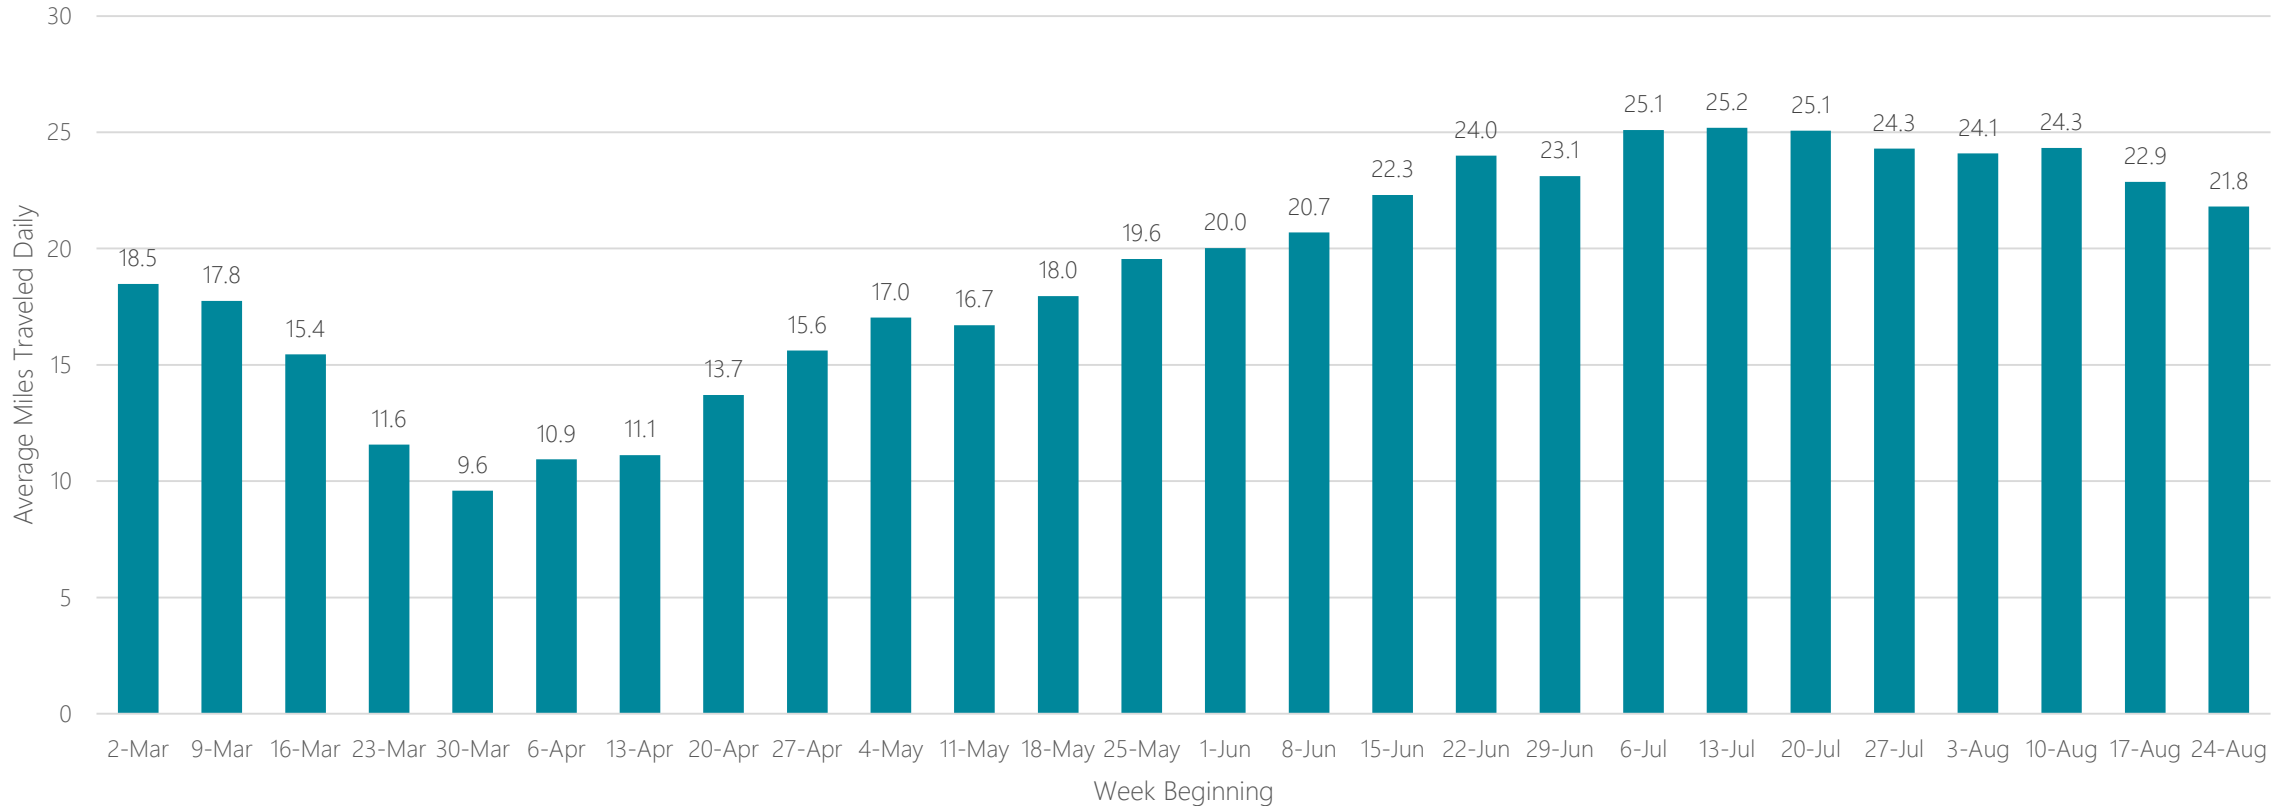

Missoula

Average Miles Traveled Daily Weekly Trend