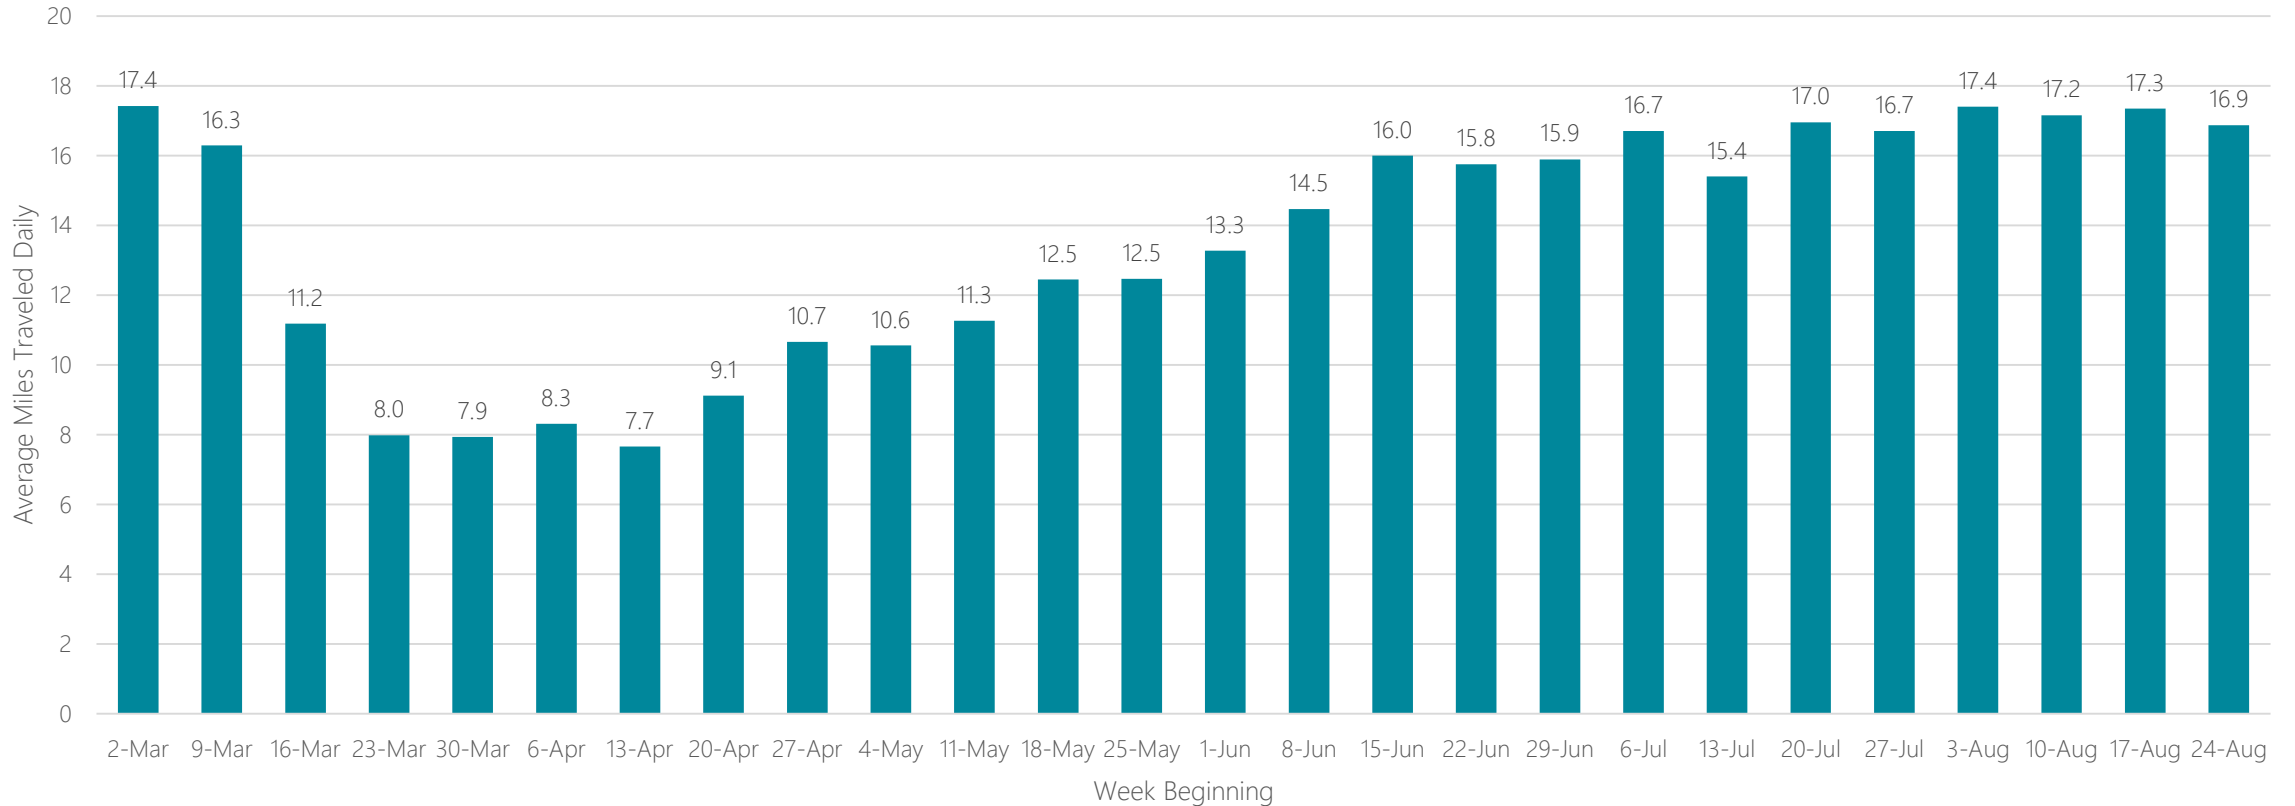

Springfield-Holyoke

Average Miles Traveled Daily Weekly Trend