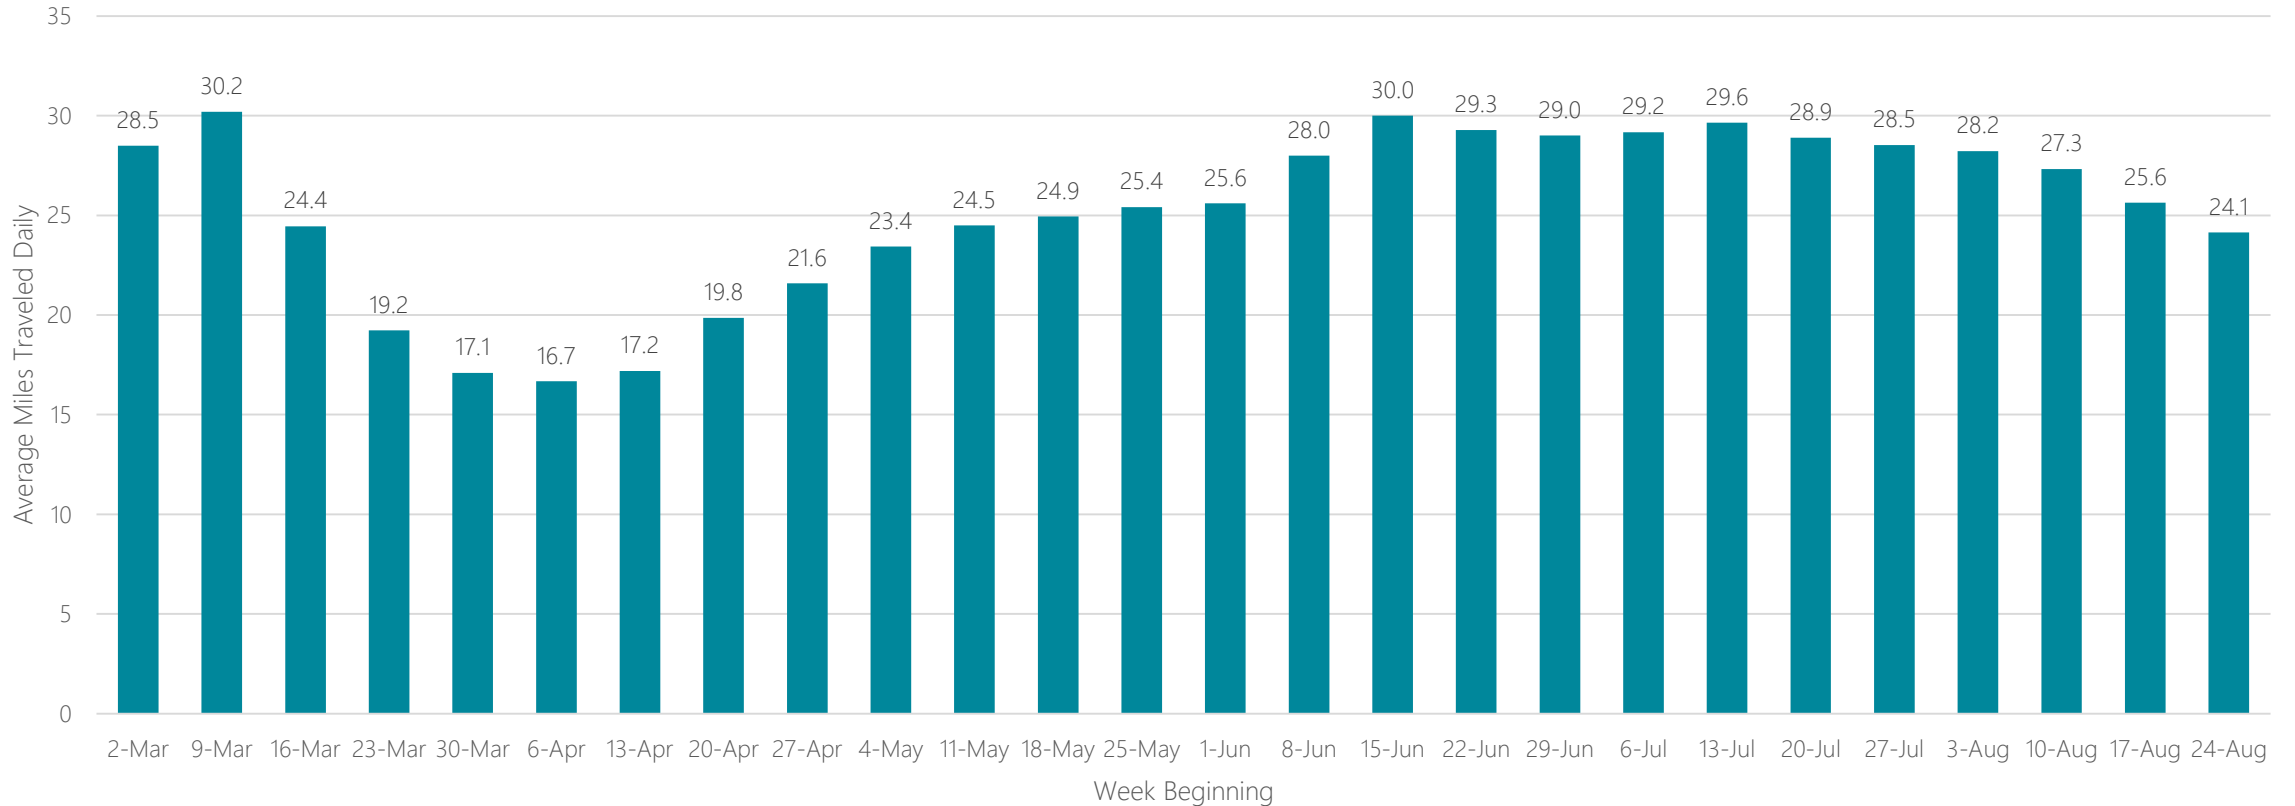

Springfield-Holyoke

Average Miles Traveled Daily Weekly Trend

Springfield, MO

Average Miles Traveled Daily Weekly Trend

Syracuse, NY

Average Miles Traveled Daily Weekly Trend

Tallahassee-Thomasville

Average Miles Traveled Daily Weekly Trend