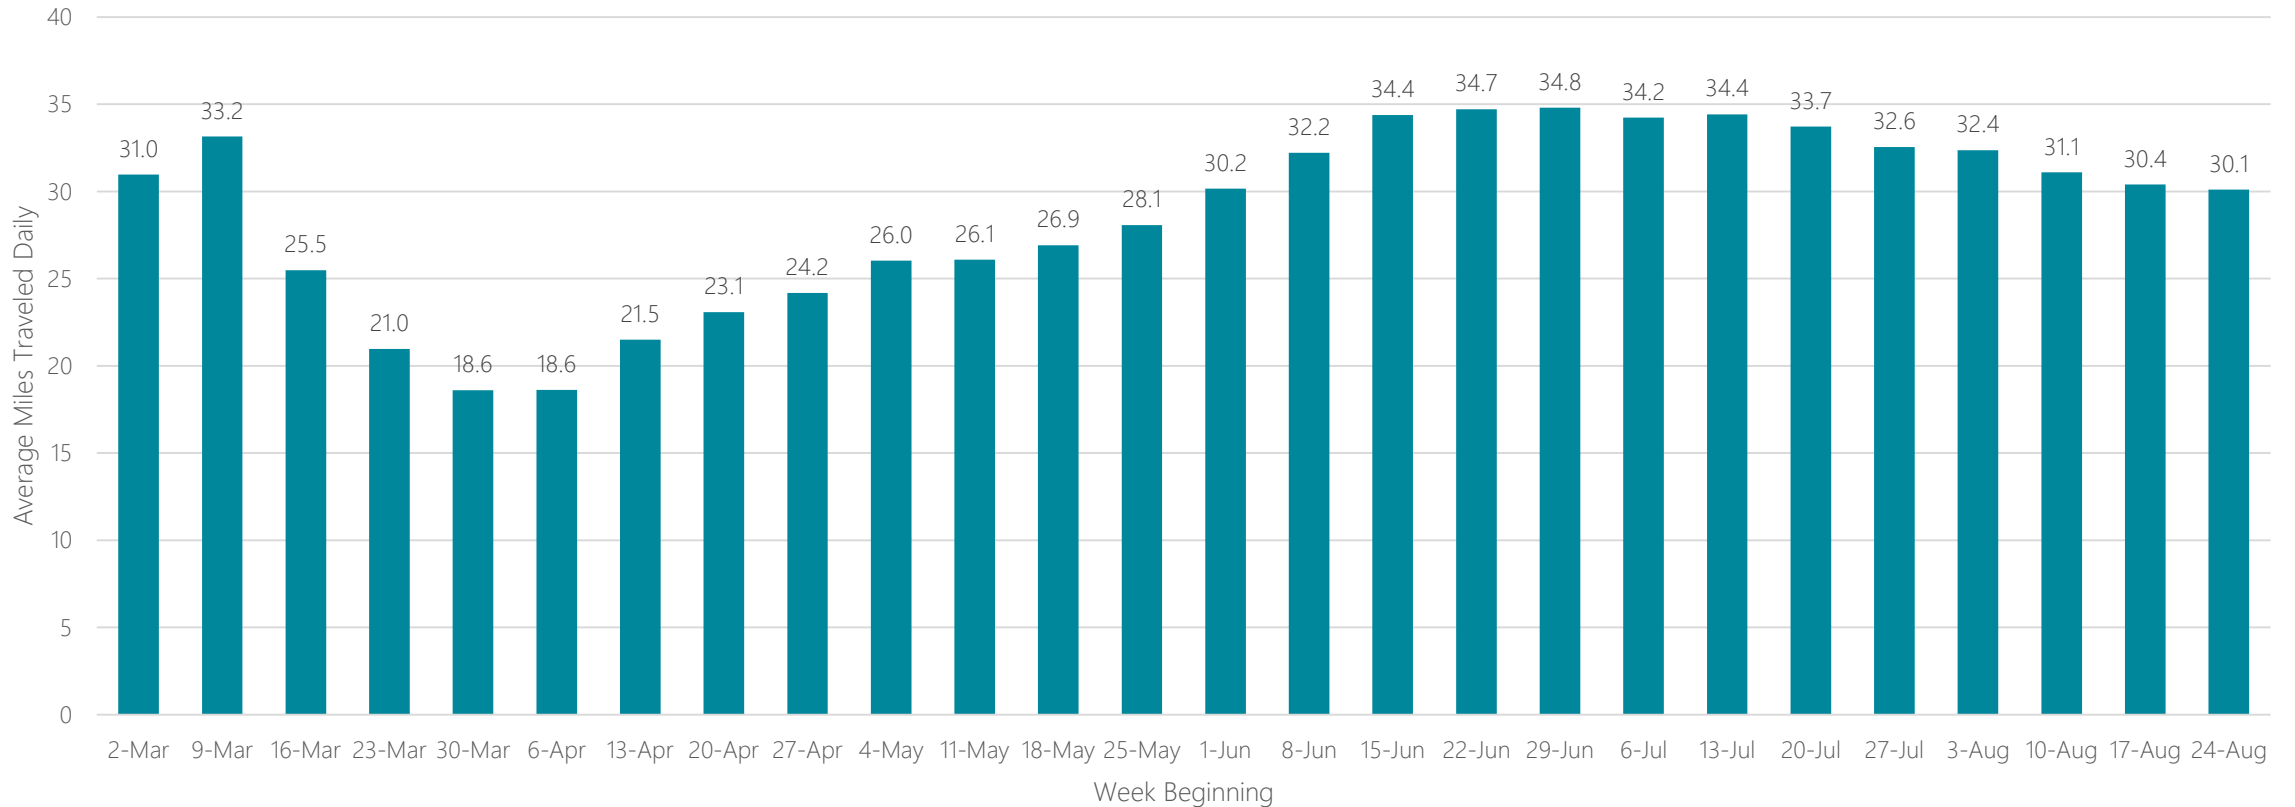

Albany, GA

Average Miles Traveled Daily Weekly Trend