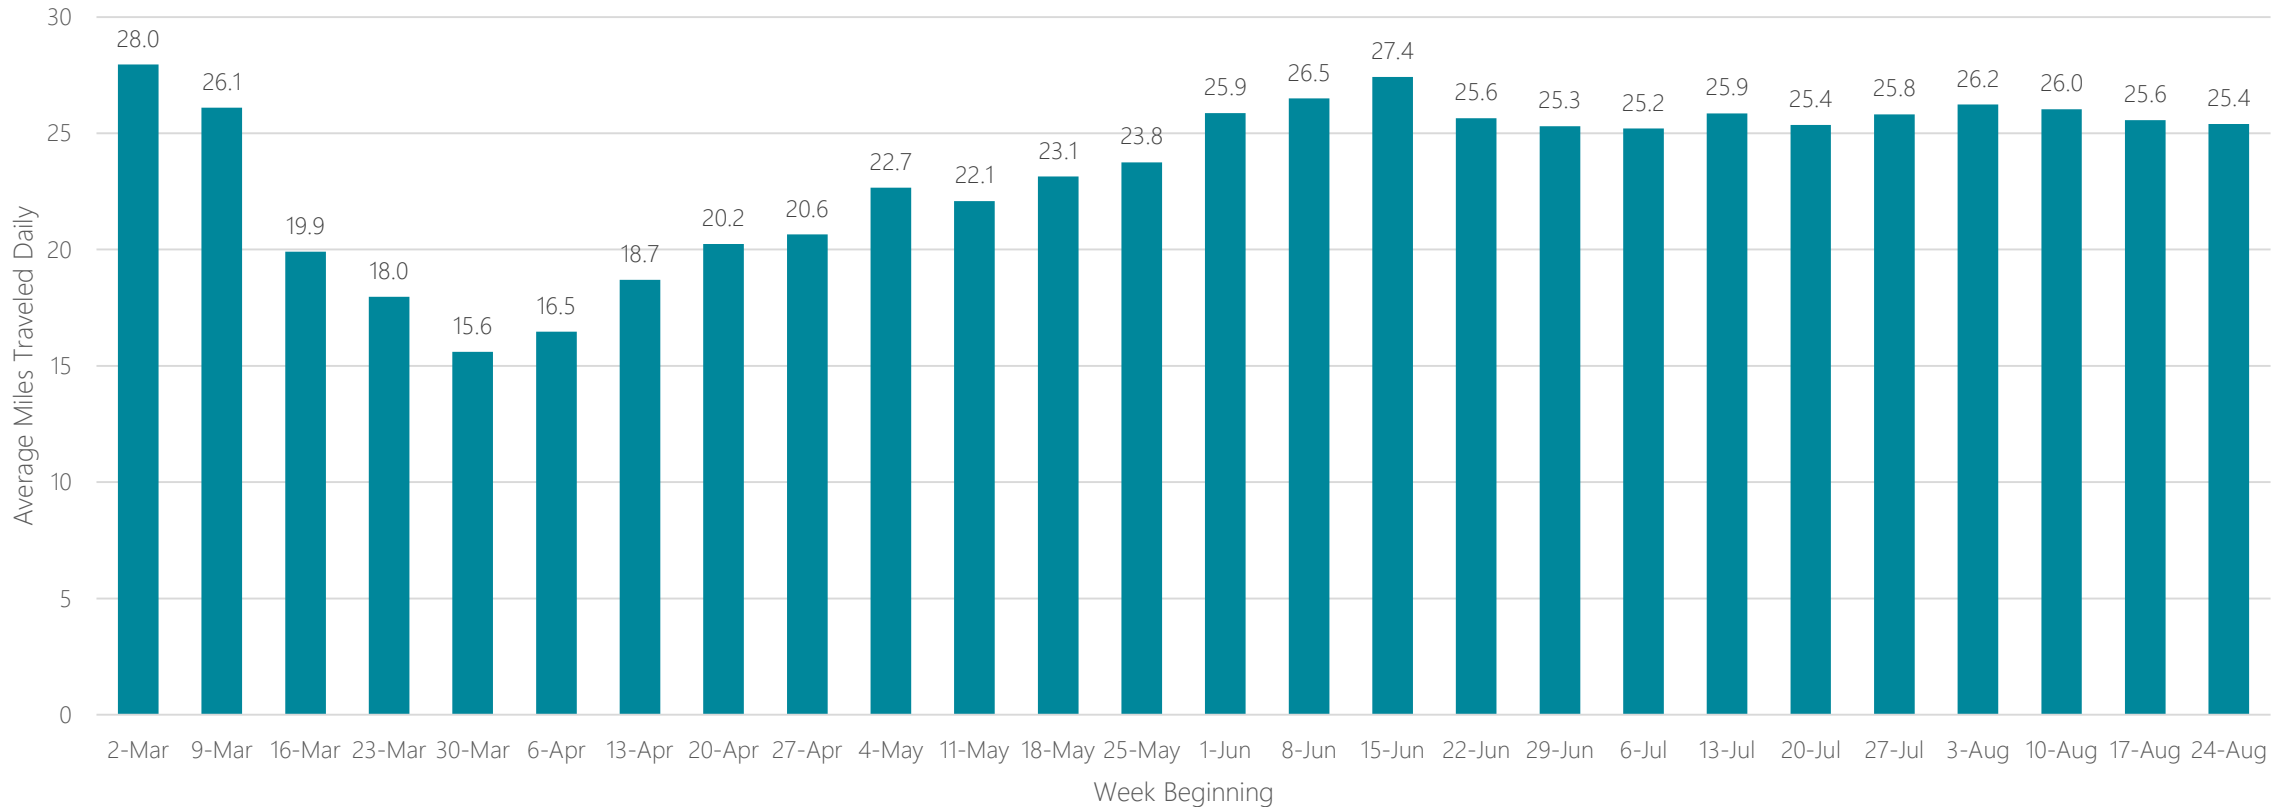

Tyler-Longview (Lufkin & Nacogdoches)

Average Miles Traveled Daily Weekly Trend