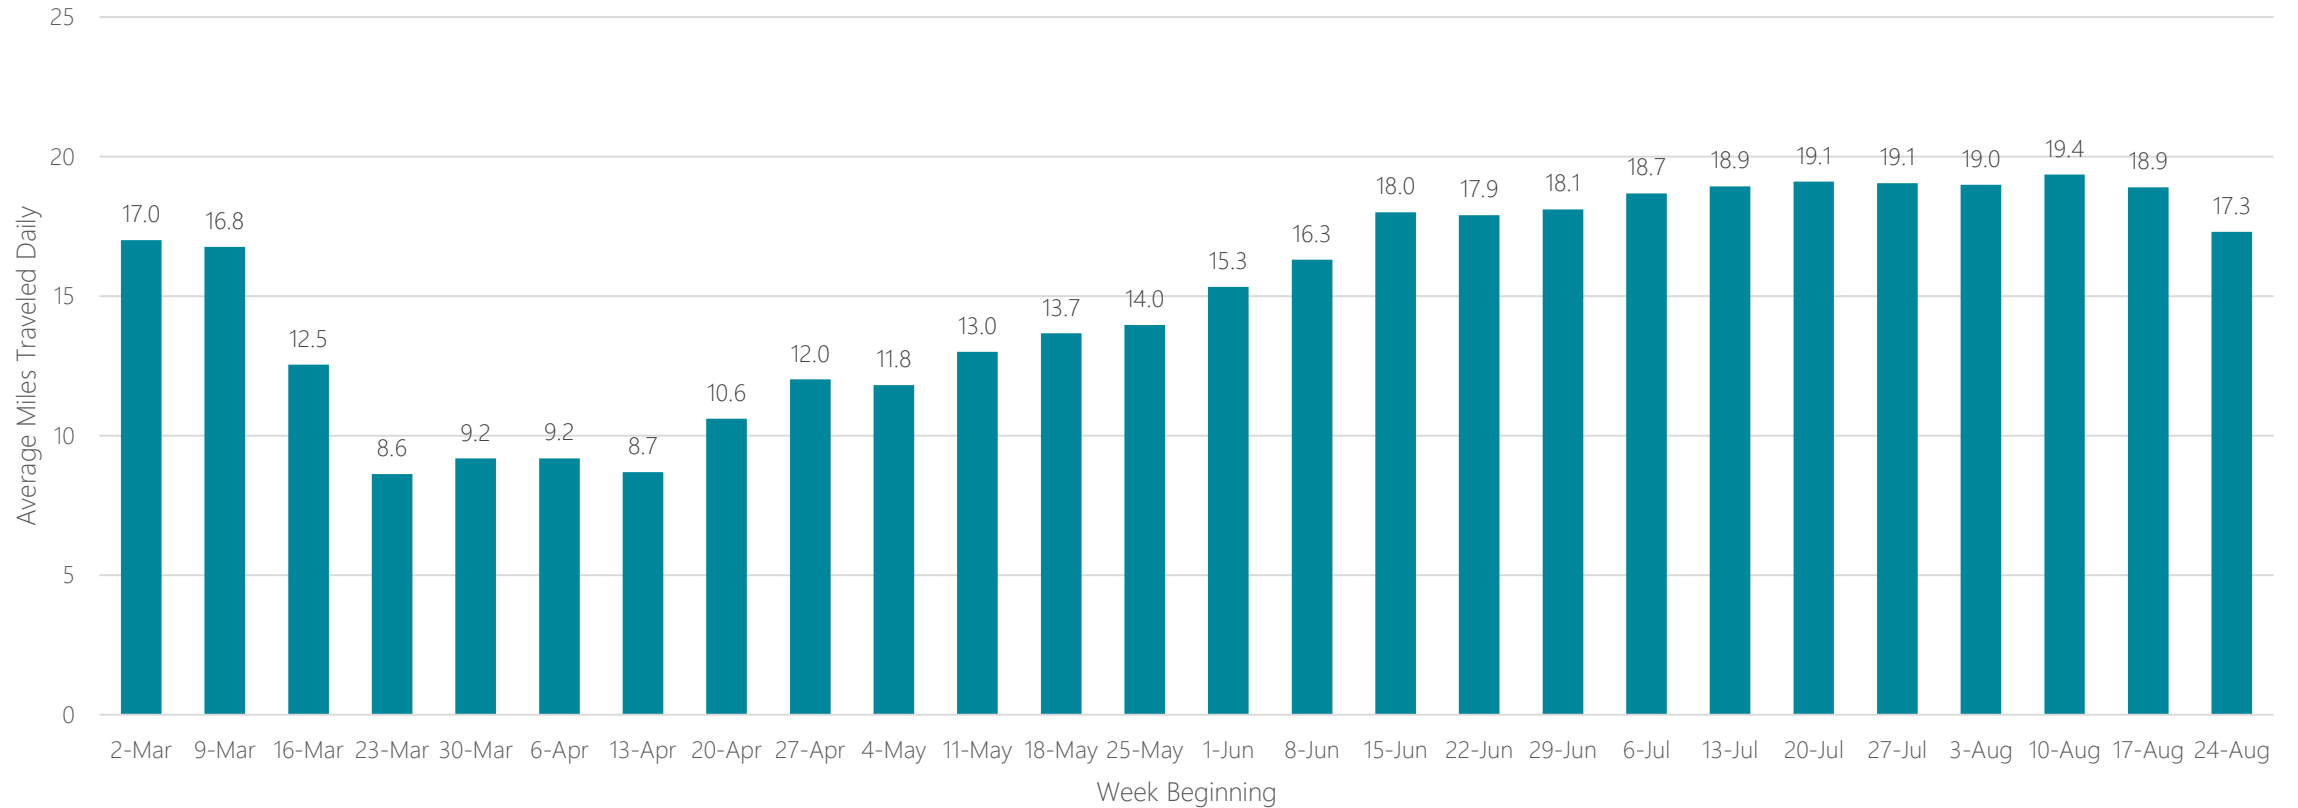

Twin Falls

Average Miles Traveled Daily Weekly Trend

Tyler-Longview (Lufkin & Nacogdoches)

Average Miles Traveled Daily Weekly Trend

Average Miles Traveled Daily Weekly Trend

Victoria

Average Miles Traveled Daily Weekly Trend