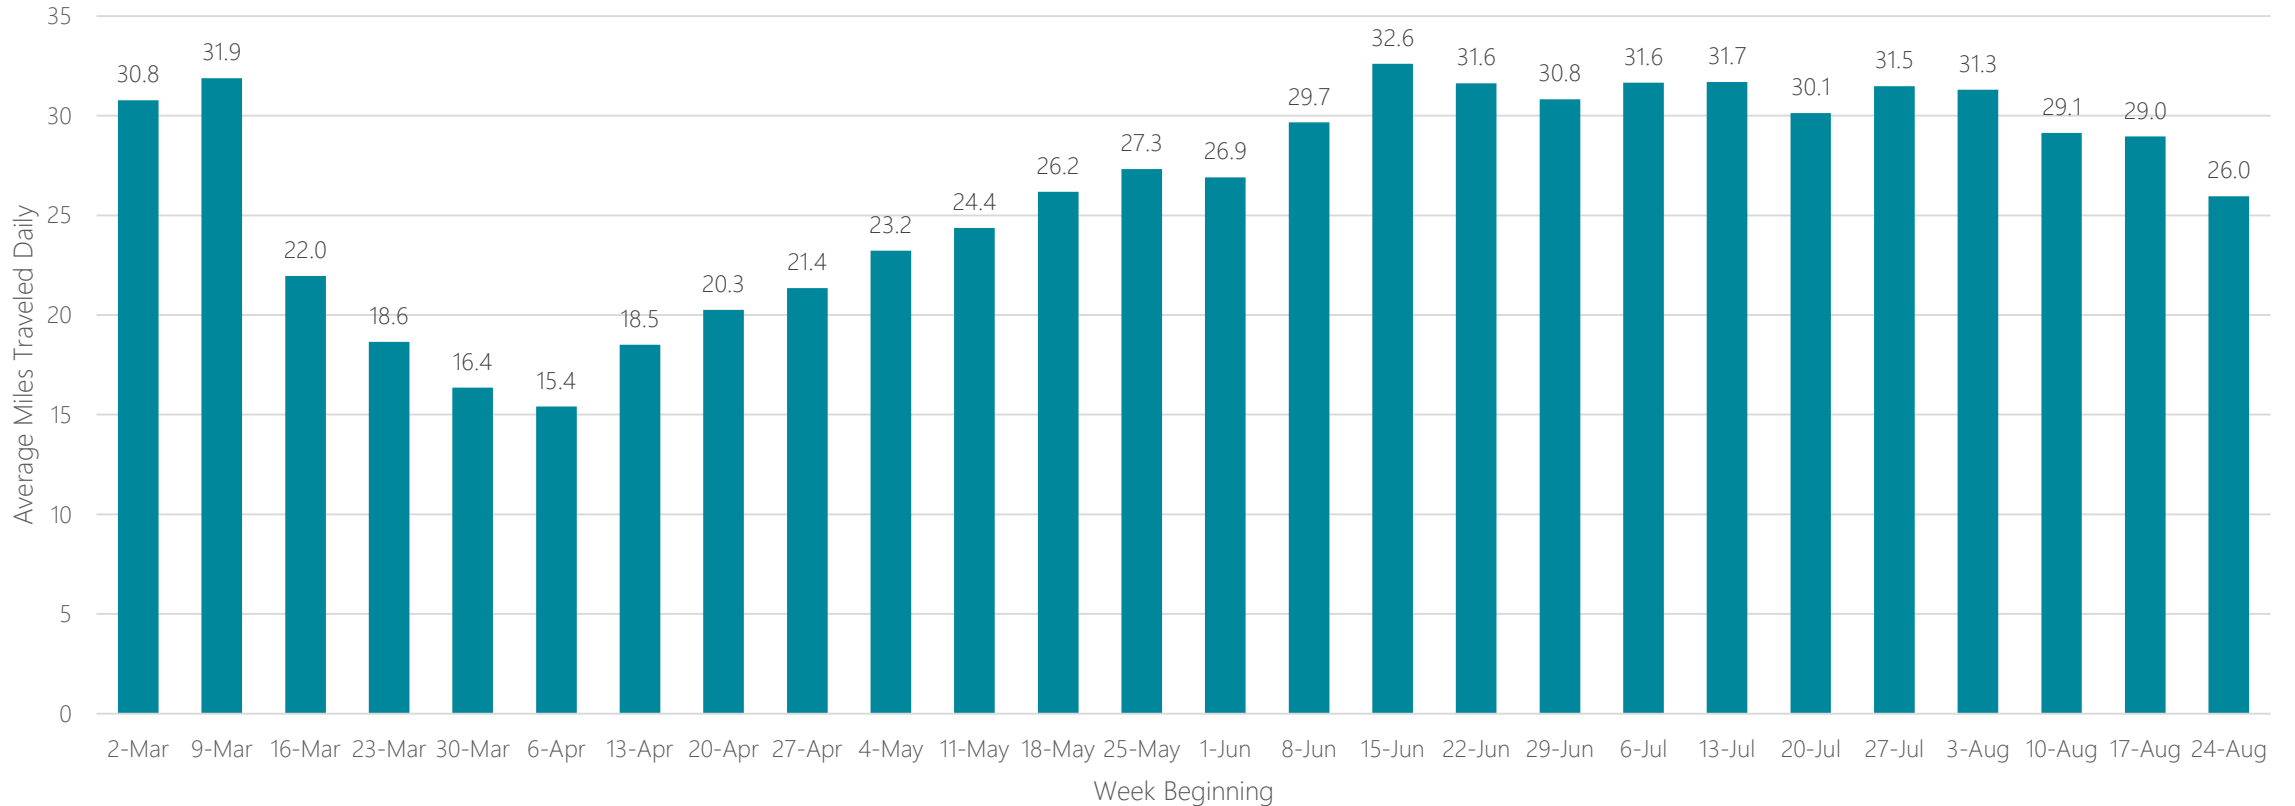

Biloxi-Gulfport

Average Miles Traveled Daily Weekly Trend