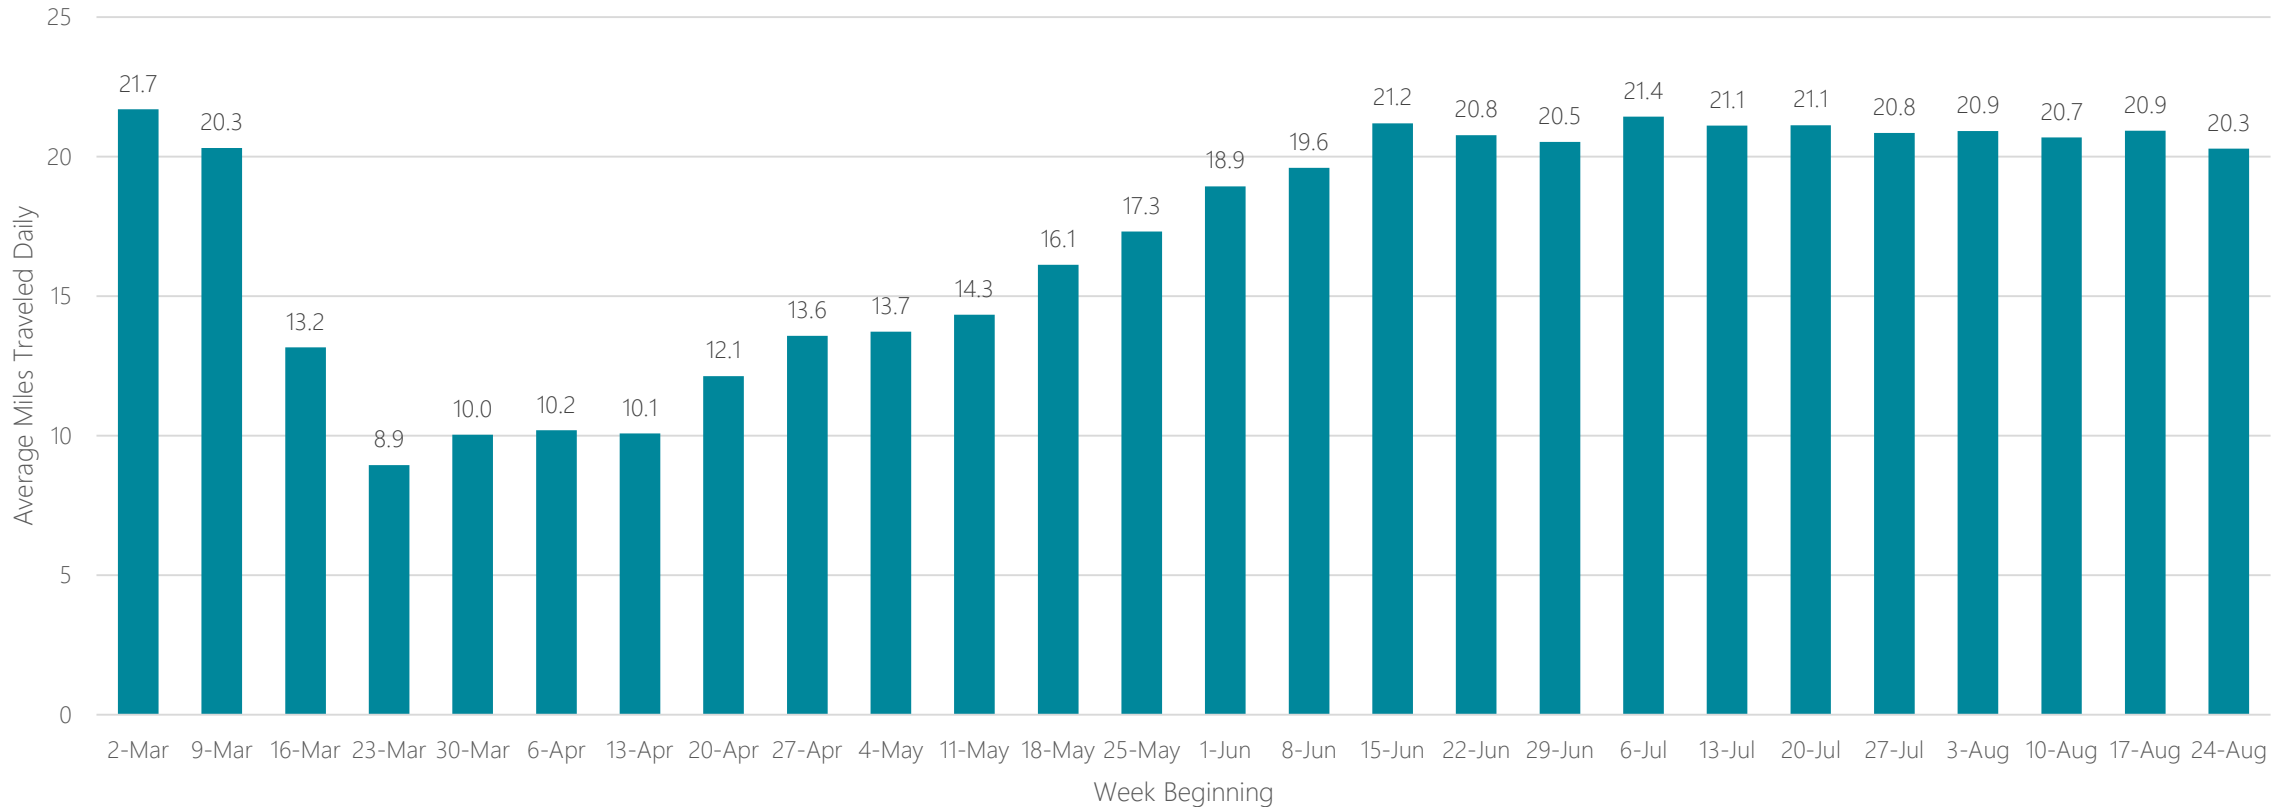

Milwaukee

Average Miles Traveled Daily Weekly Trend