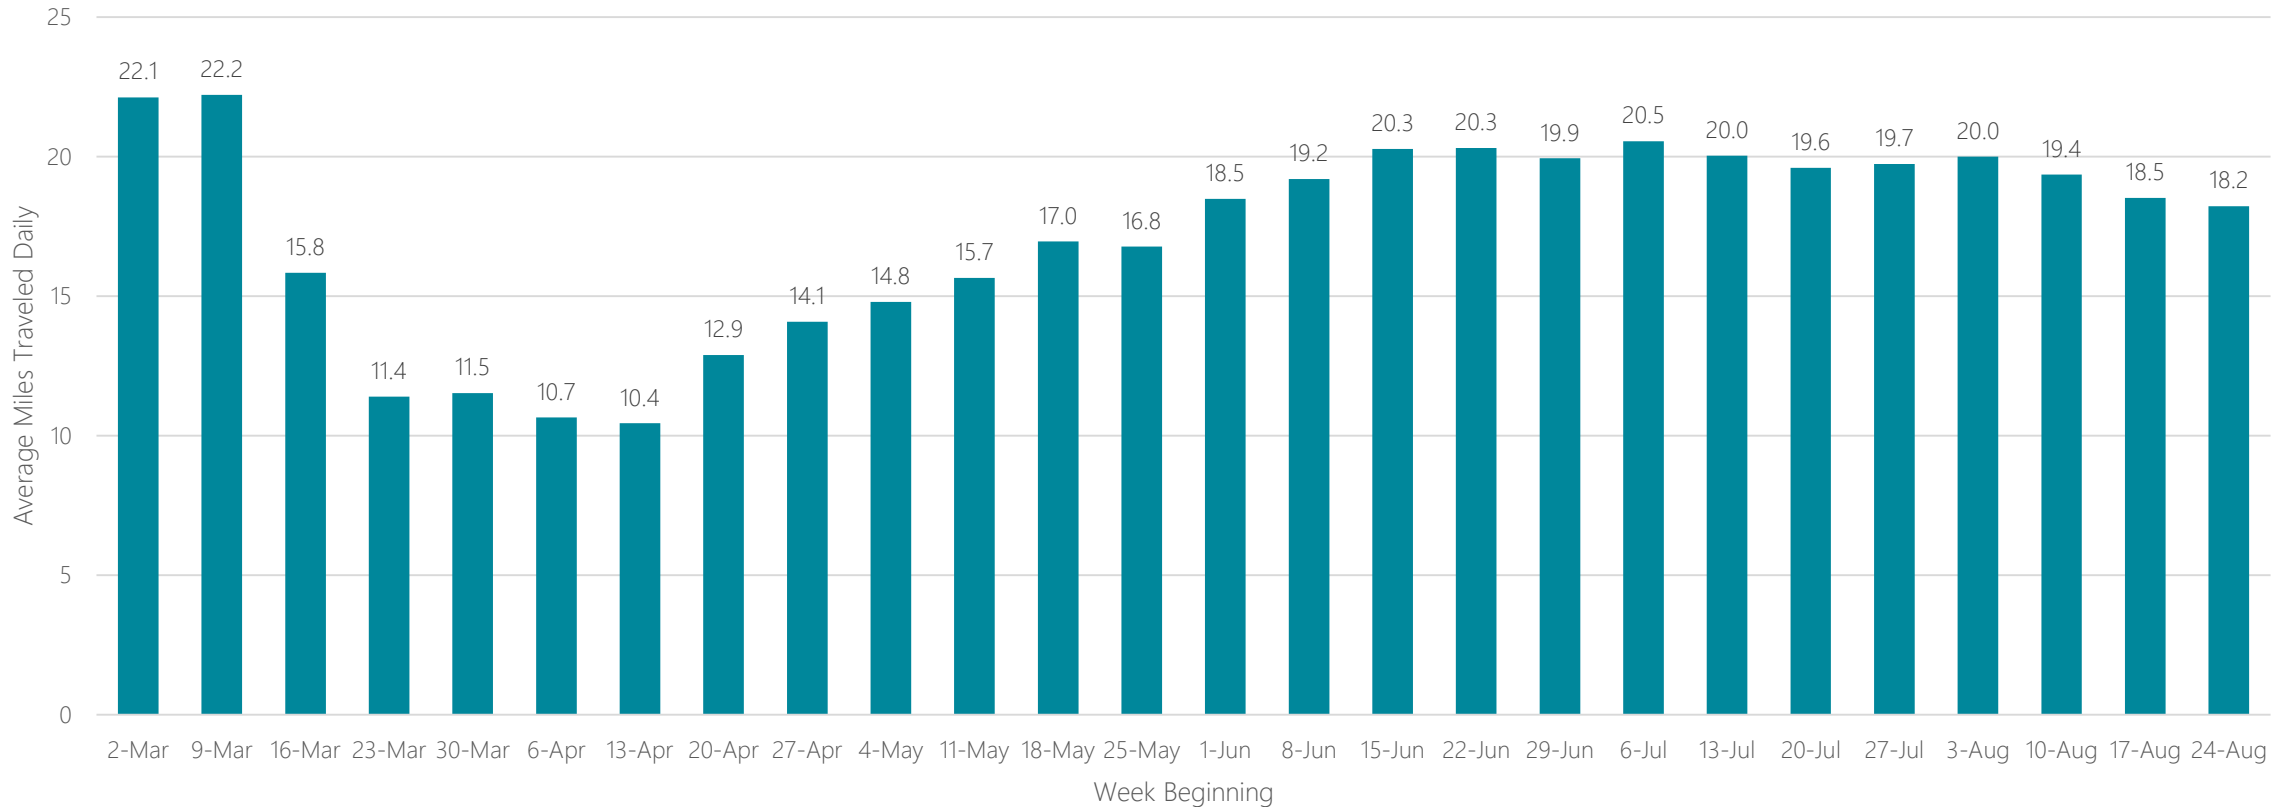

Albuquerque-Santa Fe

Average Miles Traveled Daily Weekly Trend