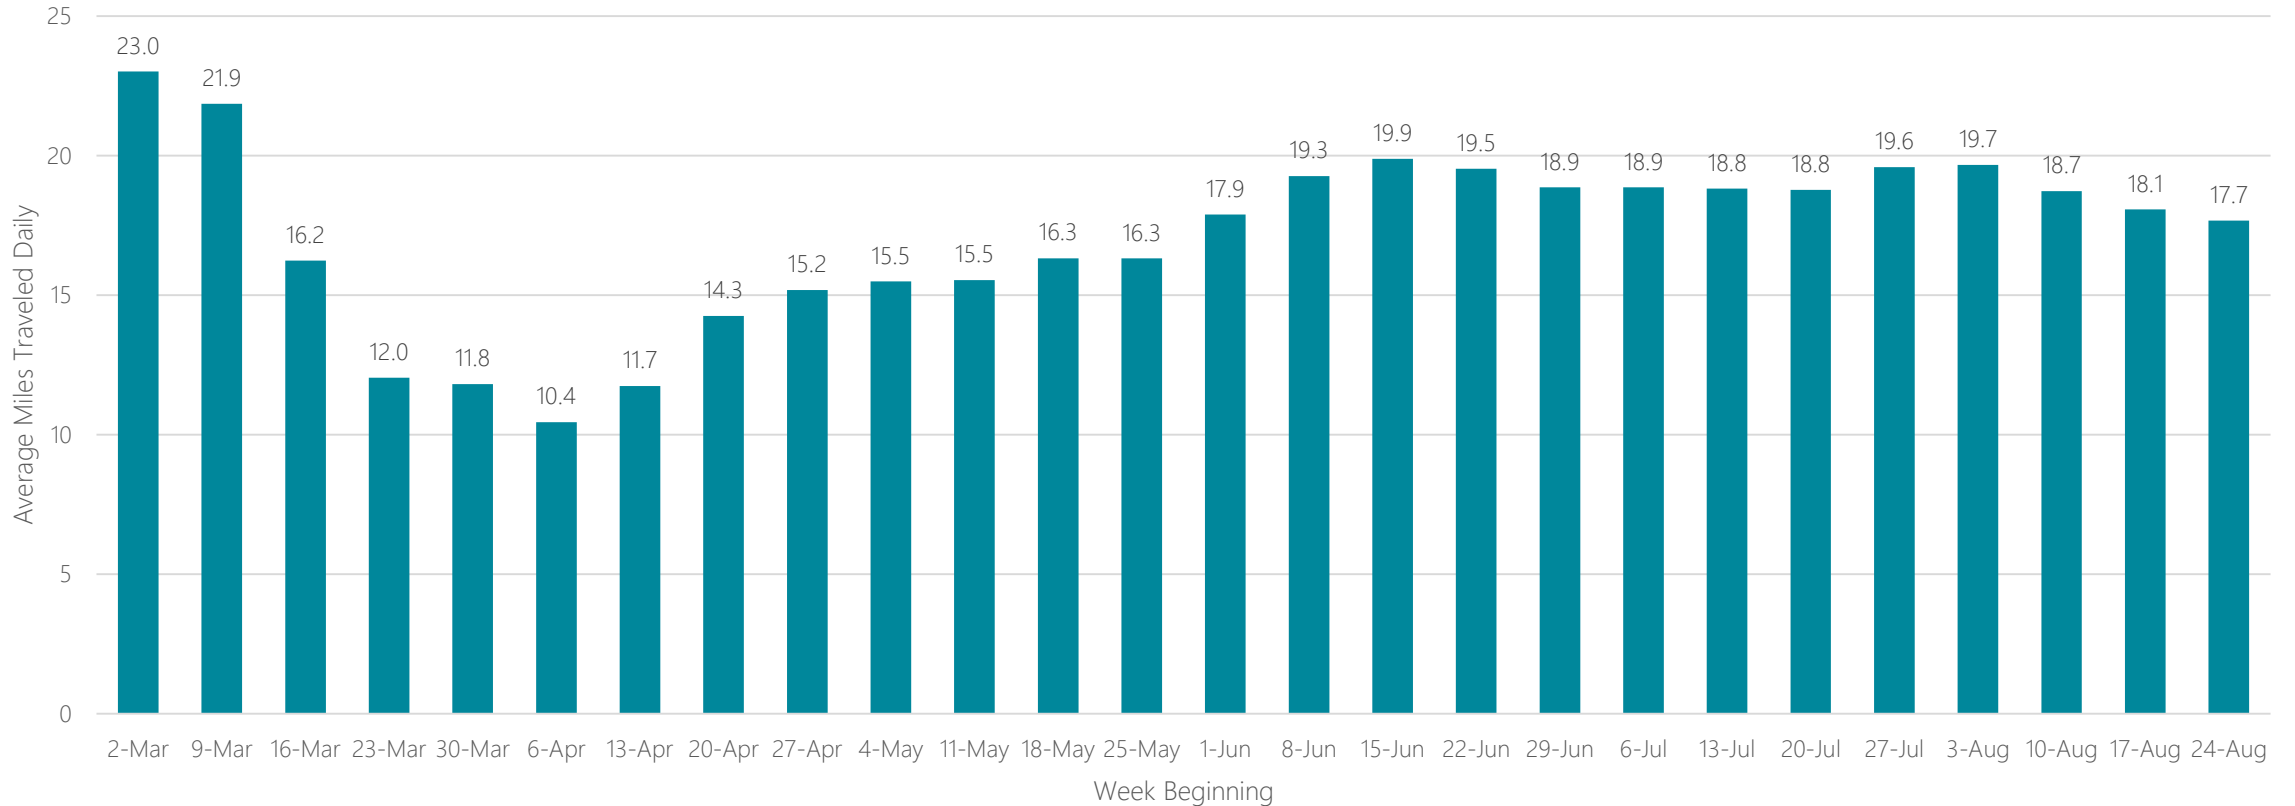

Bakersfield

Average Miles Traveled Daily Weekly Trend