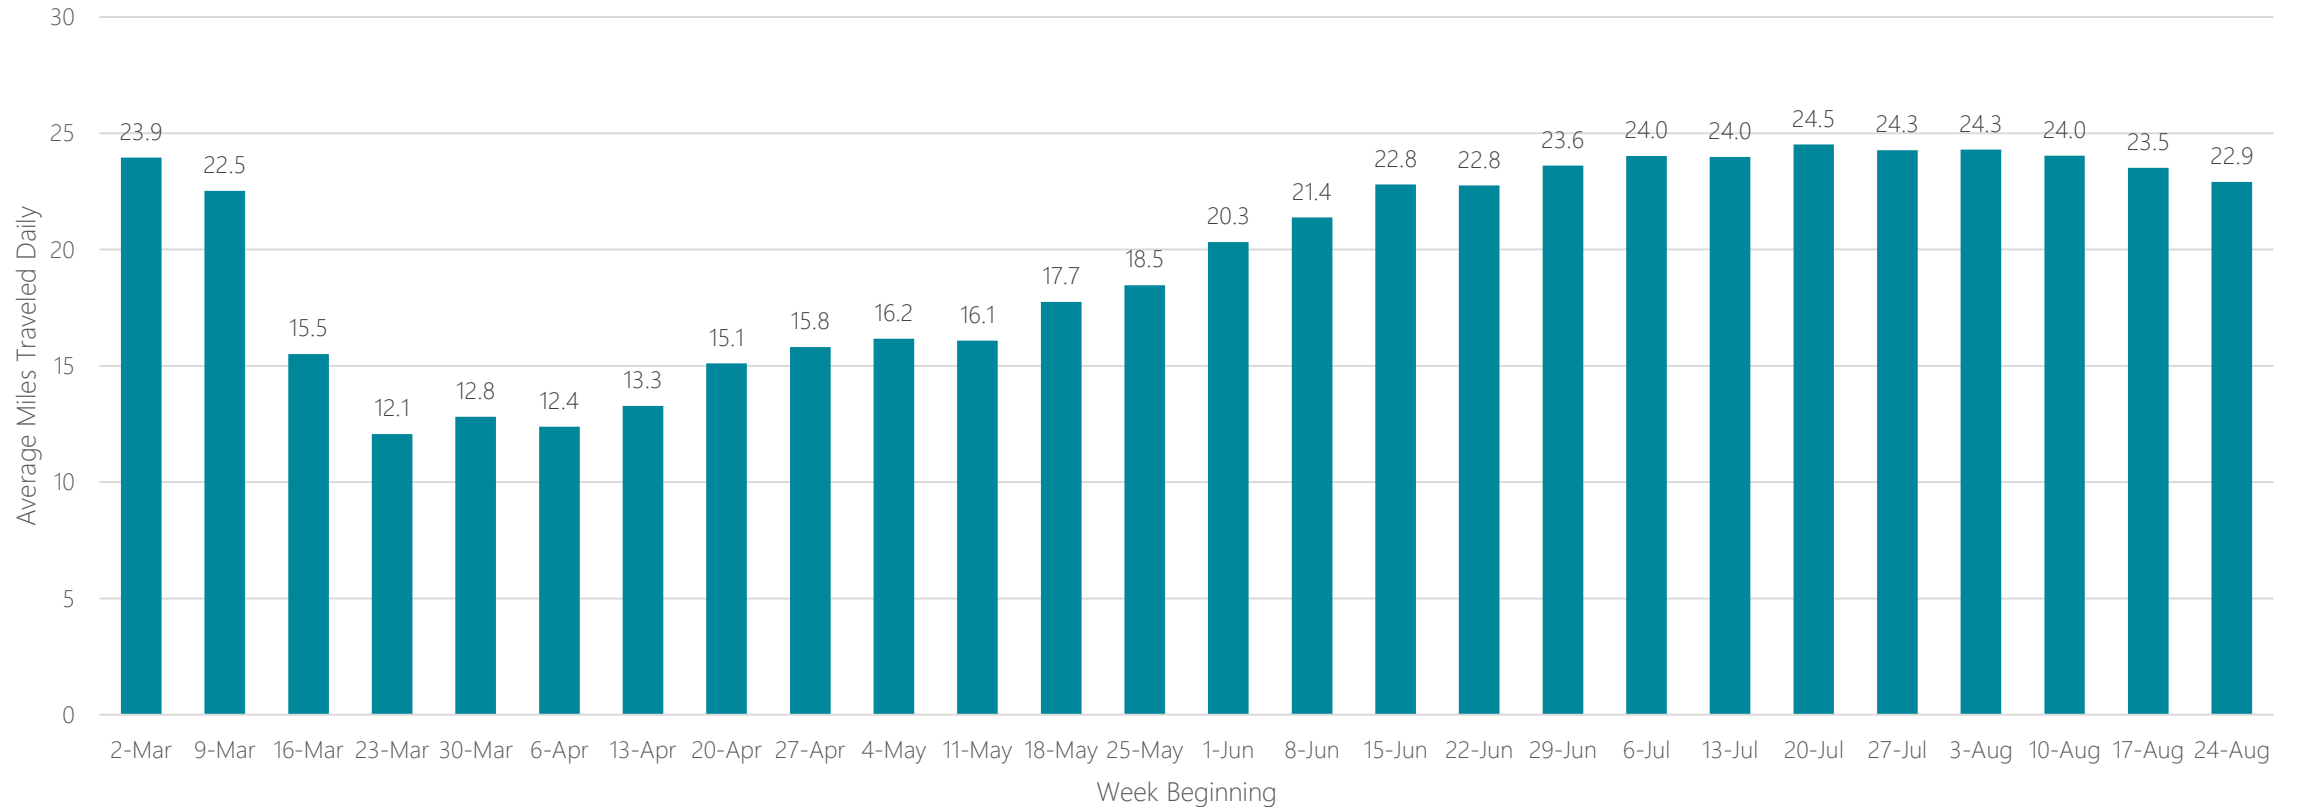

Rockford

Average Miles Traveled Daily Weekly Trend