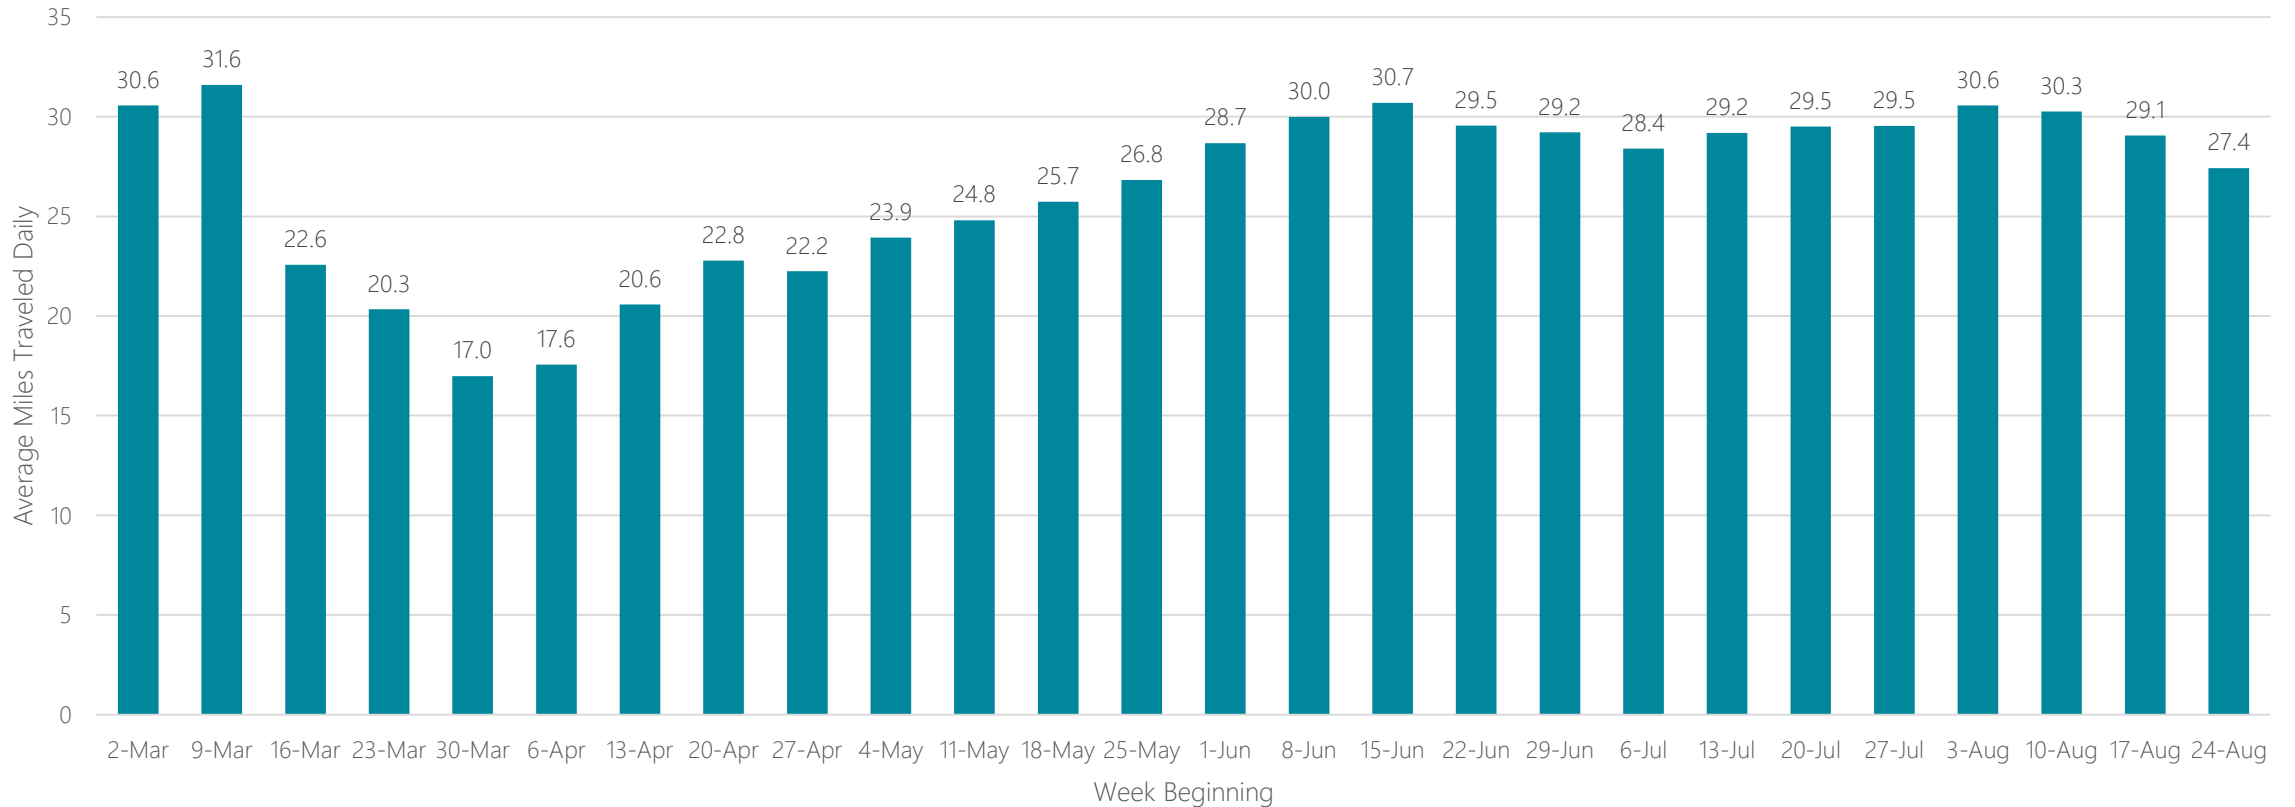

DMA Report

COVID-19 – Average Daily Miles Traveled Report

Updated 9/7/20

Abilene-Sweetwater

Average Miles Traveled Daily Weekly Trend

Albany, NY

Average Miles Traveled Daily Weekly Trend

Albany, GA