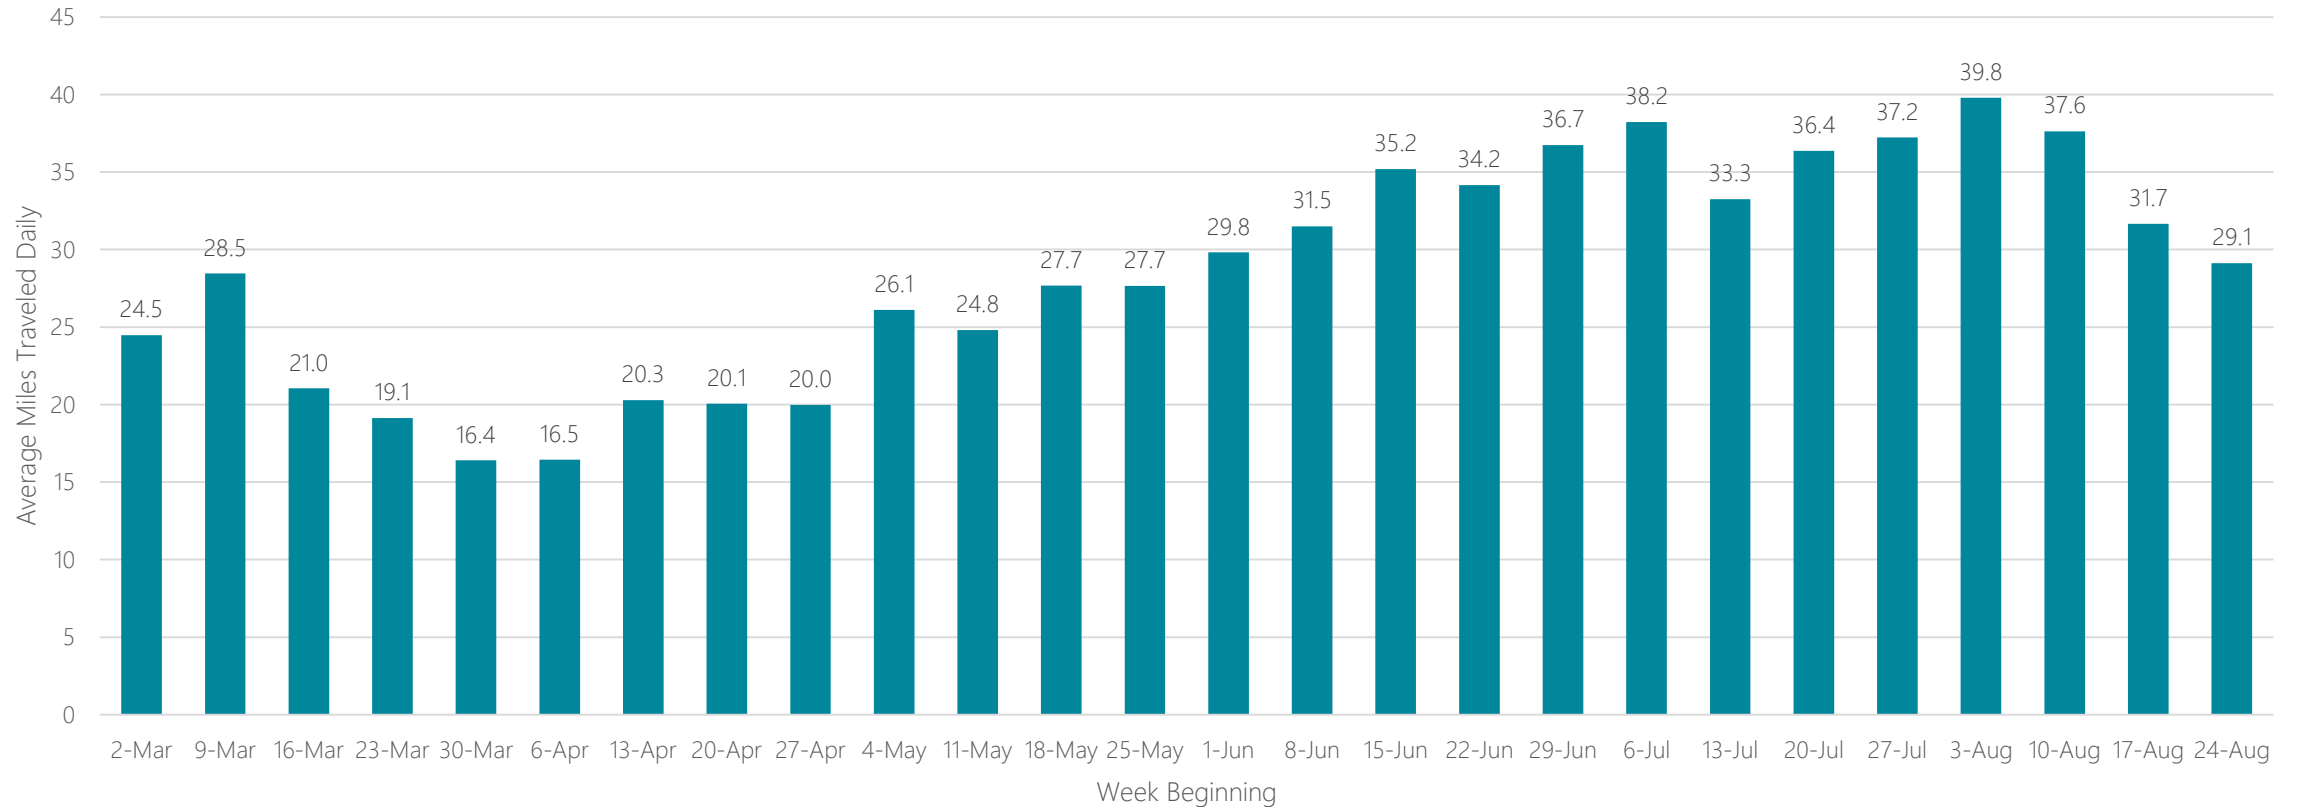

Fort Wayne

Average Miles Traveled Daily Weekly Trend

Fresno-Visalia

Average Miles Traveled Daily Weekly Trend

Gainesville

Average Miles Traveled Daily Weekly Trend

Glendive

Average Miles Traveled Daily Weekly Trend