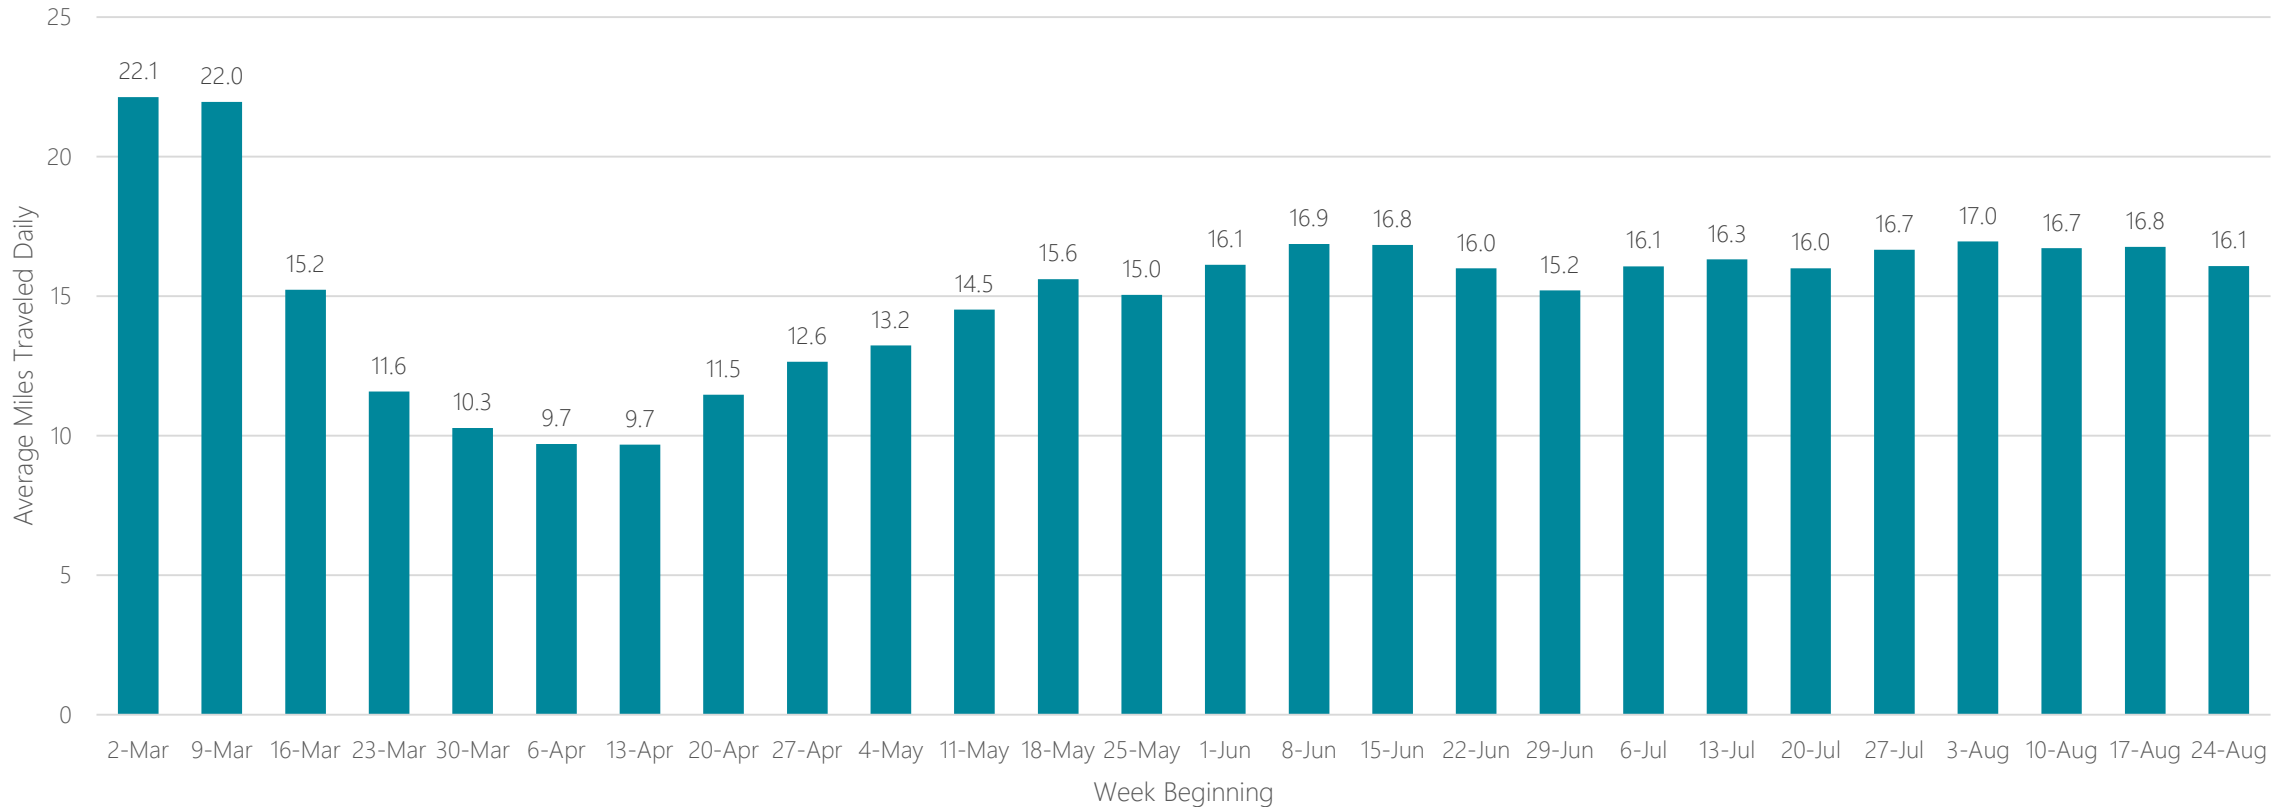

Traverse City-Cadillac

Average Miles Traveled Daily Weekly Trend

Tri-Cities, TN-VA

Average Miles Traveled Daily Weekly Trend

Tucson (Sierra Vista)

Average Miles Traveled Daily Weekly Trend

Tulsa

Average Miles Traveled Daily Weekly Trend