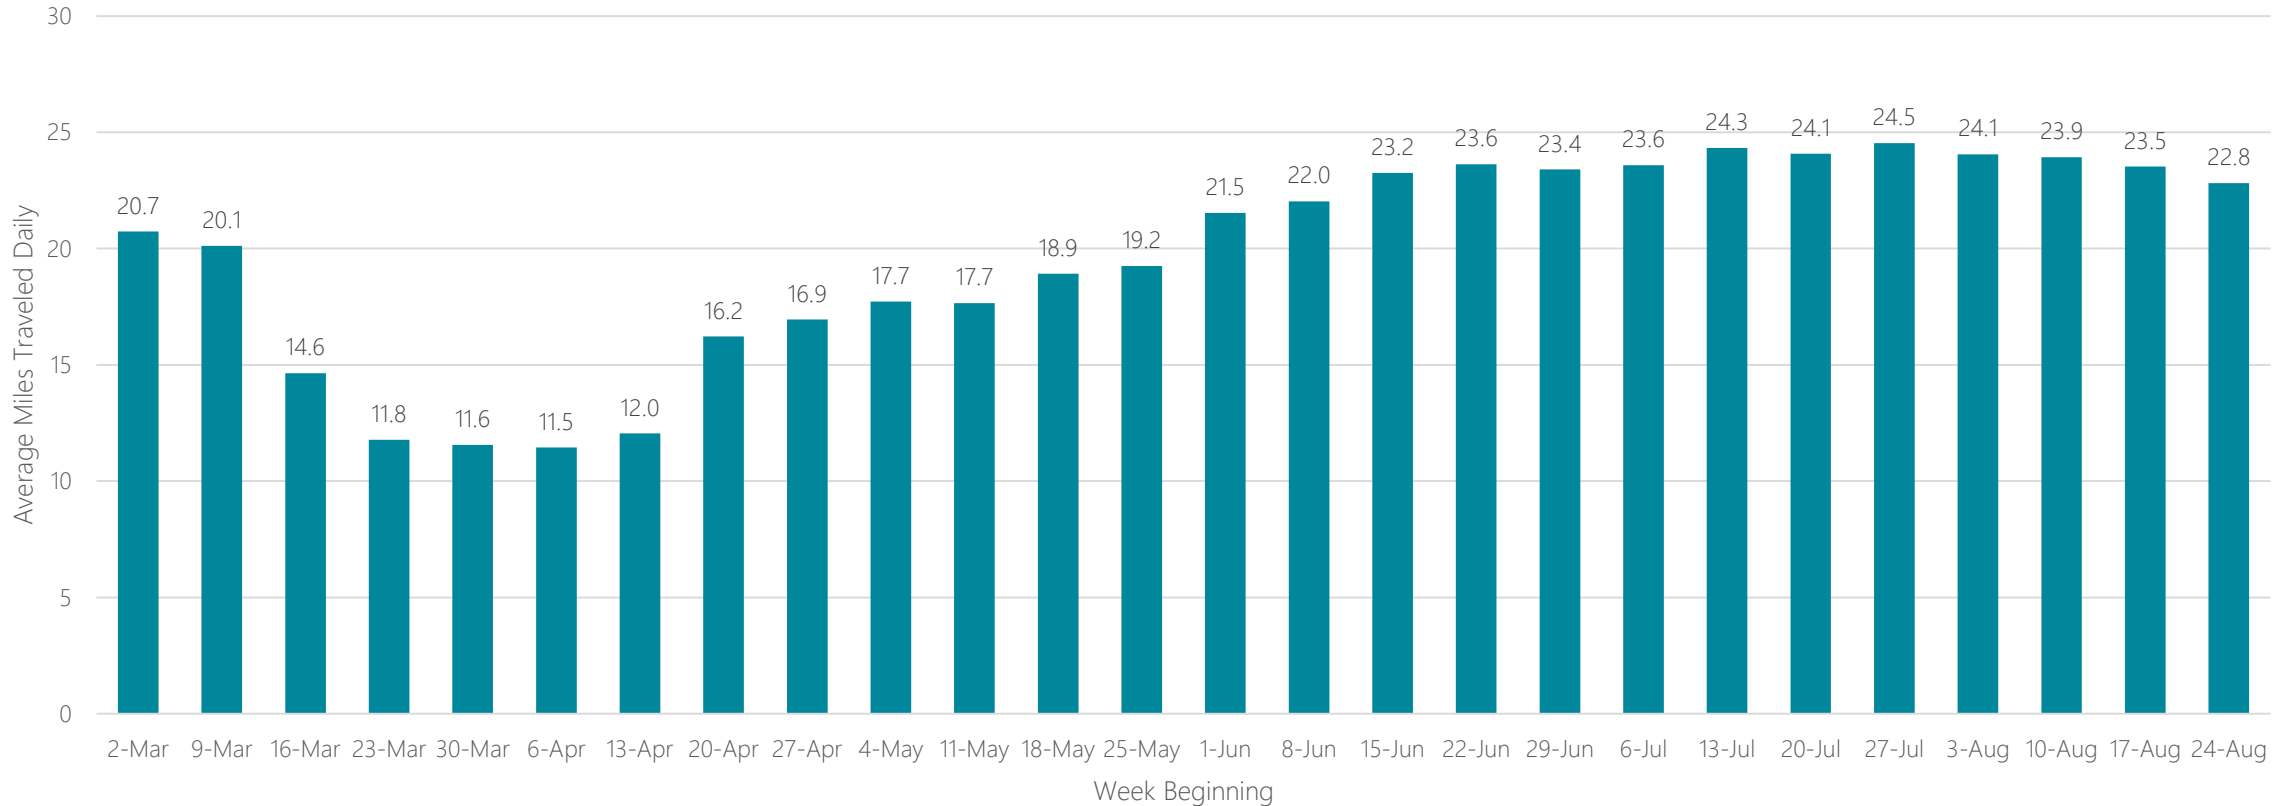

Richmond-Petersburg

Average Miles Traveled Daily Weekly Trend

Roanoke-Lynchburg

Average Miles Traveled Daily Weekly Trend

Rochester-Mason City-Austin

Average Miles Traveled Daily Weekly Trend

Rochester, NY

Average Miles Traveled Daily Weekly Trend