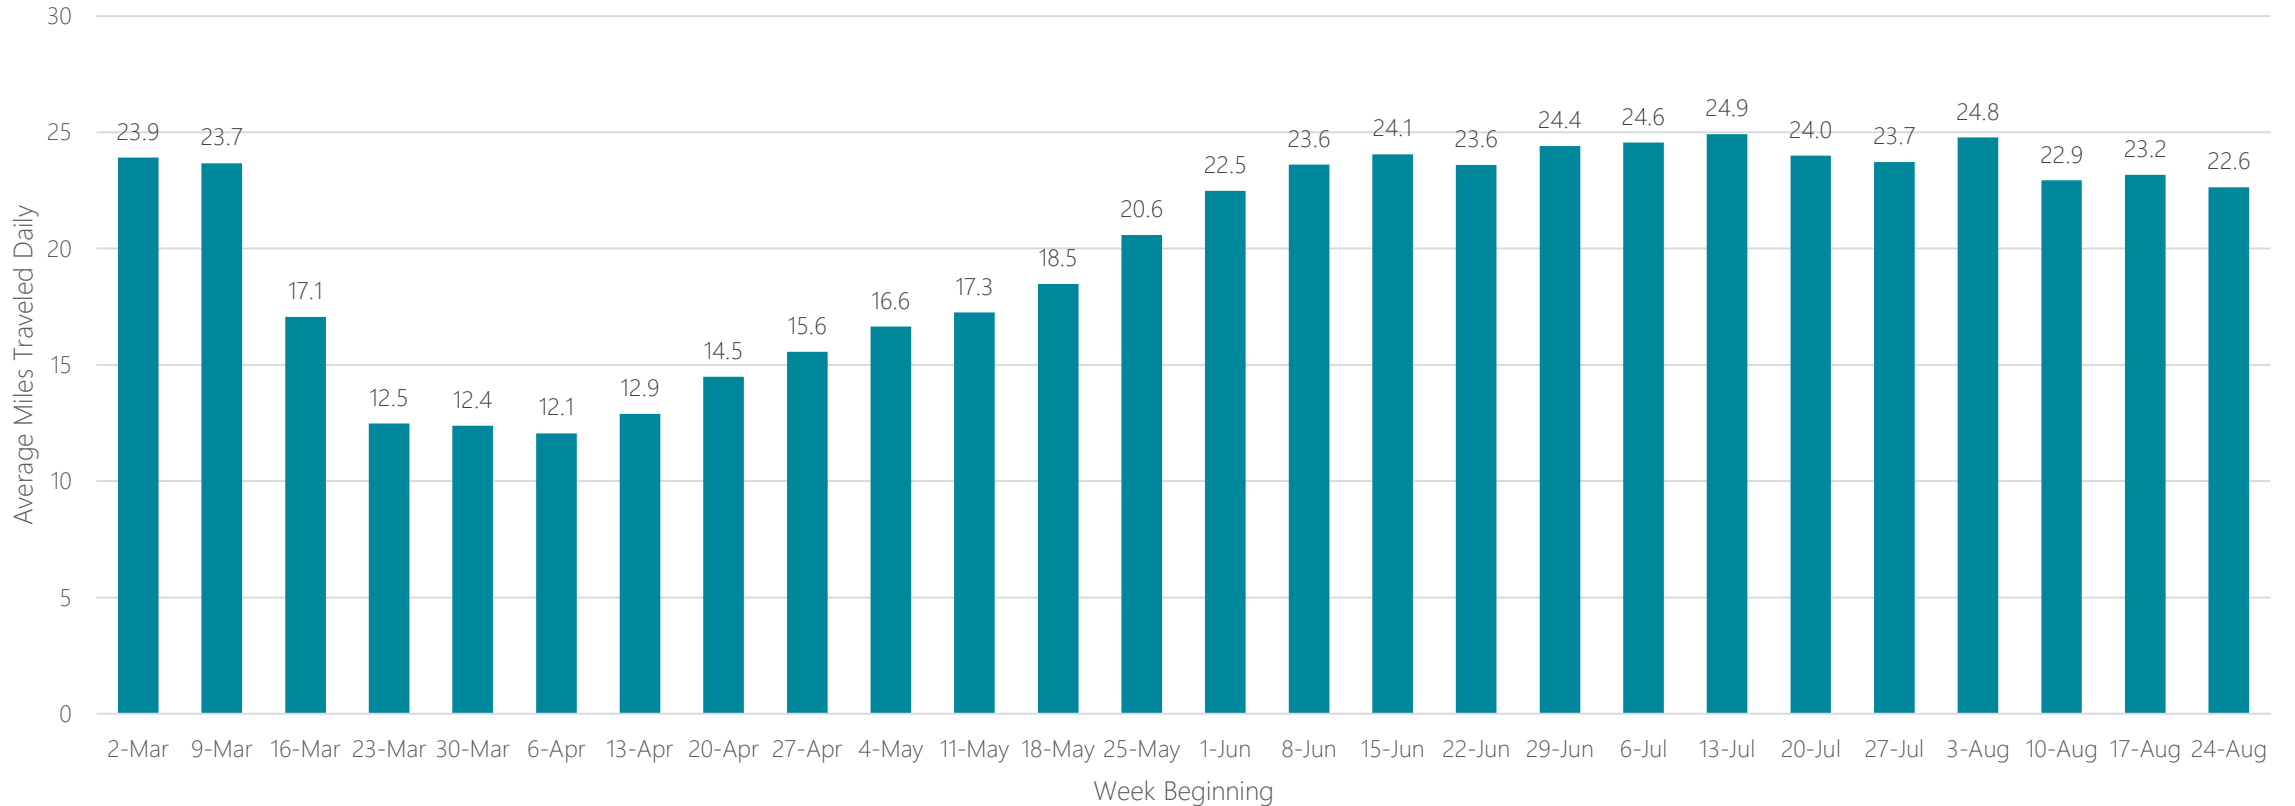

Chicago

Average Miles Traveled Daily Weekly Trend

Chico-Redding

Average Miles Traveled Daily Weekly Trend

Cincinnati

Average Miles Traveled Daily Weekly Trend

Clarksburg-Weston

Average Miles Traveled Daily Weekly Trend