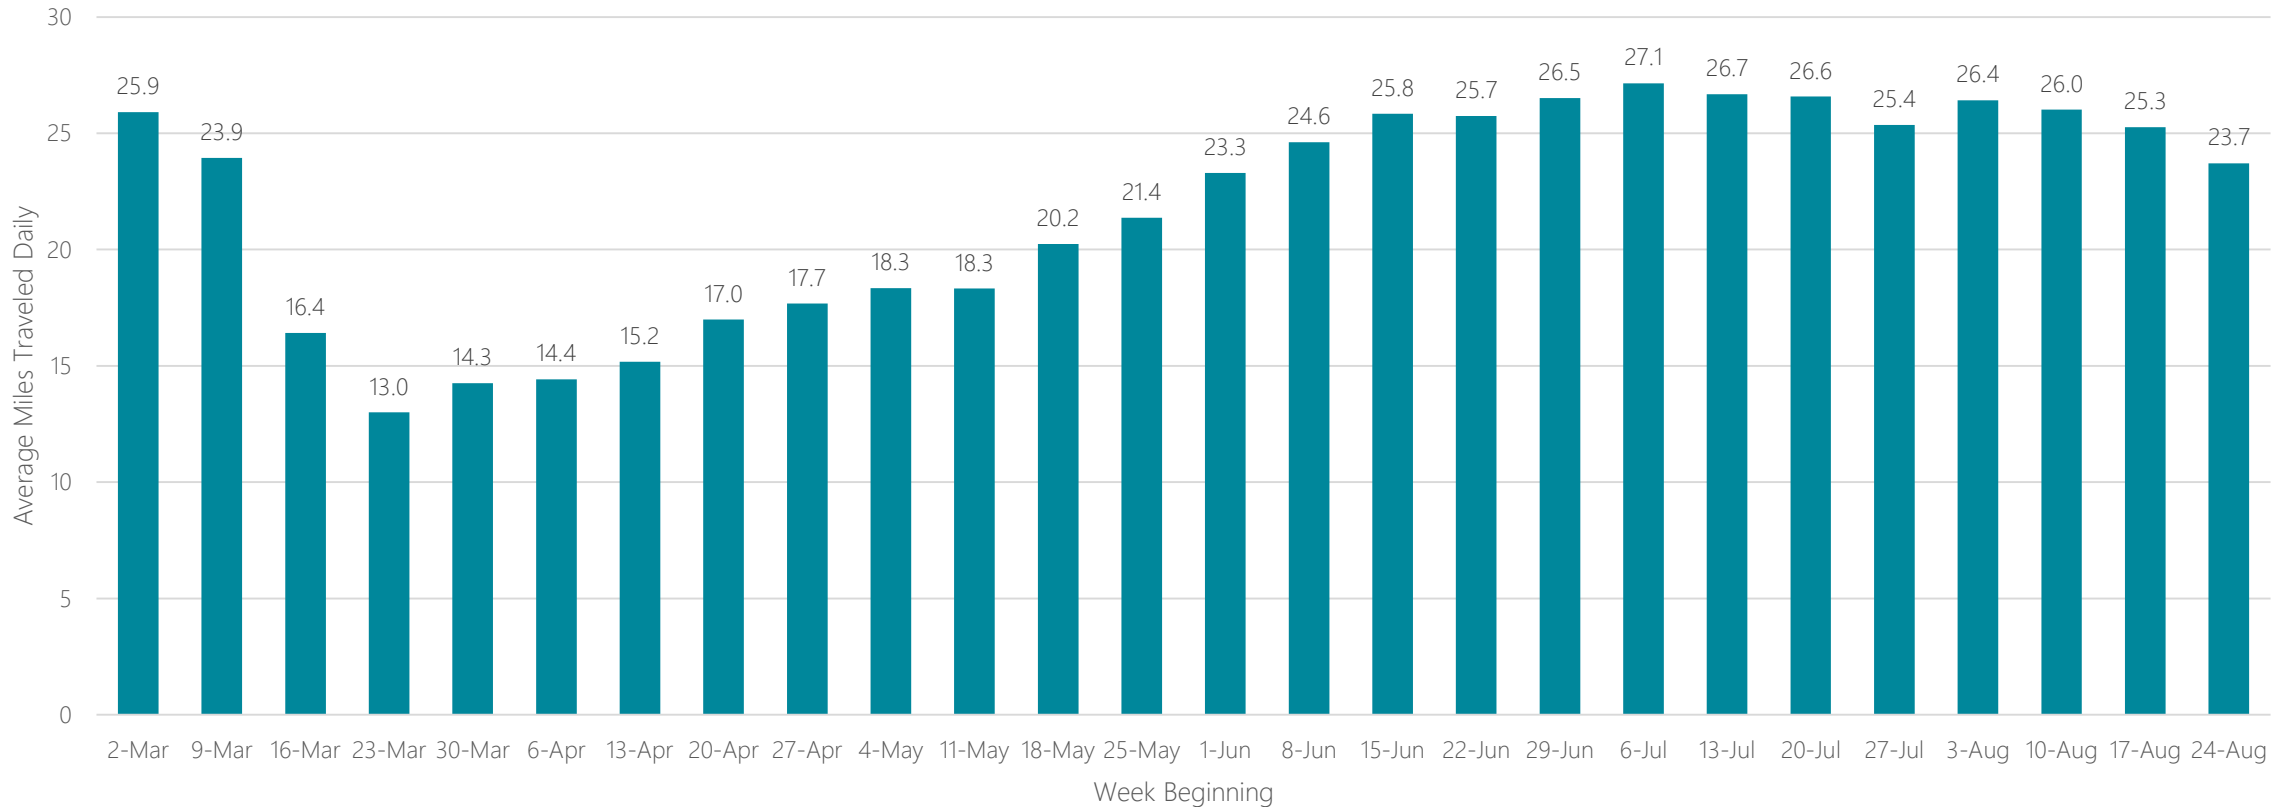

Champaign & Springfield-Decatur

Average Miles Traveled Daily Weekly Trend