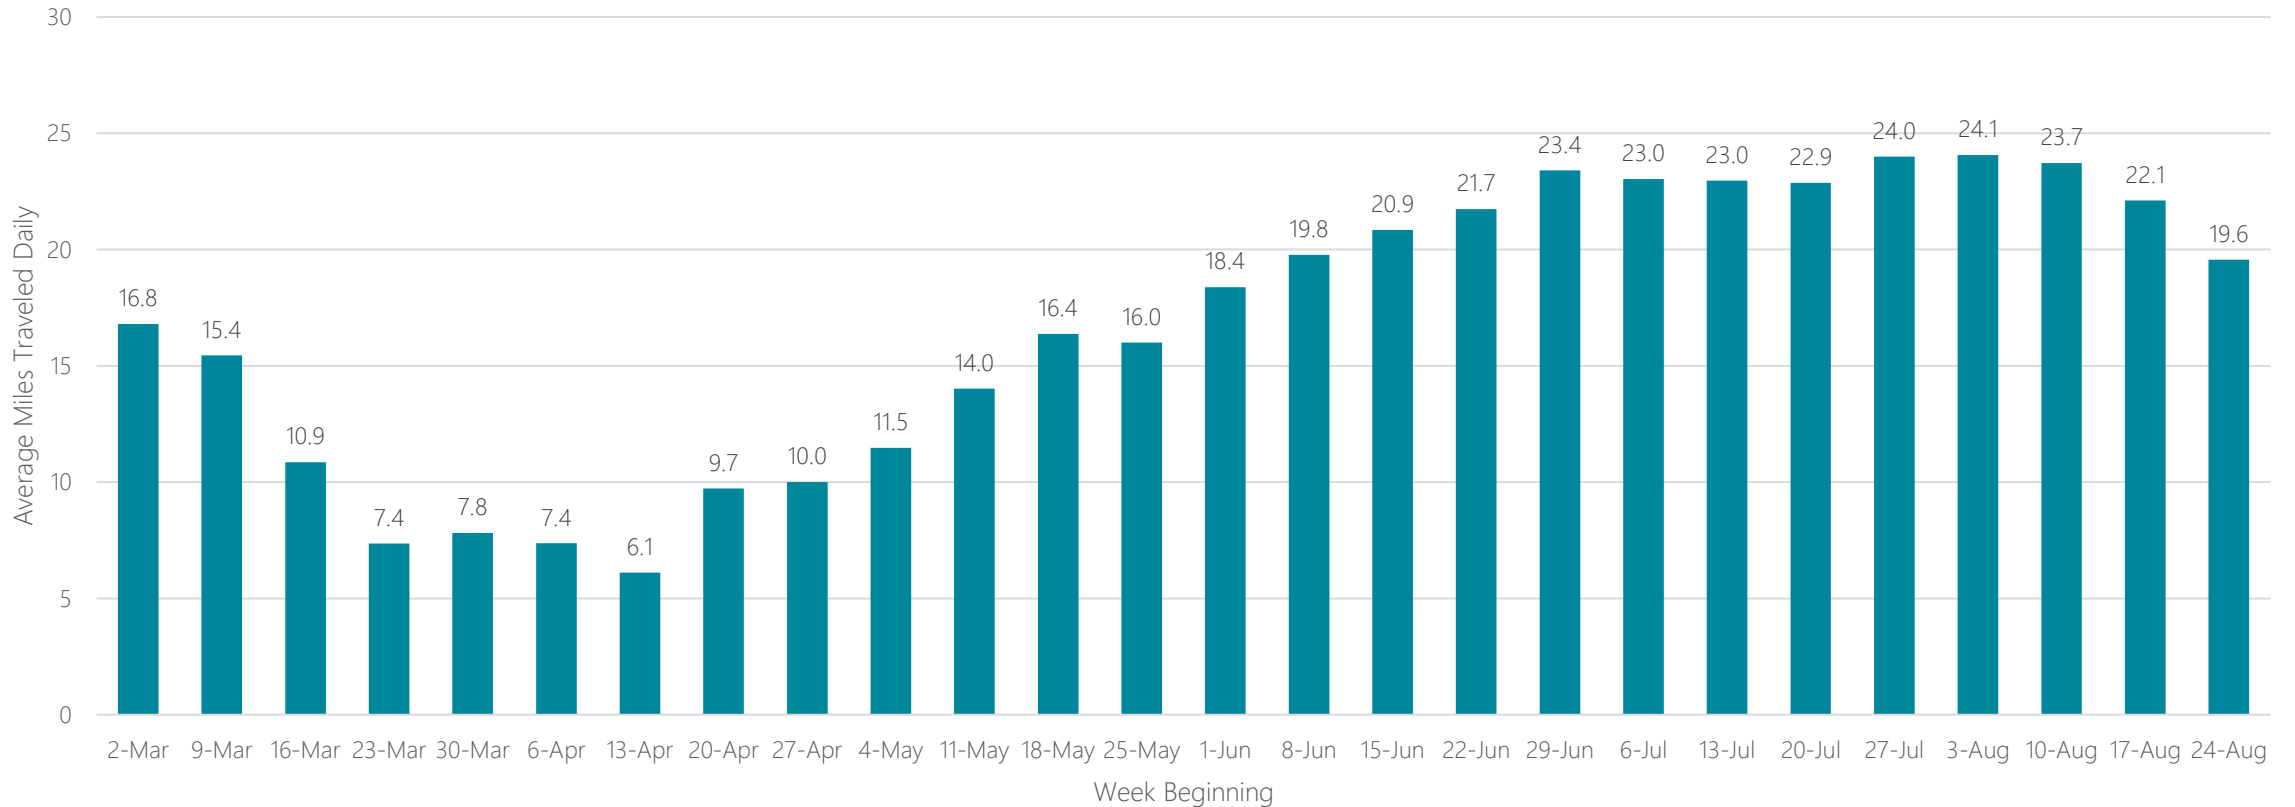

Marquette

Average Miles Traveled Daily Weekly Trend