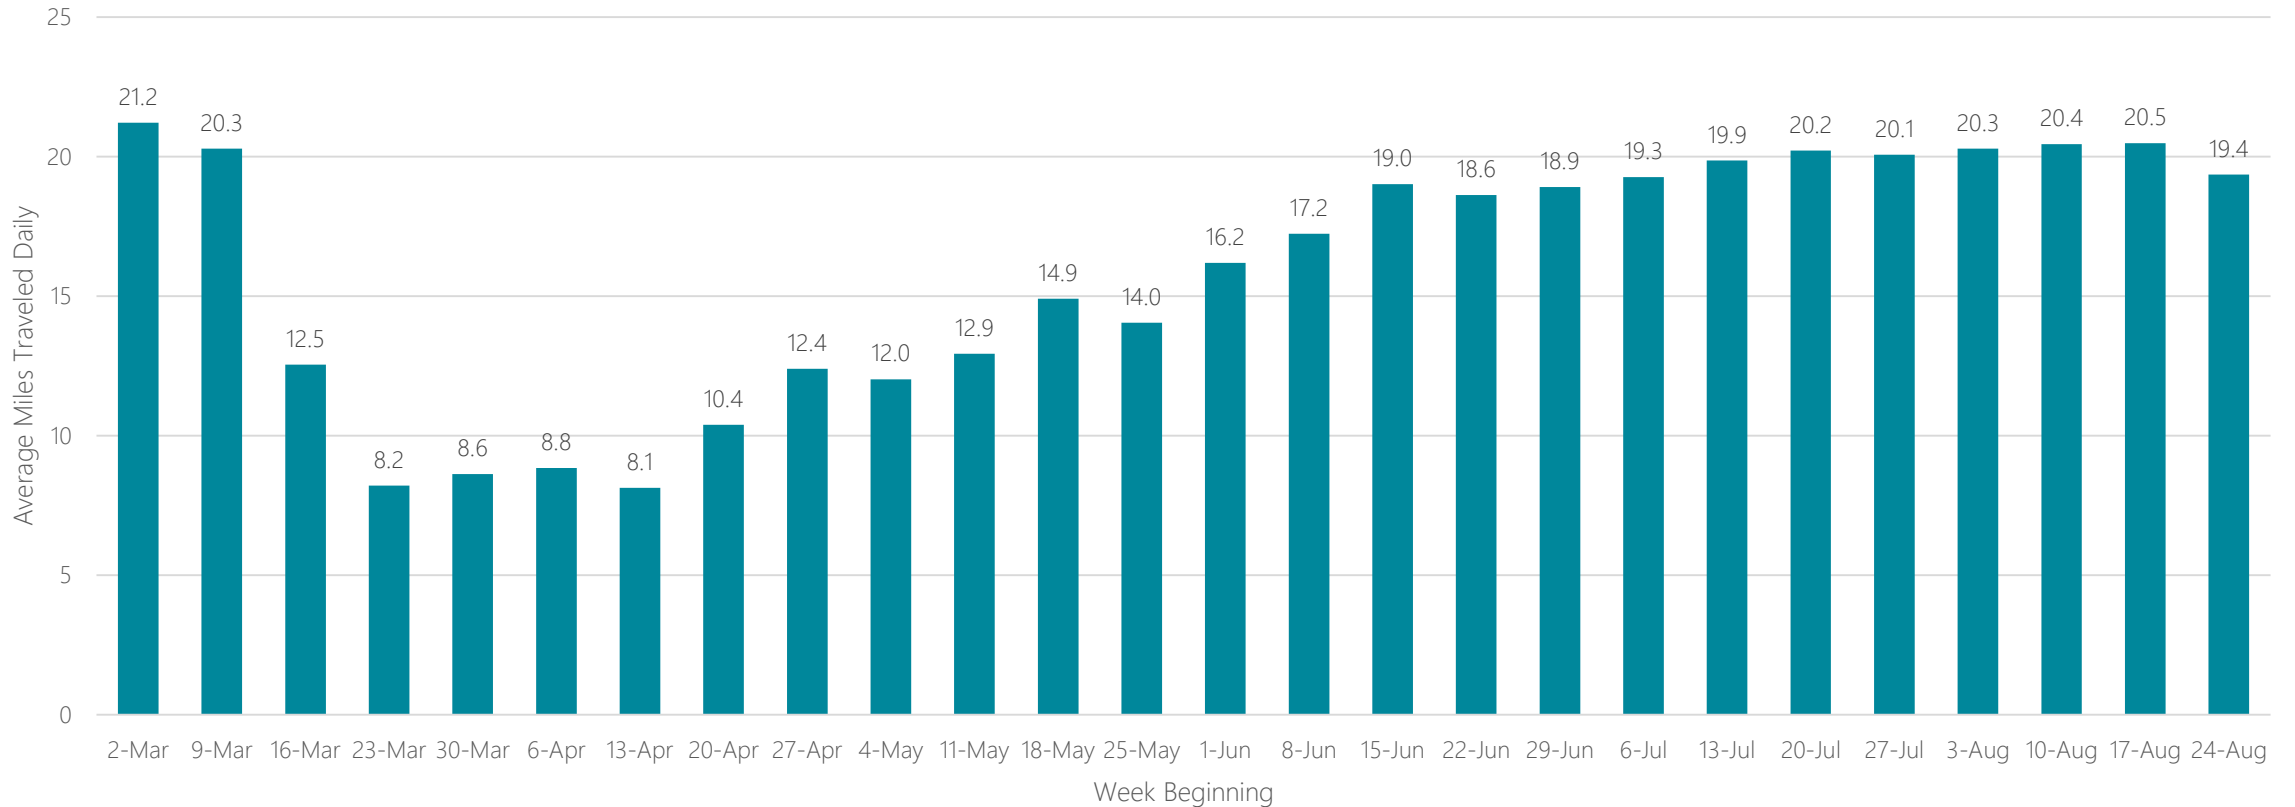

Richmond-Petersburg

Average Miles Traveled Daily Weekly Trend

Roanoke-Lynchburg

Average Miles Traveled Daily Weekly Trend

Rochester-Mason City-Austin

Average Miles Traveled Daily Weekly Trend

Rochester, NY

Average Miles Traveled Daily Weekly Trend