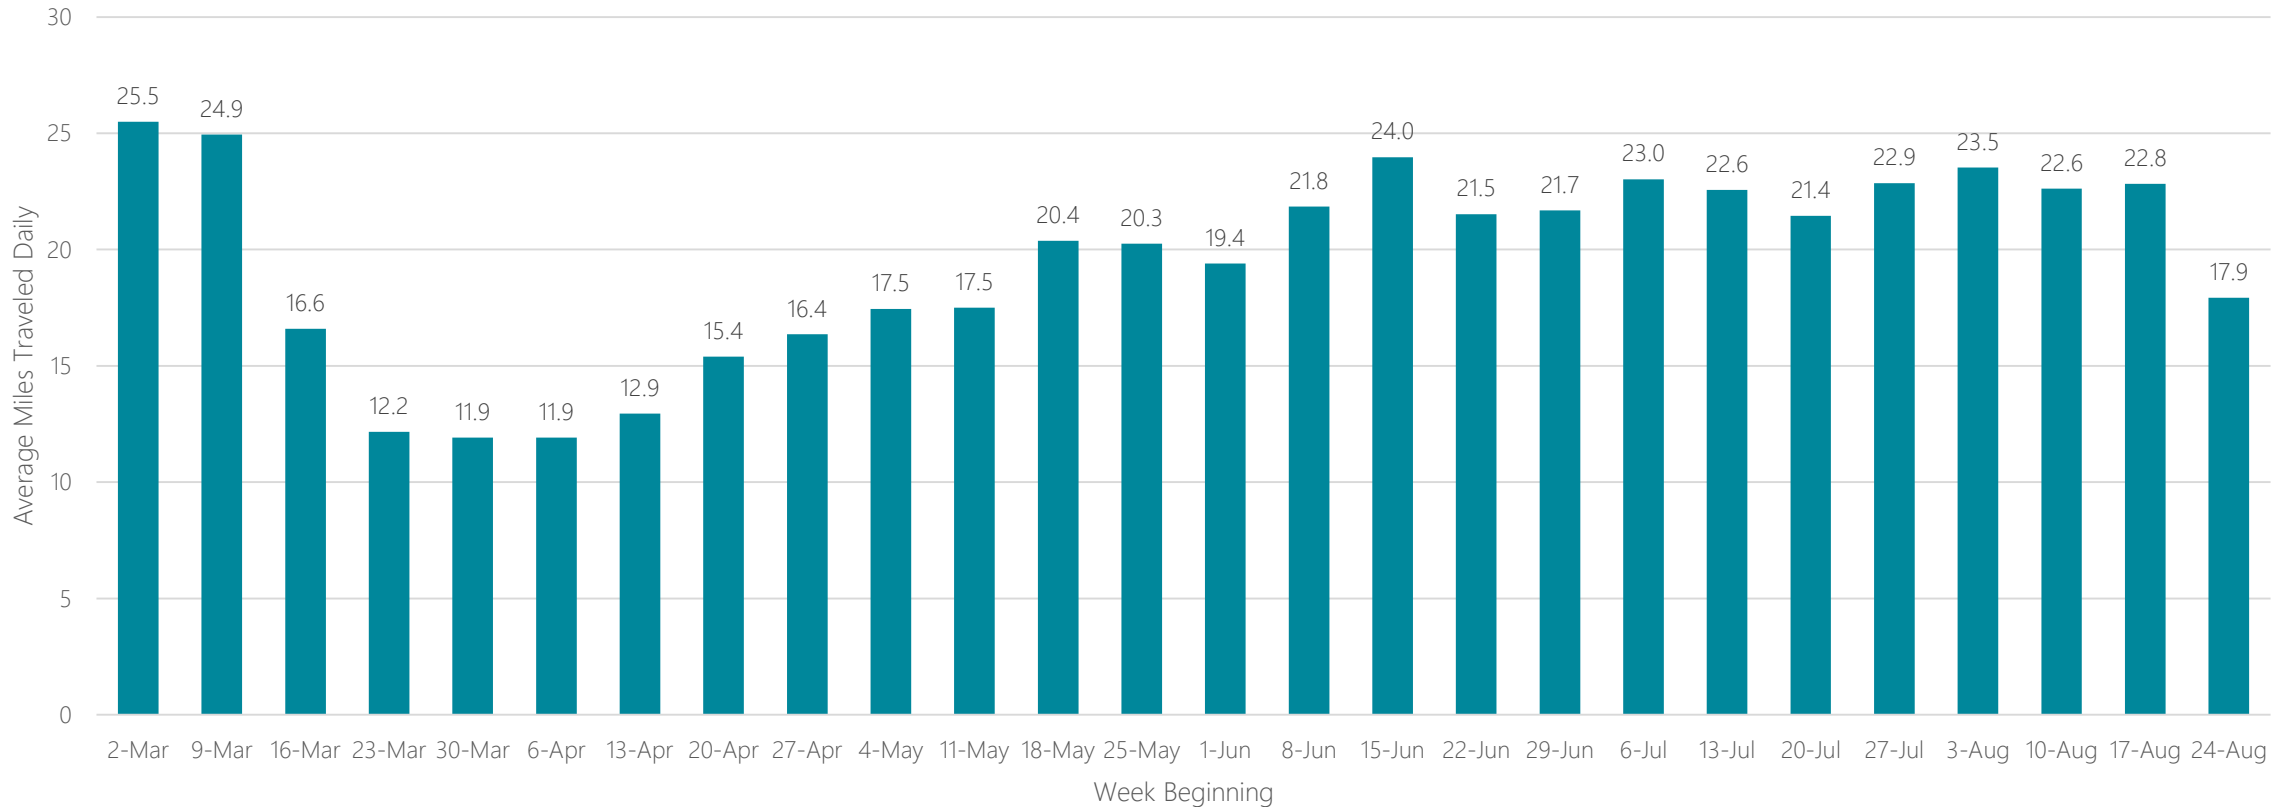

Montgomery (Selma)

Average Miles Traveled Daily Weekly Trend

Myrtle Beach-Florence

Average Miles Traveled Daily Weekly Trend

Nashville

Average Miles Traveled Daily Weekly Trend

New Orleans

Average Miles Traveled Daily Weekly Trend