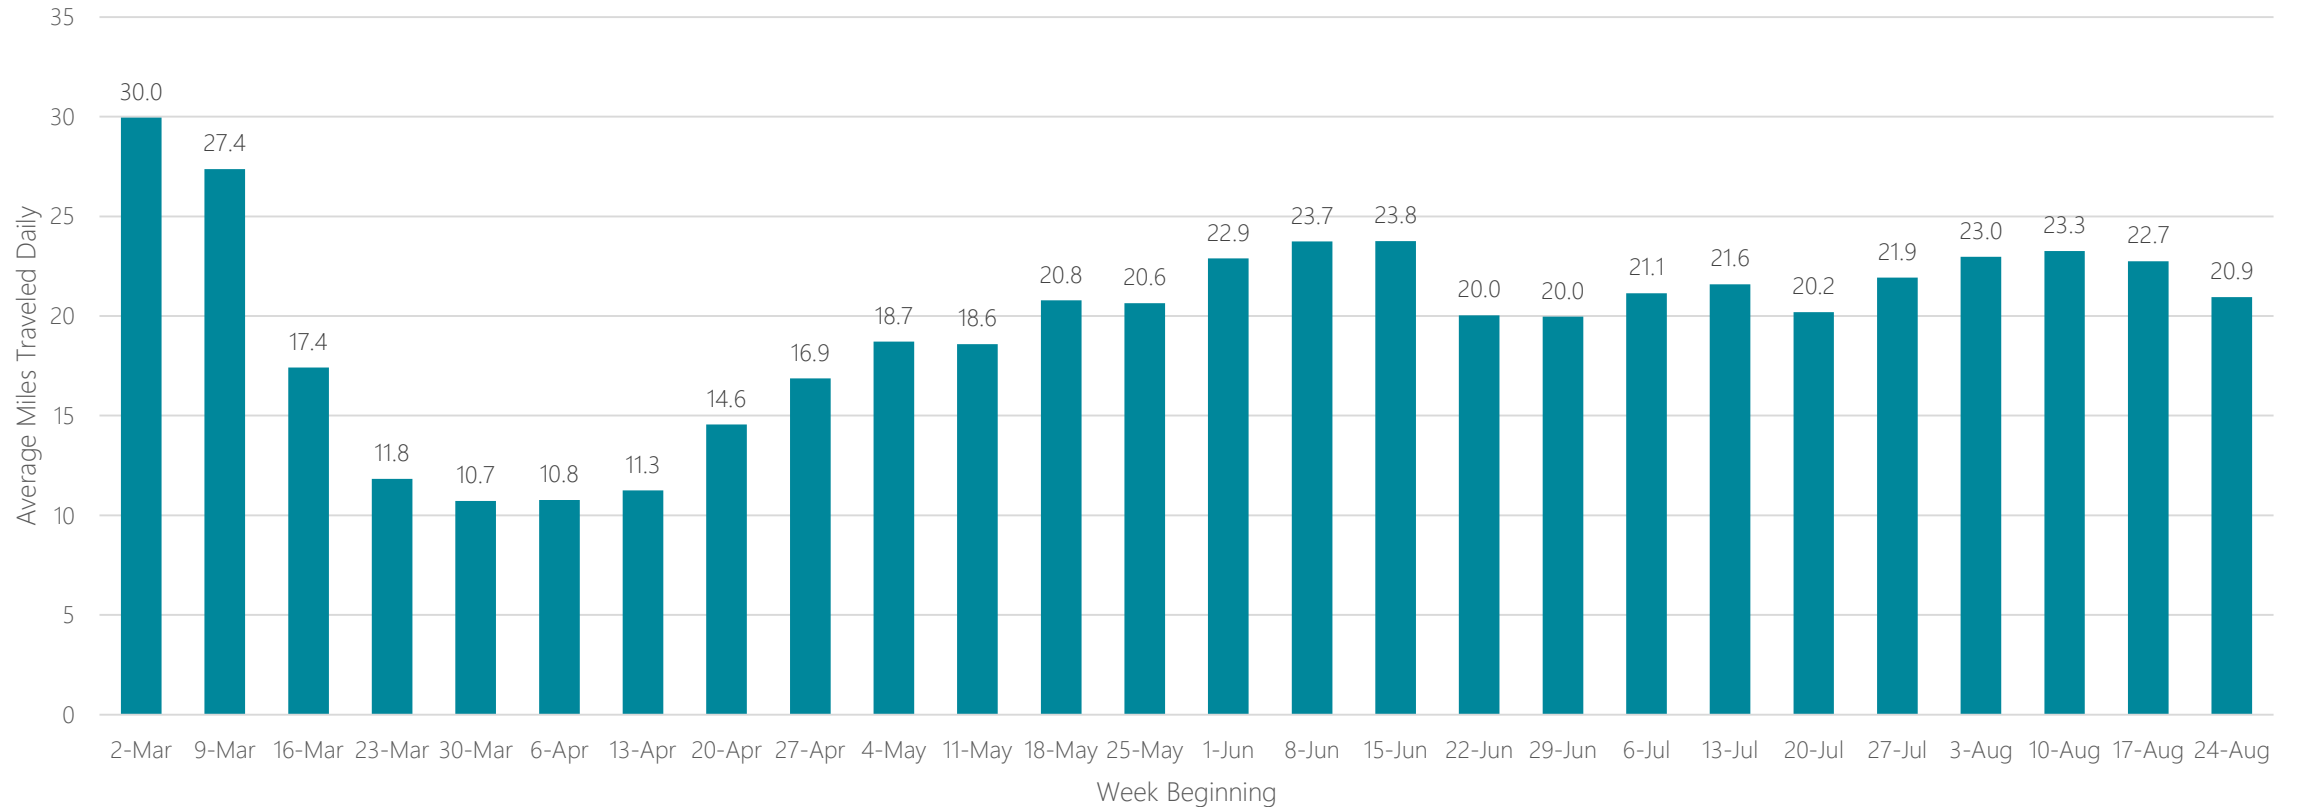

Helena

Average Miles Traveled Daily Weekly Trend

Honolulu

Average Miles Traveled Daily Weekly Trend

Houston

Average Miles Traveled Daily Weekly Trend

Huntsville-Decatur (Florence)

Average Miles Traveled Daily Weekly Trend