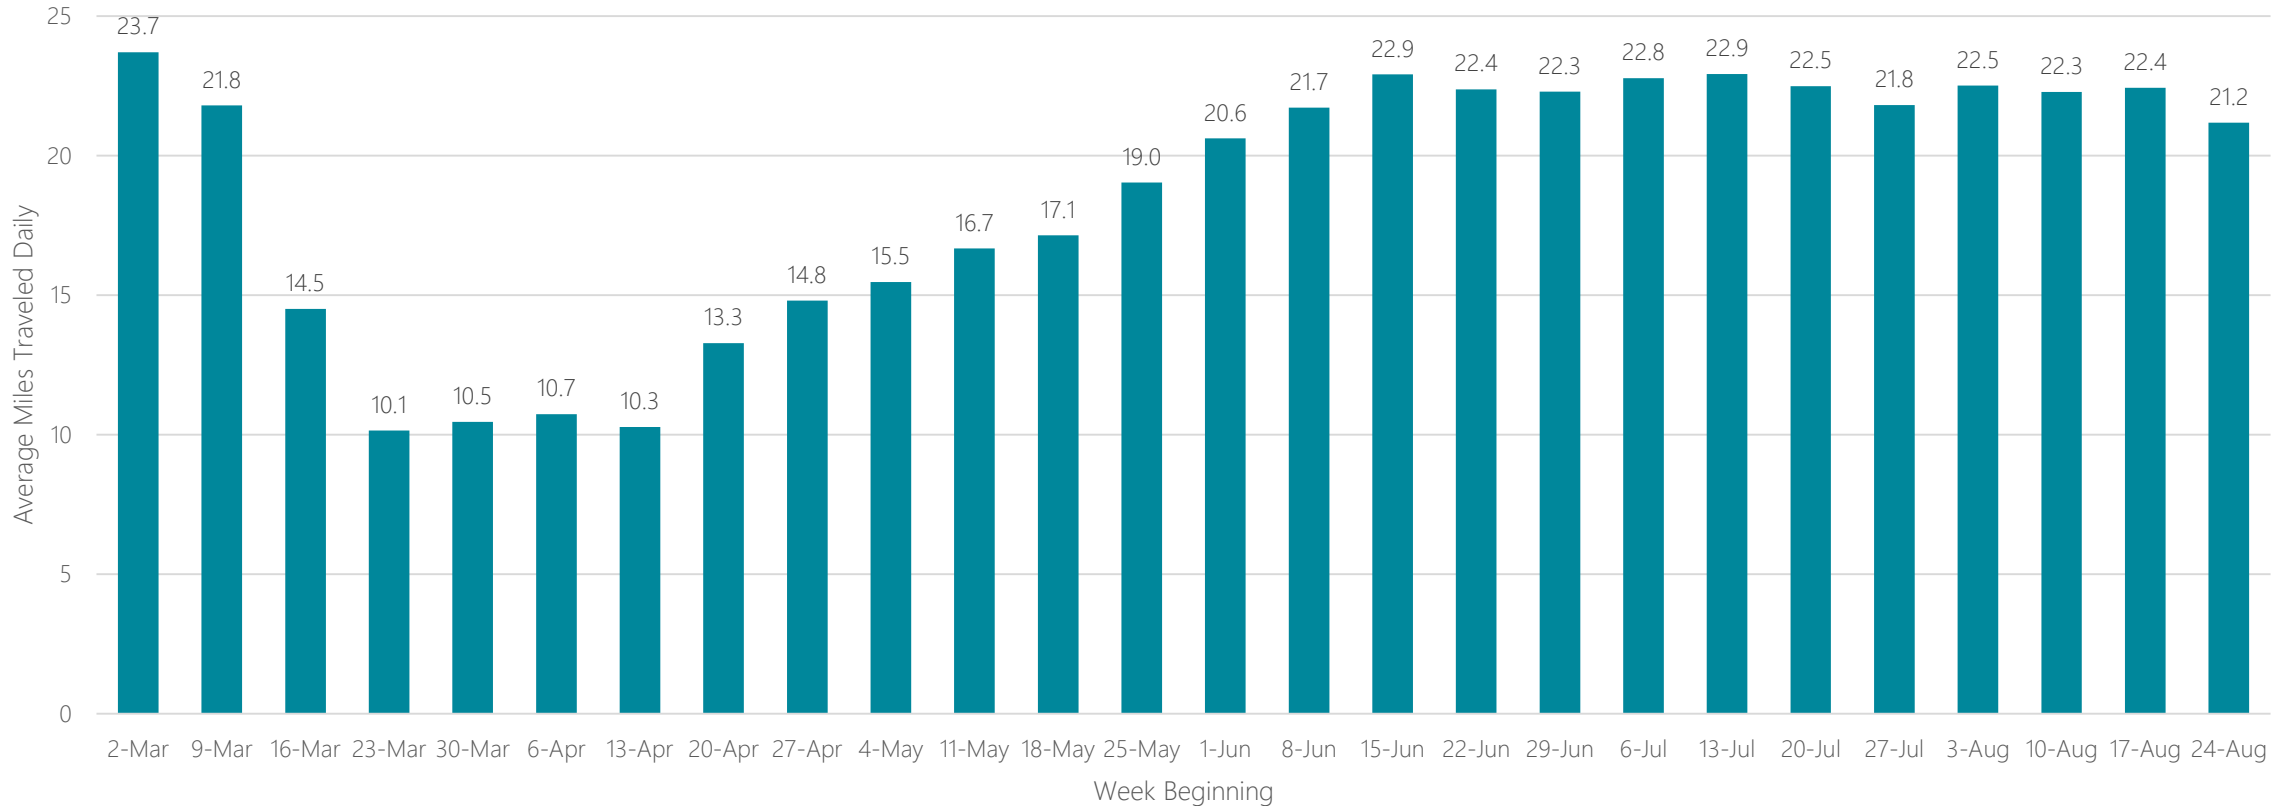

Columbus-Tupelo-West Point

Average Miles Traveled Daily Weekly Trend

Columbus, GA

Average Miles Traveled Daily Weekly Trend

Columbus, OH

Average Miles Traveled Daily Weekly Trend

Corpus Christi

Average Miles Traveled Daily Weekly Trend