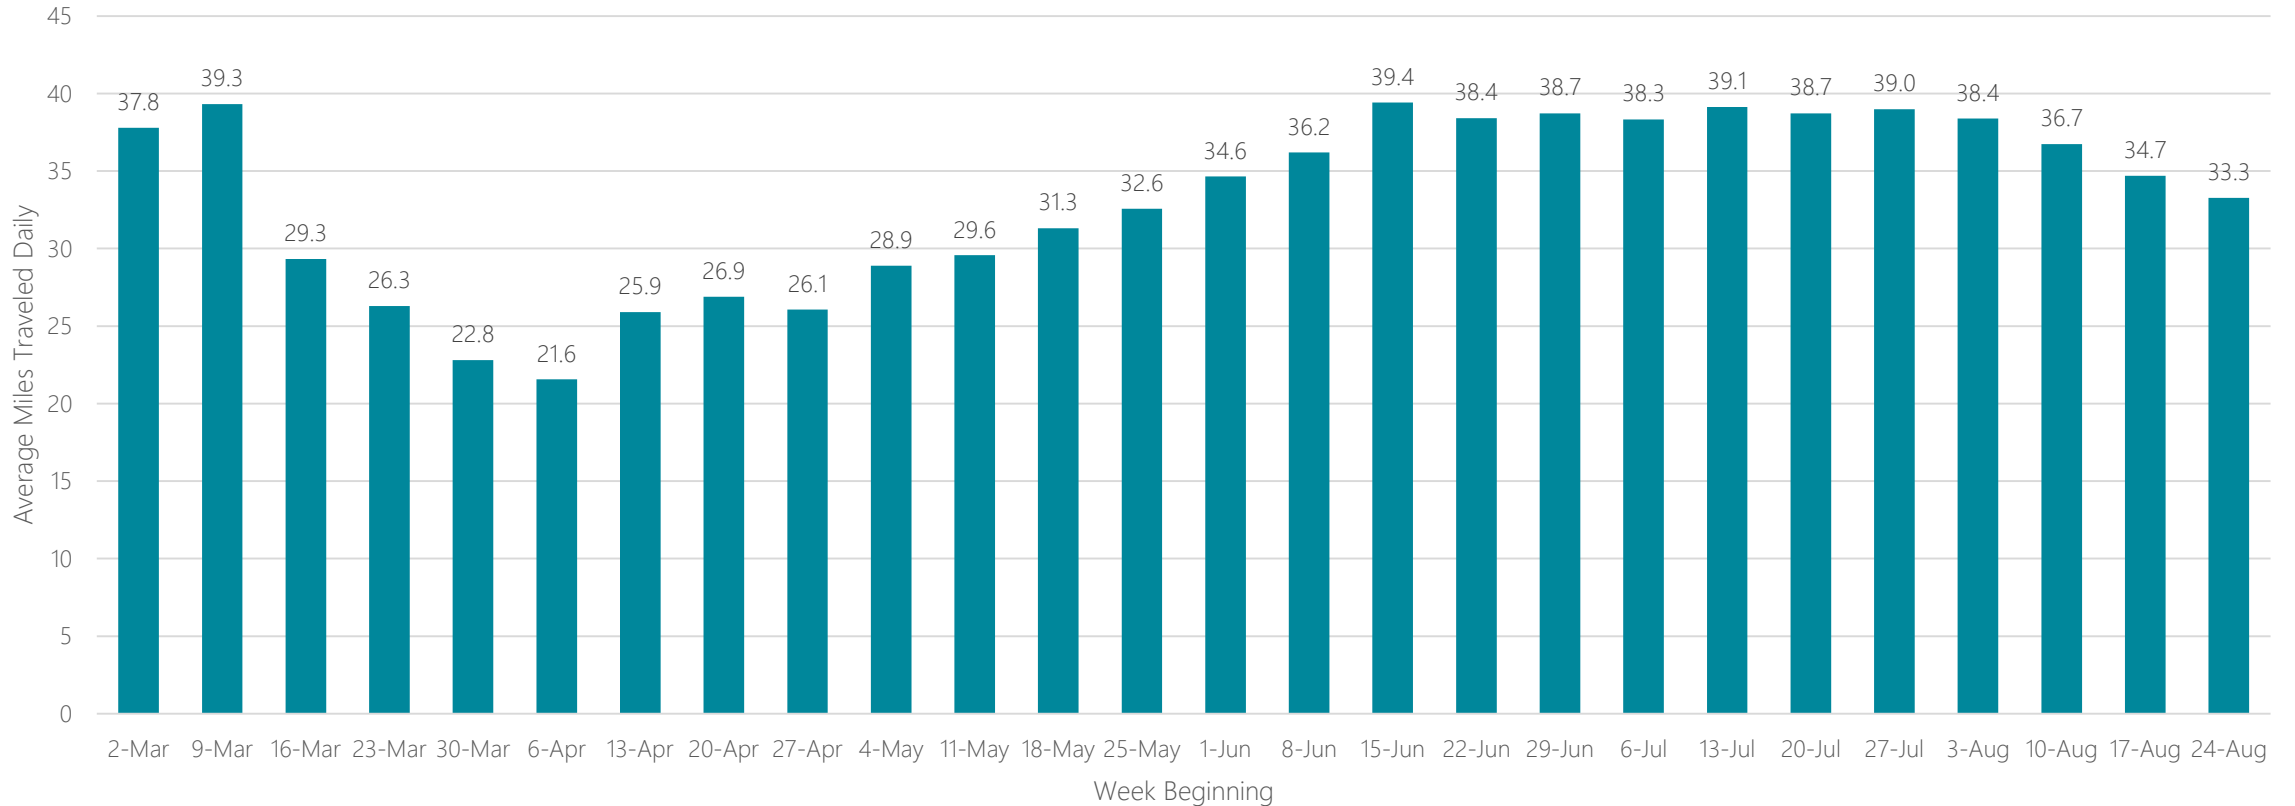

Marquette

Average Miles Traveled Daily Weekly Trend

Medford-Klamath Falls

Average Miles Traveled Daily Weekly Trend

Memphis

Average Miles Traveled Daily Weekly Trend

Meridian

Average Miles Traveled Daily Weekly Trend