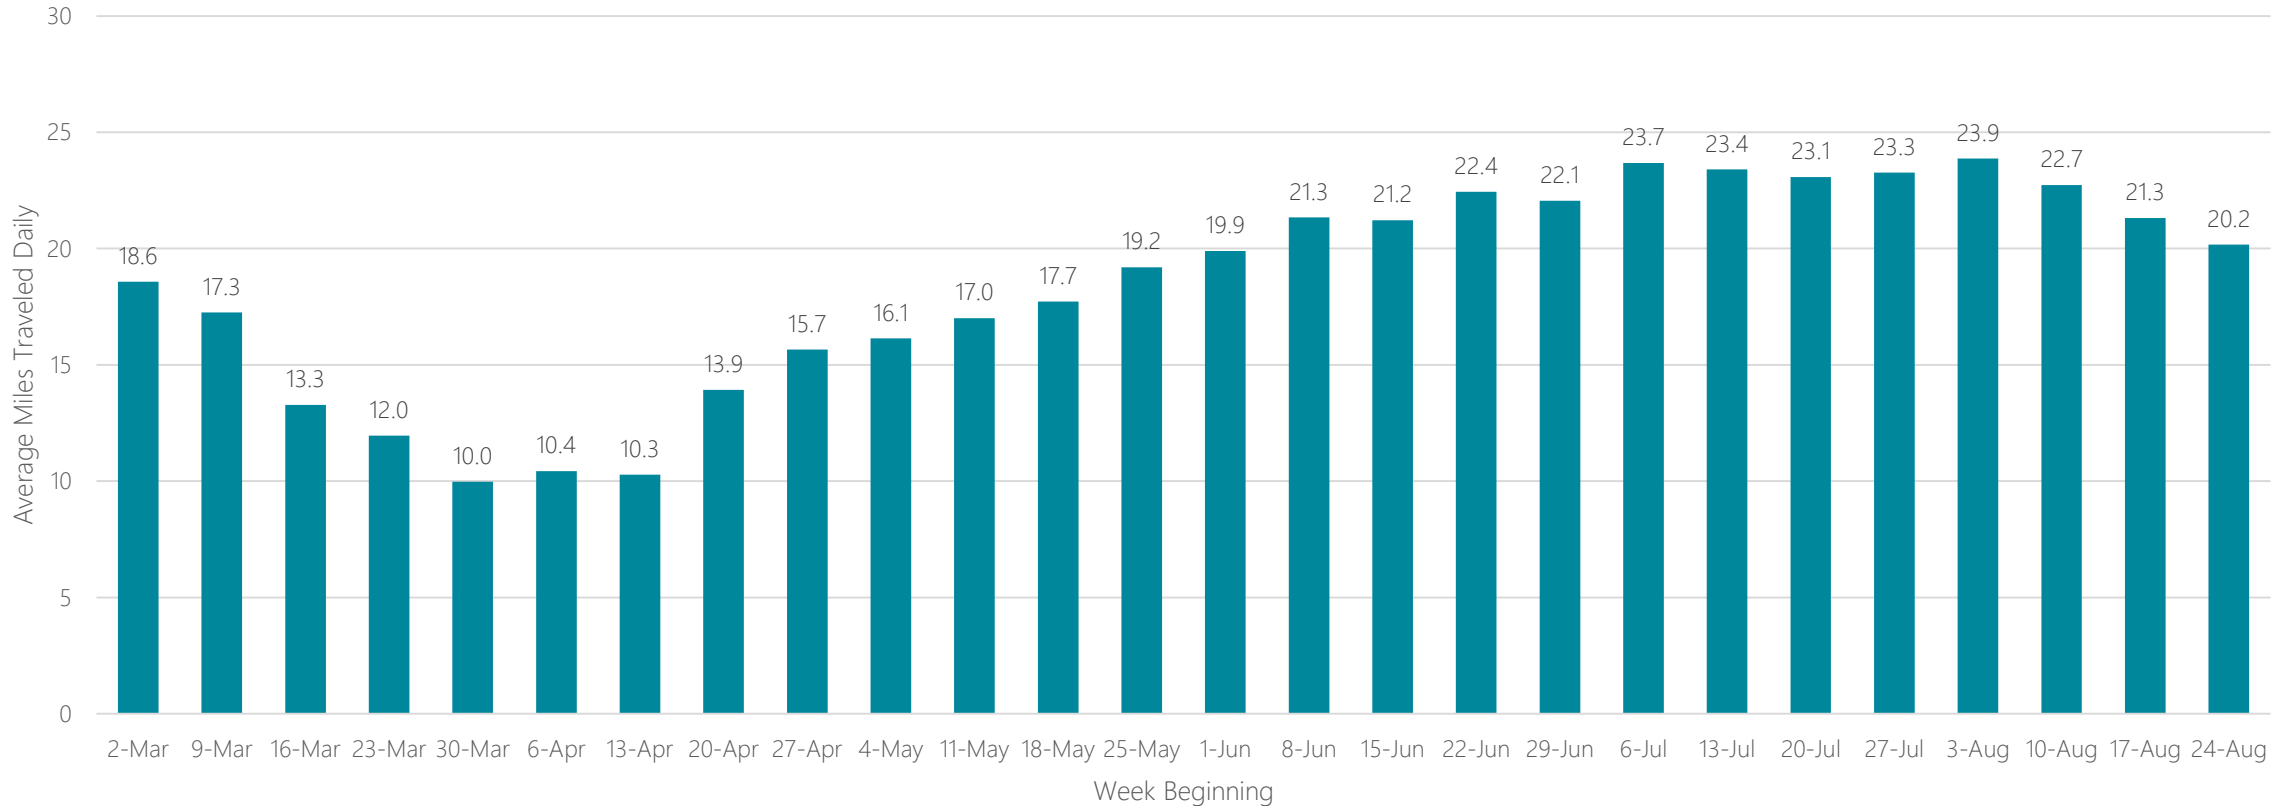

Baton Rouge

Average Miles Traveled Daily Weekly Trend

Beaumont

Average Miles Traveled Daily Weekly Trend

Bend, OR

Average Miles Traveled Daily Weekly Trend

Billings, MT

Average Miles Traveled Daily Weekly Trend