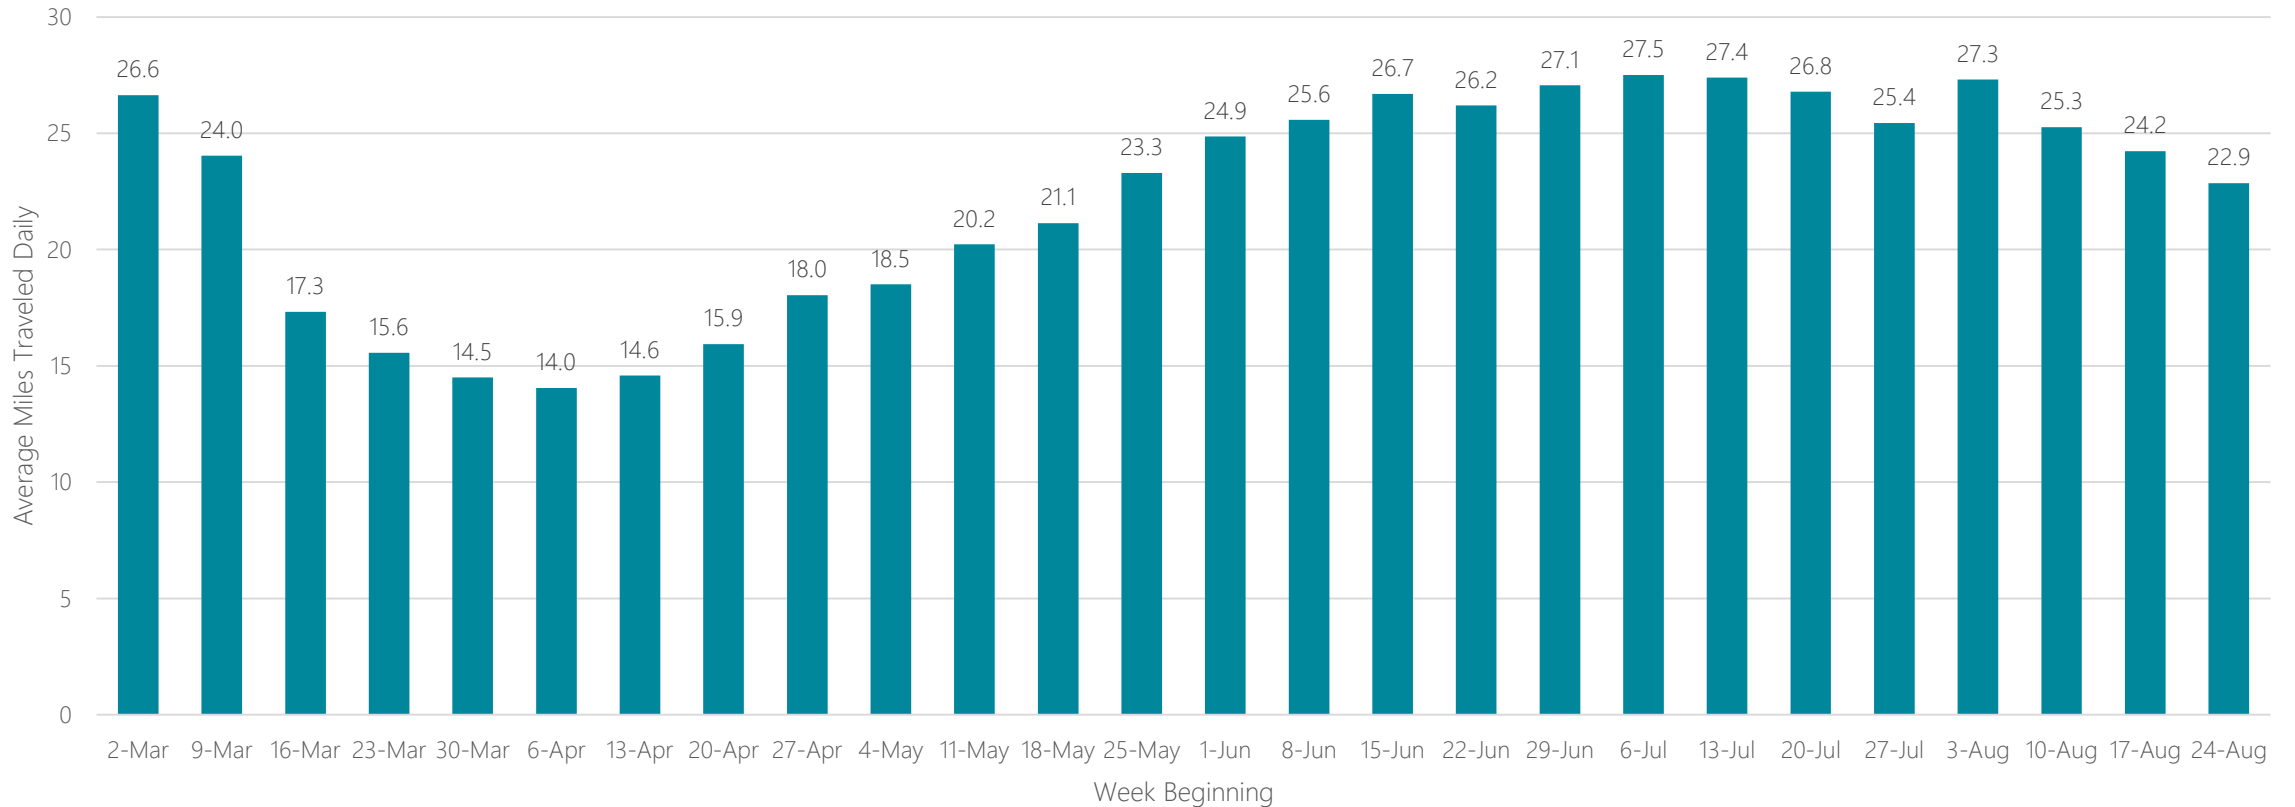

Laredo

Average Miles Traveled Daily Weekly Trend

Las Vegas

Average Miles Traveled Daily Weekly Trend

Lexington

Average Miles Traveled Daily Weekly Trend

Lima

Average Miles Traveled Daily Weekly Trend