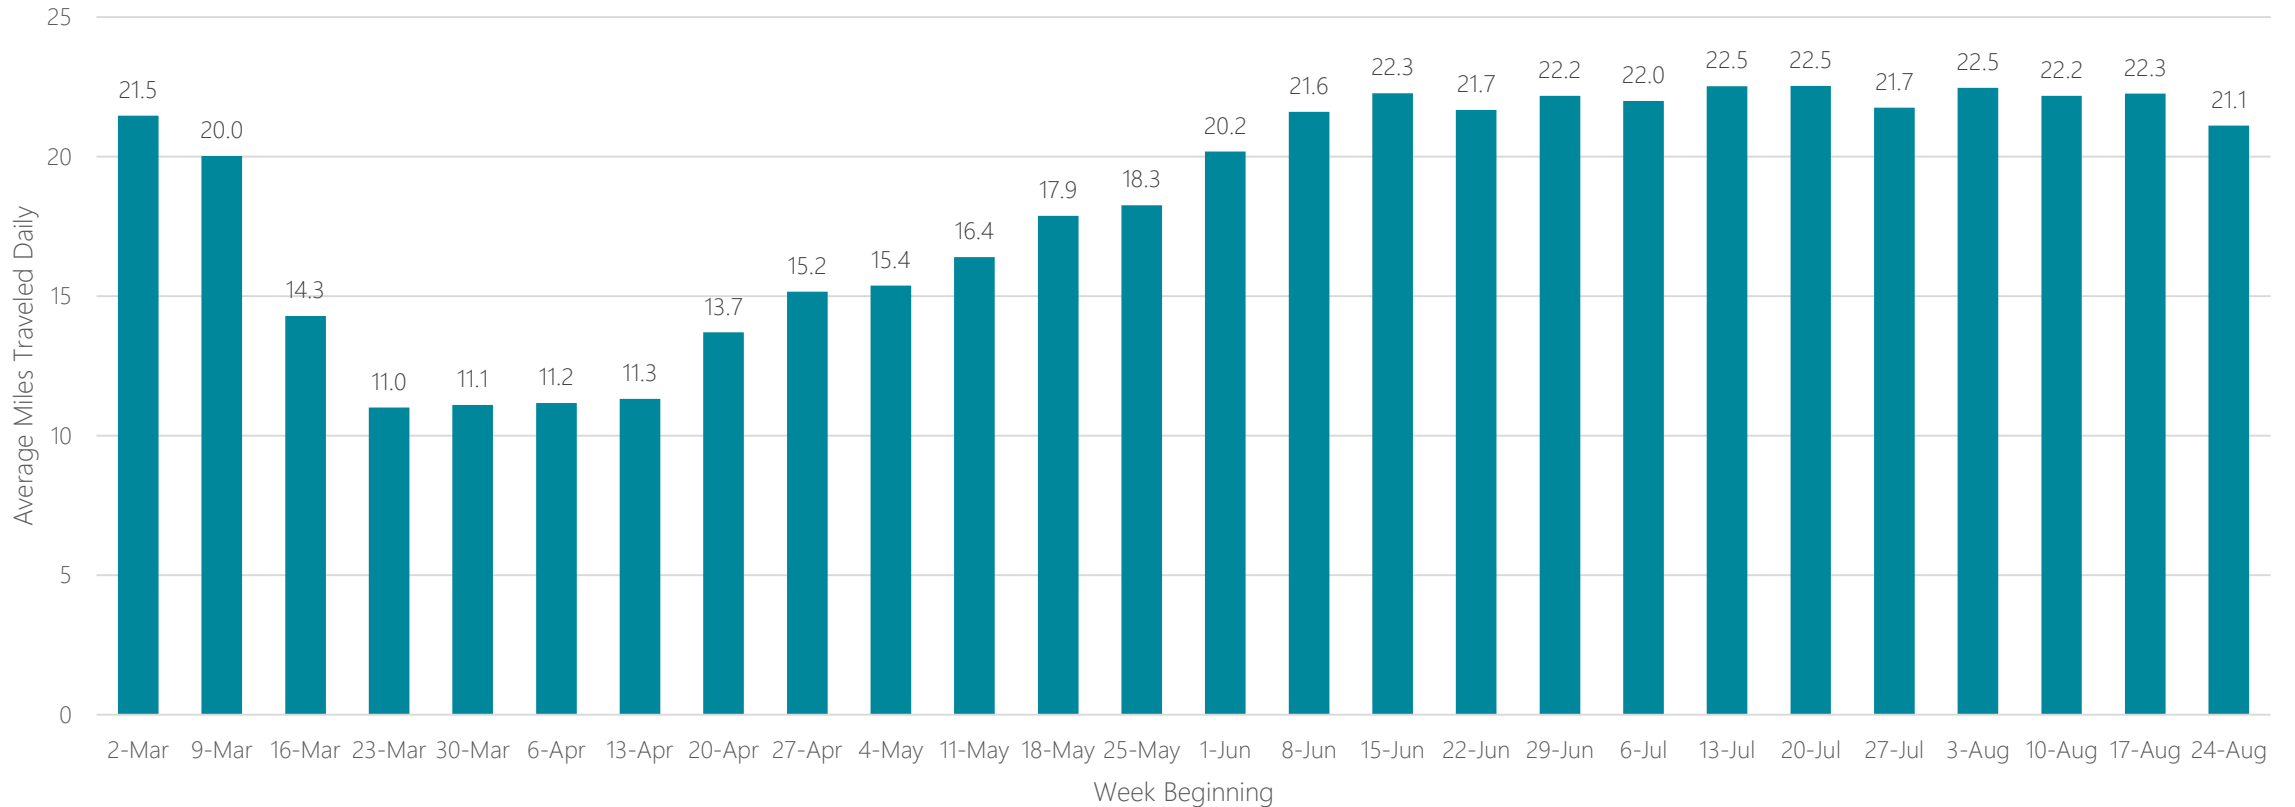

Youngstown

Average Miles Traveled Daily Weekly Trend