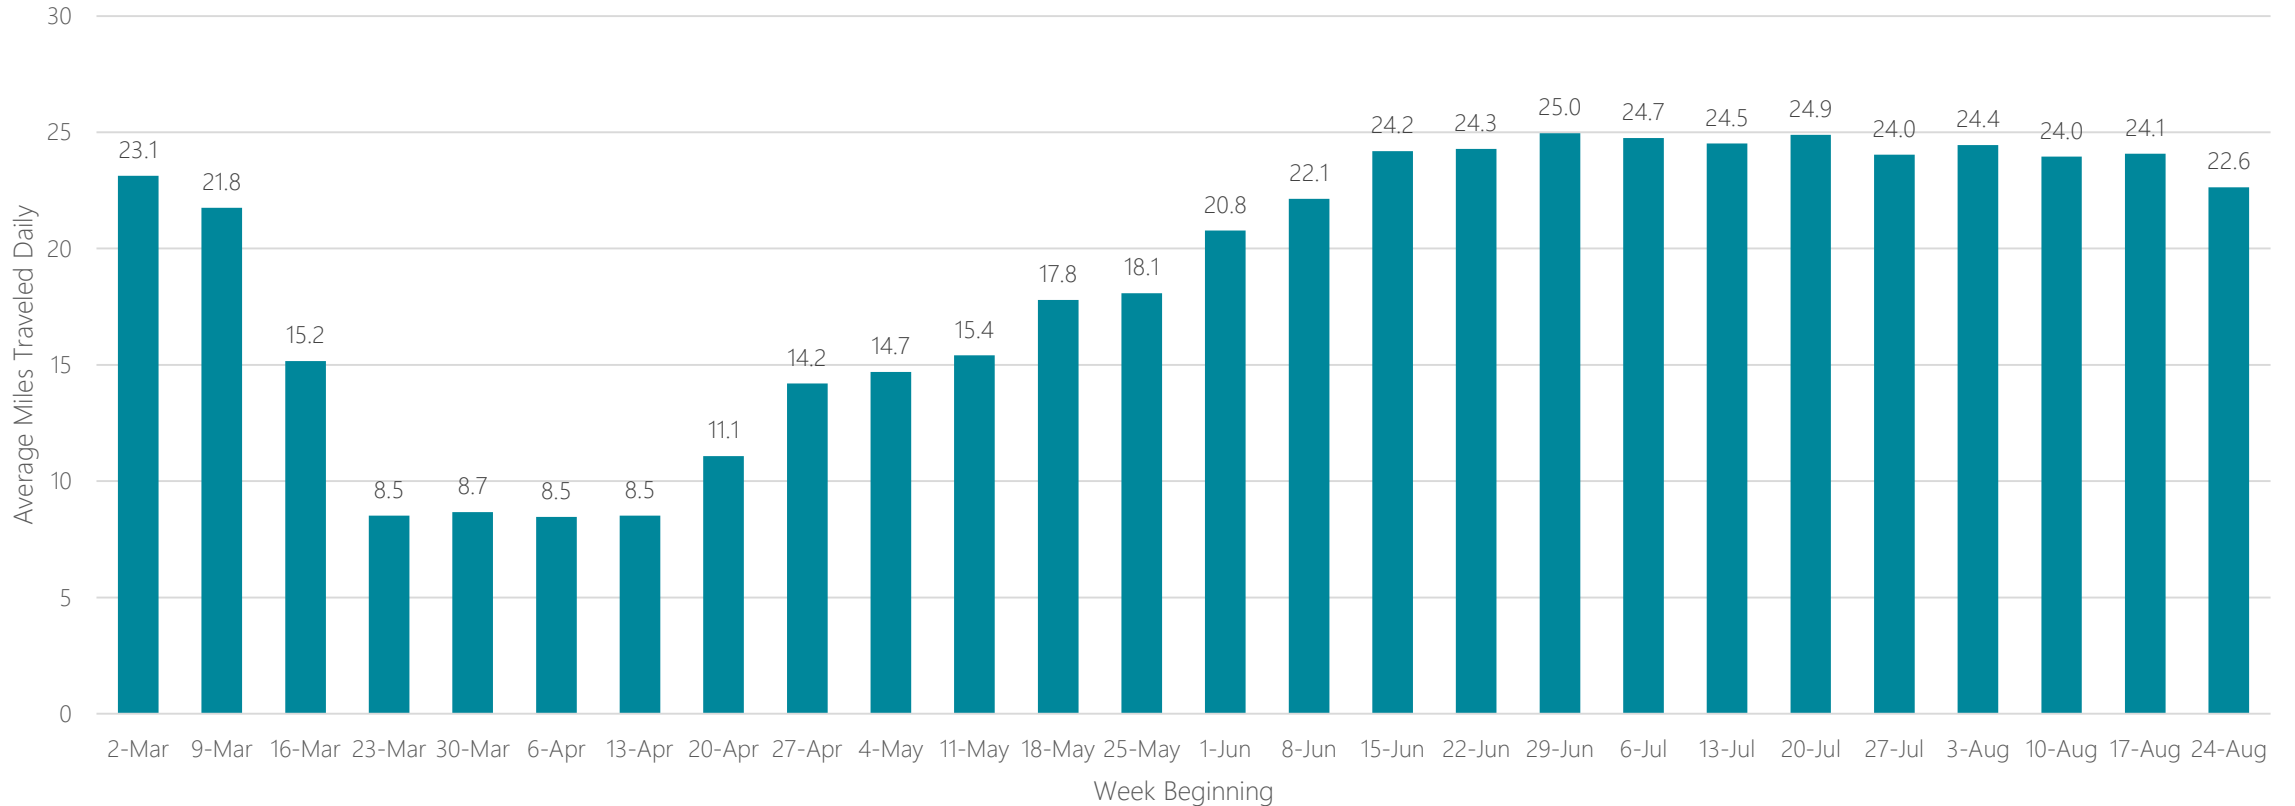

Flint-Saginaw-Bay City

Average Miles Traveled Daily Weekly Trend