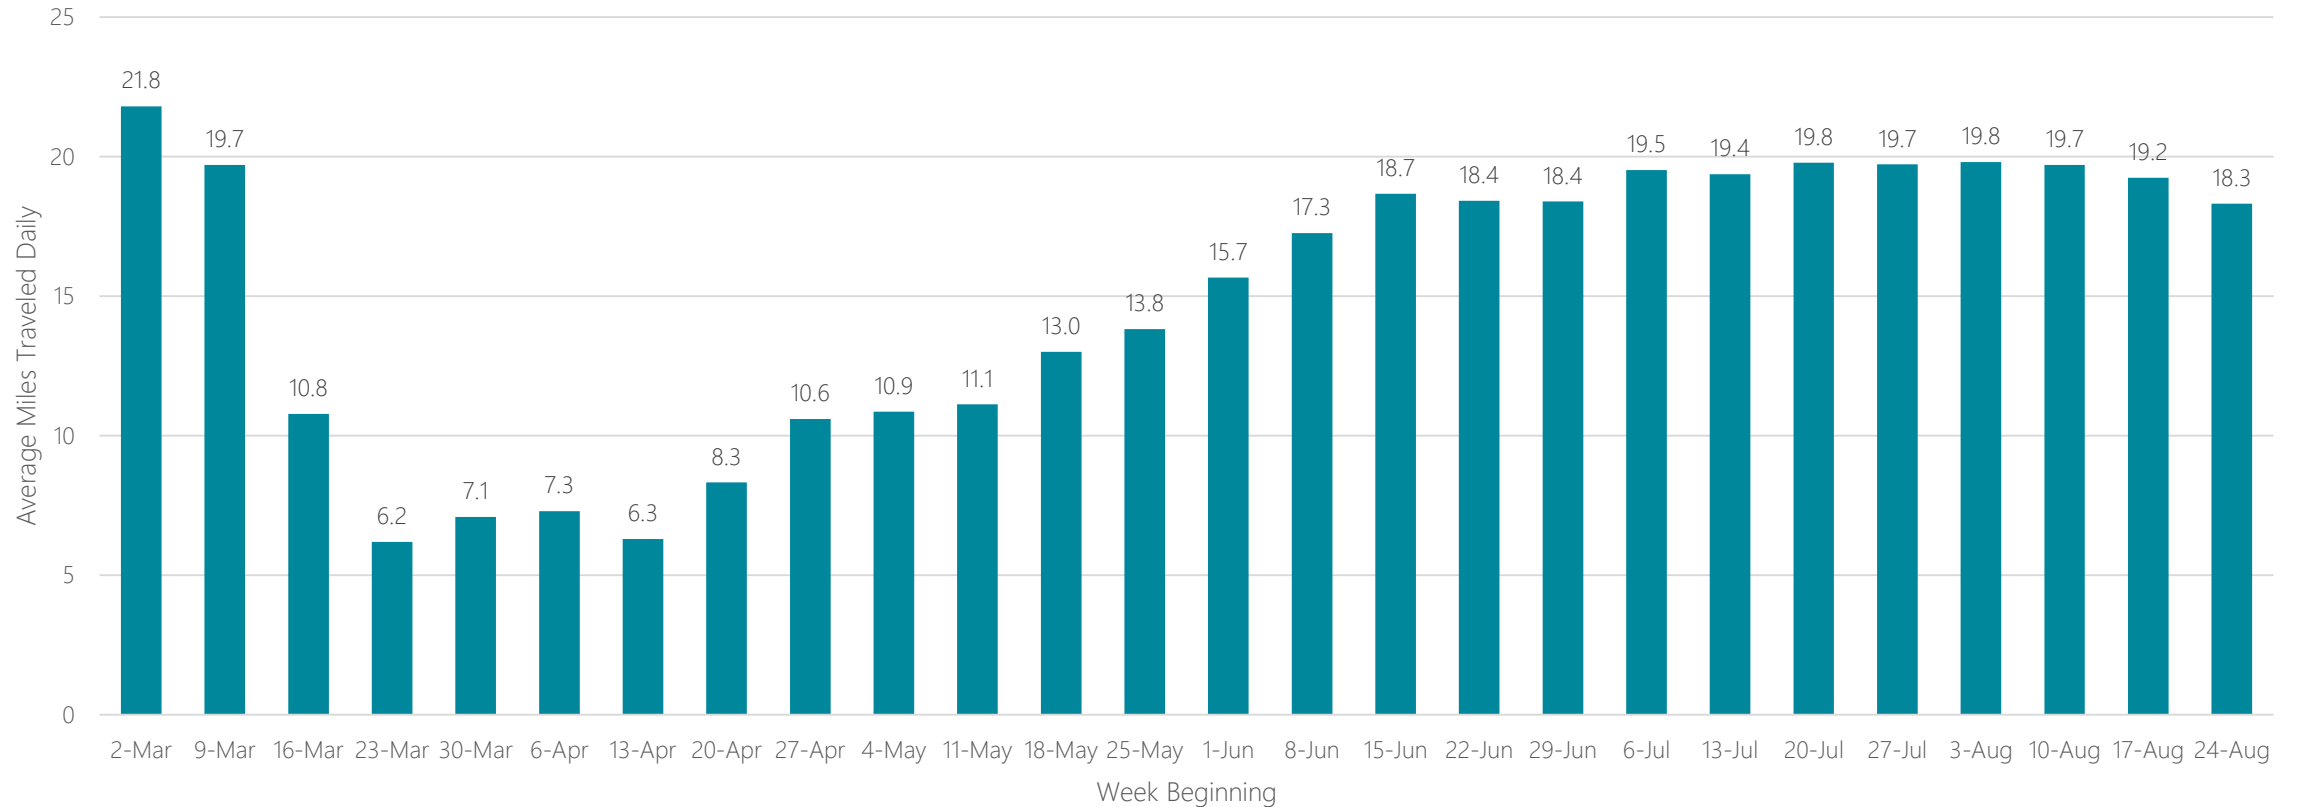

Chicago

Average Miles Traveled Daily Weekly Trend