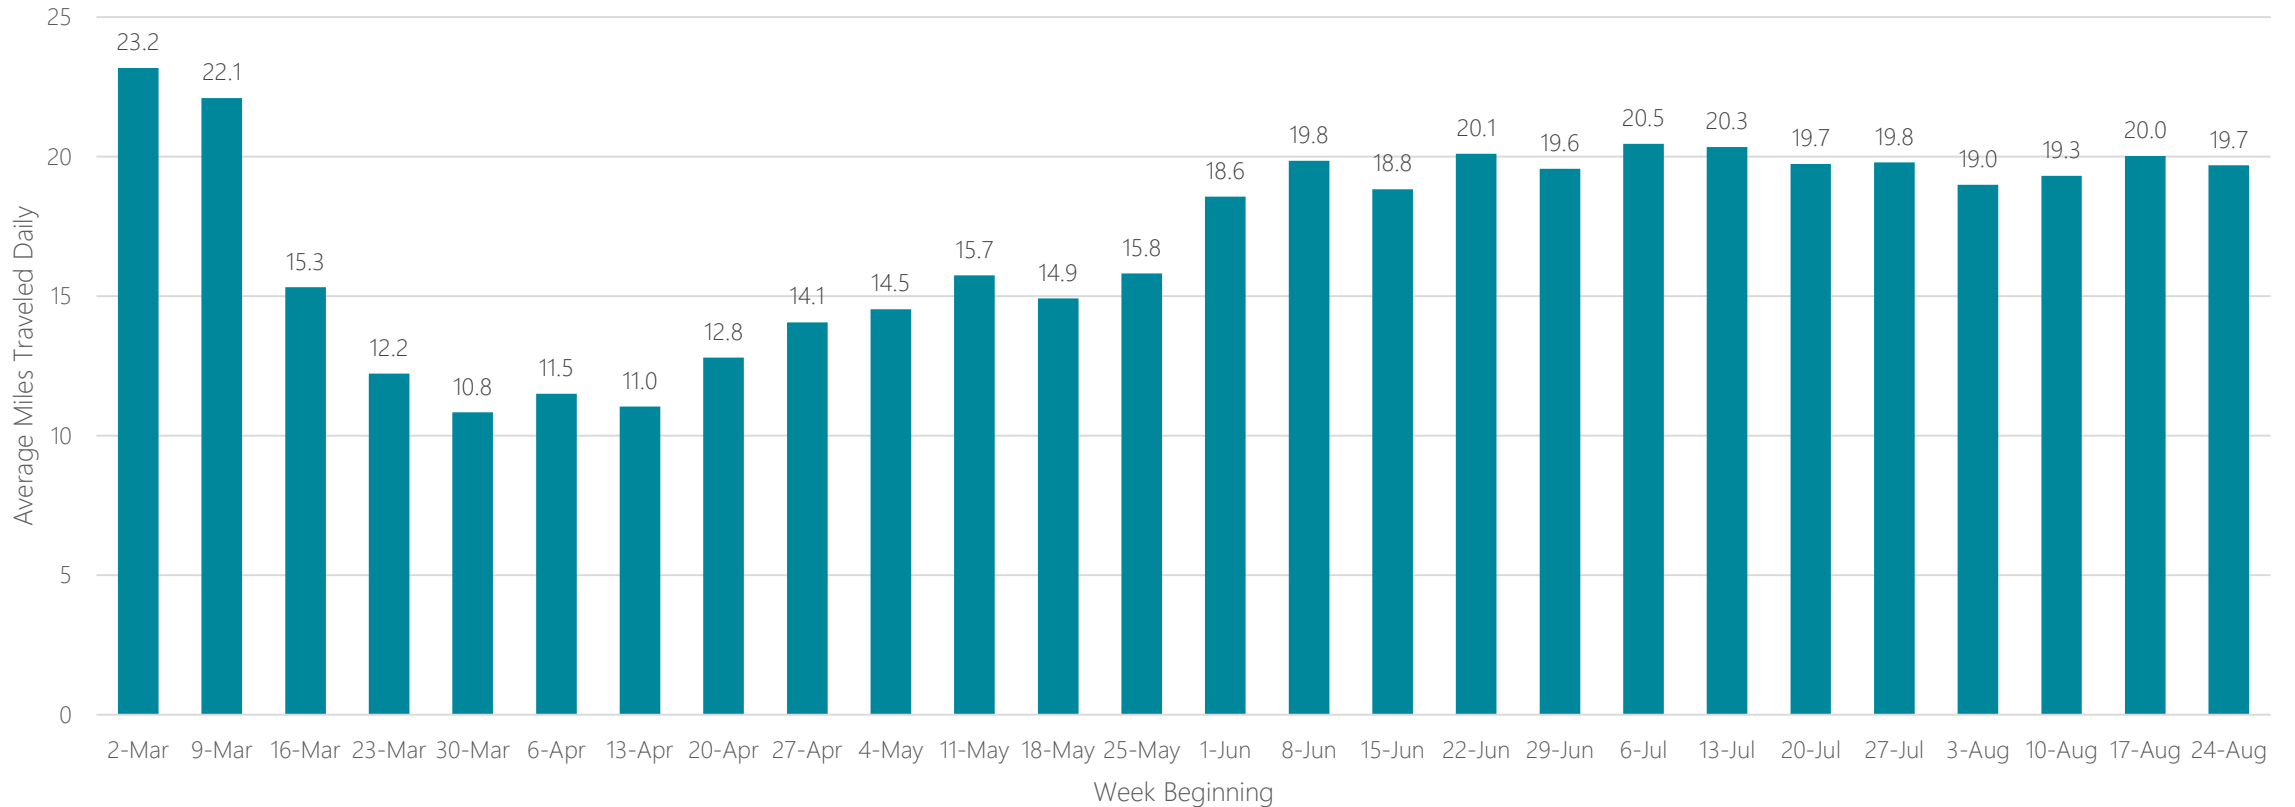

Norfolk-Portsmouth-Newport News

Average Miles Traveled Daily Weekly Trend