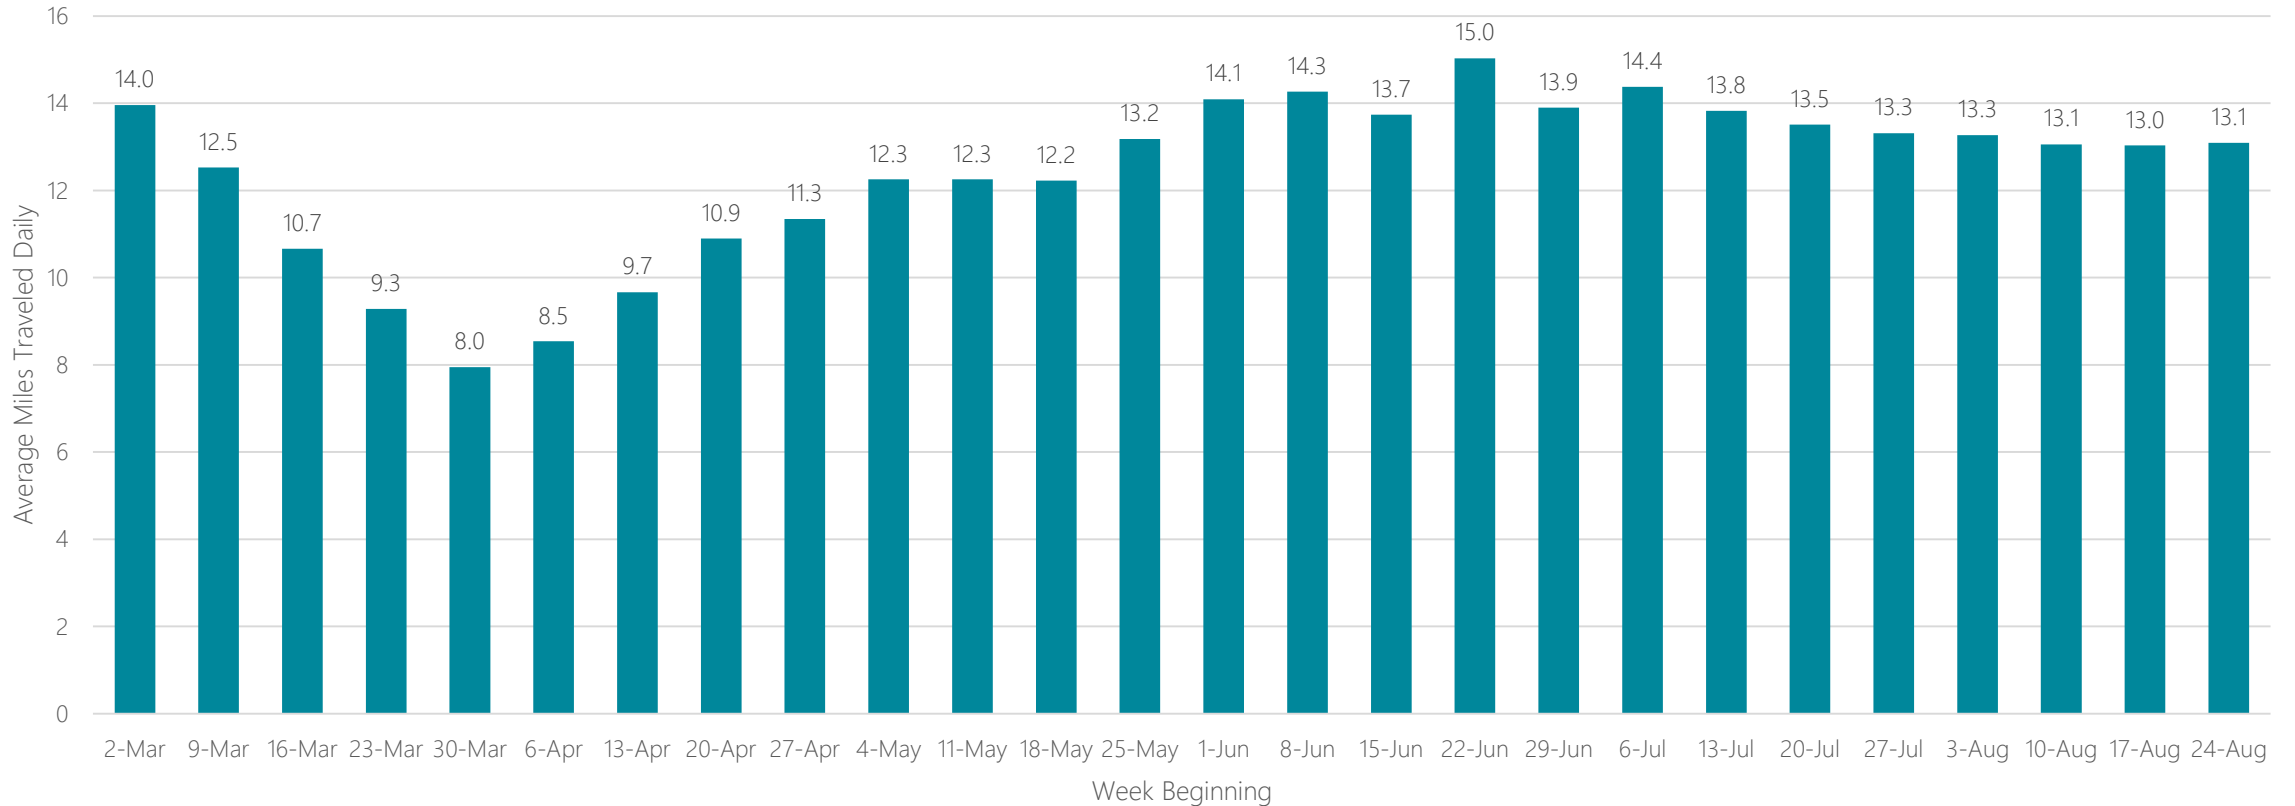

Helena

Average Miles Traveled Daily Weekly Trend