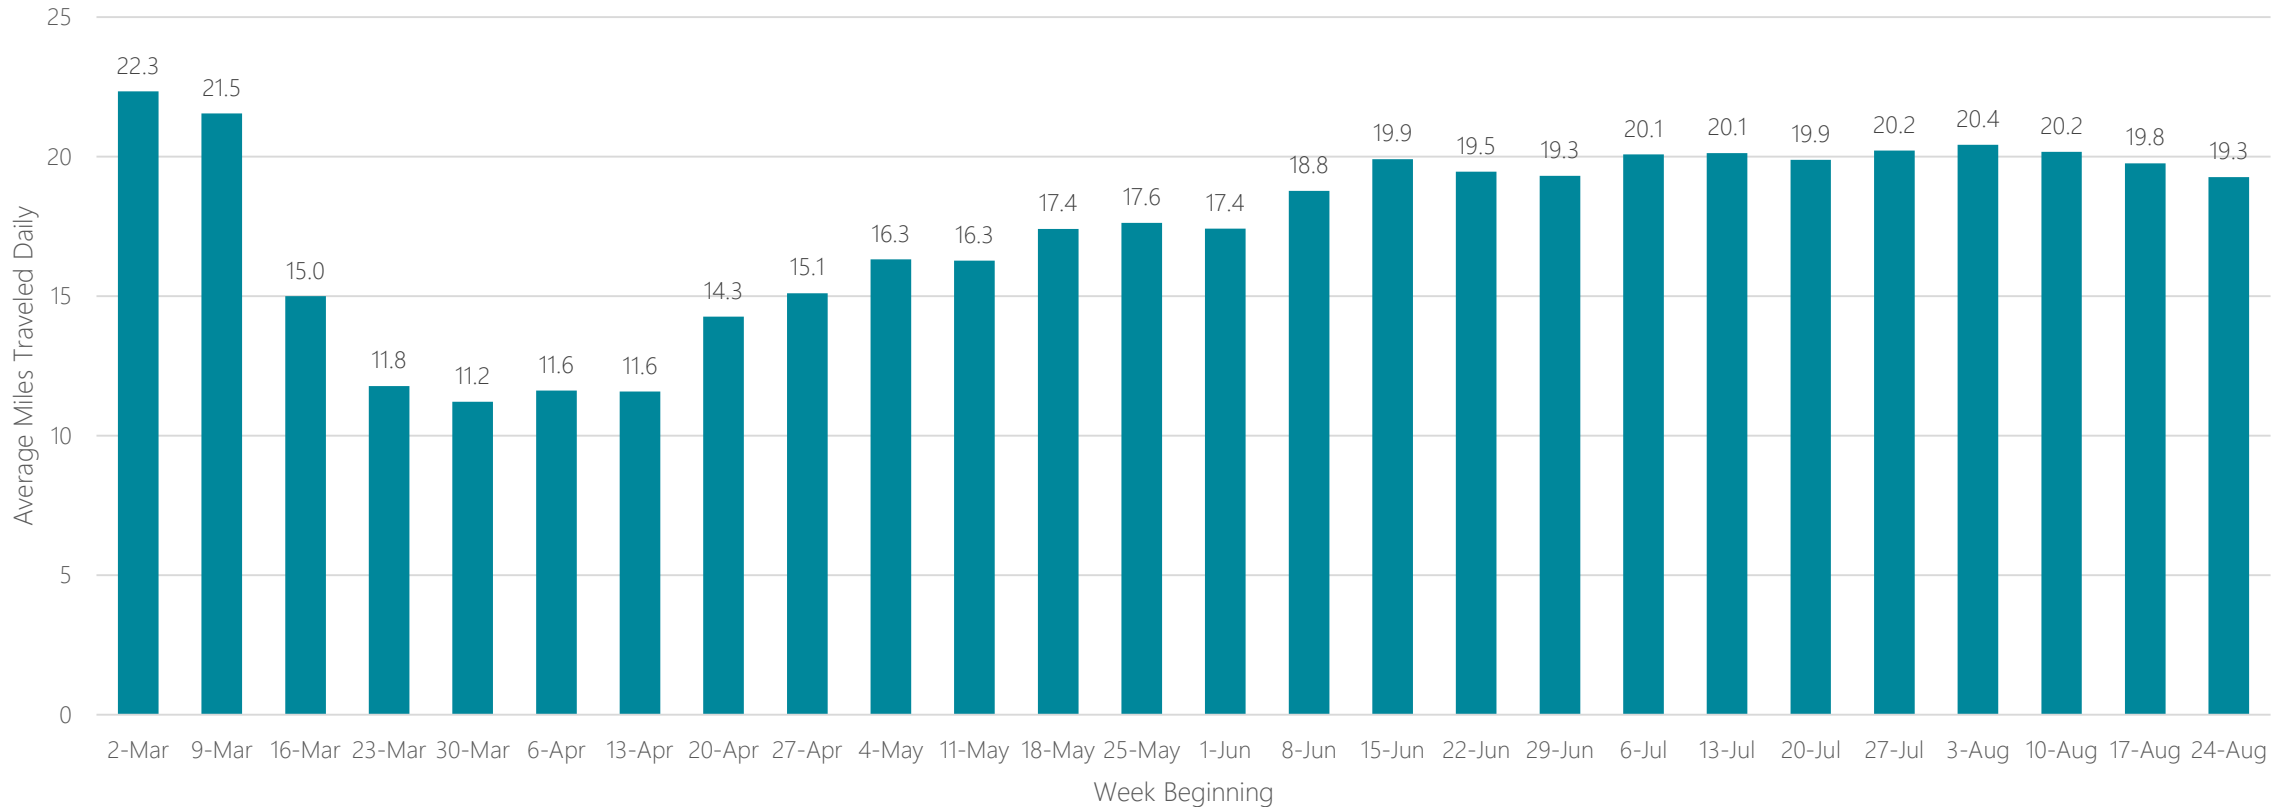

Salt Lake City

Average Miles Traveled Daily Weekly Trend