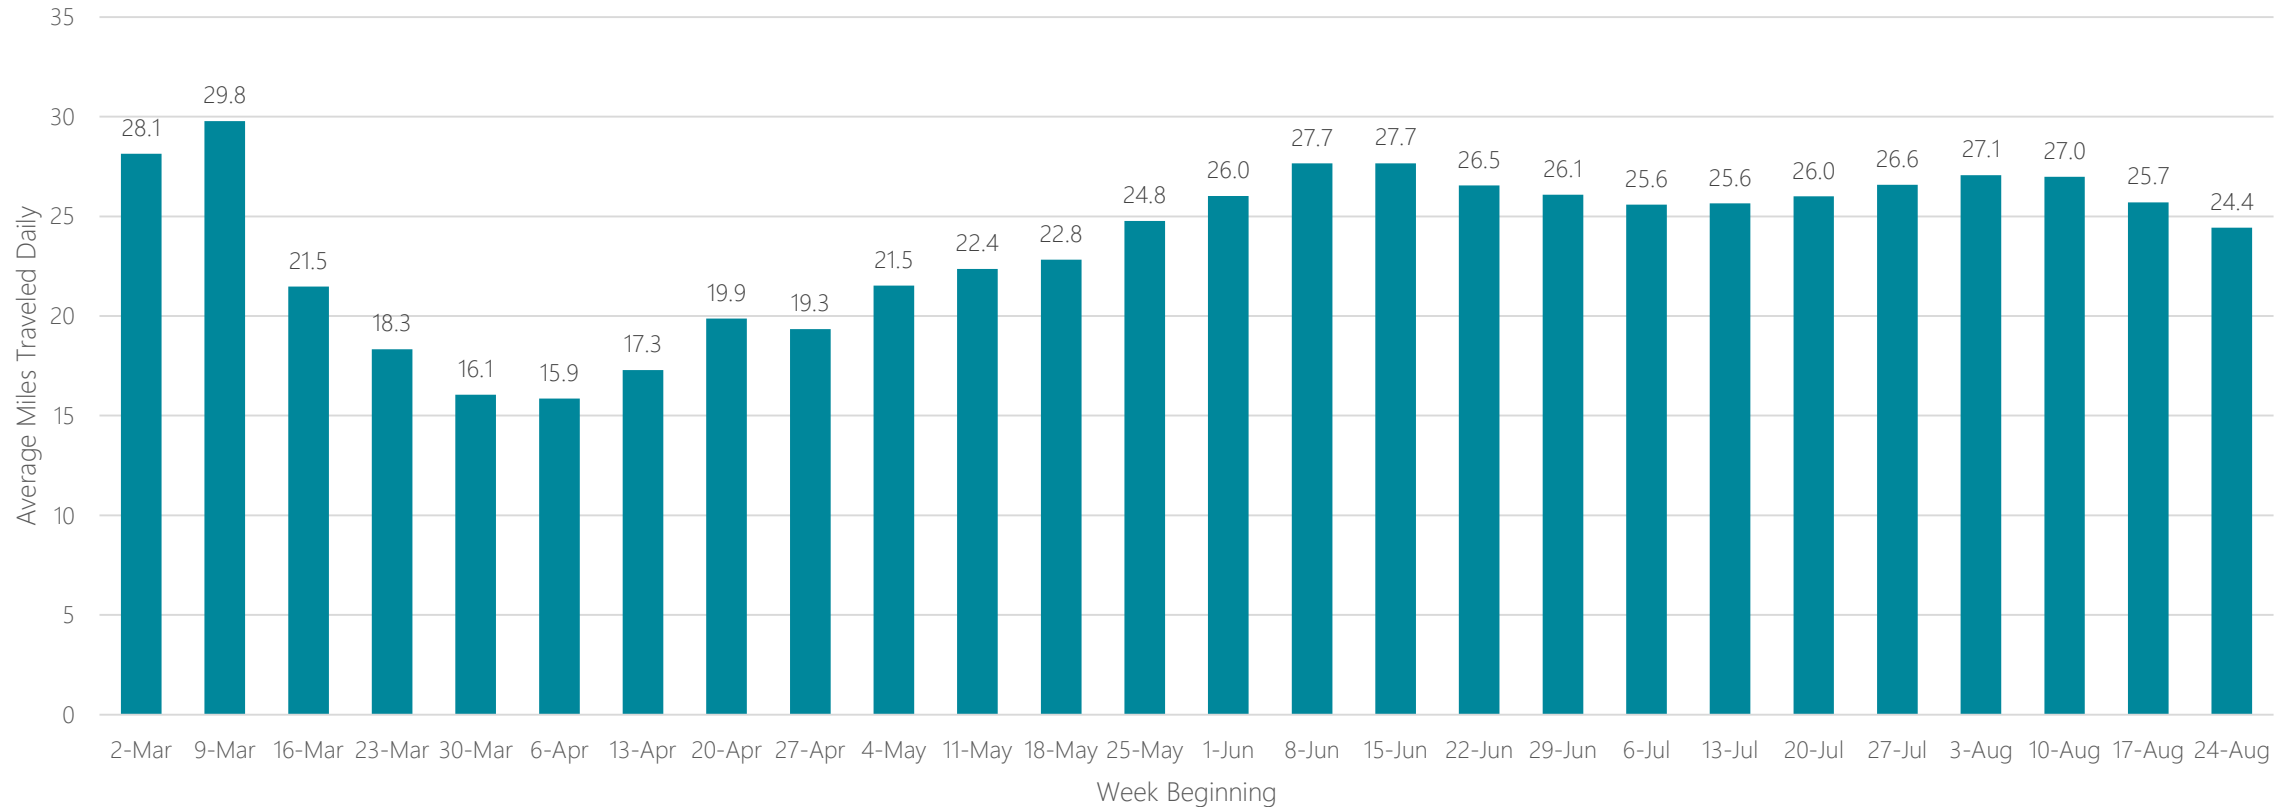

Salisbury

Average Miles Traveled Daily Weekly Trend

Salt Lake City

Average Miles Traveled Daily Weekly Trend

San Angelo

Average Miles Traveled Daily Weekly Trend

San Antonio

Average Miles Traveled Daily Weekly Trend