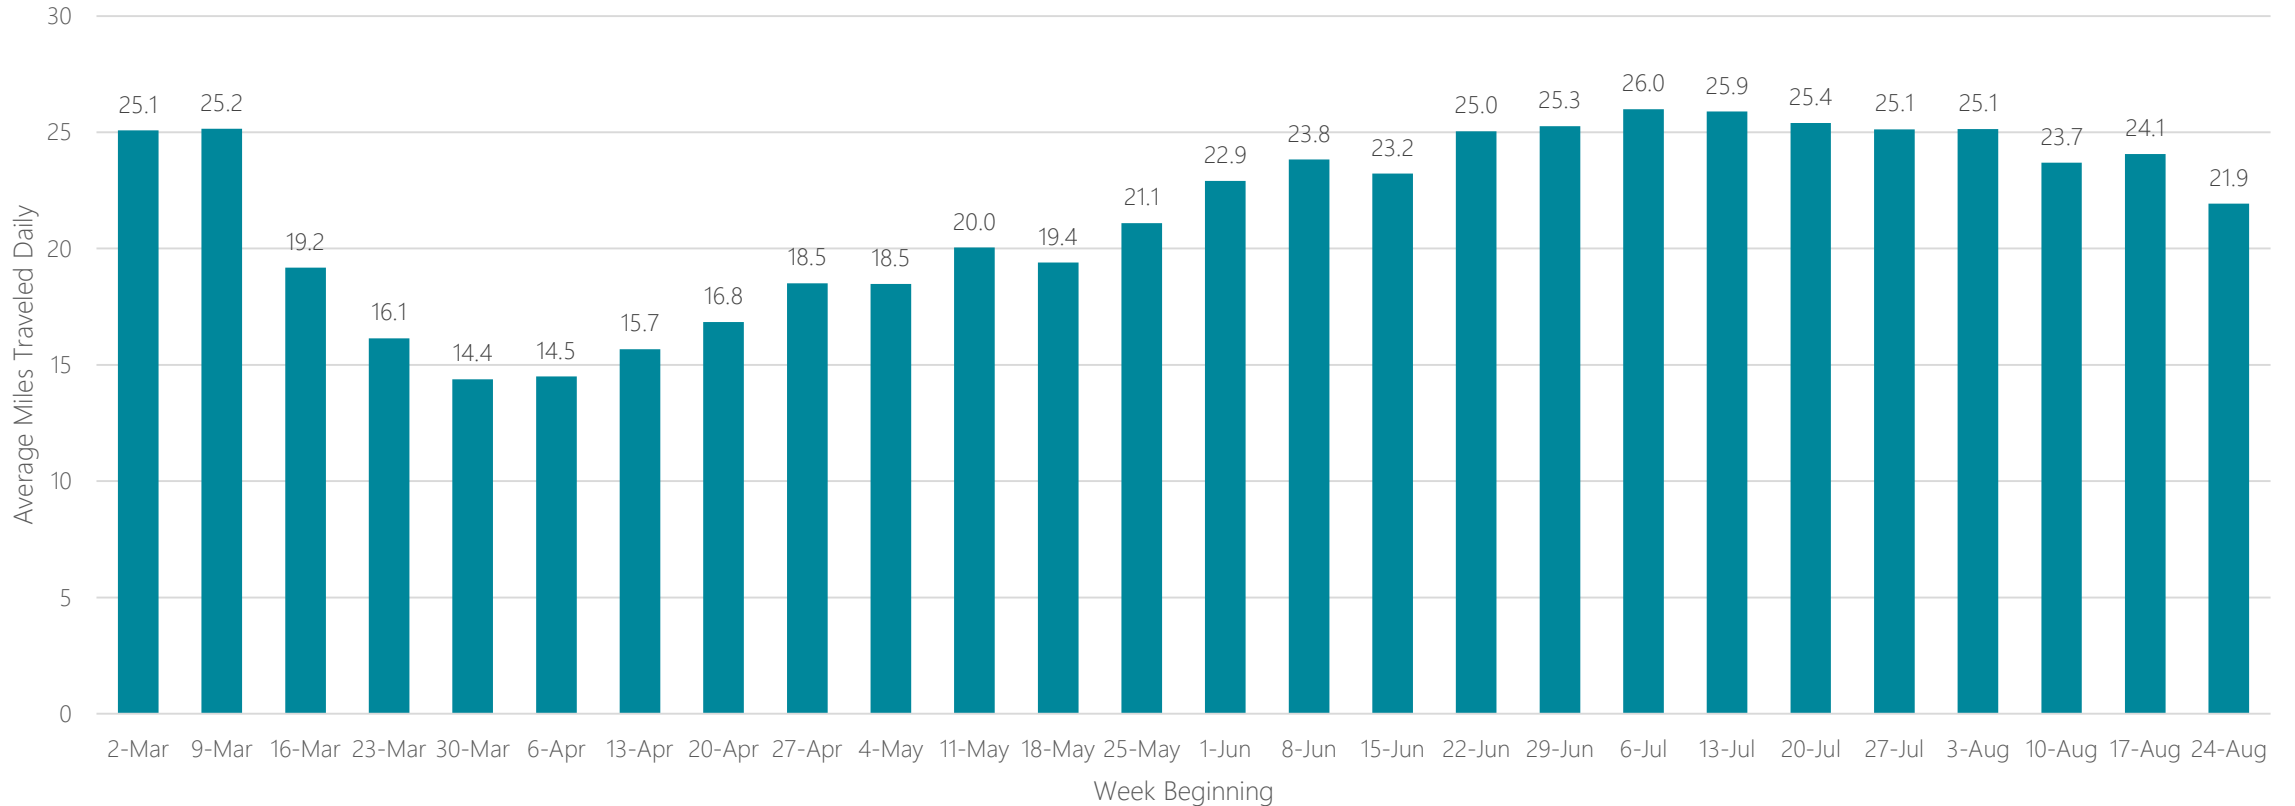

Roanoke-Lynchburg

Average Miles Traveled Daily Weekly Trend