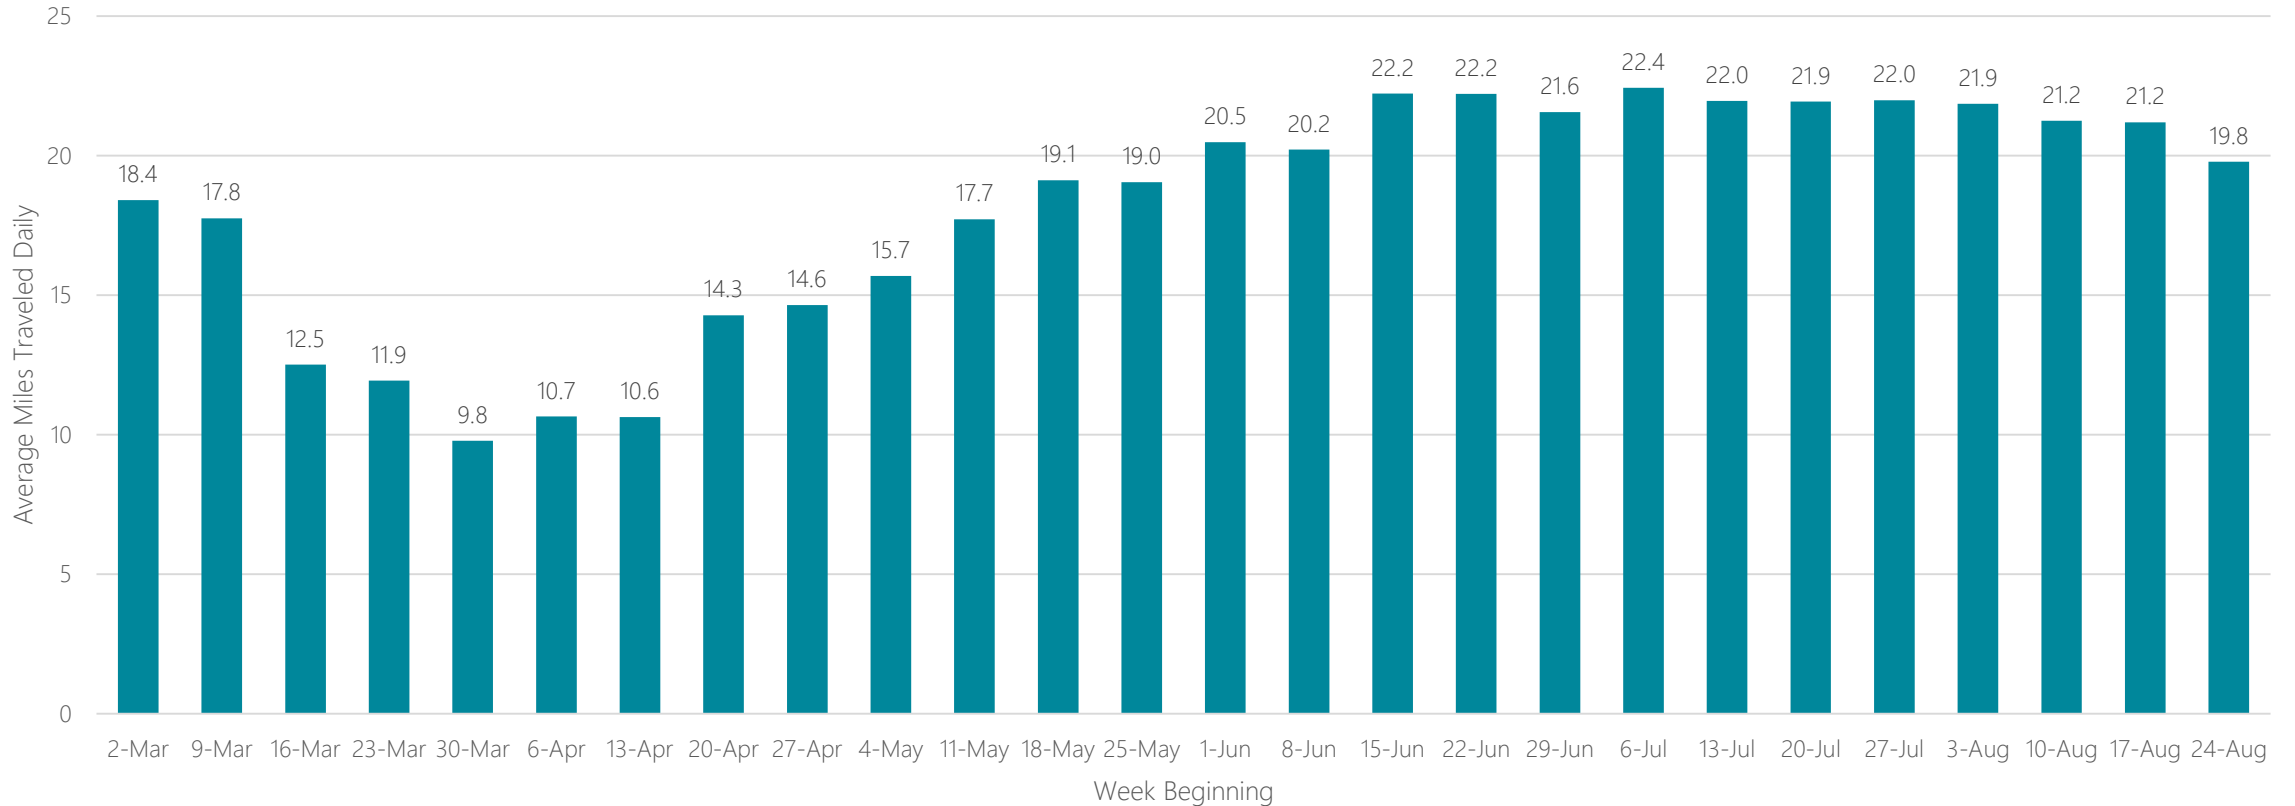

Miami-Fort Lauderdale

Average Miles Traveled Daily Weekly Trend

Milwaukee

Average Miles Traveled Daily Weekly Trend

Minneapolis-Saint Paul

Average Miles Traveled Daily Weekly Trend

Minot-Bismarck-Dickinson

Average Miles Traveled Daily Weekly Trend