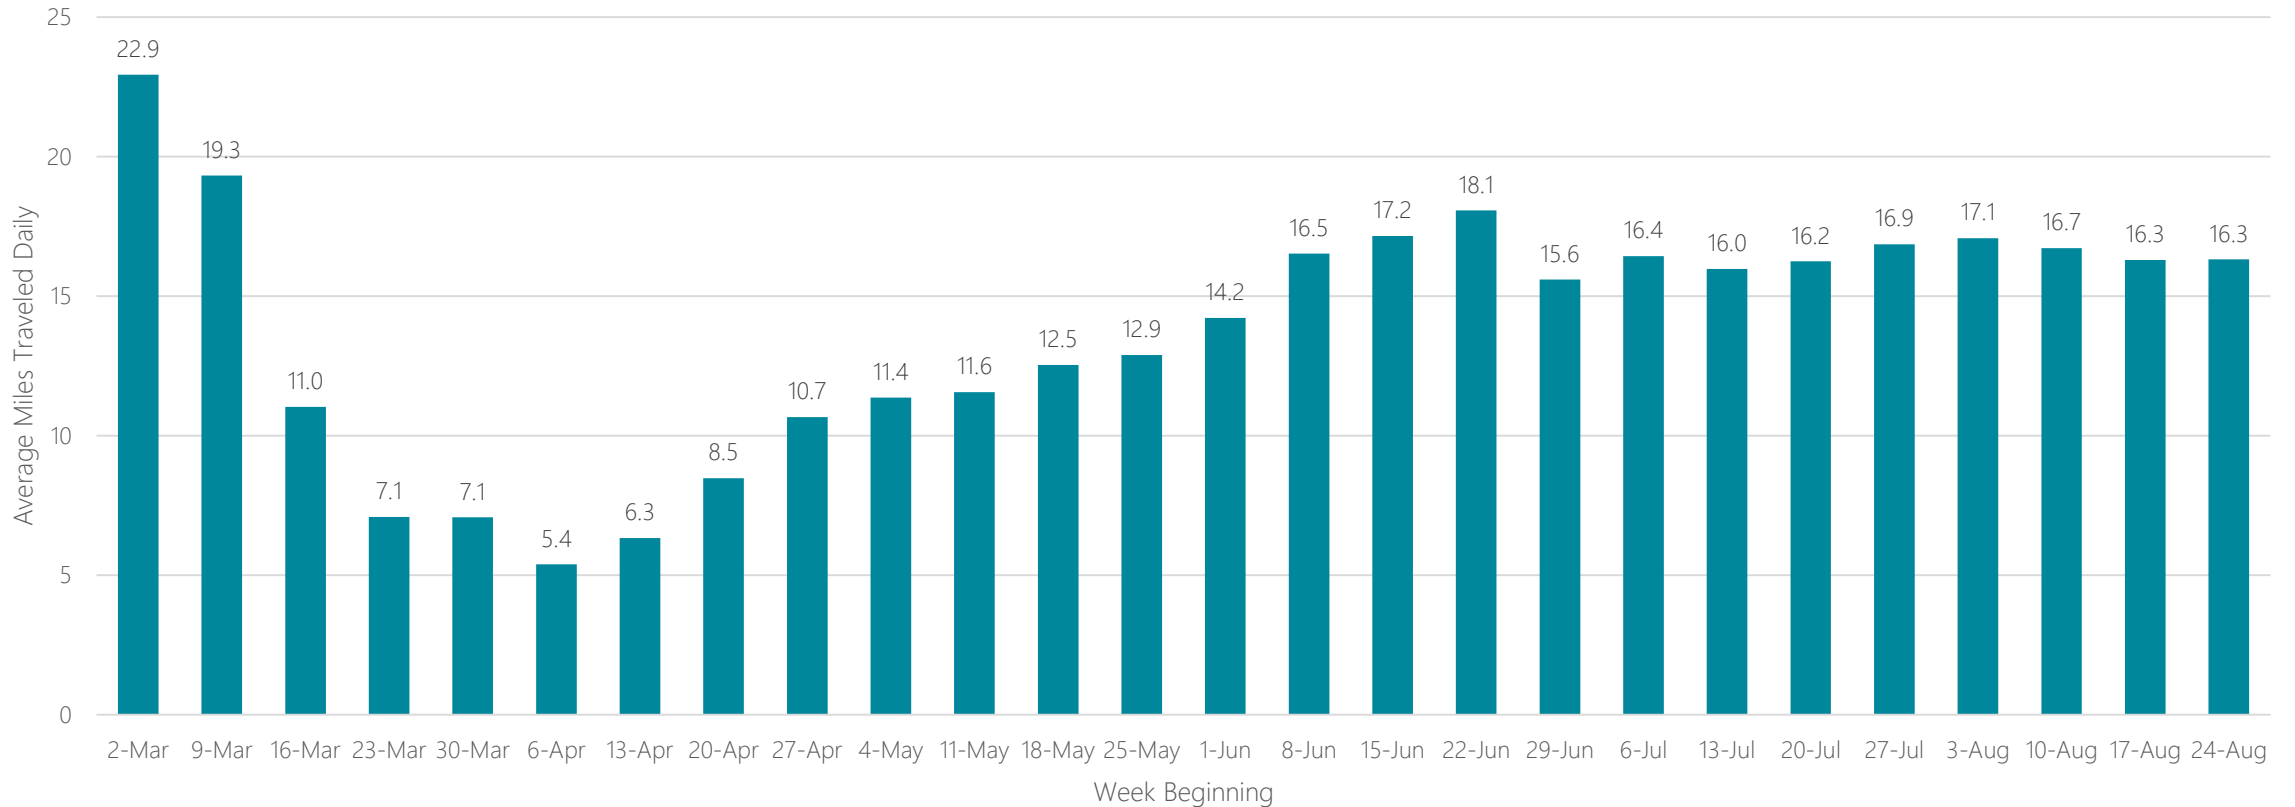

Lincoln & Hastings-Kearney

Average Miles Traveled Daily Weekly Trend

Little Rock-Pine Bluff

Average Miles Traveled Daily Weekly Trend

Los Angeles

Average Miles Traveled Daily Weekly Trend

Louisville

Average Miles Traveled Daily Weekly Trend