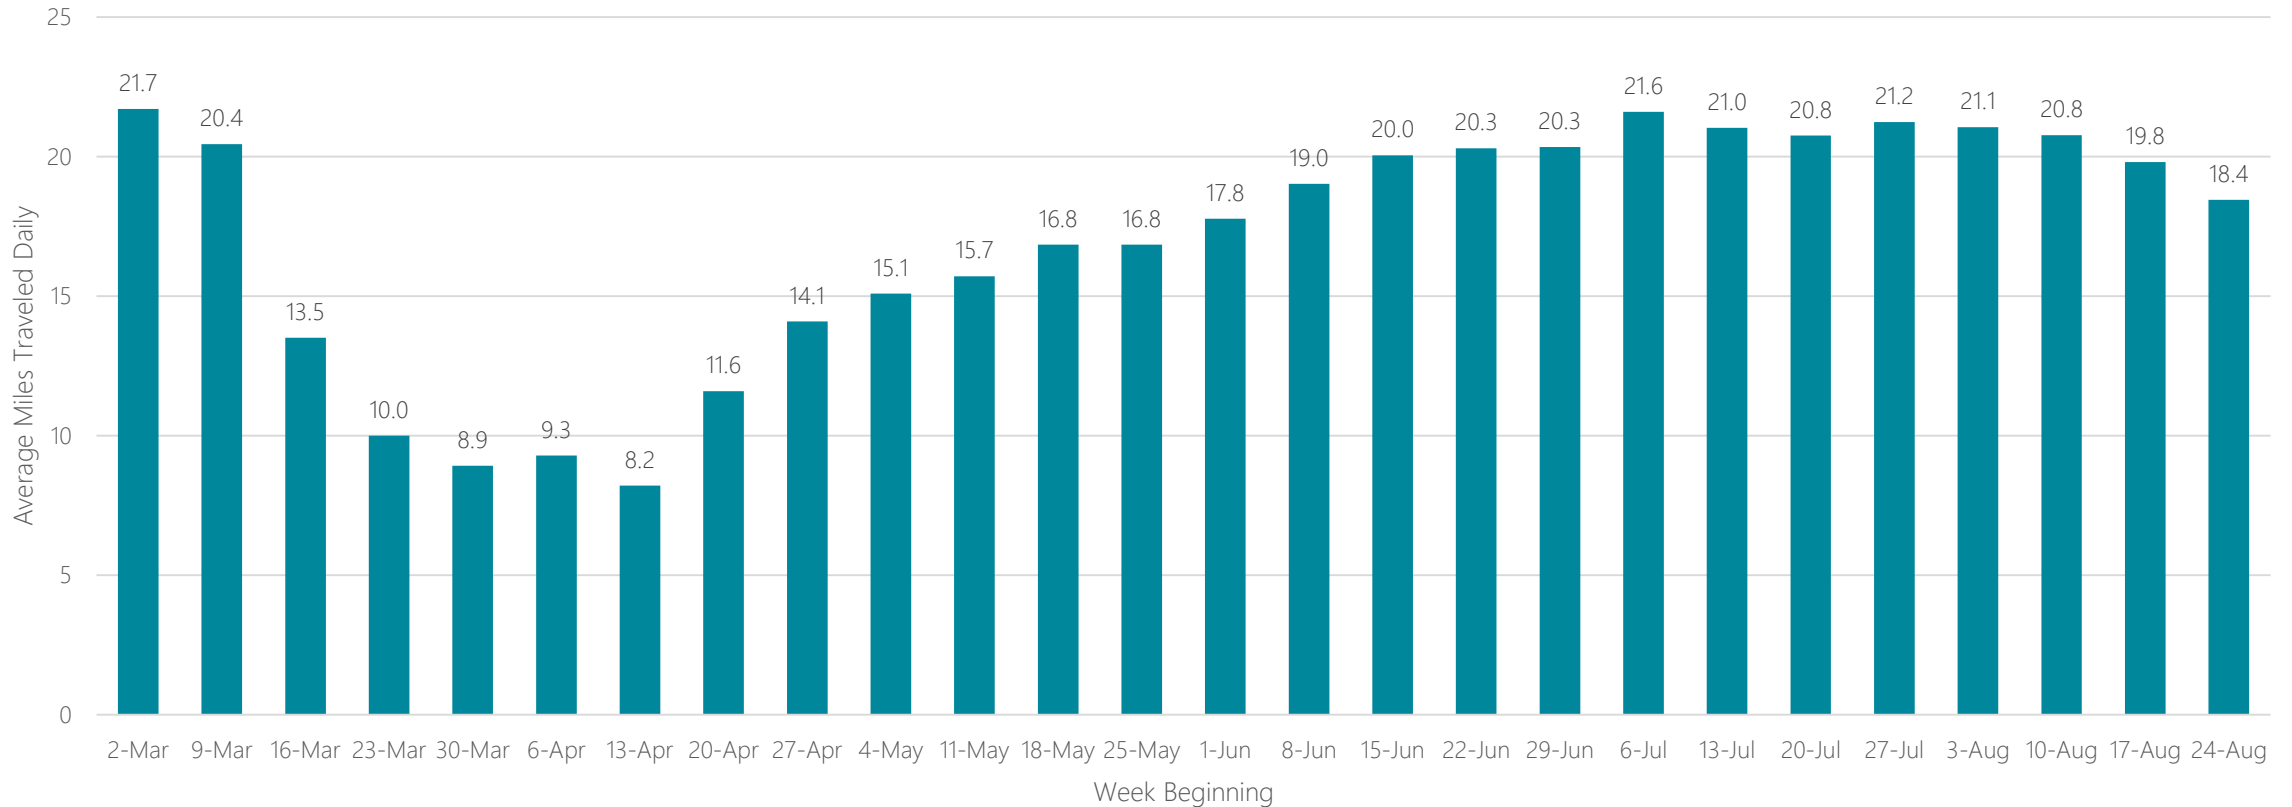

Colorado Springs

Average Miles Traveled Daily Weekly Trend