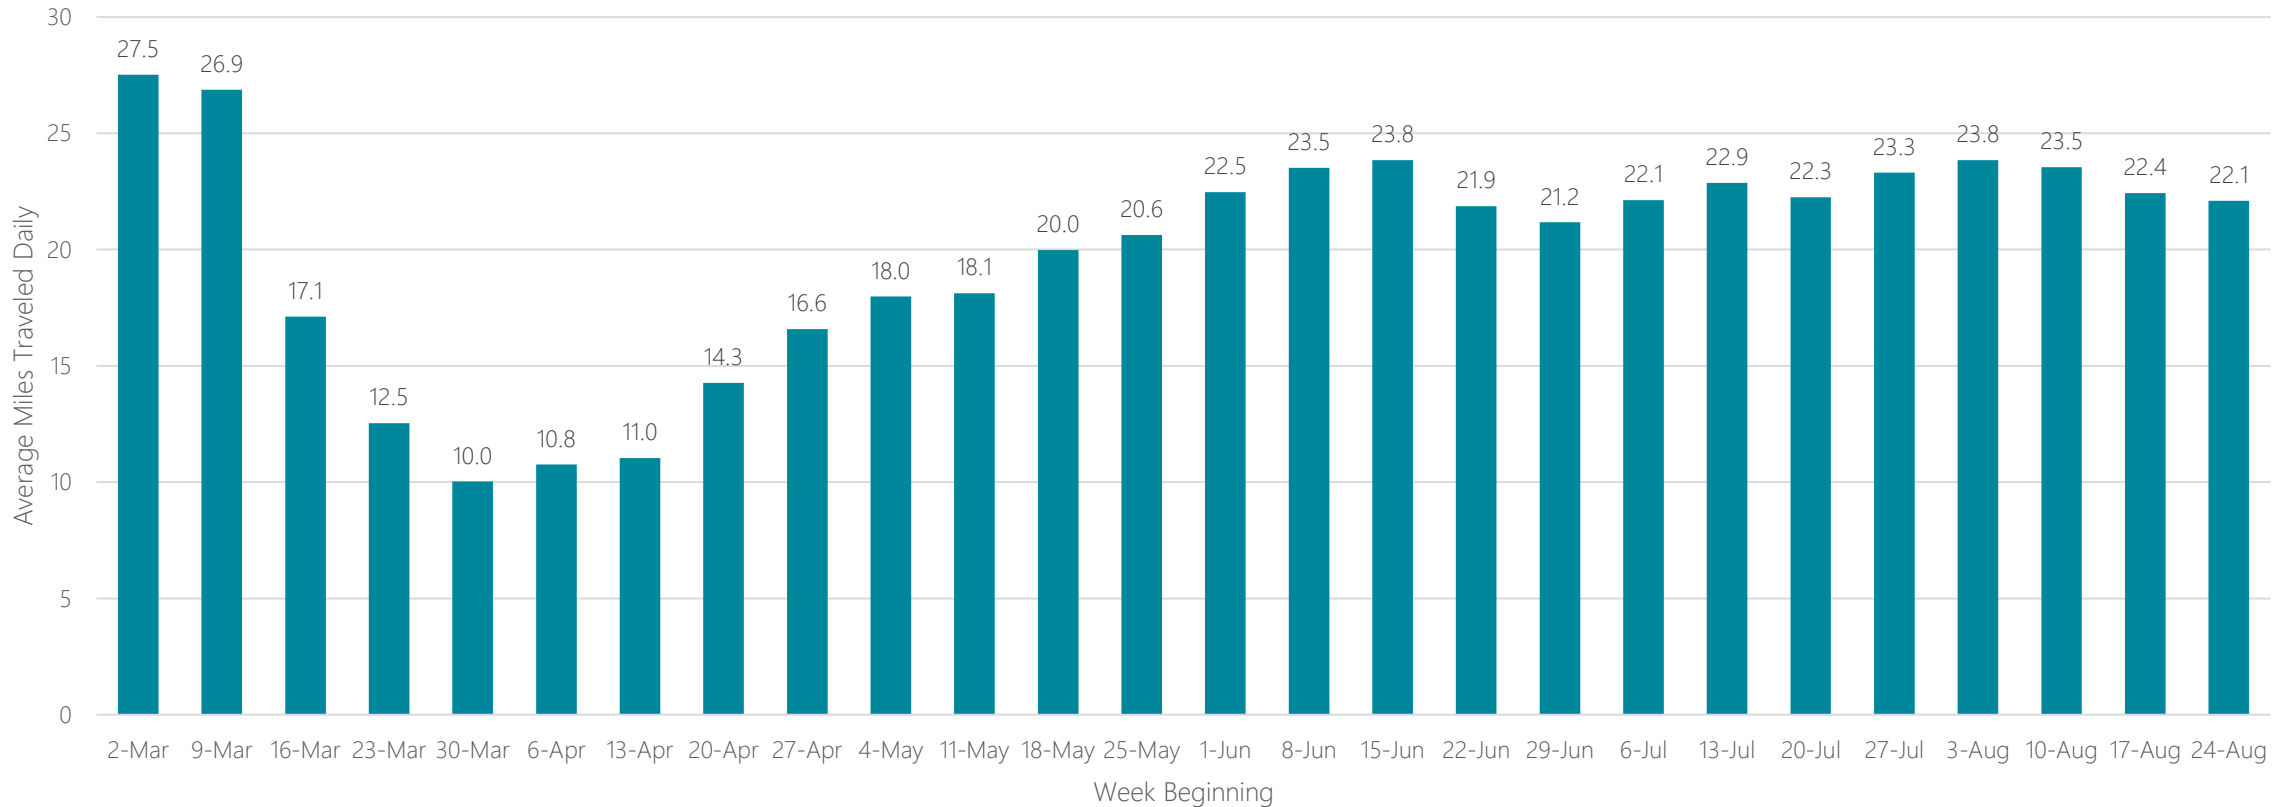

Austin

Average Miles Traveled Daily Weekly Trend