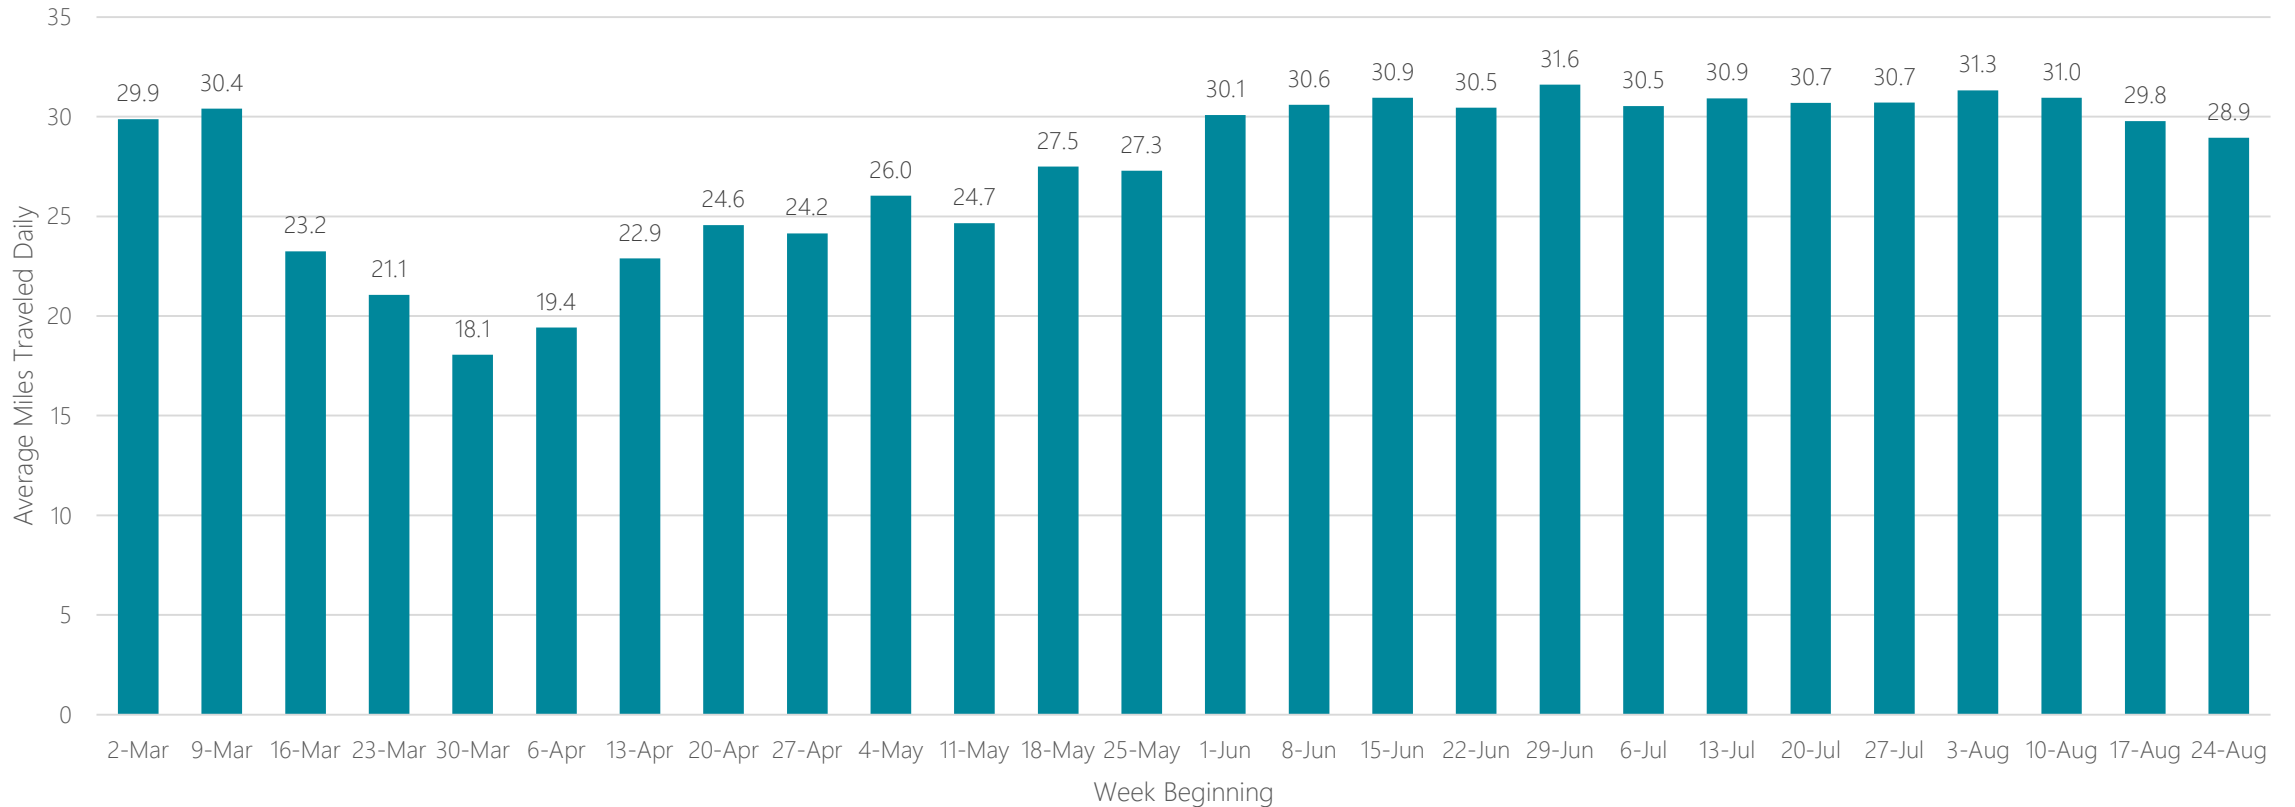

Savannah

Average Miles Traveled Daily Weekly Trend

Seattle-Tacoma

Average Miles Traveled Daily Weekly Trend

Sherman, TX-Ada, OK

Average Miles Traveled Daily Weekly Trend

Shreveport

Average Miles Traveled Daily Weekly Trend