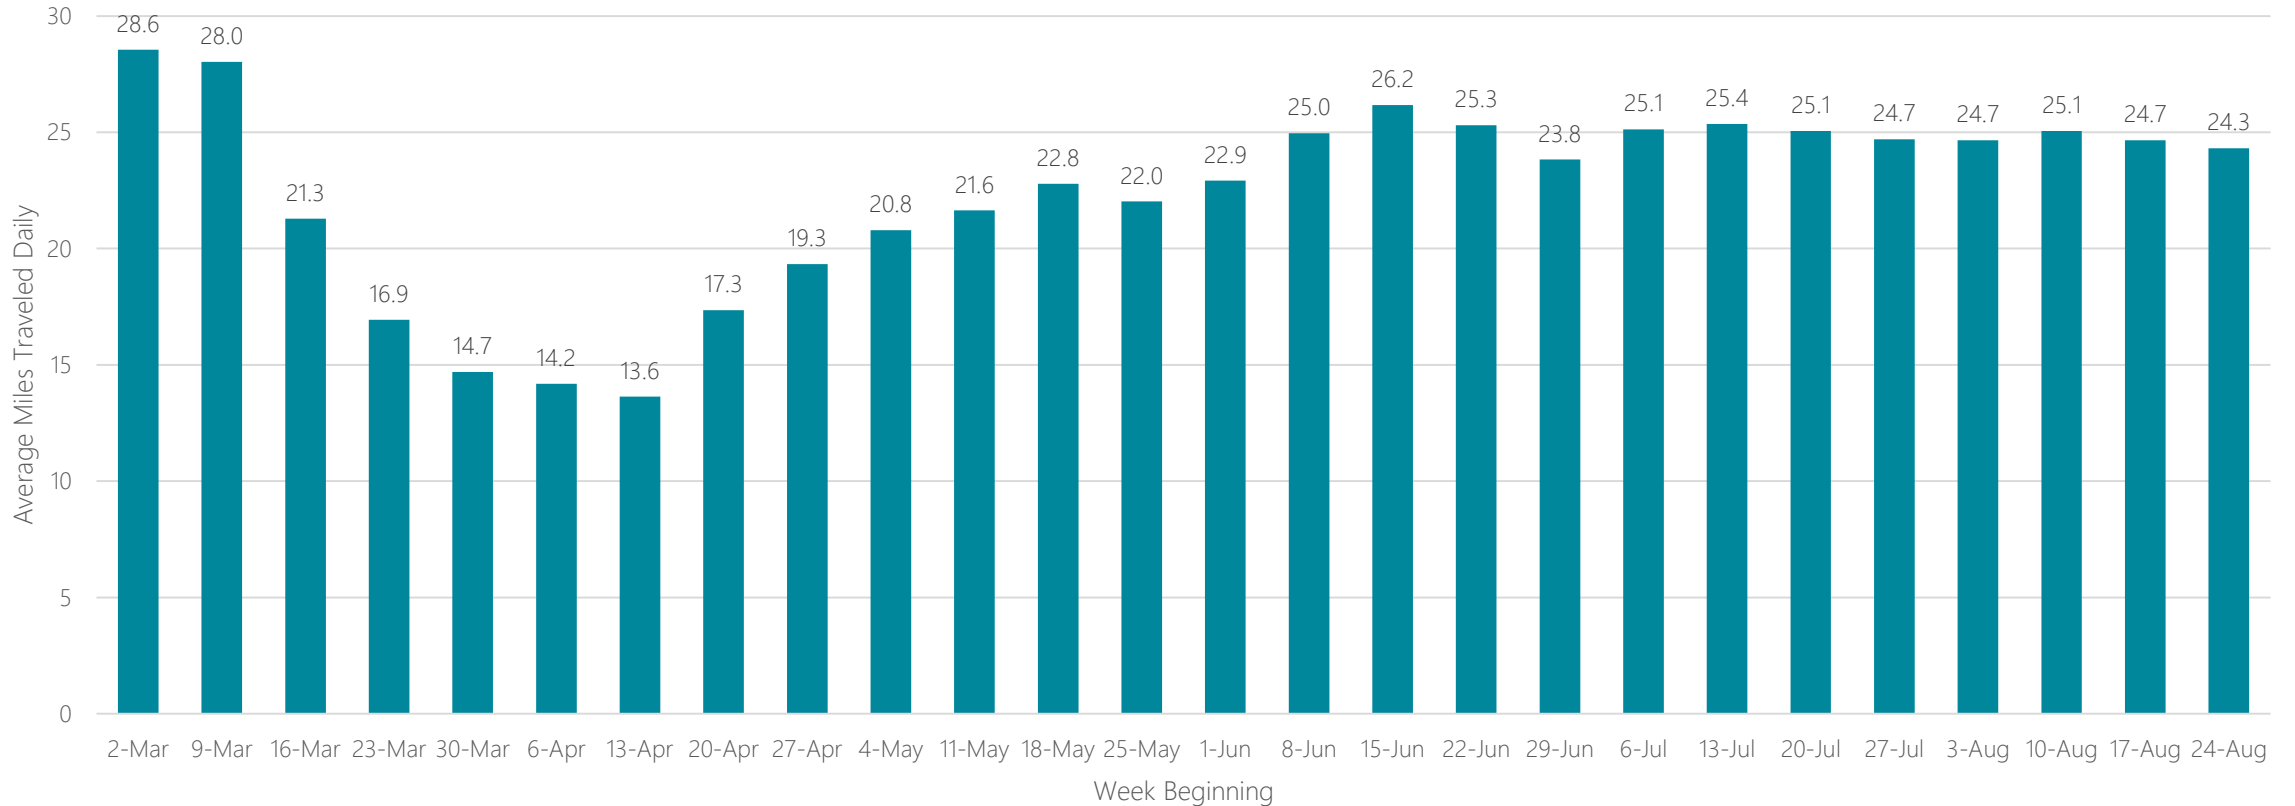

Jacksonville, Brunswick

Average Miles Traveled Daily Weekly Trend