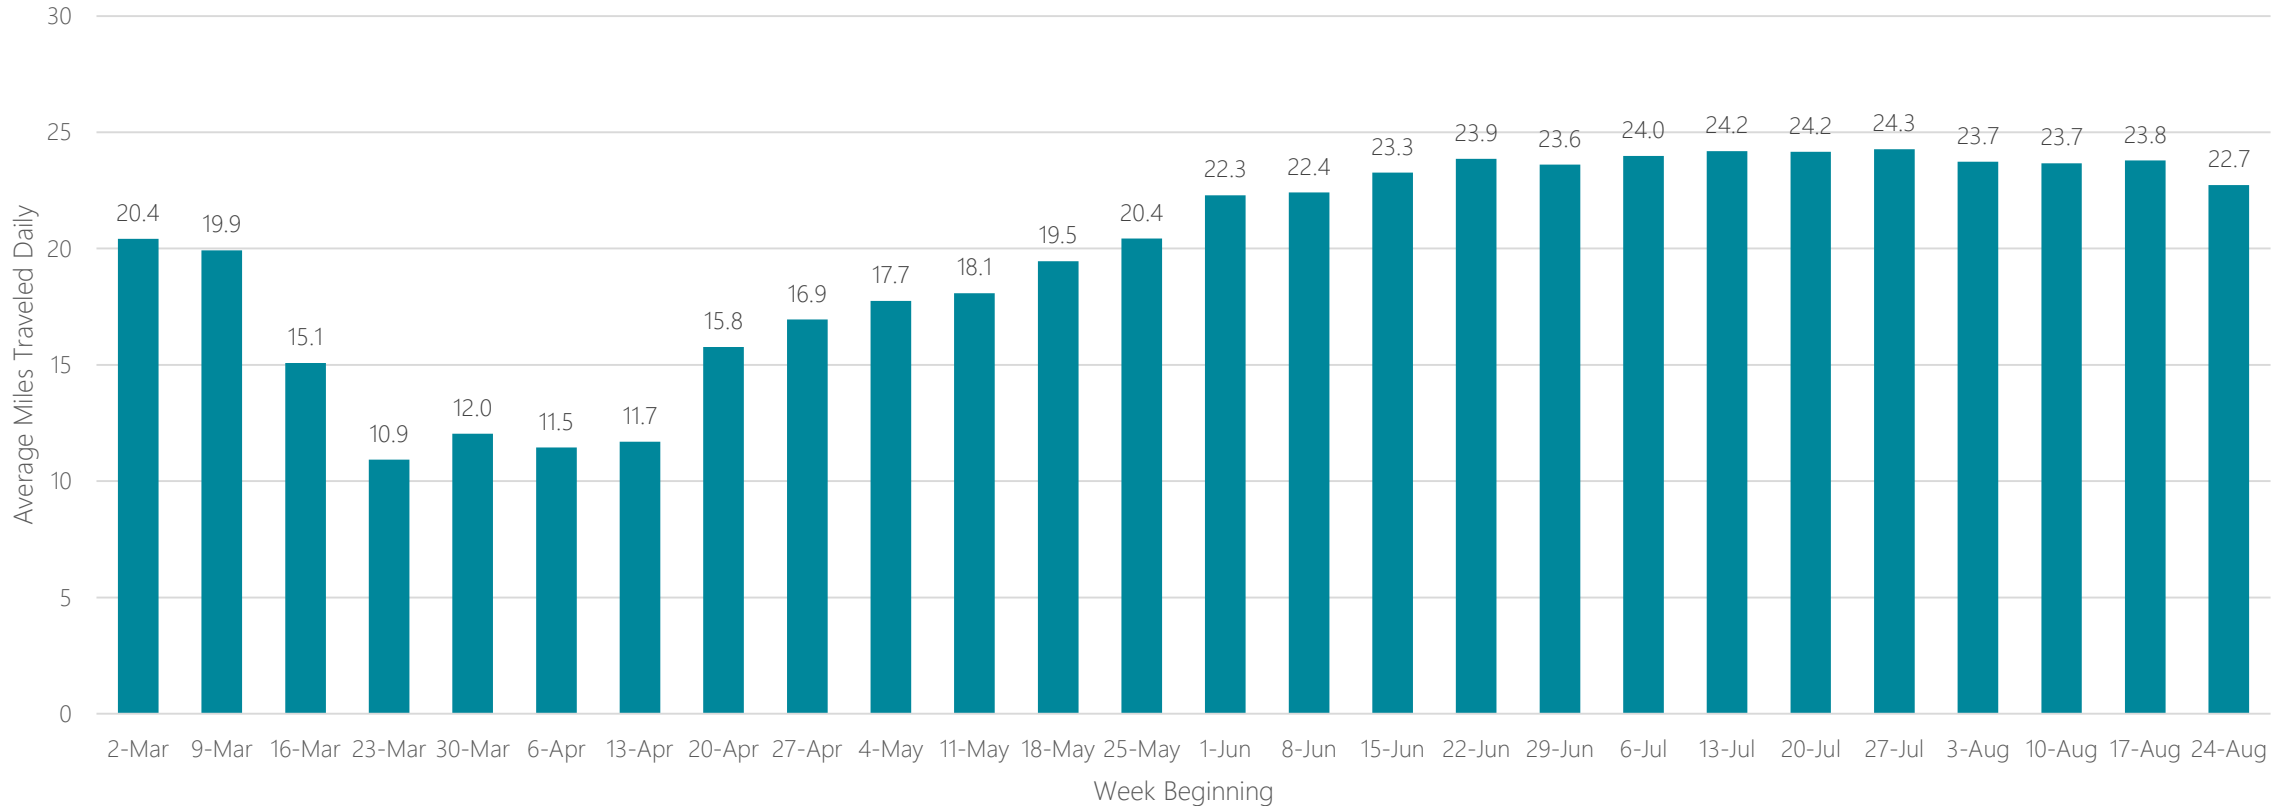

Juneau

Average Miles Traveled Daily Weekly Trend

Kansas City

Average Miles Traveled Daily Weekly Trend

Knoxville

Average Miles Traveled Daily Weekly Trend

La Crosse-Eau Claire

Average Miles Traveled Daily Weekly Trend