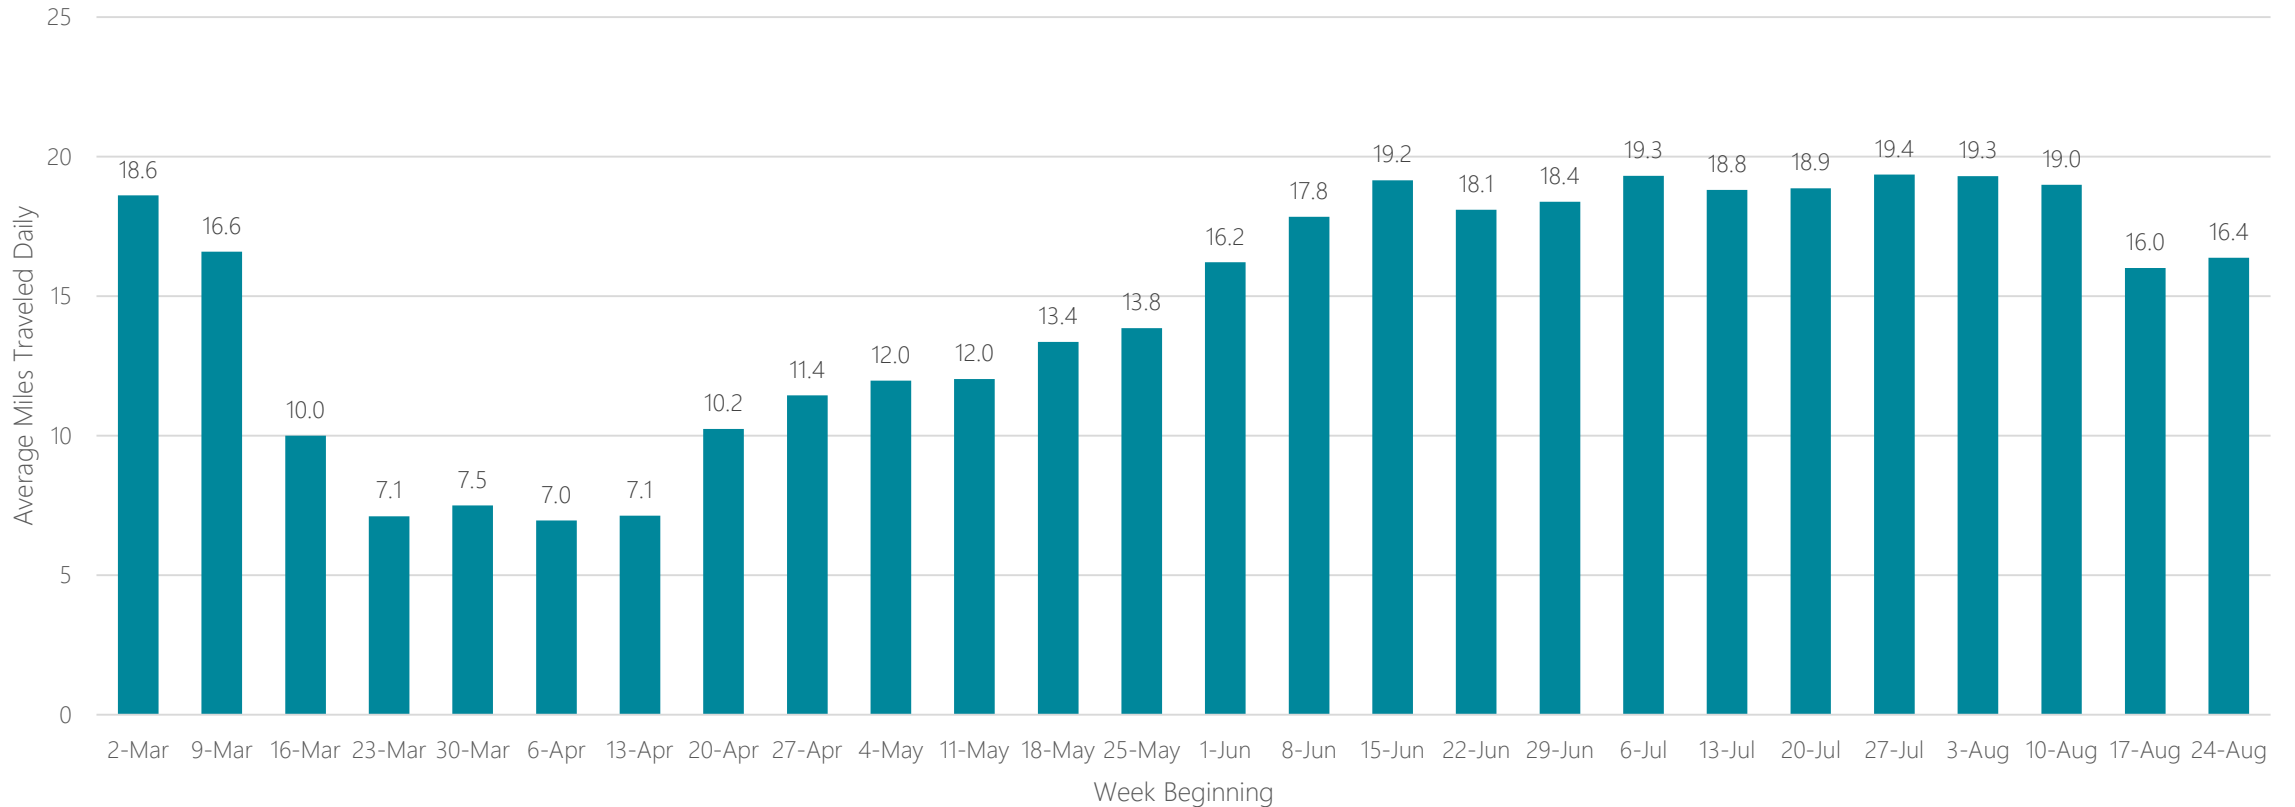

Missoula

Average Miles Traveled Daily Weekly Trend

Mobile-Pensacola (Fort Walton Beach)

Average Miles Traveled Daily Weekly Trend

Monroe-El Dorado

Average Miles Traveled Daily Weekly Trend

Monterey-Salinas

Average Miles Traveled Daily Weekly Trend