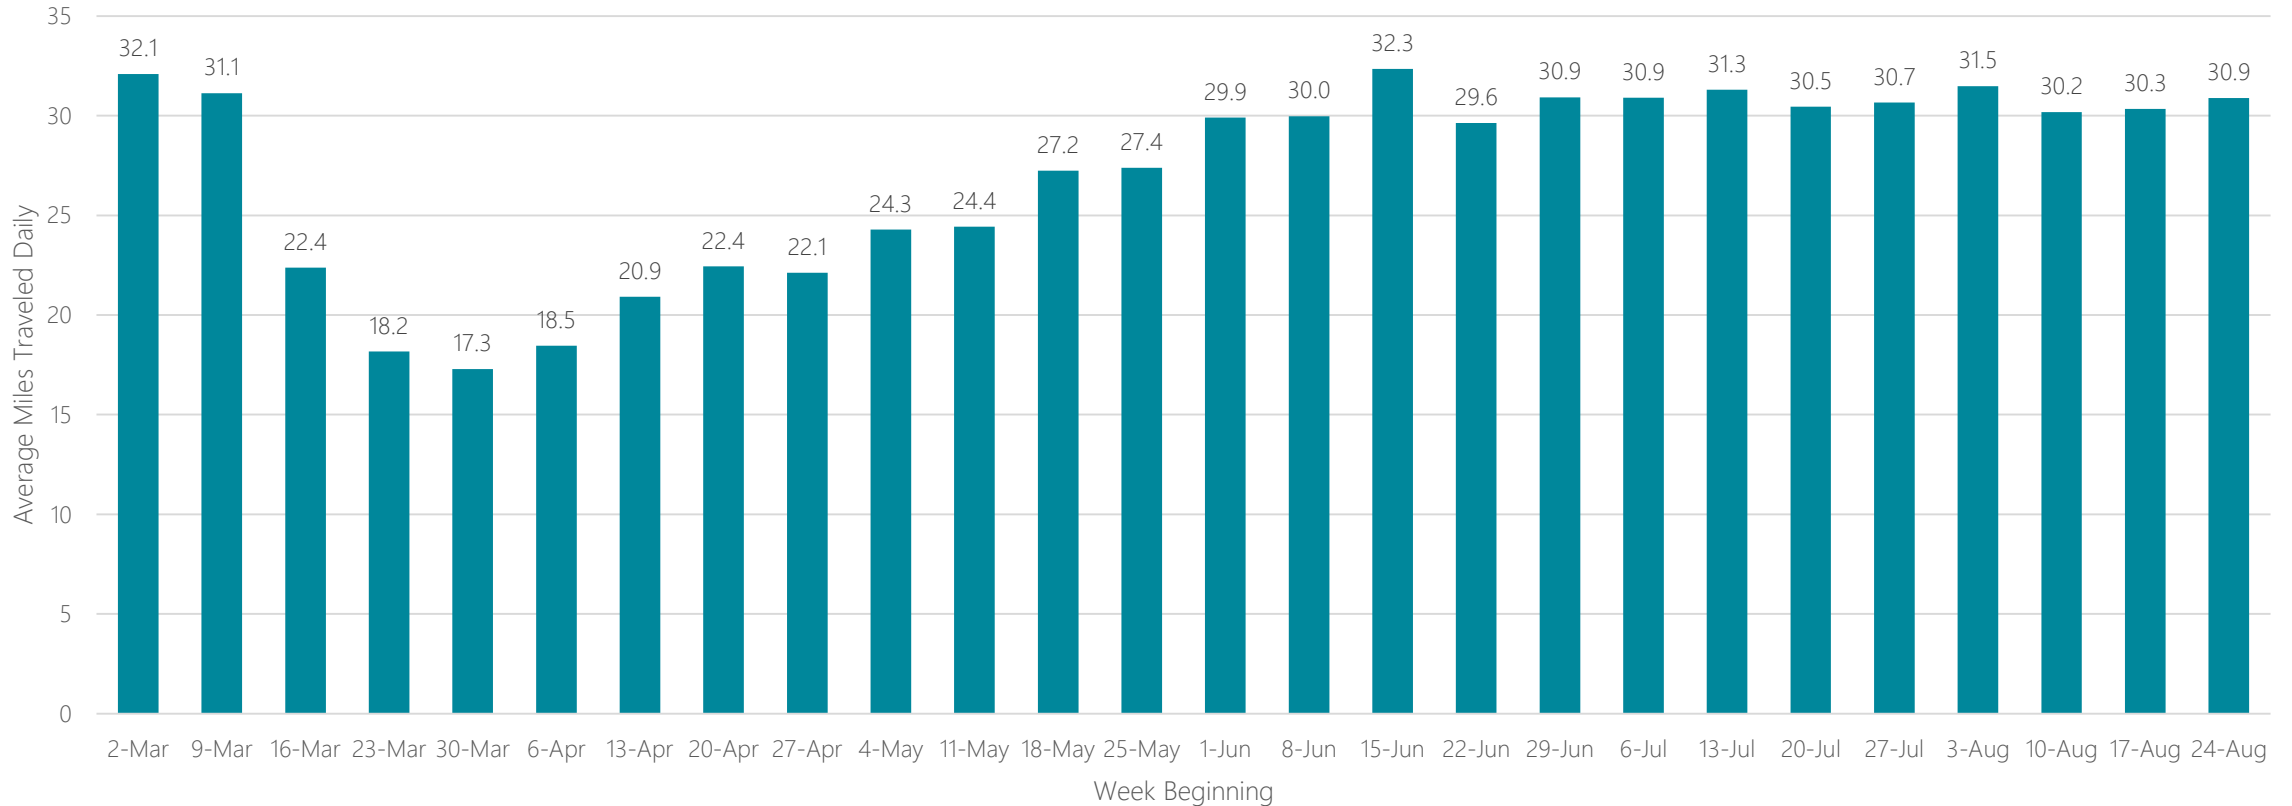

Missoula

Average Miles Traveled Daily Weekly Trend

Mobile-Pensacola (Fort Walton Beach)

Average Miles Traveled Daily Weekly Trend

Monroe-El Dorado

Average Miles Traveled Daily Weekly Trend

Monterey-Salinas

Average Miles Traveled Daily Weekly Trend