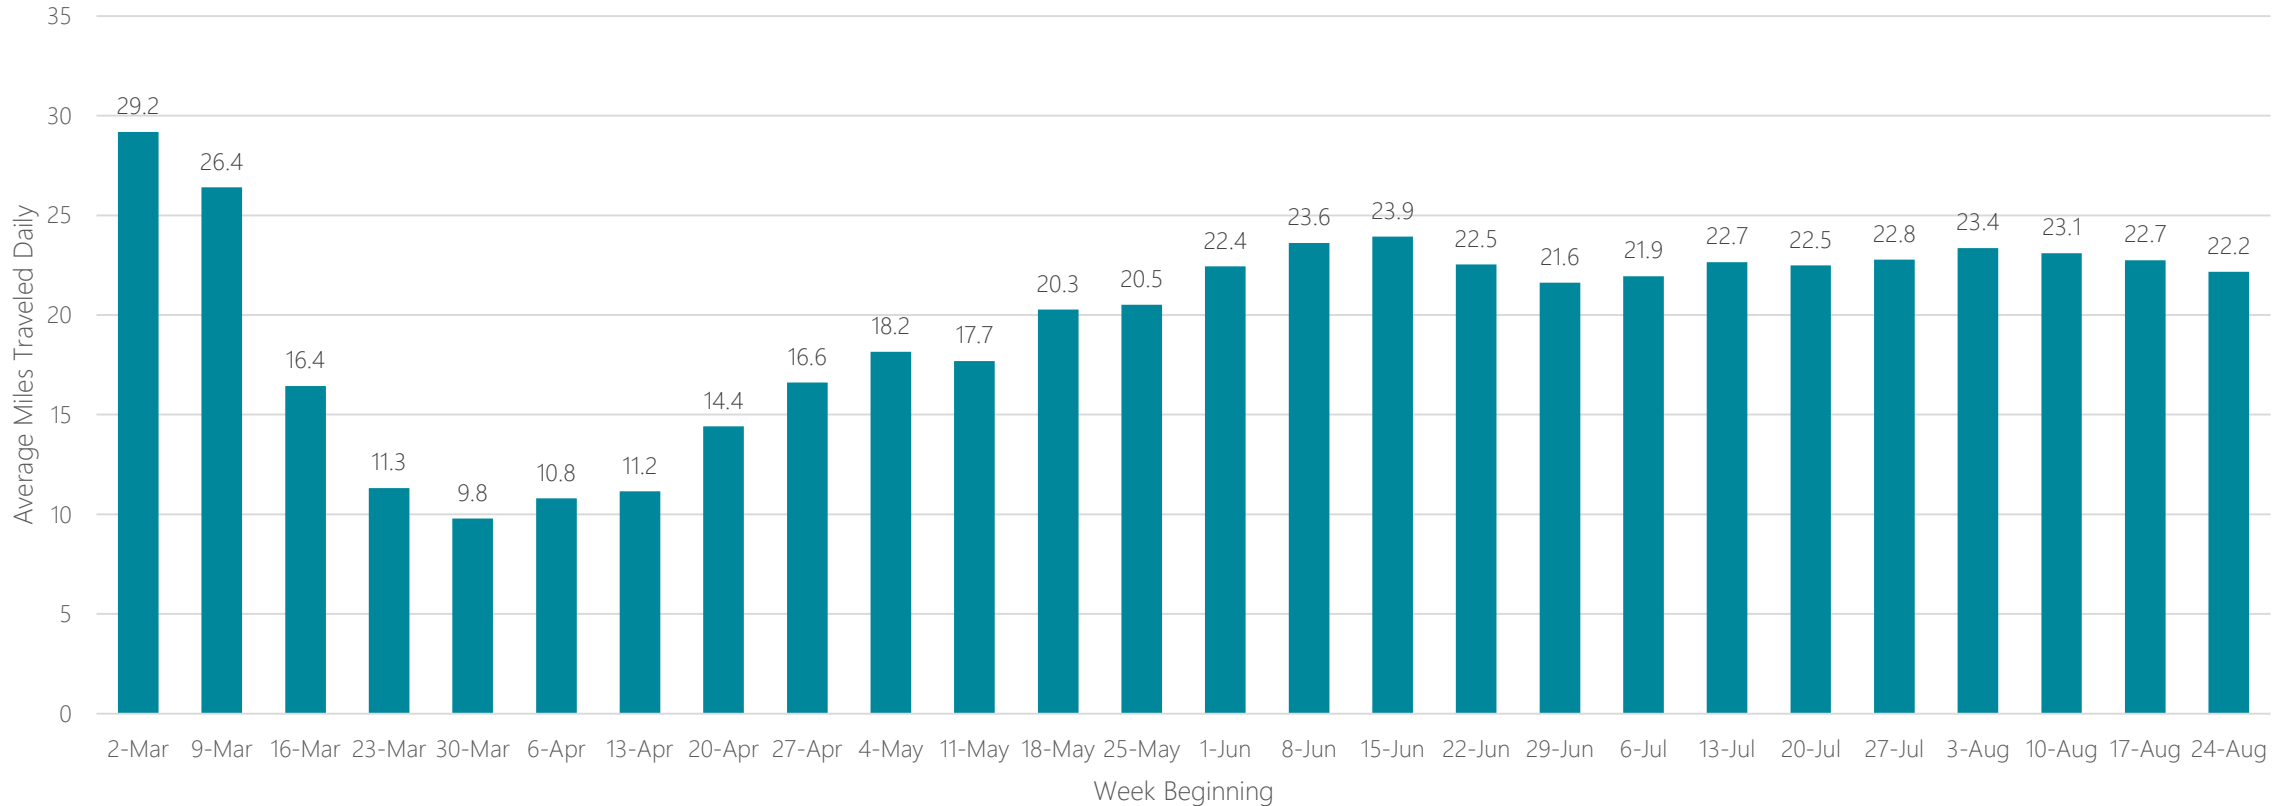

Dallas-Fort Worth

Average Miles Traveled Daily Weekly Trend