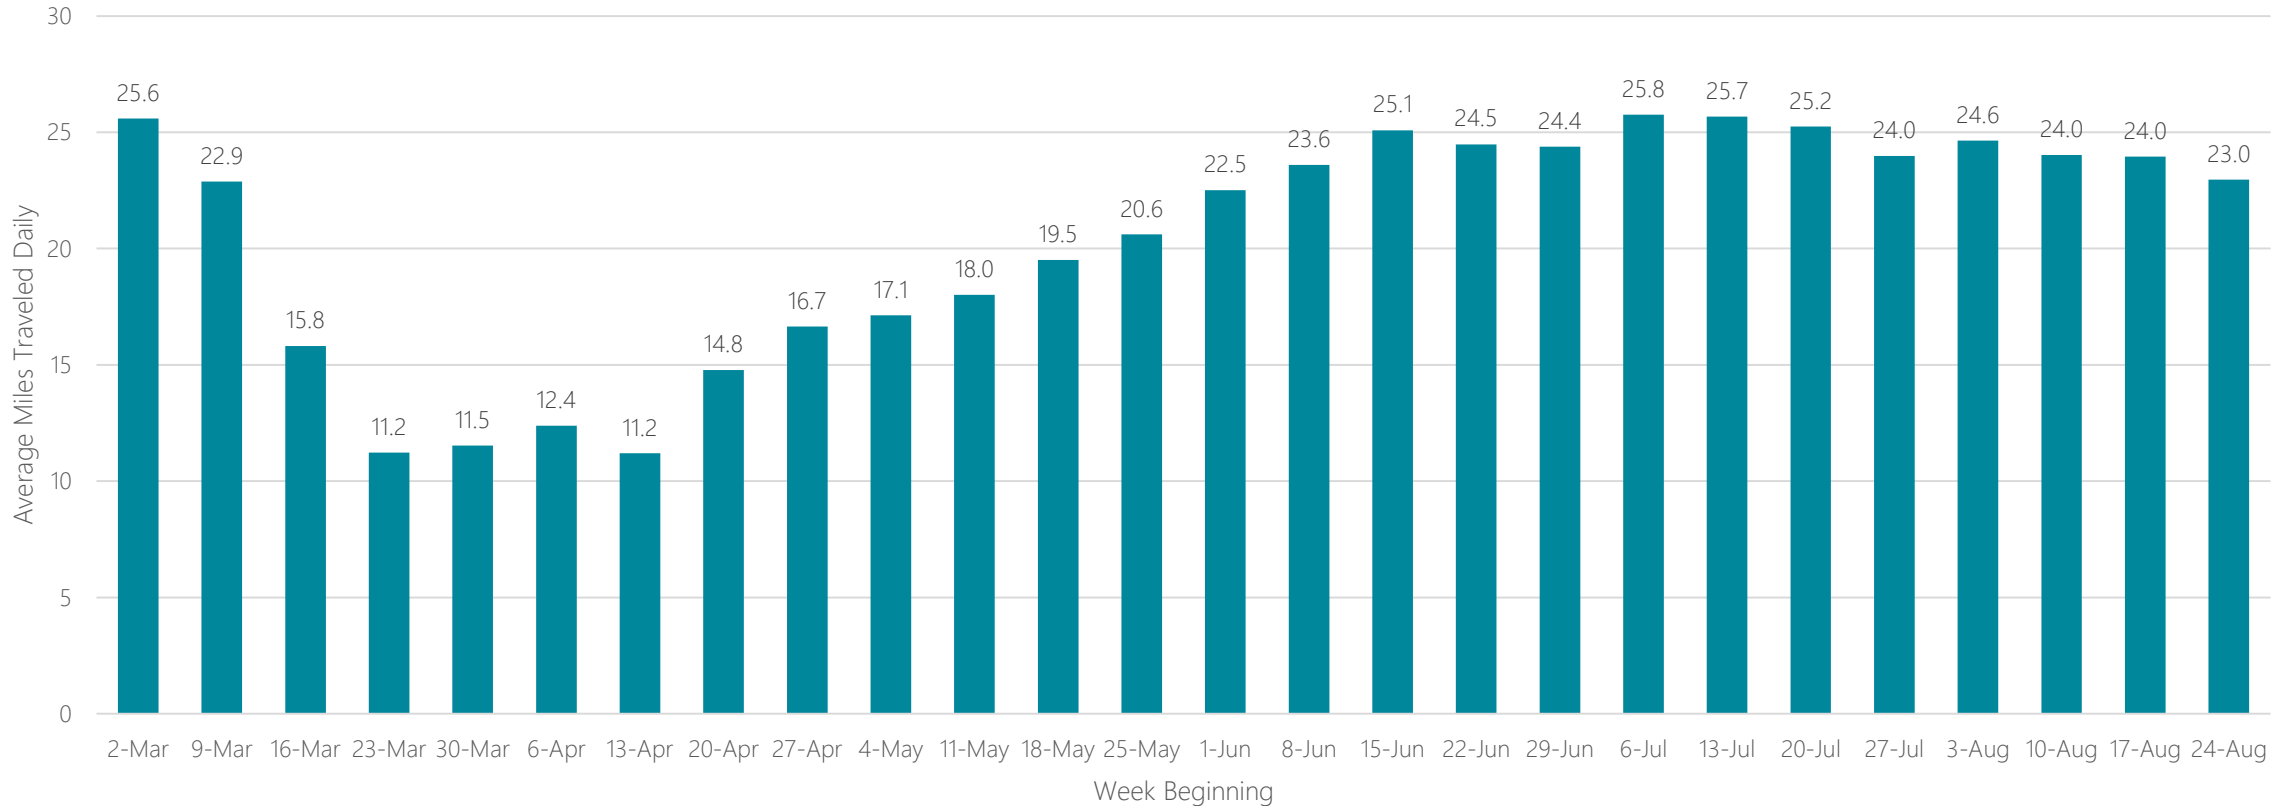

Indianapolis

Average Miles Traveled Daily Weekly Trend