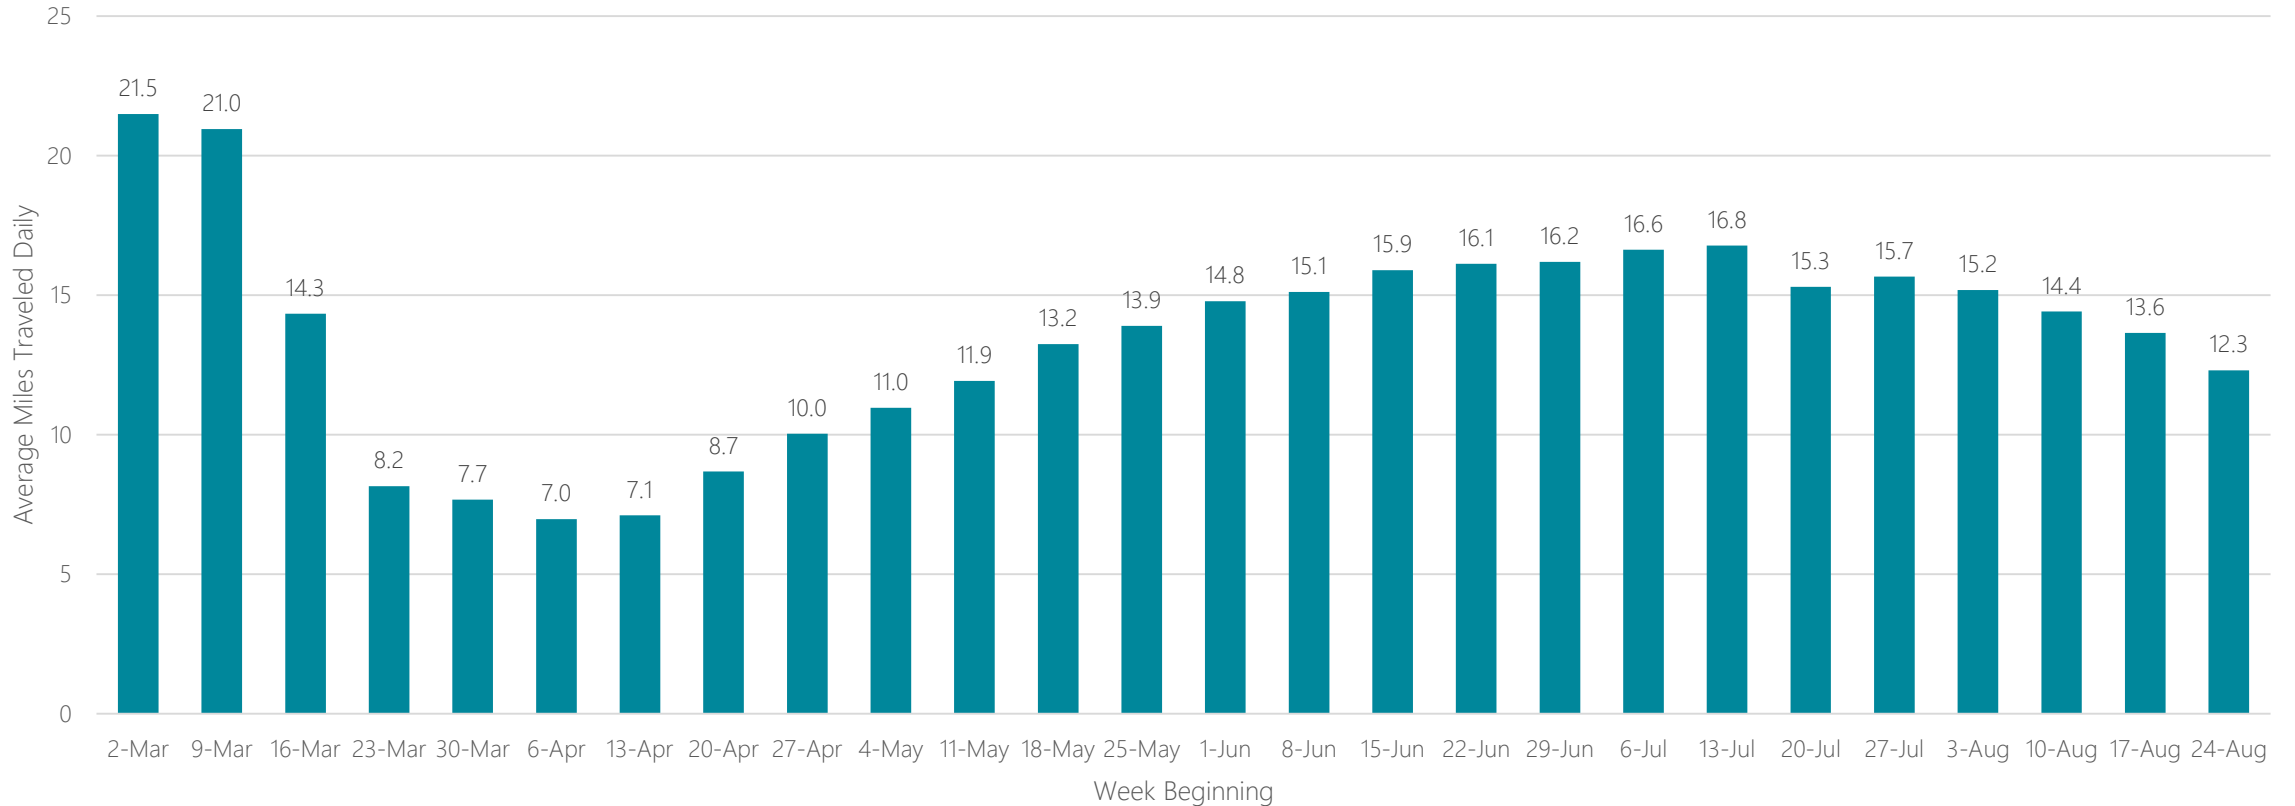

Honolulu

Average Miles Traveled Daily Weekly Trend