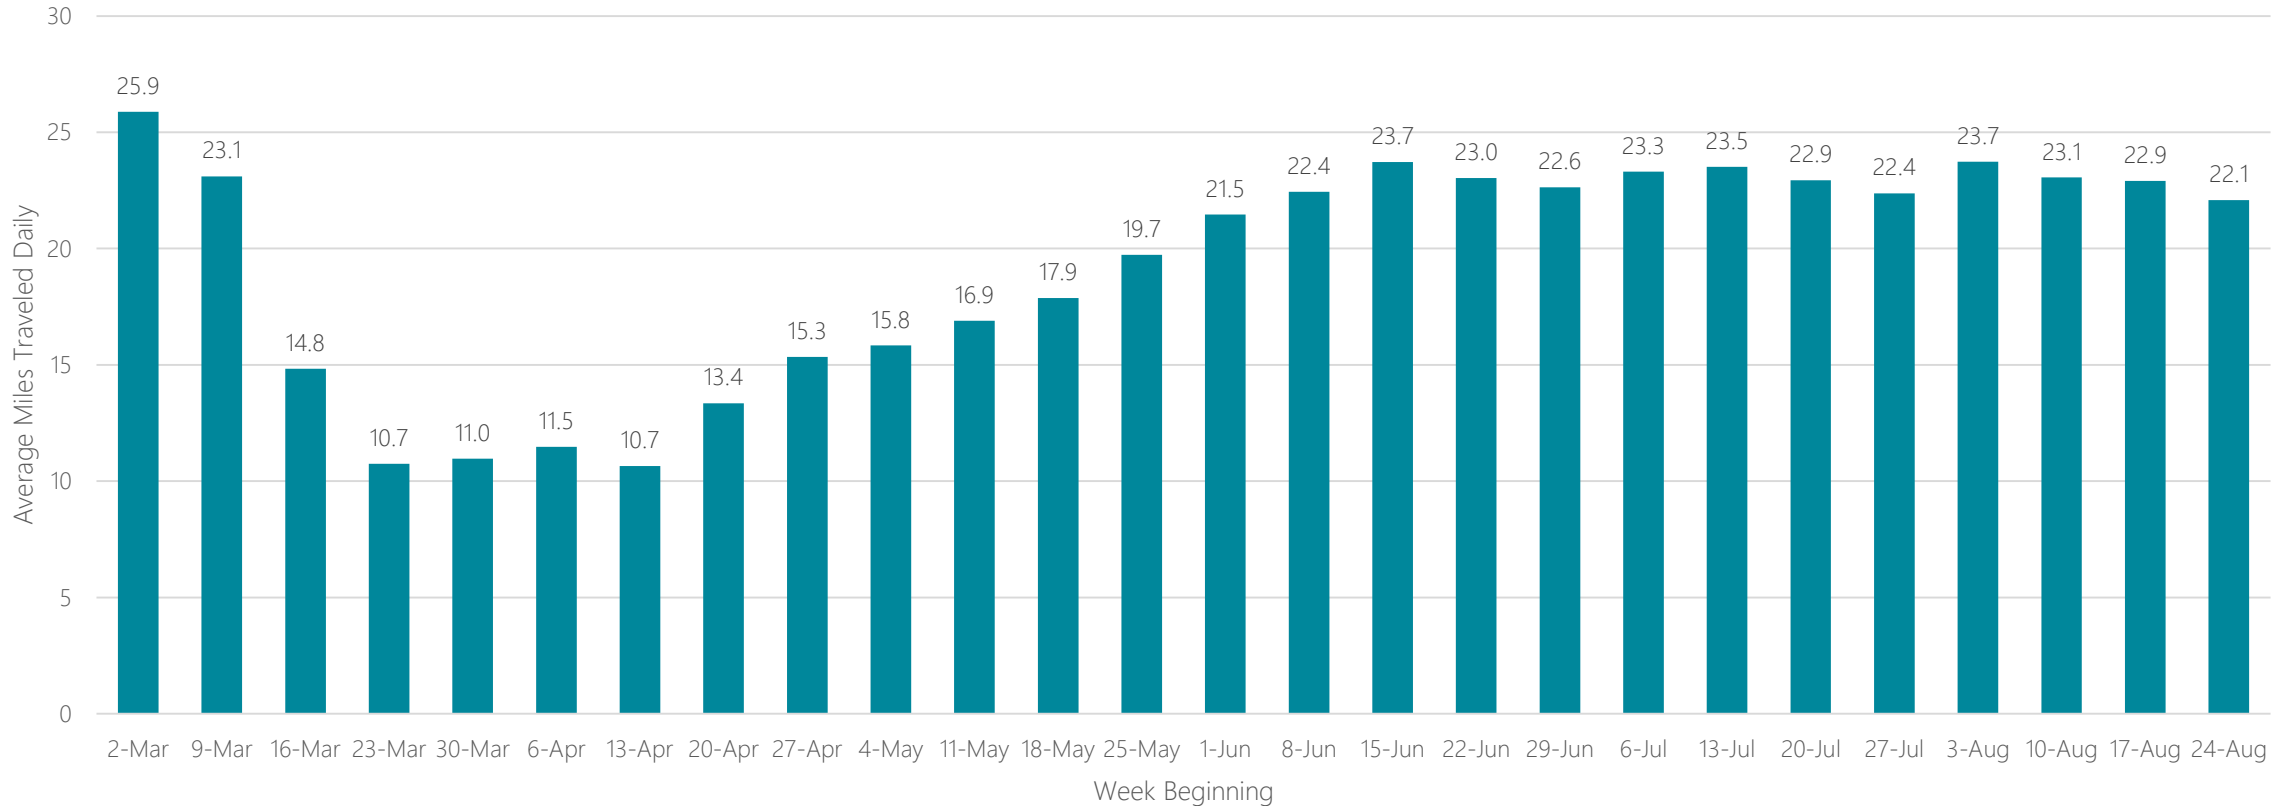

Chicago

Average Miles Traveled Daily Weekly Trend

Chico-Redding

Average Miles Traveled Daily Weekly Trend

Cincinnati

Average Miles Traveled Daily Weekly Trend

Clarksburg-Weston

Average Miles Traveled Daily Weekly Trend