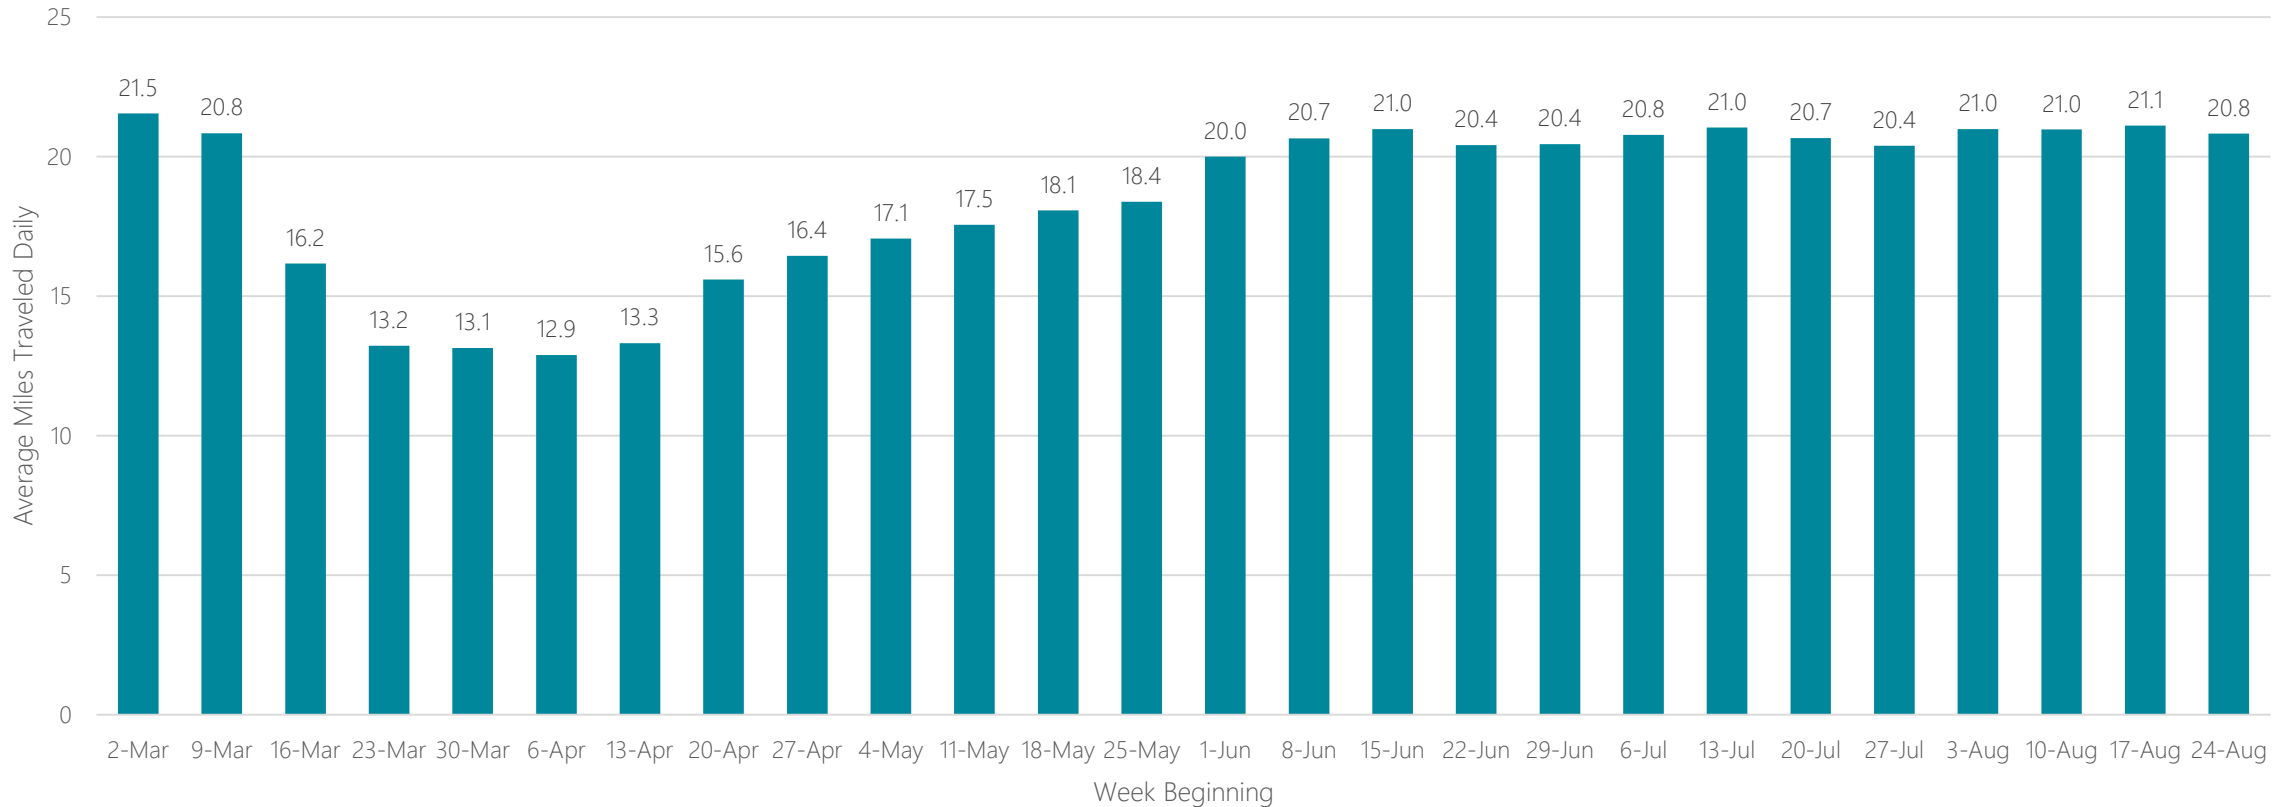

Wheeling-Steubenville

Average Miles Traveled Daily Weekly Trend