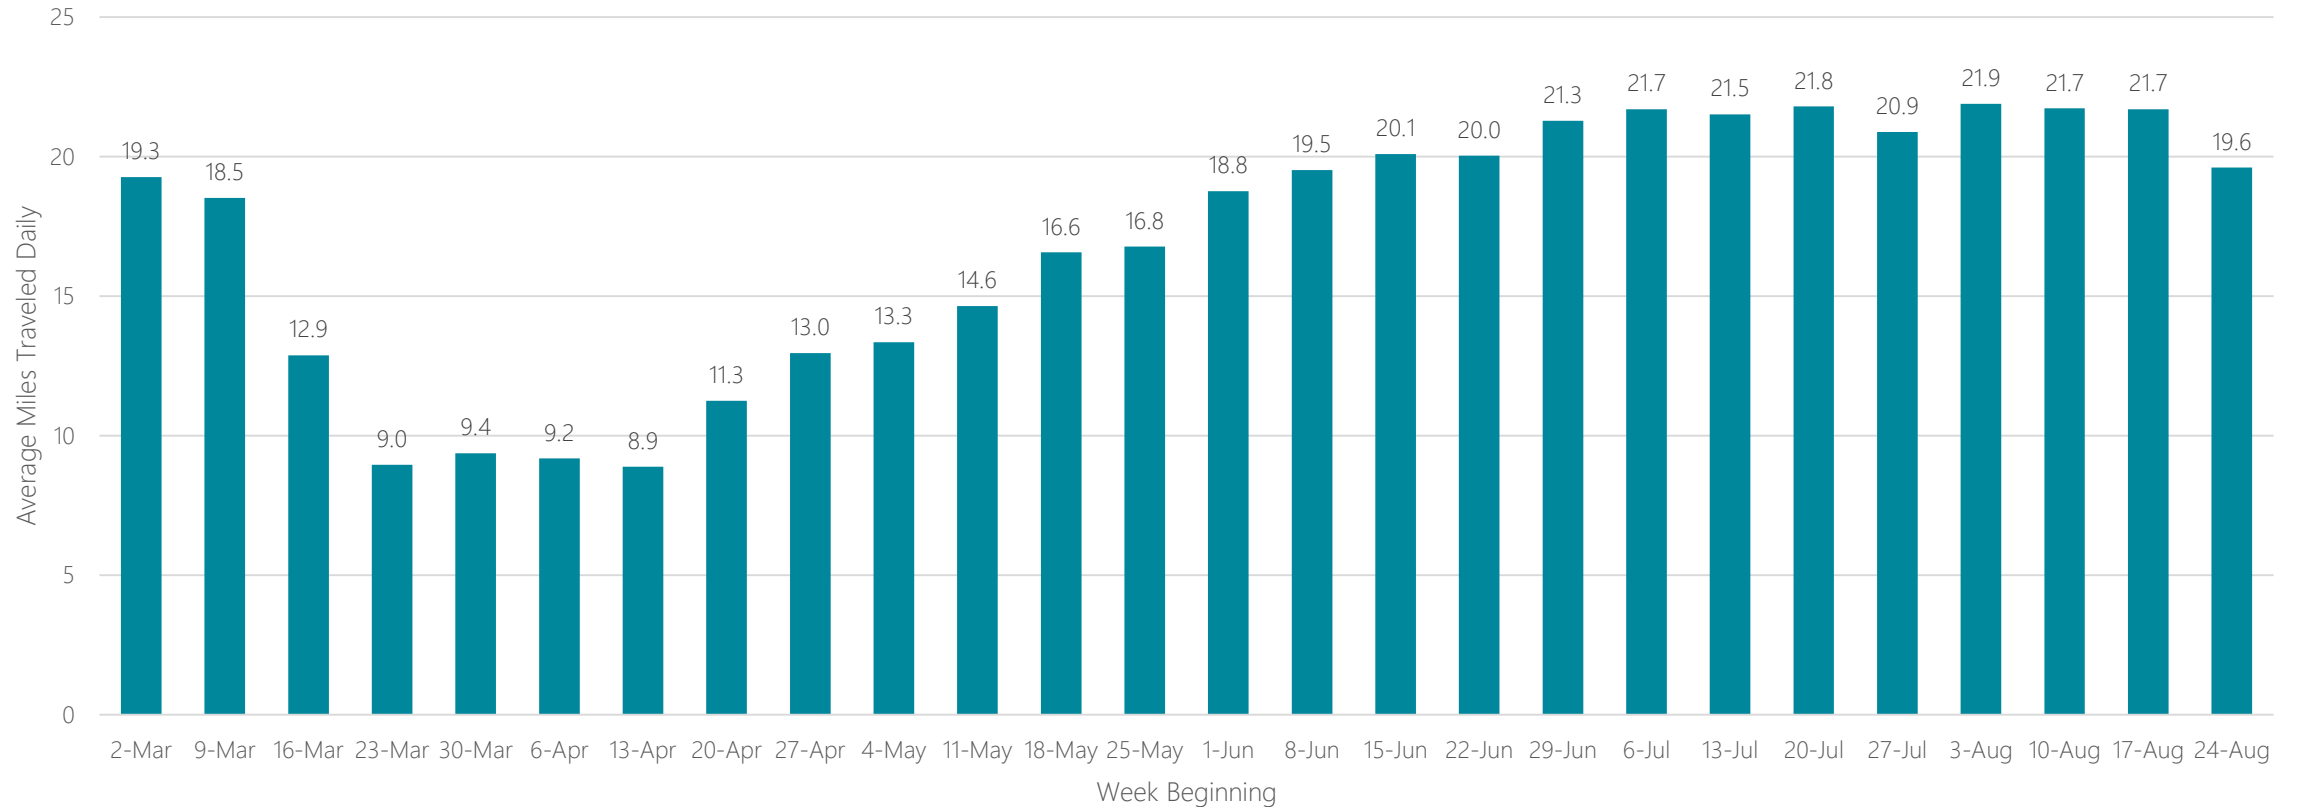

El Paso

Average Miles Traveled Daily Weekly Trend

Elmira

Average Miles Traveled Daily Weekly Trend

Average Miles Traveled Daily Weekly Trend

Eugene

Average Miles Traveled Daily Weekly Trend

Eureka