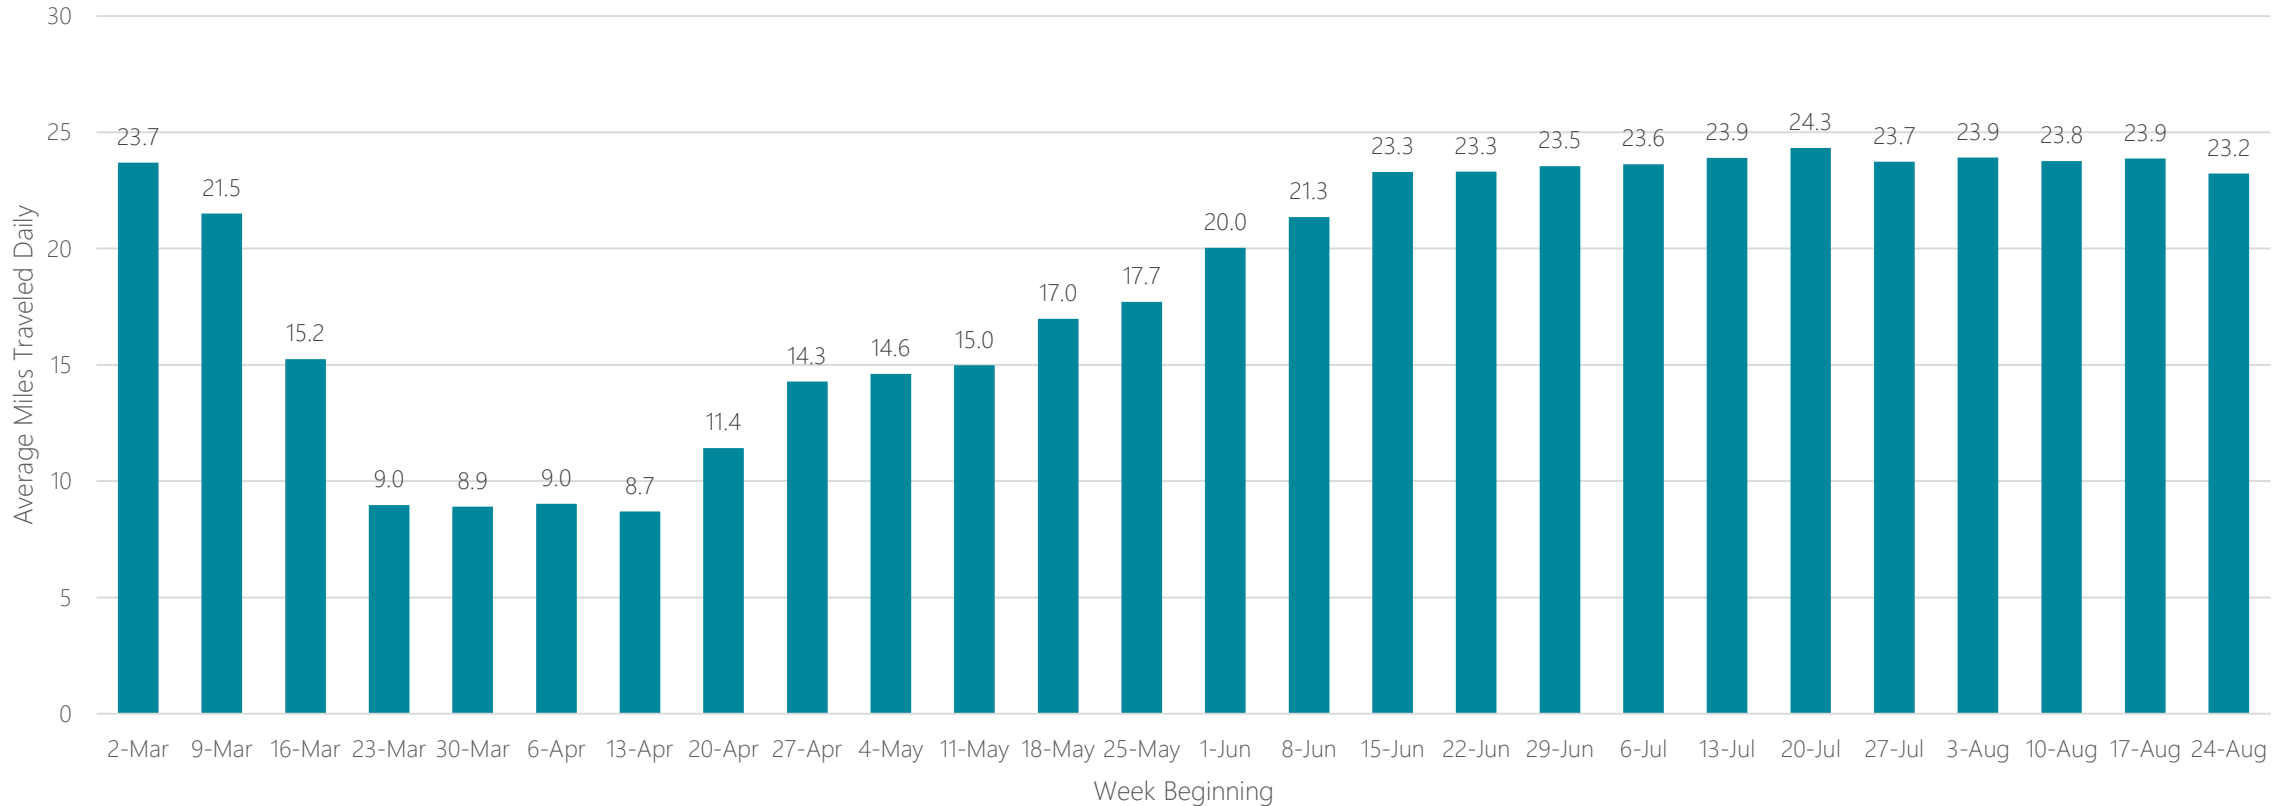

Lafayette, IN

Average Miles Traveled Daily Weekly Trend

Lafayette, LA

Average Miles Traveled Daily Weekly Trend

Lake Charles

Average Miles Traveled Daily Weekly Trend

Lansing

Average Miles Traveled Daily Weekly Trend