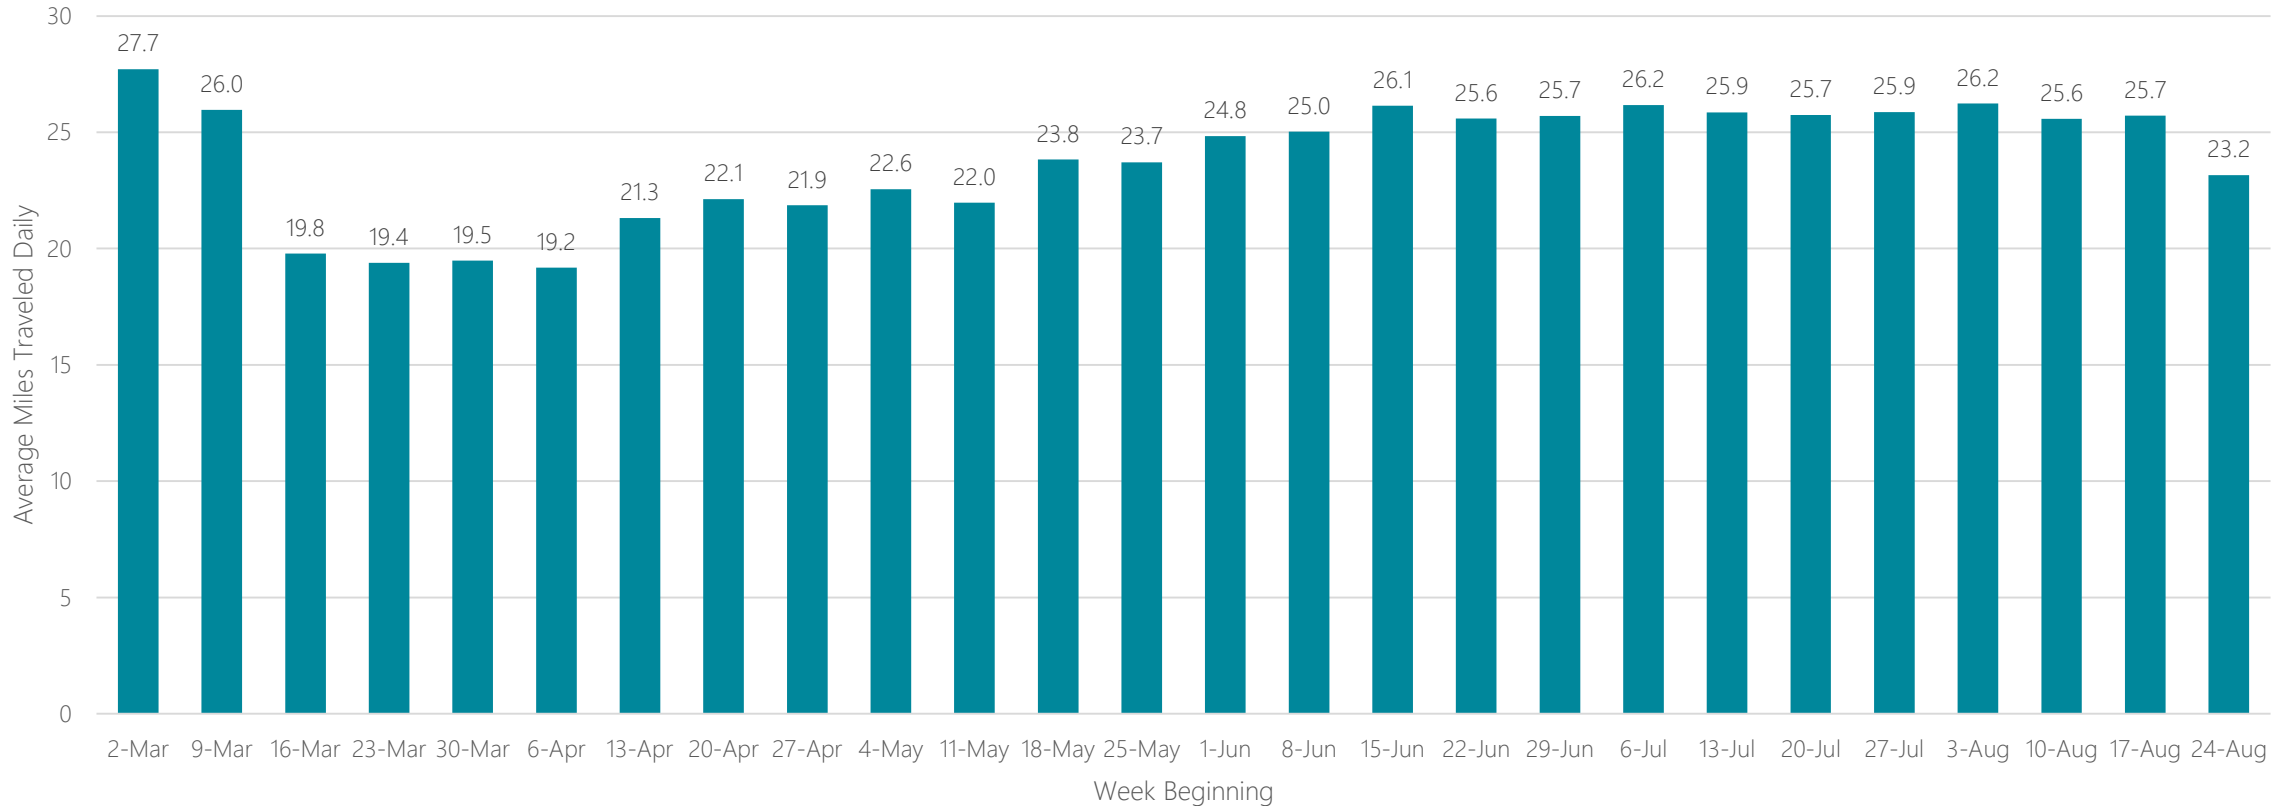

Jacksonville, Brunswick

Average Miles Traveled Daily Weekly Trend

Johnstown, PA

Average Miles Traveled Daily Weekly Trend

Jonesboro

Average Miles Traveled Daily Weekly Trend

Joplin-Pittsburg

Average Miles Traveled Daily Weekly Trend