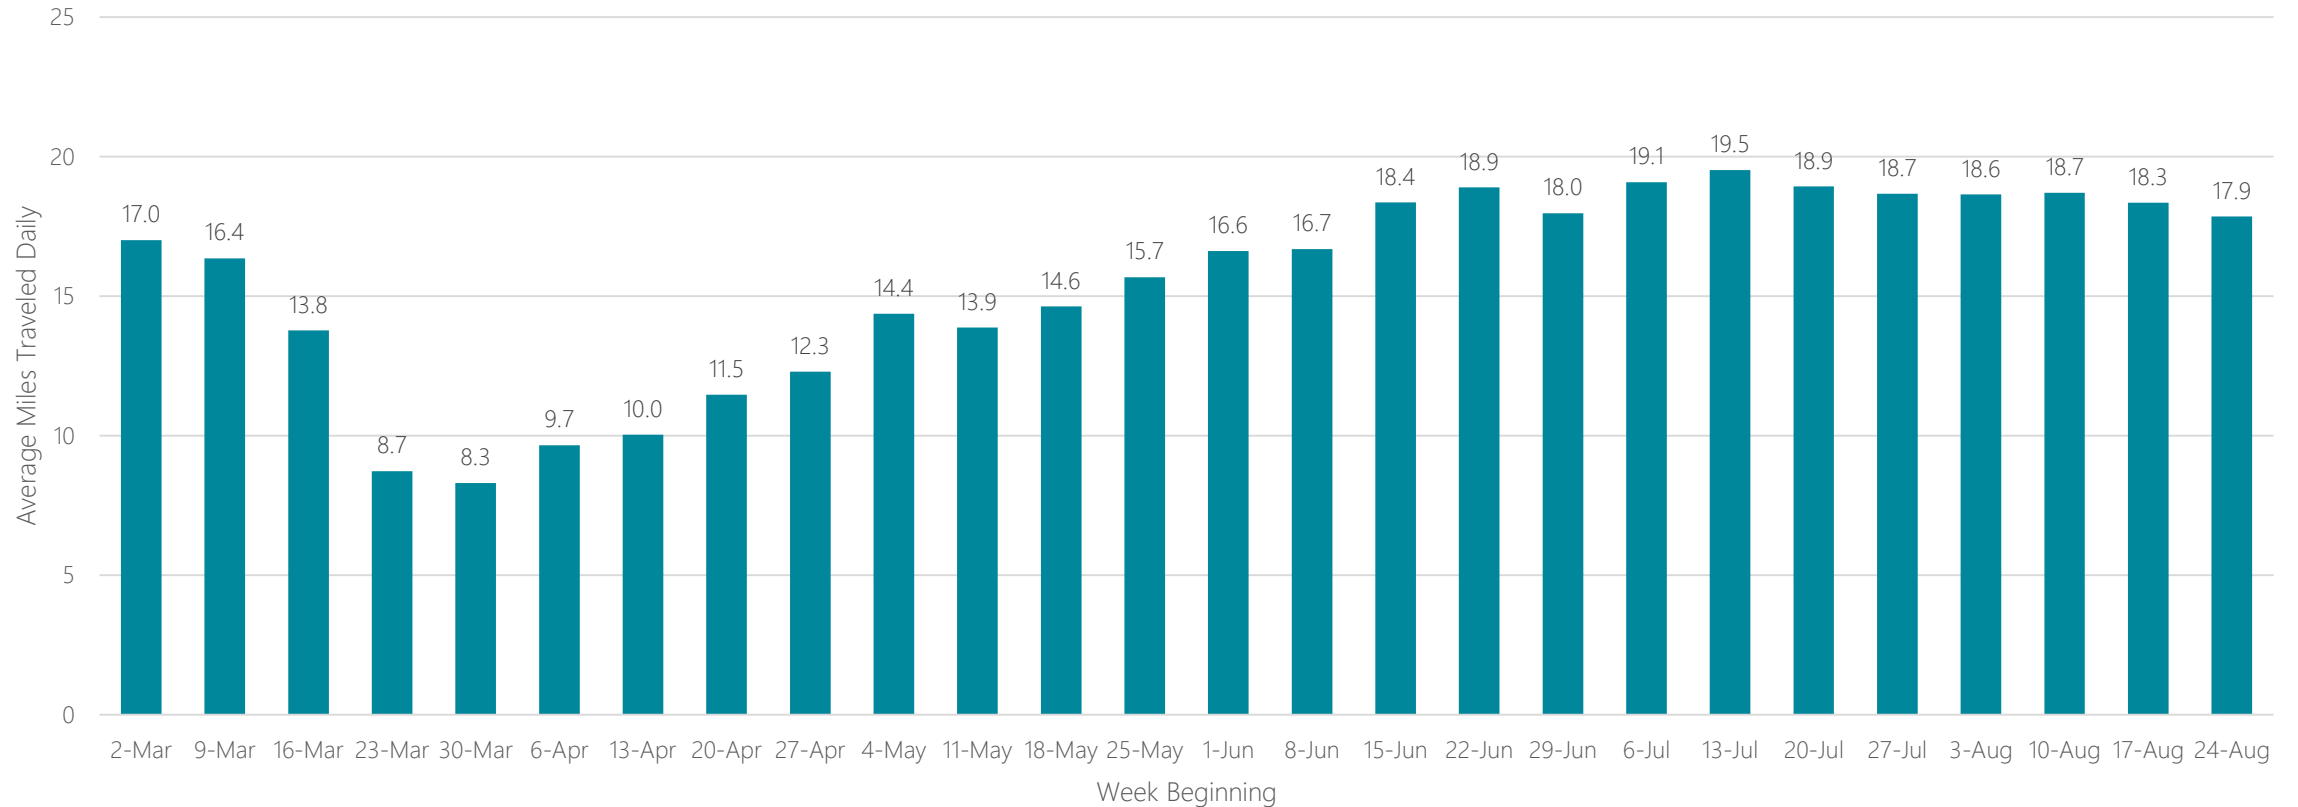

Spokane

Average Miles Traveled Daily Weekly Trend