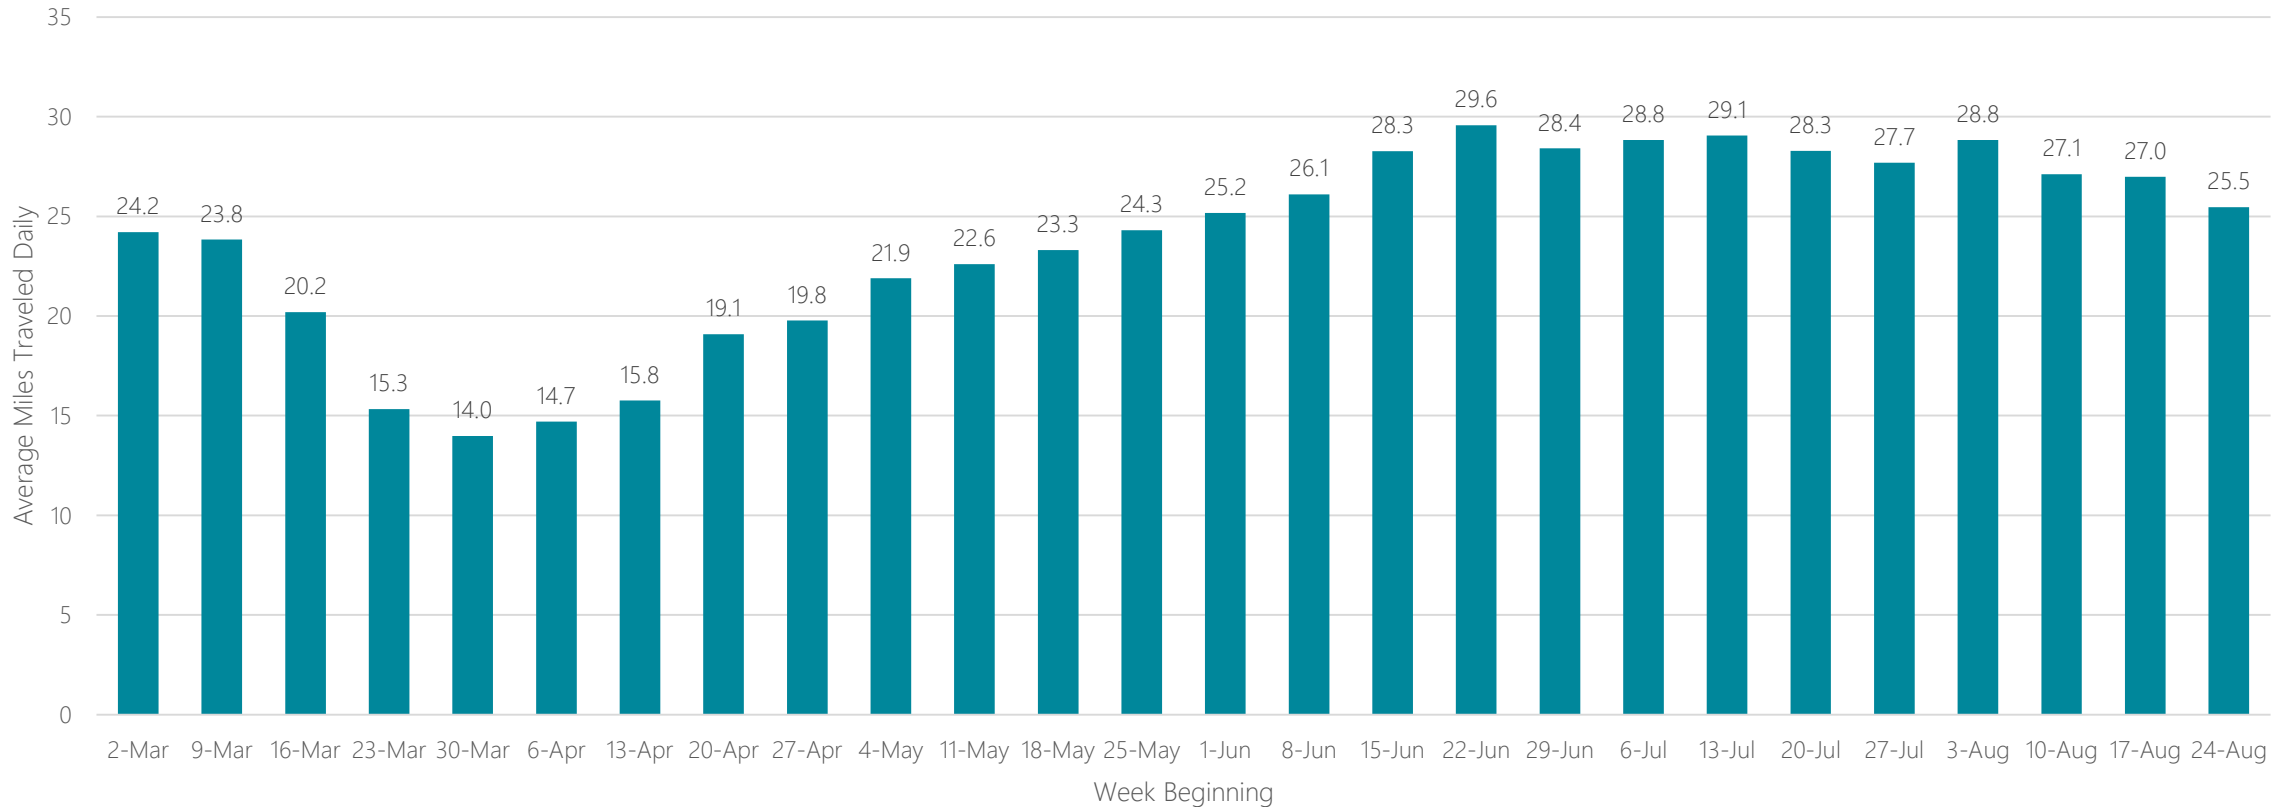

Twin Falls

Average Miles Traveled Daily Weekly Trend