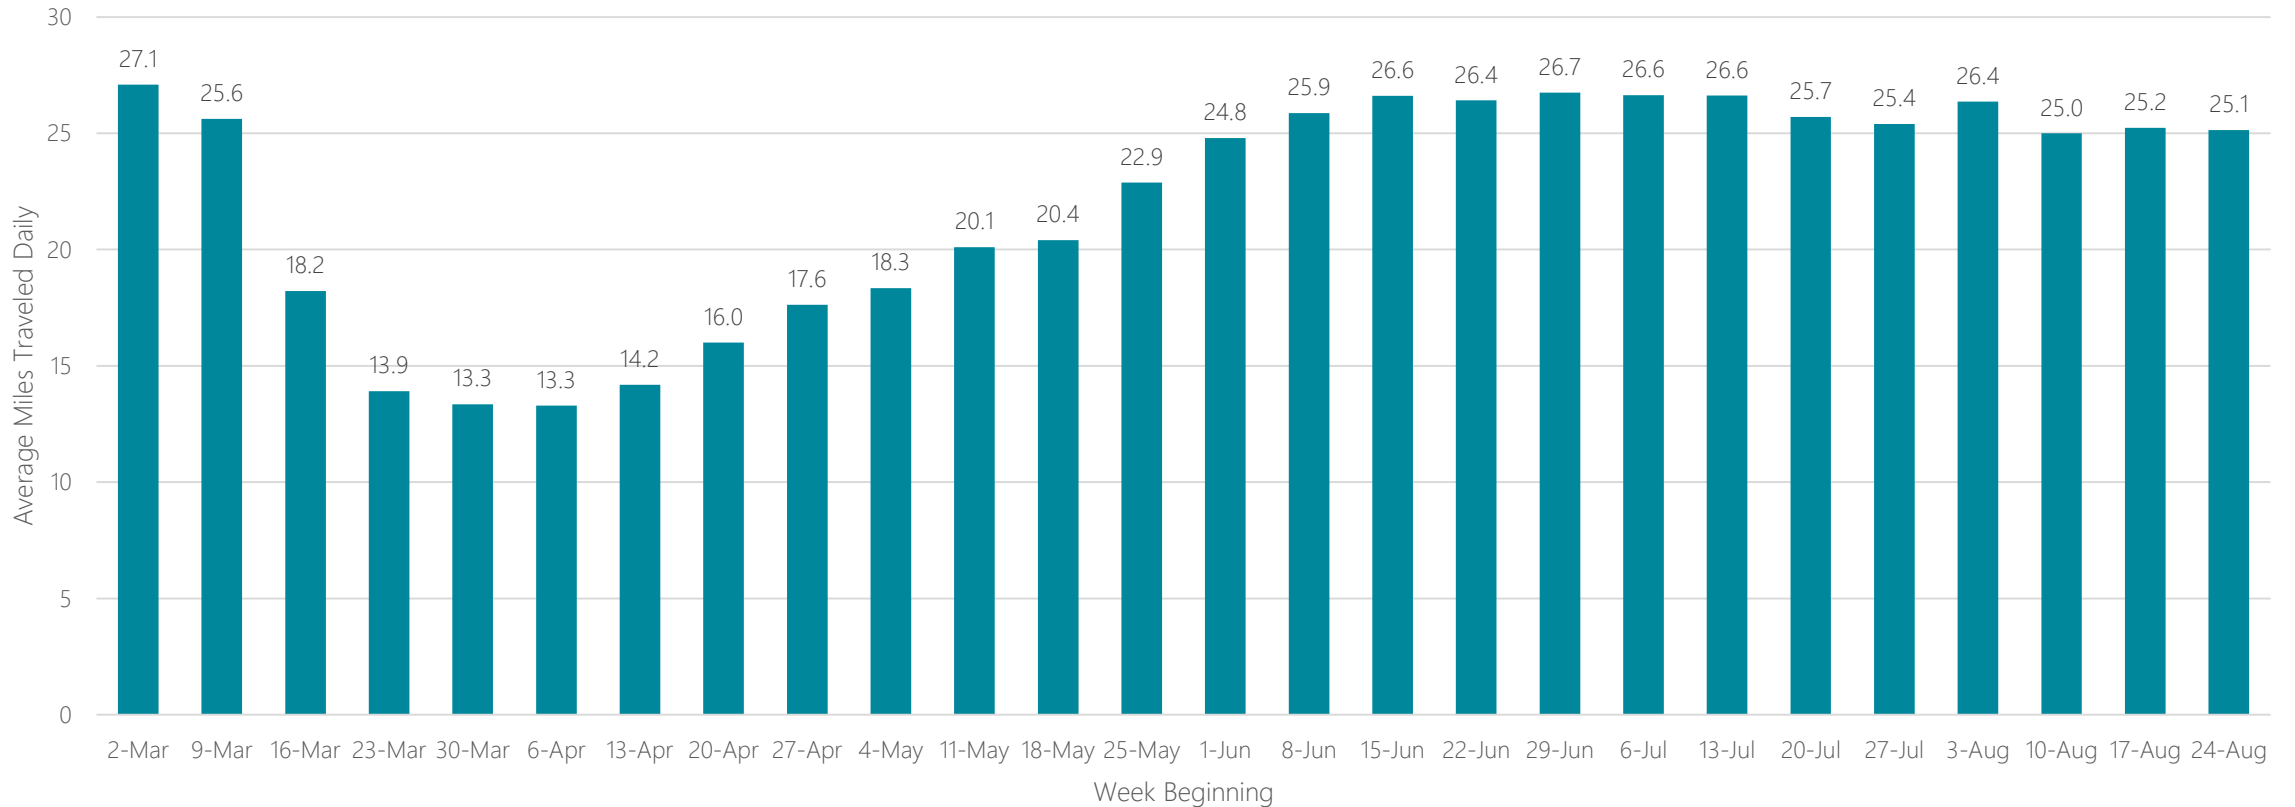

Average Miles Traveled Daily Weekly Trend

Champaign & Springfield-Decatur

Average Miles Traveled Daily Weekly Trend

Charleston, SC

Average Miles Traveled Daily Weekly Trend

Charleston-Huntington

Average Miles Traveled Daily Weekly Trend