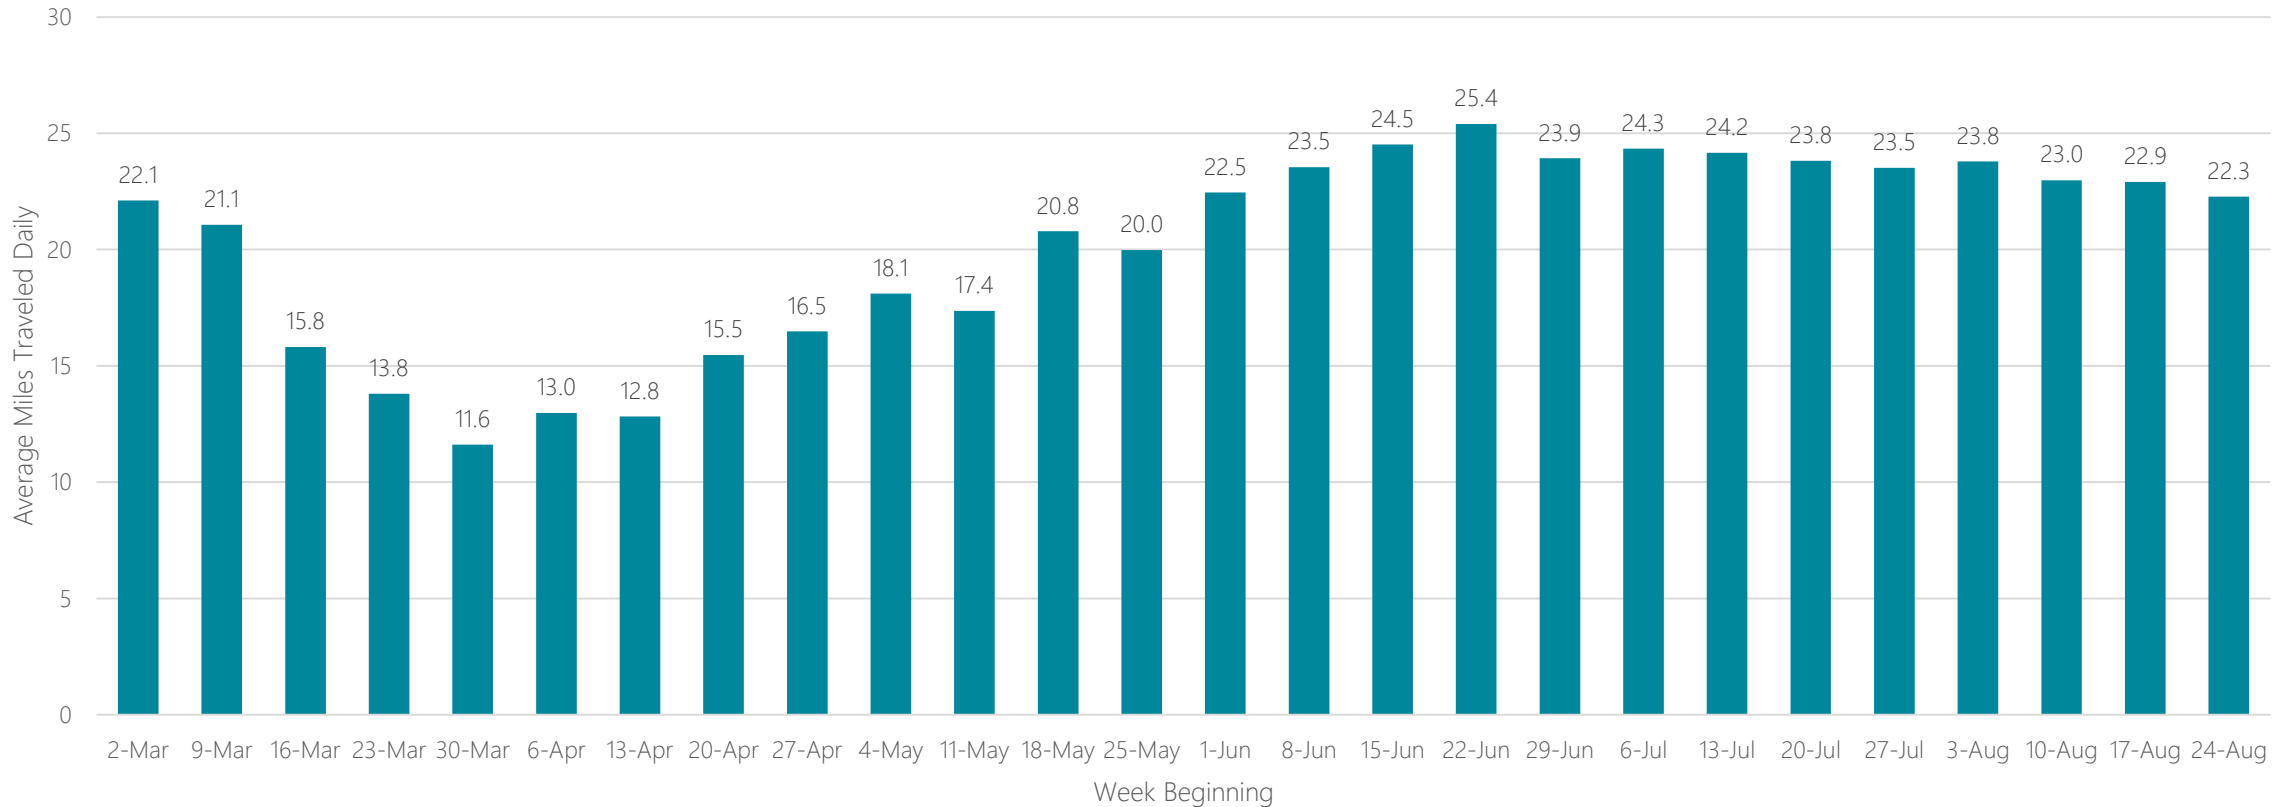

West Palm Beach-Fort Pierce

Average Miles Traveled Daily Weekly Trend

Wheeling-Steubenville

Average Miles Traveled Daily Weekly Trend

Wichita-Hutchinson

Average Miles Traveled Daily Weekly Trend

Wichita Falls & Lawton