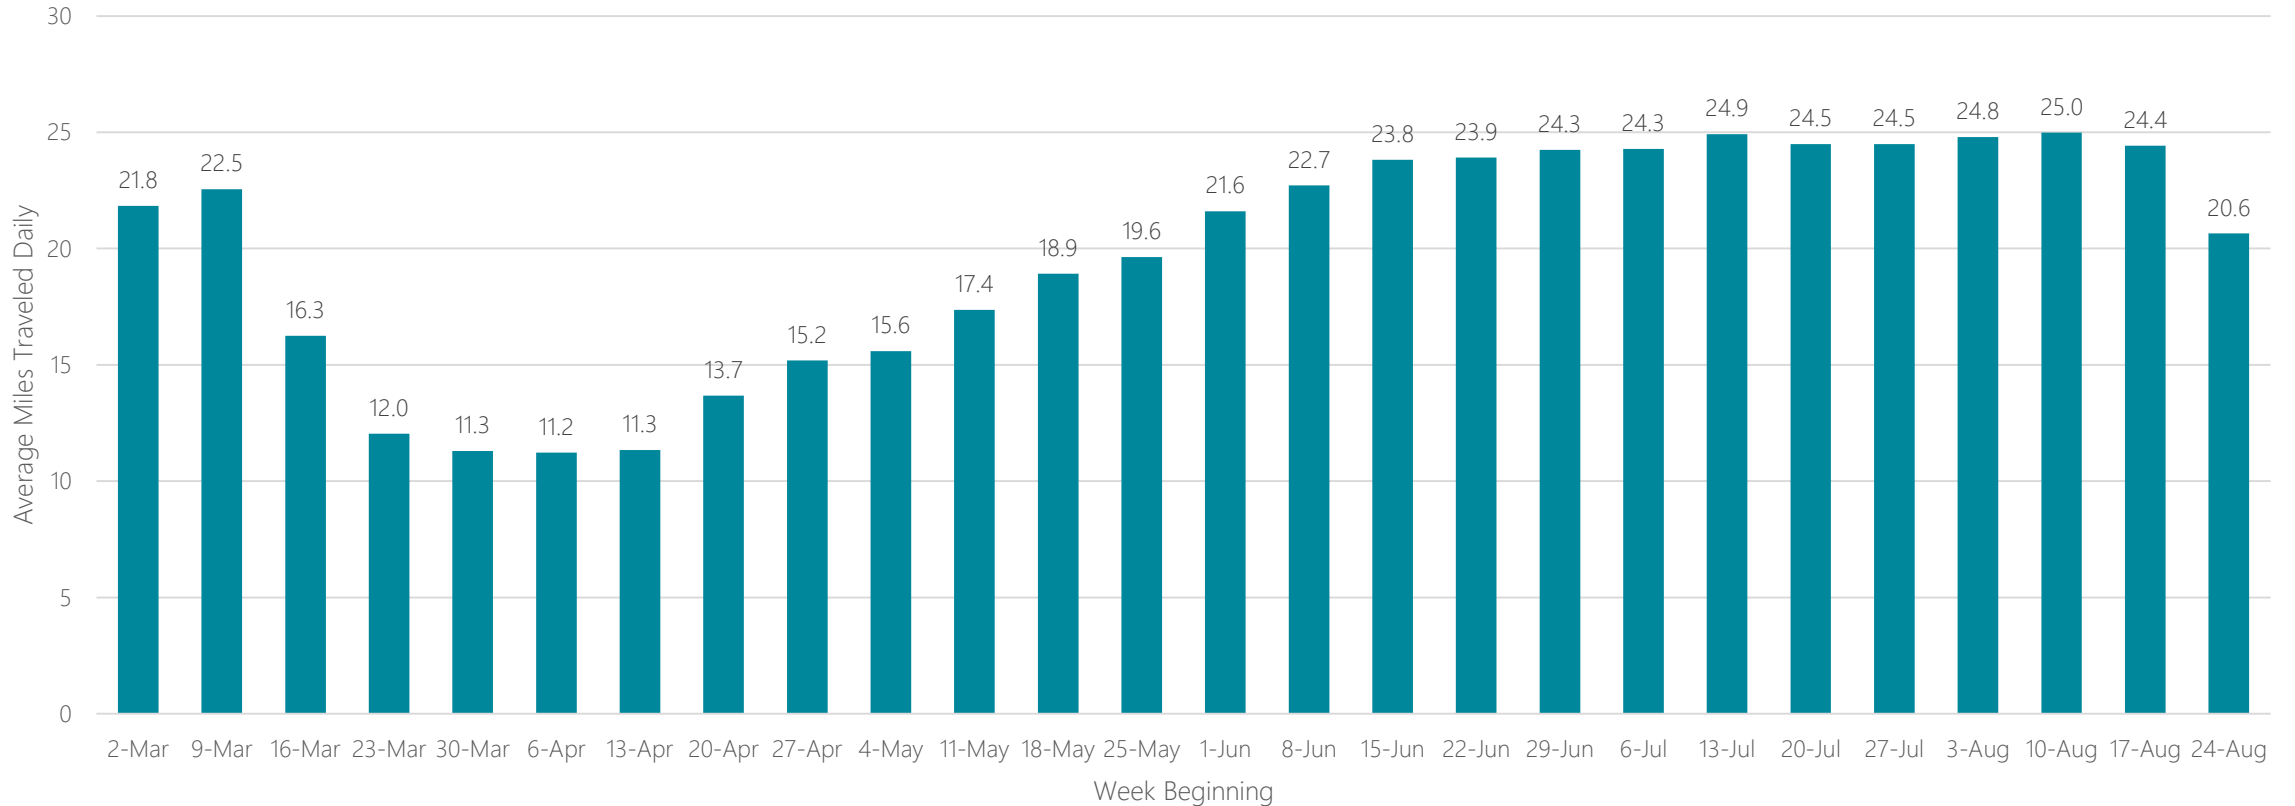

Johnstown, PA

Average Miles Traveled Daily Weekly Trend