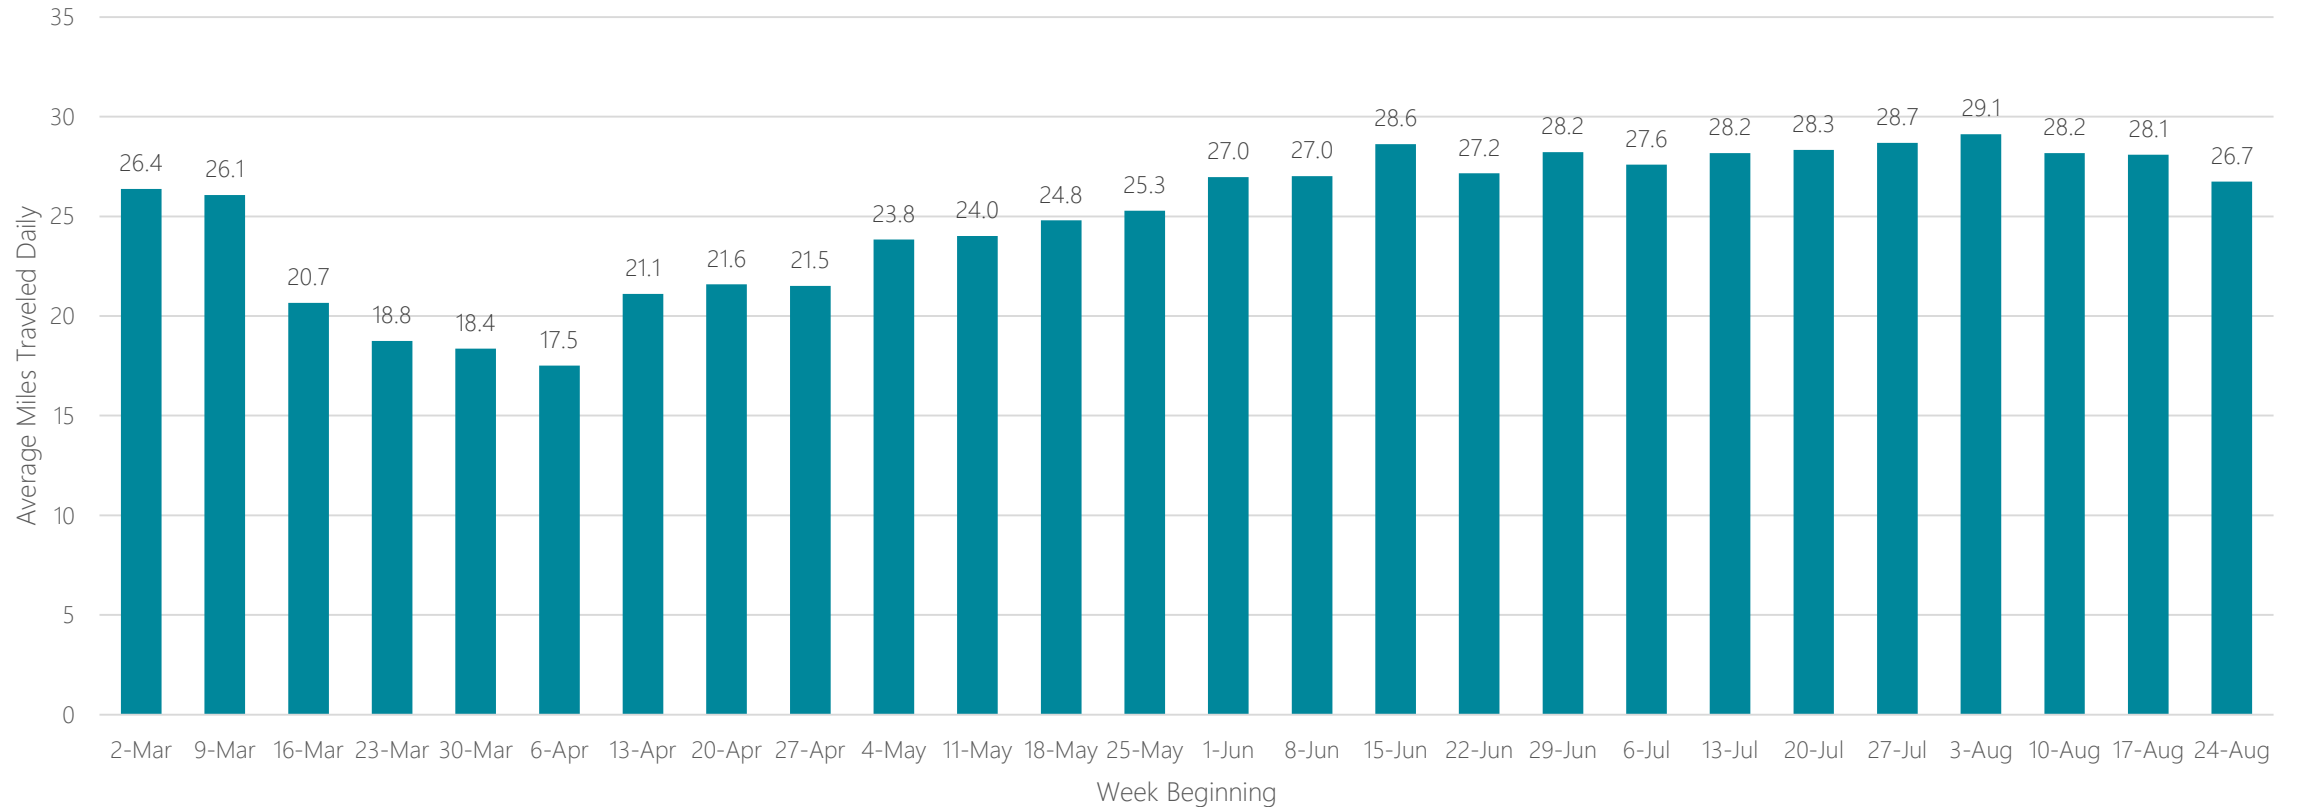

Greenwood-Greenville

Average Miles Traveled Daily Weekly Trend