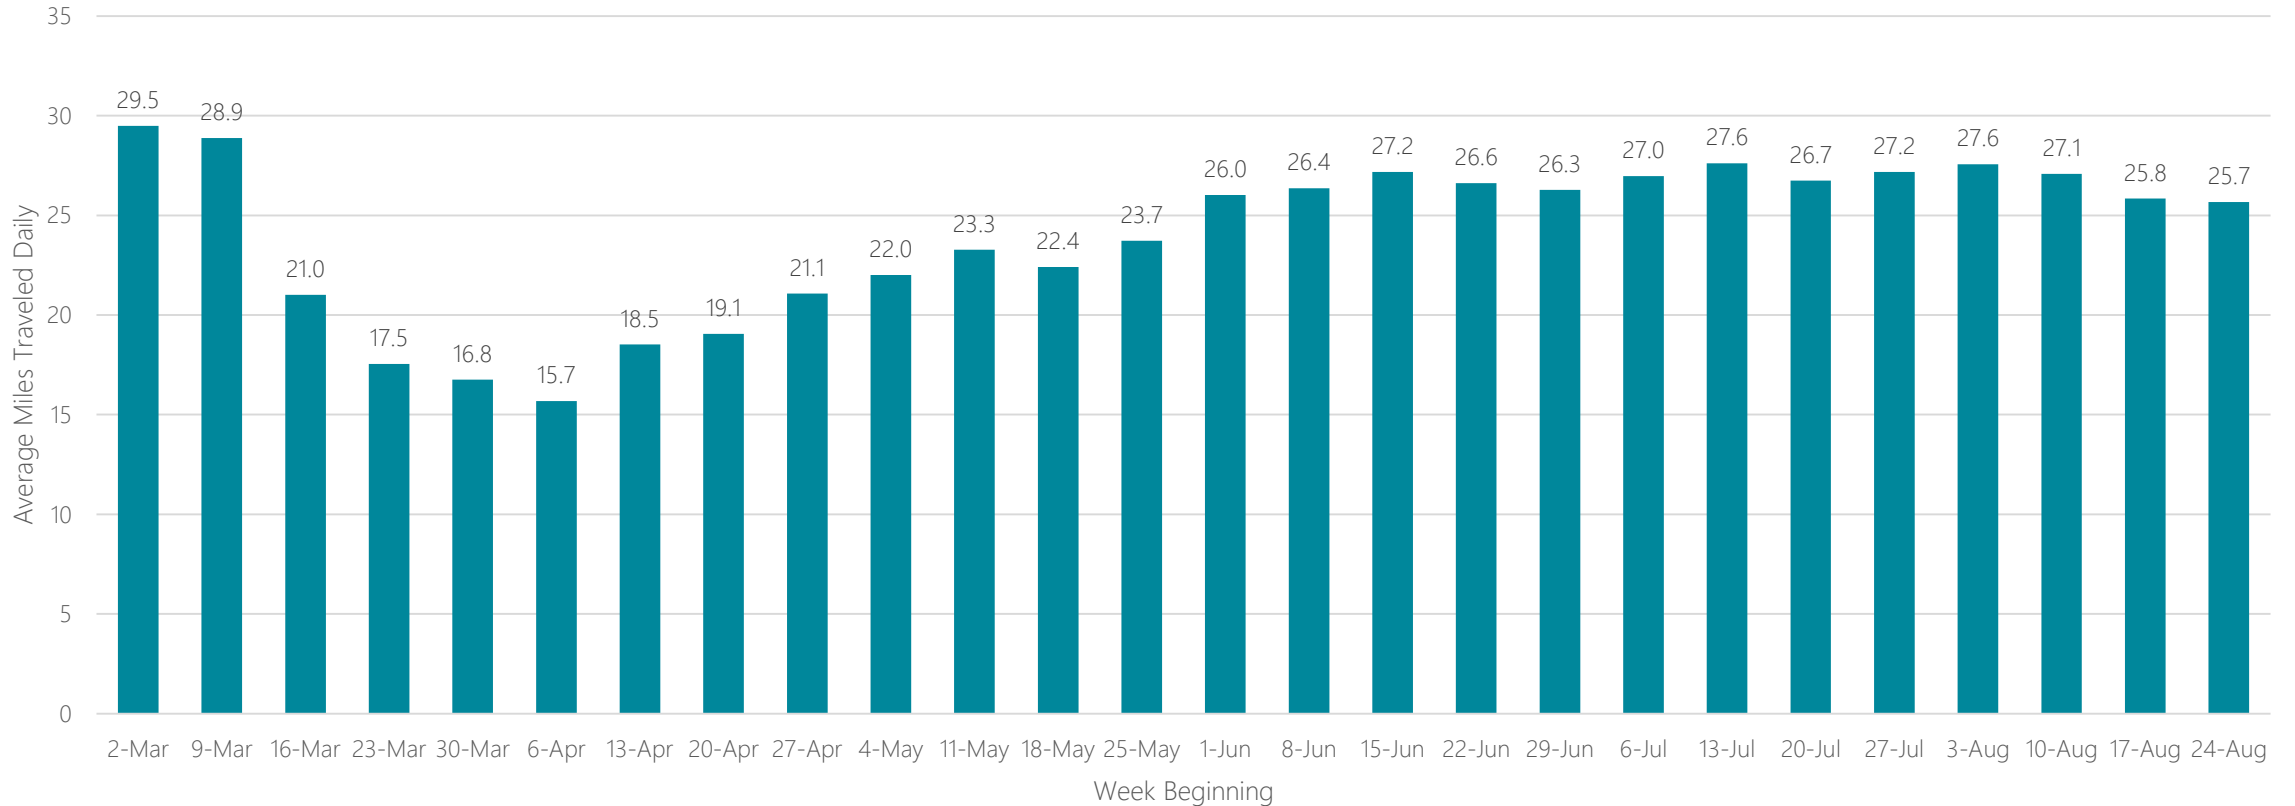

Greenville-Spartansburg-Asheville-Anderson

Average Miles Traveled Daily Weekly Trend