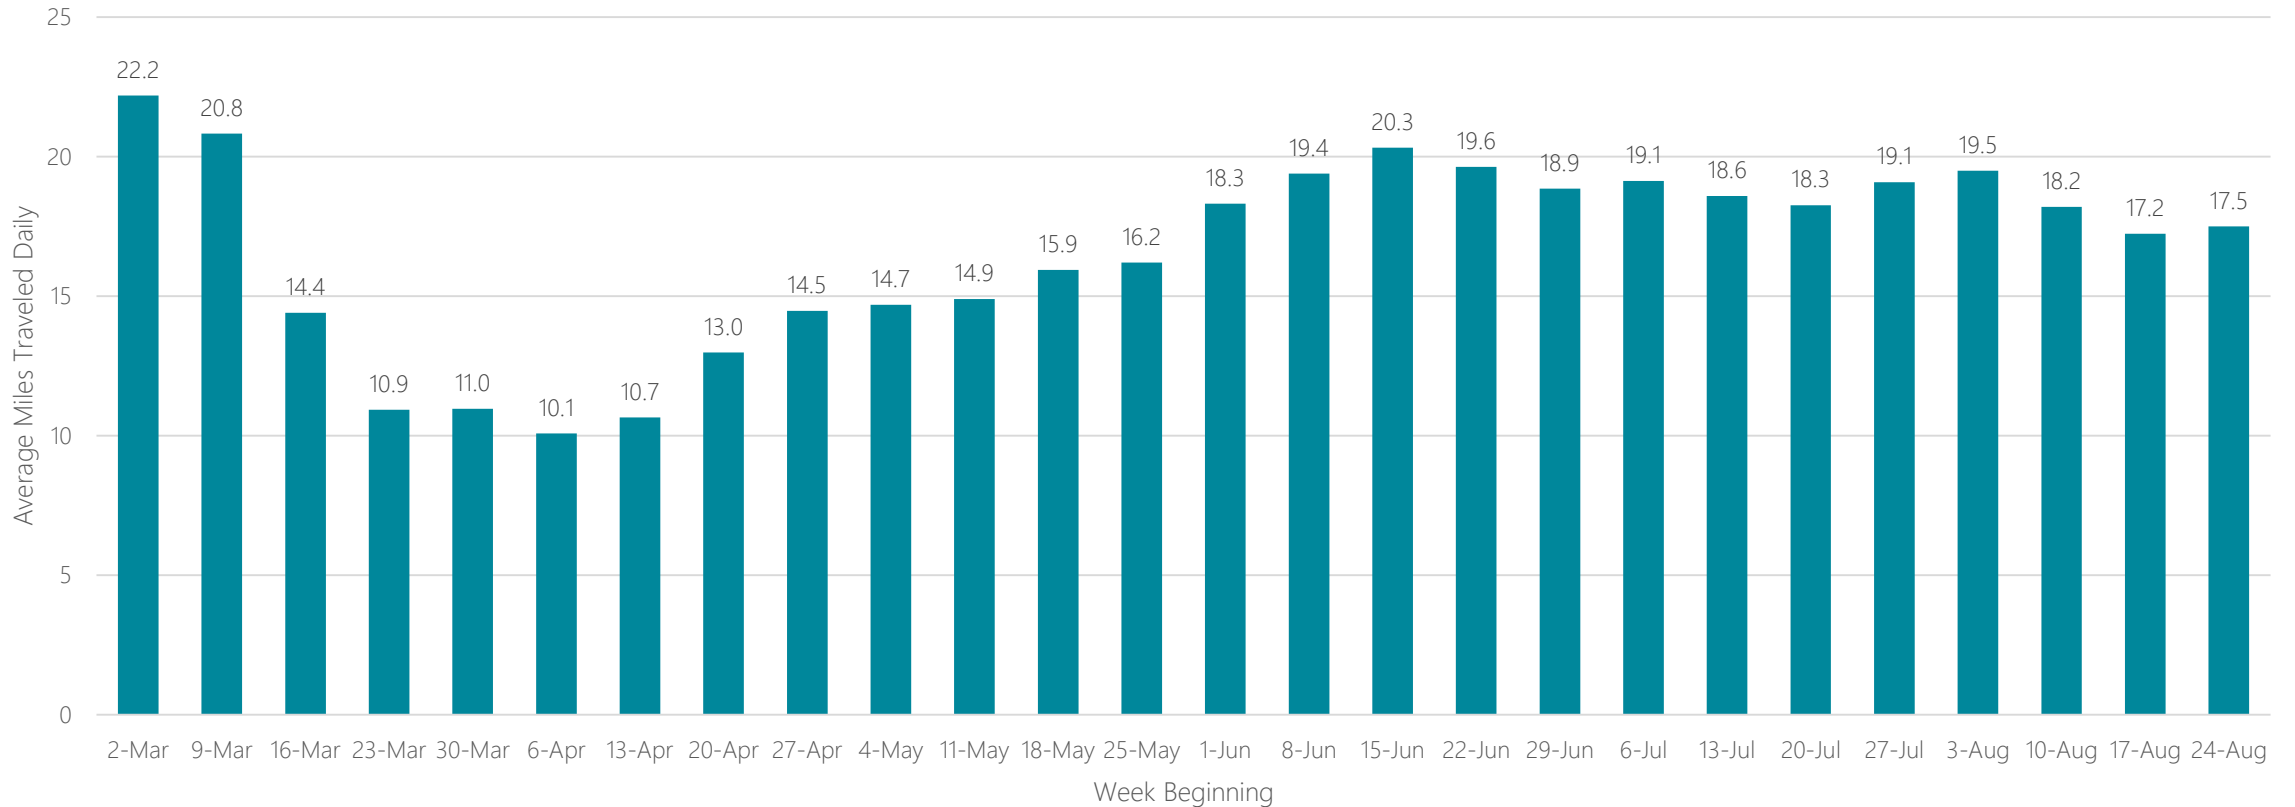

Fresno-Visalia

Average Miles Traveled Daily Weekly Trend