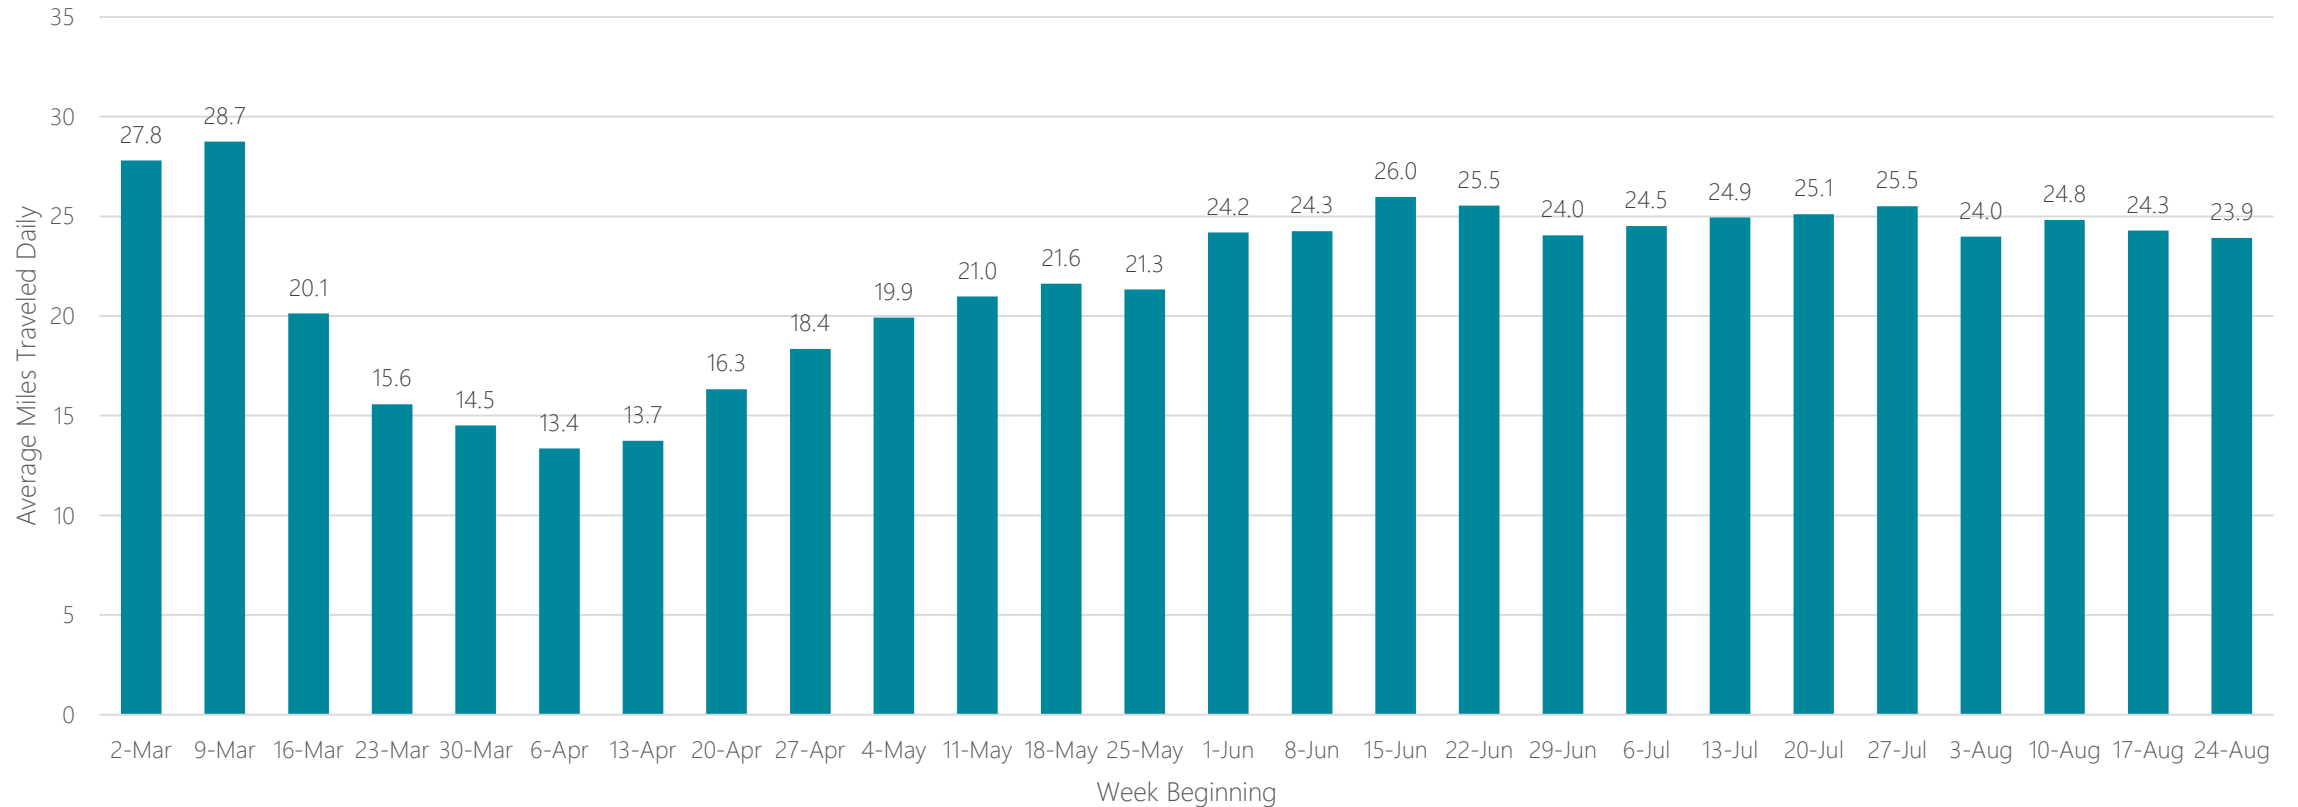

Average Miles Traveled Daily Weekly Trend

Champaign & Springfield-Decatur

Average Miles Traveled Daily Weekly Trend

Charleston, SC

Average Miles Traveled Daily Weekly Trend

Charleston-Huntington

Average Miles Traveled Daily Weekly Trend