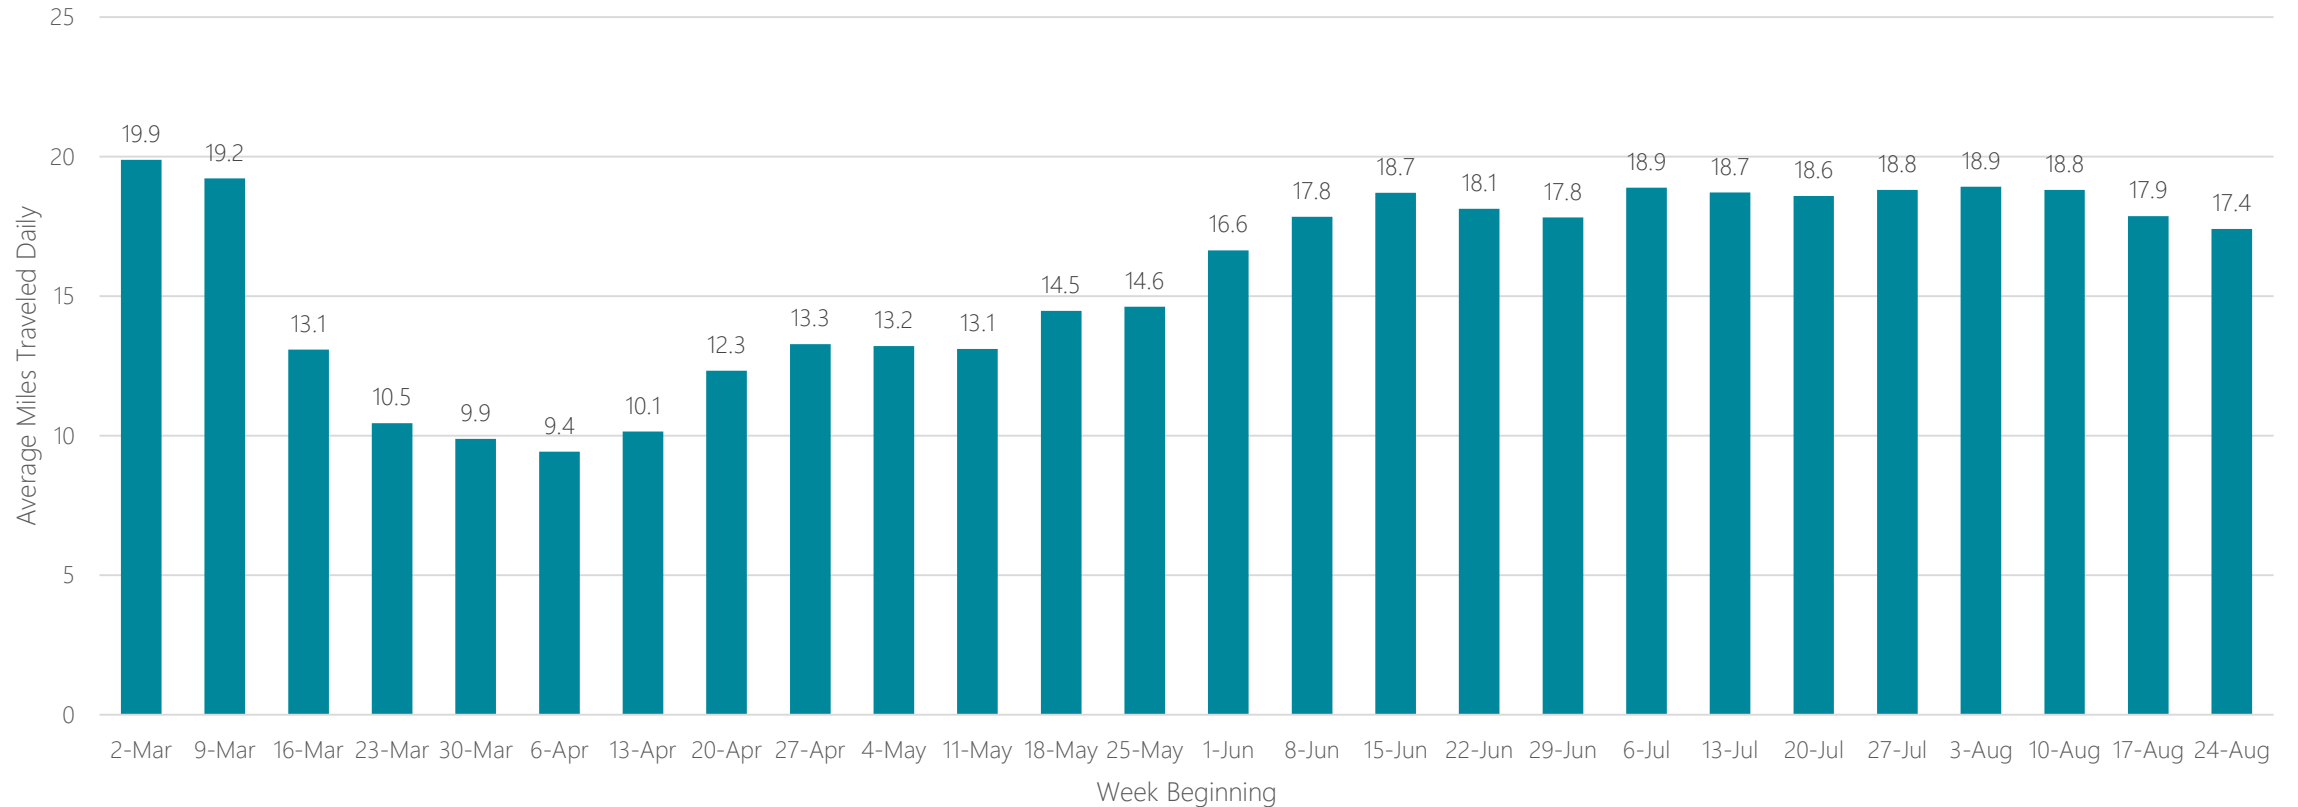

Quincy-Hannibal-Keokuk

Average Miles Traveled Daily Weekly Trend

Raleigh-Durham (Fayetteville)

Average Miles Traveled Daily Weekly Trend

Rapid City

Average Miles Traveled Daily Weekly Trend

Reno

Average Miles Traveled Daily Weekly Trend