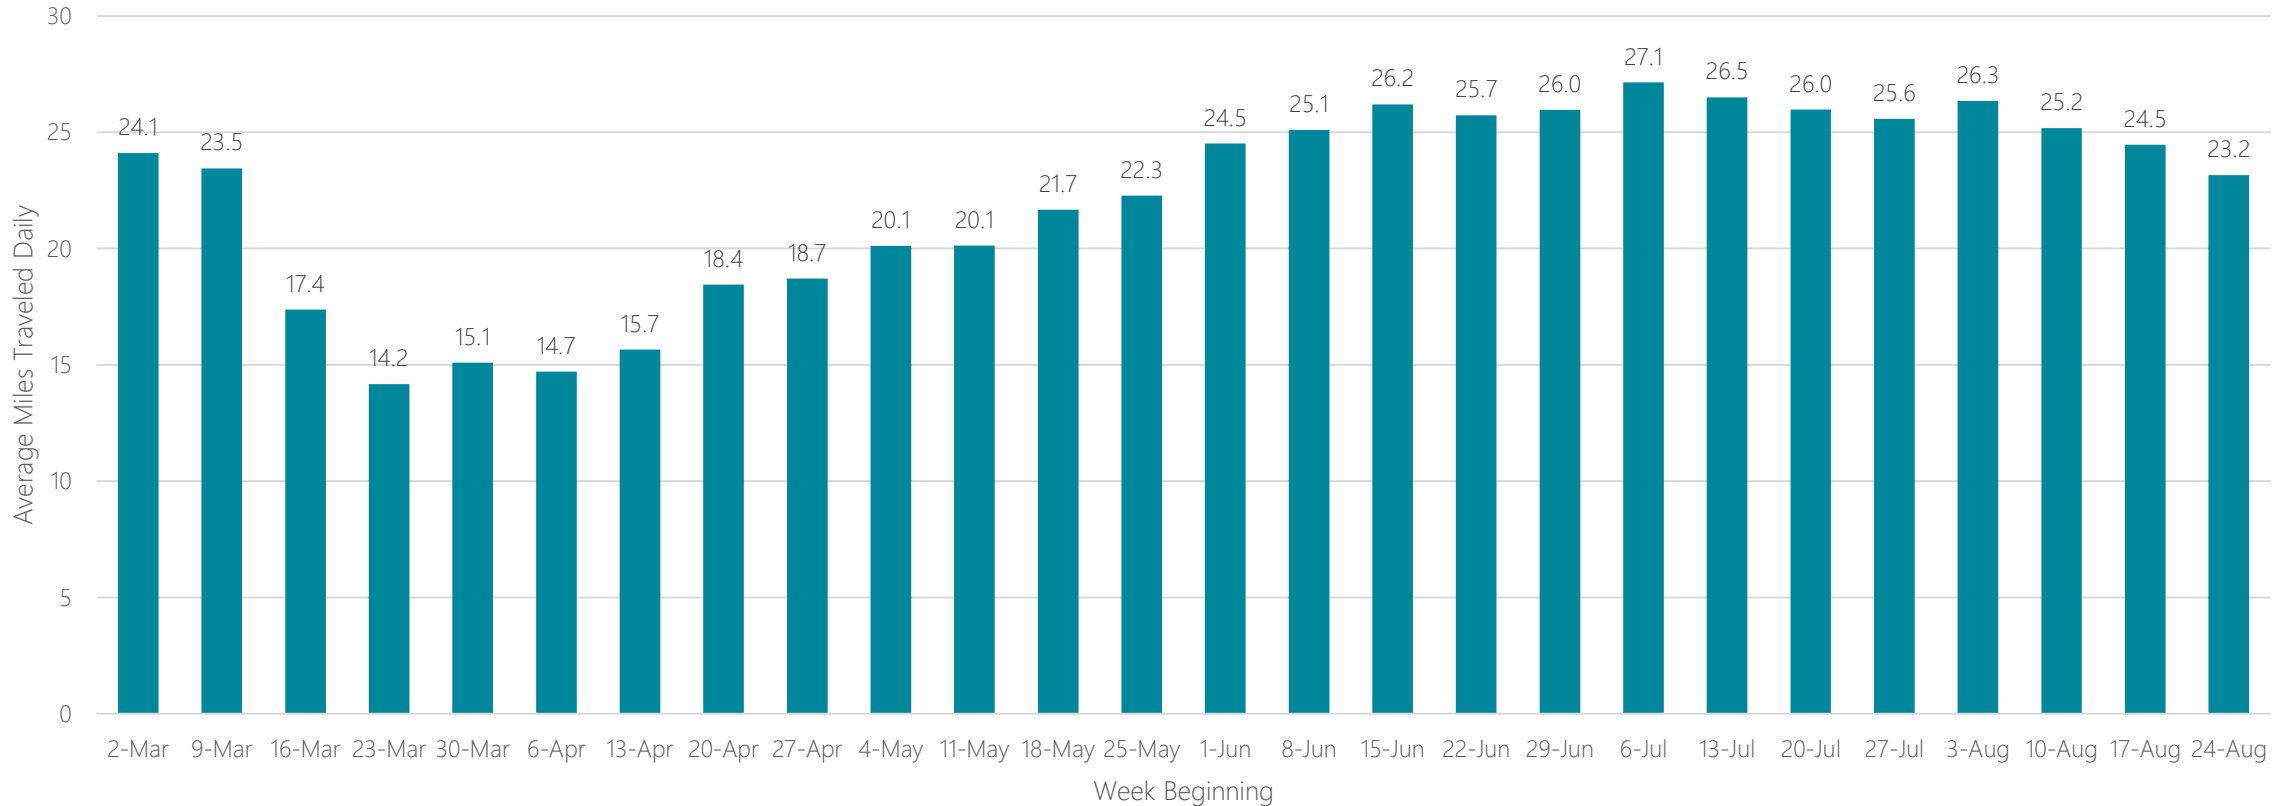

Quincy-Hannibal-Keokuk

Average Miles Traveled Daily Weekly Trend