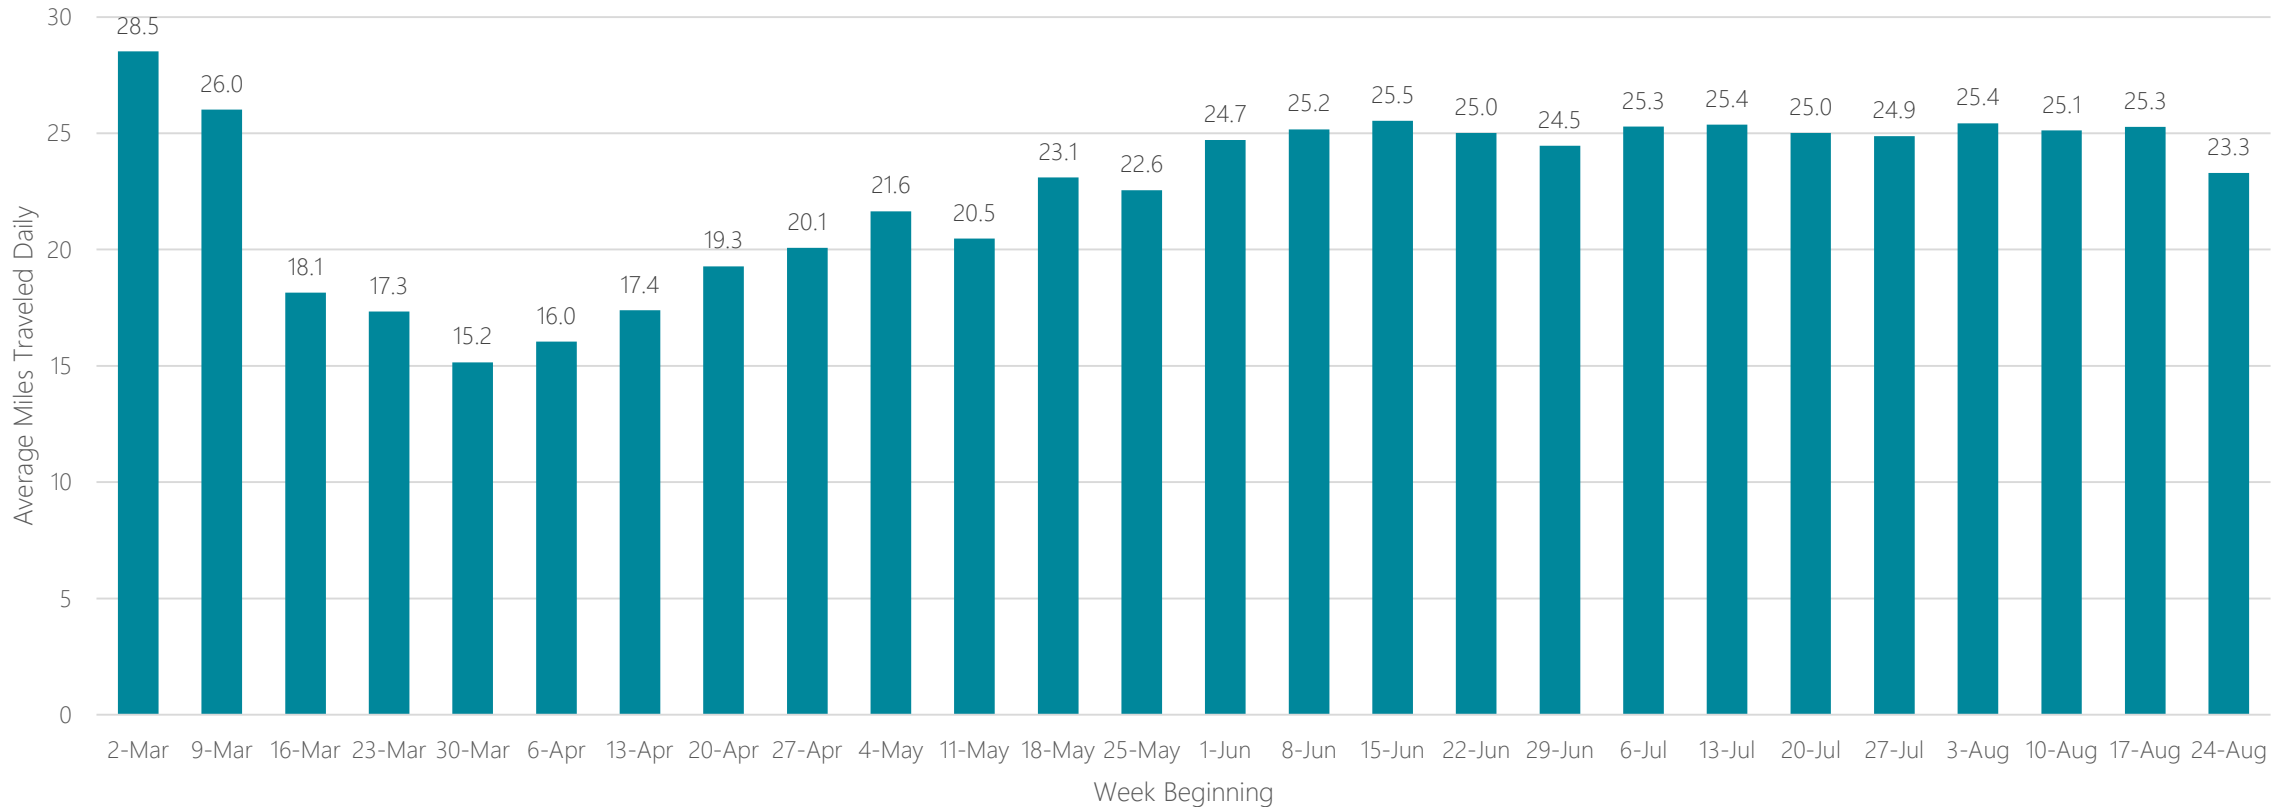

Fort Wayne

Average Miles Traveled Daily Weekly Trend

Fresno-Visalia

Average Miles Traveled Daily Weekly Trend

Gainesville

Average Miles Traveled Daily Weekly Trend

Glendive

Average Miles Traveled Daily Weekly Trend