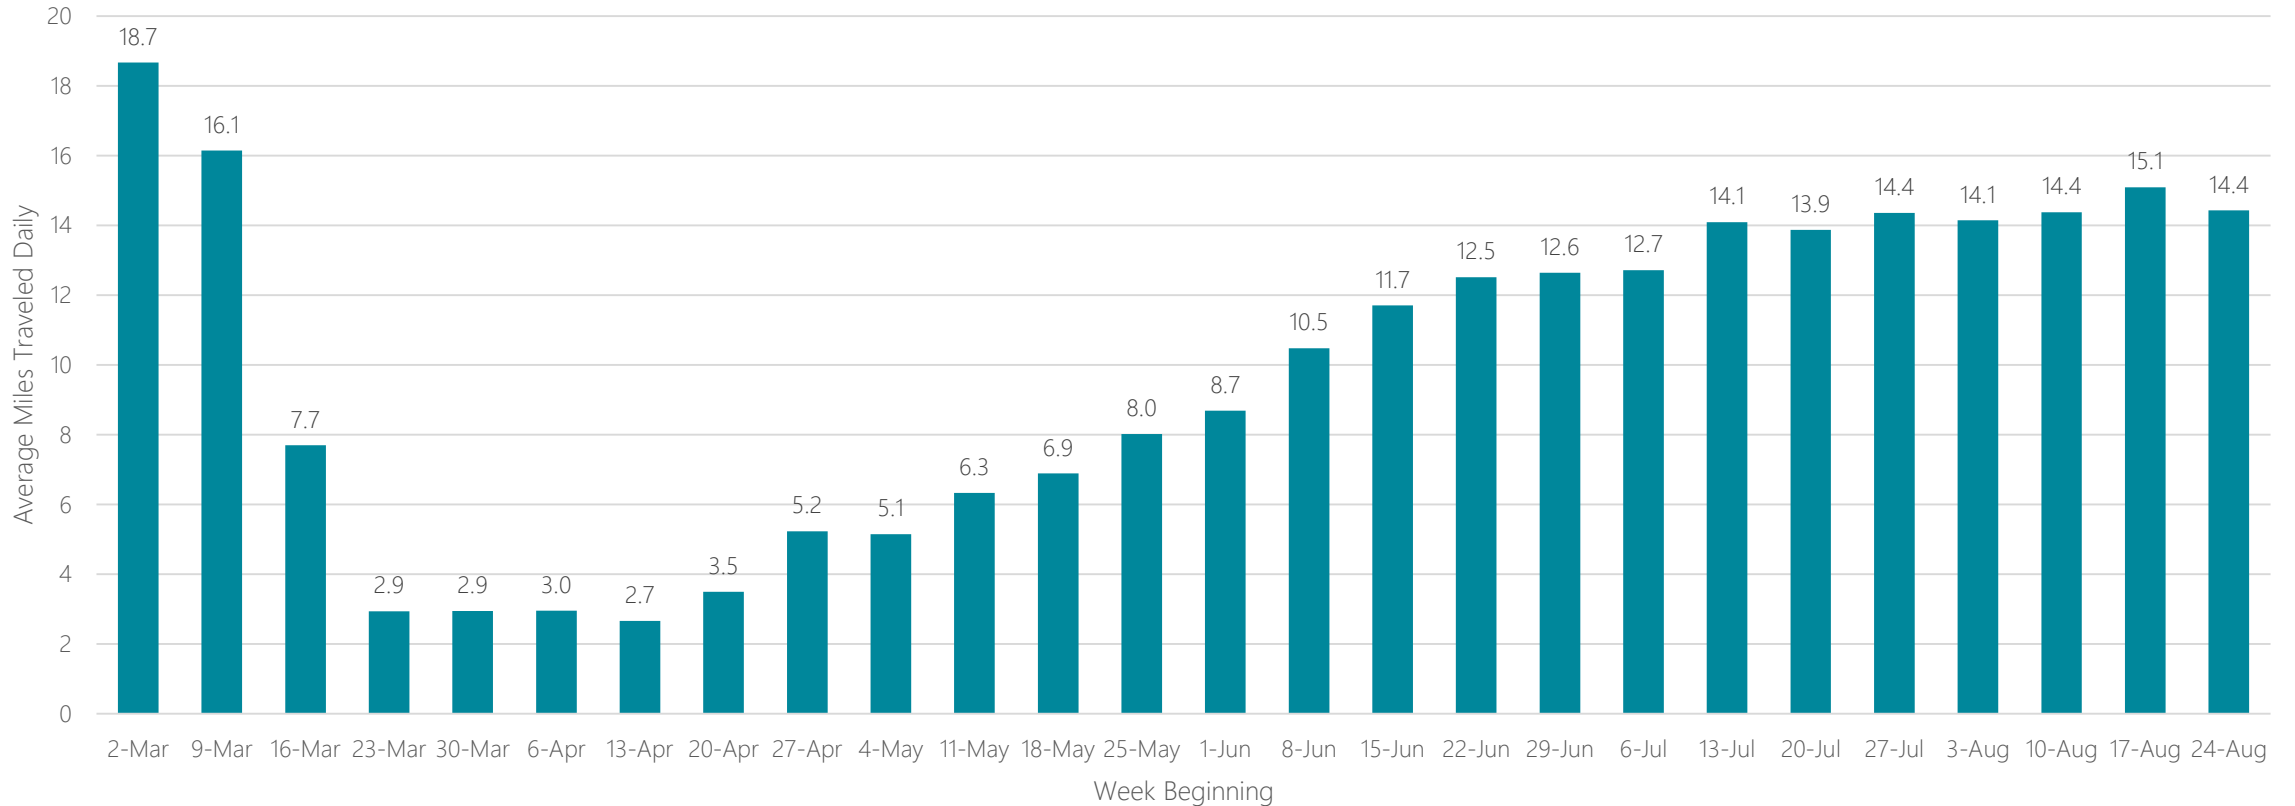

New York

Average Miles Traveled Daily Weekly Trend