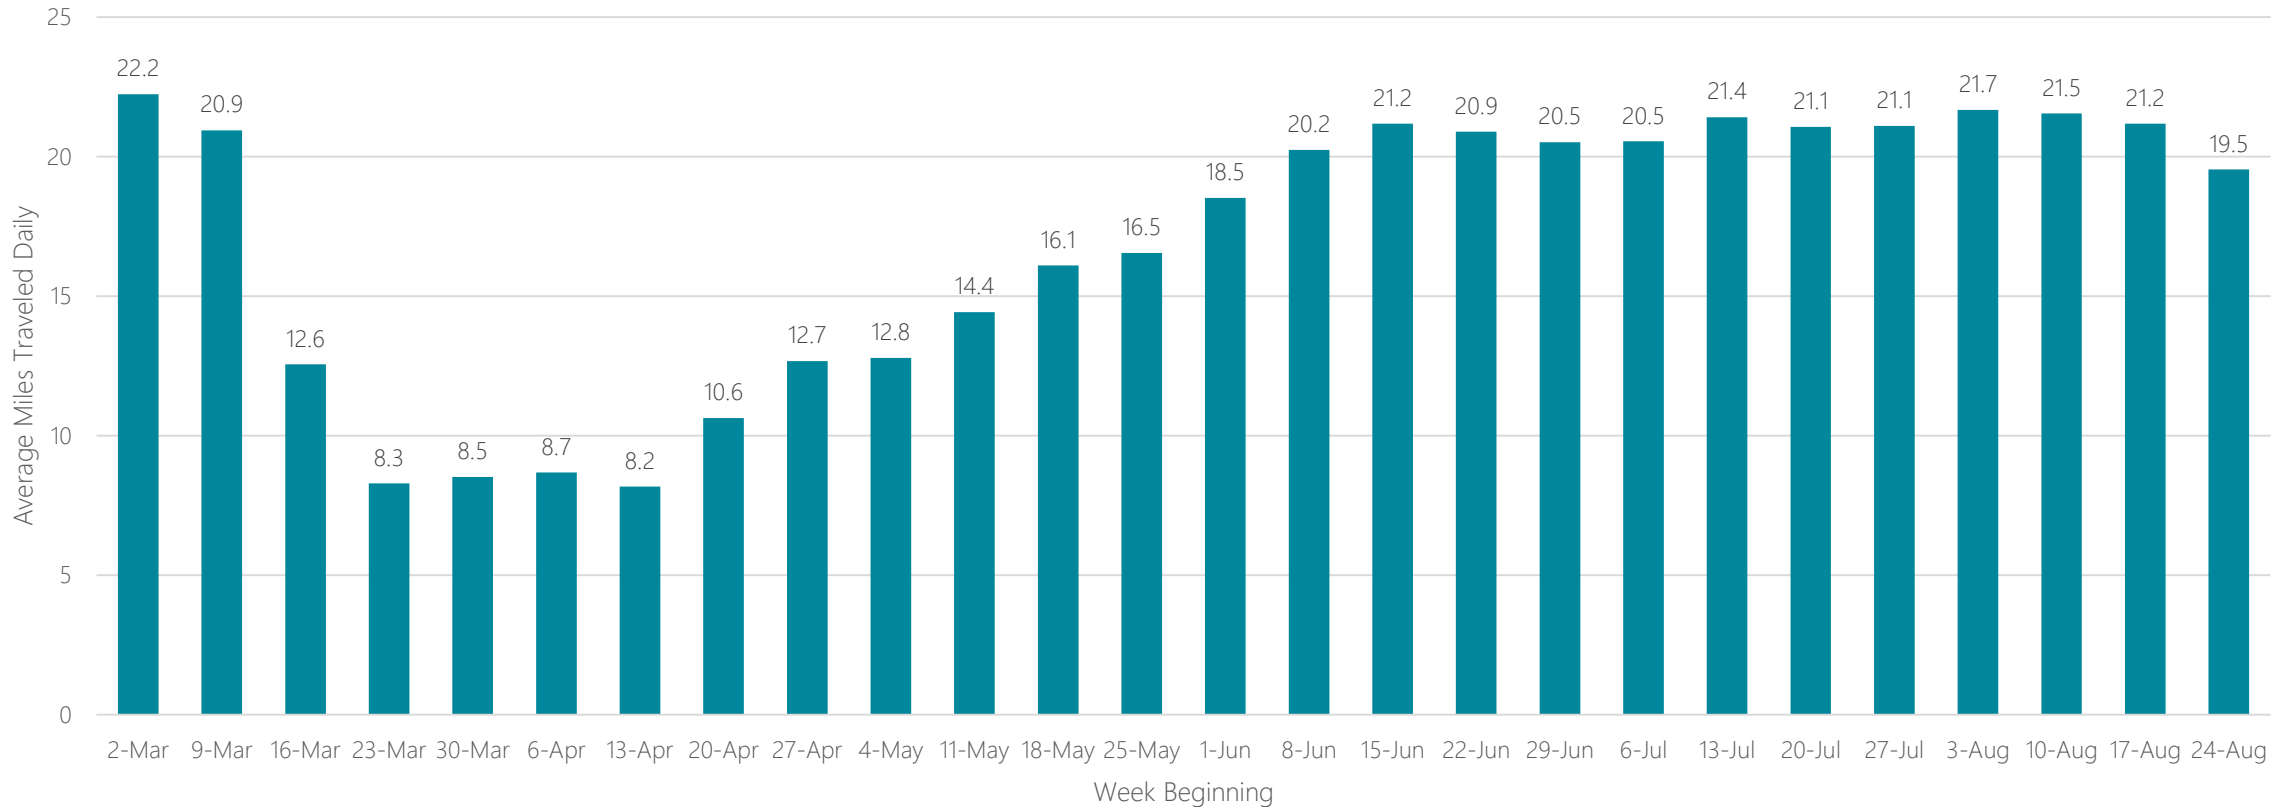

Peoria-Bloomington

Average Miles Traveled Daily Weekly Trend

Philadelphia

Average Miles Traveled Daily Weekly Trend

Phoenix

Average Miles Traveled Daily Weekly Trend

Pittsburgh

Average Miles Traveled Daily Weekly Trend