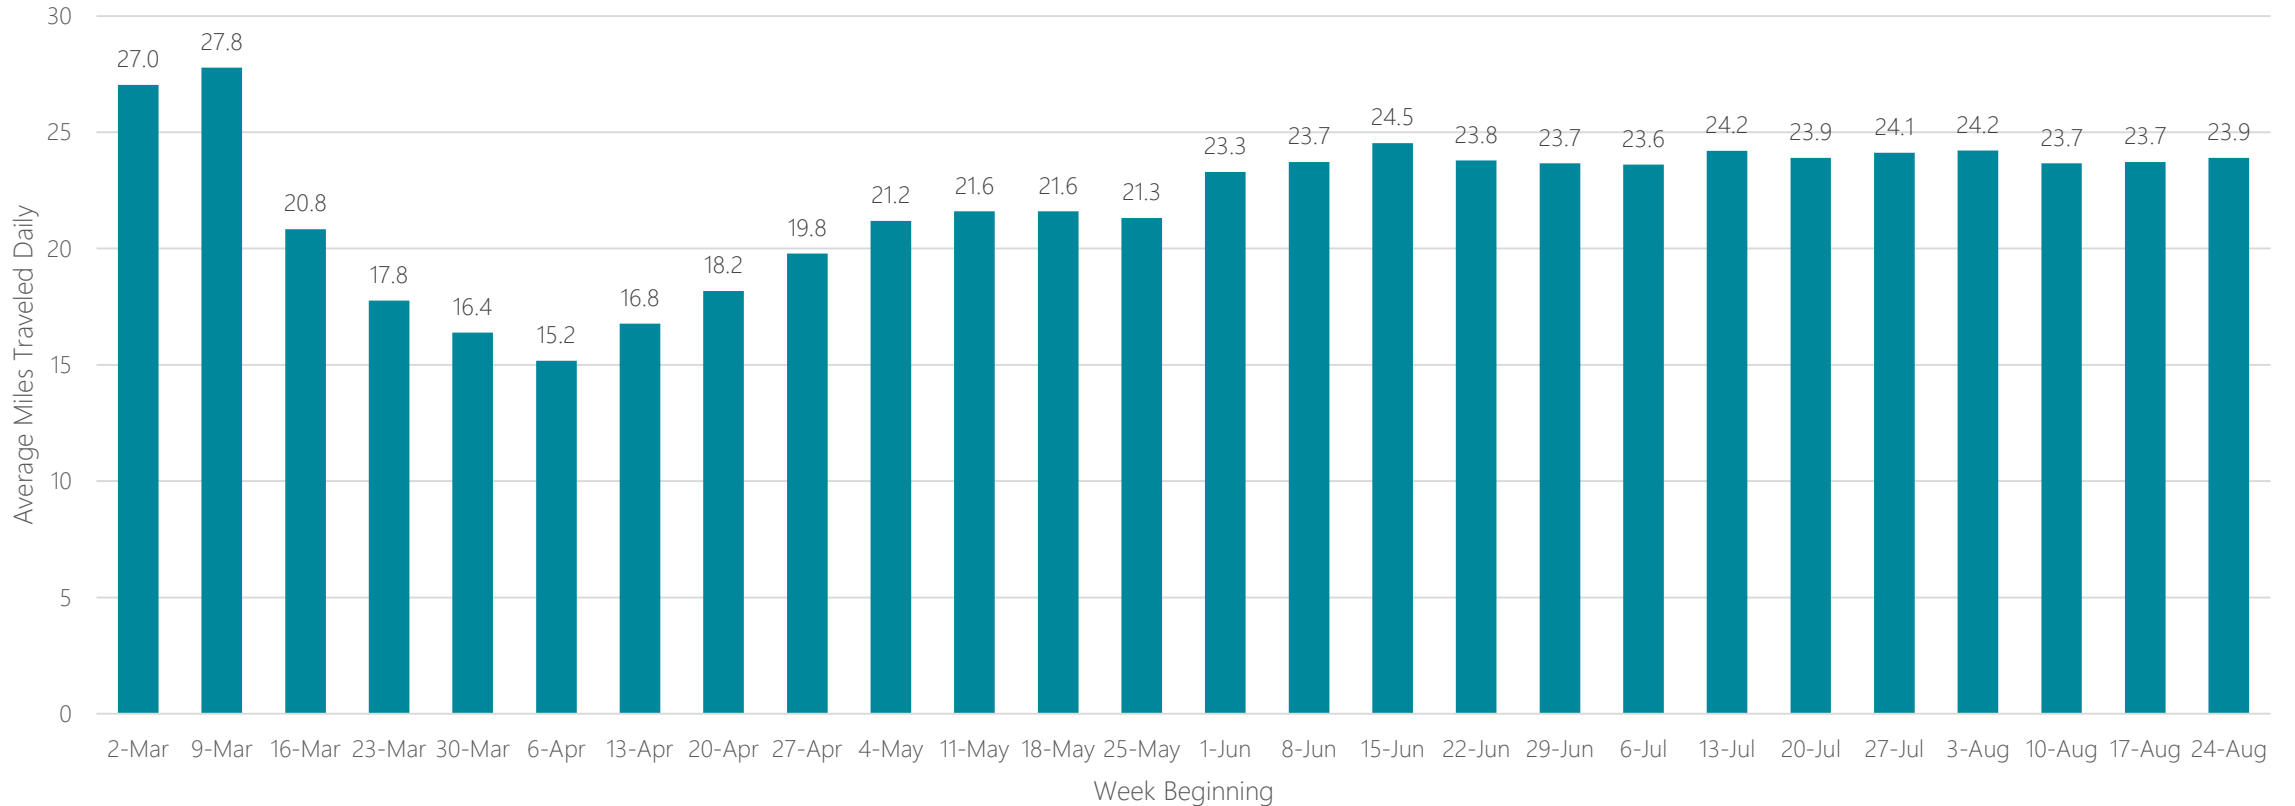

Amarillo

Average Miles Traveled Daily Weekly Trend

Anchorage, AK

Average Miles Traveled Daily Weekly Trend

Atlanta

Average Miles Traveled Daily Weekly Trend

Augusta-Aiken

Average Miles Traveled Daily Weekly Trend