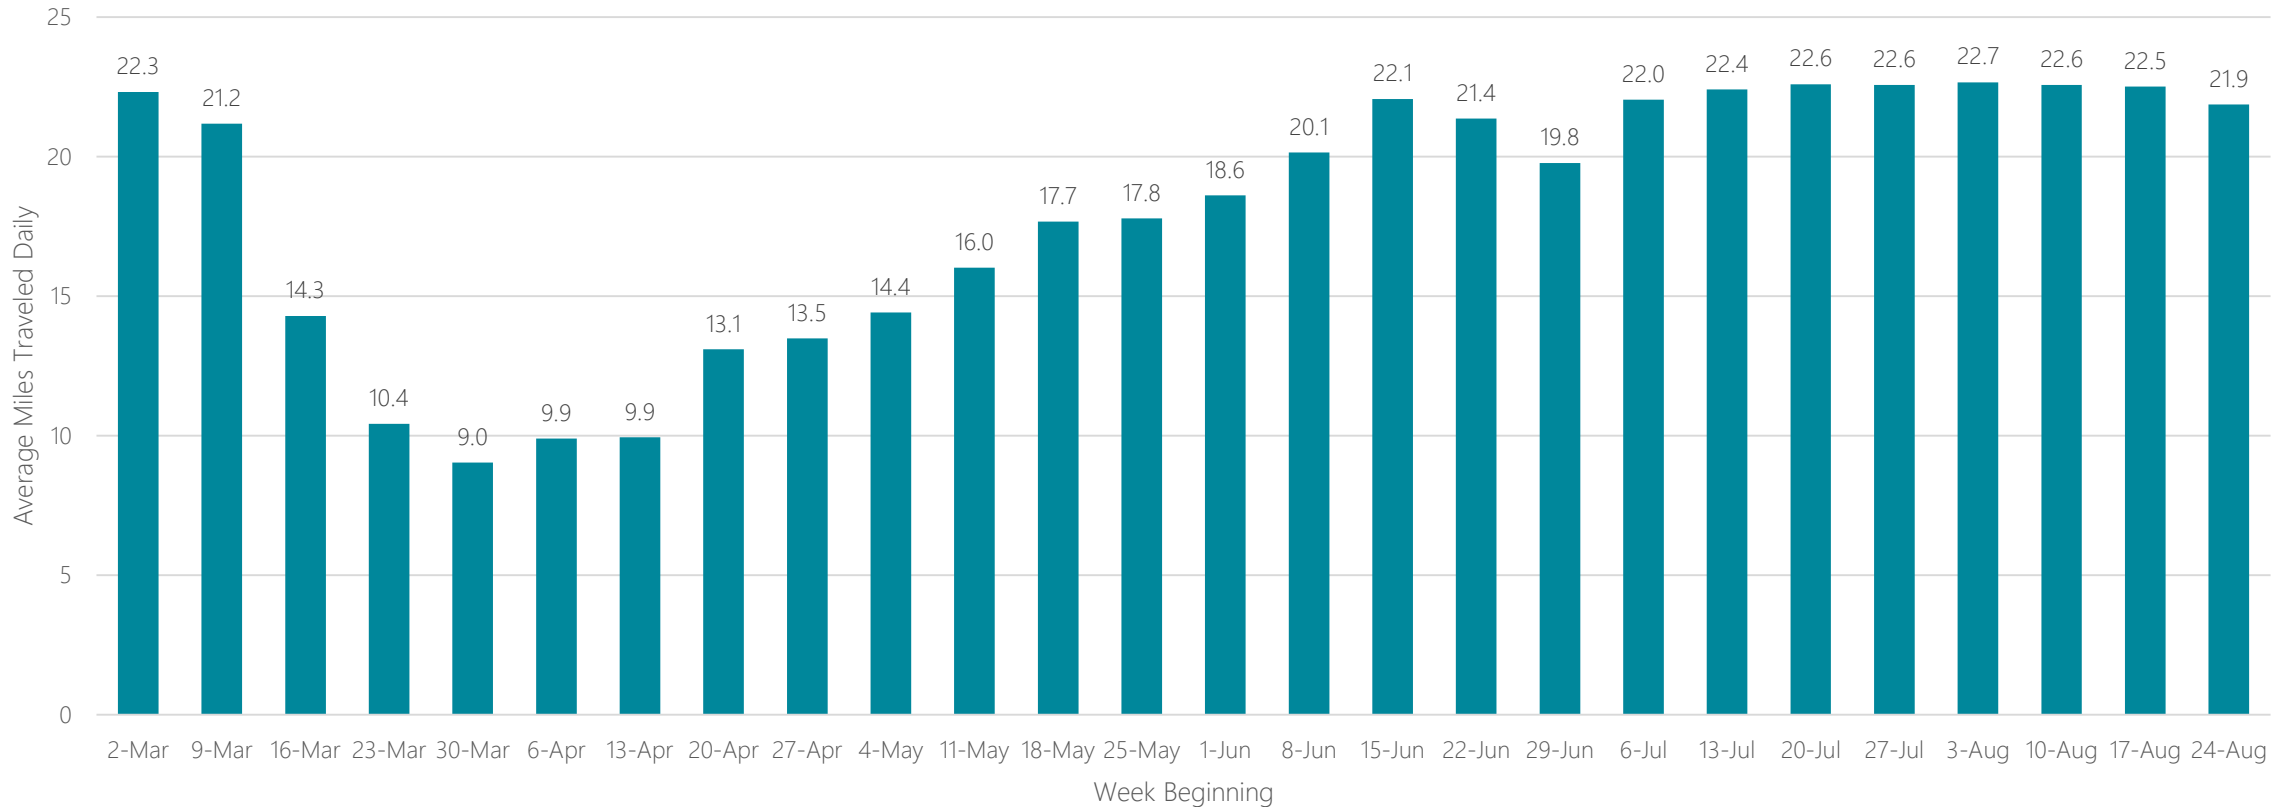

Portland-Auburn

Average Miles Traveled Daily Weekly Trend