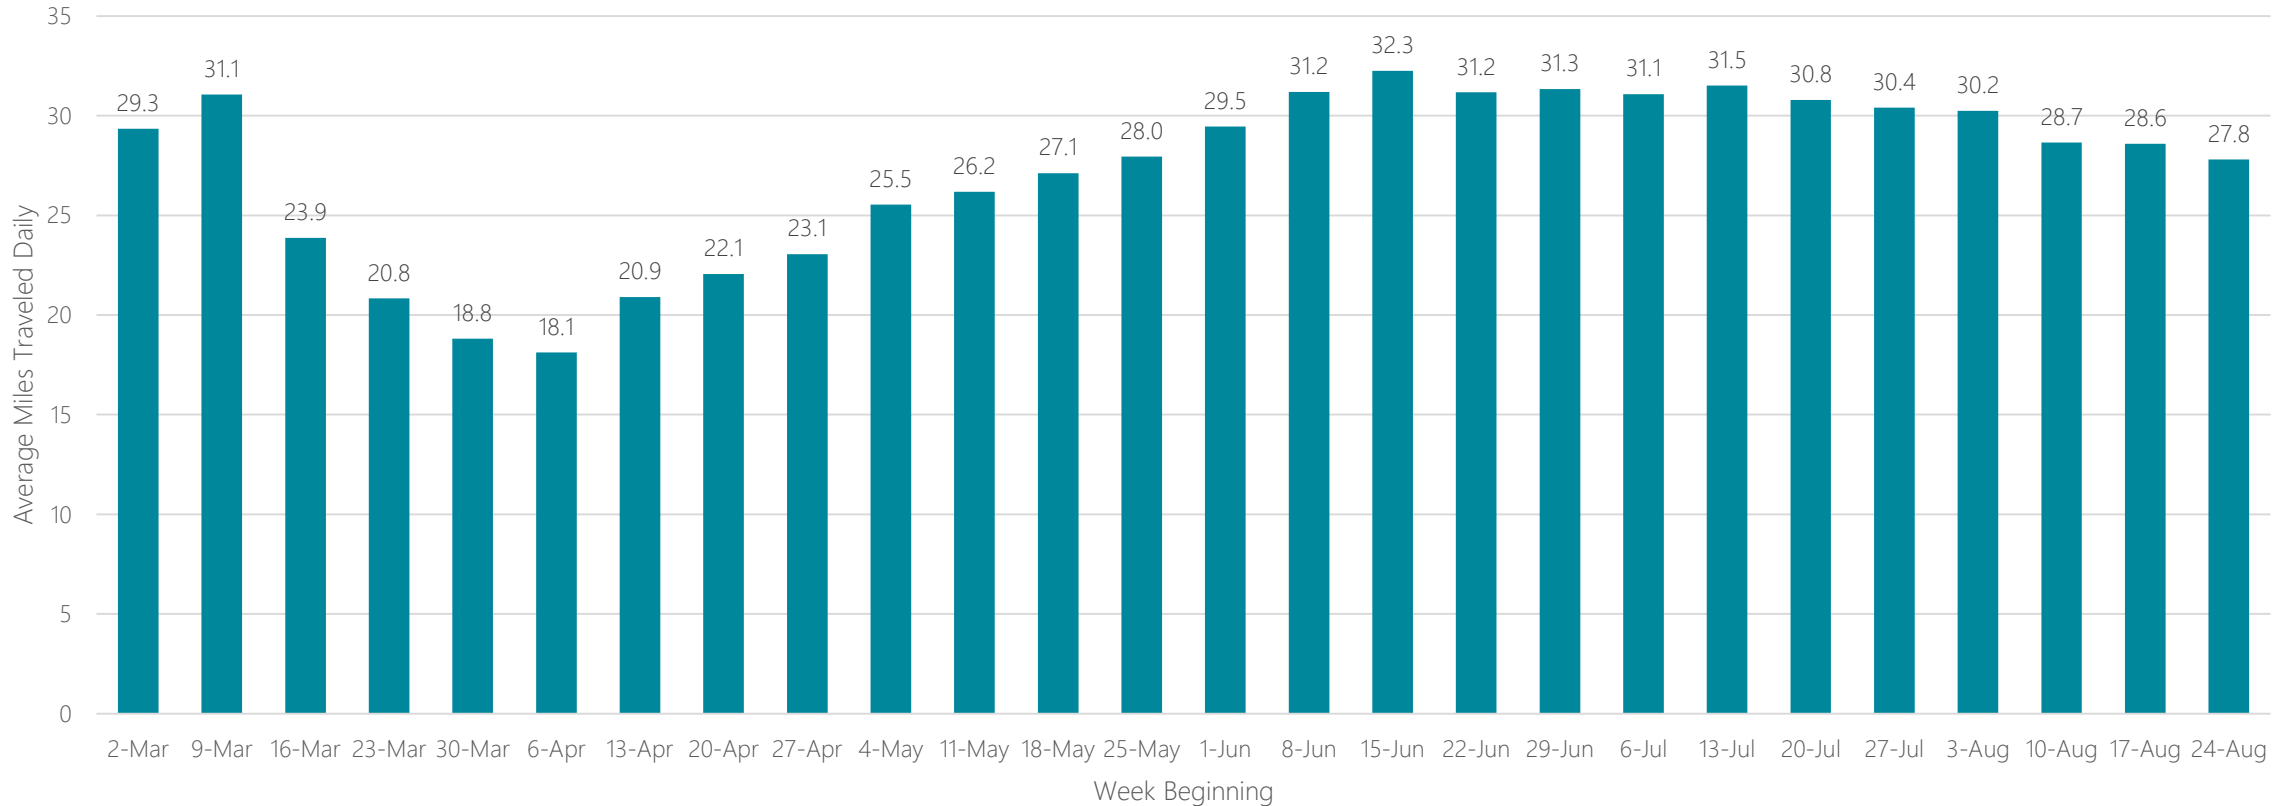

Des Moines-Ames

Average Miles Traveled Daily Weekly Trend

Detroit

Average Miles Traveled Daily Weekly Trend

Dothan

Average Miles Traveled Daily Weekly Trend

Duluth-Superior

Average Miles Traveled Daily Weekly Trend