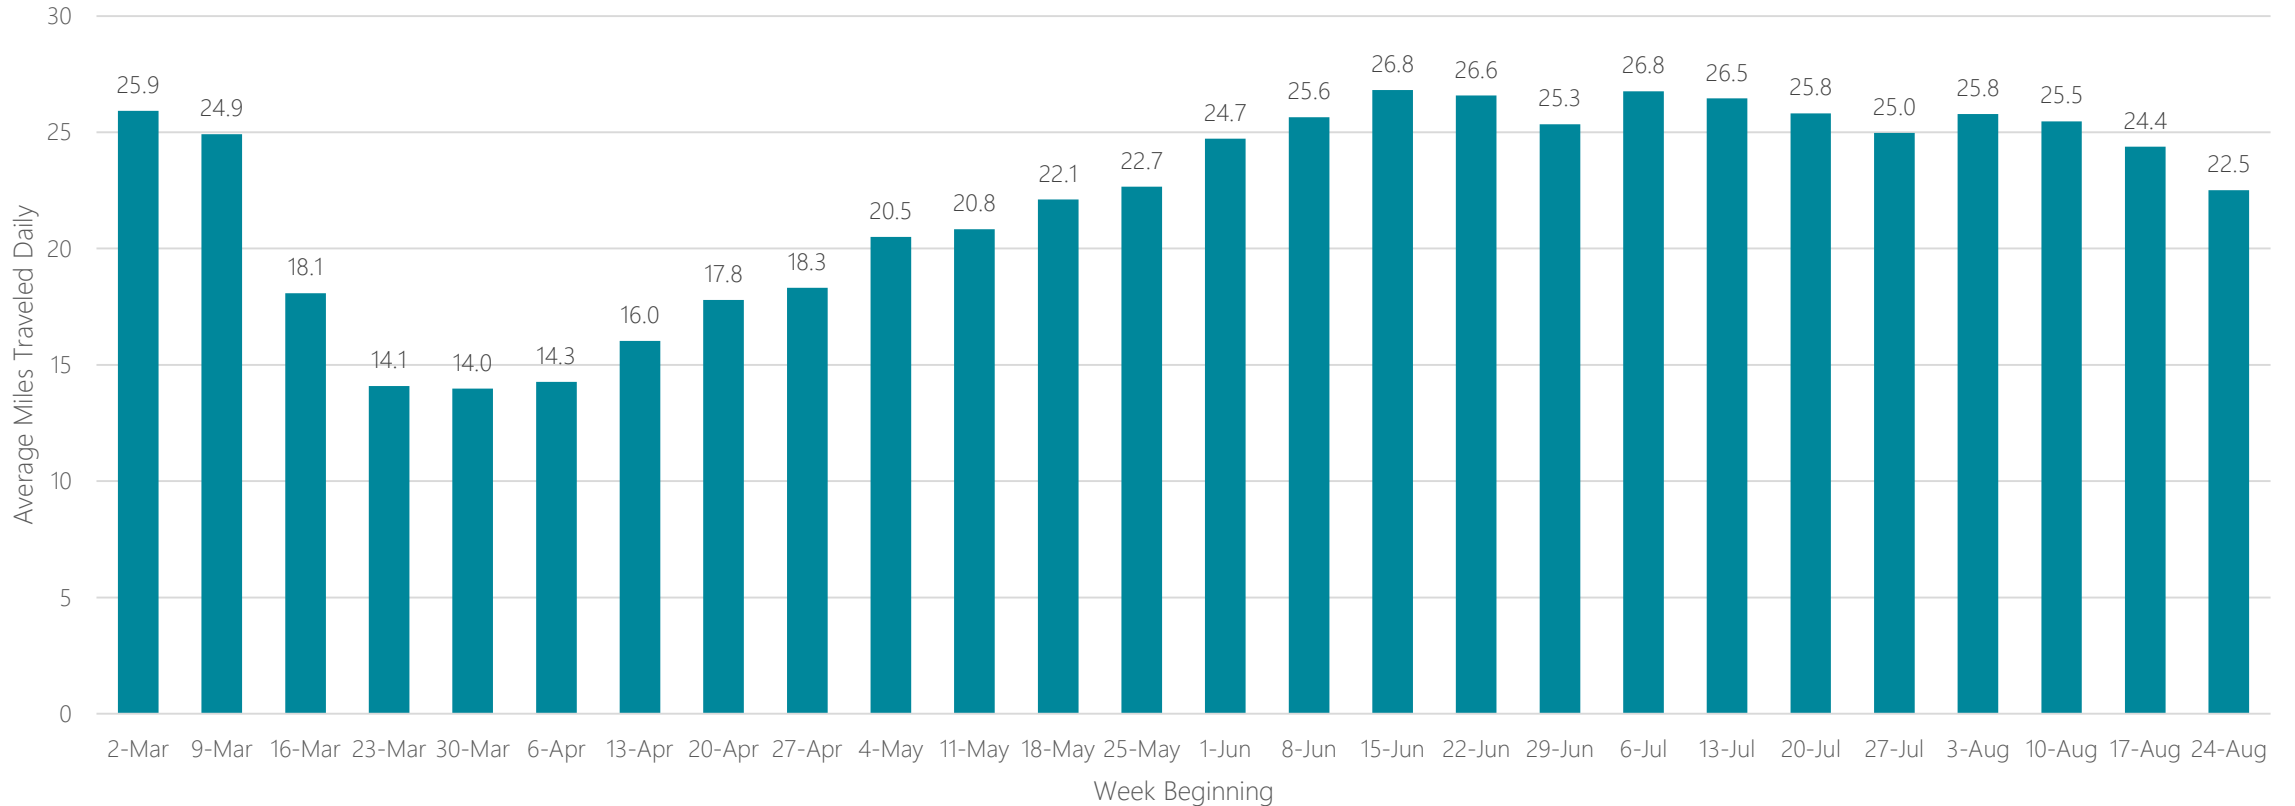

Cleveland

Average Miles Traveled Daily Weekly Trend

Colorado Springs

Average Miles Traveled Daily Weekly Trend

Columbia-Jefferson City

Average Miles Traveled Daily Weekly Trend

Columbia, SC

Average Miles Traveled Daily Weekly Trend