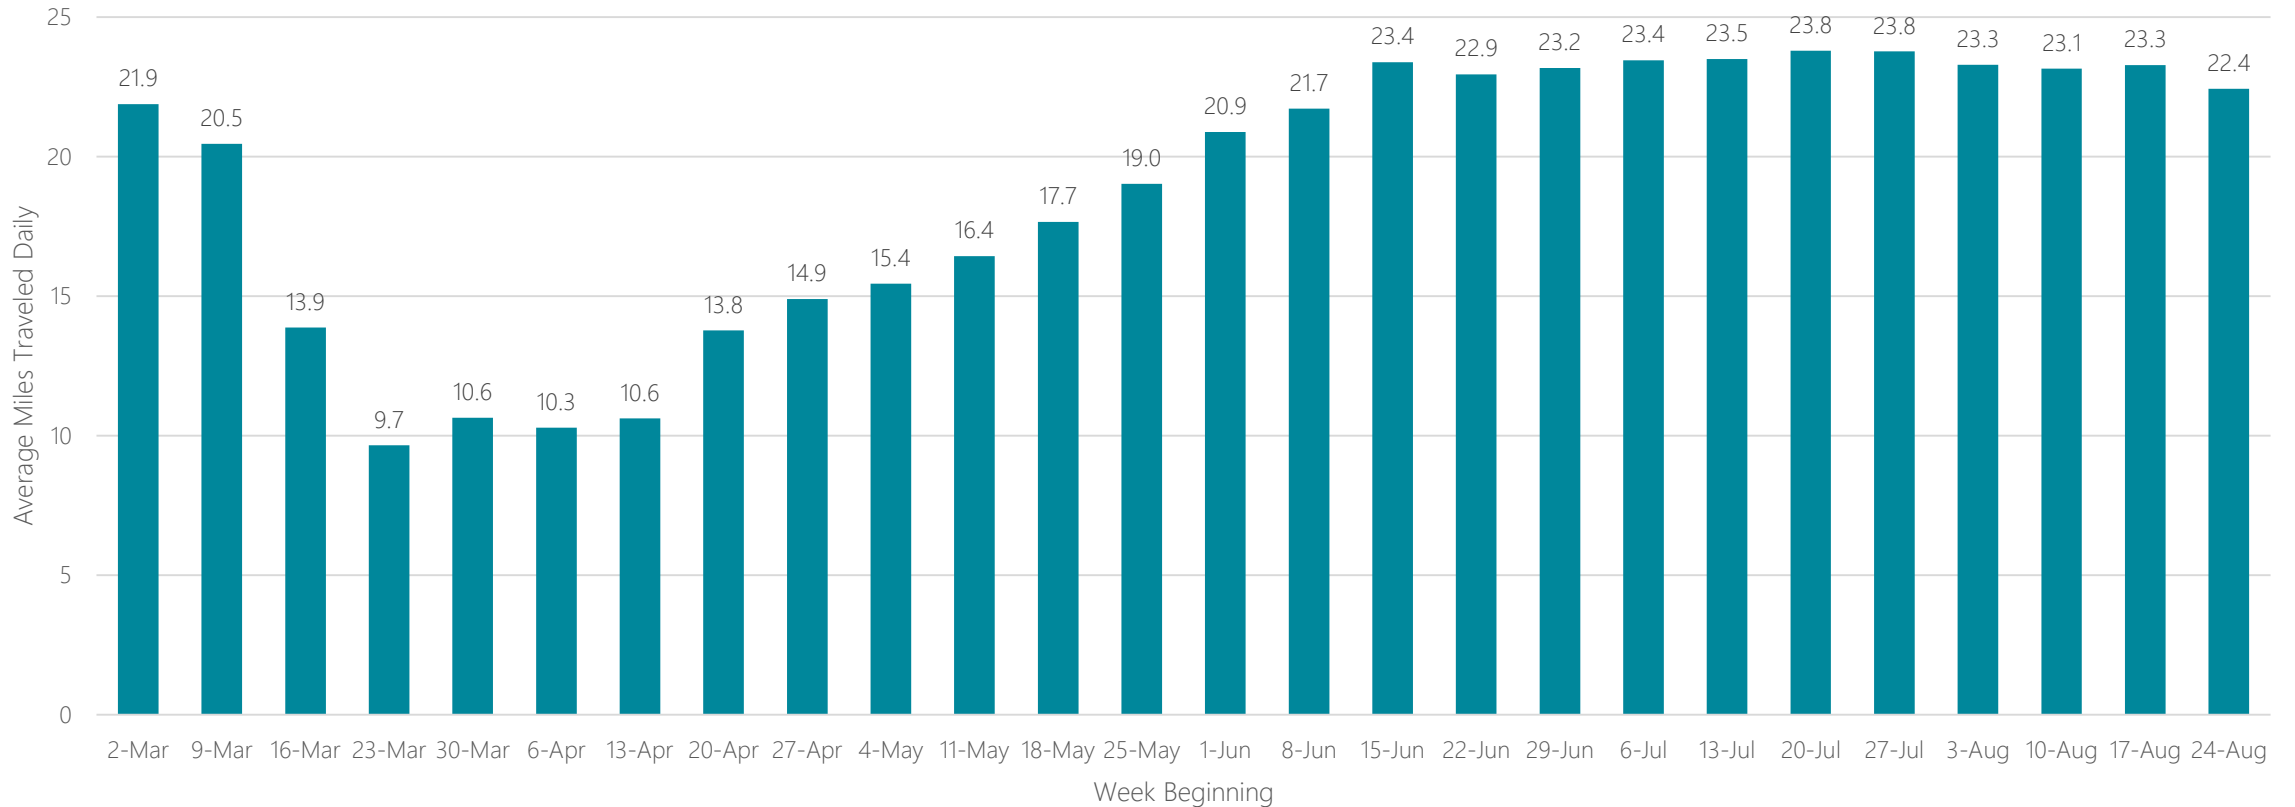

Lubbock

Average Miles Traveled Daily Weekly Trend

Macon

Average Miles Traveled Daily Weekly Trend

Madison

Average Miles Traveled Daily Weekly Trend

Mankato

Average Miles Traveled Daily Weekly Trend