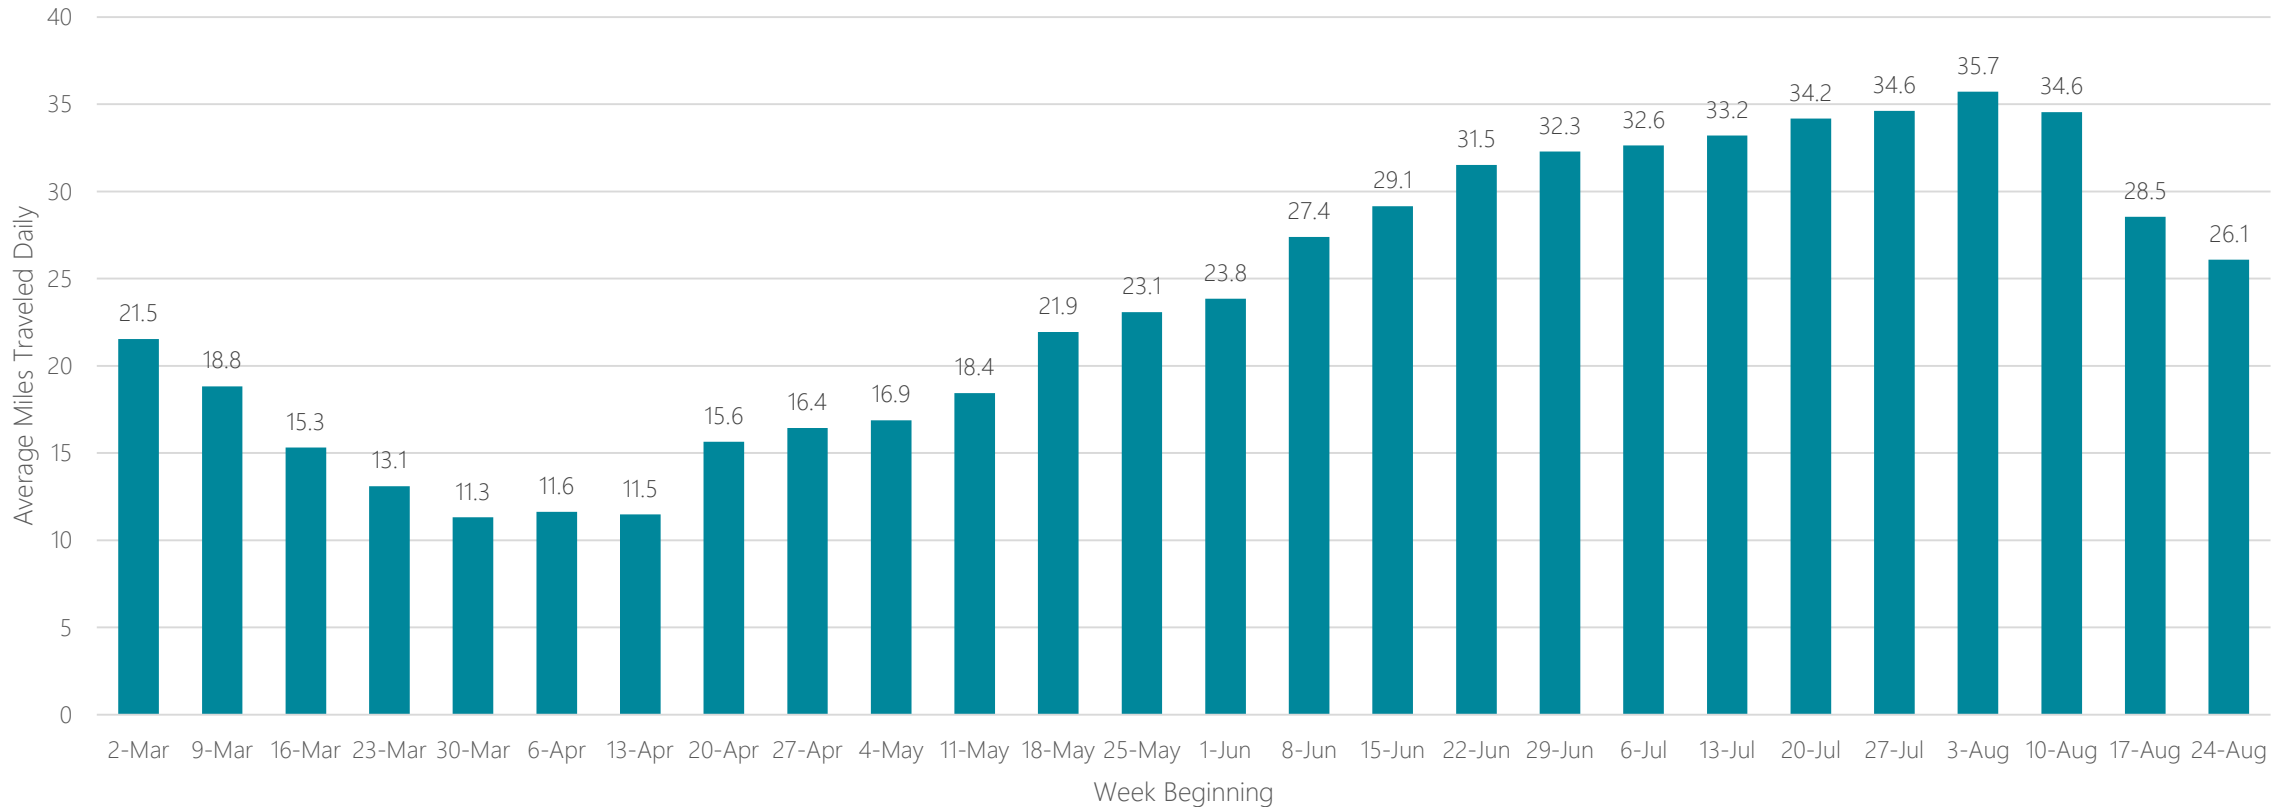

Quincy-Hannibal-Keokuk

Average Miles Traveled Daily Weekly Trend

Raleigh-Durham (Fayetteville)

Average Miles Traveled Daily Weekly Trend

Rapid City

Average Miles Traveled Daily Weekly Trend

Reno

Average Miles Traveled Daily Weekly Trend