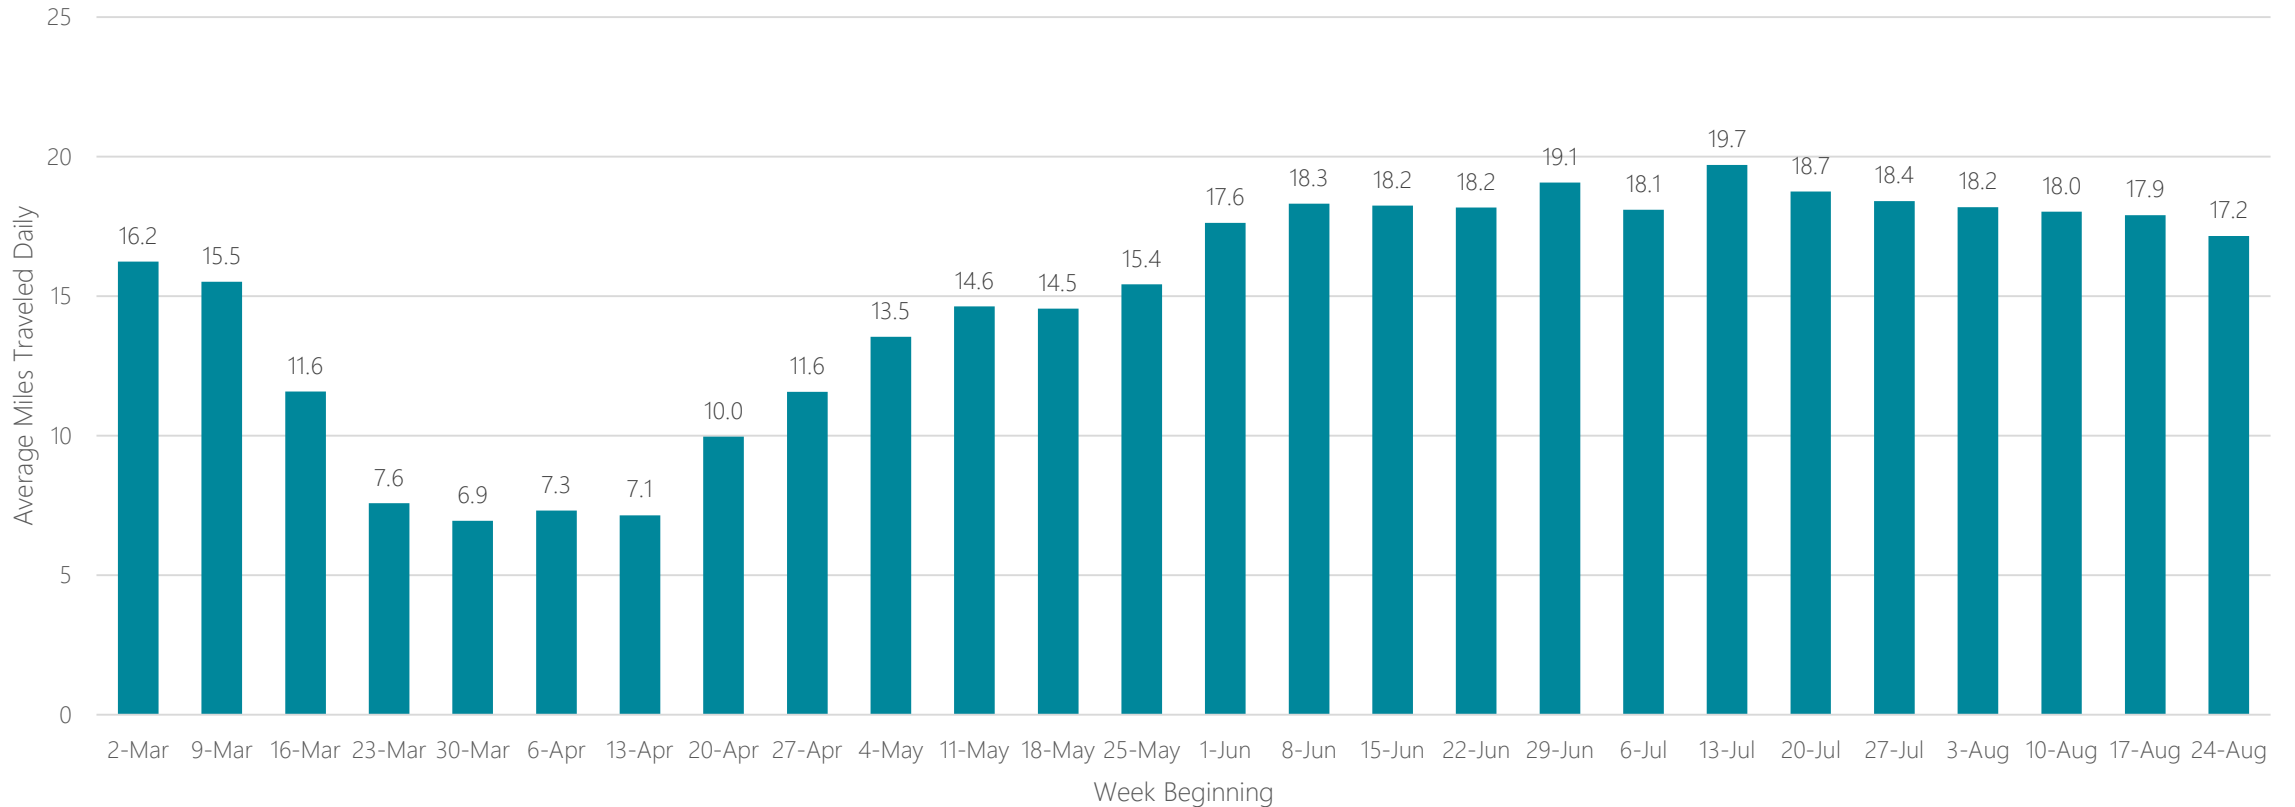

Anchorage, AK

Average Miles Traveled Daily Weekly Trend