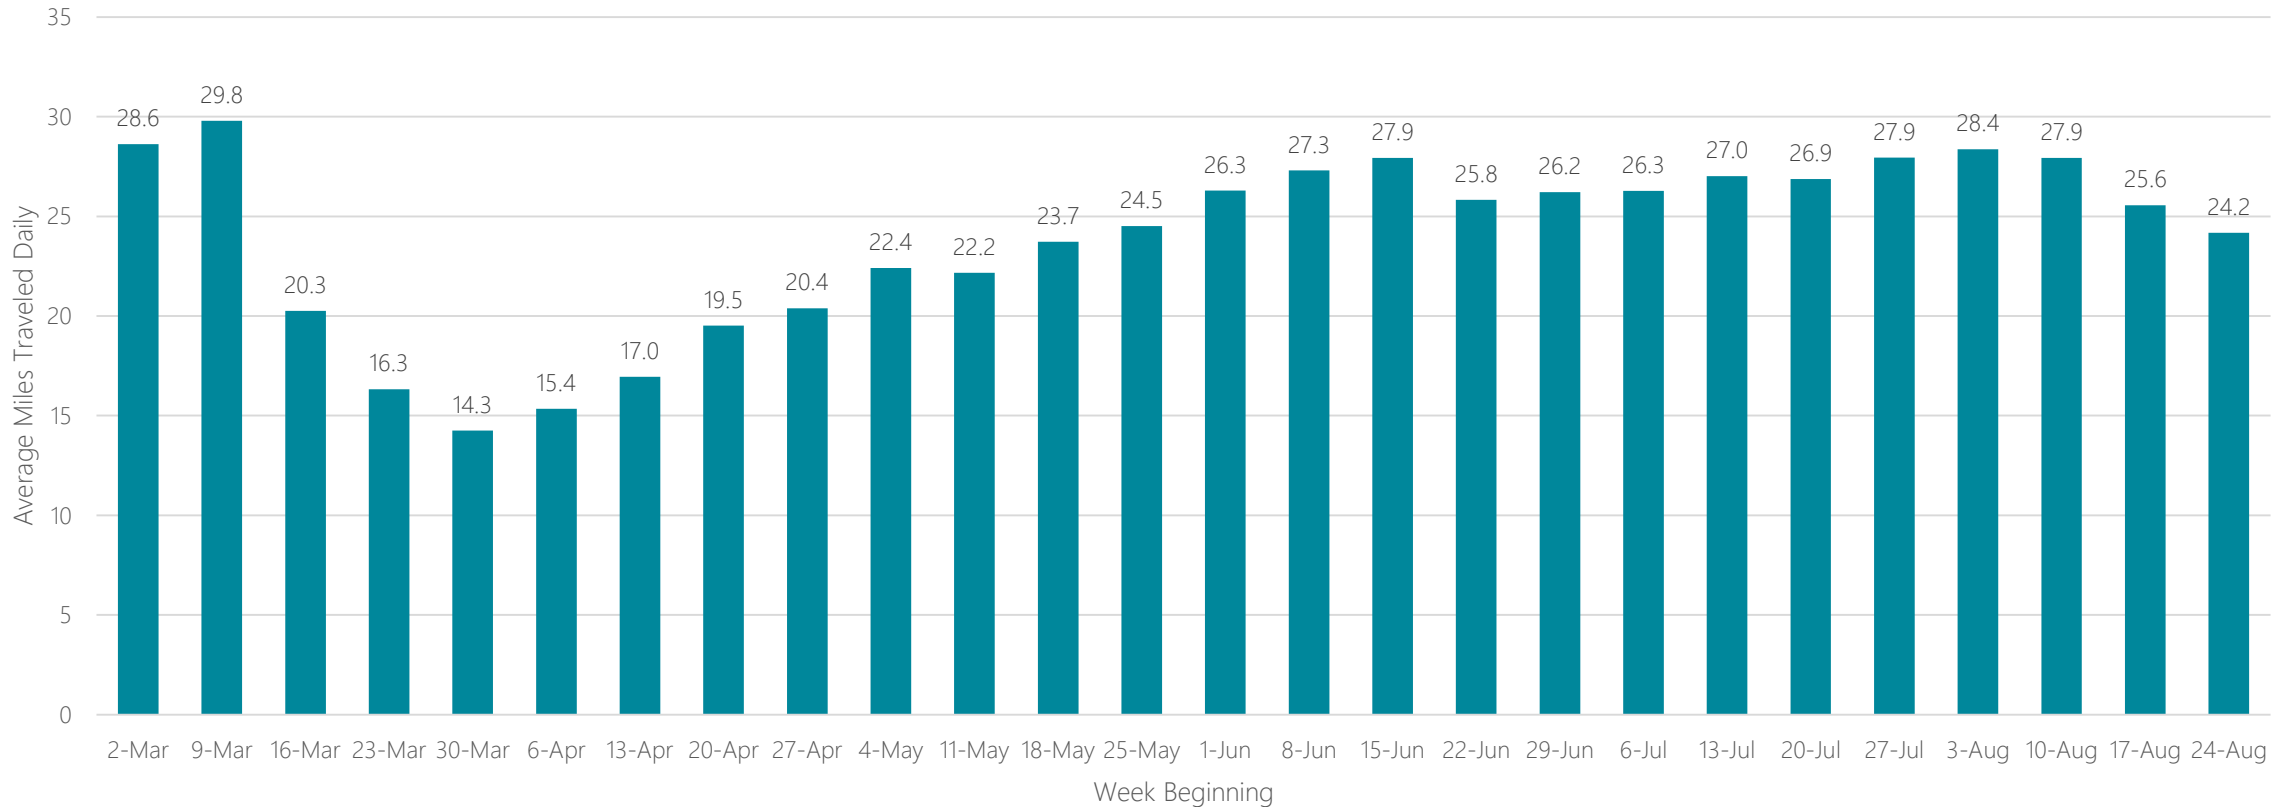

Waco-Temple-Bryan

Average Miles Traveled Daily Weekly Trend