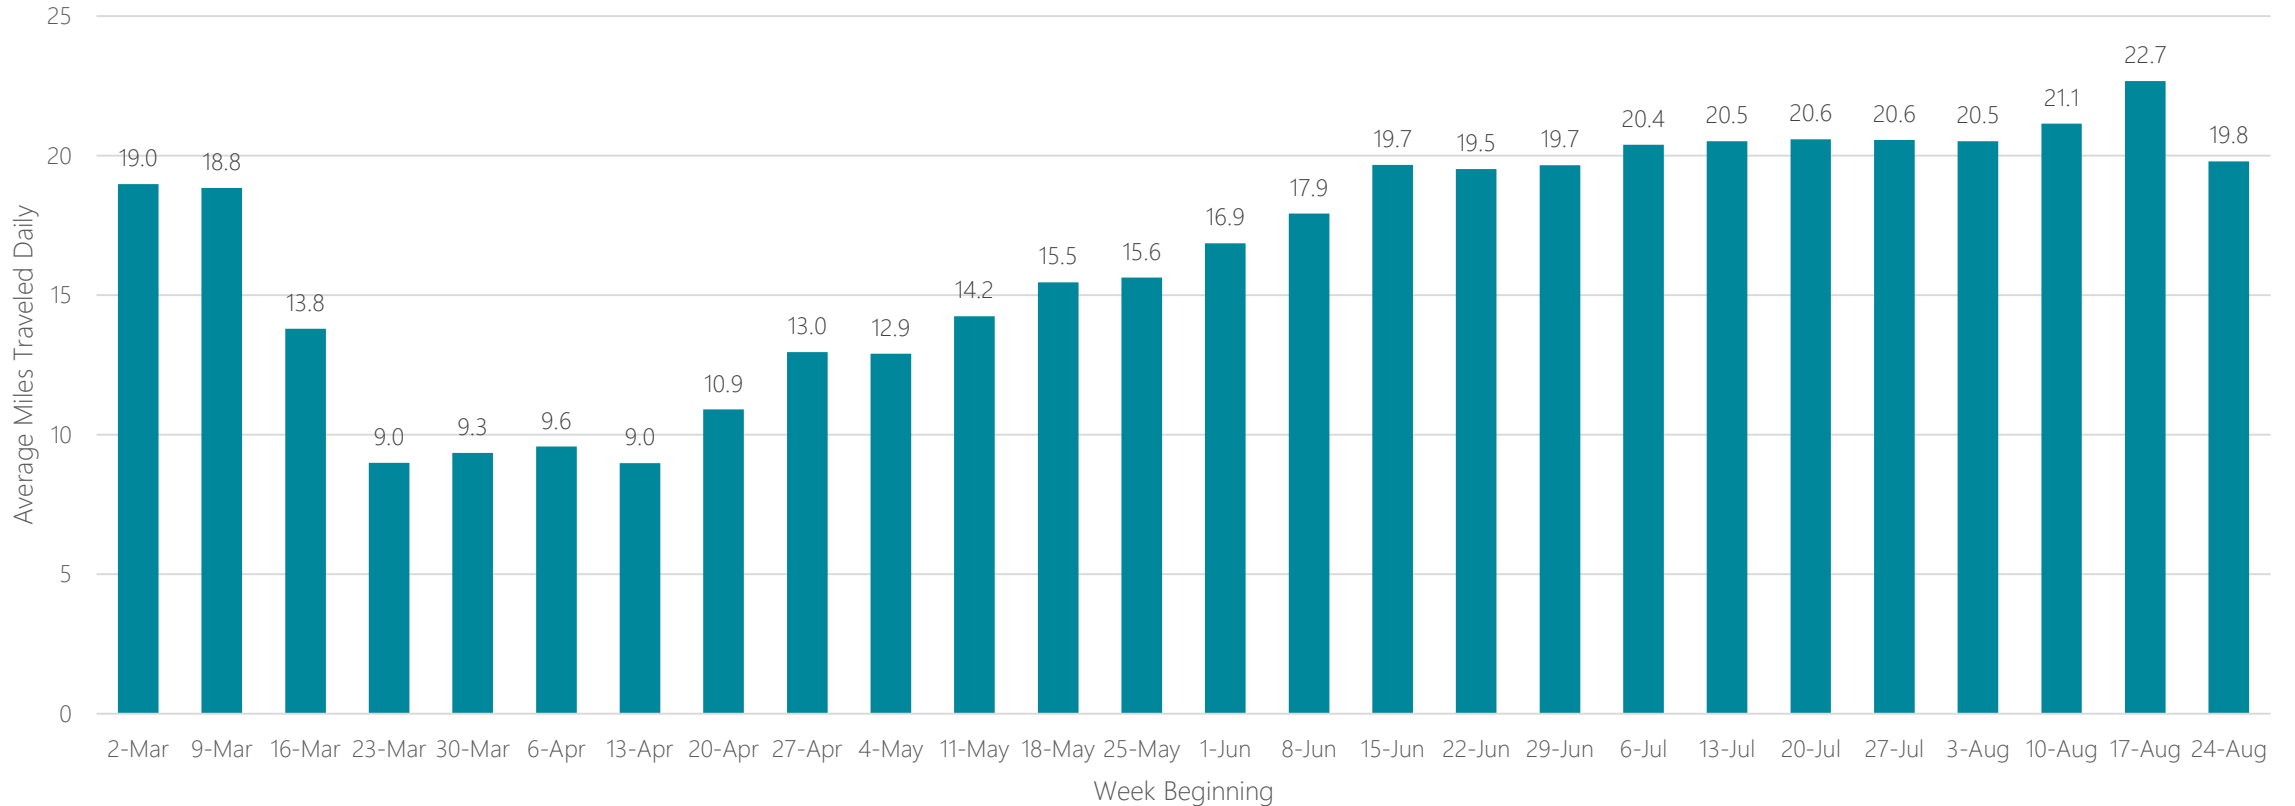

Binghamton, NY

Average Miles Traveled Daily Weekly Trend