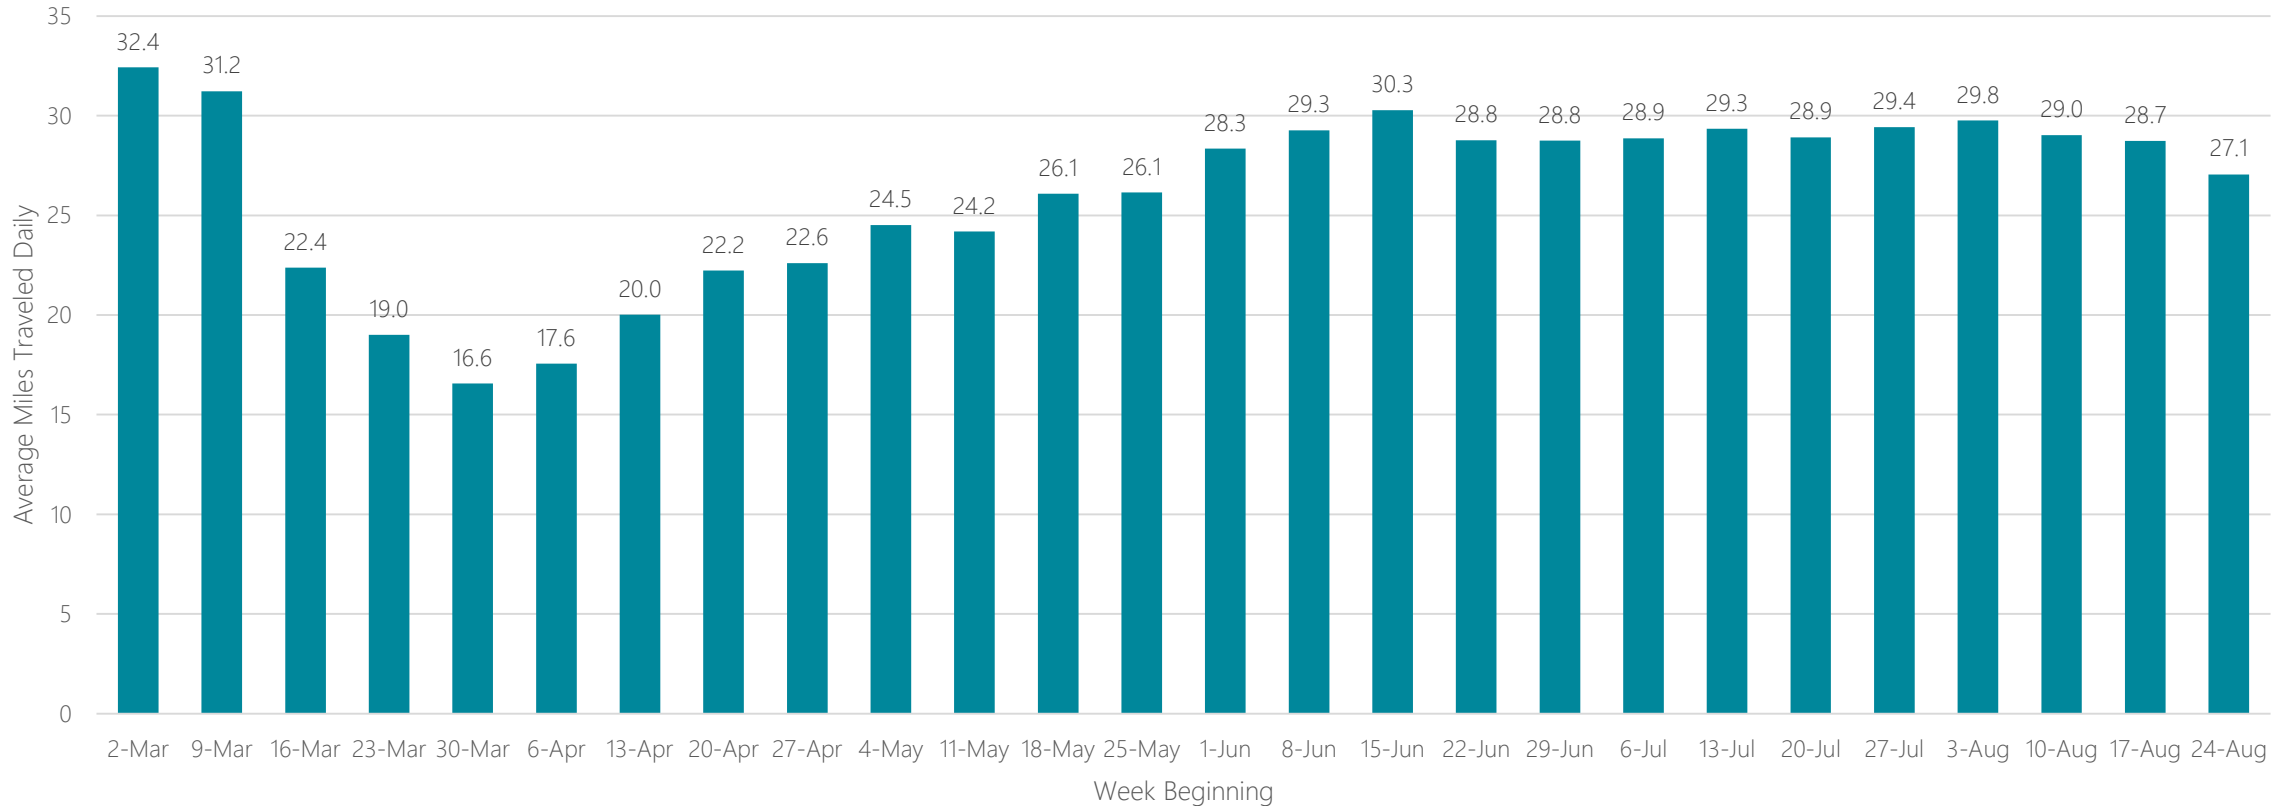

Savannah

Average Miles Traveled Daily Weekly Trend

Seattle-Tacoma

Average Miles Traveled Daily Weekly Trend

Sherman, TX-Ada, OK

Average Miles Traveled Daily Weekly Trend

Shreveport

Average Miles Traveled Daily Weekly Trend