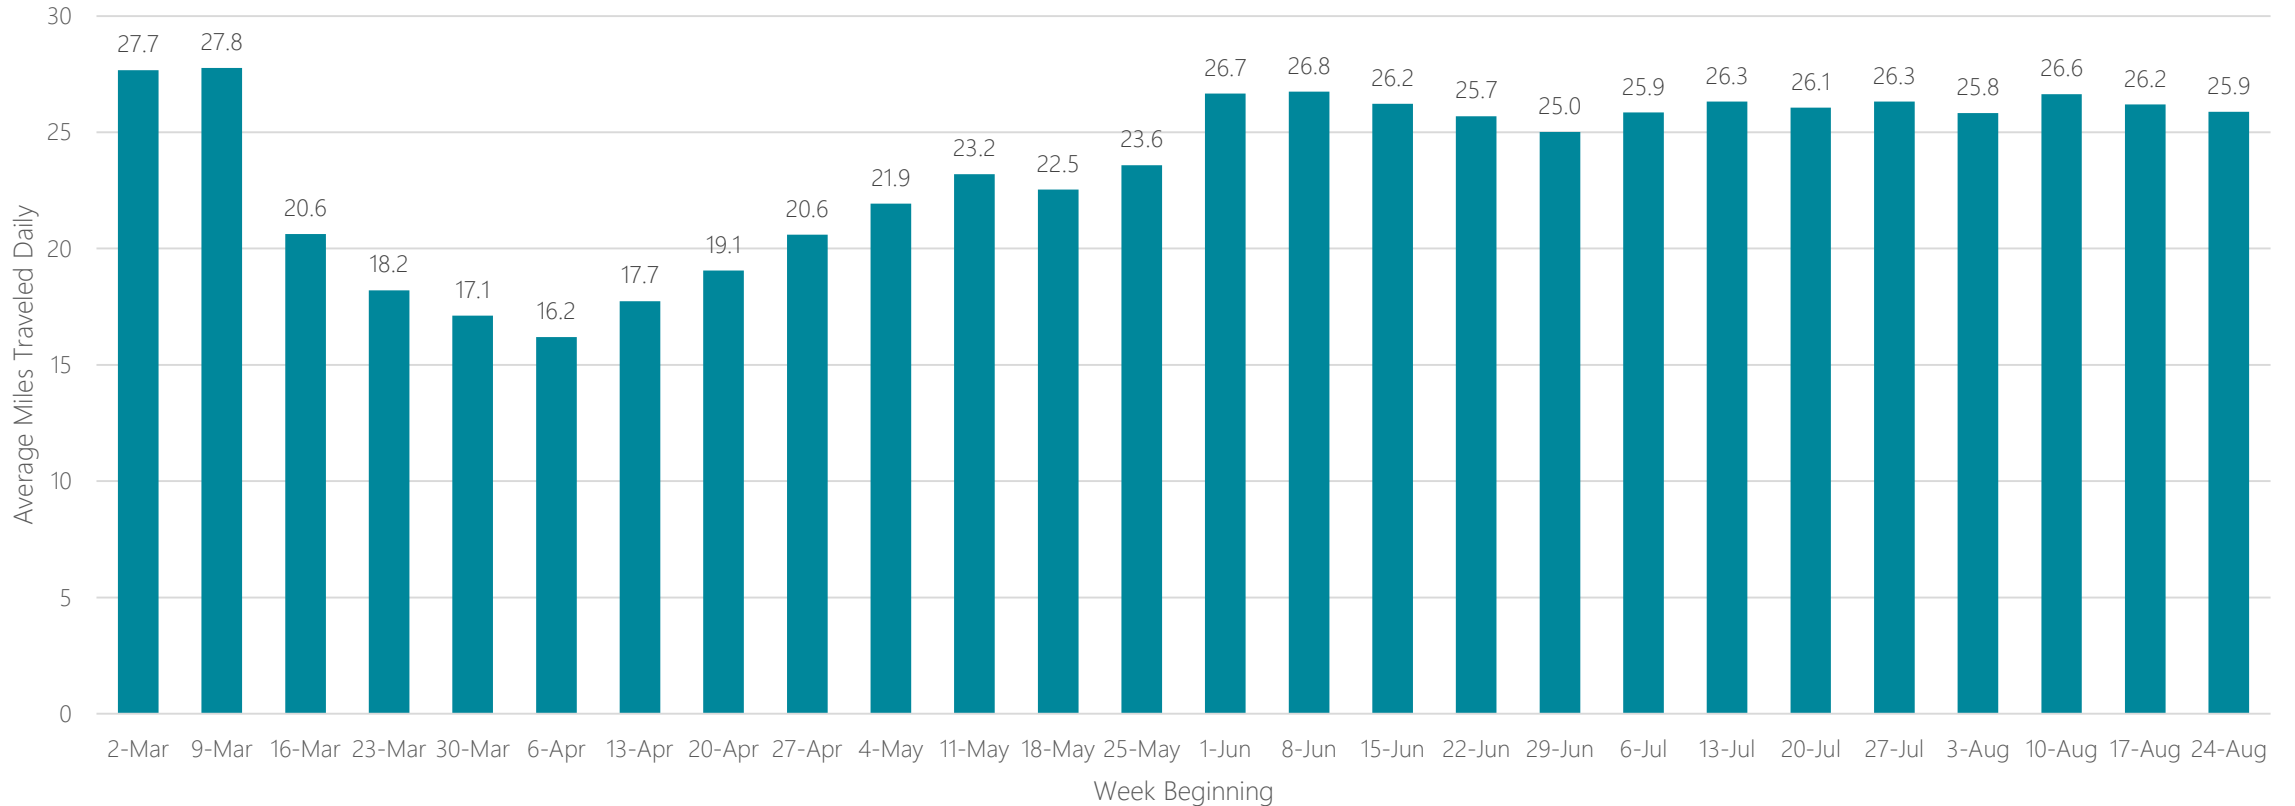

Myrtle Beach-Florence

Average Miles Traveled Daily Weekly Trend