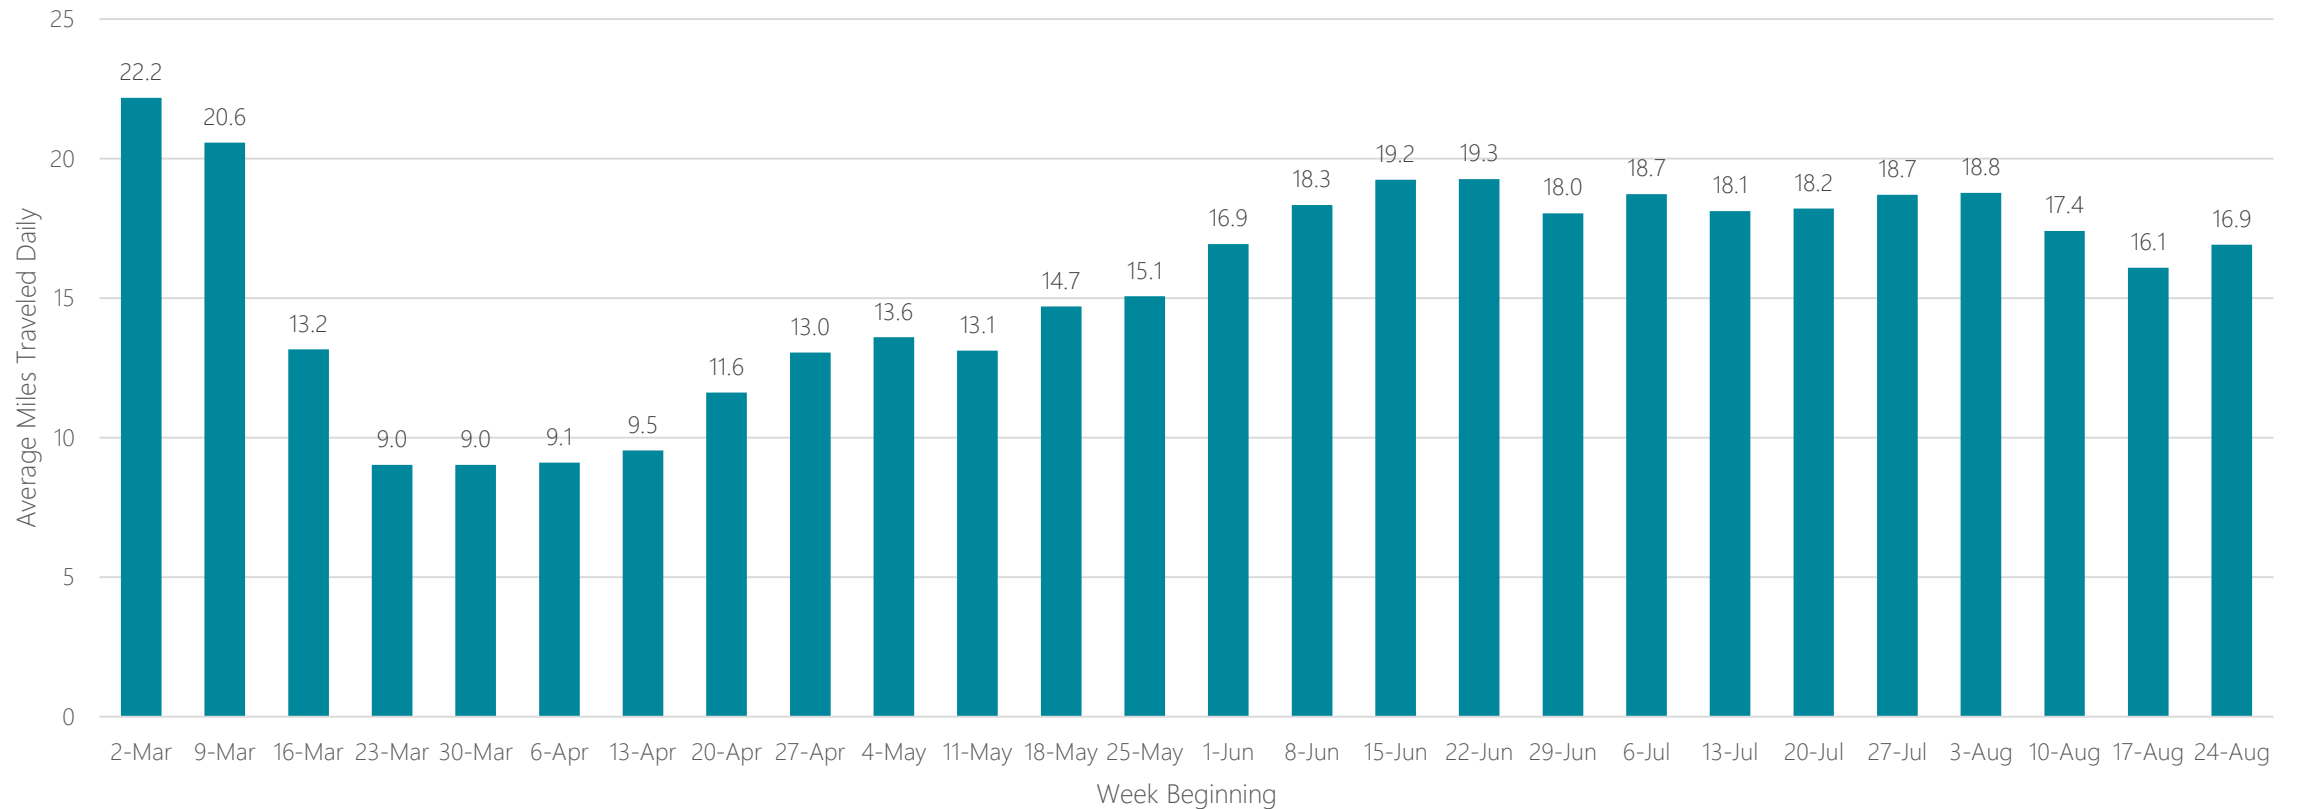

Sacramento-Stockton-Modesto

Average Miles Traveled Daily Weekly Trend