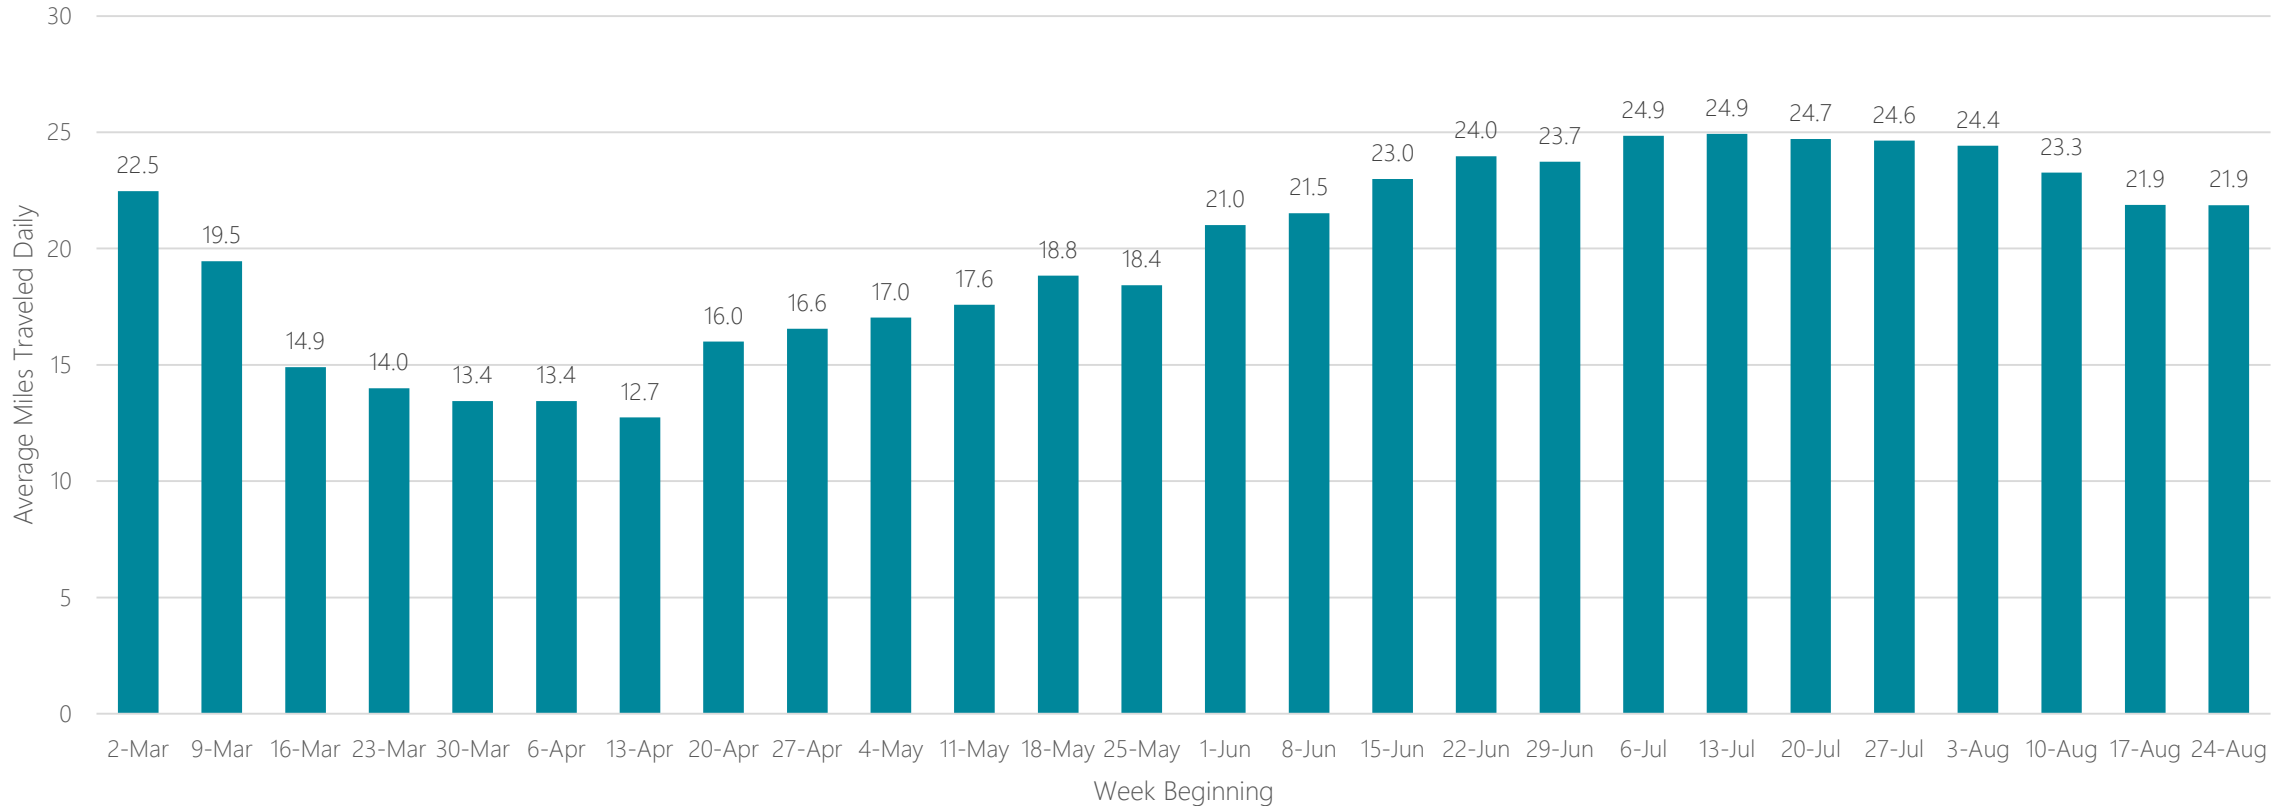

Lincoln & Hastings-Kearney

Average Miles Traveled Daily Weekly Trend