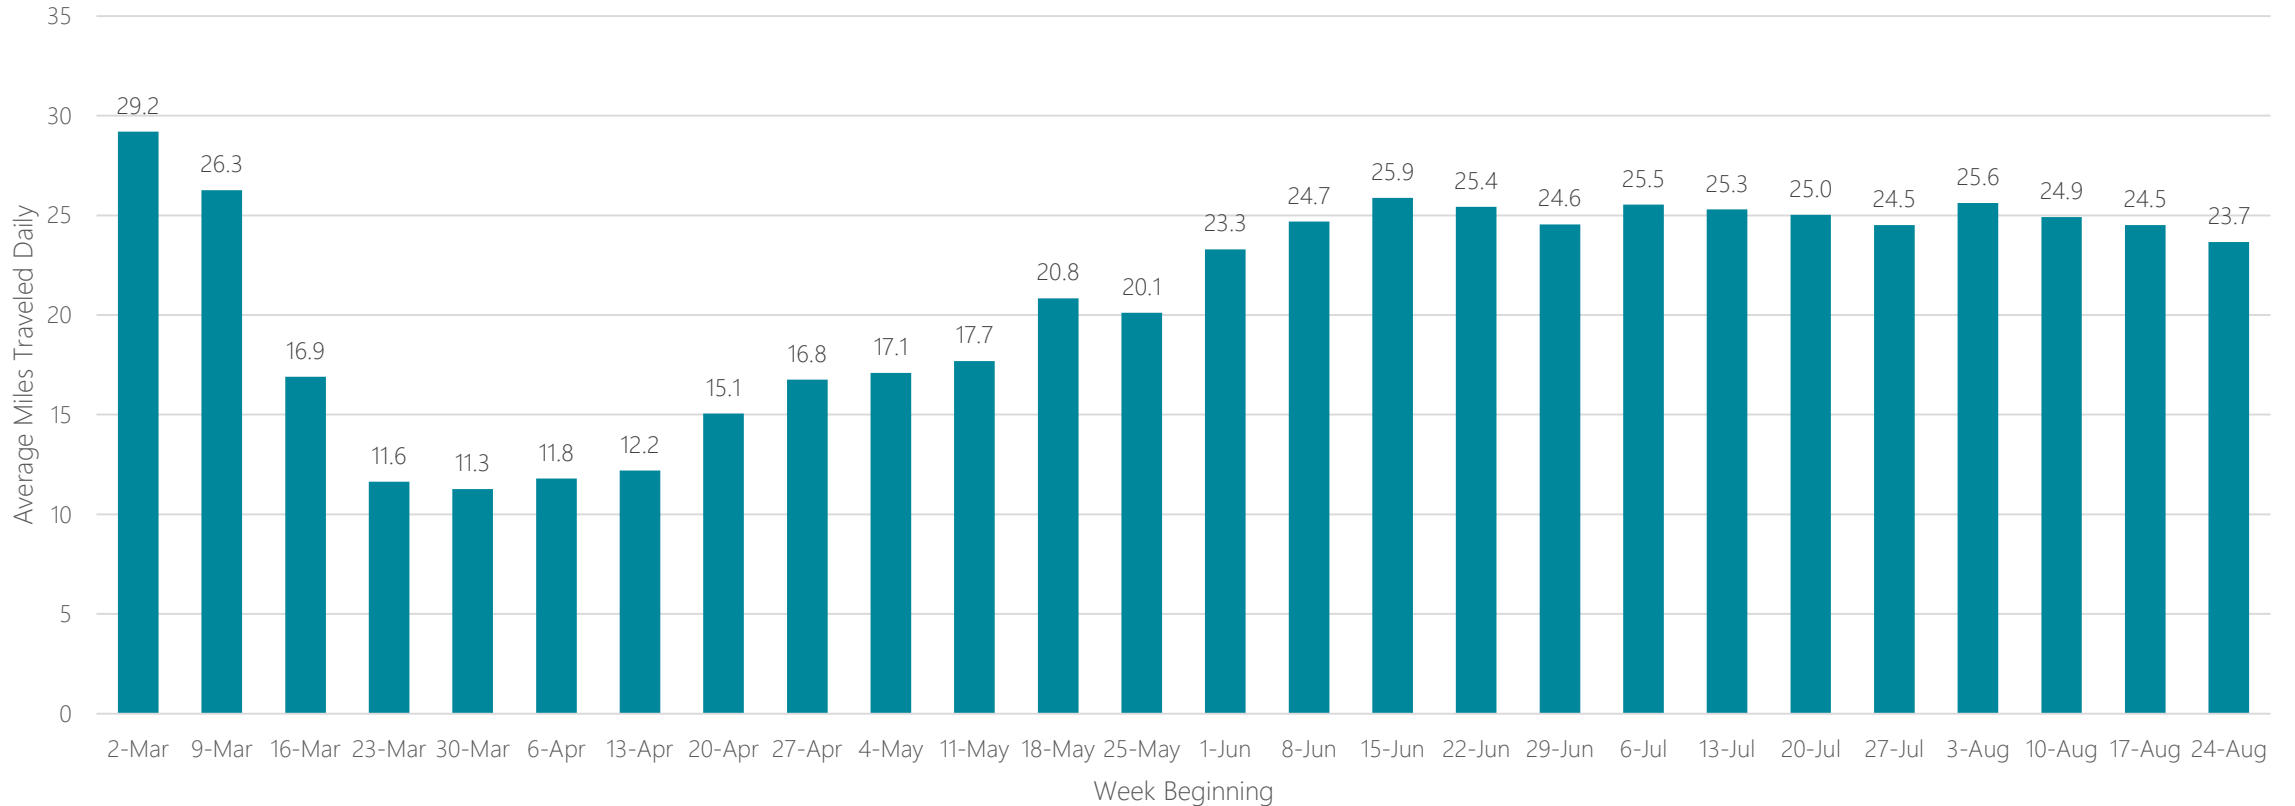

Kansas City

Average Miles Traveled Daily Weekly Trend