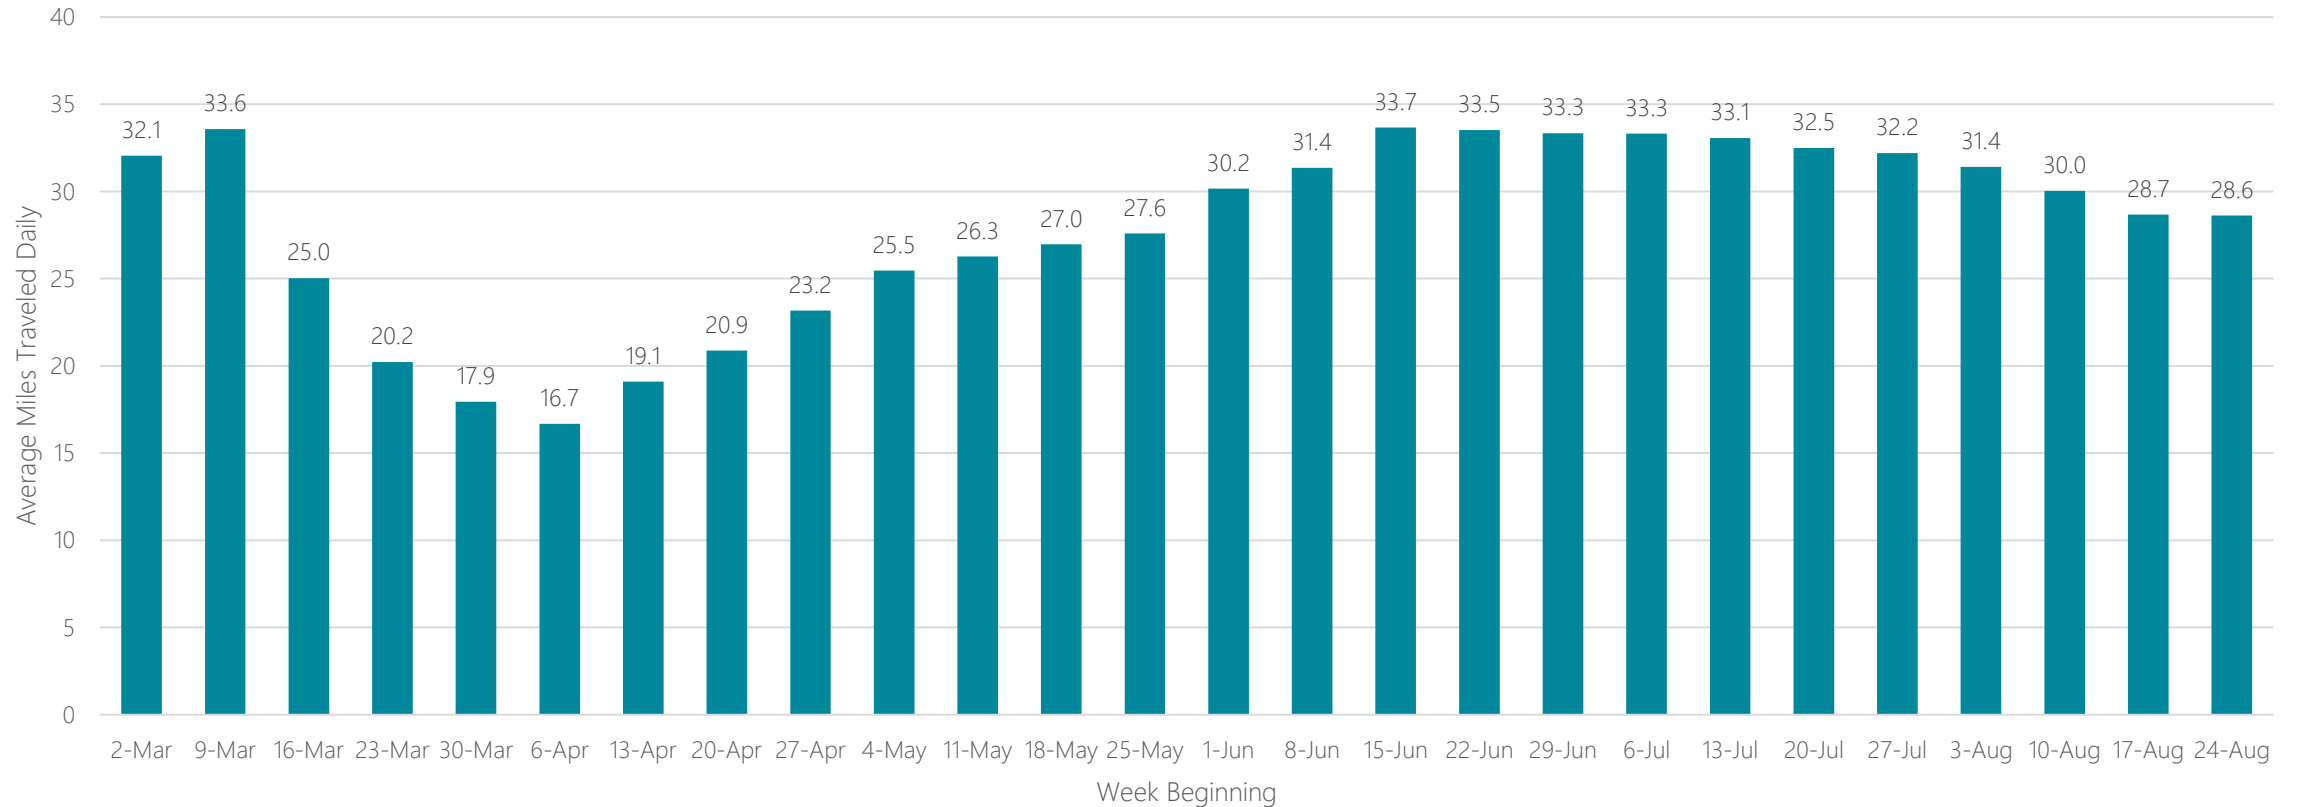

Macon

Average Miles Traveled Daily Weekly Trend