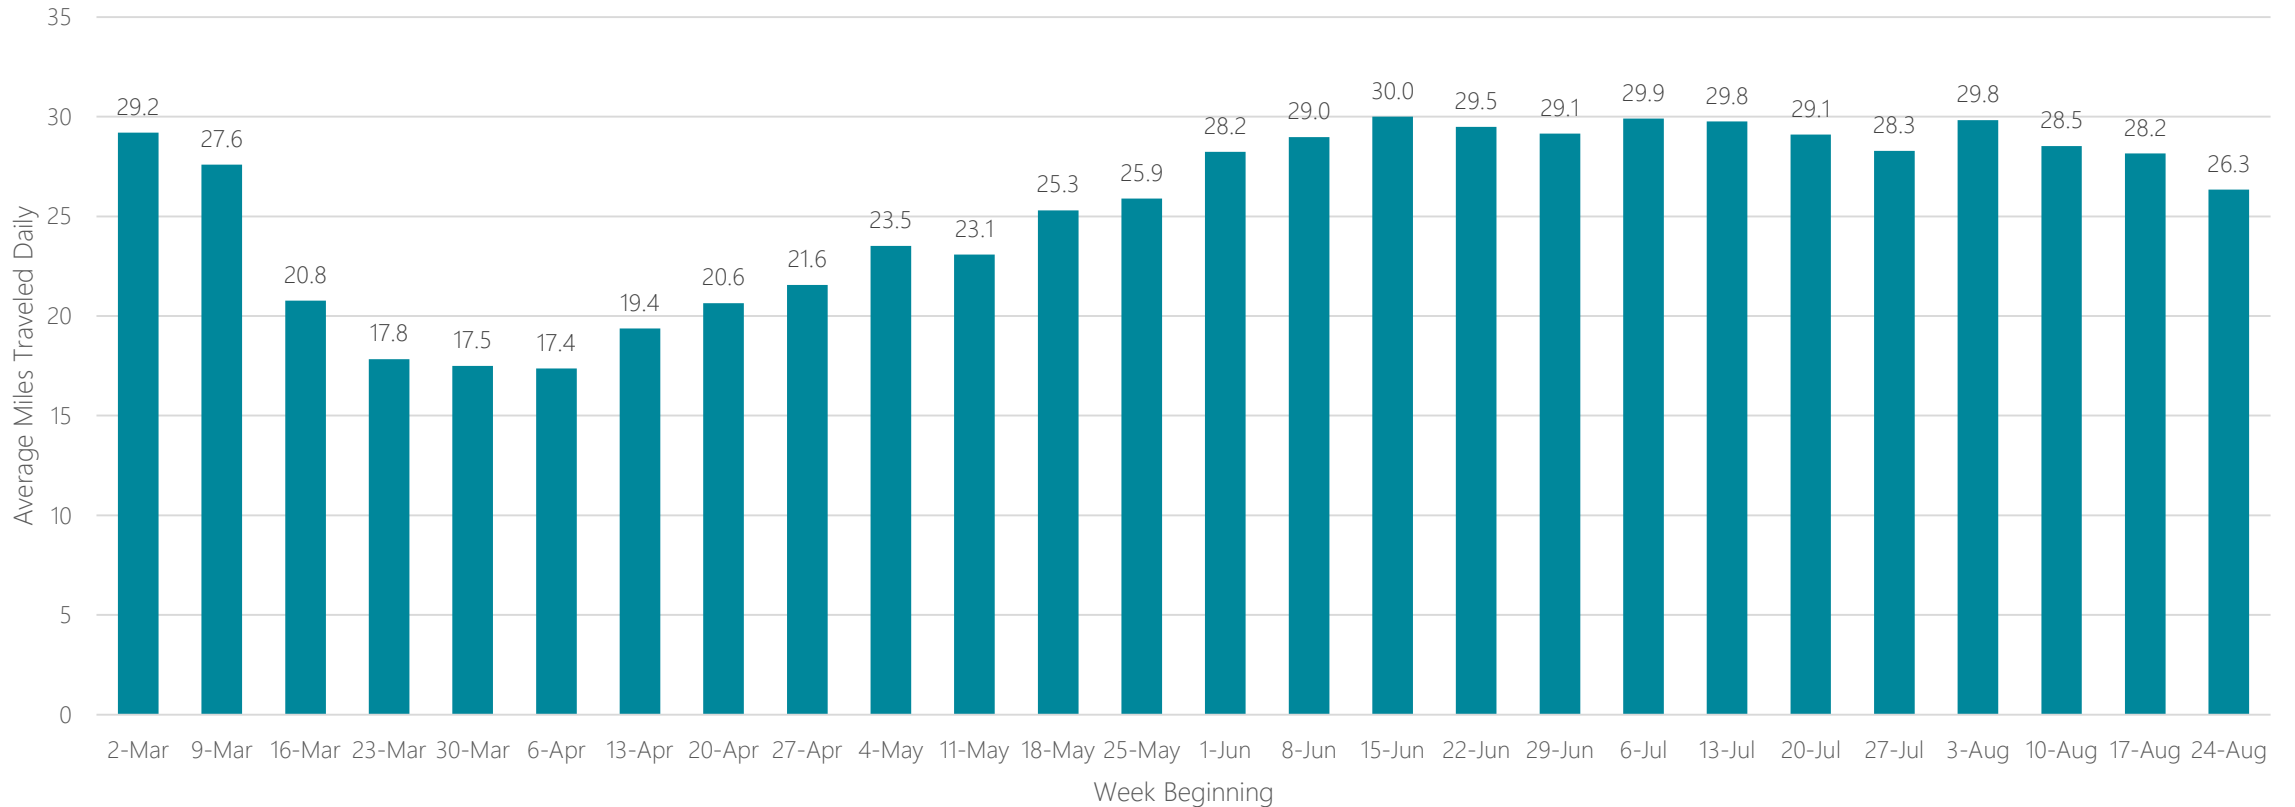

Paducah-Cape Girardeau-Harrisburg

Average Miles Traveled Daily Weekly Trend