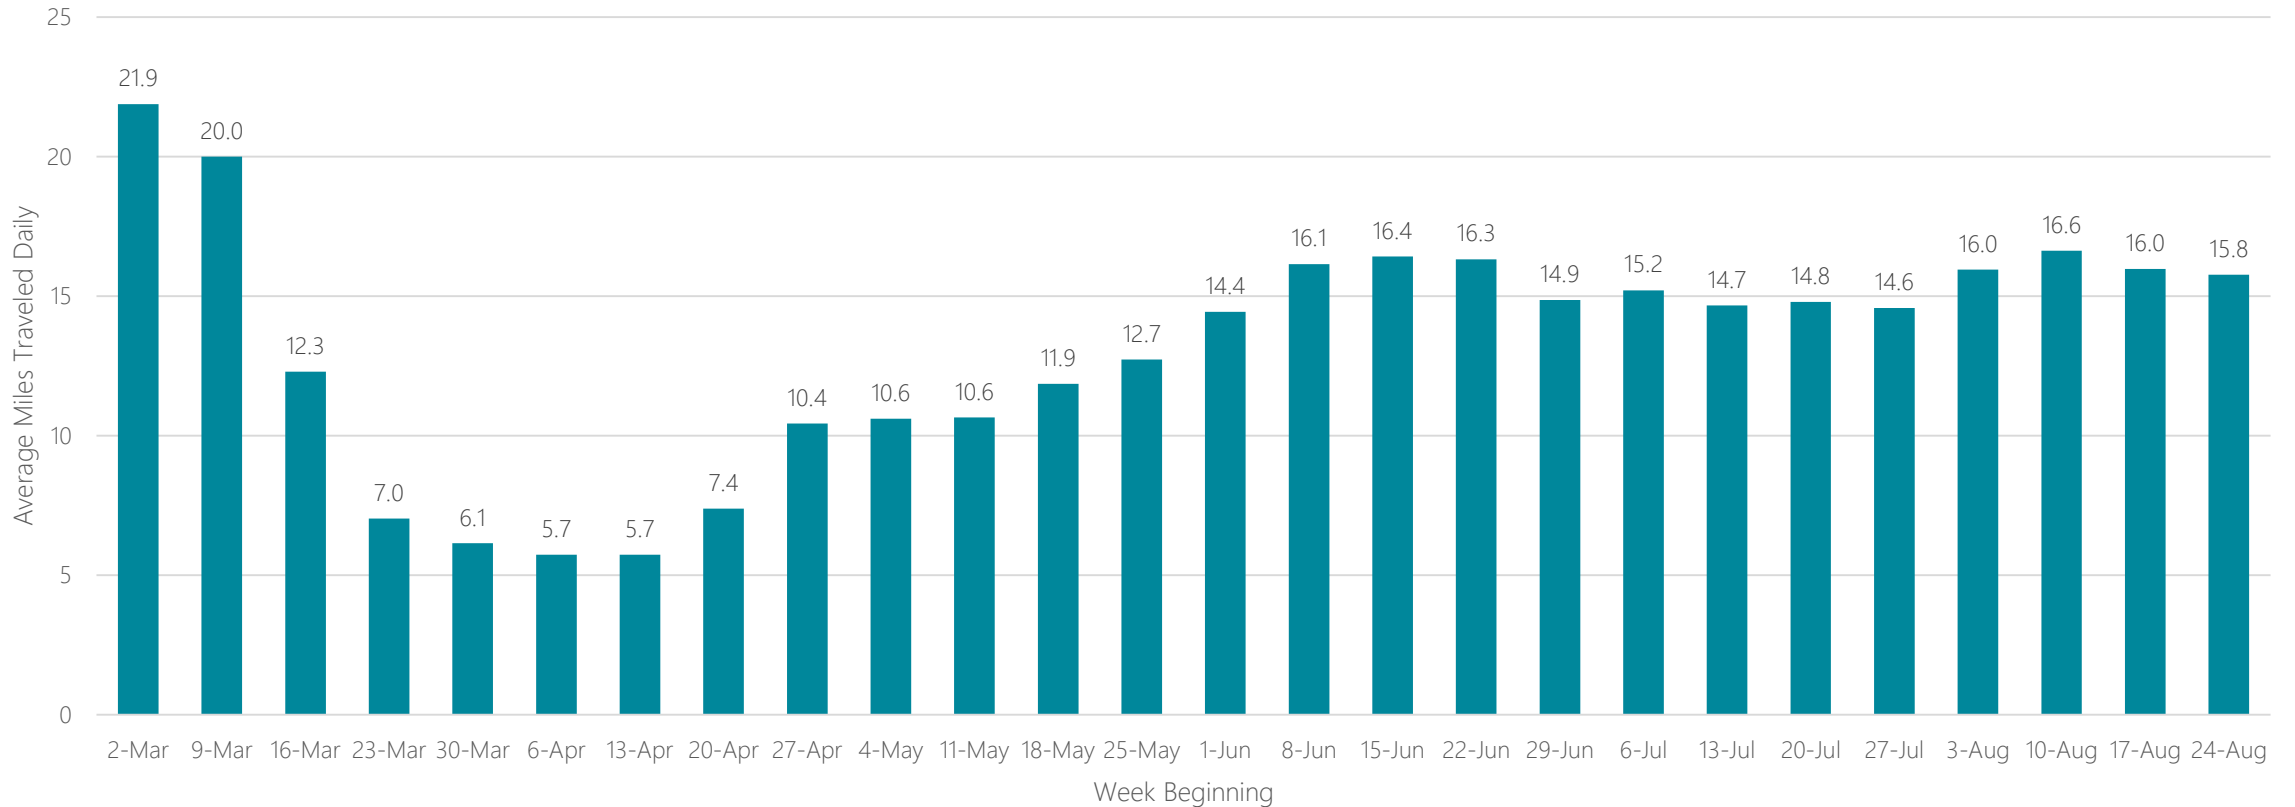

Miami-Fort Lauderdale

Average Miles Traveled Daily Weekly Trend