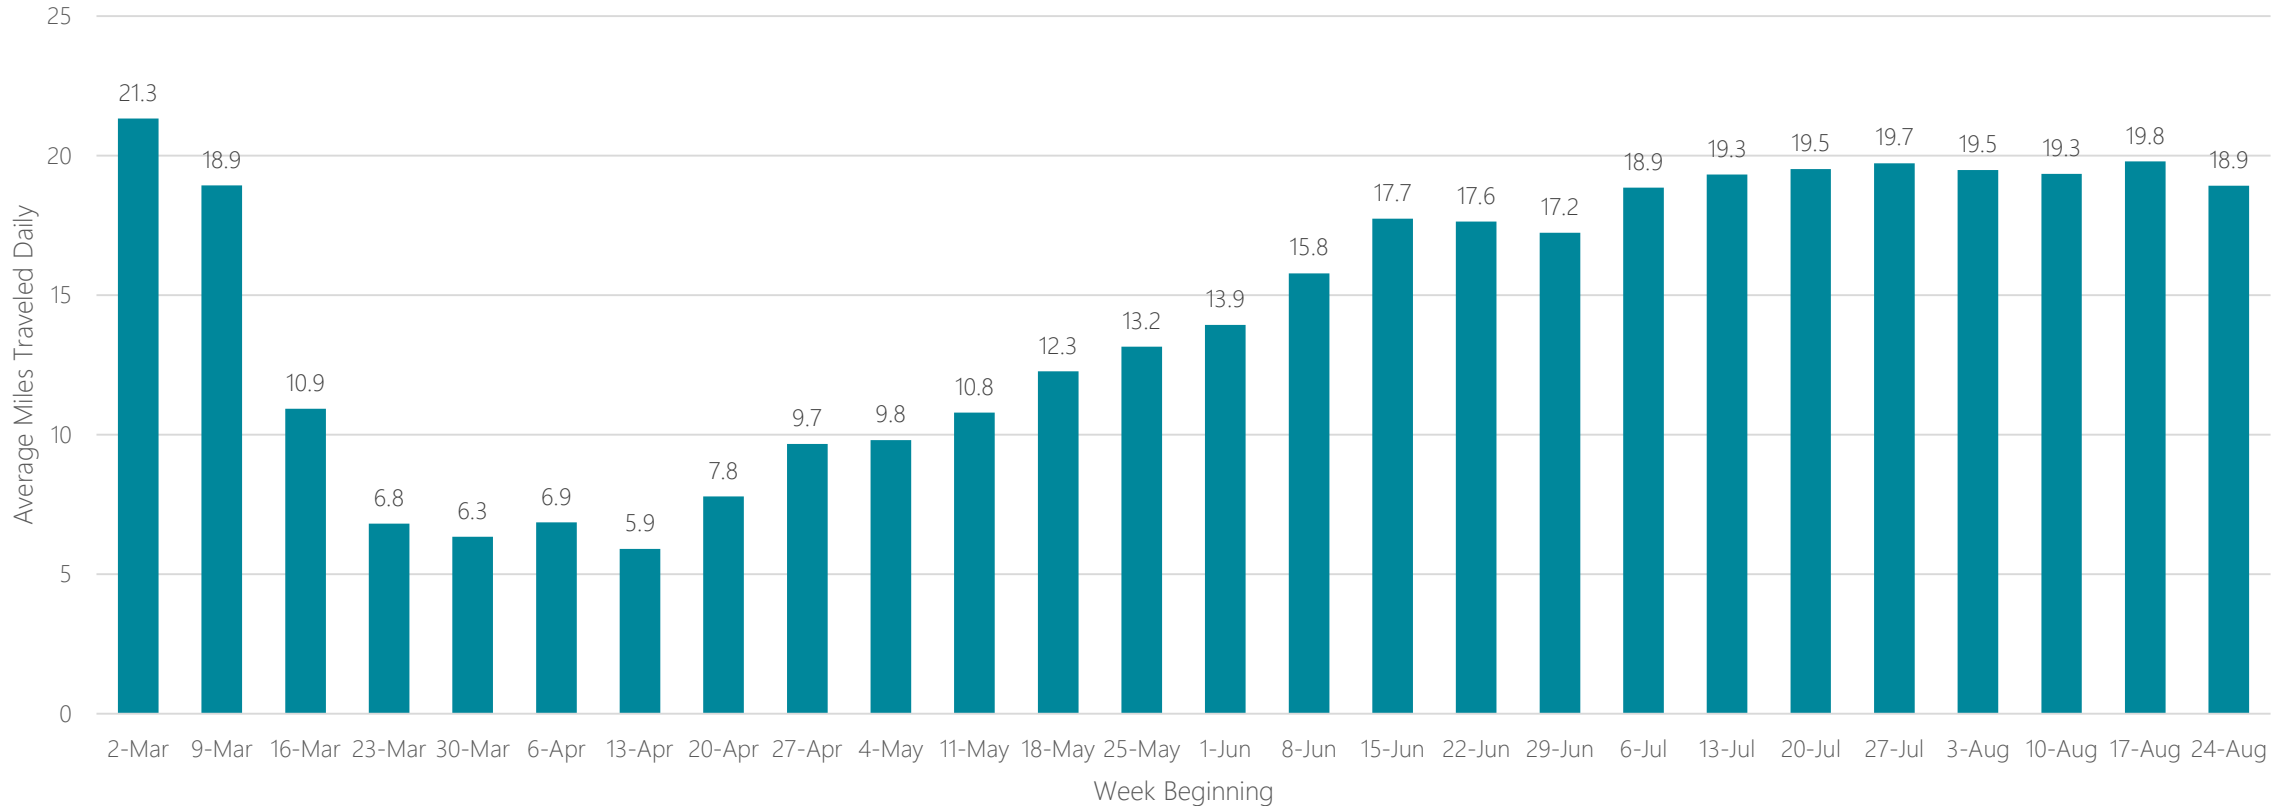

Boston (Manchester)

Average Miles Traveled Daily Weekly Trend