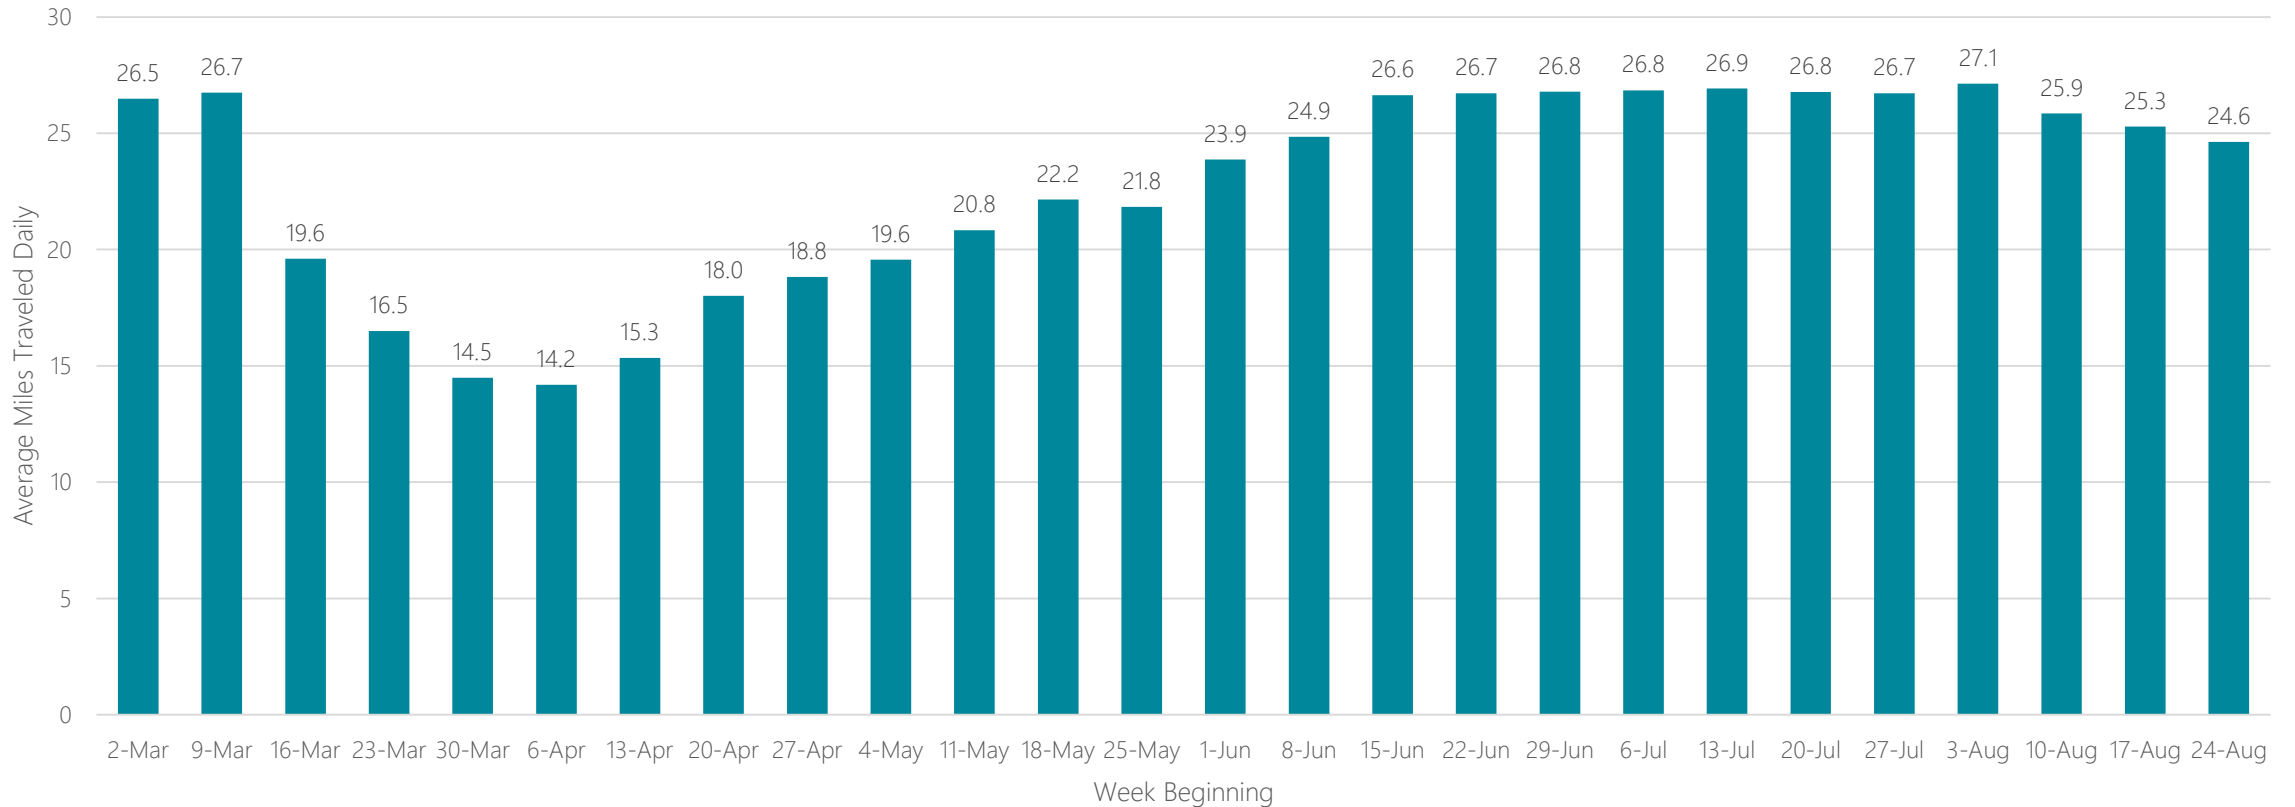

Amarillo

Average Miles Traveled Daily Weekly Trend