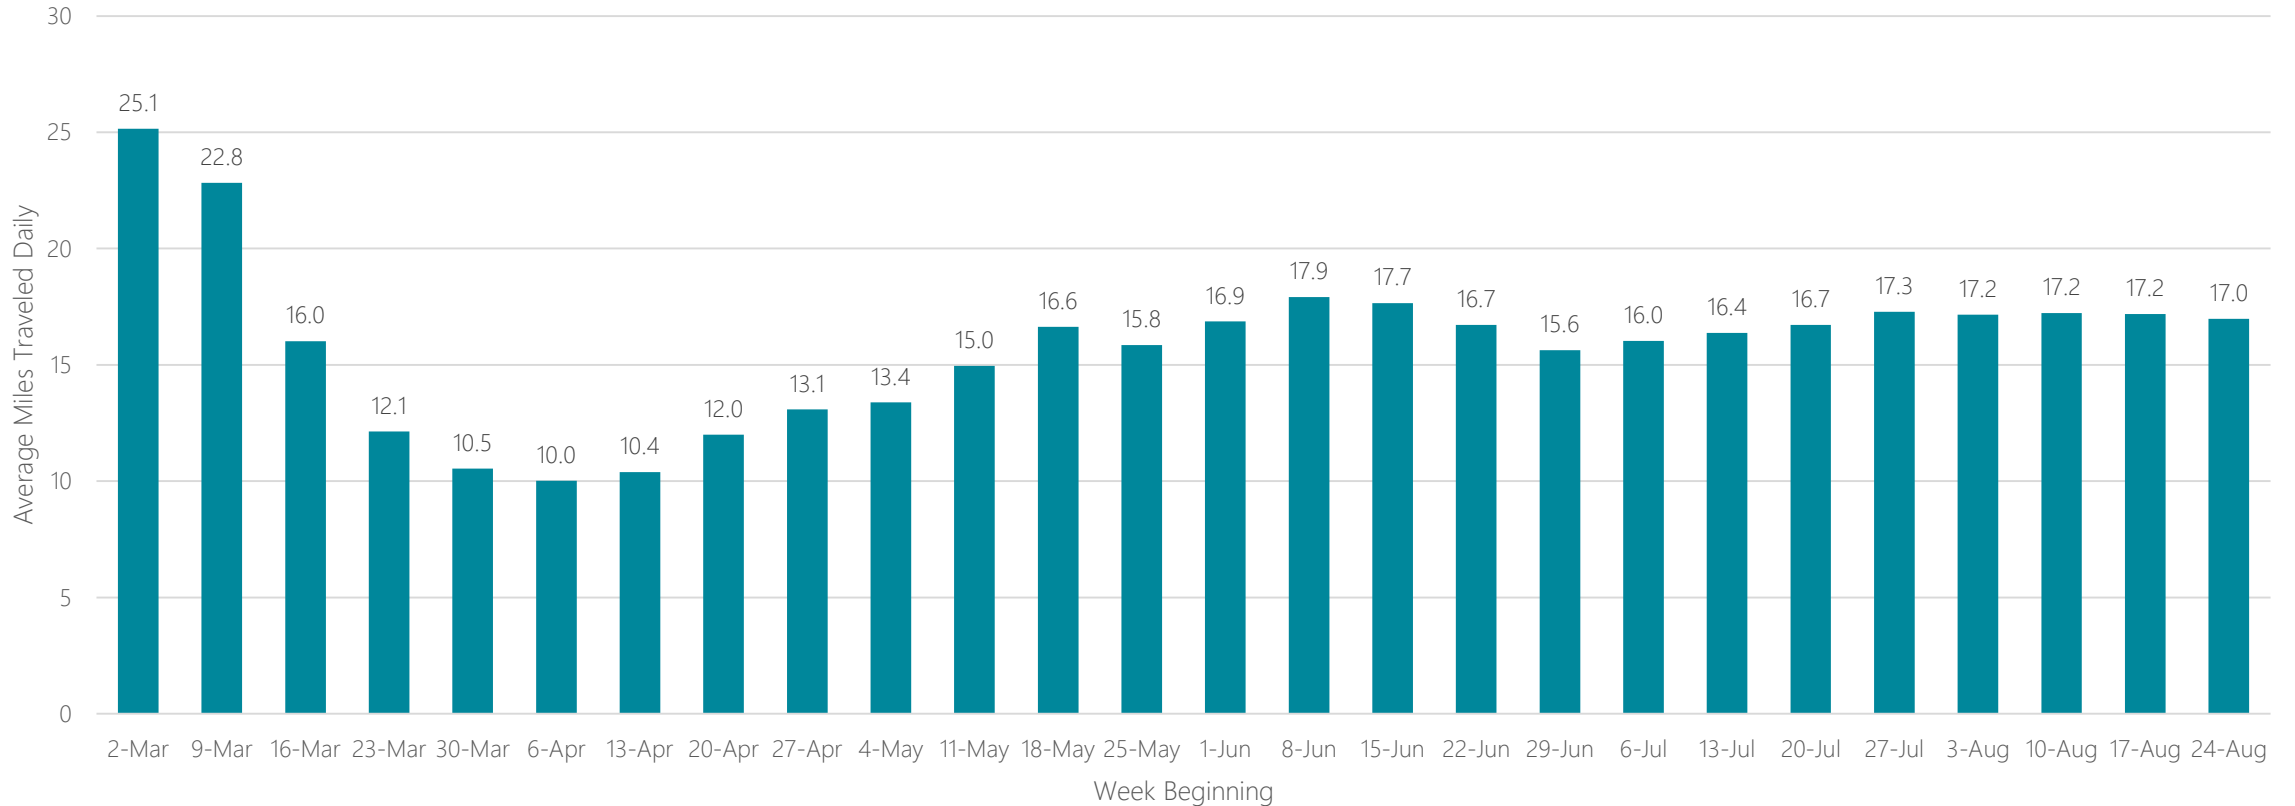

Peoria-Bloomington

Average Miles Traveled Daily Weekly Trend

Philadelphia

Average Miles Traveled Daily Weekly Trend

Phoenix

Average Miles Traveled Daily Weekly Trend

Pittsburgh

Average Miles Traveled Daily Weekly Trend