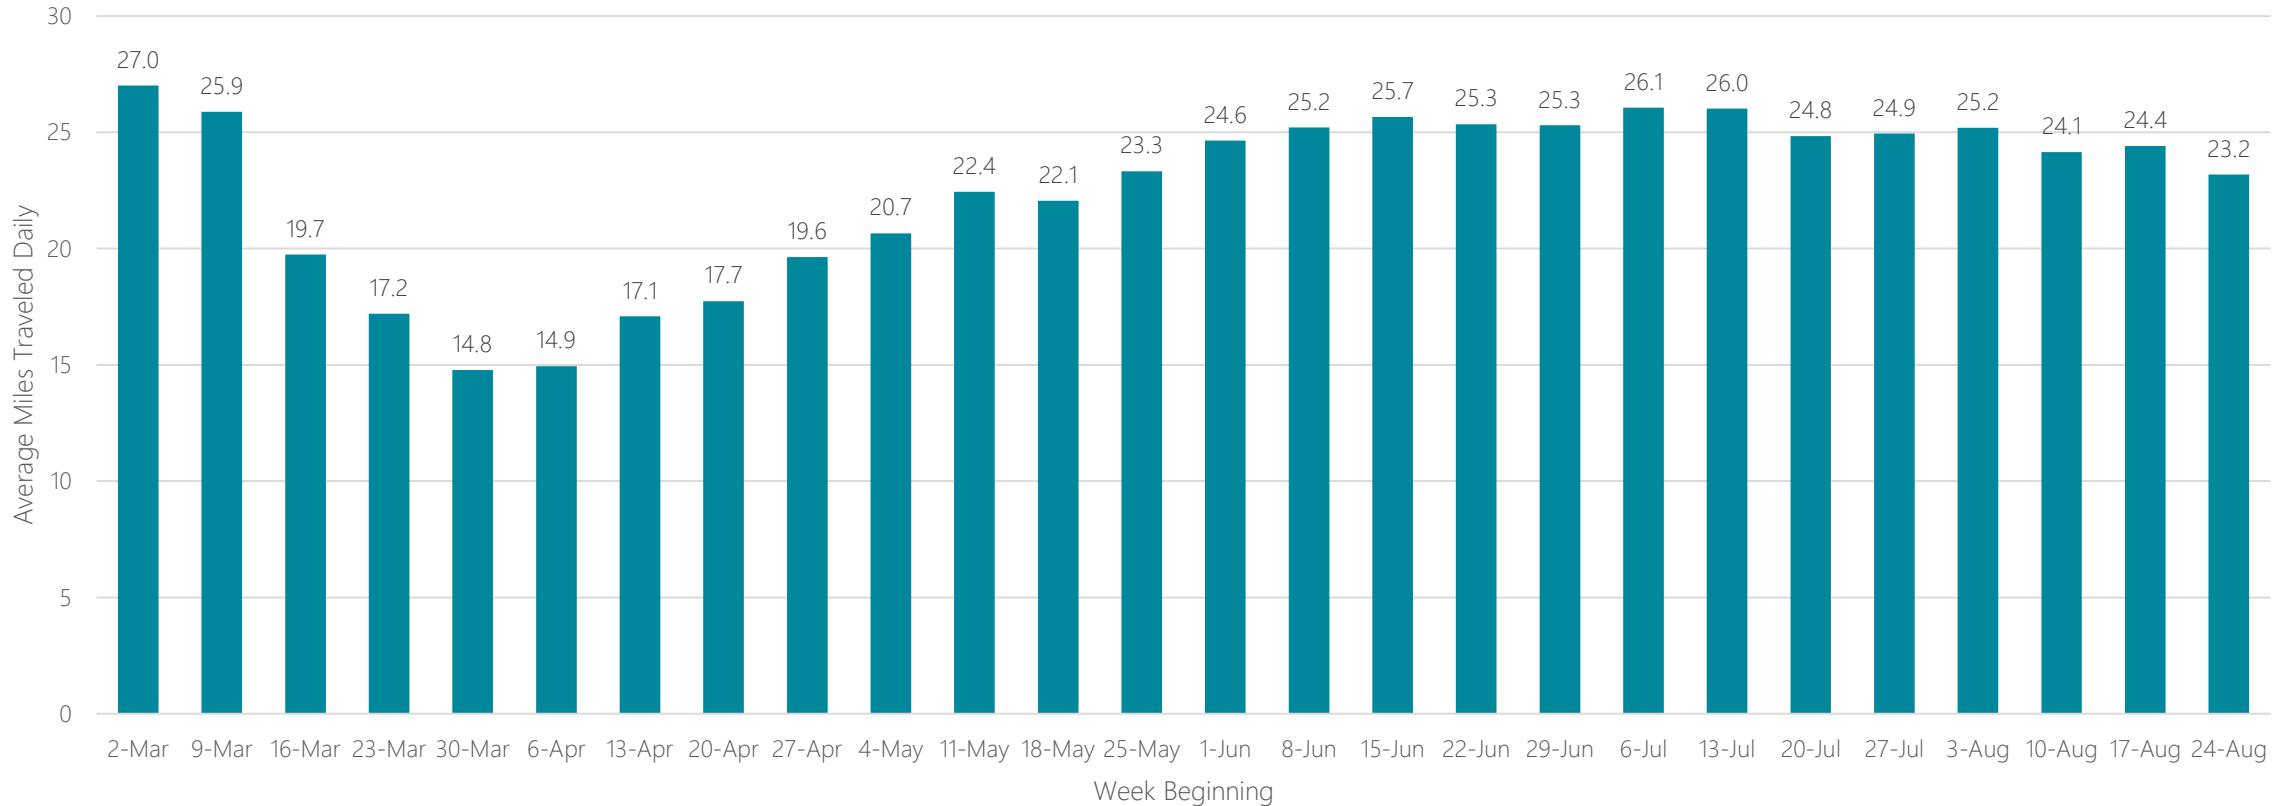

Traverse City-Cadillac

Average Miles Traveled Daily Weekly Trend

Tri-Cities, TN-VA

Average Miles Traveled Daily Weekly Trend

Tucson (Sierra Vista)

Average Miles Traveled Daily Weekly Trend

Tulsa

Average Miles Traveled Daily Weekly Trend