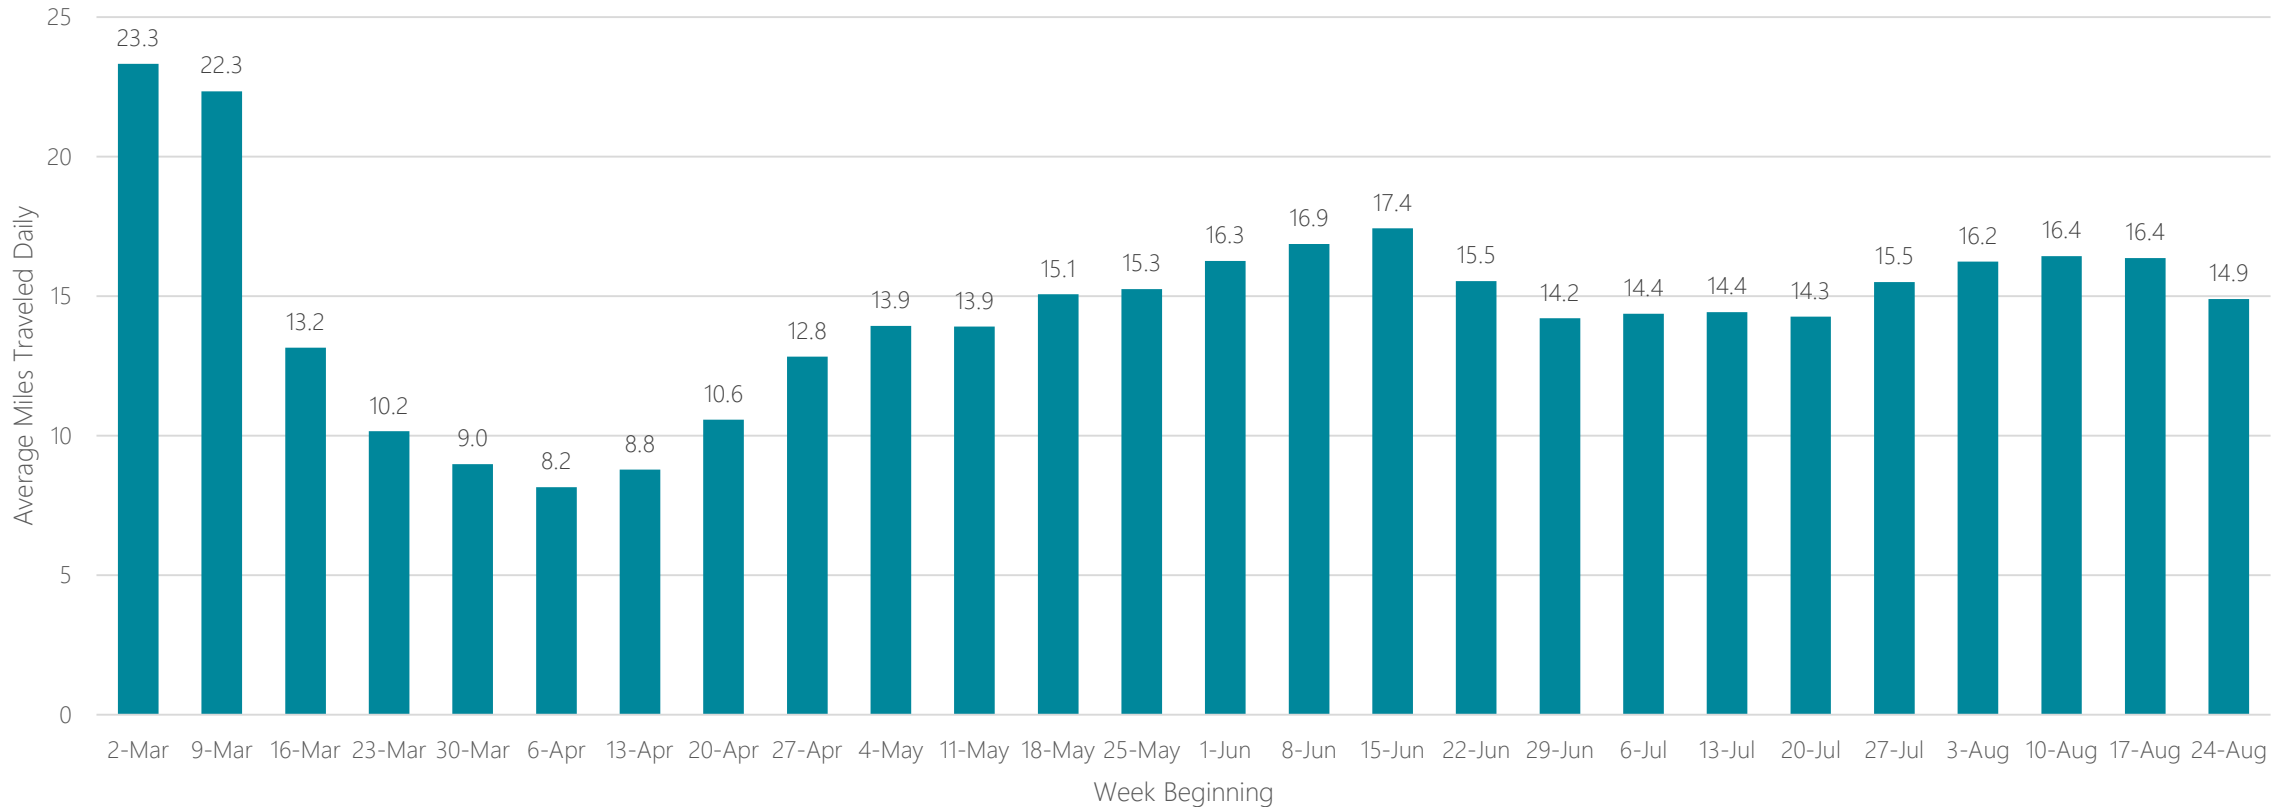

Laredo

Average Miles Traveled Daily Weekly Trend