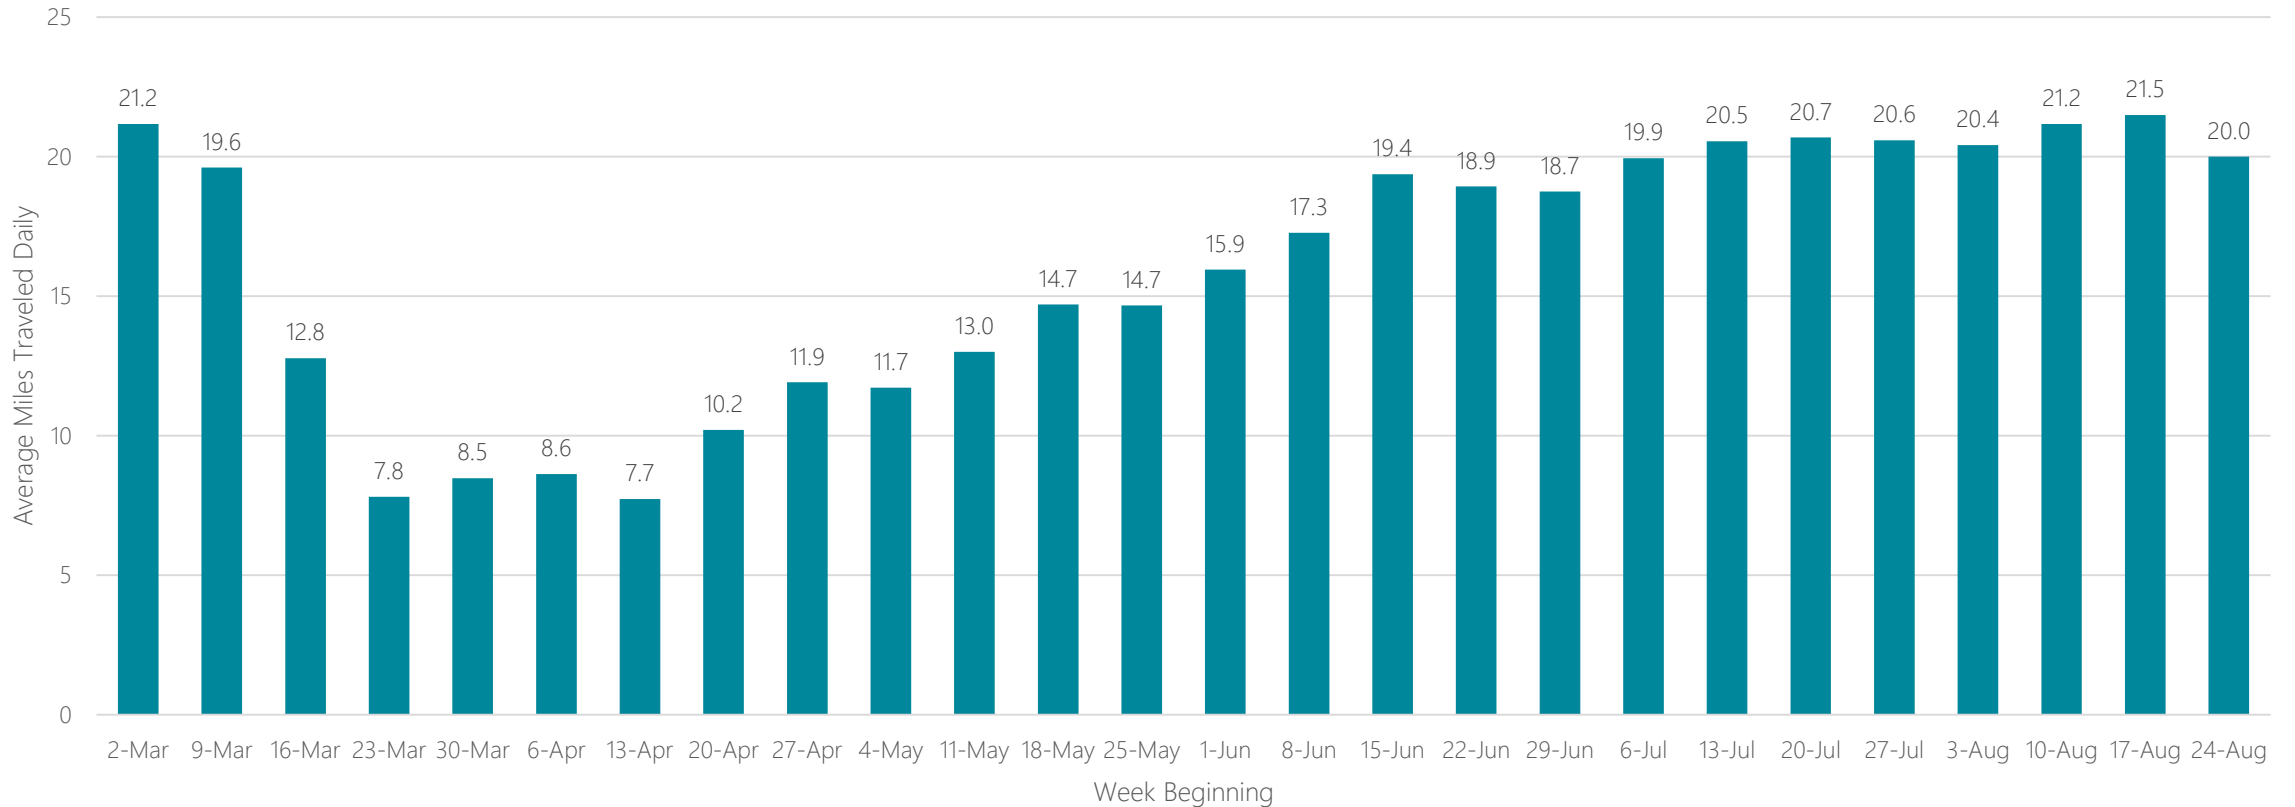

DMA Report

COVID-19 – Average Daily Miles Traveled Report

Updated 9/7/20

Abilene-Sweetwater

Average Miles Traveled Daily Weekly Trend

Albany, NY

Average Miles Traveled Daily Weekly Trend

Albany, GA