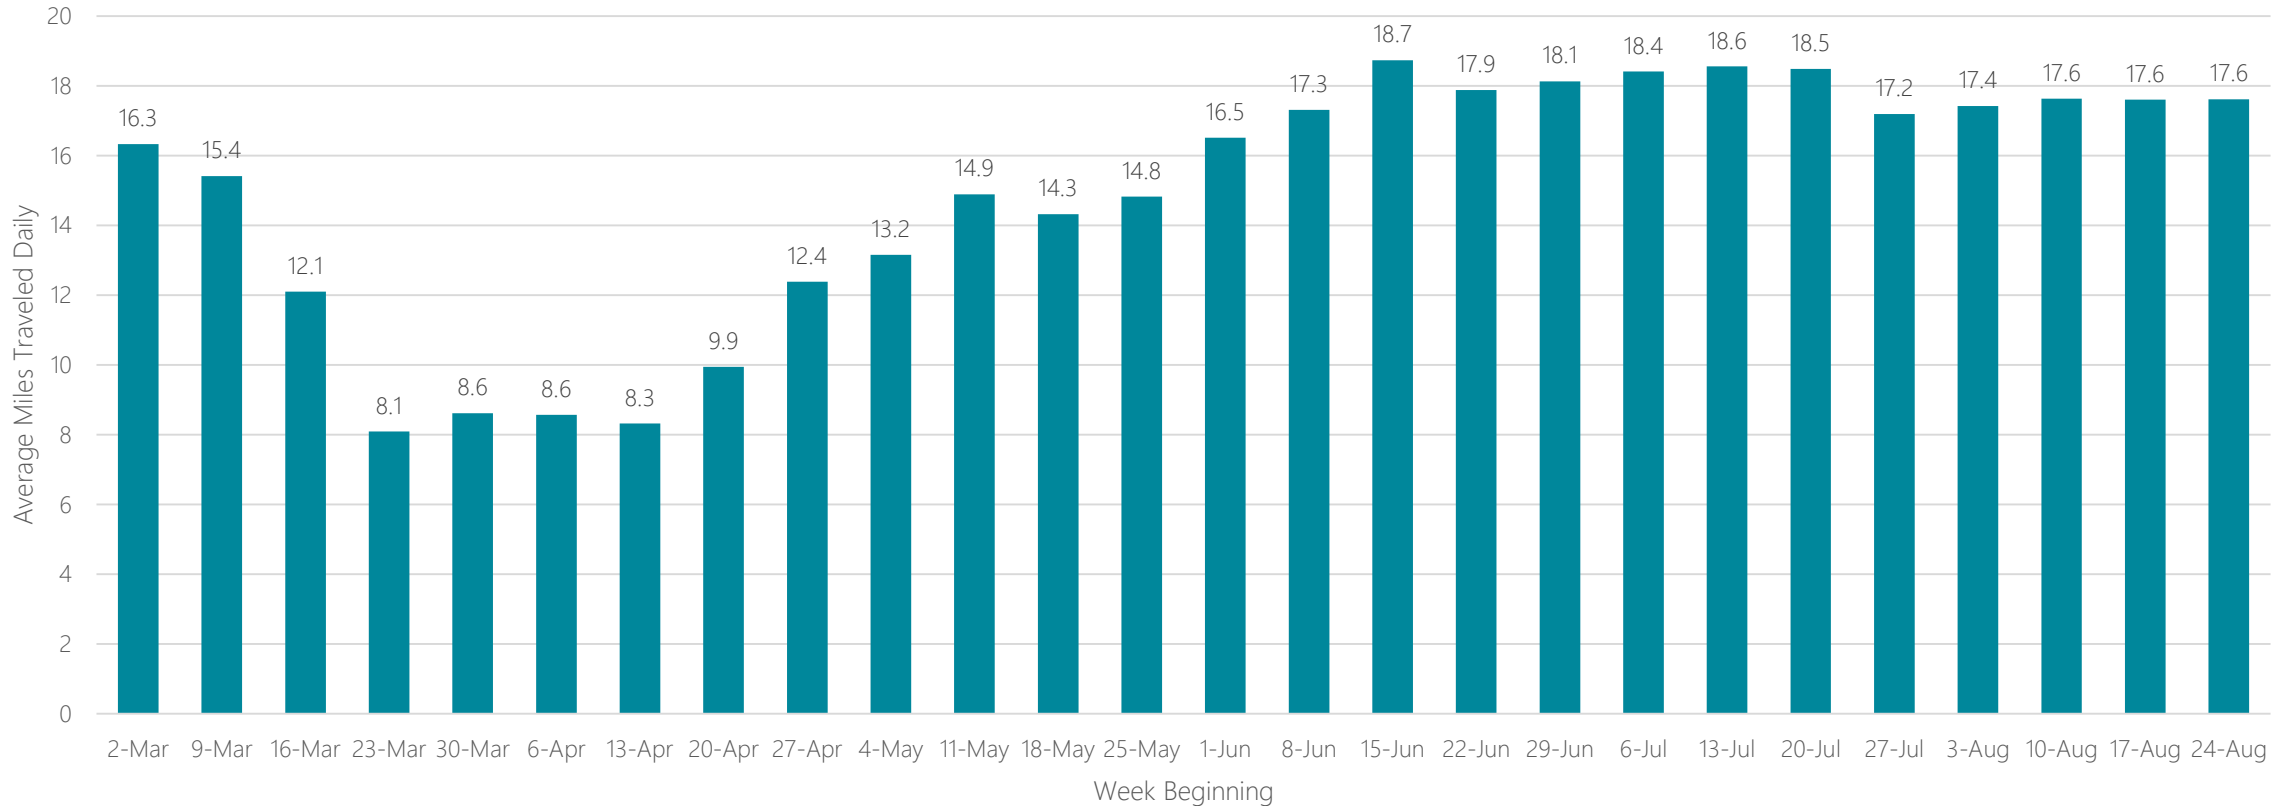

Average Miles Traveled Daily Weekly Trend

Albuquerque-Santa Fe

Average Miles Traveled Daily Weekly Trend

Alexandria, LA

Average Miles Traveled Daily Weekly Trend

Alpena, MI

Average Miles Traveled Daily Weekly Trend