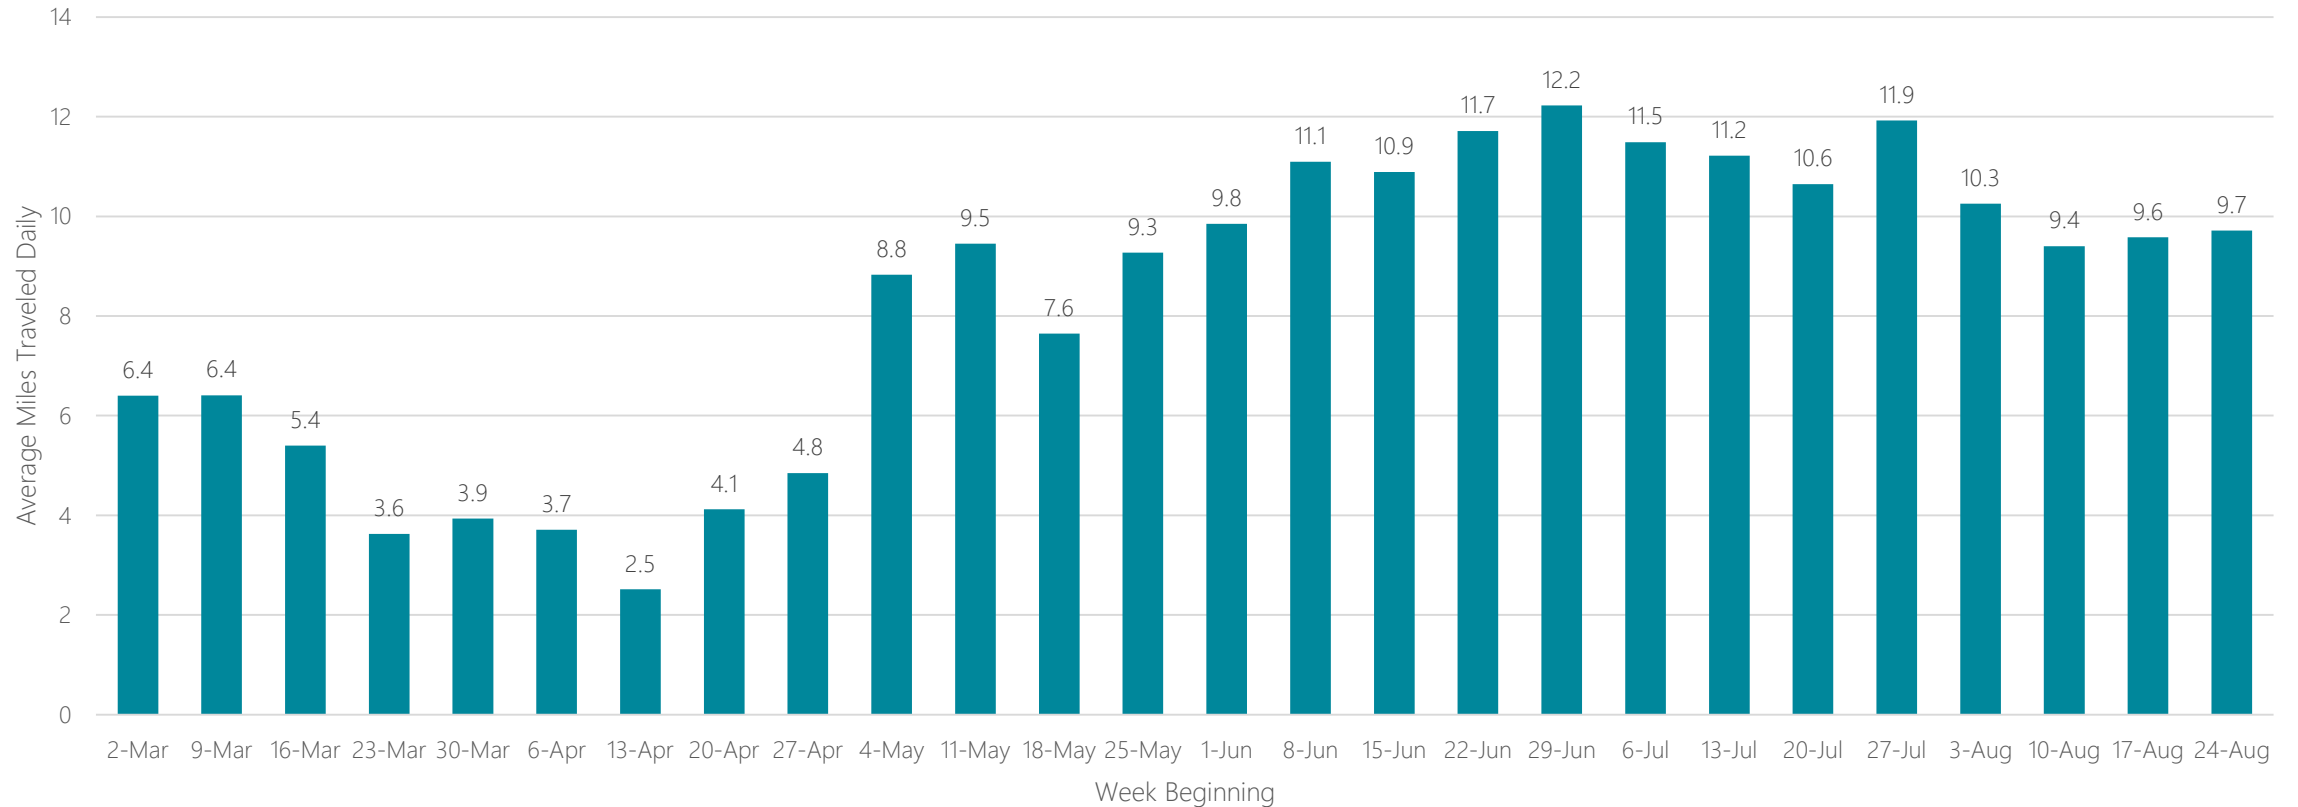

Juneau

Average Miles Traveled Daily Weekly Trend