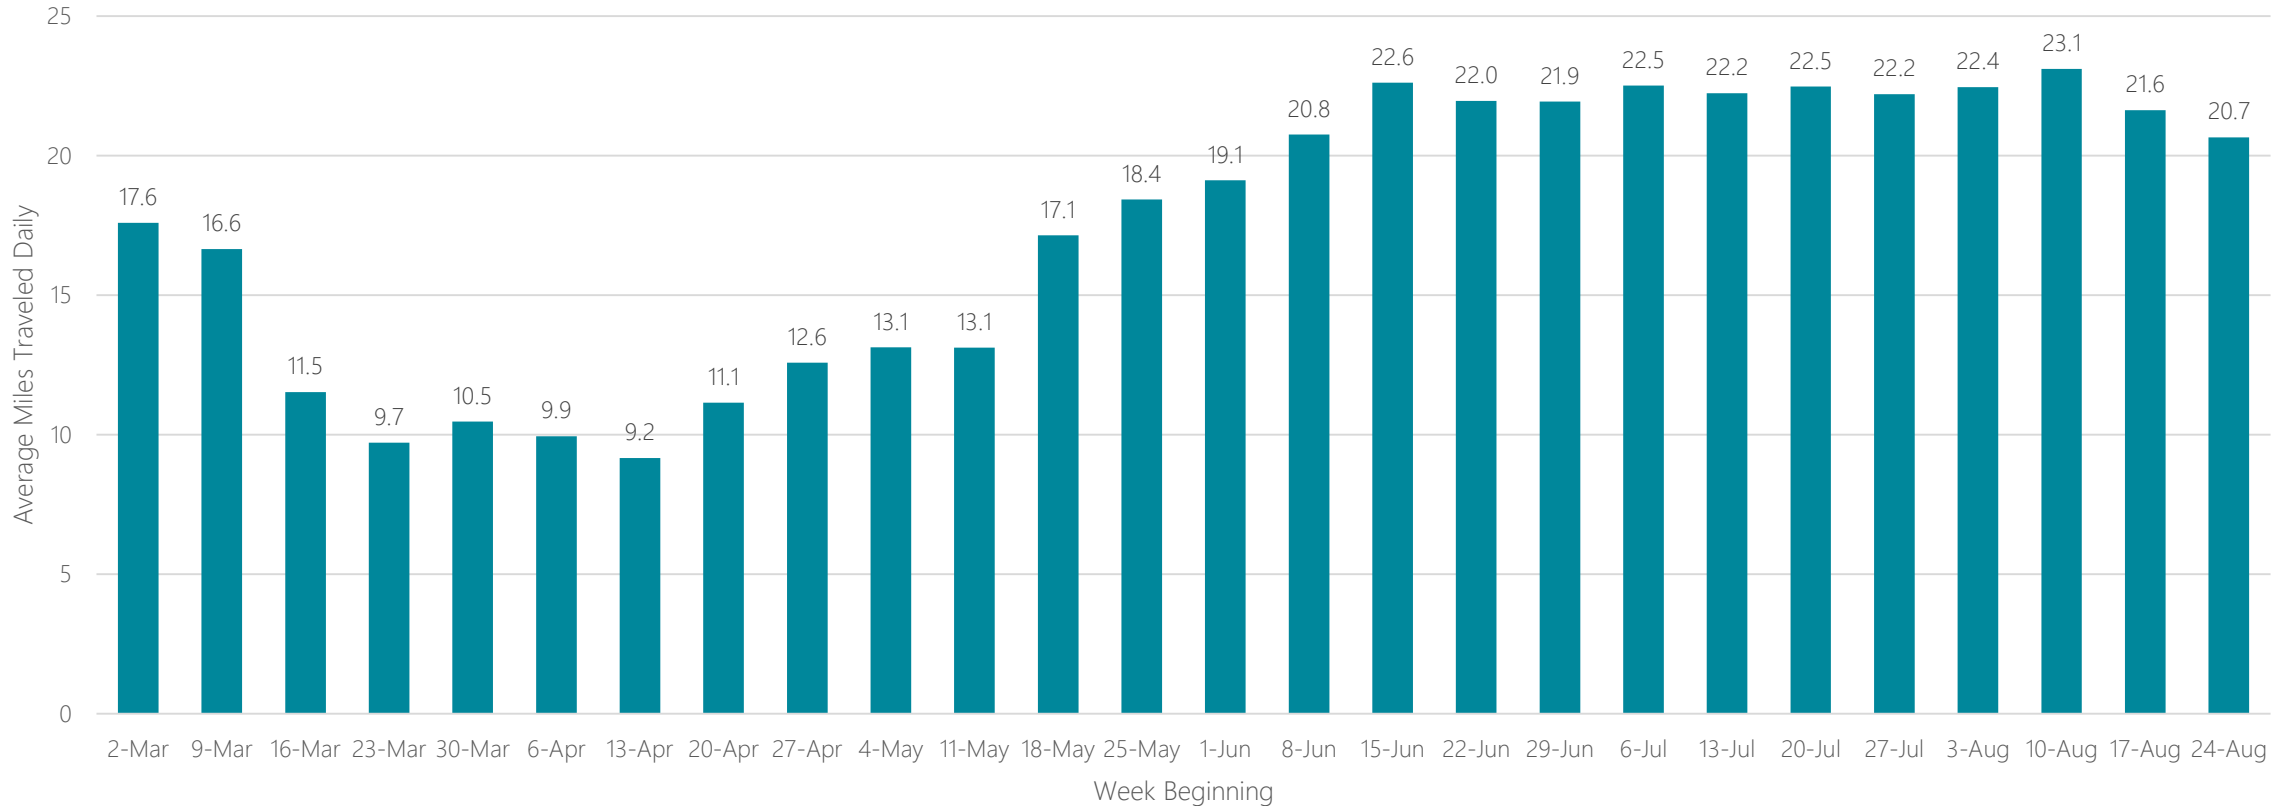

Davenport-Rock Island-Moline

Average Miles Traveled Daily Weekly Trend