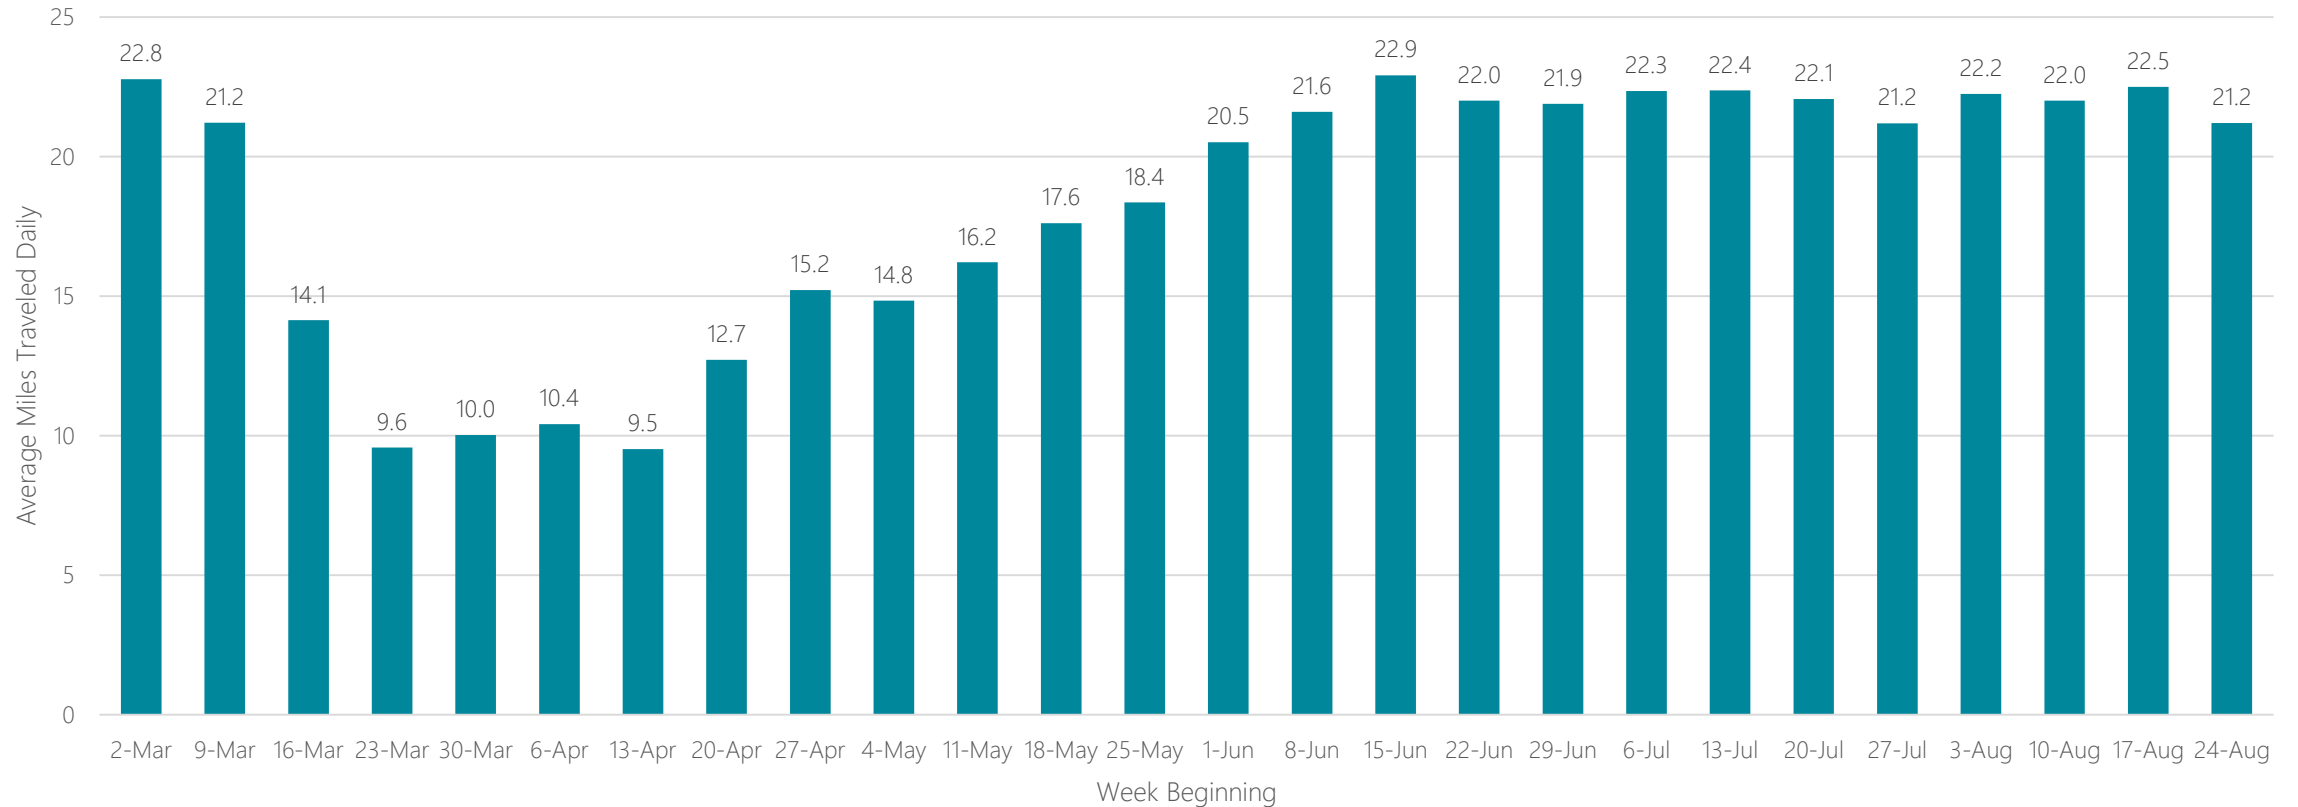

Cleveland

Average Miles Traveled Daily Weekly Trend