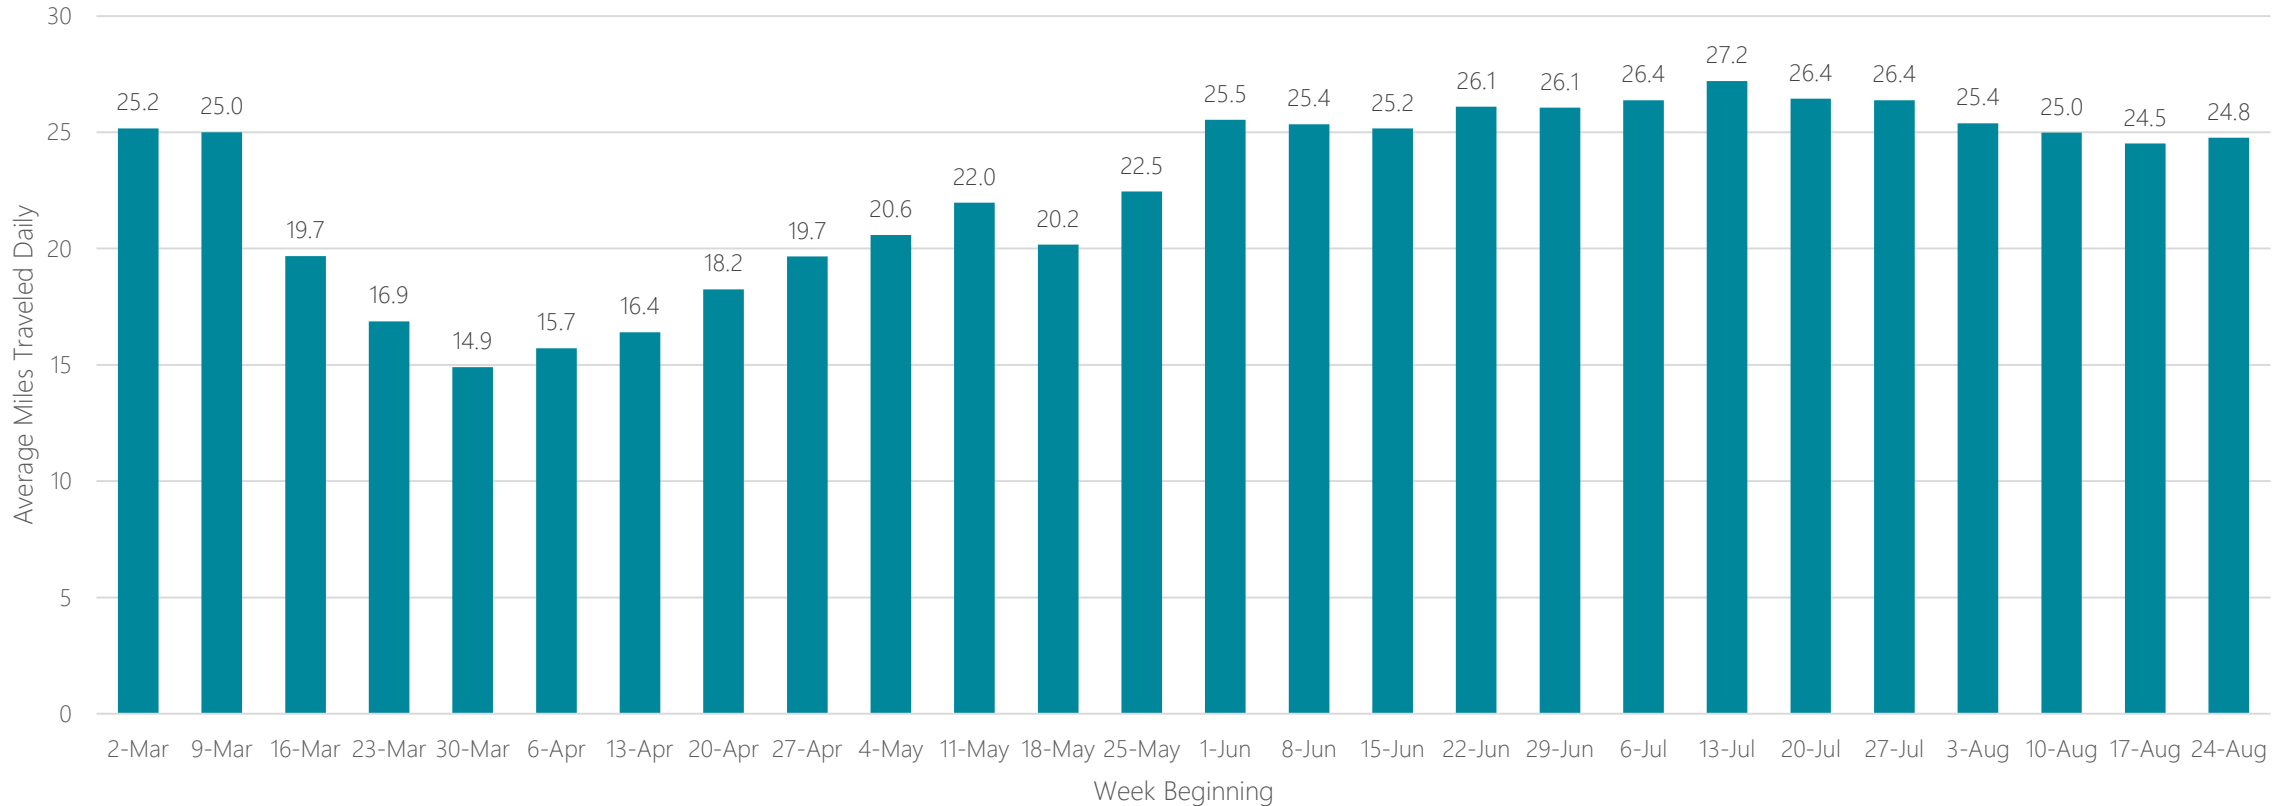

Average Miles Traveled Daily Weekly Trend

Greensboro-High Point-Winston-Salem

Average Miles Traveled Daily Weekly Trend

Greenville-New Bern-Washington

Average Miles Traveled Daily Weekly Trend

Greenville-Spartansburg-Asheville-Anderson