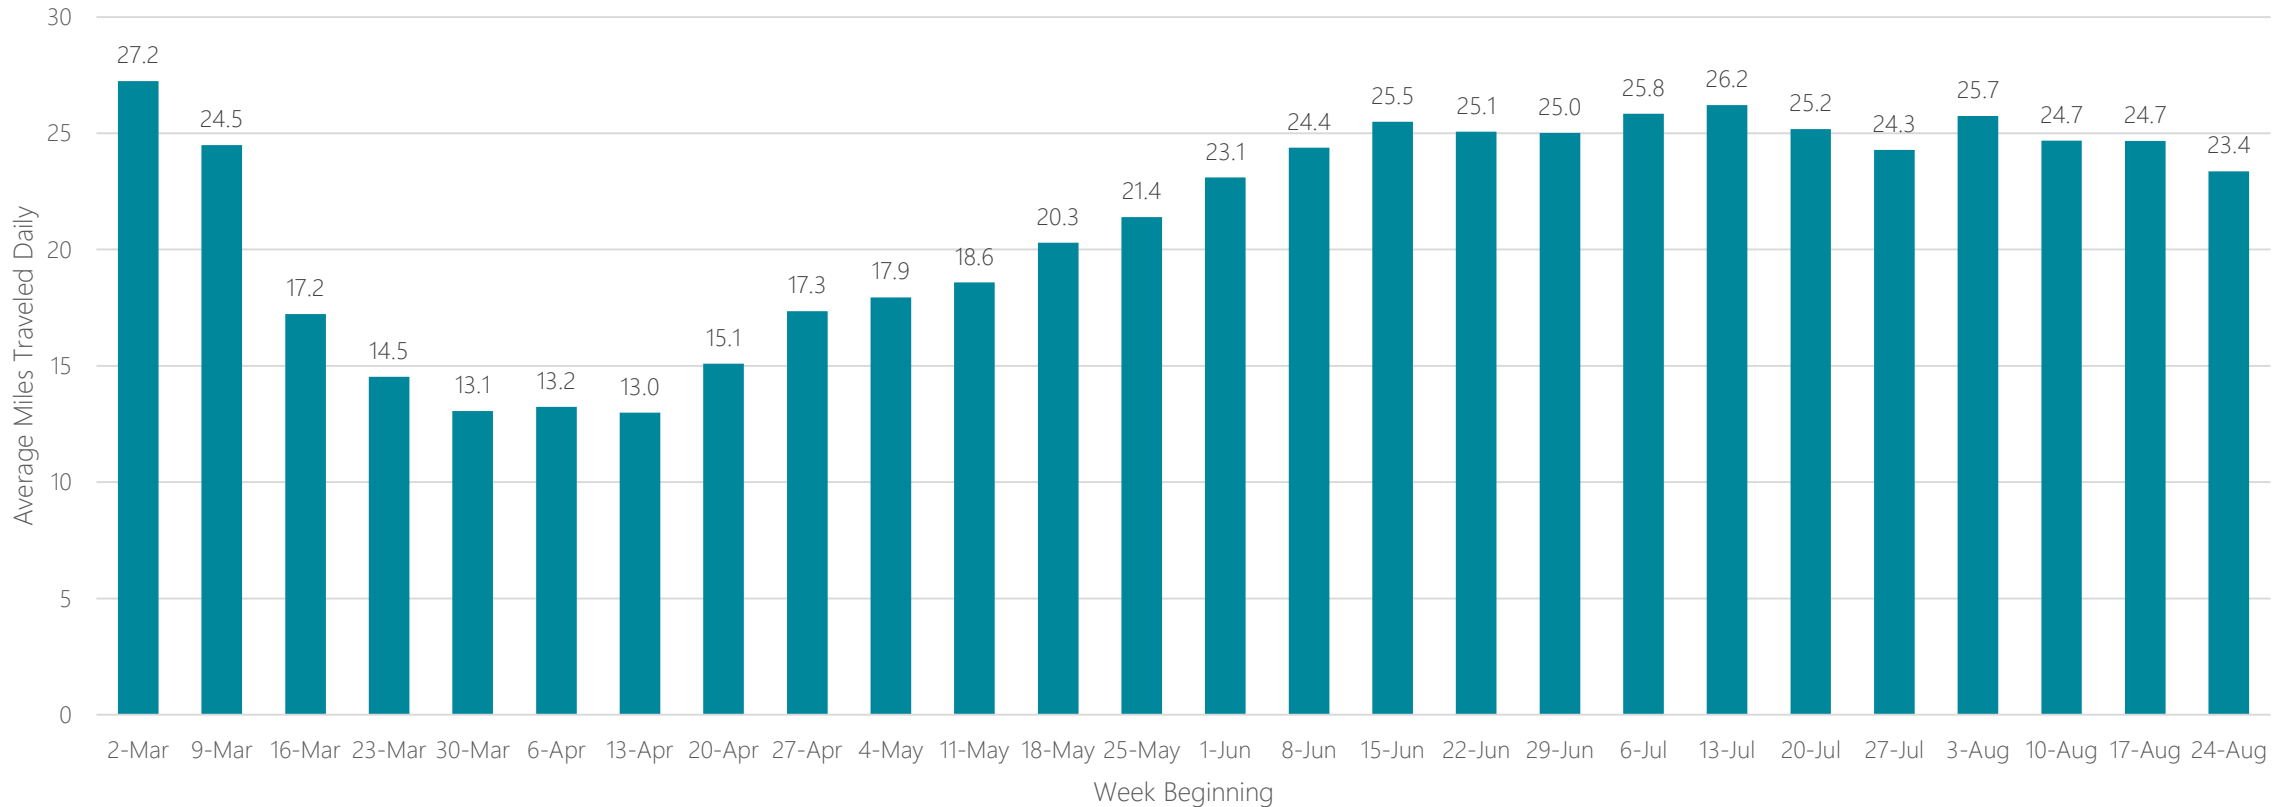

Lincoln & Hastings-Kearney

Average Miles Traveled Daily Weekly Trend

Little Rock-Pine Bluff

Average Miles Traveled Daily Weekly Trend

Los Angeles

Average Miles Traveled Daily Weekly Trend

Louisville

Average Miles Traveled Daily Weekly Trend