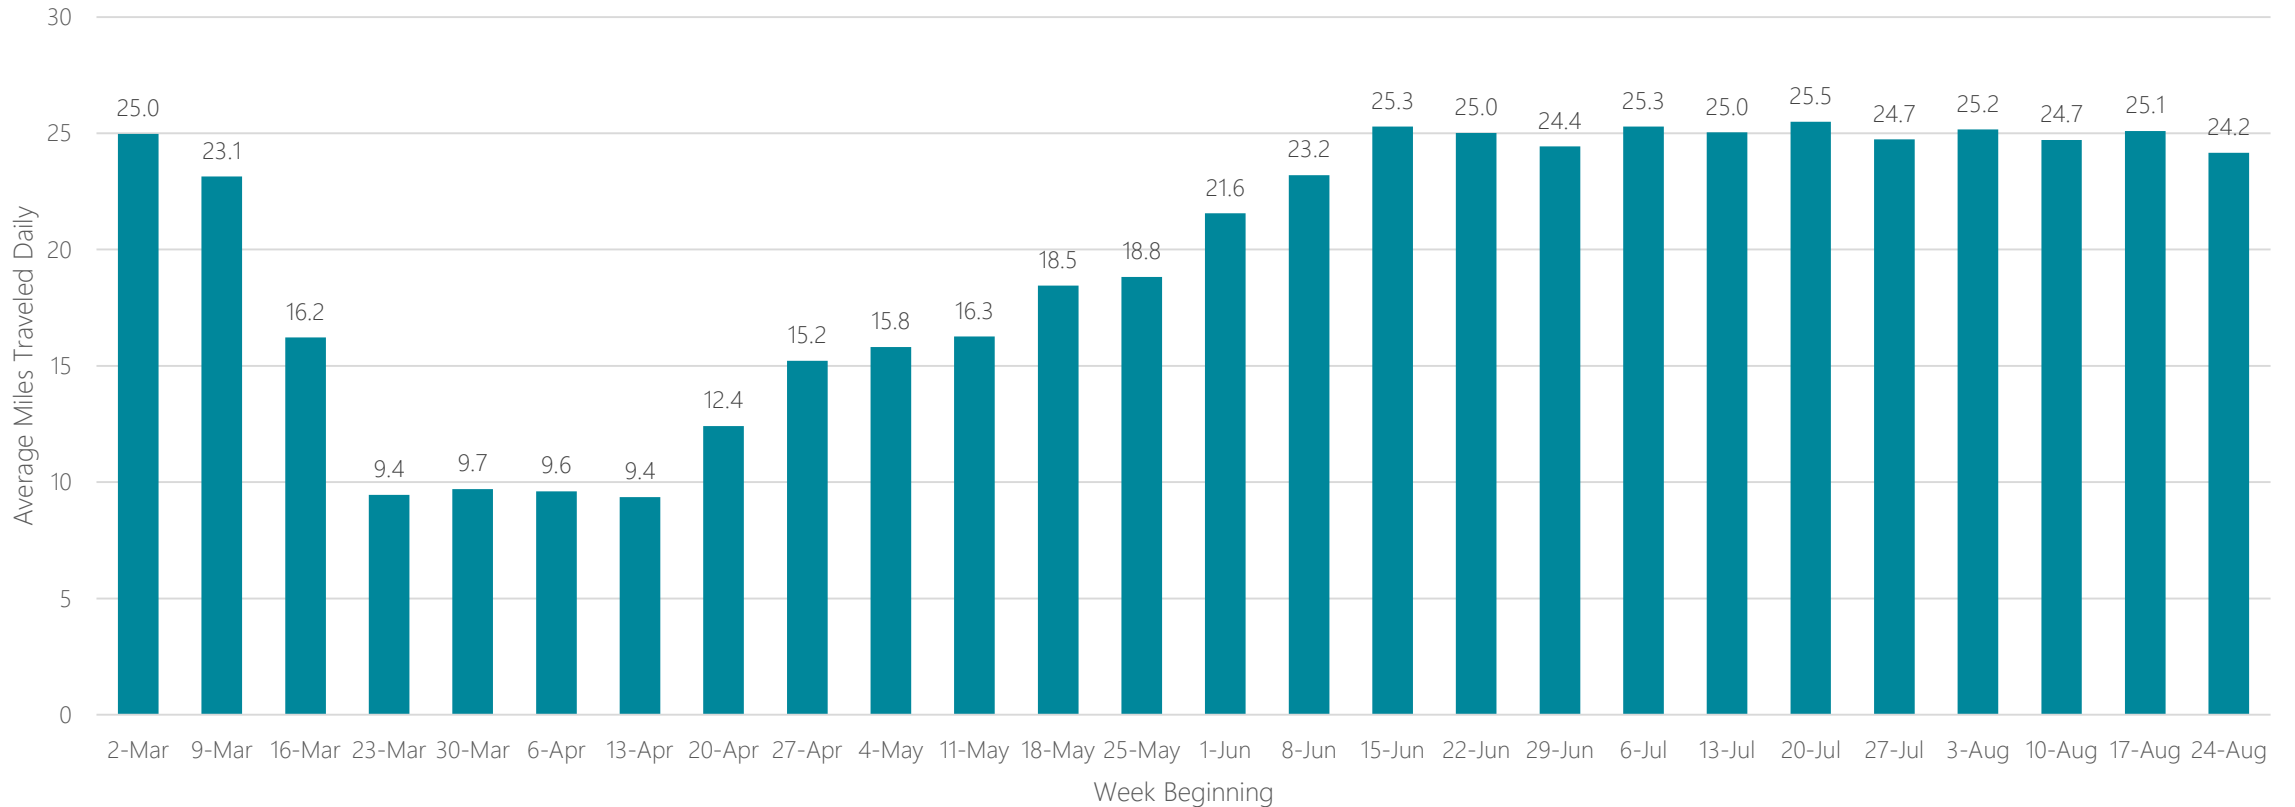

Grand Rapids-Kalamazoo-Battle Creek

Average Miles Traveled Daily Weekly Trend